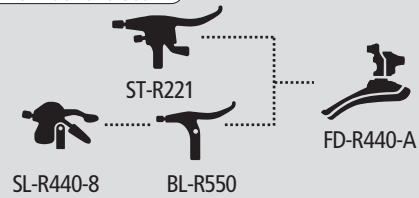

For down tube shift
SL-R400 ..... BL-R400

For flat handlebar