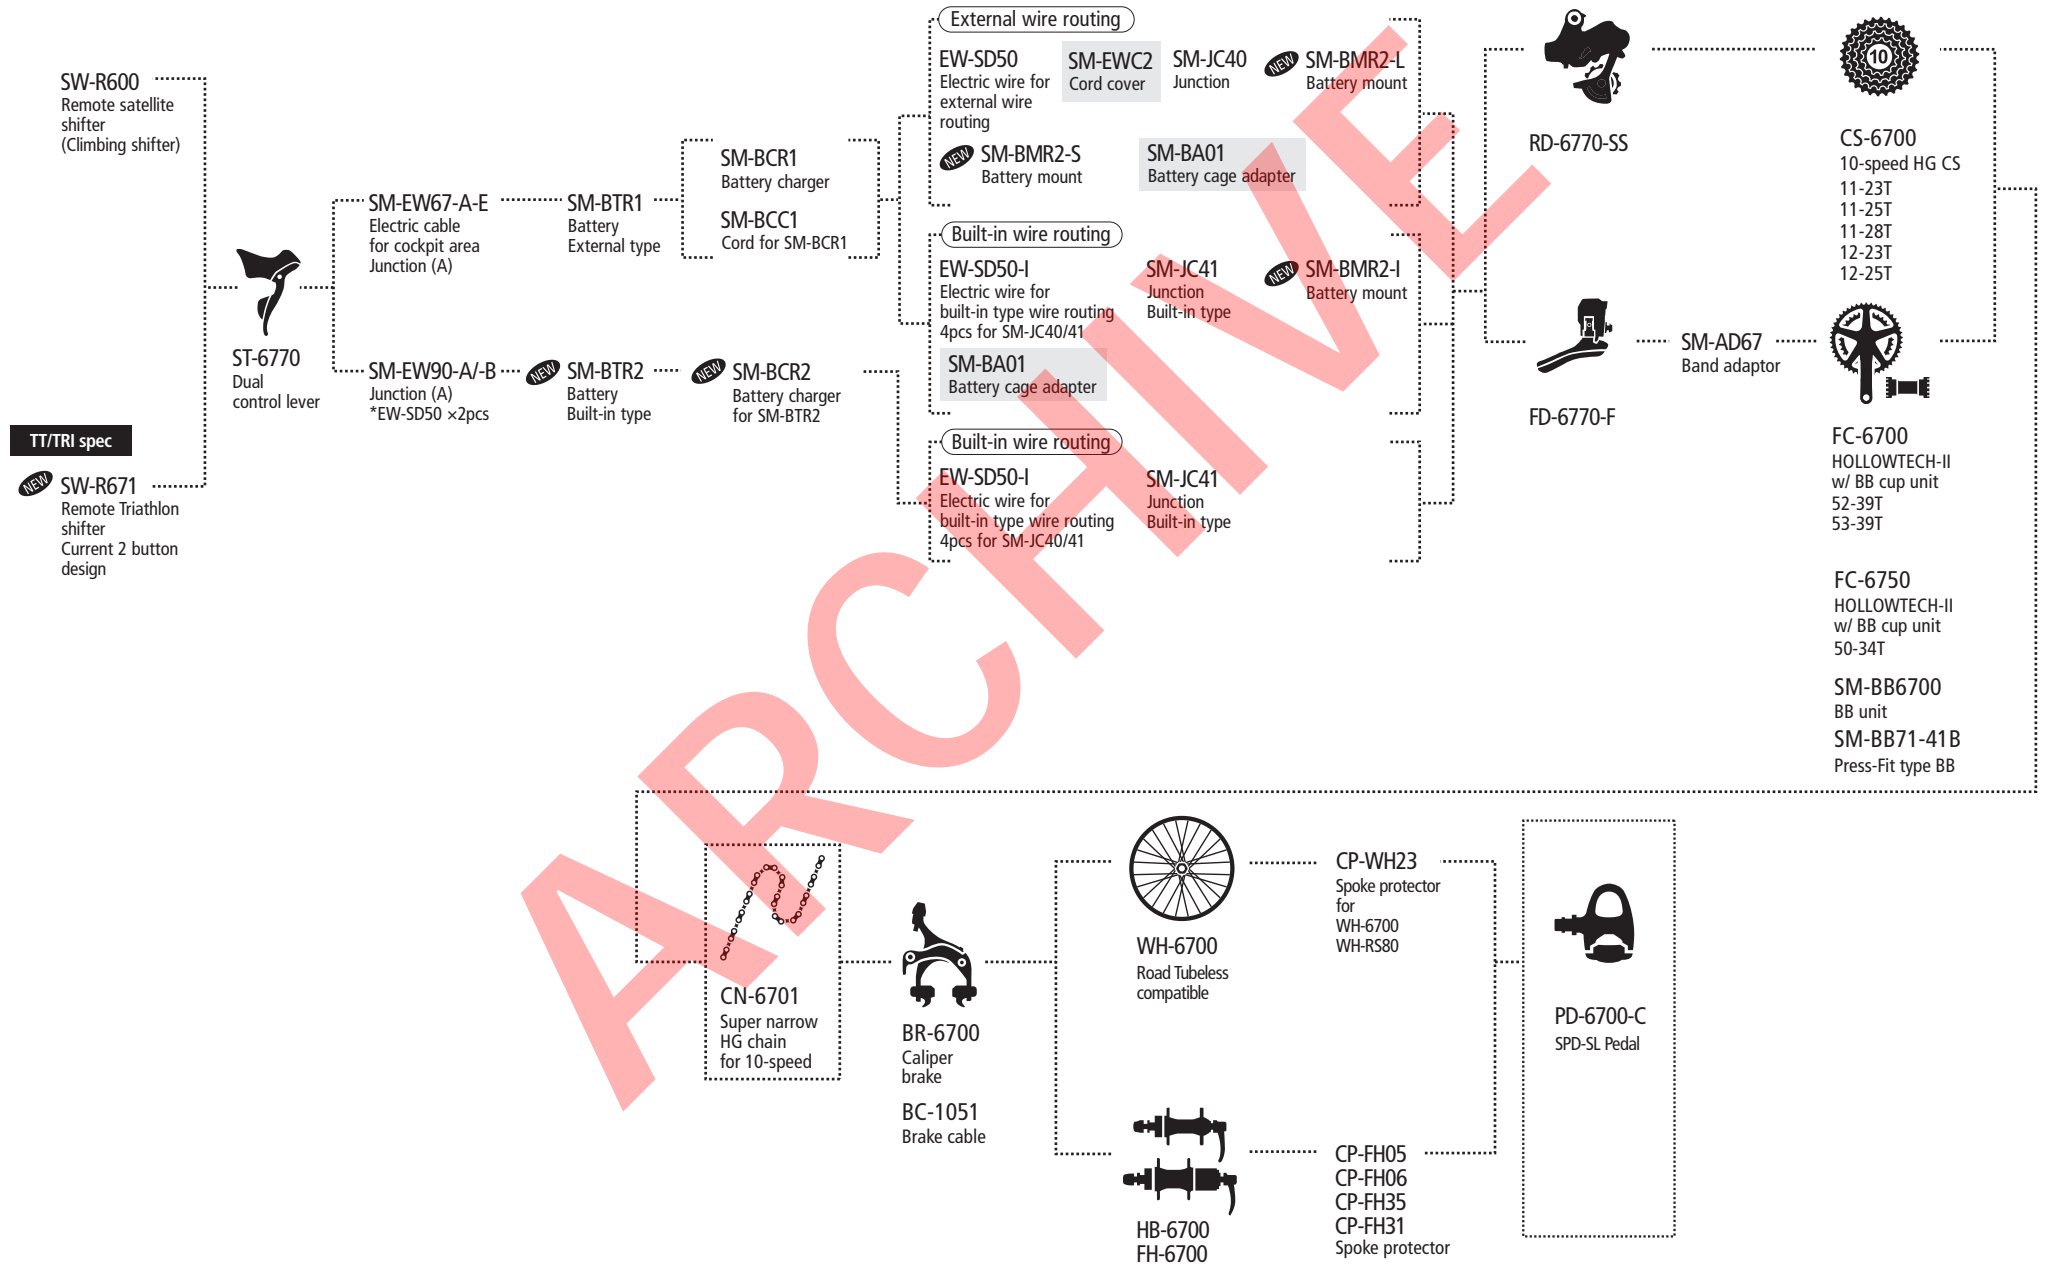

(2x10-speed)

TT/TRI spec

NEW **SW-R671**
Remote Triathlon shifter
Current 2 button design