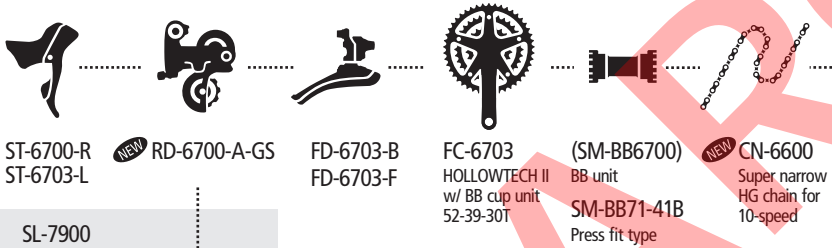

3 × 10-SPEED

ST-6700-R **NEW** RD-6700-A-GS
ST-6703-L

FD-6703-B
FD-6703-F

FC-6703
HOLLOWTECH II
w/ BB cup unit
52-39-30T

(SM-BB6700)
BB unit
SM-BB71-41B
Press fit type

NEW CN-6600
Super narrow
HG chain for
10-speed

- SL-7900
- SL-BS79
- BL-TT79
  Brake lever
  for Aero
  type bar

For flat handlebar (Triple)

SL-R780-R BL-R780
SL-R783-L

For Tandem bike

FC-R603/601
52-39-30T/40T

SC-7900
Cycle computer

SM-HR79
Chest belt

SM-SC79
Bracket & ST
sensor L/R

SM-DL79

BR-6700
Caliper brake

BC-1051
Brake cable

CS-6700
10-speed HG CS

11-23T
11-25T
11-28T
12-23T
12-25T
12-30T

OT-SP41
Shift outer
casing

SM-CA50
Cable inline
adjuster

HB-6700
FH-6700

CP-FH05
CP-FH06
CP-FH35
CP-FH31
CP-FH45
CP-FH46
Spoke protector

WH-6700
Road Tubeless
compatible

WH-RS80-C50
WH-RS80-C24
Shimano logo
Wheel set

PD-6700
SPD-SL Pedal

CP-WH23
Spoke protector
for
WH-6700
WH-RS80

BR-R650
Long reach
Caliper brake