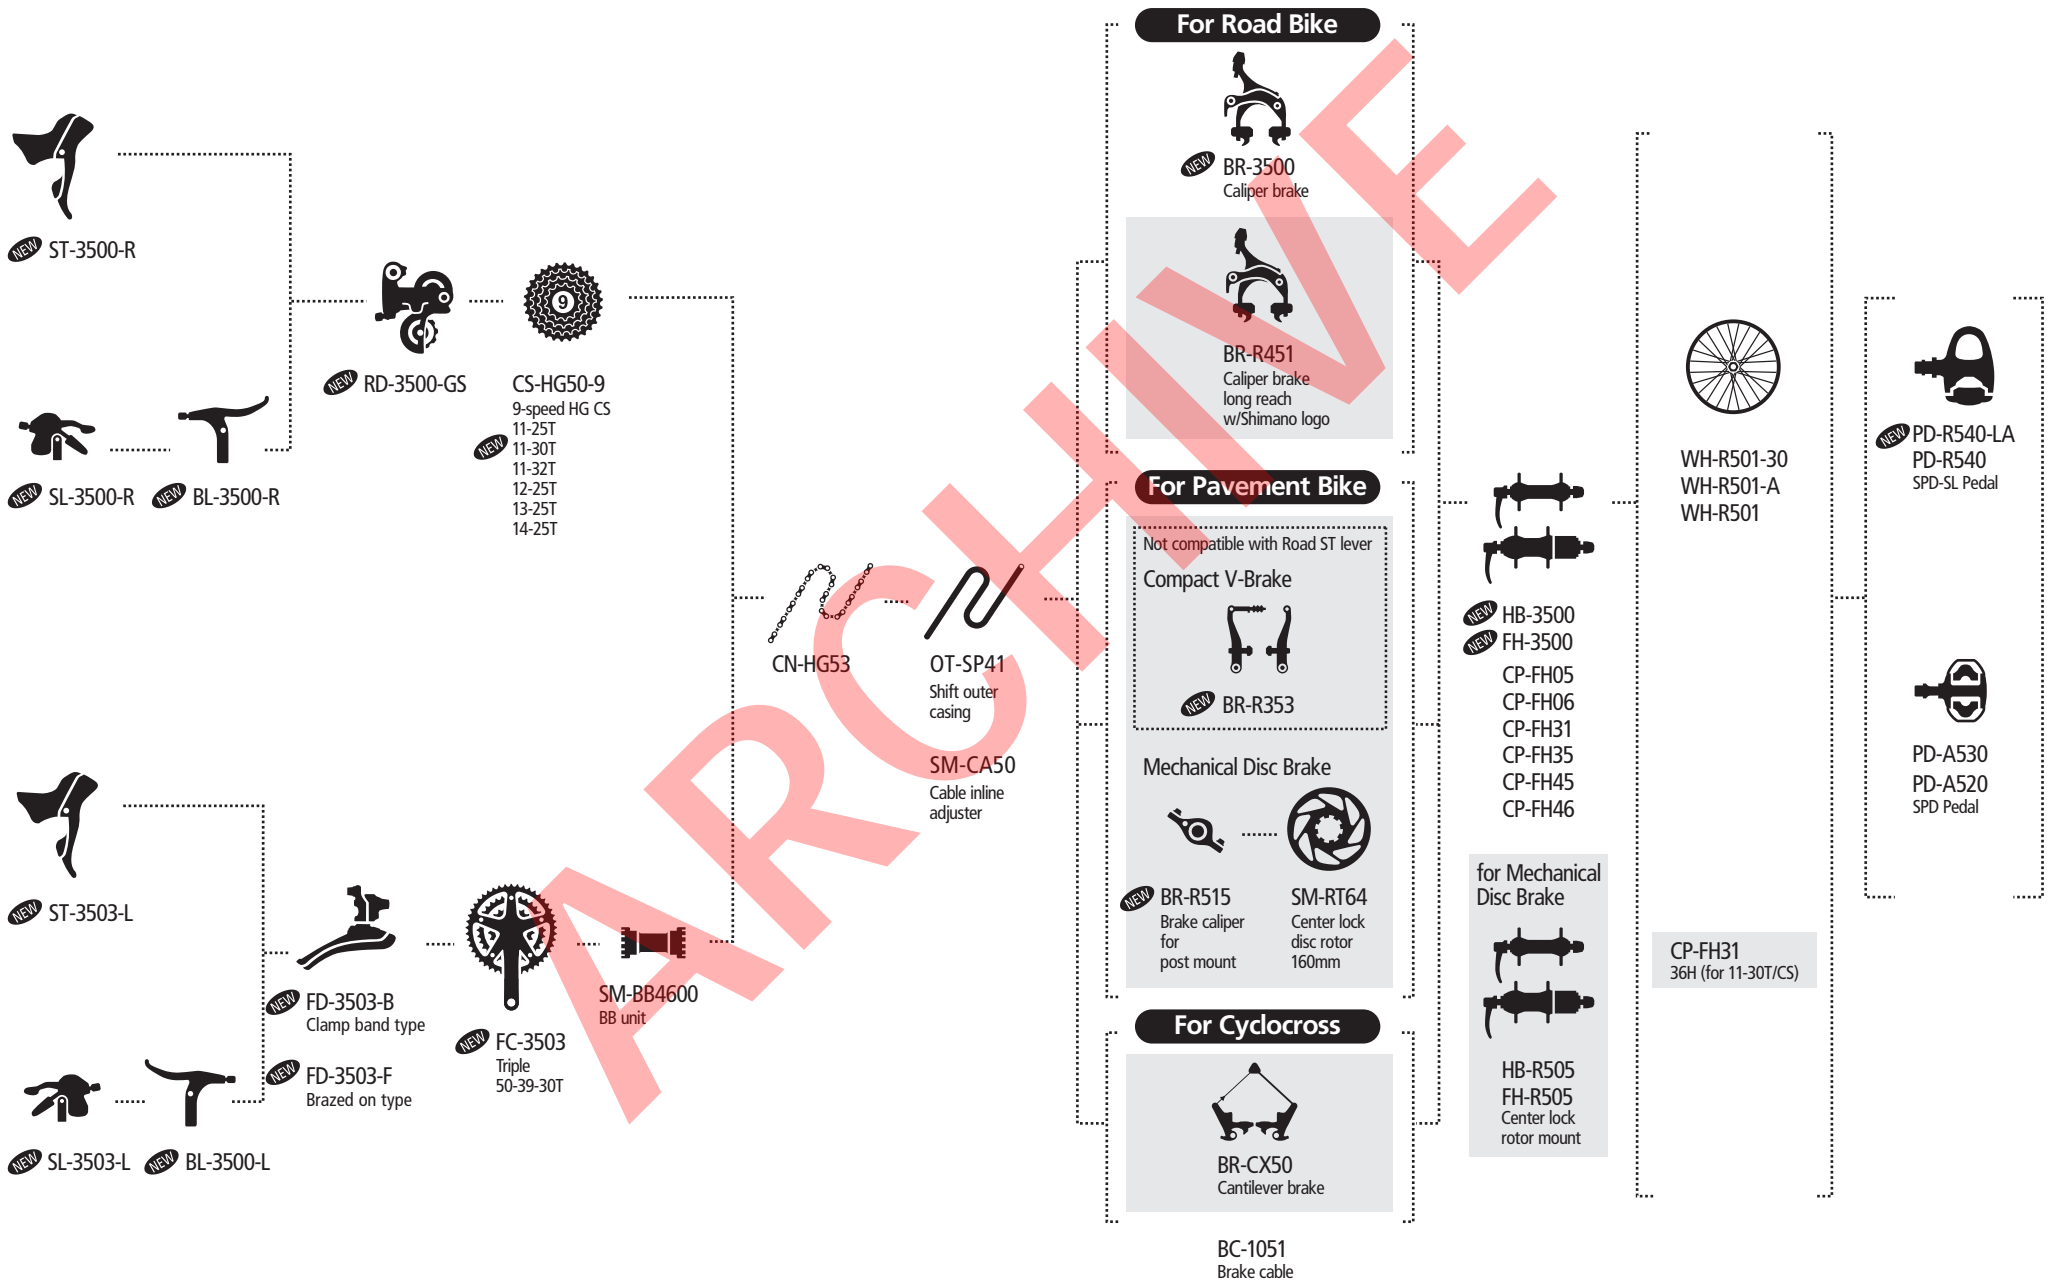

(SM-BB4600)

CN-5600
Super narrow
HG chain for
10-speed

NEW BR-R463

BC-1051
Brake cable

NEW BR-R515
Disc brake

SM-RT64
Center Lock
mount rotor

BR-R451
Long reach w/
Shimano logo

NEW ST-3500-R