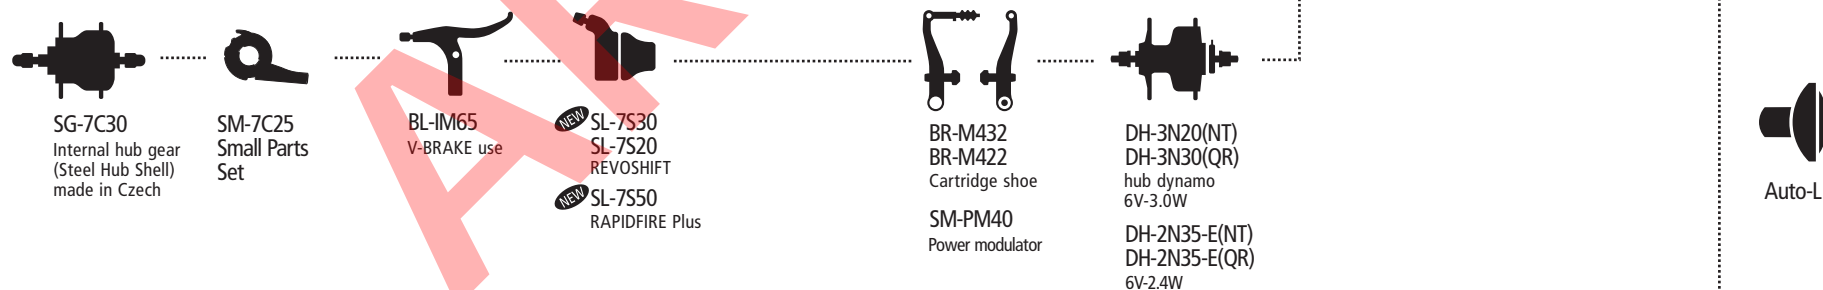

V-BRAKE SPEC.