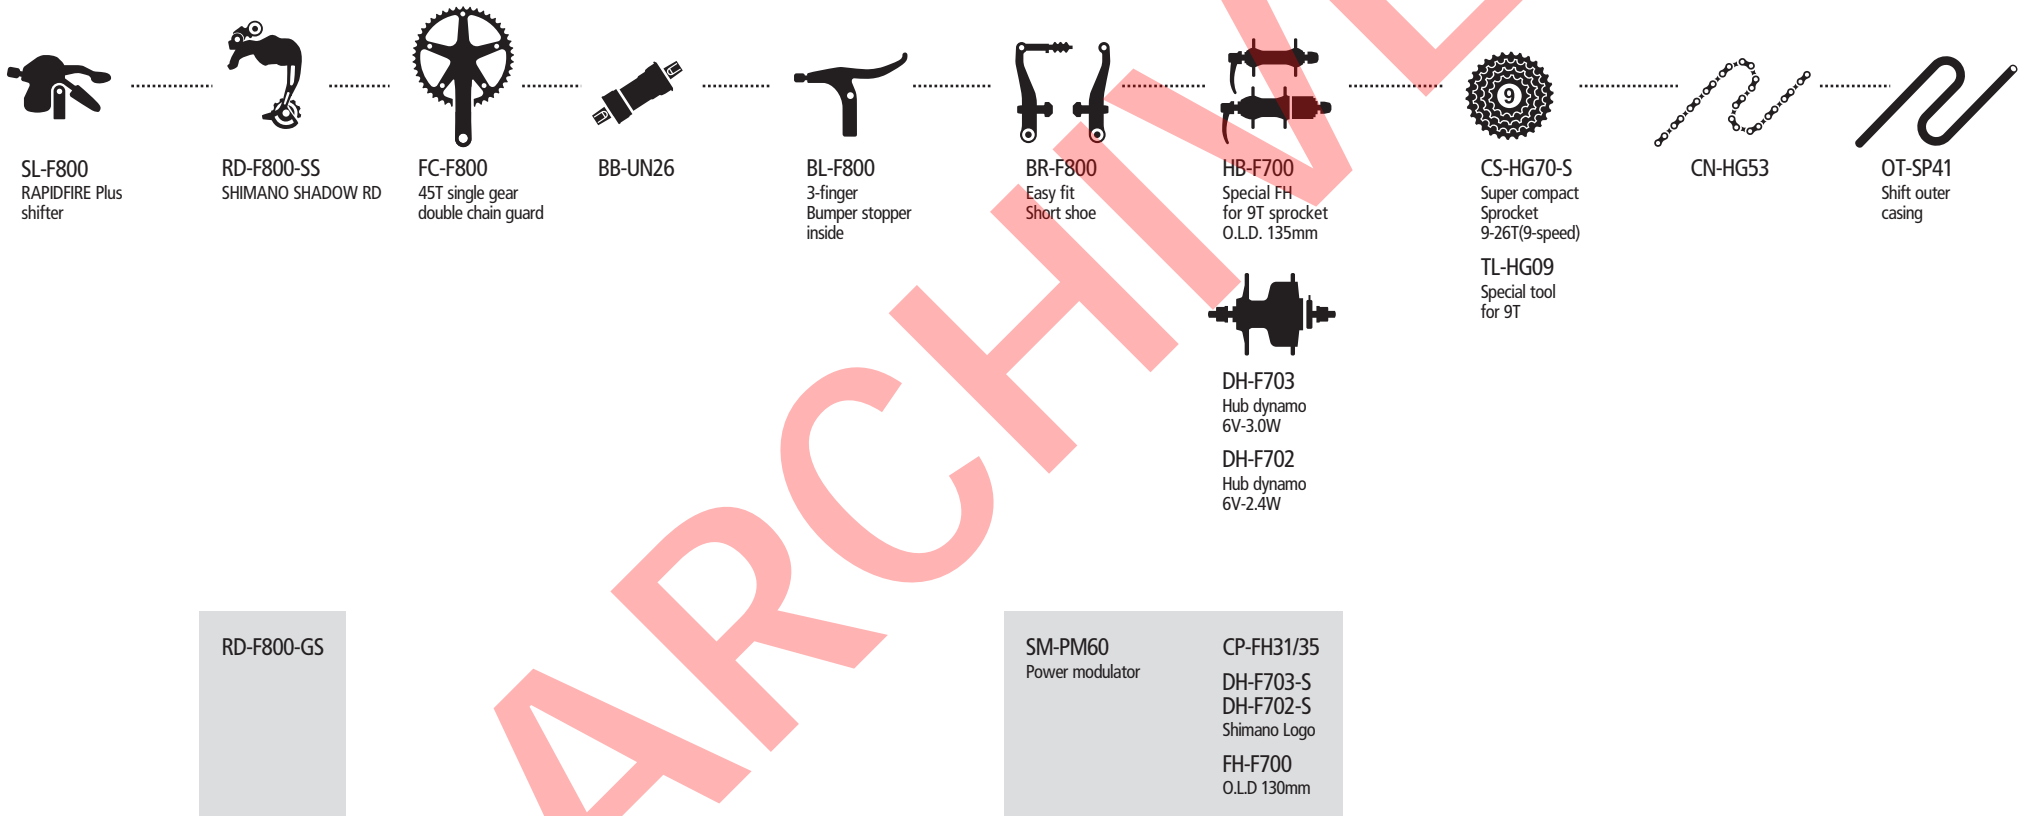

ARCHIVE

Cyclocross Components

(ULTEGRA series)

Cyclocross Components

(105/TIAGRA series)

Tandem Components

Ultegra series

wheel size: 20inch max.