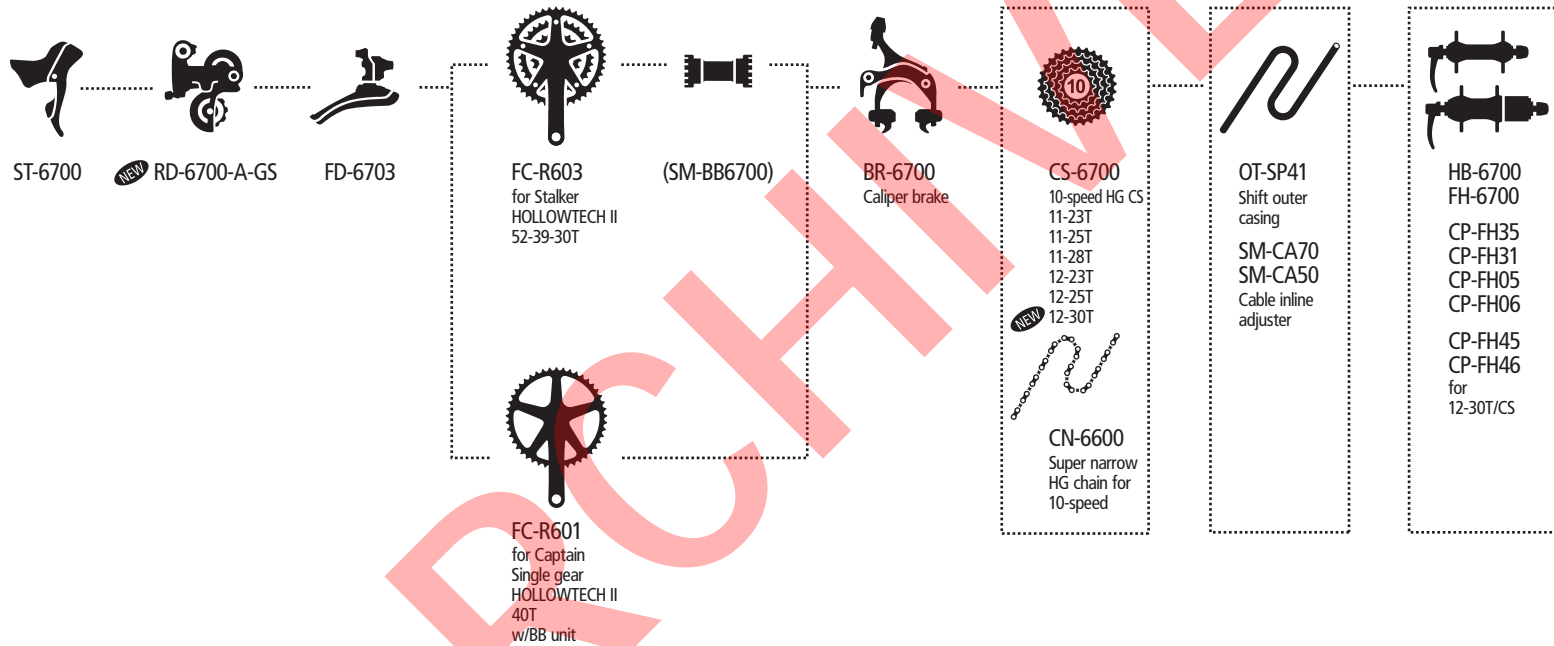

For flat handlebar

Shimano A050

(2x7-speed)

SL-A050-LN
SL-A050-7R
Shift lever for handle mount
SL-SY20A
Shift lever for Stem or handlebar

NEW RD-A070
RD-A050

FD-A050

MF-TZ21
14-28T
MF-HG37
13-28T

CN-HG40
CN-UG51

ARCHIVE

Cyclocross Components

(ULTEGRA series)

Cyclocross Components

(105/TIAGRA series)

Tandem Components

Ultegra series

wheel size: 20inch max.