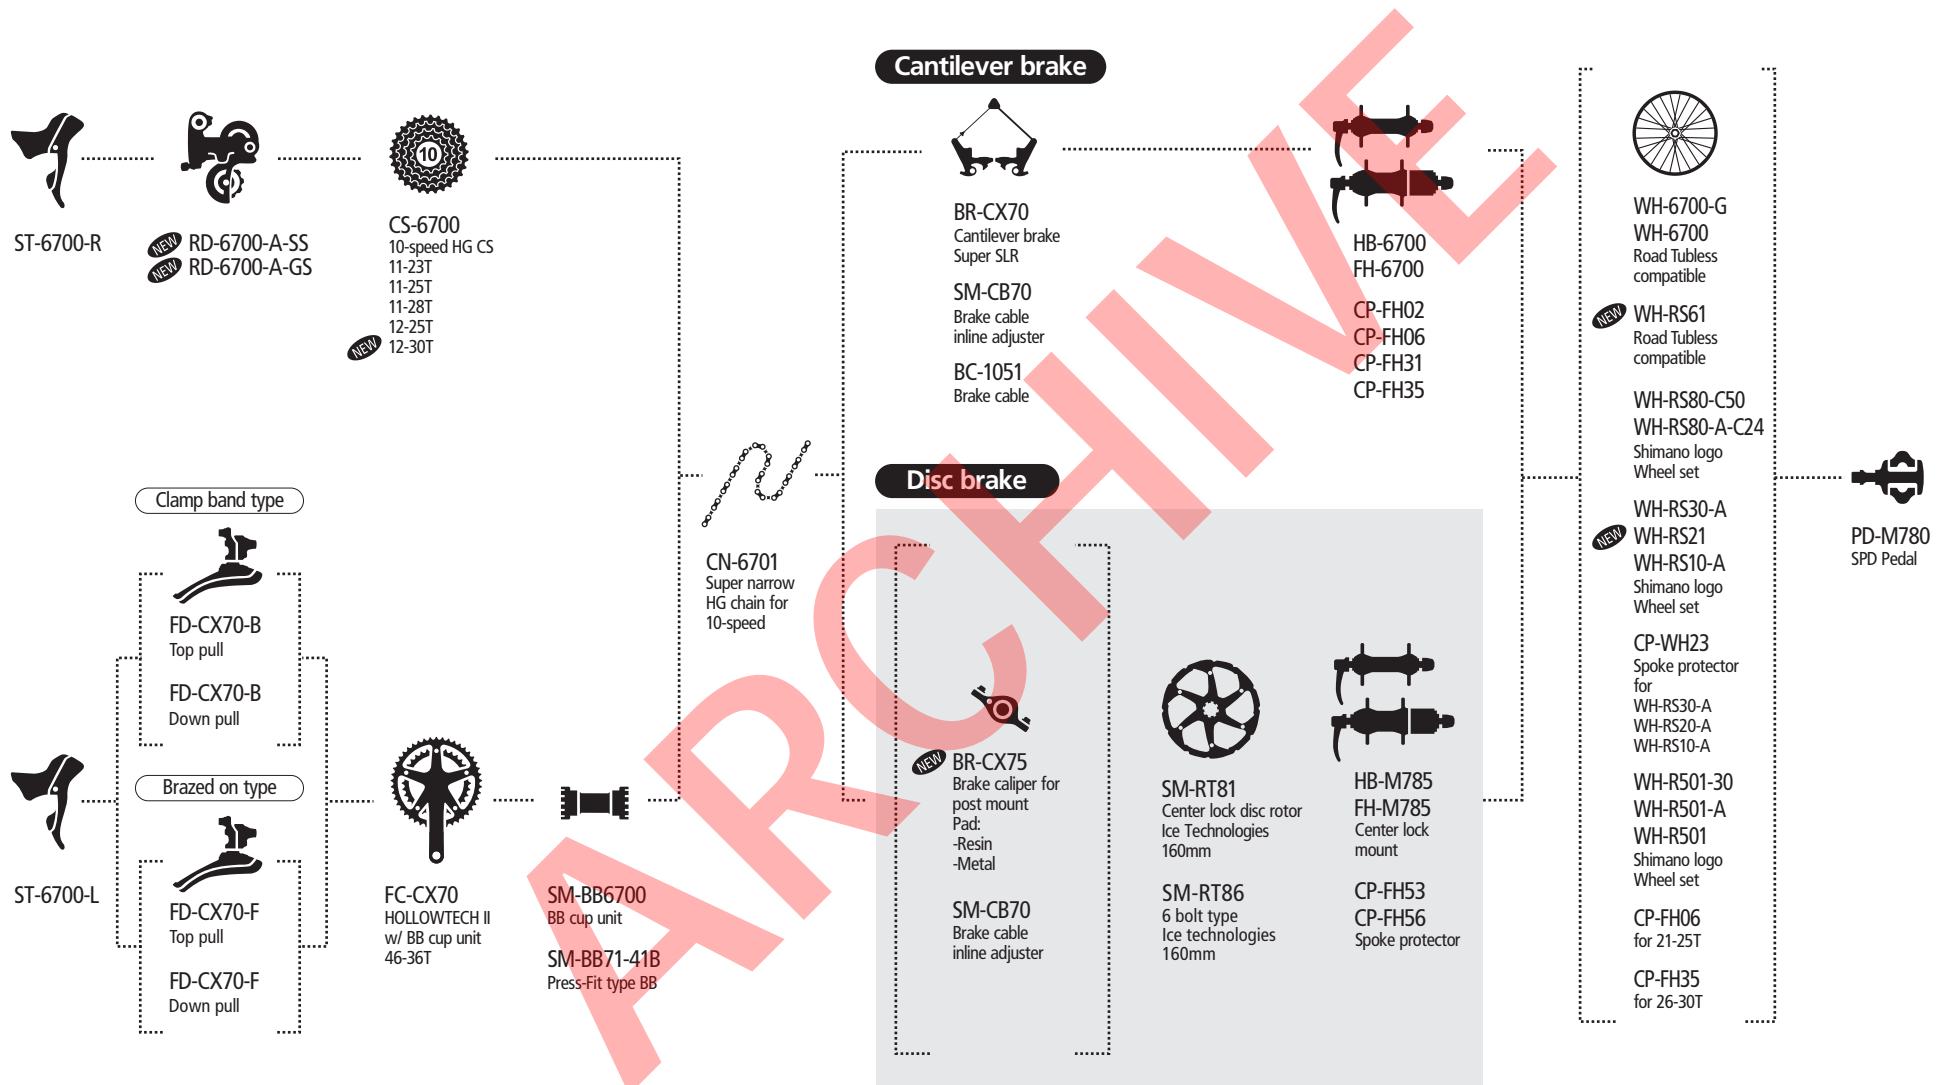

Cyclocross Components

(ULTEGRA series)