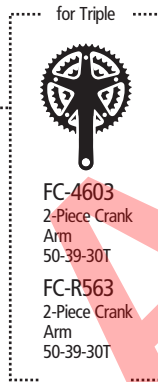

NEW RD-4601-GS
25T ≤ Lowgear ≤ 30T

FD-4603-B
FD-4603-F

For flat handlebar (Triple)

SL-4600-R
SL-4603-L

BL-4600

for Triple

FC-4603
2-Piece Crank
Arm
50-39-30T

FC-R563
2-Piece Crank
Arm
50-39-30T