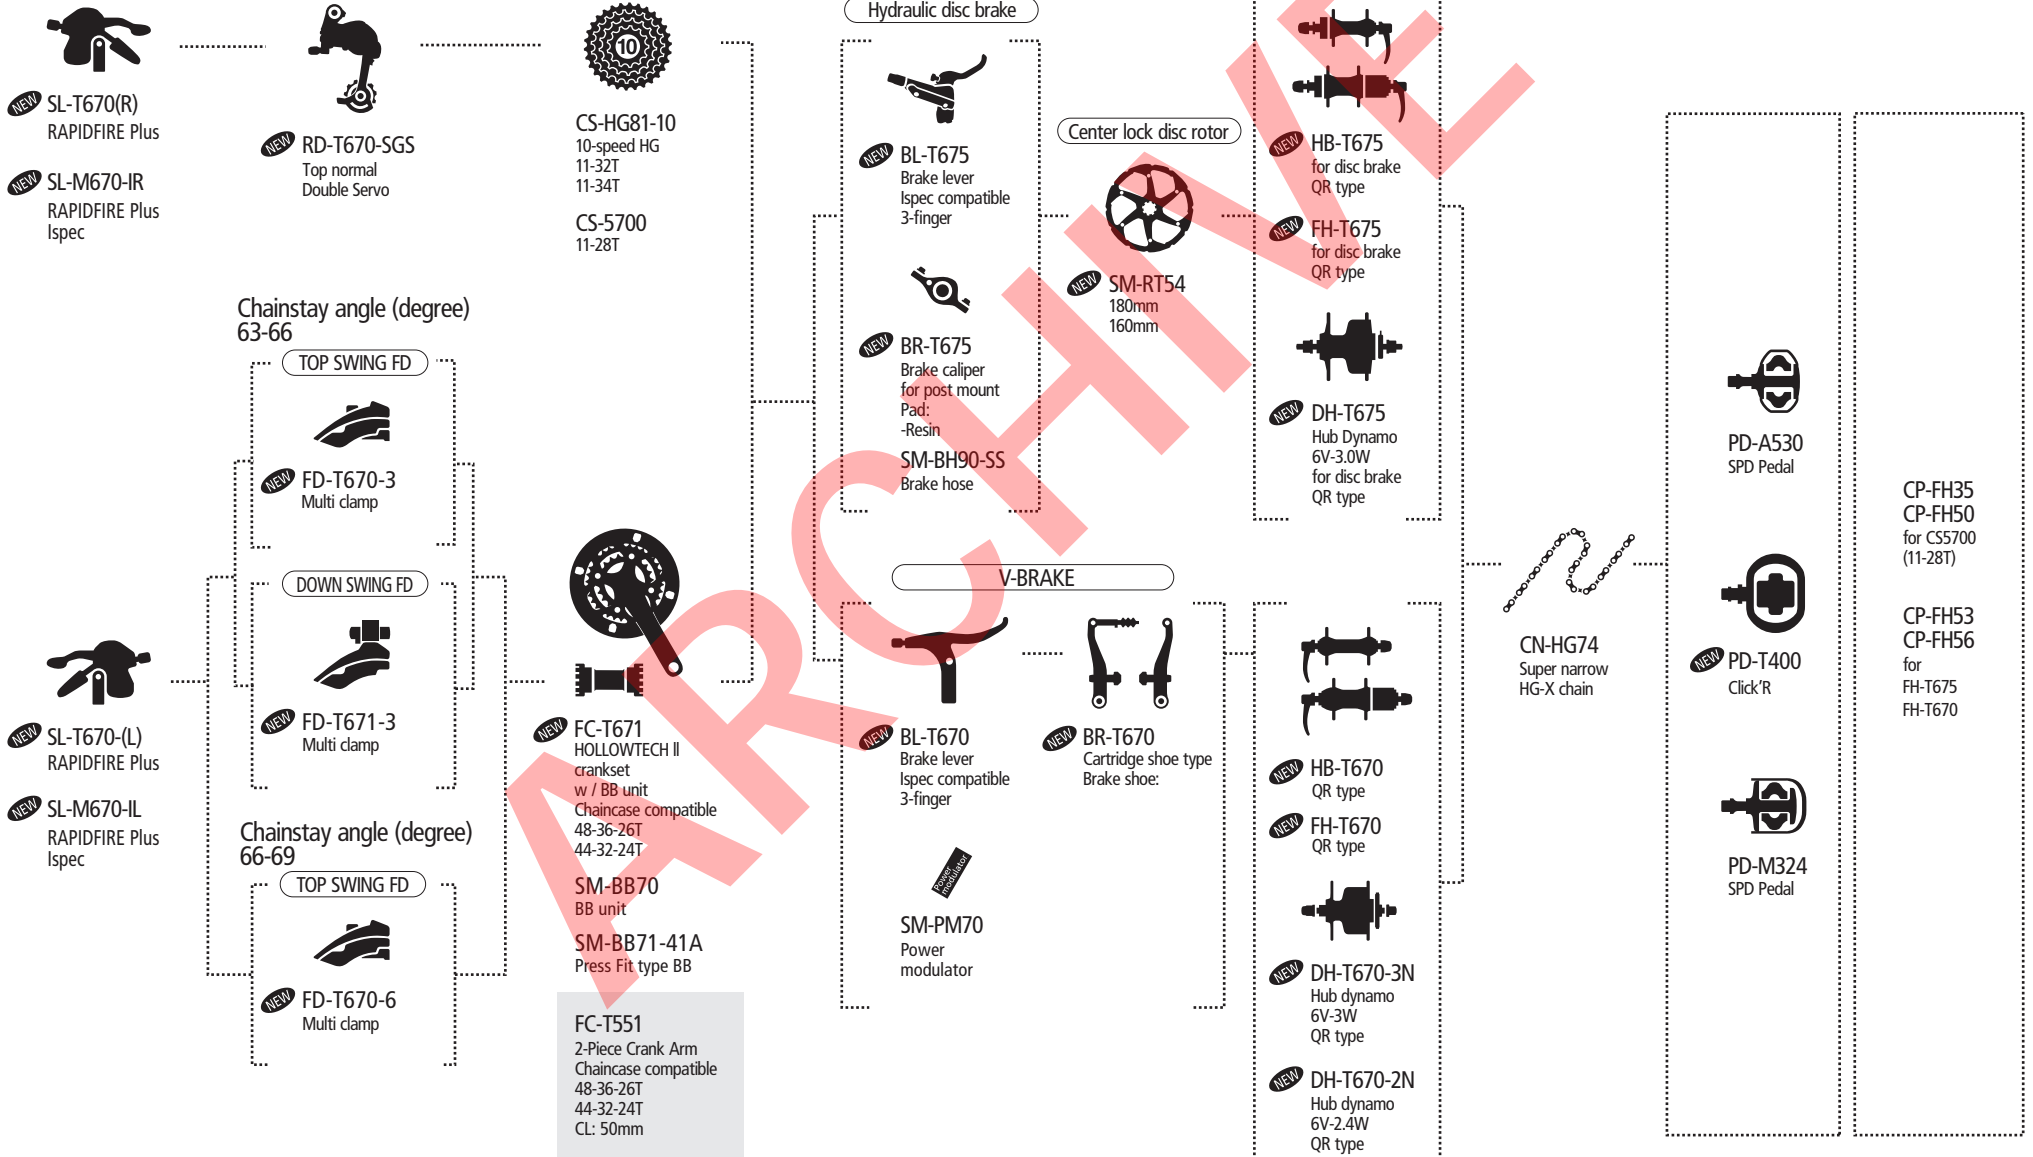

BR-MX70
Rear only

HB-MX71
FH-MX71

CS-MX66
Sprocket
14/15/16/18T

PD-M647
PD-M545
PD-M424
NEW PD-MX80

CHAIN SIZE: 1/2 x 3/32

ARCHIVE

Disc brake spec

- BL-T665
Hydraulic disc brake lever
Servo wave
3-finger
- SL-T660
RAPIDFIRE Plus shifter