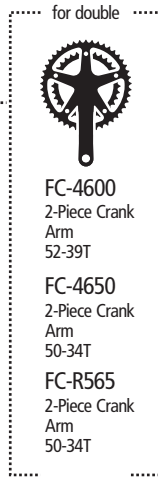

for double

FC-4600
2-Piece Crank
Arm
52-39T

FC-4650
2-Piece Crank
Arm
50-34T

FC-R565
2-Piece Crank
Arm
50-34T

(SM-BB4600)

CN-4601
Super narrow
HG chain for
10-speed

BR-4600
Caliper brake

CS-4600
10-speed HG CS
11-25T
12-28T
12-30T

Not compatible with
Road ST lever

NEW BR-R463

BC-1051
Brake cable

CS-HG81-10
11-32T

NEW BR-R515
Disc brake

SM-RT64
Center Lock
mount rotor

BR-R451
Long reach w/
Shimano logo

OT-SP41
Shift outer
casing

SM-CA50
Cable inline
adjuster

HB-4600
FH-4600

CP-FH35
CP-FH31
CP-FH45
CP-FH46
CP-FH05
CP-FH06
Spoke
protector

DH-3N80
DH-3N72
Hub dynamo
6V-3.0W

DH-2N80
DH-2N72
Hub dynamo
6V-2.4W

HB-R505
FH-R505
for disc brake
Center lock rotor mount
OLD: 135mm
Disc brake

WH-RS30-A
WH-RS20-A
WH-RS10-A
Shimano logo
wheel set

CP-WH23
Spoke protector
for
WH-RS30-A
WH-RS20-A
WH-RS10-A

WH-R501
WH-R501-A
Shimano logo
wheel set

CP-FH06
Spoke protector
for 21-25T

CP-FH31
Spoke protector
for 26-30T

NEW PD-R540-LA
PD-R540
SPD-SL Pedal

PD-A530
SPD Pedal
PD-A520
SPD Pedal