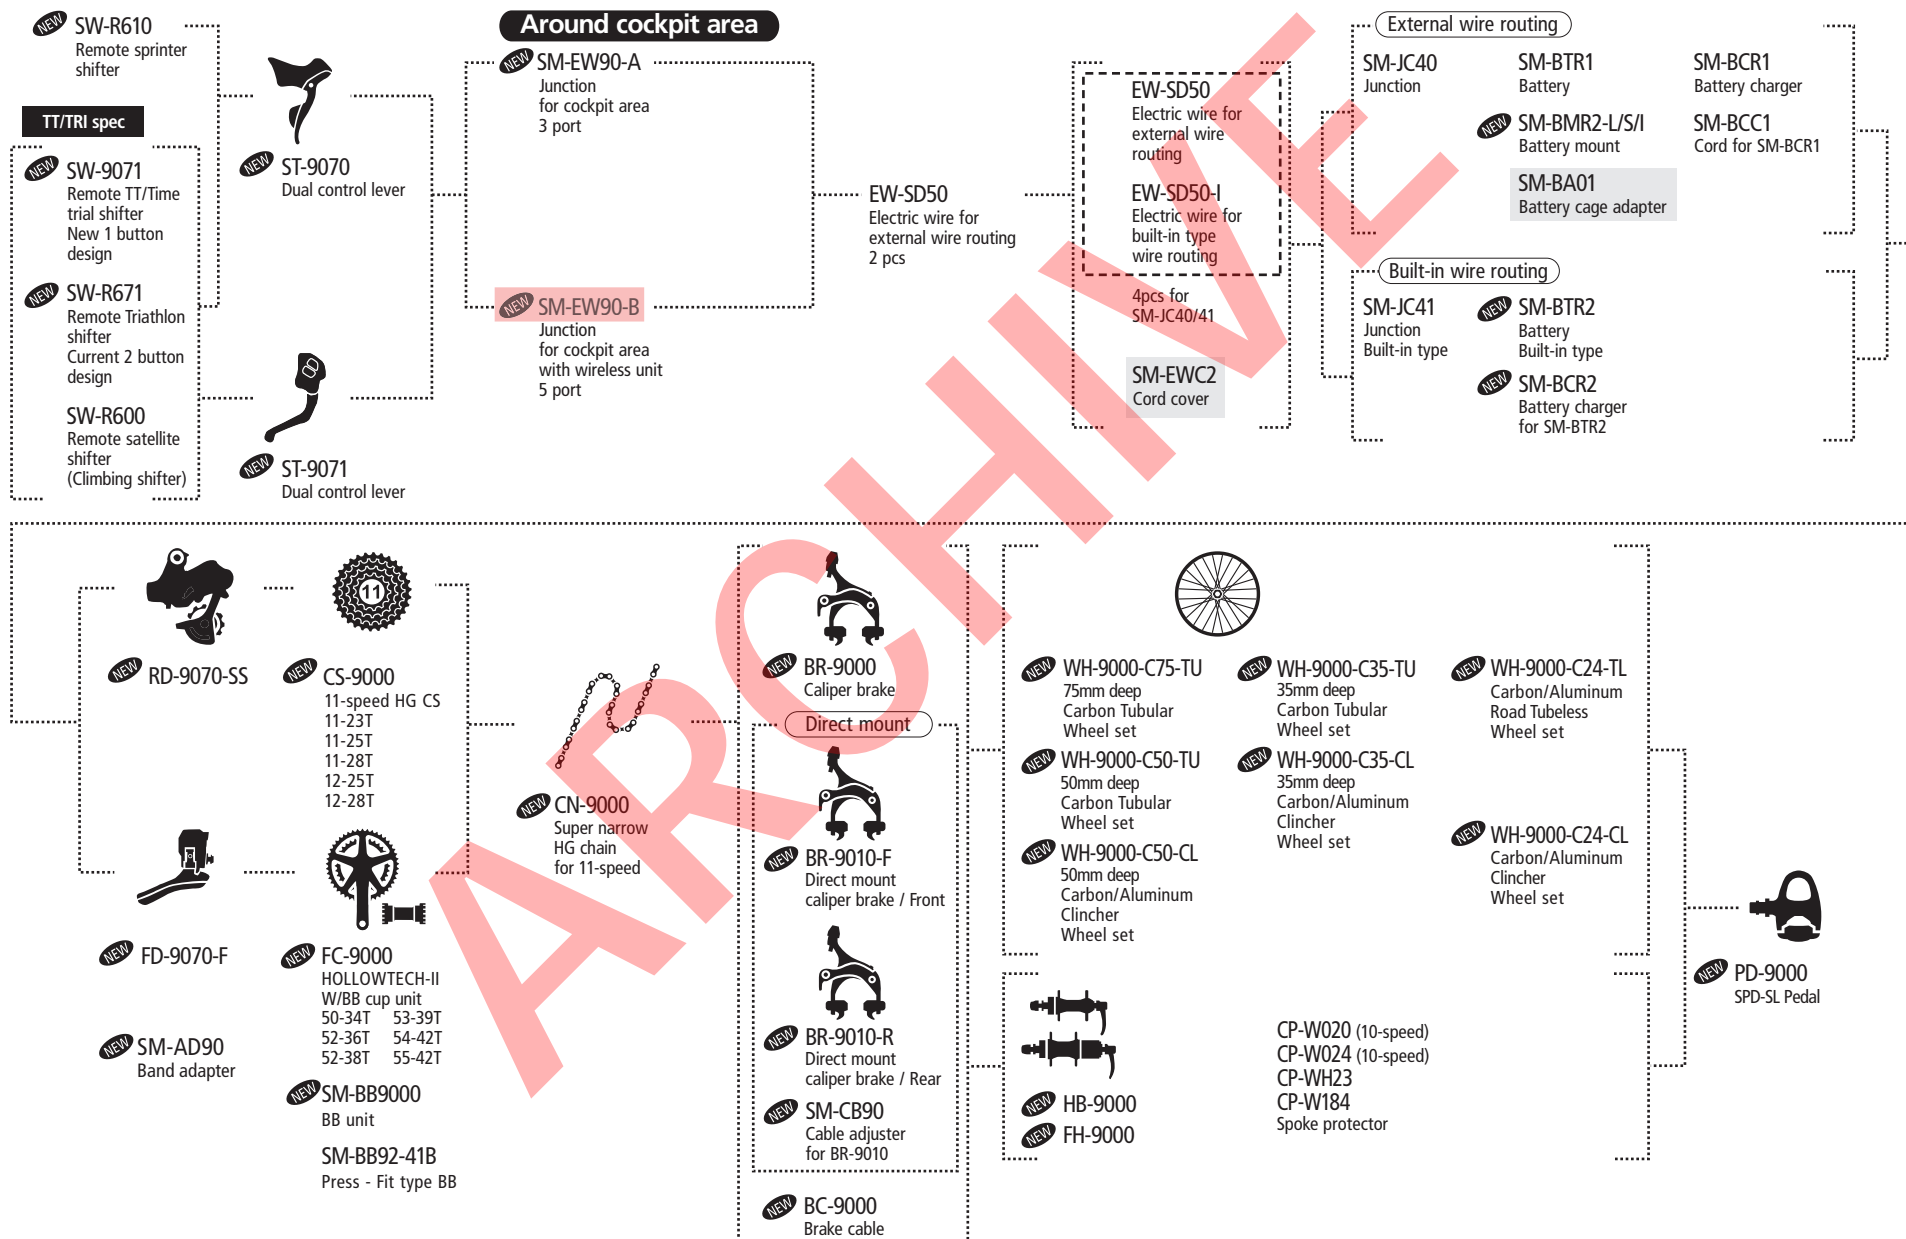

DURA-ACE 9070 series

(2x11-speed)