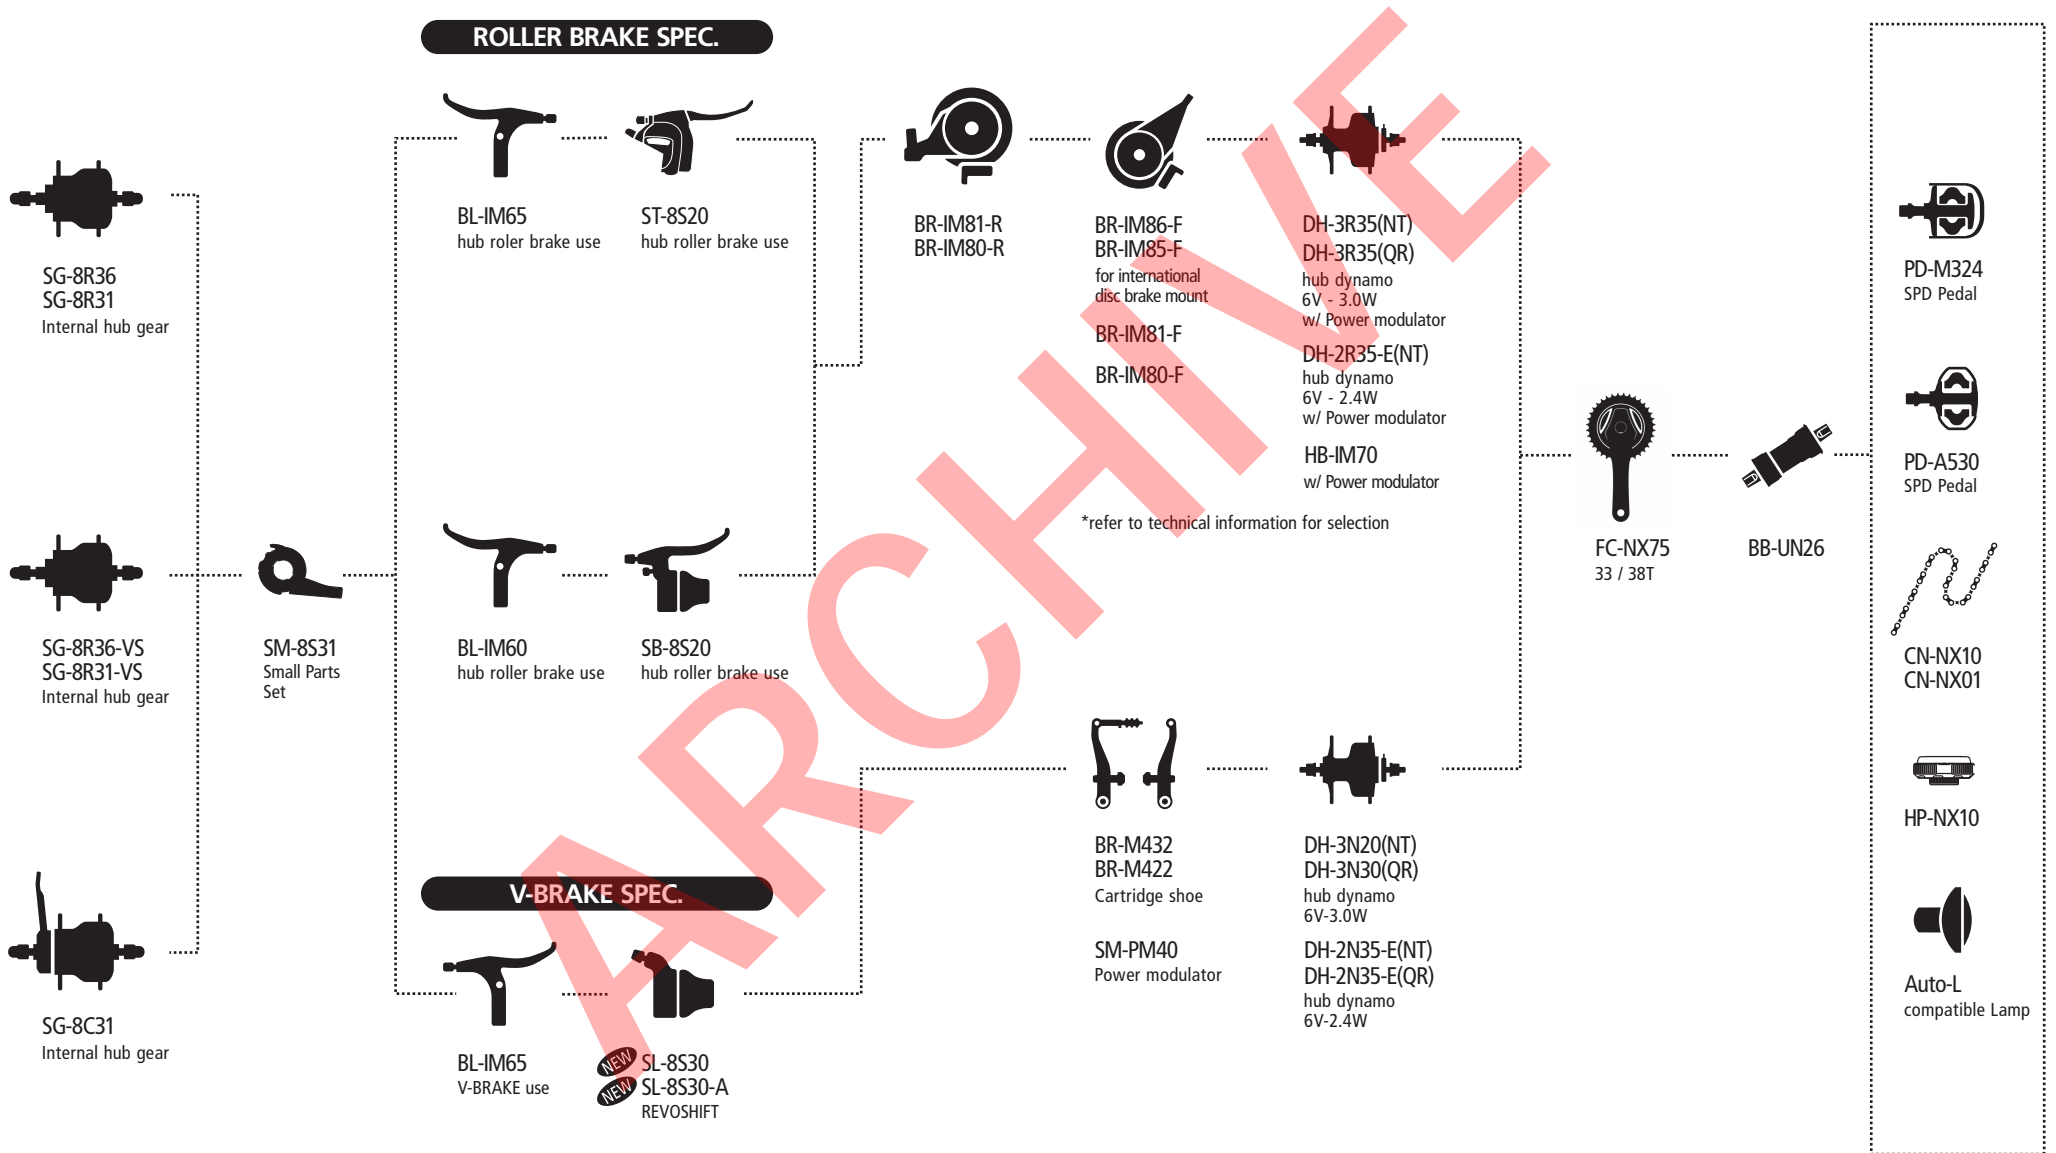

FC-S500
39/45T
Single guard spec
(SM-FC4500)

FC-S400
39/45T
Single guard spec

BB-ES25

CN-HG50

SM-GEAR
Standard Sprocket
16/18/19/20/21/22/23T