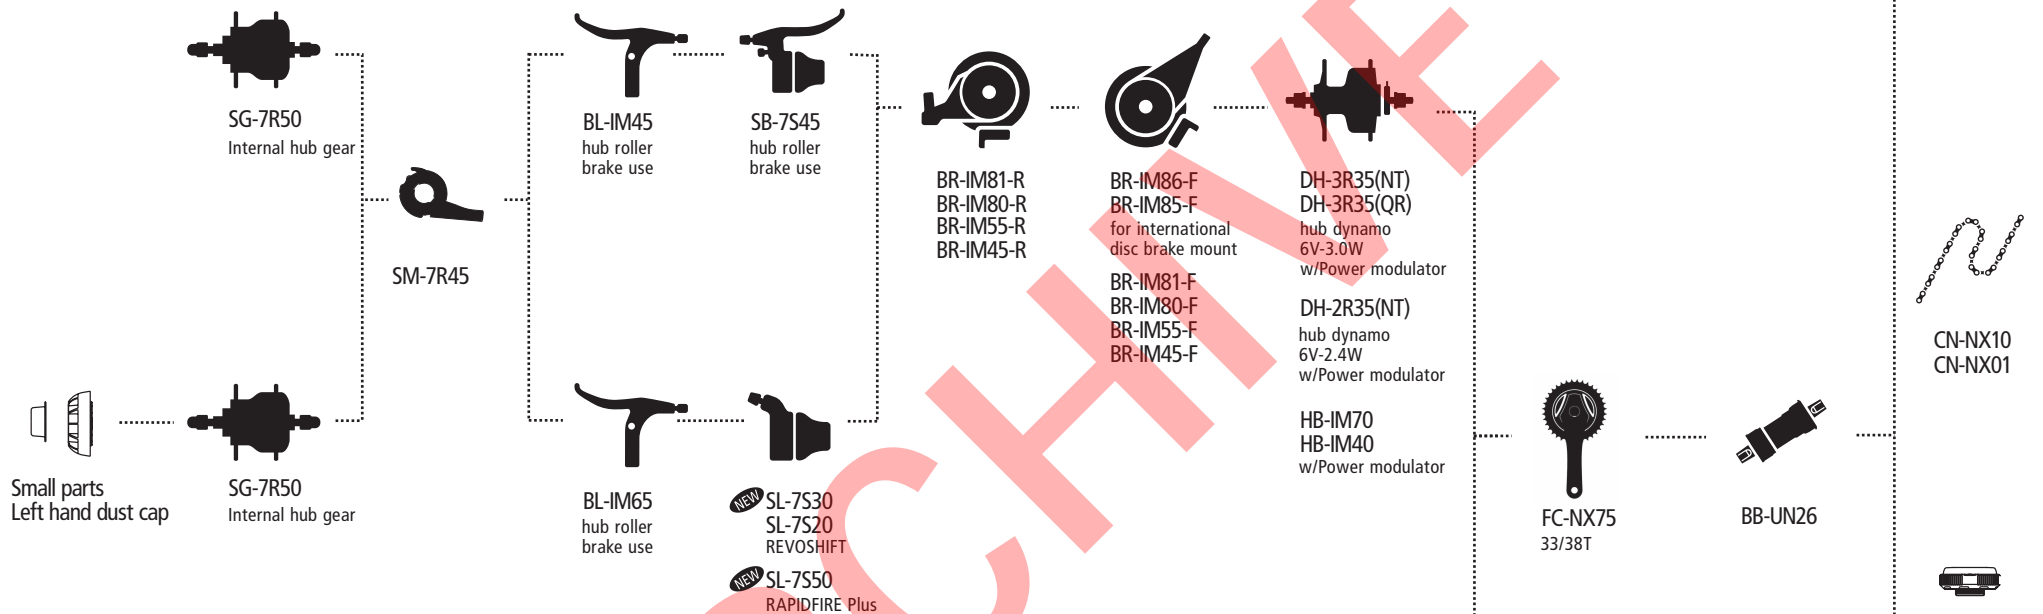

ROLLER BRAKE SPEC.