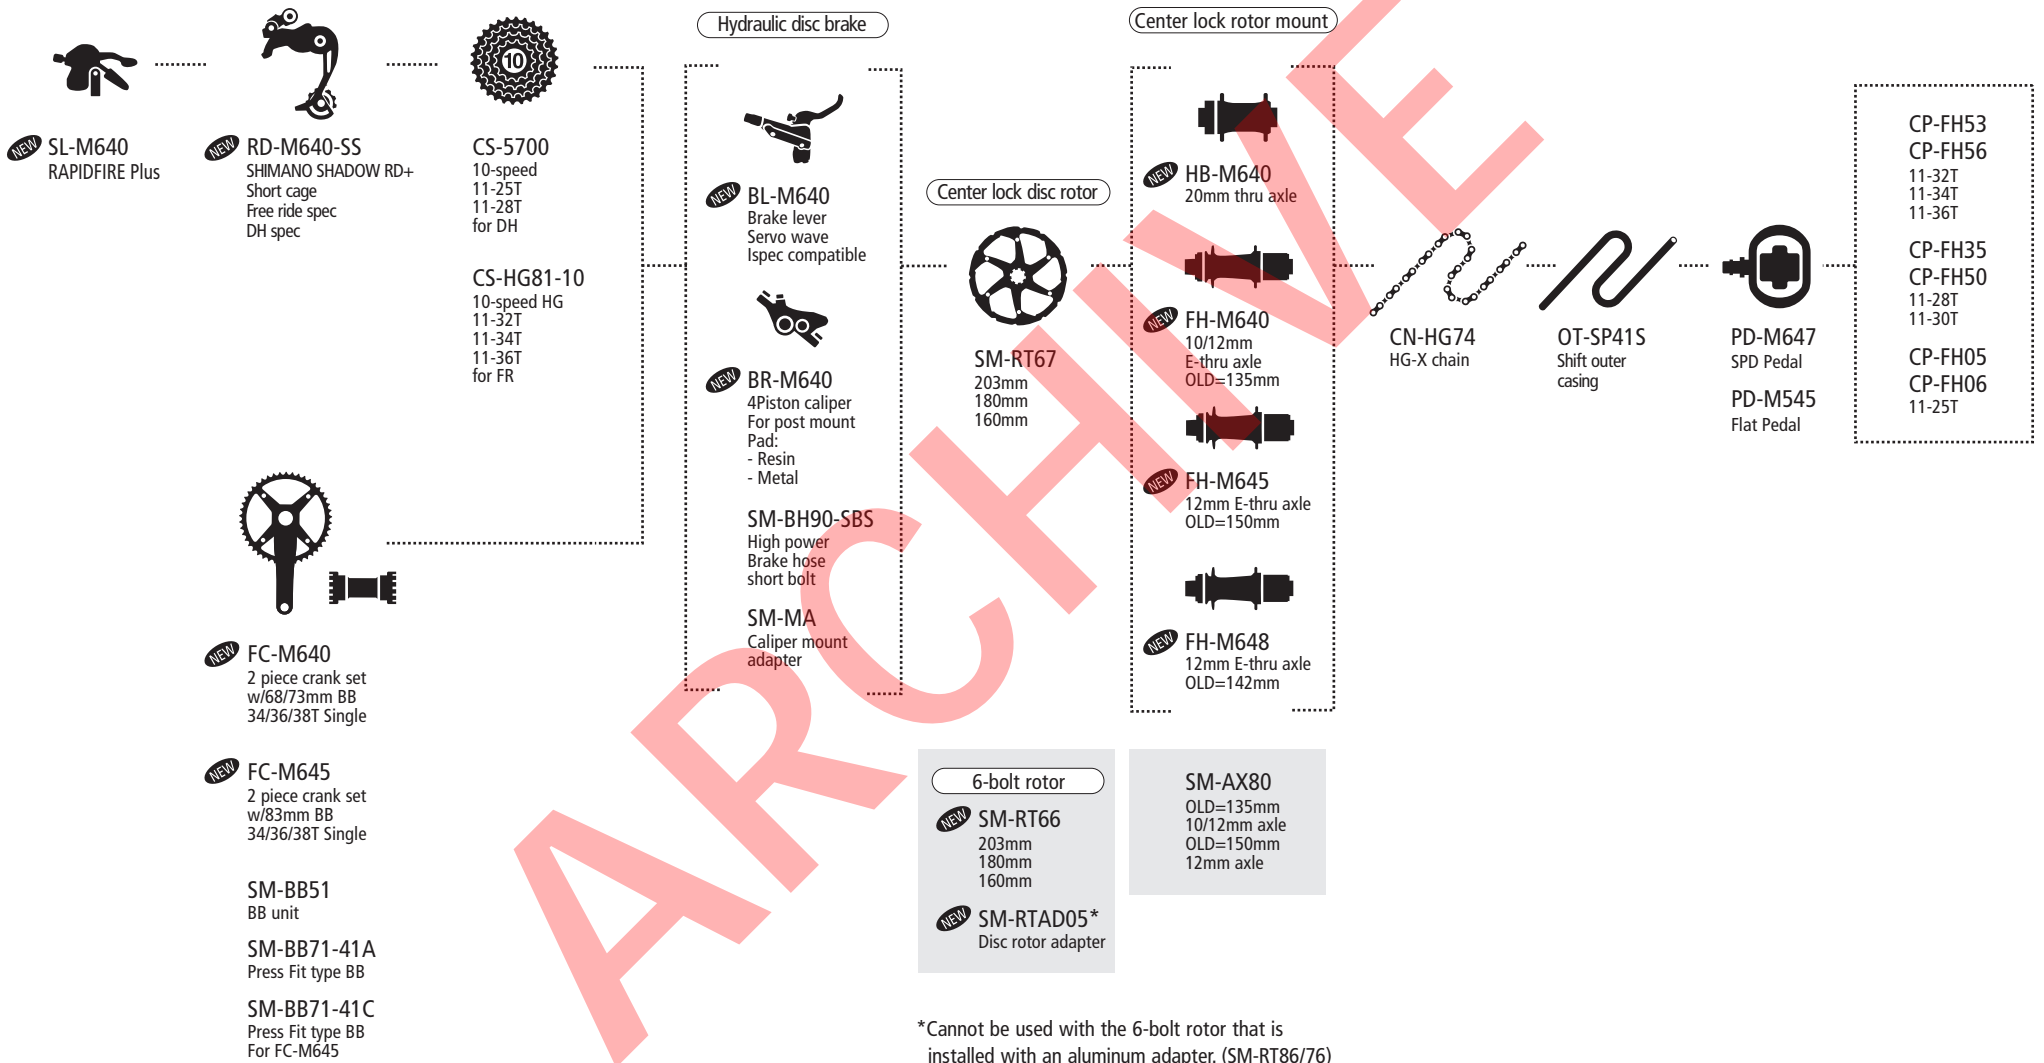

*Cannot be used with the 6-bolt rotor that is installed with an aluminum adapter. (SM-RT86/76)