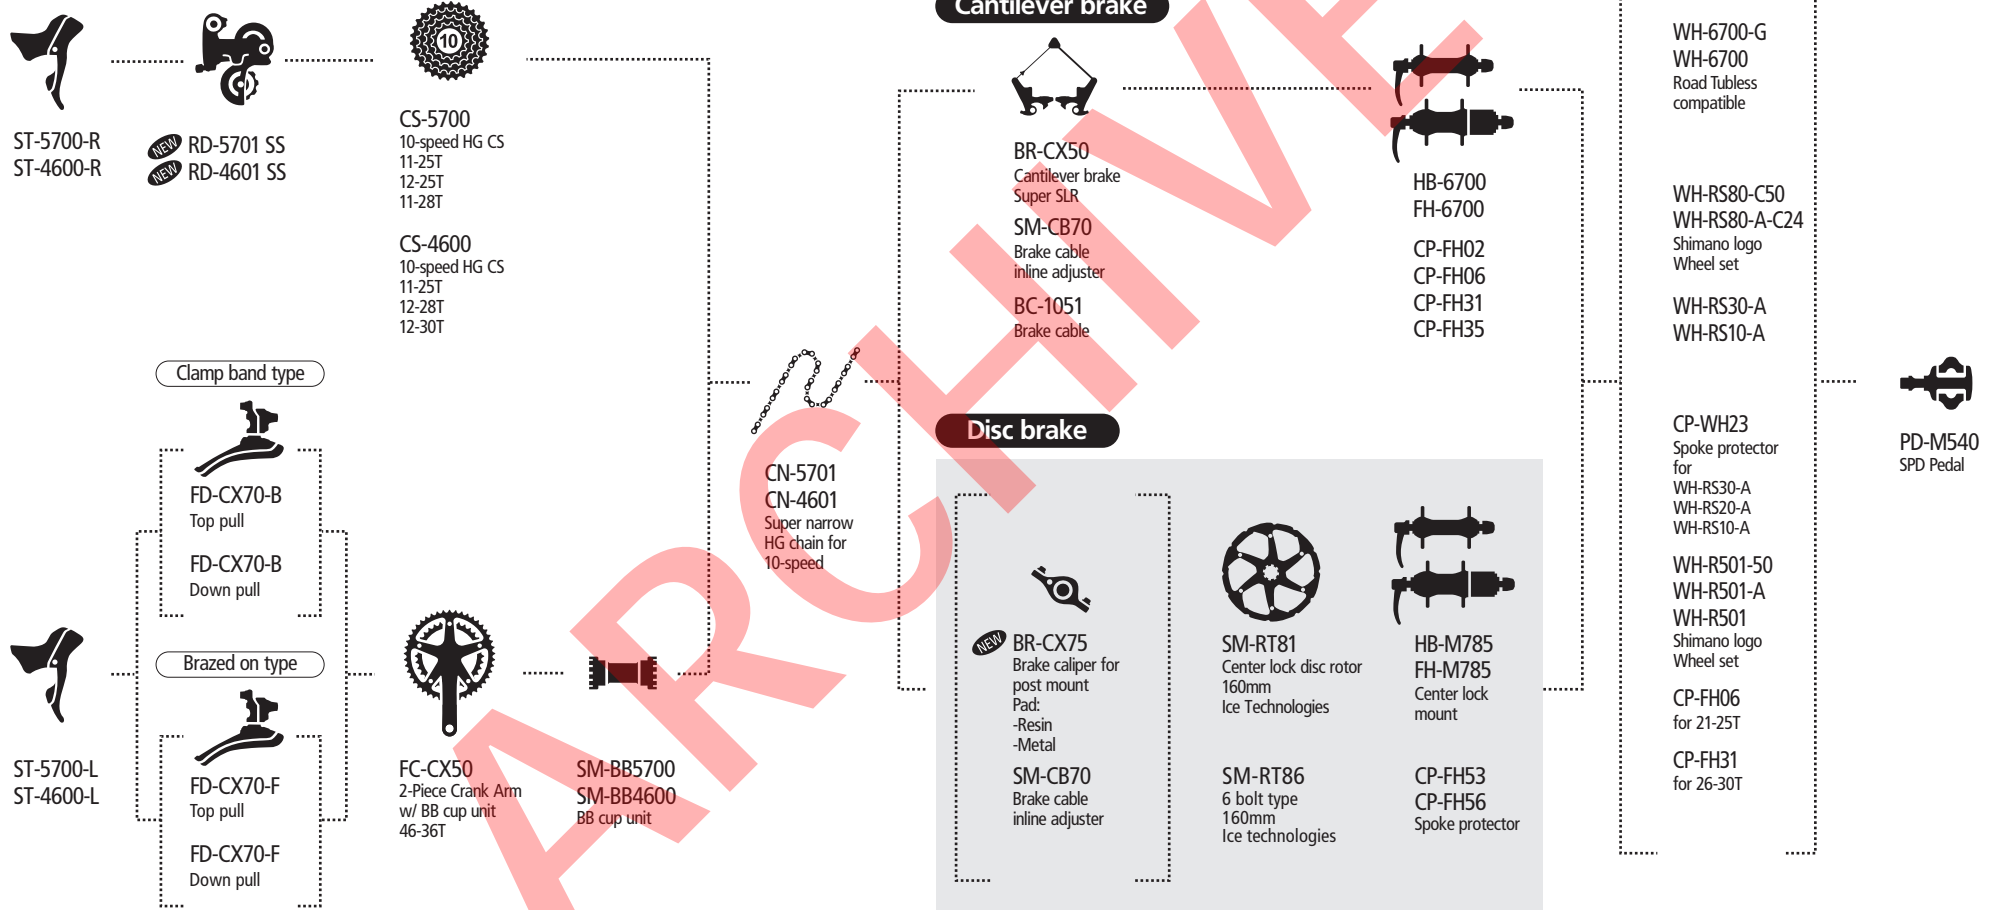

ARCHIVE

Cyclocross Components

(ULTEGRA series)

Cyclocross Components

(105/TIAGRA series)

Tandem Components

Ultegra series

wheel size: 20inch max.