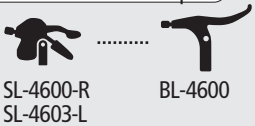

NEW RD-4601-GS
25T ≤ Lowgear ≤ 30T

FD-4603-B
FD-4603-F

For flat handlebar (Triple)

SL-4600-R
SL-4603-L

BL-4600

for Triple

FC-4603
2-Piece Crank
Arm
50-39-30T

FC-R563
2-Piece Crank
Arm
50-39-30T