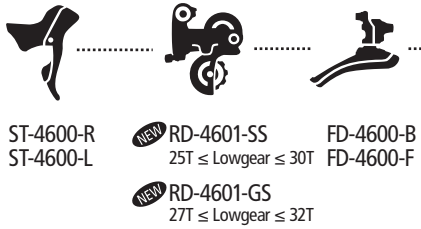

(SM-BB5700)
BB cups
assembly unit

CN-5600
Super narrow
HG chain
for 10-speed

NEW BR-R573
Compact
V-BRAKE

BC-1051
Brake cable

For flat handlebar (Triple)

SL-R780-R
SL-R783-L

BL-R780

for 20 / 30-speed

SL-7900
Shift lever
for Down Tube

SL-B579
Shift lever
Bar End

BL-TT79
Brake lever
for
Aero type bar

2 × 10-SPEED

ST-4600-R
ST-4600-L

NEW RD-4601-SS
25T ≤ Lowgear ≤ 30T
NEW RD-4601-GS
27T ≤ Lowgear ≤ 32T

FD-4600-B
FD-4600-F