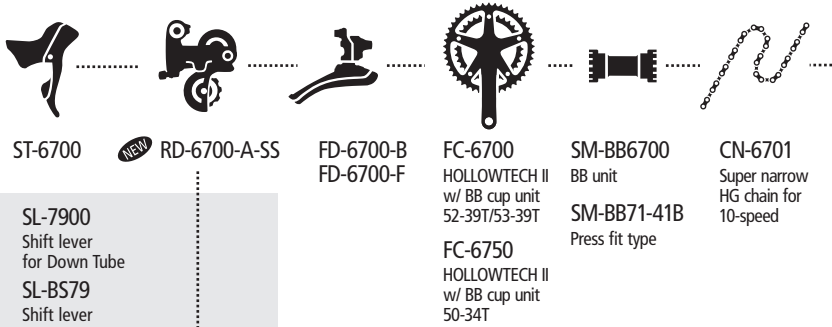

*1) w/ Cl-Deck available as an option
*2) for Japanese market
*3) not compatible with Cl-Deck
*4) for 14-28T/ 6-speed MF
*5) Must be used with 2.4W Hub Dynamo

2 × 10-SPEED

ST-6700 **NEW** RD-6700-A-SS

FD-6700-B
FD-6700-F