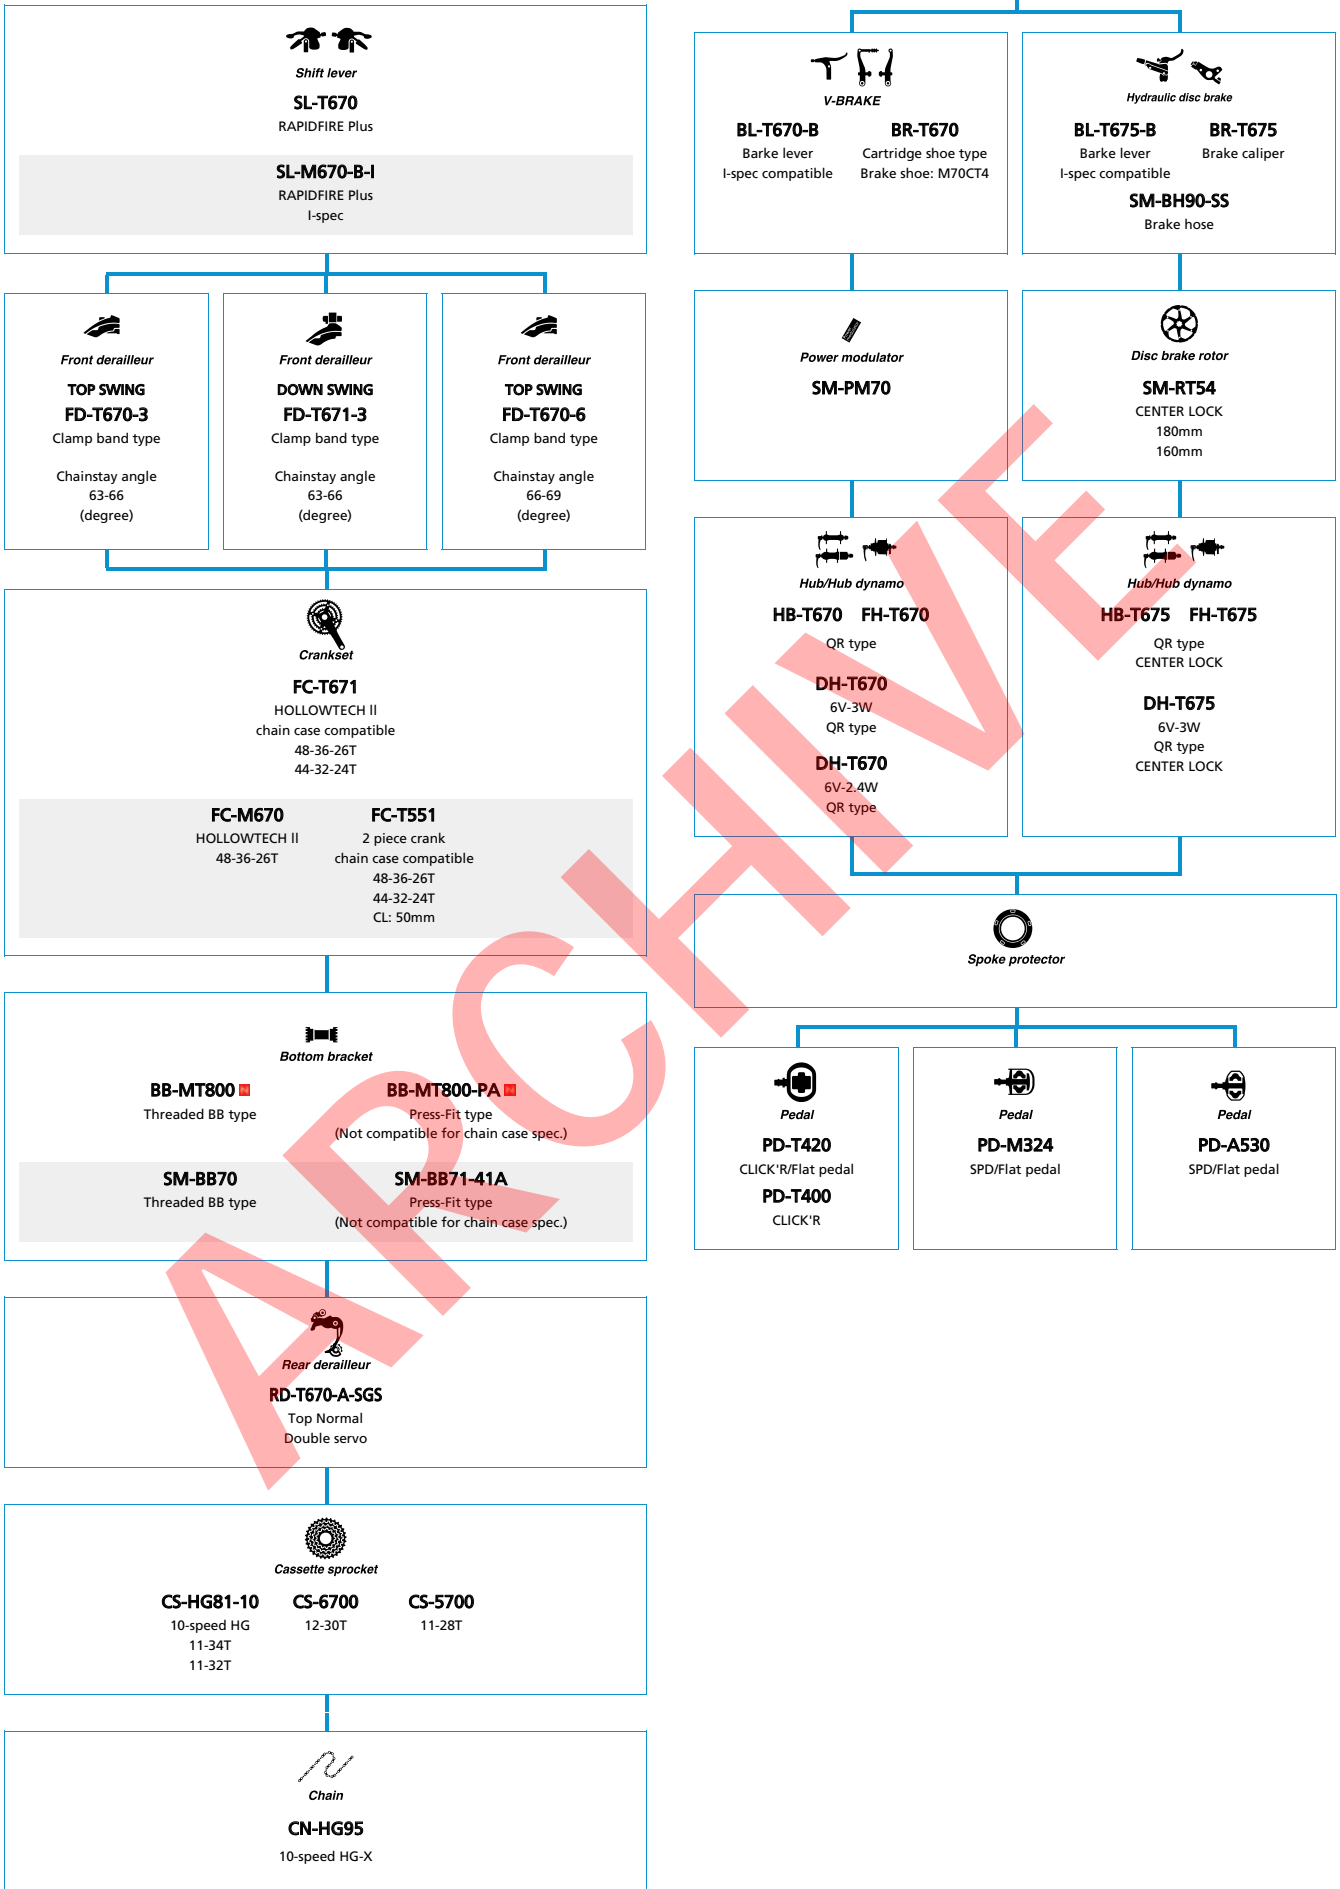

(1x6-speed)

Mountain Bike

(3x10-speed)

■ ... New model
 □ ... Option

Trekking Bike

SHIMANO DEORE (3x10-speed)

■ ... New model
 □ ... Option

SHIMANO ALFINE (Electronic spec Flathandle)