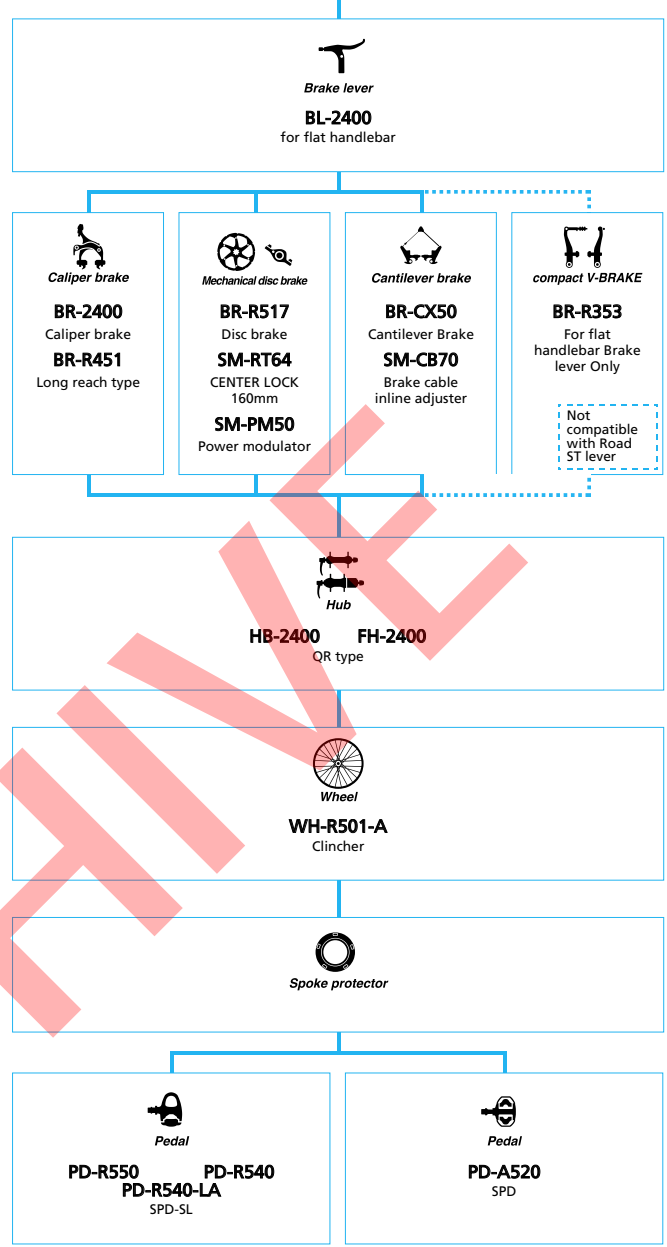

SHIMANO 105 (2x11-speed)

■ ... New model
□ ... Option

Cyclocross Mechanical spec. (10-speed 105/Tiagra grade)

■ ... New model
 □ ... Option

Road Bike

SHIMANO Tiagra

(3x10-speed)

■ ... New model
□ ... Option

SHIMANO Tiagra

(2x10-speed)

■ ... New model
 □ ... Option

Road Bike

SHIMANO **SORA** (3x9-speed)

■ ... New model
 □ ... Option

SHIMANO **SORA** (2x9-speed)

■ ... New model
 □ ... Option

SHIMANO *Claris* (3x8-speed)

■ ... New model
 ■ ... Option

SHIMANO *Claris* (2x8-speed)

■ ... New model
 □ ... Option

SHIMANO *Tourney* (3x7-speed)

■ ... New model
■ ... Option

ARROW

SHIMANO *Tourney* (2x7-speed)