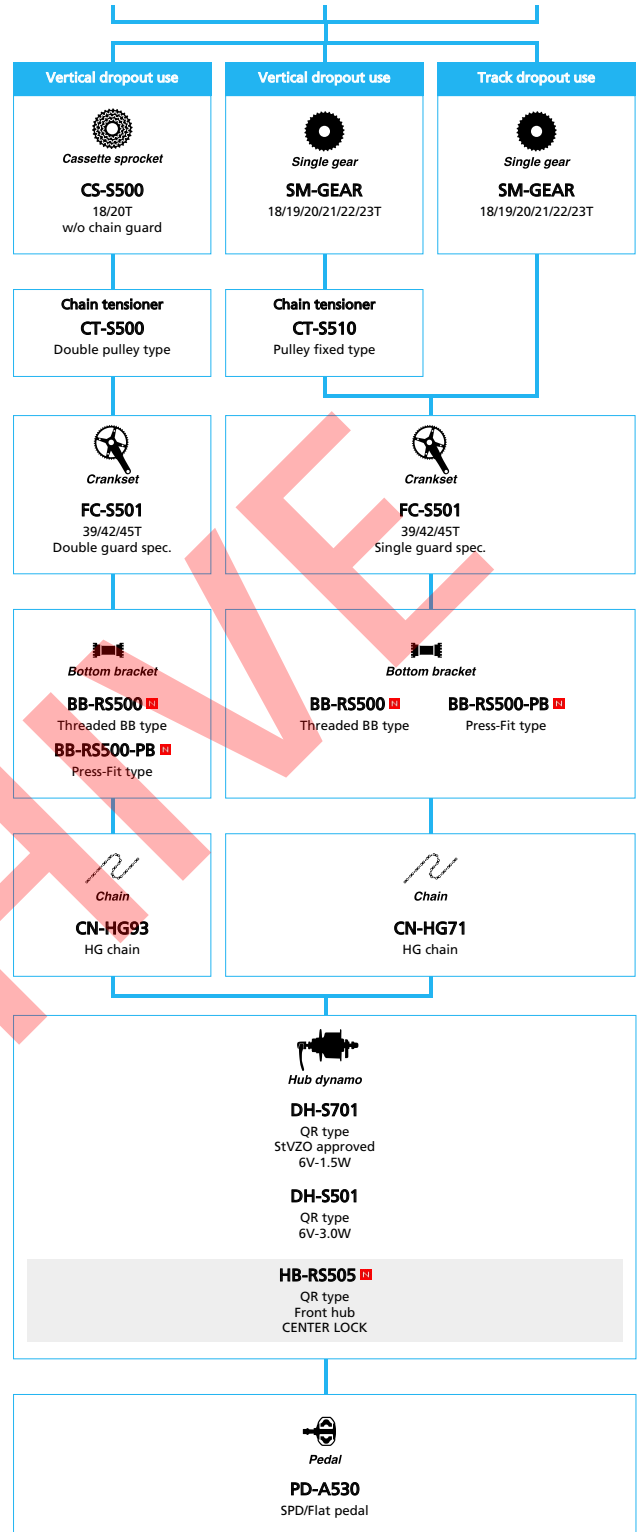

(1x6-speed)

Mountain Bike

(3x10-speed)

■ ... New model
 □ ... Option

Trekking Bike

SHIMANO DEORE (3x10-speed)

■ ... New model
 □ ... Option

SHIMANO ALFINE (Electronic spec Flathandle)

■ ... New model
 □ ... Option

SHIMANO ALFINE (Electronic spec Drophandle)

■ ... New model
 □ ... Option

City Touring / Comfort Bike

SHIMANO ALFINE (11-speed)

■ ... New model
□ ... Option

SHIMANO ALFINE (8-speed)