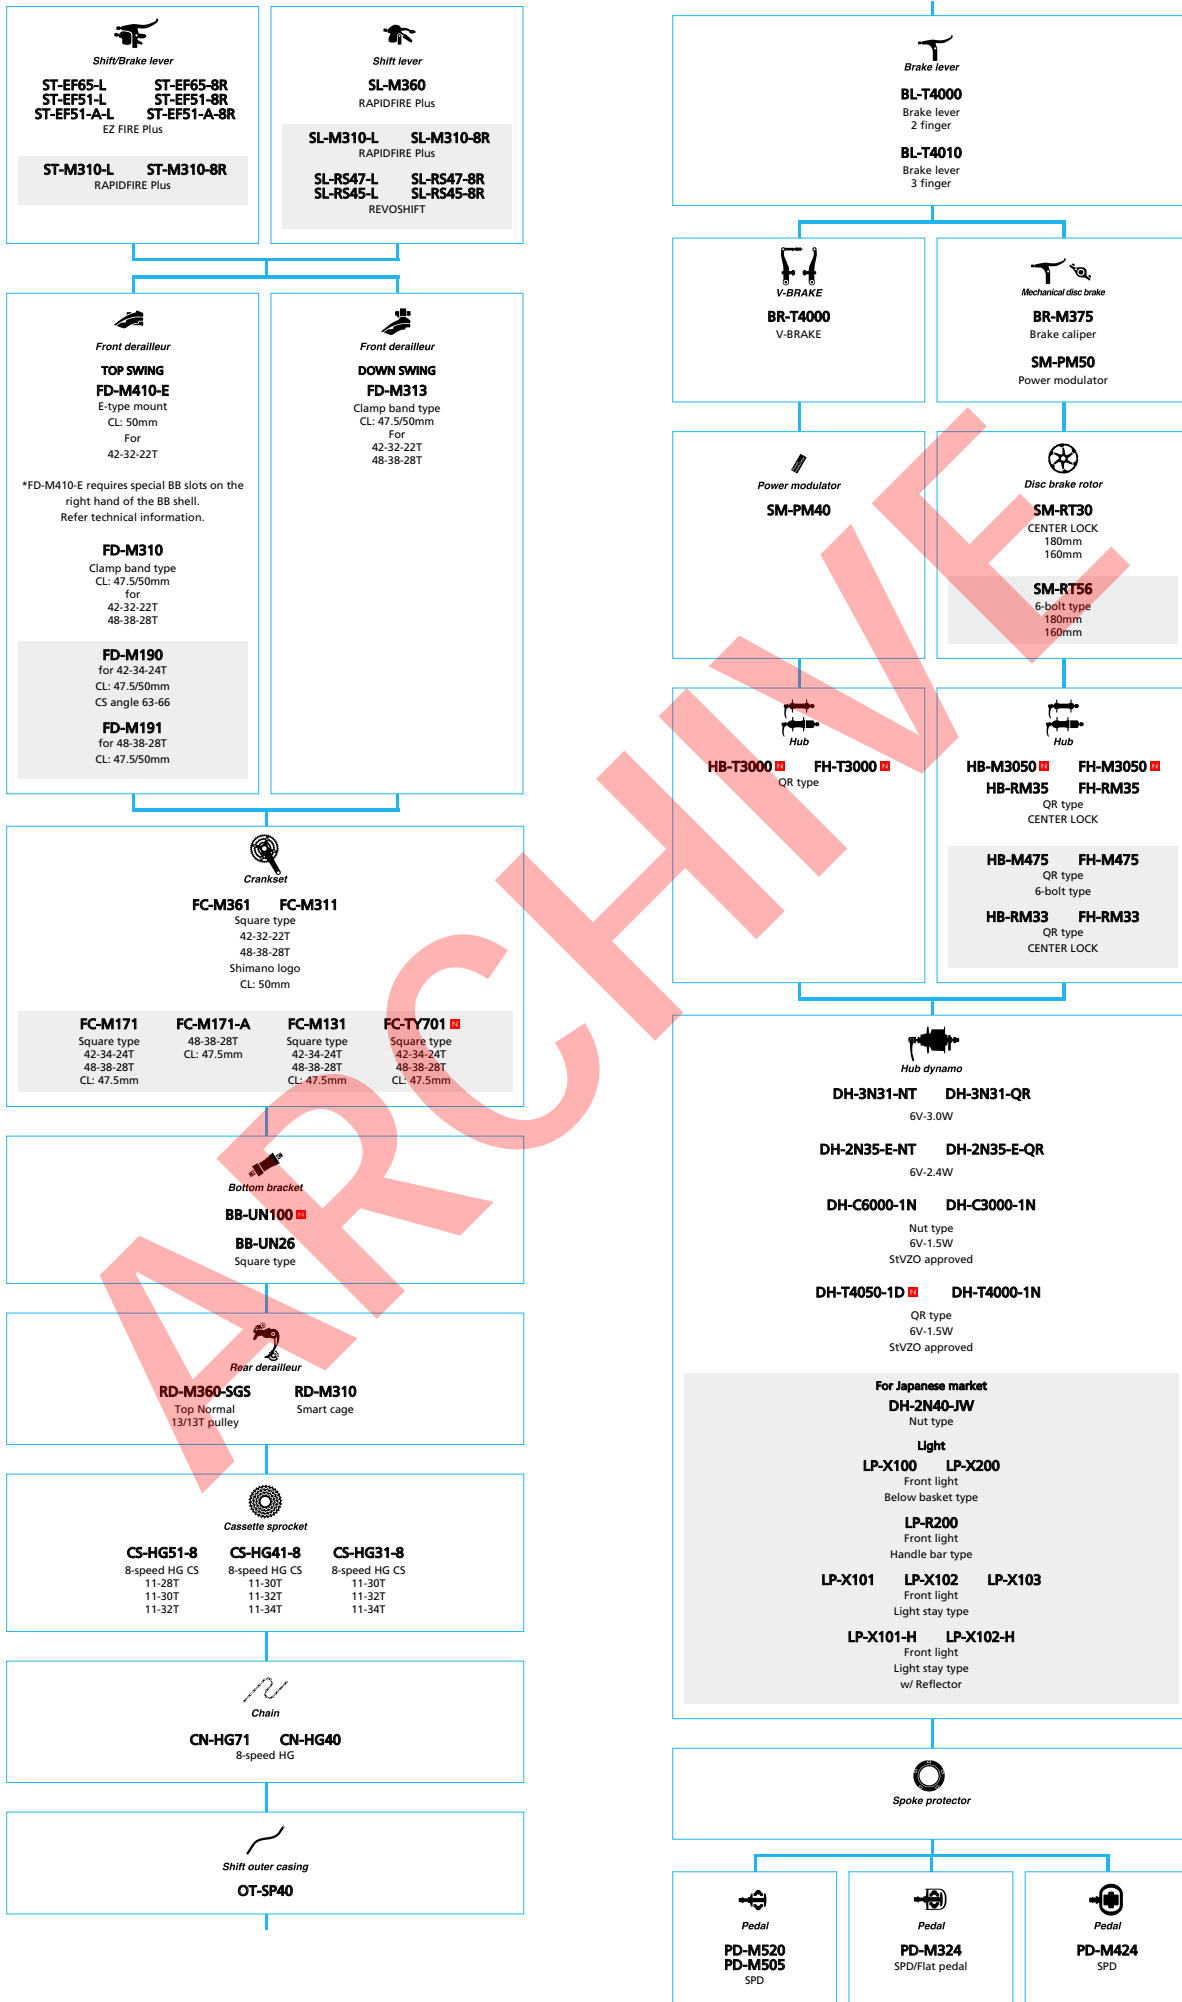

Mountain Bike

SHIMANO ALICERA (3x9-speed)

■ ... New model
 □ ... Option

SHIMANO *Acera* SHIMANO *ALTUS* (3x8-speed)

■ ... New model
 □ ... Option

SHIMANO *Acera* SHIMANO *ALTUS* (3x7-speed)

■ ... New model
 □ ... Option