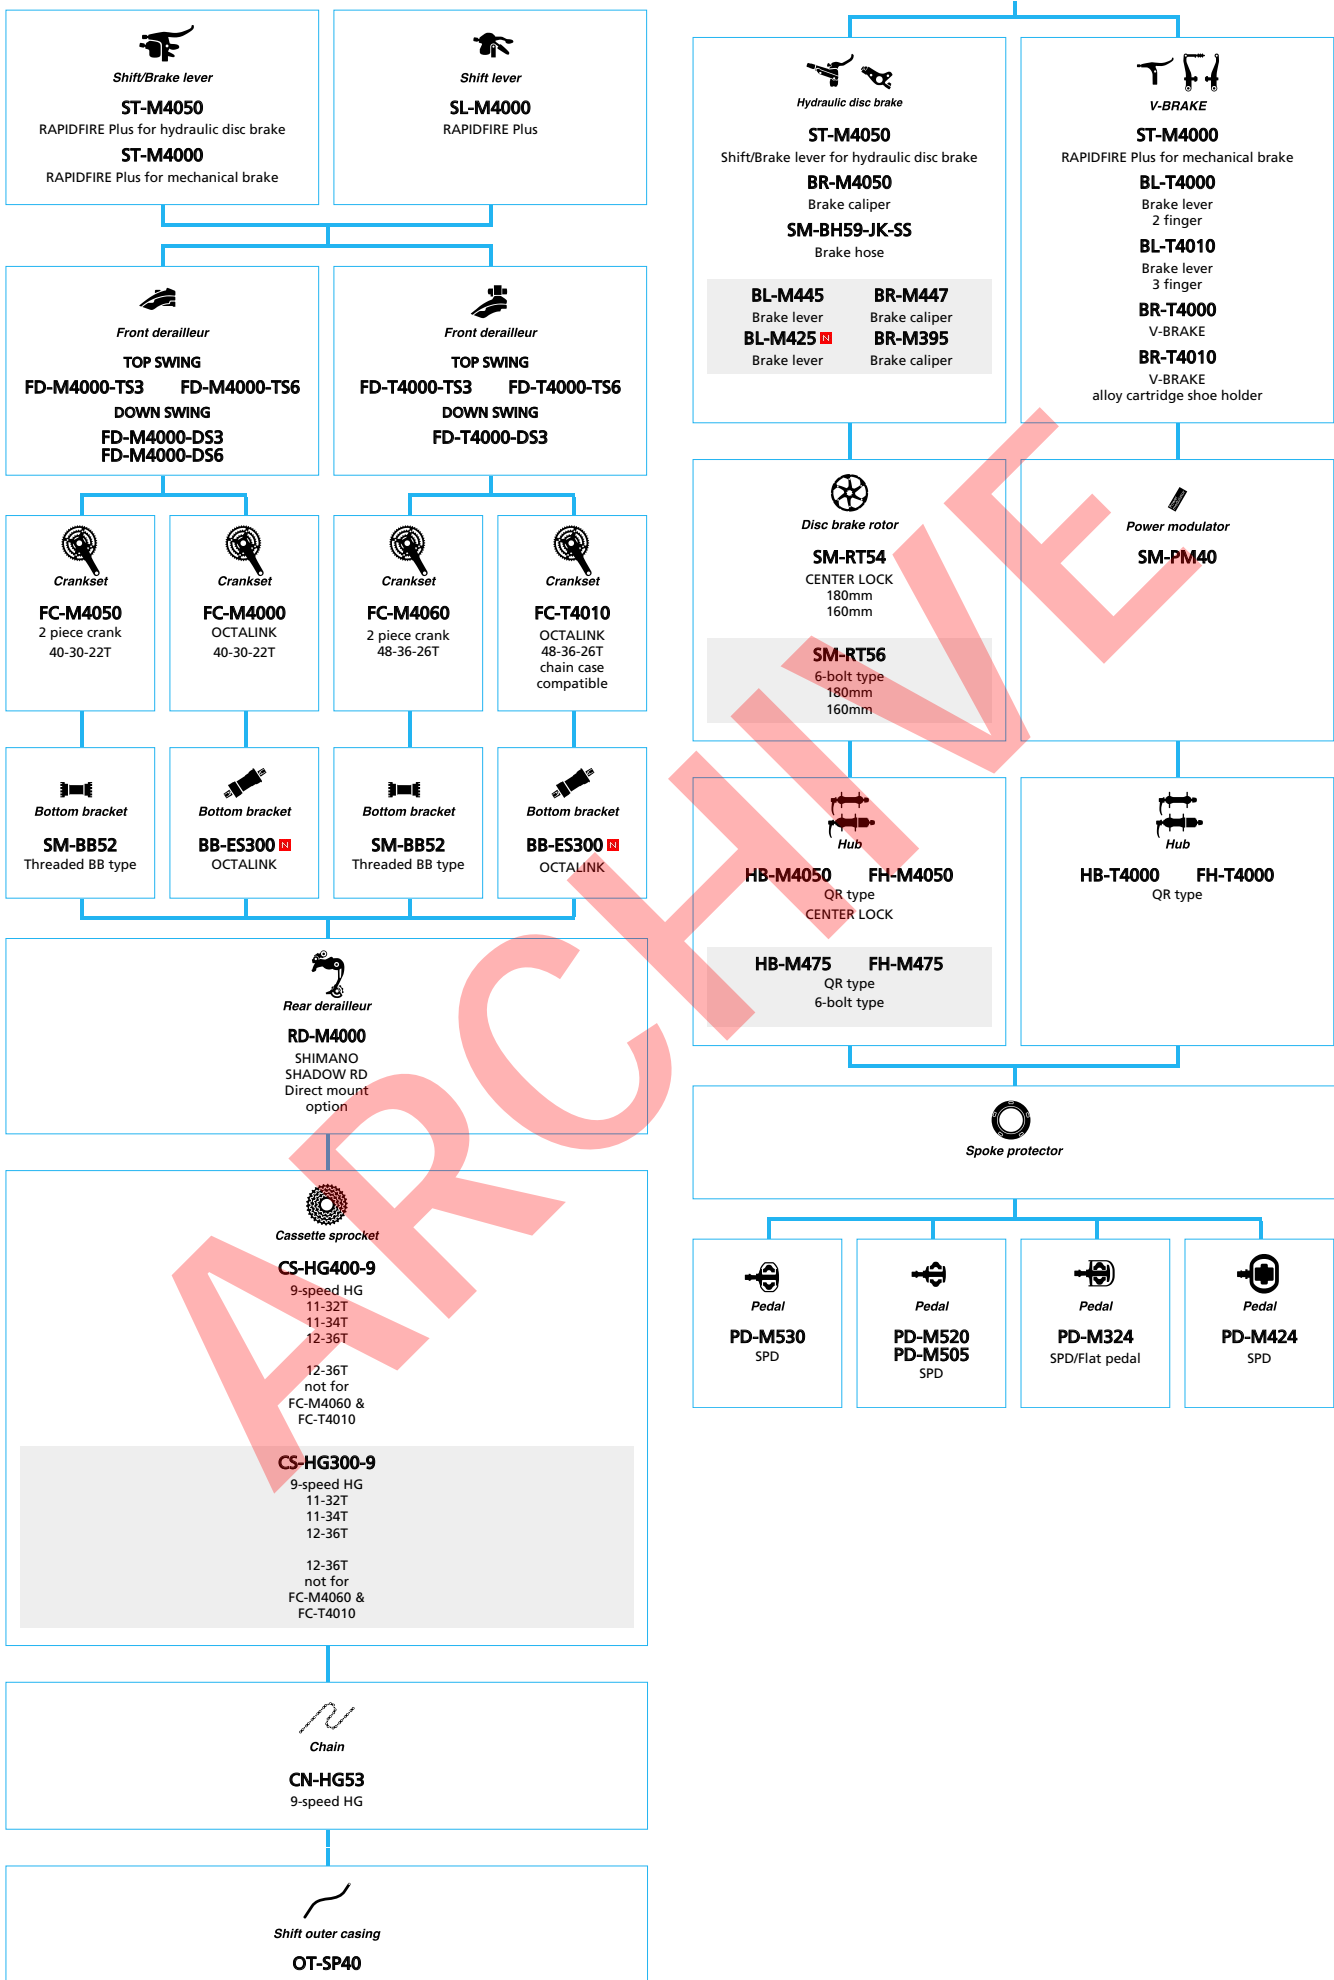

SHIMANO ALIVIO (3x9-speed)

■ ... New model
□ ... Option

Mountain Bike