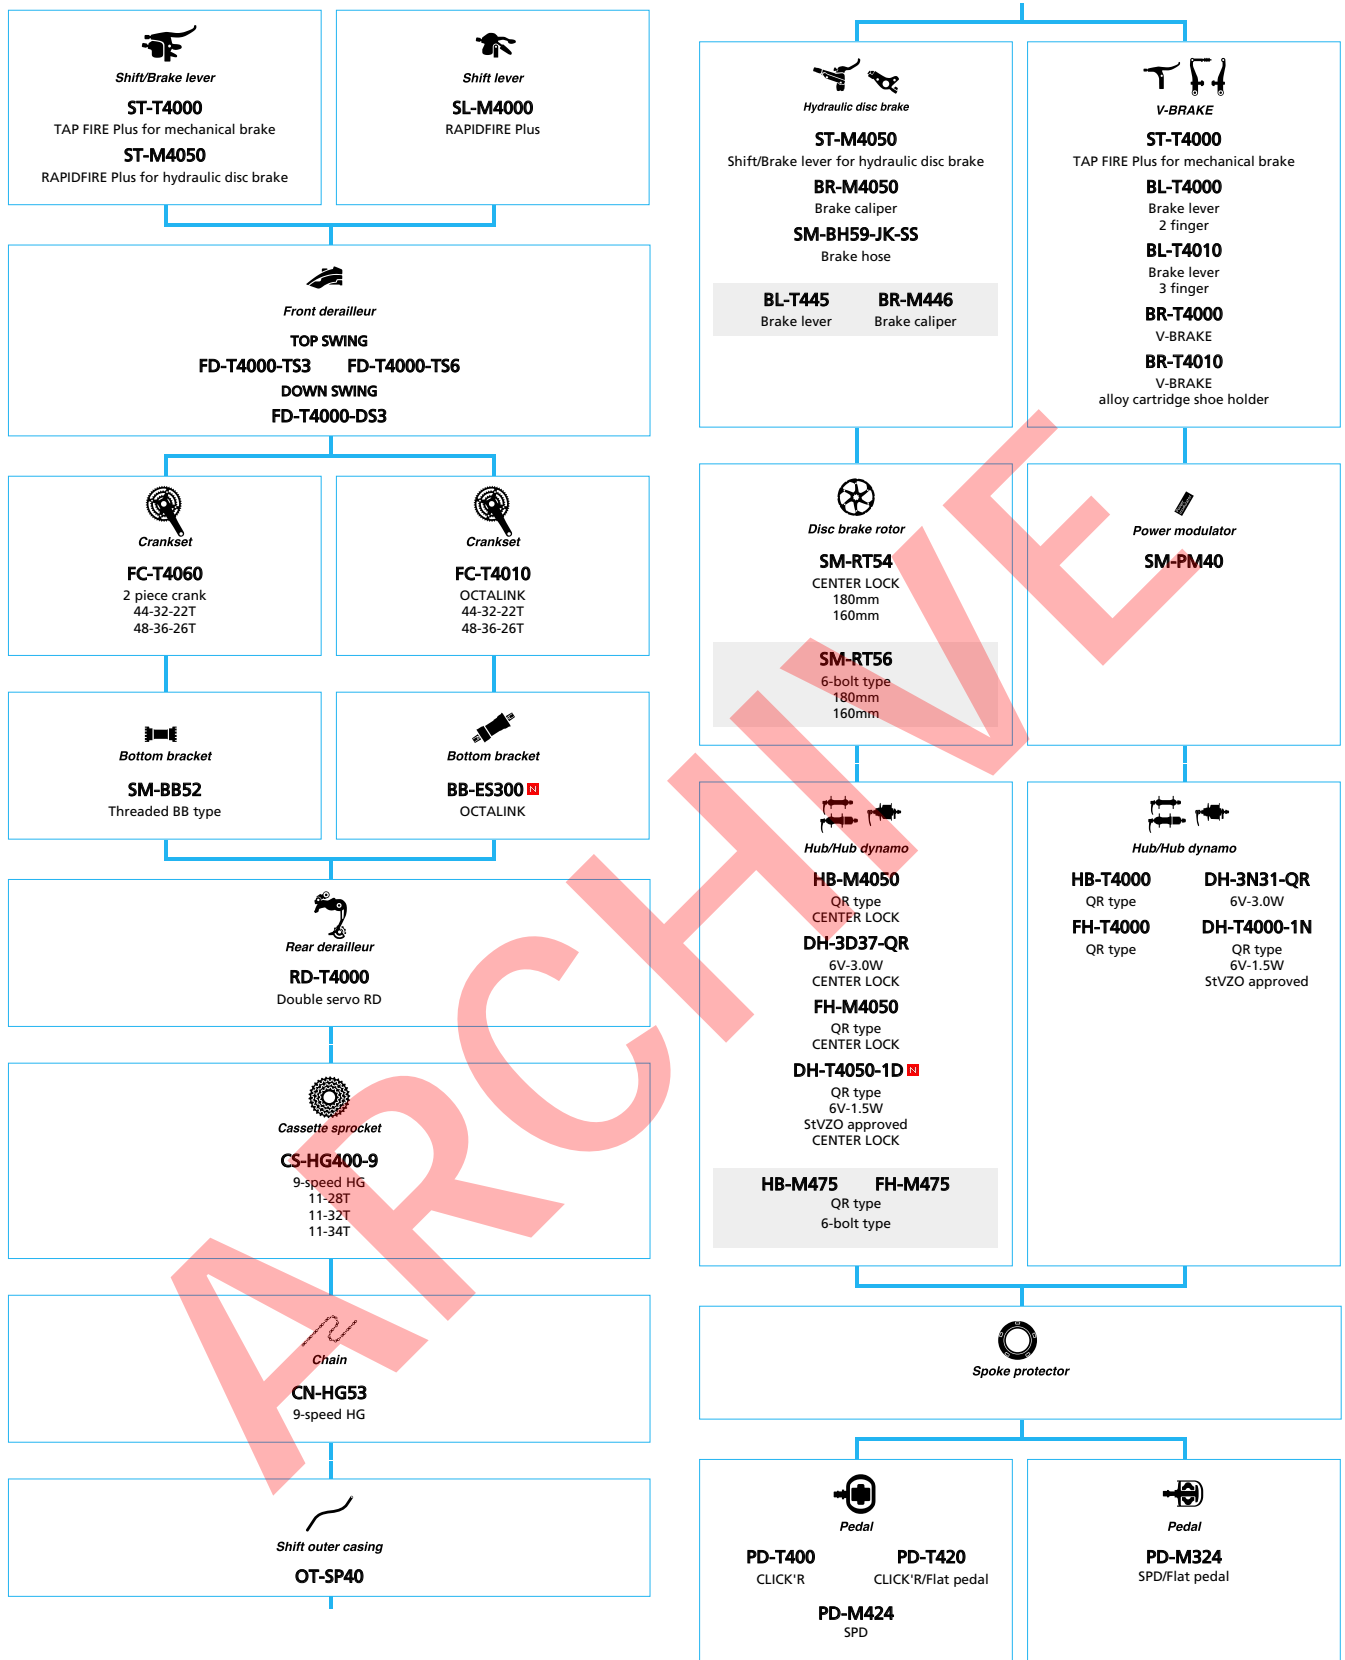

(1x6-speed)

Mountain Bike

(3x10-speed)

■ ... New model
 □ ... Option

Trekking Bike

SHIMANO DEORE (3x10-speed)

■ ... New model
 □ ... Option

SHIMANO ALFINE (Electronic spec Flathandle)