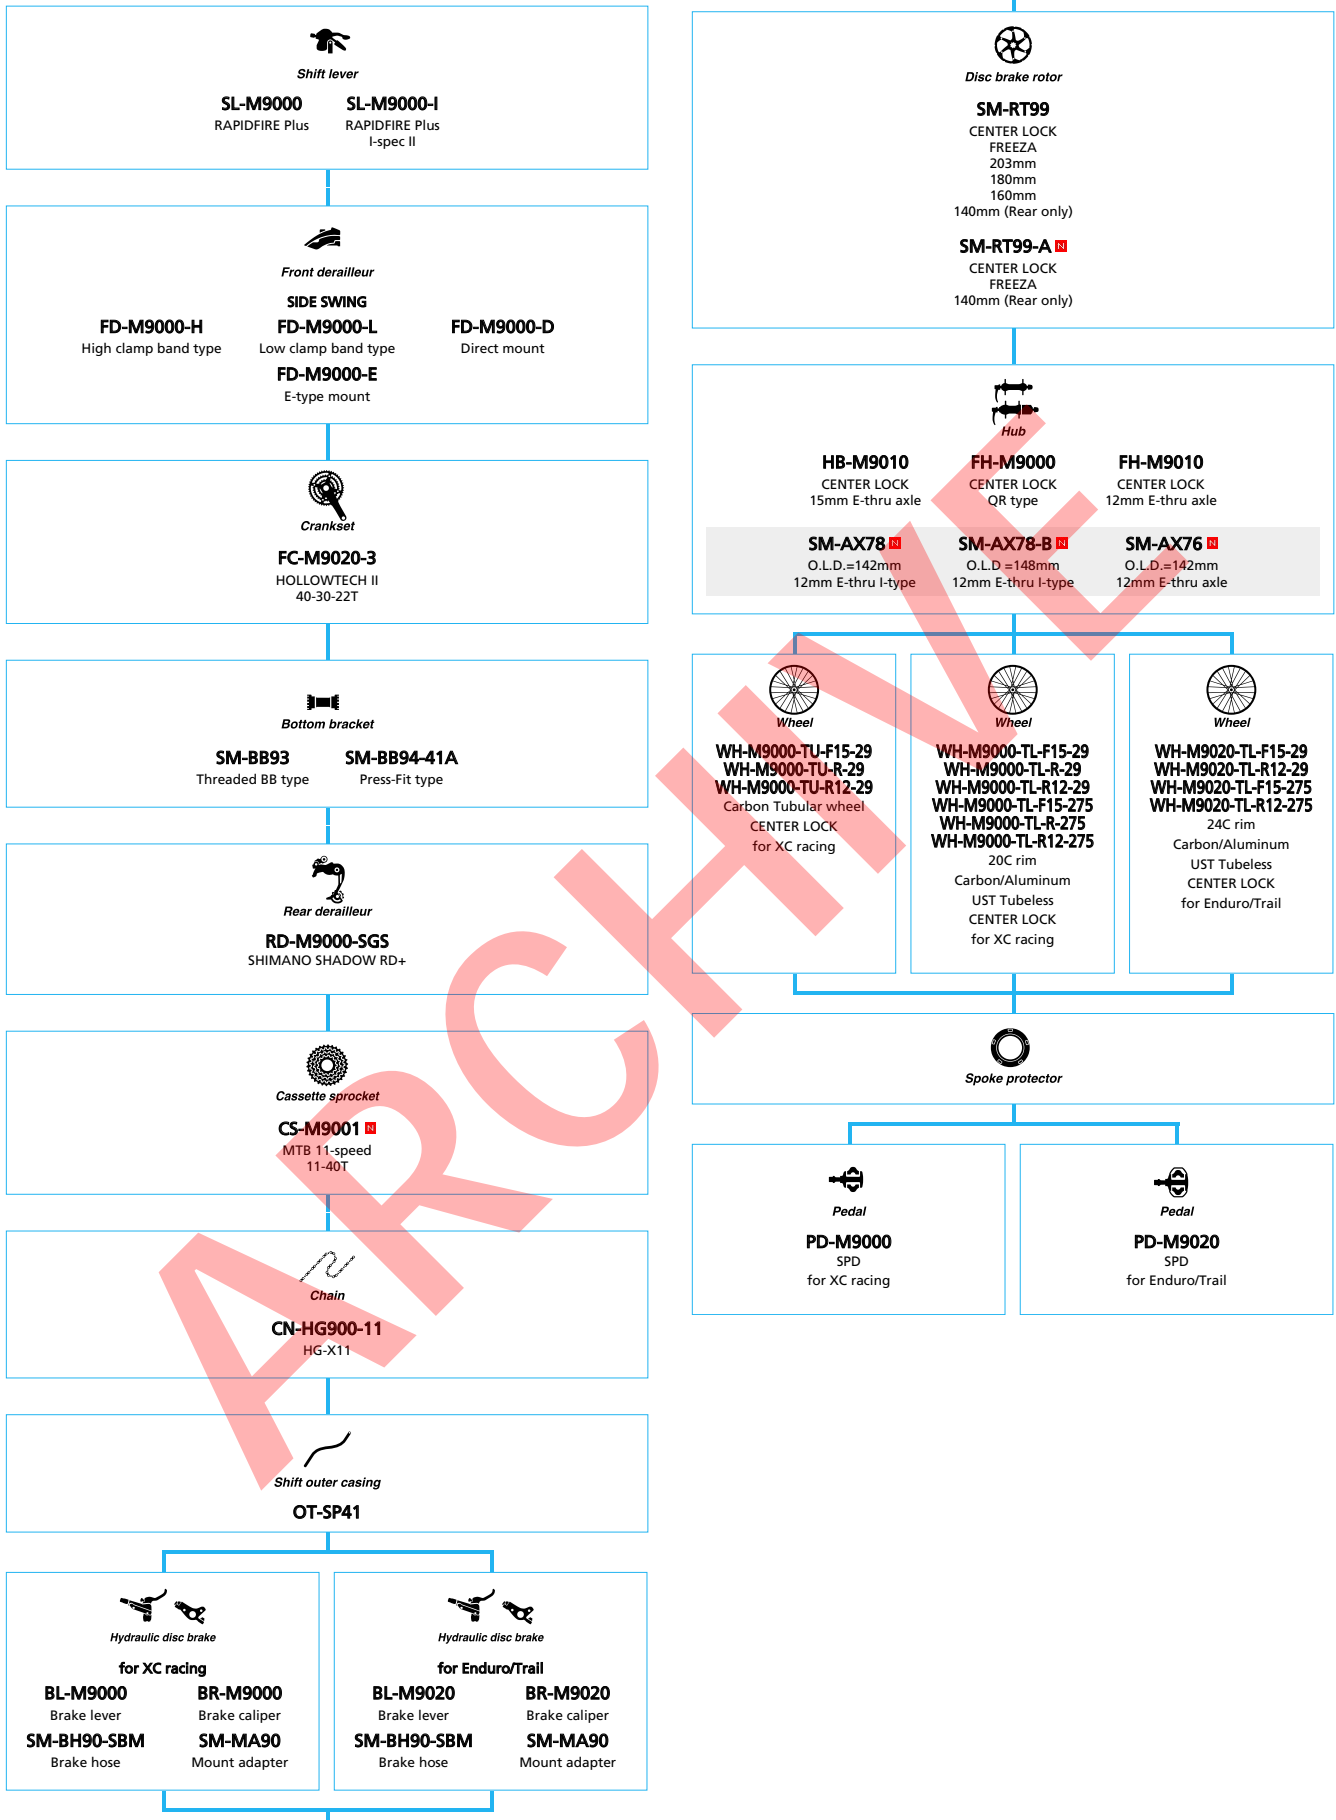

E-BIKE

E6000 series	68
--------------------	----

SHIMANO
XTR (3x11-speed)

■ ... New model
□ ... Option

SHIMANO
XTR (1x11-speed)

■ ... New model
□ ... Option

SHIMANO XTR M9050 series (3x11-speed)

■ ... New model
 □ ... Option

SHIMANO
XTR M9050 series (2x11-speed)

SHIMANO XTR M9050 series (1x11-speed)

■ ... New model
 □ ... Option

(1x10-speed)

Shift lever

SL-M8000 ■
RAPIDFIRE Plus

SL-M8000-I ■
RAPIDFIRE Plus
I-spec II

SL-M8000-B-I ■
RAPIDFIRE Plus
I-spec