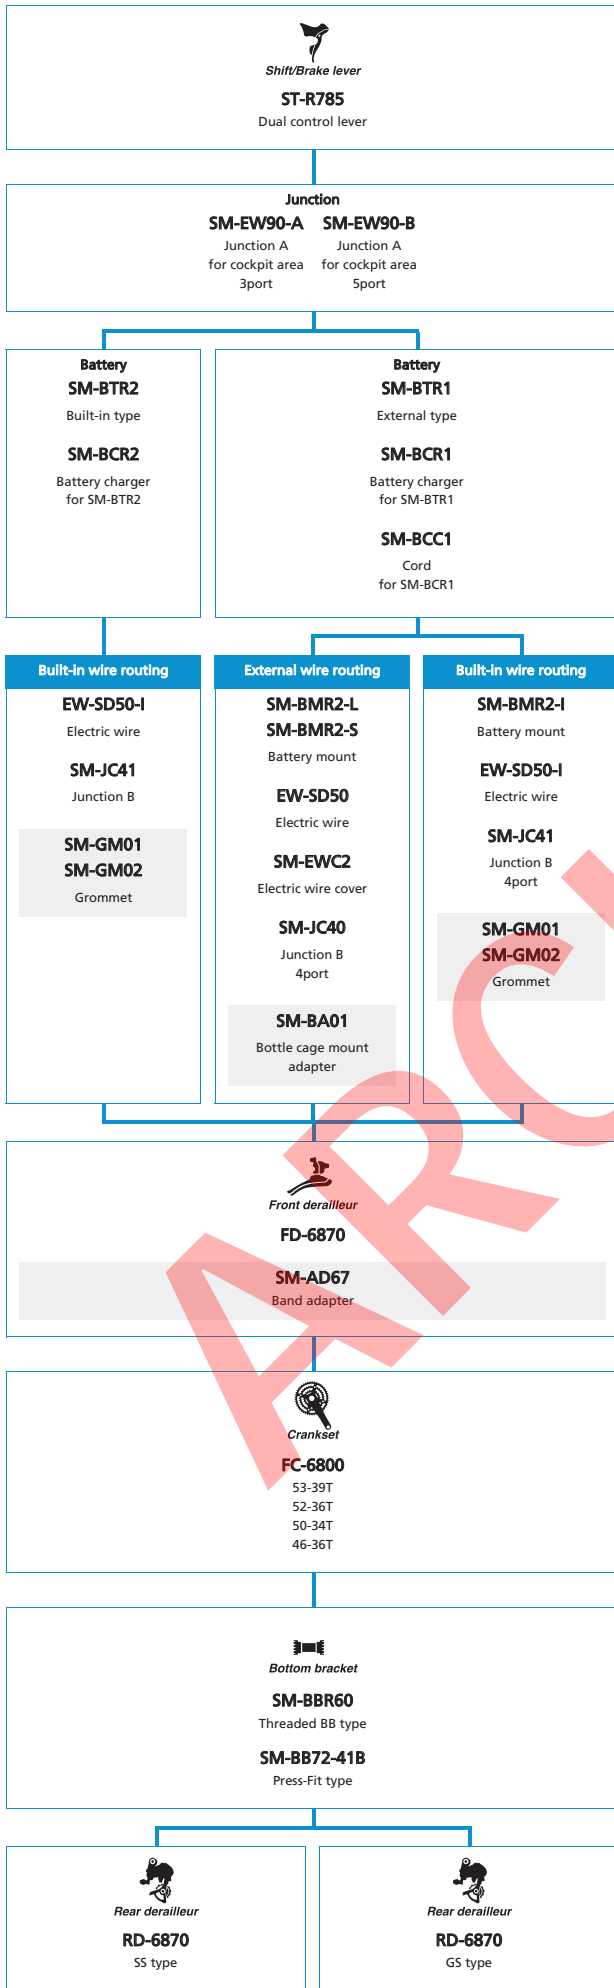

Road Bike

SHIMANO ULTEGRA (2x11-speed)

■ ... New model
 □ ... Option

SHIMANO ULTEGRA 6870 series (2x11-speed)

■ ... New model
 □ ... Option

Road Bike

Hydraulic disc Brake for On road Electronic spec. (2x11-speed)