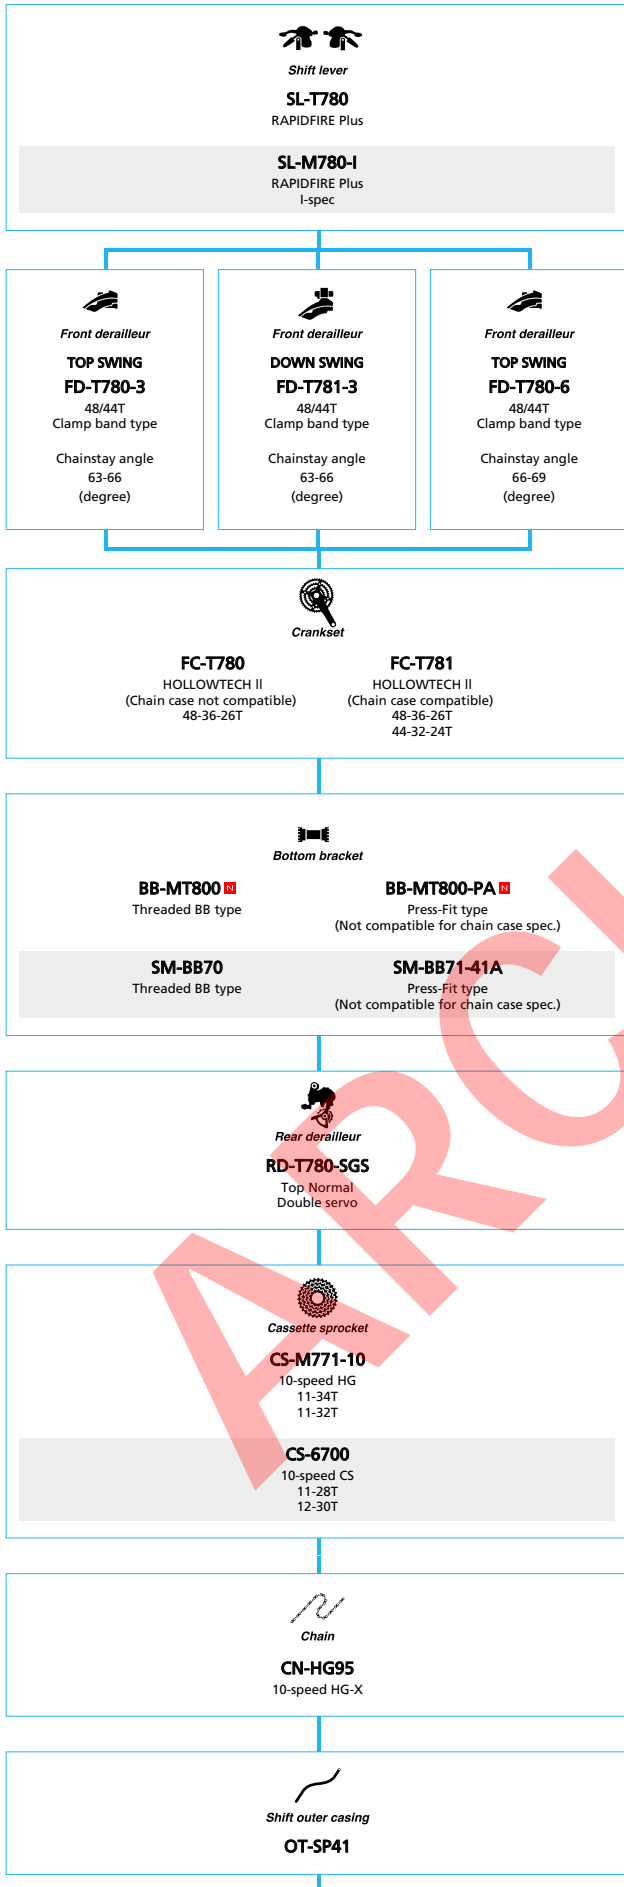

(3x10-speed)

■ ... New model
□ ... Option

Trekking Bike