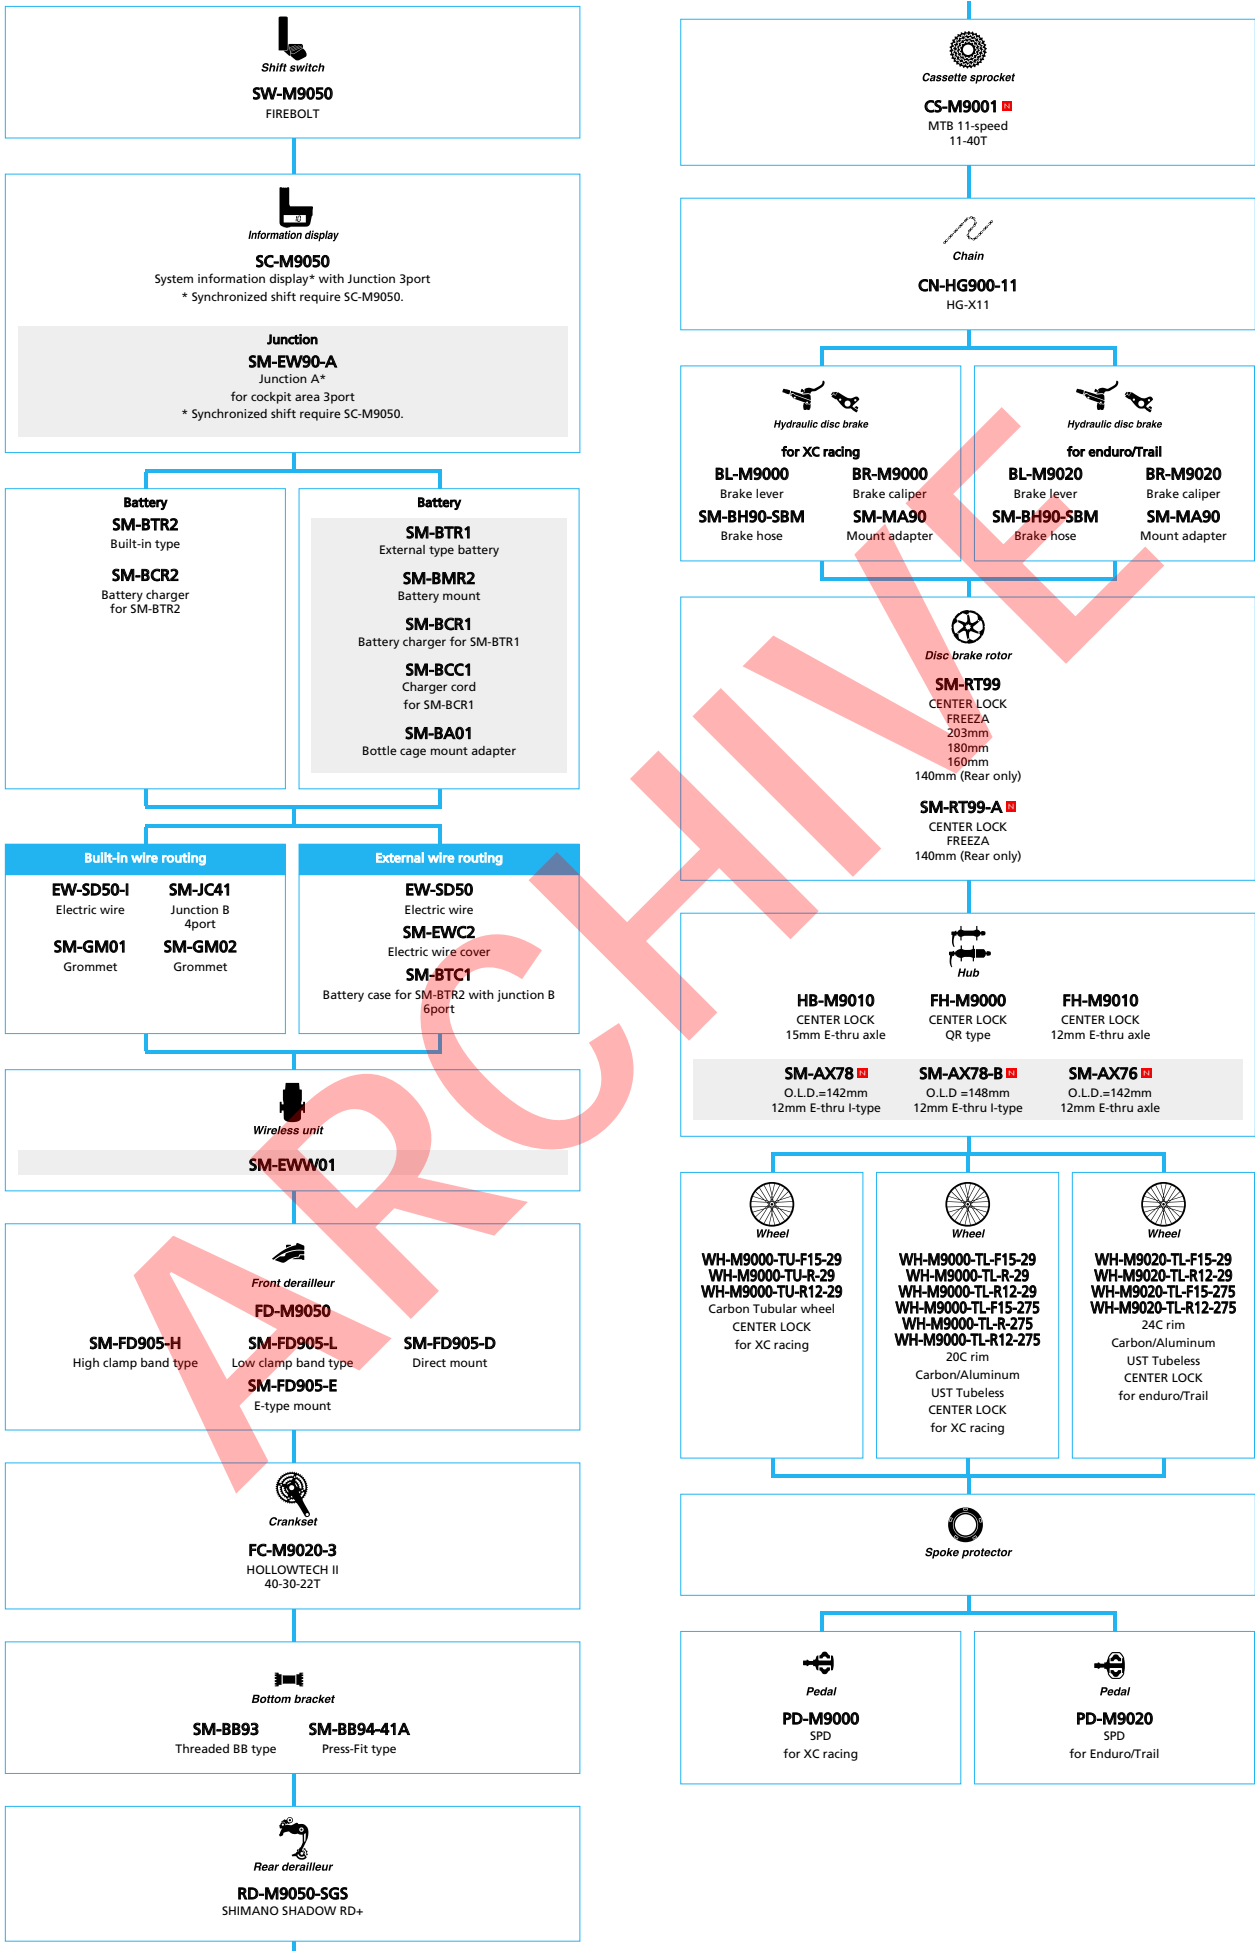

E-BIKE

E6000 series	68
--------------------	----

SHIMANO
XTR (3x11-speed)

■ ... New model
□ ... Option

SHIMANO
XTR (1x11-speed)

■ ... New model
□ ... Option

SHIMANO XTR M9050 series (3x11-speed)

■ ... New model
 □ ... Option

SHIMANO
XTR M9050 series (2x11-speed)

SHIMANO XTR M9050 series (1x11-speed)

■ ... New model
 □ ... Option

(1x10-speed)

Shift lever

SL-M8000 ■
RAPIDFIRE Plus

SL-M8000-I ■
RAPIDFIRE Plus
I-spec II

SL-M8000-B-I ■
RAPIDFIRE Plus
I-spec