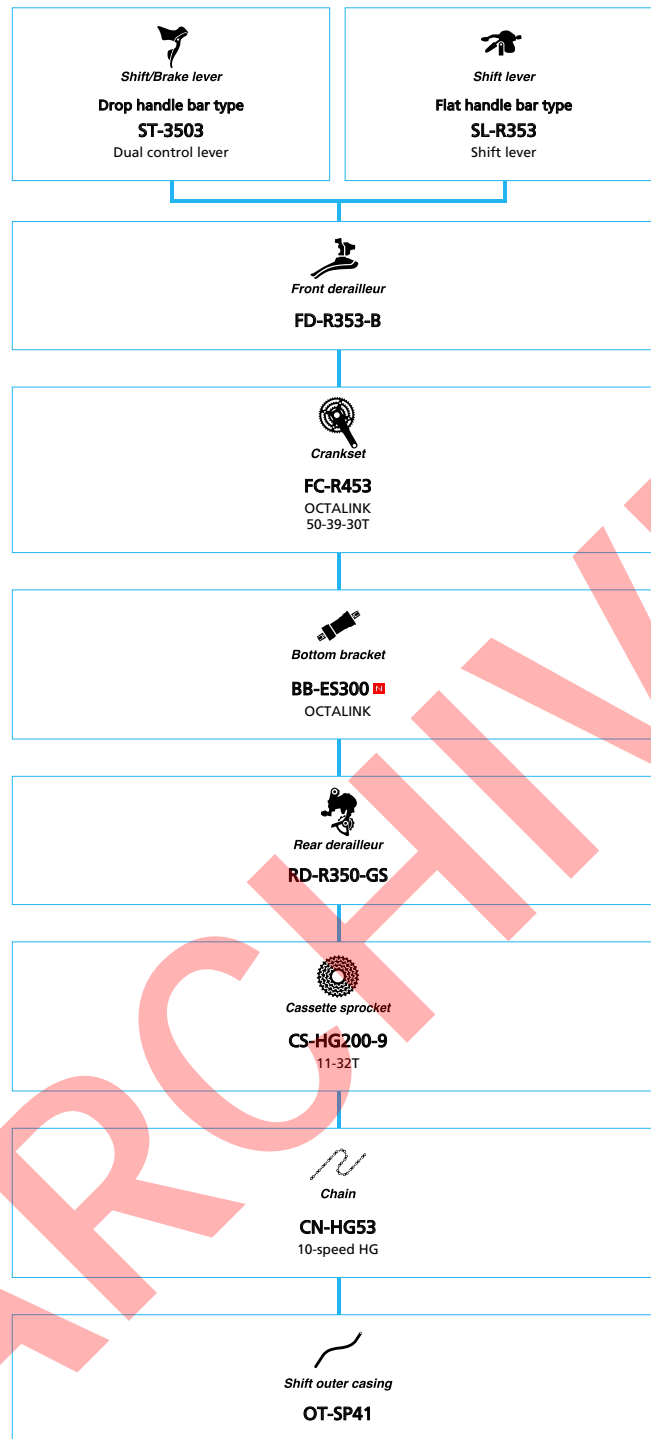

- ... New model
- ... Option

Shimano A050 (2x7-speed)

ARCHIVE

Shimano Brand Components (2x10-speed)

■ ... New model
■ ... Option

Shimano Brand Components (3x9-speed)

■ ... New model
 □ ... Option

E6000 series Internal geared hub spec.