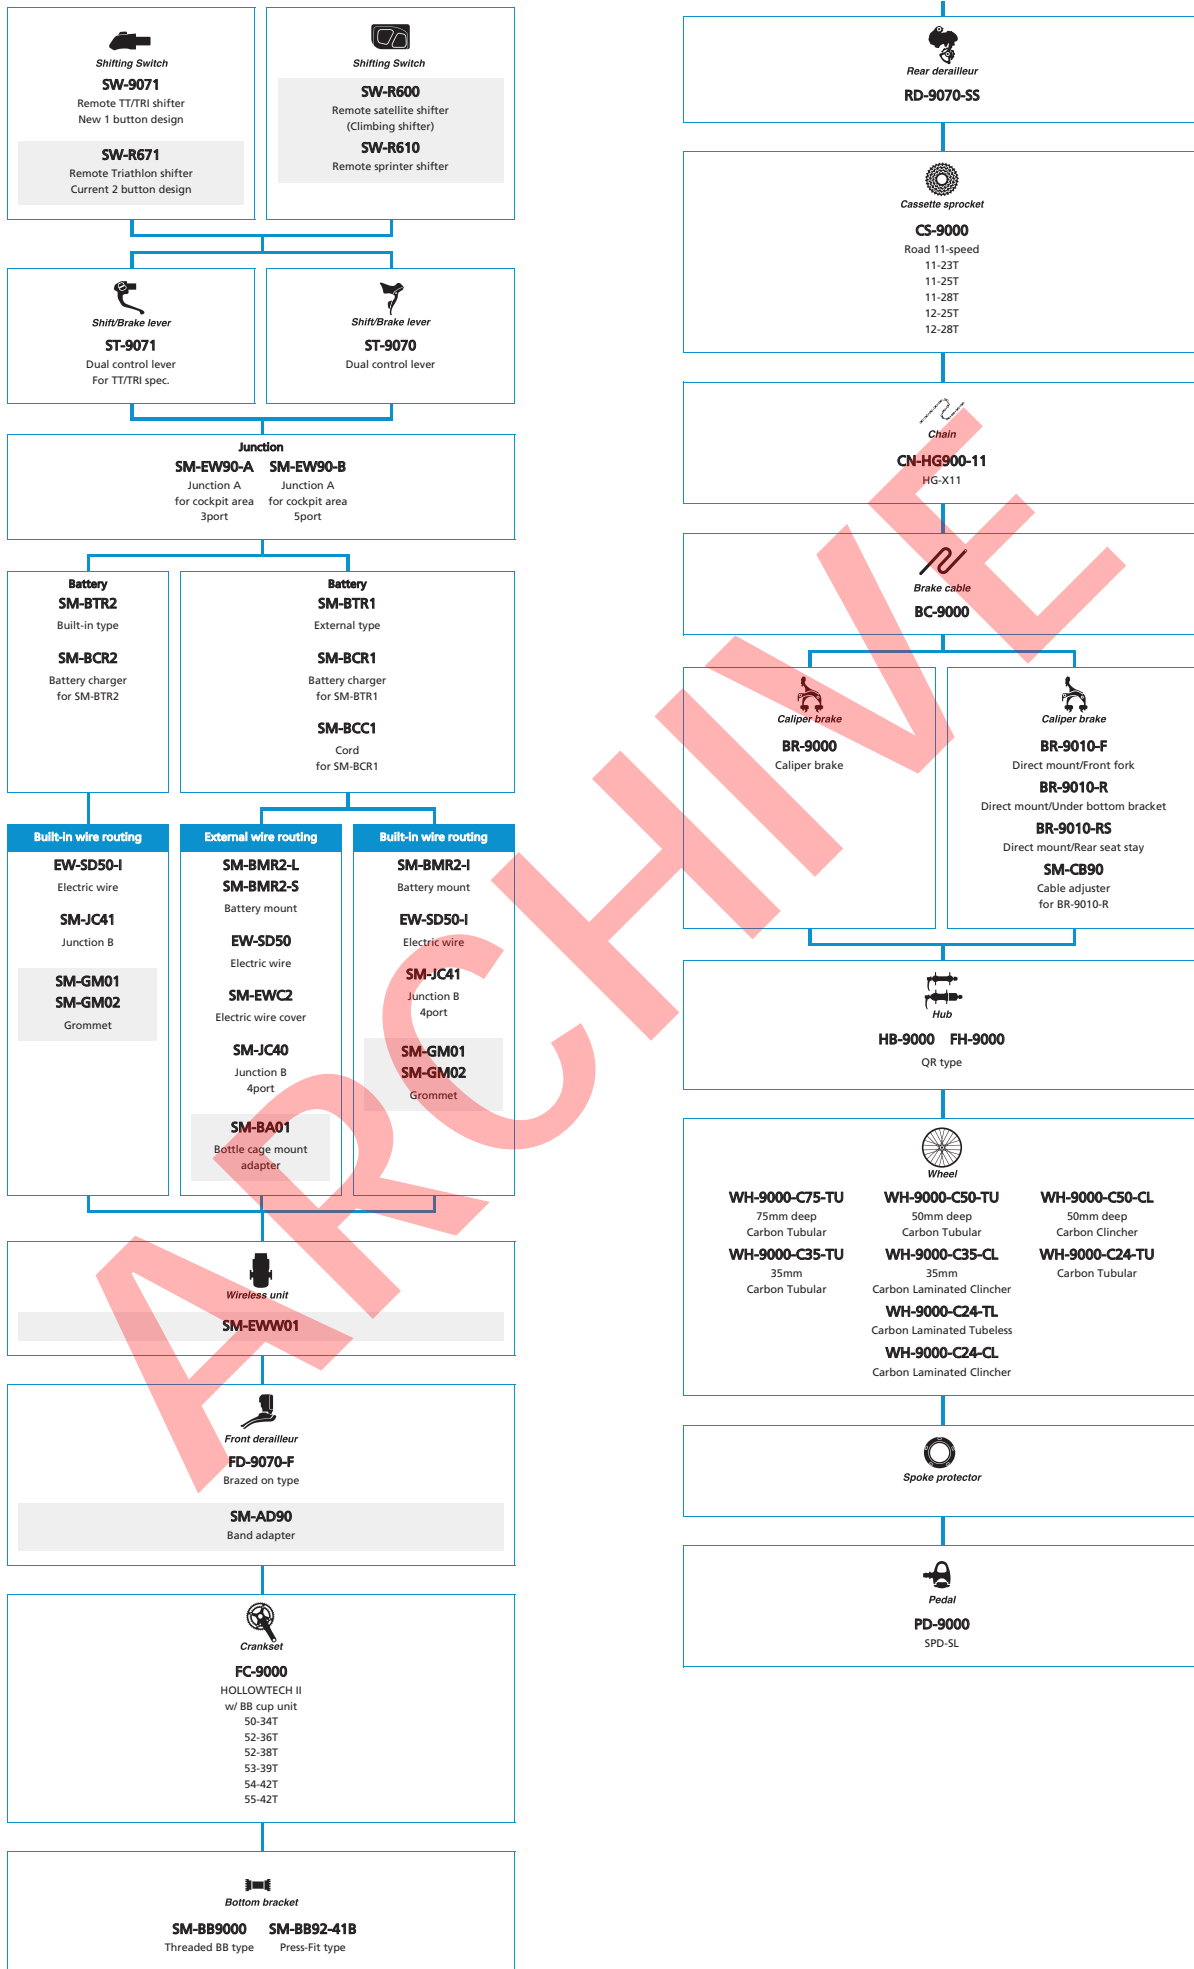

City Touring / Comfort Bike

DURA-ACE (2x11-speed)

■ ... New model
 □ ... Option

Road Bike

DURA-ACE 9070 series (2x11-speed)

■ ... New model
 □ ... Option

DURA-ACE 9070 series (2x11-speed TT/TRI spec)

■ ... New model
 □ ... Option