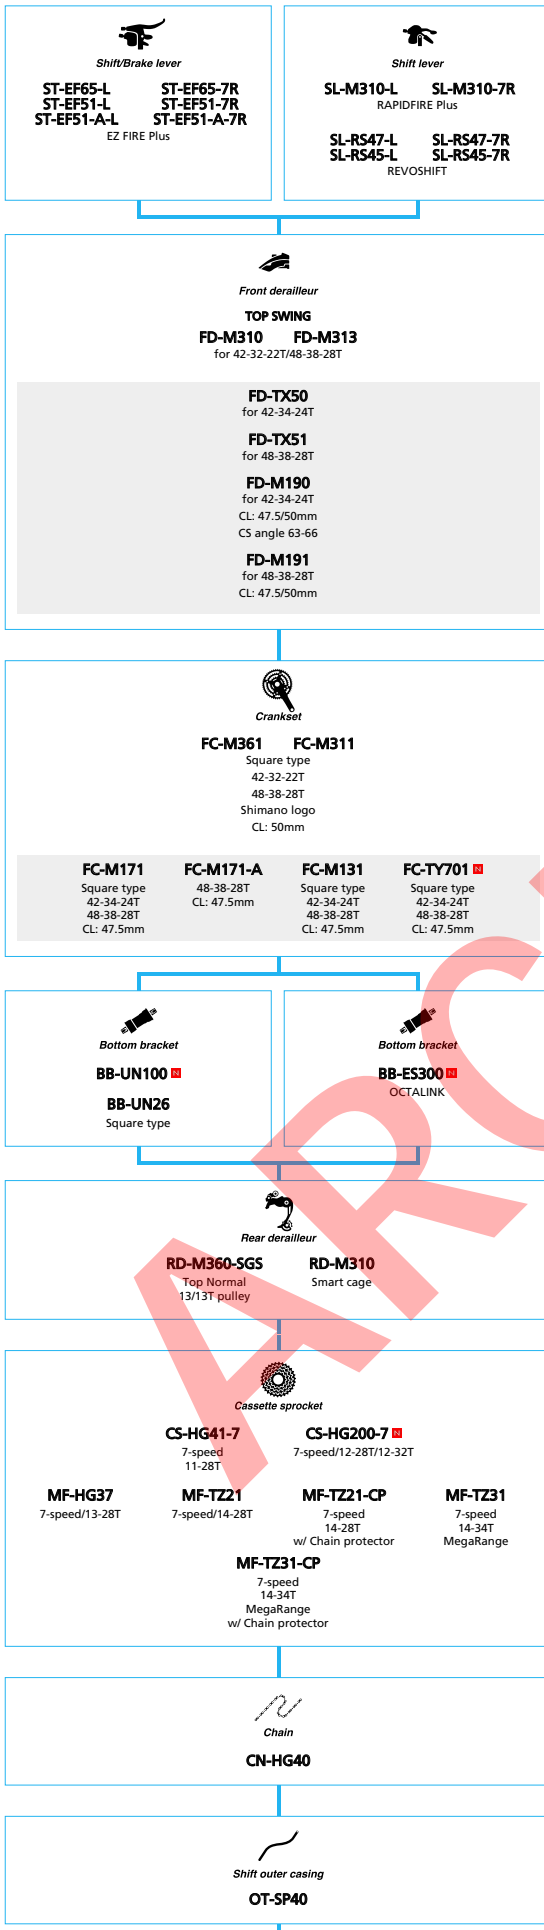

SHIMANO
XTR M9050 series (2x11-speed)

SHIMANO XTR M9050 series (1x11-speed)

■ ... New model
 □ ... Option

(1x10-speed)

Shift lever

SL-M8000 ■
RAPIDFIRE Plus

SL-M8000-I ■
RAPIDFIRE Plus
I-spec II

SL-M8000-B-I ■
RAPIDFIRE Plus
I-spec

FH-M8010 ■
CENTER LOCK
12mm E-thru axle

SM-AX78 ■
O.L.D.=142mm
12mm E-thru I-type

SM-AX78-B ■
O.L.D.=148mm
12mm E-thru I-type

SM-AX76 ■
O.L.D.=142mm
12mm E-thru axle

Wheel

WH-M8000-TL-F-275 ■
WH-M8000-TL-F15-275 ■
WH-M8000-TL-R-275 ■
WH-M8000-TL-R12-275 ■

■ ... New model
 ■ ... Option

SHIMANO DEORE (3x10-speed)

■ ... New model
 □ ... Option

Mountain Bike

SHIMANO DEORE (2x10-speed)

■ ... New model
 □ ... Option

SHIMANO ALIVIO (3x9-speed)

■ ... New model
 □ ... Option

Mountain Bike

SHIMANO ALICERA (3x9-speed)

■ ... New model
 □ ... Option

SHIMANO *Acera* SHIMANO *ALTUS* (3x8-speed)

■ ... New model
 □ ... Option

SHIMANO *Acera* SHIMANO *ALTUS* (3x7-speed)

■ ... New model
 □ ... Option