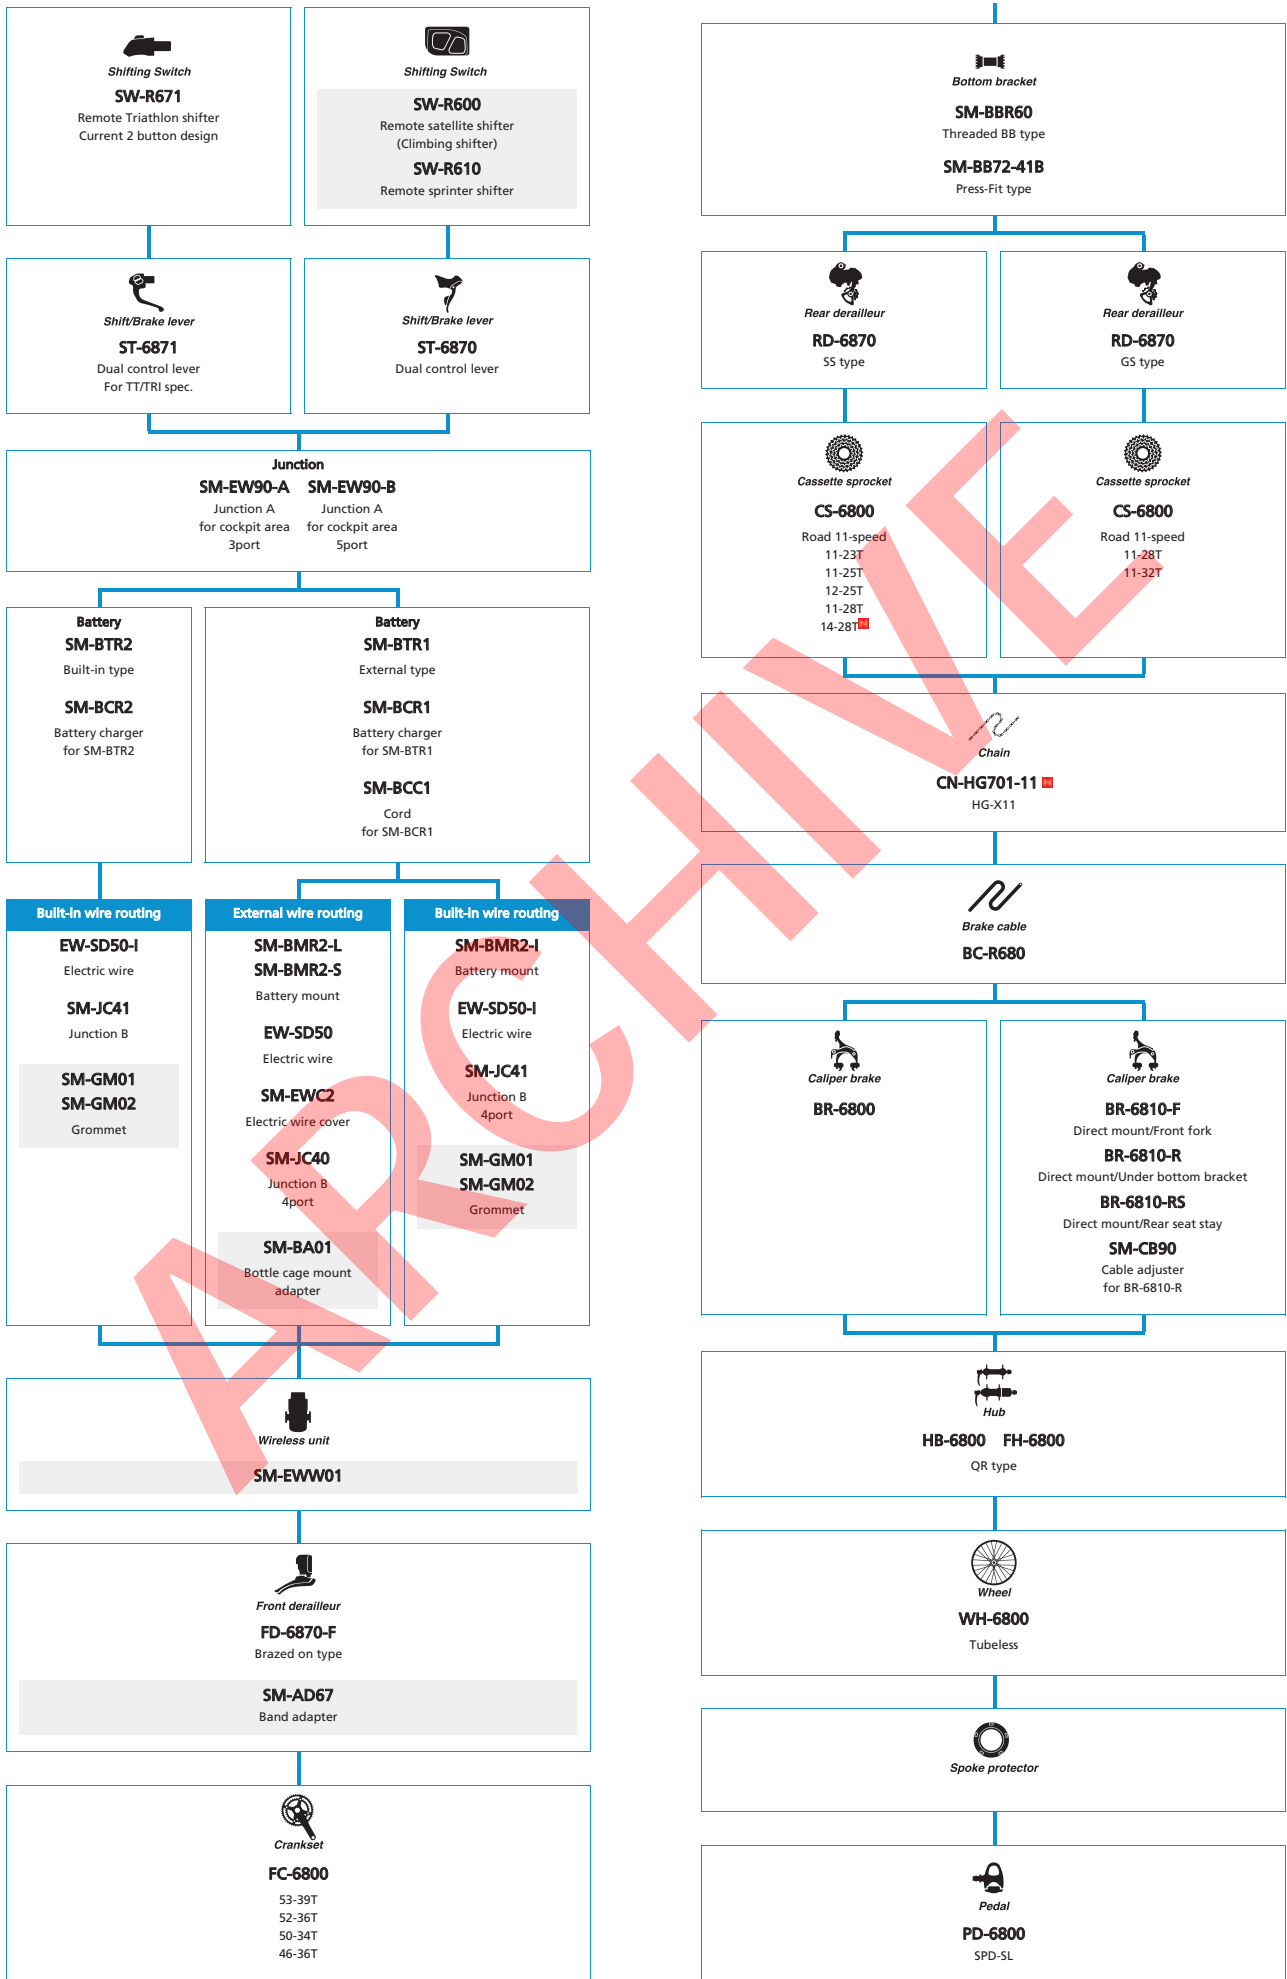

SHIMANO ULTEGRA 6870 series (2x11-speed)

■ ... New model
□ ... Option

Road Bike