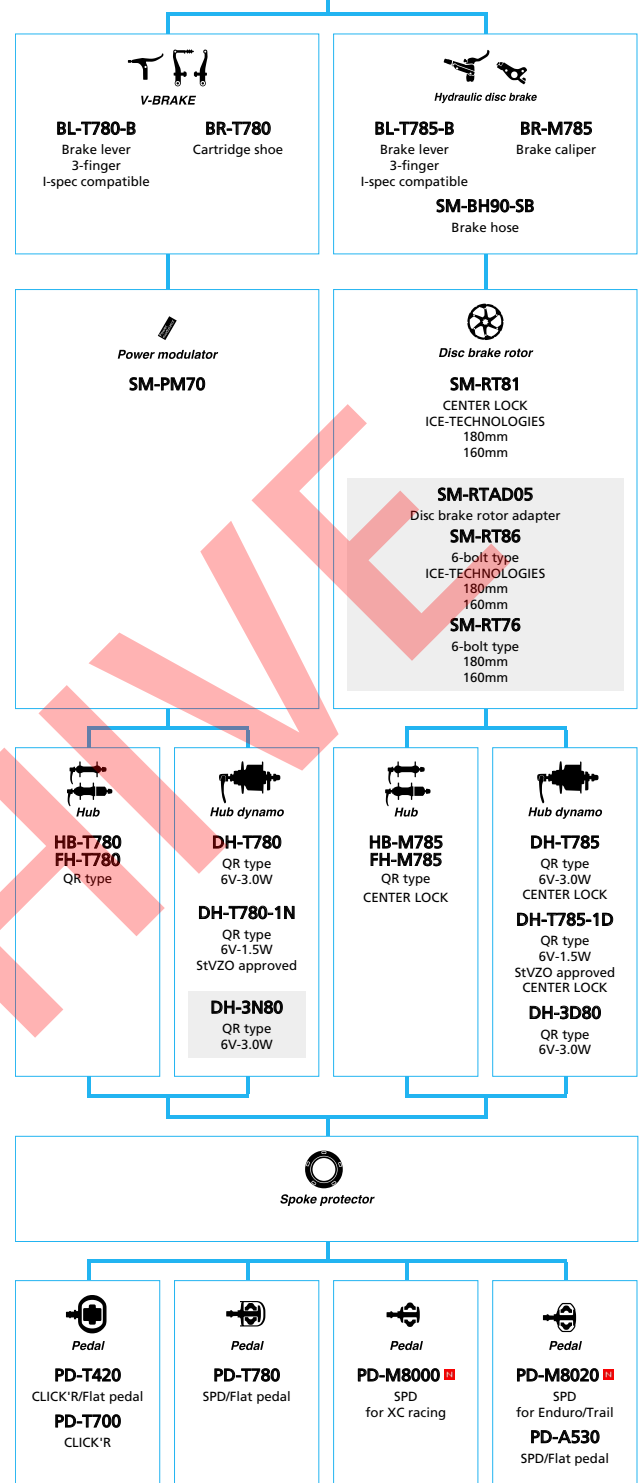

■ ... New model
□ ... Option

SHIMANO Tourney (3x7-speed Friction)

■ ... New model
□ ... Option

SHIMANO Tourney (1x7-speed)

■ ... New model
□ ... Option

SHIMANO Tourney

(3x6-speed)

SHIMANO Tourney

(1x6-speed)

Mountain Bike

(3x10-speed)

■ ... New model
 □ ... Option

Trekking Bike

SHIMANO DEORE (3x10-speed)

■ ... New model
 □ ... Option

SHIMANO ALFINE (Electronic spec Flathandle)