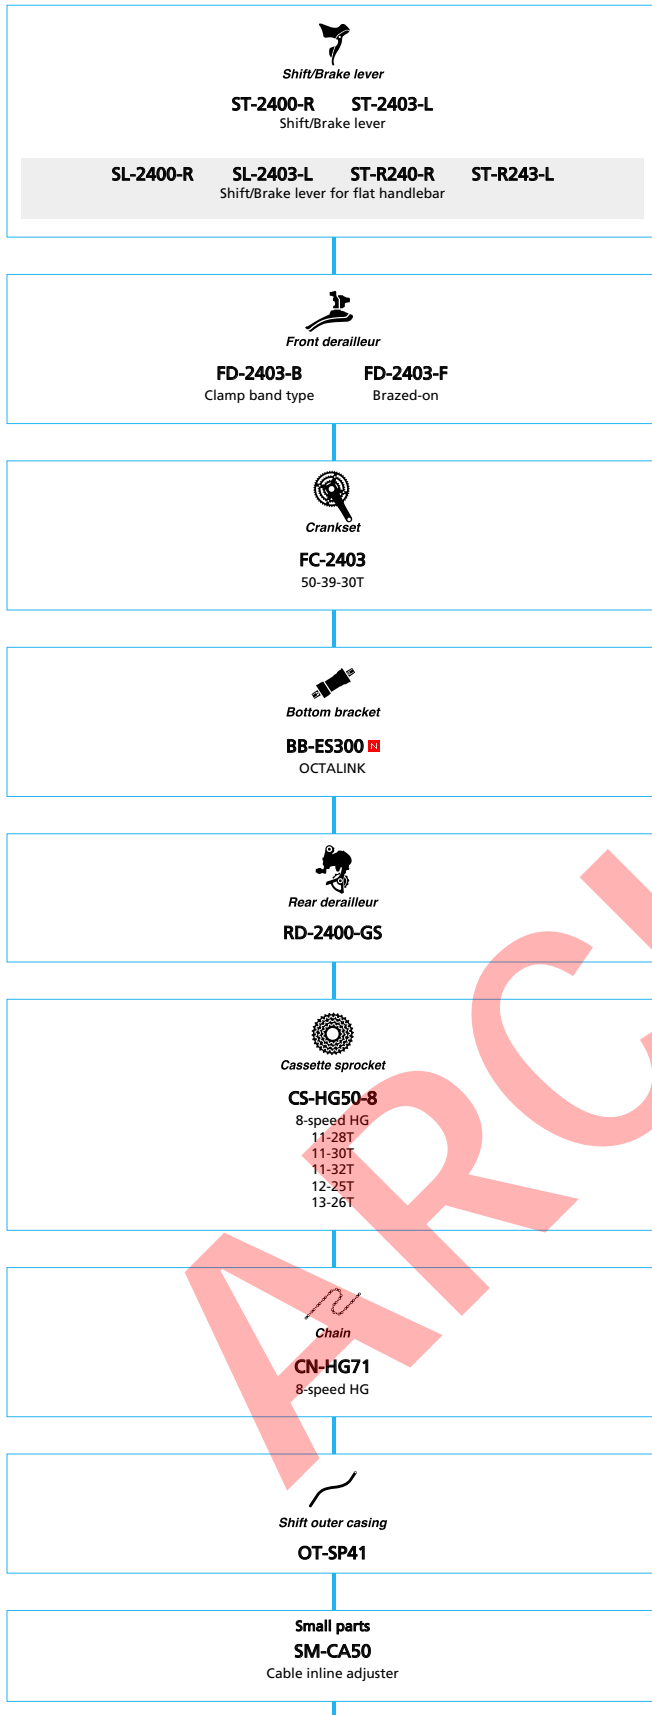

SHIMANO Tiagra

(2x10-speed)

■ ... New model
 □ ... Option

Road Bike

SHIMANO **SORA** (3x9-speed)

■ ... New model
 □ ... Option

SHIMANO **SORA** (2x9-speed)

■ ... New model
 □ ... Option

SHIMANO *Claris* (3x8-speed)

■ ... New model
 ■ ... Option

SHIMANO *Claris* (2x8-speed)

■ ... New model
 □ ... Option

SHIMANO *Tourney* (3x7-speed)

■ ... New model
■ ... Option

ARROW

SHIMANO *Tourney* (2x7-speed)