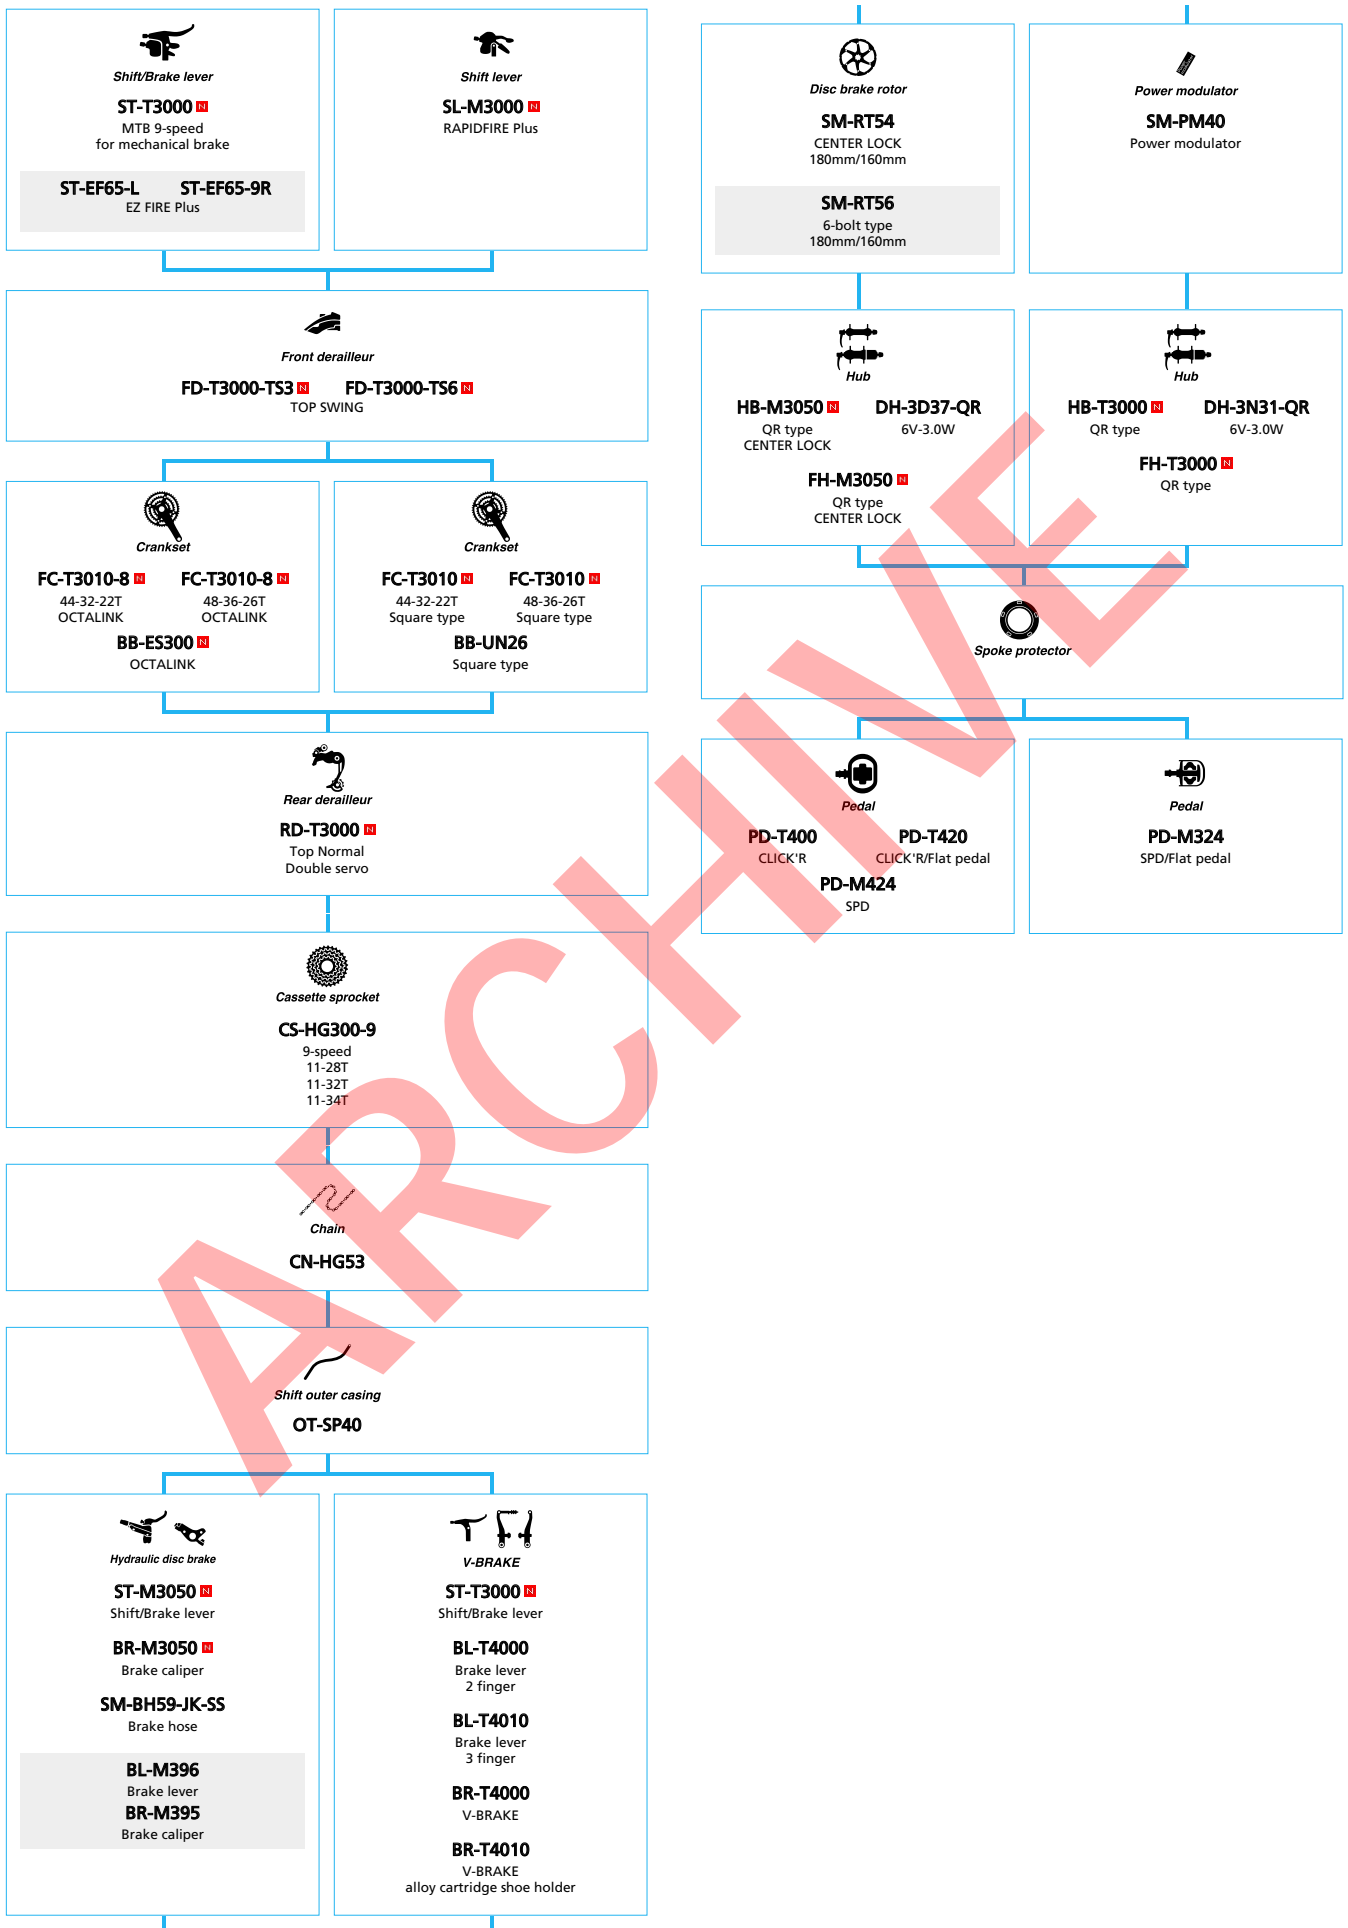

(1x6-speed)

Mountain Bike

(3x10-speed)

■ ... New model
 □ ... Option

Trekking Bike

SHIMANO DEORE (3x10-speed)

■ ... New model
 □ ... Option

SHIMANO ALFINE (Electronic spec Flathandle)