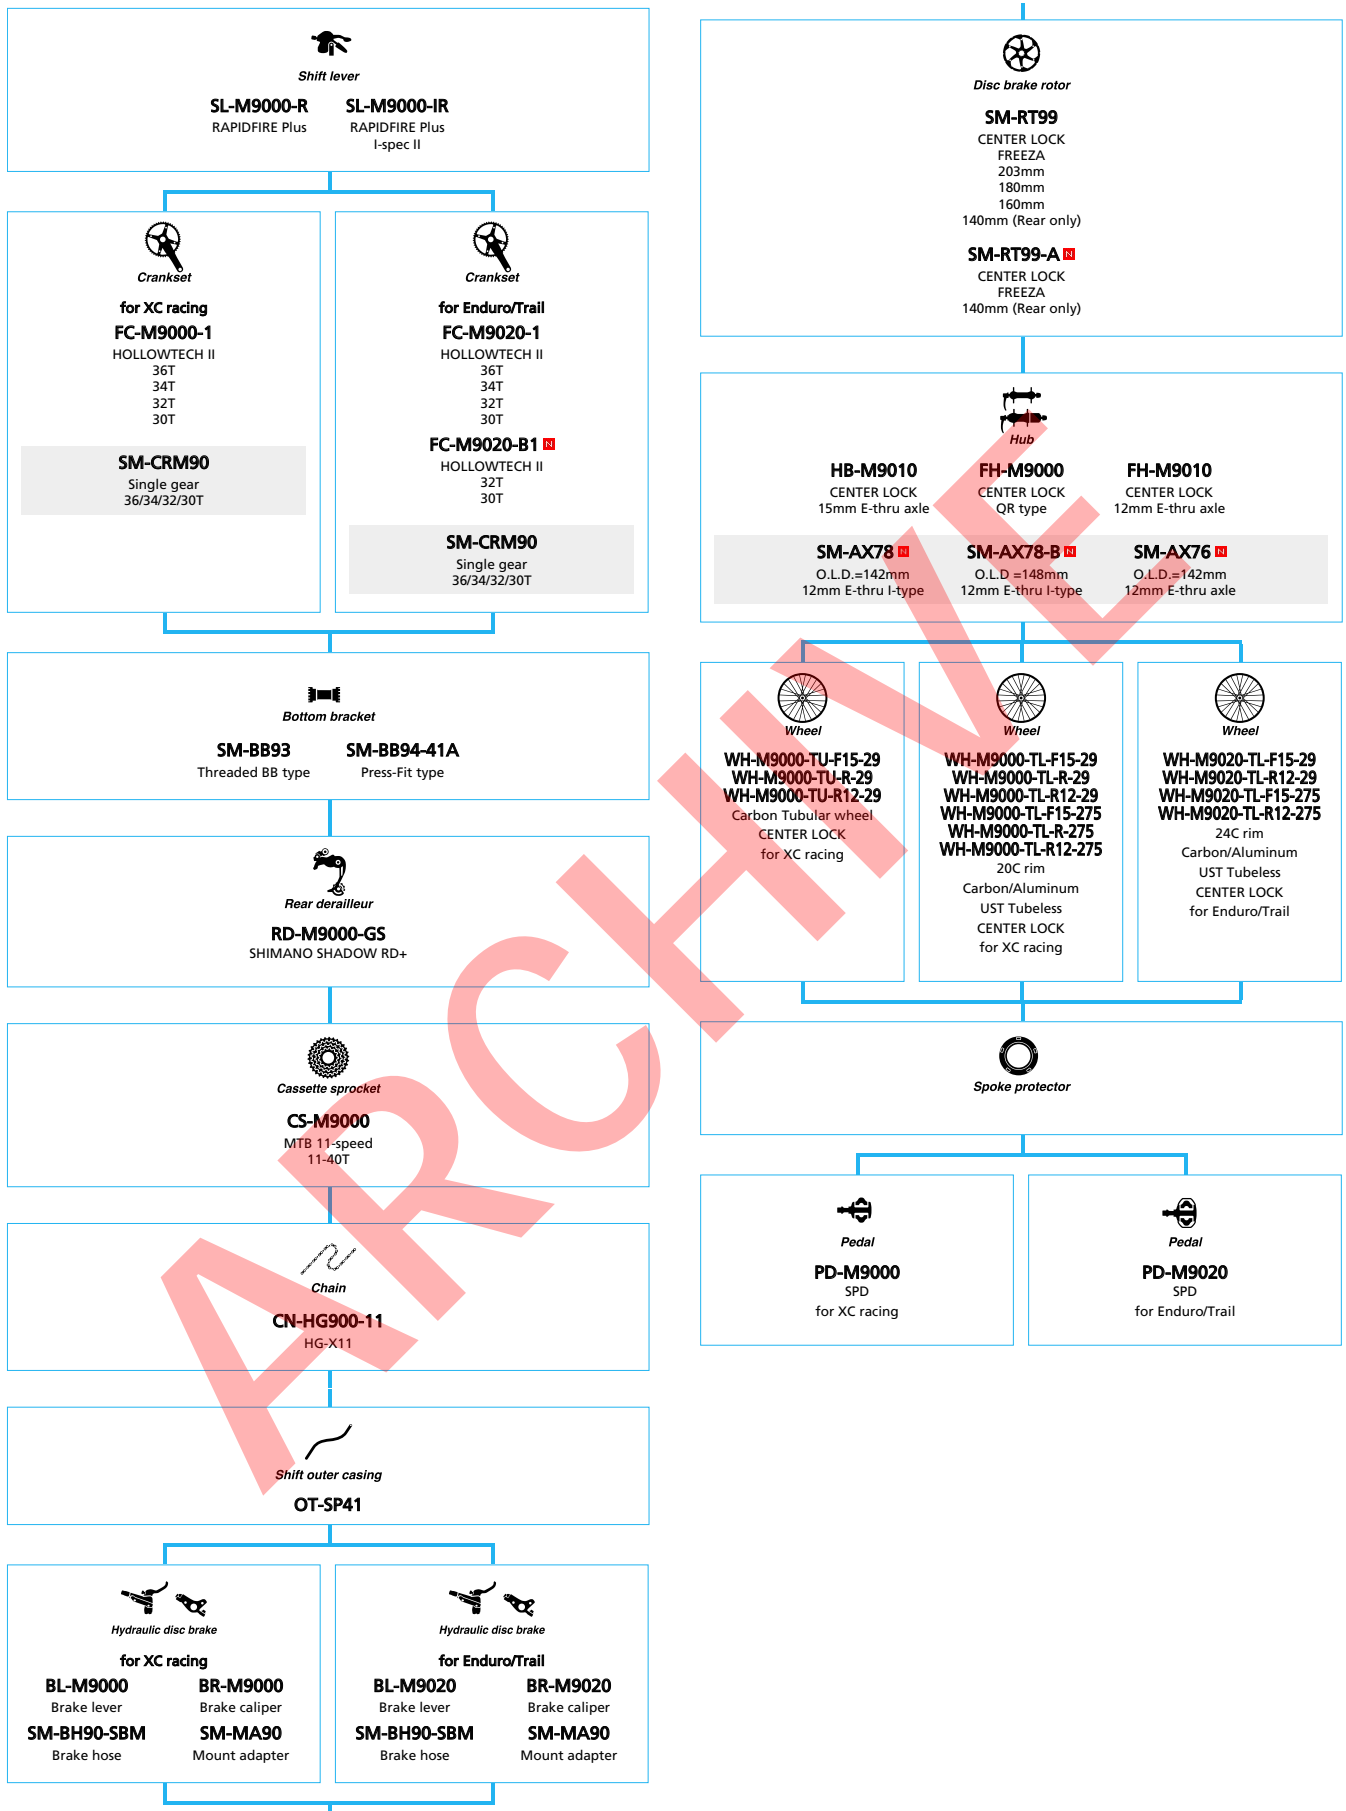

E-BIKE

E6000 series	68
--------------------	----

SHIMANO
XTR (3x11-speed)

■ ... New model
□ ... Option

SHIMANO
XTR (1x11-speed)

■ ... New model
□ ... Option

SHIMANO XTR M9050 series (3x11-speed)

■ ... New model
 □ ... Option

SHIMANO
XTR M9050 series (2x11-speed)

SHIMANO XTR M9050 series (1x11-speed)

■ ... New model
 □ ... Option

(1x10-speed)

Shift lever

SL-M8000 ■
RAPIDFIRE Plus

SL-M8000-I ■
RAPIDFIRE Plus
I-spec II

SL-M8000-B-I ■
RAPIDFIRE Plus
I-spec