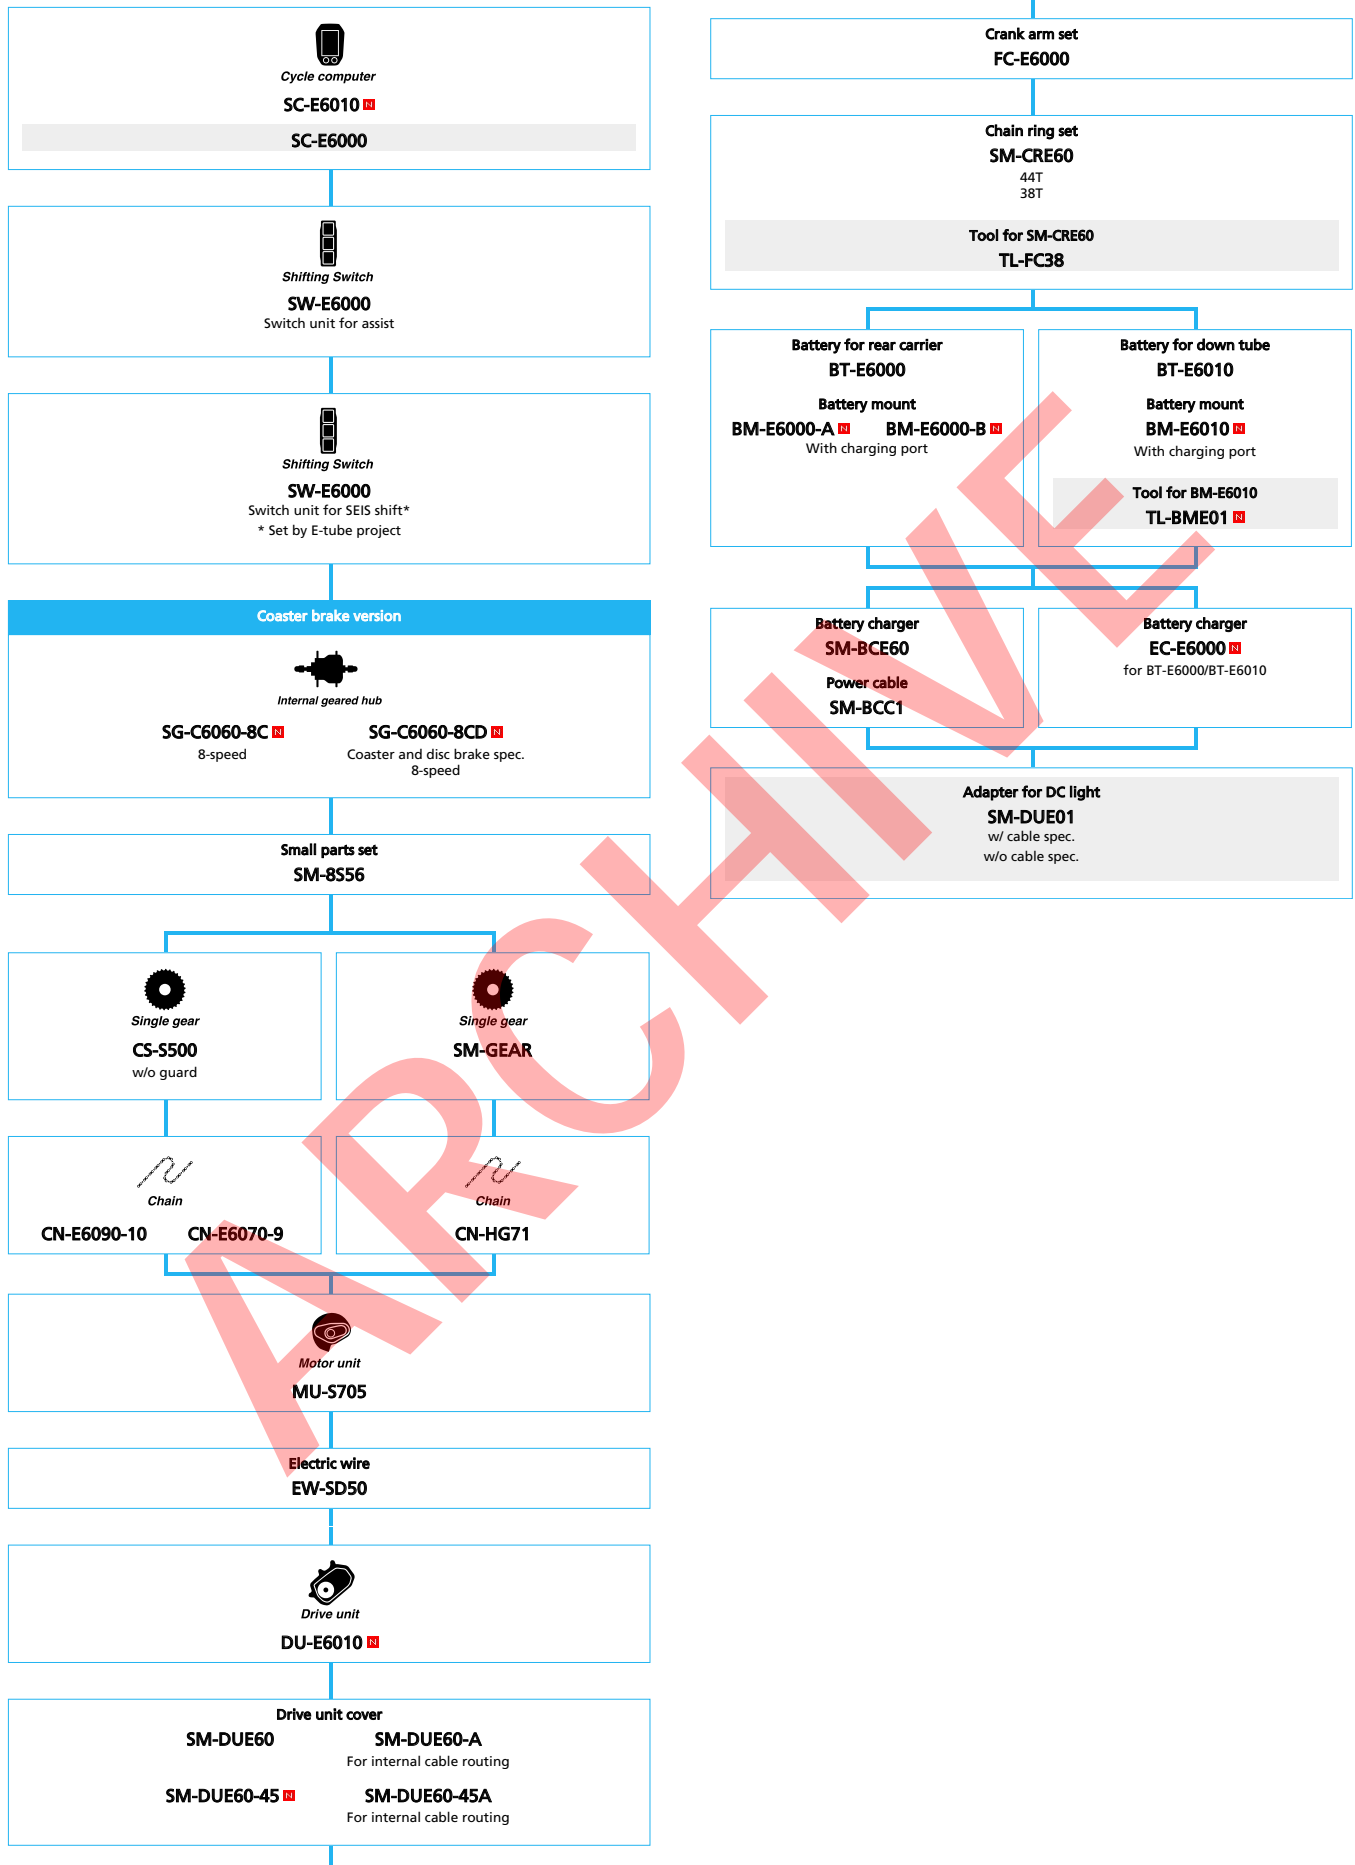

■ ... New model
□ ... Option

E6000 series Internal geared hub, Coaster brake spec.

E-BIKE