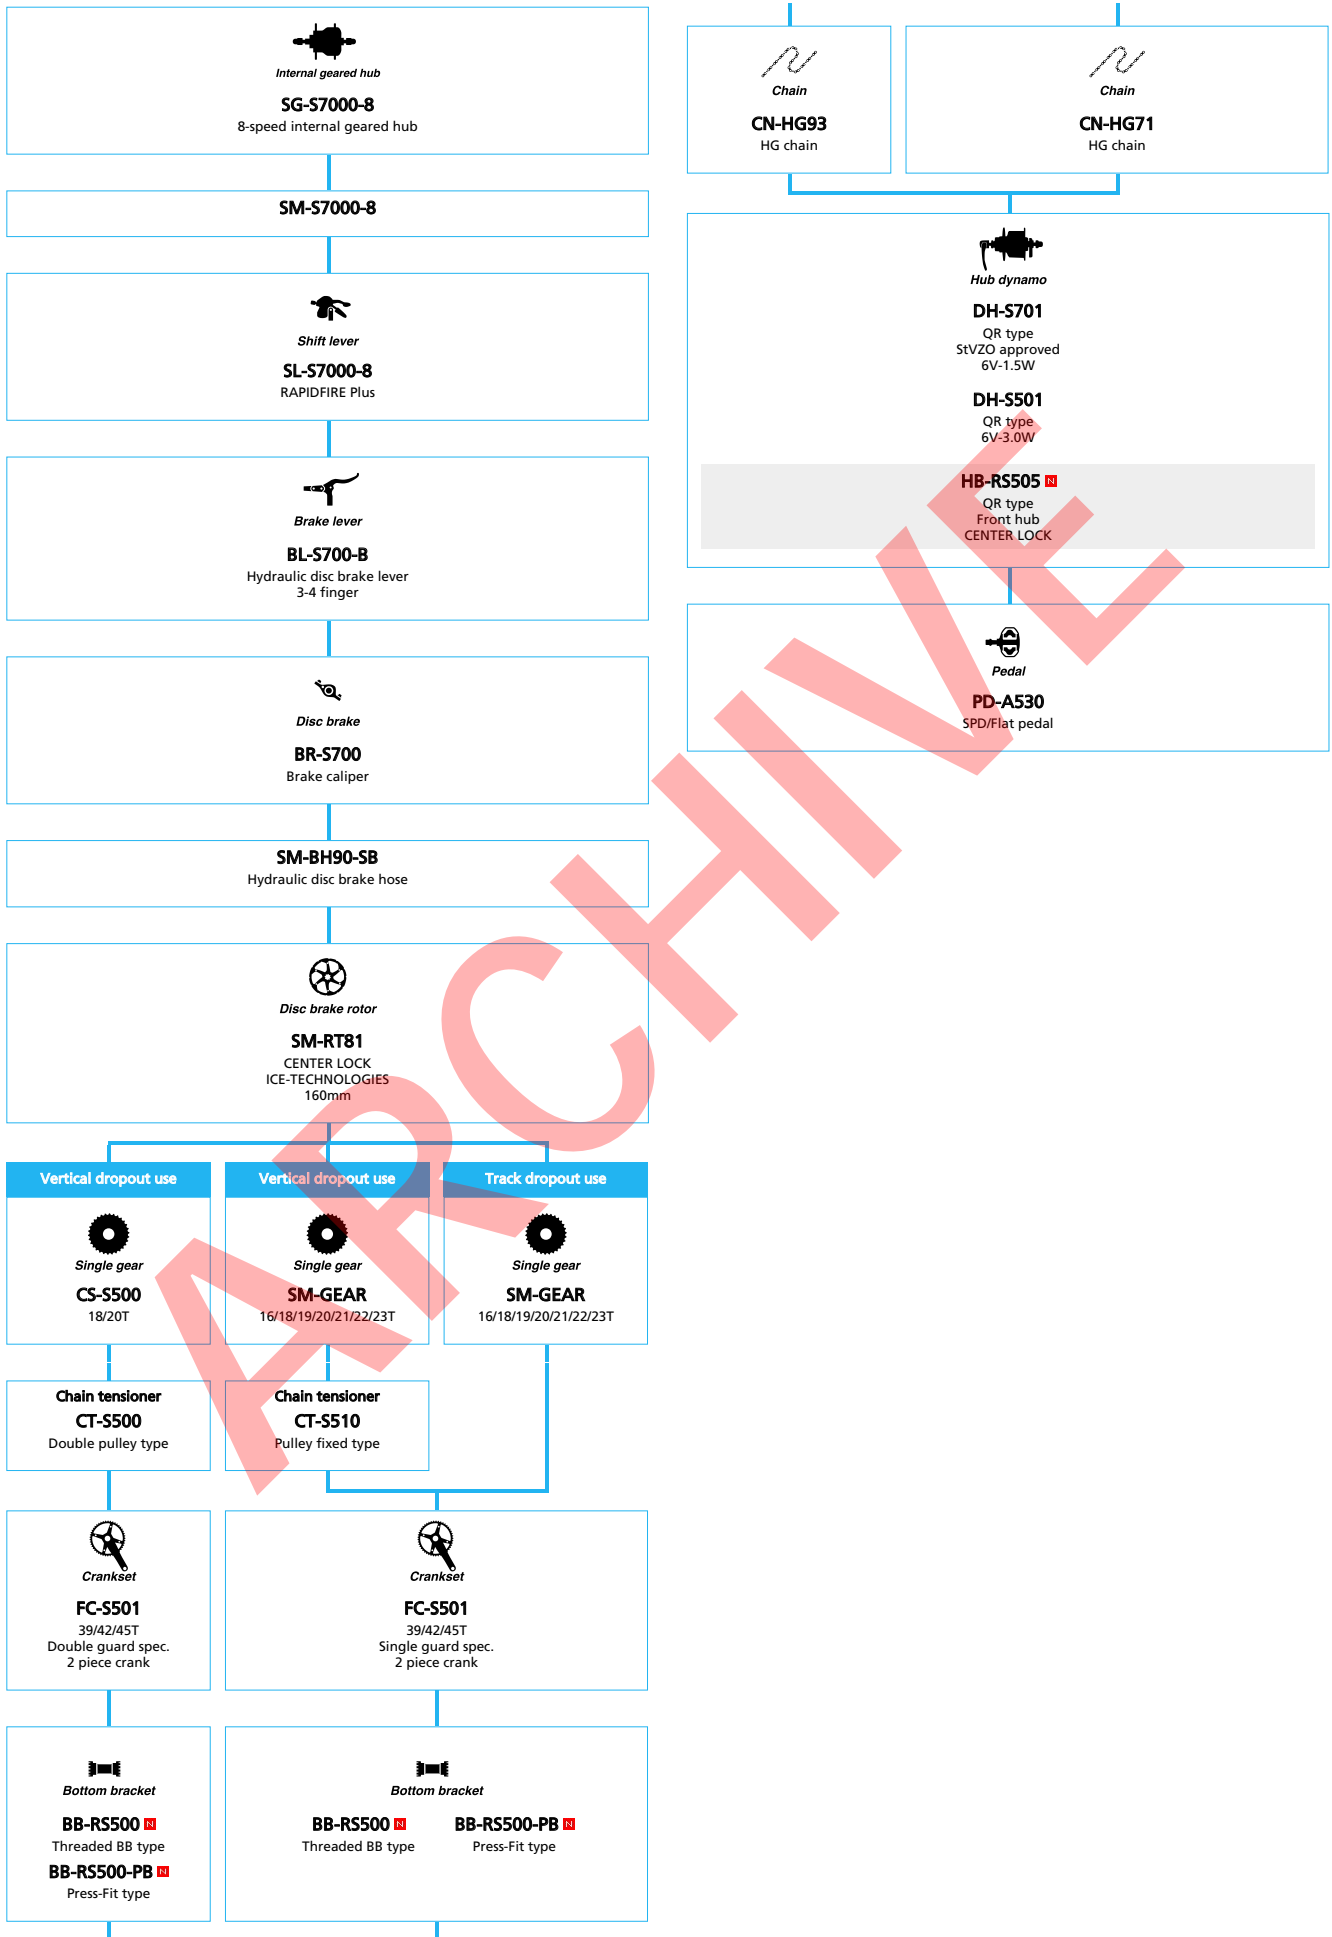

SHIMANO ALFINE (8-speed)

■ ... New model
□ ... Option

City Touring / Comfort Bike