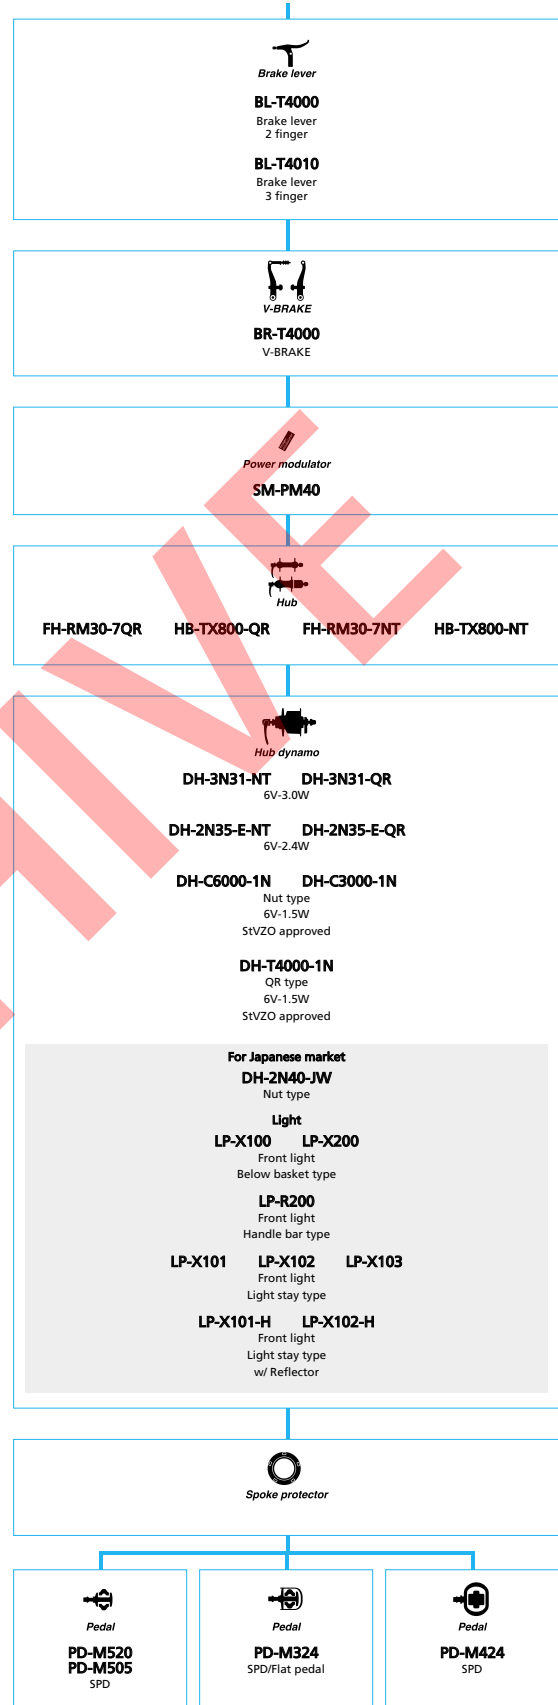

FH-M8010 ■
CENTER LOCK
12mm E-thru axle

SM-AX78 ■
O.L.D.=142mm
12mm E-thru I-type

SM-AX78-B ■
O.L.D.=148mm
12mm E-thru I-type

SM-AX76 ■
O.L.D.=142mm
12mm E-thru axle

Wheel

WH-M8000-TL-F-275 ■
WH-M8000-TL-F15-275 ■
WH-M8000-TL-R-275 ■
WH-M8000-TL-R12-275 ■

■ ... New model
 ■ ... Option

SHIMANO DEORE (3x10-speed)

■ ... New model
 □ ... Option

Mountain Bike

SHIMANO DEORE (2x10-speed)

■ ... New model
 □ ... Option

SHIMANO ALIVIO (3x9-speed)

■ ... New model
 □ ... Option

Mountain Bike

SHIMANO ALICERA (3x9-speed)

■ ... New model
 □ ... Option

SHIMANO *Acera* SHIMANO *ALTUS* (3x8-speed)

■ ... New model
 □ ... Option

SHIMANO *Acera* SHIMANO *ALTUS* (3x7-speed)

■ ... New model
 □ ... Option