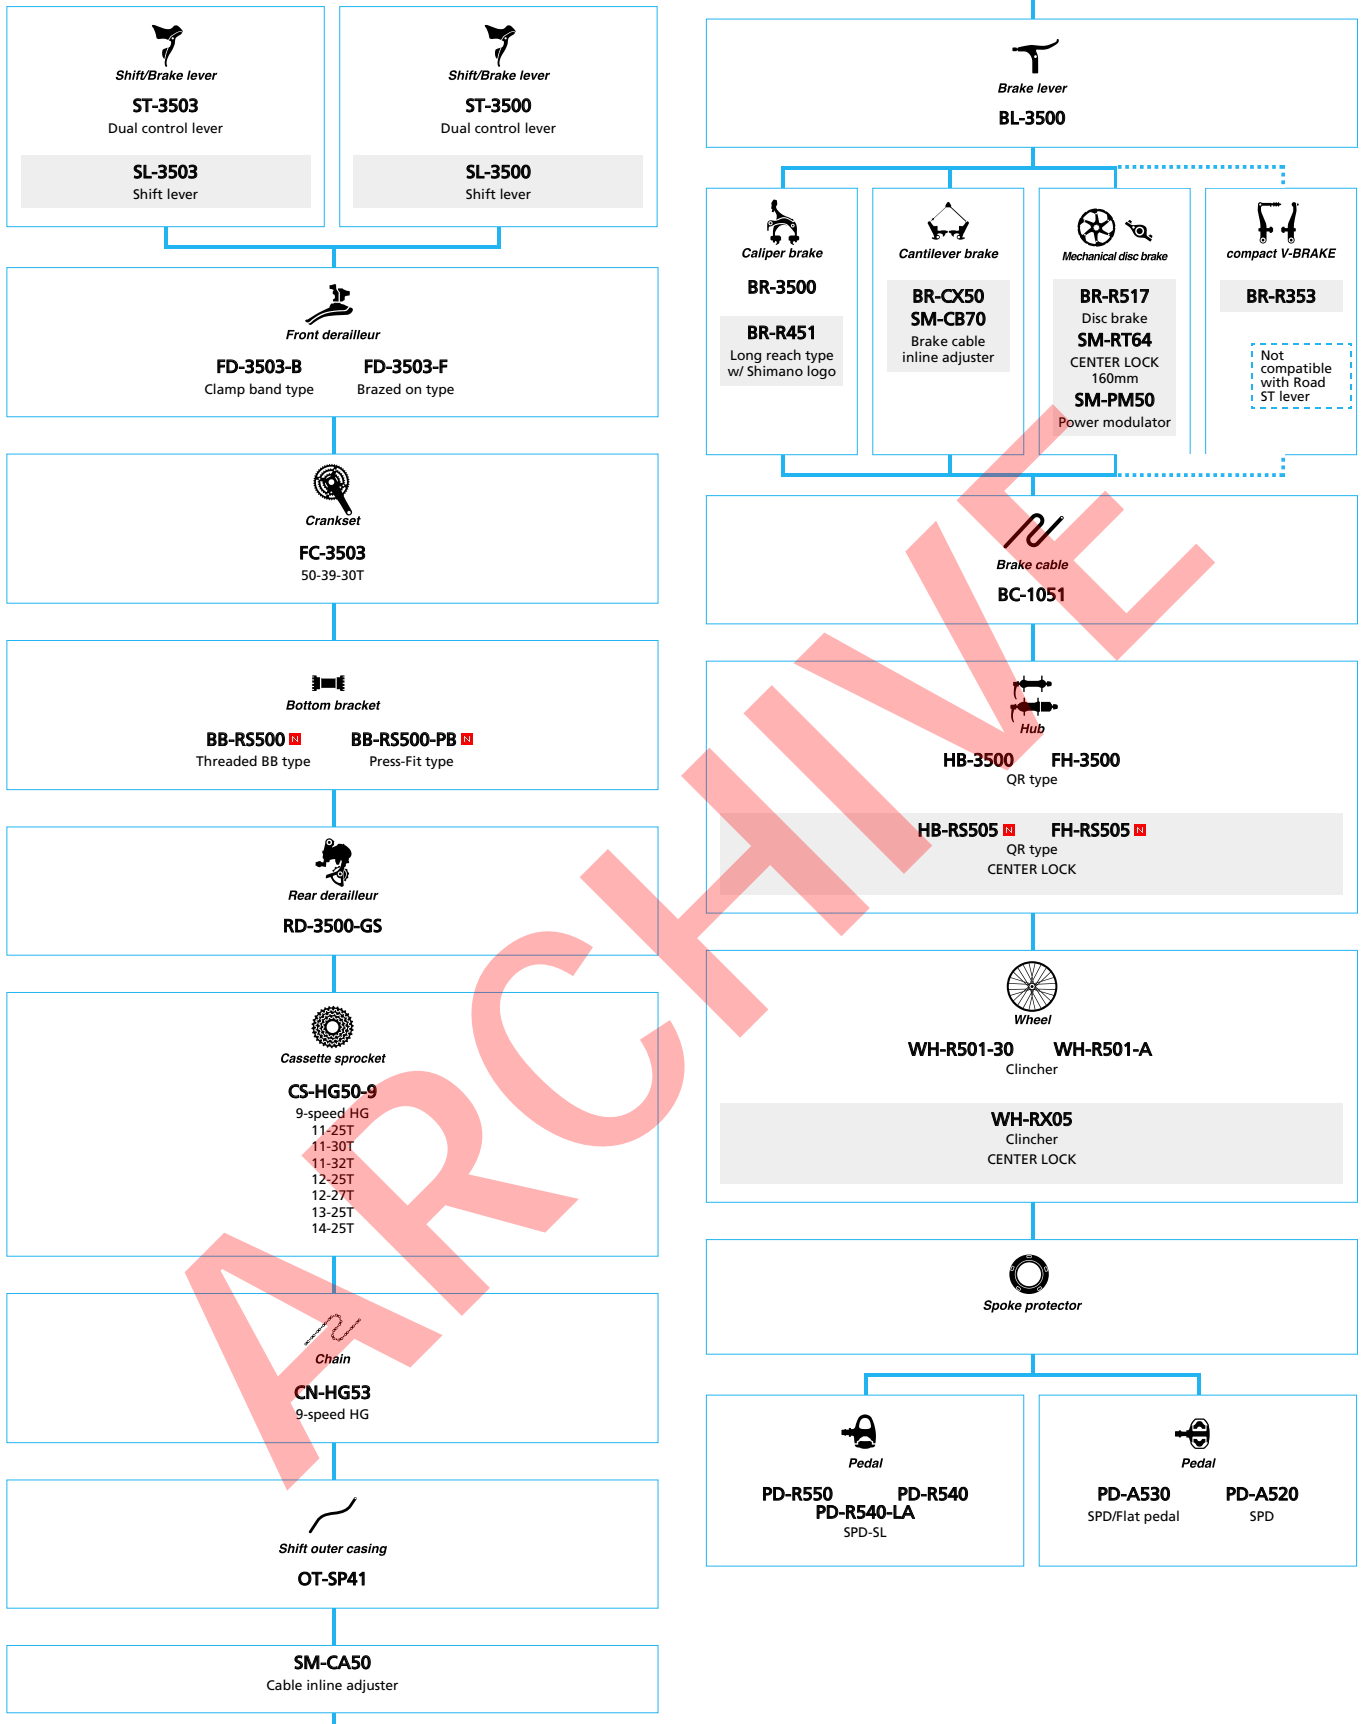

SHIMANO Tiagra

(2x10-speed)

■ ... New model
 □ ... Option

Road Bike

SHIMANO **SORA** (3x9-speed)

■ ... New model
 □ ... Option

SHIMANO **SORA** (2x9-speed)

■ ... New model
 □ ... Option