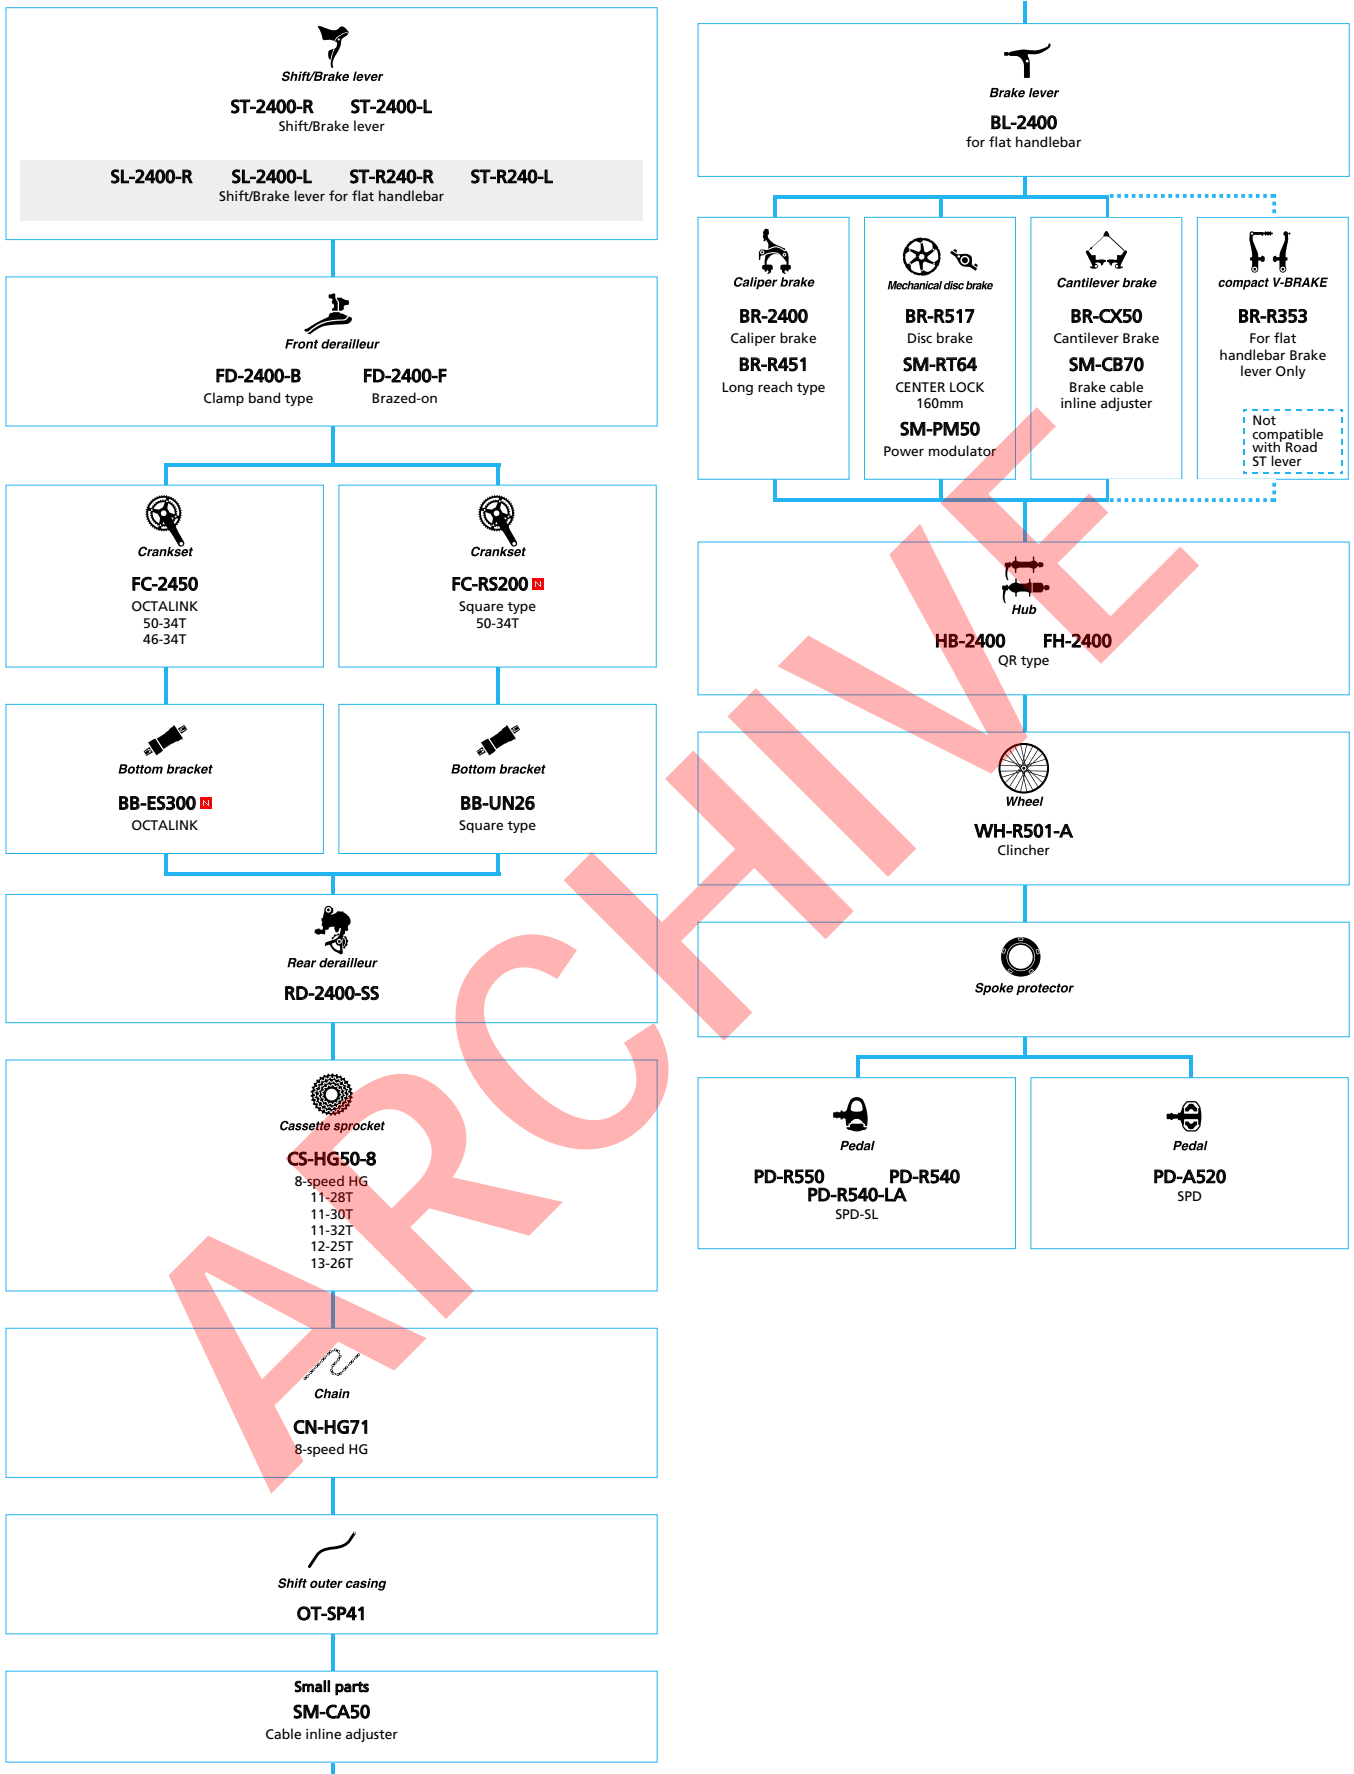

SHIMANO Tiagra

(2x10-speed)

■ ... New model
 □ ... Option

Road Bike

SHIMANO **SORA** (3x9-speed)

■ ... New model
 □ ... Option

SHIMANO **SORA** (2x9-speed)

■ ... New model
 □ ... Option

SHIMANO *Claris* (3x8-speed)

■ ... New model
 ■ ... Option

SHIMANO *Claris* (2x8-speed)

■ ... New model
 □ ... Option

SHIMANO *Tourney* (3x7-speed)

■ ... New model
■ ... Option

ARROW

SHIMANO *Tourney* (2x7-speed)