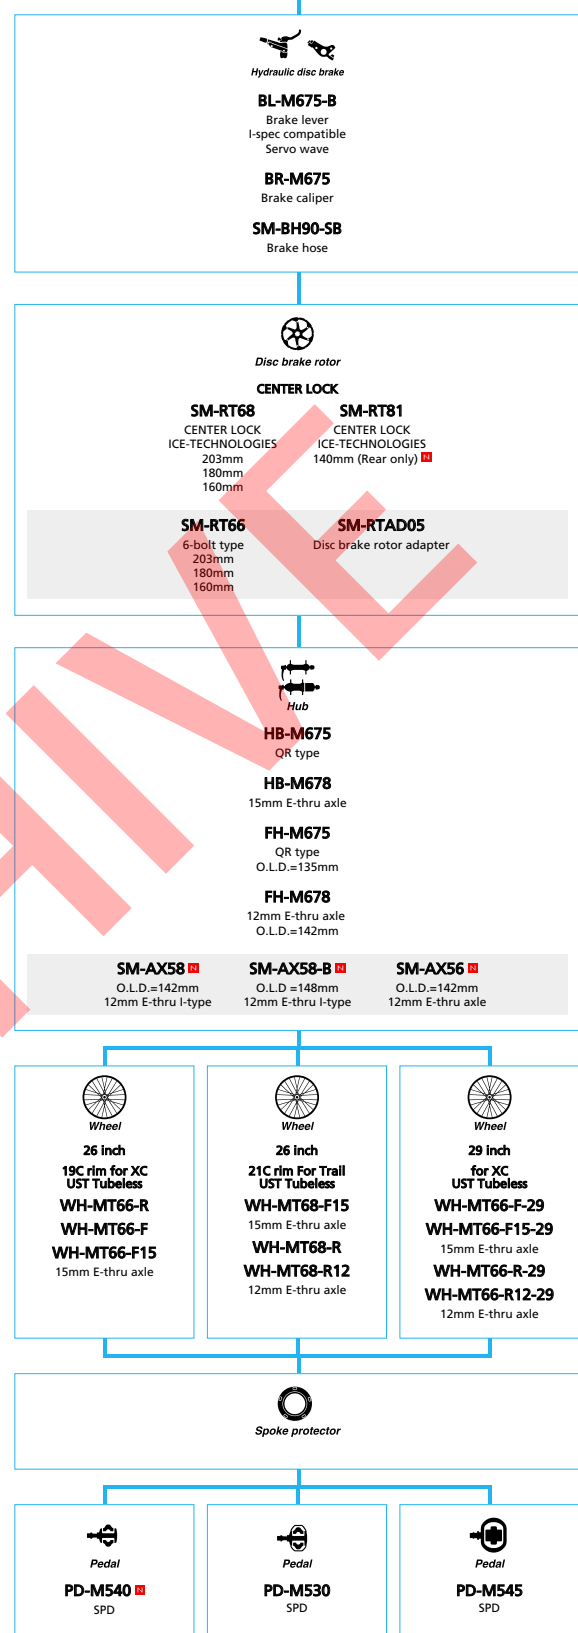

Shift outer casing

OT-SP41

Hydraulic disc brake

BL-M8000 ■ **BR-M8000** ■ **SM-BH90-SBM**
Brake lever Brake caliper Brake hose

SLX (3x10-speed)

■ ... New model
 □ ... Option

SLX (2x10-speed)

ZEE (1x10-speed)

■ ... New model
 ■ ... Option

SHIMANO DEORE (3x10-speed)

■ ... New model
 □ ... Option

Mountain Bike

SHIMANO DEORE (2x10-speed)

■ ... New model
 □ ... Option

SHIMANO ALIVIO (3x9-speed)

■ ... New model
 □ ... Option