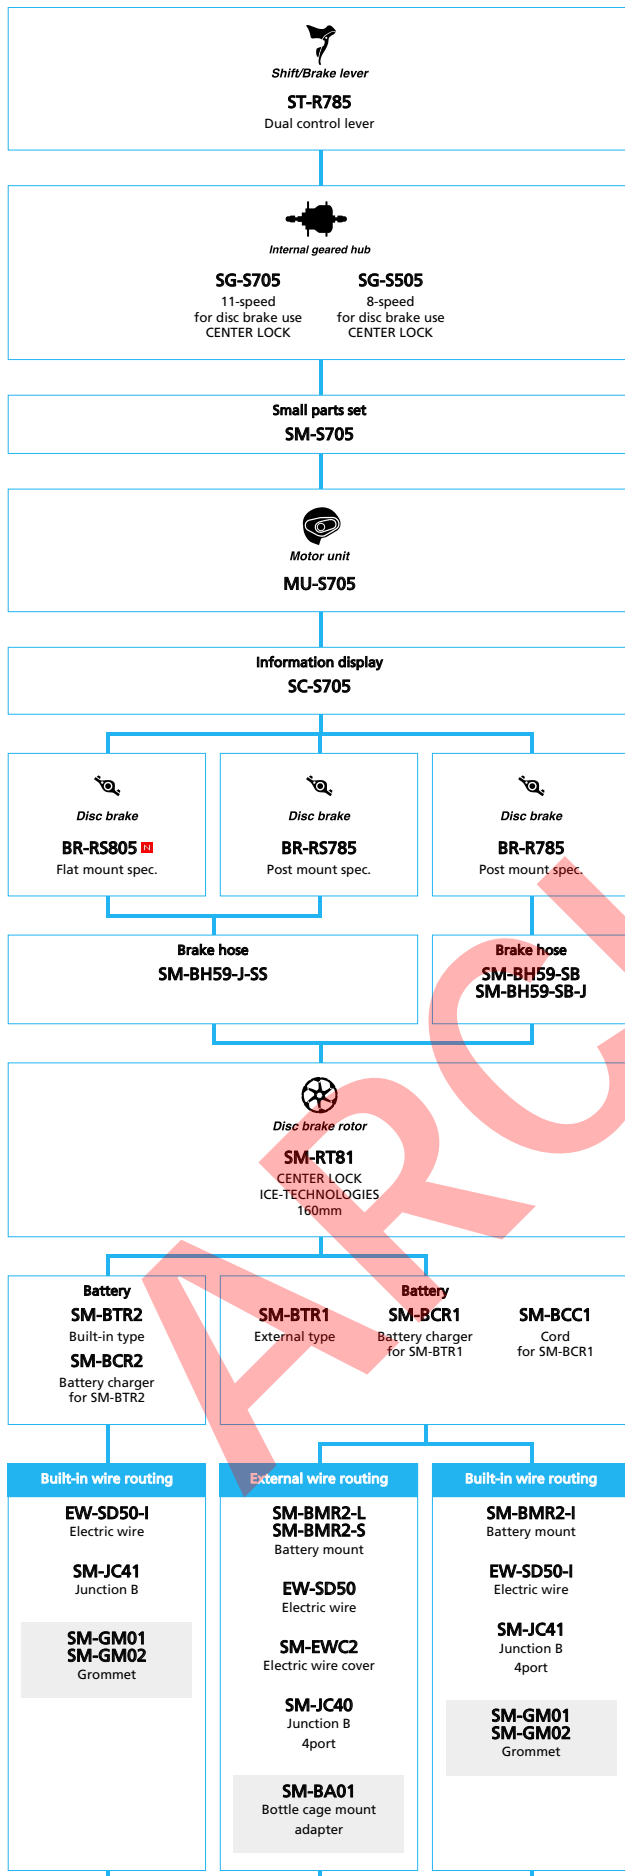

■ ... New model
□ ... Option

SHIMANO Tourney (3x7-speed Friction)

■ ... New model
□ ... Option

SHIMANO Tourney (1x7-speed)

■ ... New model
□ ... Option

SHIMANO Tourney

(3x6-speed)

SHIMANO Tourney

(1x6-speed)

Mountain Bike

(3x10-speed)

■ ... New model
 □ ... Option

Trekking Bike

SHIMANO DEORE (3x10-speed)

■ ... New model
 □ ... Option

SHIMANO ALFINE (Electronic spec Flathandle)

■ ... New model
 □ ... Option

SHIMANO ALFINE (Electronic spec Drophandle)

■ ... New model
 □ ... Option

City Touring / Comfort Bike

SHIMANO ALFINE (11-speed)

■ ... New model
□ ... Option

SHIMANO ALFINE (8-speed)