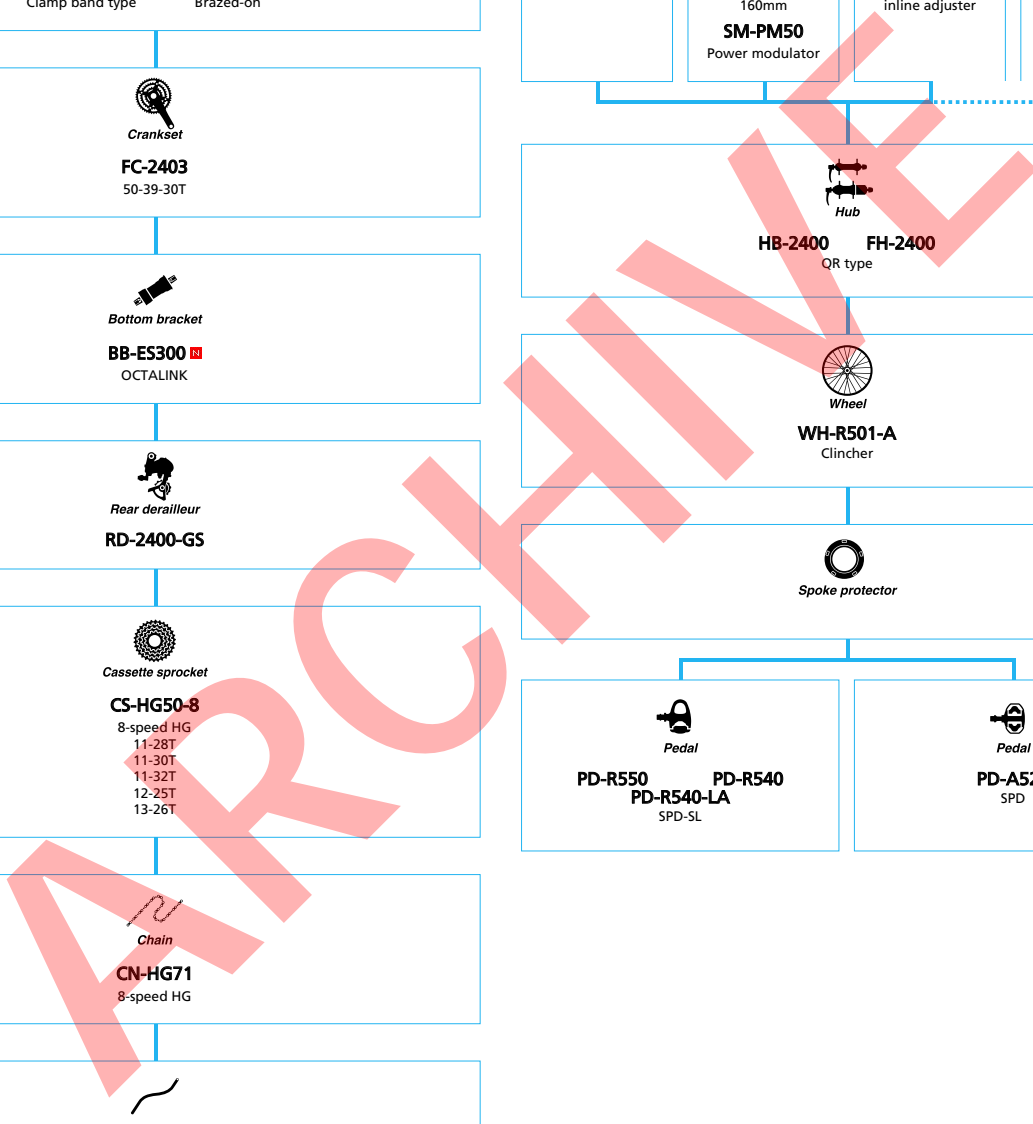

SHIMANO Tiagra

(2x10-speed)

■ ... New model
 □ ... Option

Road Bike

SHIMANO **SORA** (3x9-speed)

■ ... New model
 □ ... Option

SHIMANO **SORA** (2x9-speed)

■ ... New model
 □ ... Option

SHIMANO *Claris* (3x8-speed)

■ ... New model
 ■ ... Option

SHIMANO *Claris* (2x8-speed)

■ ... New model
 □ ... Option

SHIMANO *Tourney* (3x7-speed)

■ ... New model
■ ... Option

ARROW

SHIMANO *Tourney* (2x7-speed)