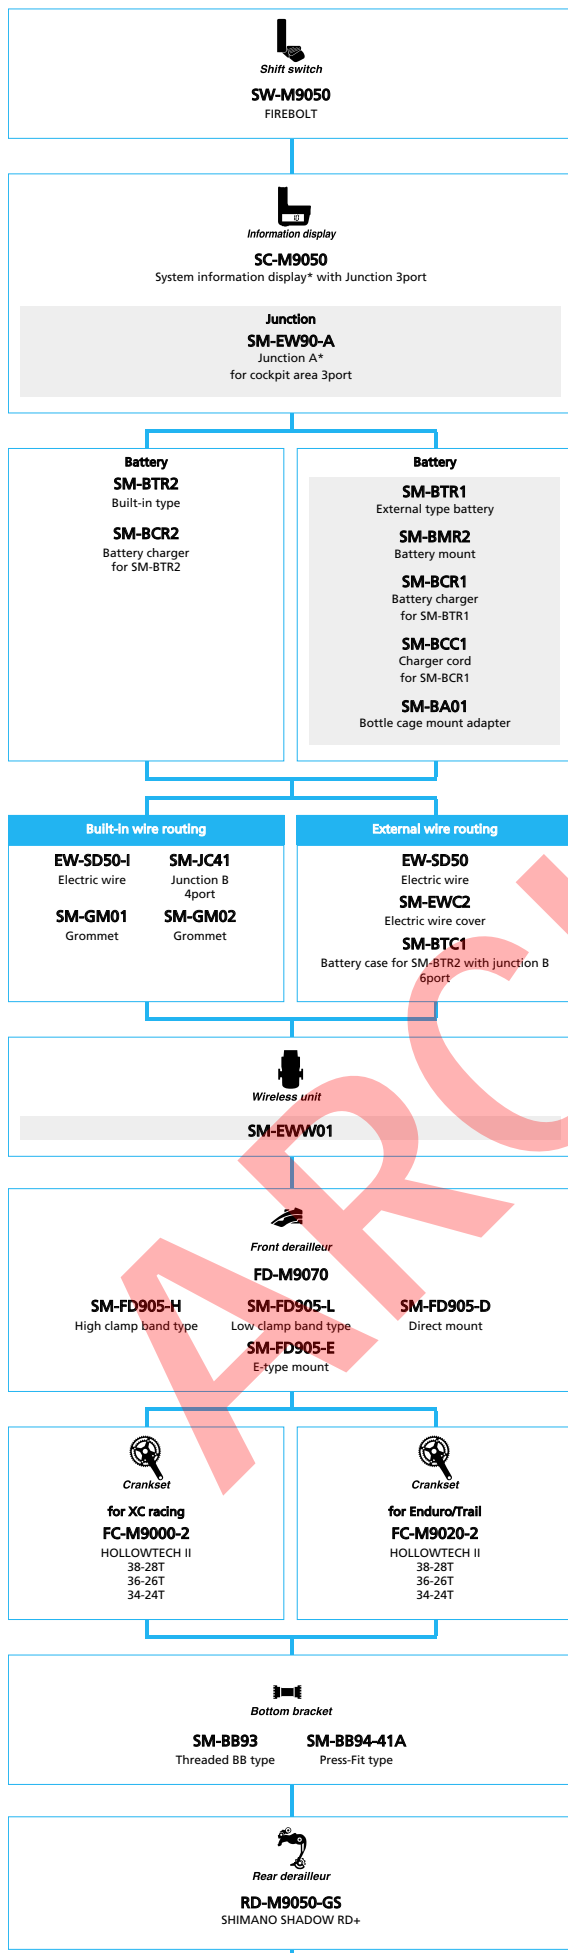

E-BIKE

E6000 series	68
--------------------	----

SHIMANO
XTR (3x11-speed)

■ ... New model
□ ... Option

SHIMANO
XTR (1x11-speed)

■ ... New model
□ ... Option

SHIMANO XTR M9050 series (3x11-speed)

■ ... New model
 □ ... Option

SHIMANO
XTR M9050 series (2x11-speed)

SHIMANO XTR M9050 series (1x11-speed)

■ ... New model
 □ ... Option

(1x10-speed)

Shift lever

SL-M8000 ■
RAPIDFIRE Plus

SL-M8000-I ■
RAPIDFIRE Plus
I-spec II

SL-M8000-B-I ■
RAPIDFIRE Plus
I-spec