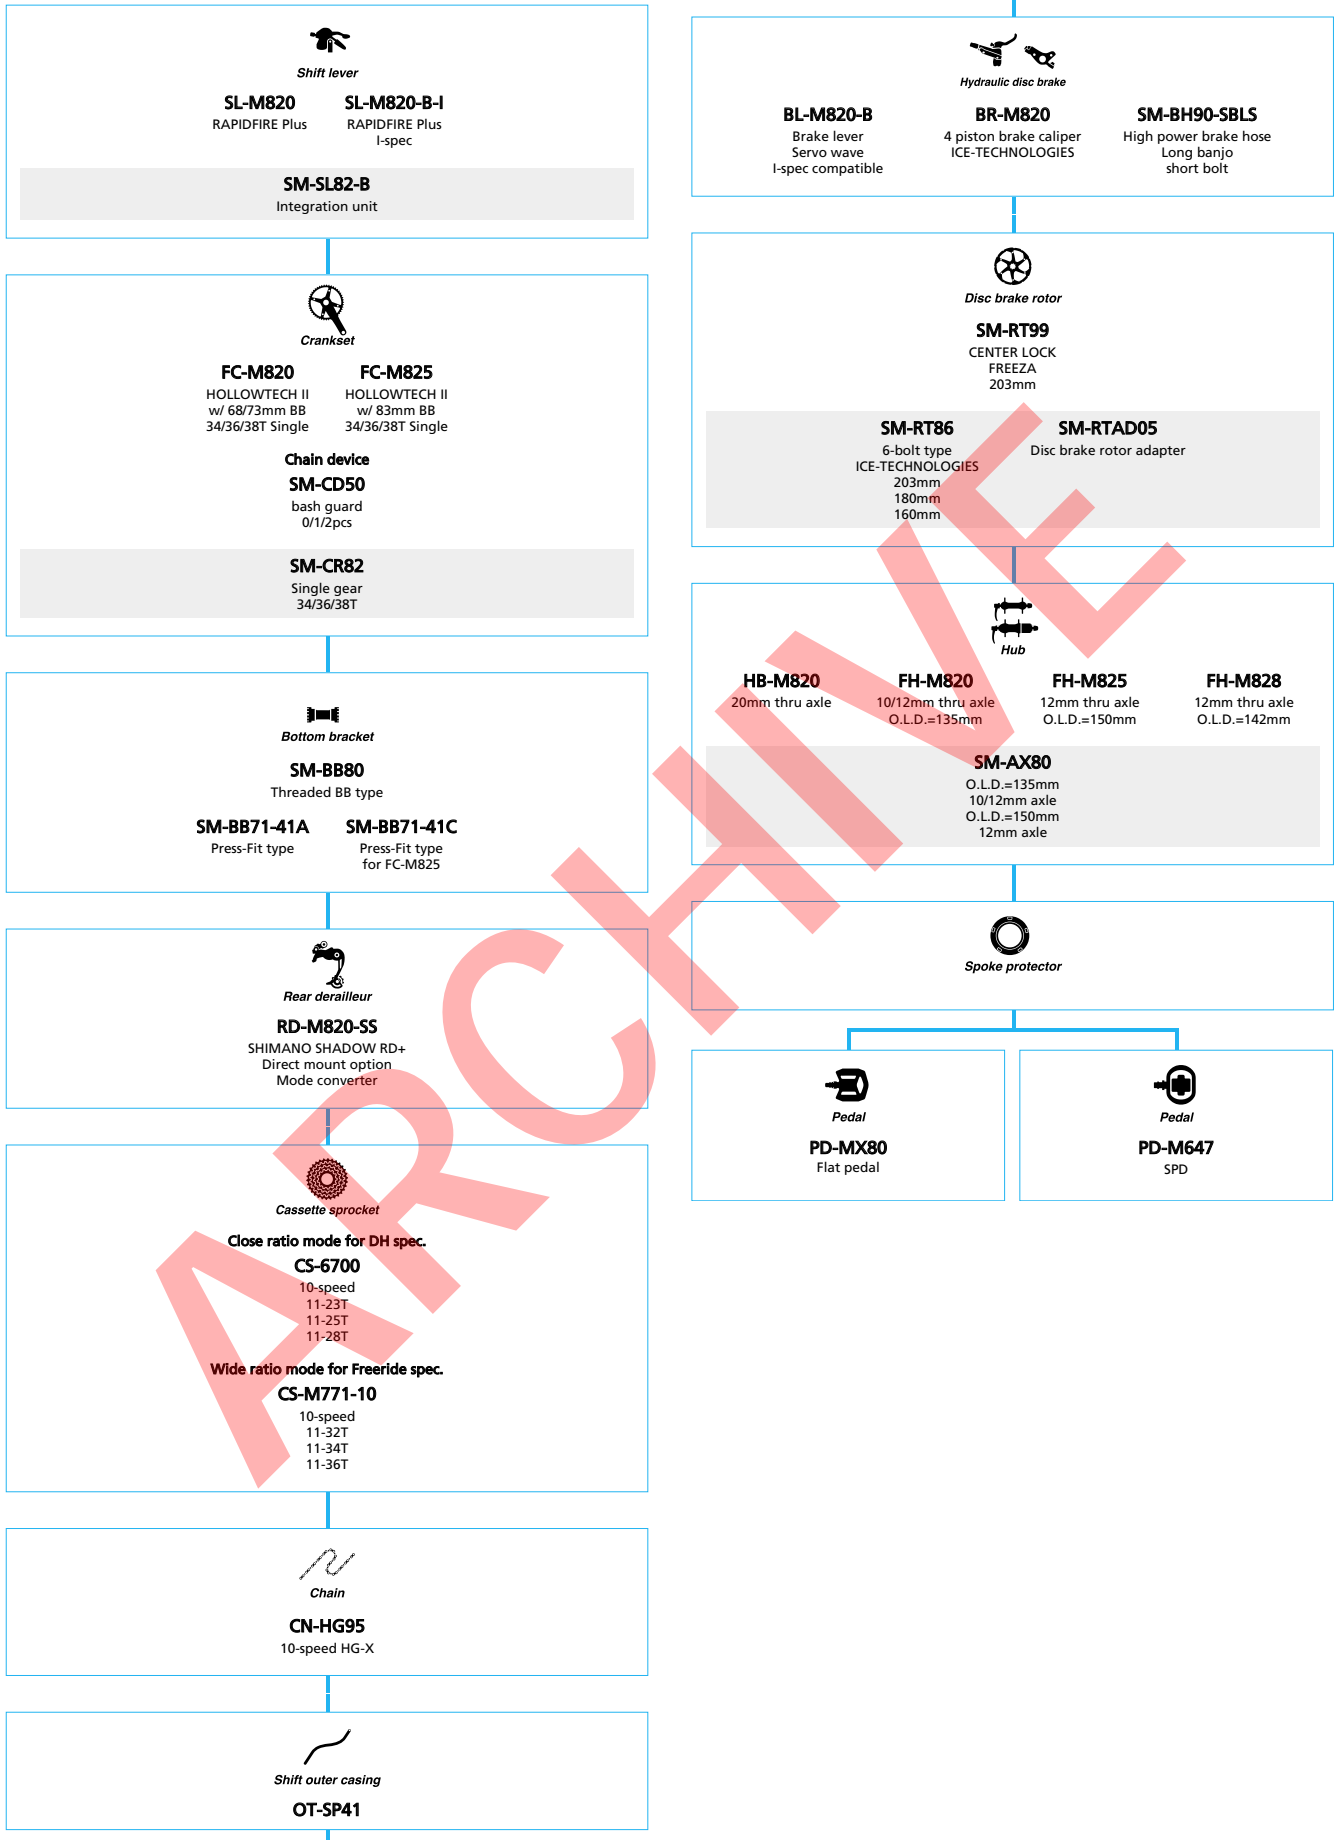

SHIMANO
XTR M9050 series (2x11-speed)

SHIMANO XTR M9050 series (1x11-speed)

■ ... New model
 □ ... Option

(1x10-speed)

Shift lever

SL-M8000 ■
RAPIDFIRE Plus

SL-M8000-I ■
RAPIDFIRE Plus
I-spec II

SL-M8000-B-I ■
RAPIDFIRE Plus
I-spec