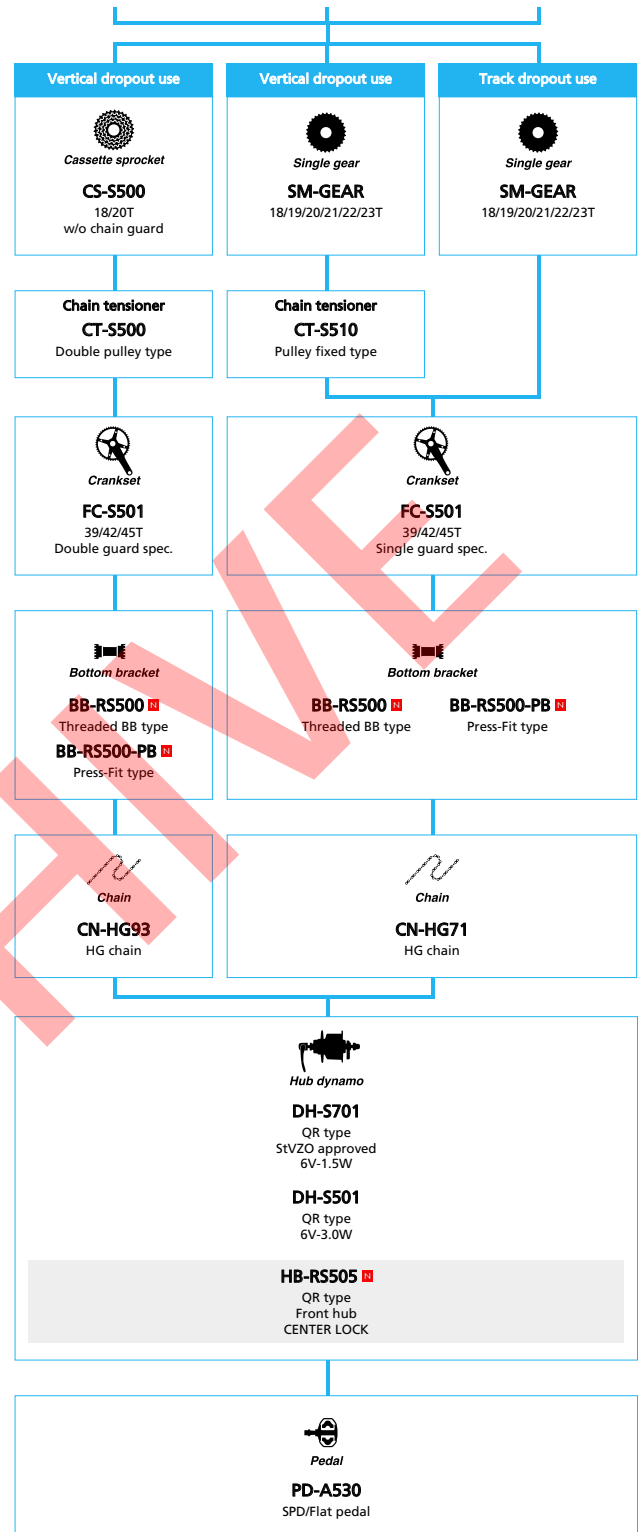

SHIMANO ALFINE (Electronic spec Flathandle)

■ ... New model
□ ... Option