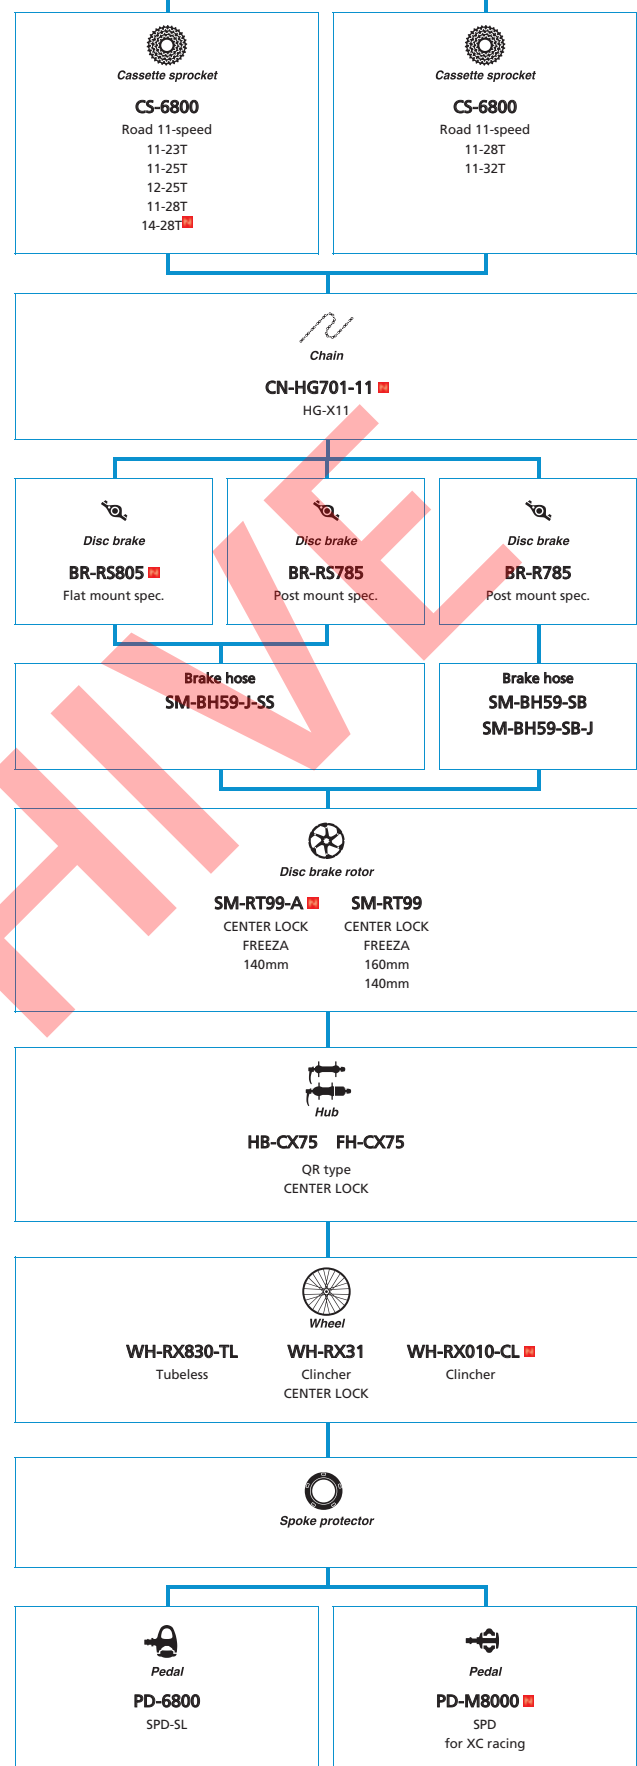

Hydraulic disc Brake for On road Electronic spec. (2x11-speed)