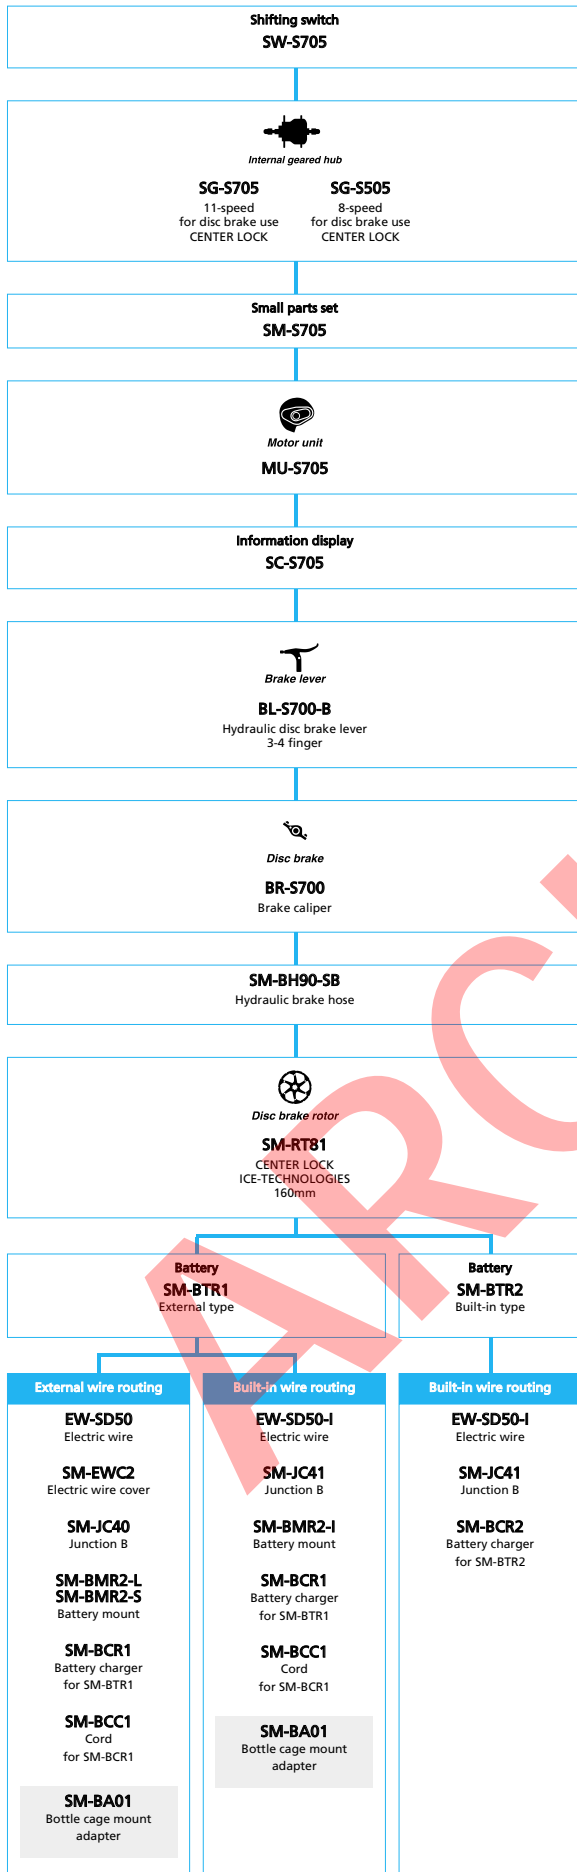

SHIMANO ALFINE (Electronic spec Flathandle)

■ ... New model
□ ... Option