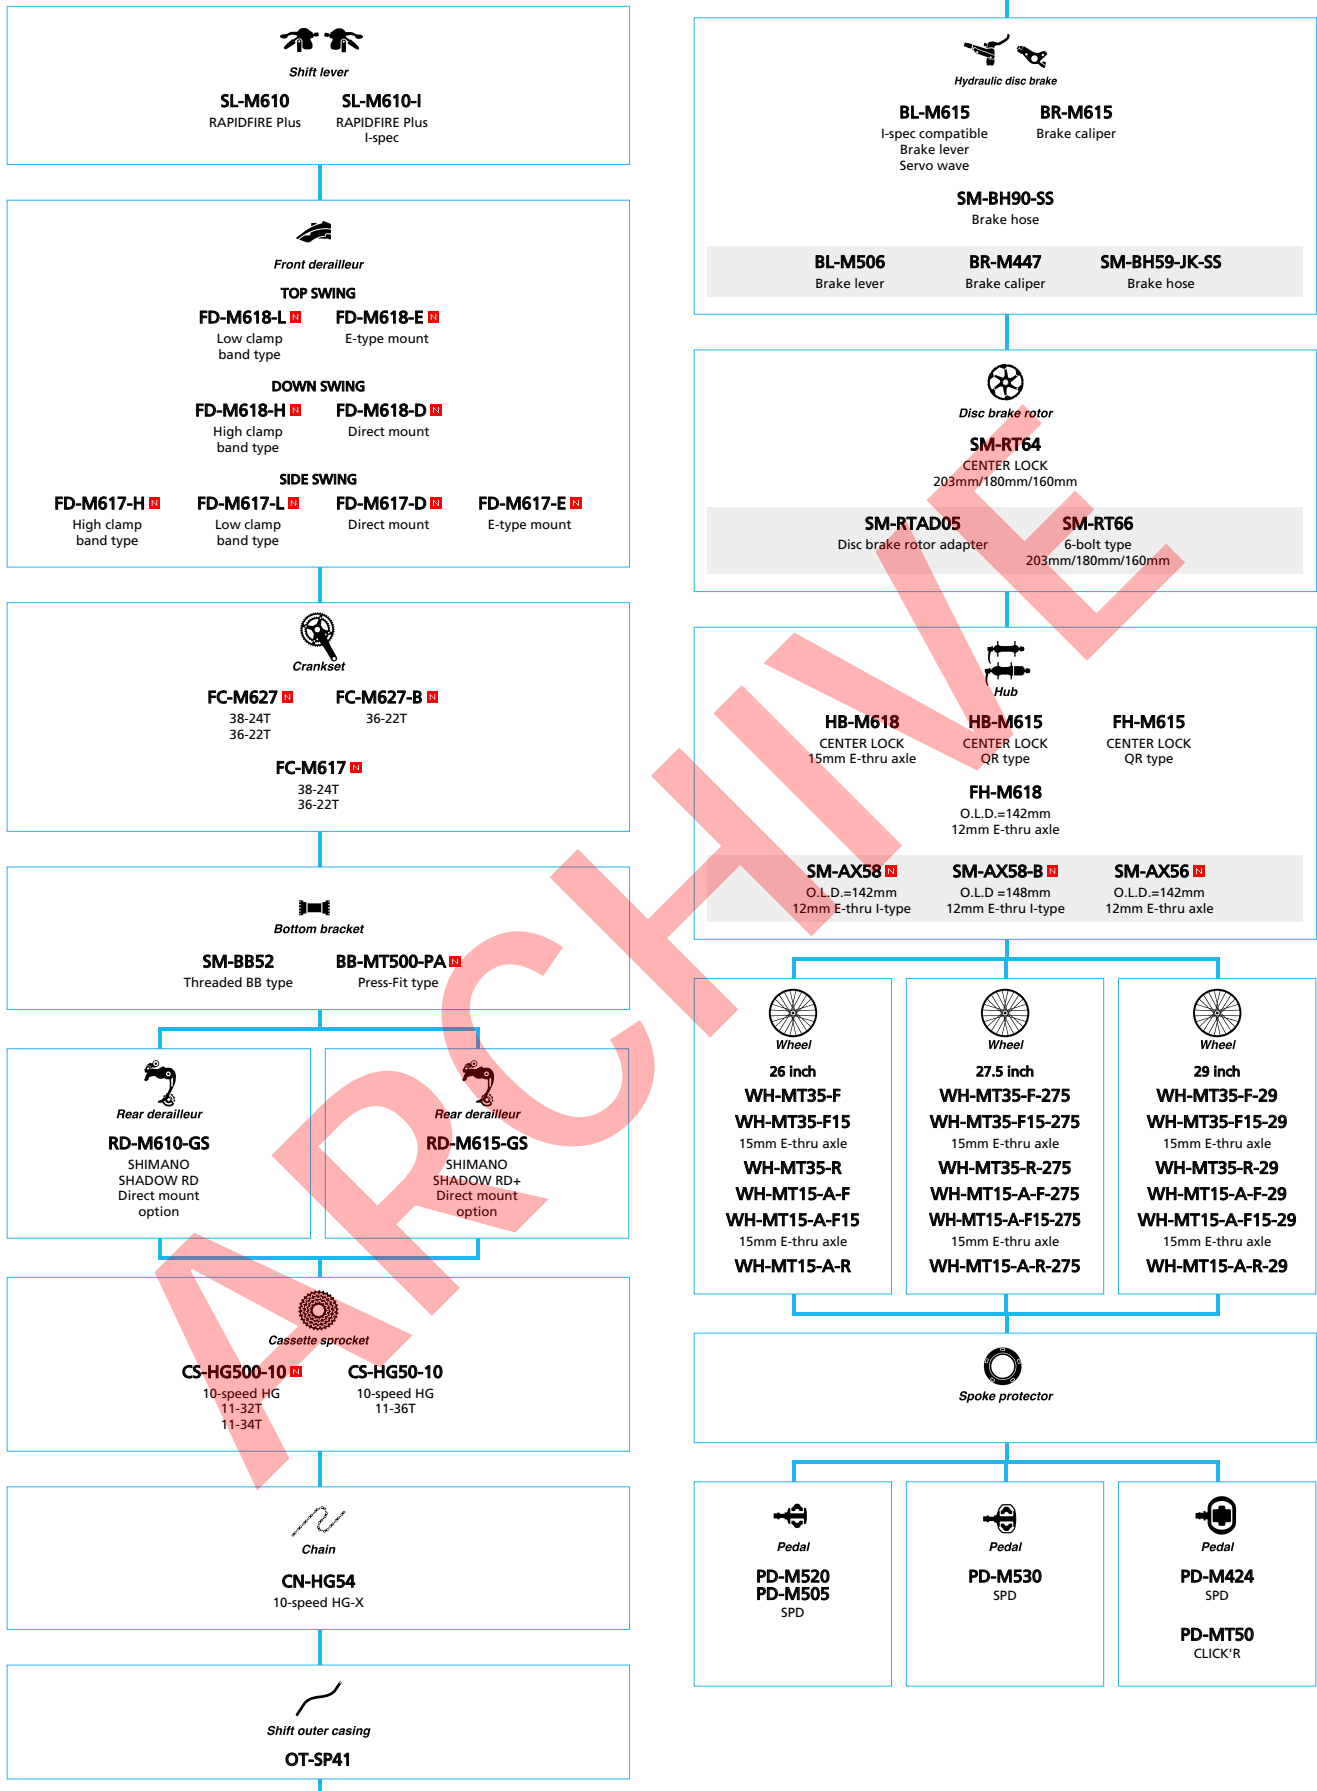

■ ... New model
 ■ ... Option

SHIMANO DEORE (3x10-speed)

■ ... New model
 □ ... Option

Mountain Bike

SHIMANO DEORE (2x10-speed)

■ ... New model
 □ ... Option

SHIMANO ALIVIO (3x9-speed)

■ ... New model
 □ ... Option