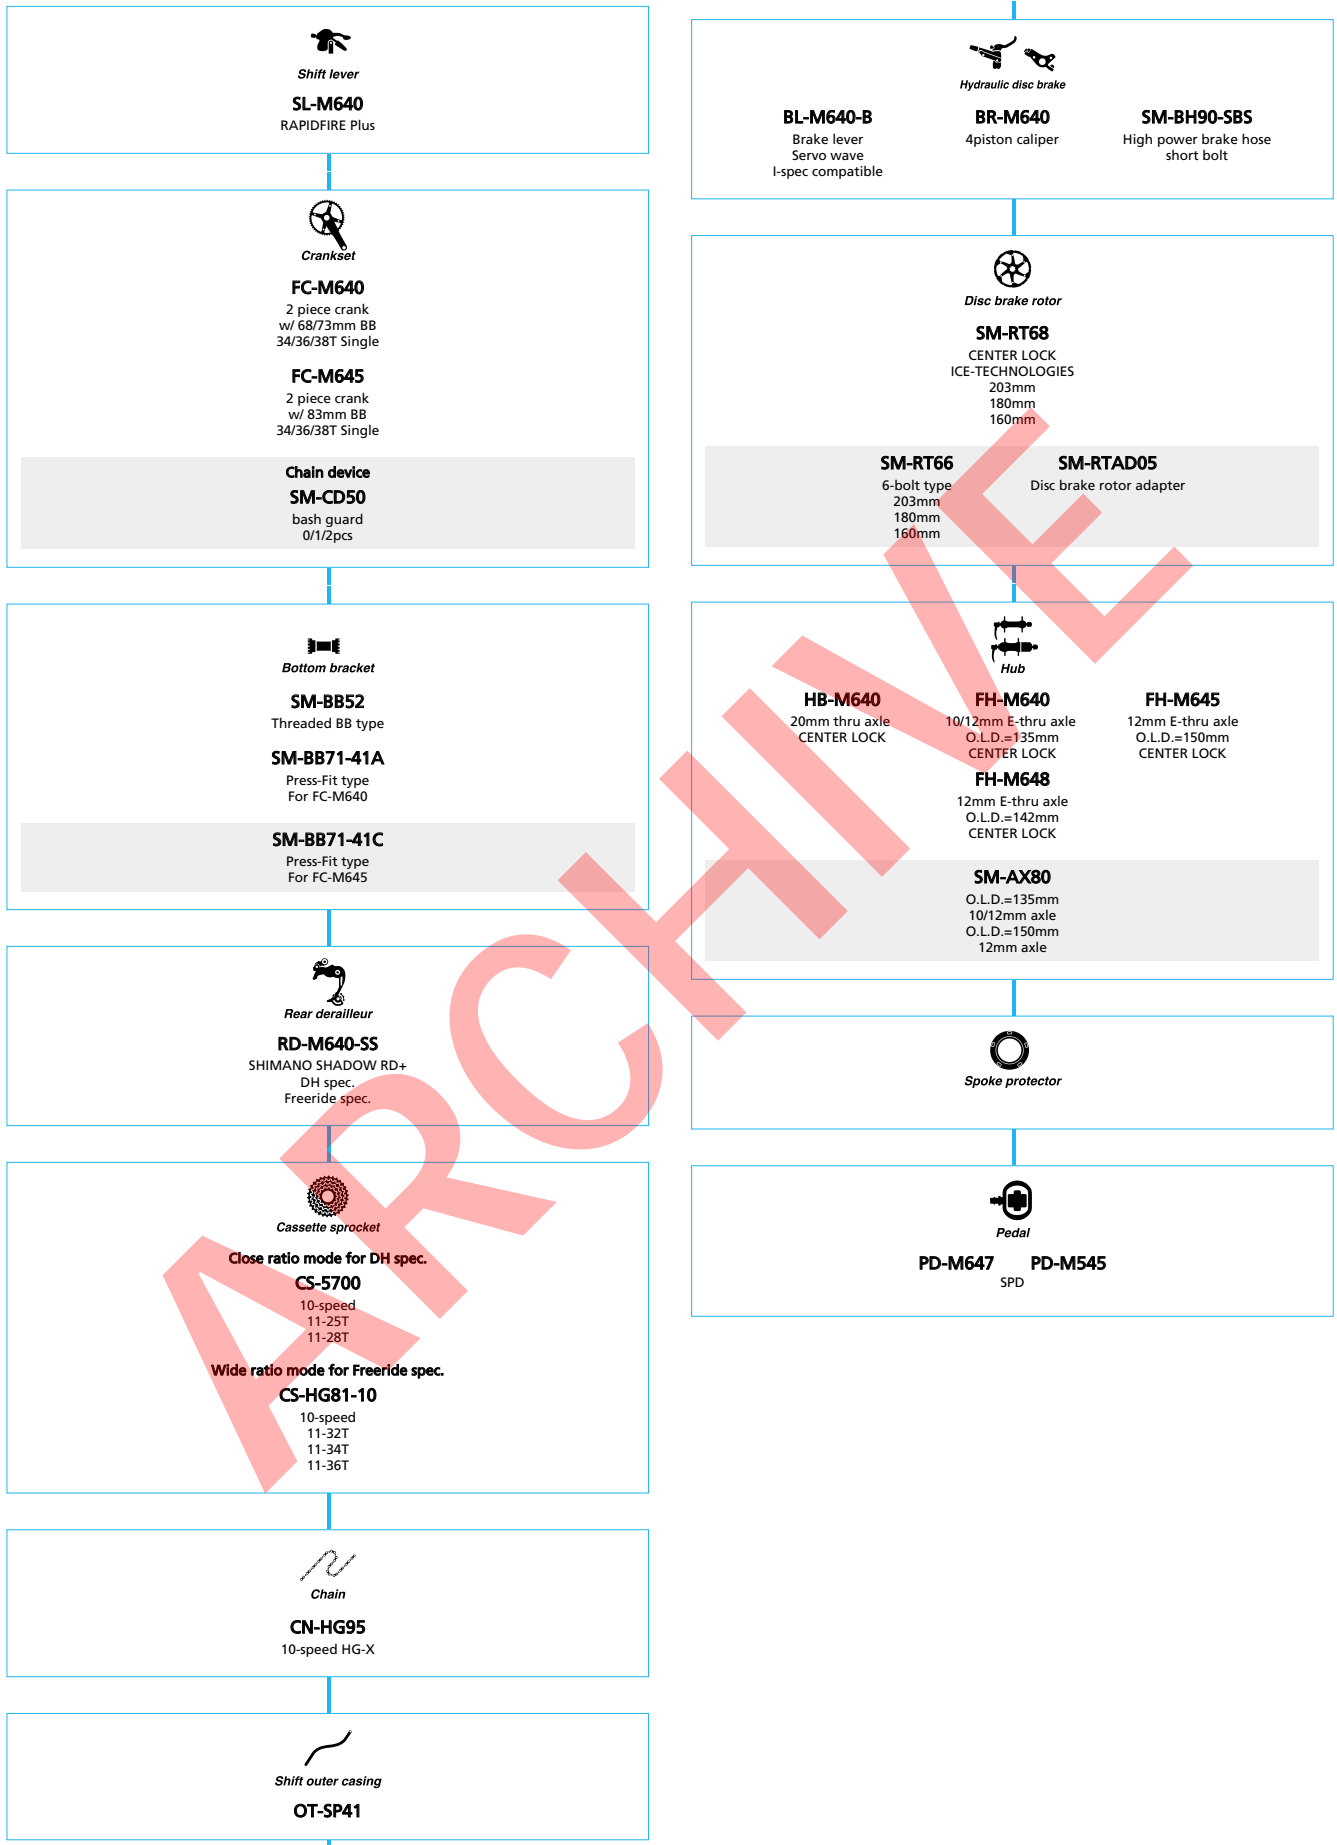

ZEE (1x10-speed)

■ ... New model
■ ... Option