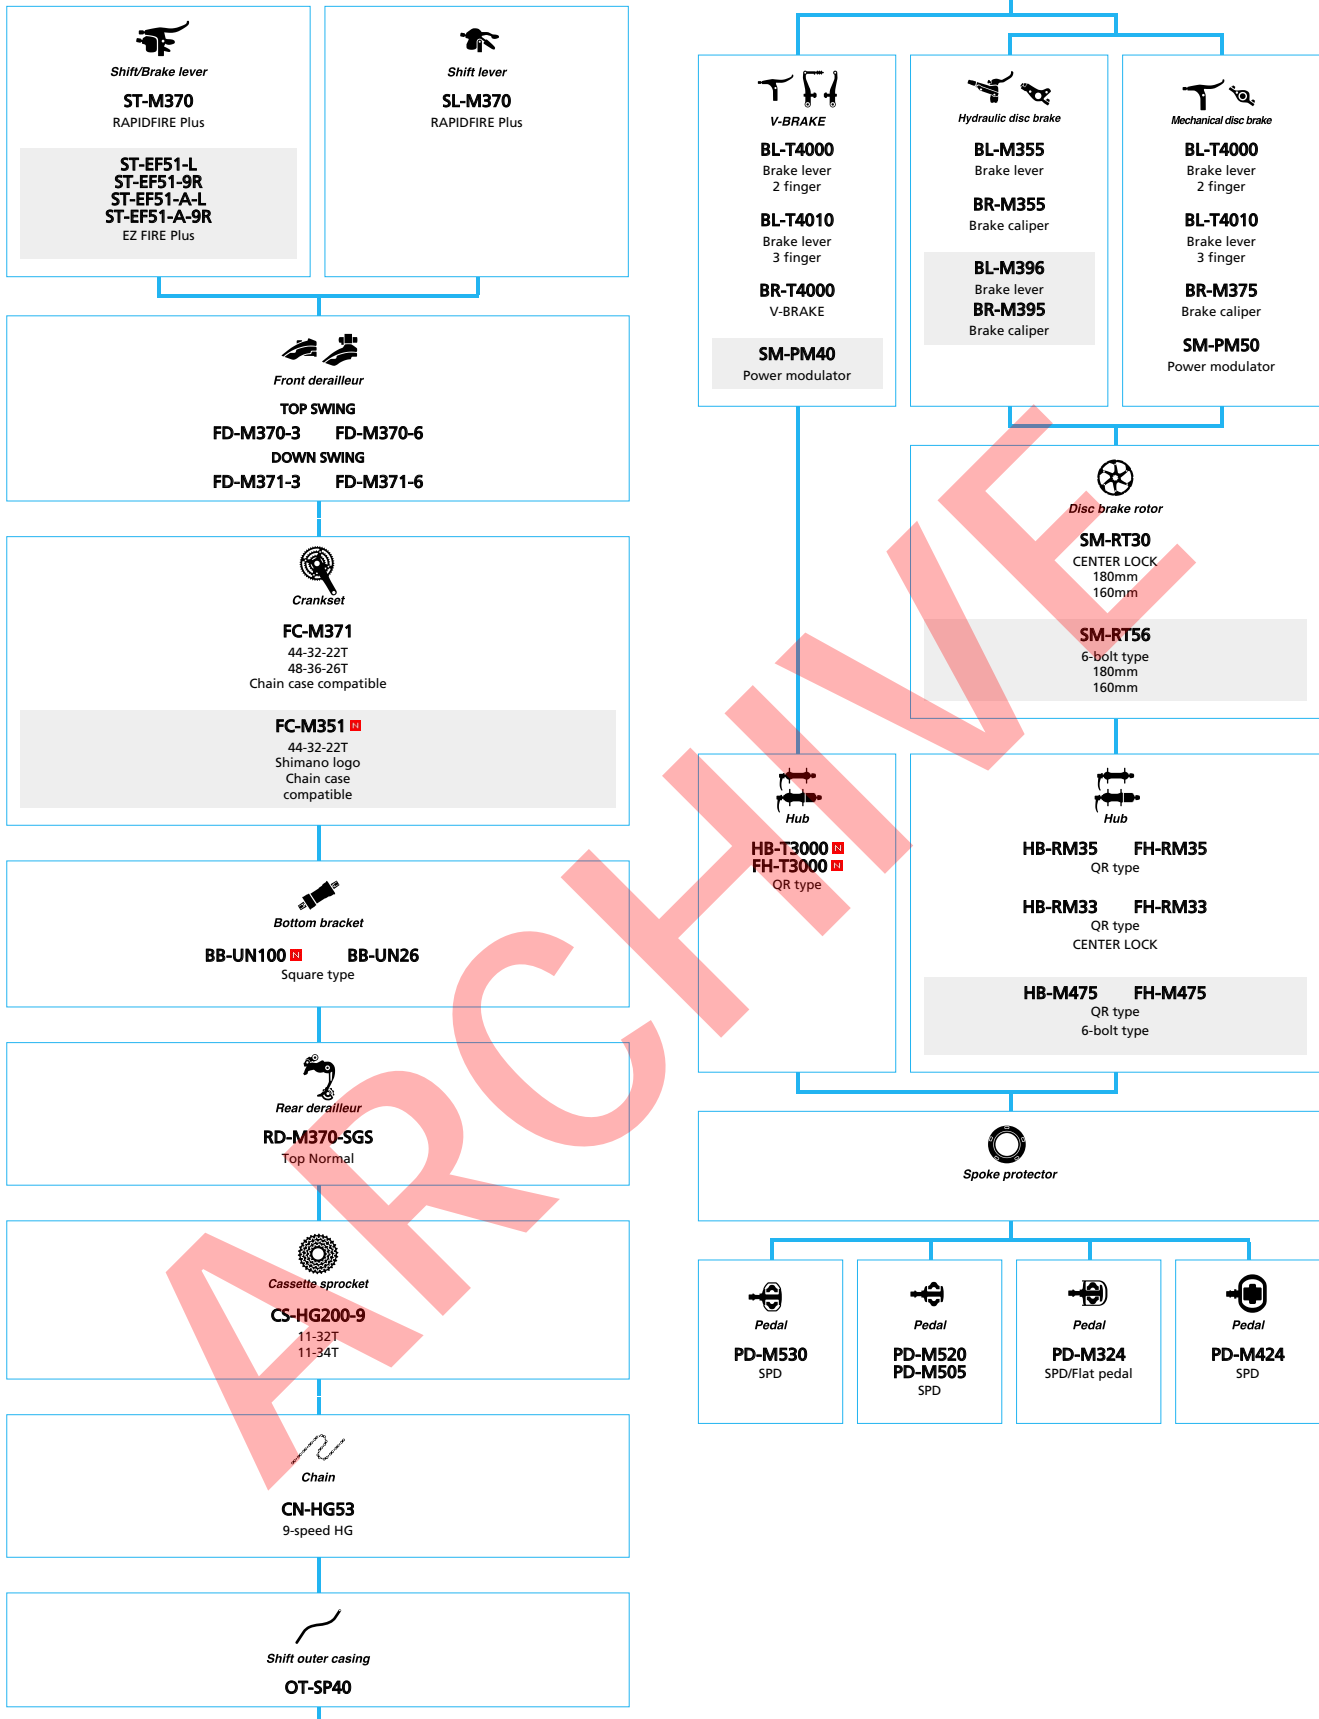

SHIMANO *ALTUS* (3x9-speed)

■ ... New model
□ ... Option

Mountain Bike