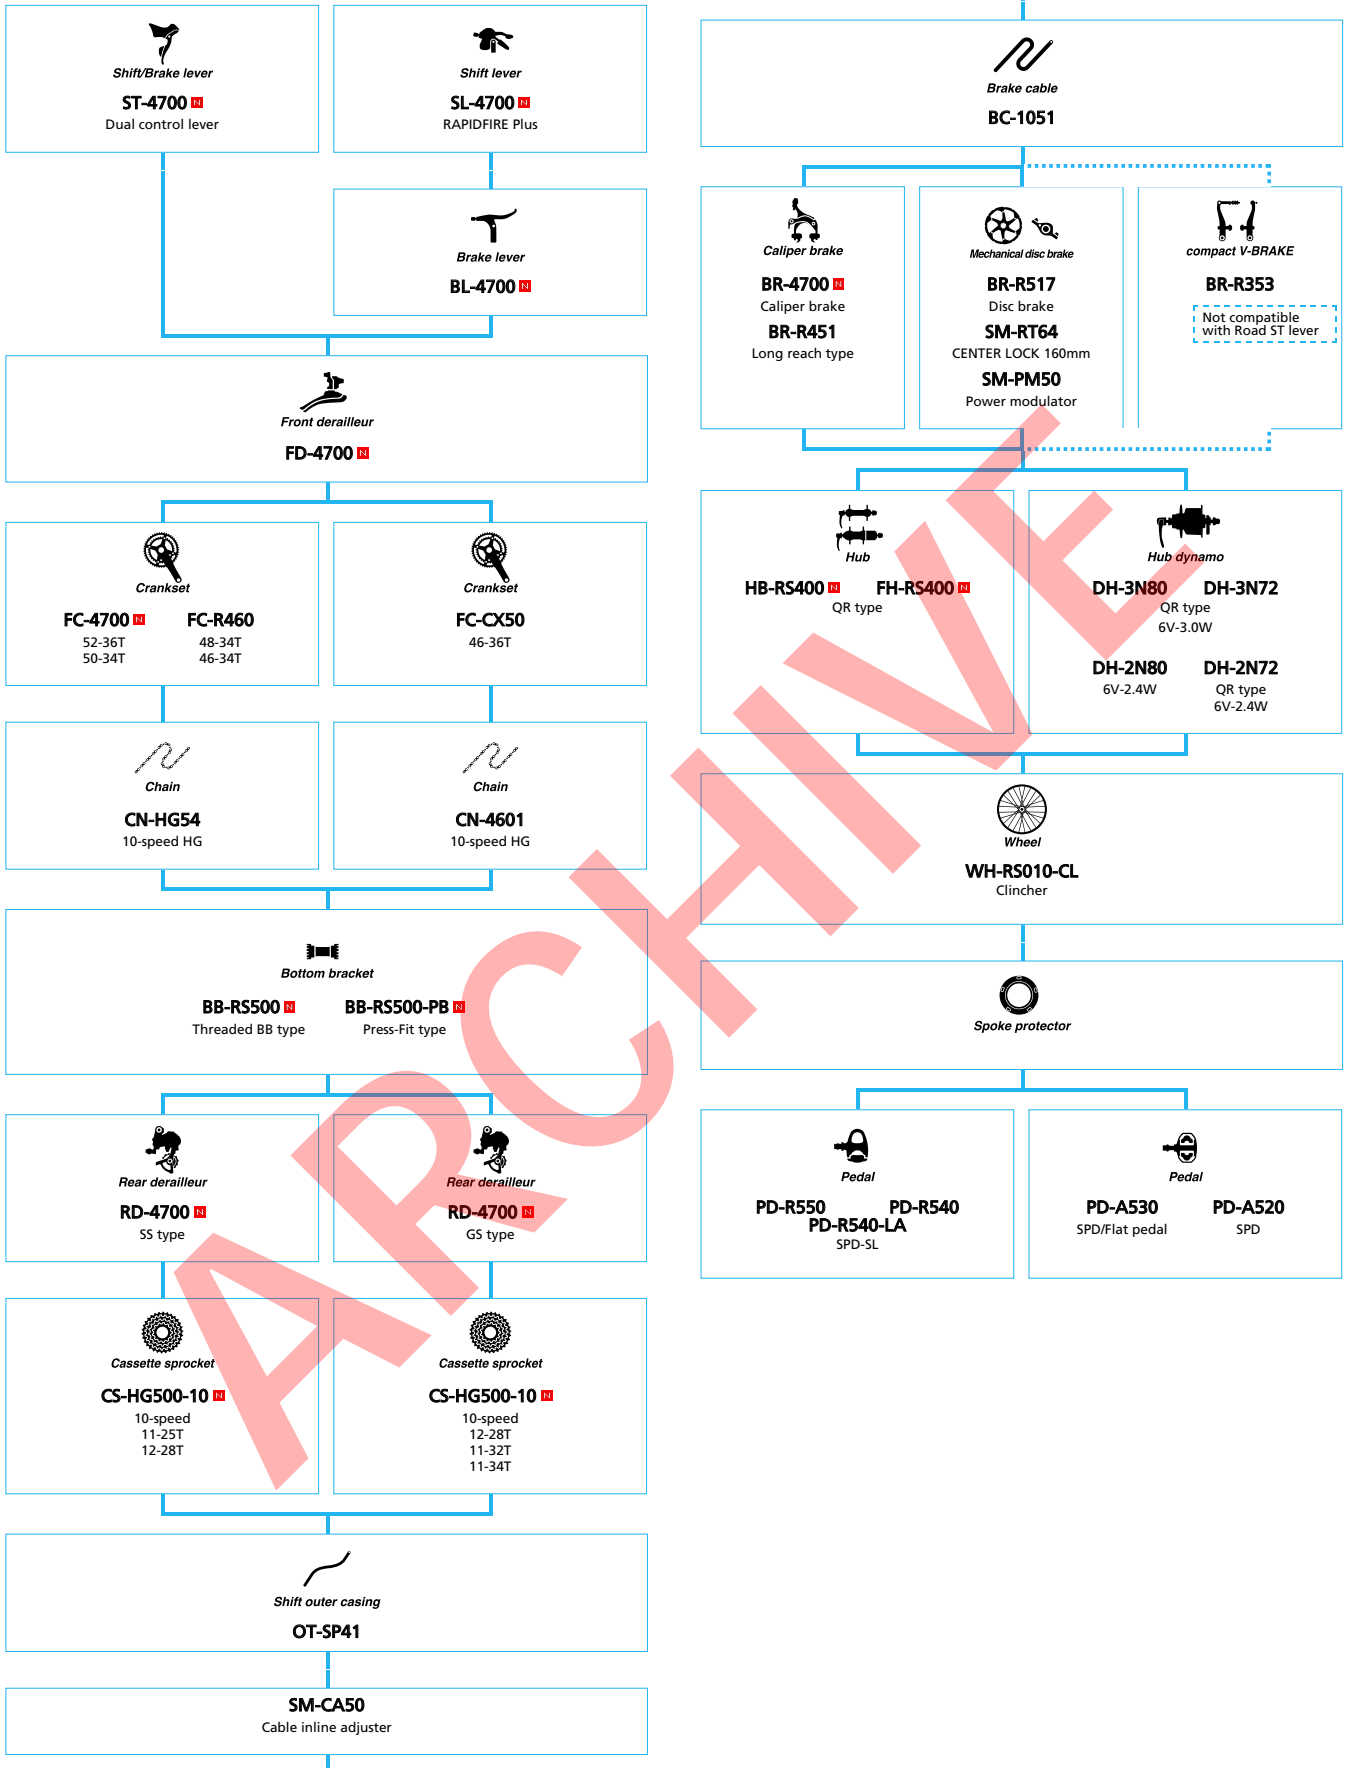

SHIMANO Tiagra

(2x10-speed)

■ ... New model
 □ ... Option

Road Bike

SHIMANO **SORA** (3x9-speed)

■ ... New model
 □ ... Option

SHIMANO **SORA** (2x9-speed)

■ ... New model
 □ ... Option