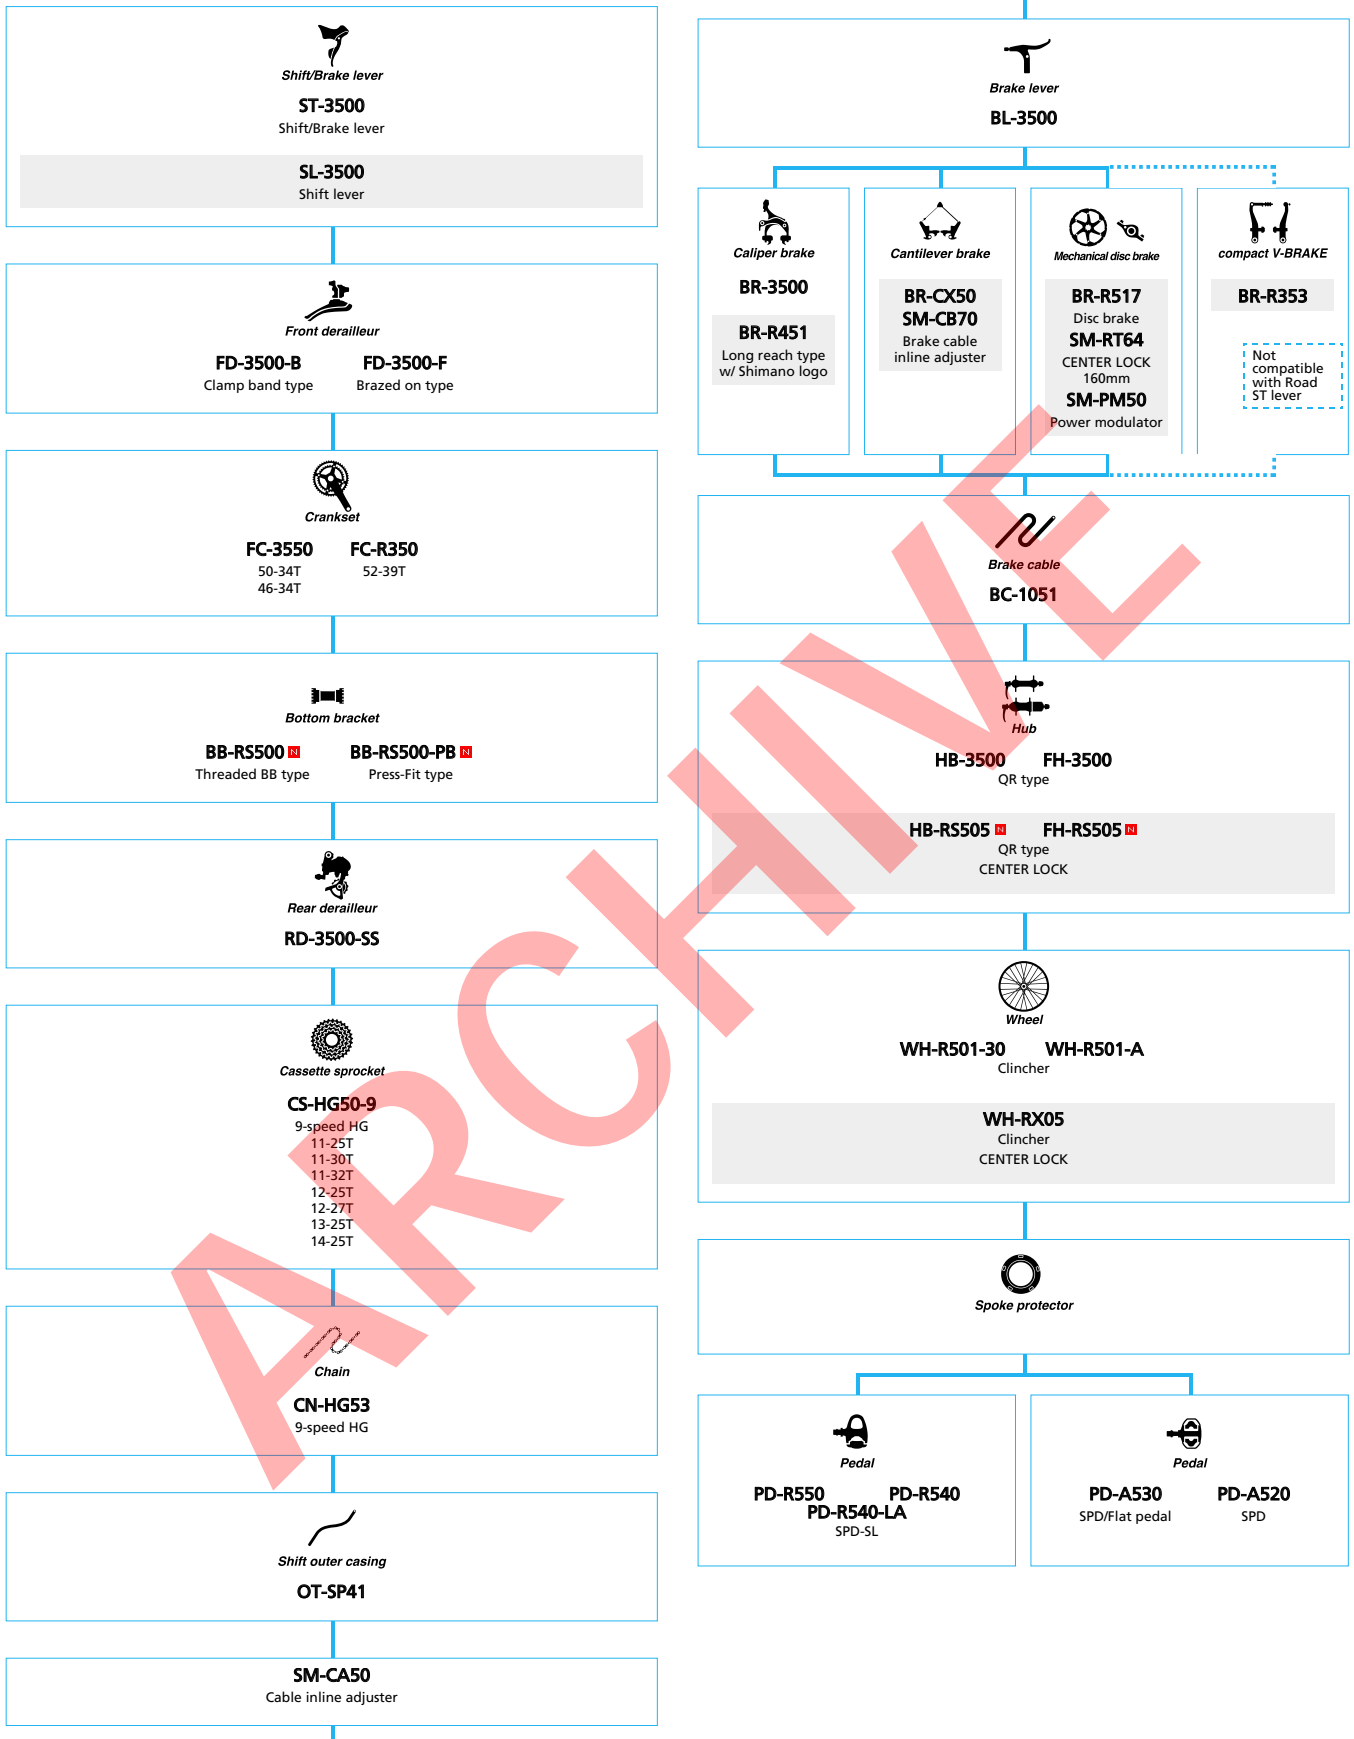

SHIMANO Tiagra

(2x10-speed)

■ ... New model
 □ ... Option

Road Bike

SHIMANO **SORA** (3x9-speed)

■ ... New model
 □ ... Option

SHIMANO **SORA** (2x9-speed)

■ ... New model
 □ ... Option

SHIMANO *Claris* (3x8-speed)

■ ... New model
 ■ ... Option

SHIMANO *Claris* (2x8-speed)

■ ... New model
 □ ... Option

SHIMANO *Tourney* (3x7-speed)

■ ... New model
■ ... Option

ARROW

SHIMANO *Tourney* (2x7-speed)