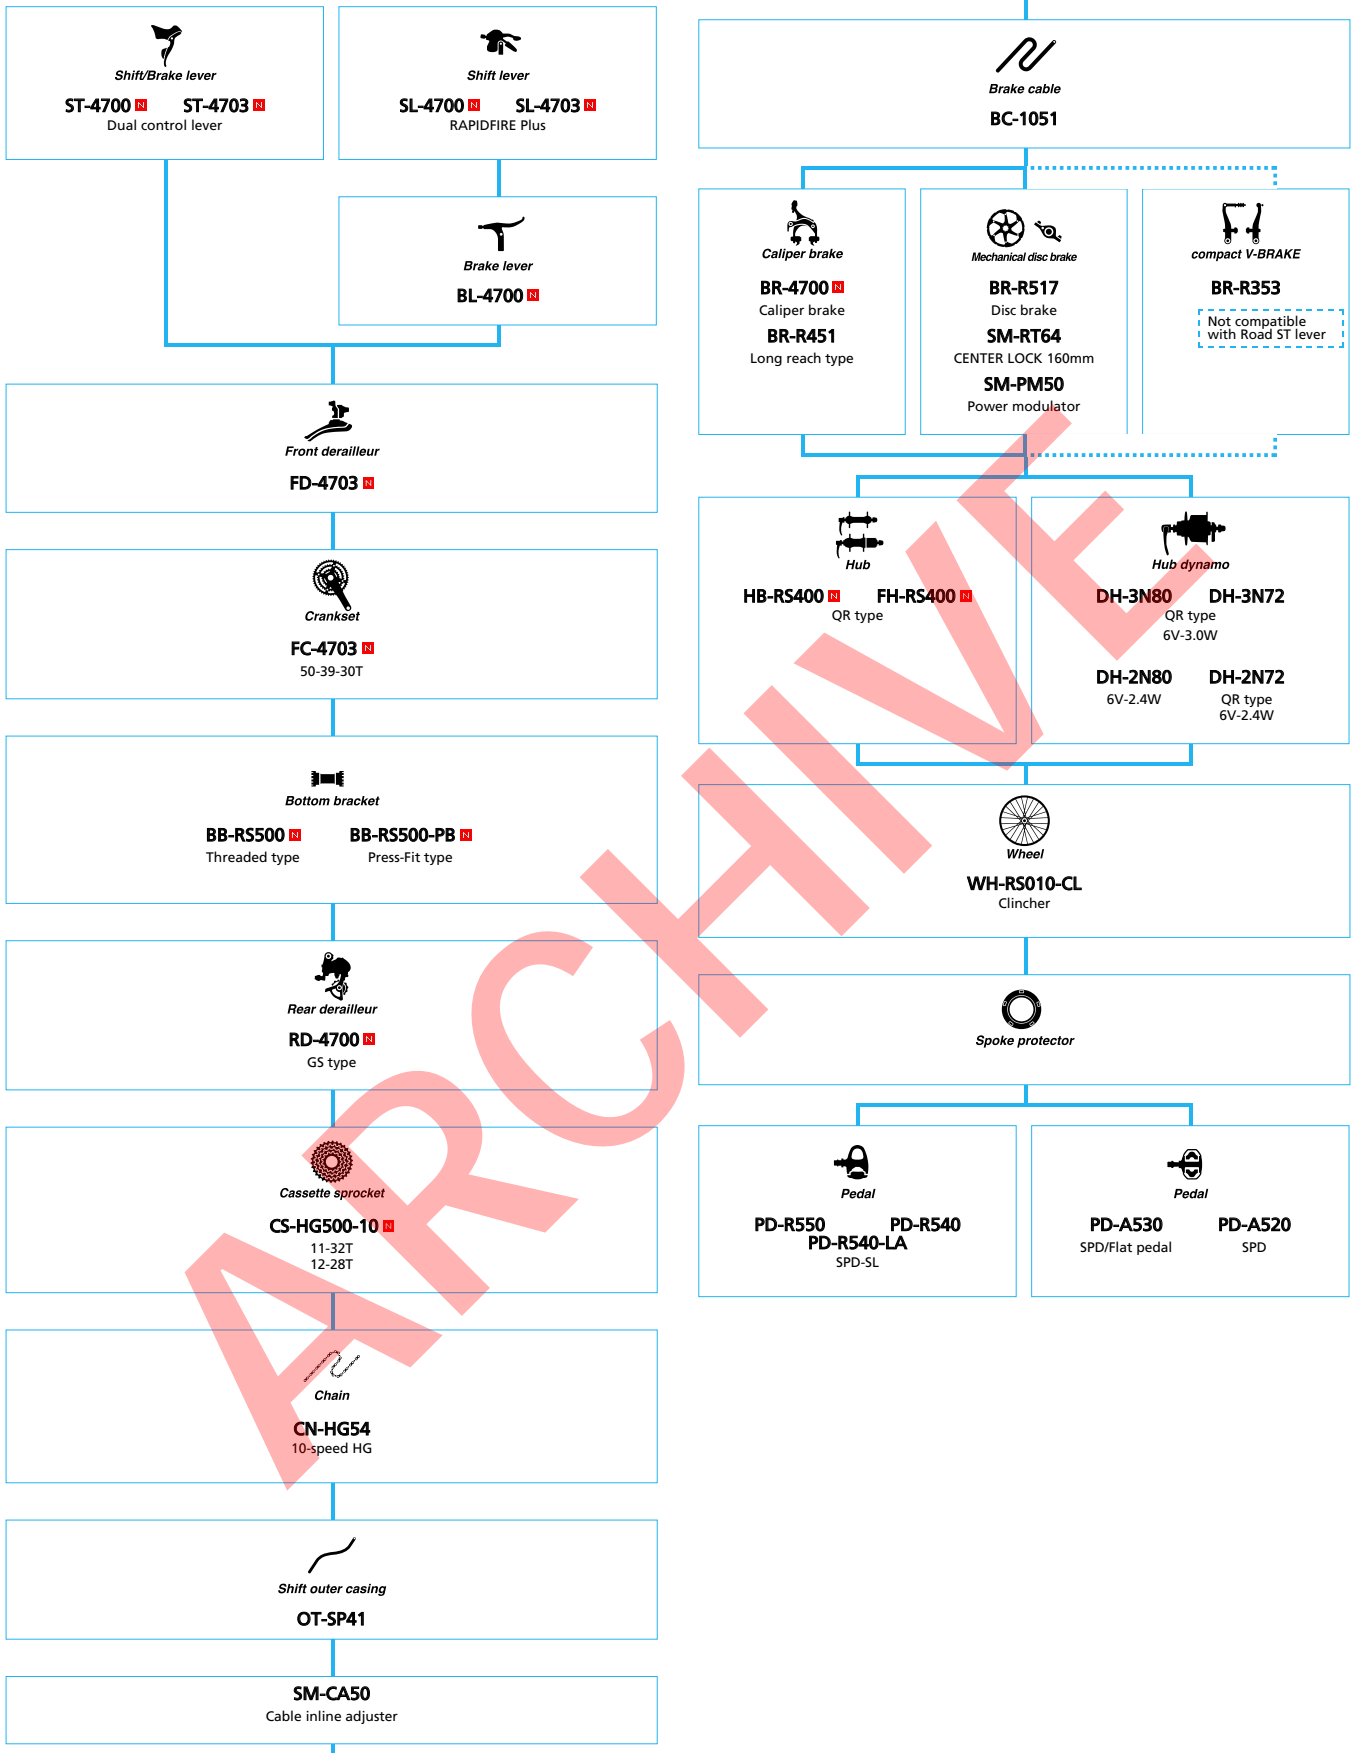

SHIMANO Tiagra

(2x10-speed)

■ ... New model
 □ ... Option

Road Bike

SHIMANO **SORA** (3x9-speed)

■ ... New model
 □ ... Option

SHIMANO **SORA** (2x9-speed)

■ ... New model
 □ ... Option