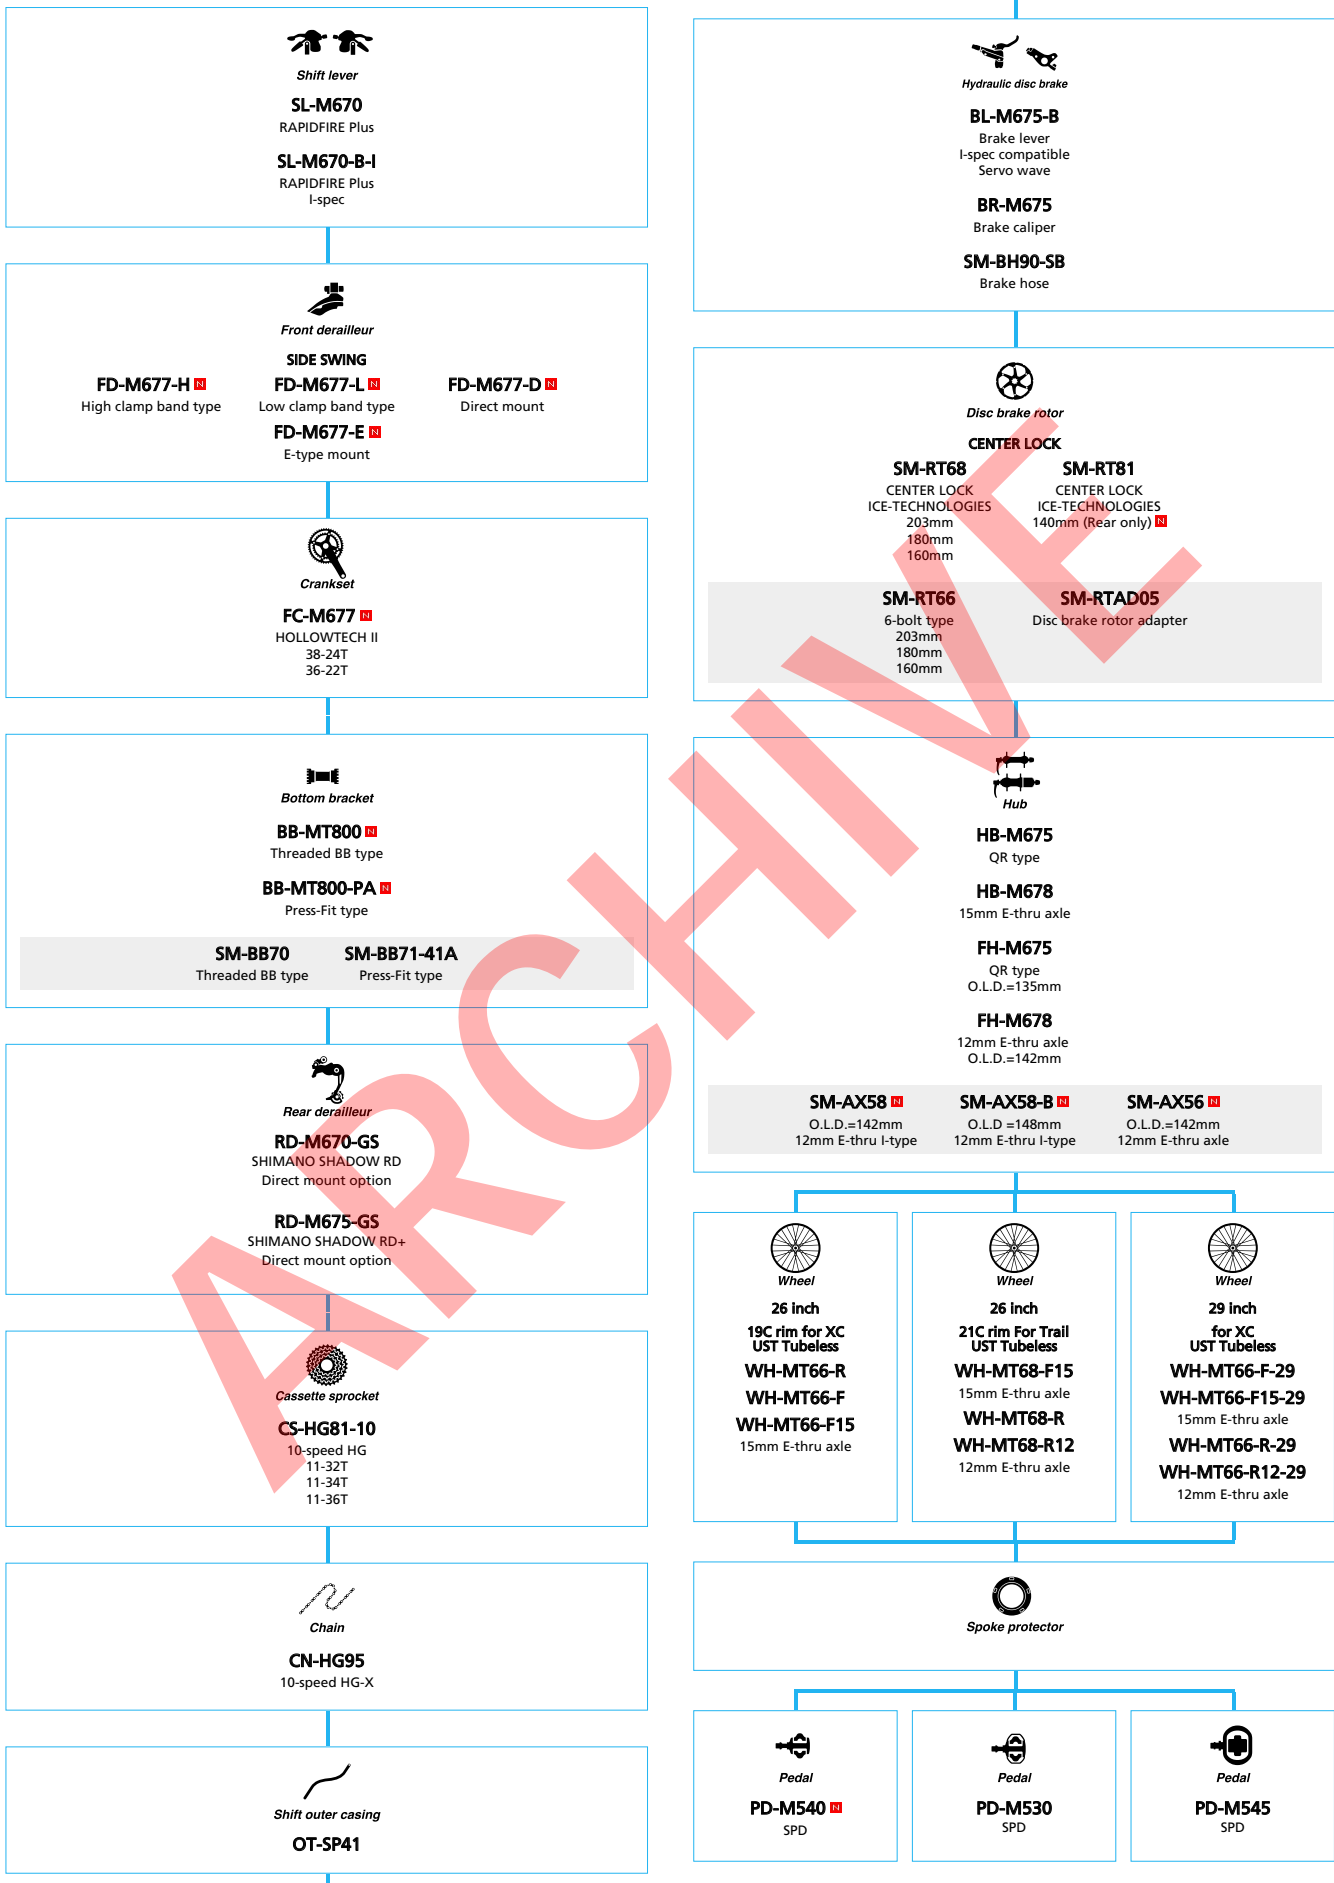

Shift outer casing

OT-SP41

Hydraulic disc brake

BL-M8000 ■ **BR-M8000** ■ **SM-BH90-SBM**
Brake lever Brake caliper Brake hose

SLX (3x10-speed)

■ ... New model
 □ ... Option

SLX (2x10-speed)

ZEE (1x10-speed)