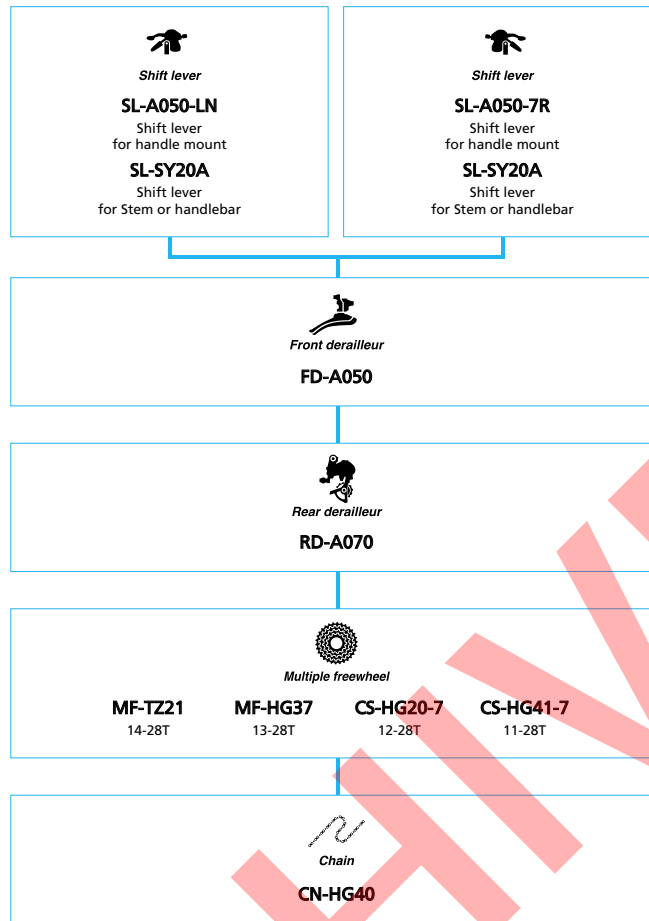

Shimano A050 (2x7-speed)

ARCHIVE