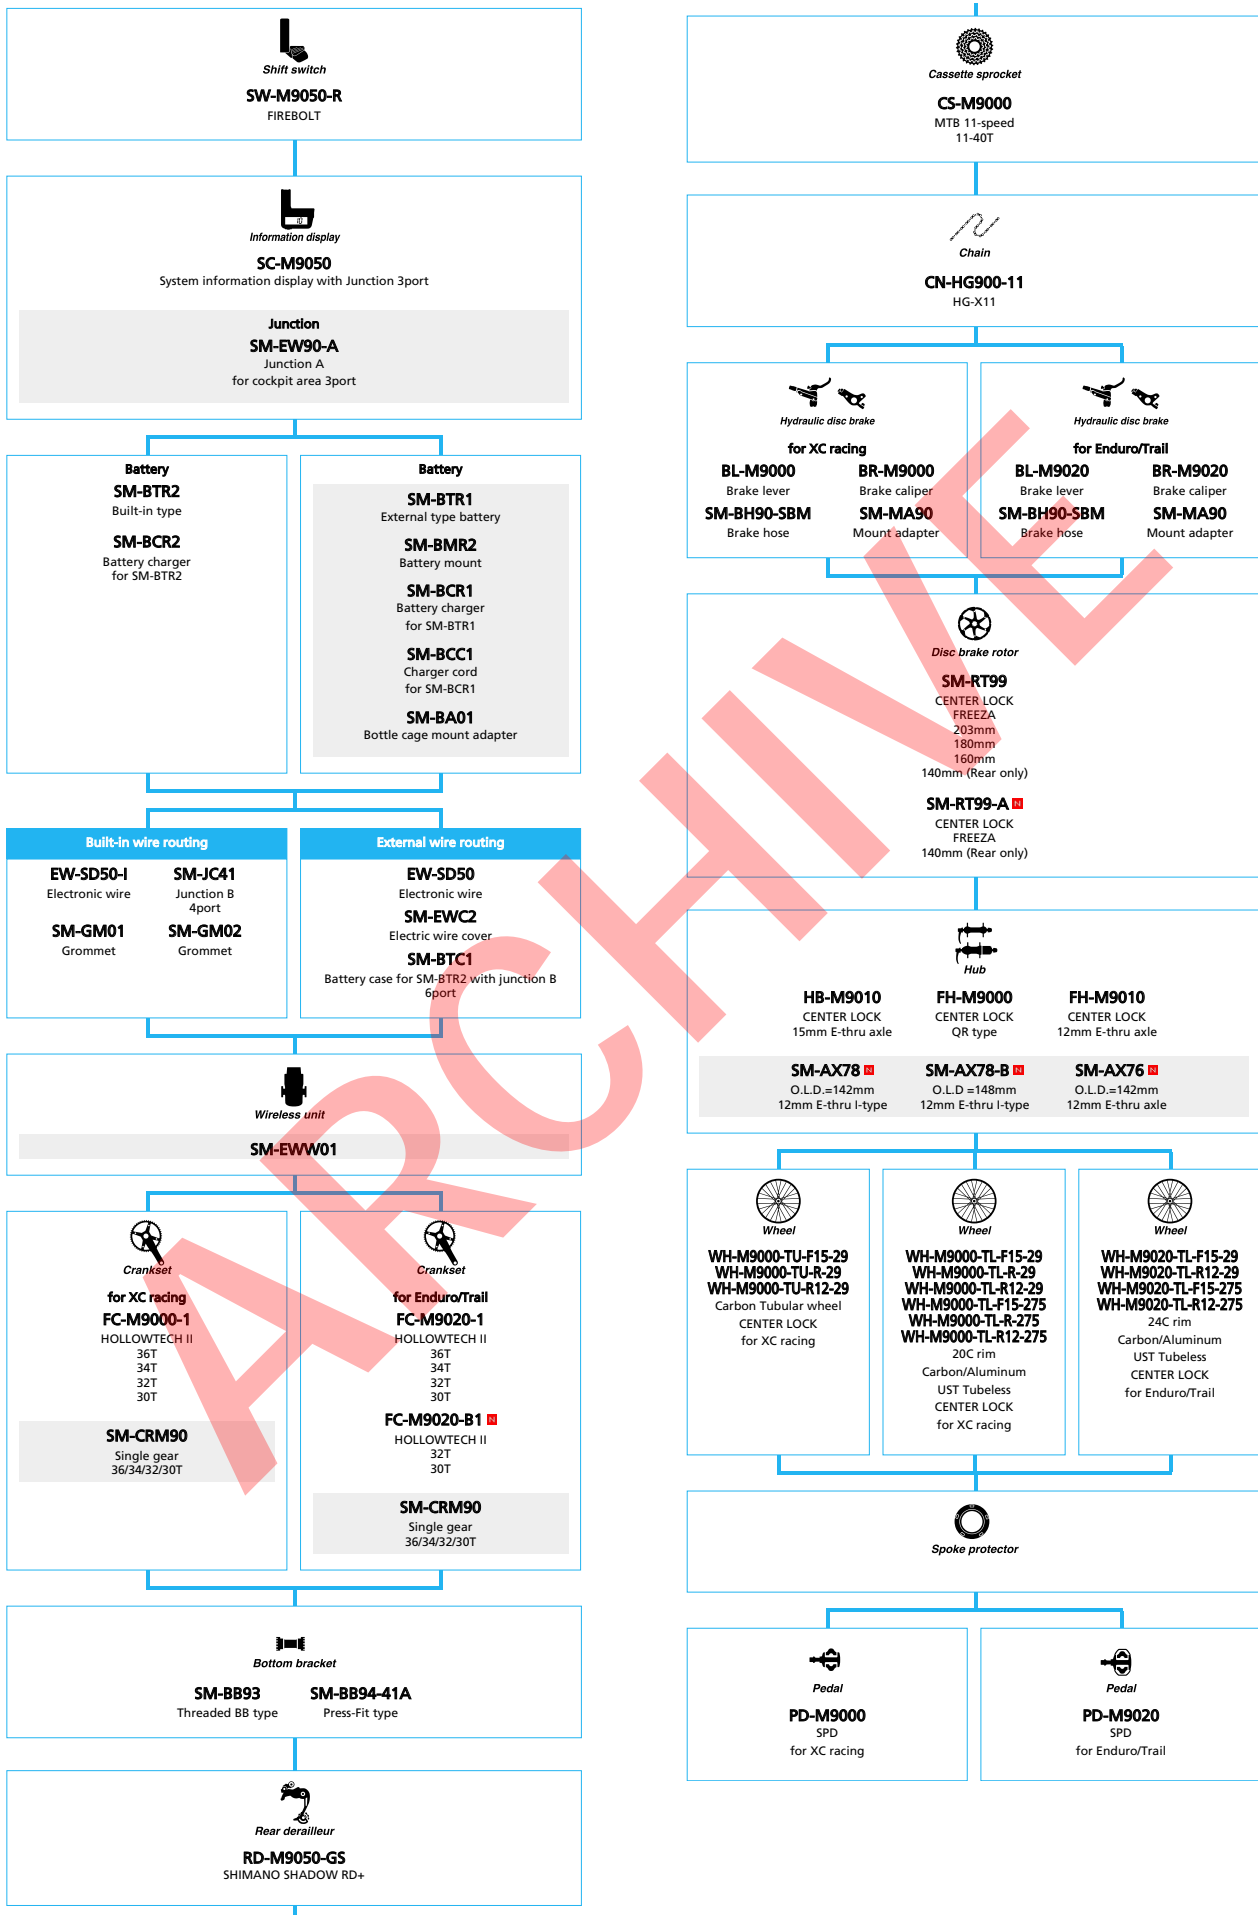

E-BIKE

E6000 series	68
--------------------	----

SHIMANO
XTR (3x11-speed)

■ ... New model
□ ... Option

SHIMANO
XTR (1x11-speed)

■ ... New model
□ ... Option

SHIMANO XTR M9050 series (3x11-speed)

■ ... New model
 □ ... Option

SHIMANO
XTR M9050 series (2x11-speed)

SHIMANO XTR M9050 series (1x11-speed)

■ ... New model
 □ ... Option

(1x10-speed)

Shift lever

SL-M8000 ■
RAPIDFIRE Plus

SL-M8000-I ■
RAPIDFIRE Plus
I-spec II

SL-M8000-B-I ■
RAPIDFIRE Plus
I-spec