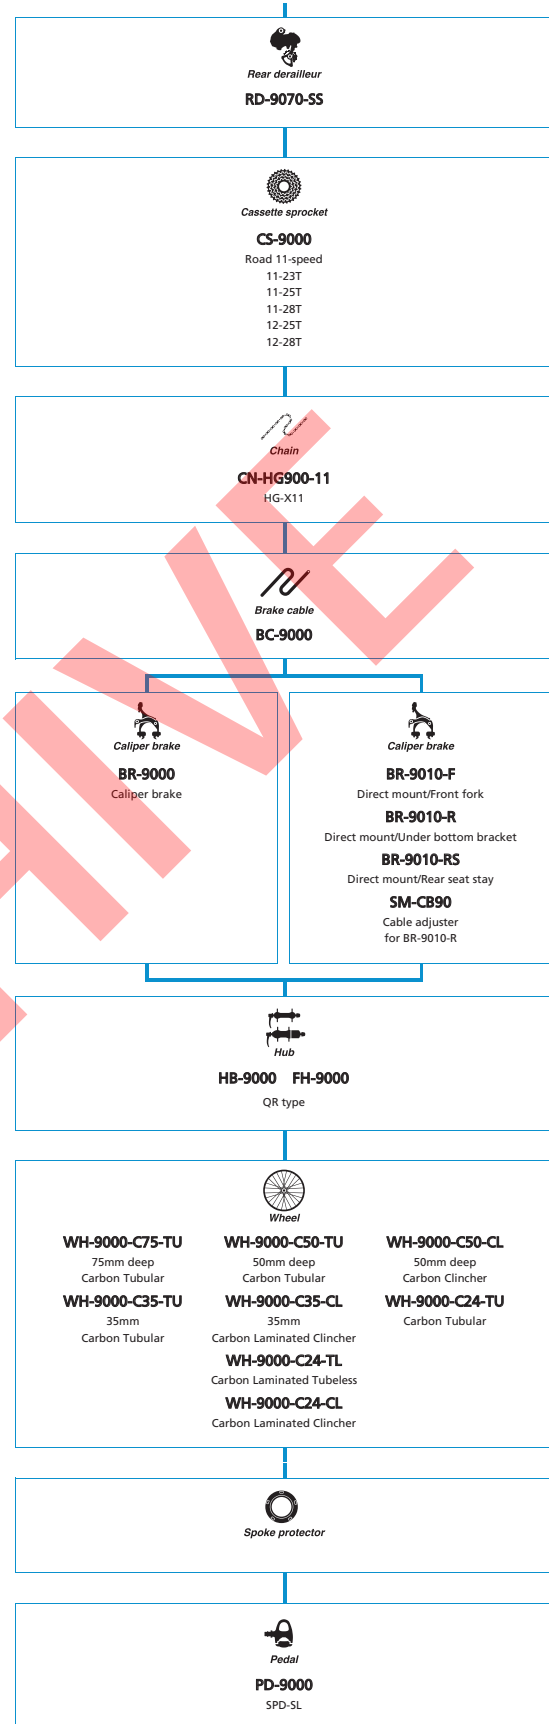

DURA-ACE 9070 series (2x11-speed)

■ ... New model
□ ... Option