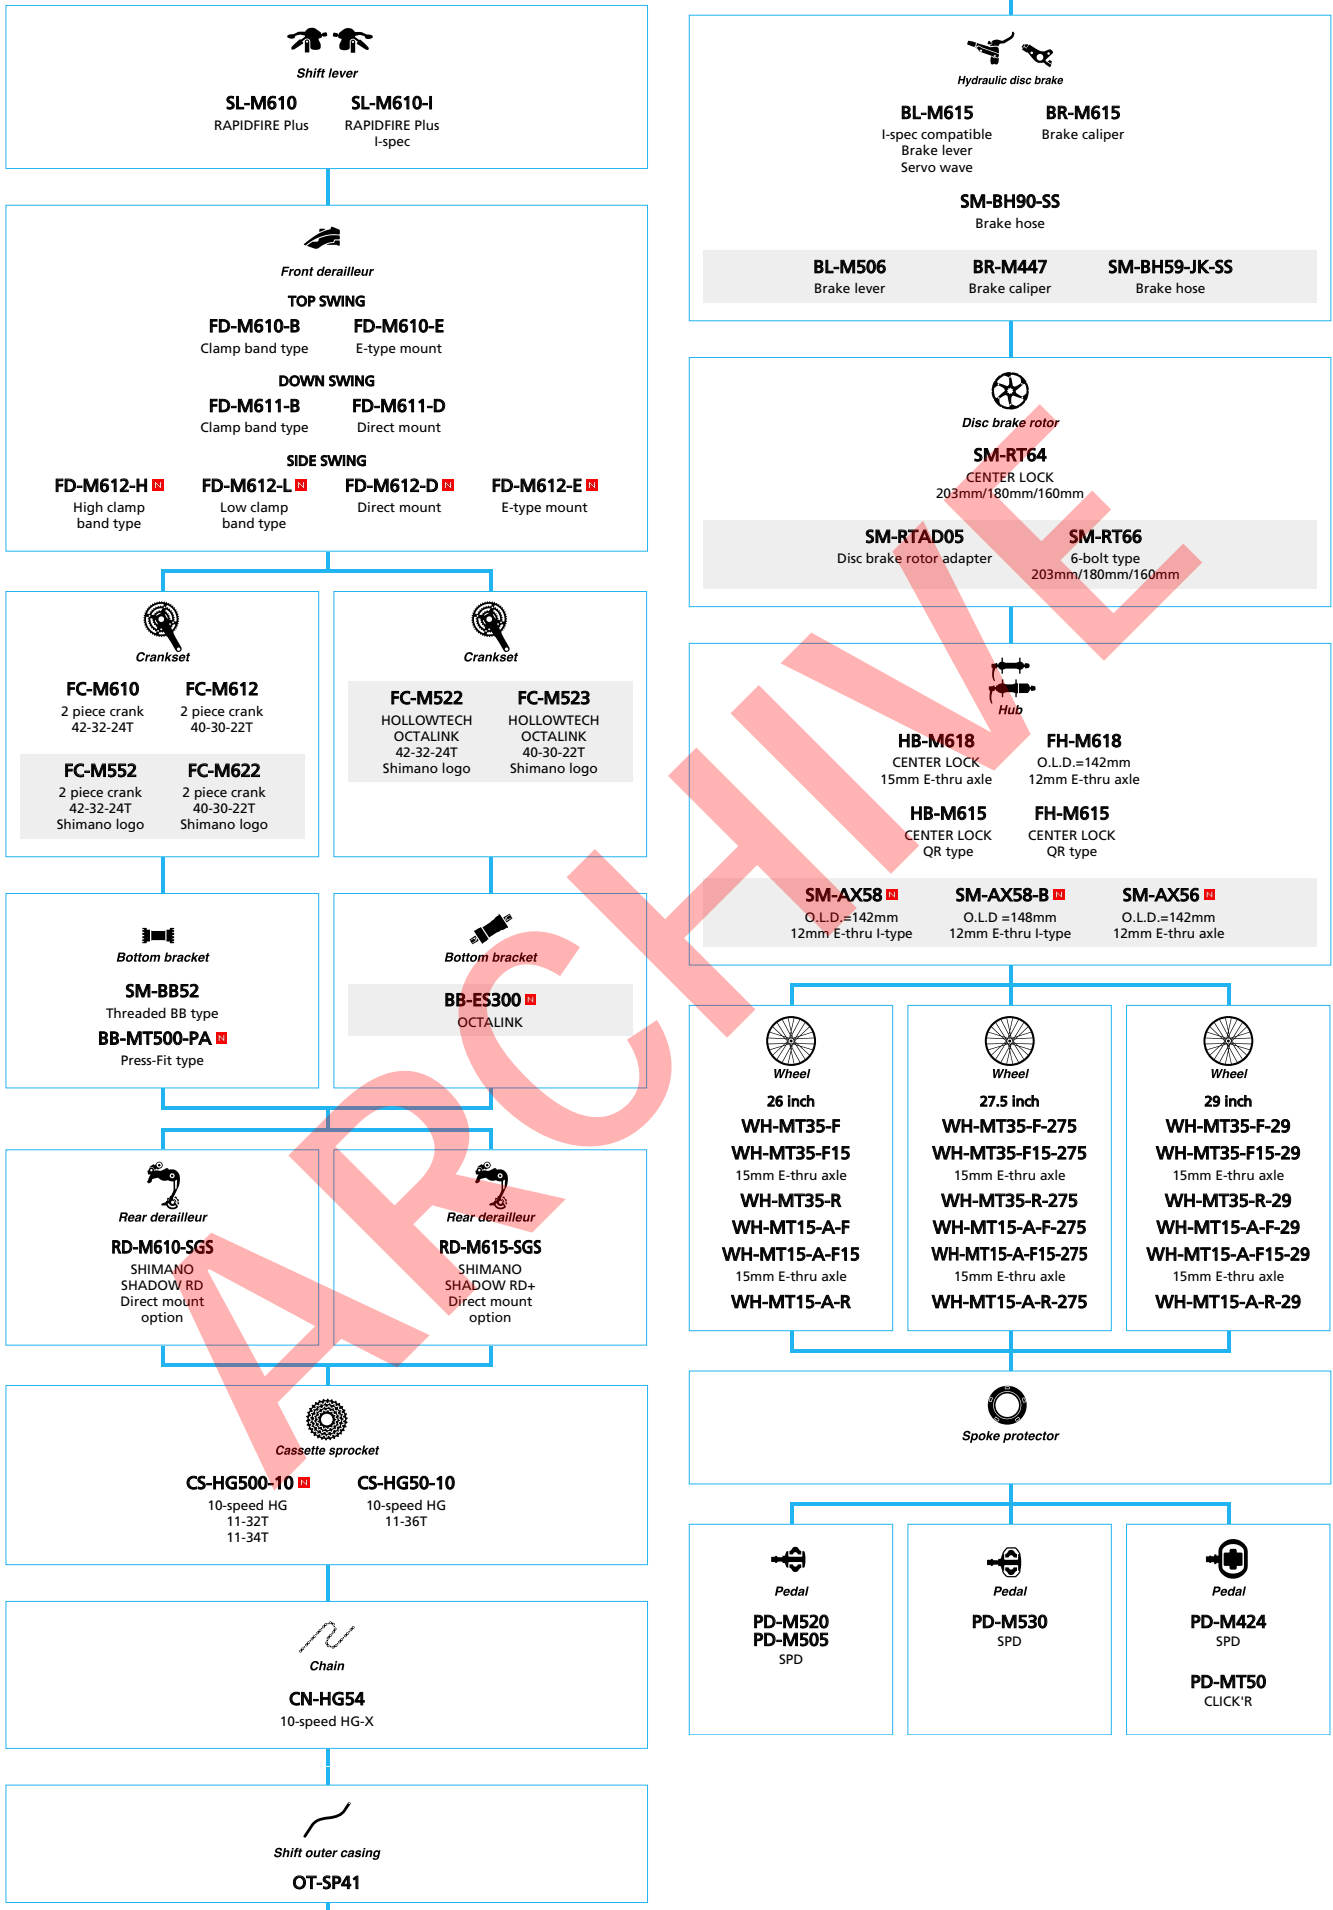

Shift outer casing

OT-SP41

Hydraulic disc brake

BL-M8000 ■ **BR-M8000** ■ **SM-BH90-SBM**
Brake lever Brake caliper Brake hose

SLX (3x10-speed)

■ ... New model
 □ ... Option

SLX (2x10-speed)

ZEE (1x10-speed)

■ ... New model
 ■ ... Option

SHIMANO DEORE (3x10-speed)

■ ... New model
 □ ... Option

Mountain Bike

SHIMANO DEORE (2x10-speed)

■ ... New model
 □ ... Option

SHIMANO ALIVIO (3x9-speed)

■ ... New model
 □ ... Option