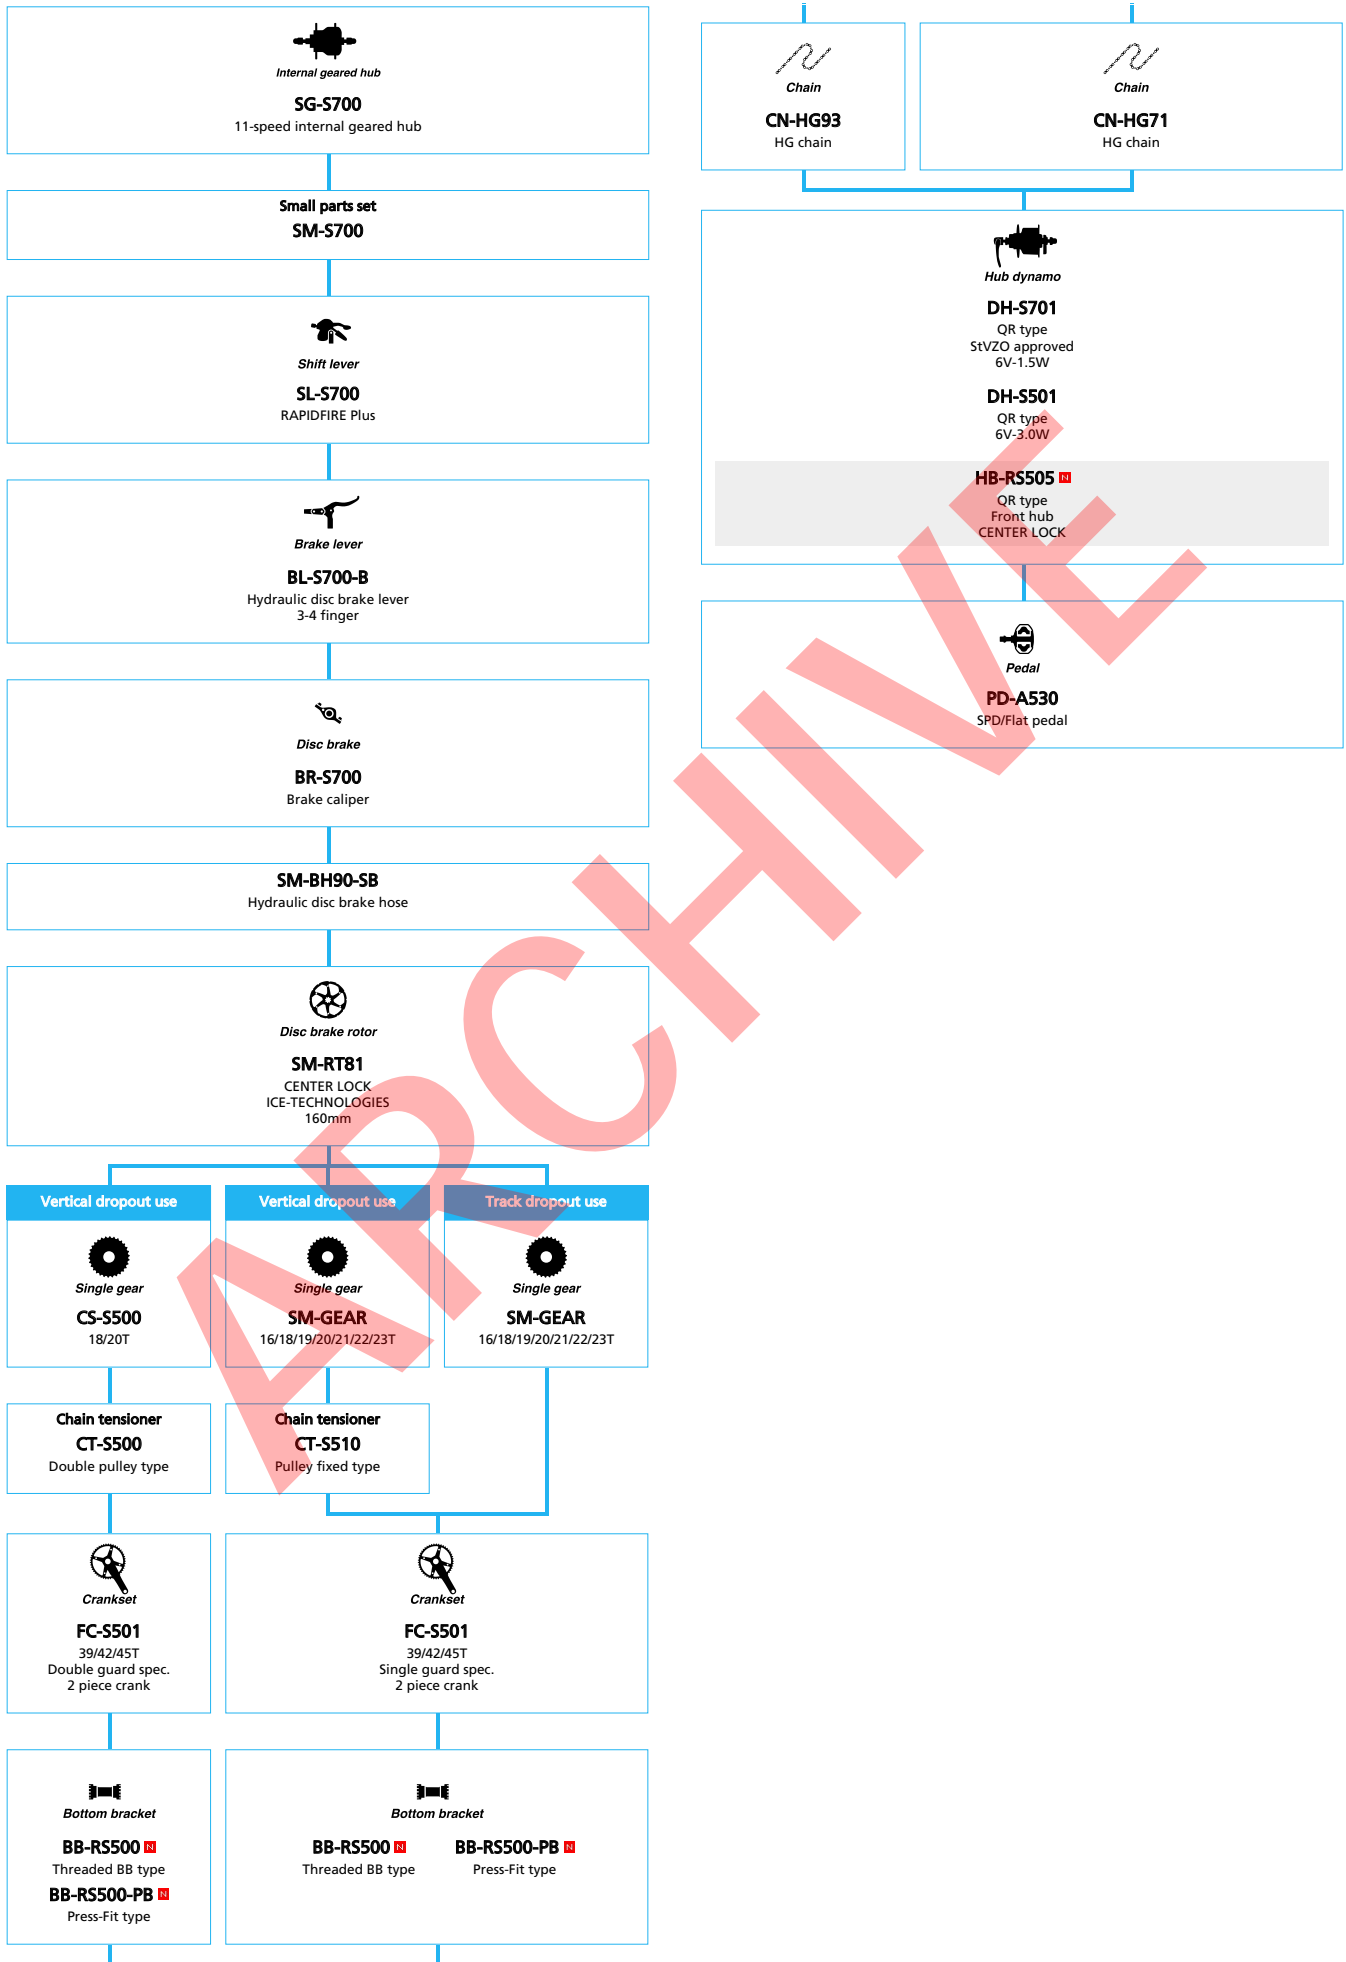

■ ... New model
 □ ... Option

SHIMANO ALFINE (Electronic spec Drophandle)

■ ... New model
 □ ... Option

City Touring / Comfort Bike

SHIMANO ALFINE (11-speed)

■ ... New model
□ ... Option

SHIMANO ALFINE (8-speed)