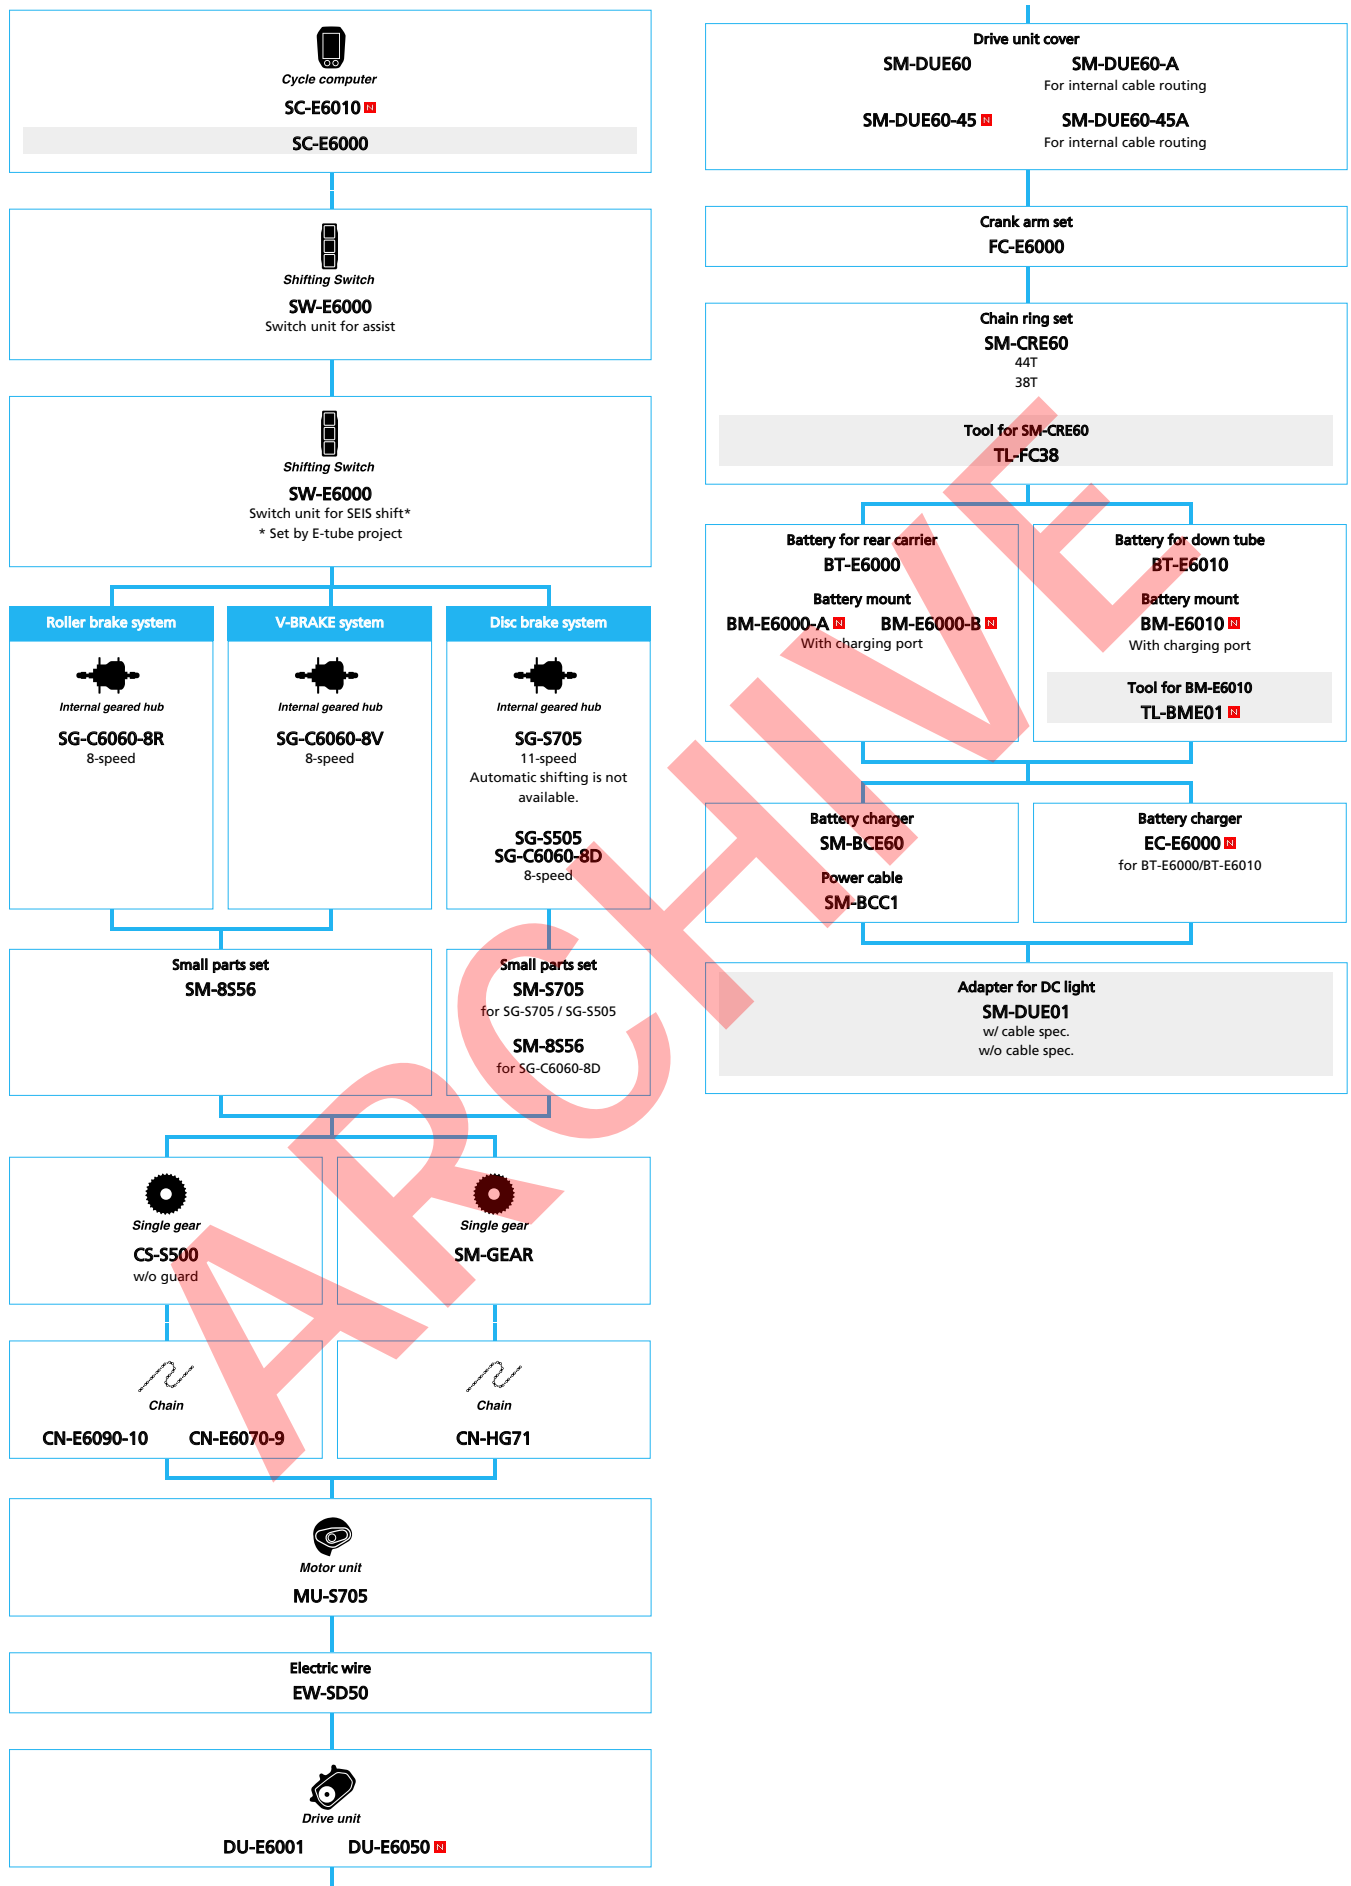

SHIMANO Tiagra

(2x10-speed)

■ ... New model
 □ ... Option

Road Bike

SHIMANO **SORA** (3x9-speed)

■ ... New model
 □ ... Option

SHIMANO **SORA** (2x9-speed)

■ ... New model
 □ ... Option

SHIMANO *Claris* (3x8-speed)

■ ... New model
 ■ ... Option

SHIMANO *Claris* (2x8-speed)

■ ... New model
 □ ... Option

SHIMANO *Tourney* (3x7-speed)

■ ... New model
■ ... Option

ARROW

SHIMANO *Tourney* (2x7-speed)

- ... New model
- ... Option

Shimano A050 (2x7-speed)

ARCHIVE

Shimano Brand Components (2x10-speed)

■ ... New model
■ ... Option

Shimano Brand Components (3x9-speed)

■ ... New model
 □ ... Option

E6000 series Internal geared hub spec.