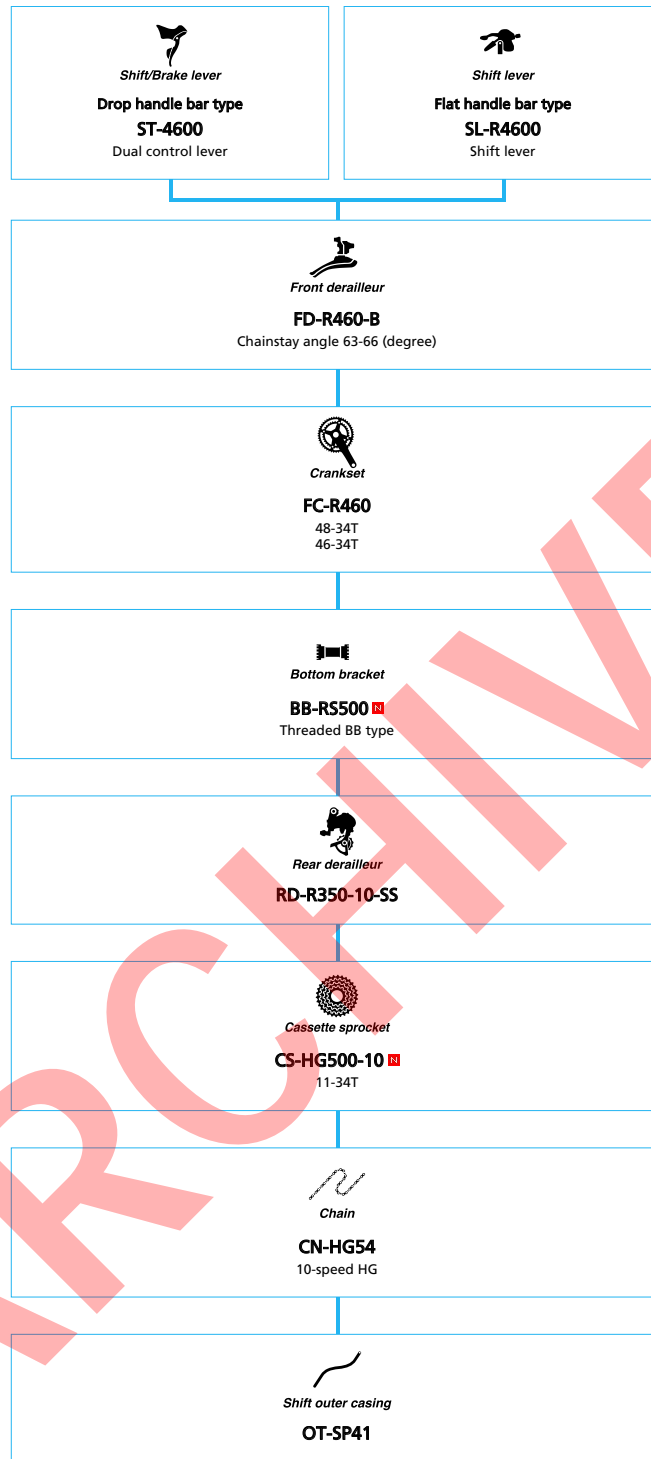

SHIMANO *Claris* (3x8-speed)

■ ... New model
 ■ ... Option

SHIMANO *Claris* (2x8-speed)

■ ... New model
 □ ... Option

SHIMANO *Tourney* (3x7-speed)

■ ... New model
■ ... Option

ARROW

SHIMANO *Tourney* (2x7-speed)

- ... New model
- ... Option

Shimano A050 (2x7-speed)

ARCHIVE

Shimano Brand Components (2x10-speed)

■ ... New model
■ ... Option

Shimano Brand Components (3x9-speed)

■ ... New model
 □ ... Option

E6000 series Internal geared hub spec.