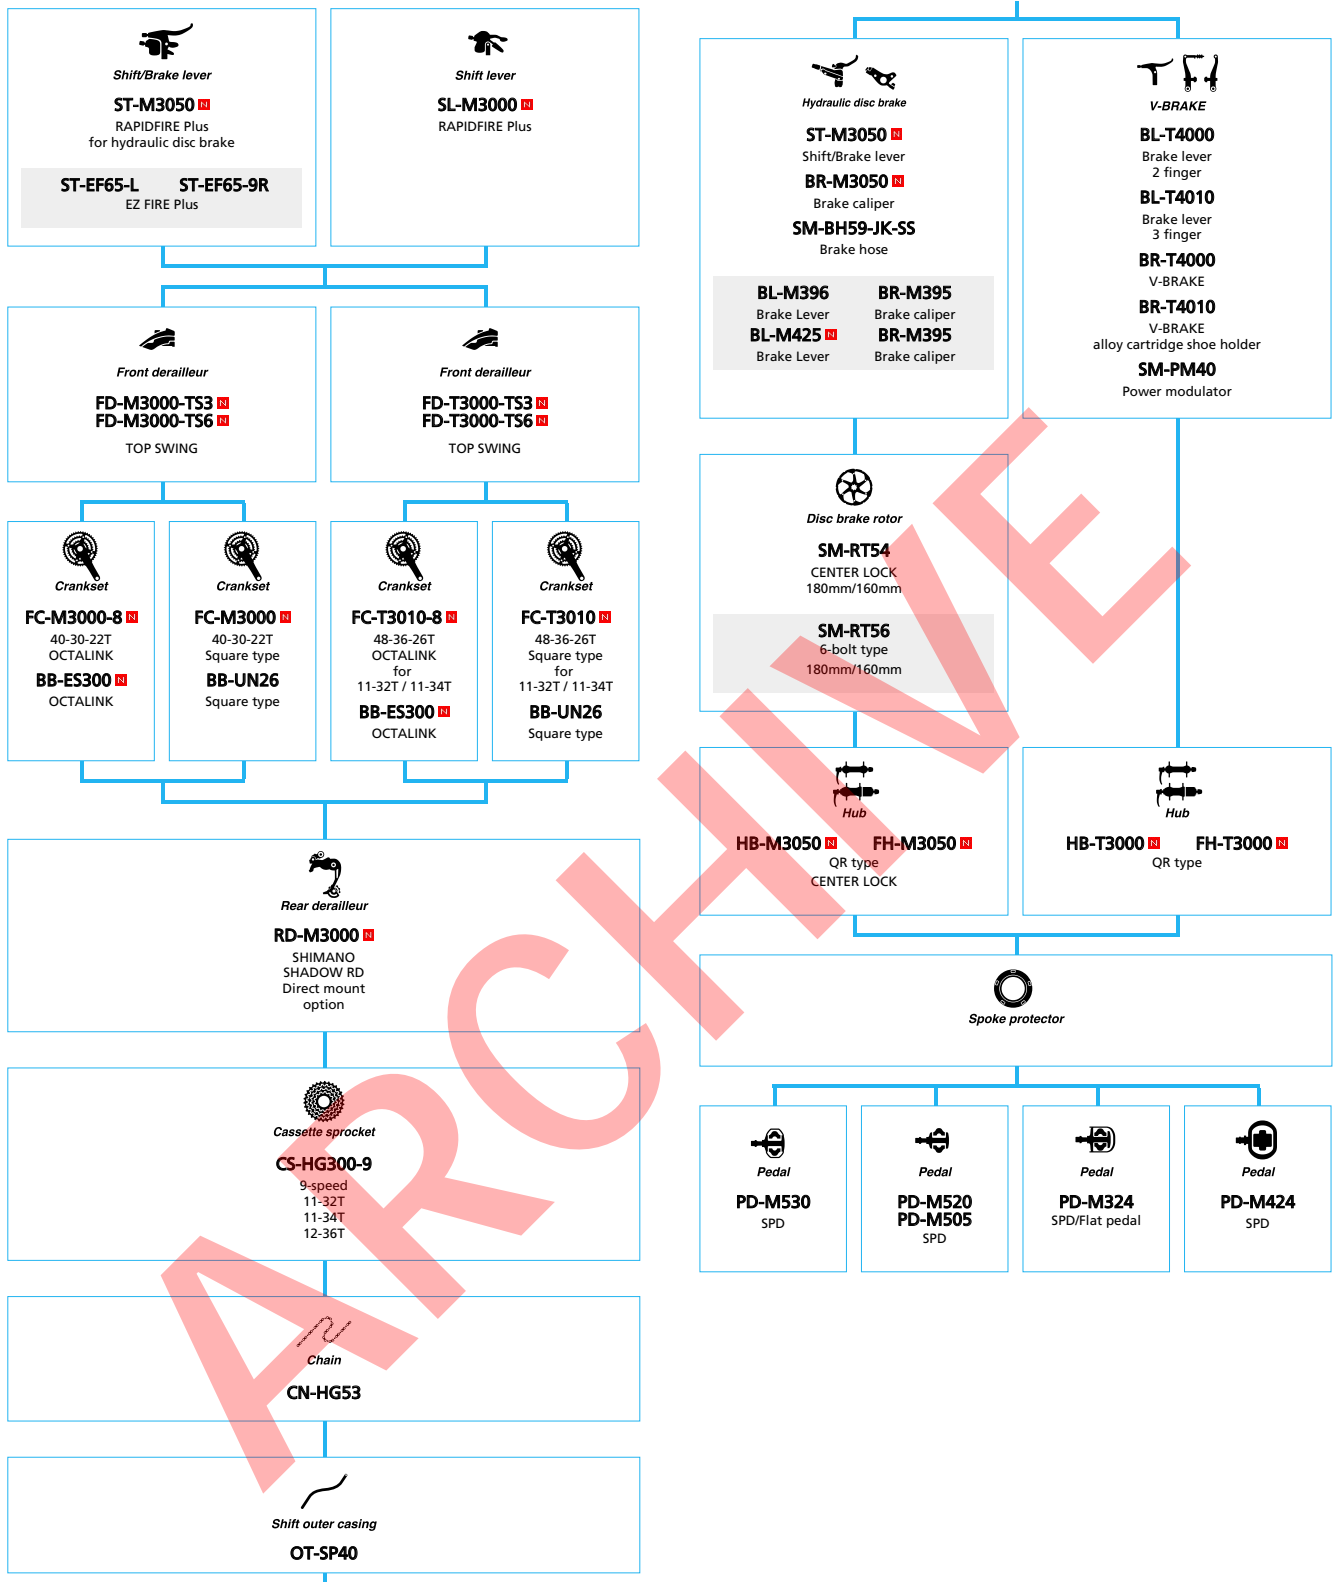

■ ... New model
 ■ ... Option

SHIMANO DEORE (3x10-speed)

■ ... New model
 □ ... Option

Mountain Bike

SHIMANO DEORE (2x10-speed)

■ ... New model
 □ ... Option

SHIMANO ALIVIO (3x9-speed)

■ ... New model
 □ ... Option

Mountain Bike

SHIMANO ALICERA (3x9-speed)

■ ... New model
 □ ... Option

SHIMANO *Acera* SHIMANO *ALTUS* (3x8-speed)

■ ... New model
 □ ... Option

SHIMANO *Acera* SHIMANO *ALTUS* (3x7-speed)

■ ... New model
 □ ... Option