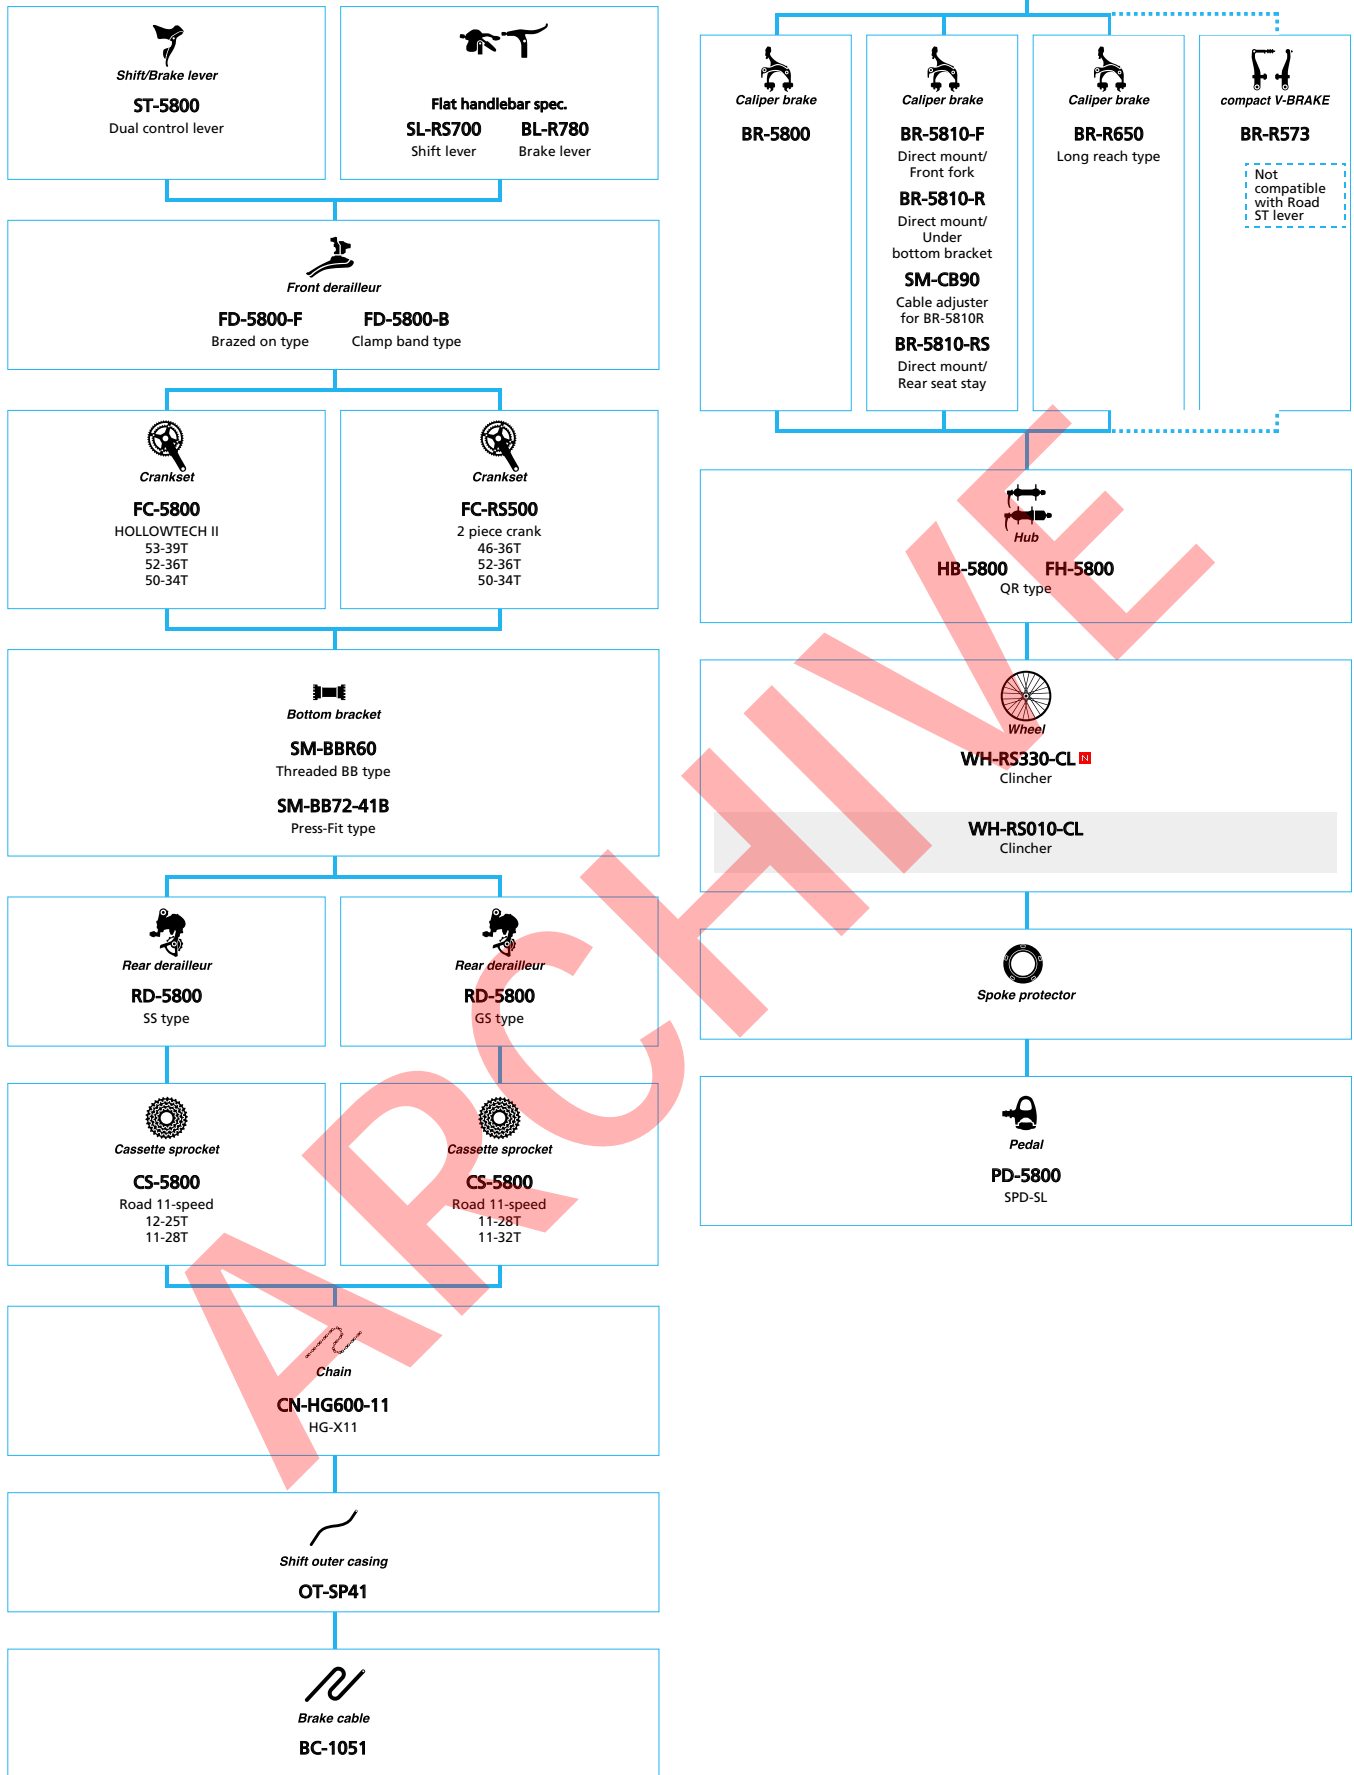

SHIMANO 105 (2x11-speed)

■ ... New model
□ ... Option