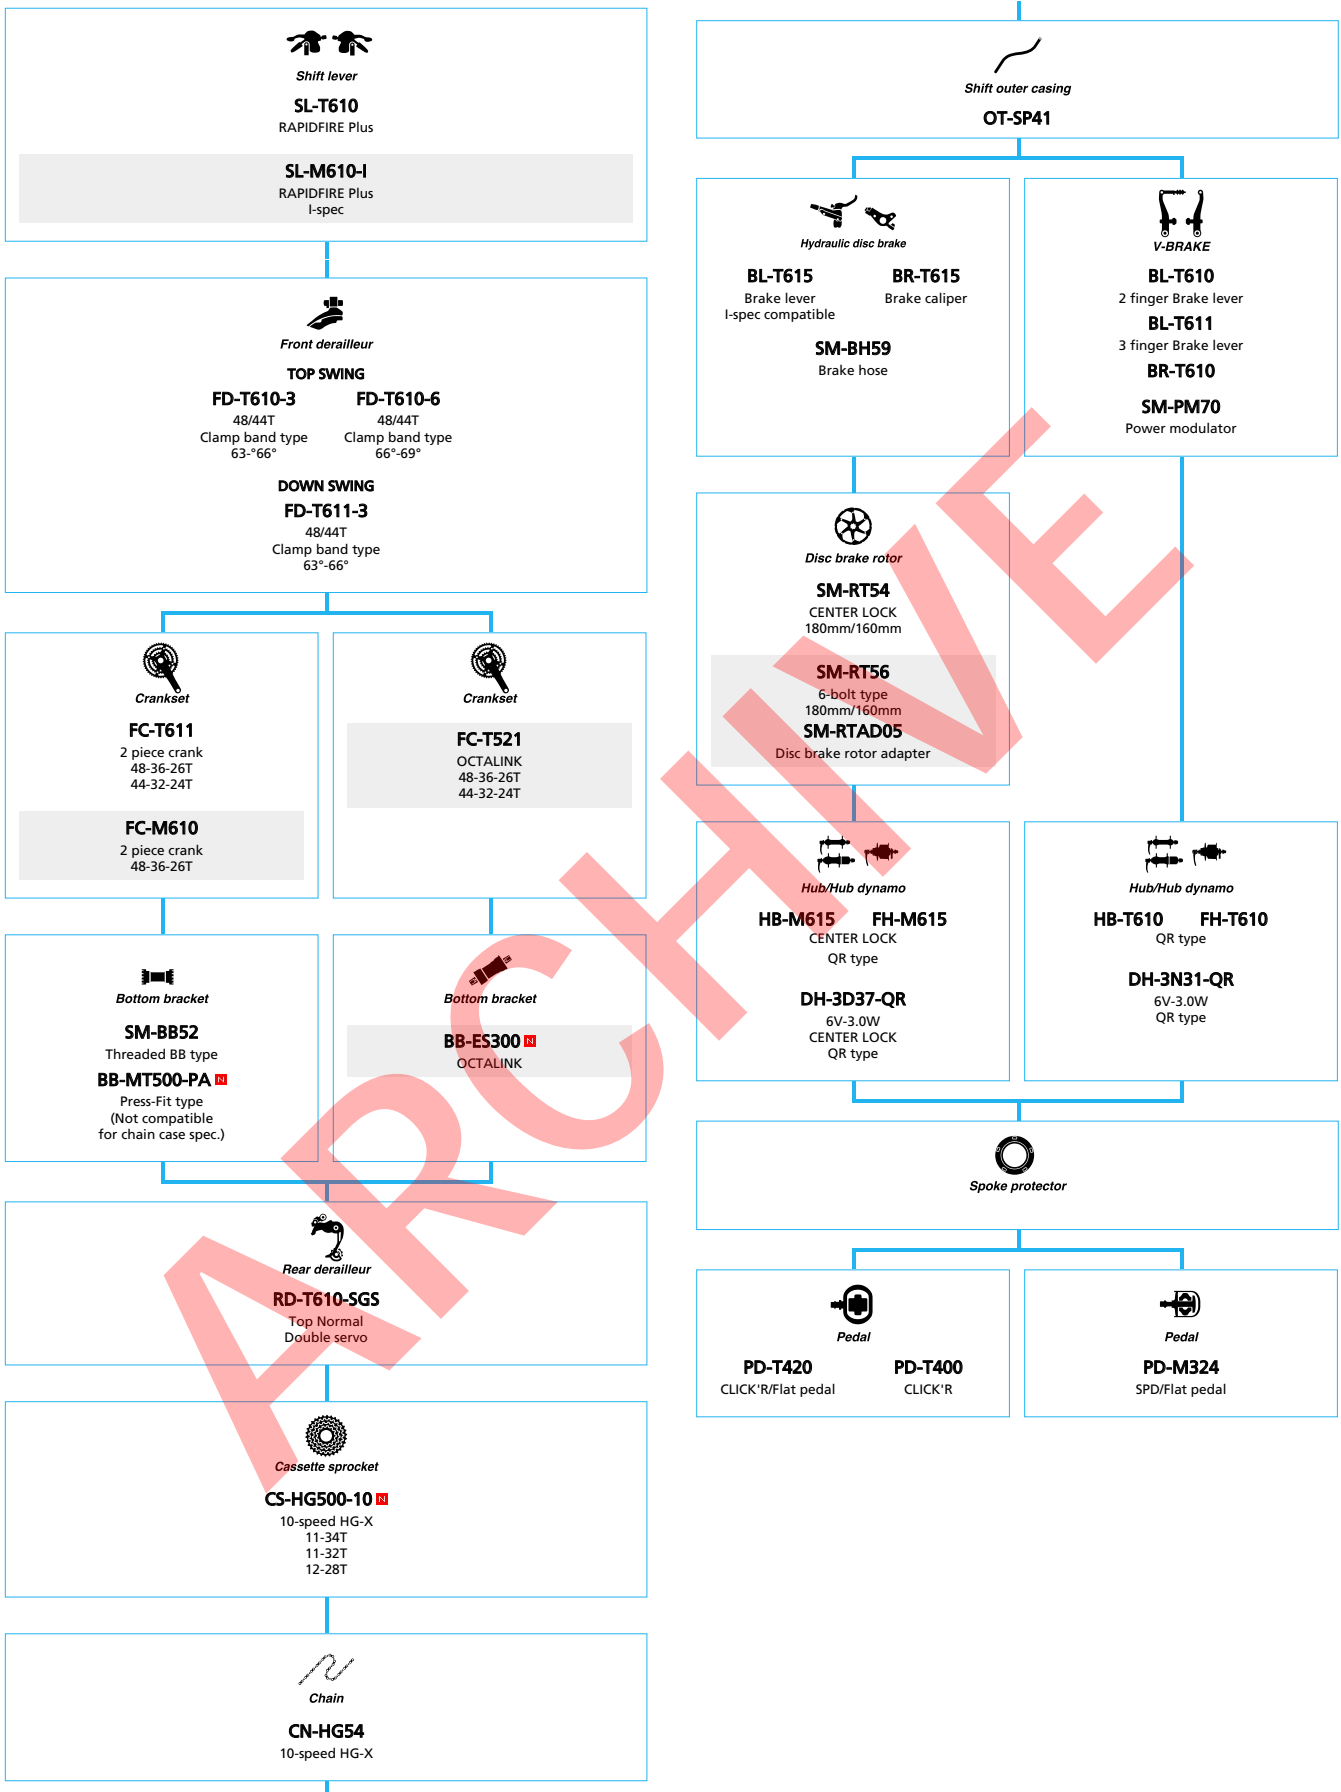

(1x6-speed)

Mountain Bike

(3x10-speed)

■ ... New model
 □ ... Option

Trekking Bike

SHIMANO DEORE (3x10-speed)

■ ... New model
 □ ... Option

SHIMANO ALFINE (Electronic spec Flathandle)