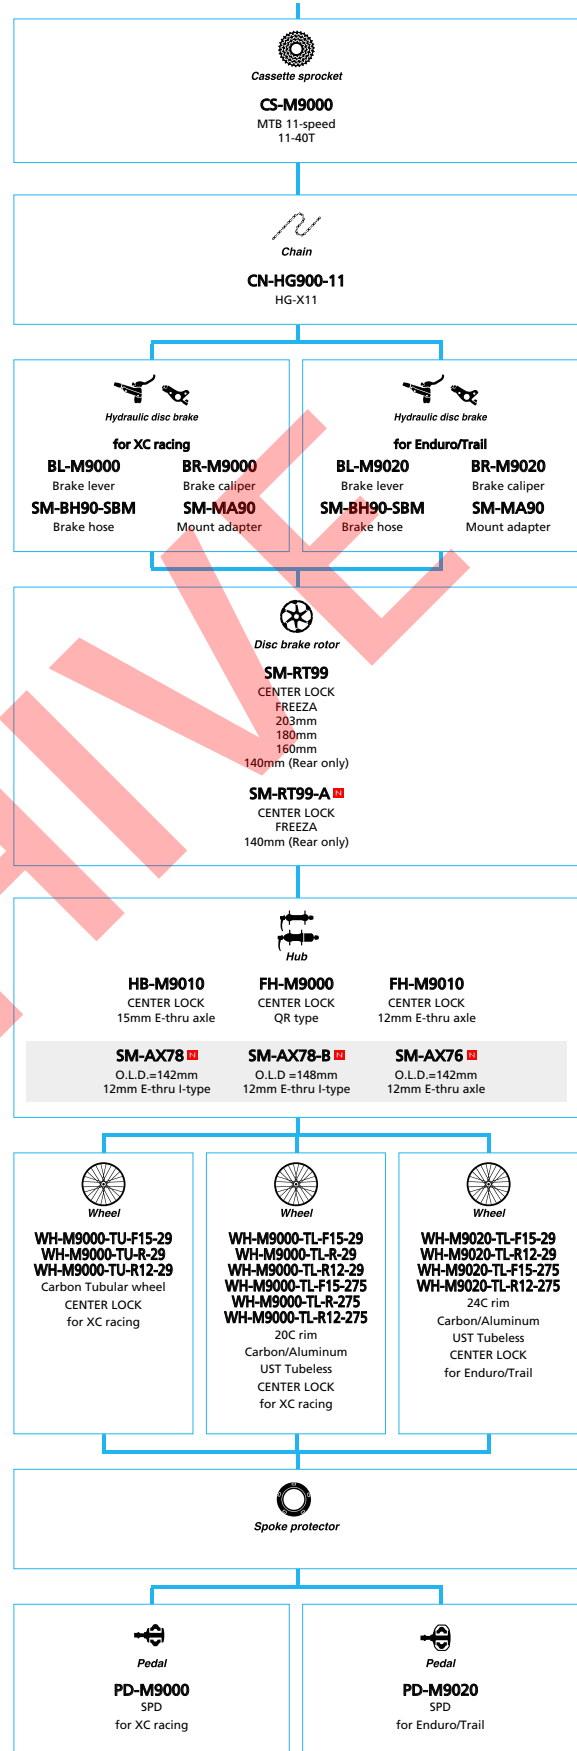

E-BIKE

E6000 series	68
--------------------	----

SHIMANO
XTR (3x11-speed)

■ ... New model
□ ... Option

SHIMANO
XTR (1x11-speed)

■ ... New model
□ ... Option

SHIMANO XTR M9050 series (3x11-speed)

■ ... New model
 □ ... Option

SHIMANO
XTR M9050 series (2x11-speed)

SHIMANO XTR M9050 series (1x11-speed)

■ ... New model
 □ ... Option

(1x10-speed)

Shift lever

SL-M8000 ■
RAPIDFIRE Plus

SL-M8000-I ■
RAPIDFIRE Plus
I-spec II

SL-M8000-B-I ■
RAPIDFIRE Plus
I-spec