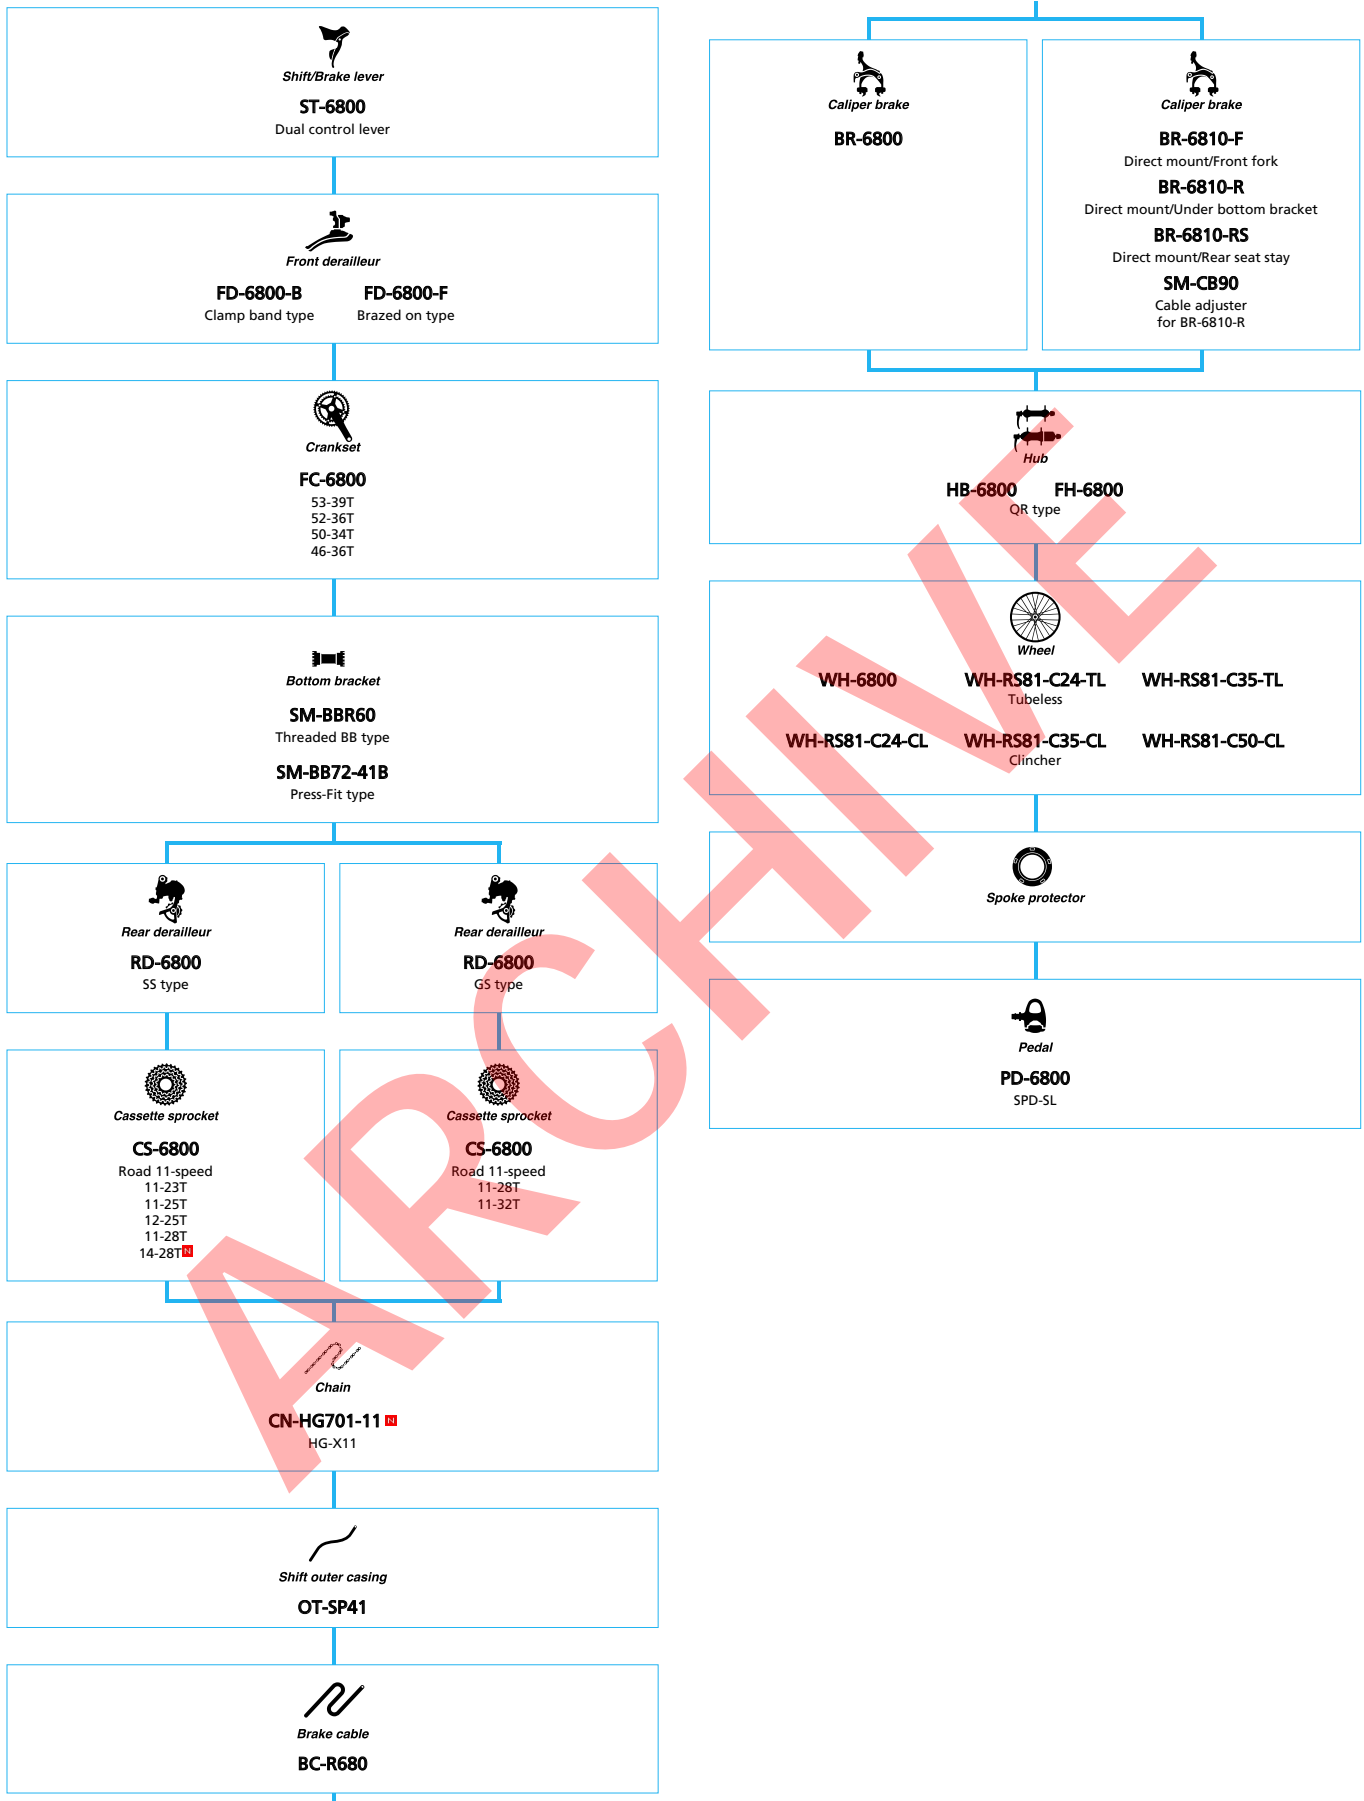

SHIMANO ULTEGRA (2x11-speed)

■ ... New model
□ ... Option