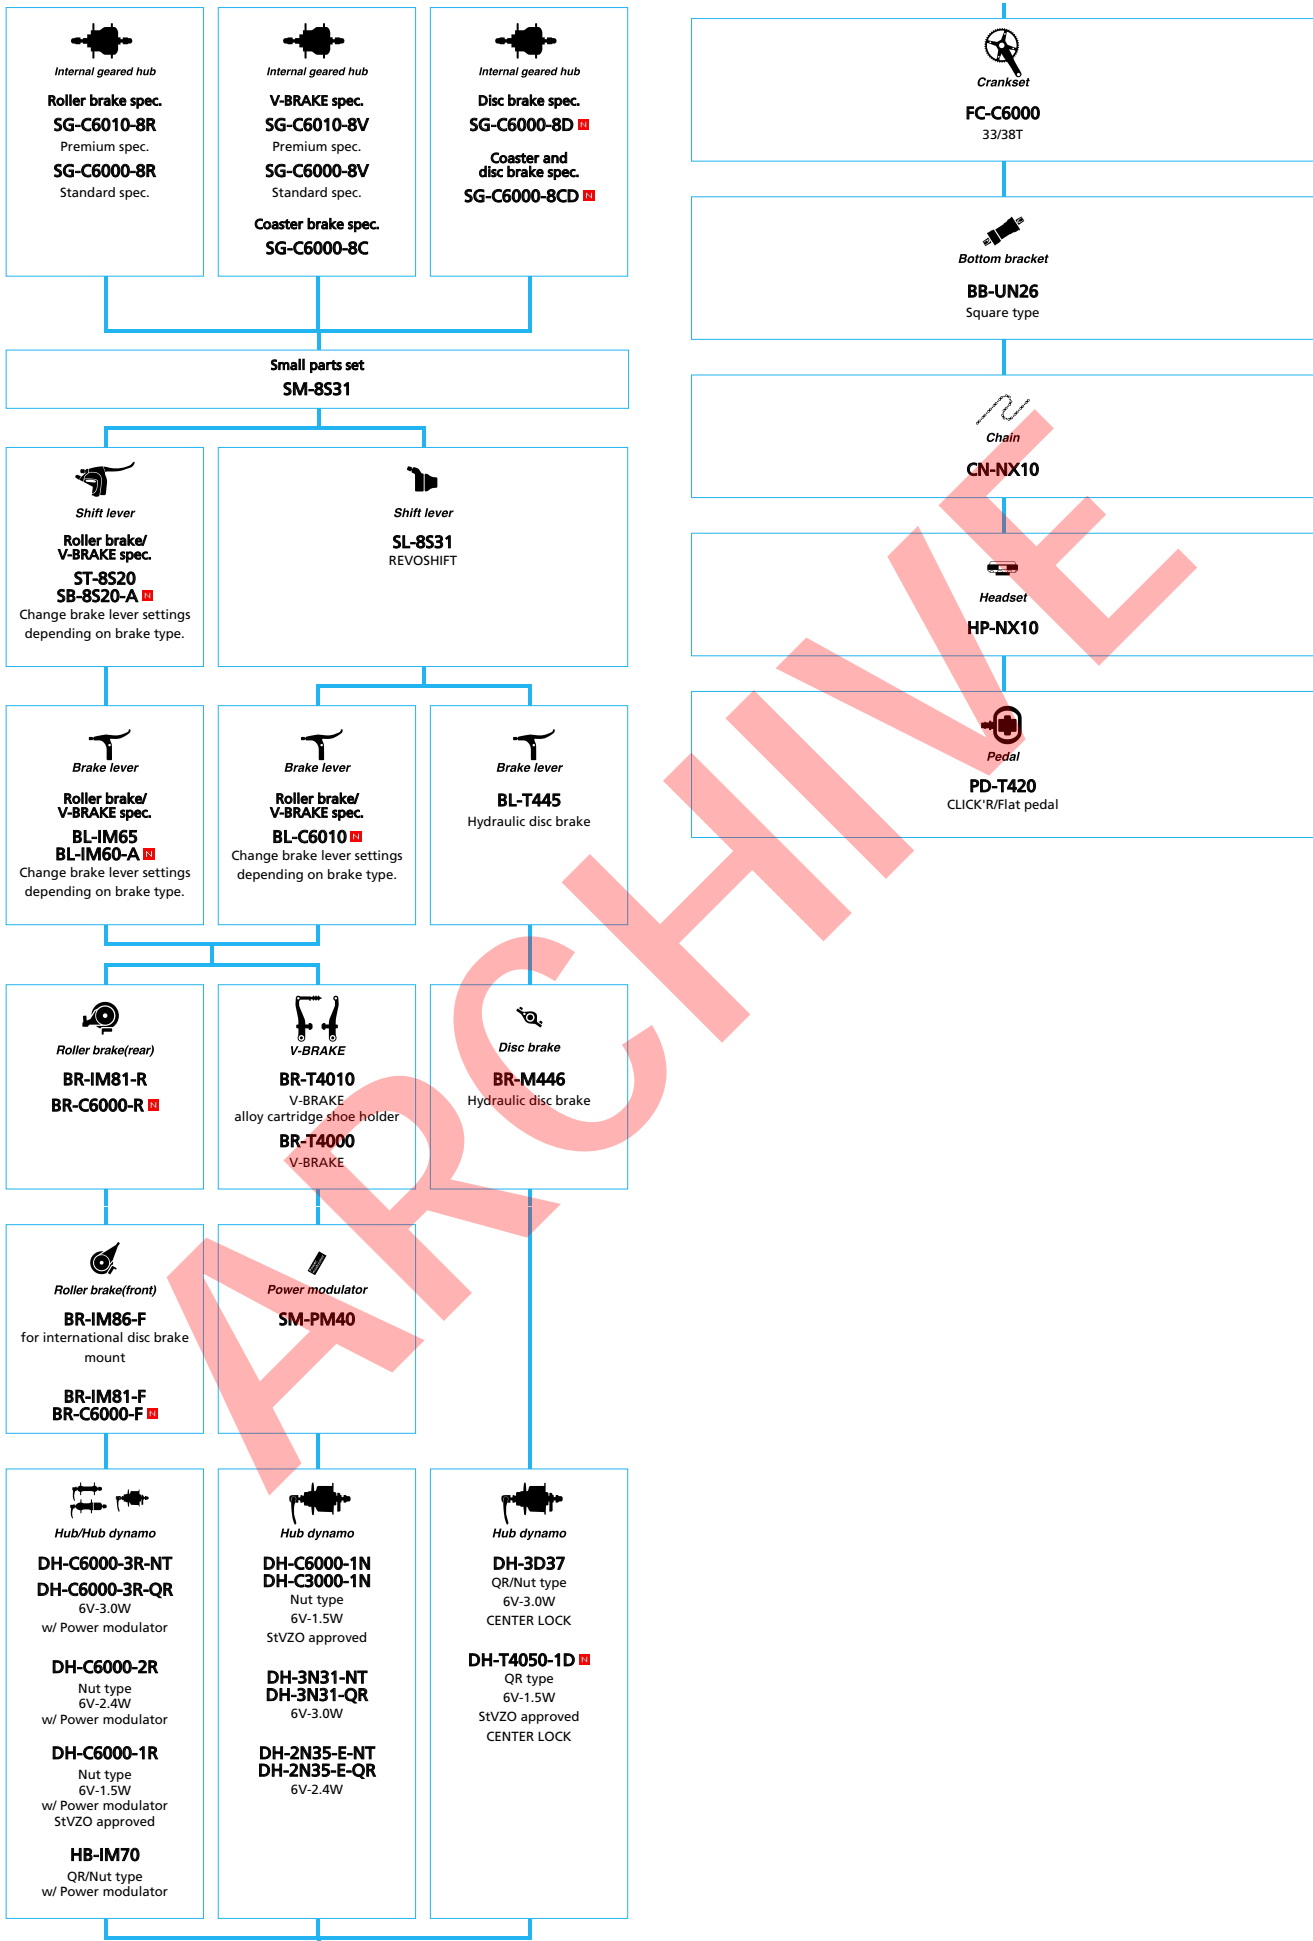

SHIMANO Nexus (Inter-8)