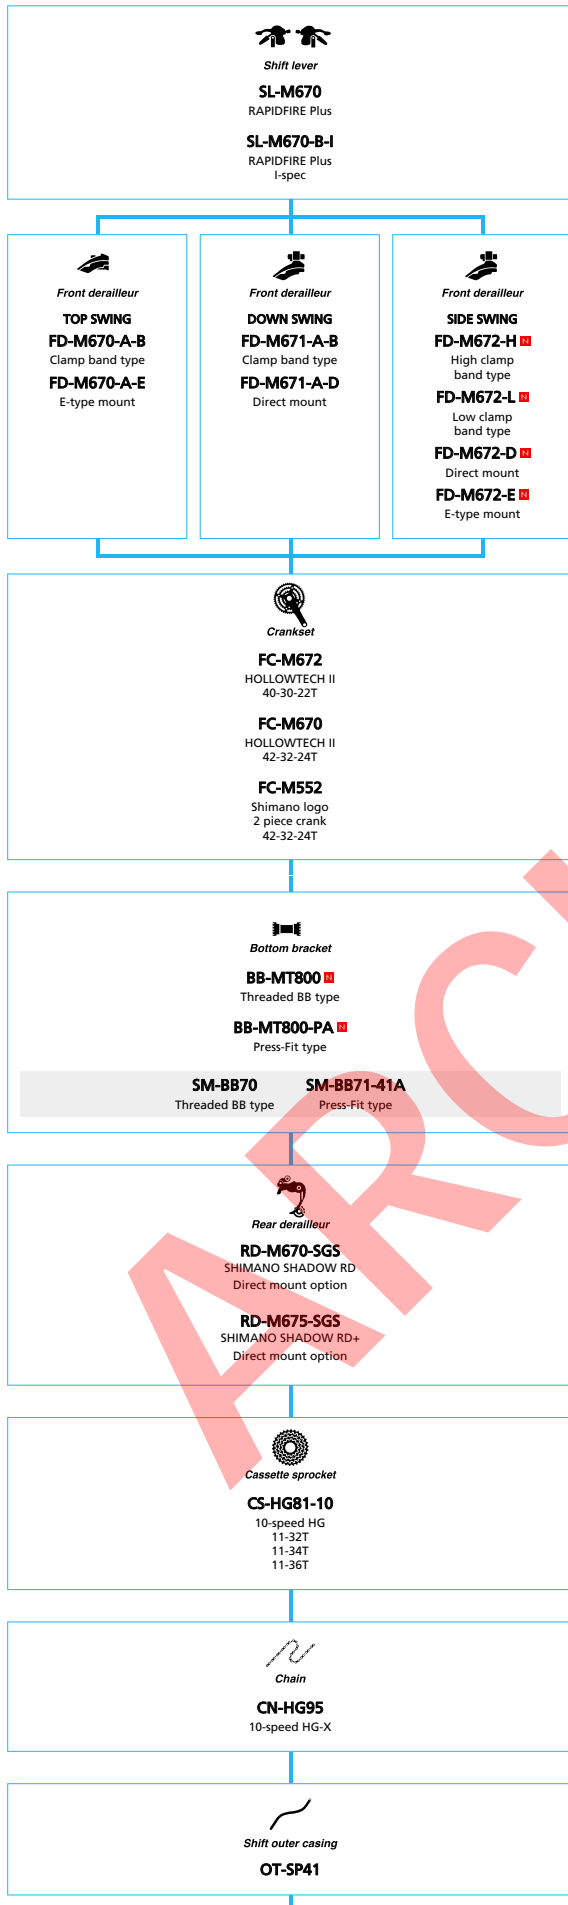

FH-M8010 ■
CENTER LOCK
12mm E-thru axle

SM-AX78 ■
O.L.D.=142mm
12mm E-thru I-type

SM-AX78-B ■
O.L.D.=148mm
12mm E-thru I-type

SM-AX76 ■
O.L.D.=142mm
12mm E-thru axle

Wheel

WH-M8000-TL-F-275 ■
WH-M8000-TL-F15-275 ■
WH-M8000-TL-R-275 ■
WH-M8000-TL-R12-275 ■

Shift outer casing

OT-SP41

Hydraulic disc brake

BL-M8000 ■ **BR-M8000** ■ **SM-BH90-SBM**
Brake lever Brake caliper Brake hose

SLX (3x10-speed)

■ ... New model
 □ ... Option

SLX (2x10-speed)

ZEE (1x10-speed)