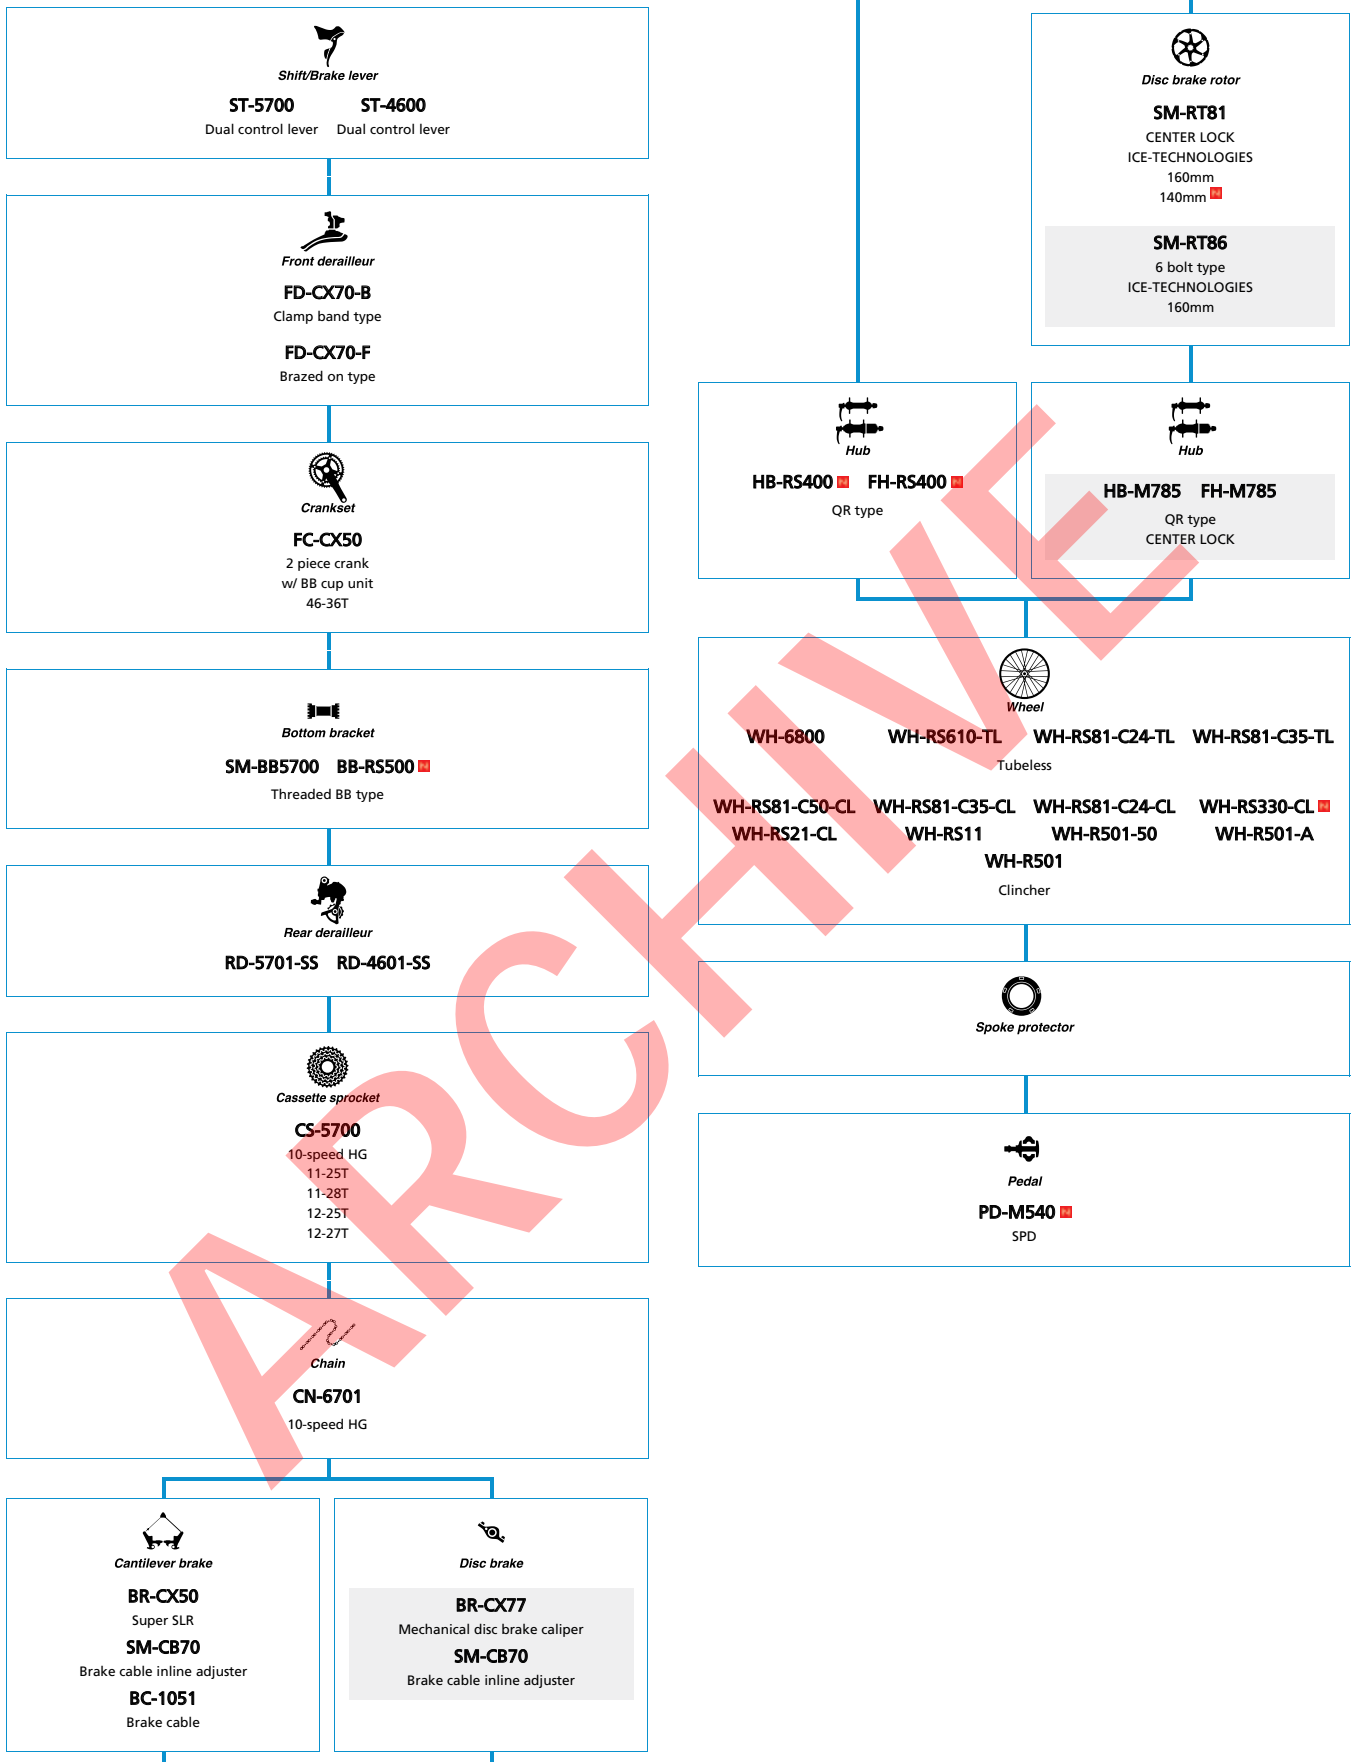

Cyclocross Mechanical spec. (10-speed 105/Tiagra grade)

■ ... New model
□ ... Option

Road Bike