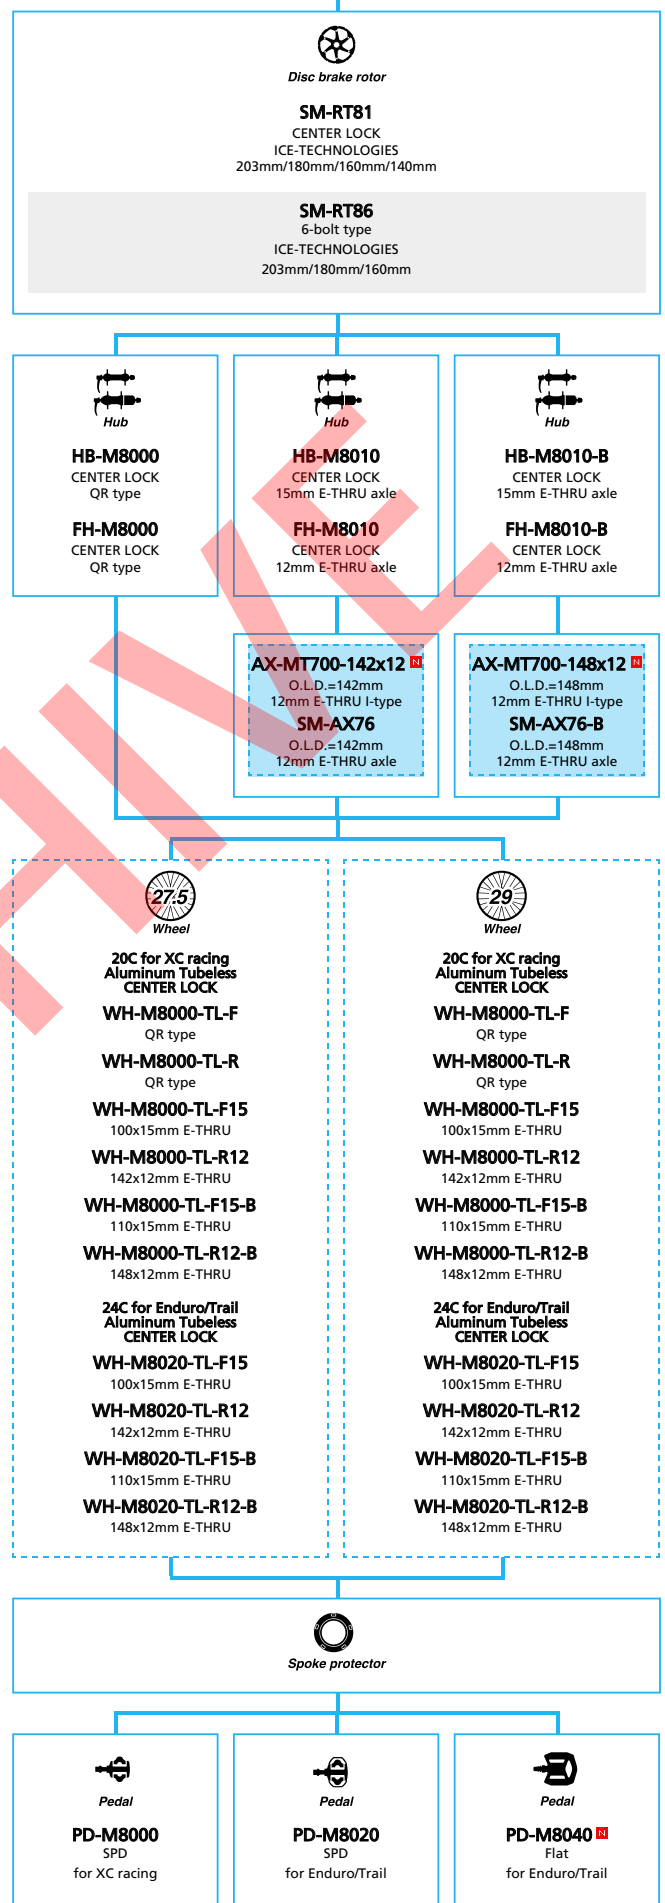

Mountain Bike

SHIMANO **DEORE XT** (2x11-speed)

 ... New model
 ... Additional option
 ... Alternative option
 ... All select
 ... Single select

Mountain Bike

SHIMANO **DEORE XT** M8050 series (2x11-speed)