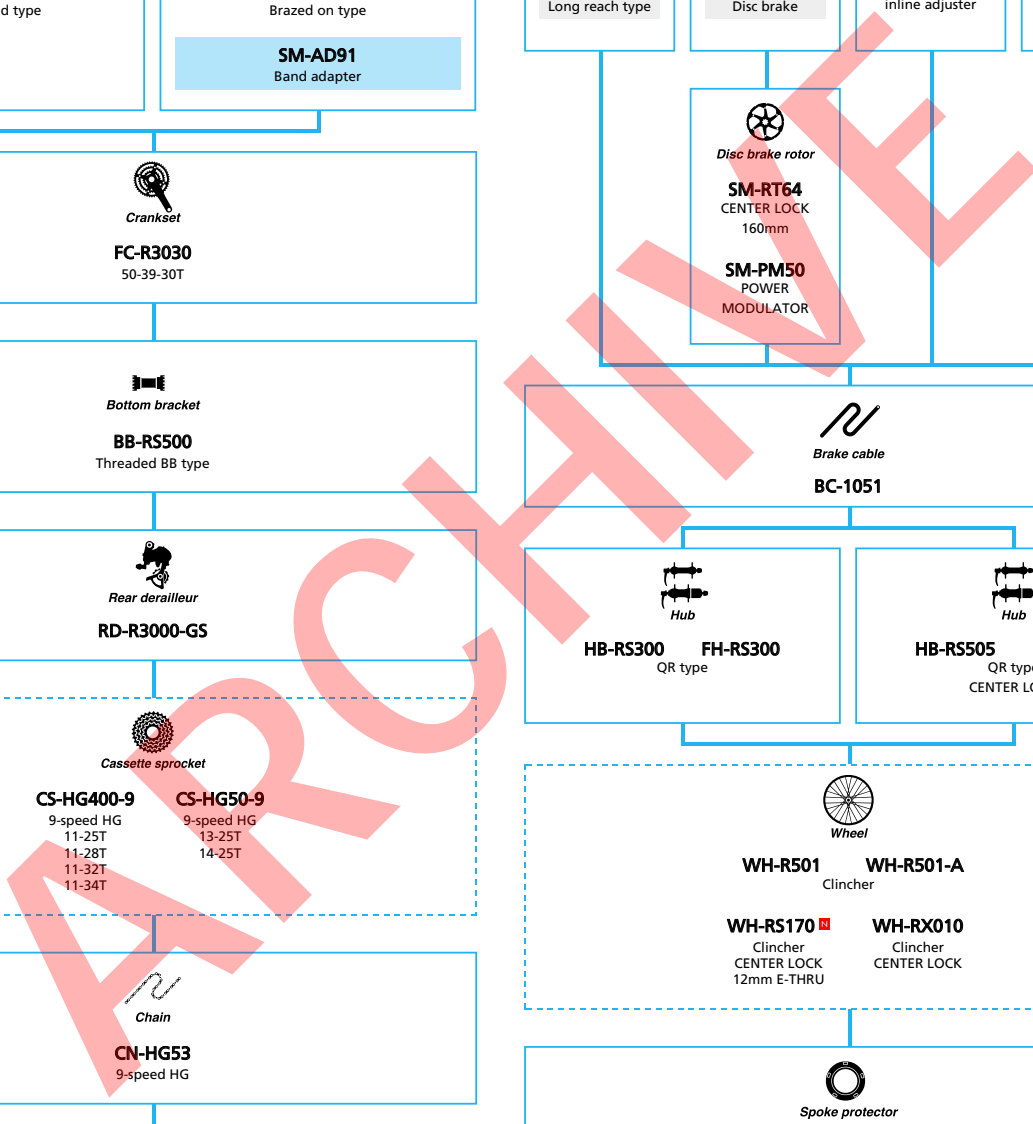

SHIMANO **SORA** (3x9-speed)

- ... New model
- ... Additional option
- ... Alternative option
- ... All select
- ... Single select