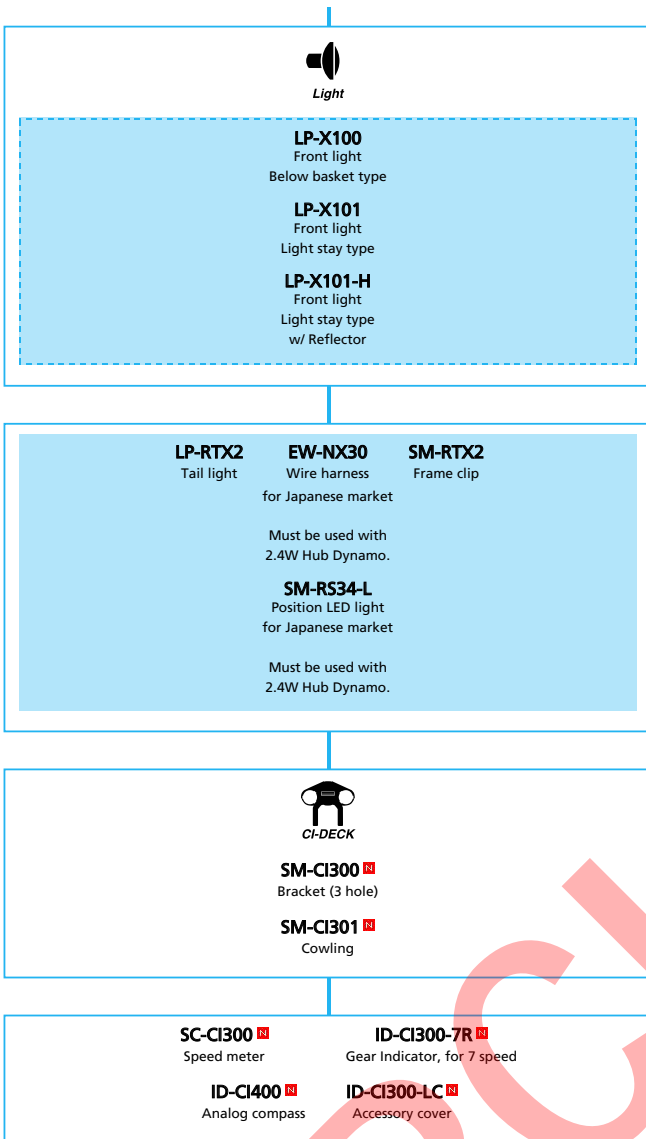

- ... New model
- ... Additional option
- ... All select
- ... Alternative option
- ... Single select

ARCHIVE