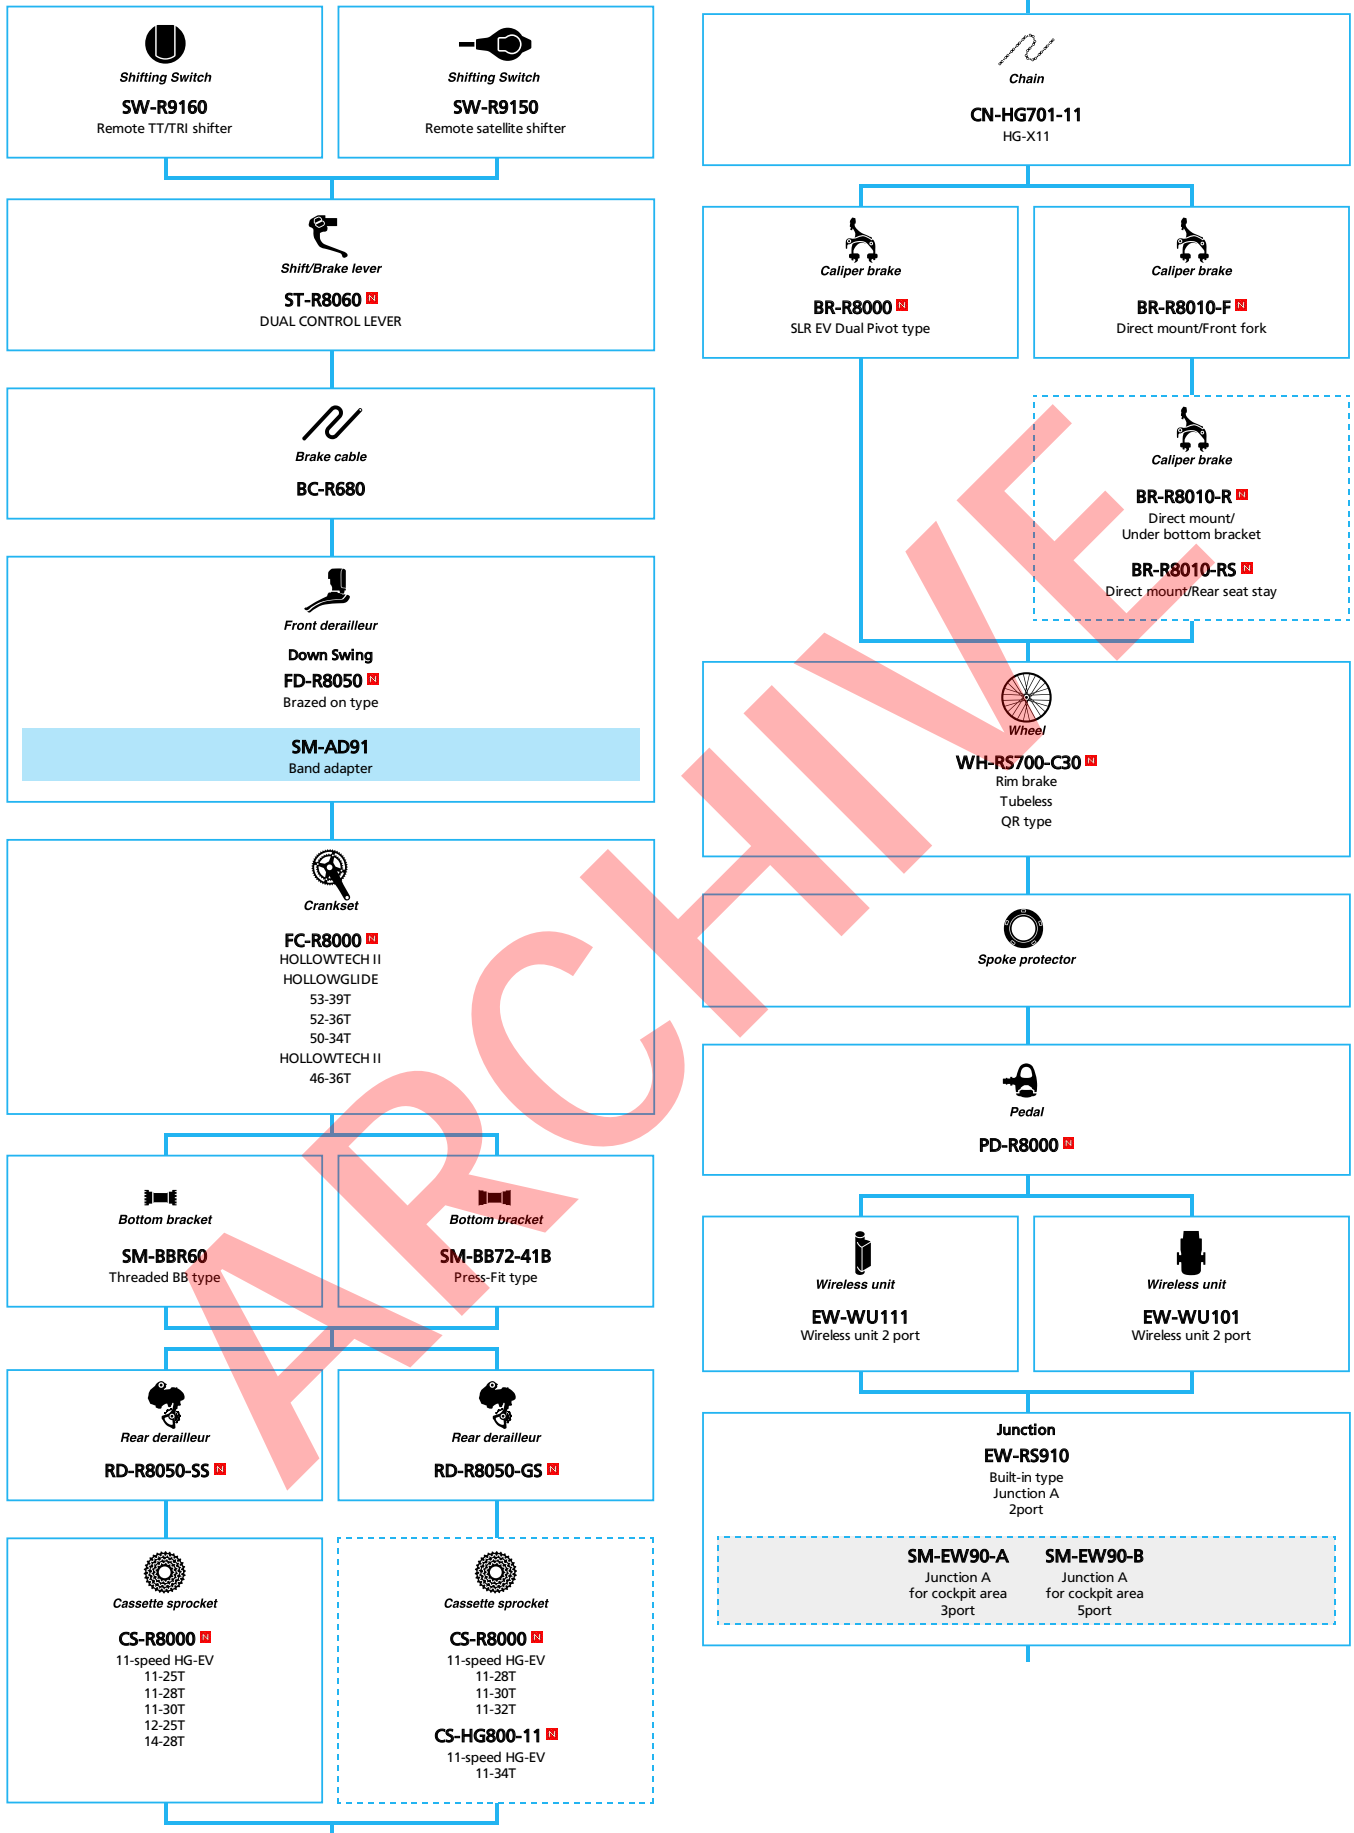

SHIMANO ULTEGRA R8050 series (2x11-speed TT/TRI spec.)

■ ... New model
 ... Additional option
 ... Alternative option
 ... All select
 ... Single select