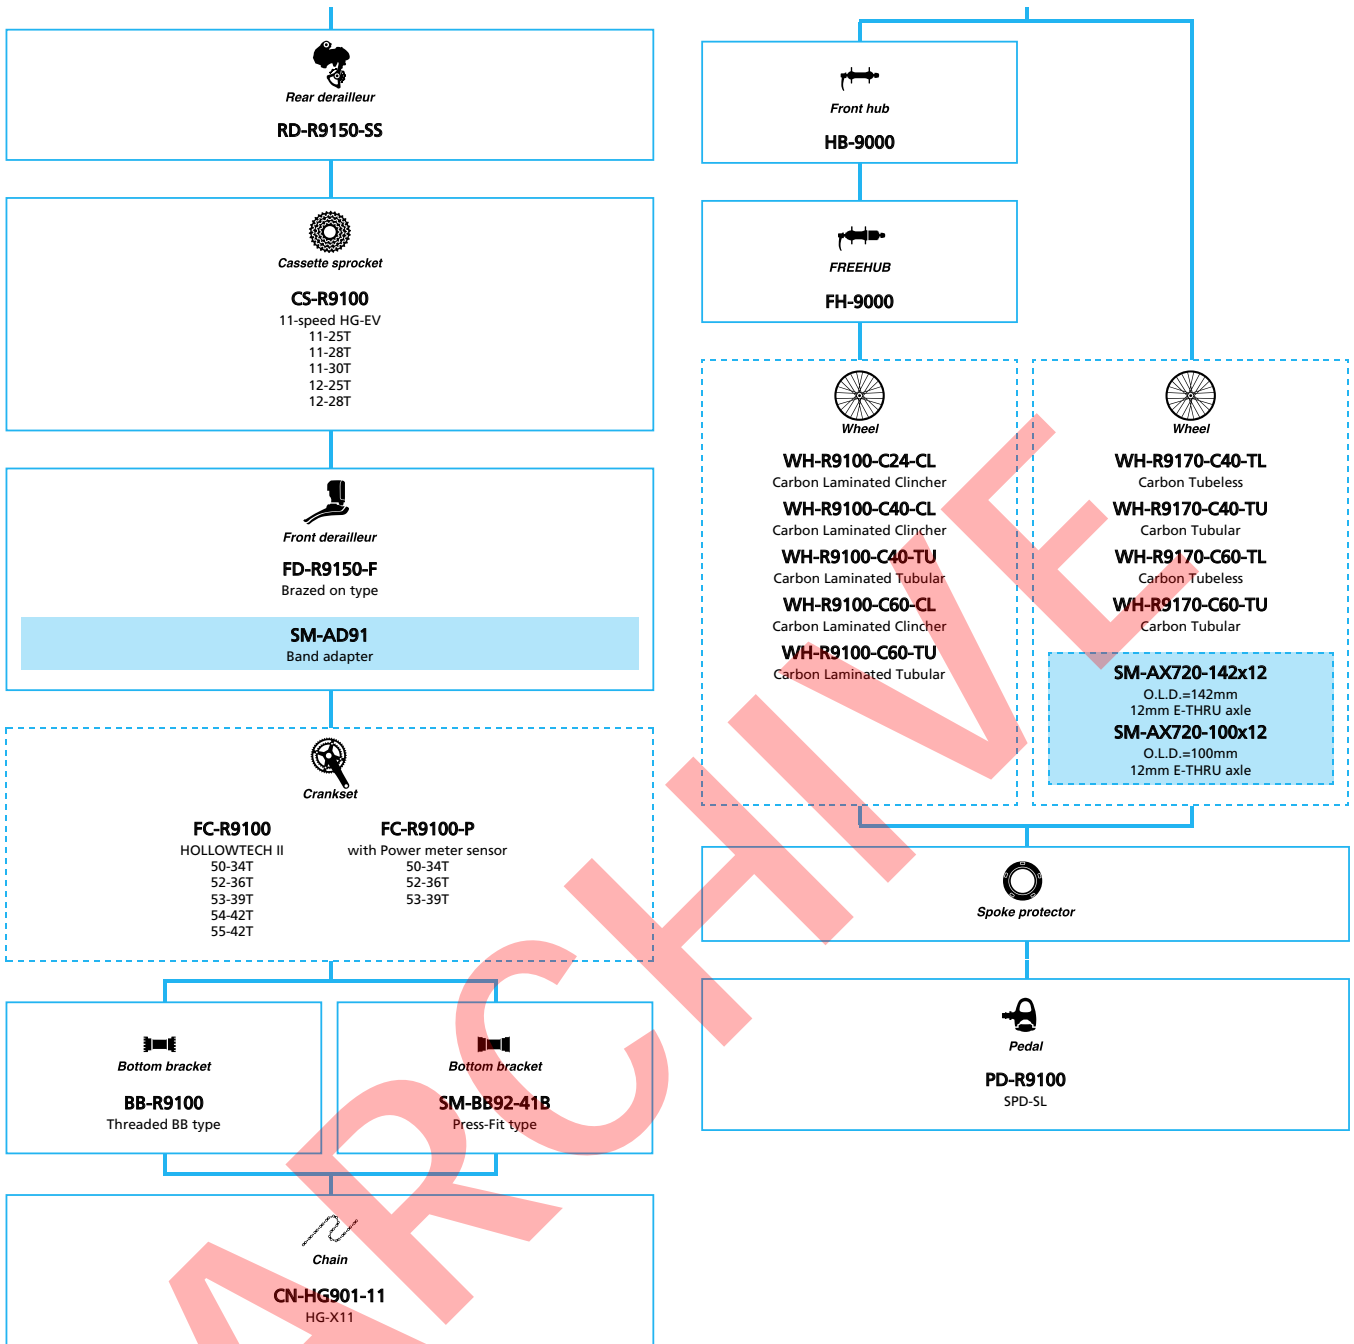

- ... New model
- ... Additional option
- ... All select
- ... Alternative option
- ... Single select

SHIMANO ULTEGRA (2x11-speed)

■ ... New model
 ... Additional option
 ... All select
 ... Alternative option