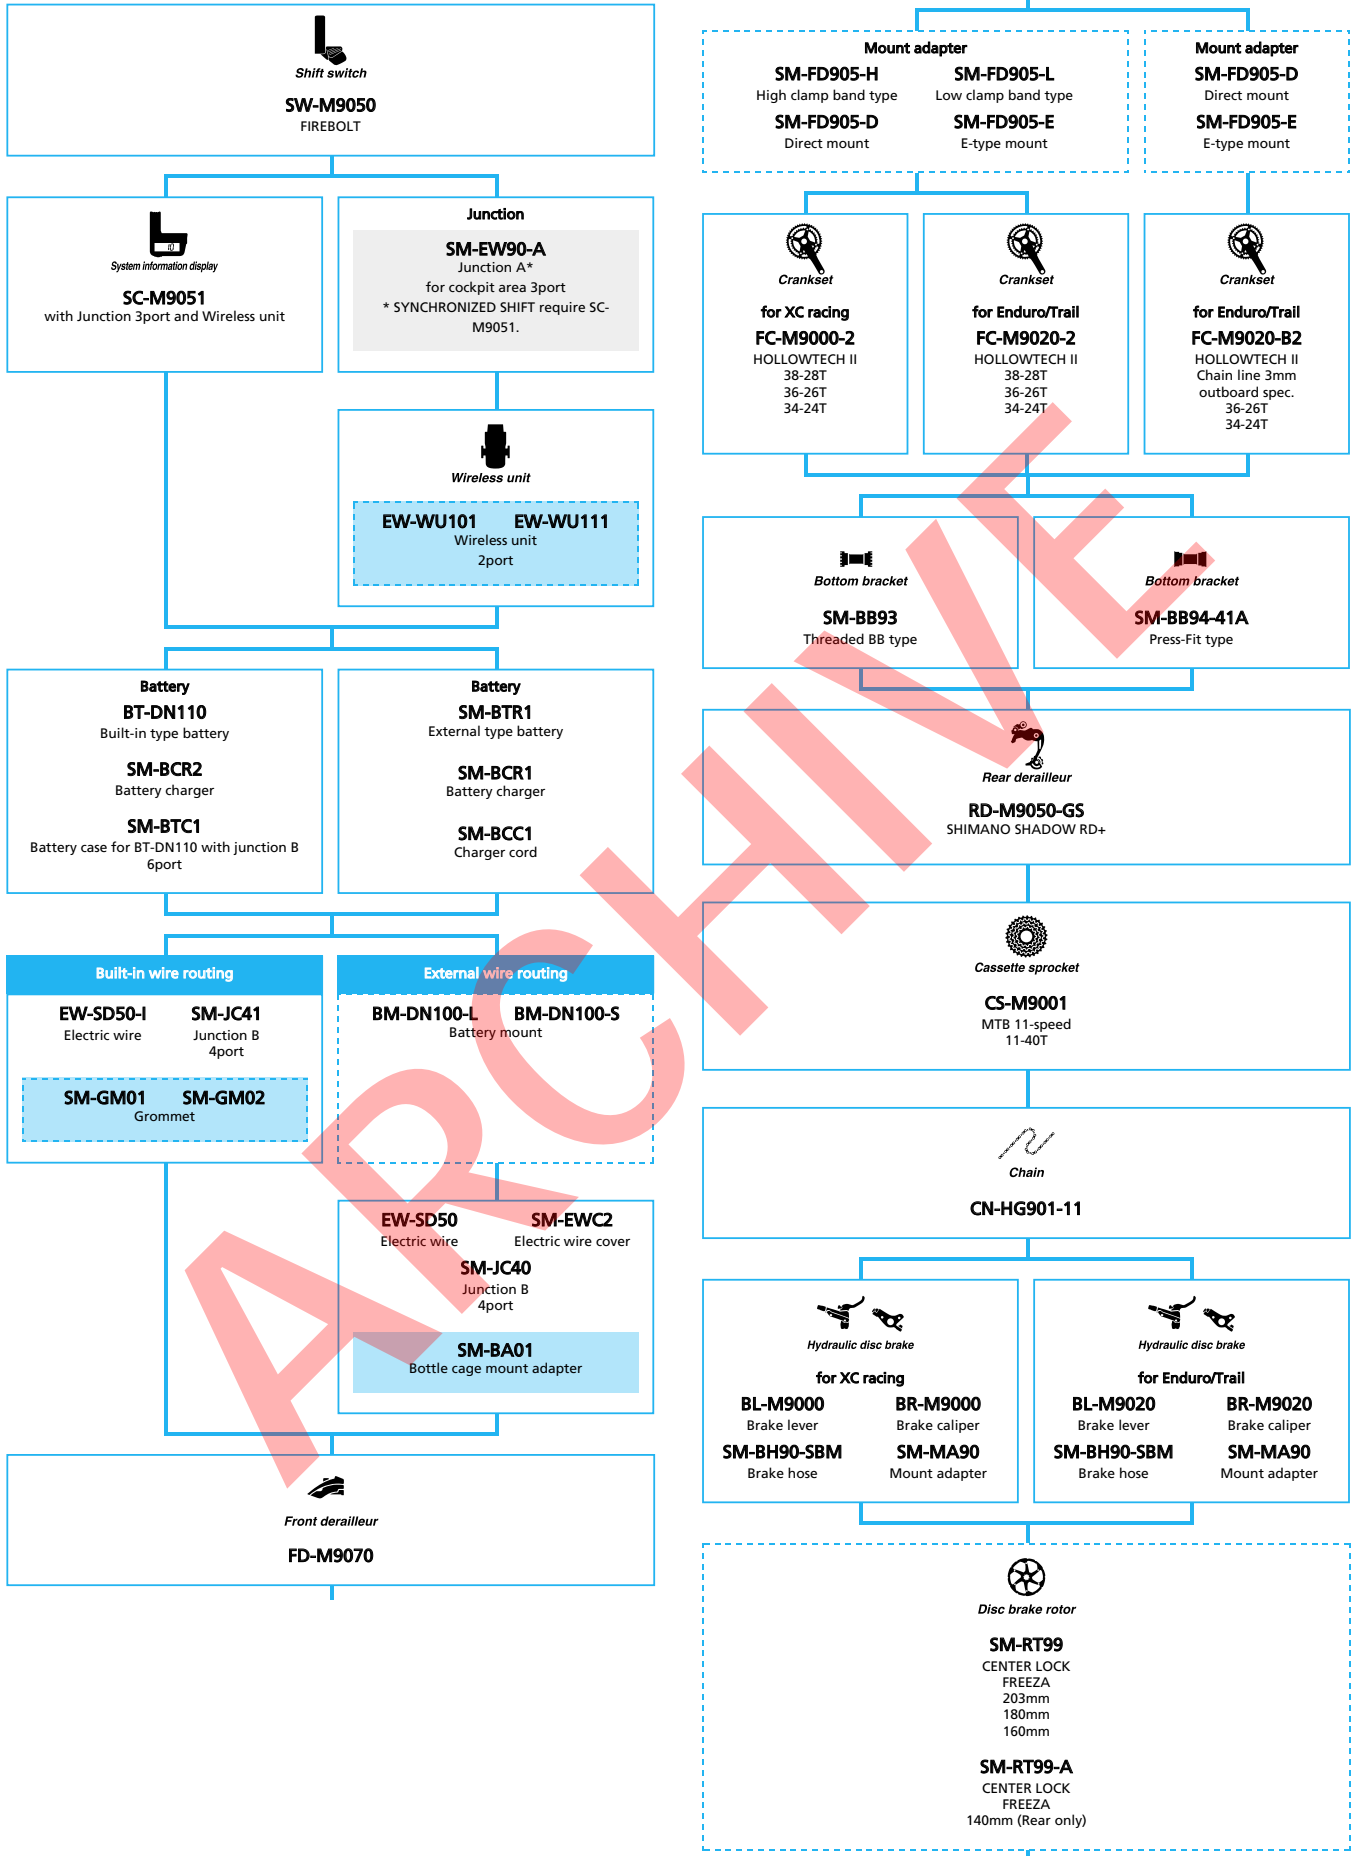

SHIMANO XTR M9050 series (2x11-speed)

N ... New model
  ... Additional option
  ... Alternative option
  ... All select
  ... Single select

Mountain Bike