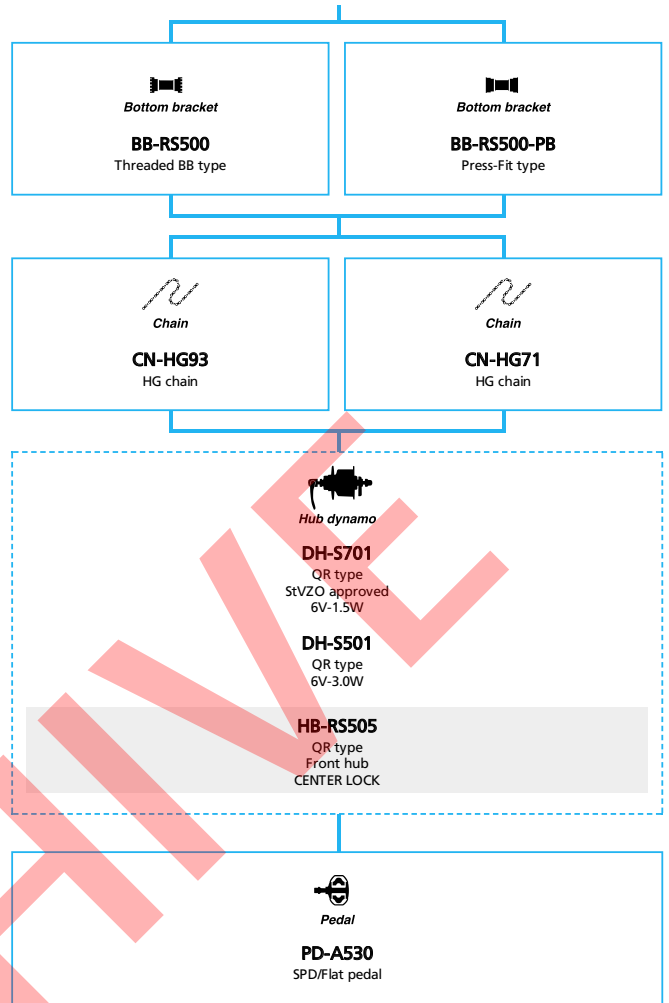

SHIMANO **ALCERA** (3x9-speed)

■ ... New model
 ... Additional option
 ... Alternative option
 ... All select
 ... Single select

Trekking Bike

SHIMANO ALFINE (Electronic spec Flathandle)

- ... New model
- ... Additional option
- ... All select
- ... Alternative option
- ... Single select

SHIMANO ALFINE (Electronic spec Drophandle)

N ... New model
 ... Additional option
 ... Alternative option
 ... All select
 ... Single select

SHIMANO ALFINE (11-speed)

- ... New model
- ... Additional option
- ... All select
- ... Alternative option
- ... Single select