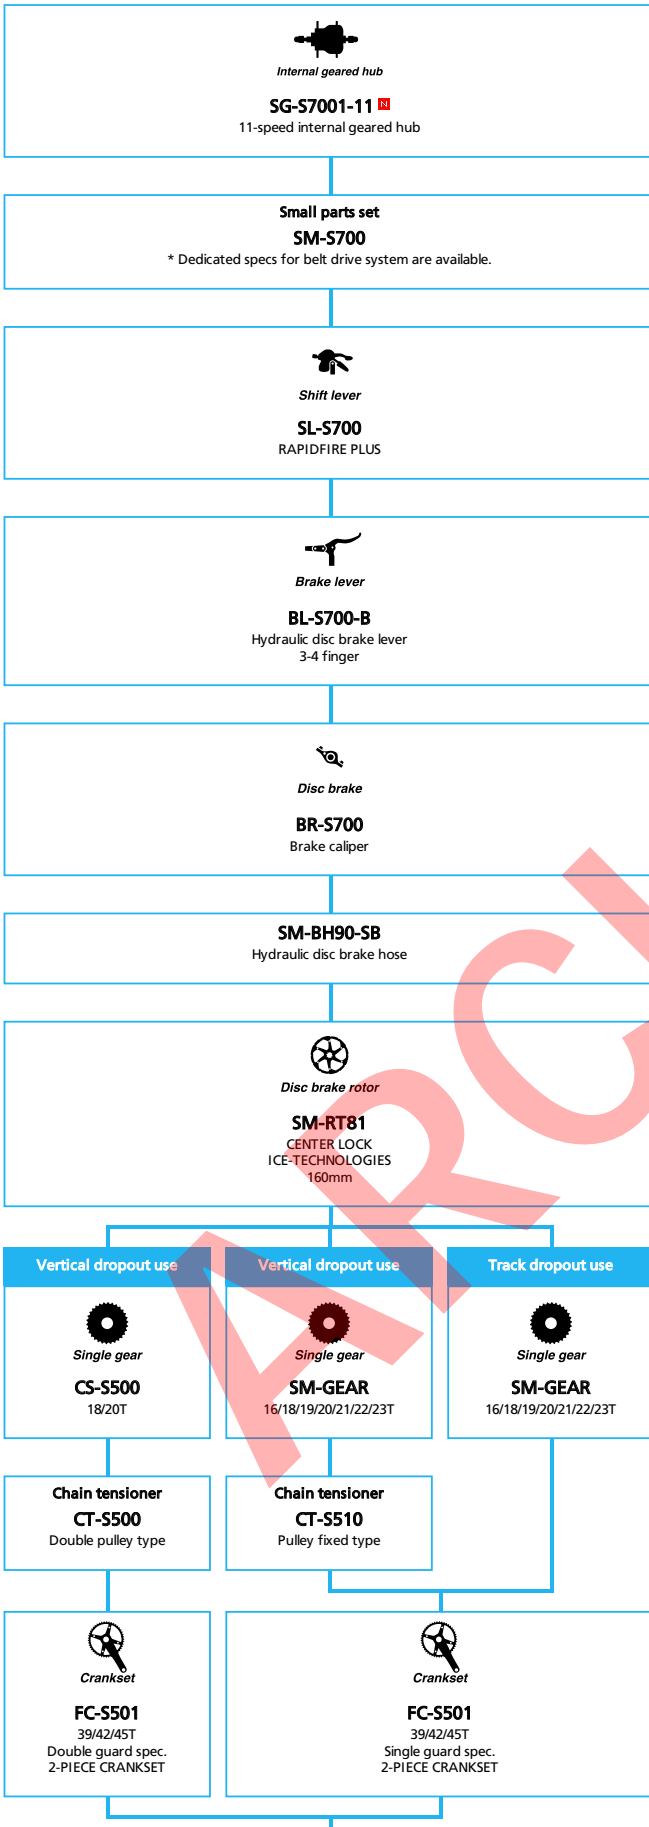

SHIMANO ALFINE (11-speed)

- ... New model
- ... Additional option
- ... All select
- ... Alternative option
- ... Single select