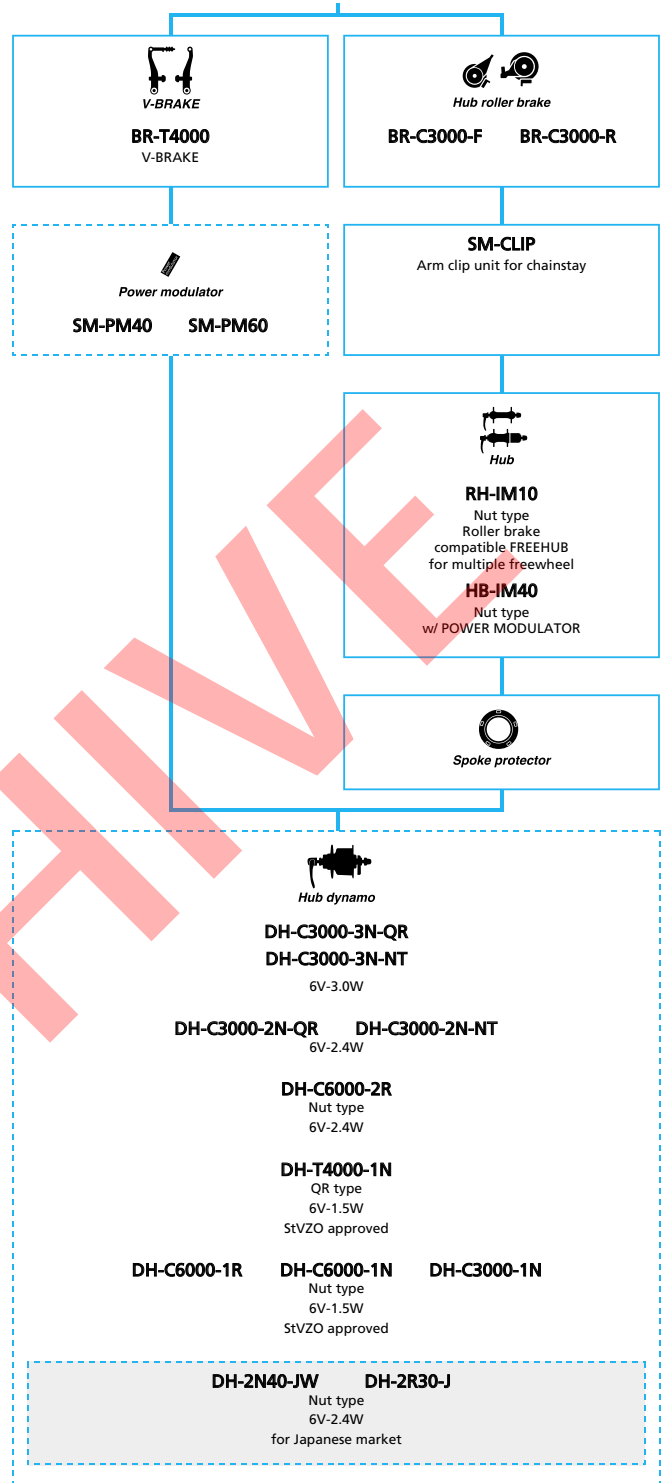

SHIMANO Tourney (1x6-speed)

N ... New model
 ... Additional option
 ... Alternative option
 ... All select
 ... Single select

Mountain Bike