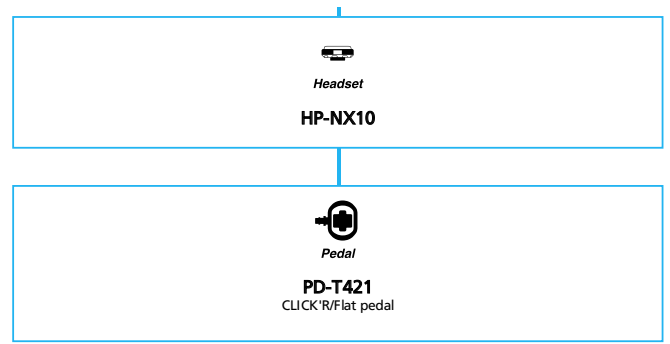

- ... New model
- ... Additional option
- ... Alternative option
- ... All select
- ... Single select