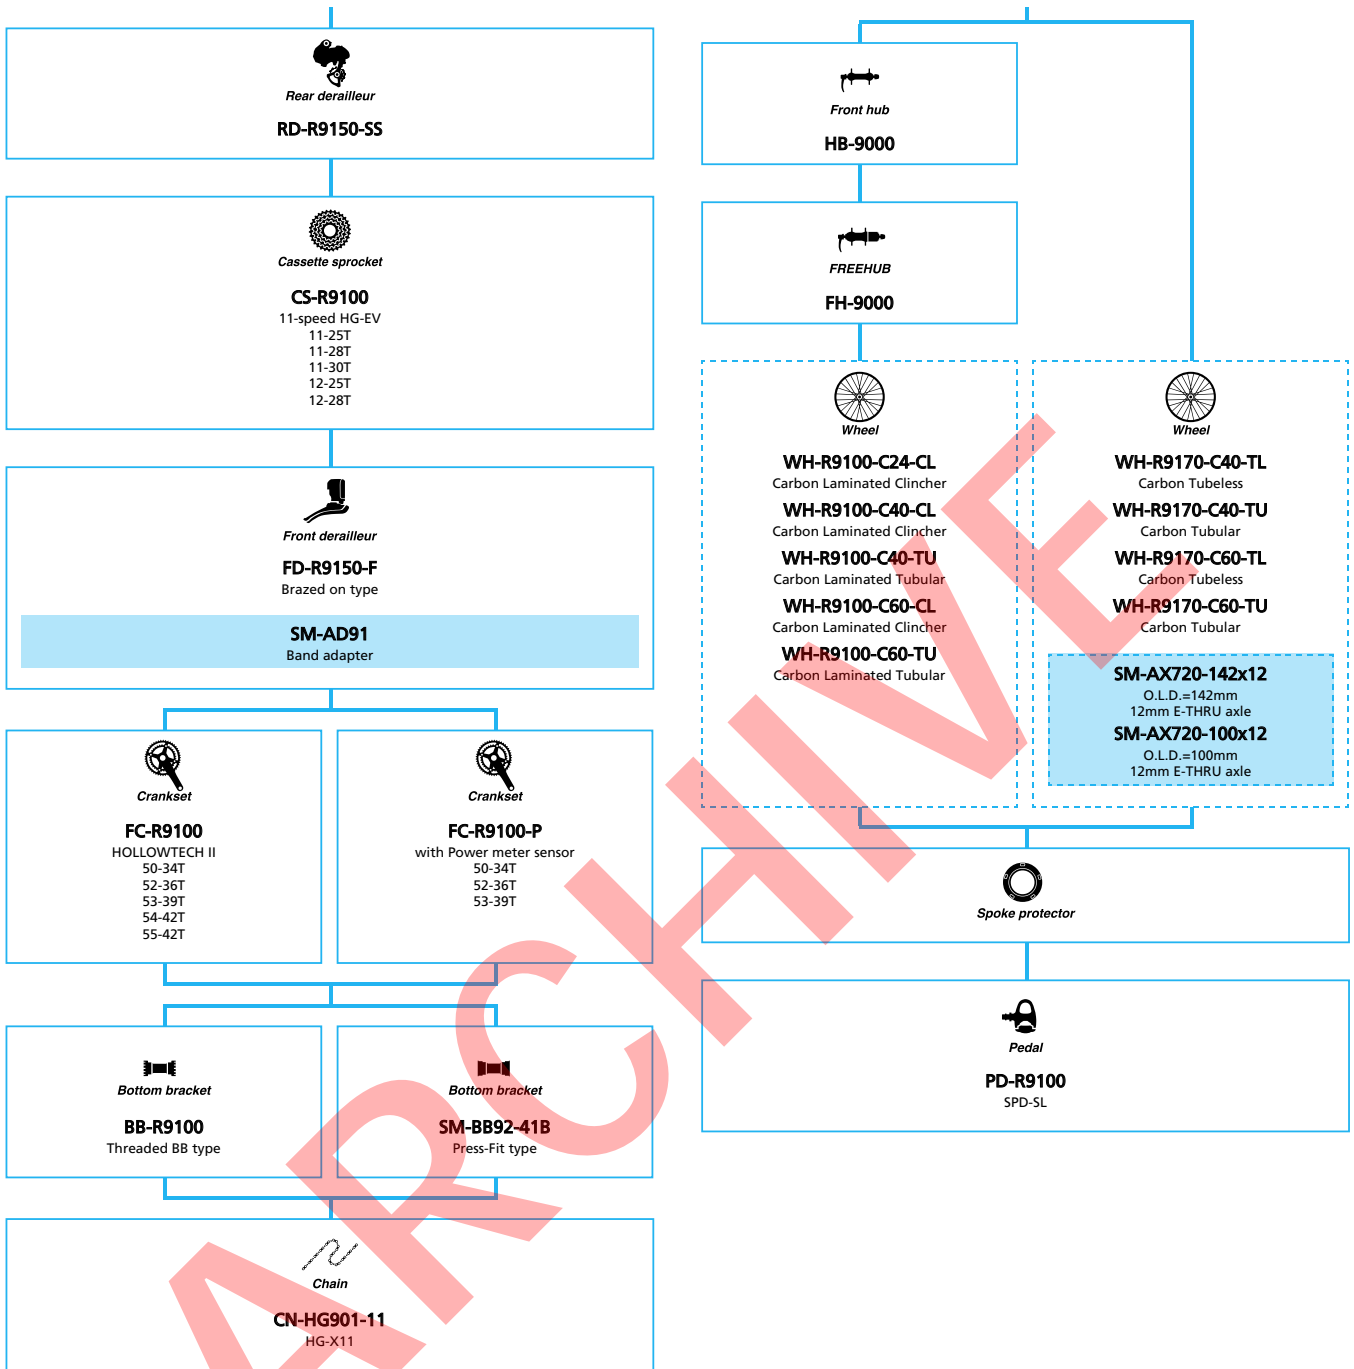

- ... New model
- ... Additional option
- ... All select
- ... Alternative option
- ... Single select