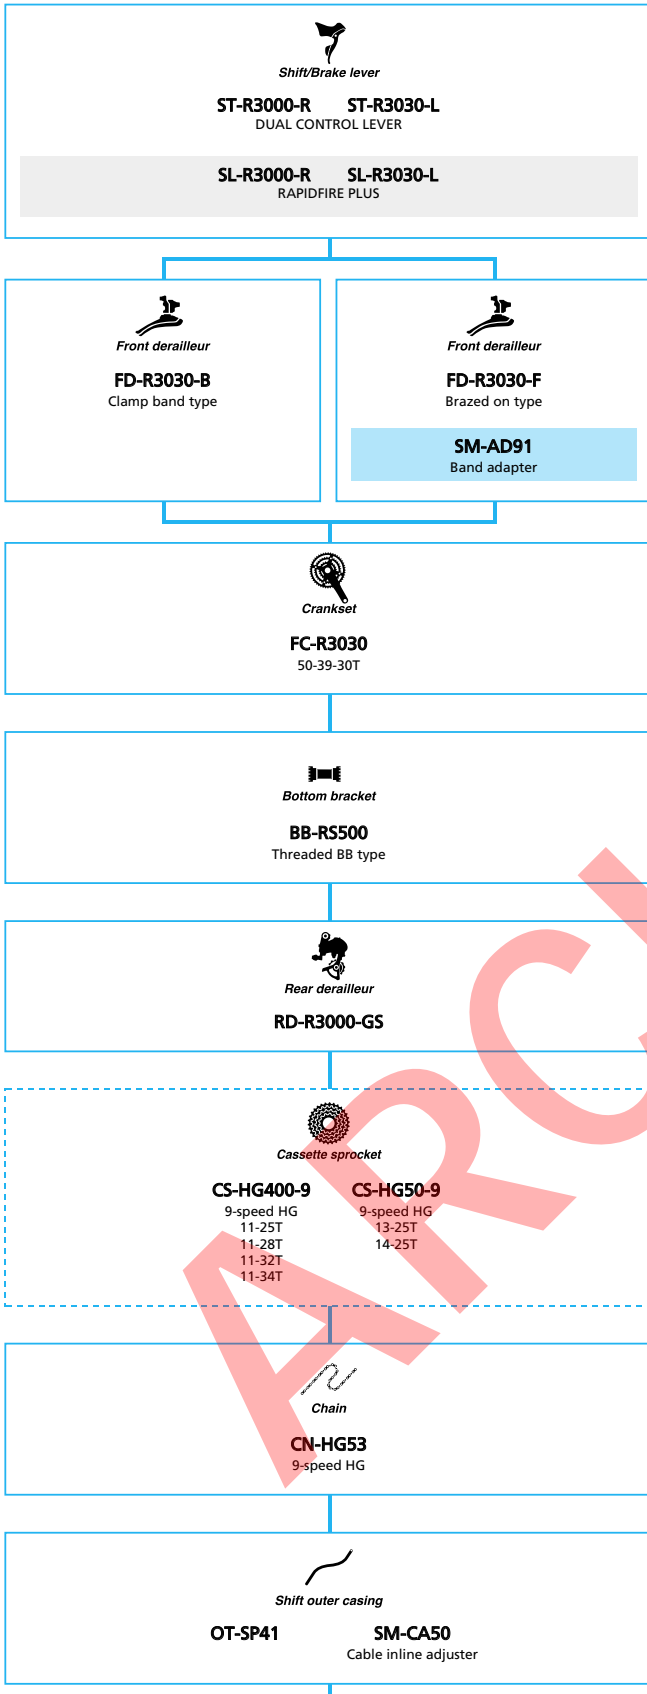

SHIMANO **SORA** (3x9-speed)

- ... New model
- ... Additional option
- ... Alternative option
- ... All select
- ... Single select