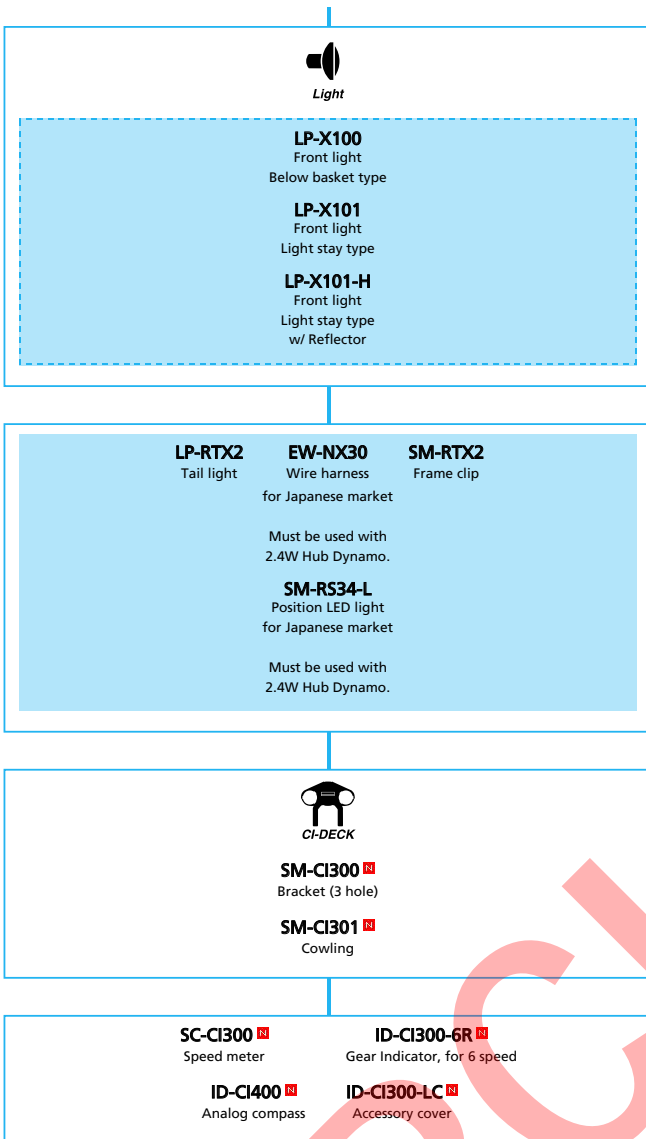

ARCHIVE

SHIMANO Tourney (1x6-speed)

N ... New model
 ... Additional option
 ... Alternative option
 ... All select
 ... Single select

Mountain Bike

- ... New model
- ... Additional option
- ... All select
- ... Alternative option
- ... Single select