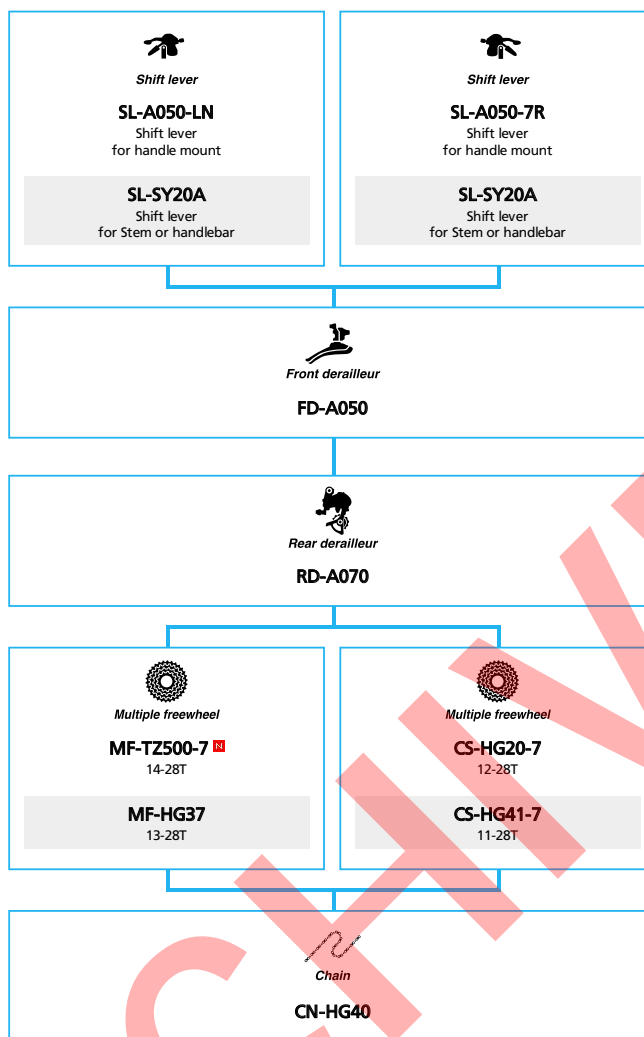

 ... All select

 ... Single select

SHIMANO A050 (2x7-speed)

 ... New model

 ... Additional option

 ... Alternative option

 ... All select

 ... Single select

ARC

METREA (H type handlebar 2x11-speed)

- ... New model
- ... Additional option
- ... All select
- ... Alternative option
- ... Single select

DRAFT

METREA (H type handlebar 1x11-speed)

- ... New model
- ... Additional option
- ... All select
- ... Alternative option
- ... Single select

METREA (Flat handlebar type 2x11-speed)

- ... New model
- ... Additional option
- ... All select
- ... Alternative option
- ... Single select

DRAFT

URBAN SPORT

METREA (Flat handlebar type 1x11-speed)

- ... New model
- ... Additional option
- ... All select
- ... Alternative option
- ... Single select