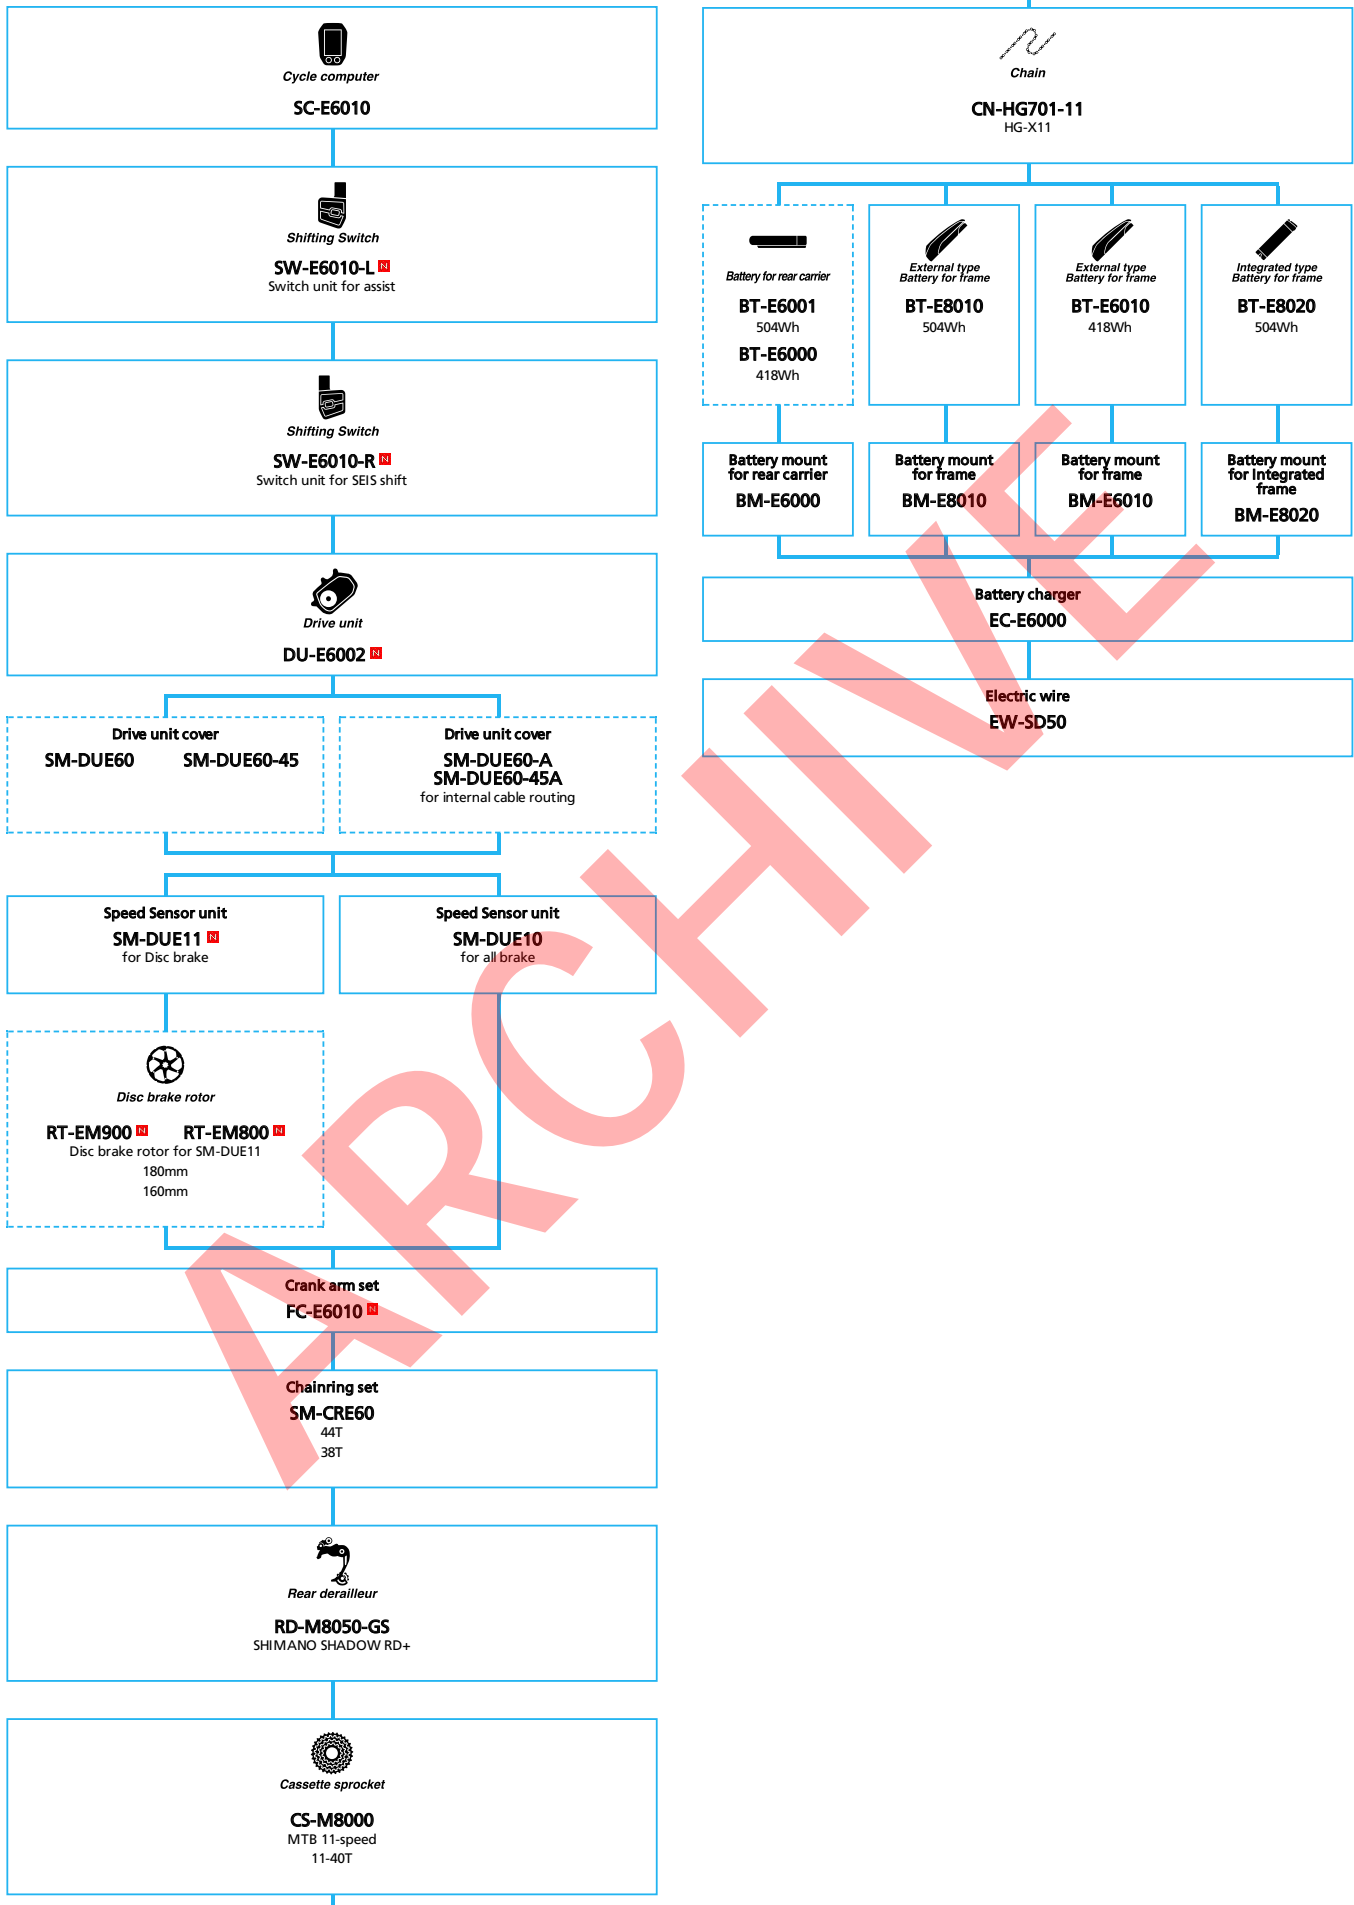

SHIMANO STOPS E6000 series Electronic Derailleur spec.

- ... New model
- ... Additional option
- ... All select
- ... Alternative option
- ... Single select