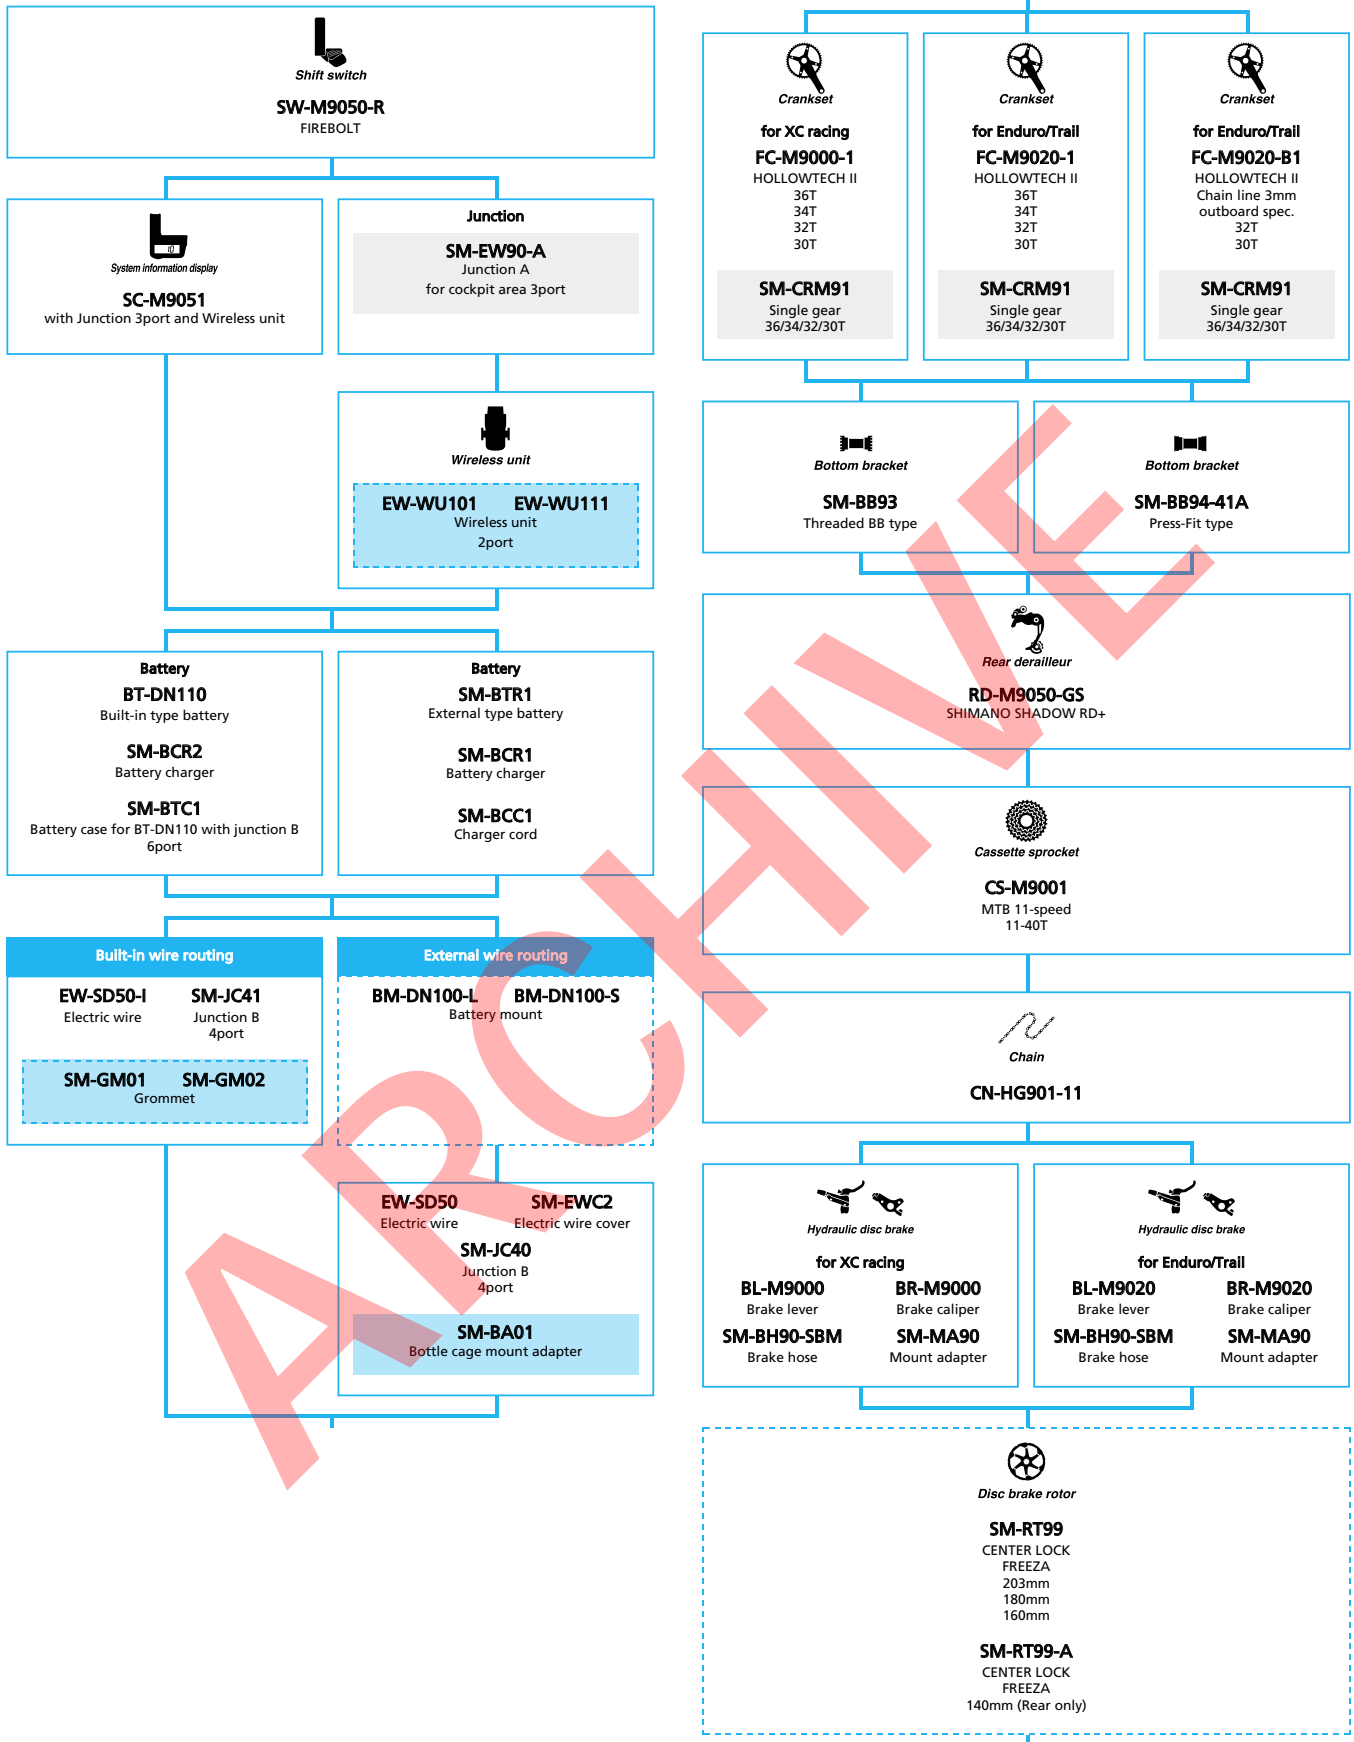

SHIMANO
XTR M9050 series (1x11-speed)

... New model
... Additional option
... Alternative option
... All select
... Single select

Mountain Bike