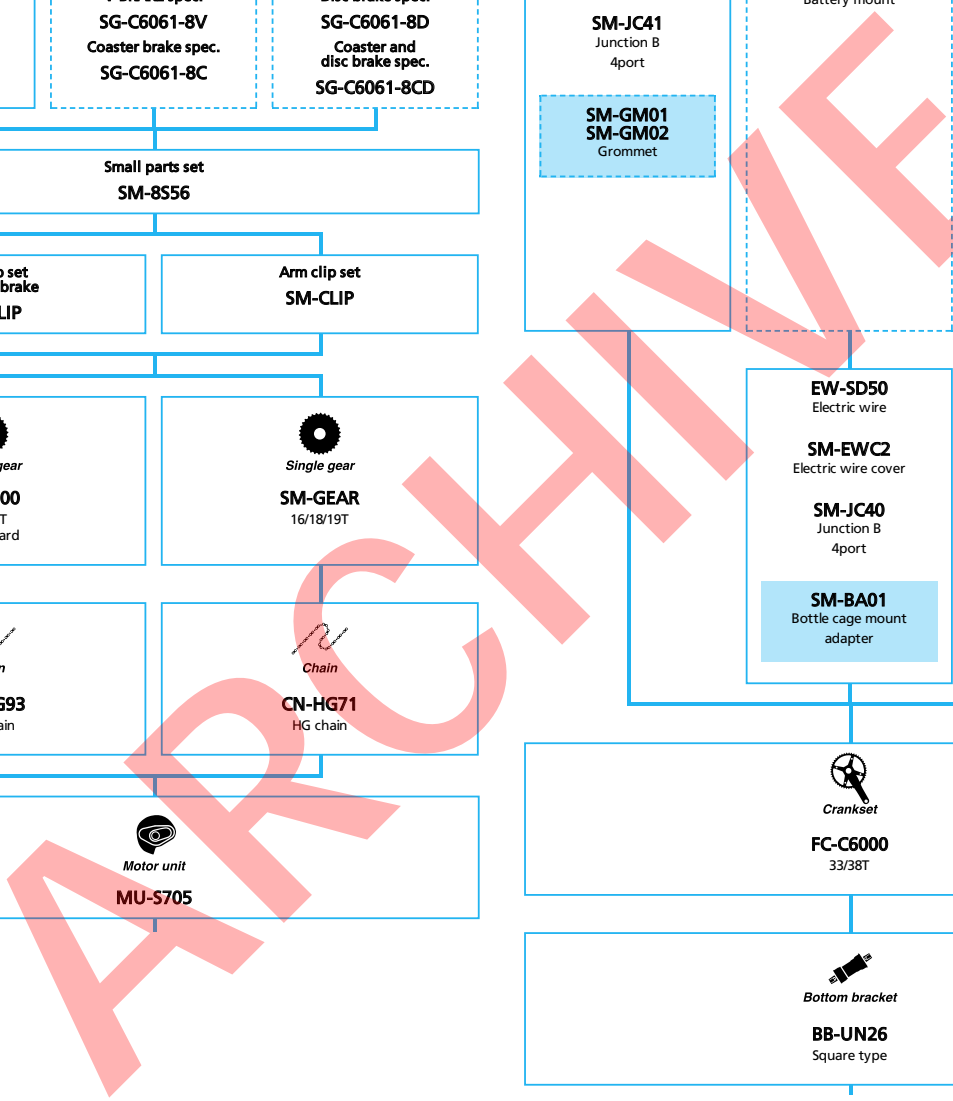

SHIMANO ALFINE (Electronic spec Drophandle)

N ... New model
 ... Additional option
 ... Alternative option
 ... All select
 ... Single select

SHIMANO ALFINE (11-speed)

- ... New model
- ... Additional option
- ... All select
- ... Alternative option
- ... Single select

SHIMANO *Nexus* (INTER-8 Electronic spec)

■ ... New model
 ... Additional option
 ... All select
 ... Alternative option
 ... Single select

- ... New model
- ... Additional option
- ... Alternative option
- ... All select
- ... Single select