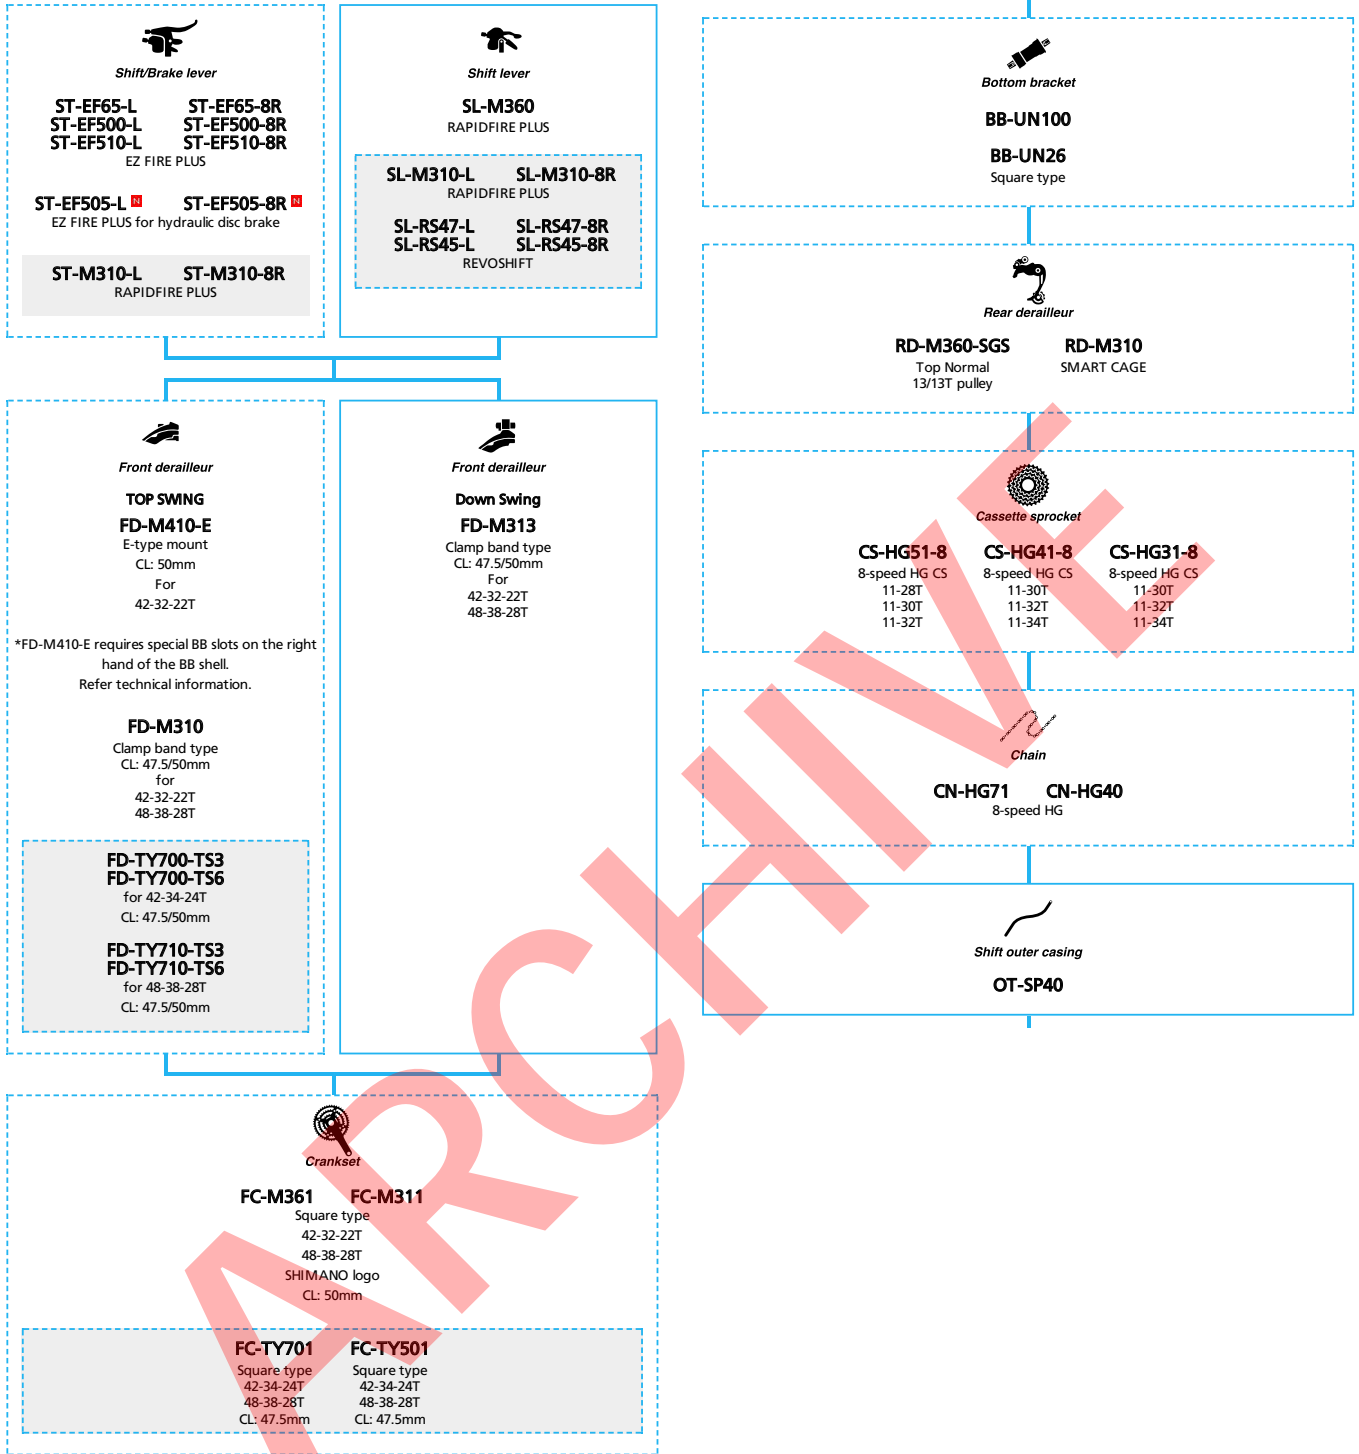

SHIMANO *Acera* *ALTUS* (3x8-speed)

N ... New model
  ... Additional option
  ... Alternative option
  ... All select
  ... Single select

Mountain Bike