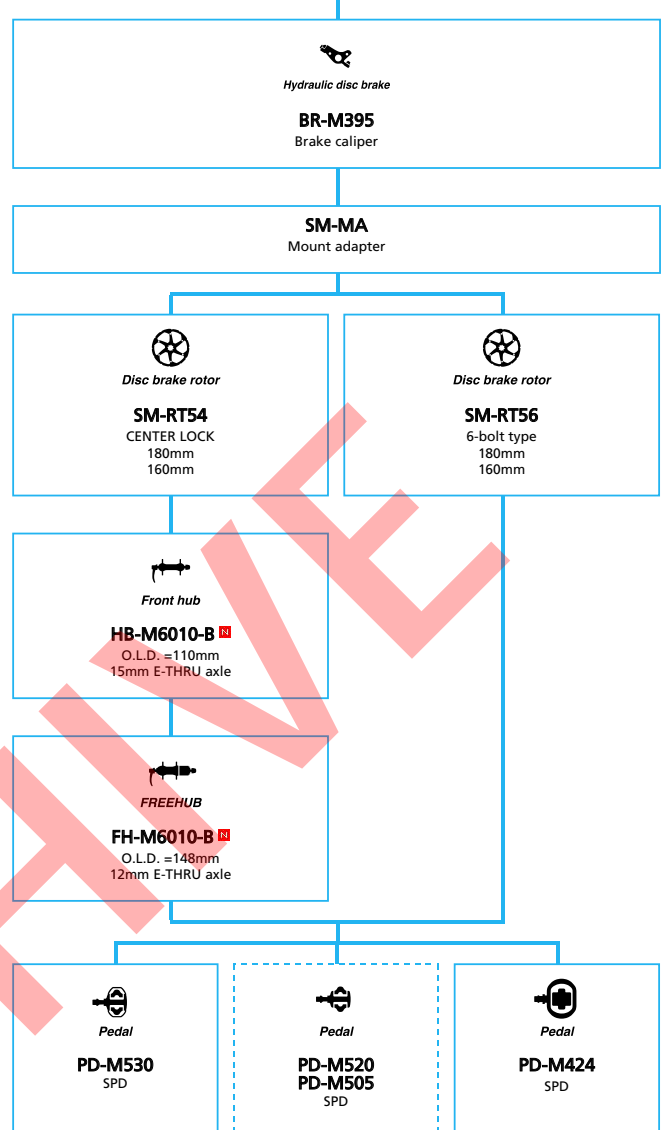

SHIMANO
ACERA (2x9-speed)

- ... New model
- ... Additional option
- ... Alternative option
- ... All select
- ... Single select

Mountain Bike