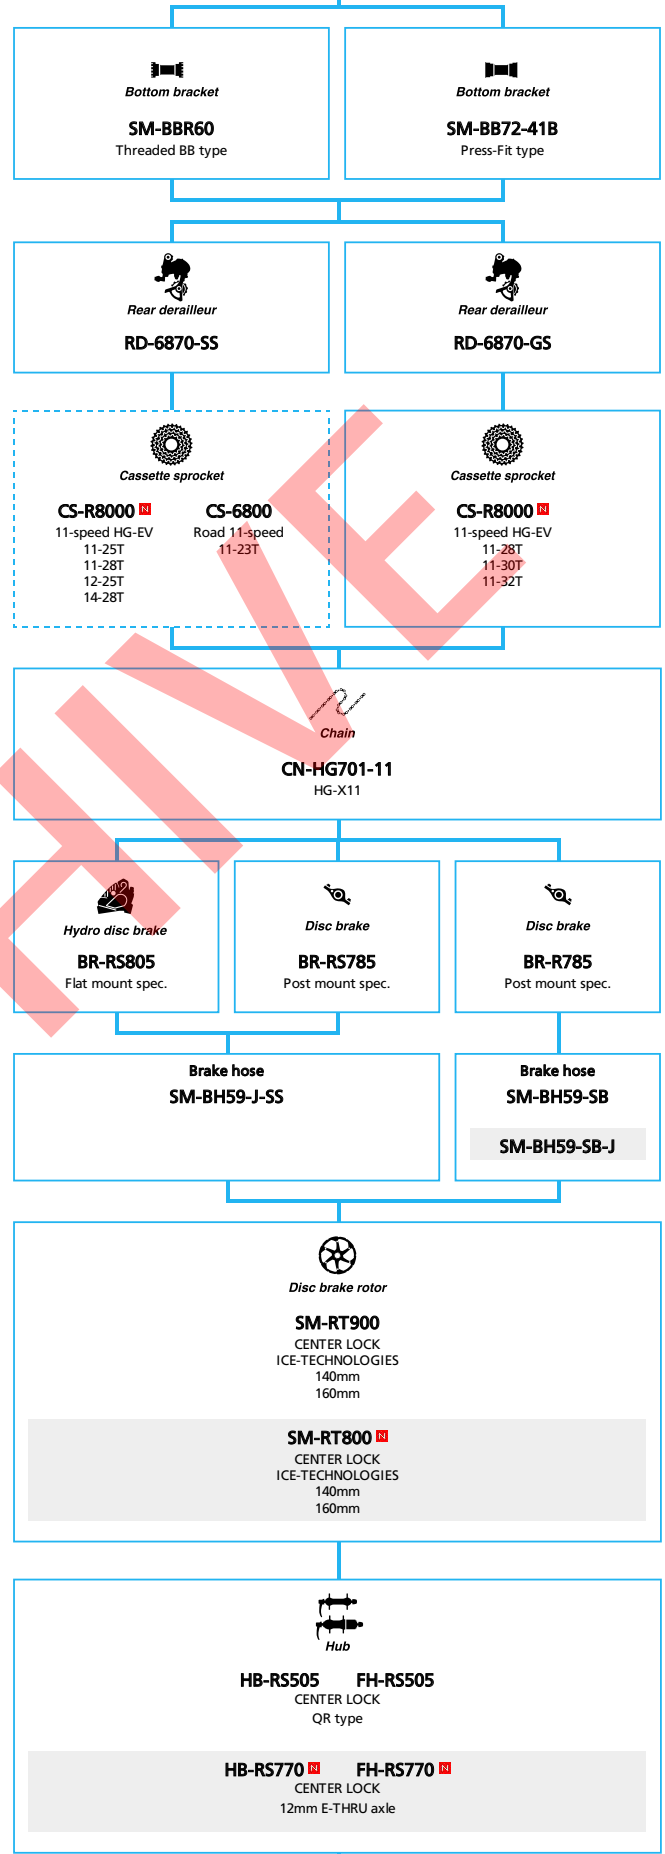

Hydraulic disc Brake for On road (Electronic spec. 2x11-speed ULTEGRA grade)

■ ... New model
  ... Additional option
  ... All select
  ... Alternative option