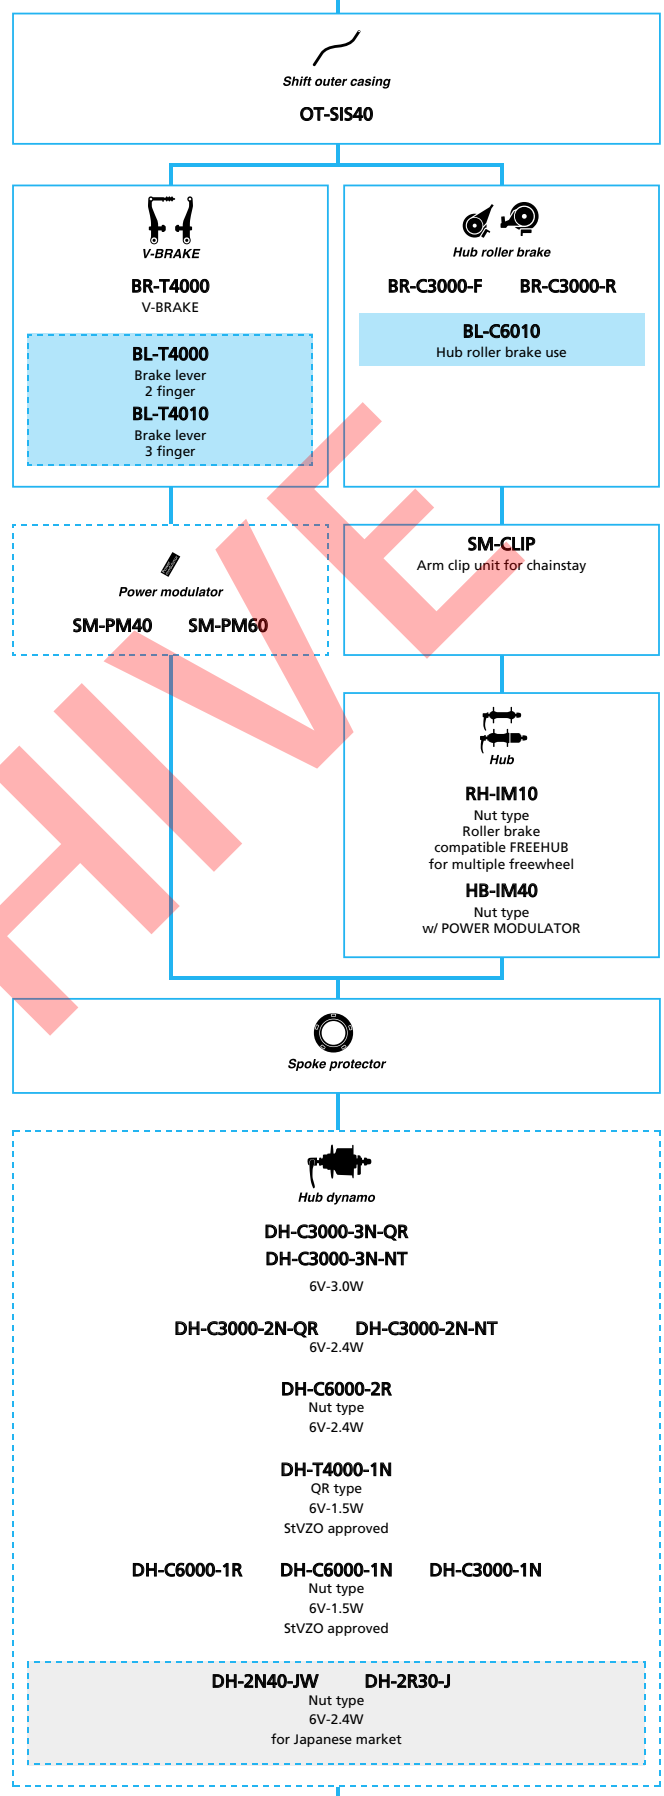

SHIMANO Tourney (3x6-speed)

N ... New model
 ... Additional option
 ... Alternative option
 ... All select
 ... Single select

Mountain Bike