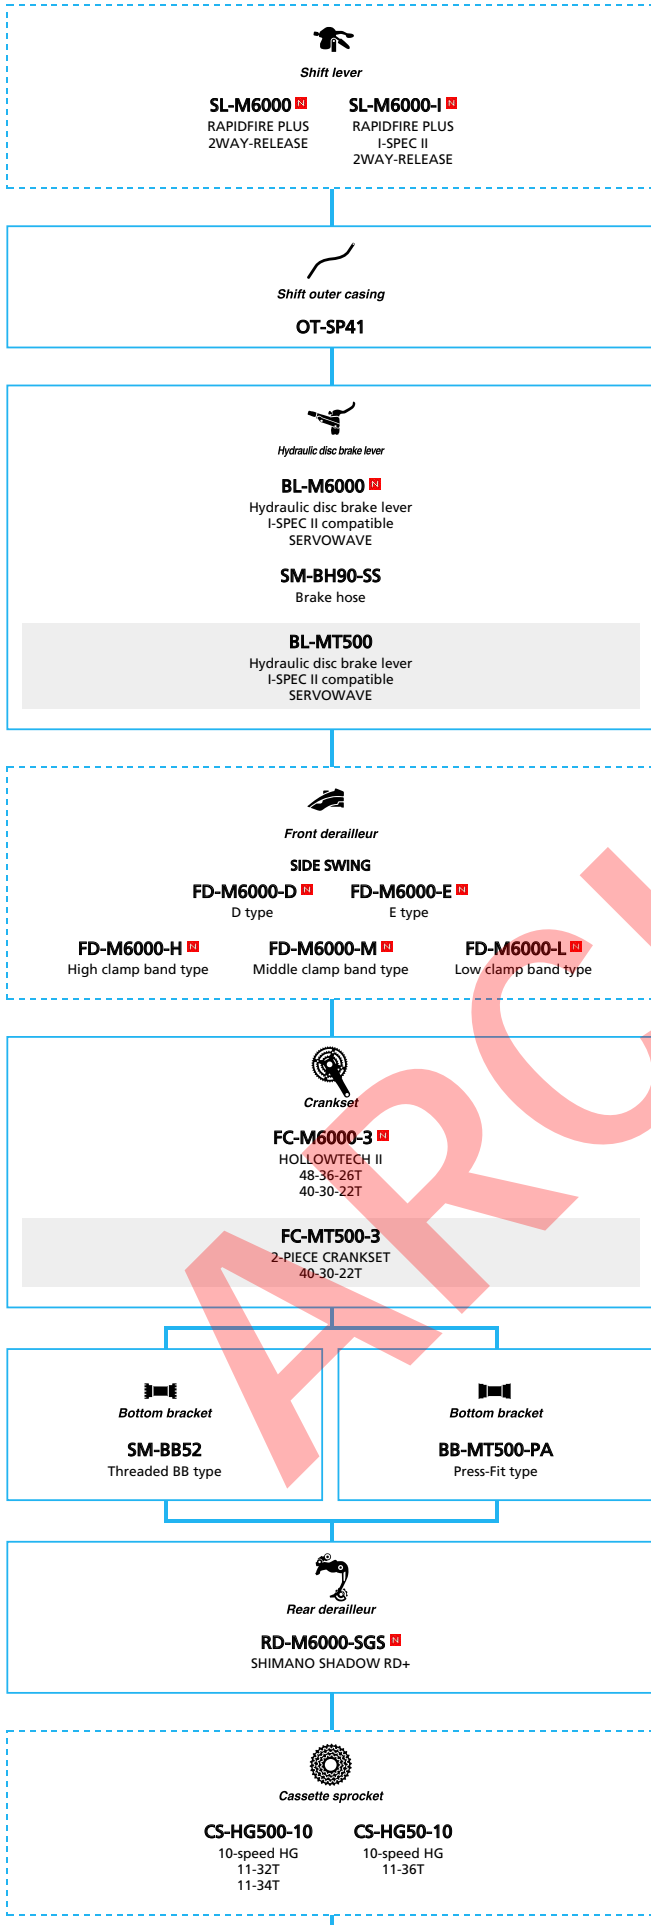

SHIMANO DEORE (3x10-speed)

N ... New model
 ... Additional option
 ... Alternative option
 ... All select
 ... Single select

Mountain Bike