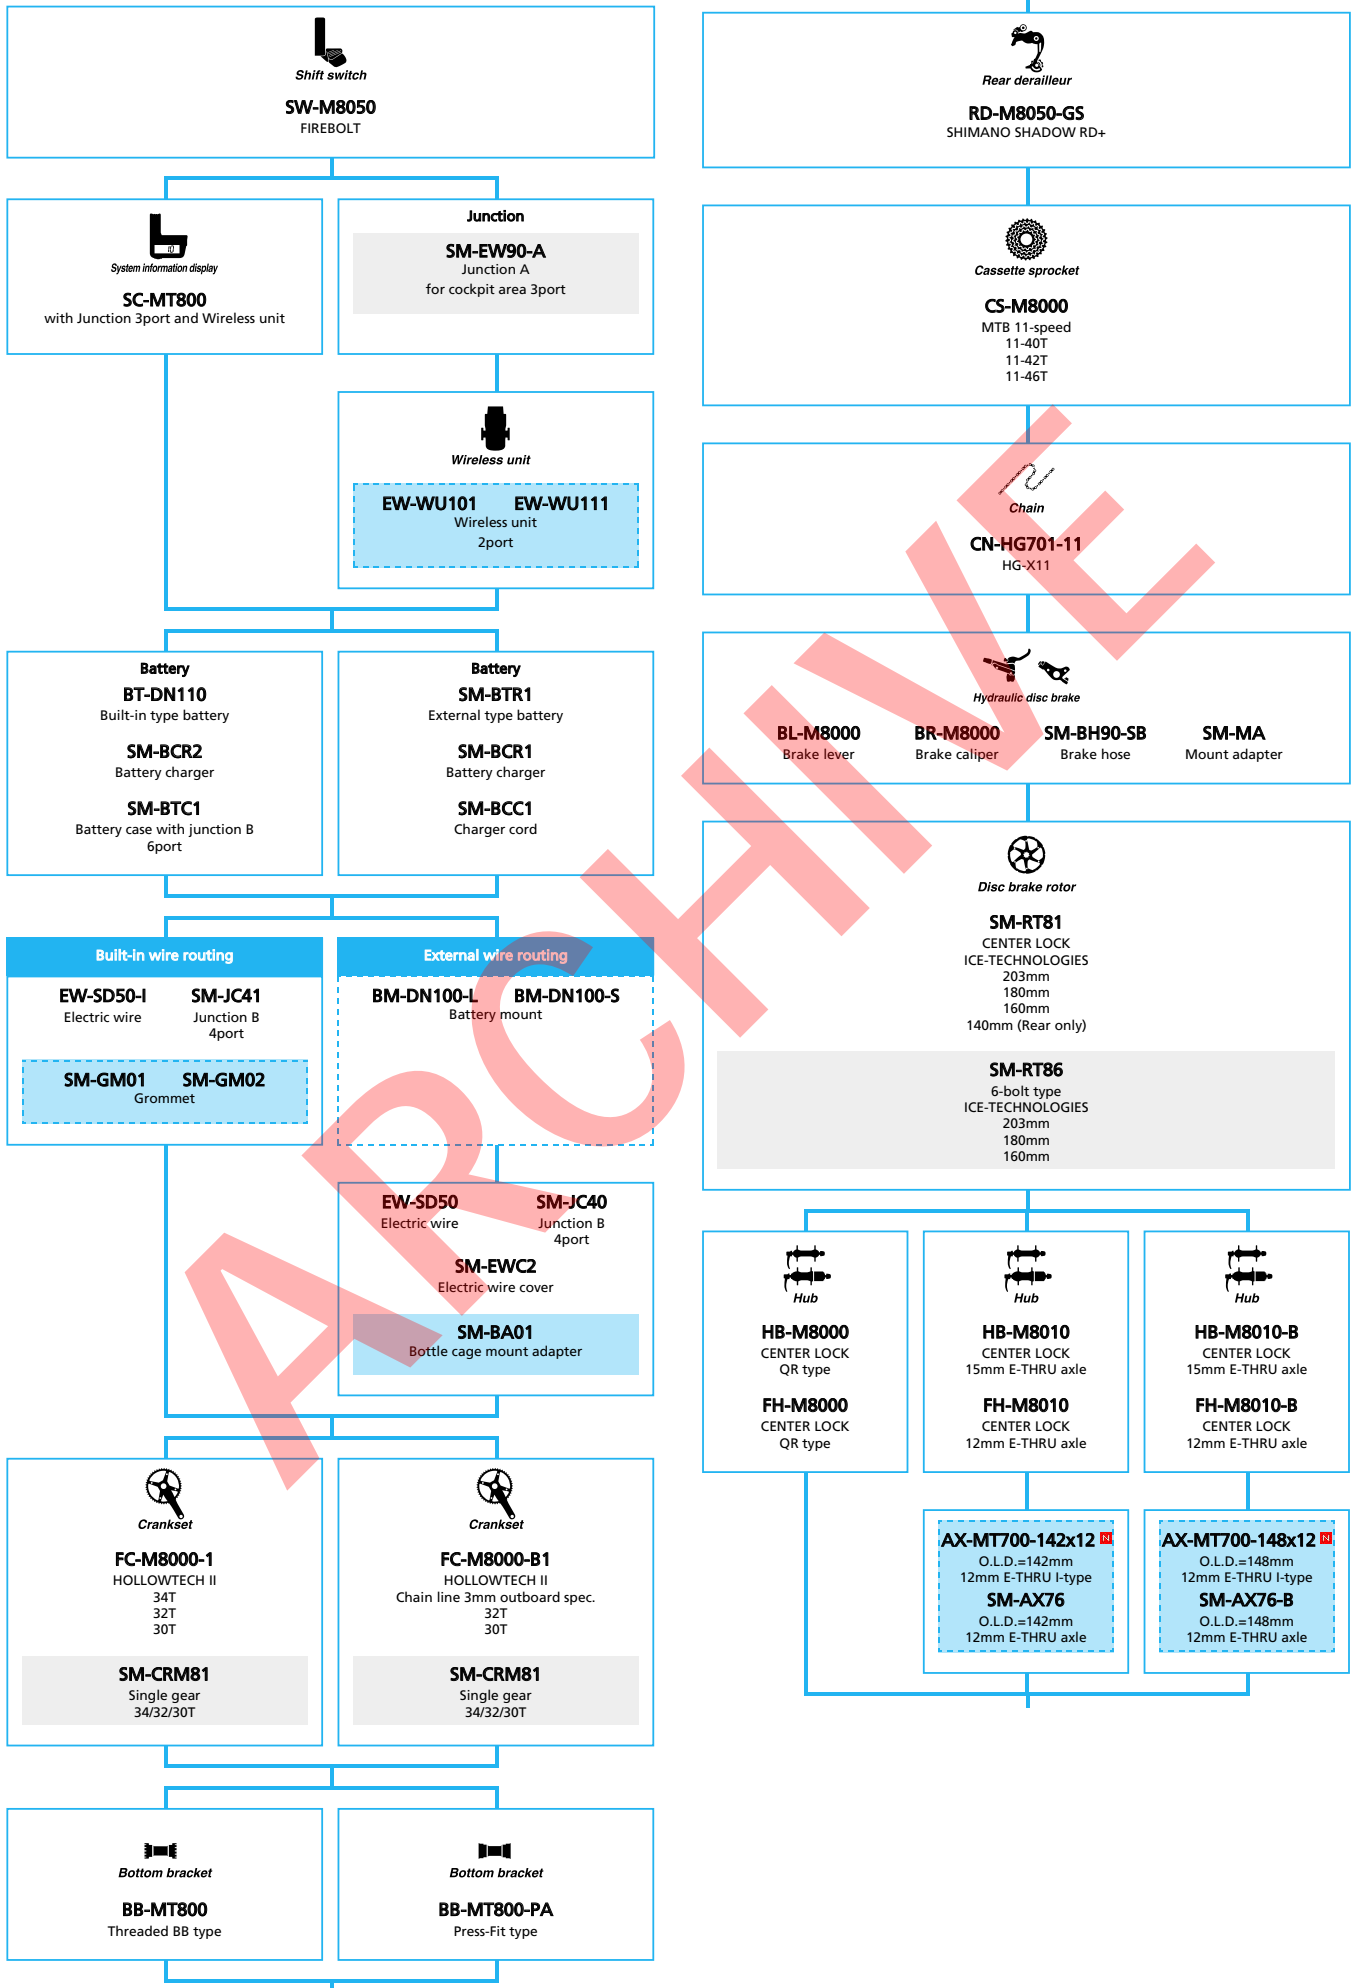

SHIMANO **DEORE XT** M8050 series (1x11-speed)

N ... New model
■ ... Additional option
□ ... Alternative option
□ ... All select
□ ... Single select

Mountain Bike