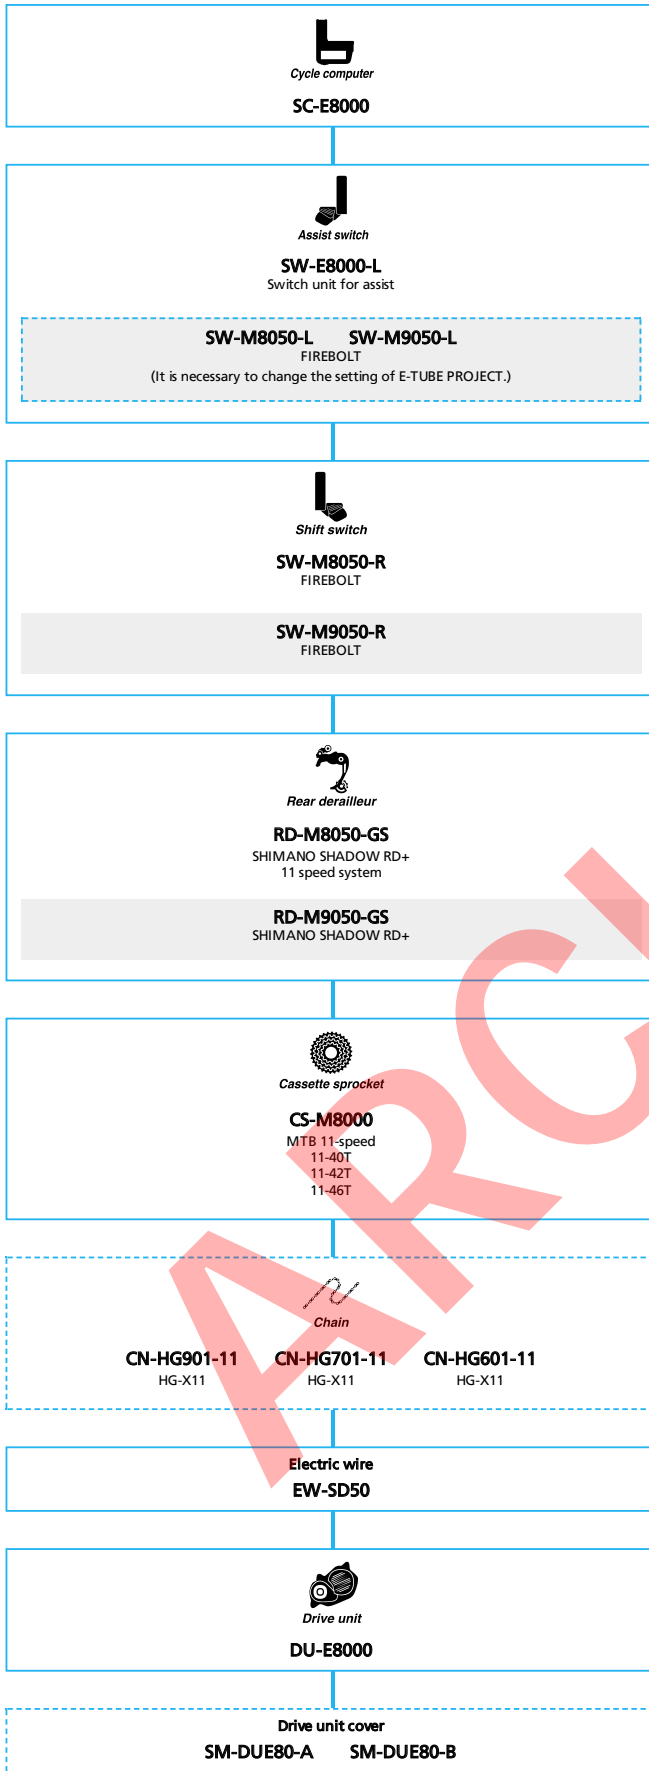

METREA (Flat handlebar type 2x11-speed)

- ... New model
- ... Additional option
- ... All select
- ... Alternative option
- ... Single select

DRAFT

URBAN SPORT

METREA (Flat handlebar type 1x11-speed)

- ... New model
- ... Additional option
- ... All select
- ... Alternative option
- ... Single select