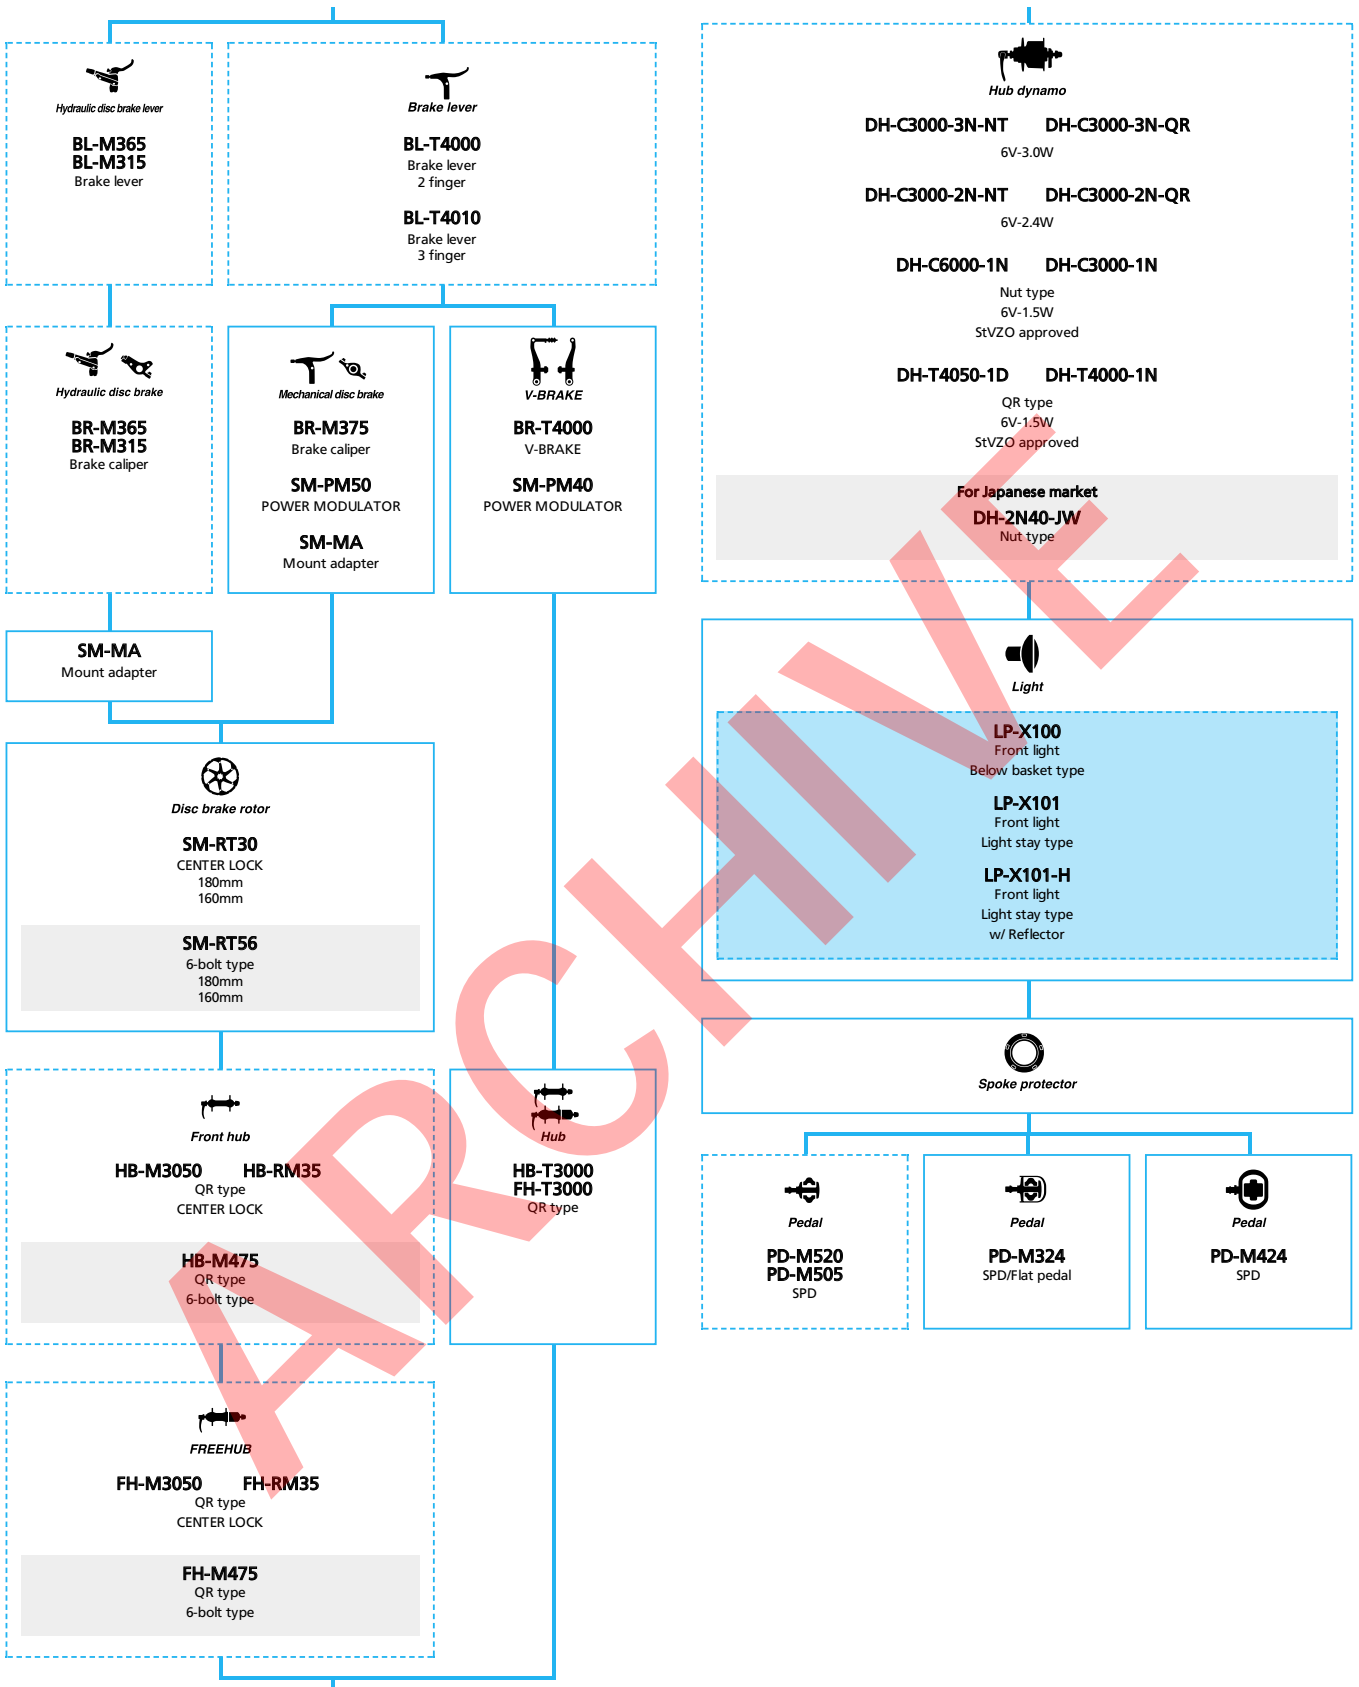

- ... New model
- ... Additional option
- ... All select
- ... Alternative option
- ... Single select