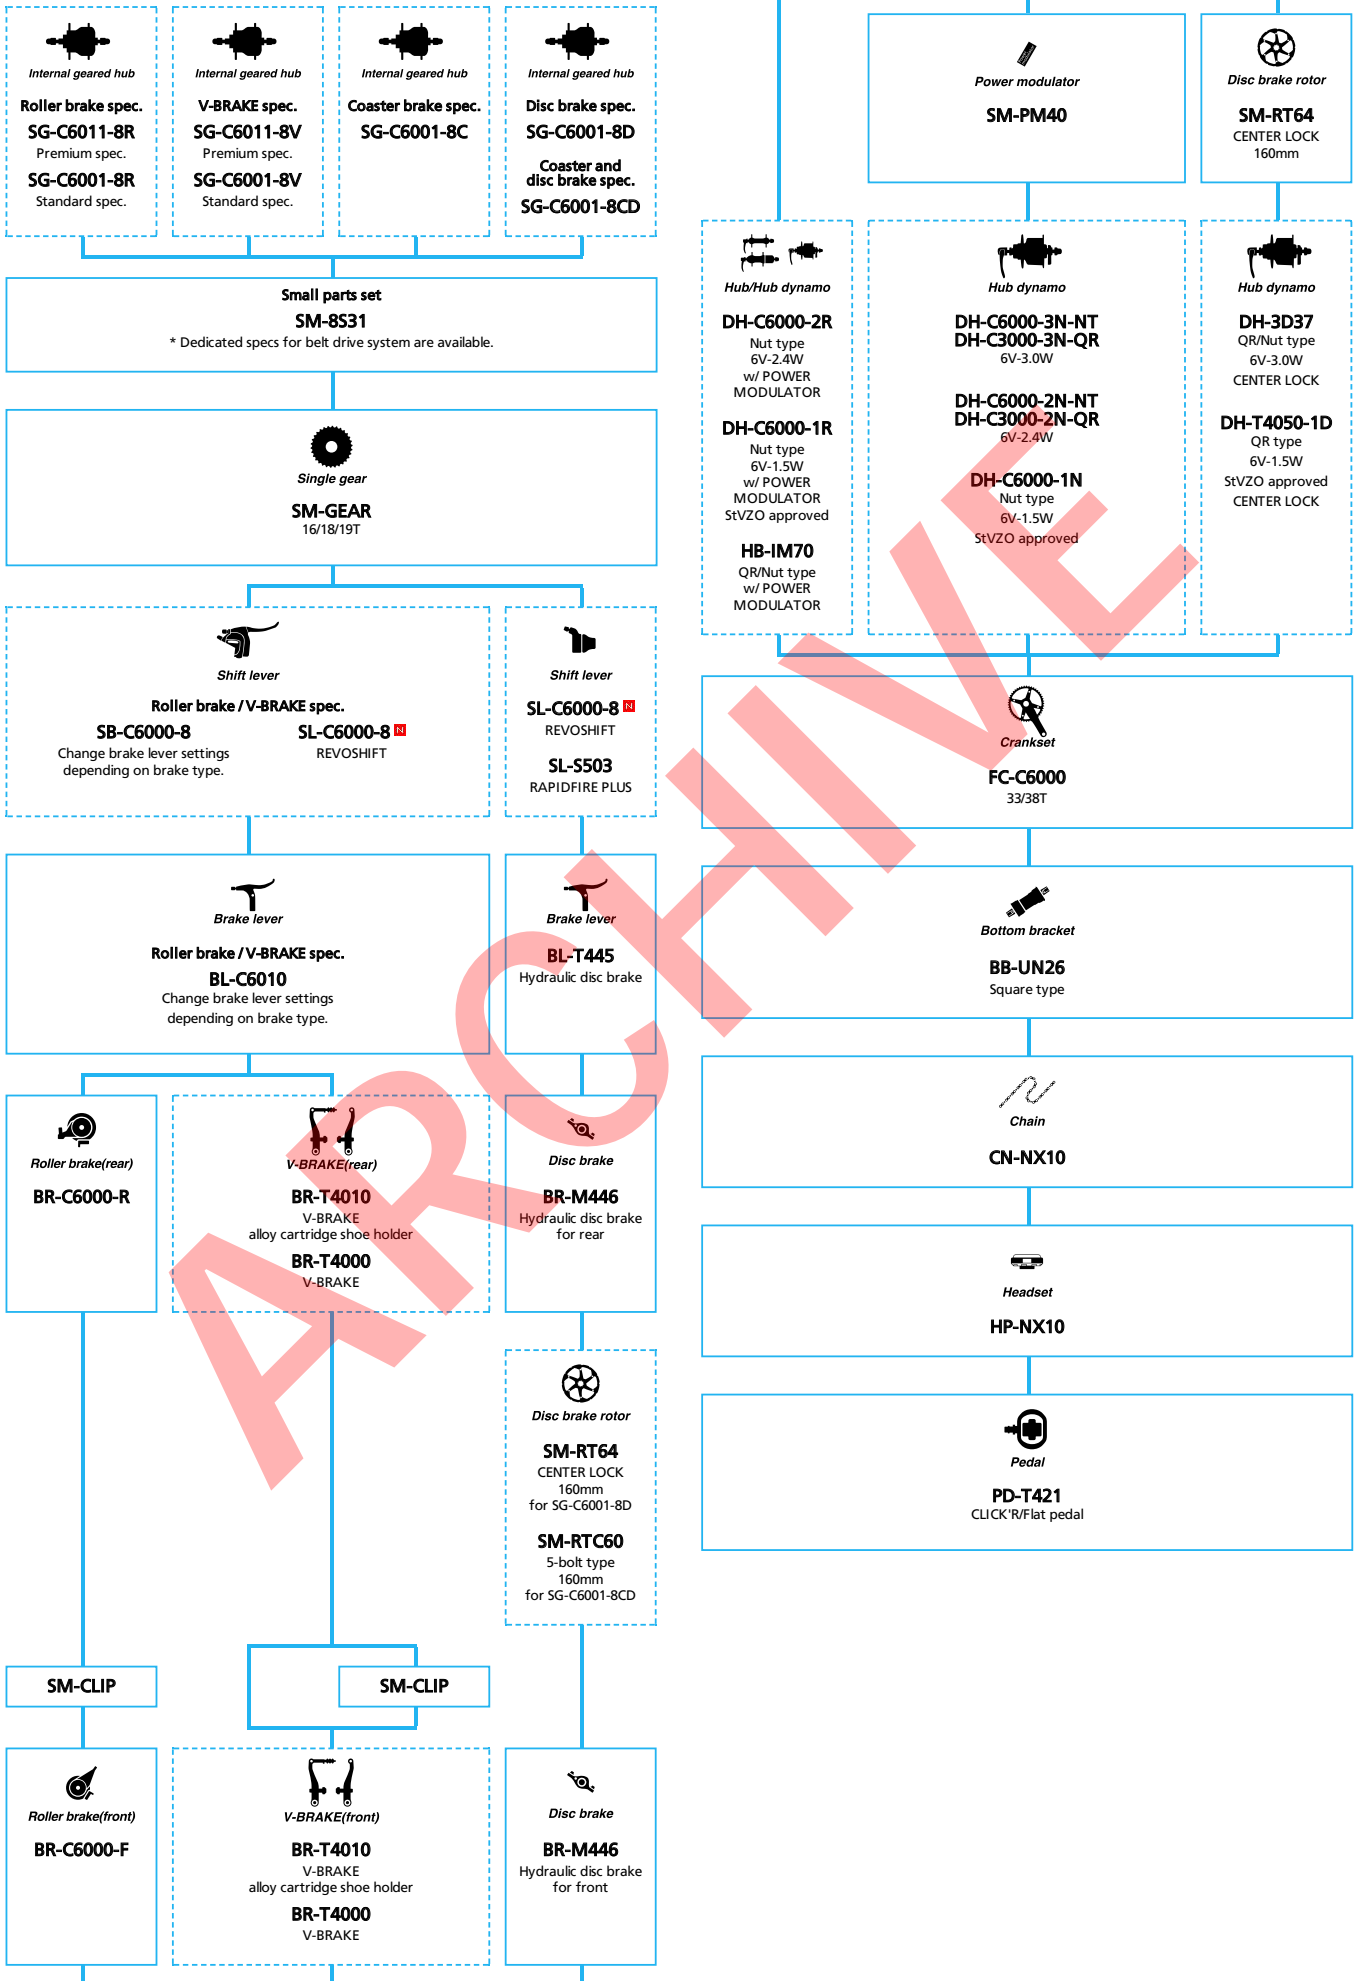

SHIMANO *Nexus* (INTER-8 Electronic spec)

■ ... New model
 ... Additional option
 ... All select
 ... Alternative option
 ... Single select

- ... New model
- ... Additional option
- ... Alternative option
- ... All select
- ... Single select