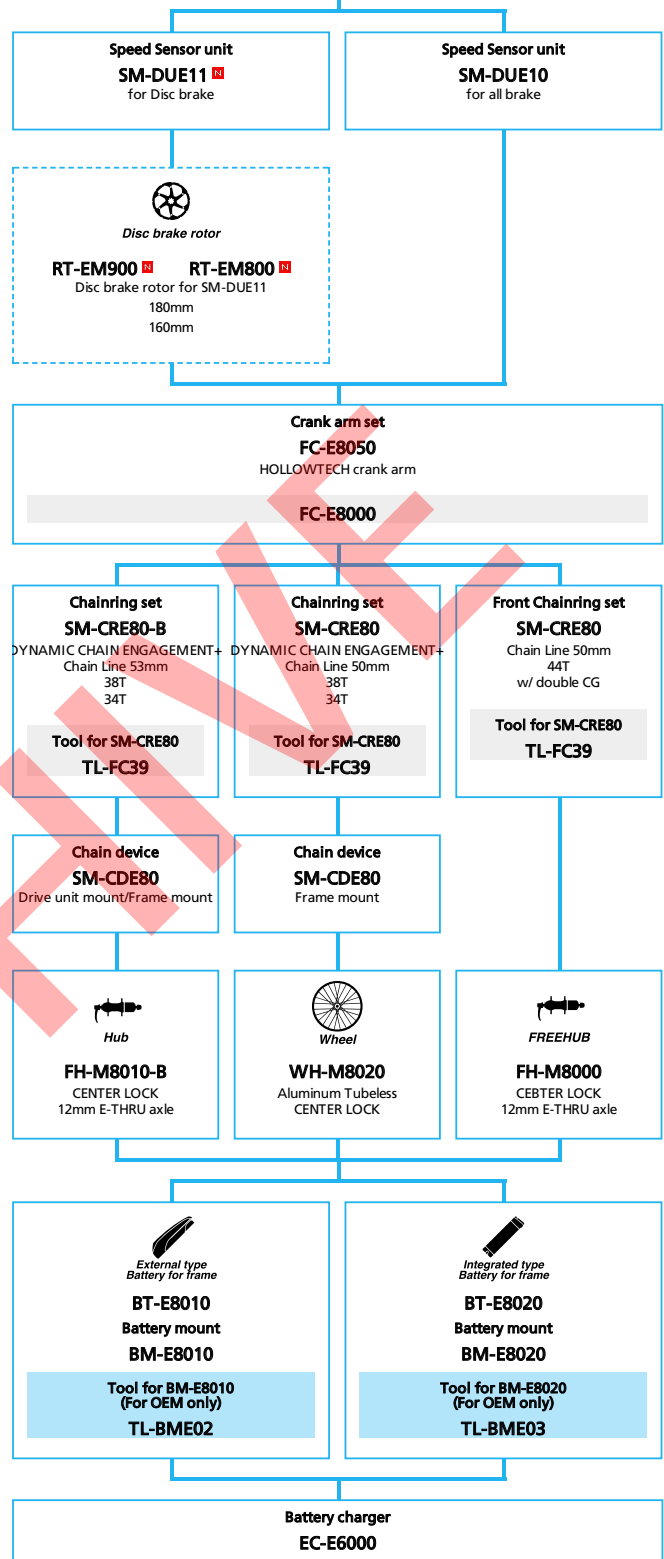

SHIMANO STEPS E8000 series Mechanical Derailleur spec.

N ... New model
  ... Additional option
  ... All select
  ... Alternative option

E-BIKE