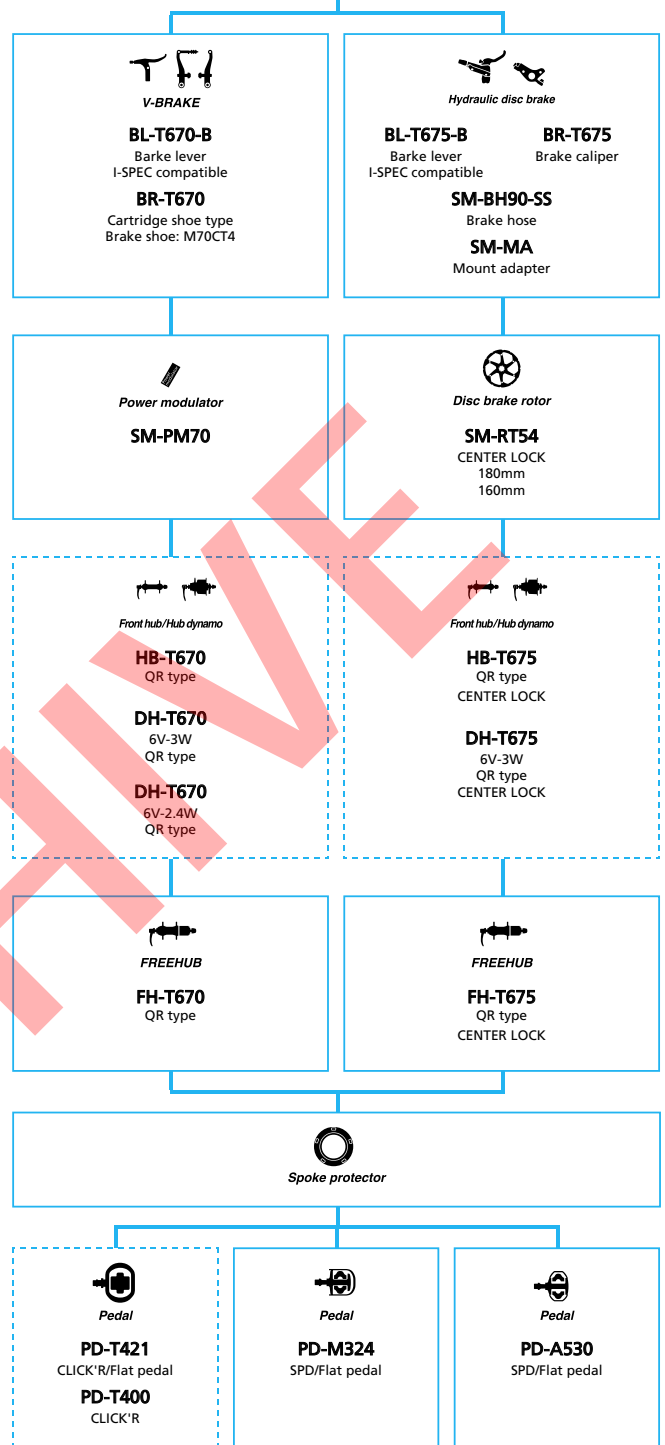

ARCHIVE

SHIMANO **DEORE XT** (3x10-speed)

 ... New model
 ... Additional option
 ... Alternative option
 ... All select
 ... Single select

Trekking Bike

 ... New model
 ... Additional option
 ... Alternative option
 ... All select
 ... Single select