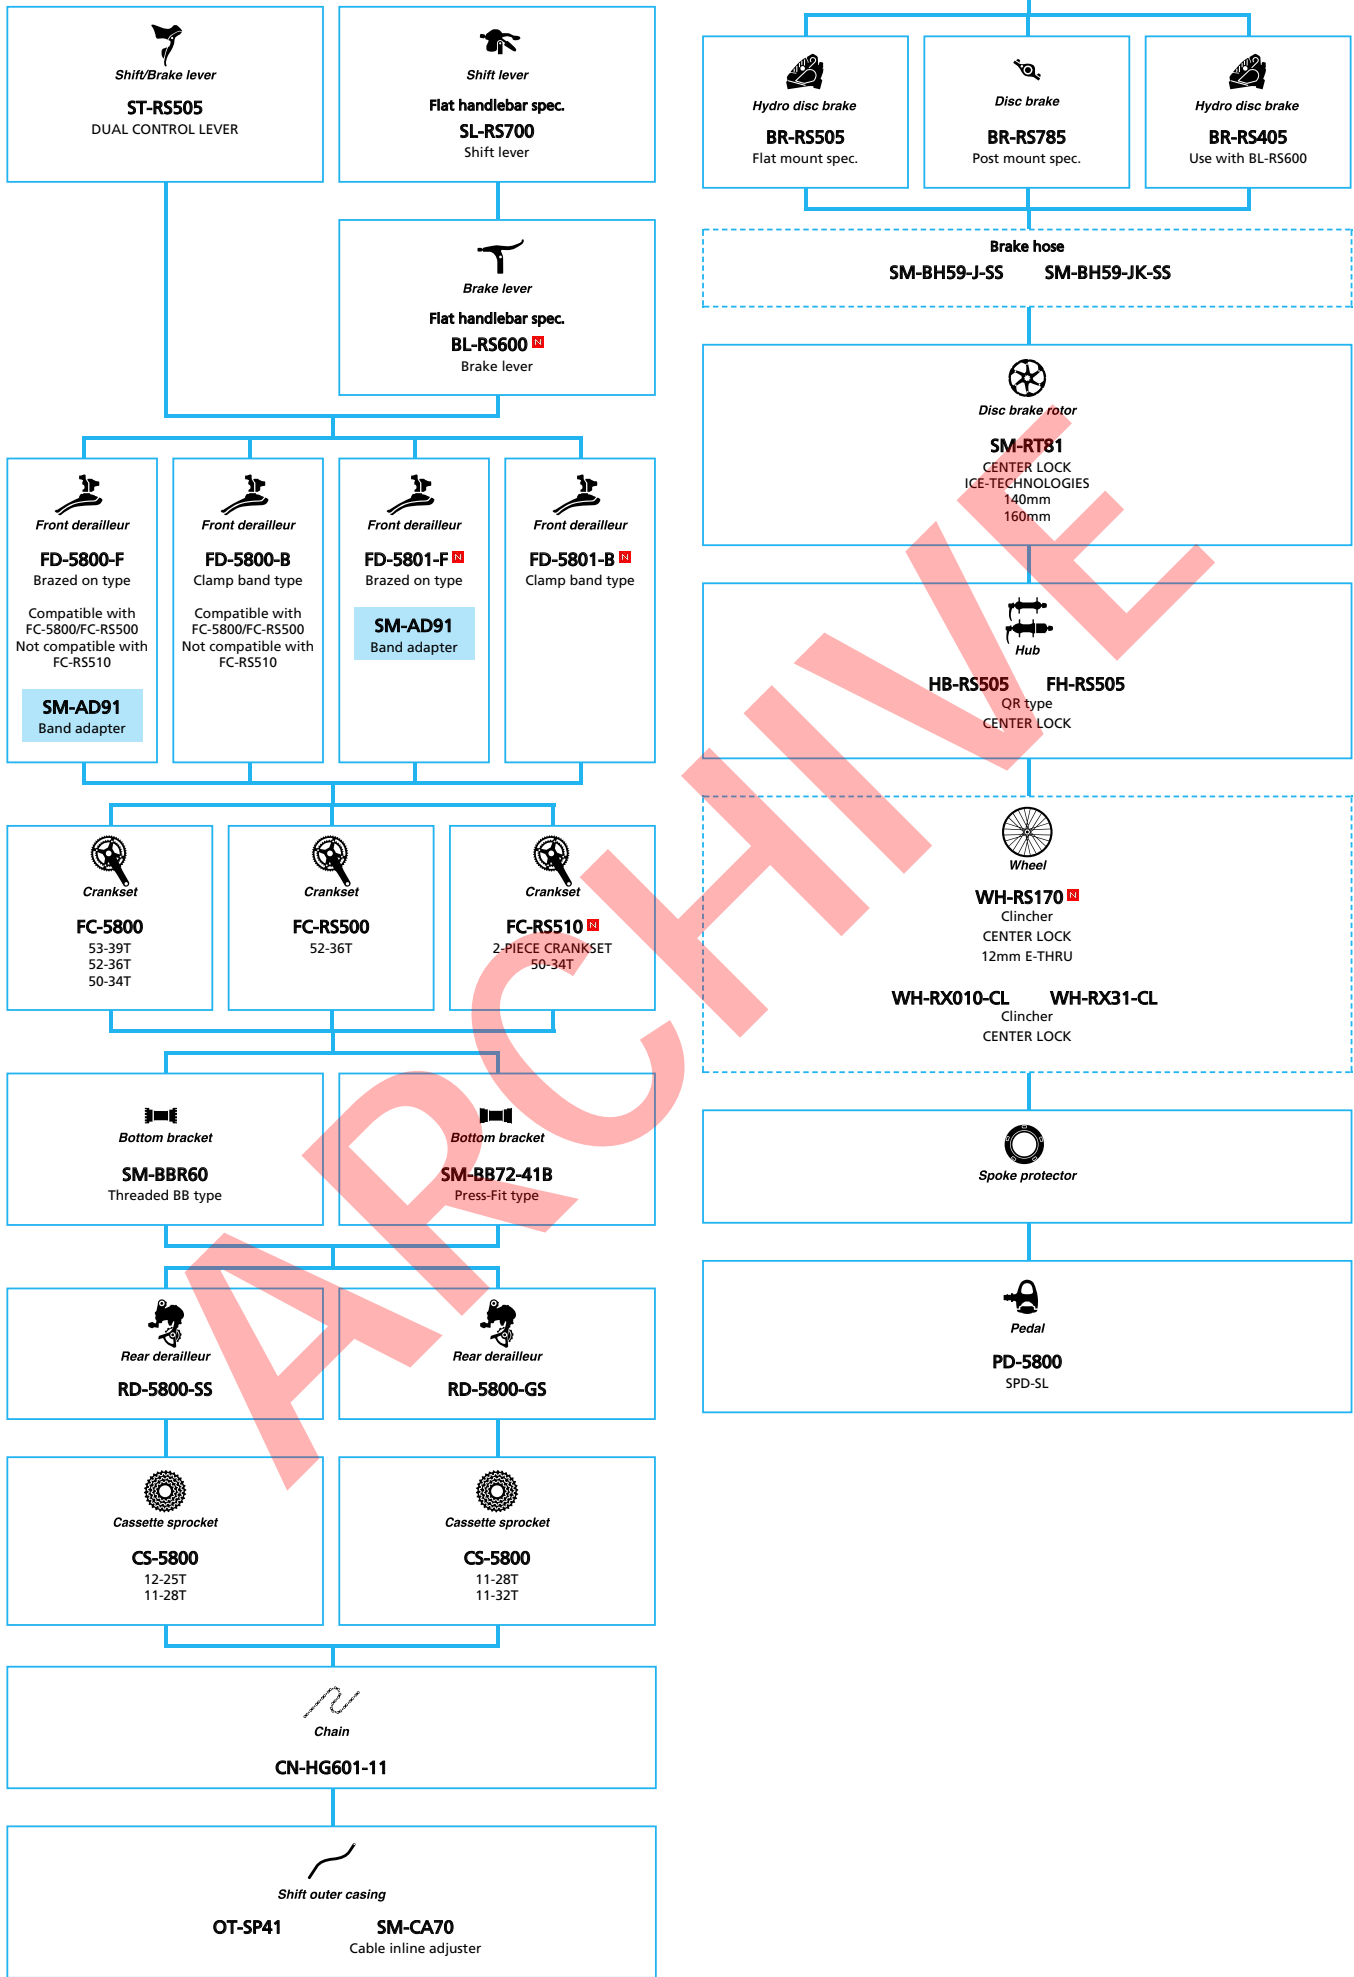

SHIMANO *Tiagra* (3x10-speed)

- ... New model
- ... Additional option
- ... All select
- ... Alternative option
- ... Single select

Road Bike

SHIMANO Tiagra (2x10-speed)

■ ... New model
 ... Additional option
 ... All select
 ... Alternative option
 ... Single select