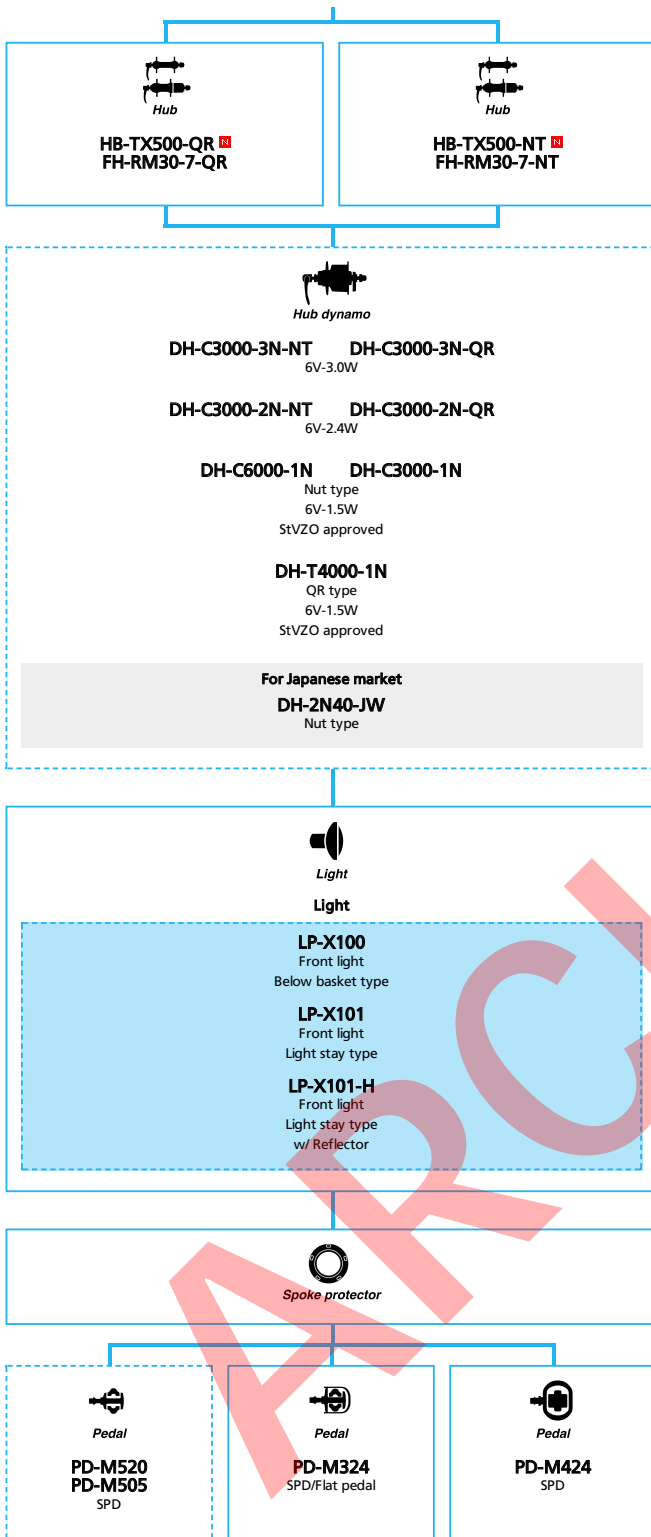

- ... New model
- ... Additional option
- ... All select
- ... Alternative option
- ... Single select