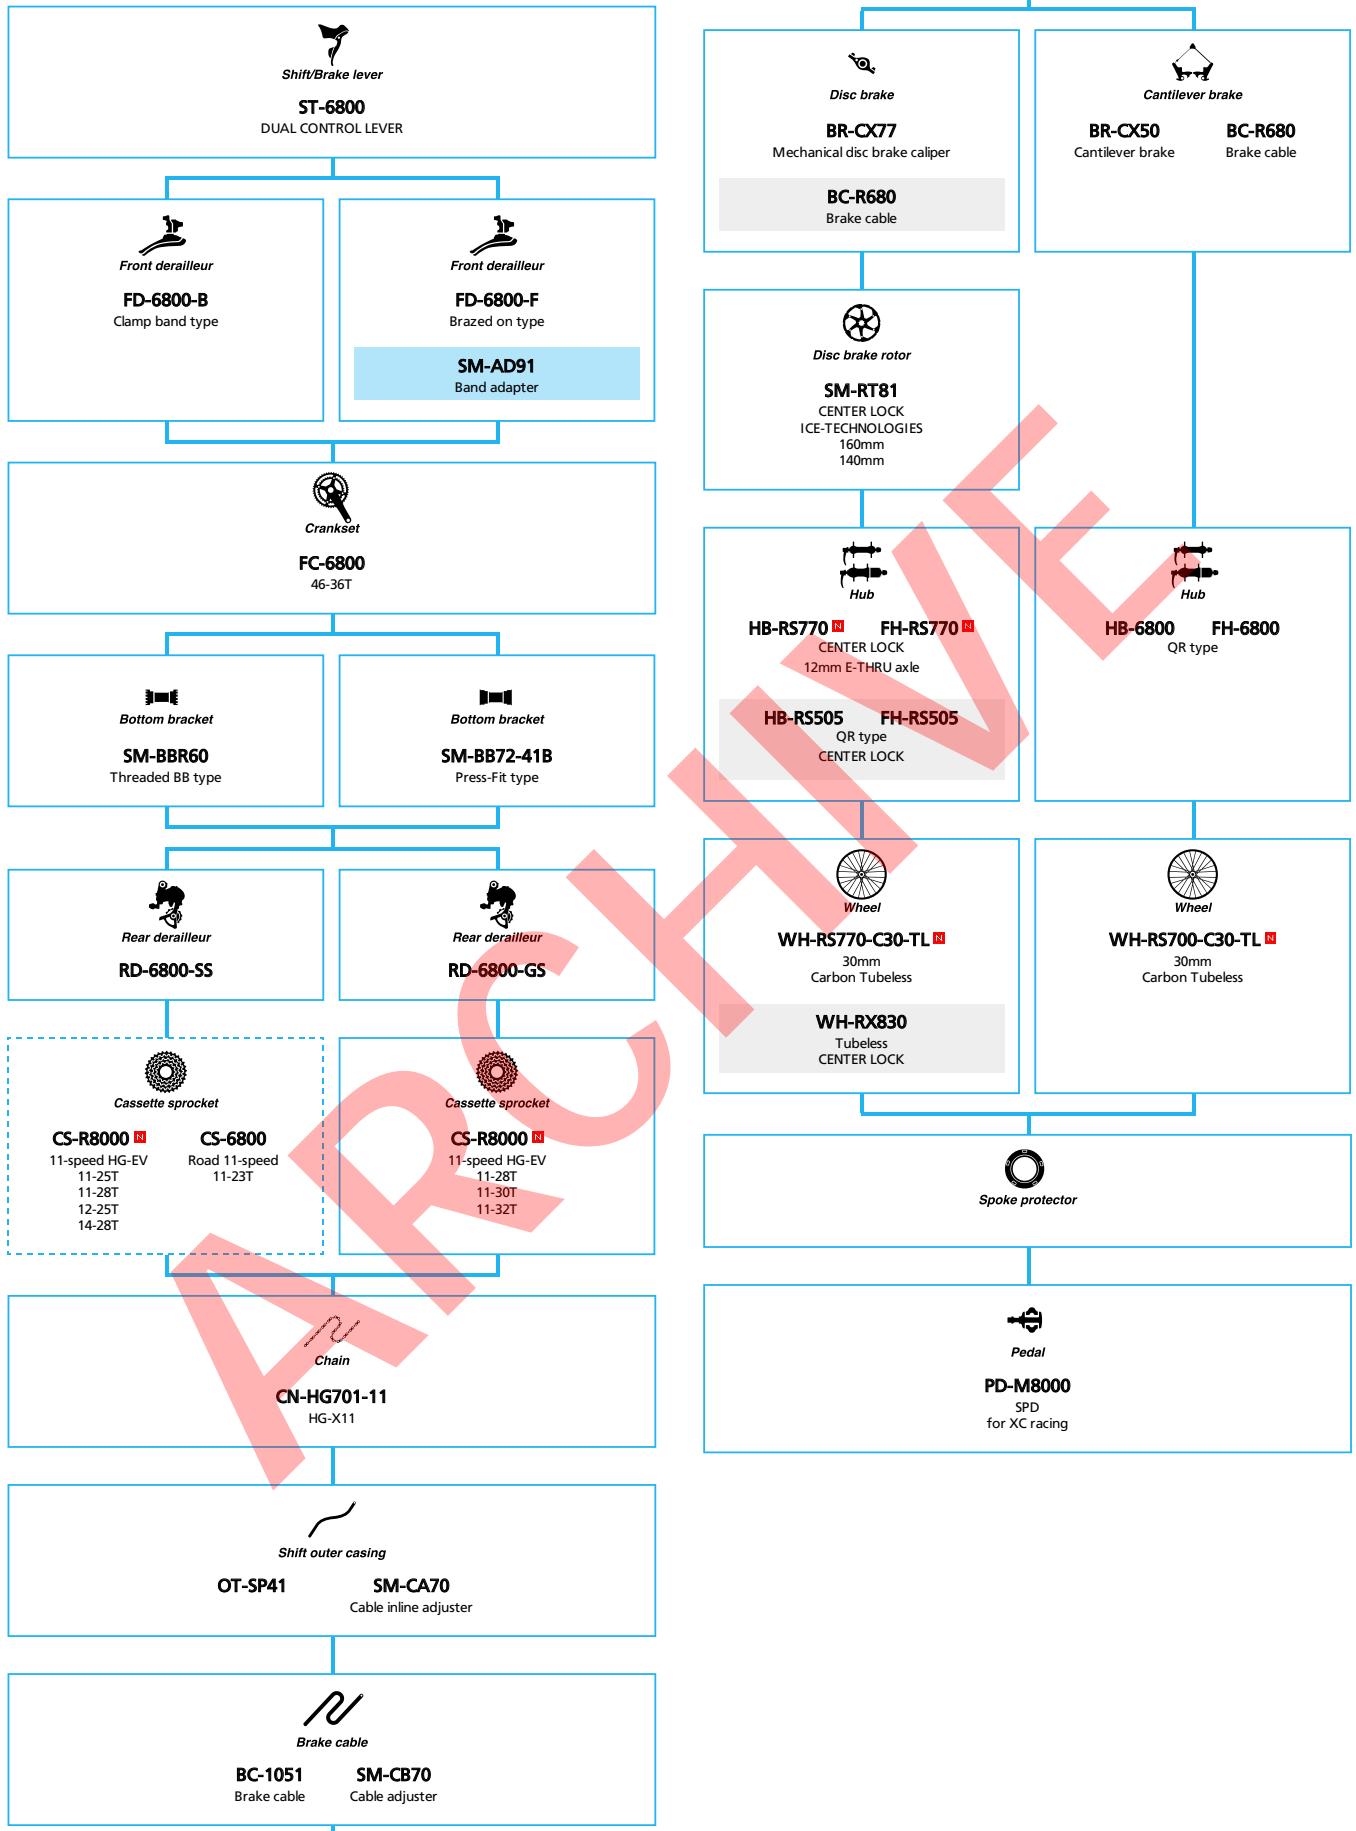

Cyclocross Mechanical spec. (2x11-speed ULTEGRA grade)

■ ... New model
 ... Additional option
 ... All select
 ... Alternative option