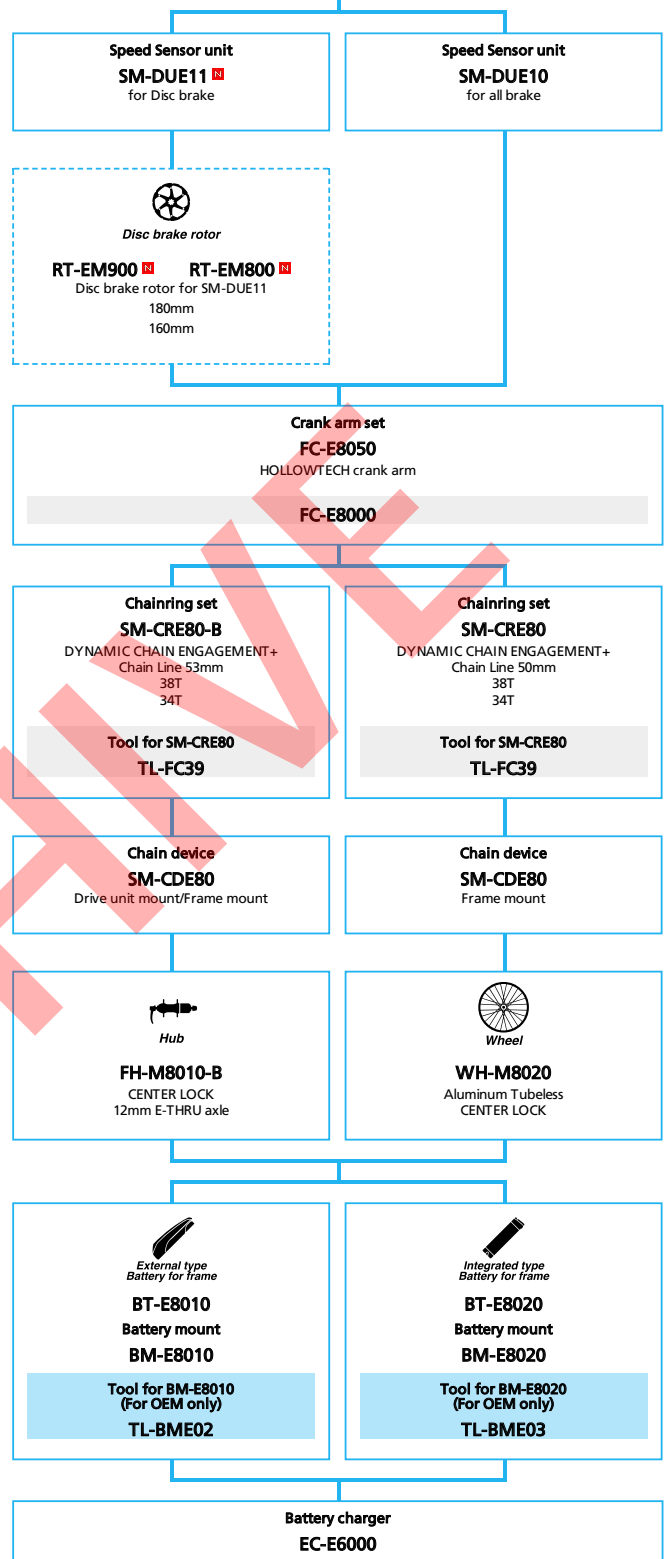

METREA (Flat handlebar type 2x11-speed)

- ... New model
- ... Additional option
- ... All select
- ... Alternative option
- ... Single select

DRAFT

URBAN SPORT

METREA (Flat handlebar type 1x11-speed)

- ... New model
- ... Additional option
- ... All select
- ... Alternative option
- ... Single select