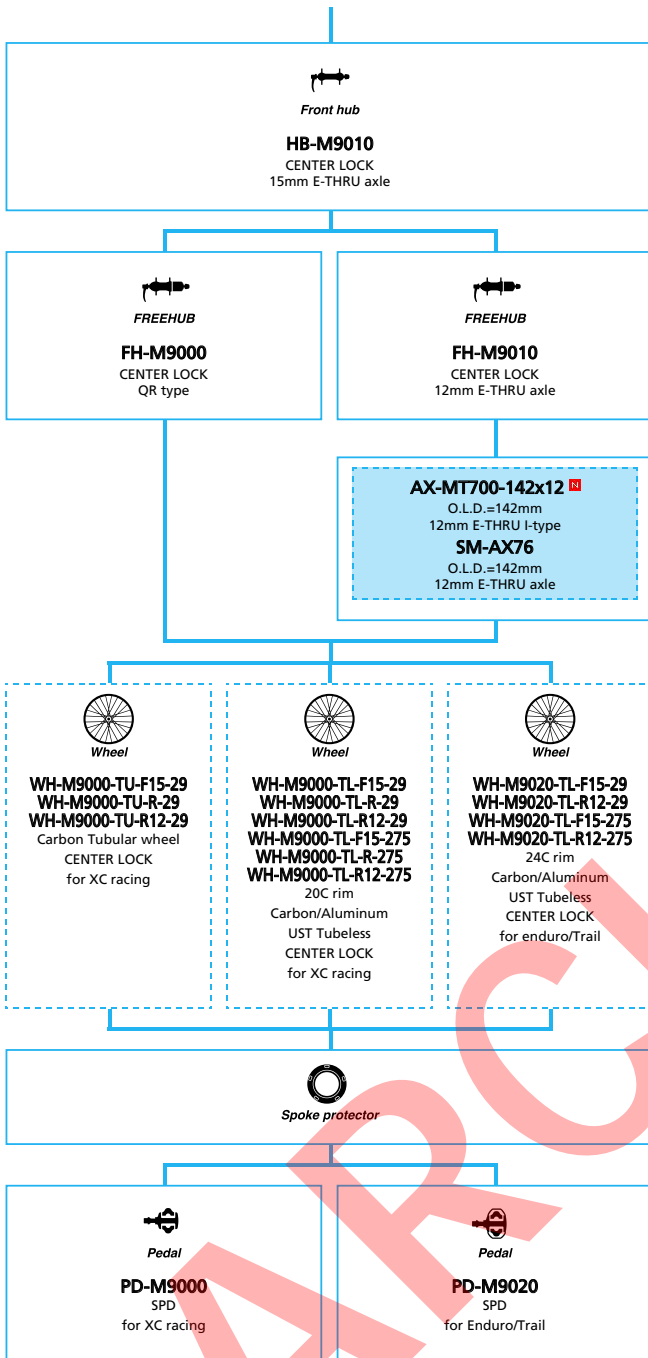

- ... New model
- ... Additional option
- ... Alternative option
- ... All select
- ... Single select