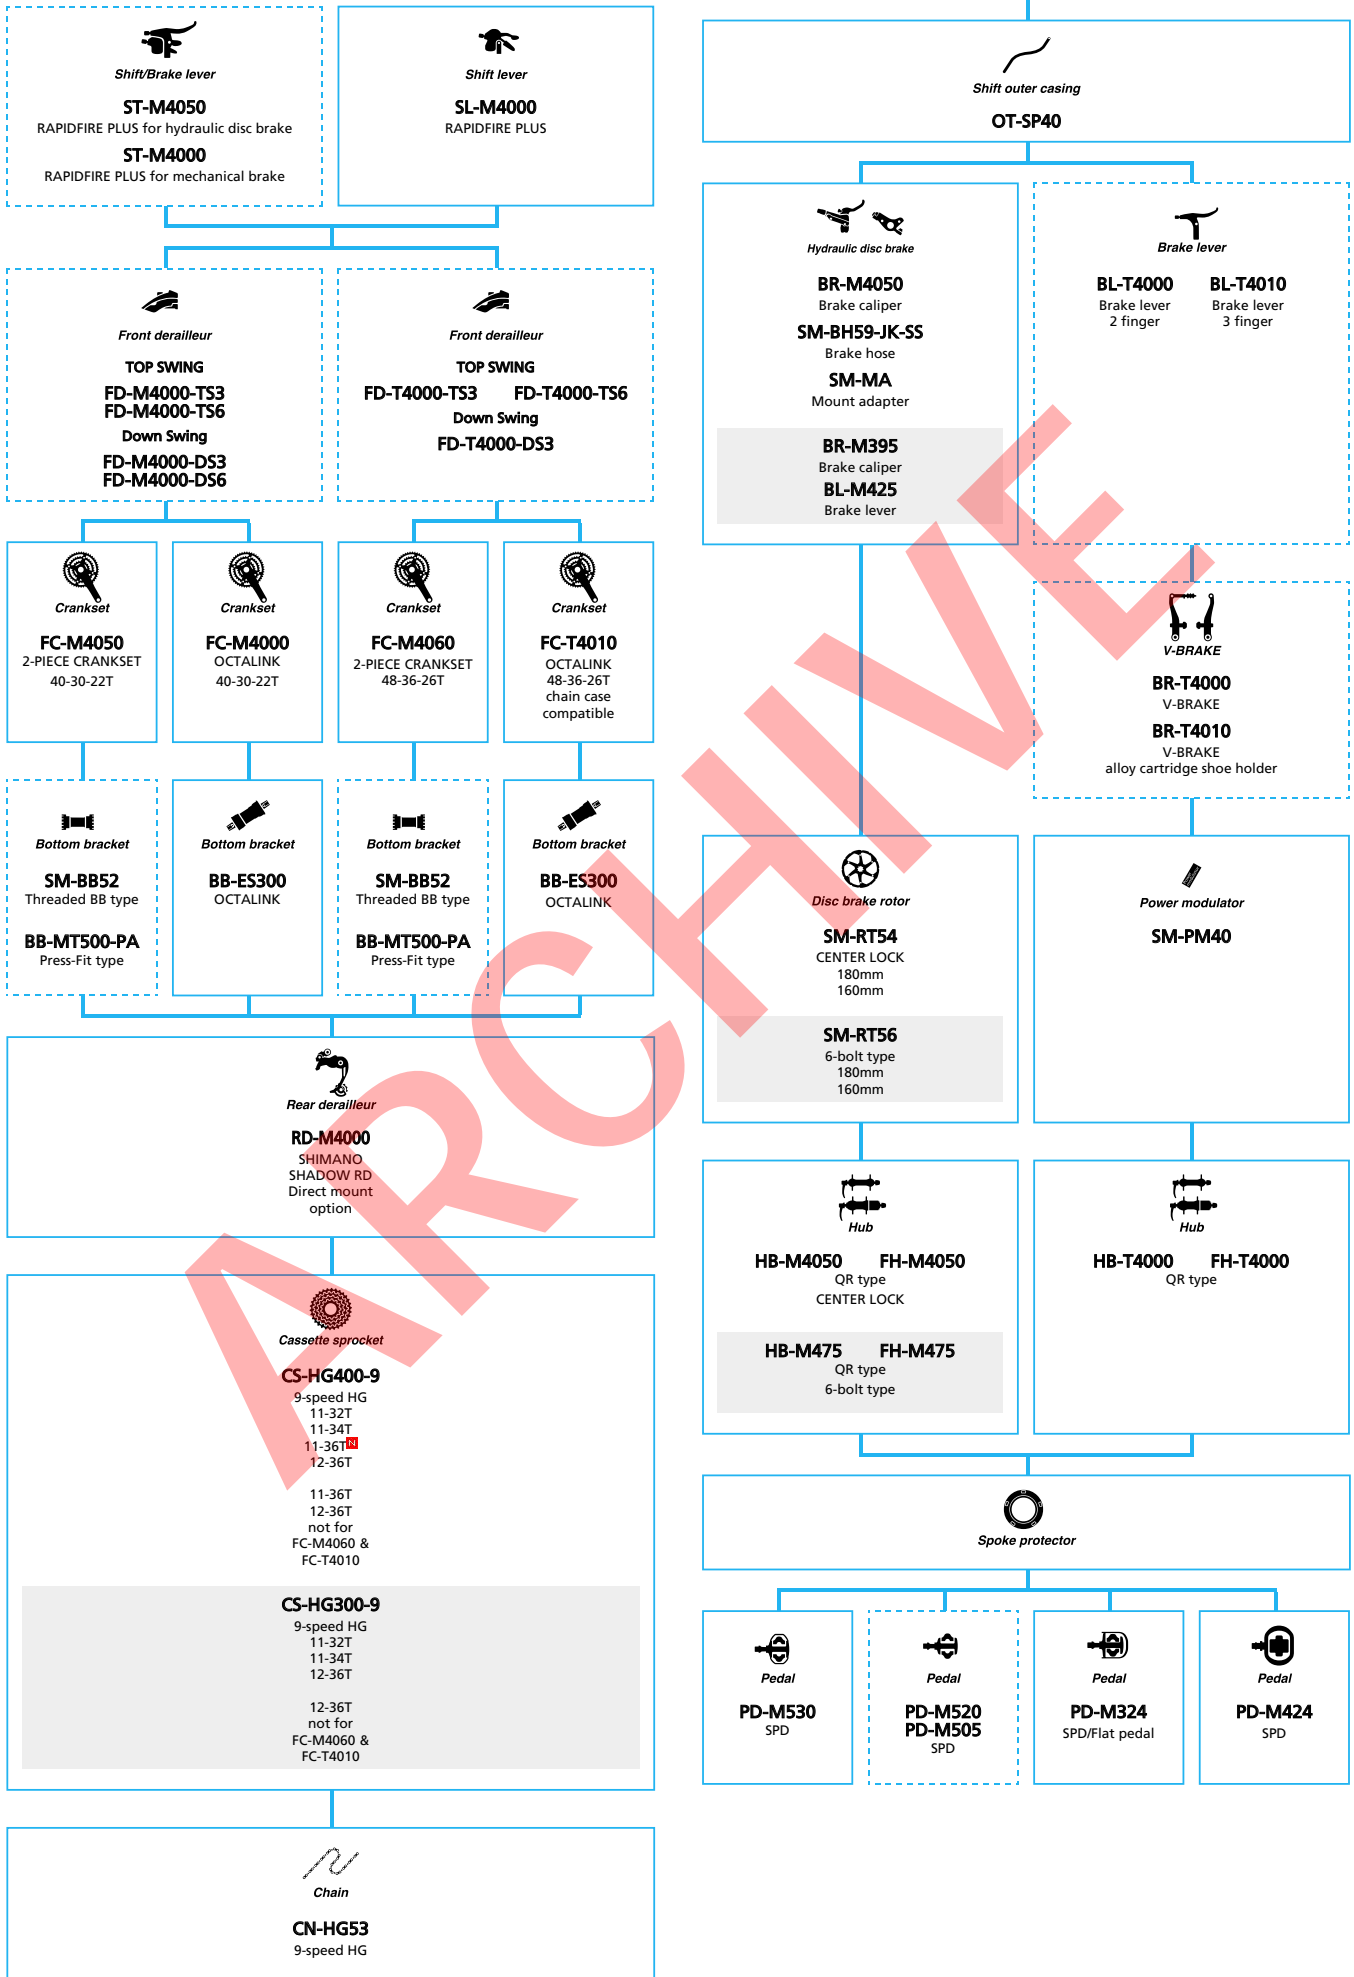

SHIMANO ALIVIO (3x9-speed)

... New model
... Additional option
... Alternative option
... All select
... Single select

Mountain Bike