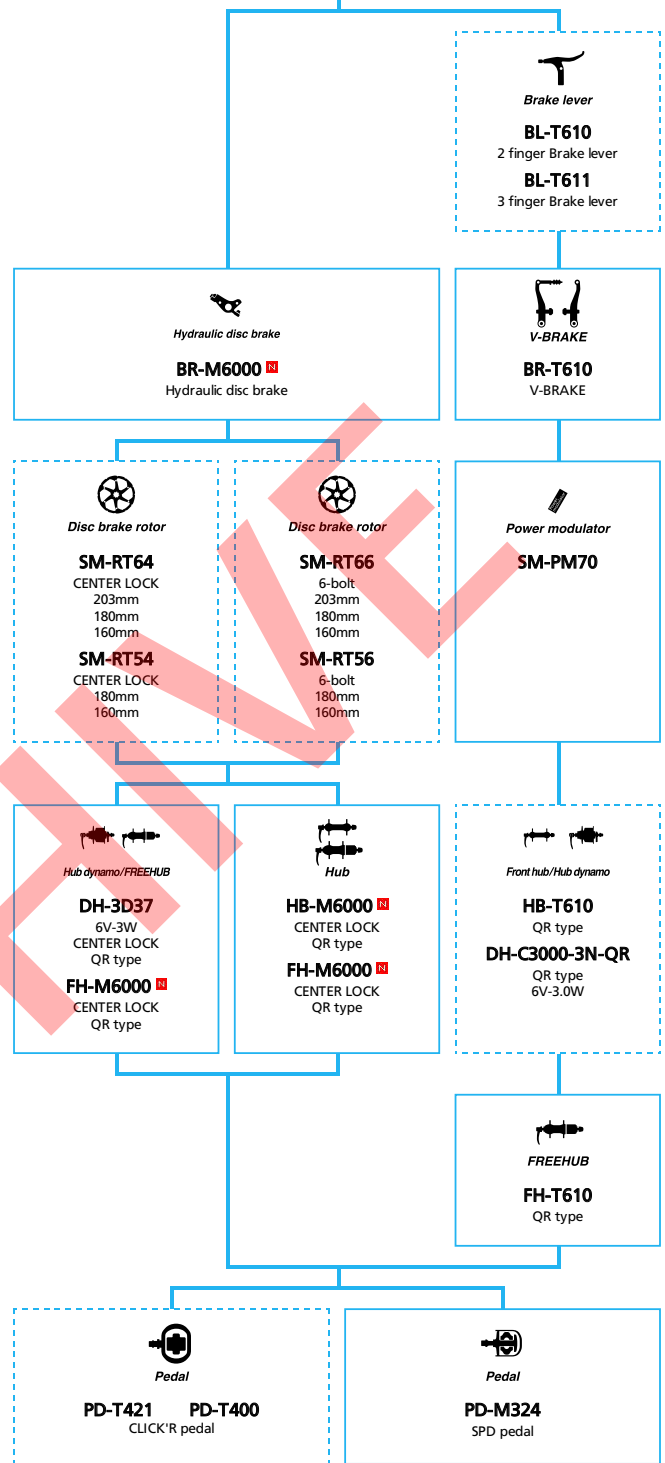

ARCHIVE

SHIMANO **DEORE XT** (3x10-speed)

 ... New model
 ... Additional option
 ... Alternative option
 ... All select
 ... Single select

Trekking Bike

 ... New model
 ... Additional option
 ... Alternative option
 ... All select
 ... Single select

SHIMANO
DEORE (3x10-speed)

 ... New model
 ... Additional option
 ... Alternative option
 ... All select
 ... Single select

Trekking Bike

SHIMANO ALIVIO (3x9-speed)

■ ... New model
 ... Additional option
 ... Alternative option
 ... All select
 ... Single select