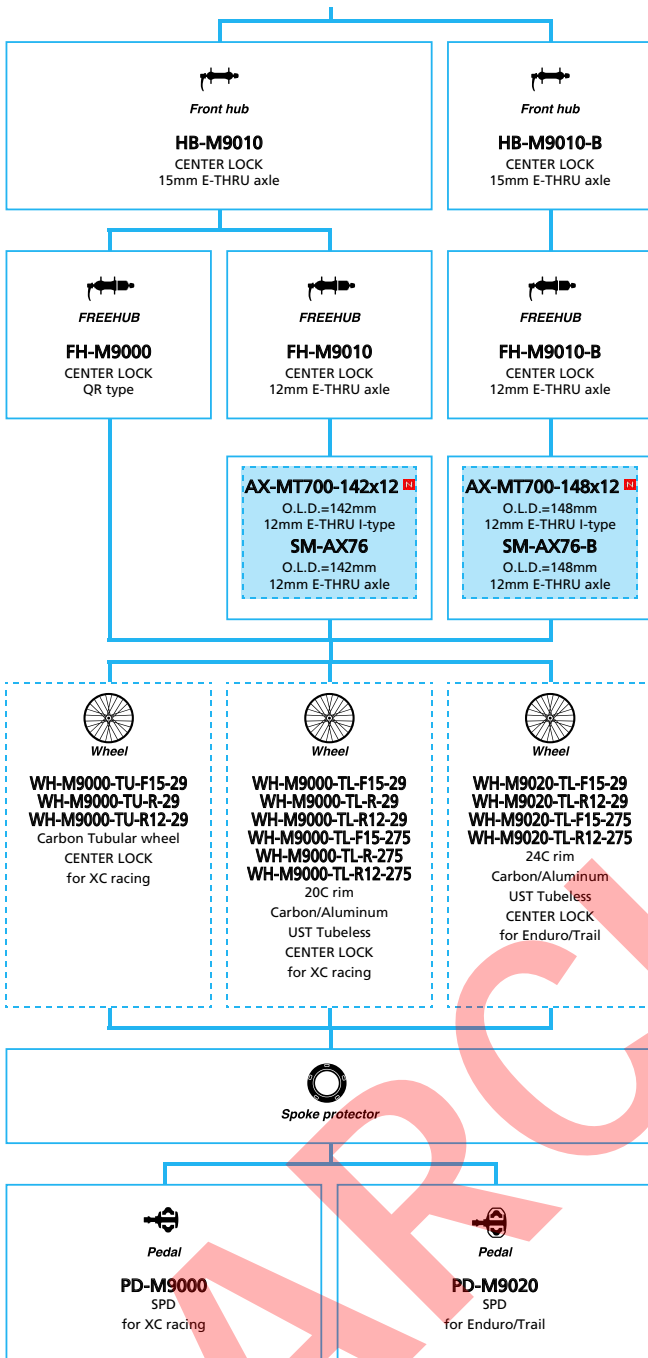

- ... New model
- ... Additional option
- ... Alternative option
- ... All select
- ... Single select