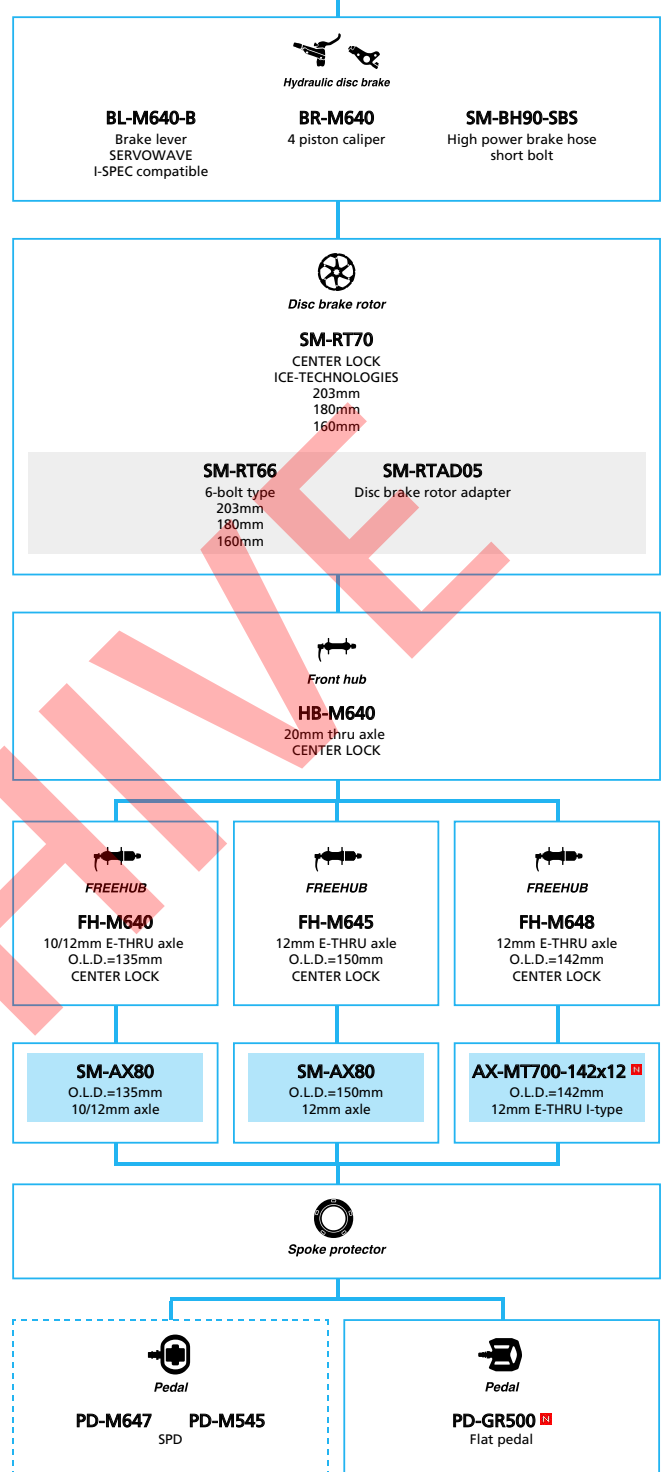

Chain

CN-HG54
10-speed HG-X

Shift outer casing

OT-SP41

ZEE (10-speed)

- ... New model
- ... Additional option
- ... All select
- ... Alternative option
- ... Single select

SHIMANO DEORE (3x10-speed)

N ... New model
 ... Additional option
 ... Alternative option
 ... All select
 ... Single select

Mountain Bike

SHIMANO DEORE (2x10-speed)

■ ... New model
 ... Additional option
 ... All select
 ... Alternative option
 ... Single select

SHIMANO ALIVIO (3x9-speed)

 ... New model
 ... Additional option
 ... Alternative option
 ... All select
 ... Single select