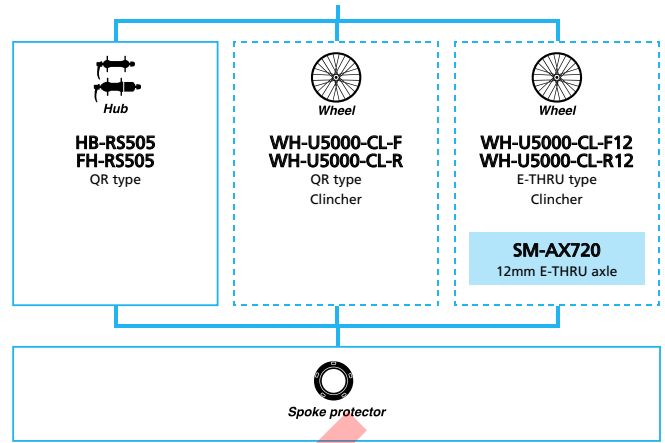

METREA (H type handlebar 2x11-speed)

- ... New model
- ... Additional option
- ... All select
- ... Alternative option
- ... Single select

DRAFT