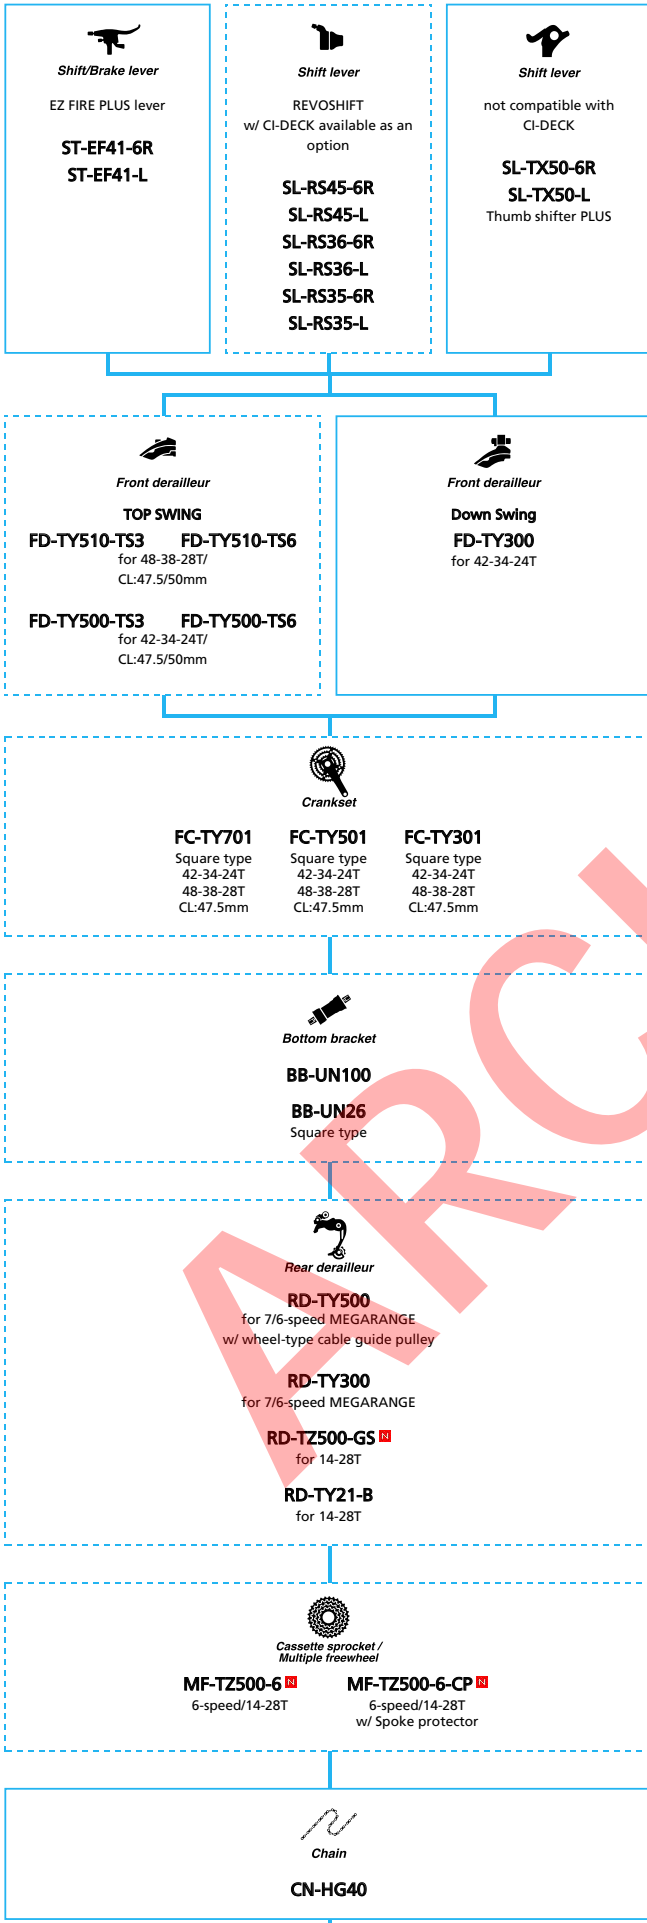

SHIMANO Tourney (3x6-speed)

N ... New model
 ... Additional option
 ... Alternative option
 ... All select
 ... Single select

Mountain Bike