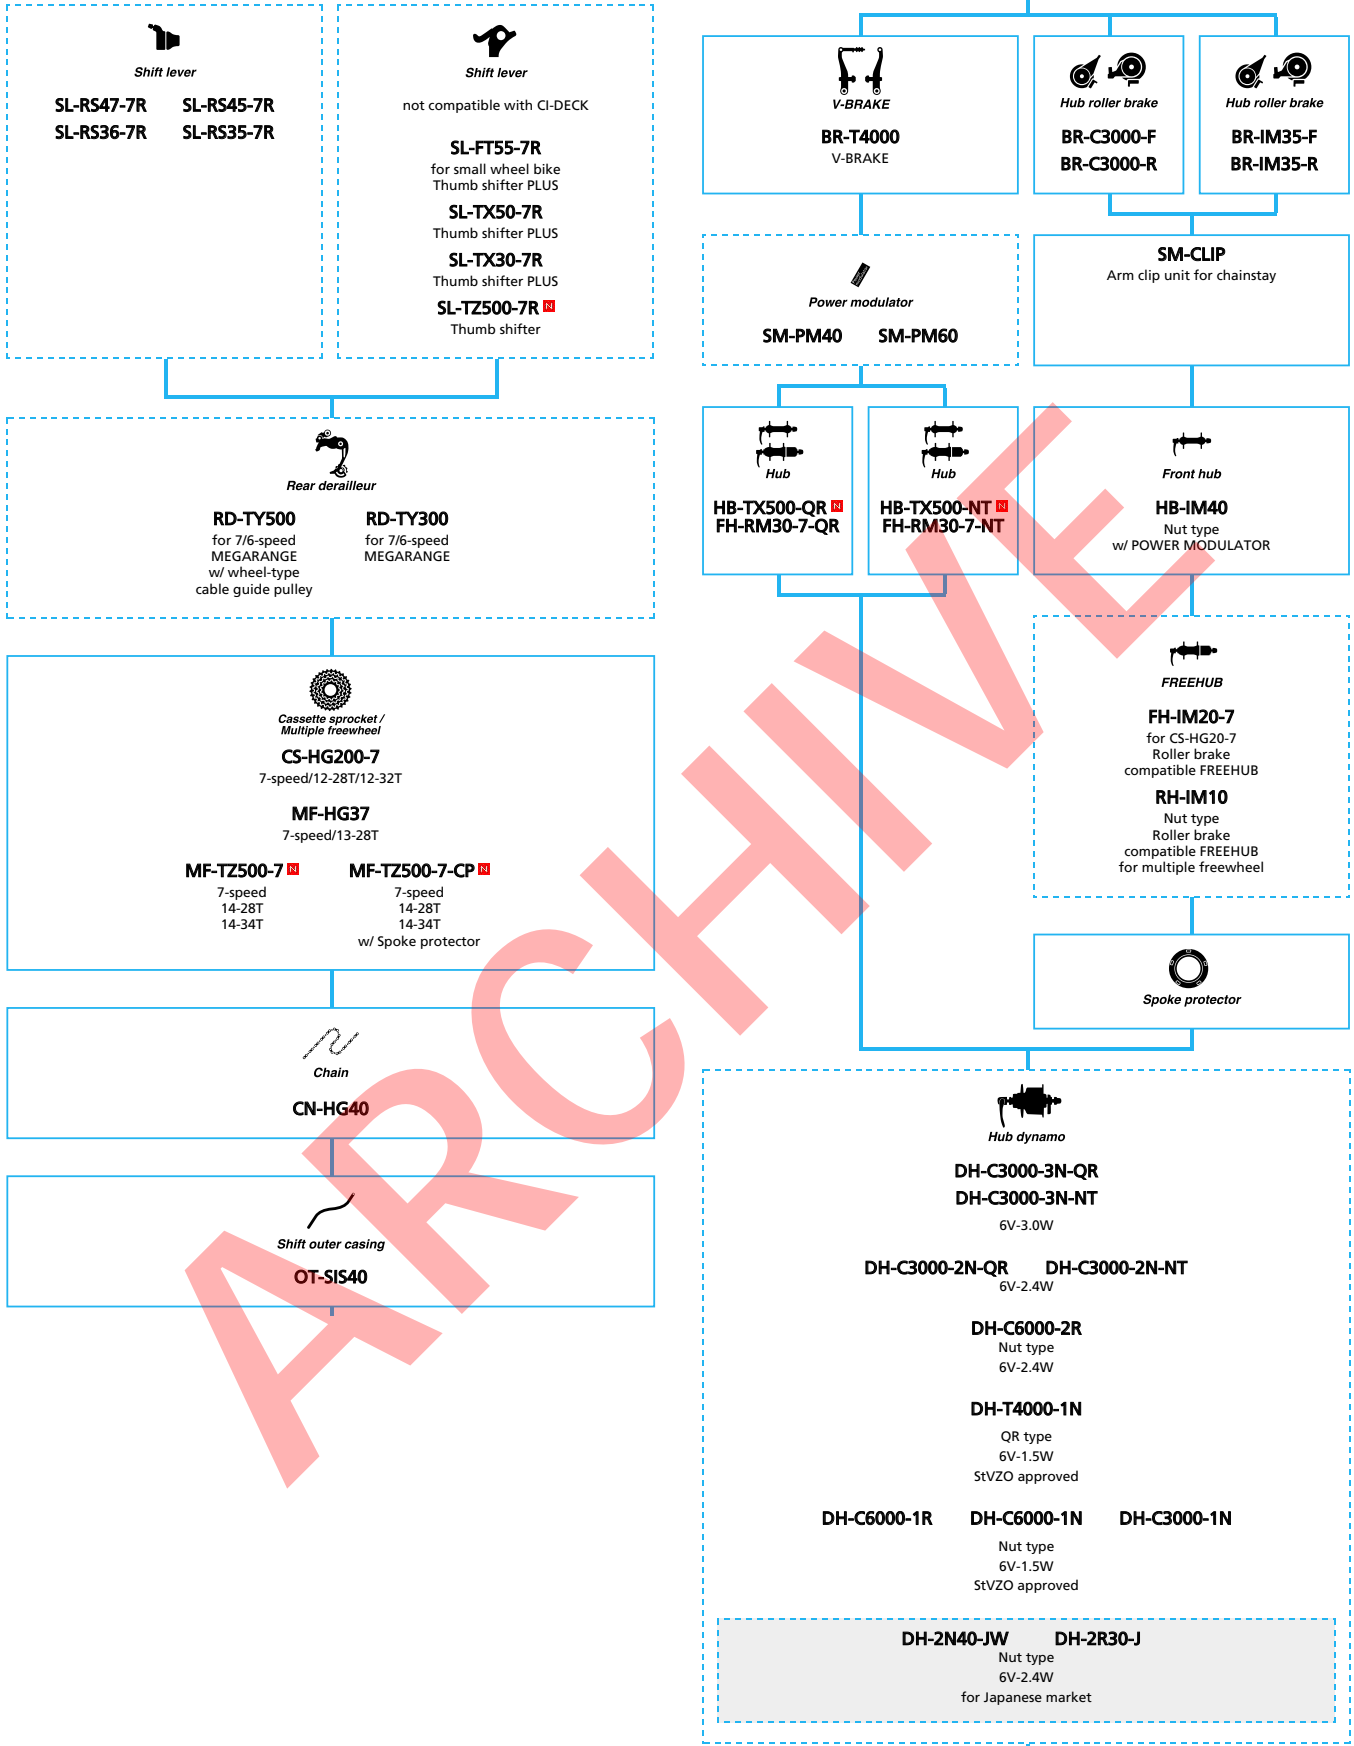

SHIMANO Tourney (1x7-speed)

N ... New model
  ... Additional option
  ... Alternative option
  ... All select
  ... Single select

Mountain Bike