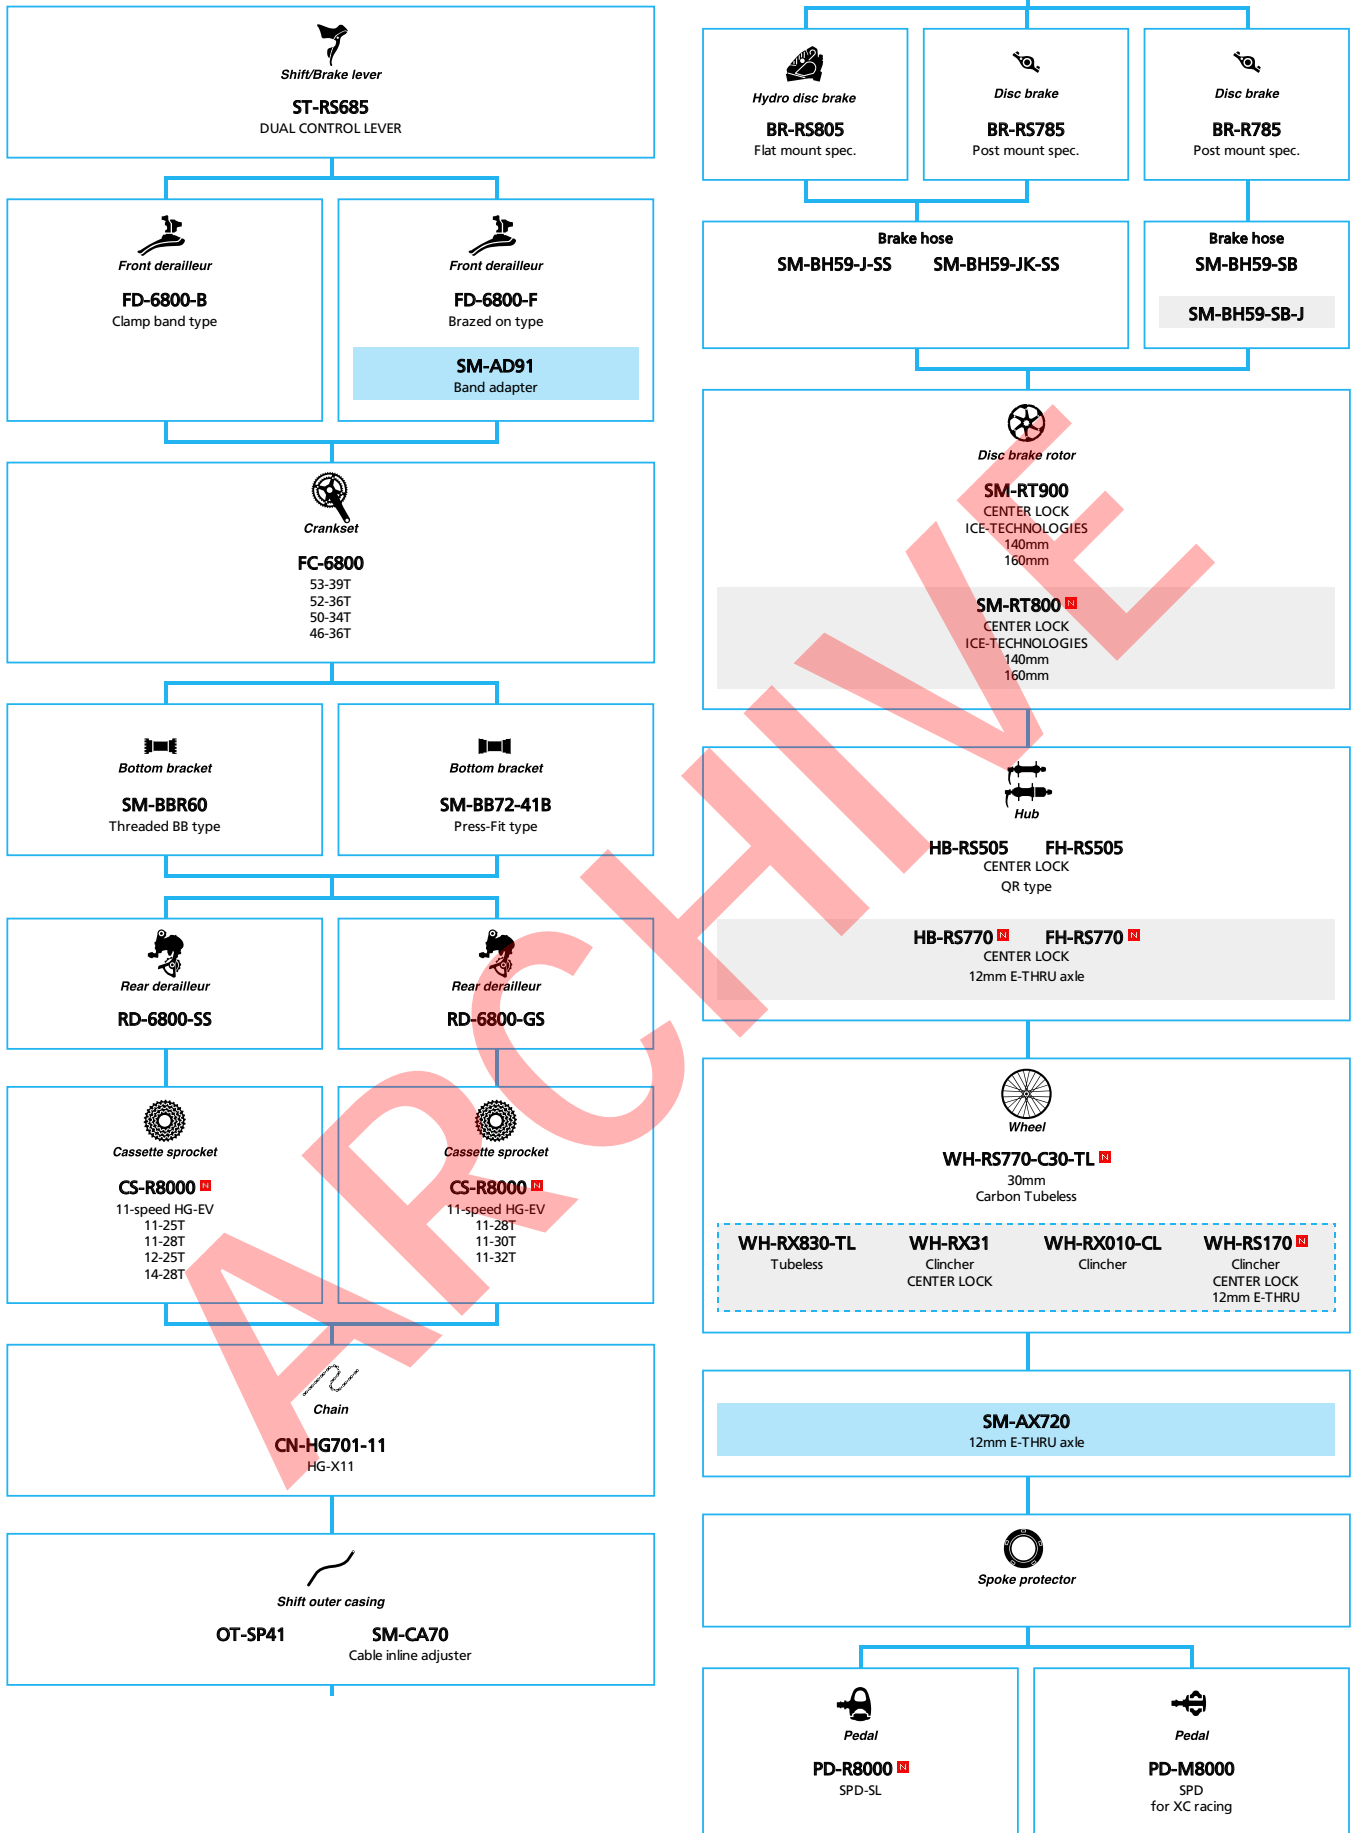

Hydraulic disc Brake for On road (Mechanical spec. 2x11-speed ULTEGRA grade)

■ ... New model
■ ... Additional option
■ ... Alternative option
   ... All select
   ... Single select