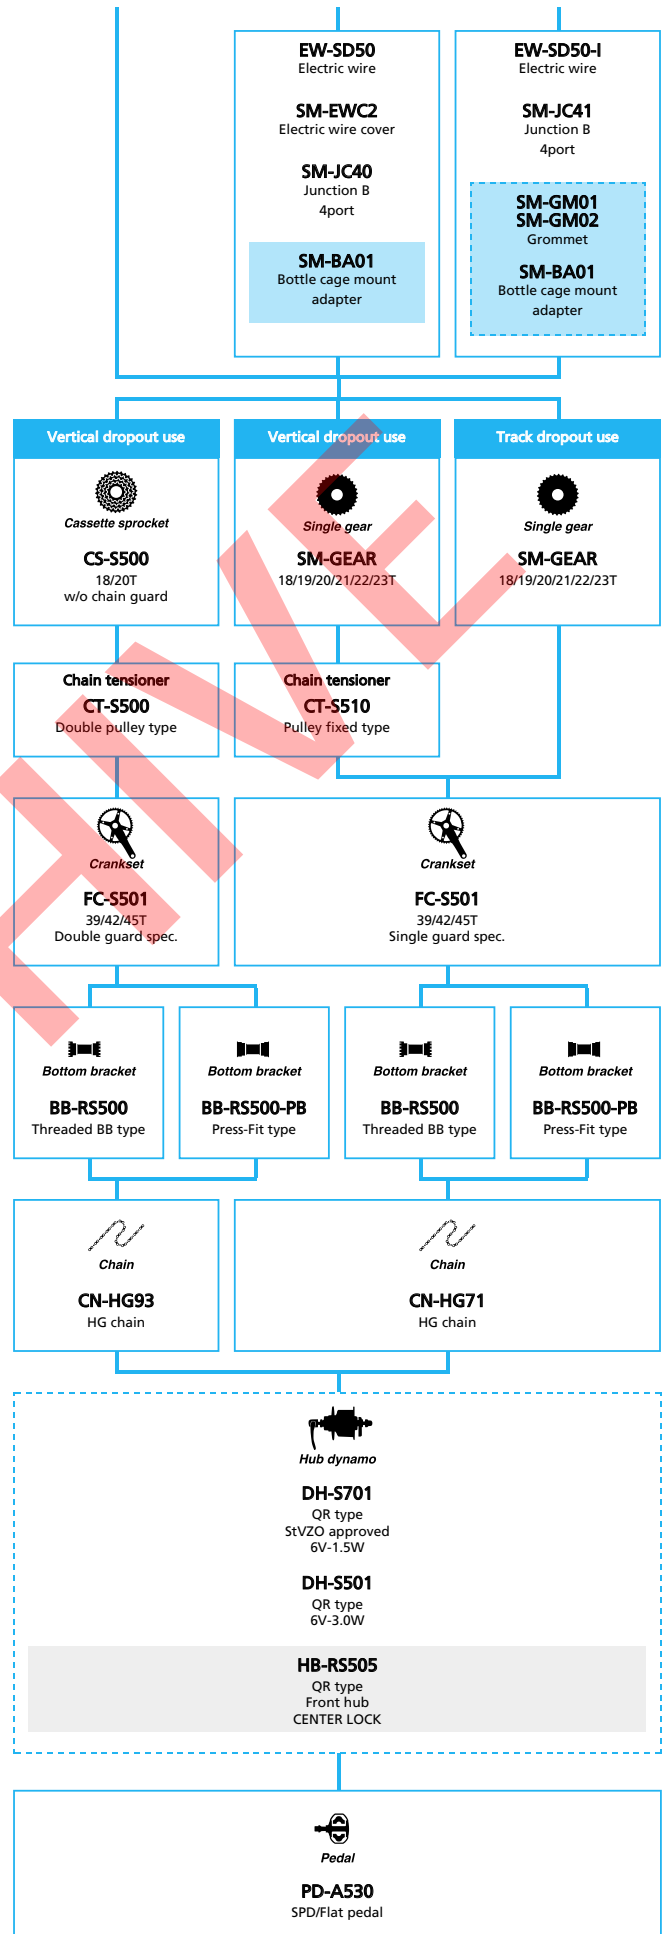

SHIMANO
DEORE (3x10-speed)

 ... New model
 ... Additional option
 ... Alternative option
 ... All select
 ... Single select

Trekking Bike

SHIMANO ALIVIO (3x9-speed)

■ ... New model
 ... Additional option
 ... Alternative option
 ... All select
 ... Single select

SHIMANO **ALCERA** (3x9-speed)

■ ... New model
 ... Additional option
 ... Alternative option
 ... All select
 ... Single select

Trekking Bike

SHIMANO ALFINE (Electronic spec Flathandle)

- ... New model
- ... Additional option
- ... All select
- ... Alternative option
- ... Single select

SHIMANO ALFINE (Electronic spec Drophandle)

N ... New model
 ... Additional option
 ... Alternative option
 ... All select
 ... Single select

SHIMANO ALFINE (11-speed)

- ... New model
- ... Additional option
- ... All select
- ... Alternative option
- ... Single select