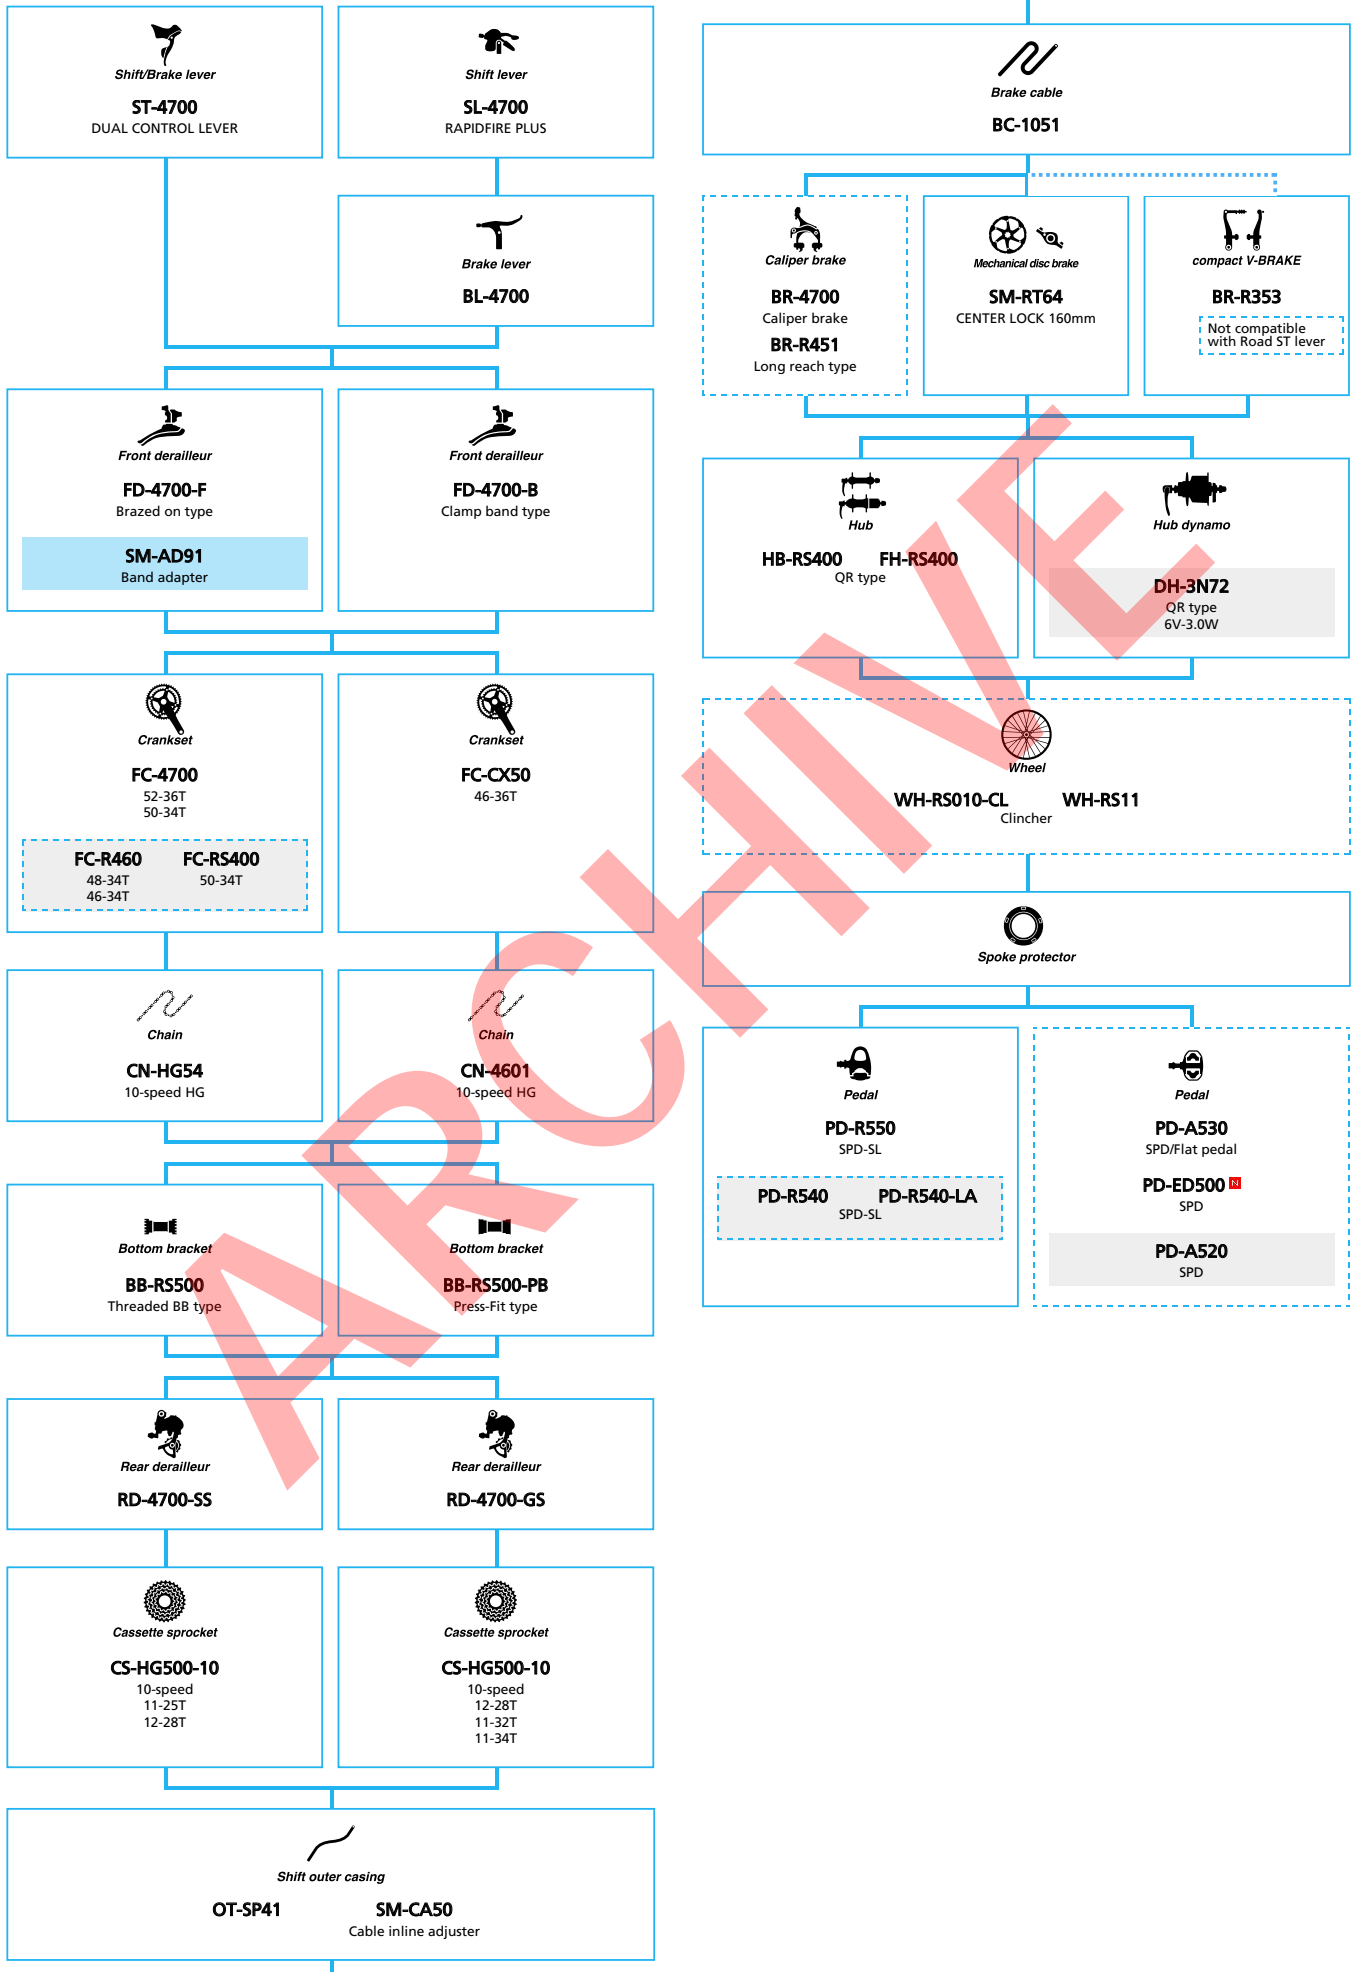

SHIMANO *Tiagra* (3x10-speed)

- ... New model
- ... Additional option
- ... All select
- ... Alternative option
- ... Single select

Road Bike

SHIMANO Tiagra (2x10-speed)

■ ... New model
 ... Additional option
 ... All select
 ... Alternative option
 ... Single select