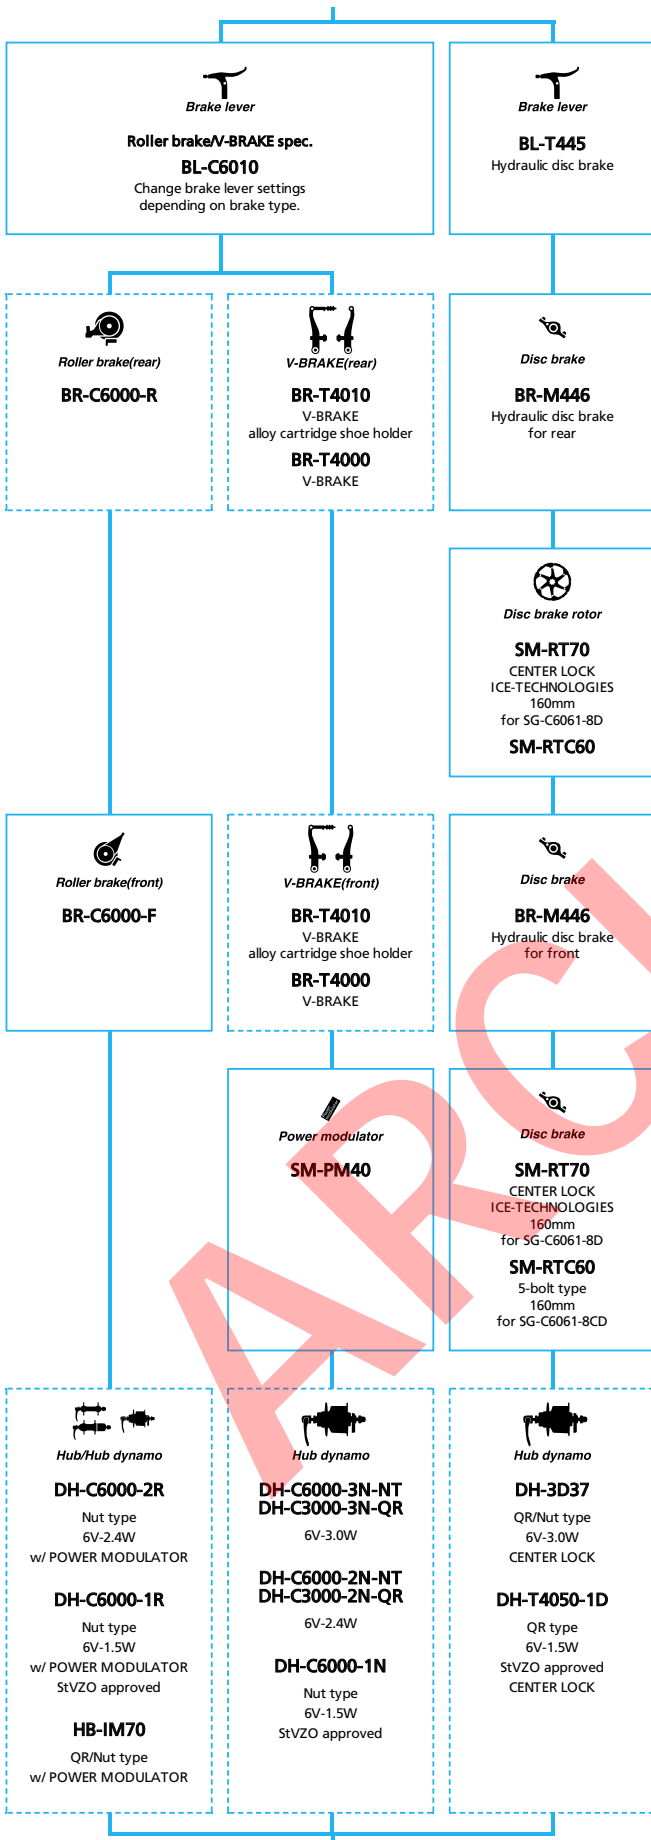

SHIMANO *Nexus* (INTER-8 Electronic spec)

■ ... New model
 ... Additional option
 ... All select
 ... Alternative option
 ... Single select

- ... New model
- ... Additional option
- ... Alternative option
- ... All select
- ... Single select