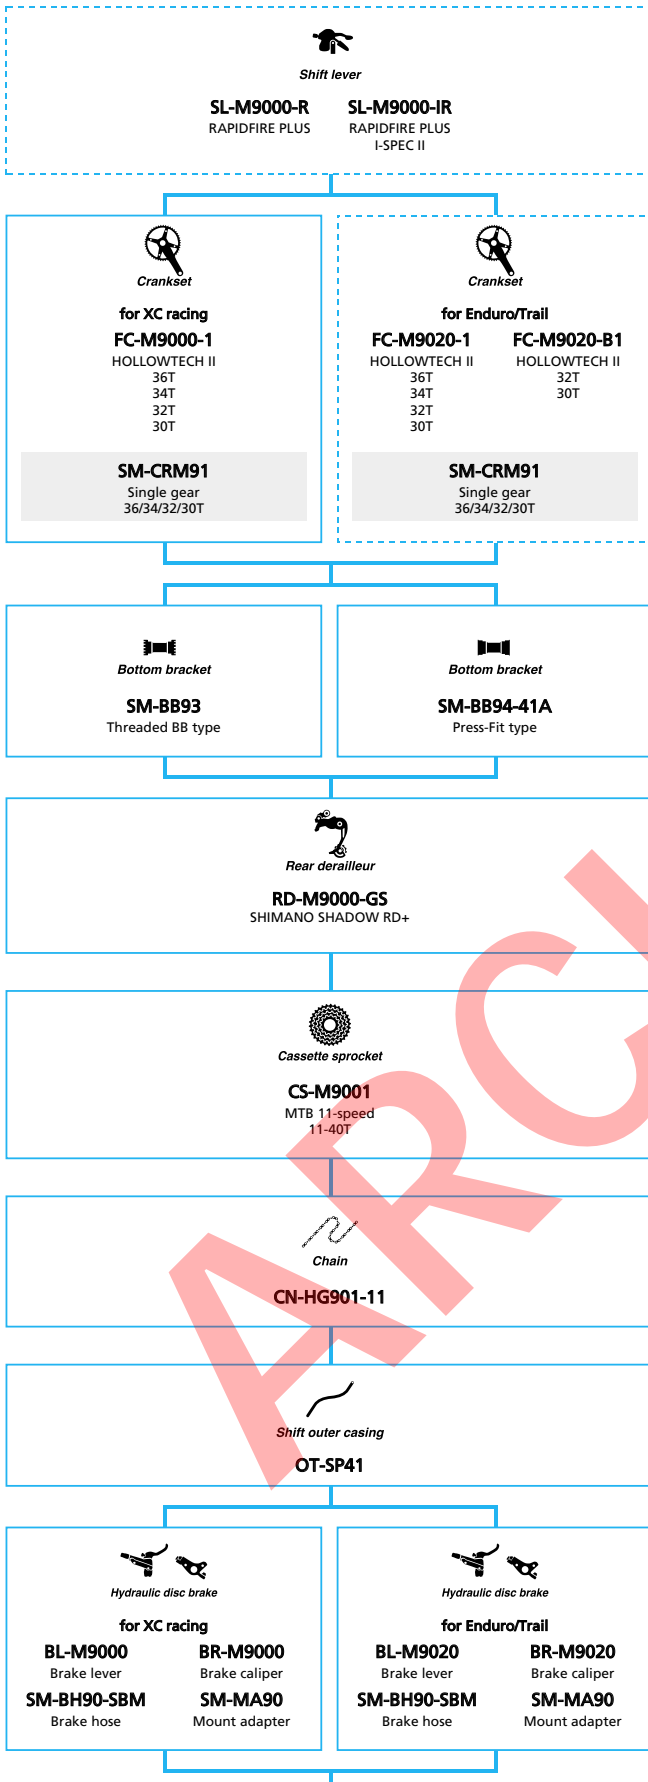

SHIMANO
XTR (1x11-speed)

- ... New model
- ... Additional option
- ... All select
- ... Alternative option
- ... Single select