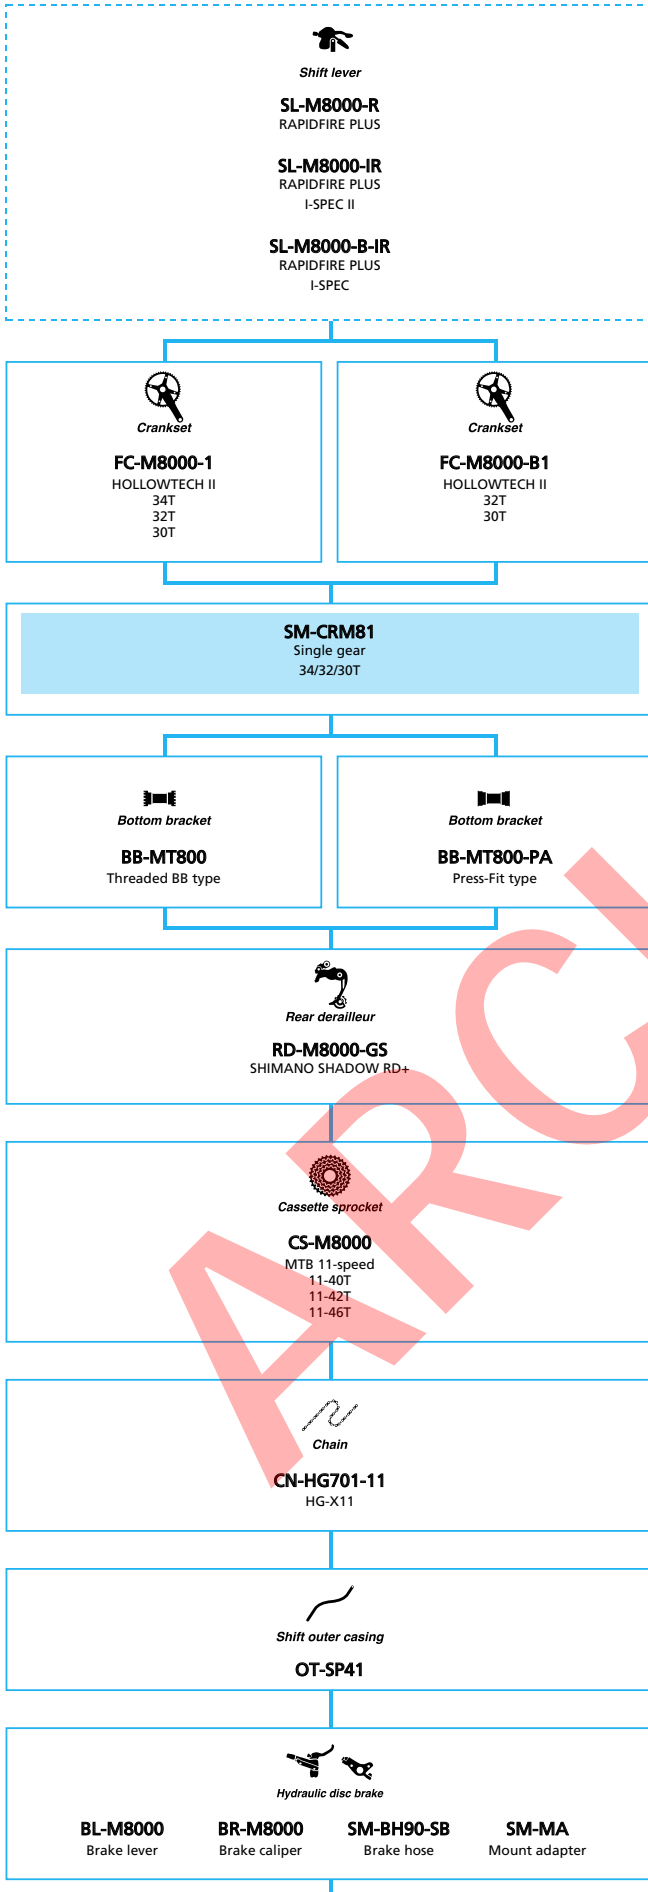

Mountain Bike

SHIMANO **DEORE XT** (2x11-speed)

 ... New model
 ... Additional option
 ... Alternative option
 ... All select
 ... Single select

Mountain Bike

SHIMANO **DEORE XT** M8050 series (2x11-speed)