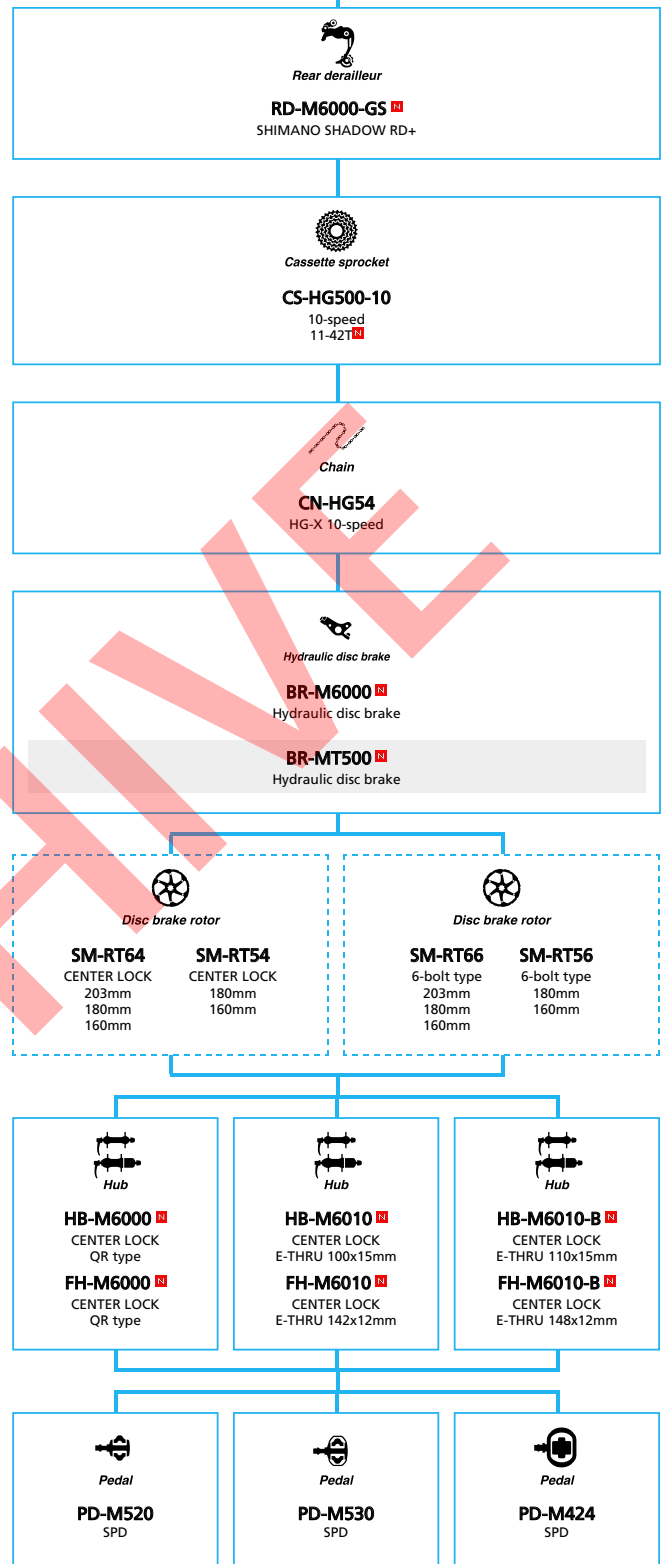

SHIMANO DEORE (2x10-speed)

■ ... New model
  ... Additional option
  ... All select
  ... Alternative option
  ... Single select