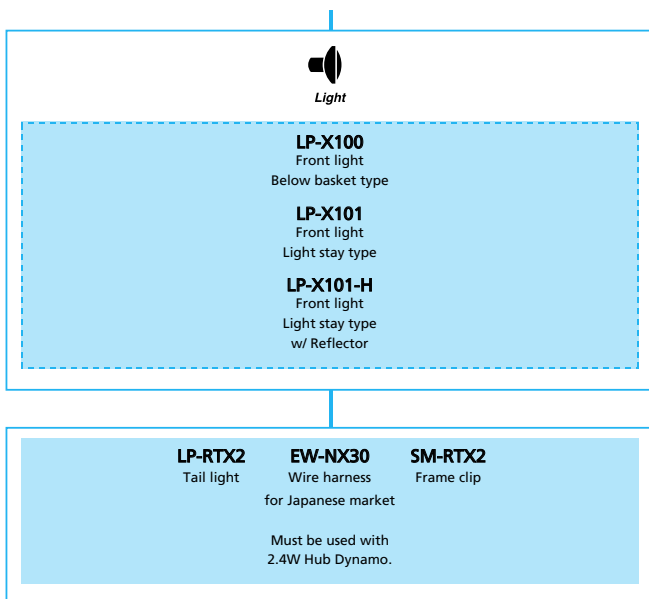

ARCHIVE

SHIMANO Tourney (3x6-speed)

N ... New model
 ... Additional option
 ... Alternative option
 ... All select
 ... Single select

Mountain Bike

- ... New model
- ... Additional option
- ... All select
- ... Alternative option
- ... Single select