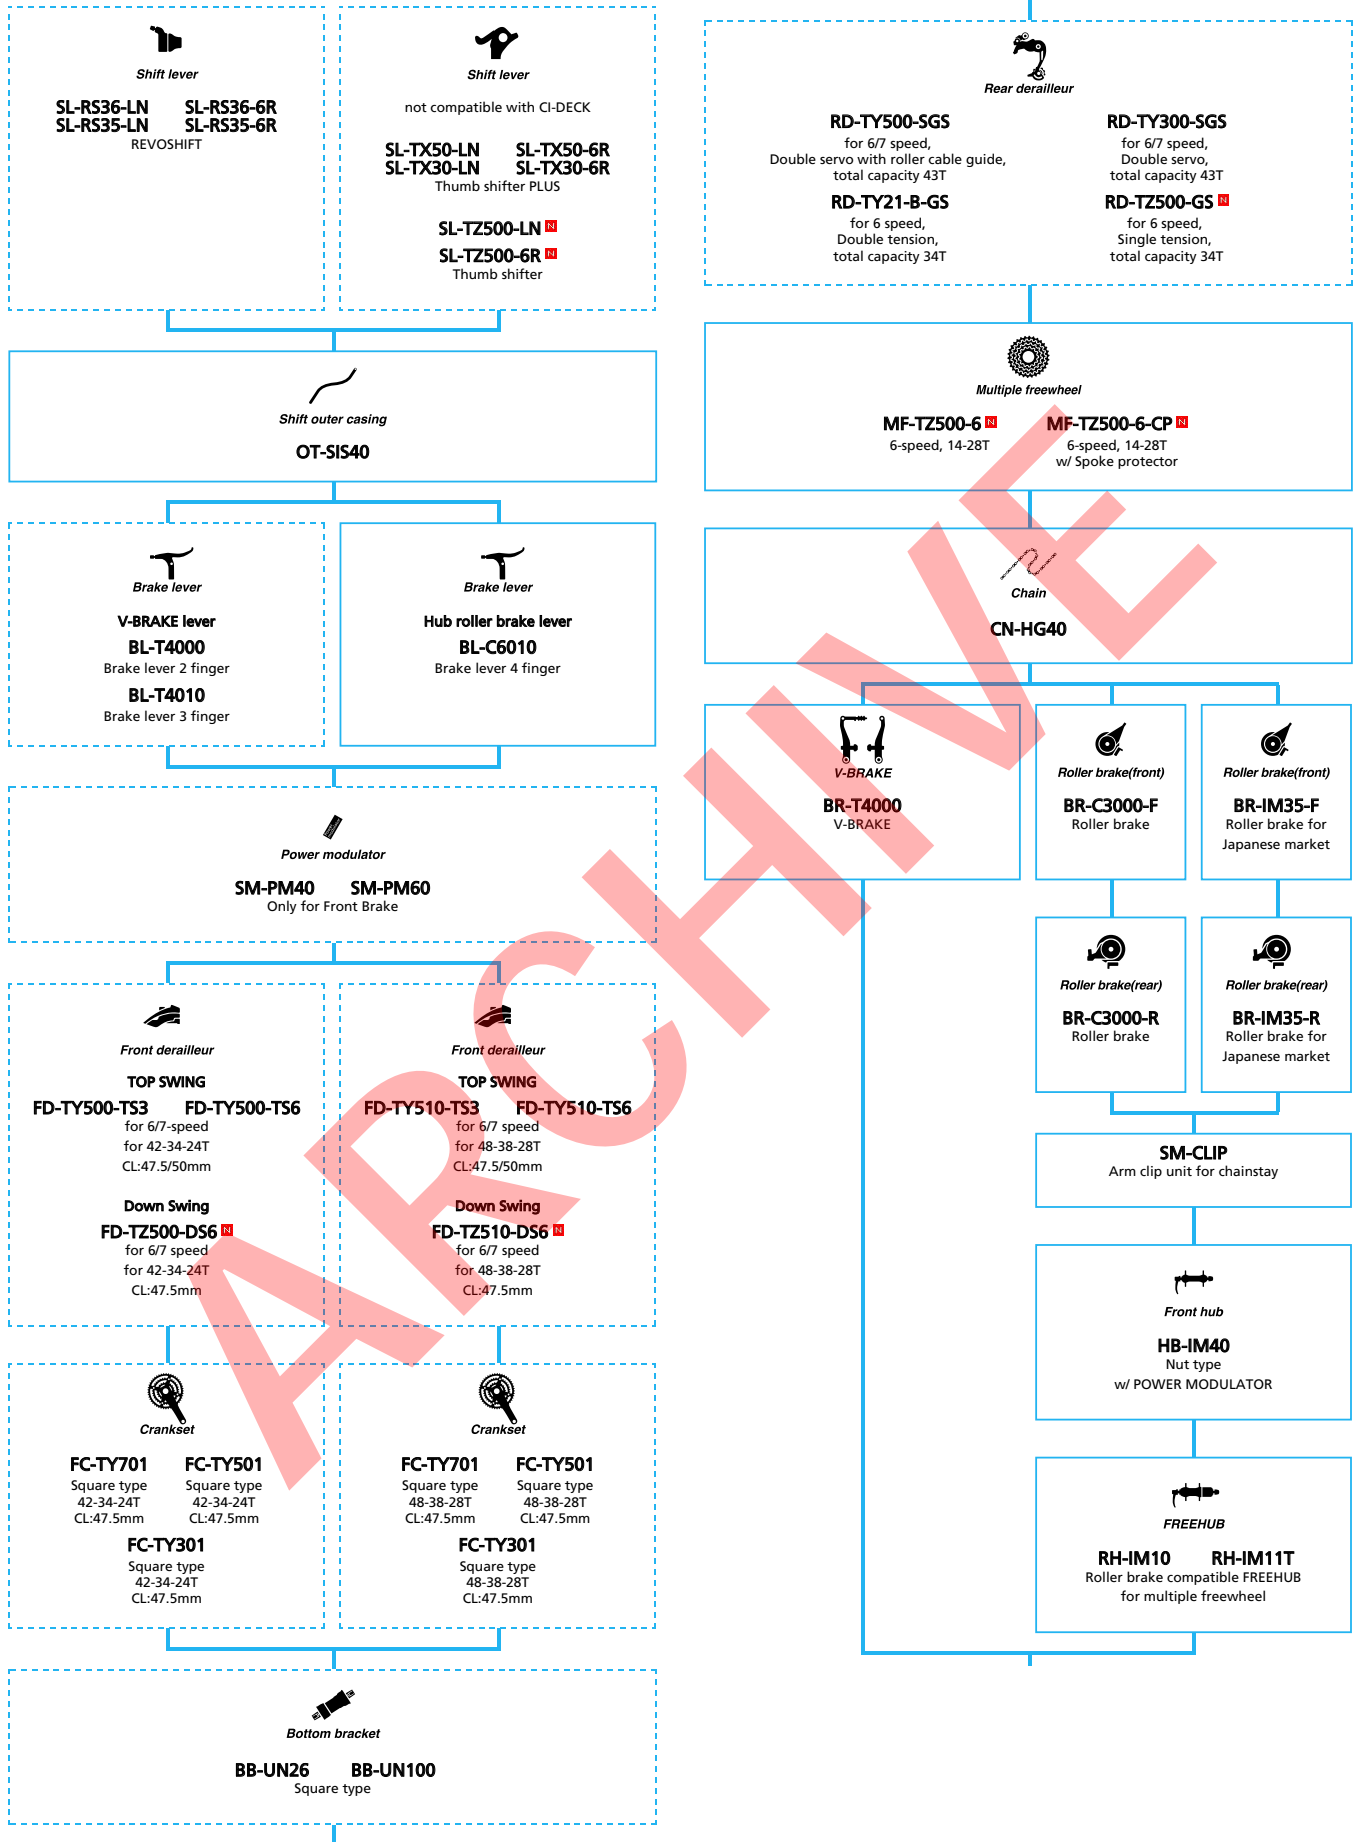

SHIMANO *Tourney* TZ (3x6 Friction)

N ... New model
  ... Additional option
  ... Alternative option
  ... All select
  ... Single select

Mountain Bike