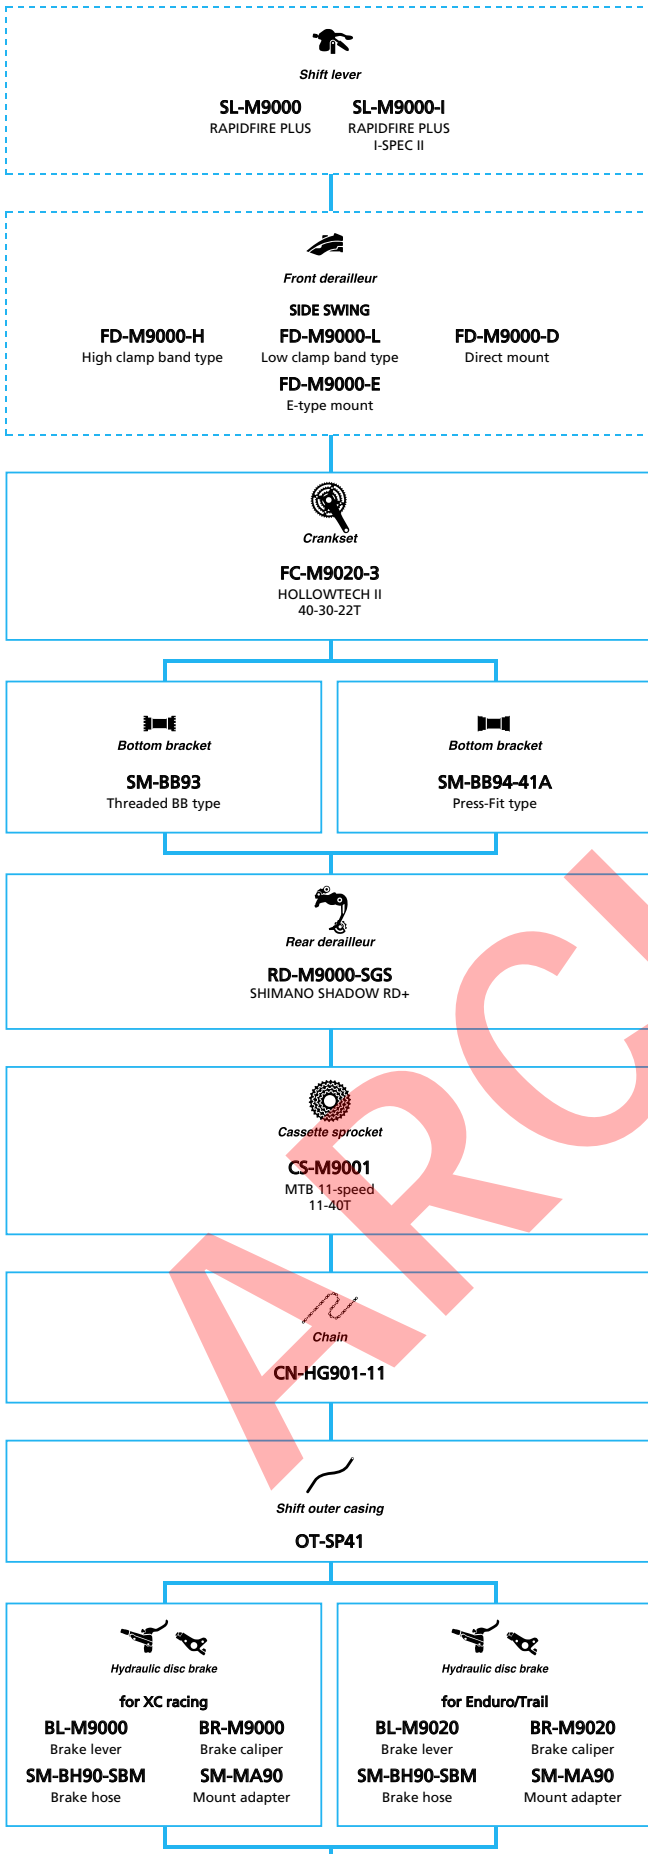

CONTENTS

Line-up Chart

Mountain Bike

SHIMANO XTR	2
SHIMANO XTR M9050 series	5
SAINTE	11
DEORE SHIMANO XT	12
DEORE SHIMANO XT M8050 series	15
SLX	19
ZEE	22
SHIMANO DEORE	23
SHIMANO ALIVIO	25
SHIMANO ACERA	27
SHIMANO Acera SHIMANO ALTUS	29
SHIMANO ALTUS	33
SHIMANO DXR	34
SHIMANO TourneyTX	35
SHIMANO Tourney	37
SHIMANO TourneyTZ	45

Trekking Bike

DEORE SHIMANO XT	49
SHIMANO DEORE LX	50
SHIMANO DEORE	51
SHIMANO ALIVIO	52
SHIMANO ACERA	53

City Touring / Comfort Bike

SHIMANO ALFINE	54
SHIMANO Nexus	58

Road Bike

DURA-ACE	65
DURA-ACE R9150 series	67
SHIMANO ULTEGRA	71
SHIMANO ULTEGRA R8050 series	73
Hydraulic disc Brake for On road	77
Cyclocross Mechanical spec.	80
SHIMANO 105	82
SHIMANO Tiagra	84
SHIMANO SORA	87
SHIMANO Claris	91
SHIMANO Tourney	93
SHIMANO A050	95

URBAN SPORT

METREA	96

E-BIKE

SHIMANO STEPS E8000 series	100
SHIMANO STEPS E8080 series for Japan market	102
SHIMANO STEPS E6000 series	104

- ... New model
- ... Additional option
- ... Alternative option
- ... All select
- ... Single select