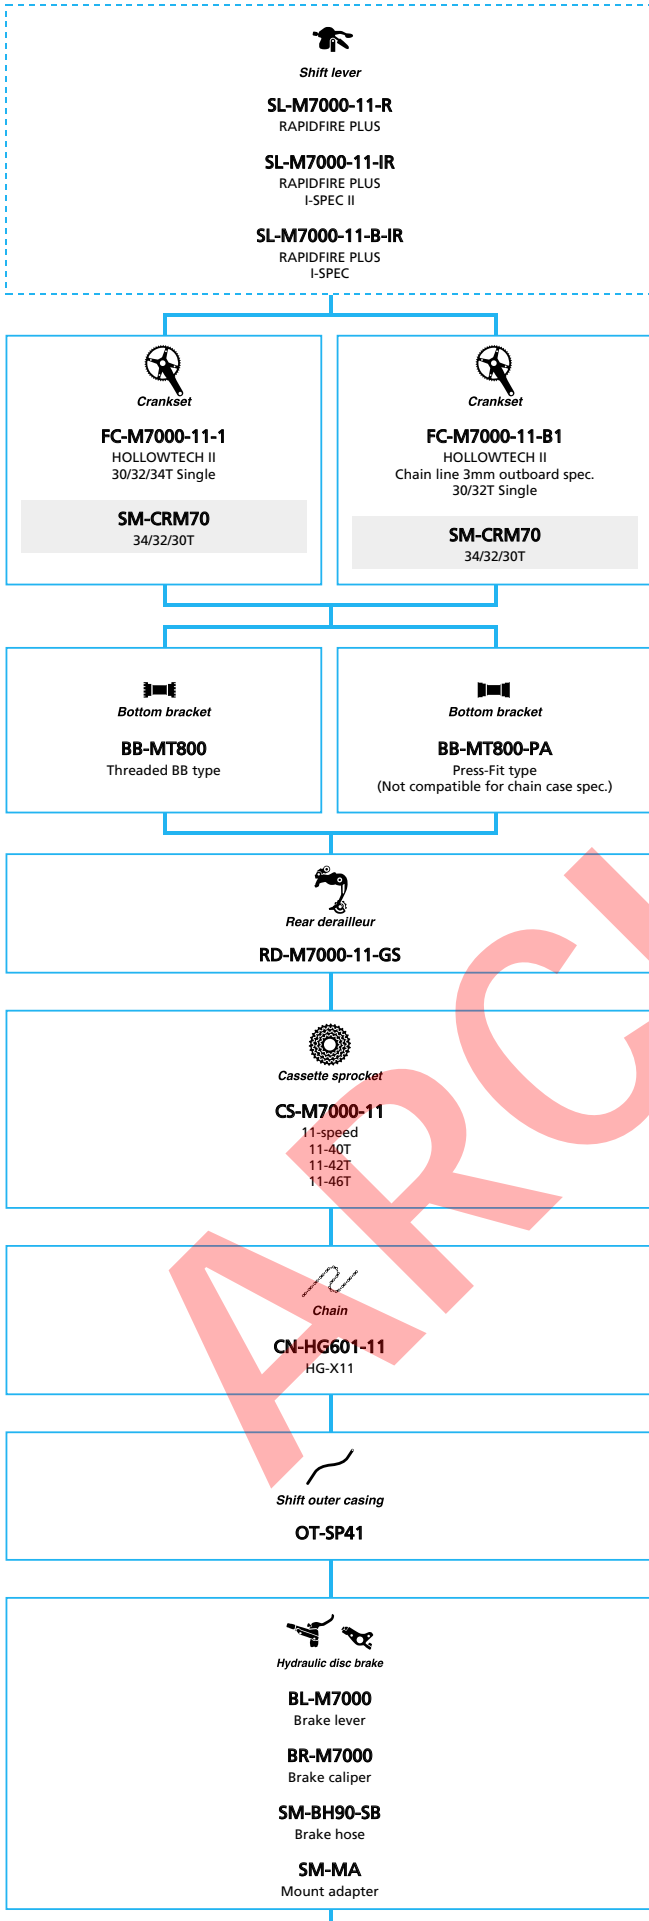

Mountain Bike

- ... New model
- ... Additional option
- ... Alternative option
- ... All select
- ... Single select

ARCHIVE

SLX (2x11-speed)

■ ... New model
 ... Additional option
 ... Alternative option
 ... All select
 ... Single select

Mountain Bike

SLX (1x11-speed)

- ... New model
- ... Additional option
- ... All select
- ... Alternative option
- ... Single select

SLX (3x10-speed)

■ ... New model
 ... Additional option
 ... All select
 ... Alternative option