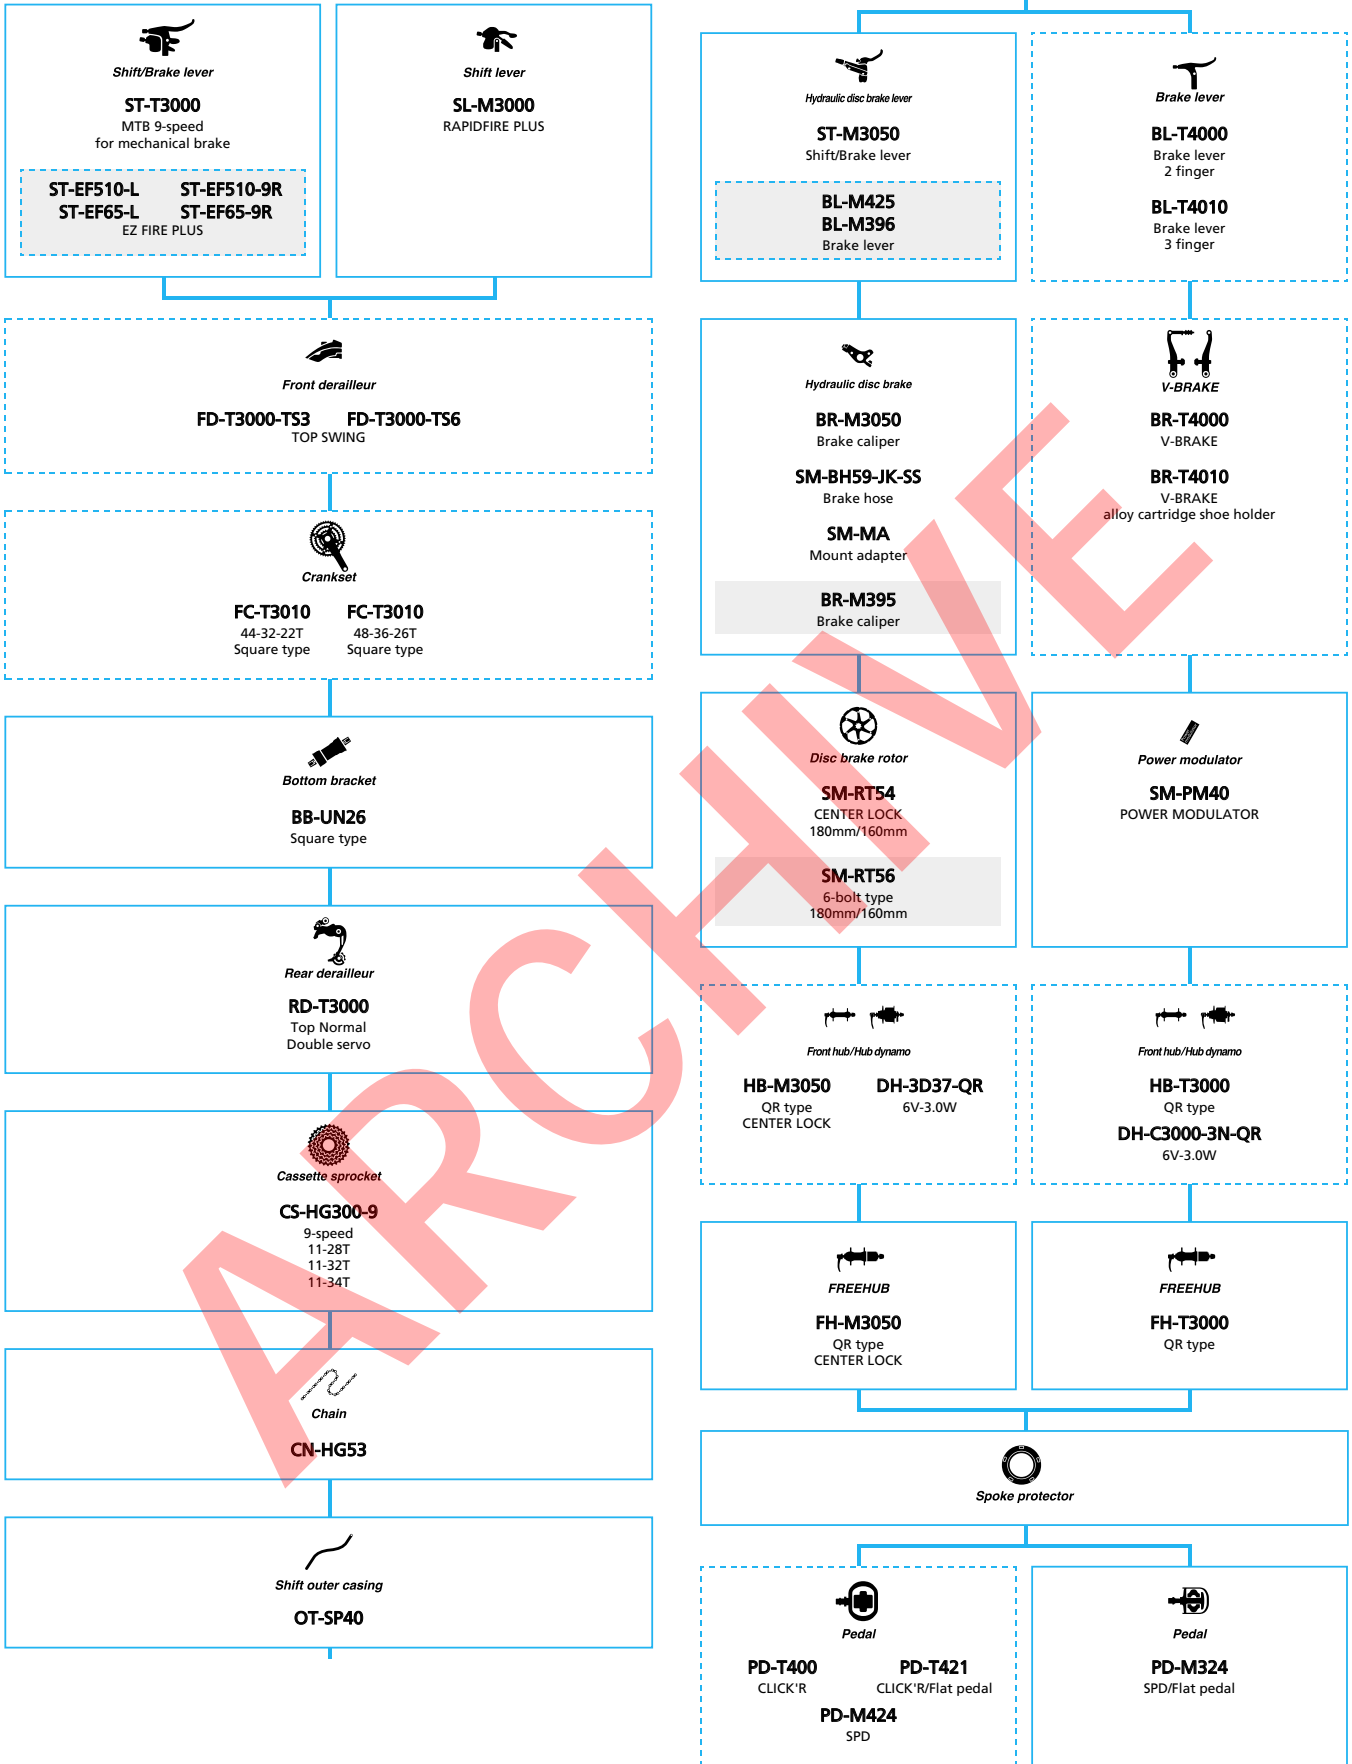

SHIMANO **ALCERA** (3x9-speed)

■ ... New model
   ... Additional option
   ... Alternative option
   ... All select
   ... Single select

Trekking Bike