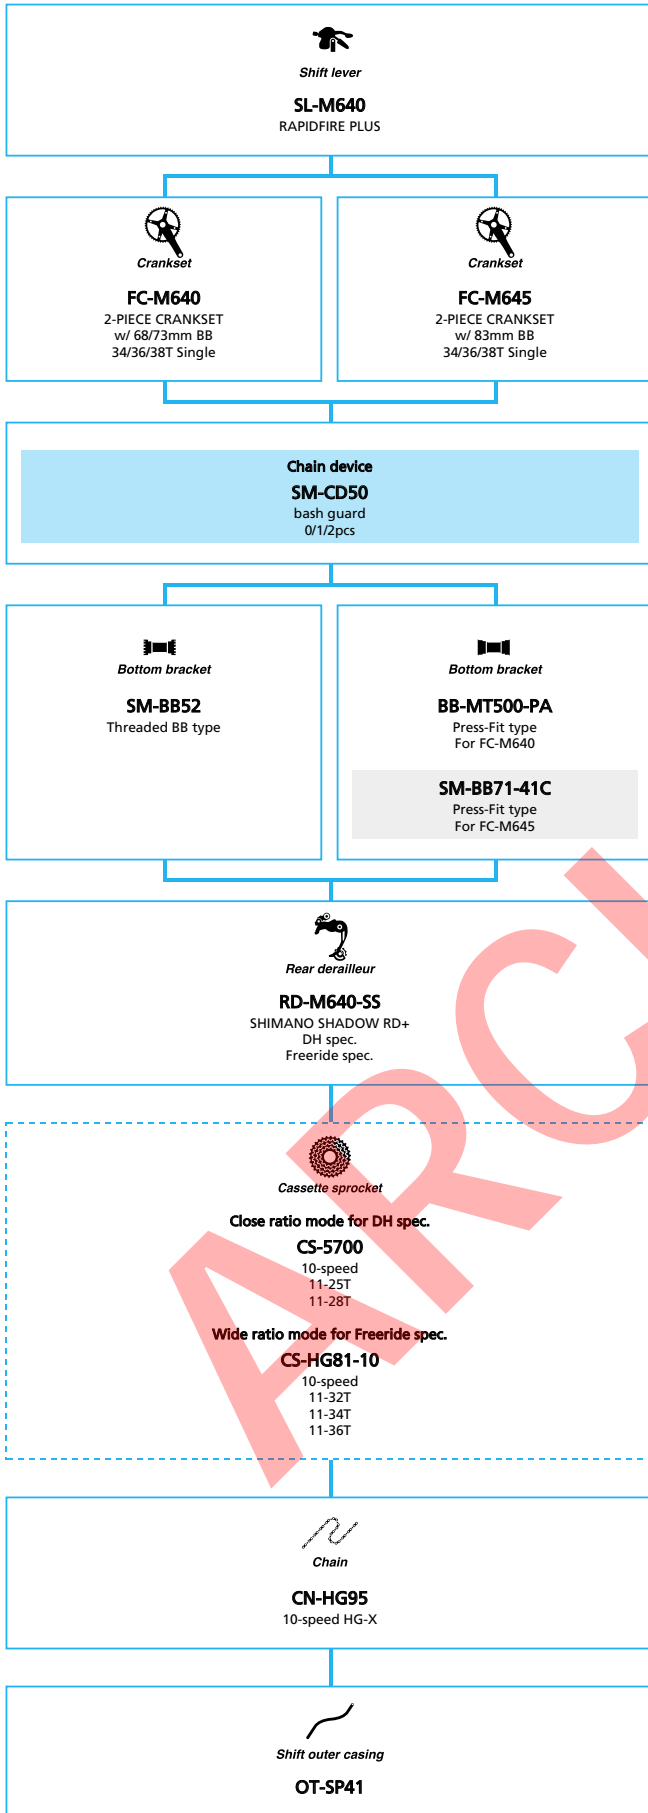

Chain

CN-HG54
10-speed HG-X

Shift outer casing

OT-SP41

ZEE (10-speed)

- ... New model
- ... Additional option
- ... All select
- ... Alternative option
- ... Single select

SHIMANO DEORE (3x10-speed)

N ... New model
 ... Additional option
 ... Alternative option
 ... All select
 ... Single select