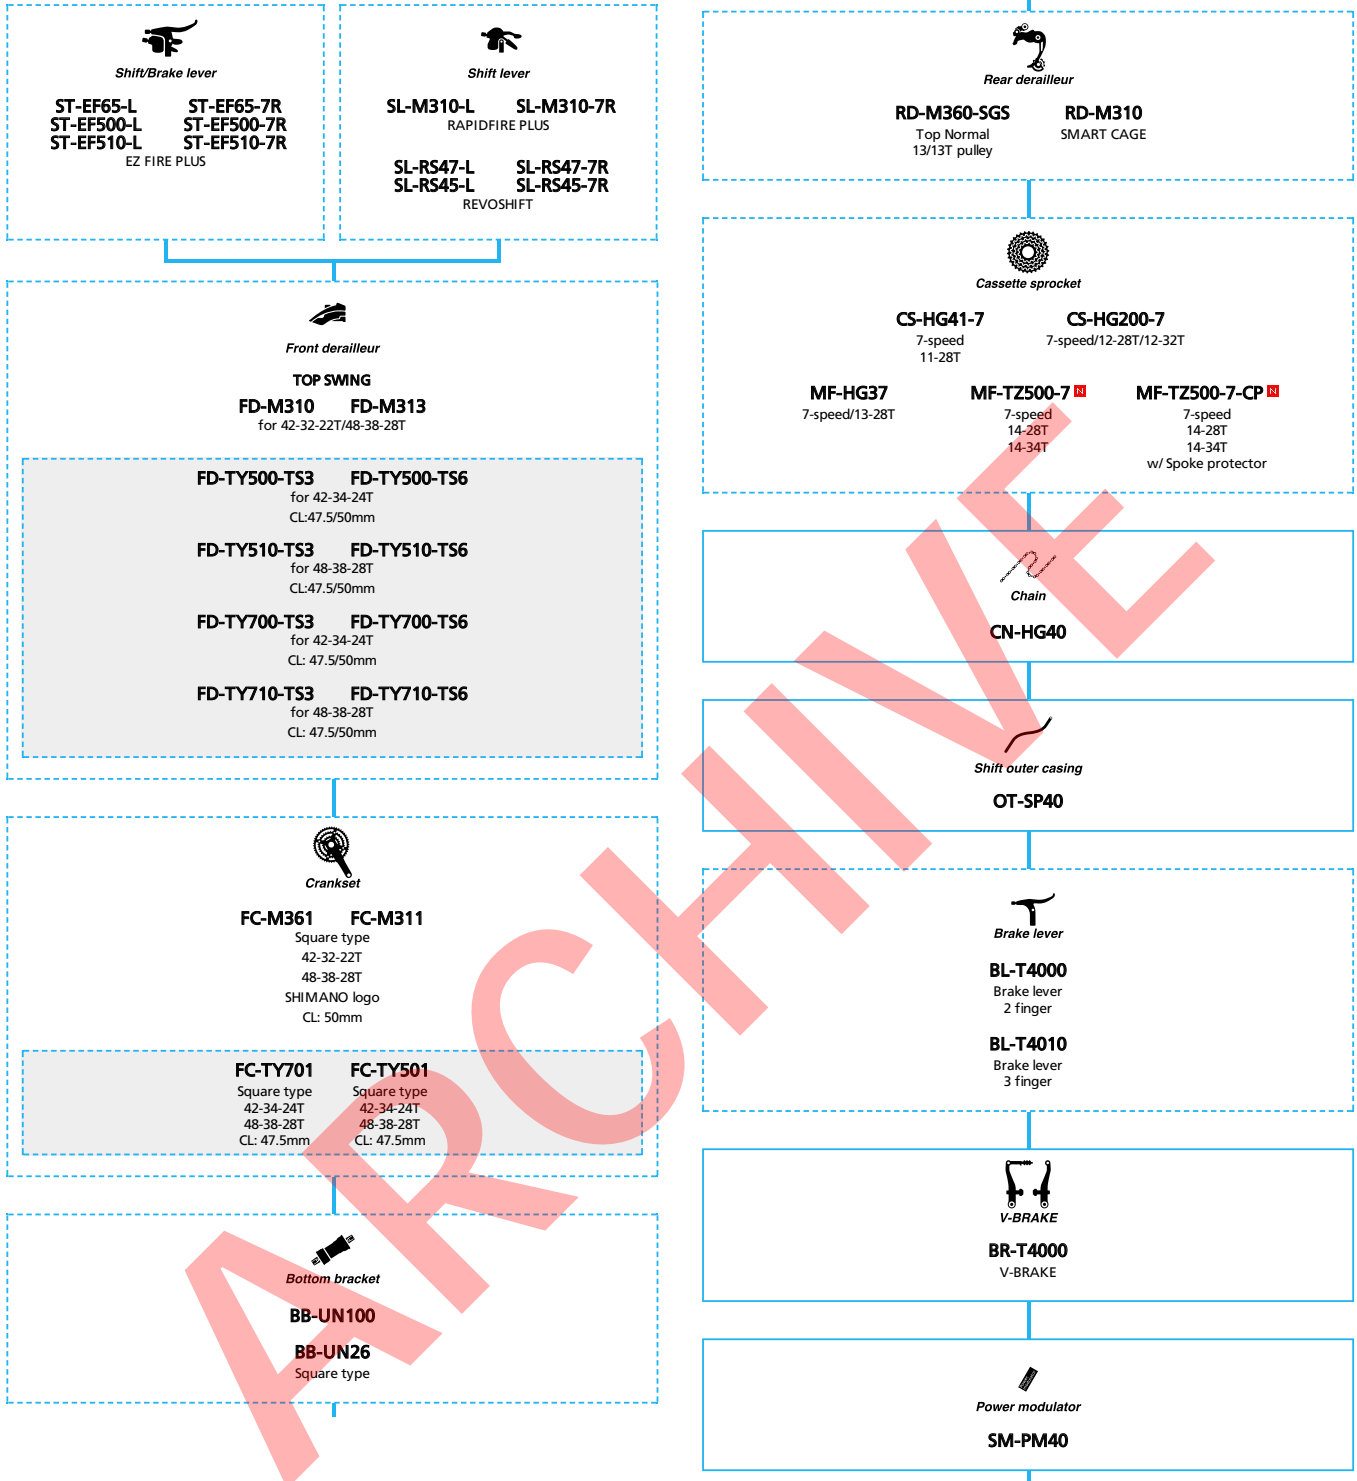

SHIMANO *Acera* *ALTUS* (3x7-speed)

■ ... New model
  ... Additional option
  ... All select
  ... Alternative option
  ... Single select

Mountain Bike