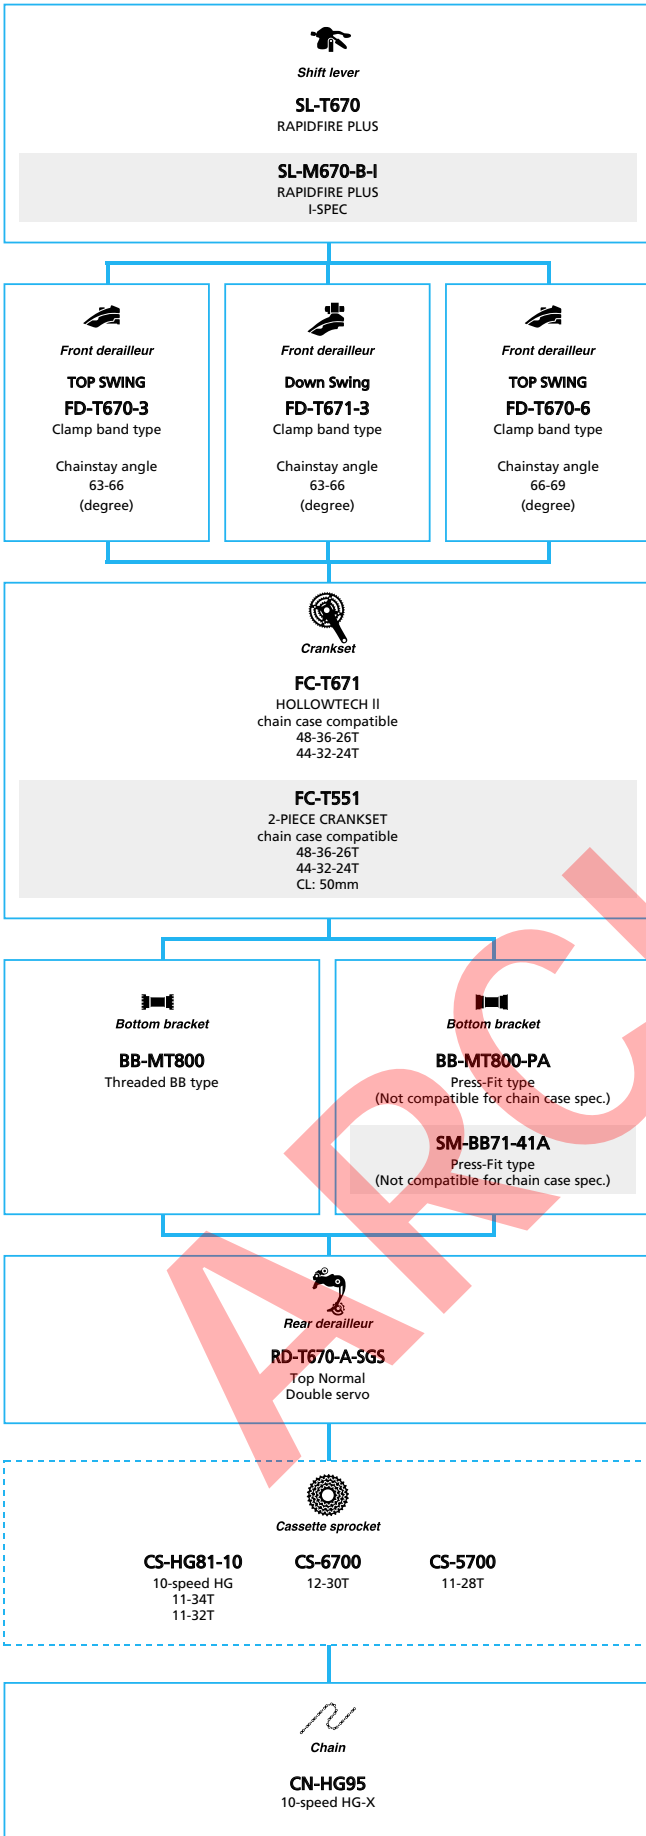

ARCHIVE

SHIMANO **DEORE XT** (3x10-speed)

 ... New model
 ... Additional option
 ... Alternative option
 ... All select
 ... Single select

Trekking Bike

 ... New model
 ... Additional option
 ... Alternative option
 ... All select
 ... Single select