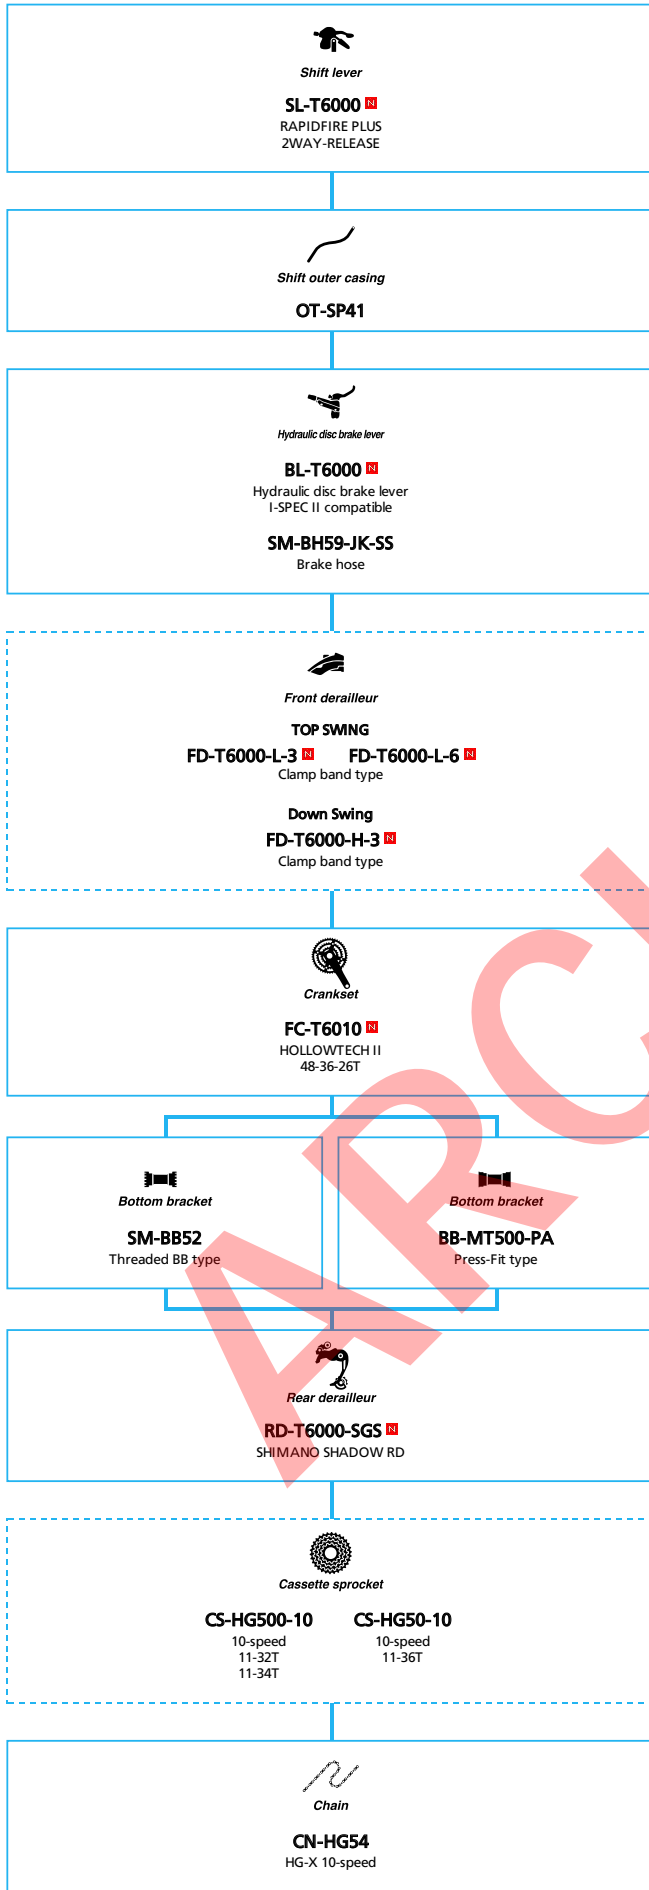

SHIMANO
DEORE (3x10-speed)

... New model
... Additional option
... Alternative option
... All select
... Single select

Trekking Bike