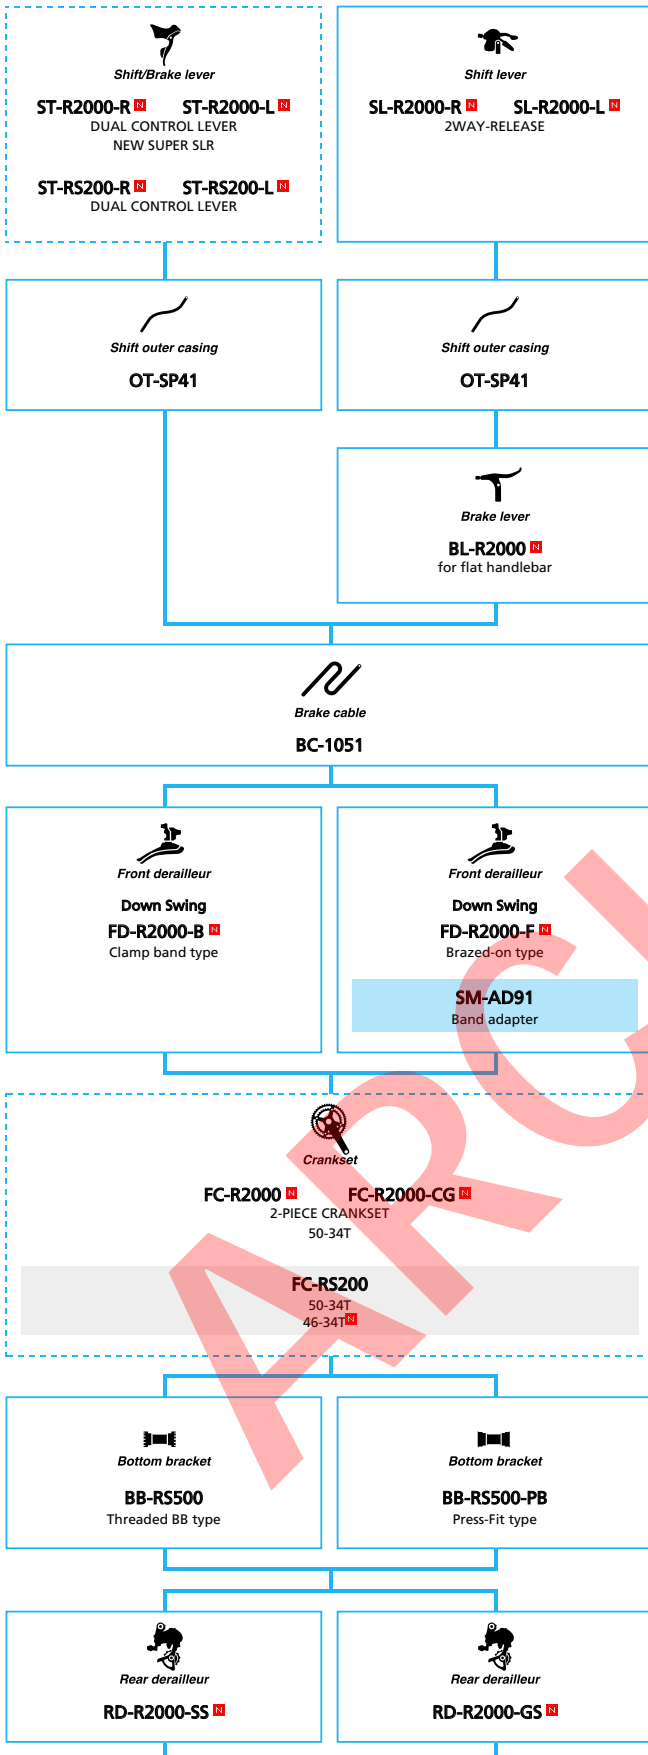

SHIMANO Claris (2x8-speed)

- ... New model
- ... Additional option
- ... All select
- ... Alternative option
- ... Single select