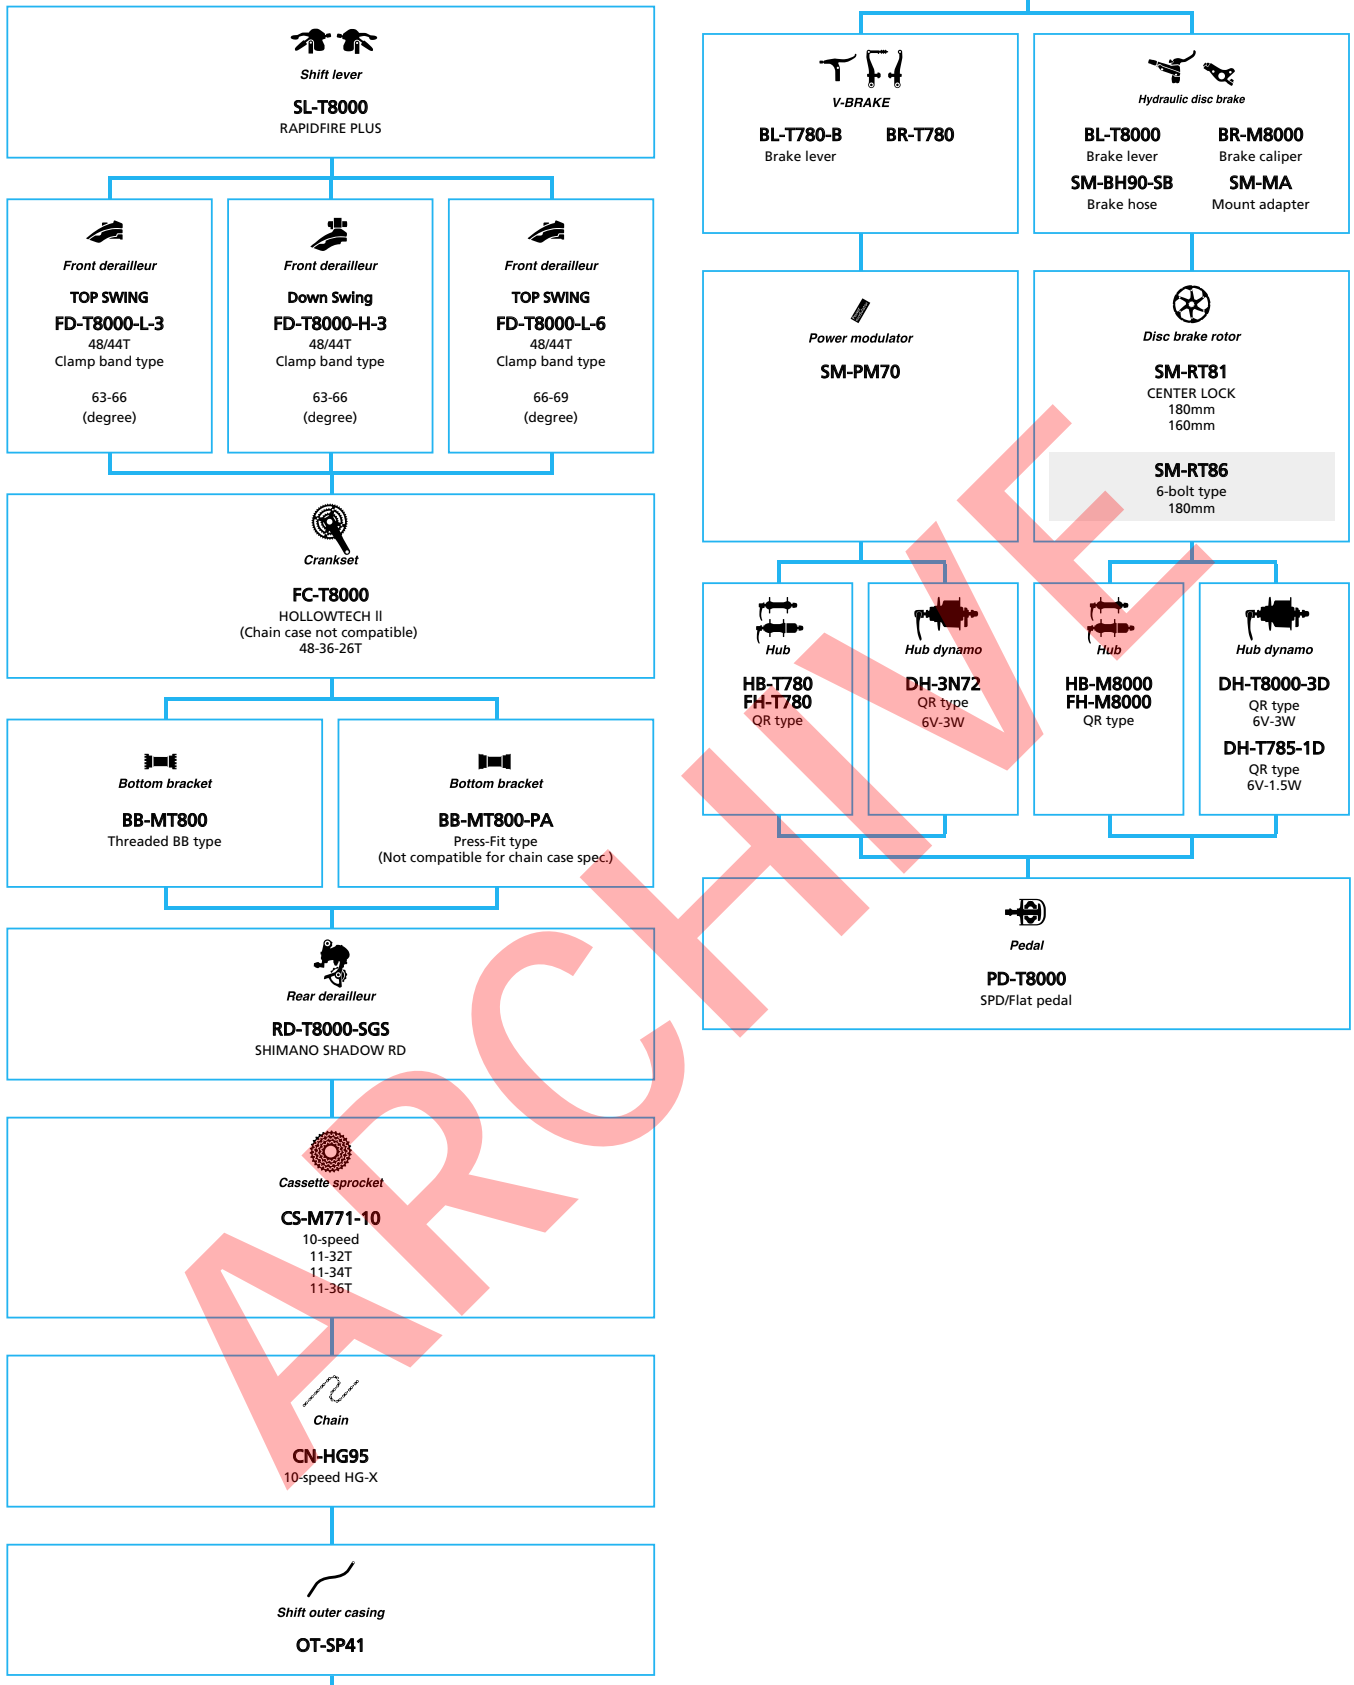

SHIMANO **DEORE XT** (3x10-speed)

... New model
... Additional option
... Alternative option
... All select
... Single select

Trekking Bike