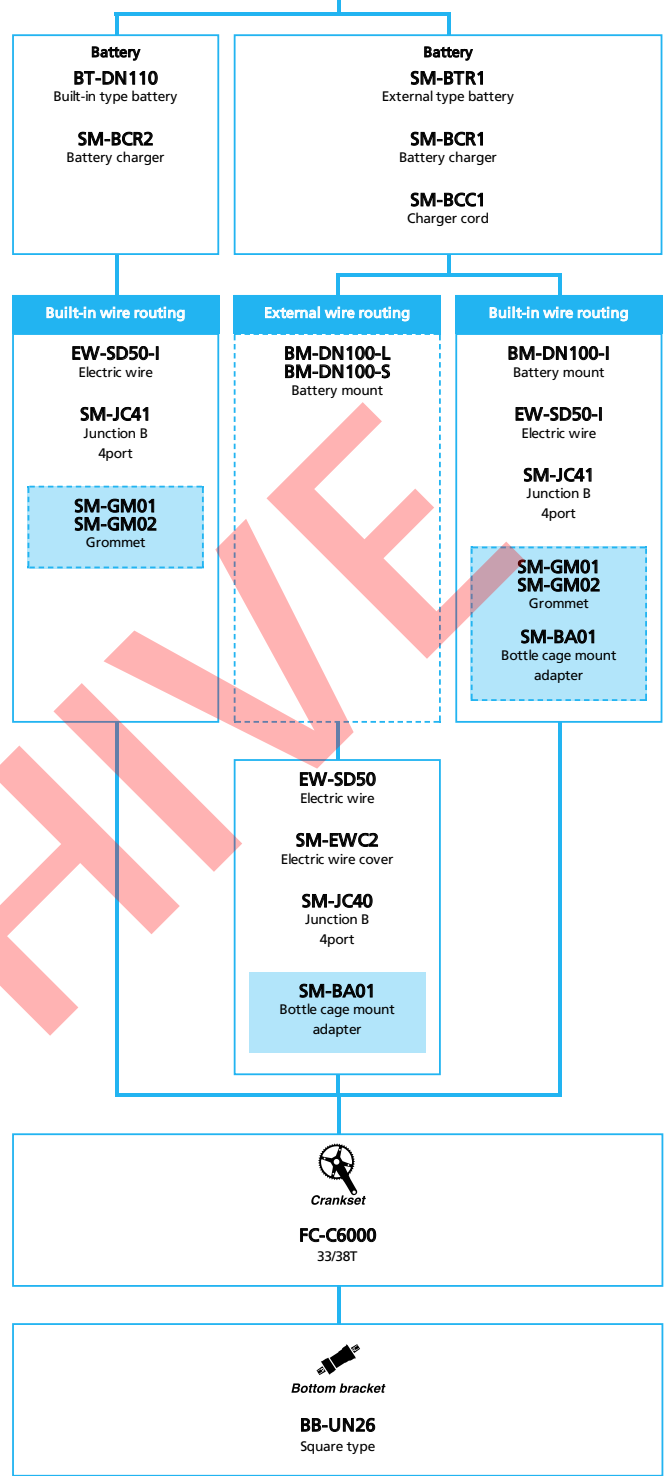

SHIMANO ALFINE (8-speed)

- ... New model
- ... Additional option
- ... All select
- ... Alternative option
- ... Single select

City Touring / Comfort Bike

SHIMANO Nexus (INTER-8)

■ ... New model
 ... Additional option
 ... Alternative option
 ... All select
 ... Single select

SHIMANO *Nexus* (INTER-8 Electronic spec)

■ ... New model
 ... Additional option
 ... All select
 ... Alternative option
 ... Single select

- ... New model
- ... Additional option
- ... Alternative option
- ... All select
- ... Single select