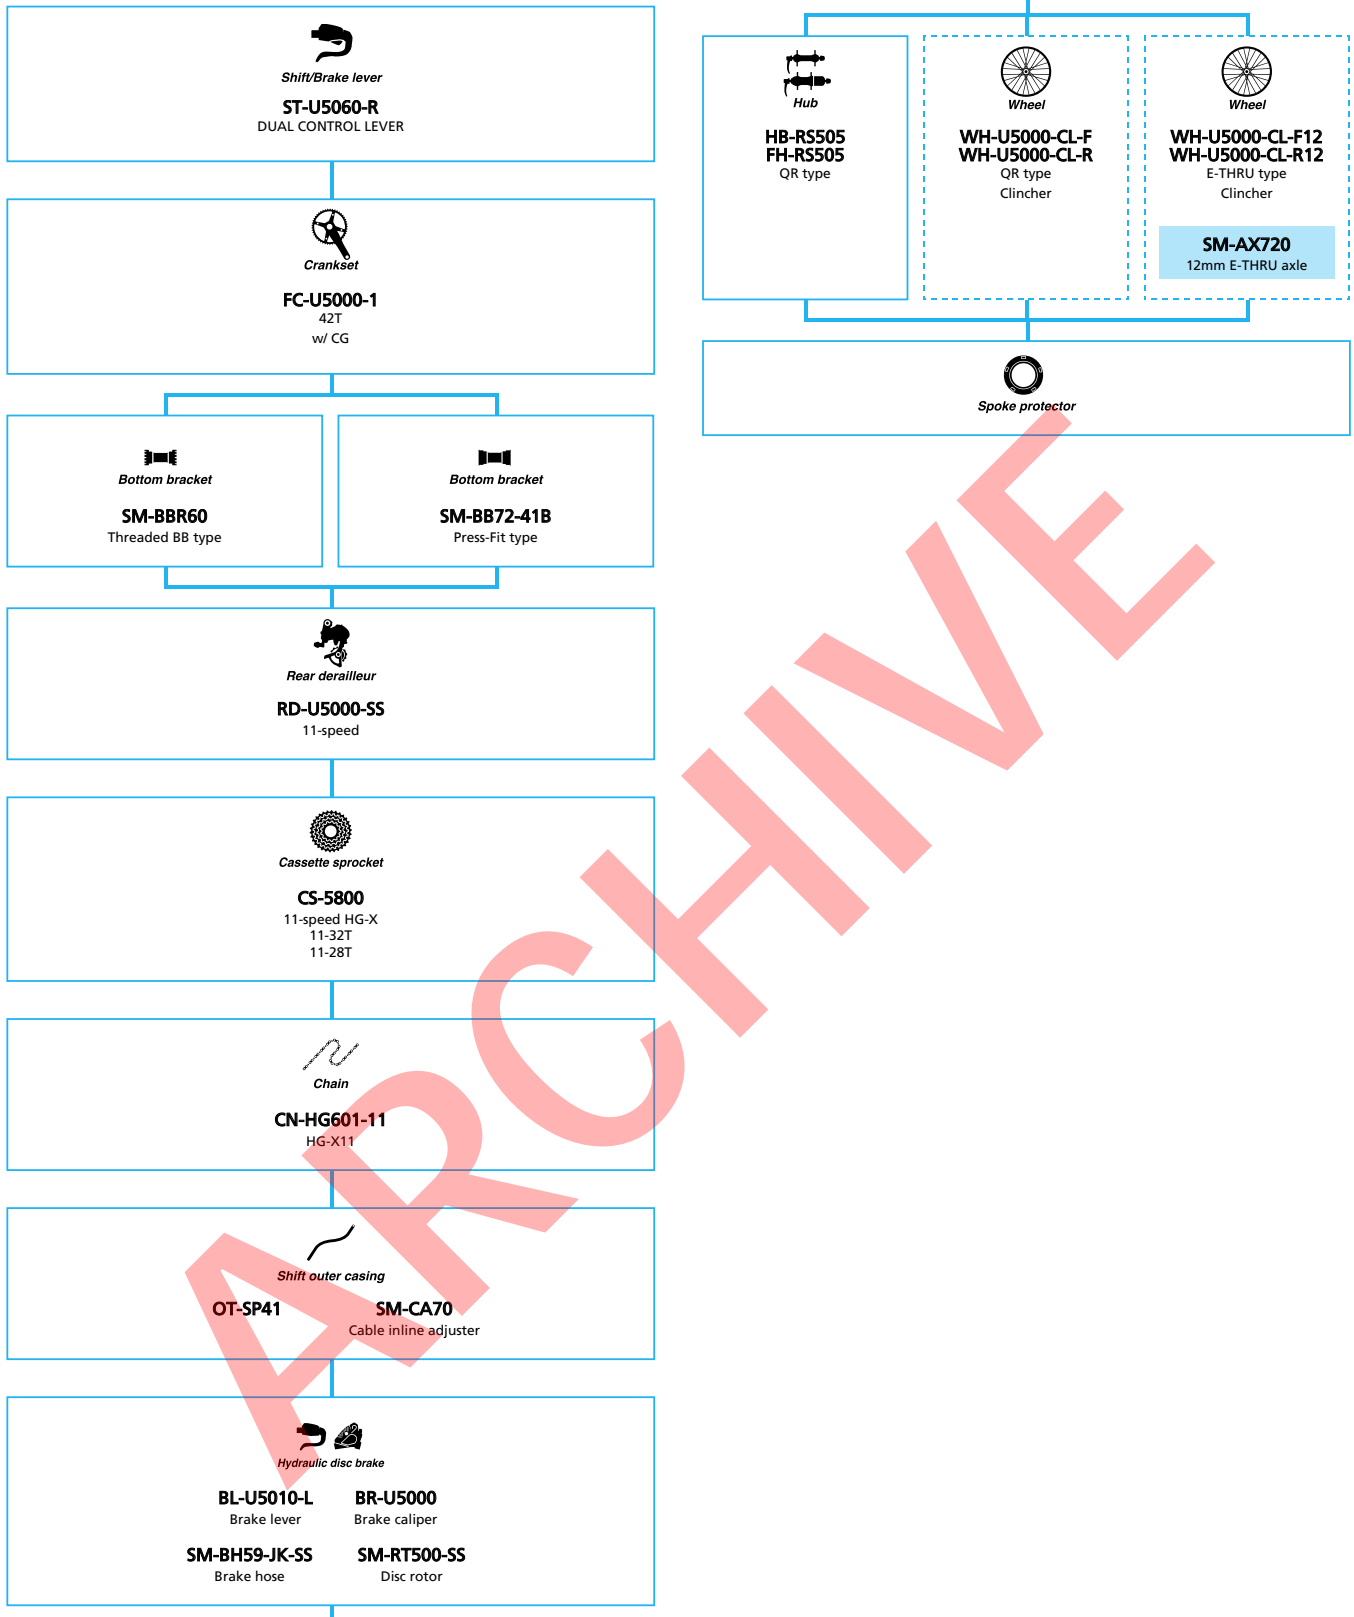

ARC

METREA (H type handlebar 2x11-speed)

- ... New model
- ... Additional option
- ... All select
- ... Alternative option
- ... Single select

DRAFT

METREA (H type handlebar 1x11-speed)

- ... New model
- ... Additional option
- ... All select
- ... Alternative option
- ... Single select