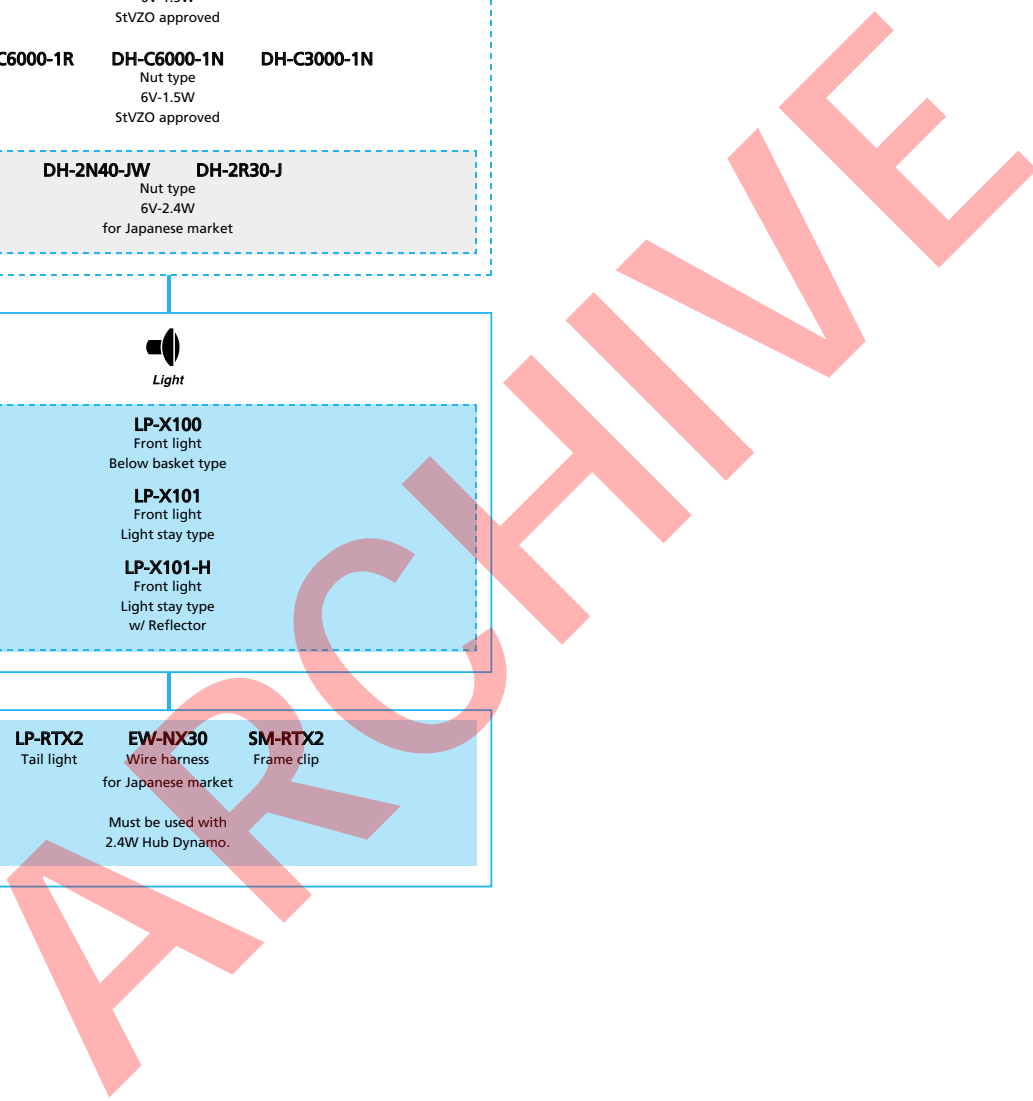

DH-2N40-JW **DH-2R30-J**
Nut type
6V-2.4W
for Japanese market

Light

LP-X100
Front light
Below basket type

LP-X101
Front light
Light stay type

LP-X101-H
Front light
Light stay type
w/ Reflector

LP-RTX2 Tail light	EW-NX30 Wire harness for Japanese market	SM-RTX2 Frame clip
Must be used with 2.4W Hub Dynamo.		