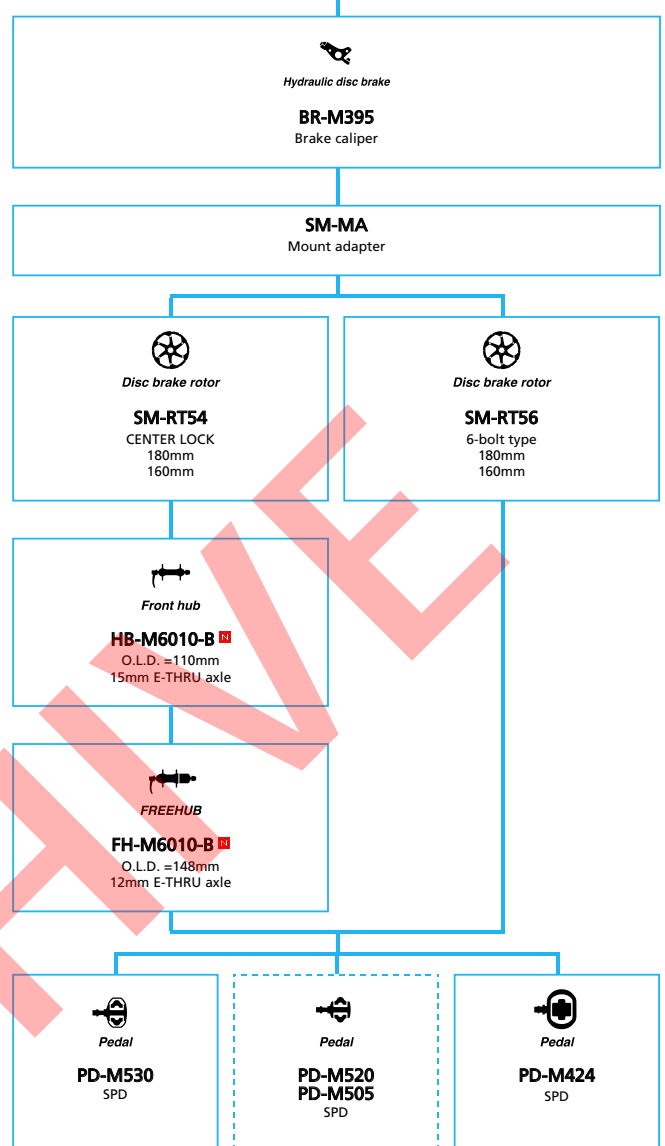

SHIMANO ALIVIO (2x9-speed)

- ... New model
- ... Additional option
- ... All select
- ... Alternative option
- ... Single select

Mountain Bike