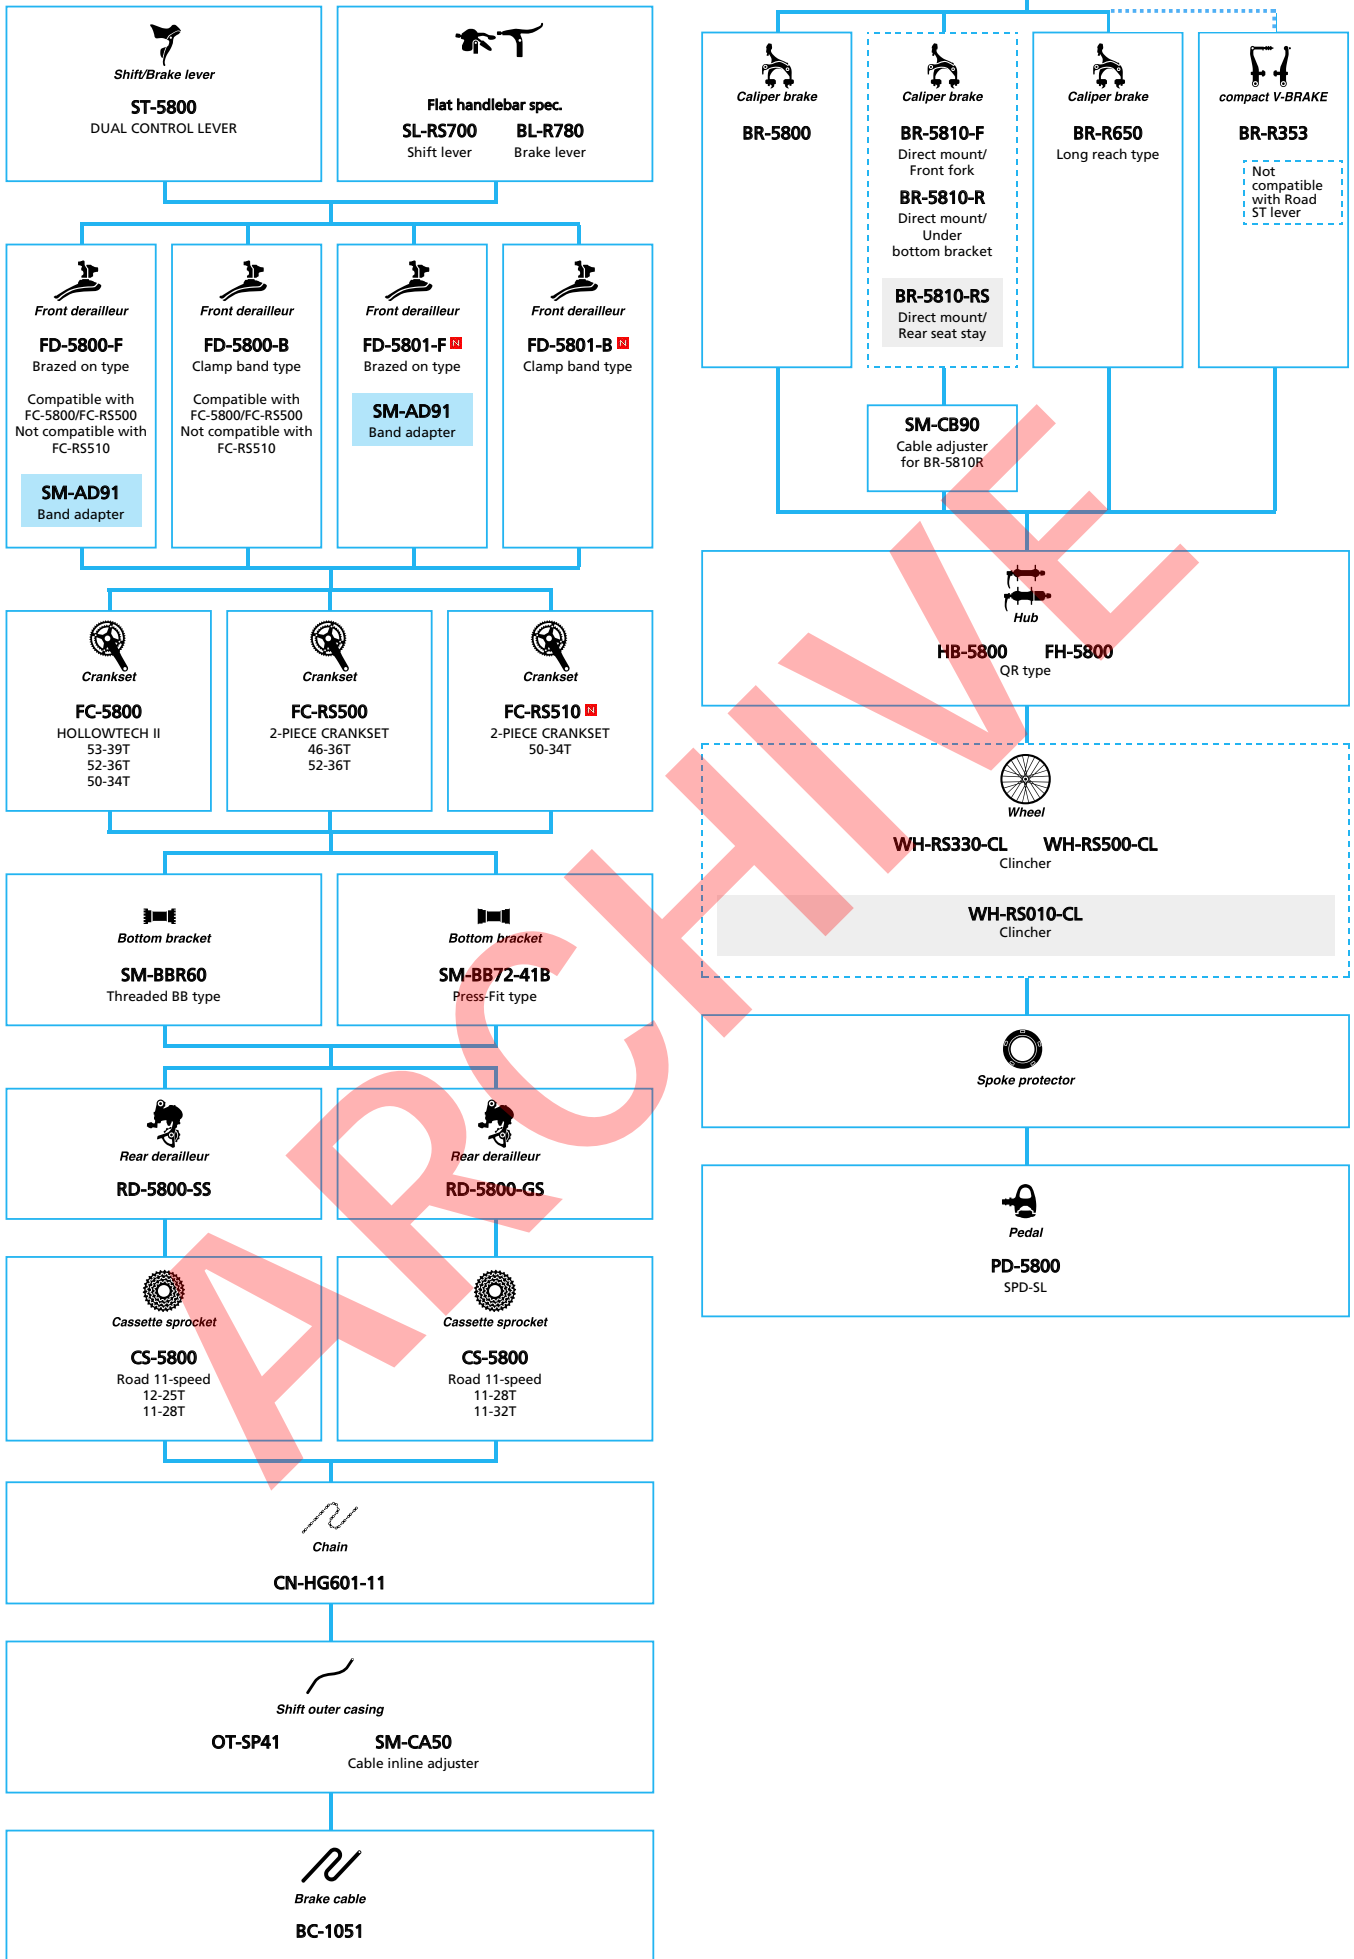

SHIMANO 105 (2x11-speed)

- ... New model
- ... Additional option
- ... All select
- ... Alternative option
- ... Single select