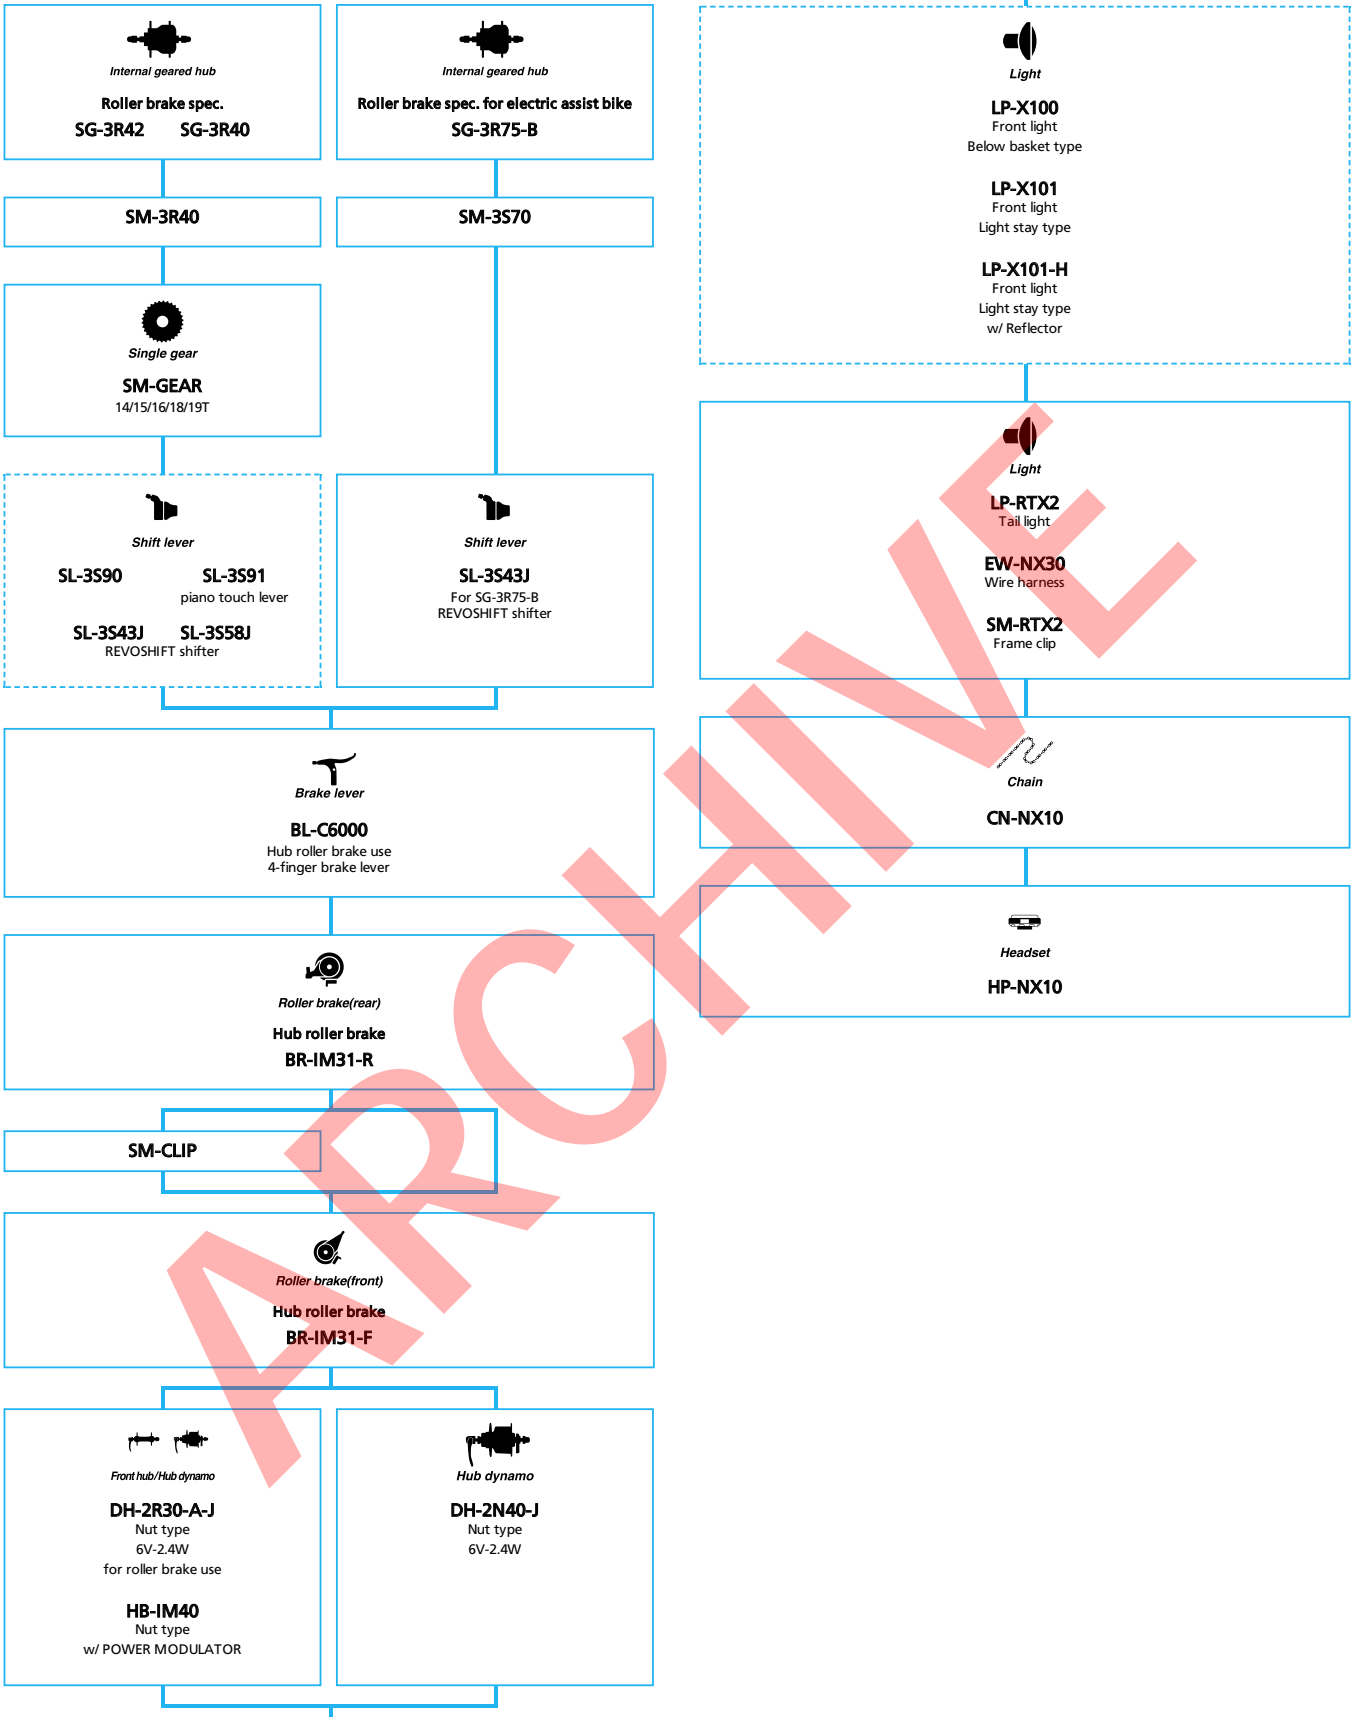

- ... New model
- ... Additional option
- ... Alternative option
- ... All select
- ... Single select

DURA-ACE (2x11-speed)

- ... New model
- ... Additional option
- ... Alternative option
- ... All select
- ... Single select