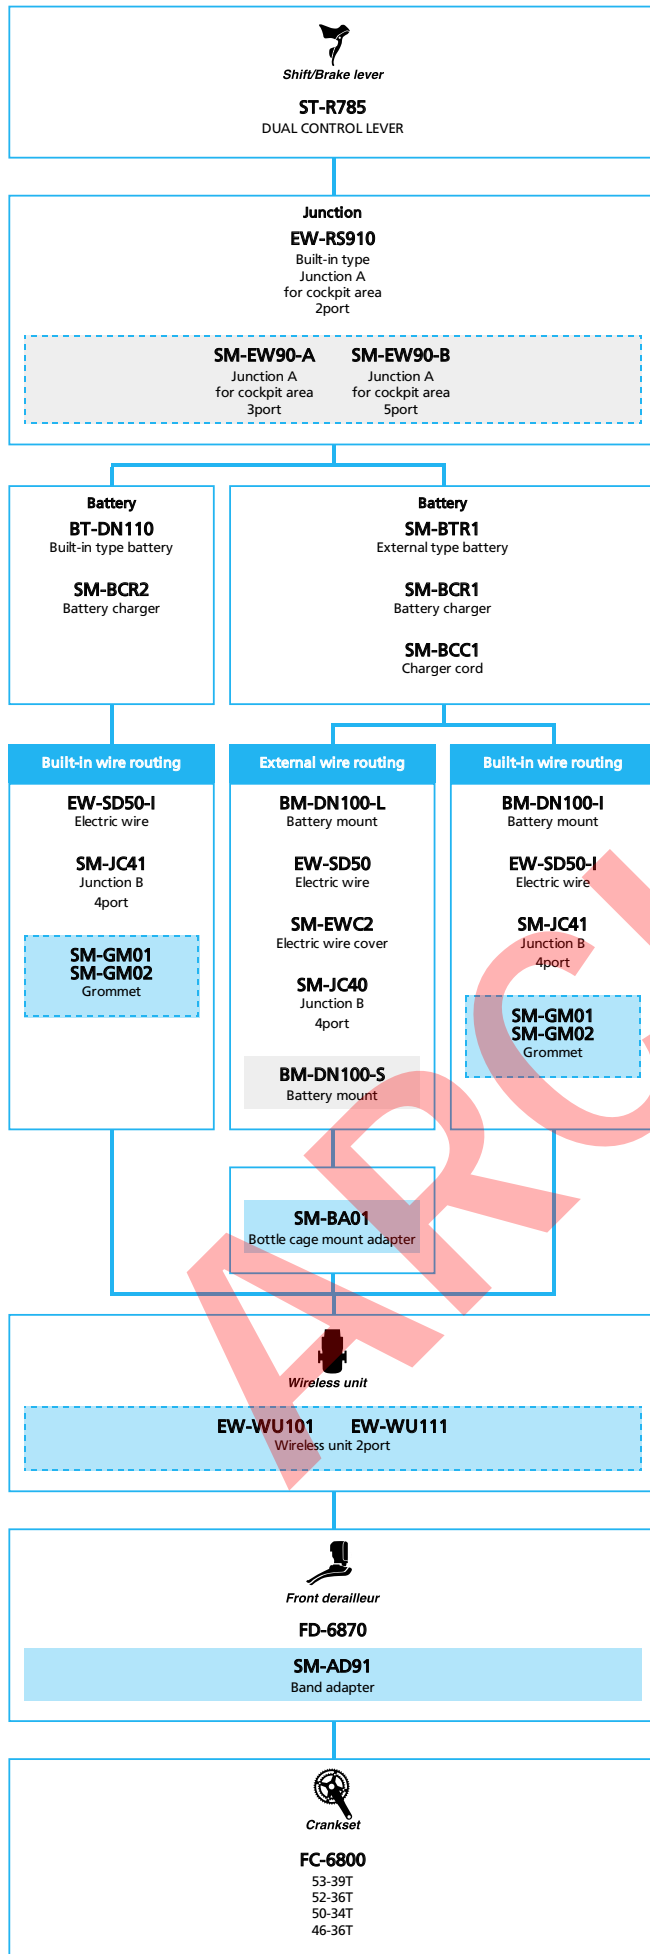

Hydraulic disc Brake for On road (Electronic spec. 2x11-speed ULTEGRA grade)

■ ... New model
  ... Additional option
  ... All select
  ... Alternative option