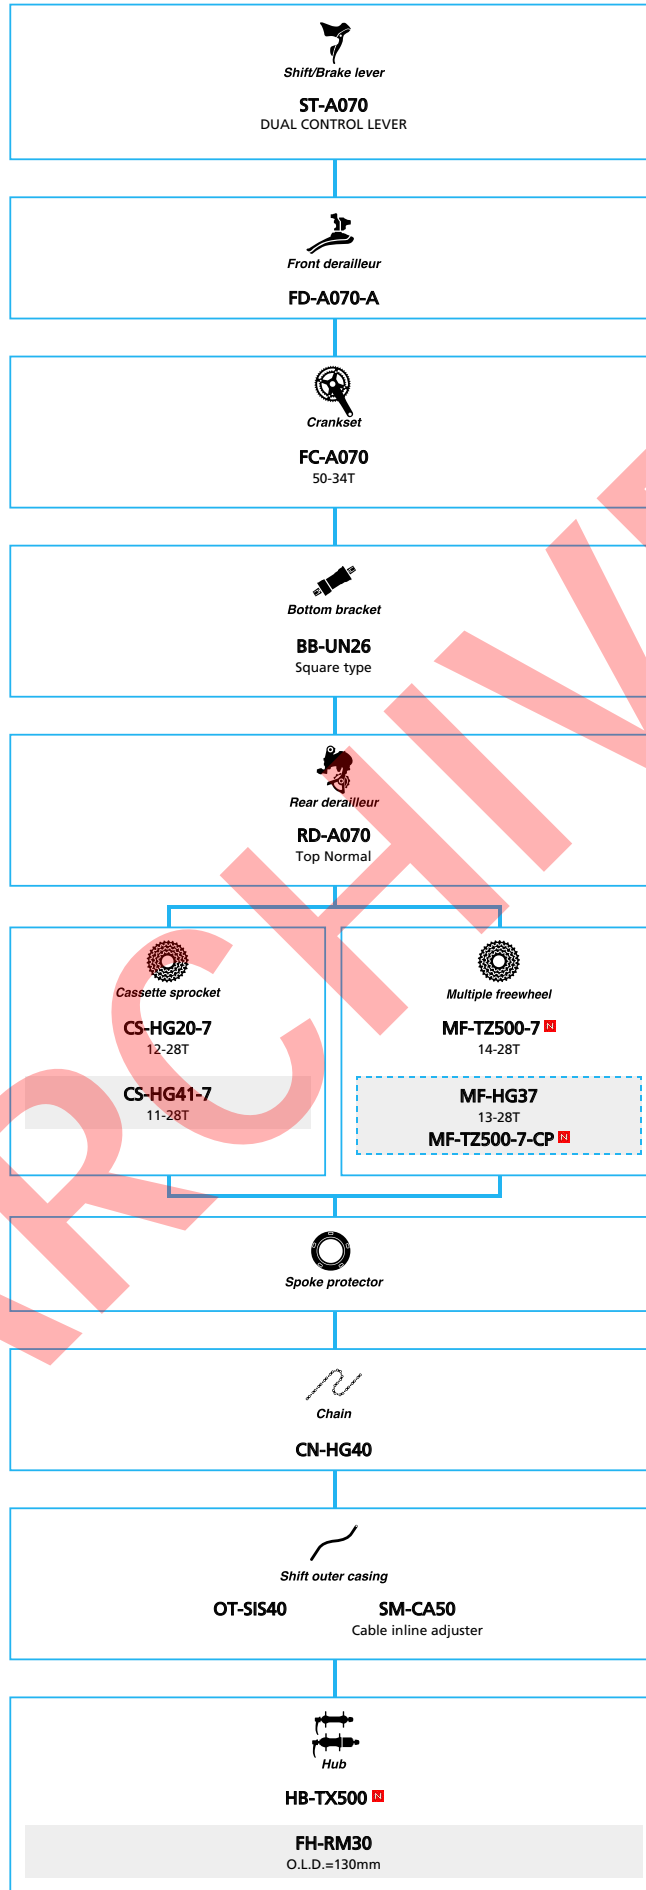

 ... New model

 ... Additional option

 ... Alternative option

 ... All select

 ... Single select

 ... New model

 ... Additional option

 ... Alternative option

 ... All select

 ... Single select

SHIMANO A050 (2x7-speed)

 ... New model

 ... Additional option

 ... Alternative option

 ... All select

 ... Single select