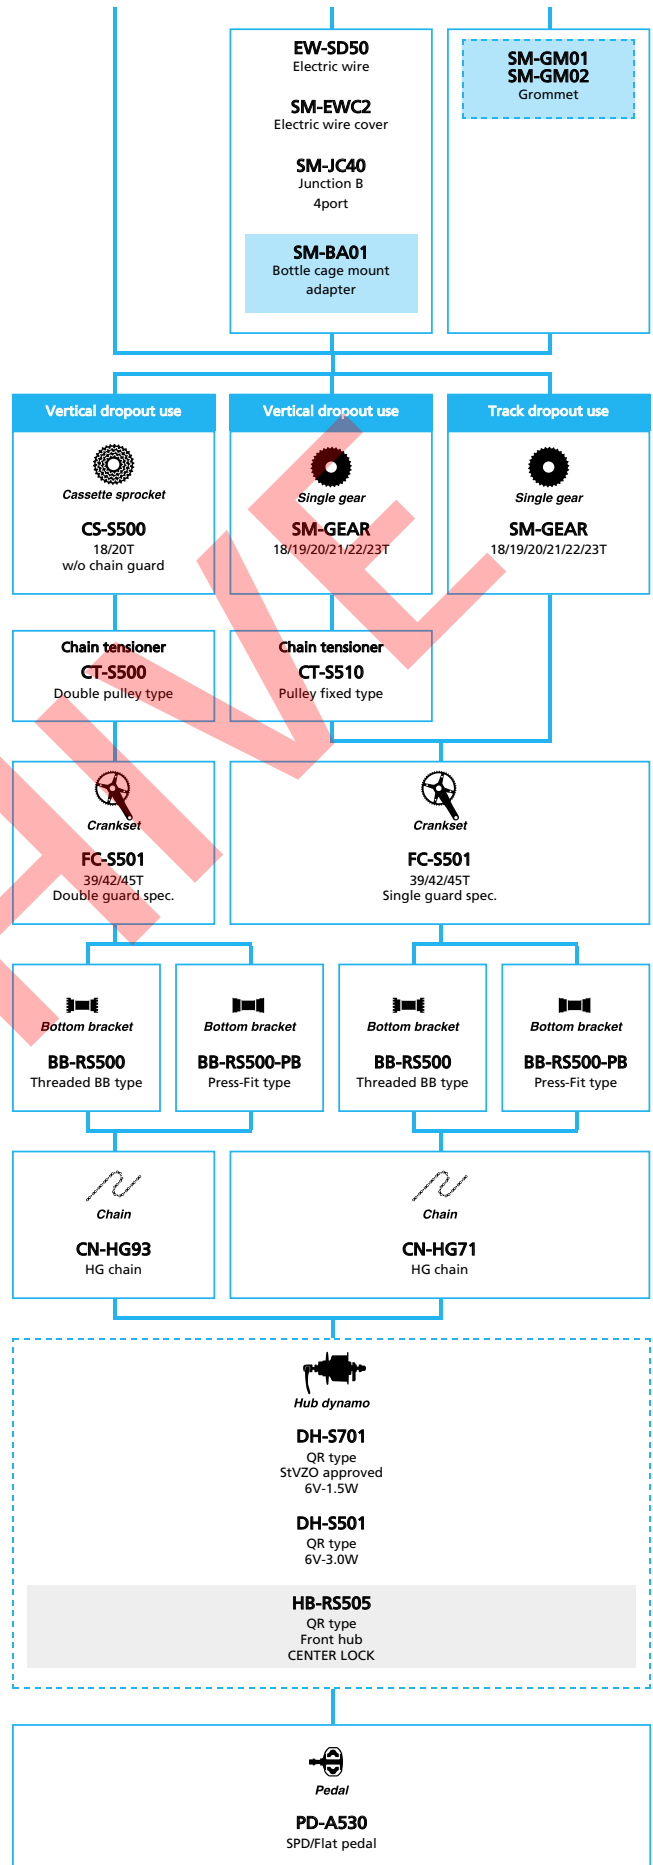

SHIMANO
DEORE (3x10-speed)

 ... New model
 ... Additional option
 ... Alternative option
 ... All select
 ... Single select

Trekking Bike

SHIMANO ALIVIO (3x9-speed)

■ ... New model
 ... Additional option
 ... Alternative option
 ... All select
 ... Single select

SHIMANO **ALCERA** (3x9-speed)

■ ... New model
 ... Additional option
 ... Alternative option
 ... All select
 ... Single select

Trekking Bike

SHIMANO ALFINE (Electronic spec Flathandle)

- ... New model
- ... Additional option
- ... All select
- ... Alternative option
- ... Single select

SHIMANO ALFINE (Electronic spec Drophandle)

N ... New model
 ... Additional option
 ... Alternative option
 ... All select
 ... Single select

SHIMANO ALFINE (11-speed)

- ... New model
- ... Additional option
- ... All select
- ... Alternative option
- ... Single select