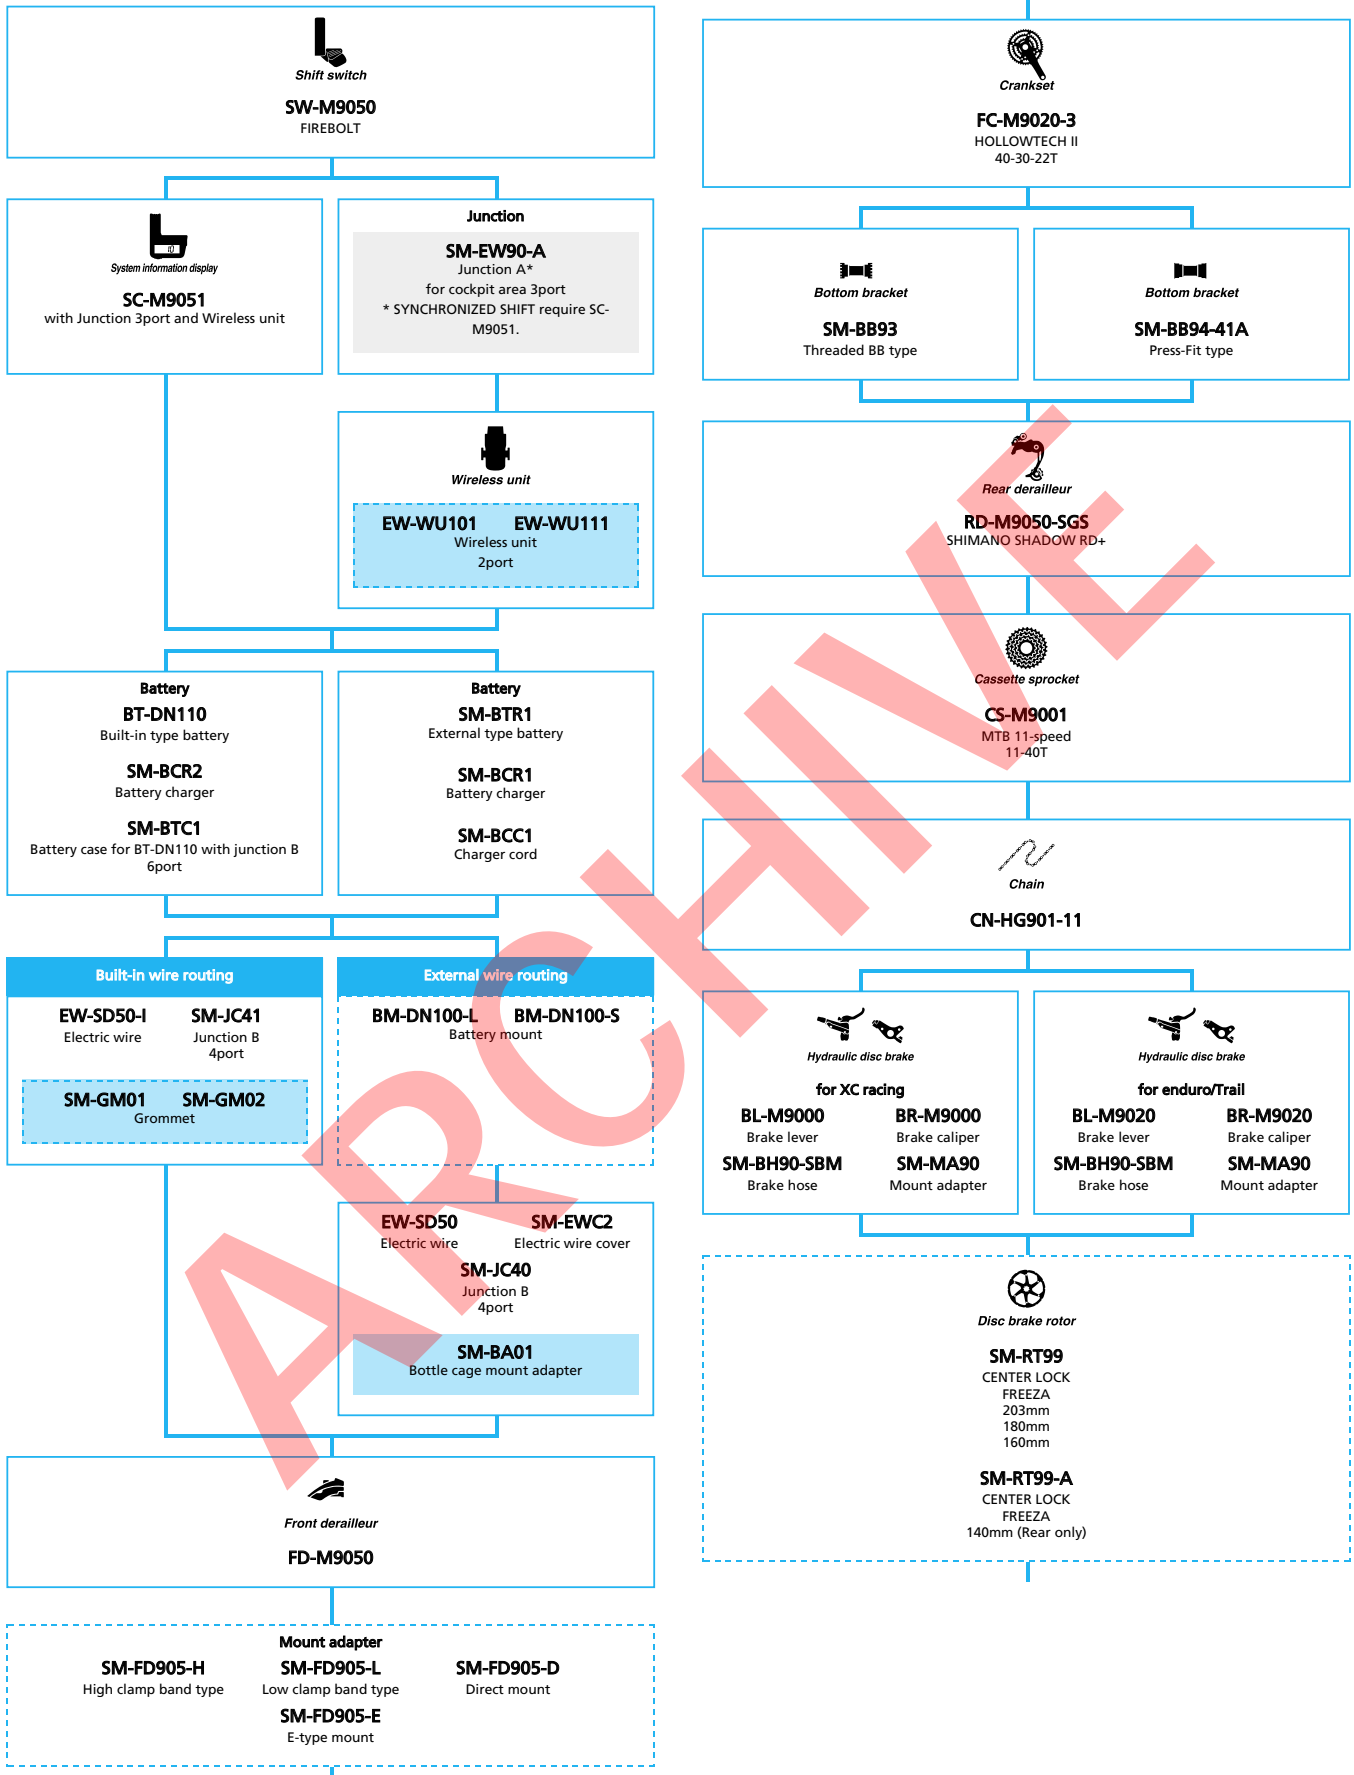

SHIMANO
XTR M9050 series (3x11-speed)

... New model
... Additional option
... Alternative option
... All select
... Single select

Mountain Bike