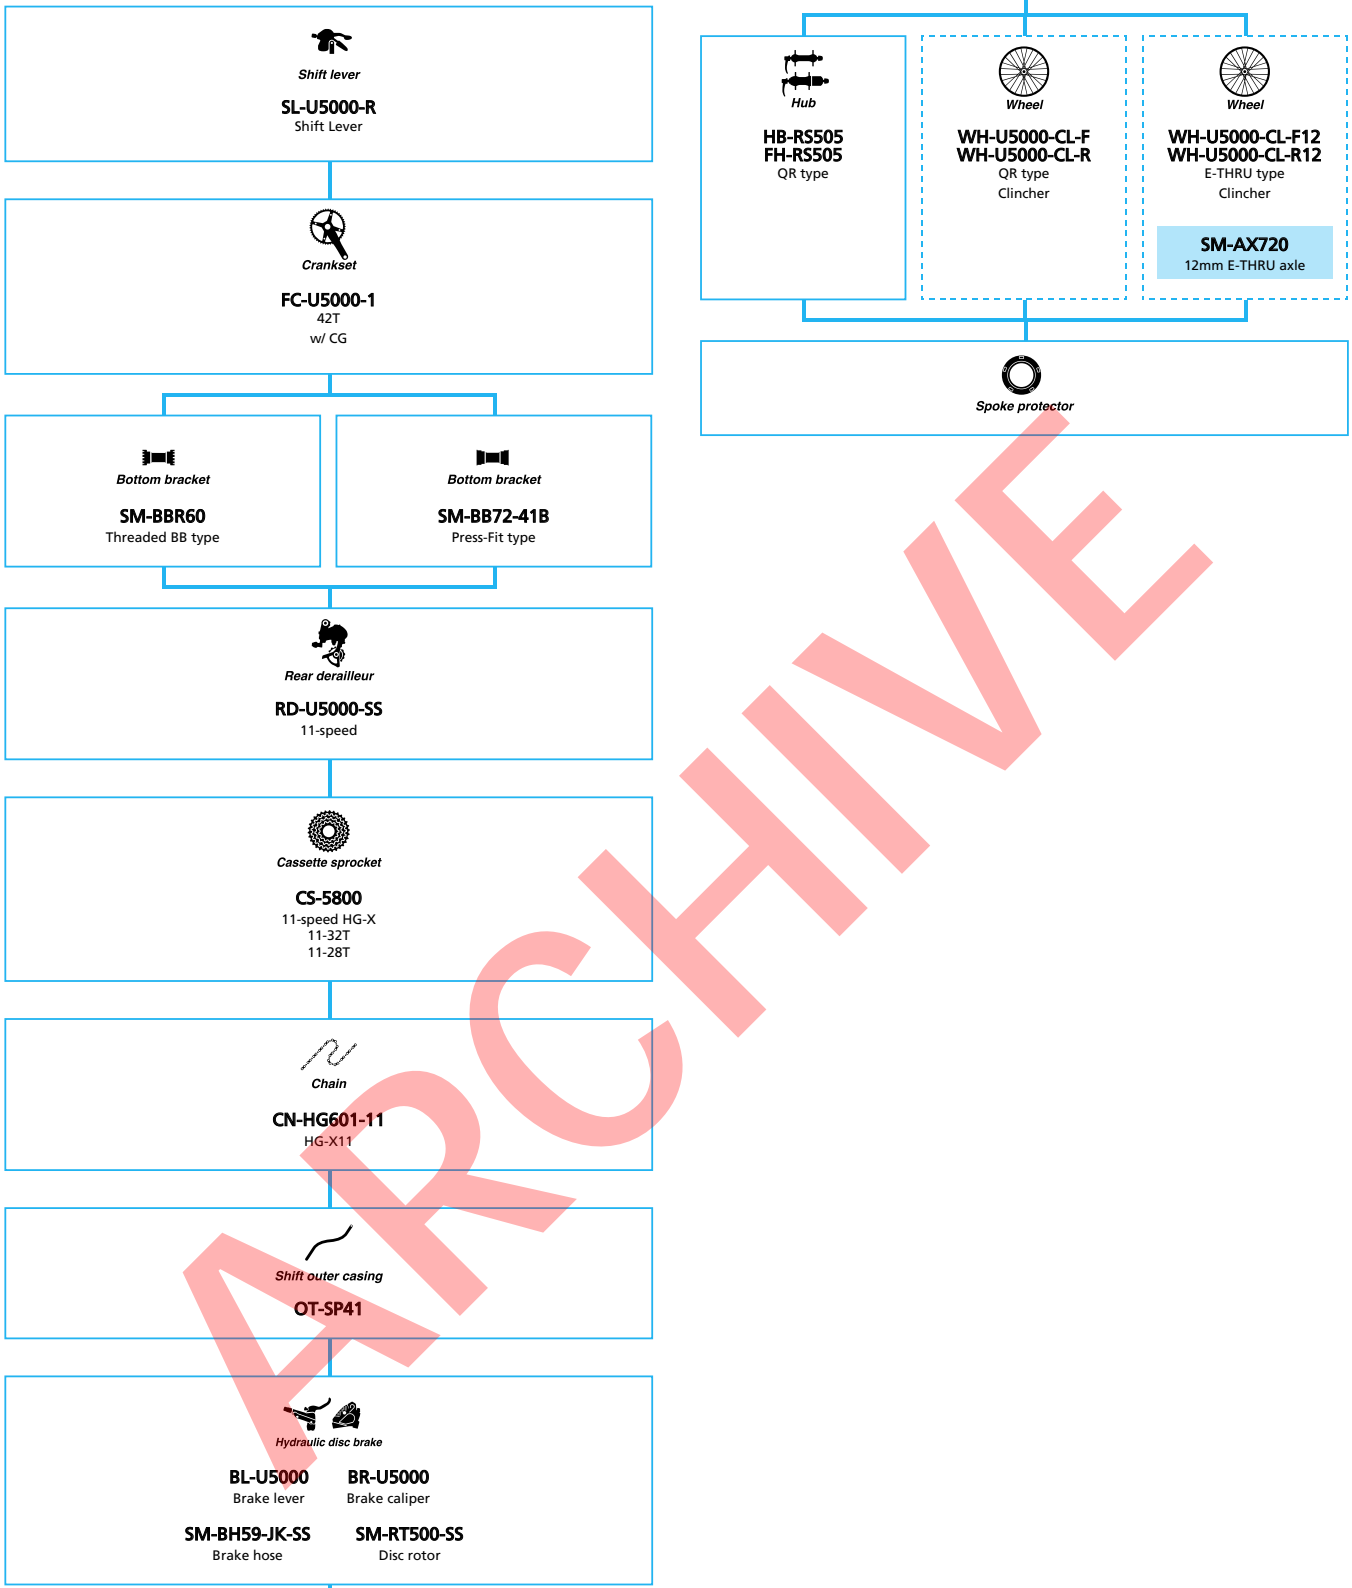

METREA (Flat handlebar type 2x11-speed)

- ... New model
- ... Additional option
- ... All select
- ... Alternative option
- ... Single select

DRAFT

URBAN SPORT

METREA (Flat handlebar type 1x11-speed)

- ... New model
- ... Additional option
- ... All select
- ... Alternative option
- ... Single select