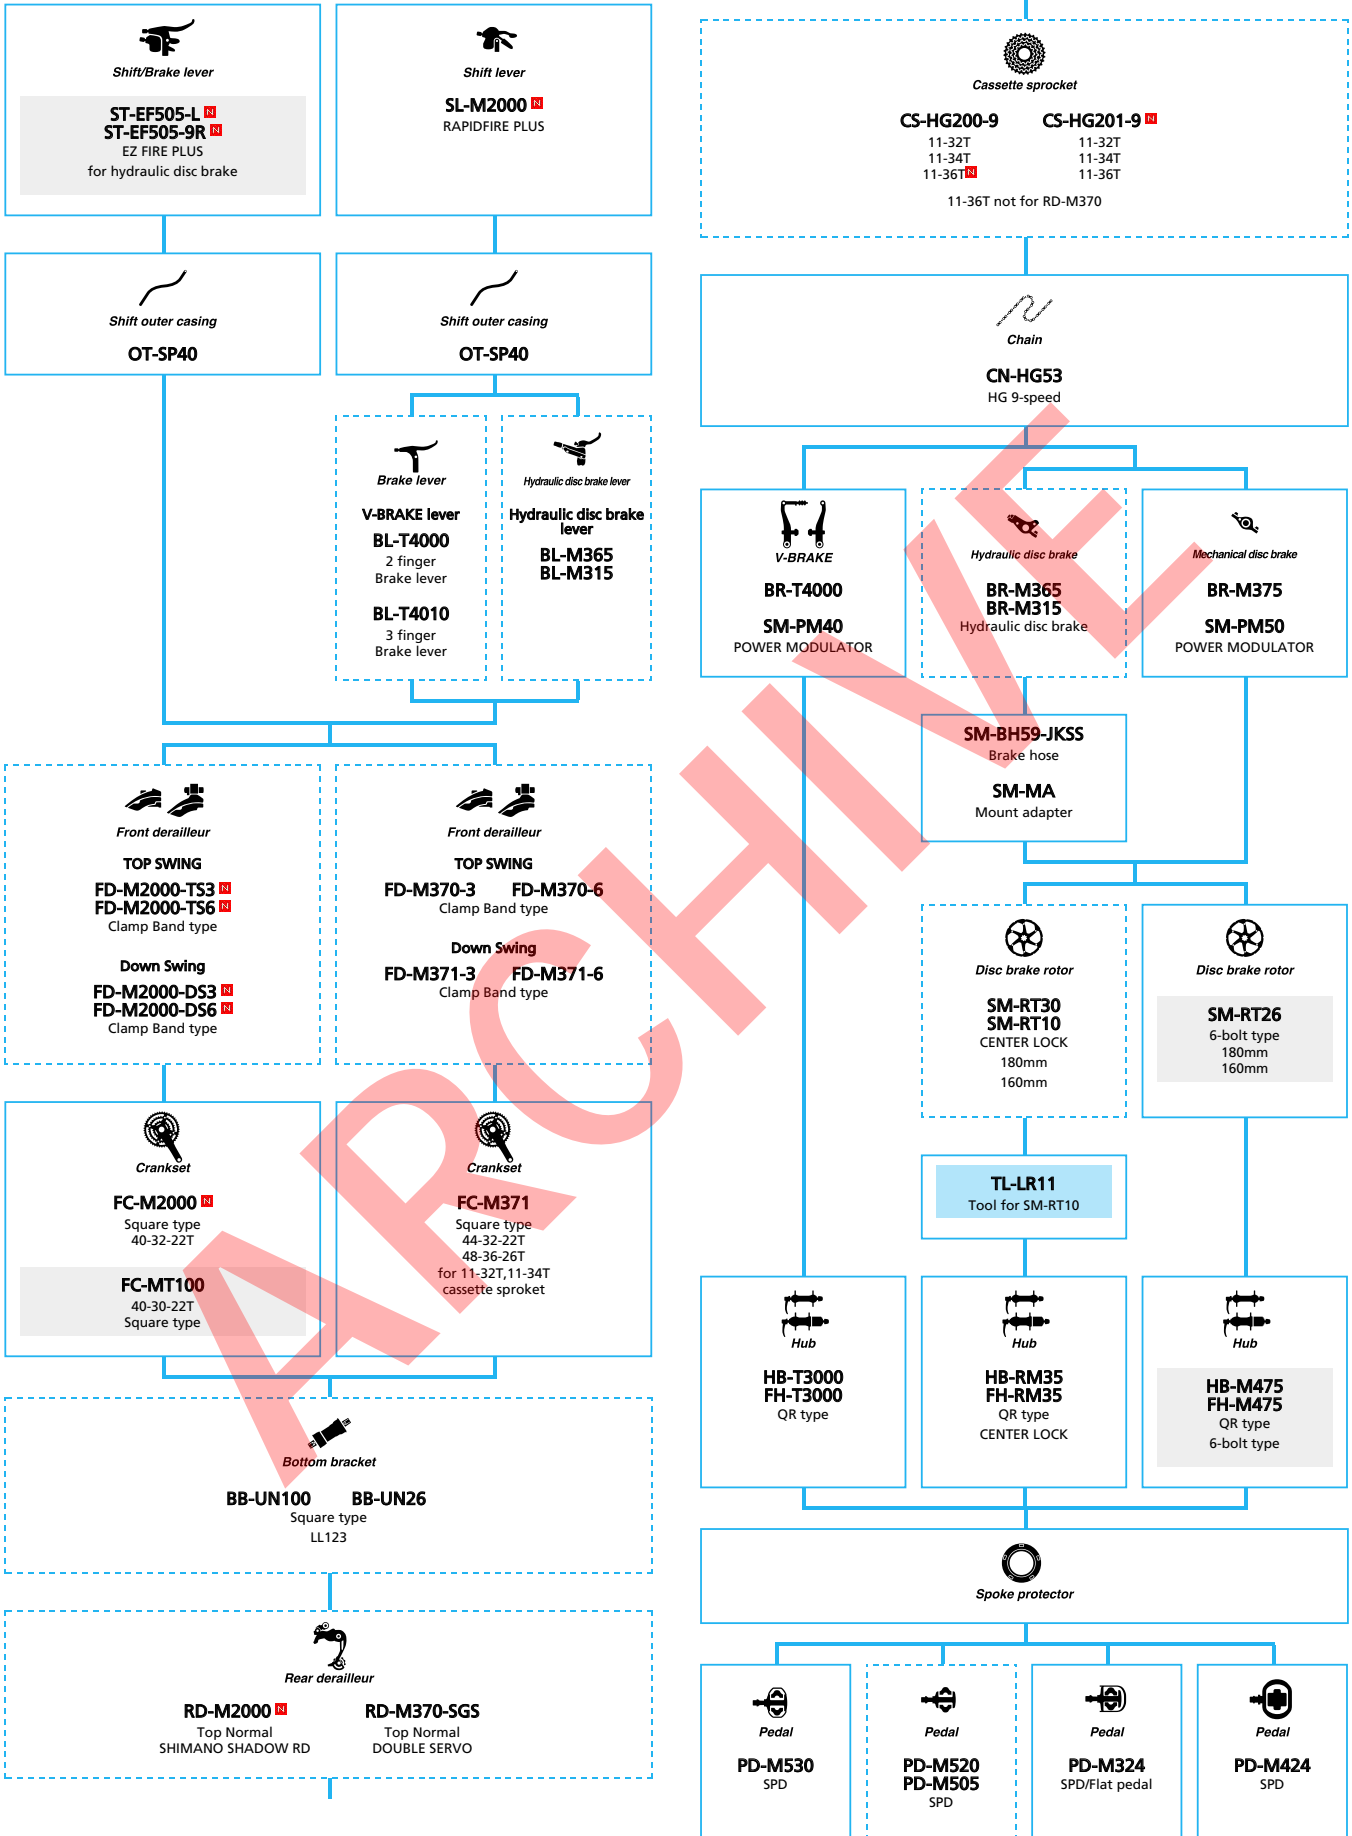

SHIMANO ALTUS (3x9-speed)

- ... New model
- ... Additional option
- ... Alternative option
- ... All select
- ... Single select

Mountain Bike