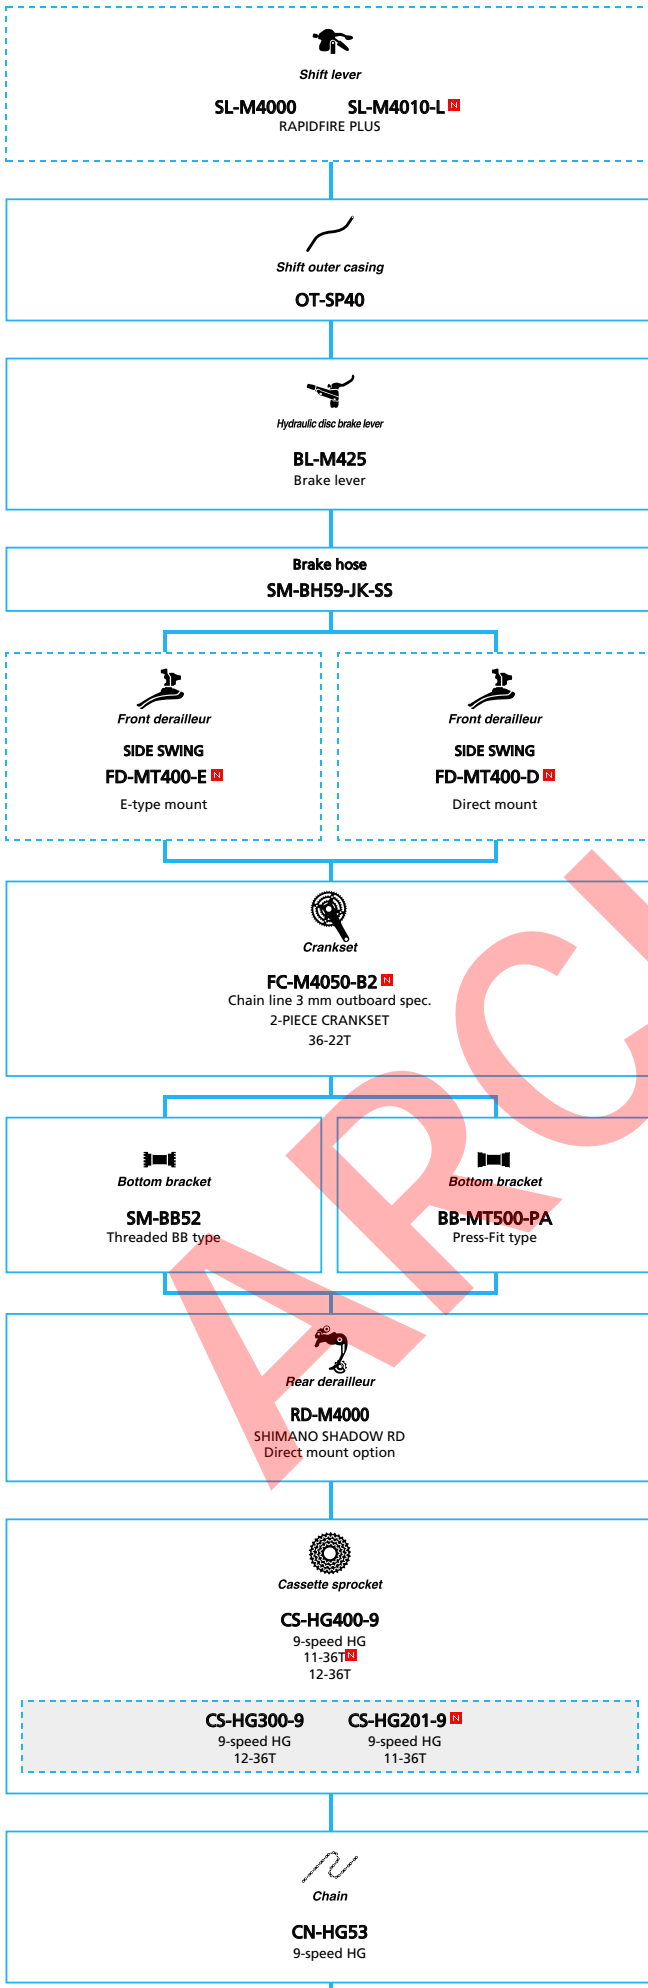

SHIMANO ALIVIO (2x9-speed)

- ... New model
- ... Additional option
- ... All select
- ... Alternative option
- ... Single select

Mountain Bike