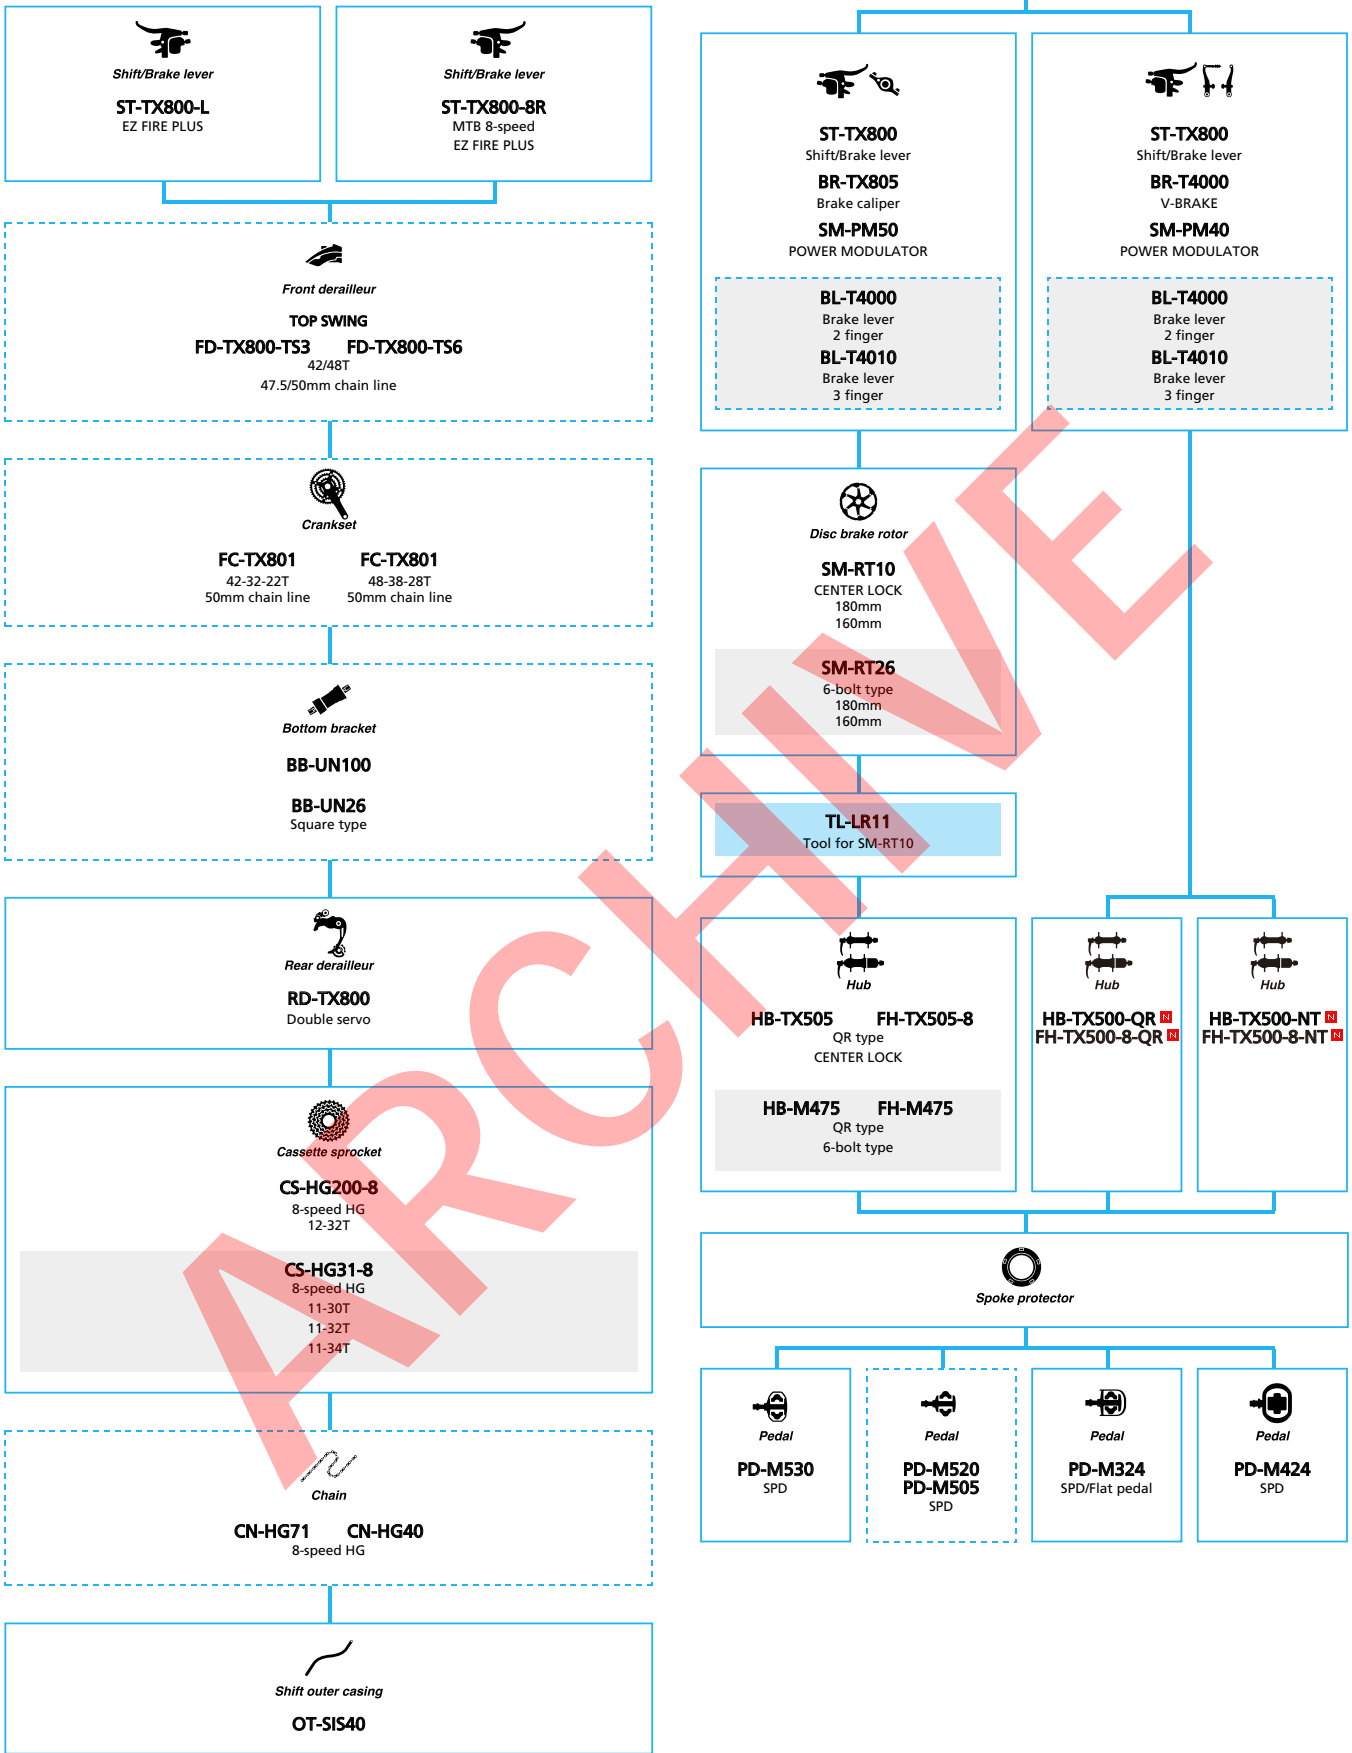

Mountain Bike

ARCHIVE

SHIMANO **TourneyTX** (3x8-speed)

- ... New model
- ... Additional option
- ... Alternative option
- ... All select
- ... Single select

Mountain Bike

-  ... New model
-  ... Additional option
-  ... Alternative option
-  ... All select
-  ... Single select