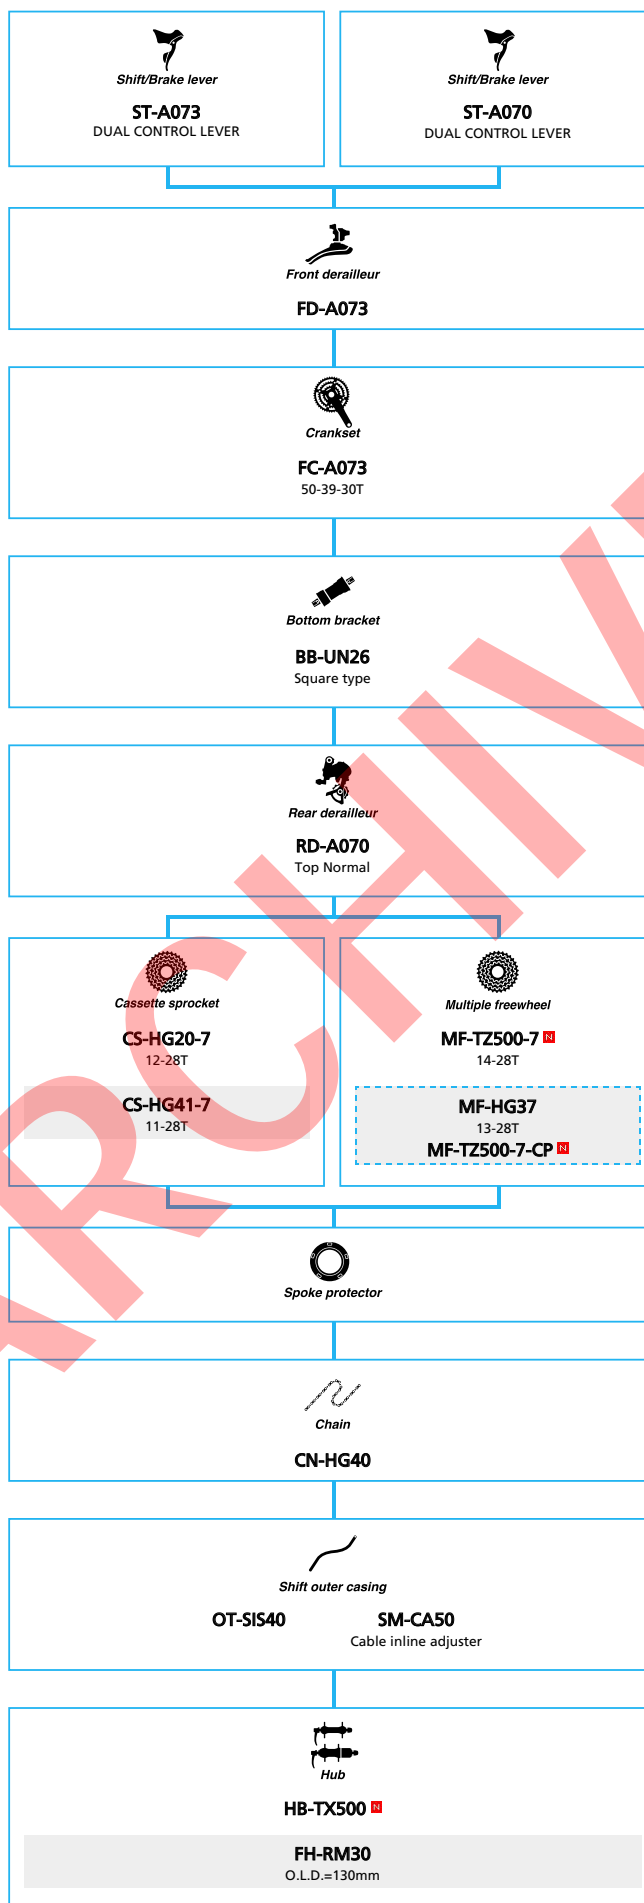

... New model

... Additional option

... Alternative option

... All select

... Single select