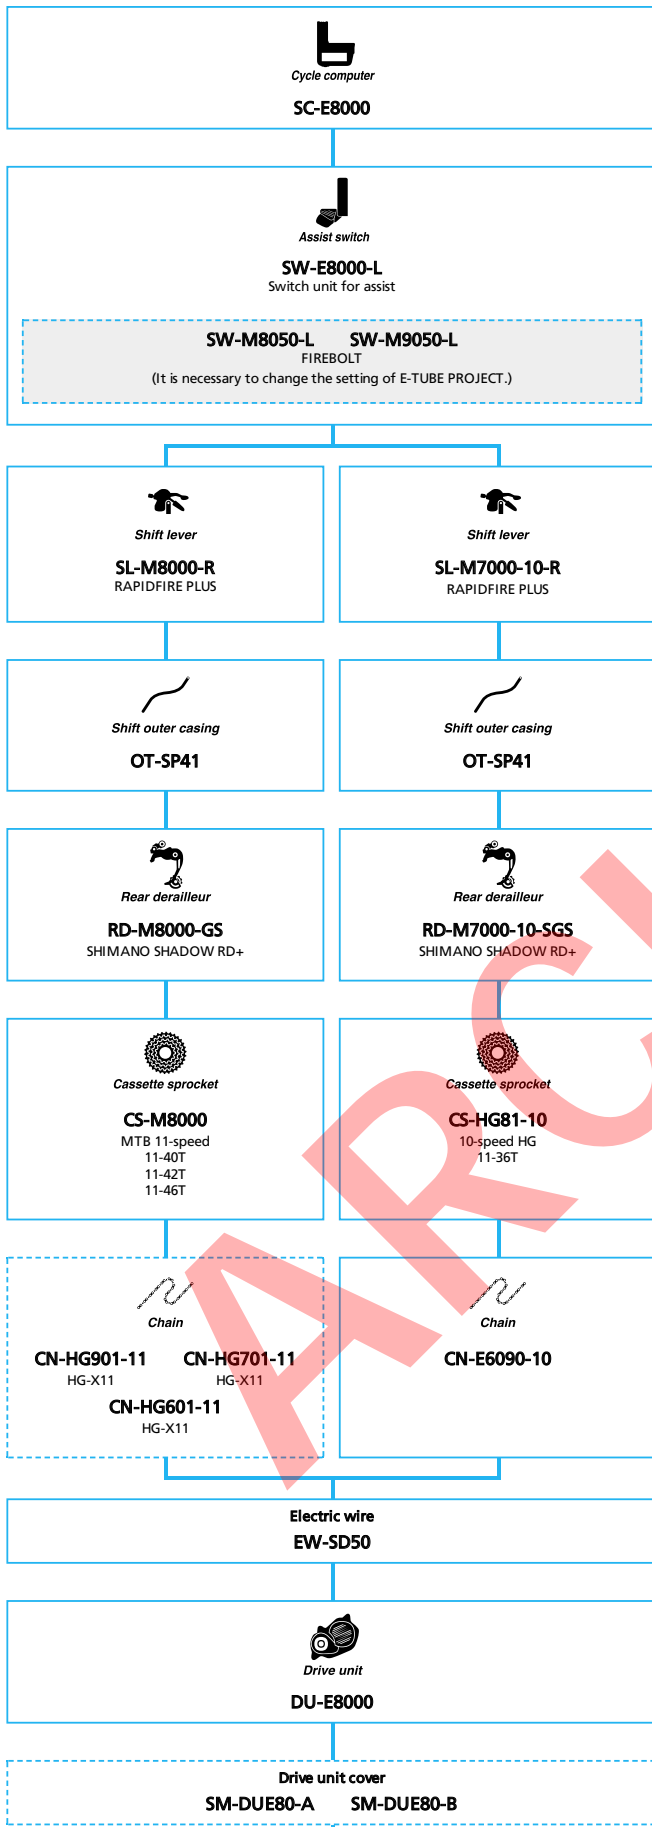

SHIMANO STEPS E8000 series Mechanical Derailleur spec.

N ... New model
  ... Additional option
  ... All select
  ... Alternative option

E-BIKE