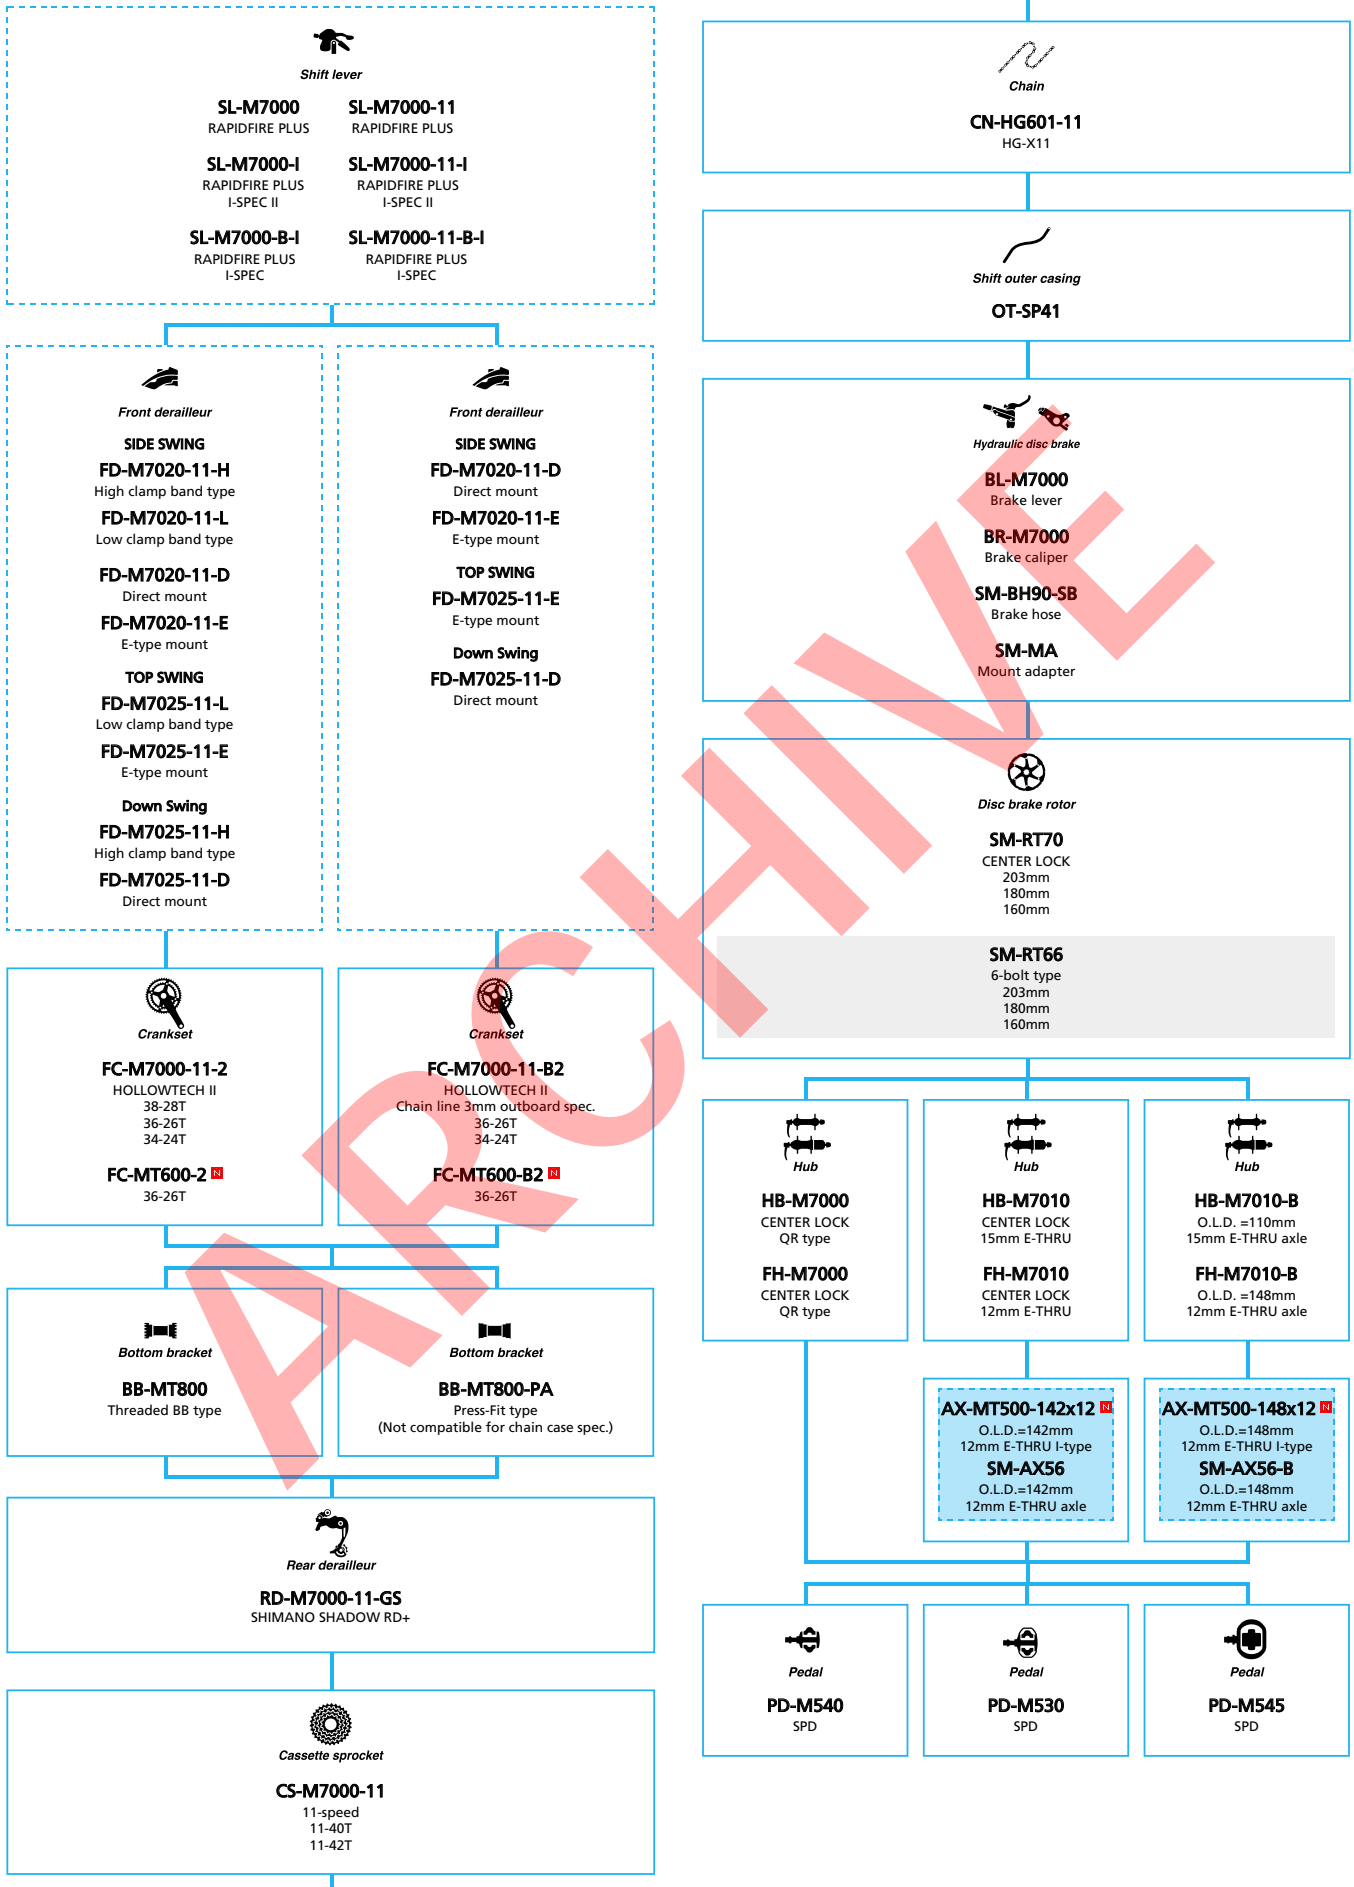

SLX (2x11-speed)

■ ... New model
  ... Additional option
  ... Alternative option
  ... All select
  ... Single select

Mountain Bike