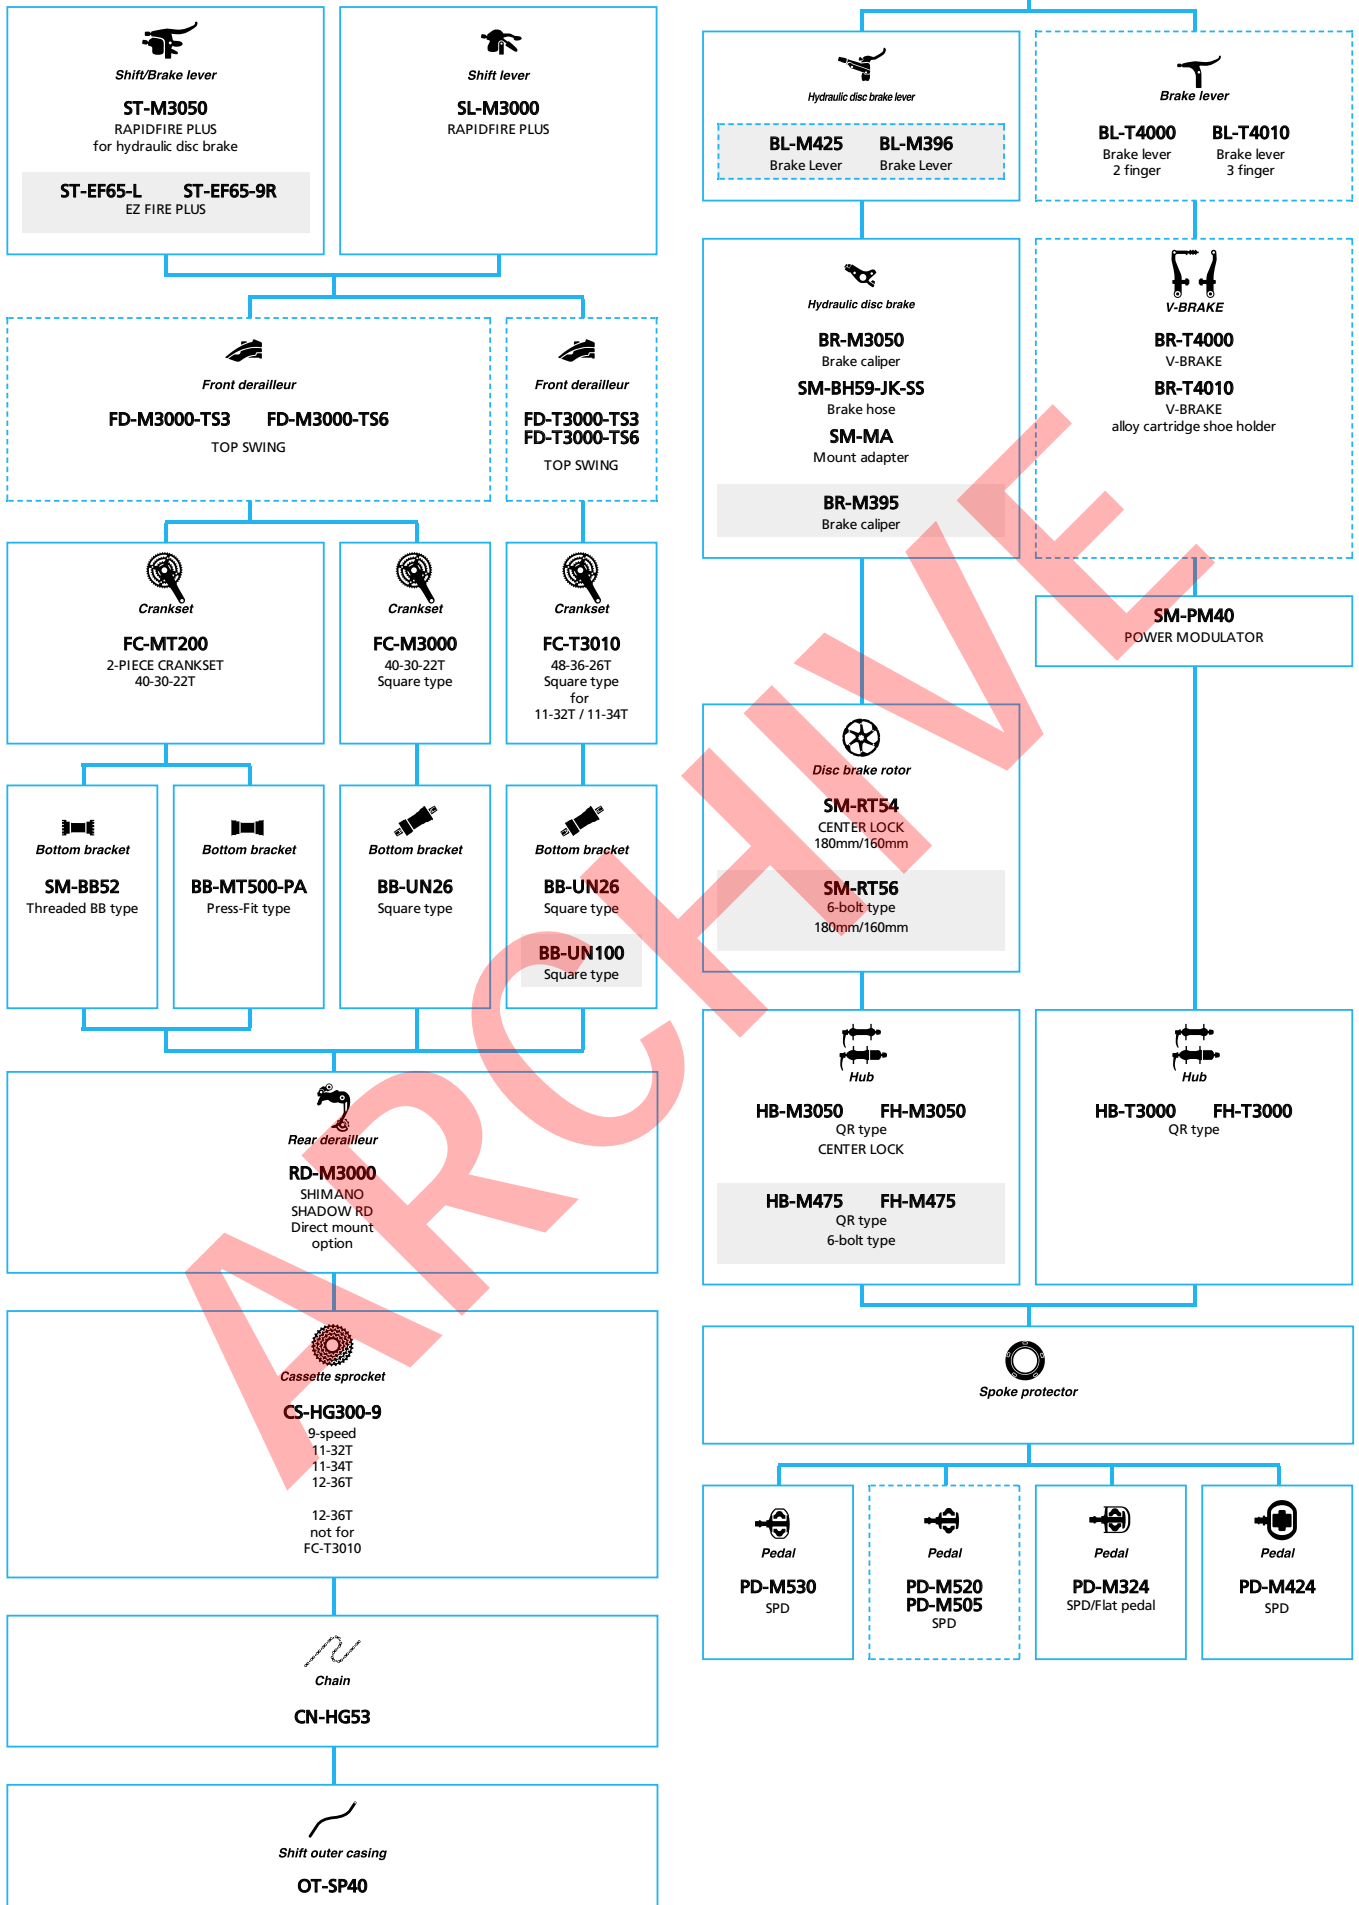

SHIMANO
ALCERA (3x9-speed)

... New model
... Additional option
... Alternative option
... All select
... Single select

Mountain Bike