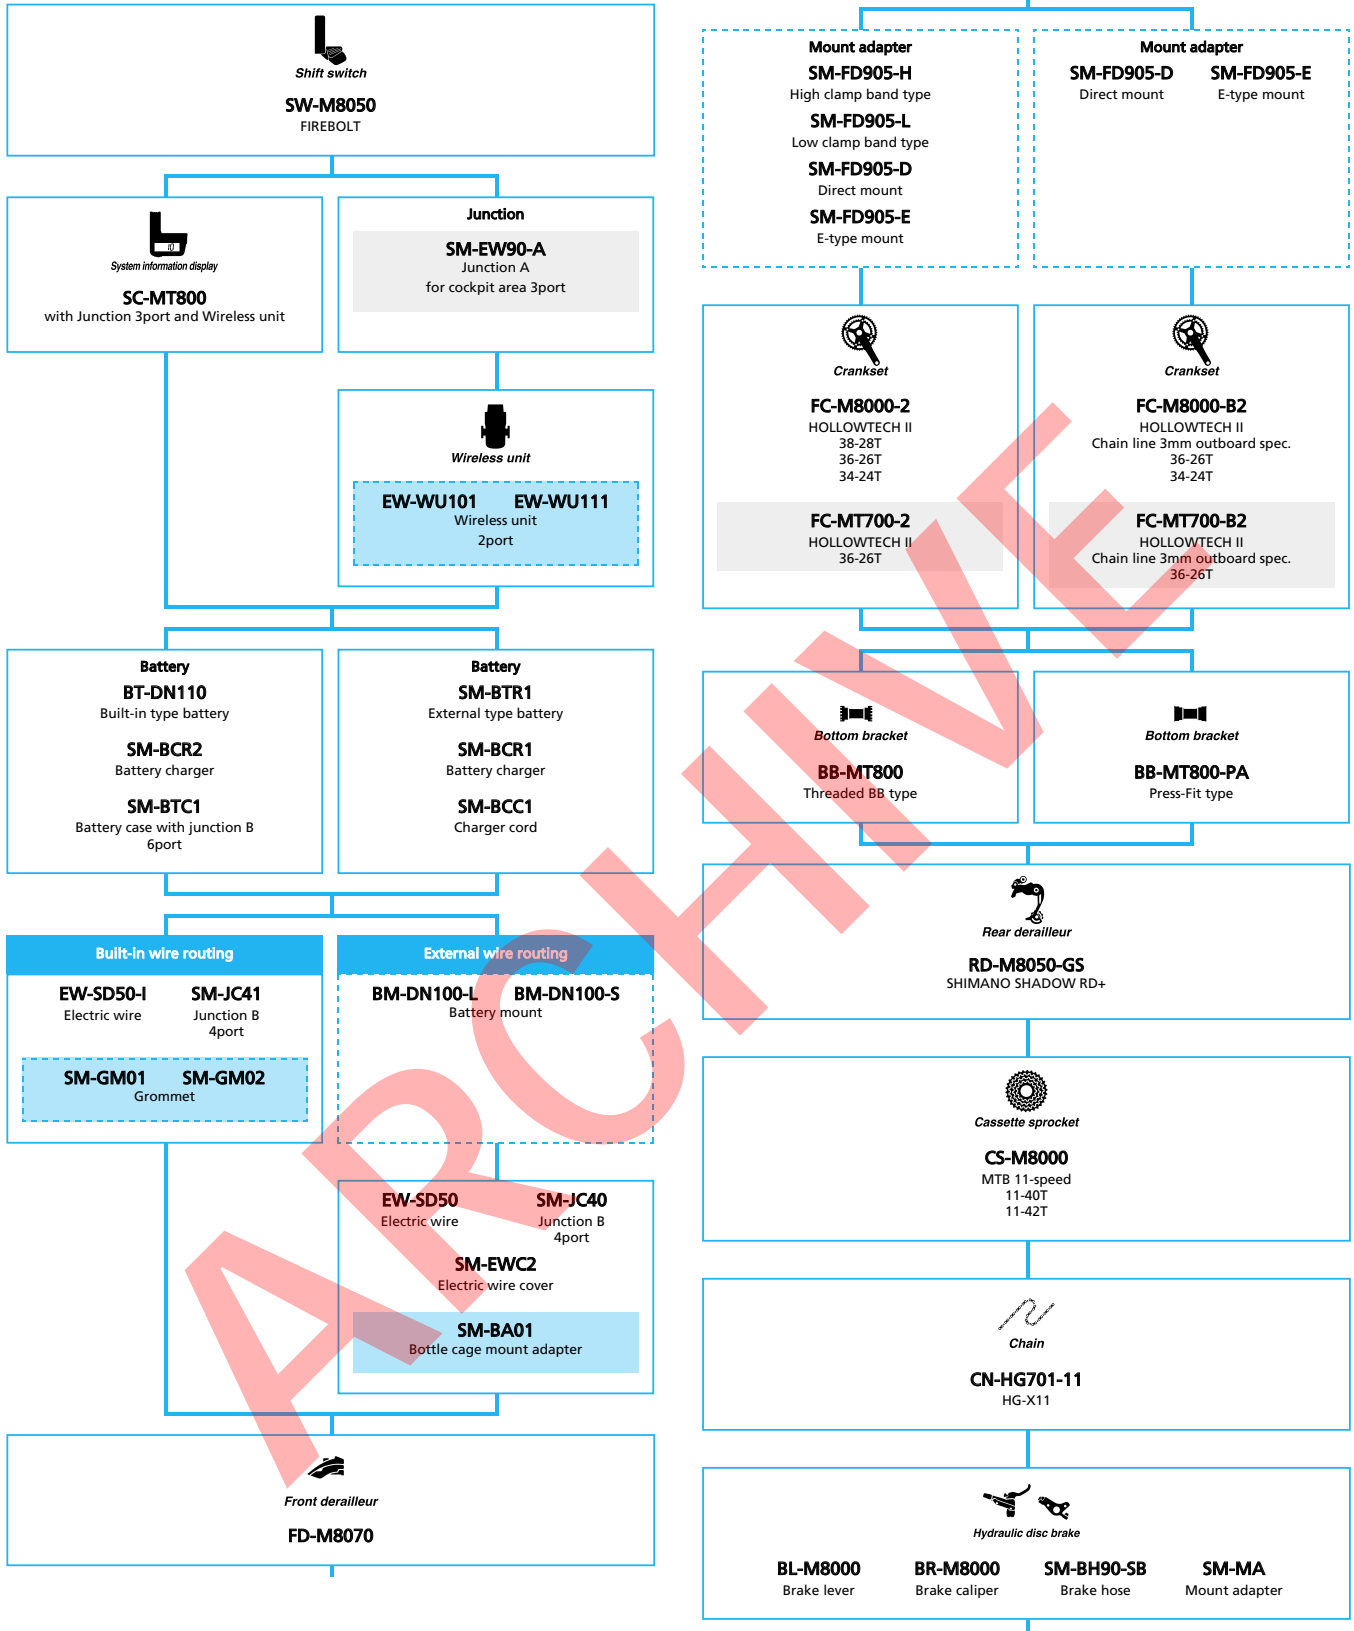

SHIMANO **DEORE XT** M8050 series (2x11-speed)

... New model
... Additional option
... Alternative option
... All select
... Single select

Mountain Bike