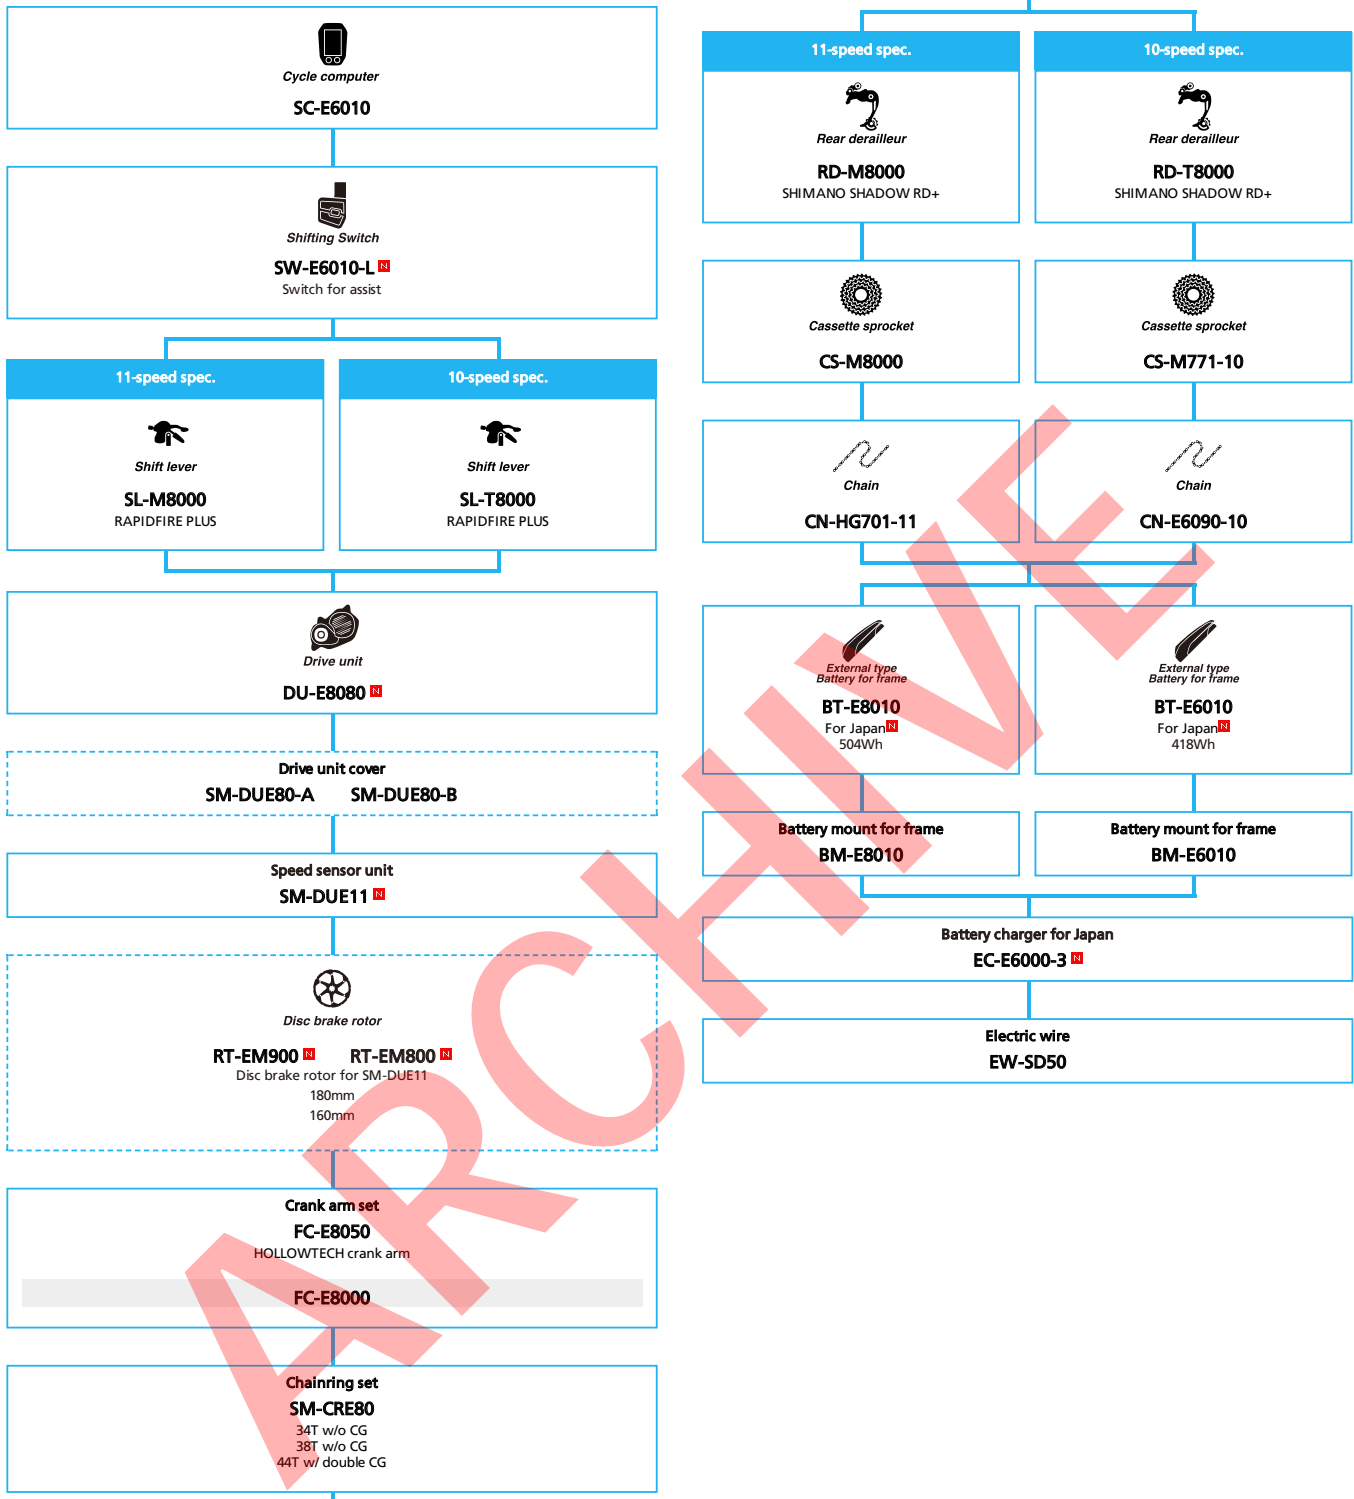

SHIMANO STEPS E8080 series for Japan market (Mechanical Derailleur spec.)

■ ... New model
■ ... Additional option
■ ... Alternative option
 ... All select
 ... Single select