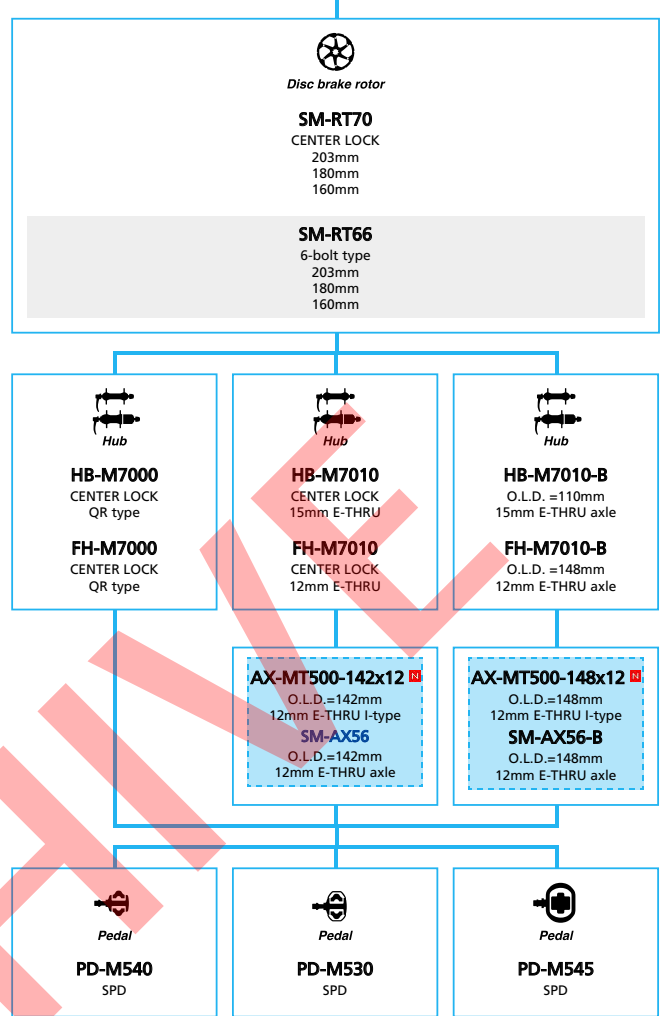

SLX (1x11-speed)

- ... New model
- ... Additional option
- ... All select
- ... Alternative option
- ... Single select