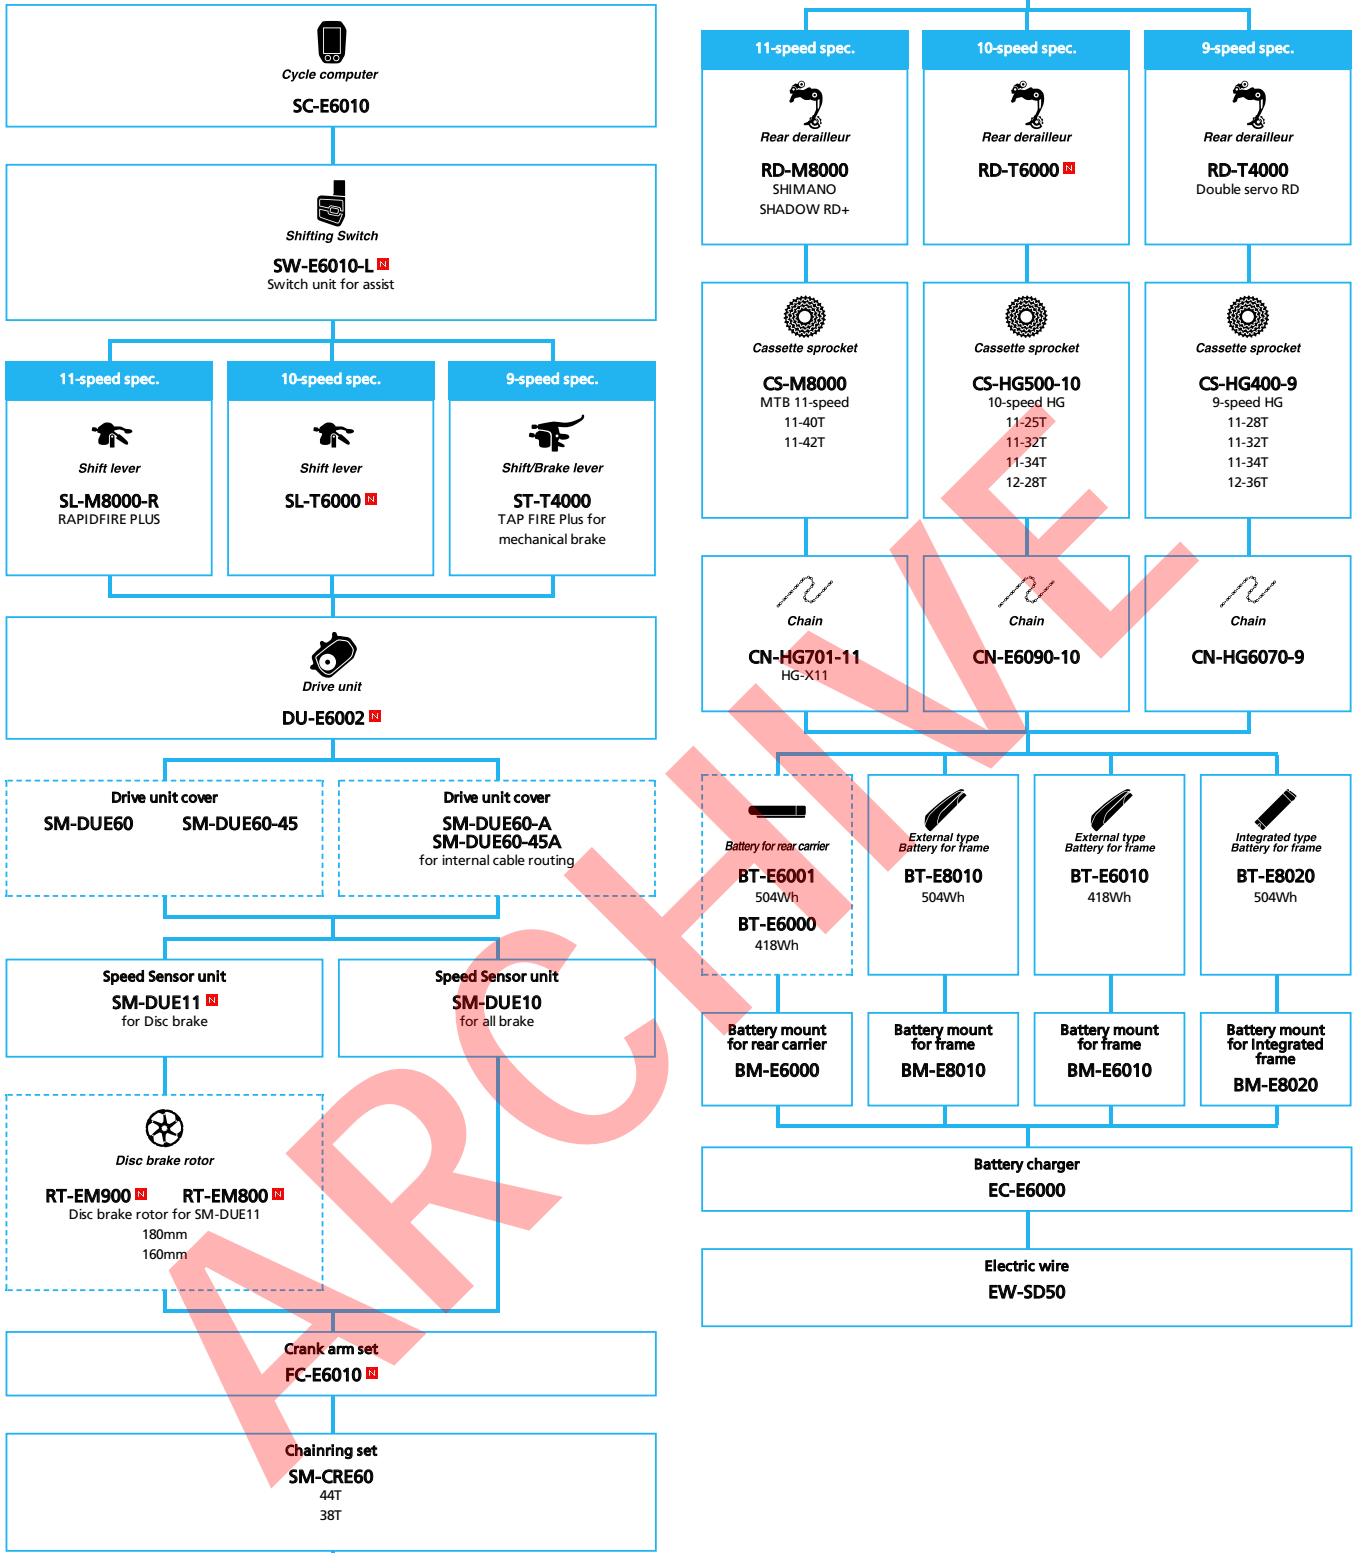

SHIMANO STEPS E6000 series Mechanical Derailleur spec.

■ ... New model
  ... Additional option
  ... All select
  ... Alternative option
  ... Single select