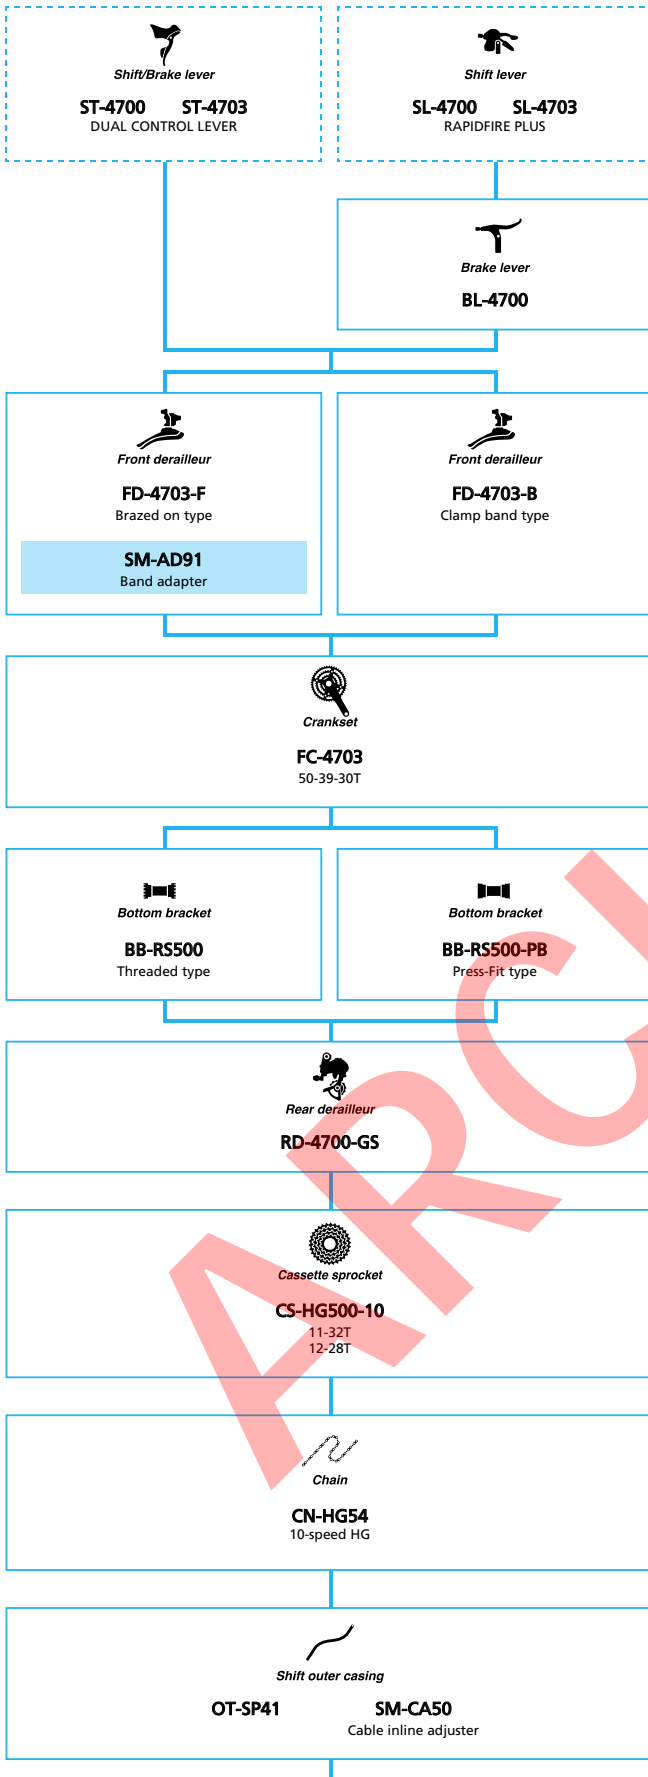

SHIMANO *Tiagra* (3x10-speed)

- ... New model
- ... Additional option
- ... All select
- ... Alternative option
- ... Single select

Road Bike

SHIMANO Tiagra (2x10-speed)

■ ... New model
 ... Additional option
 ... All select
 ... Alternative option
 ... Single select