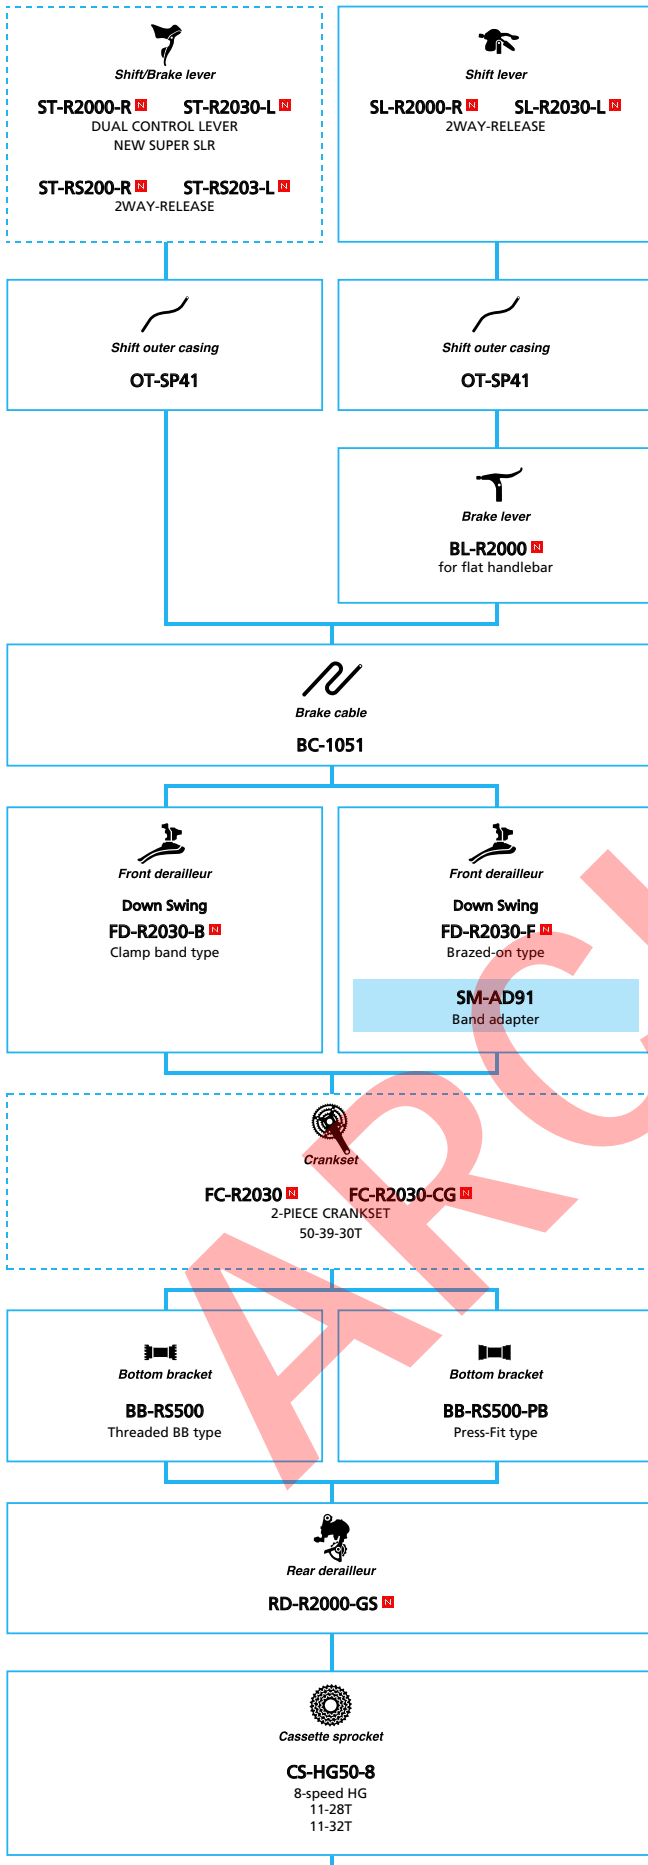

SHIMANO Claris (3x8-speed)

N ... New model
  ... Additional option
  ... Alternative option
  ... All select
  ... Single select