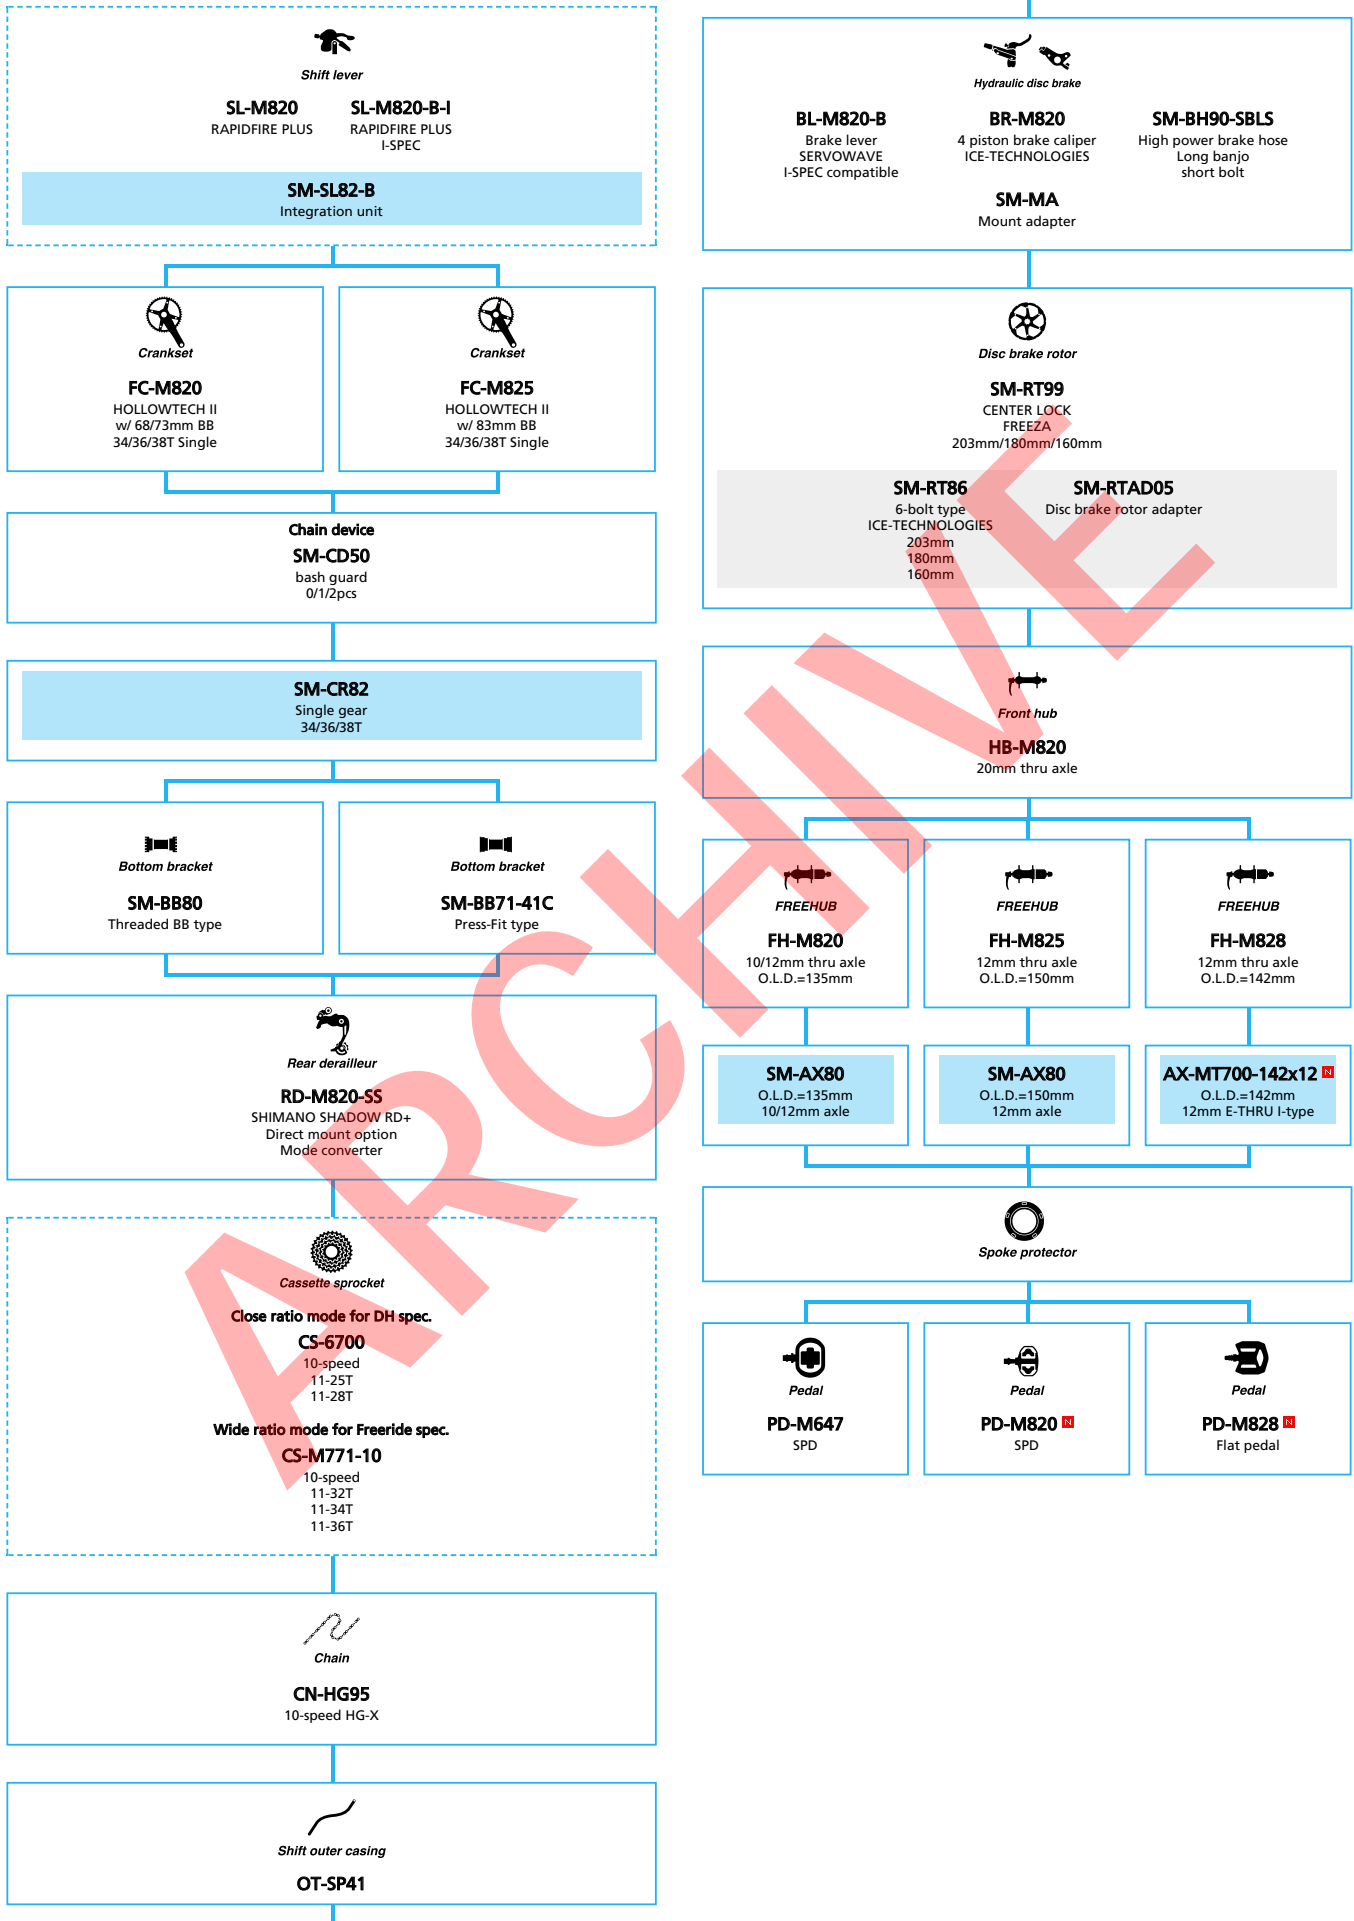

SHIMANO (10-speed)

N ... New model
 ... Additional option
 ... Alternative option
 ... All select
 ... Single select

Mountain Bike