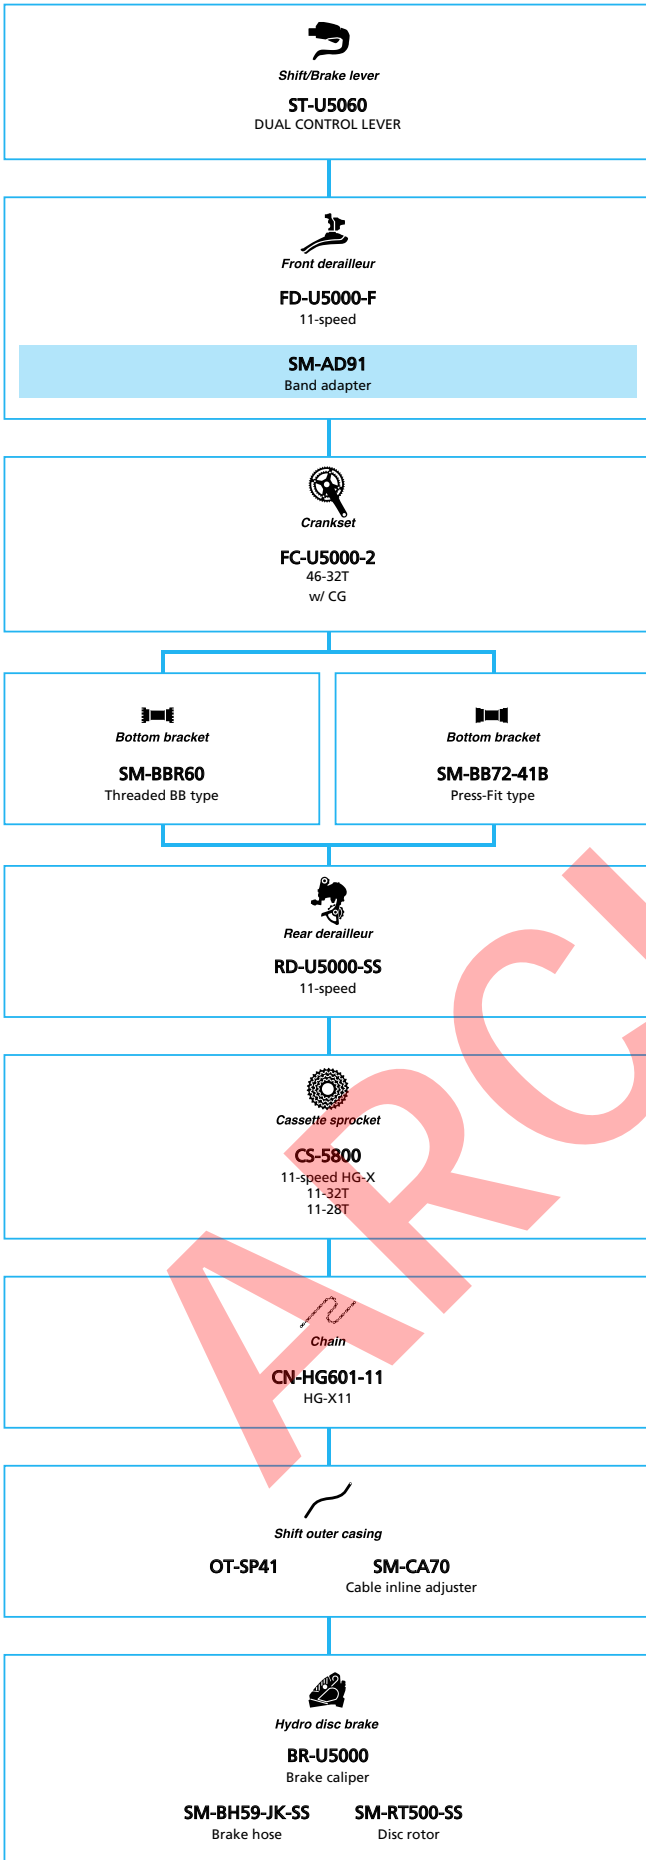

METREA (H type handlebar 2x11-speed)

- ... New model
- ... Additional option
- ... All select
- ... Alternative option
- ... Single select

DRAFT