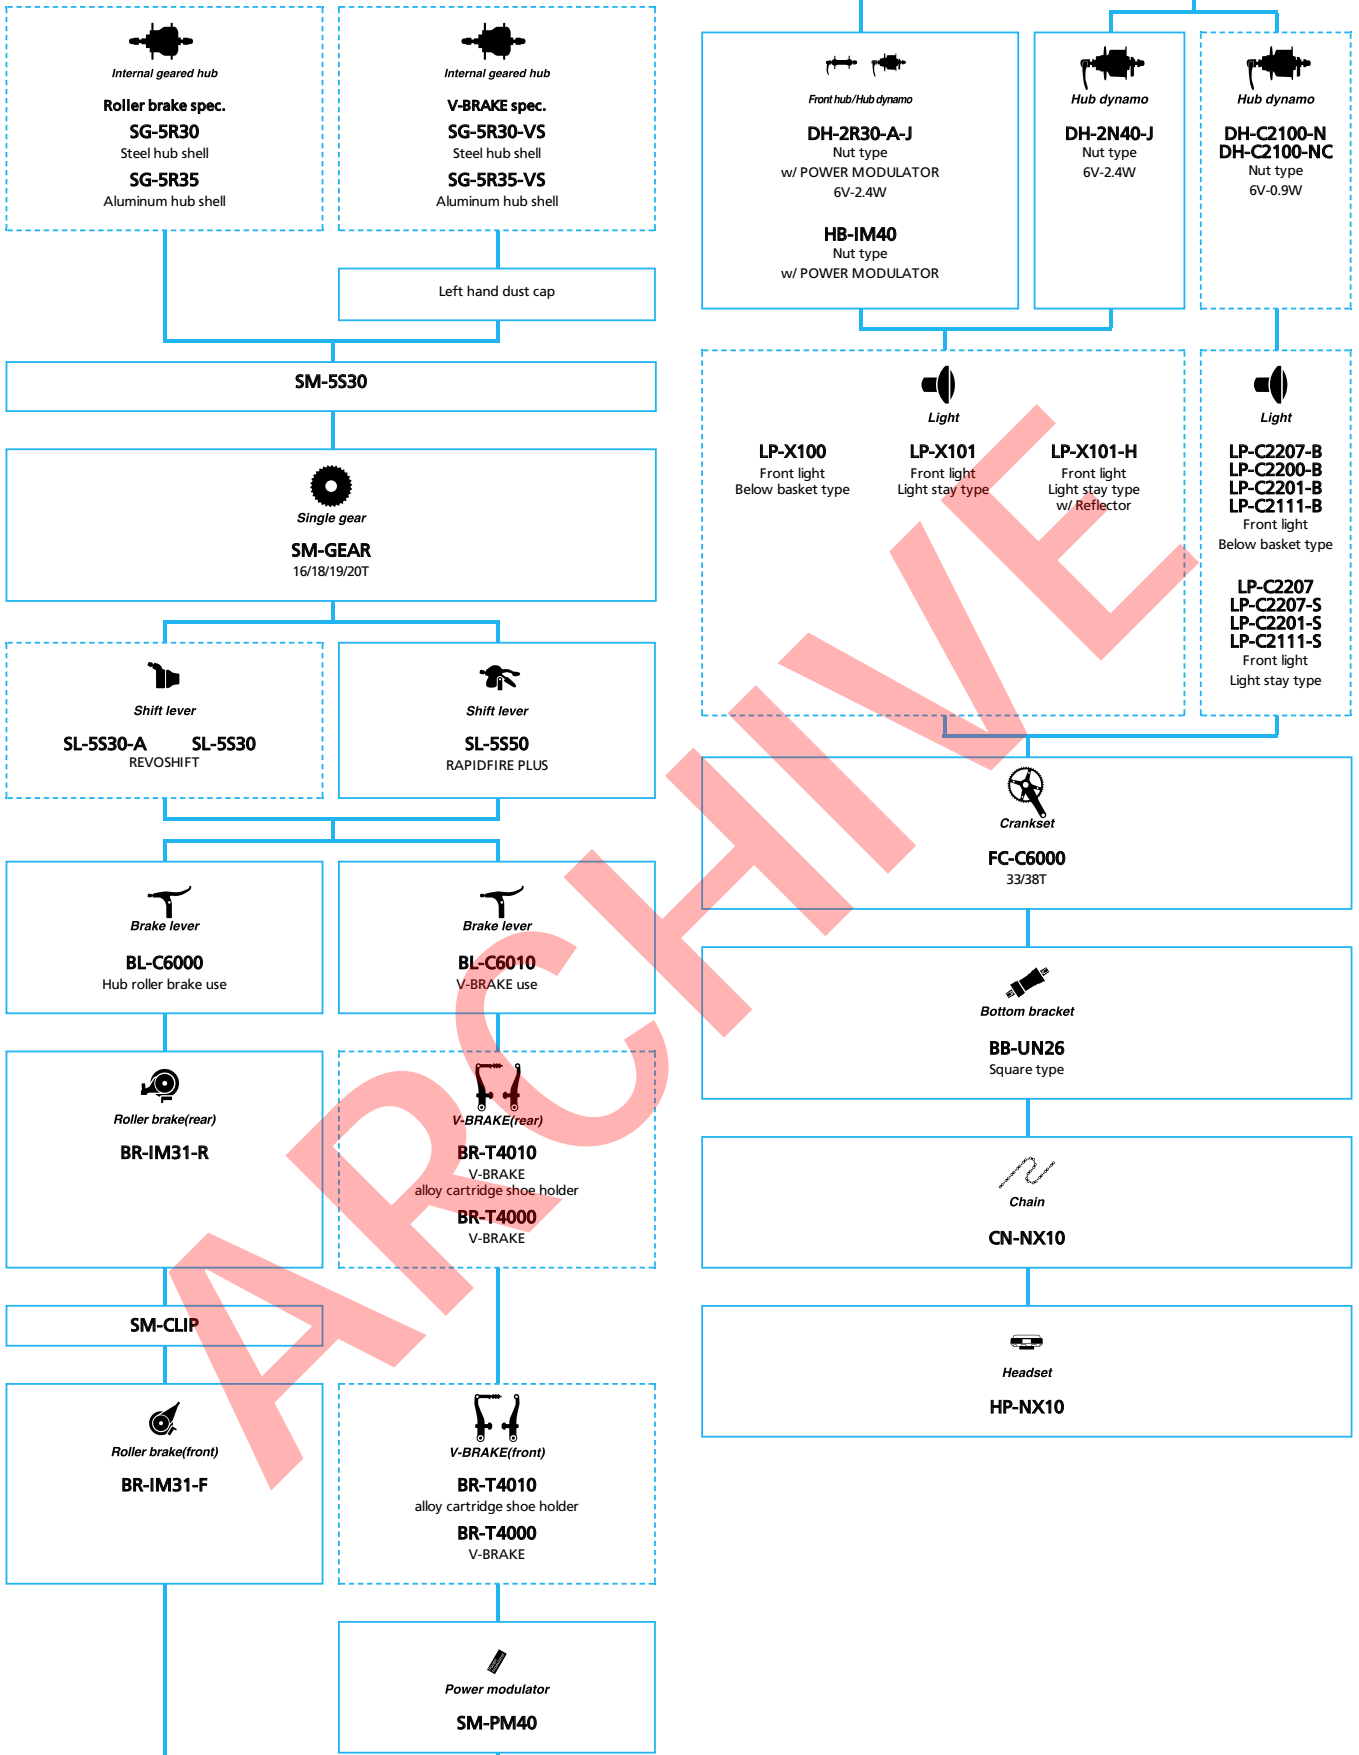

SHIMANO *Nexus* (INTER-5) Japan market only

- ... New model
- ... Additional option
- ... Alternative option
- ... All select
- ... Single select