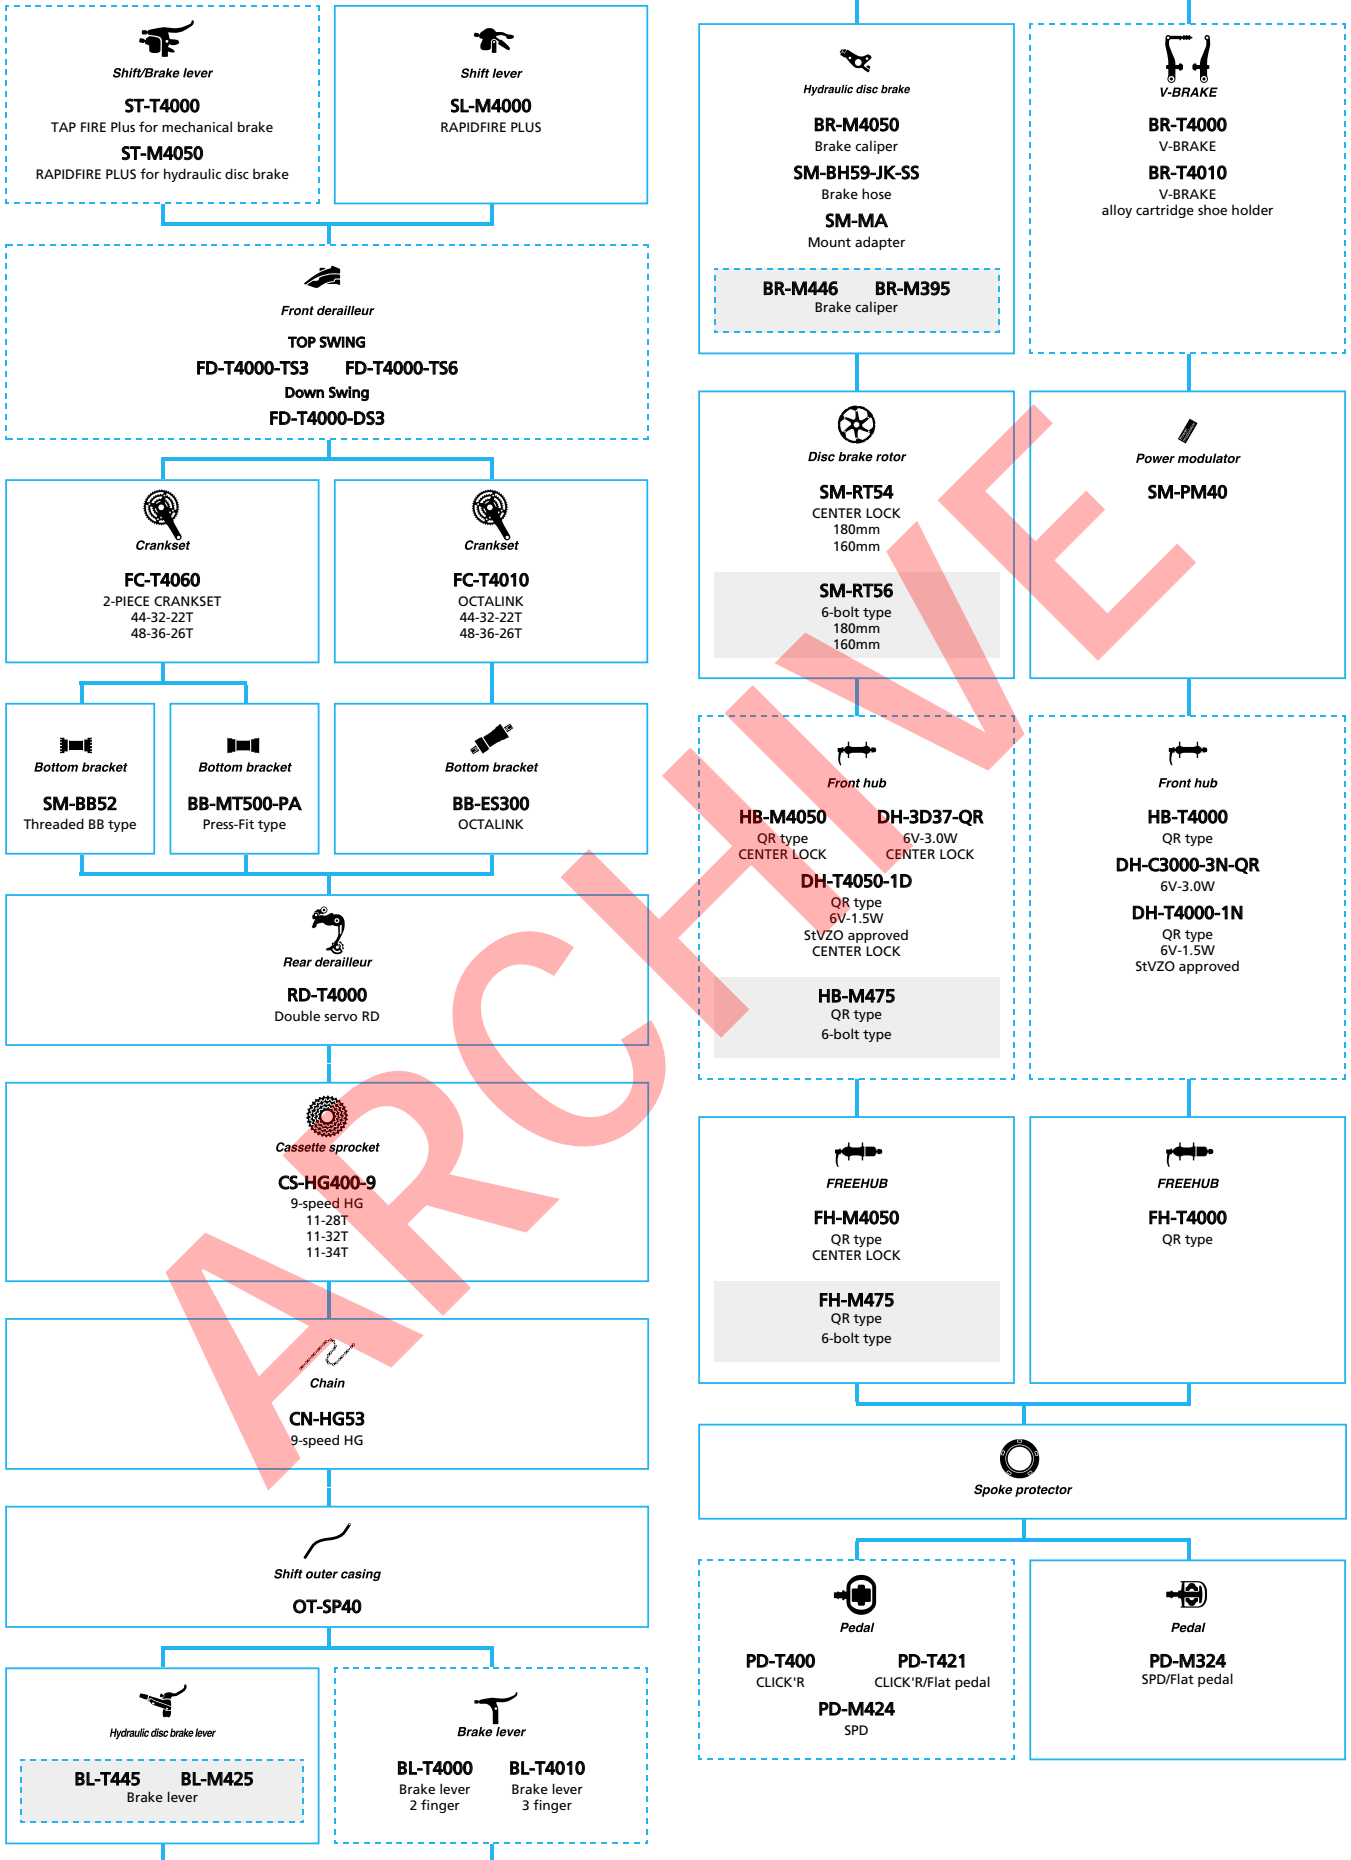

SHIMANO
DEORE (3x10-speed)

 ... New model
 ... Additional option
 ... Alternative option
 ... All select
 ... Single select

Trekking Bike

SHIMANO ALIVIO (3x9-speed)

■ ... New model
 ... Additional option
 ... Alternative option
 ... All select
 ... Single select