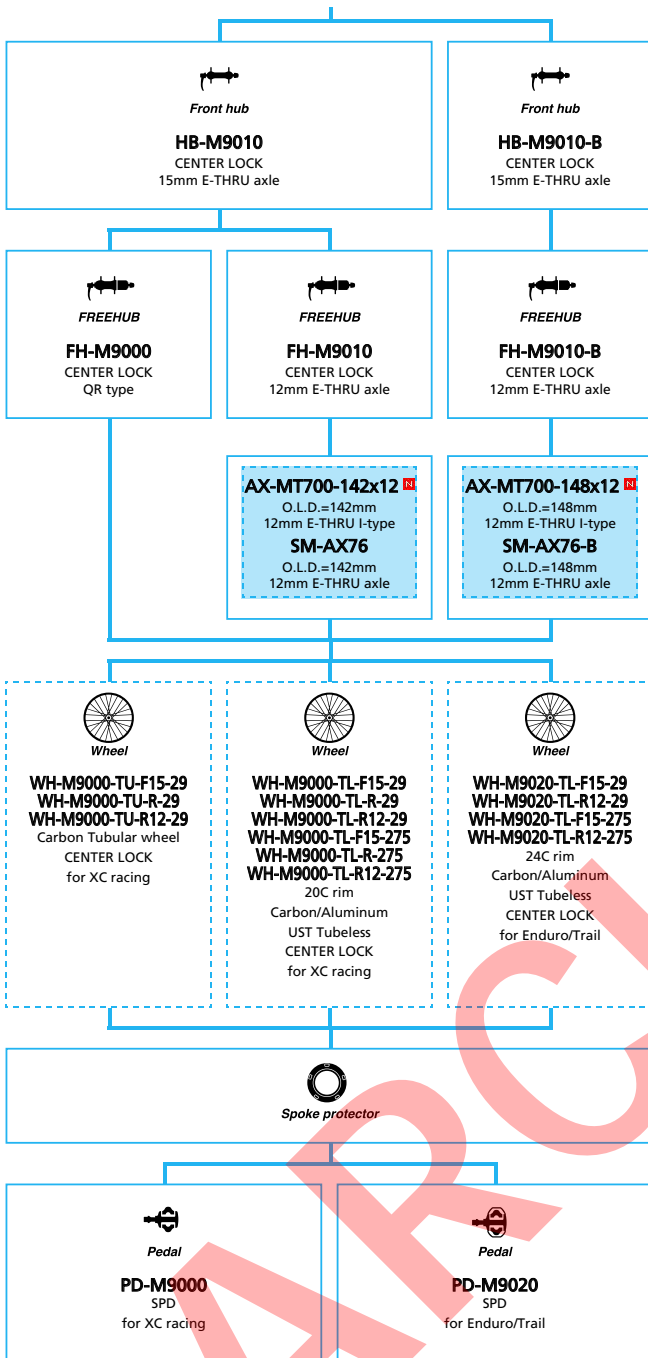

- ... New model
- ... Additional option
- ... Alternative option
- ... All select
- ... Single select