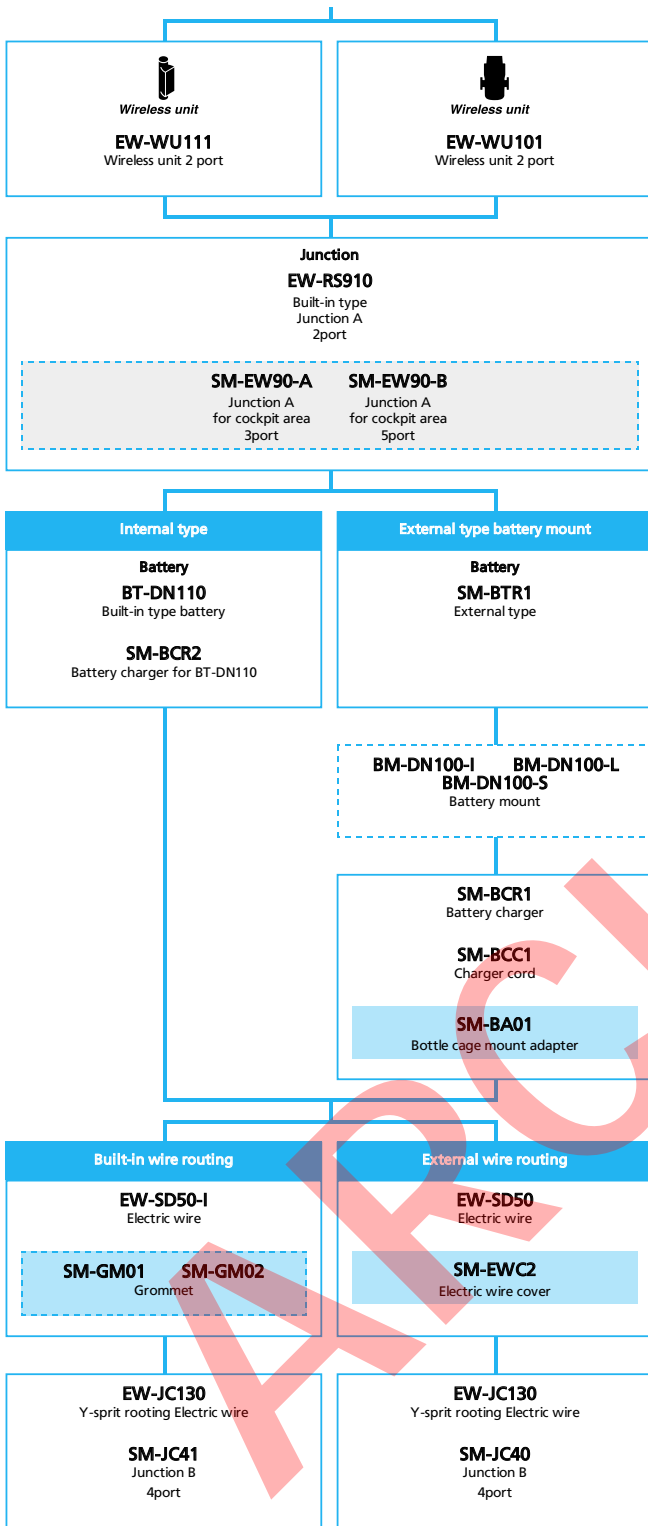

- ... New model
- ... Additional option
- ... All select
- ... Alternative option
- ... Single select