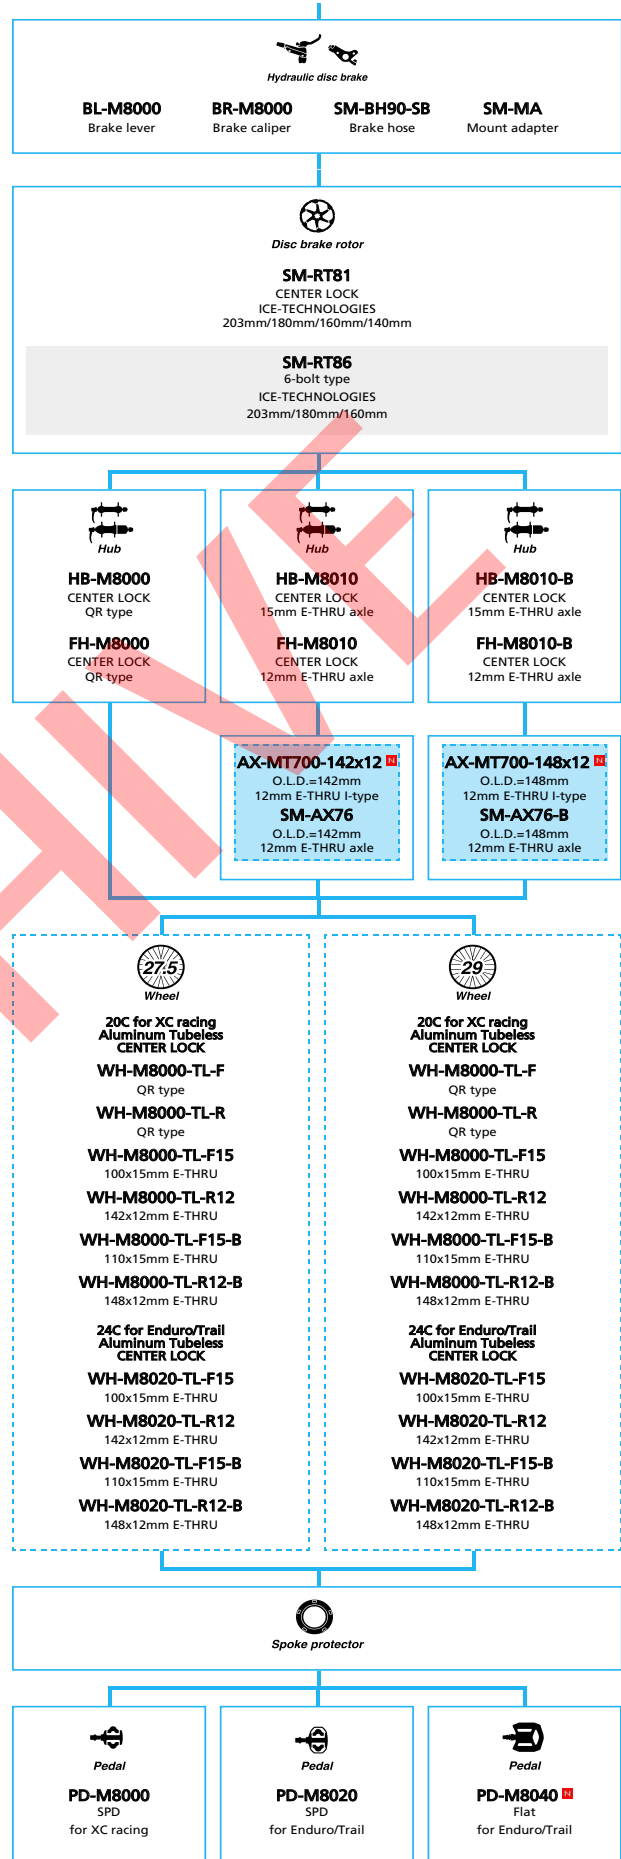

Mountain Bike

SHIMANO **DEORE XT** (2x11-speed)

 ... New model
 ... Additional option
 ... Alternative option
 ... All select
 ... Single select

Mountain Bike

SHIMANO **DEORE XT** M8050 series (2x11-speed)