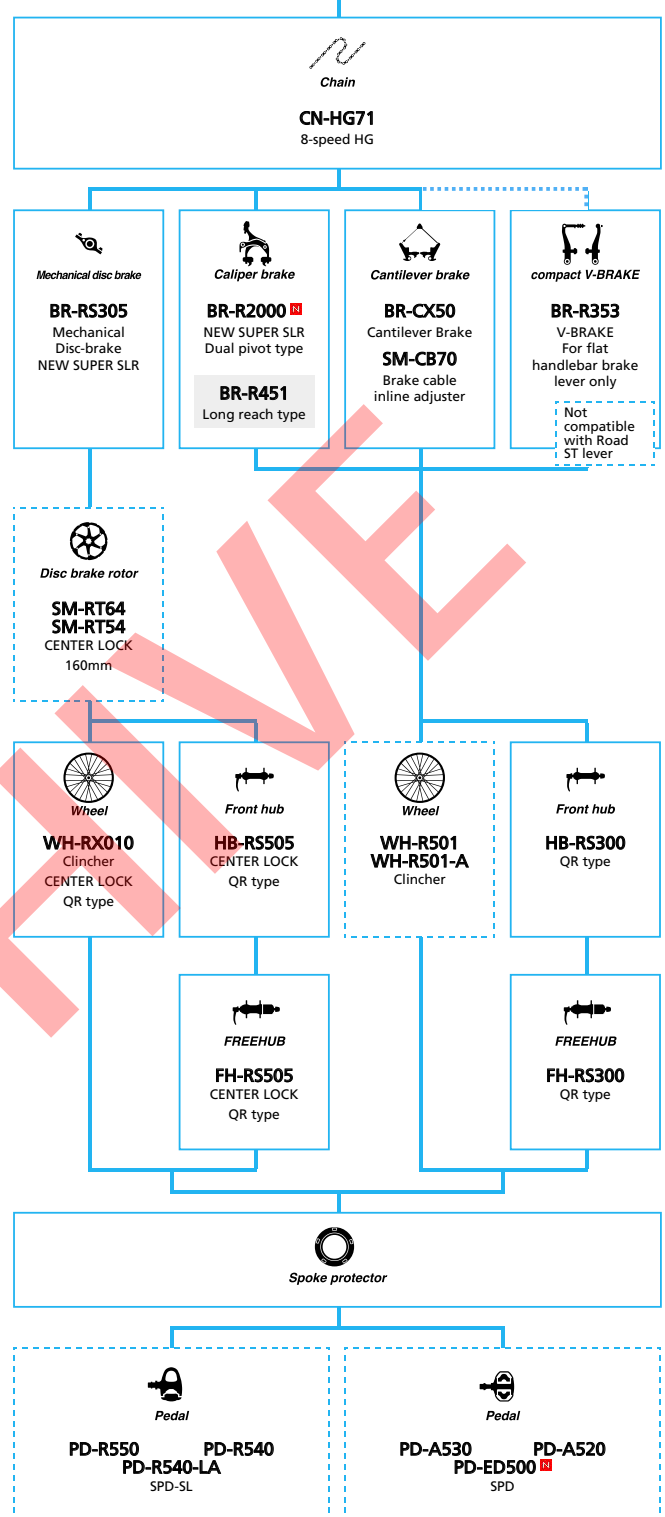

SHIMANO *Tiagra* (3x10-speed)

- ... New model
- ... Additional option
- ... All select
- ... Alternative option
- ... Single select

Road Bike

SHIMANO Tiagra (2x10-speed)

■ ... New model
 ... Additional option
 ... All select
 ... Alternative option
 ... Single select

Road Bike

SHIMANO **SORA** (3x9-speed)

- ... New model
- ... Additional option
- ... Alternative option
- ... All select
- ... Single select

SHIMANO *SORA* (2x9-speed)

- ... New model
- ... Additional option
- ... All select
- ... Alternative option
- ... Single select

SHIMANO Claris (3x8-speed)

N ... New model
 ... Additional option
 ... Alternative option
 ... All select
 ... Single select

SHIMANO Claris (2x8-speed)

- ... New model
- ... Additional option
- ... All select
- ... Alternative option
- ... Single select