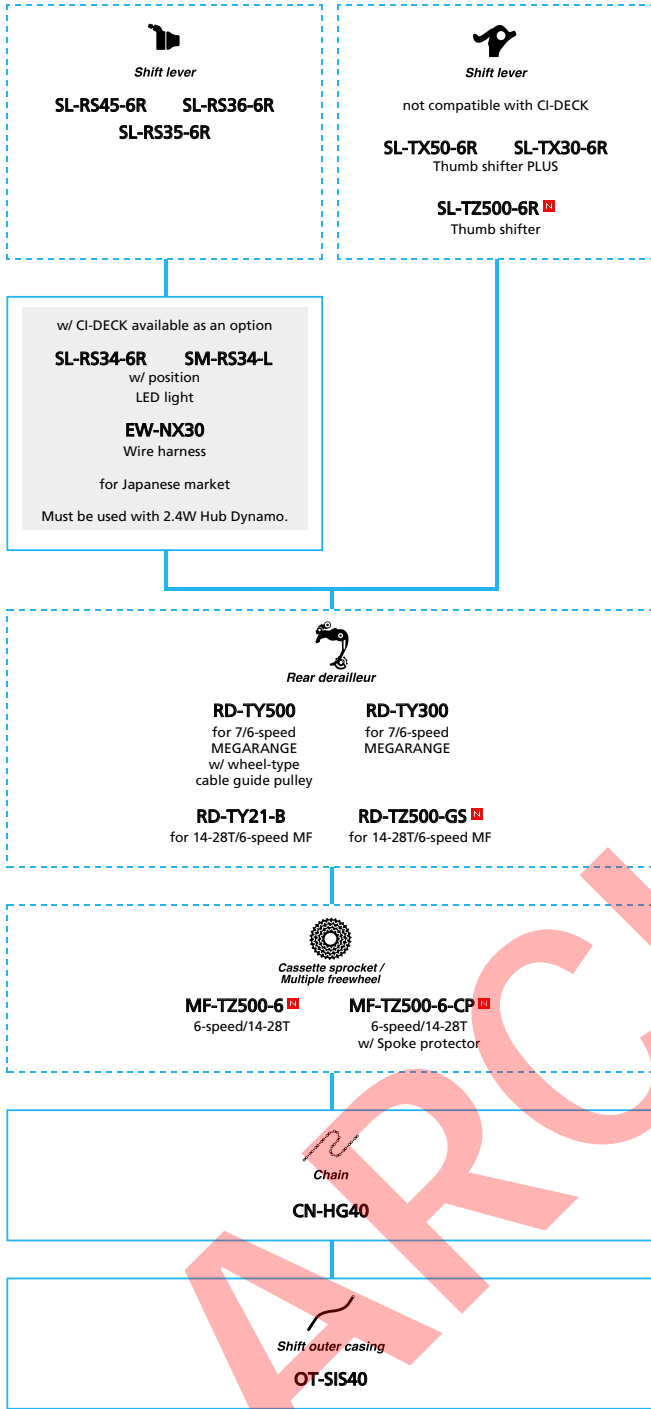

SHIMANO Tourney (1x6-speed)

N ... New model
 ... Additional option
 ... Alternative option
 ... All select
 ... Single select

Mountain Bike