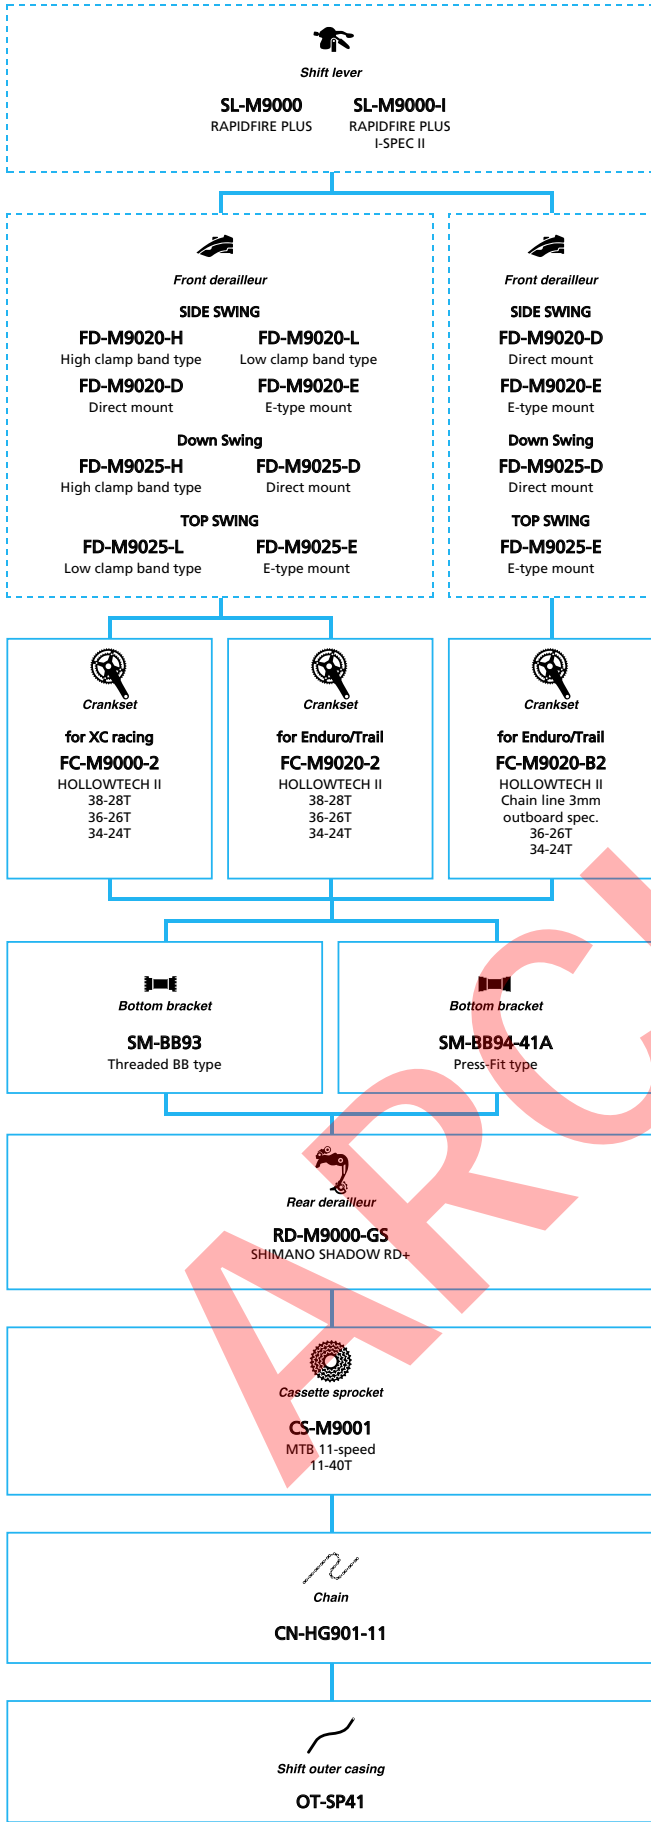

SHIMANO
XTR (2x11-speed)

... New model
... Additional option
... Alternative option
... All select
... Single select

Mountain Bike