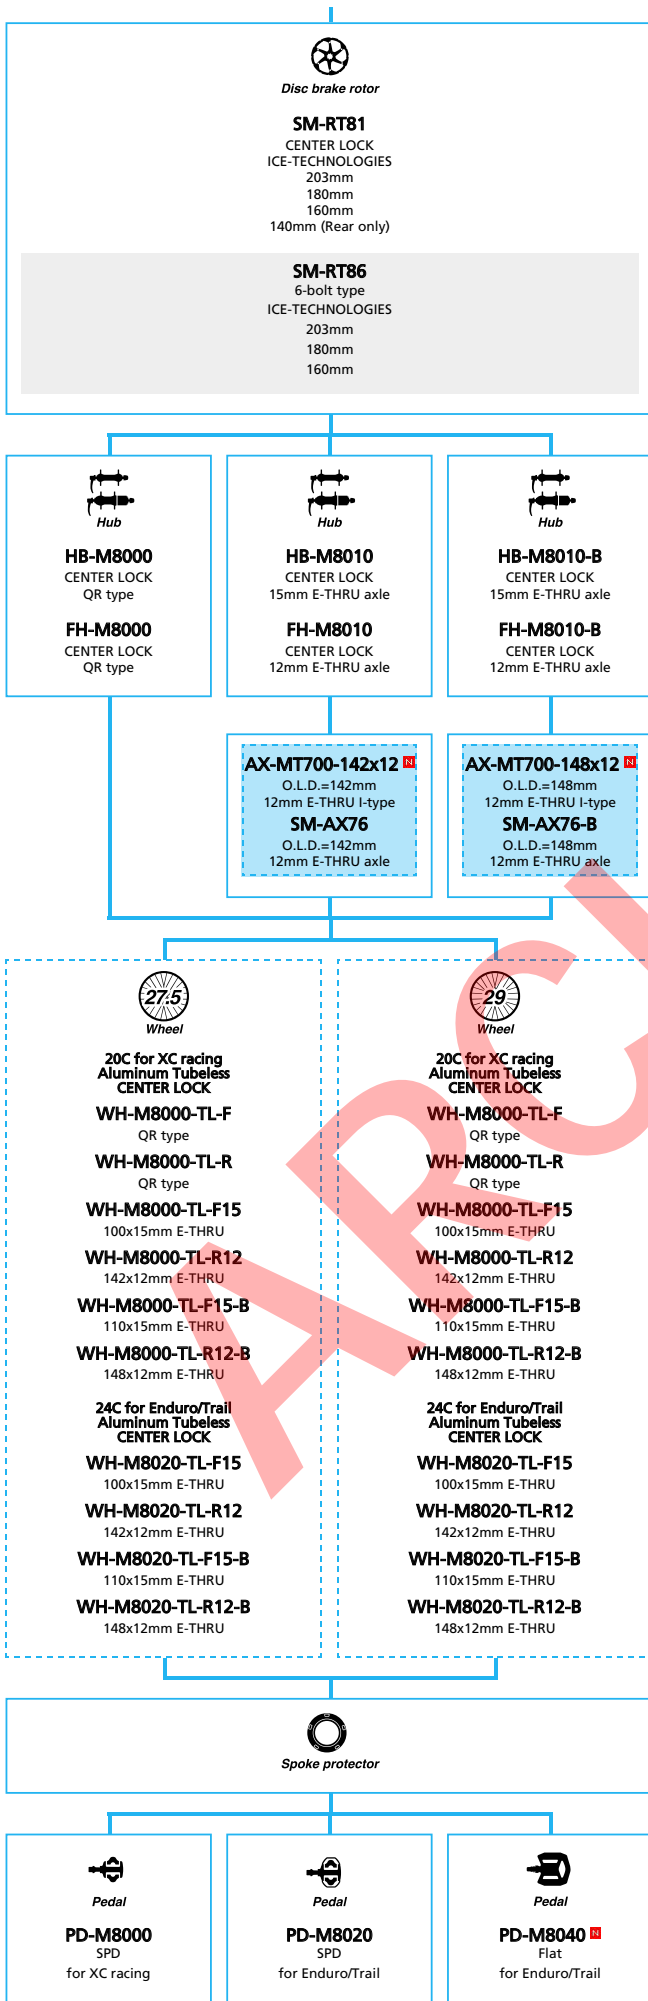

Mountain Bike

SHIMANO **DEORE XT** (2x11-speed)

 ... New model
 ... Additional option
 ... Alternative option
 ... All select
 ... Single select

Mountain Bike

SHIMANO **DEORE XT** M8050 series (2x11-speed)

 ... New model
 ... Additional option
 ... Alternative option
 ... All select
 ... Single select

Mountain Bike

SHIMANO **DEORE XT** M8050 series (1x11-speed)

N ... New model
 ■ ... Additional option
 □ ... Alternative option
 □ ... All select
 □ ... Single select