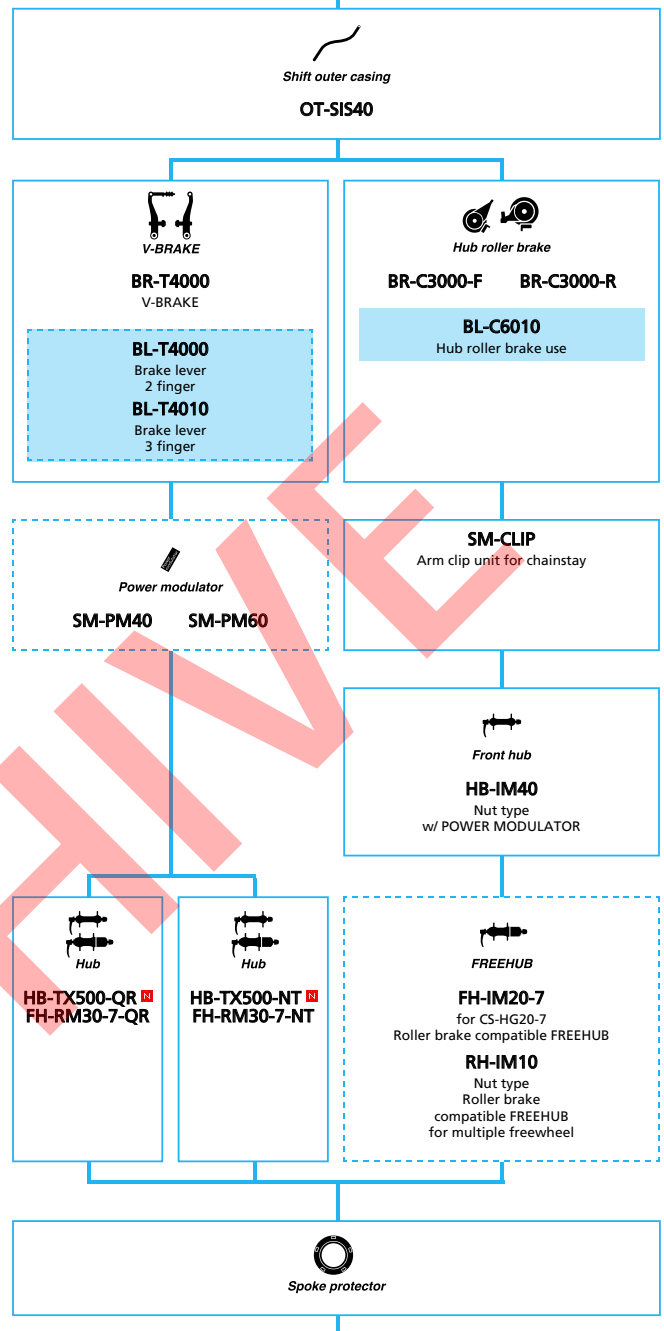

SHIMANO Tourney (3x7-speed)

N ... New model
 ... Additional option
 ... Alternative option
 ... All select
 ... Single select

Mountain Bike