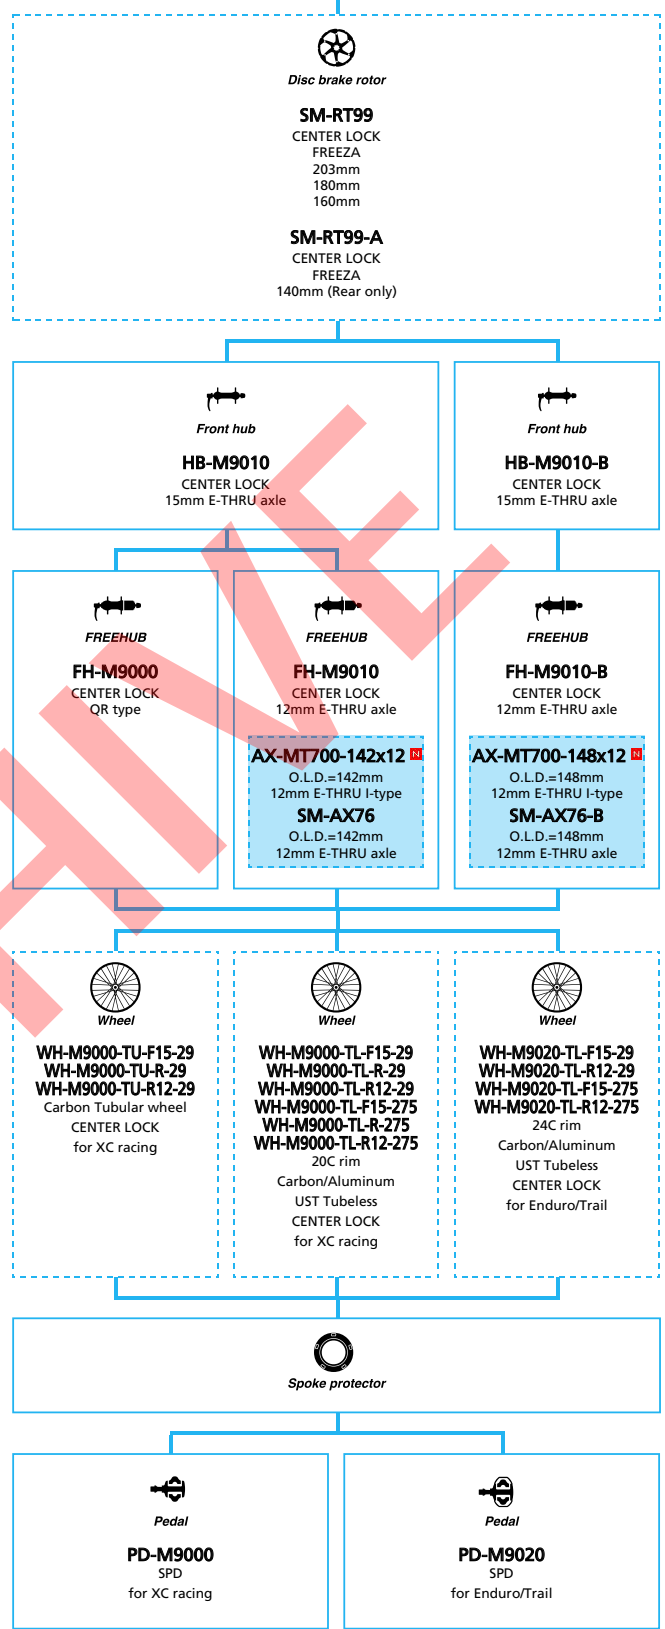

SHIMANO
XTR (1x11-speed)

- ... New model
- ... Additional option
- ... All select
- ... Alternative option
- ... Single select