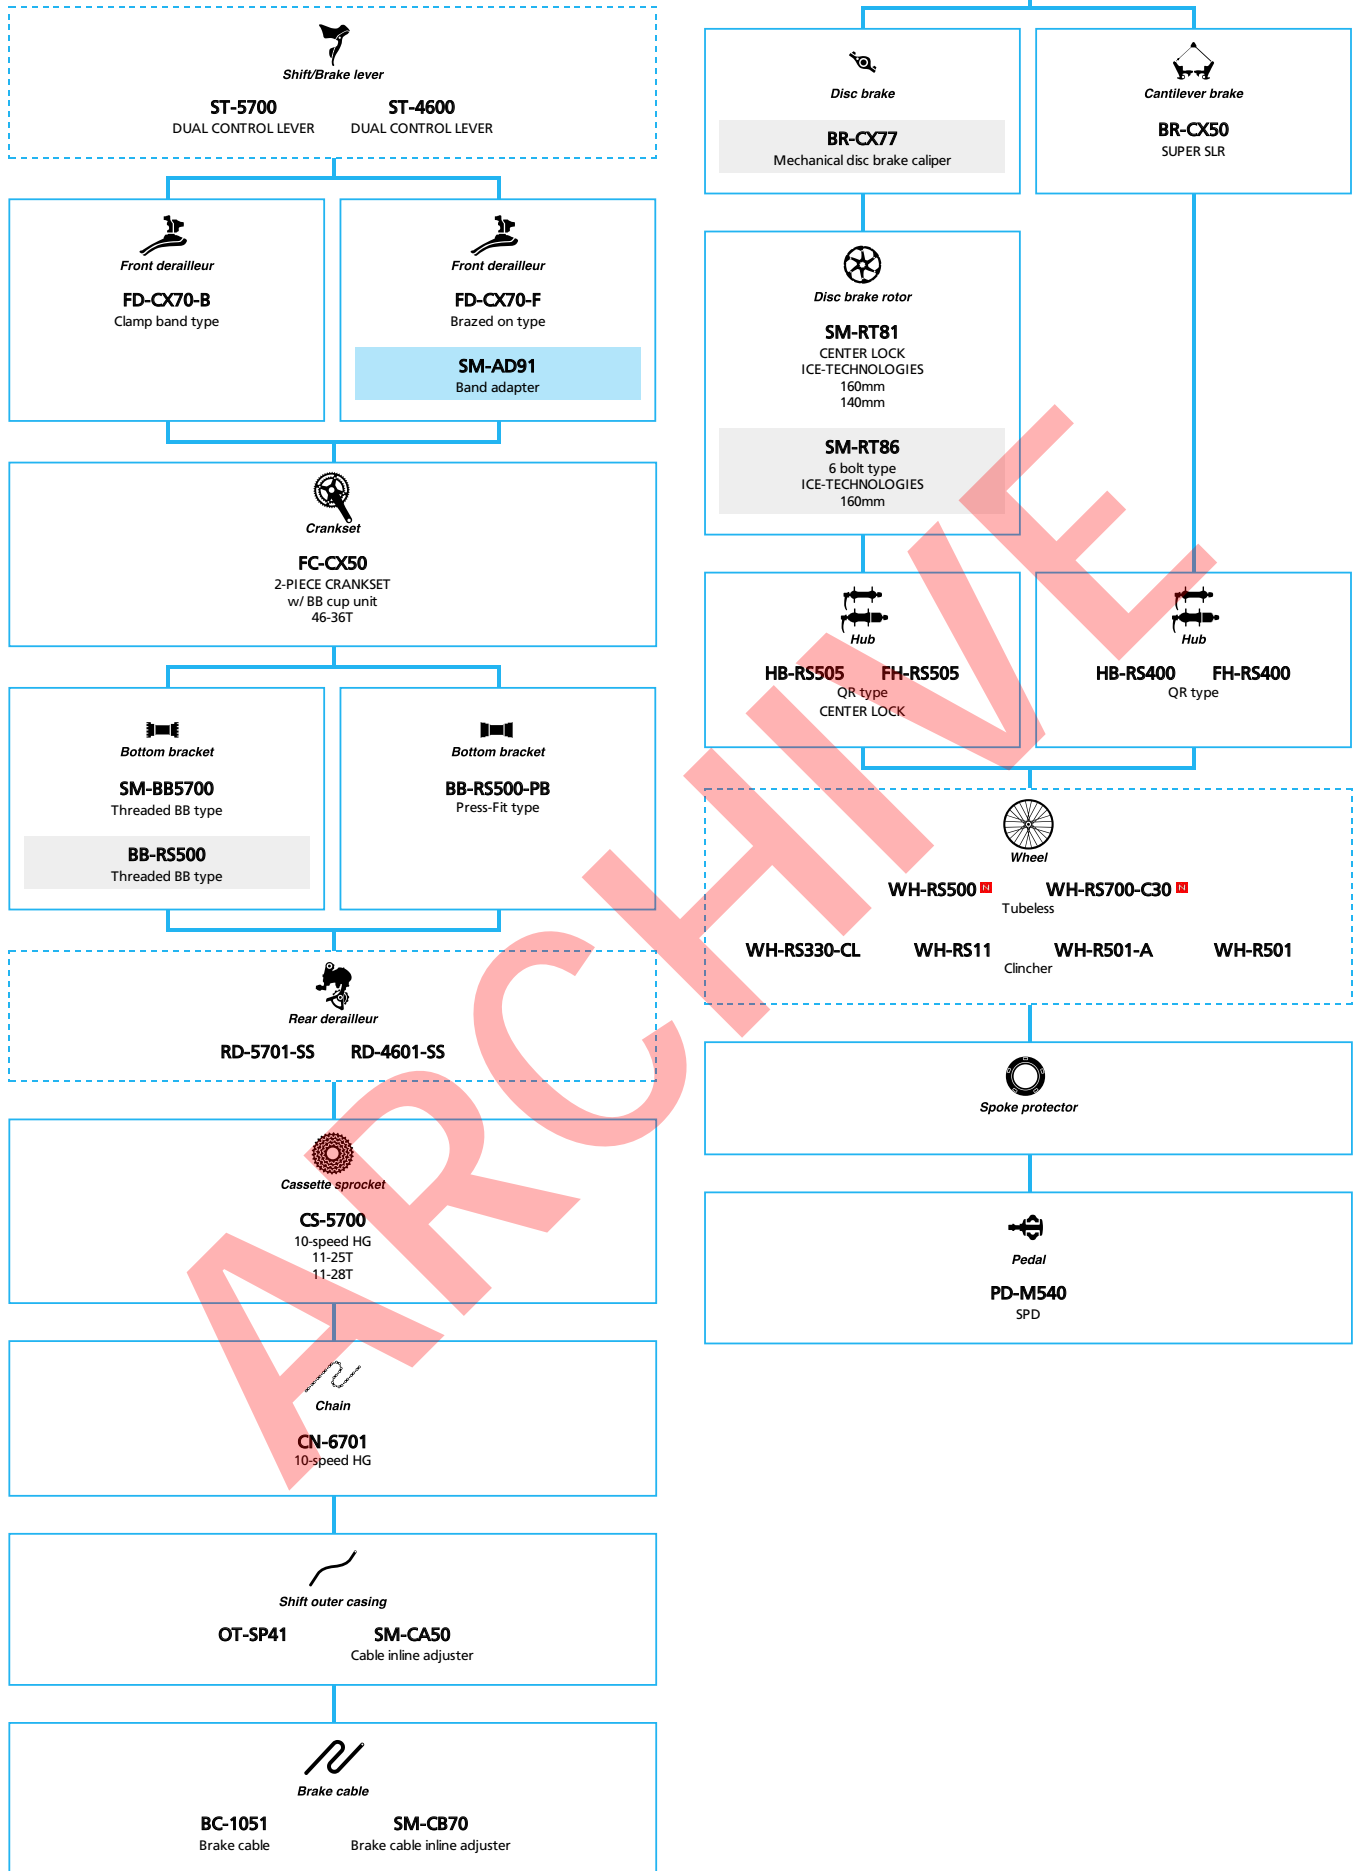

Cyclocross Mechanical spec. (2x10-speed 105/TIAGRA grade)

■ ... New model
 ... Additional option
 ... Alternative option
 ... All select
 ... Single select