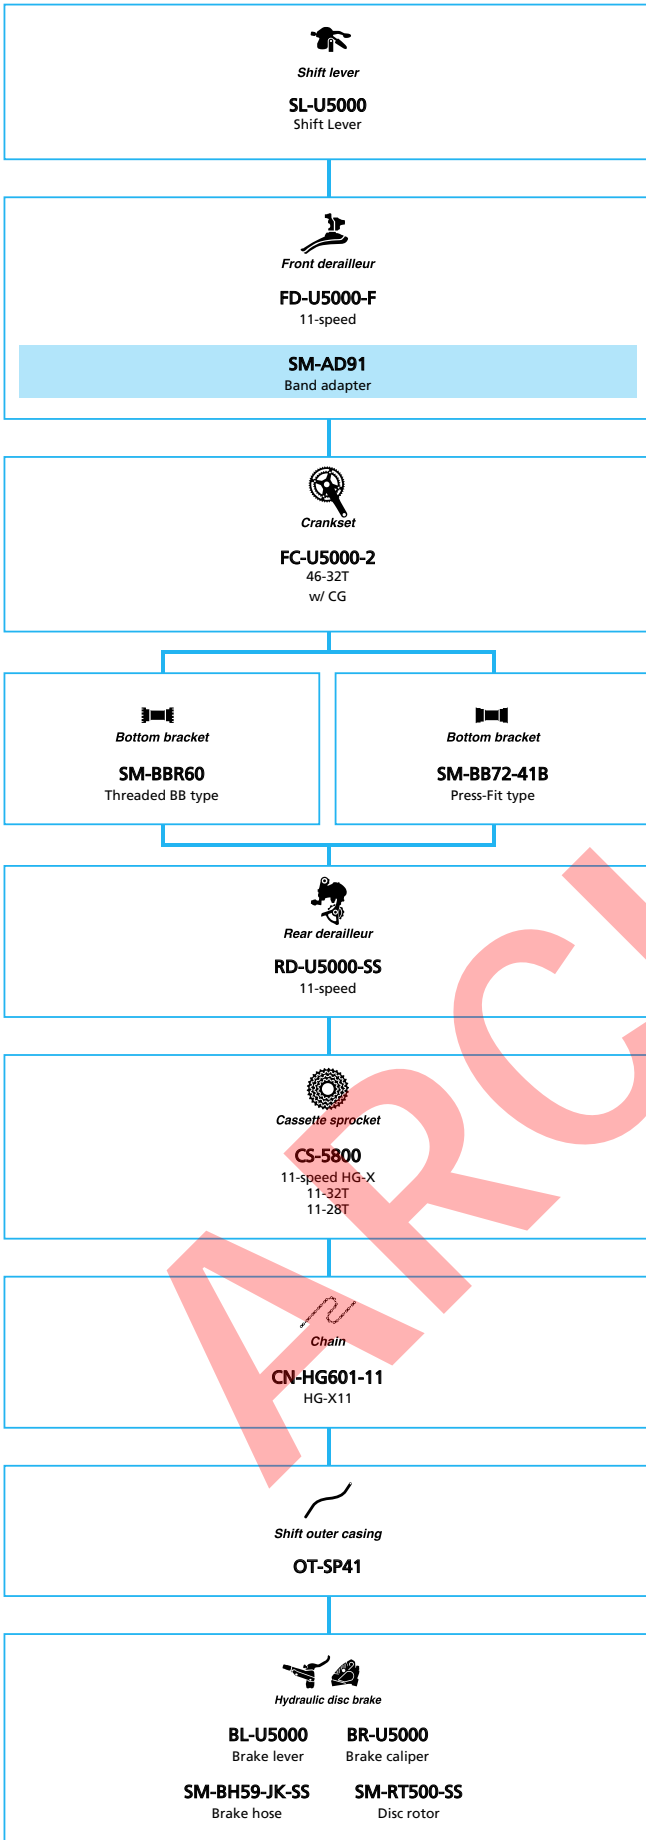

METREA (Flat handlebar type 2x11-speed)

- ... New model
- ... Additional option
- ... All select
- ... Alternative option
- ... Single select

DRAFT

URBAN SPORT