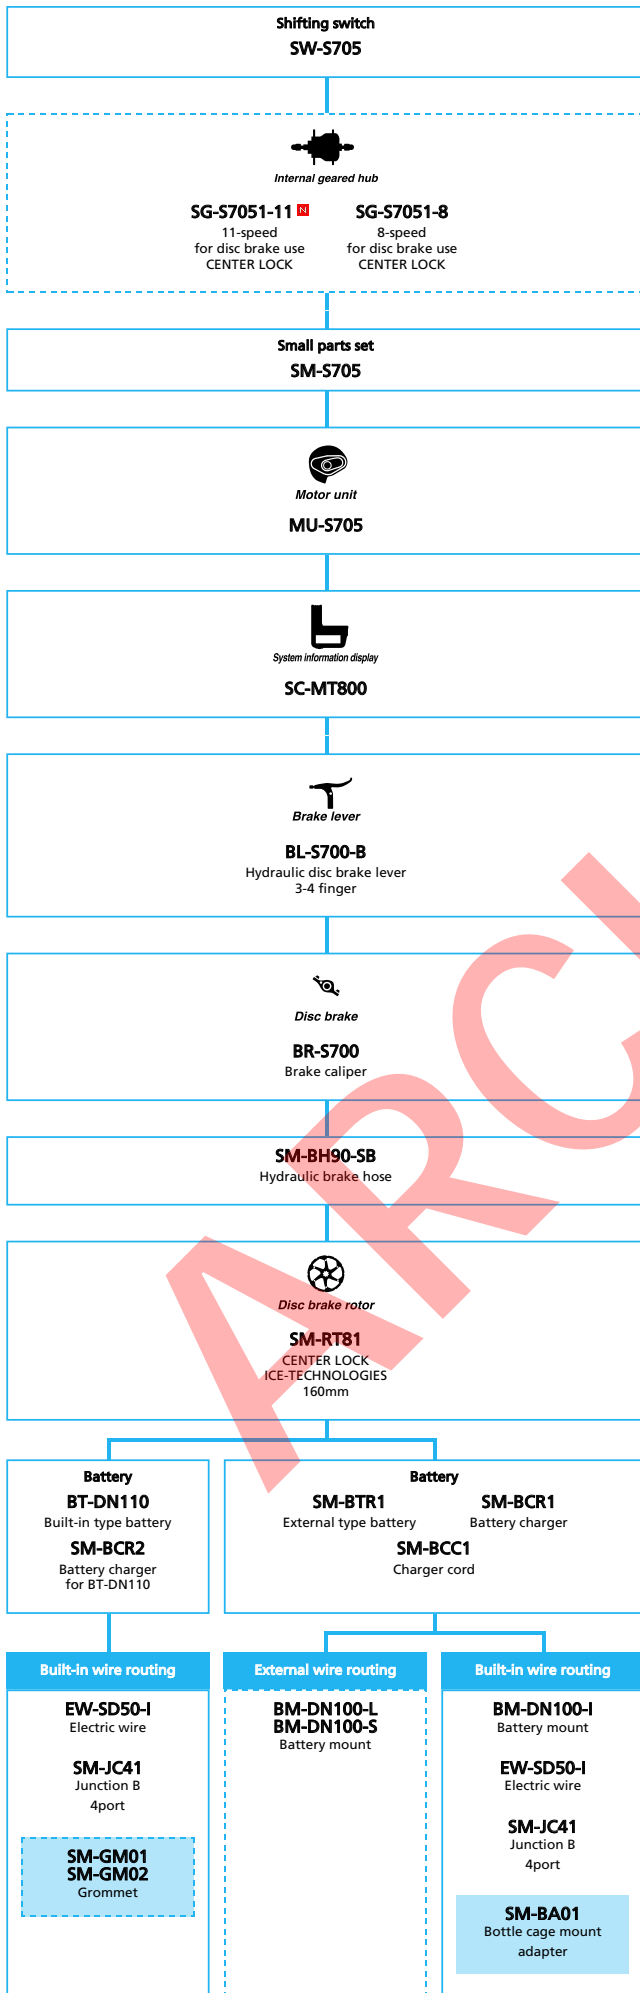

SHIMANO
DEORE (3x10-speed)

 ... New model
 ... Additional option
 ... Alternative option
 ... All select
 ... Single select

Trekking Bike

SHIMANO ALIVIO (3x9-speed)

■ ... New model
 ... Additional option
 ... Alternative option
 ... All select
 ... Single select

SHIMANO **ALCERA** (3x9-speed)

■ ... New model
 ... Additional option
 ... Alternative option
 ... All select
 ... Single select

Trekking Bike

SHIMANO ALFINE (Electronic spec Flathandle)

- ... New model
- ... Additional option
- ... All select
- ... Alternative option
- ... Single select