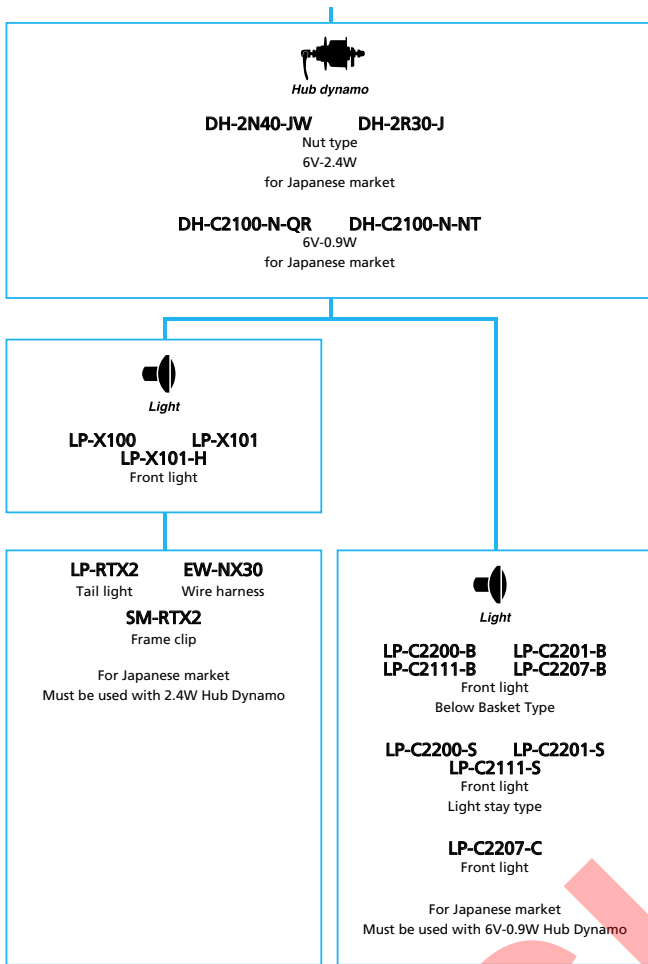

ARCHIVE

SHIMANO *Tourney* TZ (3x6 Friction)

N ... New model
 ... Additional option
 ... Alternative option
 ... All select
 ... Single select

Mountain Bike

- ... New model
- ... Additional option
- ... Alternative option
- ... All select
- ... Single select