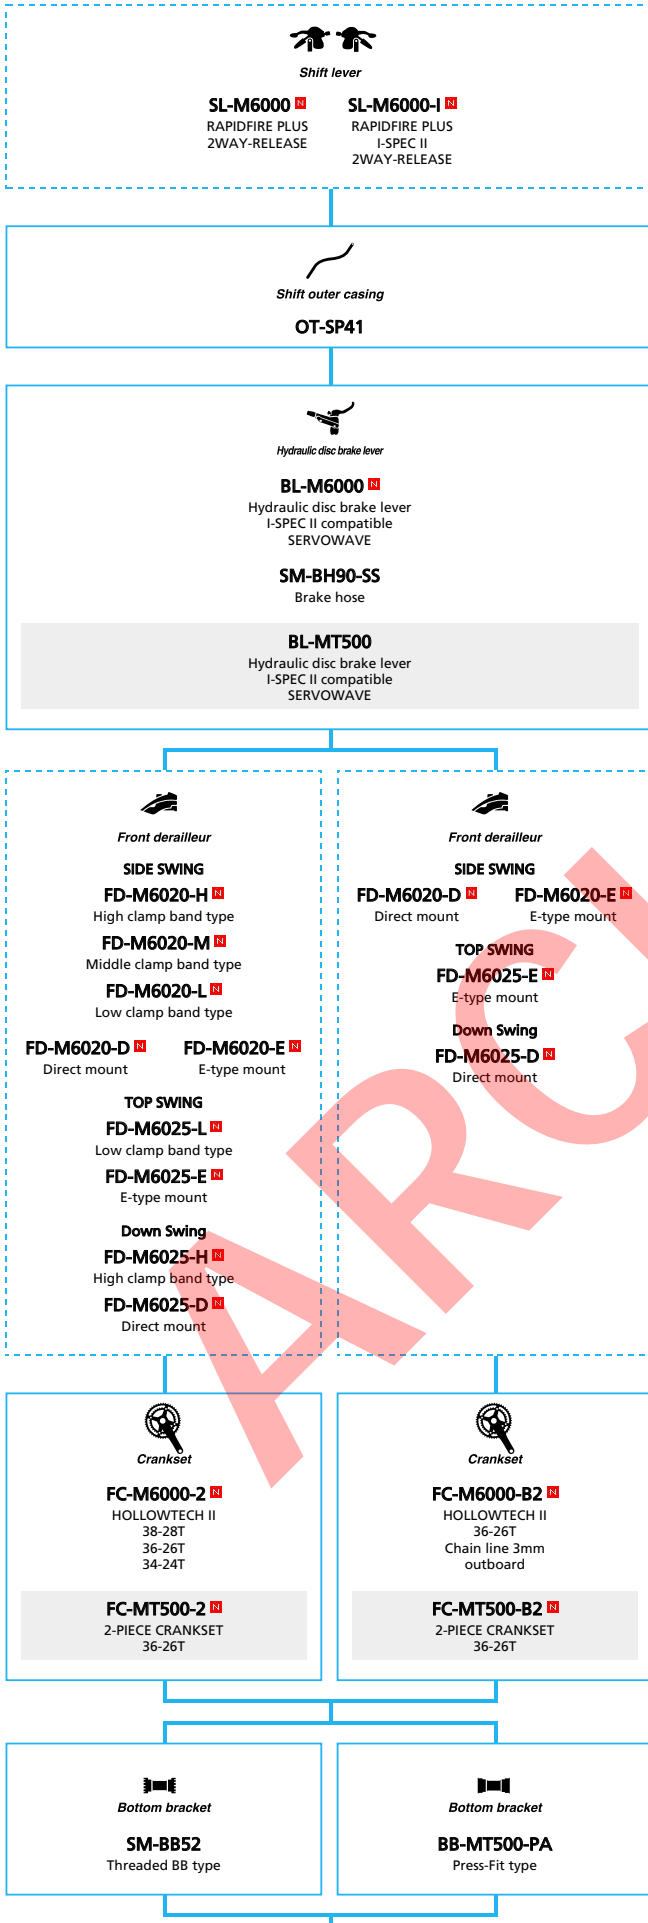

SHIMANO DEORE (2x10-speed)

■ ... New model
  ... Additional option
  ... All select
  ... Alternative option
  ... Single select