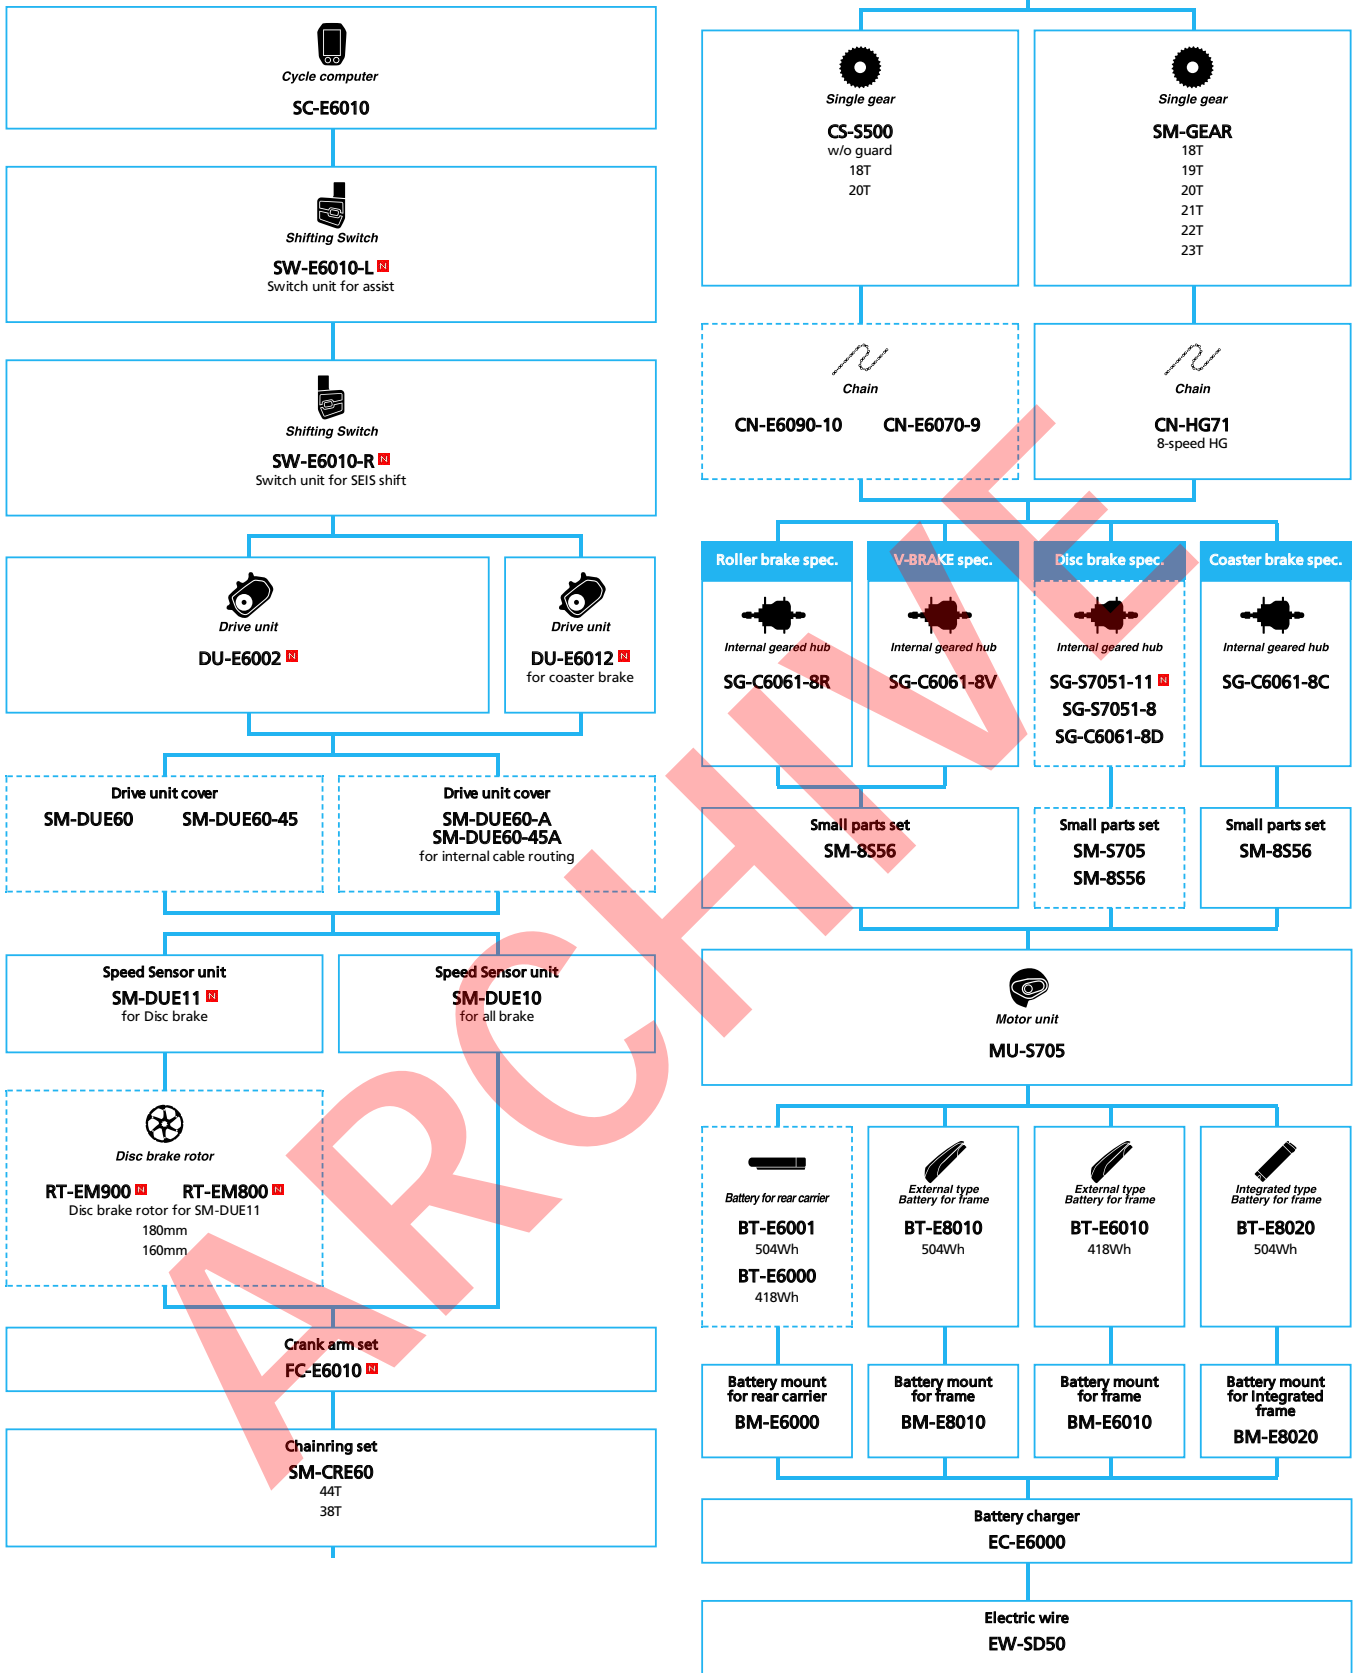

METREA (Flat handlebar type 2x11-speed)

- ... New model
- ... Additional option
- ... All select
- ... Alternative option
- ... Single select

DRAFT

URBAN SPORT

METREA (Flat handlebar type 1x11-speed)

- ... New model
- ... Additional option
- ... All select
- ... Alternative option
- ... Single select

■ ... New model
■ ... Additional option
■ ... Alternative option
 ... All select
 ... Single select

SHIMANO STEPS E6000 series Electronic Internal Geared Hub spec.

- ... New model
- ... Additional option
- ... Alternative option
- ... All select
- ... Single select