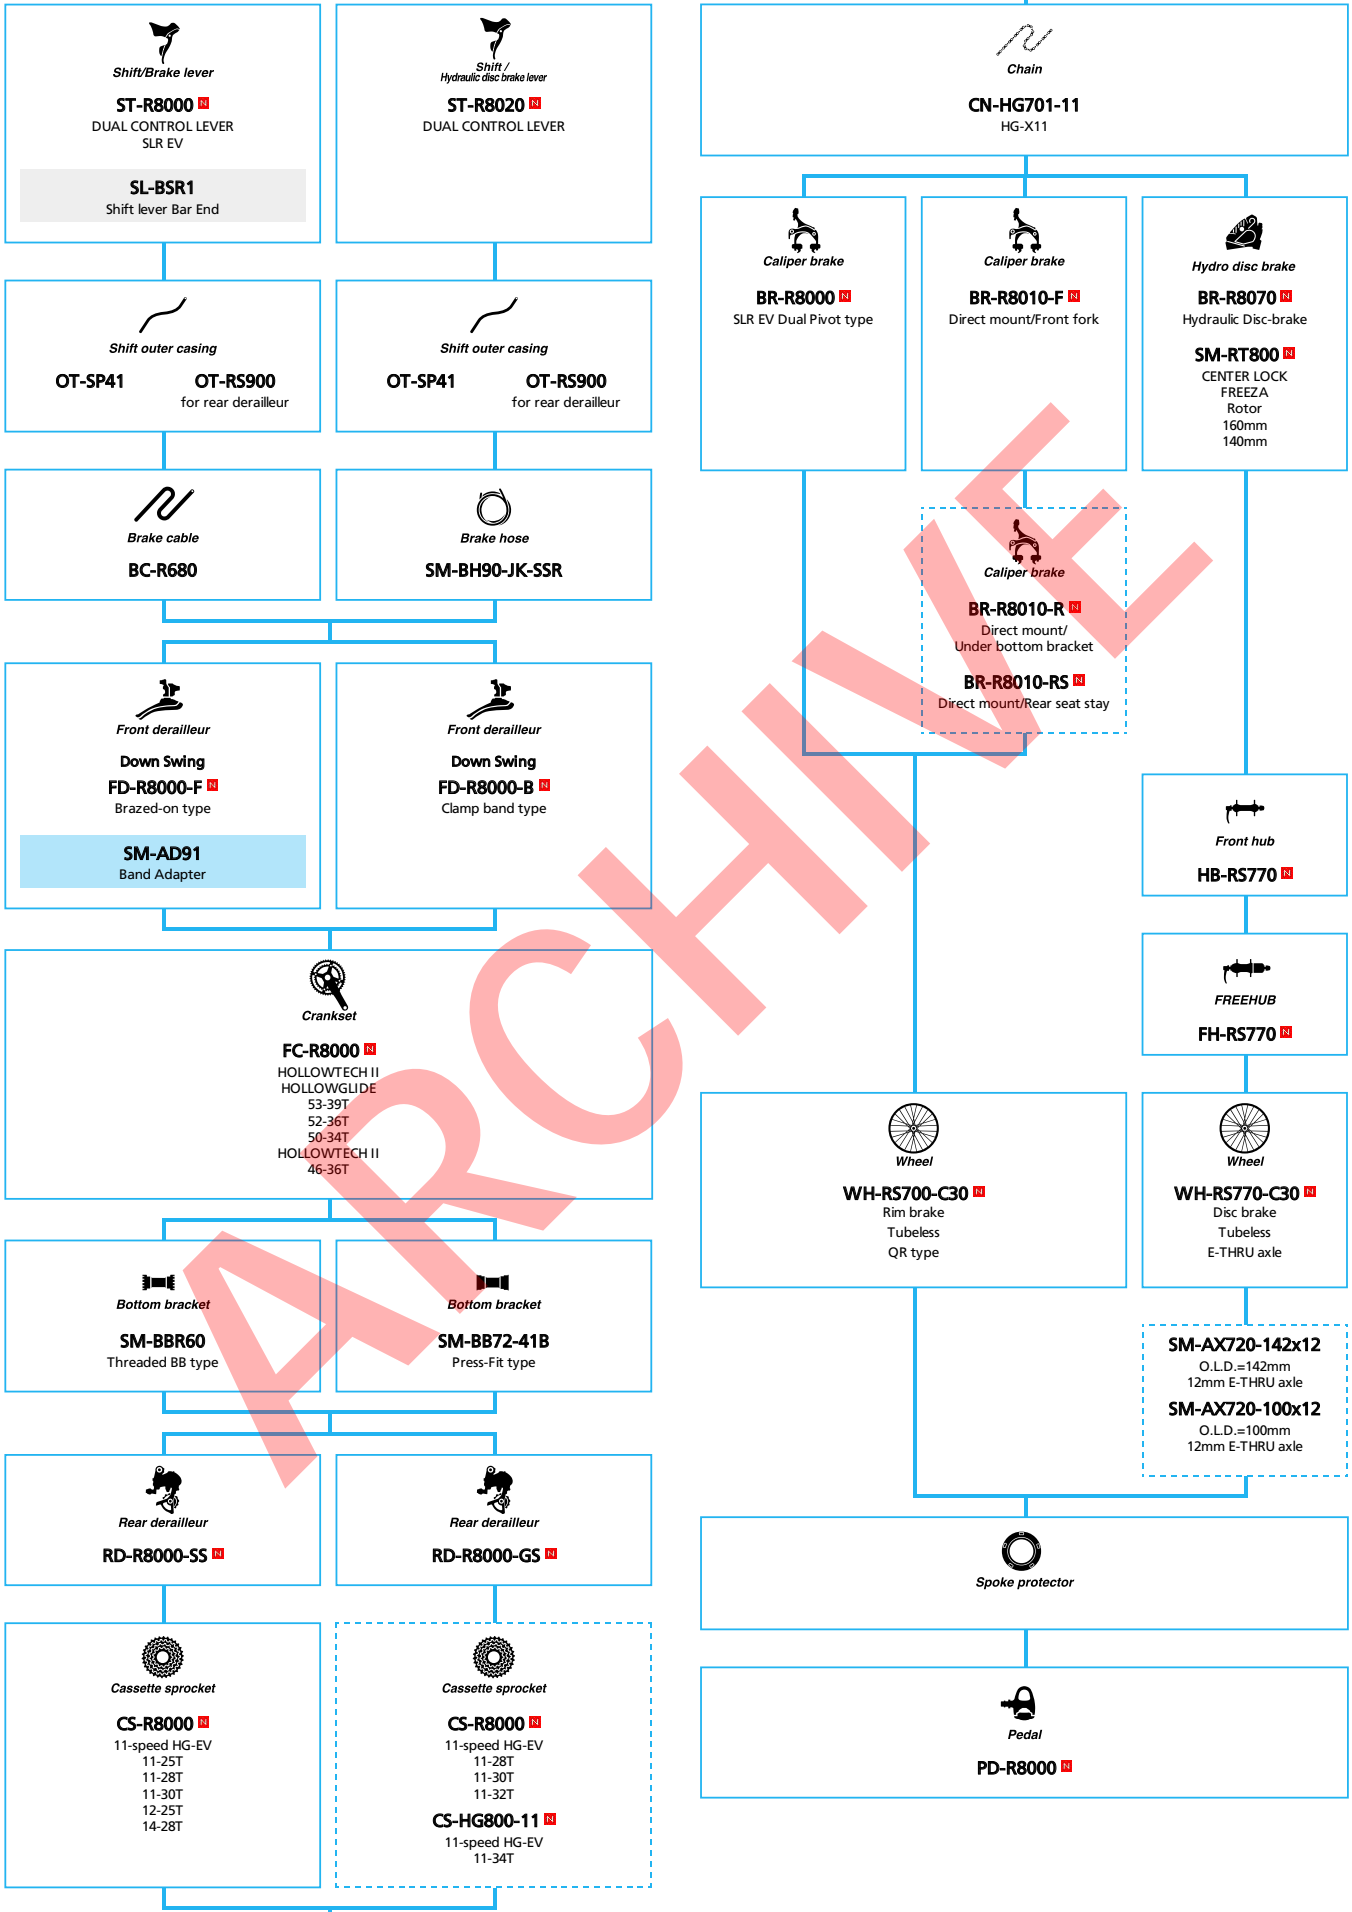

- ... New model
- ... Additional option
- ... All select
- ... Alternative option
- ... Single select

SHIMANO ULTEGRA (2x11-speed)

■ ... New model
 ... Additional option
 ... All select
 ... Alternative option