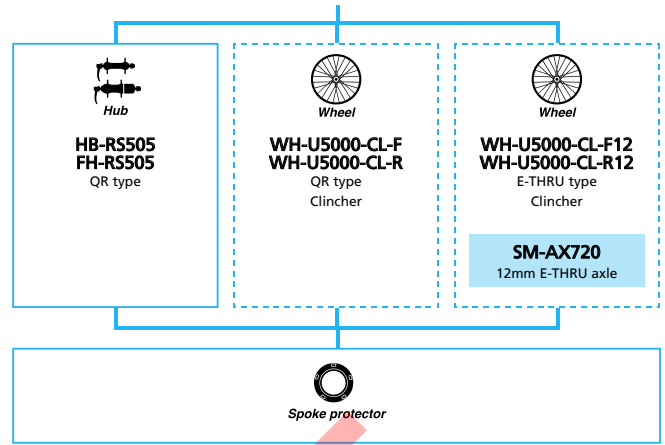

ARC

METREA (H type handlebar 2x11-speed)

- ... New model
- ... Additional option
- ... All select
- ... Alternative option
- ... Single select

DRAFT

METREA (H type handlebar 1x11-speed)

- ... New model
- ... Additional option
- ... All select
- ... Alternative option
- ... Single select

METREA (Flat handlebar type 2x11-speed)

- ... New model
- ... Additional option
- ... All select
- ... Alternative option
- ... Single select

DRAFT

URBAN SPORT

METREA (Flat handlebar type 1x11-speed)

- ... New model
- ... Additional option
- ... All select
- ... Alternative option
- ... Single select