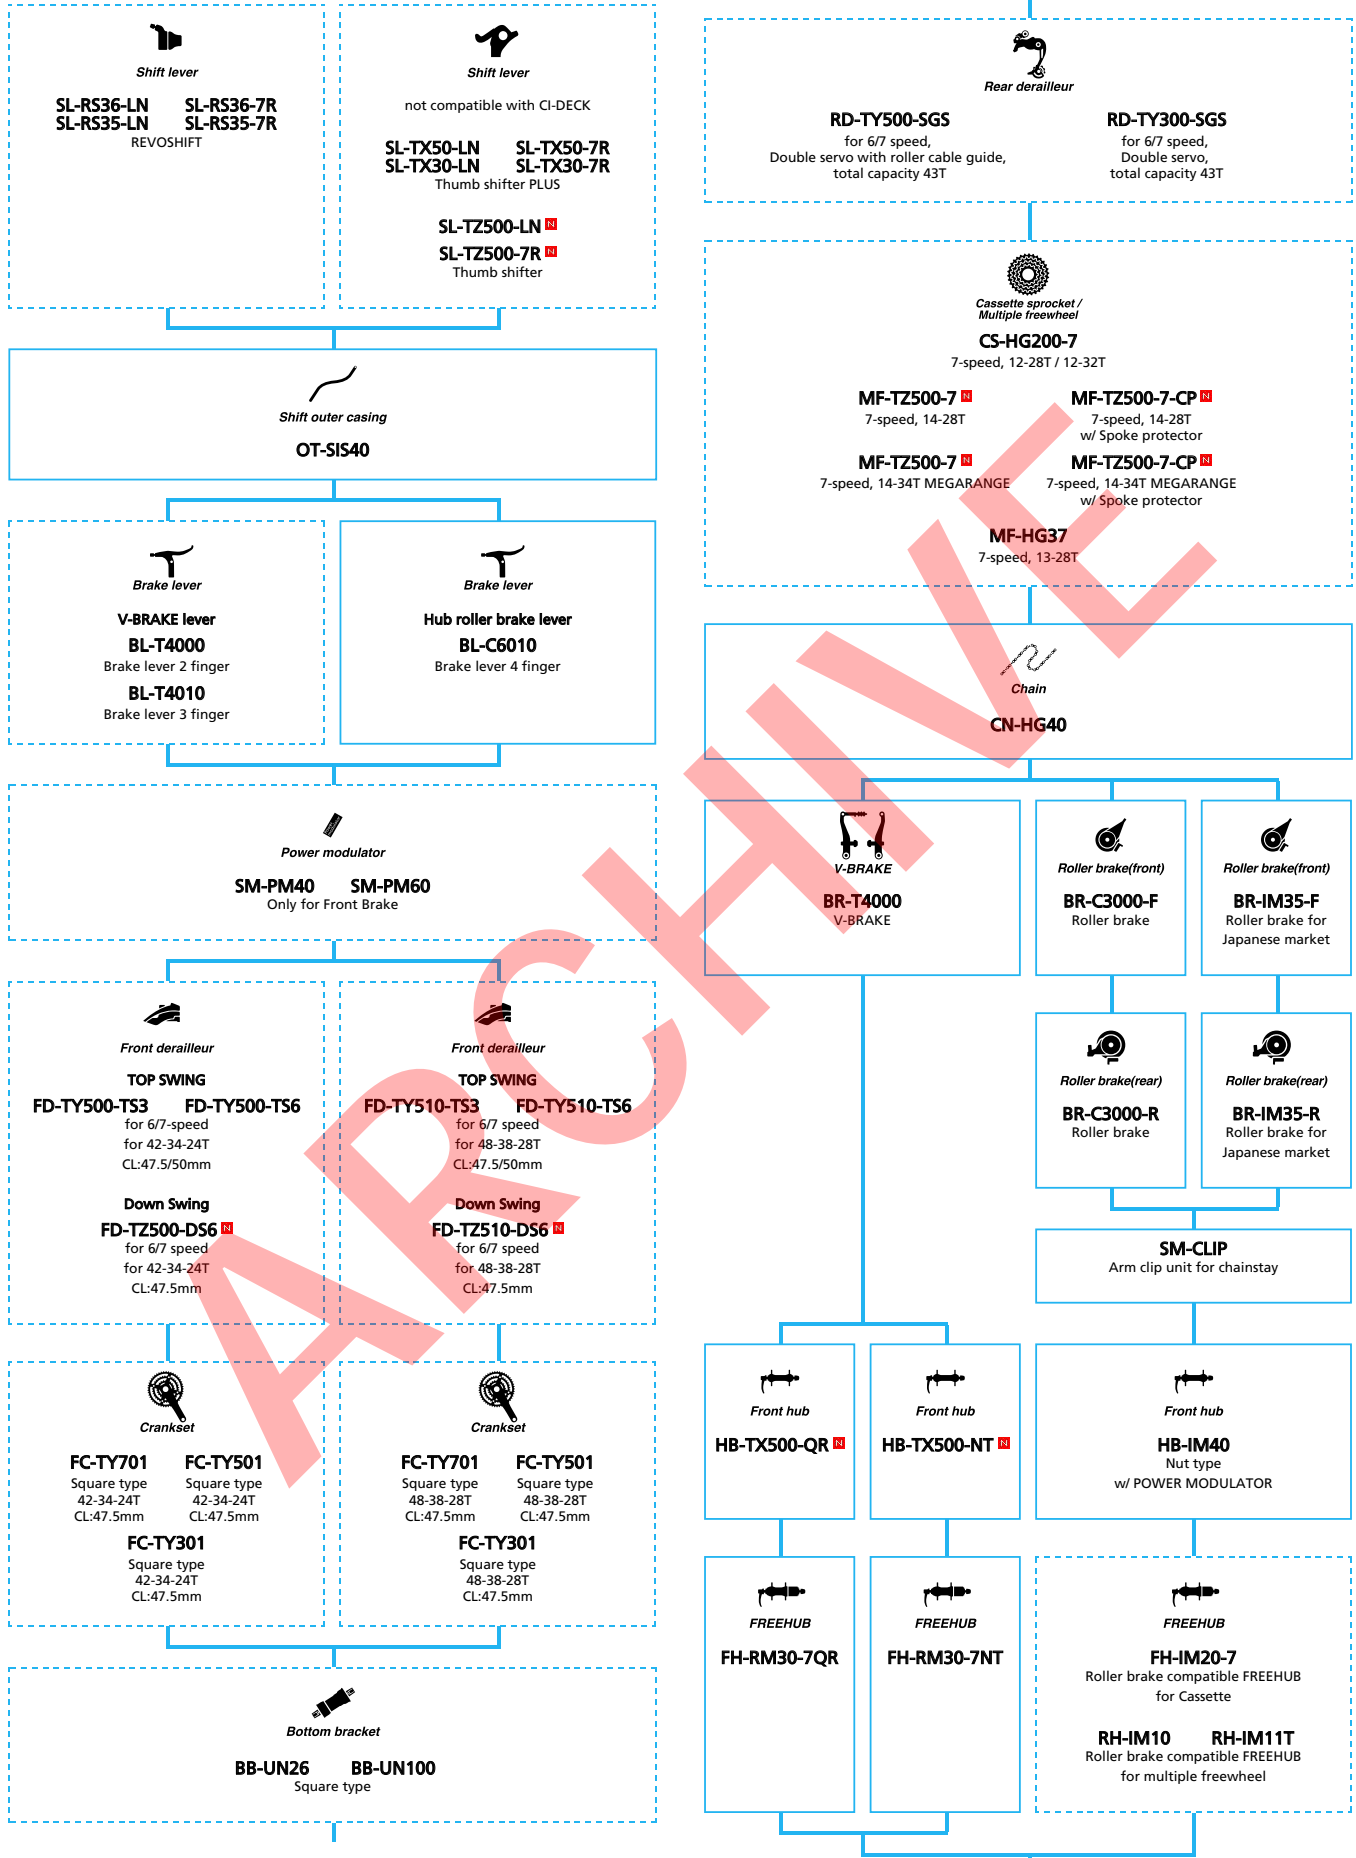

SHIMANO *Tourney* TZ (3x7 Friction)

N ... New model
 ... Additional option
 ... Alternative option
 ... All select
 ... Single select

Mountain Bike