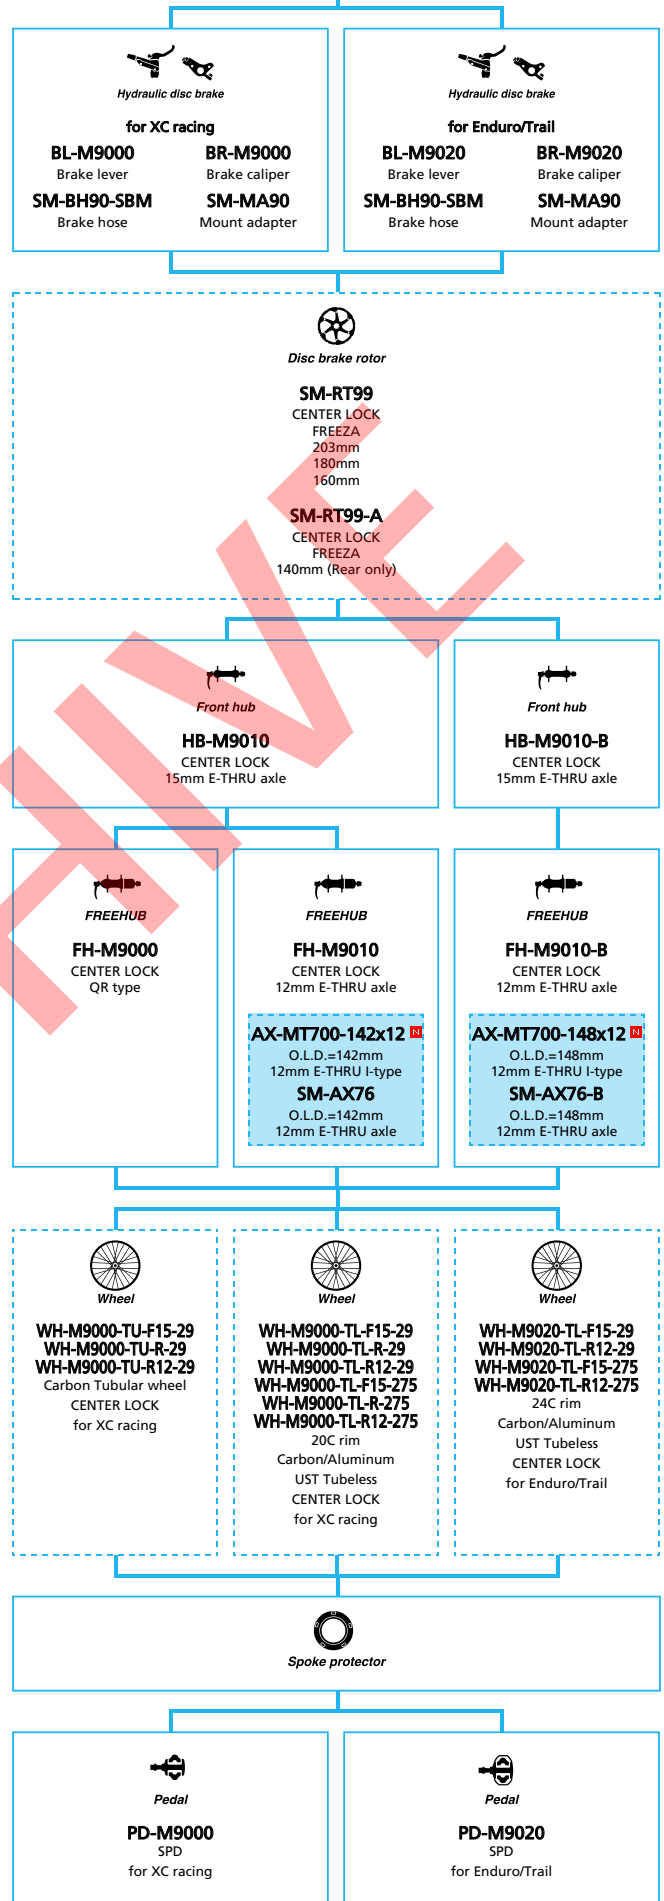

SHIMANO
XTR (2x11-speed)

... New model
... Additional option
... Alternative option
... All select
... Single select

Mountain Bike