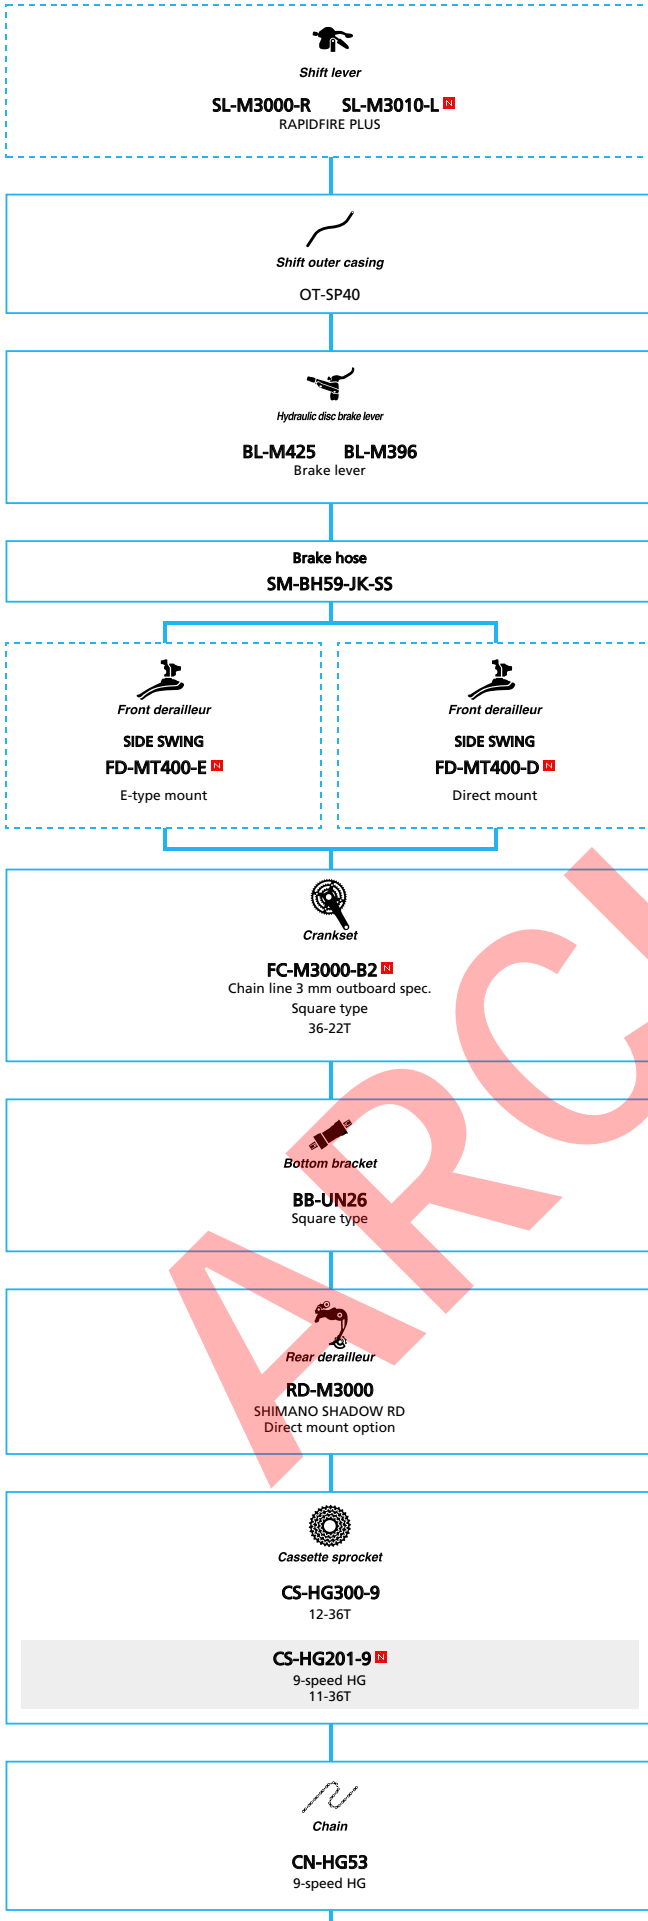

SHIMANO
ACERA (2x9-speed)

- ... New model
- ... Additional option
- ... Alternative option
- ... All select
- ... Single select

Mountain Bike