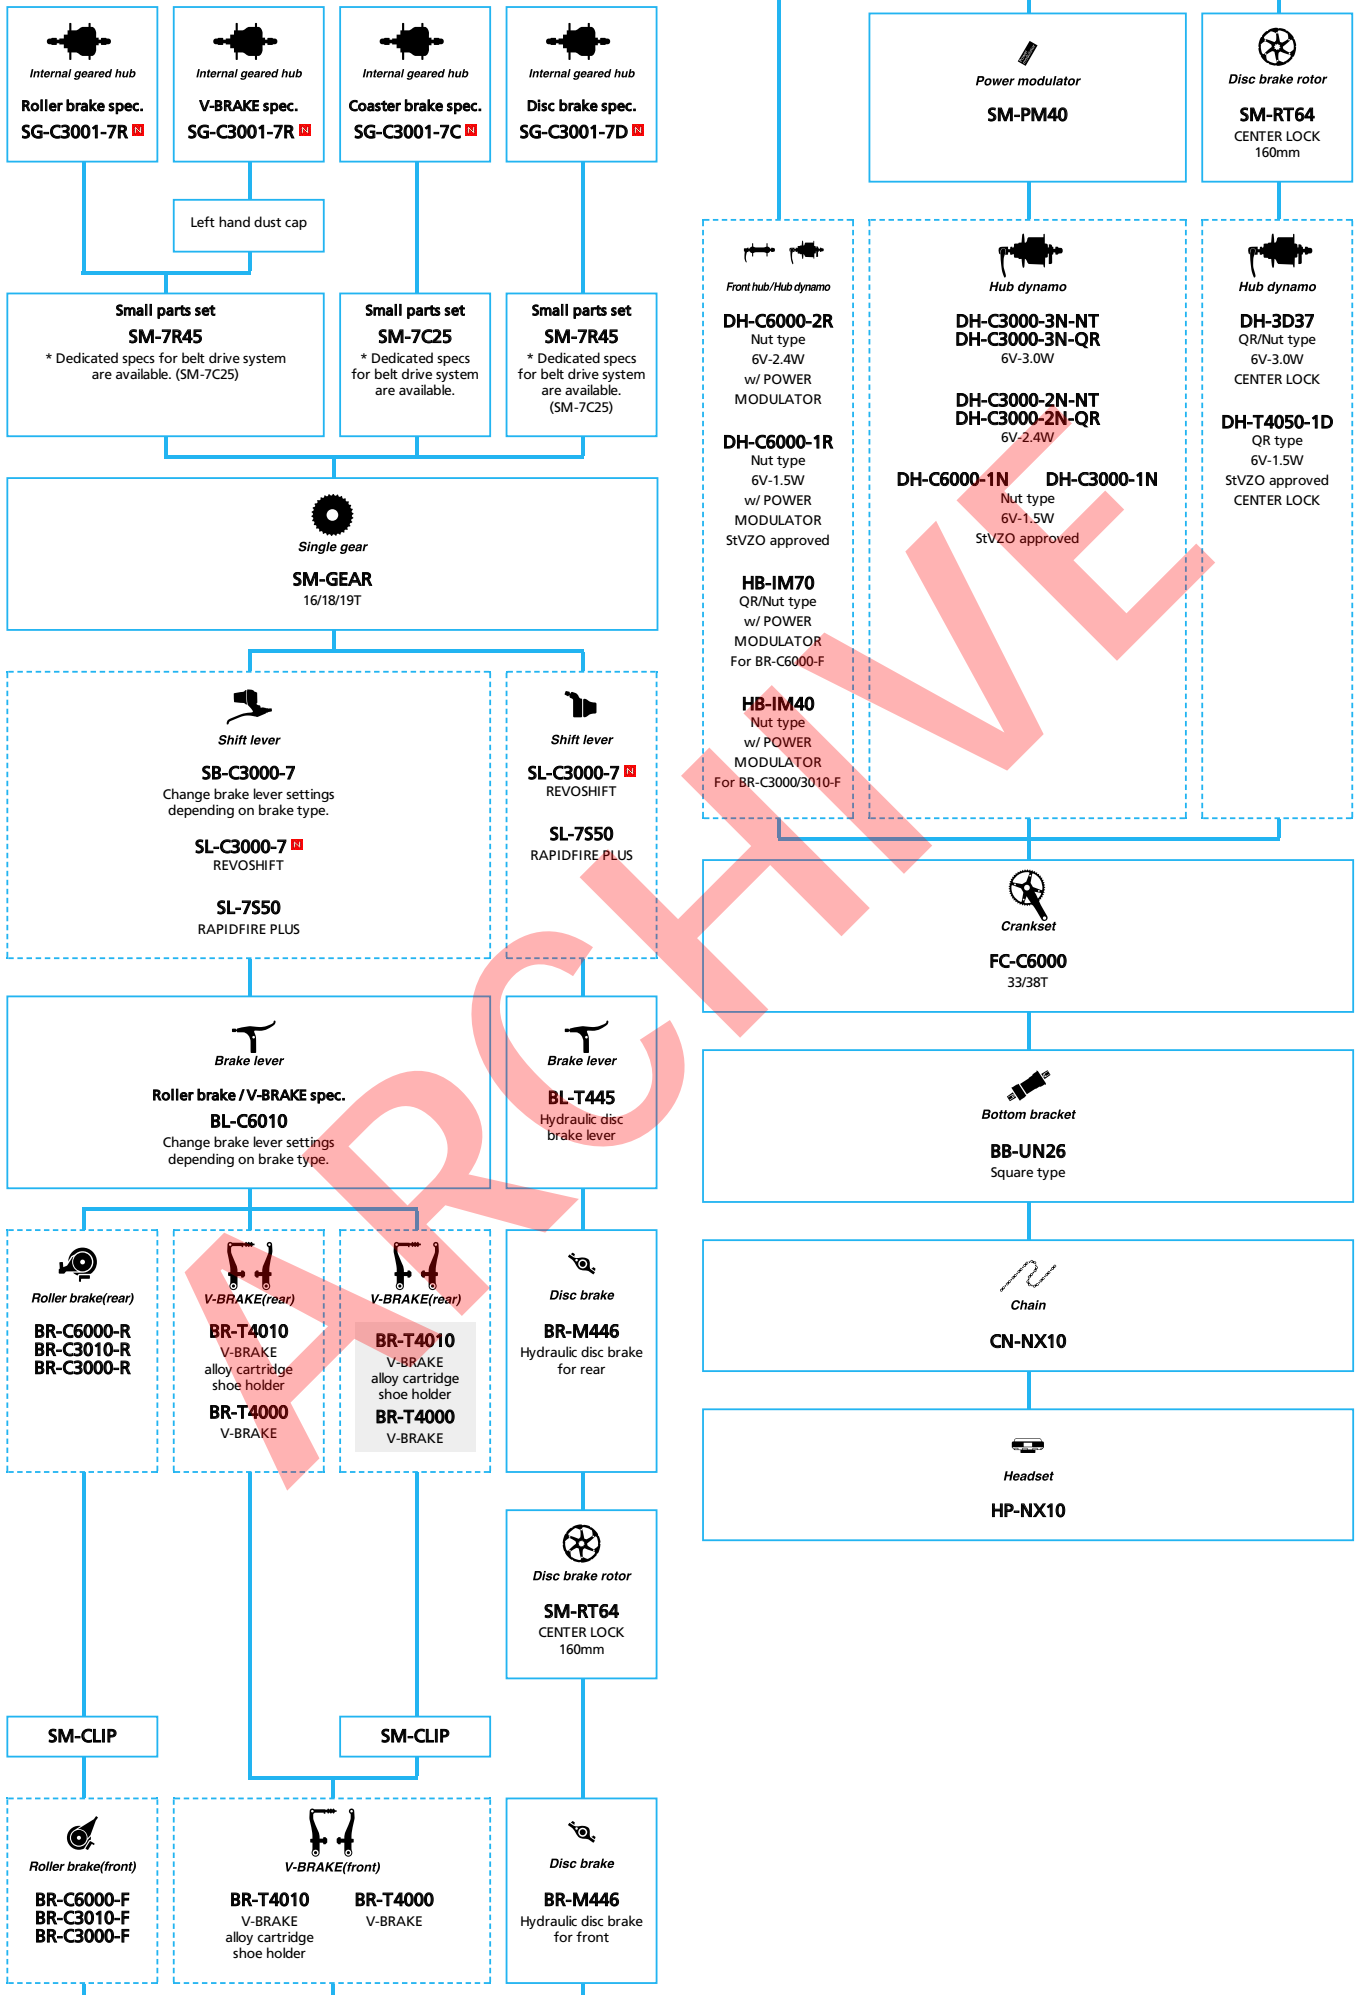

SHIMANO *Nexus* (INTER-8 Electronic spec)

■ ... New model
 ... Additional option
 ... All select
 ... Alternative option
 ... Single select

- ... New model
- ... Additional option
- ... Alternative option
- ... All select
- ... Single select

SHIMANO Nexus (INTER-7)

■ ... New model
 ... Additional option
 ... Alternative option
 ... All select
 ... Single select

SHIMANO *Nexus* (INTER-5) Japan market only

- ... New model
- ... Additional option
- ... Alternative option
- ... All select
- ... Single select