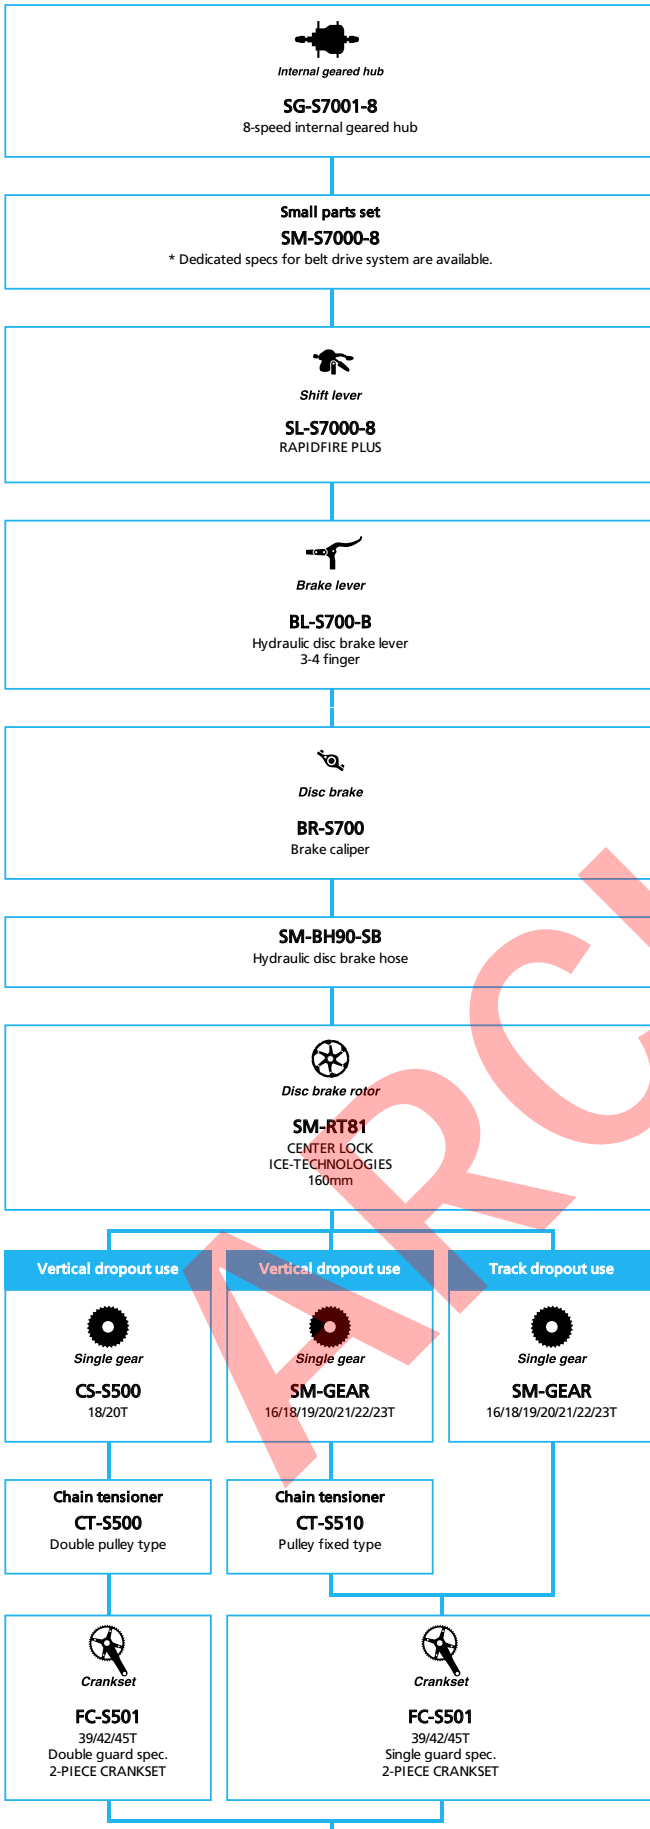

SHIMANO ALFINE (8-speed)

- ... New model
- ... Additional option
- ... All select
- ... Alternative option
- ... Single select

City Touring / Comfort Bike