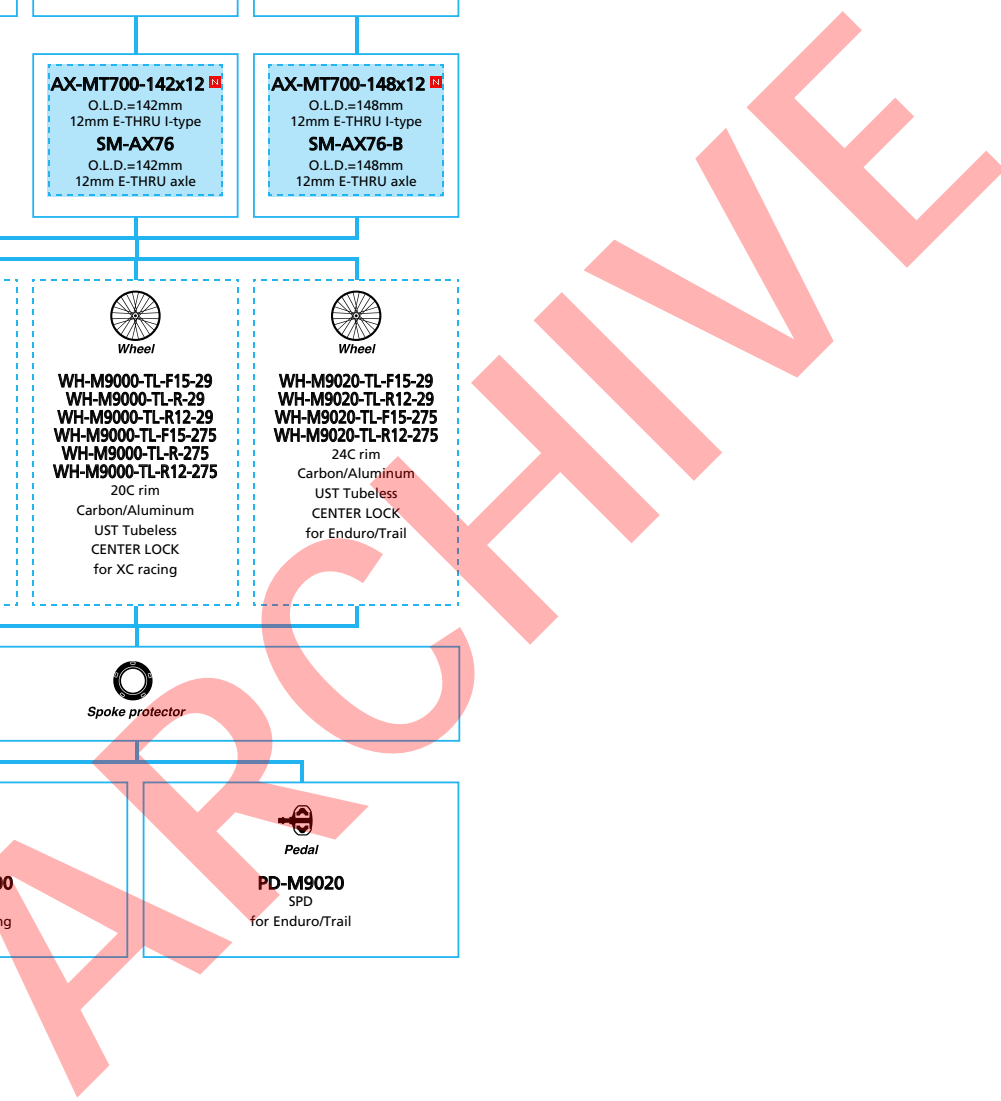

- ... New model
- ... Additional option
- ... Alternative option
- ... All select
- ... Single select