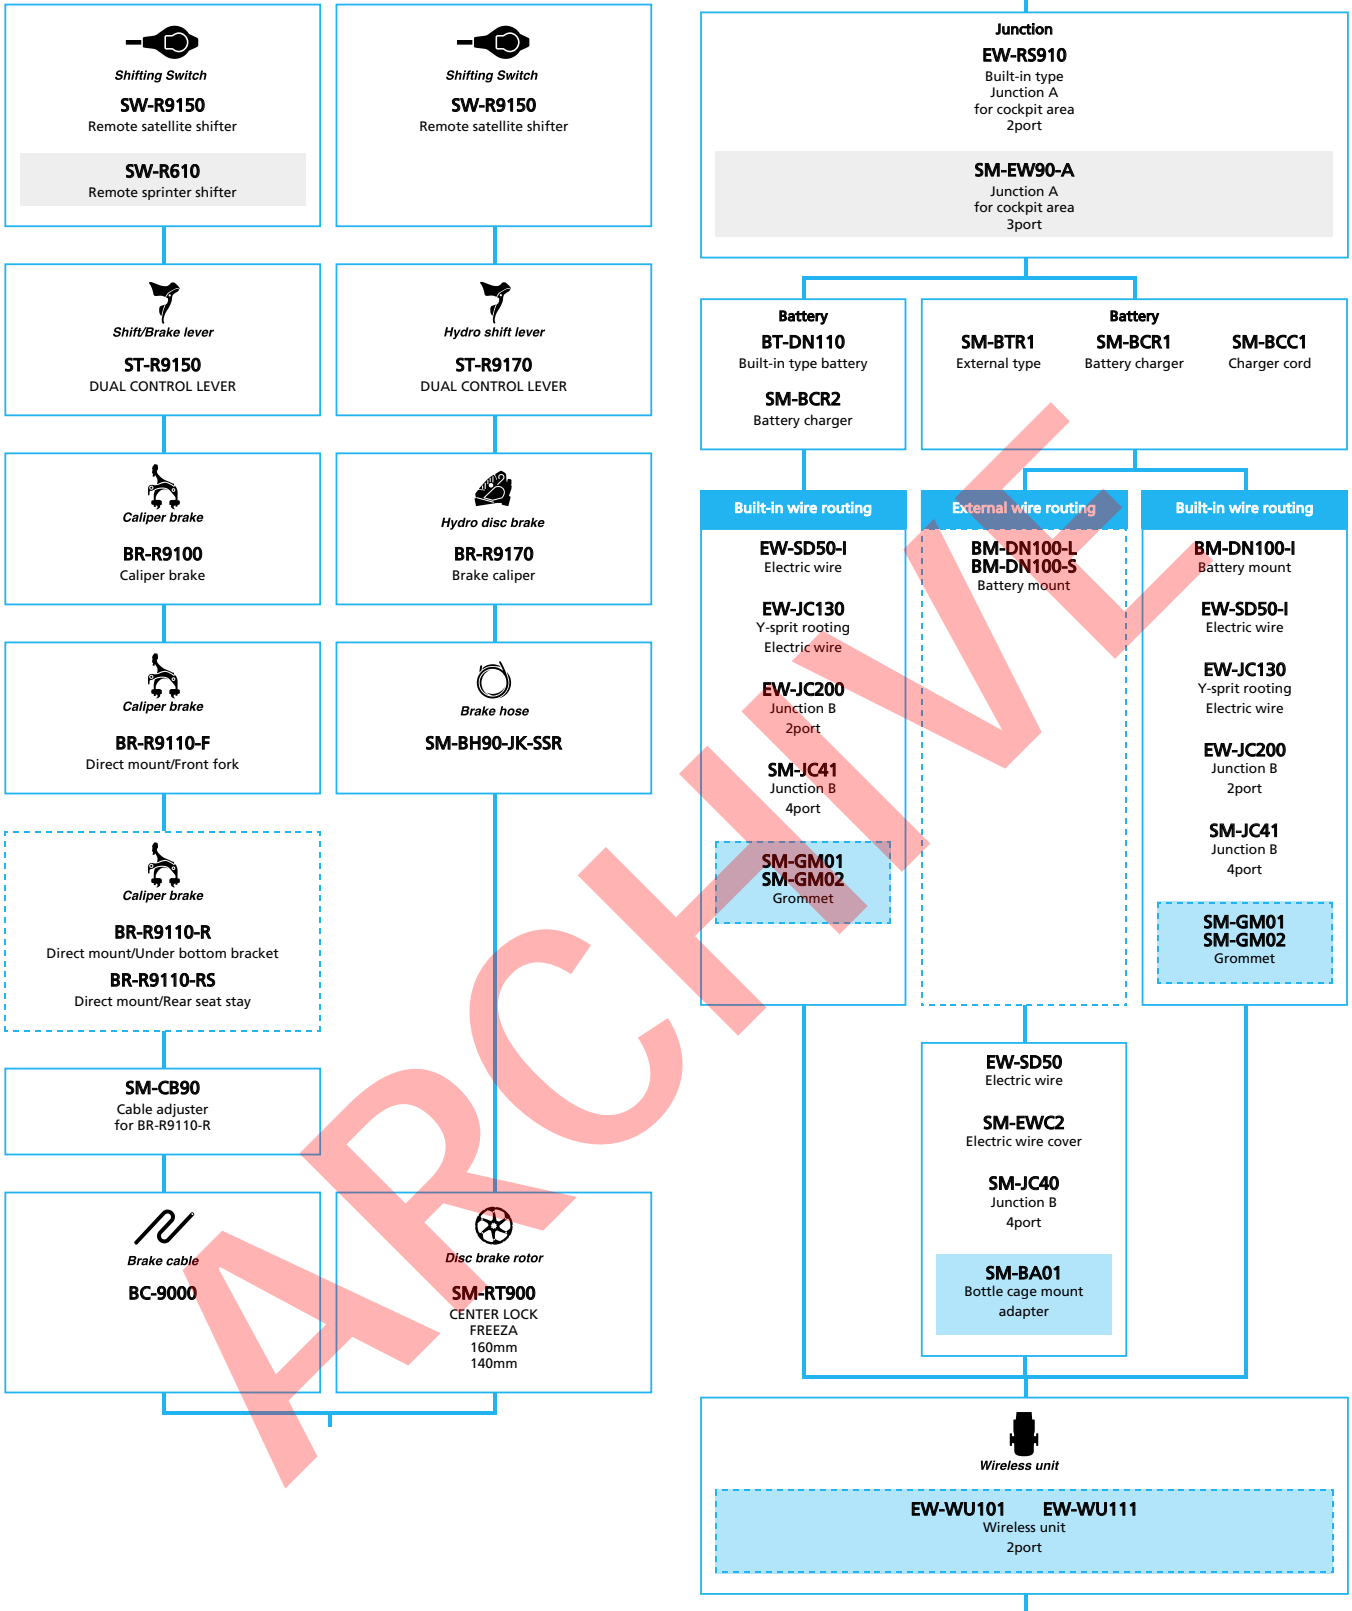

DURA-ACE R9150 series (2x11-speed)

- ... New model
- ... Additional option
- ... All select
- ... Alternative option
- ... Single select

Road Bike