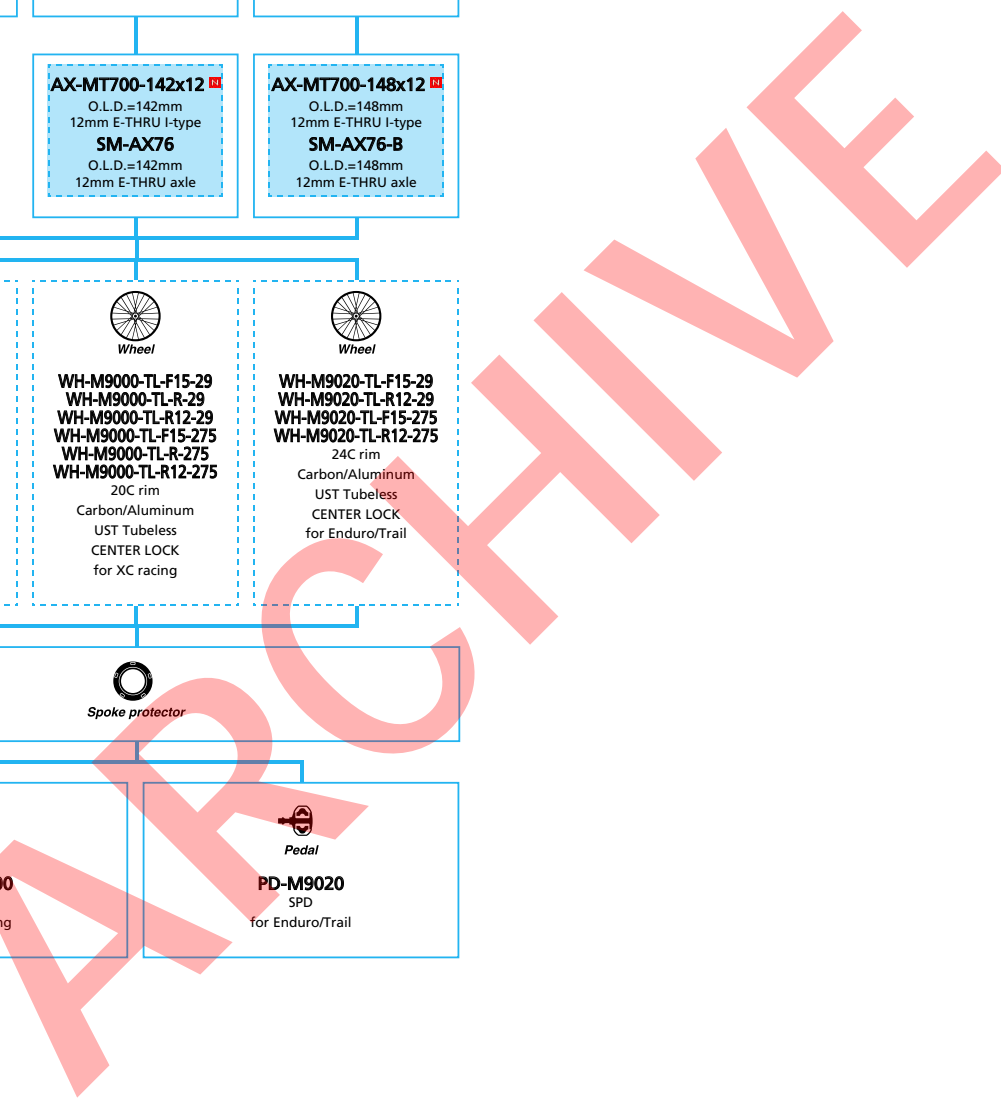

Mountain Bike

SHIMANO
XTR (1x11-speed)

- ... New model
- ... Additional option
- ... All select
- ... Alternative option
- ... Single select

SHIMANO
XTR M9050 series (3x11-speed)

 ... New model
 ... Additional option
 ... Alternative option
 ... All select
 ... Single select

Mountain Bike

- ... New model
- ... Additional option
- ... Alternative option
- ... All select
- ... Single select

SHIMANO XTR M9050 series (2x11-speed)

N ... New model
 ... Additional option
 ... Alternative option
 ... All select
 ... Single select

Mountain Bike

- ... New model
- ... Additional option
- ... Alternative option
- ... All select
- ... Single select

SHIMANO
XTR M9050 series (1x11-speed)

 ... New model
 ... Additional option
 ... Alternative option
 ... All select
 ... Single select