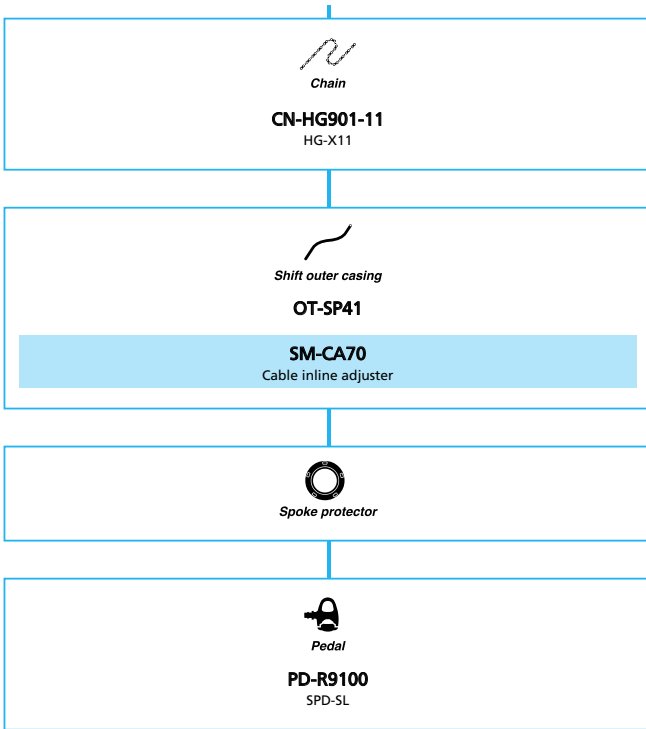

- ... New model
- ... Additional option
- ... All select
- ... Alternative option
- ... Single select

ARCHIVE