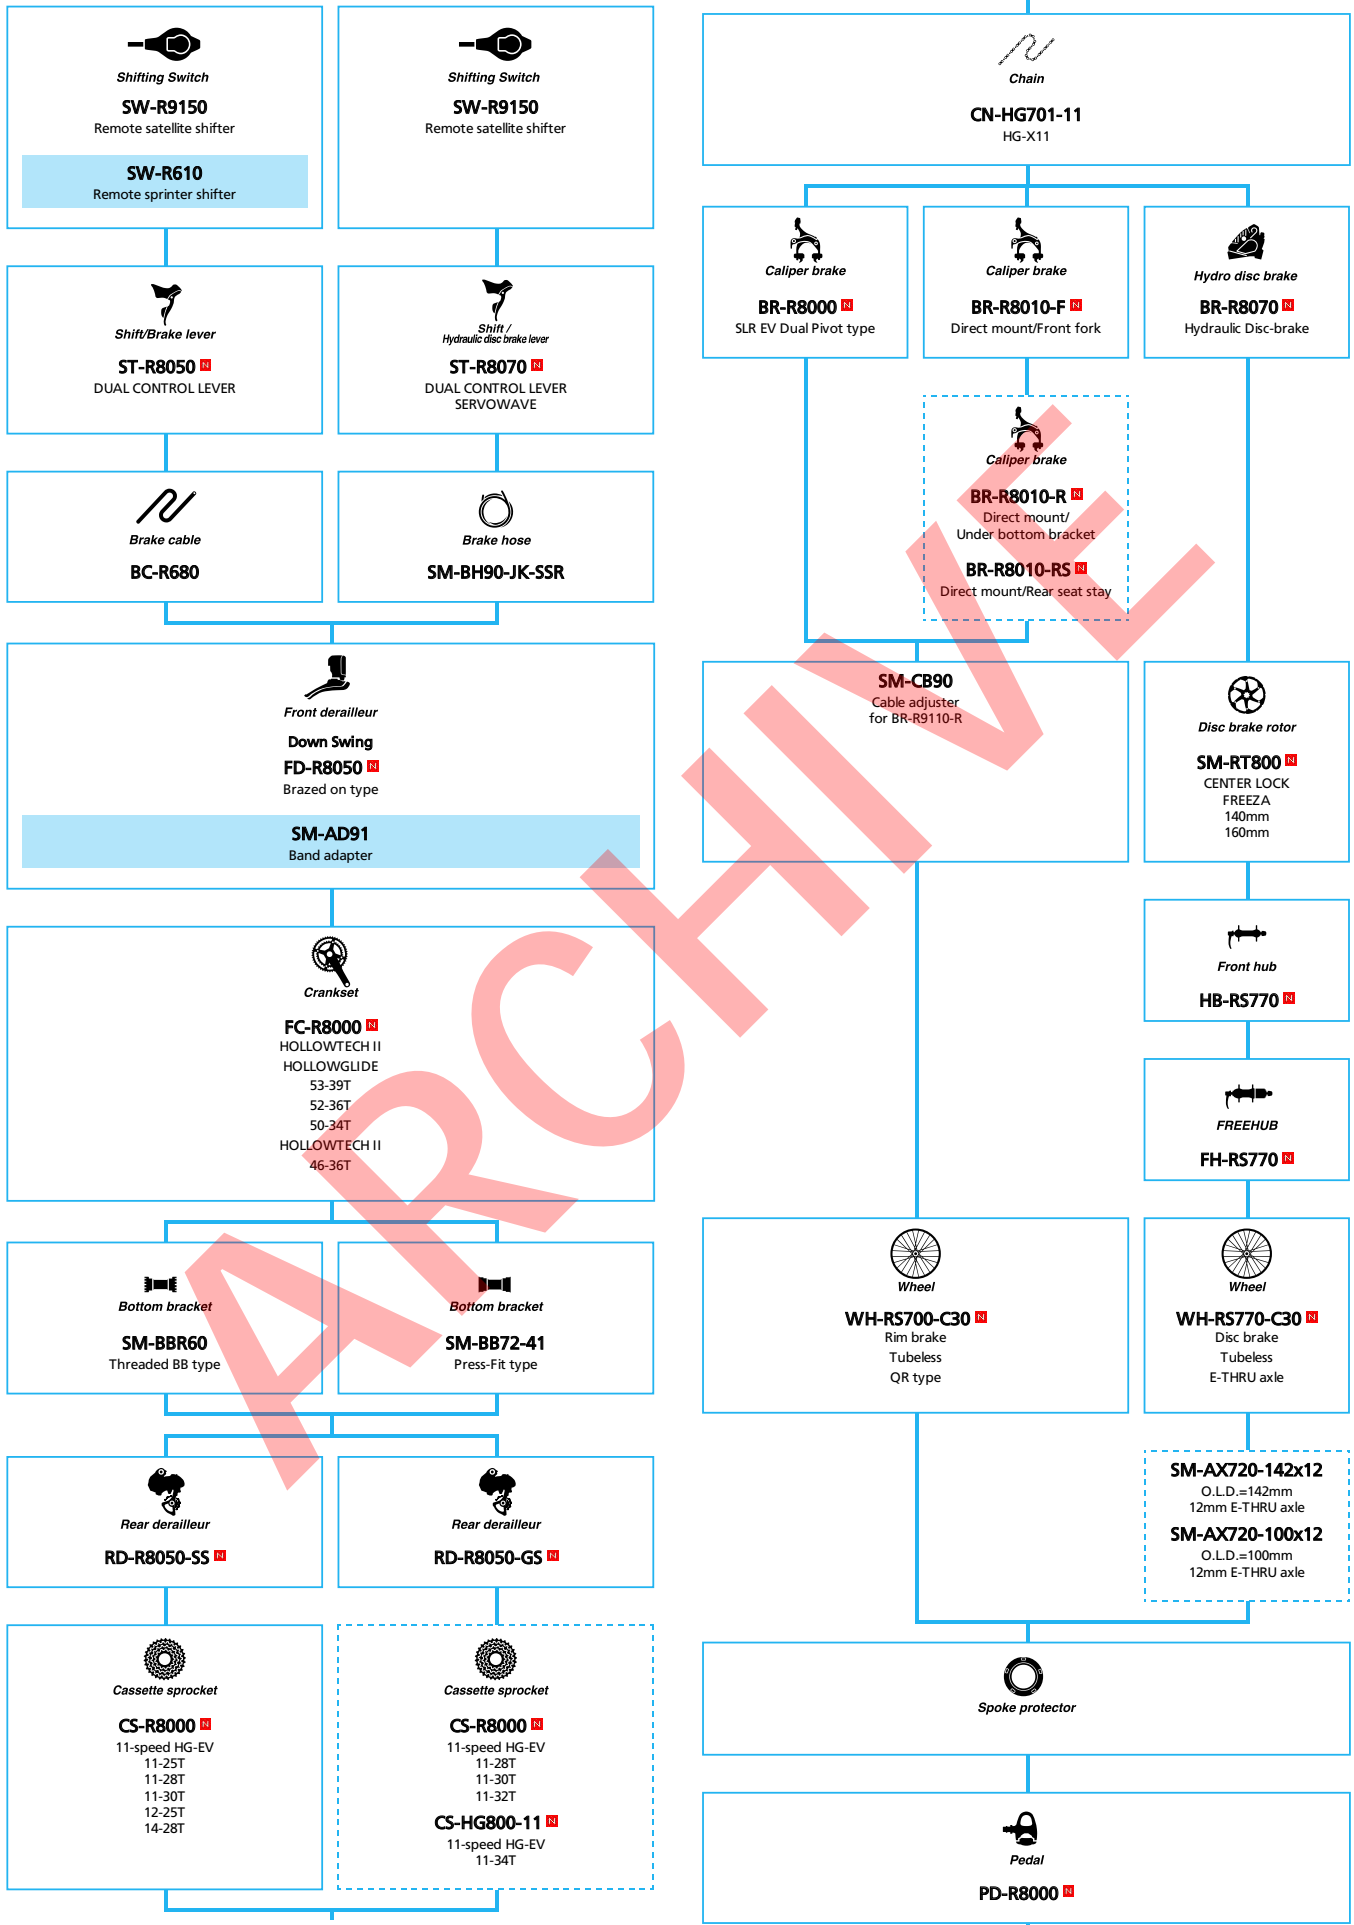

SHIMANO ULTEGRA R8050 series (2x11-speed)

■ ... New model
 ... Additional option
 ... Alternative option
 ... All select
 ... Single select