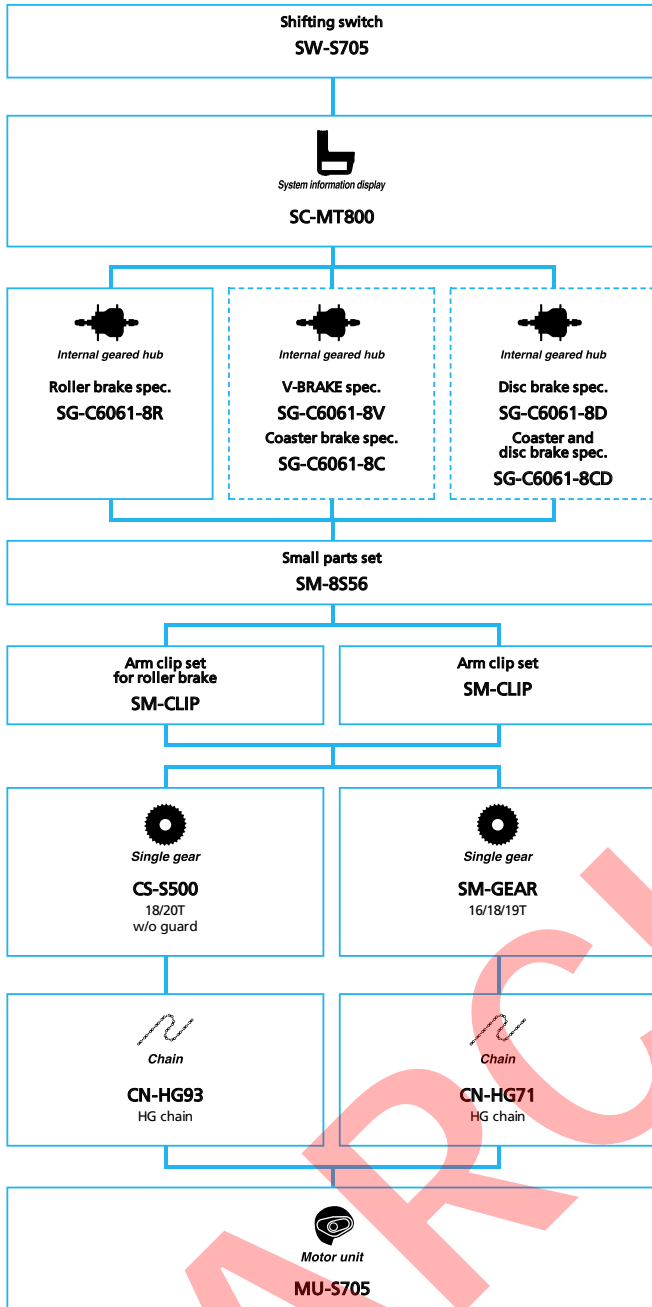

SHIMANO *Nexus* (INTER-8 Electronic spec)

■ ... New model
 ... Additional option
 ... All select
 ... Alternative option
 ... Single select

- ... New model
- ... Additional option
- ... Alternative option
- ... All select
- ... Single select