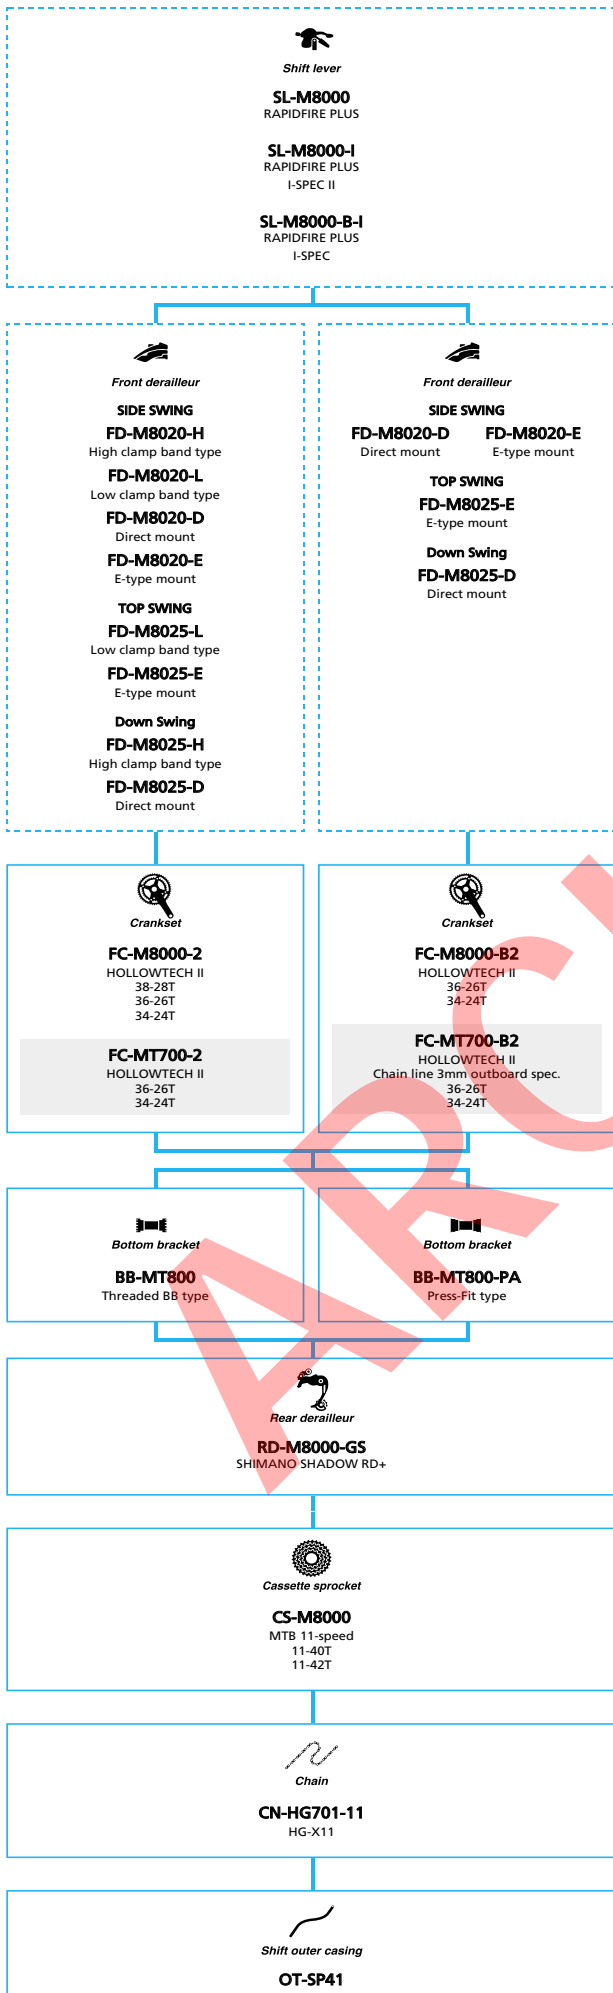

Mountain Bike

SHIMANO **DEORE XT** (2x11-speed)

 ... New model
 ... Additional option
 ... Alternative option
 ... All select
 ... Single select

Mountain Bike

SHIMANO **DEORE XT** M8050 series (2x11-speed)