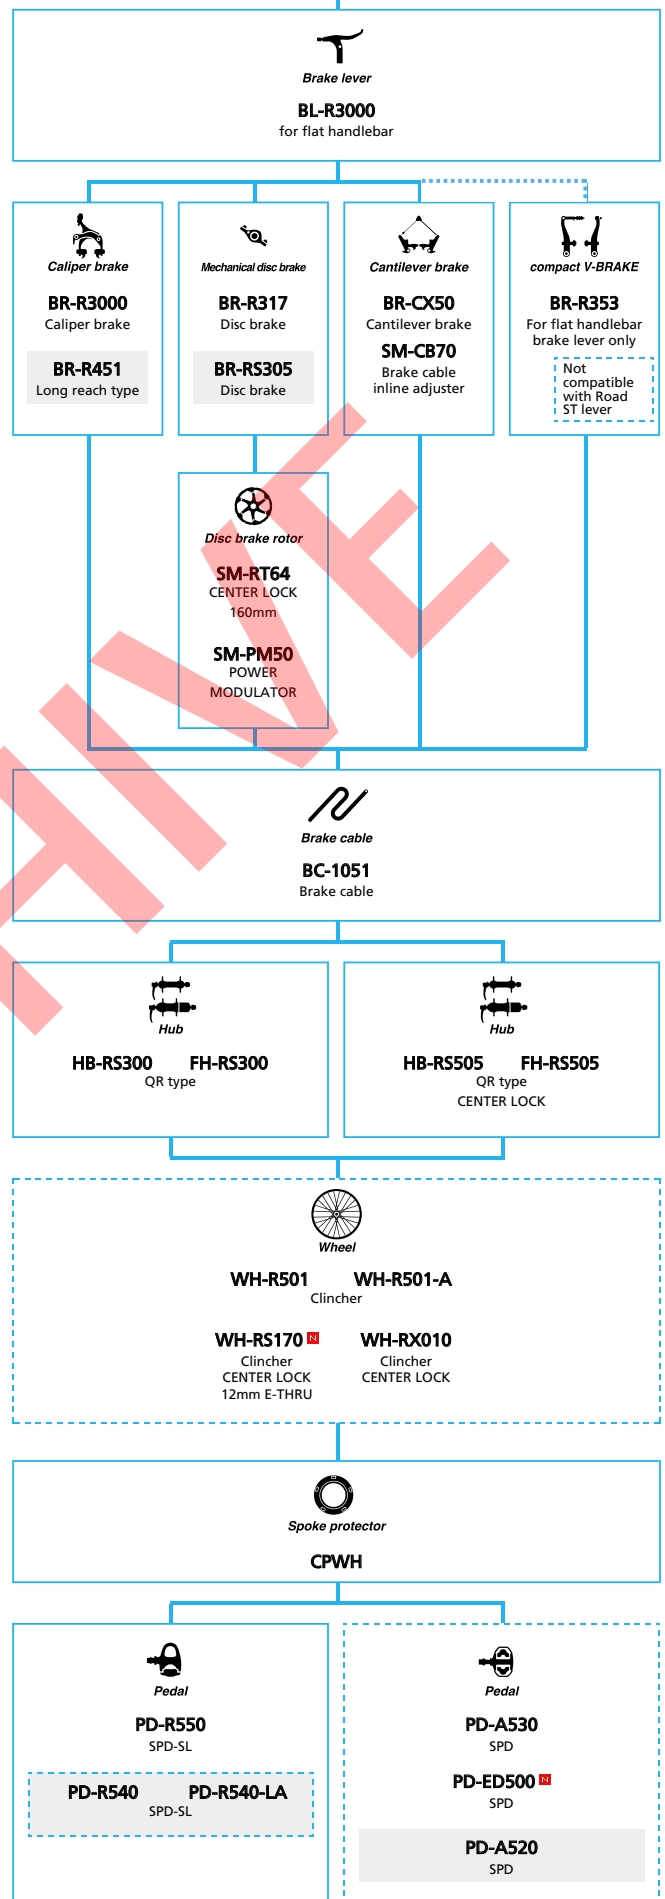

SHIMANO *Tiagra* (3x10-speed)

- ... New model
- ... Additional option
- ... All select
- ... Alternative option
- ... Single select

Road Bike

SHIMANO Tiagra (2x10-speed)

■ ... New model
 ... Additional option
 ... All select
 ... Alternative option
 ... Single select

Road Bike

SHIMANO **SORA** (3x9-speed)

- ... New model
- ... Additional option
- ... Alternative option
- ... All select
- ... Single select

SHIMANO *SORA* (2x9-speed)

- ... New model
- ... Additional option
- ... All select
- ... Alternative option
- ... Single select