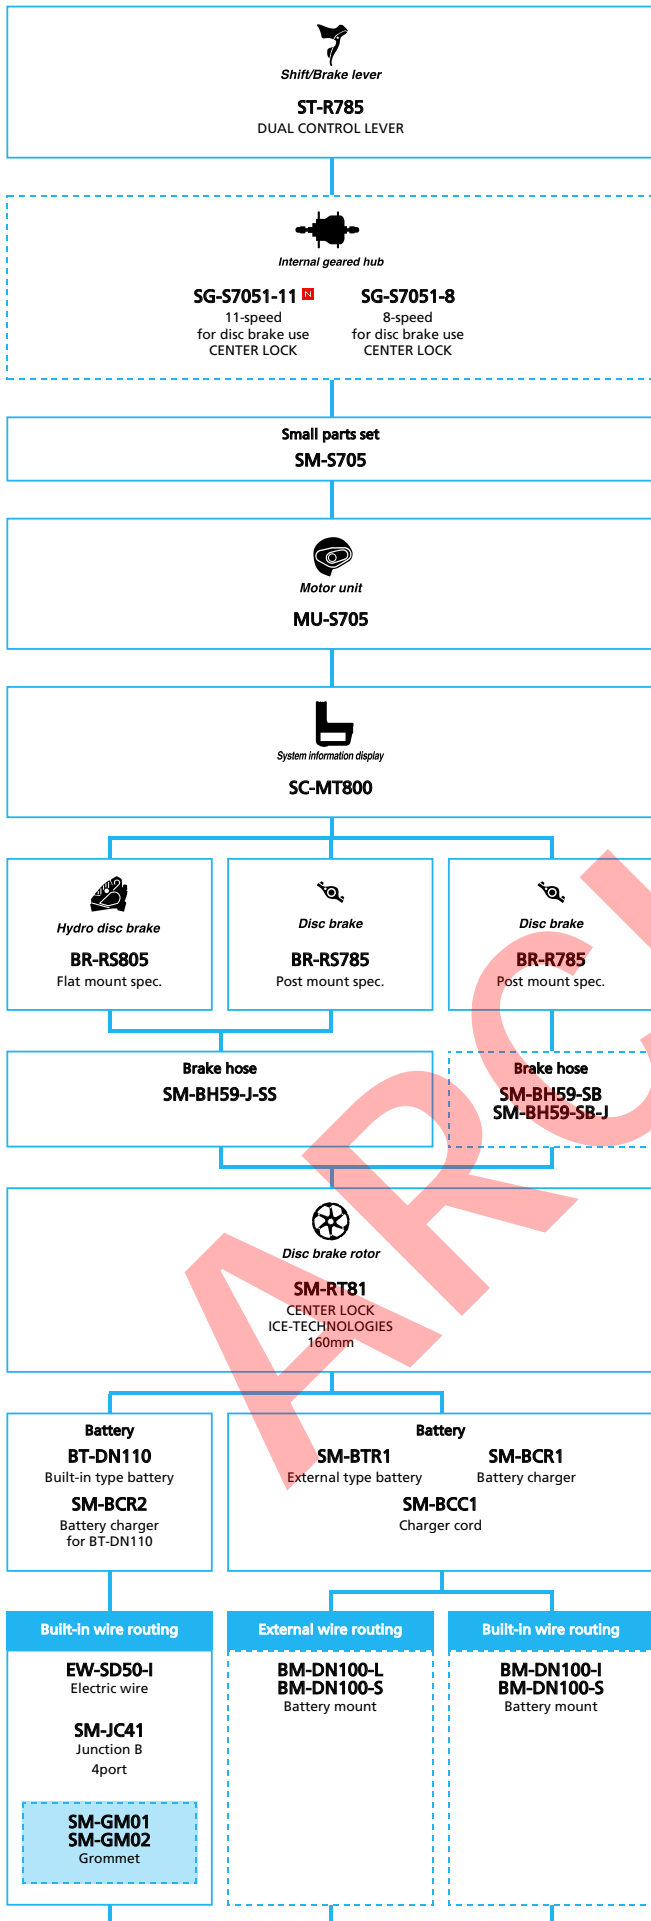

SHIMANO ALFINE (Electronic spec Drophandle)

N ... New model
 ... Additional option
 ... Alternative option
 ... All select
 ... Single select