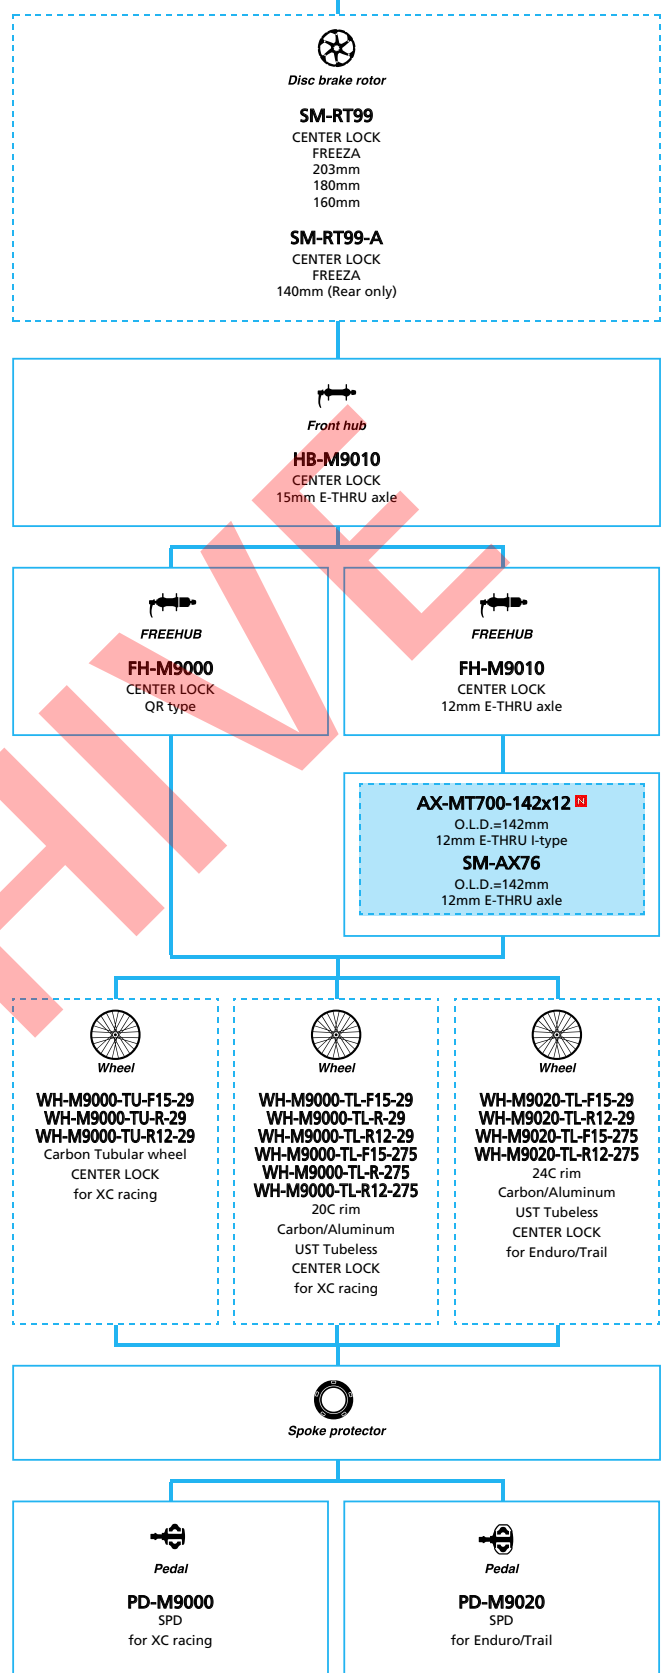

CONTENTS

Line-up Chart

Mountain Bike

SHIMANO XTR	2
SHIMANO XTR M9050 series	5
SAINTE	11
DEORE SHIMANO XT	12
DEORE SHIMANO XT M8050 series	15
SLX	19
ZEE	22
SHIMANO DEORE	23
SHIMANO ALIVIO	25
SHIMANO ACERA	27
SHIMANO Acera SHIMANO ALTUS	29
SHIMANO ALTUS	33
SHIMANO DXR	34
SHIMANO TourneyTX	35
SHIMANO Tourney	37
SHIMANO TourneyTZ	45

Trekking Bike

DEORE SHIMANO XT	49
SHIMANO DEORE LX	50
SHIMANO DEORE	51
SHIMANO ALIVIO	52
SHIMANO ACERA	53

City Touring / Comfort Bike

SHIMANO ALFINE	54
SHIMANO Nexus	58

Road Bike

DURA-ACE	65
DURA-ACE R9150 series	67
SHIMANO ULTEGRA	71
SHIMANO ULTEGRA R8050 series	73
Hydraulic disc Brake for On road	77
Cyclocross Mechanical spec.	80
SHIMANO 105	82
SHIMANO Tiagra	84
SHIMANO SORA	87
SHIMANO Claris	91
SHIMANO Tourney	93
SHIMANO A050	95

URBAN SPORT

METREA	96

E-BIKE

SHIMANO STEPS E8000 series	100
SHIMANO STEPS E8080 series for Japan market	102
SHIMANO STEPS E6000 series	104

- ... New model
- ... Additional option
- ... Alternative option
- ... All select
- ... Single select