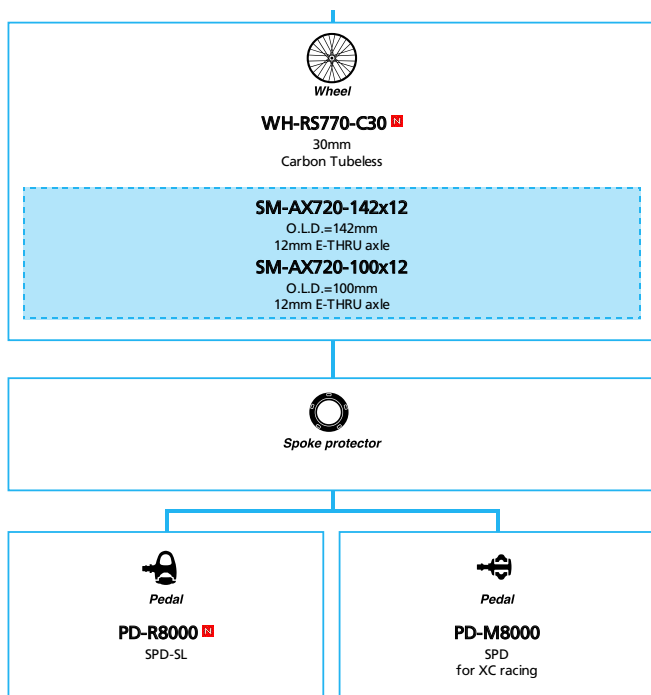

- ... New model
- ... Additional option
- ... Alternative option
- ... All select
- ... Single select

ARCHIVE