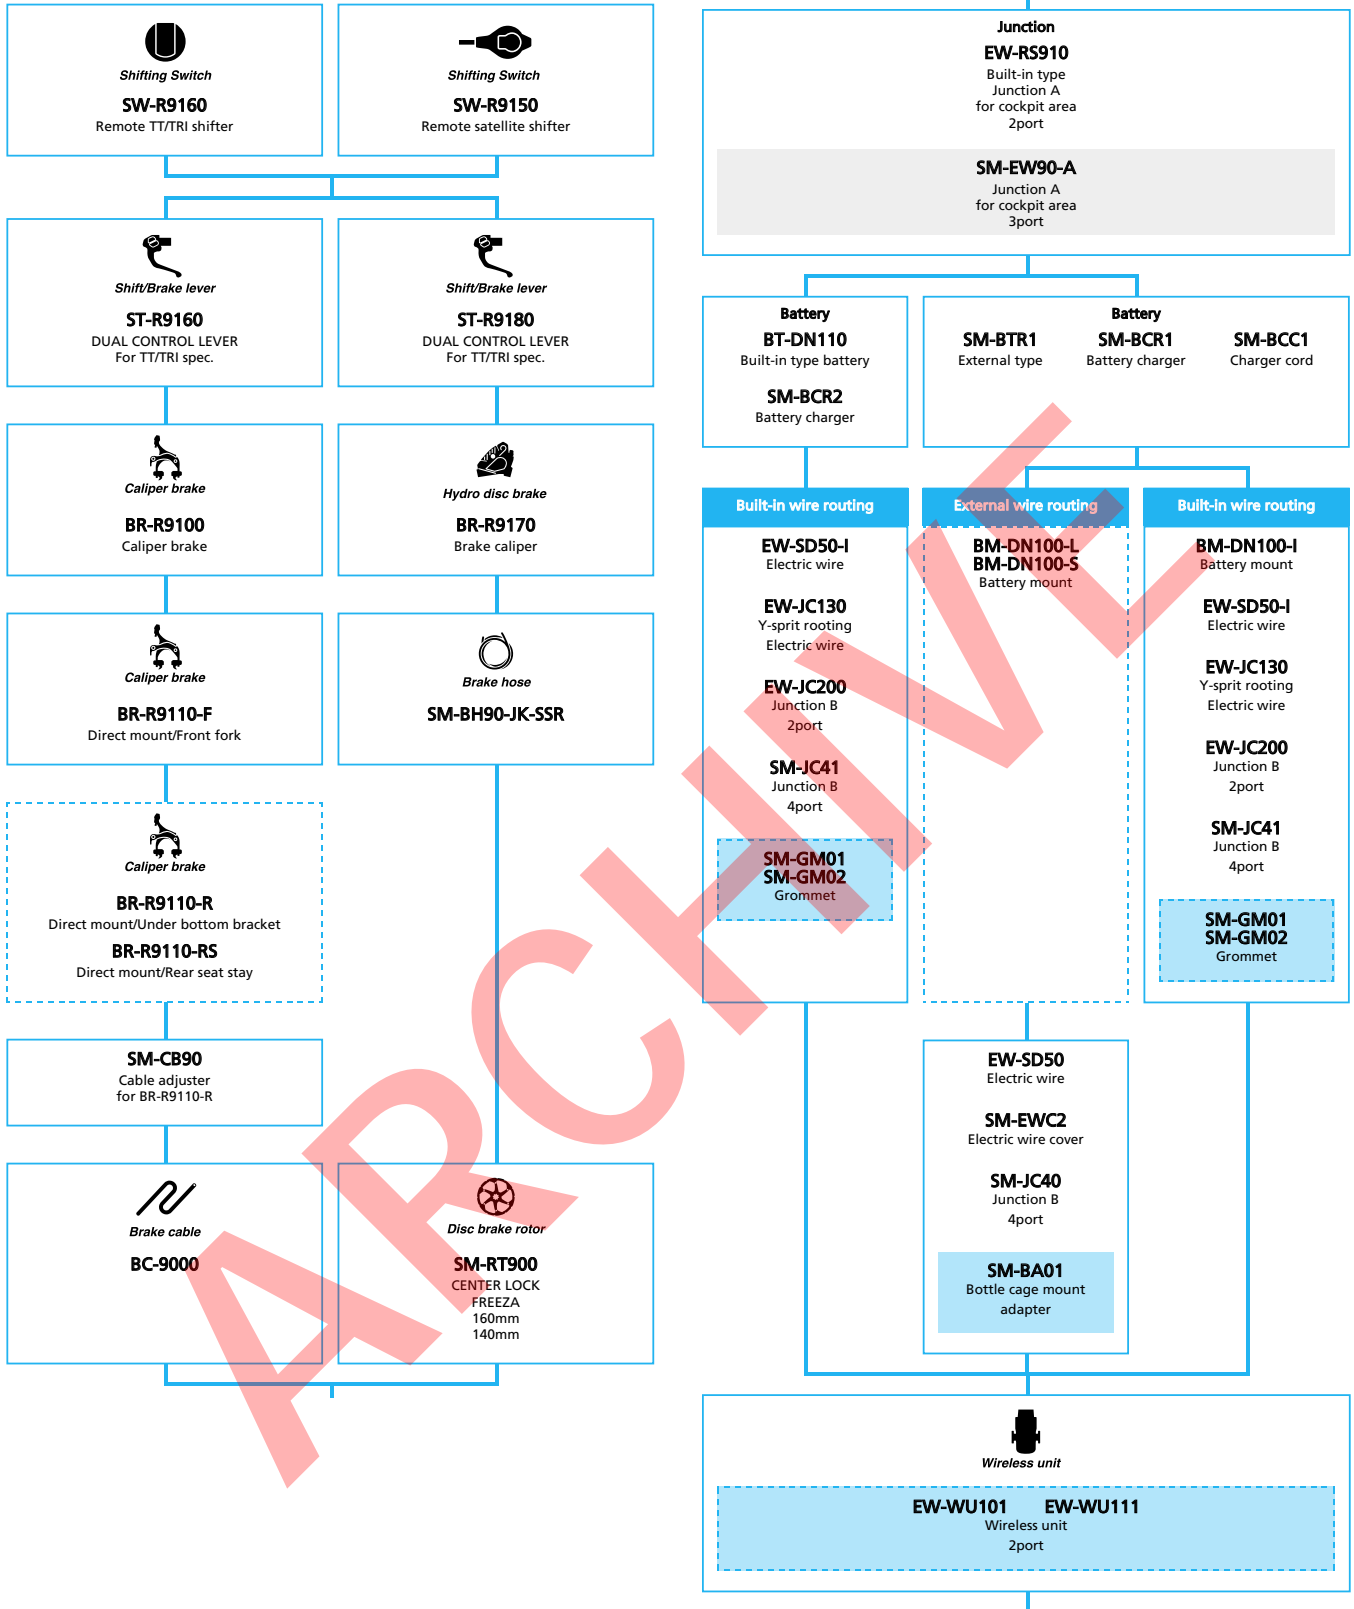

DURA-ACE R9150 series (2x11-speed TT/TRI spec)

- ... New model
- ... Additional option
- ... Alternative option
- ... All select
- ... Single select