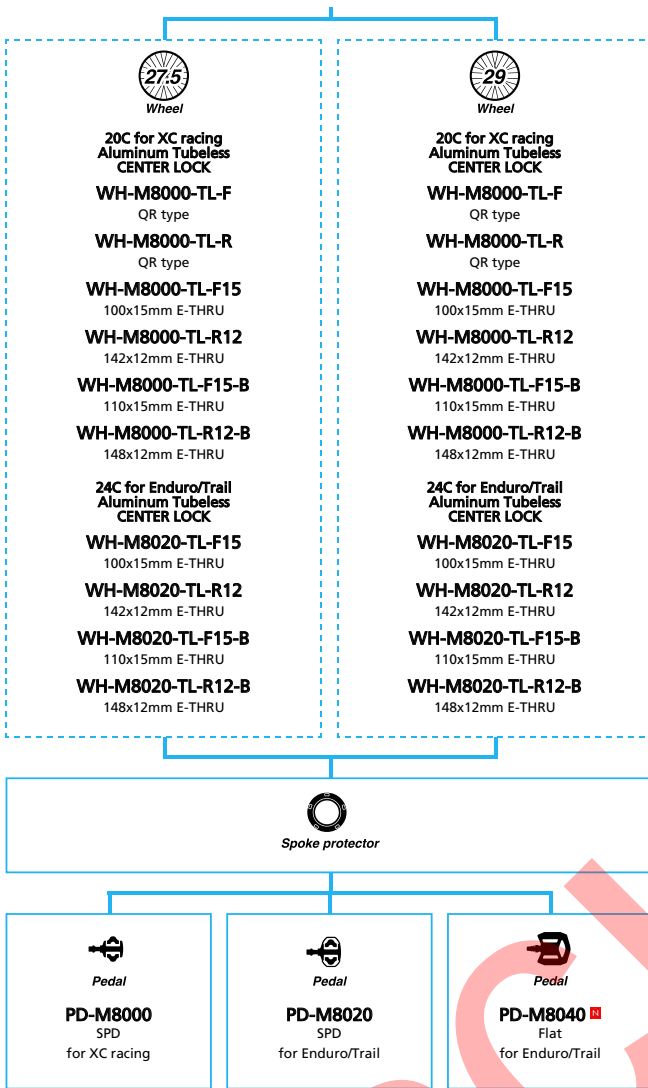

- ... New model
- ... Additional option
- ... Alternative option
- ... All select
- ... Single select

ARCHIVE