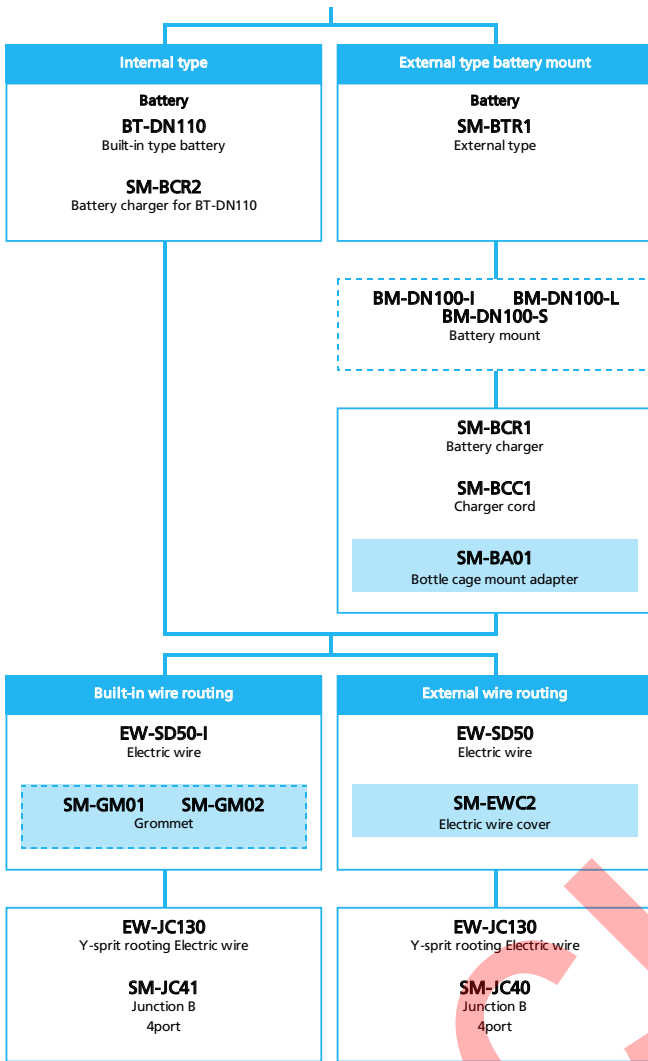

- ... New model
- ... Additional option
- ... All select
- ... Alternative option
- ... Single select

ARCHIVE