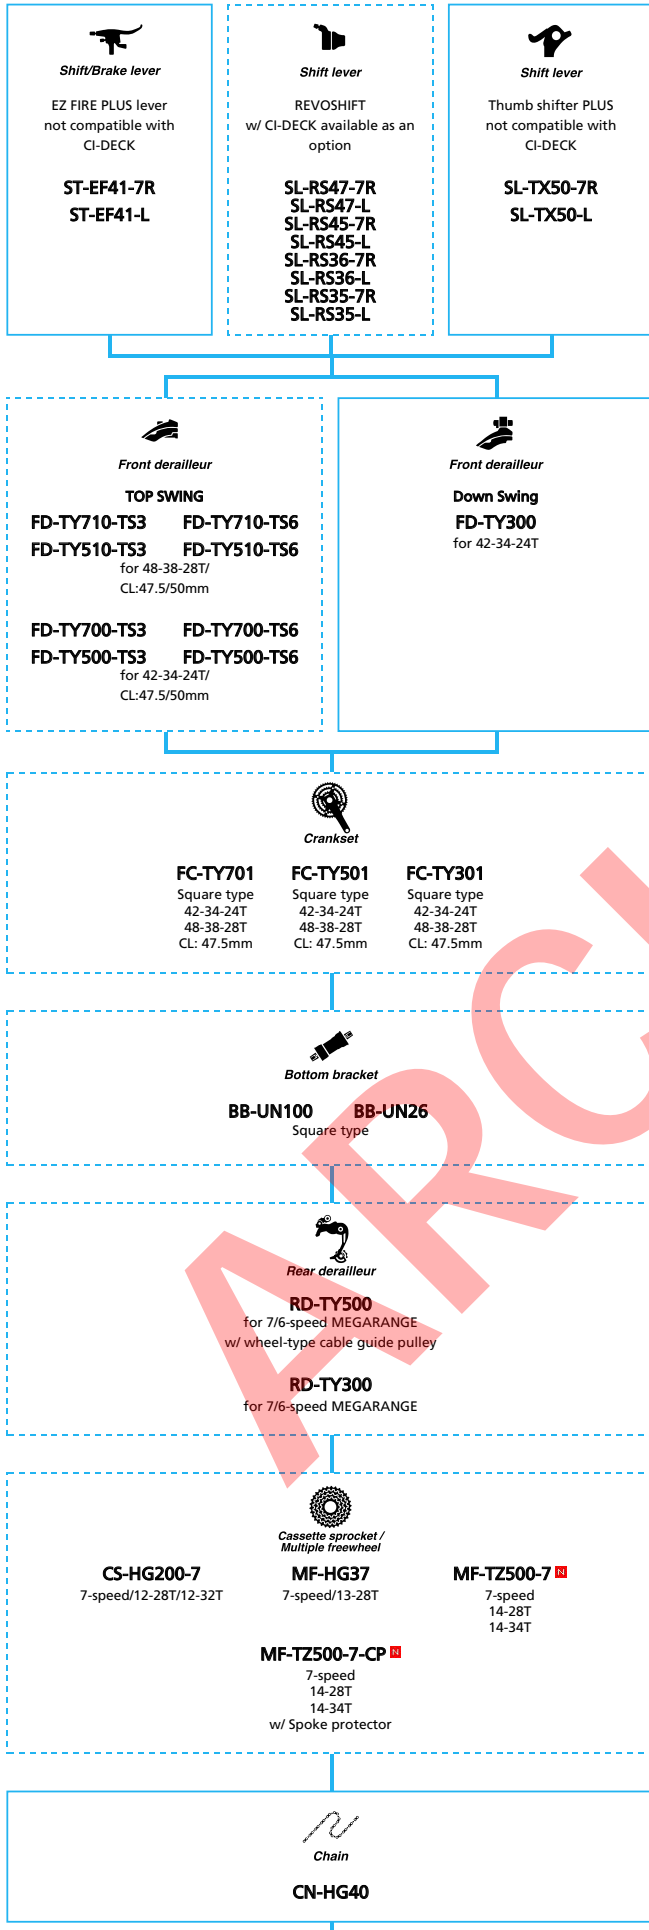

SHIMANO Tourney (3x7-speed)

N ... New model
 ... Additional option
 ... Alternative option
 ... All select
 ... Single select

Mountain Bike