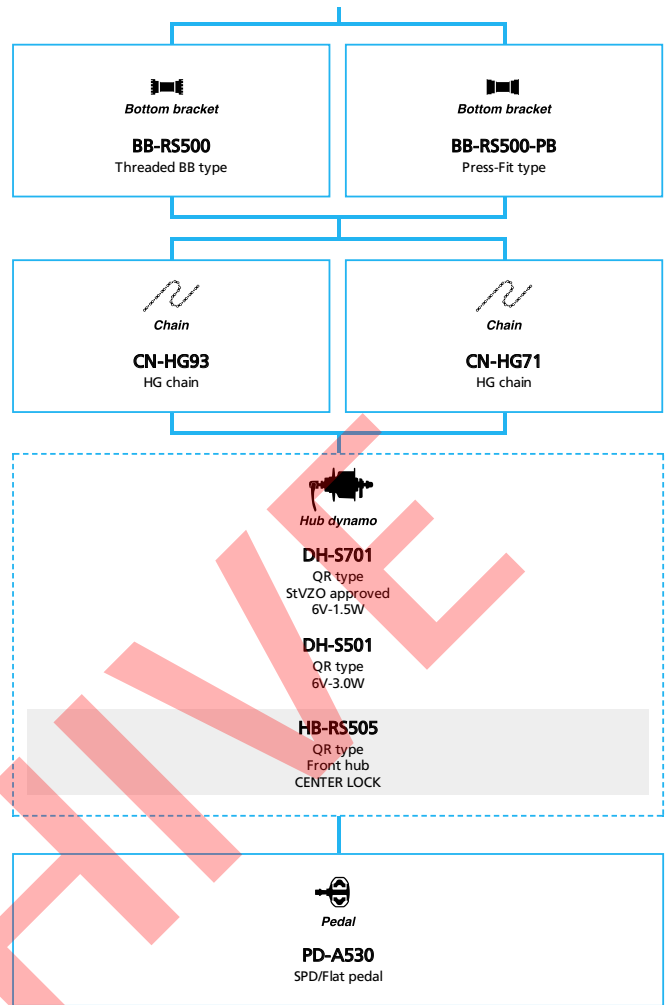

SHIMANO ALFINE (8-speed)

- ... New model
- ... Additional option
- ... All select
- ... Alternative option
- ... Single select

City Touring / Comfort Bike