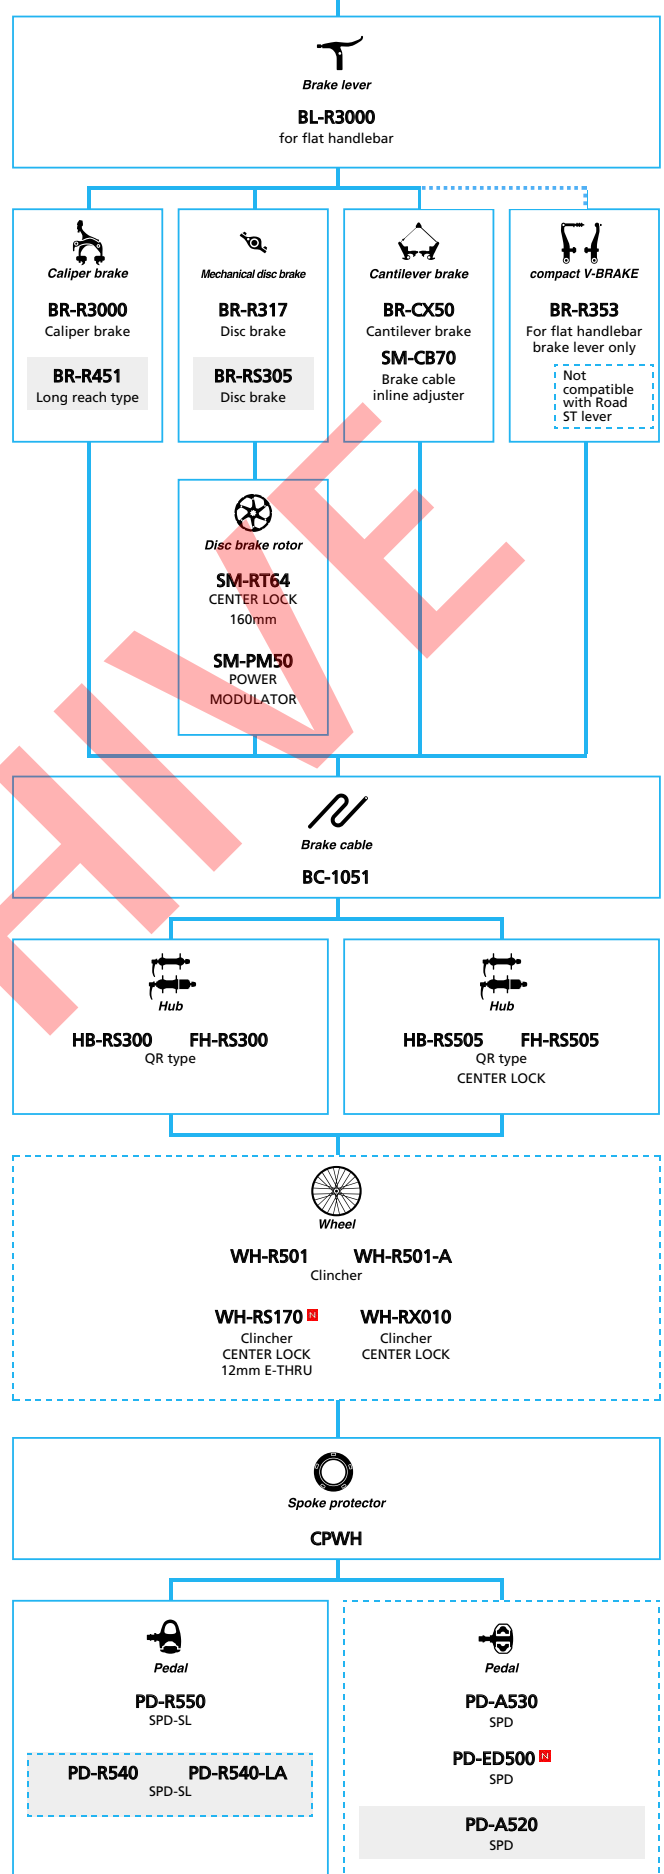

SHIMANO **SORA** (3x9-speed)

- ... New model
- ... Additional option
- ... Alternative option
- ... All select
- ... Single select