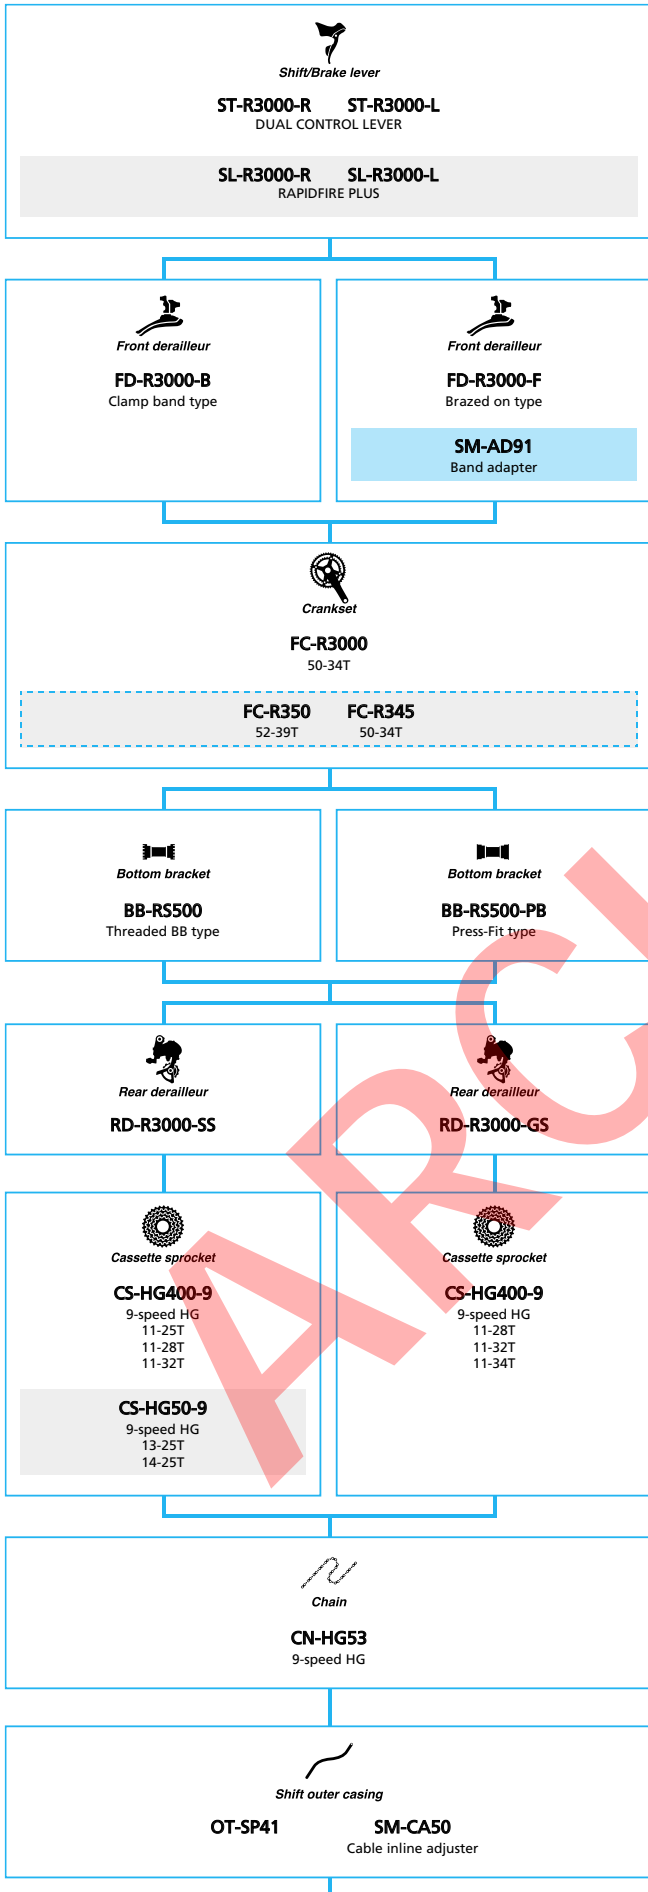

Road Bike

SHIMANO **SORA** (3x9-speed)

- ... New model
- ... Additional option
- ... Alternative option
- ... All select
- ... Single select

SHIMANO *SORA* (2x9-speed)

- ... New model
- ... Additional option
- ... All select
- ... Alternative option
- ... Single select