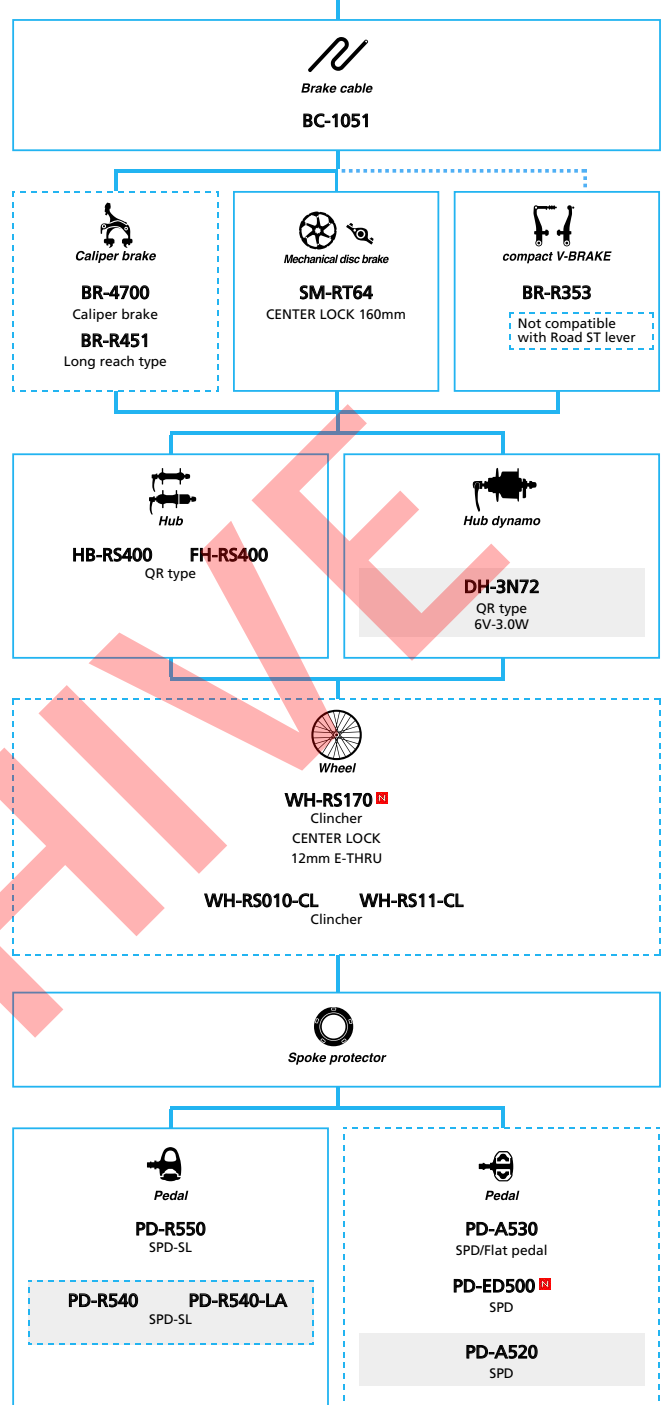

SHIMANO *Tiagra* (3x10-speed)

- ... New model
- ... Additional option
- ... All select
- ... Alternative option
- ... Single select

Road Bike

SHIMANO Tiagra (2x10-speed)

■ ... New model
 ... Additional option
 ... All select
 ... Alternative option
 ... Single select