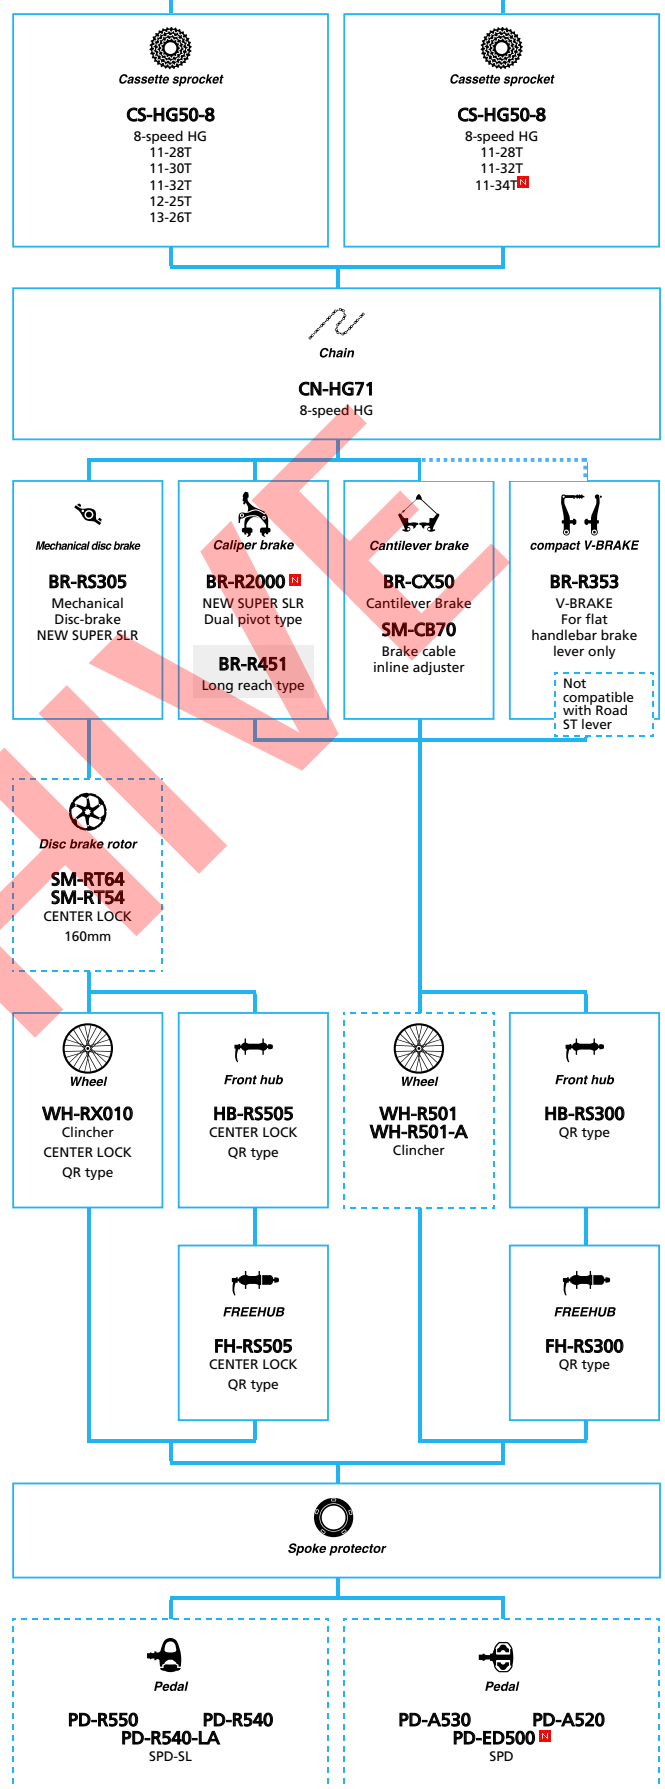

SHIMANO Claris (2x8-speed)

- ... New model
- ... Additional option
- ... All select
- ... Alternative option
- ... Single select