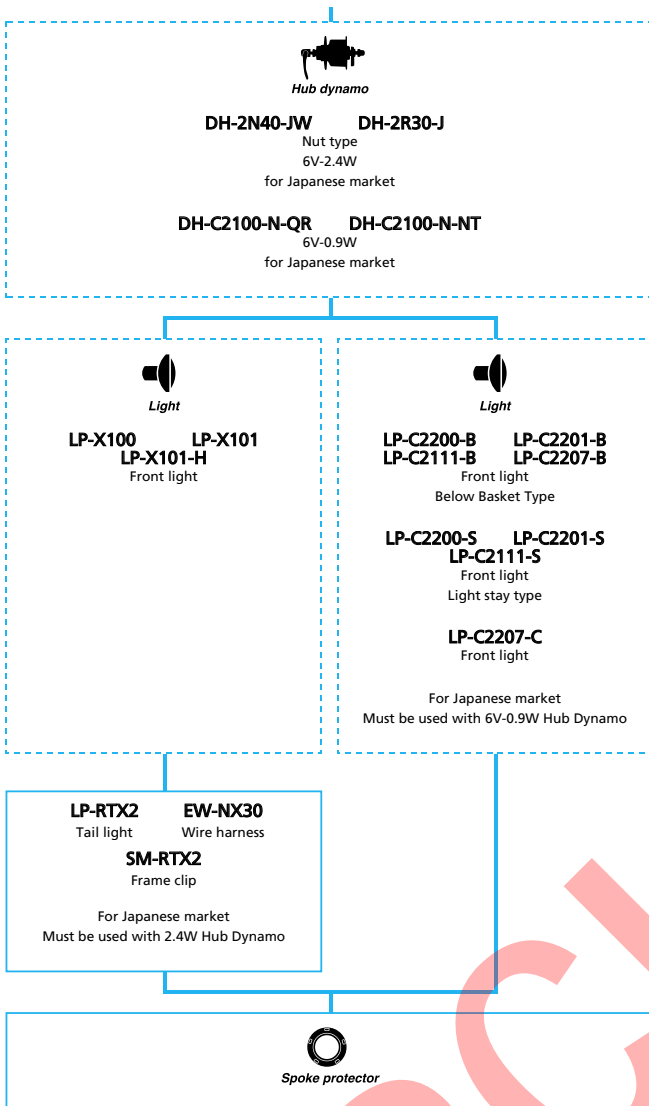

ARCHIVE

SHIMANO *Tourney* TZ (3x7 Friction)

N ... New model
 ... Additional option
 ... Alternative option
 ... All select
 ... Single select

Mountain Bike

- ... New model
- ... Additional option
- ... Alternative option
- ... All select
- ... Single select