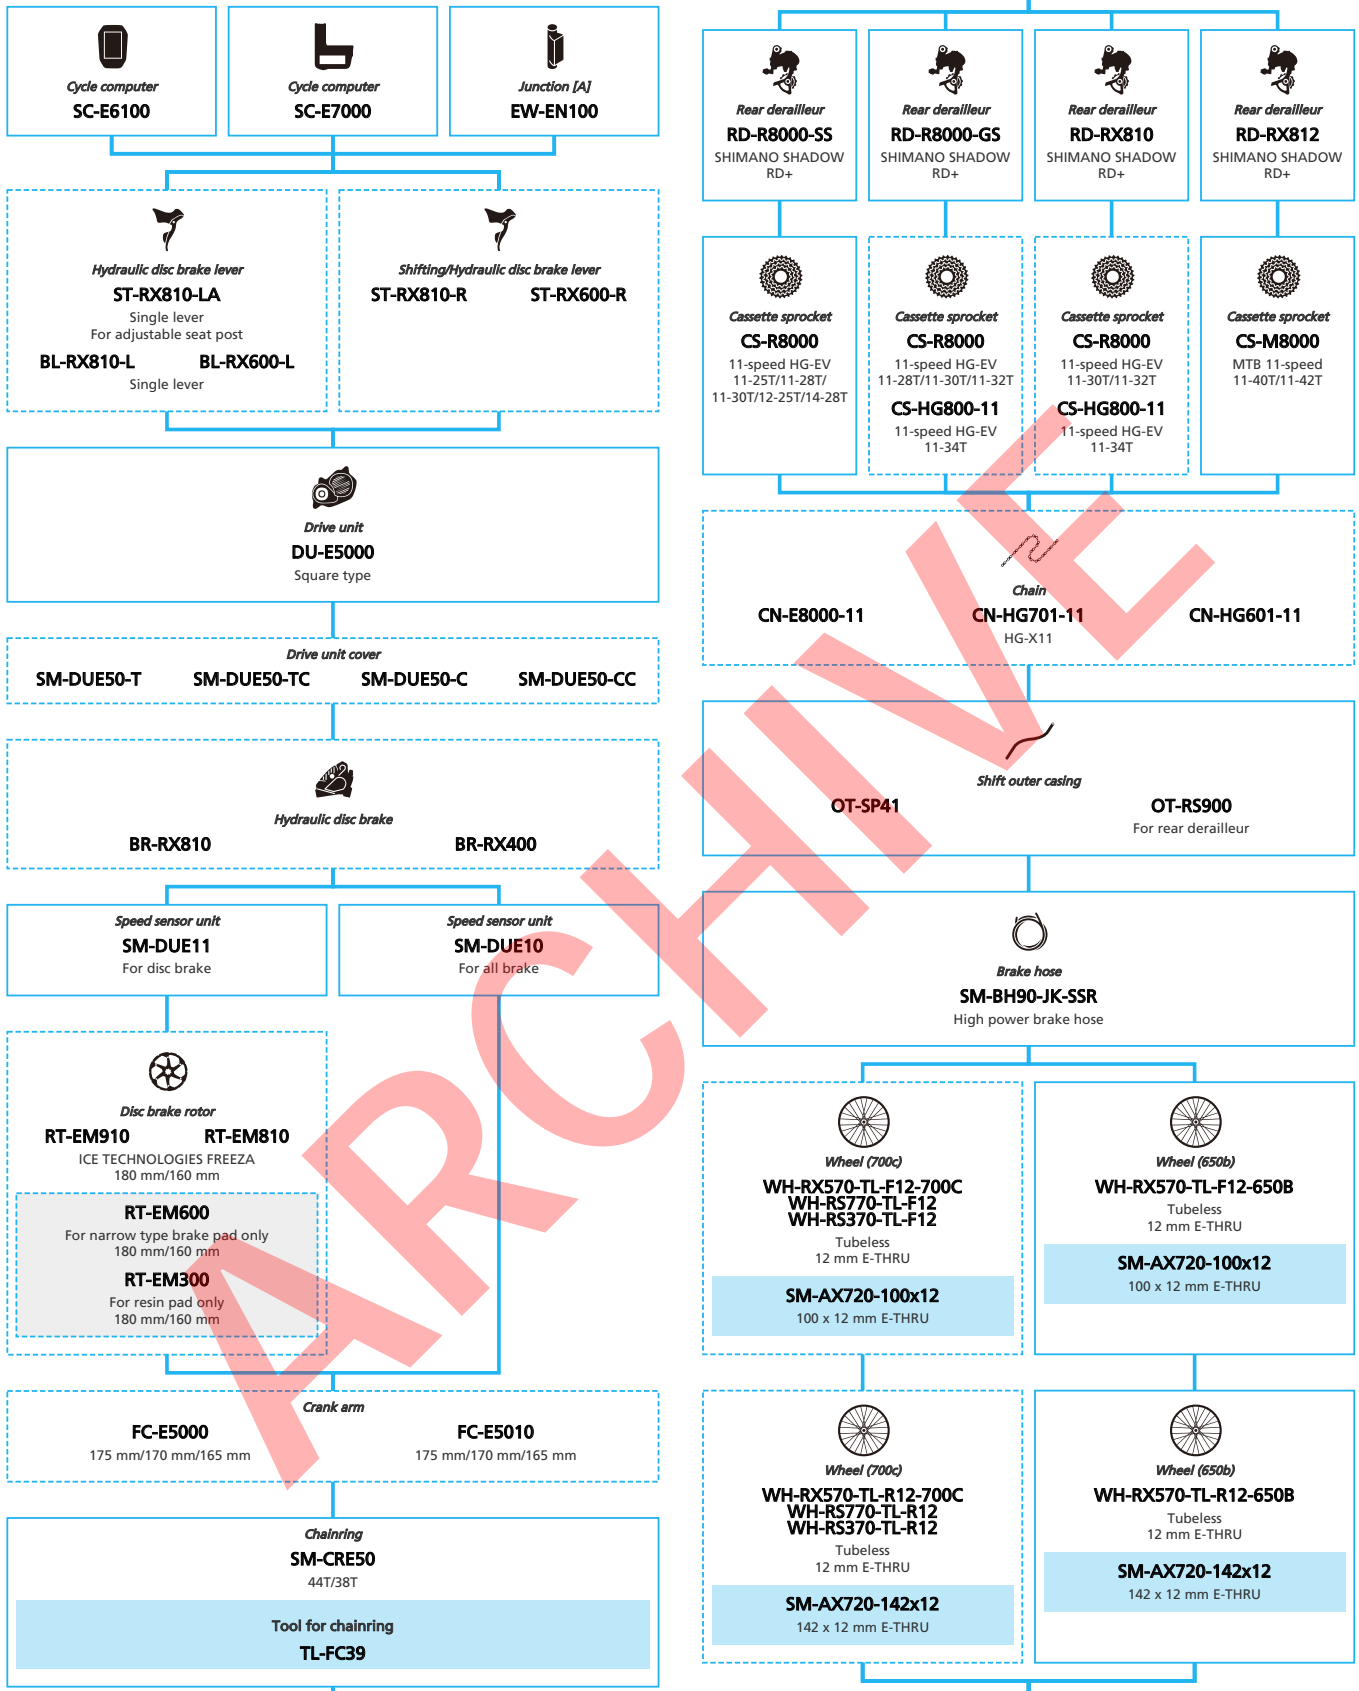

SHIMANO STOPS E5000 series with Rear Derailleur (For Drop Handlebar Mechanical spec.)

N ... New model
■ ... Additional option
□ ... All select
▨ ... Alternative option
▨ ... Single select

E-BIKE