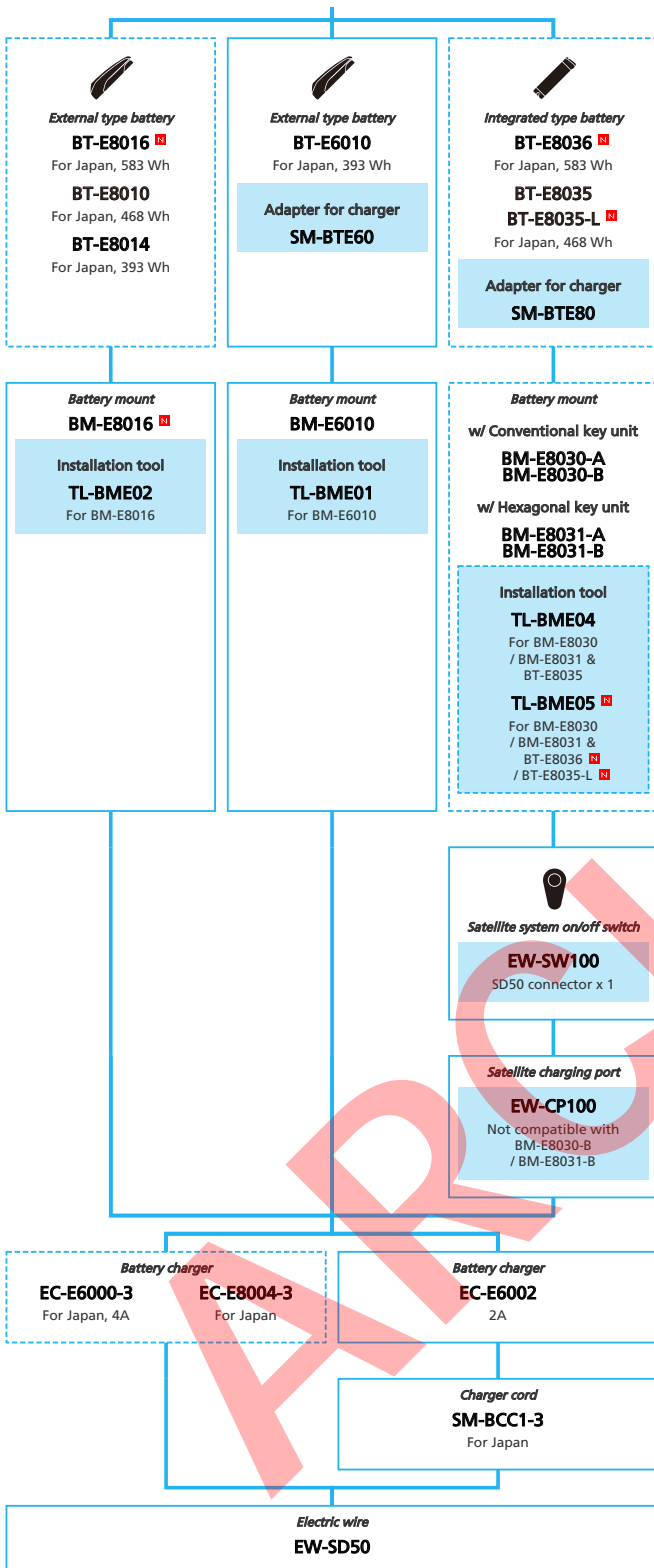

- ... New model
- ... Additional option
- ... All select
- ... Alternative option
- ... Single select