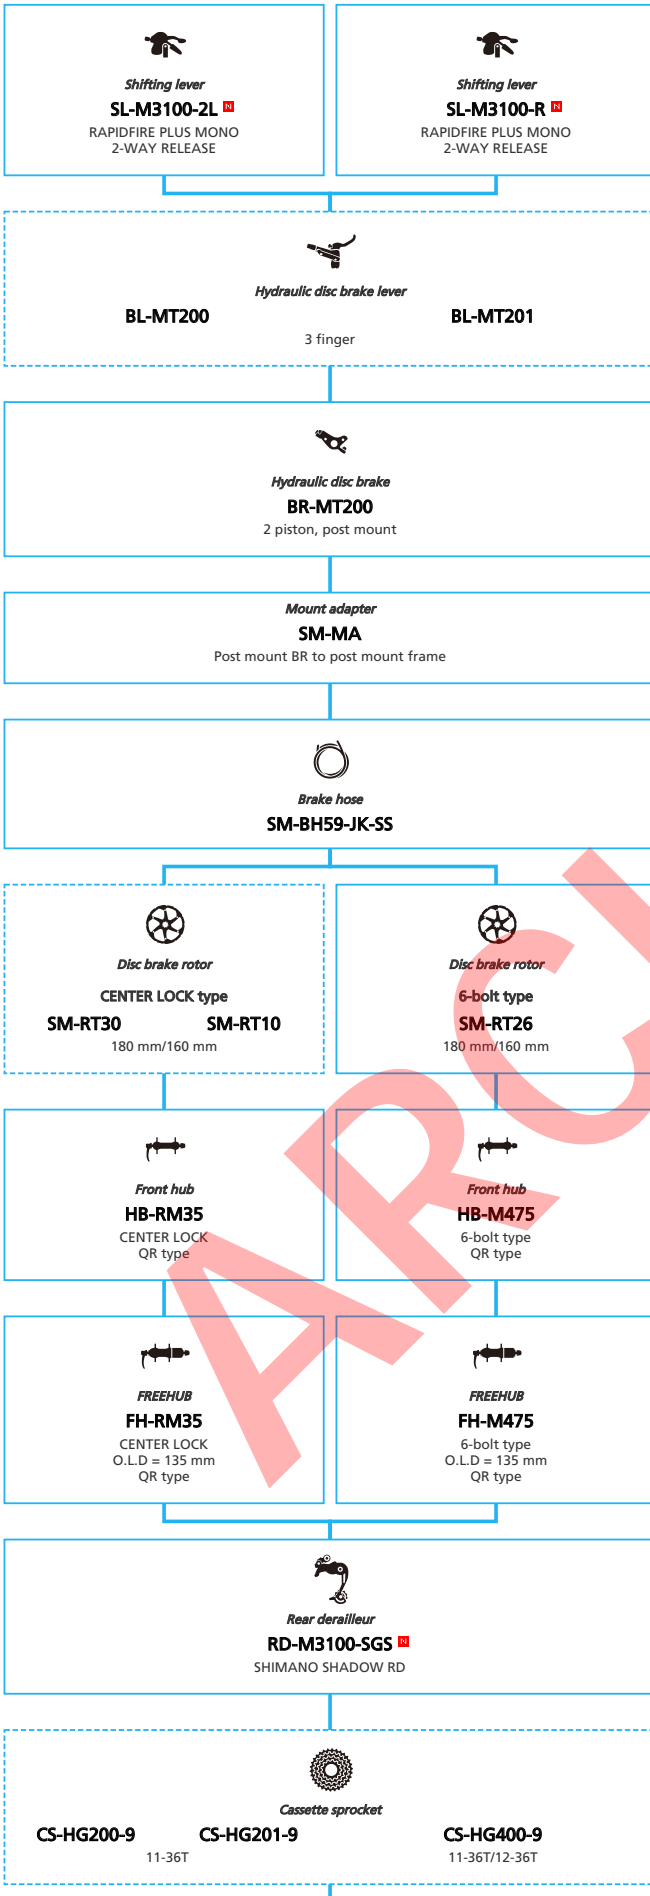

ARCHIVE

SHIMANO DEORE (1x10-speed)

N ... New model
 ■ ... Additional option
 □ ... All select
 ▨ ... Alternative option
 ▨ ... Single select

Mountain Bike

-  ... New model
-  ... Additional option
-  ... Alternative option
-  ... All select
-  ... Single select

ARCHIVE

SHIMANO DEORE (2x10-speed)

■ ... New model
 ... Additional option
 ... All select
 ... Alternative option
 ... Single select

Mountain Bike

- ... New model
- ... Additional option
- ... Single select
- ... All select
- ... Alternative option

ARCHIVE

SHIMANO ALIVIO (3x9-speed)

N ... New model
 ... Additional option
 ... Alternative option
 ... All select
 ... Single select

Mountain Bike

SHIMANO ALIVIO (2x9-speed)

- ... New model
- ... Additional option
- ... All select
- ... Alternative option
- ... Single select