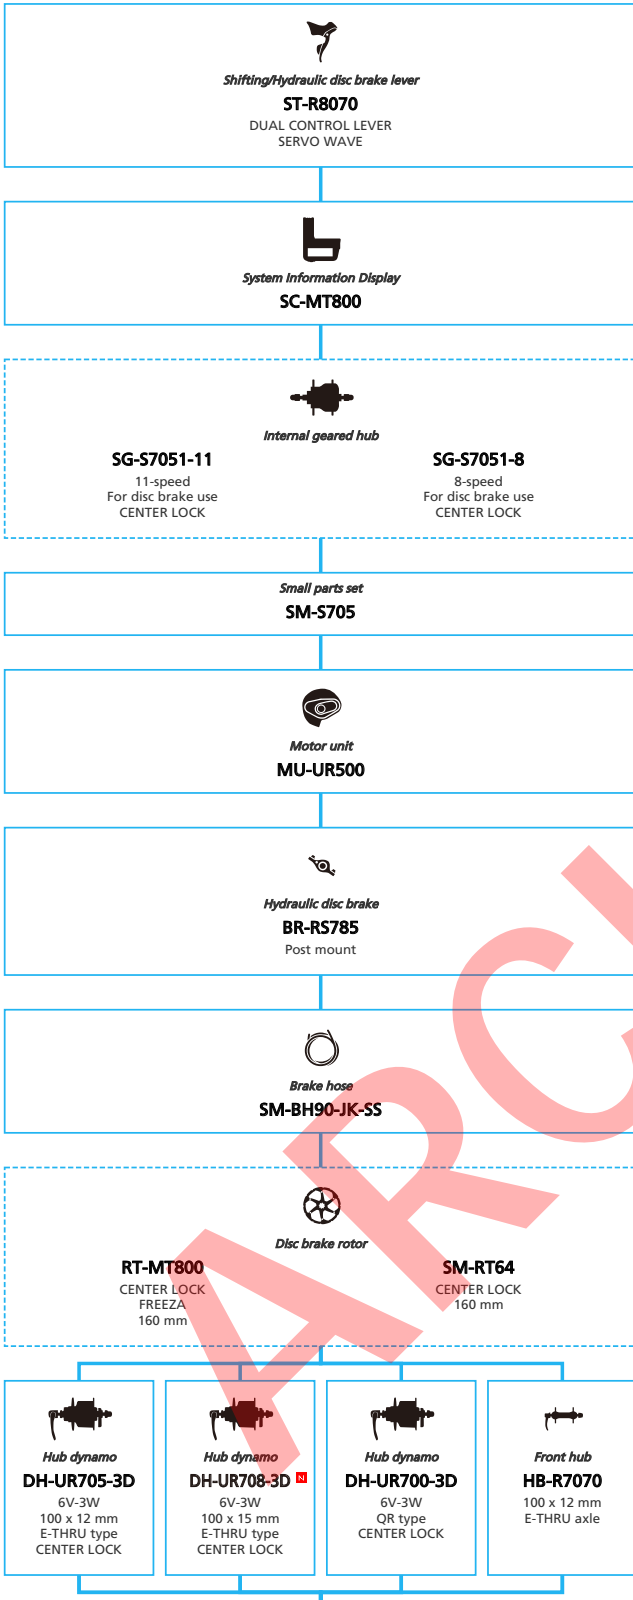

SHIMANO ALFINE (Electronic spec Flathandle)

N ... New model
 ... Additional option
 ... Alternative option
 ... All select
 ... Single select

URBAN Bike

SHIMANO ALFINE (Electronic spec Drophandle)

N ... New model
 ■ ... Additional option
 ■ ... Alternative option
 □ ... All select
 □ ... Single select