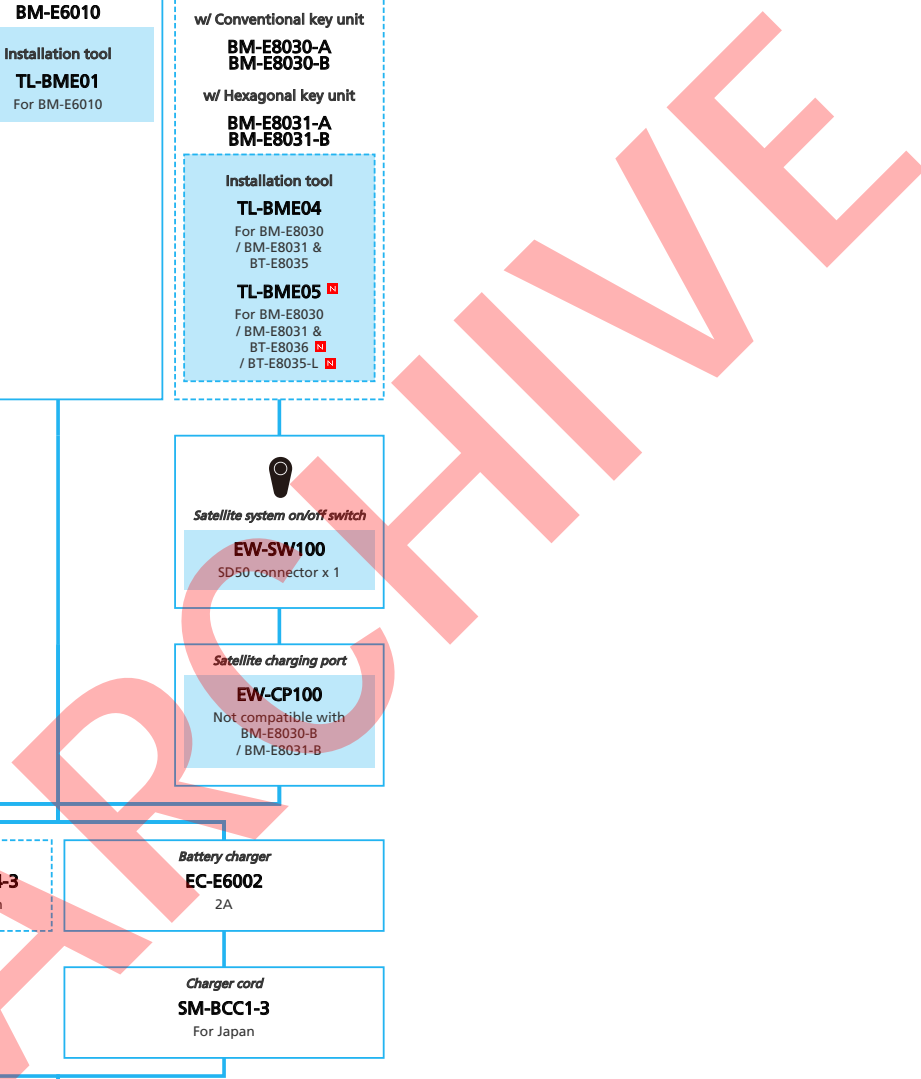

SAMPLE

SHIMANO STEPS E5080 series for Japan market with Internal Geared Hub (Electronic spec.)

■ ... New model
 ... Additional option
 ... Alternative option
 ... All select
 ... Single select

E-BIKE

- ... New model
- ... Additional option
- ... All select
- ... Alternative option
- ... Single select