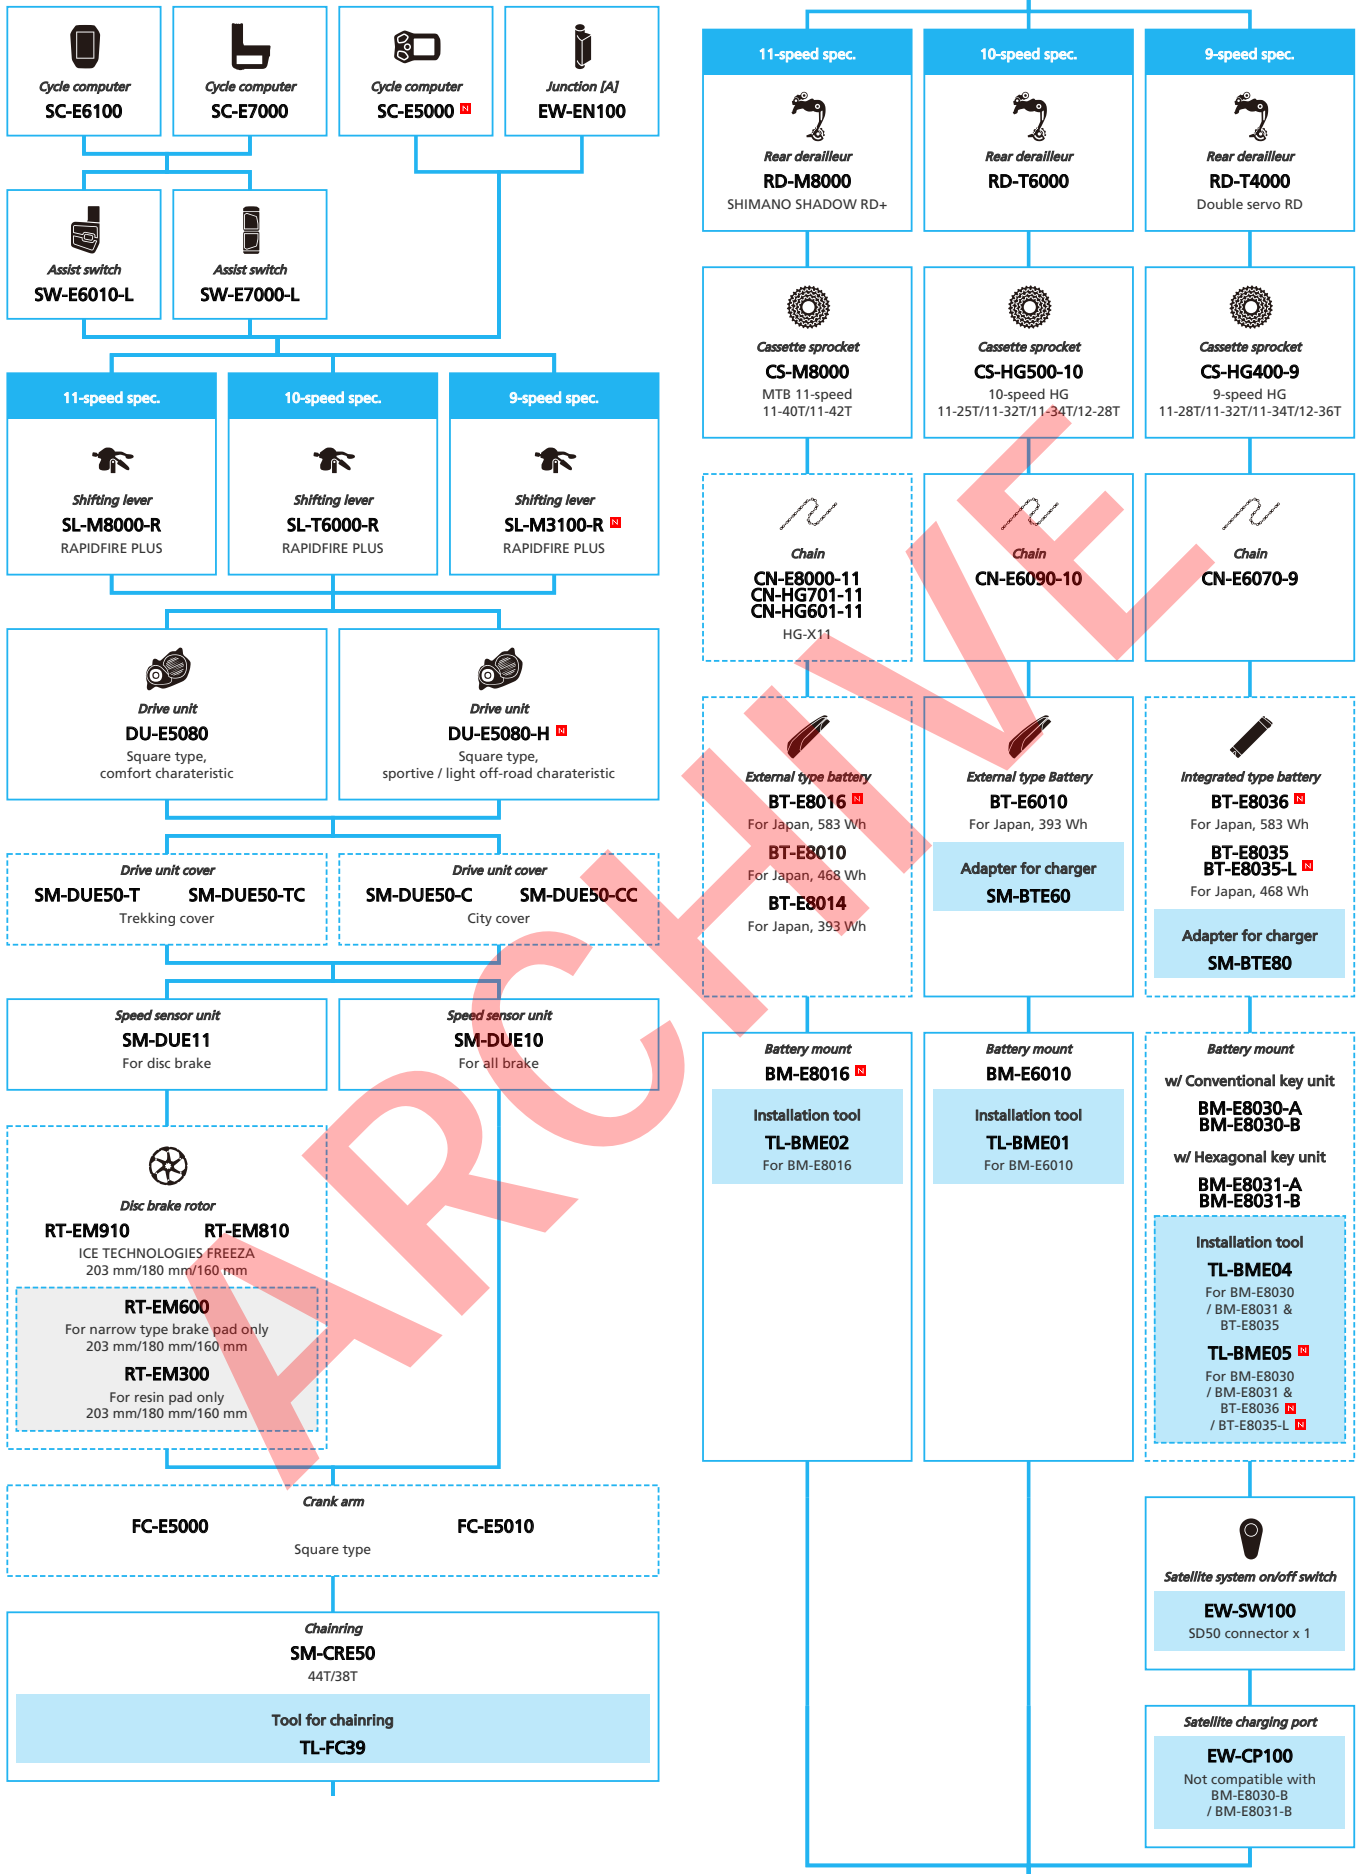

SHIMANO STEPS E5080 series for Japan market with Rear Derailleur (Mechanical spec.)

N ... New model
■ ... Additional option
□ ... All select
▨ ... Single select

E-BIKE