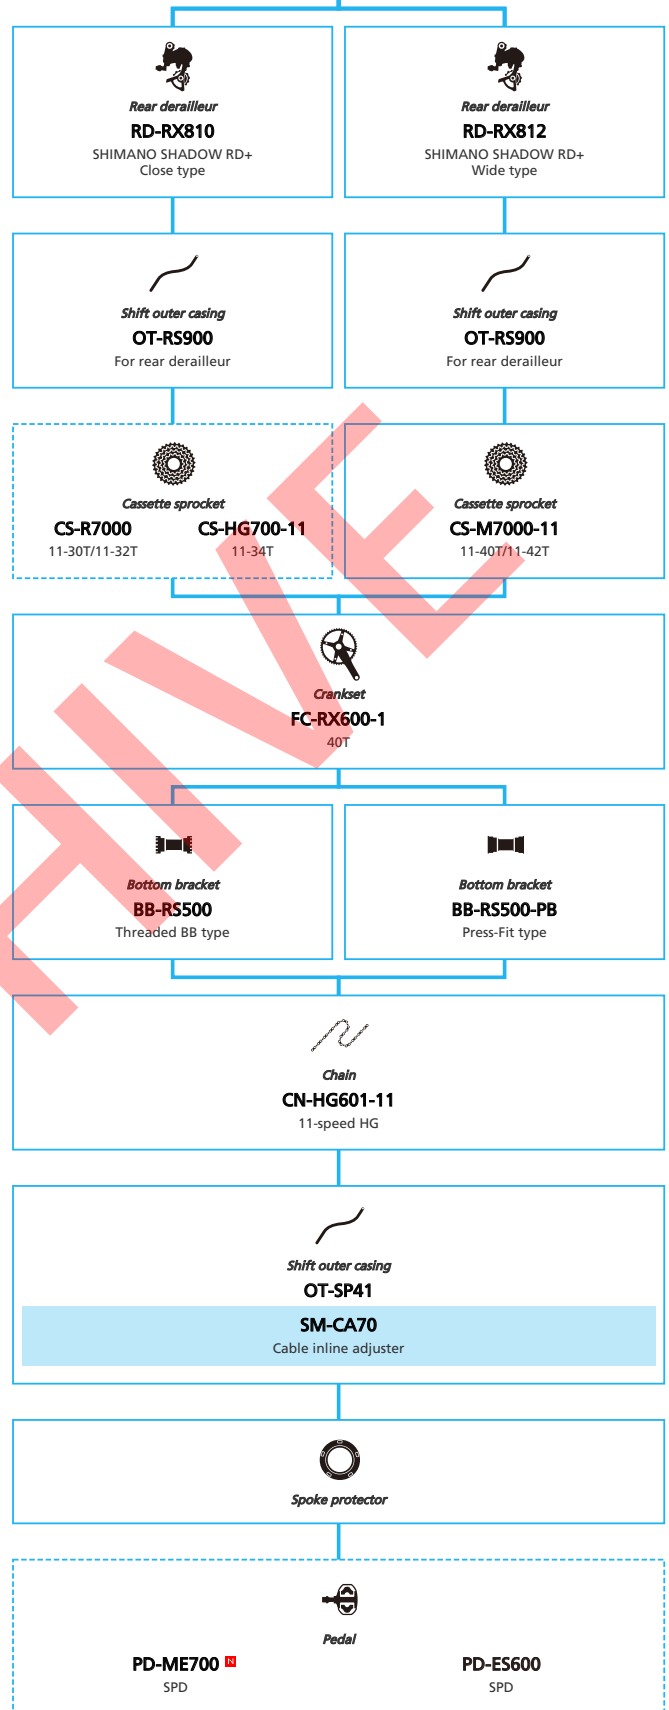

SHIMANO
GRX RX600 series (1x11-speed)

N ... New model
  ... Additional option
  ... Alternative option
  ... All select
  ... Single select

Gravel/Adventure Bike