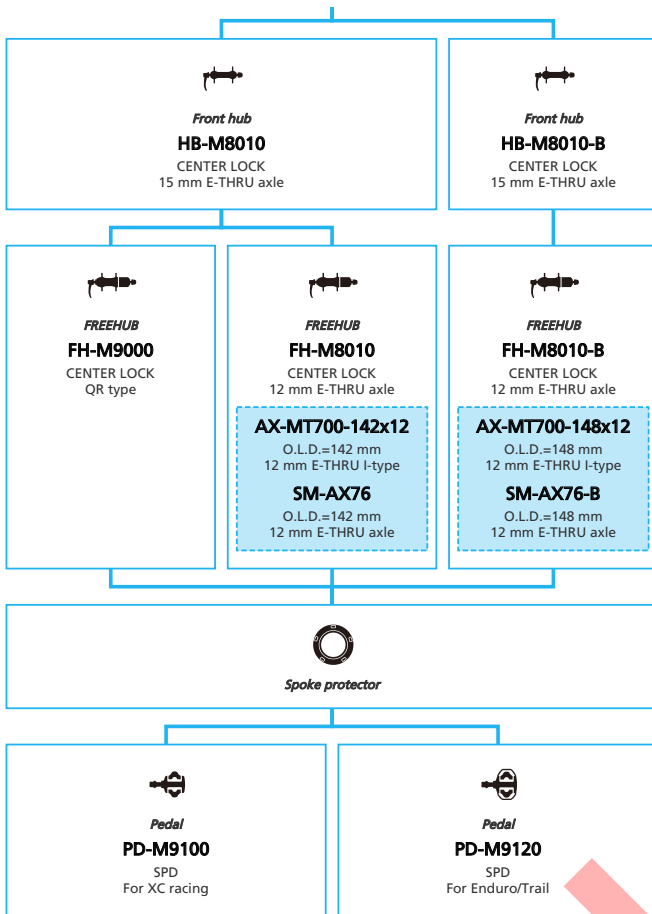

ARCHIVE

SHIMANO XTR M9050 series (2x11-speed)

N ... New model
 ... Additional option
 ... Alternative option
 ... All select
 ... Single select

Mountain Bike

-  ... New model
-  ... Additional option
-  ... Alternative option
-  ... All select
-  ... Single select