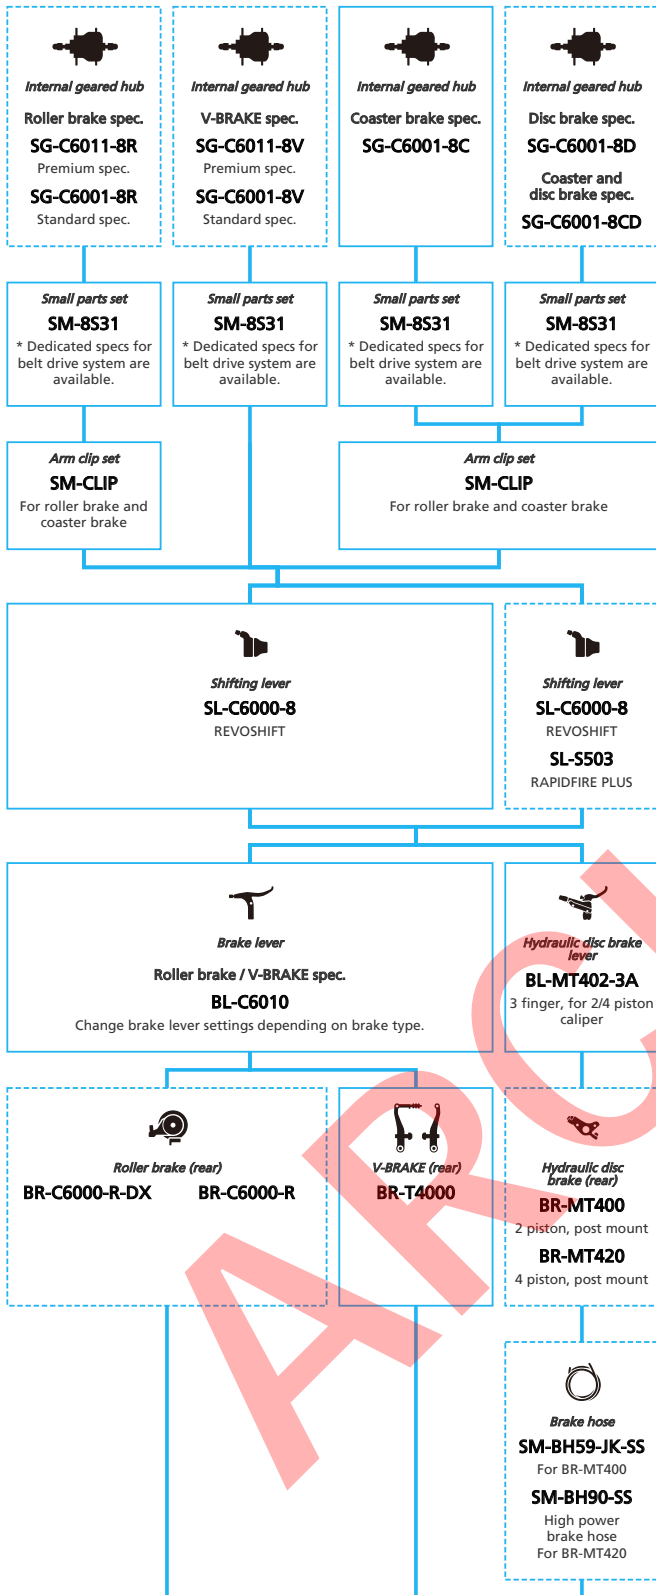

SHIMANO Nexus (INTER-8)

N ... New model
■ ... Additional option
■ ... Alternative option
□ ... All select
□ ... Single select

URBAN Bike