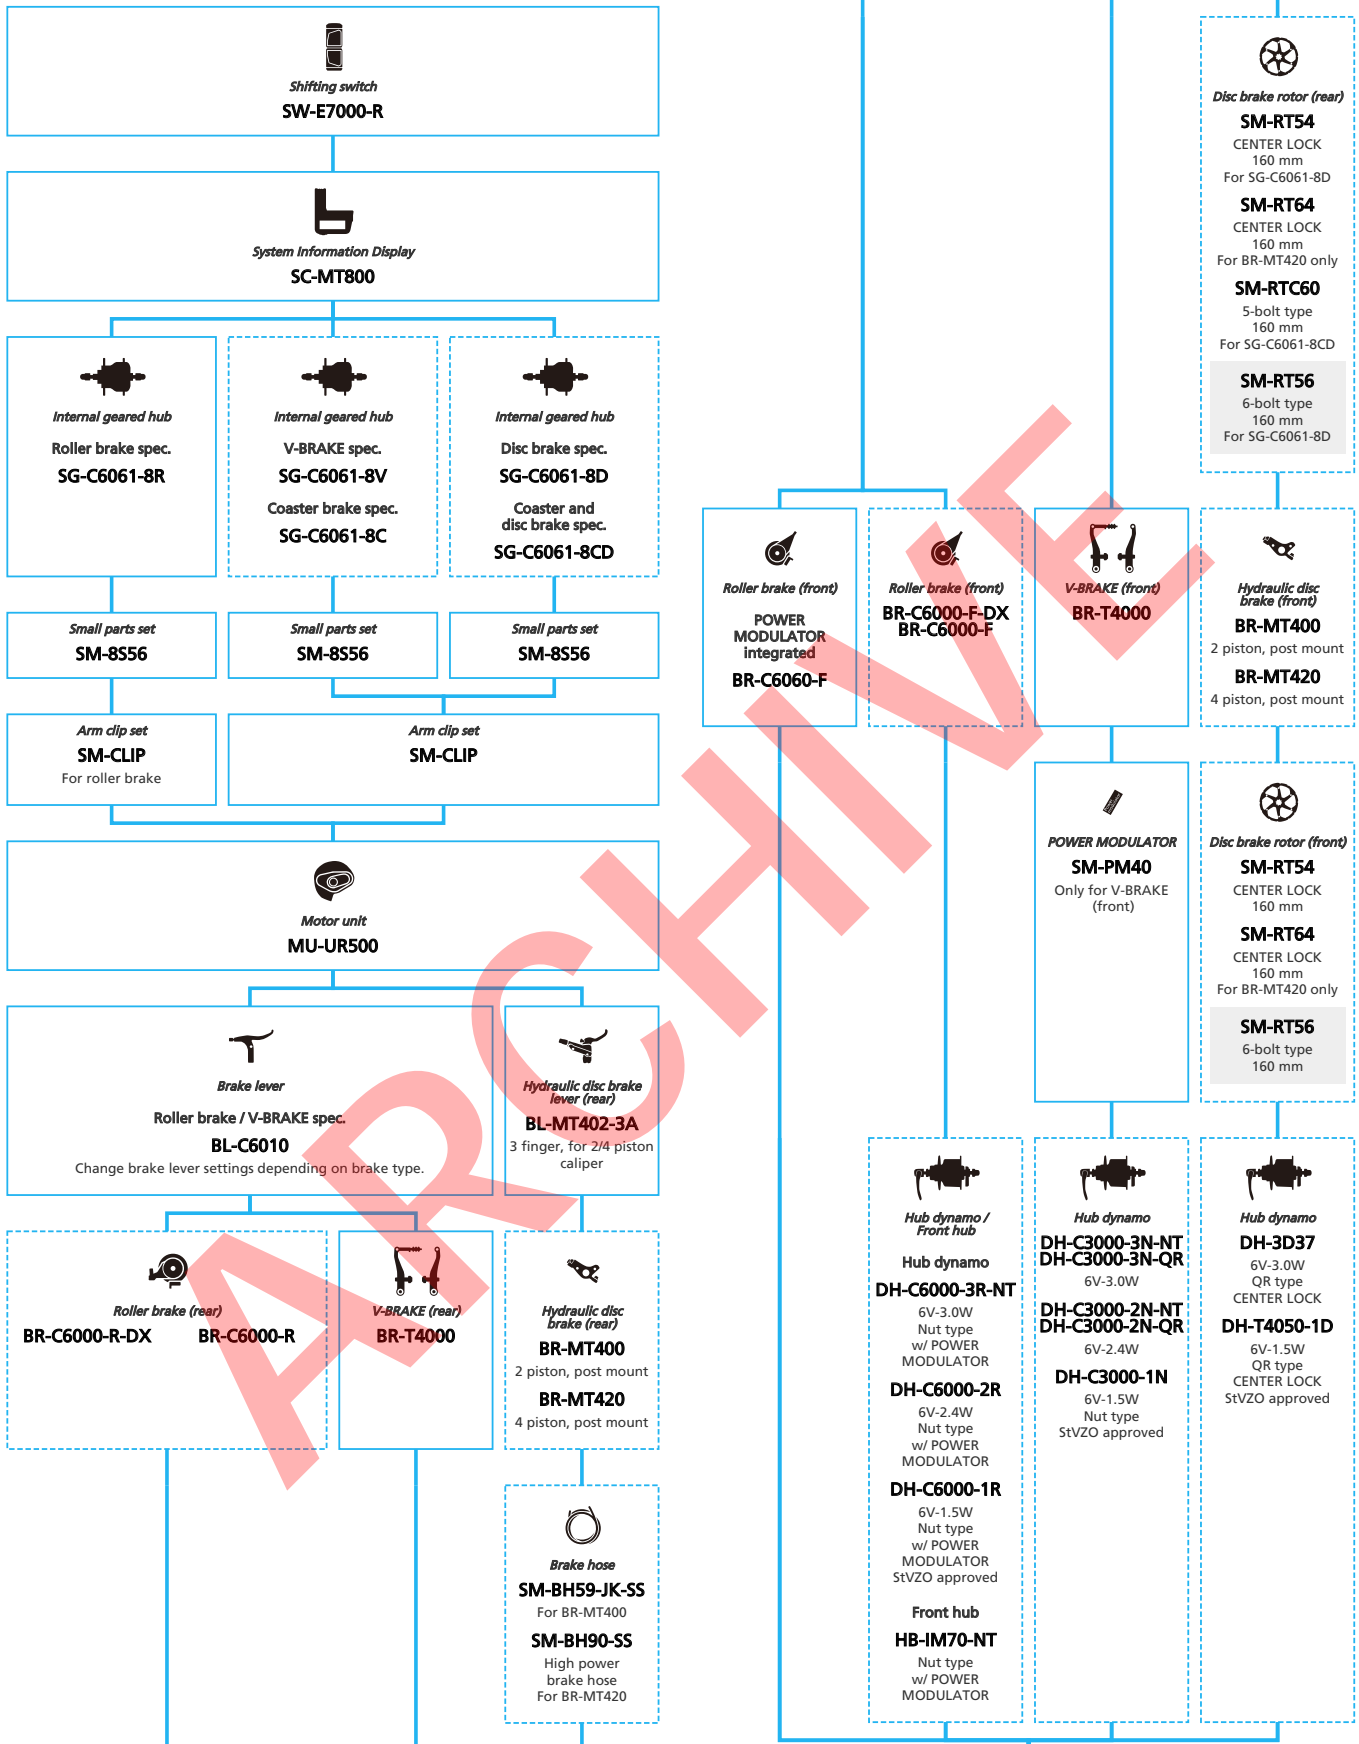

SHIMANO *Nexus* (INTER-8 Electronic spec)

N ... New model
■ ... Additional option
□ ... Alternative option
□ ... All select
□ ... Single select

URBAN Bike