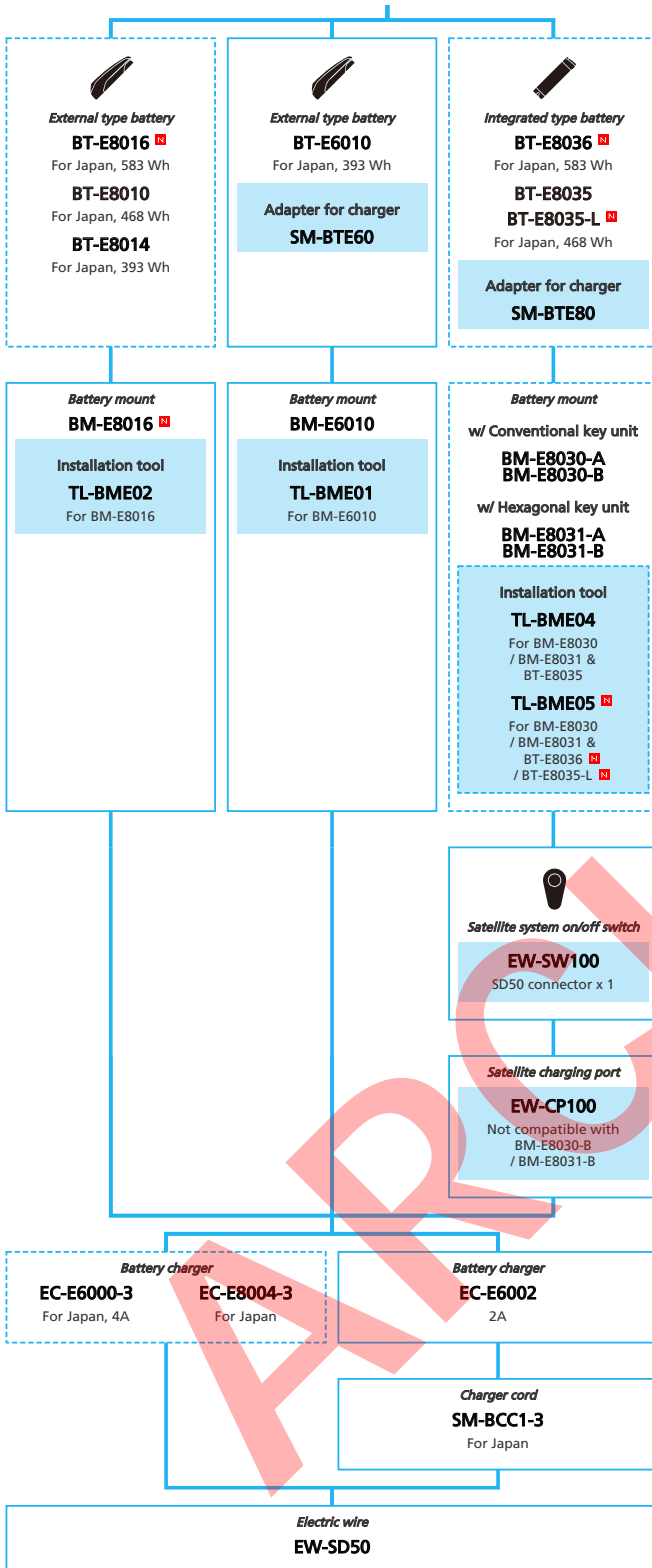

- ... New model
- ... Additional option
- ... All select
- ... Alternative option
- ... Single select