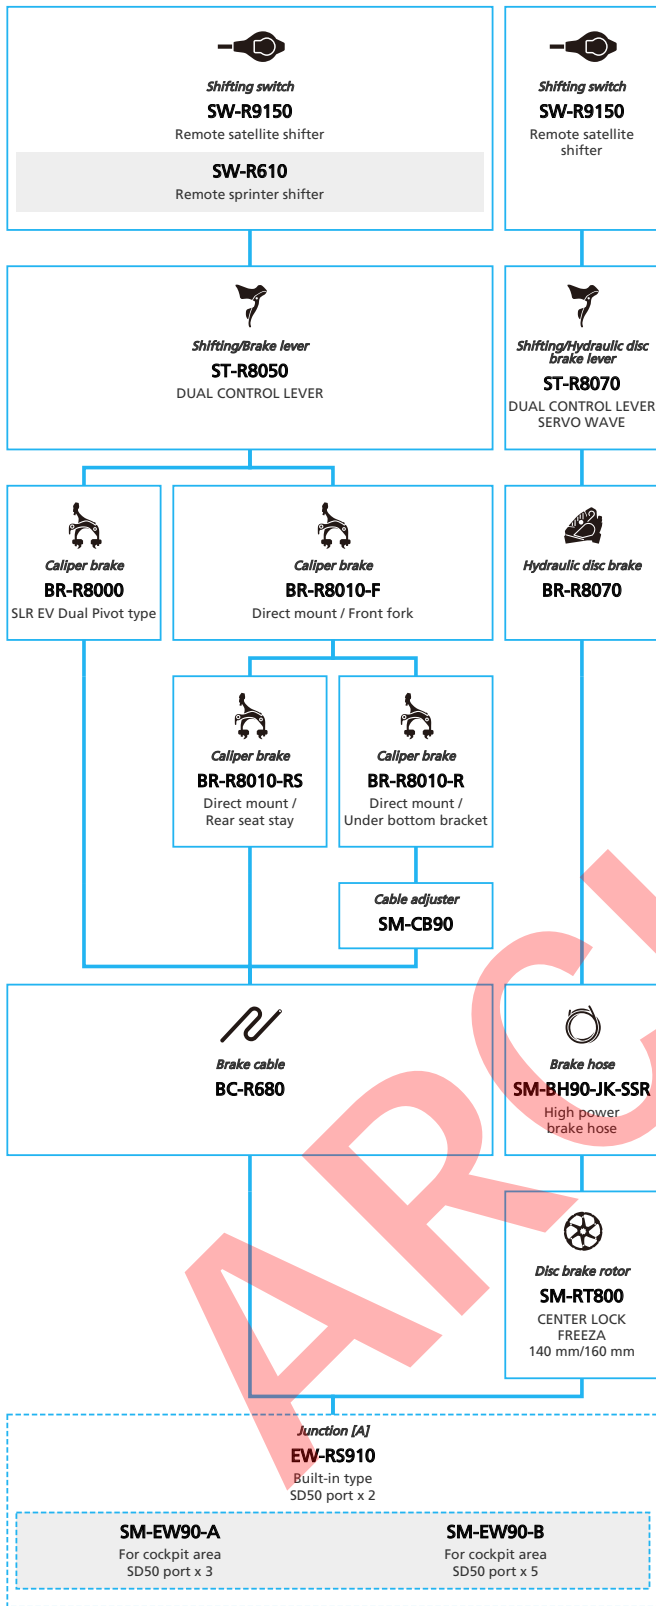

SHIMANO ULTEGRA R8050 series (2x11-speed)

N ... New model
... Additional option
... Alternative option
... All select
... Single select

Road Bike