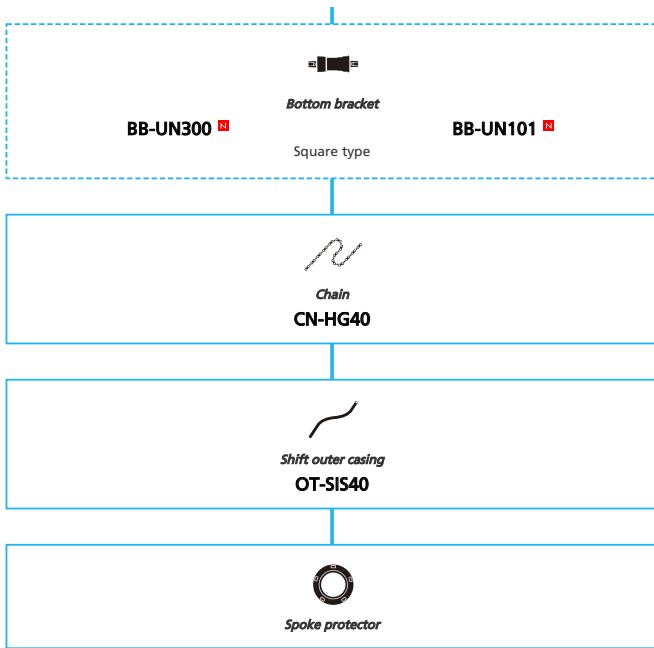

ARCHIVE

SHIMANO Tourney (3x6-speed)

 ... New model
 ... Additional option
 ... Alternative option
 ... All select
 ... Single select

Mountain Bike

-  ... New model
-  ... Additional option
-  ... Alternative option
-  ... All select
-  ... Single select