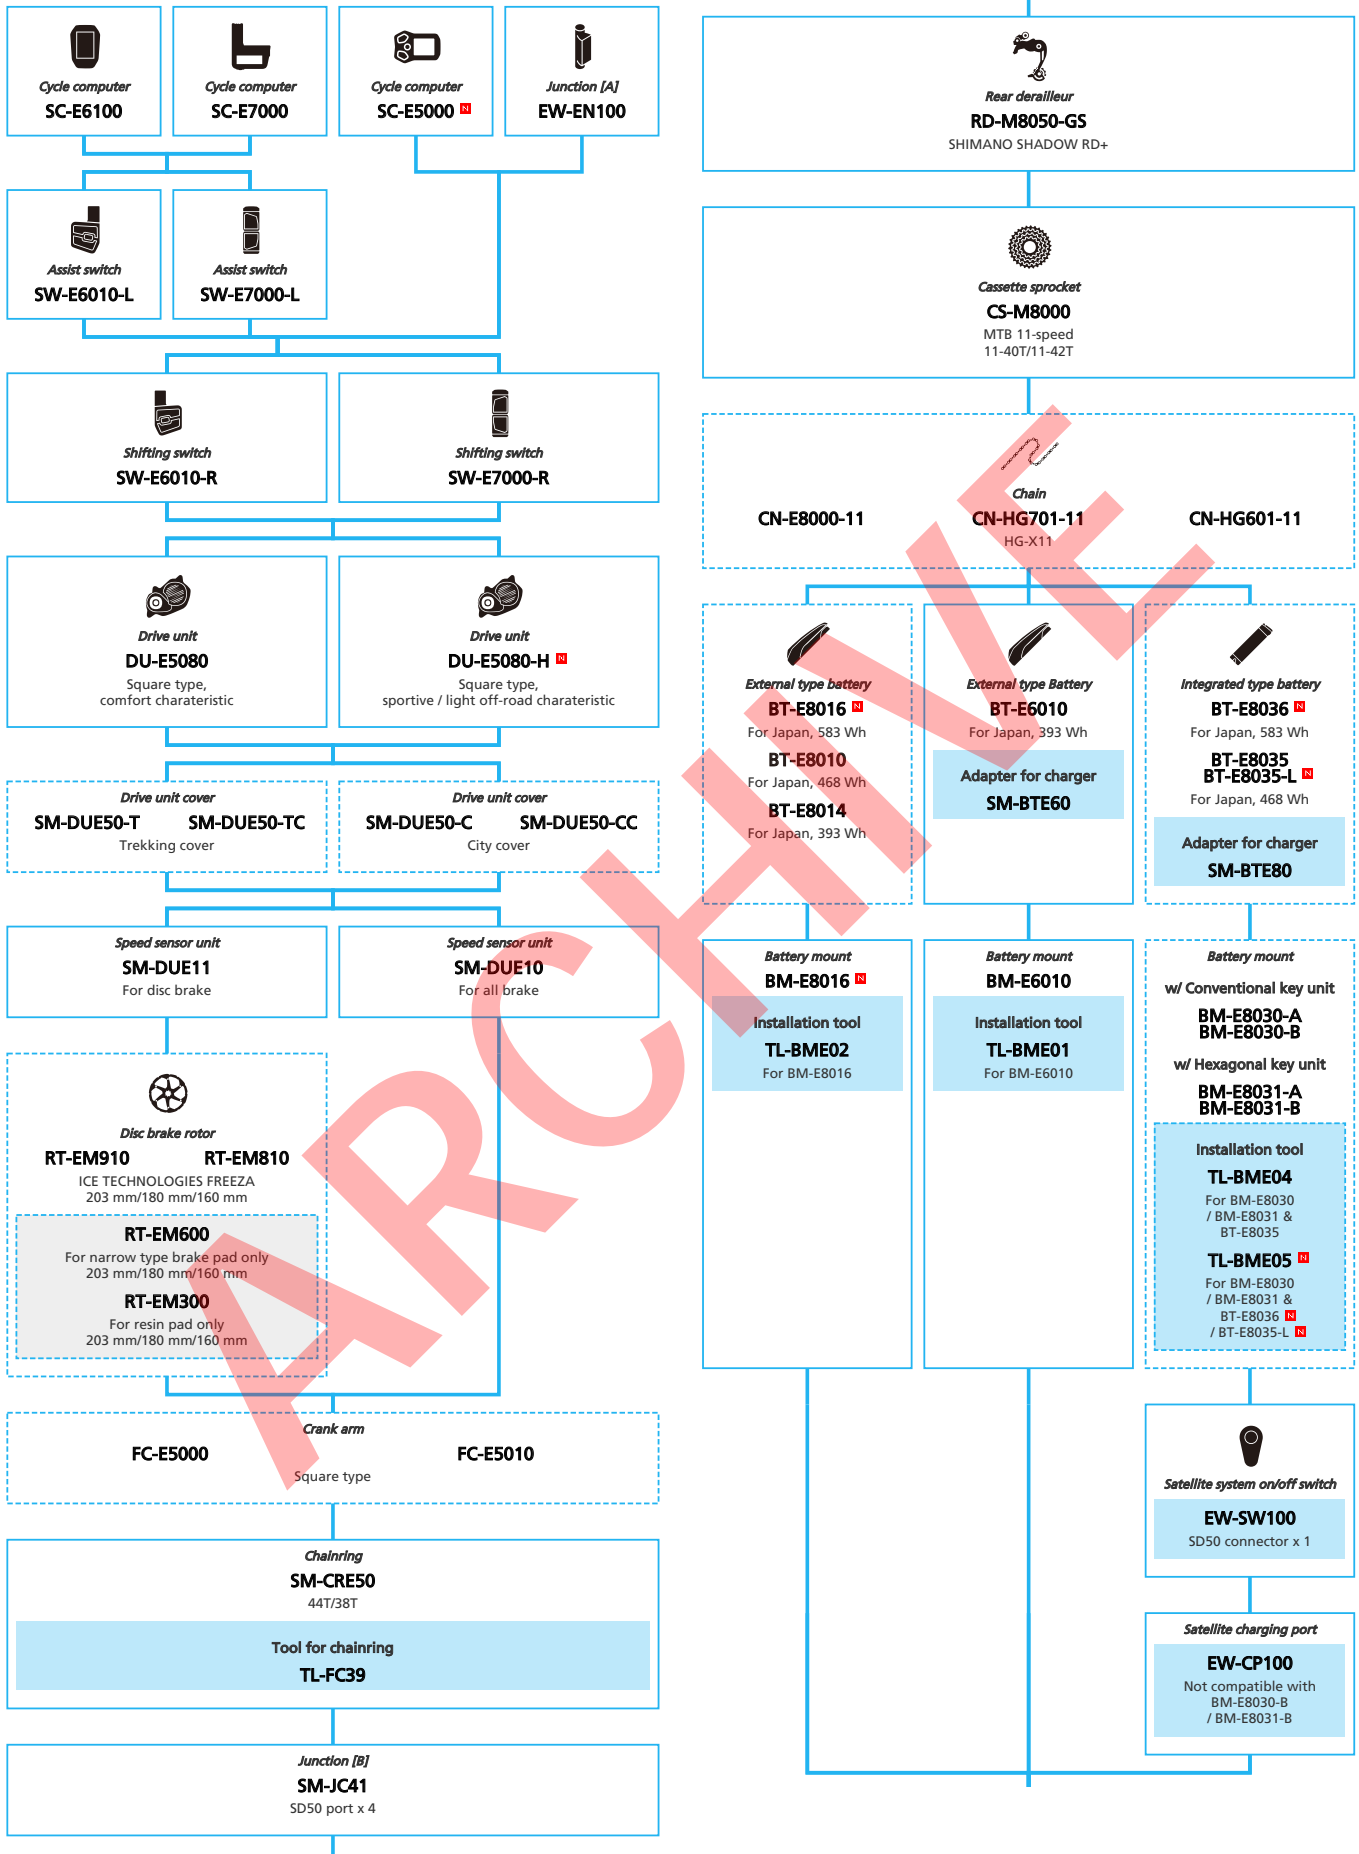

SHIMANO STePS E5080 series for Japan market with Rear Derailleur (Electronic spec.)

N ... New model
 ... Additional option
 ... Alternative option
 ... All select
 ... Single select

E-BIKE