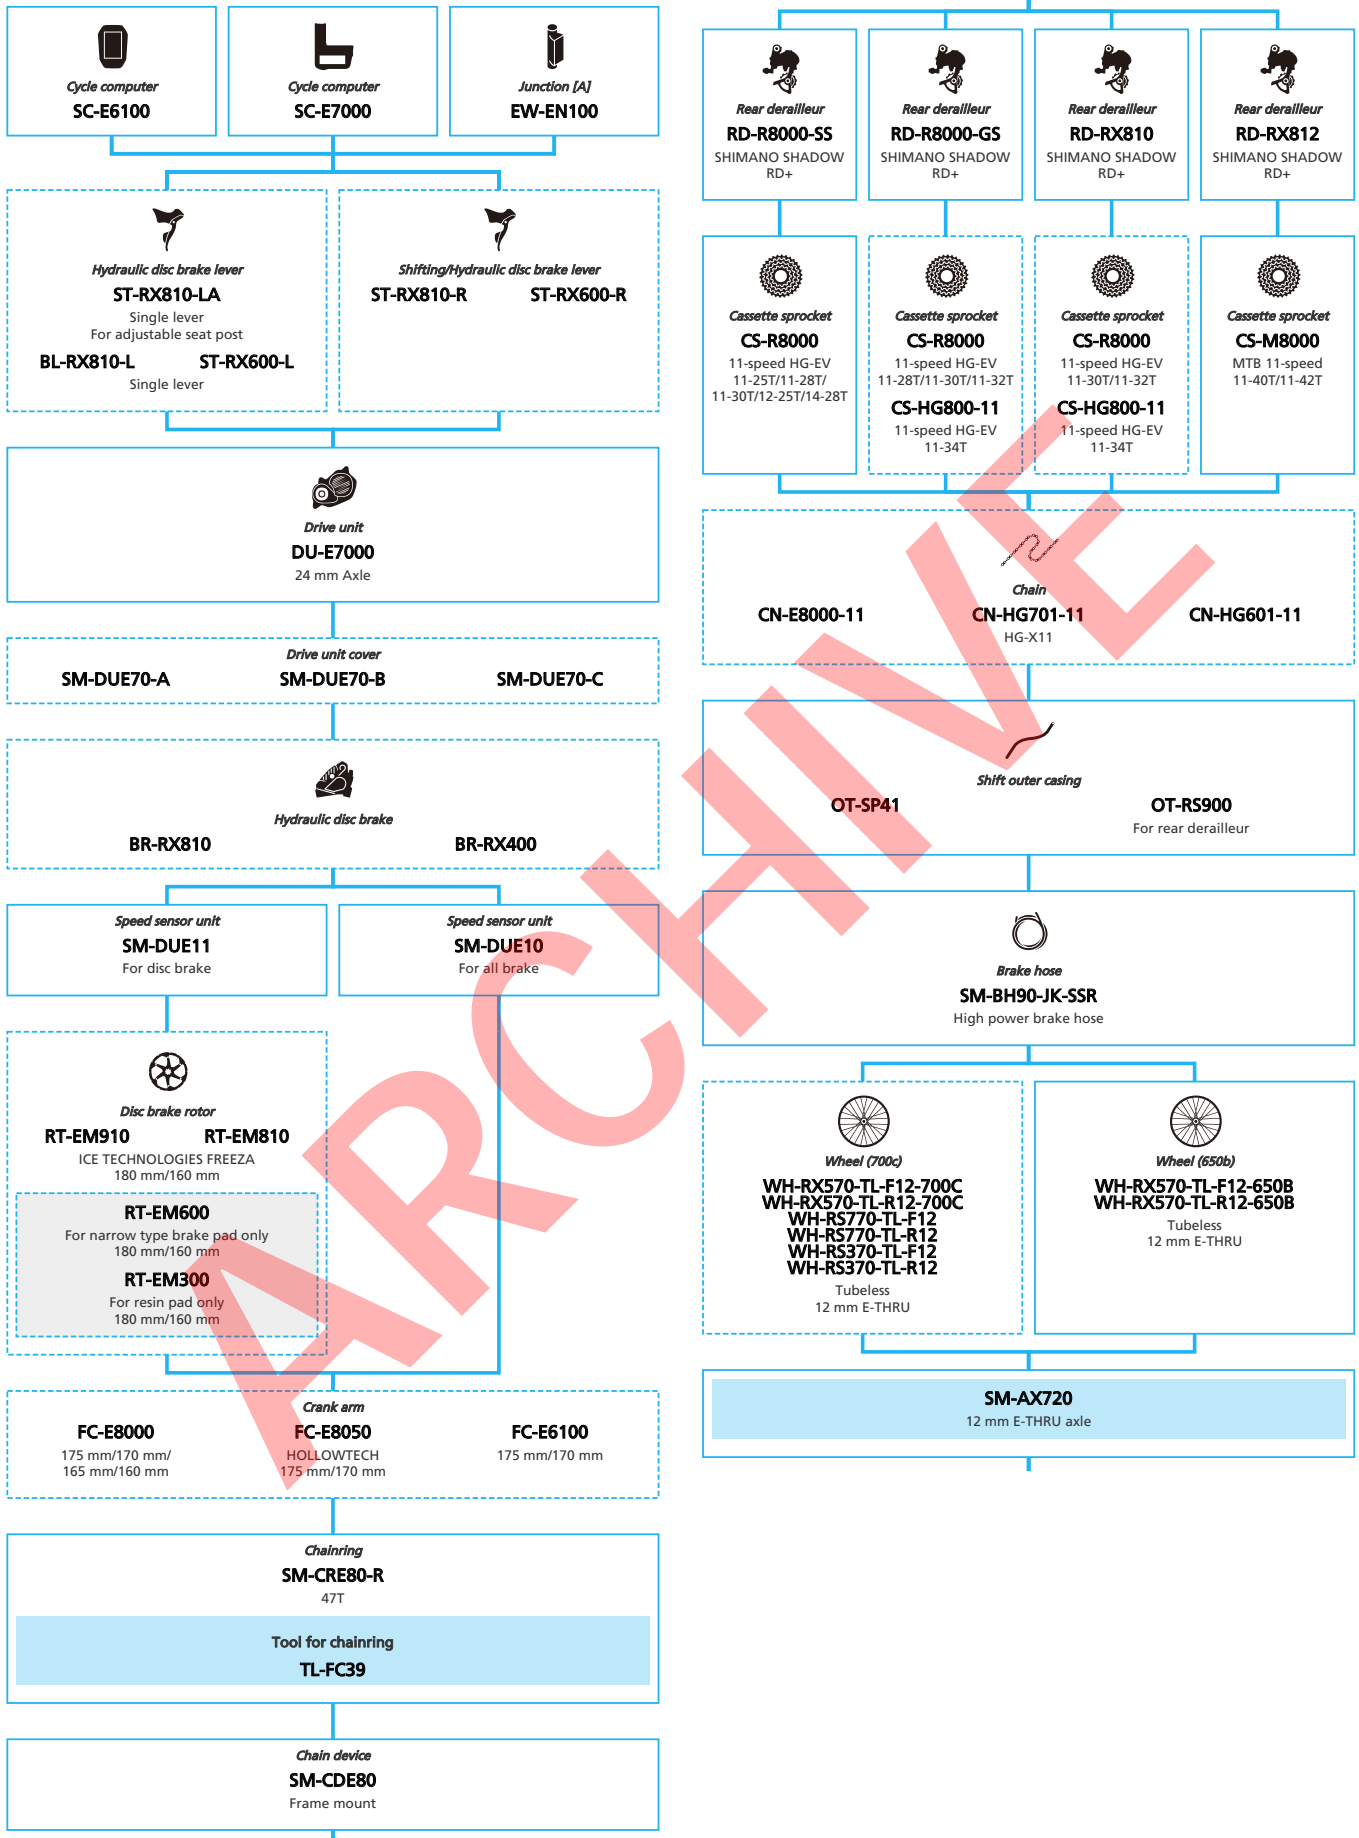

SHIMANO STOPS E7000 series (For Drop Handlebar Mechanical spec.)

■ ... New model
  ... Additional option
  ... All select
  ... Alternative option
  ... Single select

E-BIKE