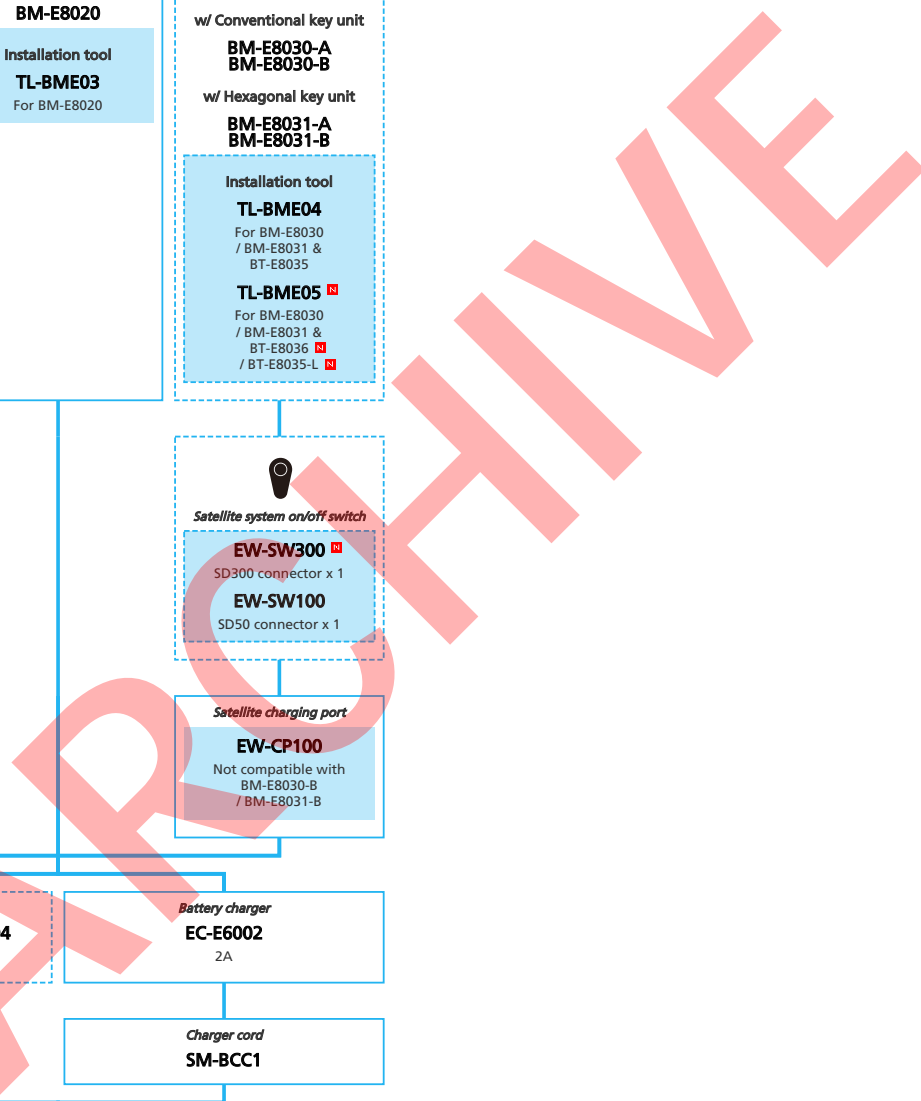

URBAN Bike

EP8 with Rear Derailleur (Electronic spec.)

■ ... New model
 ... Additional option
 ... All select
 ... Alternative option
 ... Single select

E-BIKE

- ... New model
- ... Additional option
- ... All select
- ... Alternative option
- ... Single select