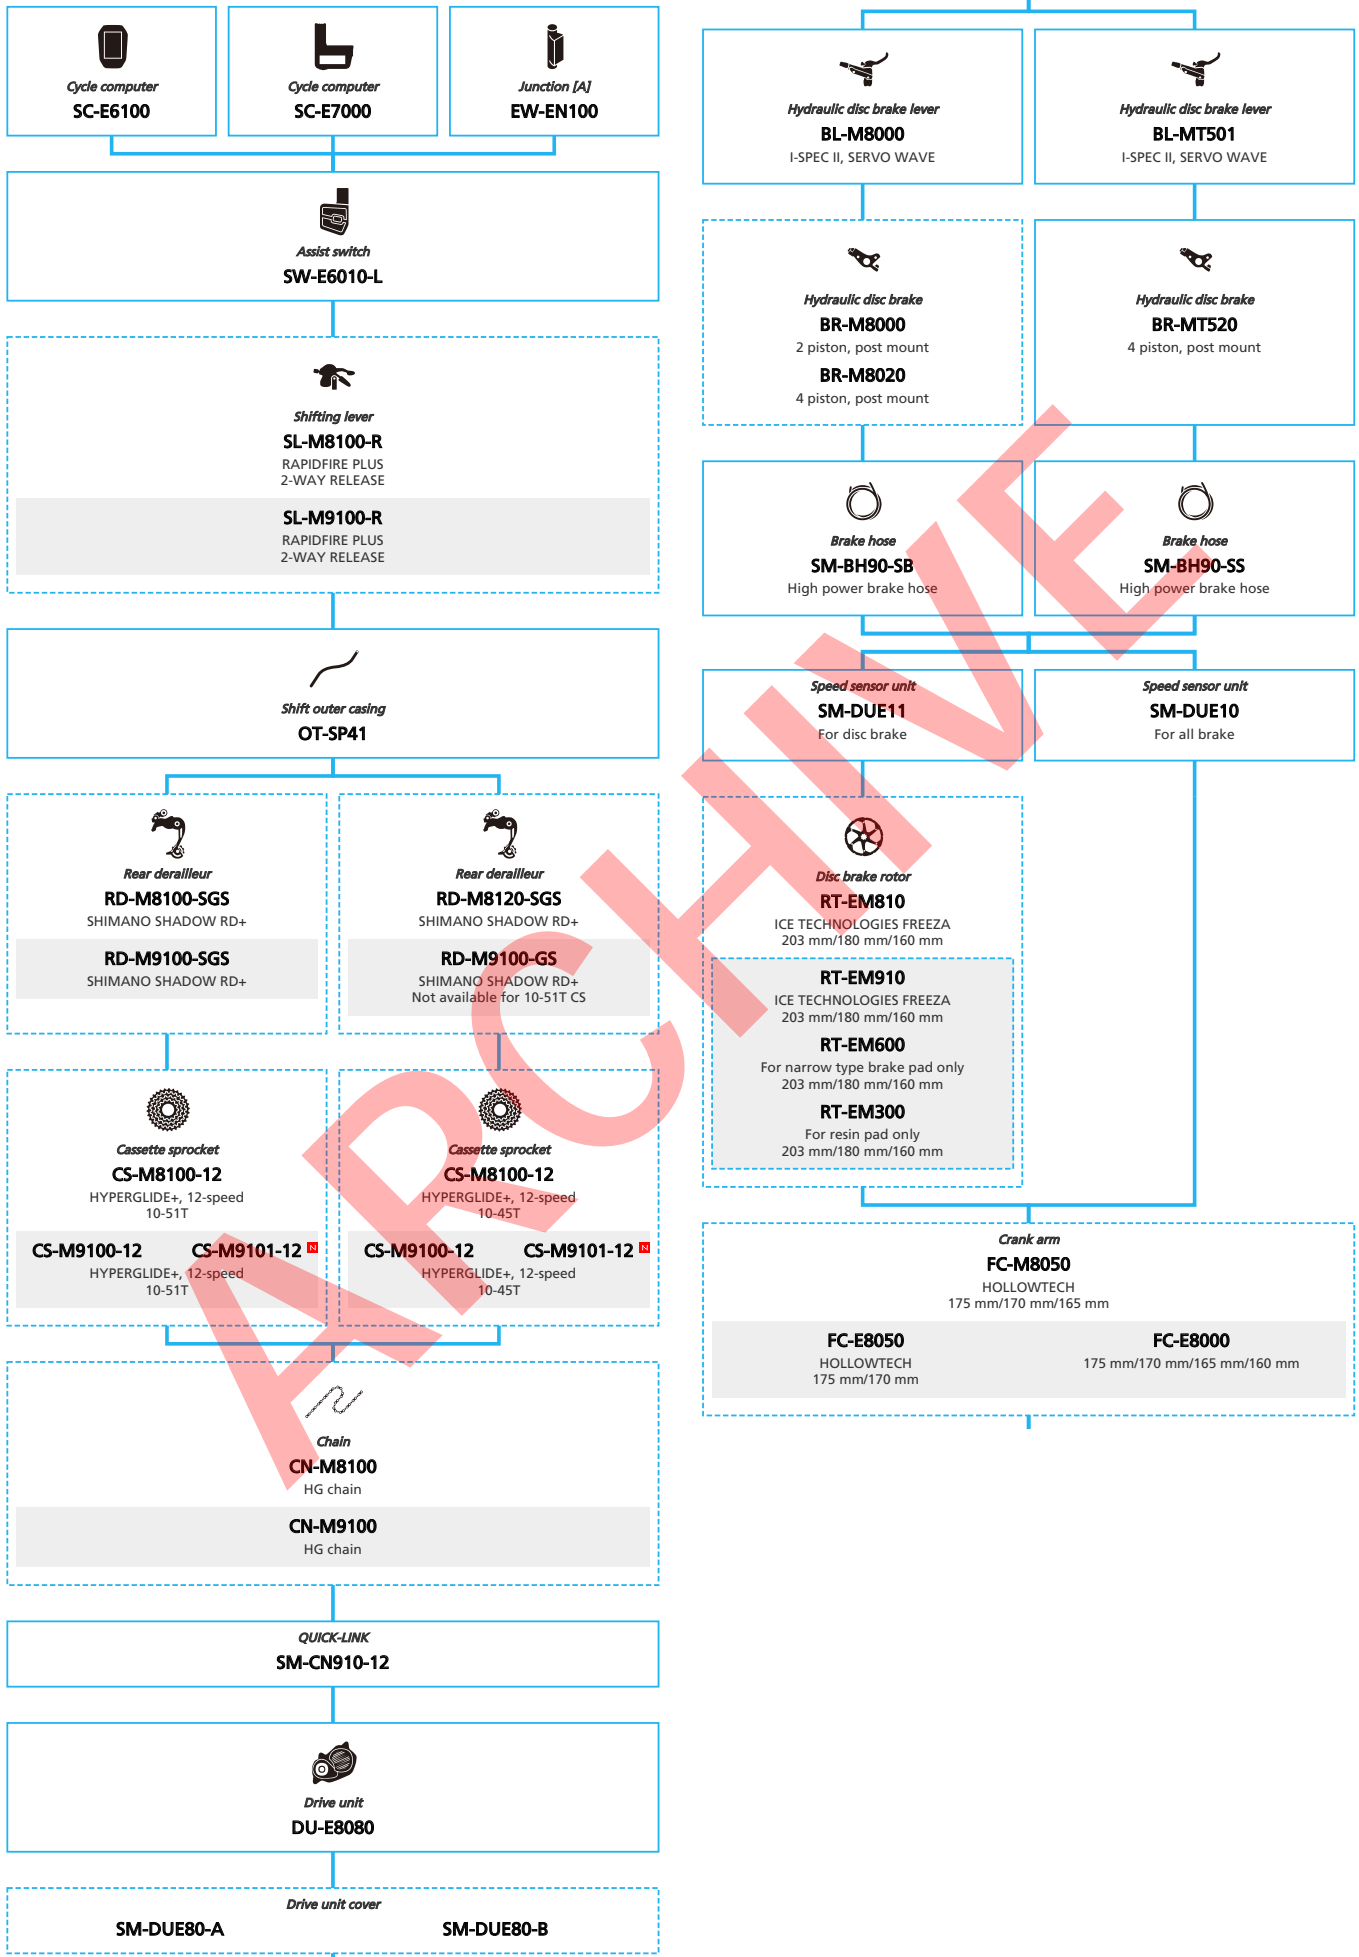

SHIMANO STOPS E8080 series for Japan market (Mechanical spec. 12-speed)

N ... New model
... Additional option
... Alternative option
... All select
... Single select

E-BIKE