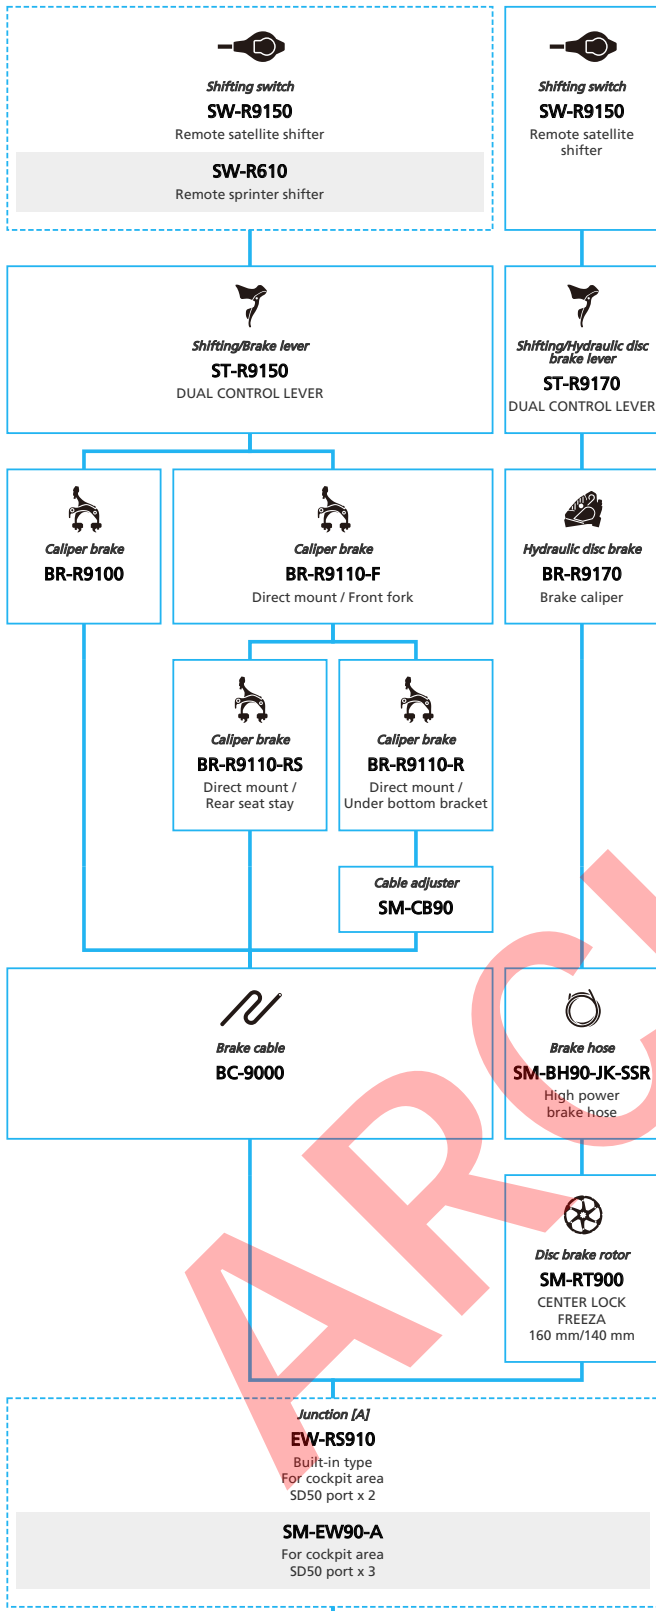

DURA-ACE R9150 series (2x11-speed)

- ... New model
- ... Additional option
- ... All select
- ... Alternative option
- ... Single select

Road Bike