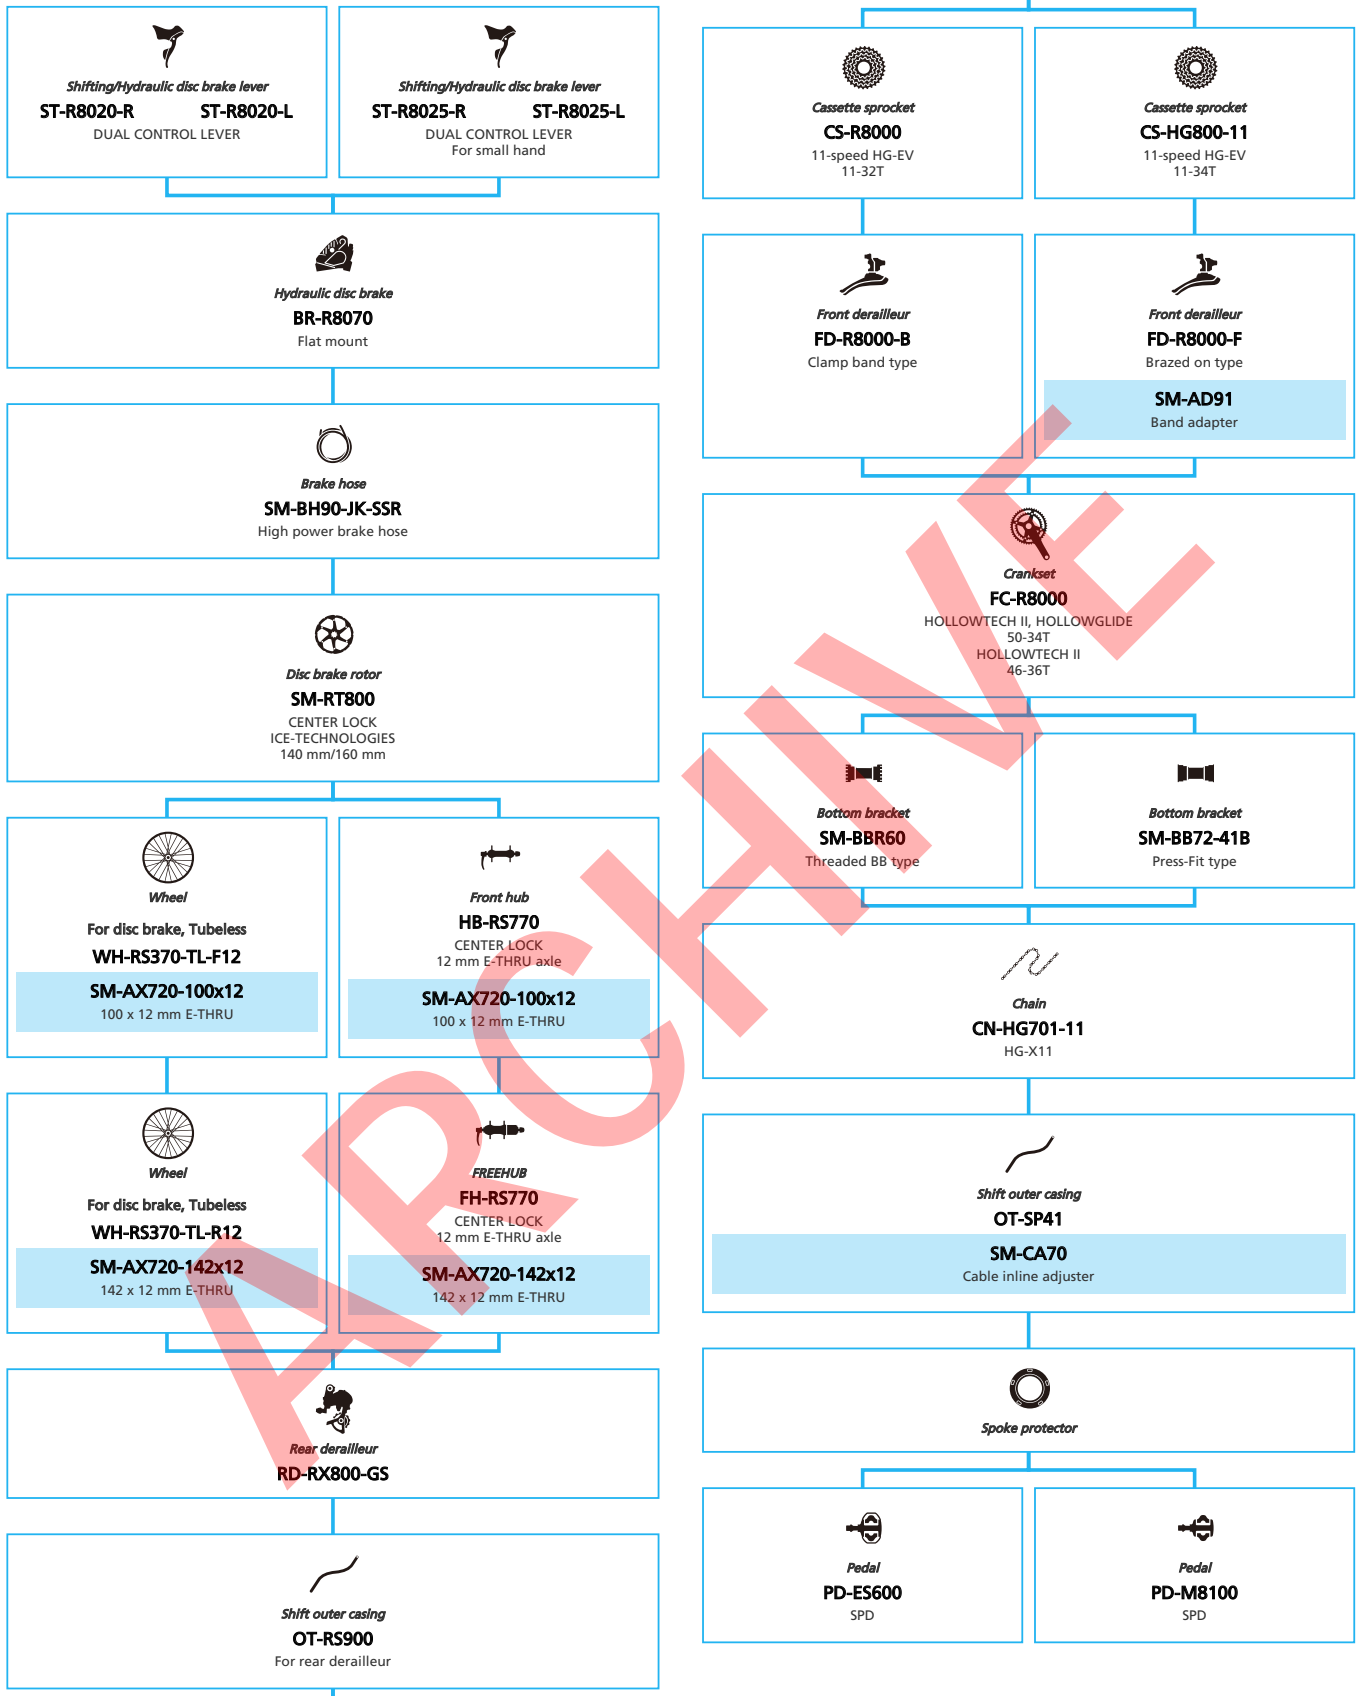

Road Bike

-  ... New model
-  ... Additional option
-  ... Alternative option
-  ... All select
-  ... Single select

ARCHIVE

SHIMANO **105** (2x11-speed)

- ... New model
- ... Additional option
- ... All select
- ... Alternative option
- ... Single select