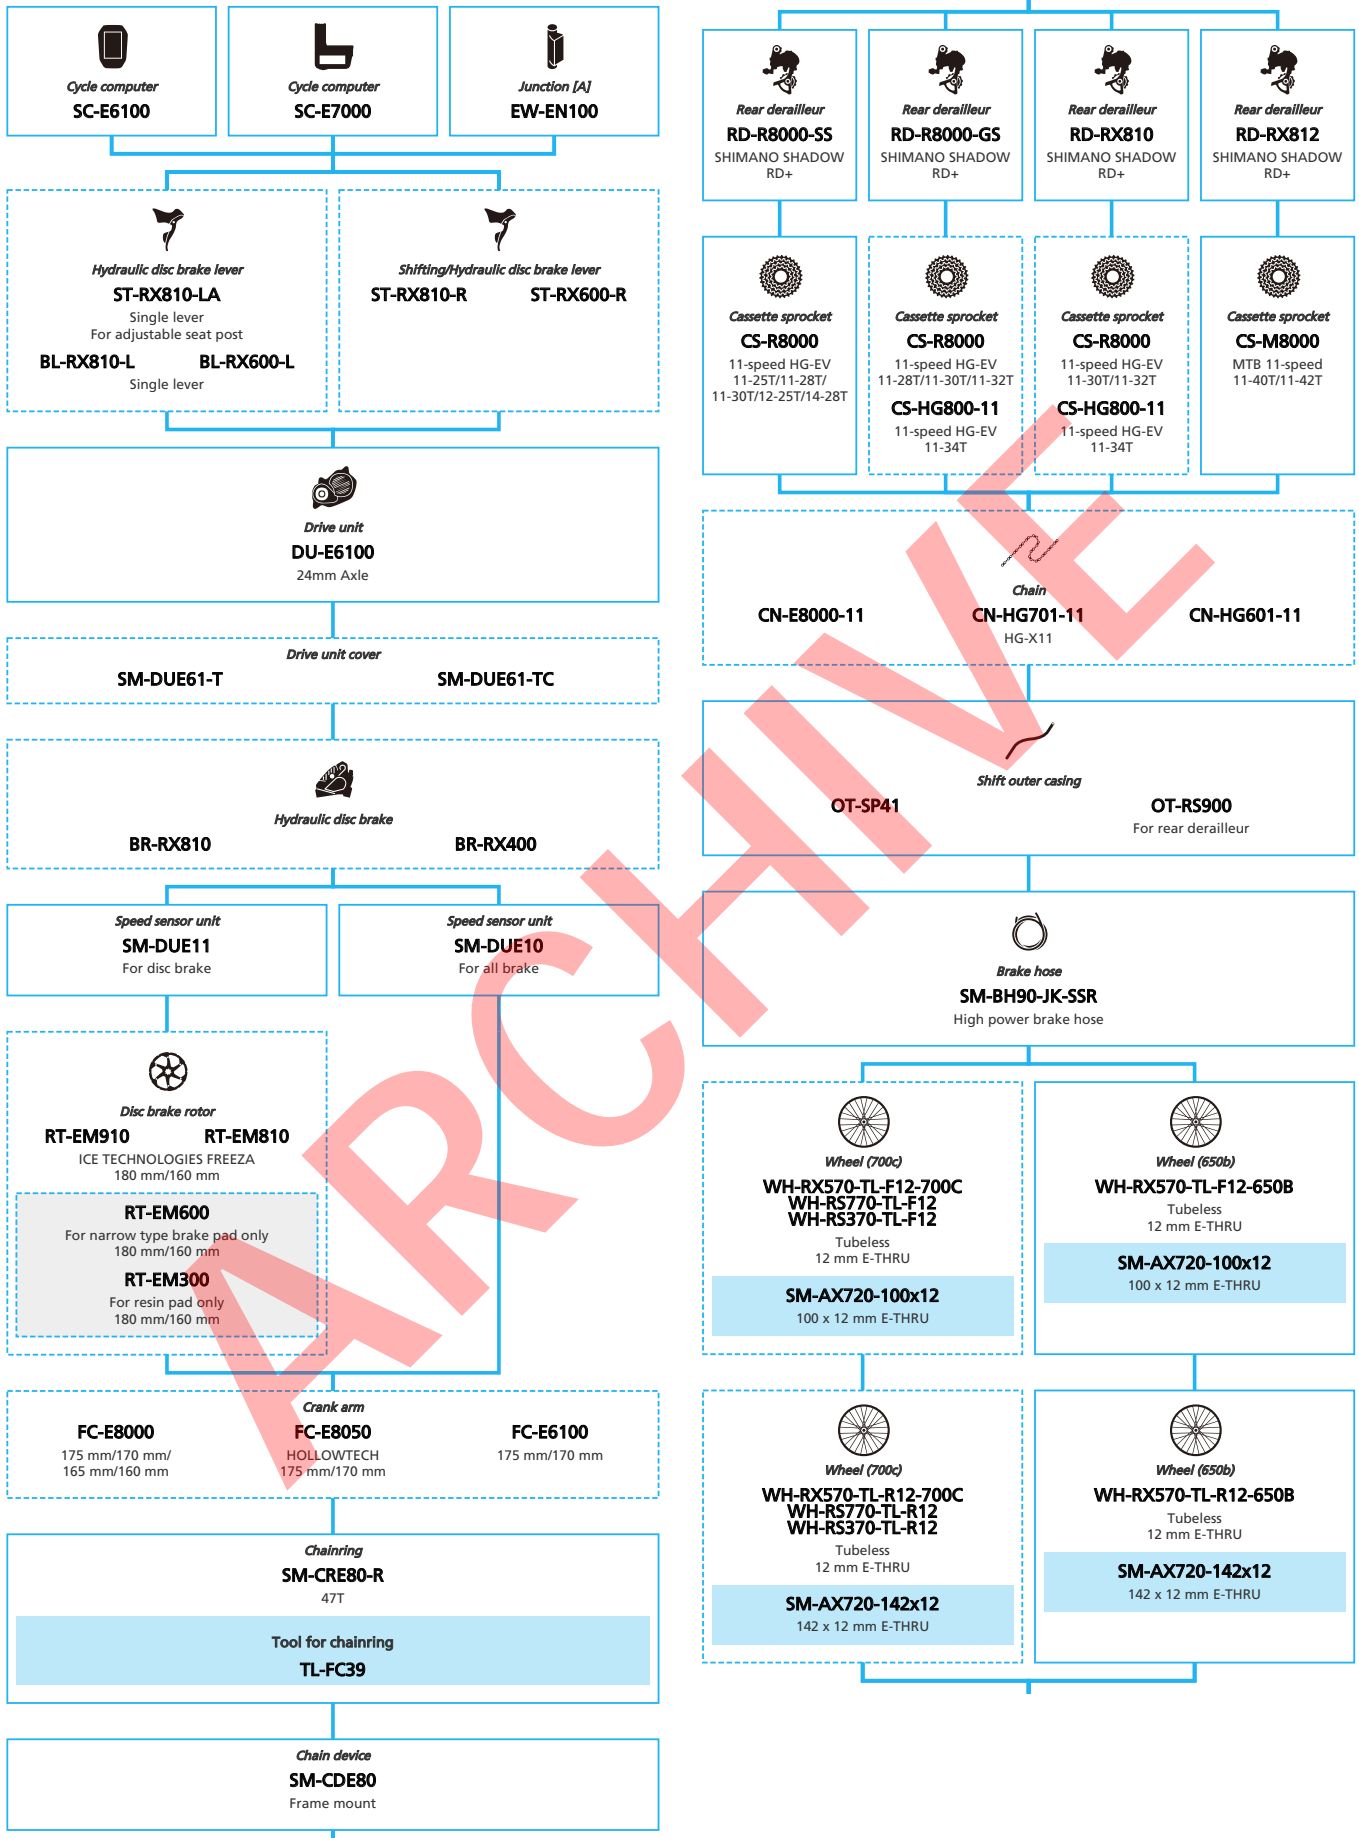

SHIMANO STOPS E6100 series with Rear Derailleur (For Drop Handlebar Mechanical spec.)

N ... New model
 ... Additional option
 ... Alternative option
 ... All select
 ... Single select

E-BIKE