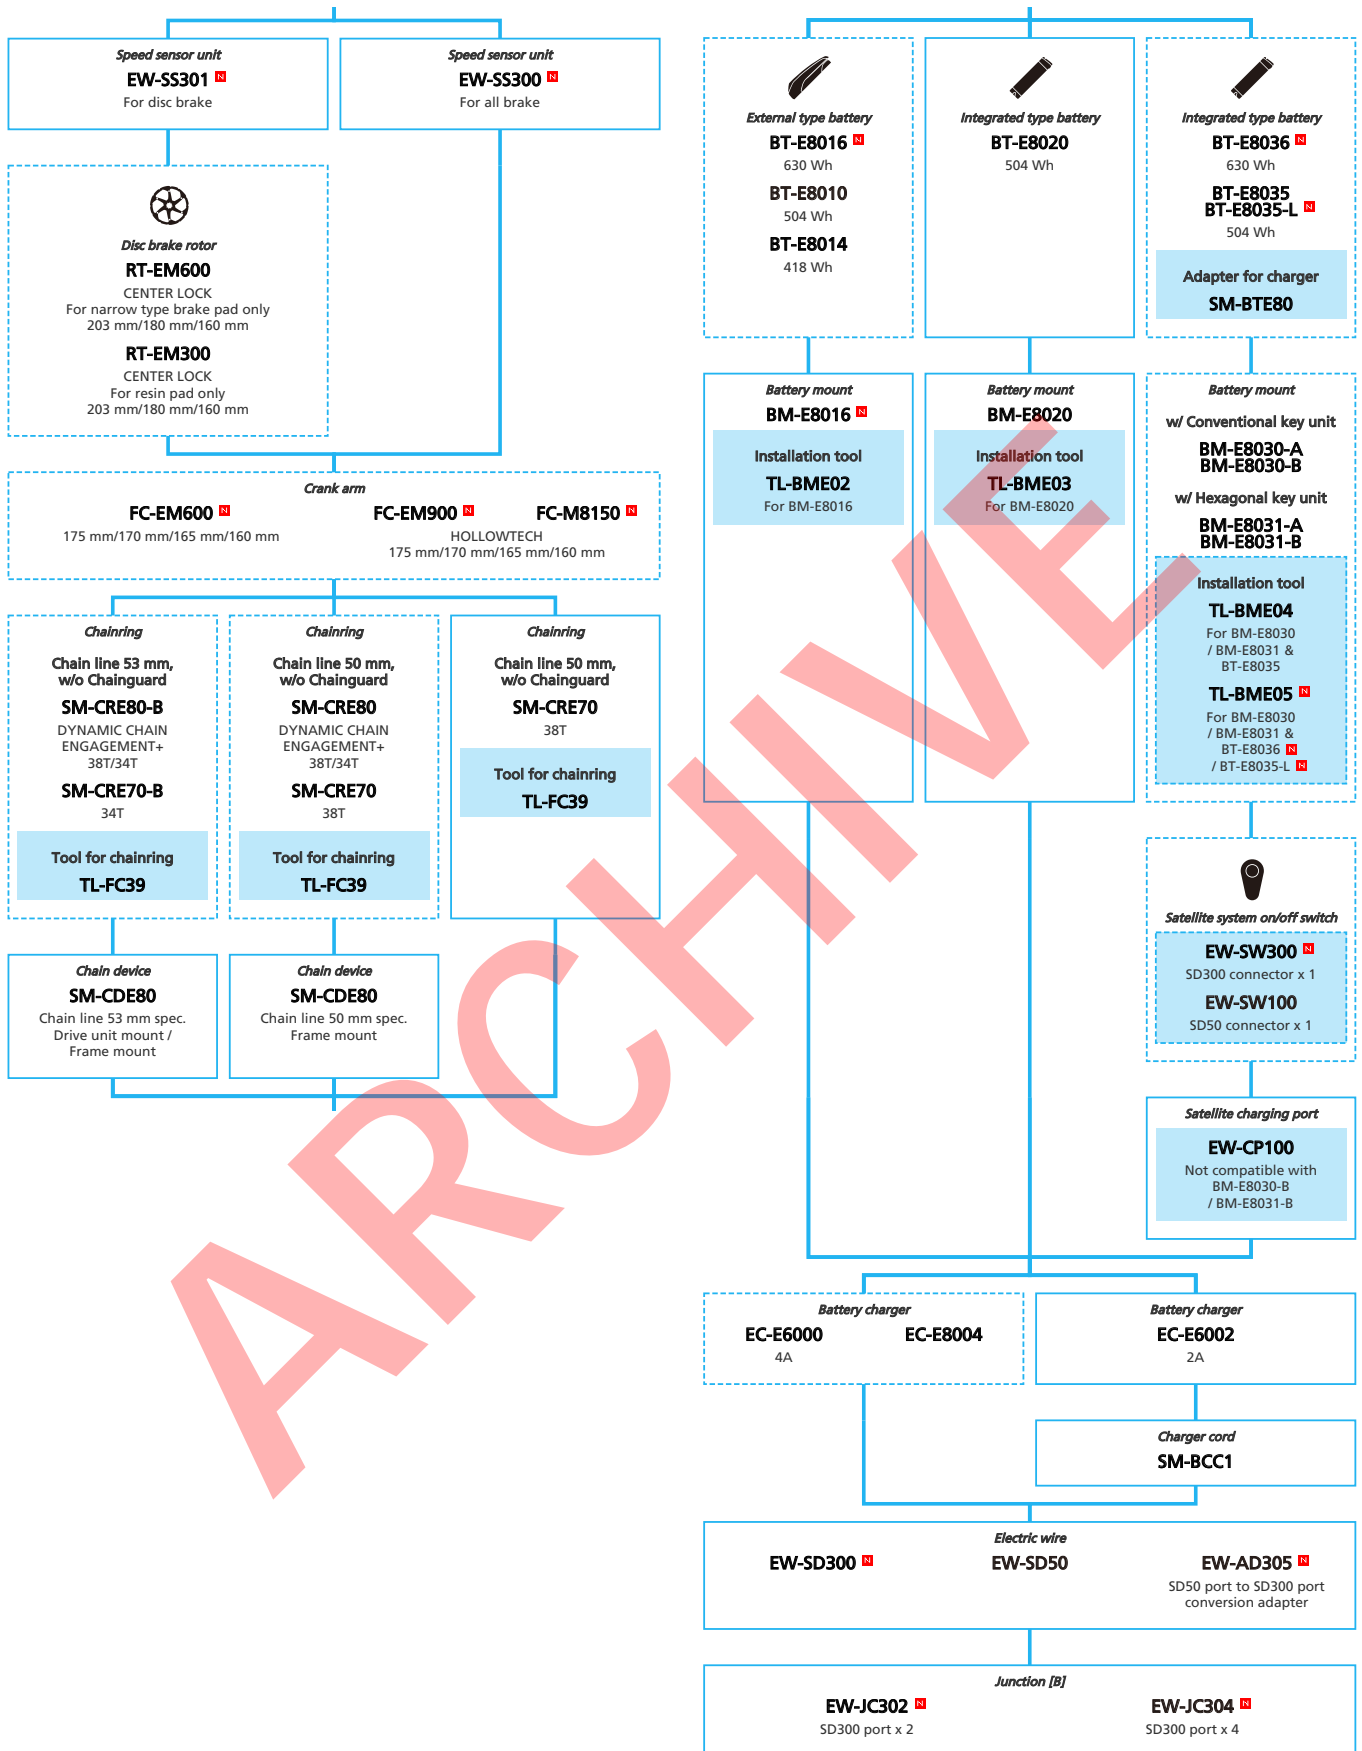

■ ... New model
 ... Additional option
 ... Alternative option
 ... All select
 ... Single select