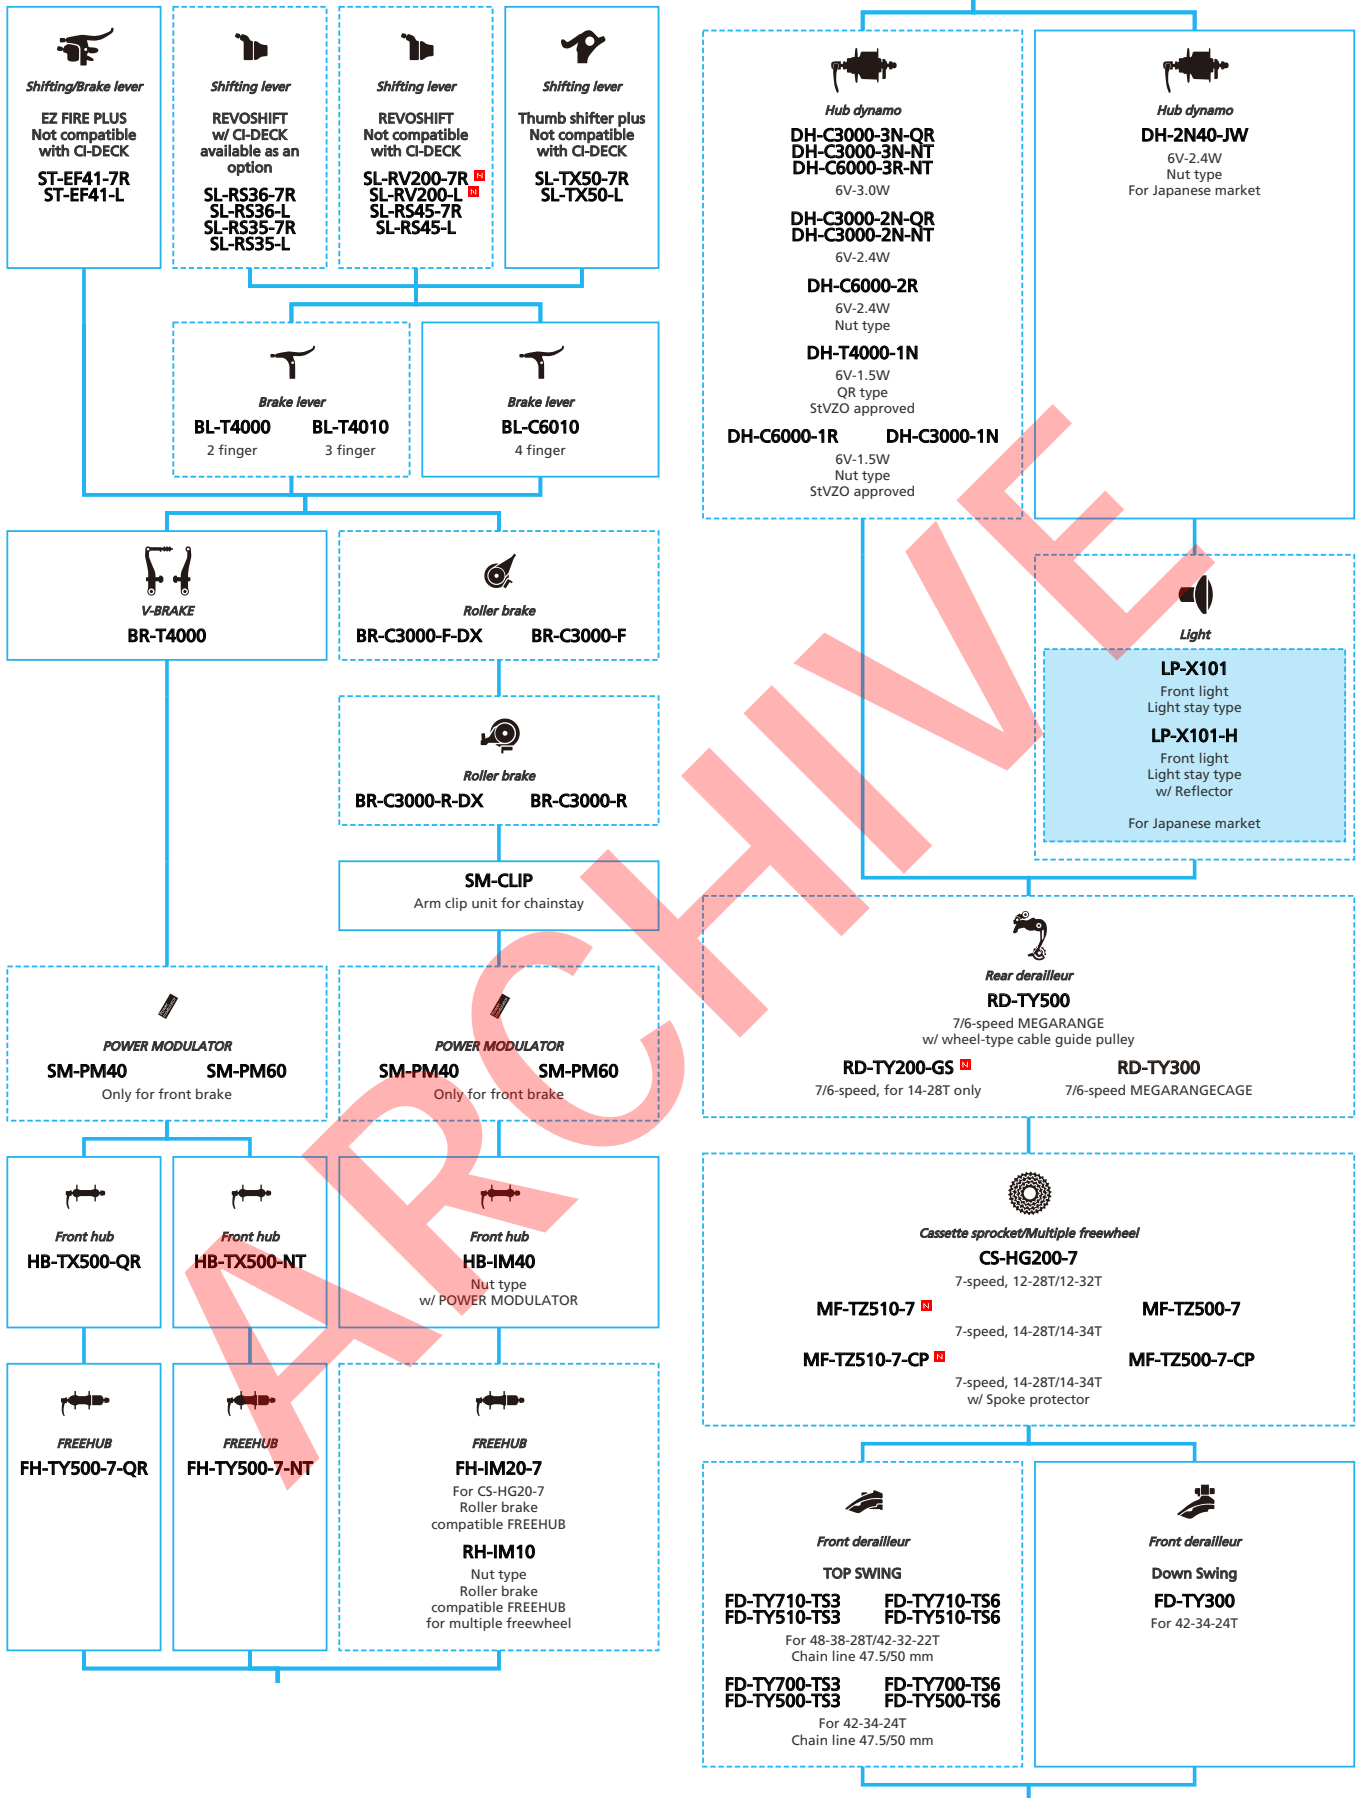

SHIMANO Tourney (3x7-speed)

N ... New model
■ ... Additional option
□ ... All select
○ ... Alternative option
□ ... Single select

Mountain Bike