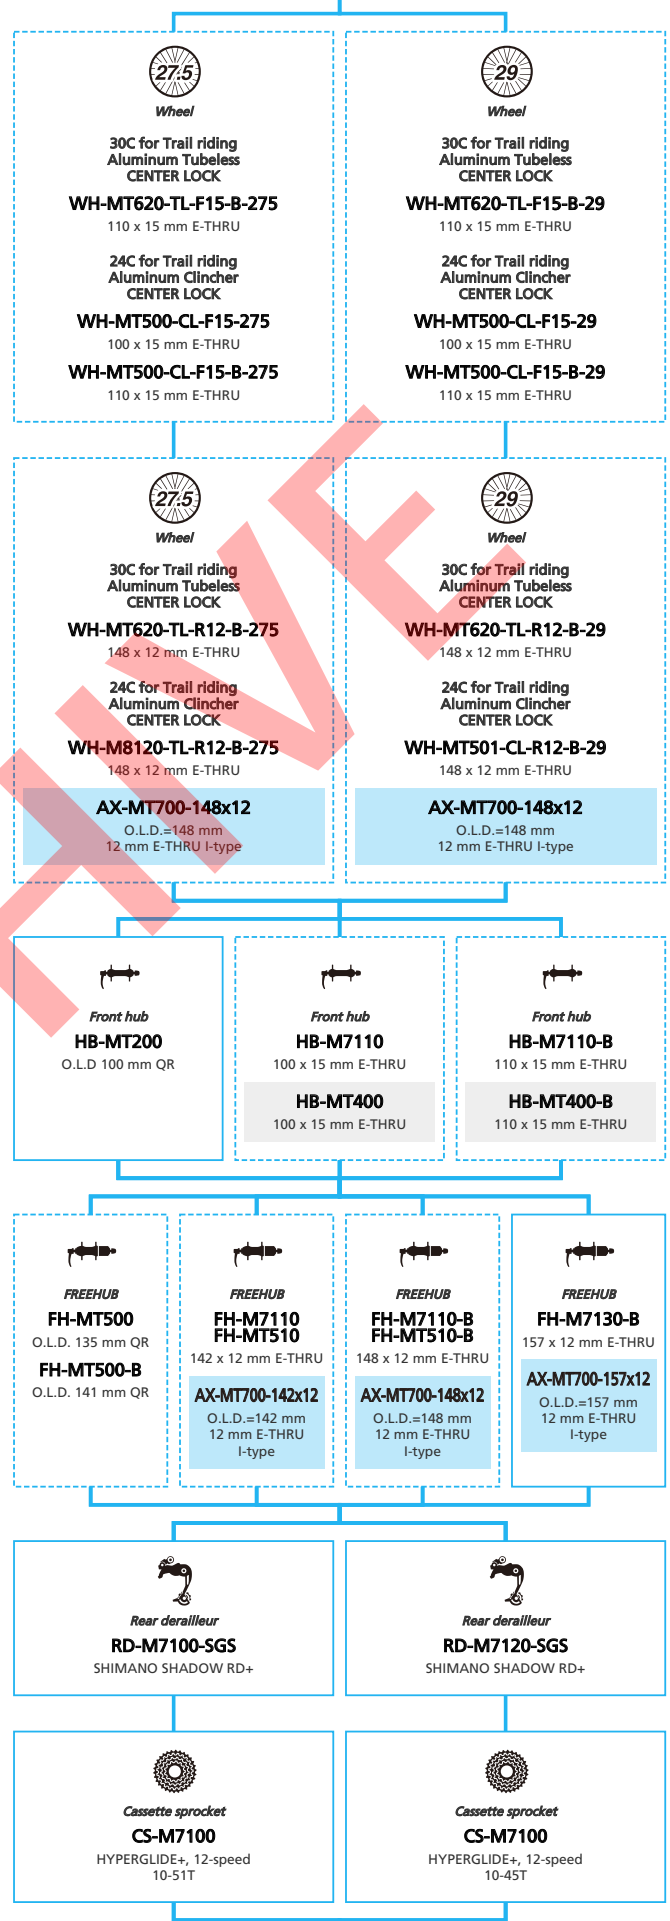

SHIMANO **DEORE XT** M8050 series (2x11-speed)

N ... New model
 ■ ... Additional option
 □ ... All select
 ▨ ... Alternative option
 ▭ ... Single select

Mountain Bike

- ... New model
- ... Additional option
- ... All select
- ... Alternative option
- ... Single select

SHIMANO **DEORE XT** M8050 series (1x11-speed)

N ... New model
 ... Additional option
 ... Alternative option
 ... All select
 ... Single select

Mountain Bike

- ... New model
- ... Additional option
- ... All select
- ... Alternative option
- ... Single select

SLX (1x12-speed)

 ... New model
 ... Additional option
 ... Alternative option
 ... All select
 ... Single select

Mountain Bike

- ... New model
- ... Additional option
- ... All select
- ... Alternative option
- ... Single select