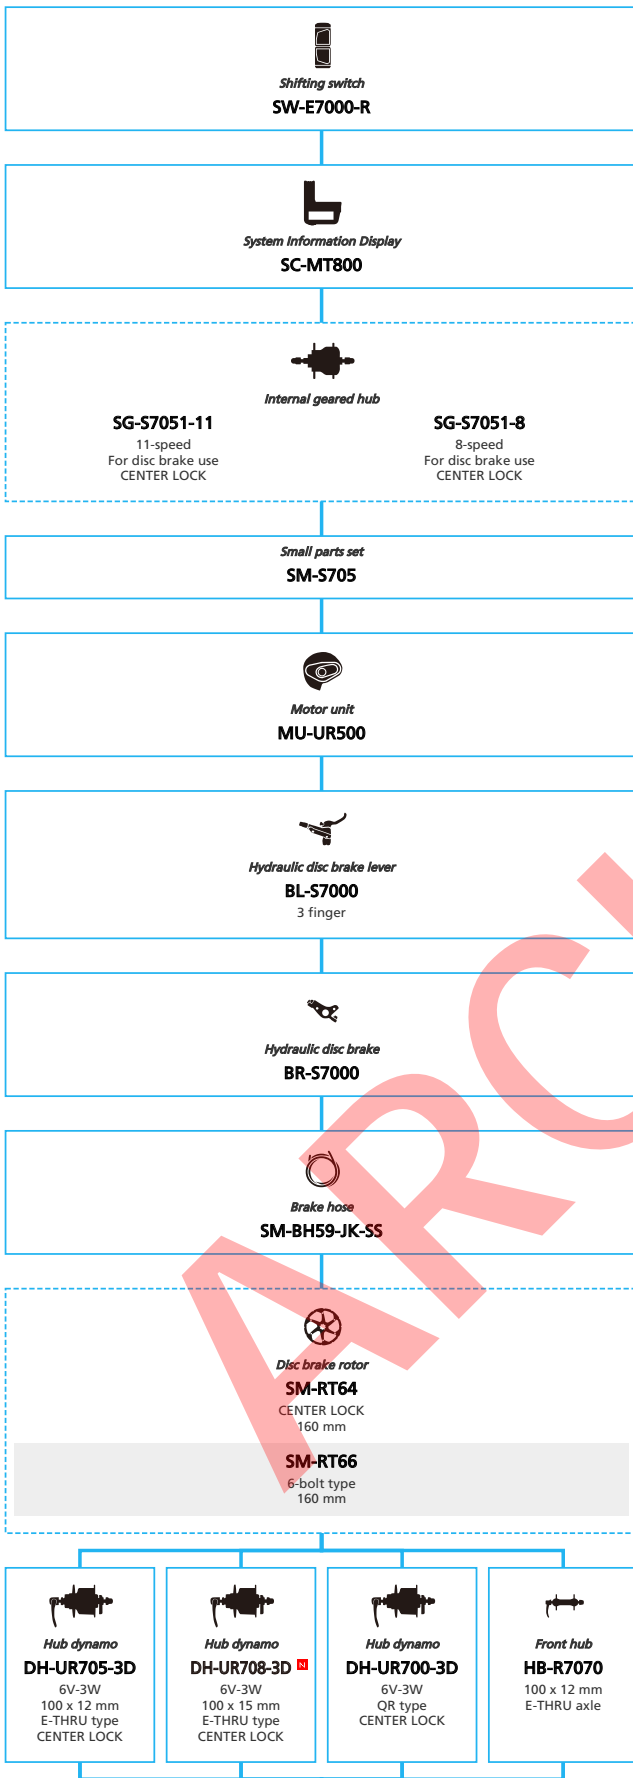

SHIMANO ALFINE (Electronic spec Flathandle)

N ... New model
... Additional option
... Alternative option
... All select
... Single select

URBAN Bike