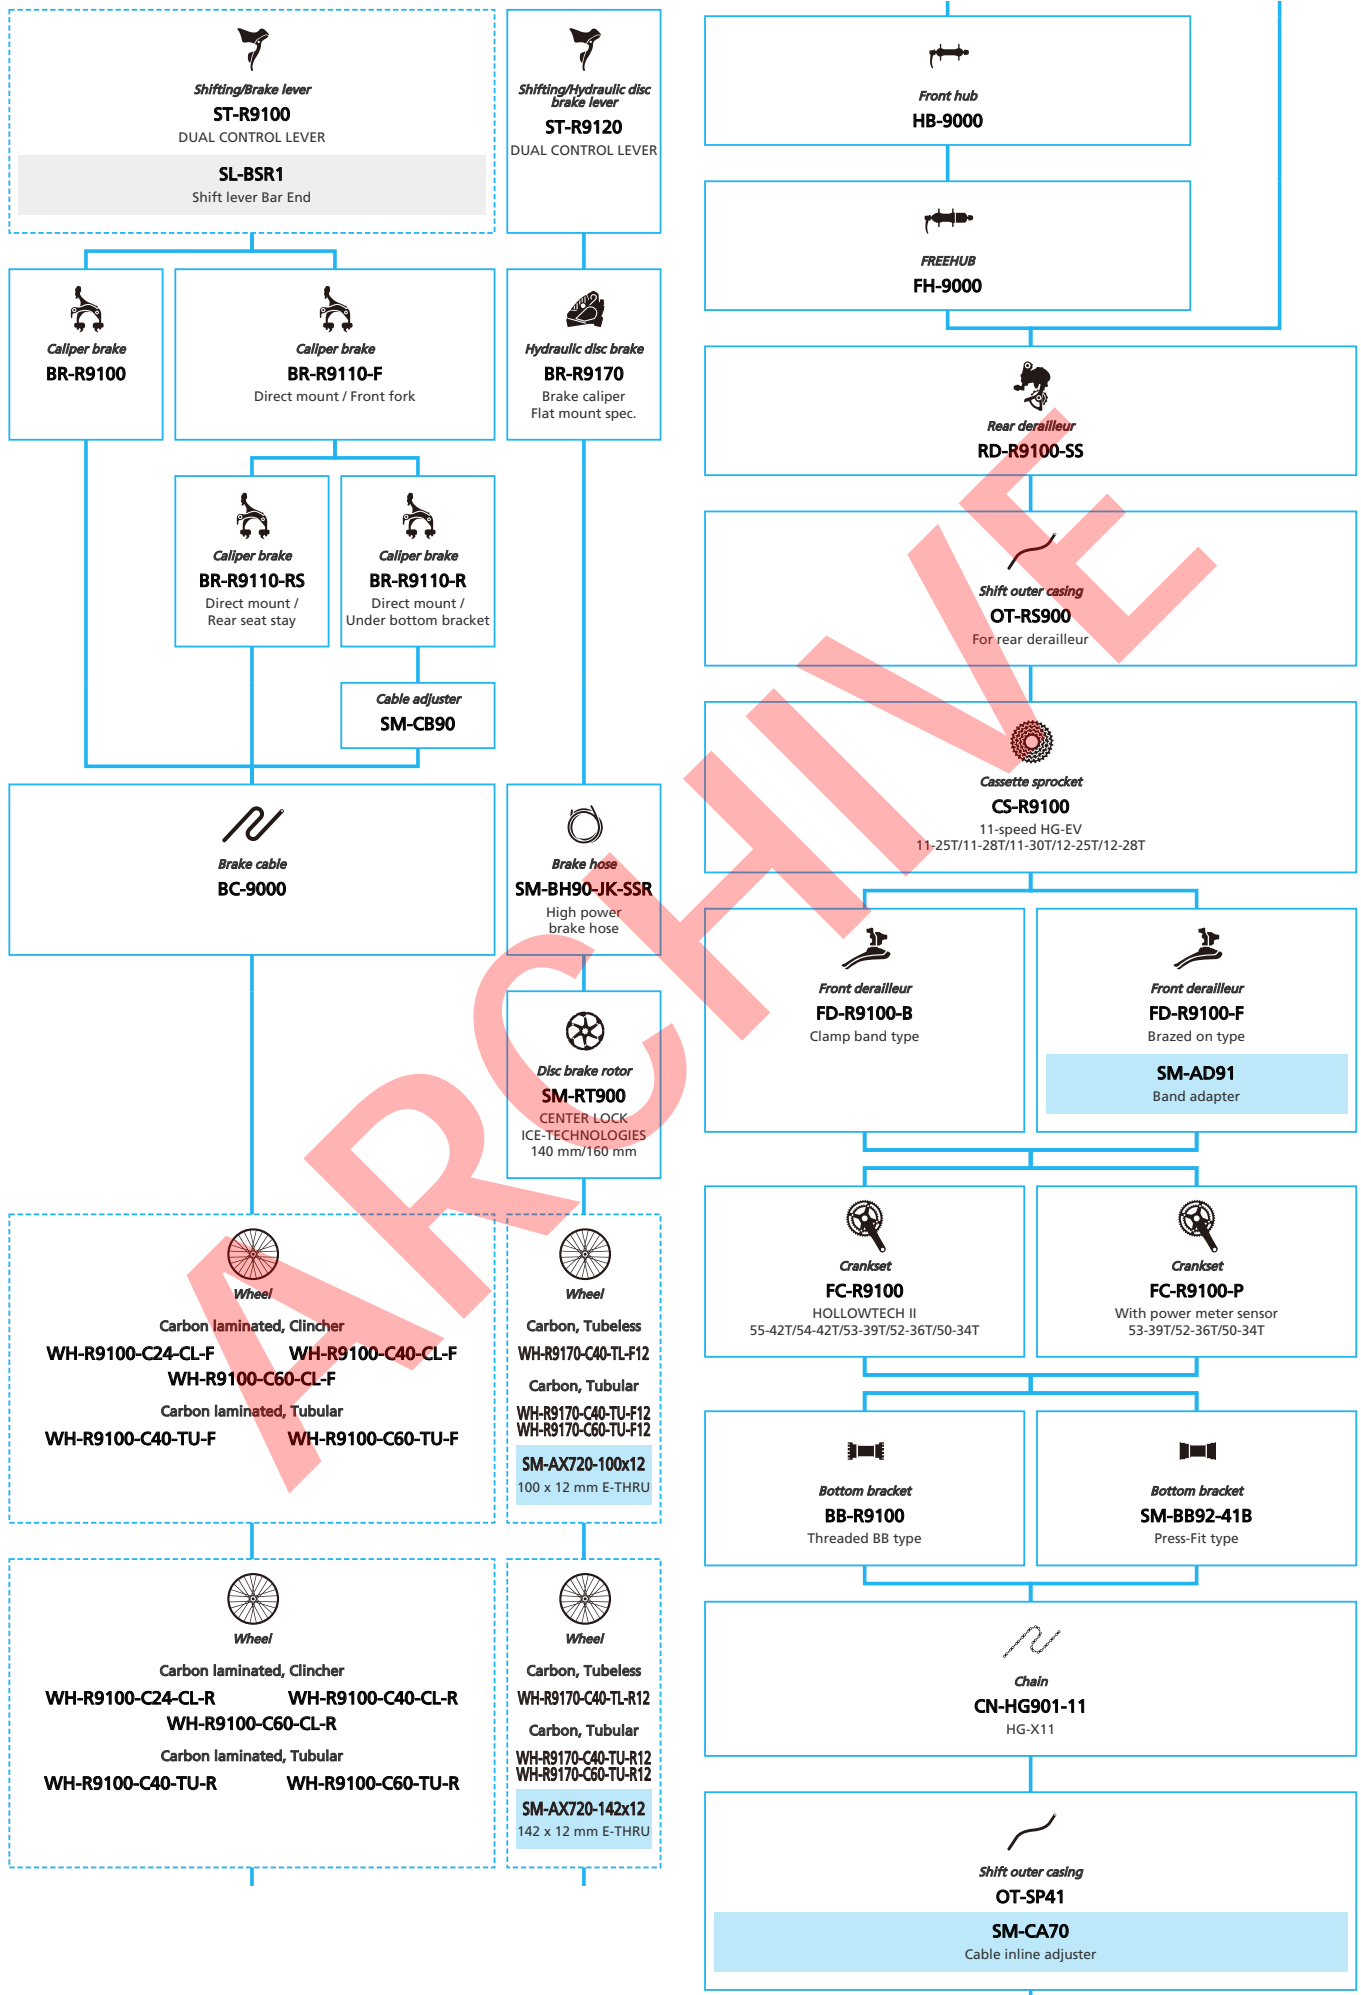

DURA-ACE (2x11-speed)

N ... New model
■ ... Additional option
■ ... Alternative option
□ ... All select
□ ... Single select

Road Bike