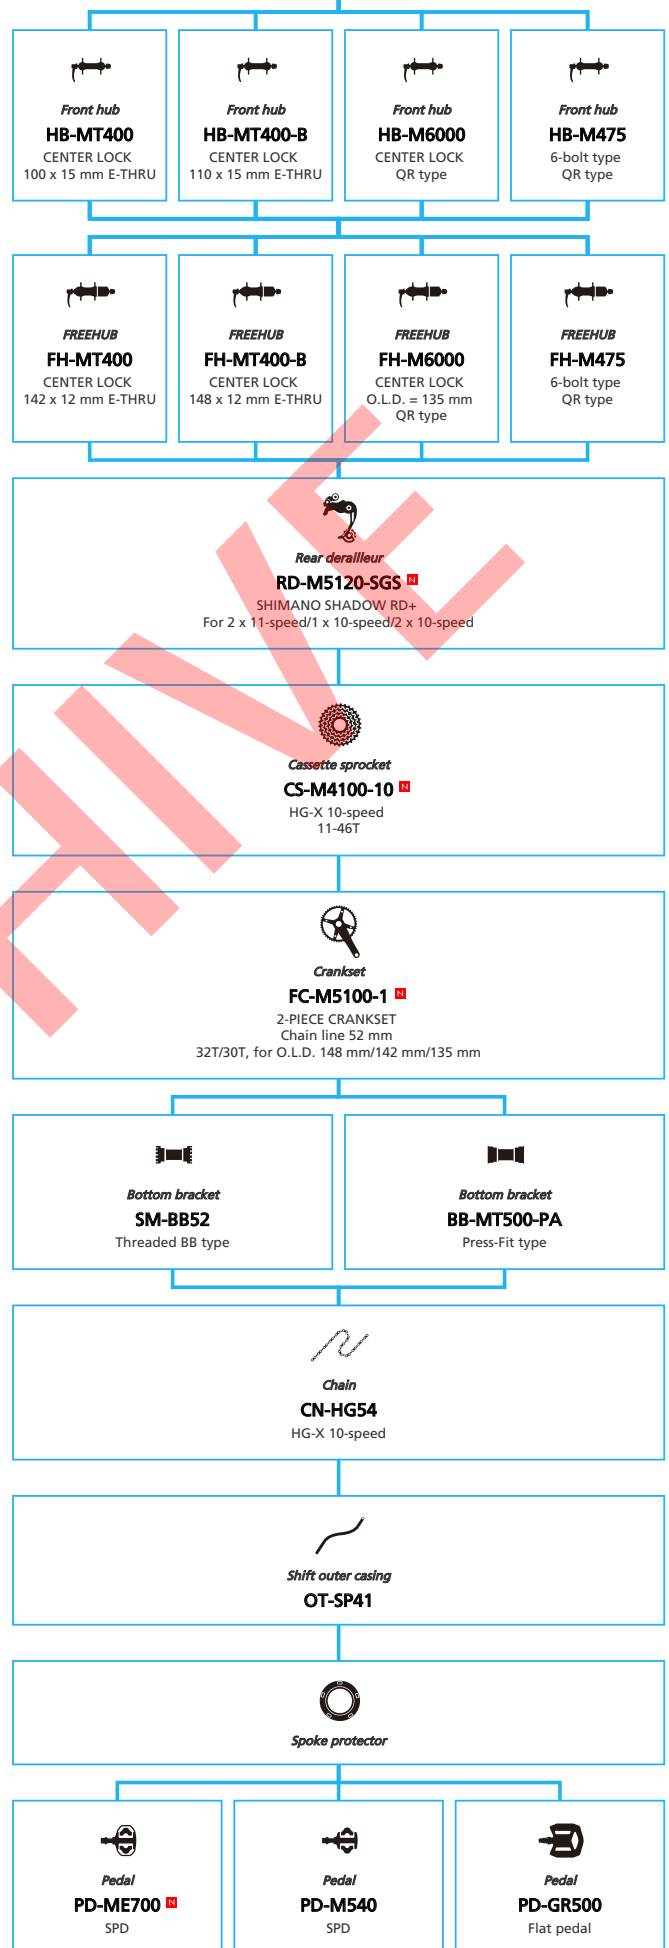

ARCHIVE

SHIMANO DEORE (1x11-speed)

■ ... New model
 ... Additional option
 ... Alternative option
 ... All select
 ... Single select

Mountain Bike

-  ... New model
-  ... Additional option
-  ... Alternative option
-  ... All select
-  ... Single select

ARCHIVE

SHIMANO DEORE (2x11-speed)

N ... New model
 ... Additional option
 ... Alternative option
 ... All select
 ... Single select

Mountain Bike

- ... New model
- ... Additional option
- ... Single select
- ... All select
- ... Alternative option

ARCHIVE

SHIMANO DEORE (1x10-speed)

N ... New model
 ■ ... Additional option
 □ ... All select
 ▨ ... Alternative option
 ▨ ... Single select

Mountain Bike

-  ... New model
-  ... Additional option
-  ... Alternative option
-  ... All select
-  ... Single select

ARCHIVE

SHIMANO DEORE (2x10-speed)

■ ... New model
 ... Additional option
 ... All select
 ... Alternative option
 ... Single select

Mountain Bike

- ... New model
- ... Additional option
- ... Single select
- ... All select
- ... Alternative option