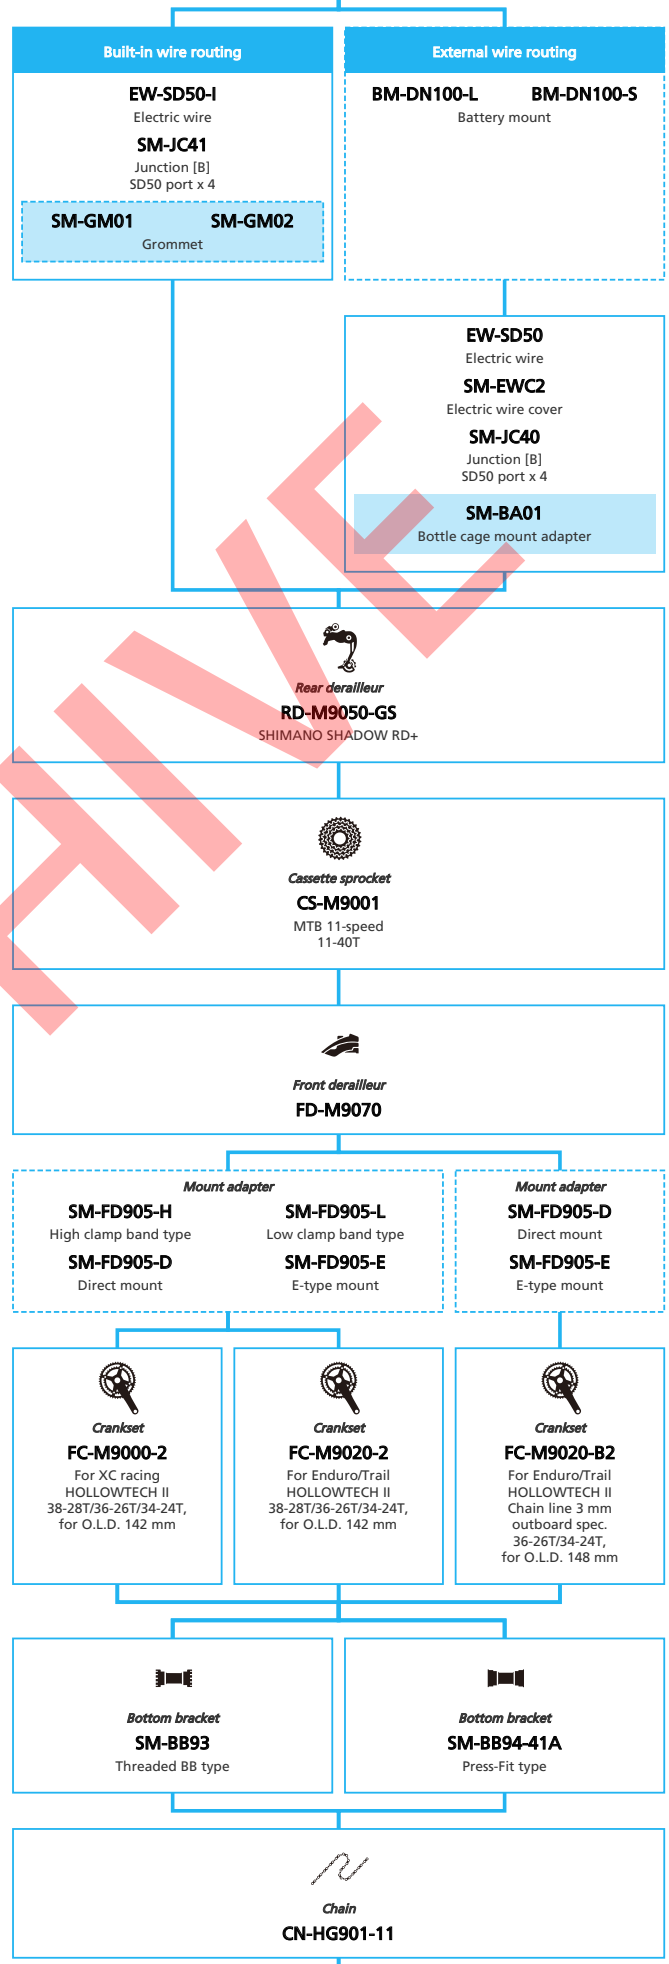

SHIMANO XTR M9050 series (2x11-speed)

N ... New model
  ... Additional option
  ... Alternative option
  ... All select
  ... Single select

Mountain Bike