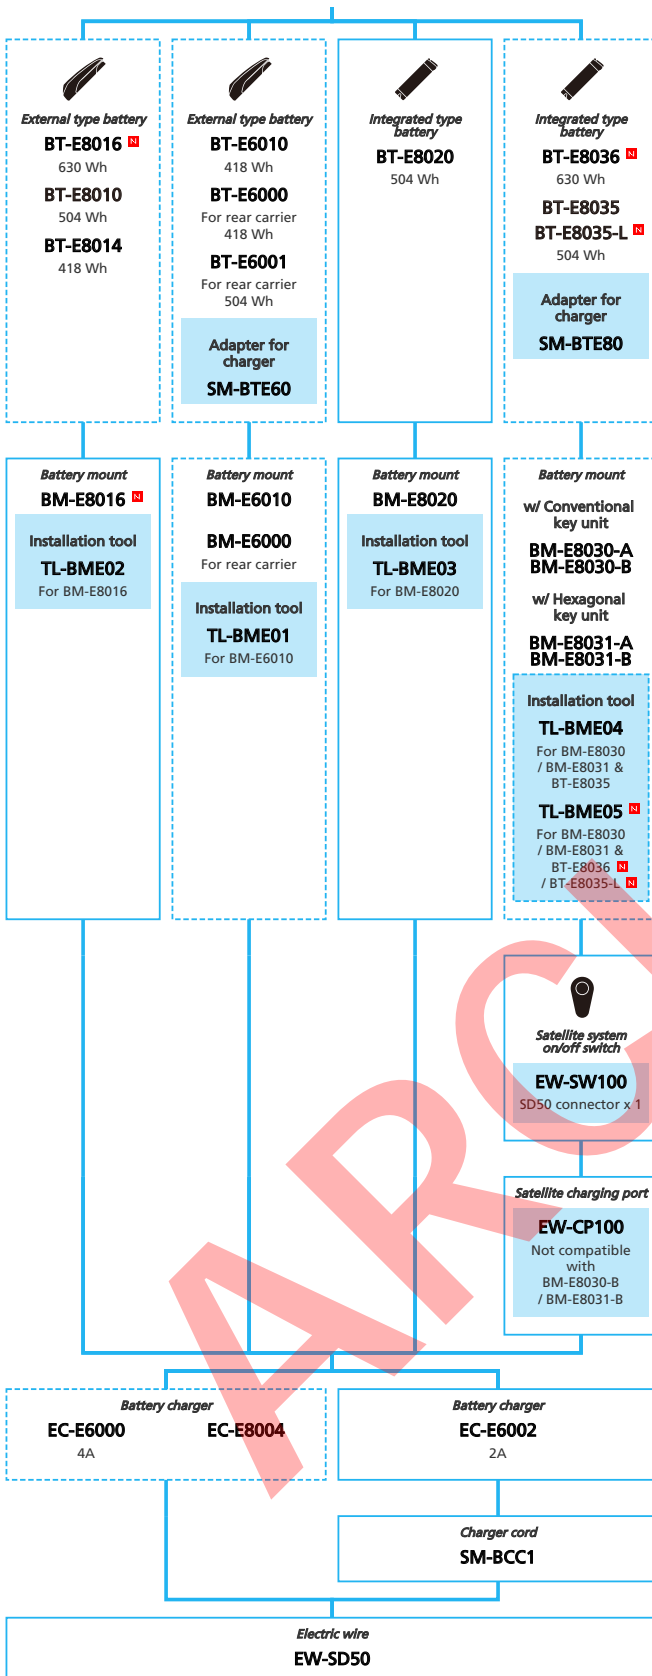

- ... New model
- ... Additional option
- ... All select
- ... Alternative option
- ... Single select