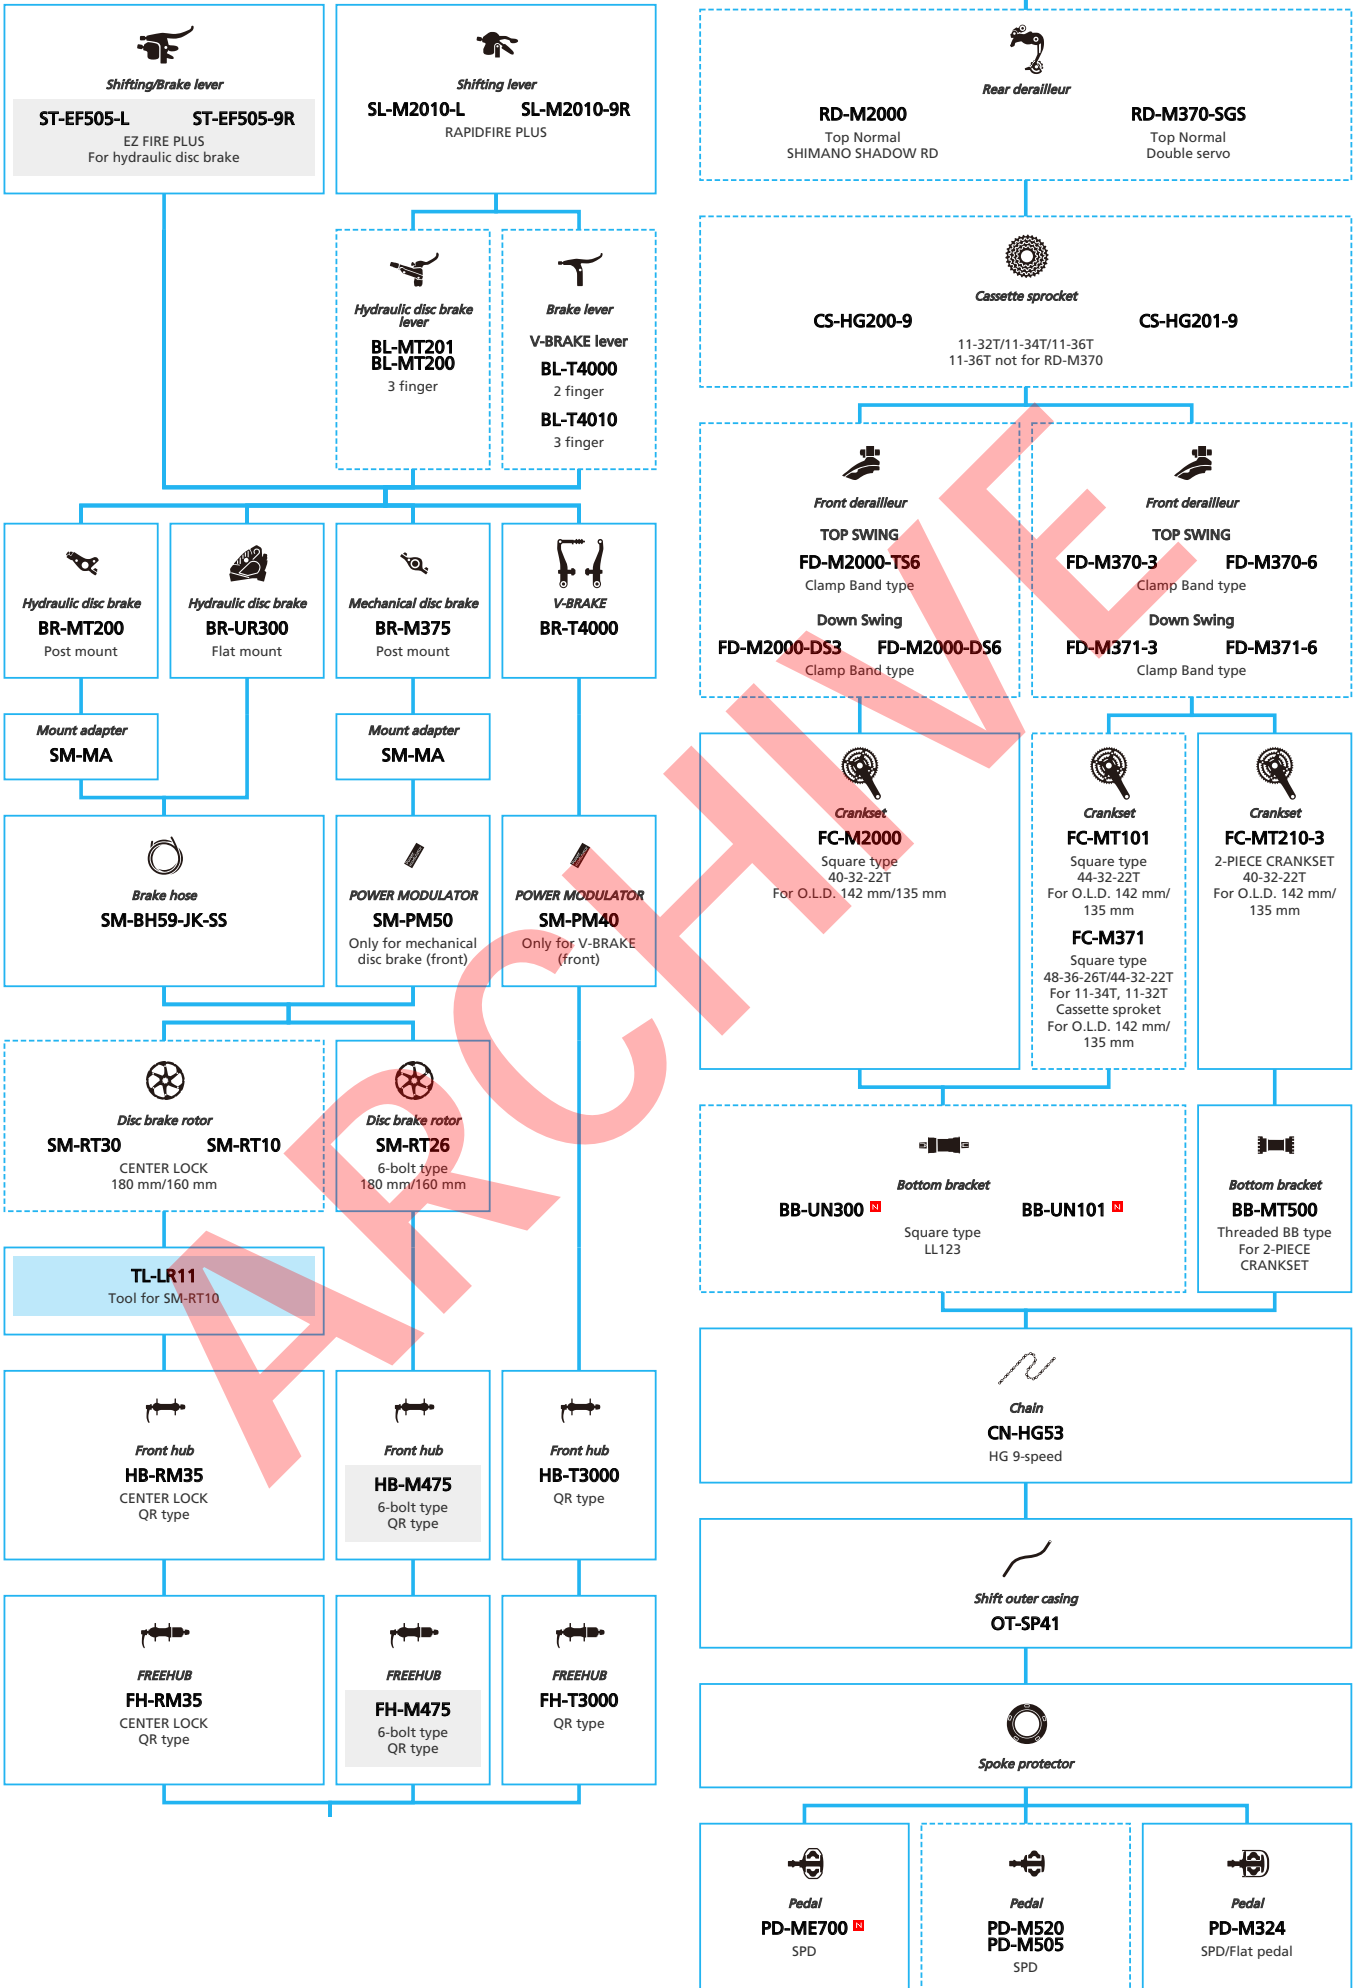

SHIMANO *Acera* *ALTUS* (2x7-speed)

N ... New model
 ■ ... Additional option
 □ ... All select
 ▨ ... Alternative option
 ▩ ... Single select

Mountain Bike

SHIMANO ALTUS (3x9-speed)

- ... New model
- ... Additional option
- ... All select
- ... Alternative option
- ... Single select