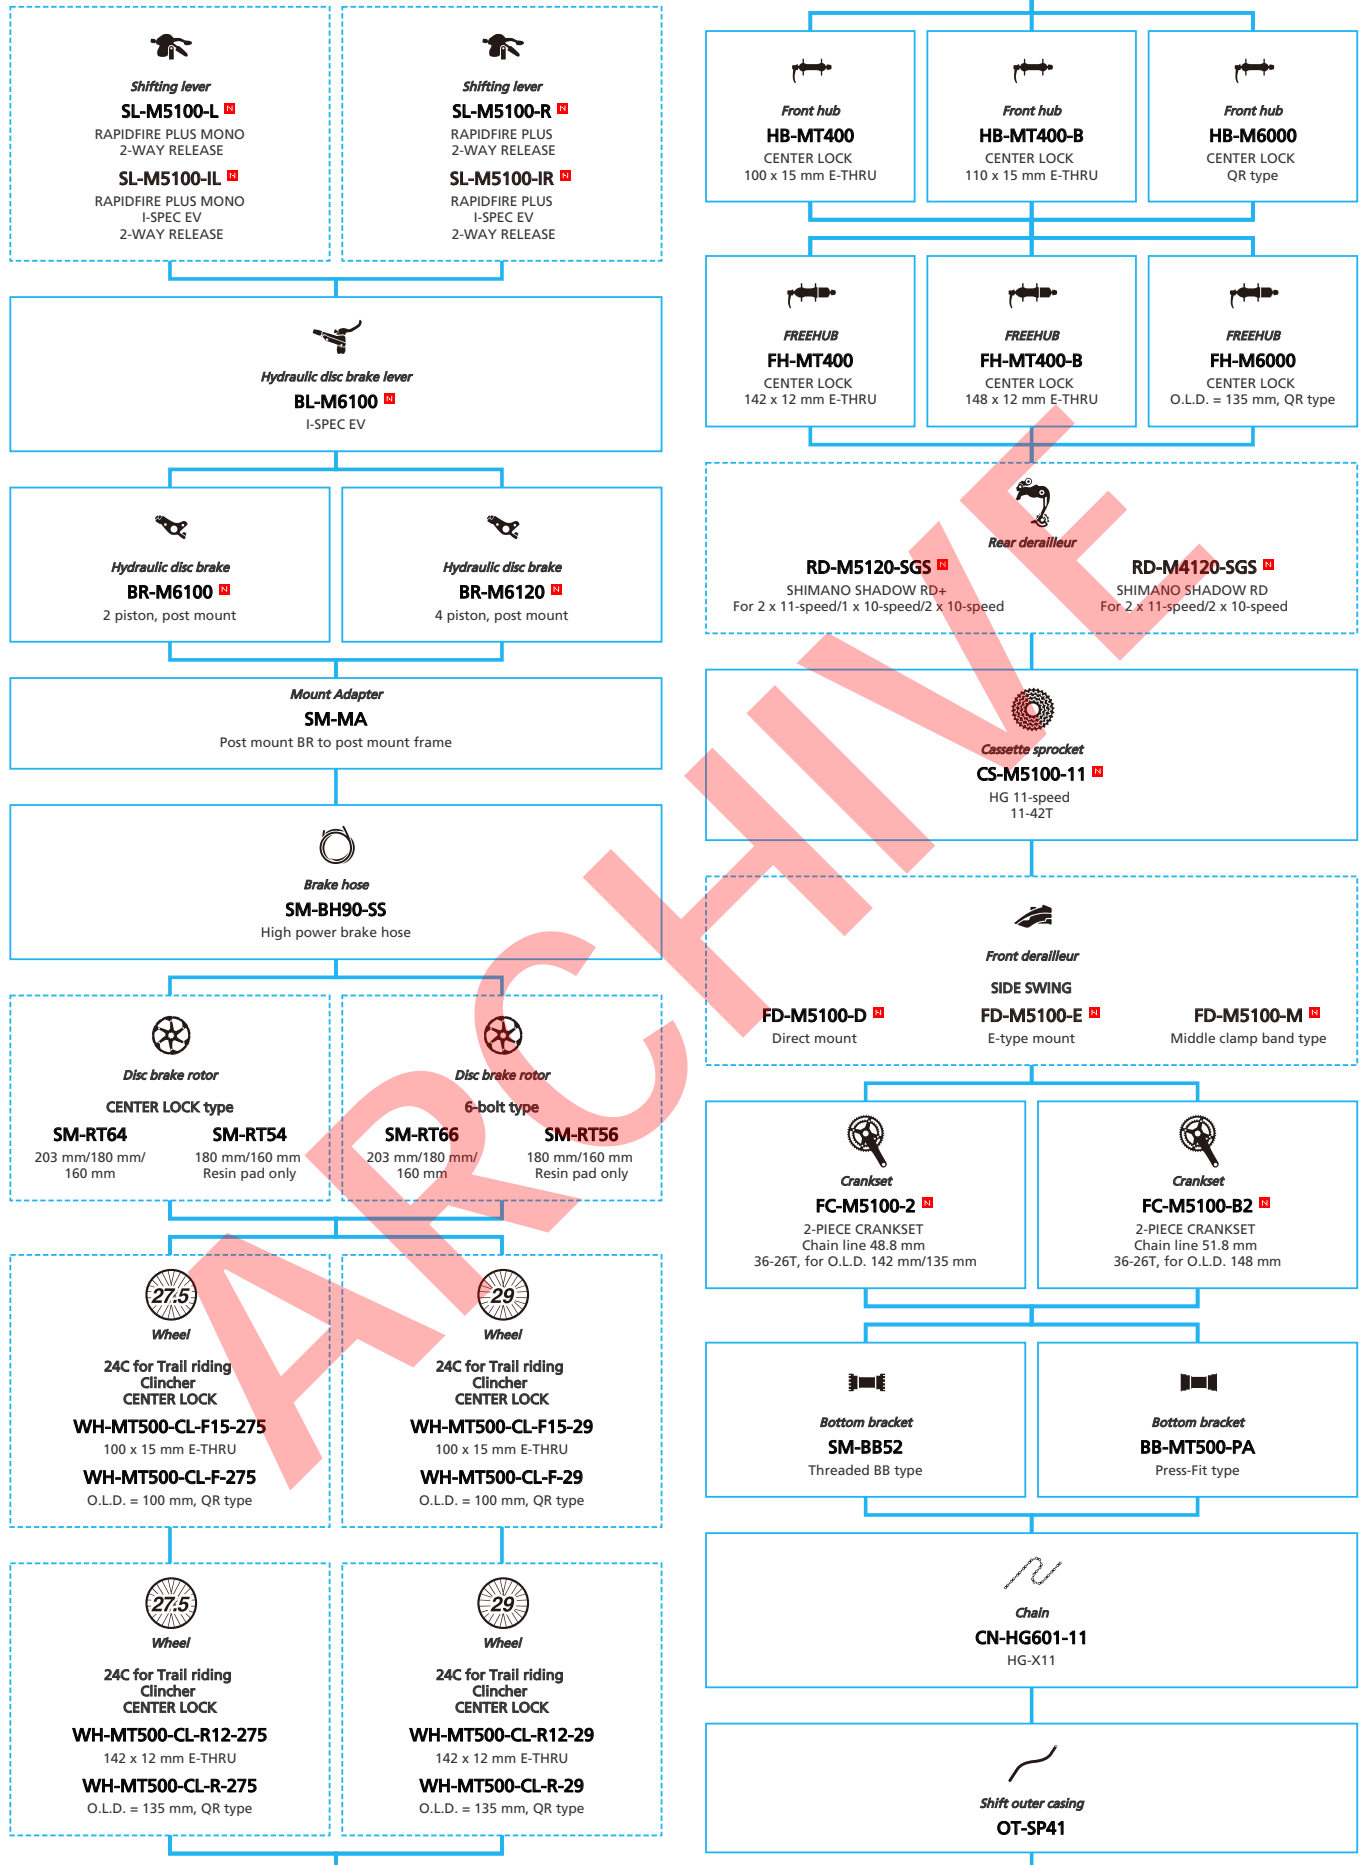

ARCHIVE

SHIMANO DEORE (1x11-speed)

■ ... New model
 ... Additional option
 ... Alternative option
 ... All select
 ... Single select

Mountain Bike

-  ... New model
-  ... Additional option
-  ... Alternative option
-  ... All select
-  ... Single select

ARCHIVE

SHIMANO DEORE (2x11-speed)

N ... New model
 ... Additional option
 ... Alternative option
 ... All select
 ... Single select

Mountain Bike

- ... New model
- ... Additional option
- ... Single select
- ... All select
- ... Alternative option