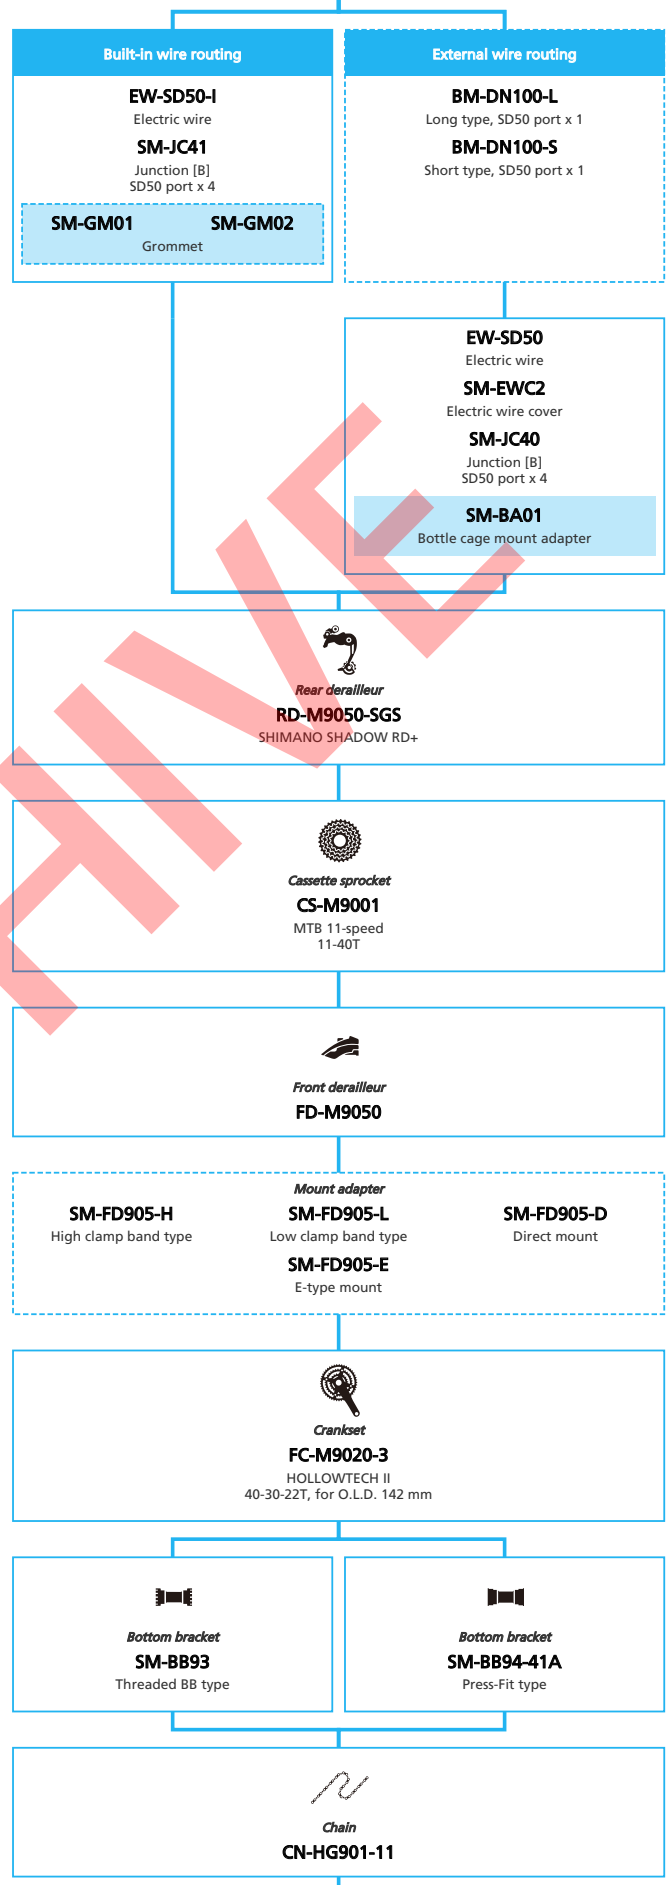

SHIMANO XTR M9050 series (3x11-speed)

N ... New model
  ... Additional option
  ... Alternative option
  ... All select
  ... Single select

Mountain Bike