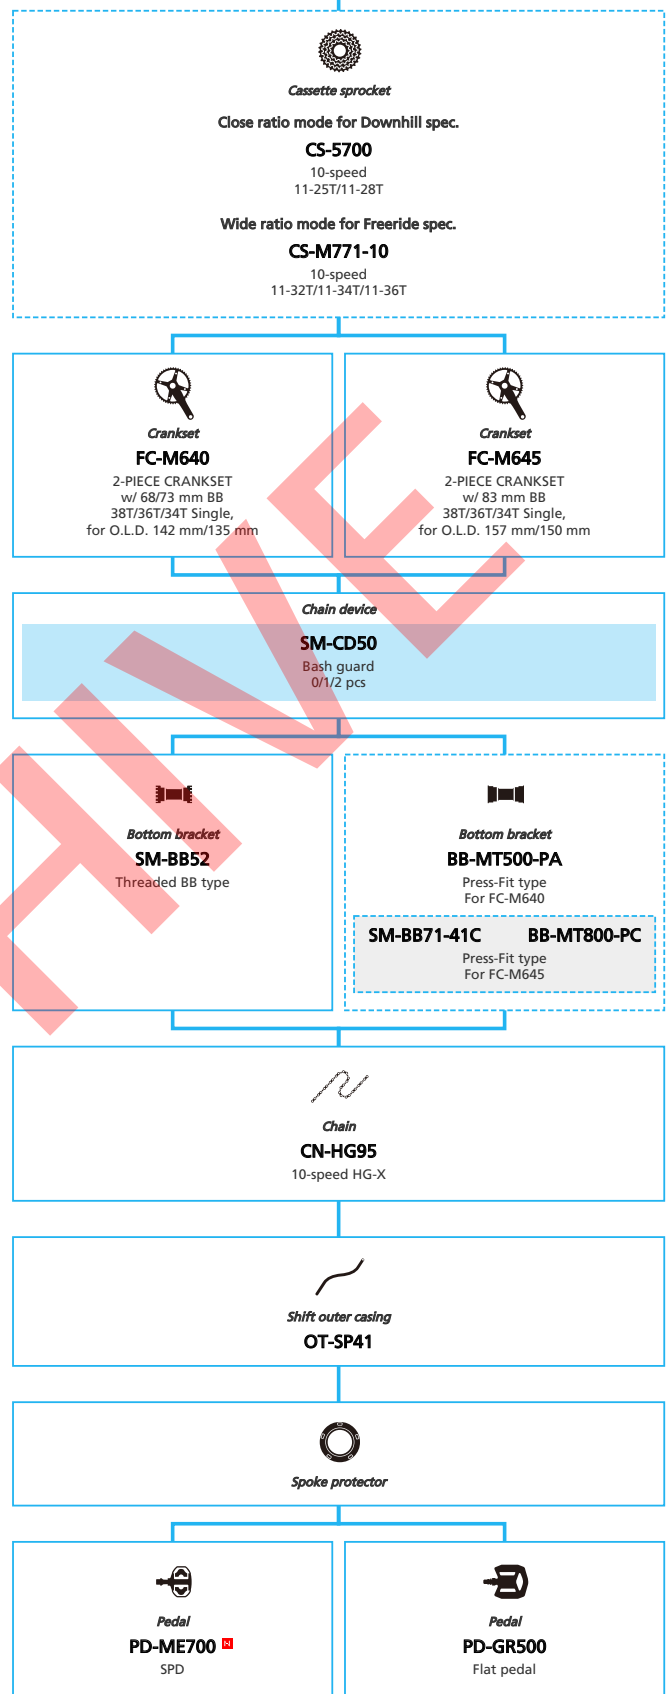

ZEE (10-speed)

- ... New model
- ... Additional option
- ... All select
- ... Alternative option
- ... Single select

Mountain Bike