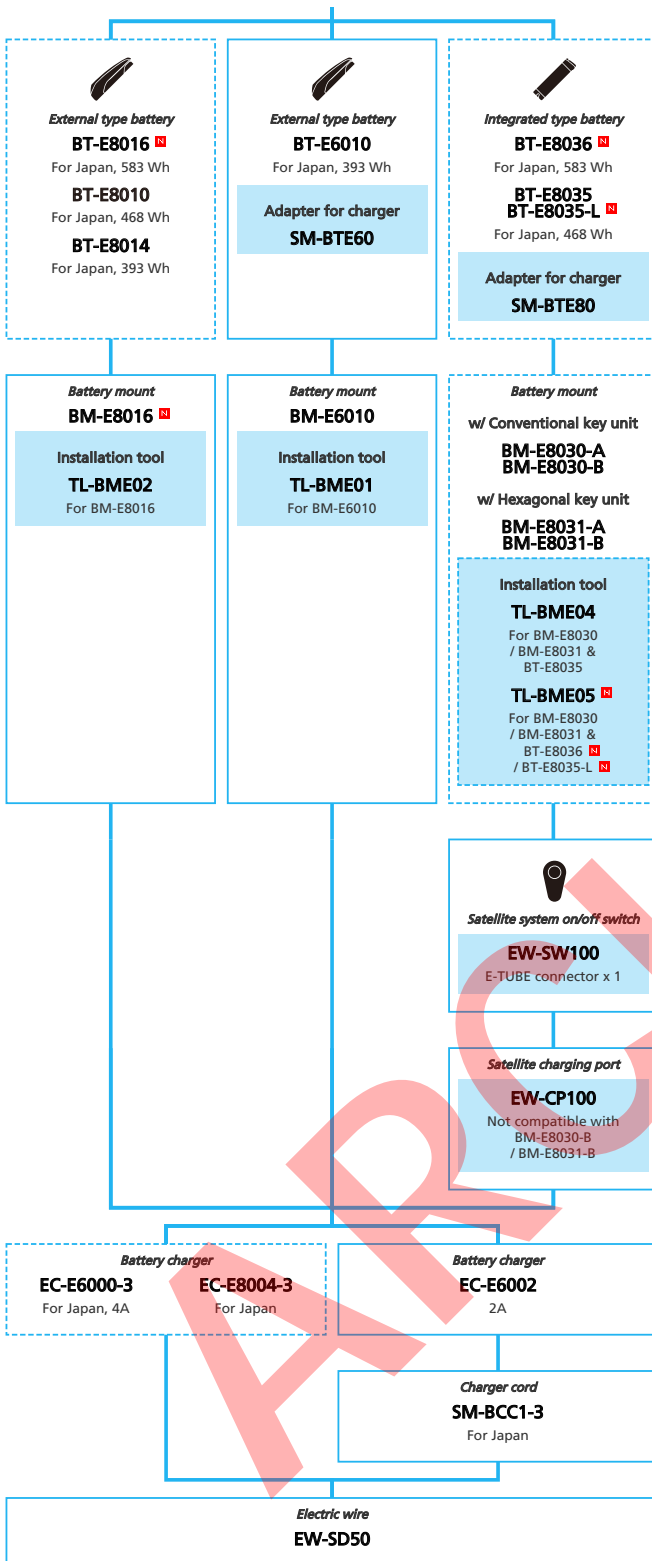

SHIMANO STOPS E8080 series for Japan market

(For Drop Handlebar Mechanical spec.)

N ... New model
 ■ ... Additional option
 □ ... All select
 ▨ ... Alternative option
 ▨ ... Single select

E-BIKE

- ... New model
- ... Additional option
- ... All select
- ... Alternative option
- ... Single select