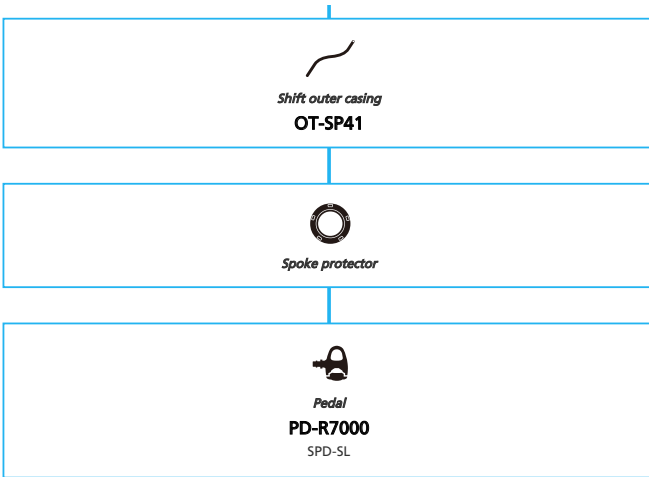

- ... New model
- ... Additional option
- ... Alternative option
- ... All select
- ... Single select

ARCHIVE