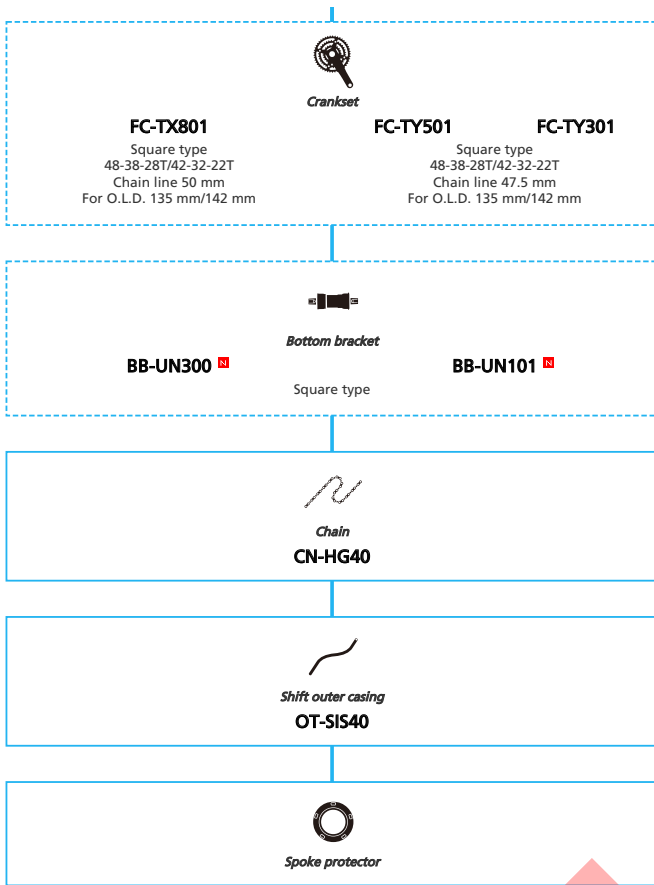

Mountain Bike

SHIMANO Tourney (3x7-speed)

N ... New model
 ■ ... Additional option
 □ ... All select
 ○ ... Alternative option
 □ ... Single select

Mountain Bike

-  ... New model
-  ... Additional option
-  ... Alternative option
-  ... All select
-  ... Single select