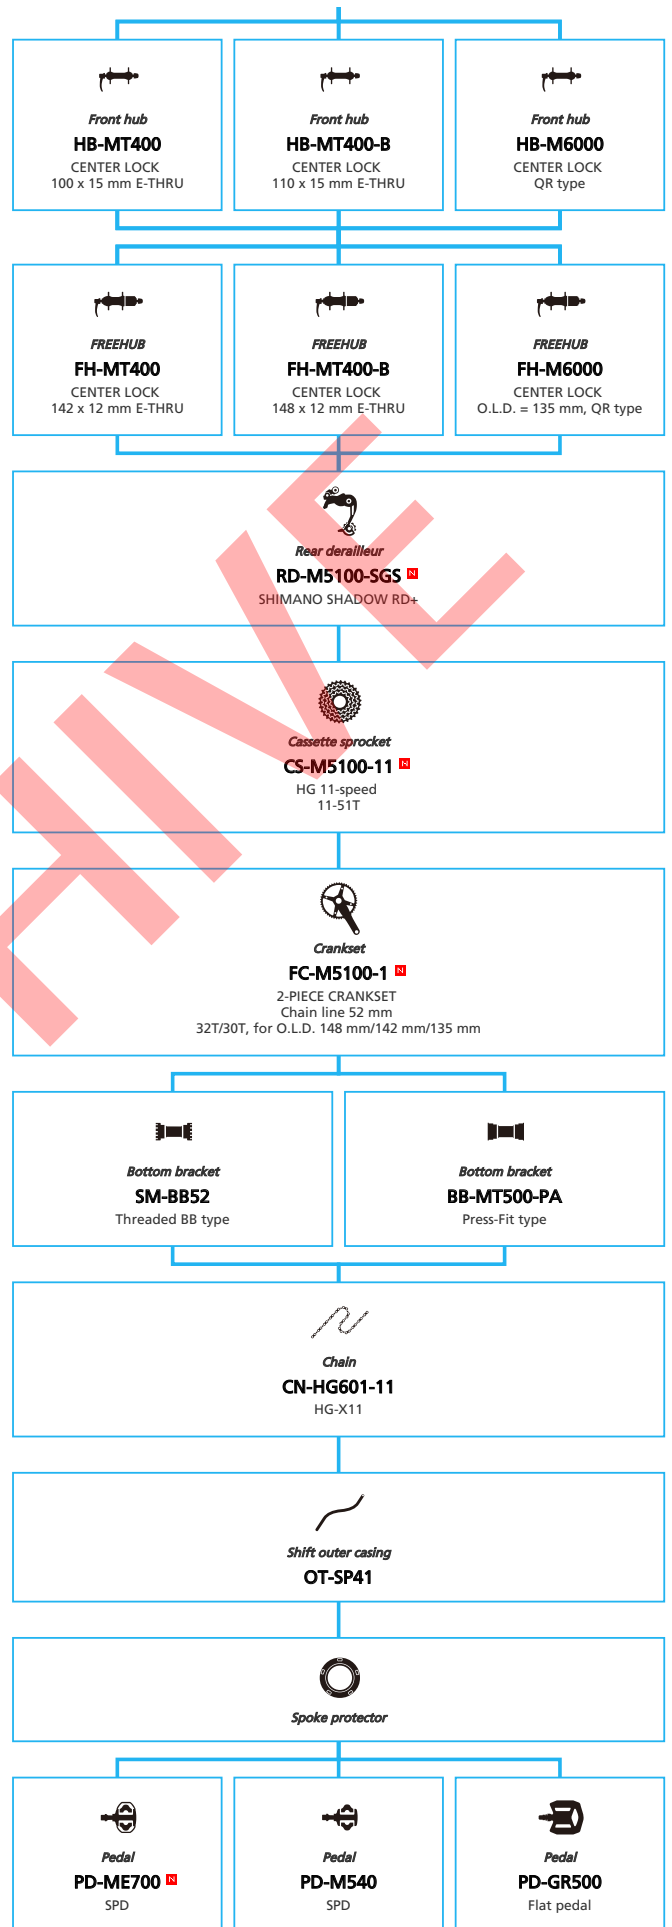

ARCHIVE

SHIMANO DEORE (1x12-speed)

N ... New model
 ... Additional option
 ... Alternative option
 ... All select
 ... Single select

Mountain Bike

- ... New model
- ... Additional option
- ... Single select
- ... All select
- ... Alternative option

ARCHIVE

SHIMANO DEORE (1x11-speed)

■ ... New model
 ... Additional option
 ... Alternative option
 ... All select
 ... Single select

Mountain Bike

-  ... New model
-  ... Additional option
-  ... Alternative option
-  ... All select
-  ... Single select