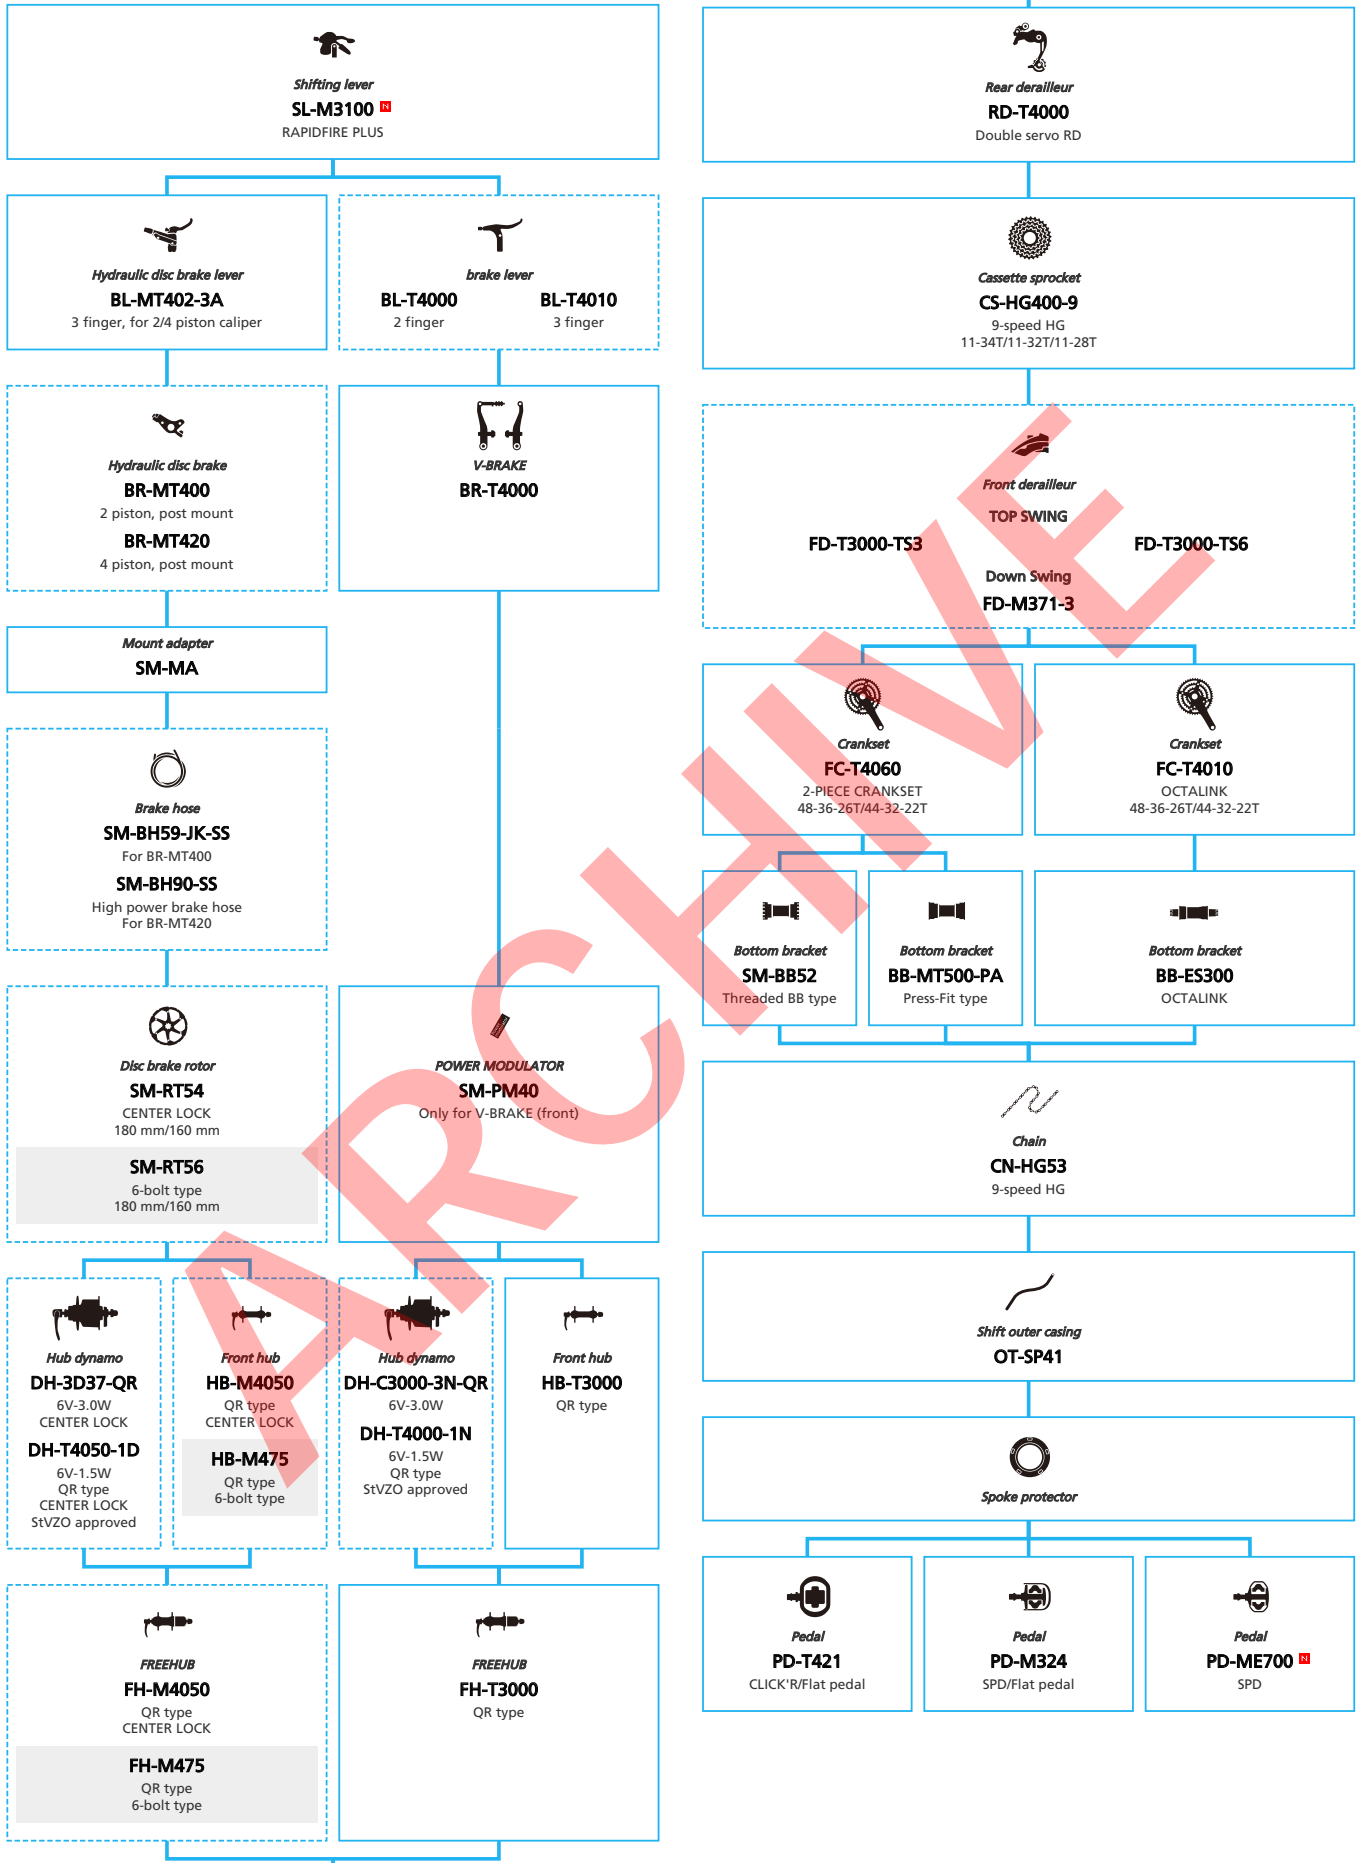

SHIMANO ALIVIO (3x9-speed)

N ... New model
■ ... Additional option
□ ... All select
▨ ... Alternative option
▨ ... Single select

Trekking Bike