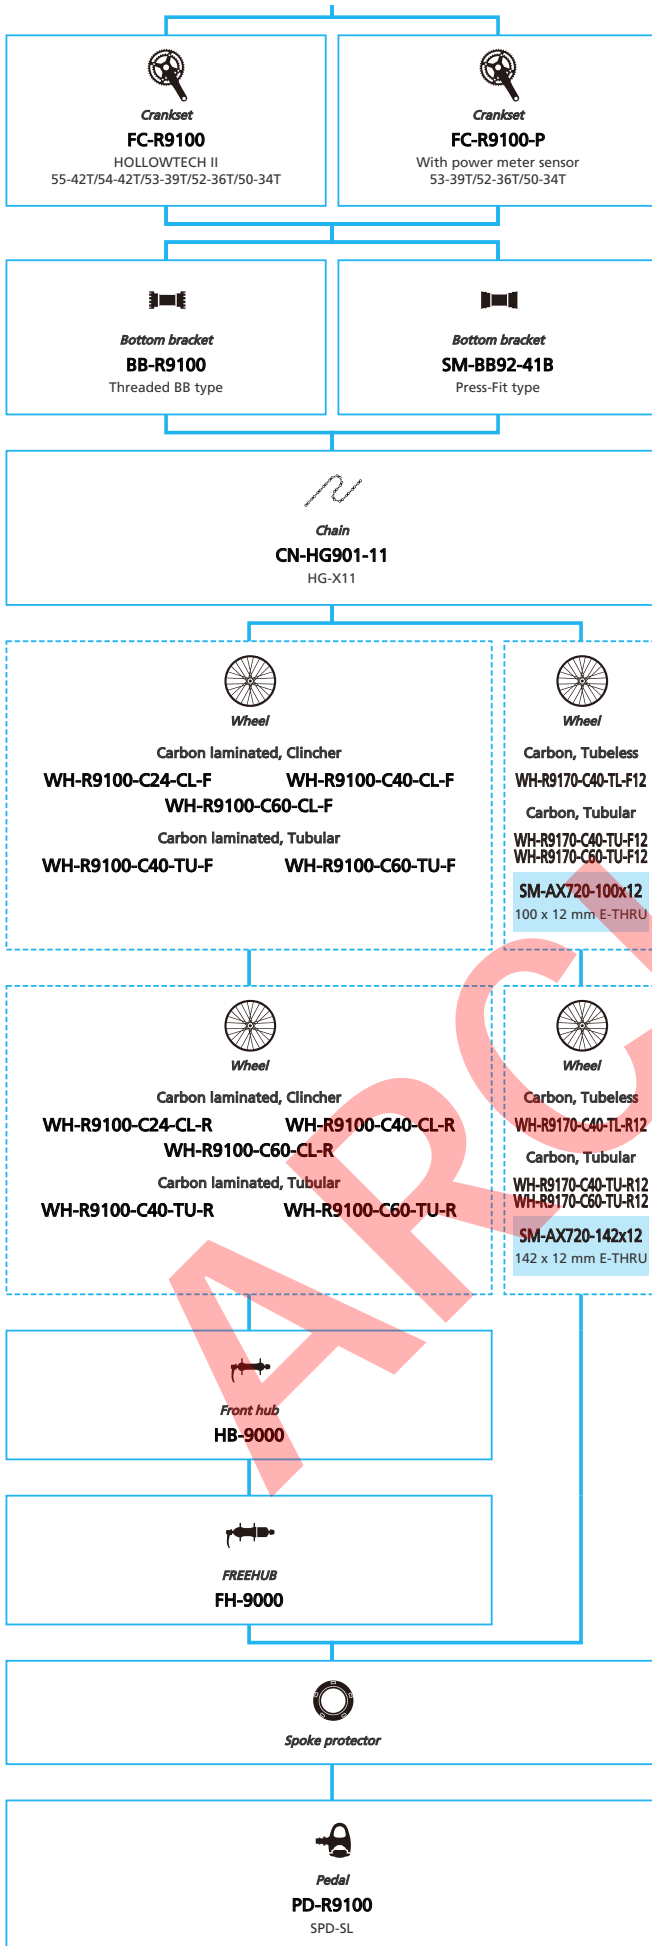

- ... New model
- ... Additional option
- ... Alternative option
- ... All select
- ... Single select