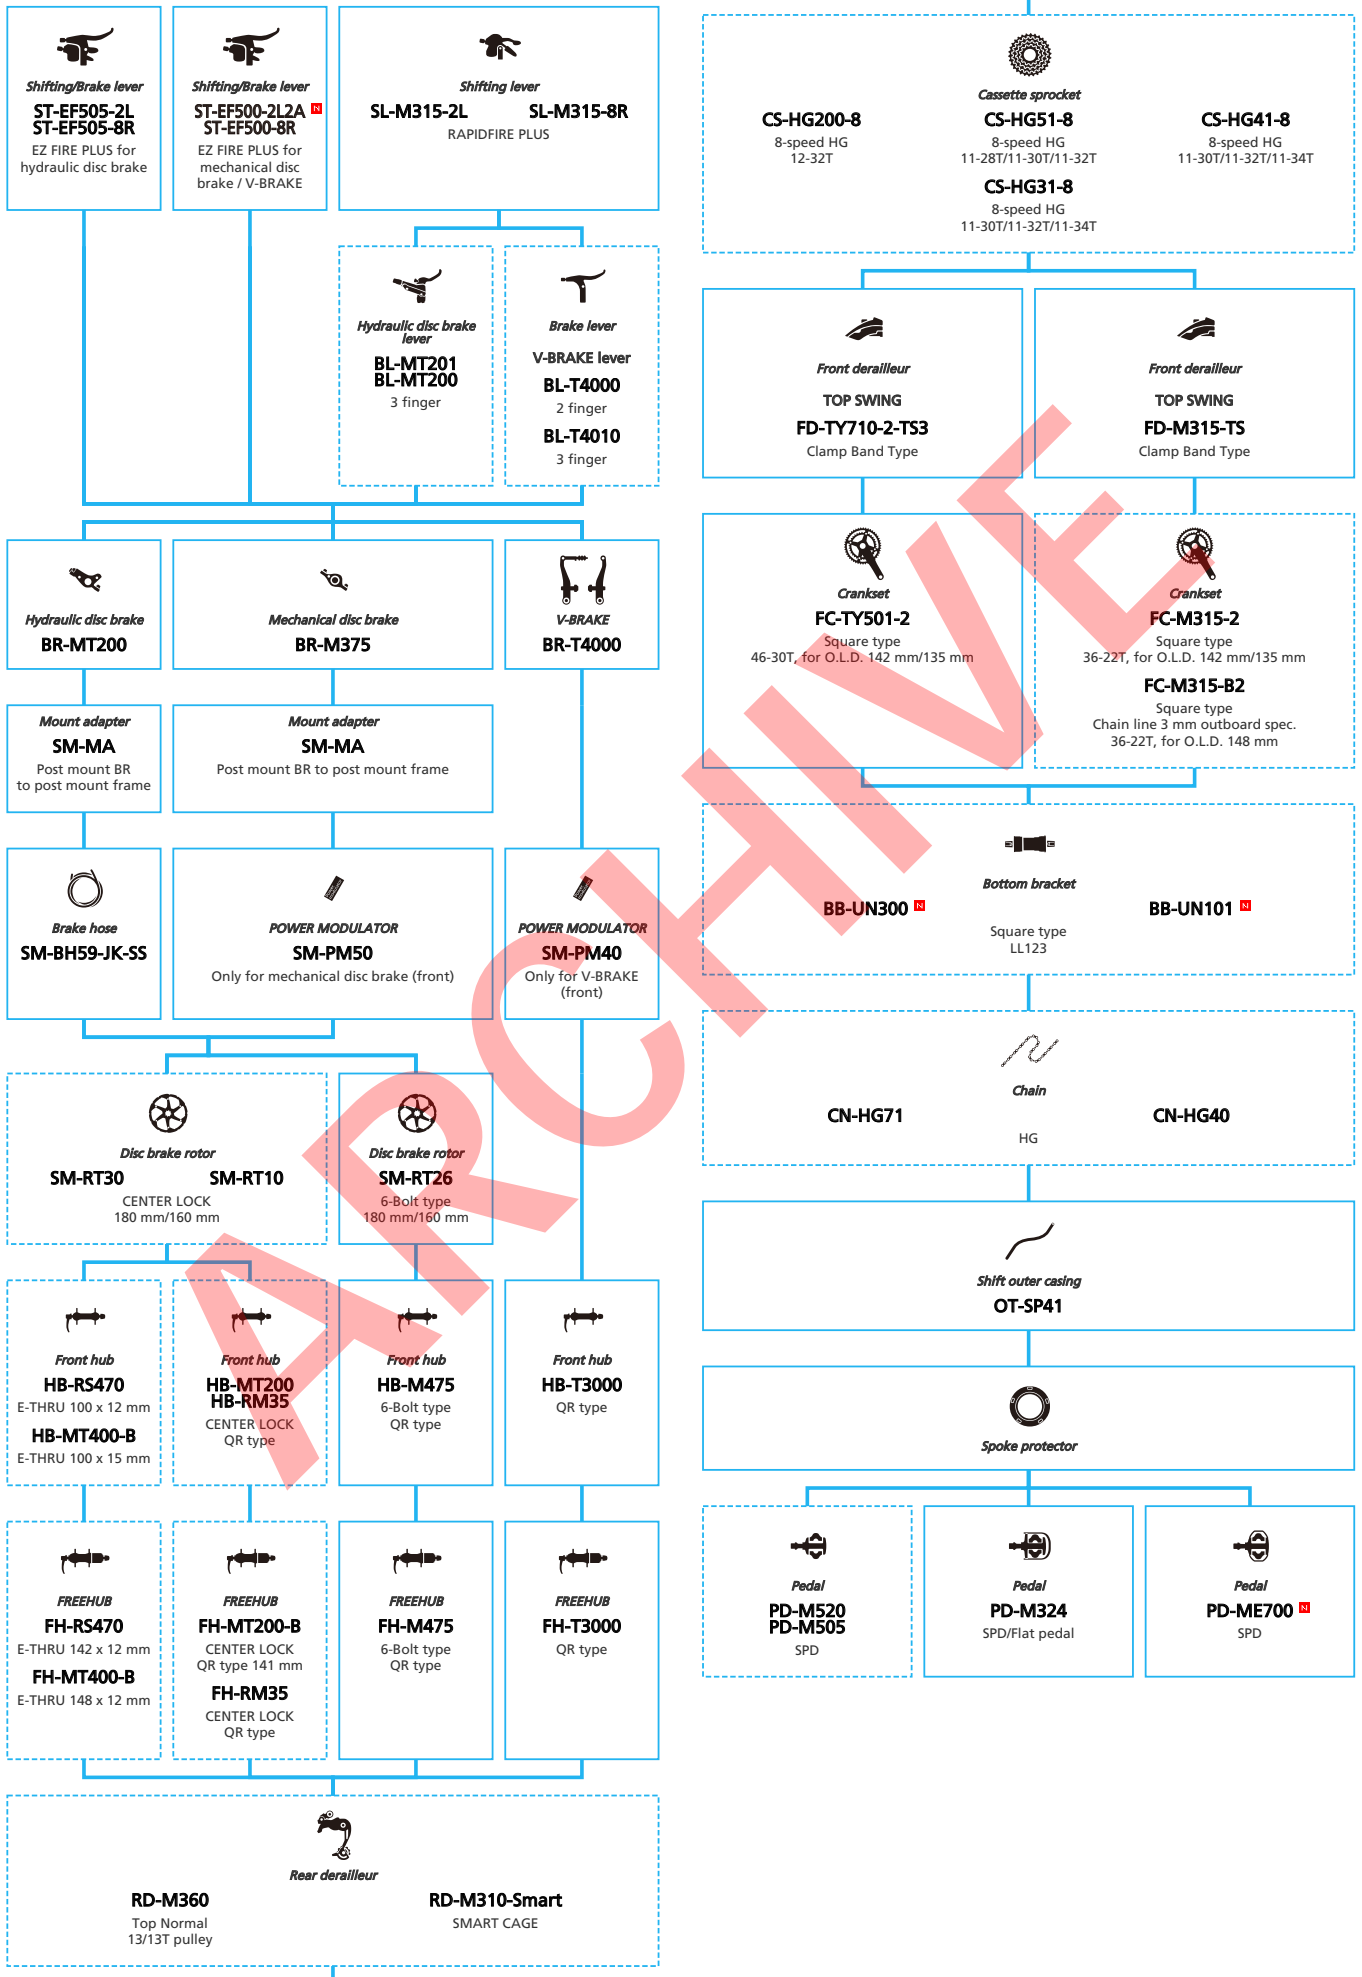

SHIMANO *Acera* *ALTUS* (2x8-speed)

N ... New model
■ ... Additional option
□ ... All select
▨ ... Alternative option
▩ ... Single select

Mountain Bike