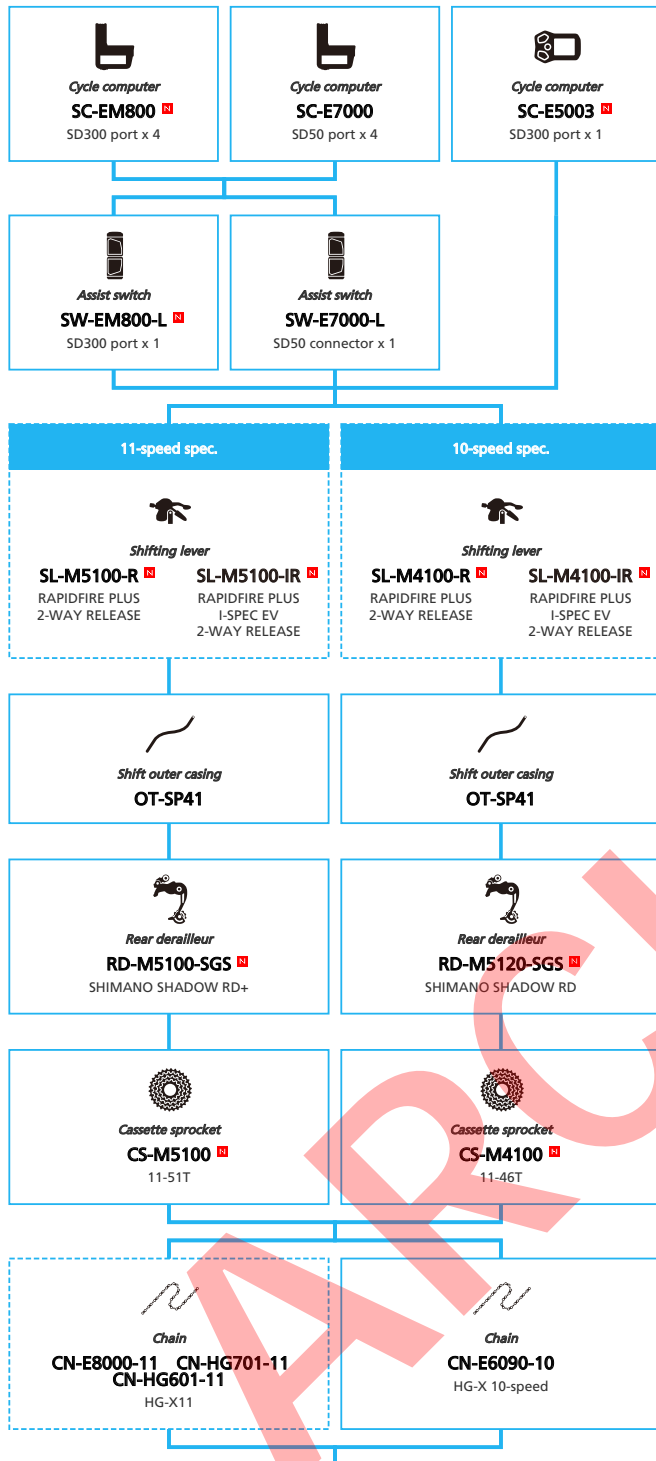

EP8 with Rear Derailleur (Mechanical spec.)

N ... New model
   ... Additional option
   ... Alternative option
   ... All select
   ... Single select