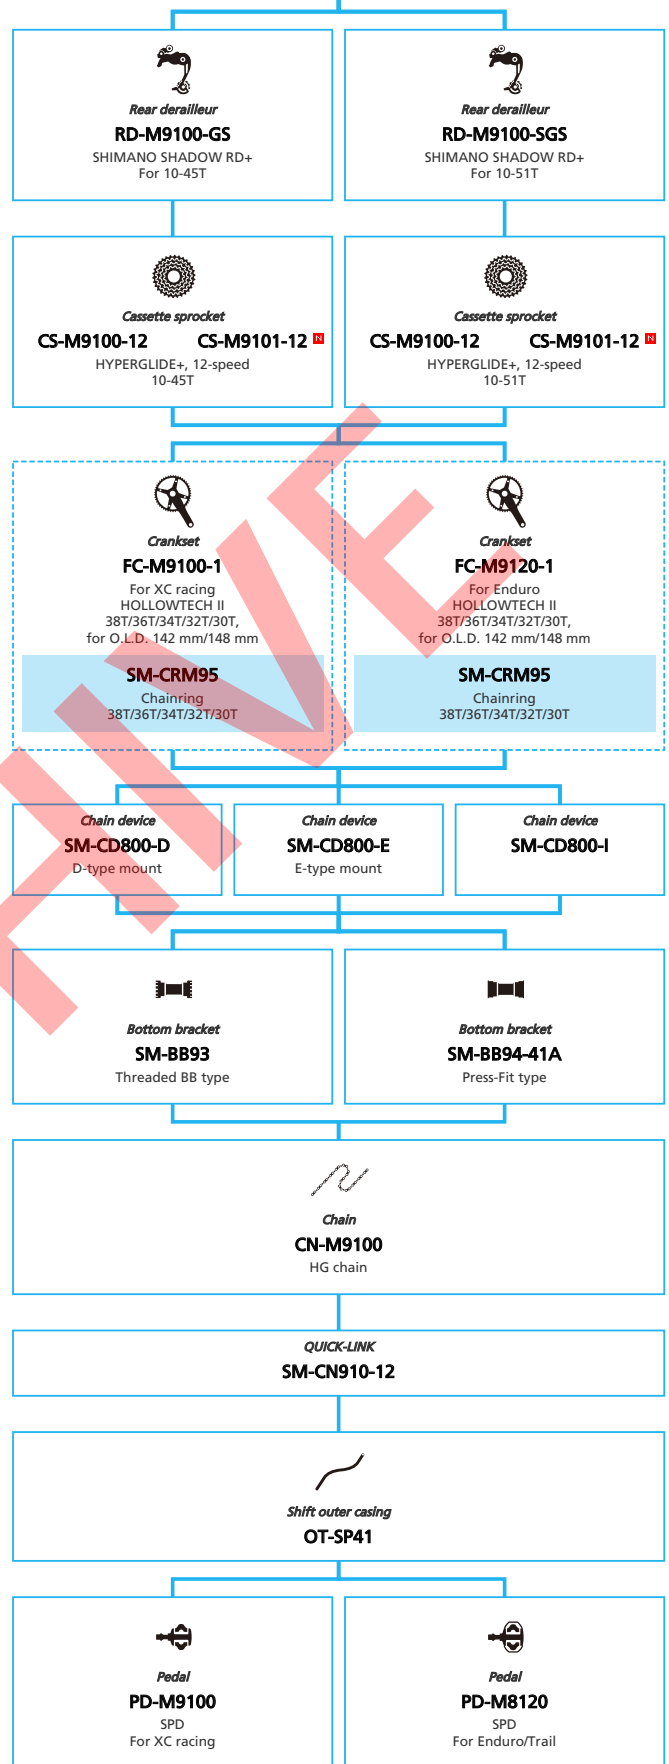

XTR (1x12-speed)

- ... New model
- ... Additional option
- ... Alternative option
- ... All select
- ... Single select

Mountain Bike

XTR (2x12-speed)

■ ... New model
 ... Additional option
 ... Alternative option
 ... All select
 ... Single select