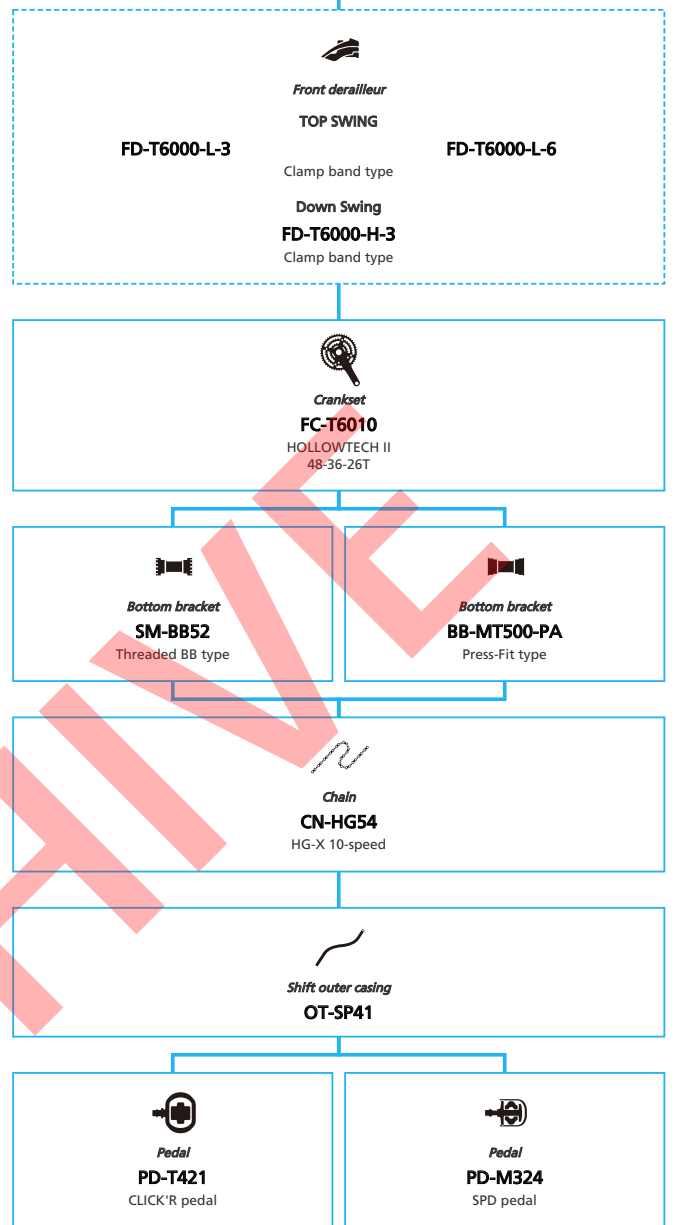

ARCHIVE

SHIMANO **DEORE XT** (3x10-speed)

N ... New model
 ■ ... Additional option
 □ ... All select
 ▨ ... Alternative option
 ▨ ... Single select

Trekking Bike

SHIMANO
DEORE (3x10-speed)

N ... New model
 ... Additional option
 ... All select
 ... Alternative option
 ... Single select