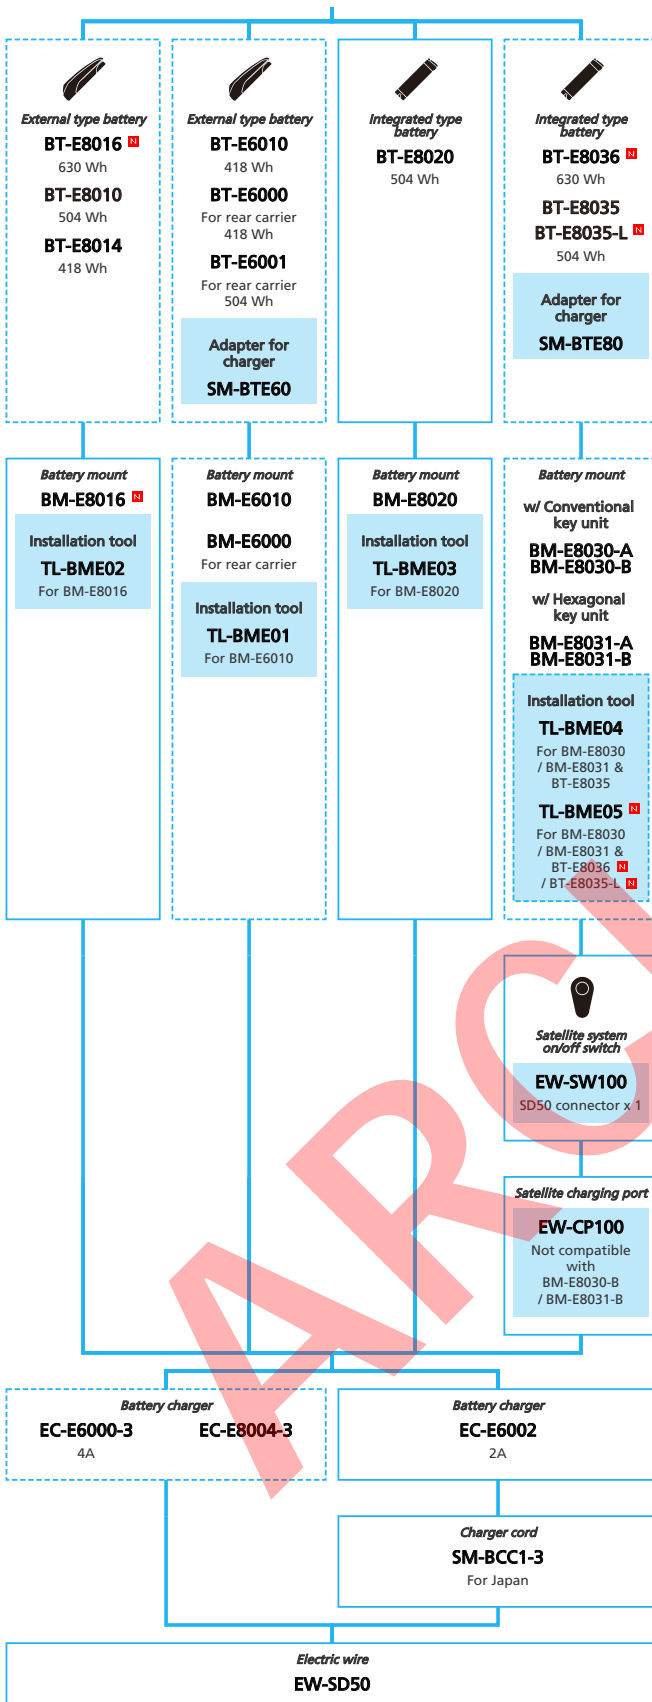

ARCHIVE

SHIMANO STEPS E5000 series with Rear Derailleur (Mechanical spec.)

N ... New model
 ... Additional option
 ... Alternative option
 ... All select
 ... Single select

E-BIKE

- ... New model
- ... Additional option
- ... All select
- ... Alternative option
- ... Single select