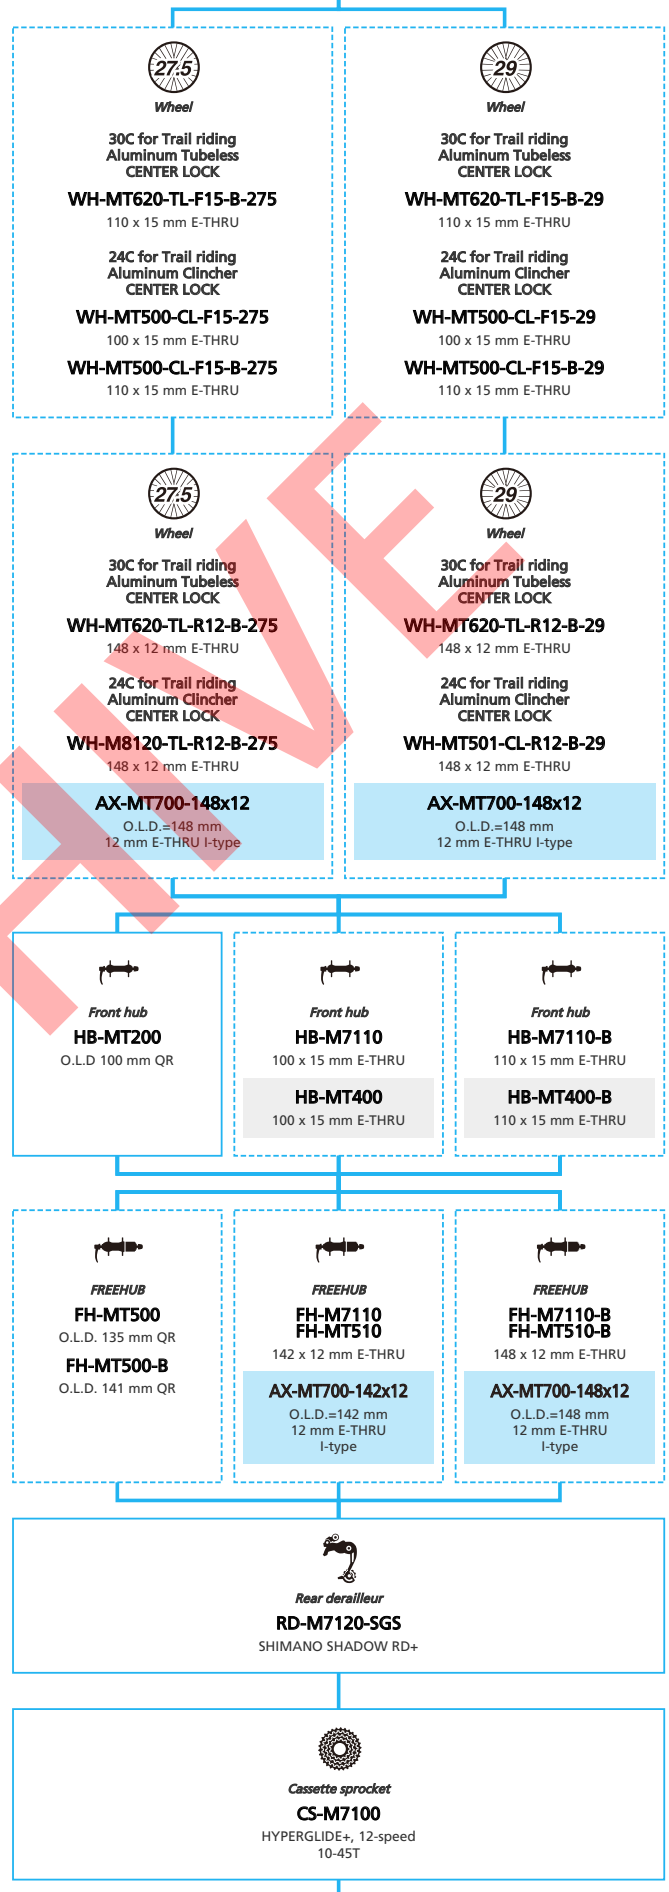

SHIMANO **DEORE XT** M8050 series (1x11-speed)

N ... New model
 ... Additional option
 ... Alternative option
 ... All select
 ... Single select

Mountain Bike

- ... New model
- ... Additional option
- ... All select
- ... Alternative option
- ... Single select

SLX (1x12-speed)

 ... New model
 ... Additional option
 ... Alternative option
 ... All select
 ... Single select

Mountain Bike

- ... New model
- ... Additional option
- ... All select
- ... Alternative option
- ... Single select

SLX (2x12-speed)

 ... New model
 ... Additional option
 ... Alternative option
 ... All select
 ... Single select

Mountain Bike

- ... New model
- ... Additional option
- ... Alternative option
- ... All select
- ... Single select