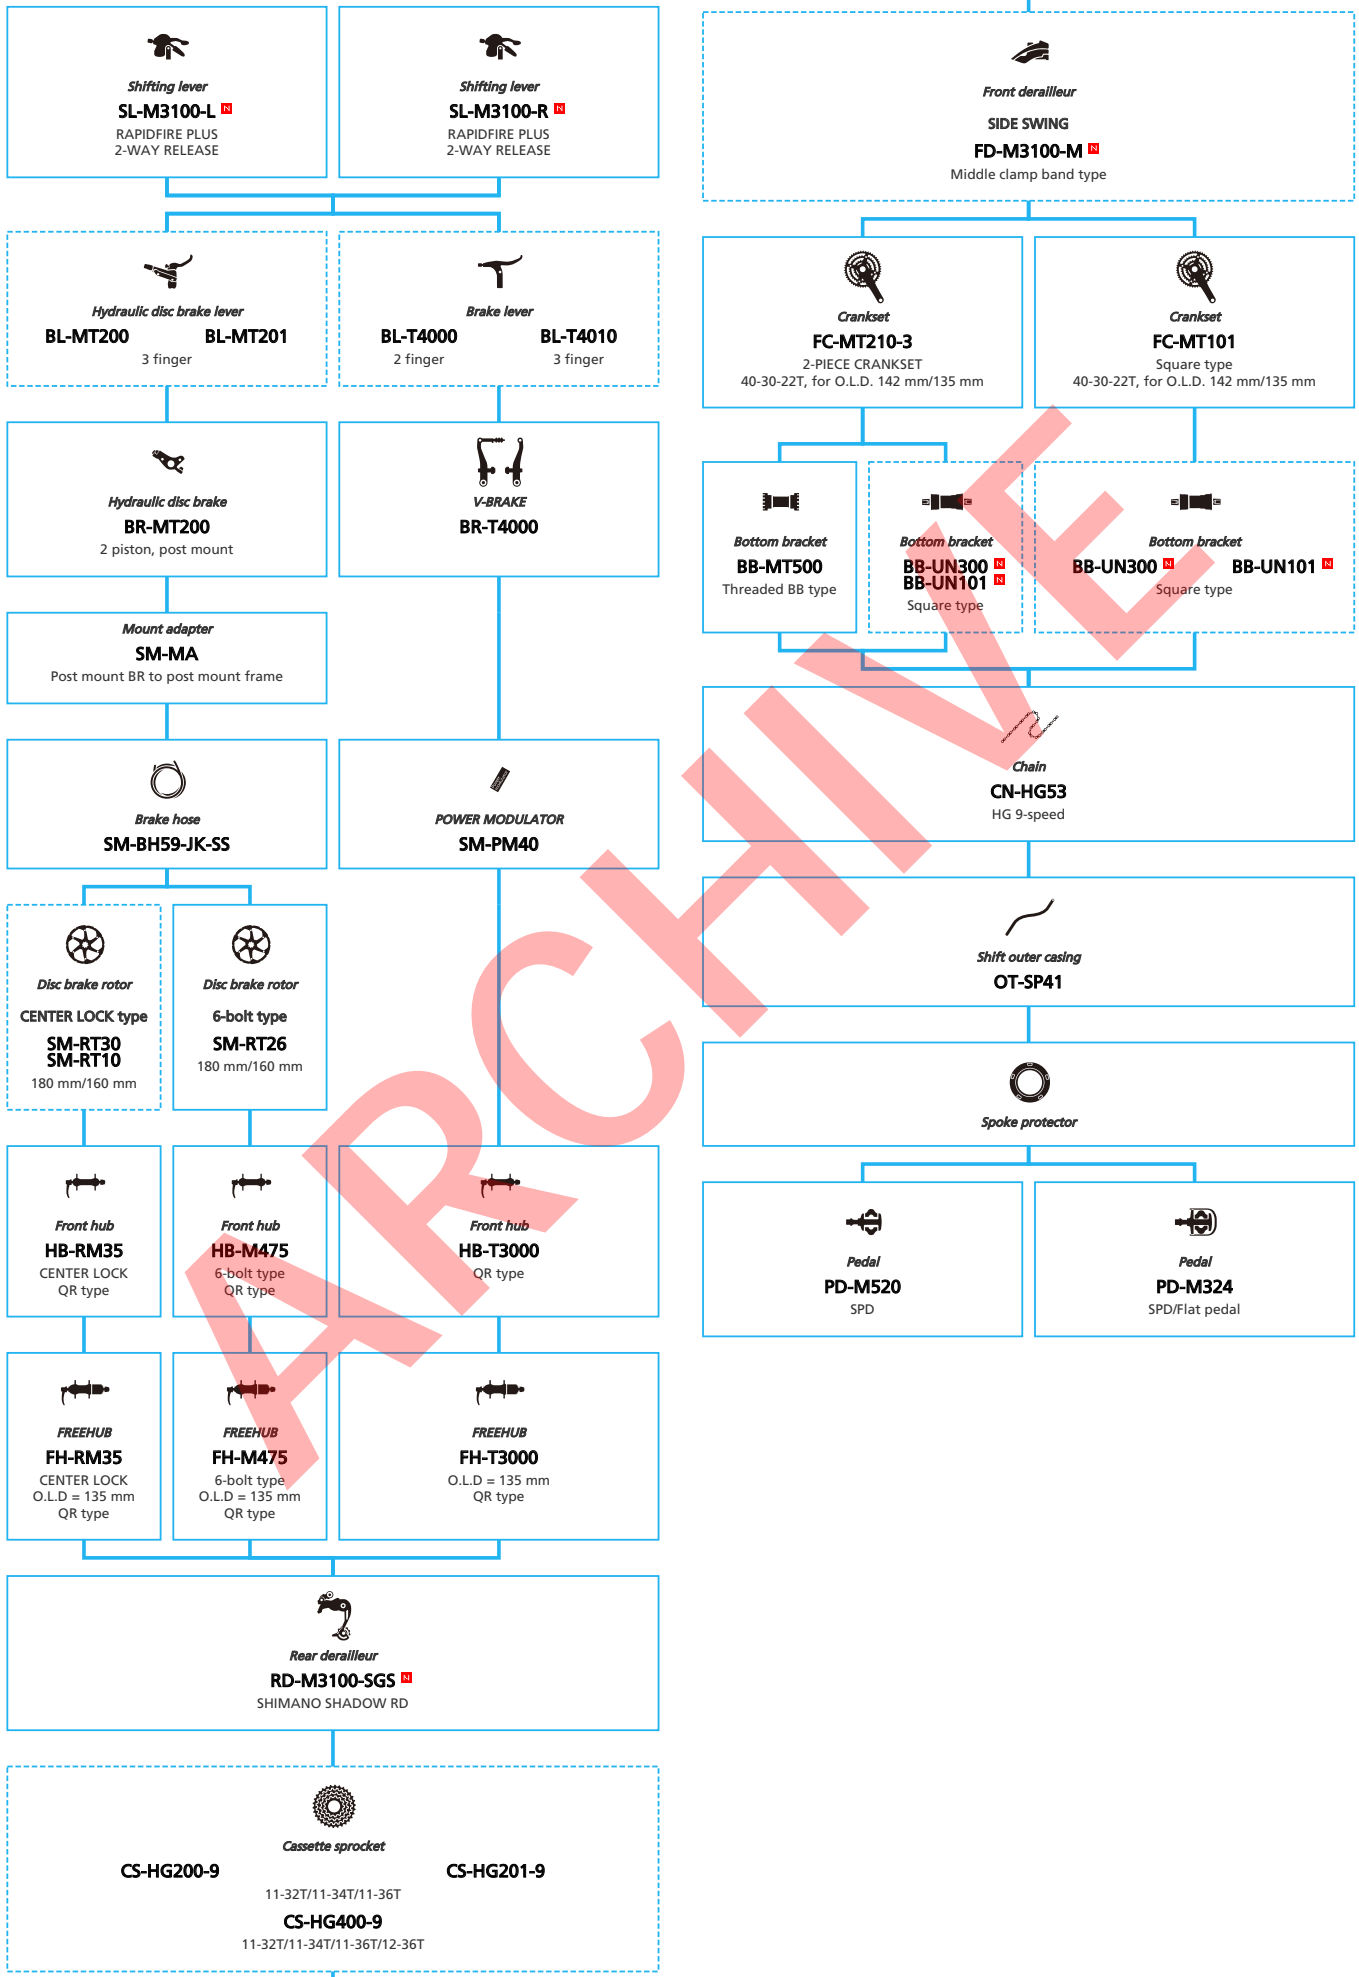

SHIMANO ALIVIO (3x9-speed)

N ... New model
  ... Additional option
  ... Alternative option
  ... All select
  ... Single select

Mountain Bike