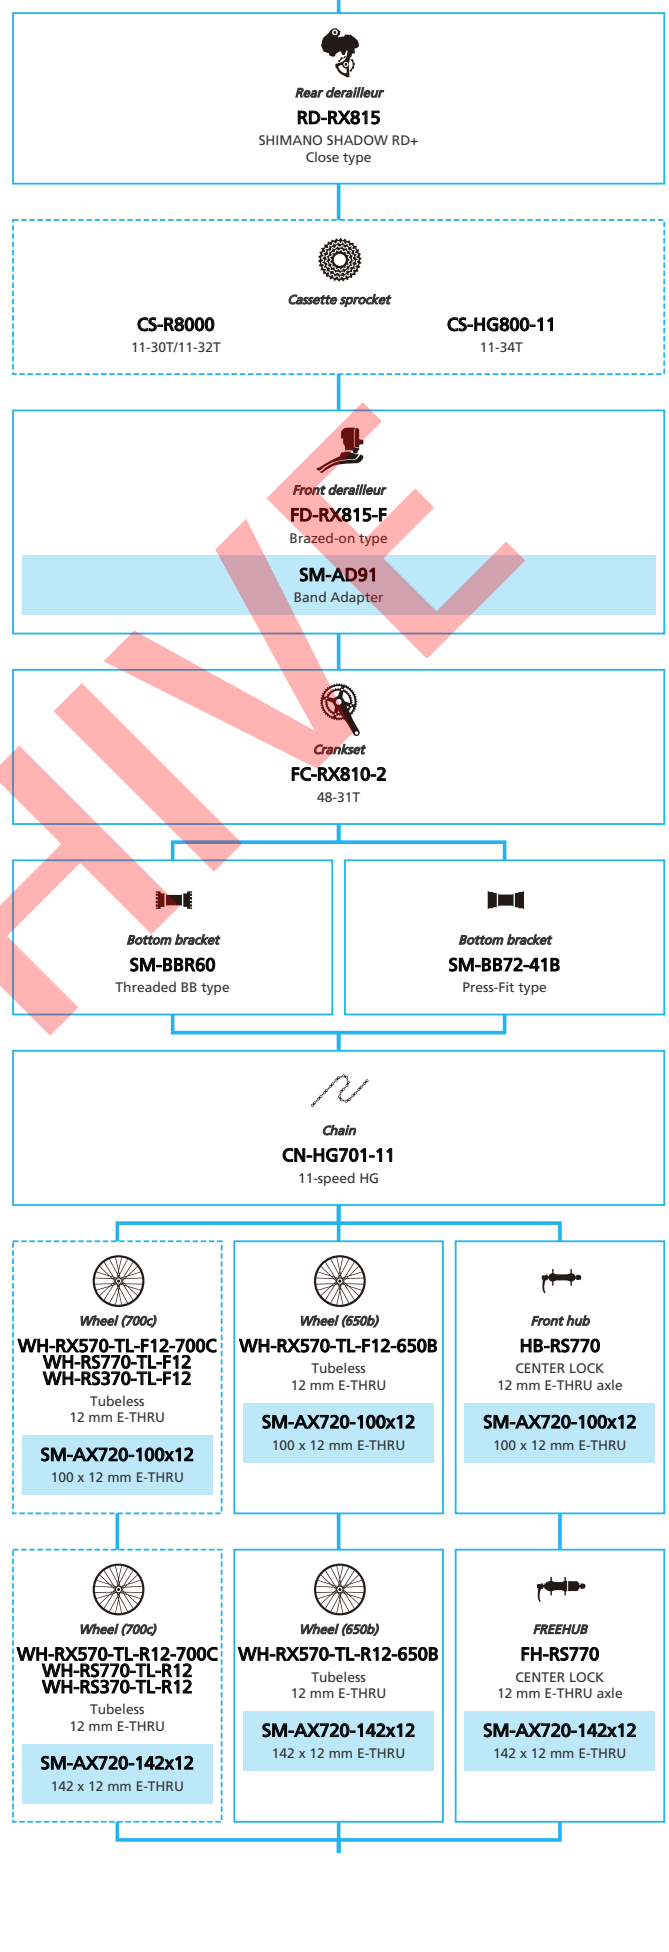

SHIMANO
GRX RX810 series (Electronic spec. 2x11-speed)

N ... New model
  ... Additional option
  ... Alternative option
  ... All select
  ... Single select

Gravel/Adventure Bike