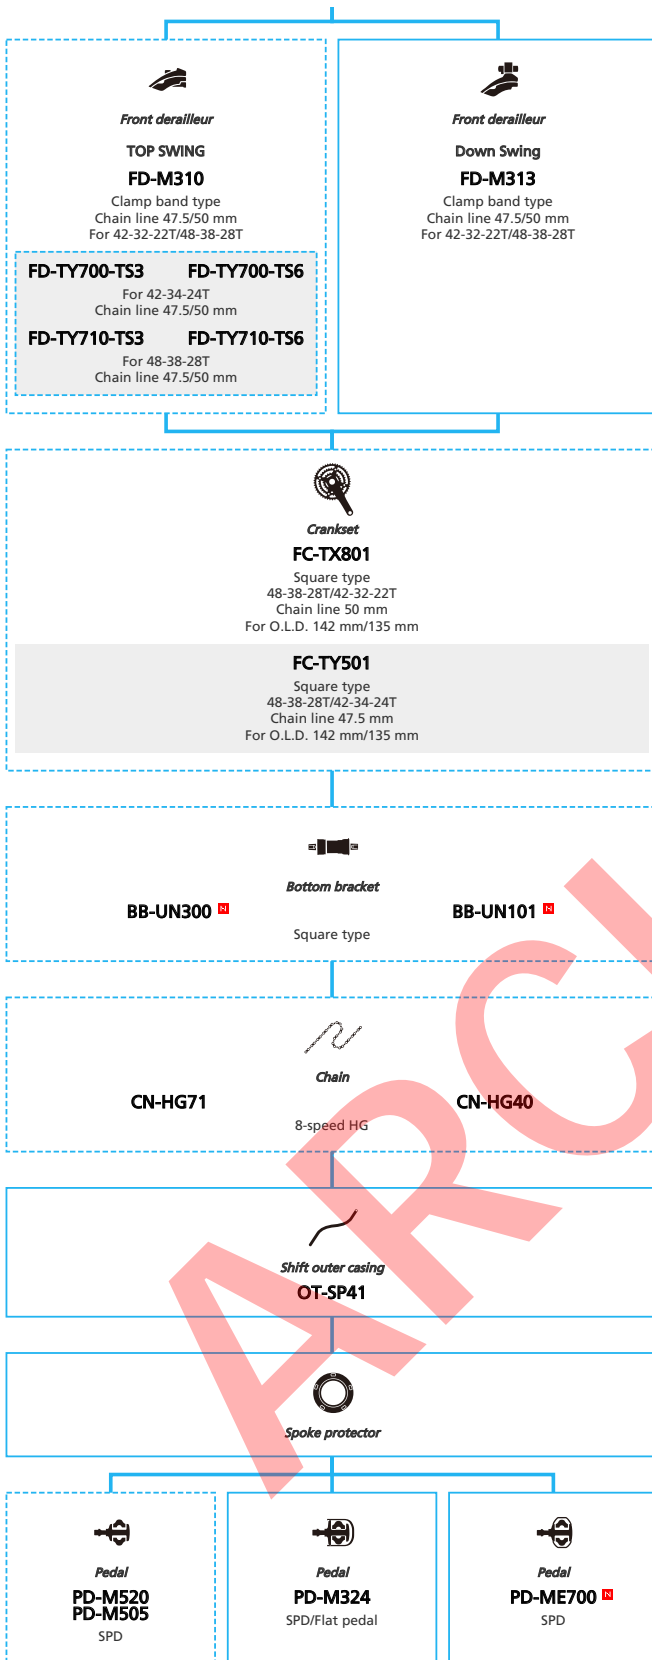

- ... New model
- ... Additional option
- ... Alternative option
- ... All select
- ... Single select