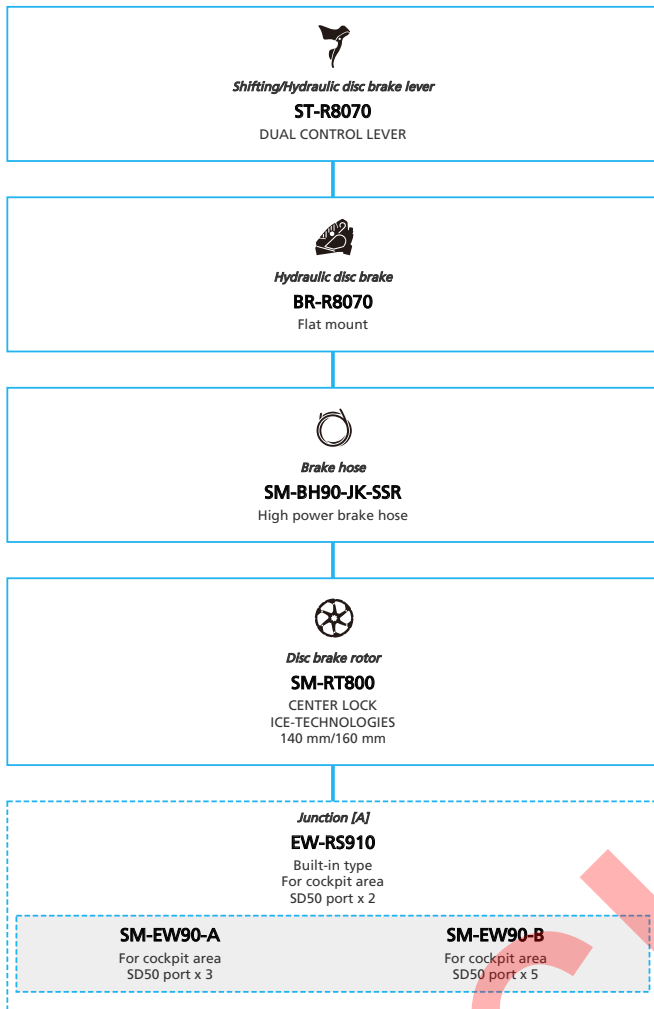

Hydraulic Disc Brake for Drop Handlebar (Electronic spec. 2x11-speed ULTEGRA grade)

- ... New model
- ... Additional option
- ... All select
- ... Alternative option
- ... Single select

ARCHIVE

Road Bike