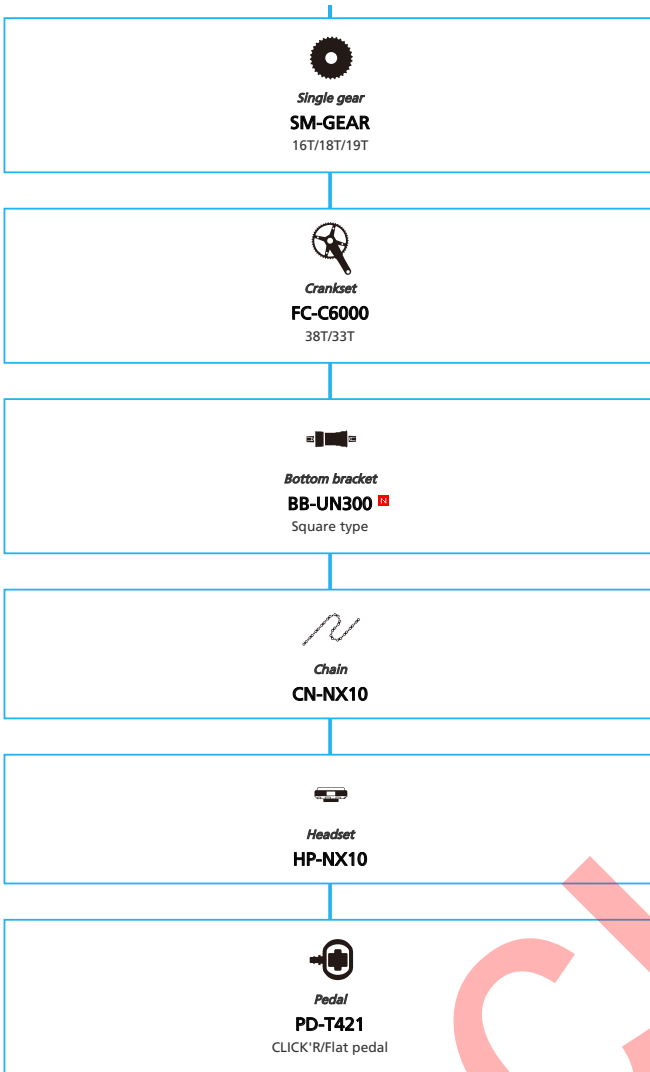

URBAN Bike

SHIMANO Nexus (INTER-8)

N ... New model
 ■ ... Additional option
 ■ ... Alternative option
 □ ... All select
 □ ... Single select

URBAN Bike

-  ... New model
-  ... Additional option
-  ... Alternative option
-  ... All select
-  ... Single select