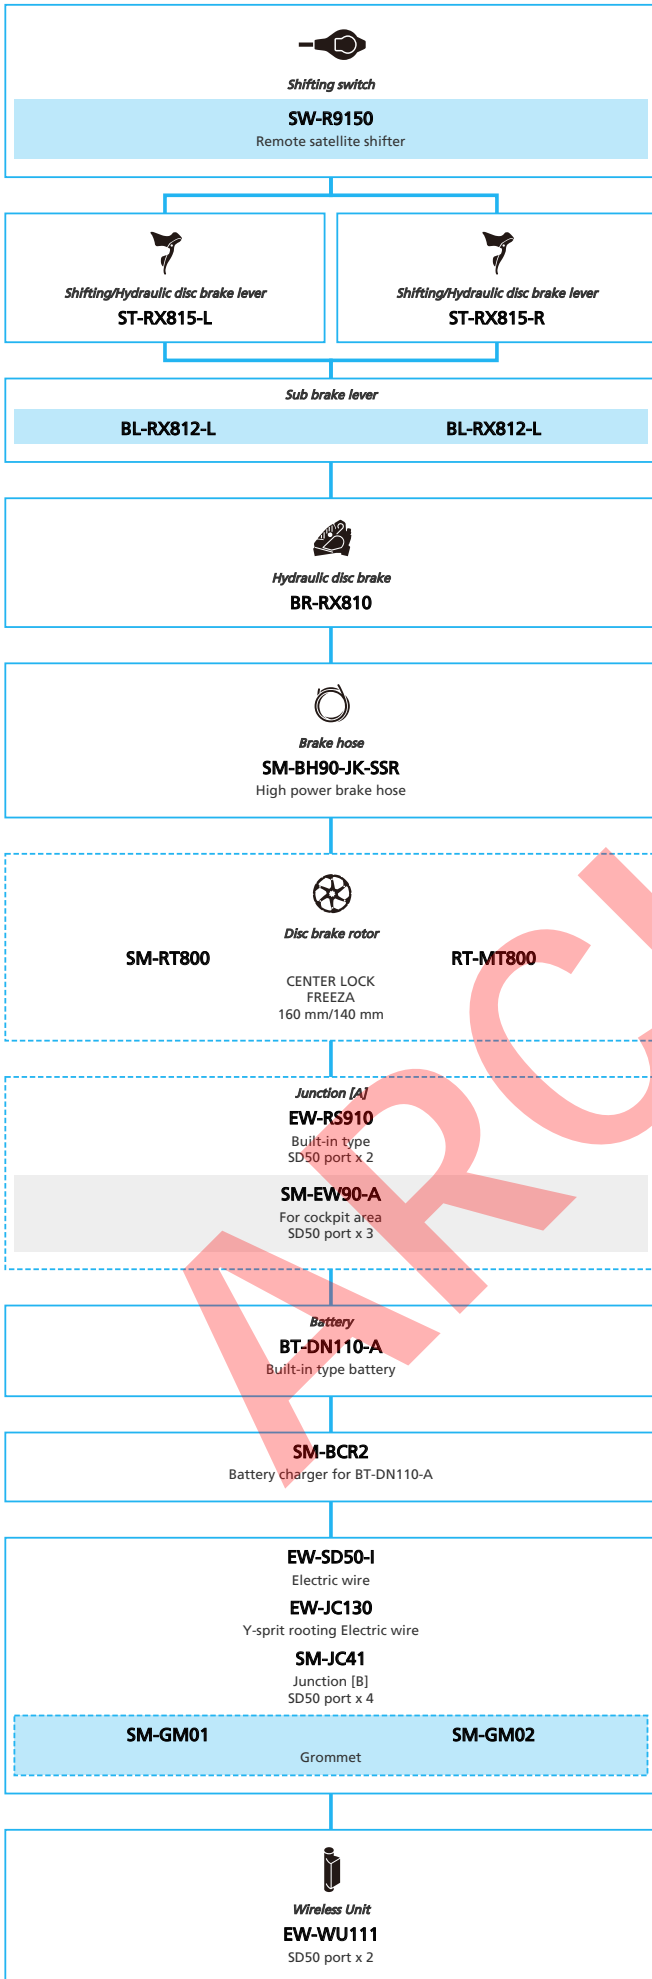

SHIMANO **GRX** RX810 series (Electronic spec. 1x11-speed)

N ... New model
  ... Additional option
  ... Alternative option
  ... All select
  ... Single select

Gravel/Adventure Bike