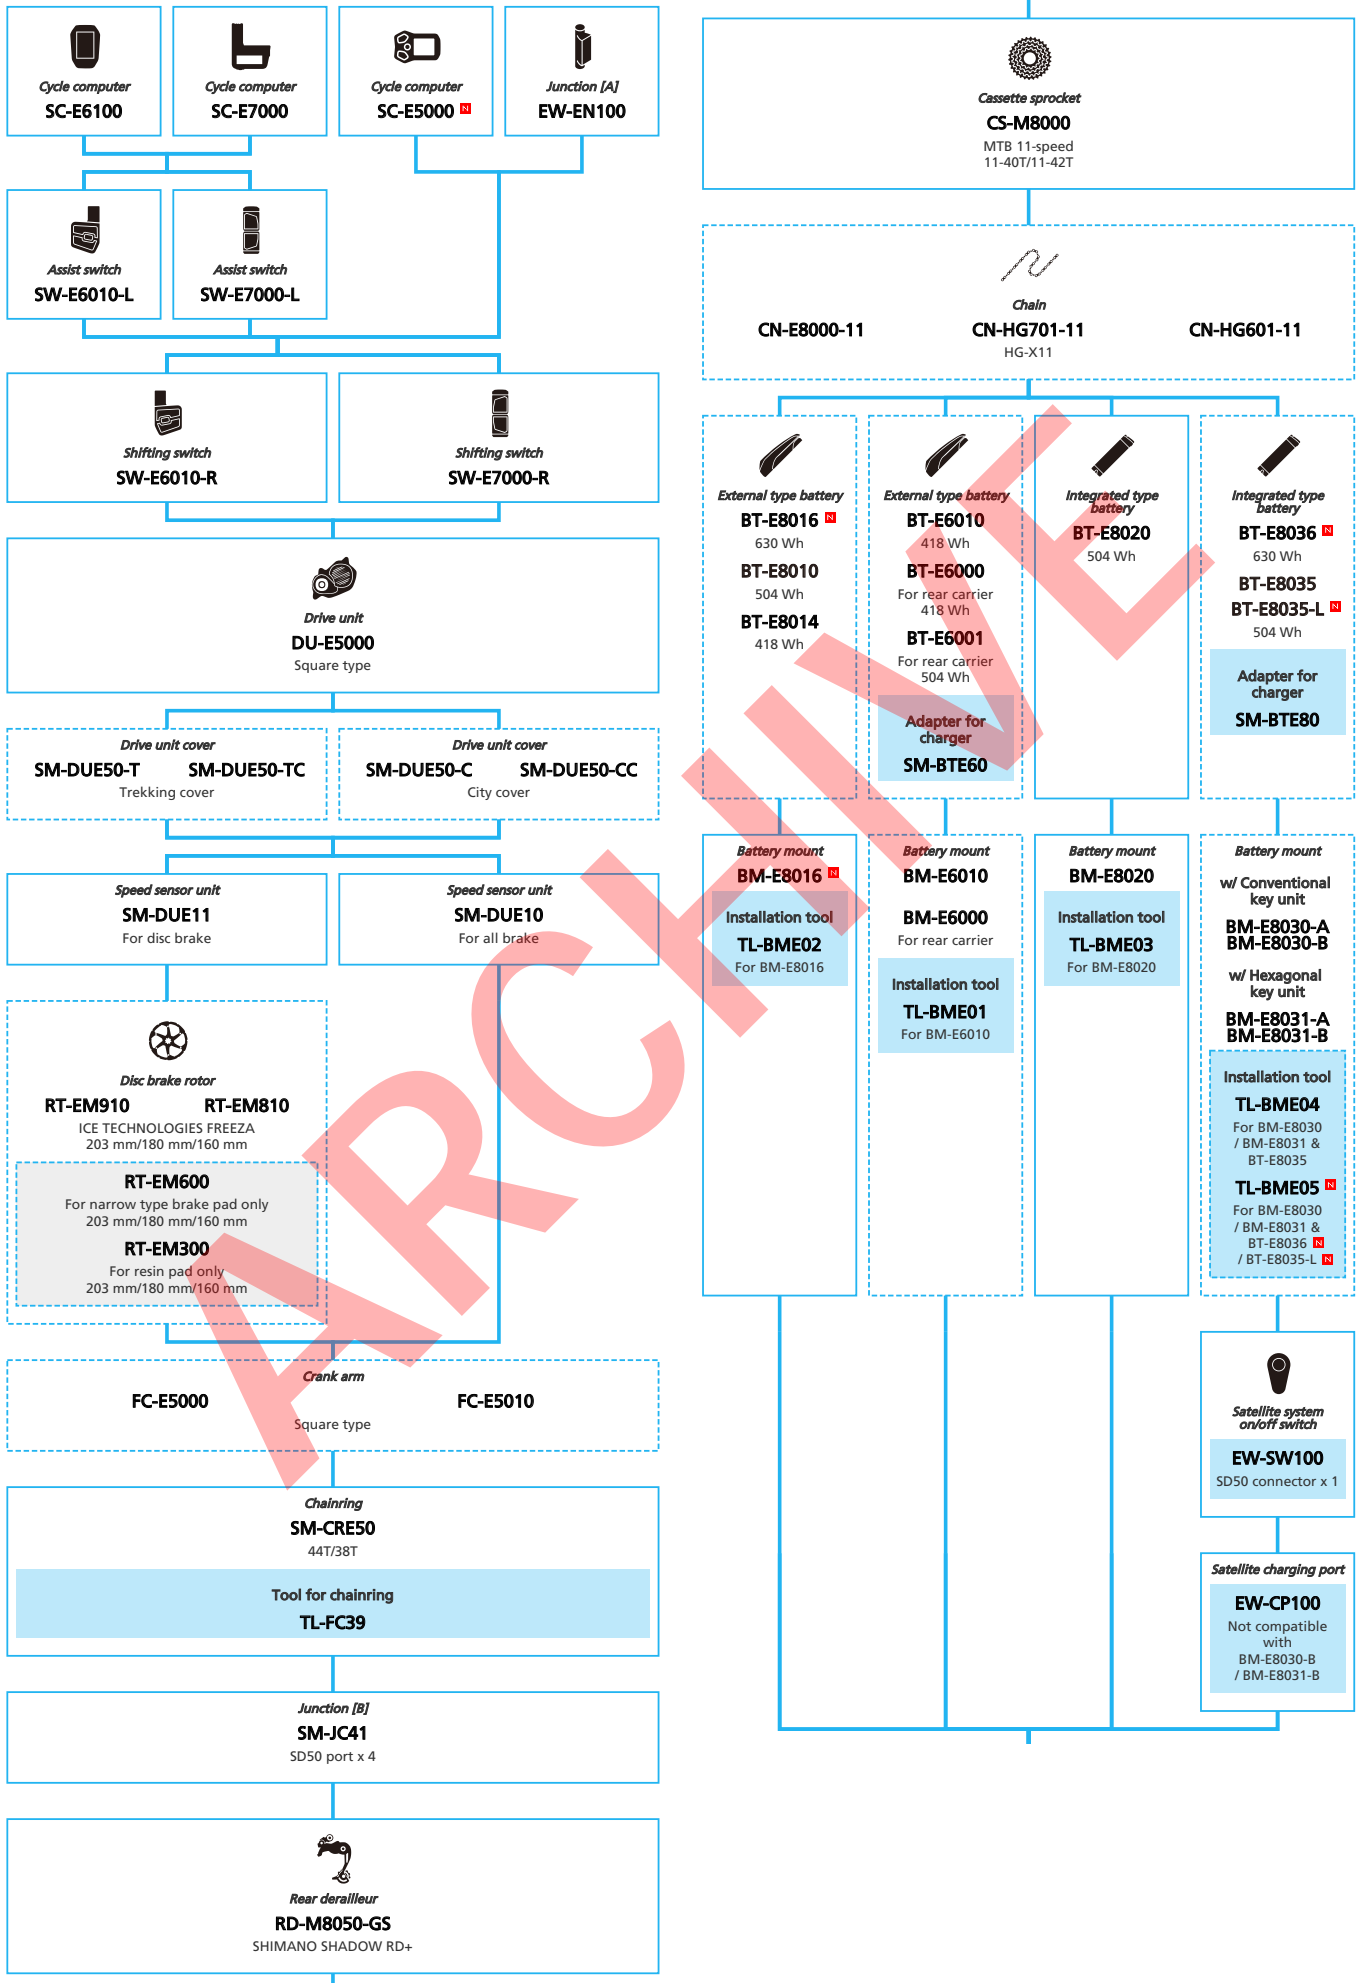

SHIMANO STOPS E5000 series with Rear Derailleur (Electronic spec.)

N ... New model
■ ... Additional option
□ ... All select
▨ ... Alternative option
▩ ... Single select

E-BIKE