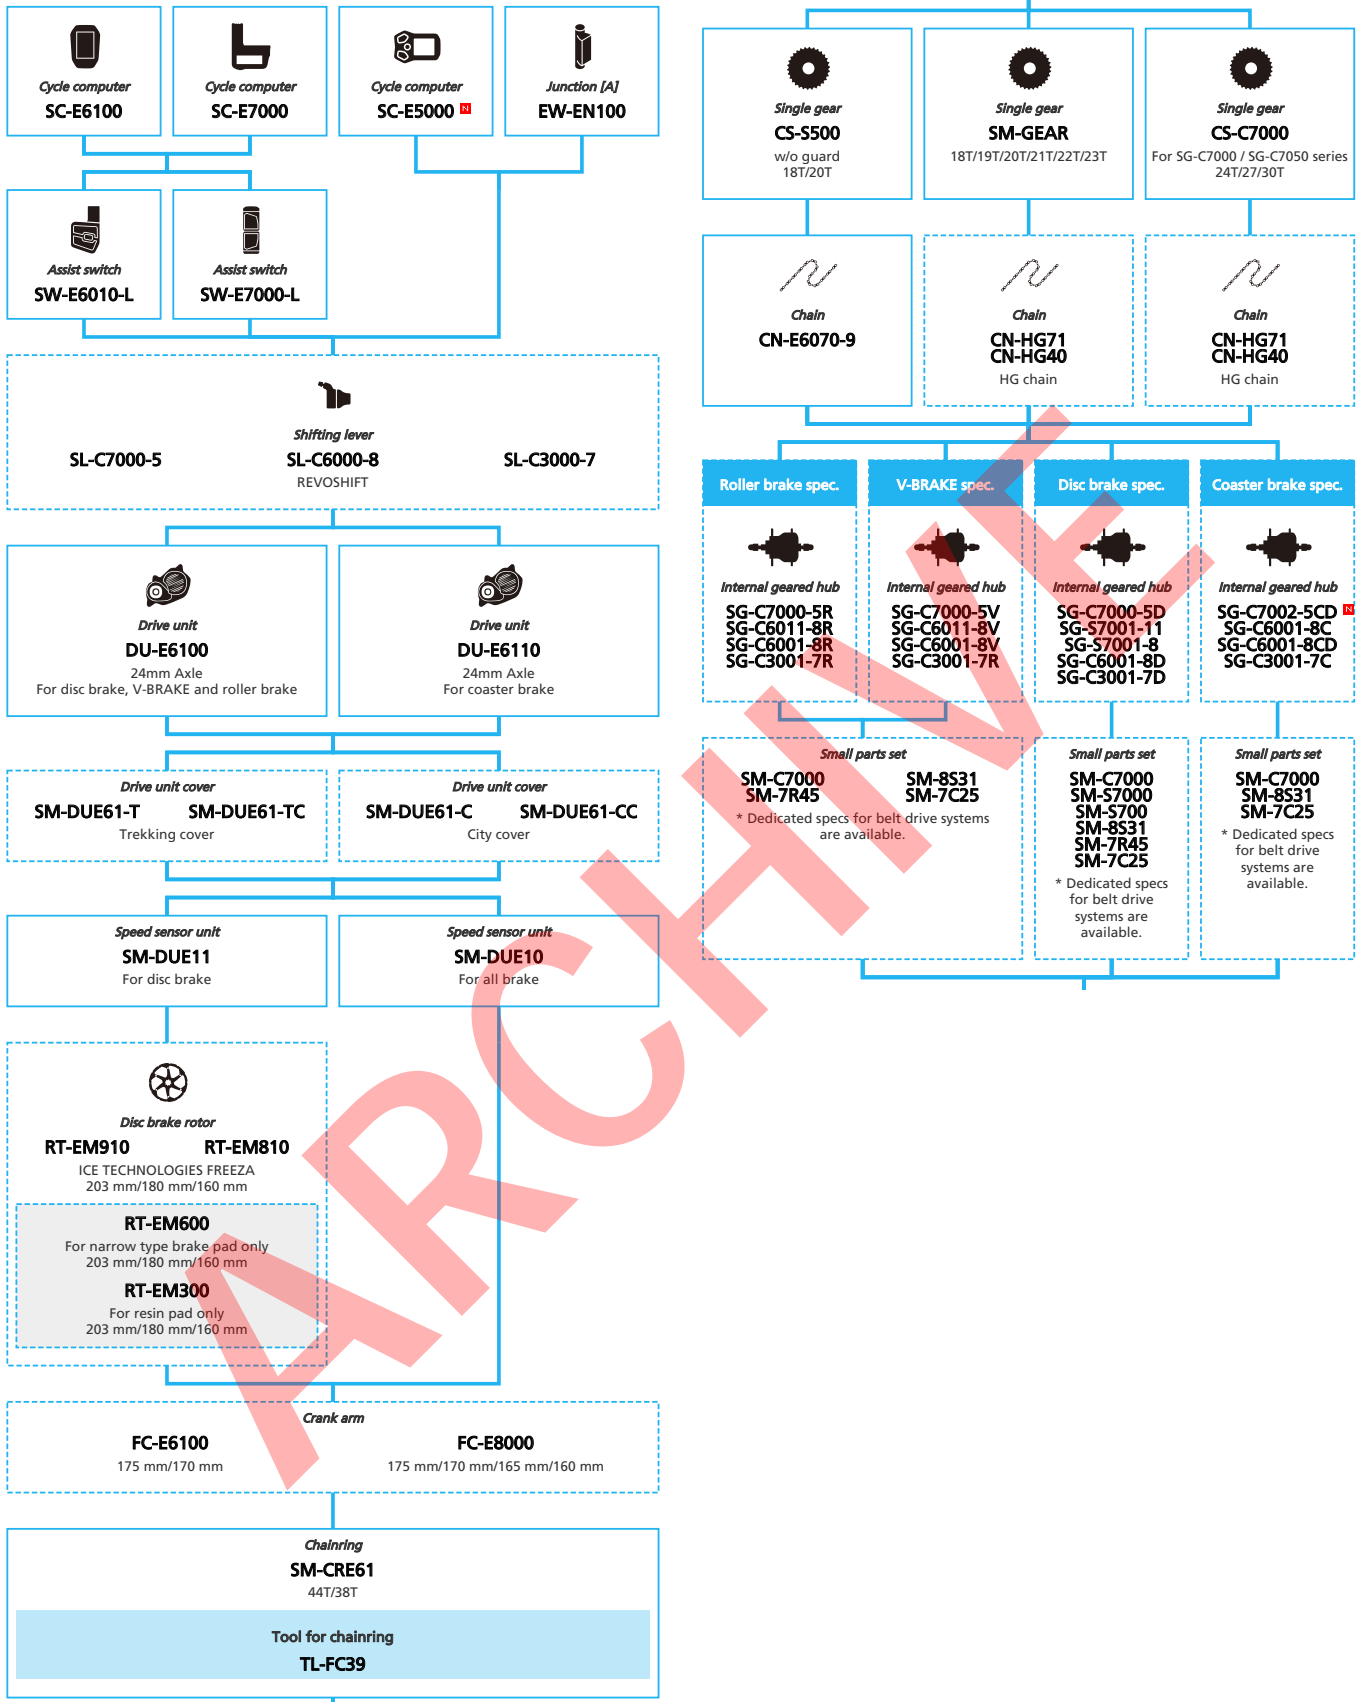

SHIMANO STEPS E6100 series with Internal Geared Hub (Mechanical spec.)

■ ... New model
  ... Additional option
  ... All select
  ... Alternative option
  ... Single select

E-BIKE