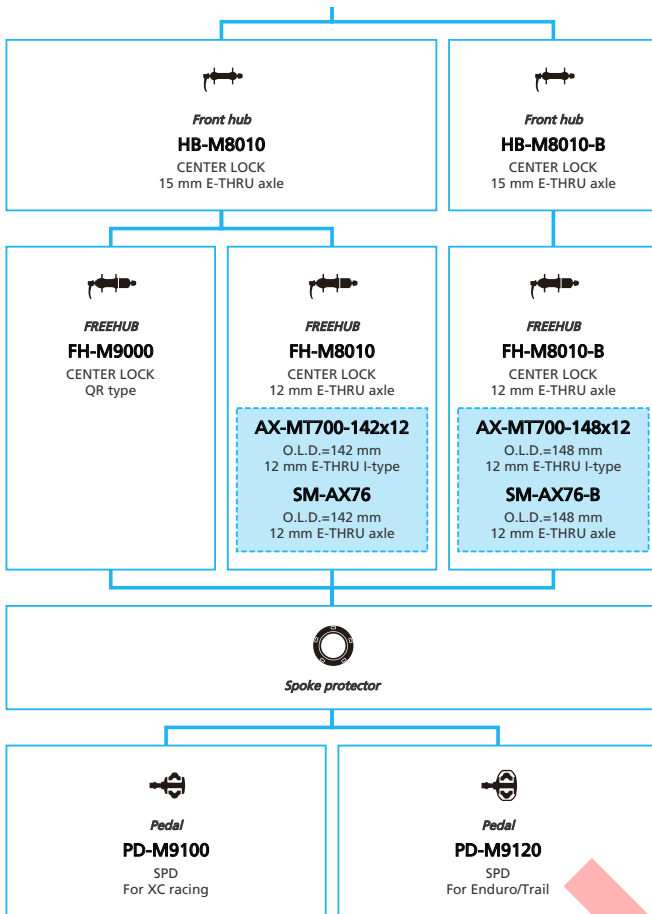

ARCHIVE

SHIMANO XTR M9050 series (2x11-speed)

N ... New model
 ... Additional option
 ... Alternative option
 ... All select
 ... Single select

Mountain Bike

-  ... New model
-  ... Additional option
-  ... Alternative option
-  ... All select
-  ... Single select

SHIMANO XTR M9050 series (1x11-speed)

■ ... New model
 ... Additional option
 ... All select
 ... Alternative option
 ... Single select

Mountain Bike

-  ... New model
-  ... Additional option
-  ... Alternative option
-  ... All select
-  ... Single select