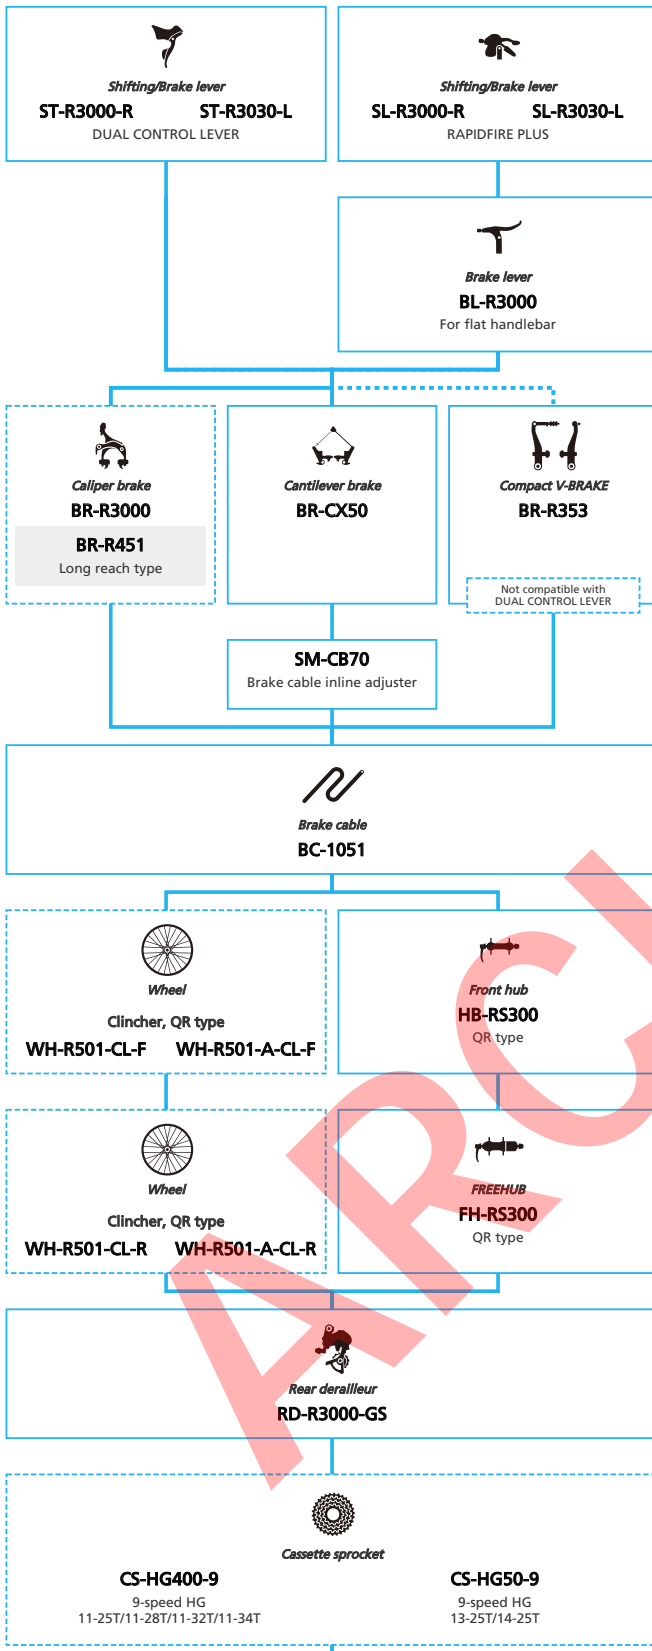

SHIMANO *SORA* (3x9-speed)

- ... New model
- ... Additional option
- ... All select
- ... Alternative option
- ... Single select