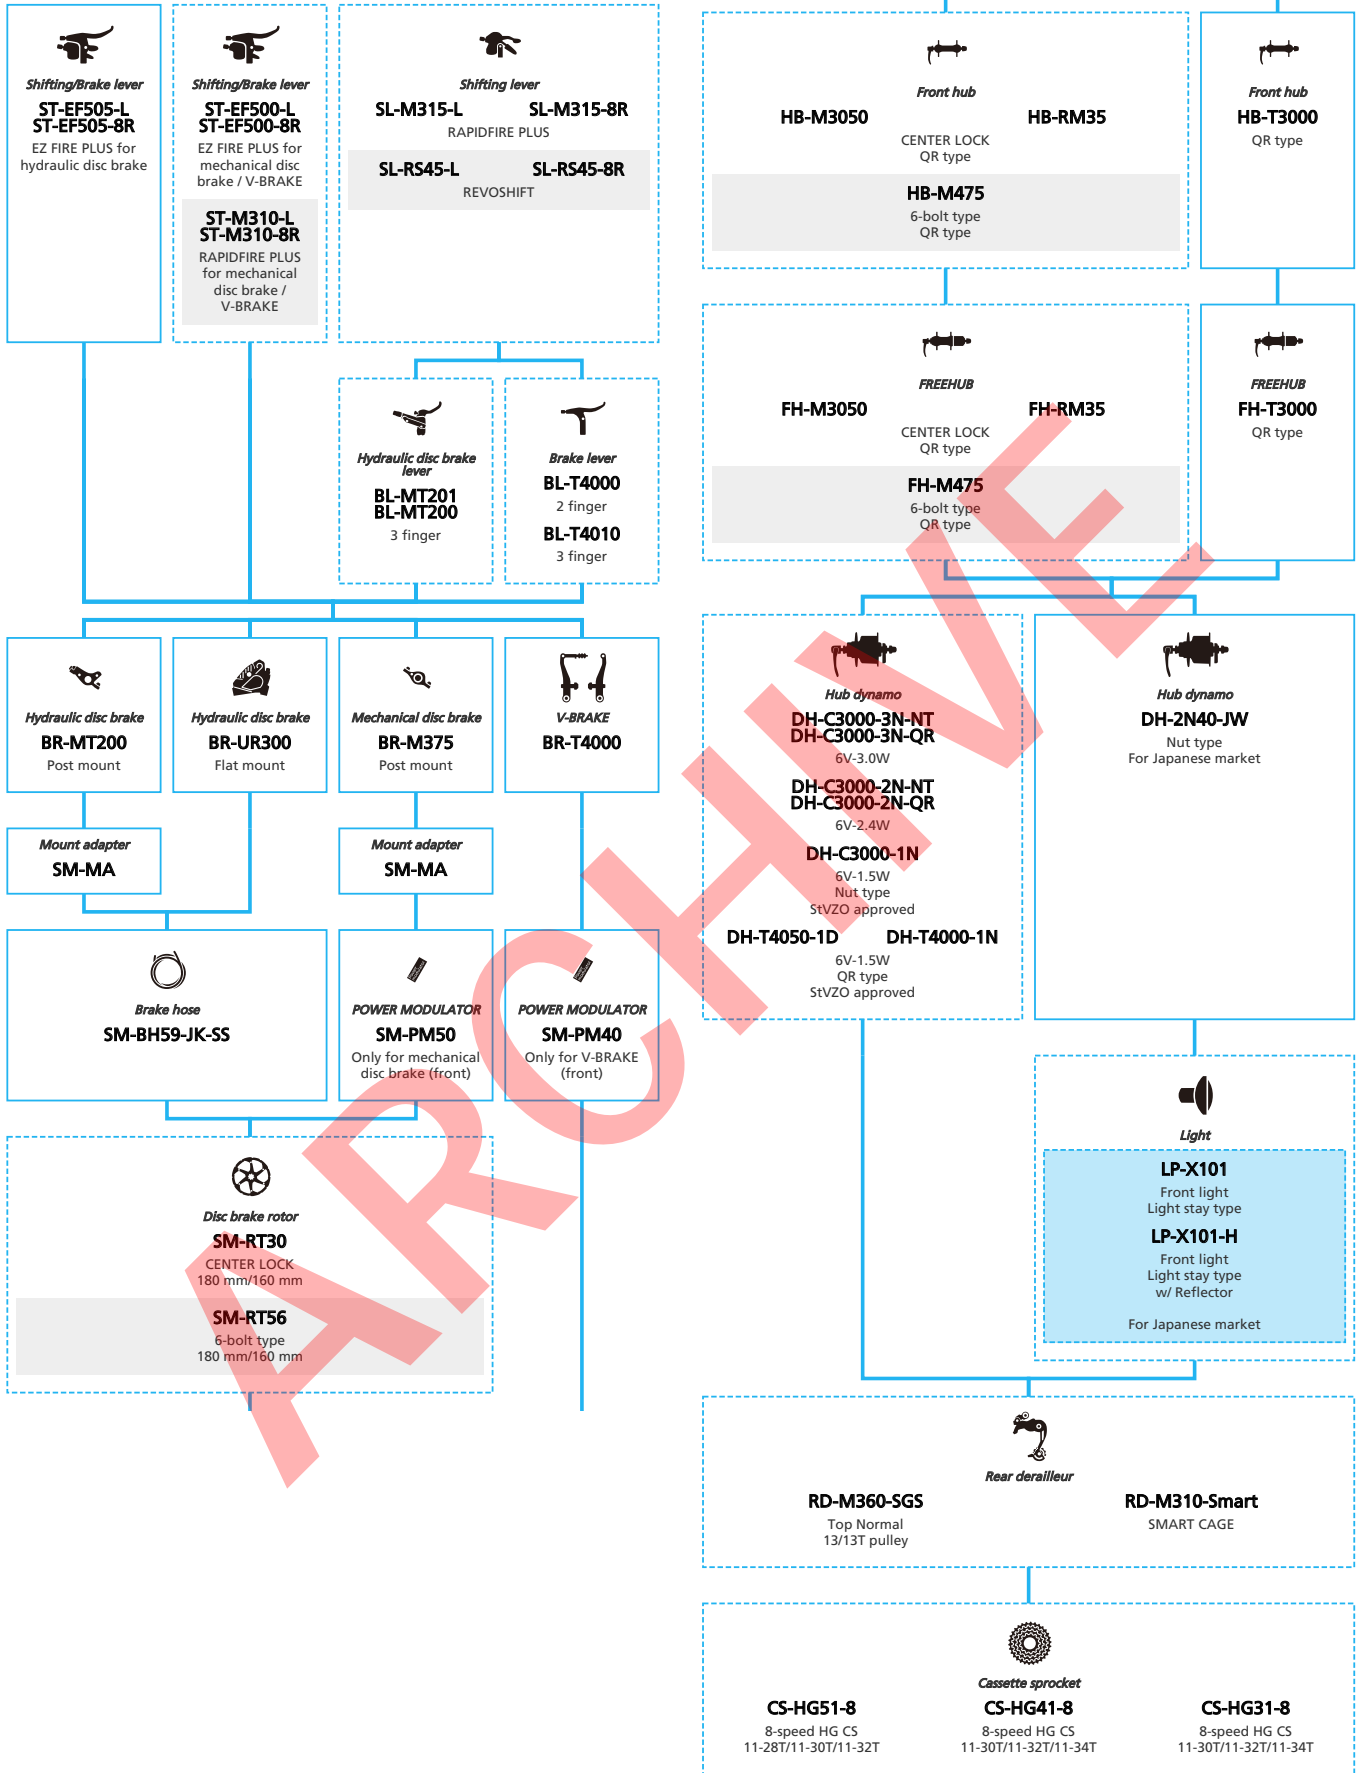

SHIMANO *Acera* *ALTUS* (3x8-speed)

N ... New model
■ ... Additional option
■ ... Alternative option
□ ... All select
□ ... Single select

Mountain Bike