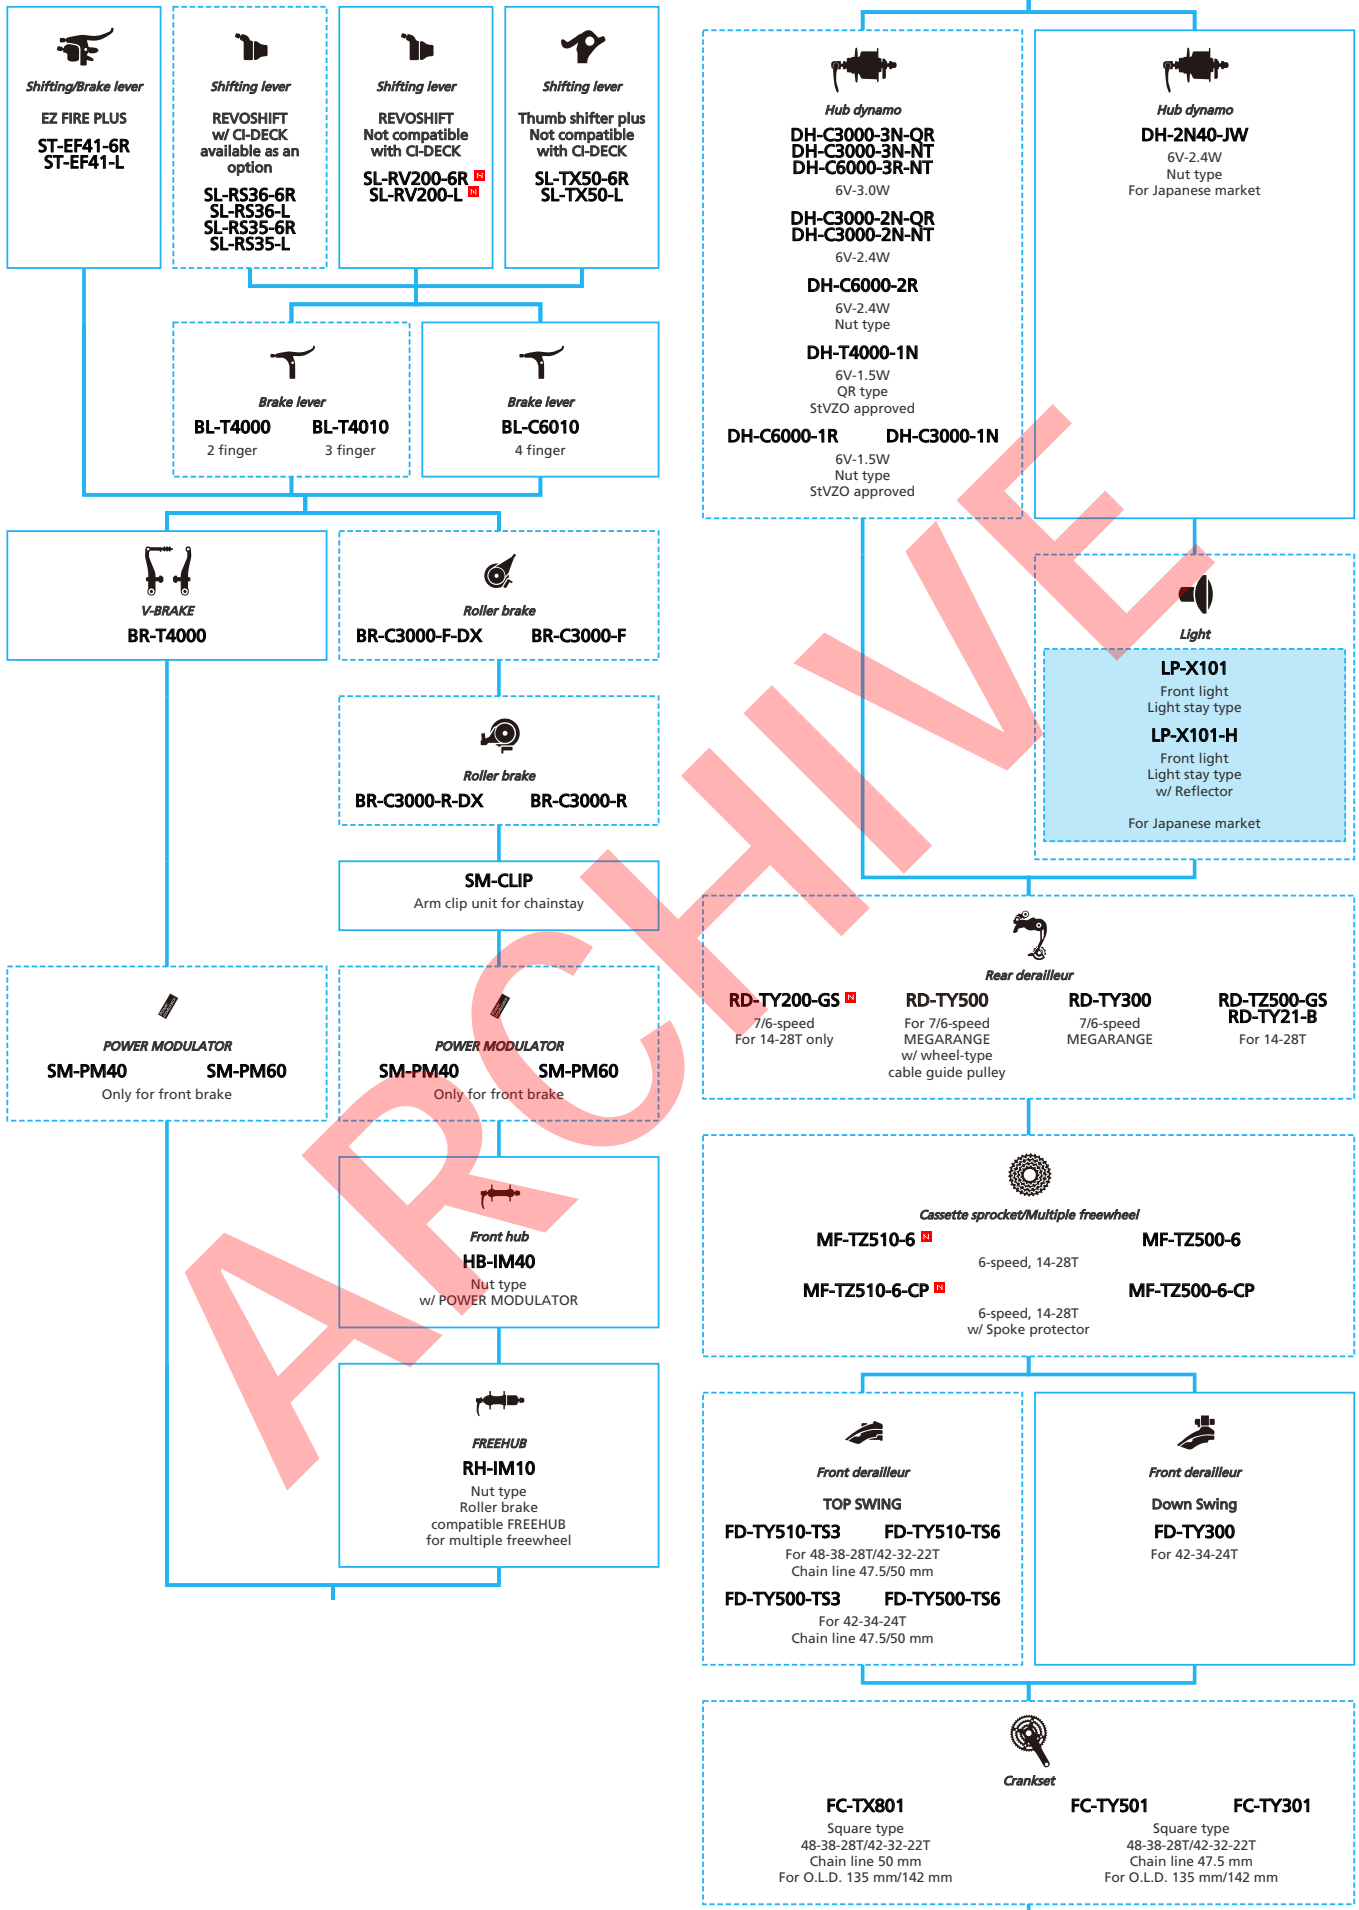

SHIMANO Tourney (3x6-speed)

... New model
... Additional option
... Alternative option
... All select
... Single select

Mountain Bike