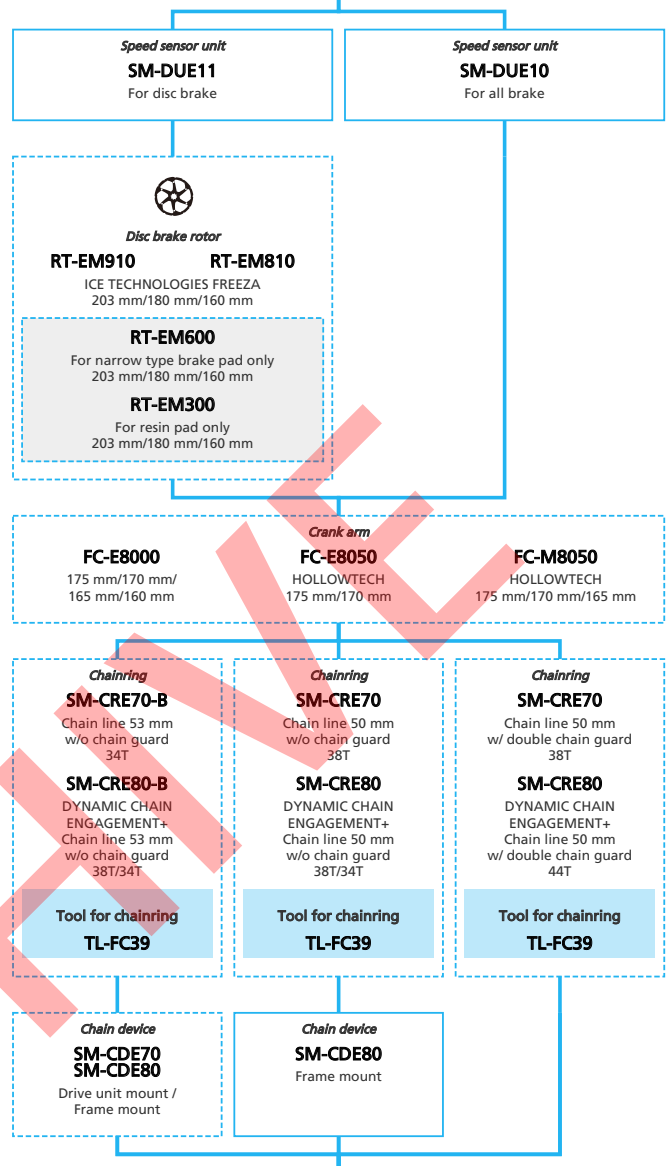

SHIMANO STEPS E7000 series (Mechanical Derailleur spec.)

■ ... New model
 ... Additional option
 ... Alternative option
 ... All select
 ... Single select