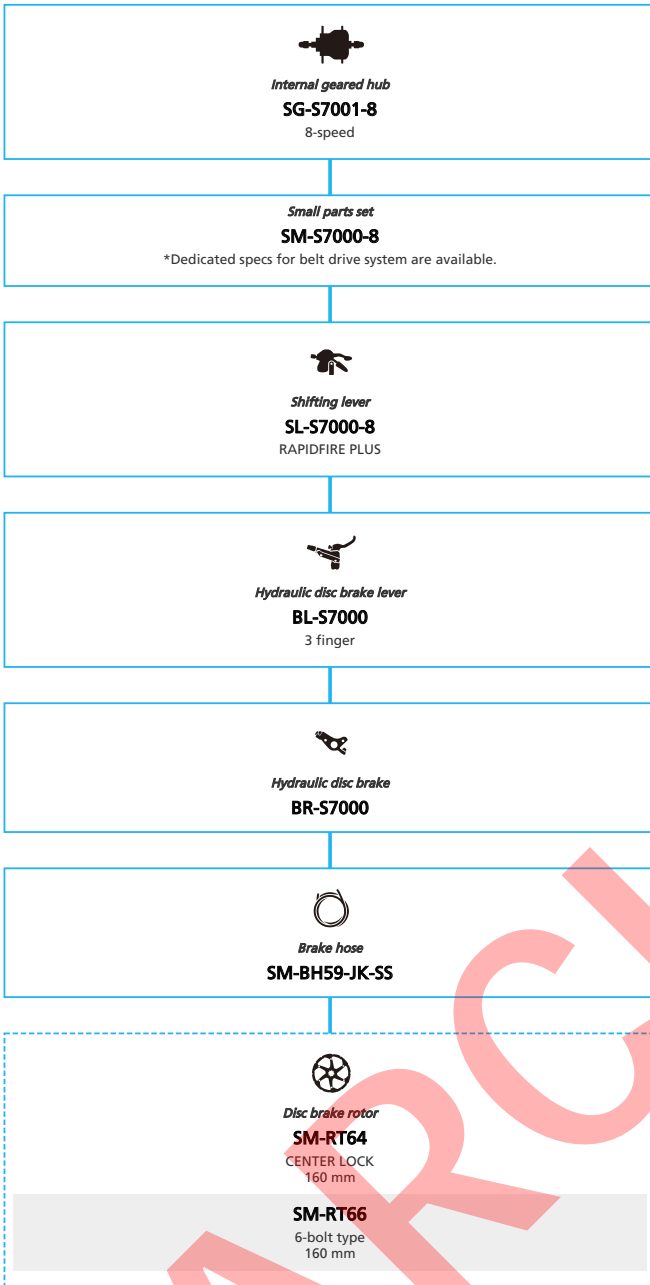

SHIMANO ALFINE (Electronic spec Flathandle)

N ... New model
 ... Additional option
 ... Alternative option
 ... All select
 ... Single select

URBAN Bike

SHIMANO ALFINE (Electronic spec Drophandle)

N ... New model
 ■ ... Additional option
 ■ ... Alternative option
 □ ... All select
 □ ... Single select

URBAN Bike

SHIMANO ALFINE (11-speed)

■ ... New model
 ... Additional option
 ... Alternative option
 ... All select
 ... Single select

A
R
C
H
I
V
E

URBAN Bike

SHIMANO ALFINE (8-speed)

N ... New model
 ■ ... Additional option
 ■ ... Alternative option
 □ ... All select
 □ ... Single select