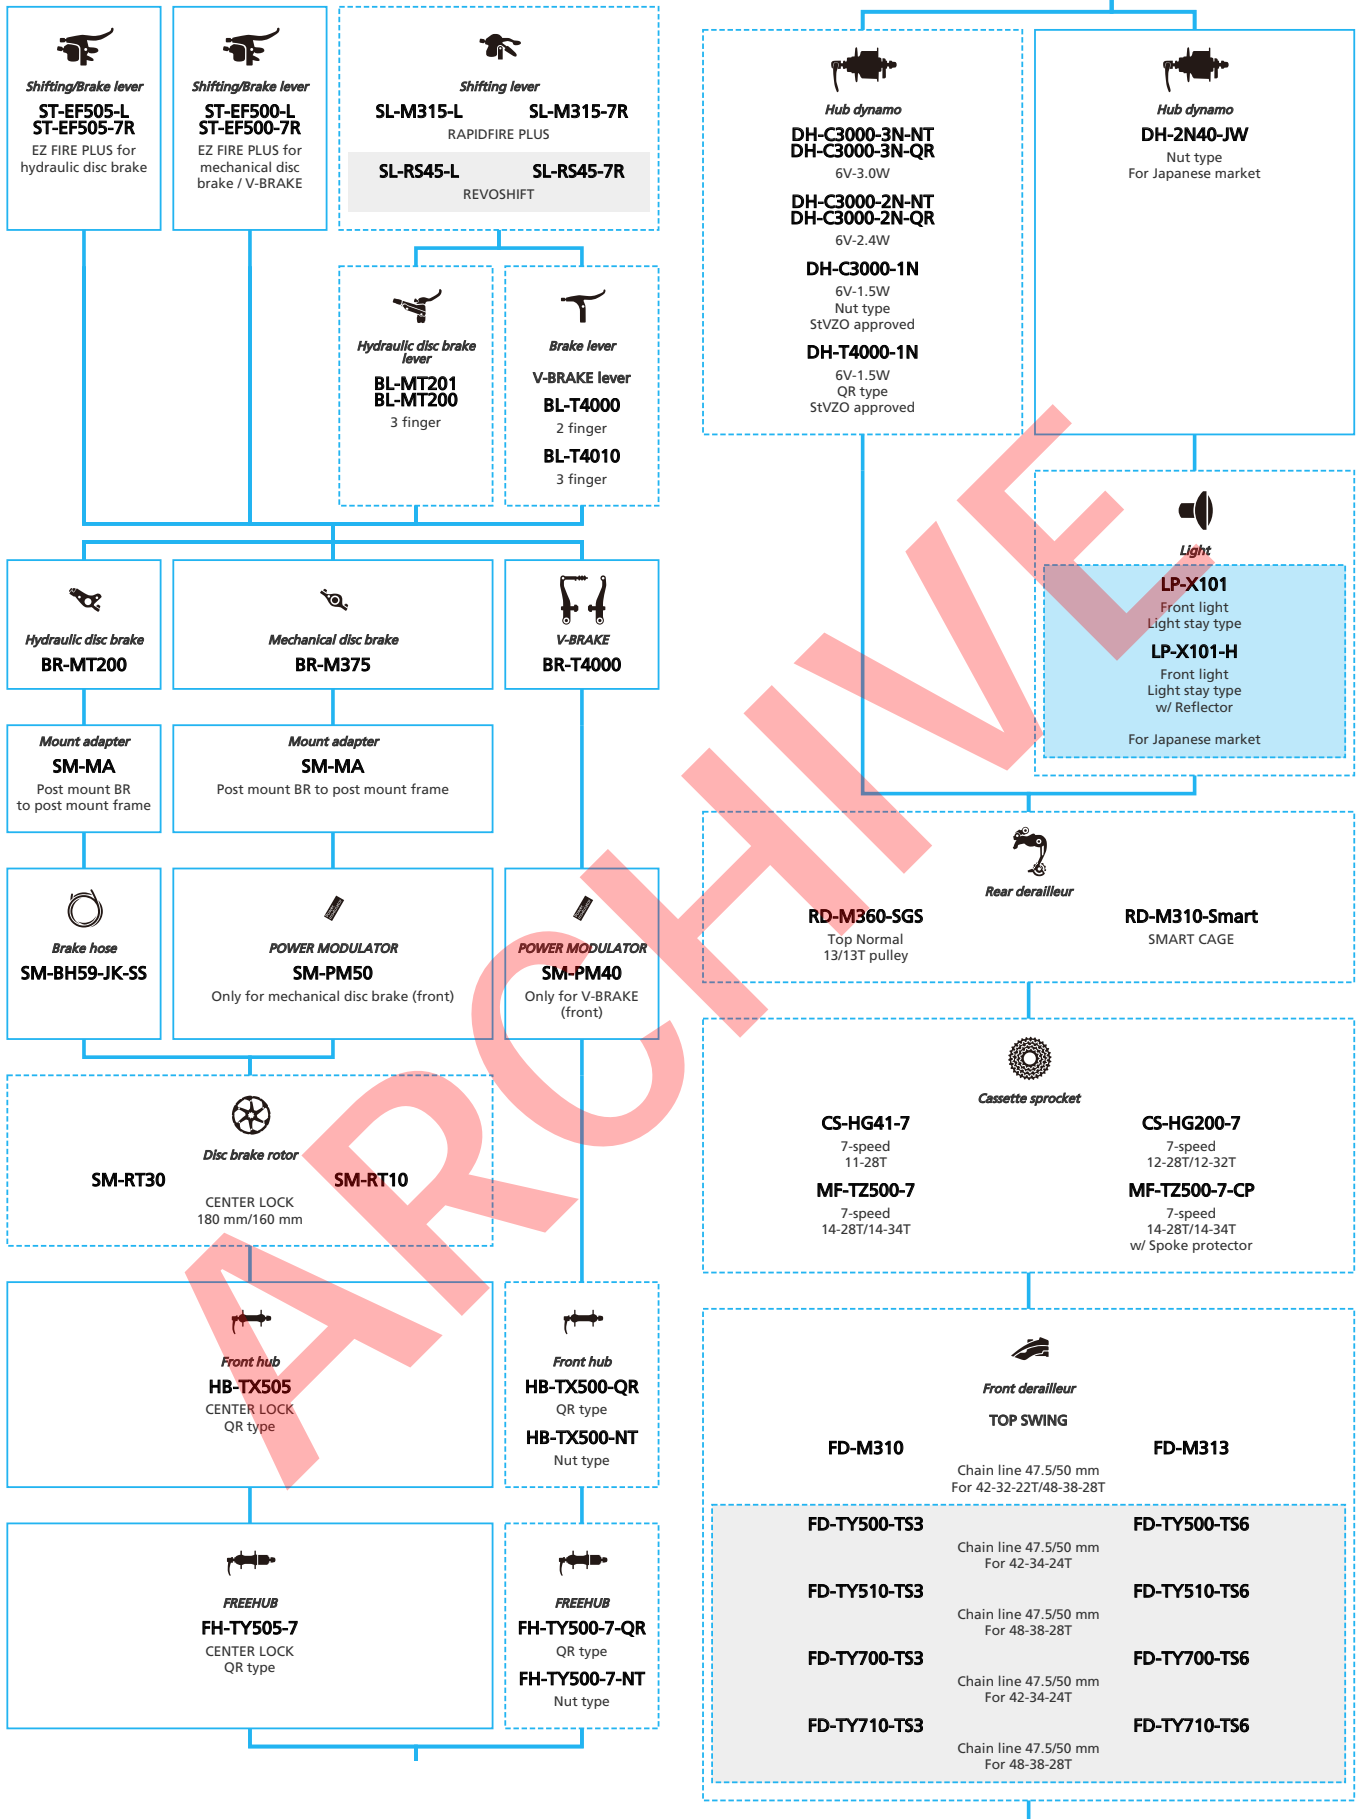

SHIMANO *Acera* *ALTUS* (3x7-speed)

N ... New model
■ ... Additional option
■ ... Alternative option
□ ... All select
□ ... Single select

Mountain Bike