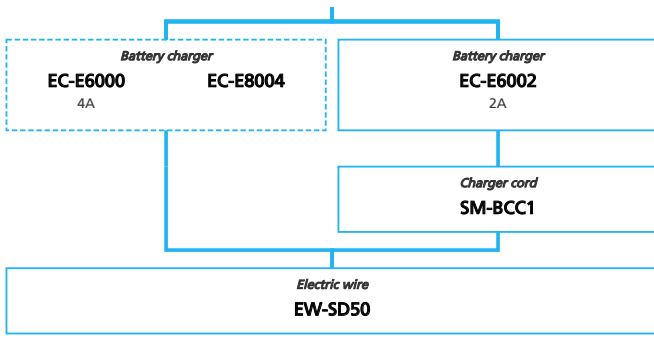

DRAFT

SHIMANO STOPS E5000 series with Rear Derailleur (Electronic spec.)

N ... New model
 ■ ... Additional option
 □ ... All select
 ▨ ... Alternative option
 ▩ ... Single select

E-BIKE

- ... New model
- ... Additional option
- ... All select
- ... Alternative option
- ... Single select