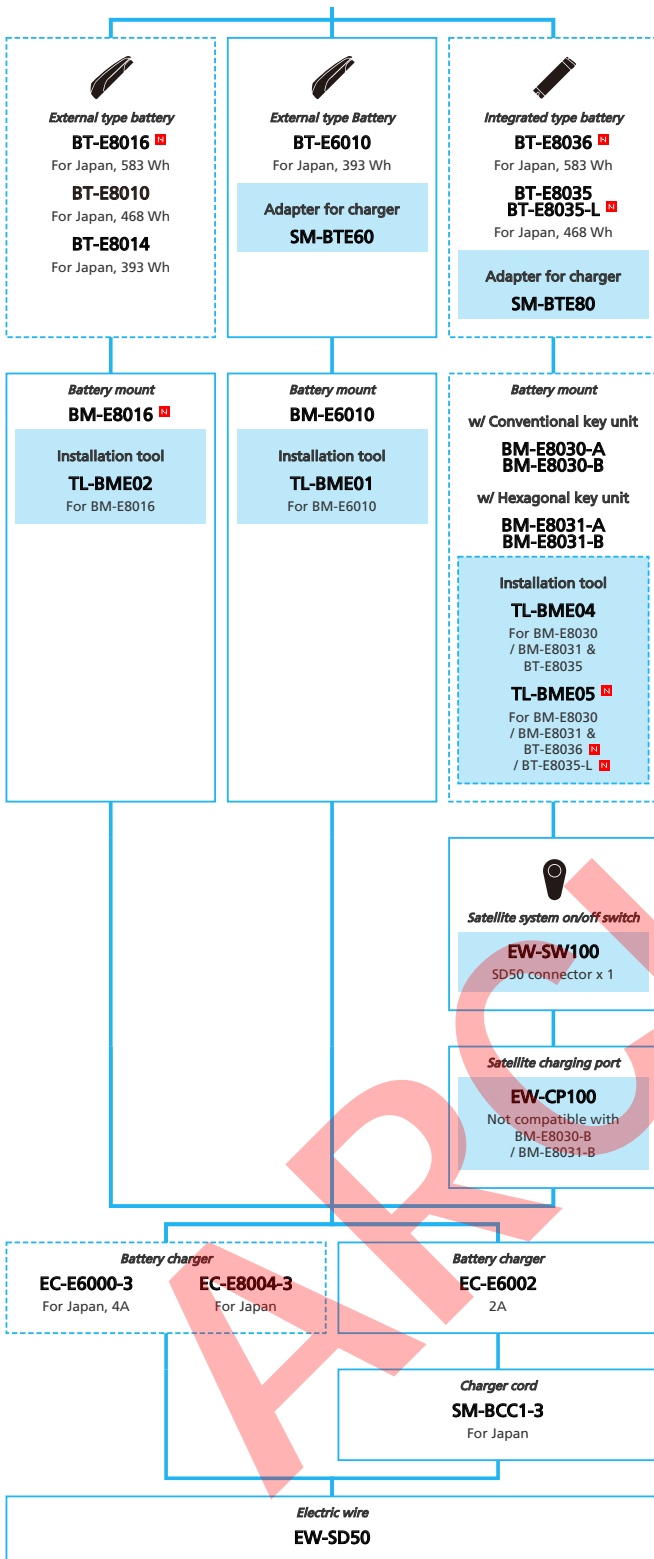

- ... New model
- ... Additional option
- ... All select
- ... Alternative option
- ... Single select