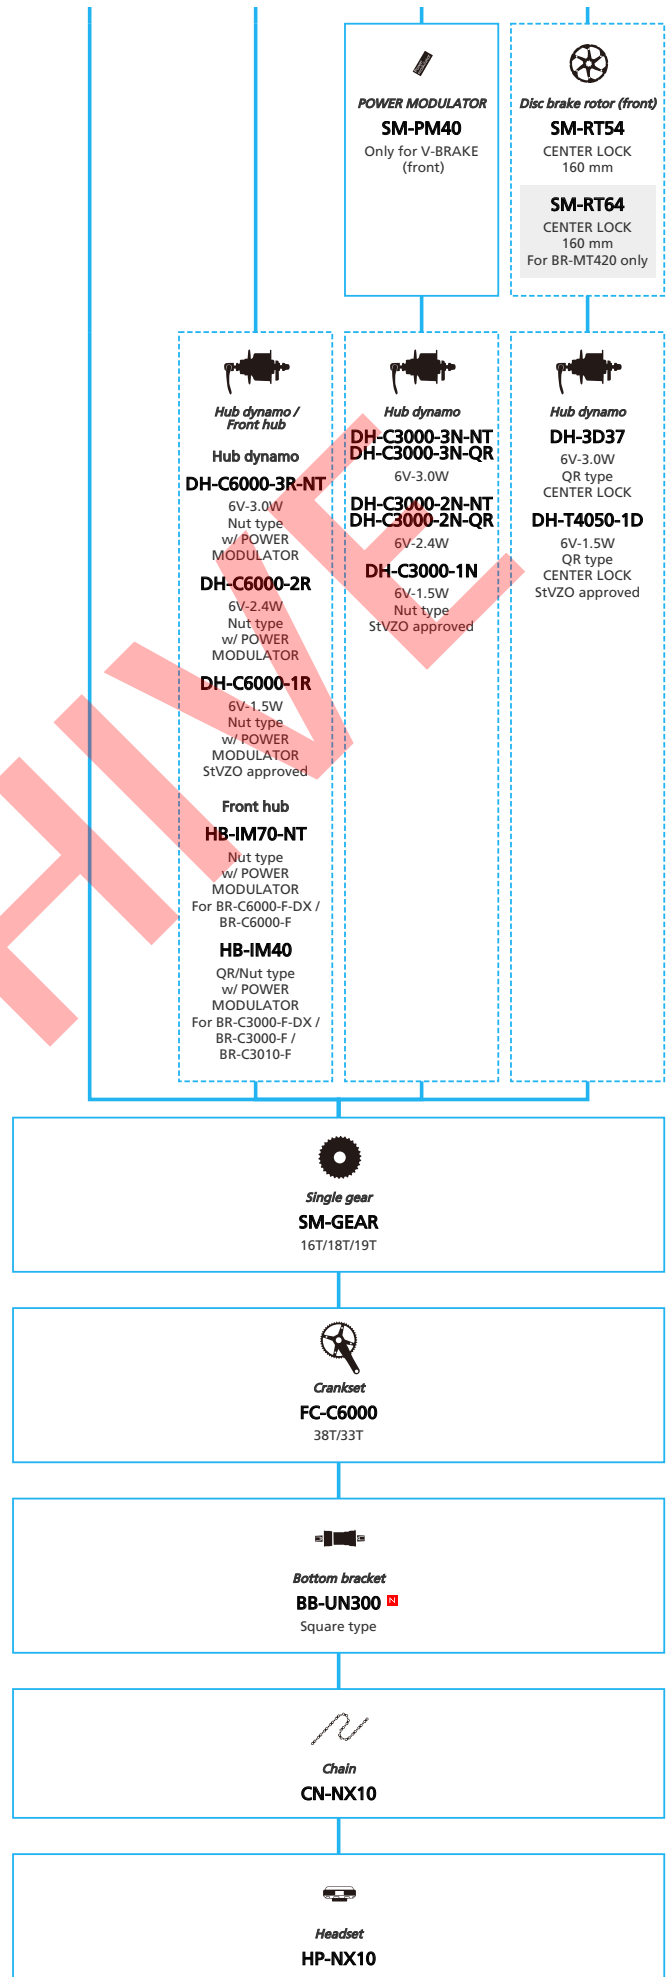

SHIMANO Nexus (INTER-7)

N ... New model
 ... Additional option
 ... Alternative option
 ... All select
 ... Single select

URBAN Bike