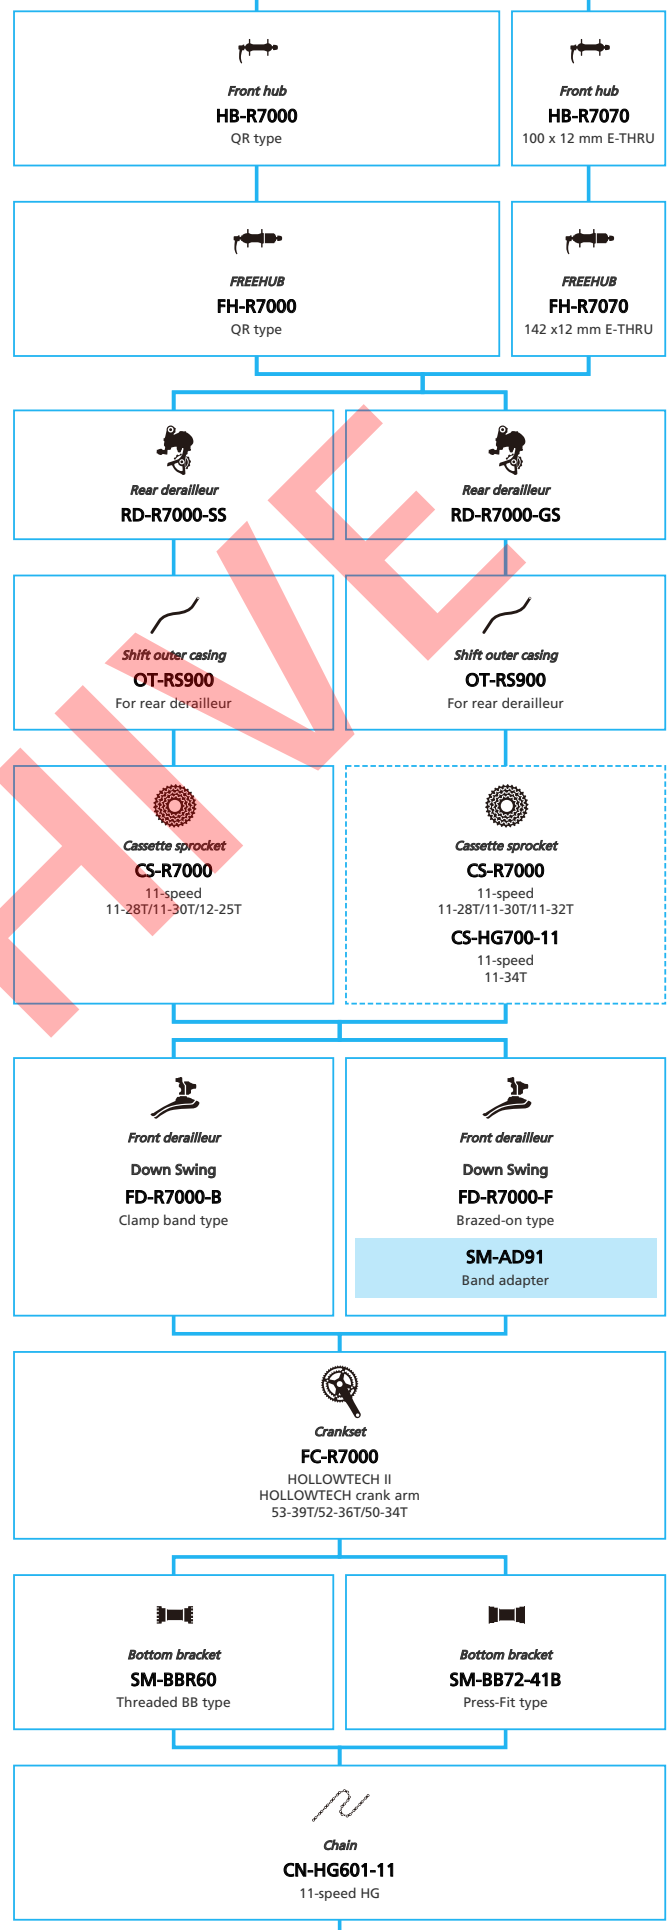

Road Bike

-  ... New model
-  ... Additional option
-  ... Alternative option
-  ... All select
-  ... Single select

ARCHIVE

SHIMANO **105** (2x11-speed)

- ... New model
- ... Additional option
- ... All select
- ... Alternative option
- ... Single select