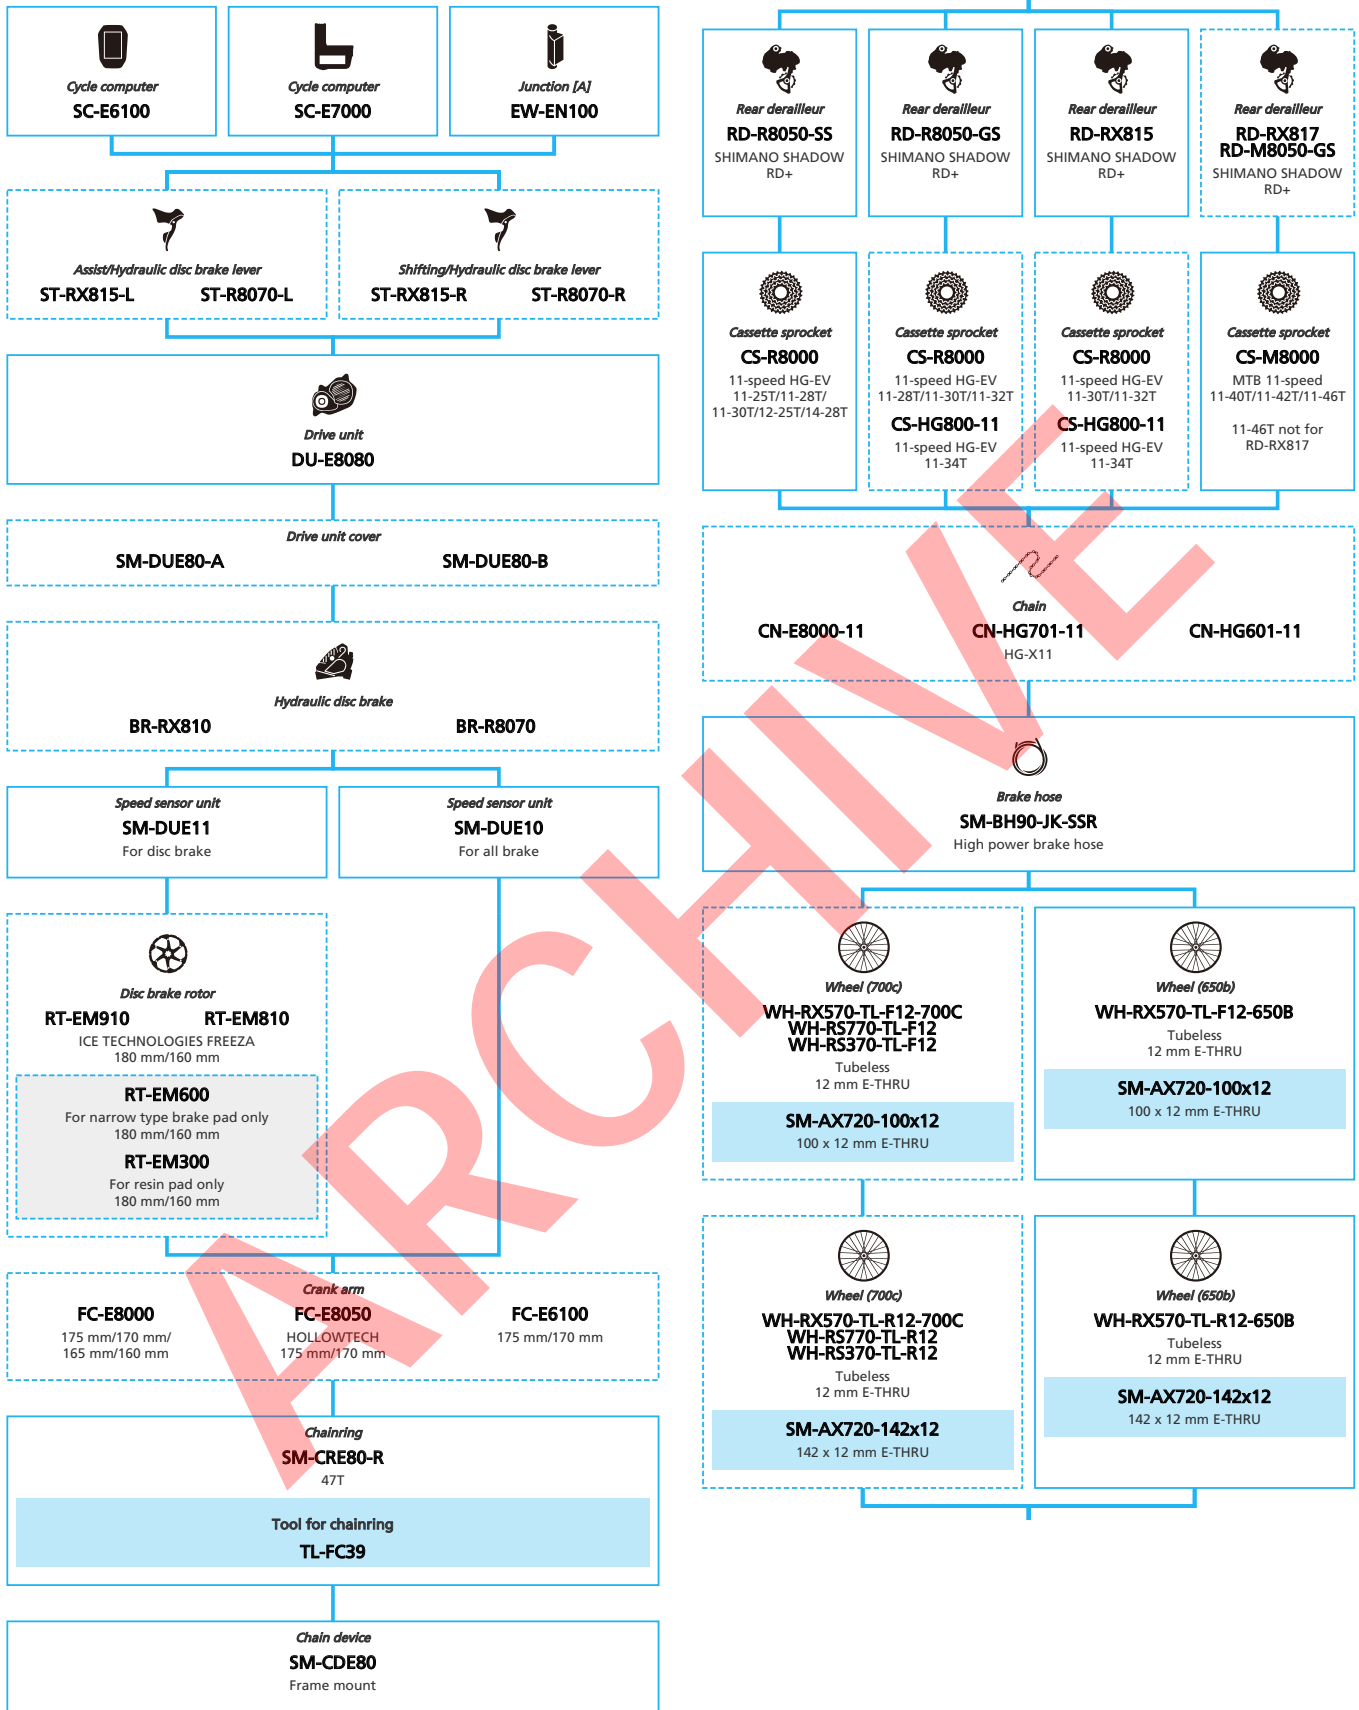

SHIMANO STOPS E8080 series for Japan market (For Drop Handlebar Electronic spec.)

N ... New model
  ... Additional option
  ... All select
  ... Alternative option
  ... Single select

E-BIKE