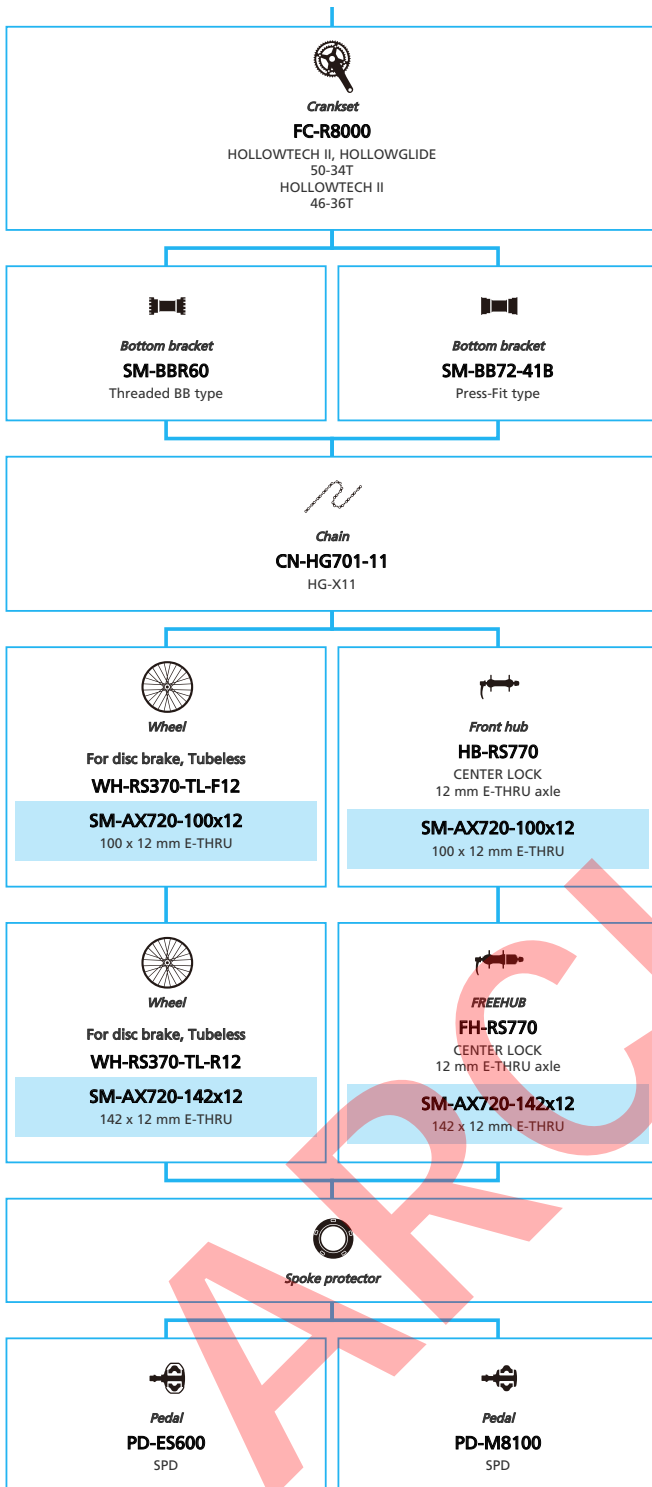

- ... New model
- ... Additional option
- ... All select
- ... Alternative option
- ... Single select