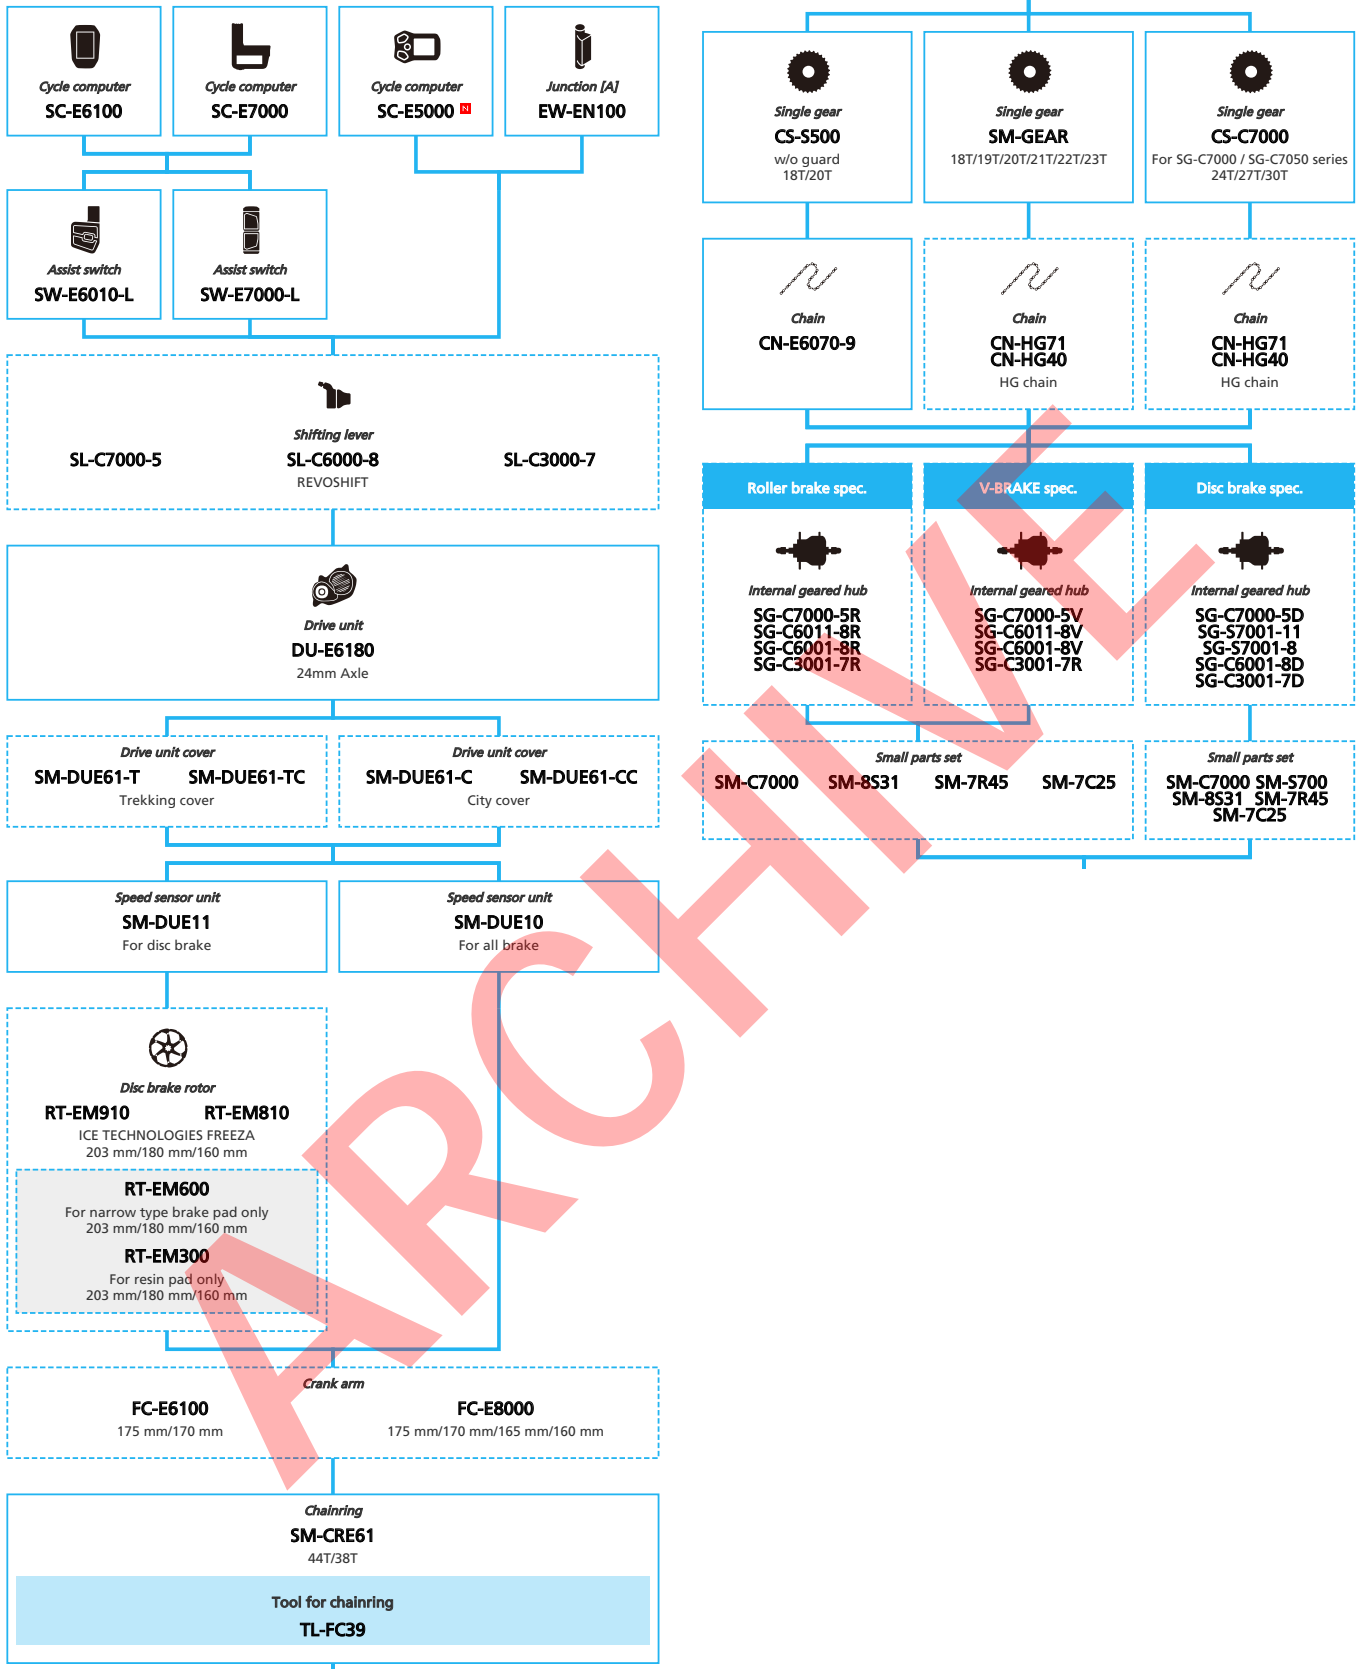

SHIMANO STEPS E6180 series for Japan market with Internal Geared Hub (Mechanical spec.)

N ... New model
 ... Additional option
 ... Alternative option
 ... All select
 ... Single select

E-BIKE