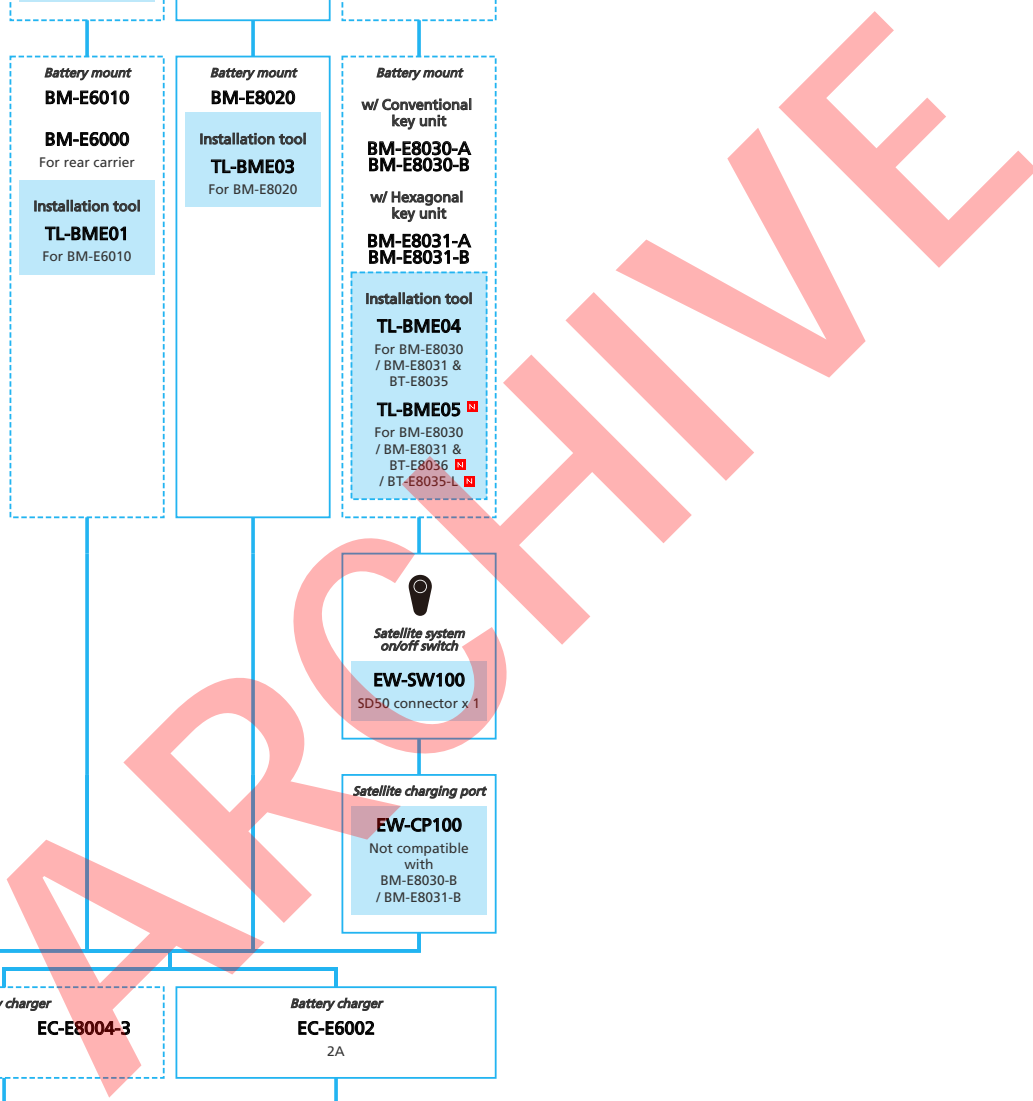

- ... New model
- ... Additional option
- ... All select
- ... Alternative option
- ... Single select