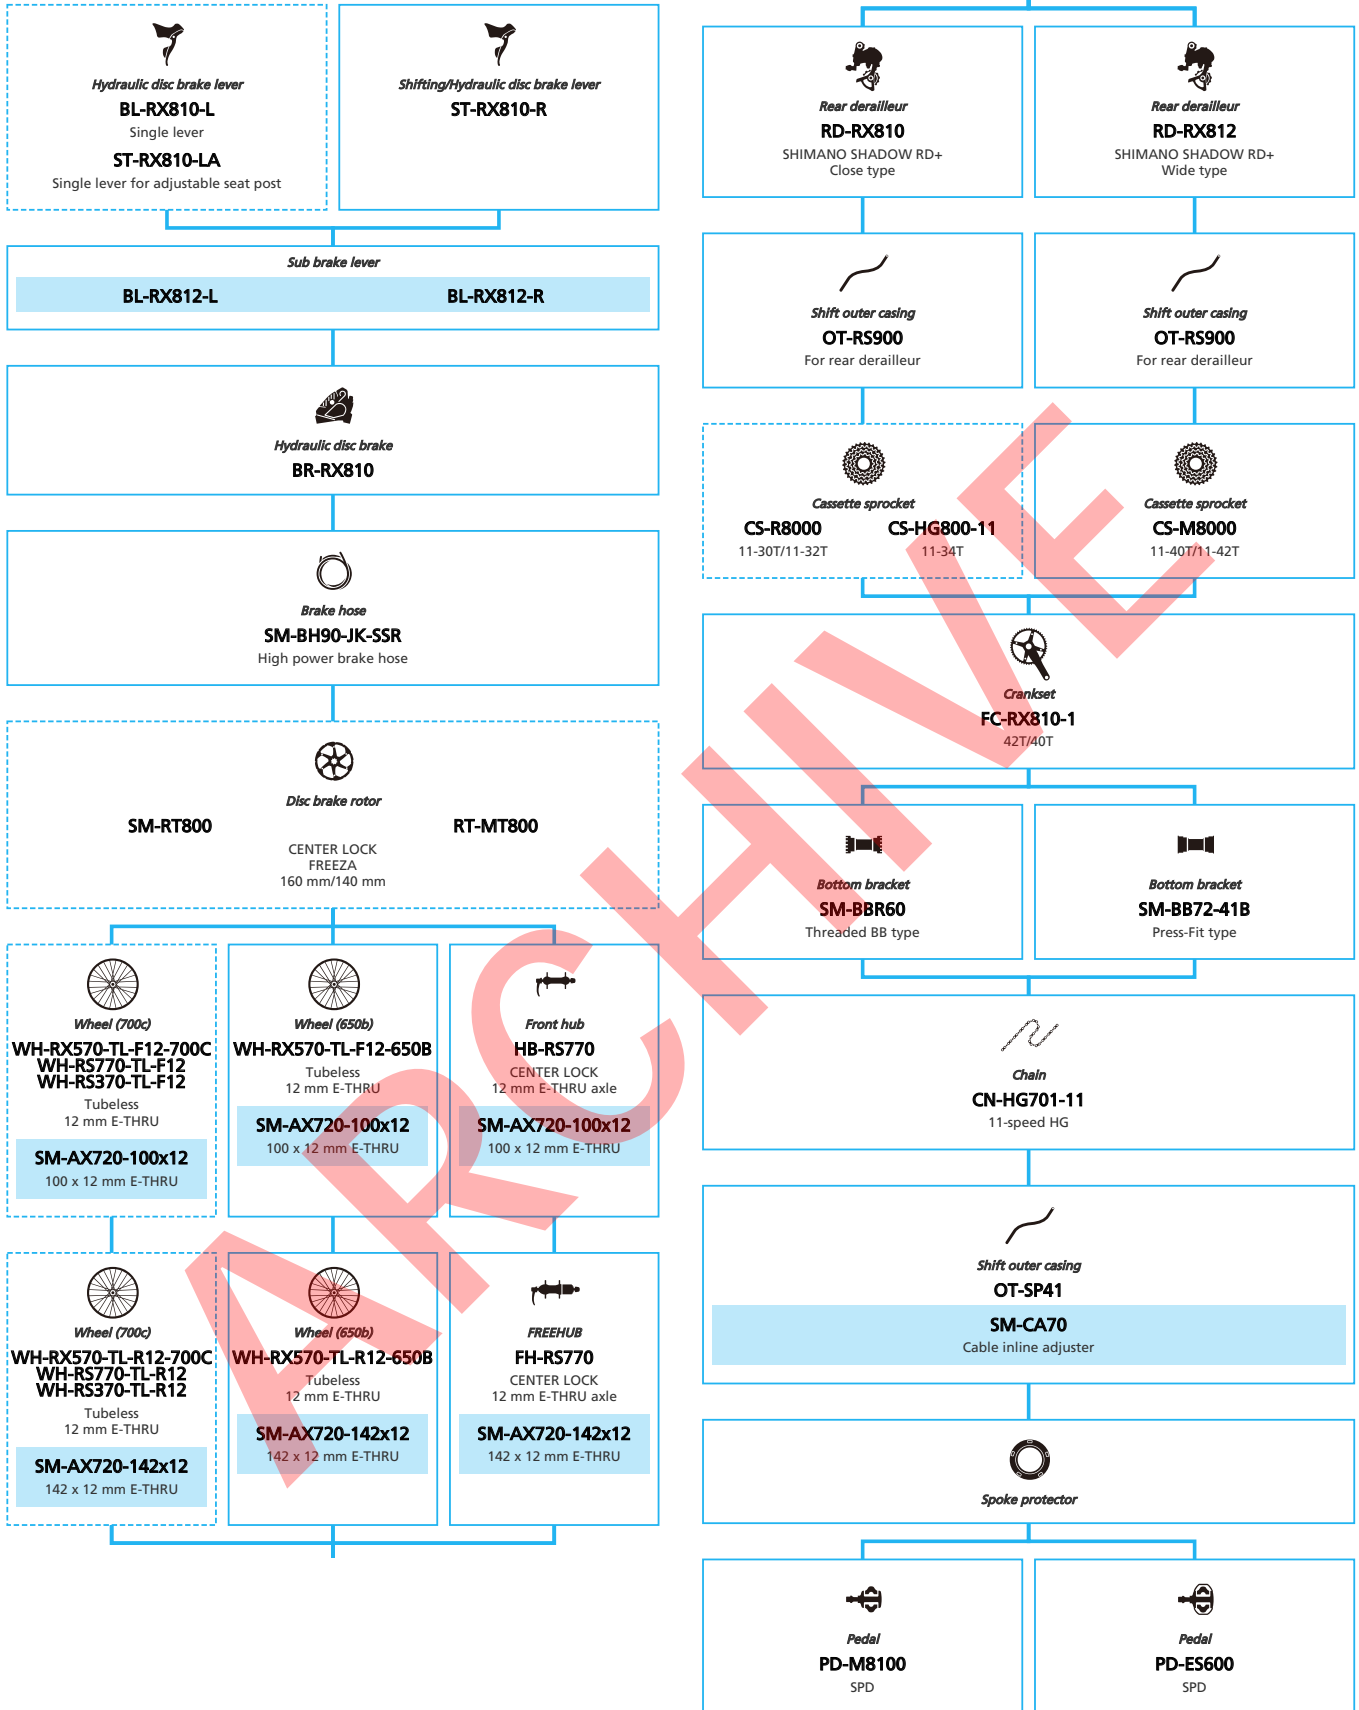

SHIMANO
GRX RX810 series (Mechanical spec. 1x11-speed)

... New model
... Additional option
... Alternative option
... All select
... Single select

Gravel/Adventure Bike