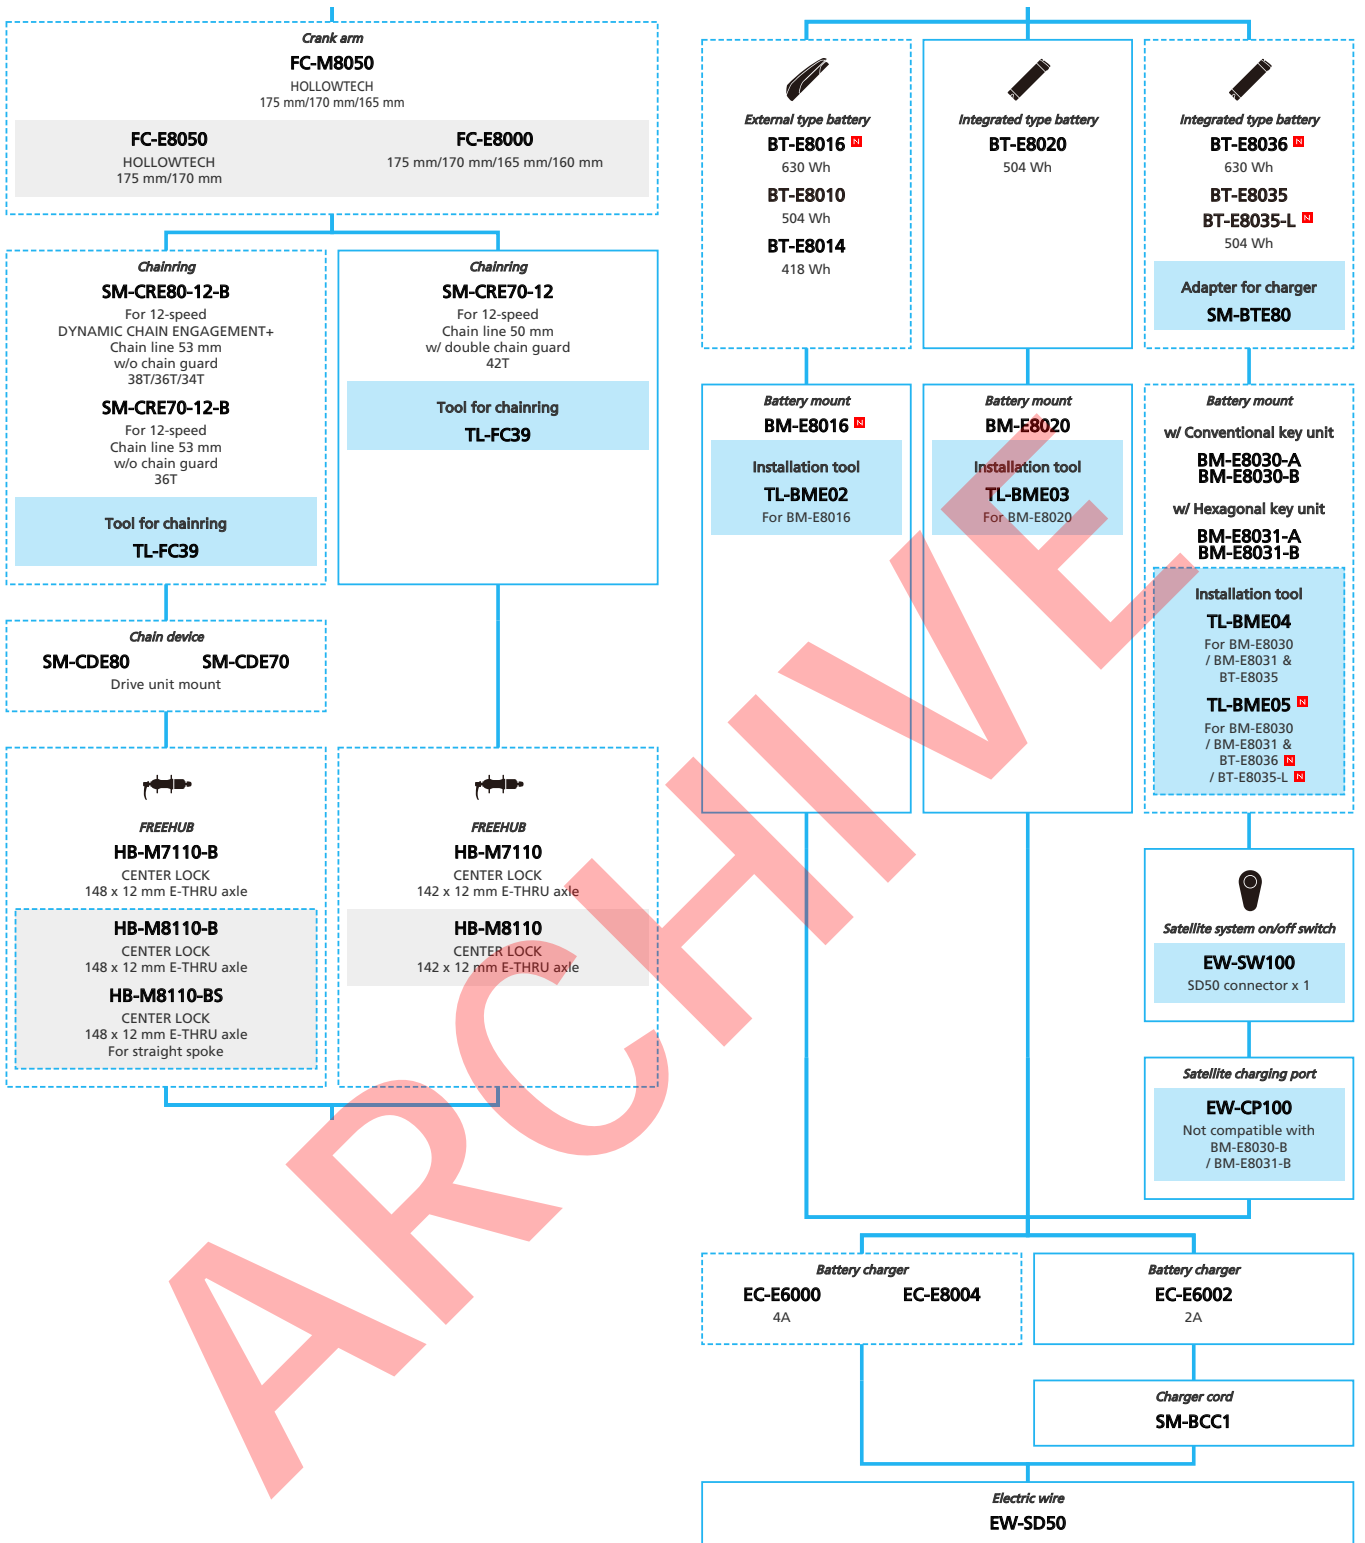

SHIMANO STOPS E7000 series (Mechanical spec. 12-speed)

■ ... New model
 ... Additional option
 ... All select
 ... Alternative option
 ... Single select

E-BIKE

- ... New model
- ... Additional option
- ... All select
- ... Alternative option
- ... Single select