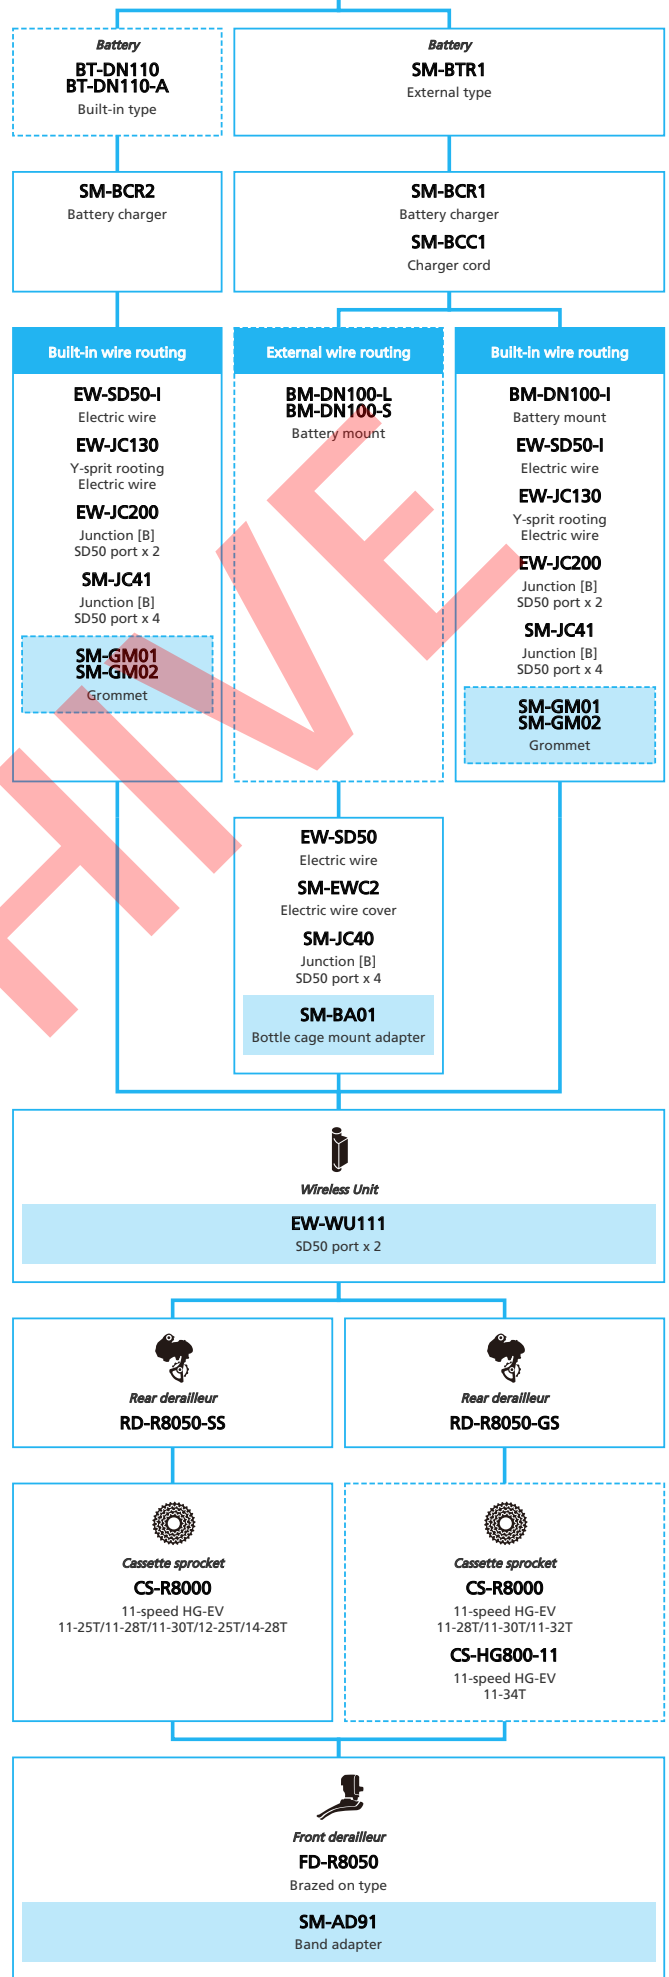

SHIMANO ULTEGRA R8050 series (2x11-speed)

N ... New model
... Additional option
... Alternative option
... All select
... Single select

Road Bike