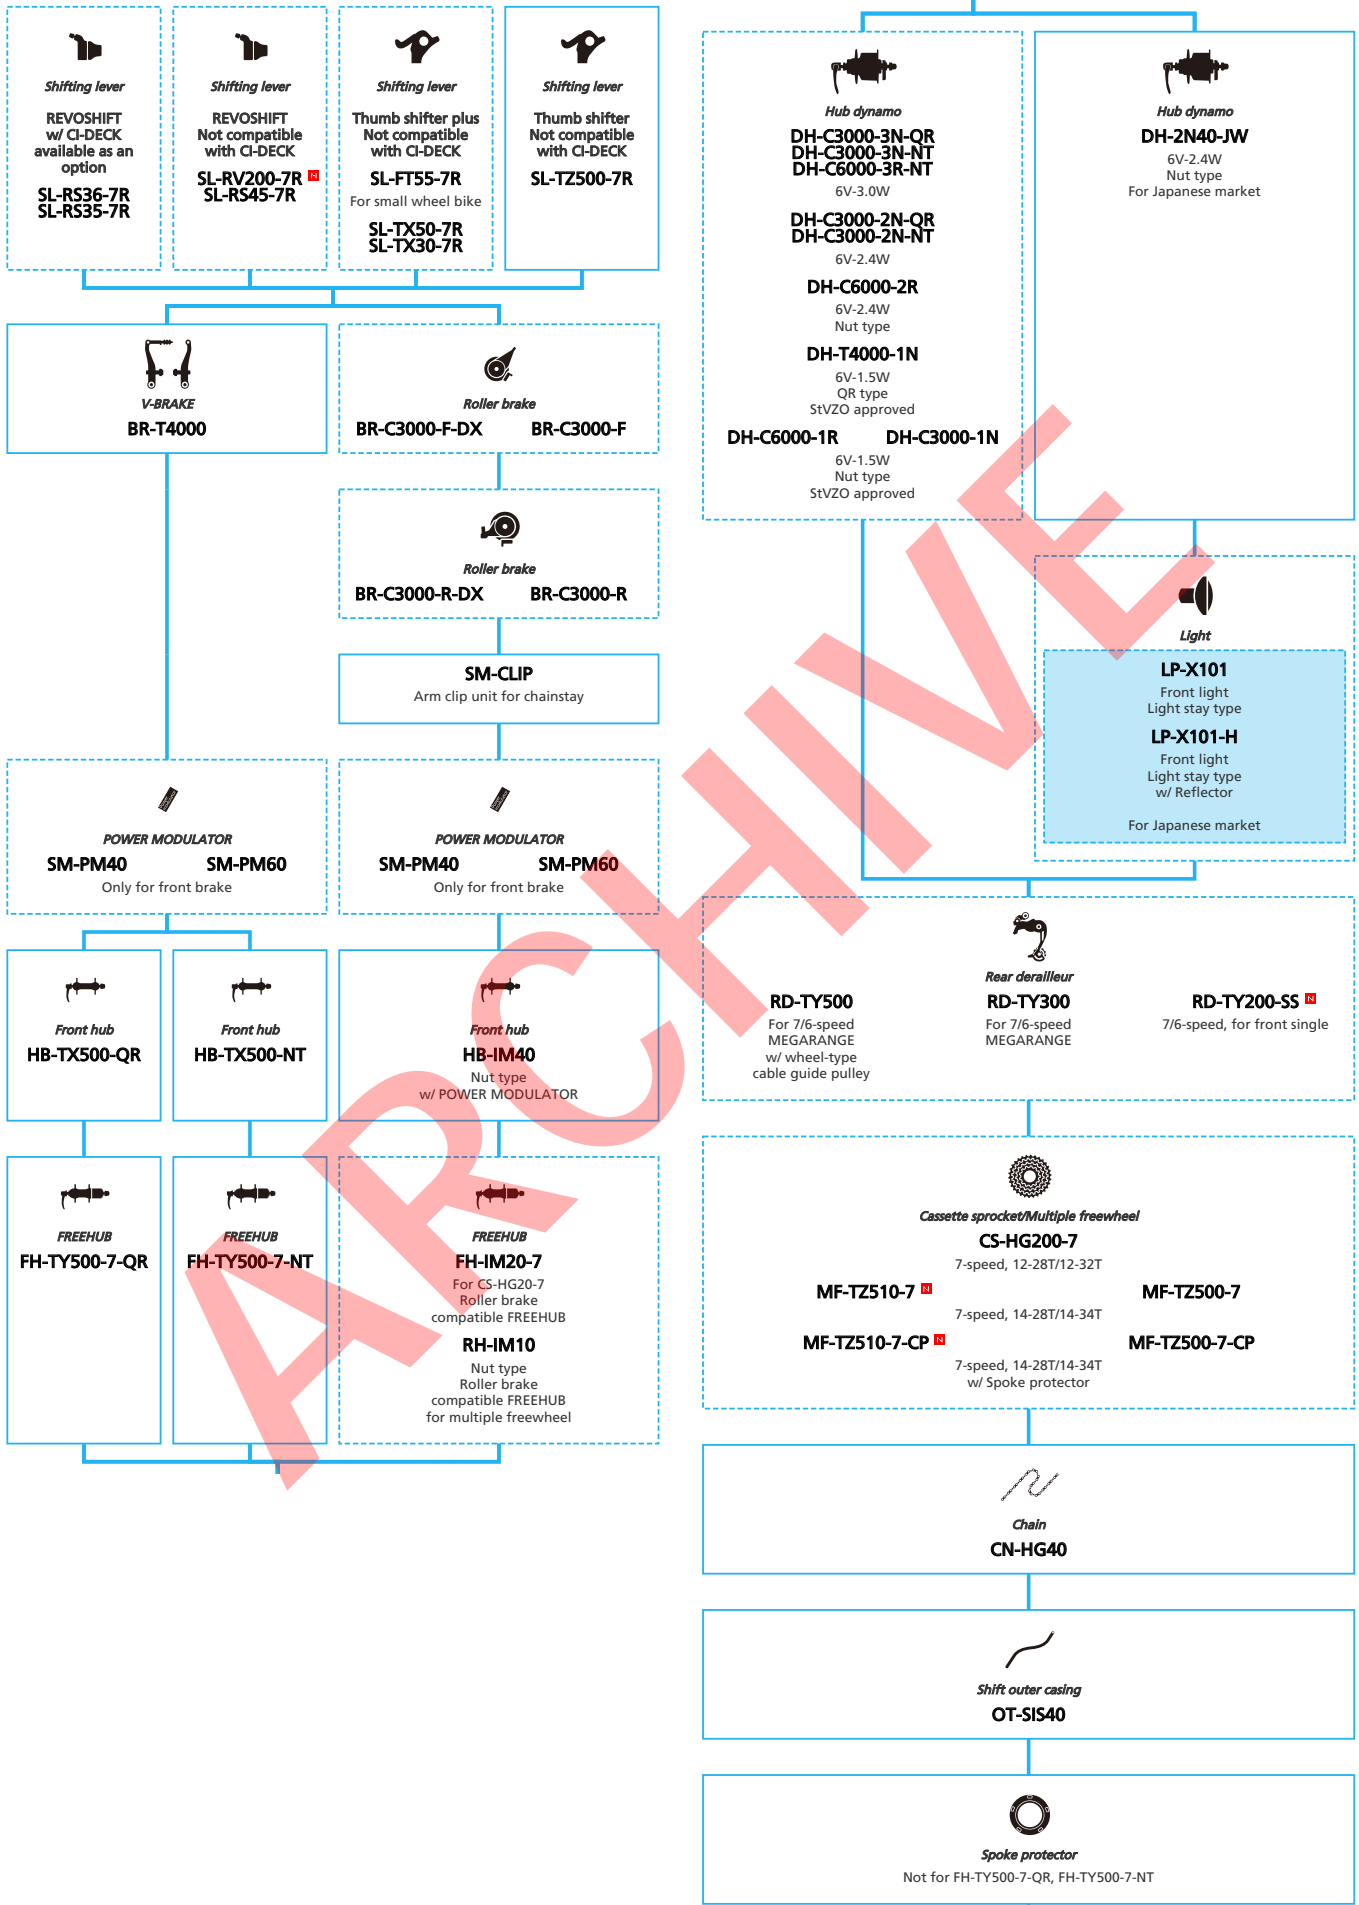

SHIMANO Tourney (1x7-speed)

N ... New model
  ... Additional option
  ... Alternative option
  ... All select
  ... Single select

Mountain Bike