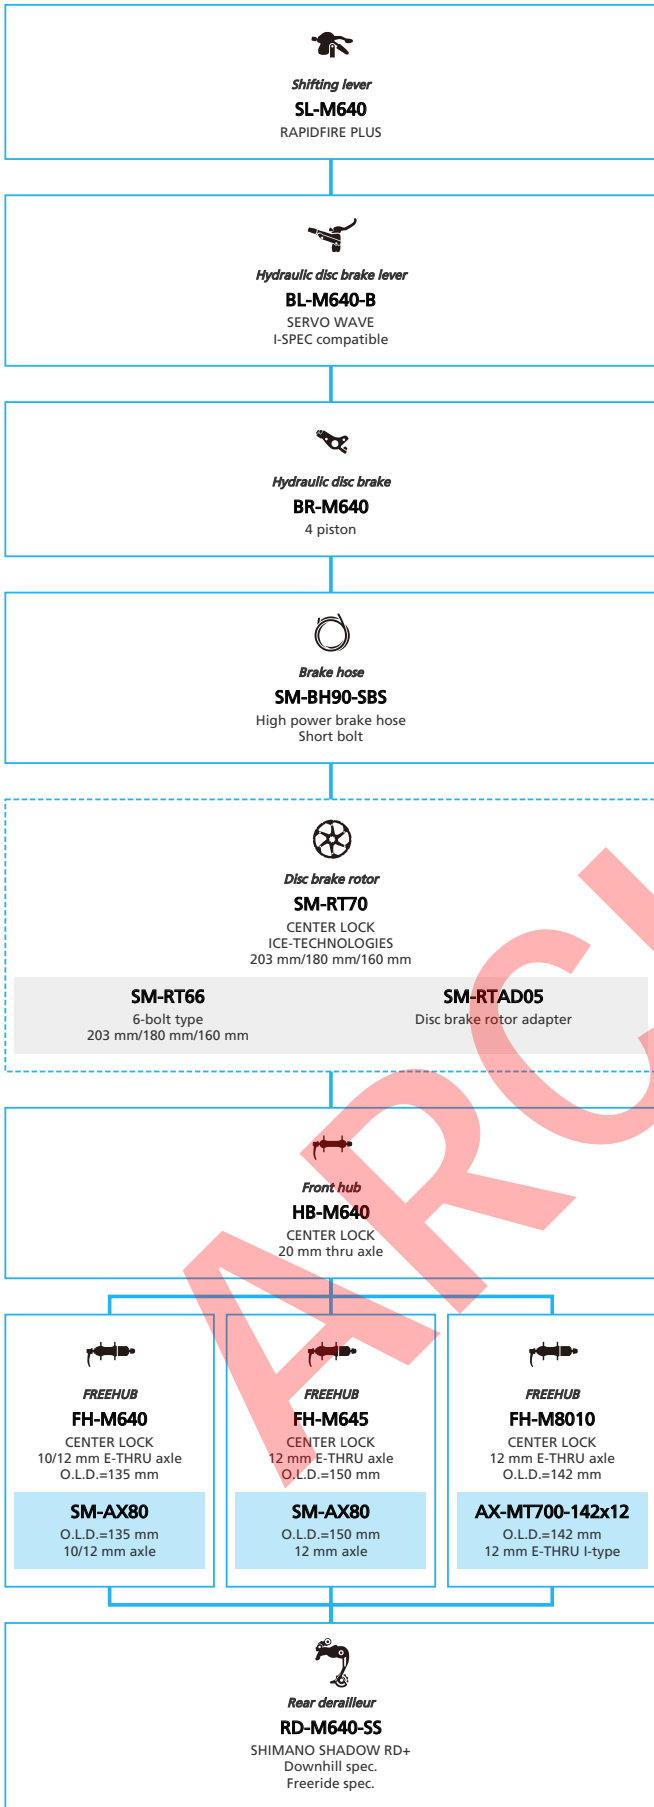

SLX (2x12-speed)

 ... New model
 ... Additional option
 ... Alternative option
 ... All select
 ... Single select

Mountain Bike

- ... New model
- ... Additional option
- ... Alternative option
- ... All select
- ... Single select

ZEE (10-speed)

- ... New model
- ... Additional option
- ... All select
- ... Alternative option
- ... Single select

Mountain Bike

-  ... New model
-  ... Additional option
-  ... Alternative option
-  ... All select
-  ... Single select