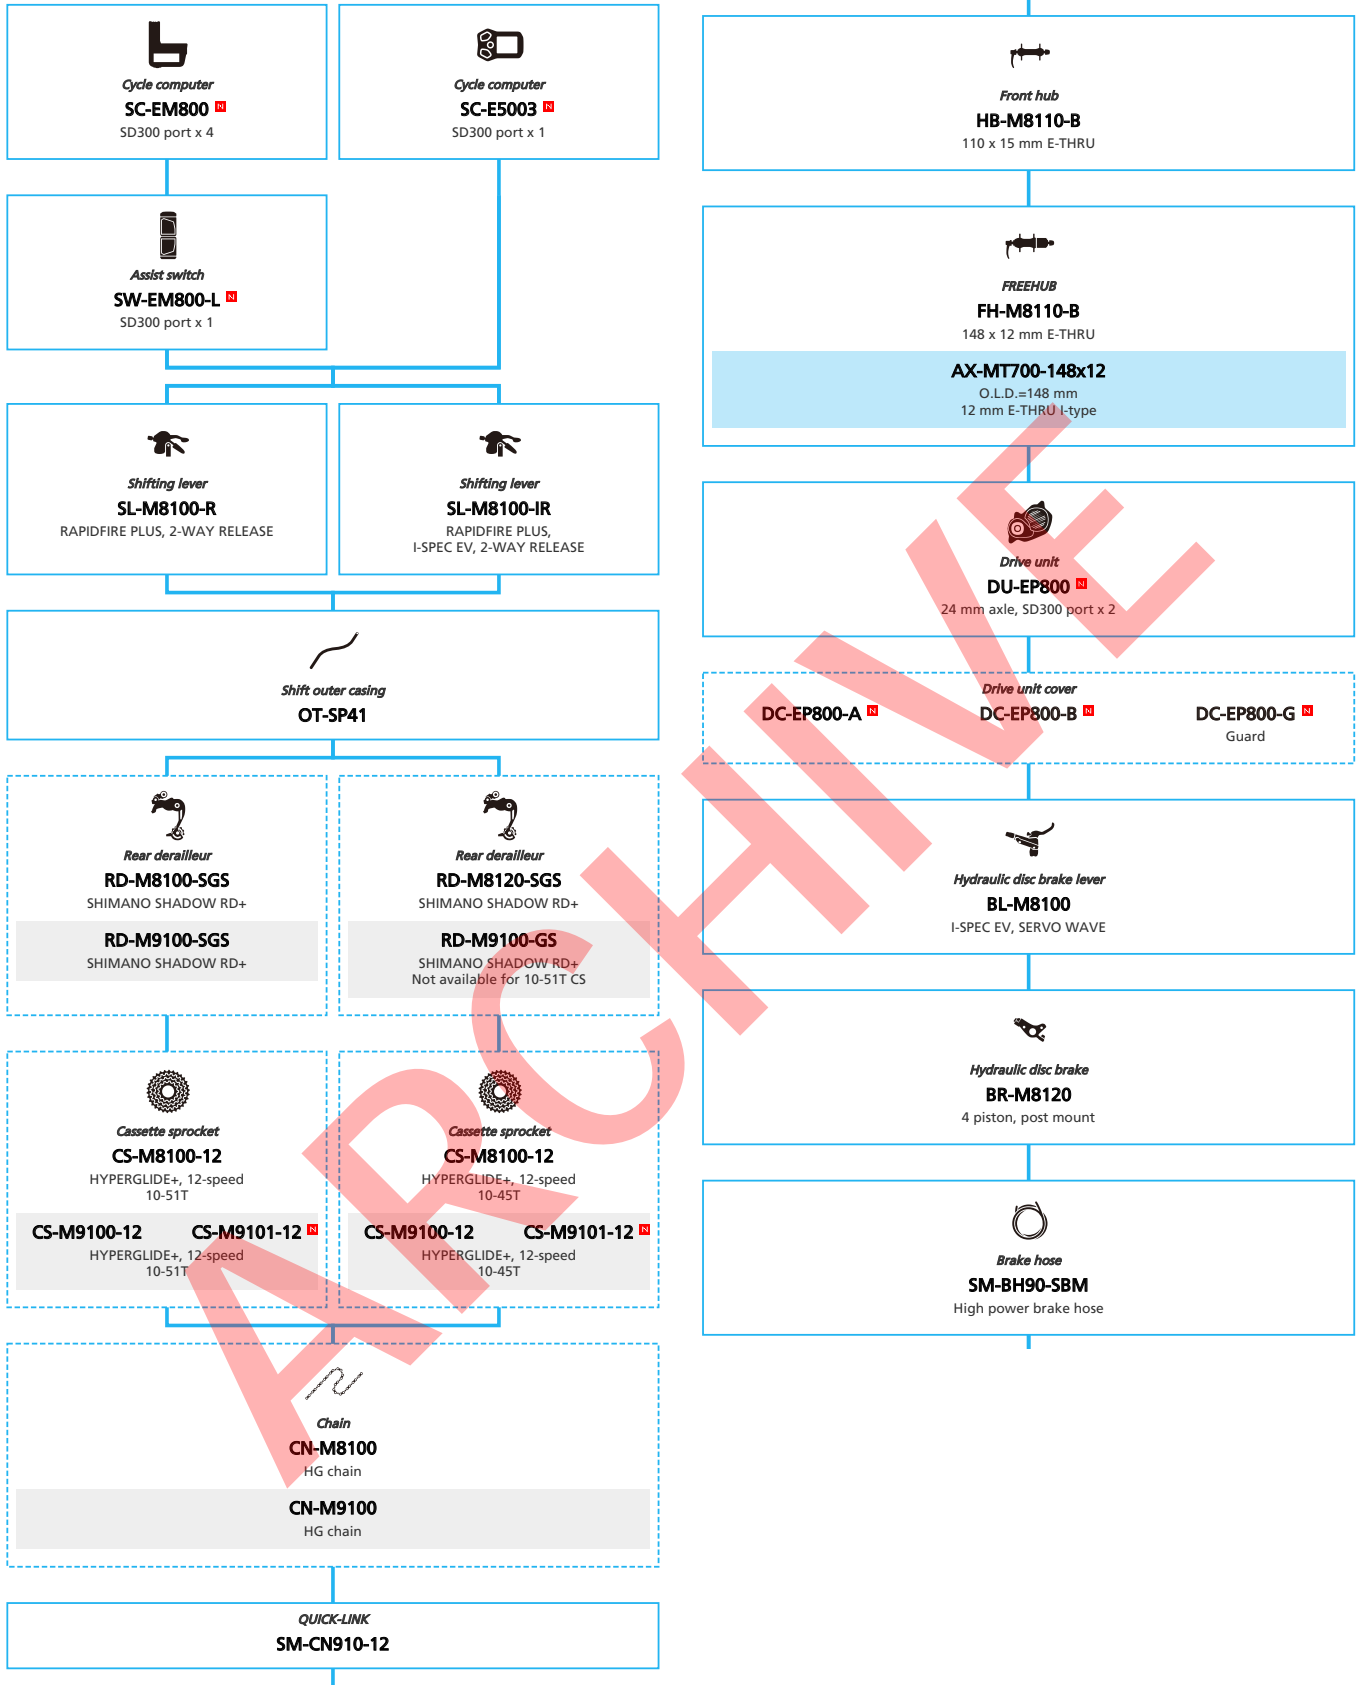

EP8 with Rear Derailleur (Mechanical spec. 12-speed)

N ... New model
■ ... Additional option
□ ... All select
■ ... Alternative option
□ ... Single select

E-BIKE