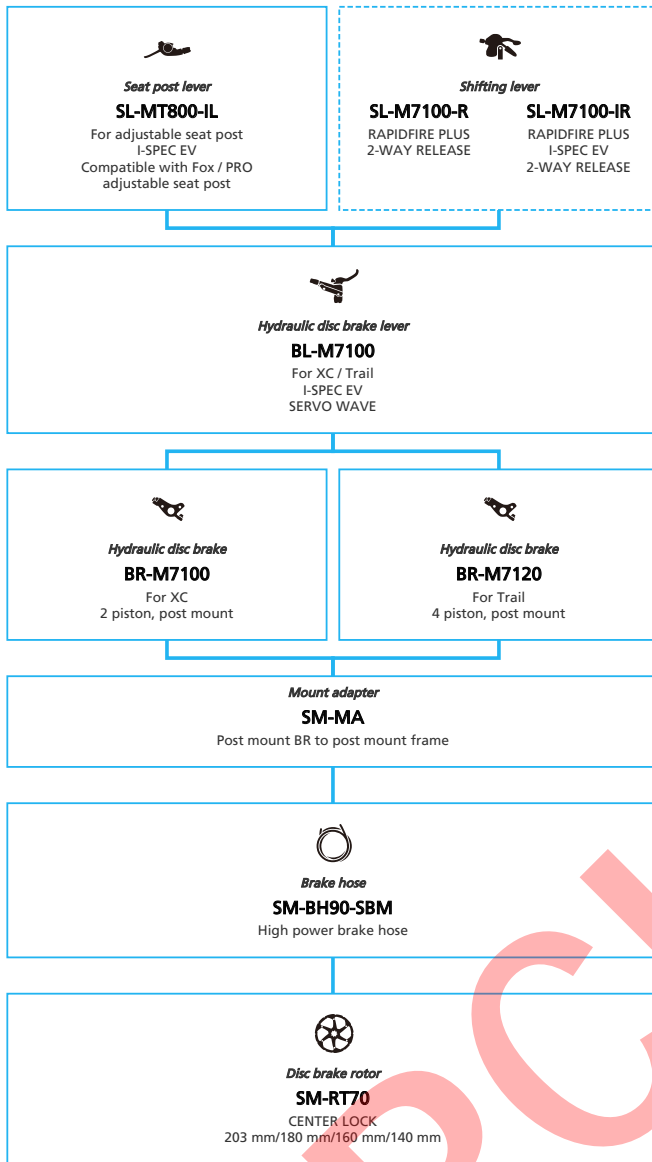

SLX (1x12-speed)

... New model
... Additional option
... Alternative option
... All select
... Single select

Mountain Bike