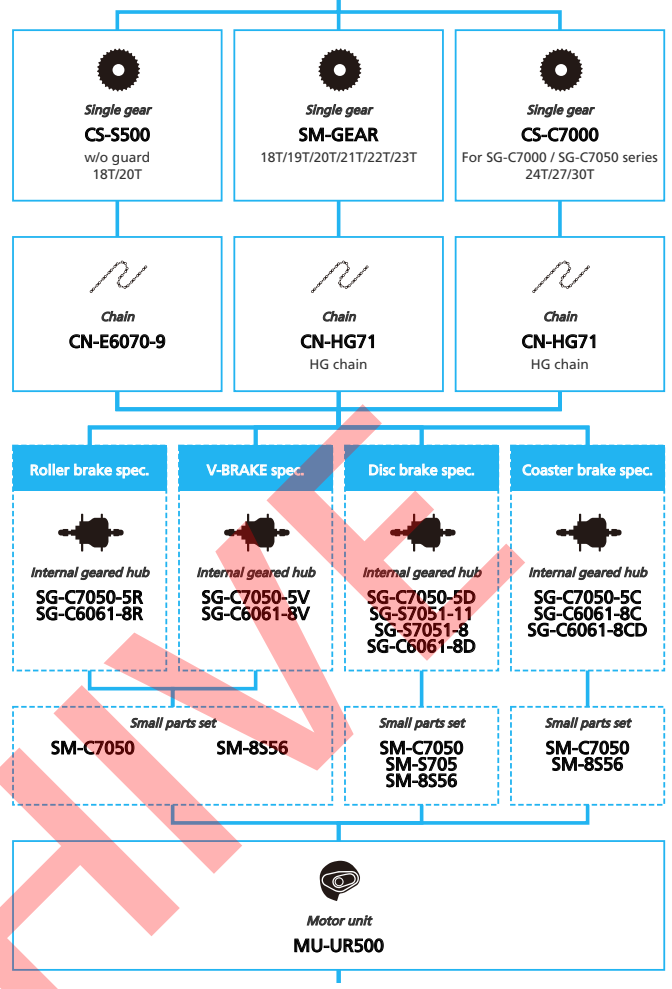

SHIMANO STEPS E6100 series with Internal Geared Hub (Electronic spec.)

N ... New model
■ ... Additional option
□ ... All select
▨ ... Alternative option
▨ ... Single select

E-BIKE