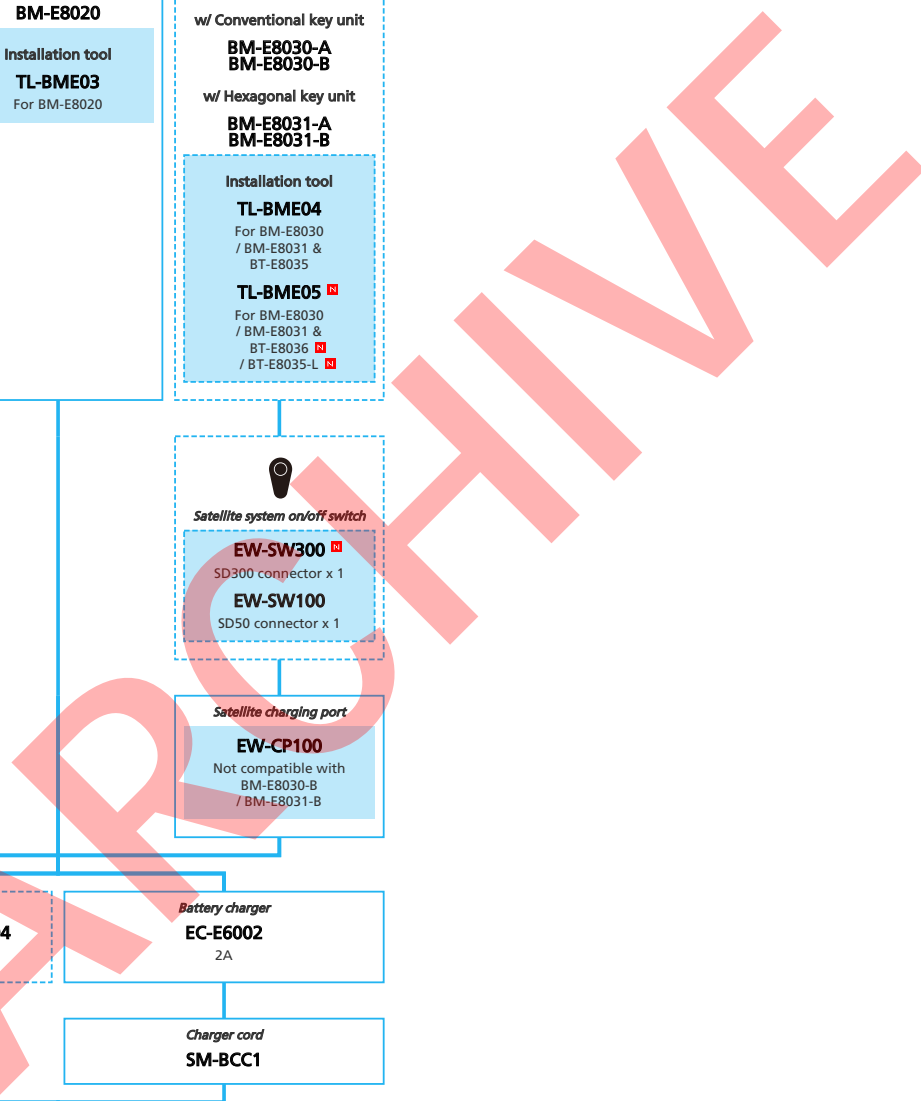

EP8 with Internal Geared Hub (Electronic spec.)

N ... New model
 ... Additional option
 ... Alternative option
 ... All select
 ... Single select

E-BIKE

- ... New model
- ... Additional option
- ... All select
- ... Alternative option
- ... Single select