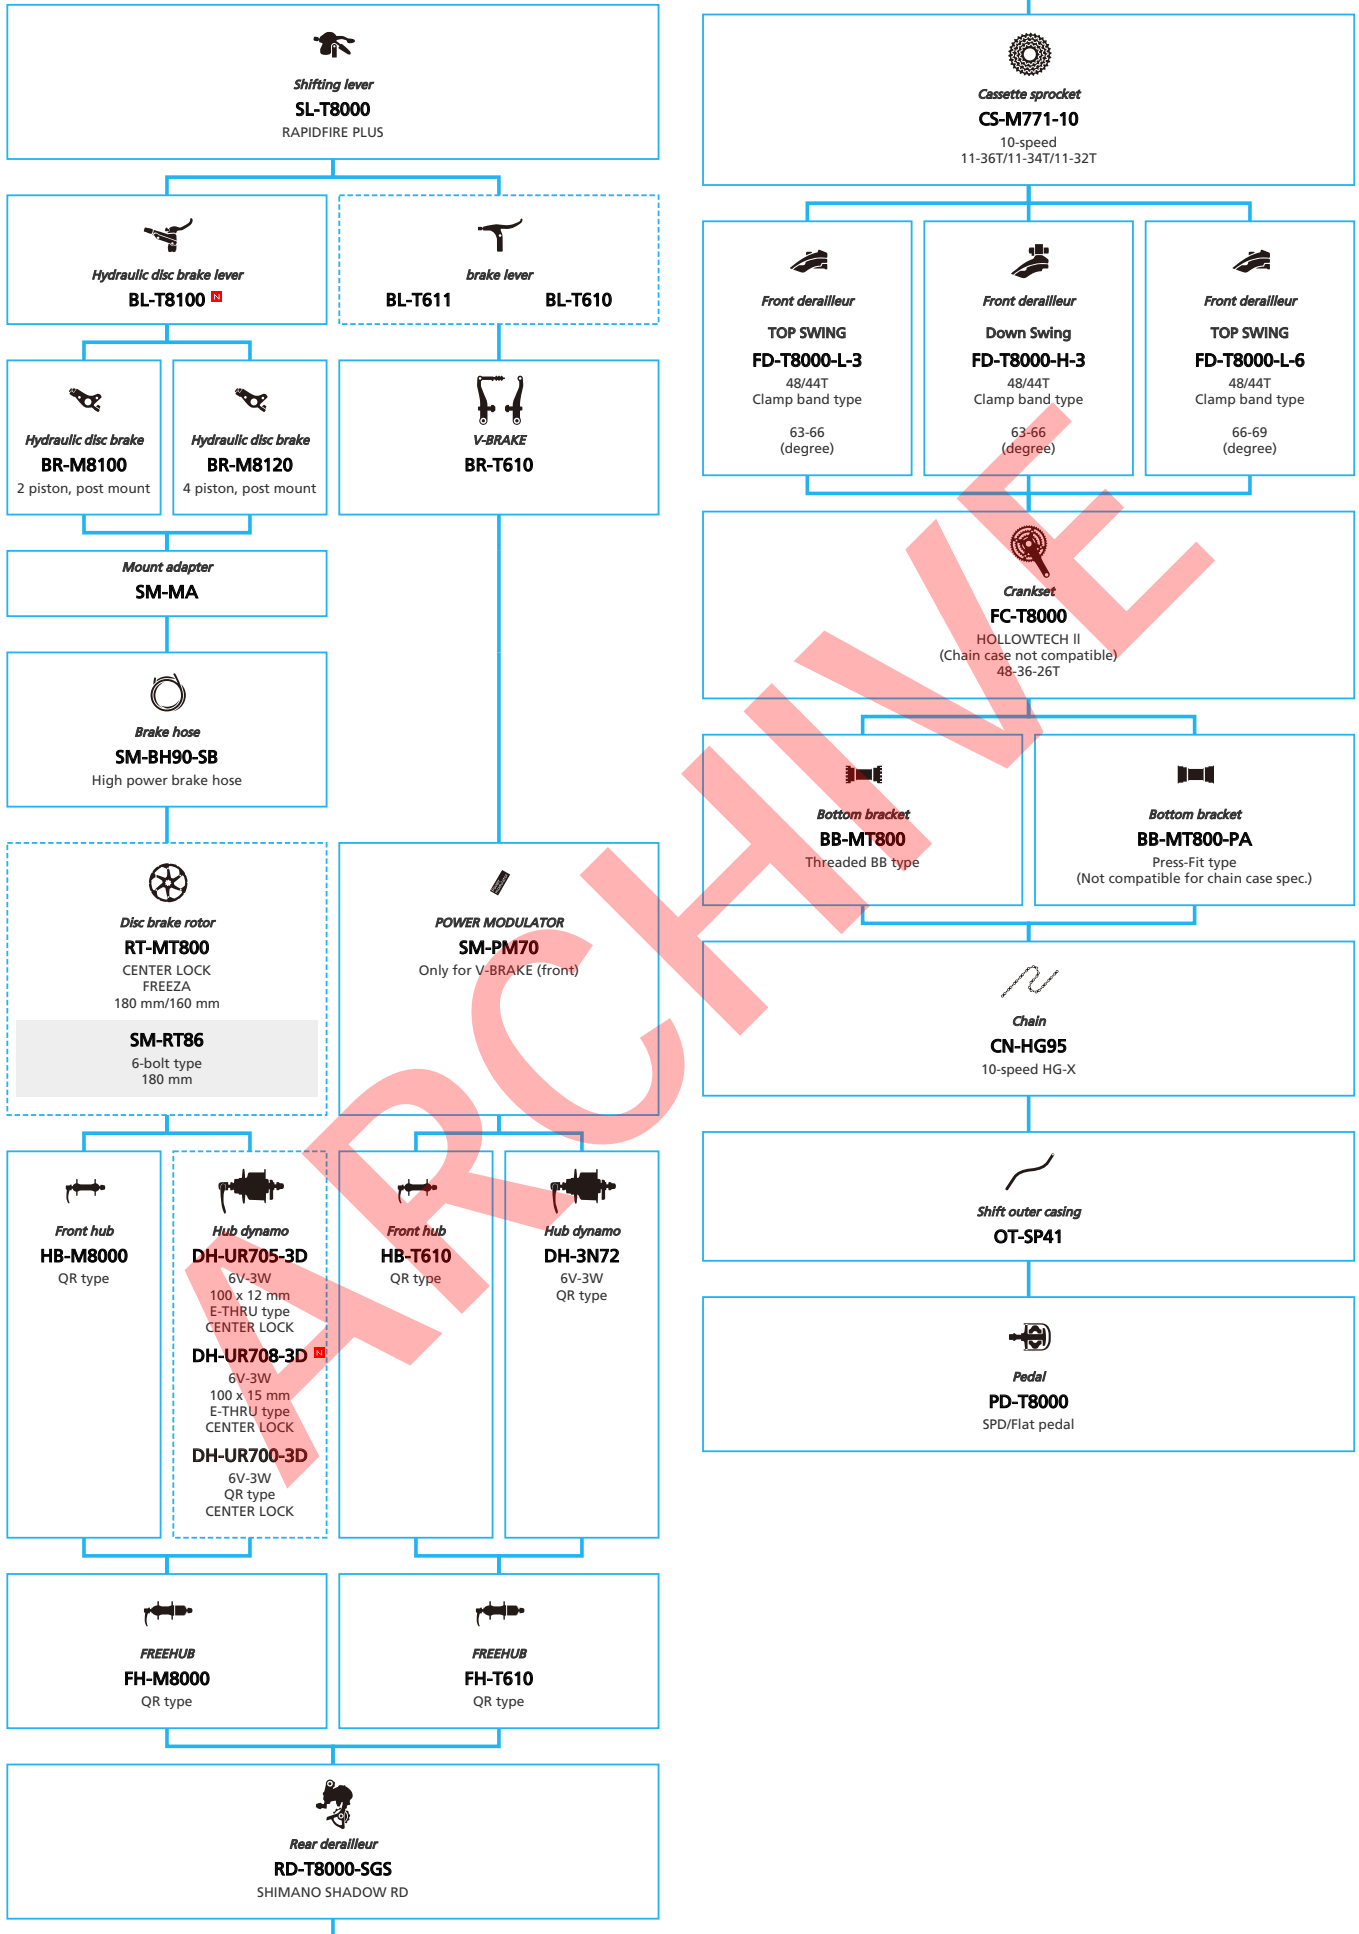

SHIMANO **DEORE XT** (3x10-speed)

N ... New model
■ ... Additional option
□ ... All select
▨ ... Alternative option
▨ ... Single select

Trekking Bike