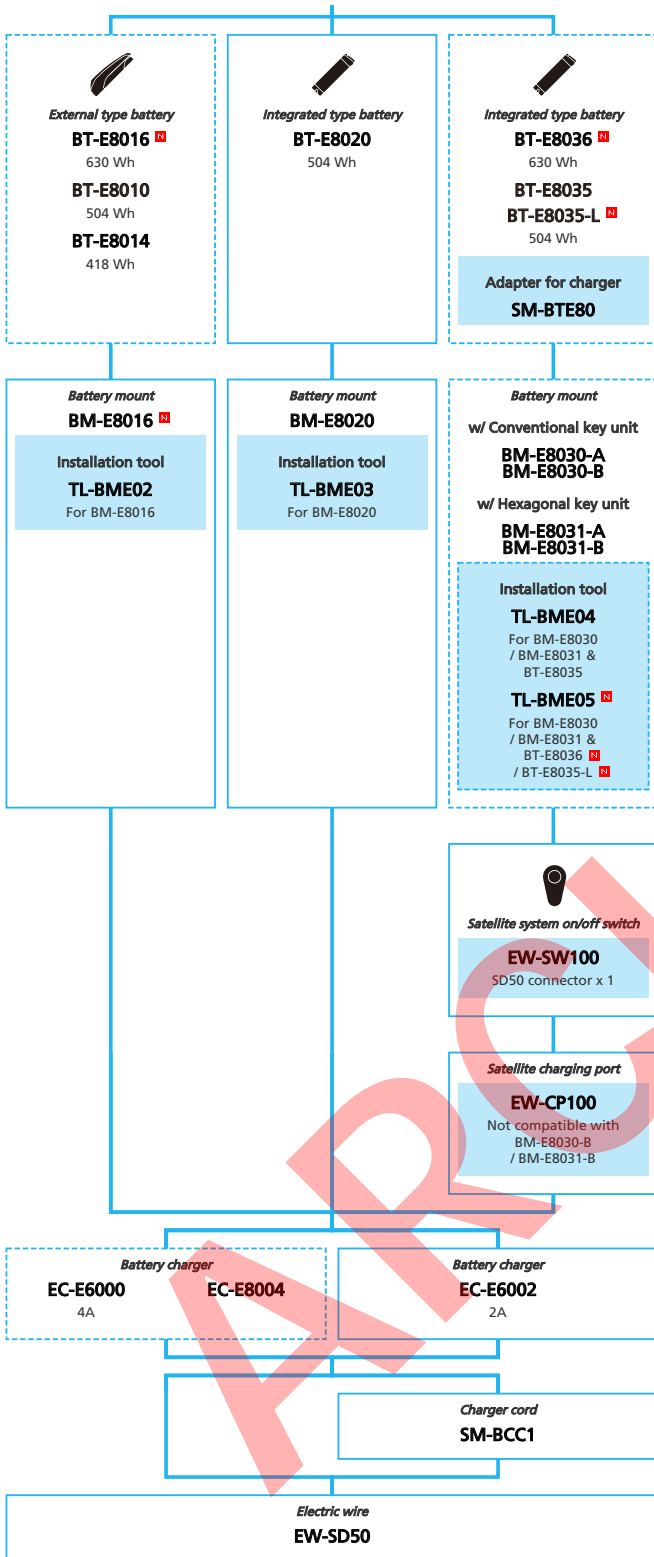

ARCHIVE

SHIMANO STOPS E7000 series (For Drop Handlebar Electronic spec.)

N ... New model
 ... Additional option
 ... Alternative option
 ... All select
 ... Single select

E-BIKE

- ... New model
- ... Additional option
- ... All select
- ... Alternative option
- ... Single select