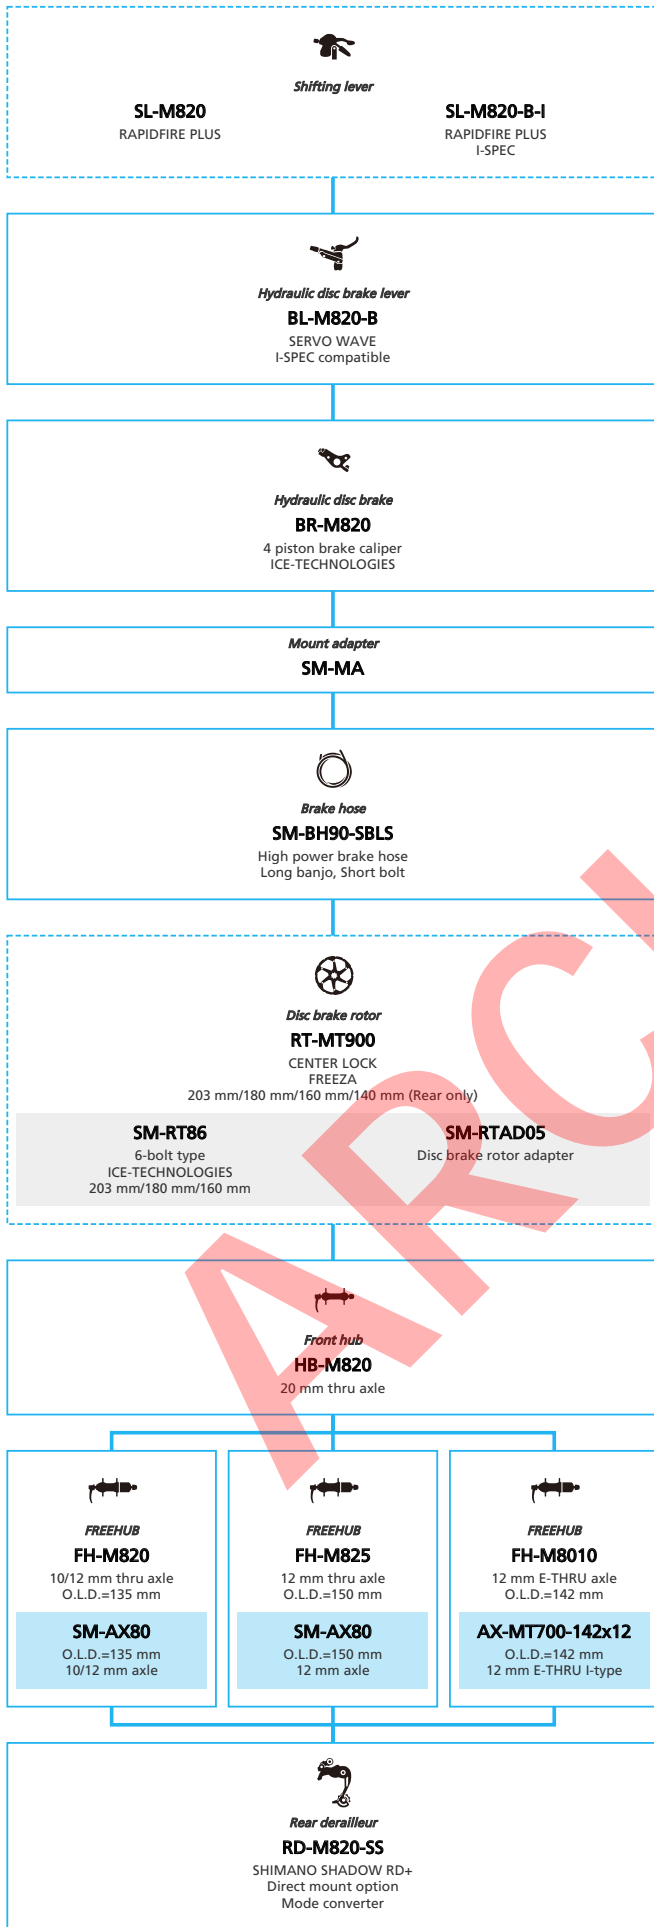

ARCHIVE

SHIMANO XTR M9050 series (2x11-speed)

N ... New model
 ... Additional option
 ... Alternative option
 ... All select
 ... Single select

Mountain Bike

-  ... New model
-  ... Additional option
-  ... Alternative option
-  ... All select
-  ... Single select

SHIMANO XTR M9050 series (1x11-speed)

■ ... New model
 ... Additional option
 ... All select
 ... Alternative option
 ... Single select

Mountain Bike

-  ... New model
-  ... Additional option
-  ... Alternative option
-  ... All select
-  ... Single select

ARCHIVE

SHIMANO (10-speed)

N ... New model
 ■ ... Additional option
 ■ ... Alternative option
 □ ... All select
 □ ... Single select

Mountain Bike

-  ... New model
-  ... Additional option
-  ... Alternative option
-  ... All select
-  ... Single select