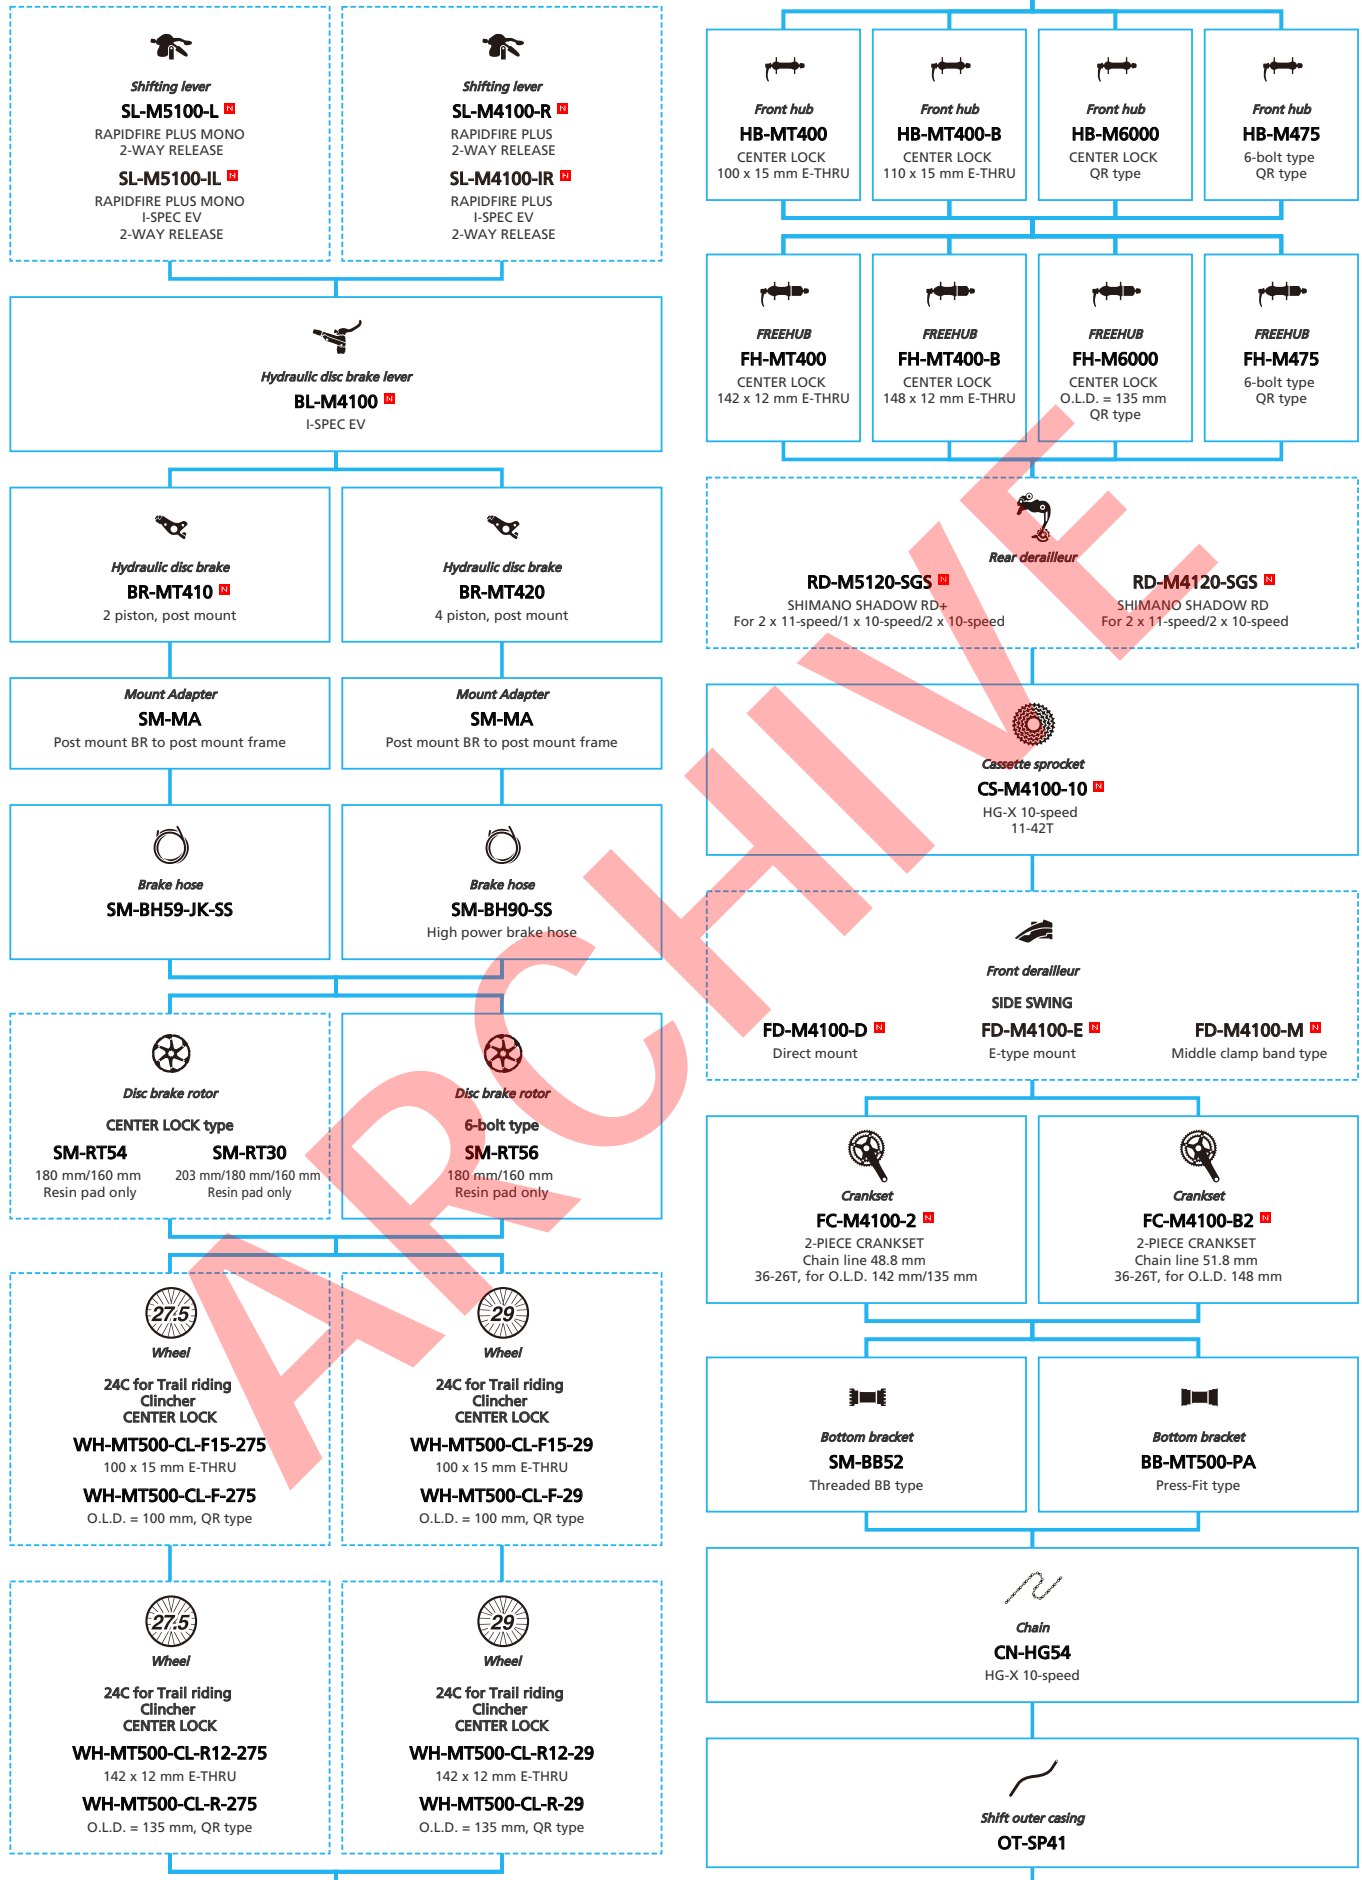

ARCHIVE

SHIMANO DEORE (1x10-speed)

N ... New model
 ■ ... Additional option
 □ ... All select
 ▨ ... Alternative option
 ▨ ... Single select

Mountain Bike

-  ... New model
-  ... Additional option
-  ... Alternative option
-  ... All select
-  ... Single select

ARCHIVE

SHIMANO DEORE (2x10-speed)

■ ... New model
 ... Additional option
 ... All select
 ... Alternative option
 ... Single select

Mountain Bike

- ... New model
- ... Additional option
- ... Single select
- ... All select
- ... Alternative option