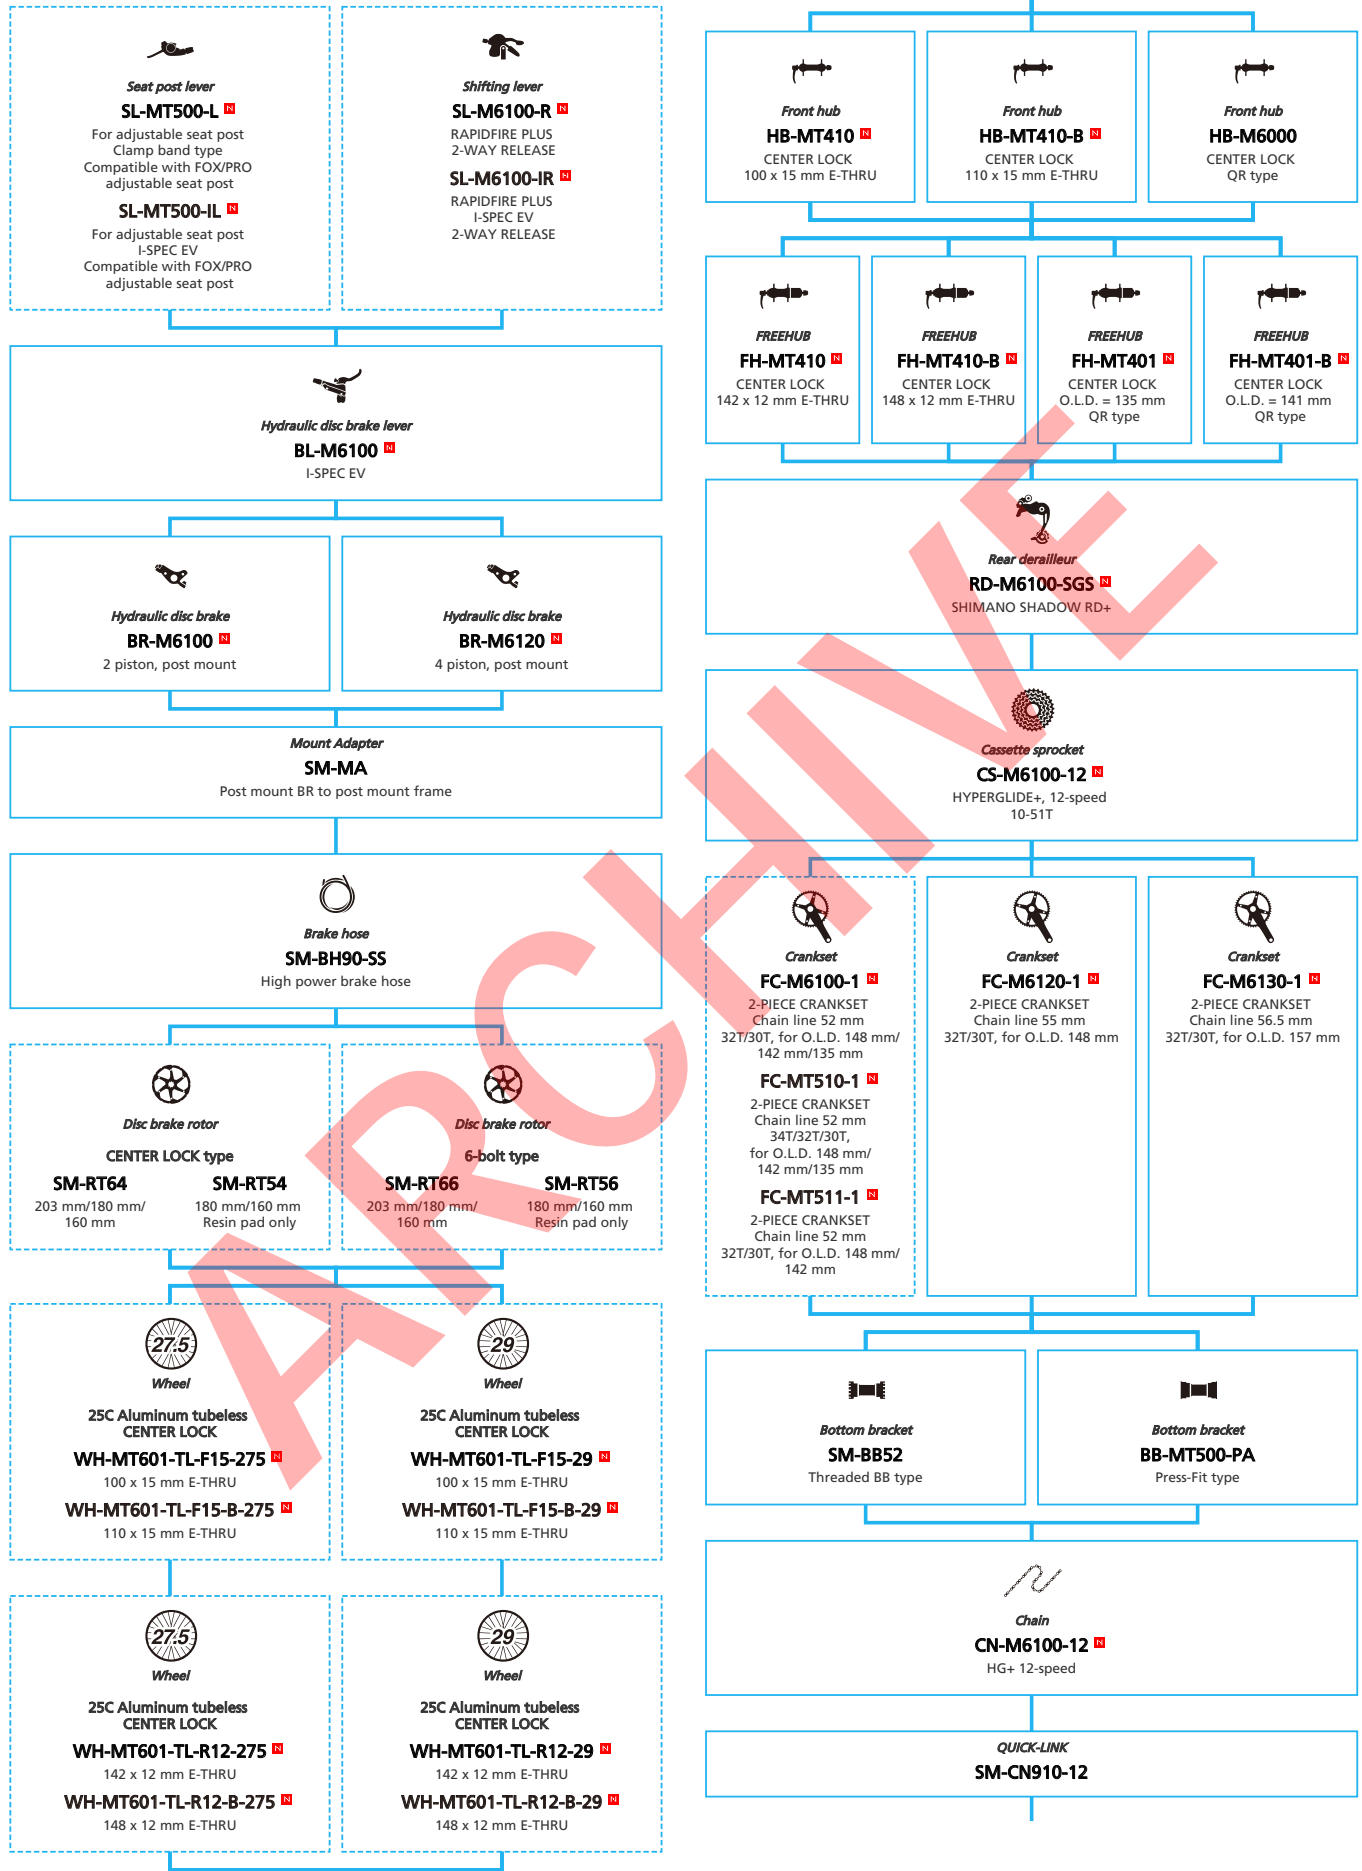

SHIMANO DEORE (1x12-speed)

N ... New model
... Additional option
... Alternative option
... All select
... Single select

Mountain Bike