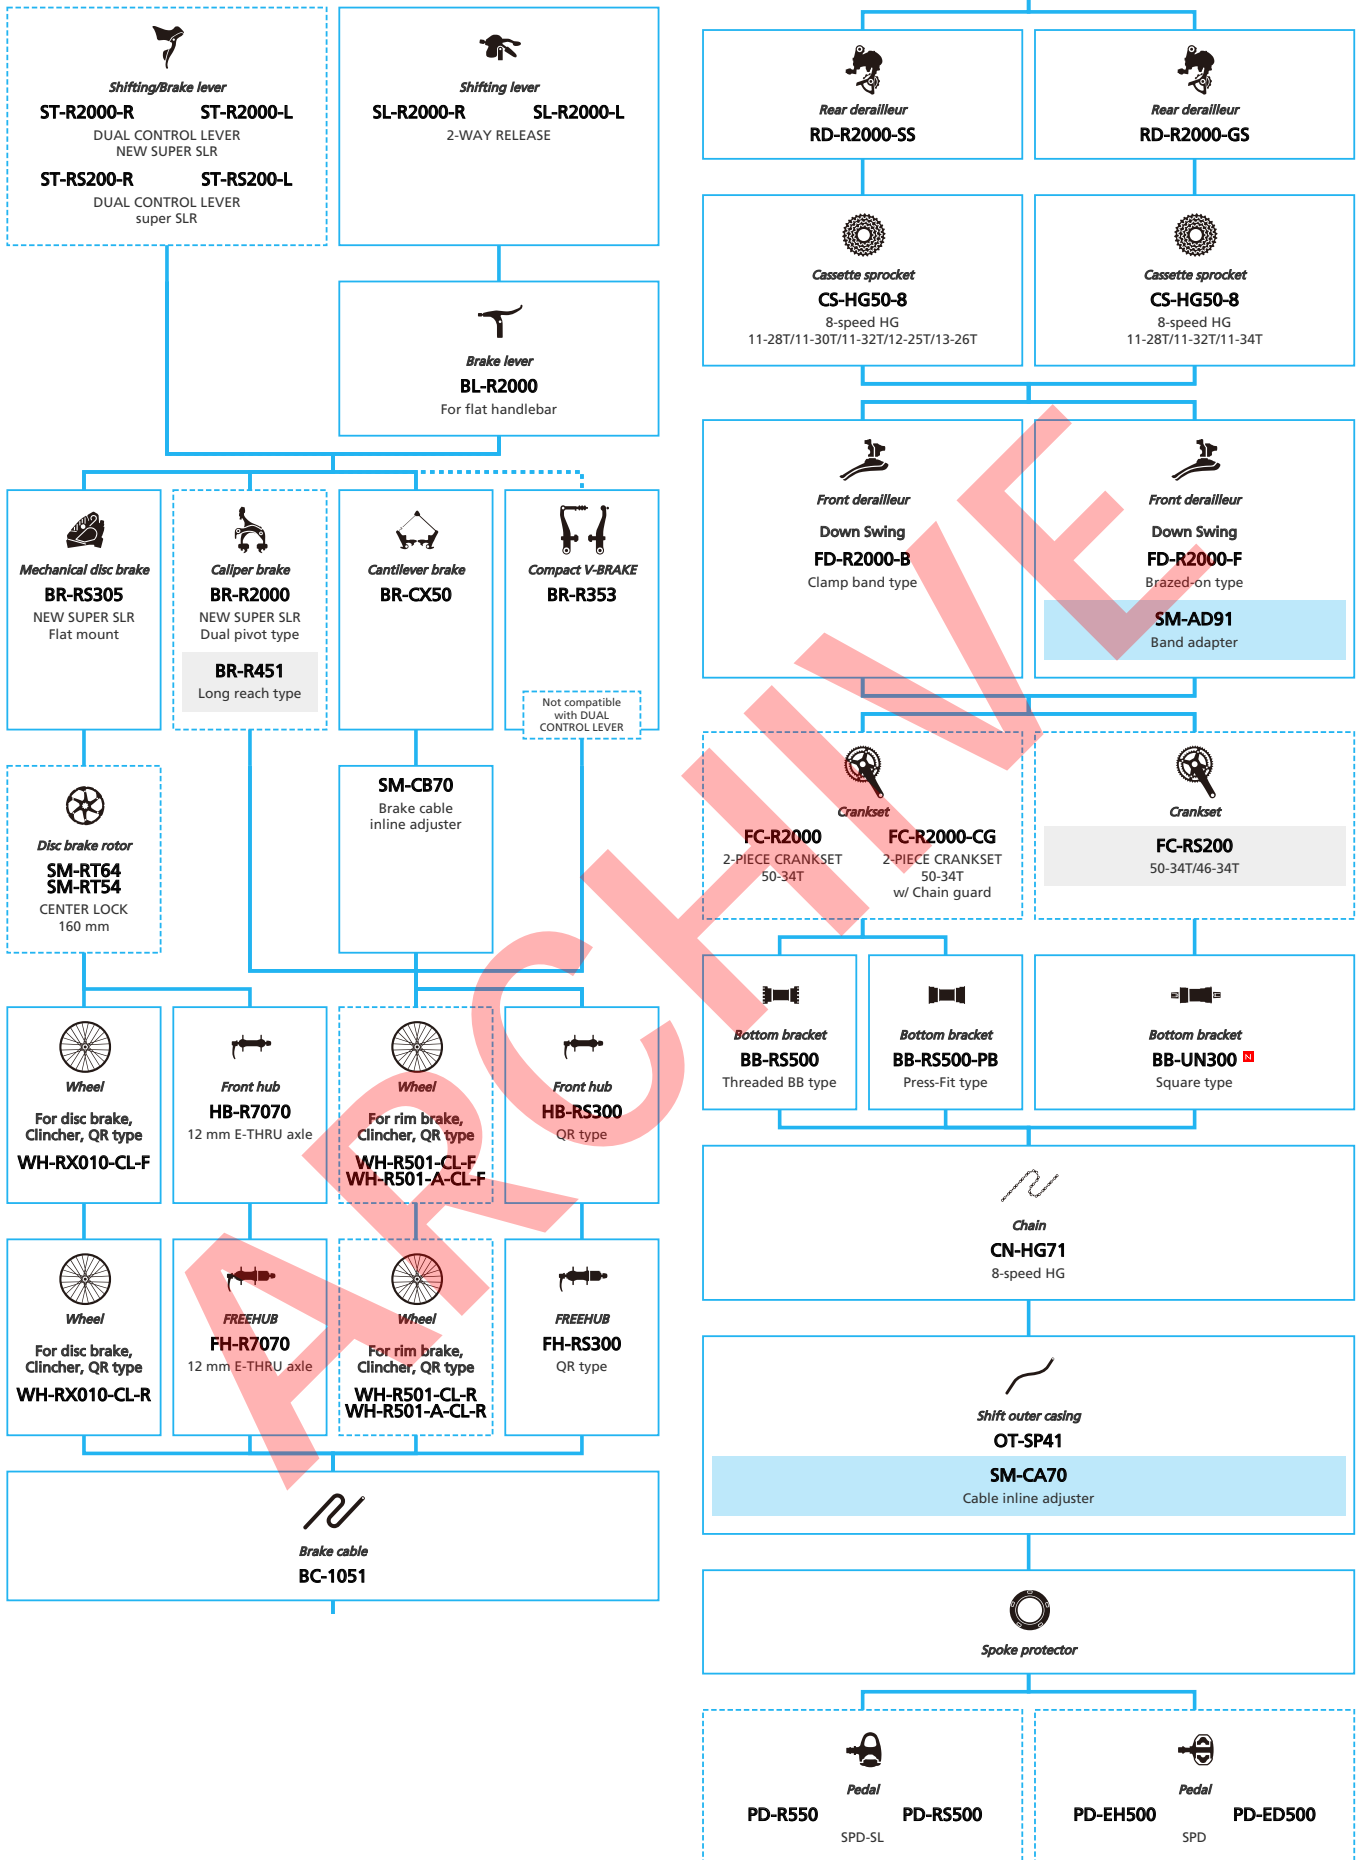

Road Bike

SHIMANO *Tourney* (3x7-speed)

- ... New model
- ... Additional option
- ... All select
- ... Alternative option
- ... Single select

SHIMANO *Tourney* (2x7-speed)

- ... New model
- ... Additional option
- ... All select
- ... Alternative option
- ... Single select