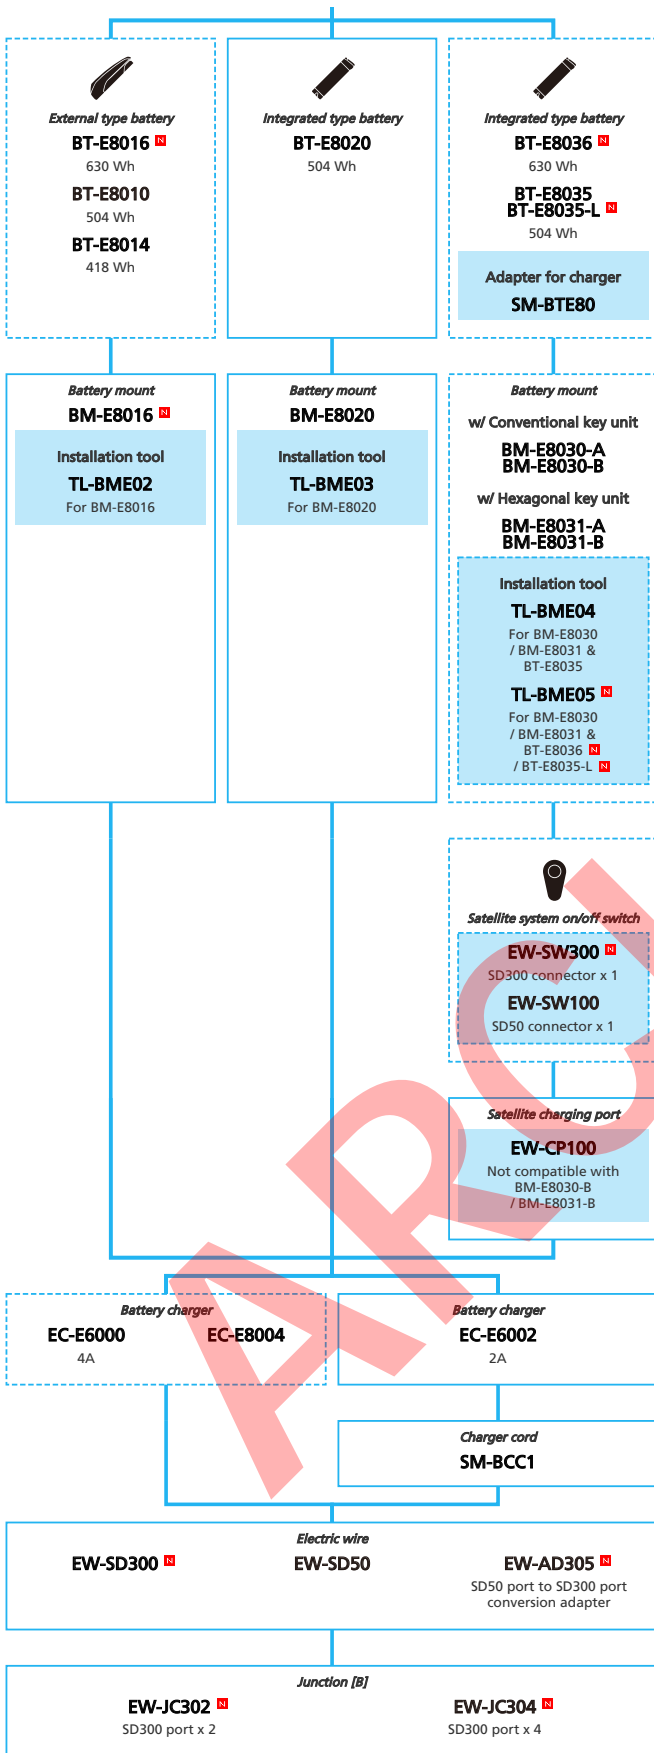

URBAN Bike

EP8 with Rear Derailleur (Electronic spec.)

■ ... New model
 ... Additional option
 ... All select
 ... Alternative option
 ... Single select

E-BIKE

- ... New model
- ... Additional option
- ... All select
- ... Alternative option
- ... Single select