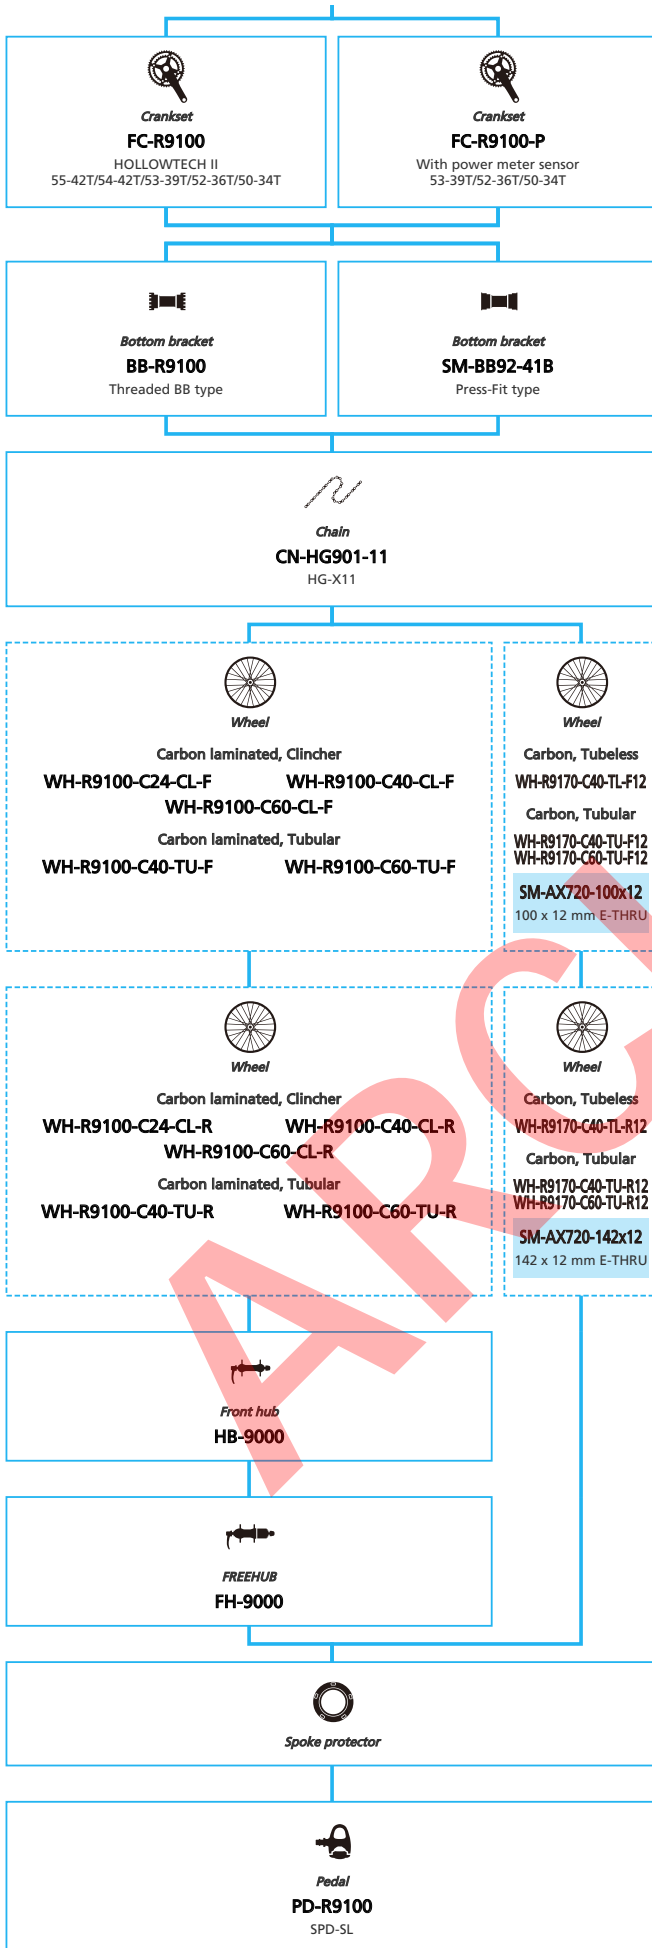

ARCHIVE

DURA-ACE R9150 series (2x11-speed)

- ... New model
- ... Additional option
- ... All select
- ... Alternative option
- ... Single select

Road Bike

- ... New model
- ... Additional option
- ... All select
- ... Alternative option
- ... Single select