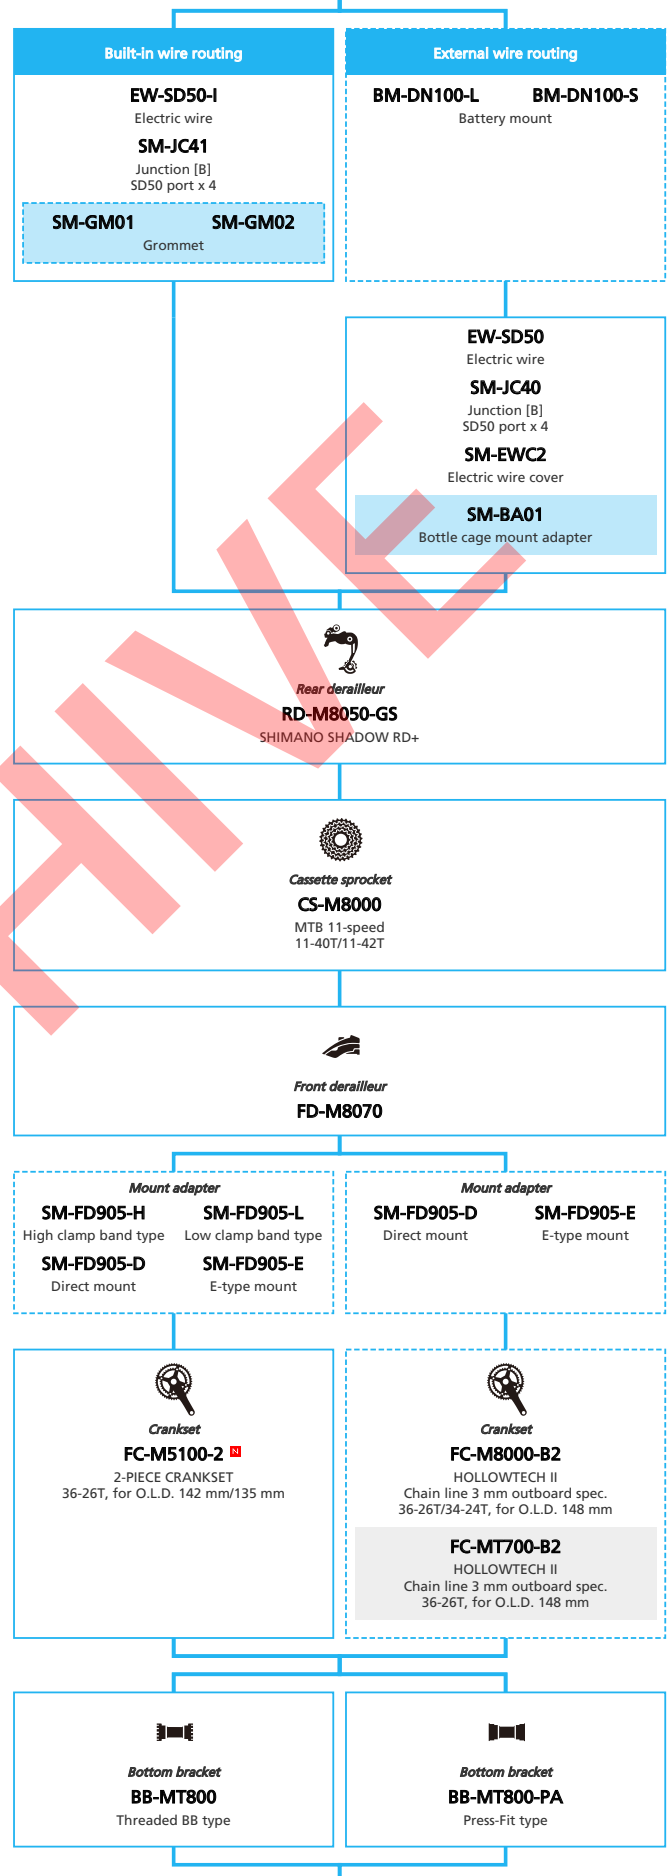

SHIMANO **DEORE XT** M8050 series (2x11-speed)

N ... New model
 ■ ... Additional option
 □ ... All select
 ▨ ... Alternative option
 ▭ ... Single select

Mountain Bike

- ... New model
- ... Additional option
- ... All select
- ... Alternative option
- ... Single select