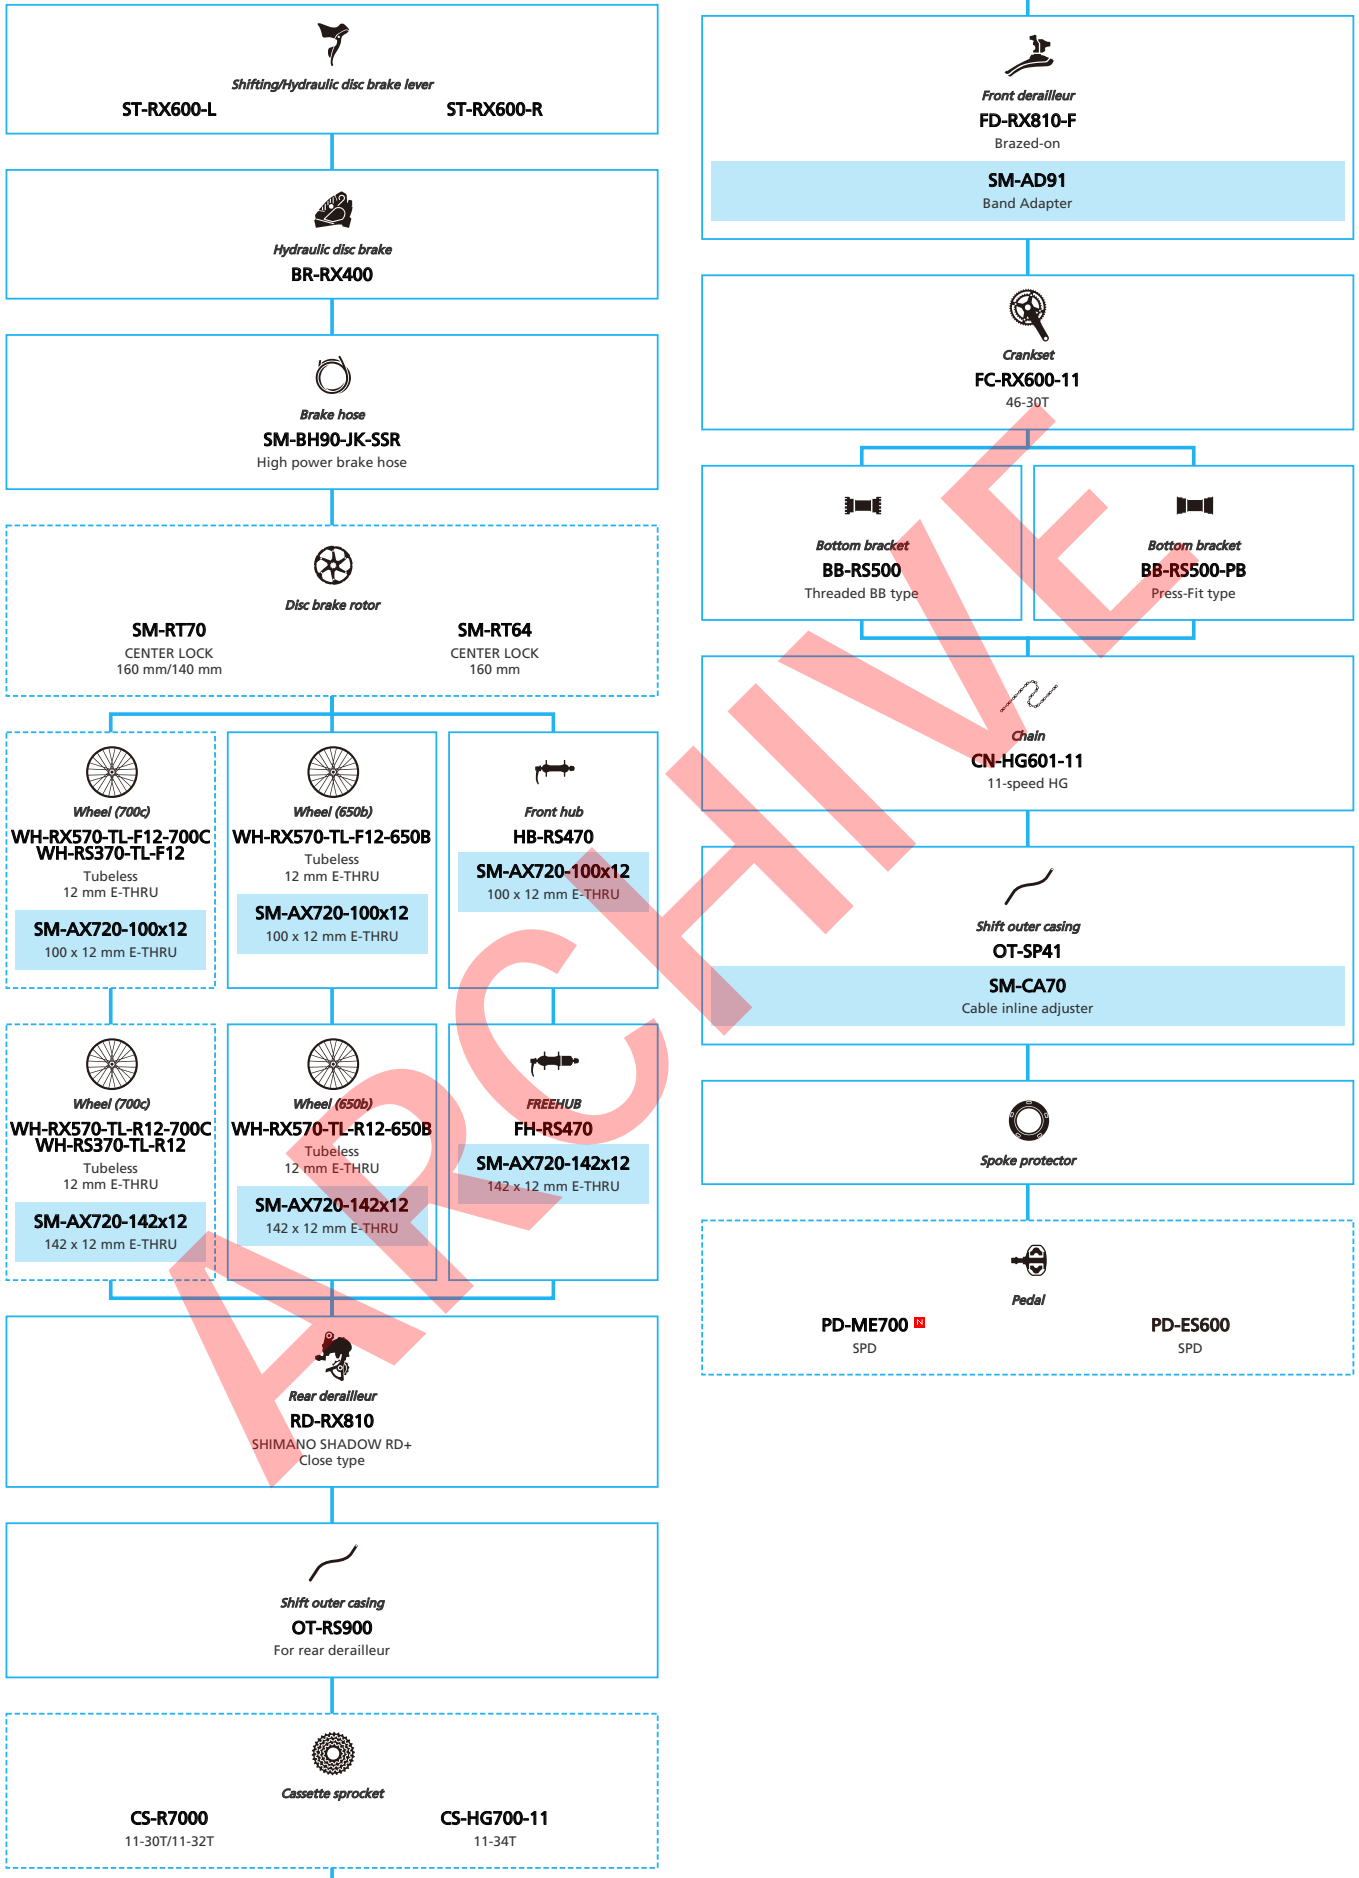

SHIMANO **GRX** RX600 series (2x11-speed)

- ... New model
- ... Additional option
- ... All select
- ... Alternative option
- ... Single select

Gravel/Adventure Bike