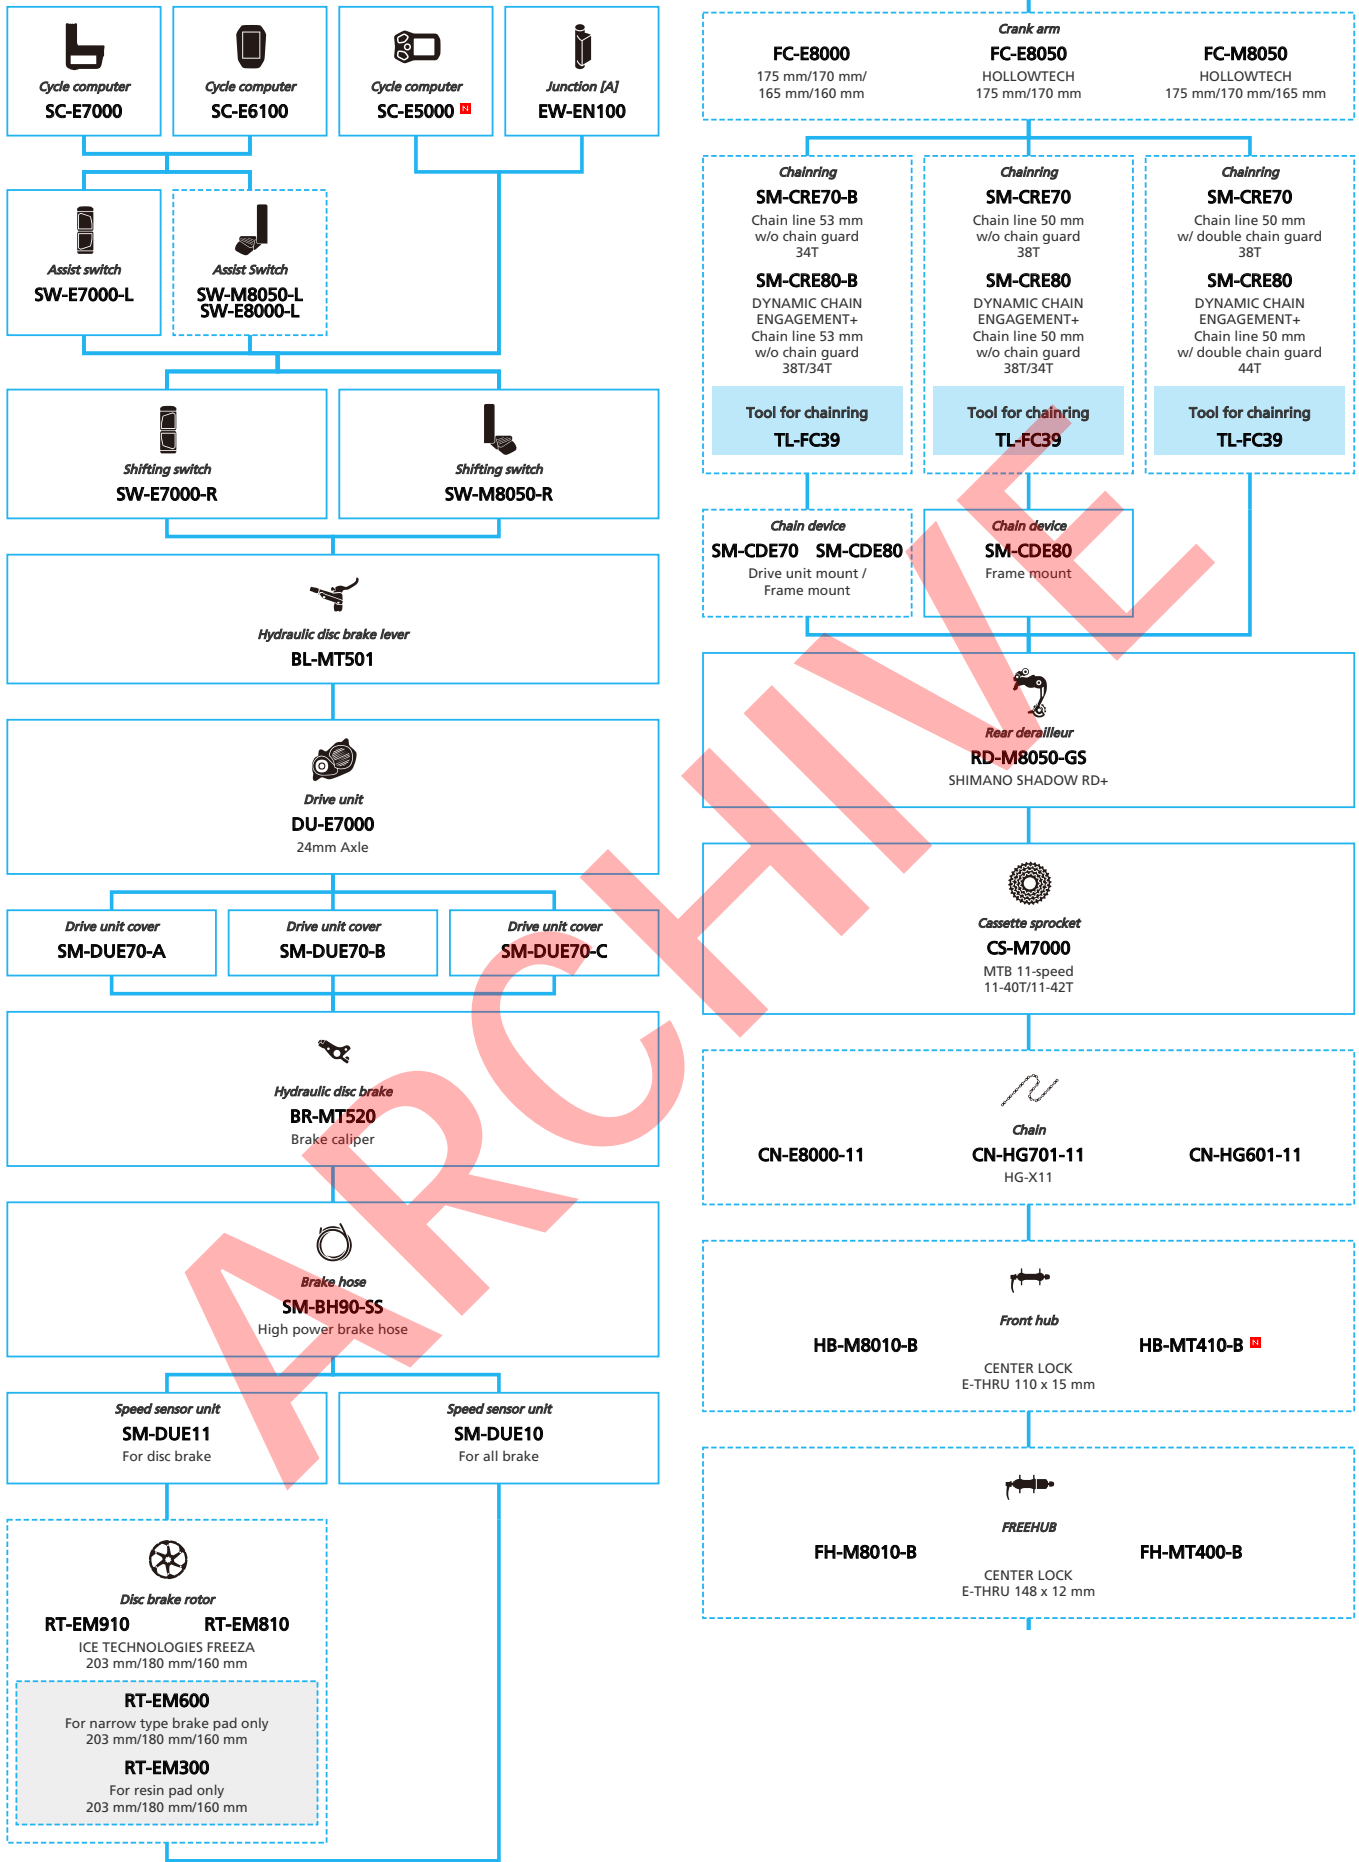

SHIMANO STOPS E7000 series (Electronic Derailleur spec.)

N ... New model
 ... Additional option
 ... Alternative option
 ... All select
 ... Single select

E-BIKE

- ... New model
- ... Additional option
- ... All select
- ... Alternative option
- ... Single select