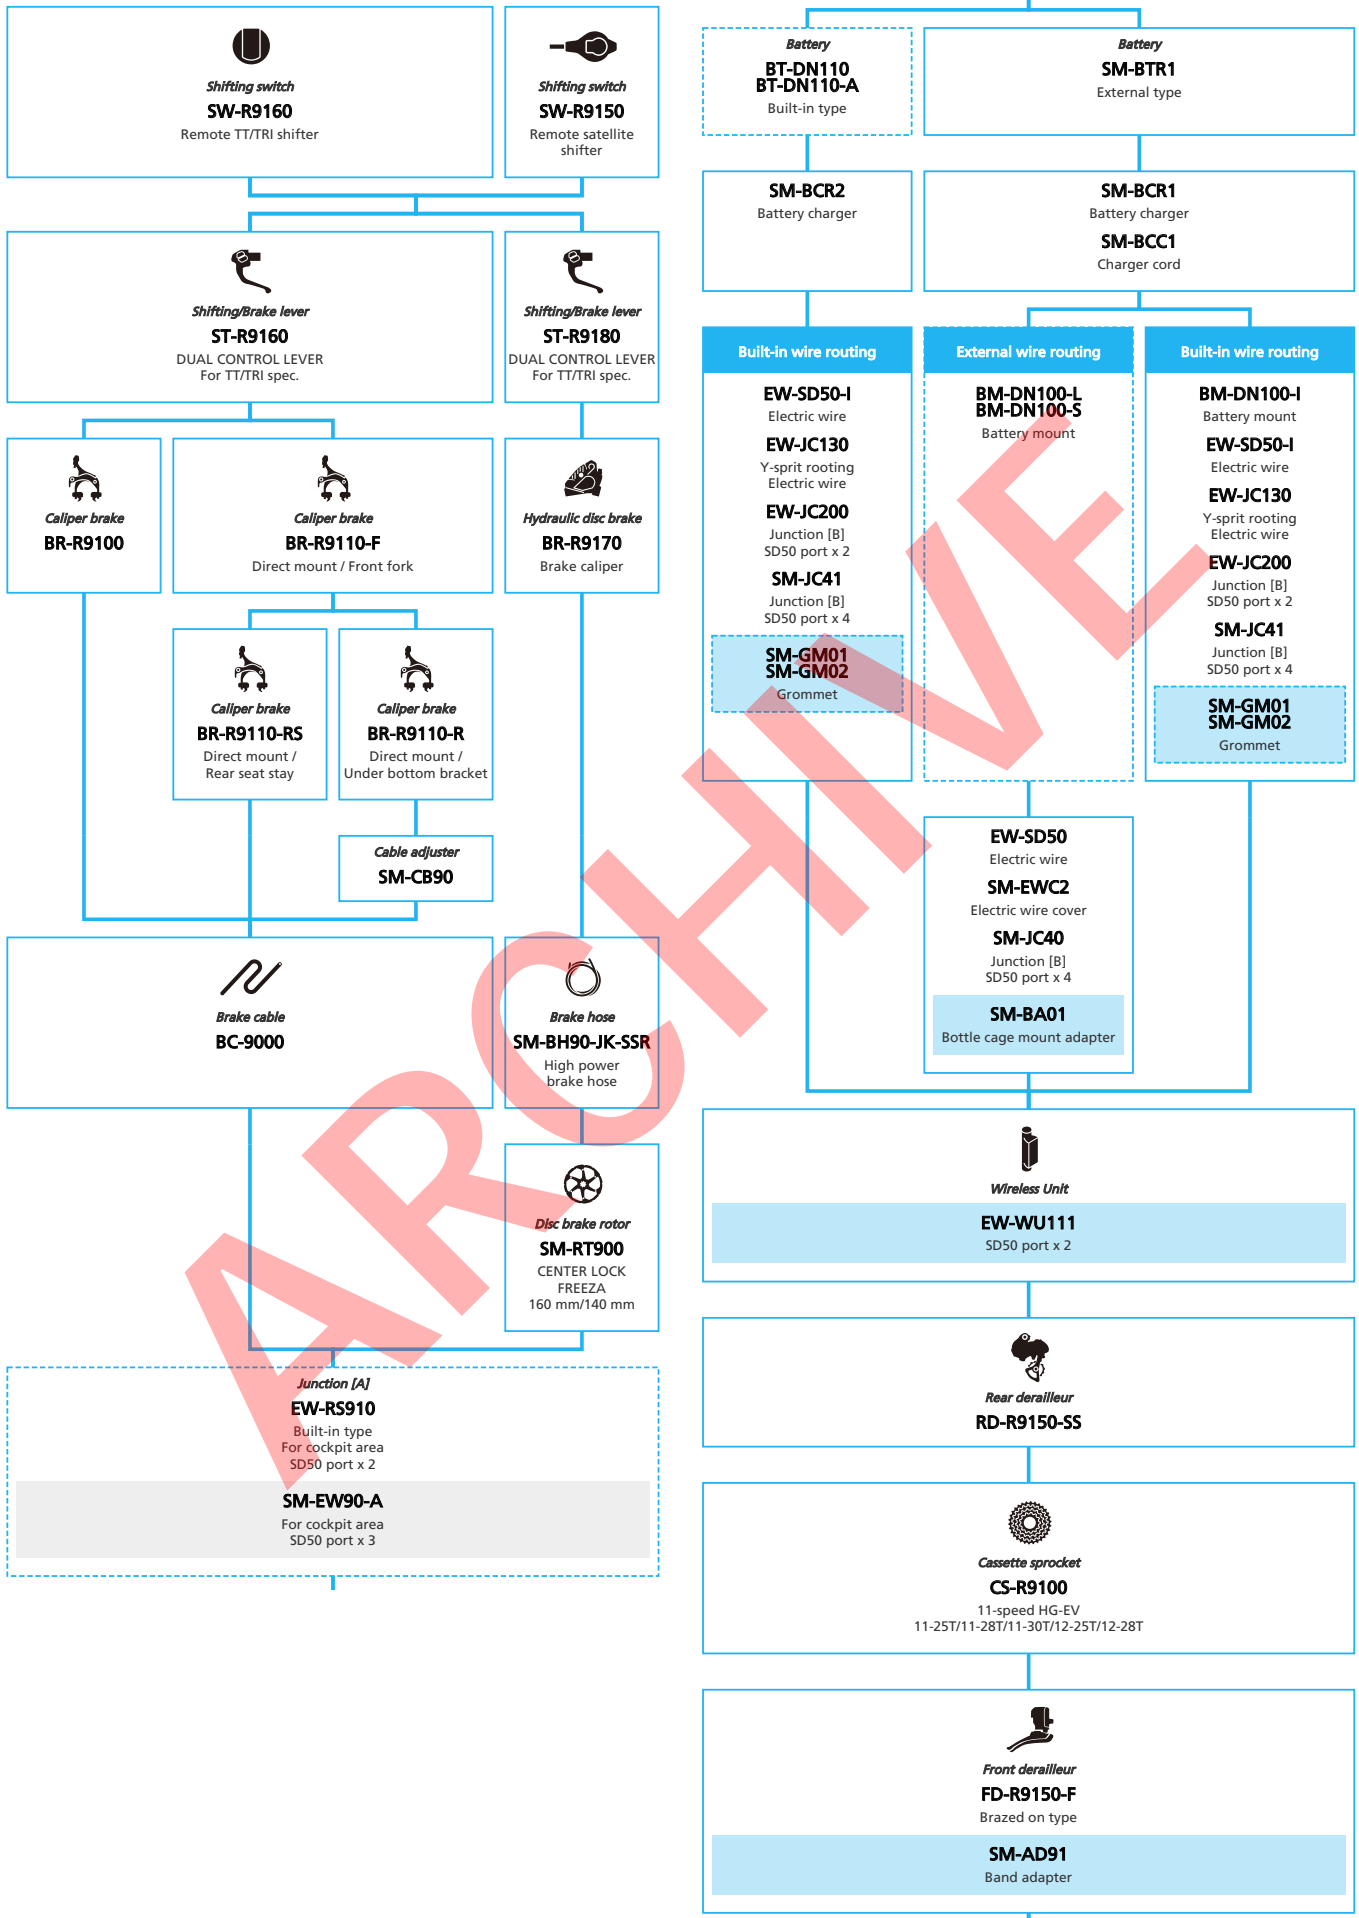

DURA-ACE R9150 series (2x11-speed TT/TRI spec)

- ... New model
- ... Additional option
- ... All select
- ... Alternative option
- ... Single select

Road Bike