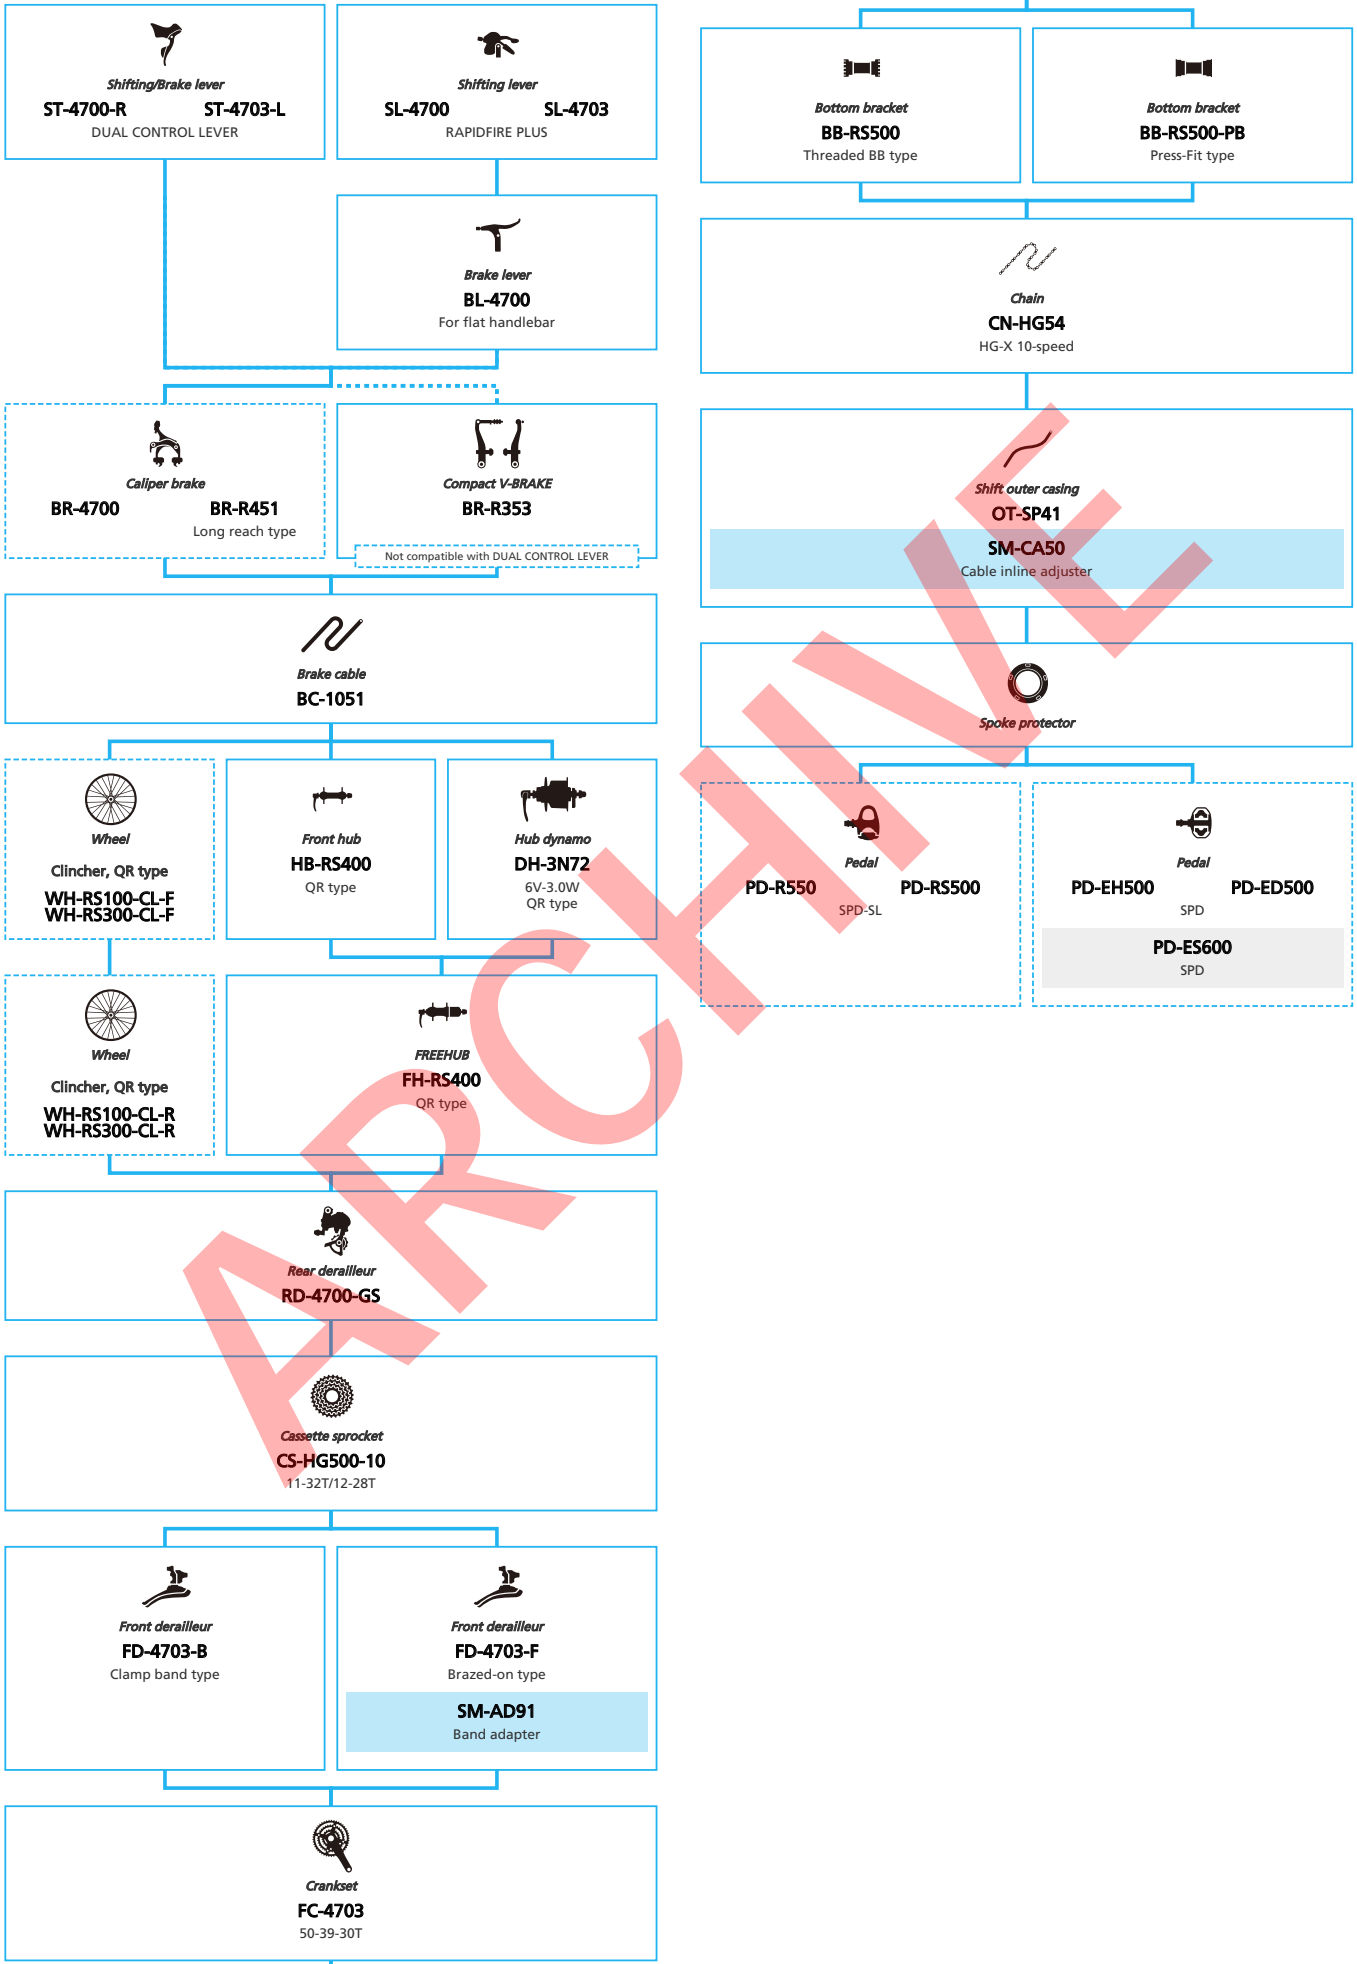

Road Bike

-  ... New model
-  ... Additional option
-  ... Alternative option
-  ... All select
-  ... Single select

ARCHIVE

SHIMANO Tiagra (3x10-speed)

- ... New model
- ... Additional option
- ... All select
- ... Alternative option
- ... Single select