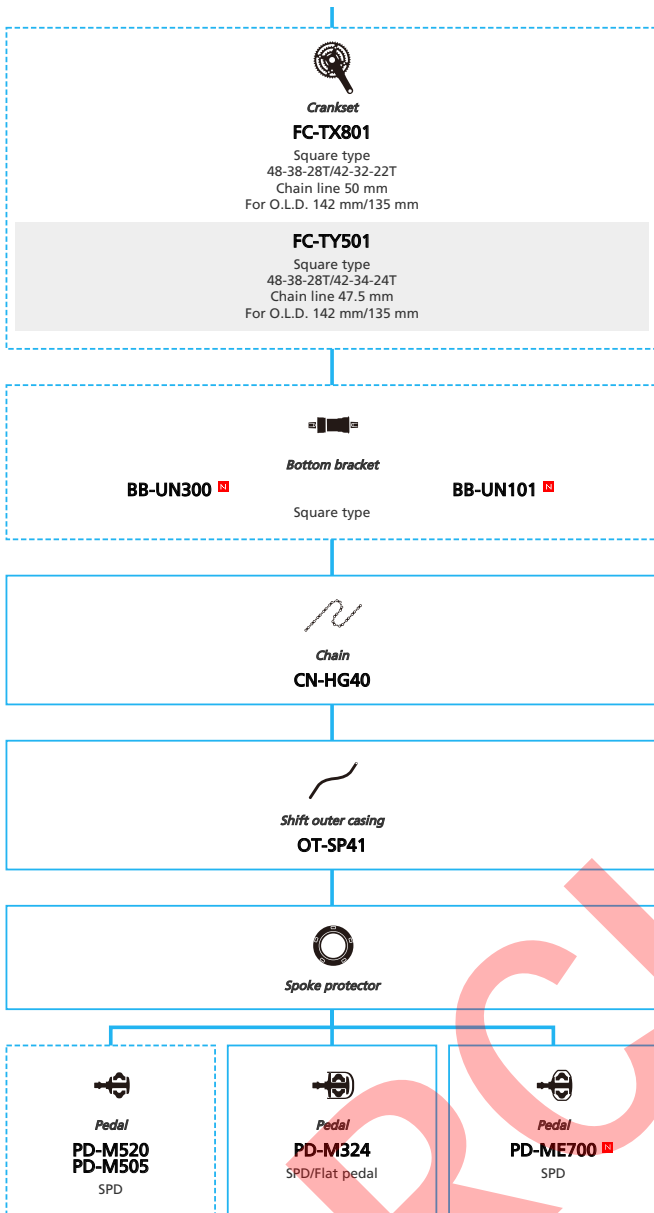

ARCHIVE

SHIMANO *Acera* *ALTUS* (3x7-speed)

N ... New model
 ■ ... Additional option
 ■ ... Alternative option
 □ ... All select
 □ ... Single select

Mountain Bike

-  ... New model
-  ... Additional option
-  ... Alternative option
-  ... All select
-  ... Single select