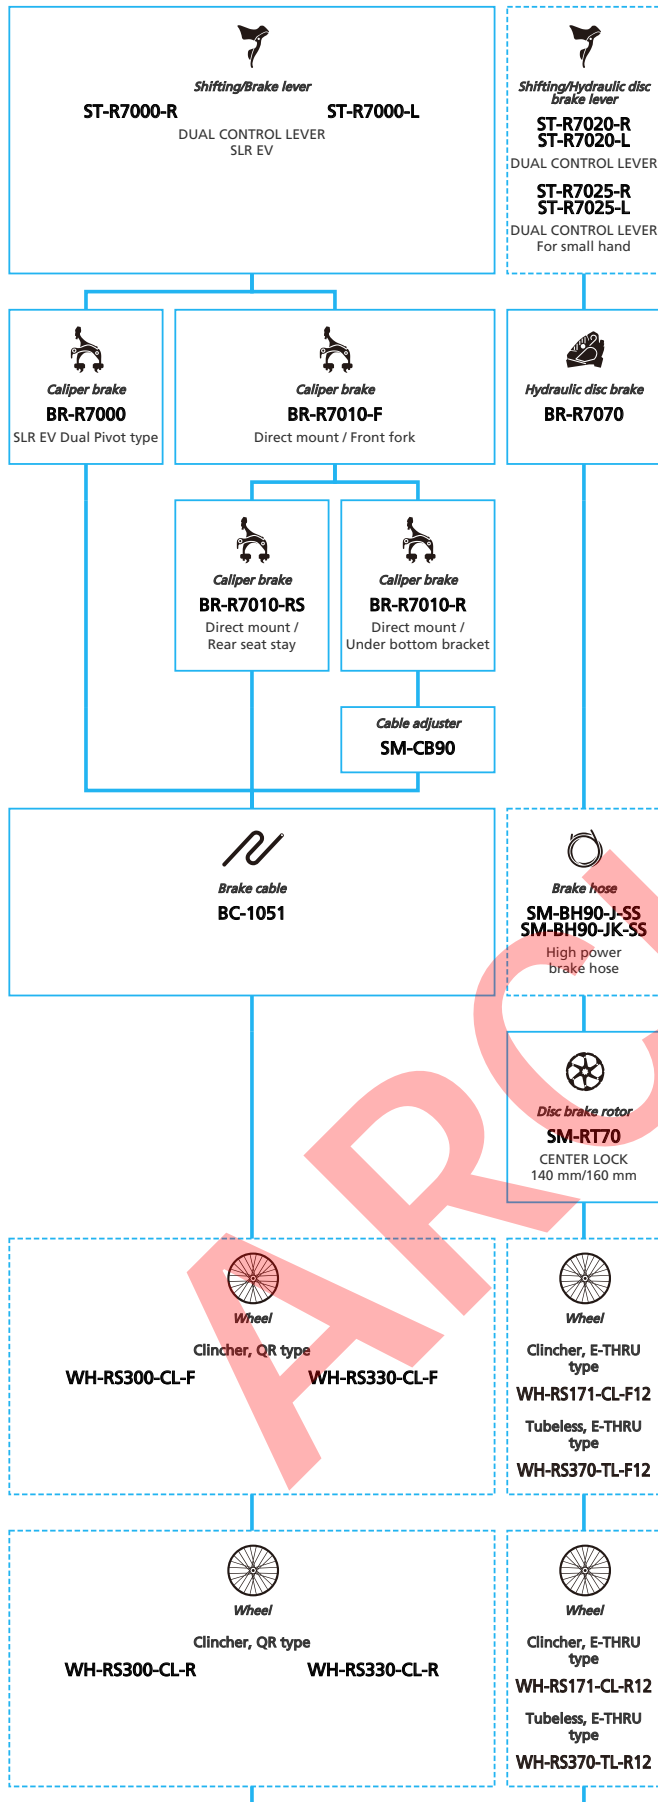

Road Bike

-  ... New model
-  ... Additional option
-  ... Alternative option
-  ... All select
-  ... Single select

ARCHIVE

SHIMANO **105** (2x11-speed)

- ... New model
- ... Additional option
- ... All select
- ... Alternative option
- ... Single select