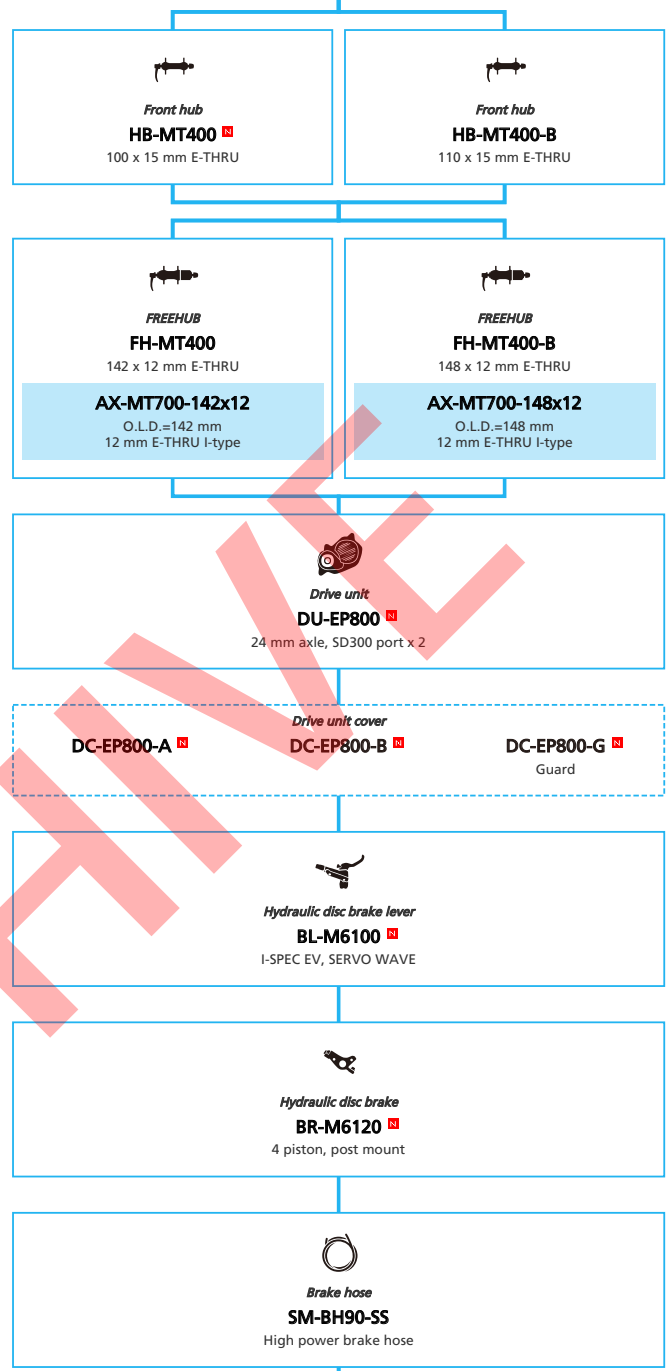

EP8 with Rear Derailleur (Mechanical spec.)

N ... New model
   ... Additional option
   ... Alternative option
   ... All select
   ... Single select