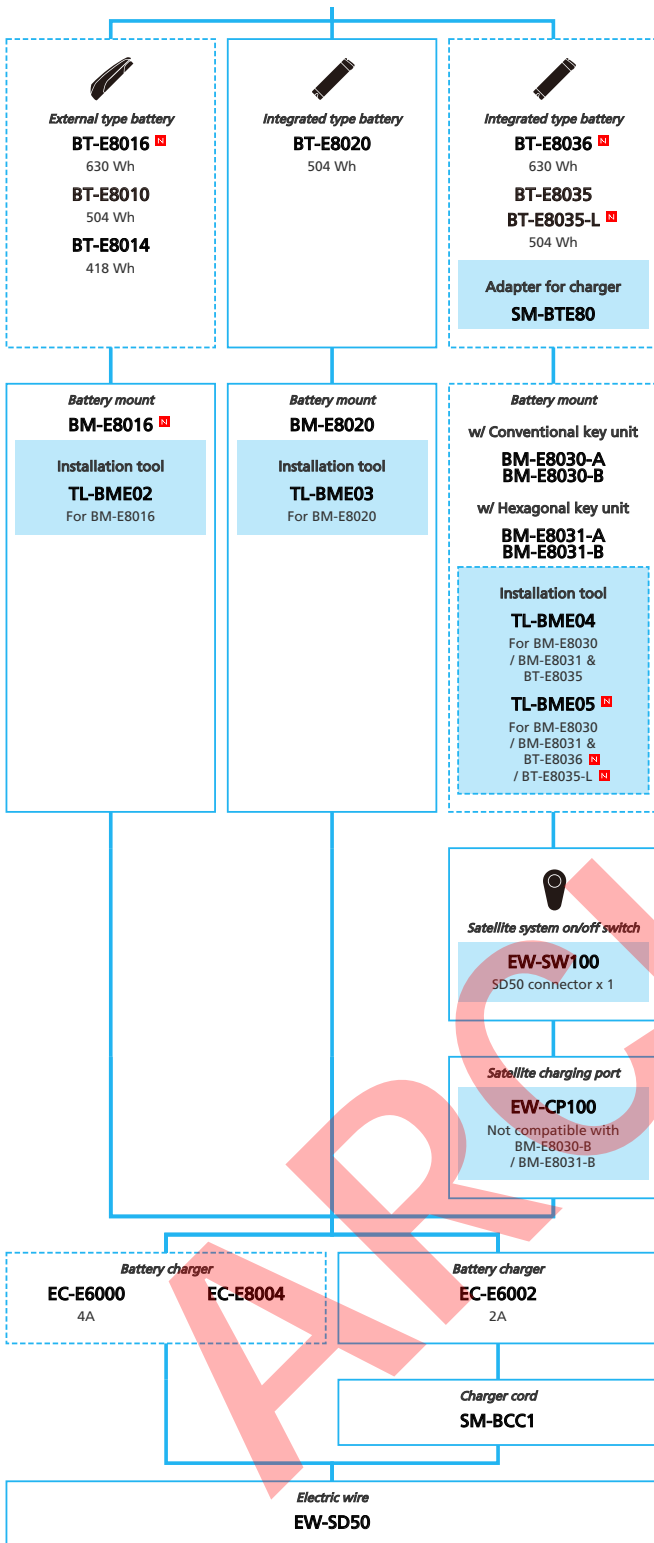

- ... New model
- ... Additional option
- ... All select
- ... Alternative option
- ... Single select