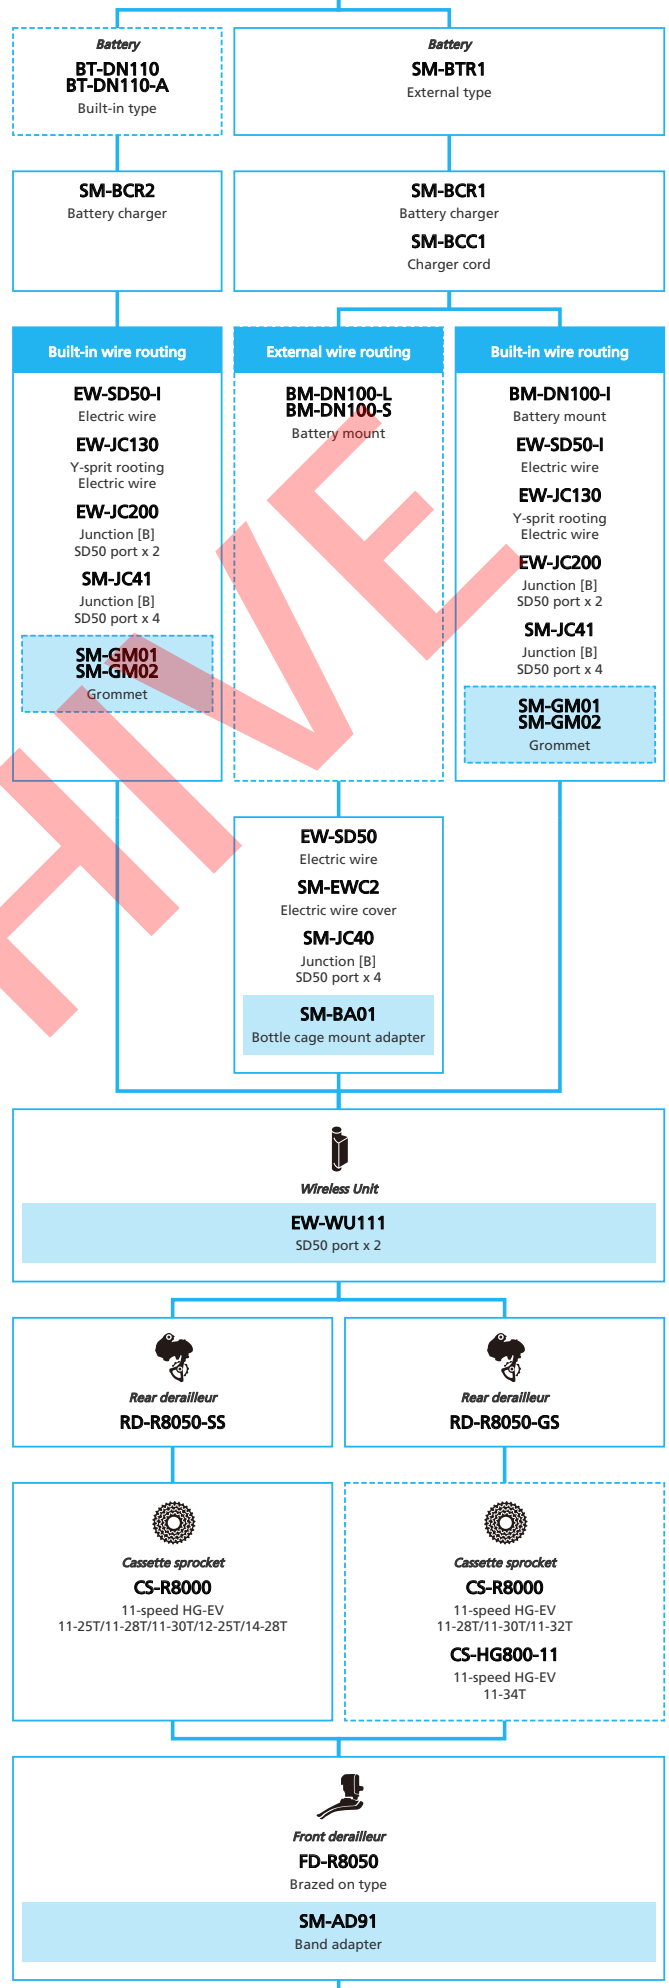

SHIMANO ULTEGRA R8050 series (2x11-speed TT/TRI spec.)

N ... New model
  ... Additional option
  ... Alternative option
  ... All select
  ... Single select

Road Bike

SAMPLE