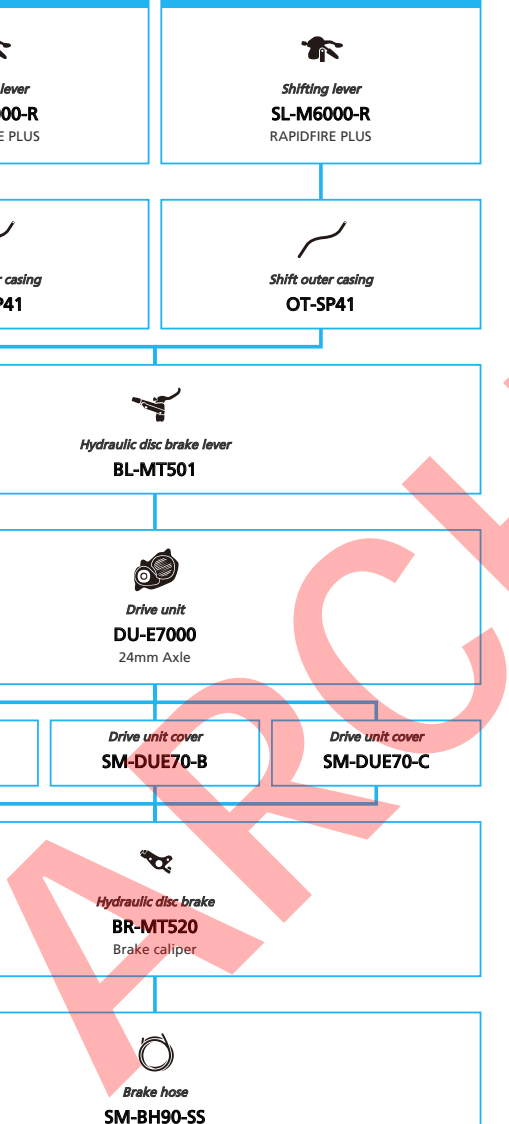

SHIMANO STEPS E7000 series (Mechanical Derailleur spec.)

■ ... New model
 ... Additional option
 ... Alternative option
 ... All select
 ... Single select