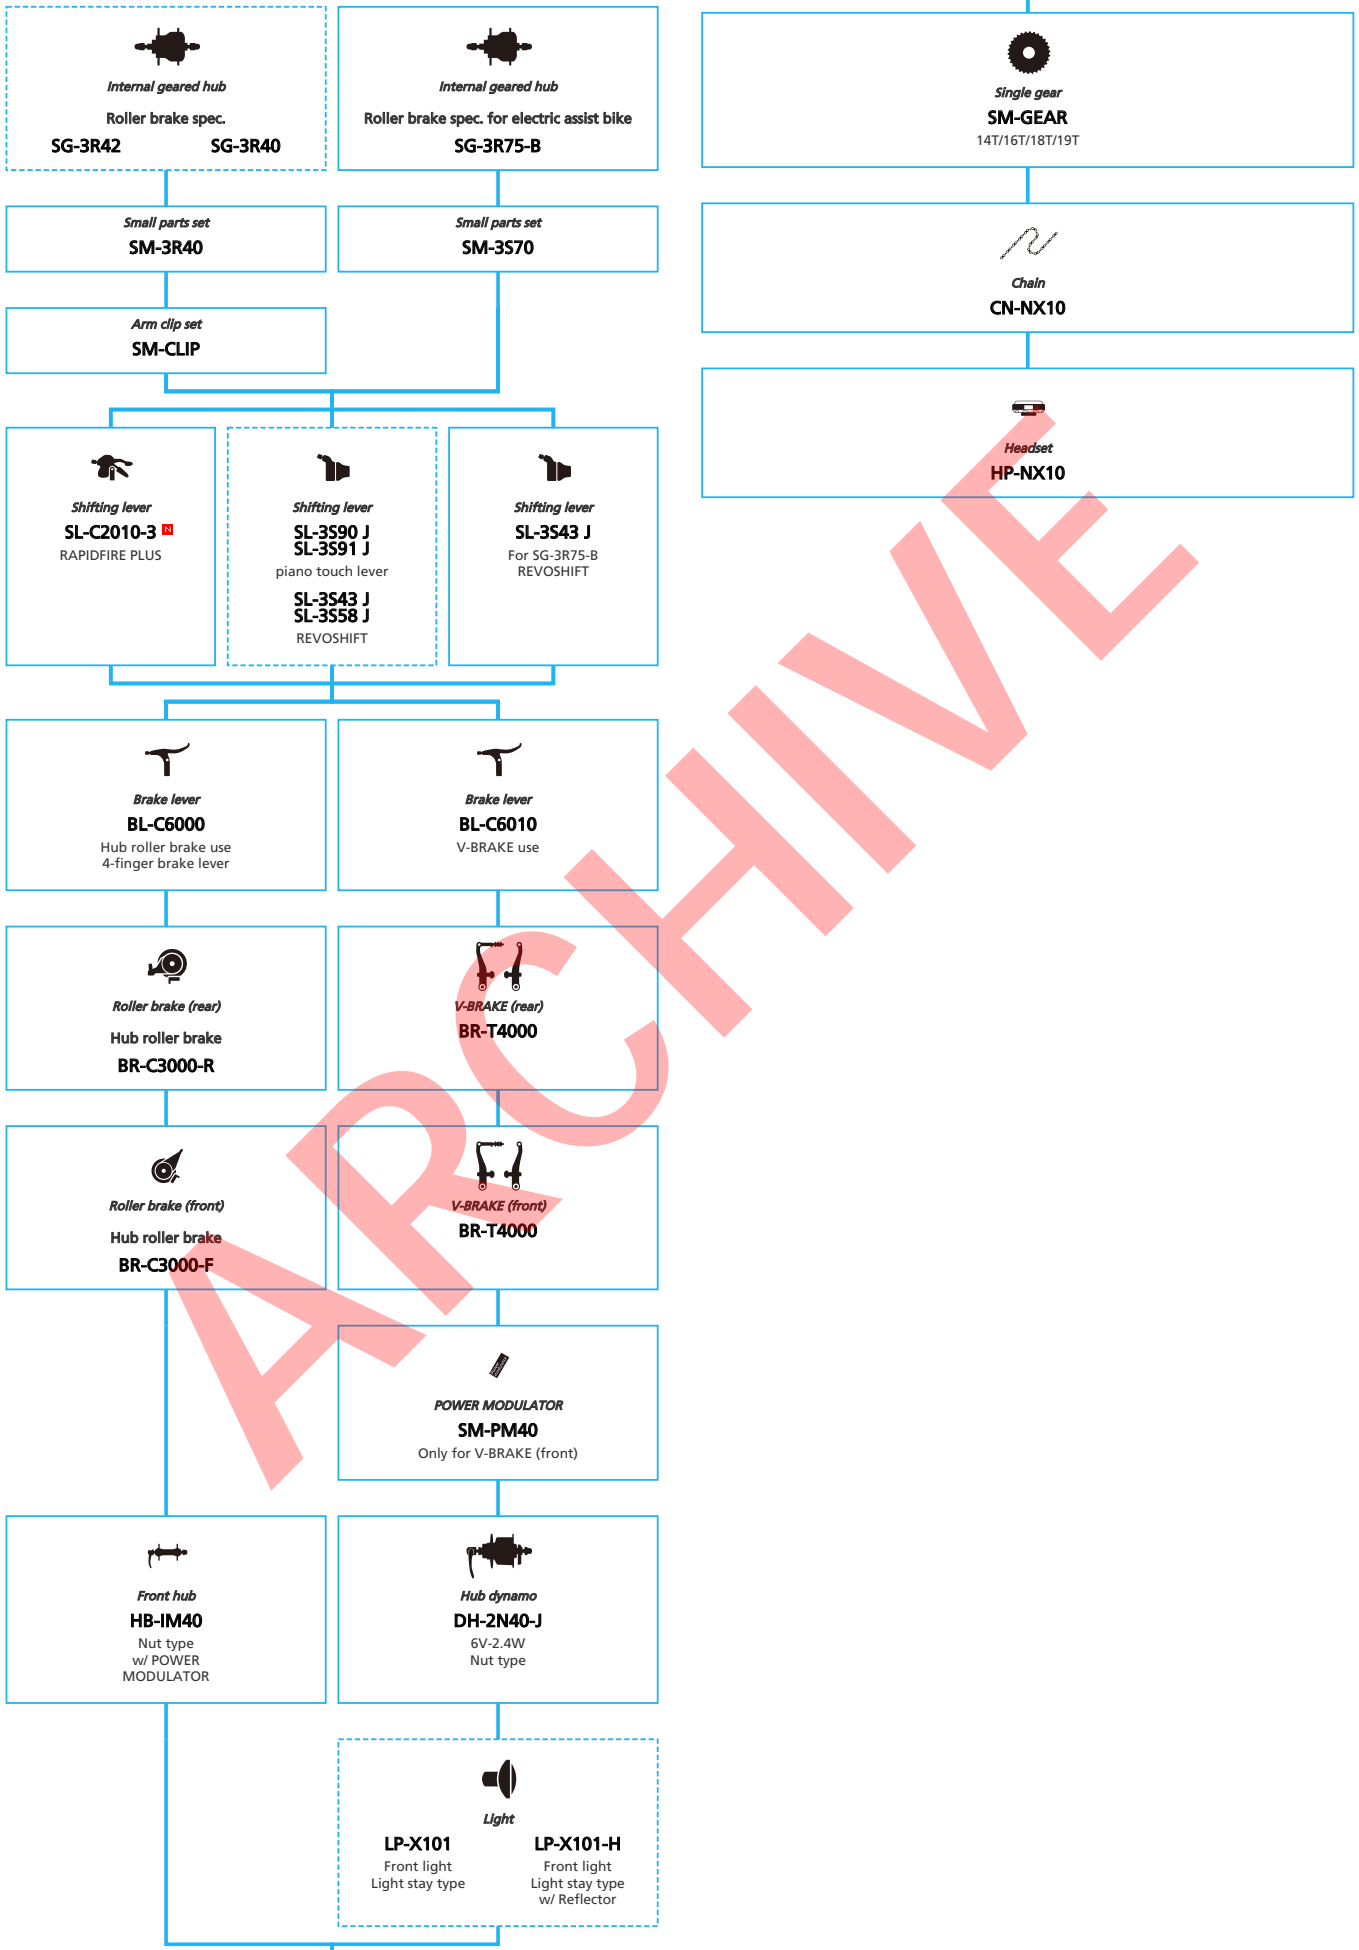

SHIMANO Nexus (INTER-3)

N ... New model
 ■ ... Additional option
 □ ... All select
 □ ... Alternative option
 □ ... Single select

URBAN Bike

SHIMANO *Nexus* (INTER-3) Specification for Japan market

- ... New model
- ... Additional option
- ... Alternative option
- ... All select
- ... Single select