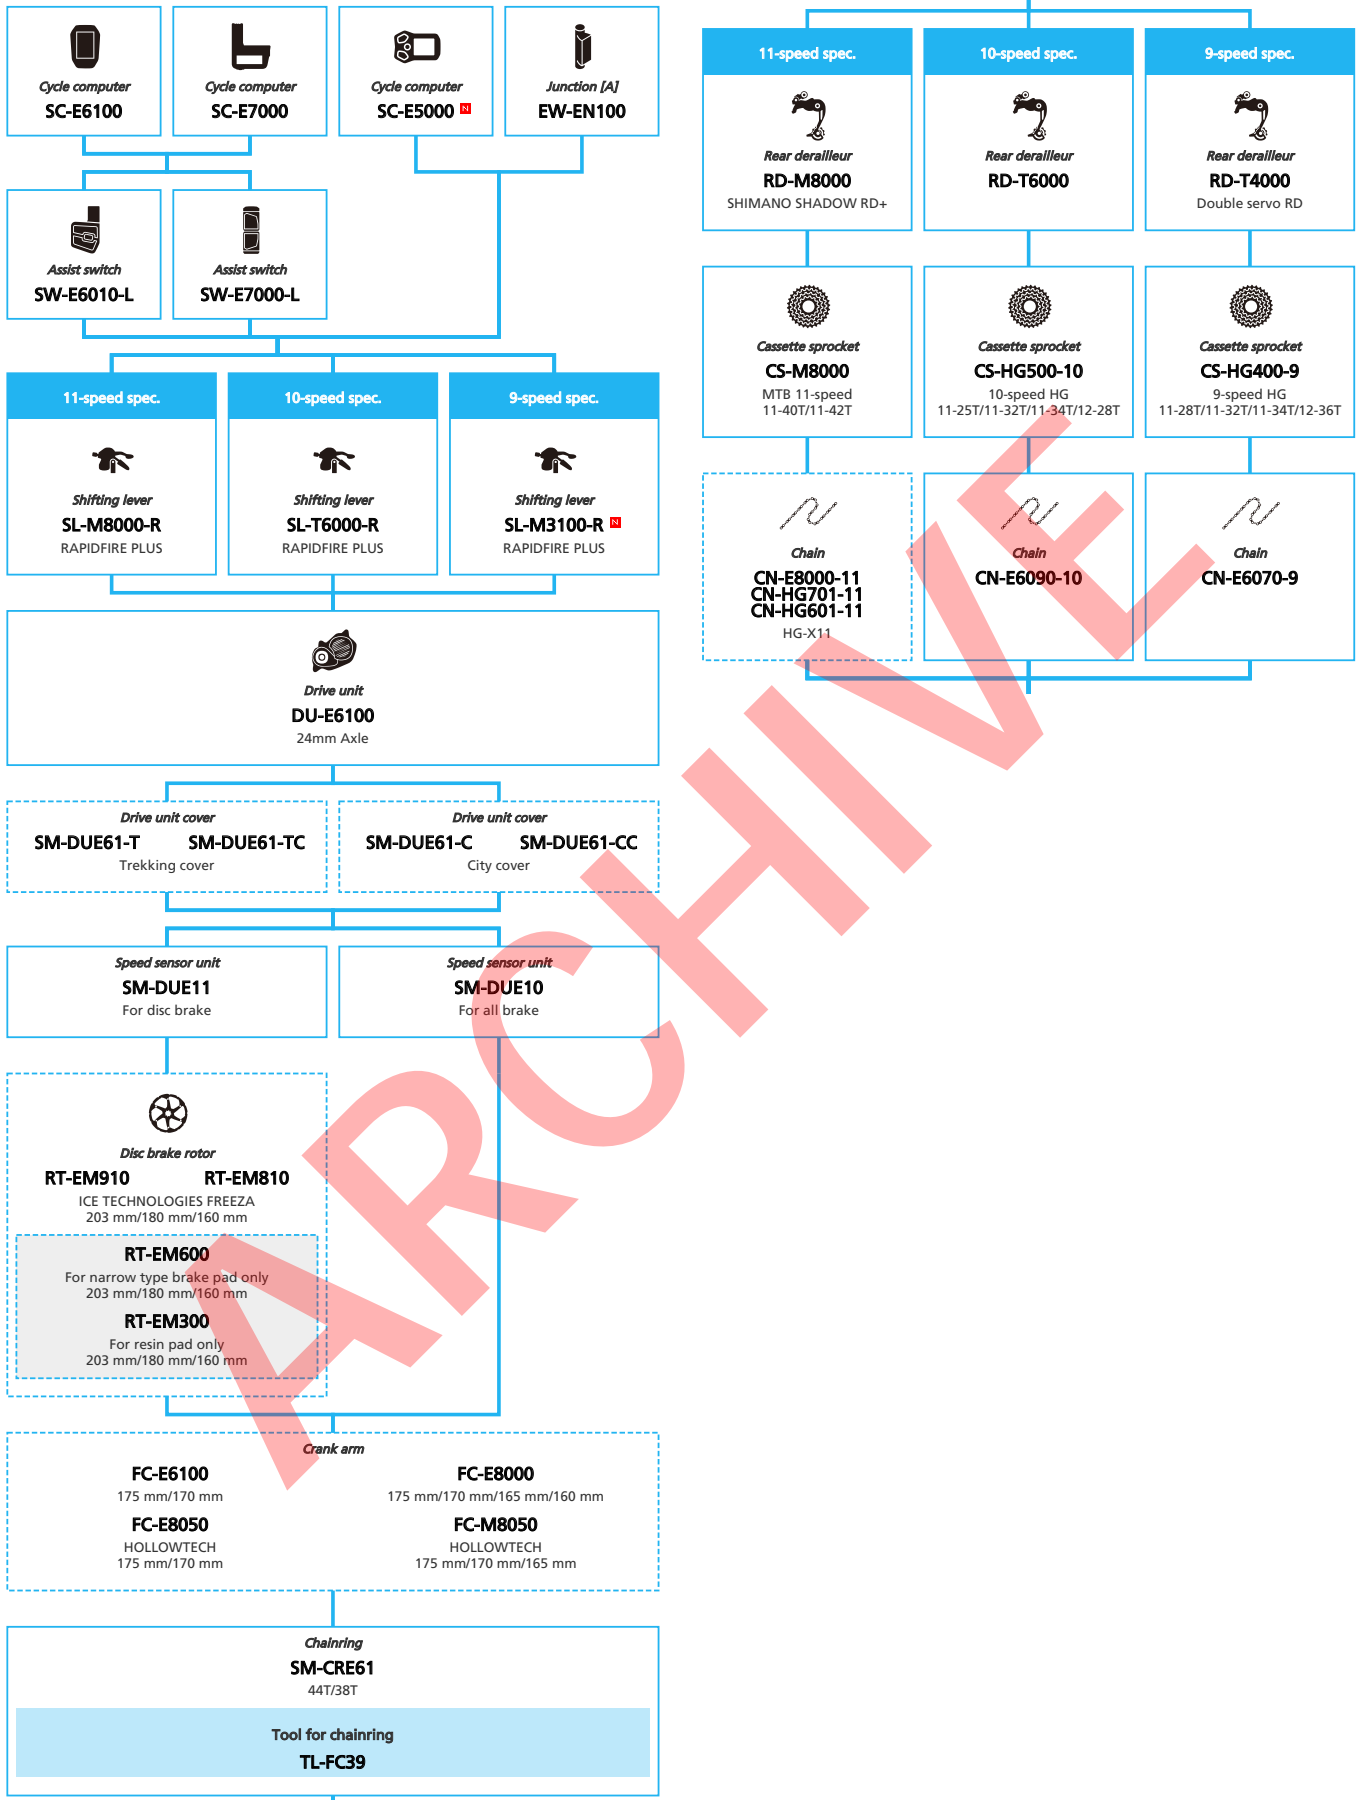

SHIMANO STEPS E6100 series with Rear Derailleur (Mechanical spec.)

■ ... New model
  ... Additional option
  ... Alternative option
  ... All select
  ... Single select

E-BIKE