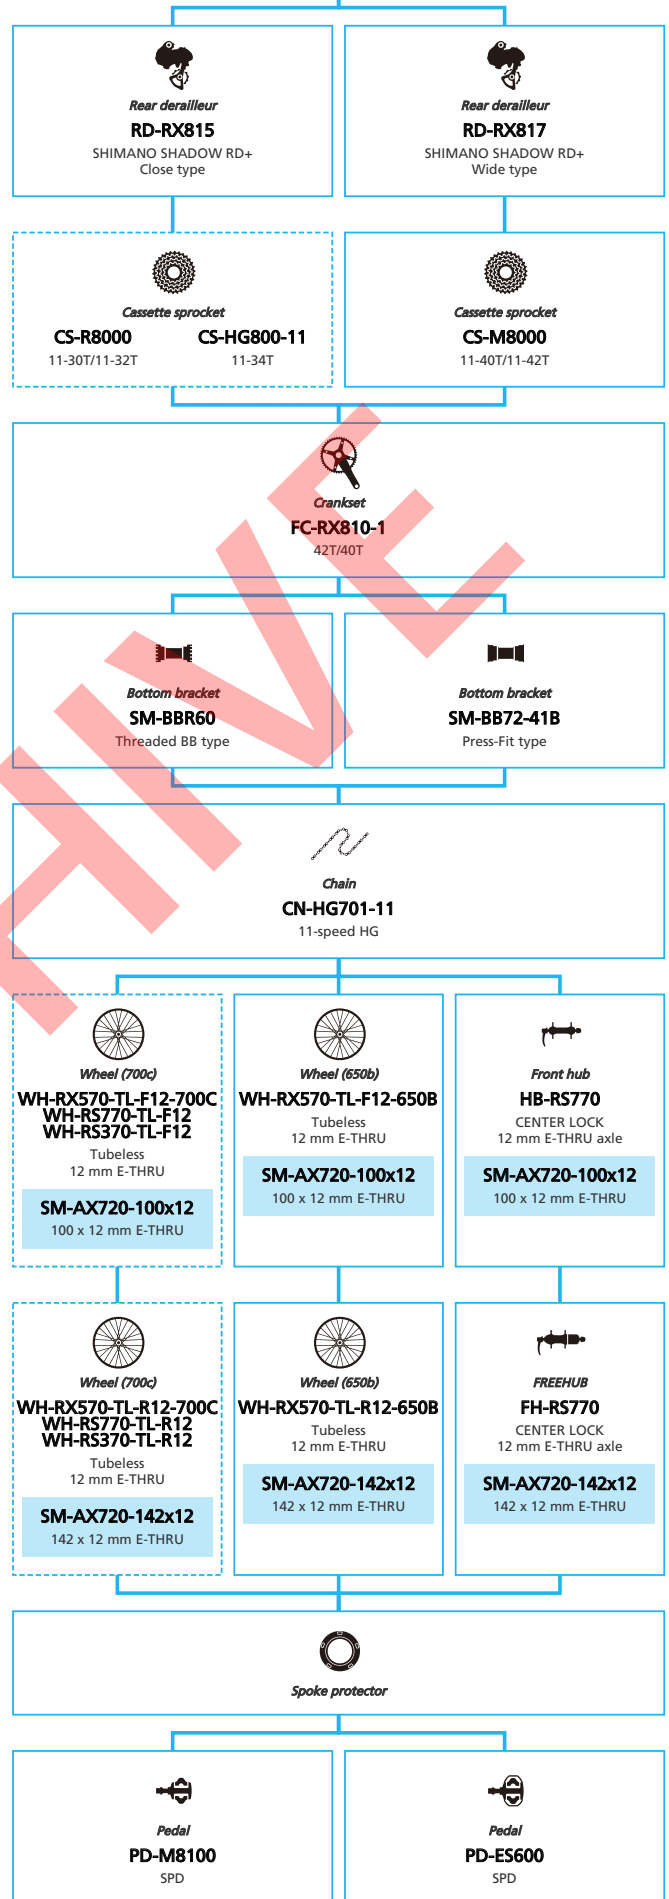

SHIMANO **GRX** RX810 series (Electronic spec. 1x11-speed)

N ... New model
  ... Additional option
  ... Alternative option
  ... All select
  ... Single select

Gravel/Adventure Bike