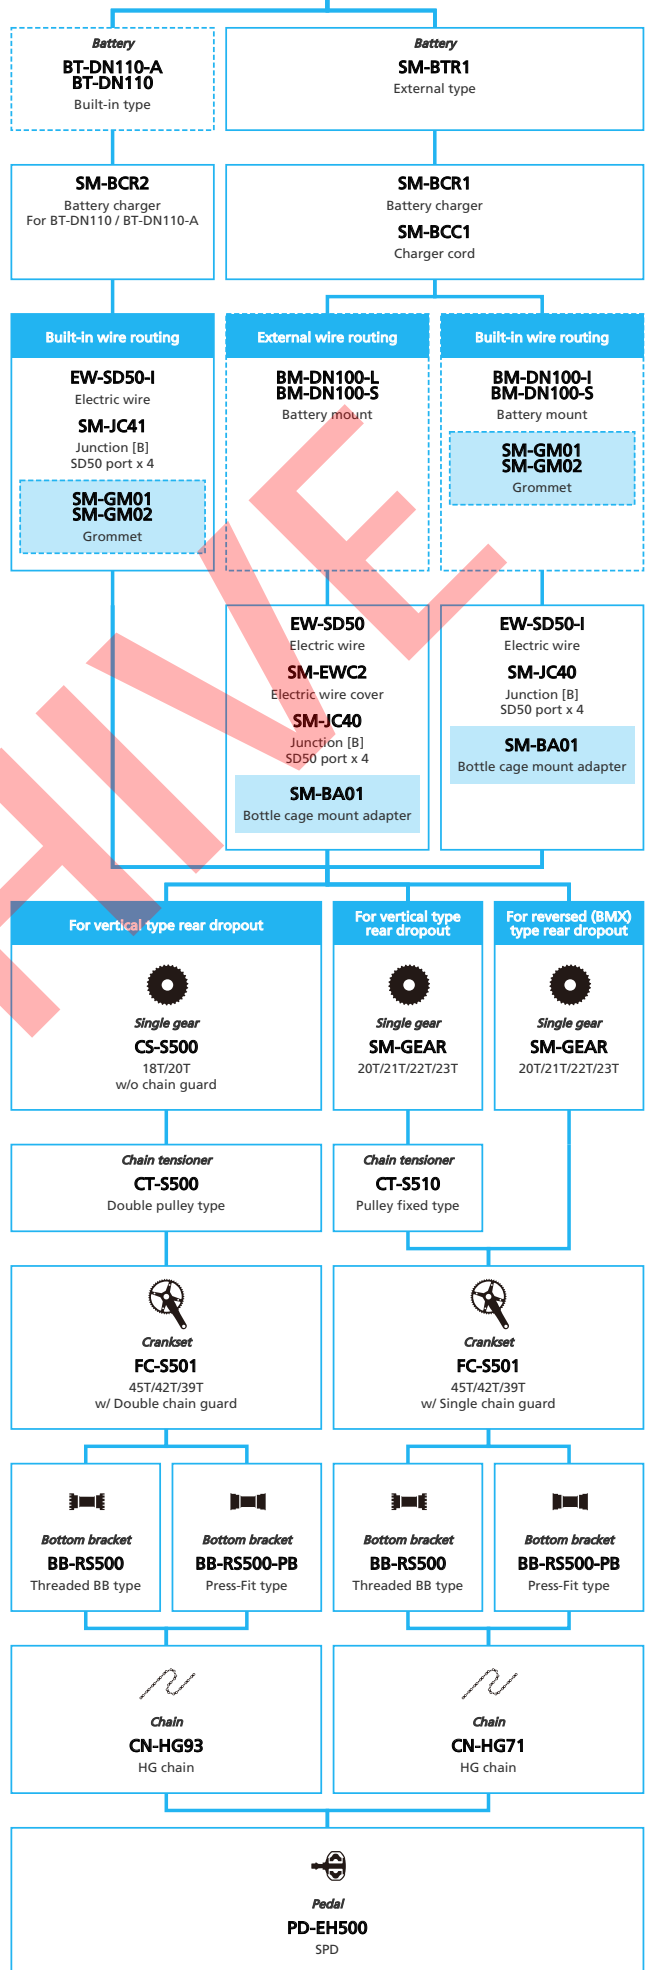

SHIMANO ALFINE (Electronic spec Flathandle)

N ... New model
 ... Additional option
 ... Alternative option
 ... All select
 ... Single select

URBAN Bike

SHIMANO ALFINE (Electronic spec Drophandle)

N ... New model
 ■ ... Additional option
 ■ ... Alternative option
 □ ... All select
 □ ... Single select