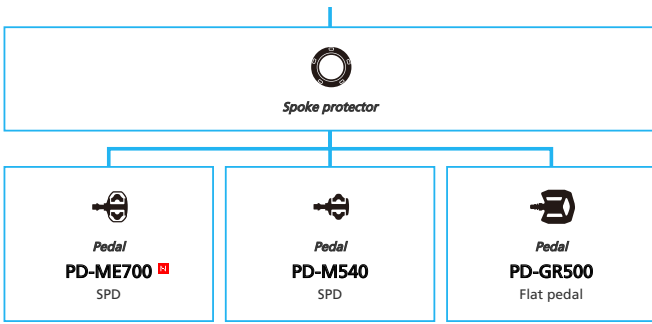

ARCHIVE

SHIMANO DEORE (2x10-speed)

■ ... New model
 ... Additional option
 ... All select
 ... Alternative option
 ... Single select

Mountain Bike

- ... New model
- ... Additional option
- ... Single select
- ... All select
- ... Alternative option

ARCHIVE

SHIMANO ALIVIO (3x9-speed)

N ... New model
 ... Additional option
 ... Alternative option
 ... All select
 ... Single select

Mountain Bike

SHIMANO ALIVIO (2x9-speed)

- ... New model
- ... Additional option
- ... All select
- ... Alternative option
- ... Single select