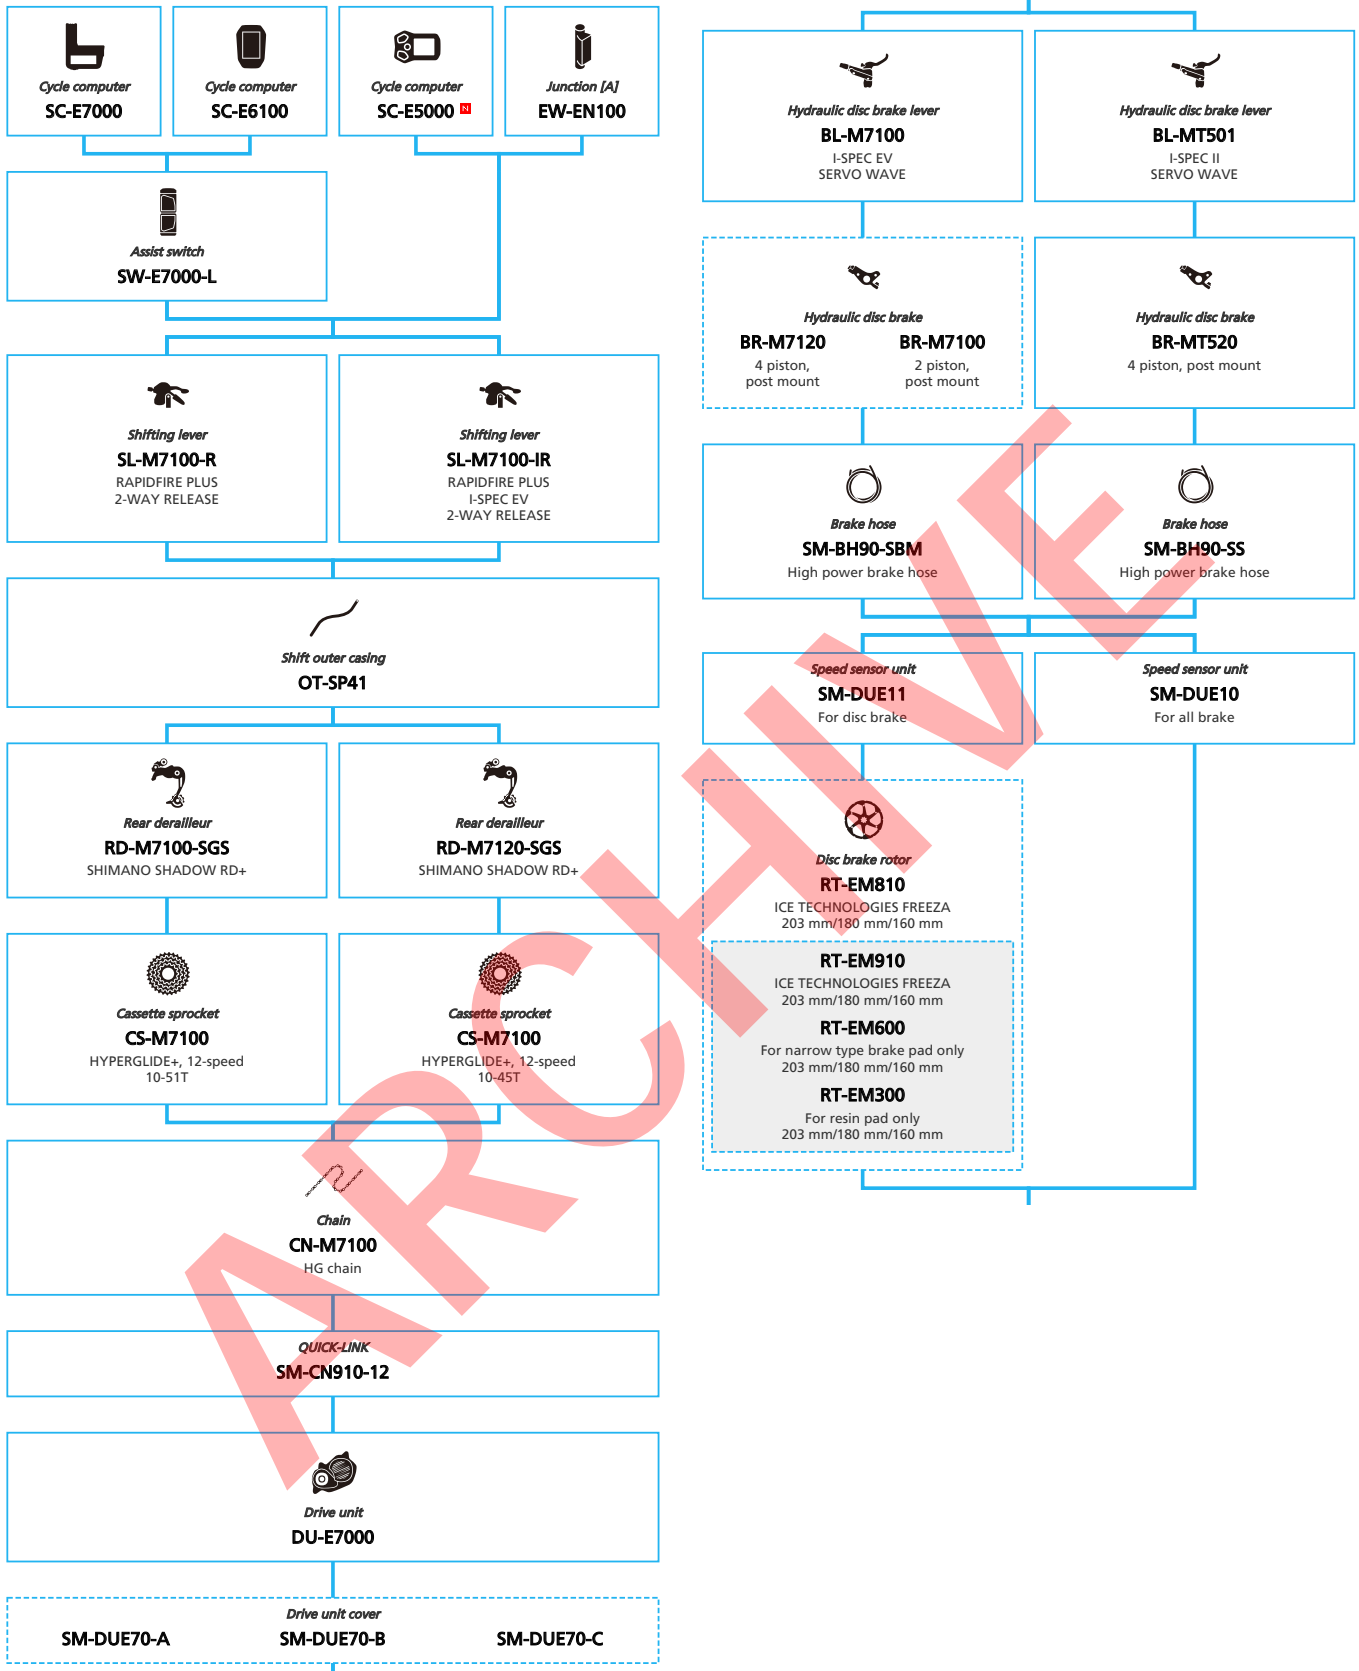

SHIMANO STOPS E7000 series (Mechanical spec. 12-speed)

■ ... New model
  ... Additional option
  ... All select
  ... Alternative option
  ... Single select

E-BIKE