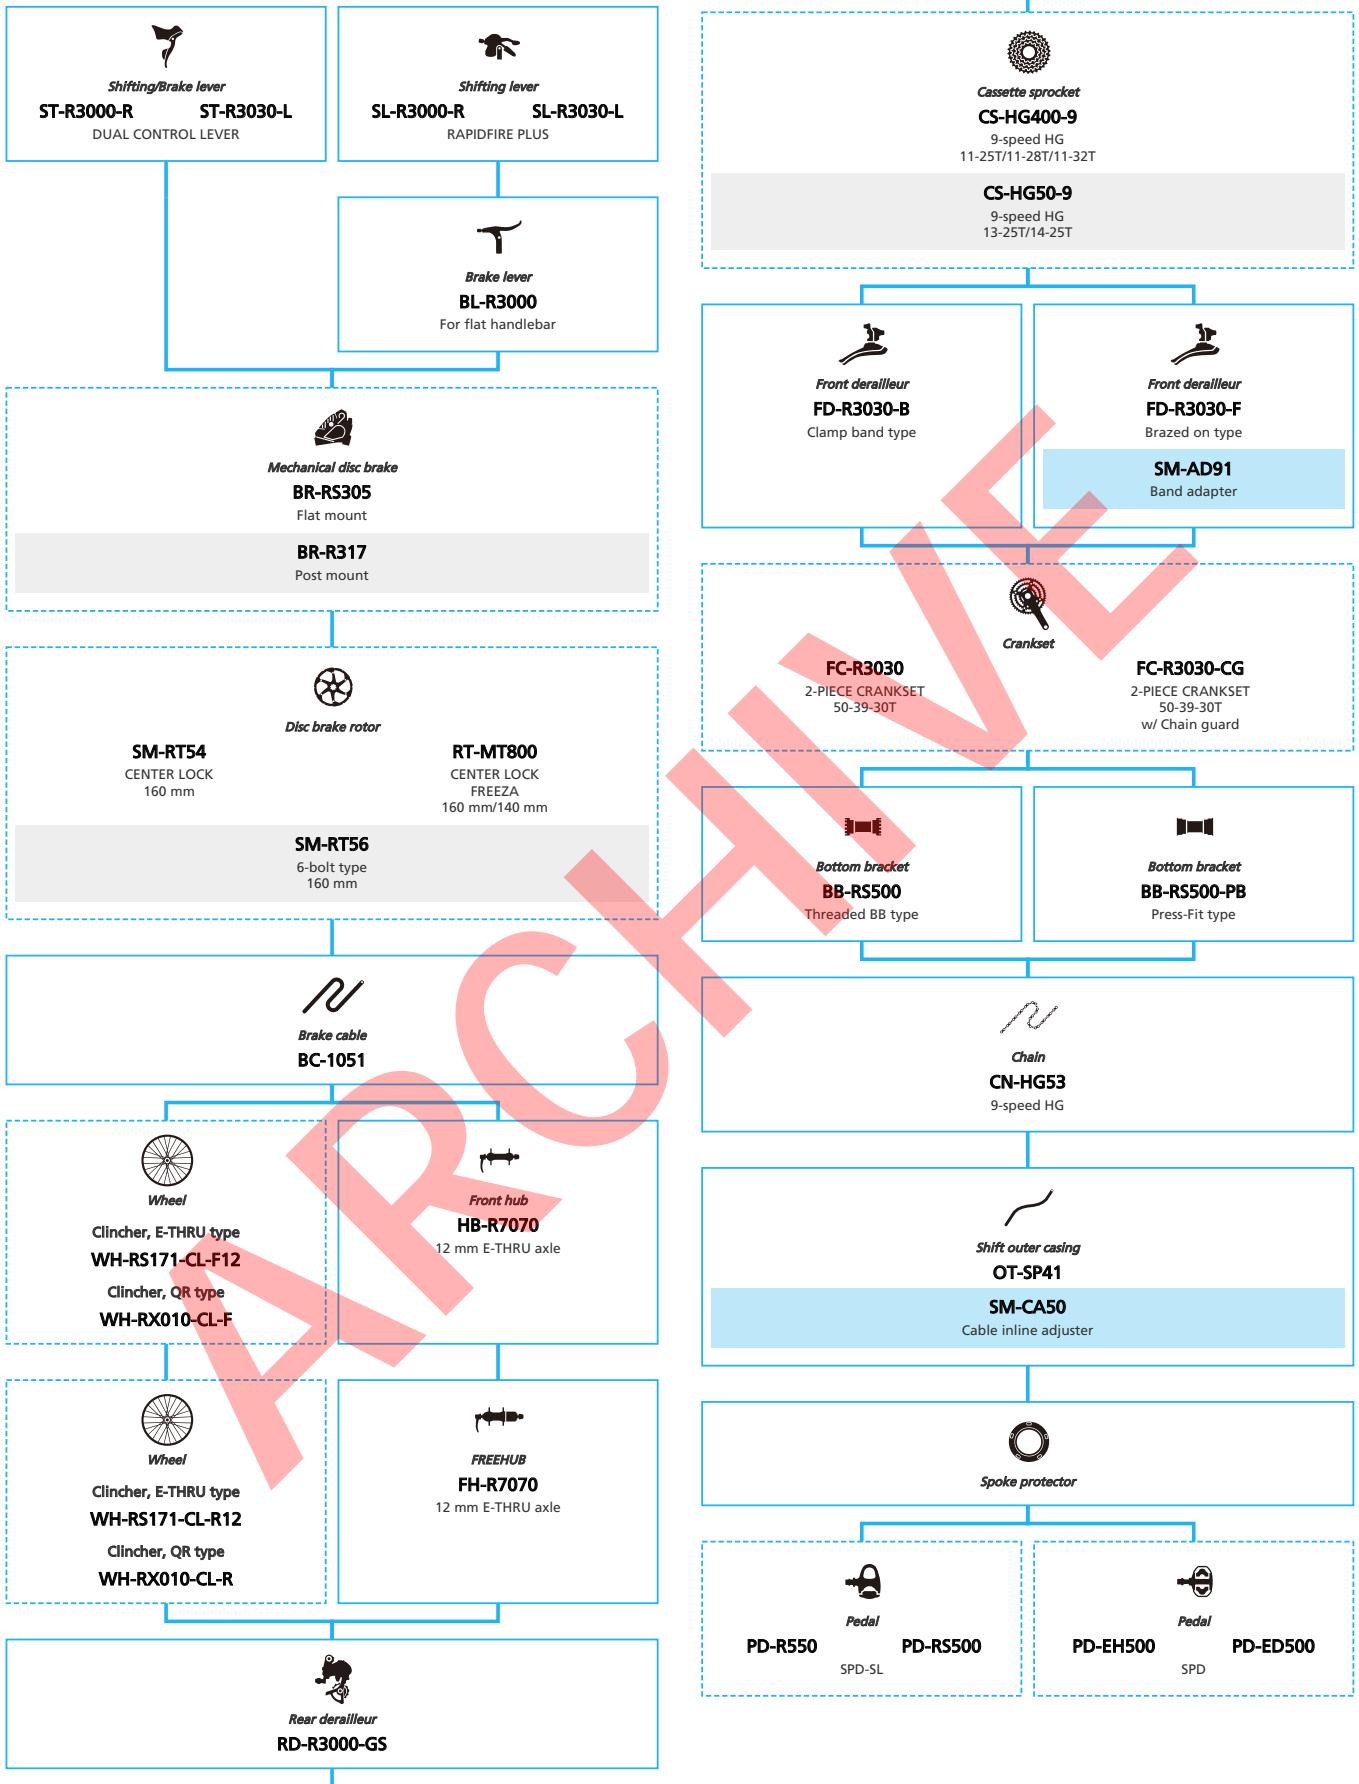

- ... New model
- ... Additional option
- ... All select
- ... Alternative option
- ... Single select