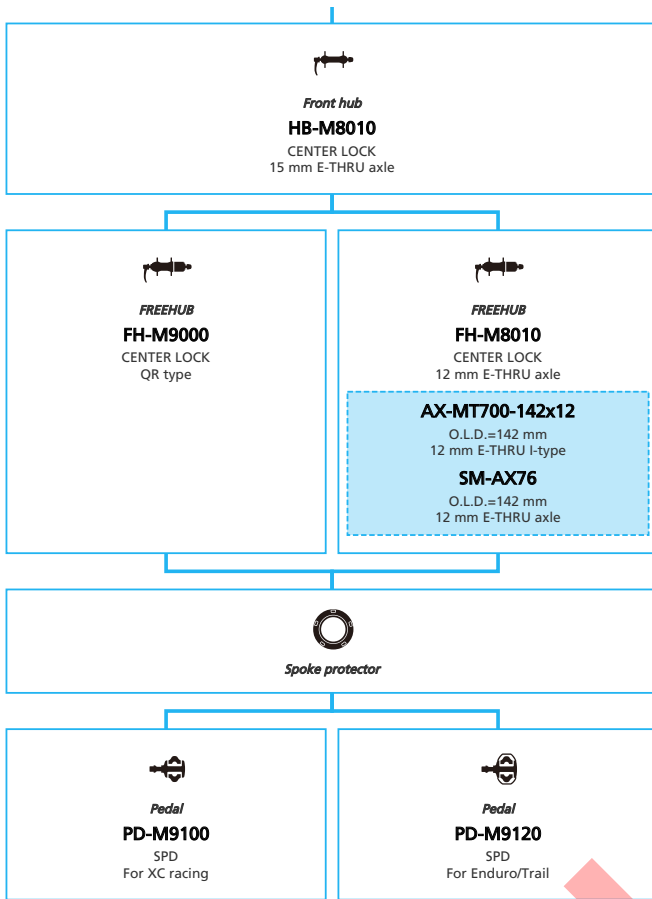

- ... New model
- ... Additional option
- ... Alternative option
- ... All select
- ... Single select

ARCHIVE