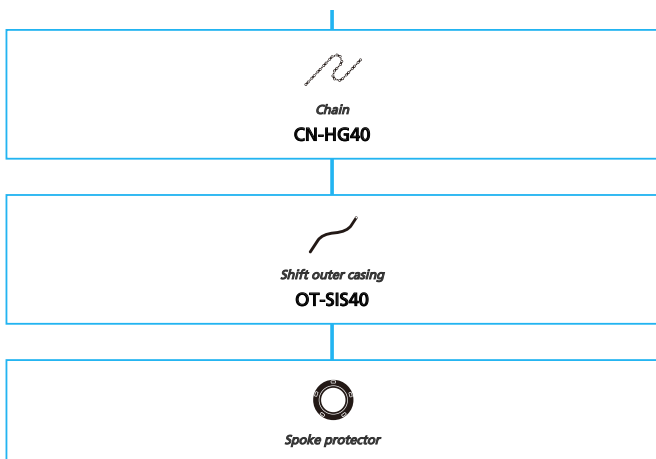

ARCHIVE

SHIMANO *Tourney* TZ (3x7 Friction)

N ... New model
 ■ ... Additional option
 □ ... All select
 ▨ ... Alternative option
 ▨ ... Single select

Mountain Bike

- ... New model
- ... Additional option
- ... Alternative option
- ... All select
- ... Single select