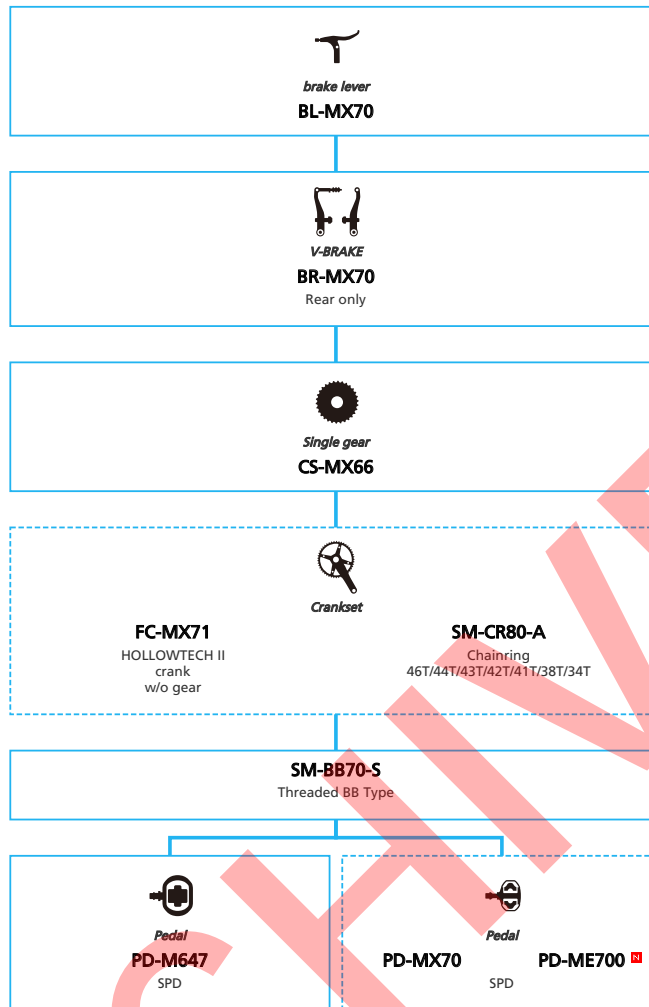

Trekking Bike

SHIMANO **ALCERA** (2x9-speed)

N ... New model
 ... Additional option
 ... Alternative option
 ... All select
 ... Single select

Trekking Bike

- ... New model
- ... Additional option
- ... Alternative option
- ... All select
- ... Single select