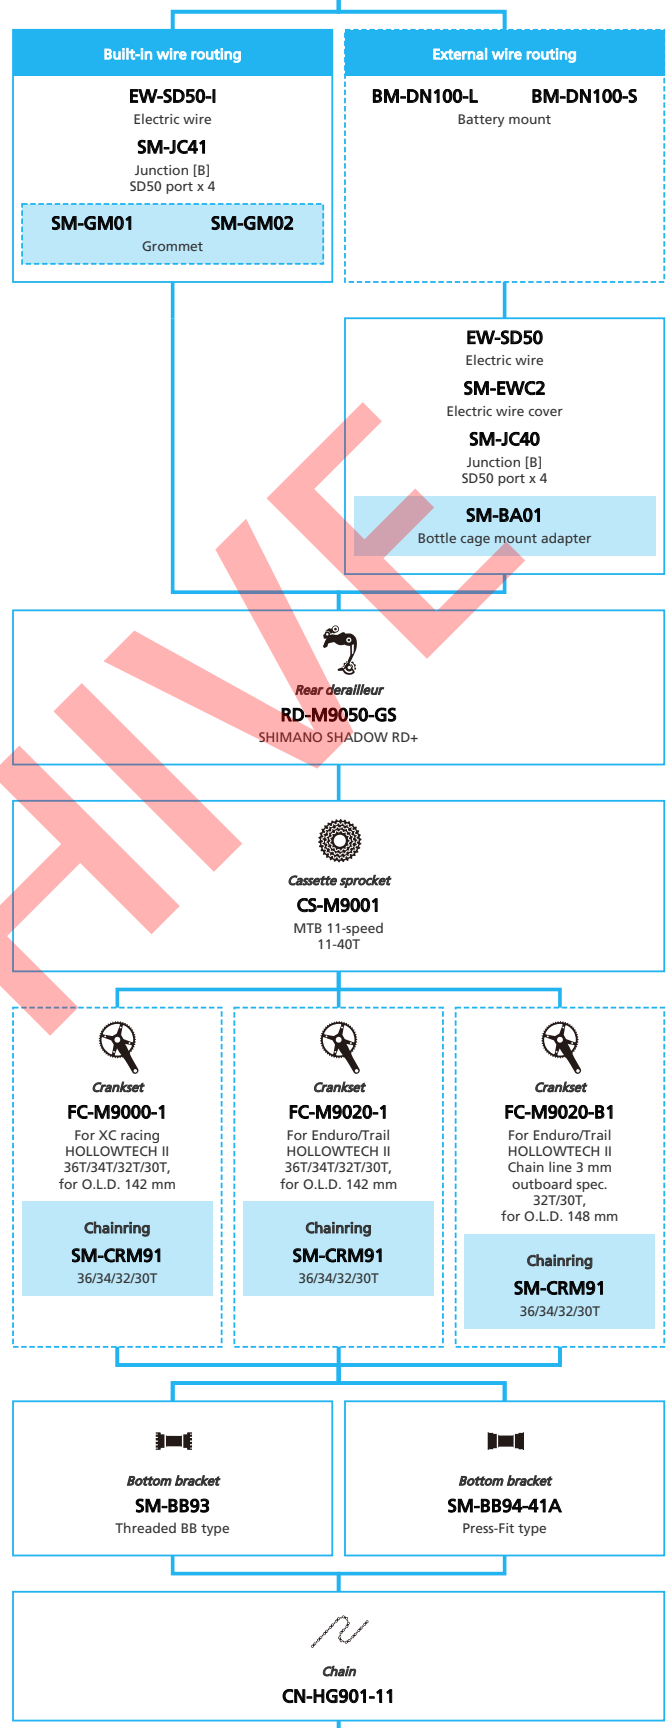

ARCHIVE

SHIMANO XTR M9050 series (2x11-speed)

N ... New model
 ... Additional option
 ... Alternative option
 ... All select
 ... Single select

Mountain Bike

-  ... New model
-  ... Additional option
-  ... Alternative option
-  ... All select
-  ... Single select

SHIMANO XTR M9050 series (1x11-speed)

■ ... New model
 ... Additional option
 ... All select
 ... Alternative option
 ... Single select

Mountain Bike

-  ... New model
-  ... Additional option
-  ... Alternative option
-  ... All select
-  ... Single select