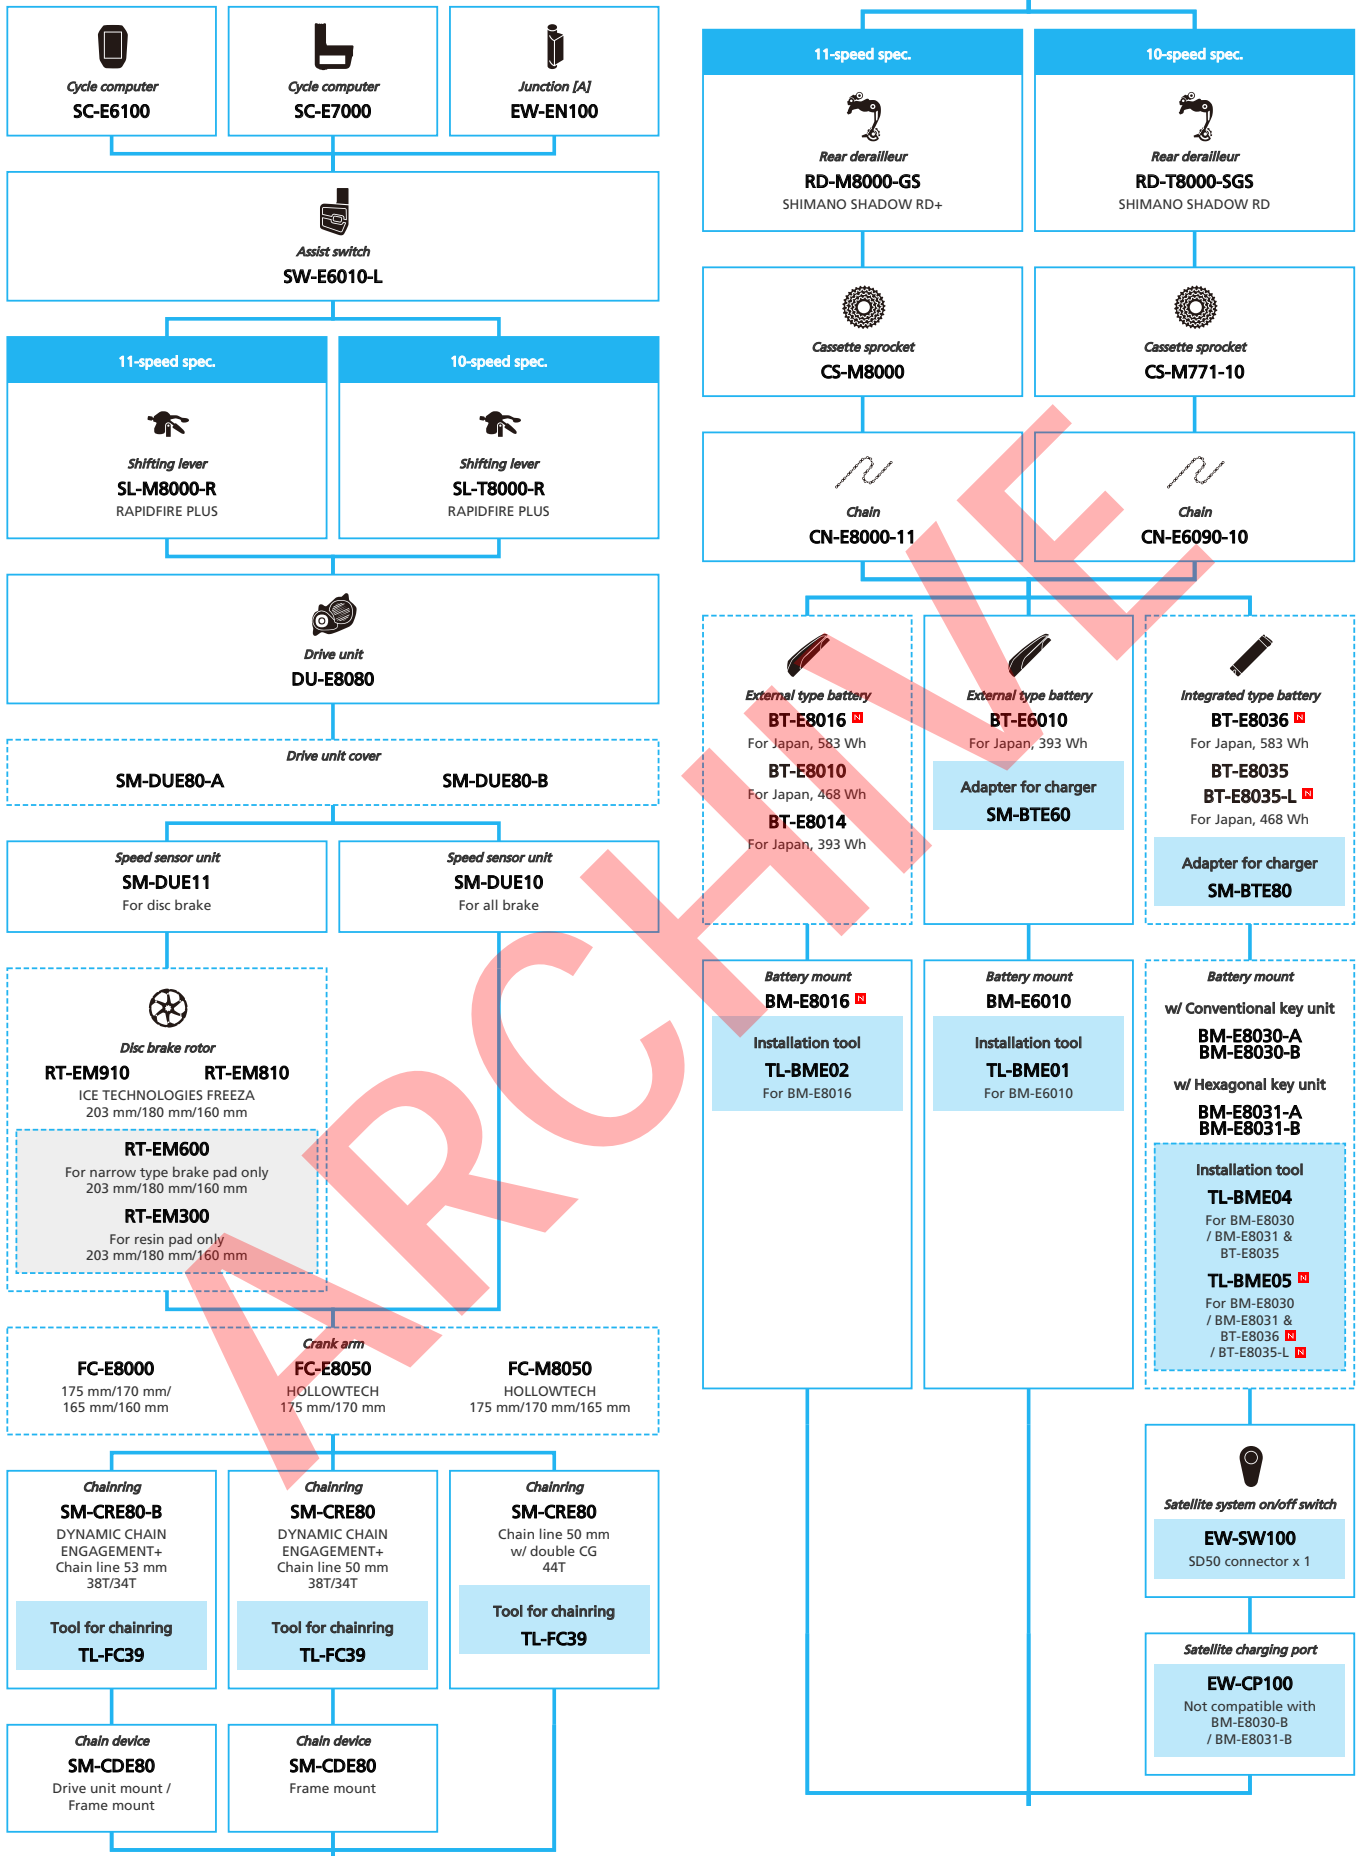

SHIMANO STEPS E8080 series for Japan market (Mechanical Derailleur spec.)

N ... New model
 ... Additional option
 ... Alternative option
 ... All select
 ... Single select

E-BIKE