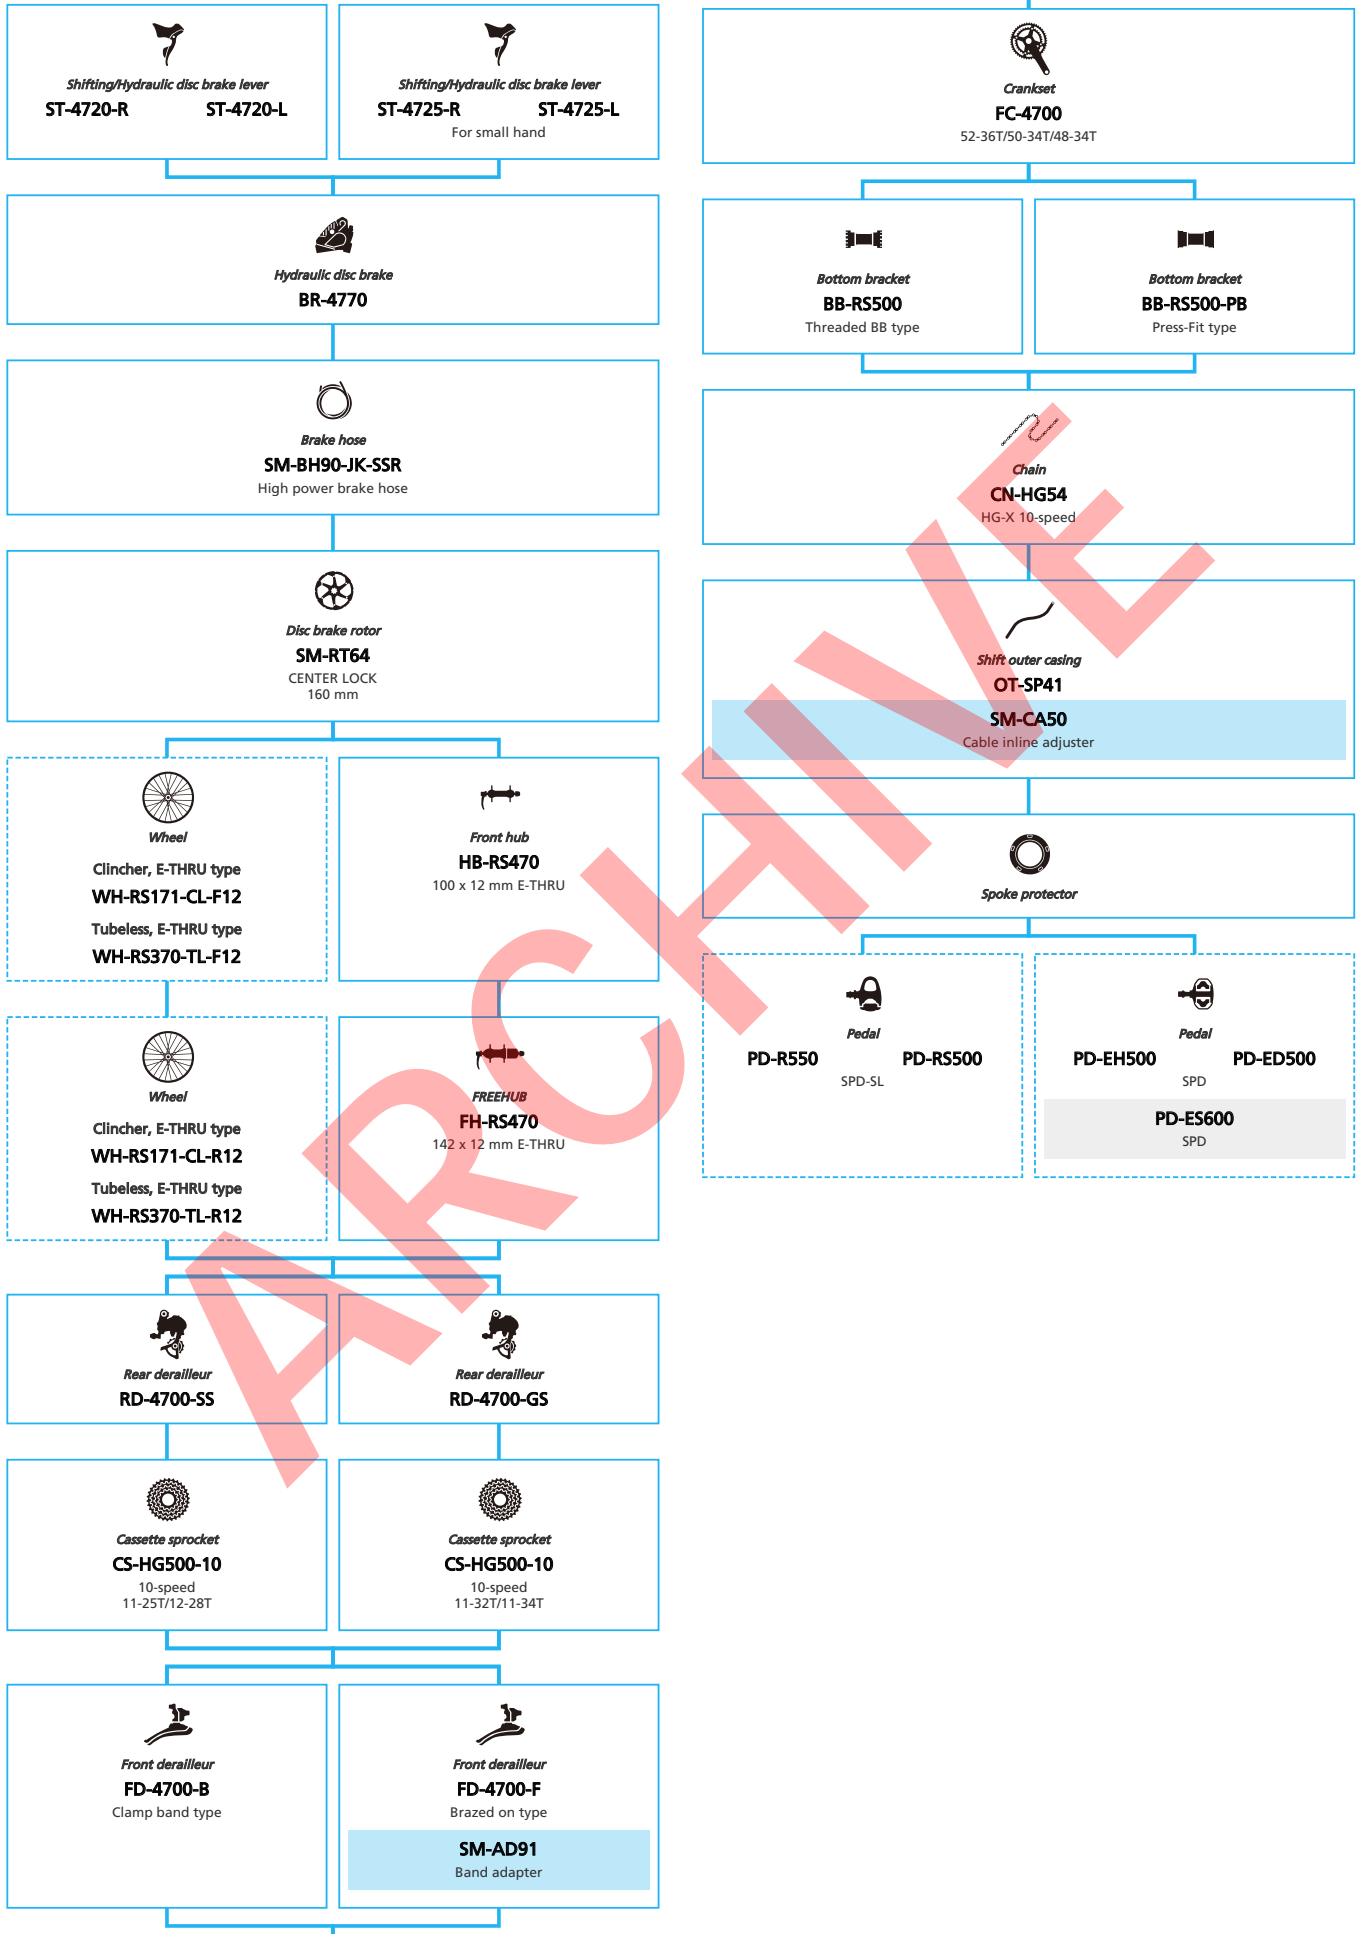

SHIMANO *Tiagra* (Hydraulic disc Brake for Drop Handle Bar 2x10-speed)

■ ... New model
■ ... Additional option
■ ... Alternative option
 ... All select
 ... Single select

Road Bike