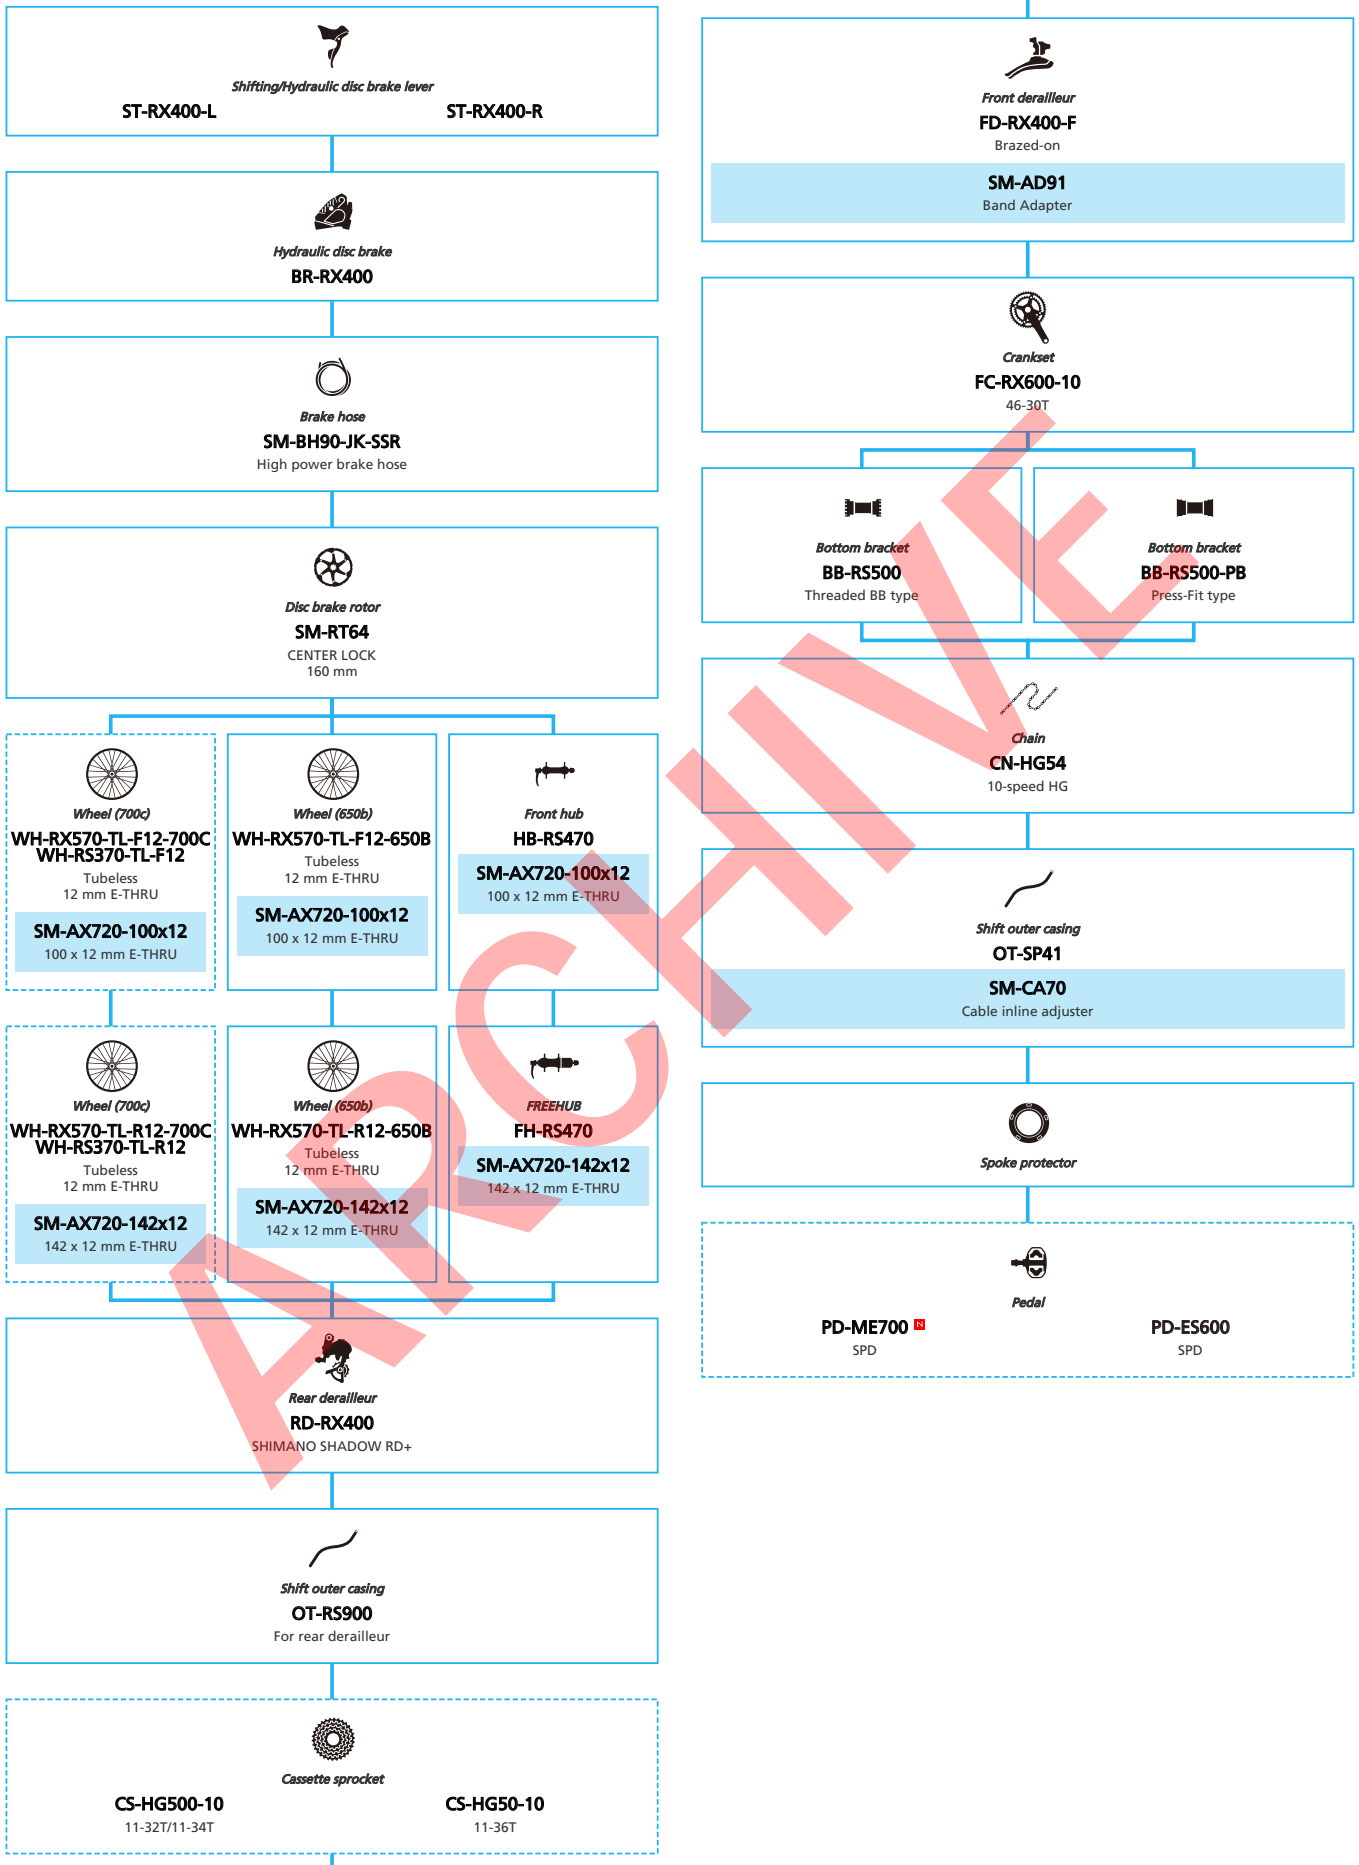

SHIMANO **GRX** RX400 series (2x10-speed)

- ... New model
- ... Additional option
- ... All select
- ... Alternative option
- ... Single select

Gravel/Adventure Bike