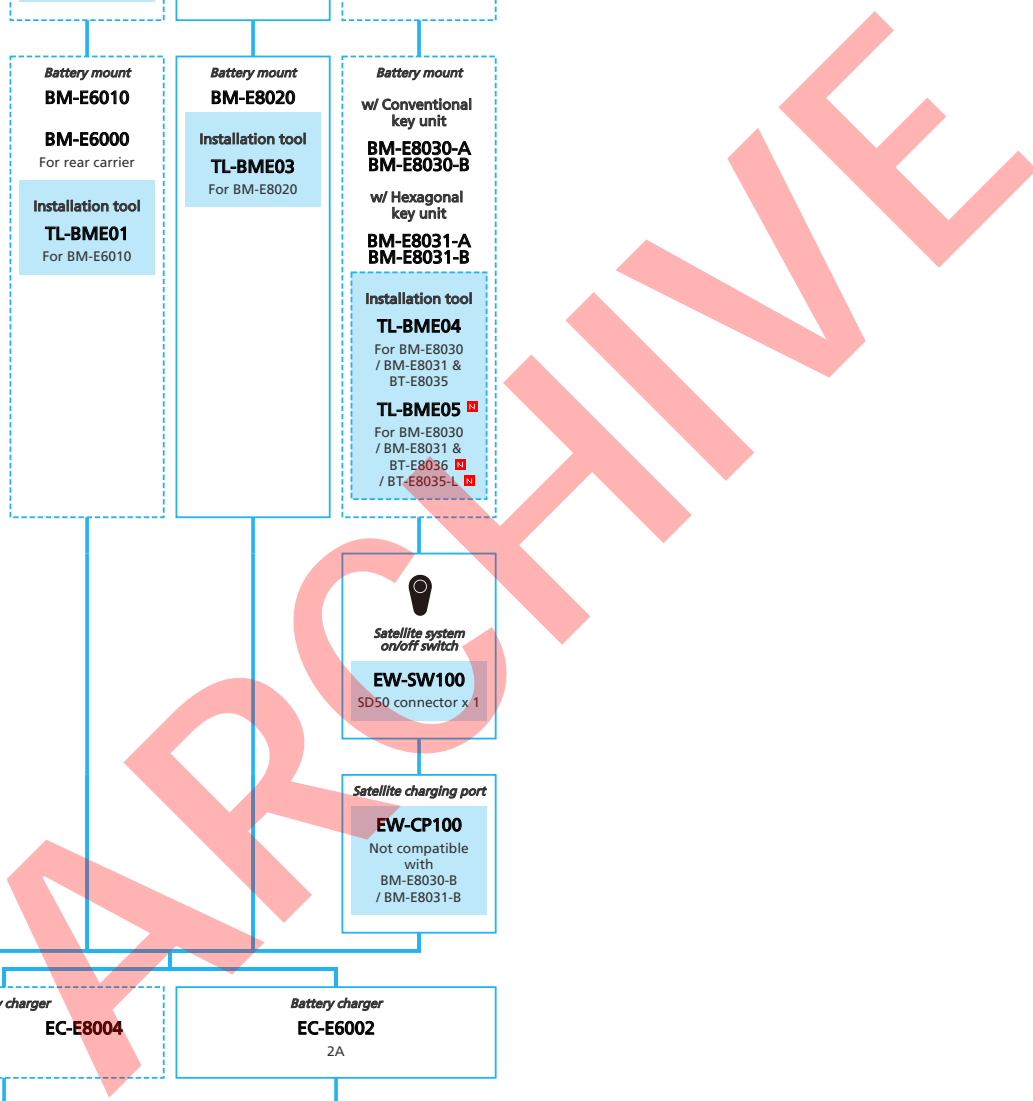

- ... New model
- ... Additional option
- ... All select
- ... Alternative option
- ... Single select