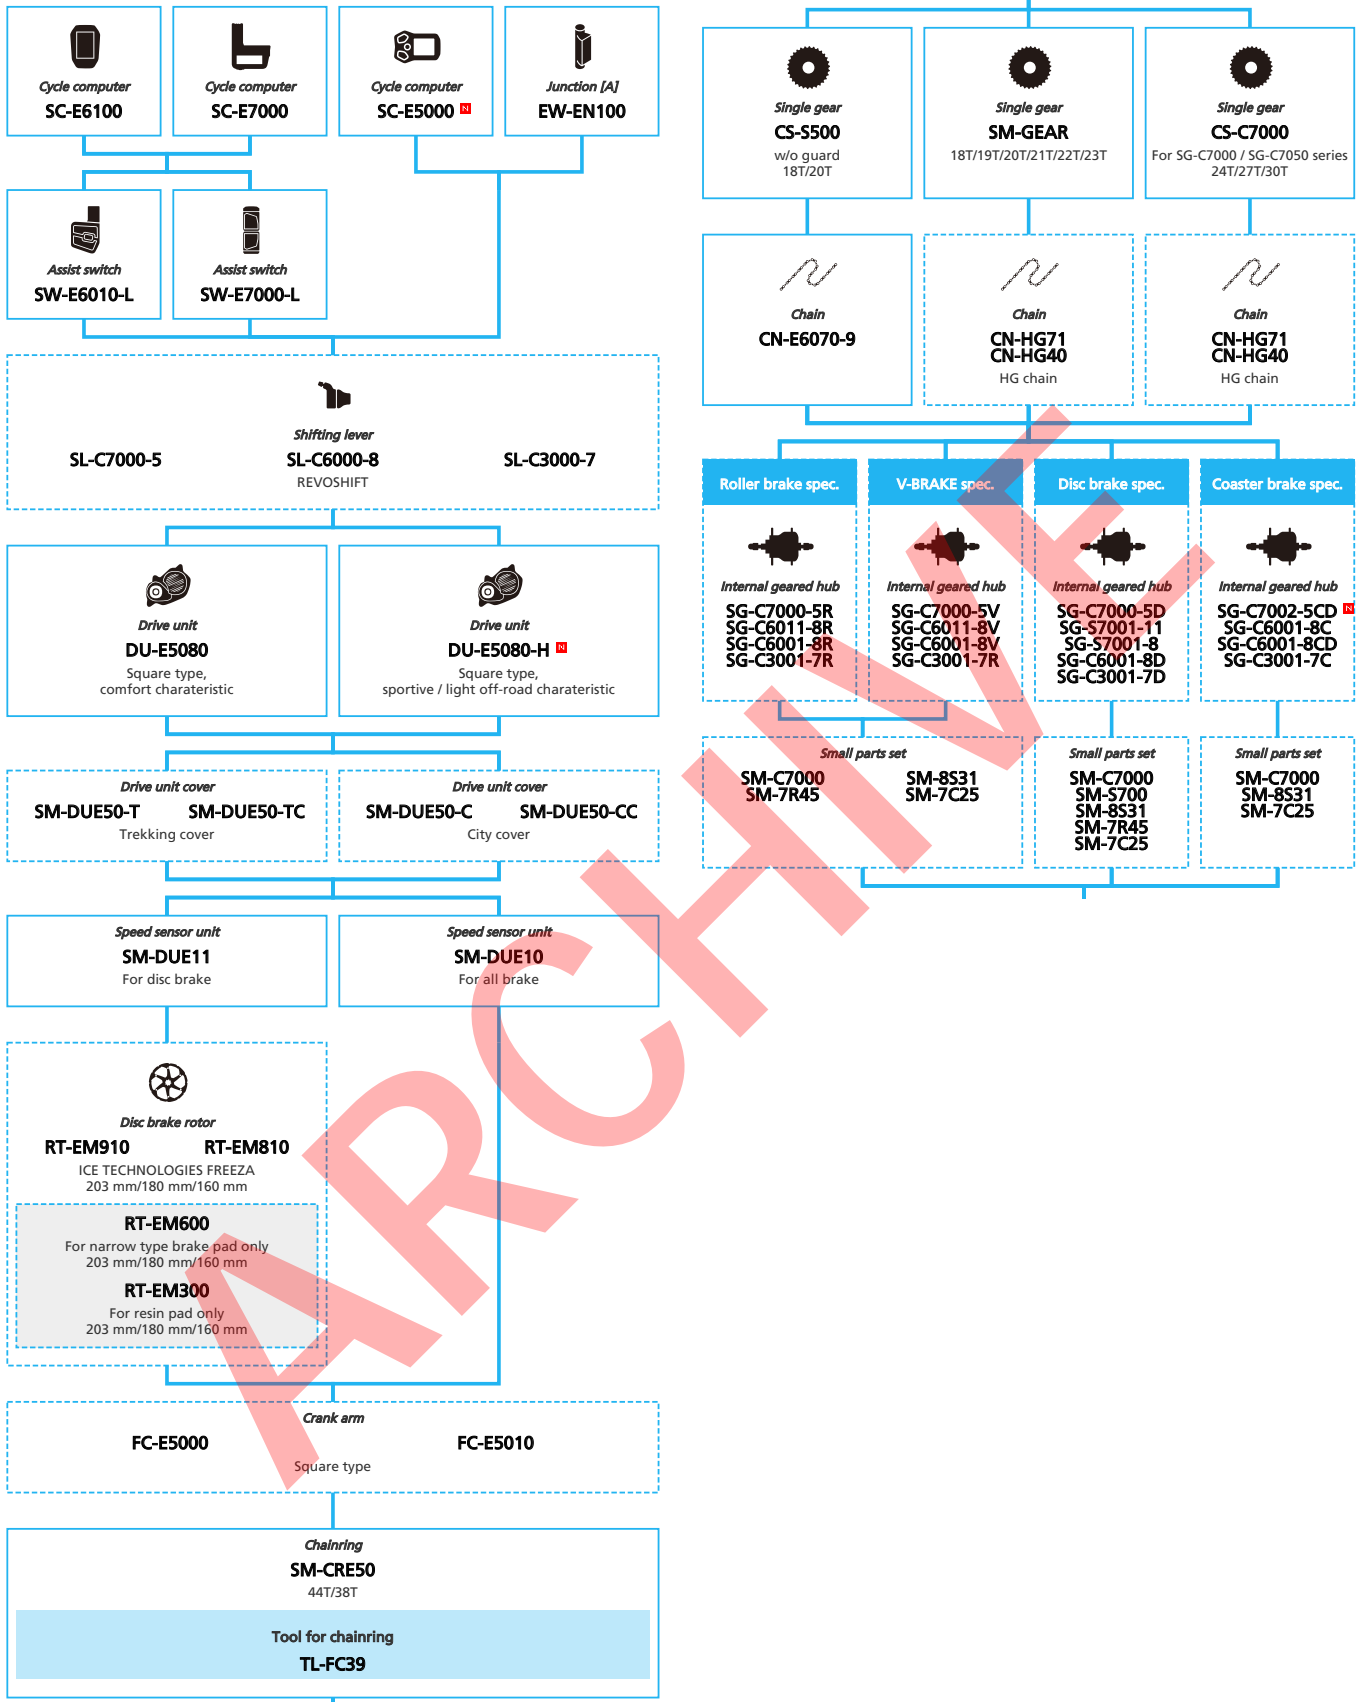

SHIMANO STEPS E5080 series for Japan market with Internal Geared Hub (Mechanical spec.)

N ... New model
 ... Additional option
 ... Alternative option
 ... All select
 ... Single select

E-BIKE