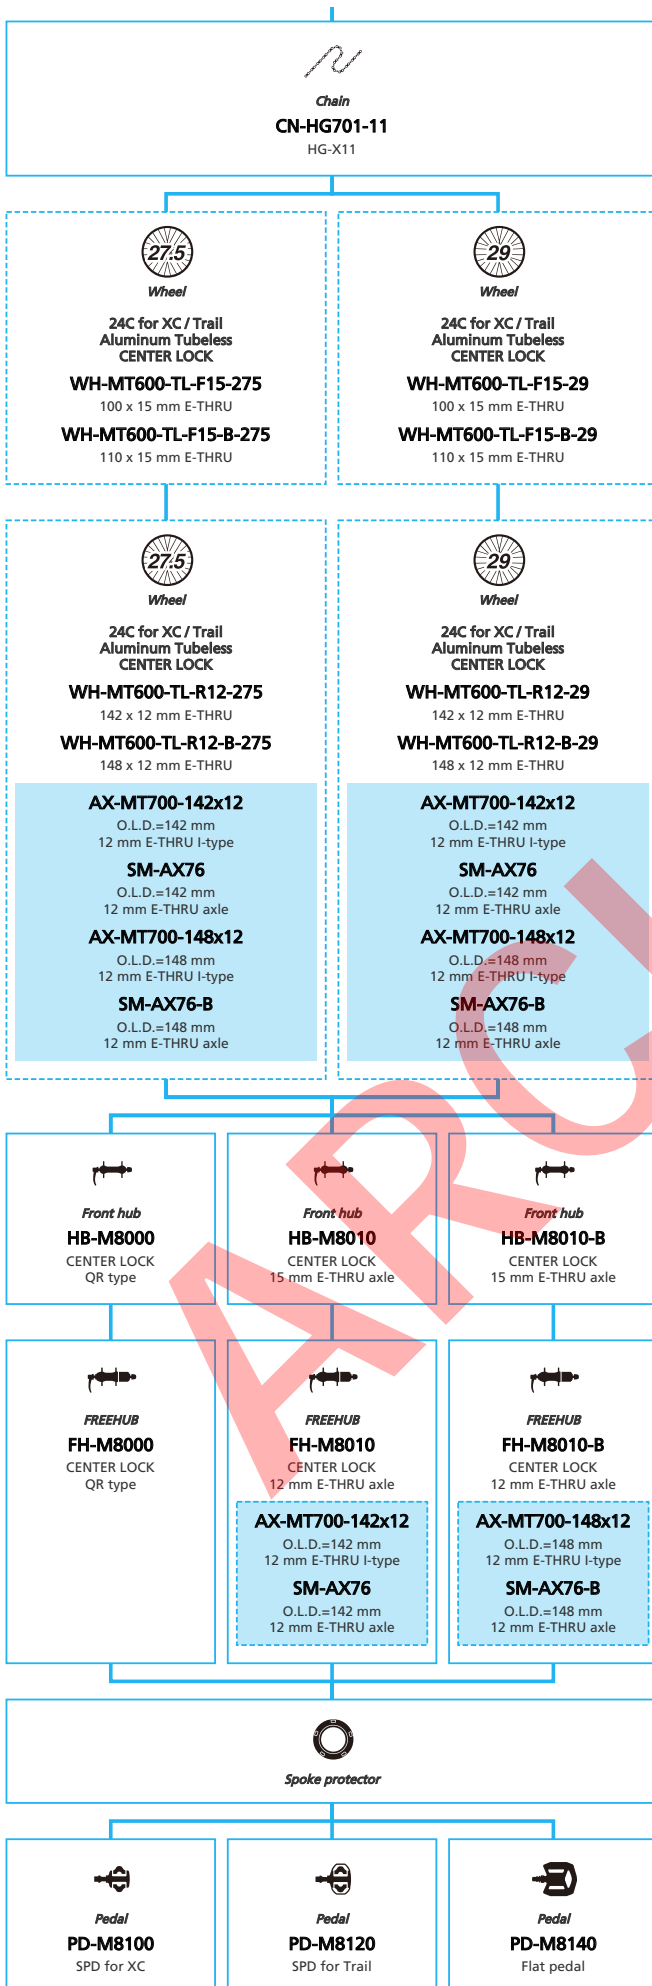

SHIMANO **DEORE XT** M8050 series (2x11-speed)

N ... New model
 ■ ... Additional option
 □ ... All select
 ▨ ... Alternative option
 ▭ ... Single select

Mountain Bike

- ... New model
- ... Additional option
- ... All select
- ... Alternative option
- ... Single select