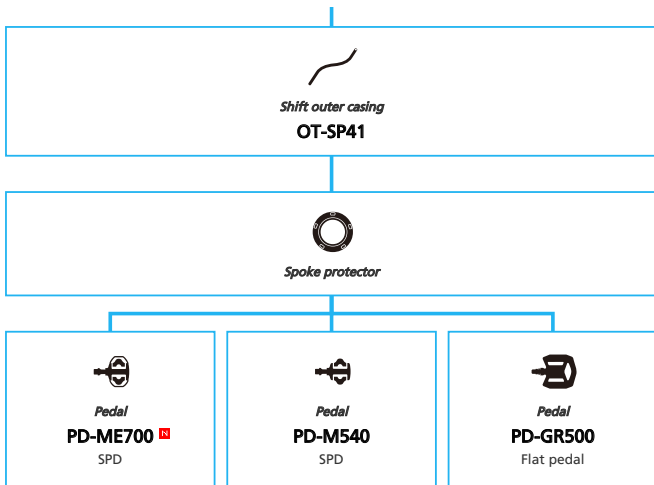

ARCHIVE

SHIMANO DEORE (1x12-speed)

N ... New model
 ... Additional option
 ... Alternative option
 ... All select
 ... Single select

Mountain Bike

- ... New model
- ... Additional option
- ... Single select
- ... All select
- ... Alternative option