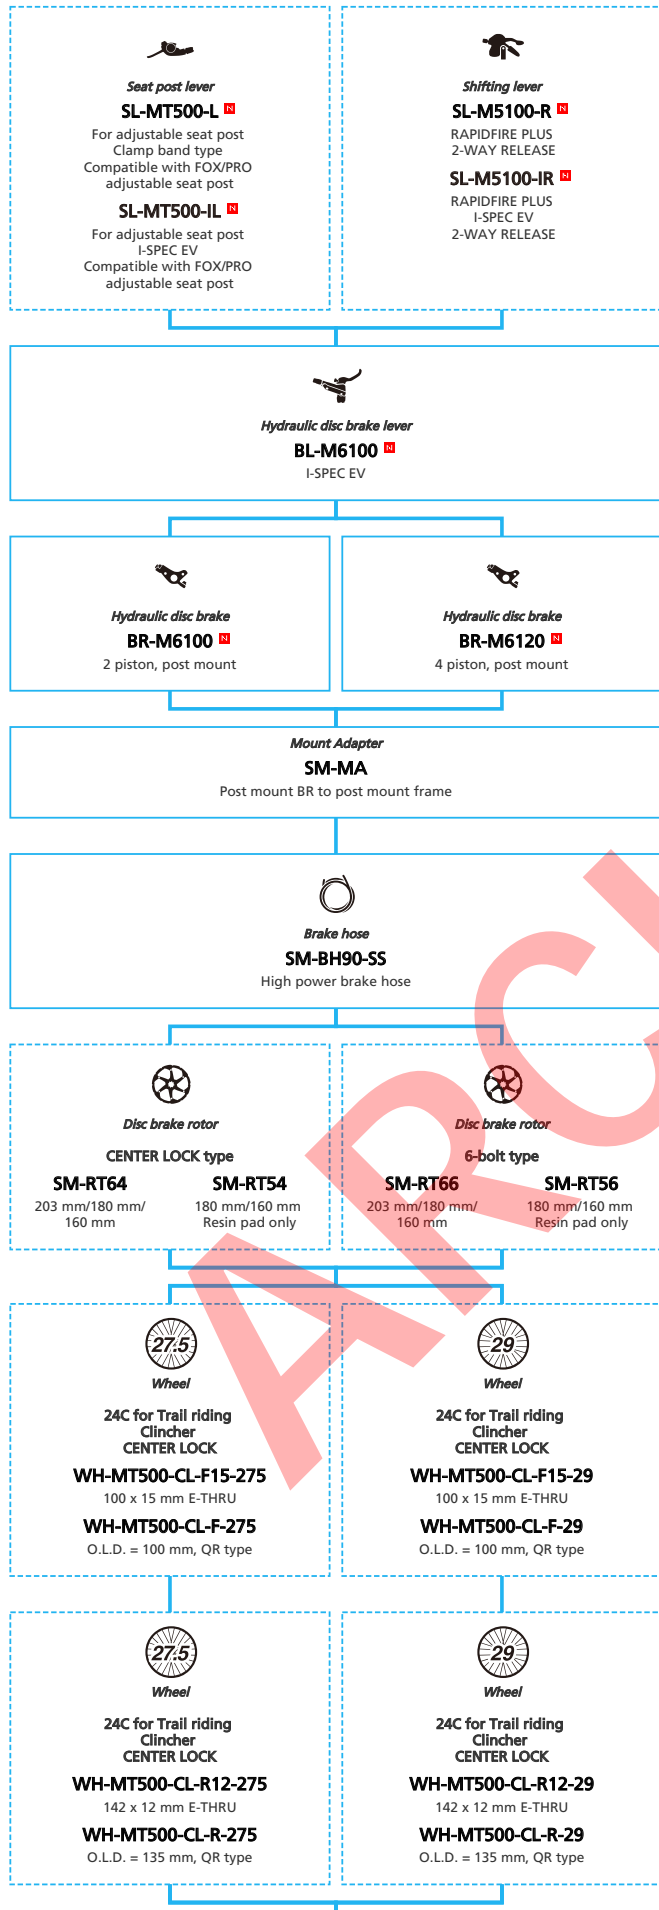

ZEE (10-speed)

- ... New model
- ... Additional option
- ... All select
- ... Alternative option
- ... Single select

Mountain Bike

-  ... New model
-  ... Additional option
-  ... Alternative option
-  ... All select
-  ... Single select

ARCHIVE

SHIMANO DEORE (1x12-speed)

N ... New model
 ... Additional option
 ... Alternative option
 ... All select
 ... Single select

Mountain Bike

- ... New model
- ... Additional option
- ... Single select
- ... All select
- ... Alternative option

ARCHIVE

SHIMANO DEORE (1x11-speed)

■ ... New model
 ... Additional option
 ... Alternative option
 ... All select
 ... Single select

Mountain Bike

-  ... New model
-  ... Additional option
-  ... Alternative option
-  ... All select
-  ... Single select