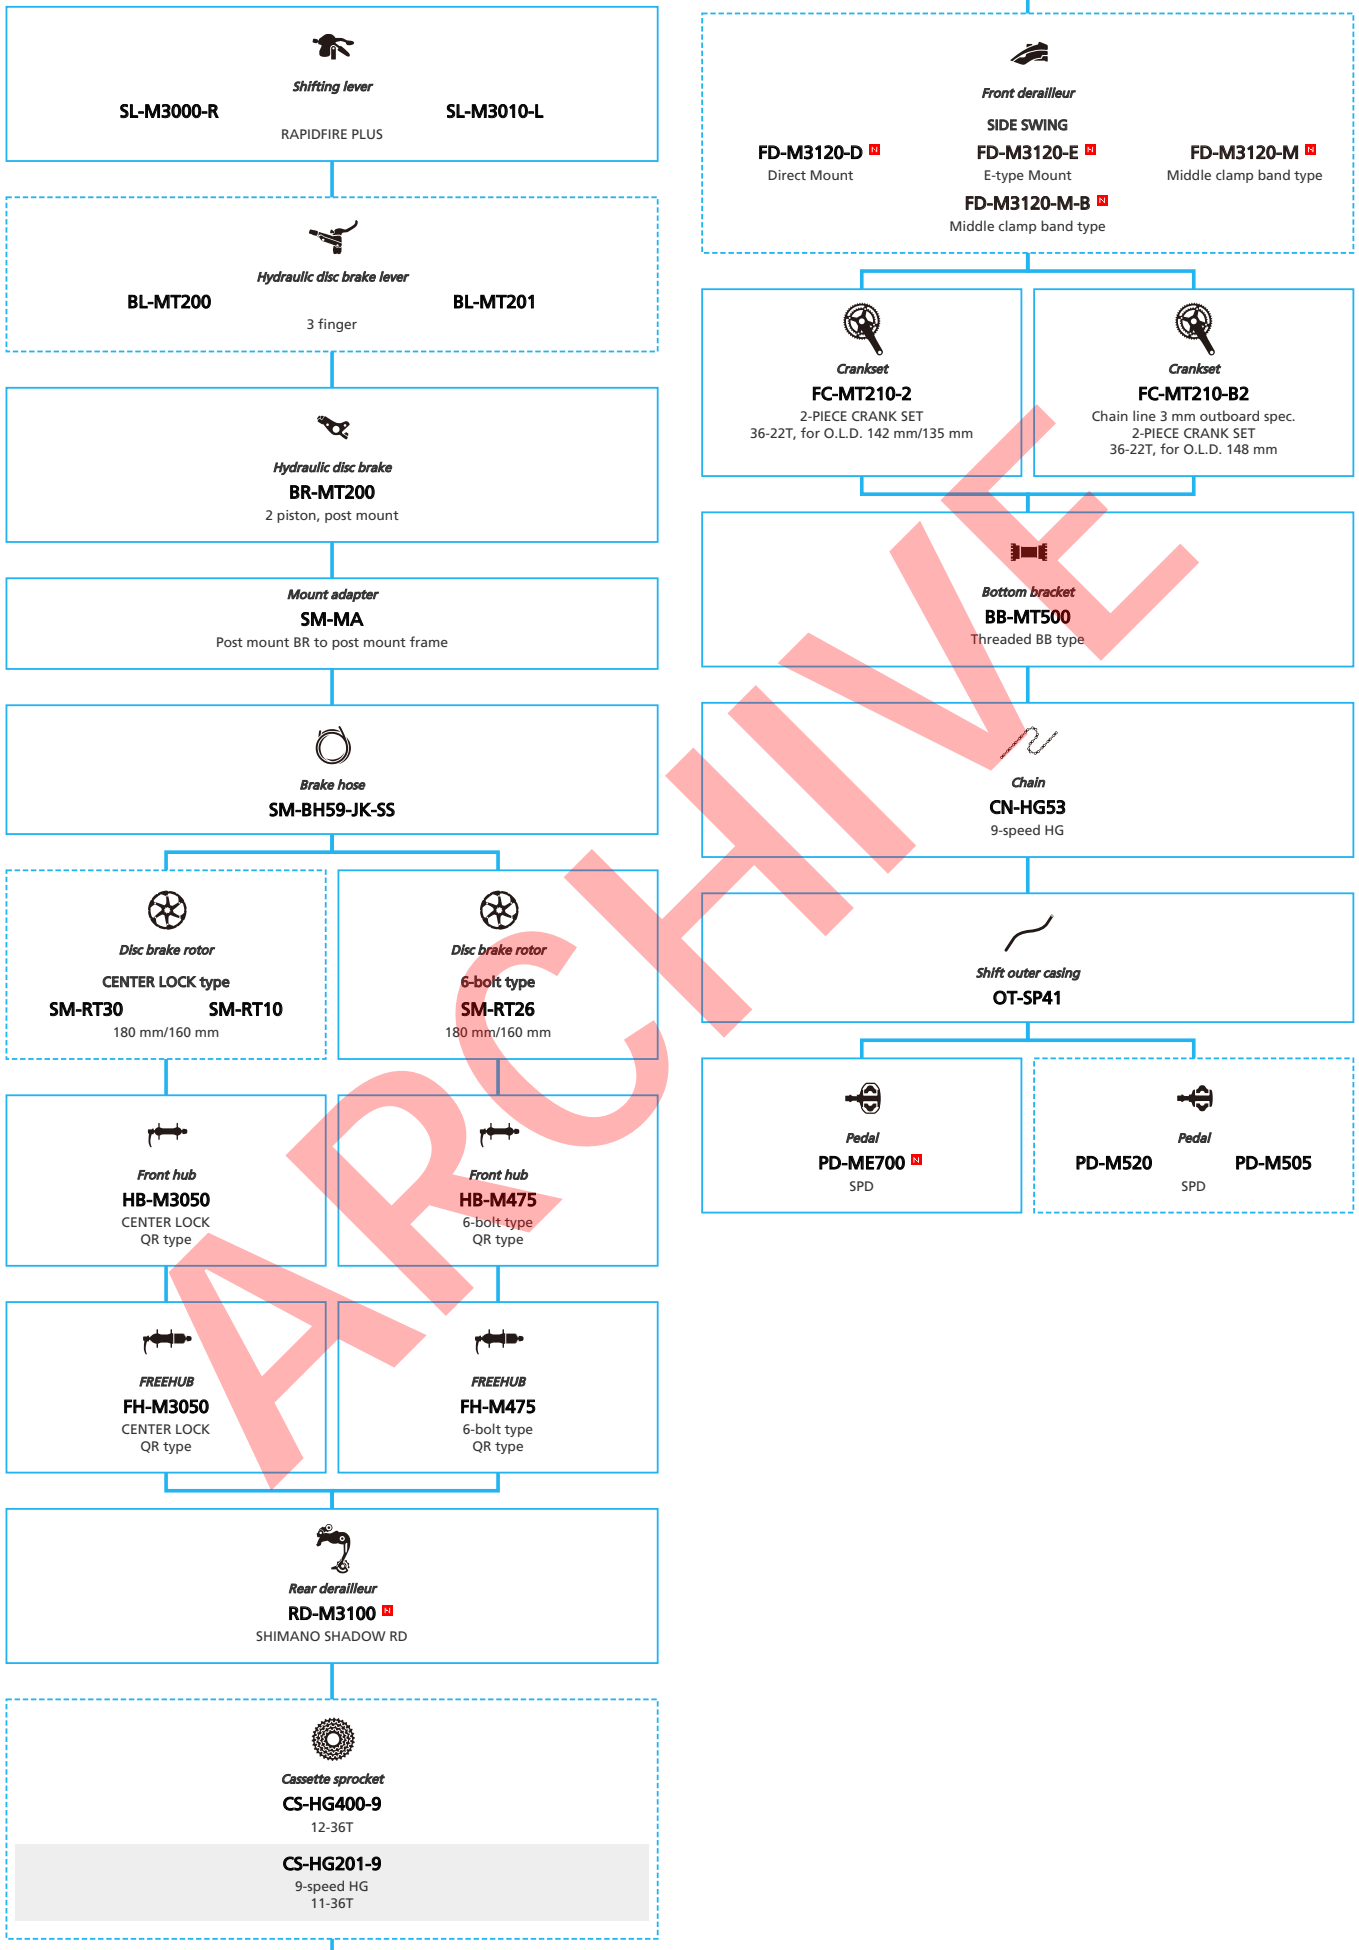

- ... New model
- ... Additional option
- ... Alternative option
- ... All select
- ... Single select