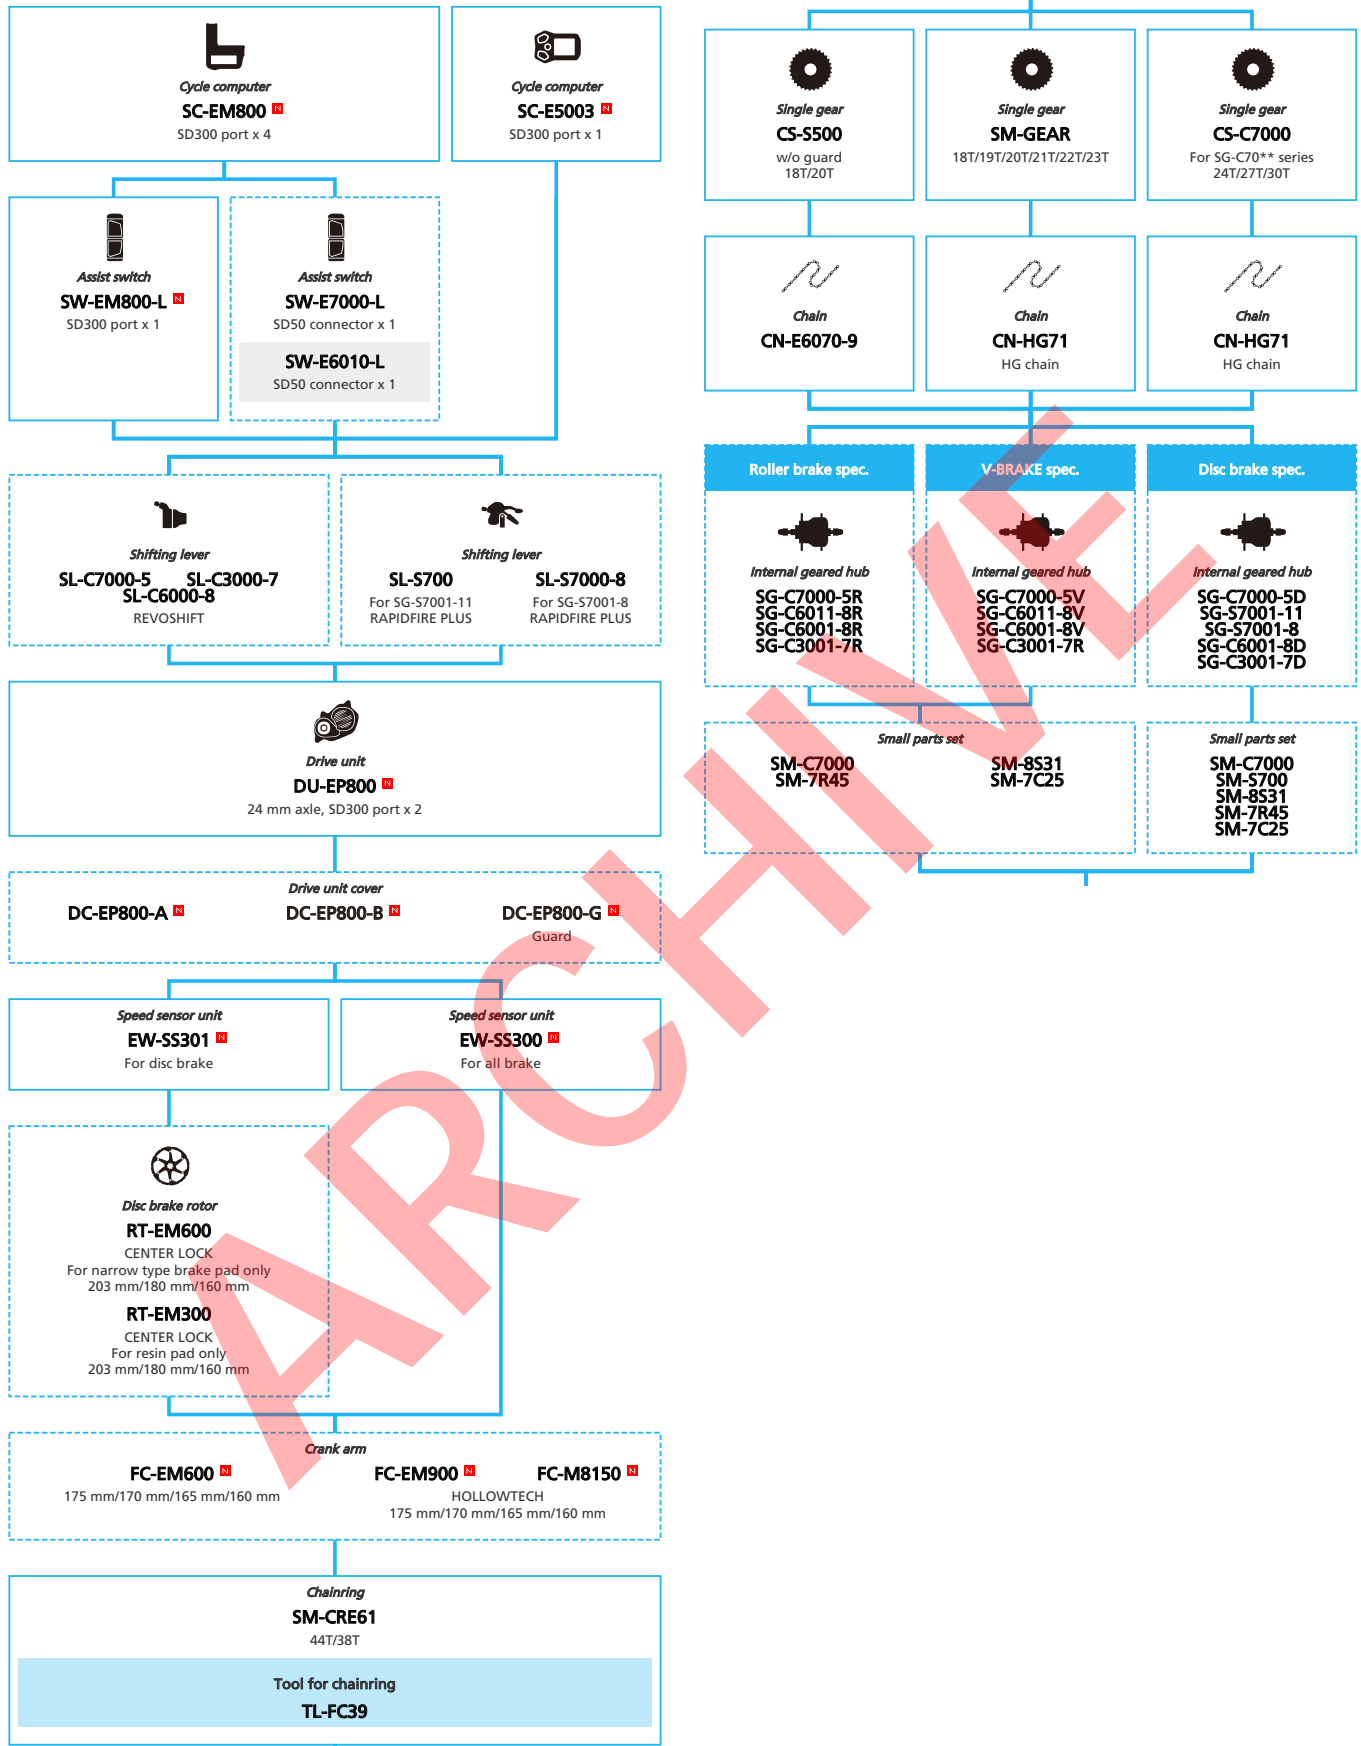

EP8 with Internal Geared Hub (Mechanical spec.)

N ... New model
 ... Additional option
 ... Alternative option
 ... All select
 ... Single select

E-BIKE