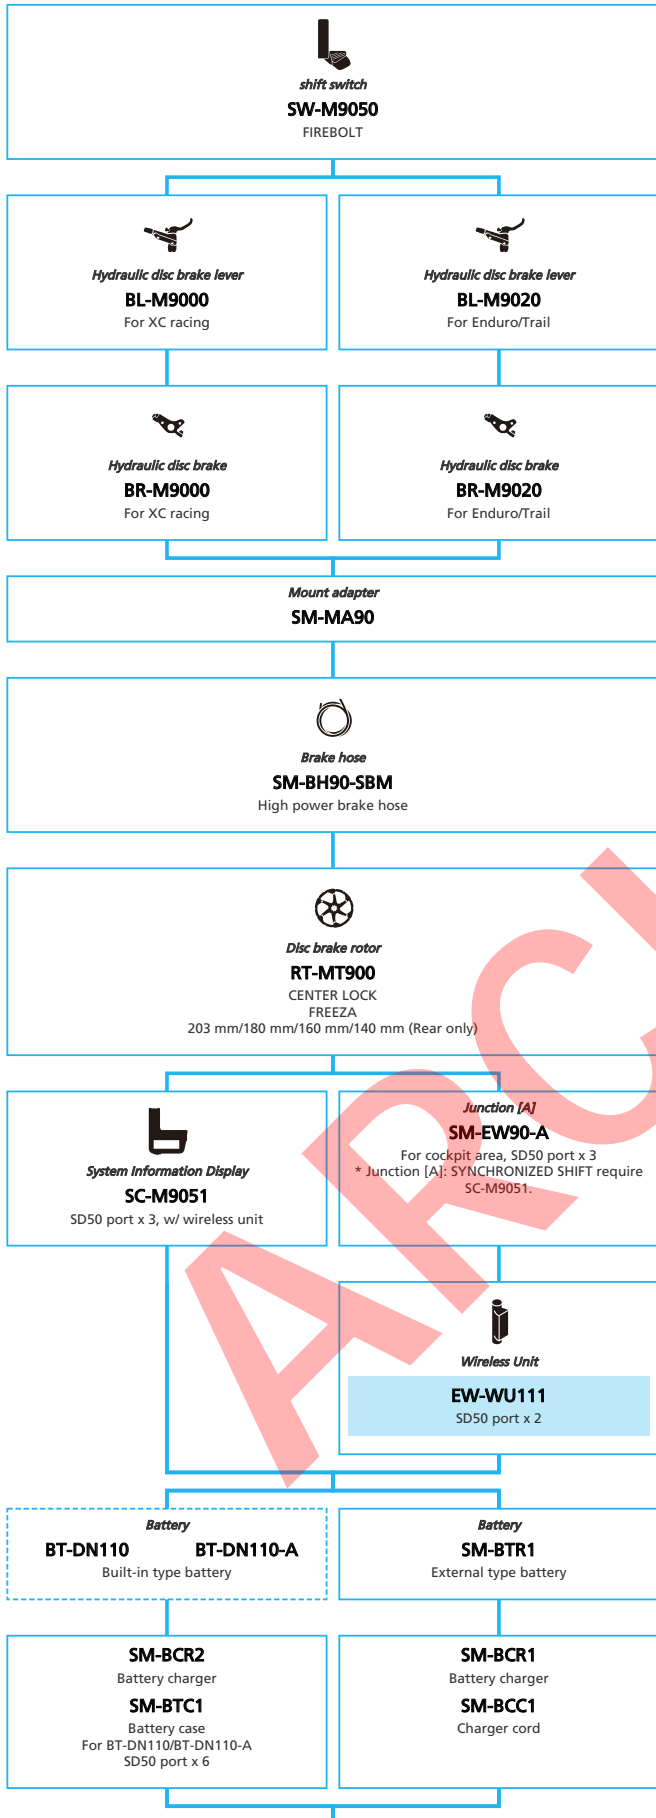

XTR (1x12-speed)

- ... New model
- ... Additional option
- ... Alternative option
- ... All select
- ... Single select

Mountain Bike

XTR (2x12-speed)

■ ... New model
 ... Additional option
 ... Alternative option
 ... All select
 ... Single select

SHIMANO XTR M9050 series (3x11-speed)

N ... New model
 ... Additional option
 ... Alternative option
 ... All select
 ... Single select

Mountain Bike

-  ... New model
-  ... Additional option
-  ... Alternative option
-  ... All select
-  ... Single select

ARCHIVE

SHIMANO XTR M9050 series (2x11-speed)

N ... New model
 ... Additional option
 ... Alternative option
 ... All select
 ... Single select

Mountain Bike

-  ... New model
-  ... Additional option
-  ... Alternative option
-  ... All select
-  ... Single select