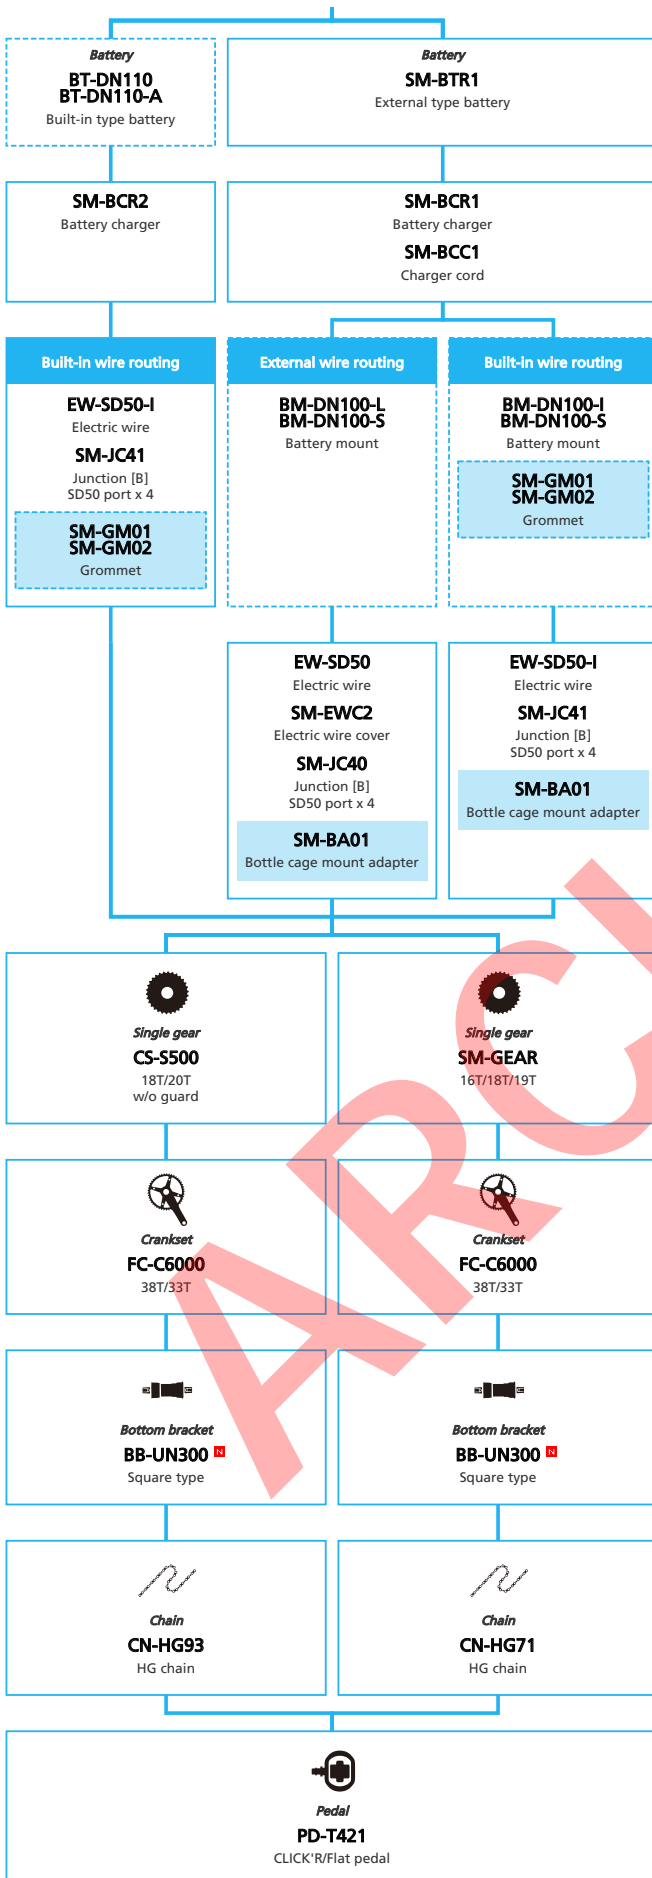

ARCHIVE

SHIMANO *Nexus* (INTER-8 Electronic spec)

N ... New model
 ■ ... Additional option
 □ ... Alternative option
 □ ... All select
 □ ... Single select

URBAN Bike

- ... New model
- ... Additional option
- ... All select
- ... Alternative option
- ... Single select