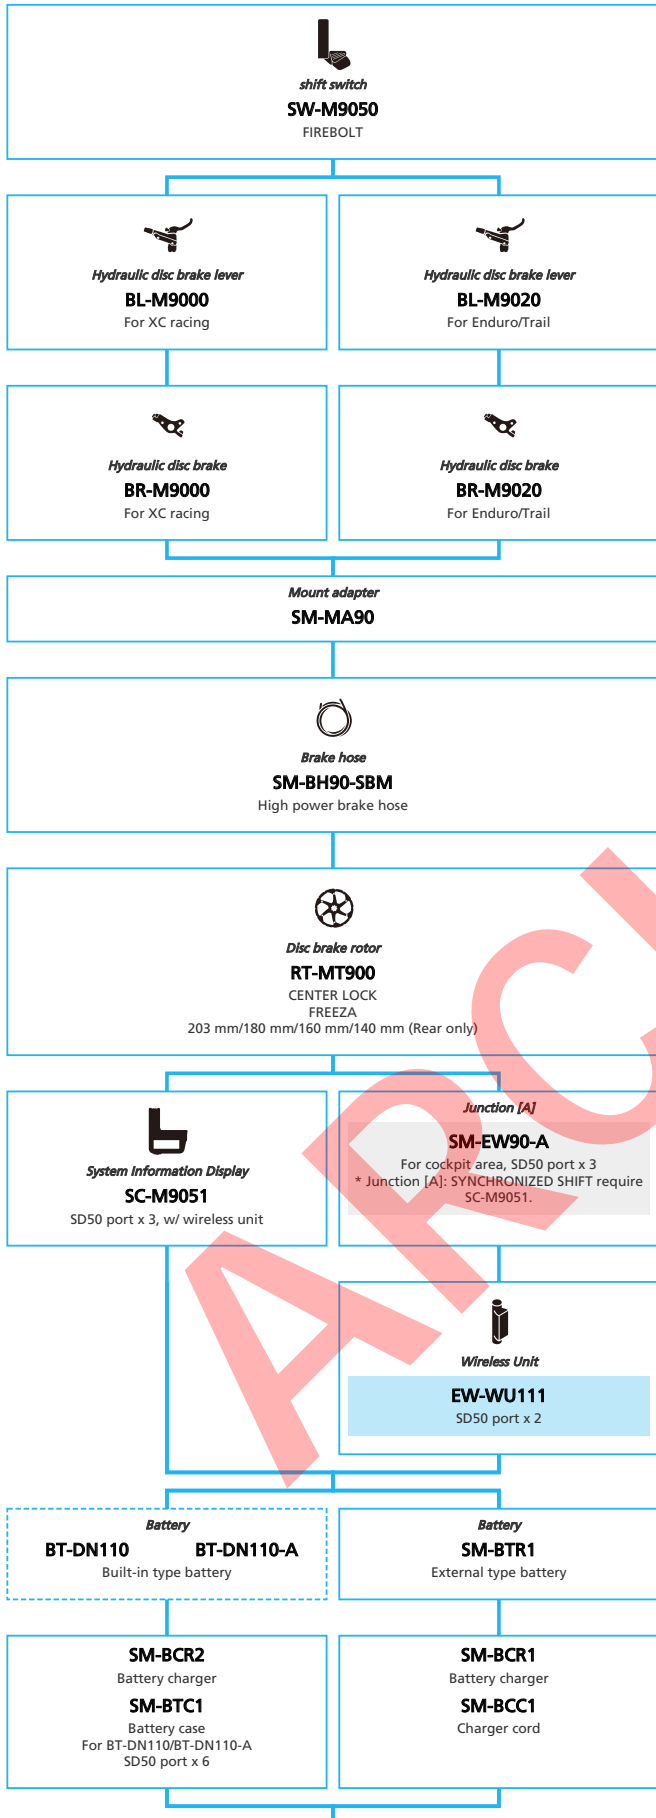

XTR (1x12-speed)

- ... New model
- ... Additional option
- ... Alternative option
- ... All select
- ... Single select

Mountain Bike

XTR (2x12-speed)

■ ... New model
 ... Additional option
 ... Alternative option
 ... All select
 ... Single select

SHIMANO XTR M9050 series (3x11-speed)

N ... New model
 ... Additional option
 ... Alternative option
 ... All select
 ... Single select

Mountain Bike

-  ... New model
-  ... Additional option
-  ... Alternative option
-  ... All select
-  ... Single select