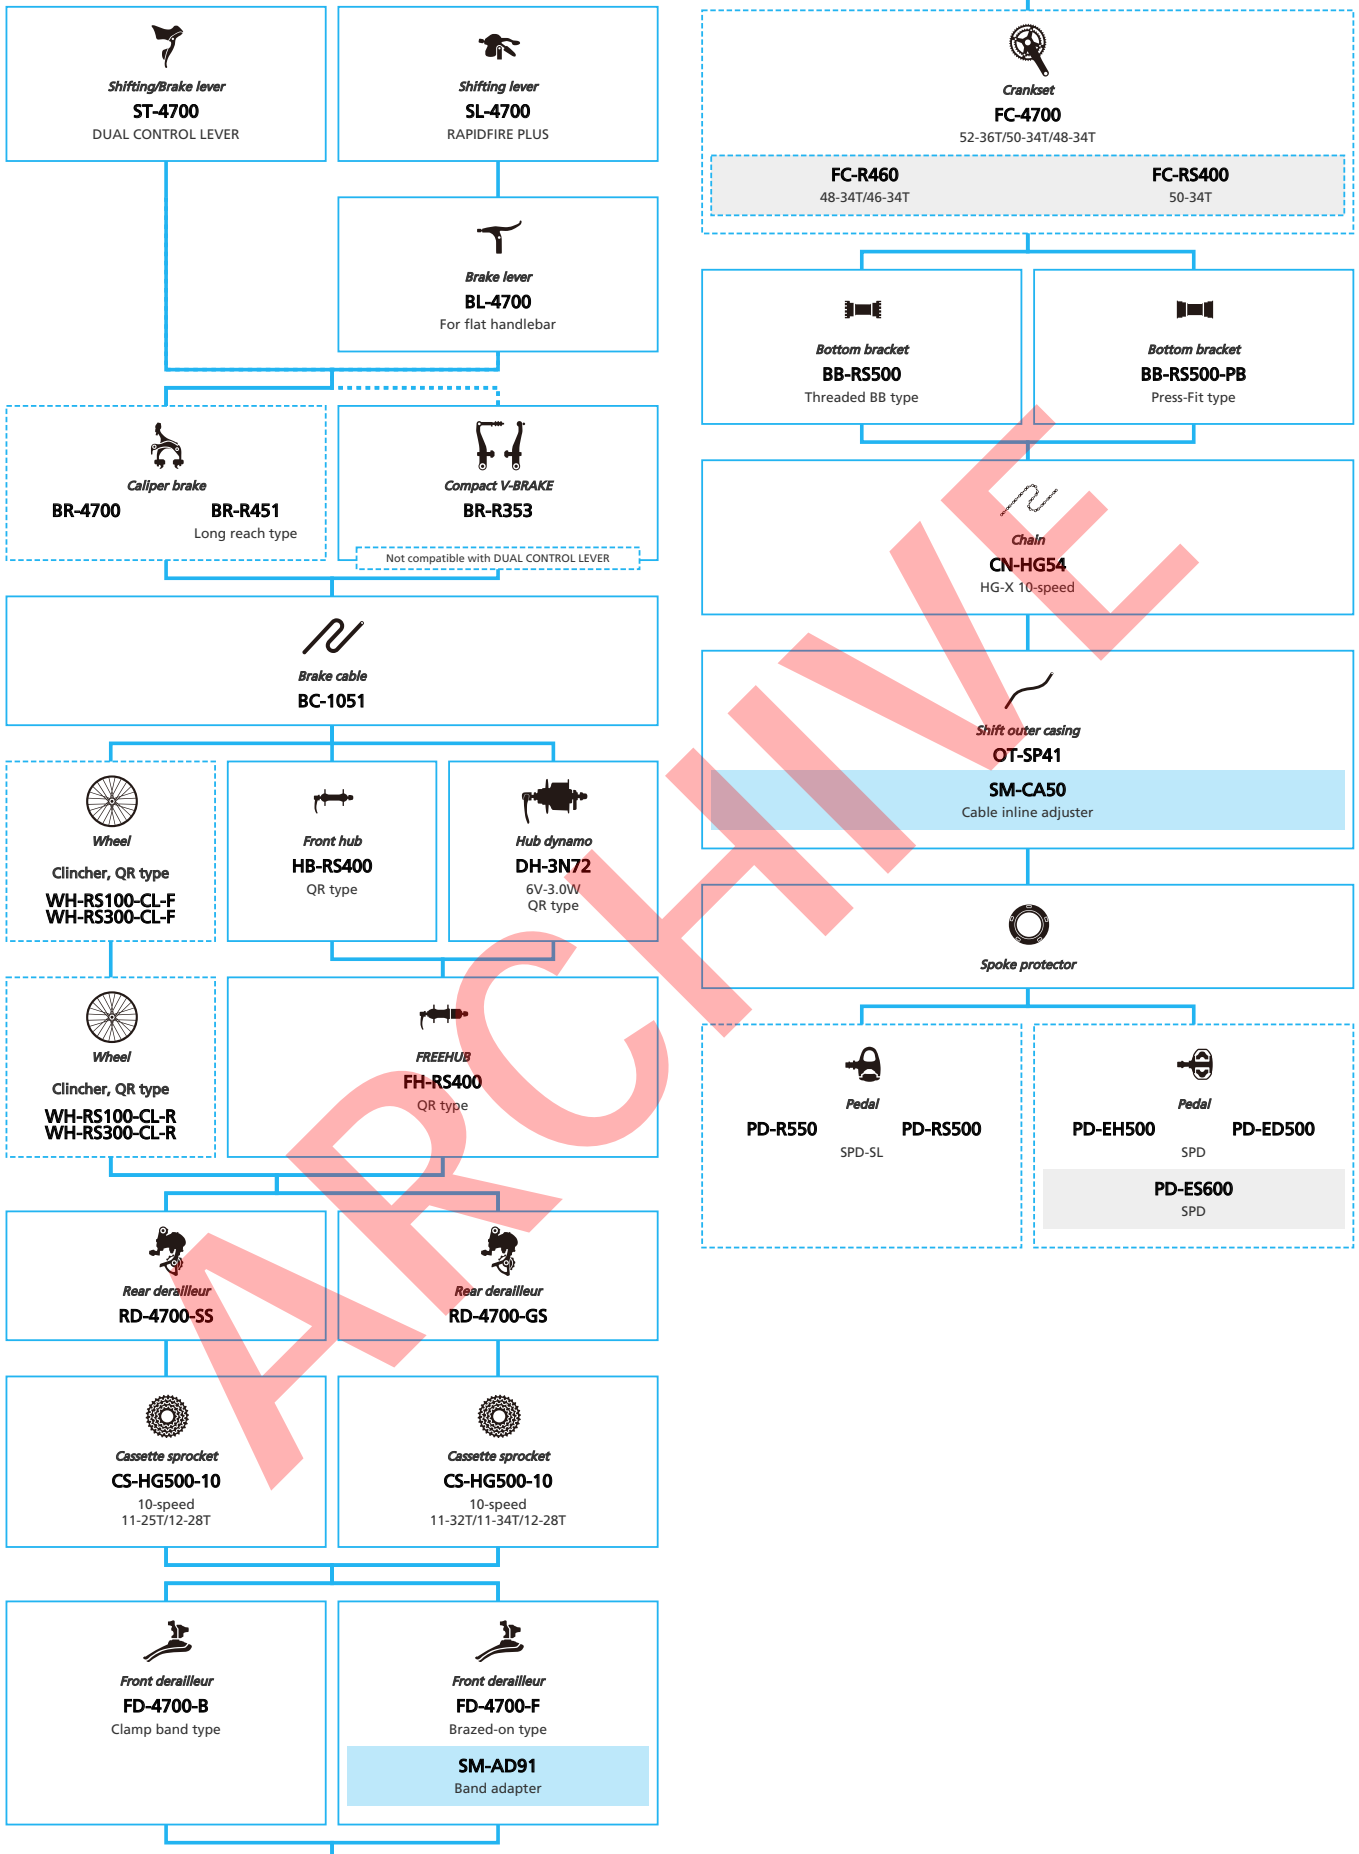

SHIMANO *Tiagra* (2x10-speed)

- ... New model
- ... Additional option
- ... All select
- ... Alternative option
- ... Single select

Road Bike