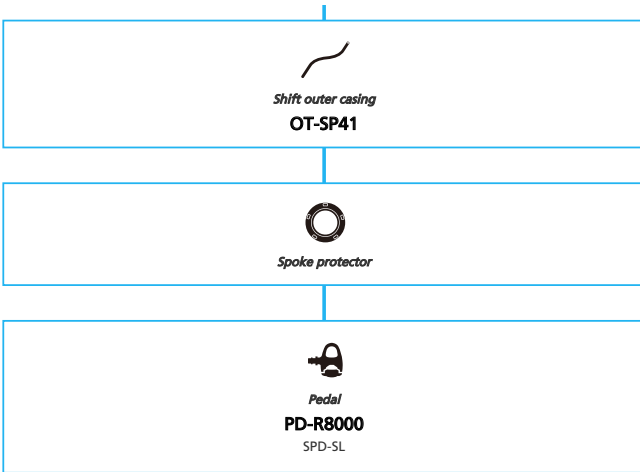

- ... New model
- ... Additional option
- ... Alternative option
- ... All select
- ... Single select

ARCHIVE