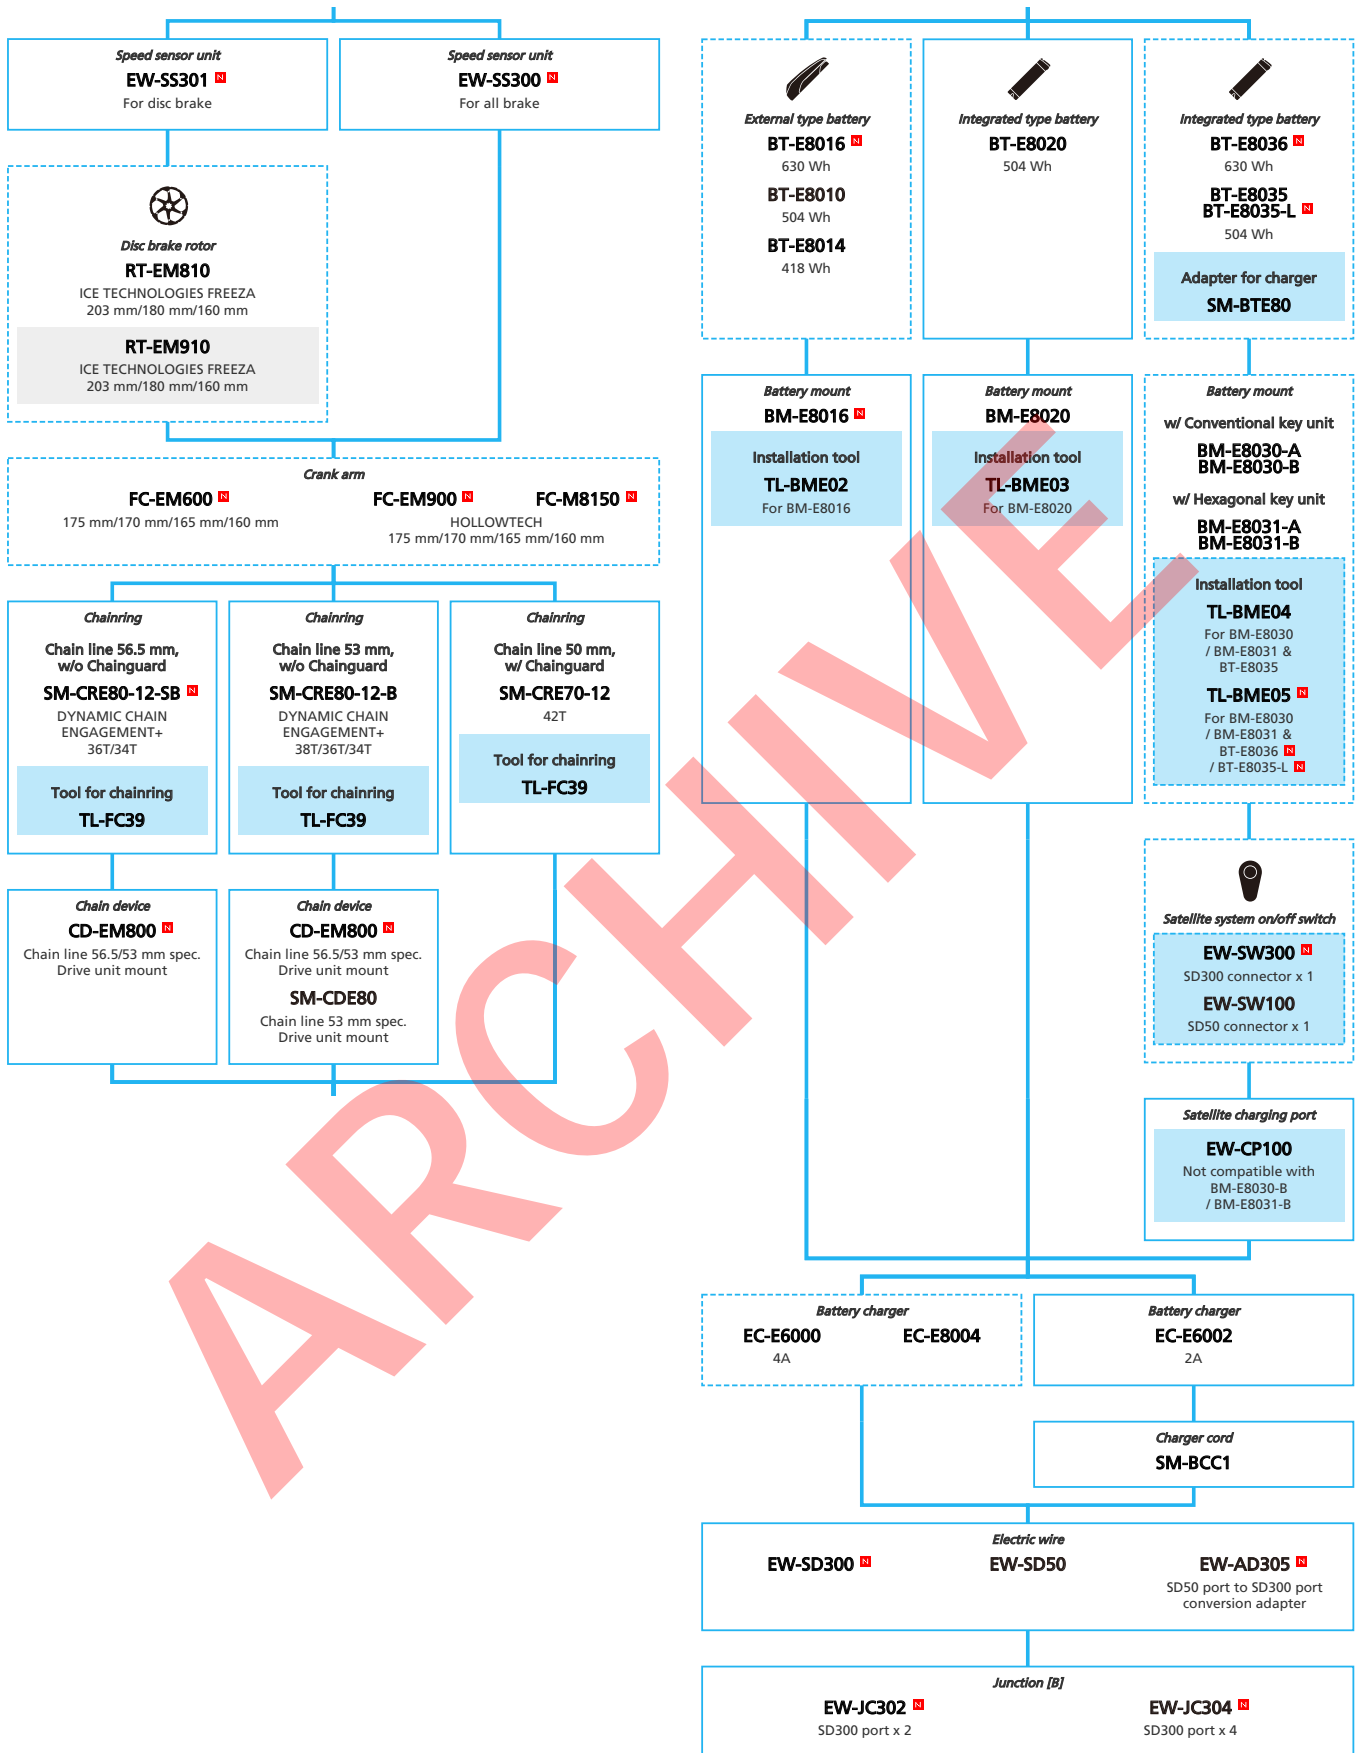

EP8 with Internal Geared Hub (Electronic spec.)

N ... New model
 ... Additional option
 ... Alternative option
 ... All select
 ... Single select

E-BIKE

- ... New model
- ... Additional option
- ... All select
- ... Alternative option
- ... Single select