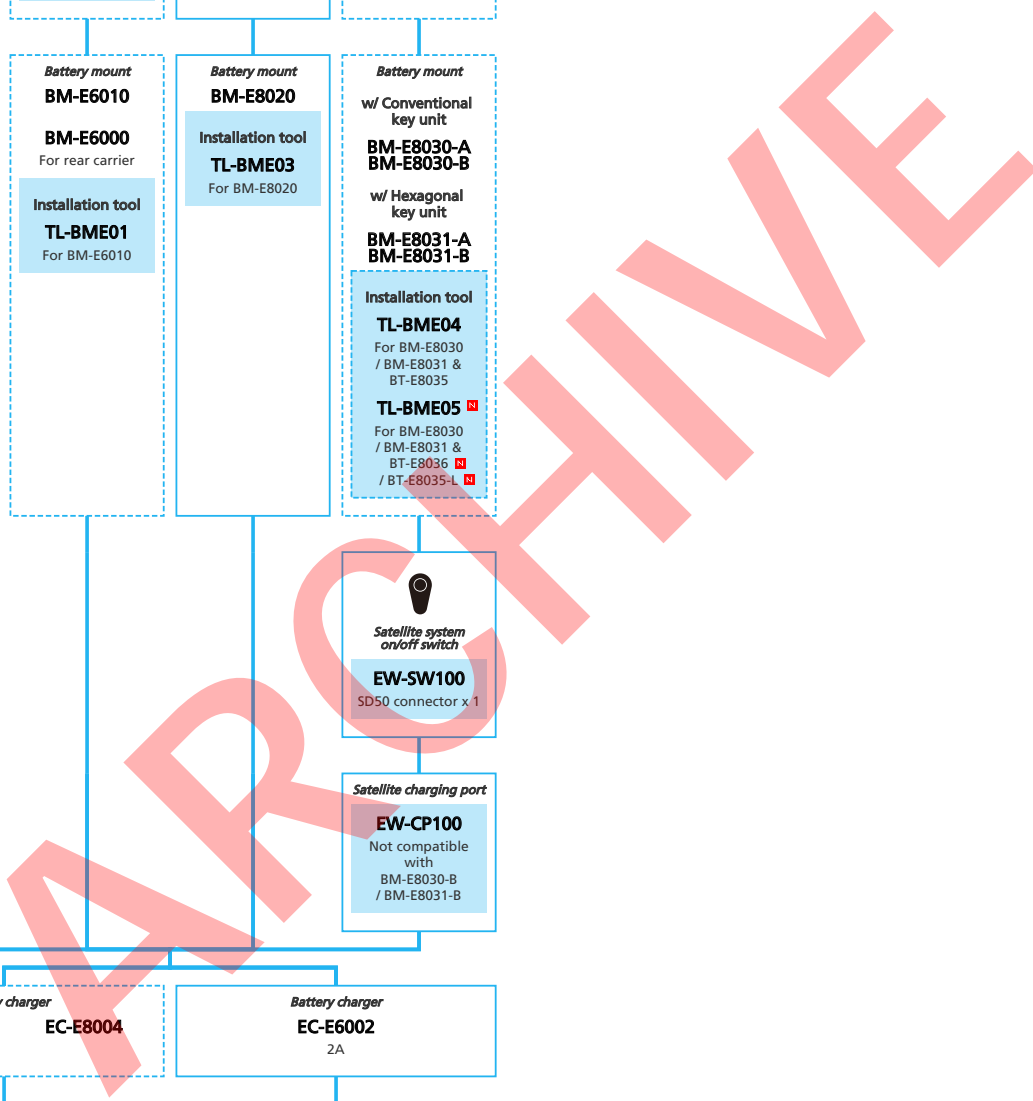

- ... New model
- ... Additional option
- ... All select
- ... Alternative option
- ... Single select