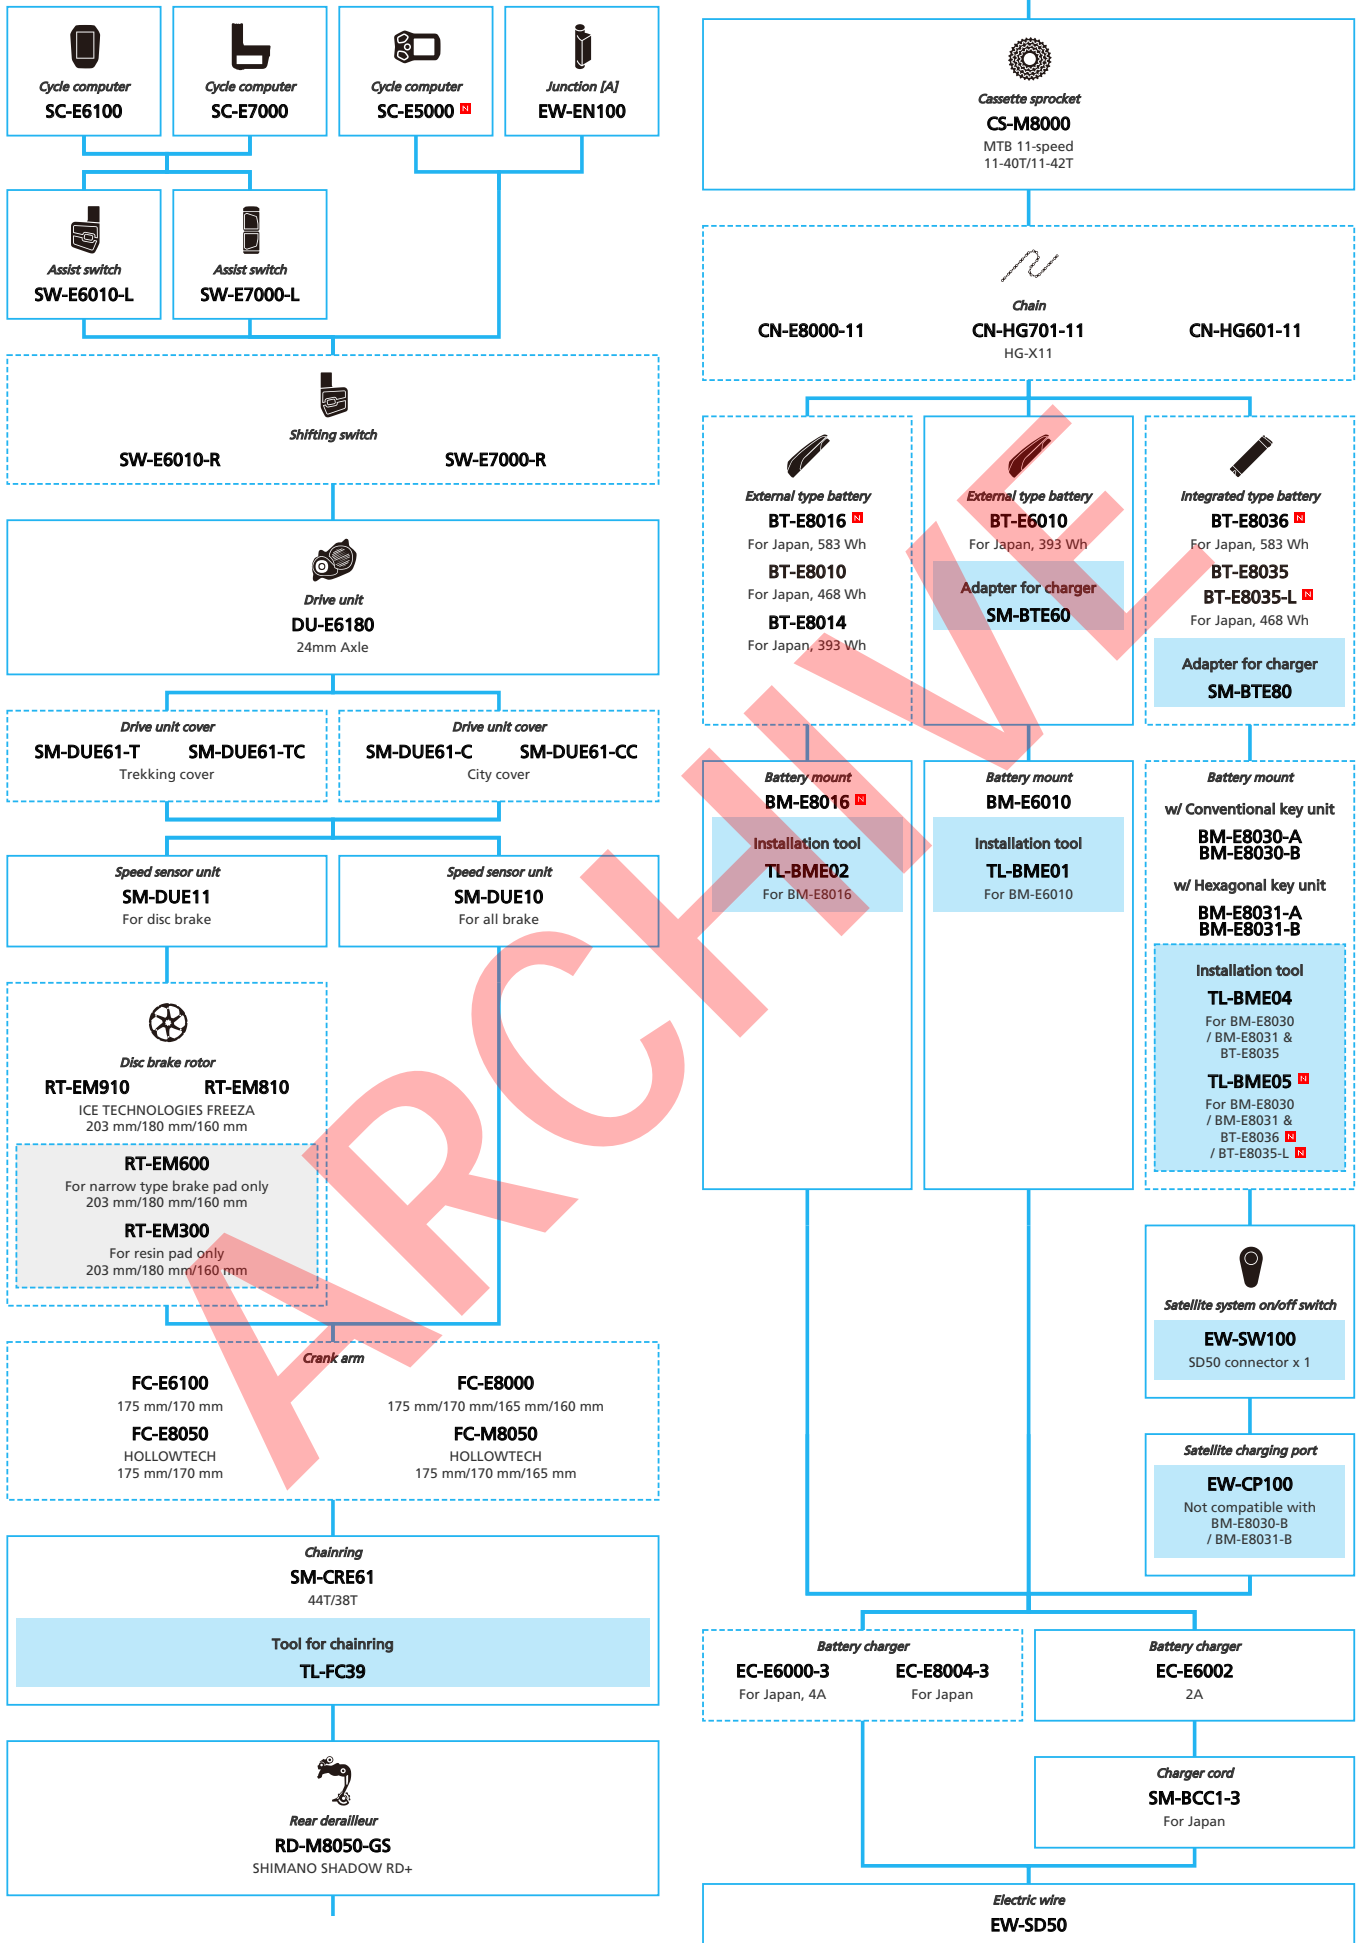

SHIMANO STEPS E6180 series for Japan market with Rear Derailleur (Electronic spec.)

■ ... New model
  ... Additional option
  ... Alternative option
  ... All select
  ... Single select

E-BIKE