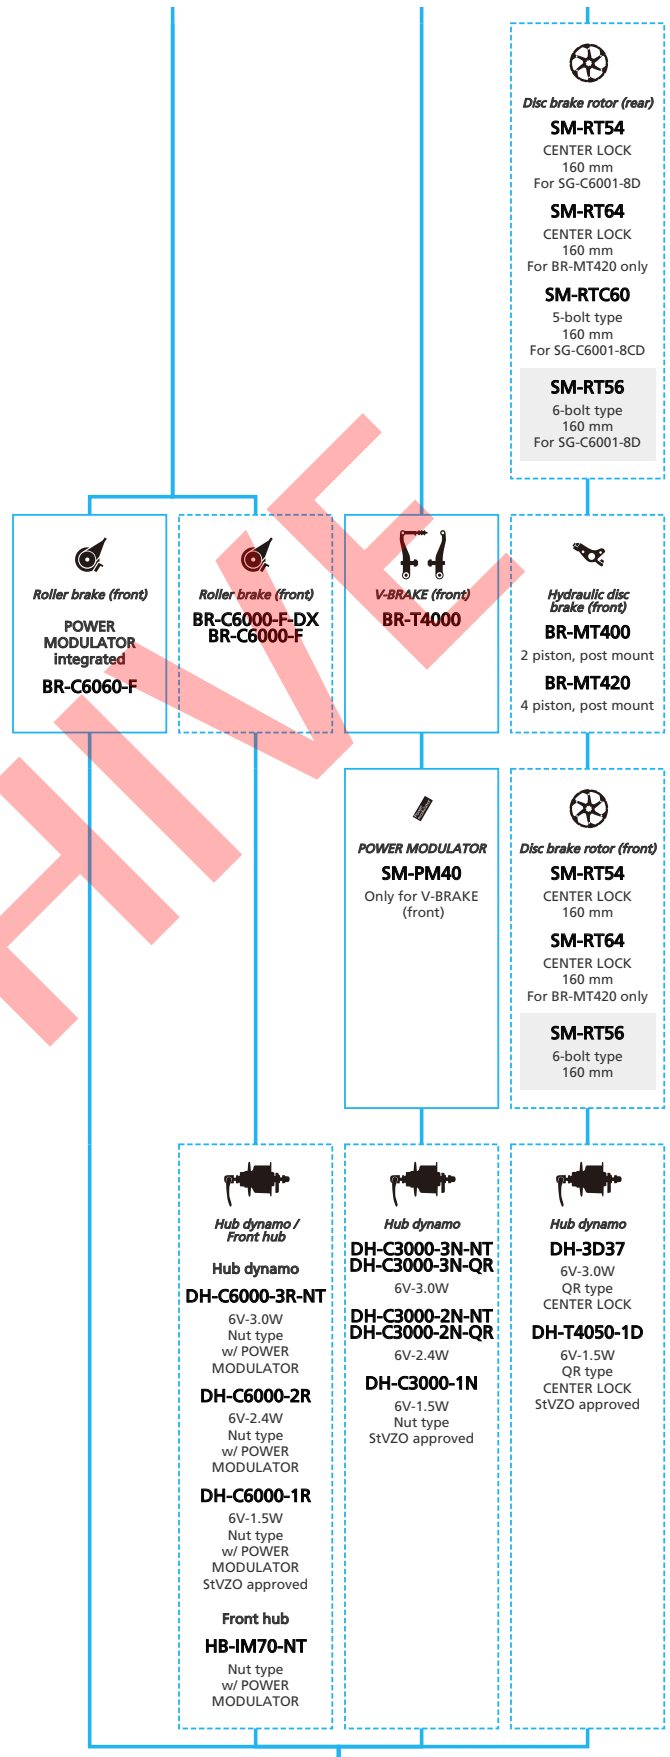

SHIMANO Nexus (INTER-8)

N ... New model
■ ... Additional option
■ ... Alternative option
□ ... All select
□ ... Single select

URBAN Bike