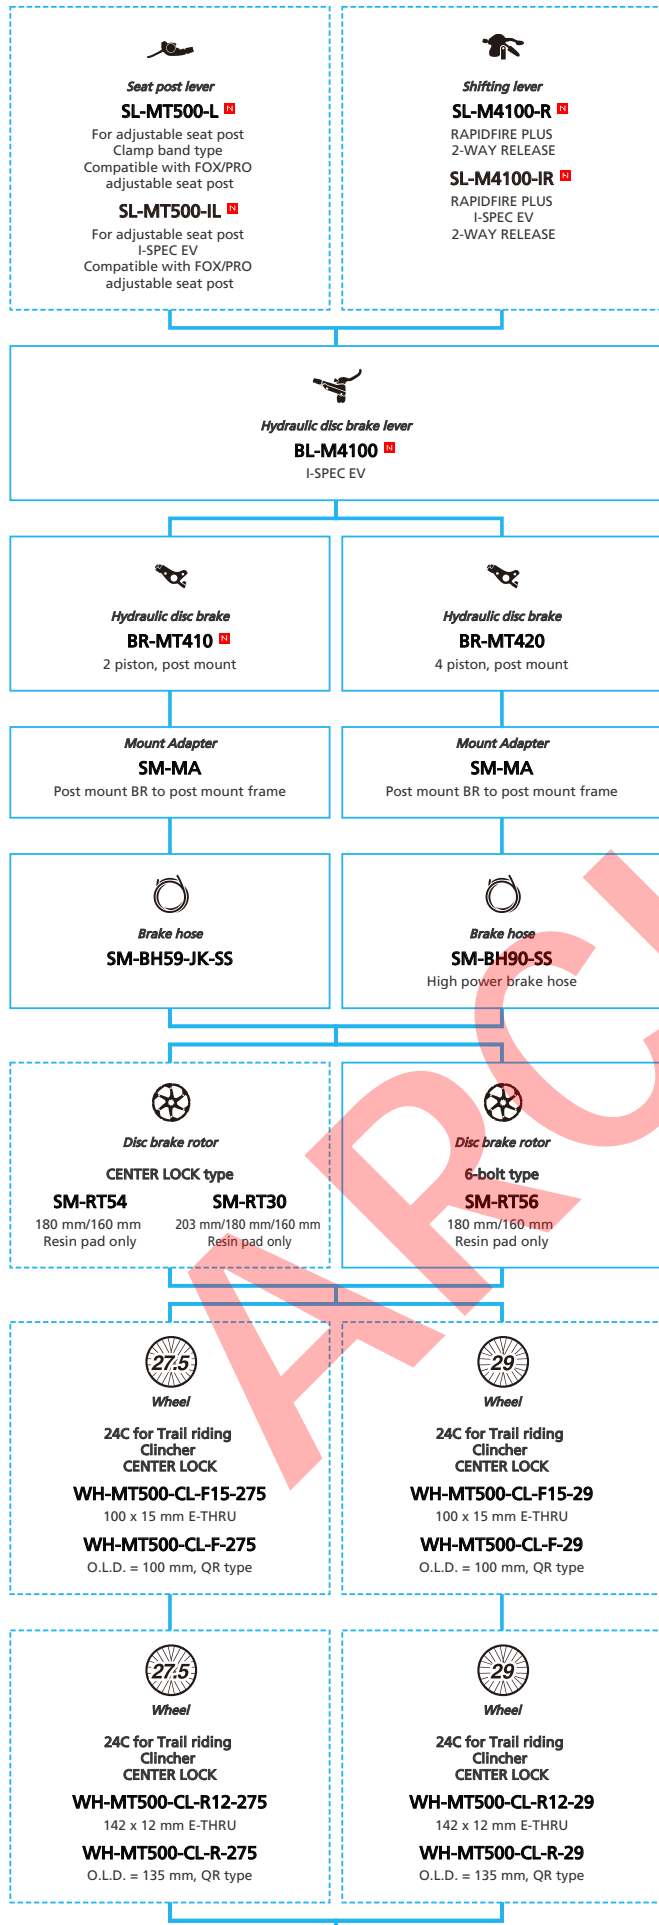

ARCHIVE

SHIMANO DEORE (1x11-speed)

■ ... New model
 ... Additional option
 ... Alternative option
 ... All select
 ... Single select

Mountain Bike

-  ... New model
-  ... Additional option
-  ... Alternative option
-  ... All select
-  ... Single select

ARCHIVE

SHIMANO DEORE (2x11-speed)

N ... New model
 ... Additional option
 ... Alternative option
 ... All select
 ... Single select

Mountain Bike

- ... New model
- ... Additional option
- ... Single select
- ... All select
- ... Alternative option

ARCHIVE

SHIMANO DEORE (1x10-speed)

N ... New model
 ■ ... Additional option
 □ ... All select
 ▨ ... Alternative option
 ▨ ... Single select

Mountain Bike

-  ... New model
-  ... Additional option
-  ... Alternative option
-  ... All select
-  ... Single select

ARCHIVE

SHIMANO DEORE (2x10-speed)

■ ... New model
 ... Additional option
 ... All select
 ... Alternative option
 ... Single select

Mountain Bike

- ... New model
- ... Additional option
- ... Single select
- ... All select
- ... Alternative option