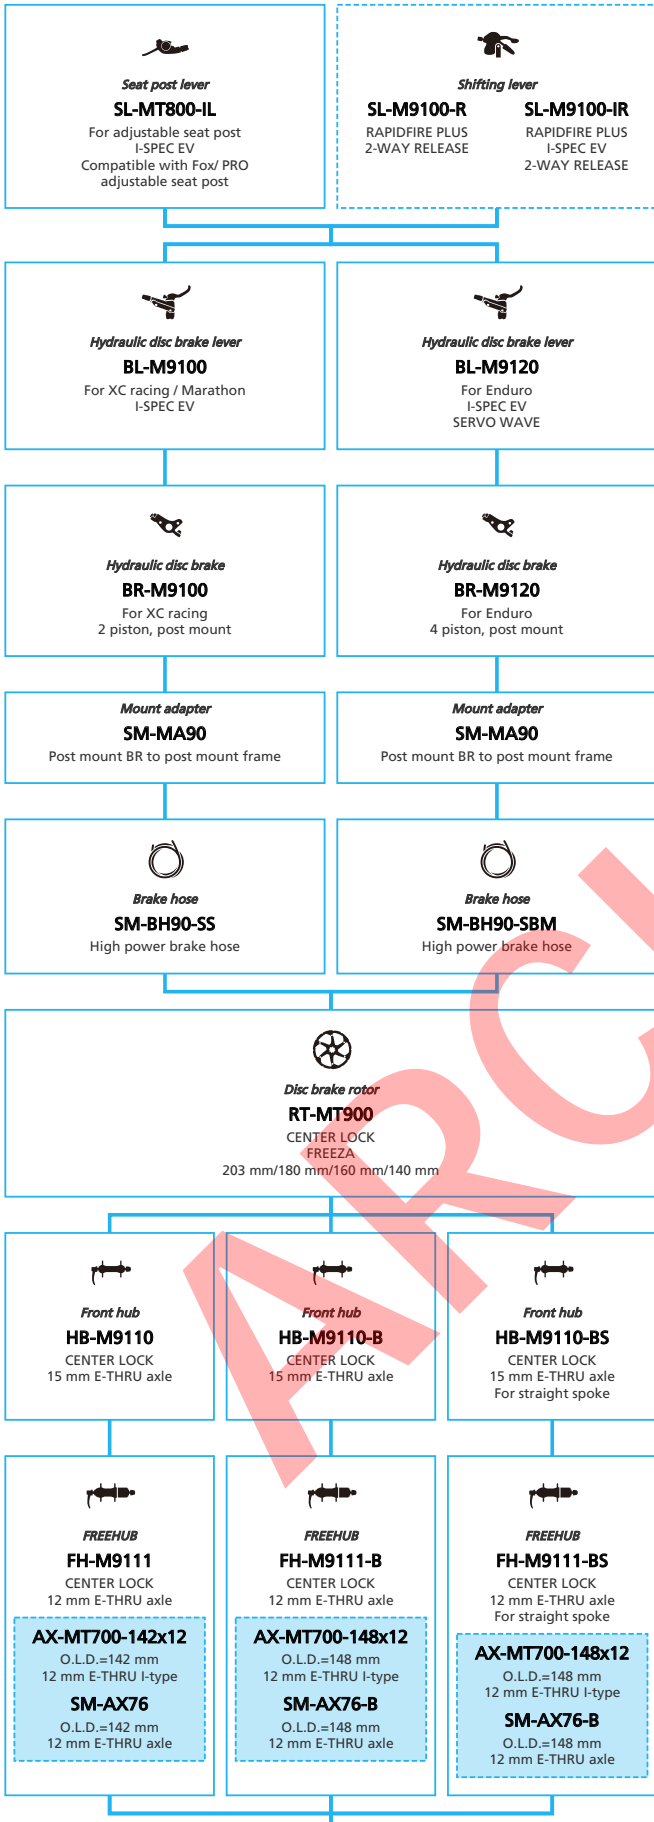

XTR (1x12-speed)

- ... New model
- ... Additional option
- ... Alternative option
- ... All select
- ... Single select

Mountain Bike

XTR (2x12-speed)

■ ... New model
 ... Additional option
 ... Alternative option
 ... All select
 ... Single select