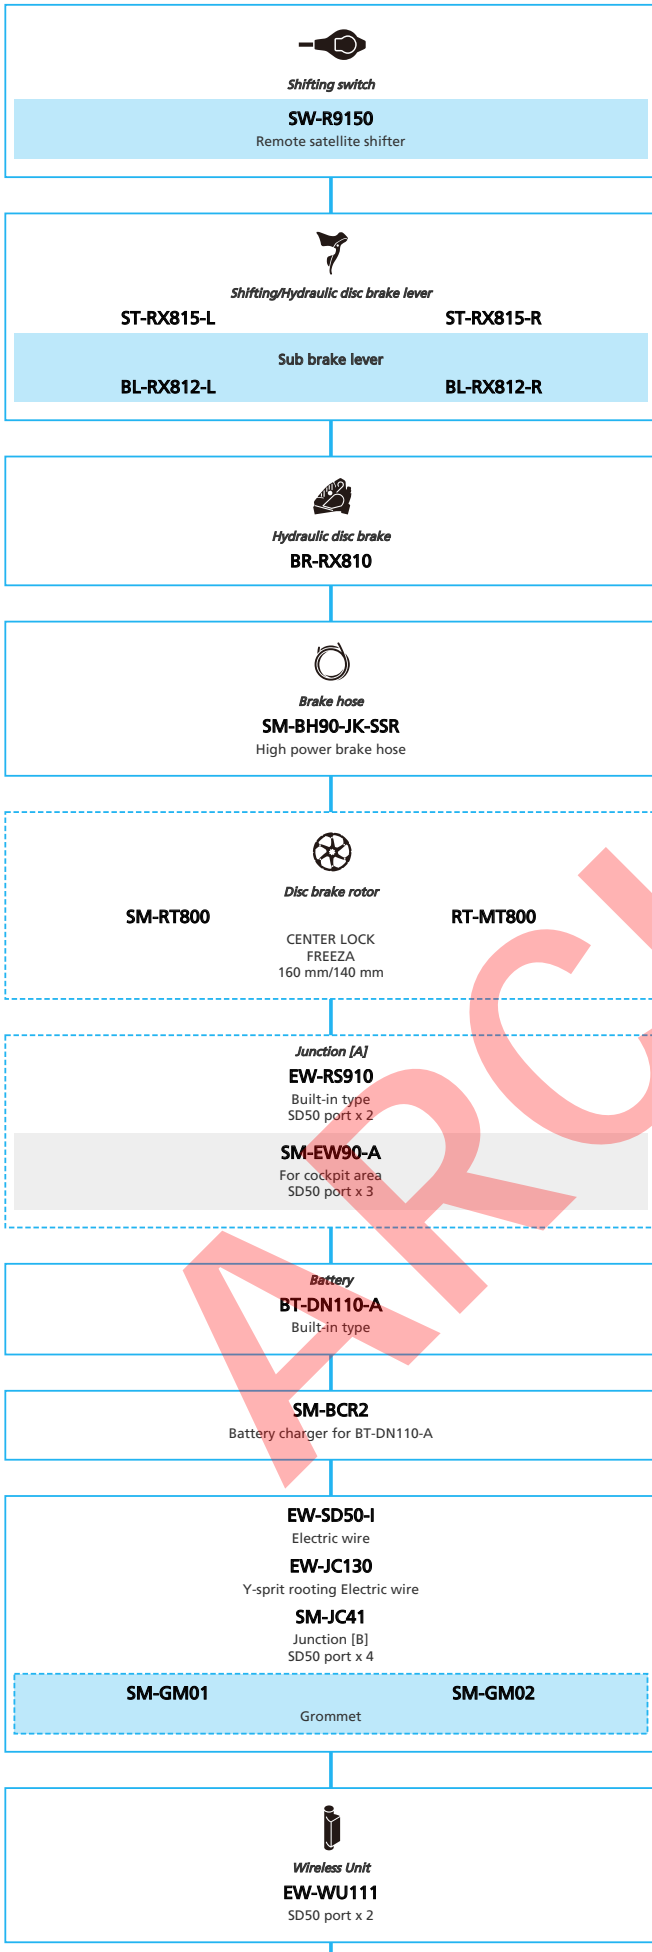

SHIMANO
GRX RX810 series (Electronic spec. 2x11-speed)

N ... New model
  ... Additional option
  ... Alternative option
  ... All select
  ... Single select

Gravel/Adventure Bike