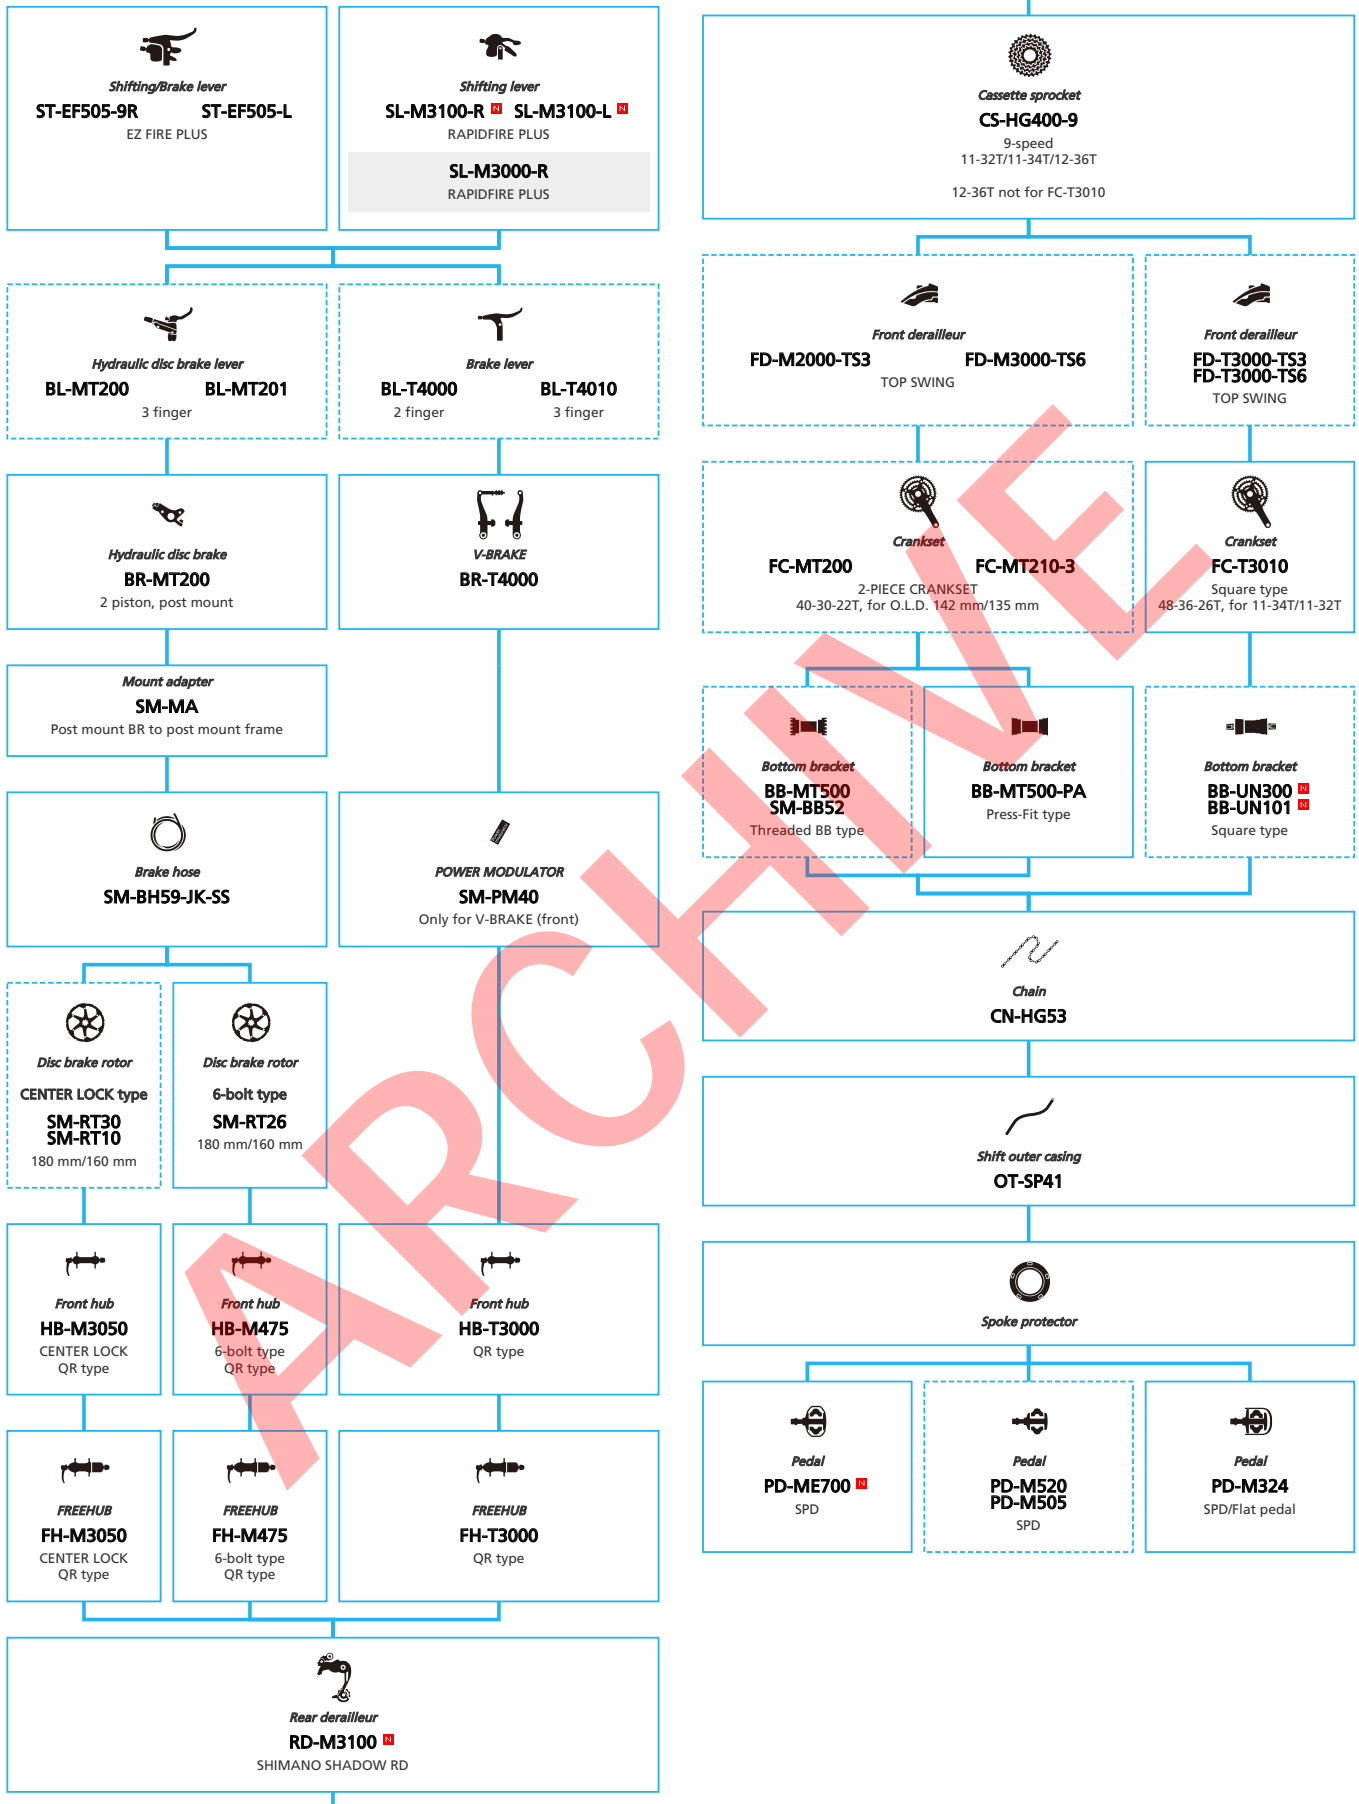

SHIMANO
ALCERA (3x9-speed)

N ... New model
  ... Additional option
  ... All select
  ... Alternative option

Mountain Bike