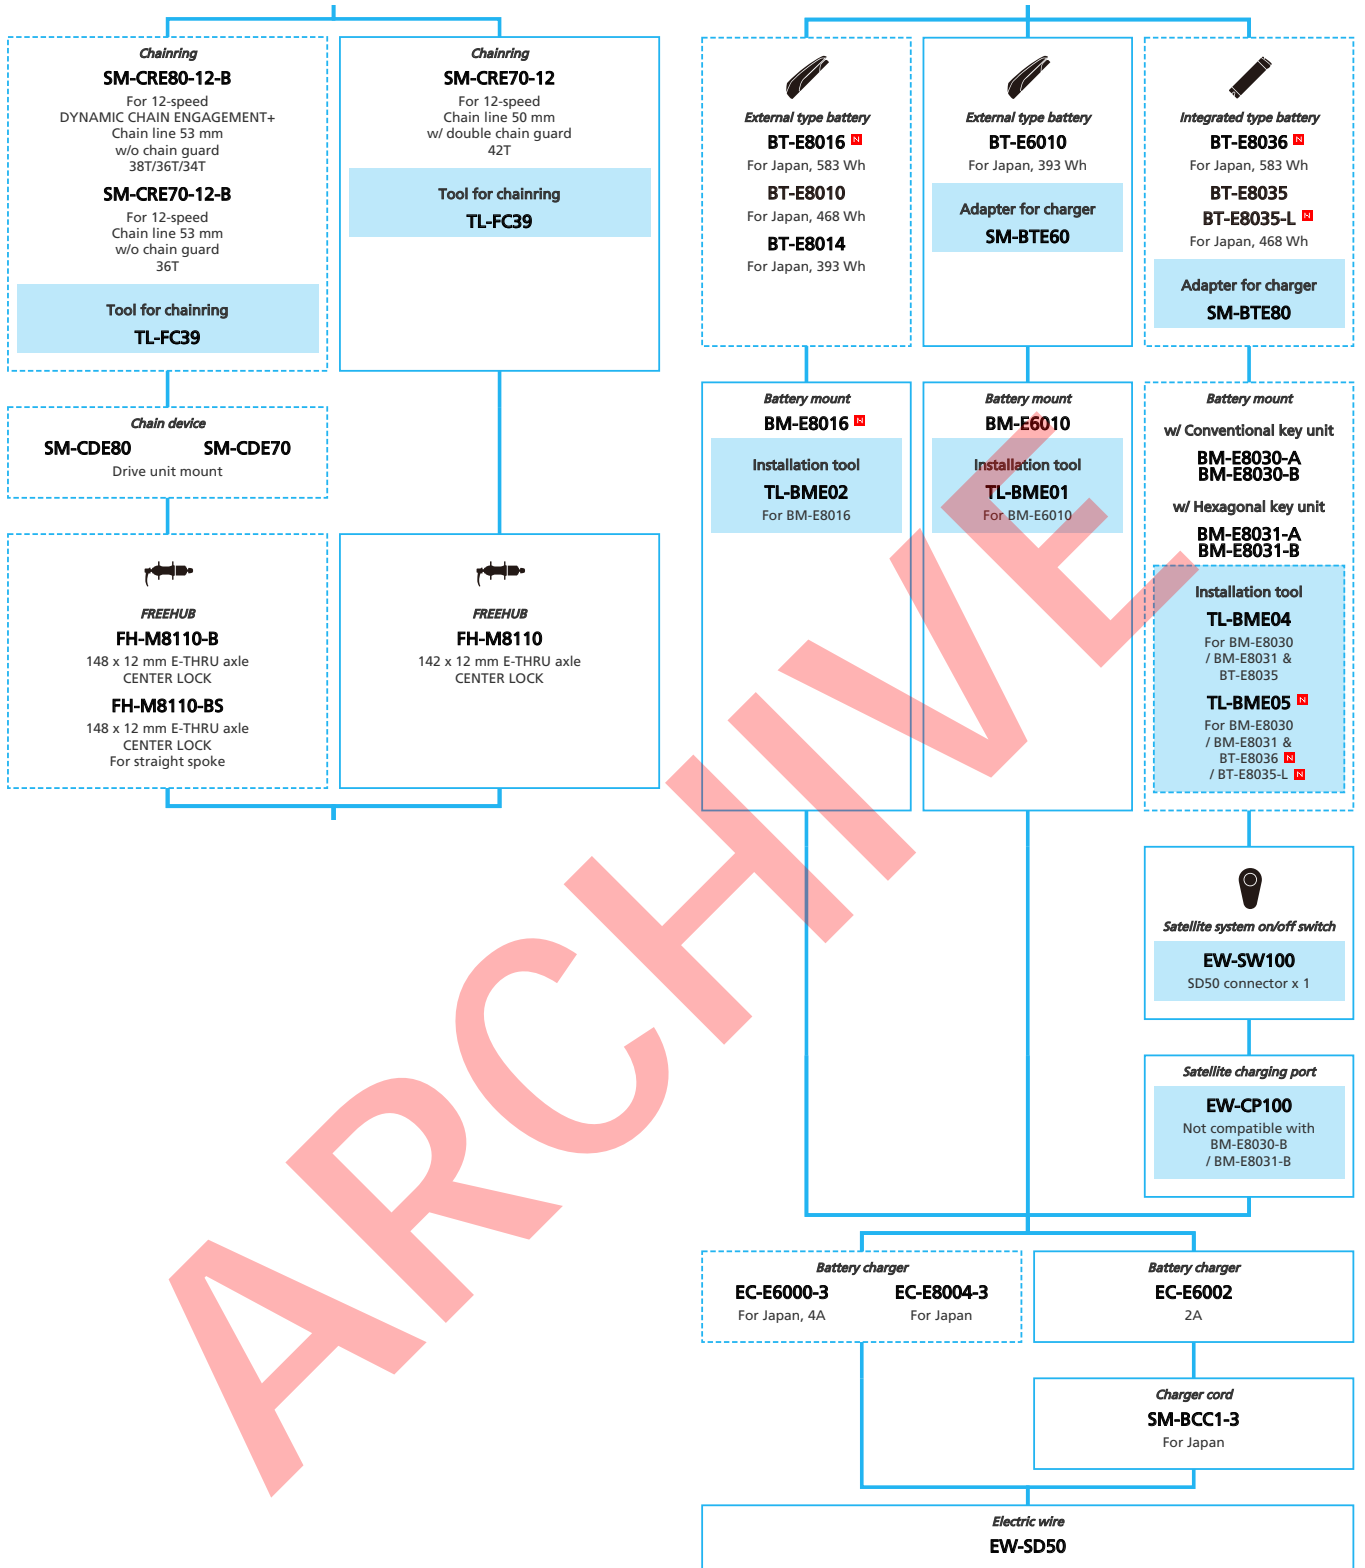

ARCHIVE

SHIMANO STOPS E8080 series for Japan market (Mechanical spec. 12-speed)

N ... New model
 ... Additional option
 ... Alternative option
 ... All select
 ... Single select

E-BIKE

- ... New model
- ... Additional option
- ... All select
- ... Alternative option
- ... Single select