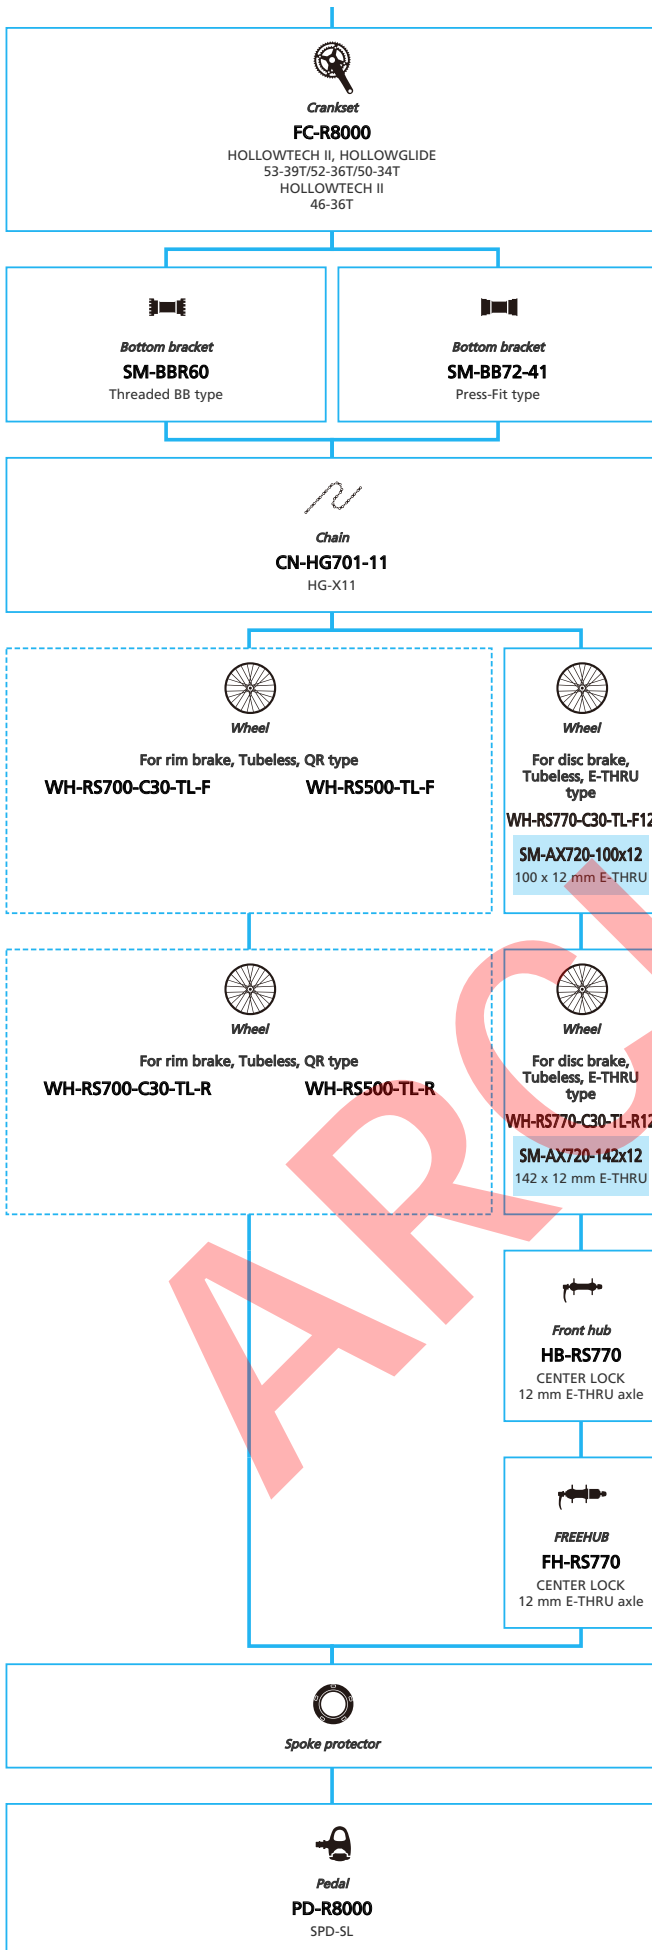

ARCHIVE

SHIMANO ULTEGRA R8050 series (2x11-speed)

N ... New model
 ... Additional option
 ... Alternative option
 ... All select
 ... Single select

Road Bike

- ... New model
- ... Additional option
- ... All select
- ... Alternative option
- ... Single select