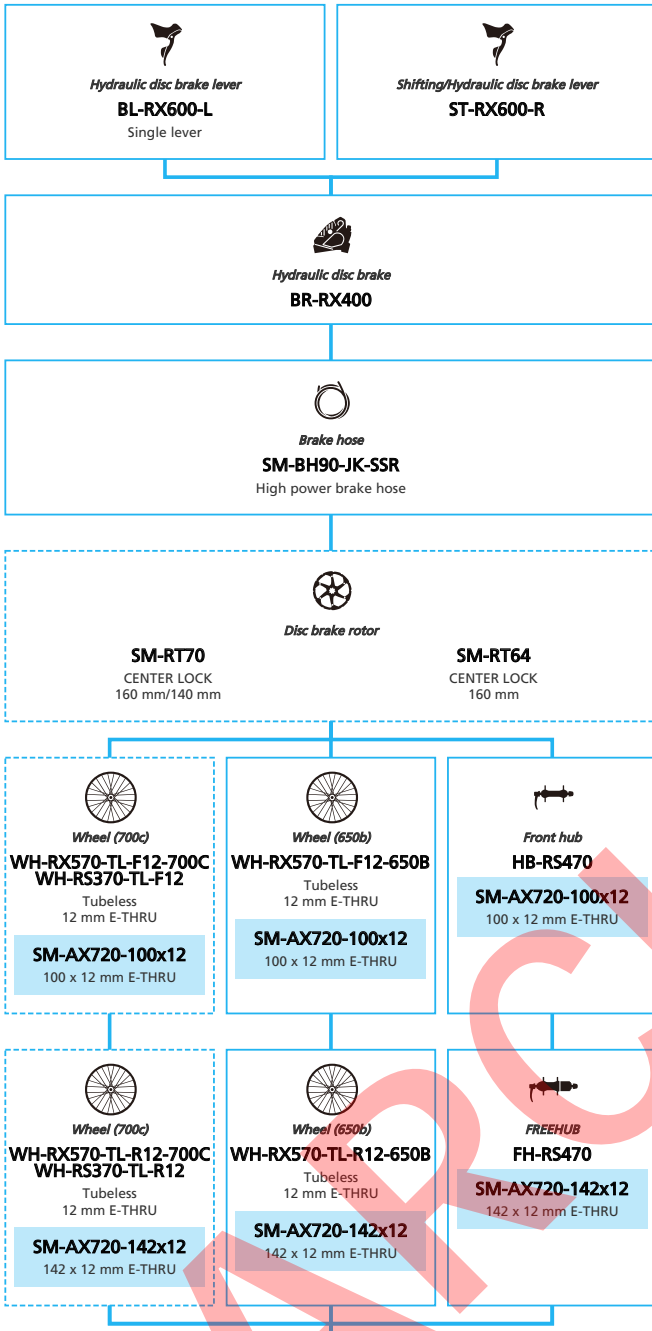

SHIMANO
GRX RX600 series (1x11-speed)

N ... New model
  ... Additional option
  ... Alternative option
  ... All select
  ... Single select

Gravel/Adventure Bike