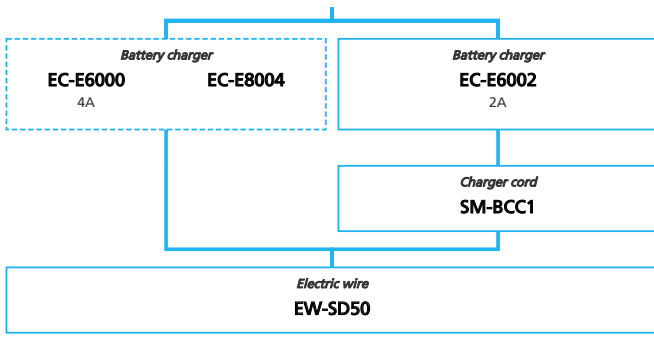

- N ... New model
- ... Additional option
- ... All select
- ... Alternative option
- ... Single select

ARCHIVE