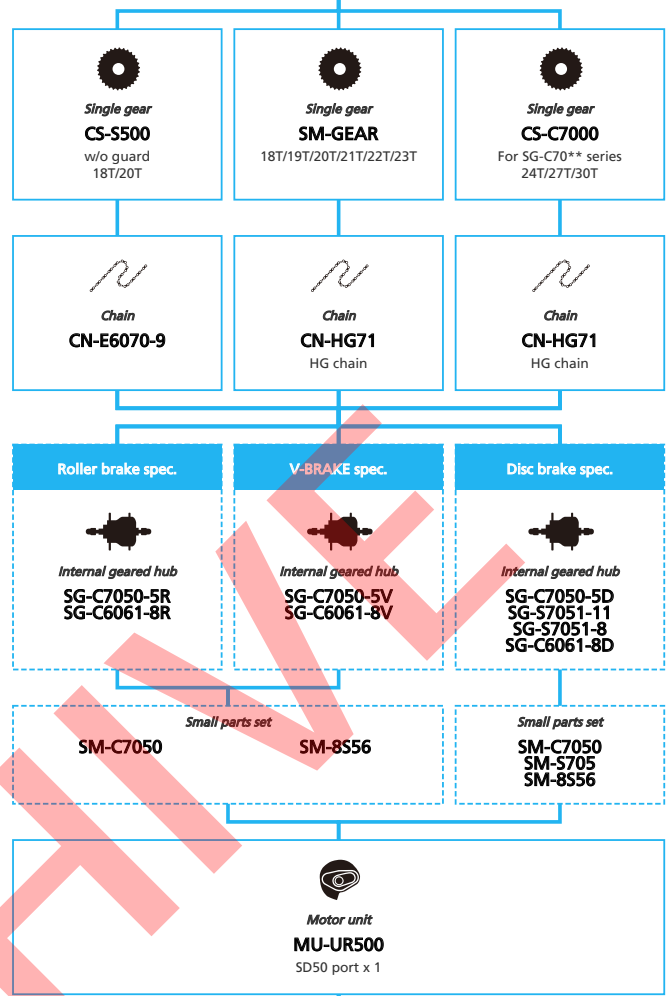

EP8 with Internal Geared Hub (Electronic spec.)

N ... New model
 ... Additional option
 ... Alternative option
 ... All select
 ... Single select

E-BIKE

- ... New model
- ... Additional option
- ... All select
- ... Alternative option
- ... Single select