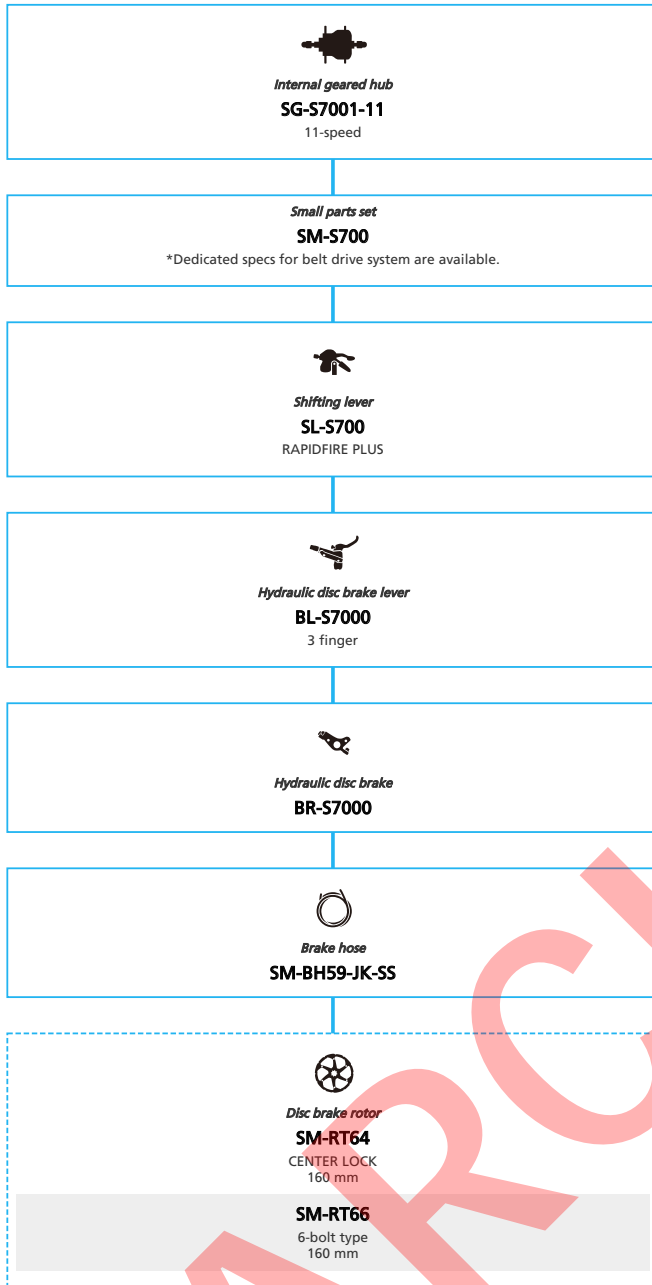

SHIMANO ALFINE (11-speed)

■ ... New model
 ... Additional option
 ... Alternative option
 ... All select
 ... Single select

A
R
C
H
I
V
E

URBAN Bike