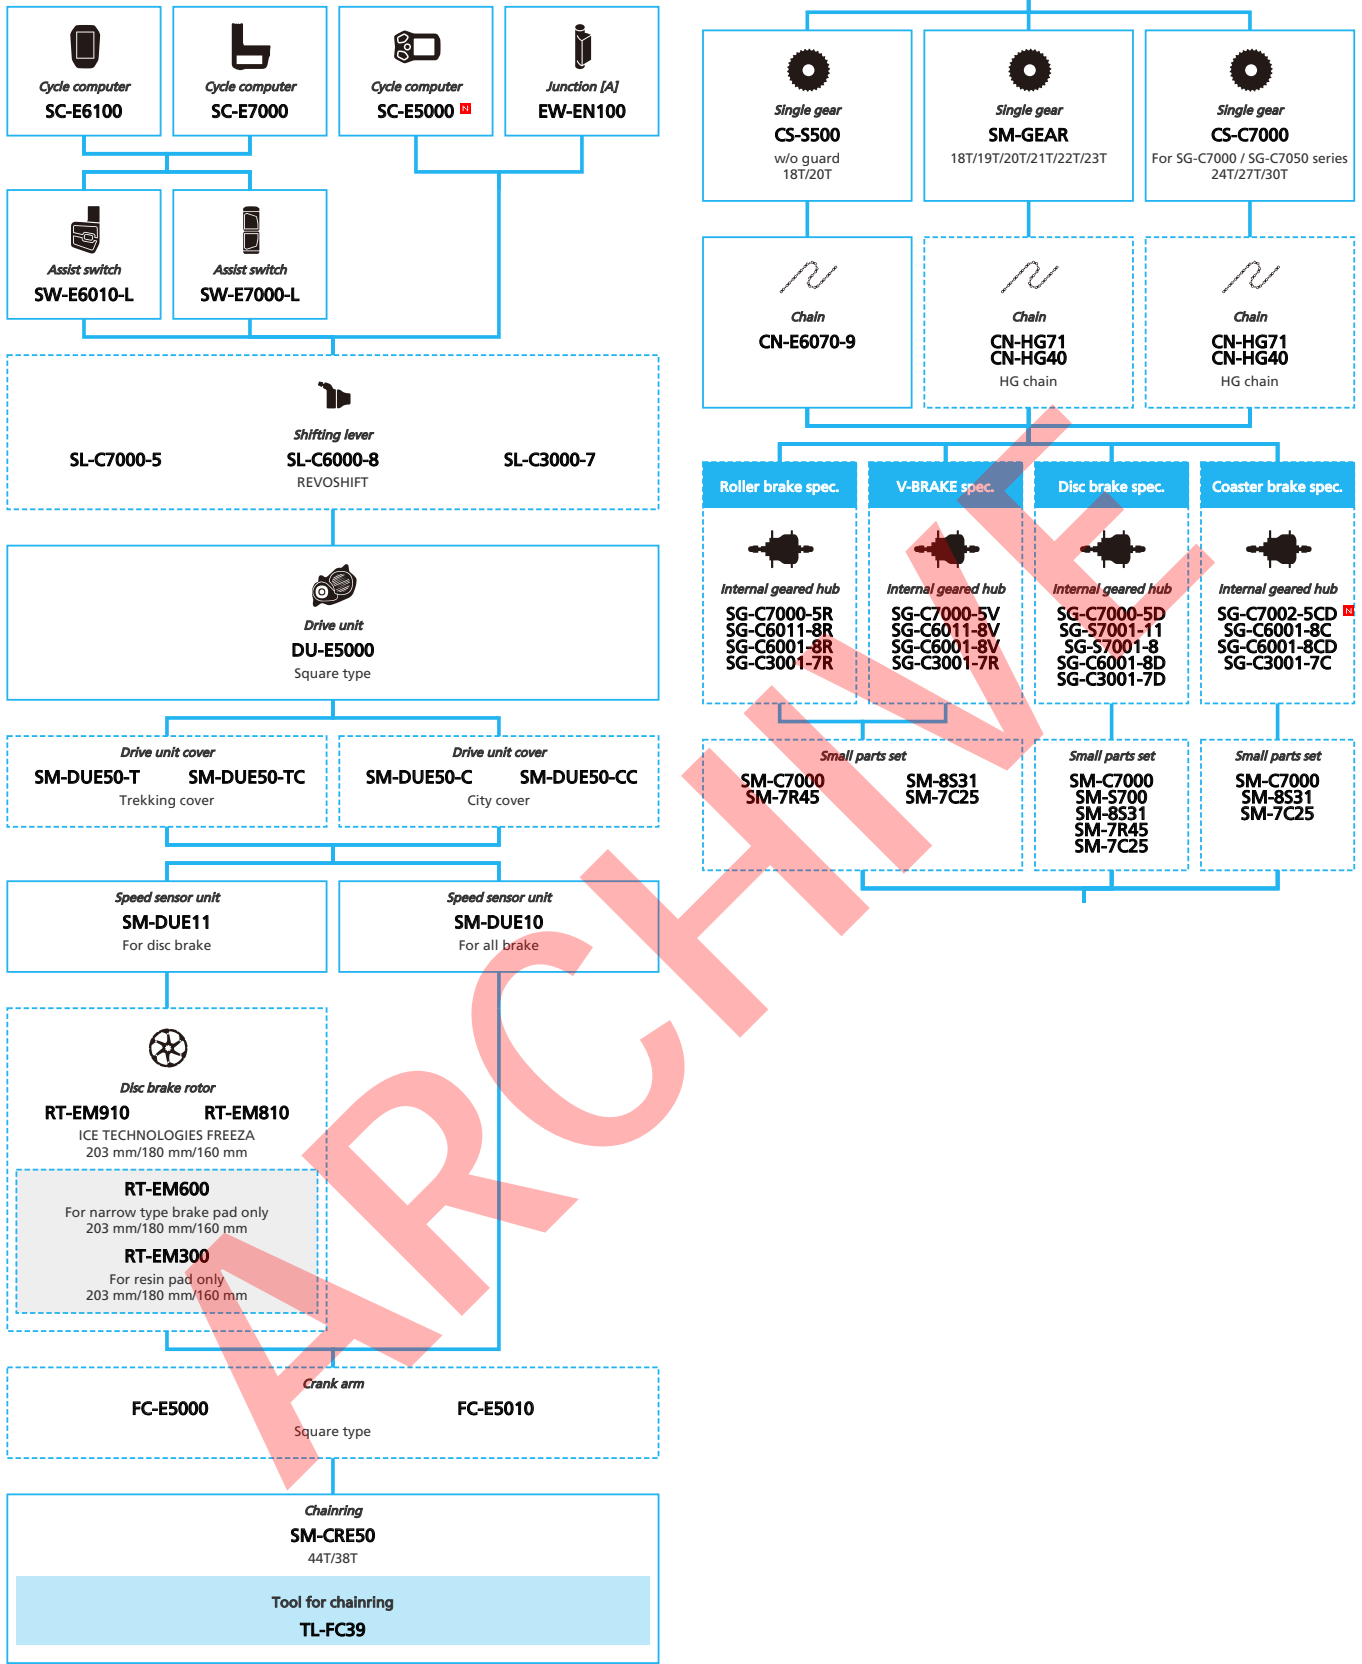

SHIMANO STEPS E5000 series with Internal Geared Hub (Mechanical spec.)

N ... New model
 ... Additional option
 ... Alternative option
 ... All select
 ... Single select

E-BIKE