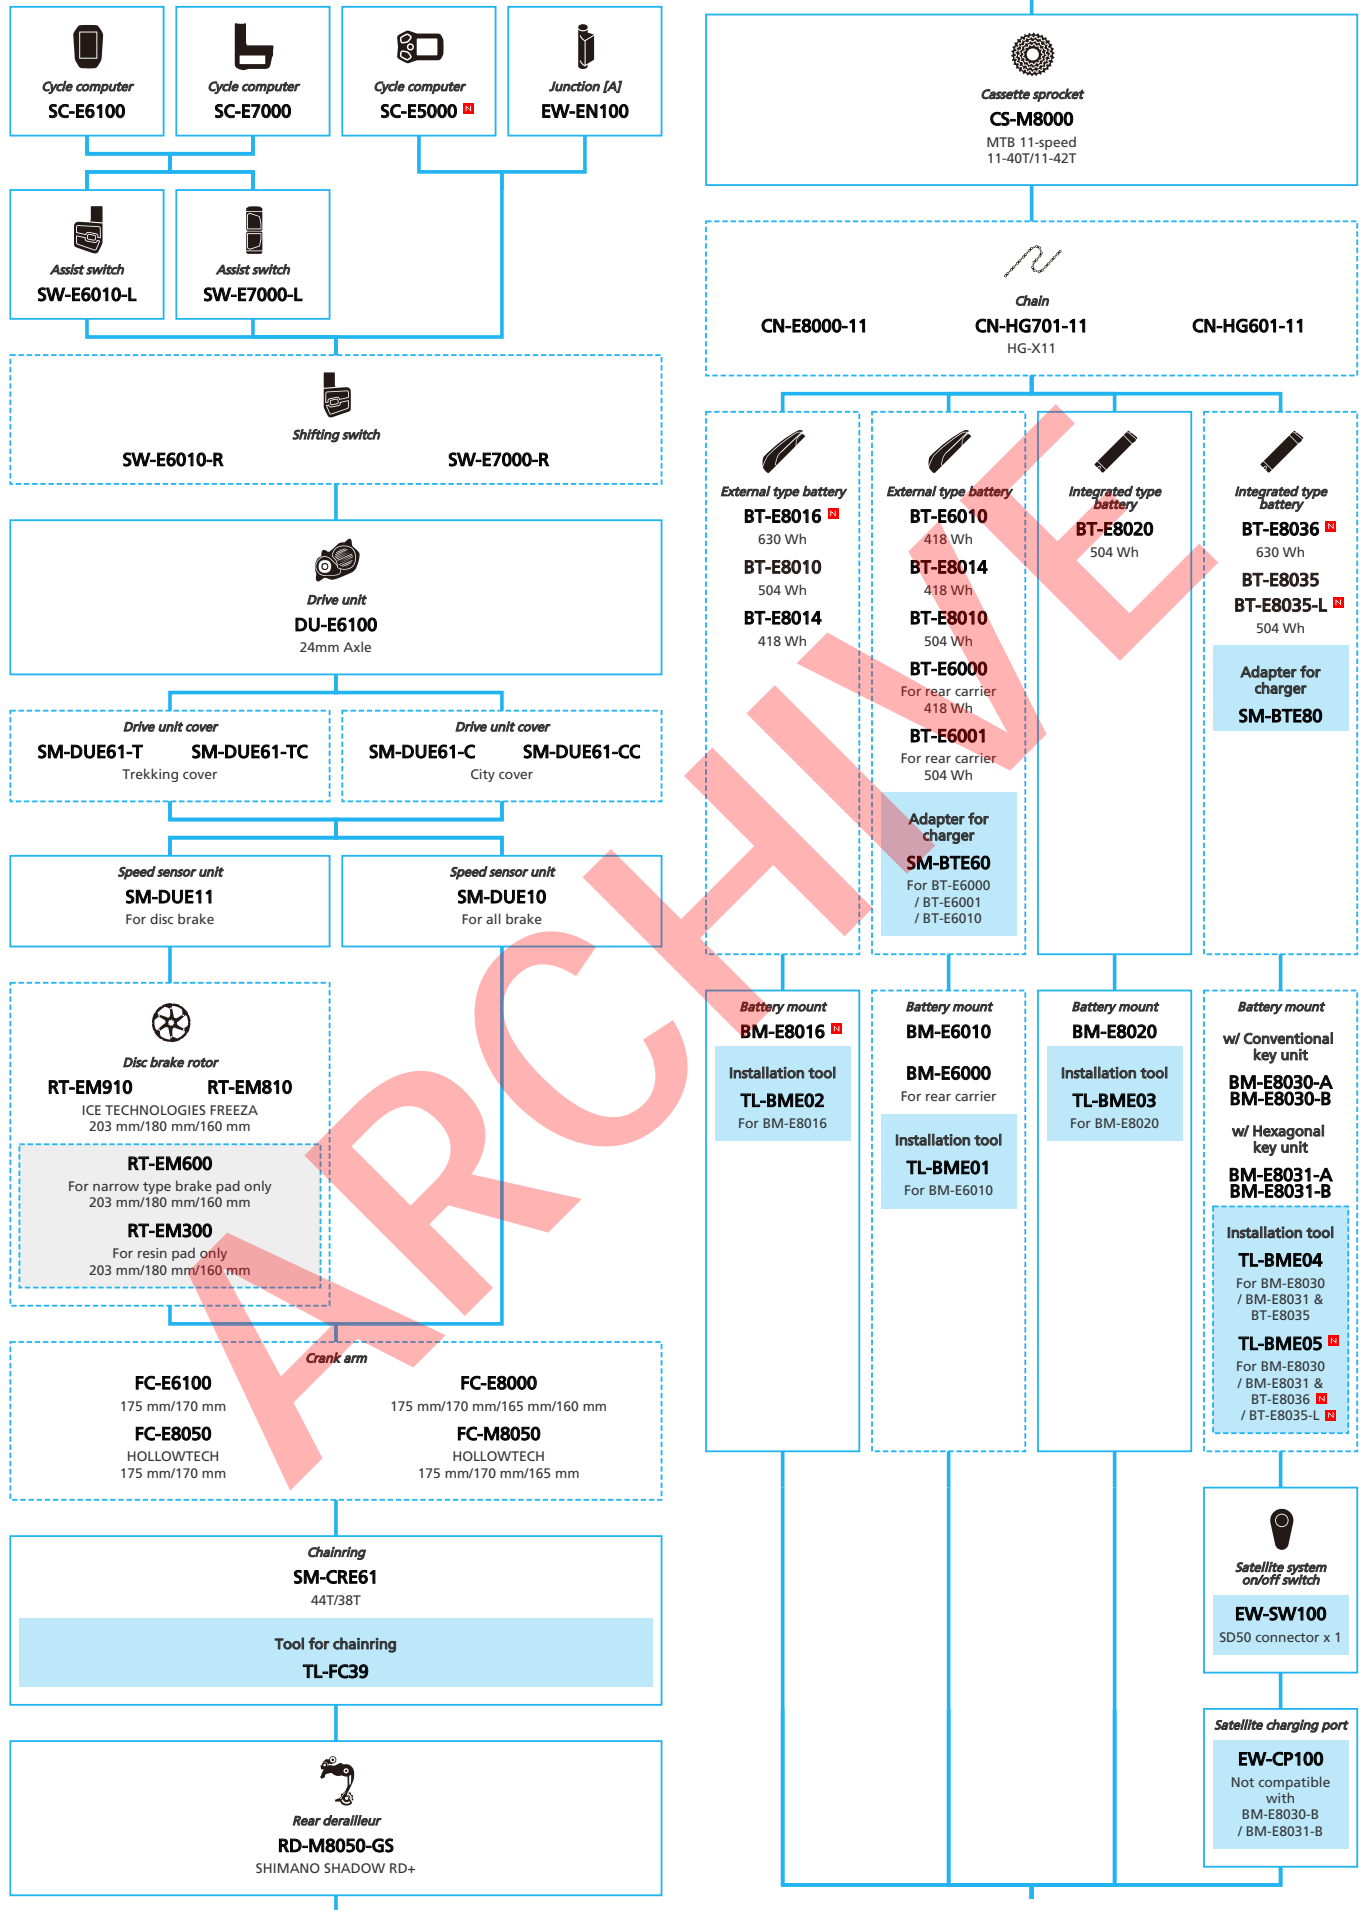

SHIMANO STEPS E6100 series with Rear Derailleur (Electronic spec.)

N ... New model
■ ... Additional option
□ ... All select
▨ ... Alternative option
▭ ... Single select

E-BIKE