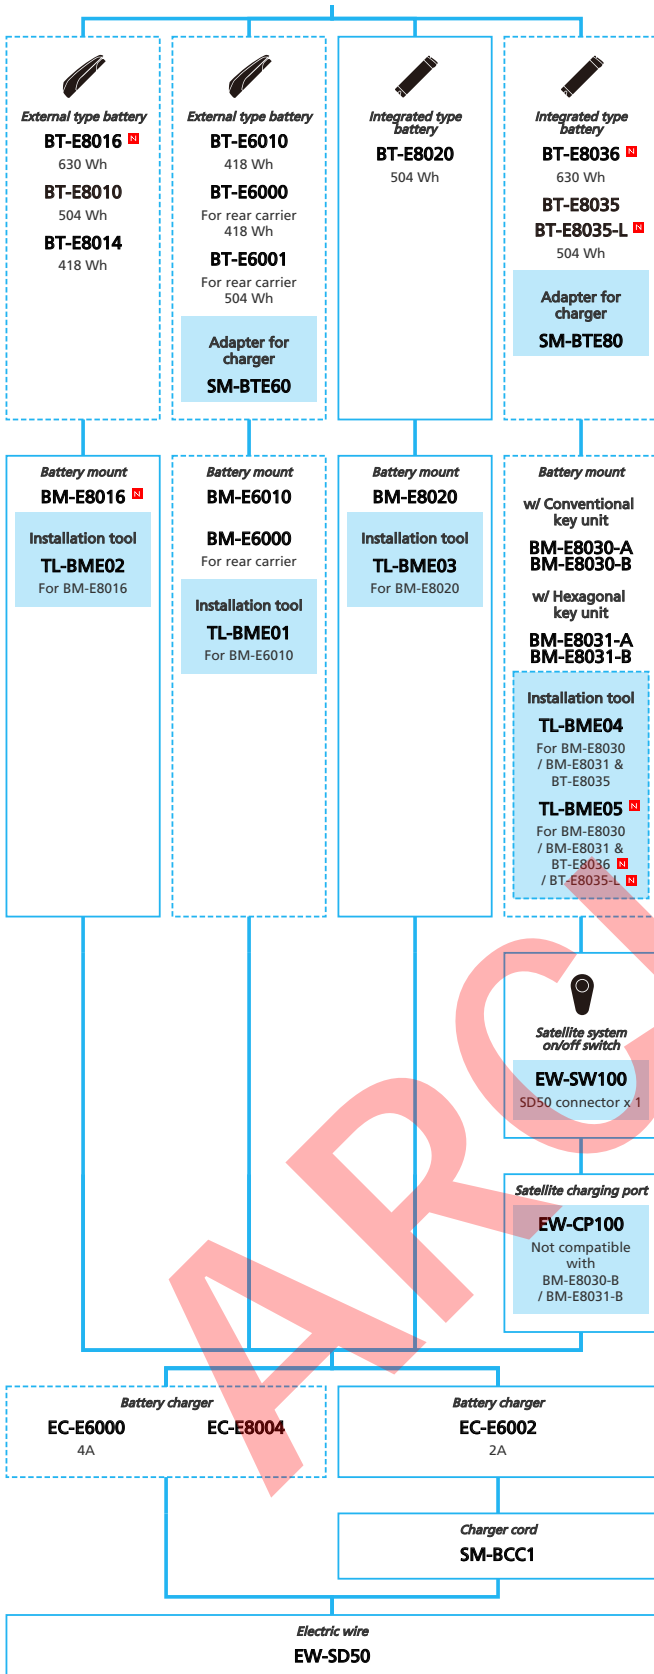

- ... New model
- ... Additional option
- ... All select
- ... Alternative option
- ... Single select