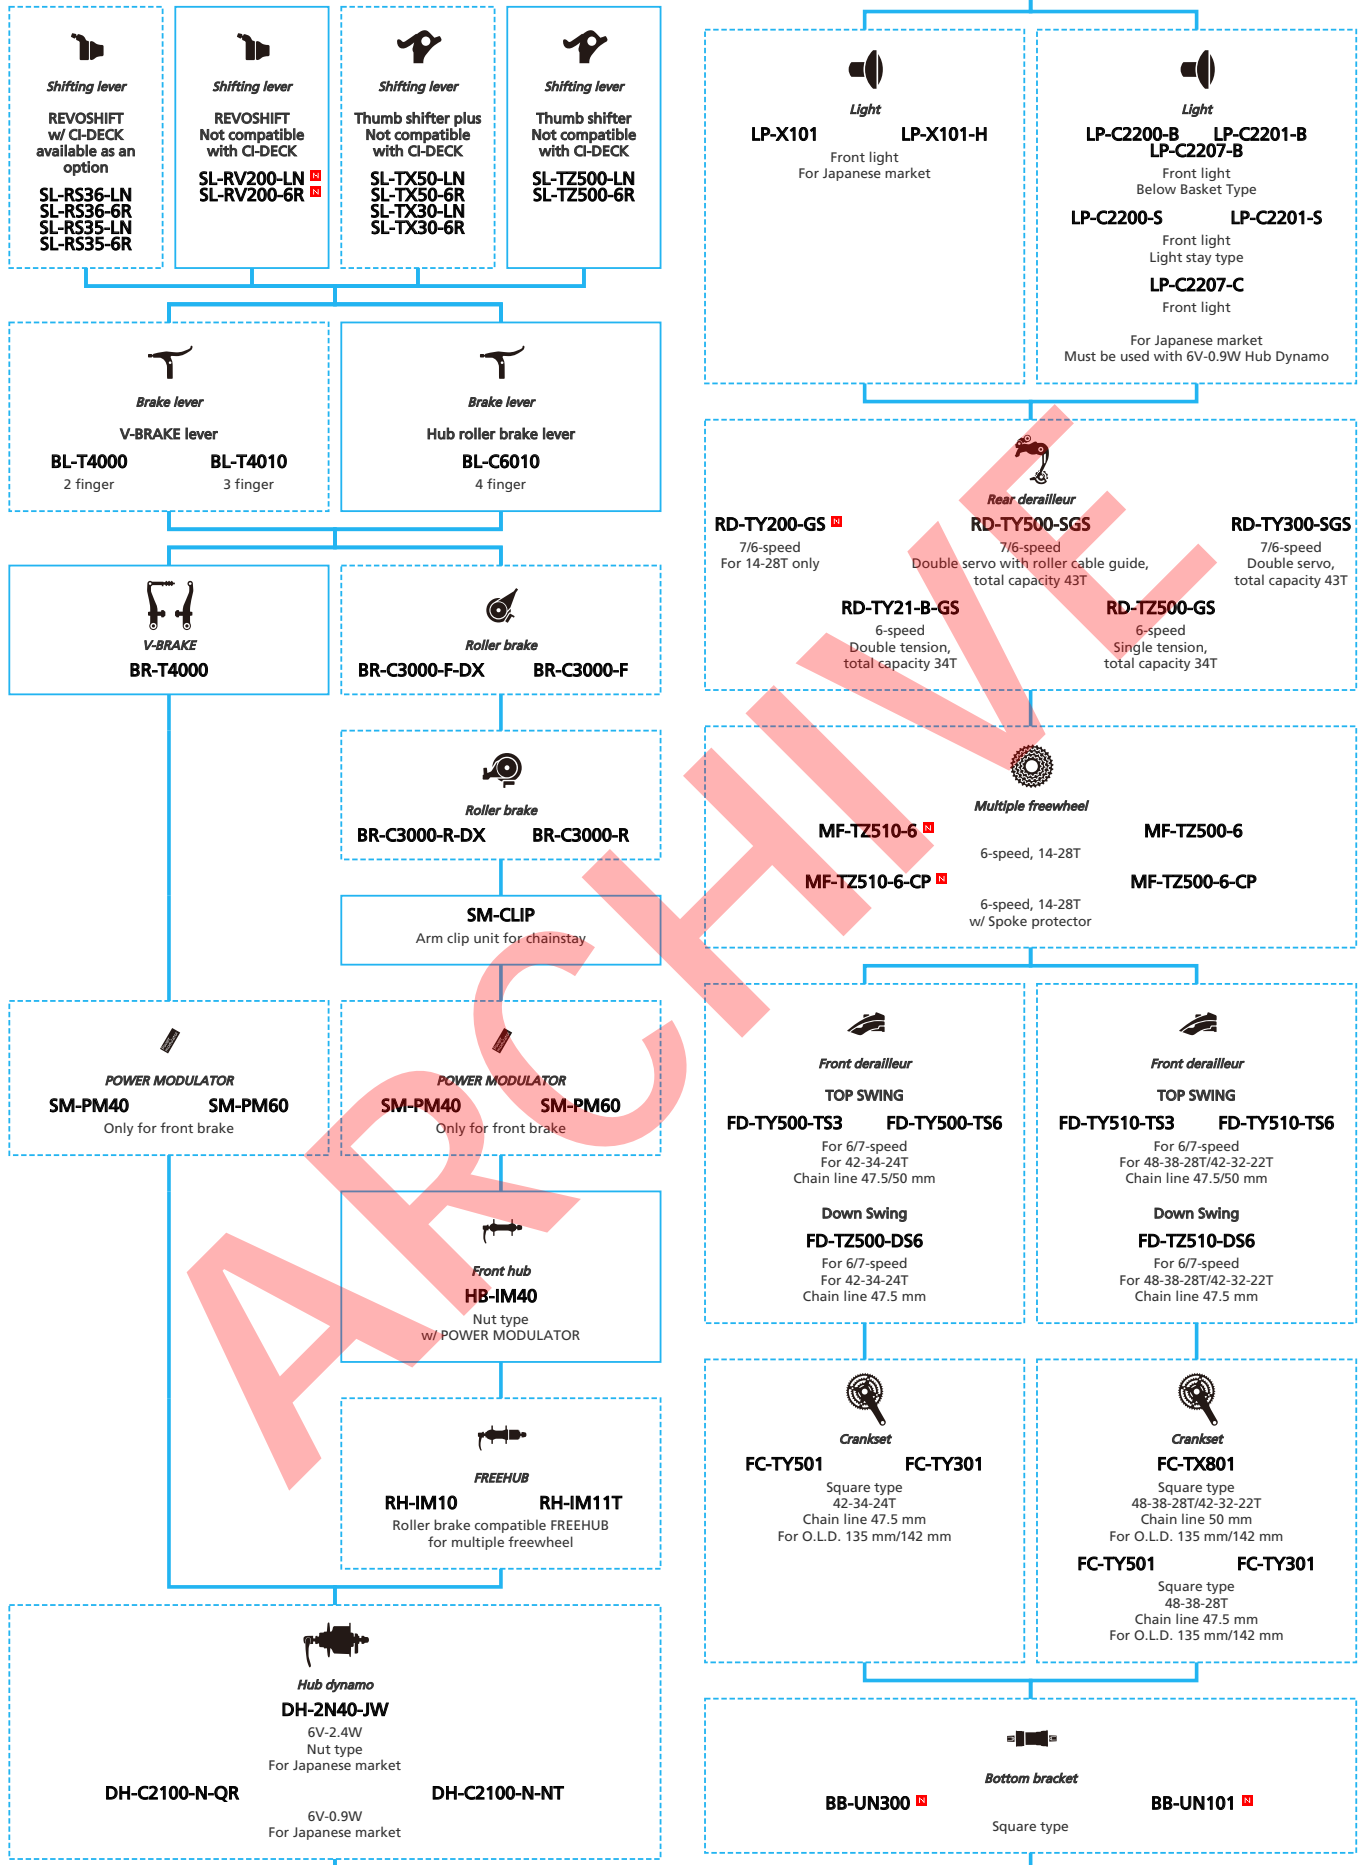

SHIMANO *Tourney* TZ (3x6 Friction)

N ... New model
  ... Additional option
  ... Alternative option
  ... All select
  ... Single select

Mountain Bike