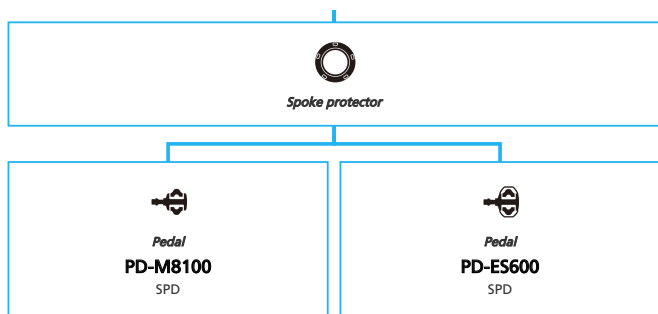

Trekking Bike

SHIMANO **ALCERA** (2x9-speed)

N ... New model
 ... Additional option
 ... Alternative option
 ... All select
 ... Single select

Trekking Bike

- ... New model
- ... Additional option
- ... Alternative option
- ... All select
- ... Single select

ARCHIVE

SHIMANO
GRX RX810 series (Electronic spec. 2x11-speed)

N ... New model
 ... Additional option
 ... Alternative option
 ... All select
 ... Single select

Gravel/Adventure Bike

- ... New model
- ... Additional option
- ... Alternative option
- ... All select
- ... Single select