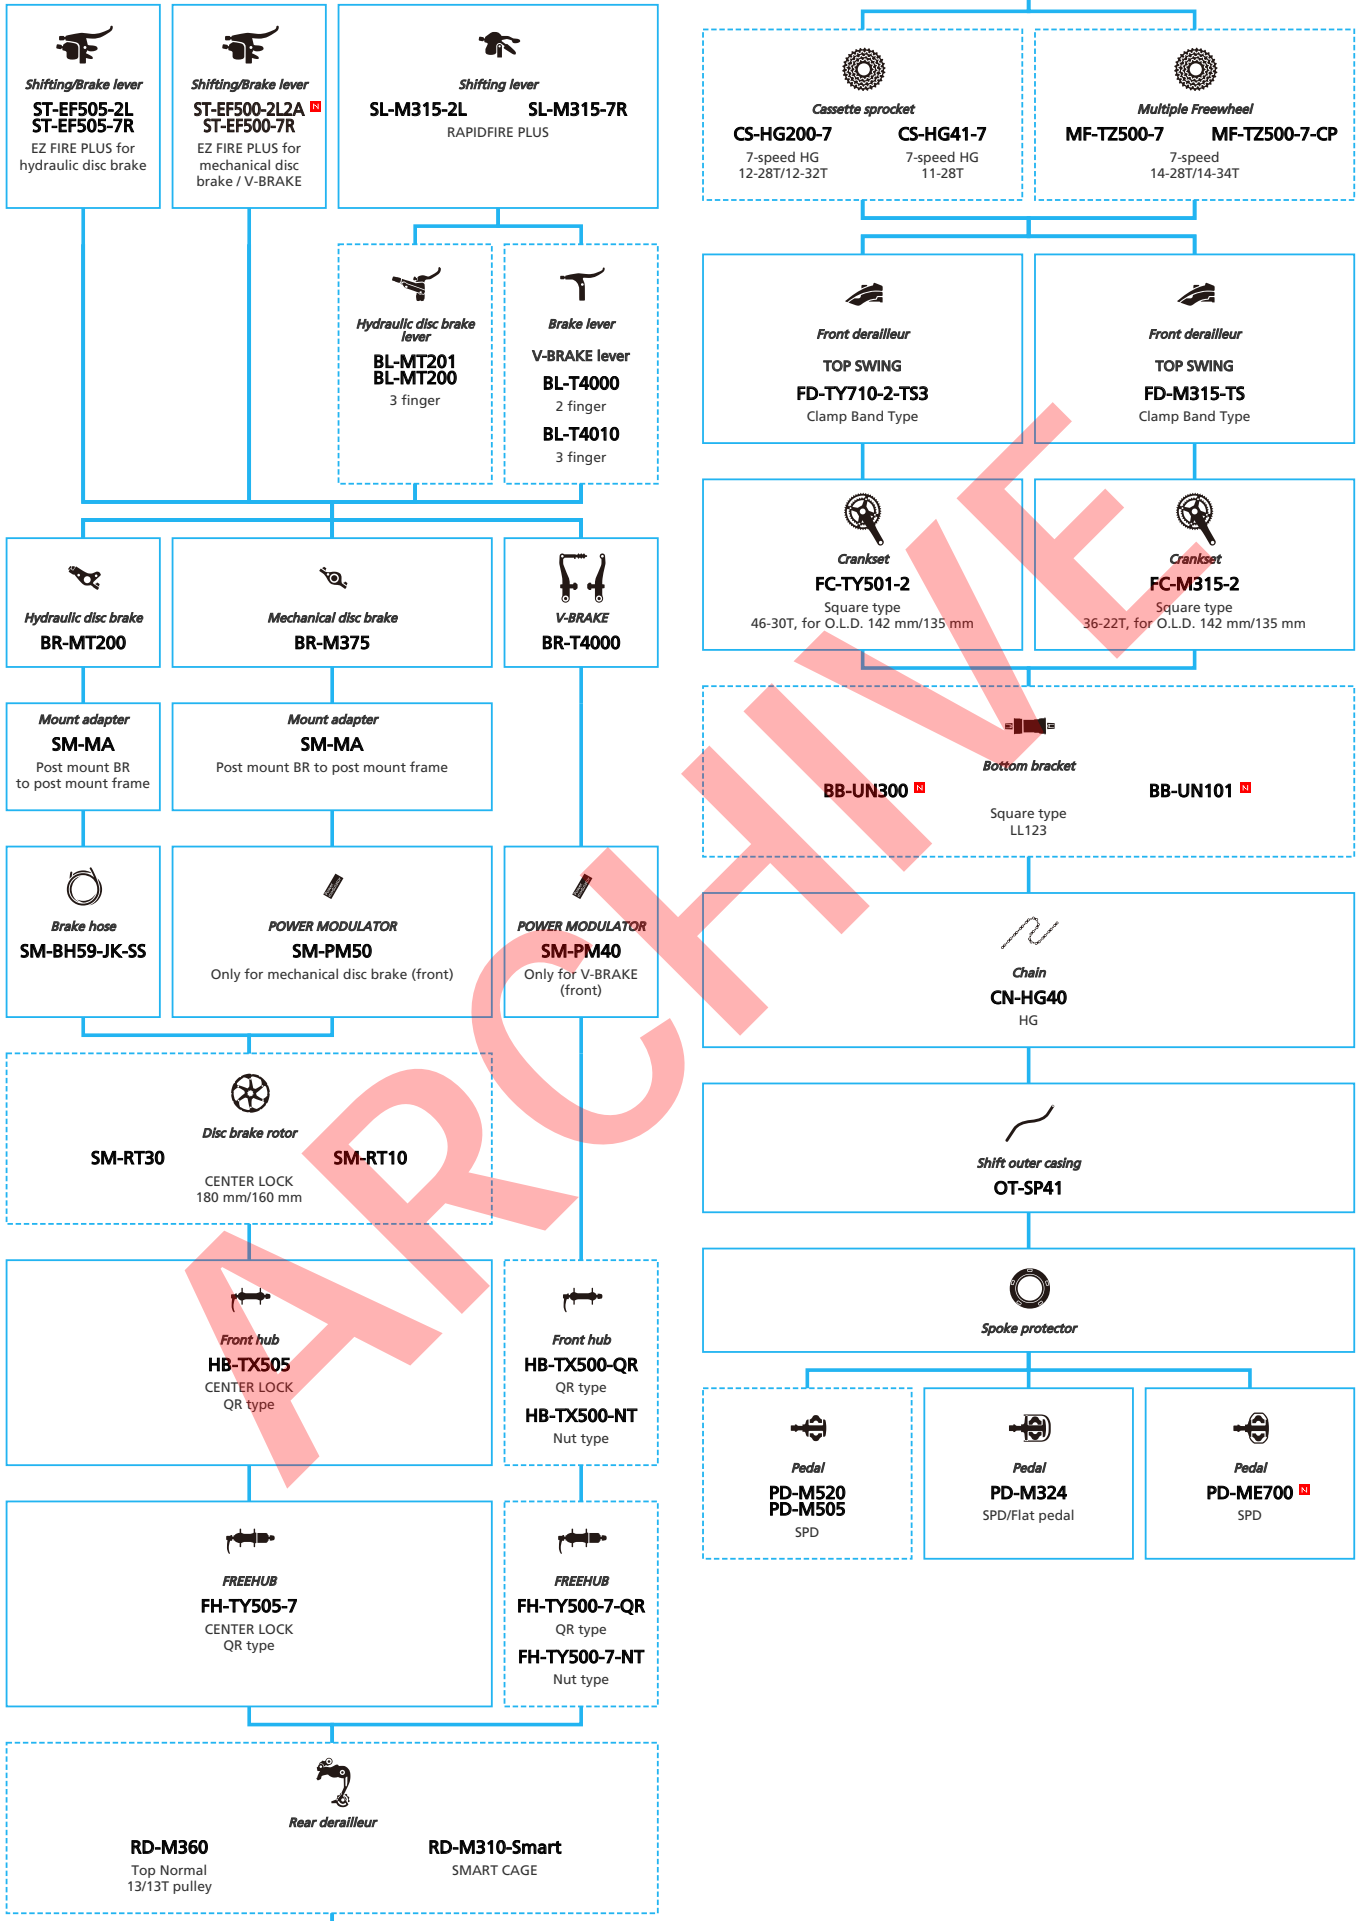

SHIMANO *Acera* *ALTUS* (2x7-speed)

N ... New model
■ ... Additional option
□ ... All select
▨ ... Alternative option
▩ ... Single select

Mountain Bike