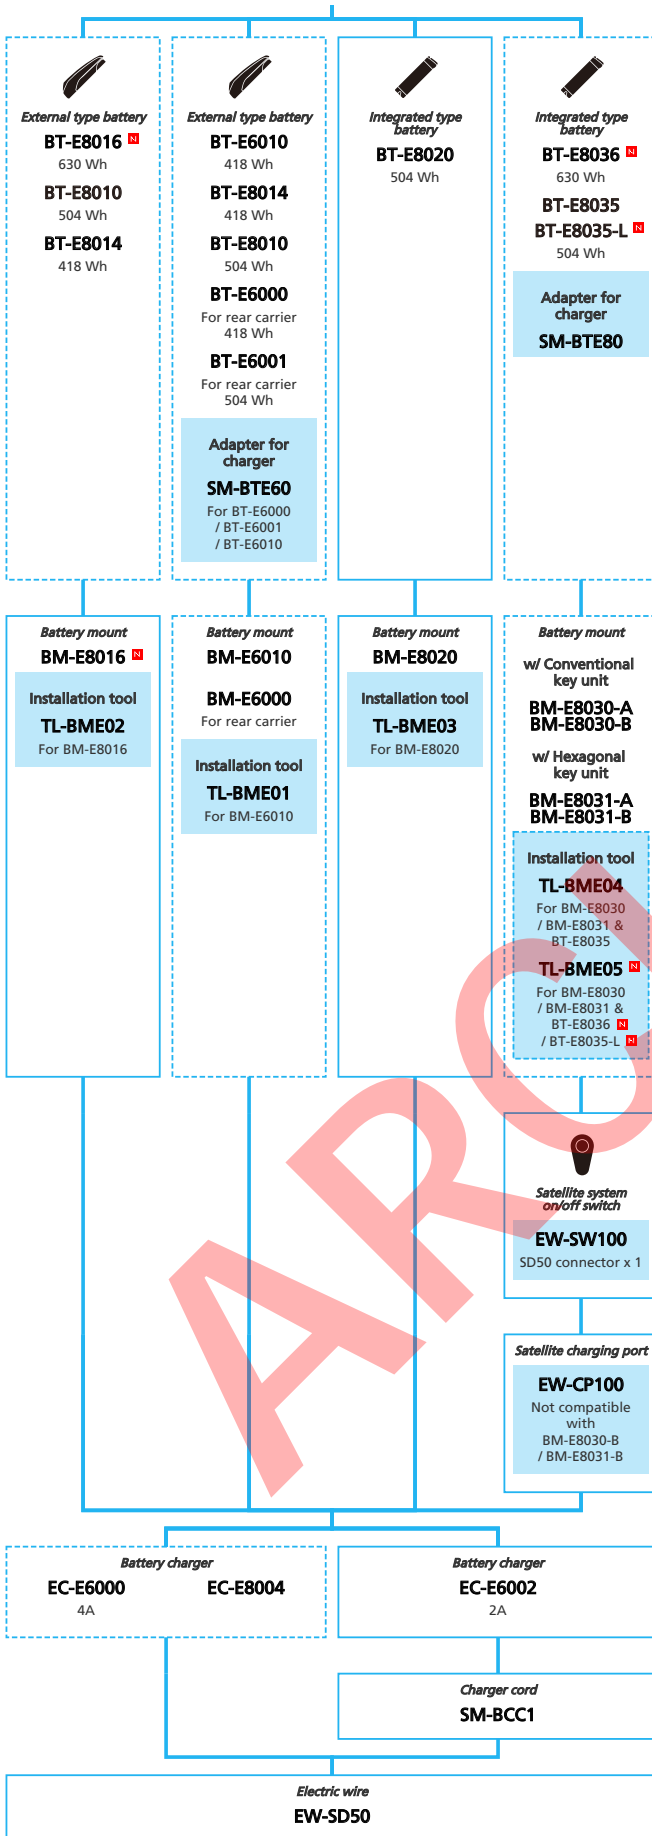

ARCHIVE

SHIMANO STEPS E6100 series with Rear Derailleur (Mechanical spec.)

■ ... New model
 ... Additional option
 ... Alternative option
 ... All select
 ... Single select

E-BIKE

- ... New model
- ... Additional option
- ... All select
- ... Alternative option
- ... Single select