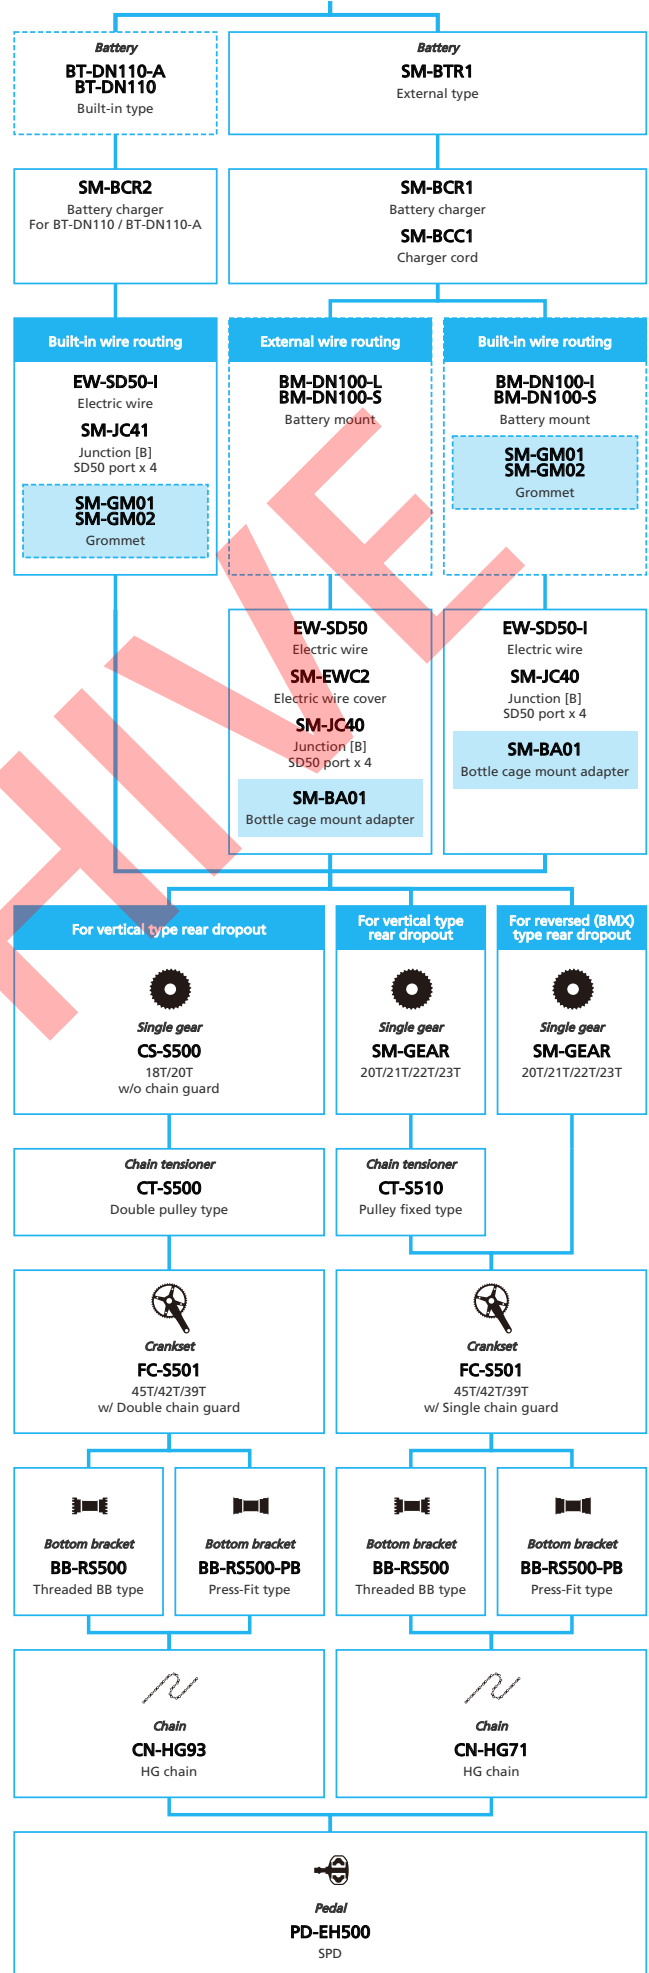

SHIMANO ALFINE (Electronic spec Flathandle)

N ... New model
... Additional option
... Alternative option
... All select
... Single select

URBAN Bike