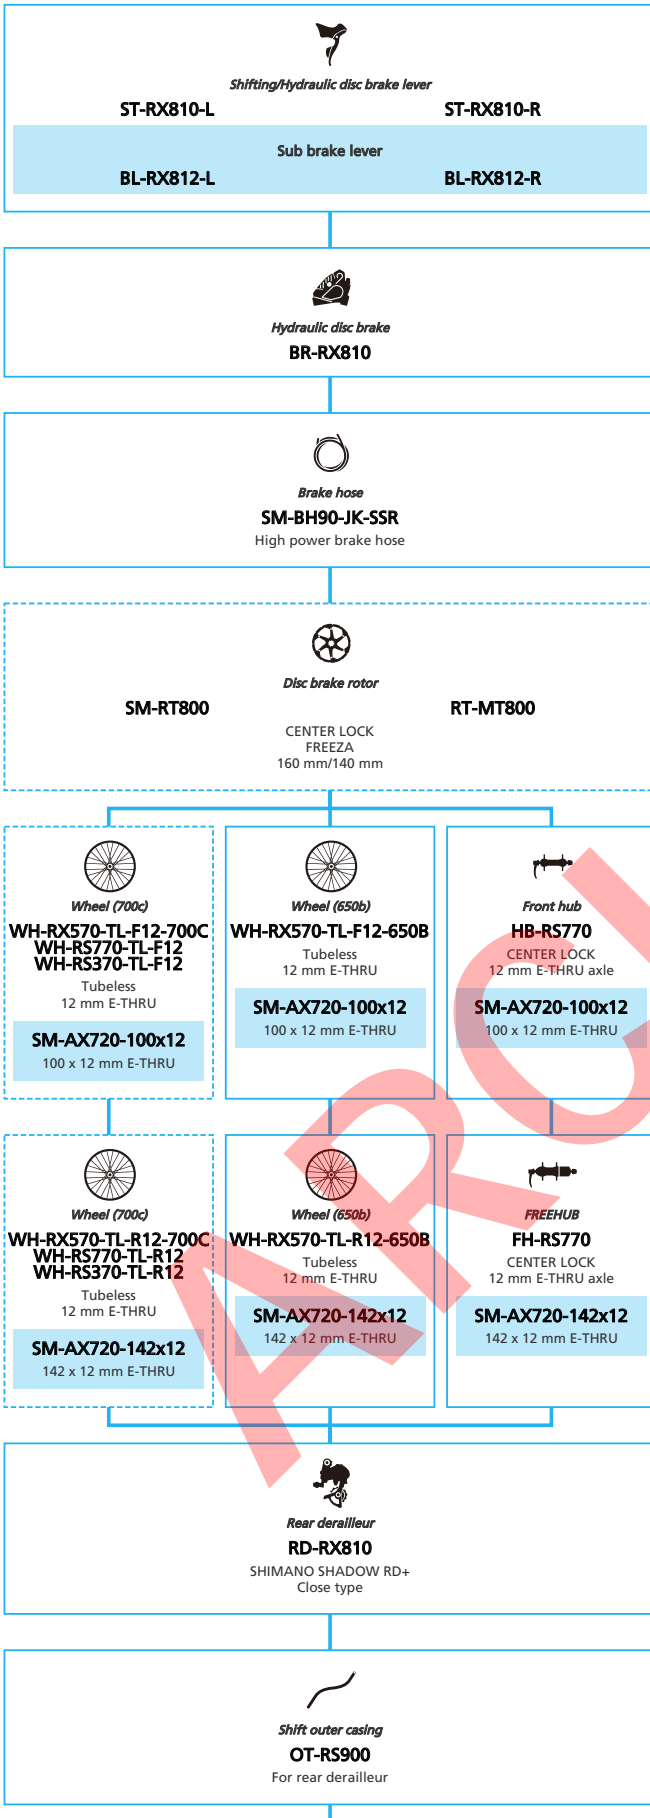

SHIMANO
GRX RX810 series (Mechanical spec. 2x11-speed)

N ... New model
A ... Additional option
AL ... Alternative option
□ ... All select
□ ... Single select

Gravel/Adventure Bike