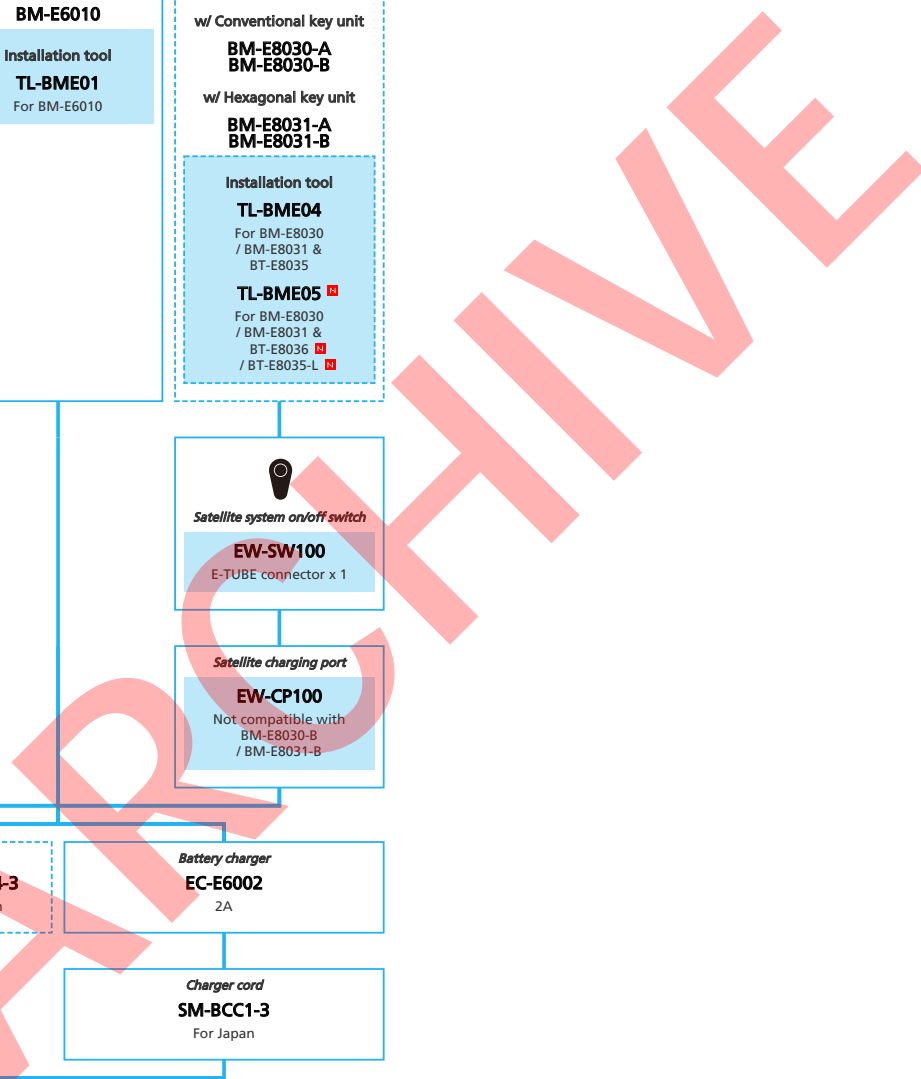

SHIMANO STOPS E8080 series for Japan market

(For Drop Handlebar Mechanical spec.)

N ... New model
 ■ ... Additional option
 □ ... All select
 ▨ ... Alternative option
 ▨ ... Single select

E-BIKE

- ... New model
- ... Additional option
- ... All select
- ... Alternative option
- ... Single select