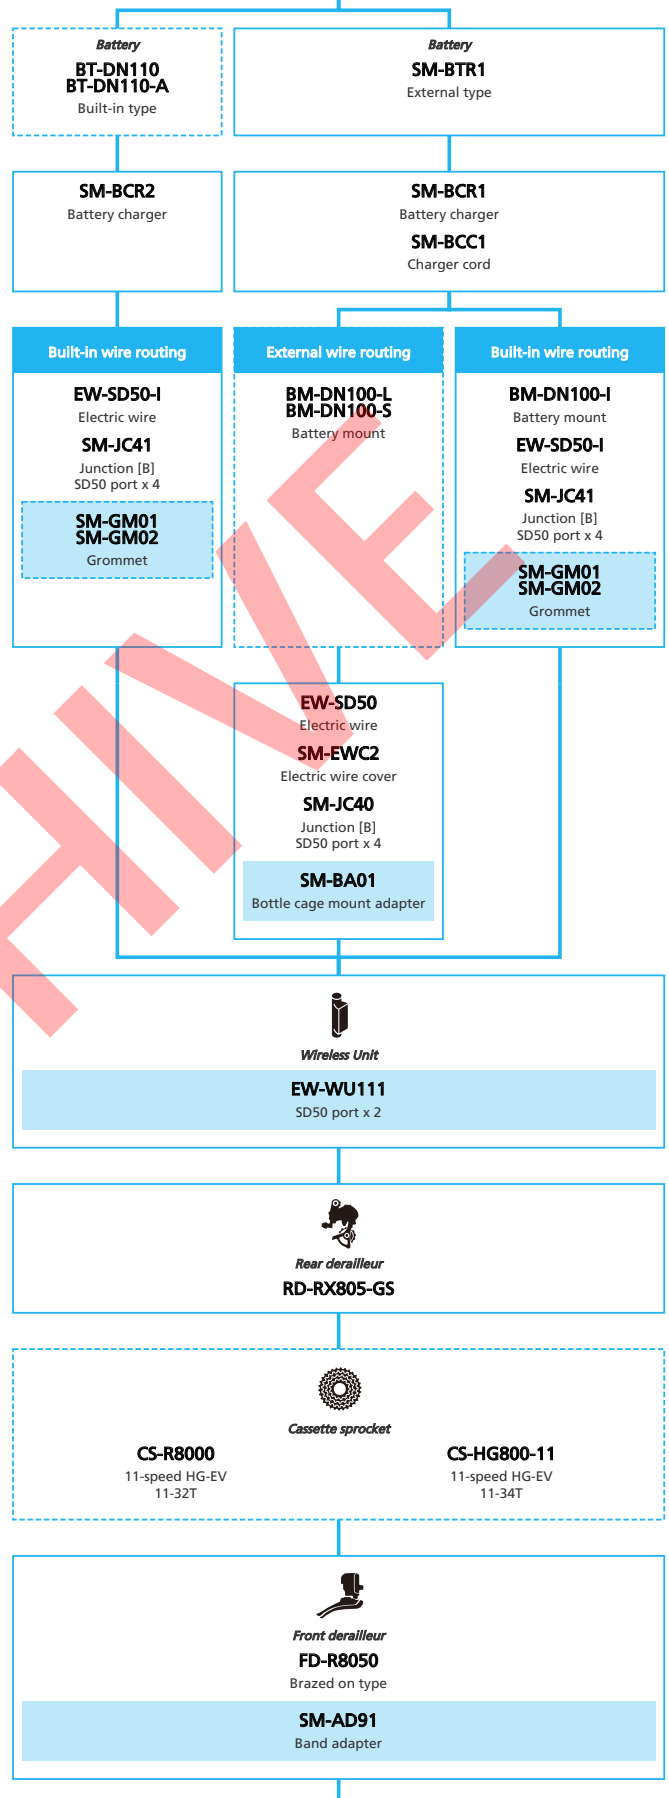

Hydraulic Disc Brake for Drop Handlebar (Electronic spec. 2x11-speed ULTEGRA grade)

- ... New model
- ... Additional option
- ... All select
- ... Alternative option
- ... Single select

ARCHIVE

Road Bike