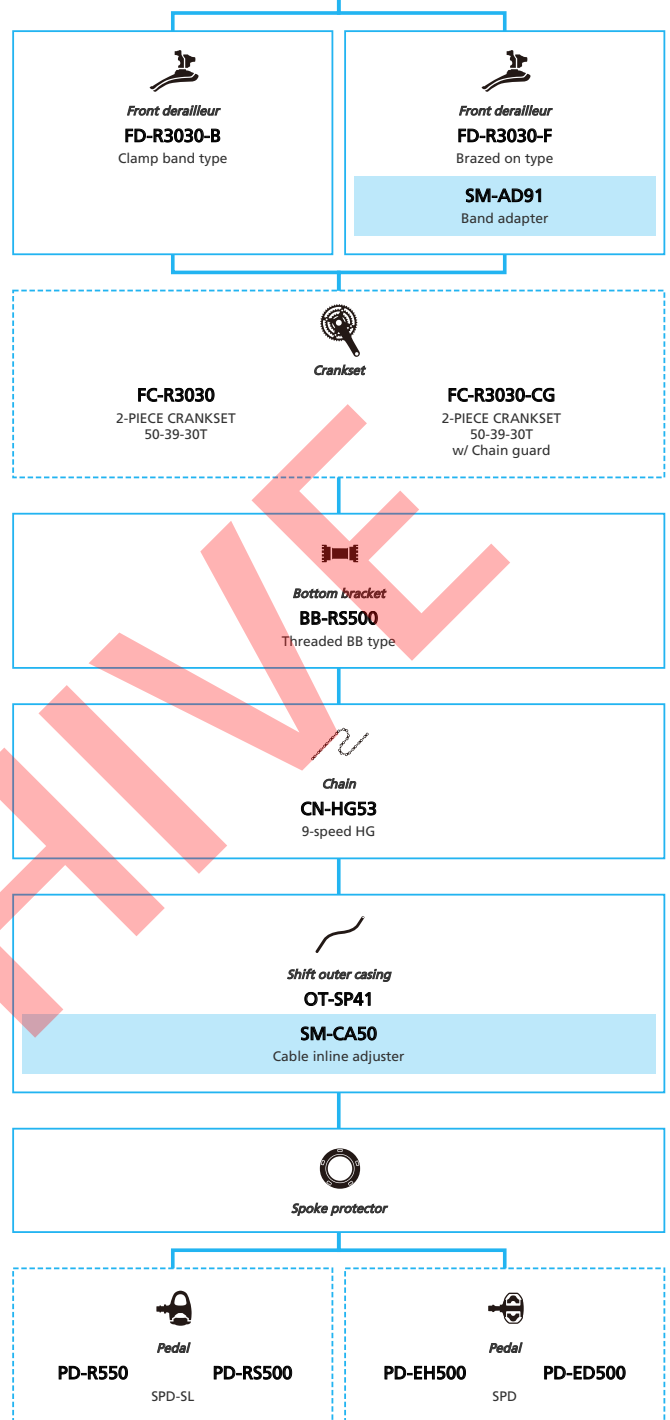

SHIMANO *SORA* (3x9-speed)

- ... New model
- ... Additional option
- ... All select
- ... Alternative option
- ... Single select