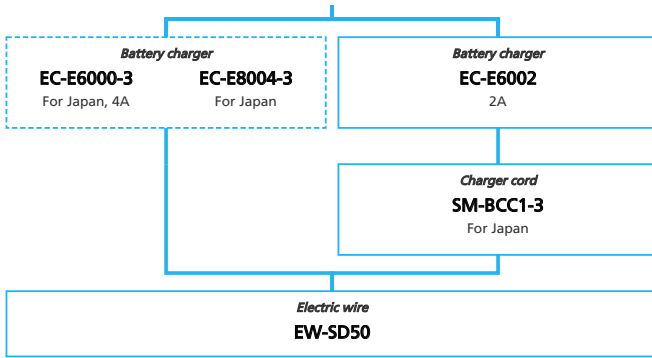

- ... New model
- ... Additional option
- ... All select
- ... Alternative option
- ... Single select

ARCHIVE