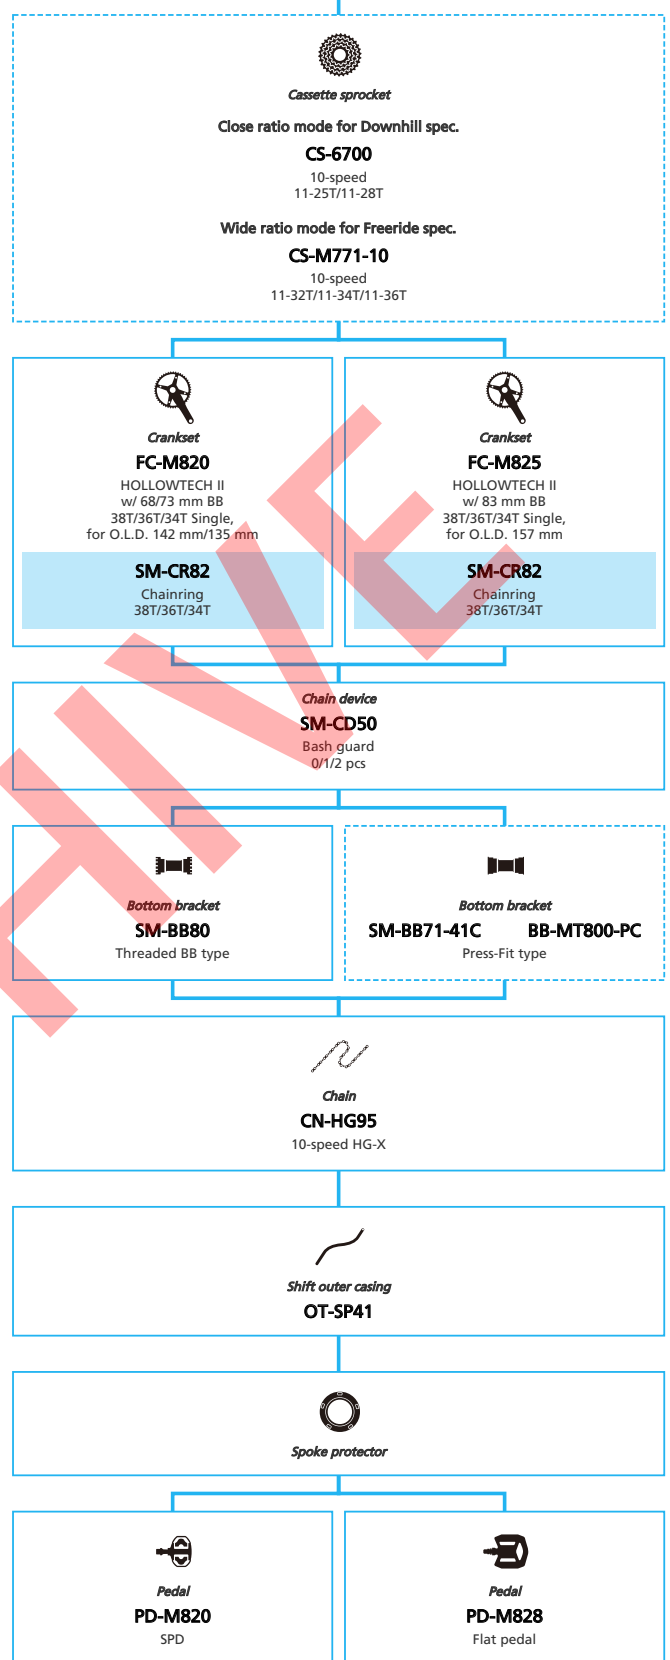

SHIMANO (10-speed)

N ... New model
■ ... Additional option
■ ... Alternative option
□ ... All select
□ ... Single select

Mountain Bike