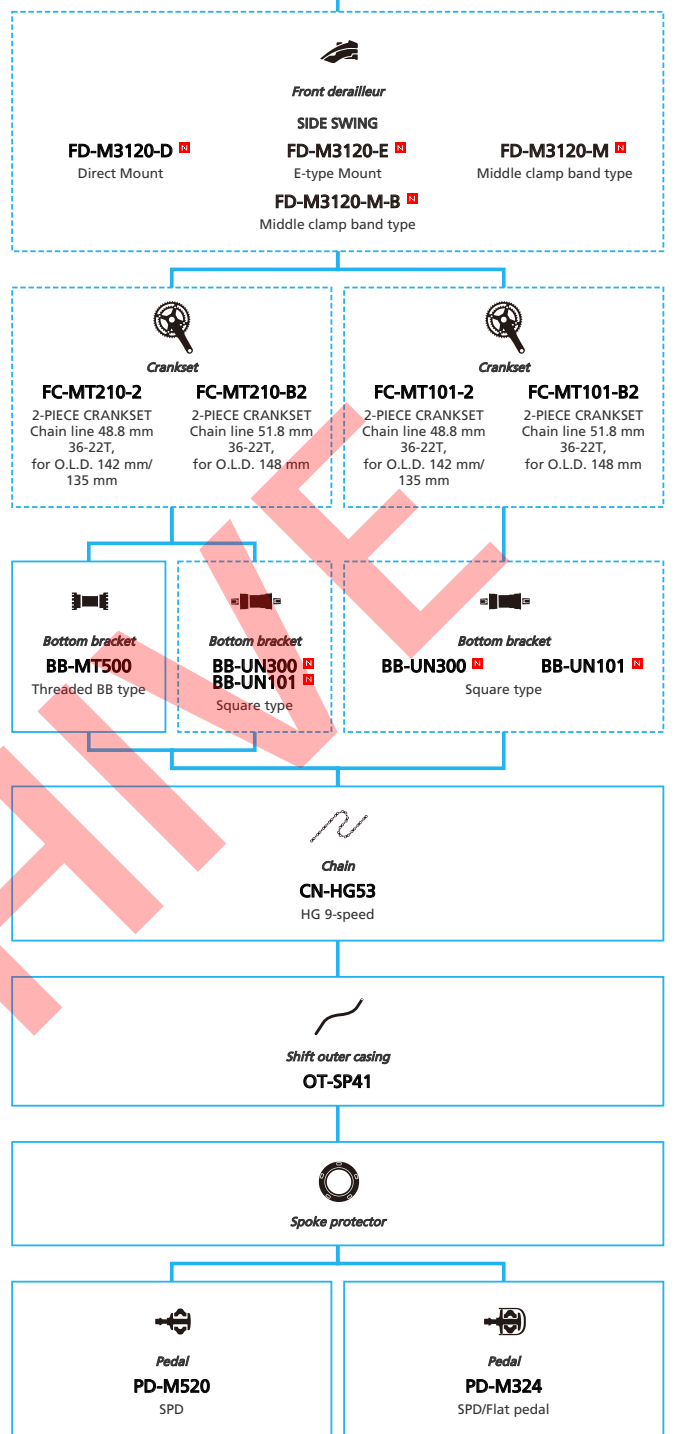

ARCHIVE

SHIMANO ALIVIO (3x9-speed)

N ... New model
 ... Additional option
 ... Alternative option
 ... All select
 ... Single select

Mountain Bike

SHIMANO ALIVIO (2x9-speed)

- ... New model
- ... Additional option
- ... All select
- ... Alternative option
- ... Single select