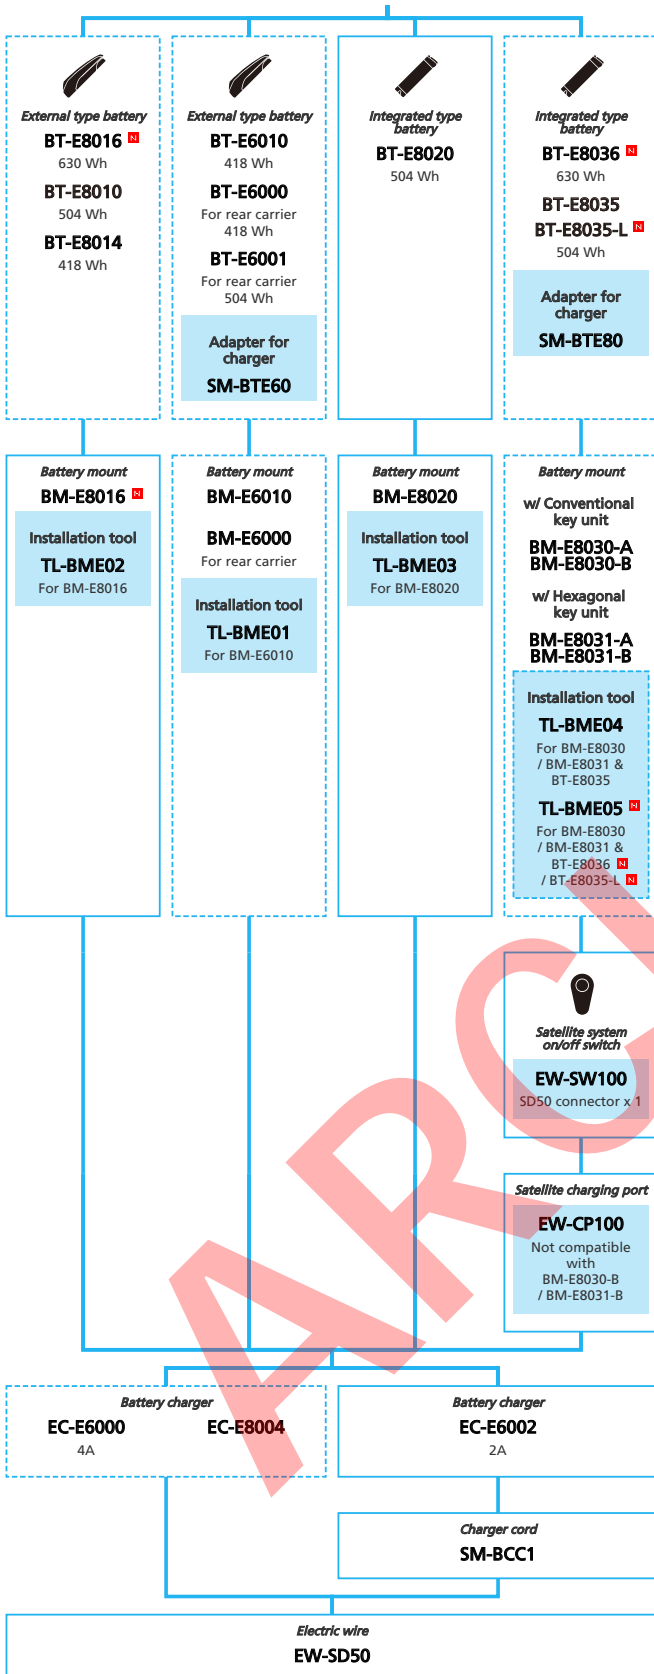

- ... New model
- ... Additional option
- ... All select
- ... Alternative option
- ... Single select

DRAFT