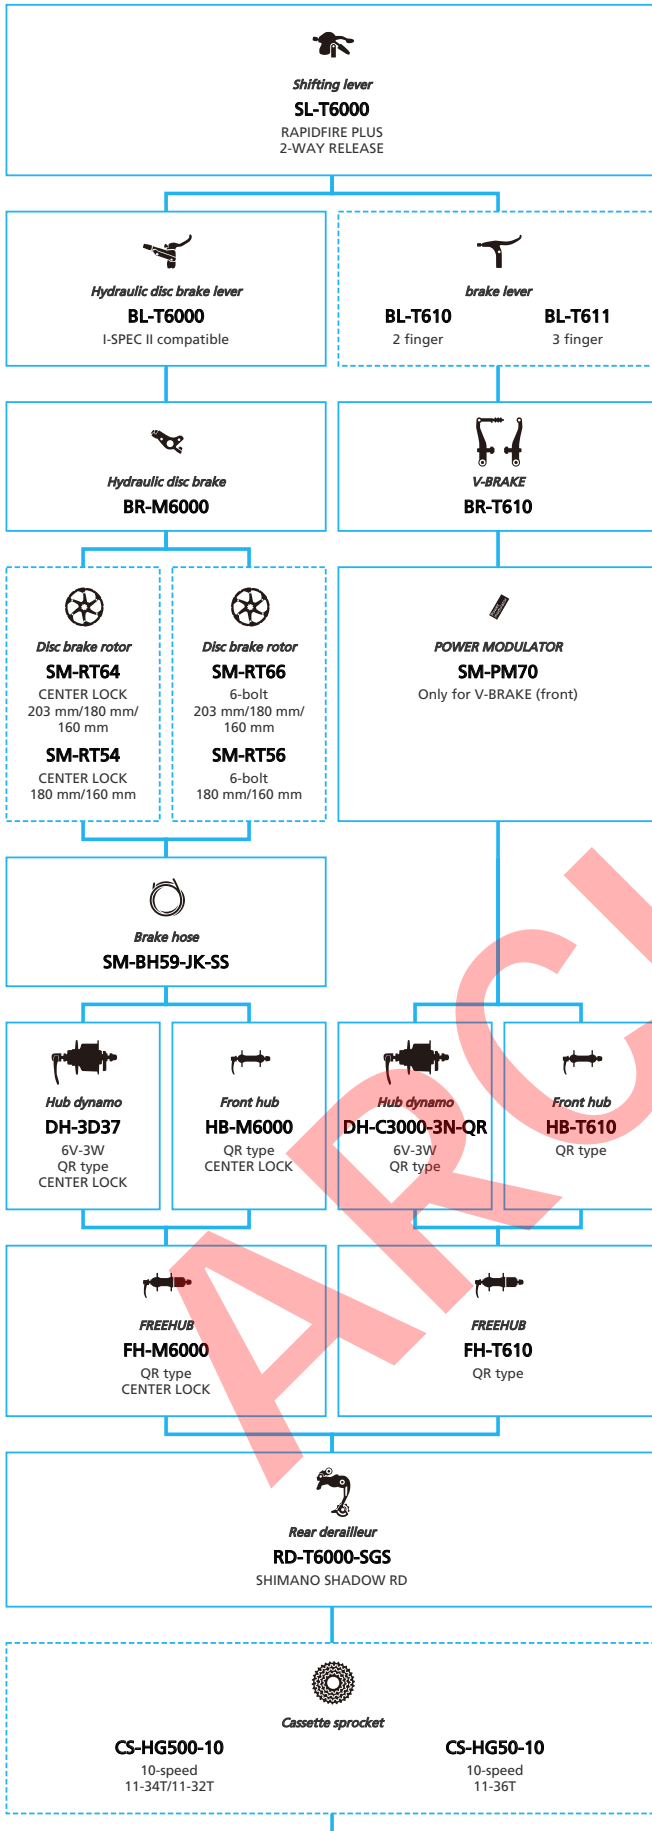

ARCHIVE

SHIMANO **DEORE XT** (3x10-speed)

N ... New model
 ■ ... Additional option
 □ ... All select
 ▨ ... Alternative option
 ▨ ... Single select

Trekking Bike

SHIMANO
DEORE (3x10-speed)

N ... New model
 ... Additional option
 ... All select
 ... Alternative option
 ... Single select