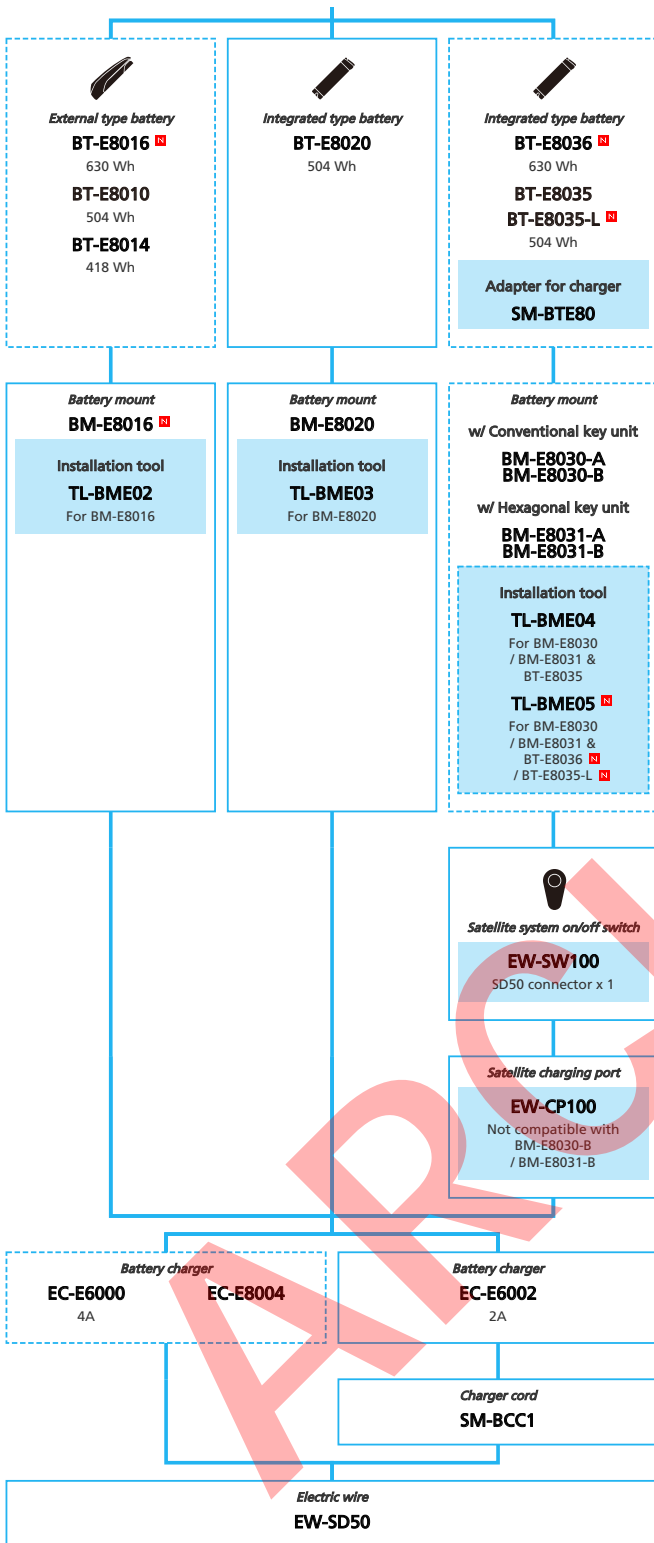

- ... New model
- ... Additional option
- ... All select
- ... Alternative option
- ... Single select