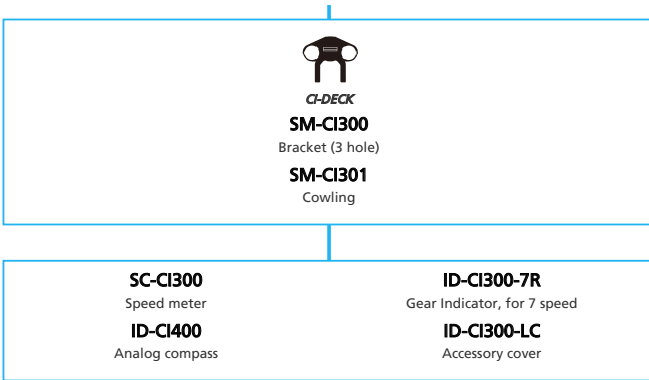

ARCHIVE

SHIMANO Tourney (1x7-speed)

N ... New model
 ... Additional option
 ... Alternative option
 ... All select
 ... Single select

Mountain Bike

- N ... New model
- ... Additional option
- ... Alternative option
- ... All select
- ... Single select