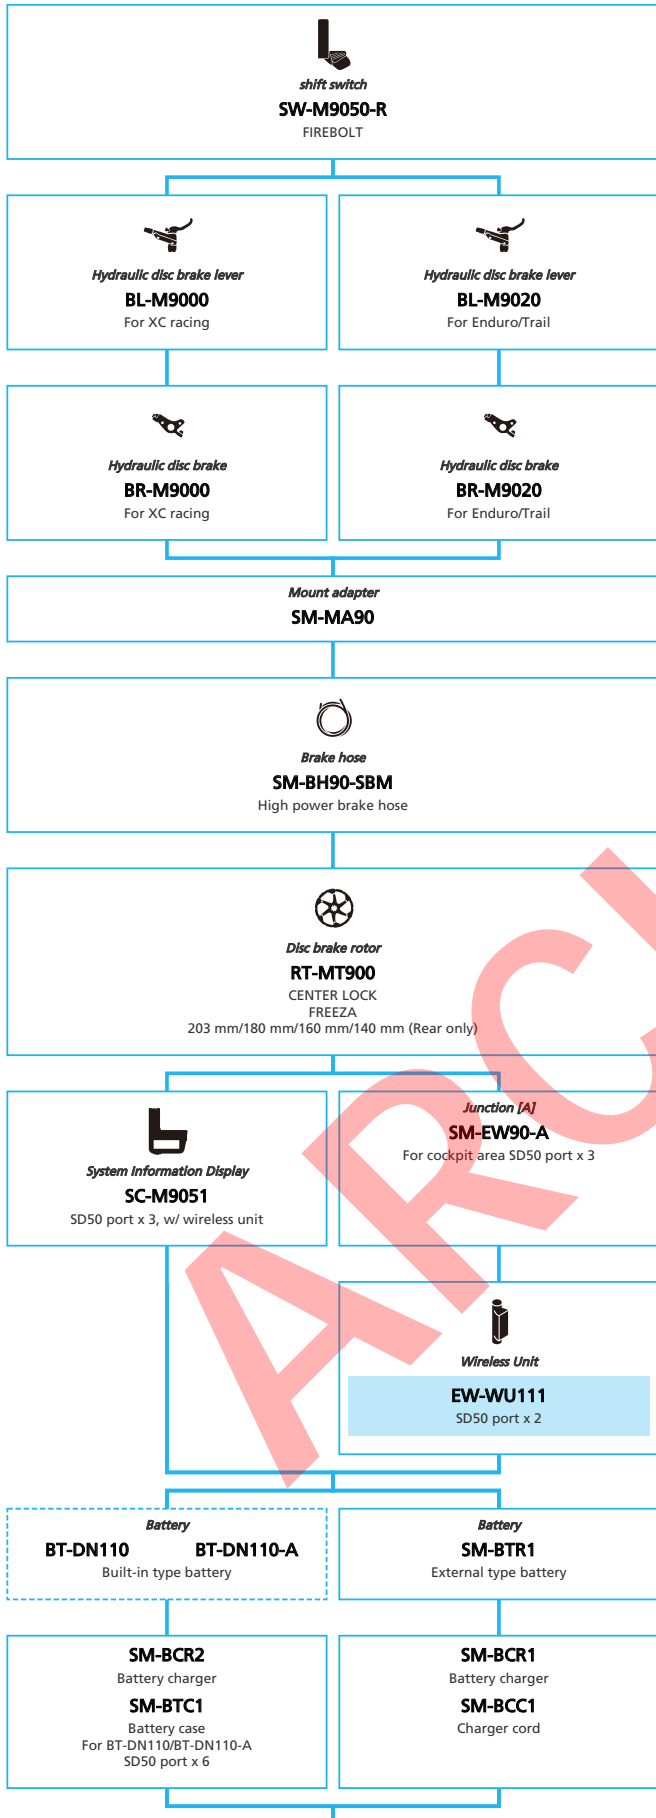

ARCHIVE

SHIMANO XTR M9050 series (2x11-speed)

N ... New model
 ... Additional option
 ... Alternative option
 ... All select
 ... Single select

Mountain Bike

-  ... New model
-  ... Additional option
-  ... Alternative option
-  ... All select
-  ... Single select

SHIMANO XTR M9050 series (1x11-speed)

■ ... New model
 ... Additional option
 ... All select
 ... Alternative option
 ... Single select

Mountain Bike

-  ... New model
-  ... Additional option
-  ... Alternative option
-  ... All select
-  ... Single select