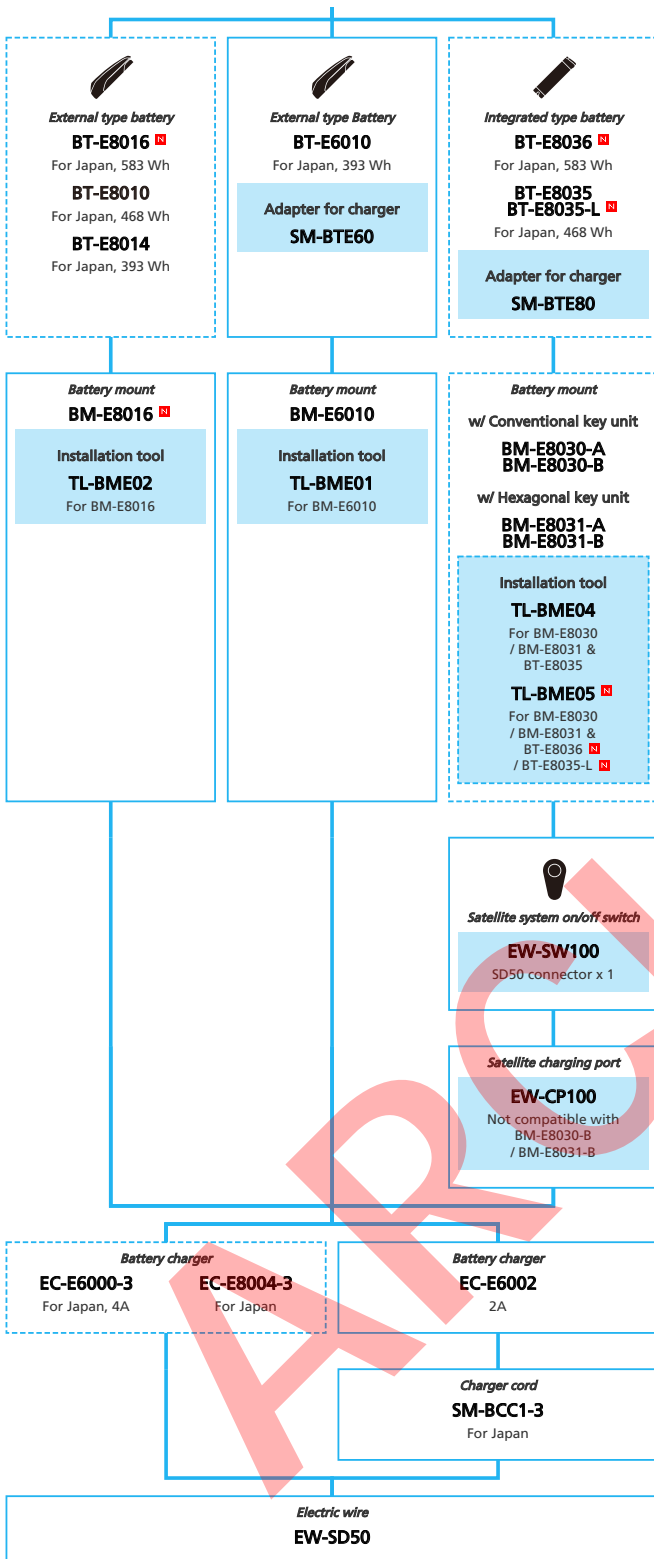

SAMPLE

SHIMANO STEPS E5080 series for Japan market with Internal Geared Hub (Electronic spec.)

■ ... New model
 ... Additional option
 ... Alternative option
 ... All select
 ... Single select

E-BIKE

- ... New model
- ... Additional option
- ... All select
- ... Alternative option
- ... Single select