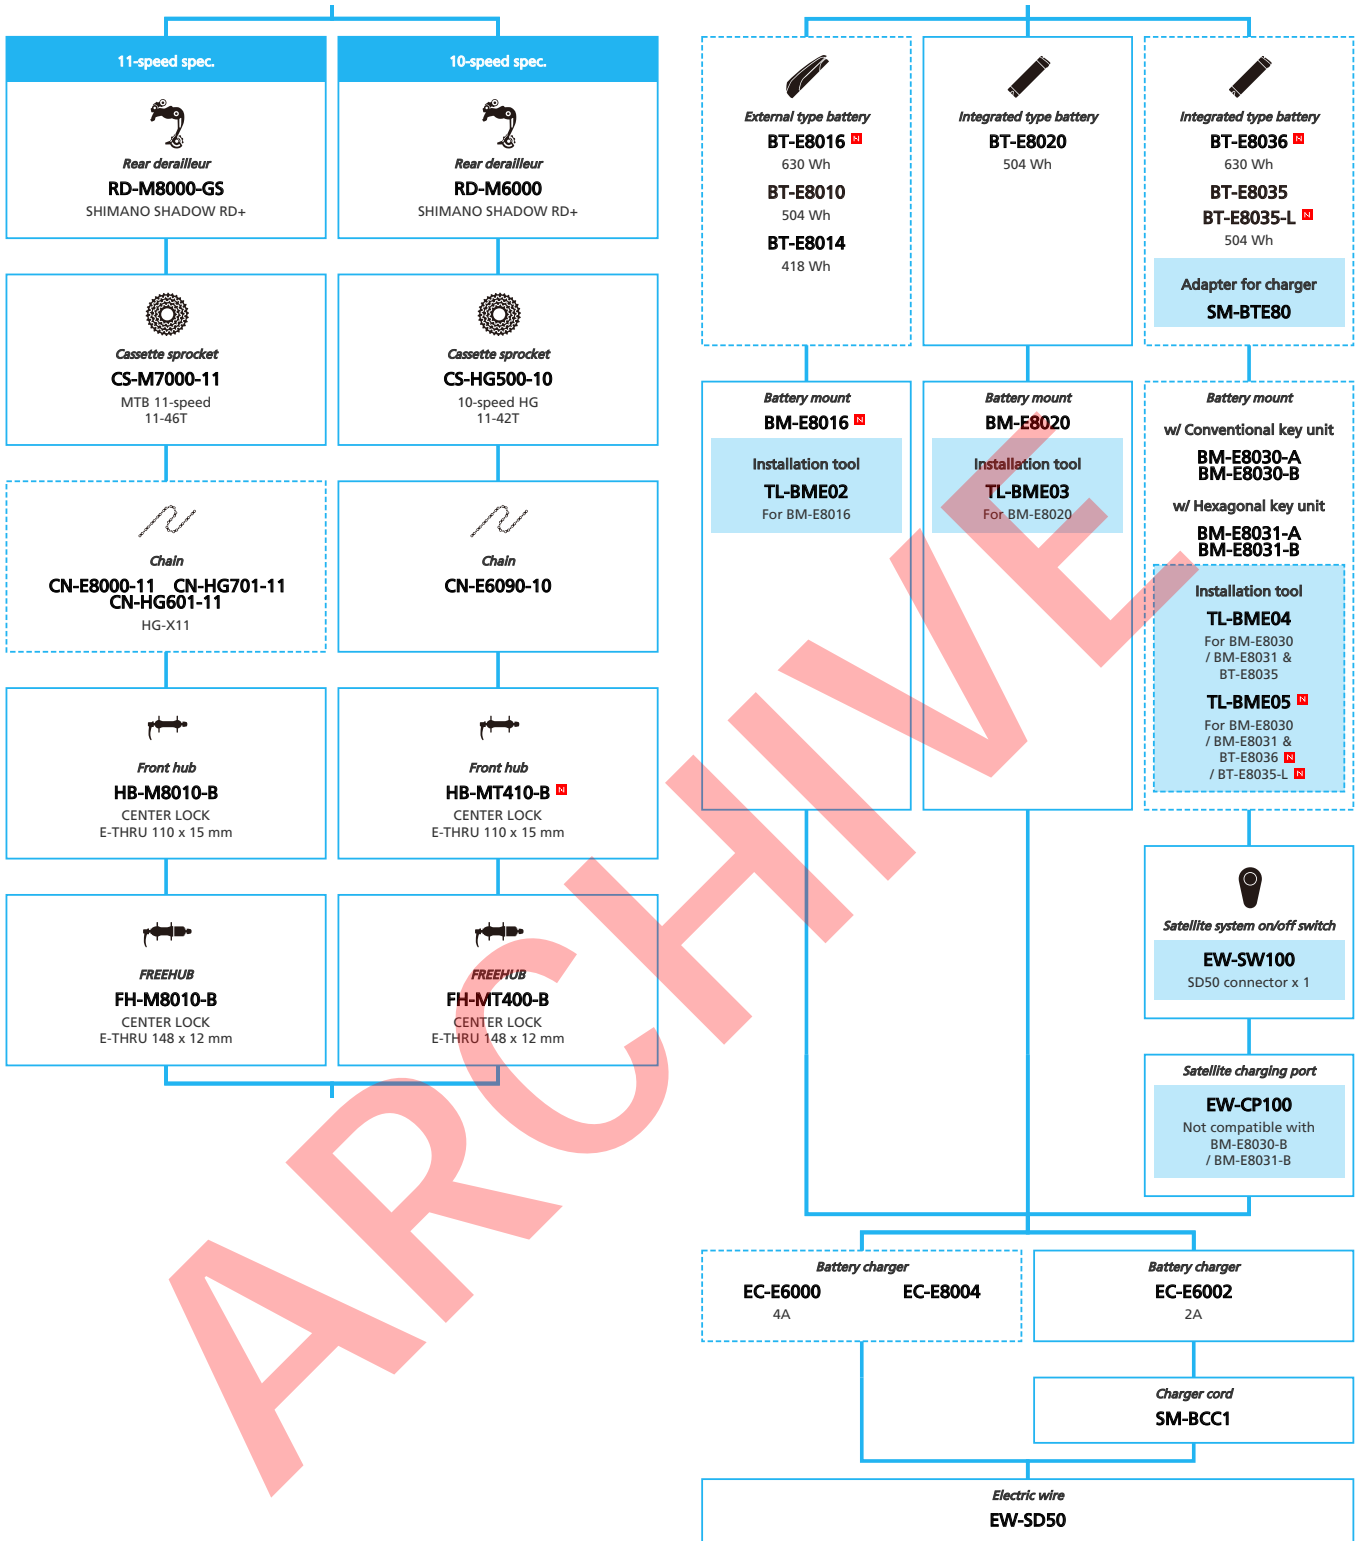

- ... New model
- ... Additional option
- ... All select
- ... Single select