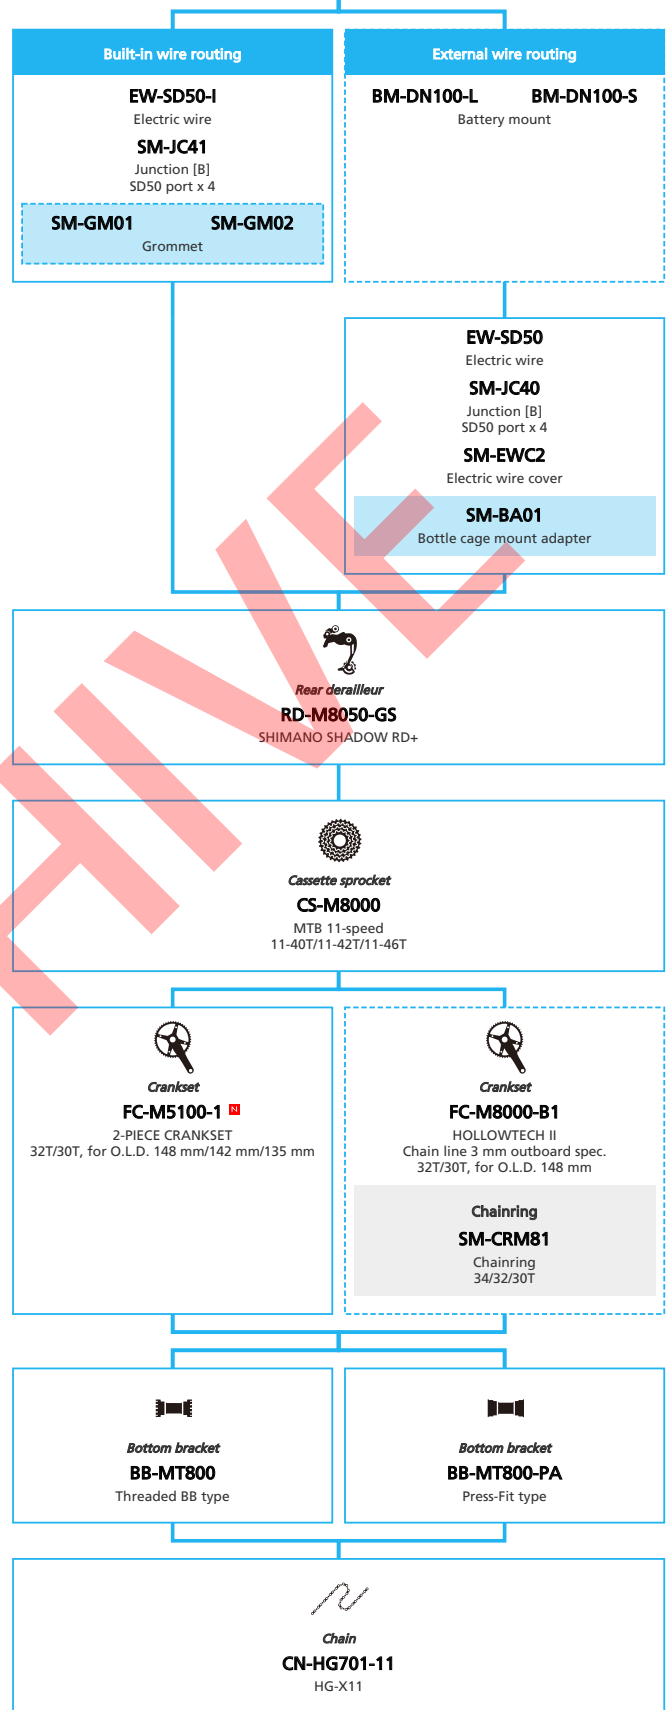

SHIMANO **DEORE XT** M8050 series (1x11-speed)

N ... New model
... Additional option
... Alternative option
... All select
... Single select

Mountain Bike