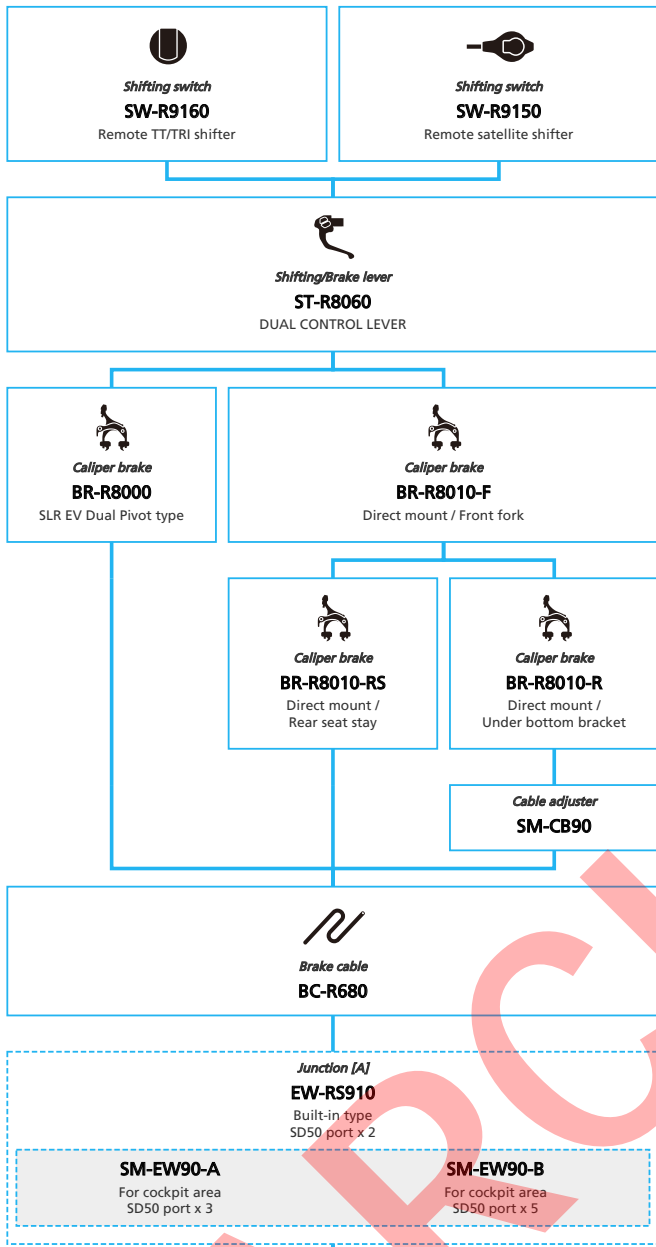

SHIMANO ULTEGRA R8050 series (2x11-speed TT/TRI spec.)

N ... New model
  ... Additional option
  ... Alternative option
  ... All select
  ... Single select

Road Bike

SAMPLE