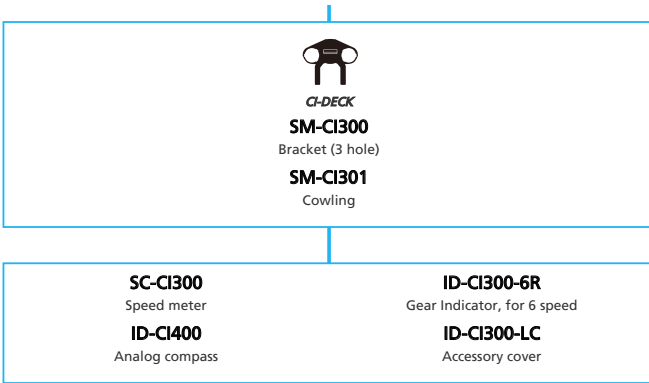

ARCHIVE

SHIMANO Tourney (1x6-speed)

N ... New model
 ■ ... Additional option
 □ ... All select
 ▨ ... Alternative option
 ▨ ... Single select

Mountain Bike

- ... New model
- ... Additional option
- ... Alternative option
- ... All select
- ... Single select