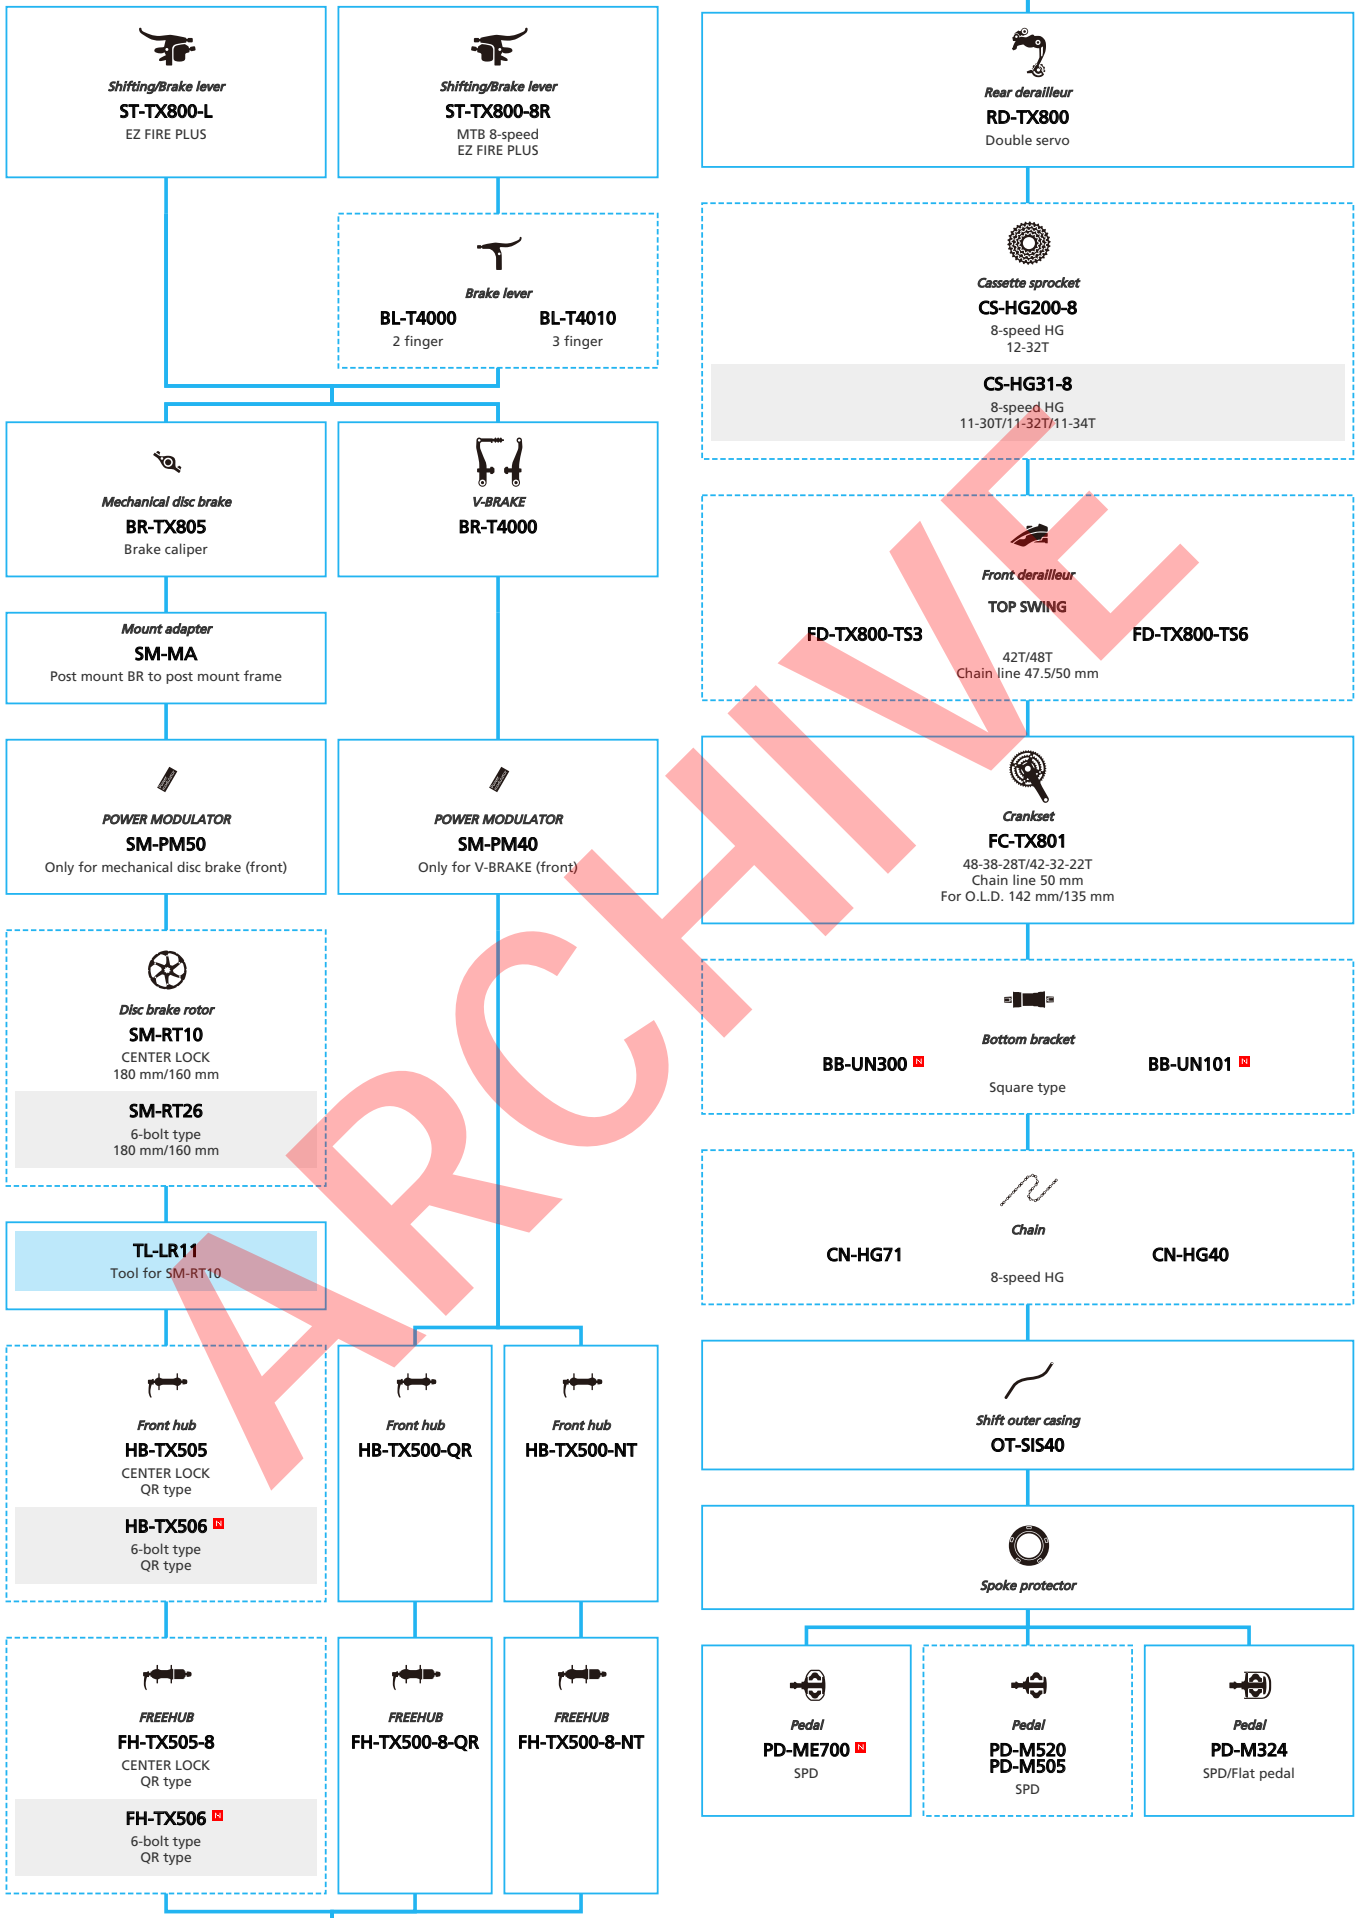

SHIMANO *TourneyTX* (3x8-speed)

- ... New model
- ... Additional option
- ... All select
- ... Alternative option
- ... Single select

Mountain Bike