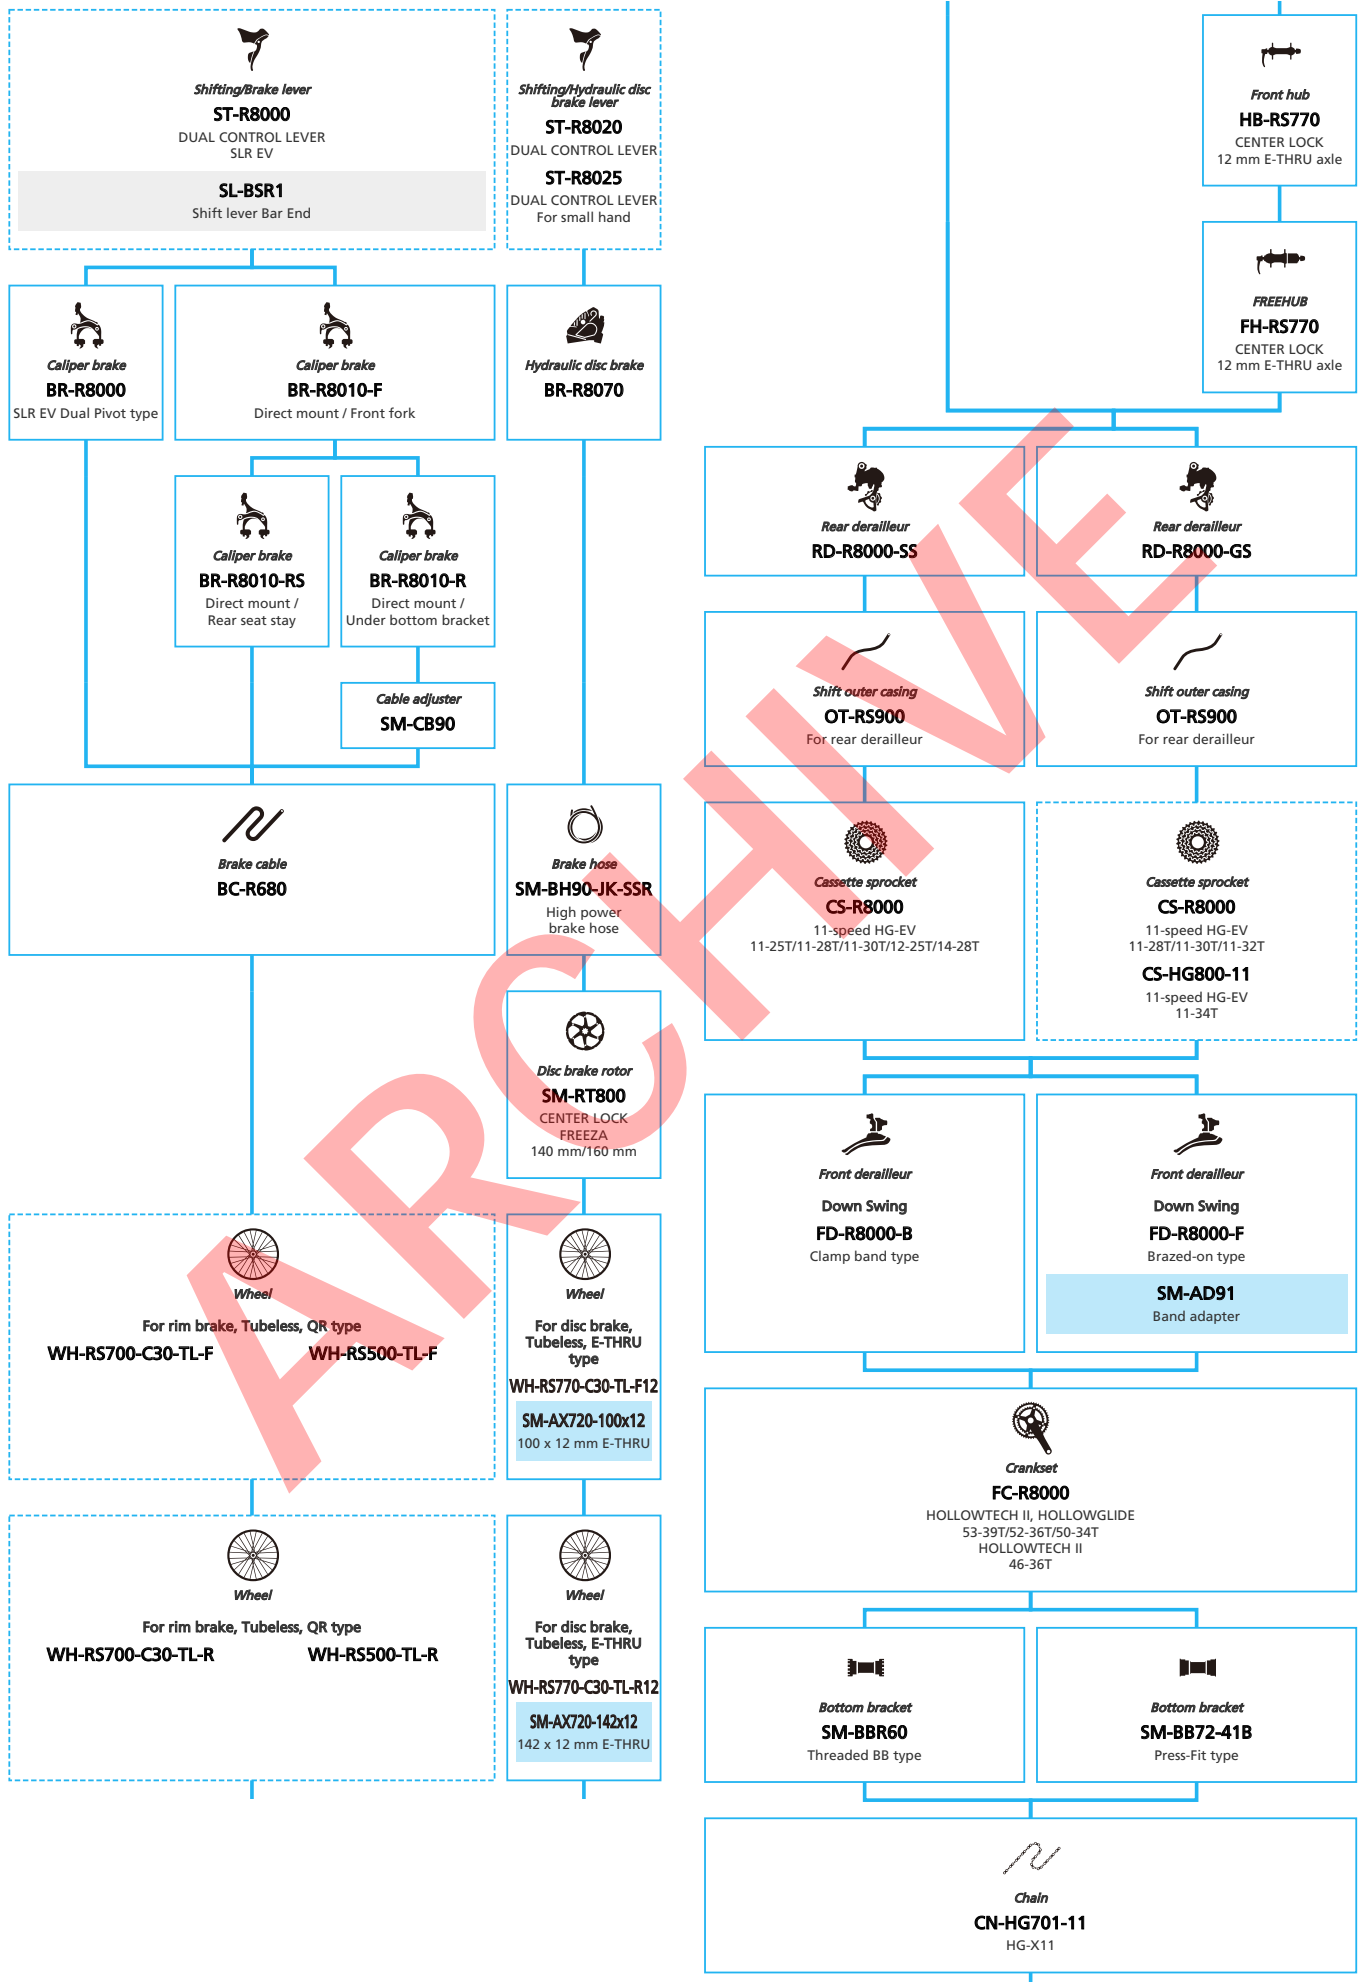

SHIMANO ULTEGRA (2x11-speed)

- ... New model
- ... Additional option
- ... All select
- ... Alternative option
- ... Single select

Road Bike

- ... New model
- ... Additional option
- ... Alternative option
- ... All select
- ... Single select