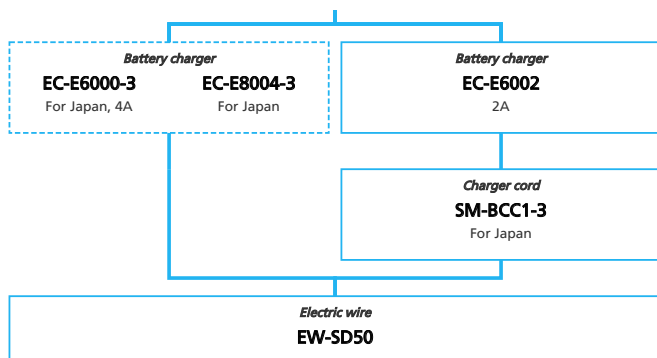

ARCHIVE

SHIMANO STEPS E8080 series for Japan market (Mechanical Derailleur spec.)

N ... New model
 ... Additional option
 ... Alternative option
 ... All select
 ... Single select

E-BIKE

- ... New model
- ... Additional option
- ... All select
- ... Alternative option
- ... Single select