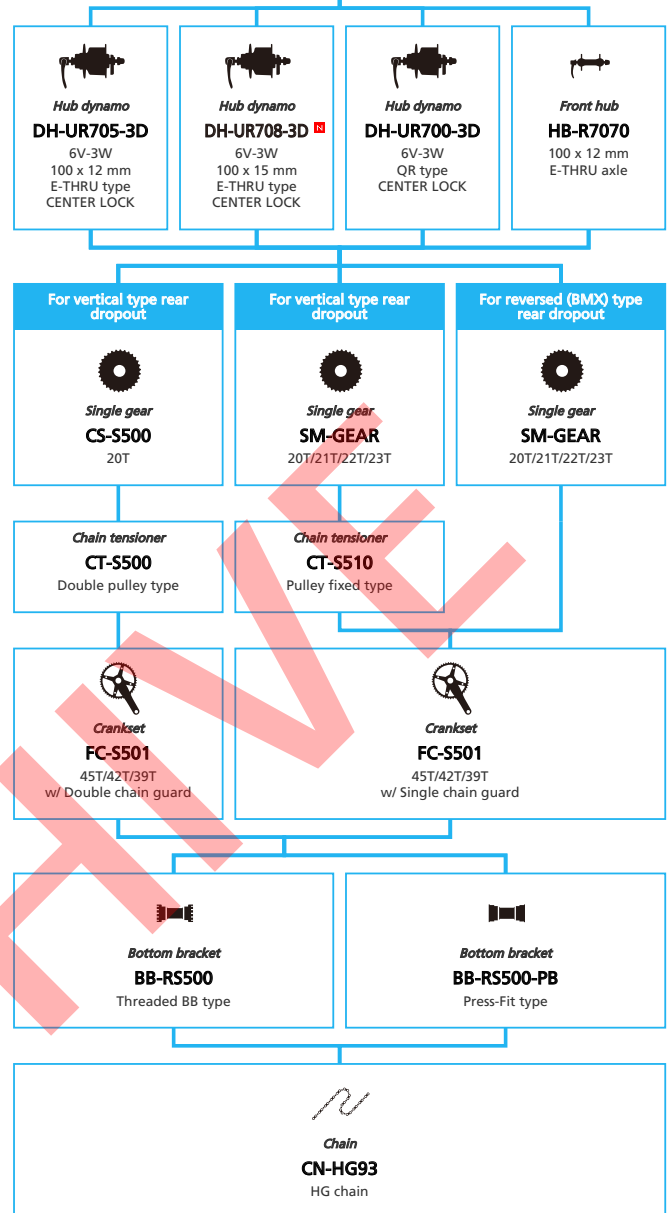

SHIMANO ALFINE (11-speed)

■ ... New model
 ... Additional option
 ... Alternative option
 ... All select
 ... Single select

A
R
C
H
I
V
E

URBAN Bike