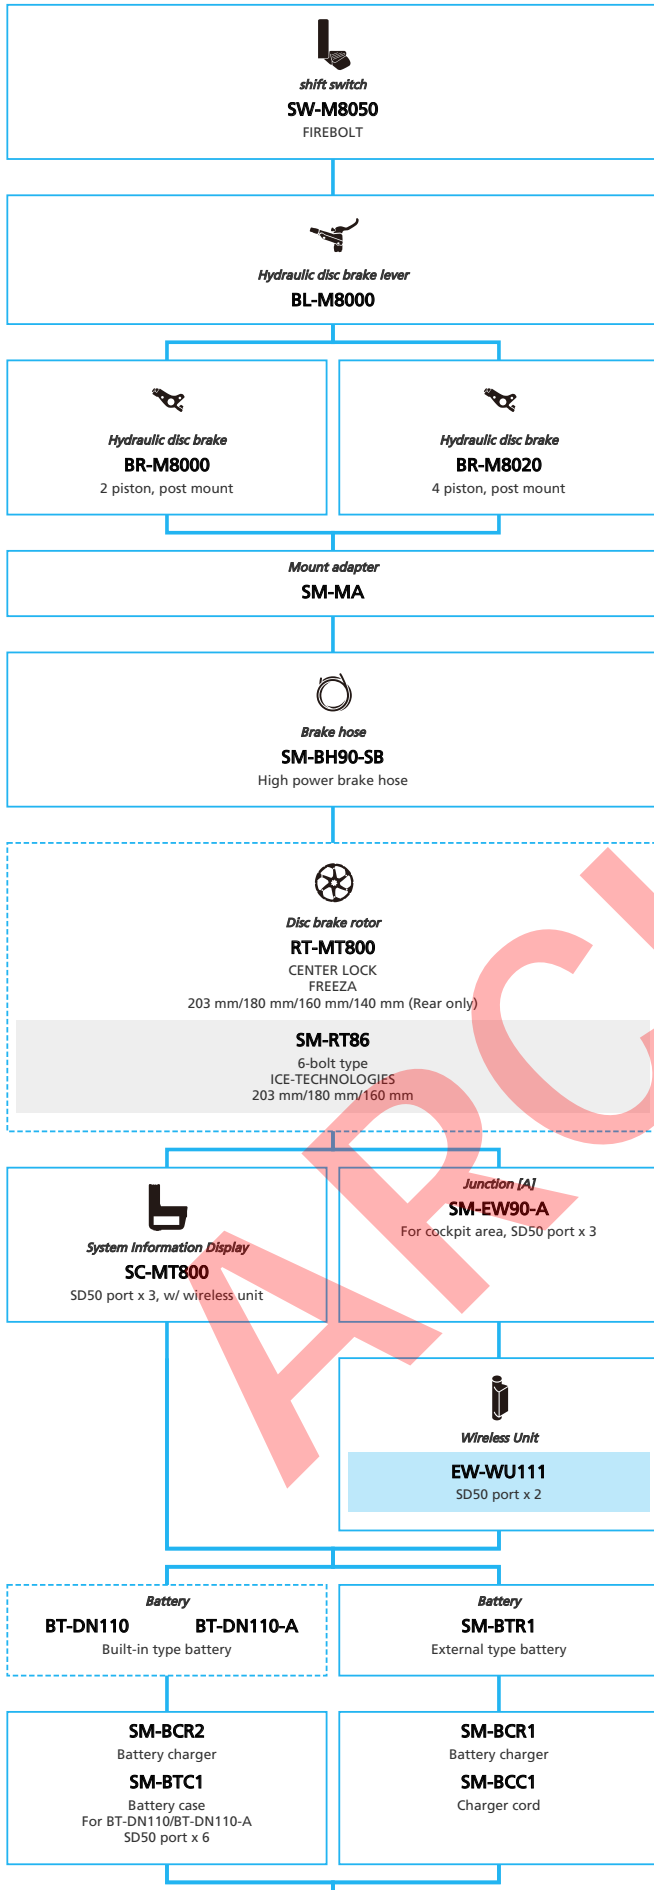

ARCHIVE

SHIMANO (10-speed)

N ... New model
 ■ ... Additional option
 ■ ... Alternative option
 □ ... All select
 □ ... Single select

Mountain Bike

-  ... New model
-  ... Additional option
-  ... Alternative option
-  ... All select
-  ... Single select

SHIMANO **DEORE XT** M8050 series (2x11-speed)

N ... New model
 ■ ... Additional option
 □ ... All select
 ▨ ... Alternative option
 ▭ ... Single select

Mountain Bike

- ... New model
- ... Additional option
- ... All select
- ... Alternative option
- ... Single select