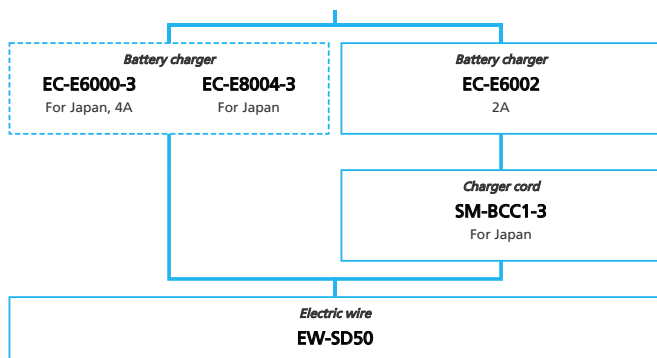

- ... New model
- ... Additional option
- ... All select
- ... Alternative option
- ... Single select

ARCHIVE