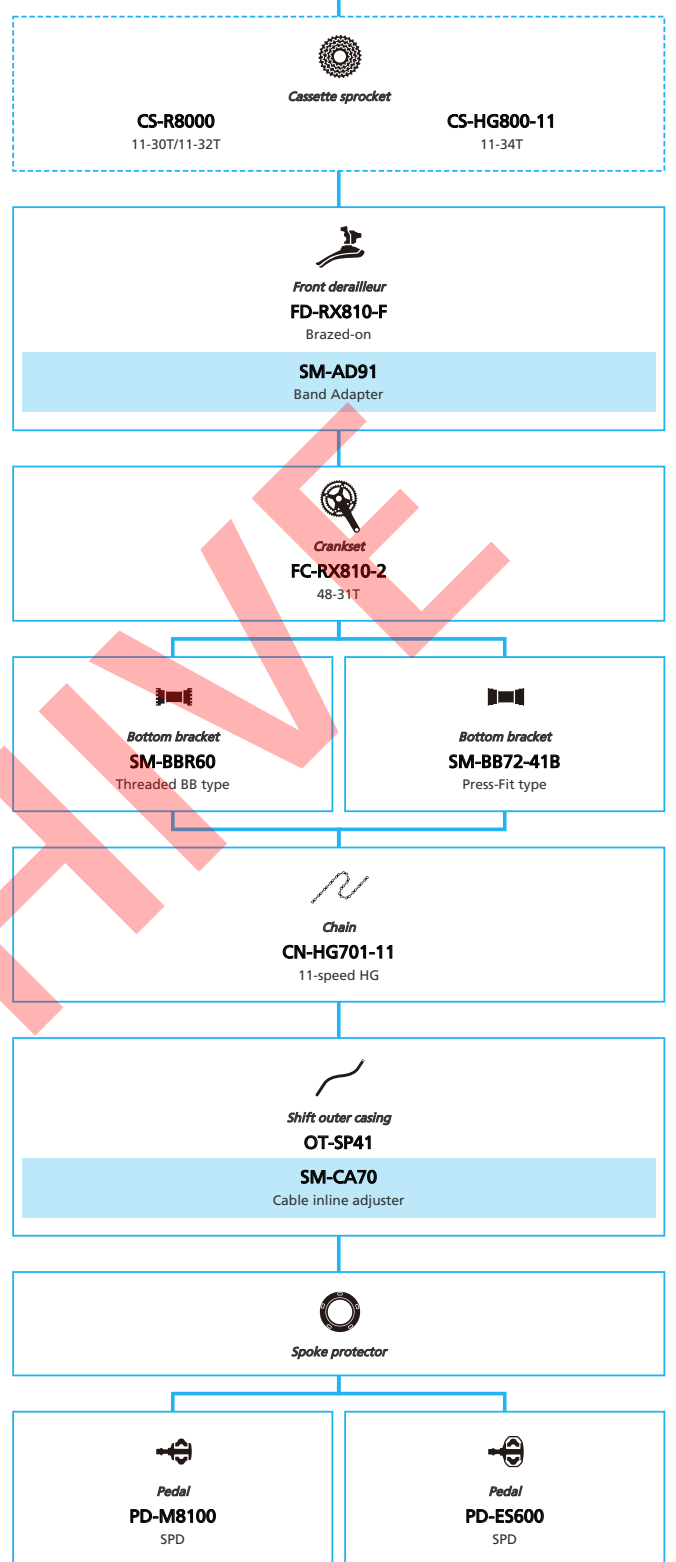

SHIMANO
GRX RX810 series (Mechanical spec. 2x11-speed)

N ... New model
A ... Additional option
AL ... Alternative option
□ ... All select
□ ... Single select

Gravel/Adventure Bike