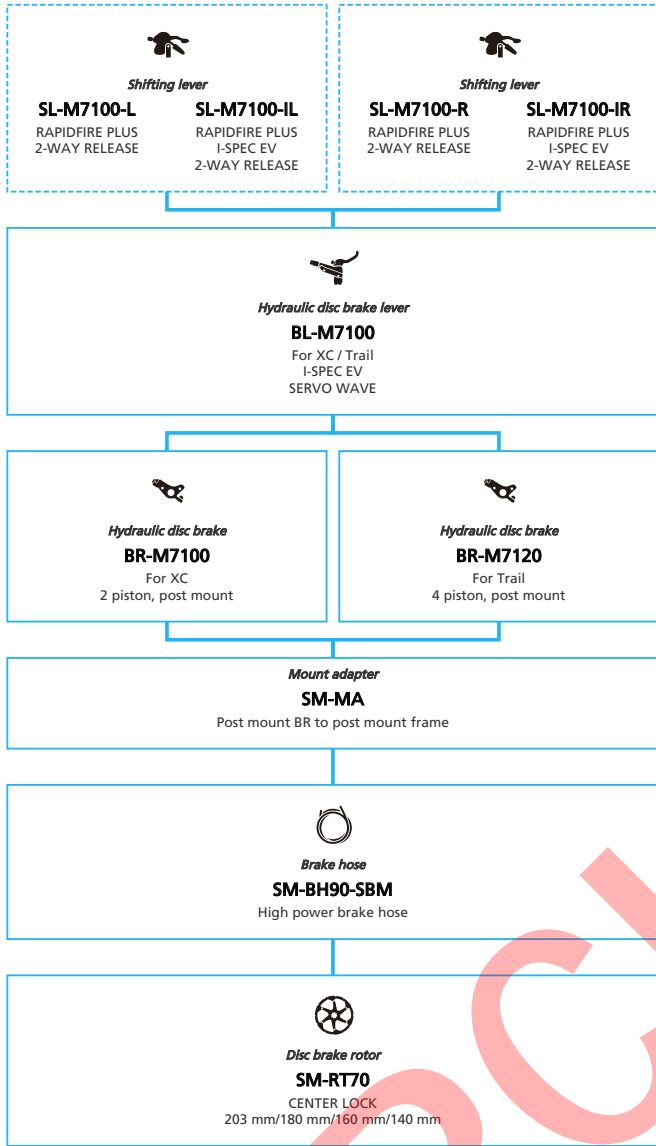

SLX (2x12-speed)

... New model
... Additional option
... Alternative option
... All select
... Single select

Mountain Bike