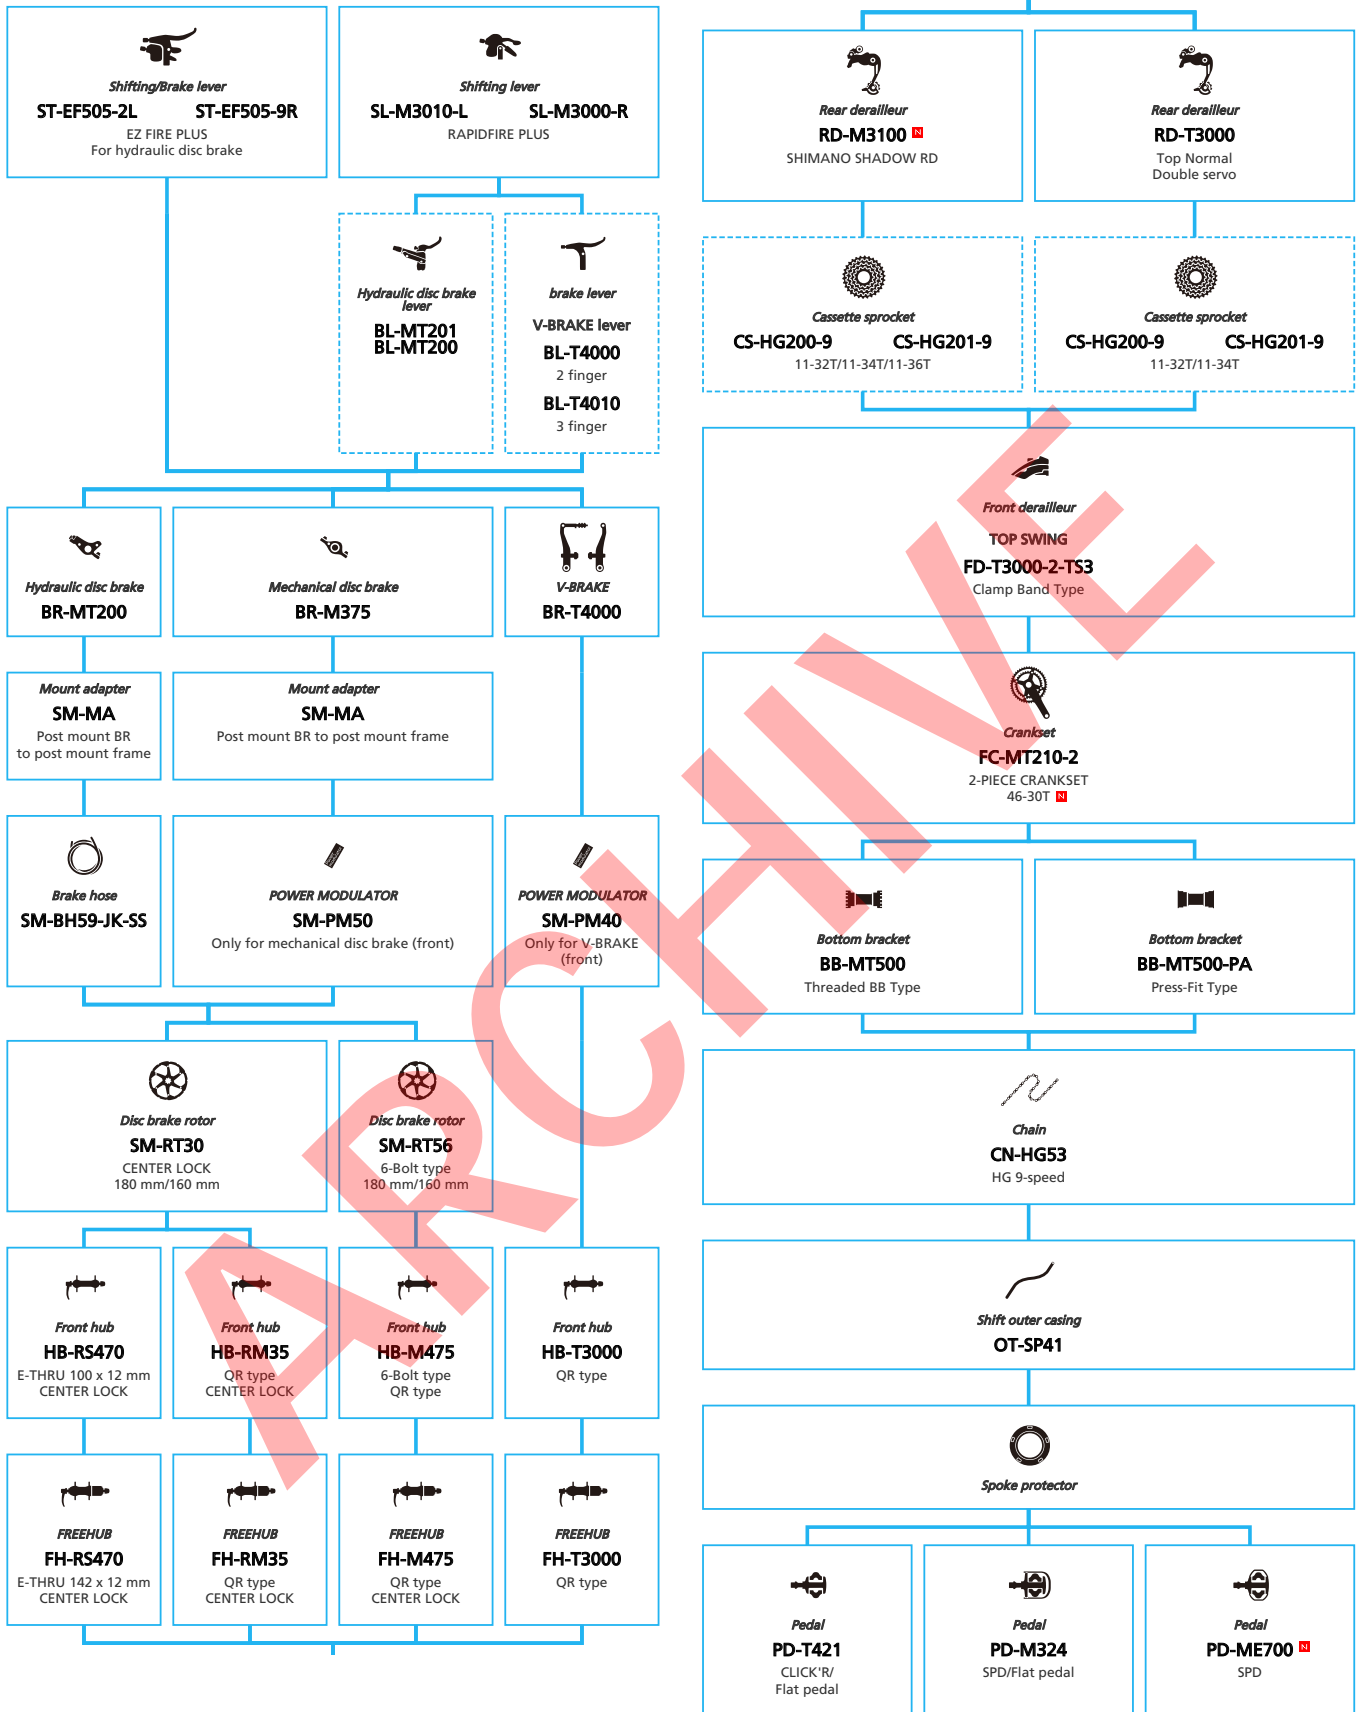

SHIMANO **ALCERA** (2x9-speed)

N ... New model
 ... Additional option
 ... Alternative option
 ... All select
 ... Single select

Trekking Bike