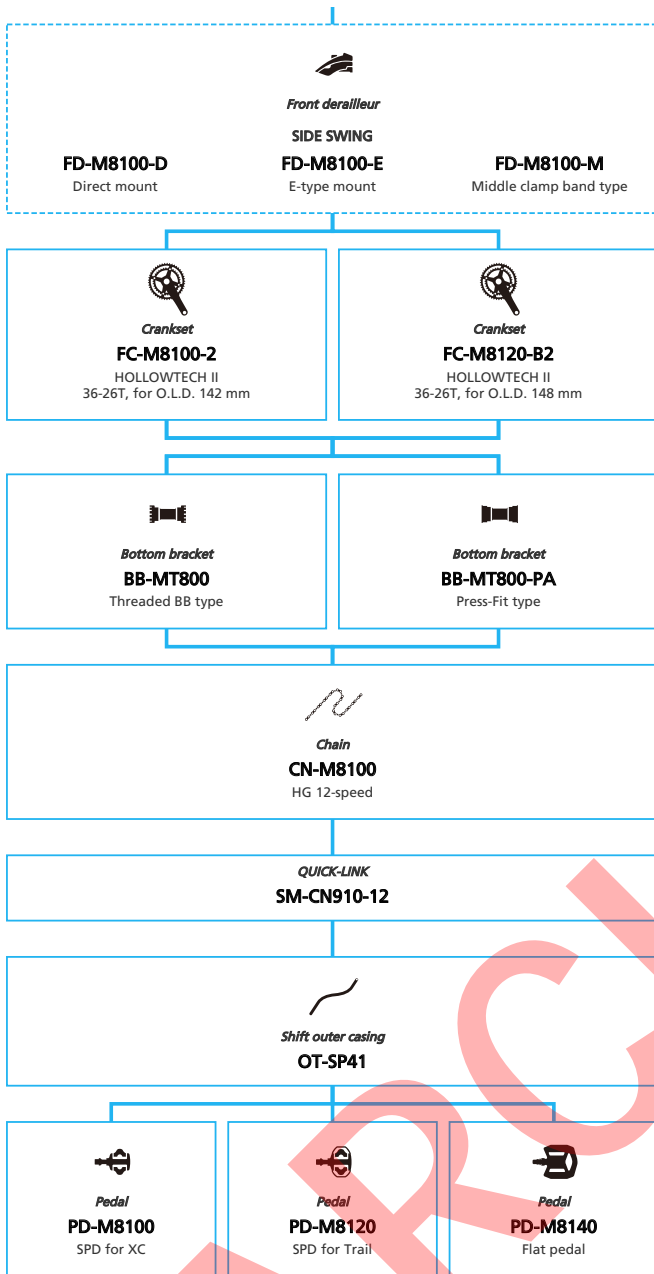

SHIMANO **DEORE XT** M8050 series (2x11-speed)

N ... New model
 ■ ... Additional option
 □ ... All select
 ▨ ... Alternative option
 ▭ ... Single select

Mountain Bike

- ... New model
- ... Additional option
- ... All select
- ... Alternative option
- ... Single select