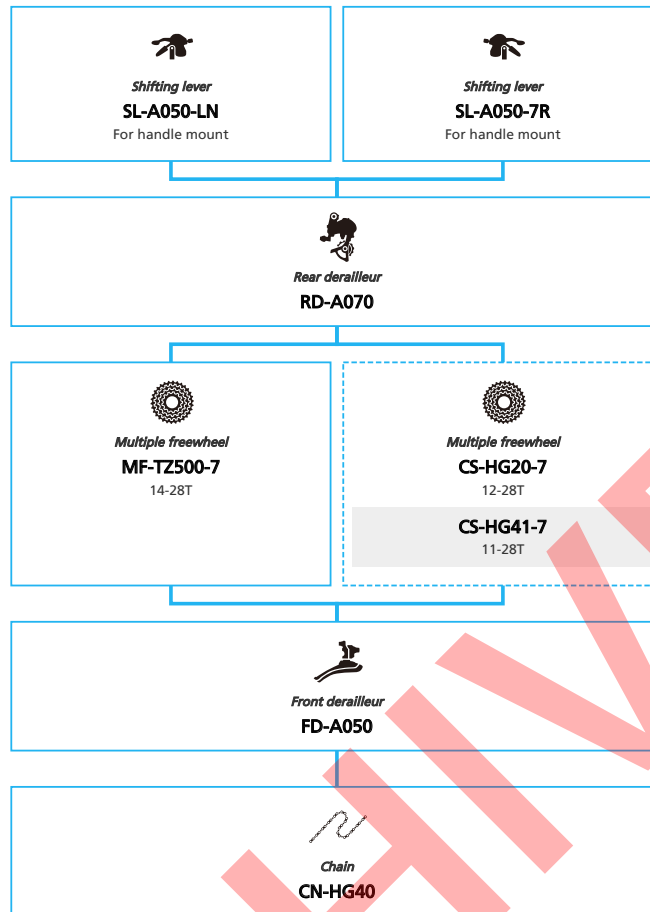

Road Bike

SHIMANO A050 (2x7-speed)

N ... New model

A ... Additional option

AL ... Alternative option

S ... All select

SS ... Single select

ARCHIVE

SHIMANO ALFINE (Electronic spec Flathandle)

N ... New model
 ... Additional option
 ... Alternative option
 ... All select
 ... Single select

URBAN Bike

SHIMANO ALFINE (Electronic spec Drophandle)

N ... New model
 ■ ... Additional option
 ■ ... Alternative option
 □ ... All select
 □ ... Single select