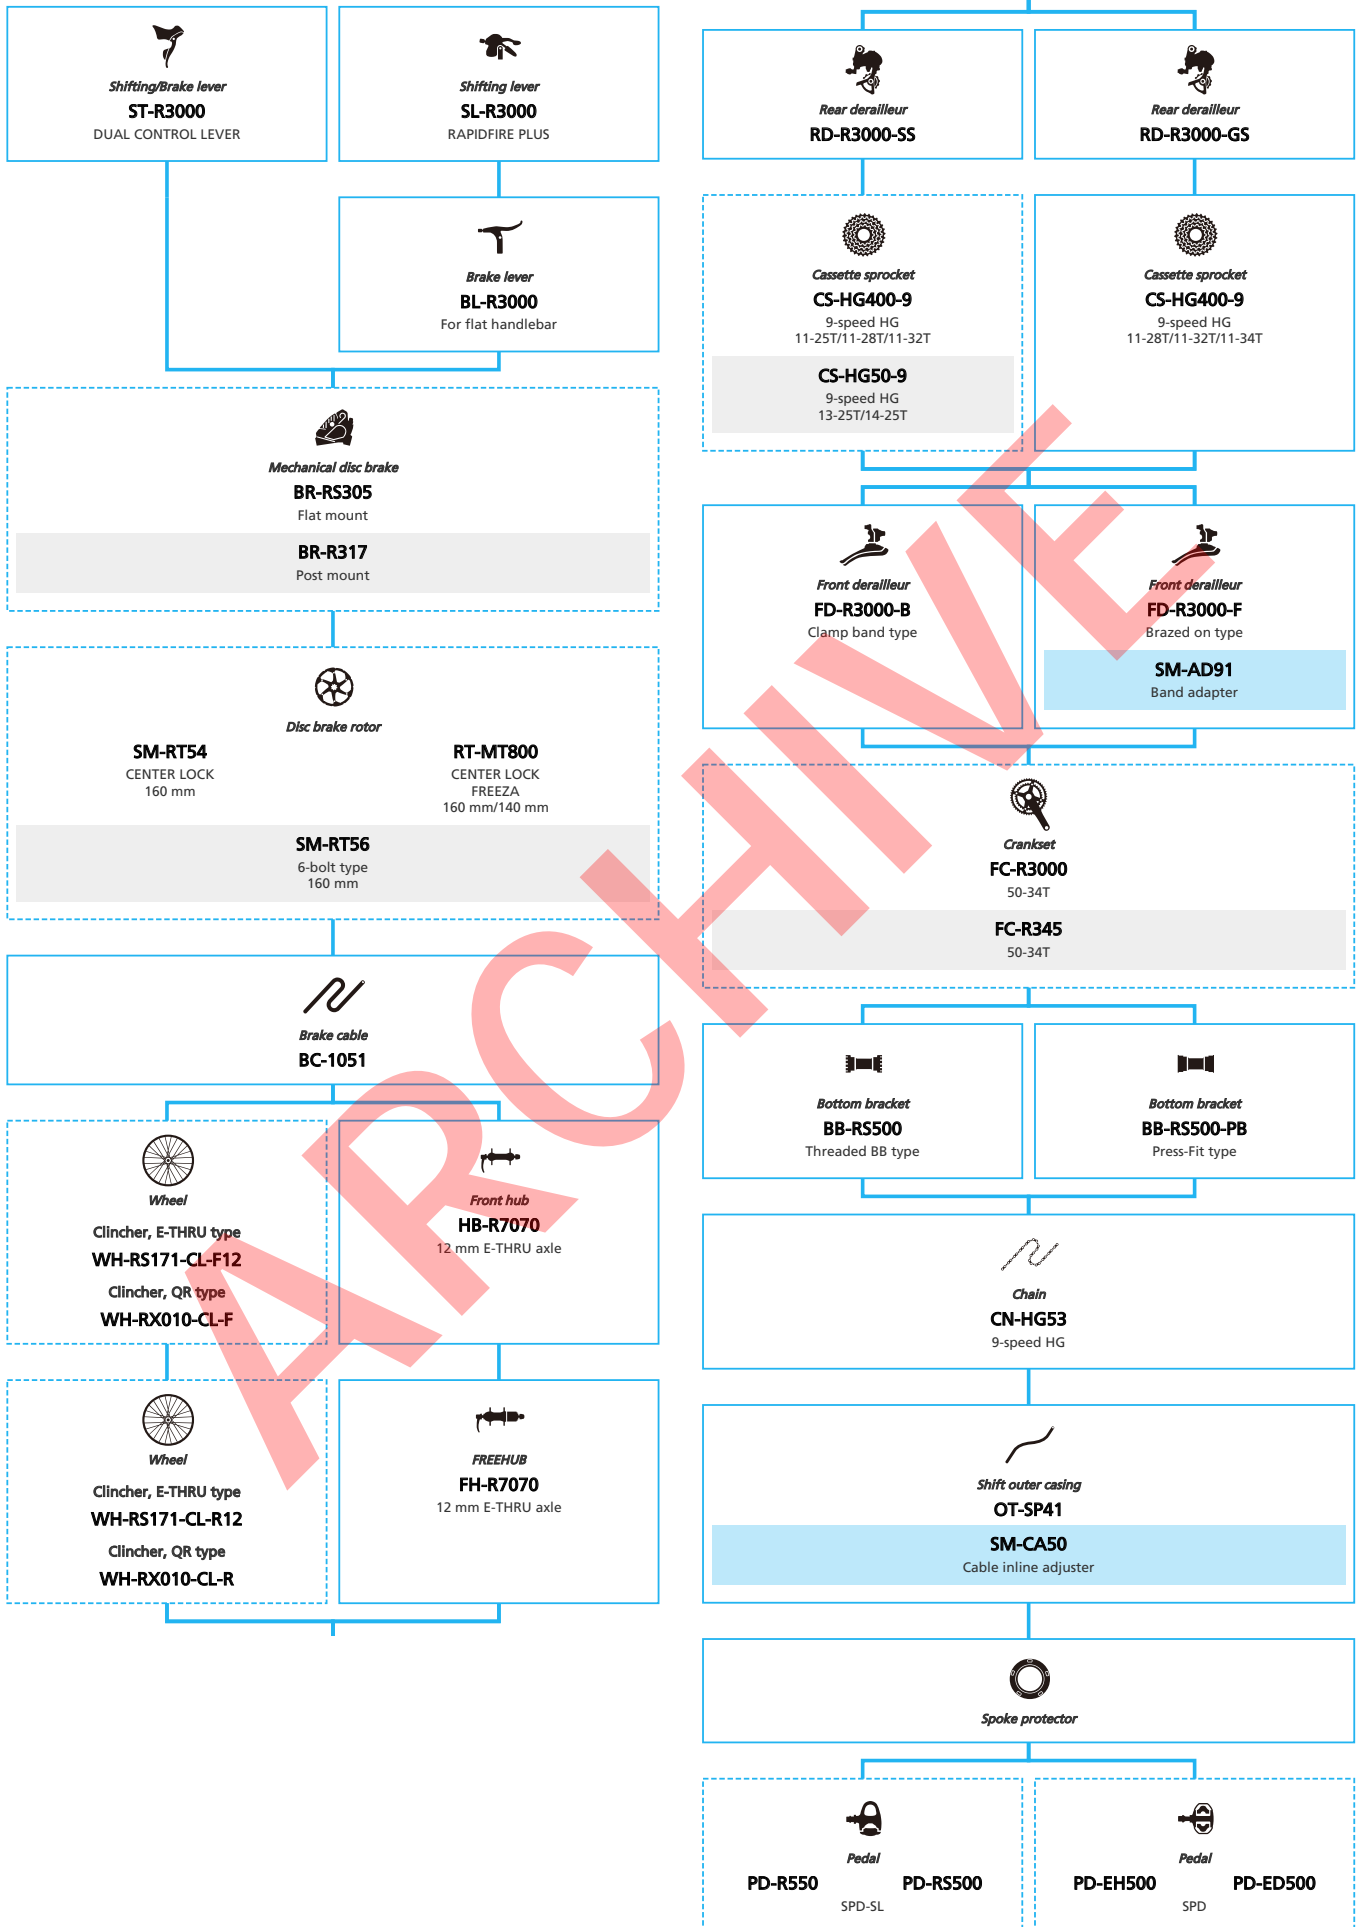

SHIMANO *SORA* (2x9-speed)

- ... New model
- ... Additional option
- ... Alternative option
- ... All select
- ... Single select

Road Bike

- ... New model
- ... Additional option
- ... All select
- ... Alternative option
- ... Single select