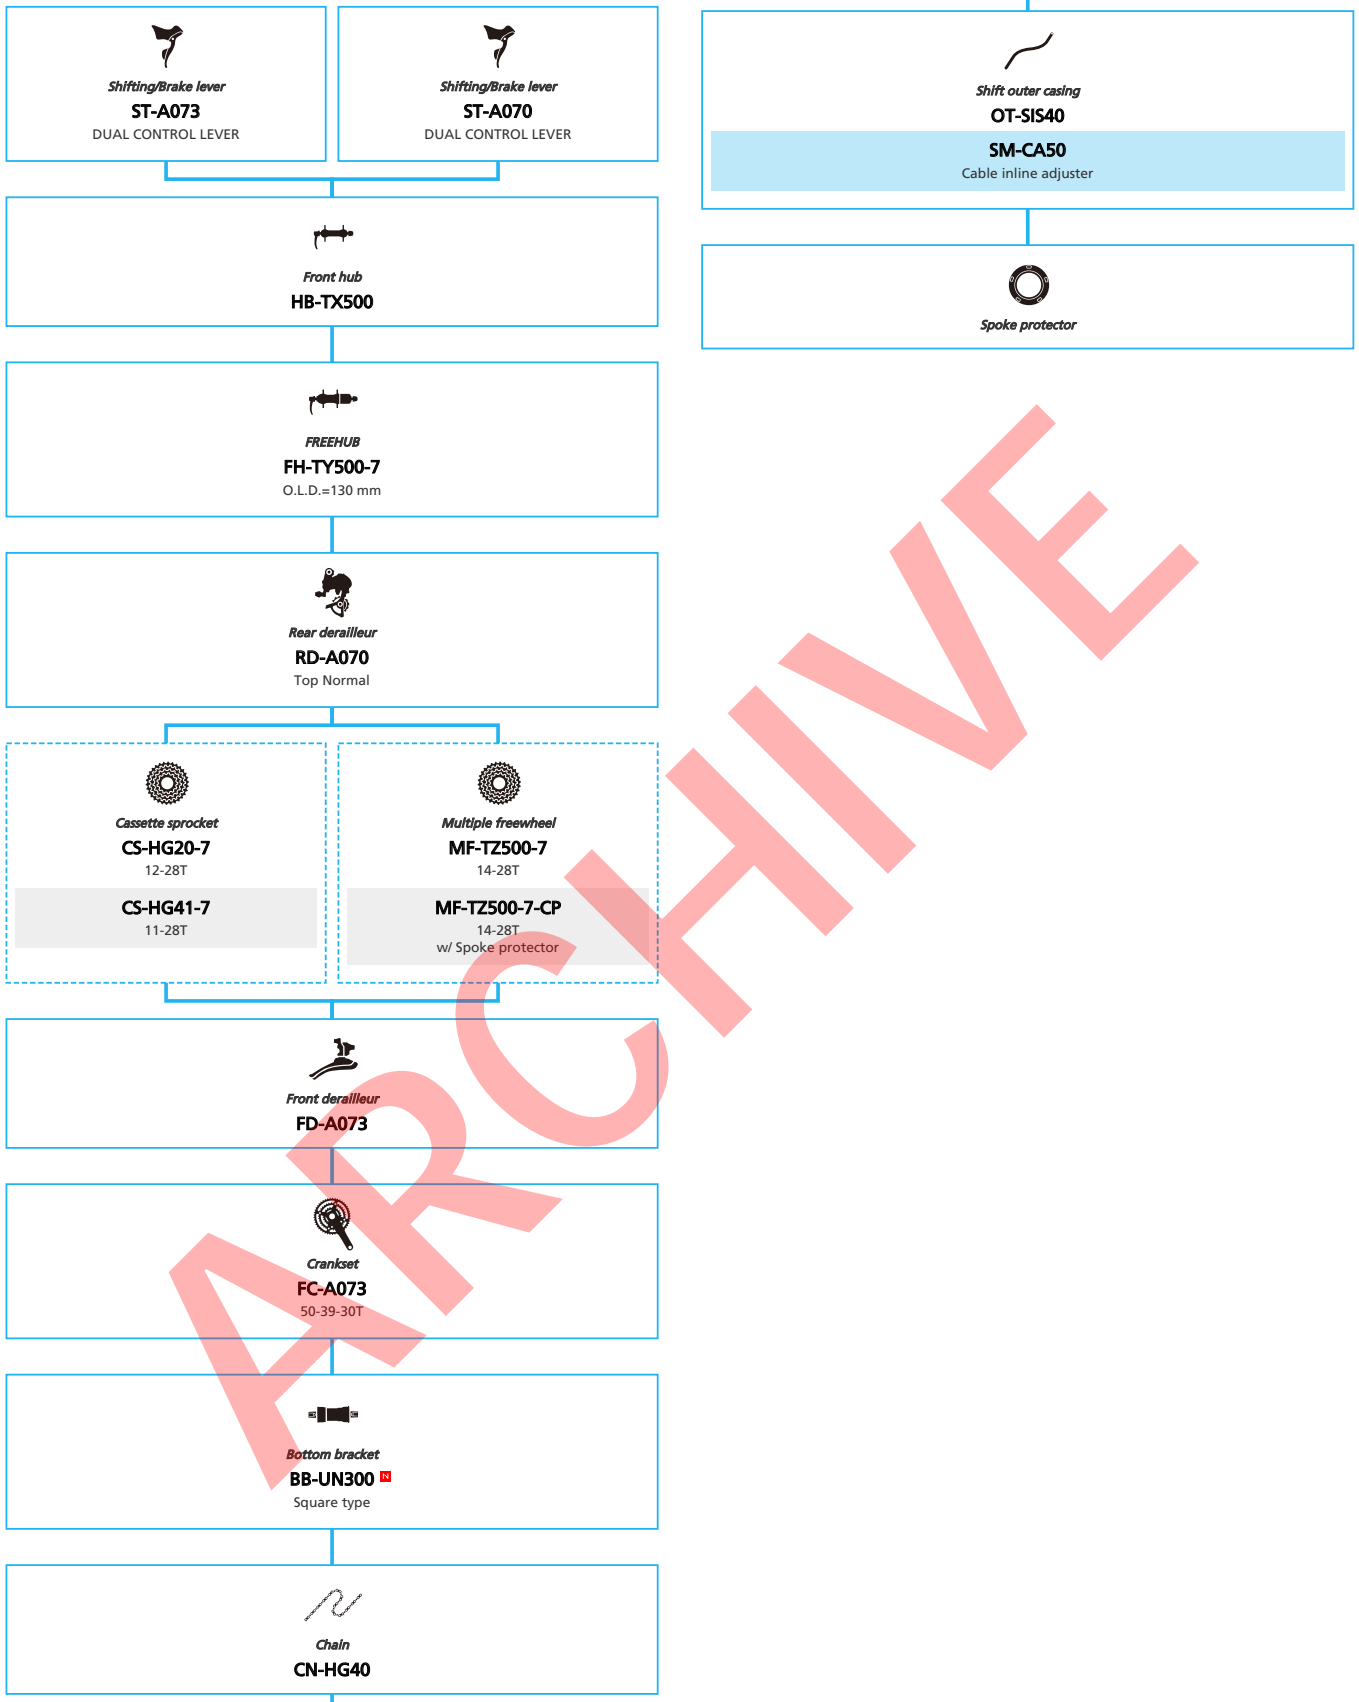

Road Bike

SHIMANO *Tourney* (3x7-speed)

- ... New model
- ... Additional option
- ... All select
- ... Alternative option
- ... Single select

SHIMANO *Tourney* (2x7-speed)

- ... New model
- ... Additional option
- ... All select
- ... Alternative option
- ... Single select