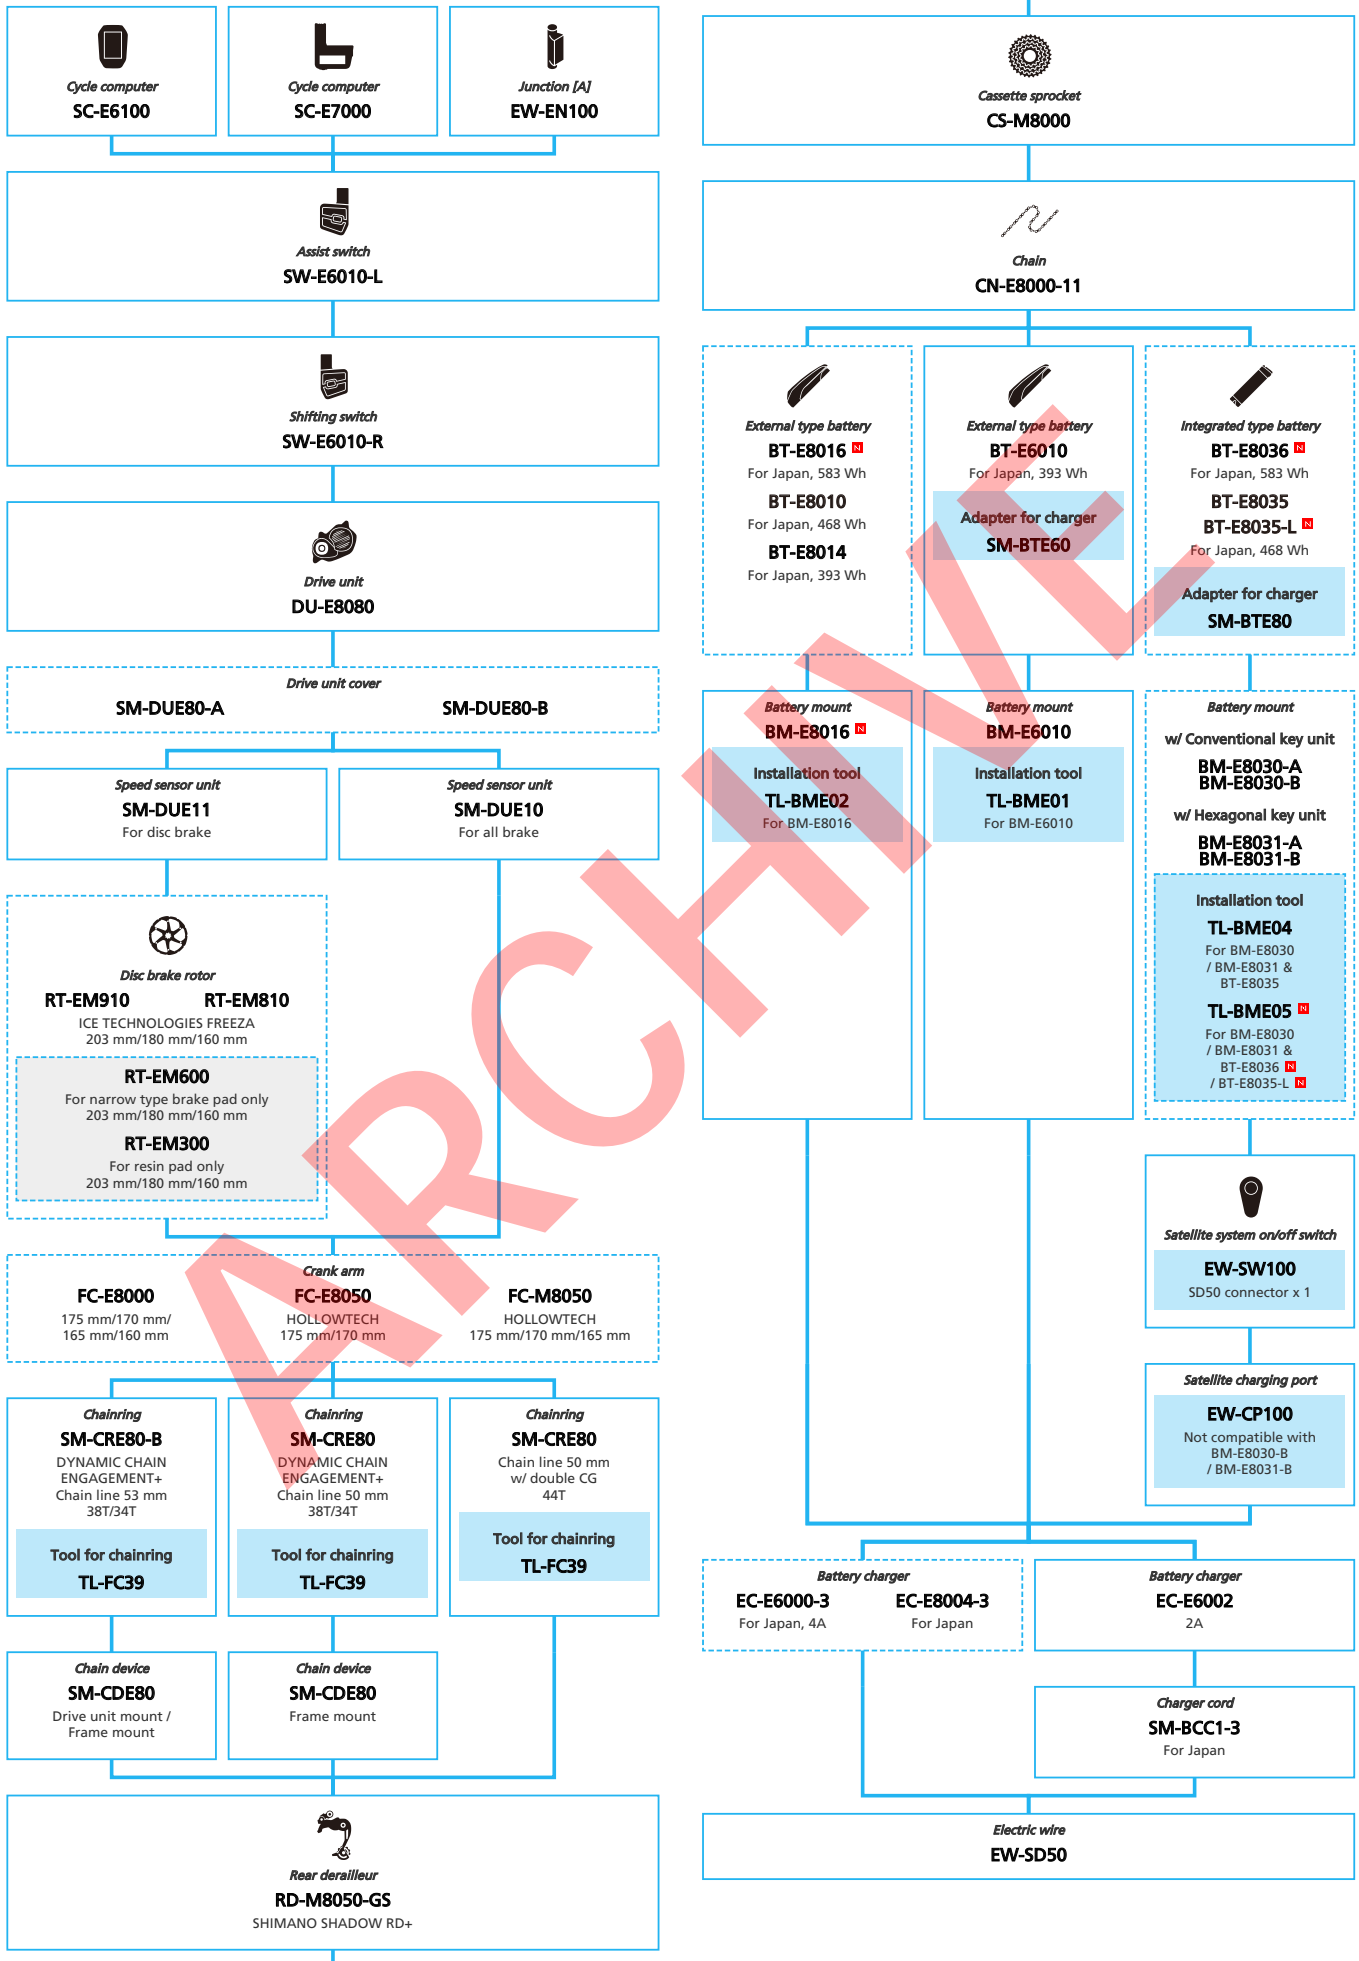

SHIMANO STePS E8080 series for Japan market (Electronic Derailleur spec.)

N ... New model
 ... Additional option
 ... Alternative option
 ... All select
 ... Single select

E-BIKE