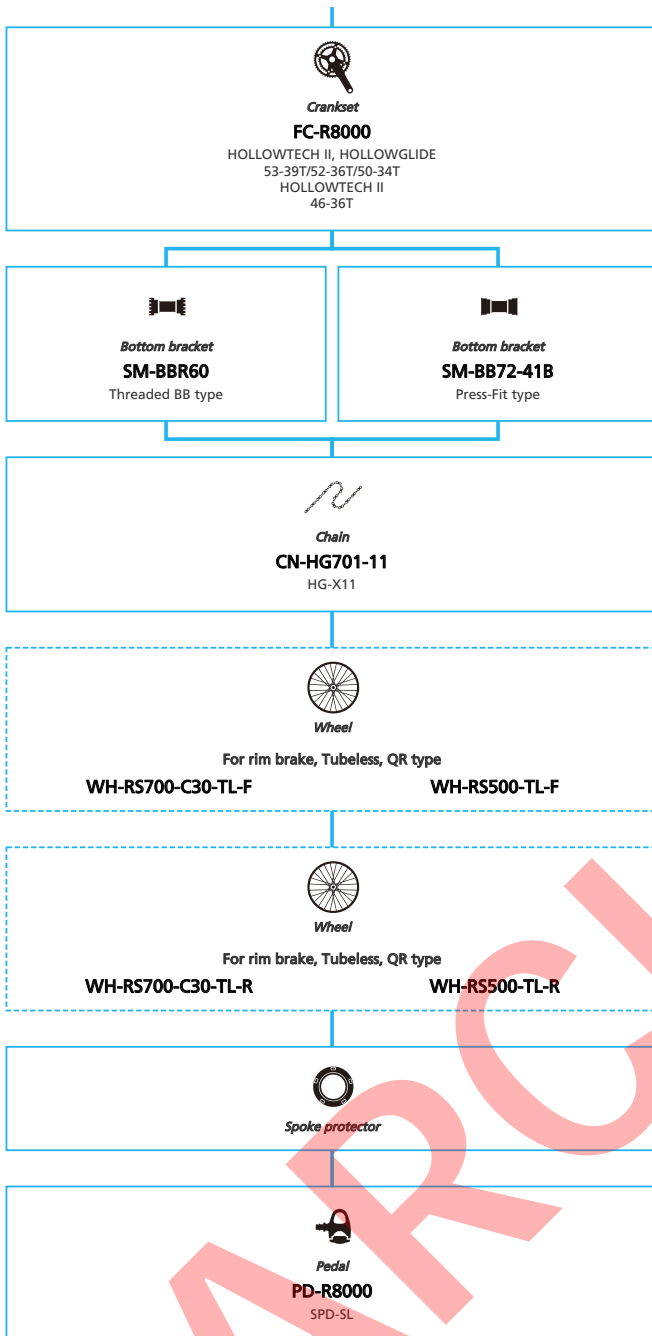

DRAFT

SHIMANO ULTEGRA R8050 series (2x11-speed TT/TRI spec.)

N ... New model
 ... Additional option
 ... Alternative option
 ... All select
 ... Single select

Road Bike

SAMPLE

- ... New model
- ... Additional option
- ... All select
- ... Alternative option
- ... Single select