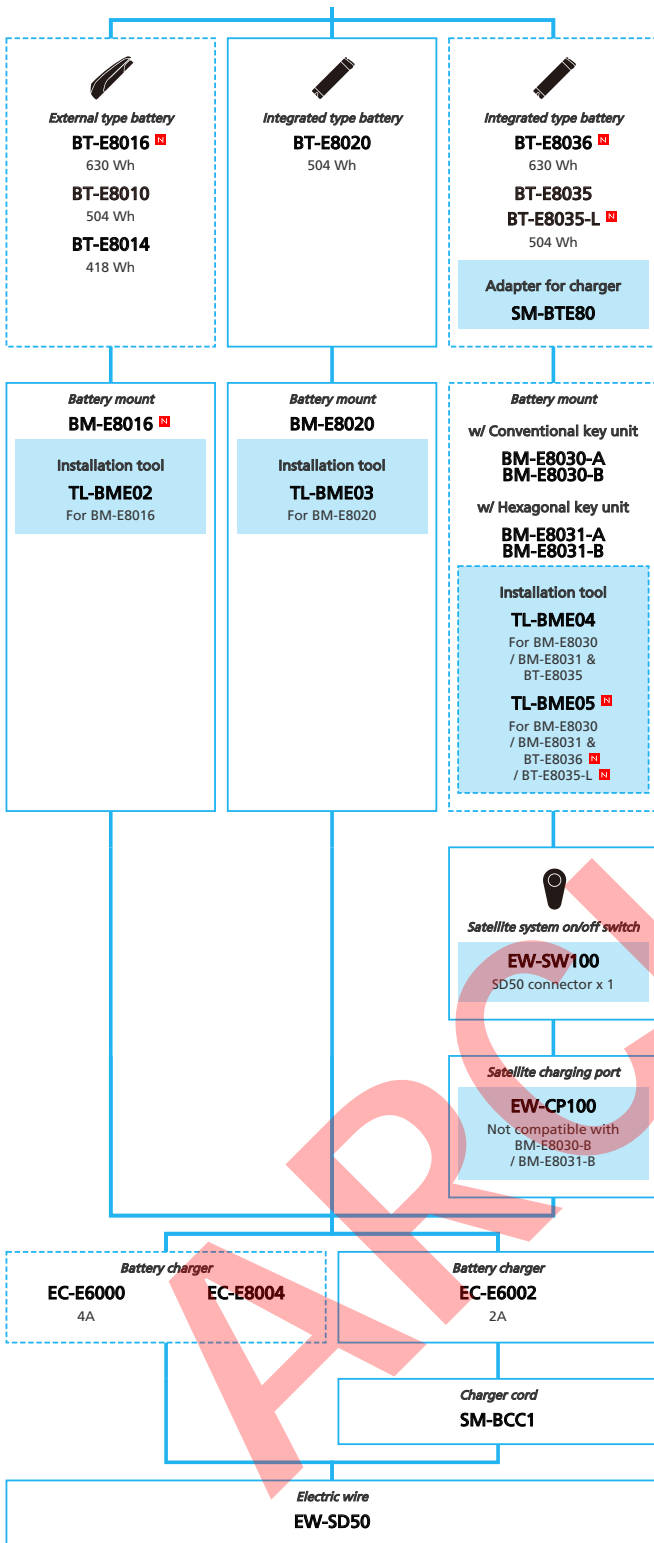

- ... New model
- ... Additional option
- ... All select
- ... Alternative option
- ... Single select

SAMPLE