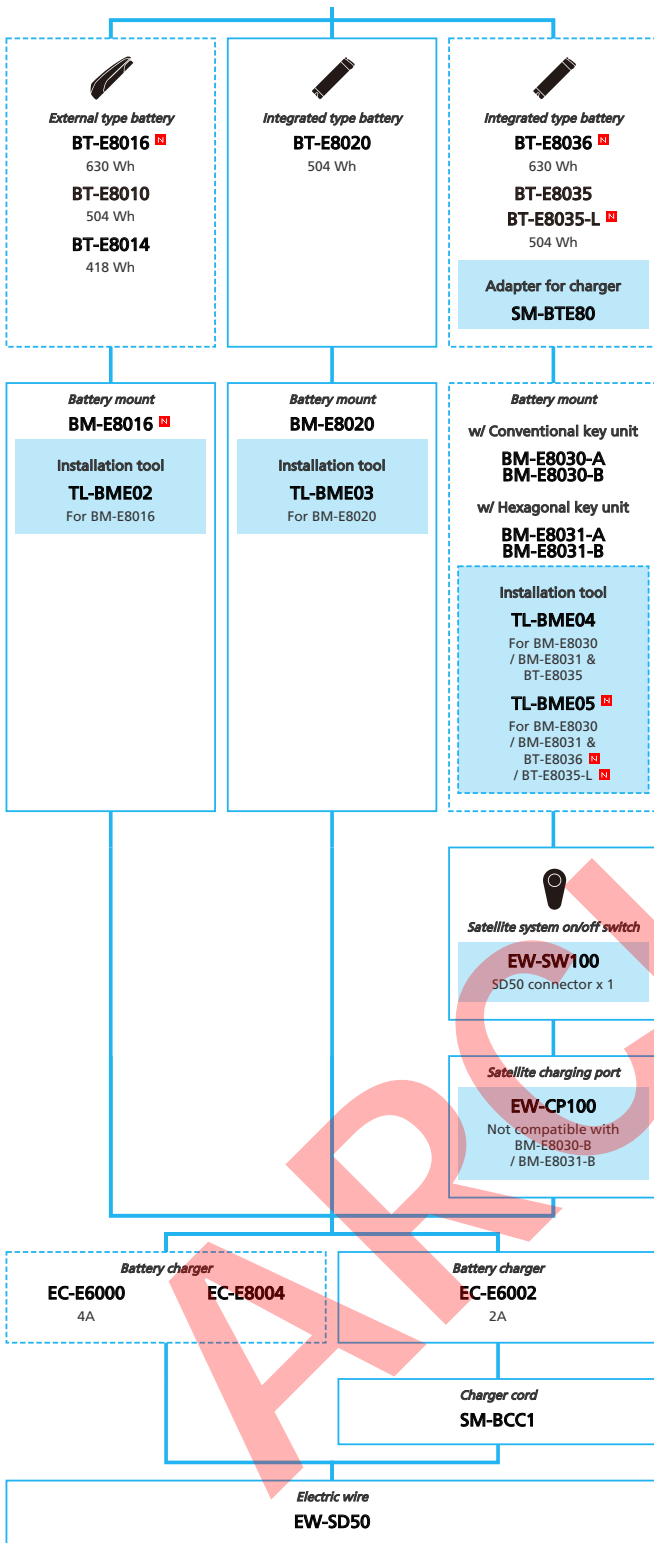

- ... New model
- ... Additional option
- ... All select
- ... Alternative option
- ... Single select