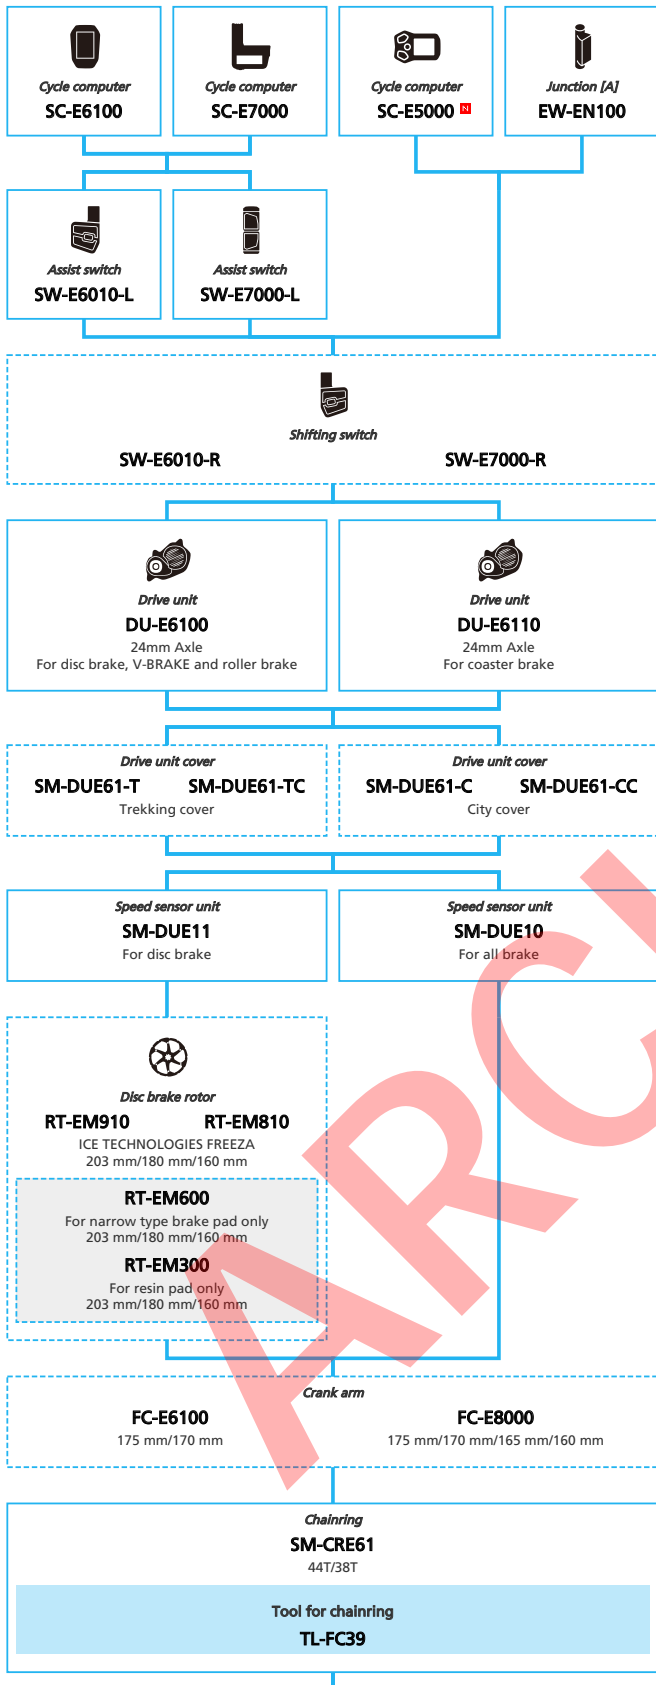

SHIMANO STEPS E6100 series with Internal Geared Hub (Electronic spec.)

N ... New model
■ ... Additional option
□ ... All select
▨ ... Alternative option
▨ ... Single select

E-BIKE