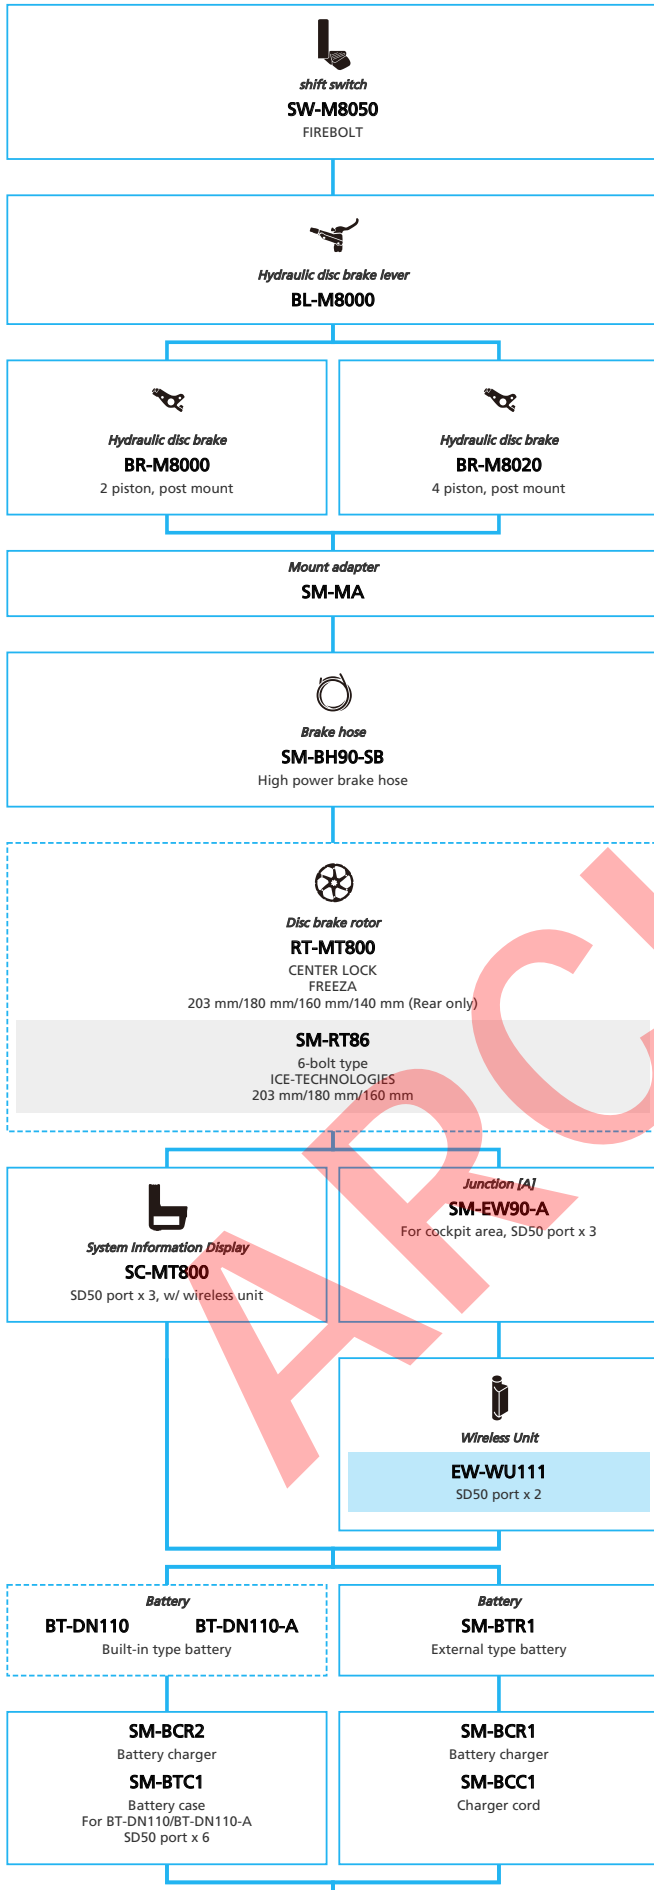

SHIMANO **DEORE XT** M8050 series (2x11-speed)

N ... New model
 ■ ... Additional option
 □ ... All select
 ▨ ... Alternative option
 ▭ ... Single select

Mountain Bike

- ... New model
- ... Additional option
- ... All select
- ... Alternative option
- ... Single select

SHIMANO **DEORE XT** M8050 series (1x11-speed)

N ... New model
 ... Additional option
 ... Alternative option
 ... All select
 ... Single select

Mountain Bike

- ... New model
- ... Additional option
- ... All select
- ... Alternative option
- ... Single select