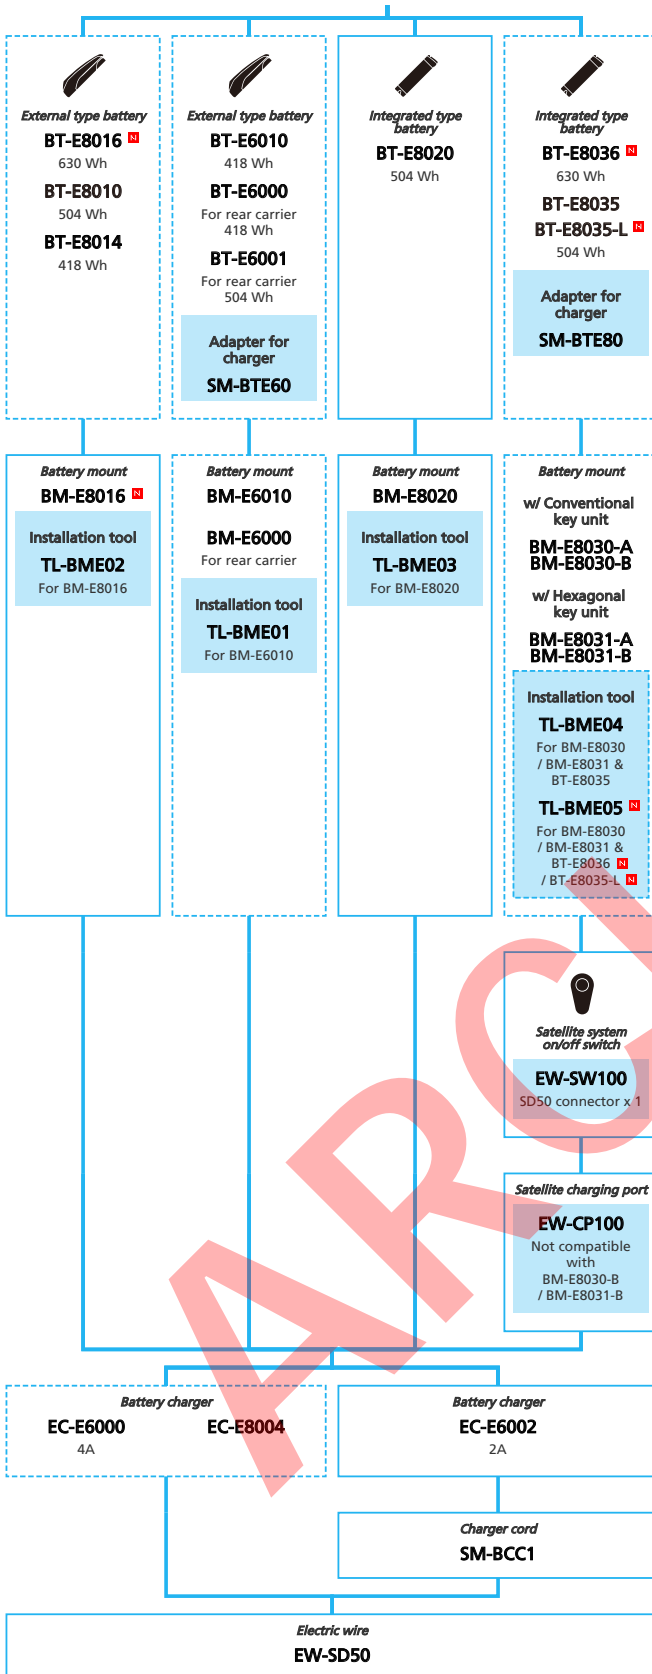

- ... New model
- ... Additional option
- ... All select
- ... Alternative option
- ... Single select