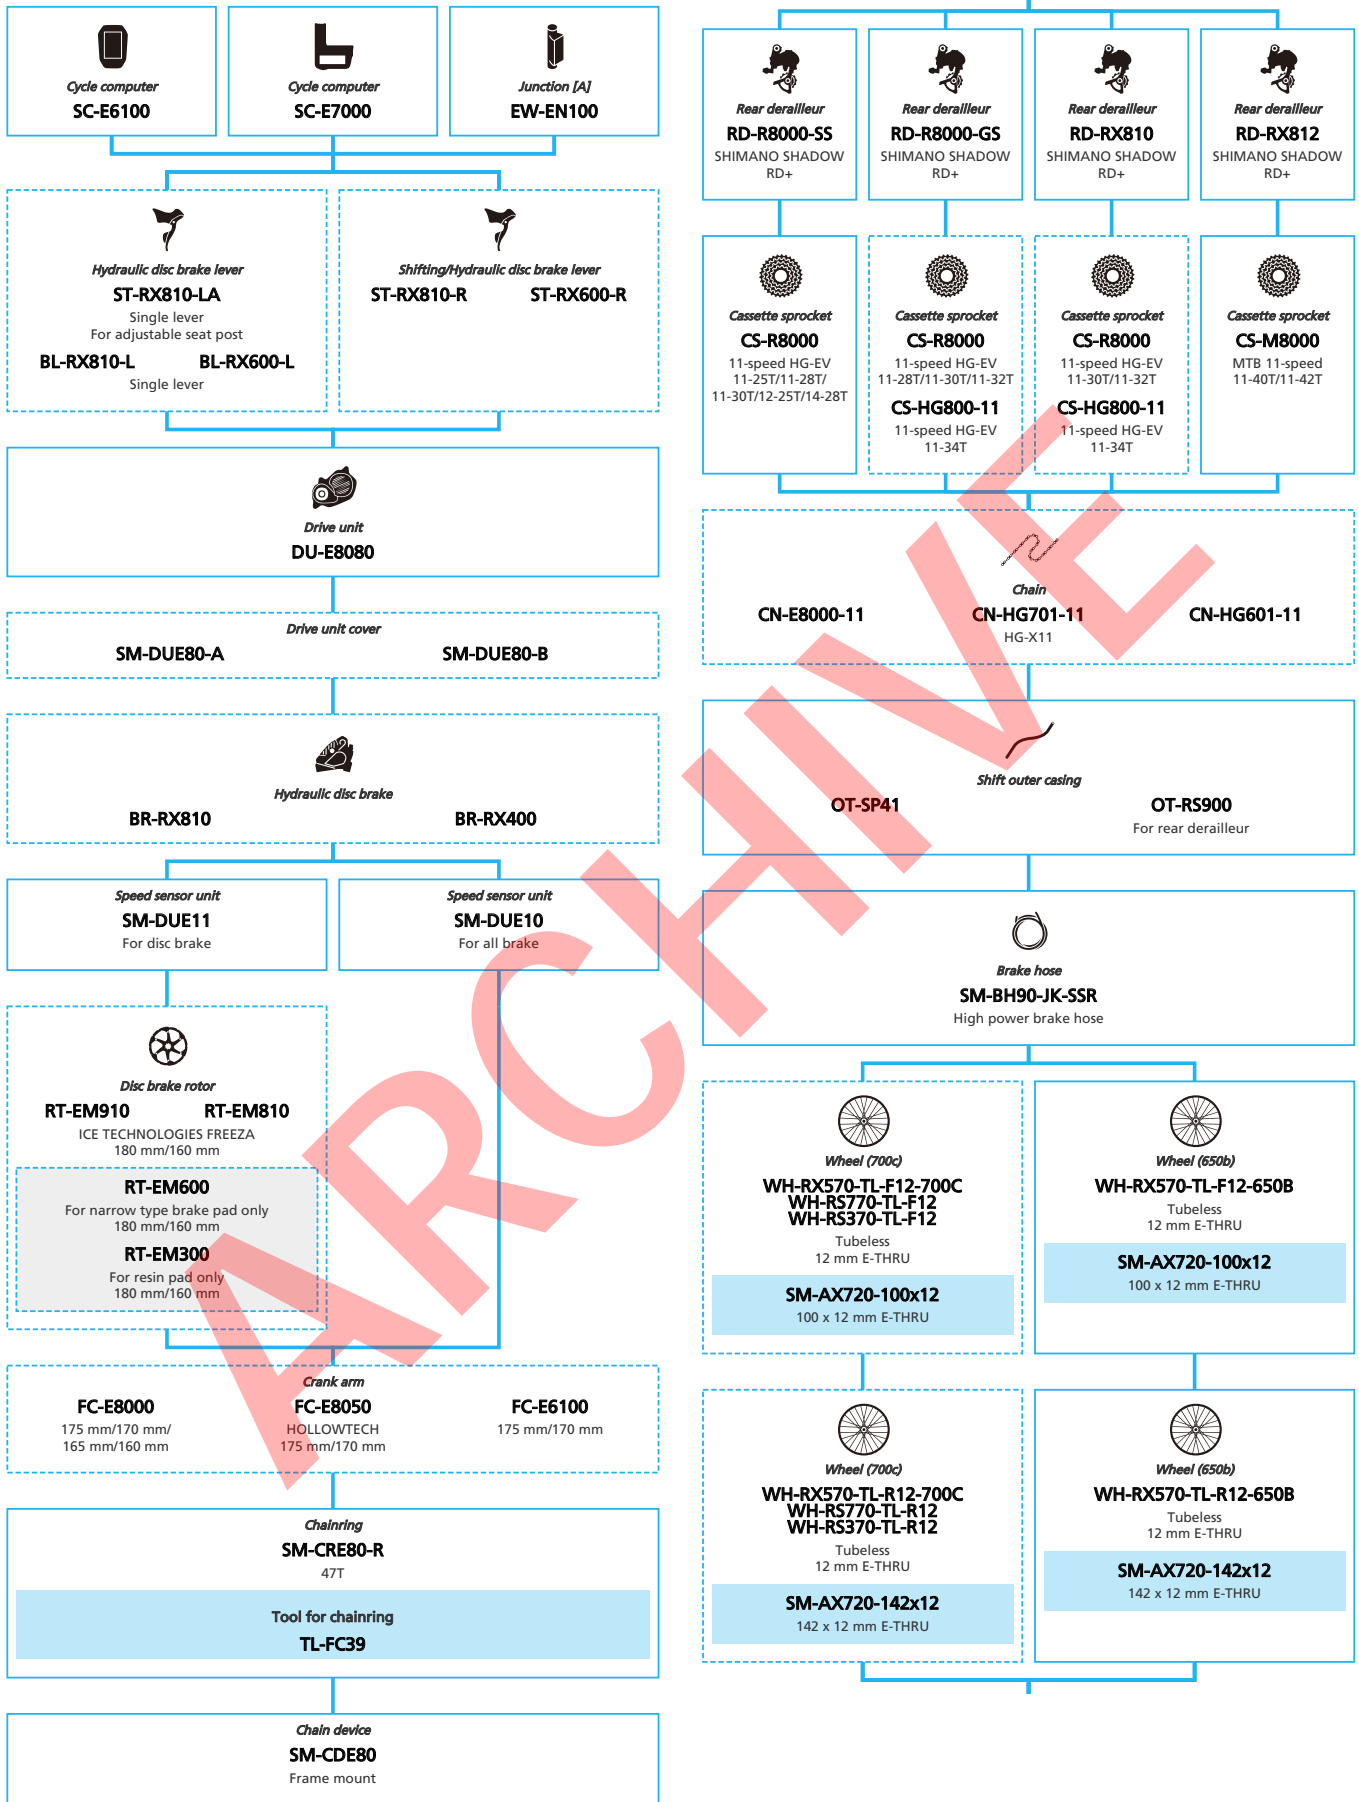

SHIMANO STOPS E8080 series for Japan market

(For Drop Handlebar Mechanical spec.)

N ... New model
■ ... Additional option
□ ... All select
▨ ... Alternative option
▨ ... Single select

E-BIKE