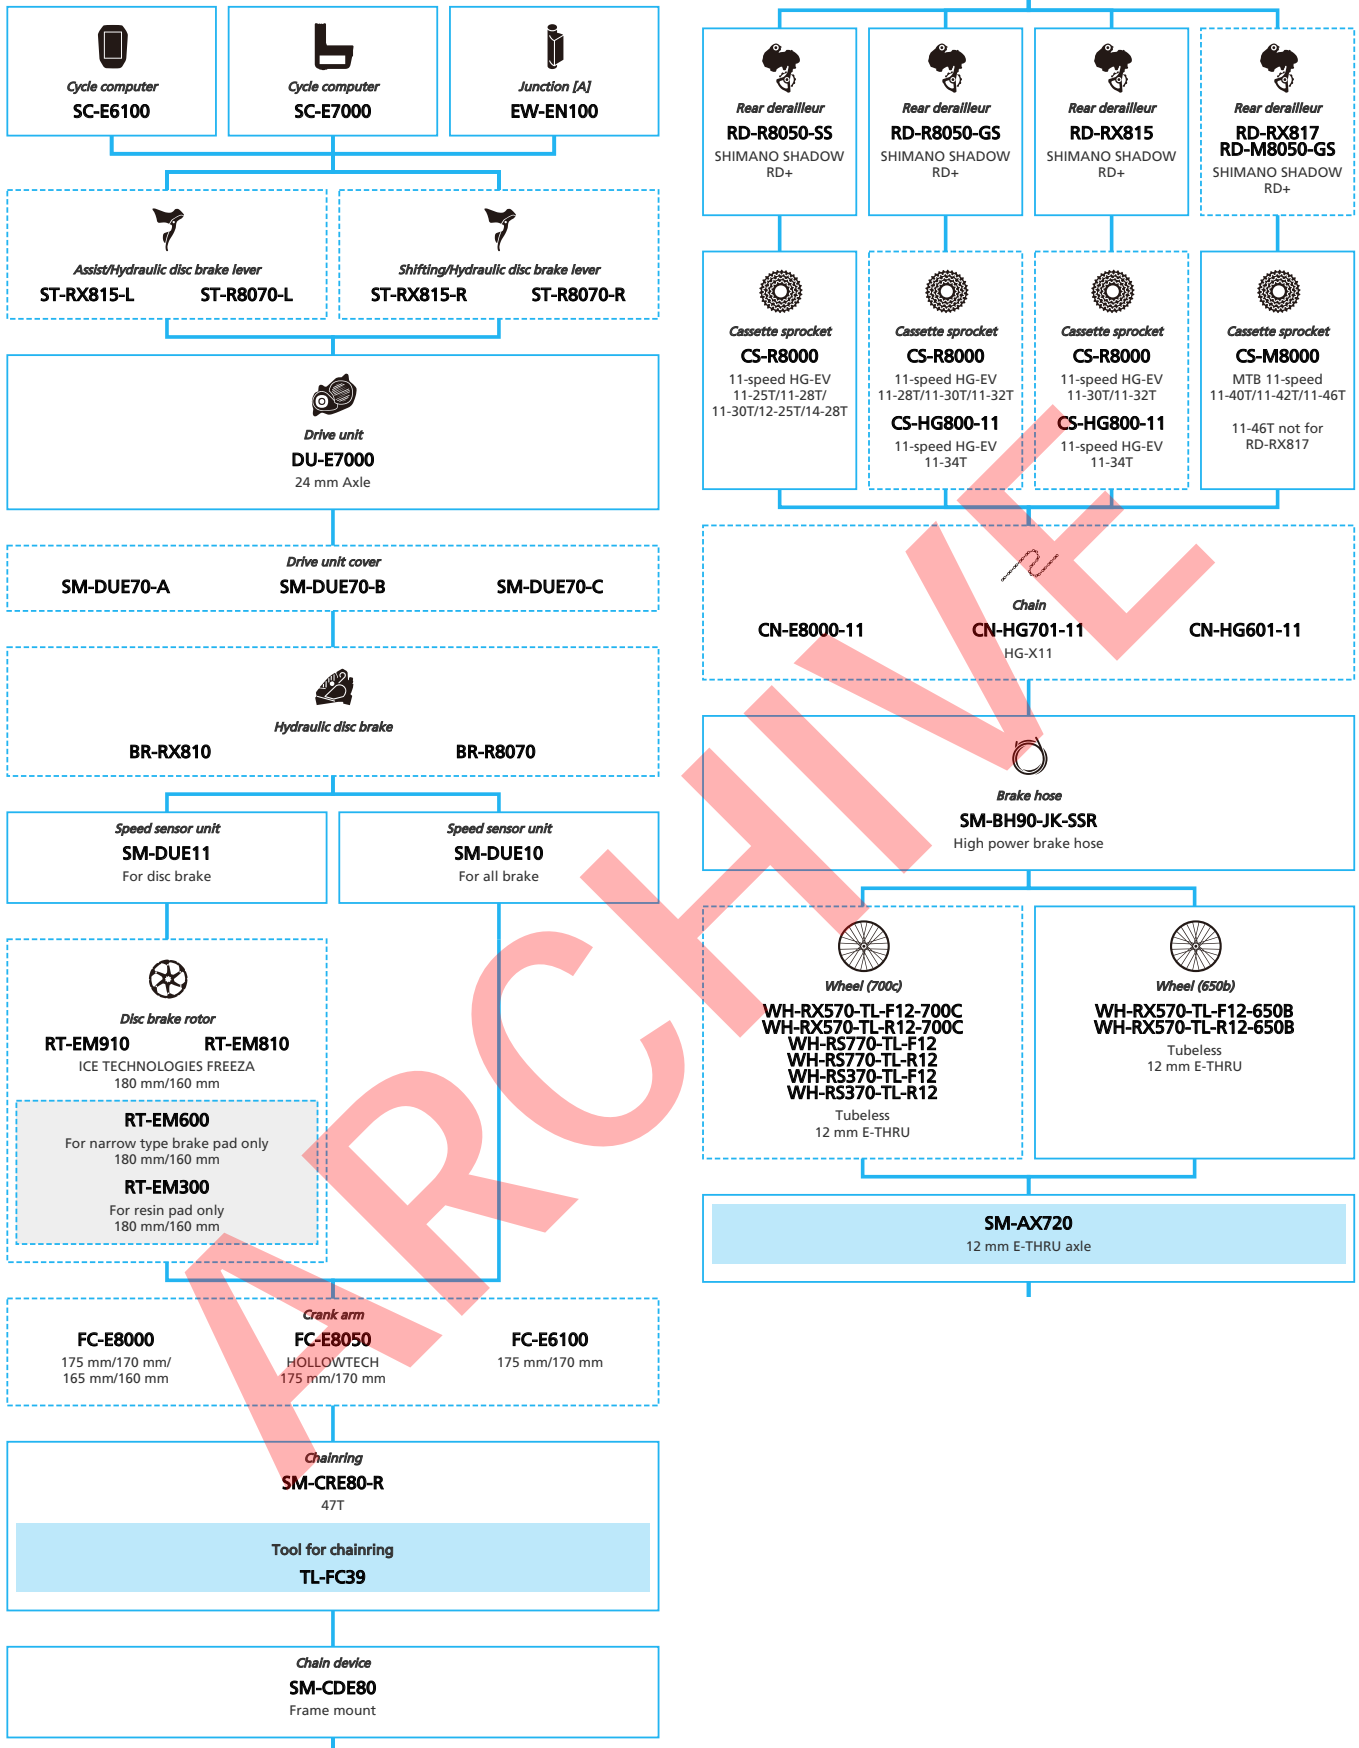

SHIMANO STOPS E7000 series (For Drop Handlebar Electronic spec.)

N ... New model
  ... Additional option
  ... Alternative option
  ... All select
  ... Single select

E-BIKE