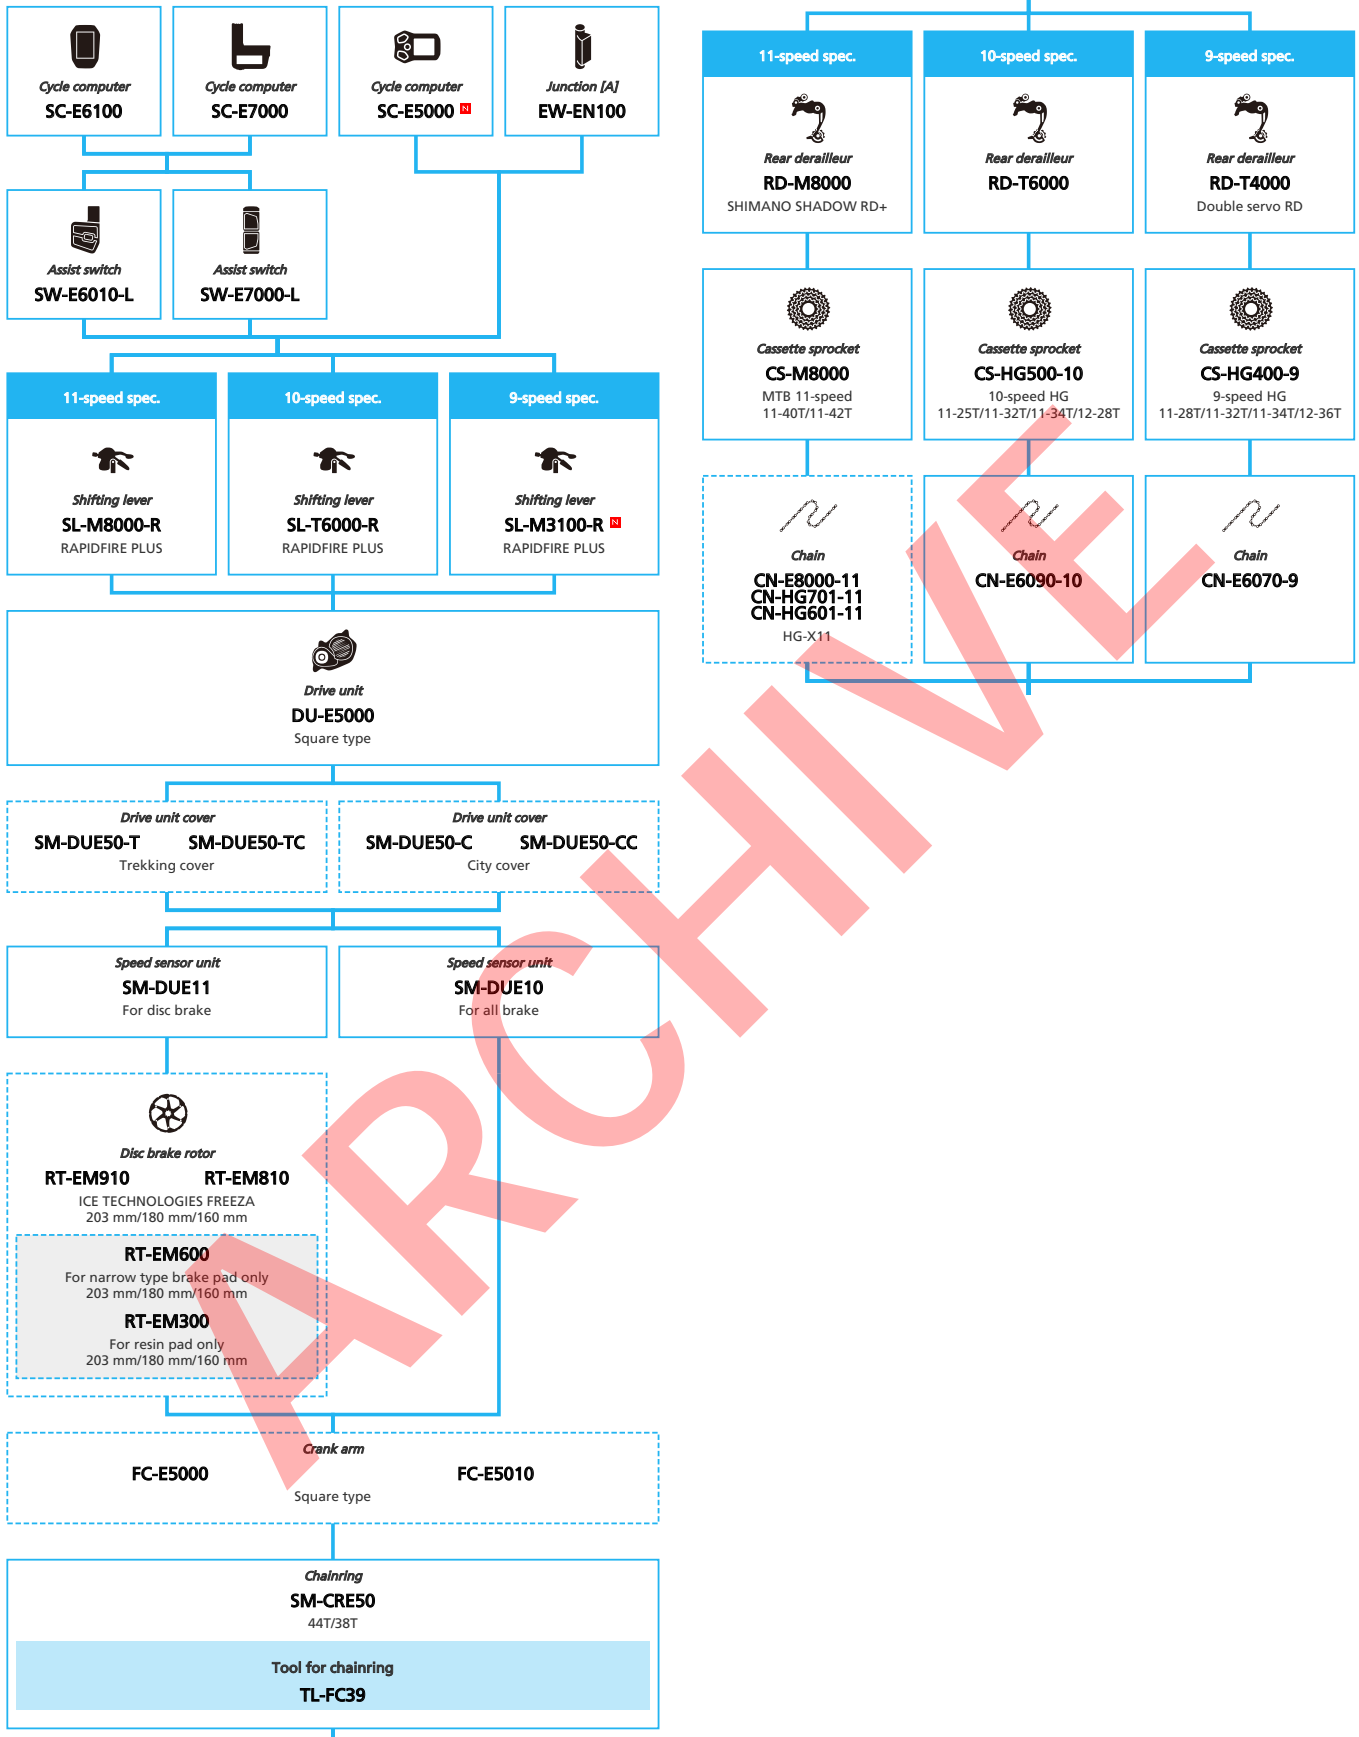

SHIMANO STEPS E5000 series with Rear Derailleur (Mechanical spec.)

N ... New model
 ... Additional option
 ... Alternative option
 ... All select
 ... Single select

E-BIKE