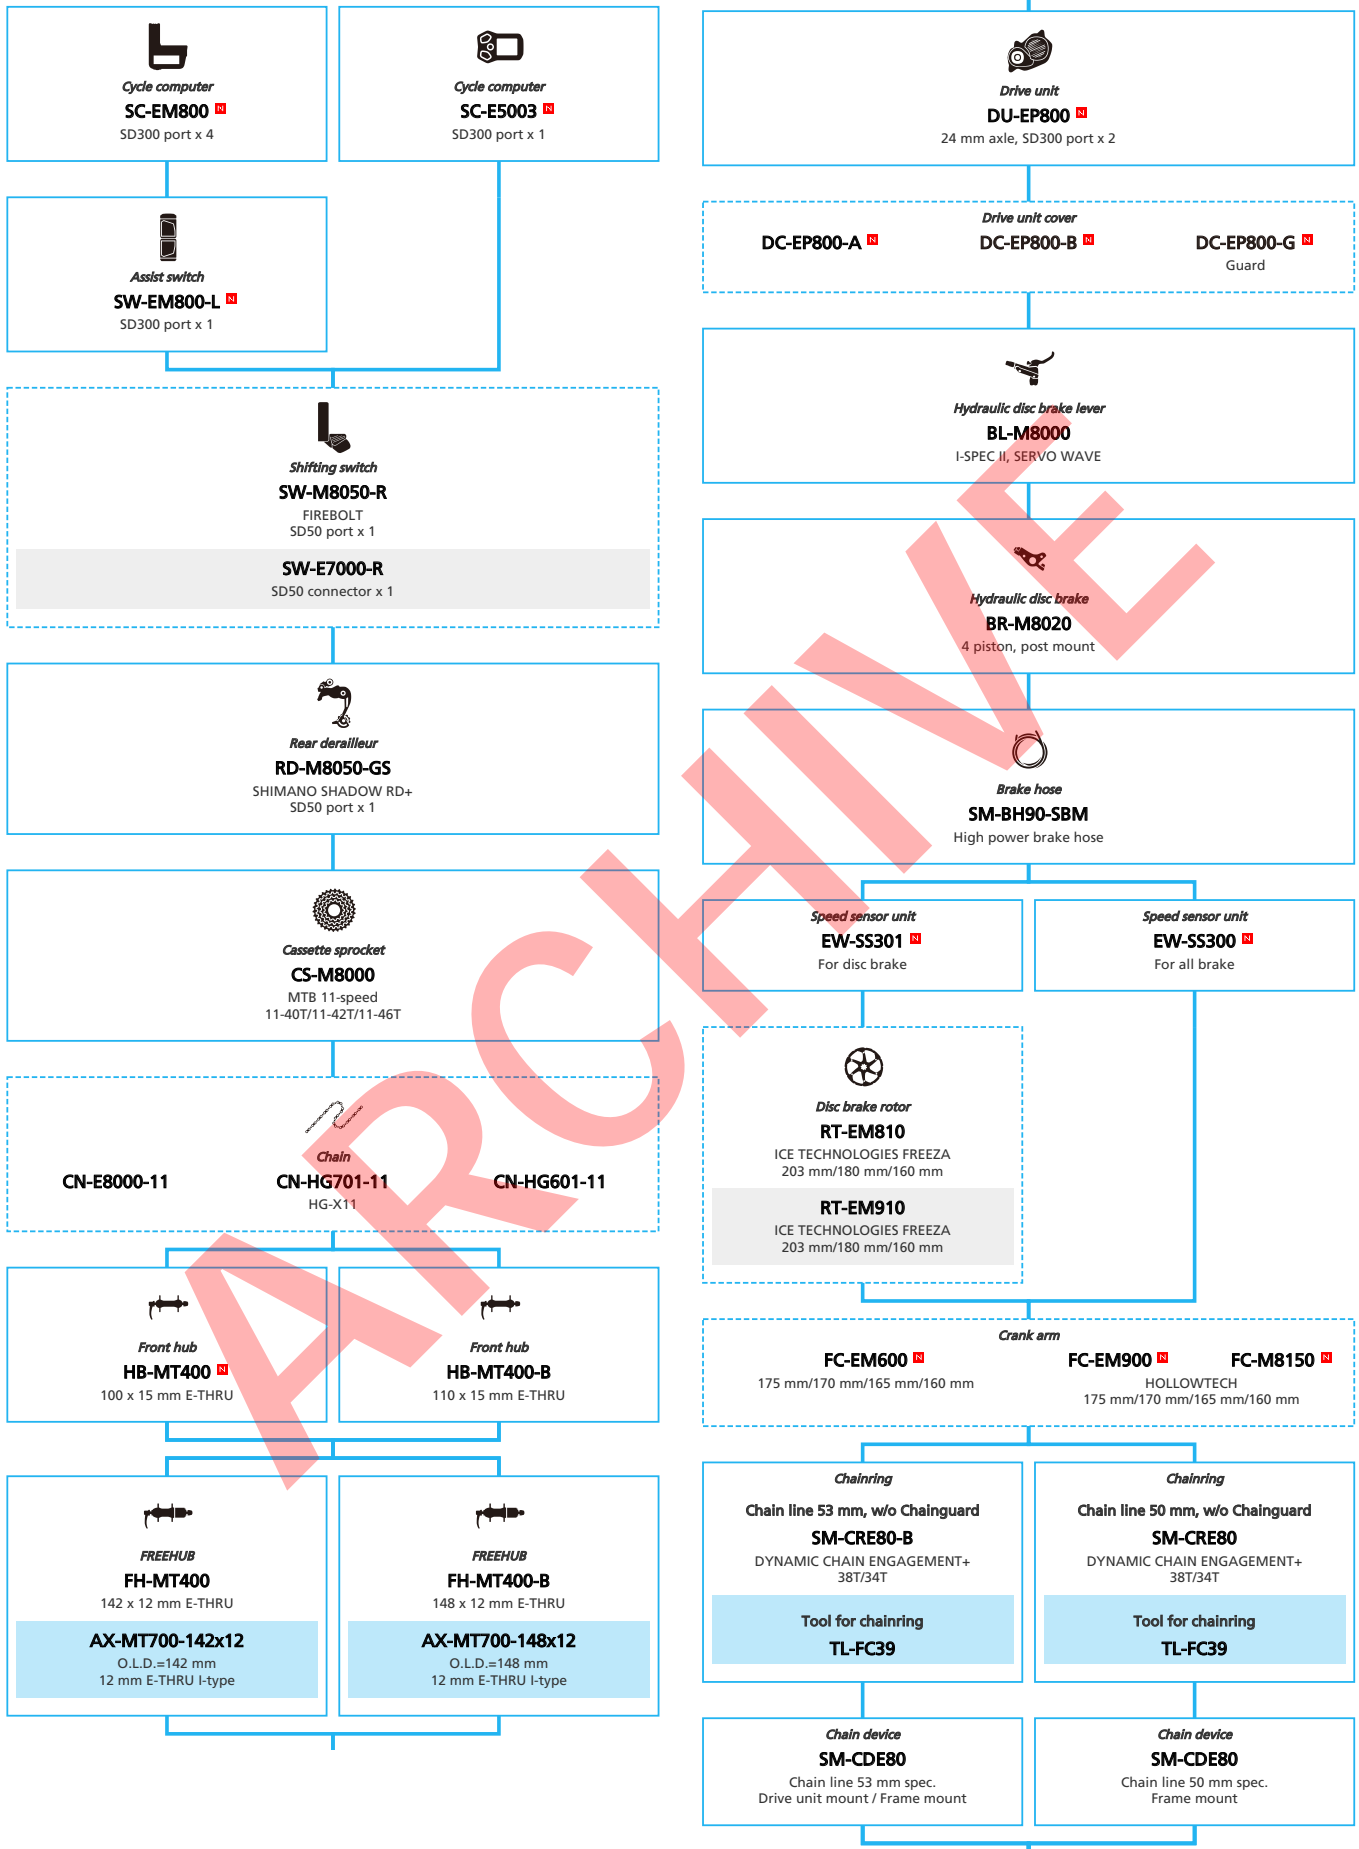

EP8 with Rear Derailleur (Electronic spec.)

■ ... New model
  ... Additional option
  ... All select
  ... Alternative option
  ... Single select

E-BIKE