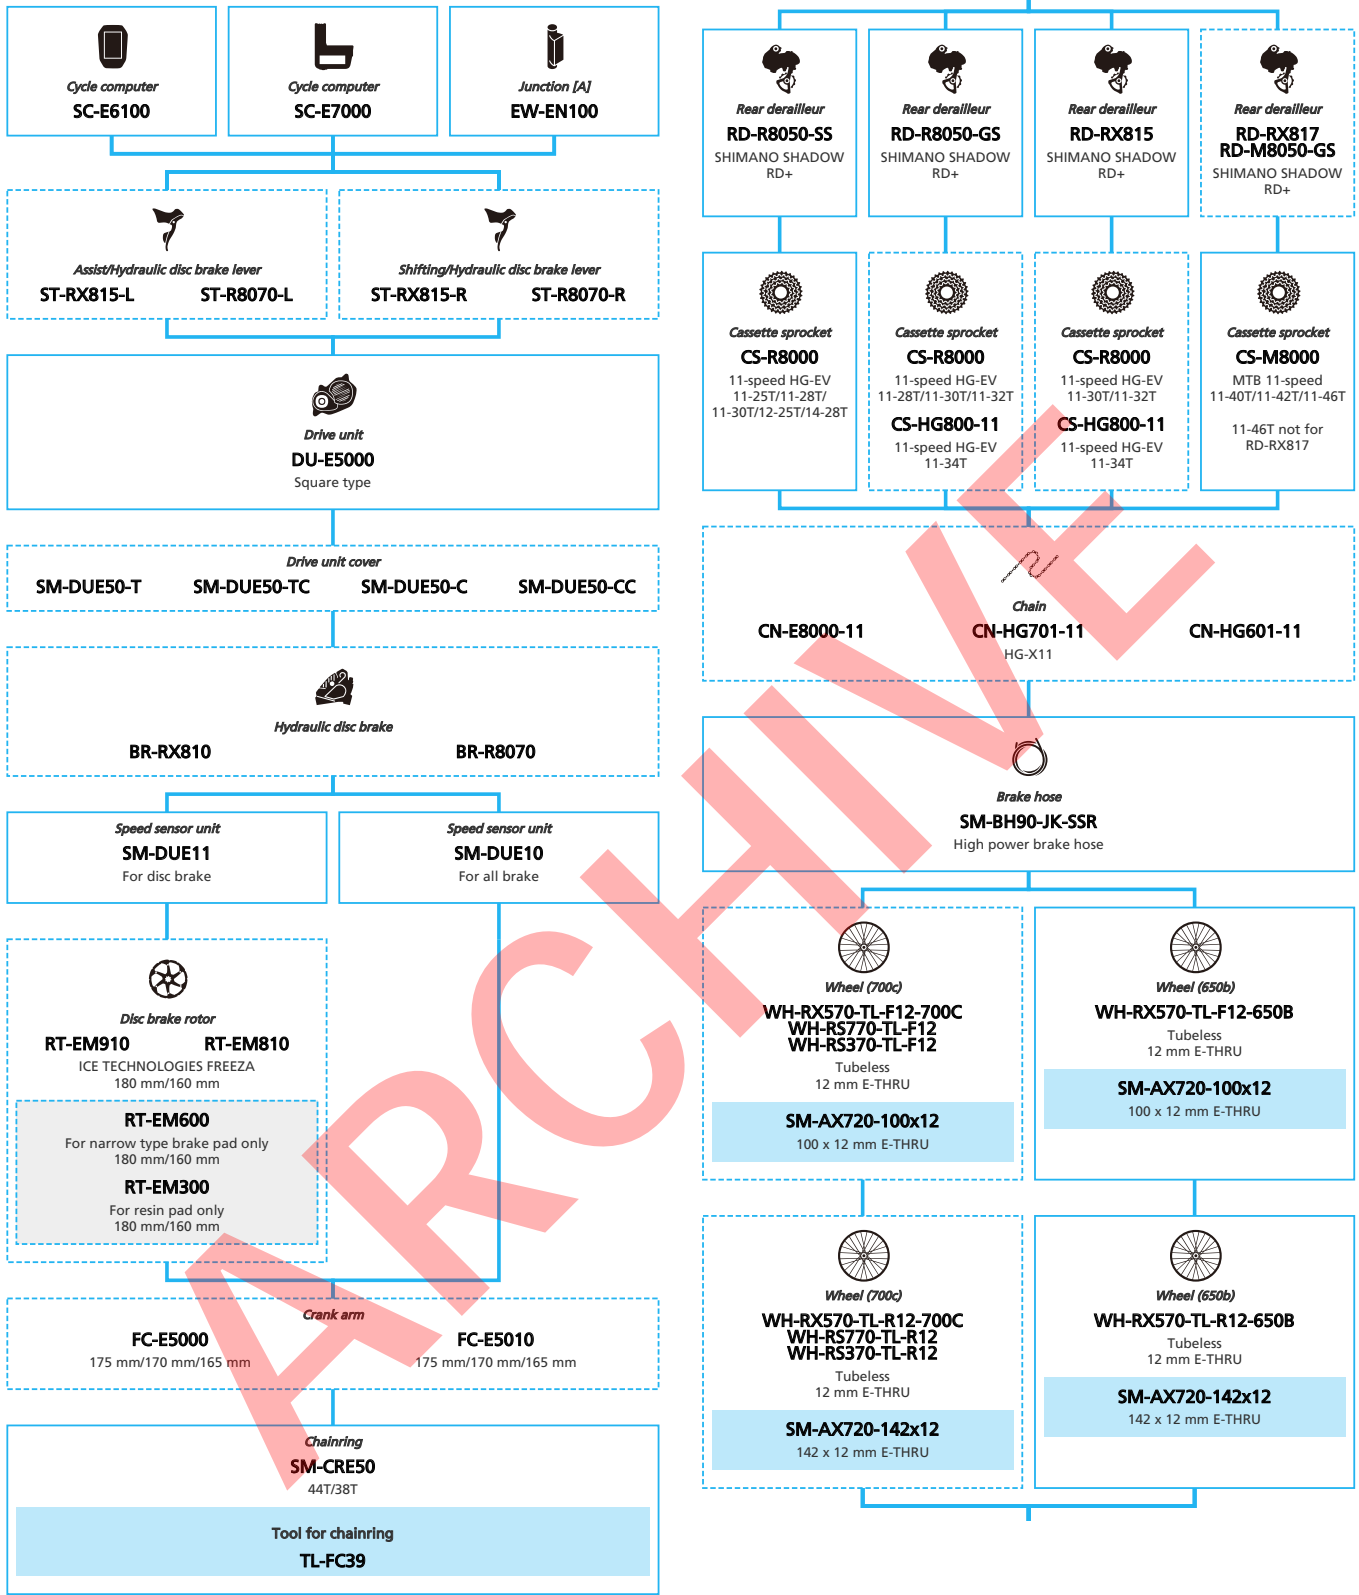

SHIMANO STOPS E5000 series with Rear Derailleur (For Drop Handlebar Electronic spec.)

N ... New model
■ ... Additional option
■ ... Alternative option
□ ... All select
□ ... Single select

E-BIKE