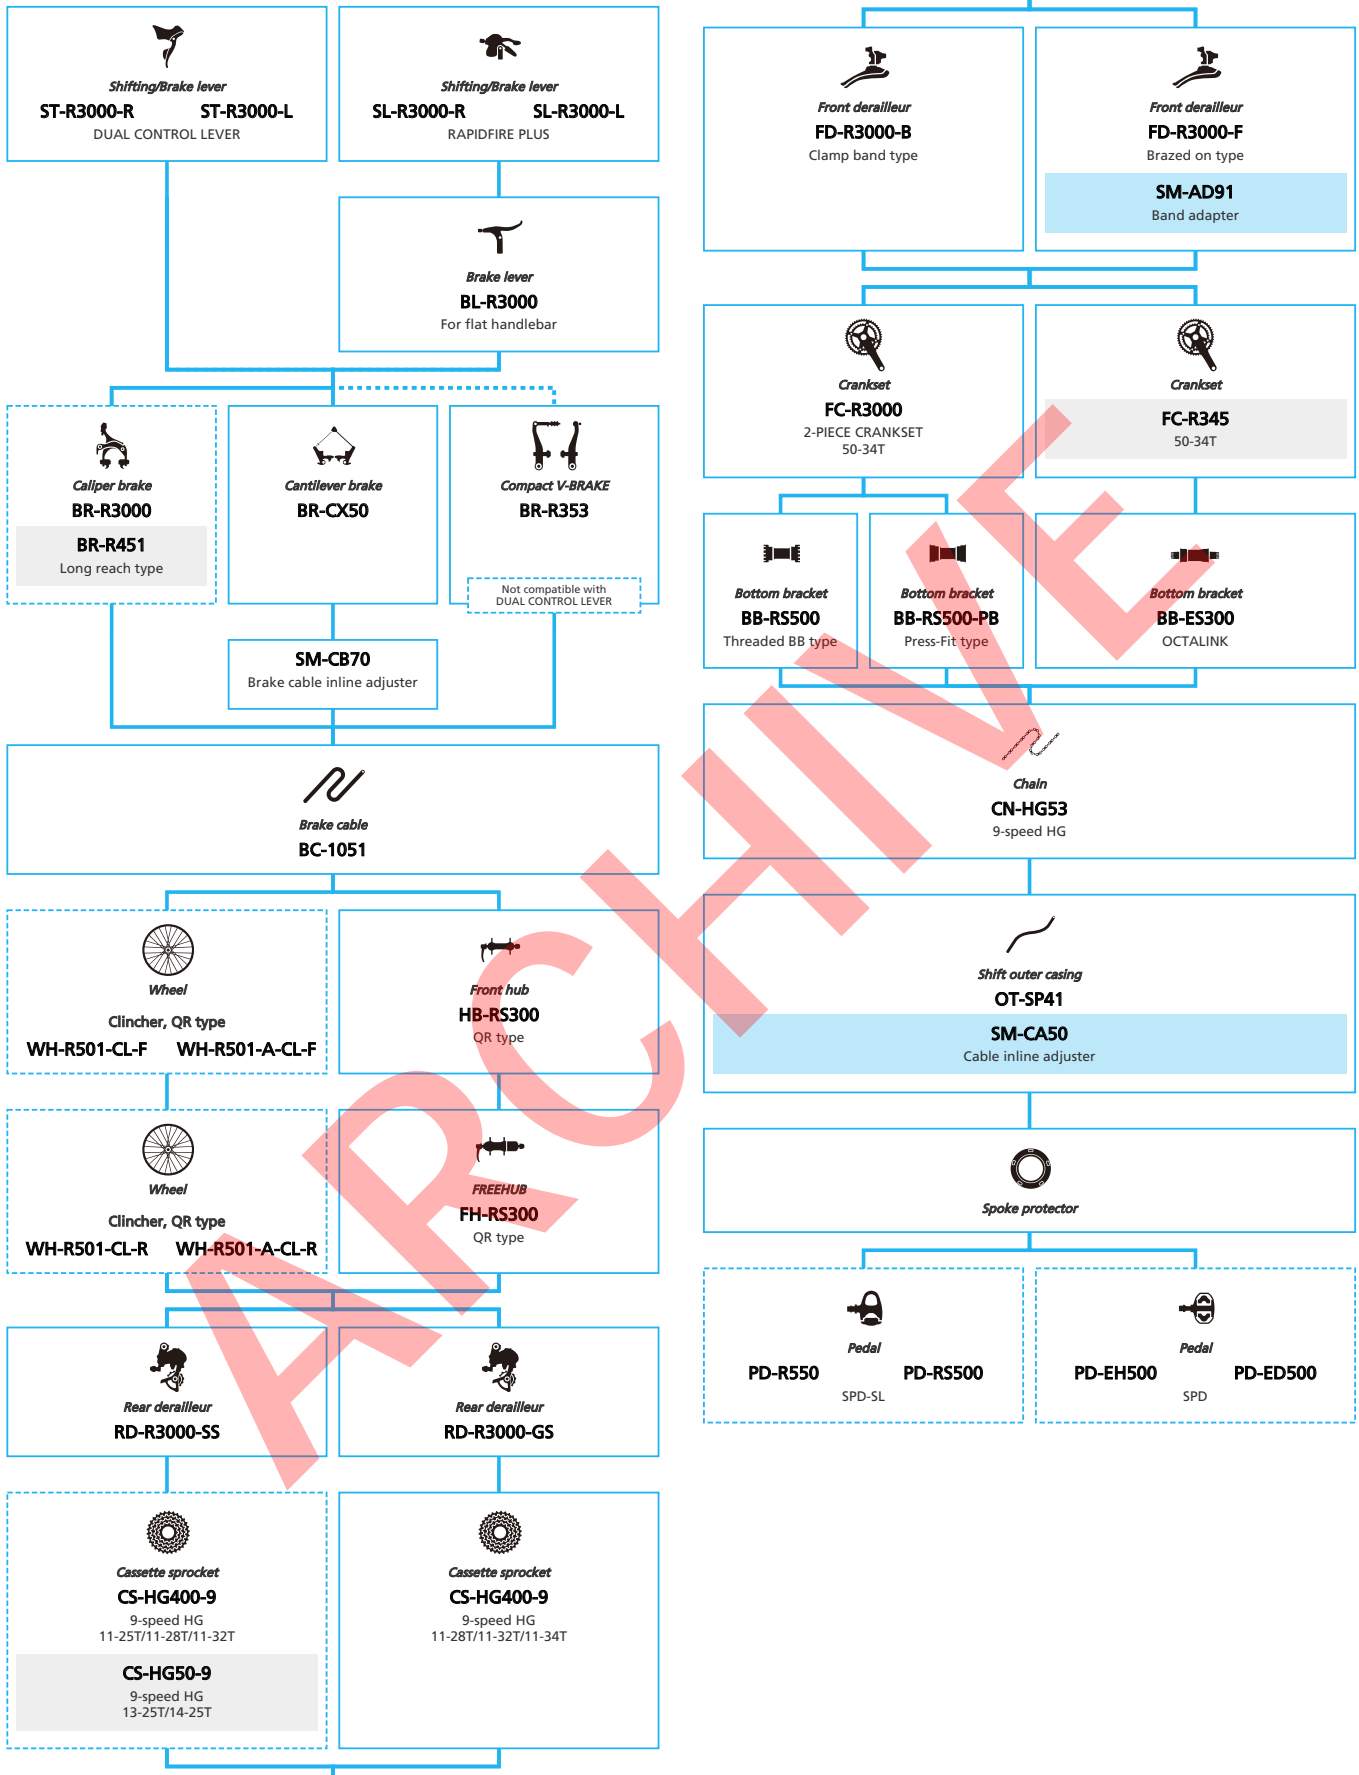

SHIMANO *SORA* (2x9-speed)

- ... New model
- ... Additional option
- ... Alternative option
- ... All select
- ... Single select

Road Bike