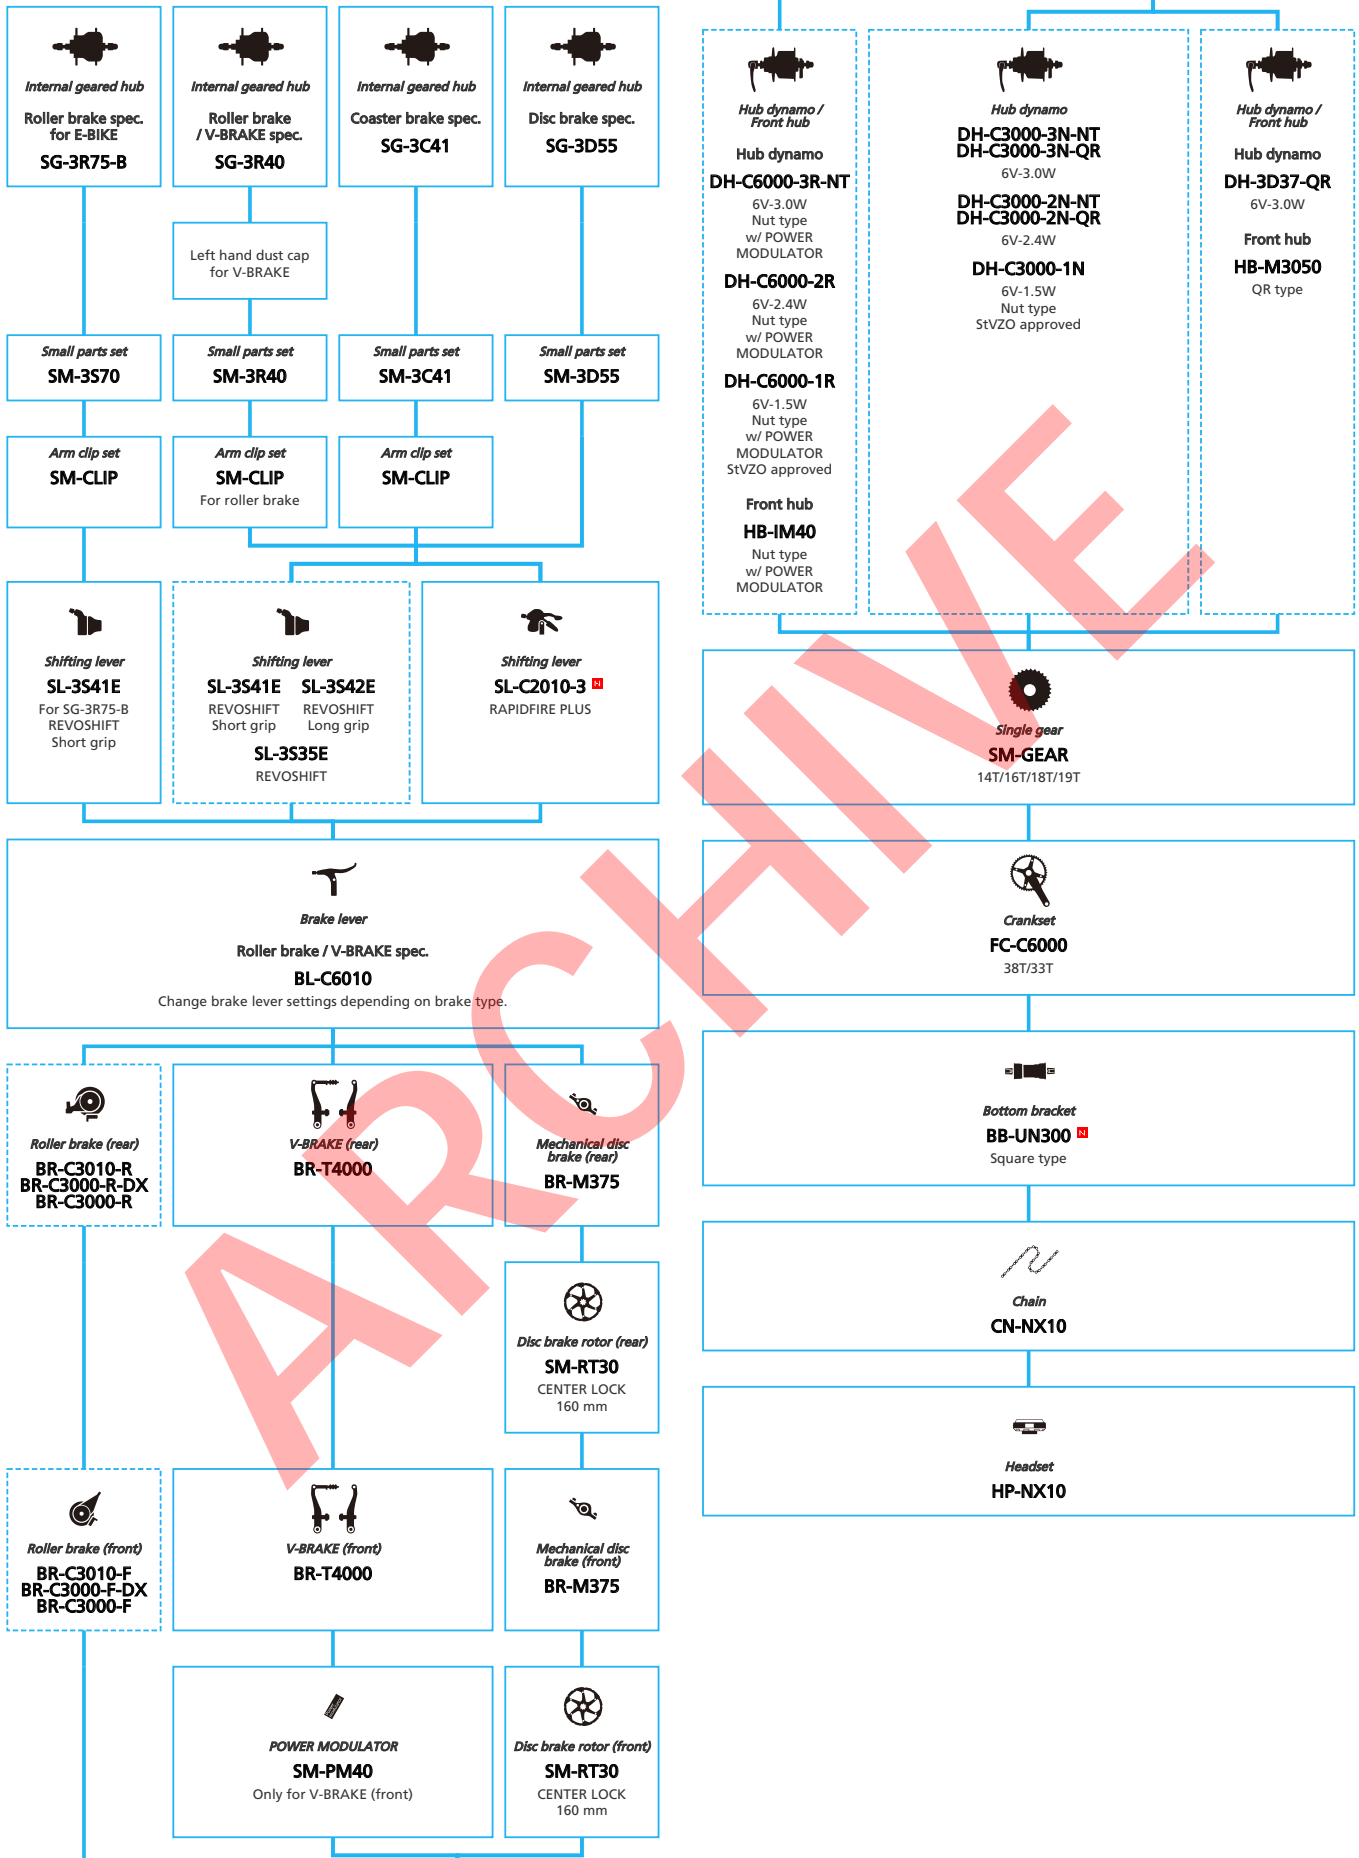

SHIMANO Nexus (INTER-3)

N ... New model
■ ... Additional option
□ ... All select
□ ... Alternative option
□ ... Single select

URBAN Bike