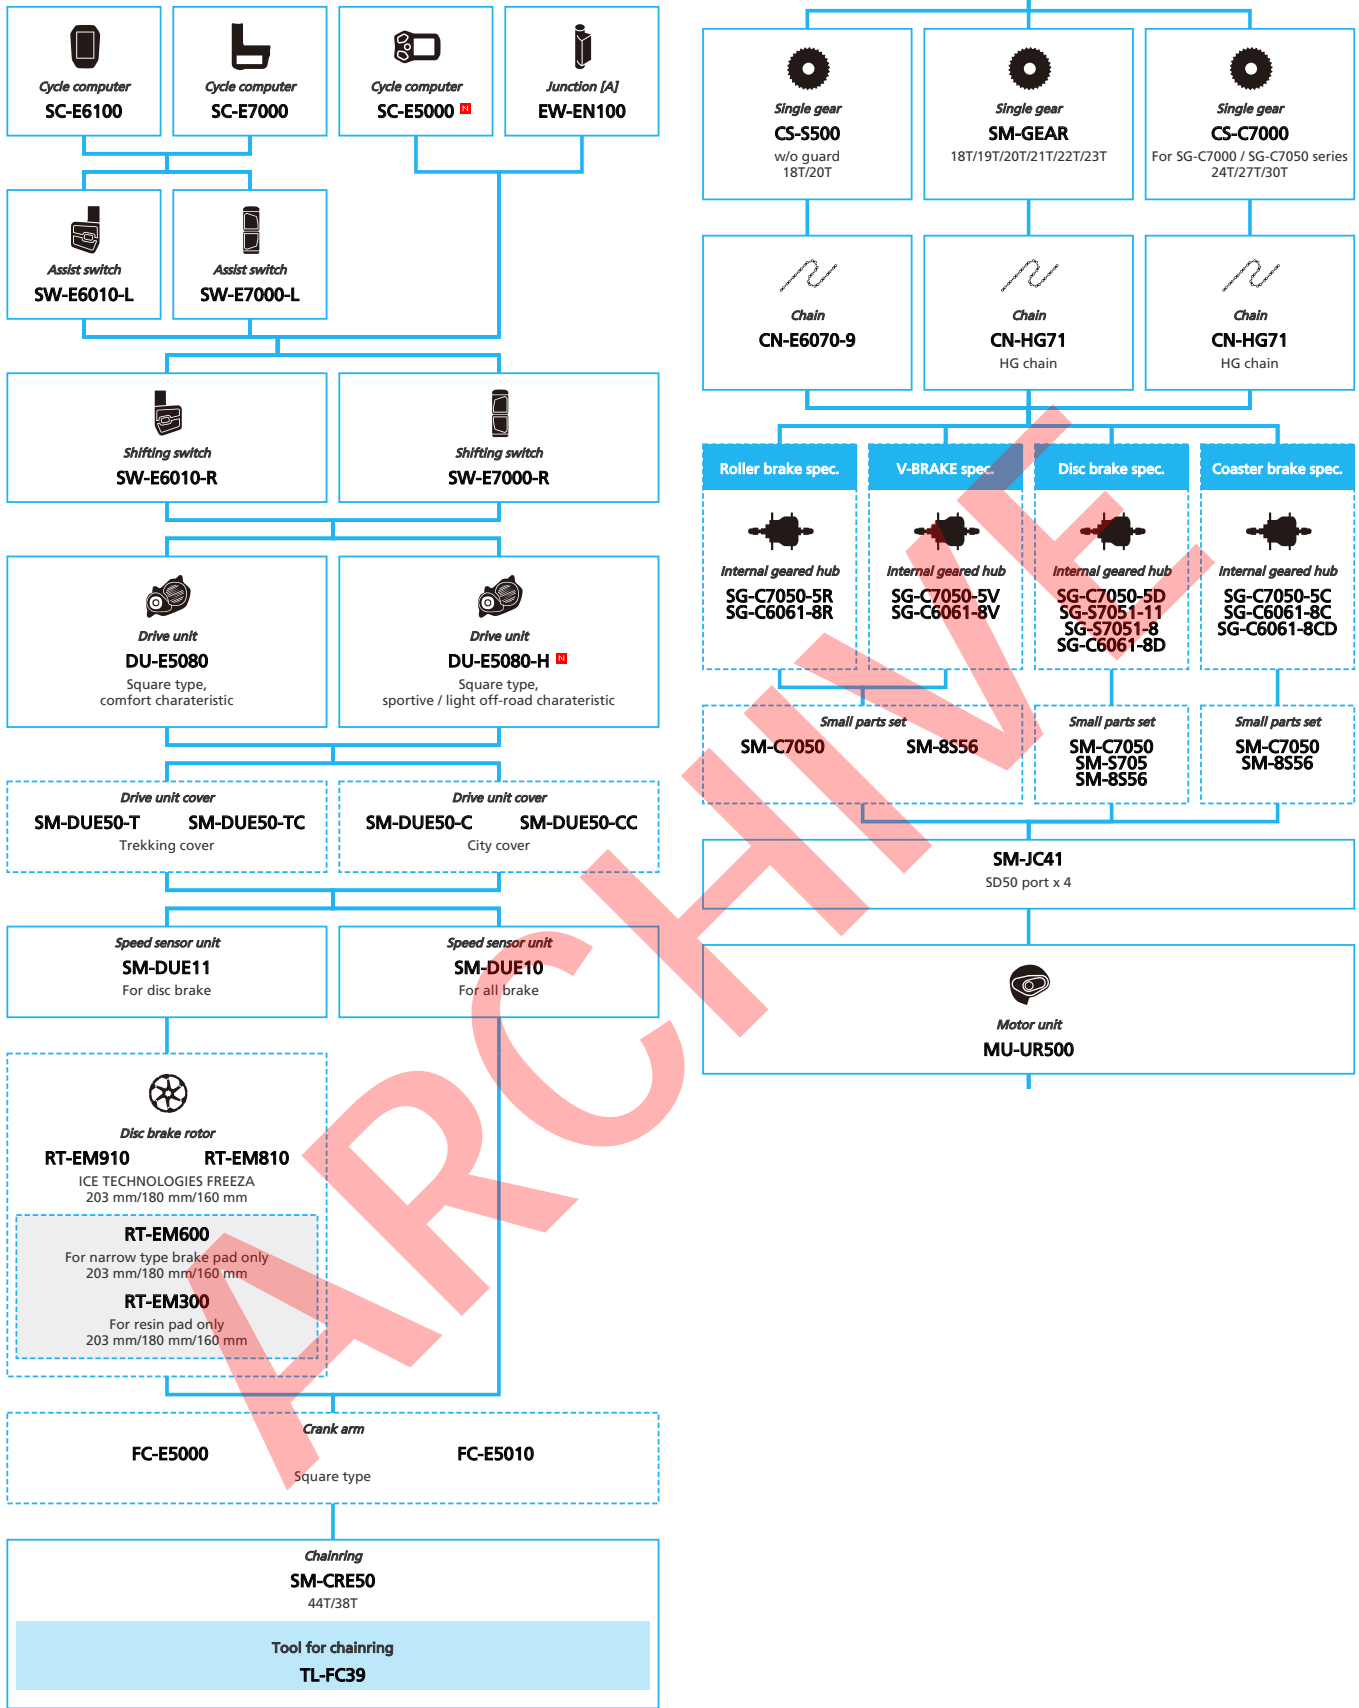

SHIMANO STEPS E5080 series for Japan market with Internal Geared Hub (Electronic spec.)

■ ... New model
  ... Additional option
  ... Alternative option
  ... All select
  ... Single select

E-BIKE