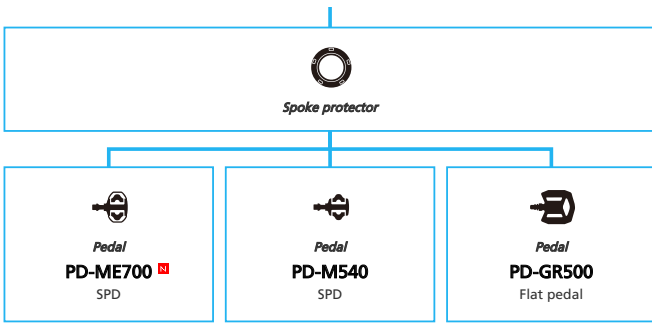

ARCHIVE

SHIMANO DEORE (2x11-speed)

N ... New model
 ... Additional option
 ... Alternative option
 ... All select
 ... Single select

Mountain Bike

- ... New model
- ... Additional option
- ... Single select
- ... All select
- ... Alternative option

ARCHIVE

SHIMANO DEORE (1x10-speed)

N ... New model
 ■ ... Additional option
 □ ... All select
 ▨ ... Alternative option
 ▨ ... Single select

Mountain Bike

-  ... New model
-  ... Additional option
-  ... Alternative option
-  ... All select
-  ... Single select