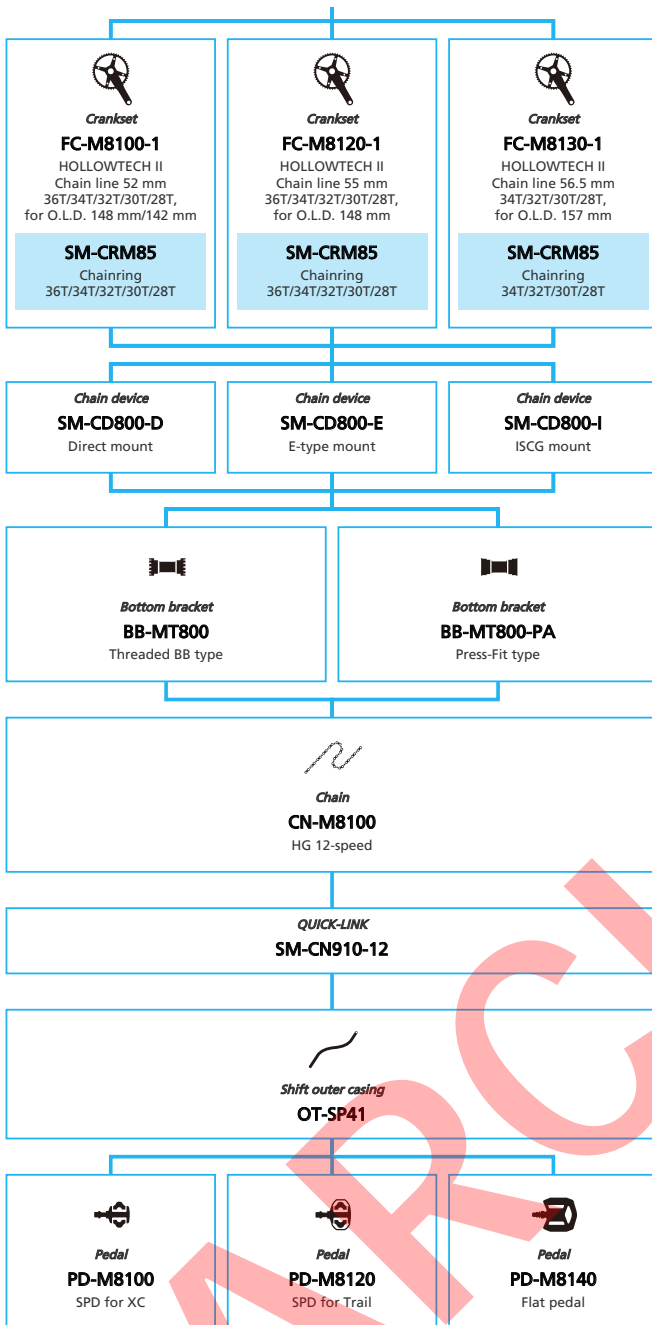

- ... New model
- ... Additional option
- ... All select
- ... Alternative option
- ... Single select