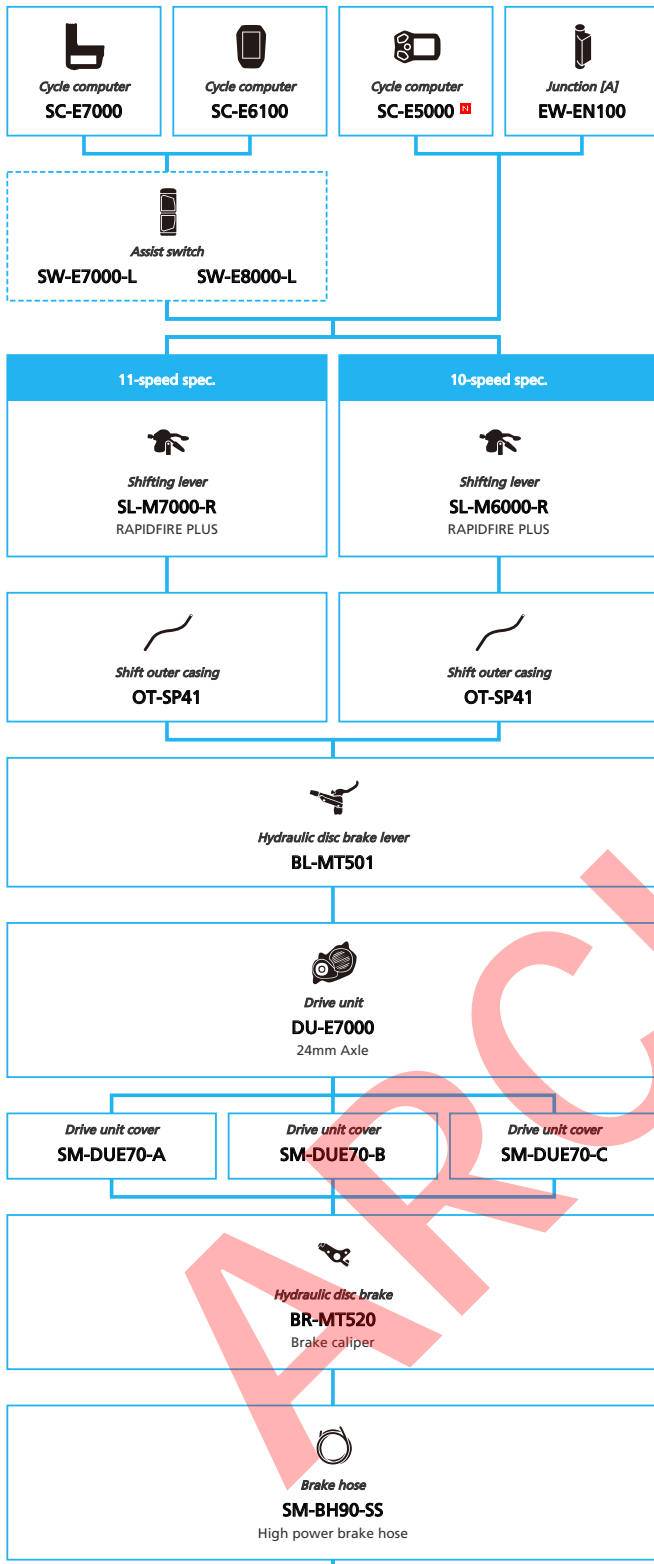

SHIMANO STEPS E7000 series (Mechanical Derailleur spec.)

■ ... New model
 ... Additional option
 ... Alternative option
 ... All select
 ... Single select