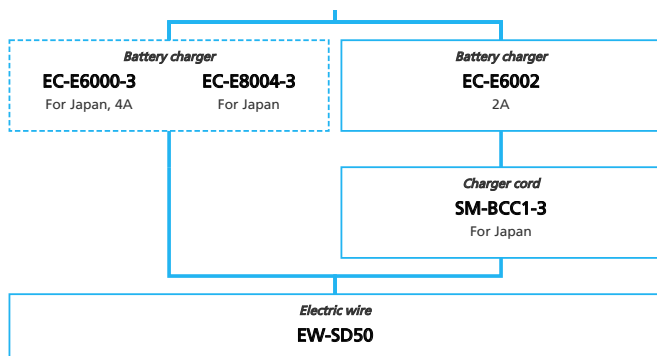

- ... New model
- ... Additional option
- ... All select
- ... Alternative option
- ... Single select

ARCHIVE