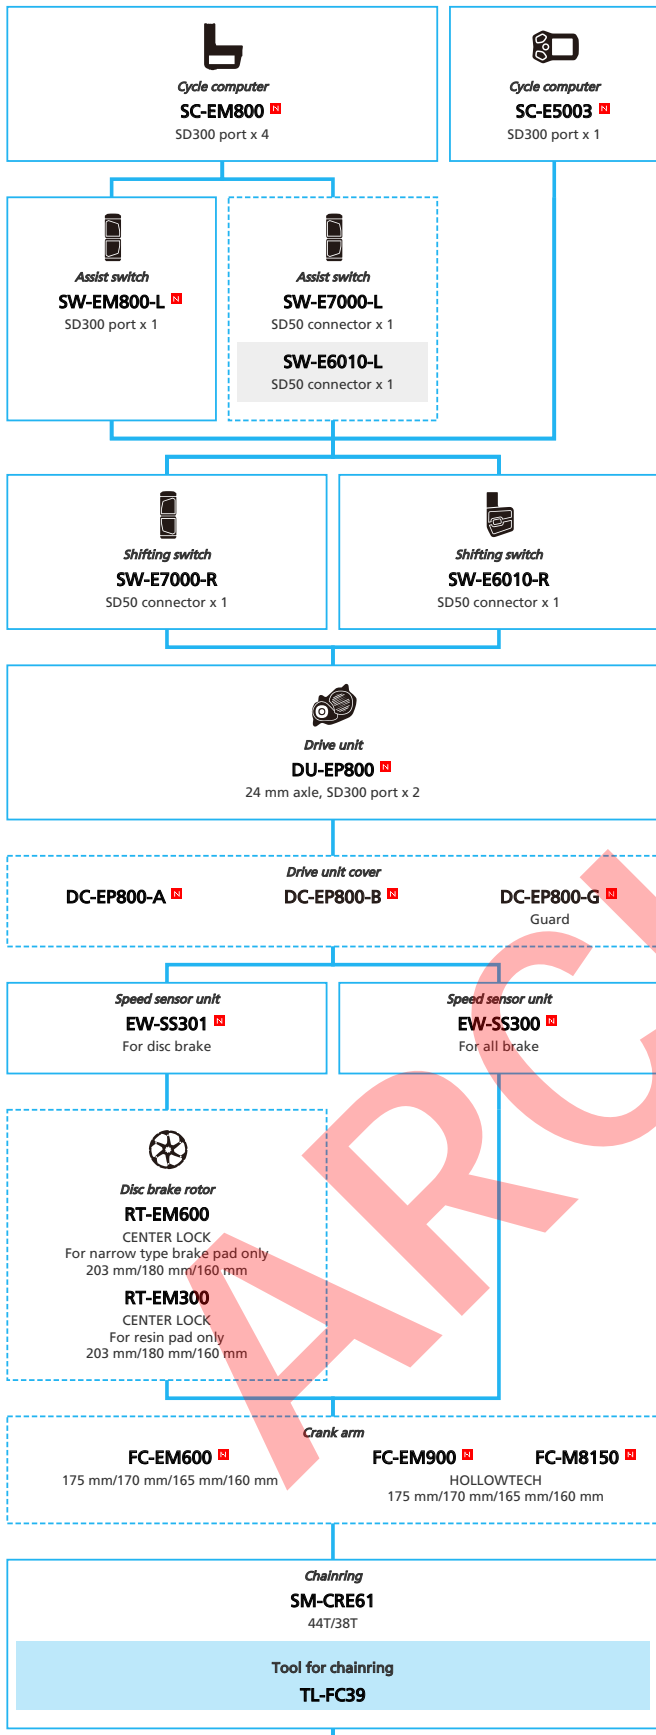

EP8 with Internal Geared Hub (Electronic spec.)

N ... New model
 ... Additional option
 ... Alternative option
 ... All select
 ... Single select

E-BIKE