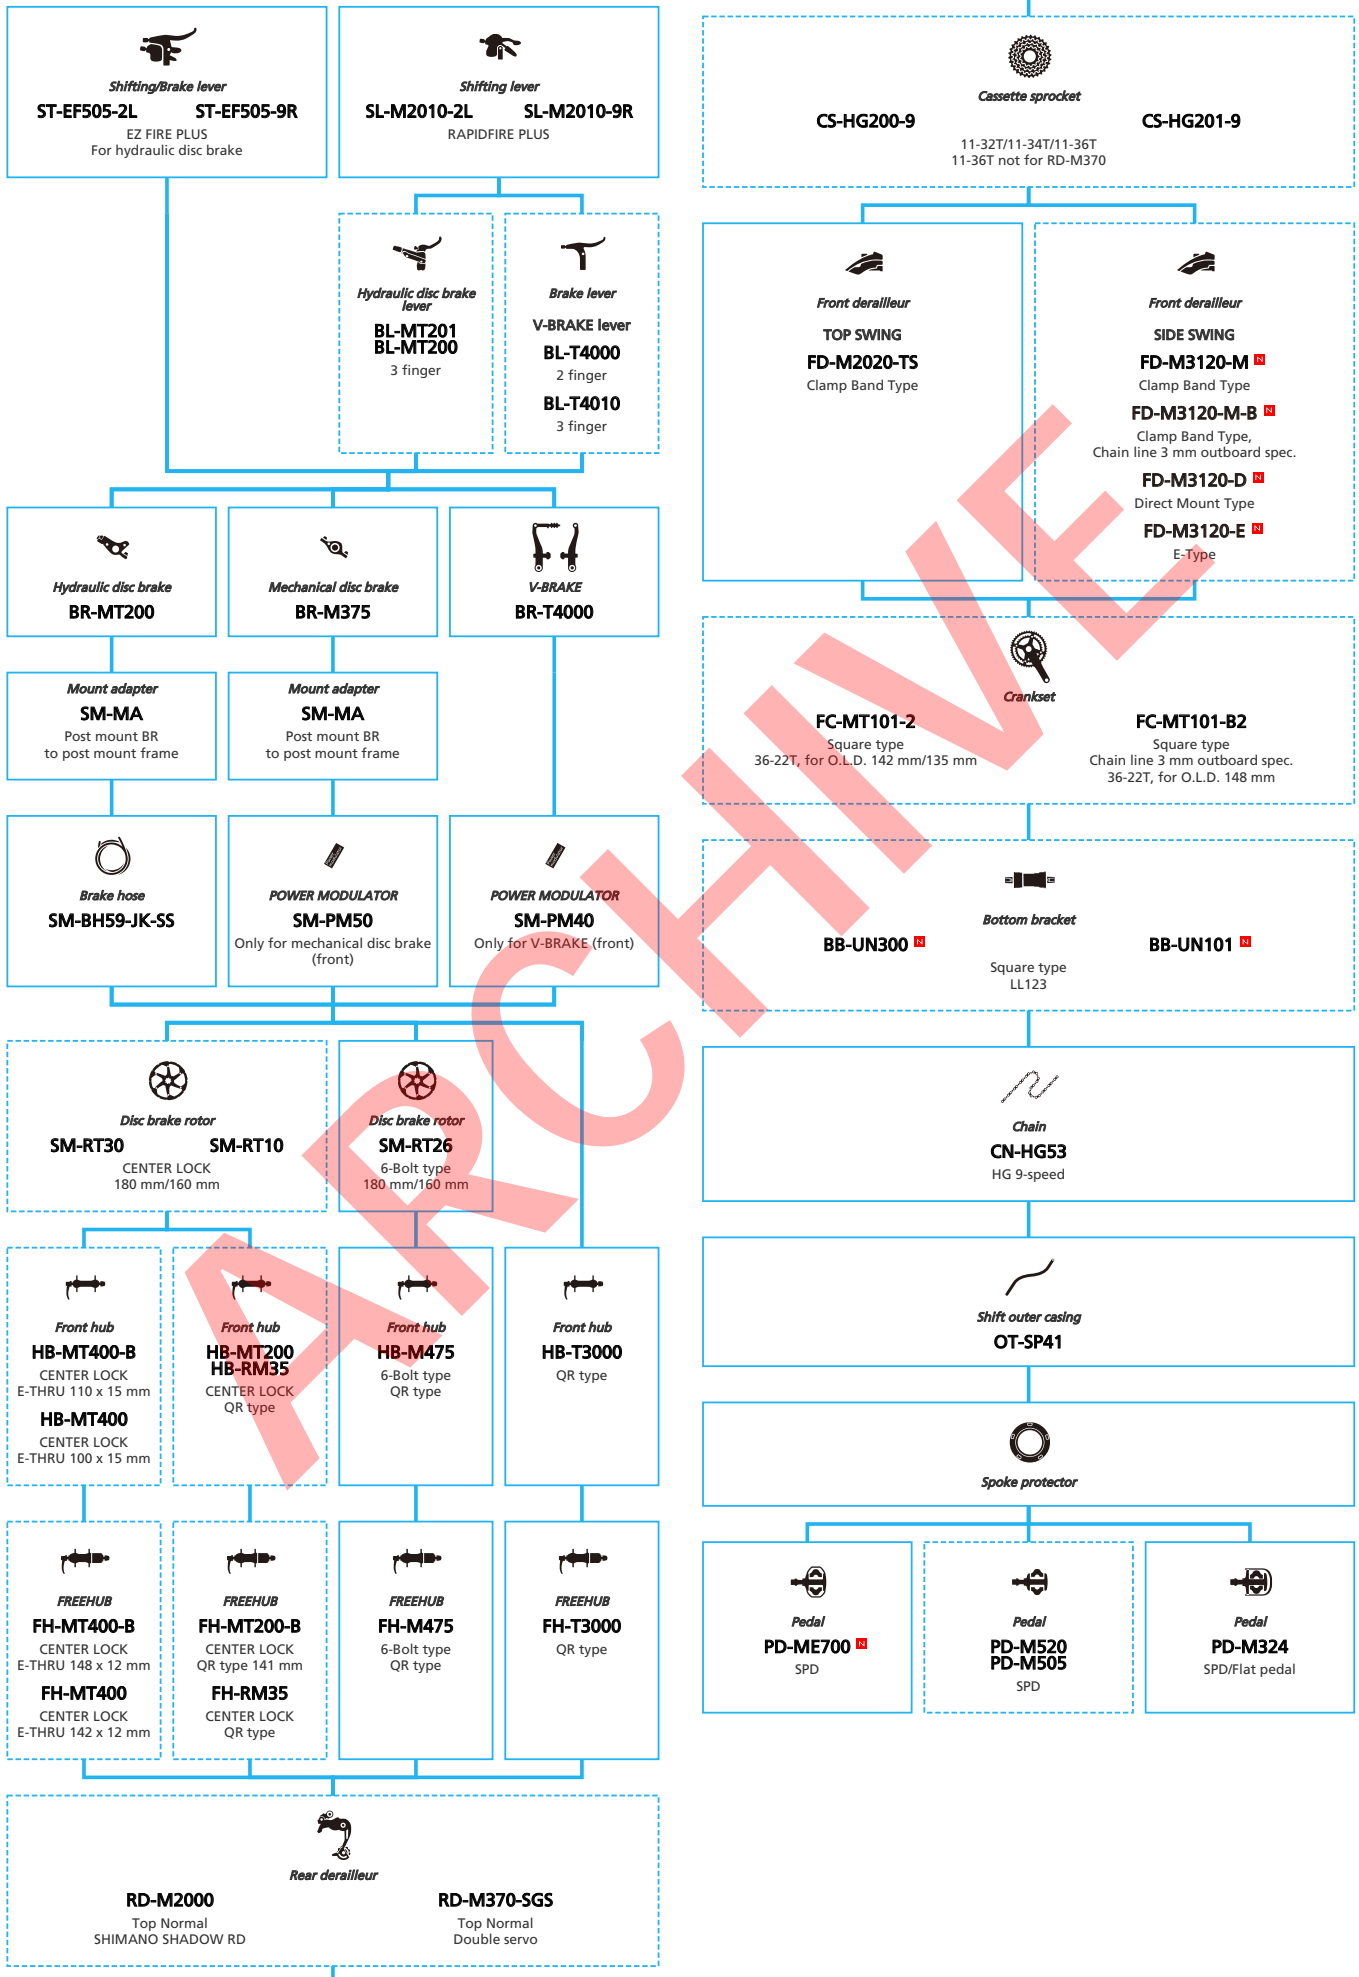

SHIMANO ALTUS (2x9-speed)

N ... New model
 ... Additional option
 ... Alternative option
 ... All select
 ... Single select

Mountain Bike