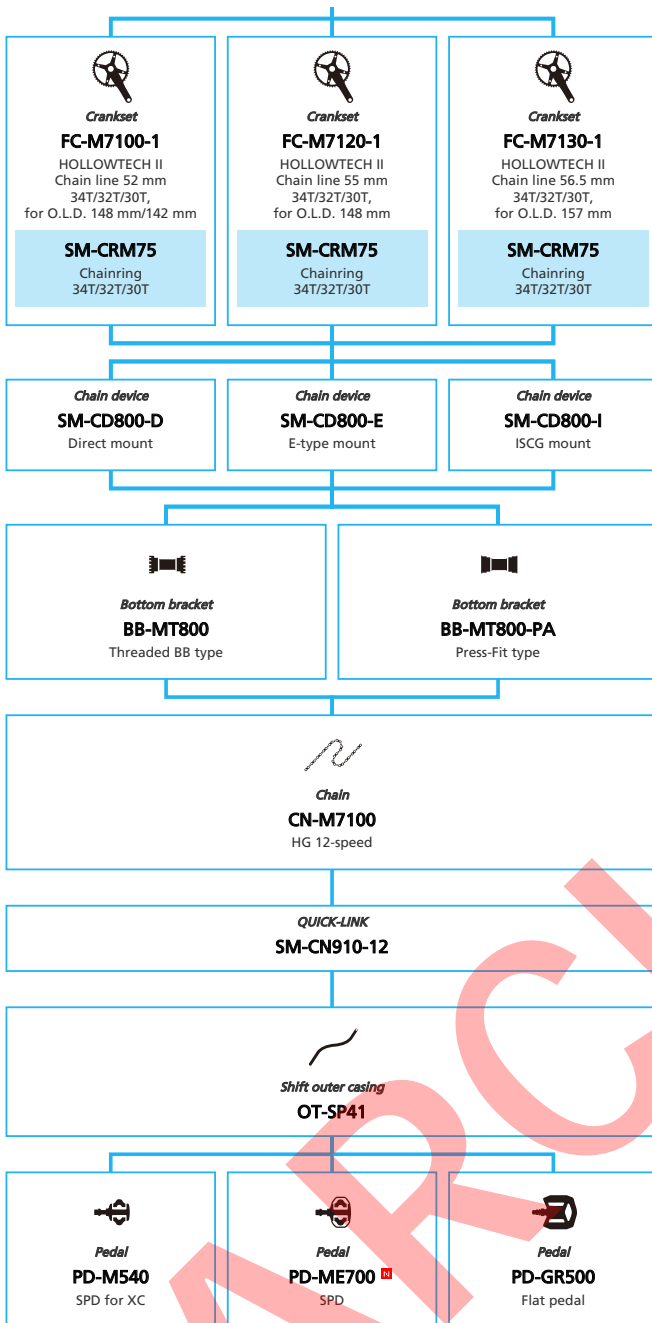

- ... New model
- ... Additional option
- ... All select
- ... Alternative option
- ... Single select