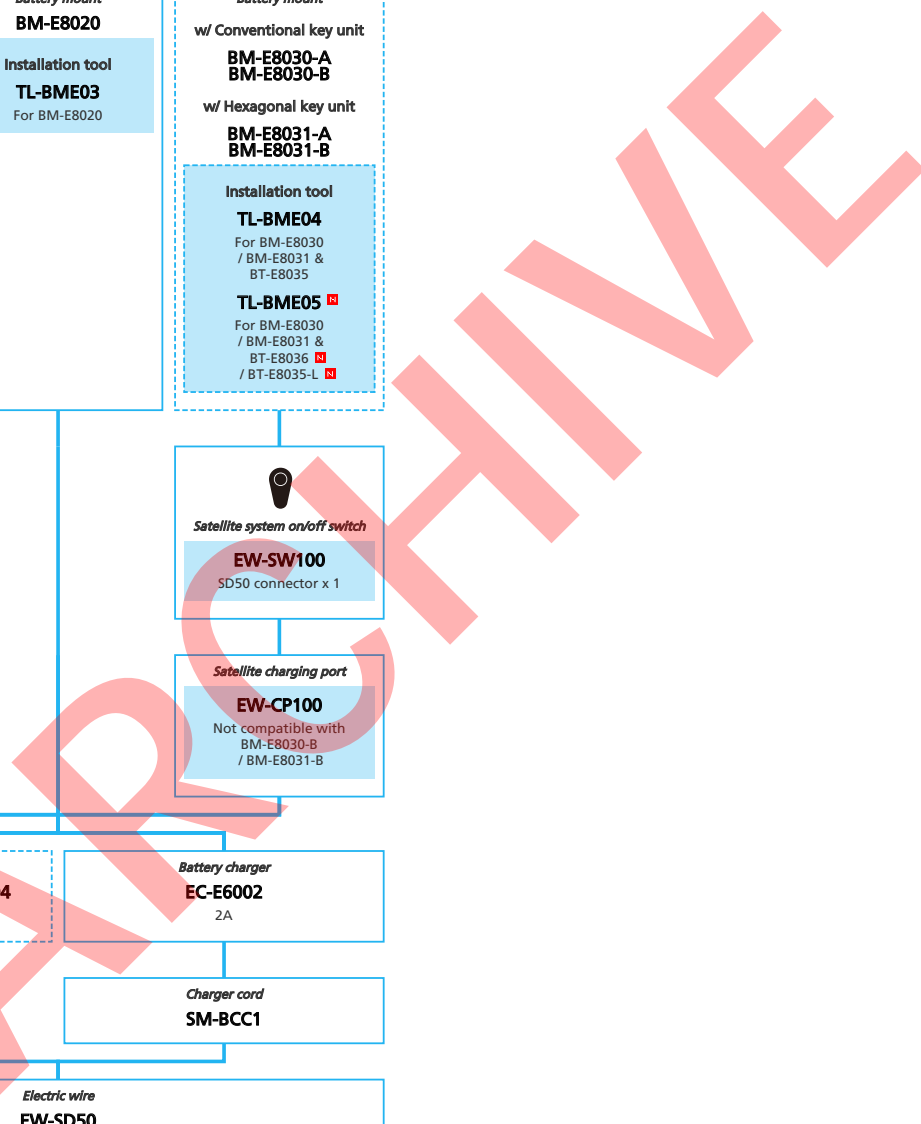

- ... New model
- ... Additional option
- ... All select
- ... Alternative option
- ... Single select