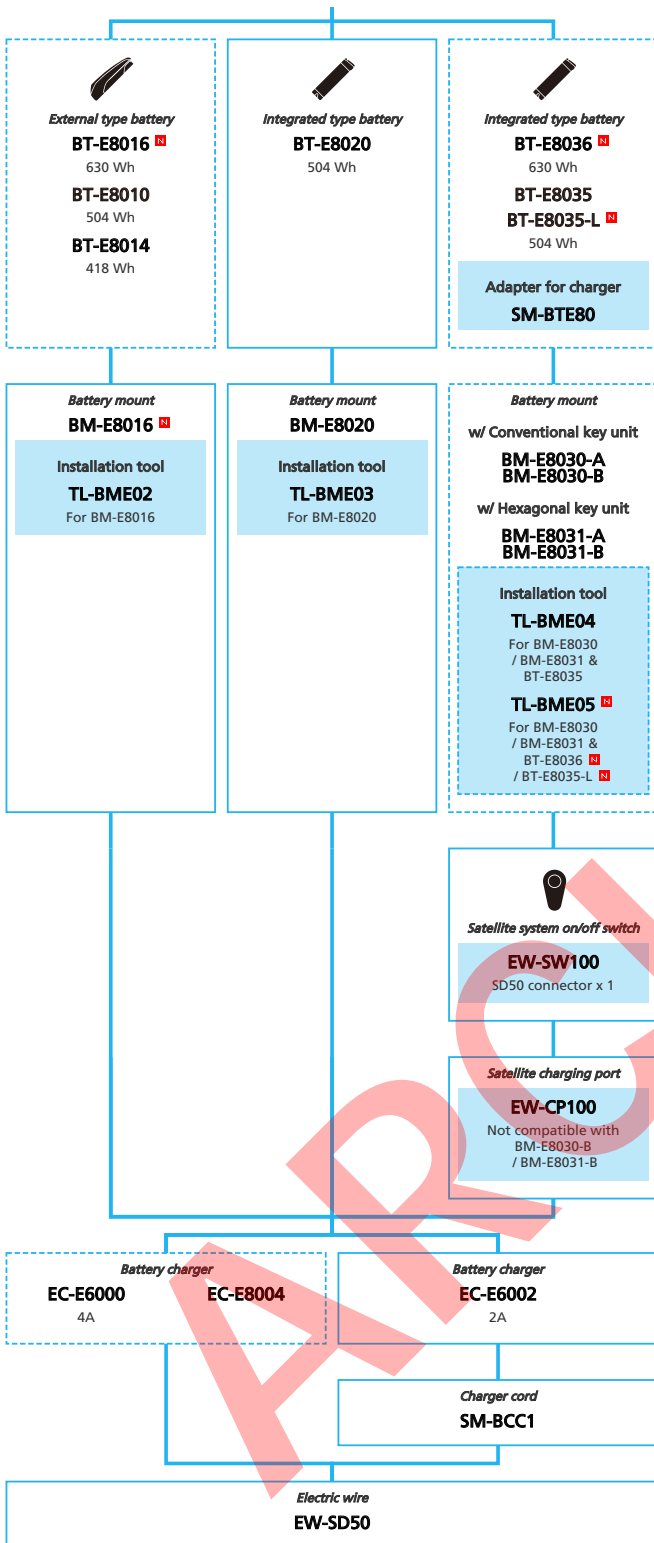

- ... New model
- ... Additional option
- ... All select
- ... Alternative option
- ... Single select