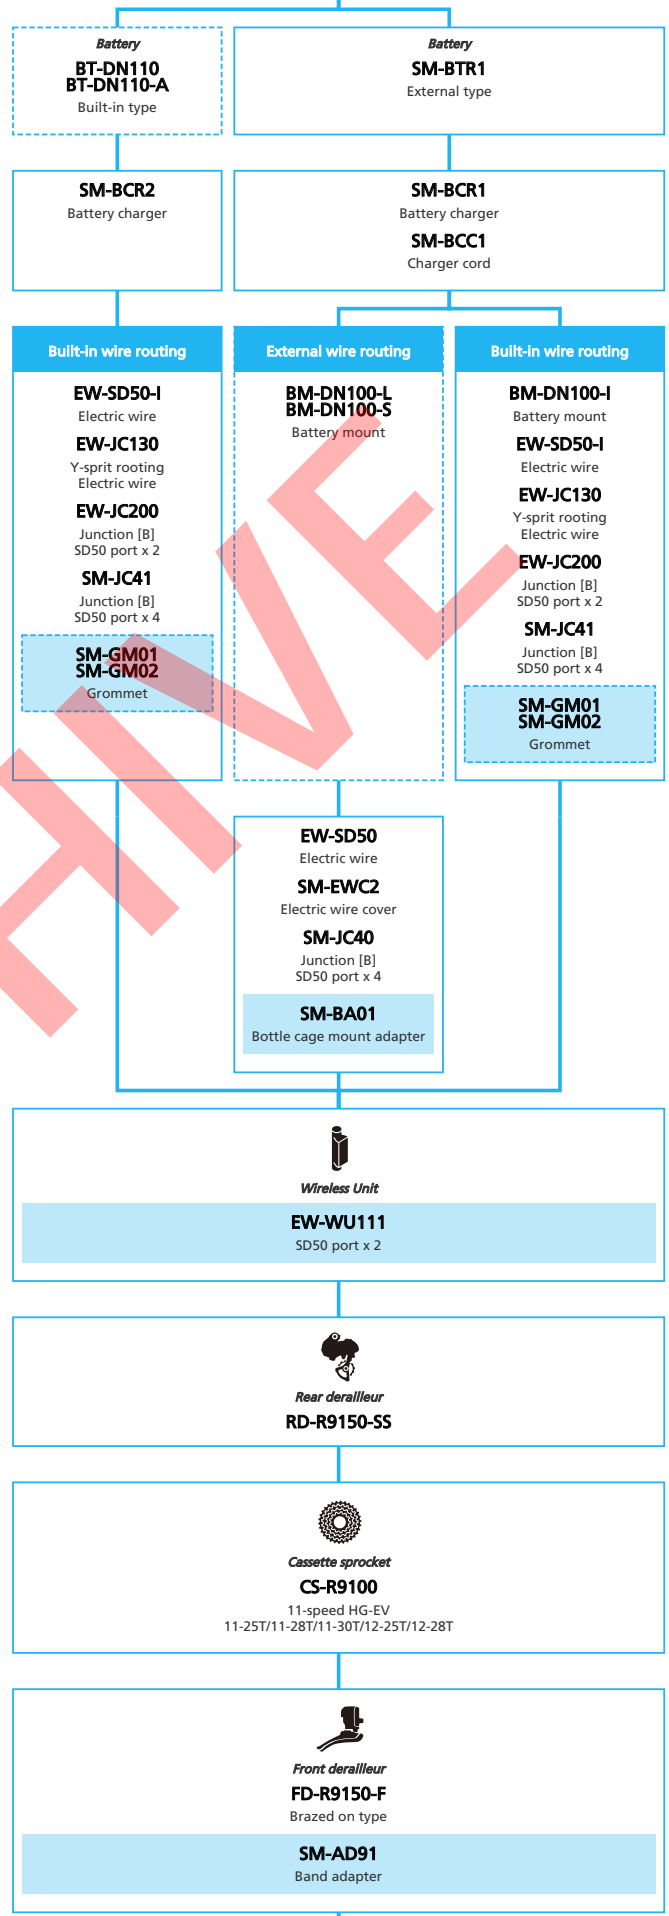

DURA-ACE R9150 series (2x11-speed)

- ... New model
- ... Additional option
- ... All select
- ... Alternative option
- ... Single select

Road Bike