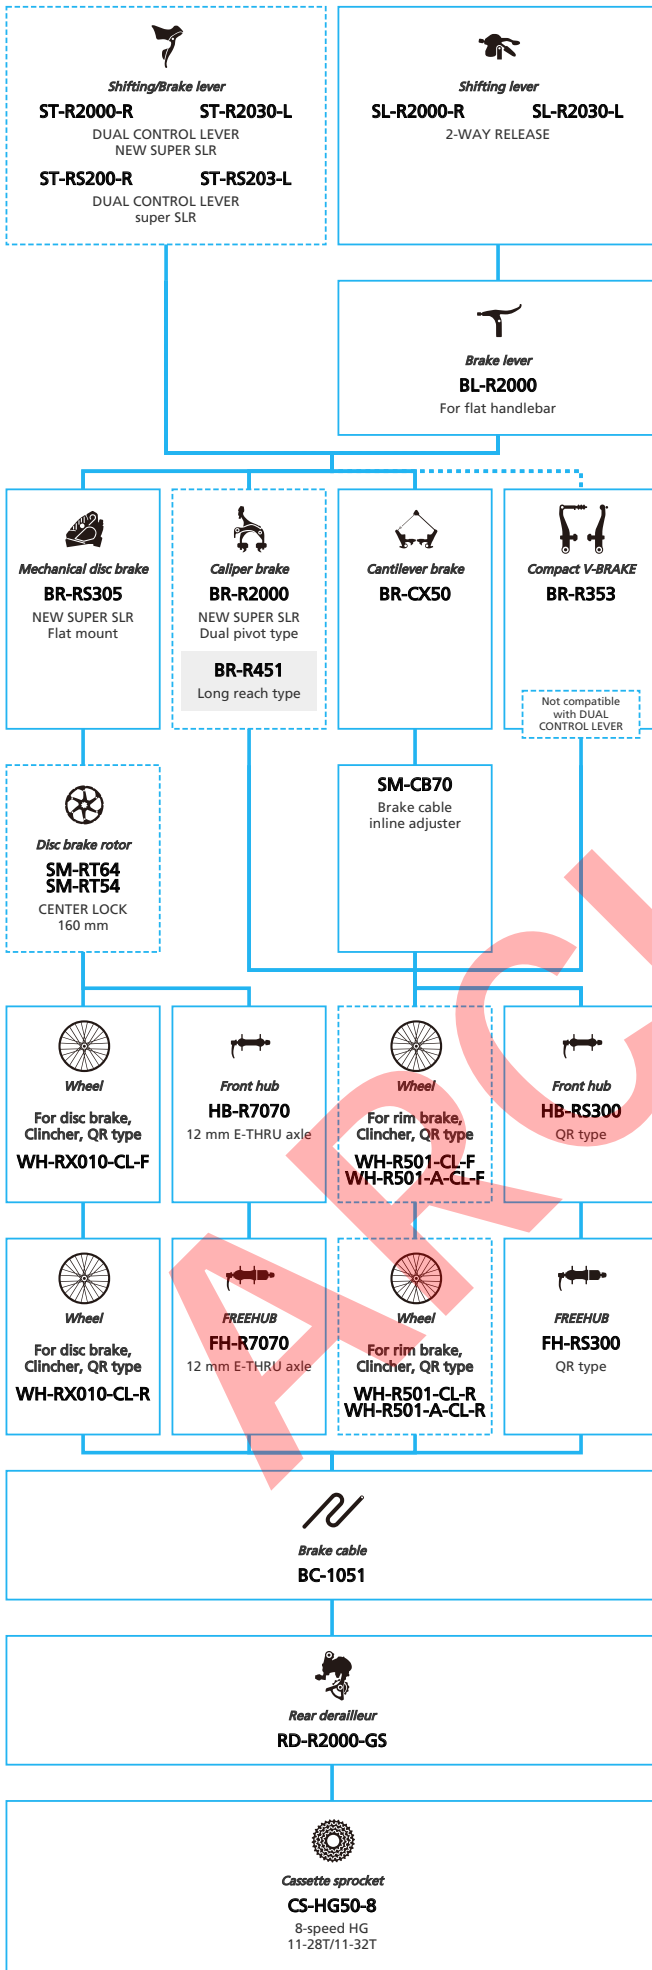

SHIMANO *Claris* (3x8-speed)

N ... New model
■ ... Additional option
□ ... All select
■ ... Alternative option
□ ... Single select