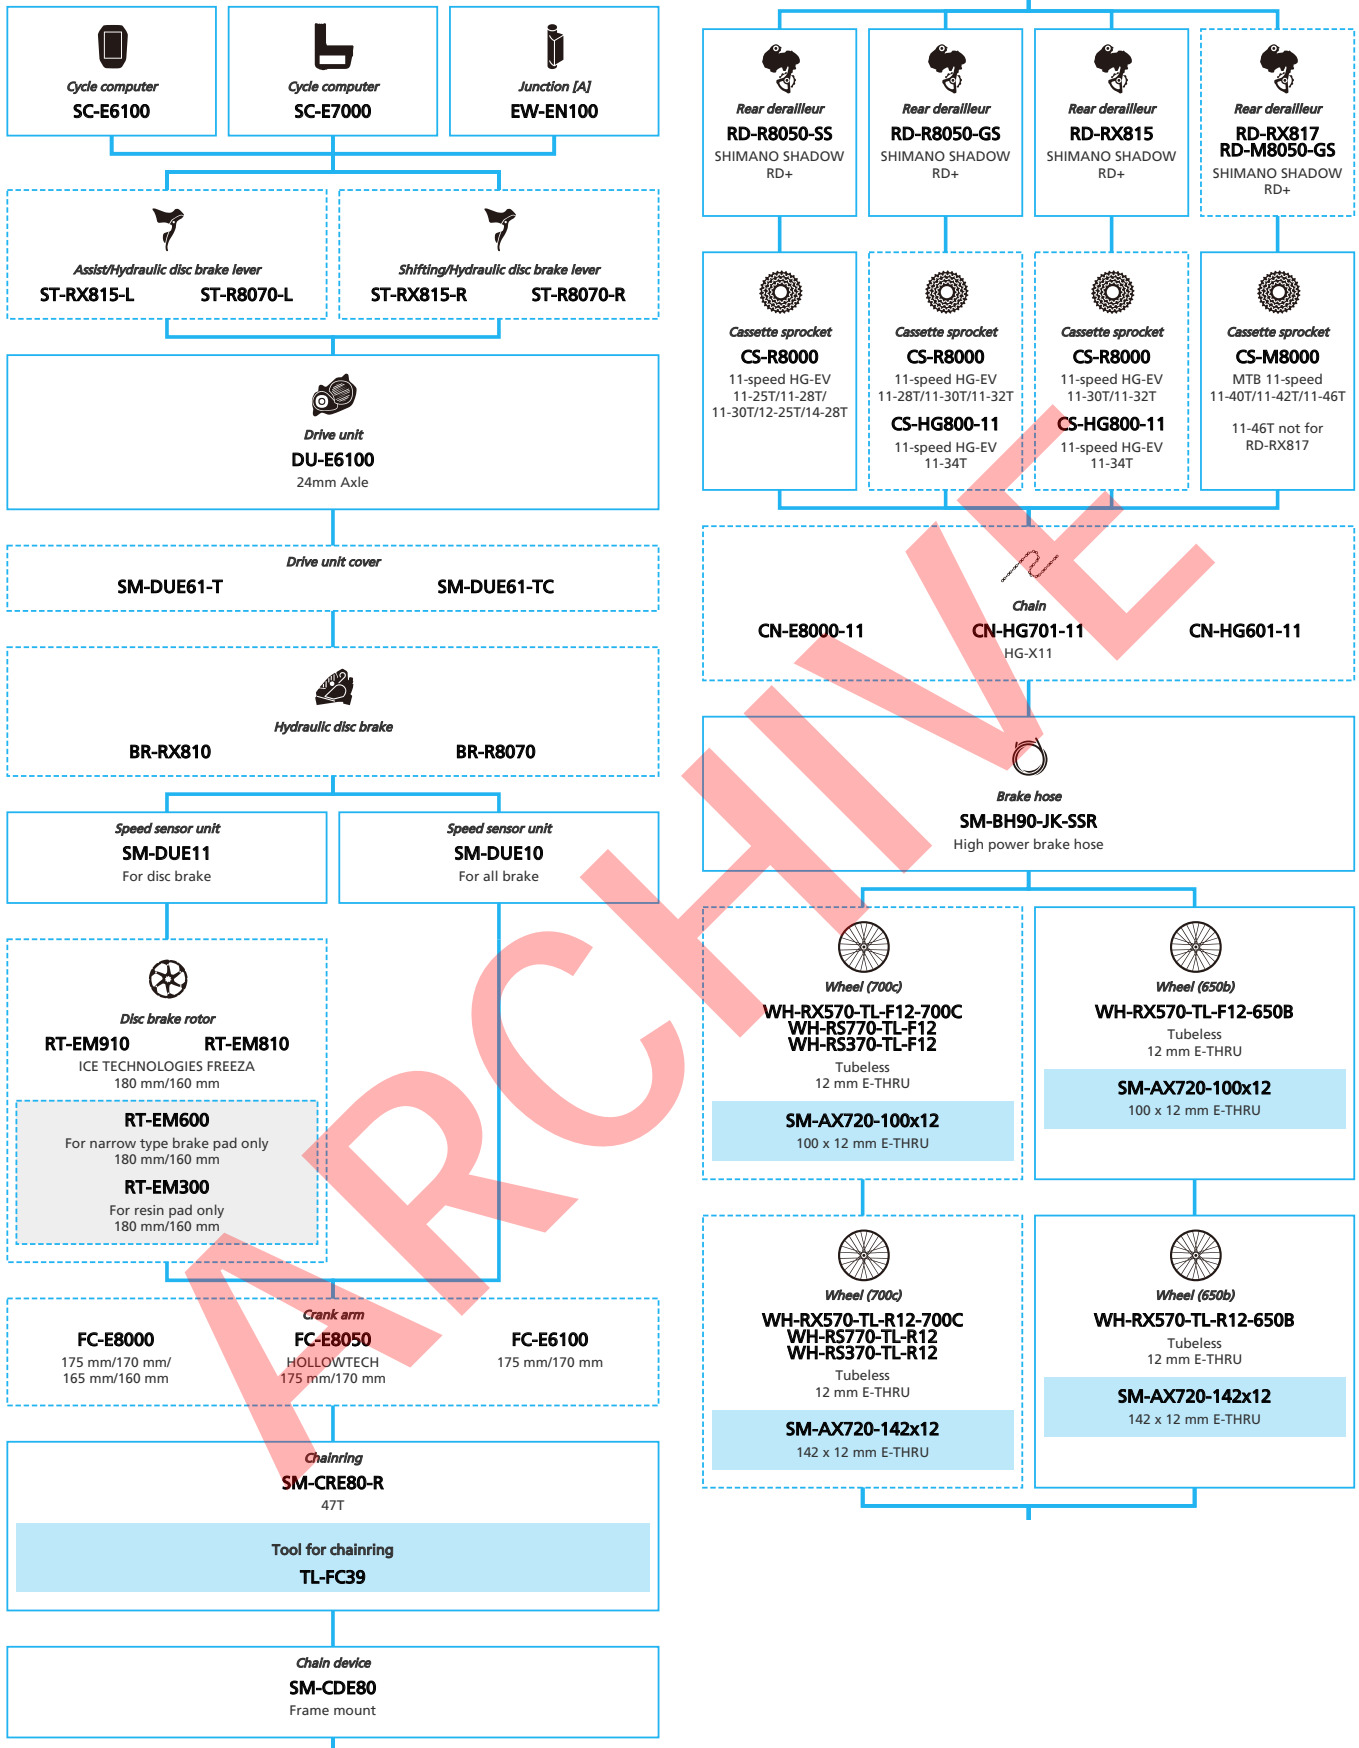

DRAFT

SHIMANO STOPS E6100 series with Rear Derailleur (For Drop Handlebar Electronic spec.)

N ... New model
 ■ ... Additional option
 □ ... All select
 ■ ... Alternative option
 □ ... Single select

E-BIKE