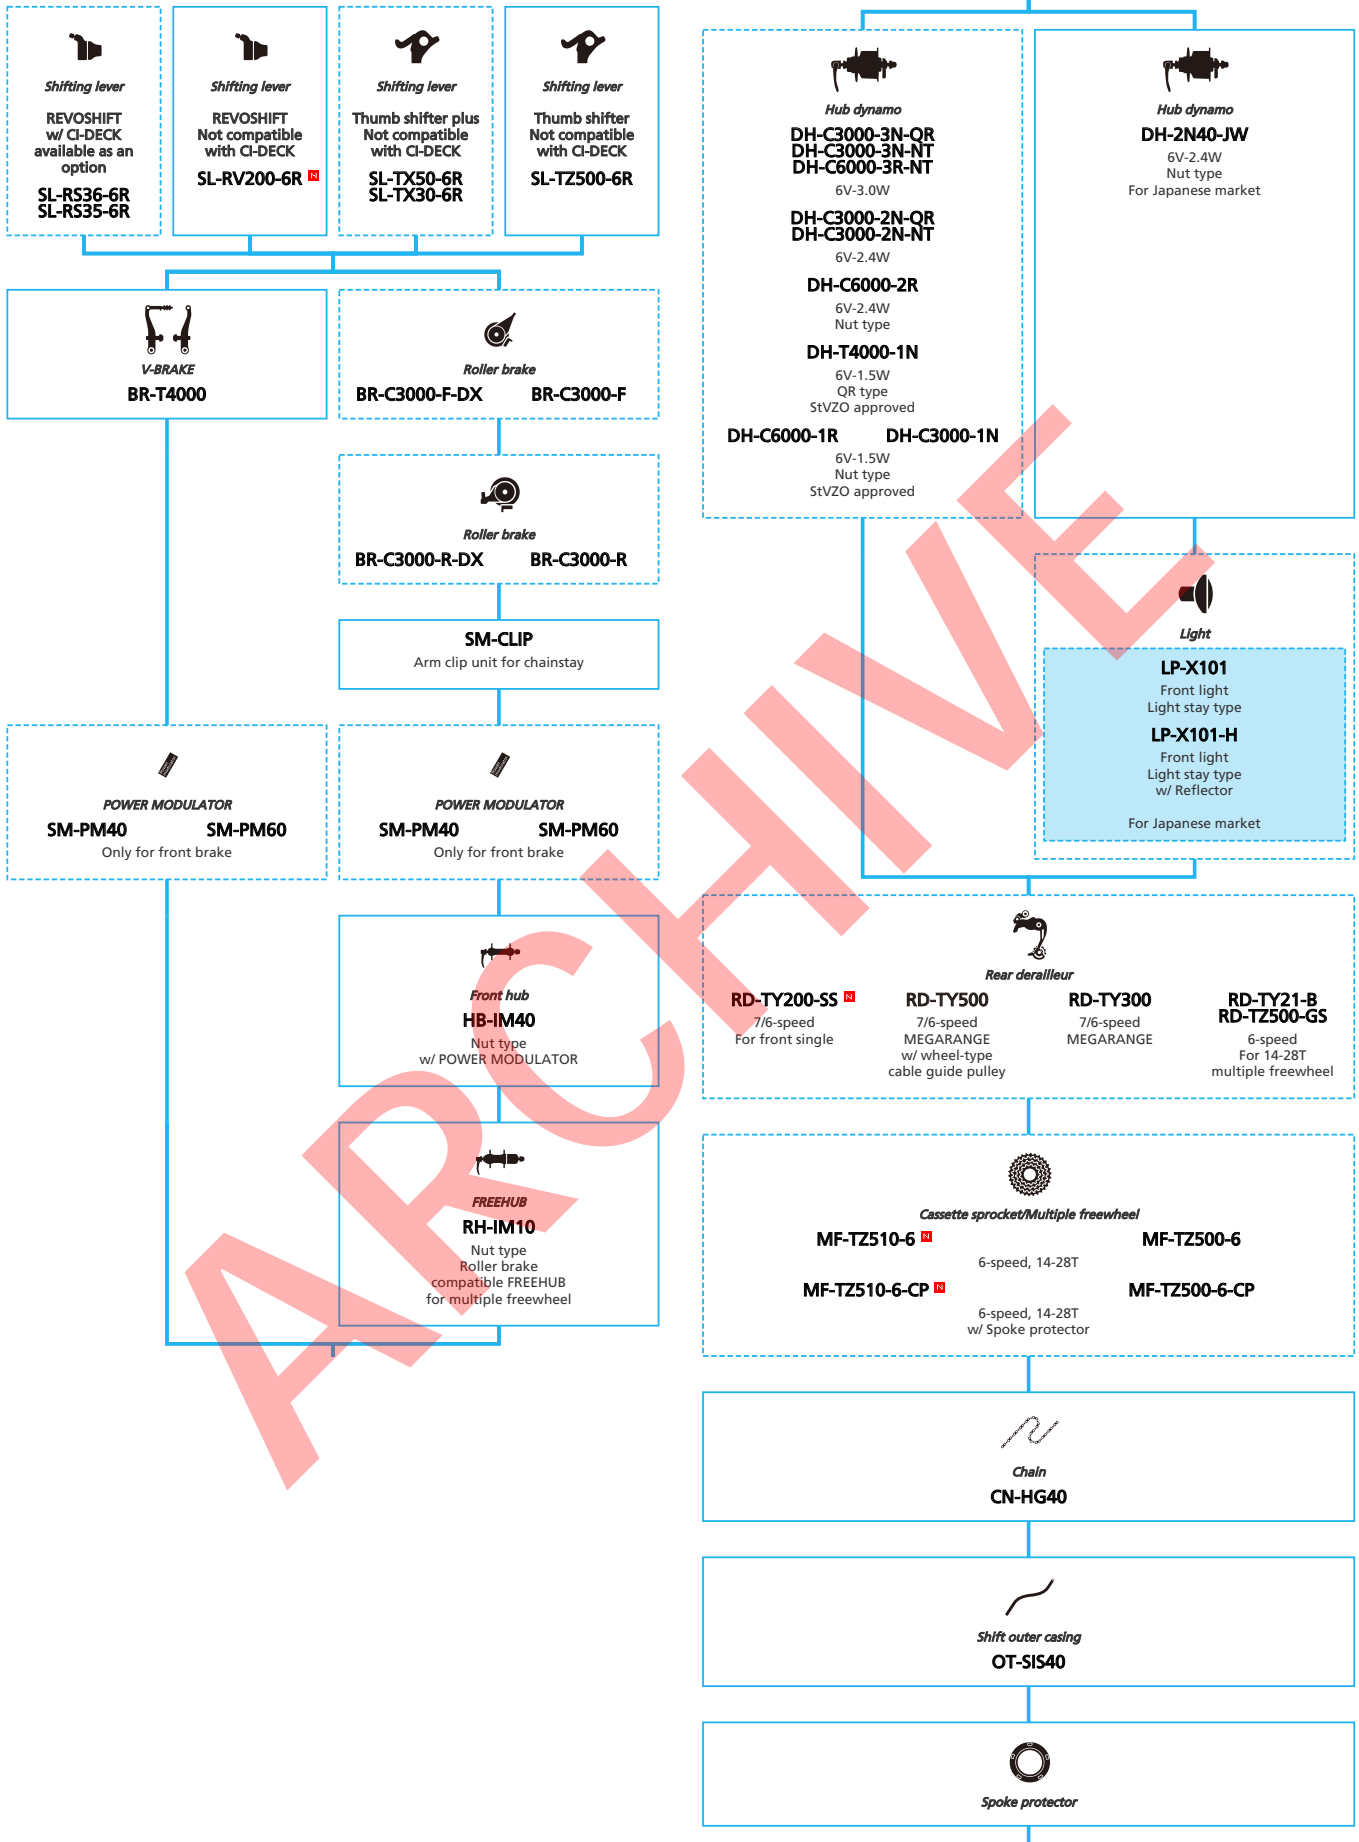

SHIMANO Tourney (1x6-speed)

N ... New model
■ ... Additional option
□ ... All select
▨ ... Alternative option
▨ ... Single select

Mountain Bike