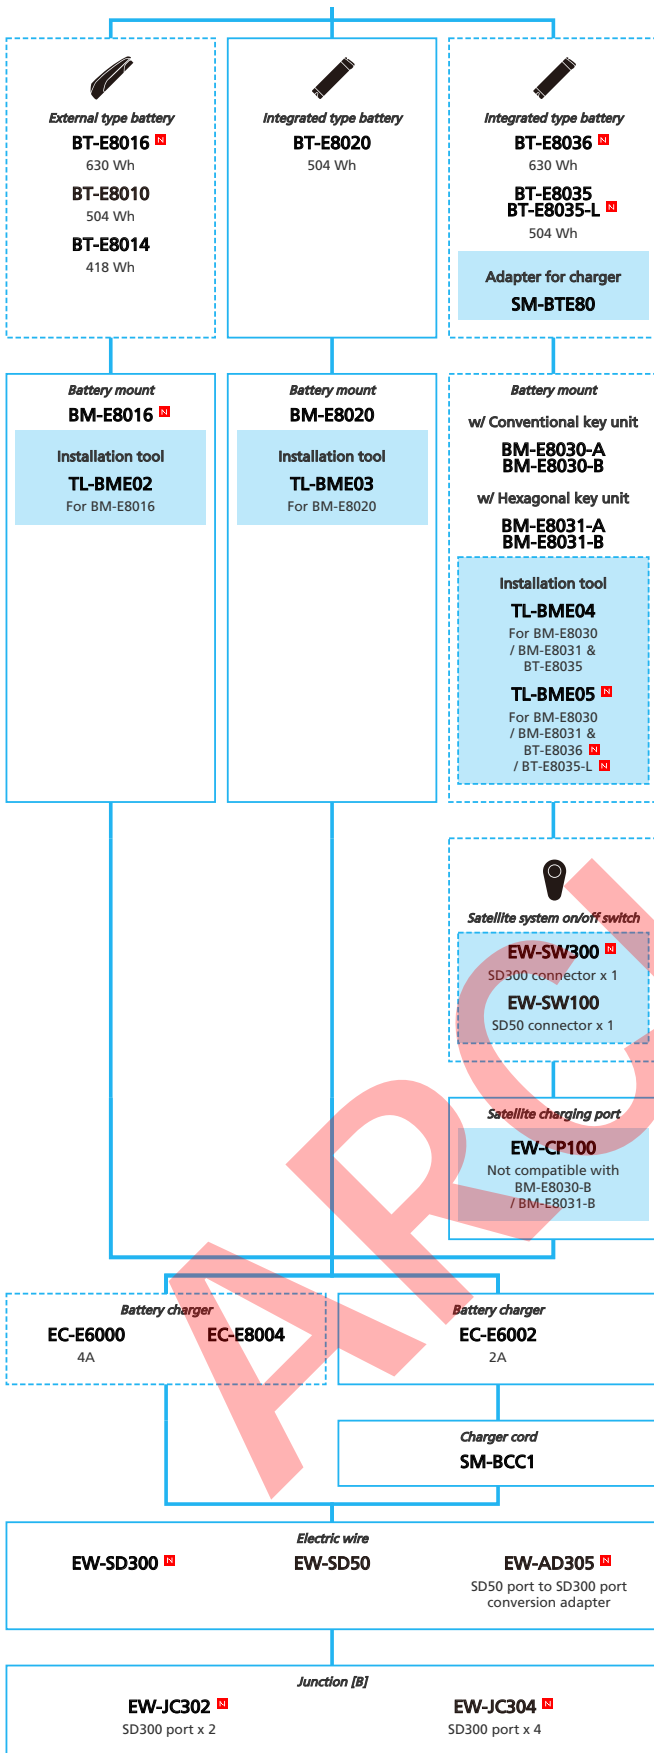

- ... New model
- ... Additional option
- ... All select
- ... Alternative option
- ... Single select