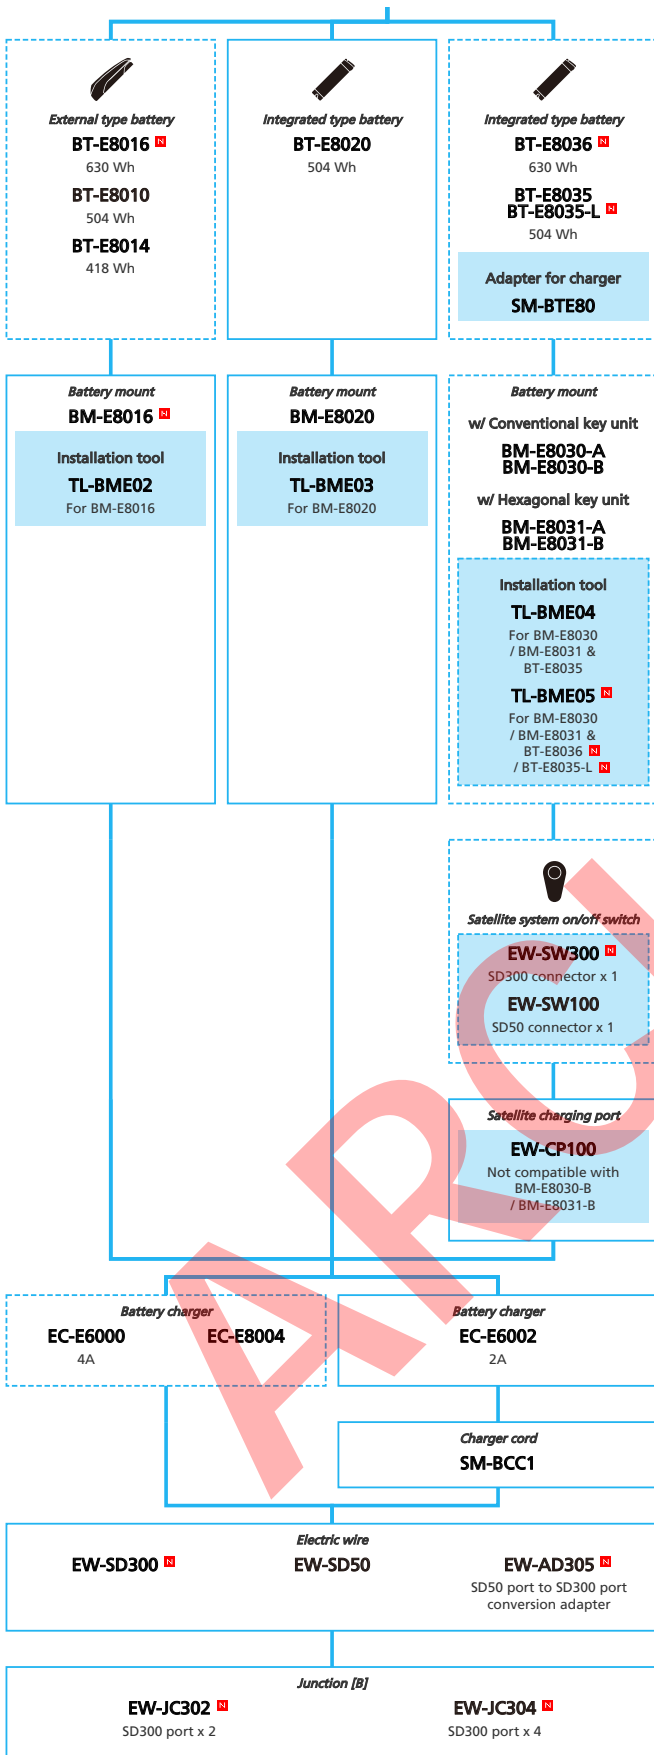

- ... New model
- ... Additional option
- ... All select
- ... Alternative option
- ... Single select