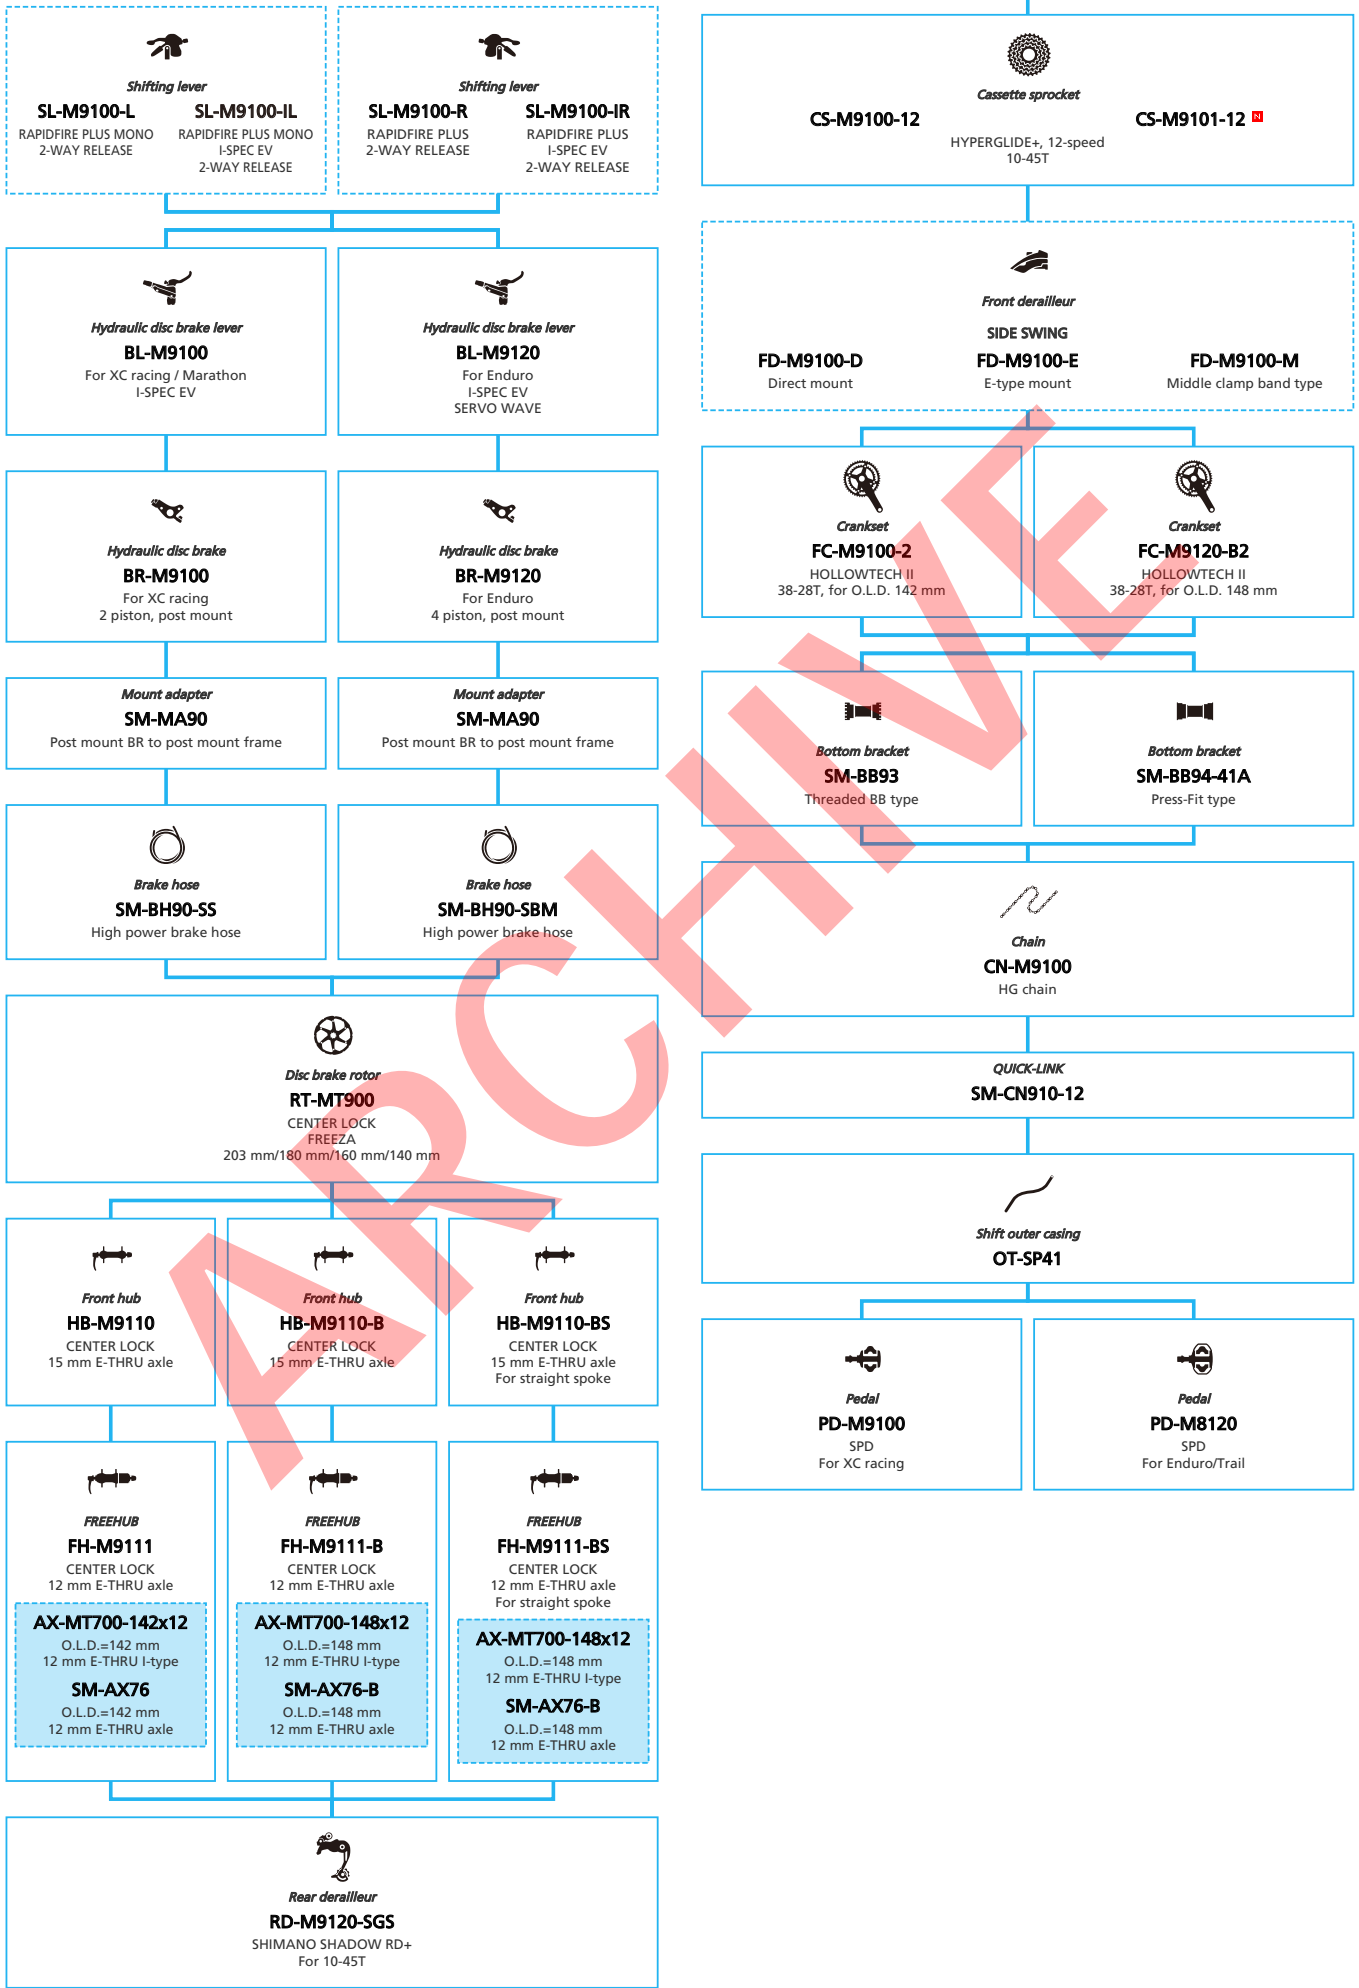

XTR (1x12-speed)

- ... New model
- ... Additional option
- ... Alternative option
- ... All select
- ... Single select

Mountain Bike

XTR (2x12-speed)

■ ... New model
 ... Additional option
 ... Alternative option
 ... All select
 ... Single select