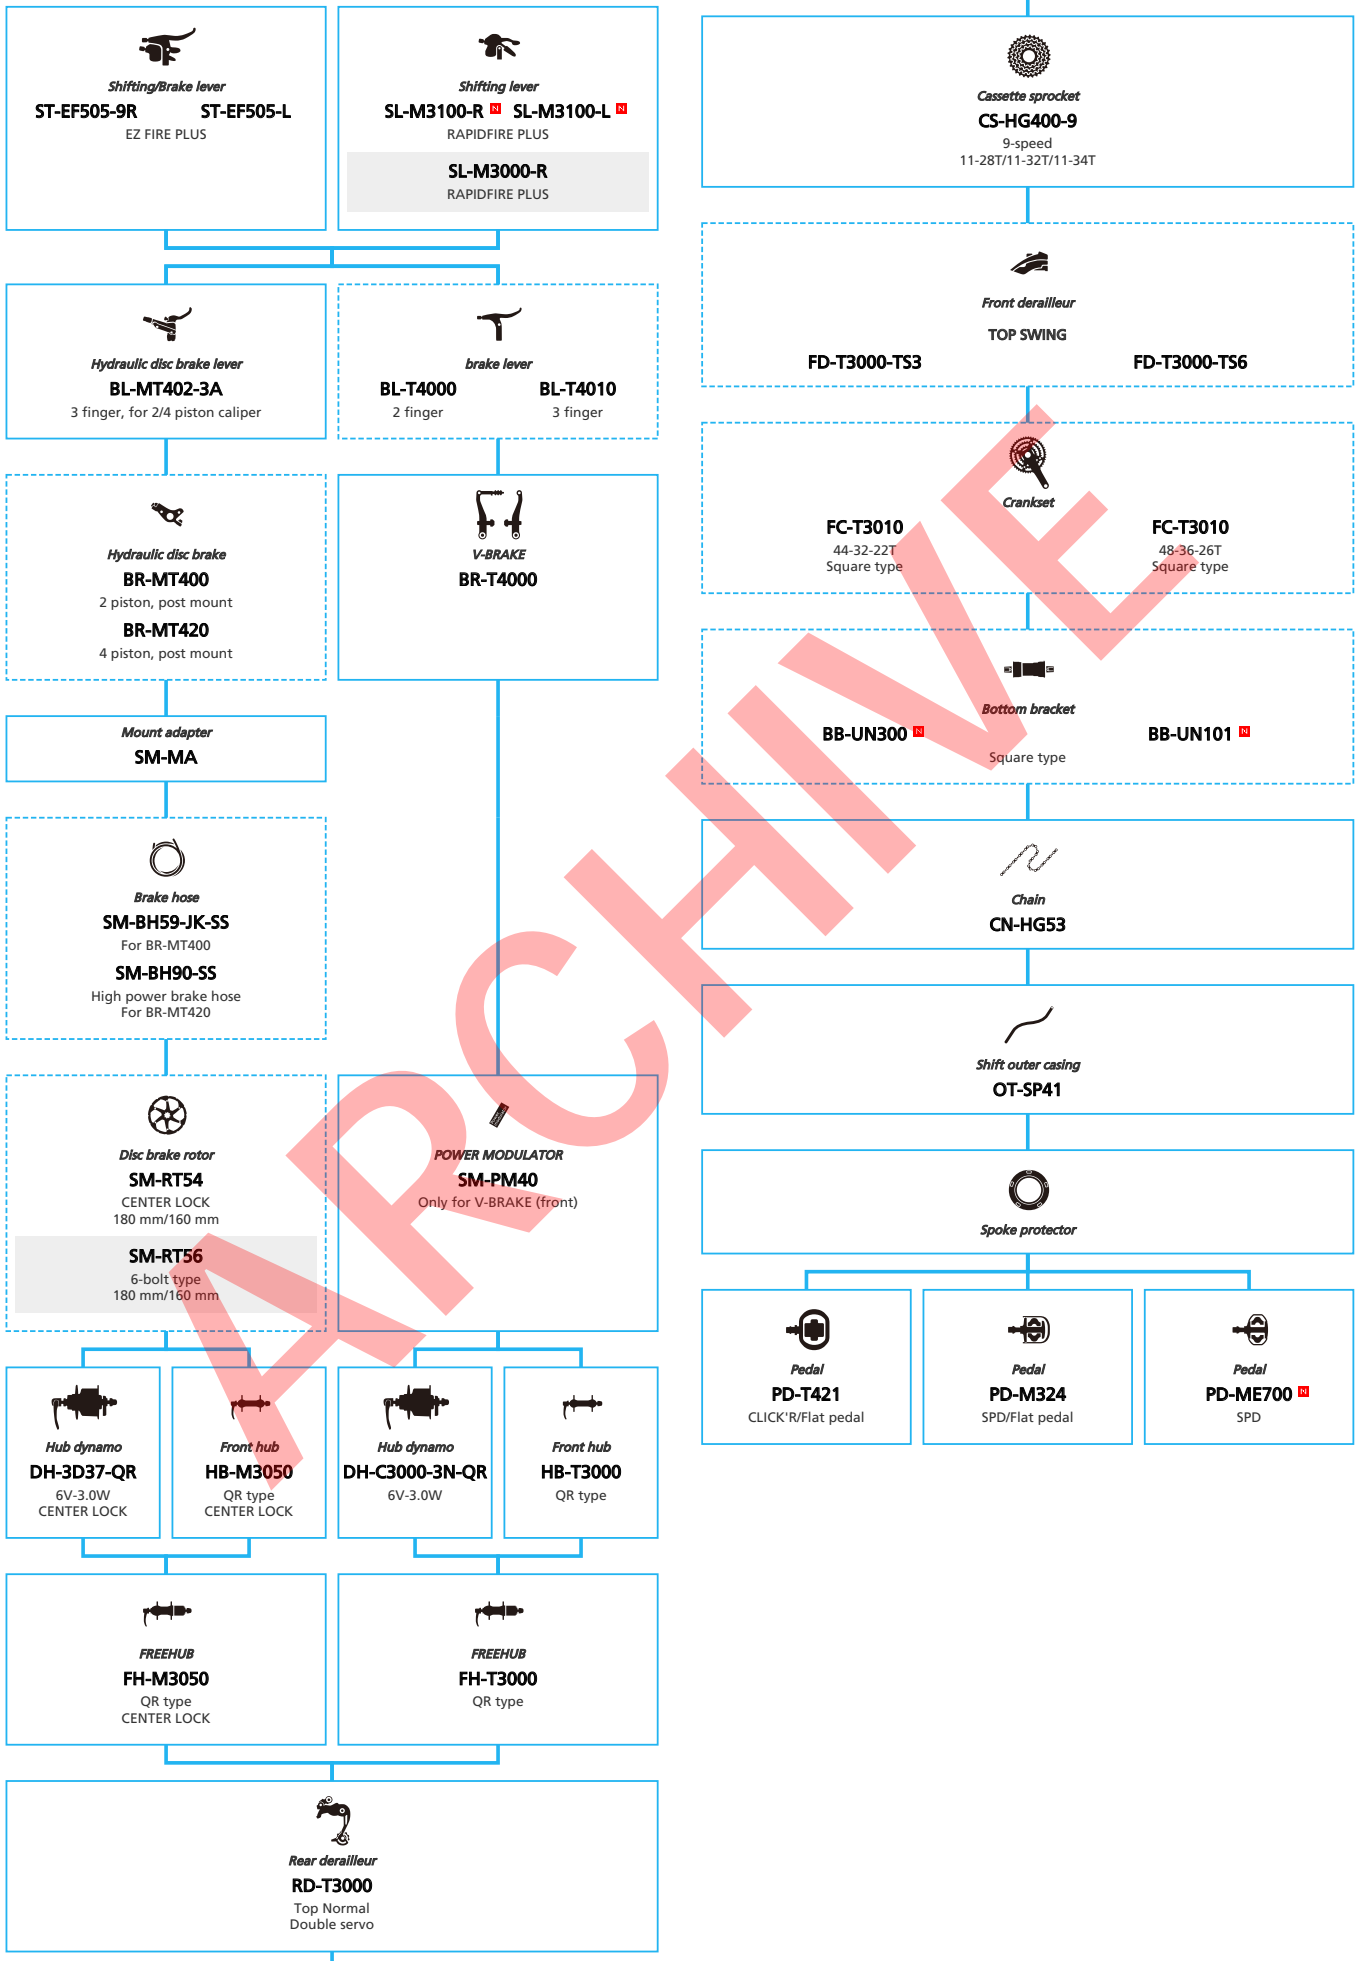

SHIMANO ALIVIO (3x9-speed)

N ... New model
 ■ ... Additional option
 □ ... All select
 ▨ ... Alternative option
 ▨ ... Single select

Trekking Bike

SHIMANO **ALCERA** (3x9-speed)

■ ... New model
 ... Additional option
 ... All select
 ... Alternative option
 ... Single select