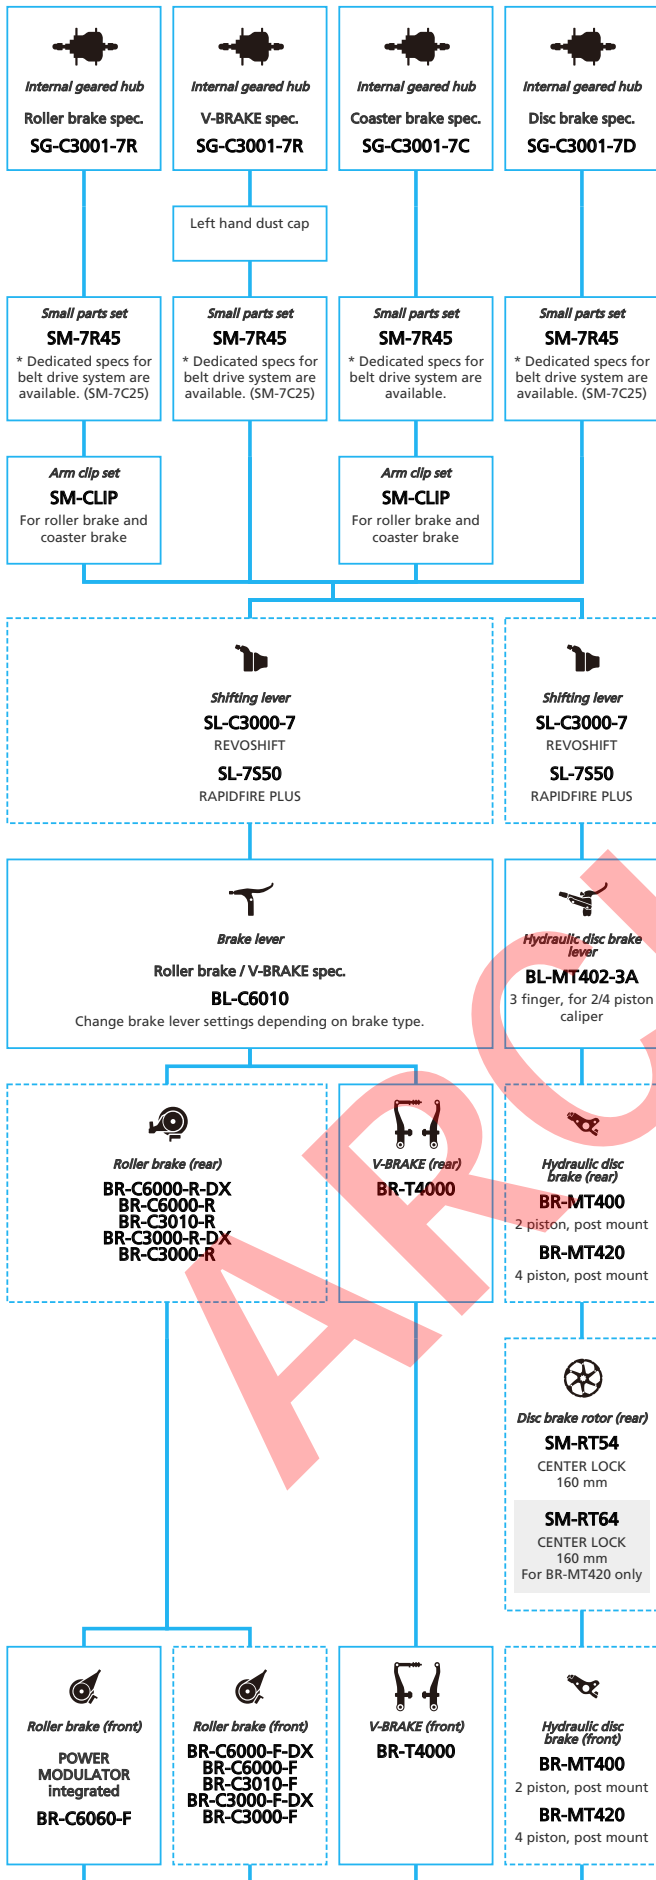

SHIMANO Nexus (INTER-7)

N ... New model
 ... Additional option
 ... Alternative option
 ... All select
 ... Single select

URBAN Bike