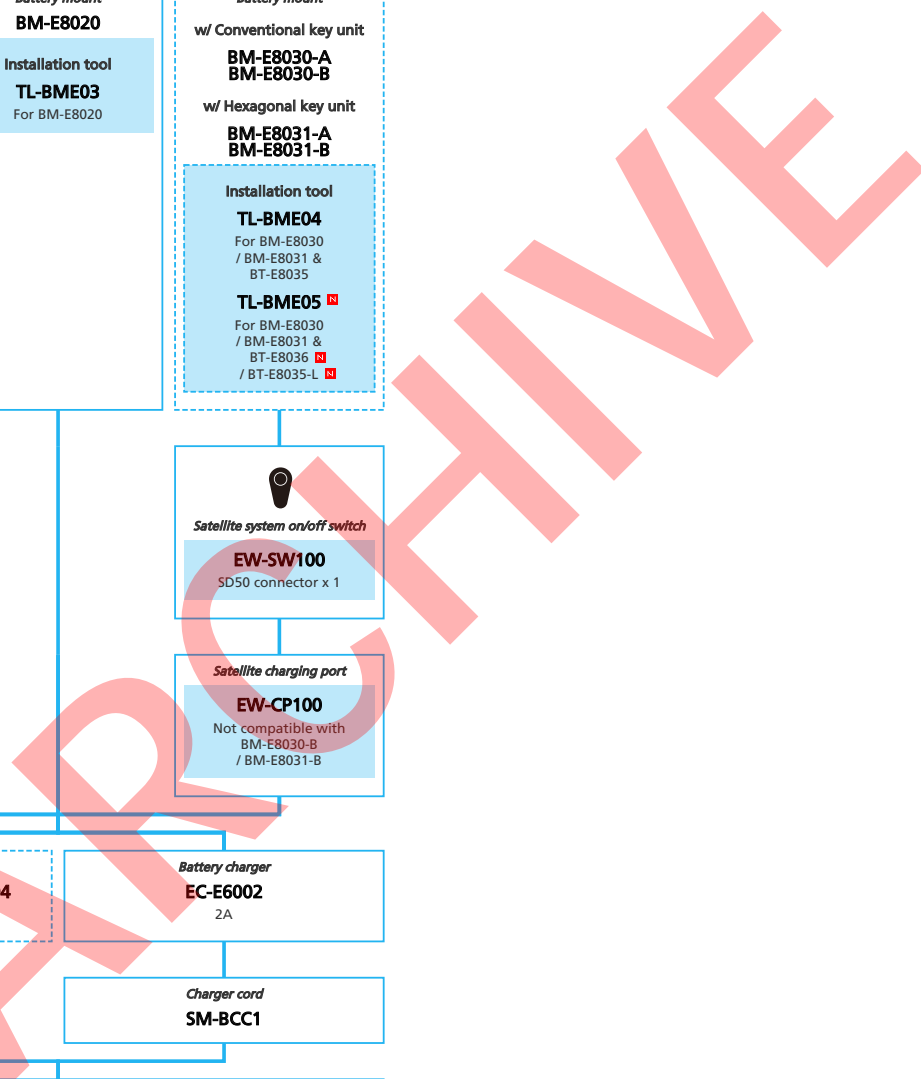

- ... New model
- ... Additional option
- ... All select
- ... Alternative option
- ... Single select