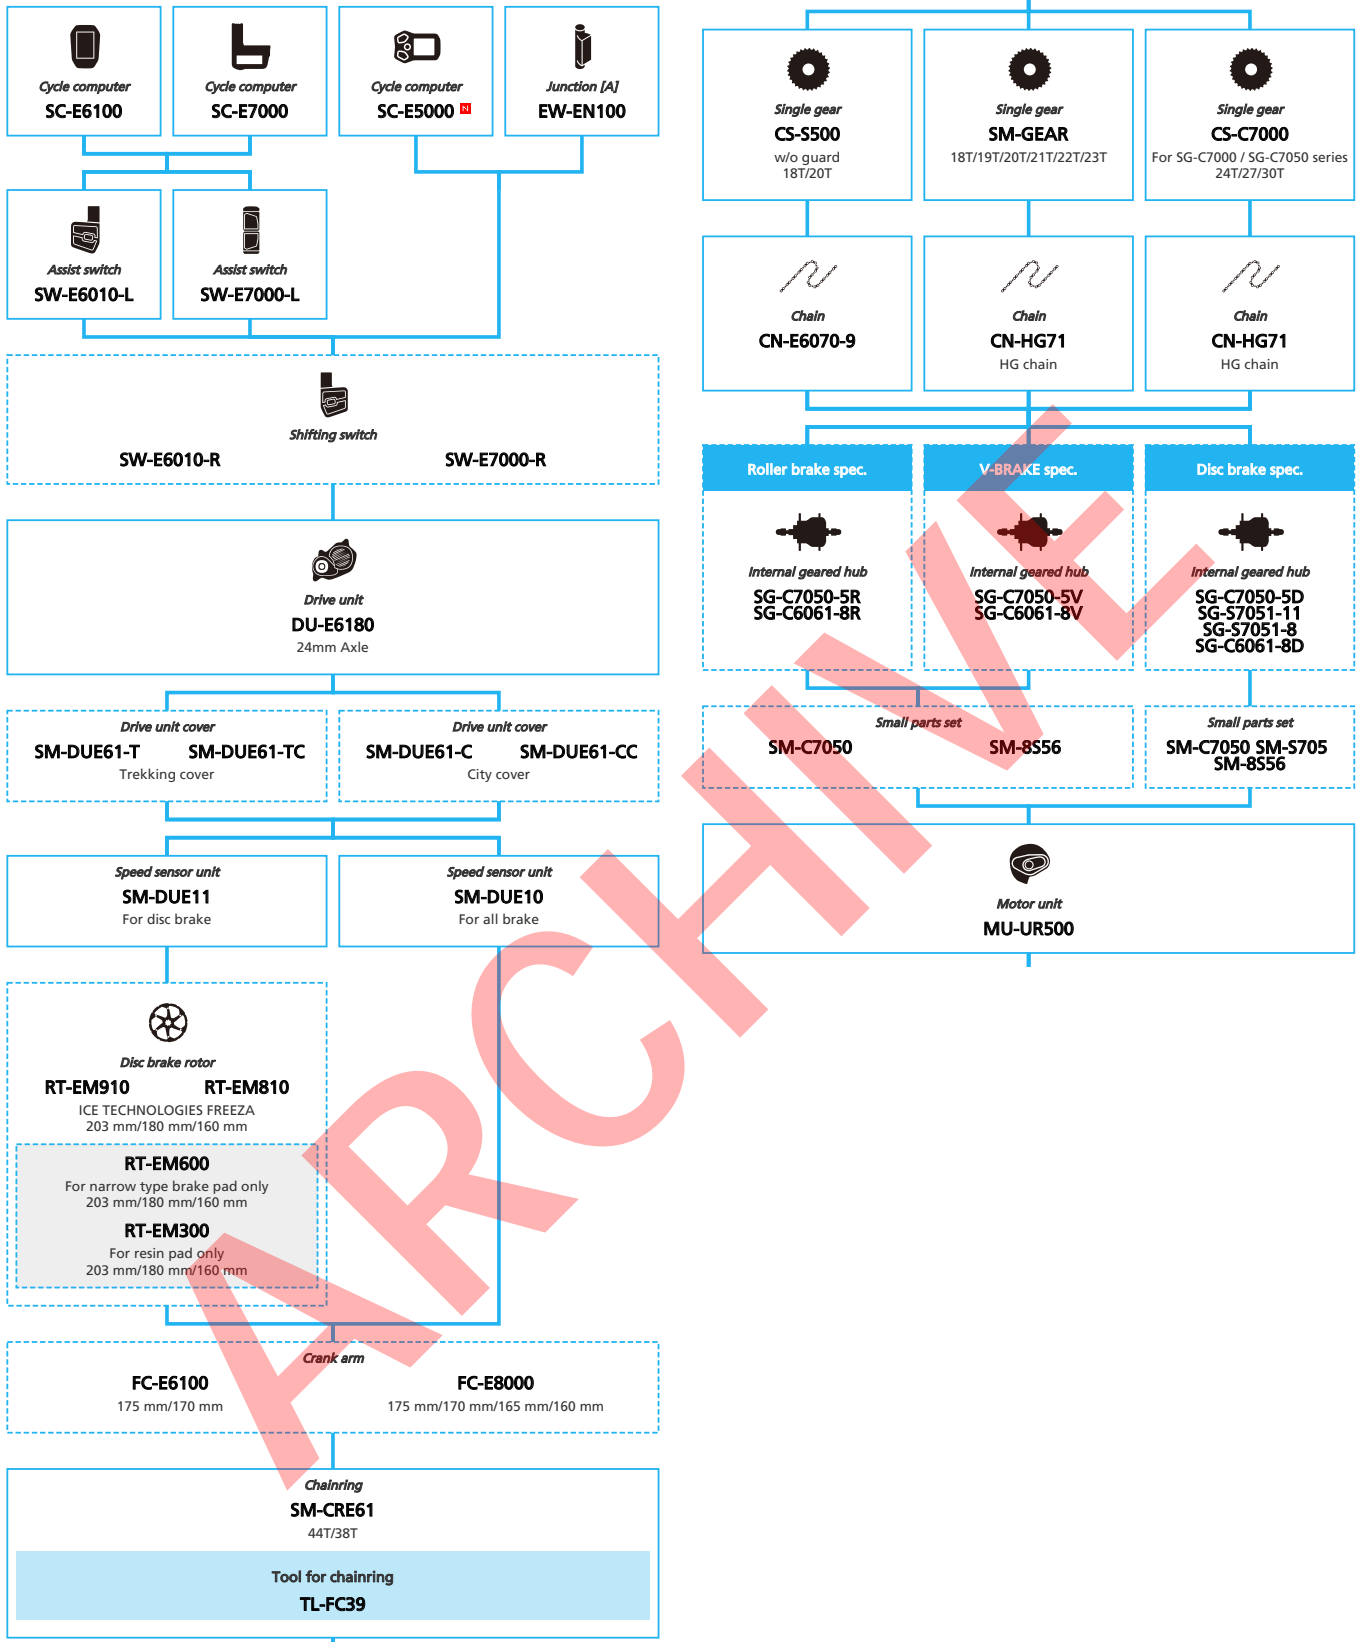

SHIMANO STEPS E6180 series for Japan market with Internal Geared Hub (Electronic spec.)

■ ... New model
  ... Additional option
  ... All select
  ... Alternative option
  ... Single select

E-BIKE