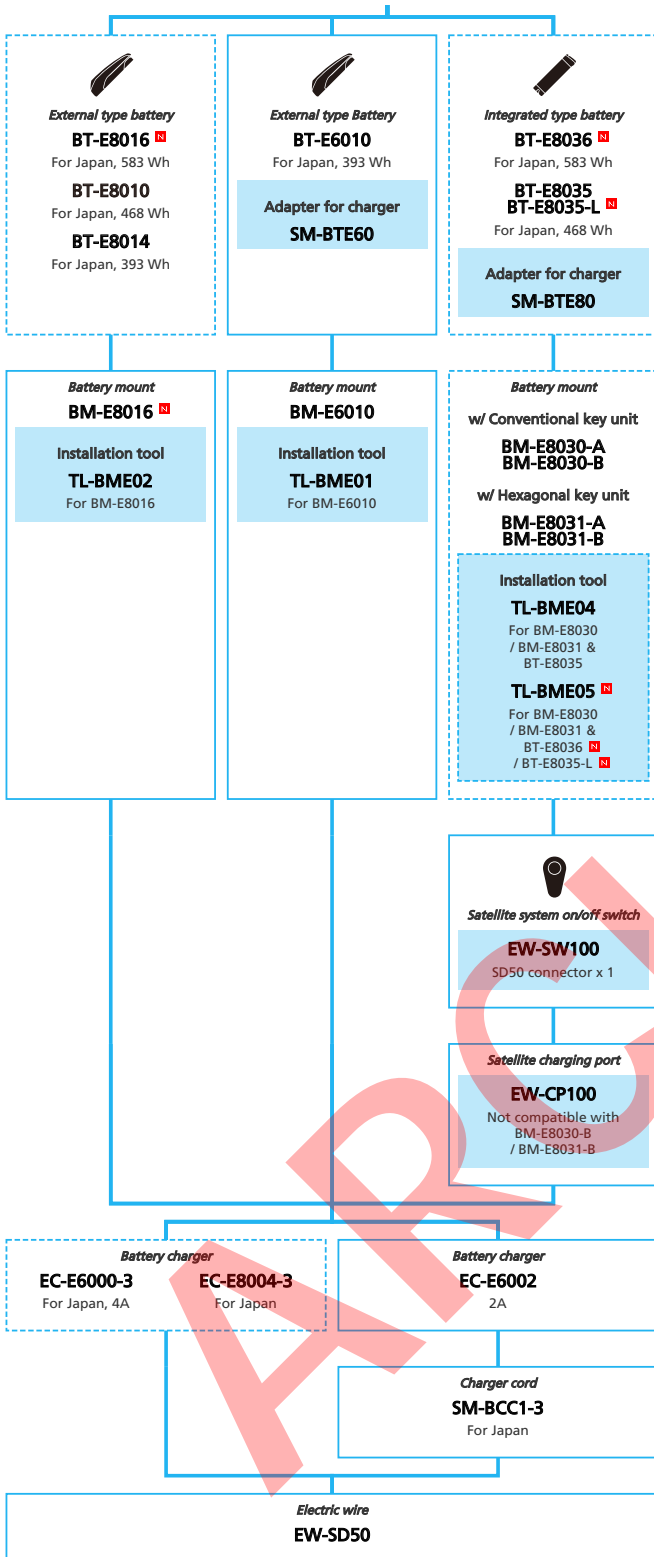

- ... New model
- ... Additional option
- ... All select
- ... Alternative option
- ... Single select