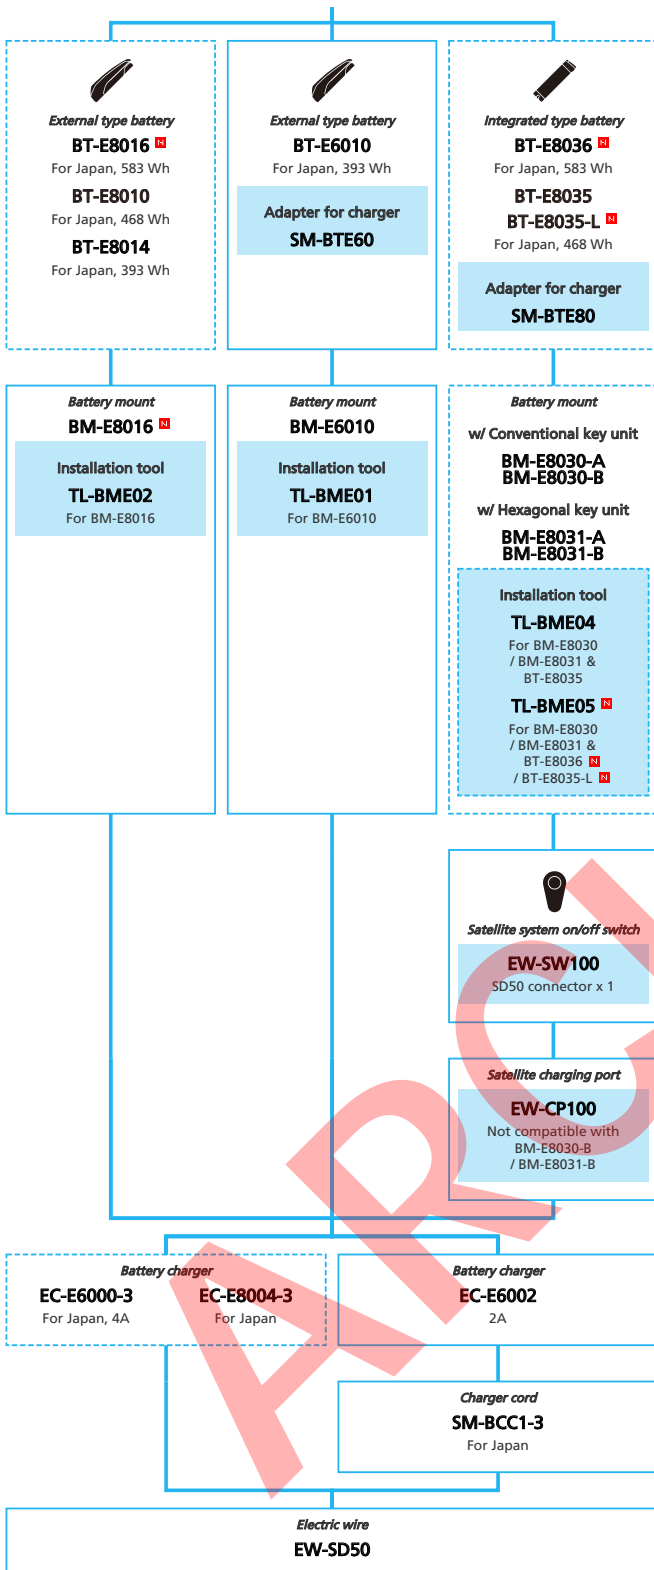

- ... New model
- ... Additional option
- ... All select
- ... Alternative option
- ... Single select