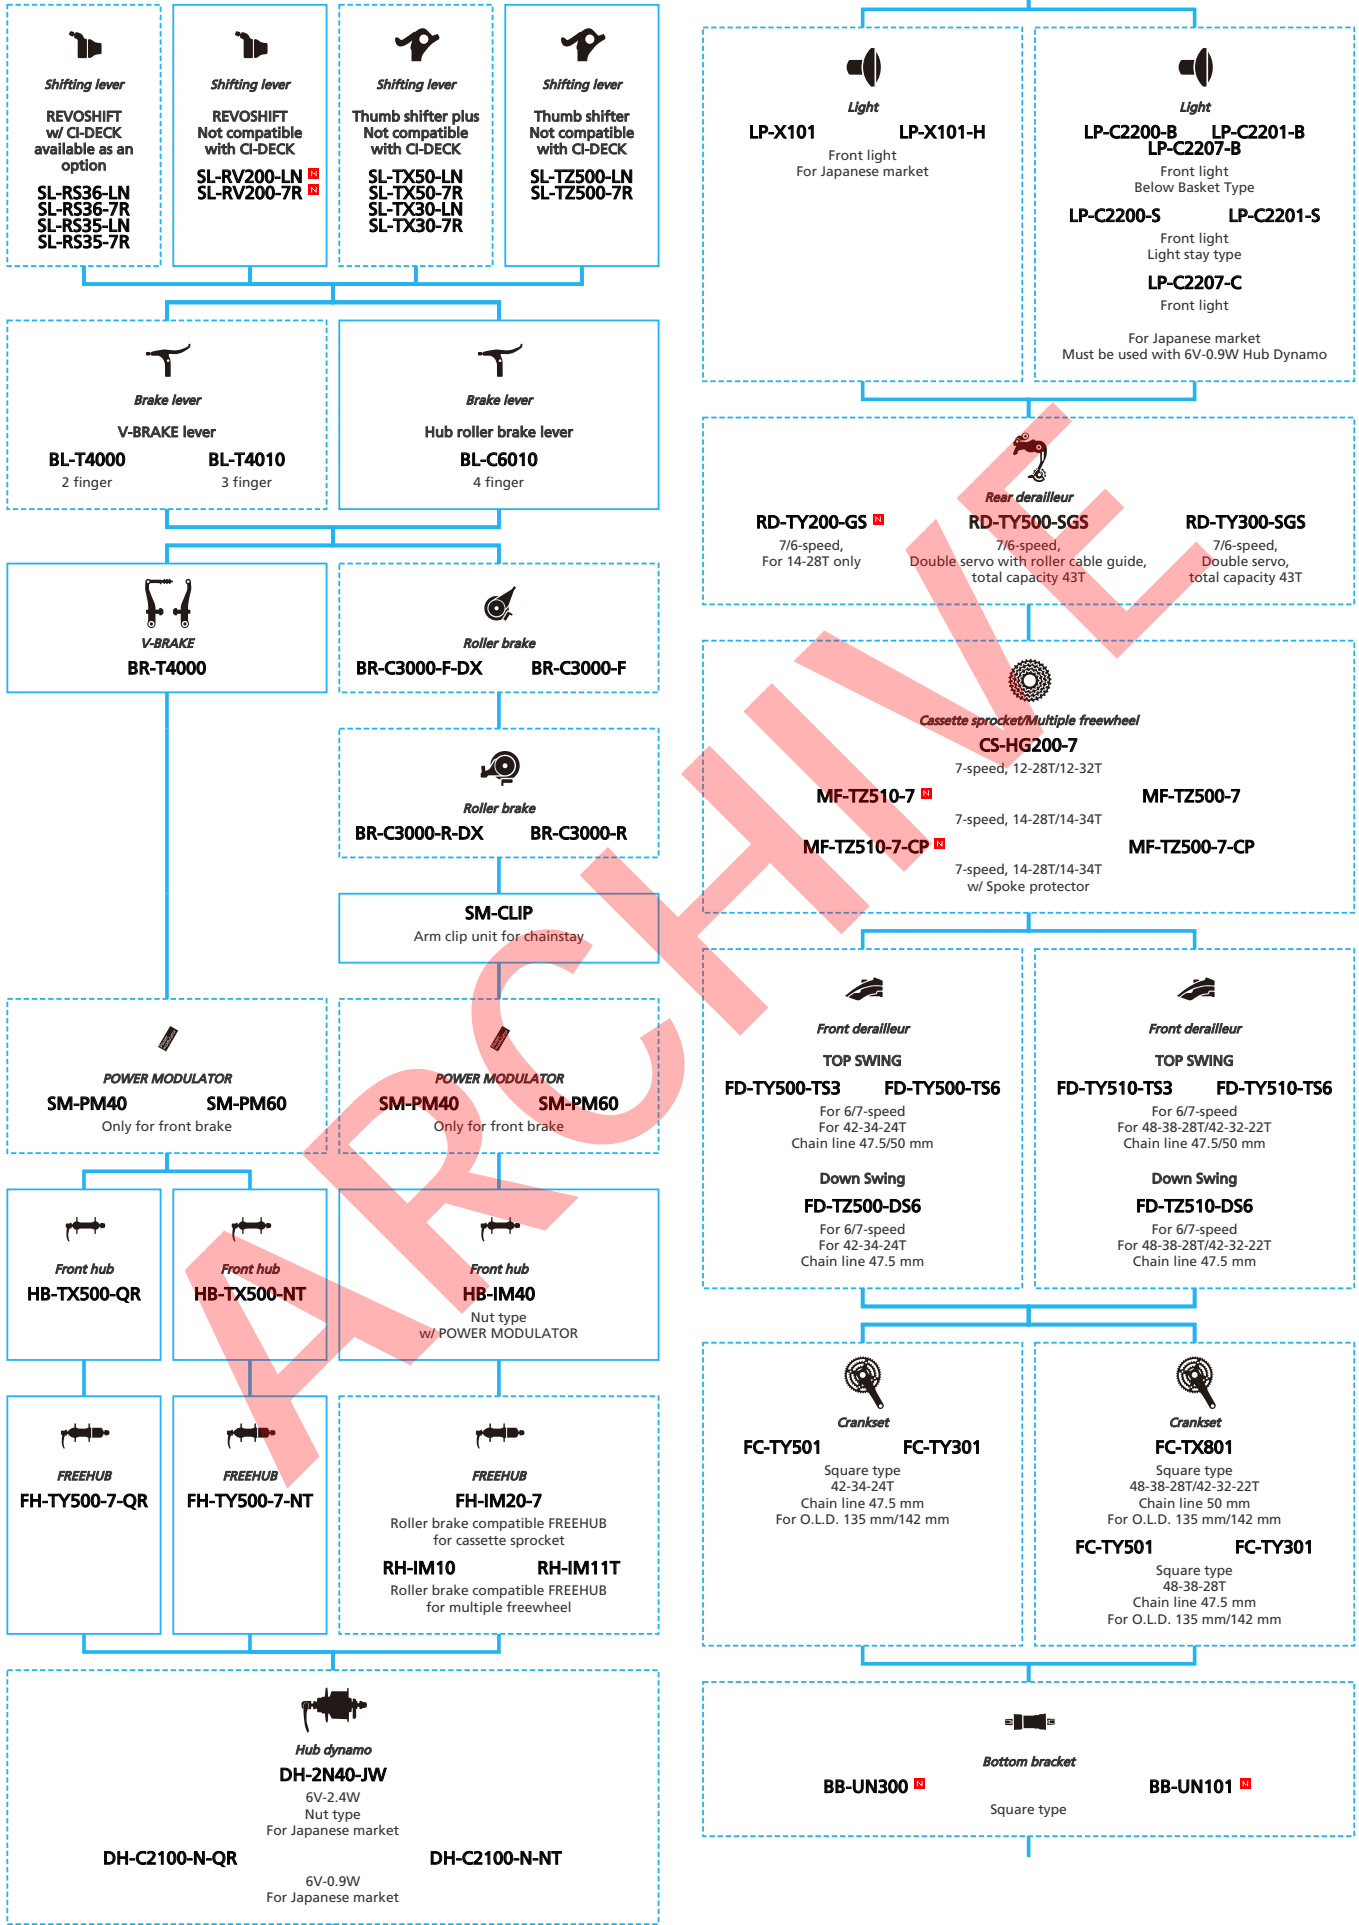

SHIMANO *Tourney* TZ (3x7 Friction)

N ... New model
■ ... Additional option
□ ... All select
▨ ... Alternative option
▨ ... Single select

Mountain Bike