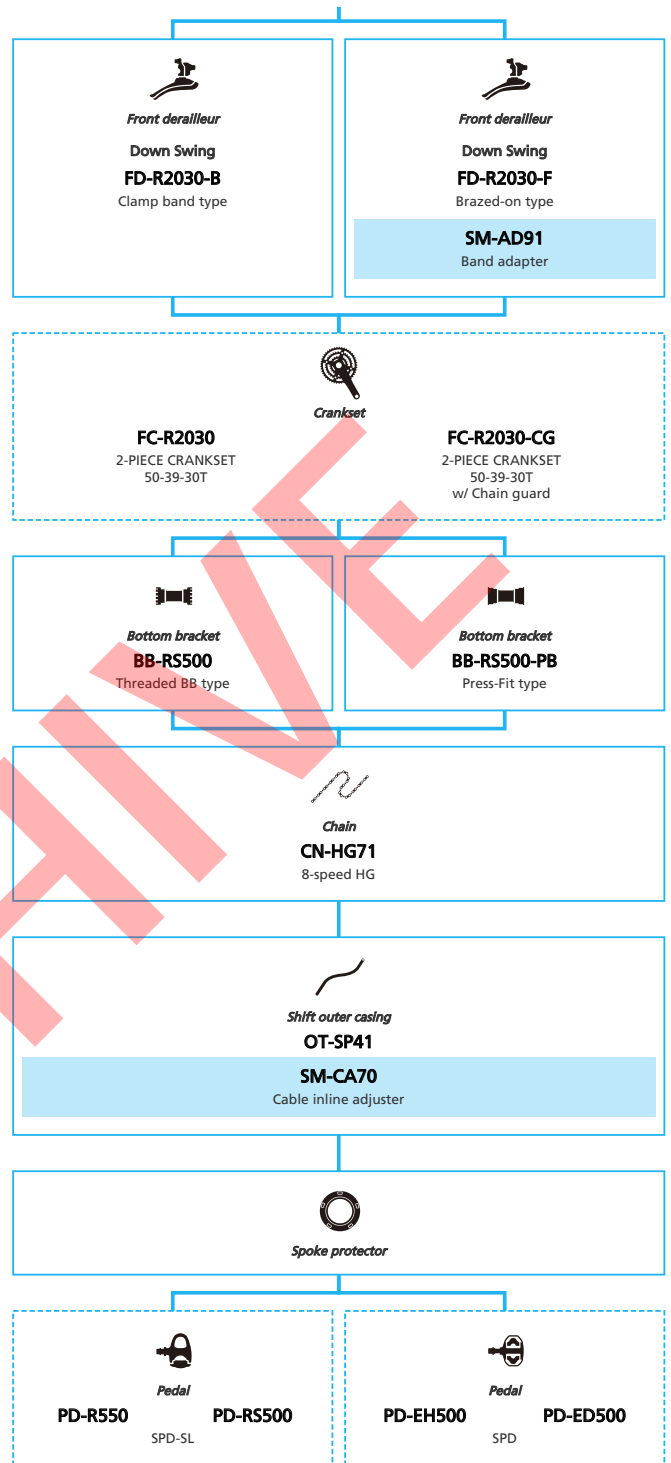

SHIMANO *Claris* (3x8-speed)

N ... New model
■ ... Additional option
□ ... All select
■ ... Alternative option
□ ... Single select