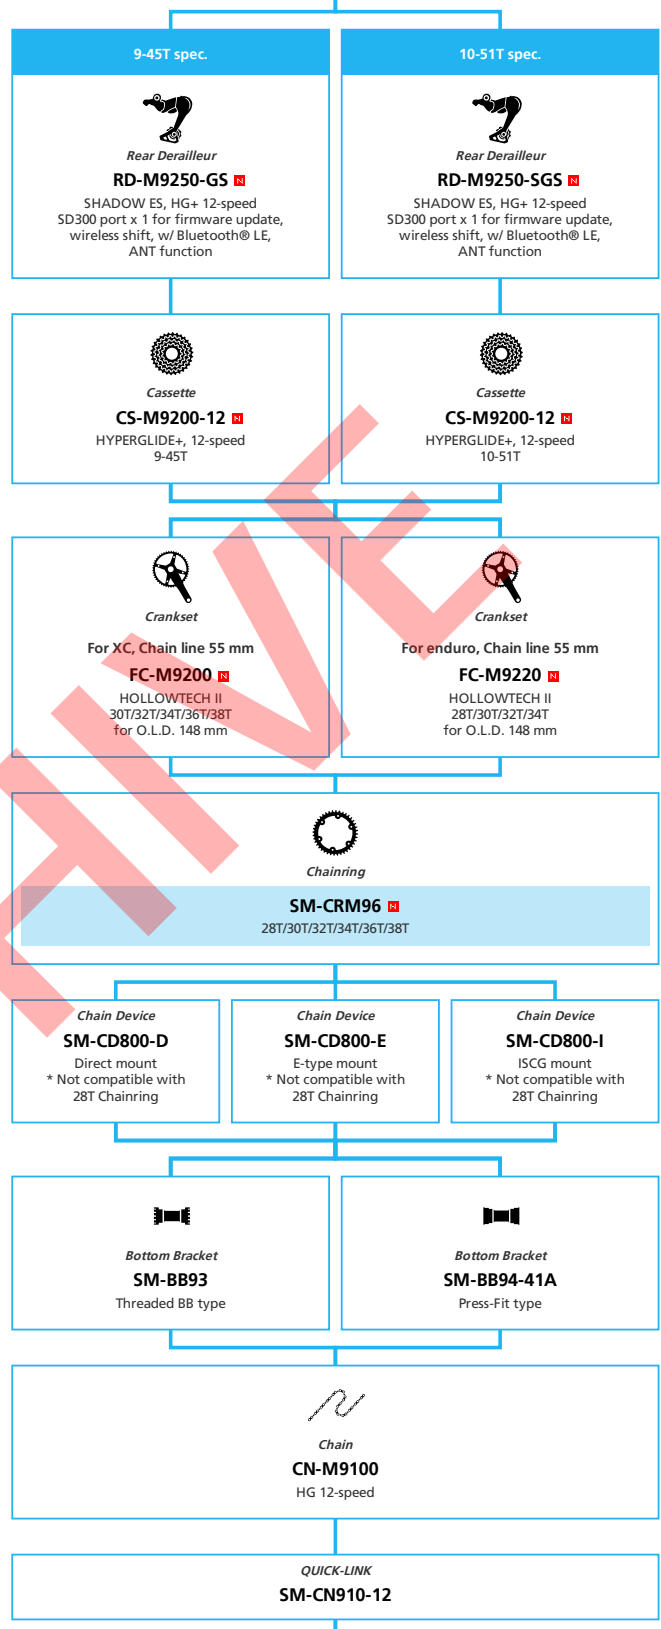

LIFESTYLE Active

SHIMANO CUES U8000	77
SHIMANO CUES U6000 for Flat Handlebar ...	79
SHIMANO CUES U6000 for Drop Handlebar...	83
SHIMANO CUES U6000 for Drop Handlebar Mechanical Brake spec.	85
SHIMANO CUES U6000 Polished Silver Edition ...	87
SHIMANO CUES U6060	89
SHIMANO CUES U4000 for Flat Handlebar ...	91
SHIMANO CUES U4000 for Drop Handlebar ...	93
SHIMANO ESSA for Flat Handlebar	95
SHIMANO ESSA for Drop Handlebar	96
SHIMANO Acera SHIMANO ALTUS	97
SHIMANO TourneyTX	104
SHIMANO Tourney	105
SHIMANO Tourney TZ	115
SHIMANO A050	119

LIFESTYLE Comfort

SHIMANO ALFINE	121
SHIMANO Nexus	123
SHIMANO Nexus INTER-5E for E-BIKE.....	129

E-BIKE

EP8 EP801 for MTB	133
EP8 EP801 for LIFESTYLE	139
EP8 EP801 for CARGO BIKE ...	145
EP8 EP800 for MTB	147
EP8 EP800 for LIFESTYLE	153
EP8 EP800 for CARGO BIKE ...	157
E8080 for Japan market	159
E7000	169
EP6 for MTB.....	179
EP6 for LIFESTYLE	185
EP6 for CARGO BIKE	191
EP6 for Drop Handlebar	193
EP5 for LIFESTYLE	195
E6100	203
E6100 for CARGO BIKE	215
E6180 for Japan market	217
E5100 for LIFESTYLE	229
E5000	237
E5080 for Japan market	249
ABS	261

3rd party Connectivity

SHIMANO CUES U8050	262
DEORE XT M8200	263
SHIMANO Nexus	264

XTR M9200 1x12-speed, Di2

- ... New model
- ... Additional option
- ... All select
- ... Alternative option
- ... Single select

Mountain Bike