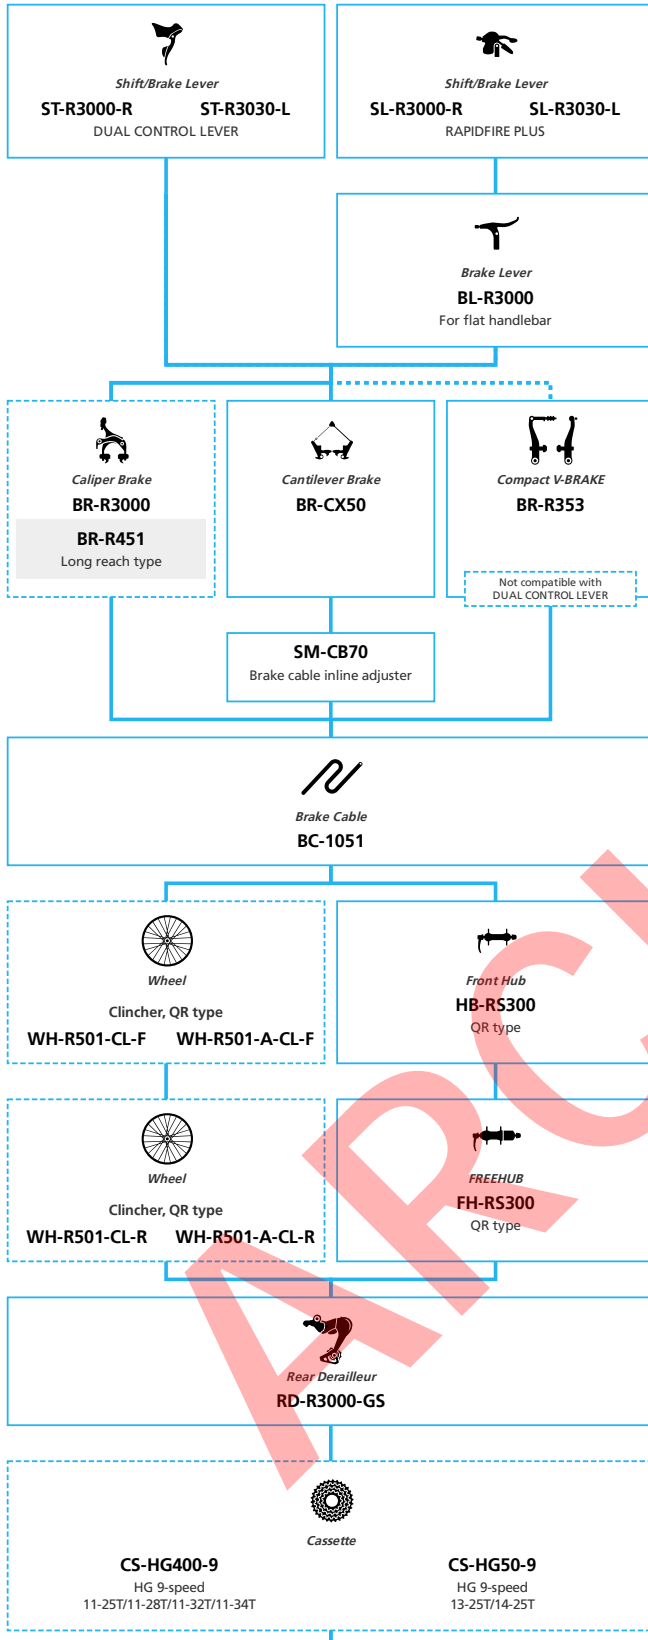

SHIMANO **SORA** 3x9-speed

■ ... New model
 ... Additional option
 ... Alternative option
 ... All select
 ... Single select

Road Bike