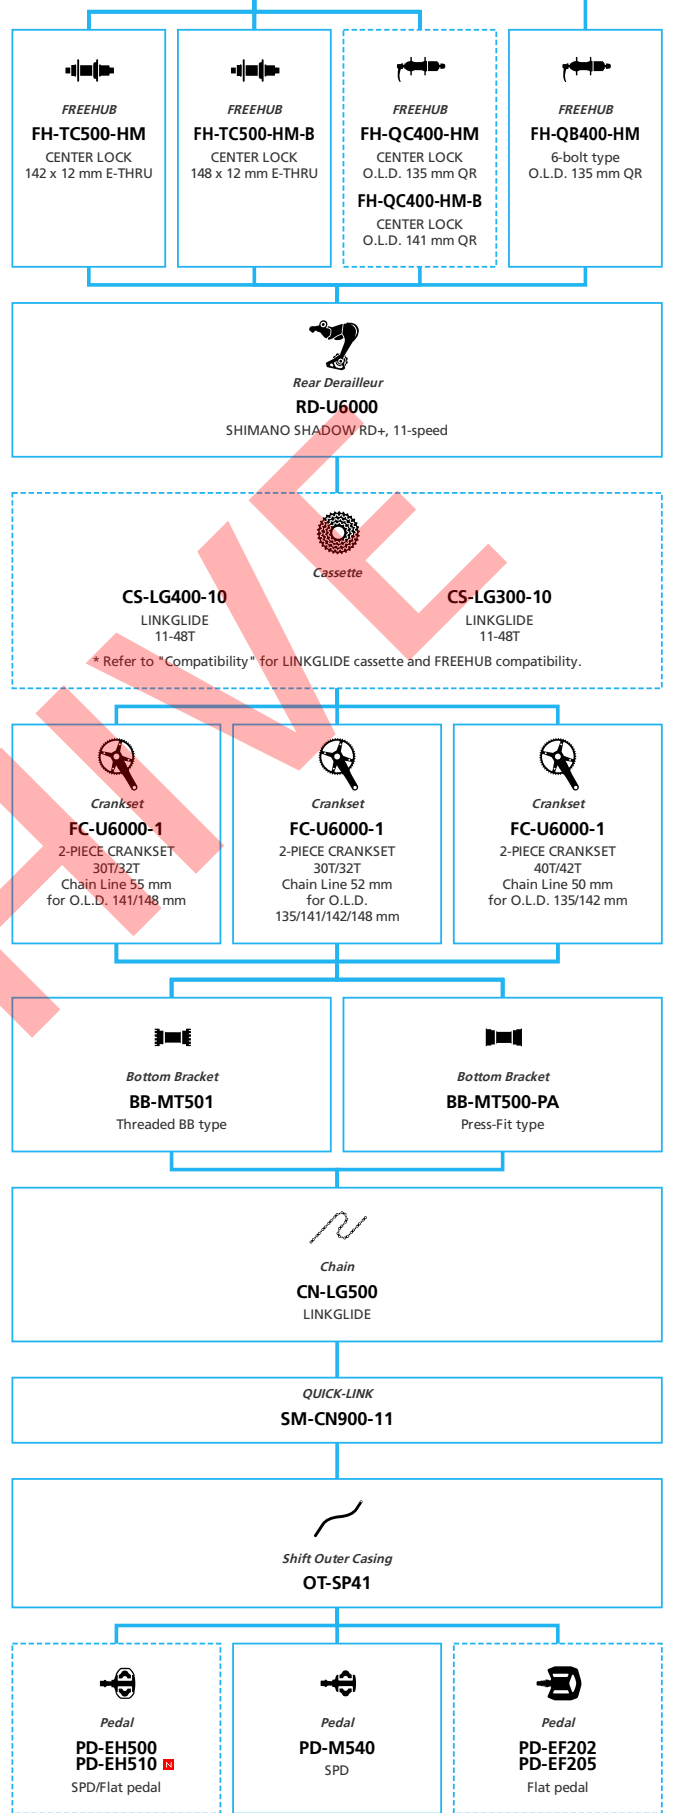

SHIMANO **CUES** U6000 for Flat Handlebar 1x10-speed

■ ... New model
  ... All select
  ... Additional option
  ... Alternative option
  ... Single select

LIFESTYLE Active