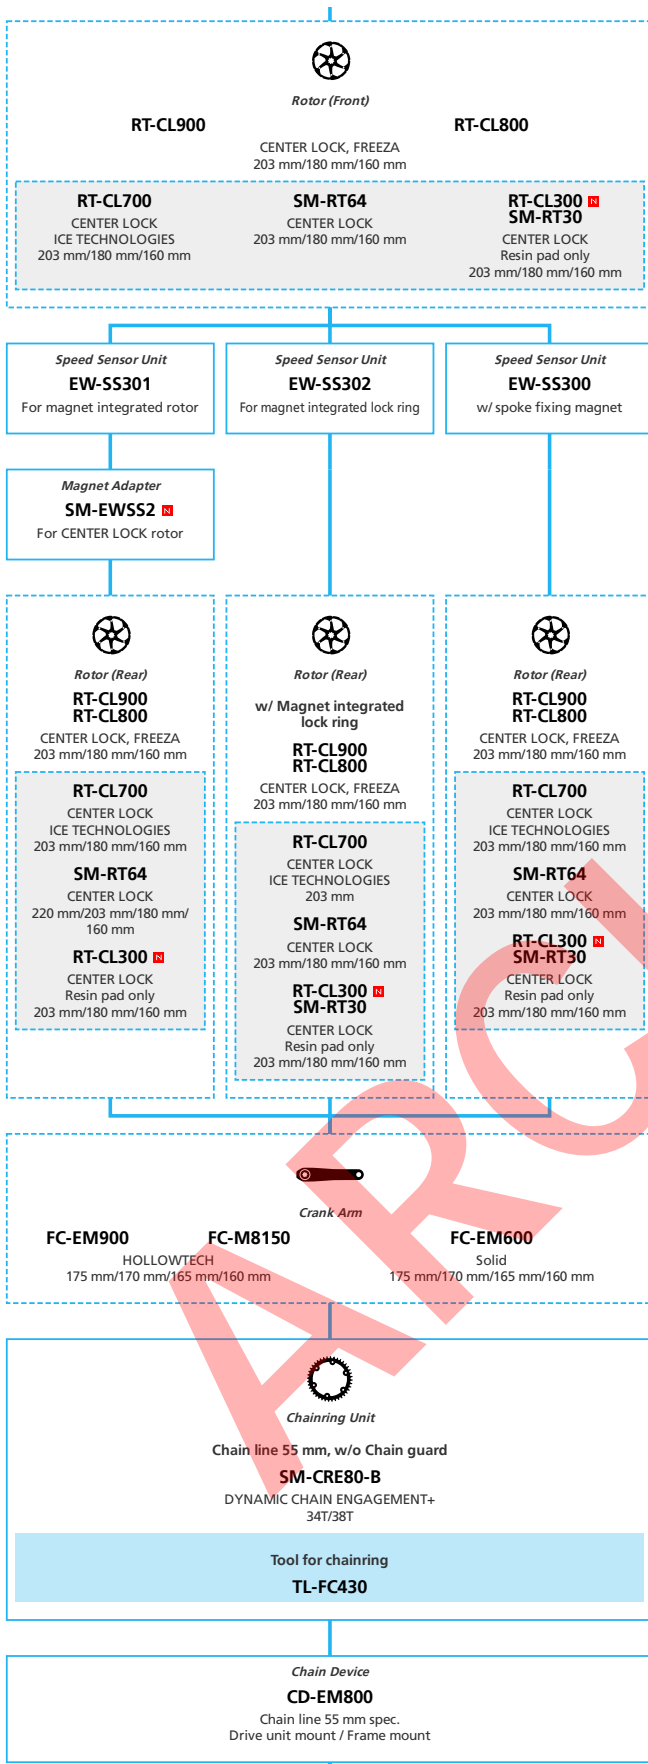

EP8 EP801 for MTB

11-speed, Derailleur, Di2, Automatic shift

N ... New model
 ... Additional option
 ... Alternative option
 ... All select
 ... Single select

E-BIKE

- ... New model
- ... Additional option
- ... All select
- ... Alternative option
- ... Single select