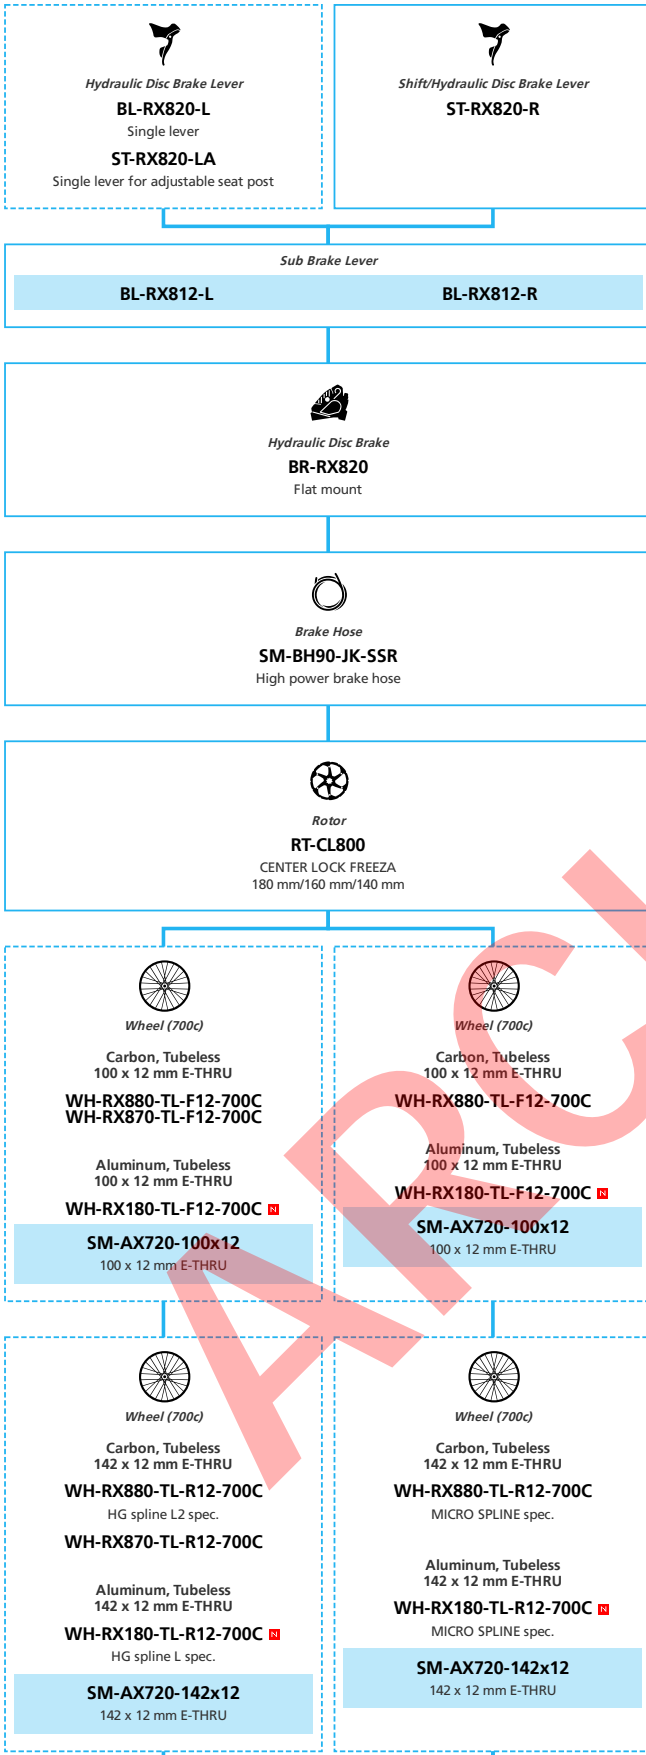

SHIMANO GRX RX820/RX825 1x12-speed

- ... New model
- ... Additional option
- ... All select
- ... Alternative option
- ... Single select