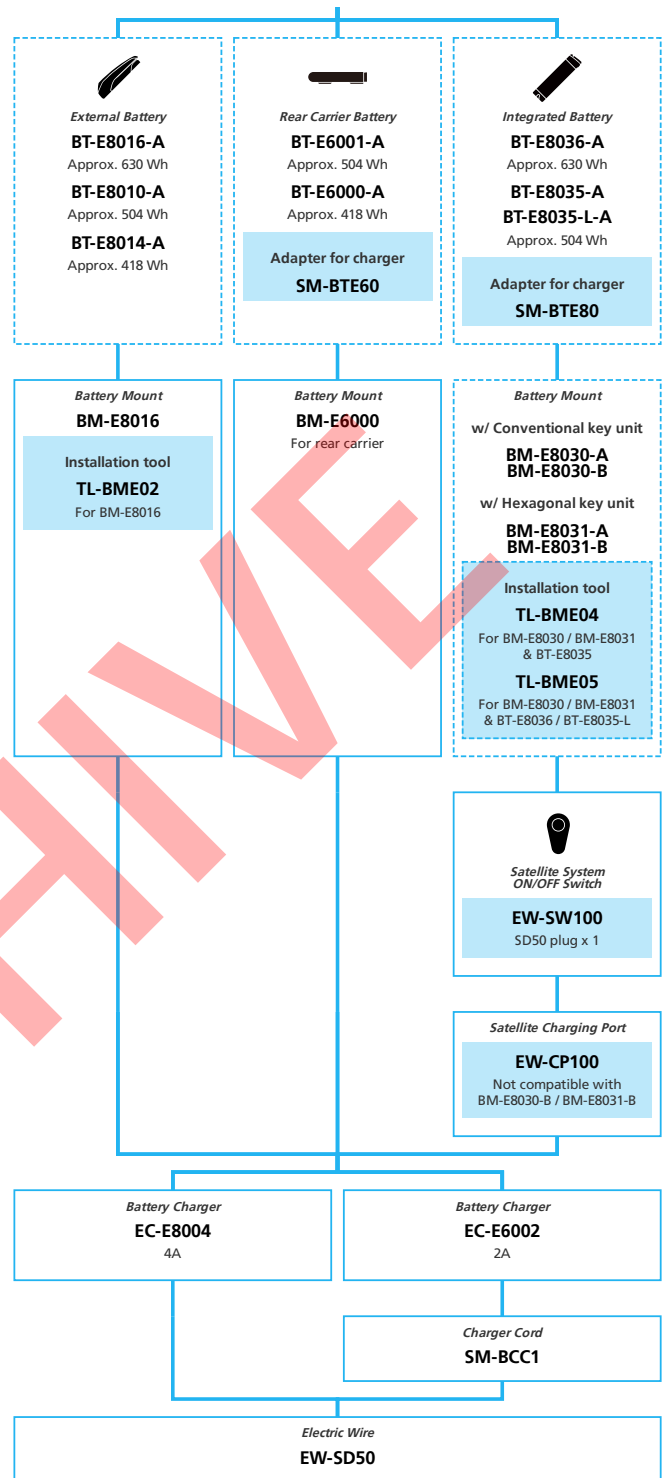

■ ... New model
 ... Additional option
 ... Alternative option
 ... All select
 ... Single select

E-BIKE