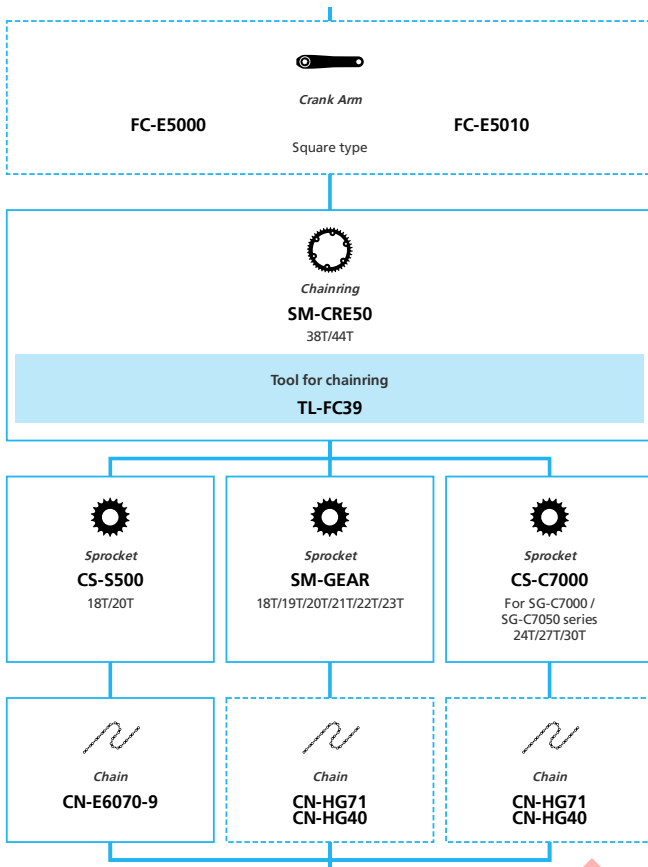

- ... New model
- ... Additional option
- ... All select
- ... Alternative option
- ... Single select

ARCHIVE