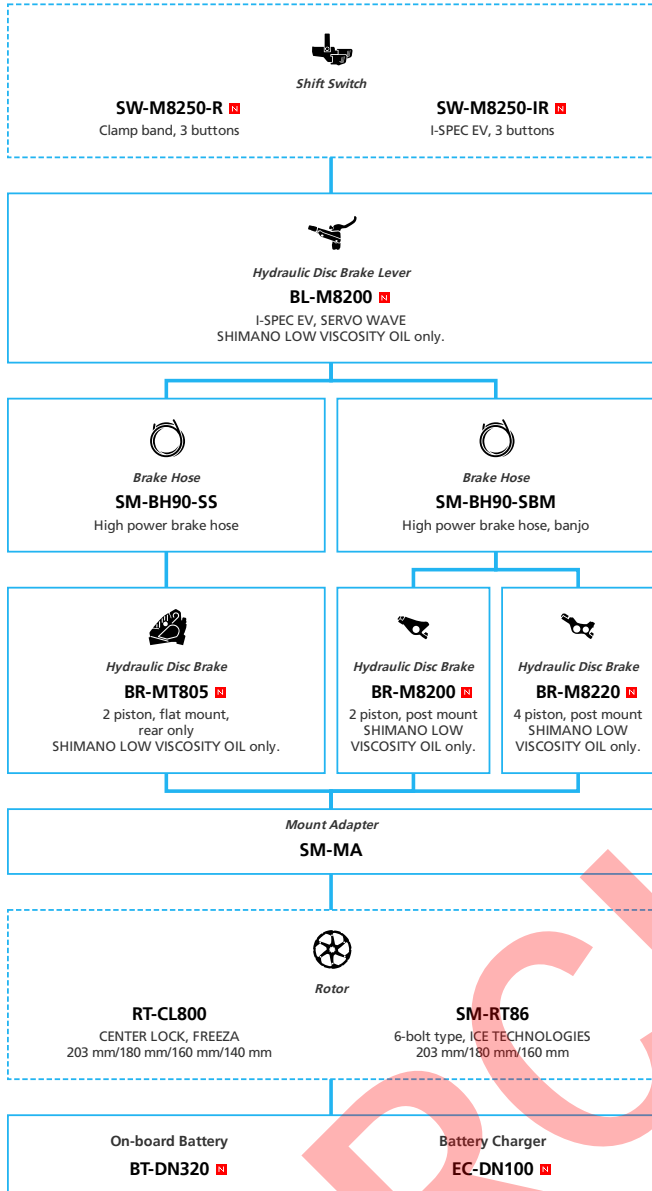

DEORE XT M8200 1x12-speed, Di2

- ... New model
- ... Additional option
- ... Alternative option
- ... All select
- ... Single select

Mountain Bike