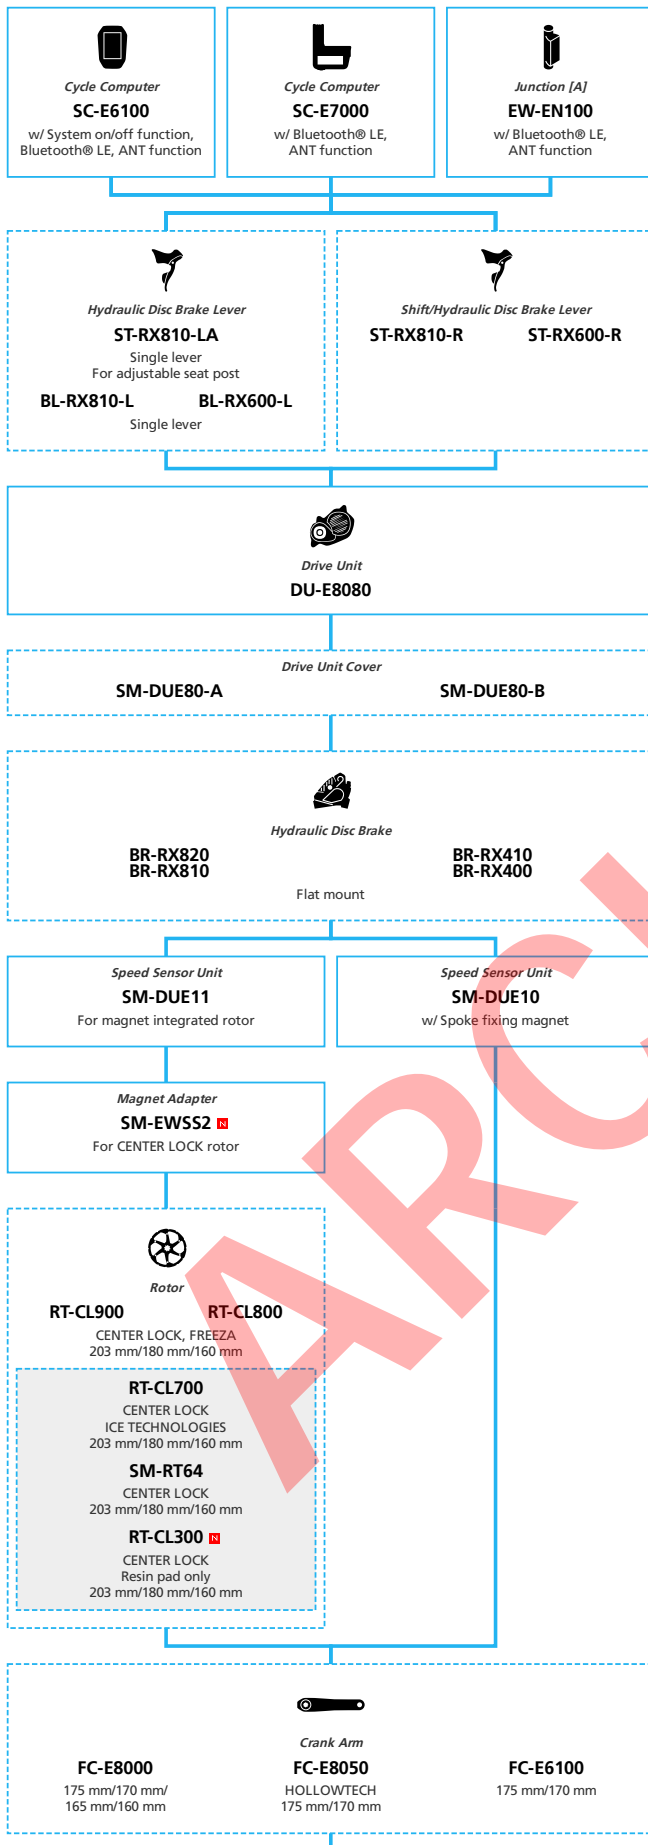

E8080 for Japan market

For Drop Handlebar, Derailleur

■ ... New model
  ... Additional option
  ... All select
  ... Alternative option
  ... Single select

E-BIKE