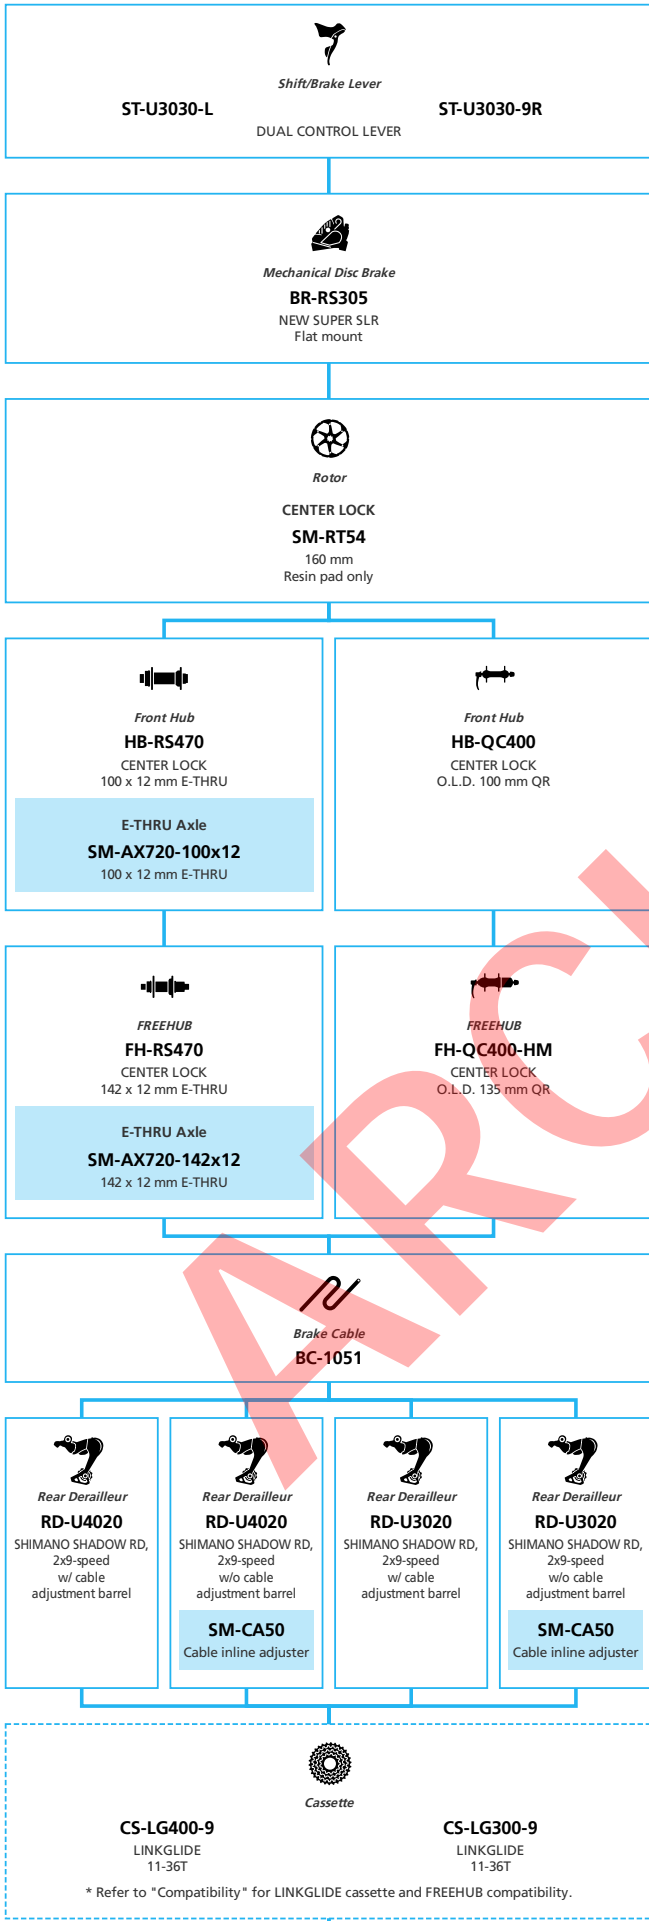

SHIMANO **CUES** U4000 for Drop Handlebar 2x9-speed

■ ... New model
 ... Additional option
 ... Alternative option
 ... All select
 ... Single select

LIFESTYLE Active