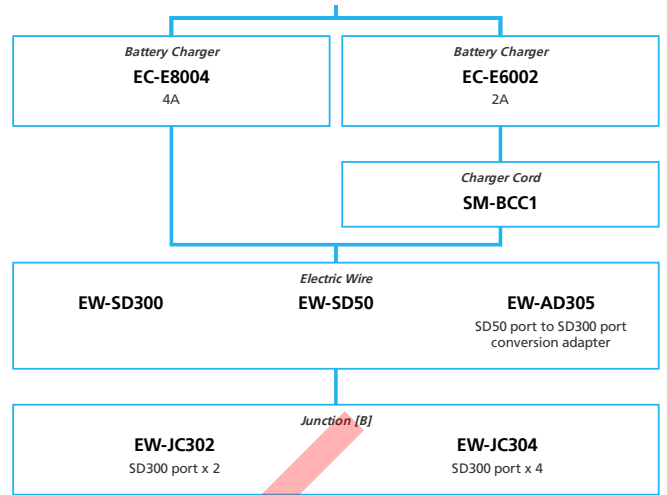

ARCHIVE

E-BIKE

EP8 EP800 for LIFESTYLE Internal Geared Hub

N ... New model
 ... Additional option
 ... Alternative option
 ... All select
 ... Single select

N ... New model
 ... Additional option
 ... Alternative option
 ... All select
 ... Single select