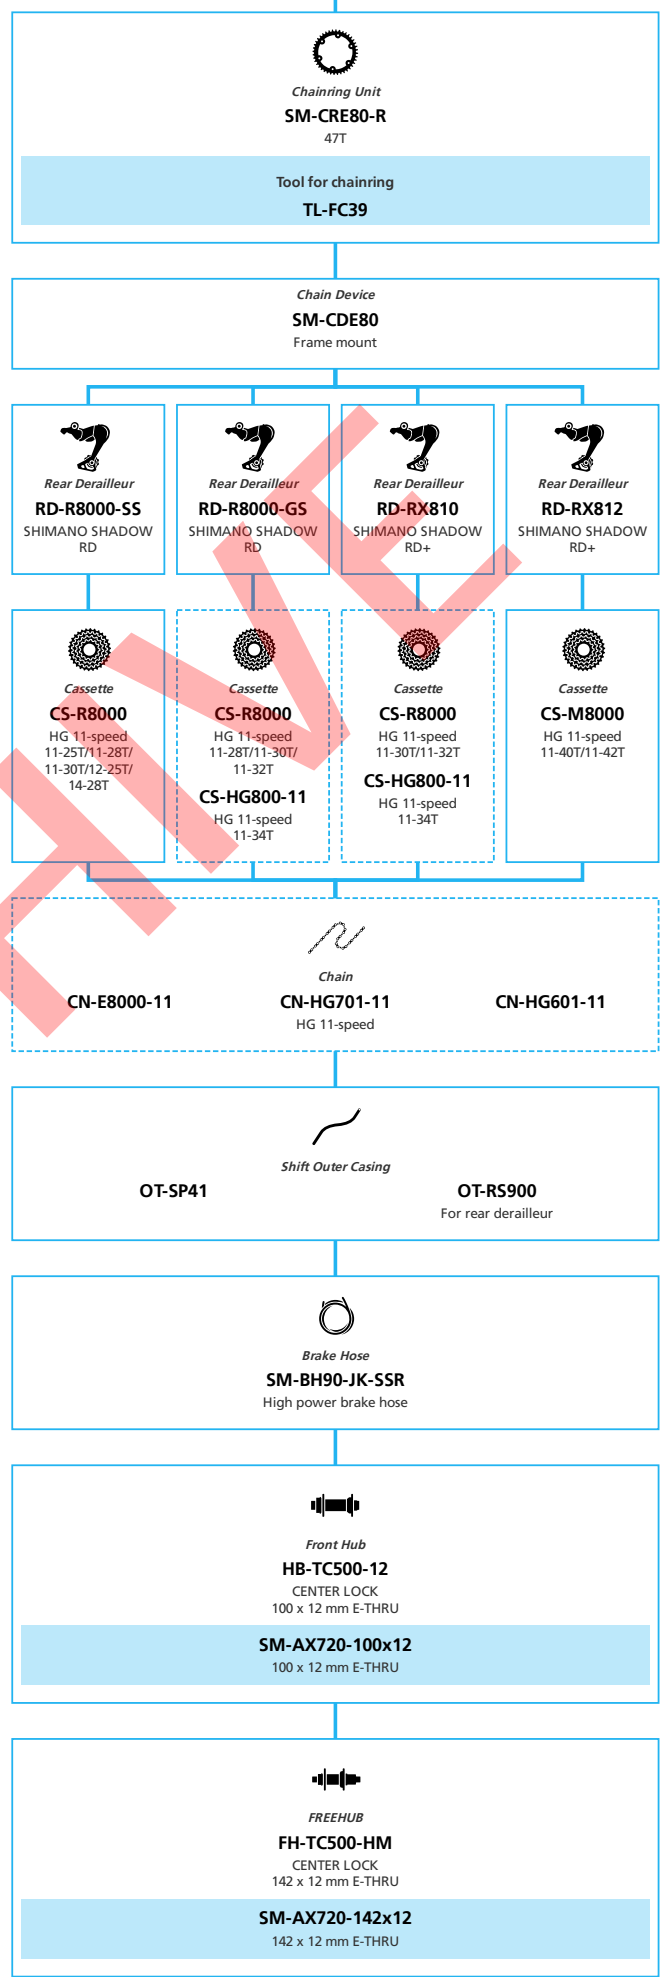

E7000 For Drop Handlebar, Derailleur

■ ... New model
  ... Additional option
  ... All select
  ... Alternative option
  ... Single select

E-BIKE