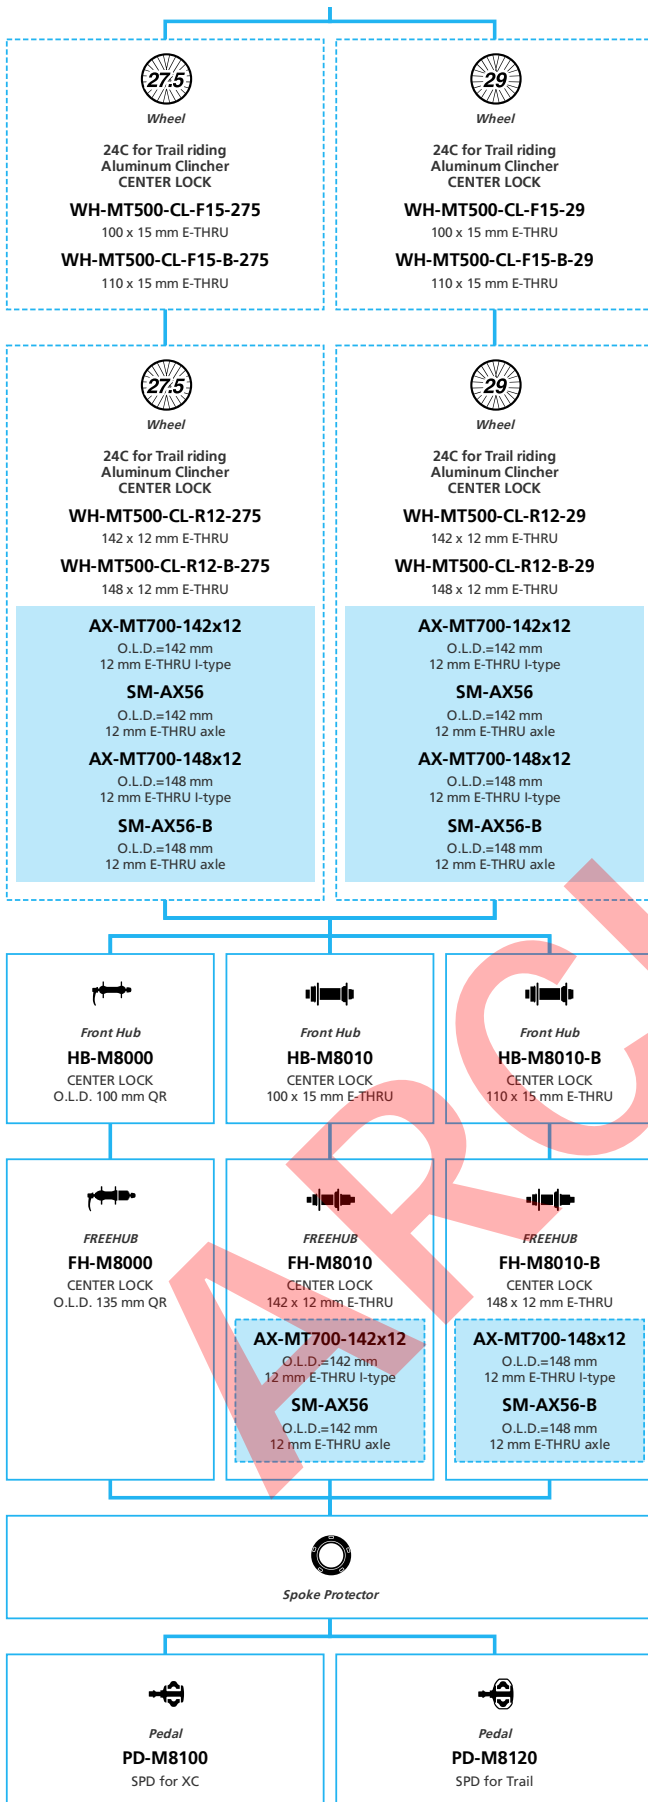

- ... New model
- ... Additional option
- ... All select
- ... Alternative option
- ... Single select