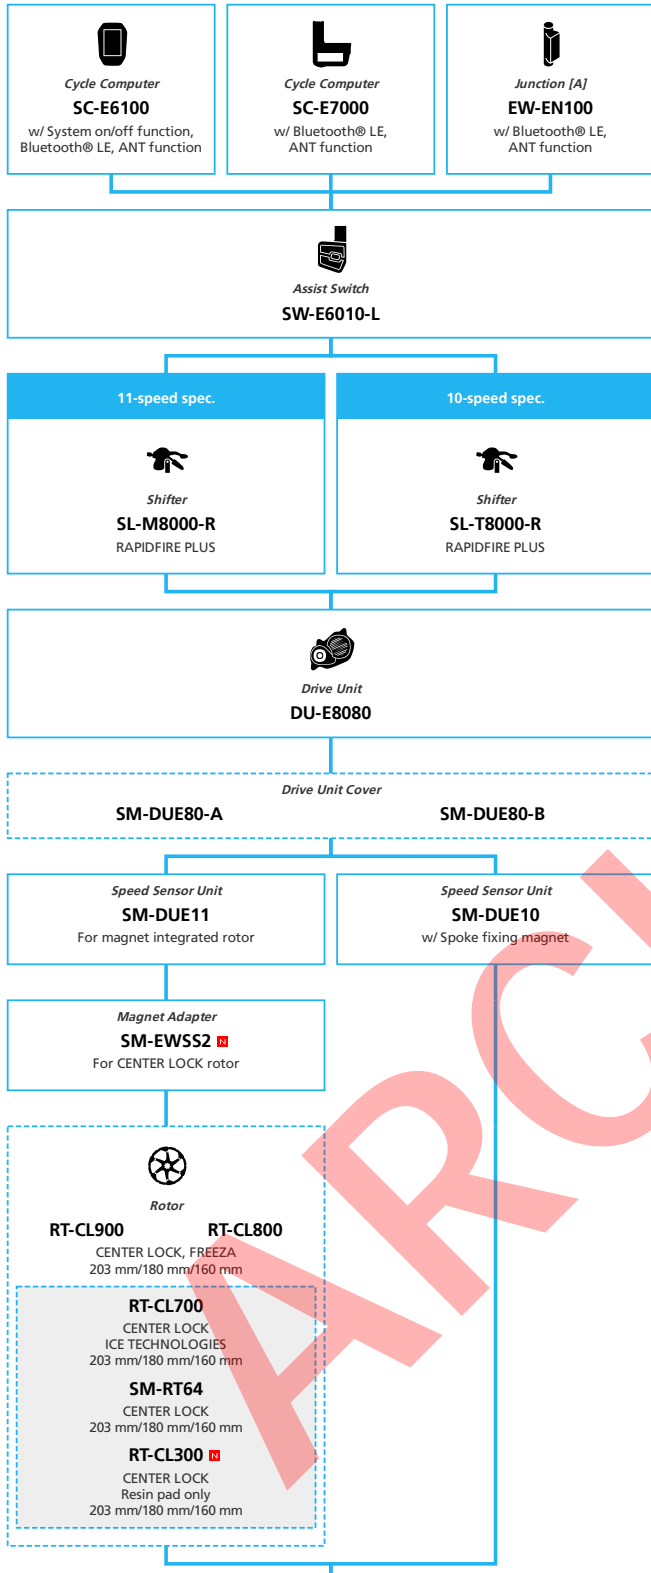

E8080 for Japan market

11/10-speed, Derailleur

■ ... New model
 ... Additional option
 ... Alternative option
 ... All select
 ... Single select

E-BIKE