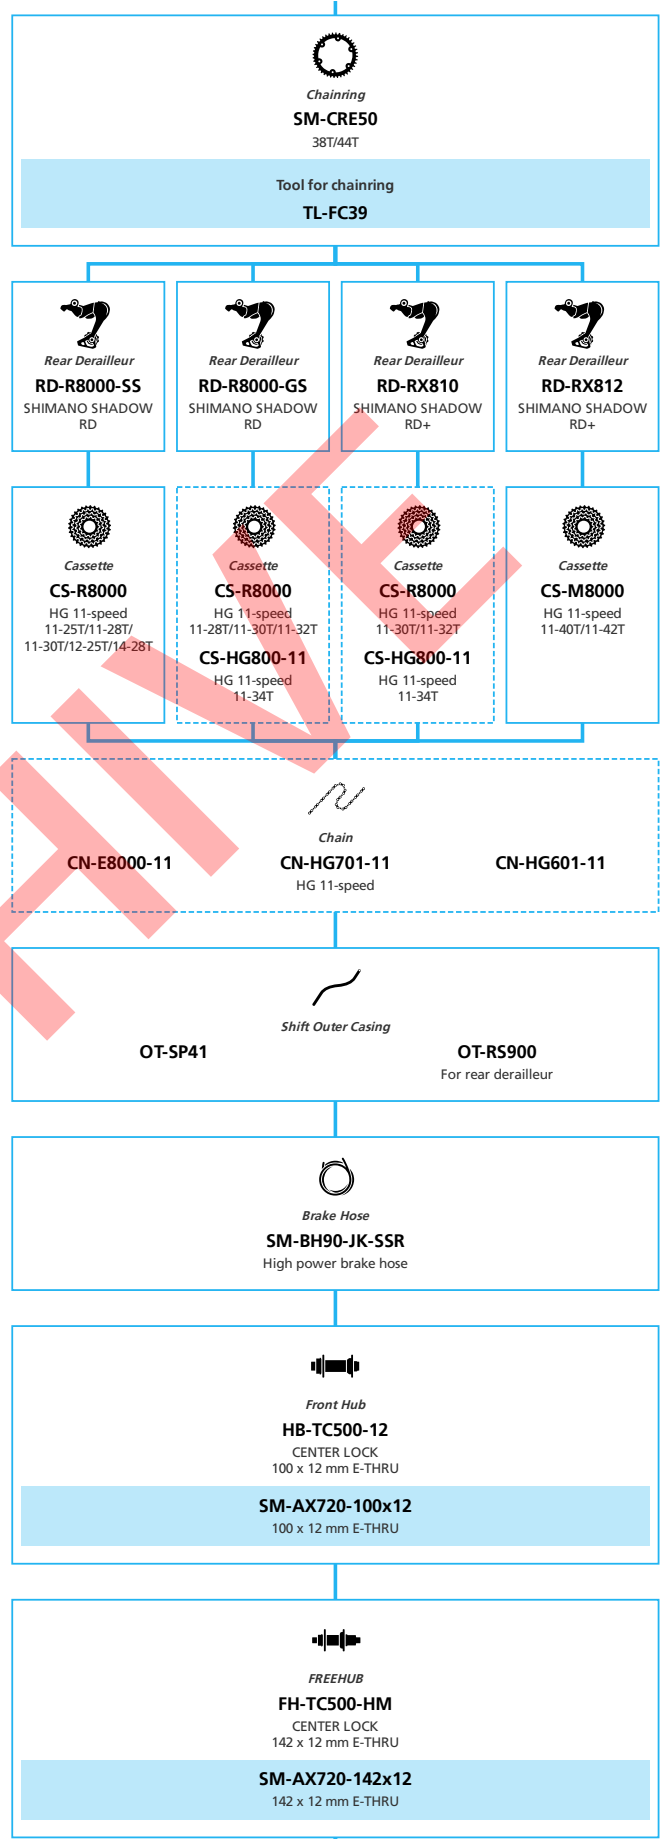

E-BIKE

- ... New model
- ... Additional option
- ... All select
- ... Alternative option
- ... Single select

ABS SHIMANO ABS by Blubrake

N ... New model
 ... Additional option
 ... Alternative option
 ... All select
 ... Single select