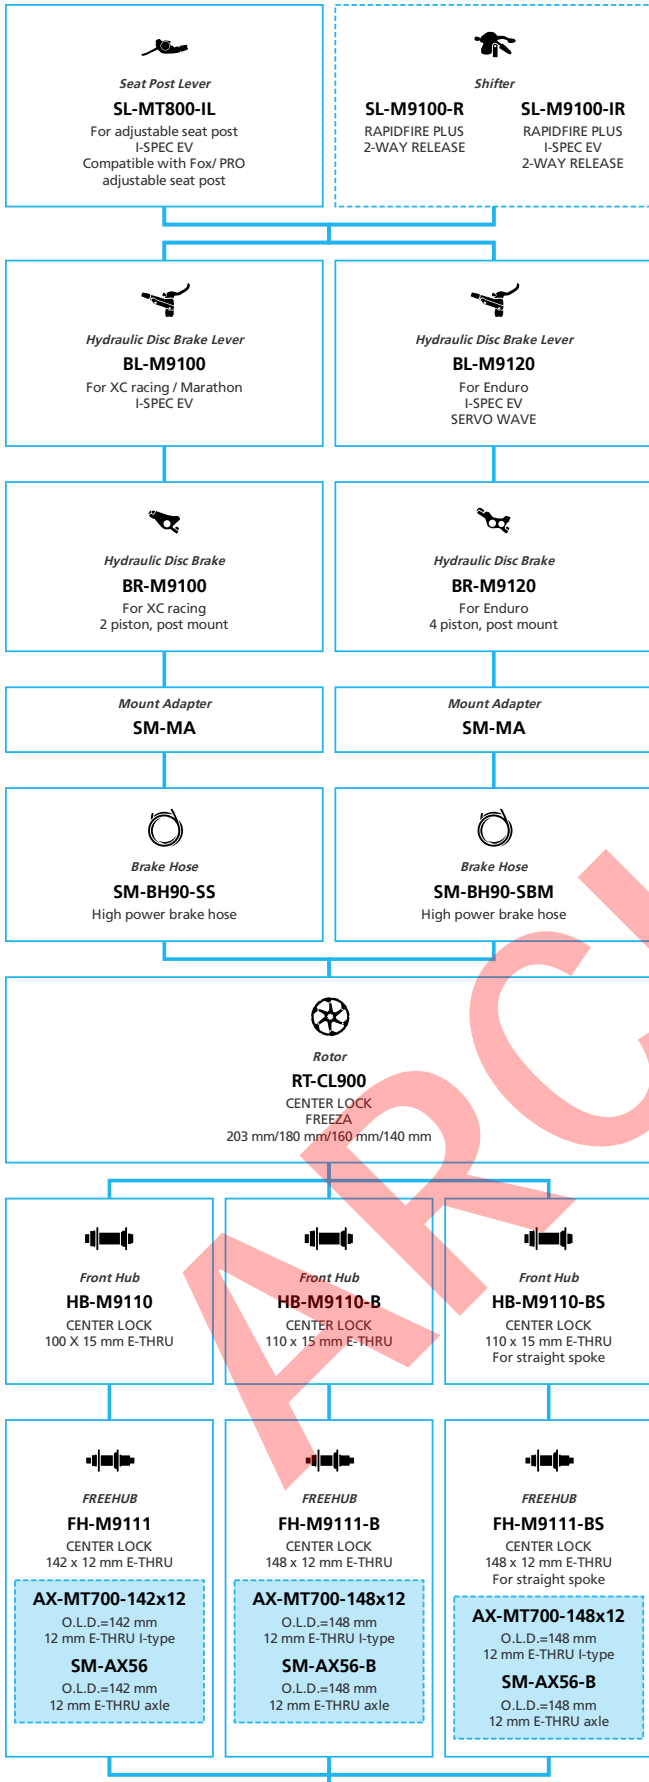

XTR M9100 1x12-speed

- ... New model
- ... Additional option
- ... All select
- ... Alternative option
- ... Single select

Mountain Bike