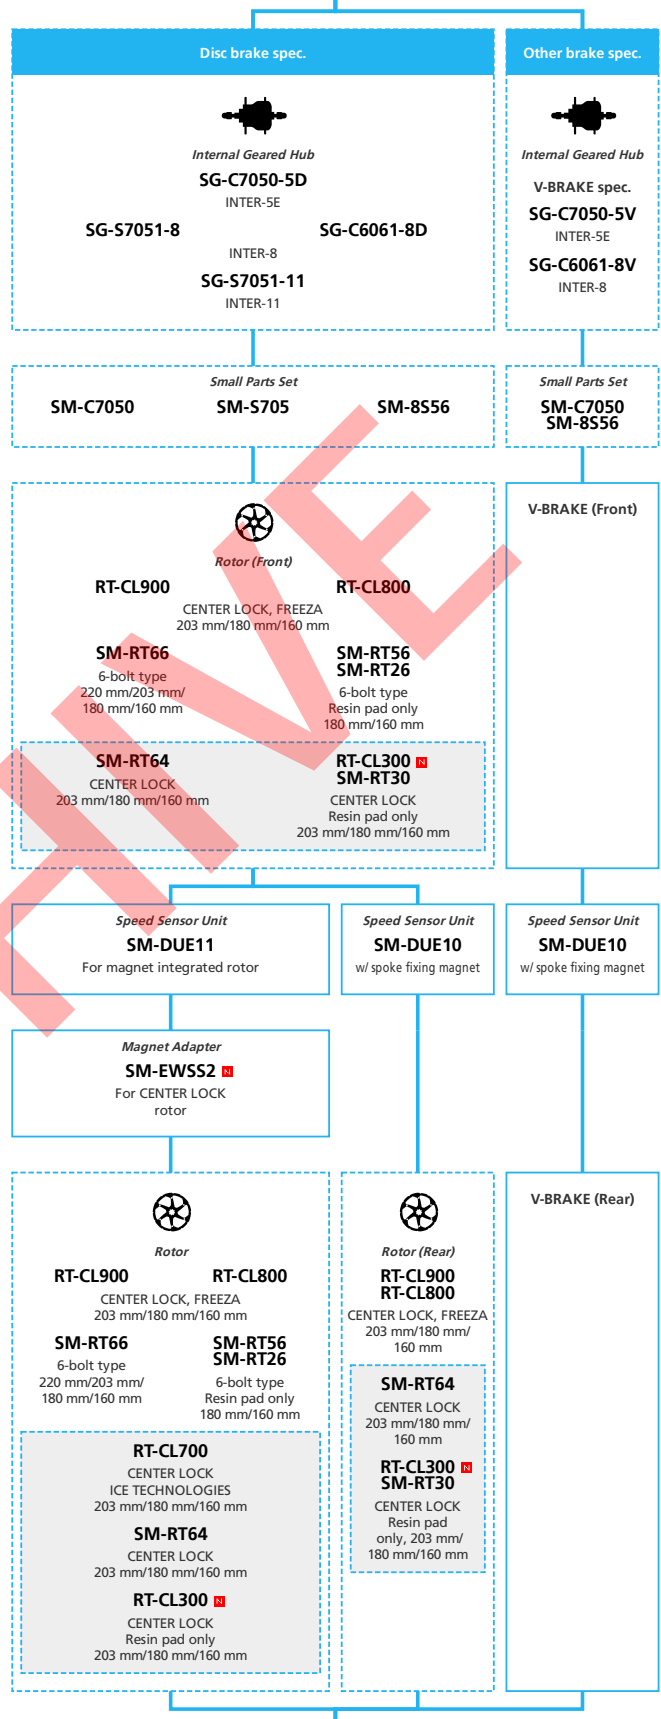

E5080 for Japan market

Internal Geared Hub, Di2

■ ... New model
  ... Additional option
  ... Alternative option
  ... All select
  ... Single select

ARCHIVE

E-BIKE