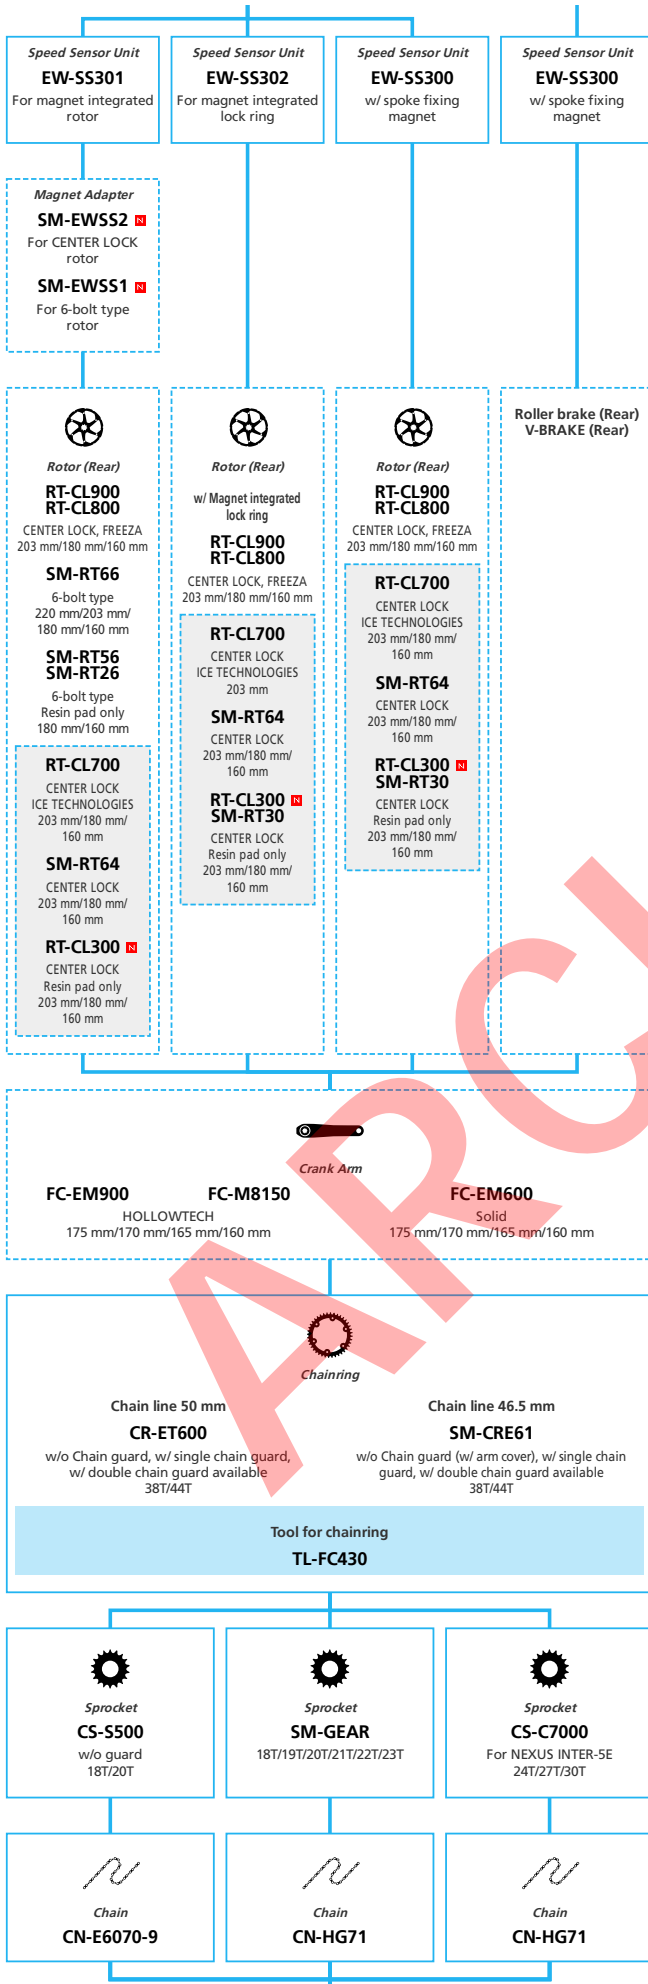

ARCHIVE

EP8 EP801 for LIFESTYLE Internal Geared Hub

N ... New model
 ... Additional option
 ... Alternative option
 ... All select
 ... Single select

E-BIKE

■ ... New model
 ... Additional option
 ... All select
 ... Alternative option
 ... Single select