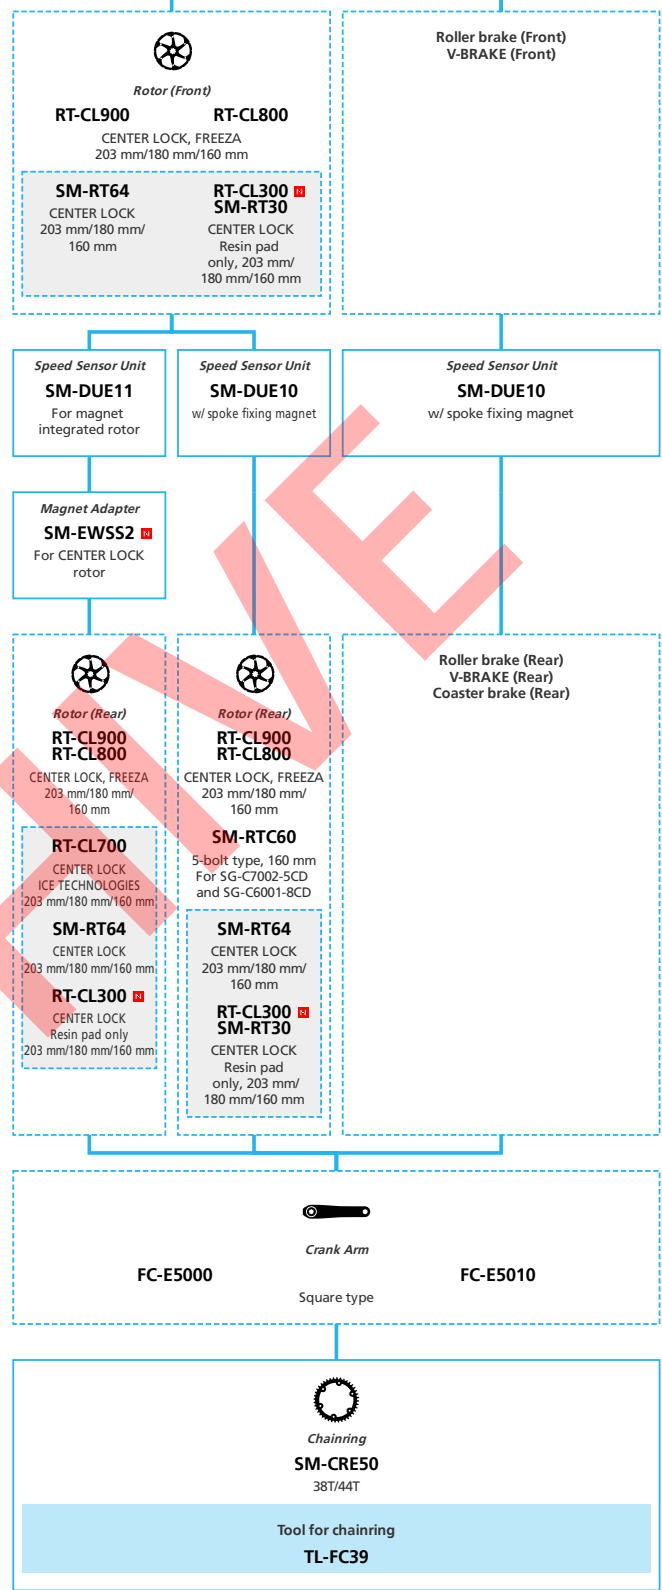

E-BIKE

- ... New model
- ... Additional option
- ... All select
- ... Alternative option
- ... Single select

DRAFT

E5000 Internal Geared Hub

■ ... New model
 ... Additional option
 ... All select
 ... Alternative option
 ... Single select