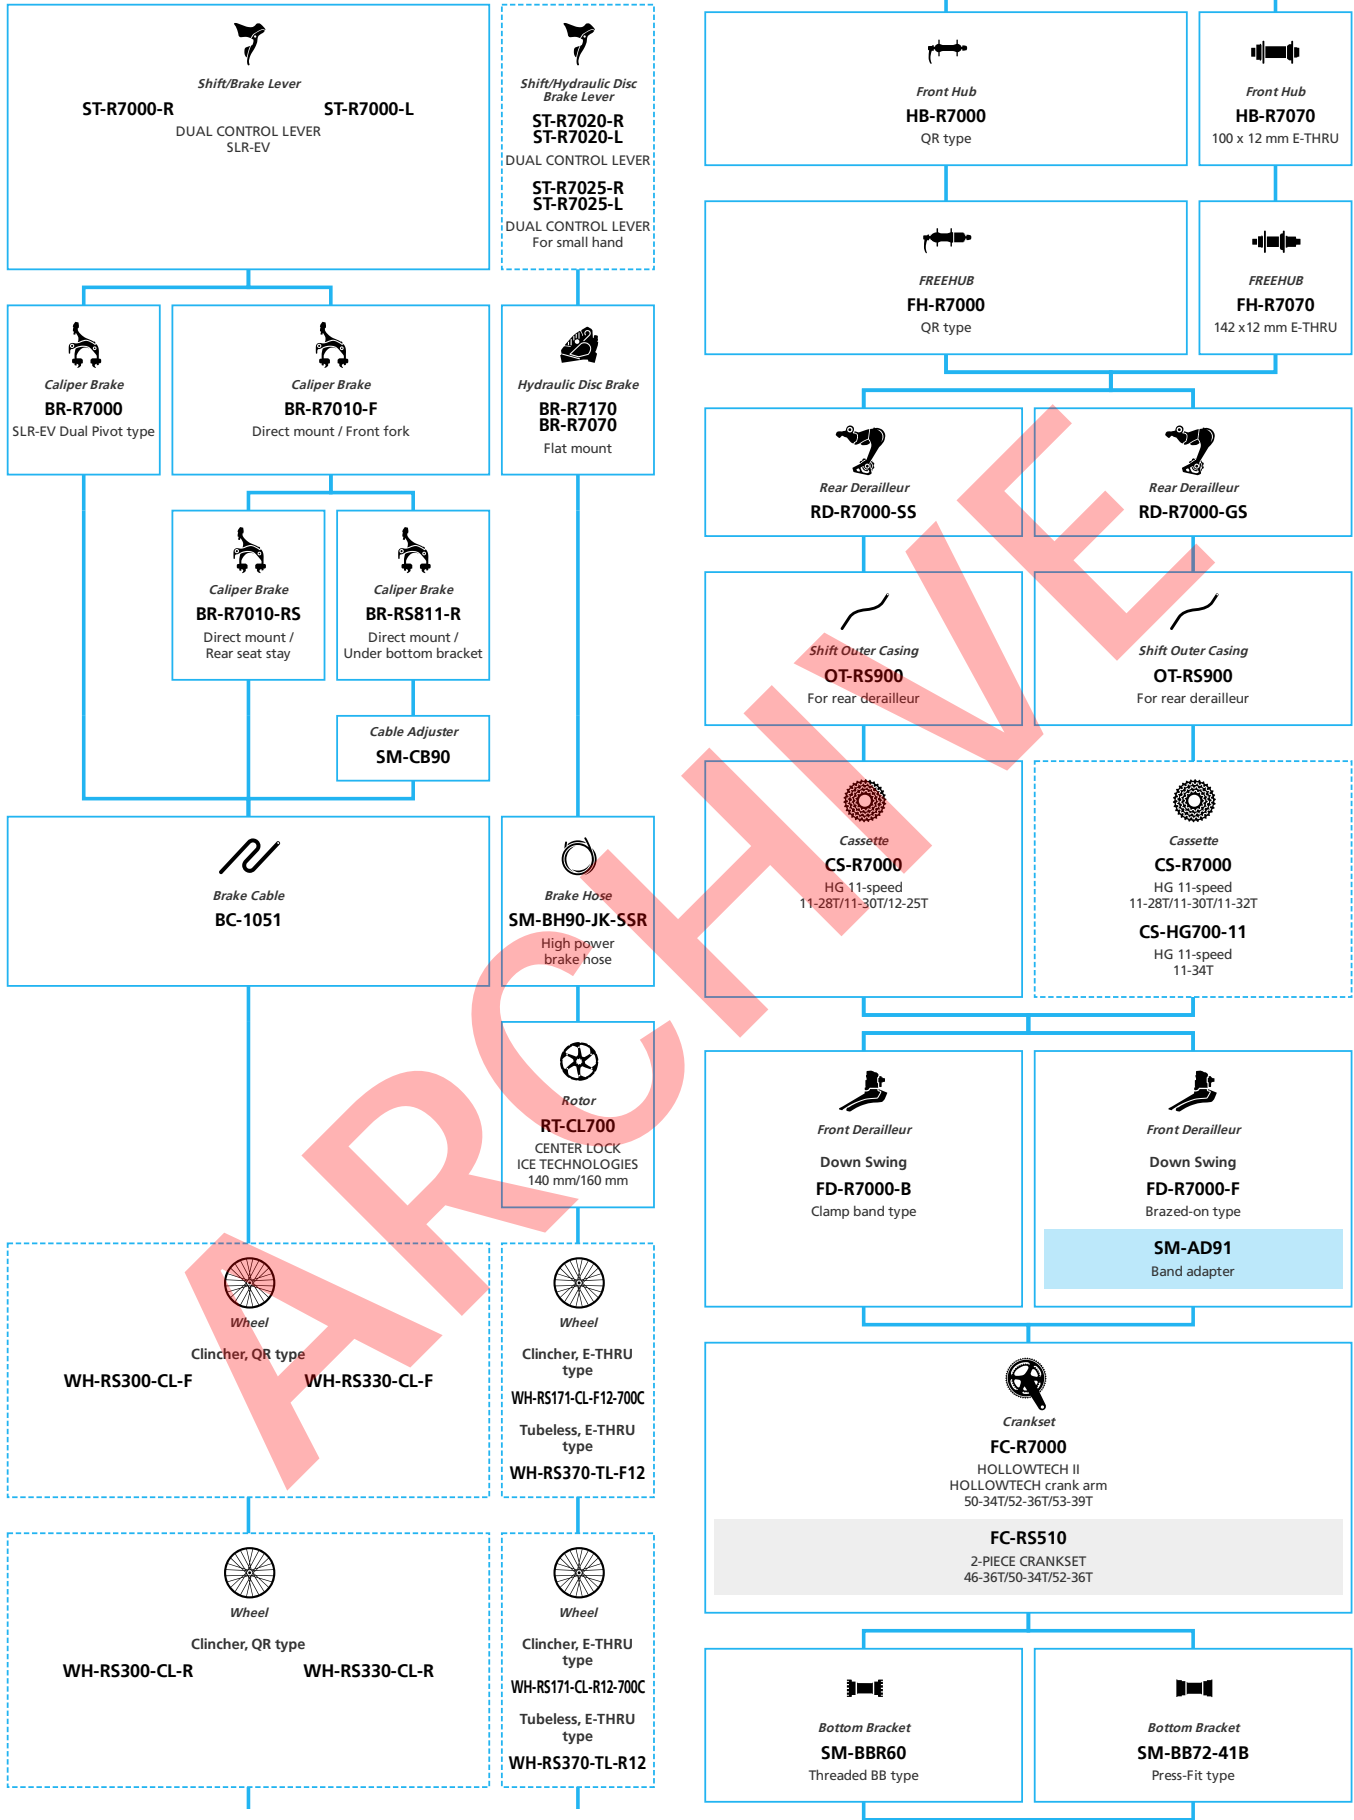

SHIMANO **105** R7000 2x11-speed

- ... New model
- ... Additional option
- ... All select
- ... Alternative option
- ... Single select

Road Bike