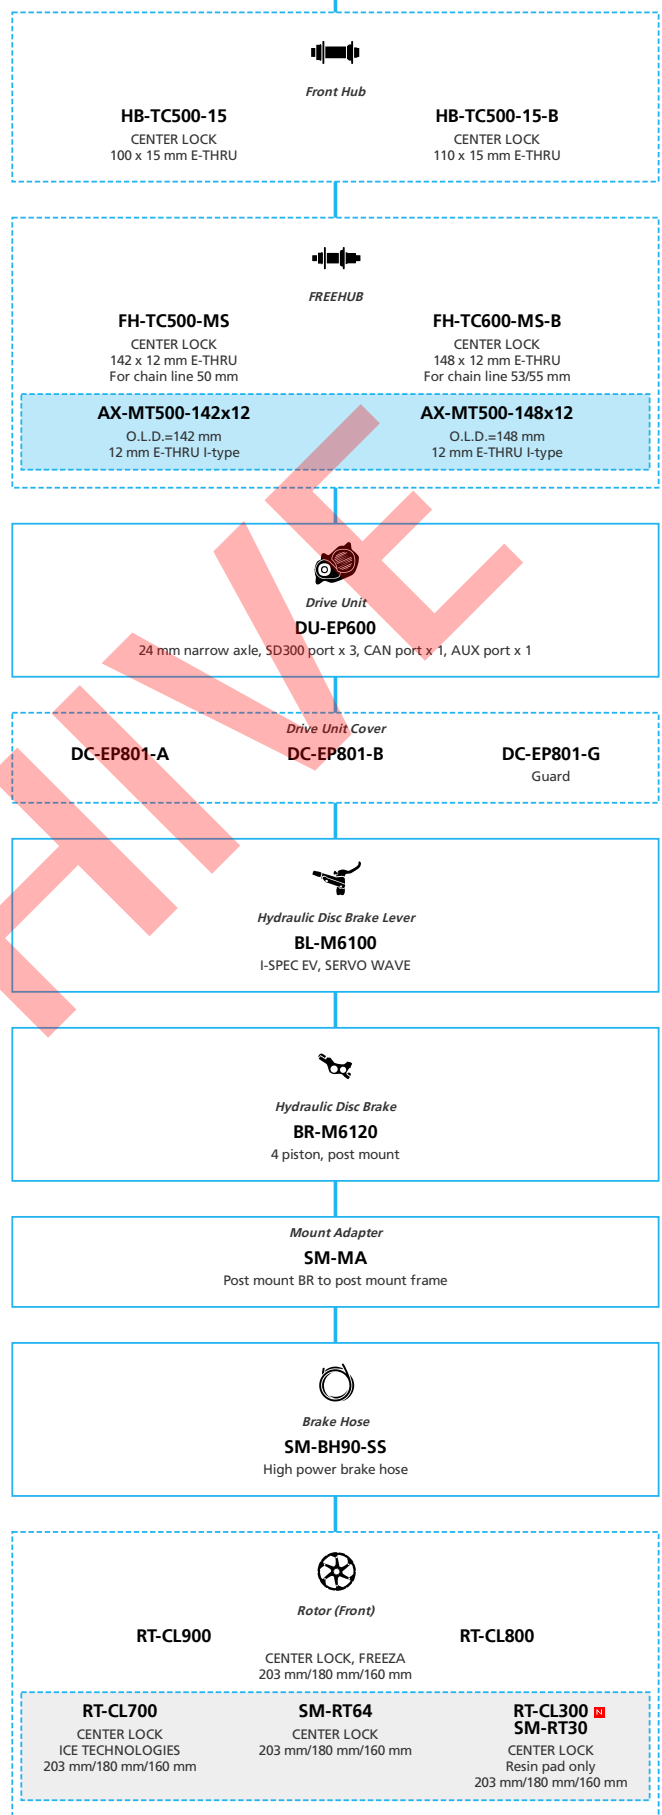

EPS for MTB 12-speed, Derailleur, Di2

■ ... New model
  ... Additional option
  ... Alternative option
  ... All select
  ... Single select

E-BIKE