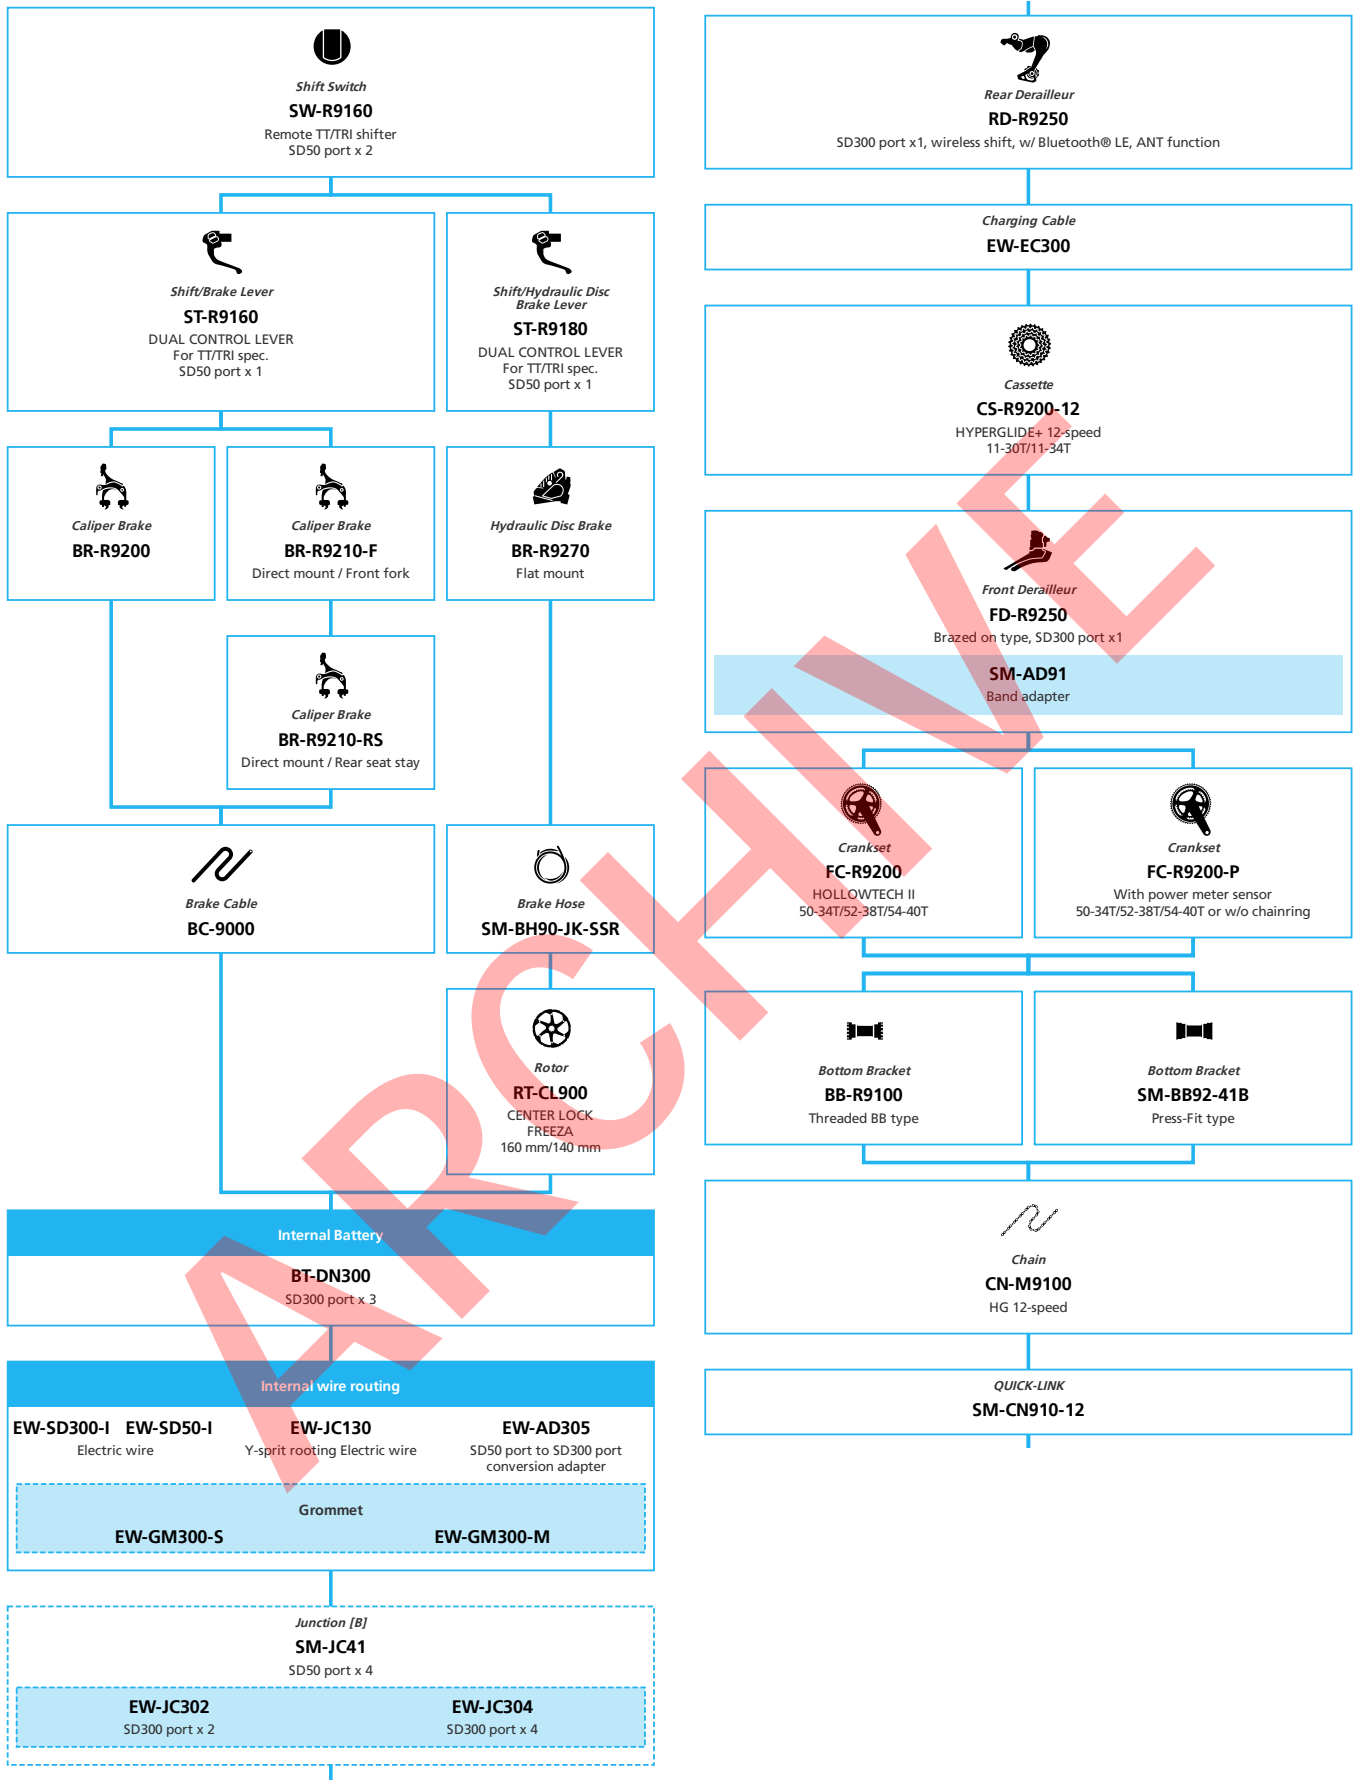

Road Bike

- ... New model
- ... Additional option
- ... All select
- ... Alternative option
- ... Single select

DURA-ACE R9200/R9250

2x12-speed,
TT/TRI spec.

- ... New model
- ... Additional option
- ... All select
- ... Alternative option
- ... Single select