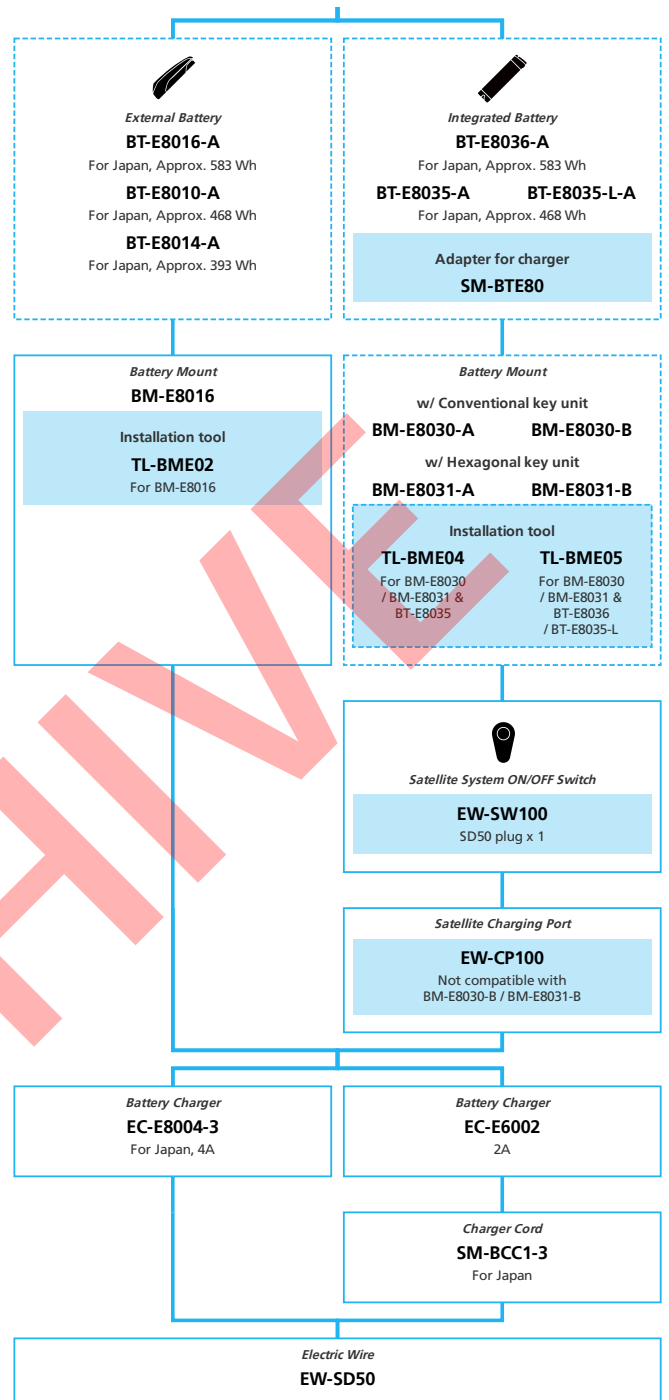

- ... New model
- ... Additional option
- ... All select
- ... Alternative option
- ... Single select

ARCHIVE