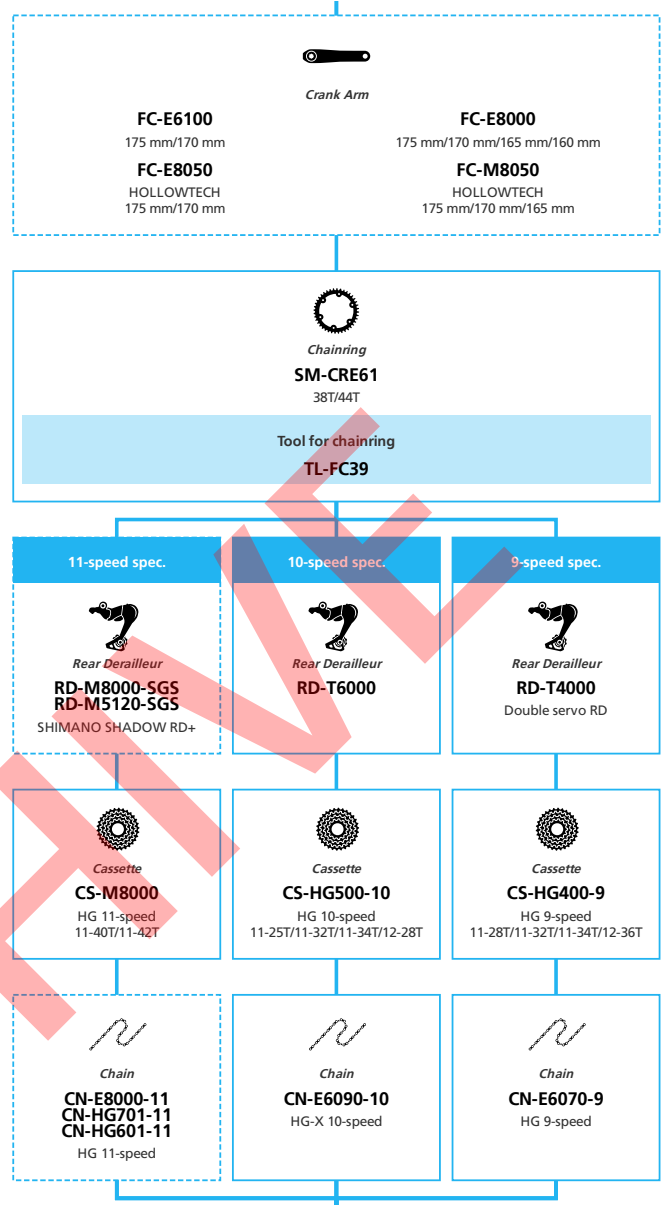

E6100 11/10/9-speed, Derailleur

■ ... New model
  ... Additional option
  ... All select
  ... Alternative option
  ... Single select