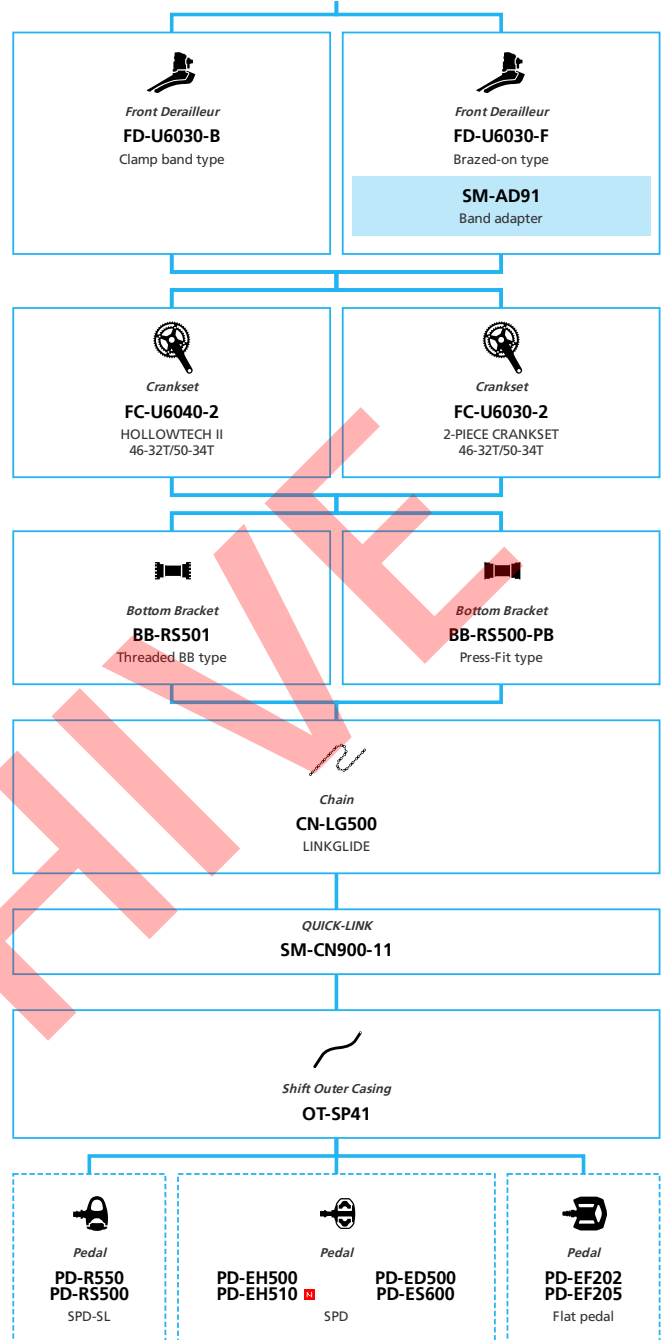

SHIMANO **CUES U6000** for Drop Handlebar Mechanical Brake spec.

■ ... New model
■ ... Additional option
■ ... Alternative option
 ... All select
 ... Single select

LIFESTYLE Active