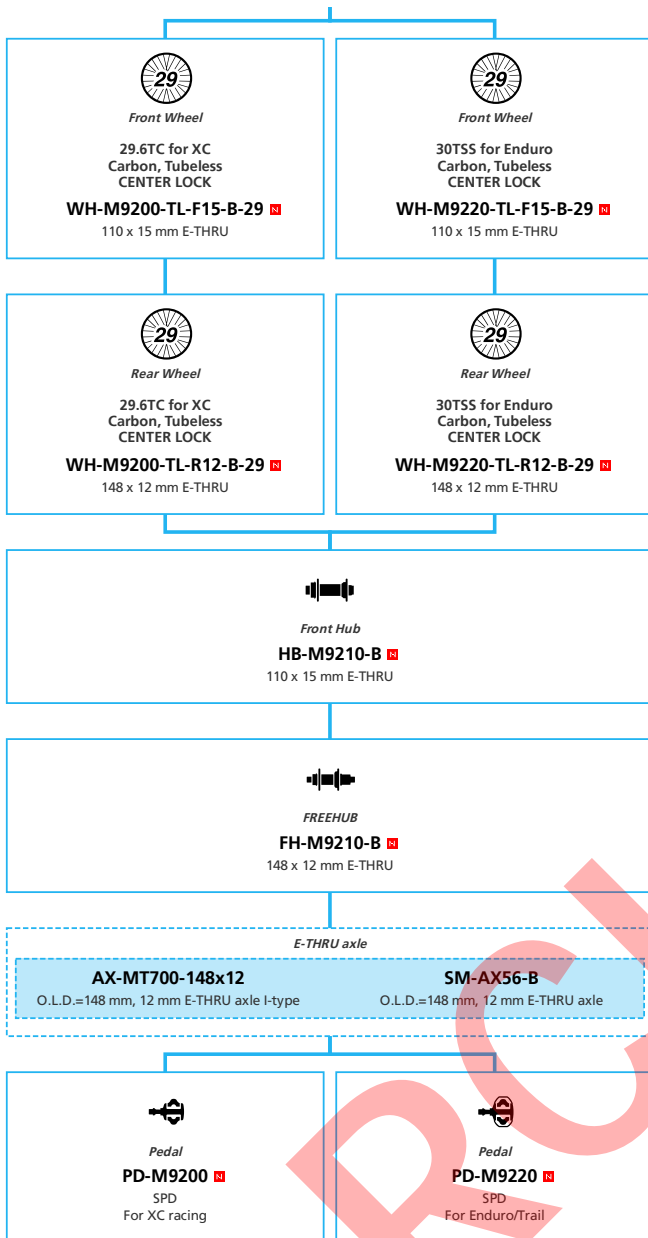

- ... New model
- ... Additional option
- ... Alternative option
- ... All select
- ... Single select