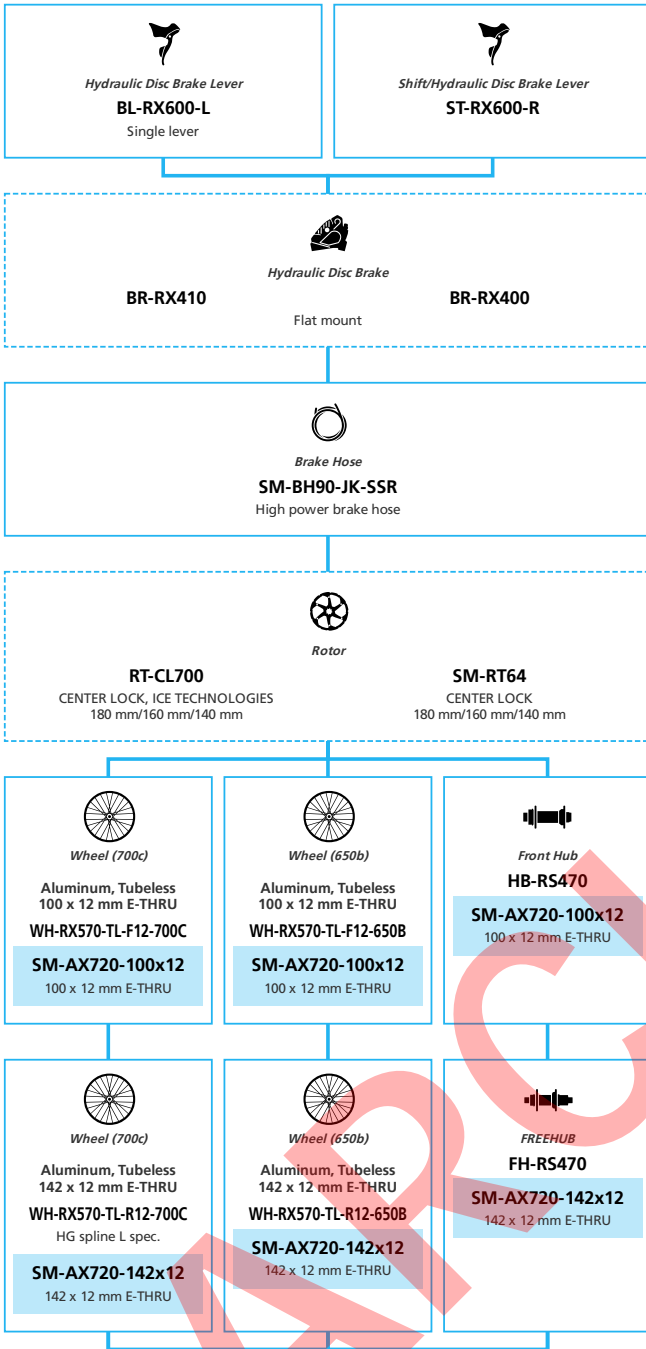

SHIMANO GRX RX600 1x11-speed

- ... New model
- ... Additional option
- ... All select
- ... Alternative option
- ... Single select