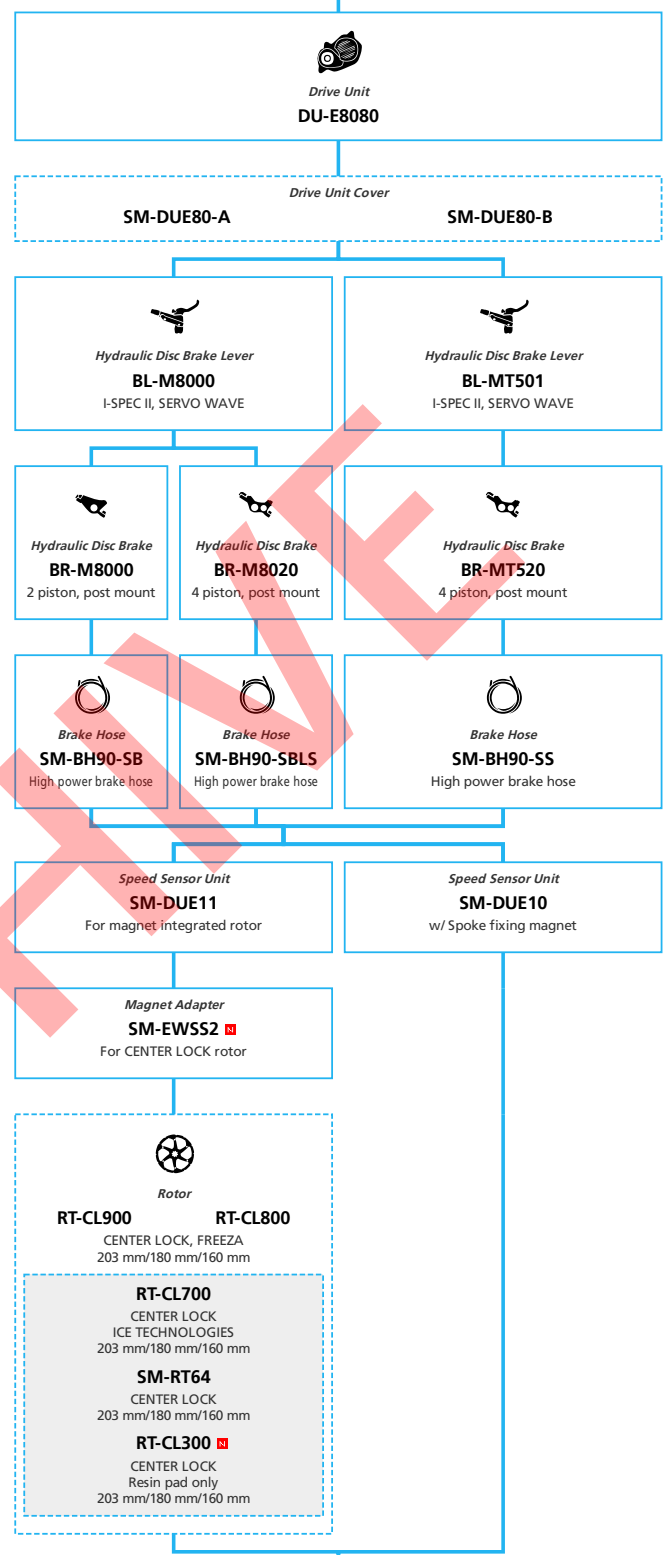

E8080 for Japan market 12-speed, Derailleur

■ ... New model
  ... Additional option
  ... All select
  ... Alternative option
  ... Single select

E-BIKE