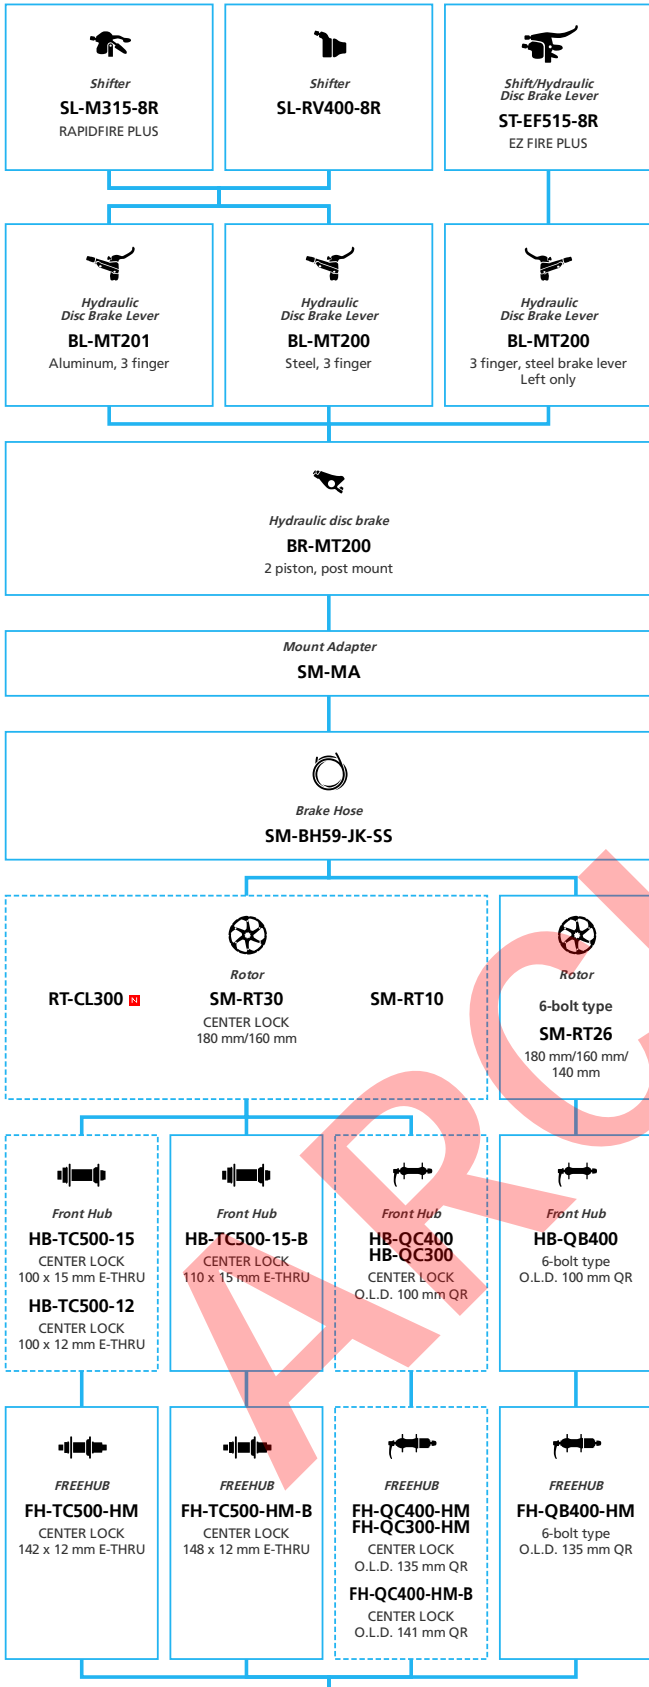

■ ... New model
 ... Additional option
 ... Alternative option
 ... All select
 ... Single select

LIFESTYLE Active

SHIMANO **CUES U4000** for Drop Handlebar 1x9-speed

■ ... New model
 ... Additional option
 ... Alternative option
 ... All select
 ... Single select

LIFESTYLE Active

SHIMANO
ESSA for Flat Handlebar 1x8-speed

 ... New model
 ... Additional option
 ... Alternative option
 ... All select
 ... Single select

LIFESTYLE Active

SHIMANO
ESSA for Drop Handlebar
1x8-speed