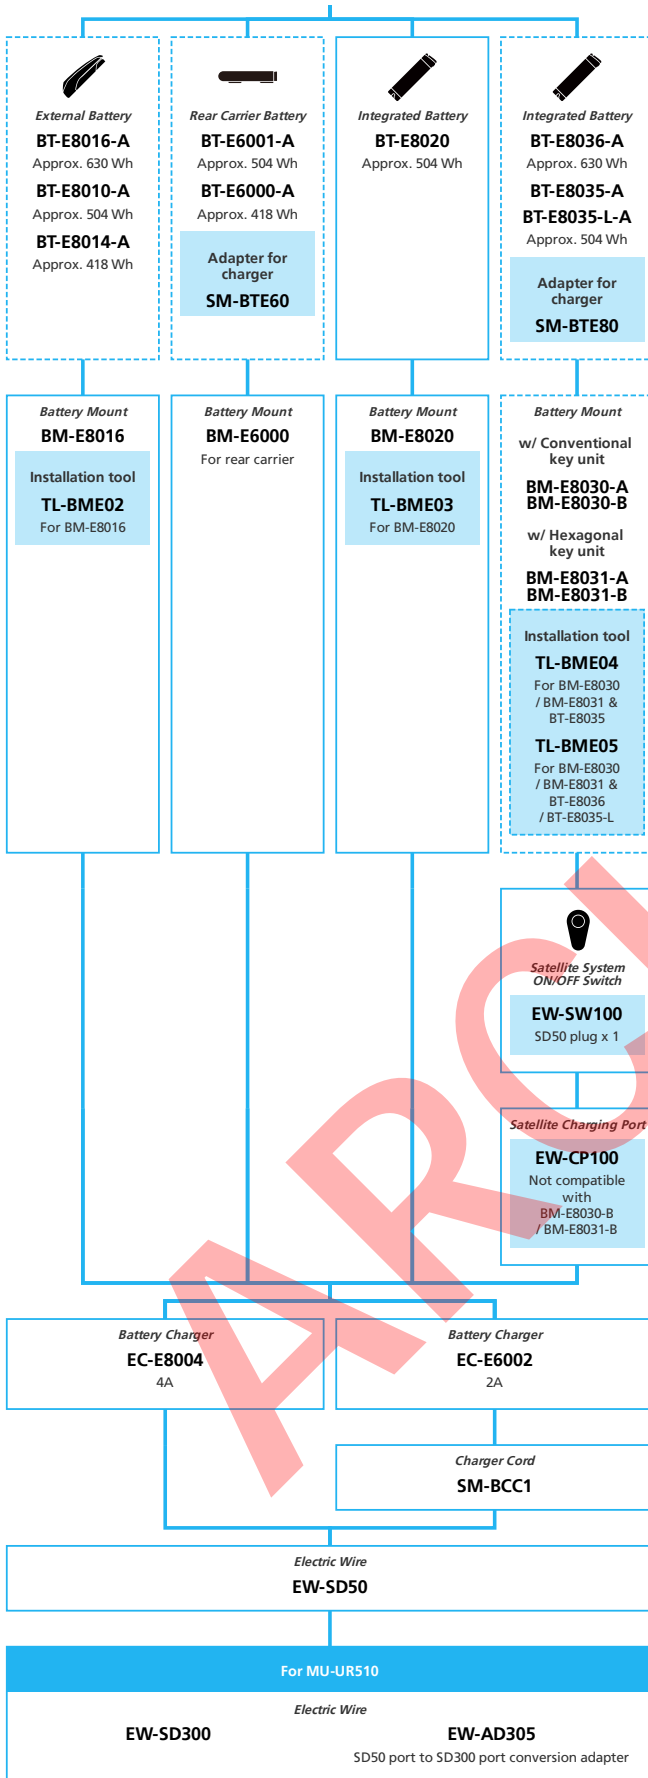

- ... New model
- ... Additional option
- ... All select
- ... Alternative option
- ... Single select