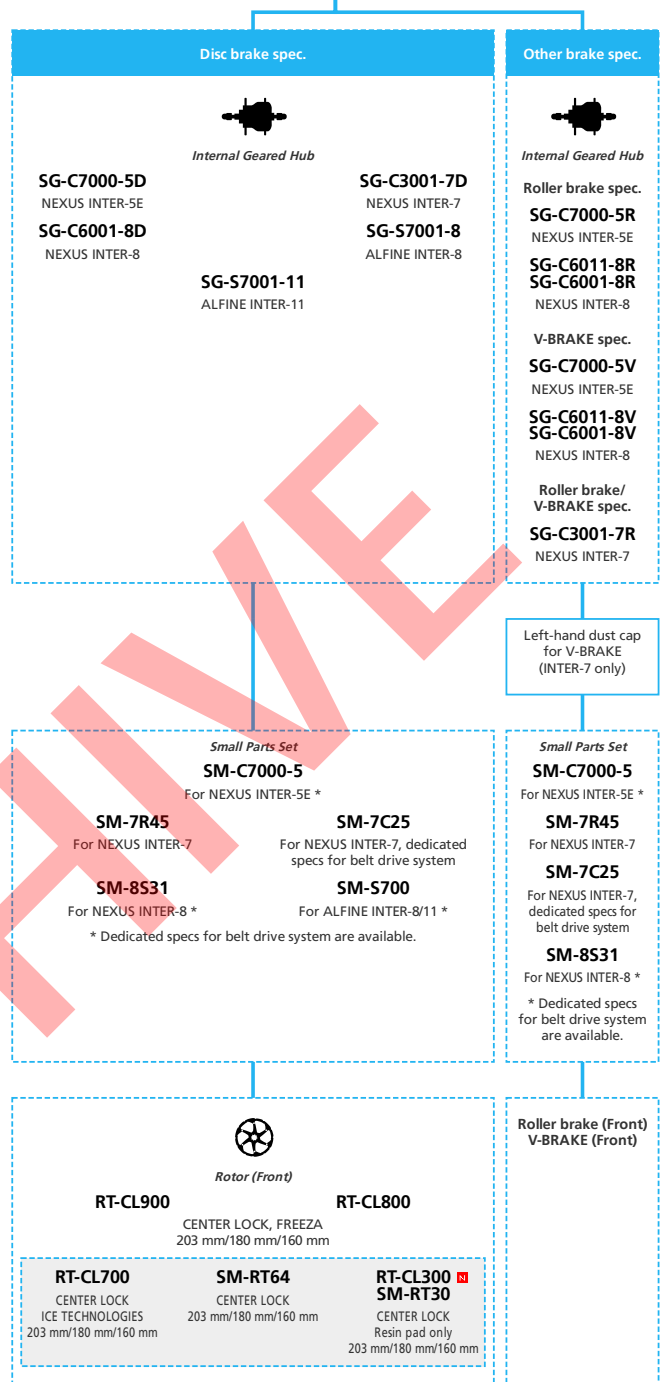

EP8 EP801 for LIFESTYLE Internal Geared Hub

N ... New model
 ... Additional option
 ... Alternative option
 ... All select
 ... Single select

E-BIKE