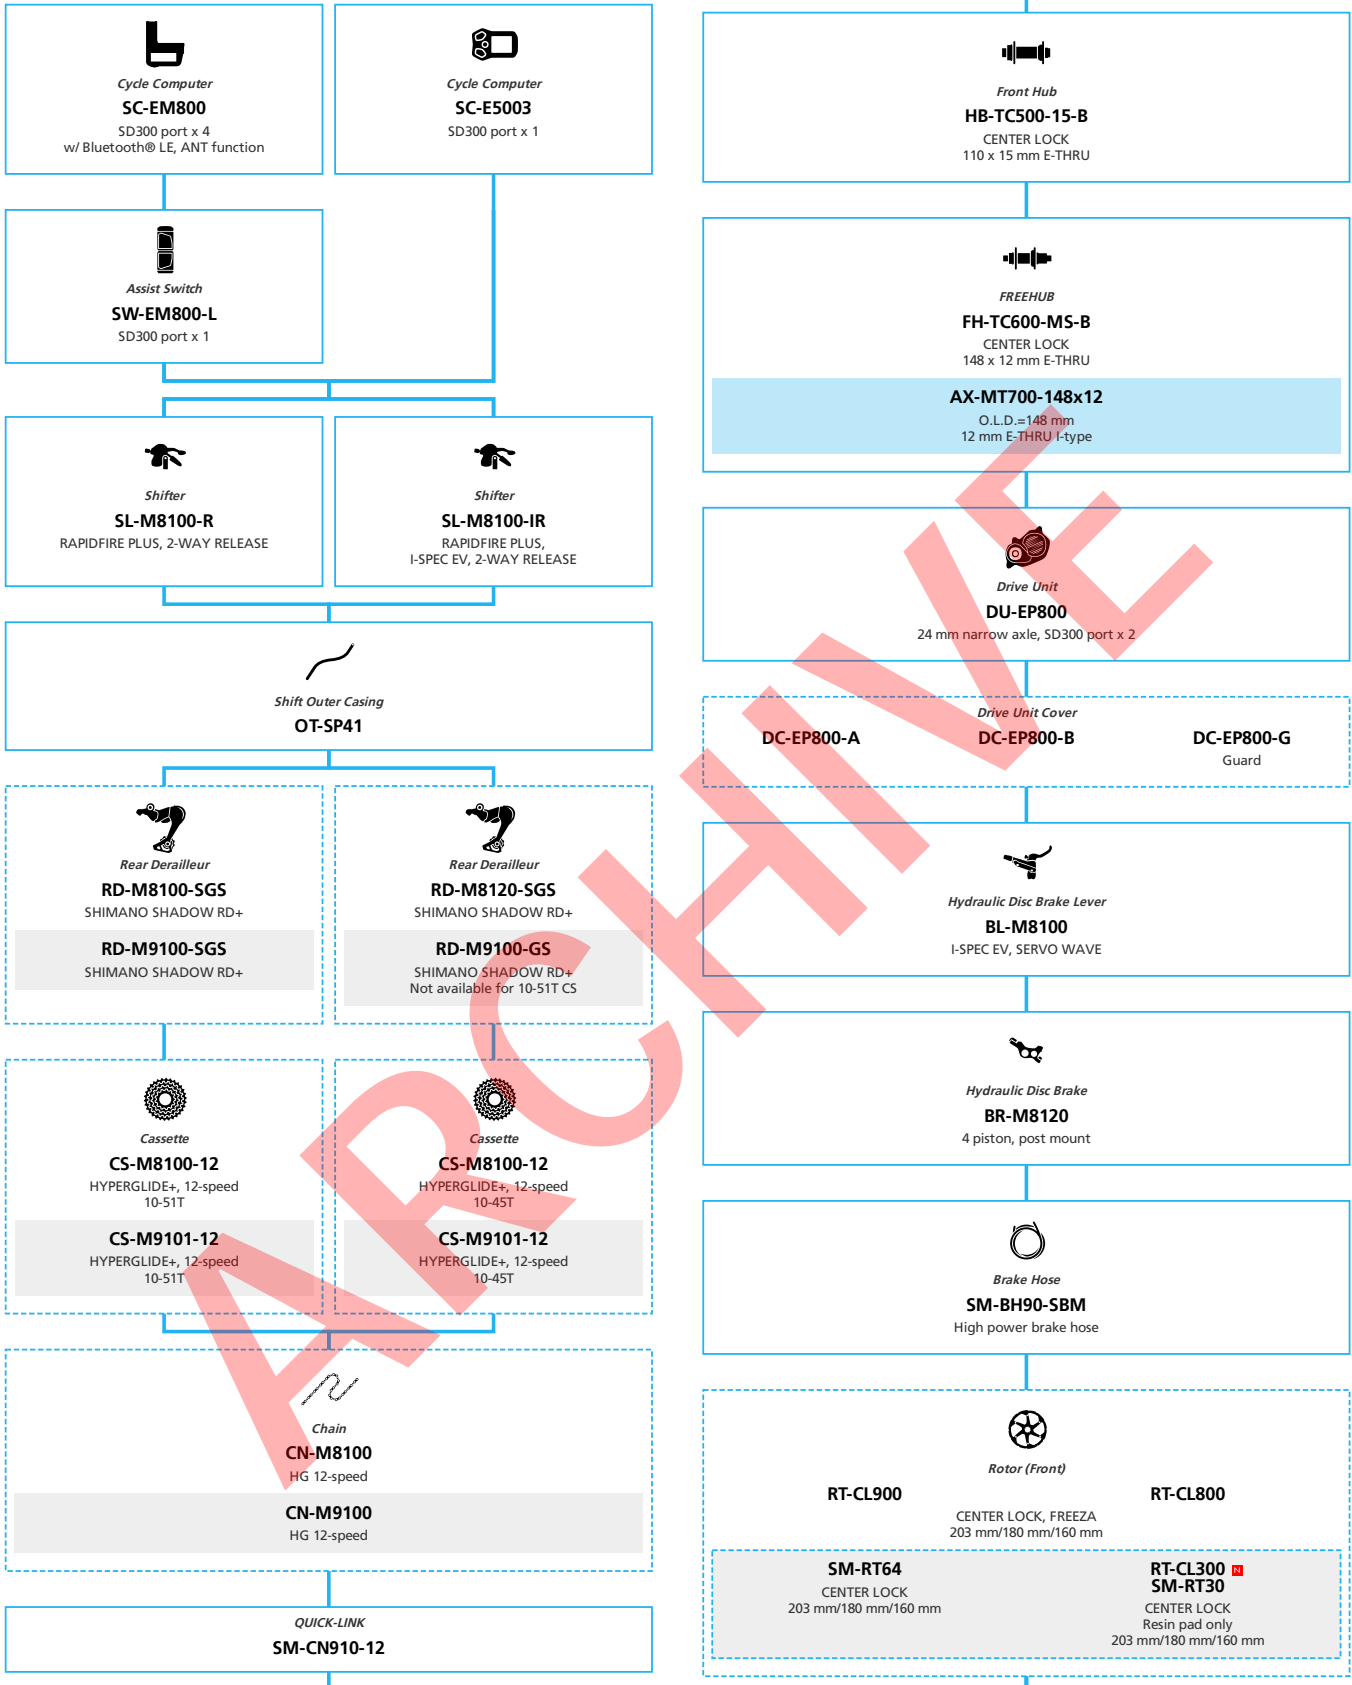

EP8 EP800 for MTB 12-speed, Derailleur

■ ... New model
 ... Additional option
 ... Alternative option
 ... All select
 ... Single select

E-BIKE