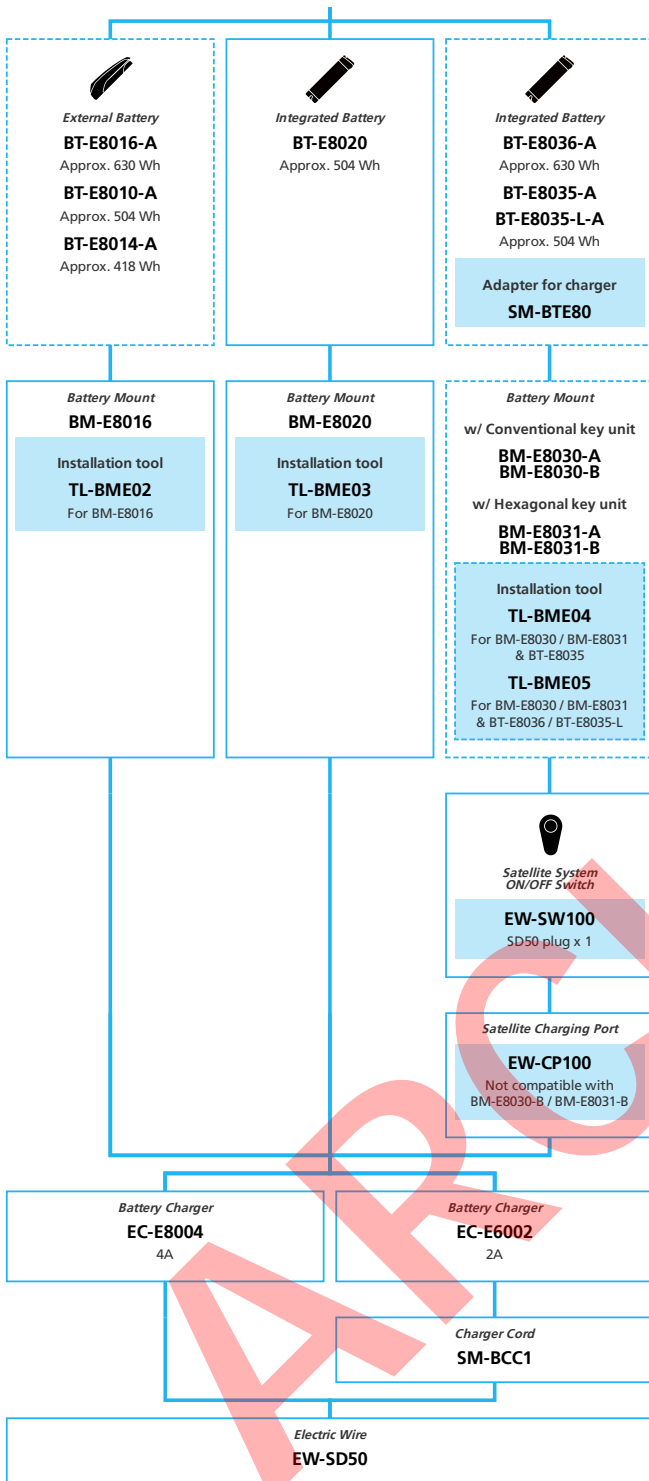

DRAFT

E6100 For Drop Handlebar, Derailleur, Di2

■ ... New model
 ... Additional option
 ... All select
 ... Alternative option
 ... Single select

E-BIKE

- ... New model
- ... Additional option
- ... All select
- ... Alternative option
- ... Single select