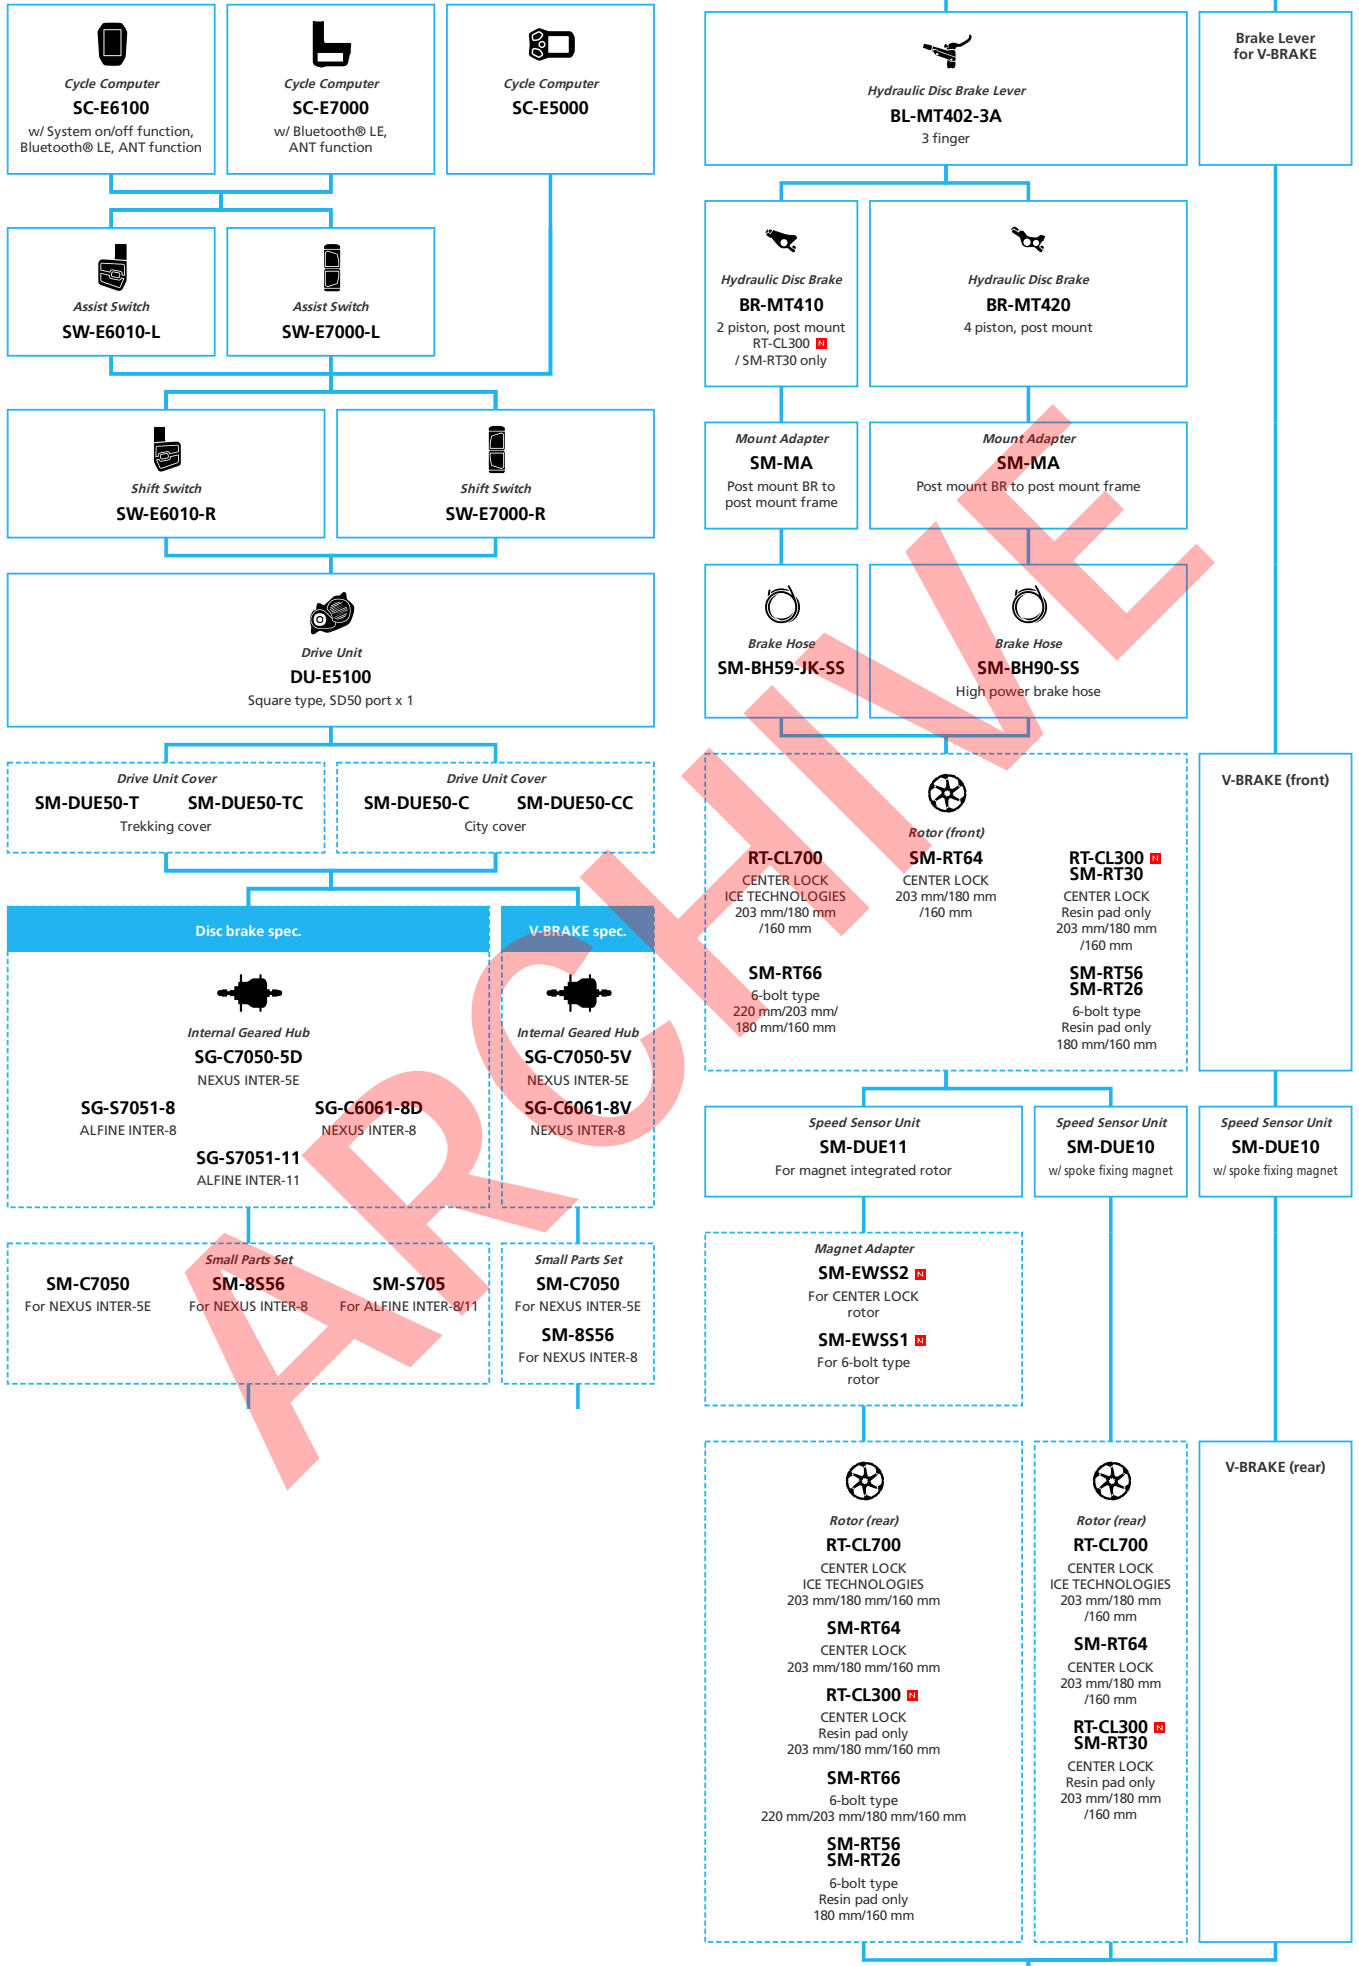

E-BIKE

- ... New model
- ... Additional option
- ... All select
- ... Alternative option
- ... Single select

E5100 for LIFESTYLE Internal Geared Hub, Di2

■ ... New model
 ... Additional option
 ... All select
 ... Single select