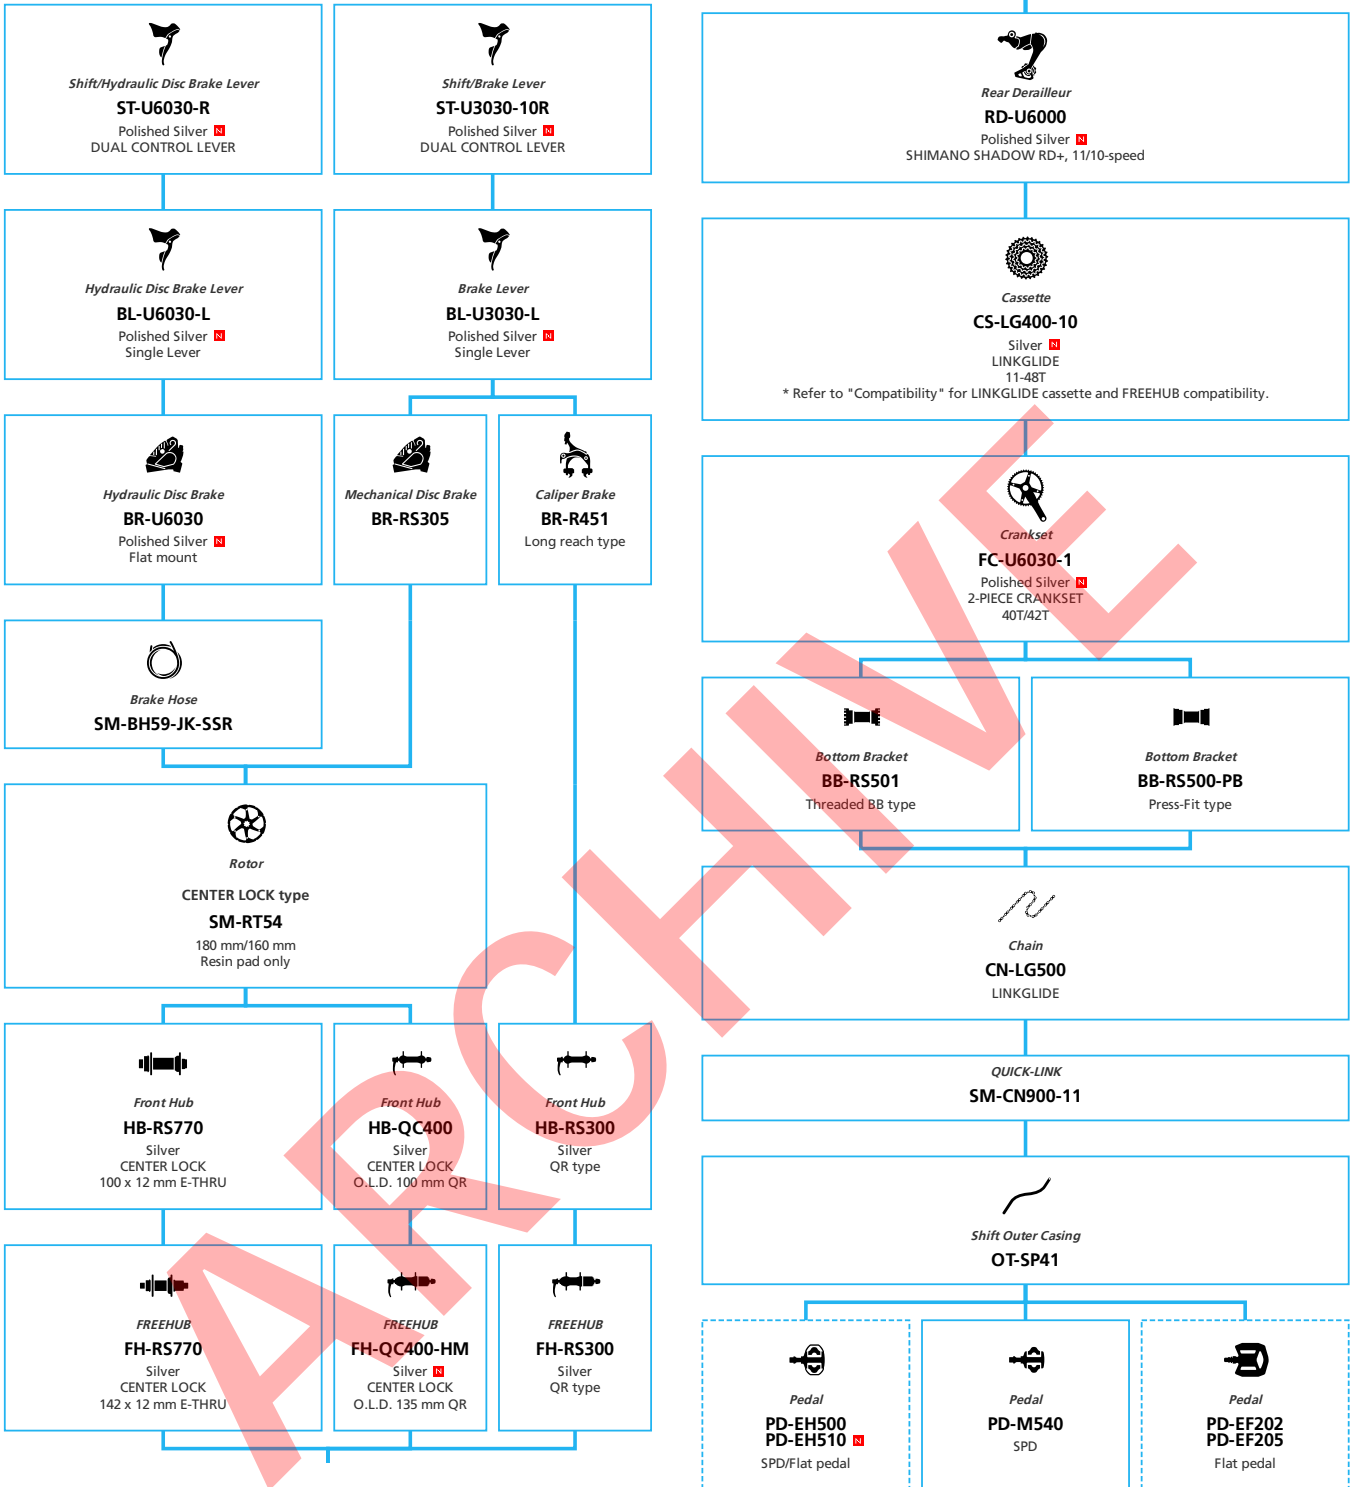

SHIMANO **CUES** U6000 Polished Silver Edition For Flat Handlebar 1x10-speed

N ... New model
 ... Additional option
 ... All select
 ... Alternative option

LIFESTYLE Active

SHIMANO **CUES U6000** Polished Silver Edition For Drop Handlebar 1x10-speed

■ ... New model
 ... Additional option
 ... Alternative option
 ... All select
 ... Single select

LIFESTYLE Active

SHIMANO **CUES** U6060 1x11/10-speed, Di2, Automatic Shift

■ ... New model
 ... Additional option
 ... Alternative option
 ... All select
 ... Single select