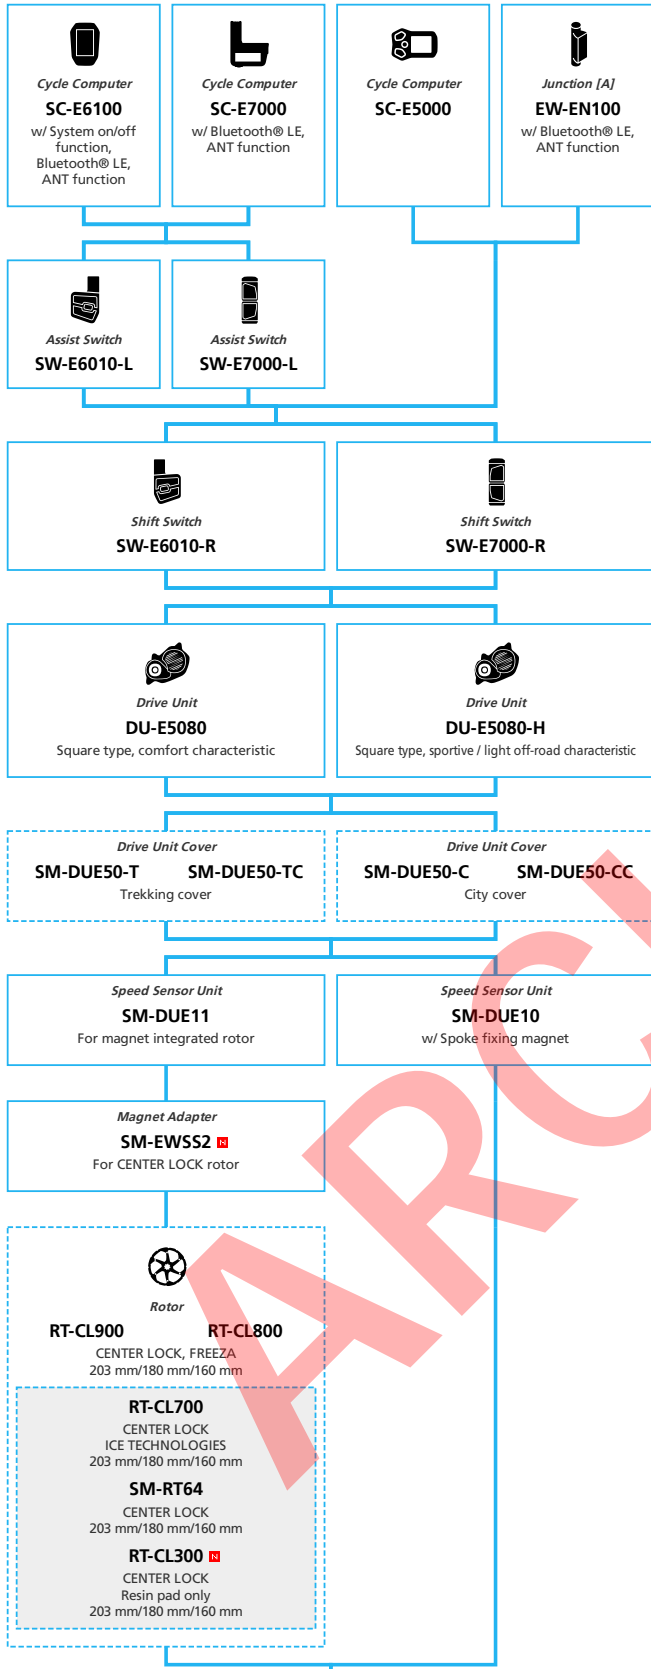

E5080 for Japan market

11-speed, Derailleur, Di2

■ ... New model
  ... Additional option
  ... Alternative option
  ... All select
  ... Single select

E-BIKE