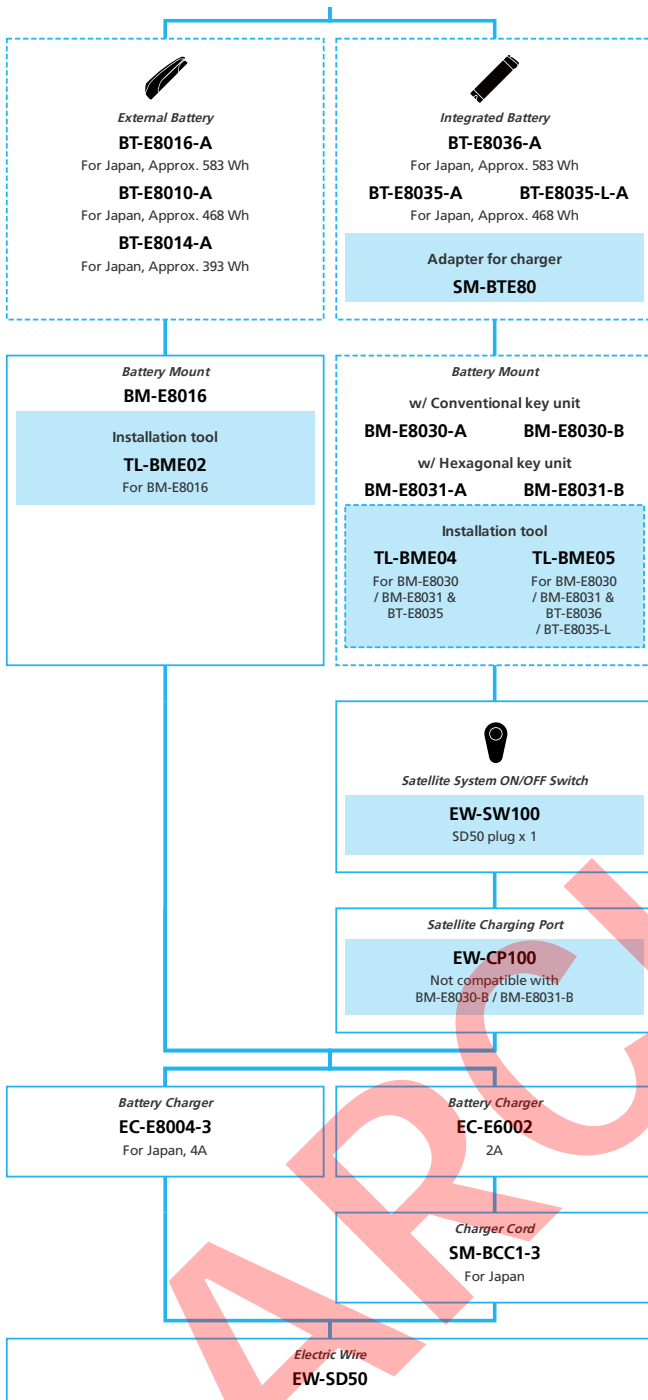

E8080 for Japan market

For Drop Handlebar, Derailleur

■ ... New model
 ... Additional option
 ... All select
 ... Alternative option
 ... Single select

E-BIKE

- ... New model
- ... Additional option
- ... All select
- ... Alternative option
- ... Single select