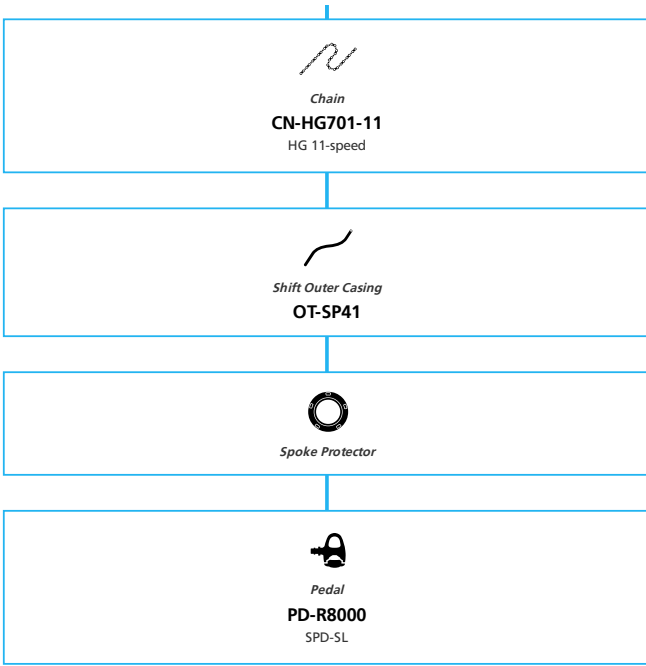

- ... New model
- ... Additional option
- ... Alternative option
- ... All select
- ... Single select

ARCHIVE