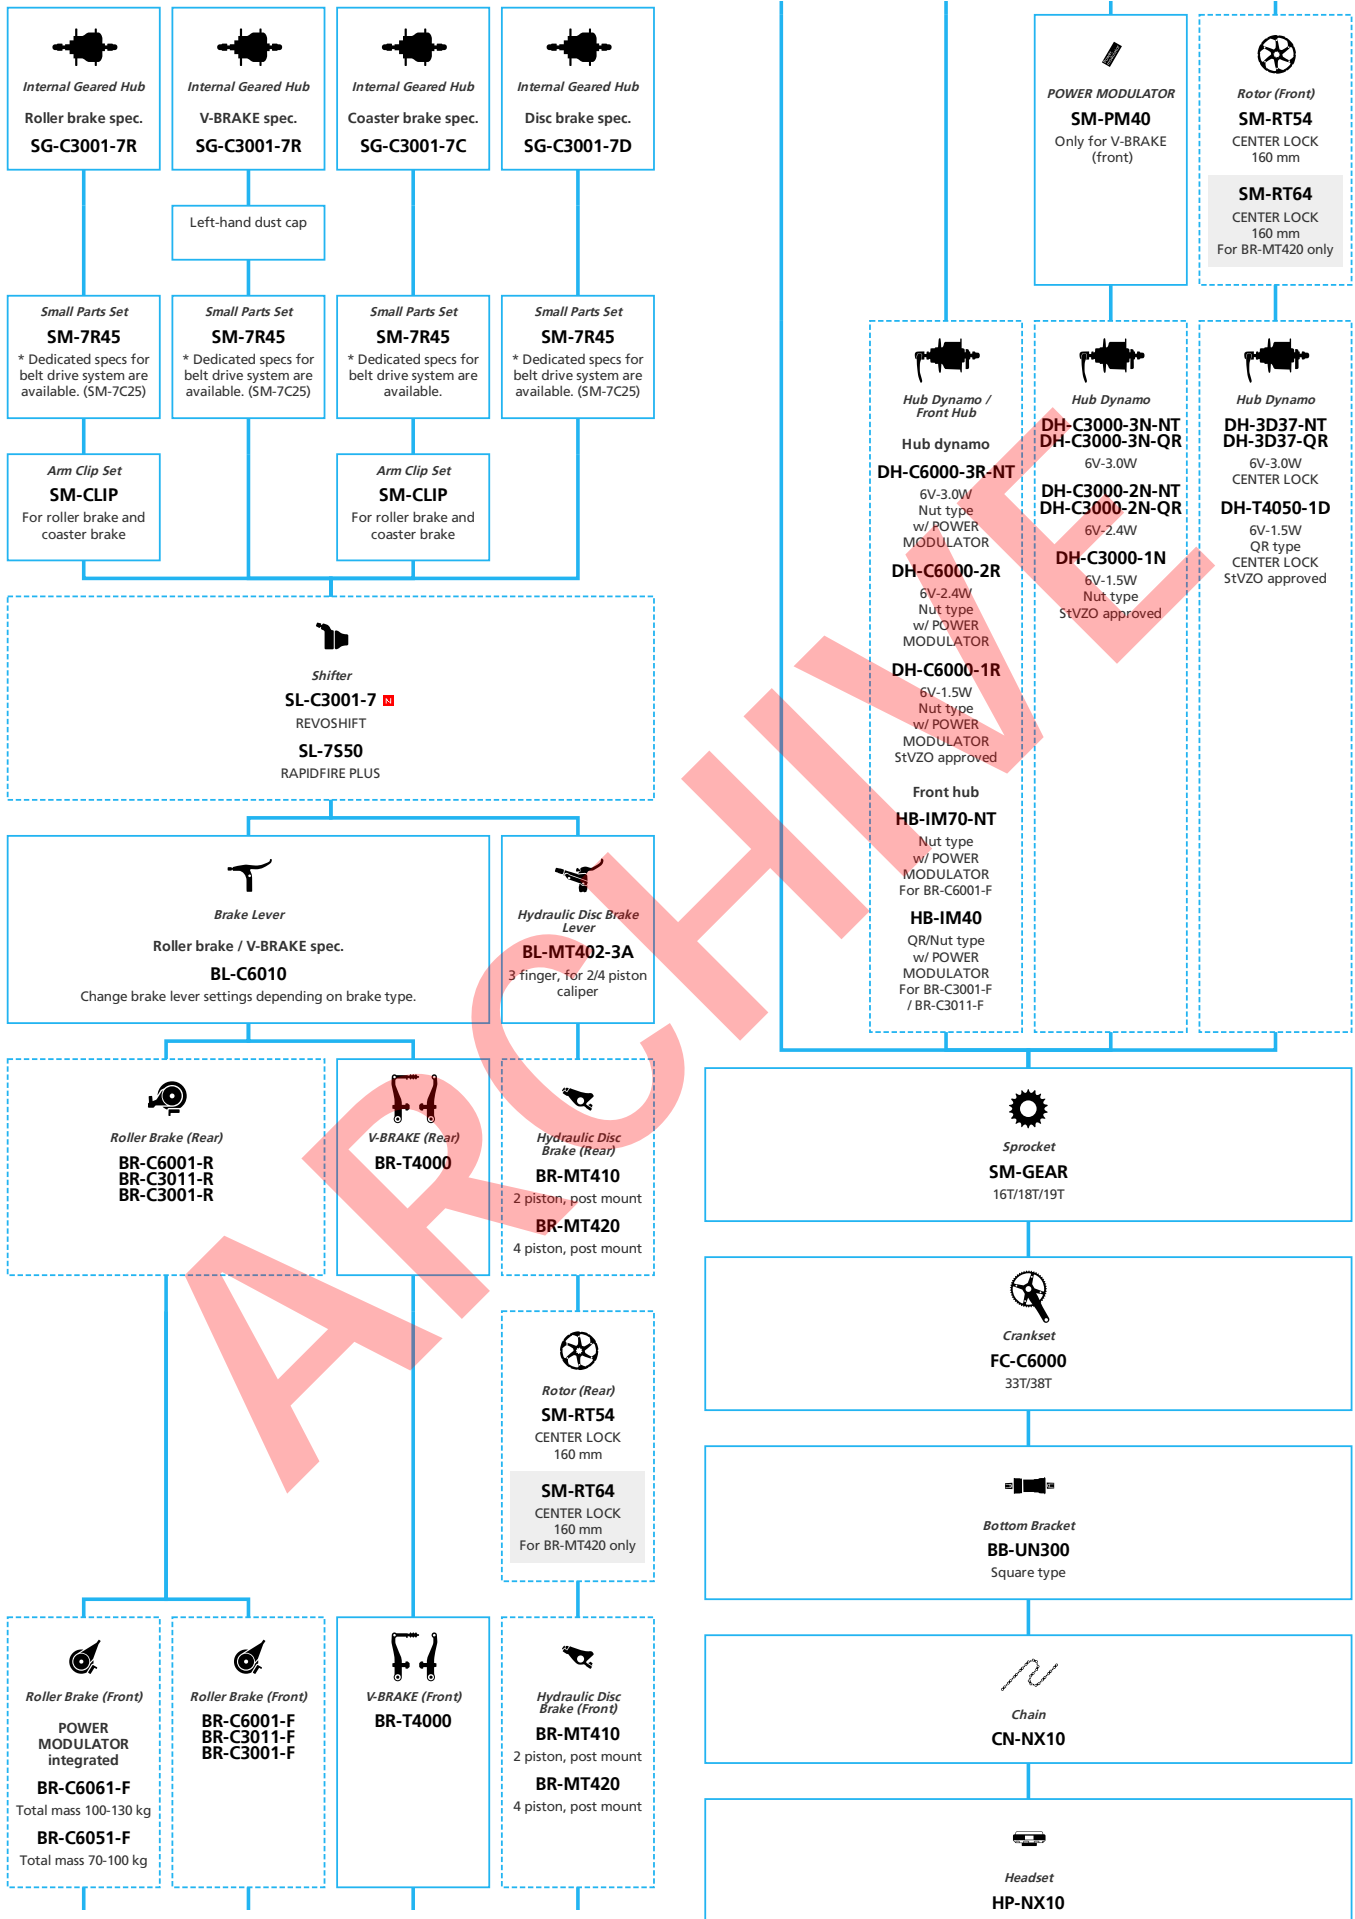

LIFESTYLE Comfort

- ... New model
- ... Additional option
- ... All select
- ... Alternative option
- ... Single select

ARCHIVE

SHIMANO *Nexus* INTER-7 (for European market)

■ ... New model
 ... Additional option
 ... All select
 ... Alternative option
 ... Single select