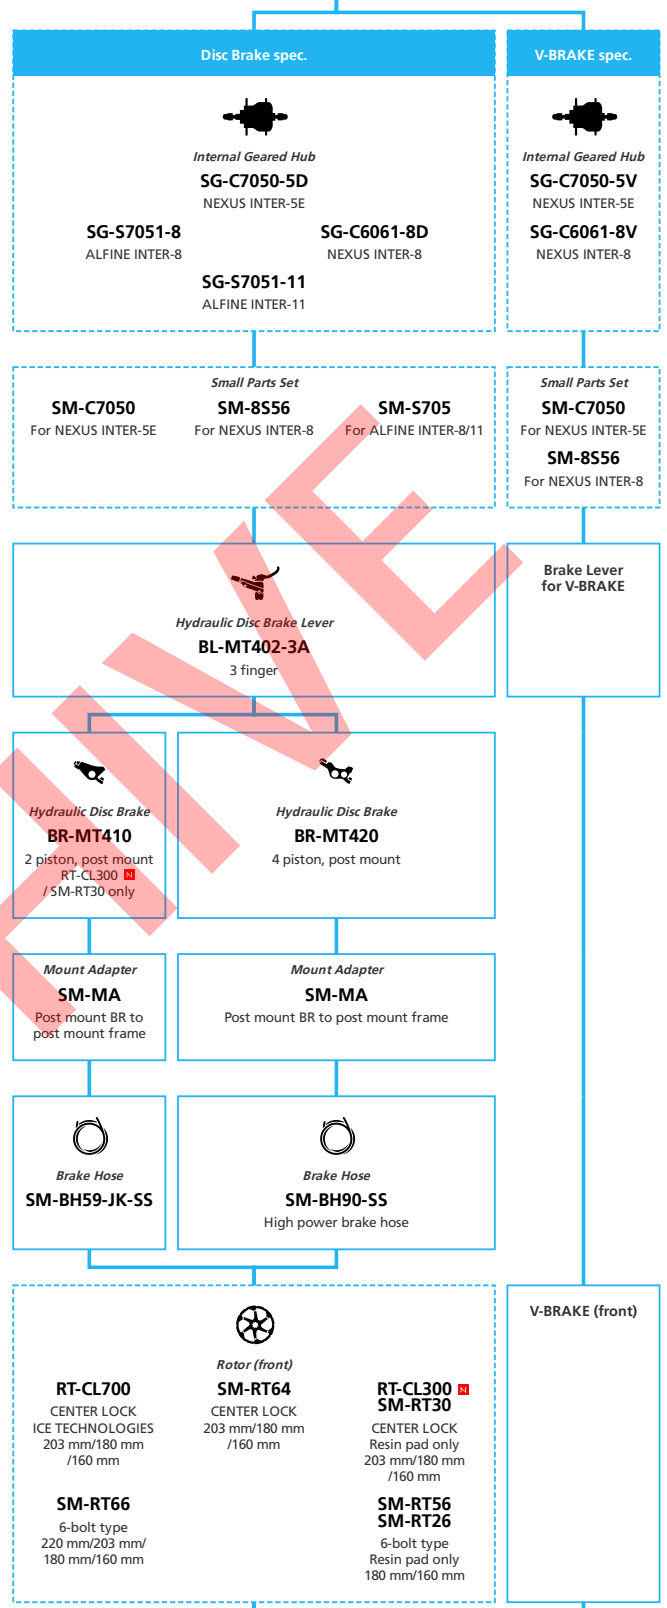

EPS for LIFESTYLE Internal Geared Hub, Di2

N ... New model
  ... Additional option
  ... Alternative option
  ... All select
  ... Single select

E-BIKE