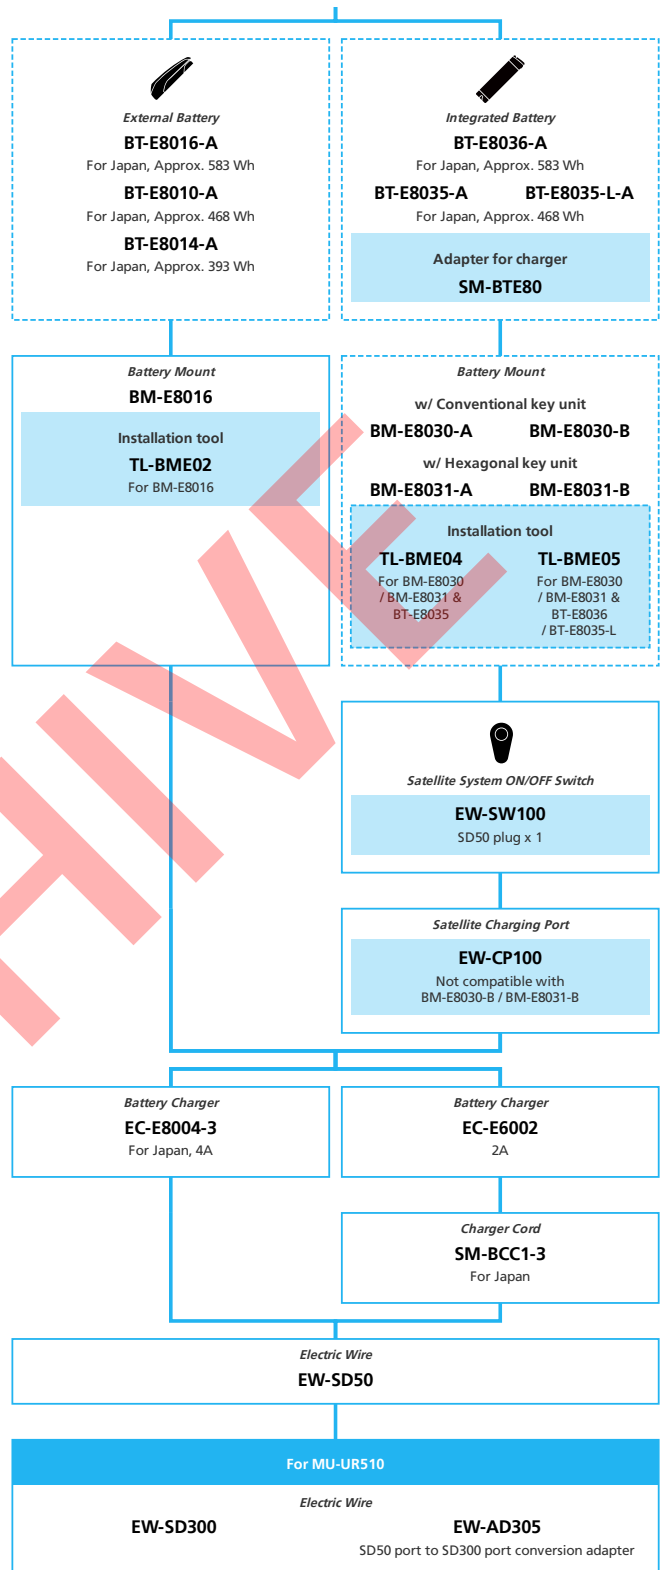

■ ... New model
 ... Additional option
 ... Alternative option
 ... All select
 ... Single select

A R C H I V E

E-BIKE