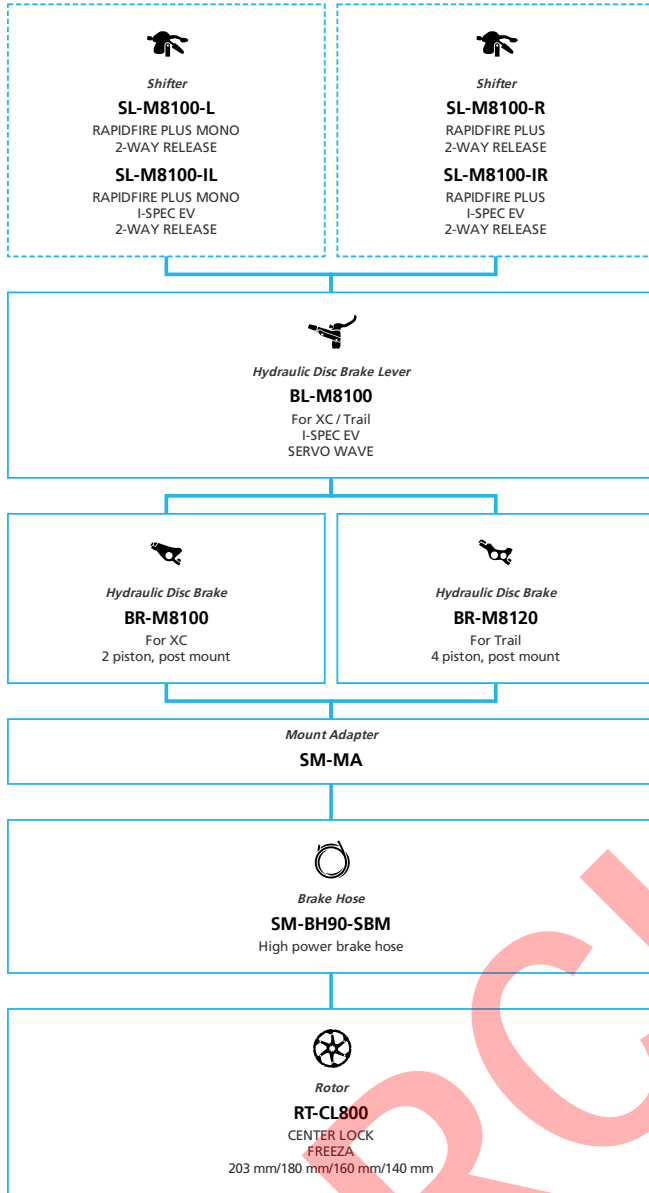

SHIMANO DEORE XT M8100 2x12-speed

Mountain Bike

... New model
... Additional option
... Alternative option
... All select
... Single select