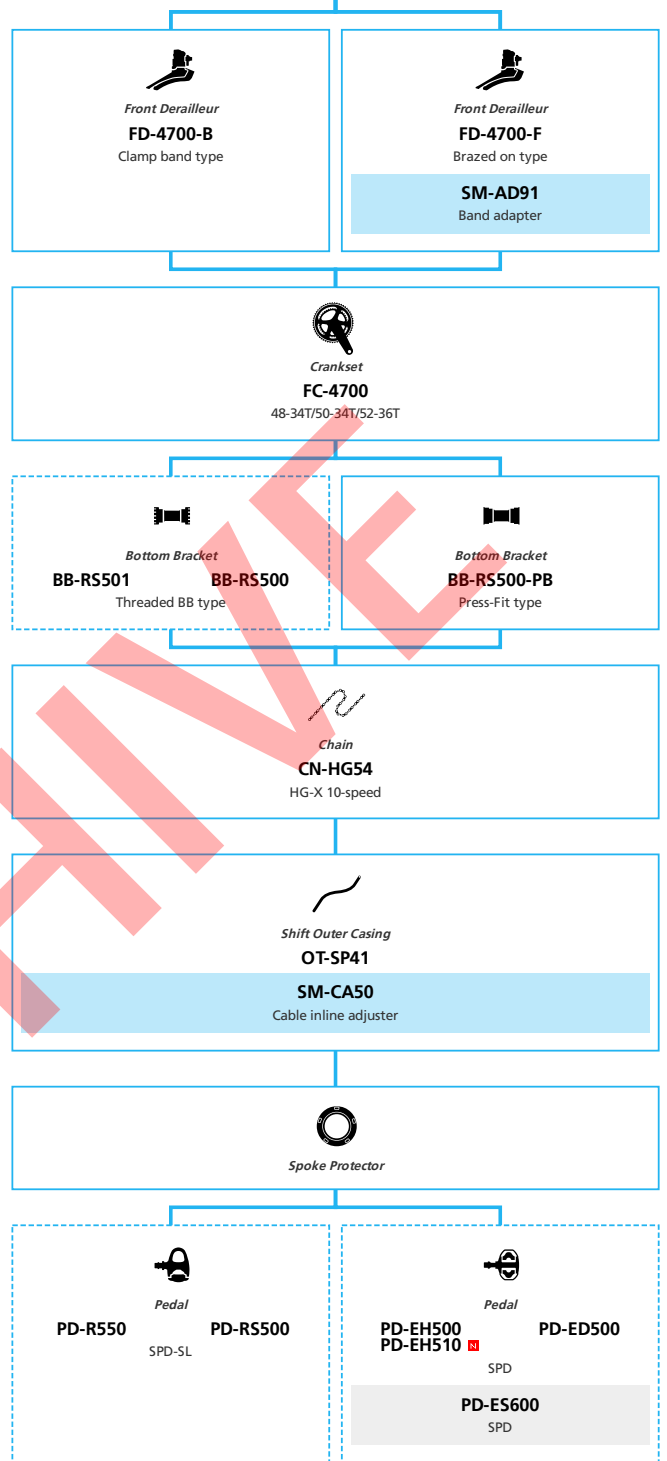

SHIMANO *Tiagra* 4700 Hydraulic Disc Brake for Drop Handlebar 2x10-speed

■ ... New model
■ ... Additional option
■ ... Alternative option
 ... All select
 ... Single select

Road Bike