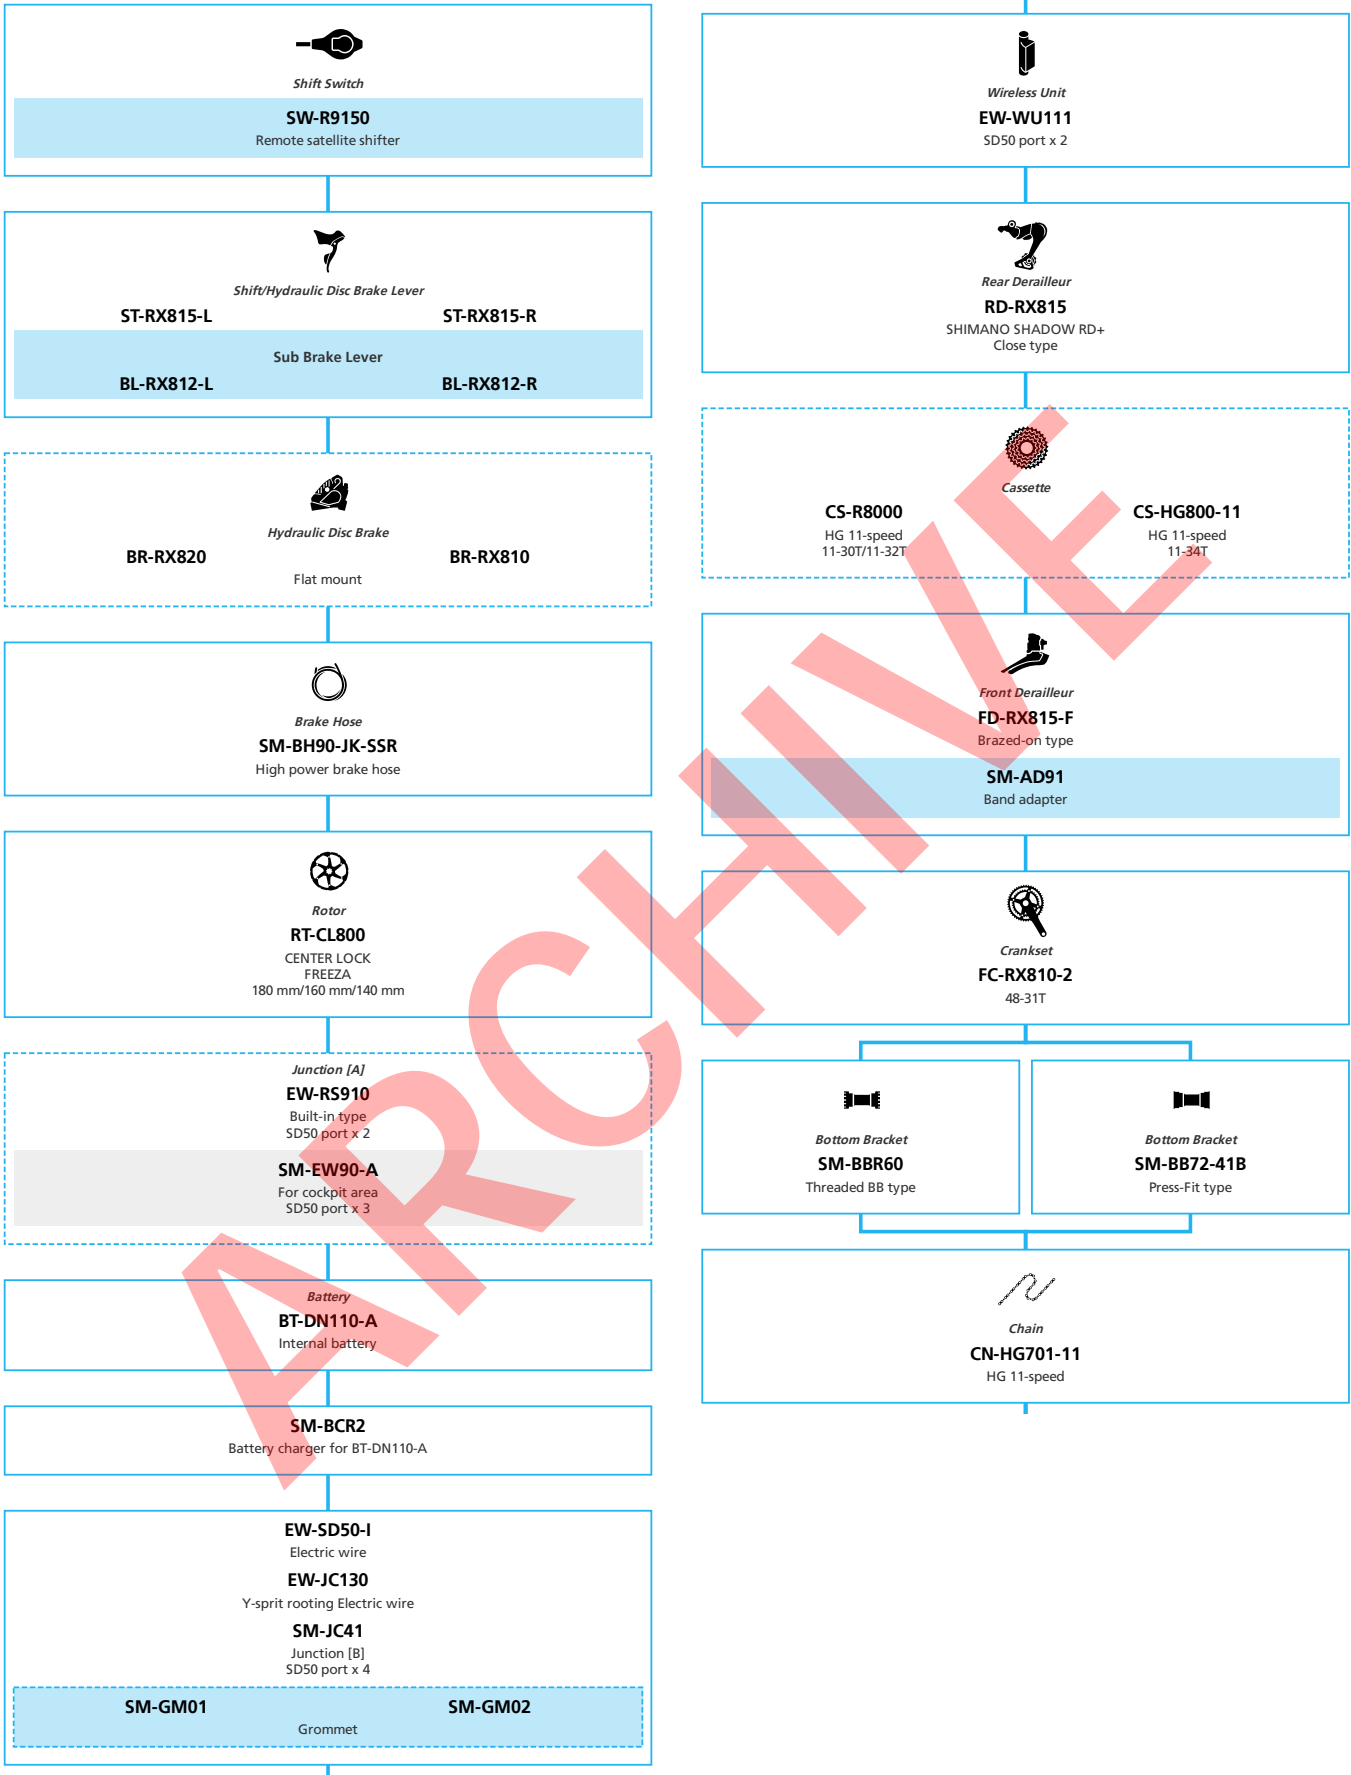

SHIMANO
GRX **RX810/RX815** 2x11-speed, Di2

... New model
... Additional option
... Alternative option
... All select
... Single select

Gravel Bike