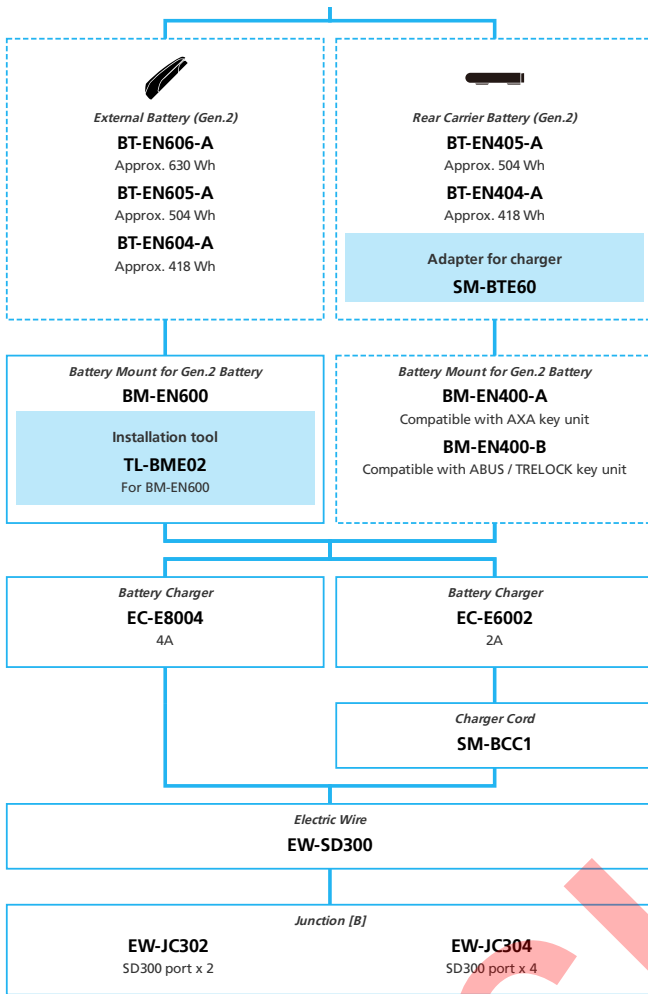

ARCHIVE

for Drop Handlebar 12/11/10-speed, Derailleur, Di2

- ... New model
- ... Additional option
- ... All select
- ... Alternative option
- ... Single select

E-BIKE

- ... New model
- ... Additional option
- ... All select
- ... Alternative option
- ... Single select