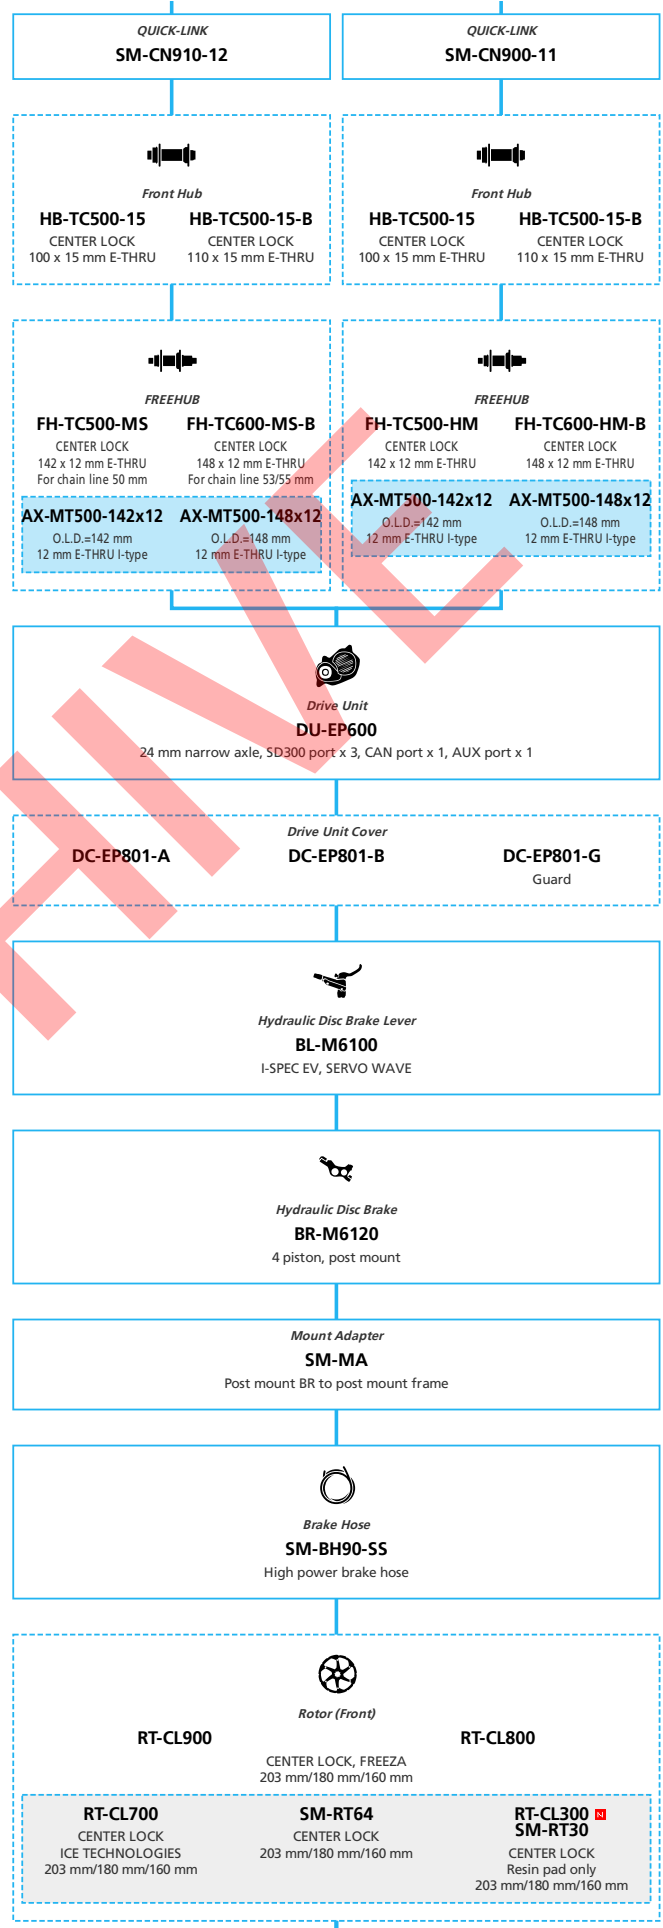

EPS for MTB 12/11-speed, Derailleur

N ... New model
 ... Additional option
 ... Alternative option
 ... All select
 ... Single select

E-BIKE