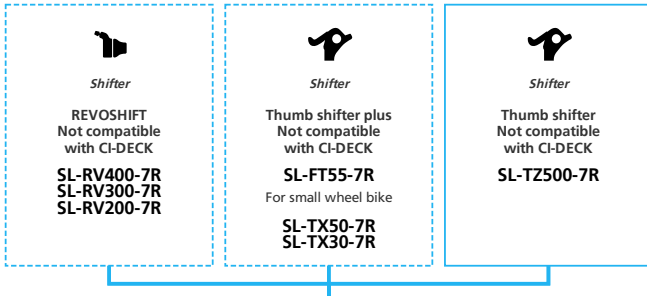

LIFESTYLE Active

- ... New model
- ... Additional option
- ... Alternative option
- ... All select
- ... Single select

PROTOTYPE

SHIMANO Tourney 1x7-speed

■ ... New model
 ... Additional option
 ... Alternative option
 ... All select
 ... Single select