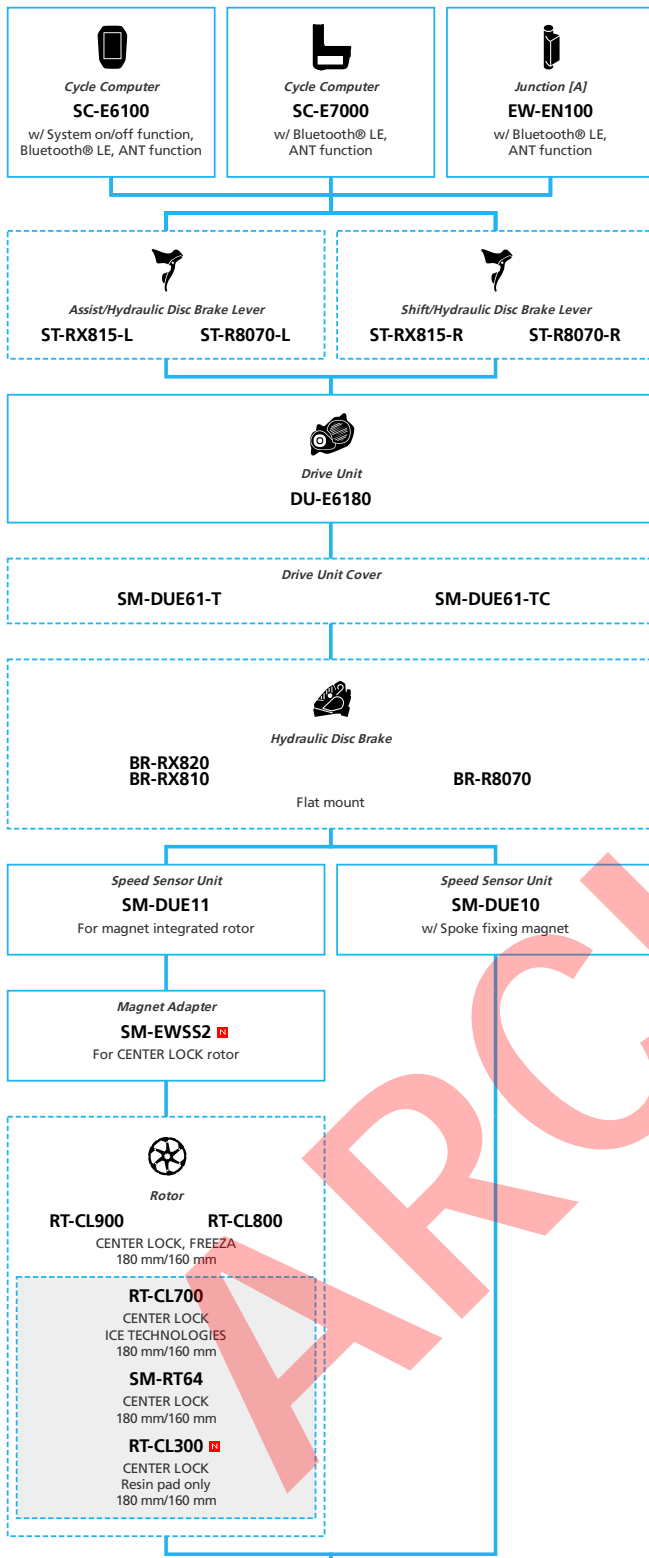

E-BIKE

- ... New model
- ... Additional option
- ... All select
- ... Alternative option
- ... Single select

E6180 for Japan market

For Drop Handlebar, Derailleur, Di2

N ... New model
 ... Additional option
 ... Alternative option
 ... All select
 ... Single select