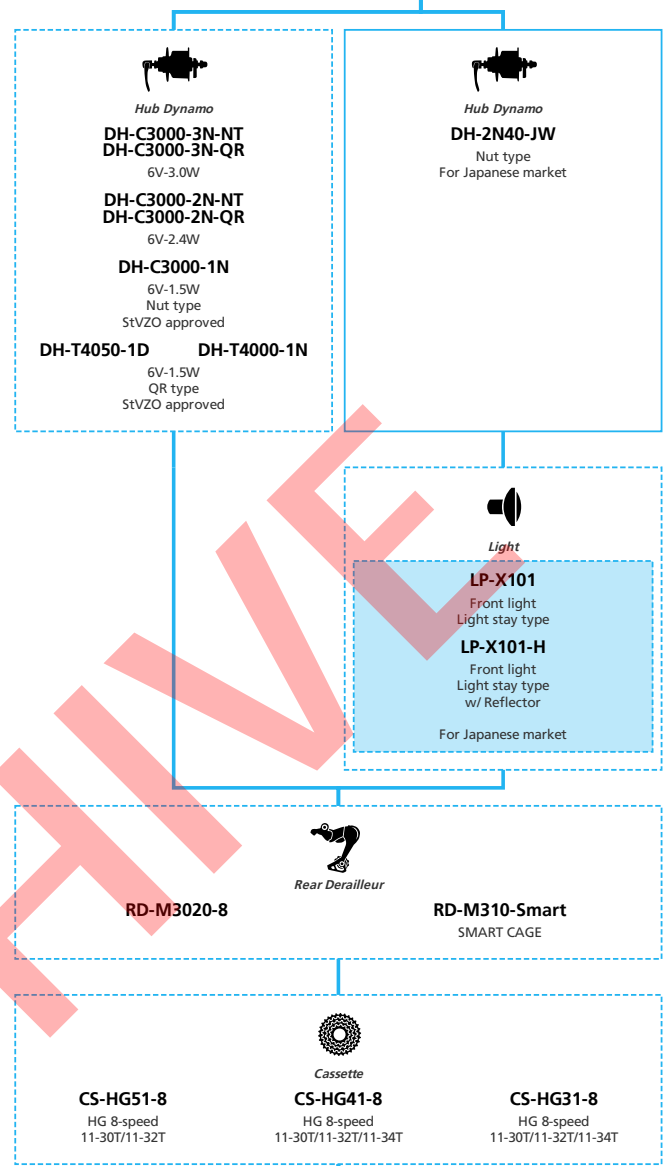

SHIMANO *Acera* ALTUS

3x8-speed

- ... New model
- ... Additional option
- ... Alternative option
- ... All select
- ... Single select

LIFESTYLE Active