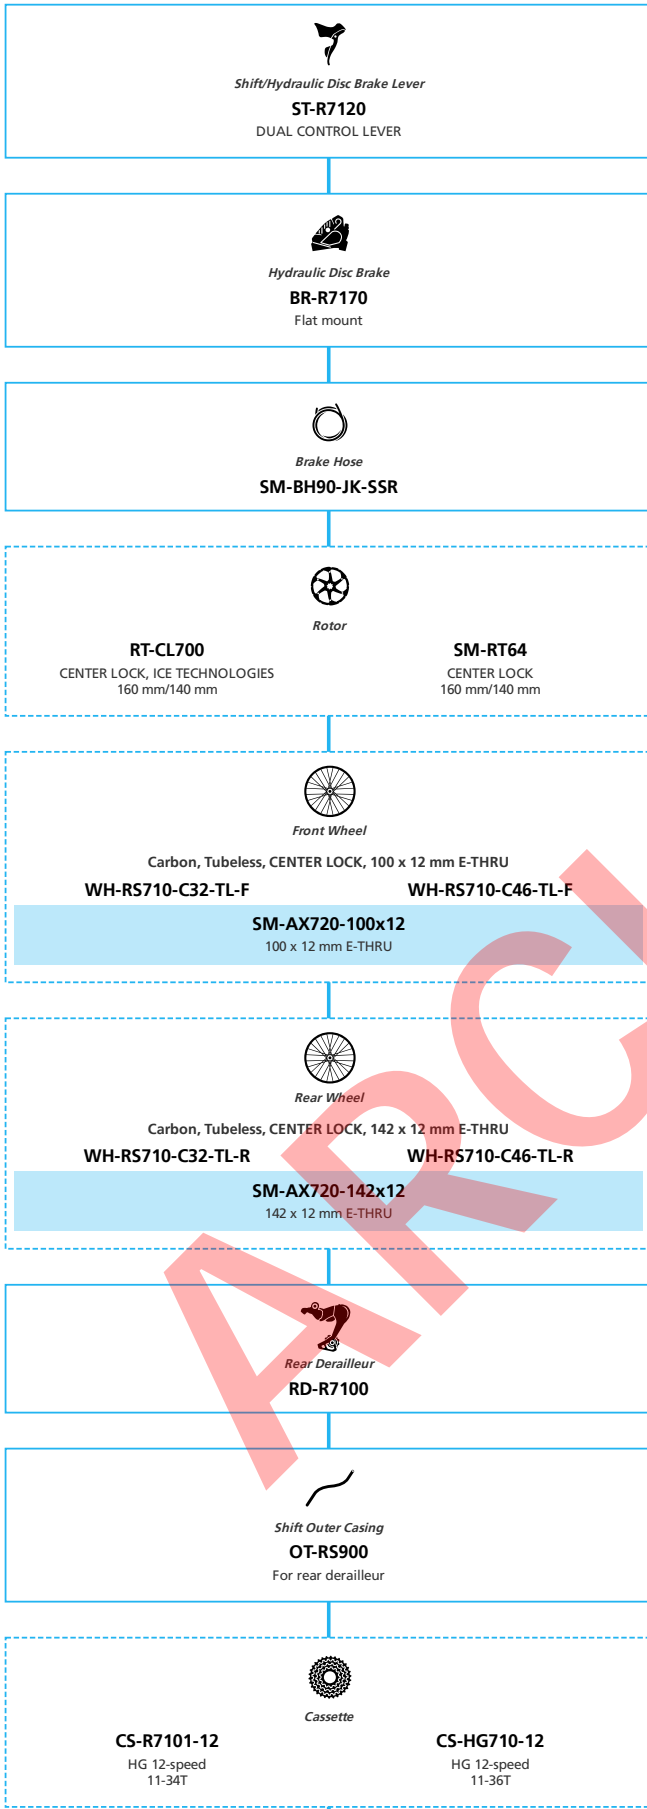

ARCHIVE

SHIMANO **105** R7100/R7150 2x12-speed, Di2

- ... New model
- ... Additional option
- ... All select
- ... Alternative option
- ... Single select

Road Bike

SHIMANO **105** R7100/R7150 2x12-speed

- ... New model
- ... Additional option
- ... All select
- ... Alternative option
- ... Single select