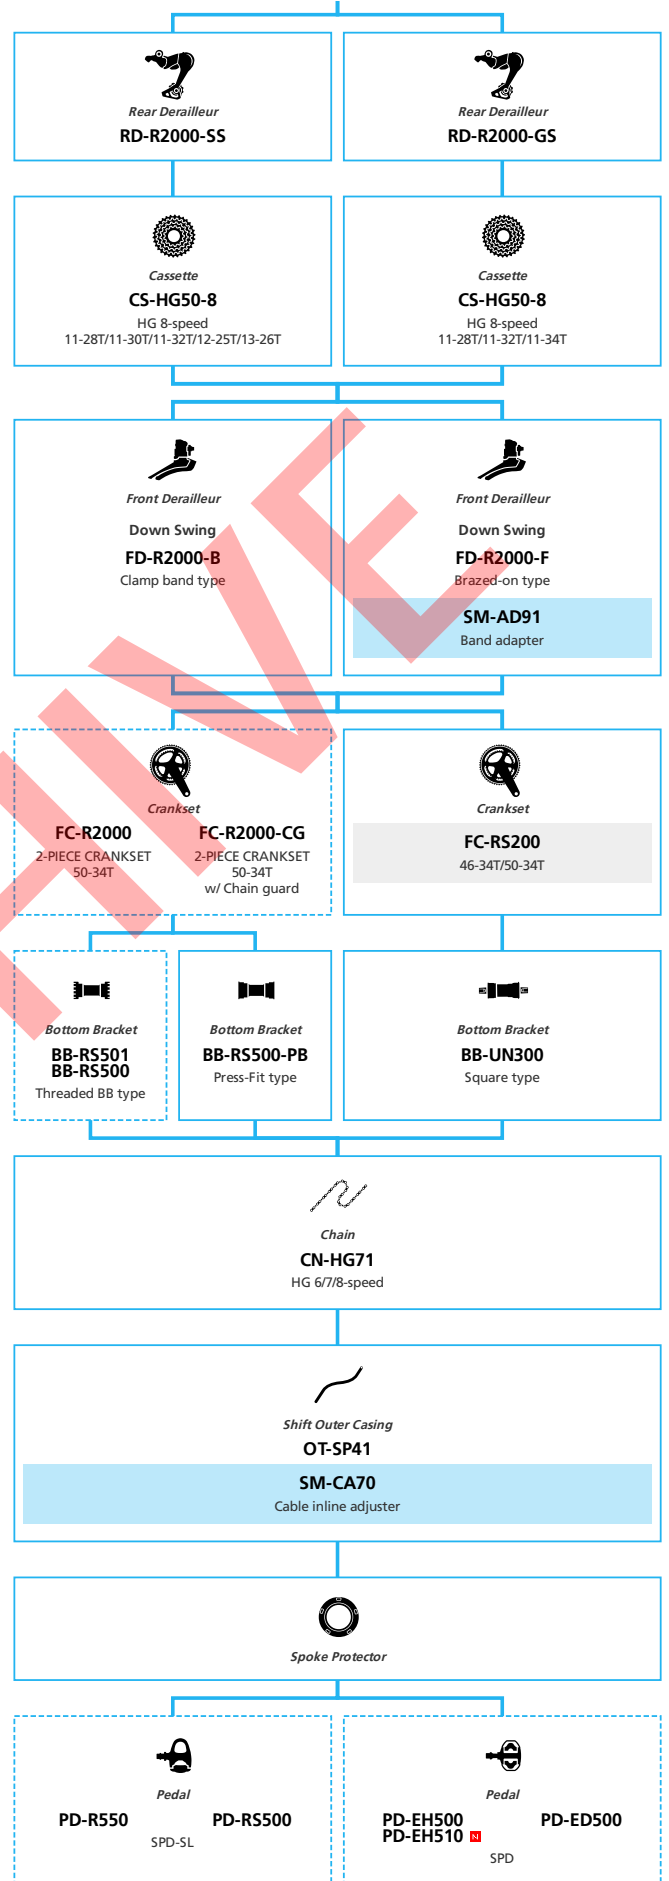

SHIMANO *Claris* 2x8-speed

- ... New model
- ... Additional option
- ... All select
- ... Alternative option
- ... Single select

Road Bike