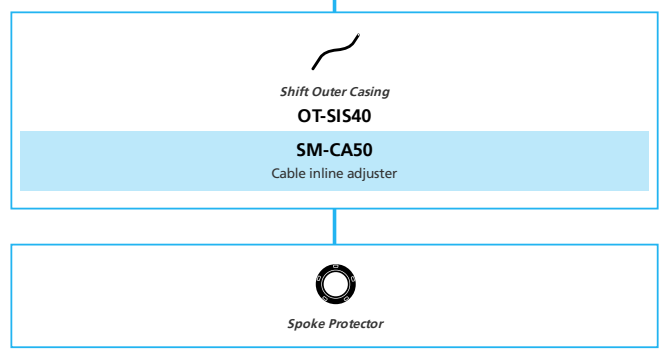

SHIMANO
Tourney For Drop Handlebar, 2x7-speed

- ... New model
- ... Additional option
- ... All select
- ... Alternative option
- ... Single select

DRAFT

LIFESTYLE Active