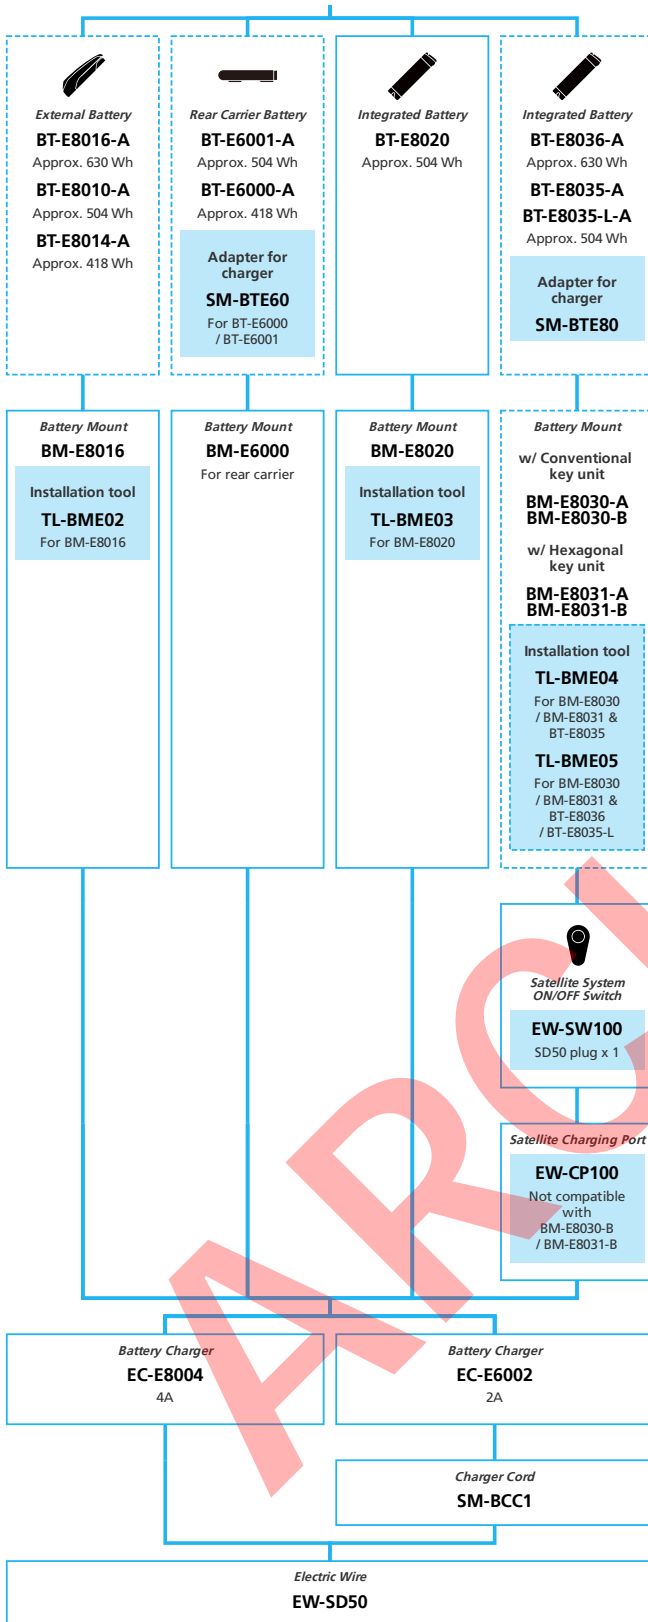

DRAFT

E6100 11-speed, Derailleur, Di2

■ ... New model
 ... Additional option
 ... Alternative option
 ... All select
 ... Single select

E-BIKE

- ... New model
- ... Additional option
- ... All select
- ... Alternative option
- ... Single select