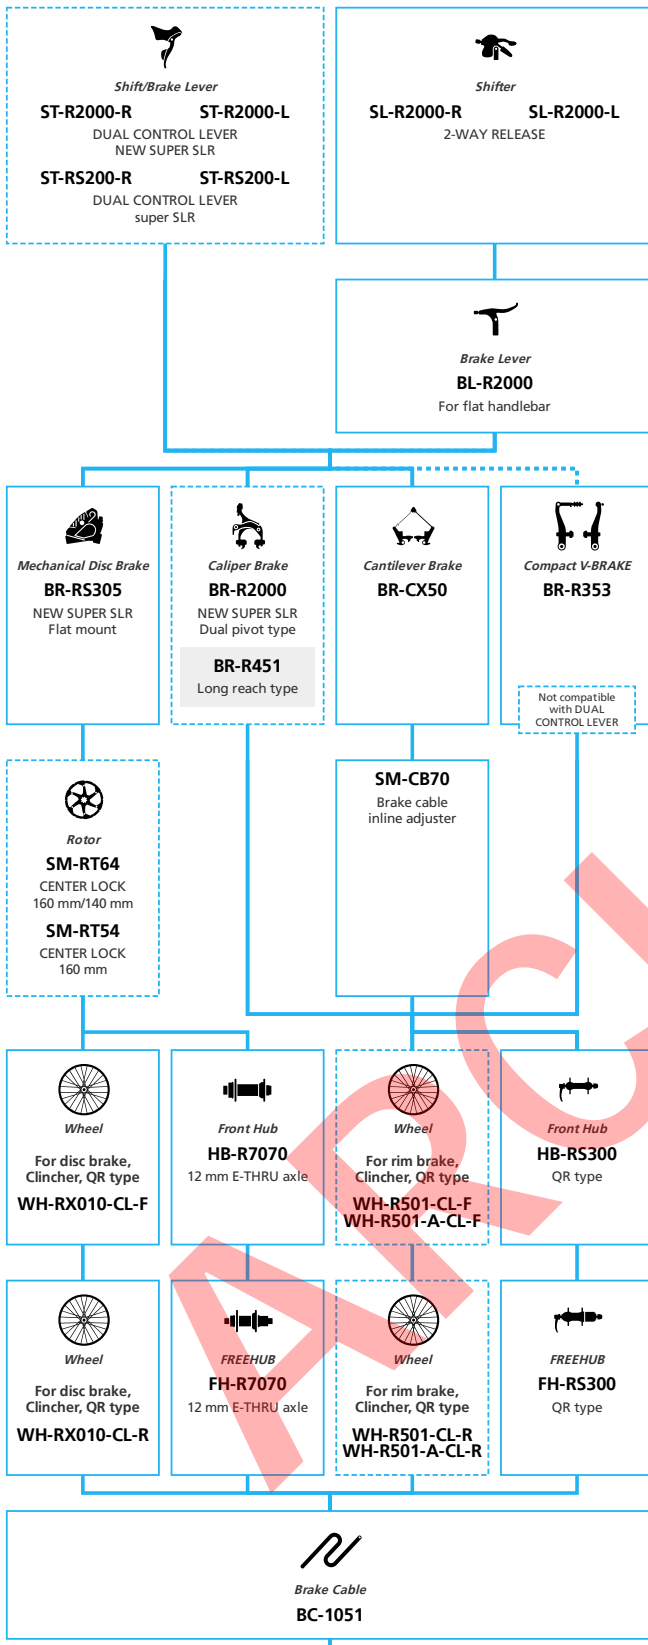

SHIMANO *Claris* 2x8-speed

- ... New model
- ... Additional option
- ... All select
- ... Alternative option
- ... Single select

Road Bike