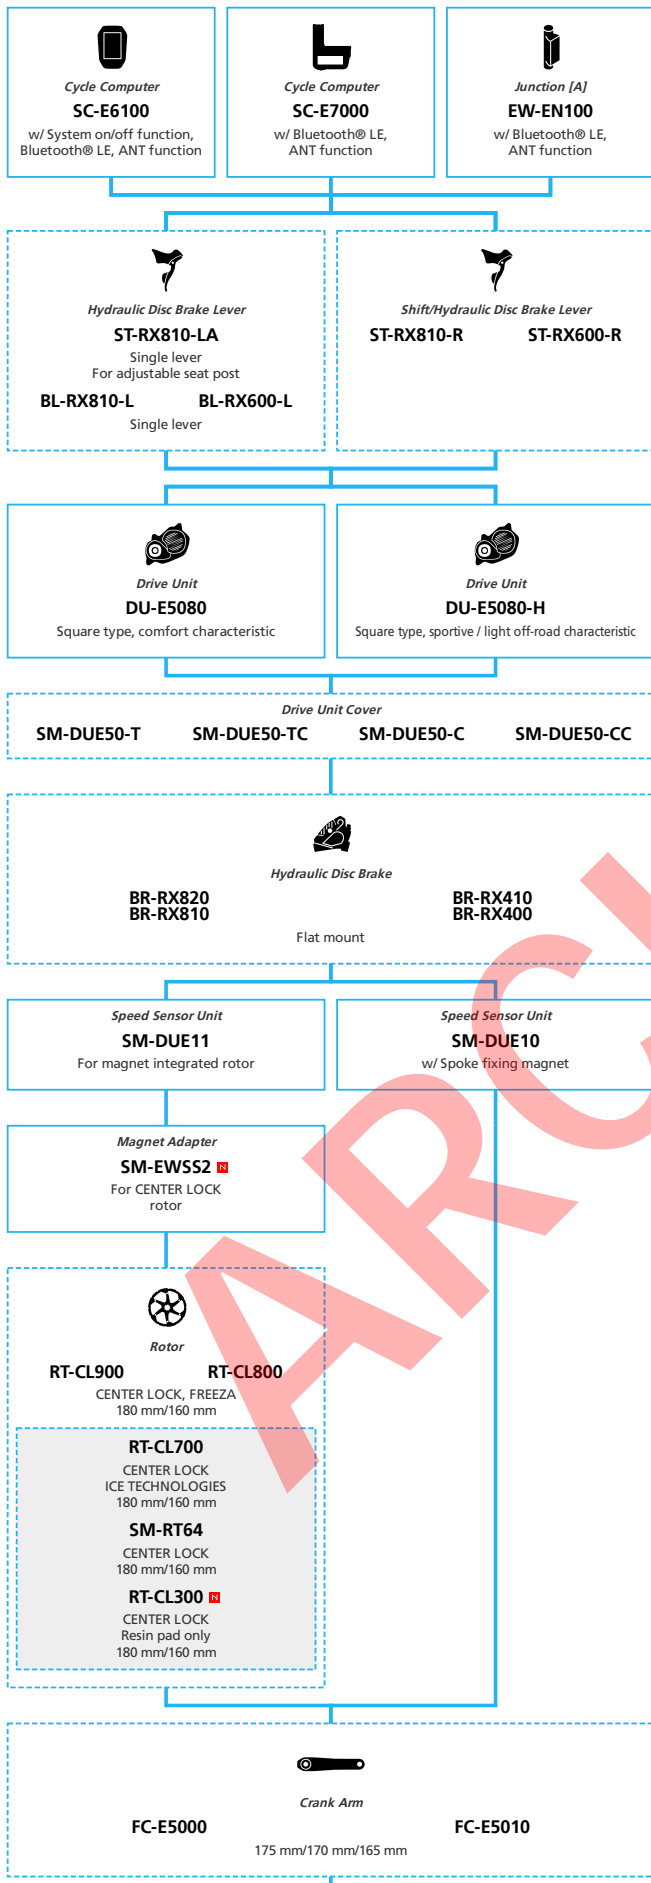

E-BIKE

- ... New model
- ... Additional option
- ... All select
- ... Alternative option
- ... Single select

ABS SHIMANO ABS by Blubrake

N ... New model
 ... Additional option
 ... Alternative option
 ... All select
 ... Single select