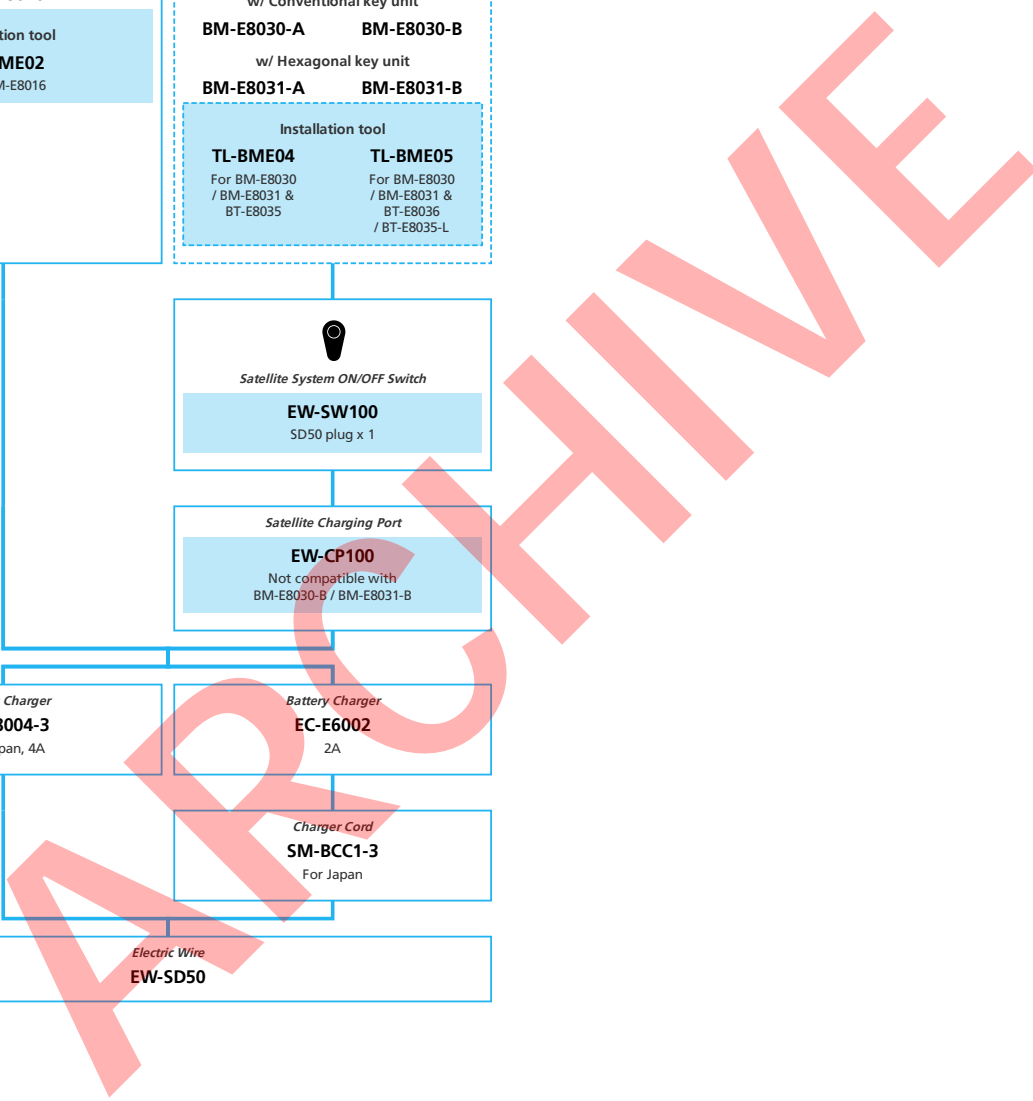

E8080 for Japan market

For Drop Handlebar, Derailleur

■ ... New model
 ... Additional option
 ... All select
 ... Alternative option
 ... Single select

E-BIKE

- ... New model
- ... Additional option
- ... All select
- ... Alternative option
- ... Single select