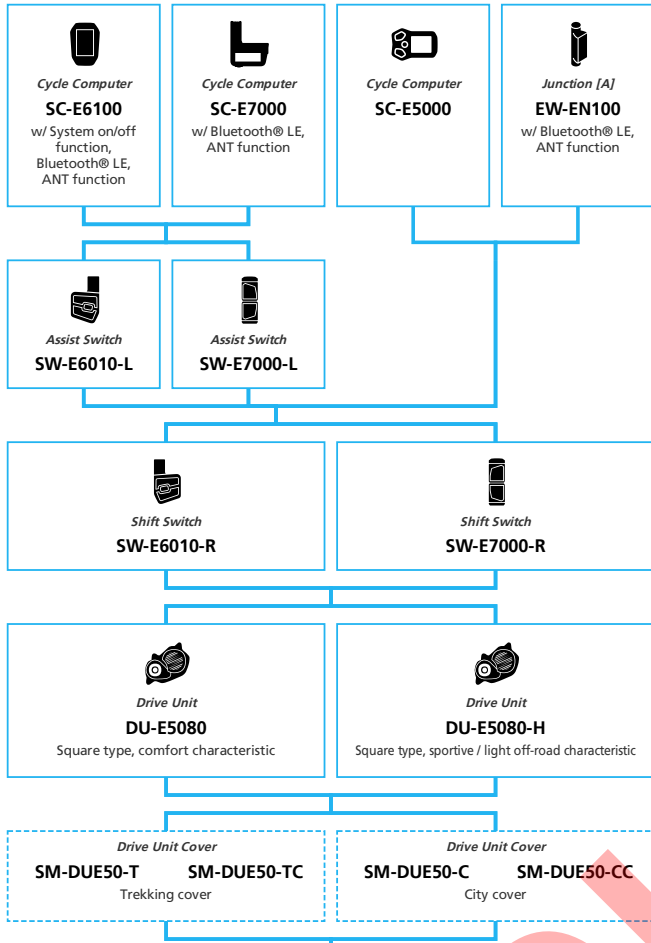

E-BIKE

- ... New model
- ... Additional option
- ... All select
- ... Alternative option
- ... Single select

E5080 for Japan market

Internal Geared Hub, Di2

■ ... New model
 ... Additional option
 ... Alternative option
 ... All select
 ... Single select