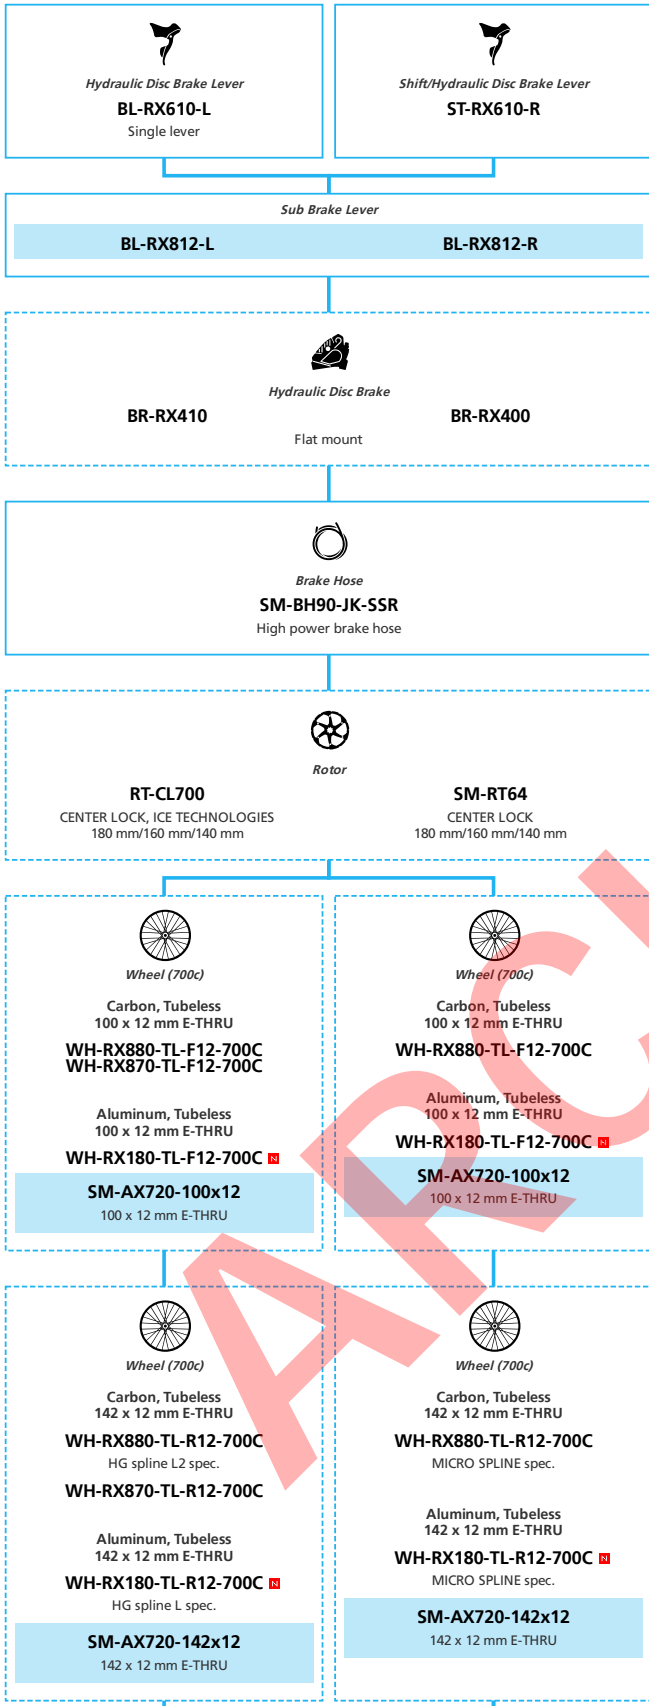

SHIMANO GRX RX610 1x12-speed

■ ... New model
  ... Additional option
  ... Alternative option
  ... All select
  ... Single select

Gravel Bike