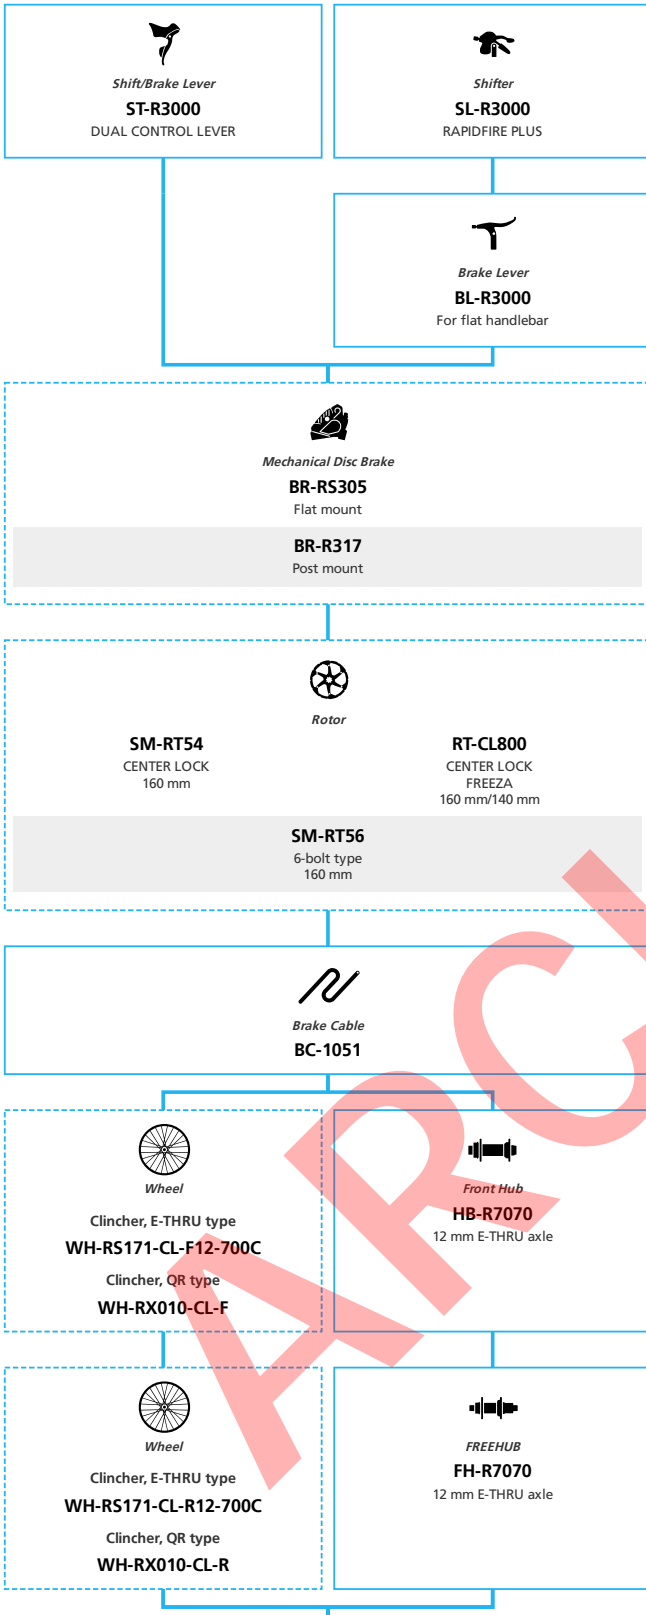

Mechanical Disc Brake for On road 2x9-speed

- ... New model
- ... Additional option
- ... Alternative option
- ... All select
- ... Single select

Road Bike