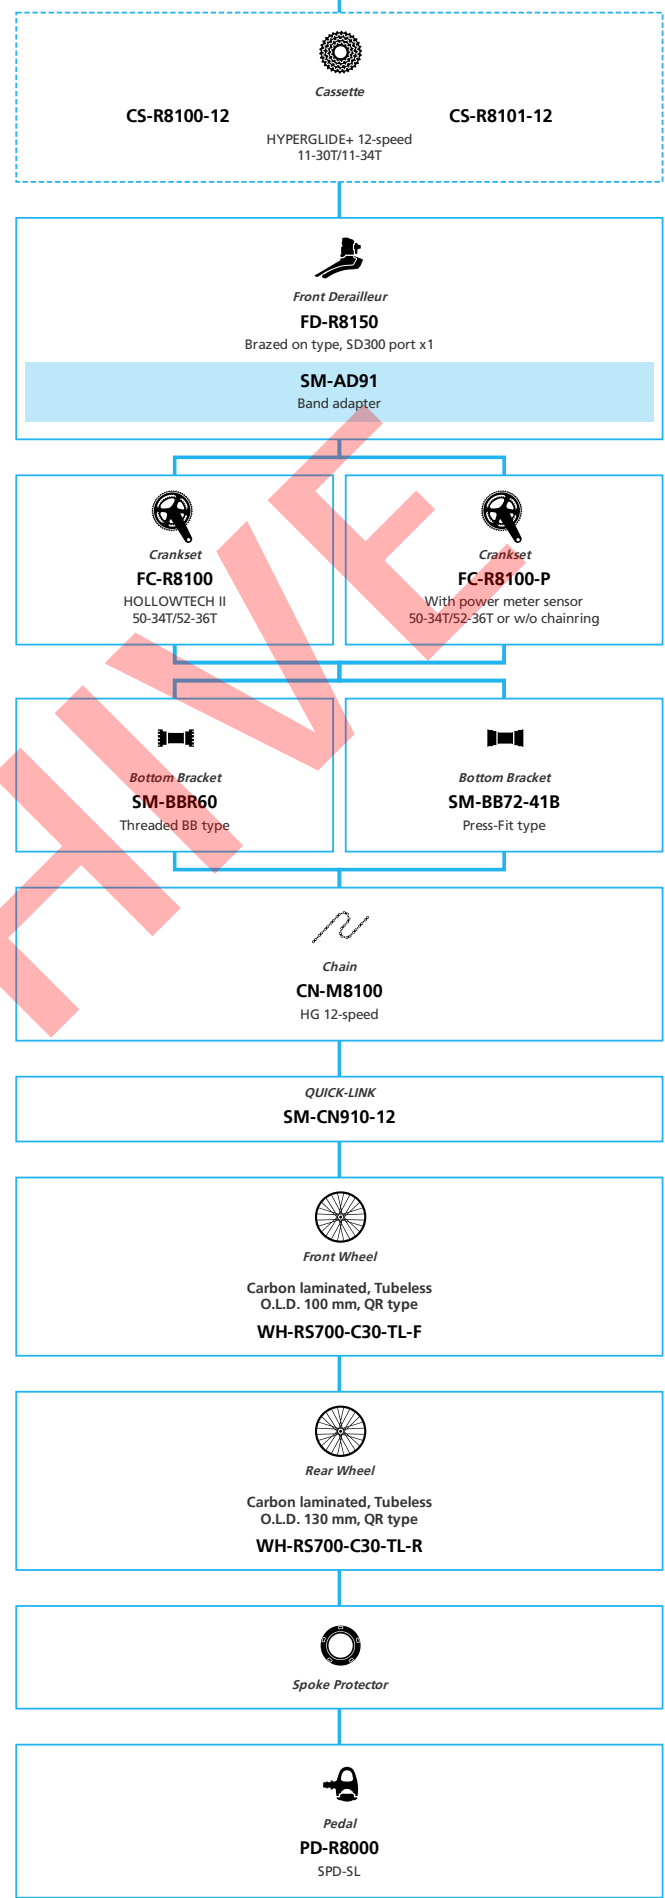

SHIMANO ULTEGRA R8100/R8150

2x12-speed, TT/TRI spec.

- ... New model
- ... Additional option
- ... All select
- ... Alternative option
- ... Single select

Road Bike