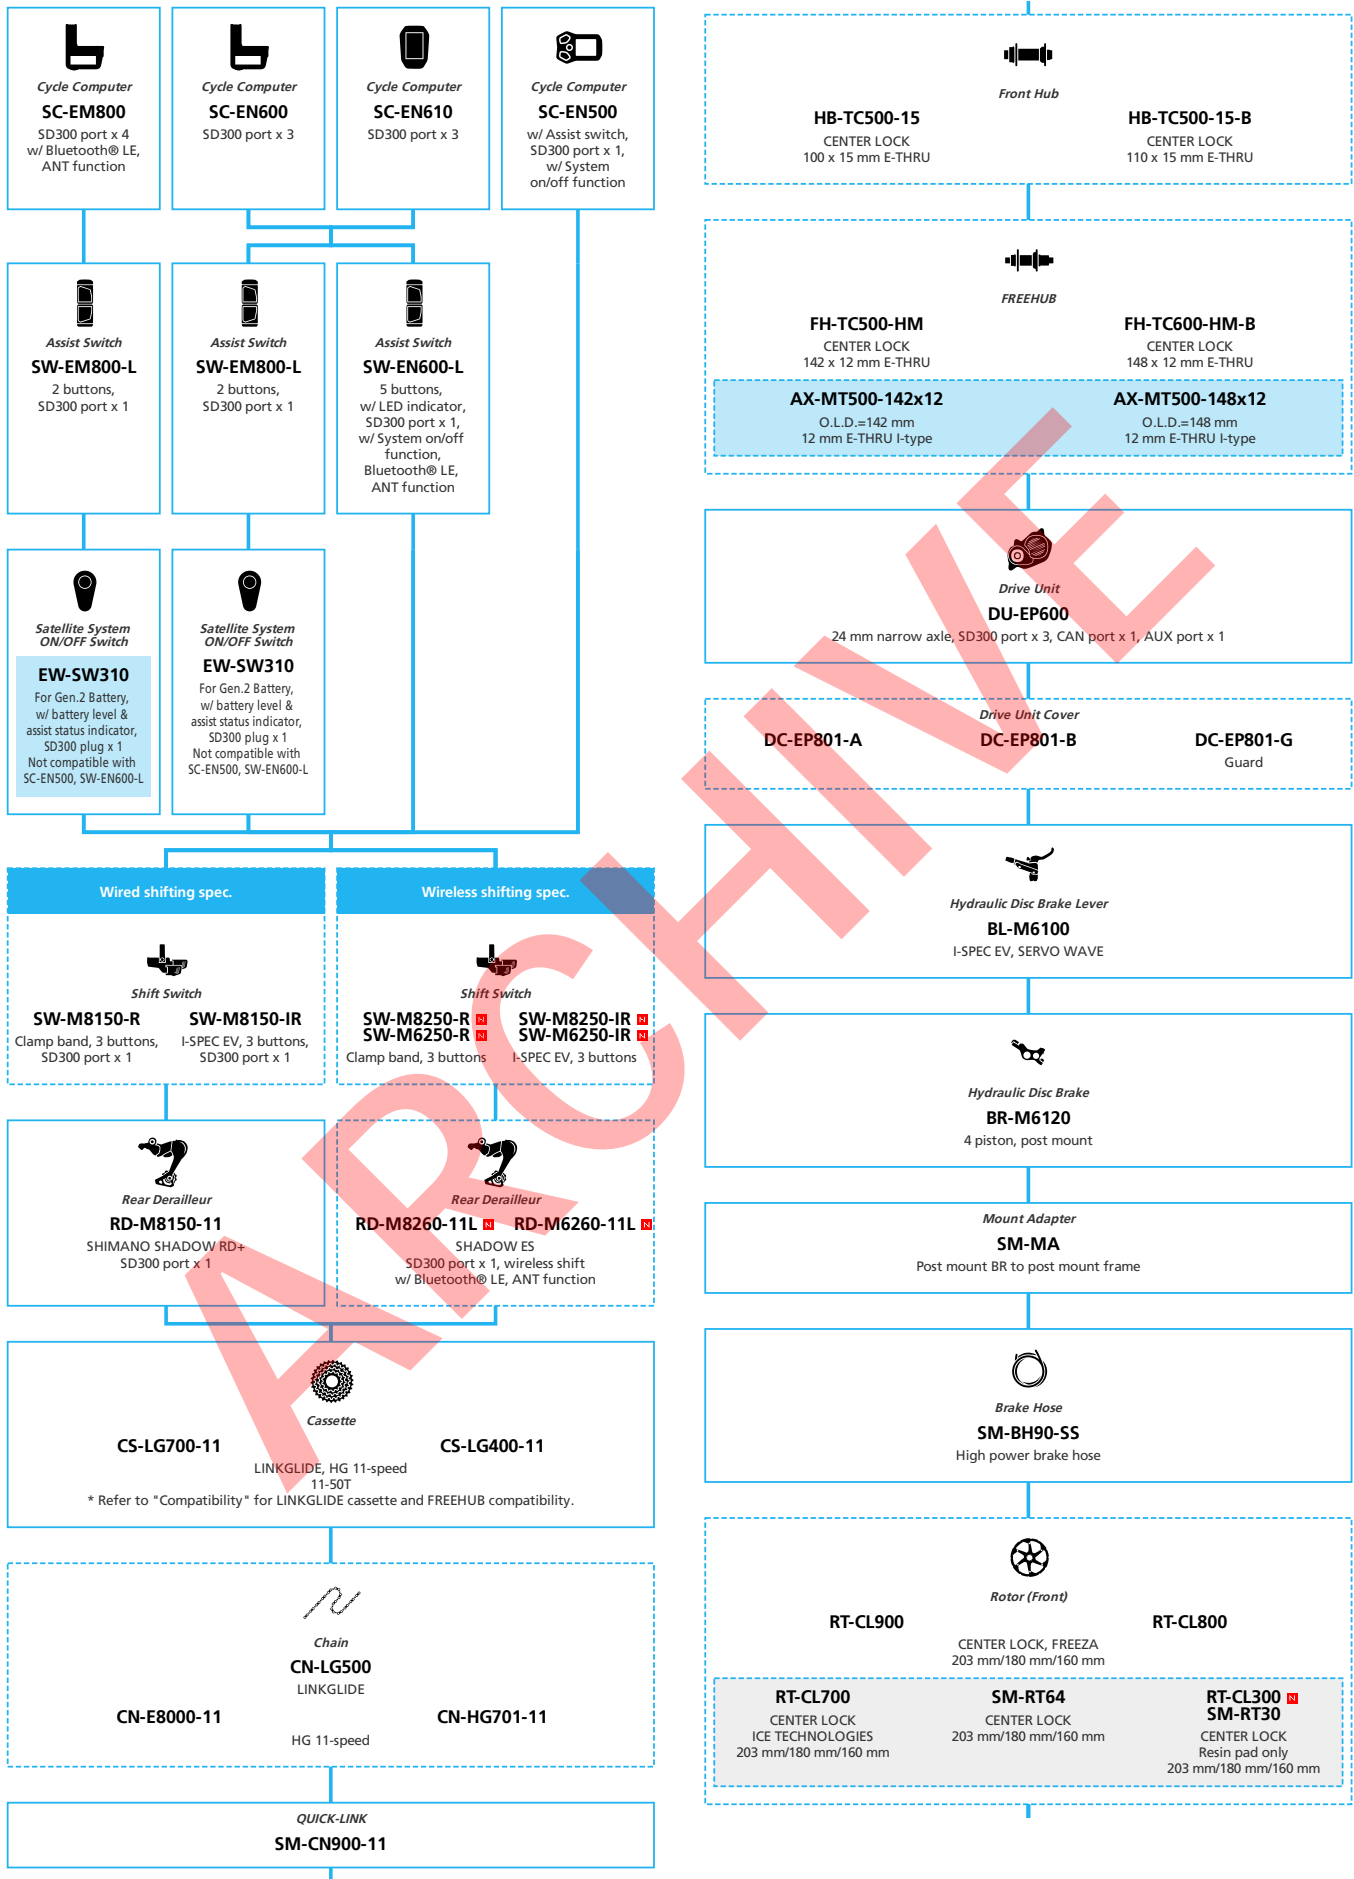

EPE for MTB 11-speed, Derailleur, Di2, Automatic shift

■ ... New model
  ... Additional option
  ... Alternative option
  ... All select
  ... Single select

E-BIKE