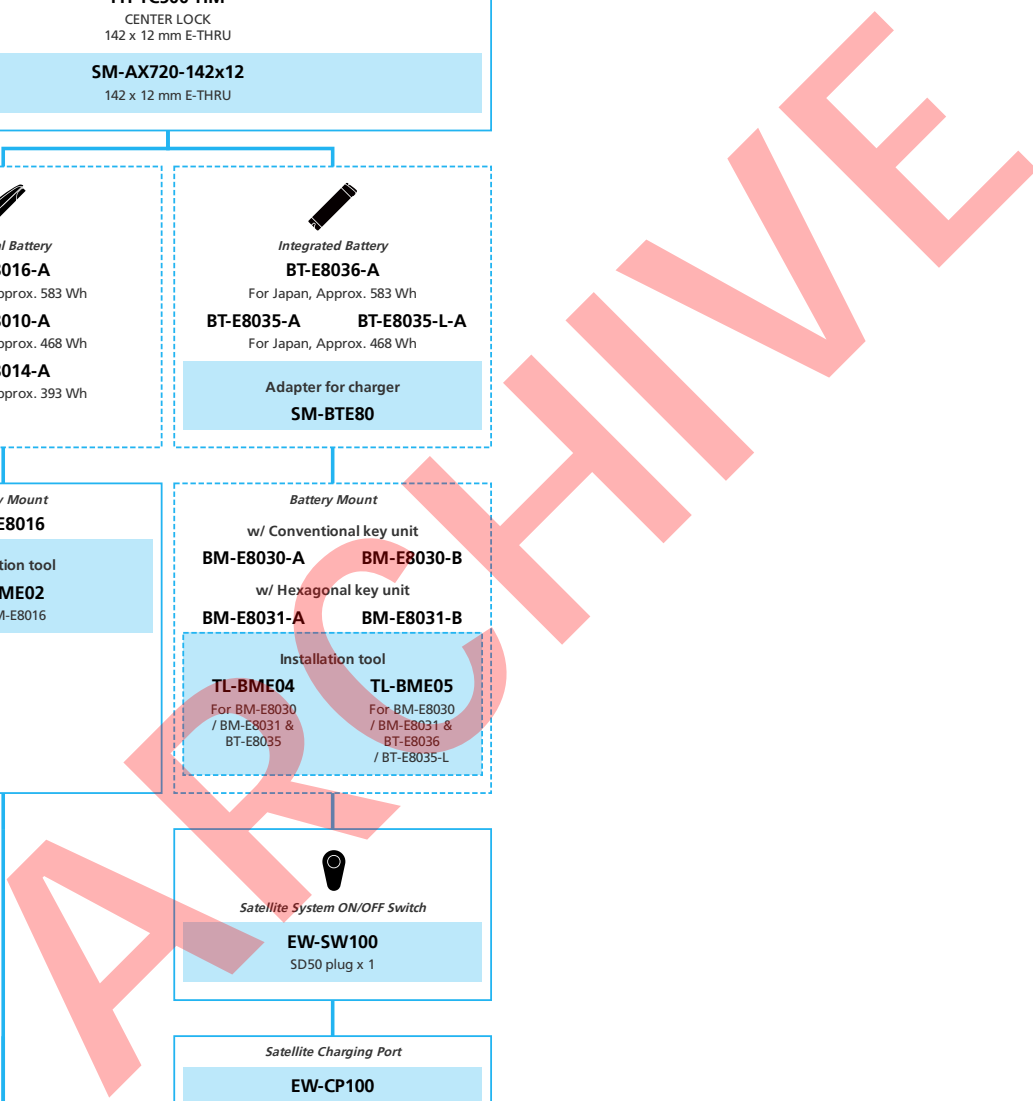

- ... New model
- ... Additional option
- ... All select
- ... Alternative option
- ... Single select