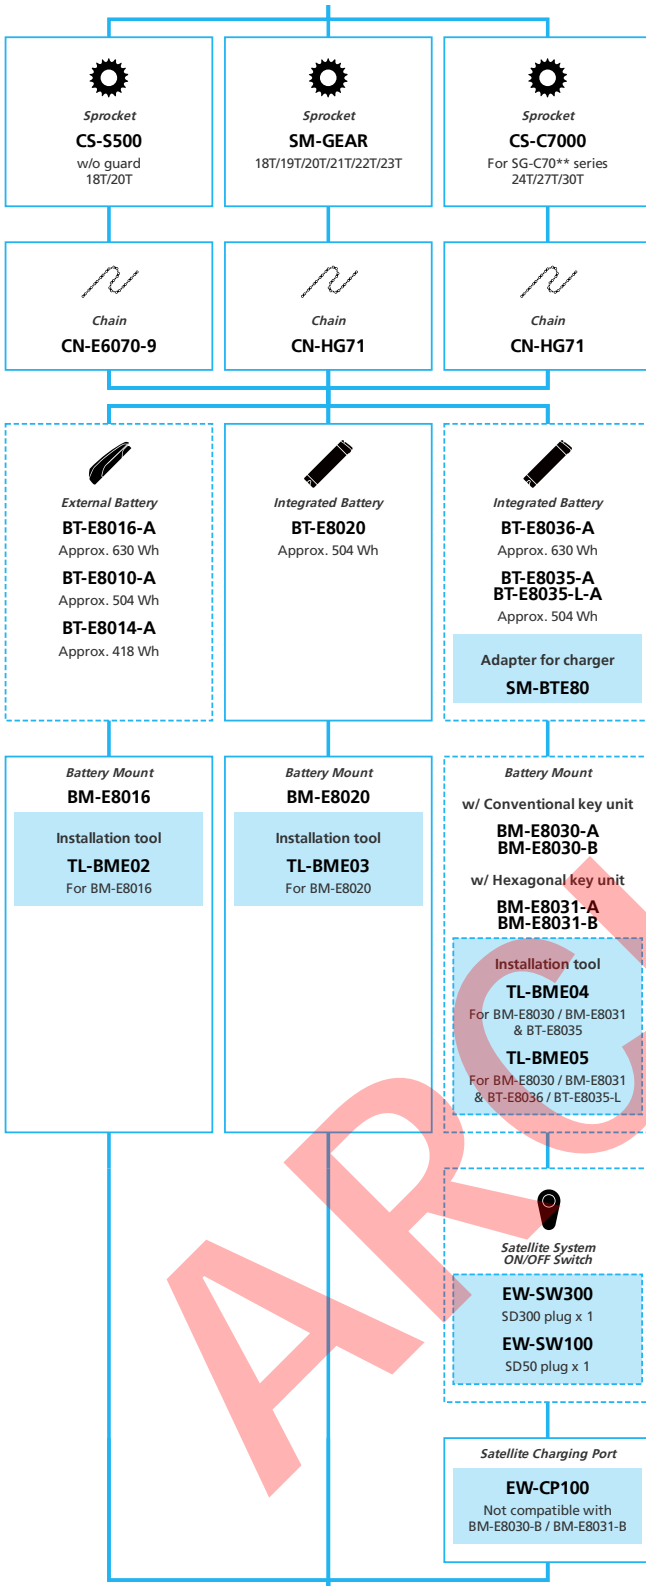

ARCHIVE

E-BIKE

EP8 EP800 for LIFESTYLE Internal Geared Hub

N ... New model
 ... Additional option
 ... Alternative option
 ... All select
 ... Single select

N ... New model
 ... Additional option
 ... Alternative option
 ... All select
 ... Single select