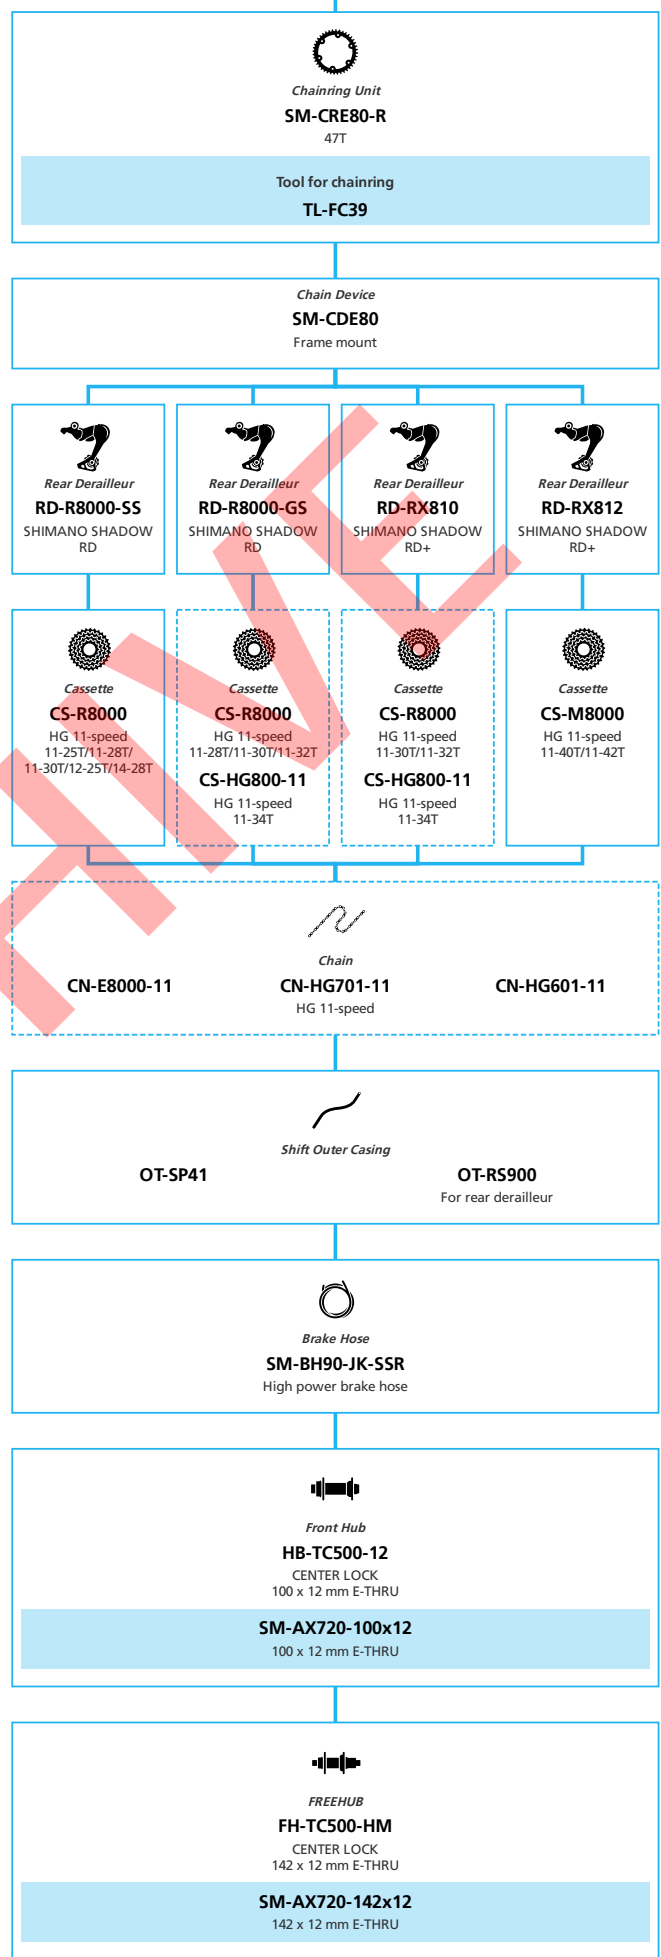

E6100 For Drop Handlebar, Derailleur

■ ... New model
  ... Additional option
  ... All select
  ... Alternative option
  ... Single select

E-BIKE