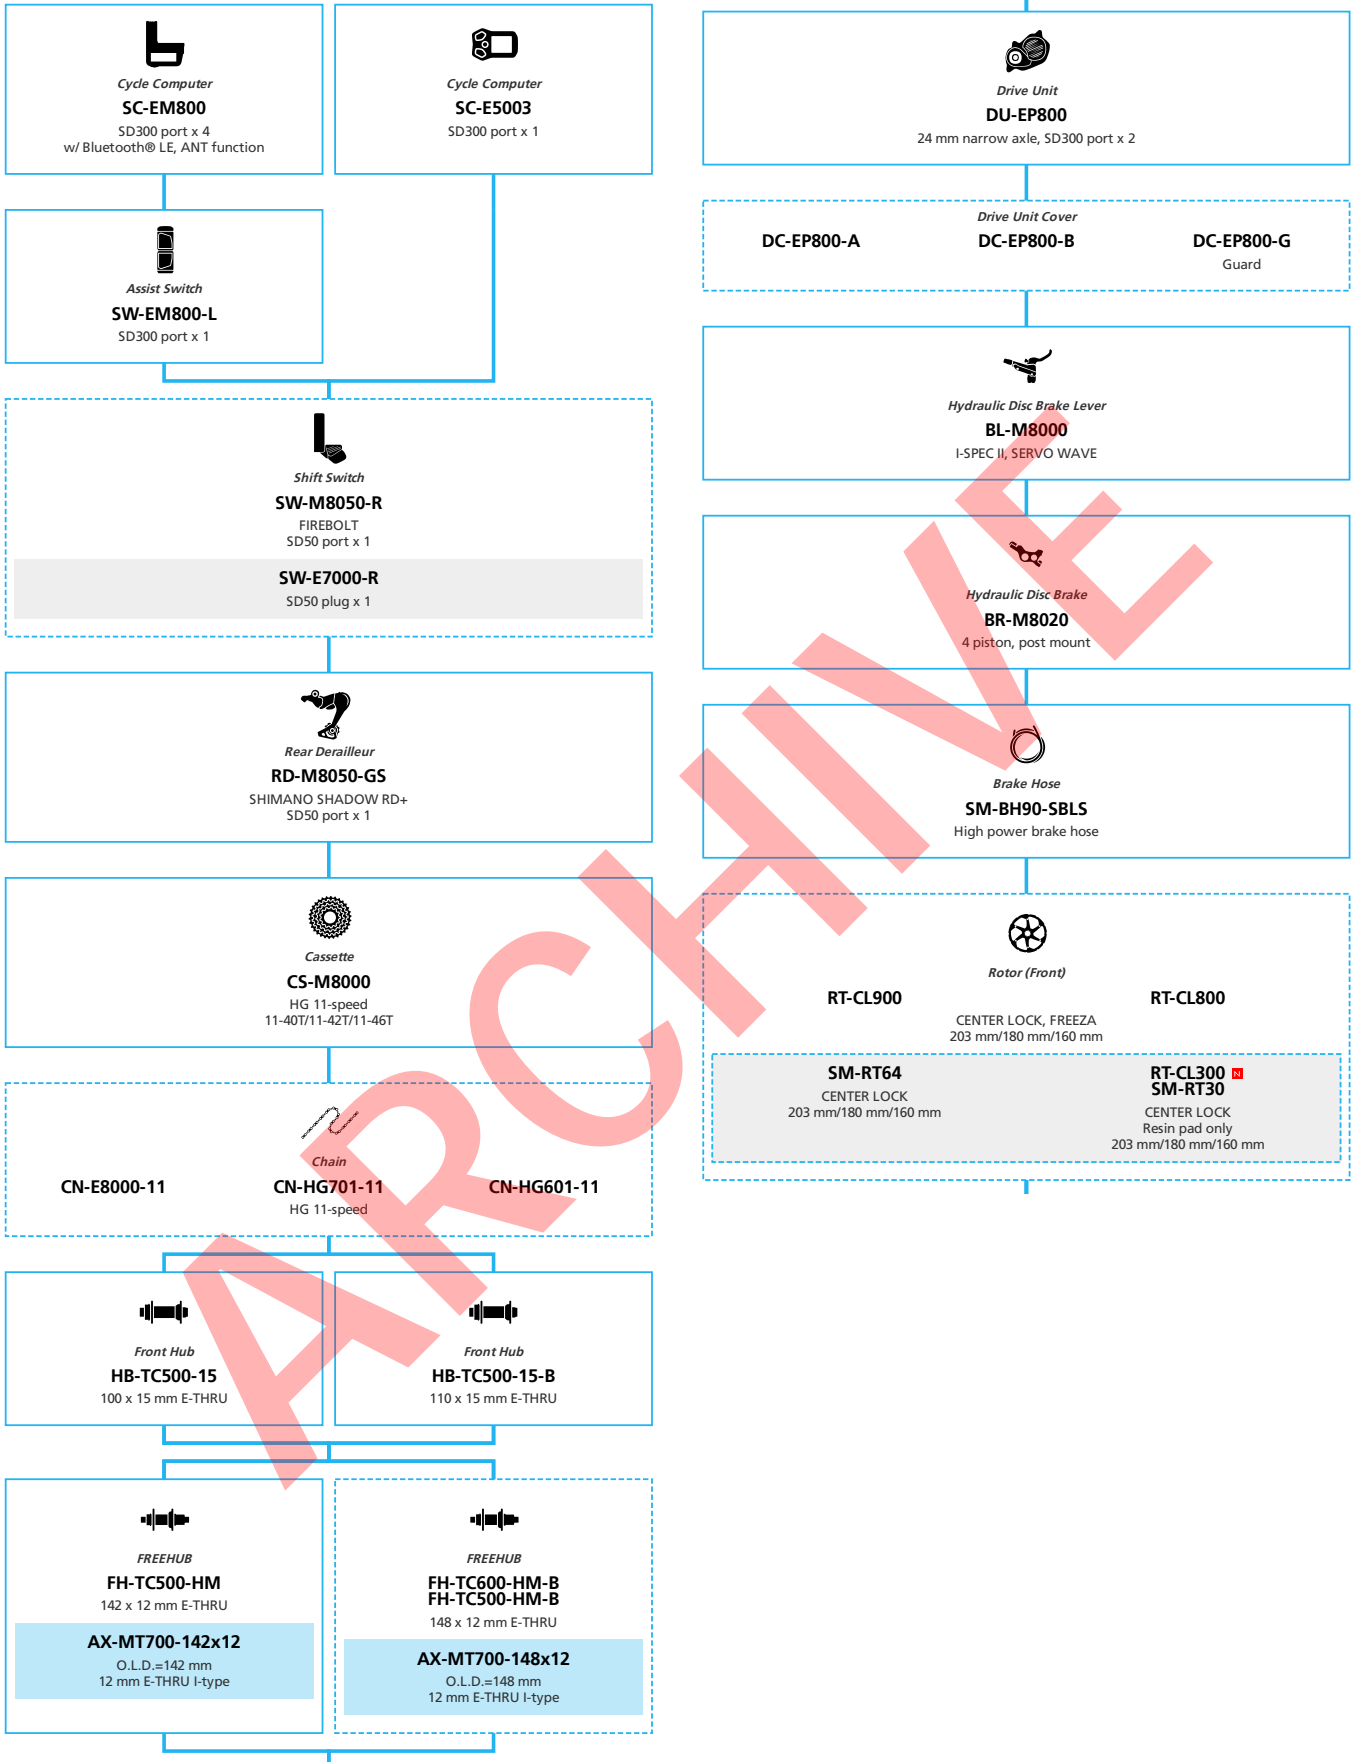

EP8 EP800 for MTB 11-speed, Derailleur, Di2

■ ... New model
  ... Additional option
  ... All select
  ... Alternative option
  ... Single select

E-BIKE