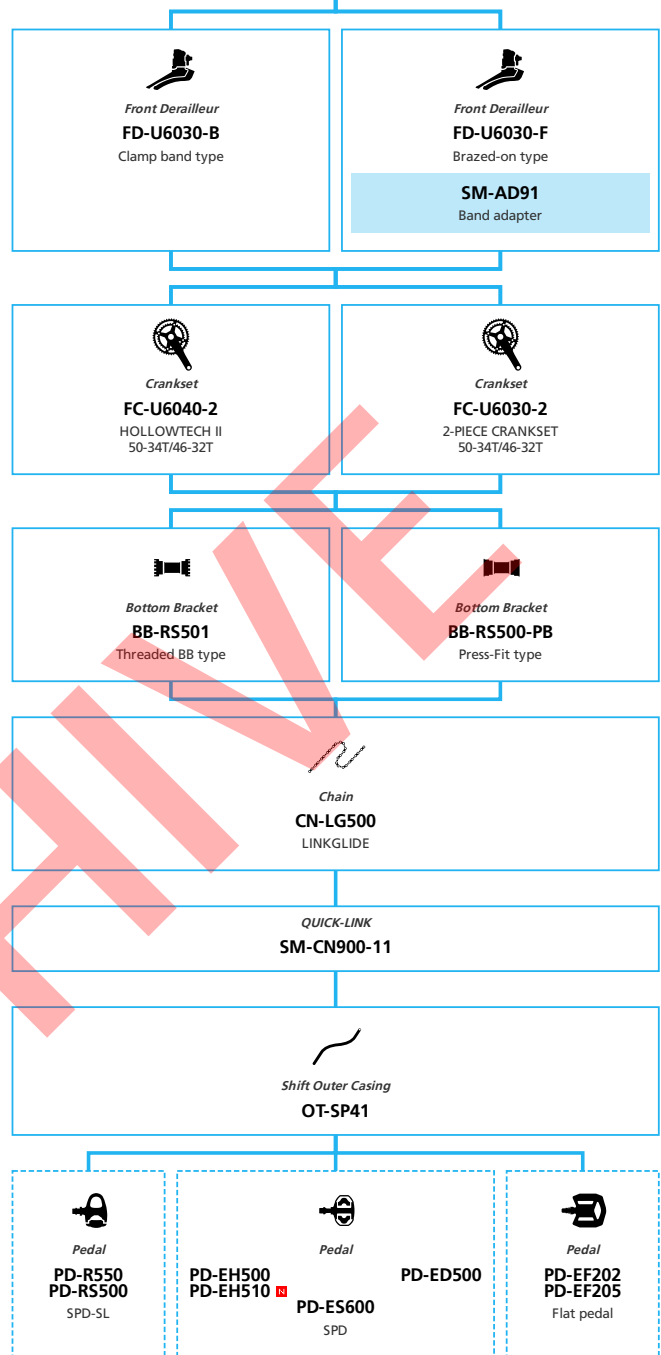

SHIMANO **CUES** U6000 for Drop Handlebar 2x11/10-speed

■ ... New model
  ... Additional option
  ... Alternative option
  ... All select
  ... Single select

LIFESTYLE Active