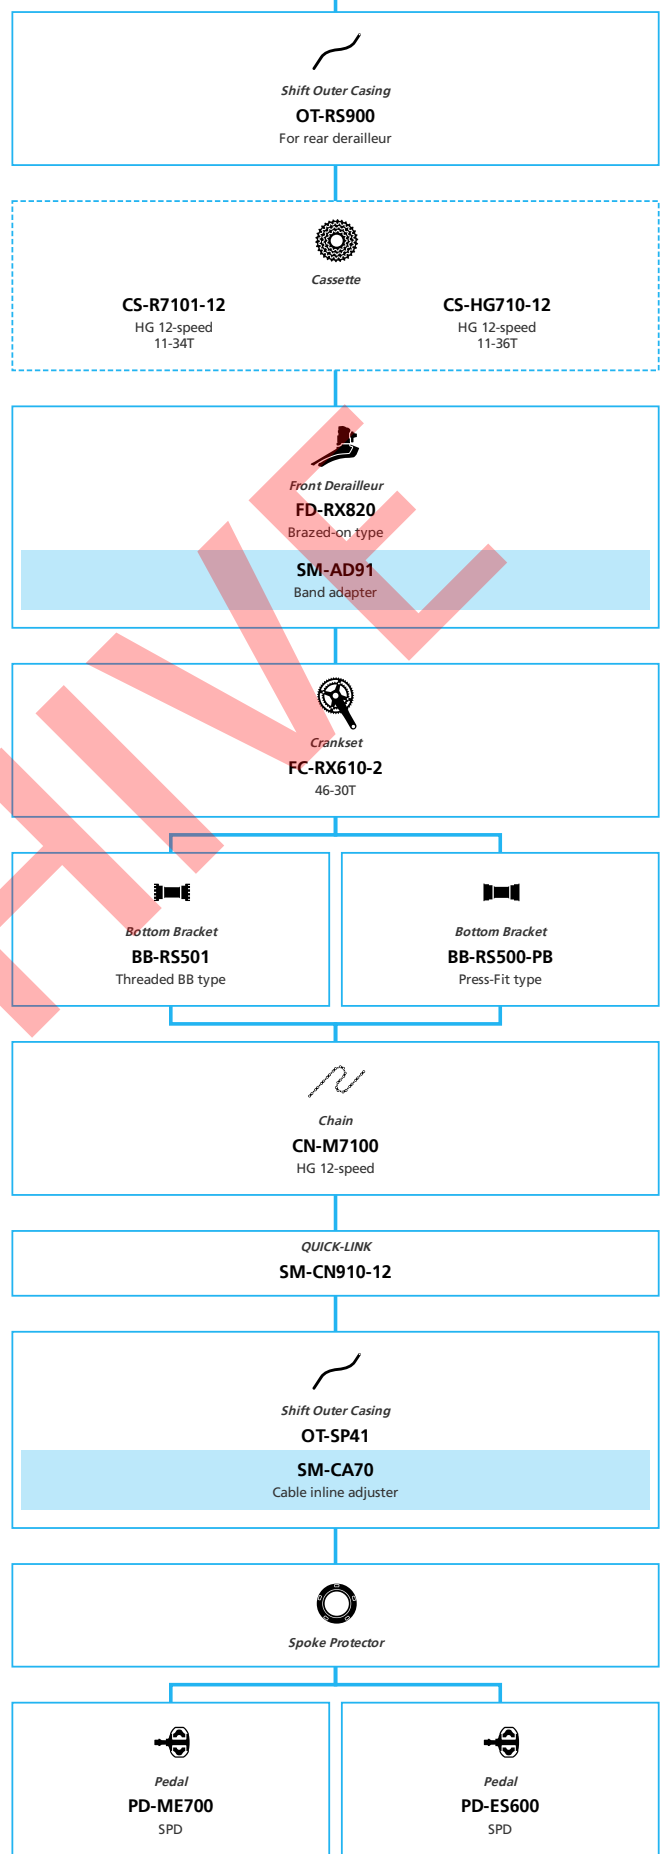

SHIMANO
GRX RX717 1x12-speed, Di2

- ... New model
- ... Additional option
- ... All select
- ... Alternative option
- ... Single select

Gravel Bike

SHIMANO GRX RX610 2x12-speed

- ... New model
- ... Additional option
- ... All select
- ... Alternative option
- ... Single select