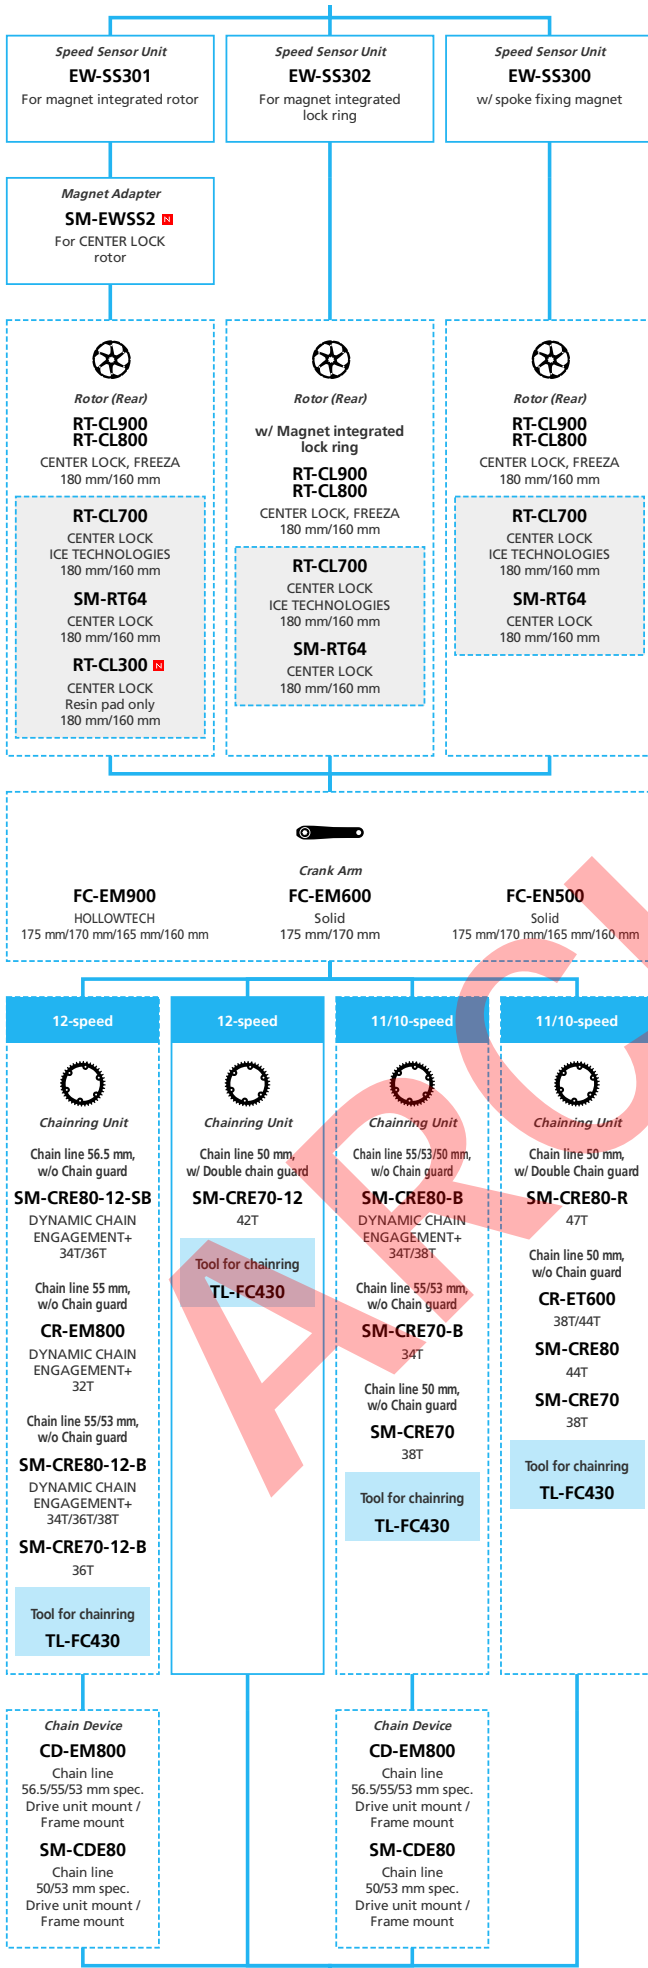

ARCHIVE

for Drop Handlebar 12/11/10-speed, Derailleur, Di2

- ... New model
- ... Additional option
- ... All select
- ... Alternative option
- ... Single select

E-BIKE

- ... New model
- ... Additional option
- ... All select
- ... Alternative option
- ... Single select