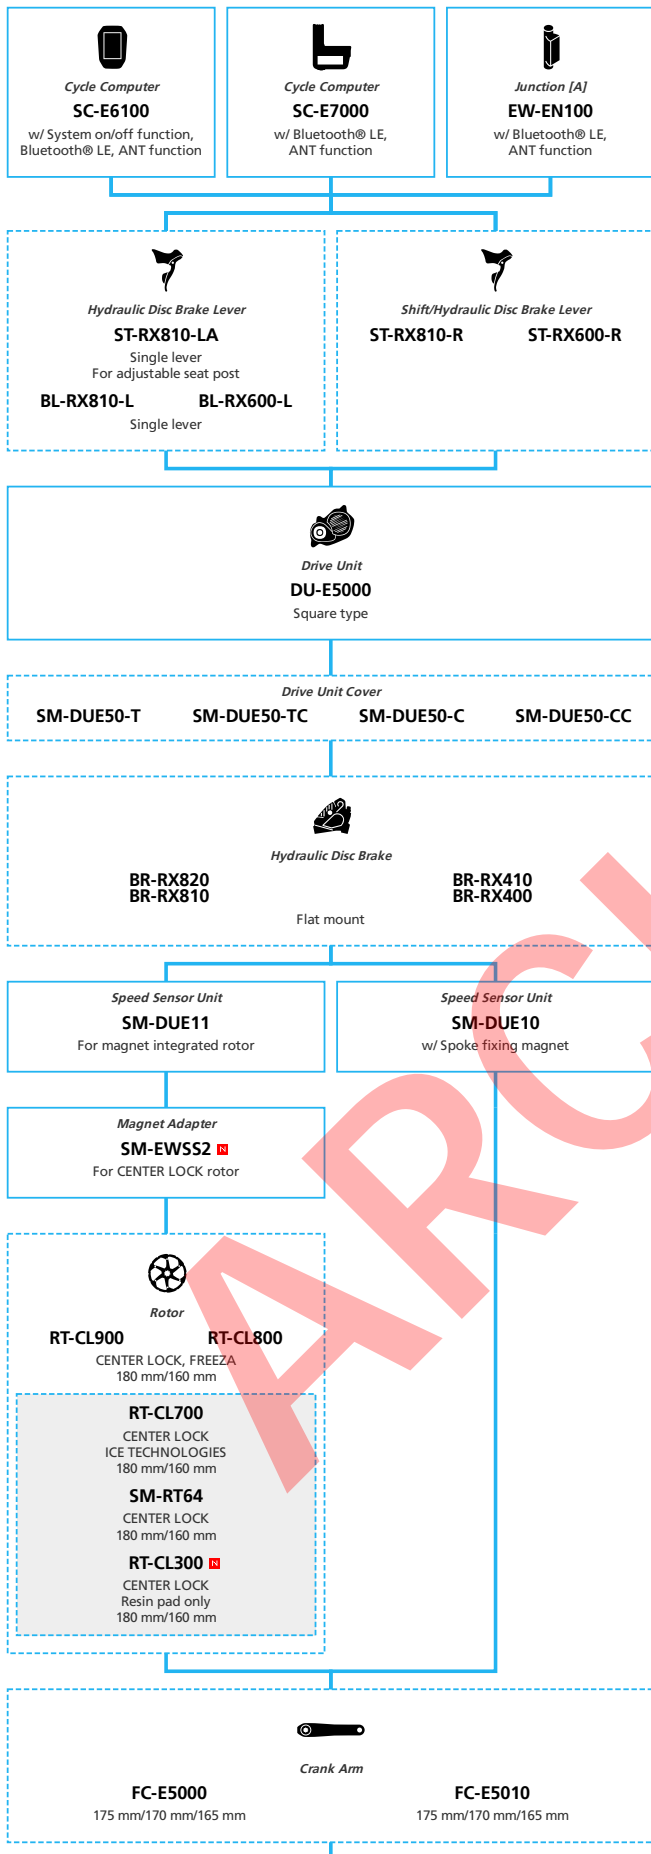

E5000 For Drop Handlebar, Derailleur

■ ... New model
  ... Additional option
  ... All select
  ... Alternative option
  ... Single select

E-BIKE