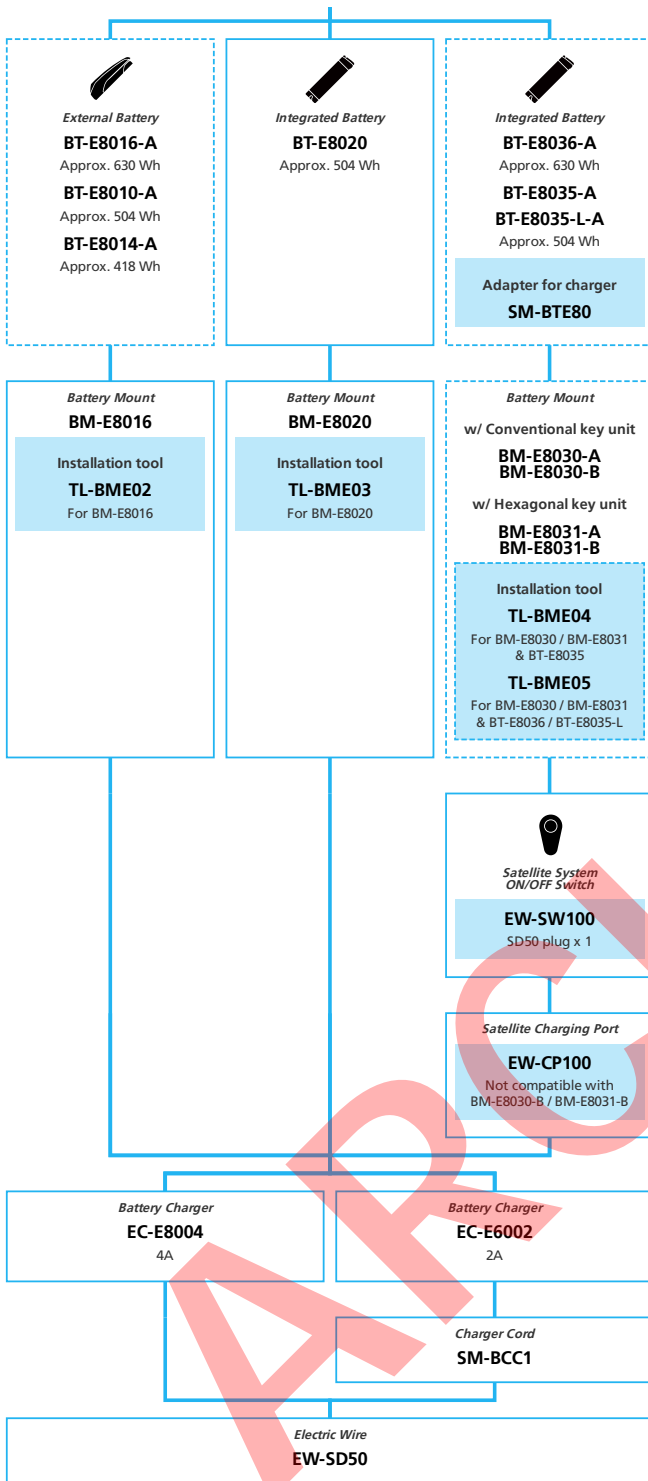

ARCHIVE

E-BIKE

E7000 For Drop Handlebar, Derailleur, Di2

■ ... New model
 ... Additional option
 ... All select
 ... Alternative option
 ... Single select

E-BIKE

- ... New model
- ... Additional option
- ... All select
- ... Alternative option
- ... Single select