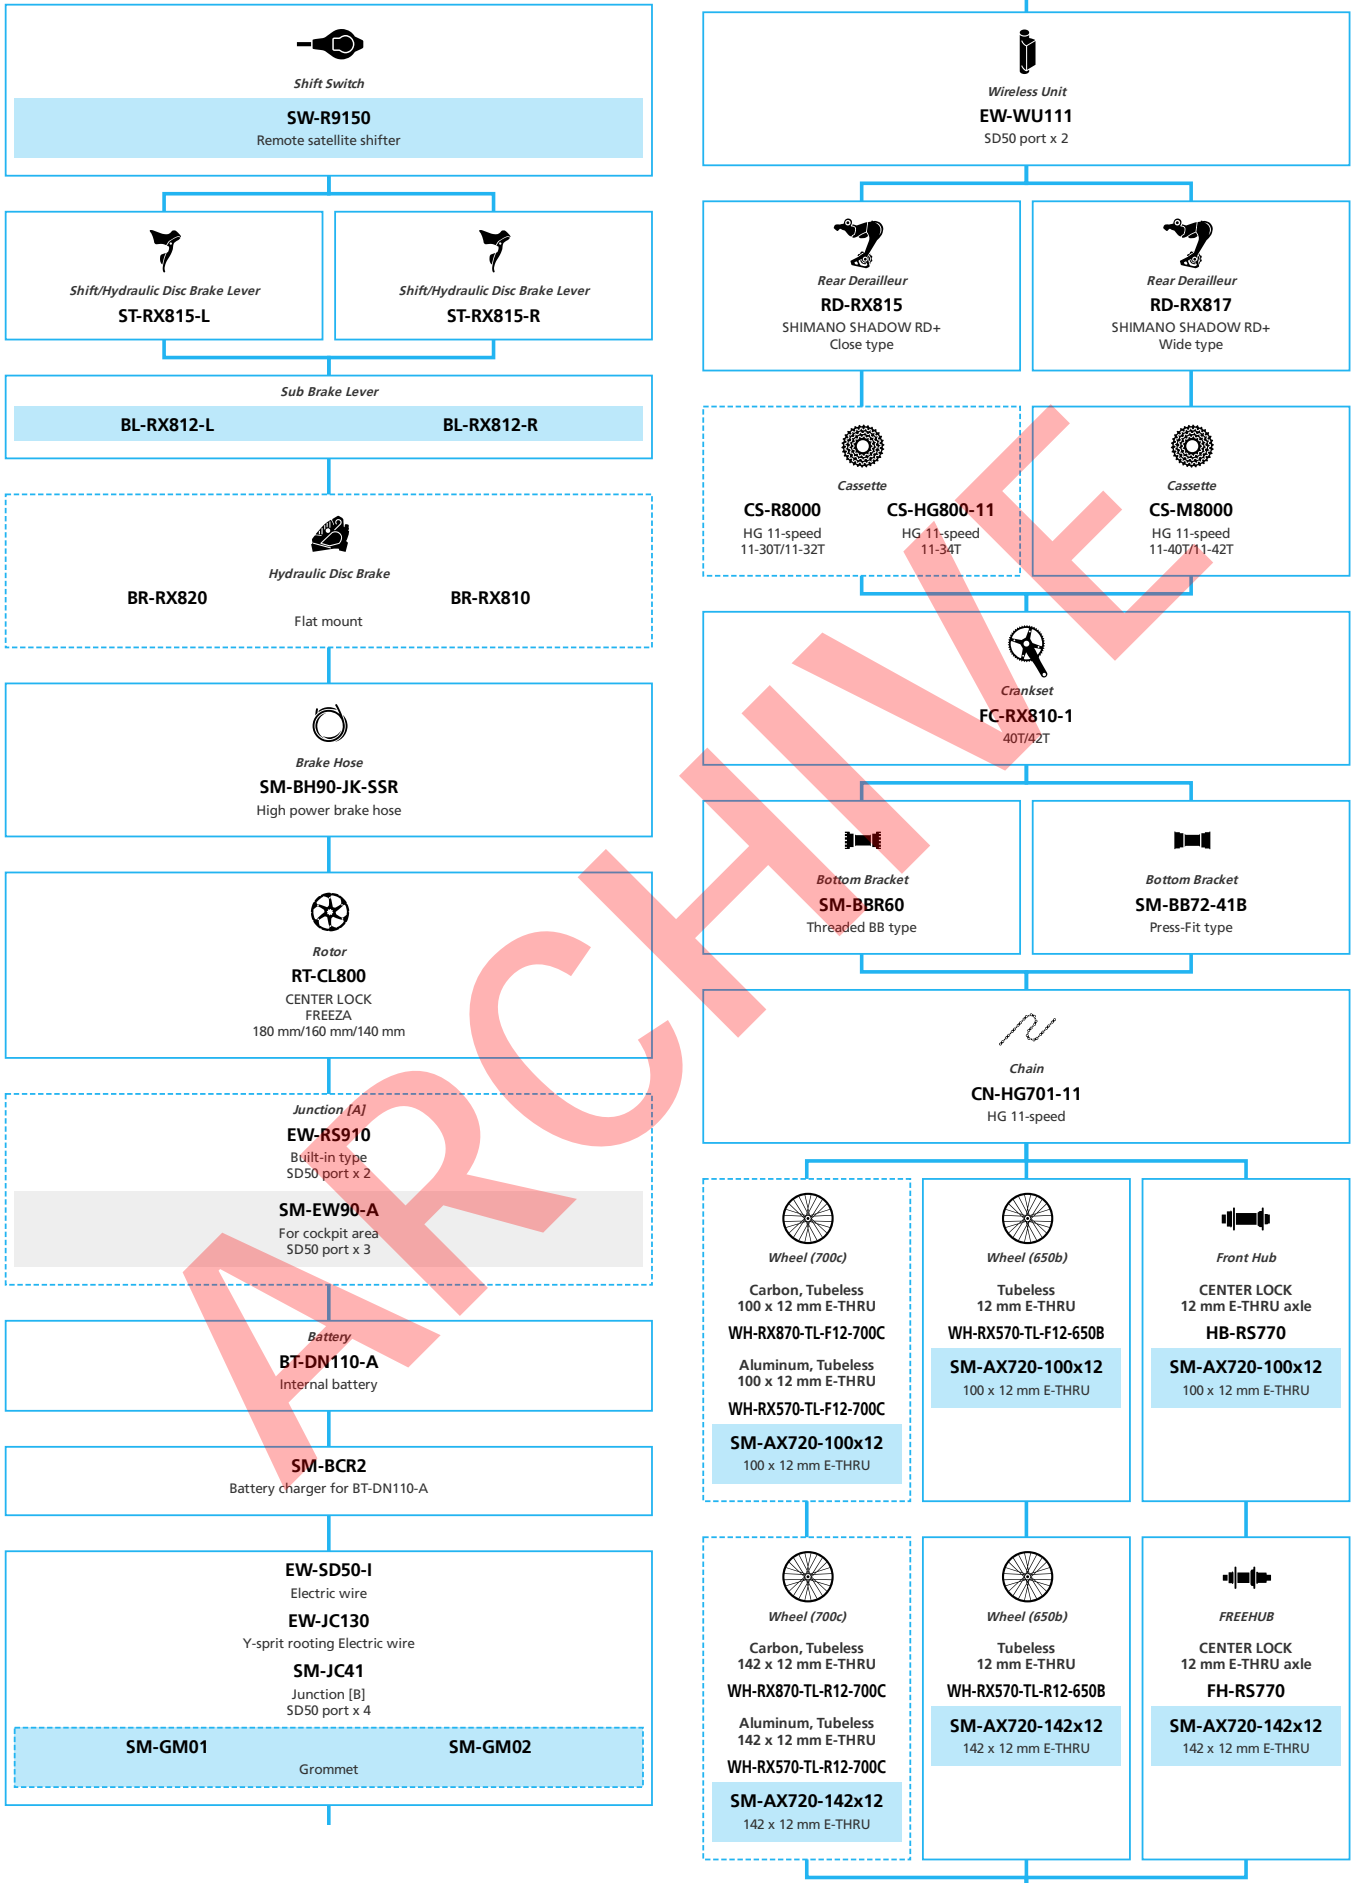

SHIMANO GRX RX810/RX815 1x11-speed, Di2

- ... New model
- ... Additional option
- ... All select
- ... Alternative option
- ... Single select

Gravel Bike