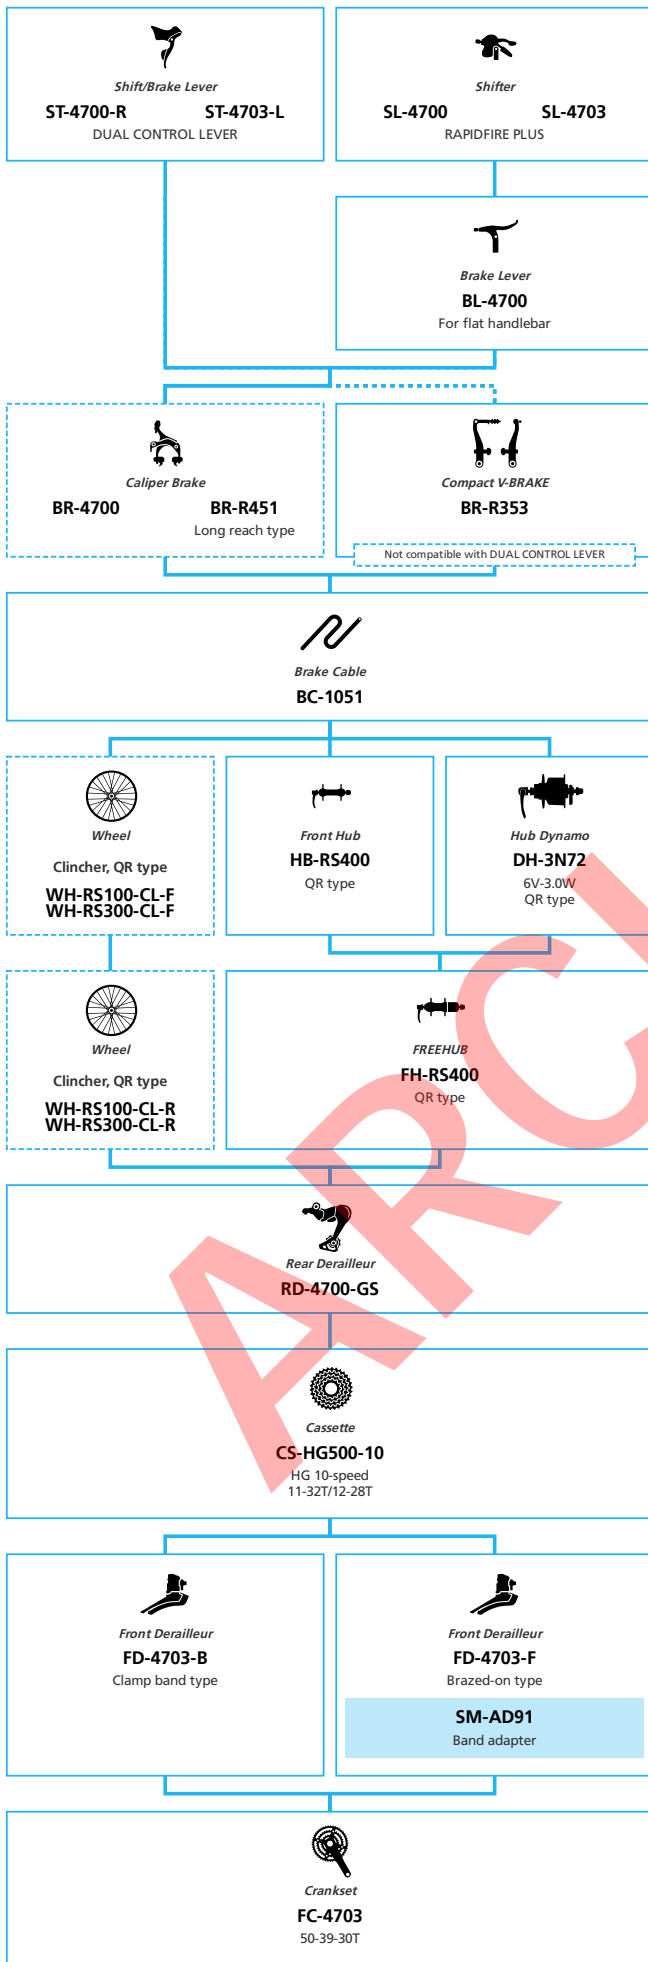

ARCHIVE

SHIMANO *Tiagra* R4000 2x11-speed

- ... New model
- ... Additional option
- ... All select
- ... Alternative option
- ... Single select

Road Bike

SHIMANO *Tiagra* 4700 3x10-speed

■ ... New model
 ... Additional option
 ... Alternative option
 ... All select
 ... Single select