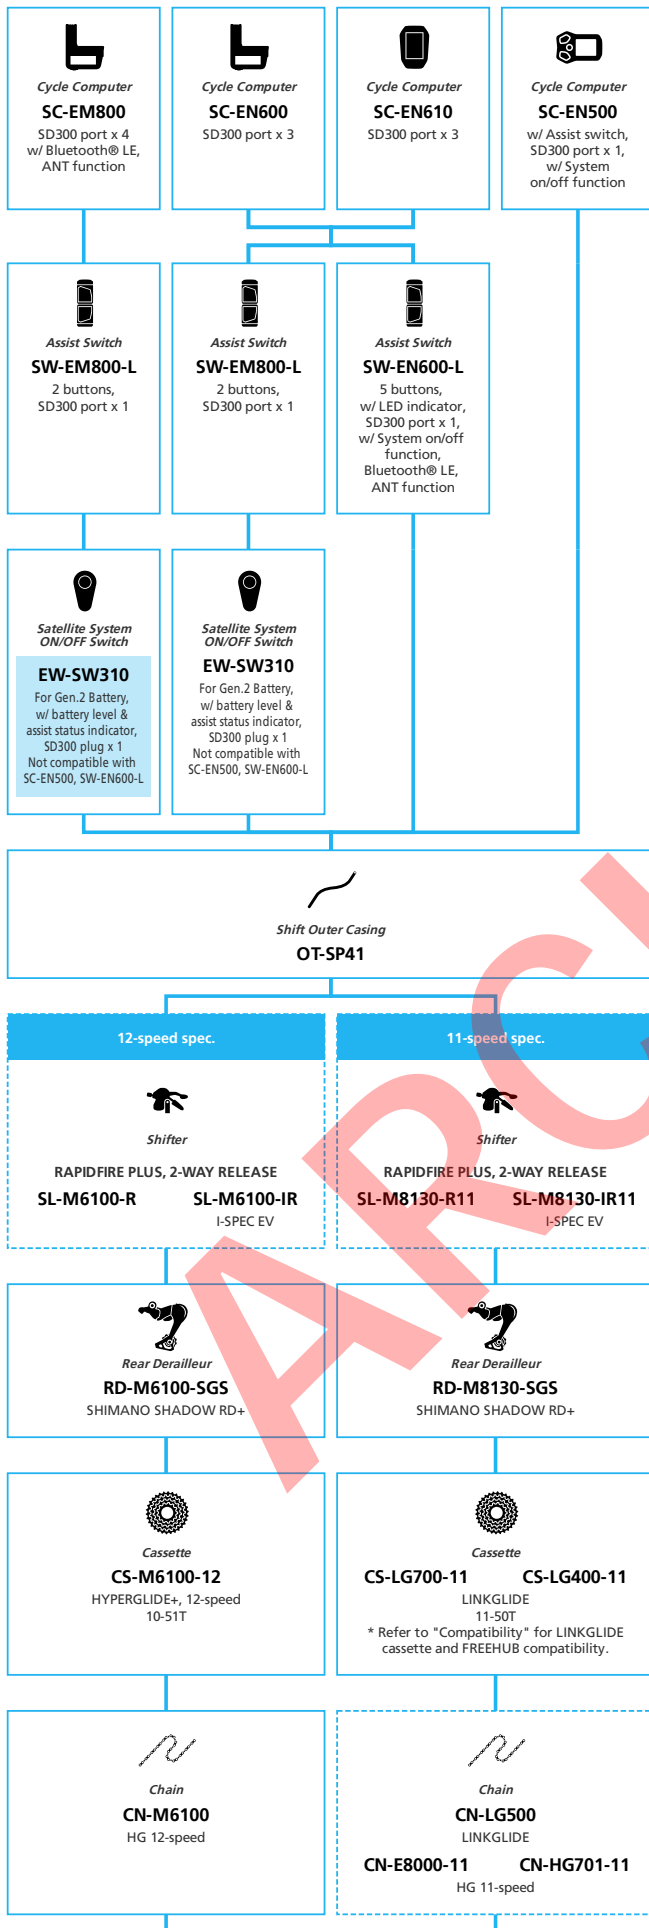

EPS for MTB 12/11-speed, Derailleur

N ... New model
 ... Additional option
 ... Alternative option
 ... All select
 ... Single select

E-BIKE