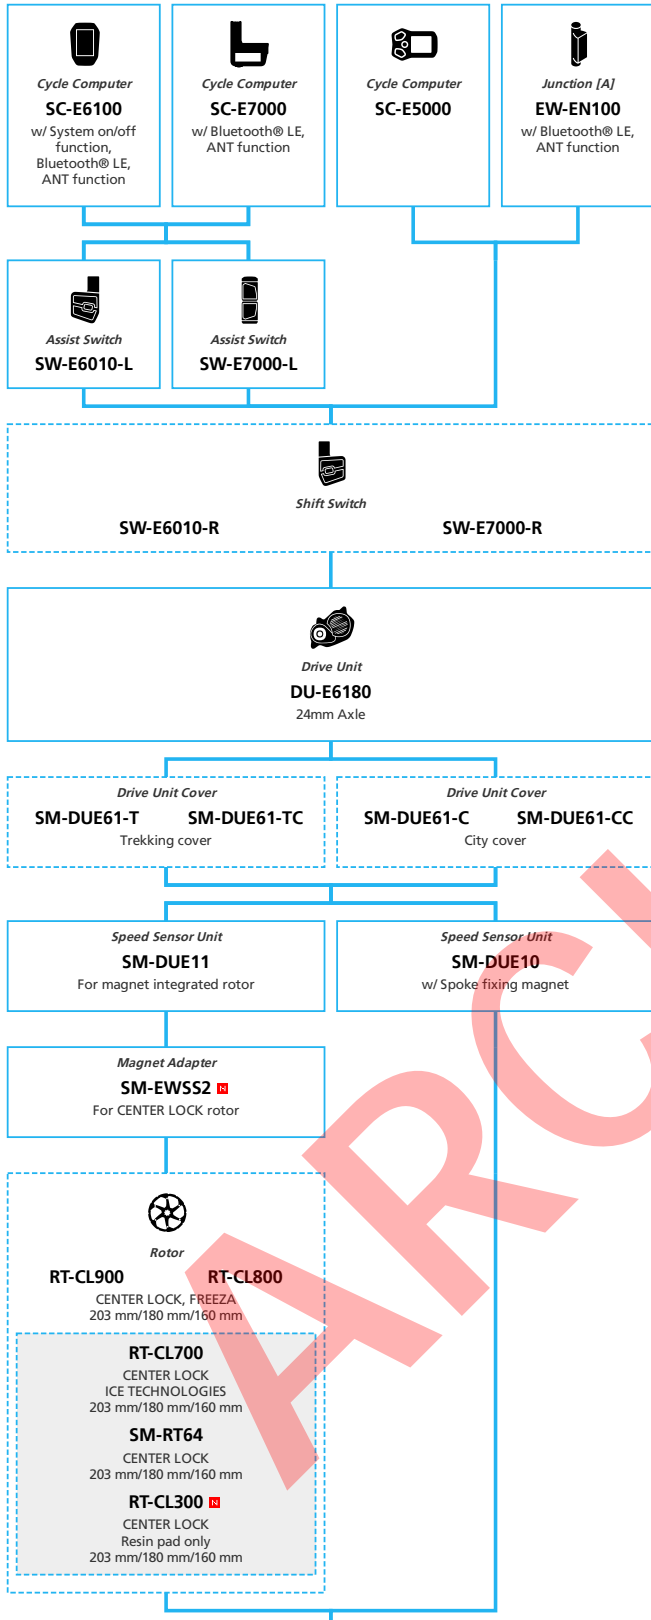

E6180 for Japan market

11-speed, Derailleur, Di2

■ ... New model
 ... Additional option
 ... Alternative option
 ... All select
 ... Single select

E-BIKE