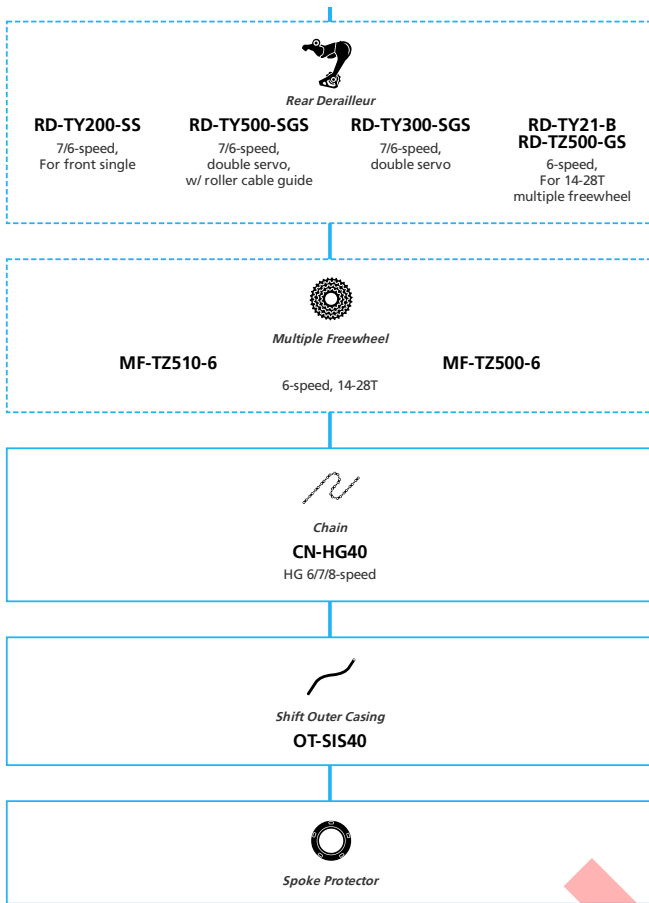

- ... New model
- ... Additional option
- ... All select
- ... Alternative option
- ... Single select

ARCHIVE