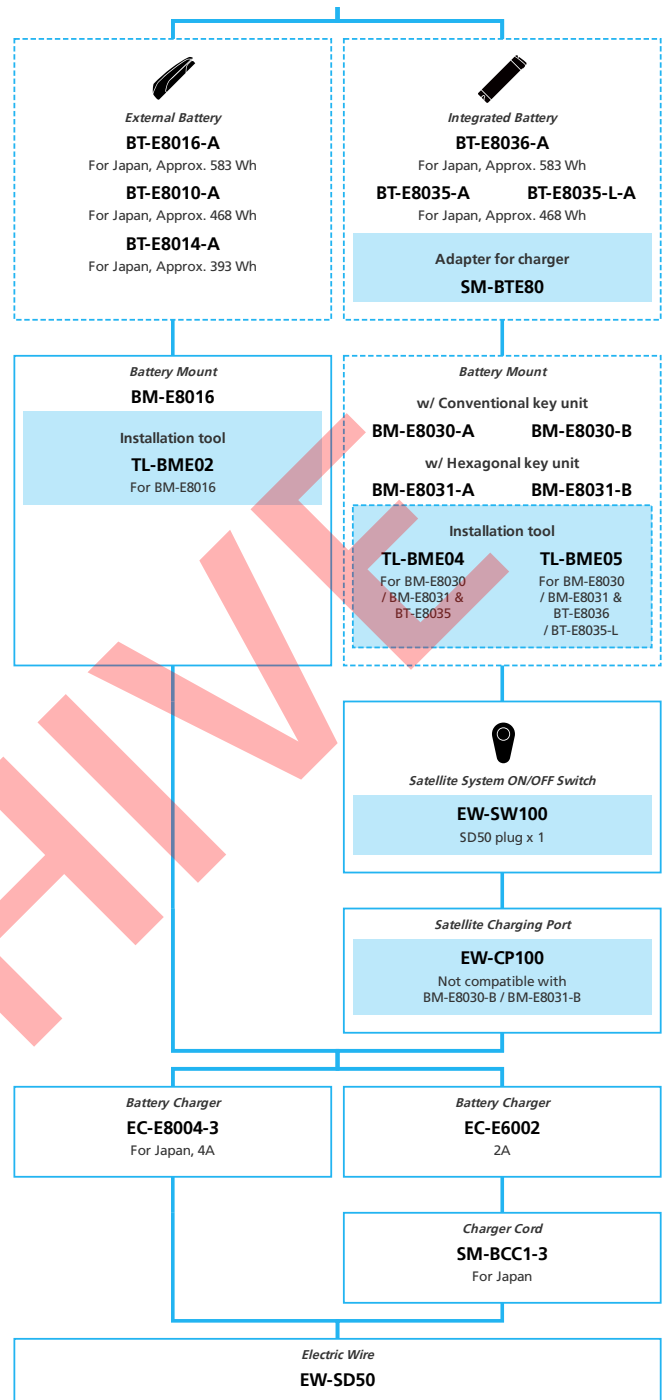

- ... New model
- ... Additional option
- ... All select
- ... Alternative option
- ... Single select

ARCHIVE