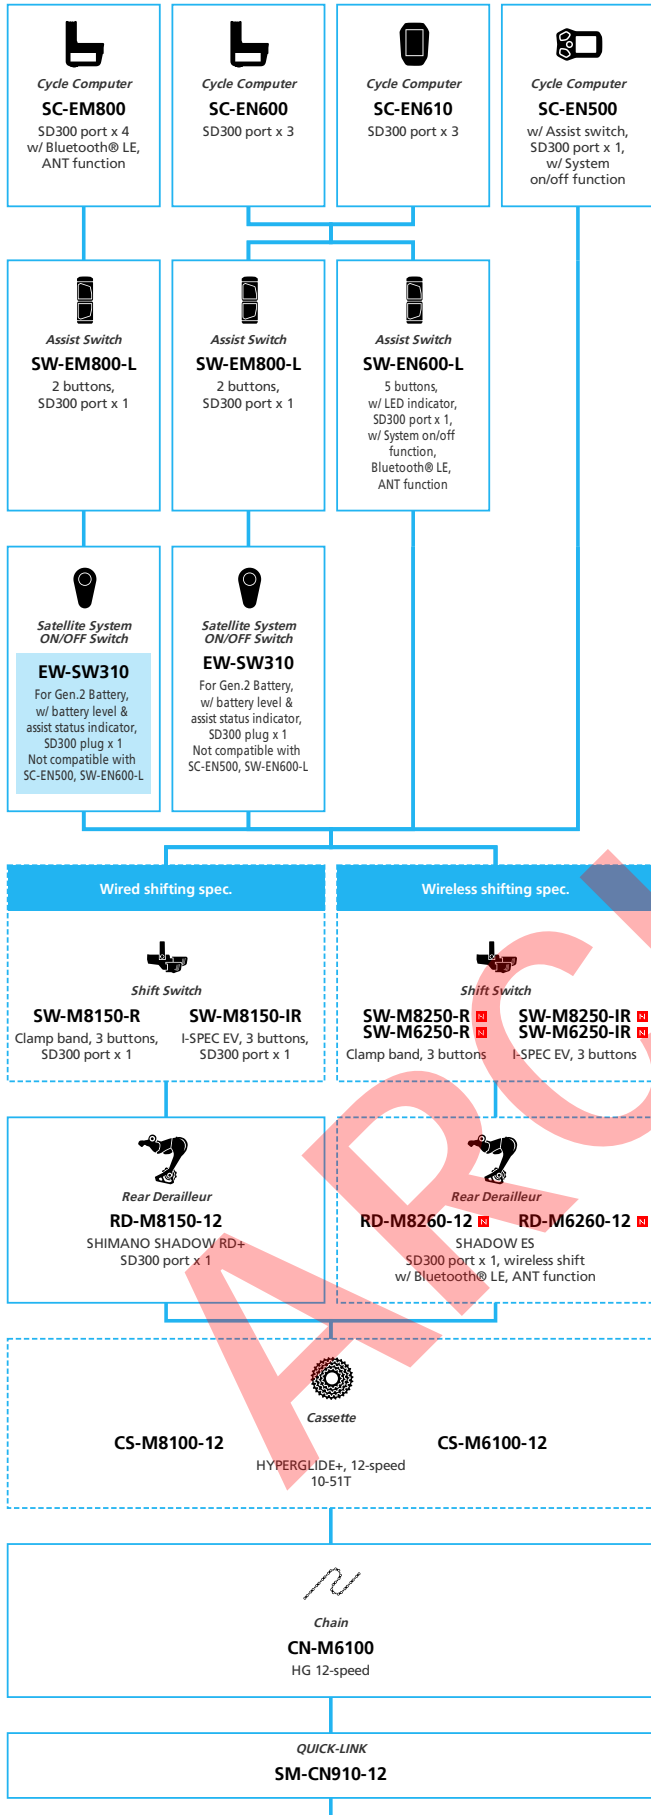

EPS for MTB 12-speed, Derailleur, Di2

■ ... New model
  ... Additional option
  ... Alternative option
  ... All select
  ... Single select

E-BIKE