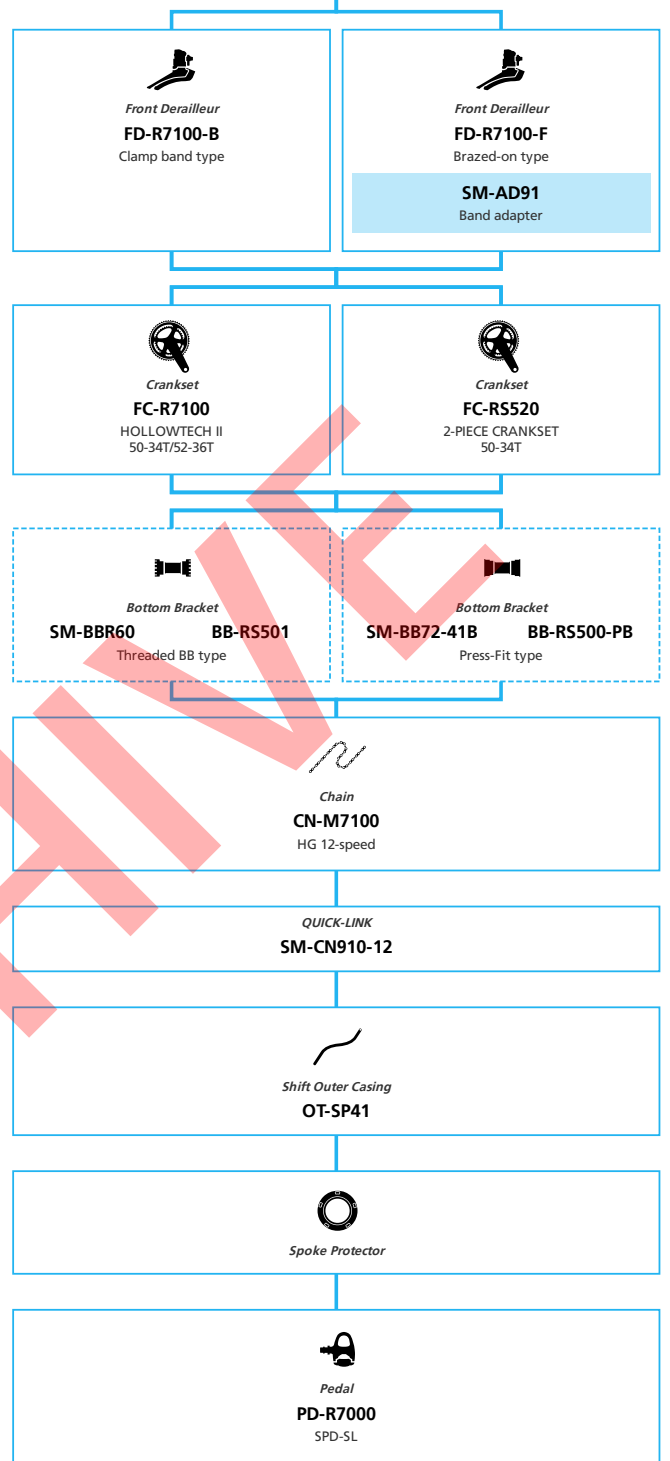

ARCHIVE

SHIMANO **105** R7100/R7150 2x12-speed, Di2

- ... New model
- ... Additional option
- ... All select
- ... Alternative option
- ... Single select

Road Bike

SHIMANO **105** R7100/R7150 2x12-speed

- ... New model
- ... Additional option
- ... All select
- ... Alternative option
- ... Single select