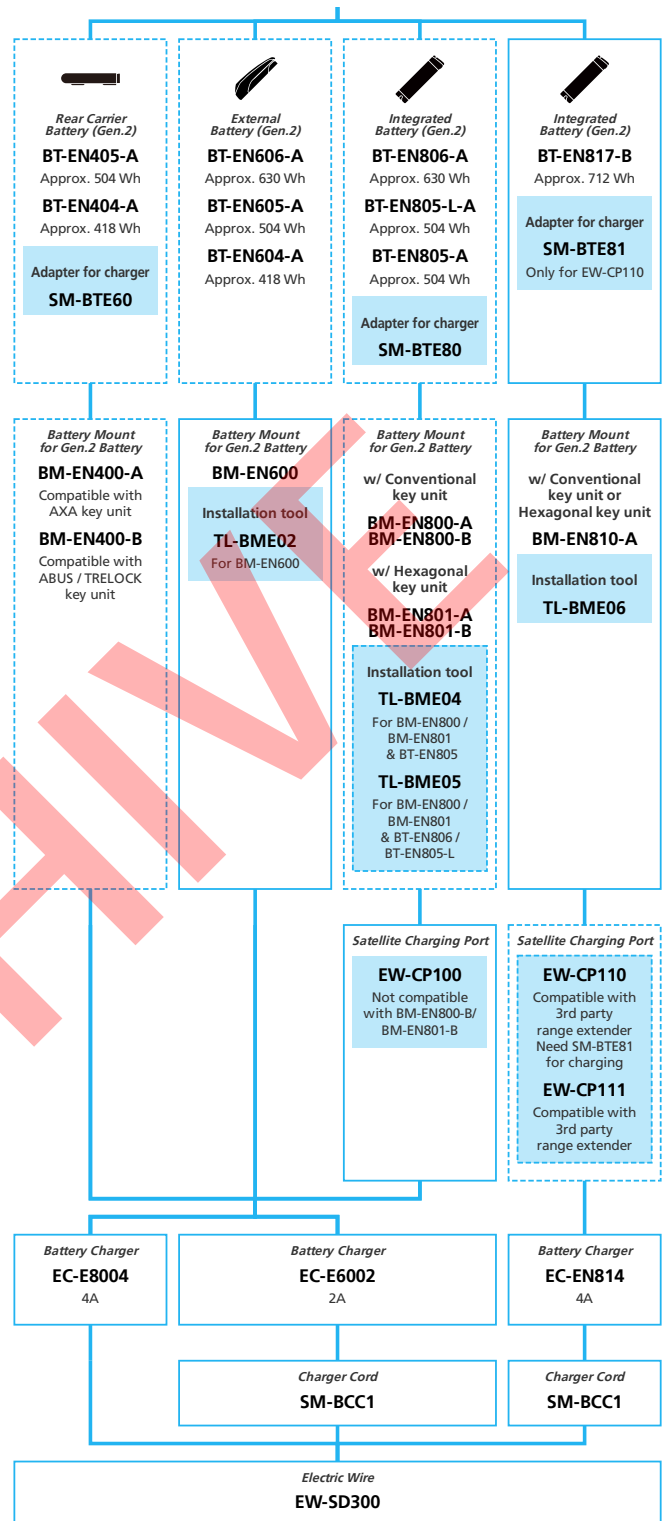

E-BIKE

EPS for LIFESTYLE 11/10/9-speed, Derailleur

N ... New model
 ... Additional option
 ... Alternative option
 ... All select
 ... Single select

E-BIKE

- ... New model
- ... Additional option
- ... All select
- ... Alternative option
- ... Single select