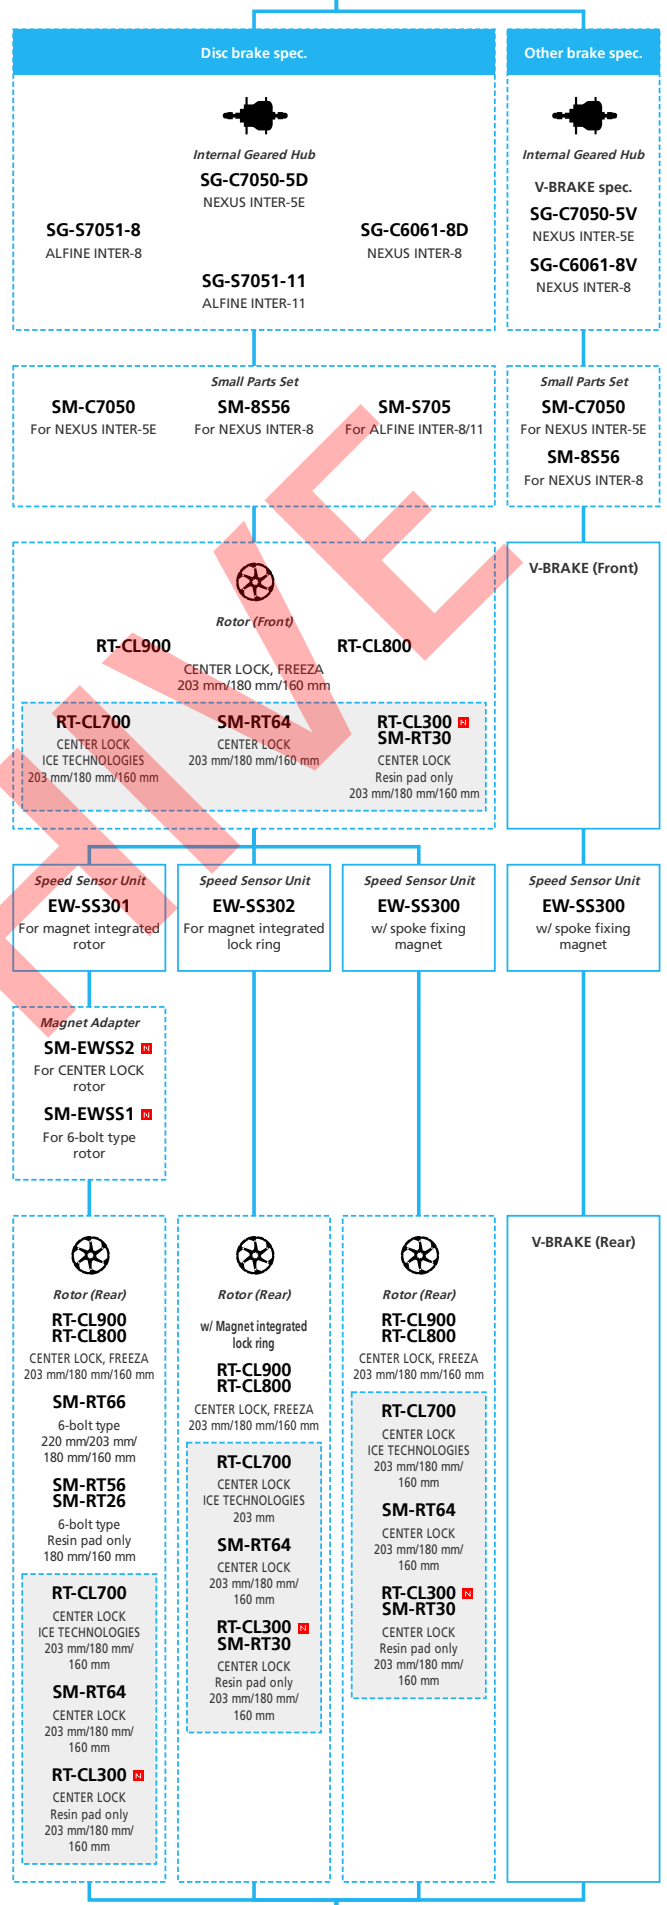

EP6 for LIFESTYLE Internal Geared Hub, Di2

N ... New model
 ... Additional option
 ... Alternative option
 ... All select
 ... Single select