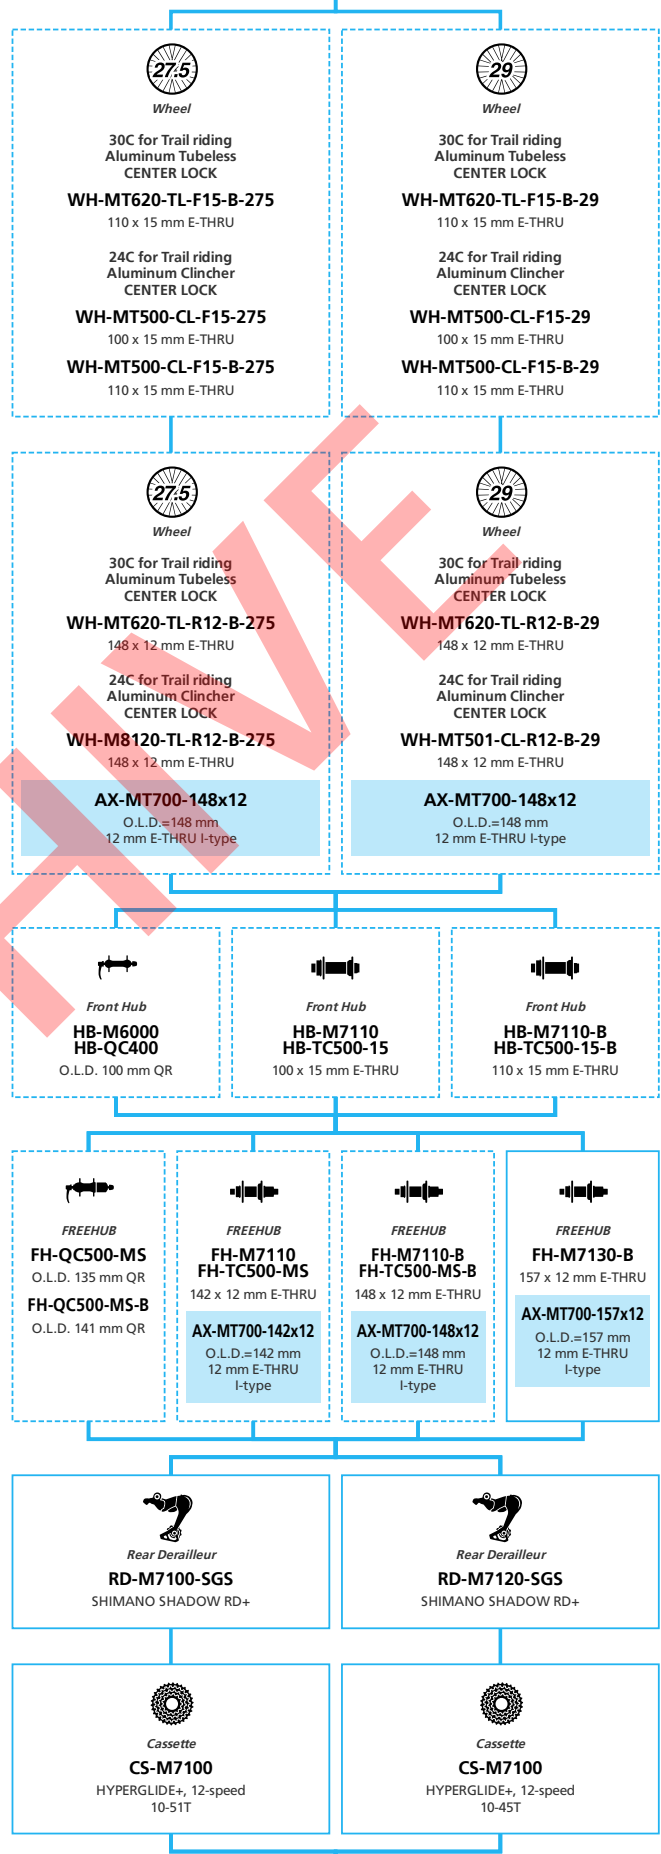

SLX 1x12-speed

■ ... New model
 ... Additional option
 ... Alternative option
 ... All select
 ... Single select

Mountain Bike