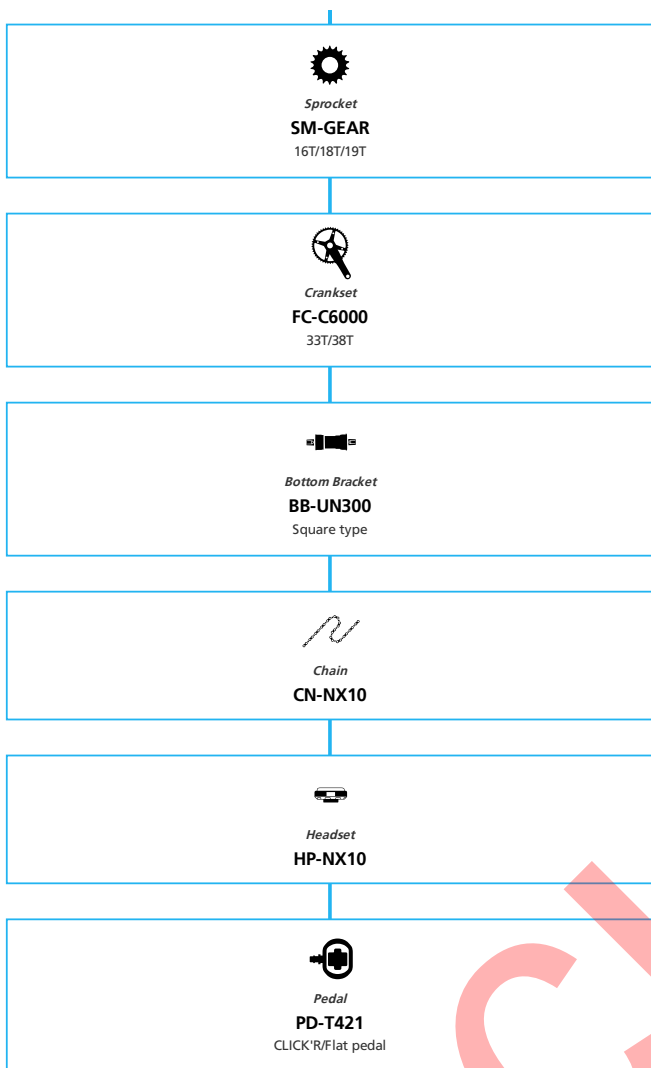

- ... New model
- ... Additional option
- ... All select
- ... Alternative option
- ... Single select

ARCHIVE