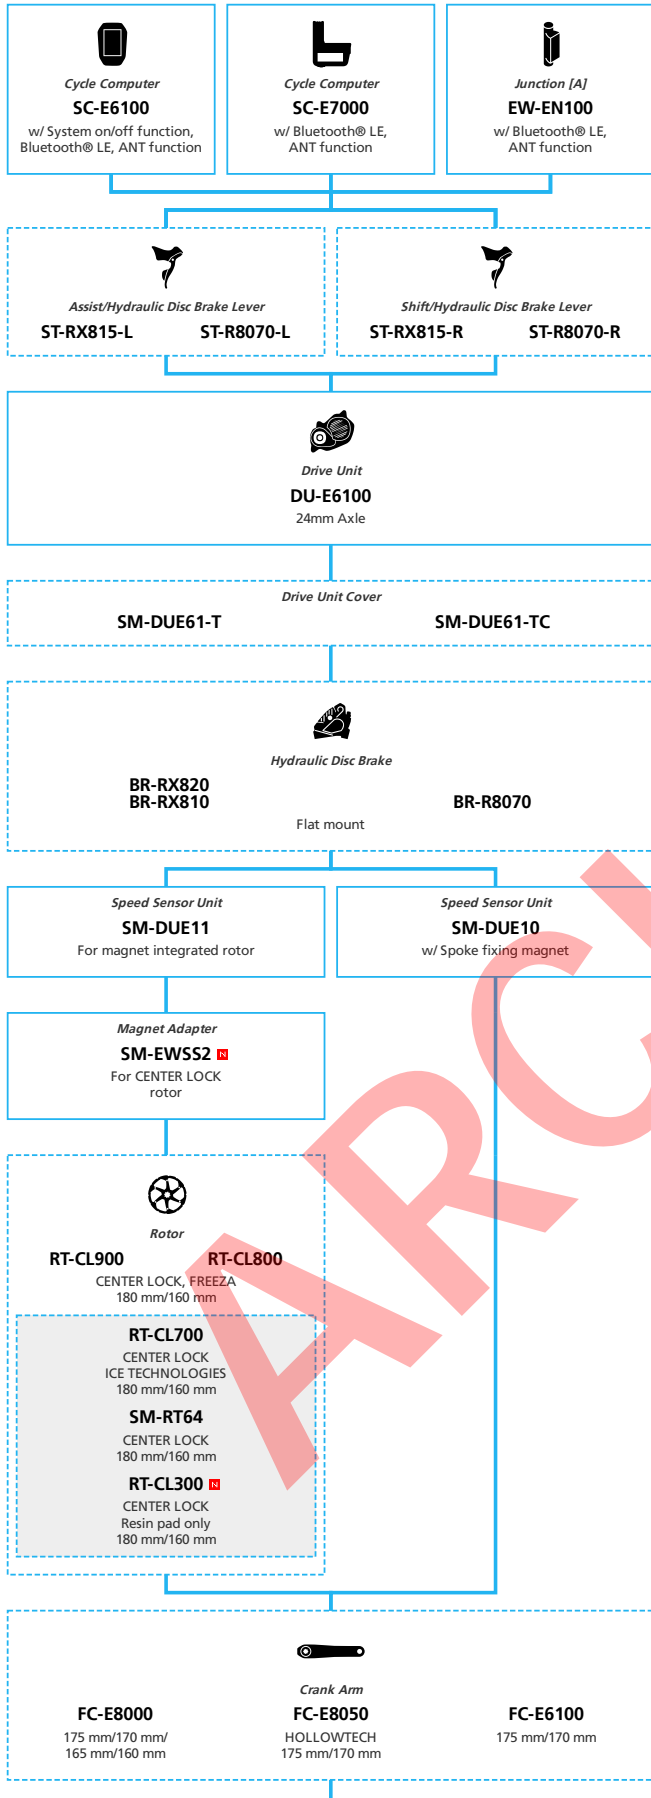

E6100 For Drop Handlebar, Derailleur, Di2

■ ... New model
  ... Additional option
  ... All select
  ... Alternative option
  ... Single select

E-BIKE