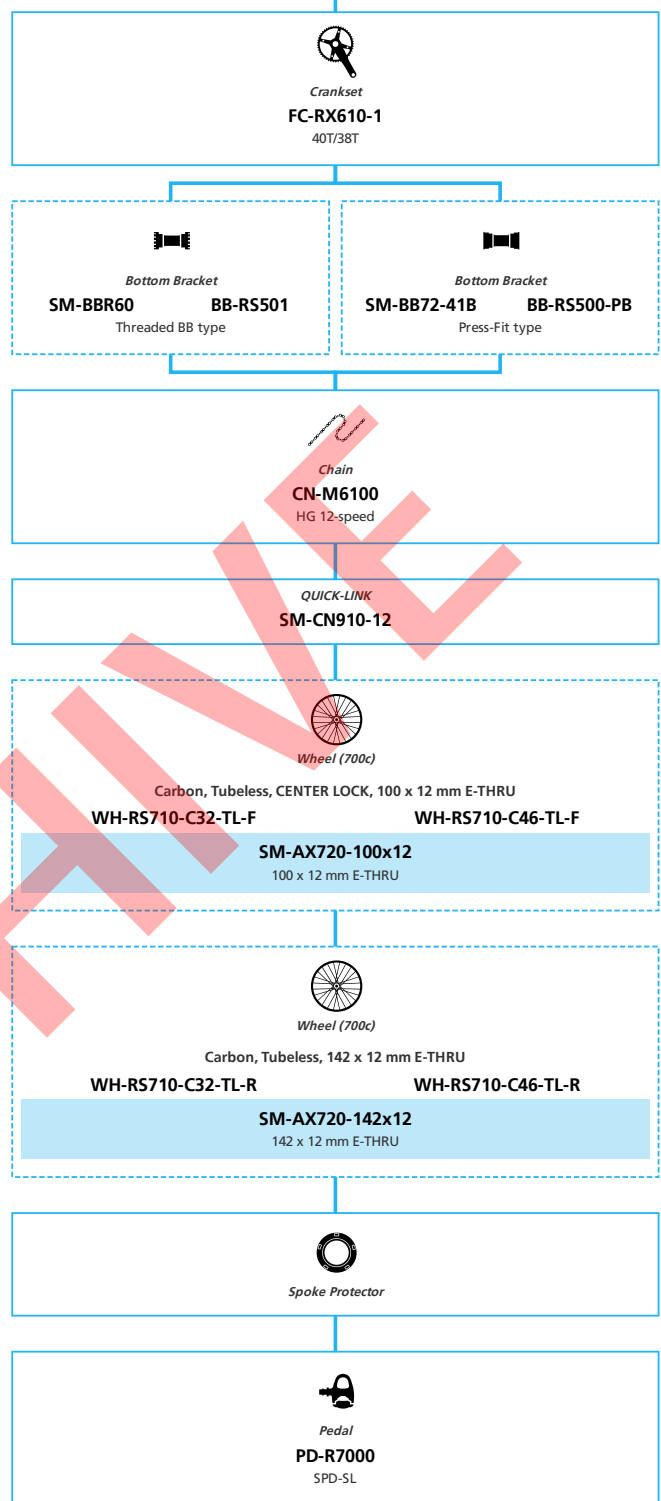

Road Bike

- ... New model
- ... Additional option
- ... Alternative option
- ... All select
- ... Single select

ARCHIVE

Hydraulic Disc Brake for Drop Handlebar

1x12-speed, Di2

- ... New model
- ... Additional option
- ... All select
- ... Alternative option
- ... Single select