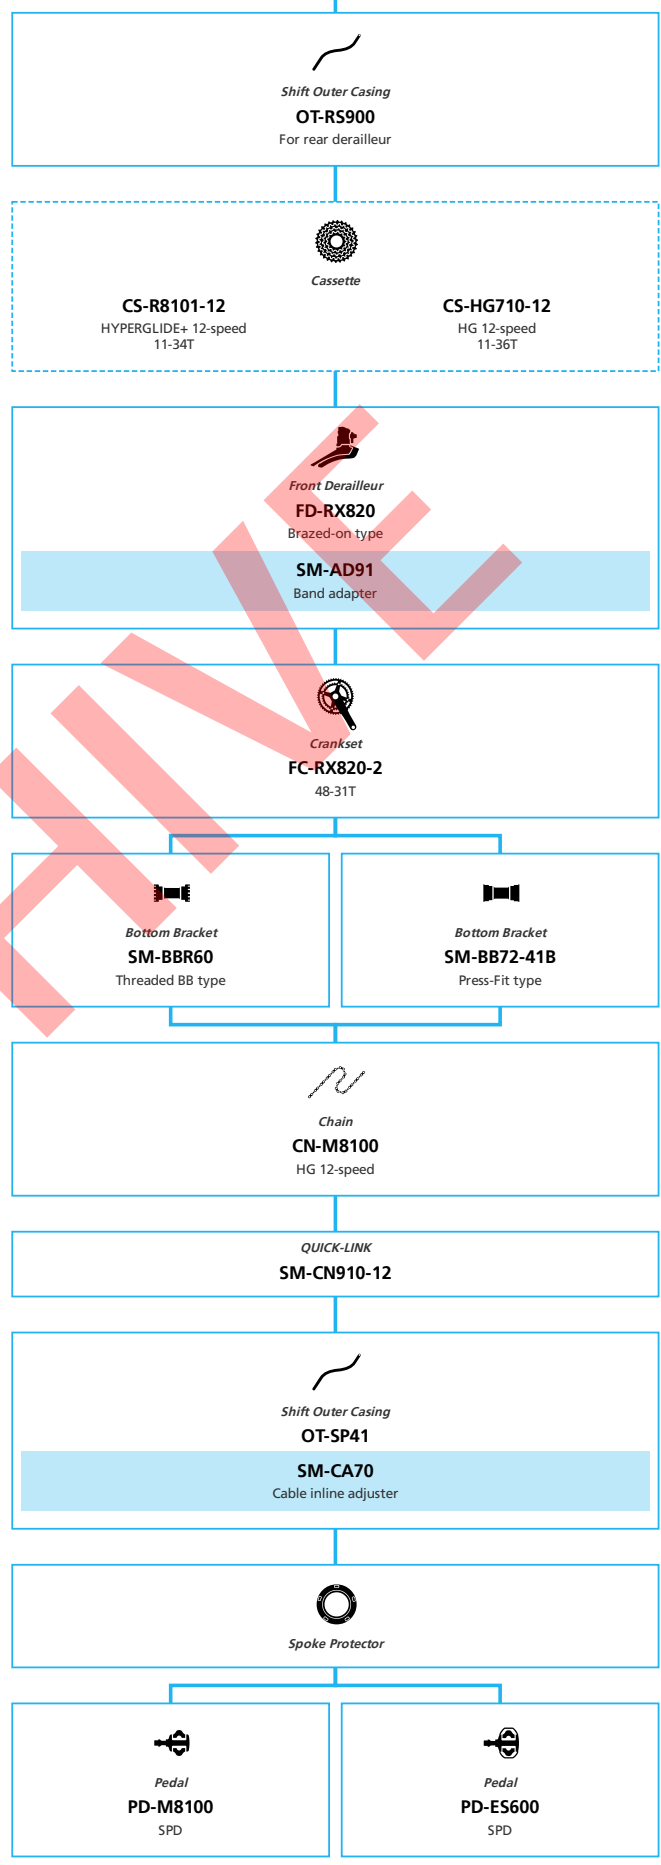

SHIMANO **GRX** RX820/RX825 2x12-speed

... New model
... Additional option
... Alternative option
... All select
... Single select

Gravel Bike