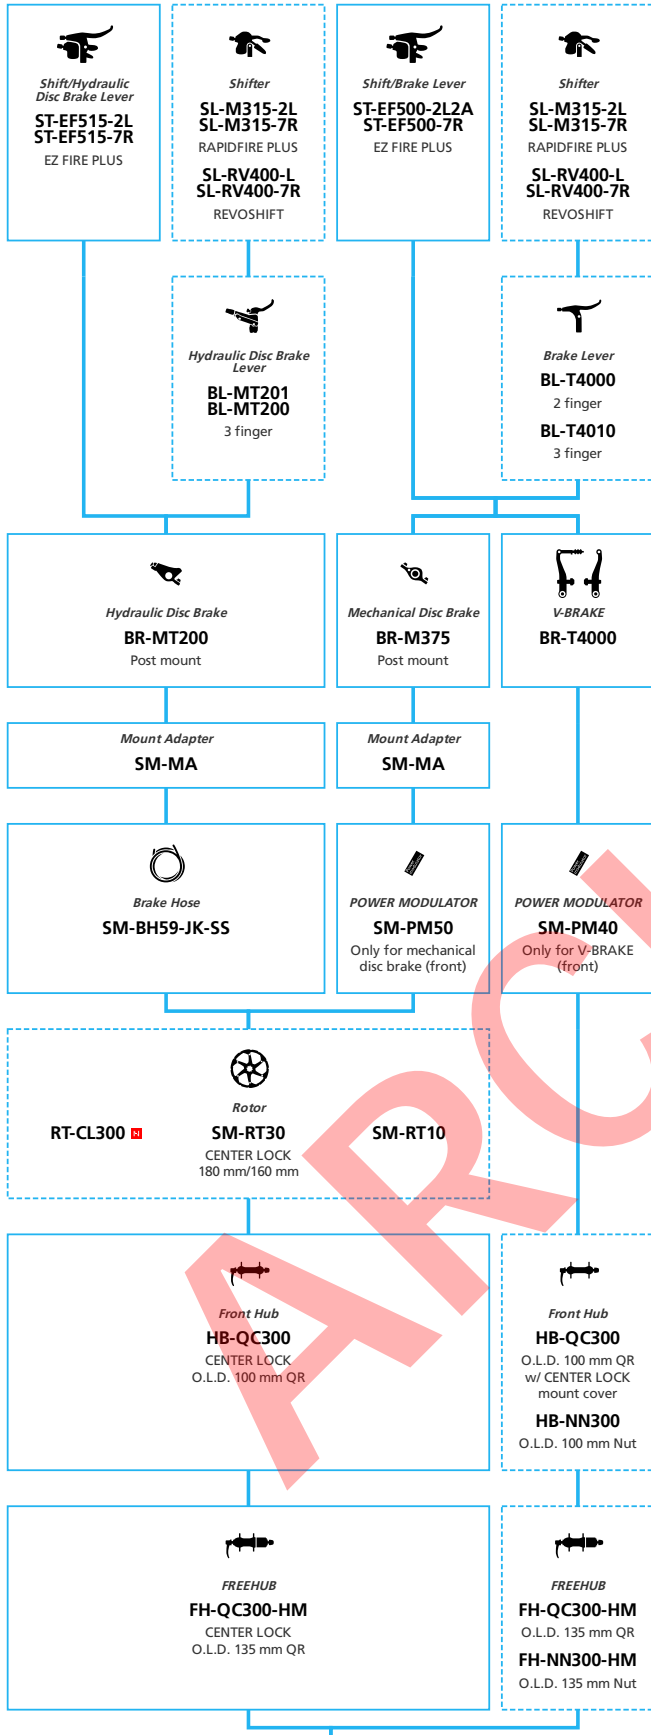

LIFESTYLE Active

- ... New model
- ... Additional option
- ... Alternative option
- ... All select
- ... Single select

SHIMANO *Acera* **ALTUS**

2x7-speed

- ... New model
- ... Additional option
- ... All select
- ... Alternative option
- ... Single select