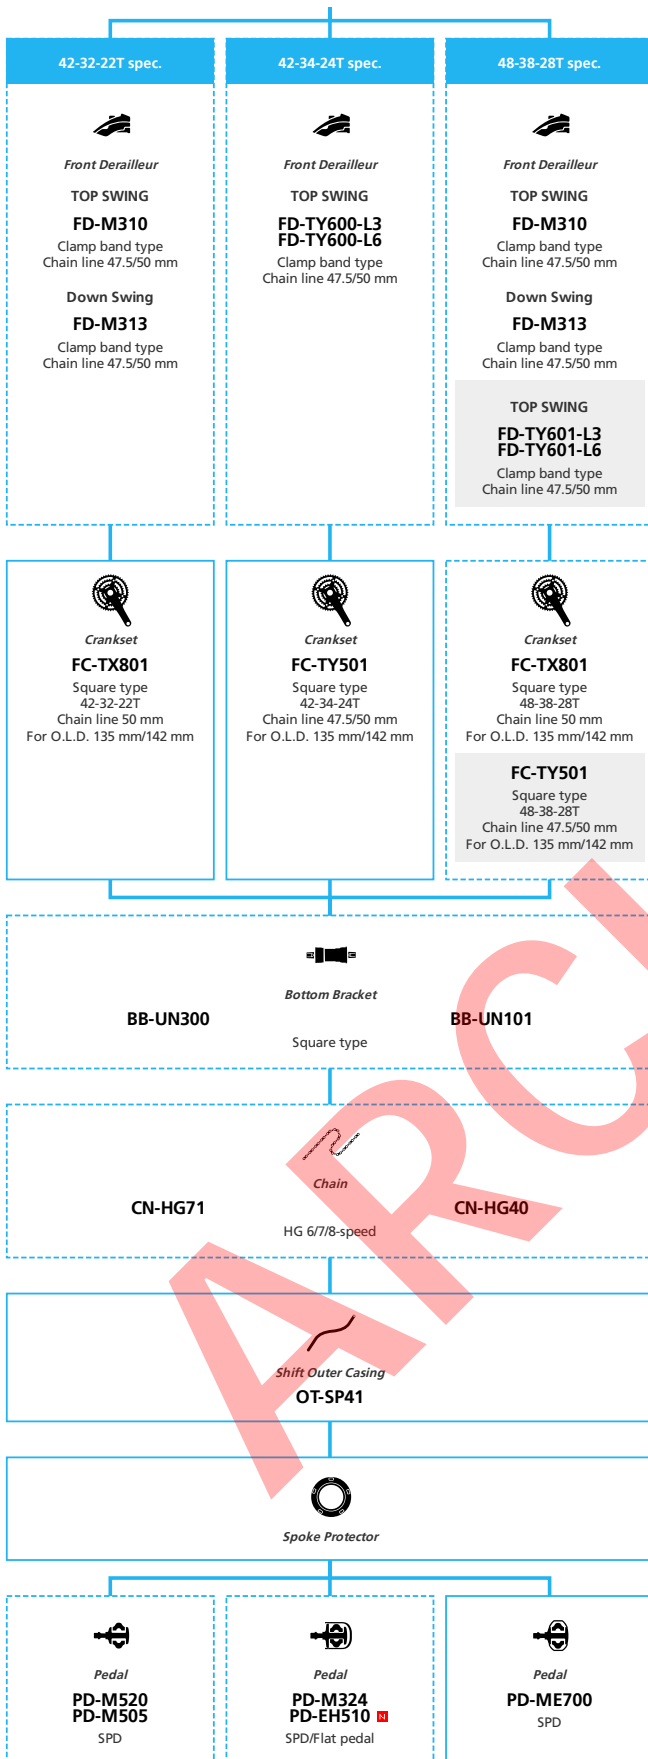

- ... New model
- ... Additional option
- ... Alternative option
- ... All select
- ... Single select

DRAFT