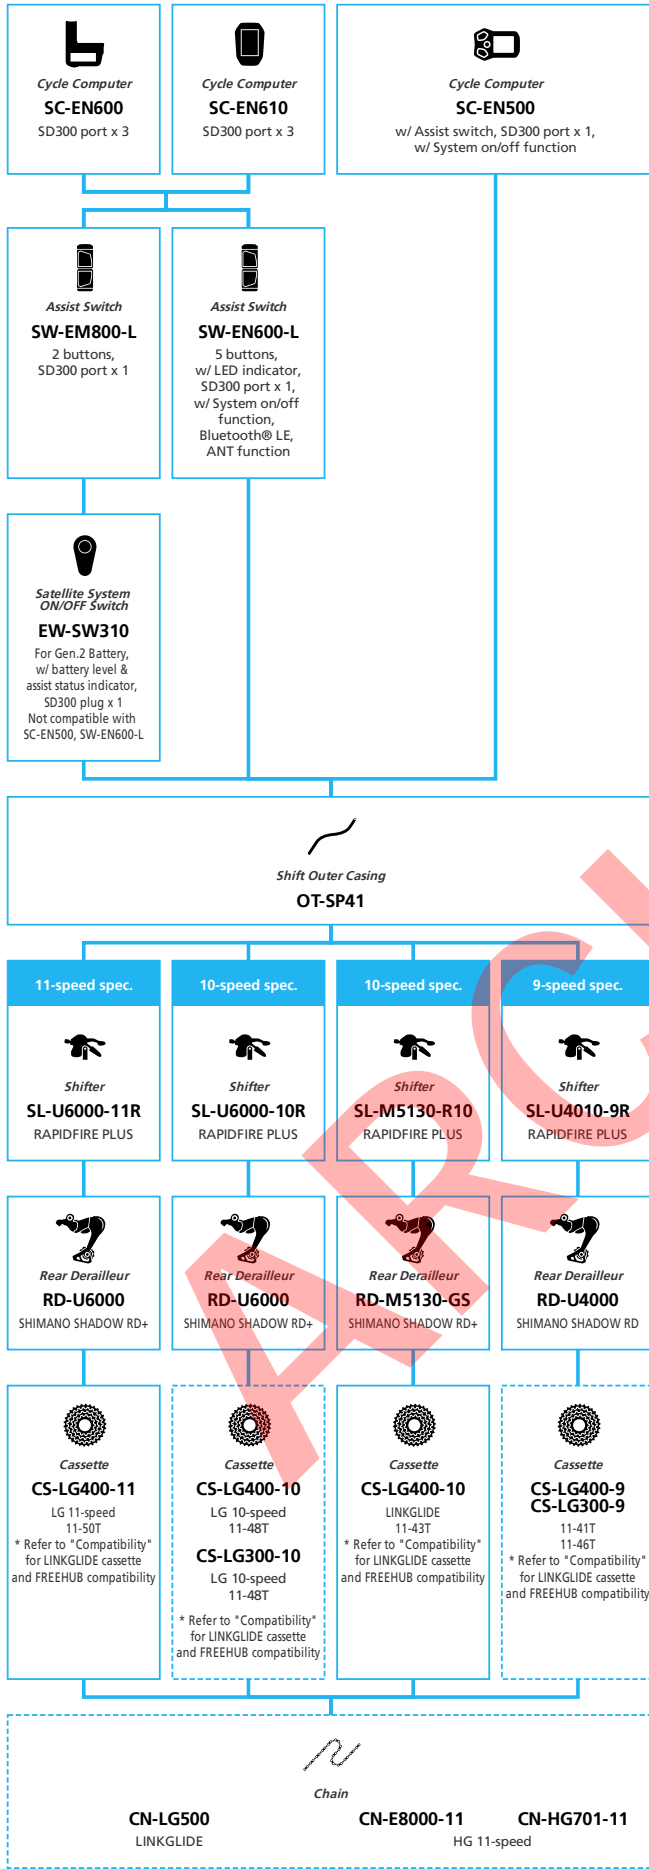

EPS for LIFESTYLE 11/10/9-speed, Derailleur

N ... New model
 ... Additional option
 ... Alternative option
 ... All select
 ... Single select

E-BIKE