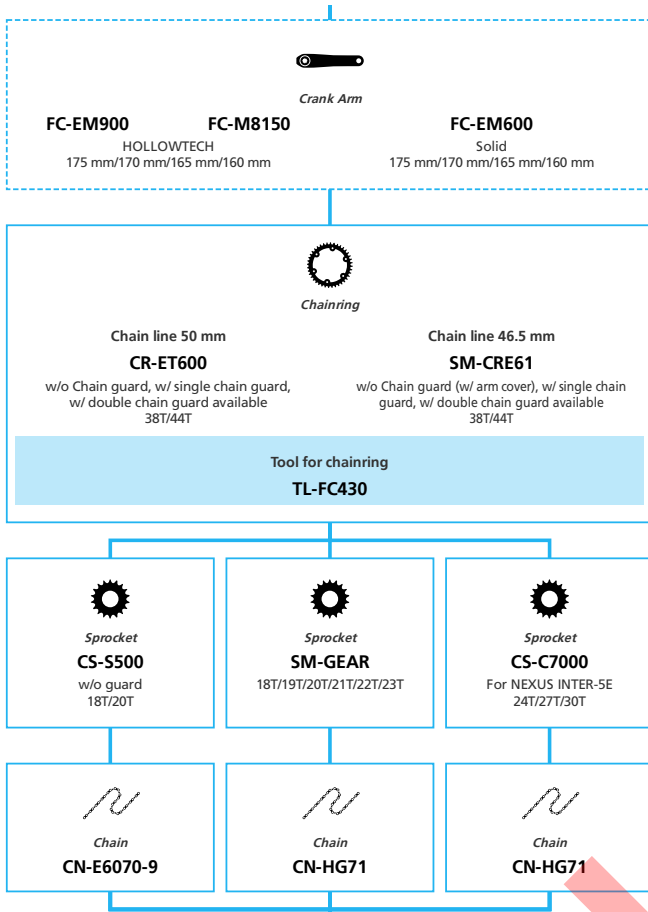

E-BIKE

EP8 EP801 for LIFESTYLE Internal Geared Hub, Di2

N ... New model
 ... Additional option
 ... Alternative option
 ... All select
 ... Single select

E-BIKE

- ... New model
- ... Additional option
- ... All select
- ... Alternative option
- ... Single select