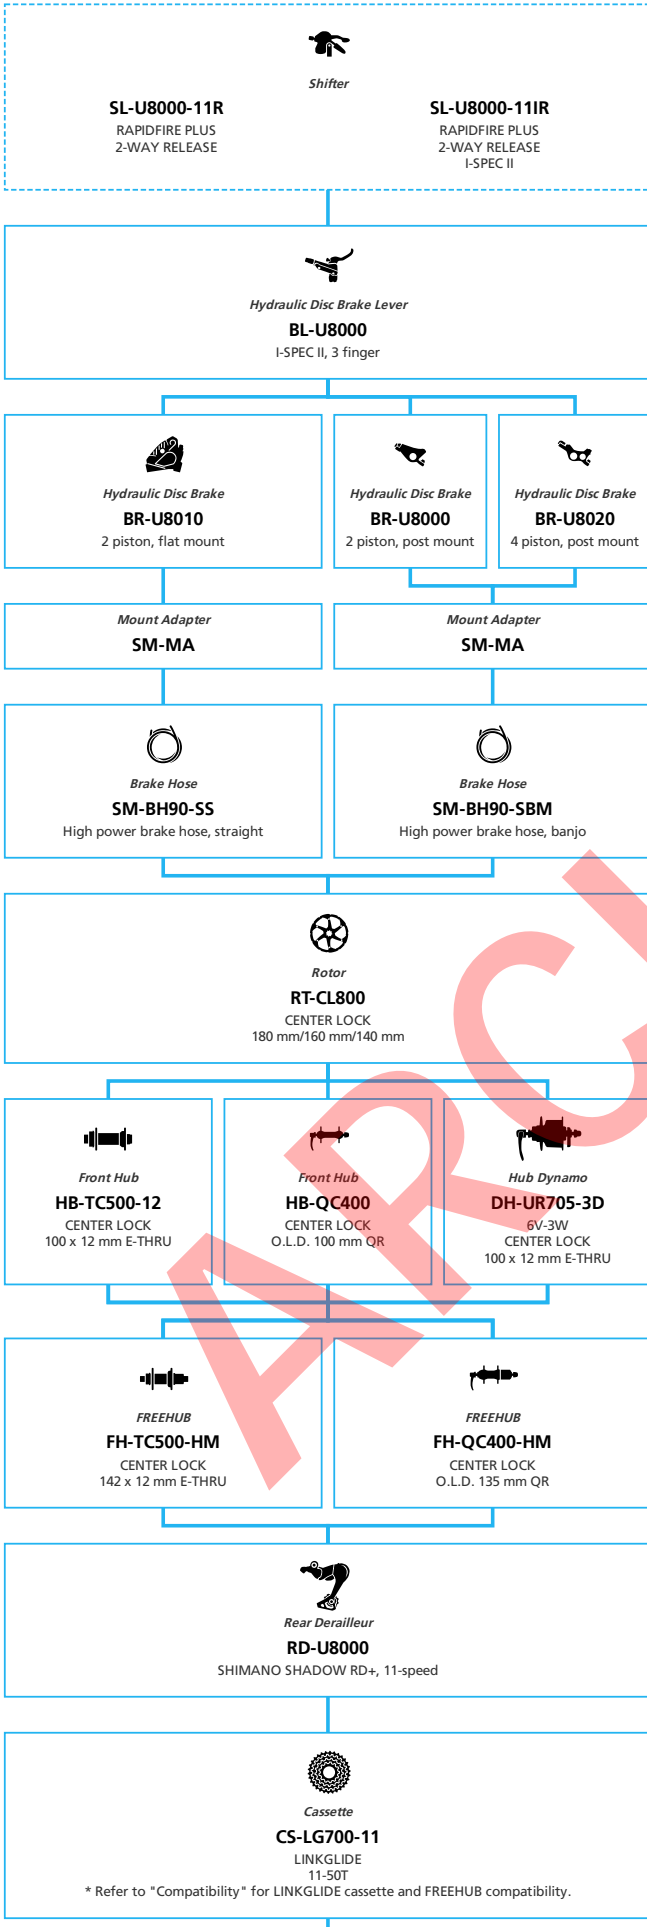

SHIMANO CUES U8000 1x11-speed

- ... New model
- ... Additional option
- ... All select
- ... Alternative option
- ... Single select