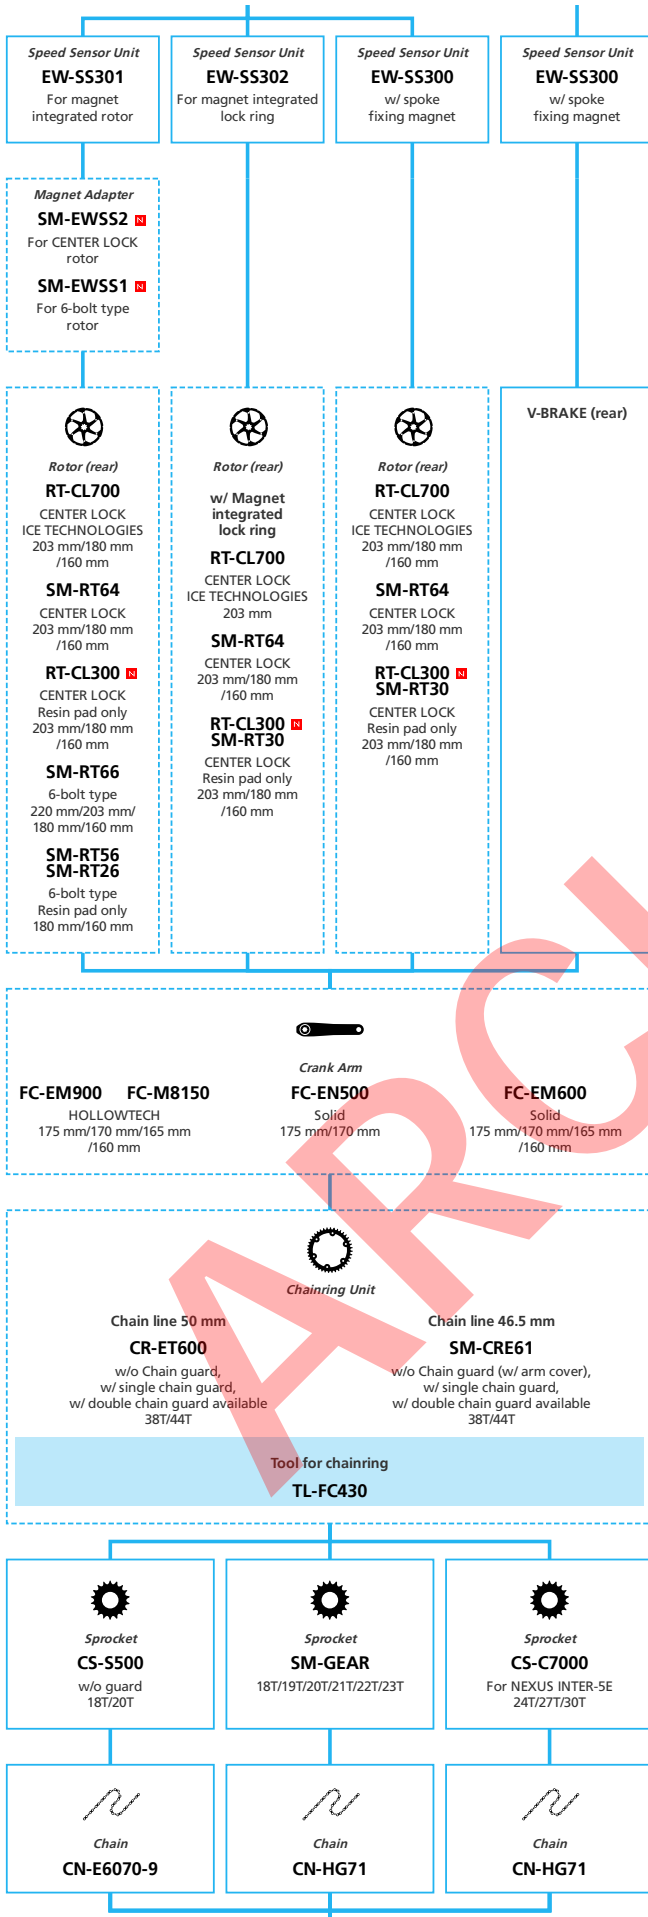

E-BIKE

EPS for LIFESTYLE Internal Geared Hub, Di2

N ... New model
 ... Additional option
 ... Alternative option
 ... All select
 ... Single select

E-BIKE

■ ... New model
 ... Additional option
 ... All select
 ... Alternative option
 ... Single select