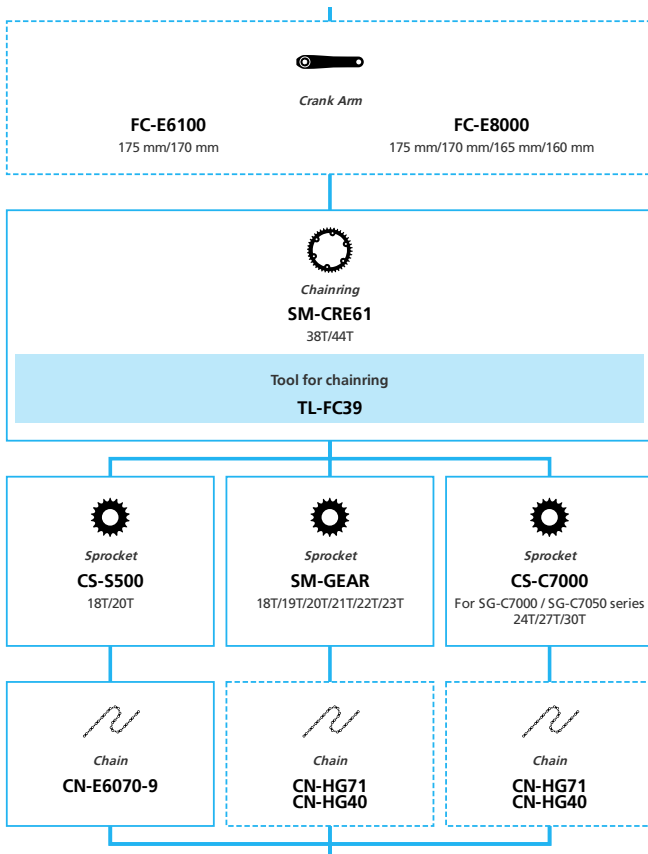

- ... New model
- ... Additional option
- ... All select
- ... Alternative option
- ... Single select

ARCHIVE