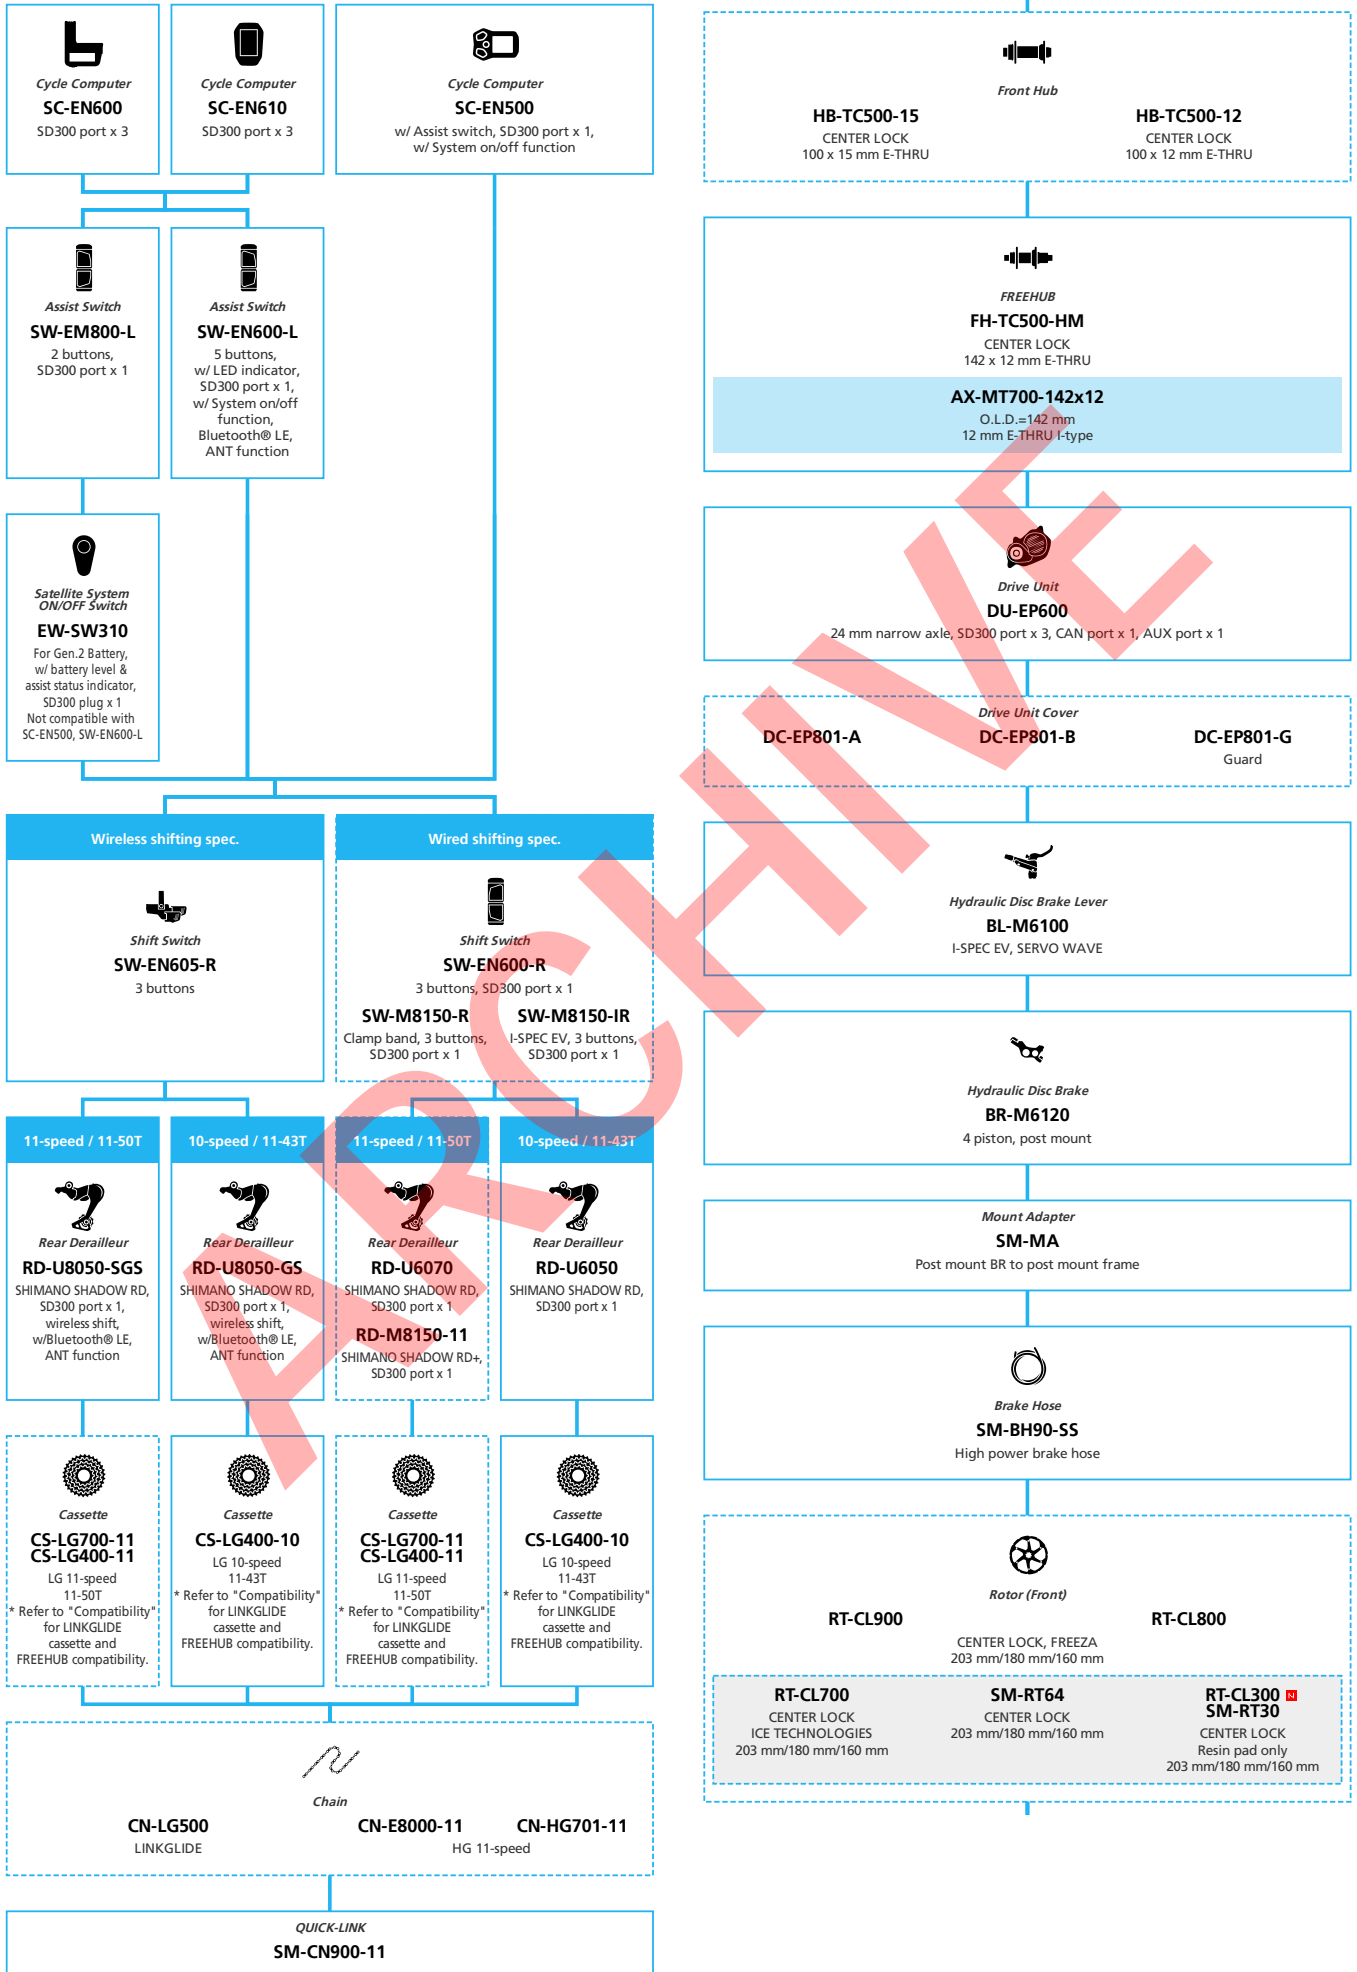

for LIFESTYLE
11/10-speed, Derailleur, Di2, Automatic Shift

- ... New model
- ... Additional option
- ... All select
- ... Alternative option
- ... Single select

E-BIKE