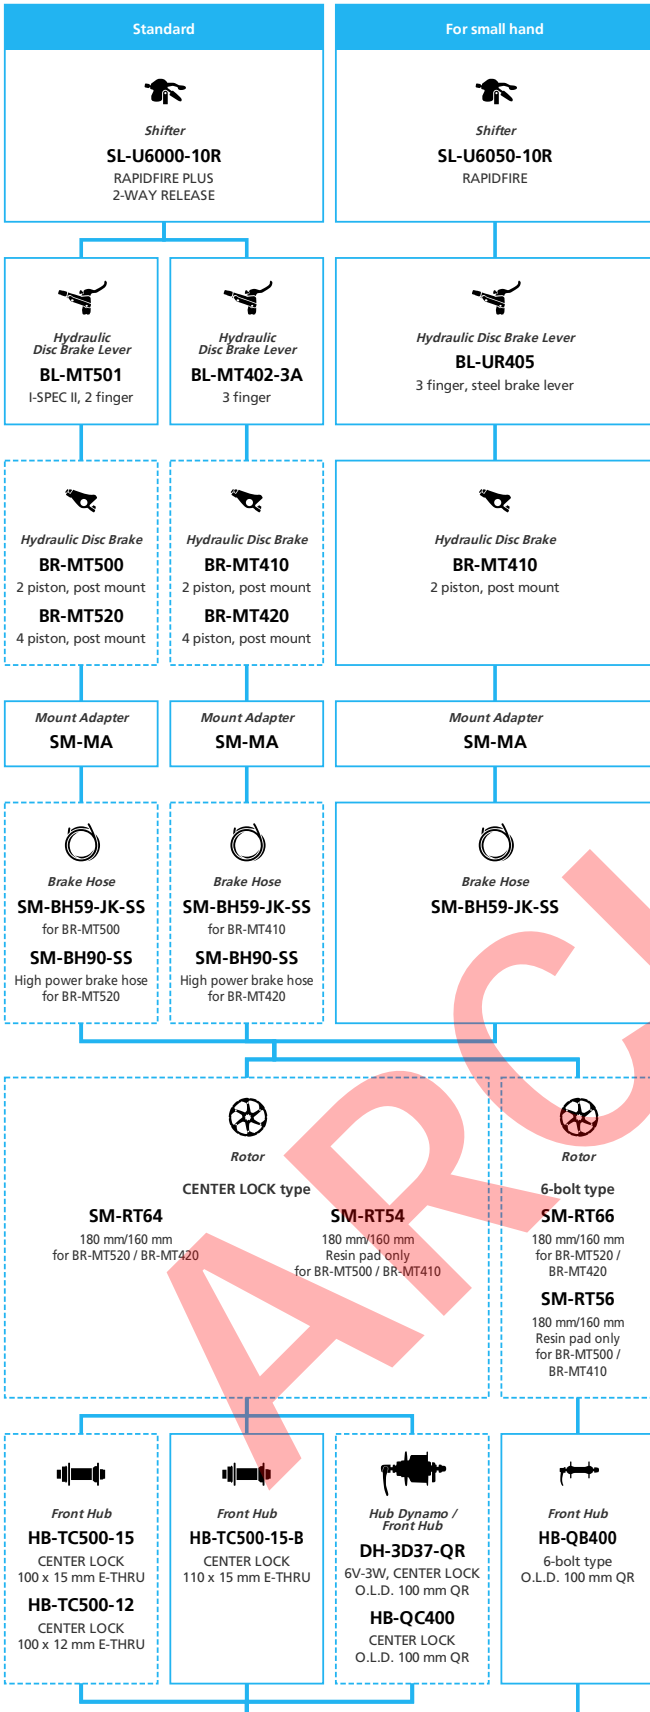

SHIMANO **CUES** U6000 for Flat Handlebar 1x10-speed

■ ... New model
  ... All select
  ... Additional option
  ... Alternative option
  ... Single select

LIFESTYLE Active