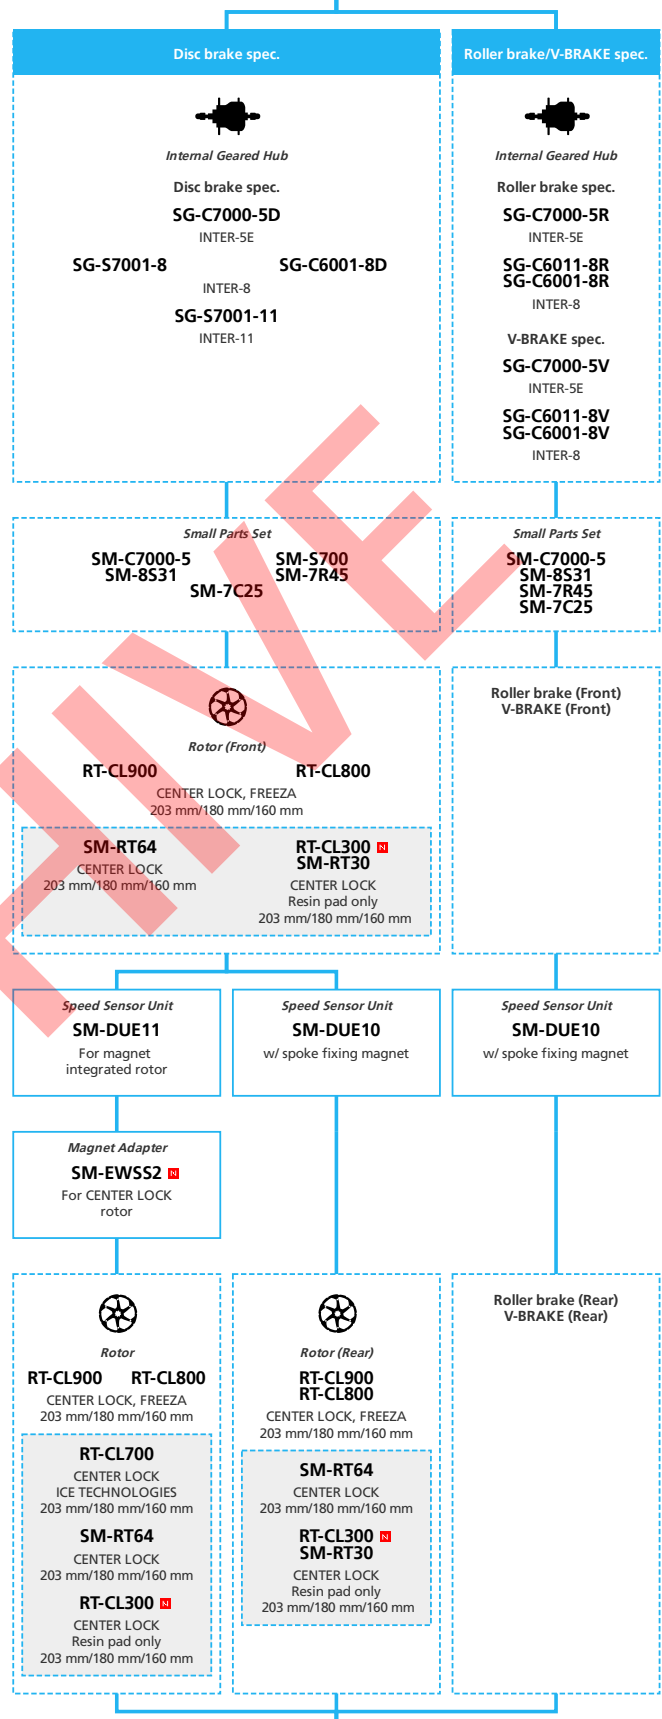

E6180 for Japan market Internal Geared Hub

■ ... New model
  ... Additional option
  ... Alternative option
  ... All select
  ... Single select

ARCHIVED