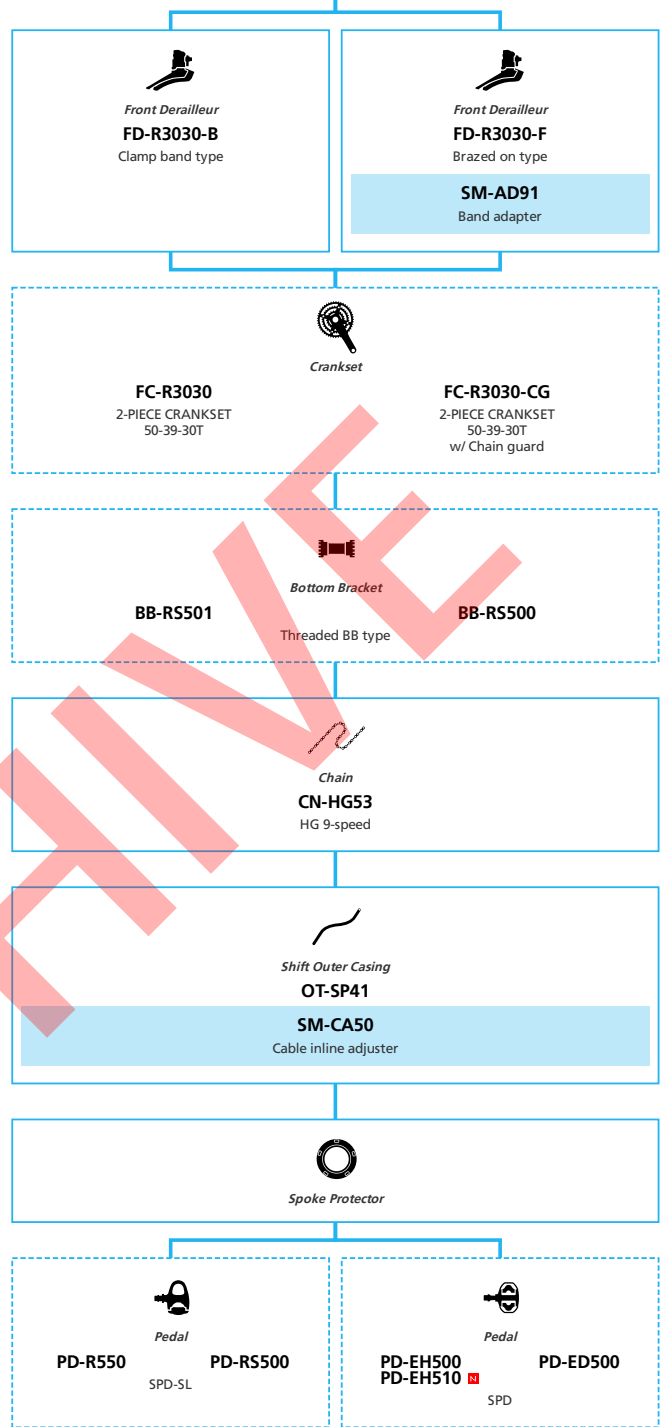

SHIMANO **SORA** 3x9-speed

■ ... New model
 ... Additional option
 ... Alternative option
 ... All select
 ... Single select

Road Bike