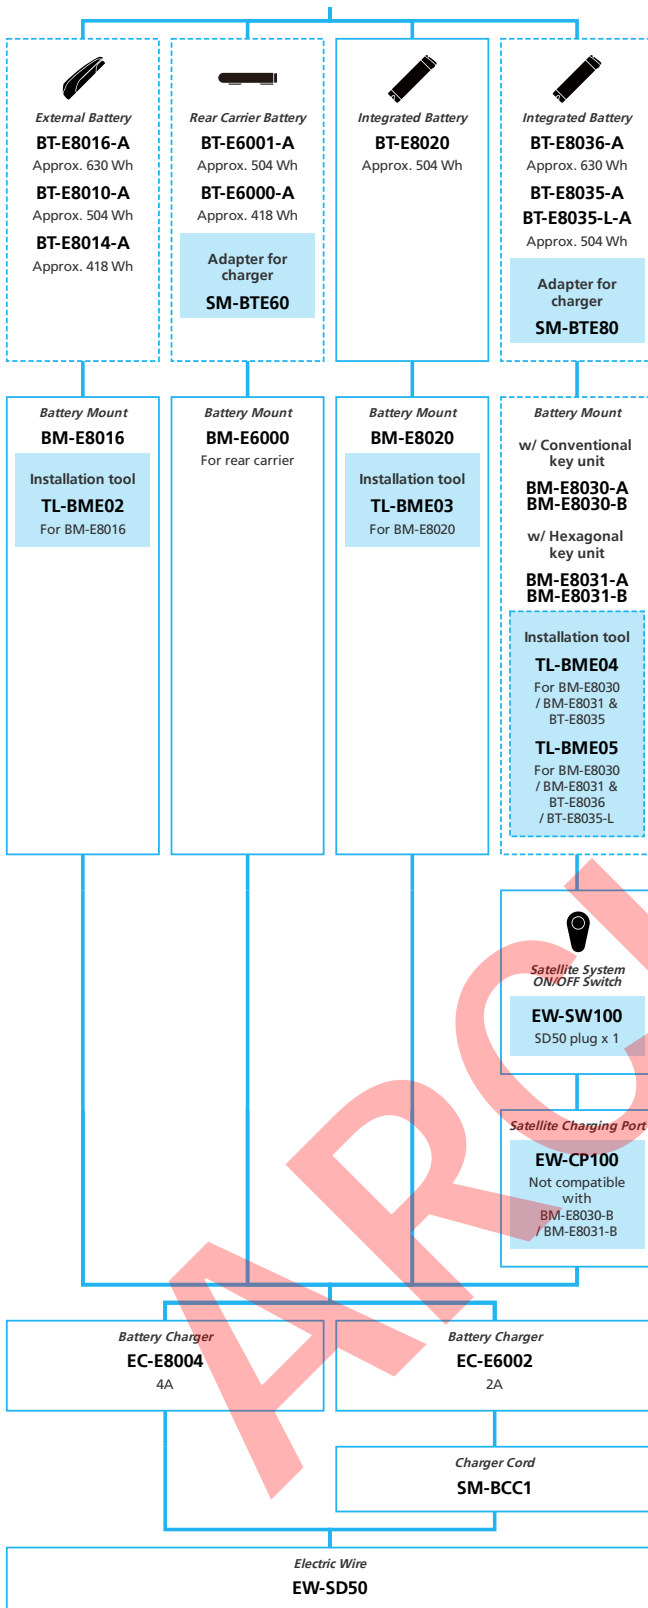

- ... New model
- ... Additional option
- ... All select
- ... Alternative option
- ... Single select