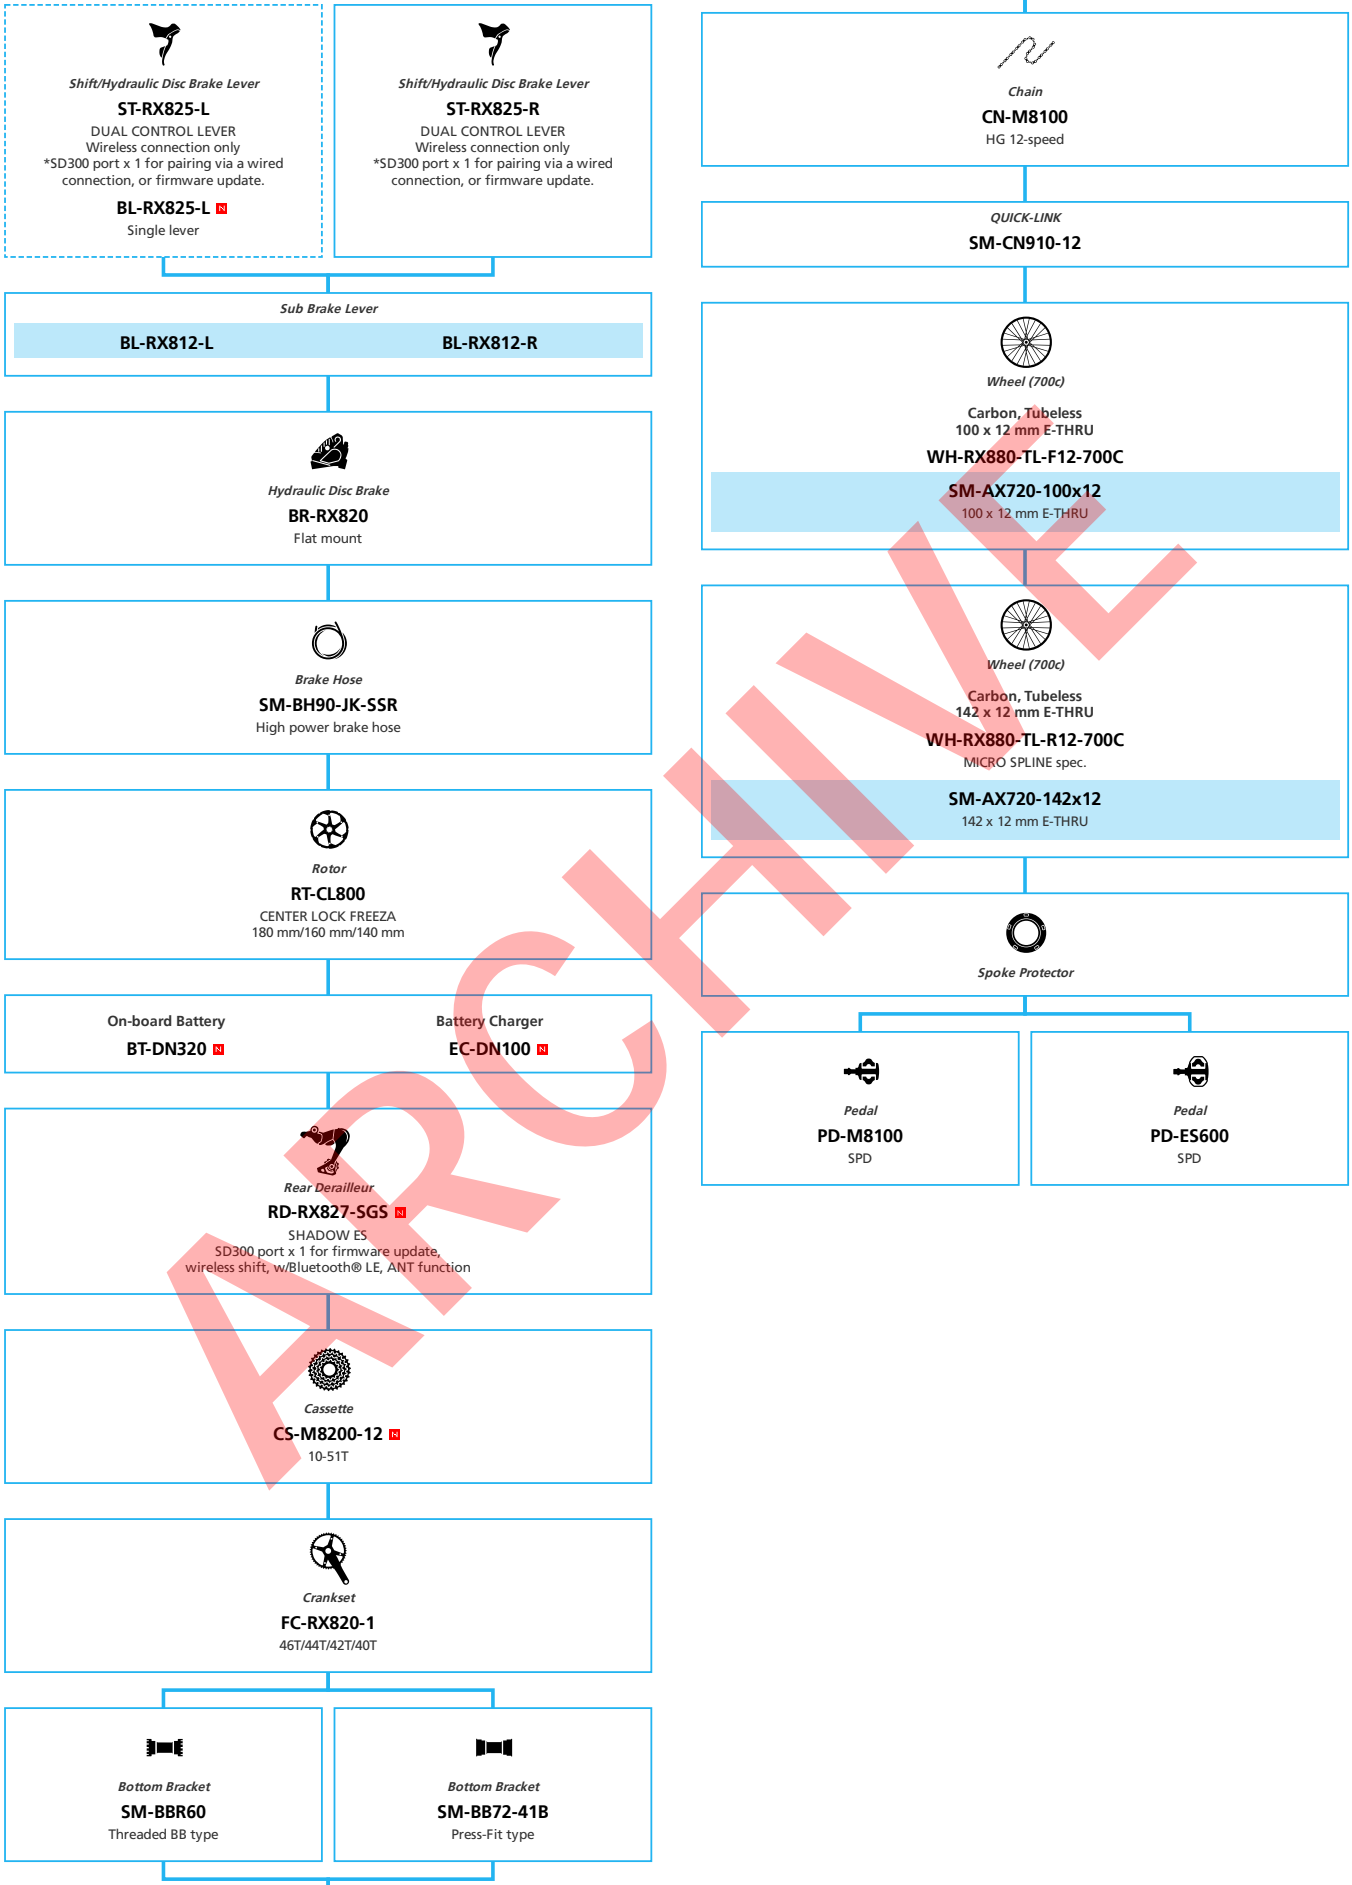

SHIMANO GRX RX820/RX825 1x12-speed, Di2

- ... New model
- ... Additional option
- ... All select
- ... Alternative option
- ... Single select

Gravel Bike