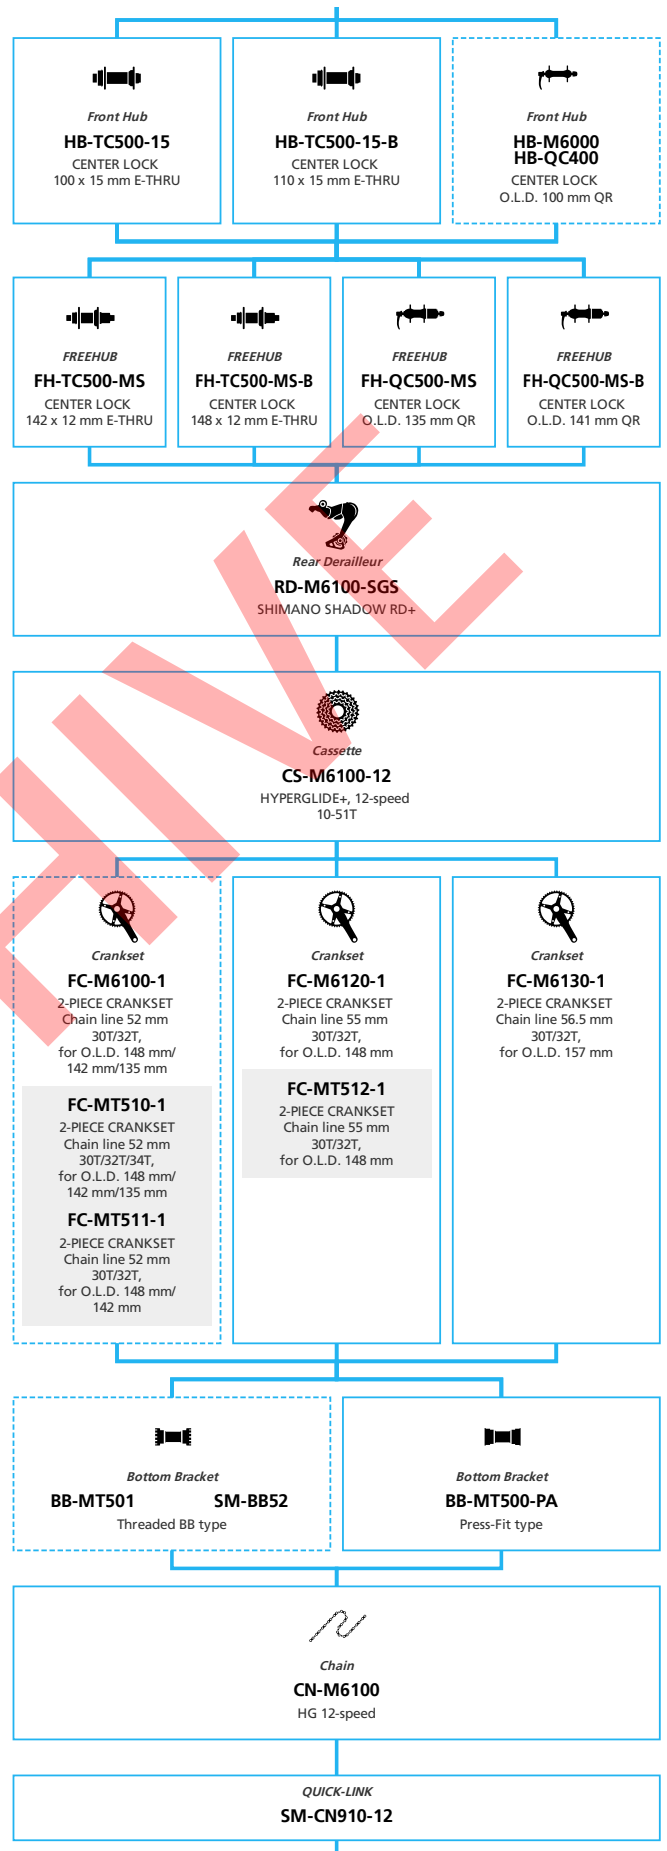

SHIMANO DEORE M6100 1x12-speed

N ... New model
■ ... Additional option
□ ... All select
■ ... Alternative option
□ ... Single select

Mountain Bike