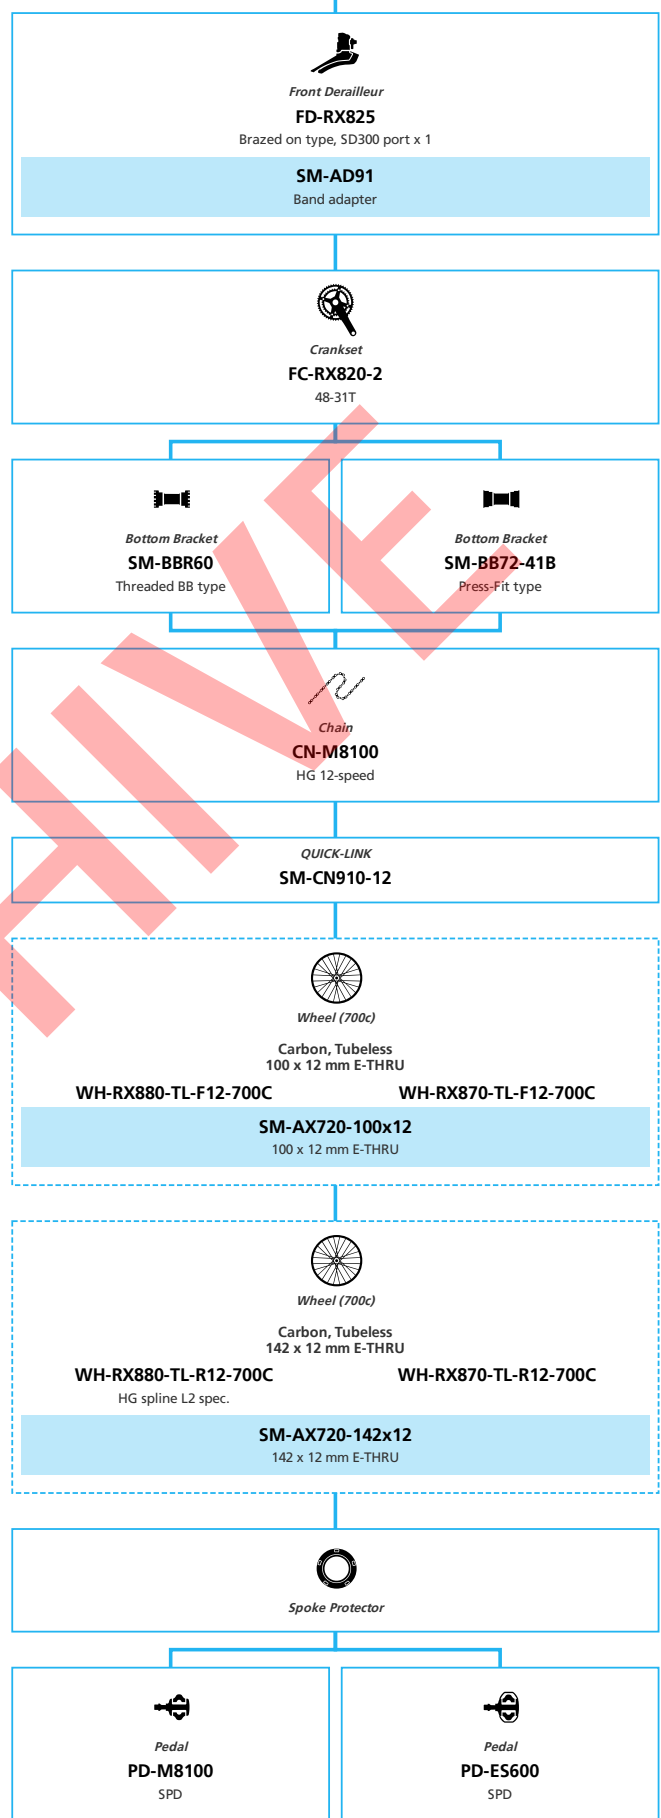

SHIMANO
GRX RX820/RX825 2x12-speed, Di2

- ... New model
- ... Additional option
- ... All select
- ... Alternative option
- ... Single select

Gravel Bike