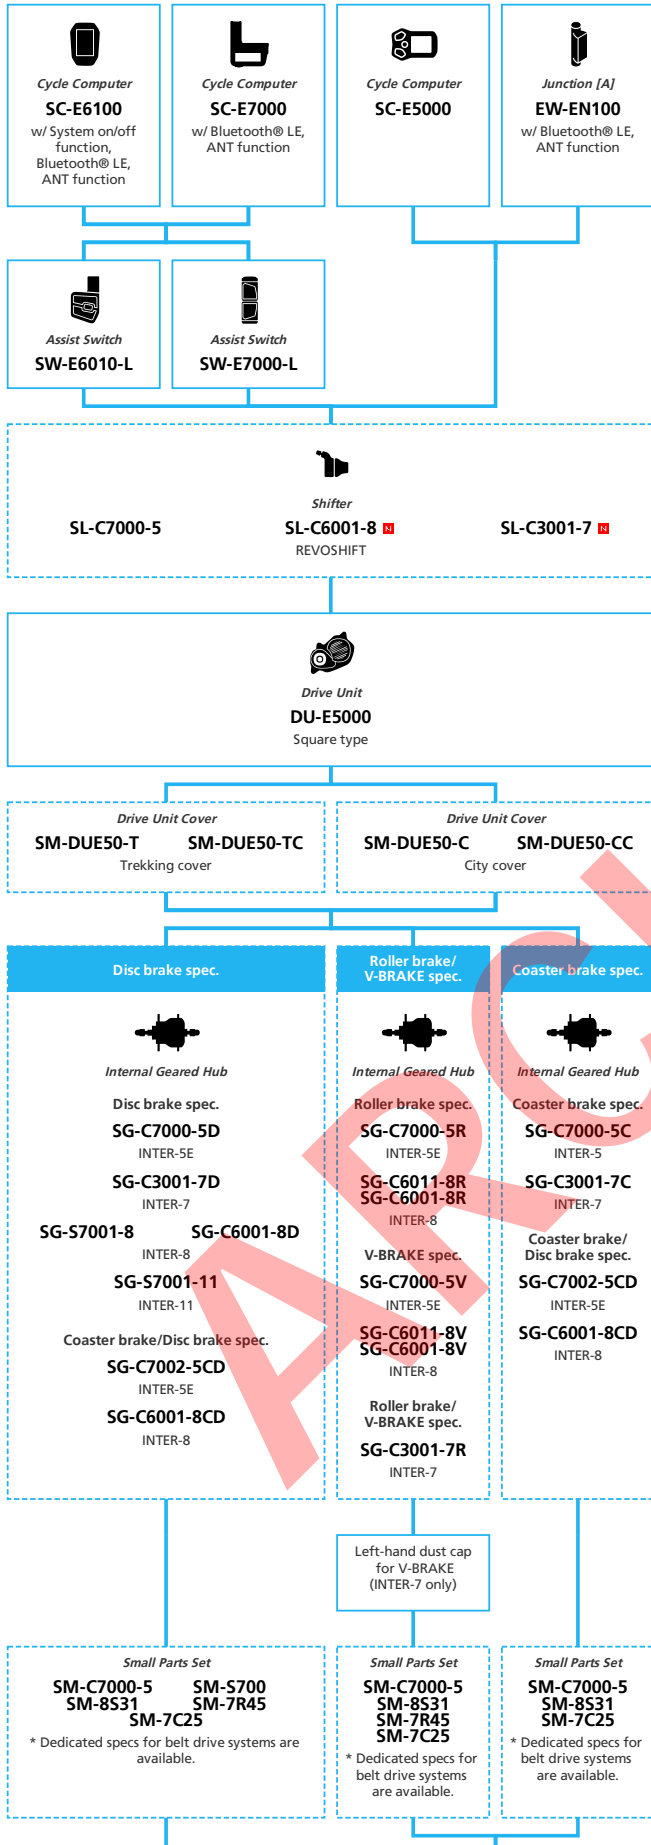

E-BIKE

- ... New model
- ... Additional option
- ... All select
- ... Alternative option
- ... Single select

DRAFT

E5000 Internal Geared Hub

■ ... New model
 ... Additional option
 ... All select
 ... Alternative option
 ... Single select