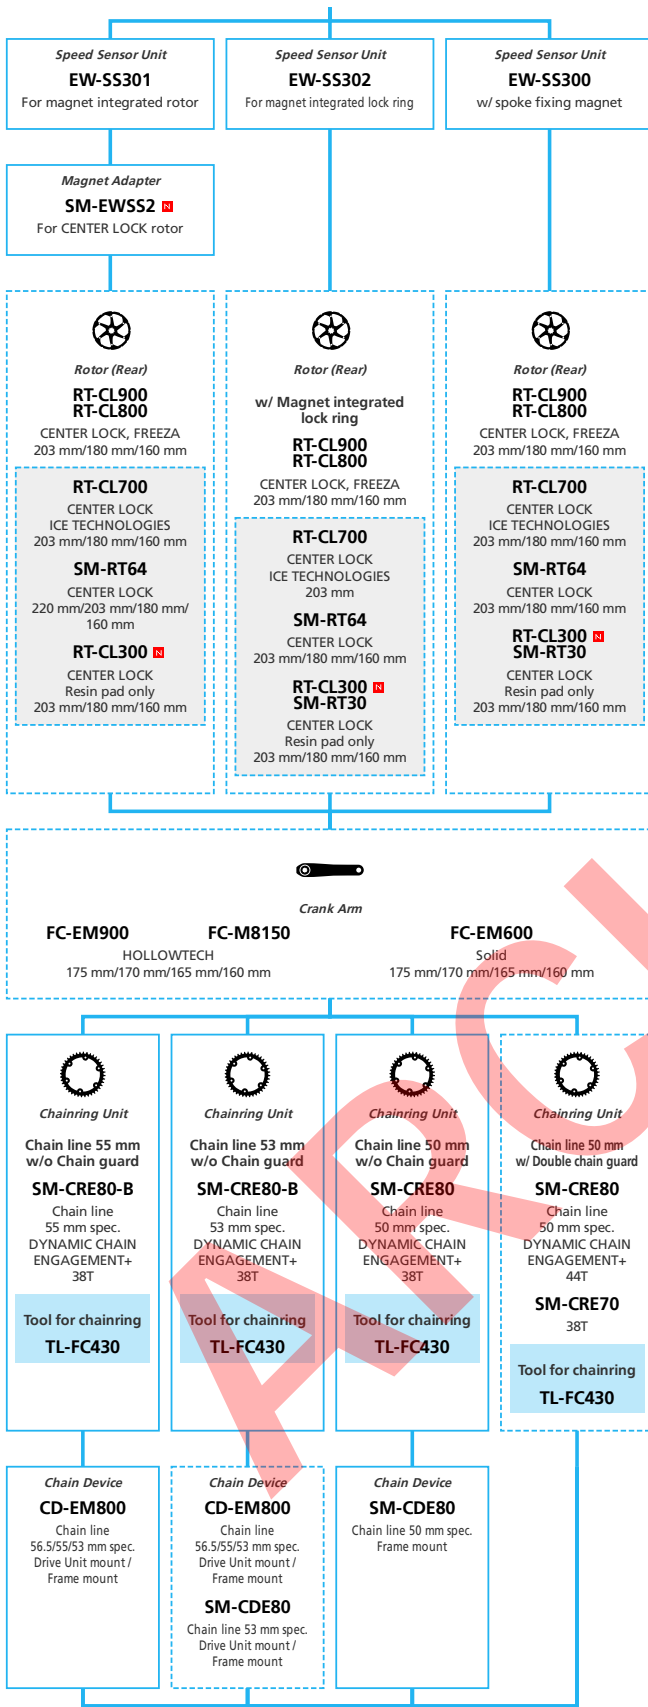

EP8 EP801 for LIFESTYLE

11/10-speed, Derailleur, Di2, Automatic Shift

 ... New model
 ... Additional option
 ... Alternative option
 ... All select
 ... Single select

E-BIKE

- ... New model
- ... Additional option
- ... All select
- ... Alternative option
- ... Single select