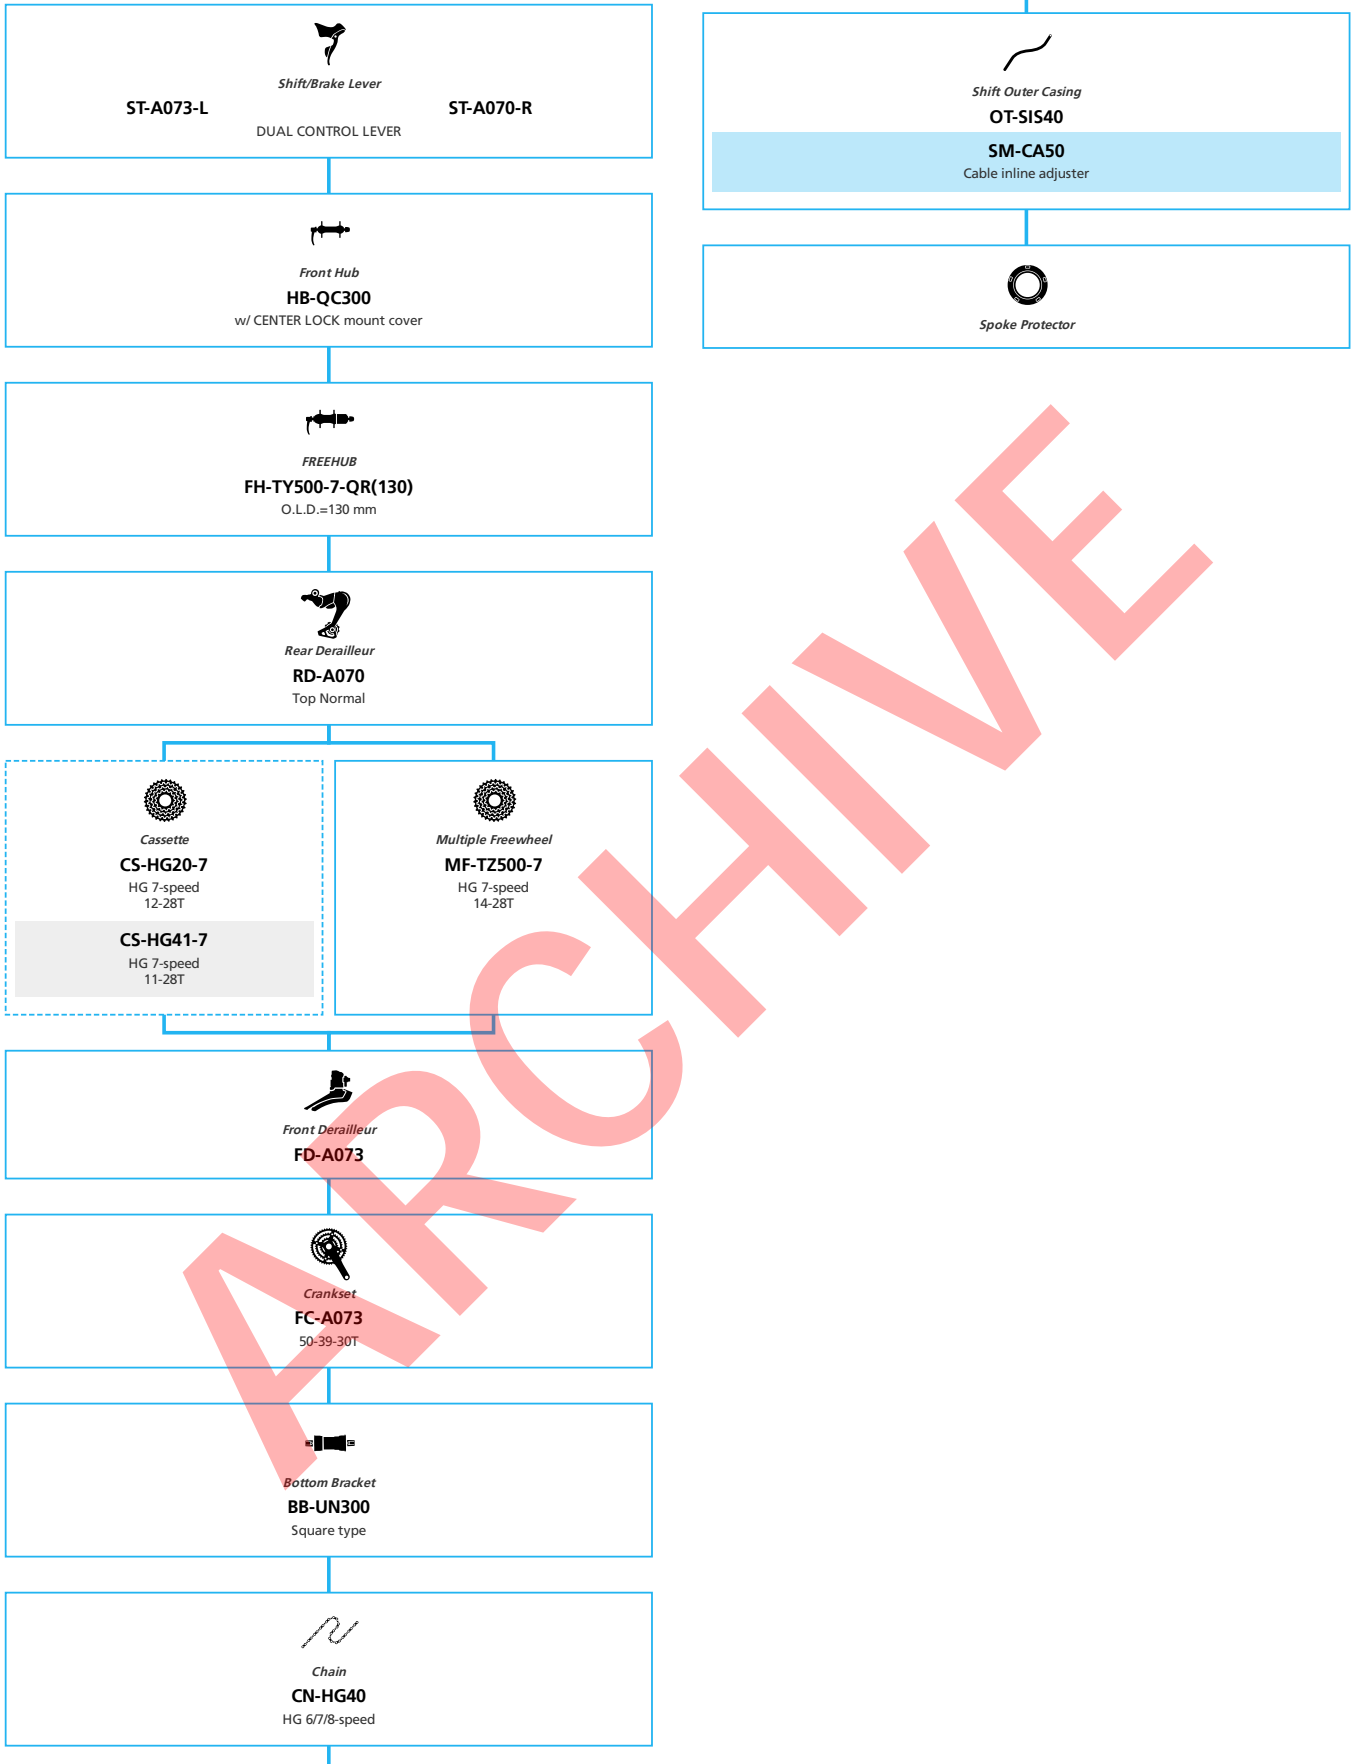

ARCHIVE

- ... New model
- ... Additional option
- ... All select
- ... Alternative option
- ... Single select

ARCHIVE

SHIMANO Tourney For Drop Handlebar, 3x7-speed

- ... New model
- ... Additional option
- ... All select
- ... Alternative option
- ... Single select