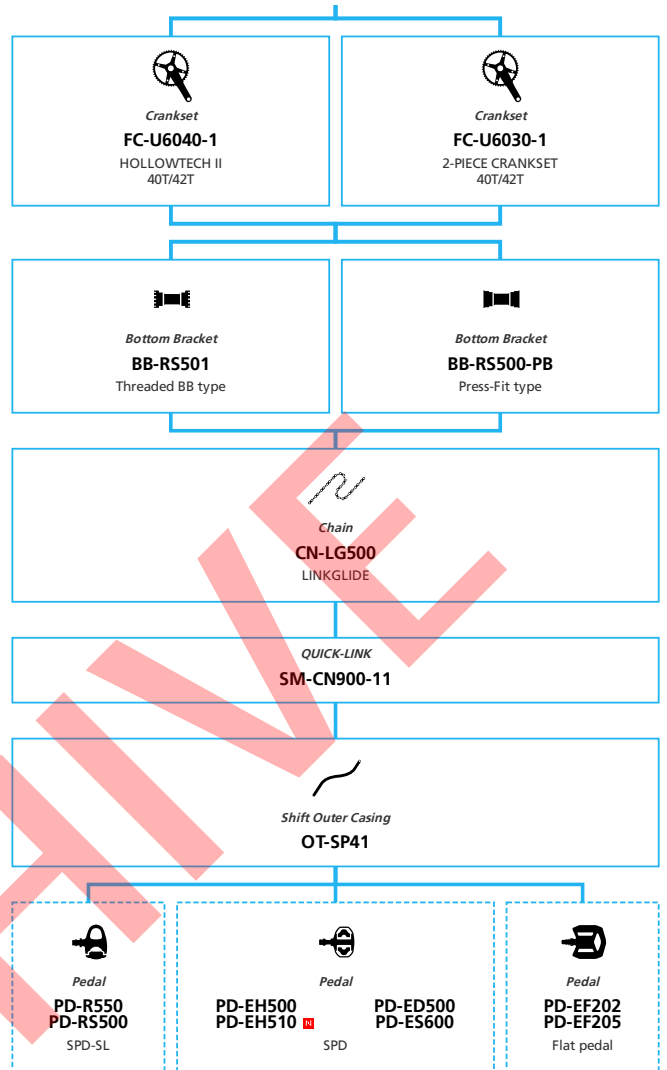

SHIMANO **CUES U6000** for Drop Handlebar 1x11/10-speed

- ... New model
- ... Additional option
- ... All select
- ... Alternative option
- ... Single select