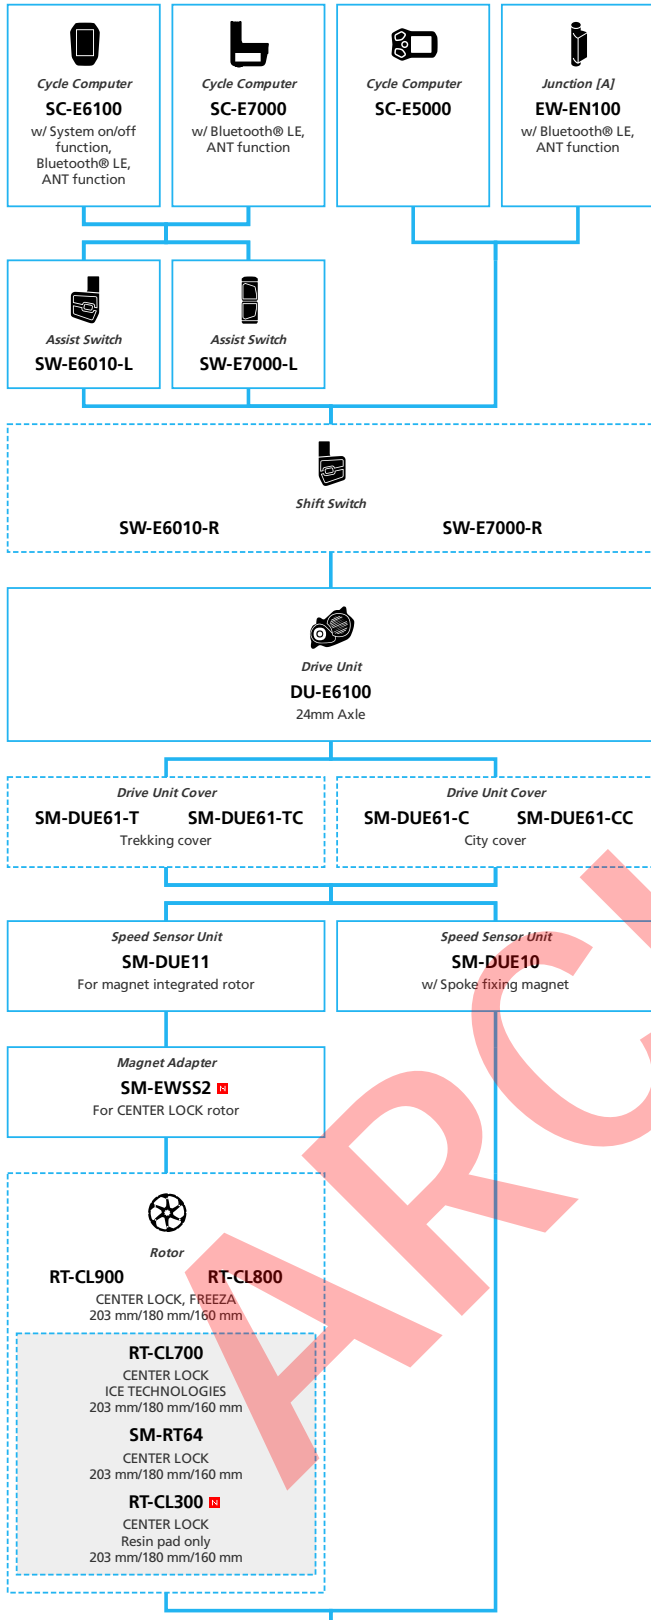

E6100 11-speed, Derailleur, Di2

■ ... New model
 ... Additional option
 ... Alternative option
 ... All select
 ... Single select

E-BIKE