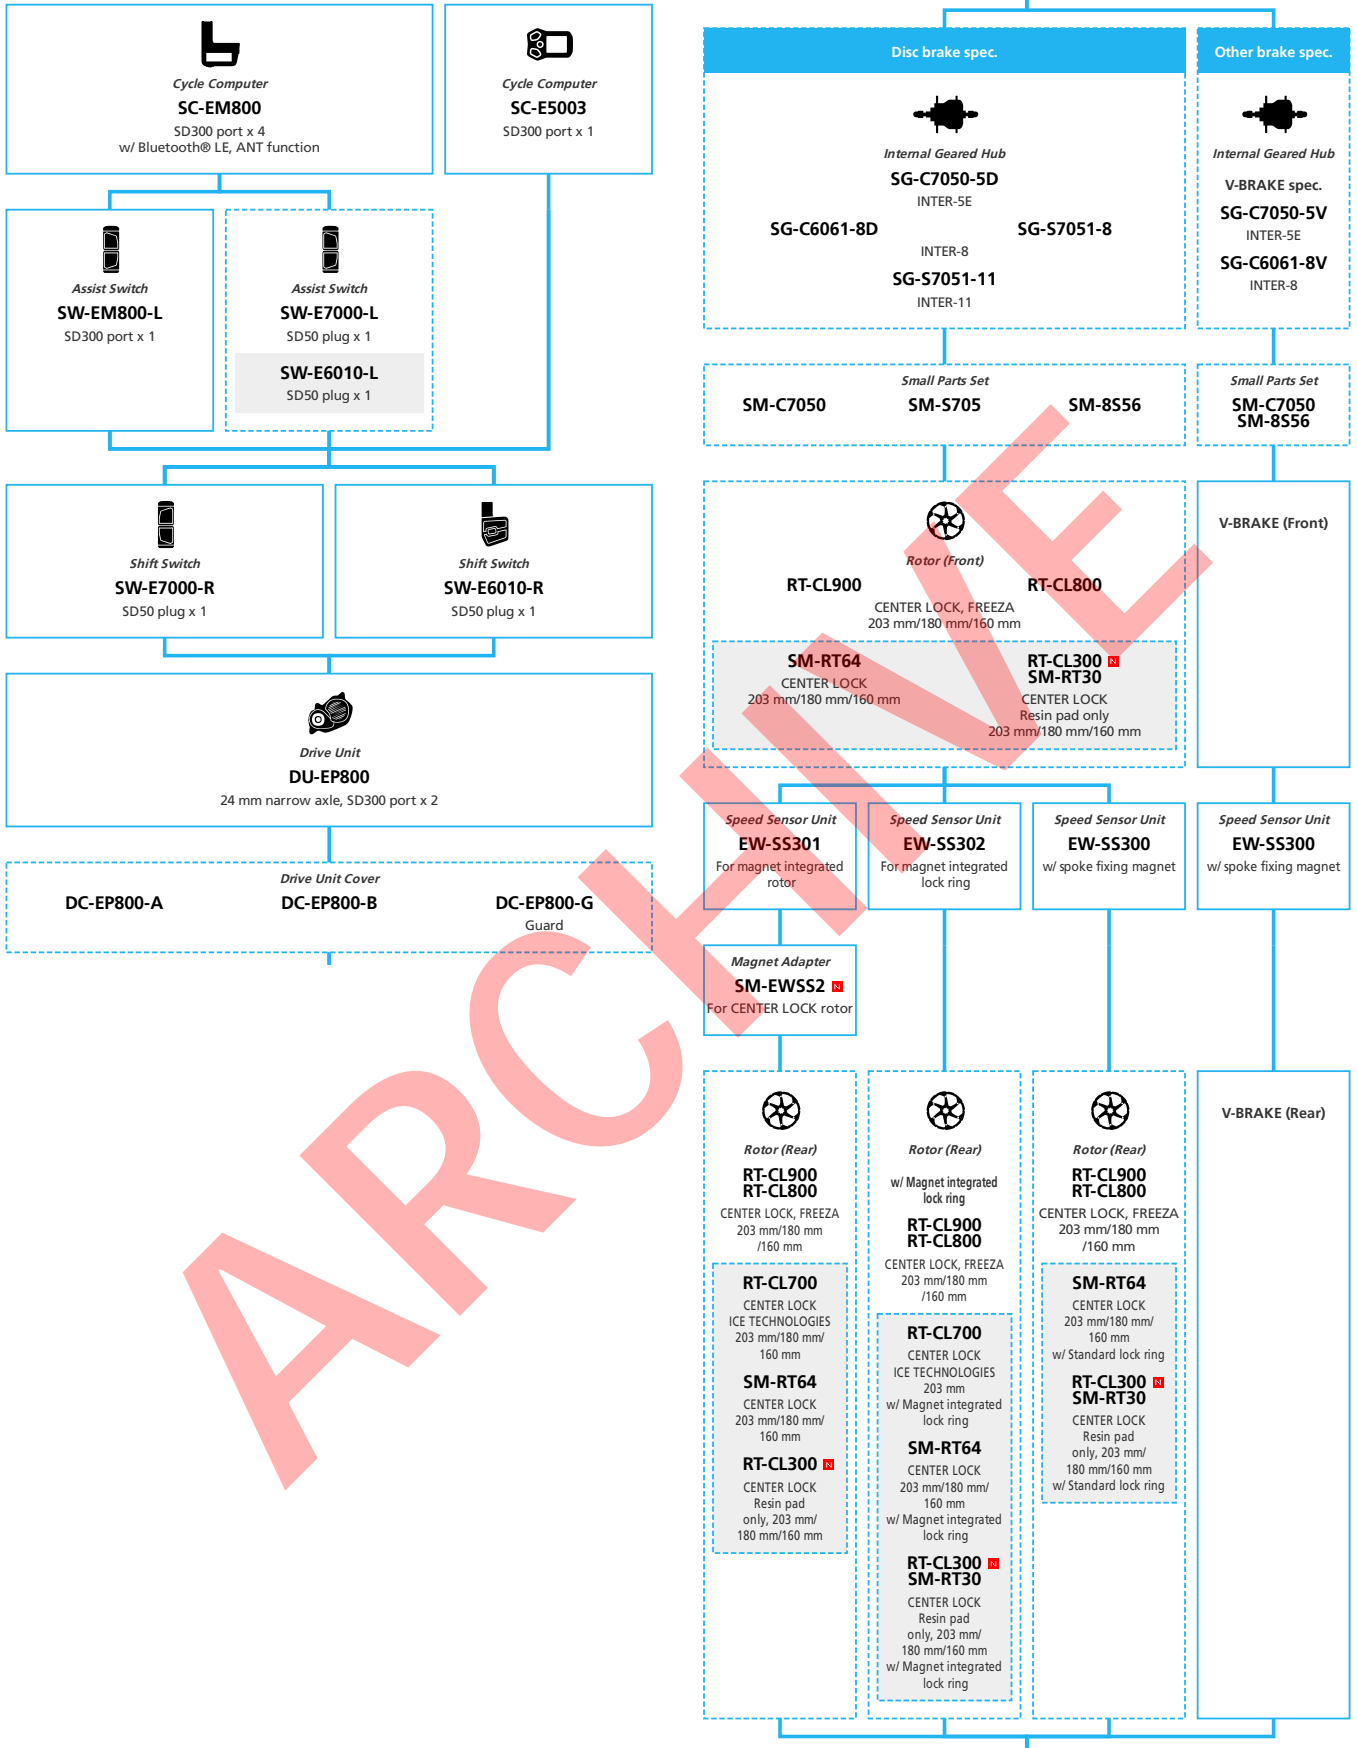

EP8 EP800 for LIFESTYLE Internal Geared Hub, Di2

■ ... New model
 ... Additional option
 ... Alternative option
 ... All select
 ... Single select

ARCHIVE

E-BIKE

- ... New model
- ... Additional option
- ... All select
- ... Alternative option
- ... Single select