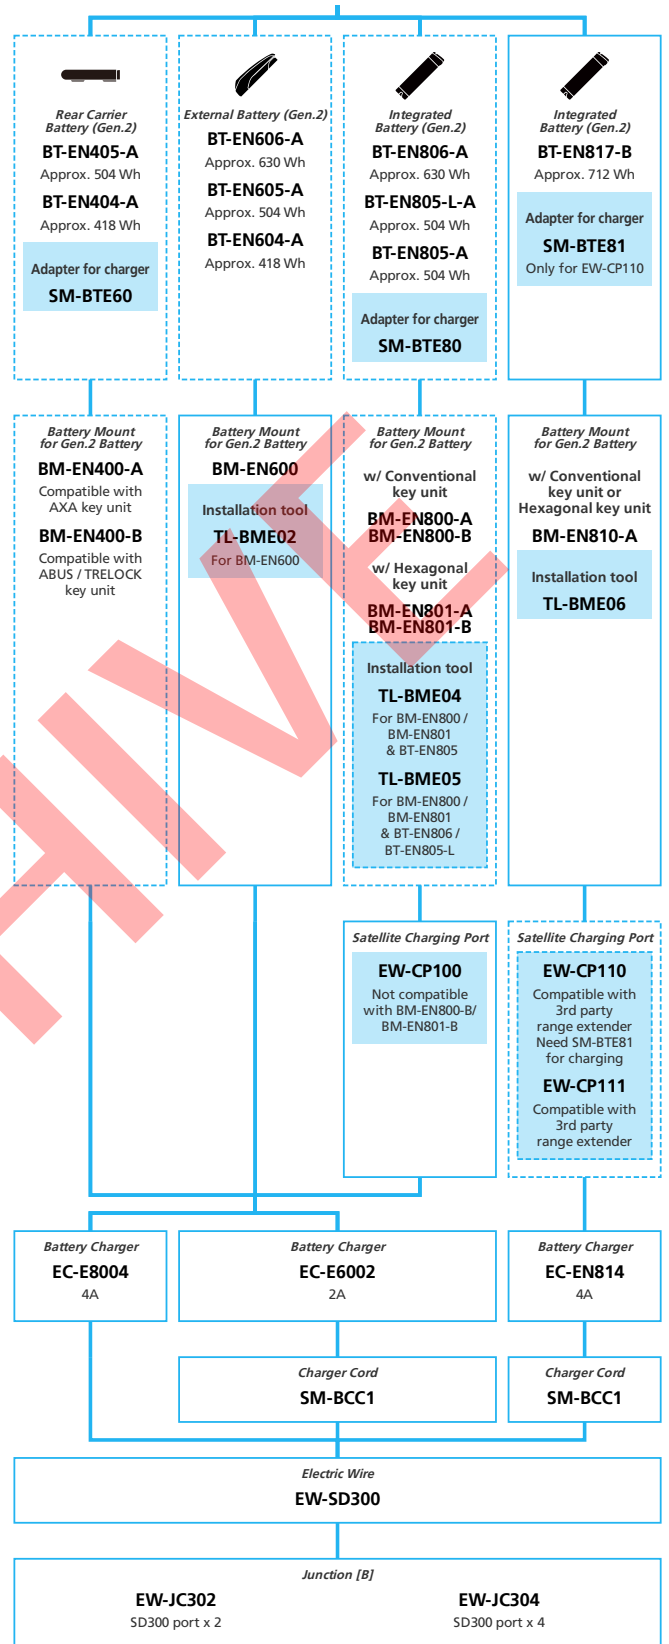

E-BIKE

EPS for LIFESTYLE Internal Geared Hub, Di2

N ... New model
 ... Additional option
 ... Alternative option
 ... All select
 ... Single select

E-BIKE

■ ... New model
 ... Additional option
 ... All select
 ... Alternative option
 ... Single select