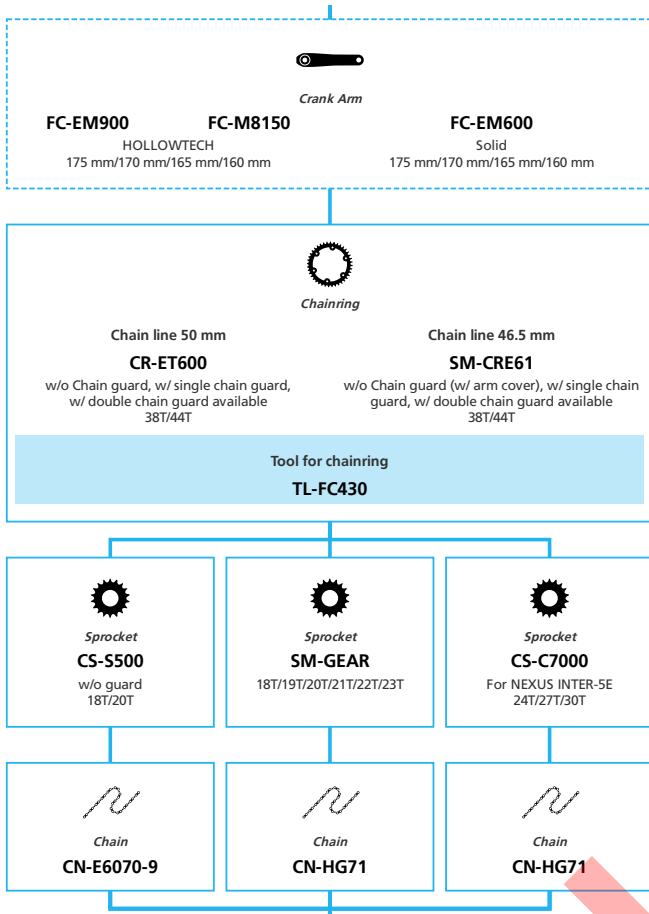

- ... New model
- ... Additional option
- ... All select
- ... Alternative option
- ... Single select

ARCHIVE