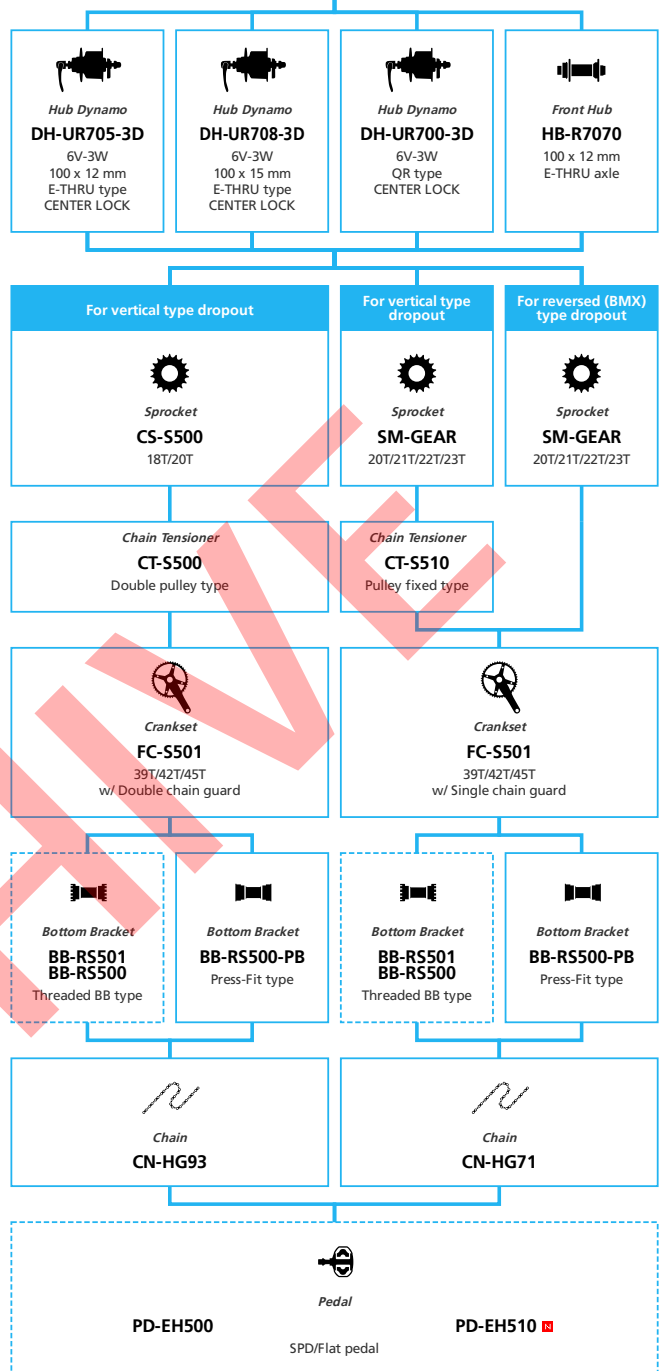

SHIMANO ALFINE 8-speed

- ... New model
- ... Additional option
- ... All select
- ... Alternative option
- ... Single select

LIFESTYLE Comfort