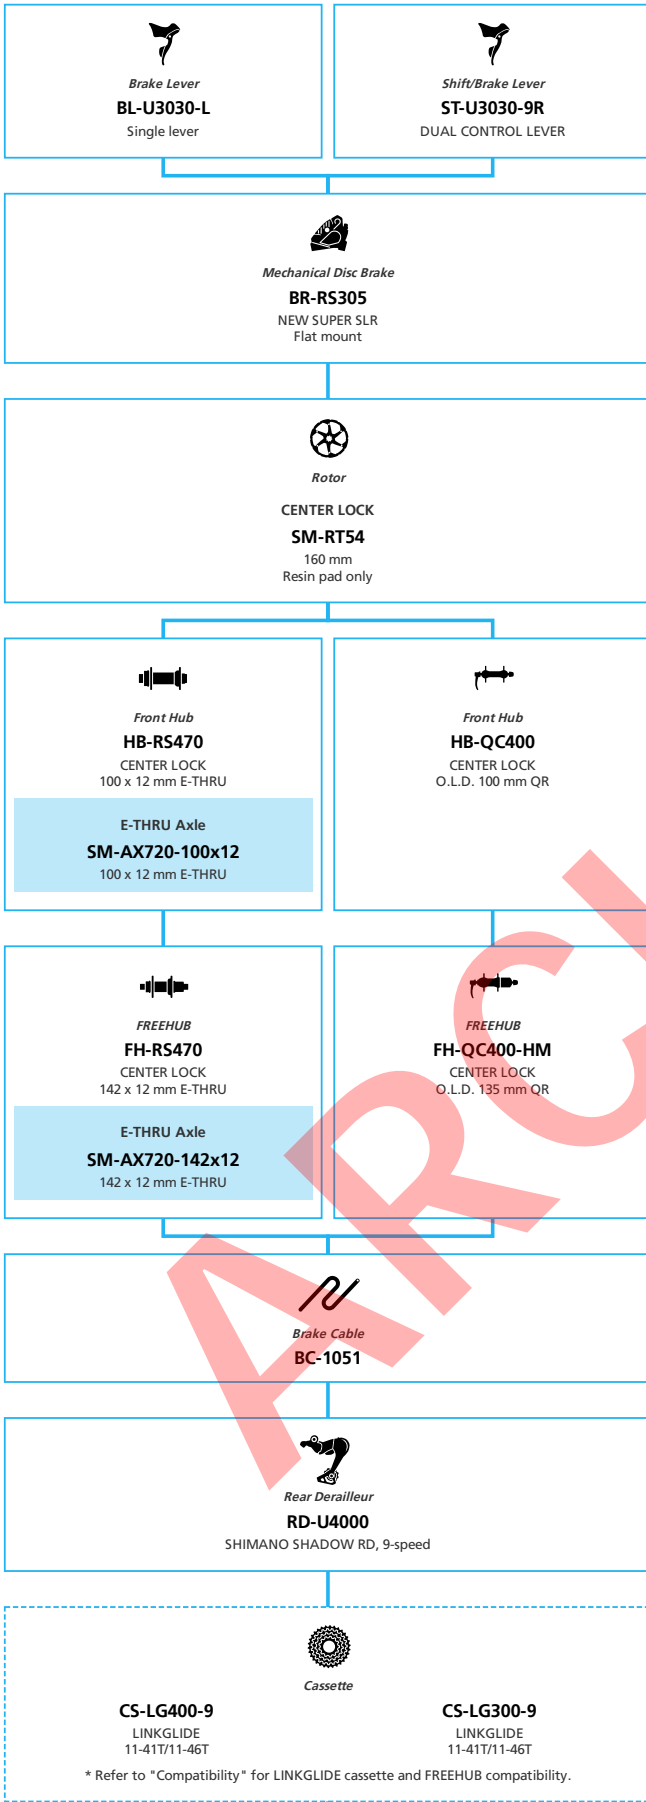

SHIMANO **CUES U4000** for Drop Handlebar 1x9-speed

■ ... New model
 ... Additional option
 ... Alternative option
 ... All select
 ... Single select

LIFESTYLE Active