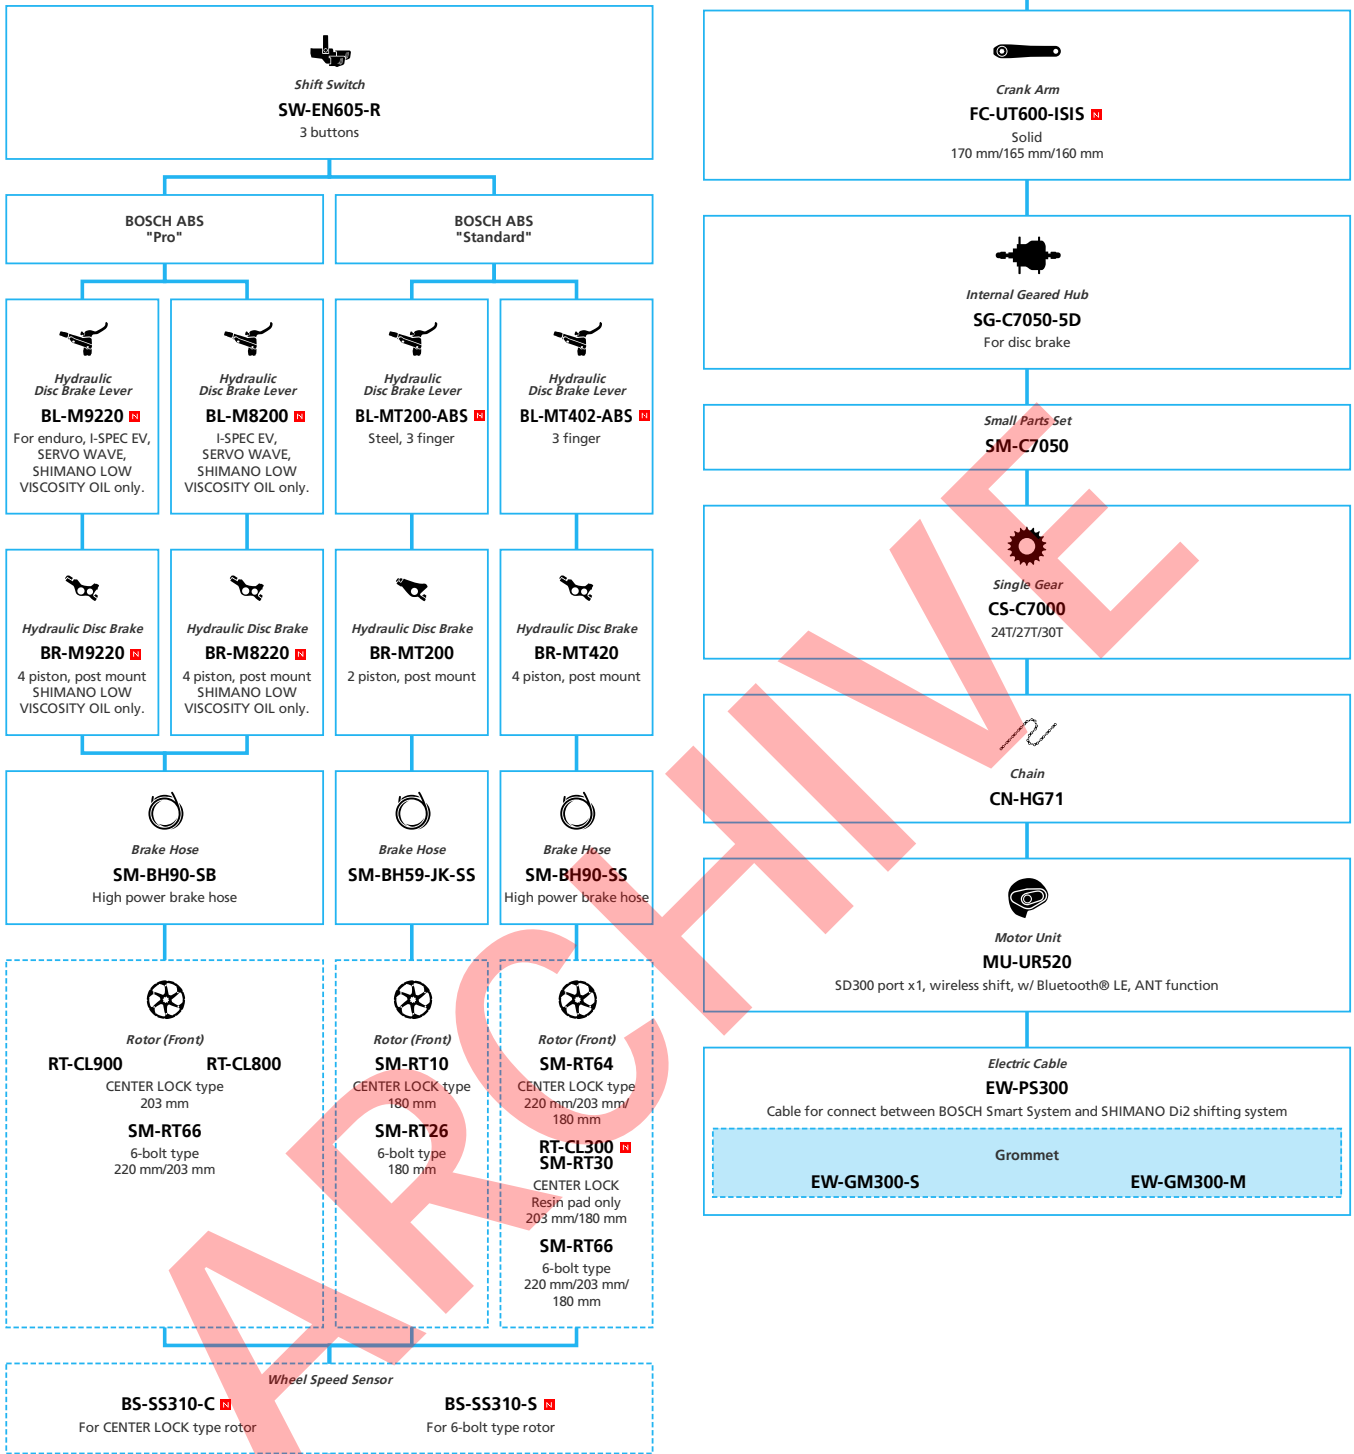

N ... New model
 ... Additional option
 ... Alternative option
 ... All select
 ... Single select

3rd party Connectivity

SHIMANO Nexus INTER-5E for BOSCH Smart System

■ ... New model
 ... Additional option
 ... All select
 ... Alternative option
 ... Single select