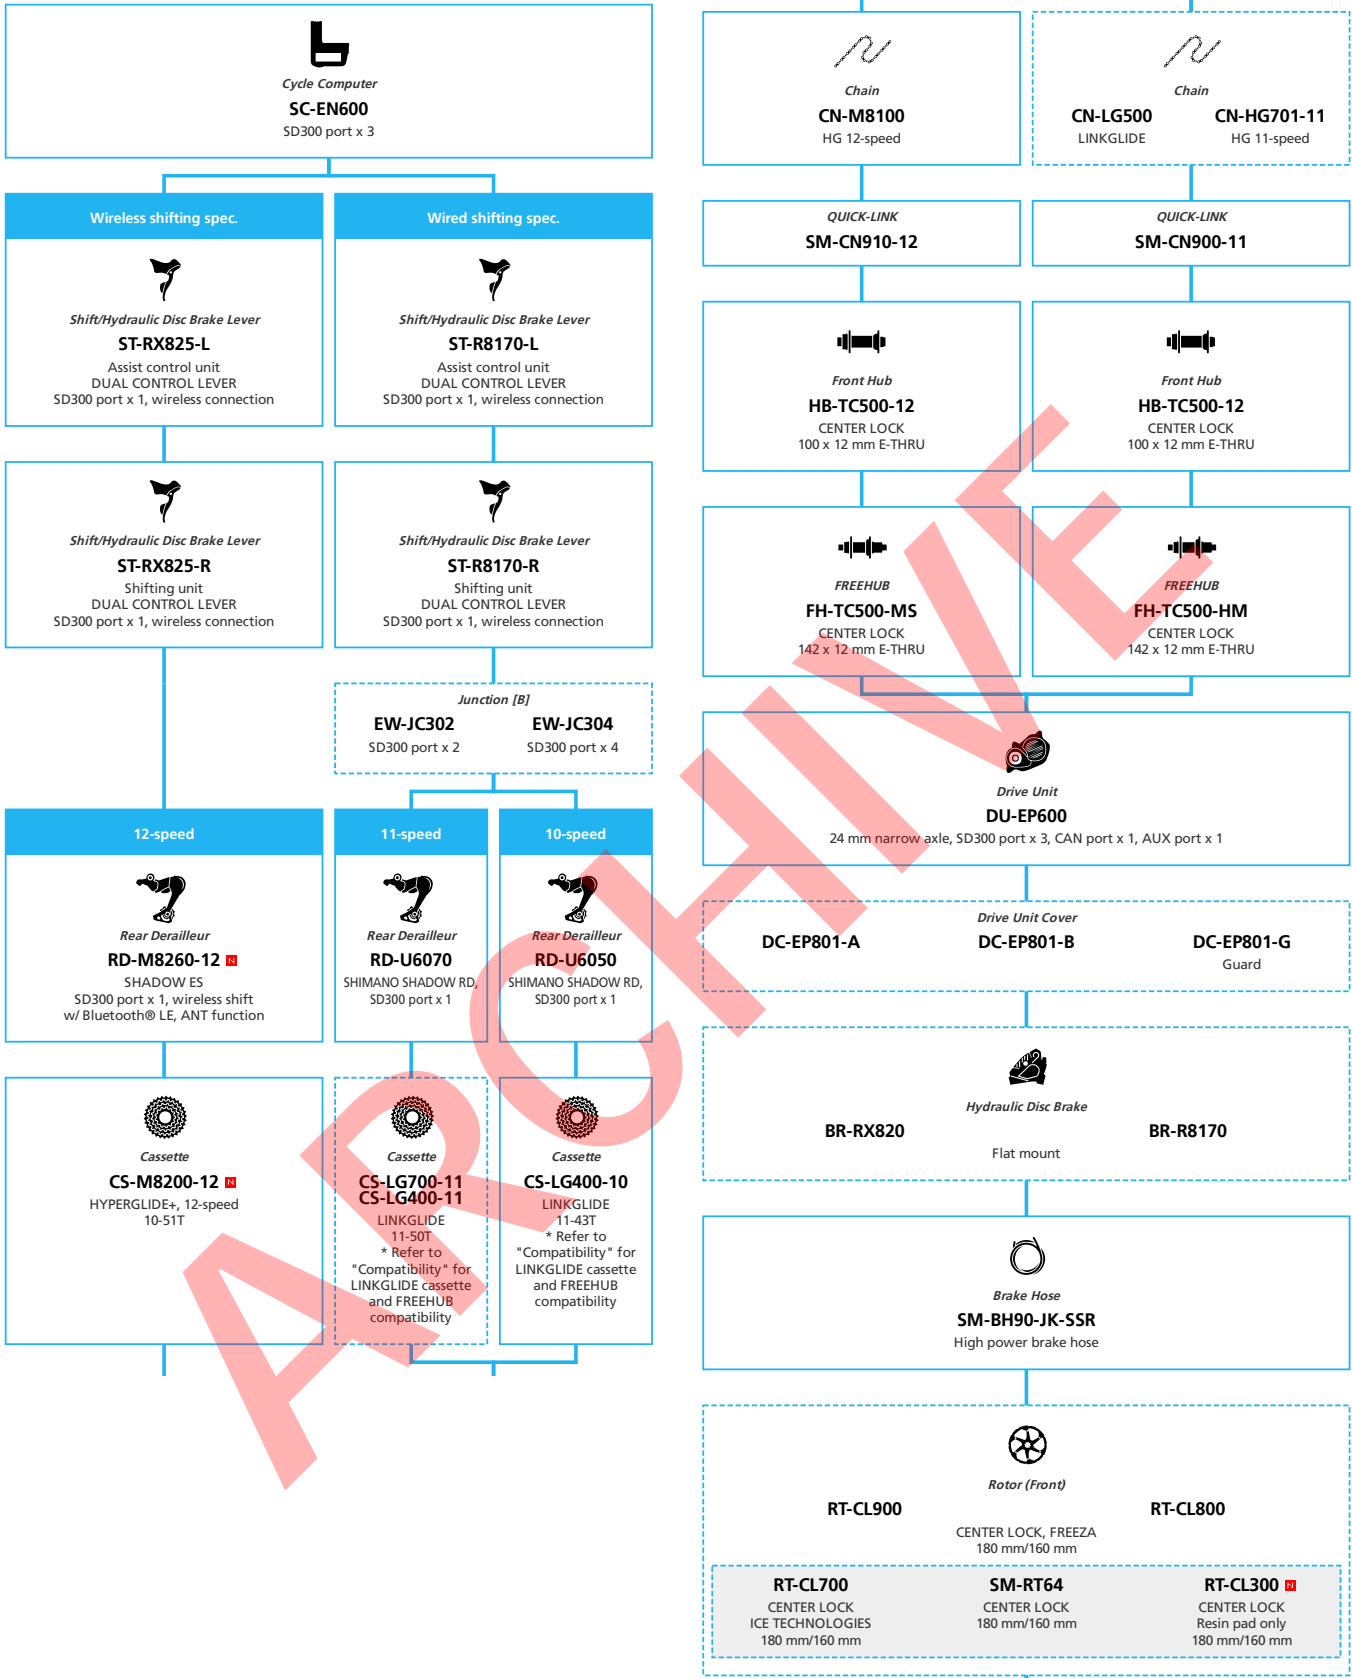

for Drop Handlebar 12/11/10-speed, Derailleur, Di2

- ... New model
- ... Additional option
- ... All select
- ... Alternative option
- ... Single select

E-BIKE