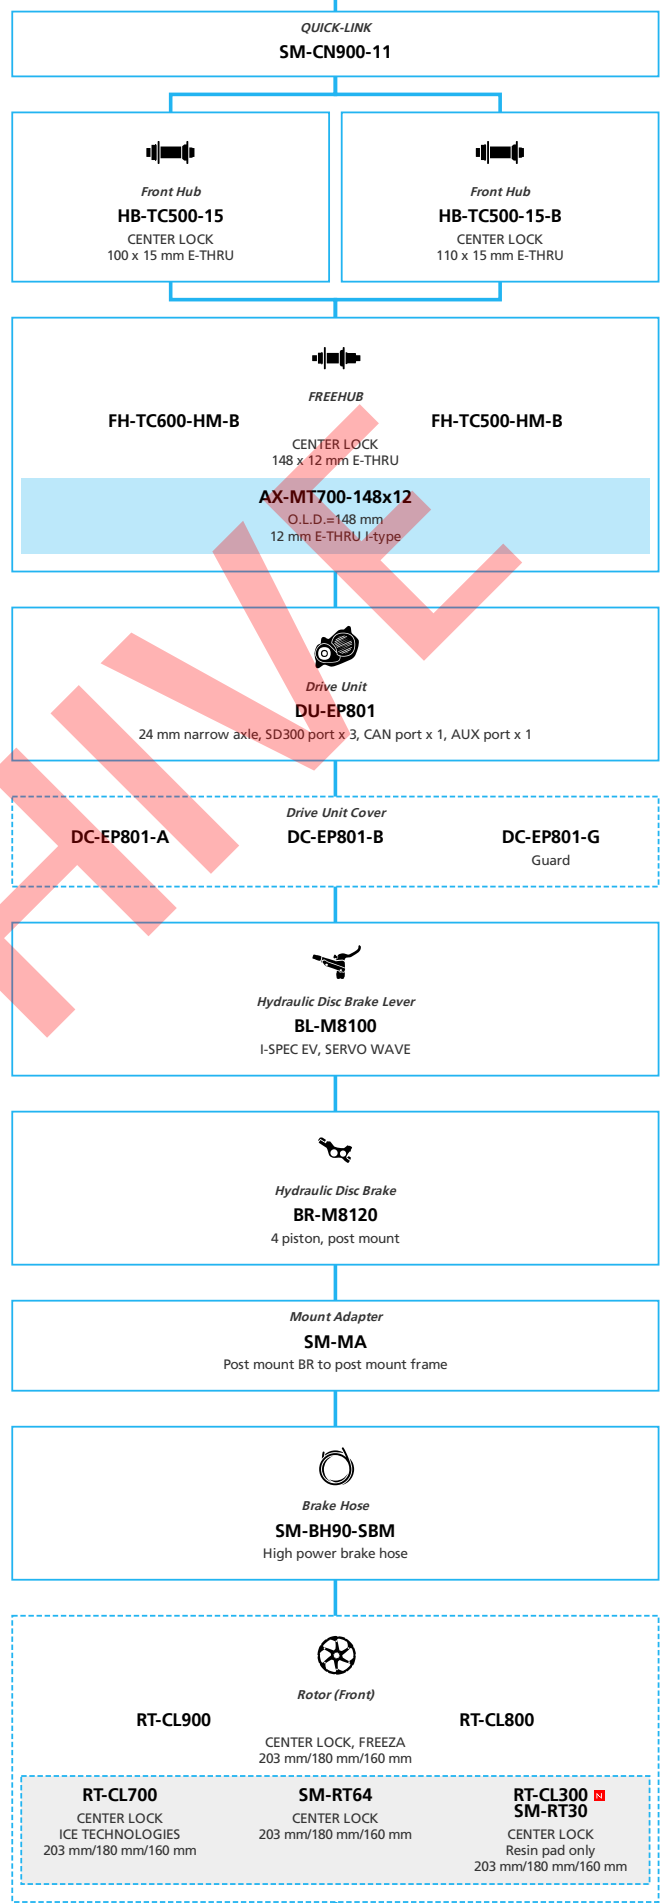

EP8 EP801 for LIFESTYLE

11/10-speed, Derailleur, Di2, Automatic Shift

 ... New model
 ... Additional option
 ... Alternative option
 ... All select
 ... Single select

E-BIKE

- ... New model
- ... Additional option
- ... All select
- ... Alternative option
- ... Single select