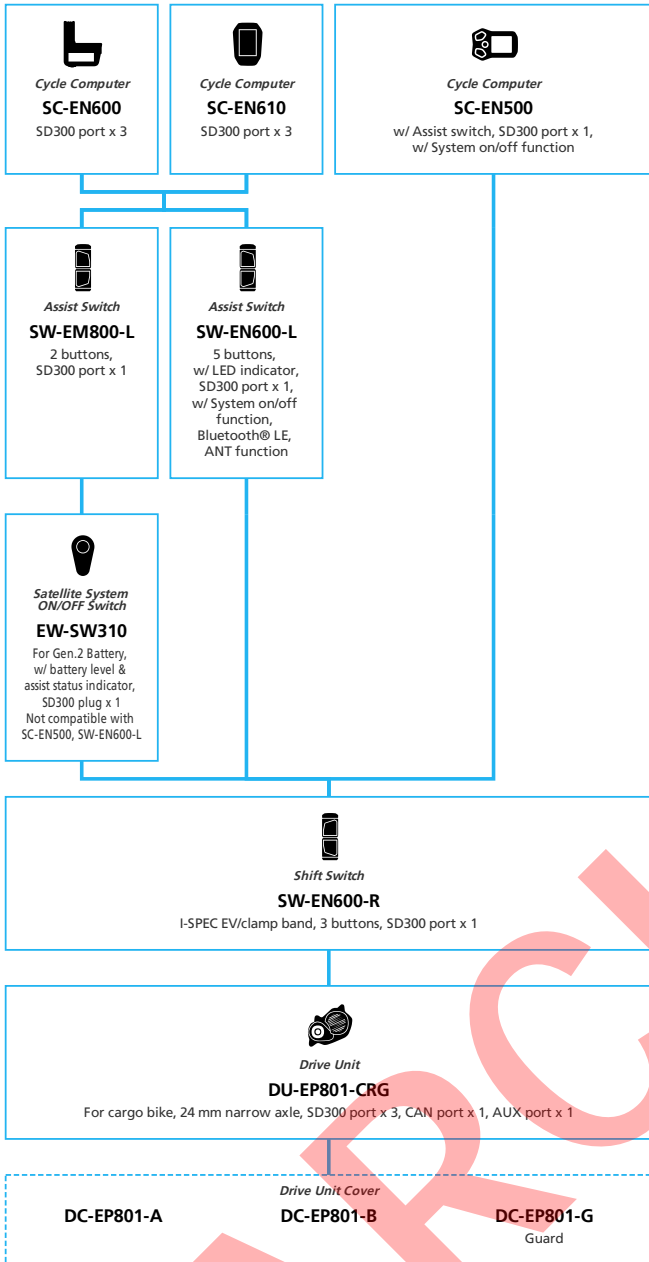

EP8 EP801 for CARGO BIKE

■ ... New model
  ... Additional option
  ... Alternative option
  ... All select
  ... Single select

E-BIKE