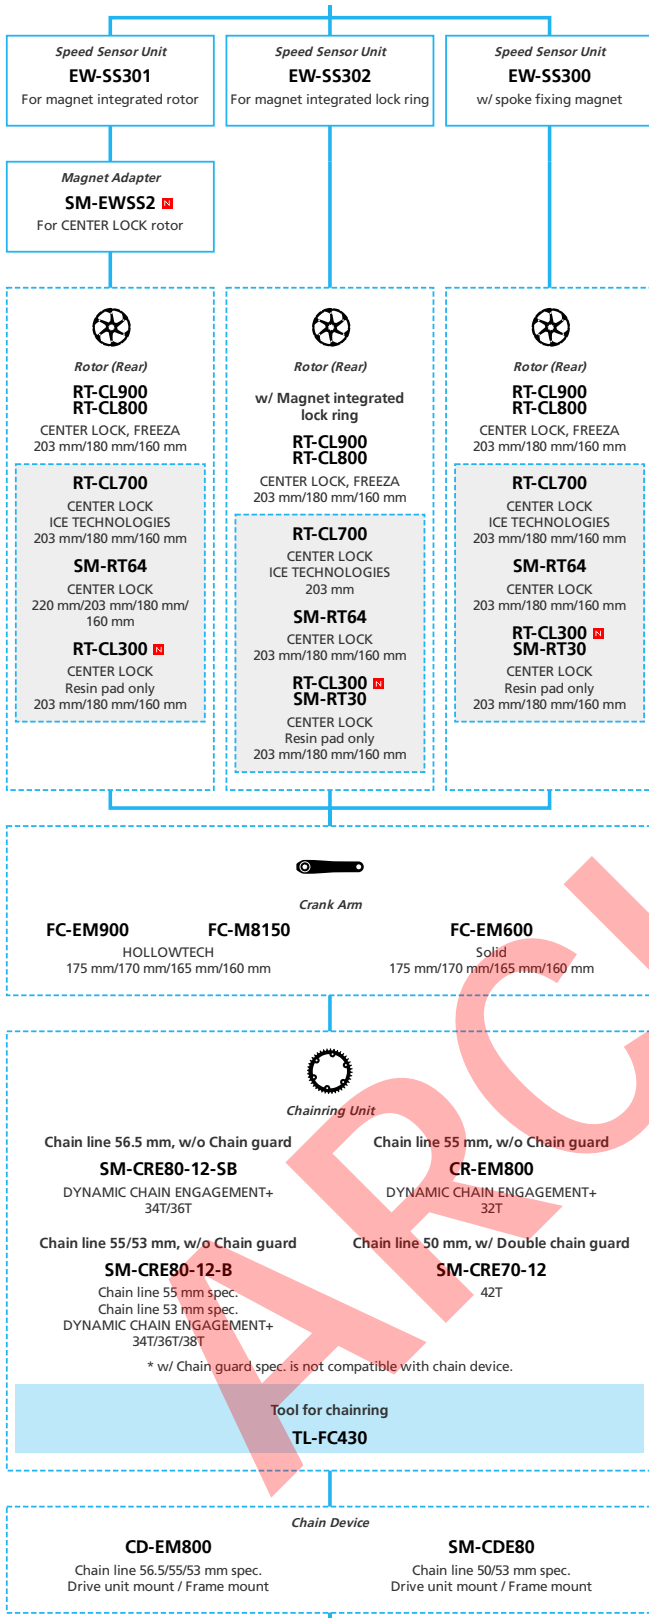

- ... New model
- ... Additional option
- ... All select
- ... Alternative option
- ... Single select