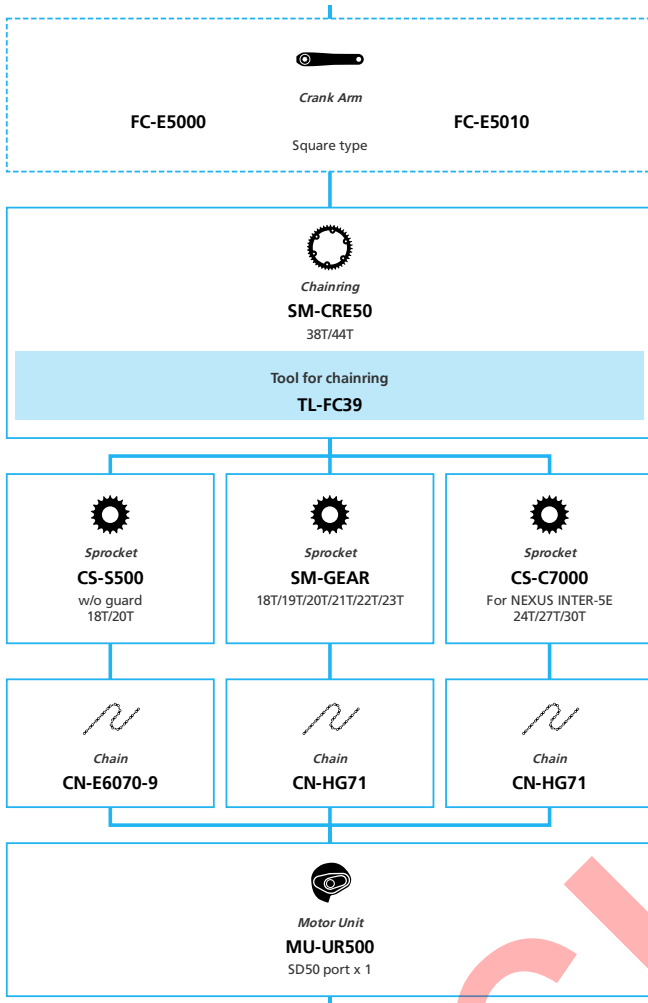

- ... New model
- ... Additional option
- ... All select
- ... Alternative option
- ... Single select

ARCHIVE