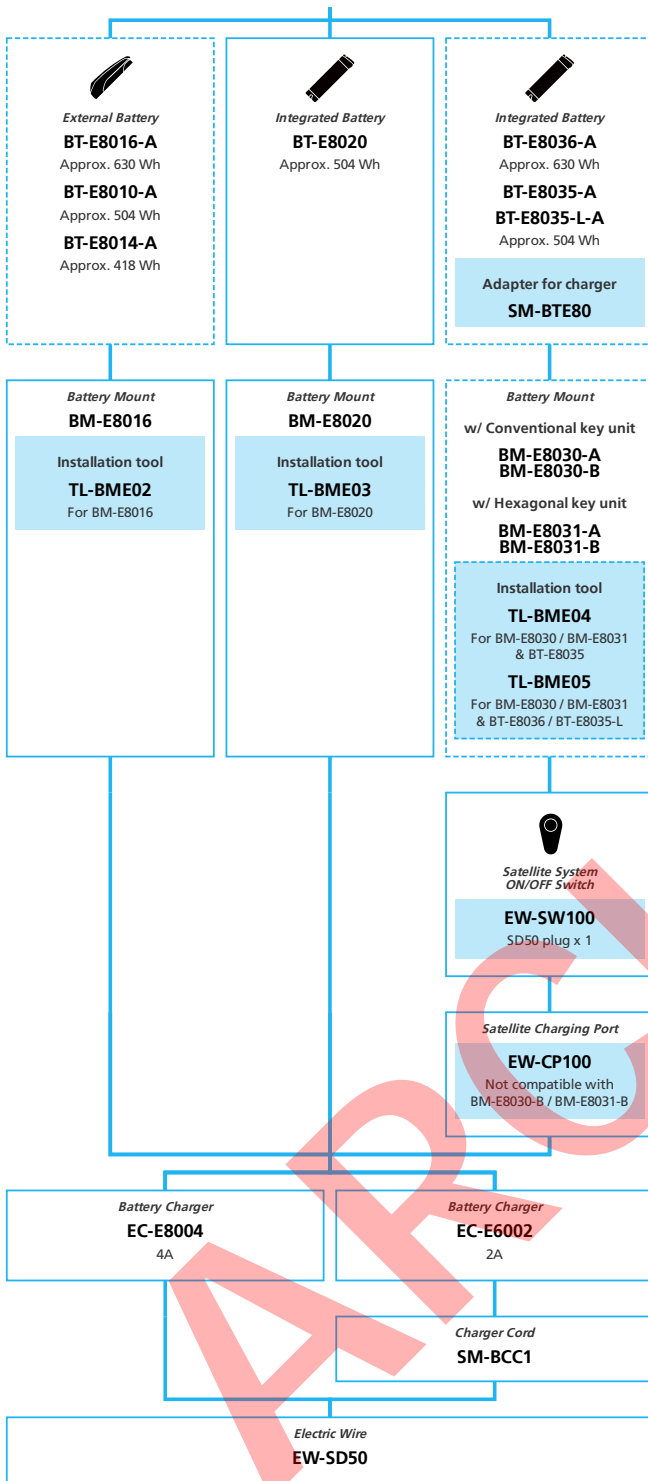

- ... New model
- ... Additional option
- ... All select
- ... Alternative option
- ... Single select