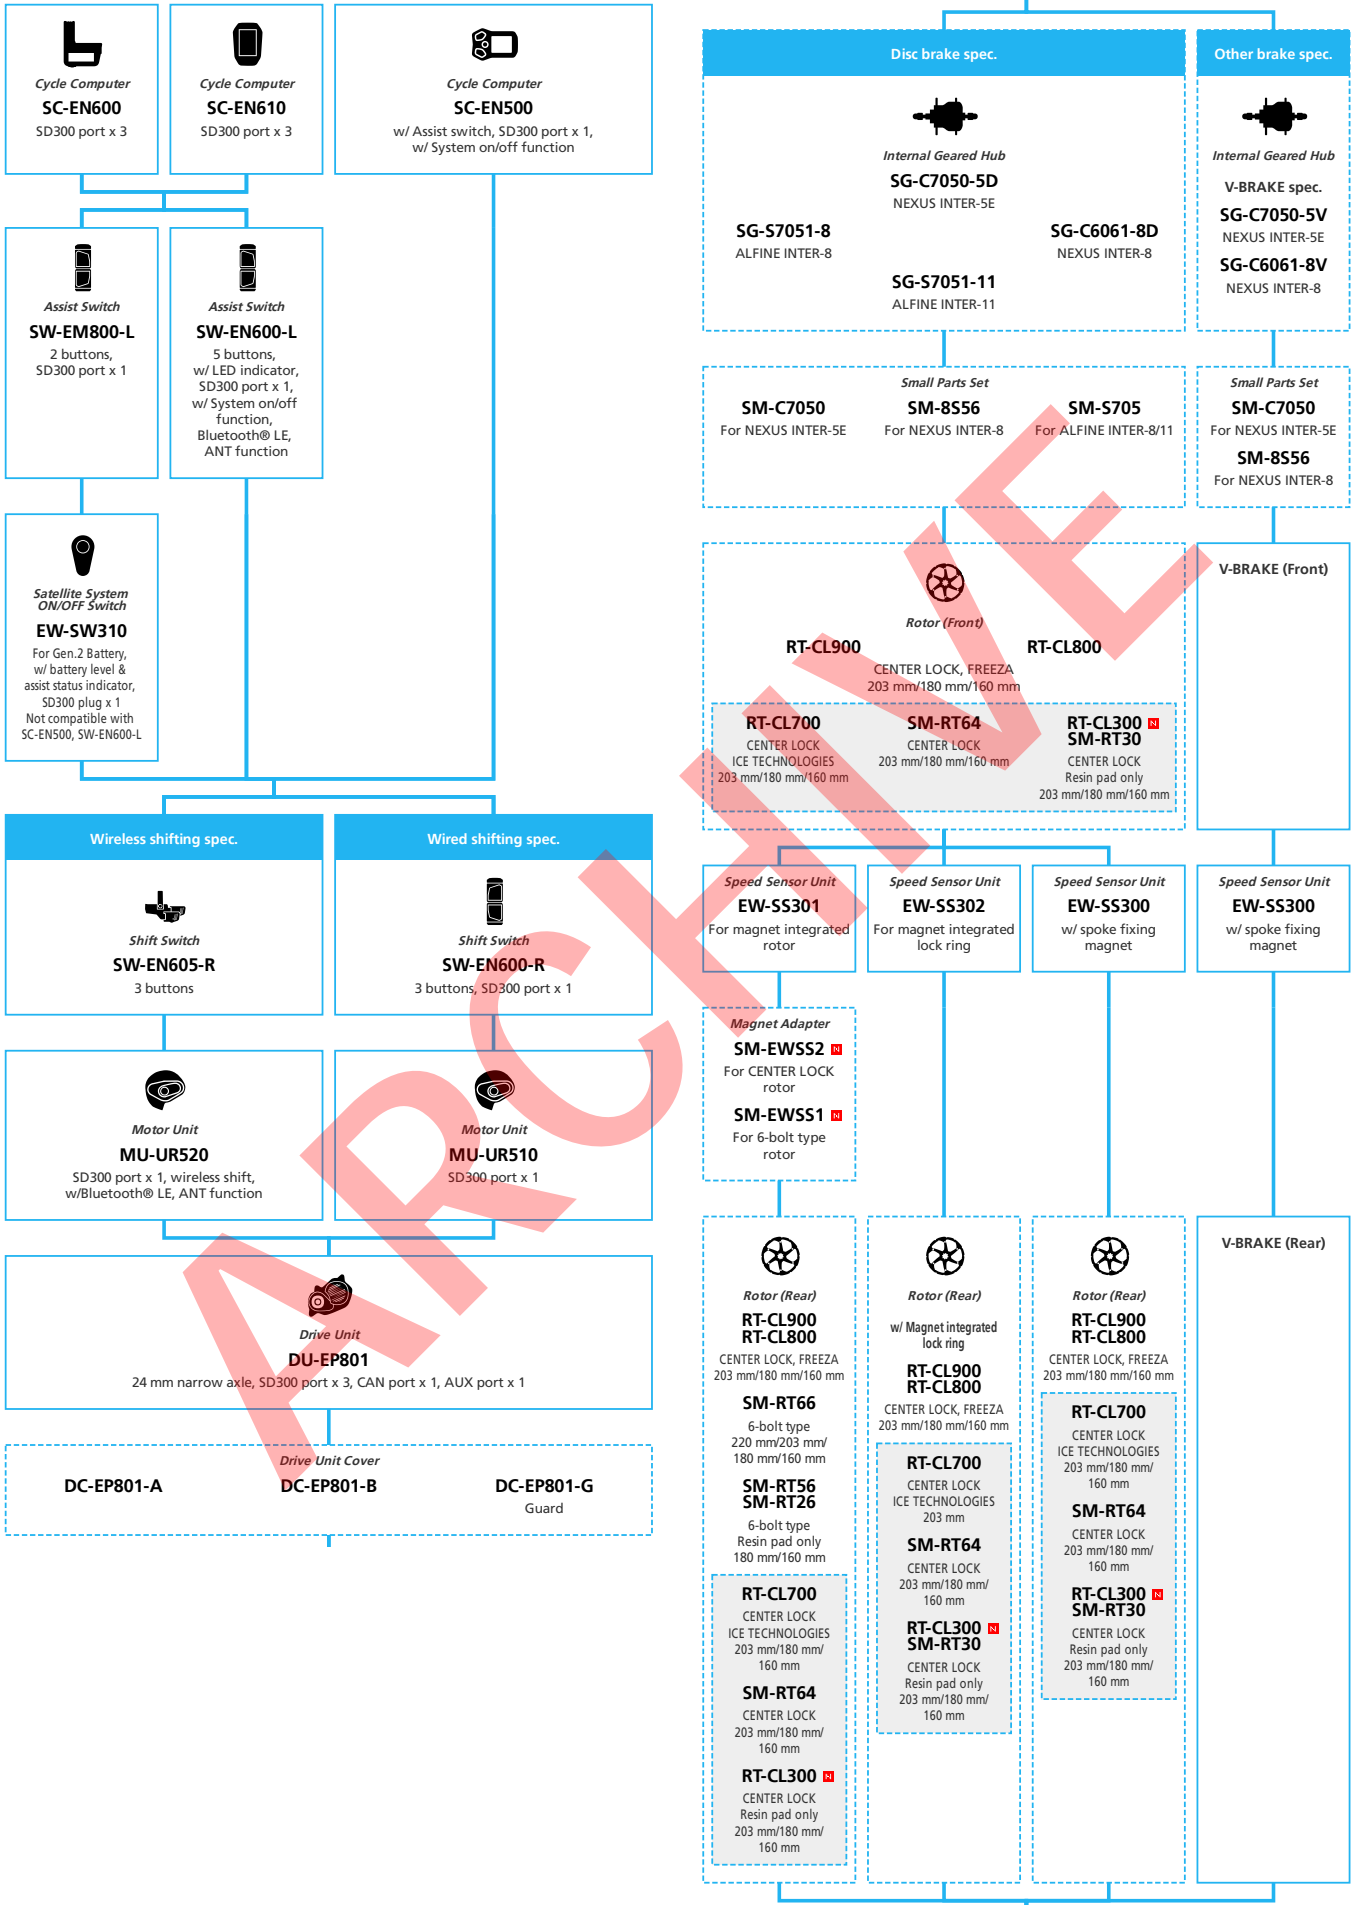

SHIMANO **Nexus** INTER-5E for E-BIKE EP8 EP801, Internal Geared Hub, Di2

N ... New model
  ... Additional option
  ... Alternative option
  ... All select
  ... Single select

LIFESTYLE Comfort