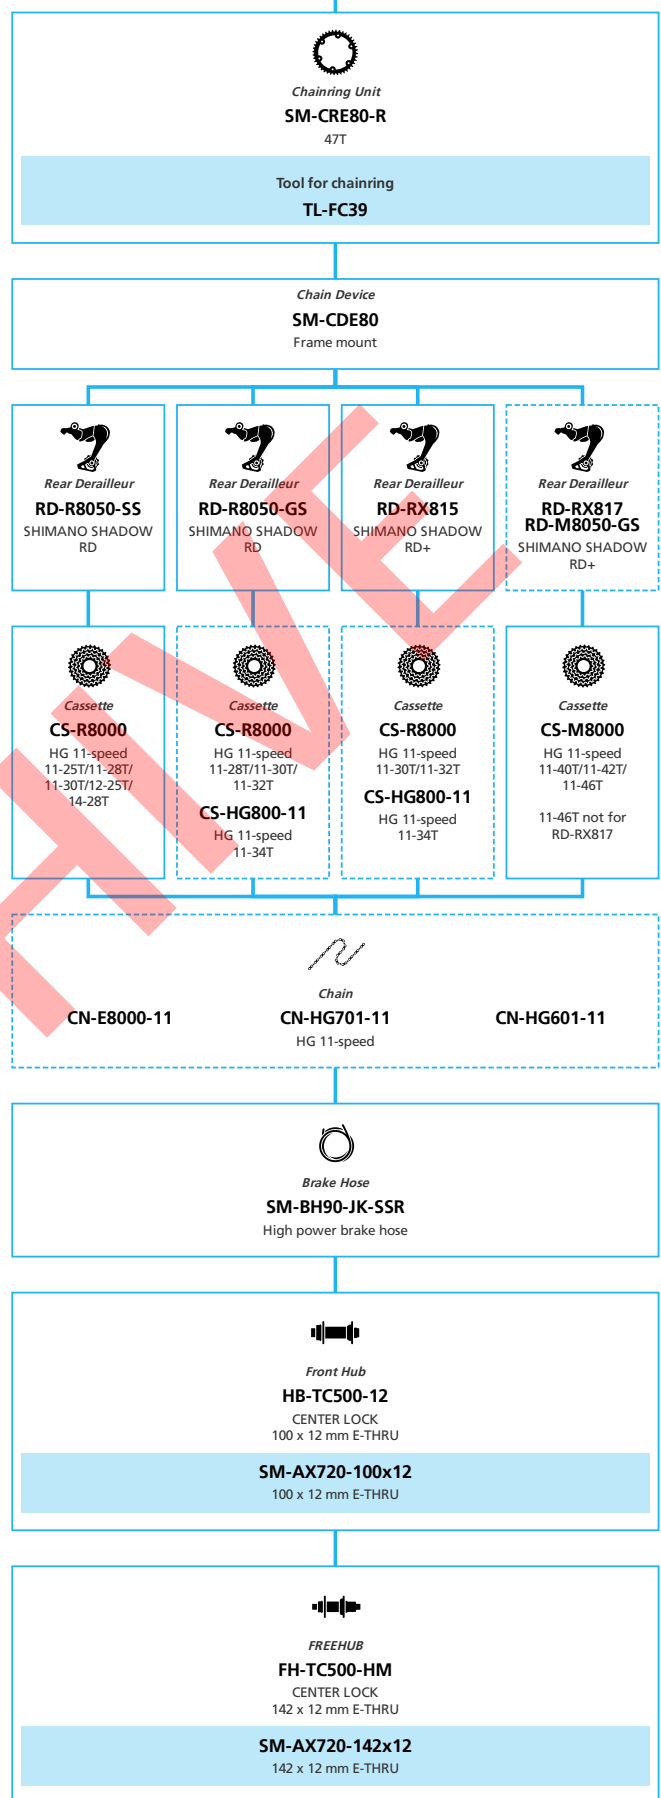

E6100 For Drop Handlebar, Derailleur, Di2

■ ... New model
  ... Additional option
  ... All select
  ... Alternative option
  ... Single select

E-BIKE