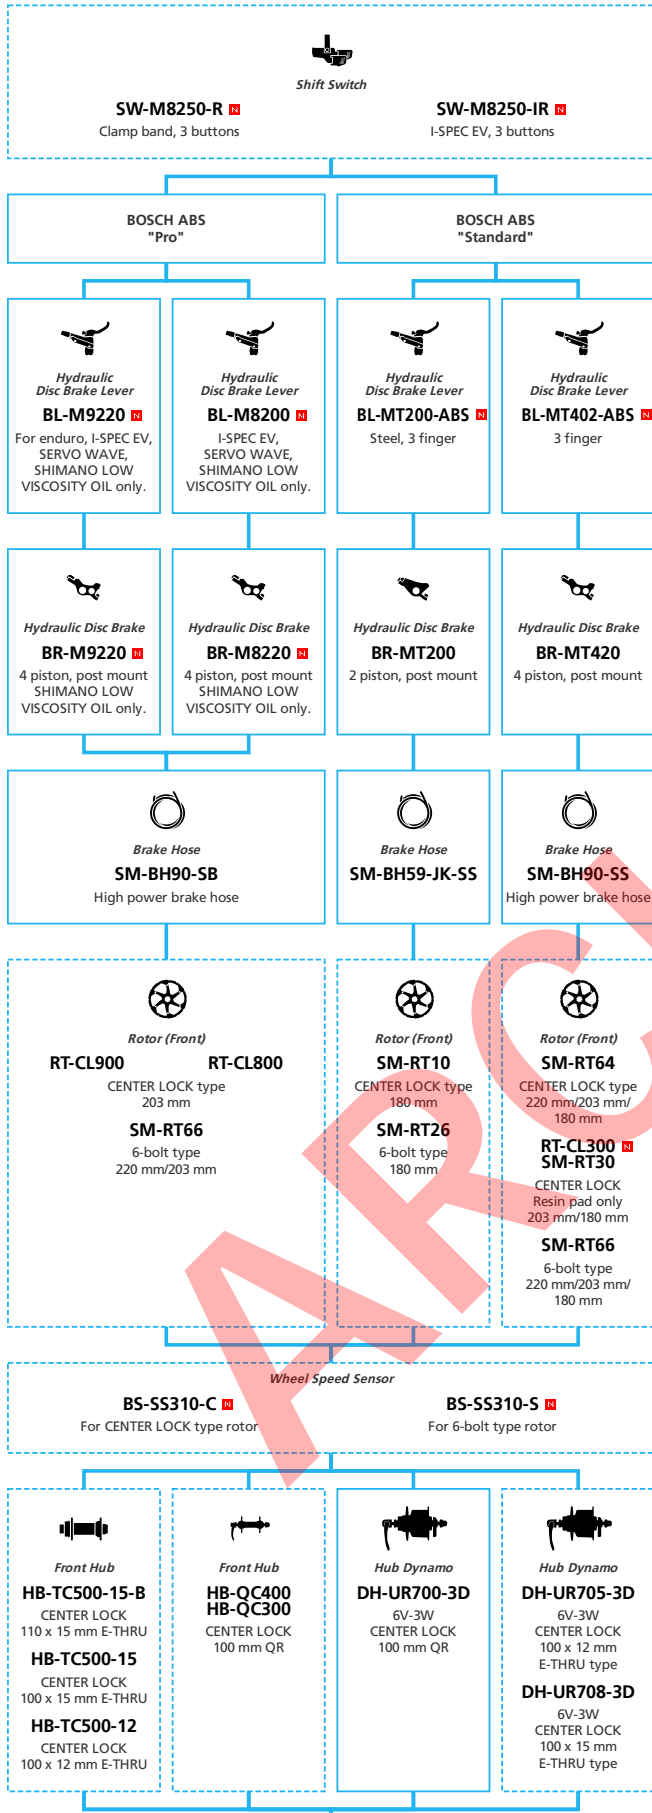

DEORE XT M8200 11-speed, Di2, for BOSCH Smart System

N ... New model
 ... Additional option
 ... Alternative option
 ... All select
 ... Single select

3rd party Connectivity