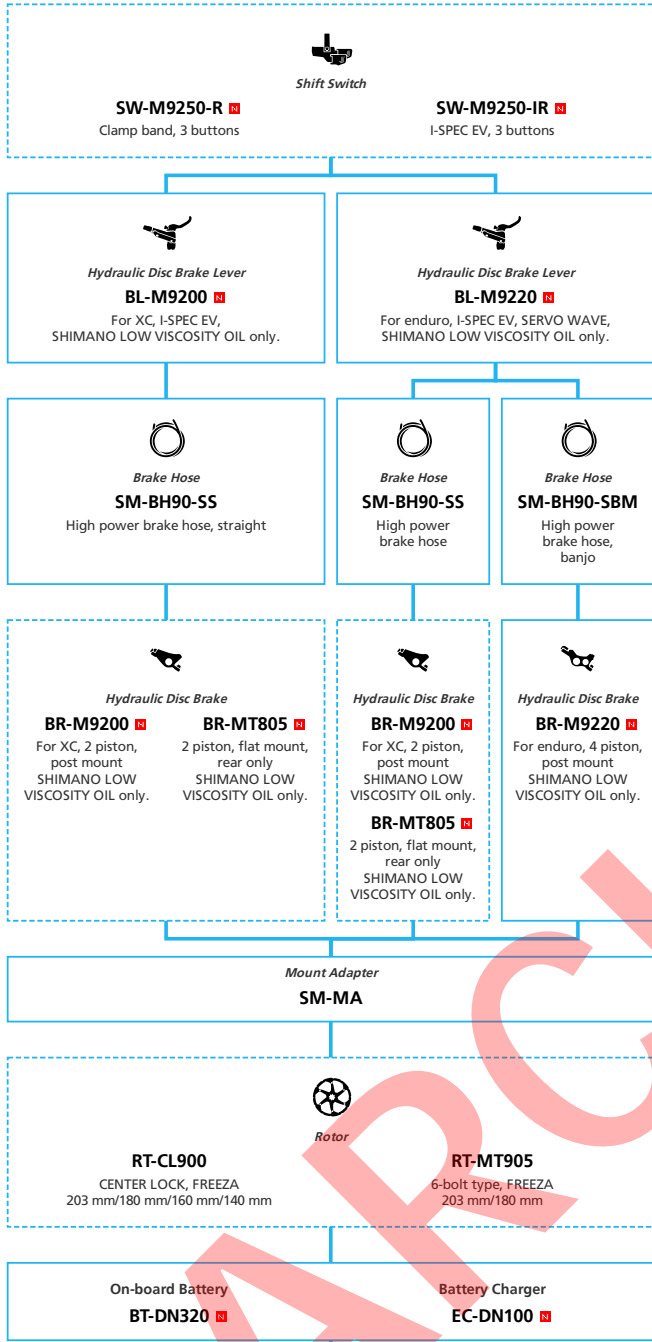

LIFESTYLE Active

SHIMANO CUES U8000	77
SHIMANO CUES U6000 for Flat Handlebar ...	79
SHIMANO CUES U6000 for Drop Handlebar...	83
SHIMANO CUES U6000 for Drop Handlebar Mechanical Brake spec.	85
SHIMANO CUES U6000 Polished Silver Edition ...	87
SHIMANO CUES U6060	89
SHIMANO CUES U4000 for Flat Handlebar ...	91
SHIMANO CUES U4000 for Drop Handlebar ...	93
SHIMANO ESSA for Flat Handlebar	95
SHIMANO ESSA for Drop Handlebar	96
SHIMANO Acera SHIMANO ALTUS	97
SHIMANO TourneyTX	104
SHIMANO Tourney	105
SHIMANO Tourney TZ	115
SHIMANO A050	119

LIFESTYLE Comfort

SHIMANO ALFINE	121
SHIMANO Nexus	123
SHIMANO Nexus INTER-5E for E-BIKE.....	129

E-BIKE

EP8 EP801 for MTB	133
EP8 EP801 for LIFESTYLE	139
EP8 EP801 for CARGO BIKE ...	145
EP8 EP800 for MTB	147
EP8 EP800 for LIFESTYLE	153
EP8 EP800 for CARGO BIKE ...	157
E8080 for Japan market	159
E7000	169
EP6 for MTB.....	179
EP6 for LIFESTYLE	185
EP6 for CARGO BIKE	191
EP6 for Drop Handlebar	193
EP5 for LIFESTYLE	195
E6100	203
E6100 for CARGO BIKE	215
E6180 for Japan market	217
E5100 for LIFESTYLE	229
E5000	237
E5080 for Japan market	249
ABS	261

3rd party Connectivity

SHIMANO CUES U8050	262
DEORE XT M8200	263
SHIMANO Nexus	264

XTR M9200 1x12-speed, Di2

- ... New model
- ... Additional option
- ... All select
- ... Alternative option
- ... Single select

Mountain Bike