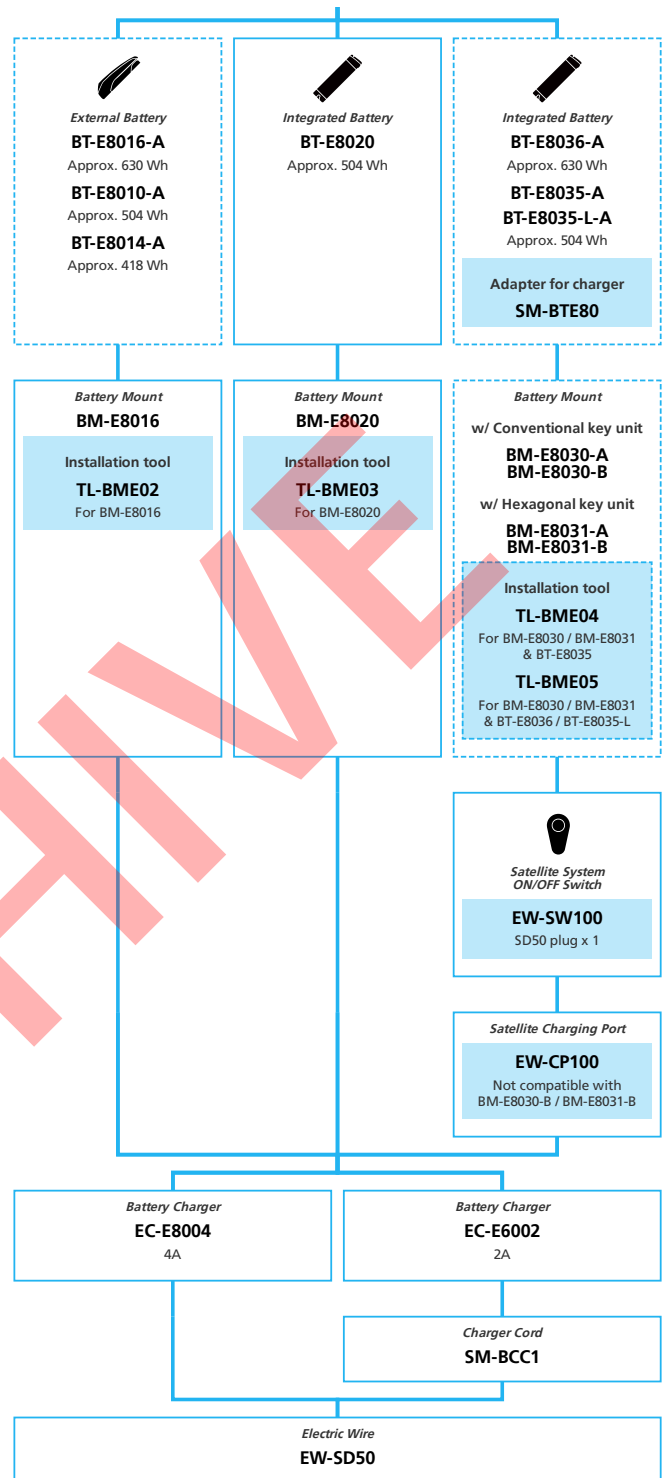

- ... New model
- ... Additional option
- ... All select
- ... Alternative option
- ... Single select

ARCHIVE

E-BIKE