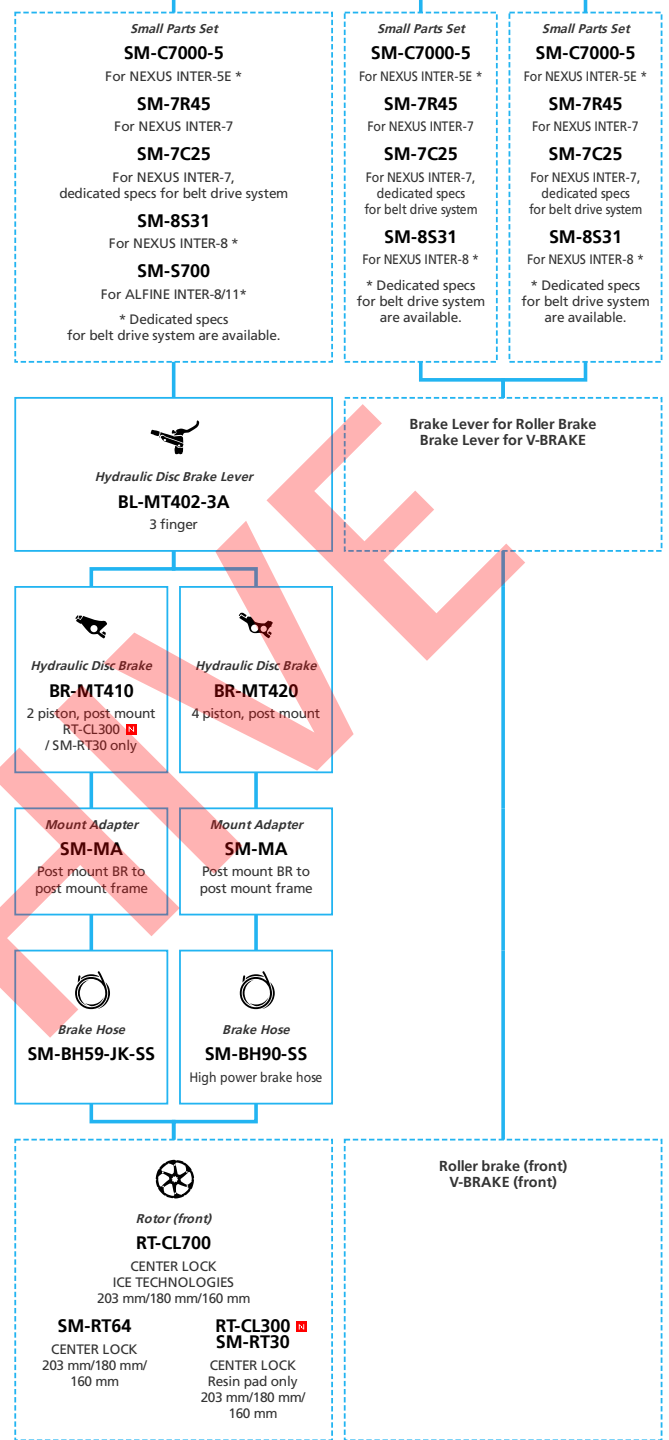

E-BIKE

- ... New model
- ... Additional option
- ... All select
- ... Alternative option
- ... Single select

ARCHIVE

E5100 for LIFESTYLE Internal Geared Hub

■ ... New model
 ... Additional option
 ... Alternative option
 ... All select
 ... Single select