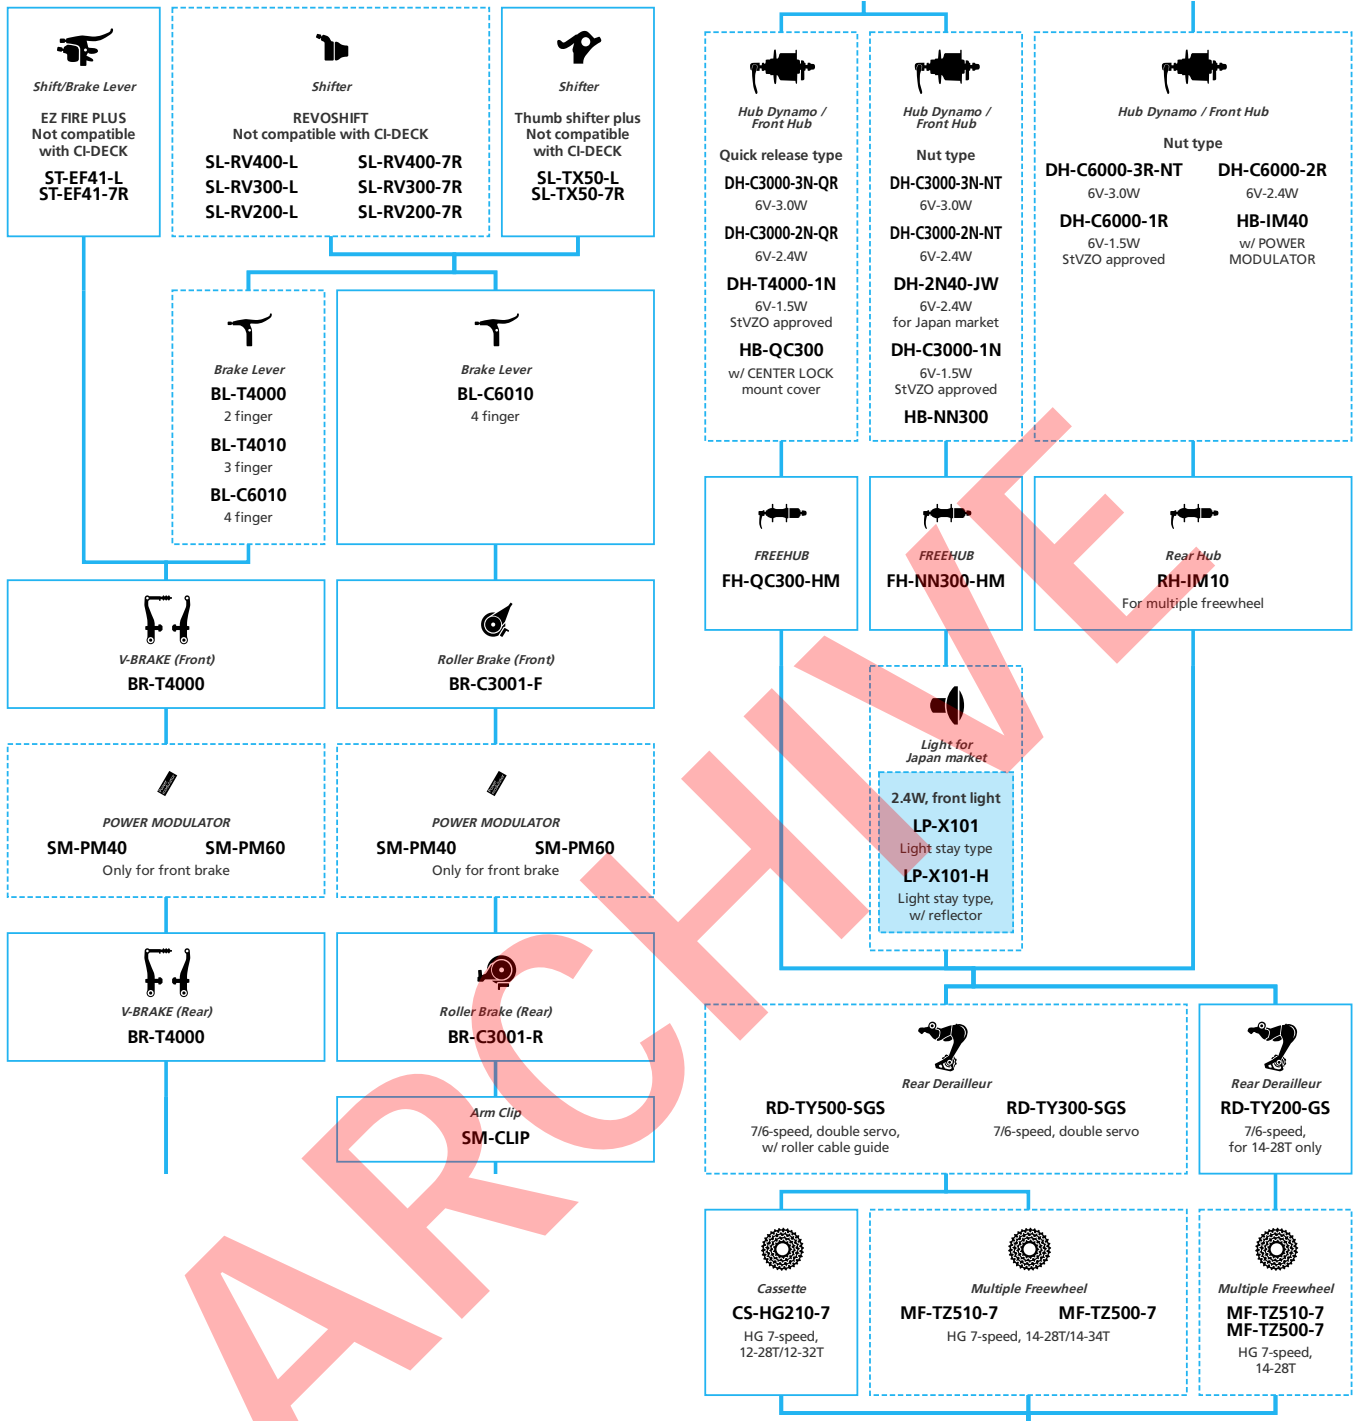

LIFESTYLE Active

SHIMANO **TourneyTX** 3x8-speed

■ ... New model
 ... Additional option
 ... All select
 ... Alternative option
 ... Single select

LIFESTYLE Active

SHIMANO Tourney 3x7-speed

N ... New model
 ■ ... Additional option
 □ ... All select
 ■ ... Alternative option
 □ ... Single select