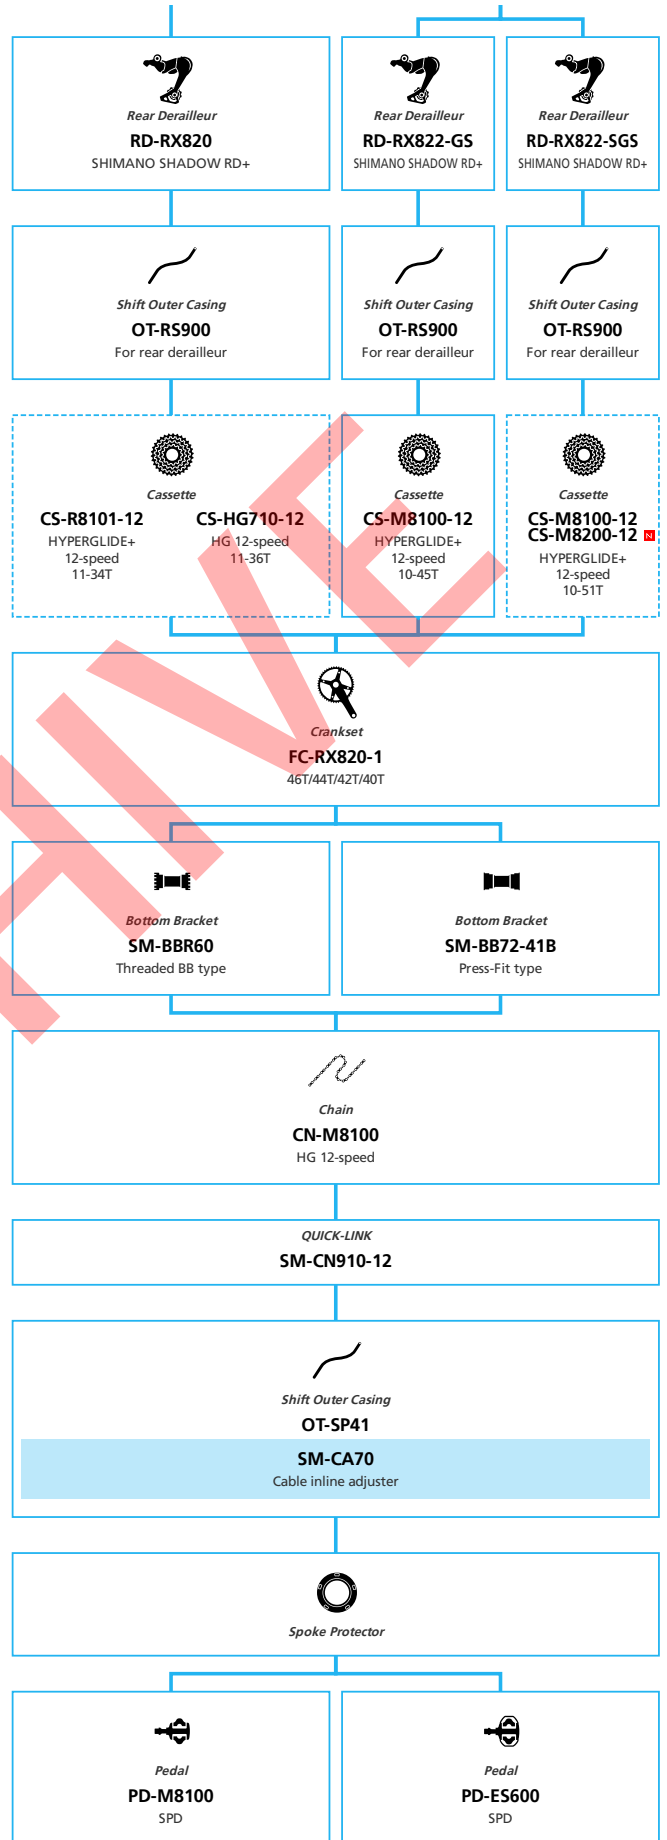

SHIMANO GRX RX820/RX825 1x12-speed

- ... New model
- ... Additional option
- ... All select
- ... Alternative option
- ... Single select