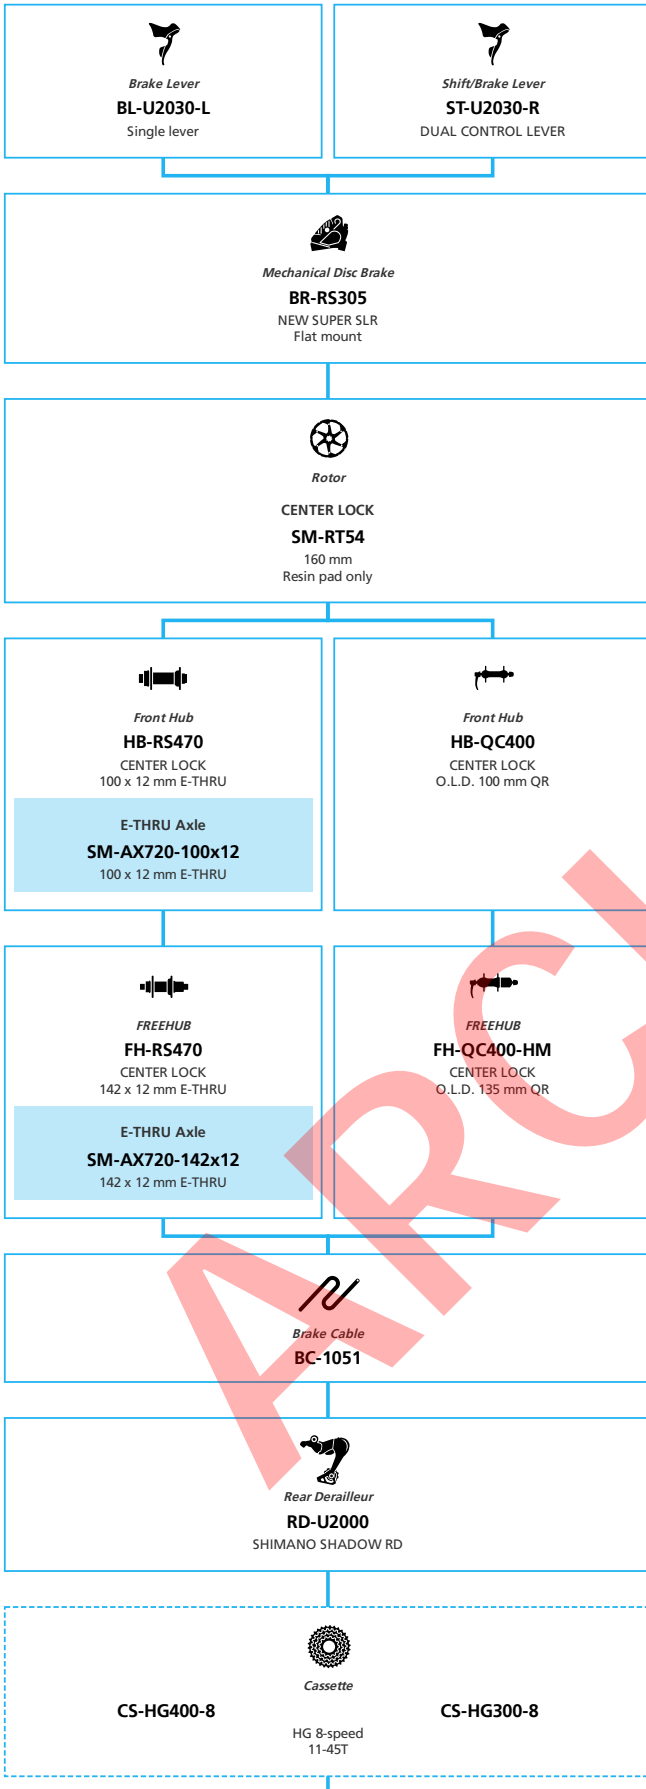

SHIMANO
ESSA for Drop Handlebar
1x8-speed

... New model
... Additional option
... Alternative option
... All select
... Single select