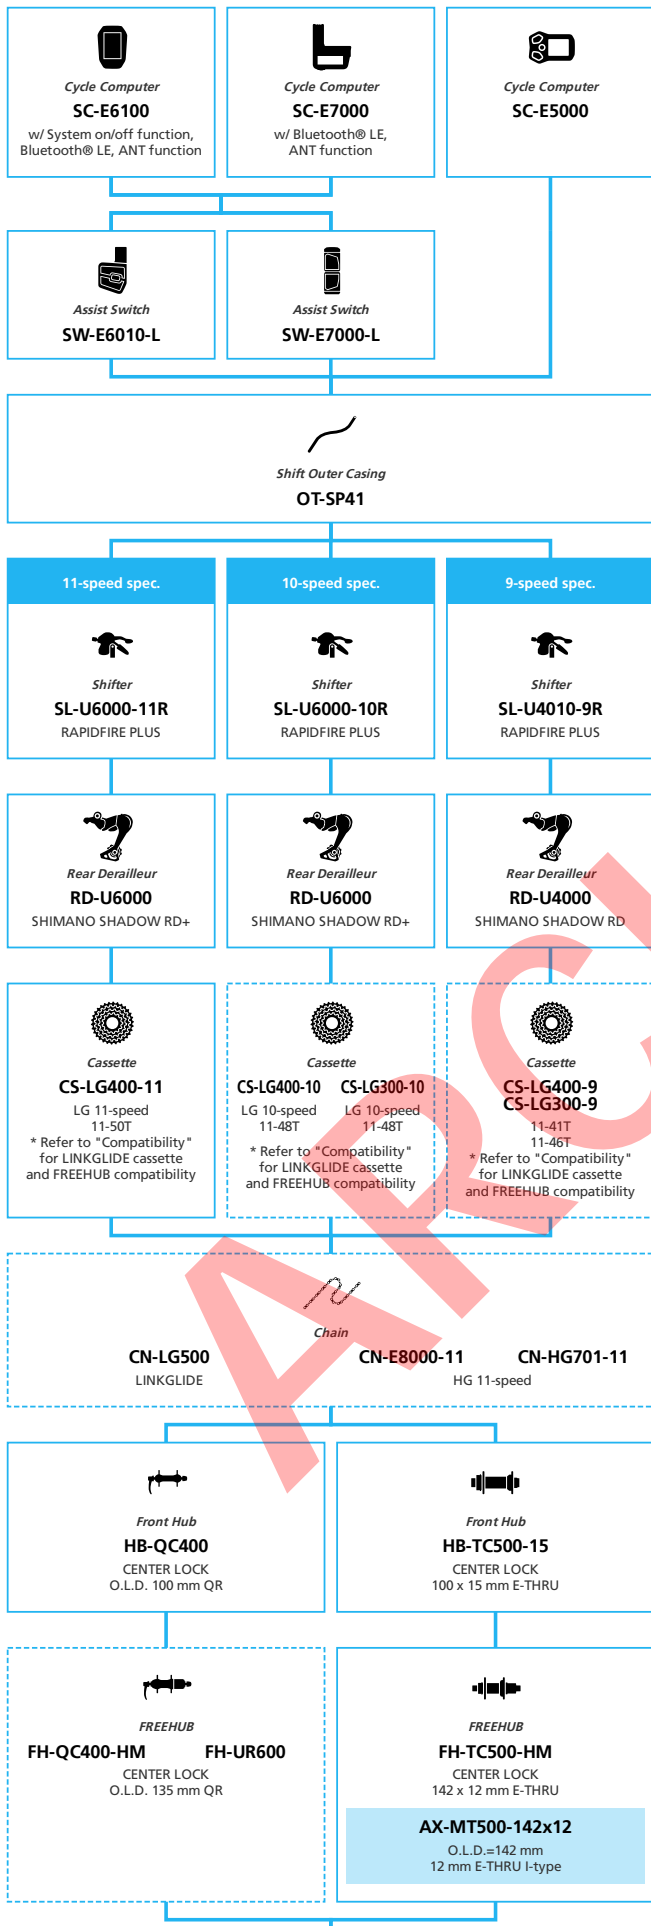

E-BIKE

- ... New model
- ... Additional option
- ... All select
- ... Alternative option
- ... Single select

E5100 for LIFESTYLE

11/10/9-speed, Derailleur

■ ... New model
 ... Additional option
 ... All select
 ... Alternative option
 ... Single select