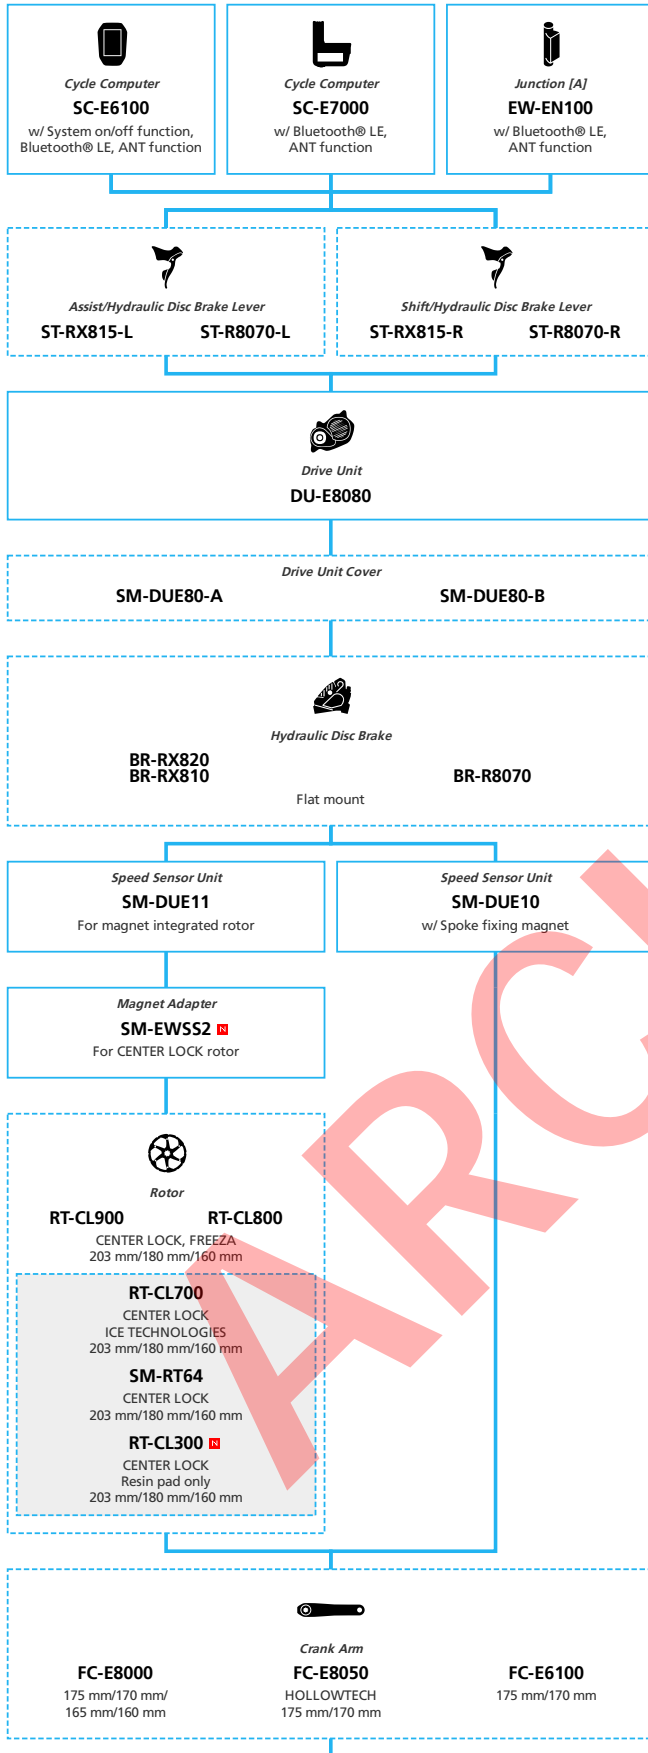

E8080 for Japan market

For Drop Handlebar, Derailleur, Di2

N ... New model
 ... Additional option
 ... Alternative option
 ... All select
 ... Single select

E-BIKE