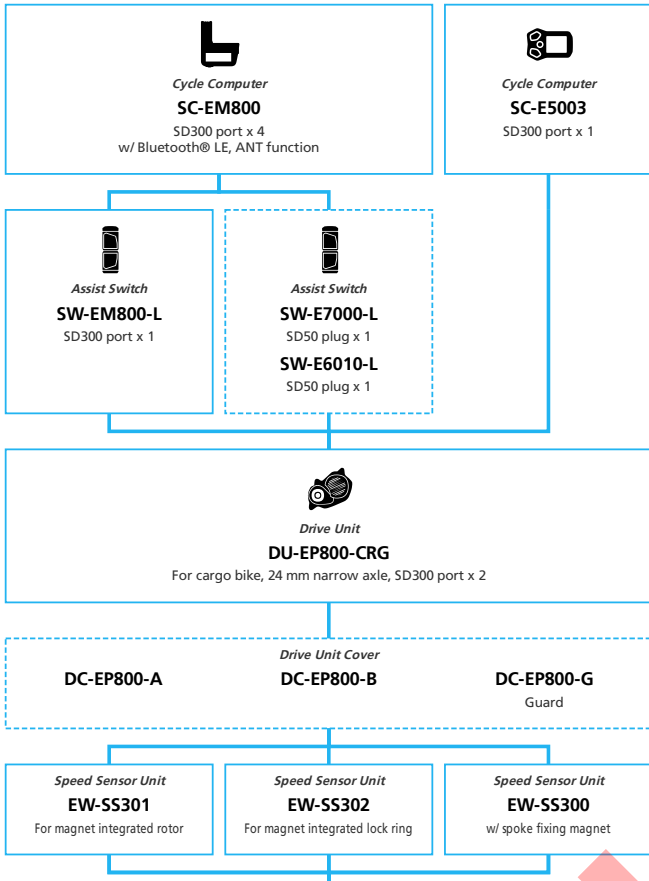

EP8 EP800 for CARGO BIKE

- ... New model
- ... Additional option
- ... All select
- ... Alternative option
- ... Single select

ARCHIVE