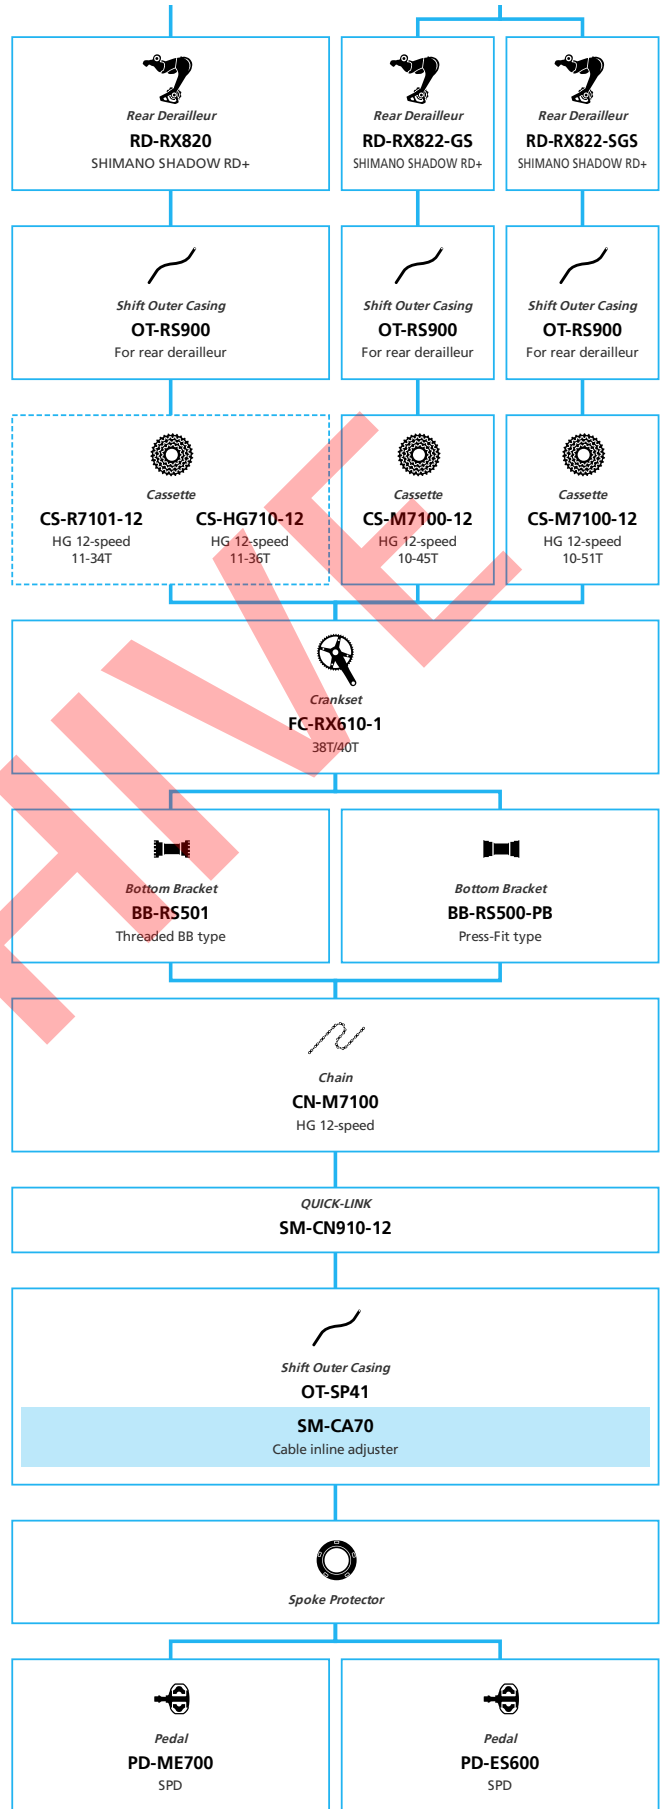

SHIMANO GRX RX610 1x12-speed

■ ... New model
  ... Additional option
  ... Alternative option
  ... All select
  ... Single select

Gravel Bike