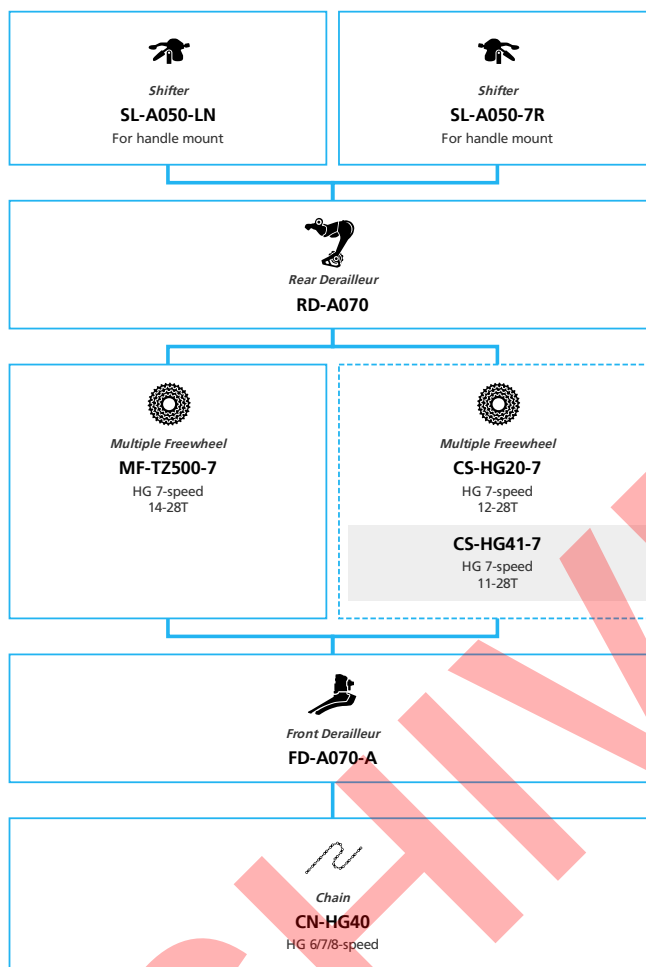

SHIMANO A050 2x7-speed

N ... New model

A ... Additional option

Alt ... Alternative option

S ... All select

SS ... Single select

ARCHIVE