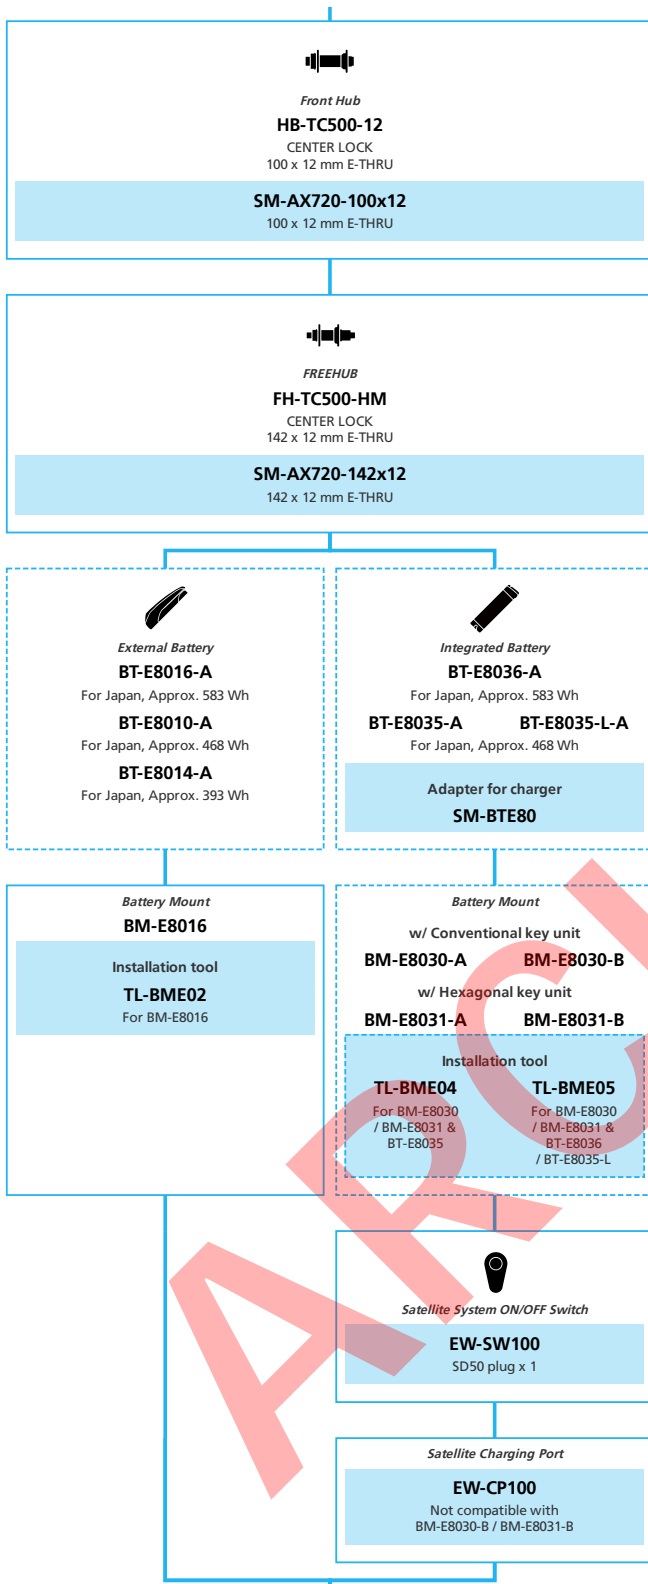

- ... New model
- ... Additional option
- ... All select
- ... Alternative option
- ... Single select