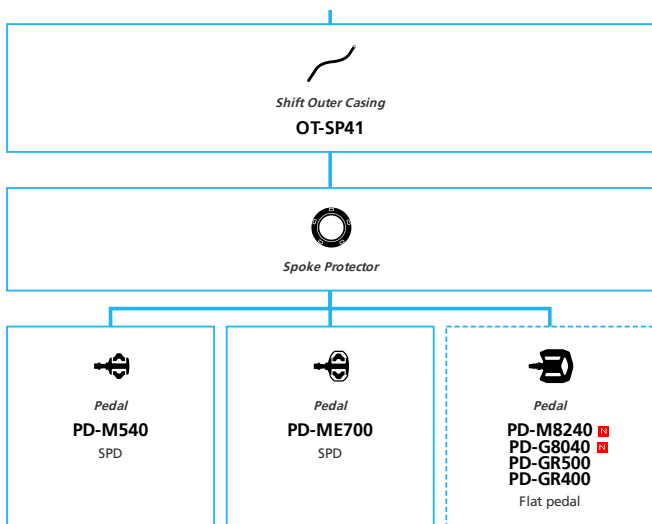

- ... New model
- ... Additional option
- ... All select
- ... Alternative option
- ... Single select

ARCHIVE