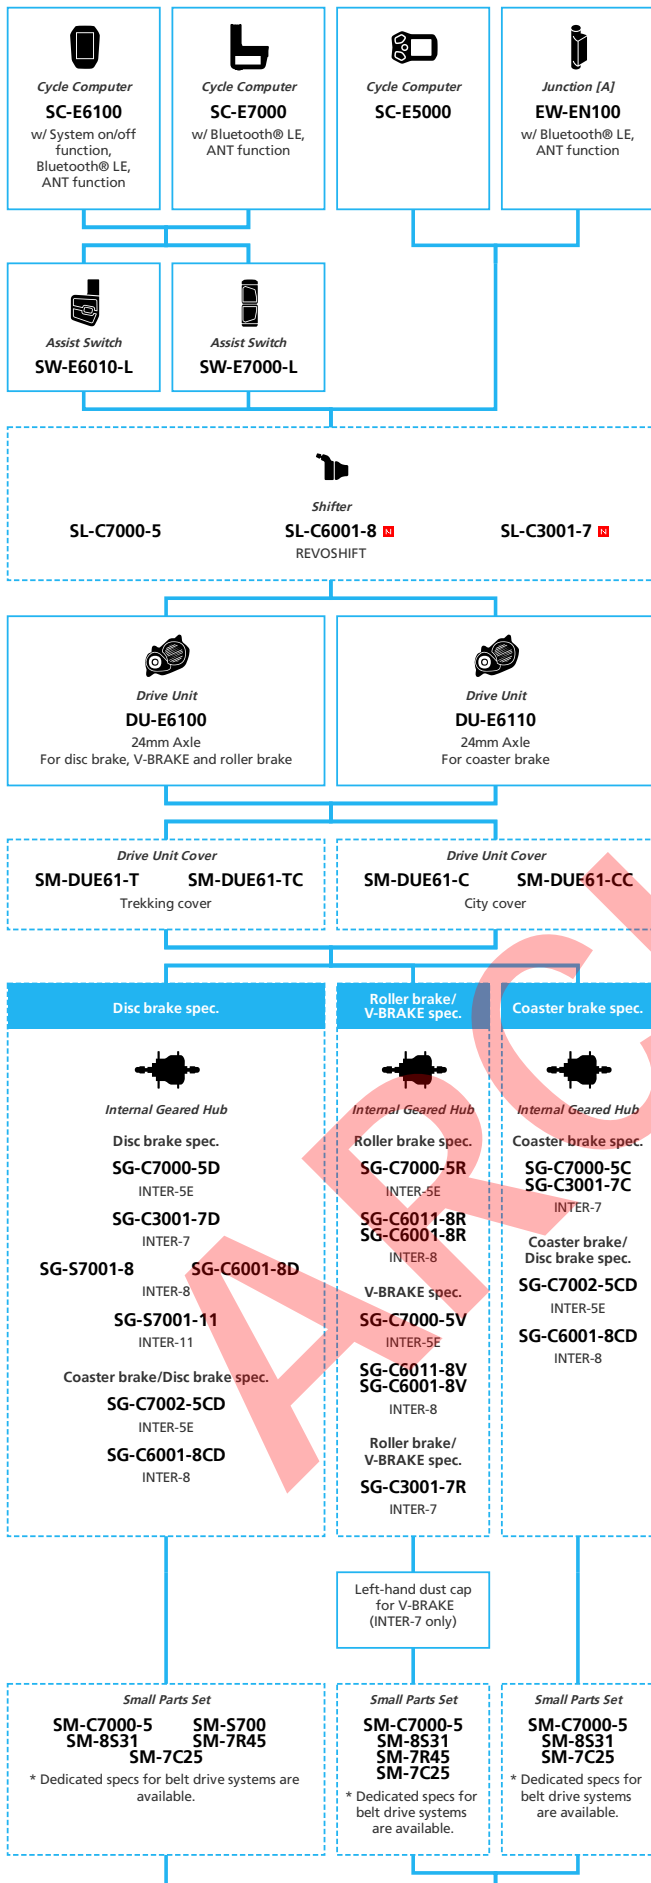

E6100 Internal Geared Hub

■ ... New model
  ... Additional option
  ... Alternative option
  ... All select
  ... Single select

E-BIKE