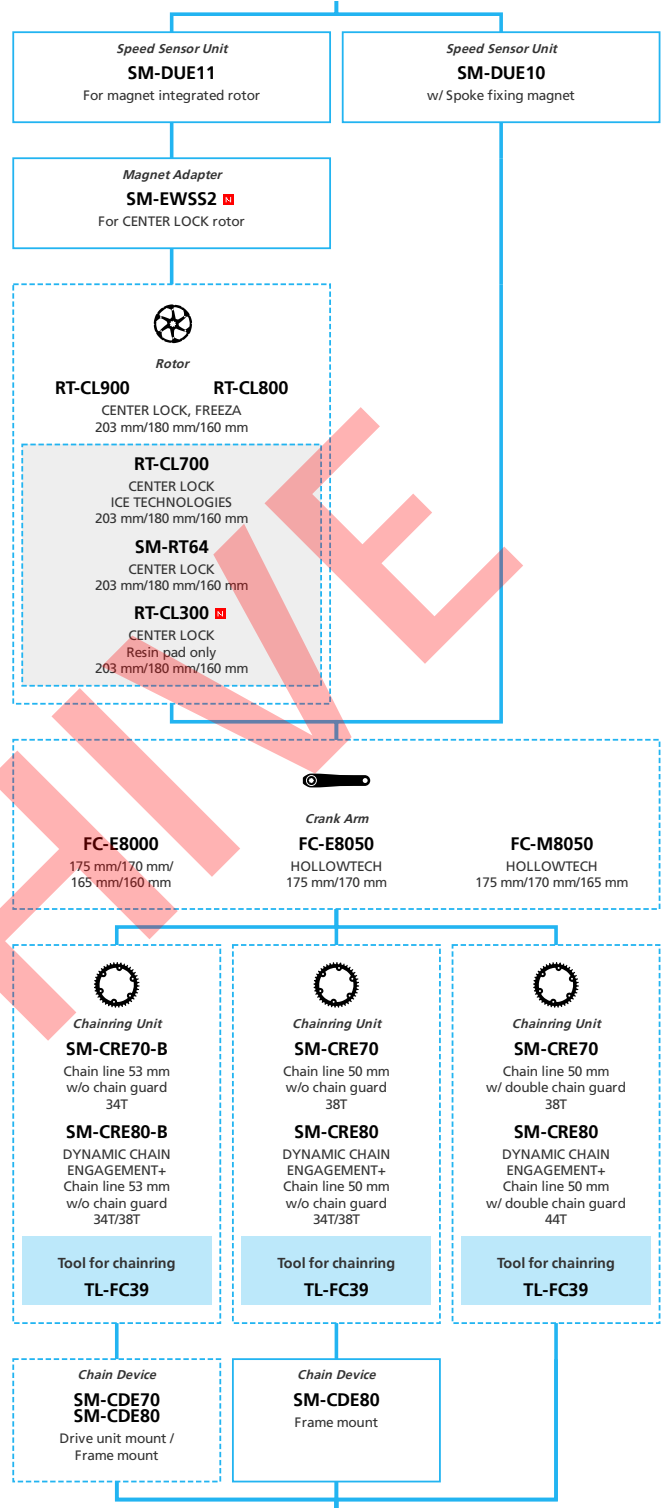

E7000 11/10-speed, Derailleur

■ ... New model
  ... Additional option
  ... All select
  ... Alternative option
  ... Single select

E-BIKE