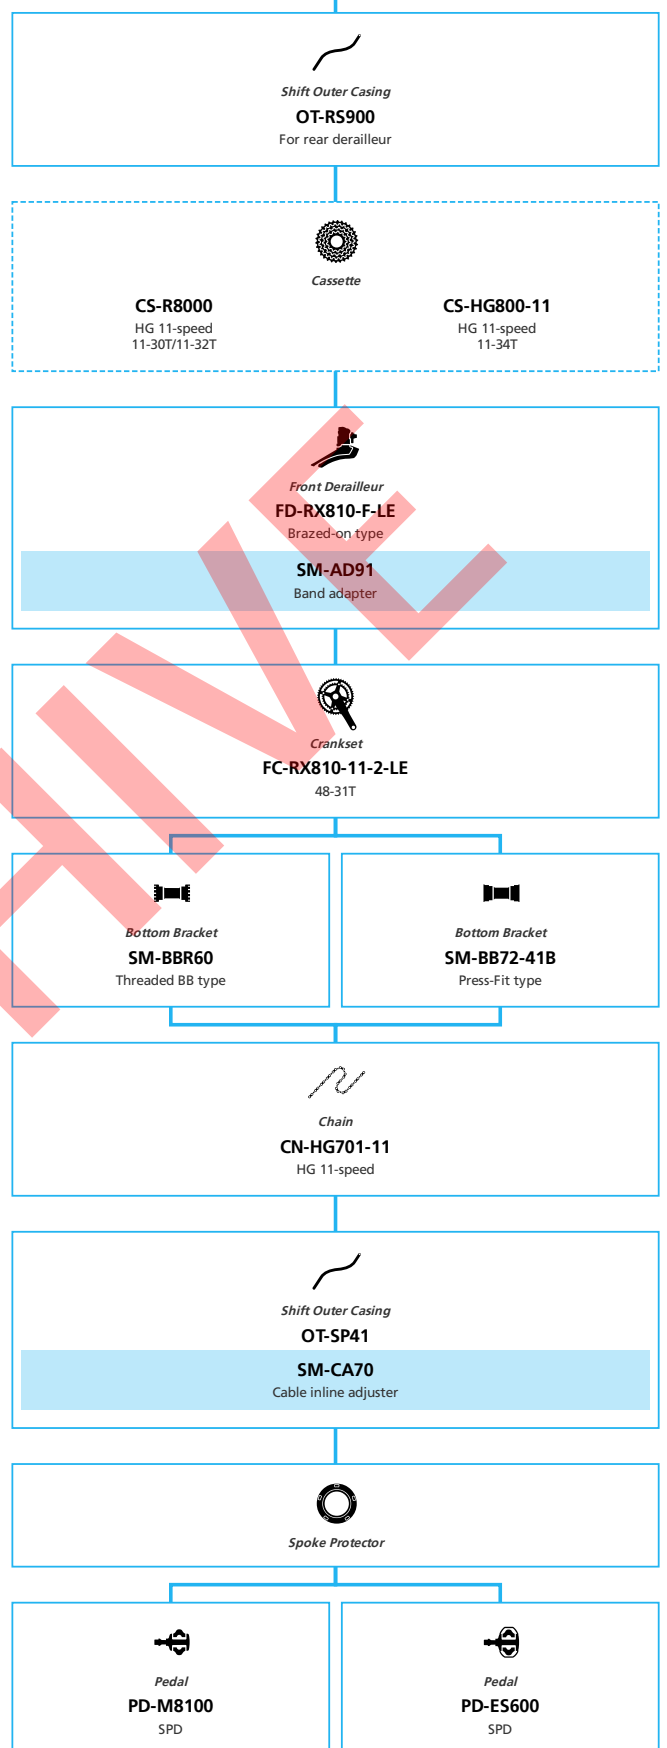

SHIMANO GRX RX610 1x12-speed

■ ... New model
 ... Additional option
 ... Alternative option
 ... All select
 ... Single select

Gravel Bike

SHIMANO **GRX RX810** Limited Edition 2x11-speed

 ... New model
 ... Additional option
 ... Alternative option
 ... All select
 ... Single select