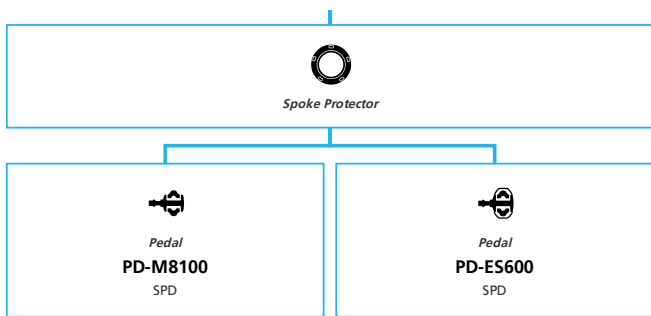

- ... New model
- ... Additional option
- ... Alternative option
- ... All select
- ... Single select

ARCHIVE