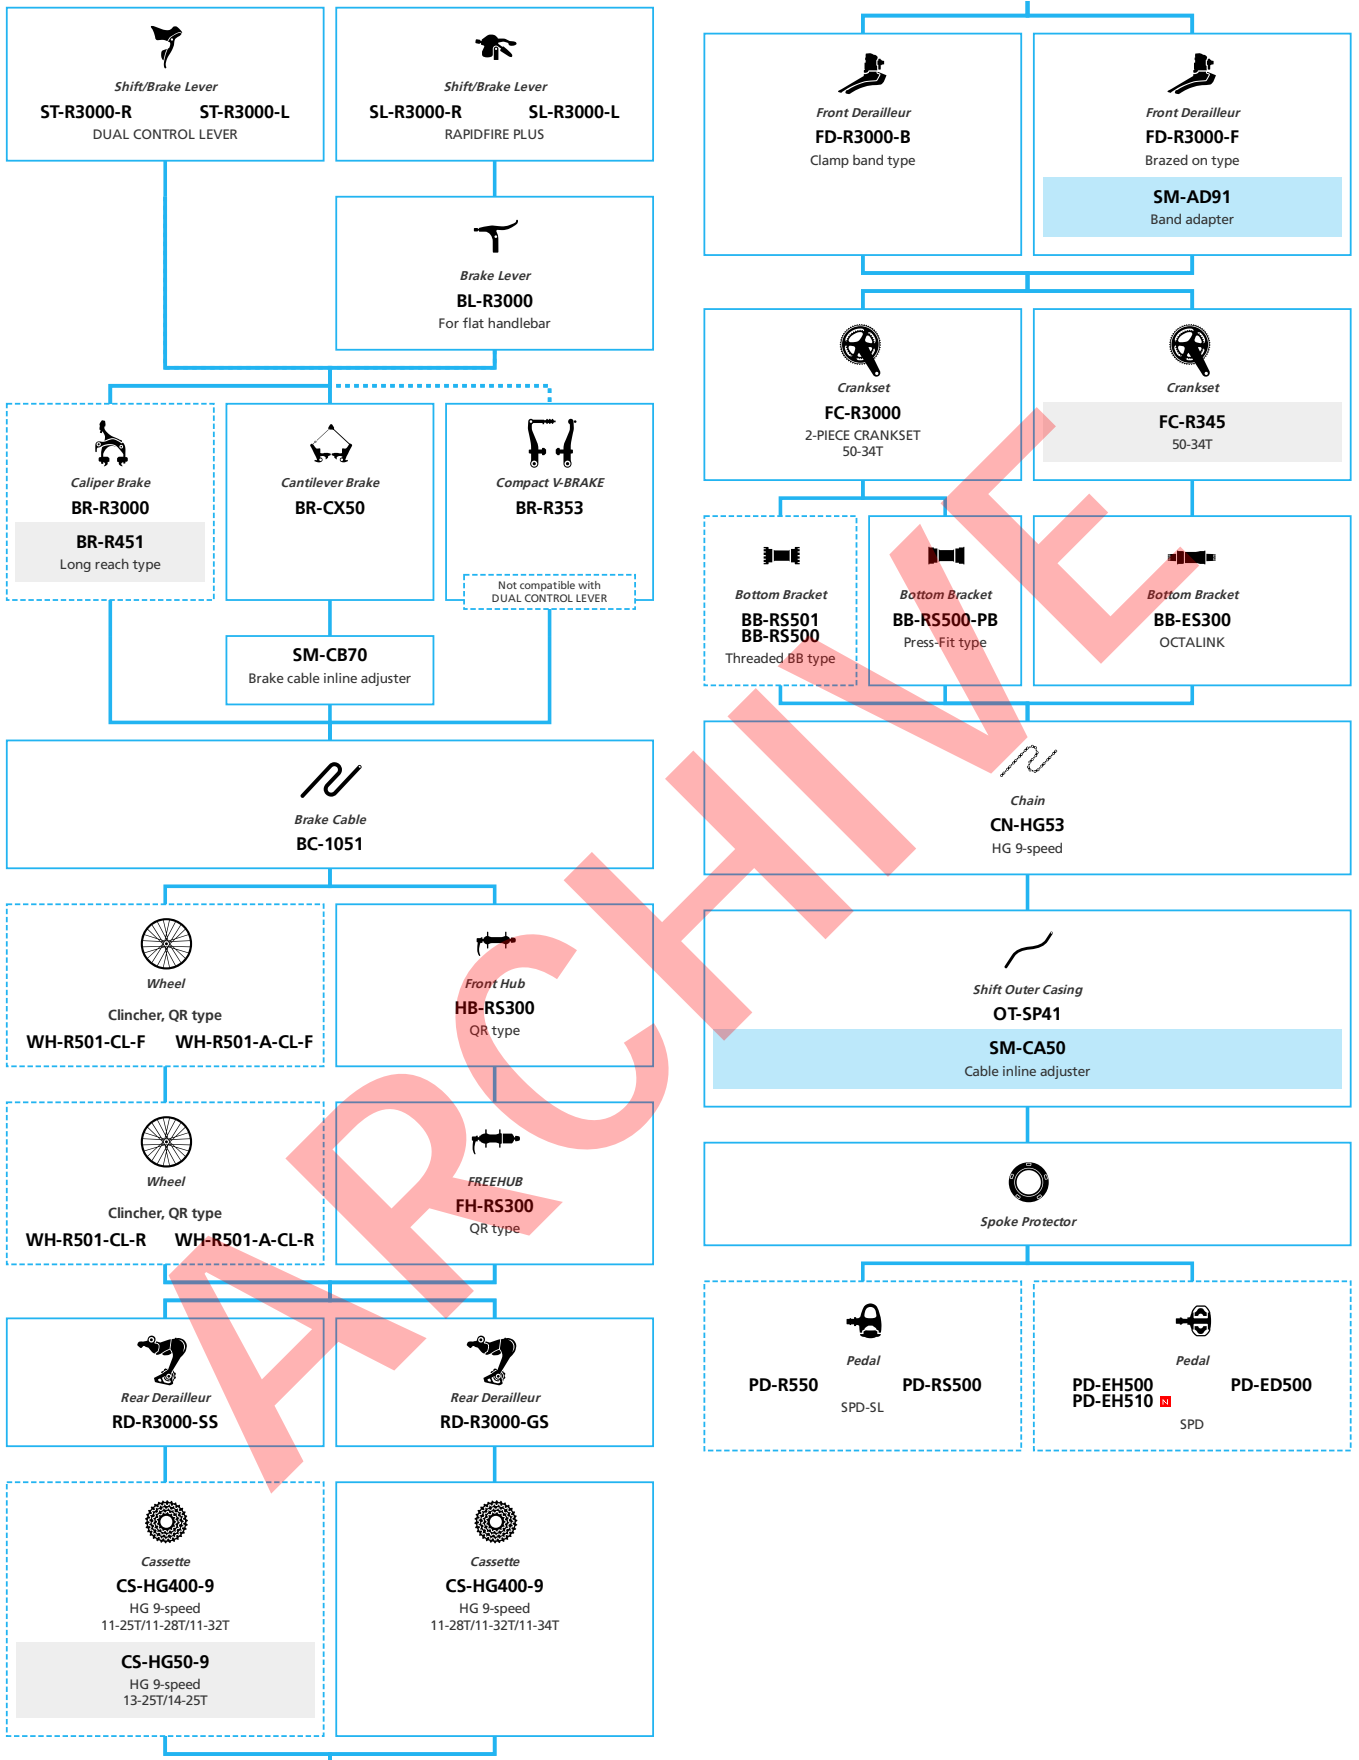

SHIMANO *SORA* 2x9-speed

- ... New model
- ... Additional option
- ... All select
- ... Alternative option
- ... Single select

Road Bike