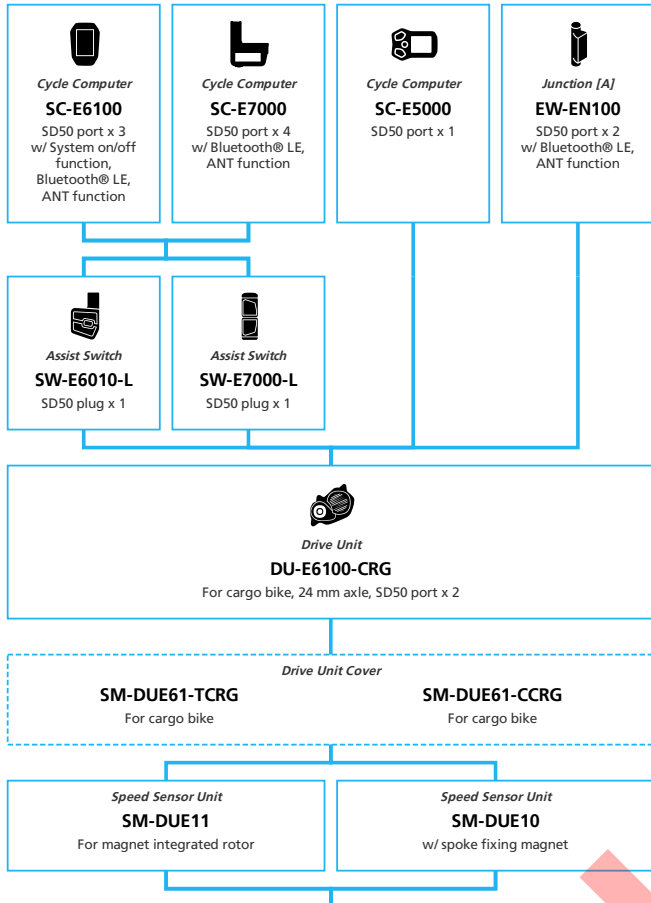

E6100 for CARGO BIKE

■ ... New model
 ... Additional option
 ... Alternative option
 ... All select
 ... Single select

ARCHIVE