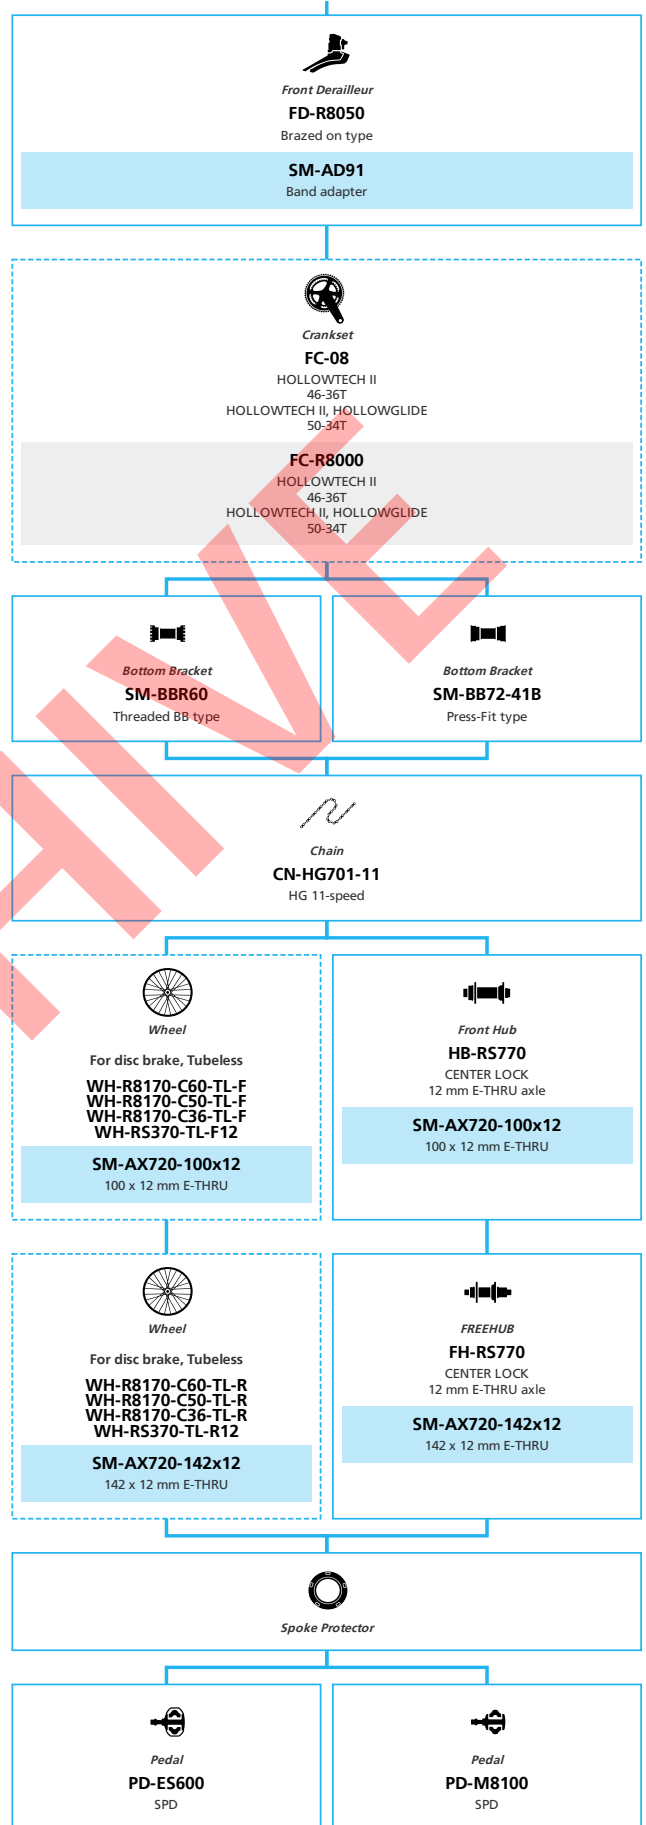

Road Bike

Hydraulic Disc Brake for Drop Handlebar

2x11-speed, Di2, ULTEGRA grade

 ... New model

 ... Additional option

 ... Alternative option

 ... All select

 ... Single select