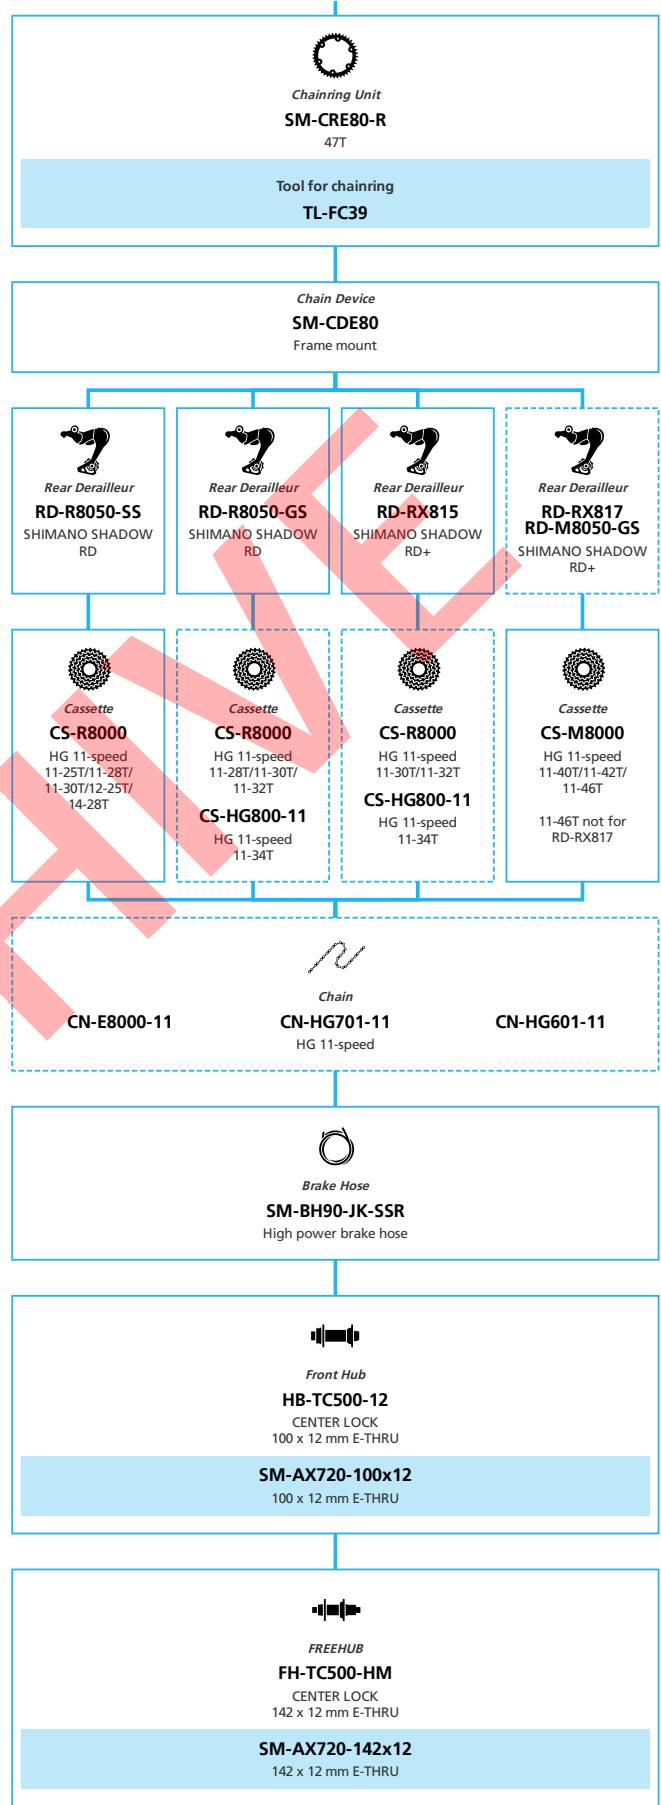

E7000 For Drop Handlebar, Derailleur, Di2

■ ... New model
  ... Additional option
  ... All select
  ... Alternative option
  ... Single select

E-BIKE