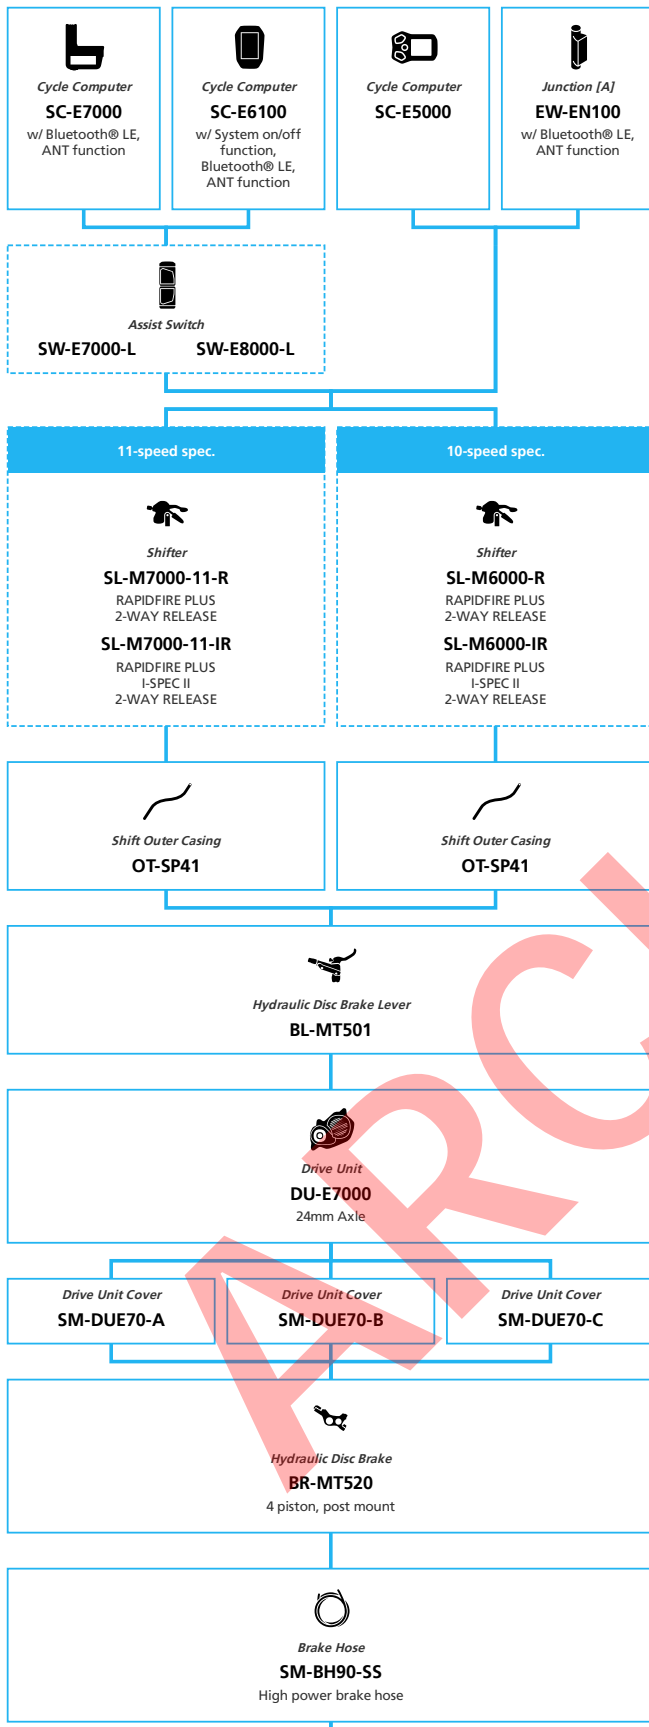

E7000 11/10-speed, Derailleur

■ ... New model
  ... Additional option
  ... All select
  ... Alternative option
  ... Single select

E-BIKE