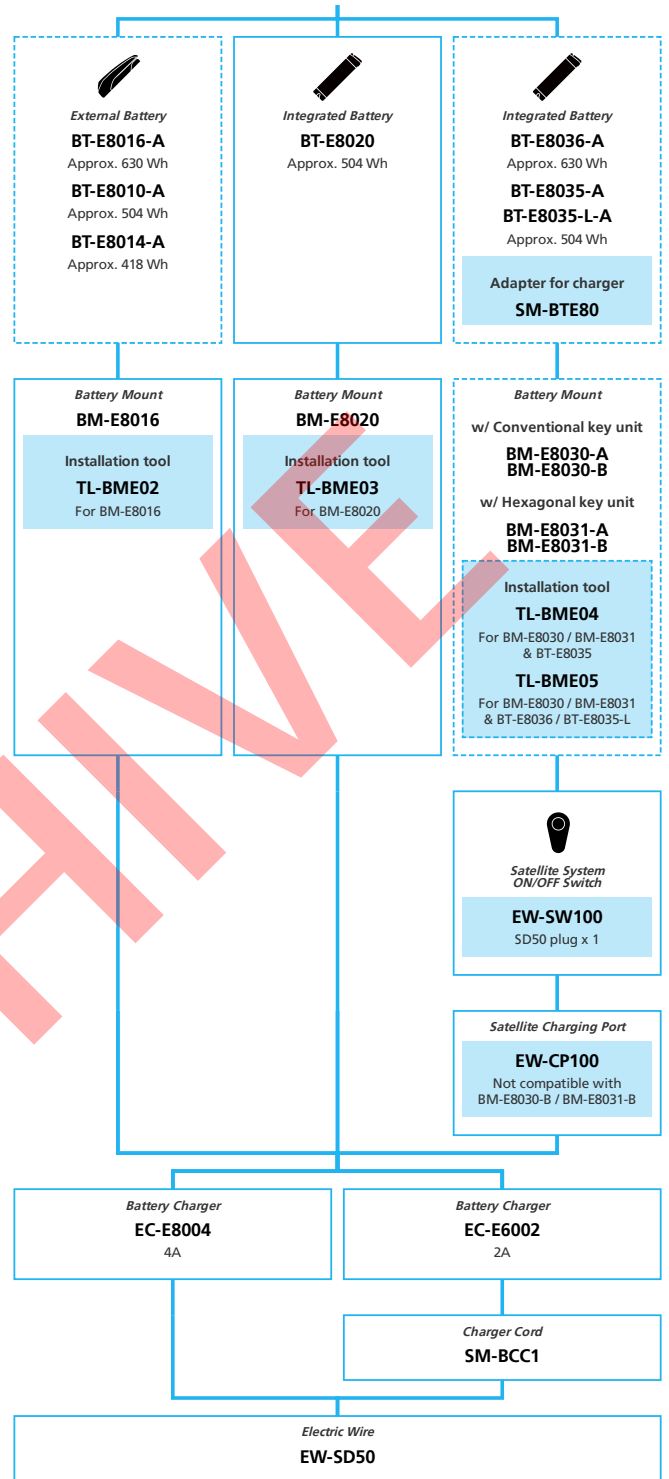

ARCHIVE

E-BIKE

E7000 11/10-speed, Derailleur

■ ... New model
 ... Additional option
 ... All select
 ... Alternative option
 ... Single select

E-BIKE

- ... New model
- ... Additional option
- ... All select
- ... Alternative option
- ... Single select