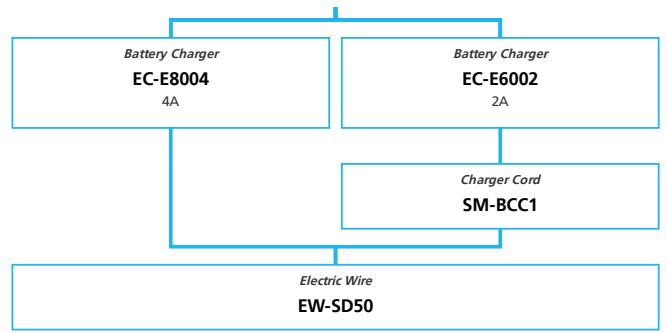

■ ... New model
 ... Additional option
 ... All select
 ... Alternative option

ADVANCE