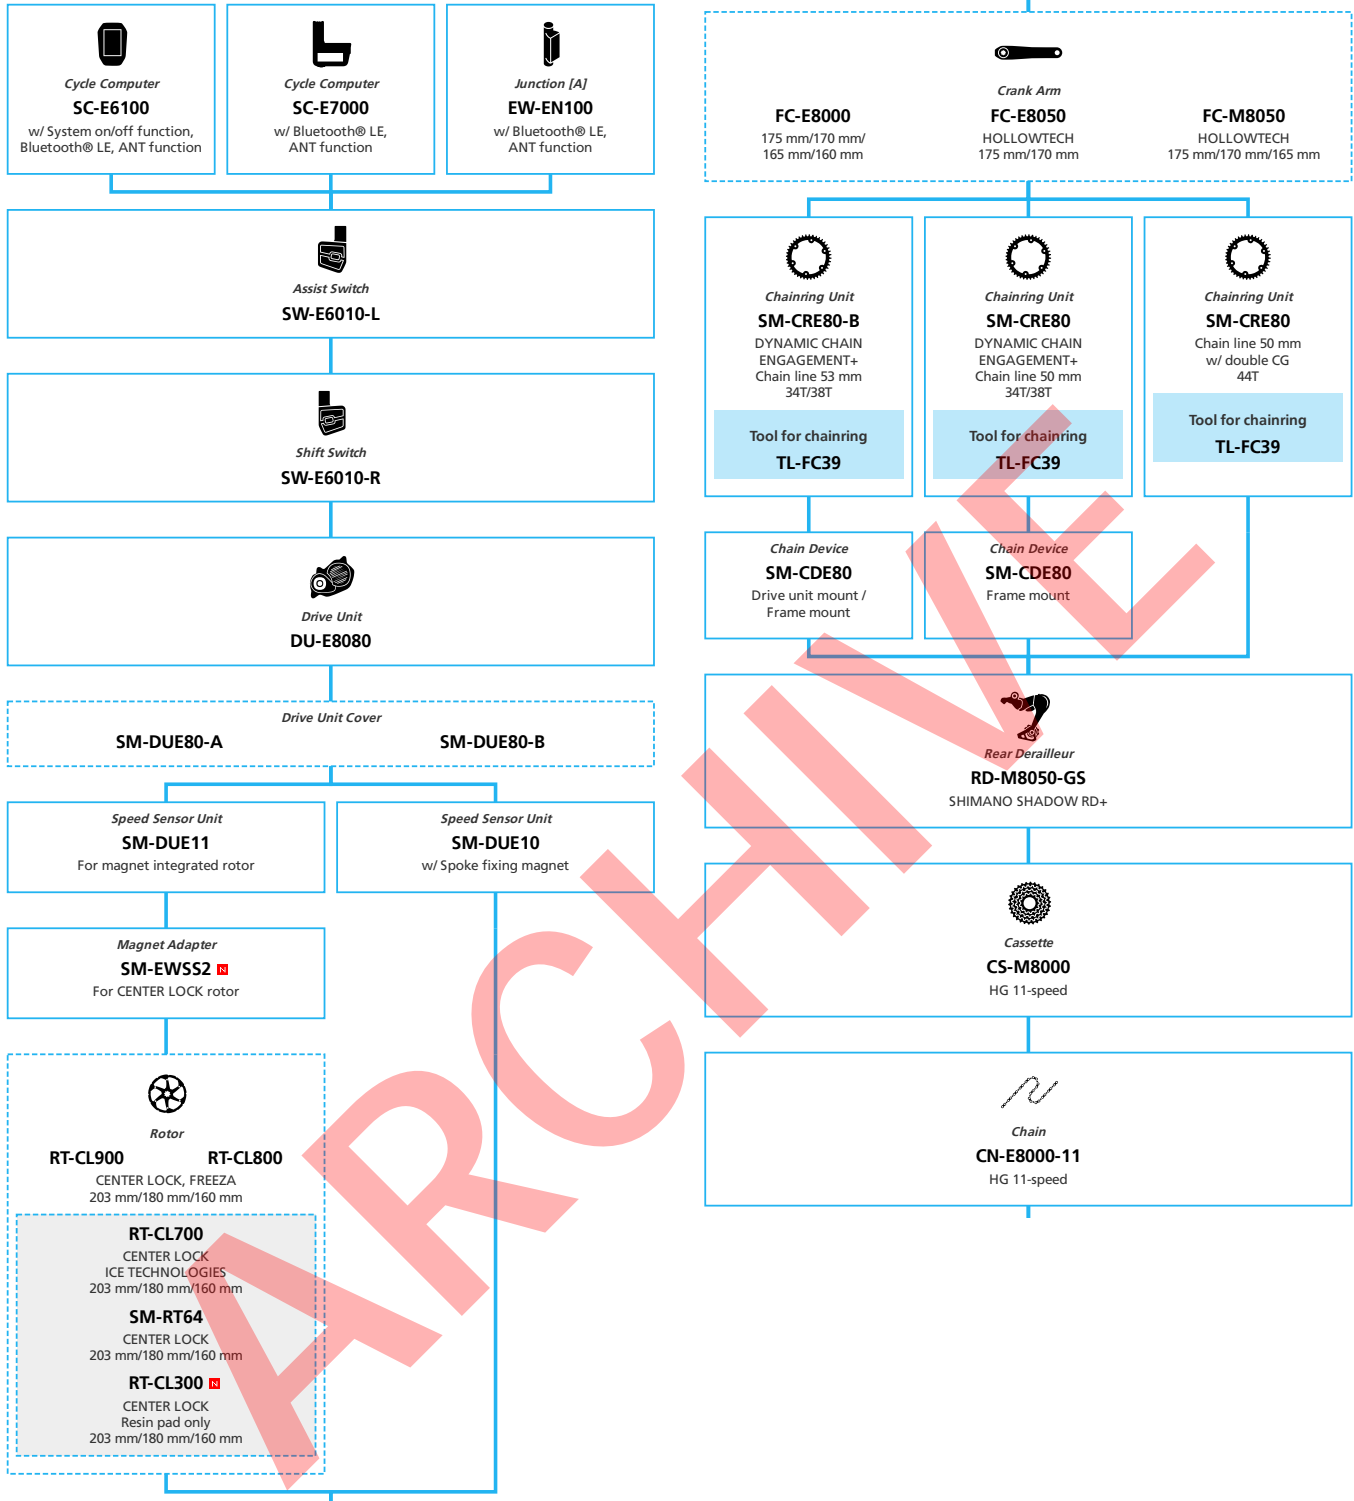

E8080 for Japan market

11-speed, Derailleur, Di2

■ ... New model
  ... Additional option
  ... Alternative option
  ... All select
  ... Single select

E-BIKE