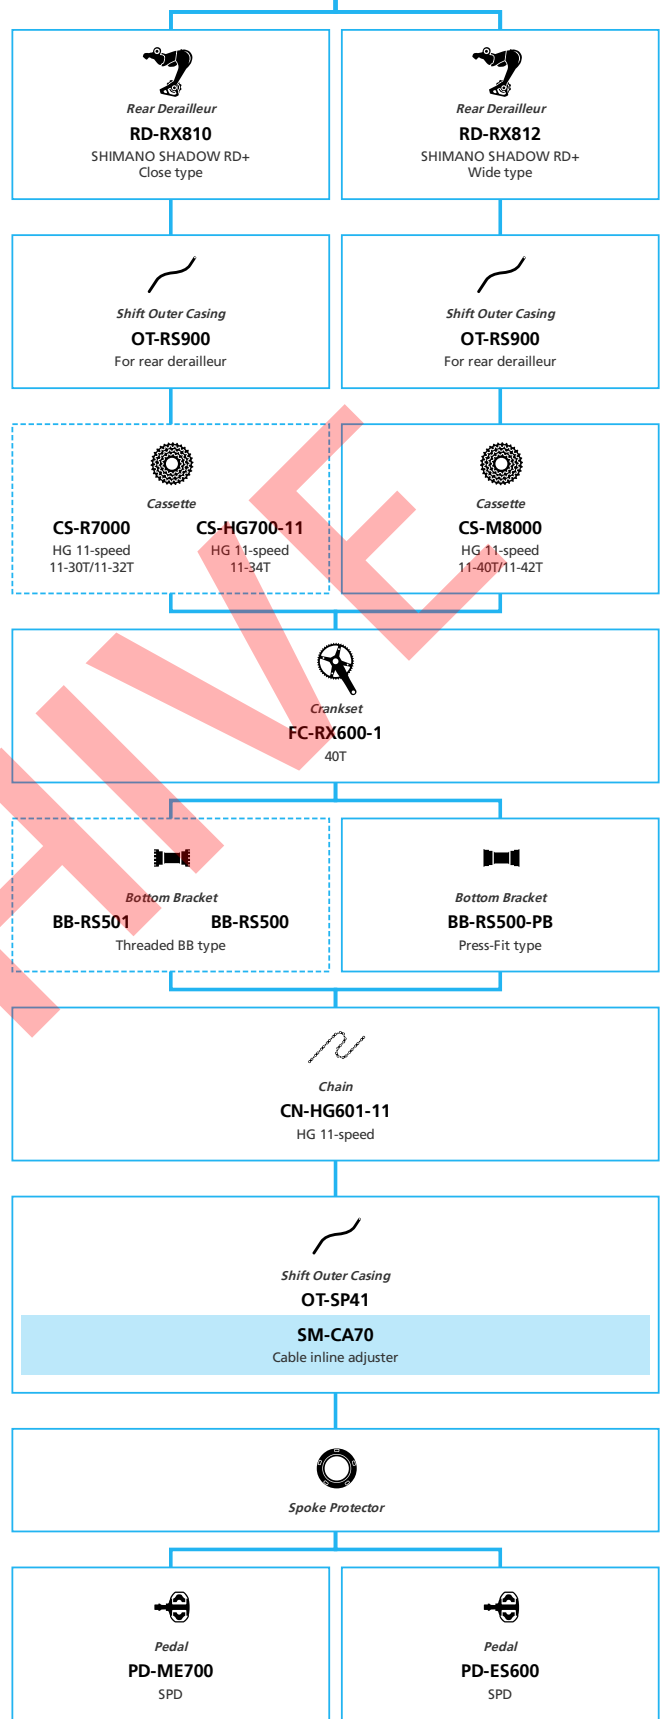

SHIMANO GRX RX600 1x11-speed

- ... New model
- ... Additional option
- ... All select
- ... Alternative option
- ... Single select