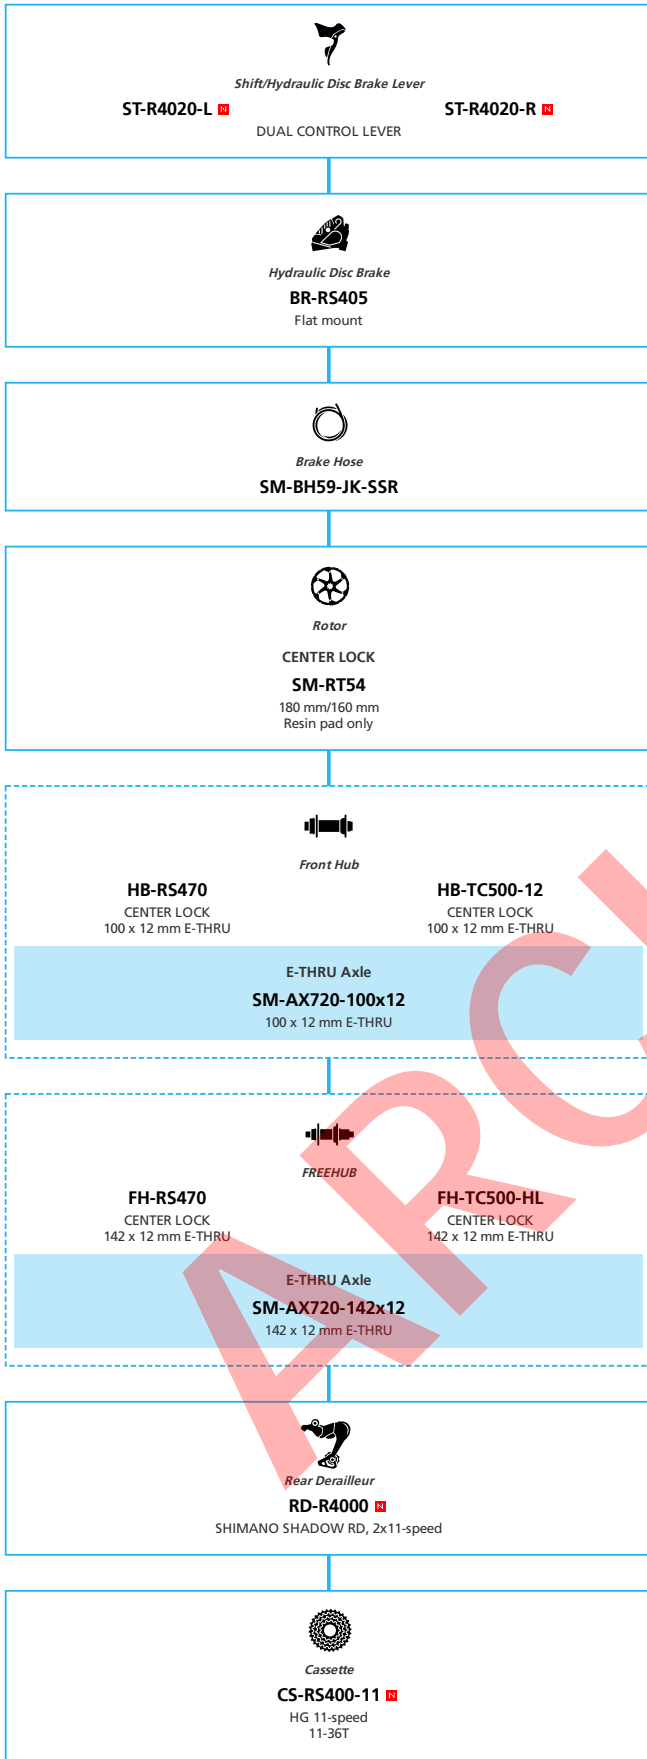

Road Bike

SHIMANO **105** R7000 2x11-speed

- ... New model
- ... Additional option
- ... All select
- ... Alternative option
- ... Single select

Road Bike

-  ... New model
-  ... Additional option
-  ... Alternative option
-  ... All select
-  ... Single select

ARCHIVE

SHIMANO *Tiagra* R4000 2x11-speed

- ... New model
- ... Additional option
- ... All select
- ... Alternative option
- ... Single select

Road Bike

SHIMANO *Tiagra* 4700 3x10-speed

■ ... New model
 ... Additional option
 ... Alternative option
 ... All select
 ... Single select

SHIMANO *Tiagra* 4700 2x10-speed

■ ... New model
 ... Additional option
 ... Alternative option
 ... All select
 ... Single select

Road Bike

SHIMANO *Tiagra* 4700 Hydraulic Disc Brake for Drop Handlebar 2x10-speed