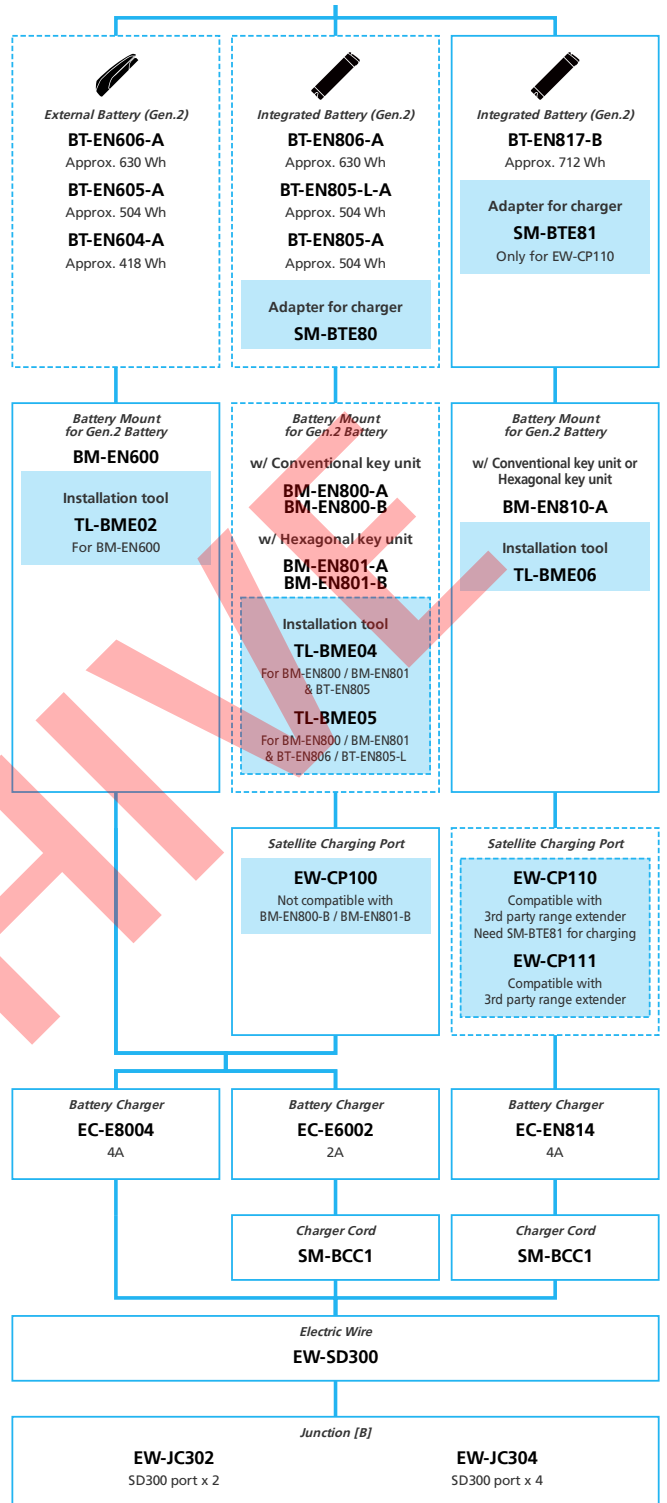

- ... New model
- ... Additional option
- ... All select
- ... Alternative option
- ... Single select