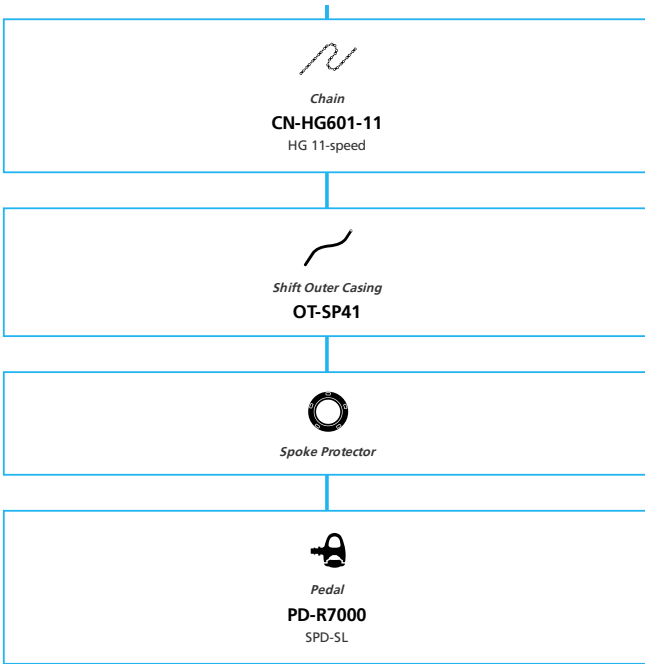

Road Bike

SHIMANO **105** R7000 2x11-speed

- ... New model
- ... Additional option
- ... All select
- ... Alternative option
- ... Single select

Road Bike

-  ... New model
-  ... Additional option
-  ... Alternative option
-  ... All select
-  ... Single select