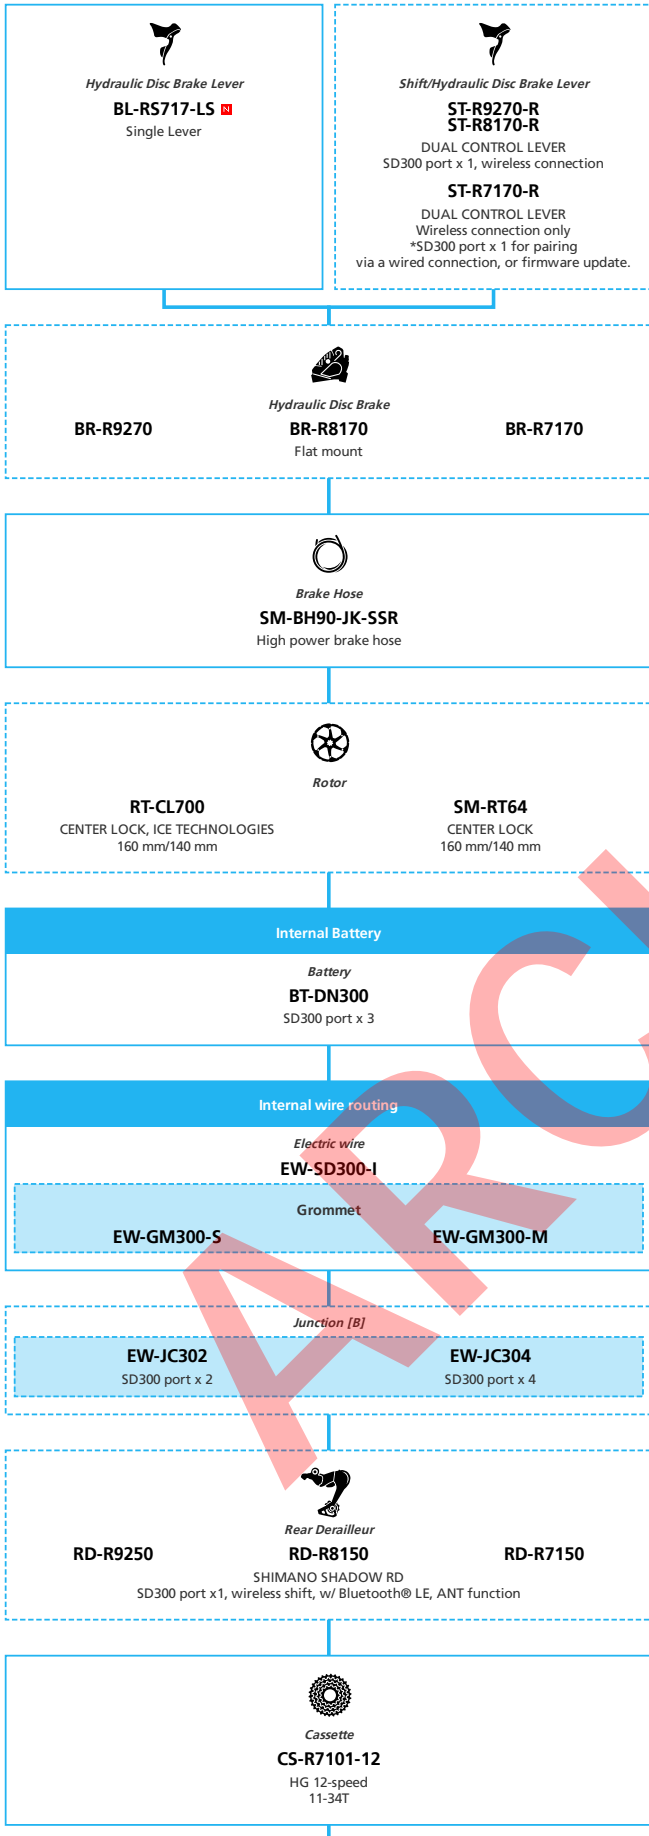

Road Bike

- ... New model
- ... Additional option
- ... Alternative option
- ... All select
- ... Single select

ARCHIVE

Hydraulic Disc Brake for Drop Handlebar

1x12-speed, Di2

- ... New model
- ... Additional option
- ... All select
- ... Alternative option
- ... Single select