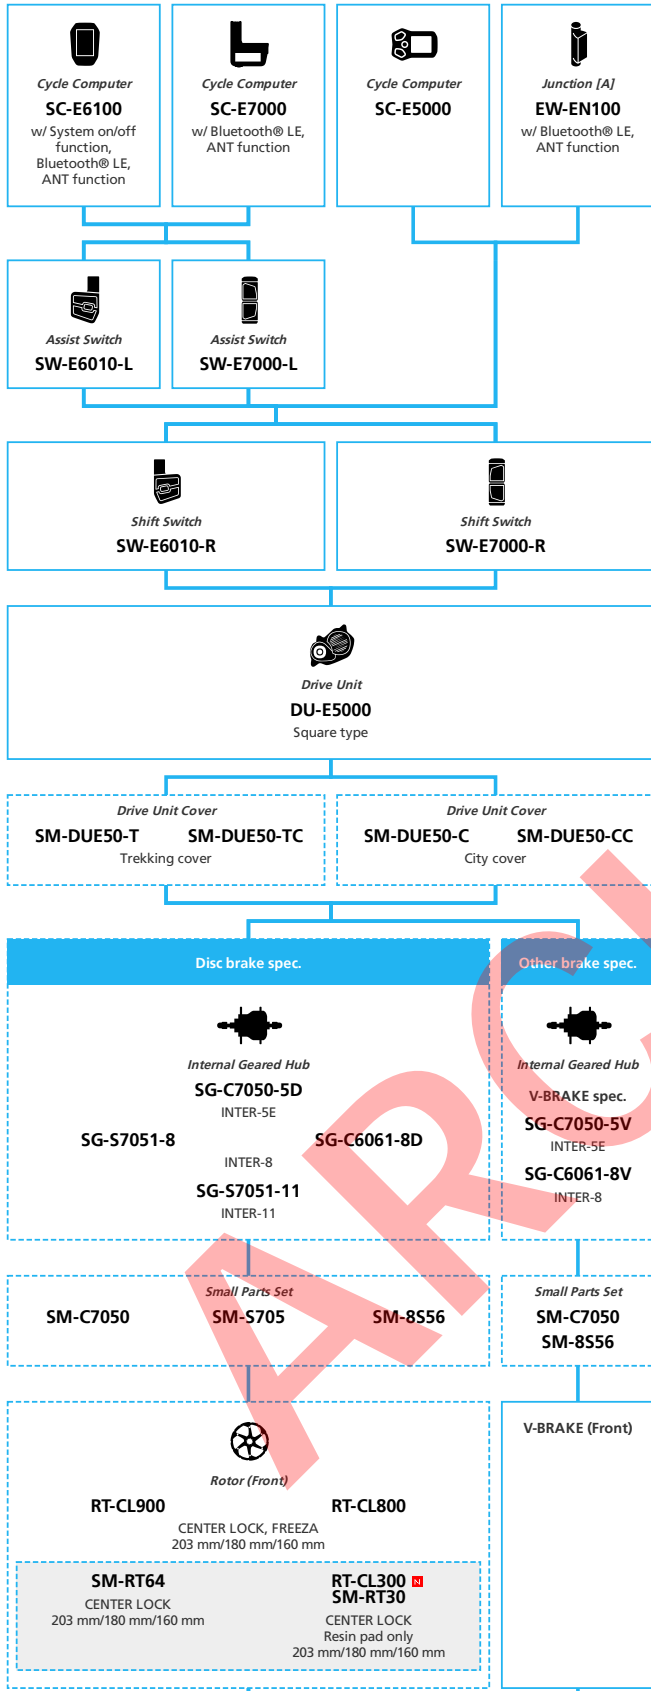

E-BIKE

- ... New model
- ... Additional option
- ... All select
- ... Alternative option
- ... Single select

DRAFT

E5000 Internal Geared Hub

■ ... New model
 ... Additional option
 ... All select
 ... Alternative option
 ... Single select