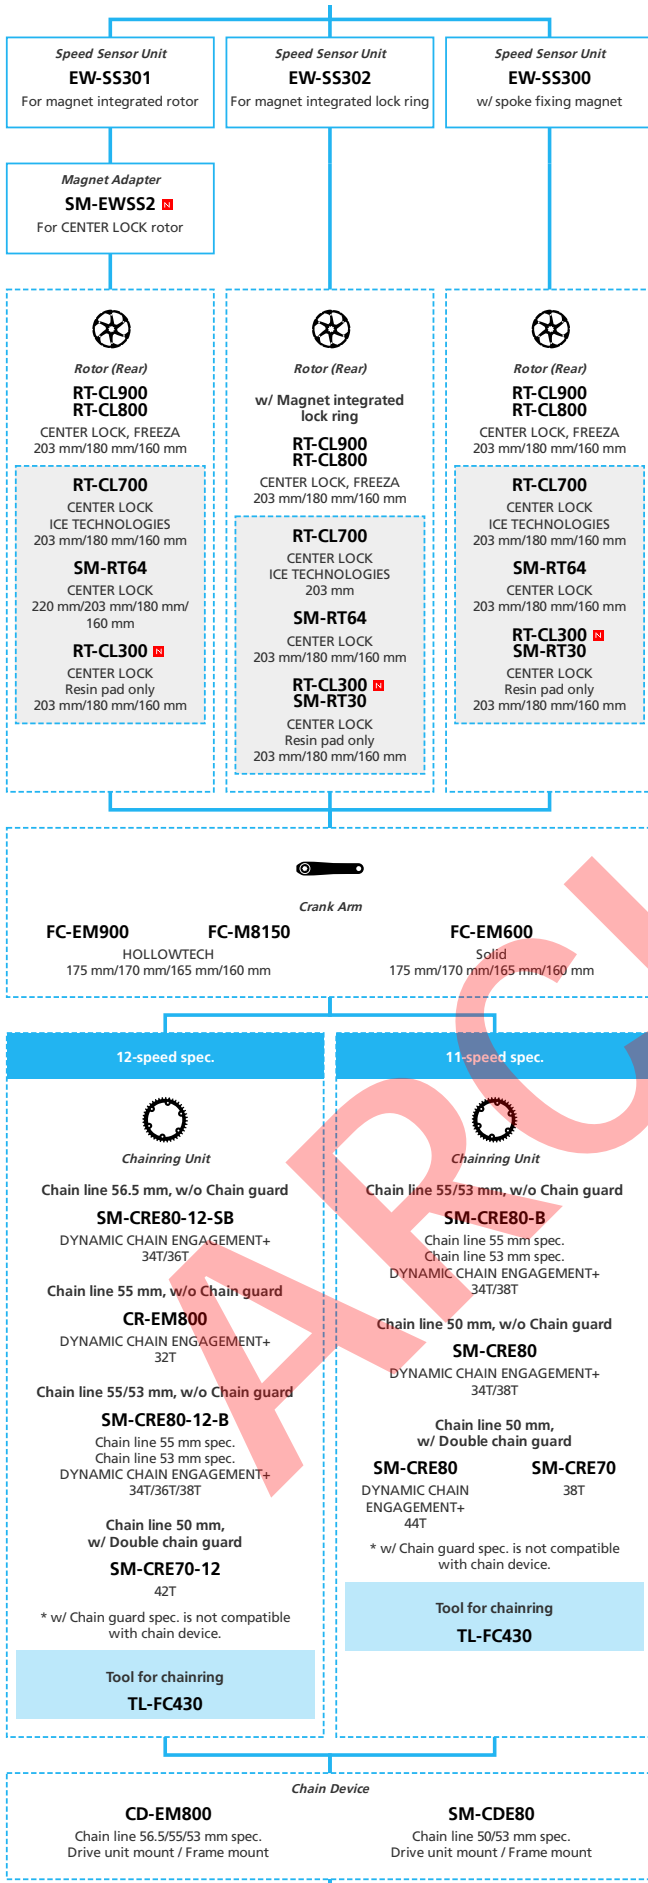

N ... New model
■ ... Additional option
□ ... All select
■ ... Alternative option
□ ... Single select