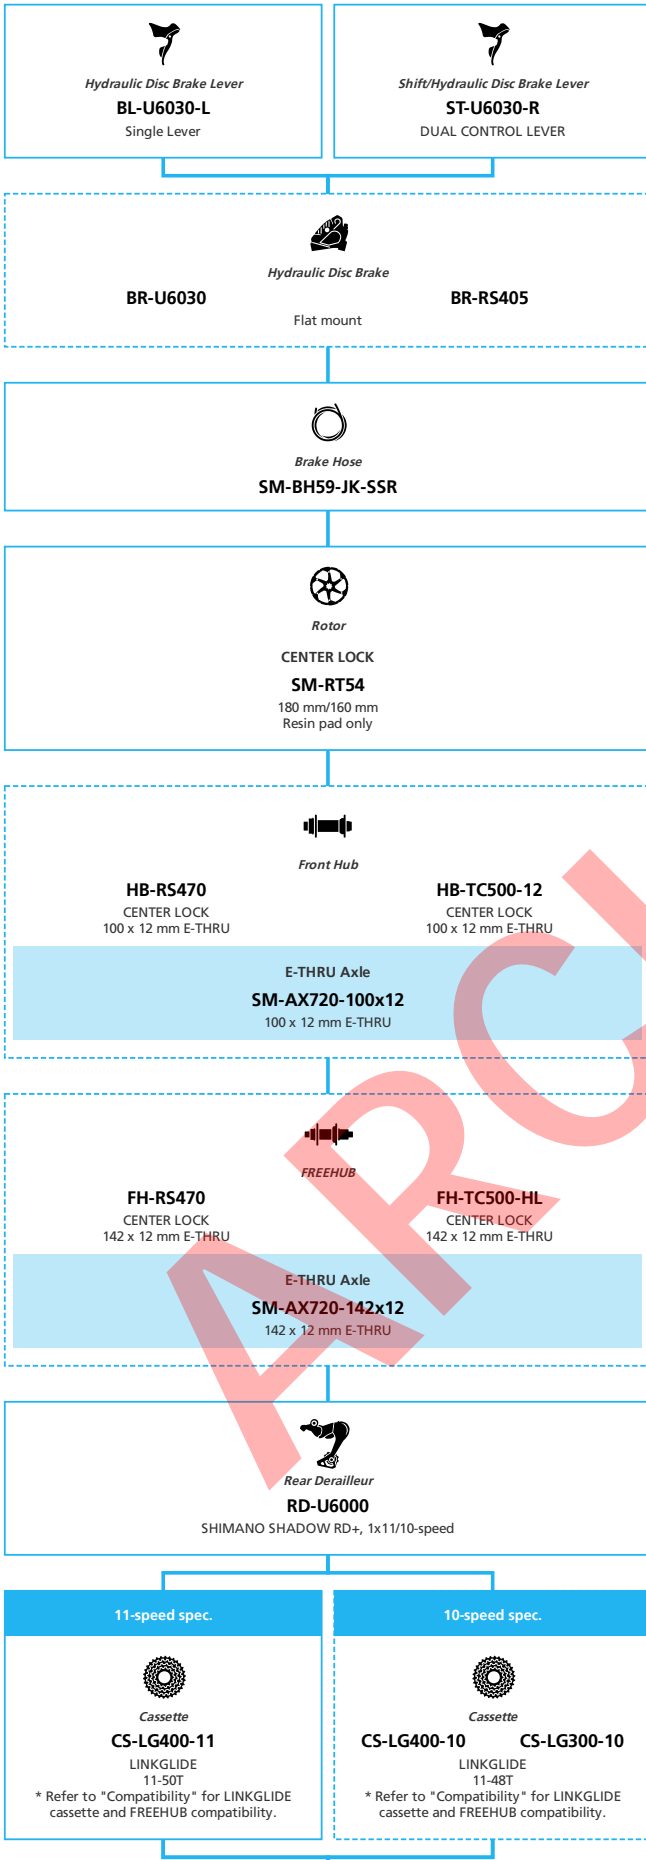

SHIMANO **CUES U6000** for Drop Handlebar 1x11/10-speed

- ... New model
- ... Additional option
- ... All select
- ... Alternative option
- ... Single select