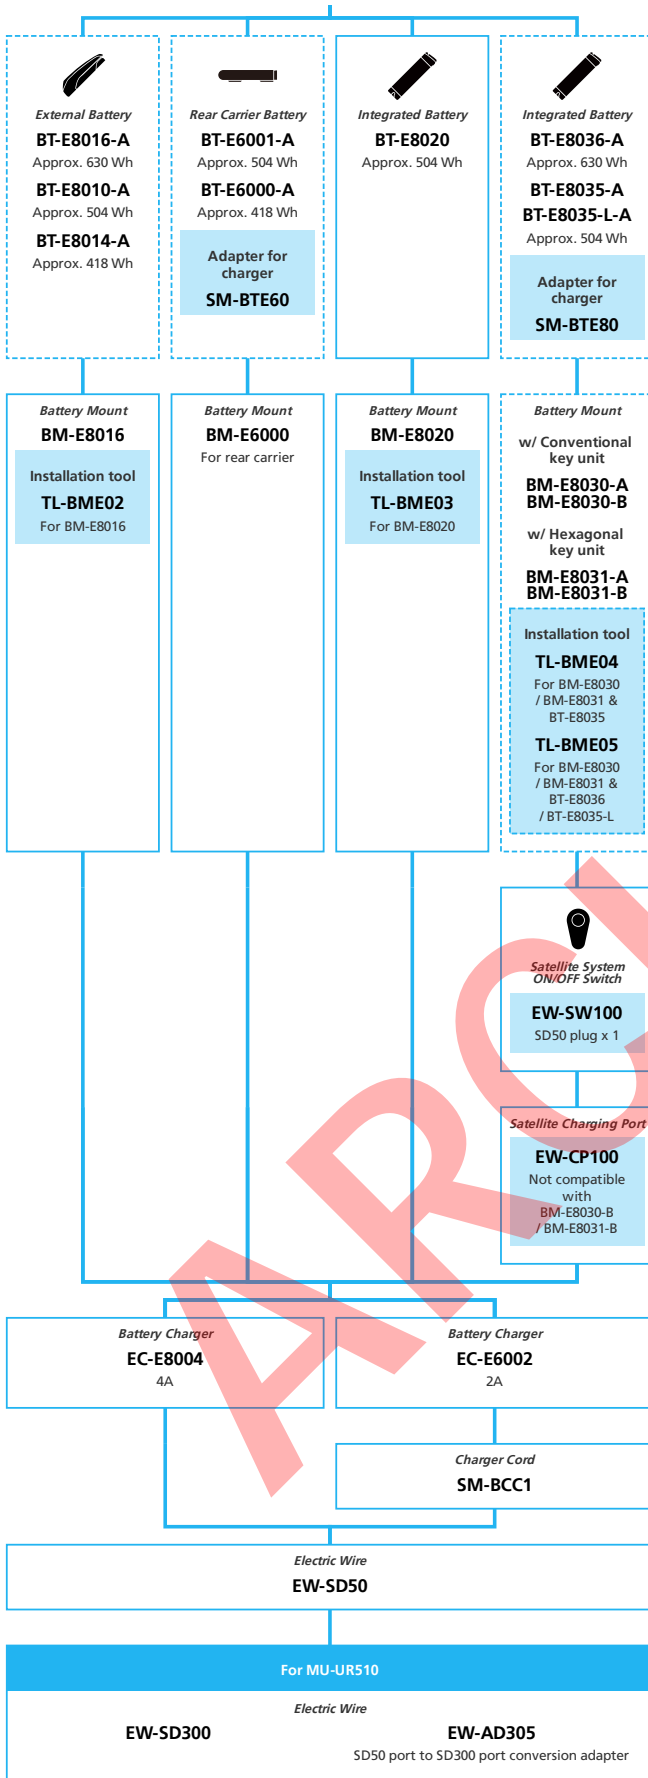

- ... New model
- ... Additional option
- ... All select
- ... Alternative option
- ... Single select

DRAFT