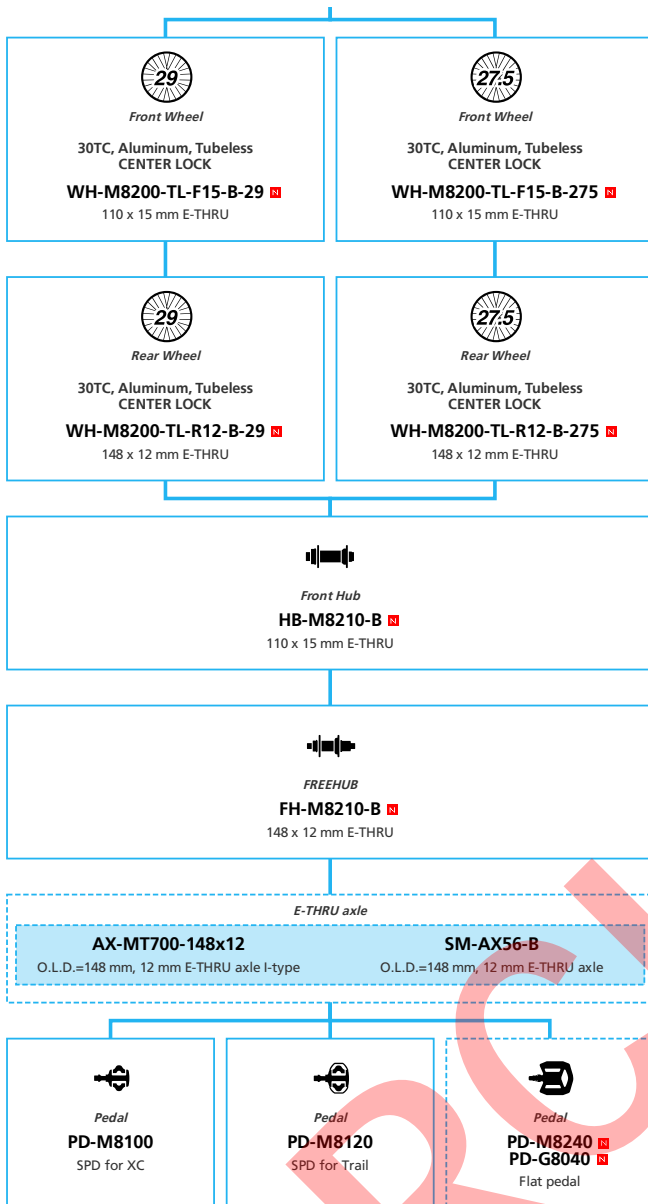

- ... New model
- ... Additional option
- ... All select
- ... Alternative option
- ... Single select