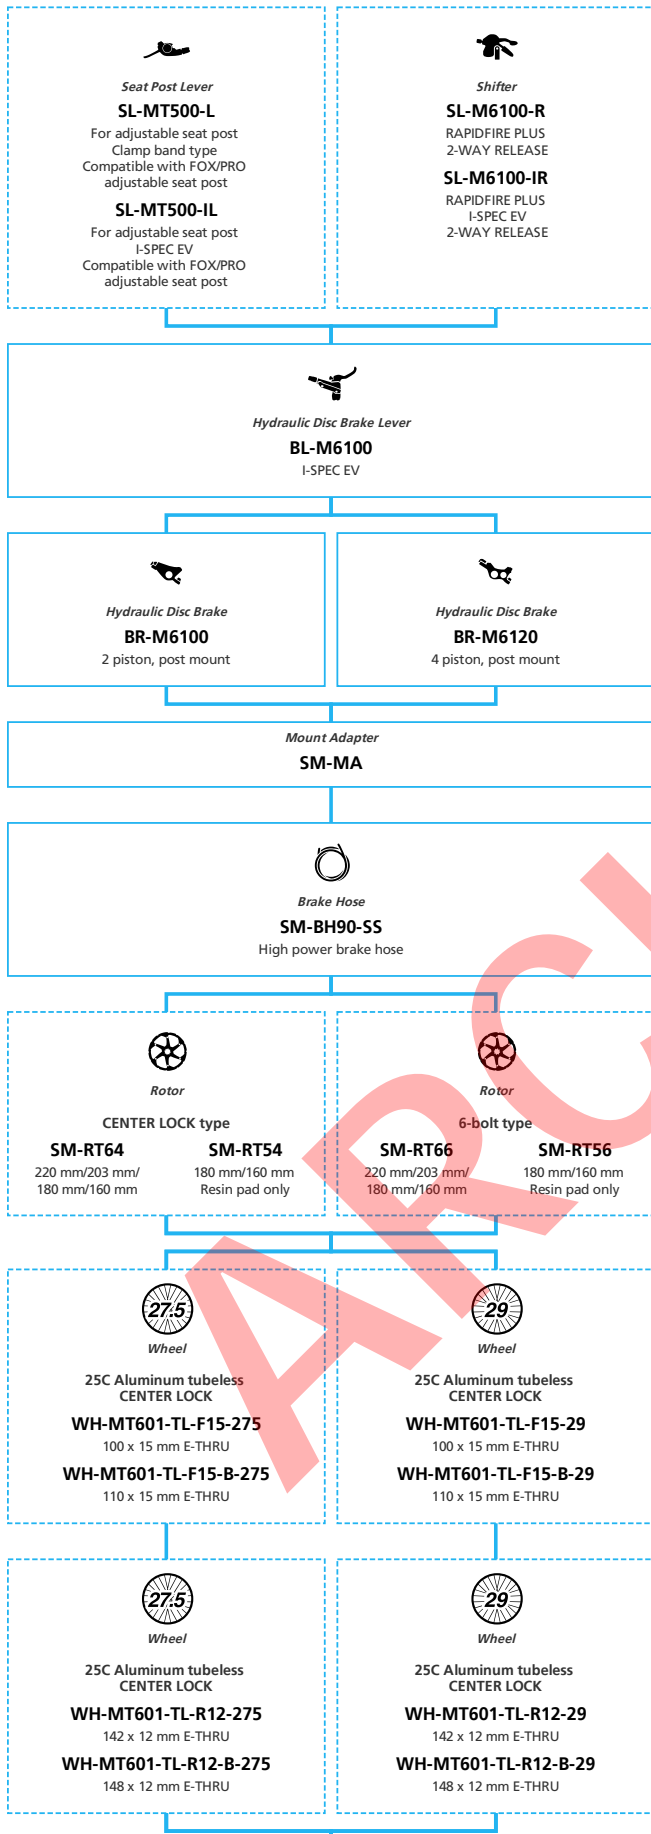

SHIMANO DEORE M6100 1x12-speed

N ... New model
■ ... Additional option
□ ... All select
■ ... Alternative option
□ ... Single select

Mountain Bike