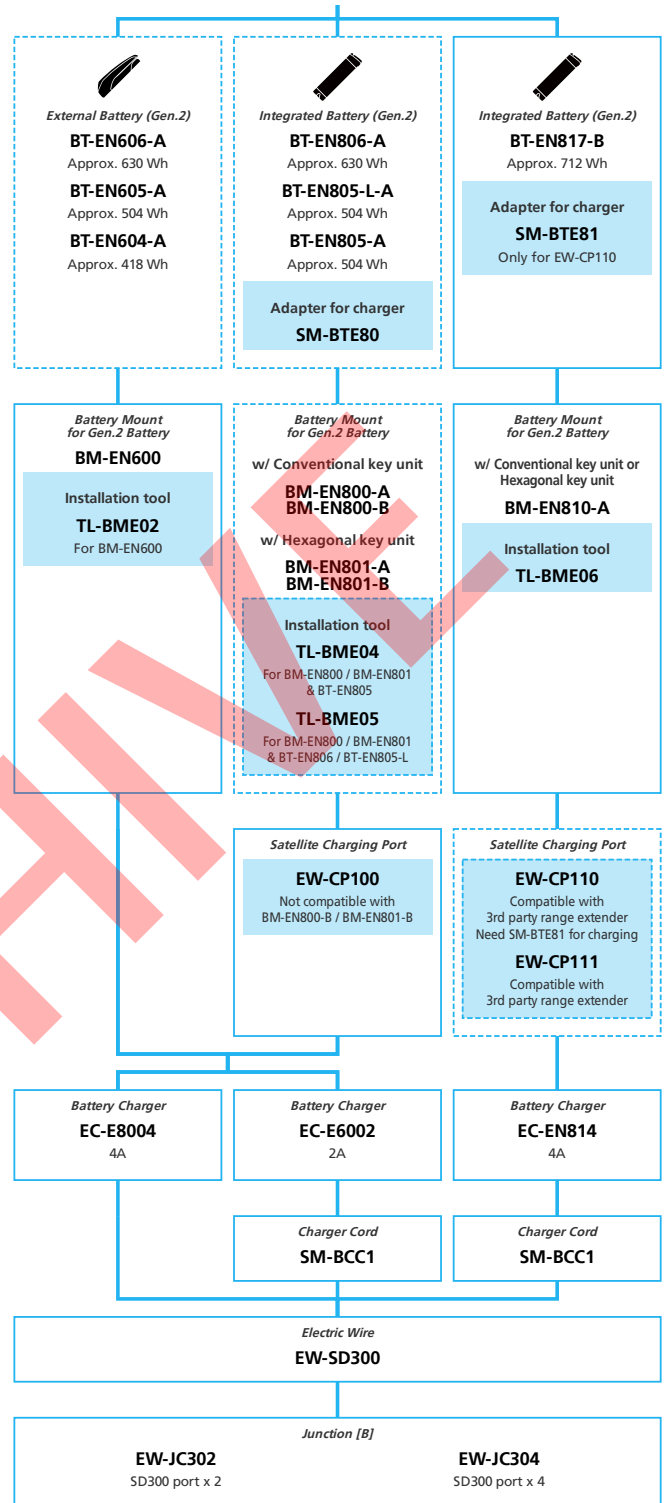

N ... New model
■ ... Additional option
□ ... All select
■ ... Alternative option
□ ... Single select