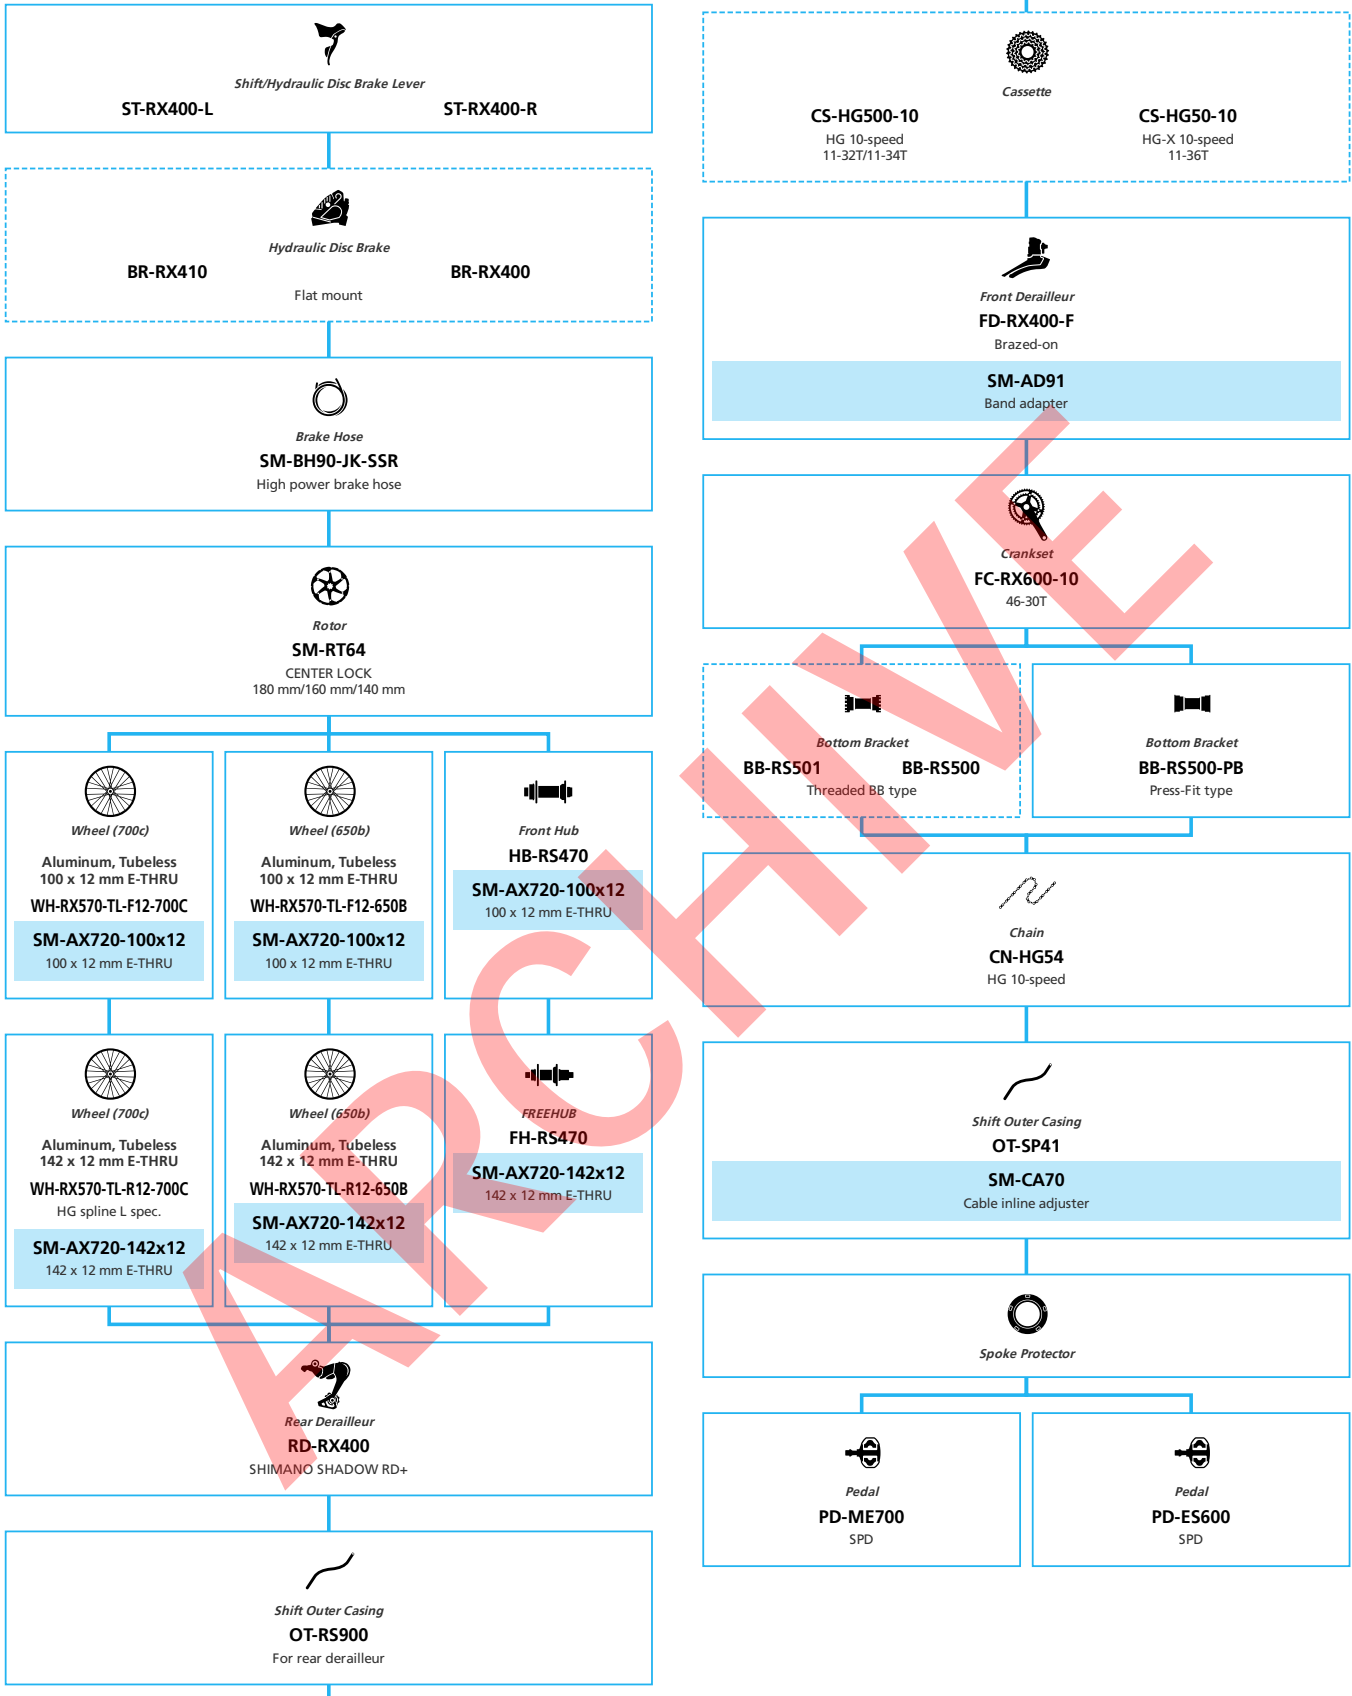

SHIMANO GRX RX400 2x10-speed

- ... New model
- ... Additional option
- ... All select
- ... Alternative option
- ... Single select

Gravel Bike