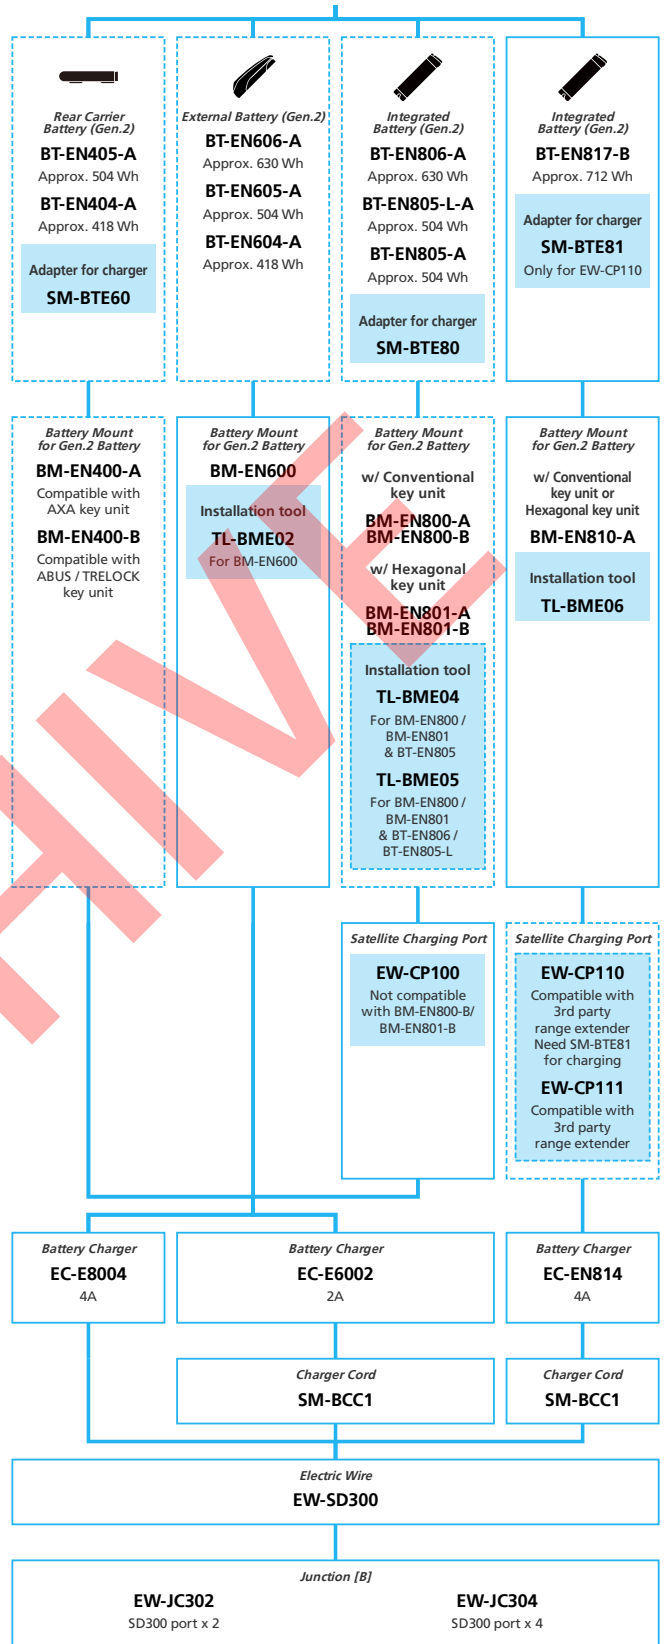

- ... New model
- ... Additional option
- ... All select
- ... Alternative option
- ... Single select

ARCHIVE