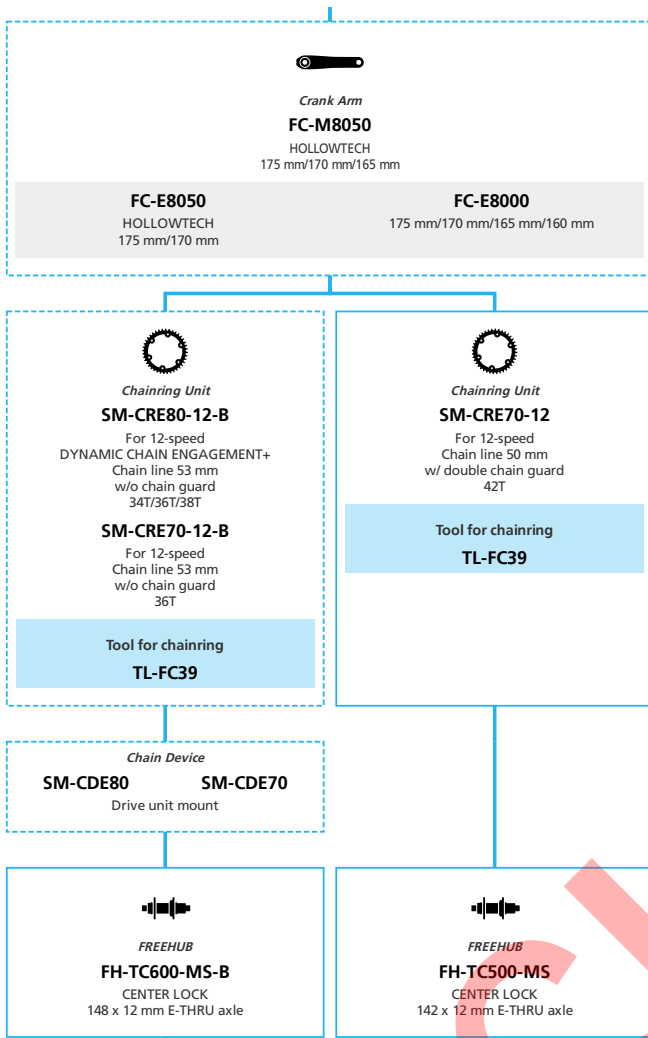

- ... New model
- ... Additional option
- ... All select
- ... Alternative option
- ... Single select

ARCHIVE

E-BIKE