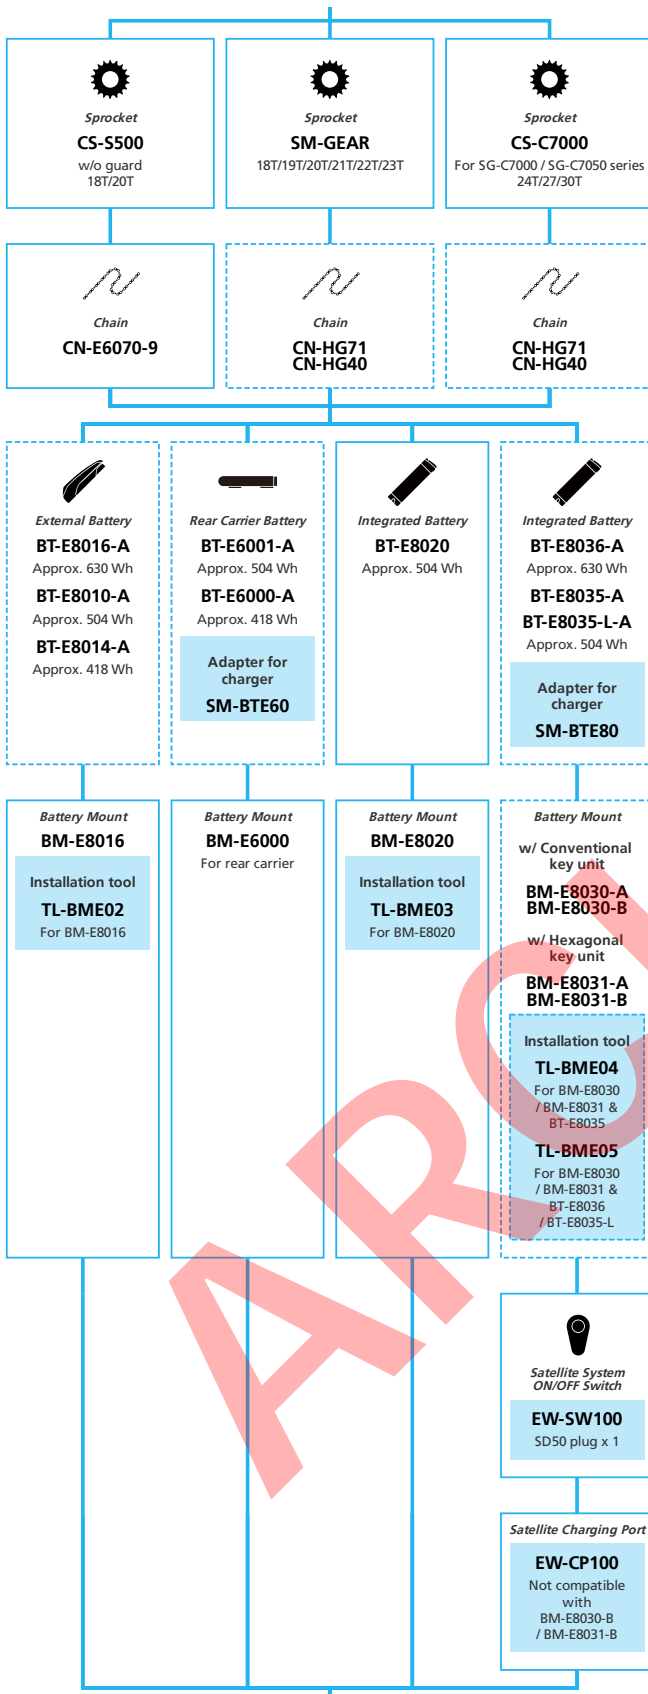

- ... New model
- ... Additional option
- ... All select
- ... Alternative option
- ... Single select

DRAFT