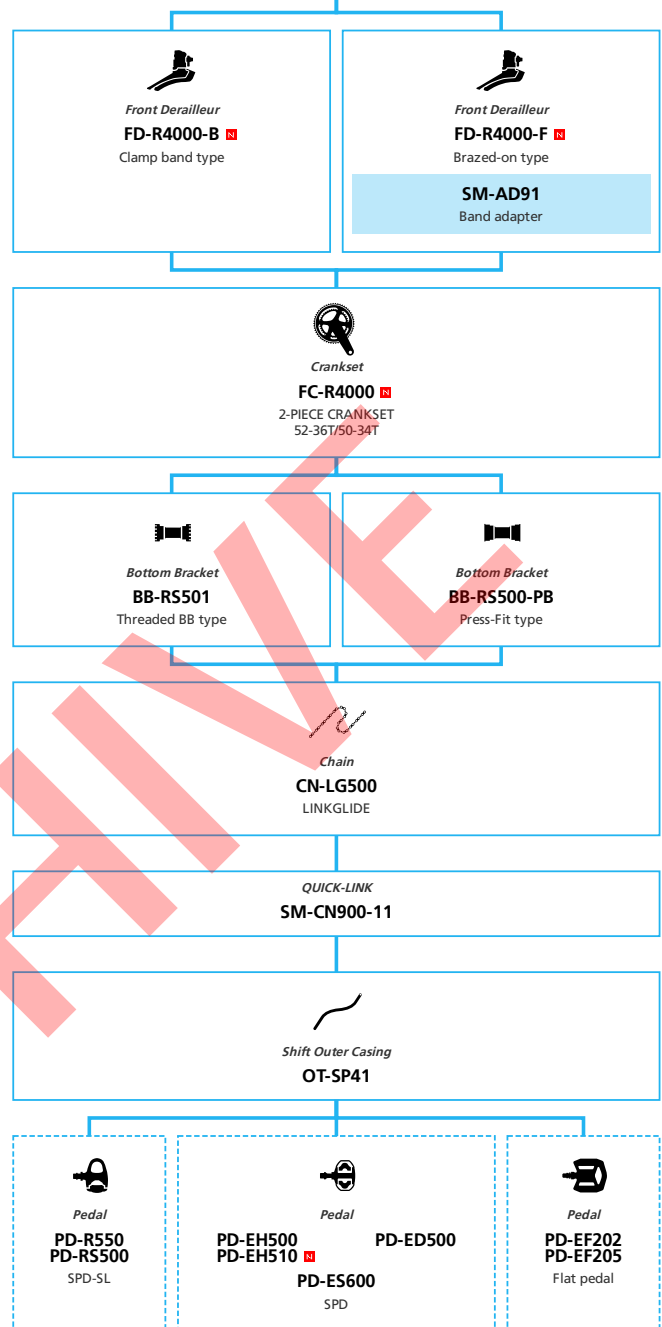

SHIMANO *Tiagra* R4000 2x11-speed

- ... New model
- ... Additional option
- ... All select
- ... Alternative option
- ... Single select

Road Bike