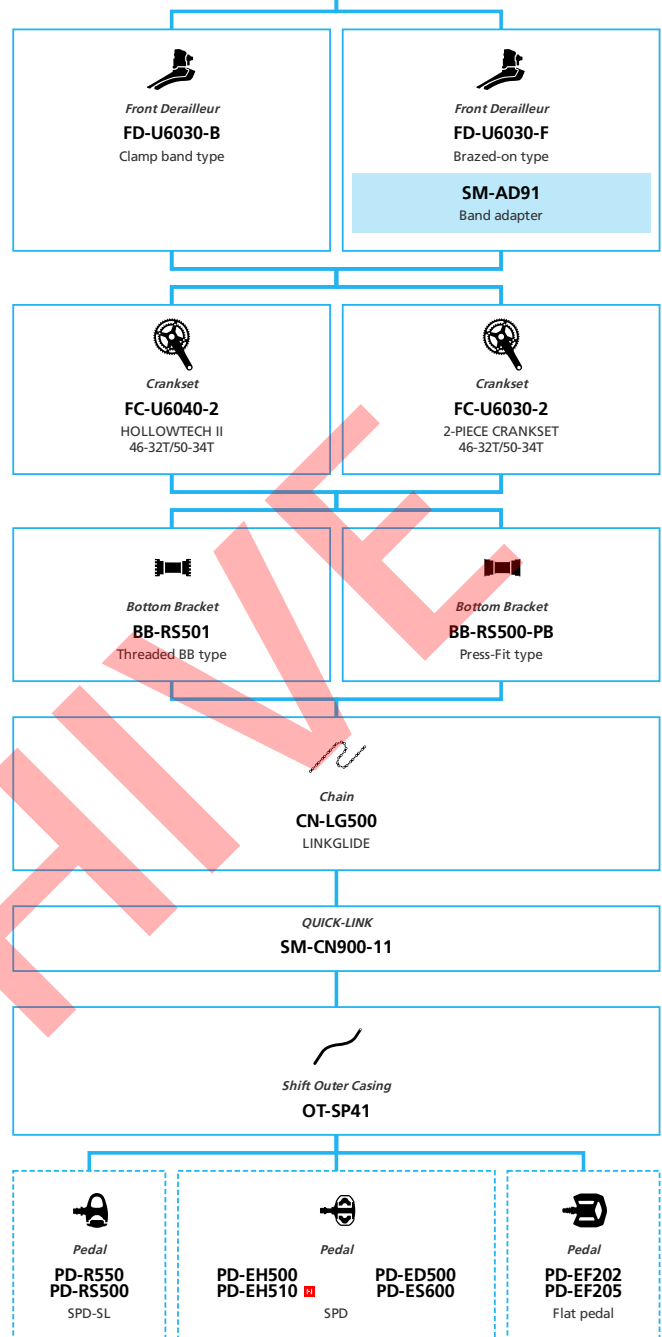

SHIMANO **CUES** U4000 for Drop Handlebar 2x9-speed

■ ... New model
 ... Additional option
 ... Alternative option
 ... All select
 ... Single select

LIFESTYLE Active