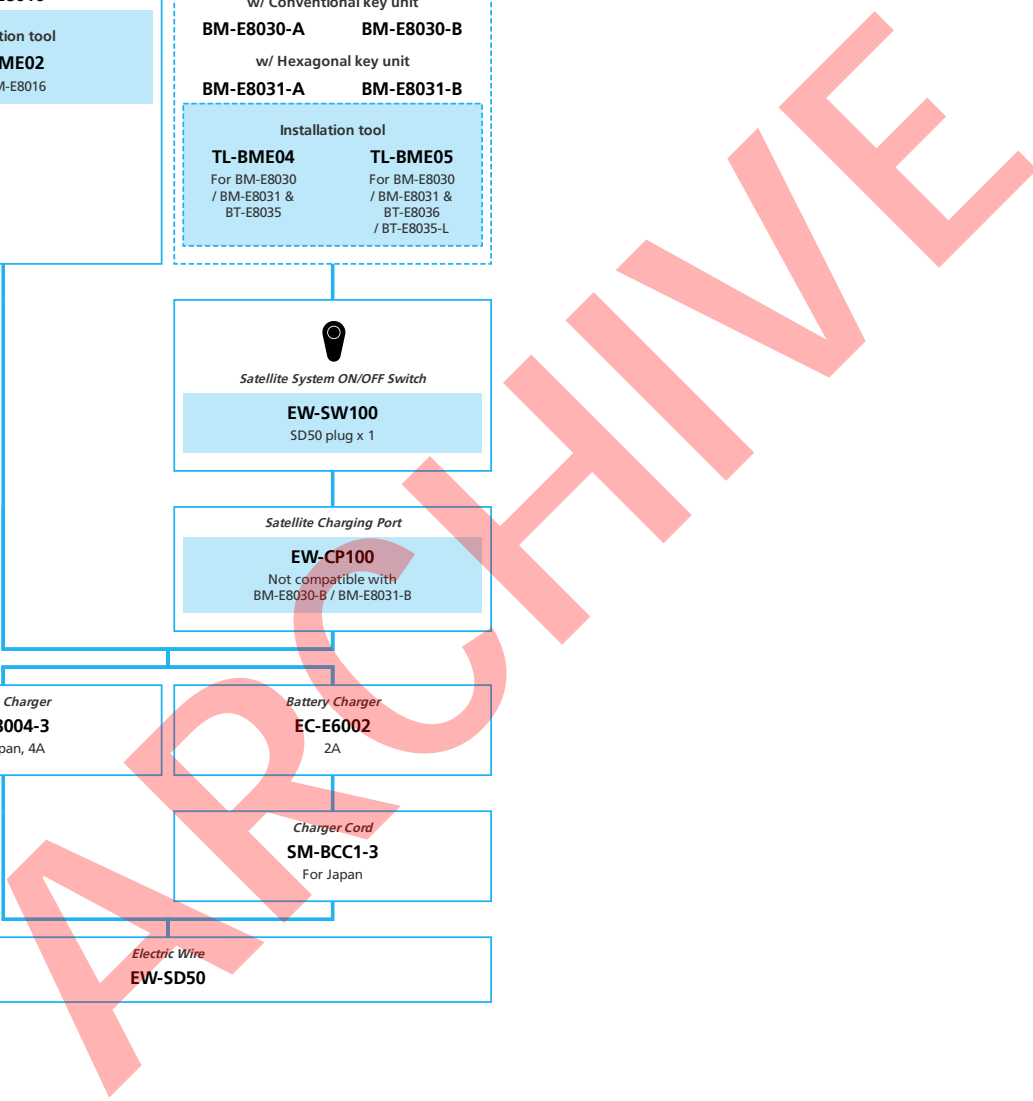

ARCHIVE

E8080 for Japan market

11/10-speed, Derailleur

■ ... New model
 ... Additional option
 ... Alternative option
 ... All select
 ... Single select

E-BIKE

- ... New model
- ... Additional option
- ... All select
- ... Alternative option
- ... Single select