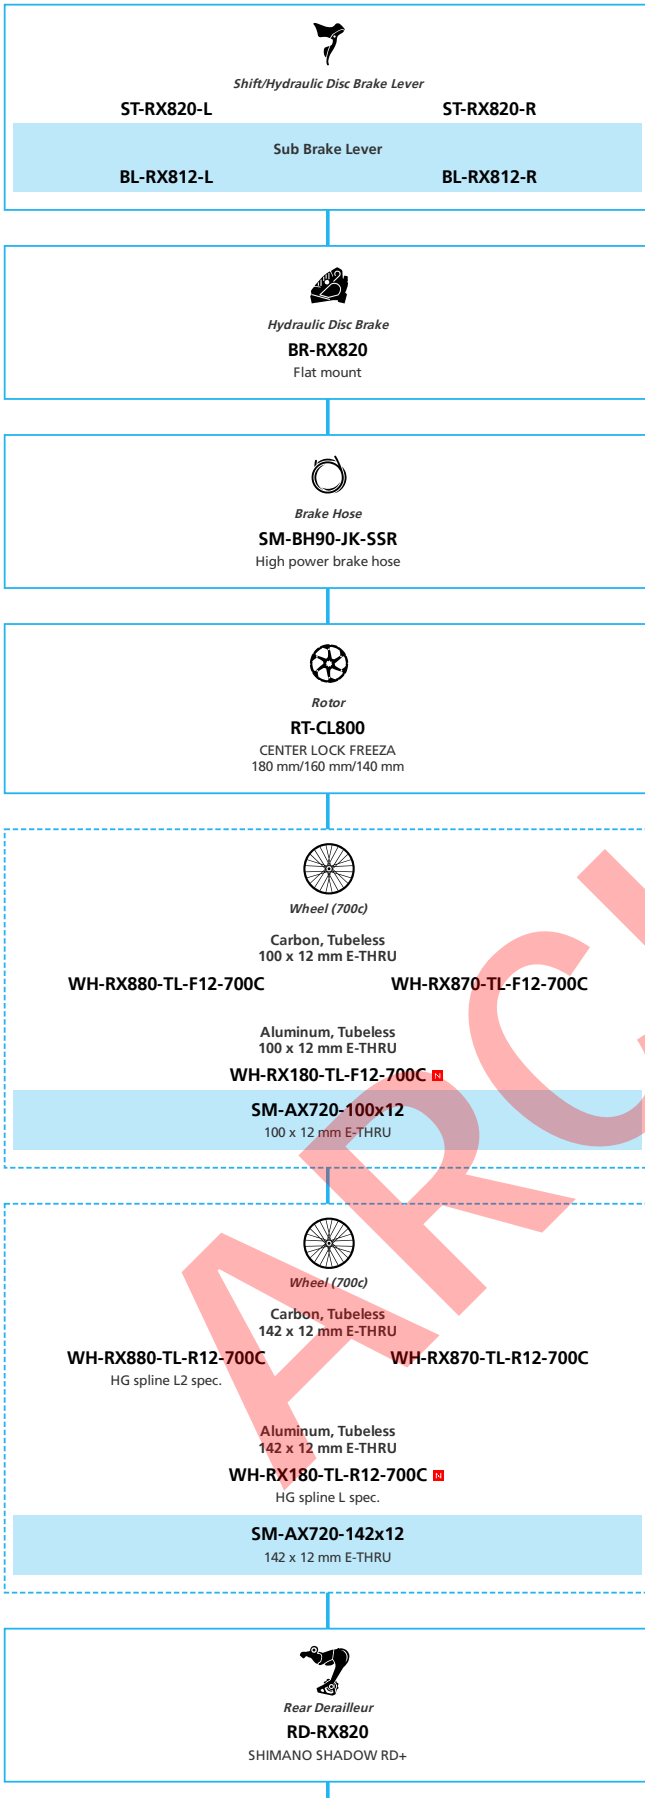

SHIMANO **GRX** RX820/RX825 2x12-speed

... New model
... Additional option
... Alternative option
... All select
... Single select

Gravel Bike