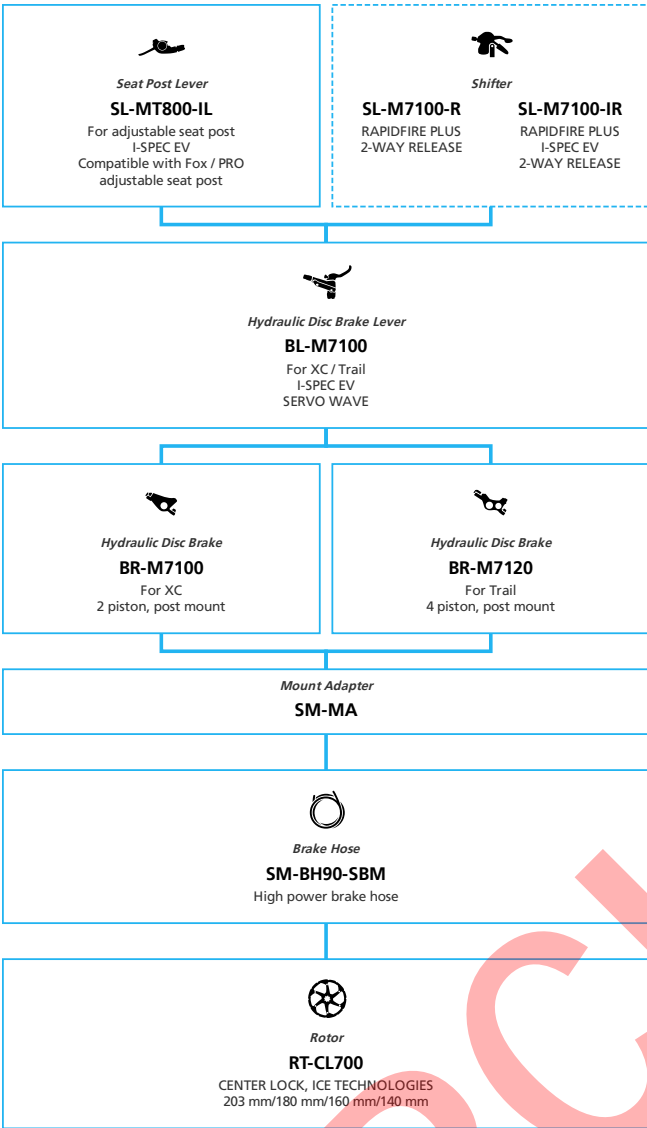

SLX 1x12-speed

■ ... New model
 ... Additional option
 ... Alternative option
 ... All select
 ... Single select

Mountain Bike