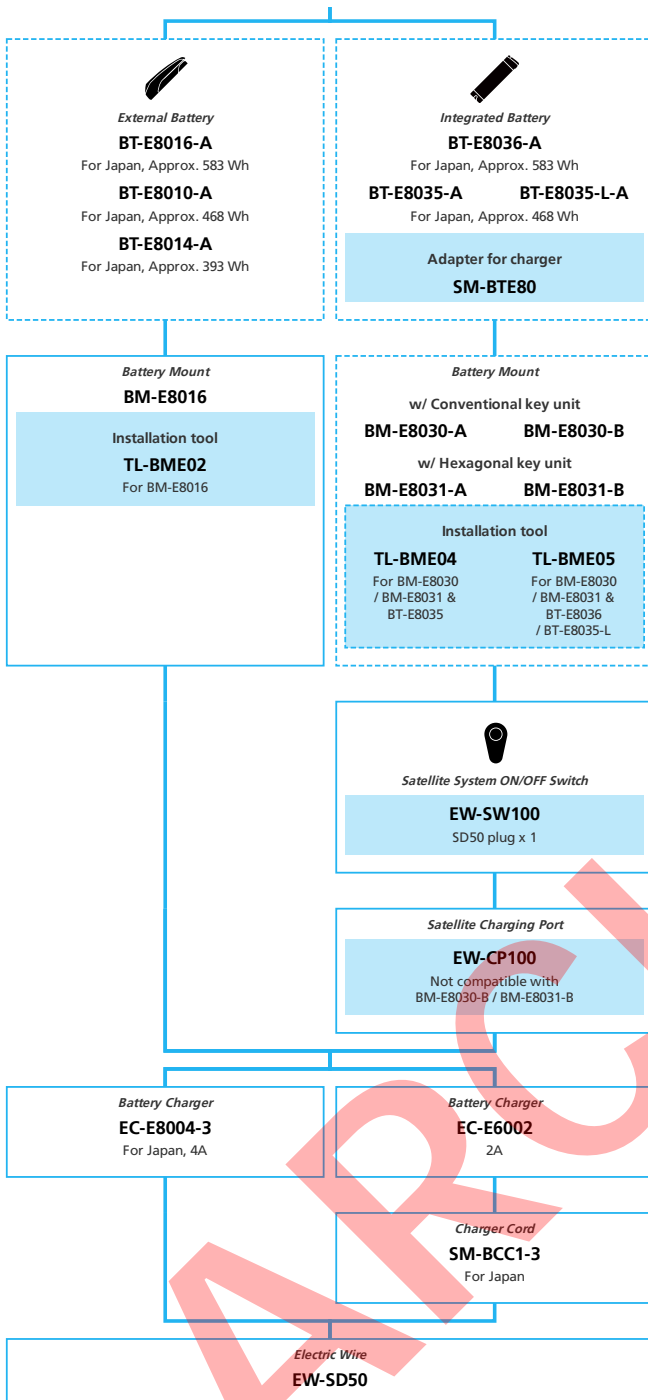

- ... New model
- ... Additional option
- ... All select
- ... Alternative option
- ... Single select