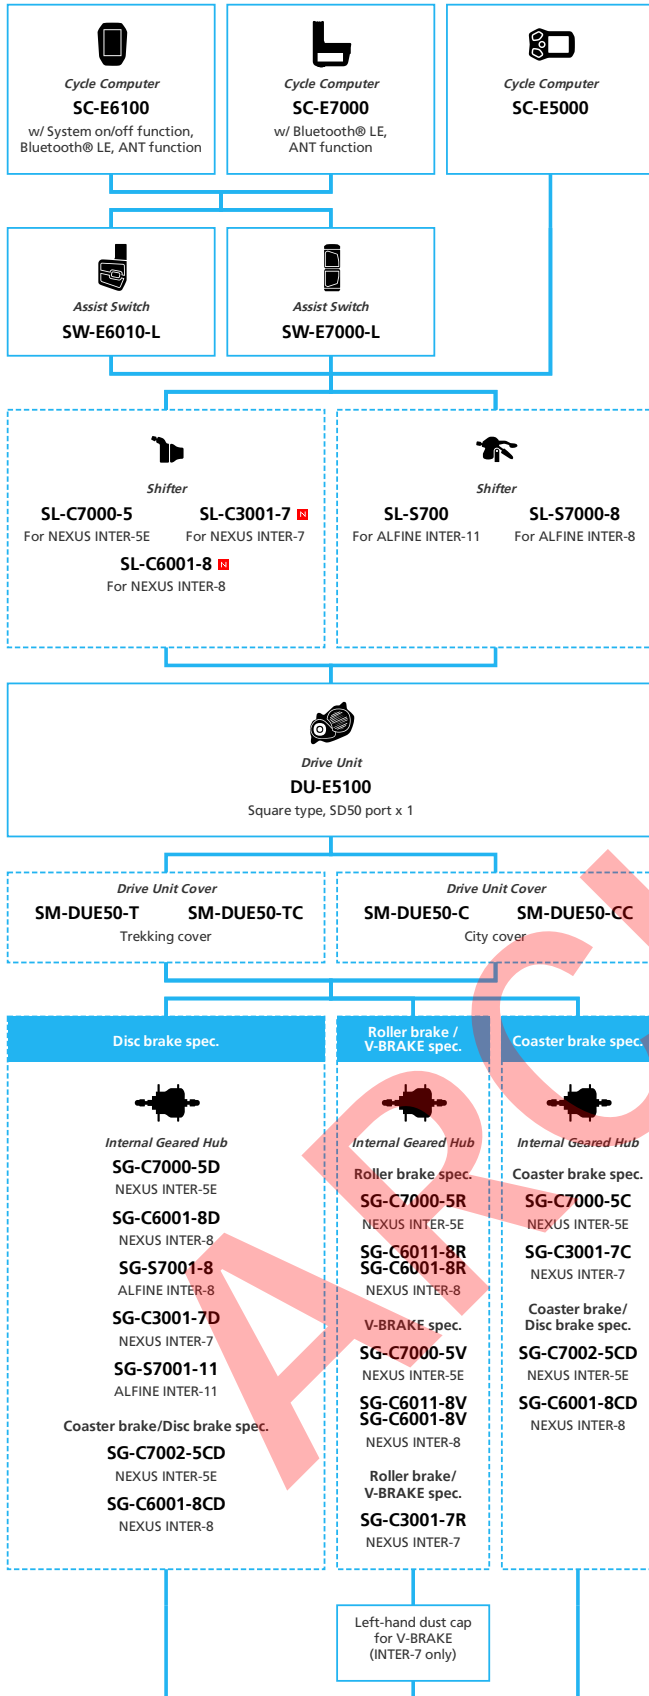

E-BIKE

- ... New model
- ... Additional option
- ... All select
- ... Alternative option
- ... Single select

ARCHIVE

E5100 for LIFESTYLE Internal Geared Hub

■ ... New model
 ... Additional option
 ... Alternative option
 ... All select
 ... Single select