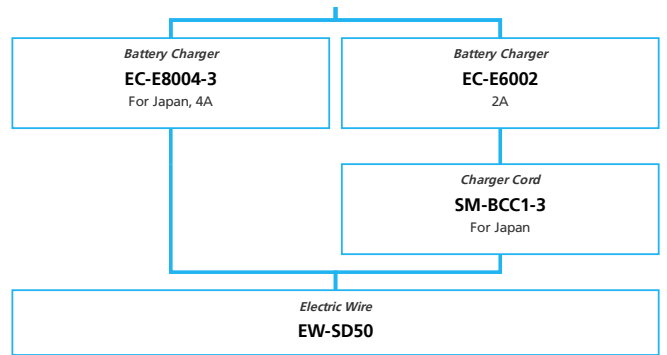

- ... New model
- ... Additional option
- ... All select
- ... Alternative option
- ... Single select