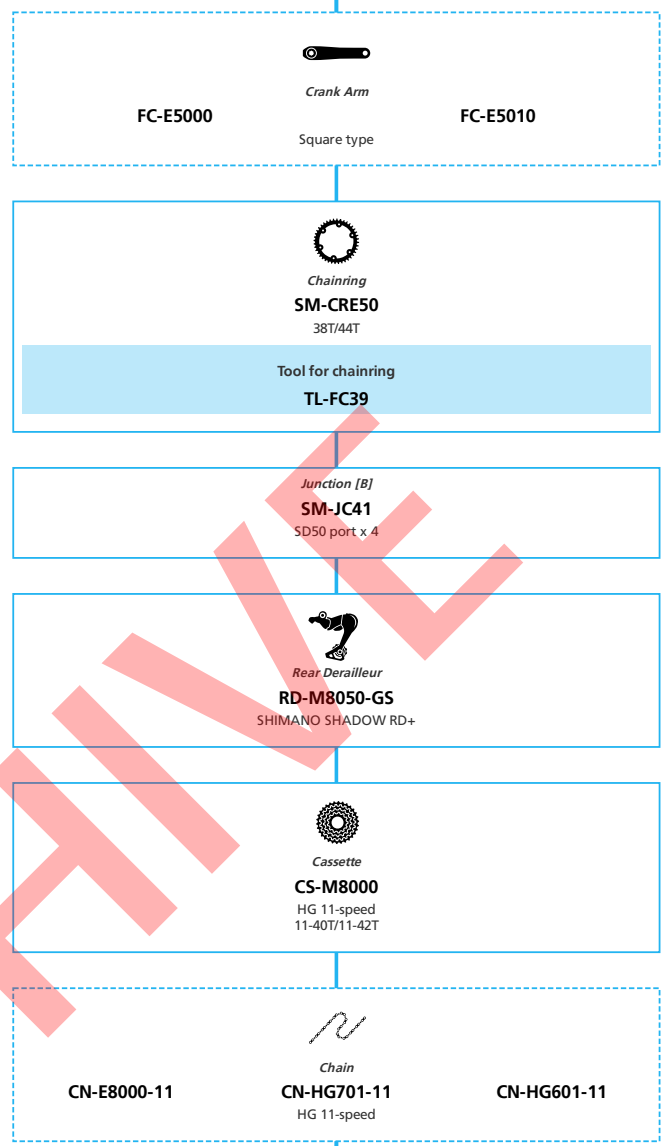

E5080 for Japan market

11-speed, Derailleur, Di2

■ ... New model
  ... Additional option
  ... Alternative option
  ... All select
  ... Single select

E-BIKE