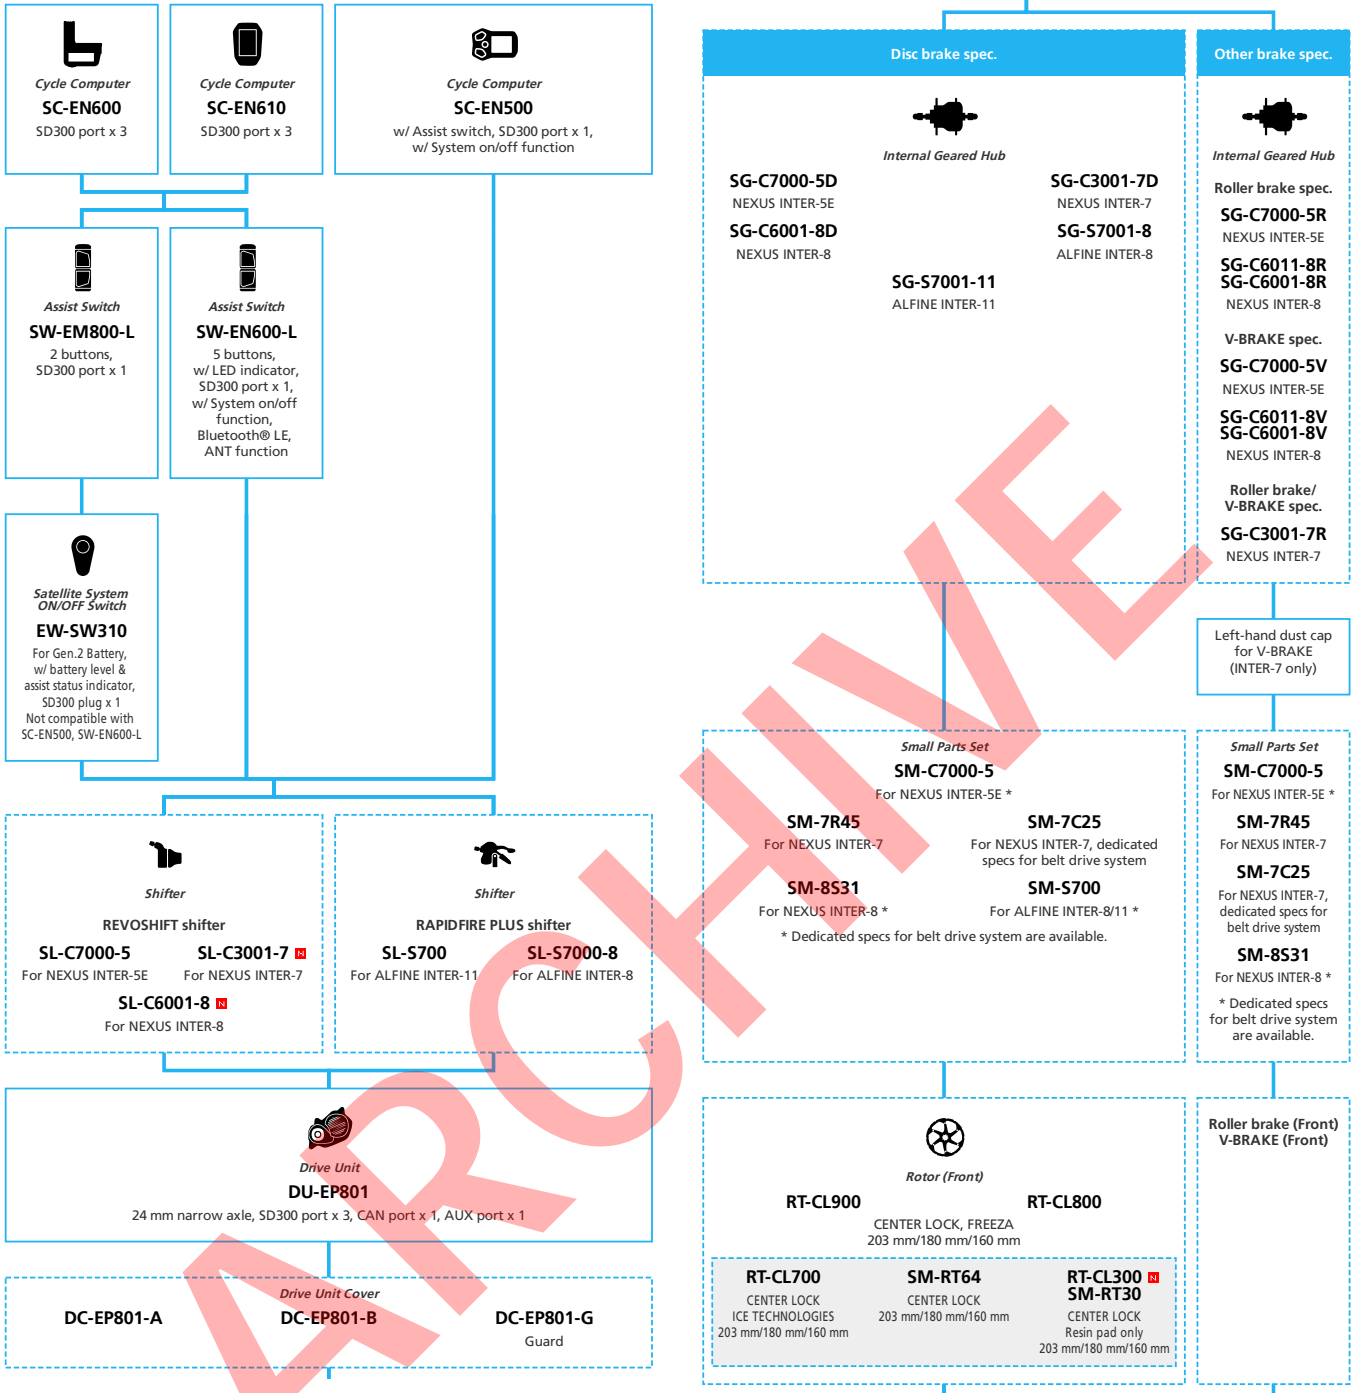

SHIMANO **Nexus** INTER-5E for E-BIKE EP8 EP801, Internal Geared Hub

■ ... New model
  ... Additional option
  ... Alternative option
  ... All select
  ... Single select

LIFESTYLE Comfort