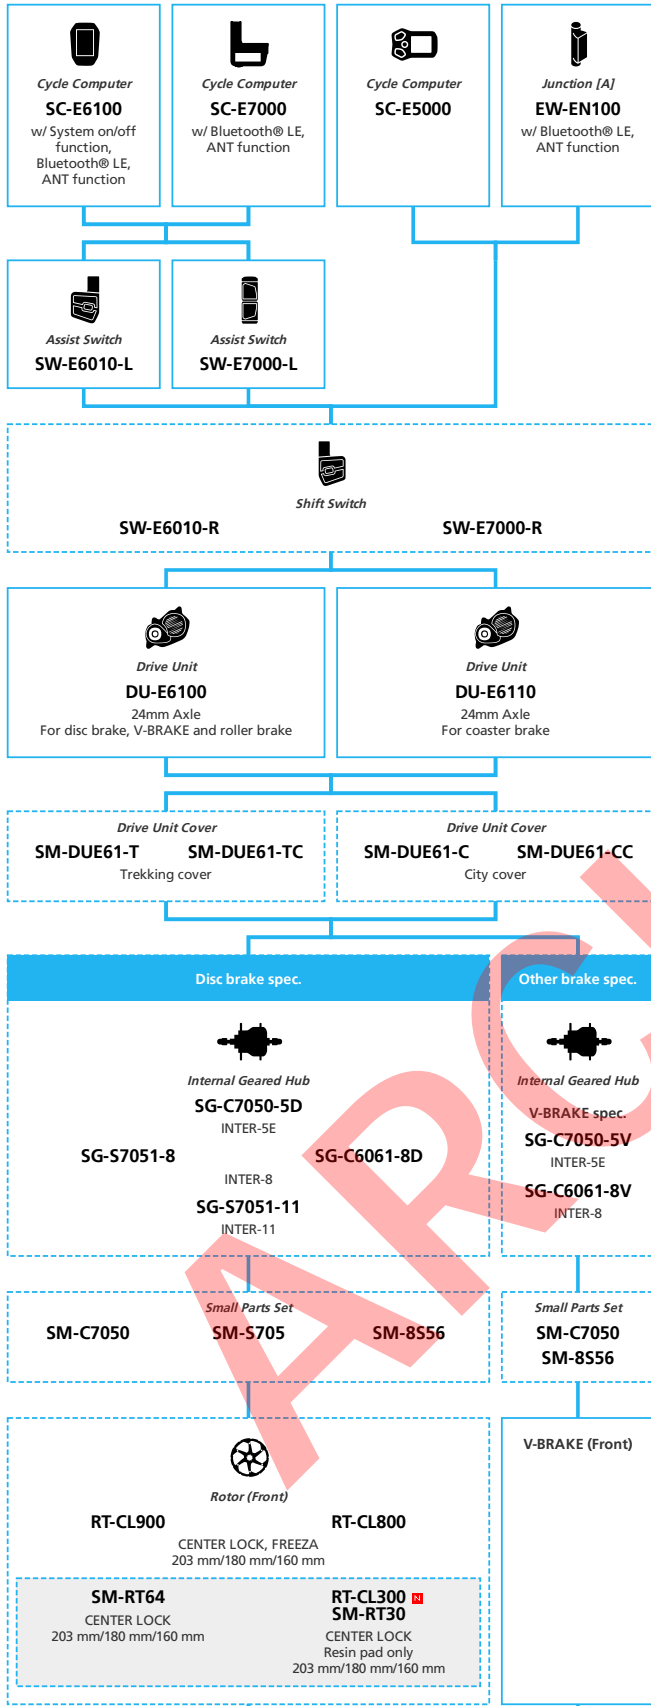

E6100 Internal Geared Hub, Di2

■ ... New model
  ... Additional option
  ... Alternative option
  ... All select
  ... Single select

E-BIKE