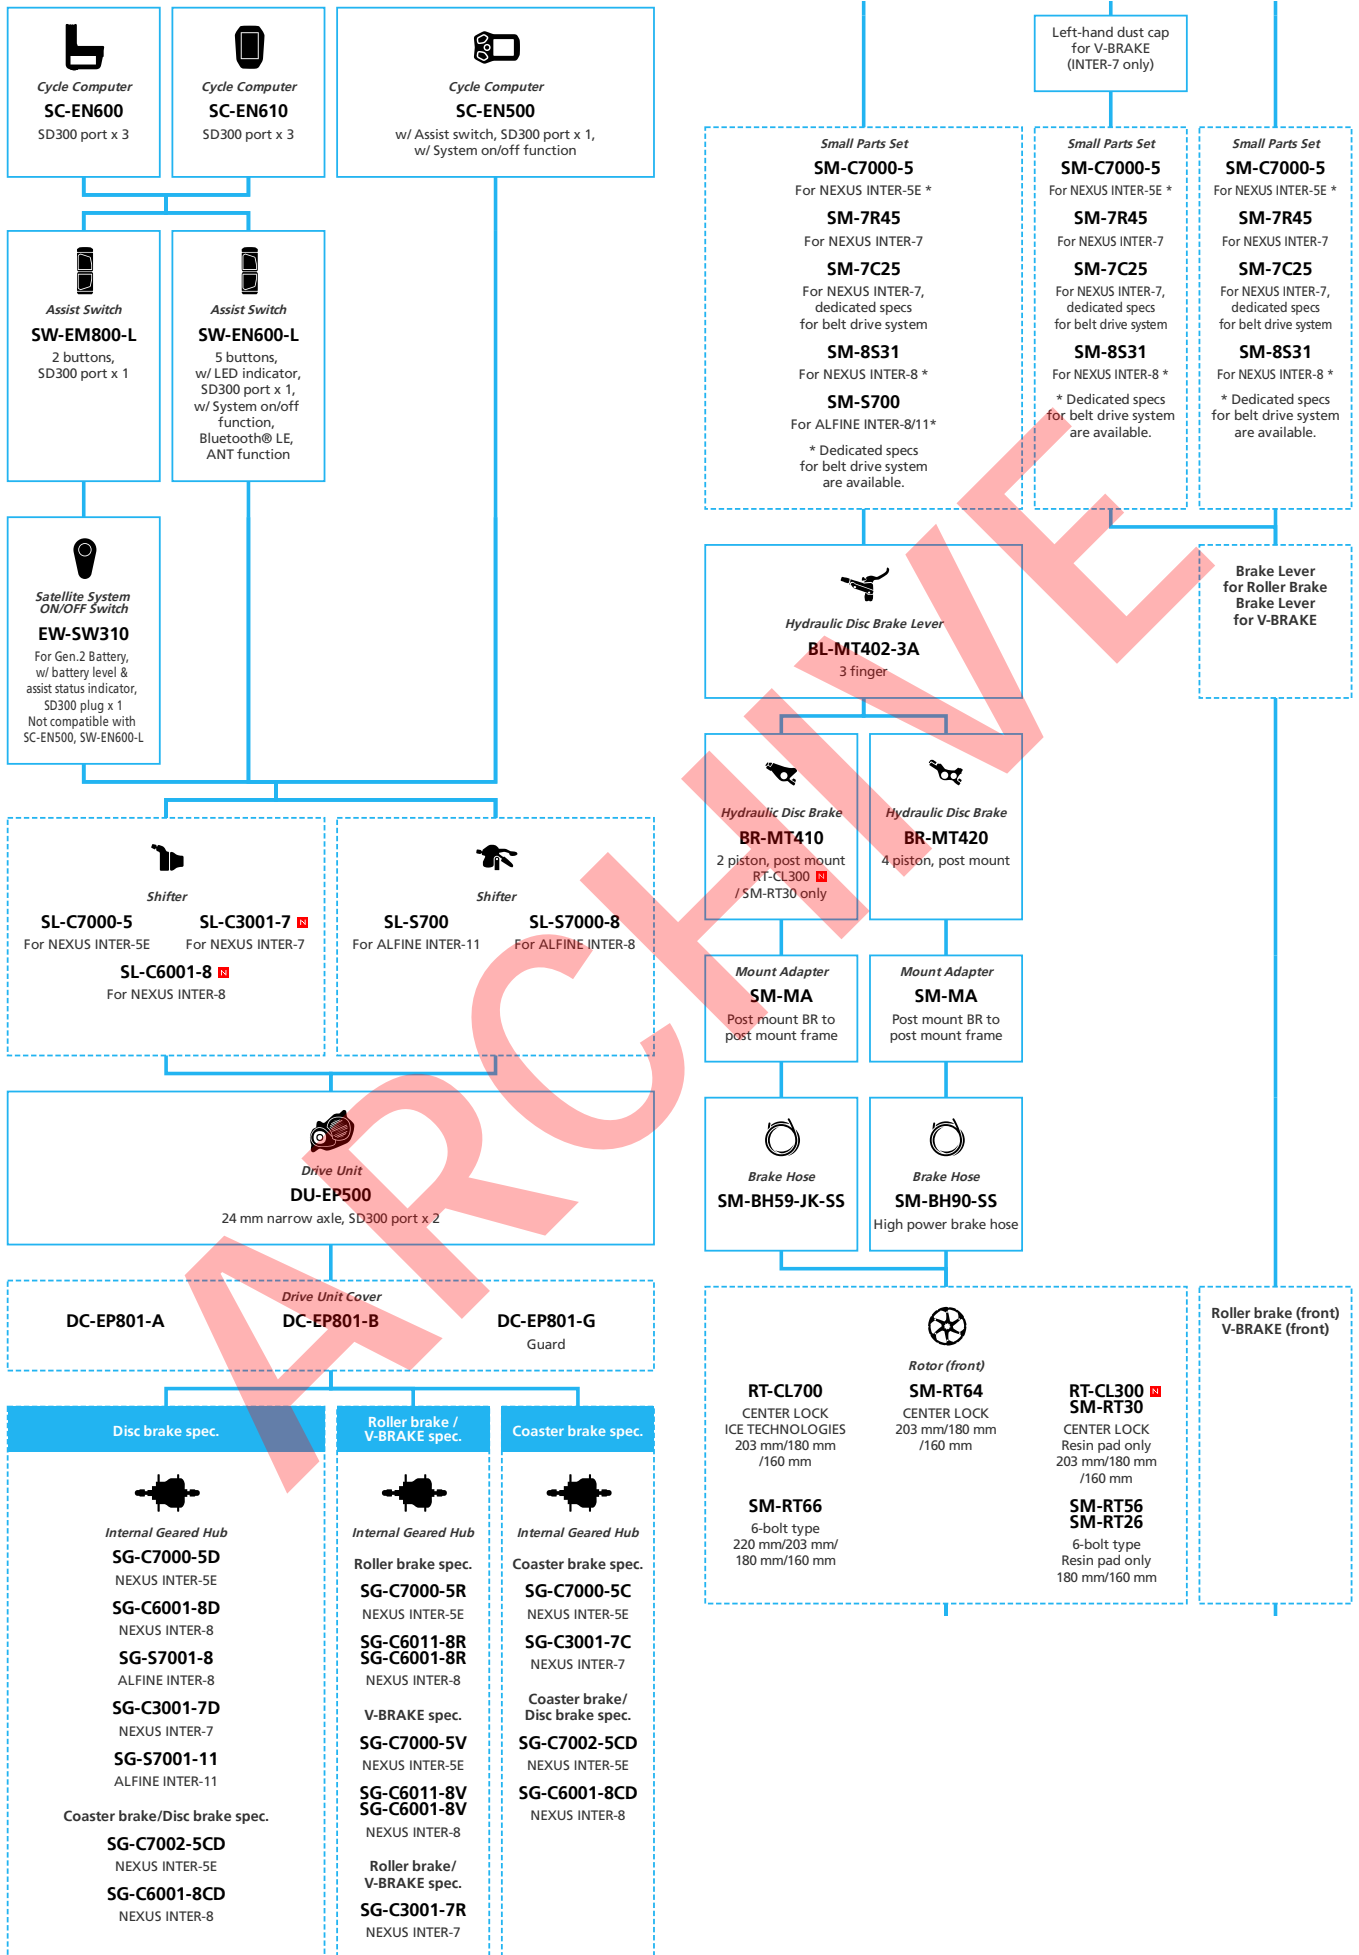

EPS for LIFESTYLE Internal Geared Hub

N ... New model
 ... Additional option
 ... Alternative option
 ... All select
 ... Single select

E-BIKE