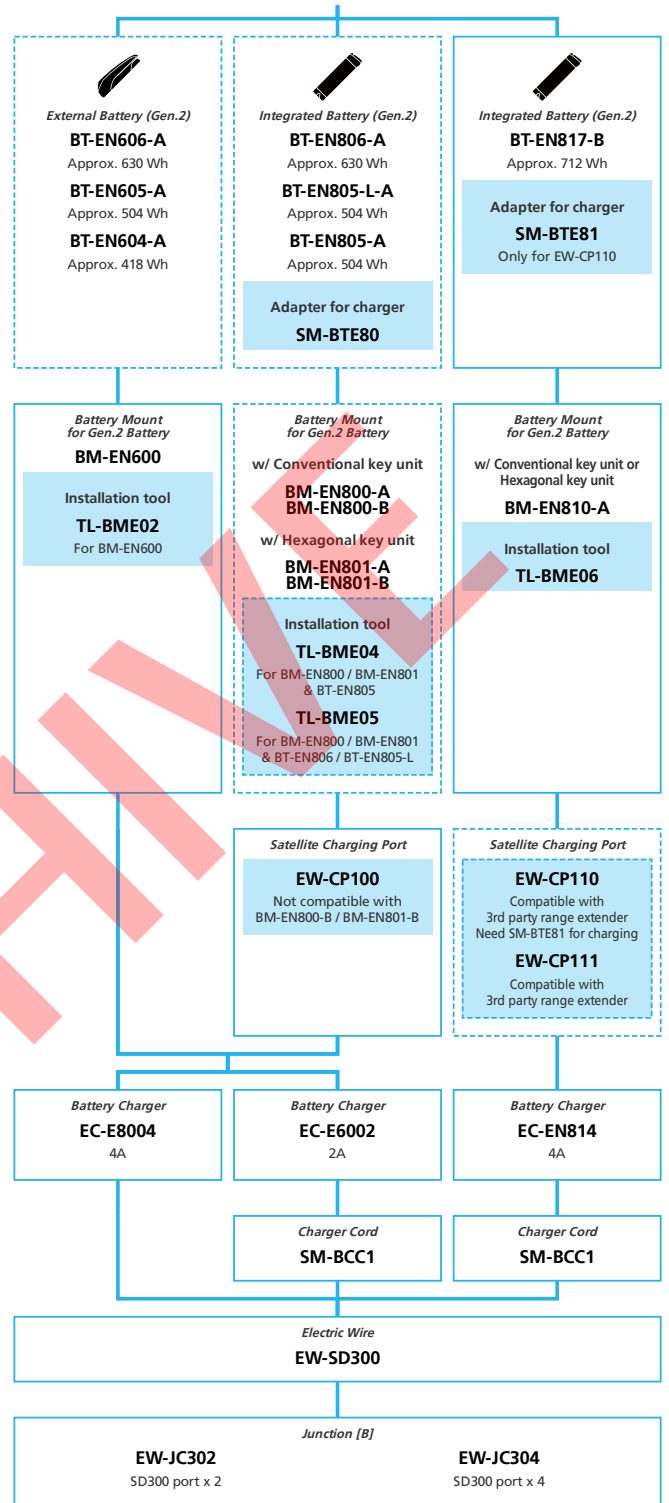

- ... New model
- ... Additional option
- ... All select
- ... Alternative option
- ... Single select