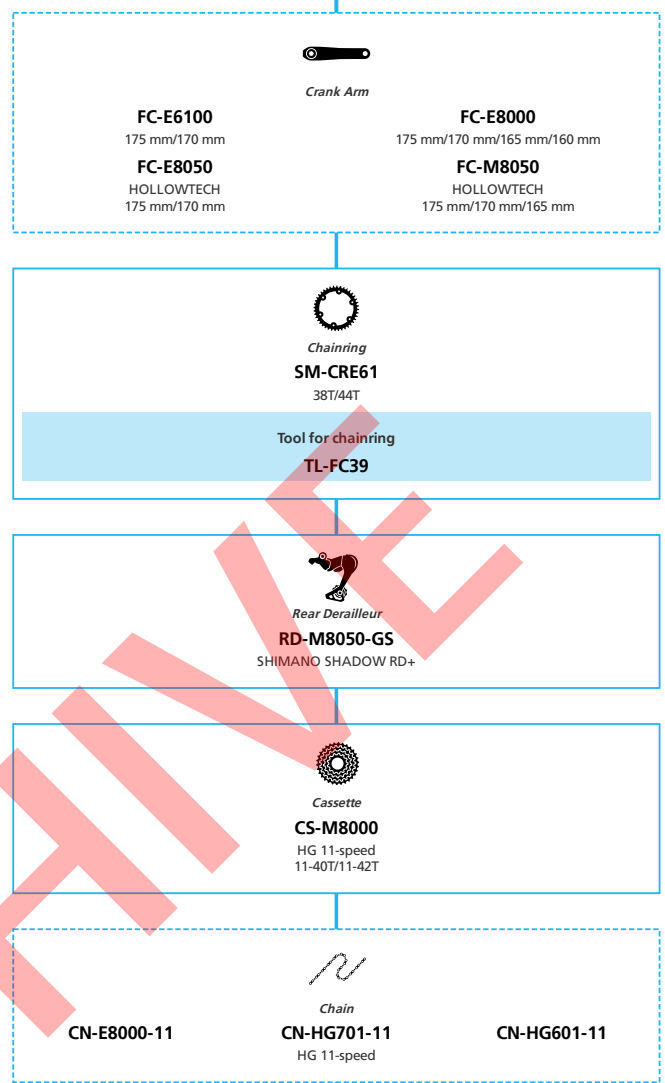

E6180 for Japan market

11-speed, Derailleur, Di2

■ ... New model
 ... Additional option
 ... Alternative option
 ... All select
 ... Single select

E-BIKE