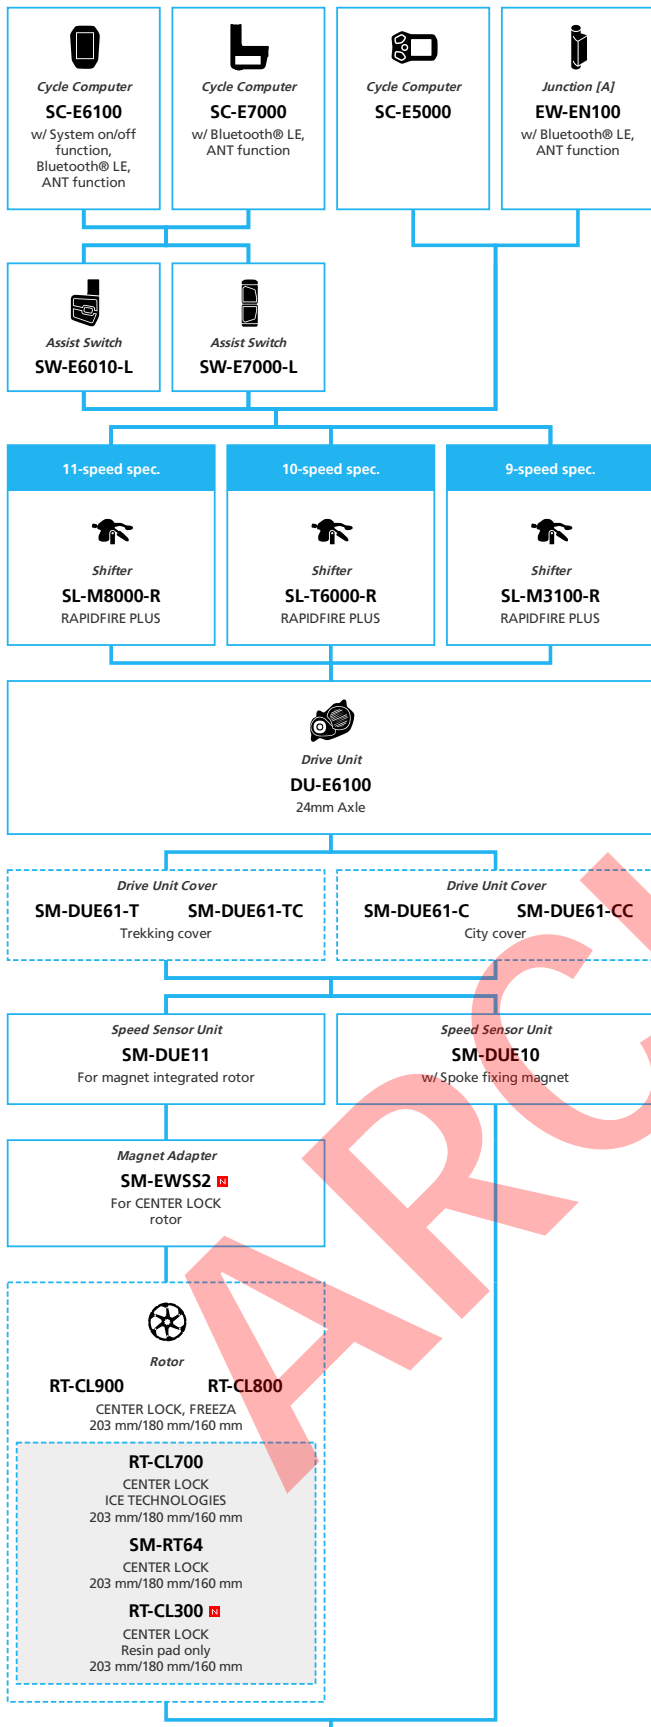

E6100 11/10/9-speed, Derailleur

■ ... New model
  ... Additional option
  ... All select
  ... Alternative option
  ... Single select