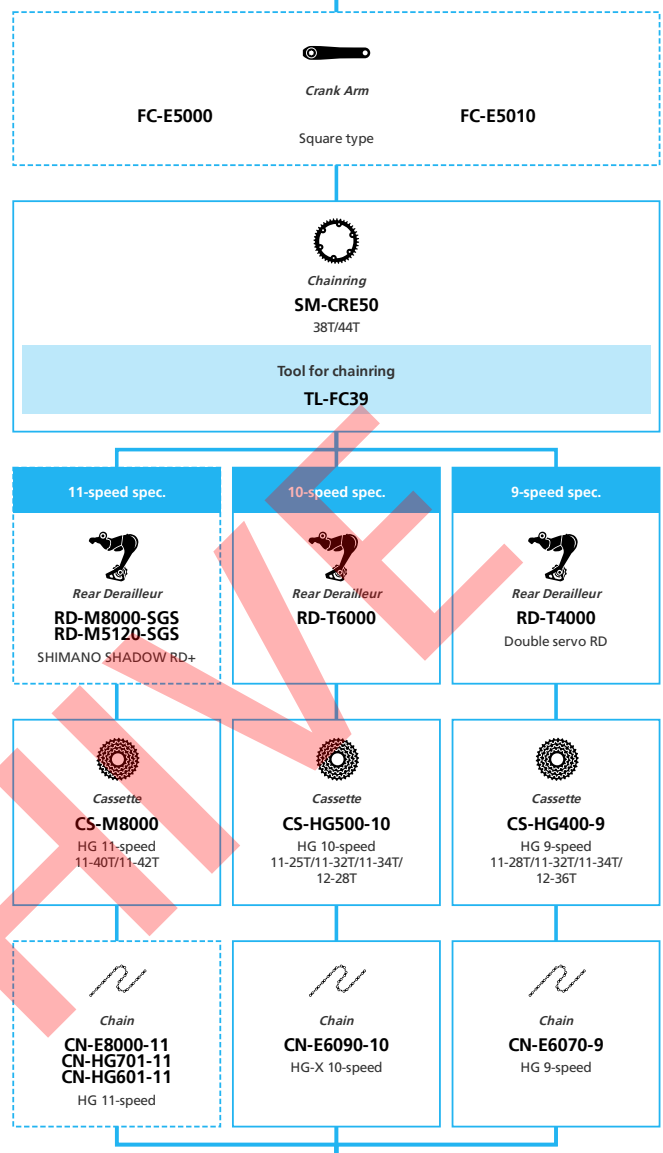

E-BIKE

- ... New model
- ... Additional option
- ... All select
- ... Alternative option
- ... Single select

E5080 for Japan market

11/10/9-speed, Derailleur

■ ... New model
 ... Additional option
 ... Alternative option
 ... All select
 ... Single select