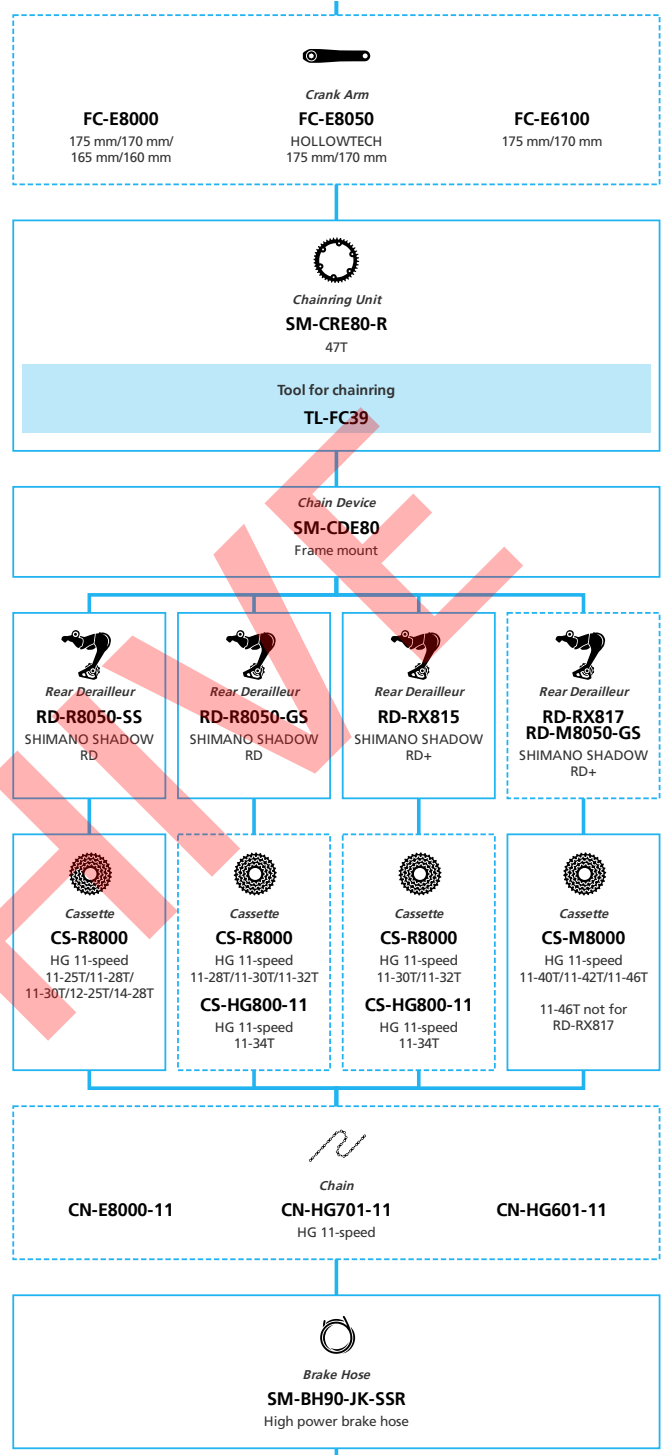

E6180 for Japan market

For Drop Handlebar, Derailleur, Di2

N ... New model
 ... Additional option
 ... Alternative option
 ... All select
 ... Single select

E-BIKE