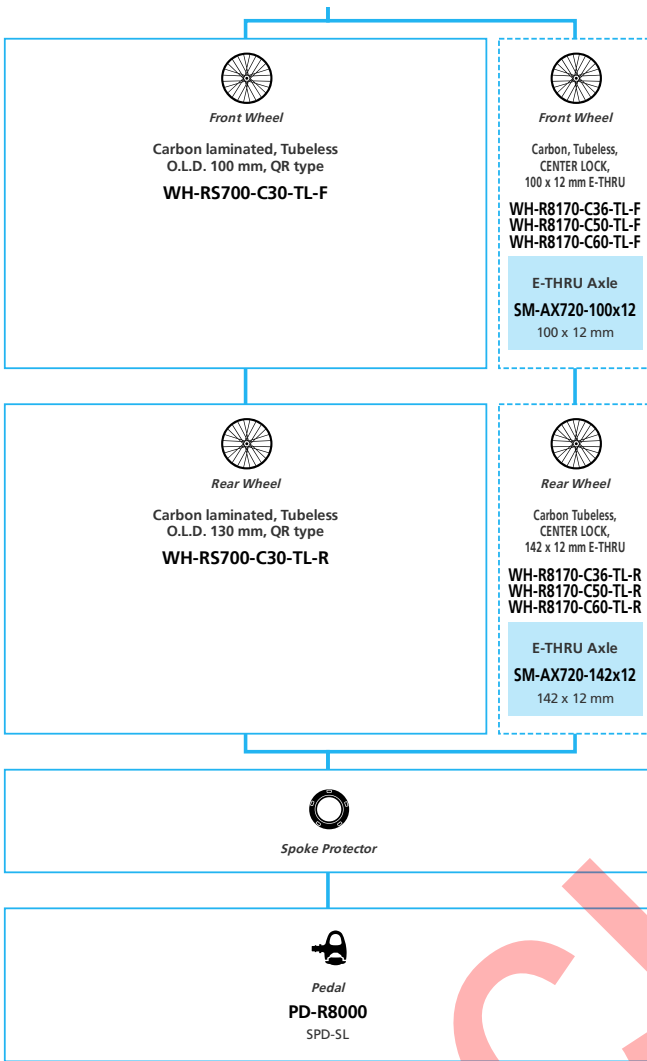

- ... New model
- ... Additional option
- ... All select
- ... Alternative option
- ... Single select

ARCHIVE