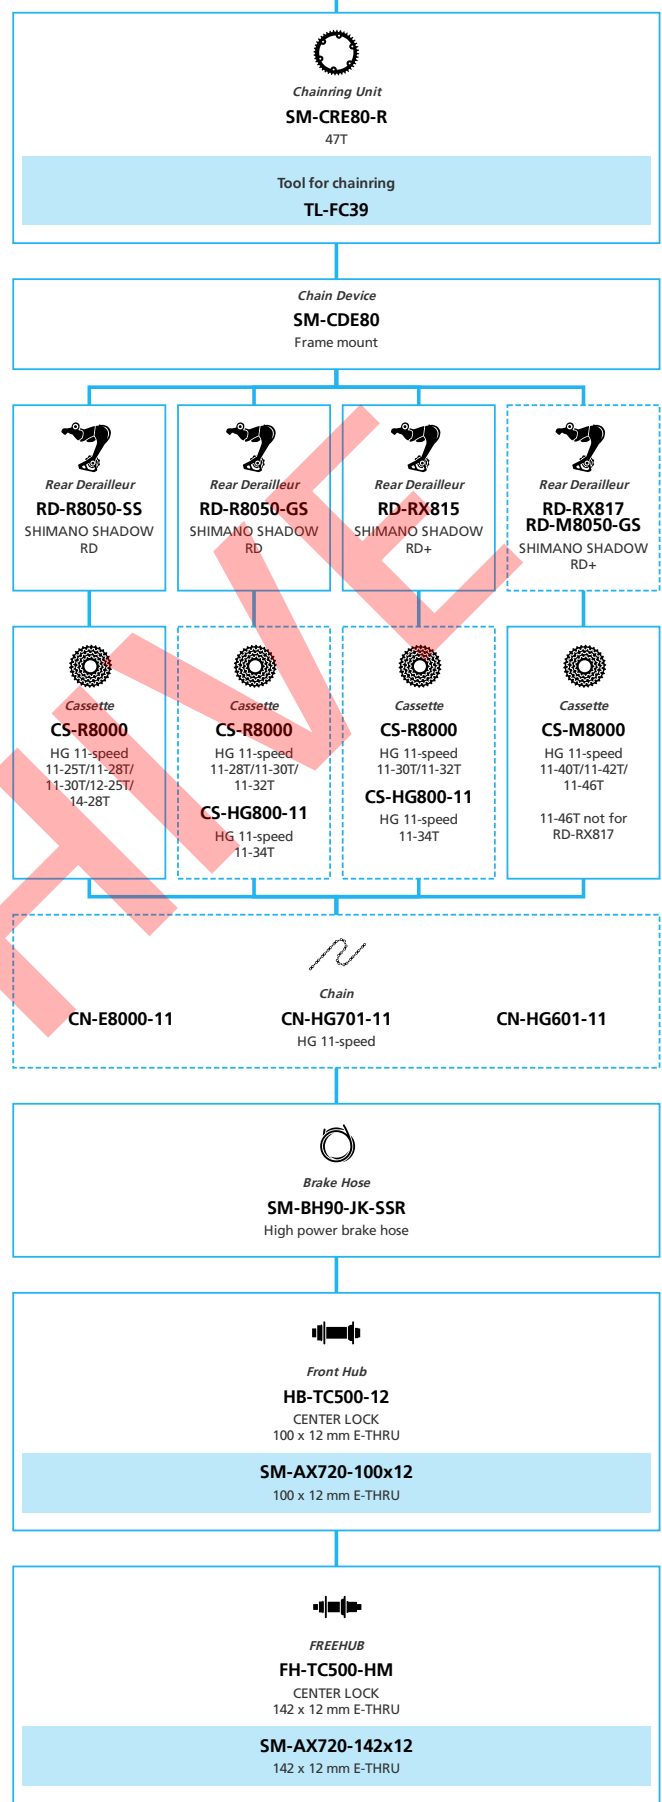

E8080 for Japan market

For Drop Handlebar, Derailleur, Di2

N ... New model
 ... Additional option
 ... Alternative option
 ... All select
 ... Single select

E-BIKE