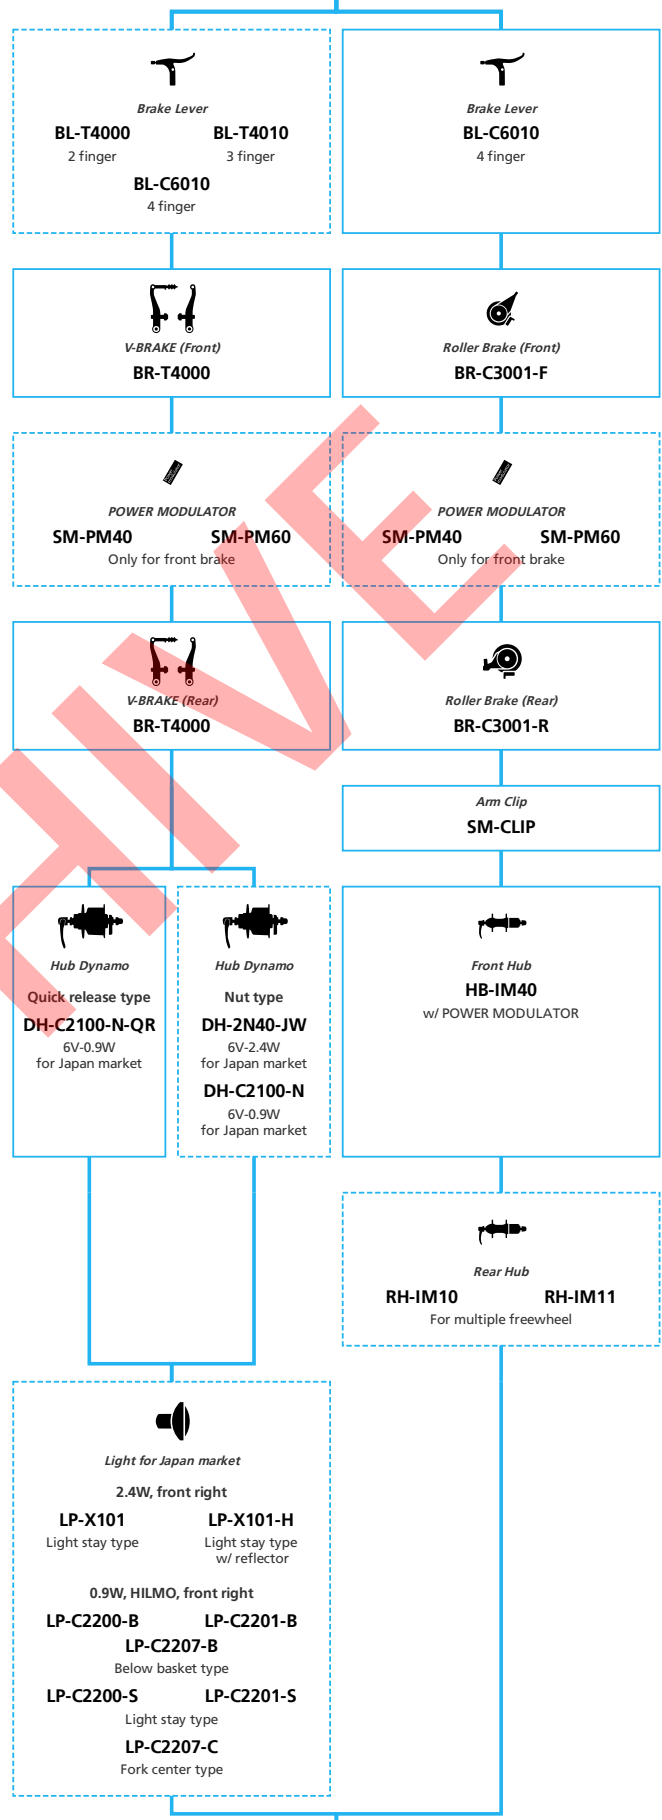

■ ... New model
 ... Additional option
 ... Alternative option
 ... All select
 ... Single select

 Shifter REVOSHIFT Not compatible with CI-DECK SL-RV400-LN SL-RV400-7R SL-RV300-LN SL-RV300-7R SL-RV200-LN SL-RV200-7R	 Shifter Thumb shifter plus Not compatible with CI-DECK SL-TX50-LN SL-TX50-7R SL-TX30-LN SL-TX30-7R	 Shifter Thumb shifter Not compatible with CI-DECK SL-TZ500-LN SL-TZ500-7R
---	--	---

ARCHIVE

LIFESTYLE Active

- ... New model
- ... Additional option
- ... Alternative option
- ... All select
- ... Single select

DRAFT

SHIMANO *Tourney* TZ 3x6 friction

N ... New model
 ... Additional option
 ... Alternative option
 ... All select
 ... Single select