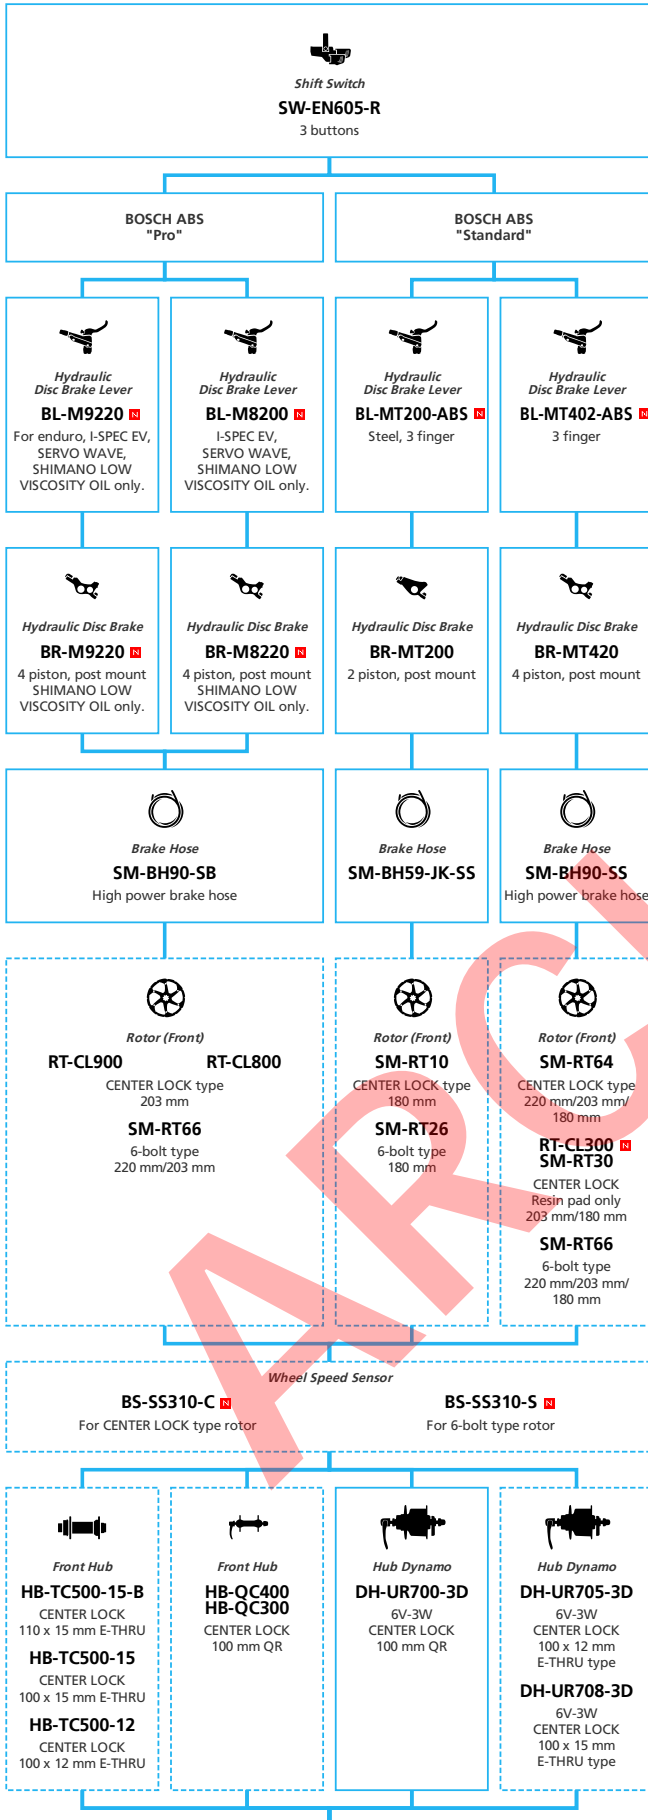

SHIMANO **CUES** U8050 11/10-speed, Di2, for BOSCH Smart System

- ... New model
- ... Additional option
- ... All select
- ... Alternative option
- ... Single select

3rd party Connectivity