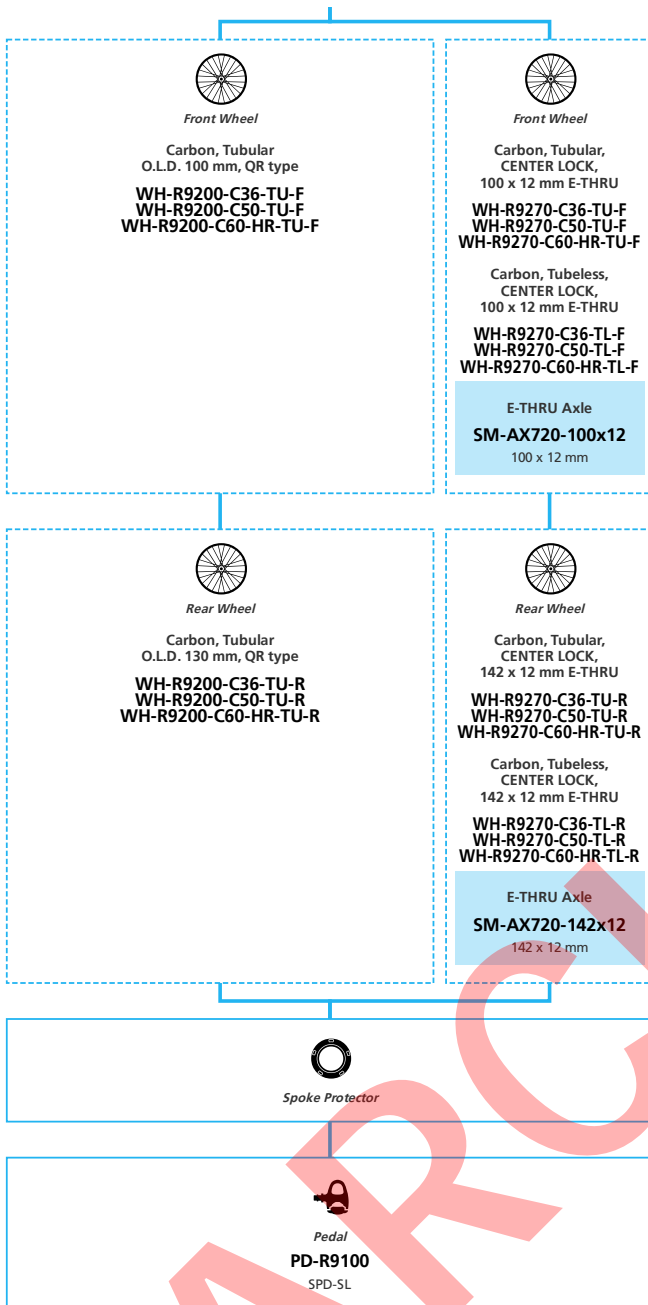

- ... New model
- ... Additional option
- ... All select
- ... Alternative option
- ... Single select

DRAFT