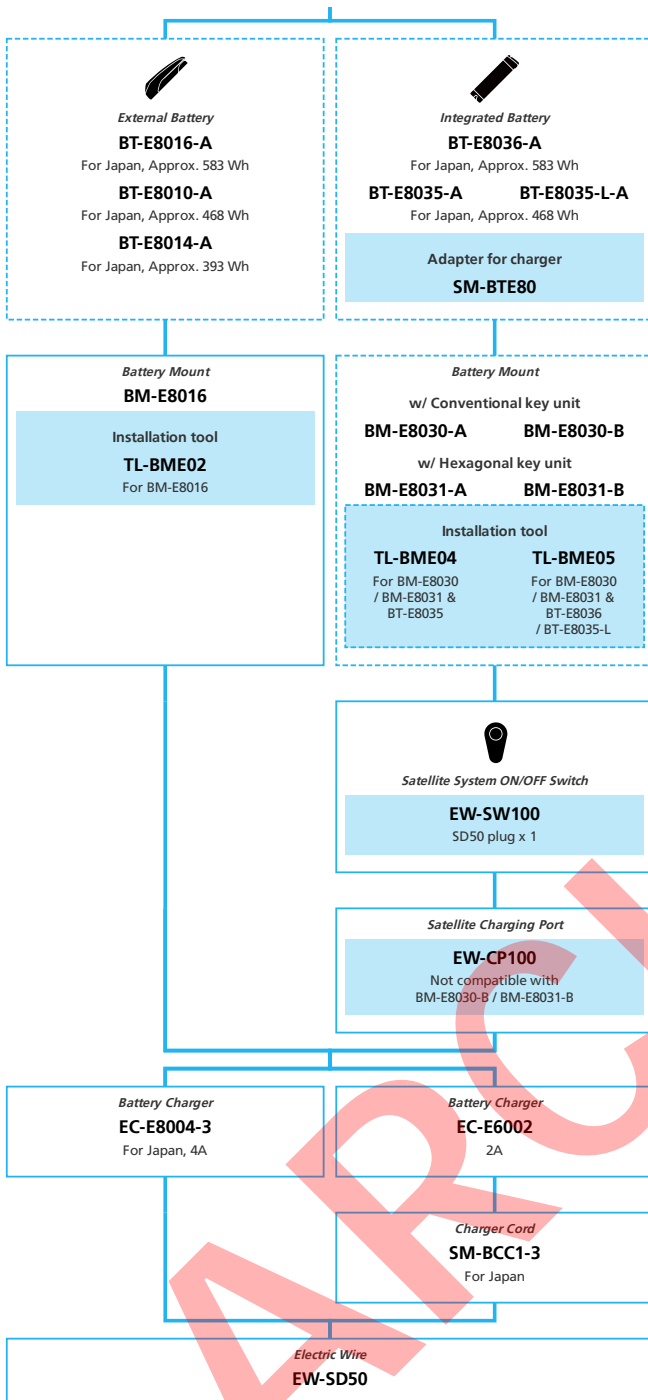

E-BIKE

- ... New model
- ... Additional option
- ... All select
- ... Alternative option
- ... Single select

ABS SHIMANO ABS by Blubrake

N ... New model
 ... Additional option
 ... Alternative option
 ... All select
 ... Single select