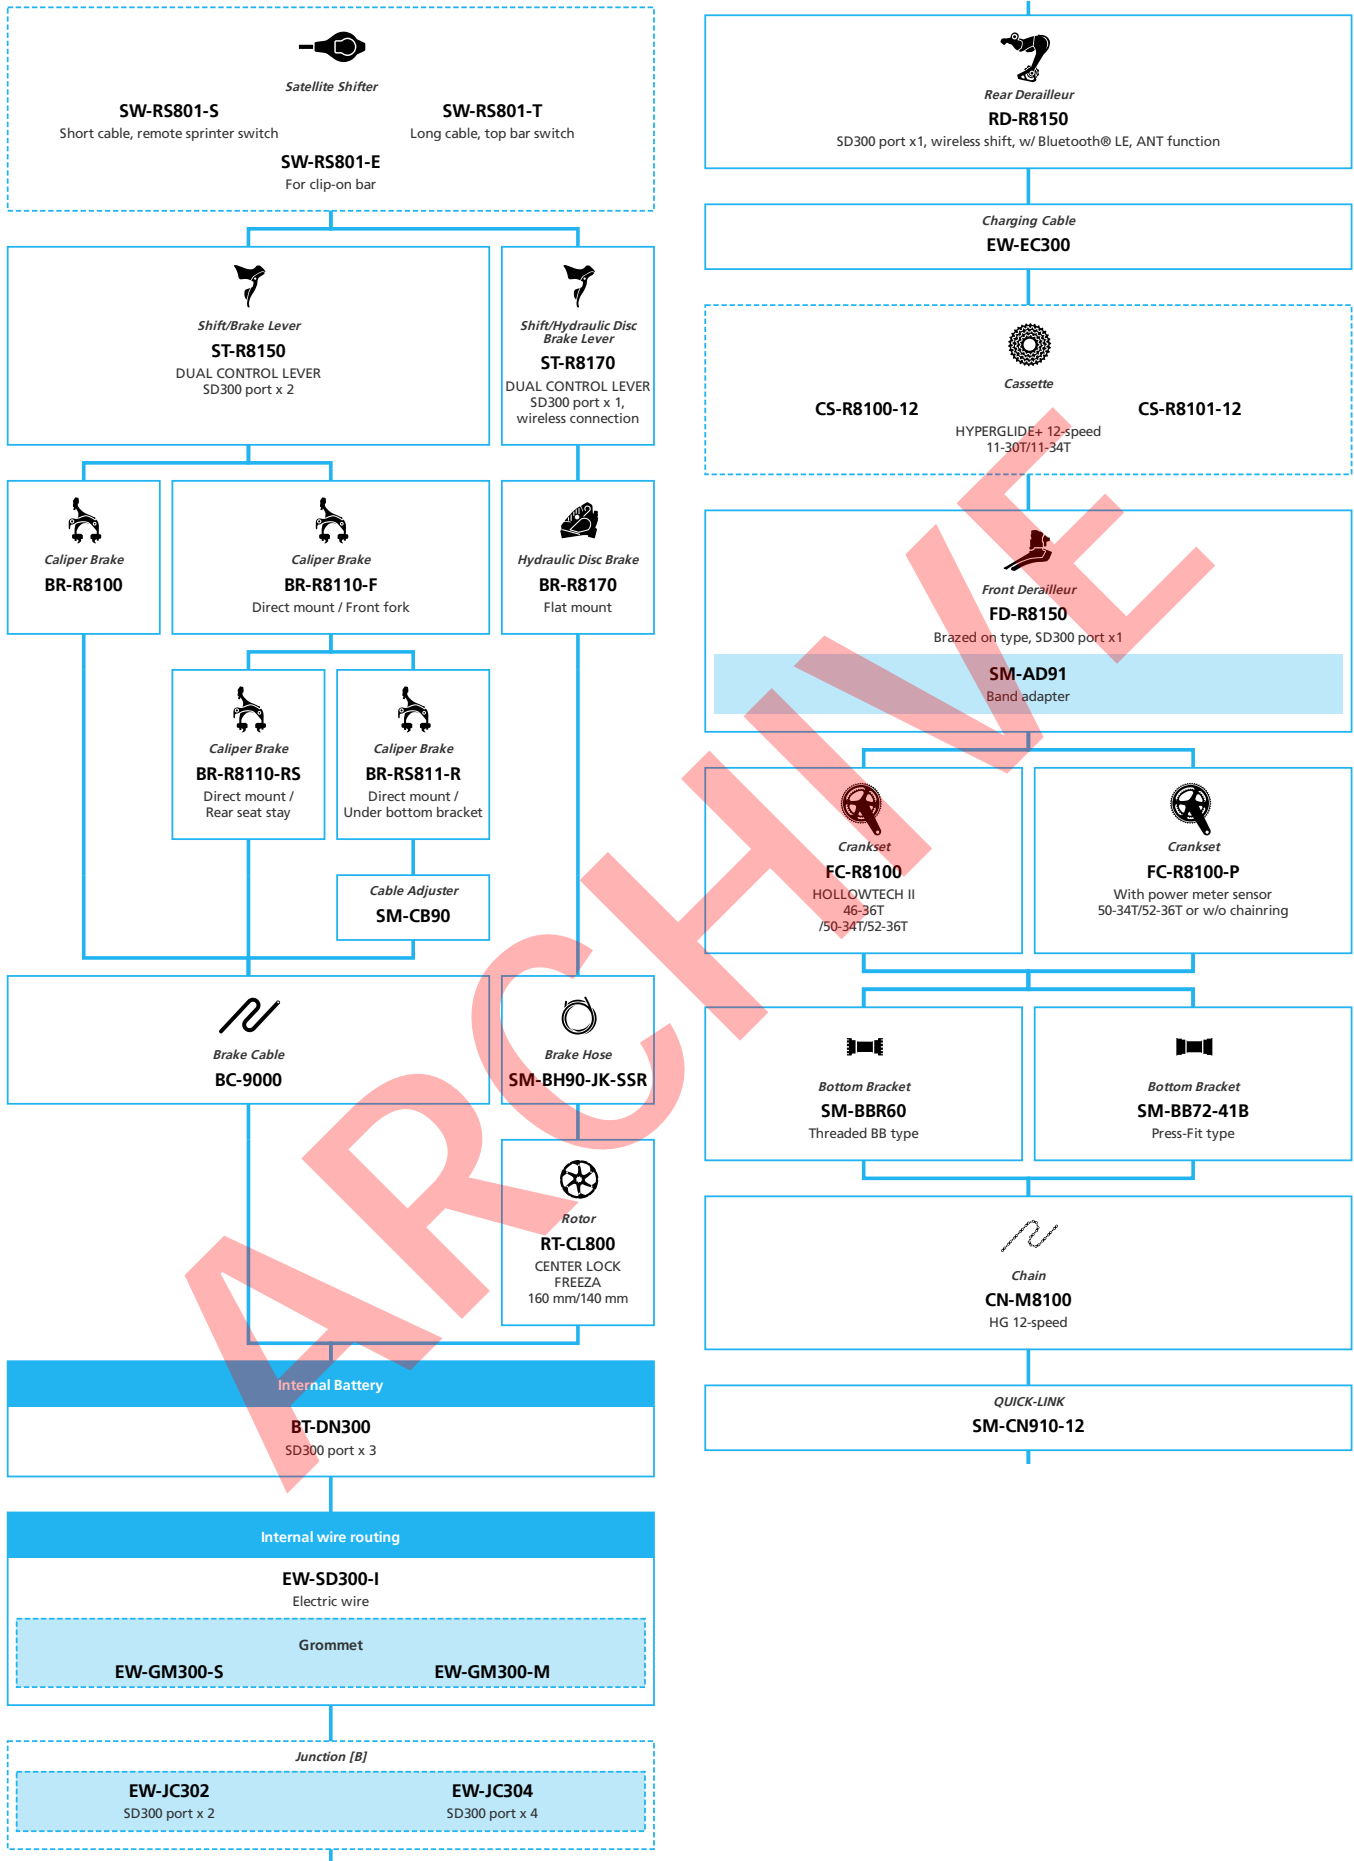

Road Bike

ARRIVE

-  ... New model
-  ... Additional option
-  ... Alternative option
-  ... All select
-  ... Single select

SHIMANO ULTEGRA R8100/R8150 2x12-speed, Di2

■ ... New model
 ... Additional option
 ... All select
 ... Alternative option
 ... Single select