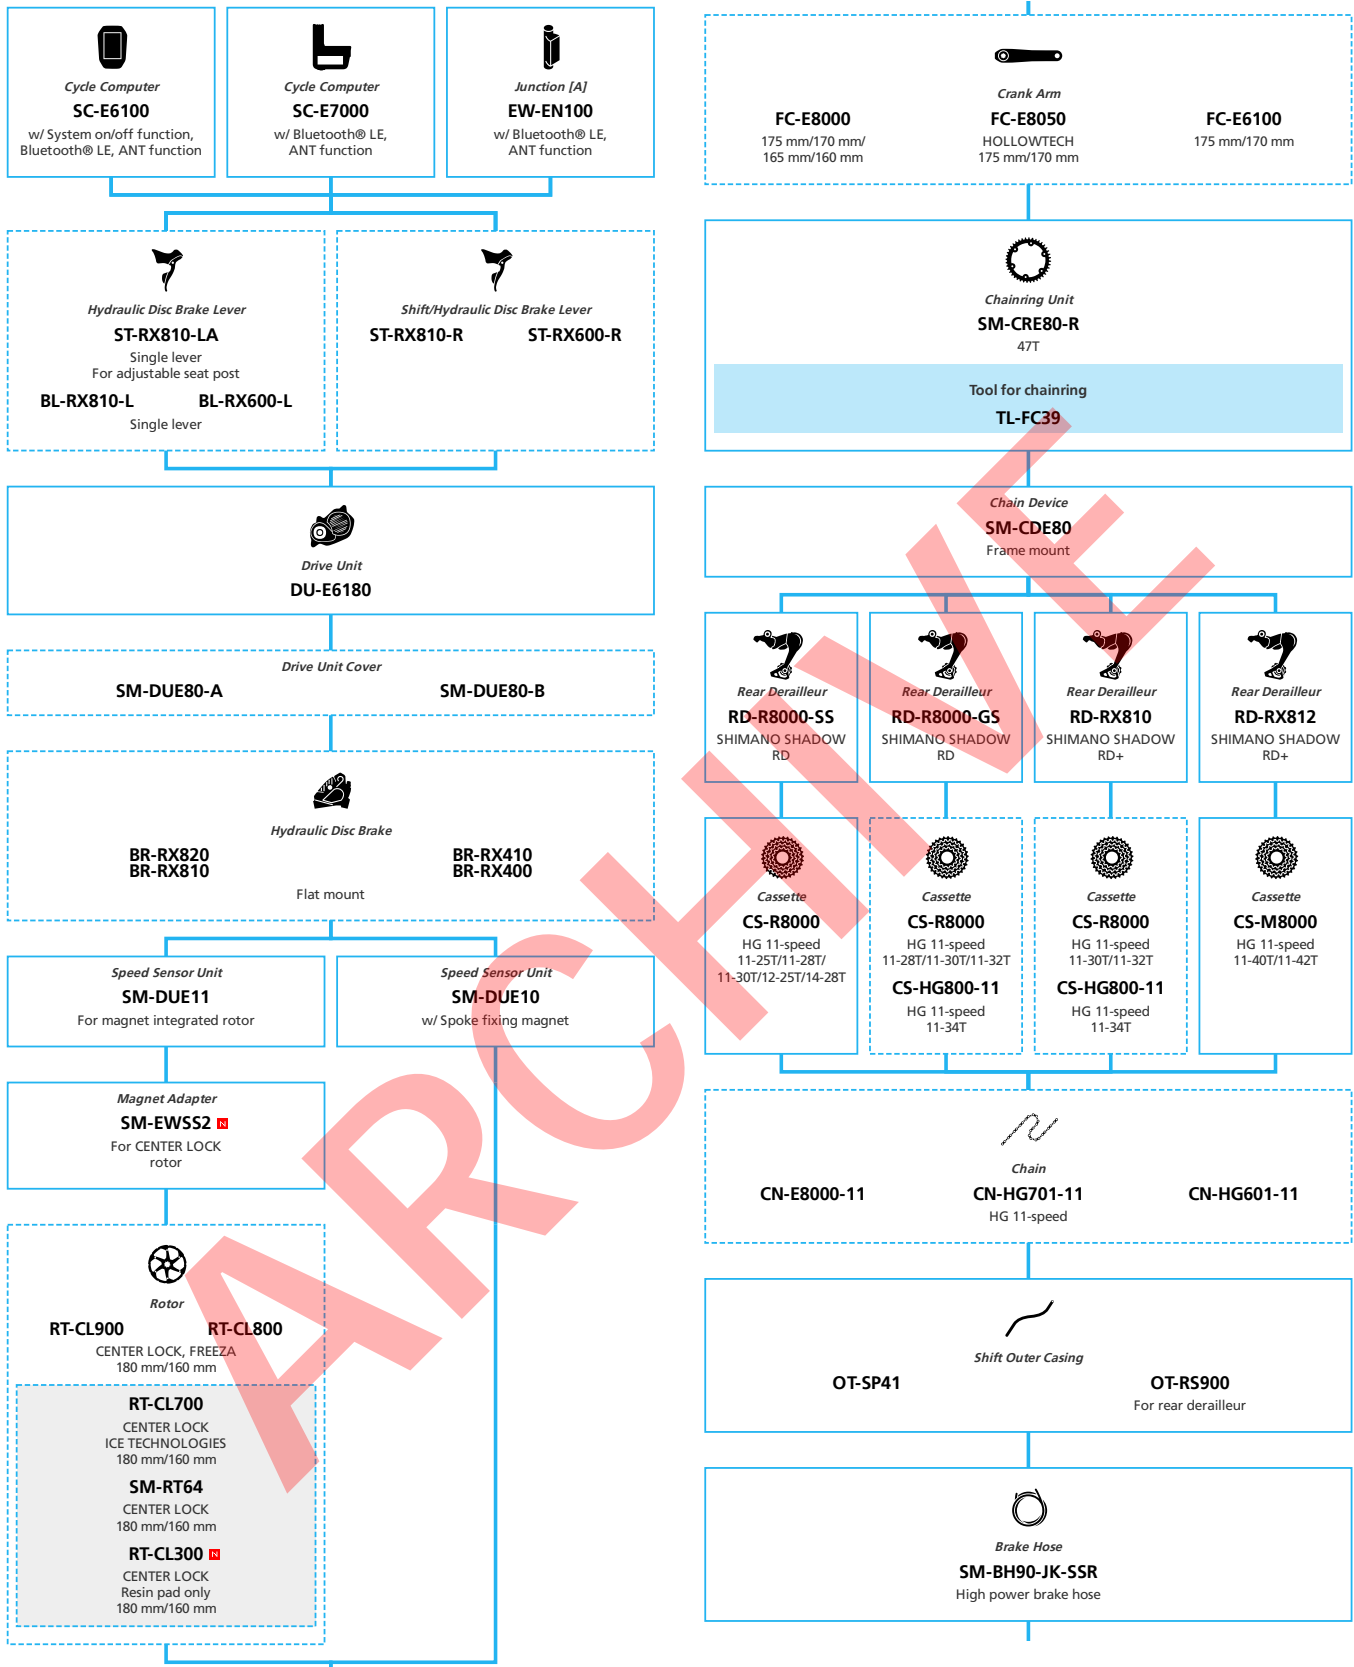

E-BIKE

- ... New model
- ... Additional option
- ... All select
- ... Alternative option
- ... Single select

E5100 for LIFESTYLE Internal Geared Hub, Di2

■ ... New model
 ... Additional option
 ... All select
 ... Single select