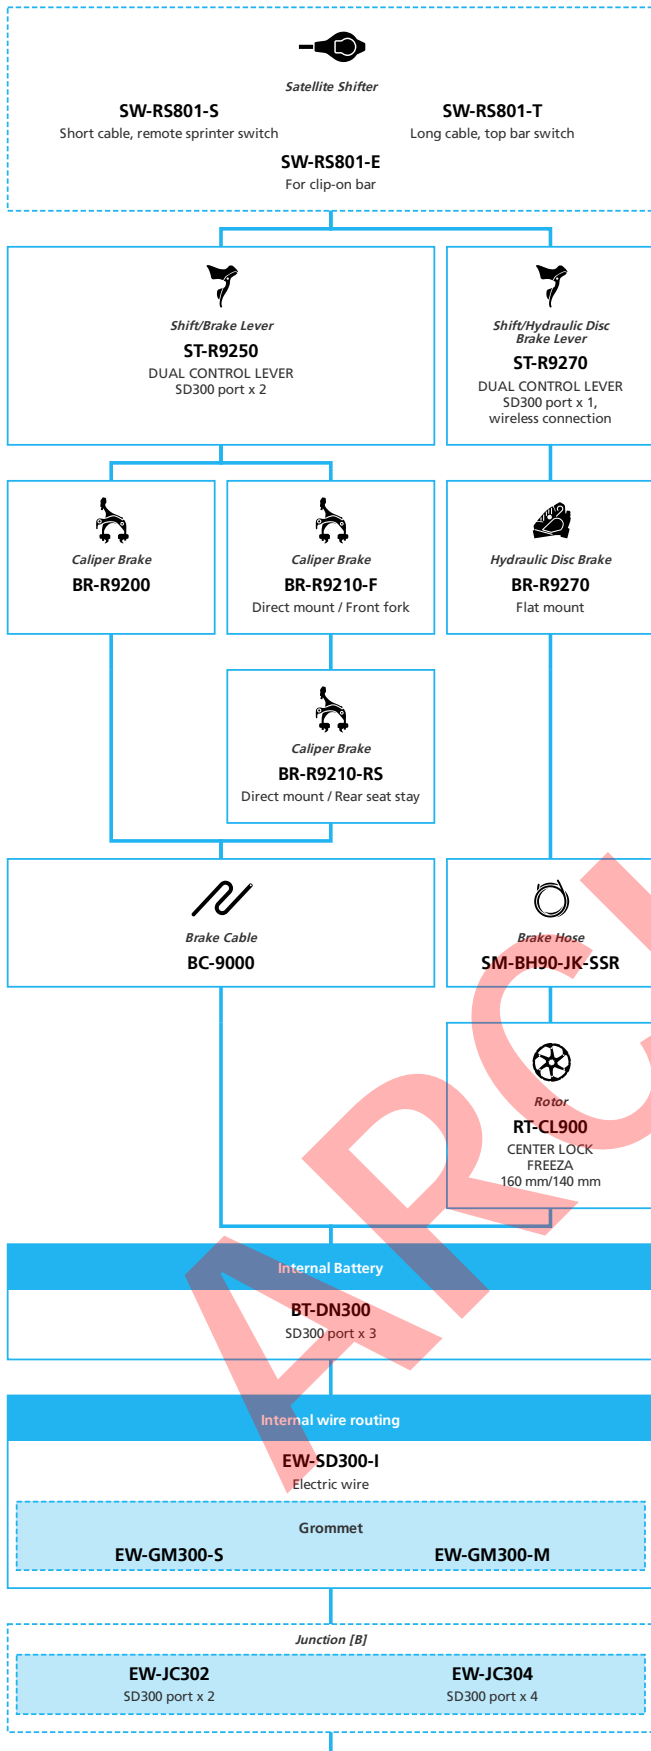

Gravel Bike

-  ... New model
-  ... Additional option
-  ... Alternative option
-  ... All select
-  ... Single select

ARCHIVE

DURA-ACE R9200/R9250 2x12-speed, Di2

- ... New model
- ... Additional option
- ... All select
- ... Alternative option
- ... Single select