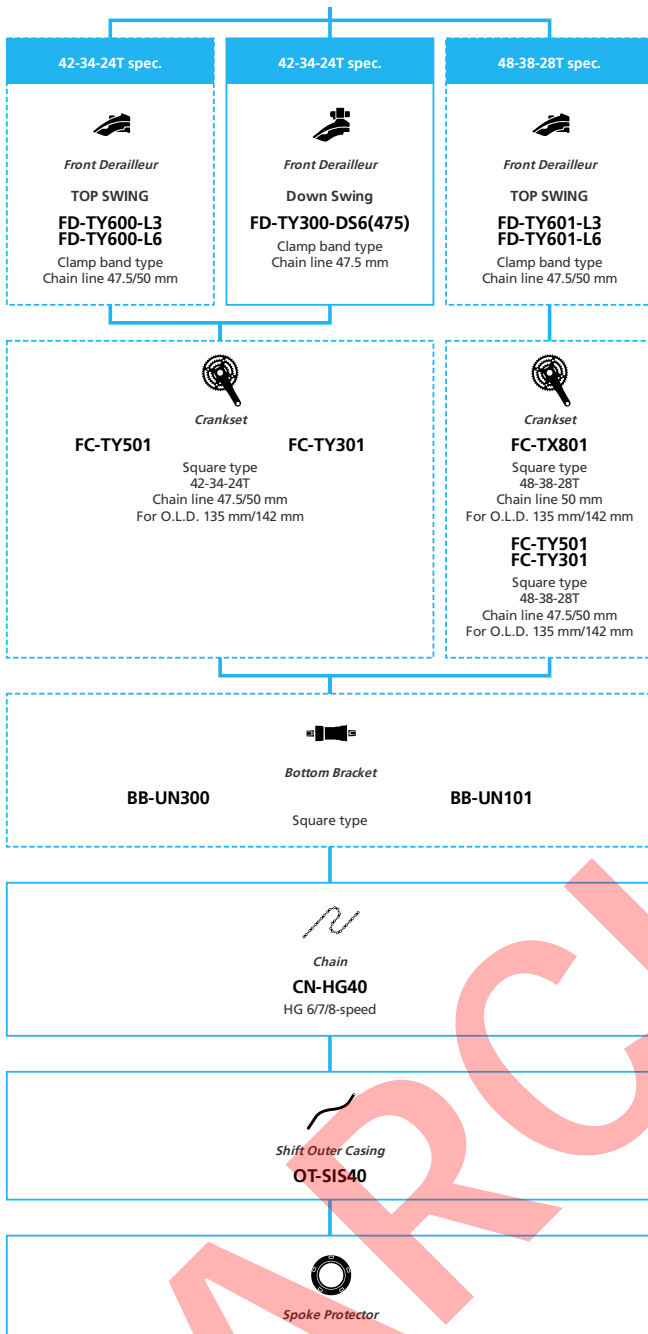

- ... New model
- ... Additional option
- ... Alternative option
- ... All select
- ... Single select

PROTOTYPE