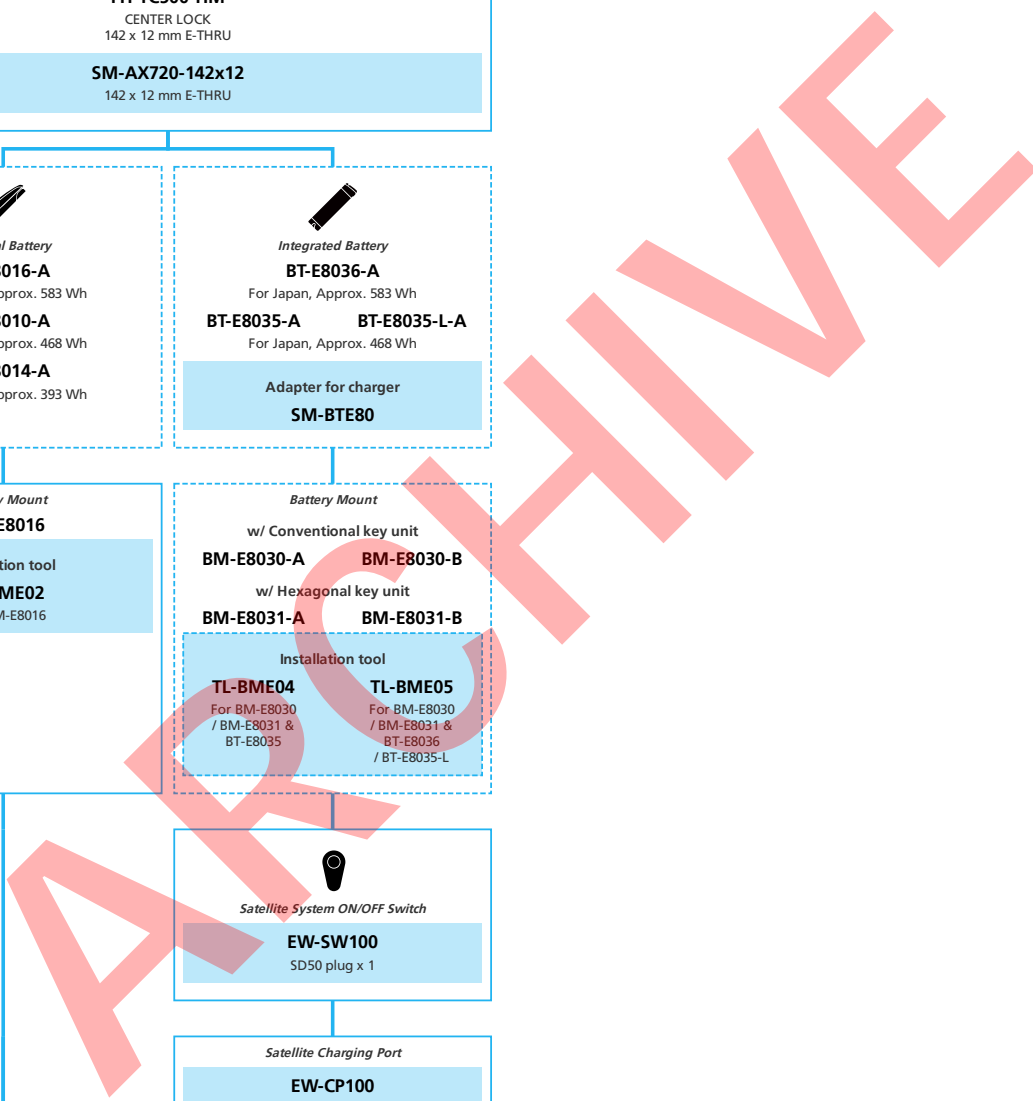

E-BIKE

- ... New model
- ... Additional option
- ... All select
- ... Alternative option
- ... Single select

E5100 for LIFESTYLE Internal Geared Hub, Di2

■ ... New model
 ... Additional option
 ... All select
 ... Single select