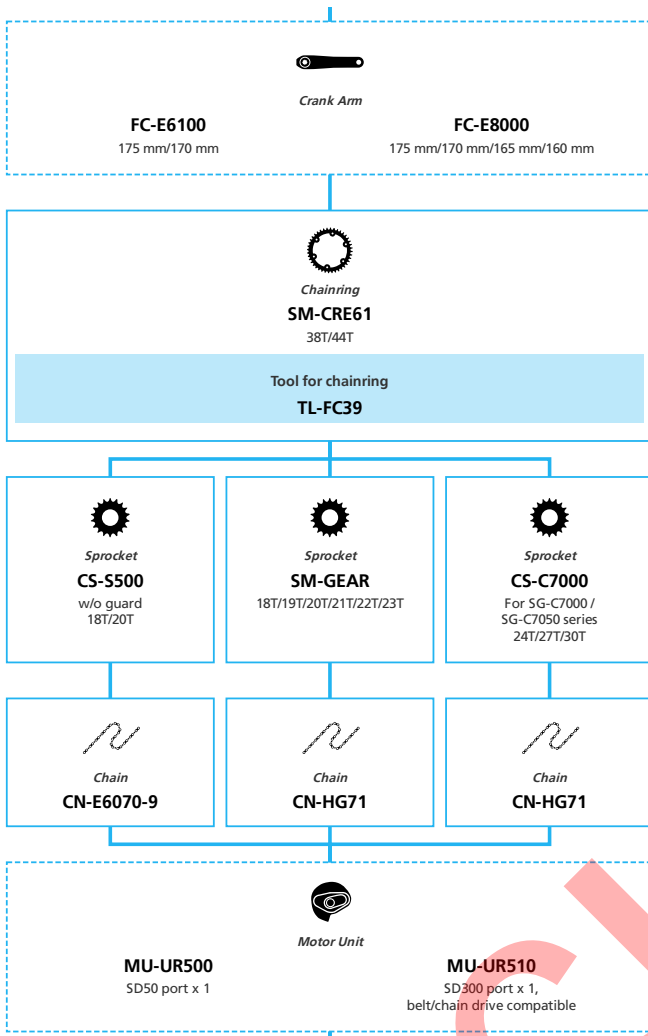

■ ... New model
 ... Additional option
 ... Alternative option
 ... All select
 ... Single select

A R C H I V E

E-BIKE