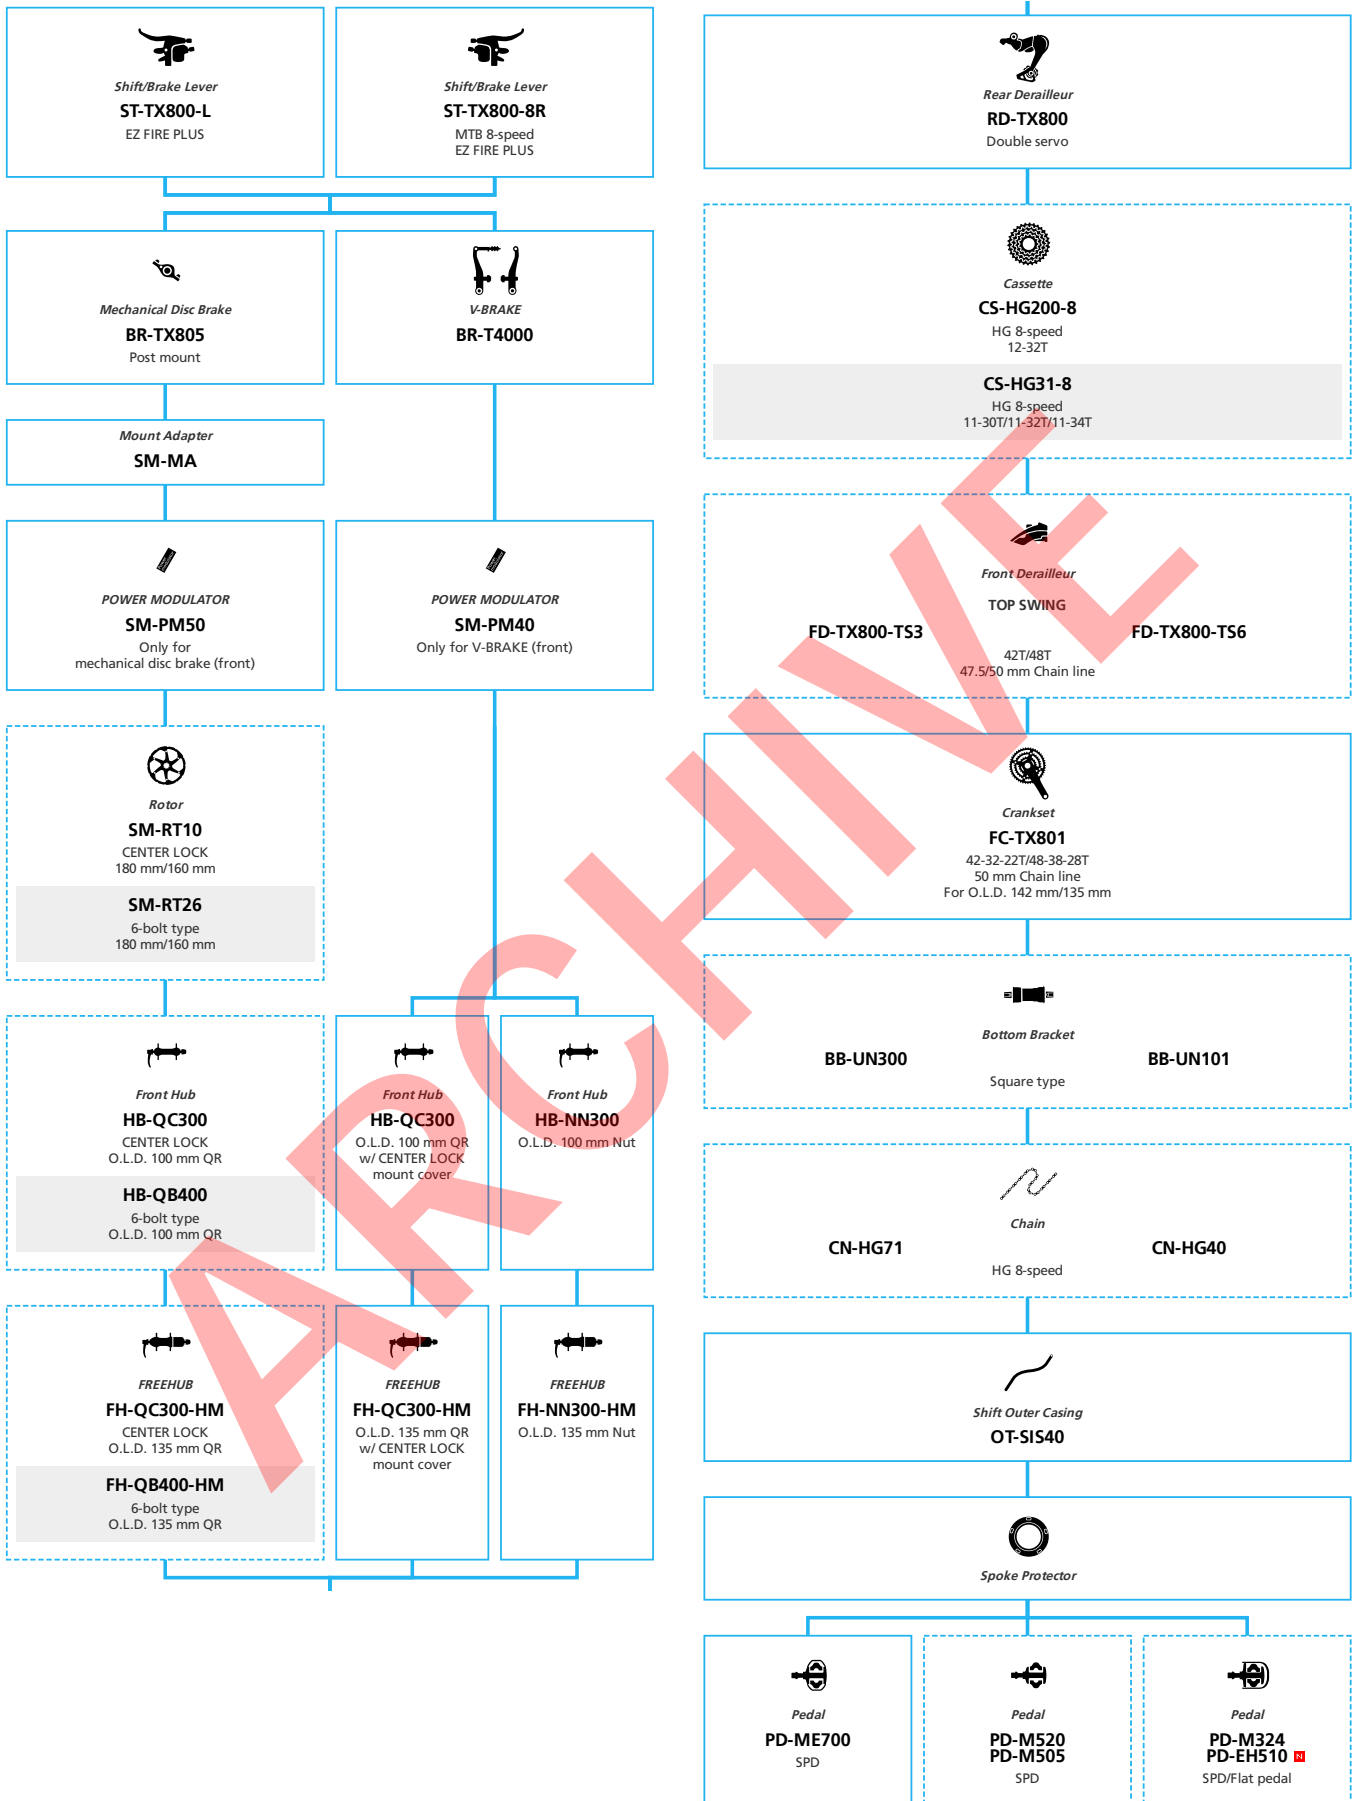

SHIMANO **TourneyTX** 3x8-speed

■ ... New model
  ... Additional option
  ... All select
  ... Alternative option
  ... Single select

LIFESTYLE Active