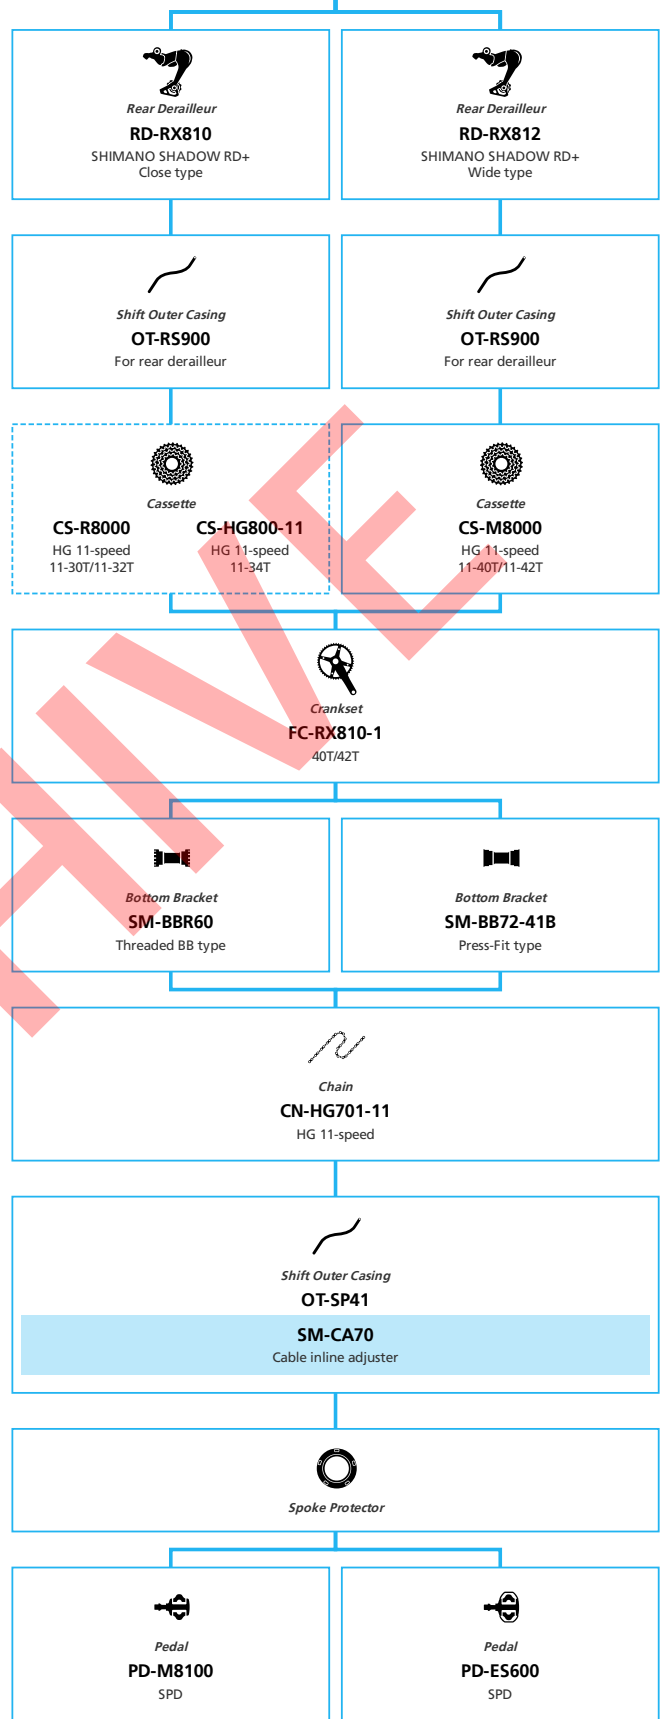

SHIMANO GRX RX810/RX815 1x11-speed

- ... New model
- ... Additional option
- ... All select
- ... Alternative option
- ... Single select