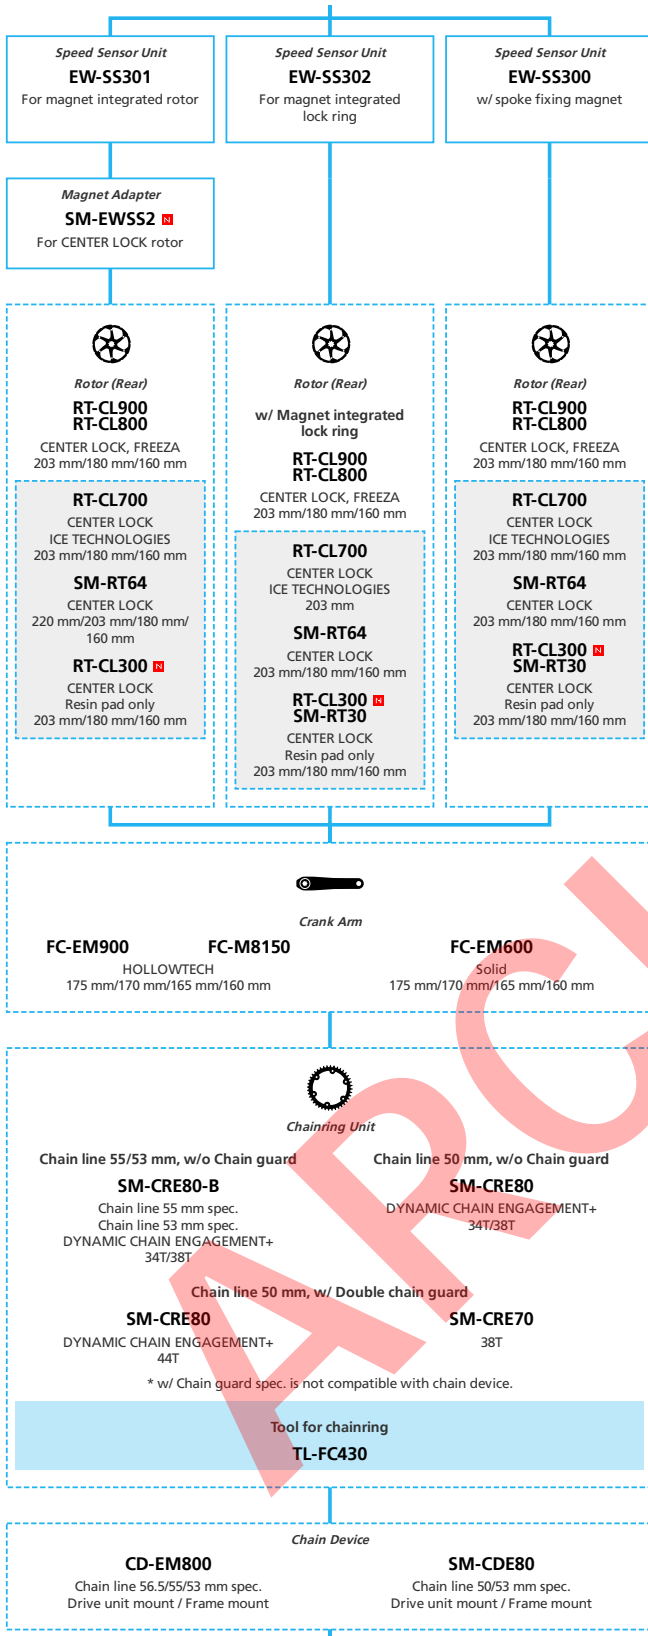

- ... New model
- ... Additional option
- ... All select
- ... Alternative option
- ... Single select