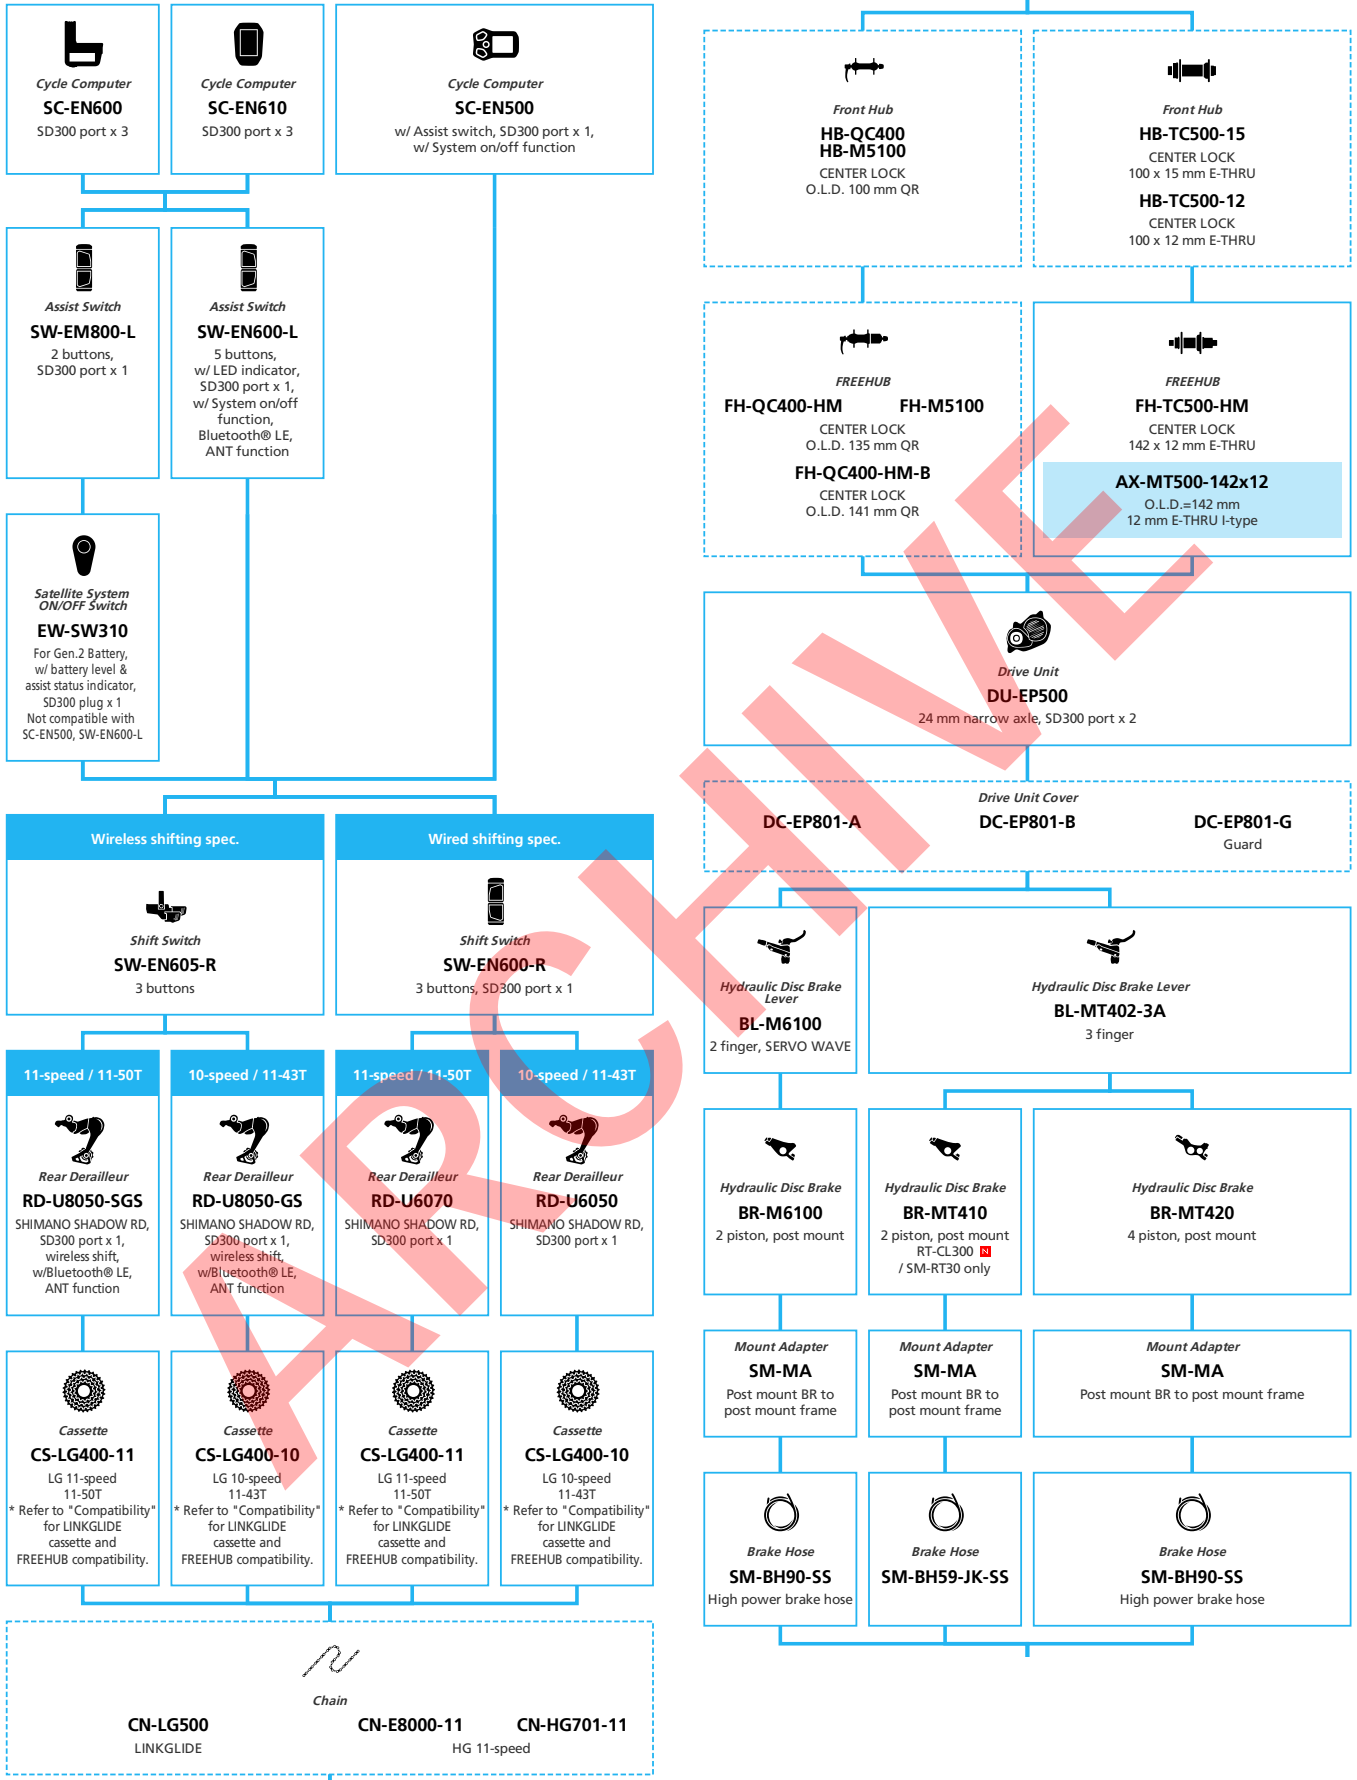

EPS for LIFESTYLE

11/10-speed, Derailleur, Di2, Automatic shift

N ... New model
 ... Additional option
 ... Alternative option
 ... All select
 ... Single select

E-BIKE