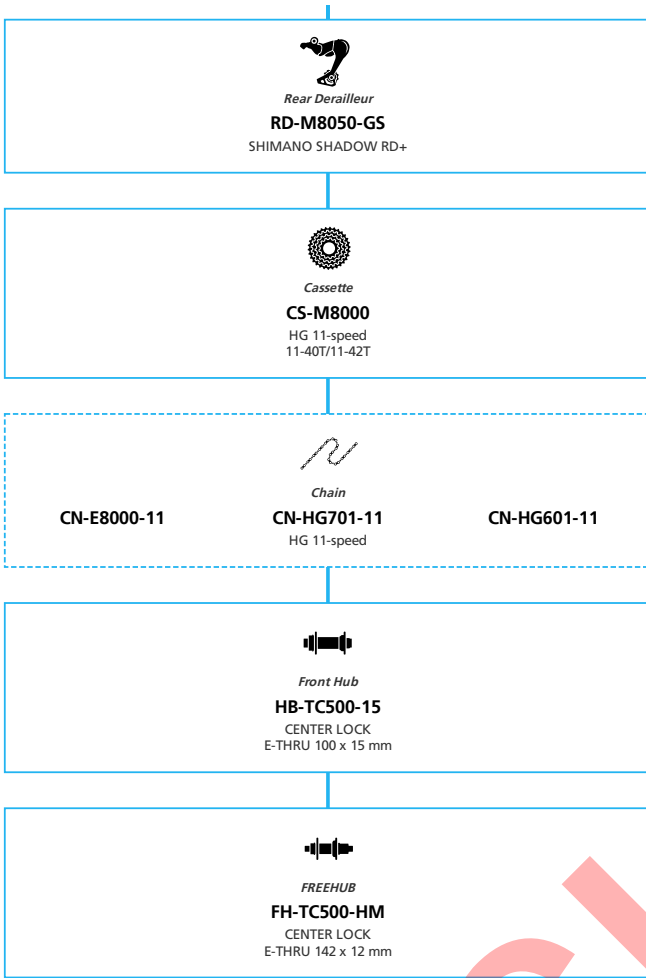

ARCHIVE

E-BIKE

E7000 11-speed, Derailleur, Di2

- ... New model
- ... Additional option
- ... Alternative option
- ... All select
- ... Single select

- ... New model
- ... Additional option
- ... All select
- ... Alternative option
- ... Single select