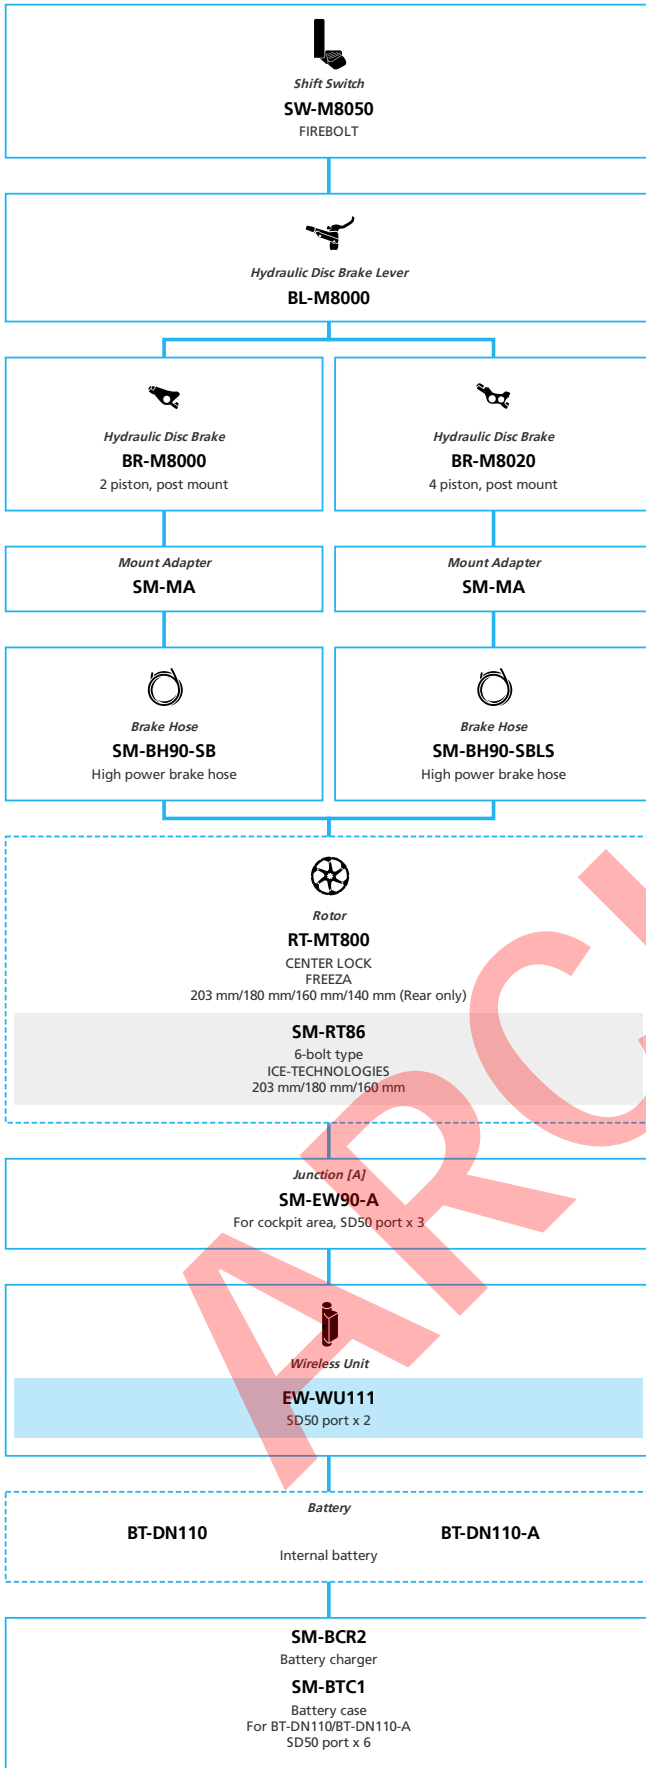

SHIMANO **DEORE XT** **M8000/M8050** 1x11-speed, Di2

... New model
... Additional option
... Alternative option
... All select
... Single select

Mountain Bike