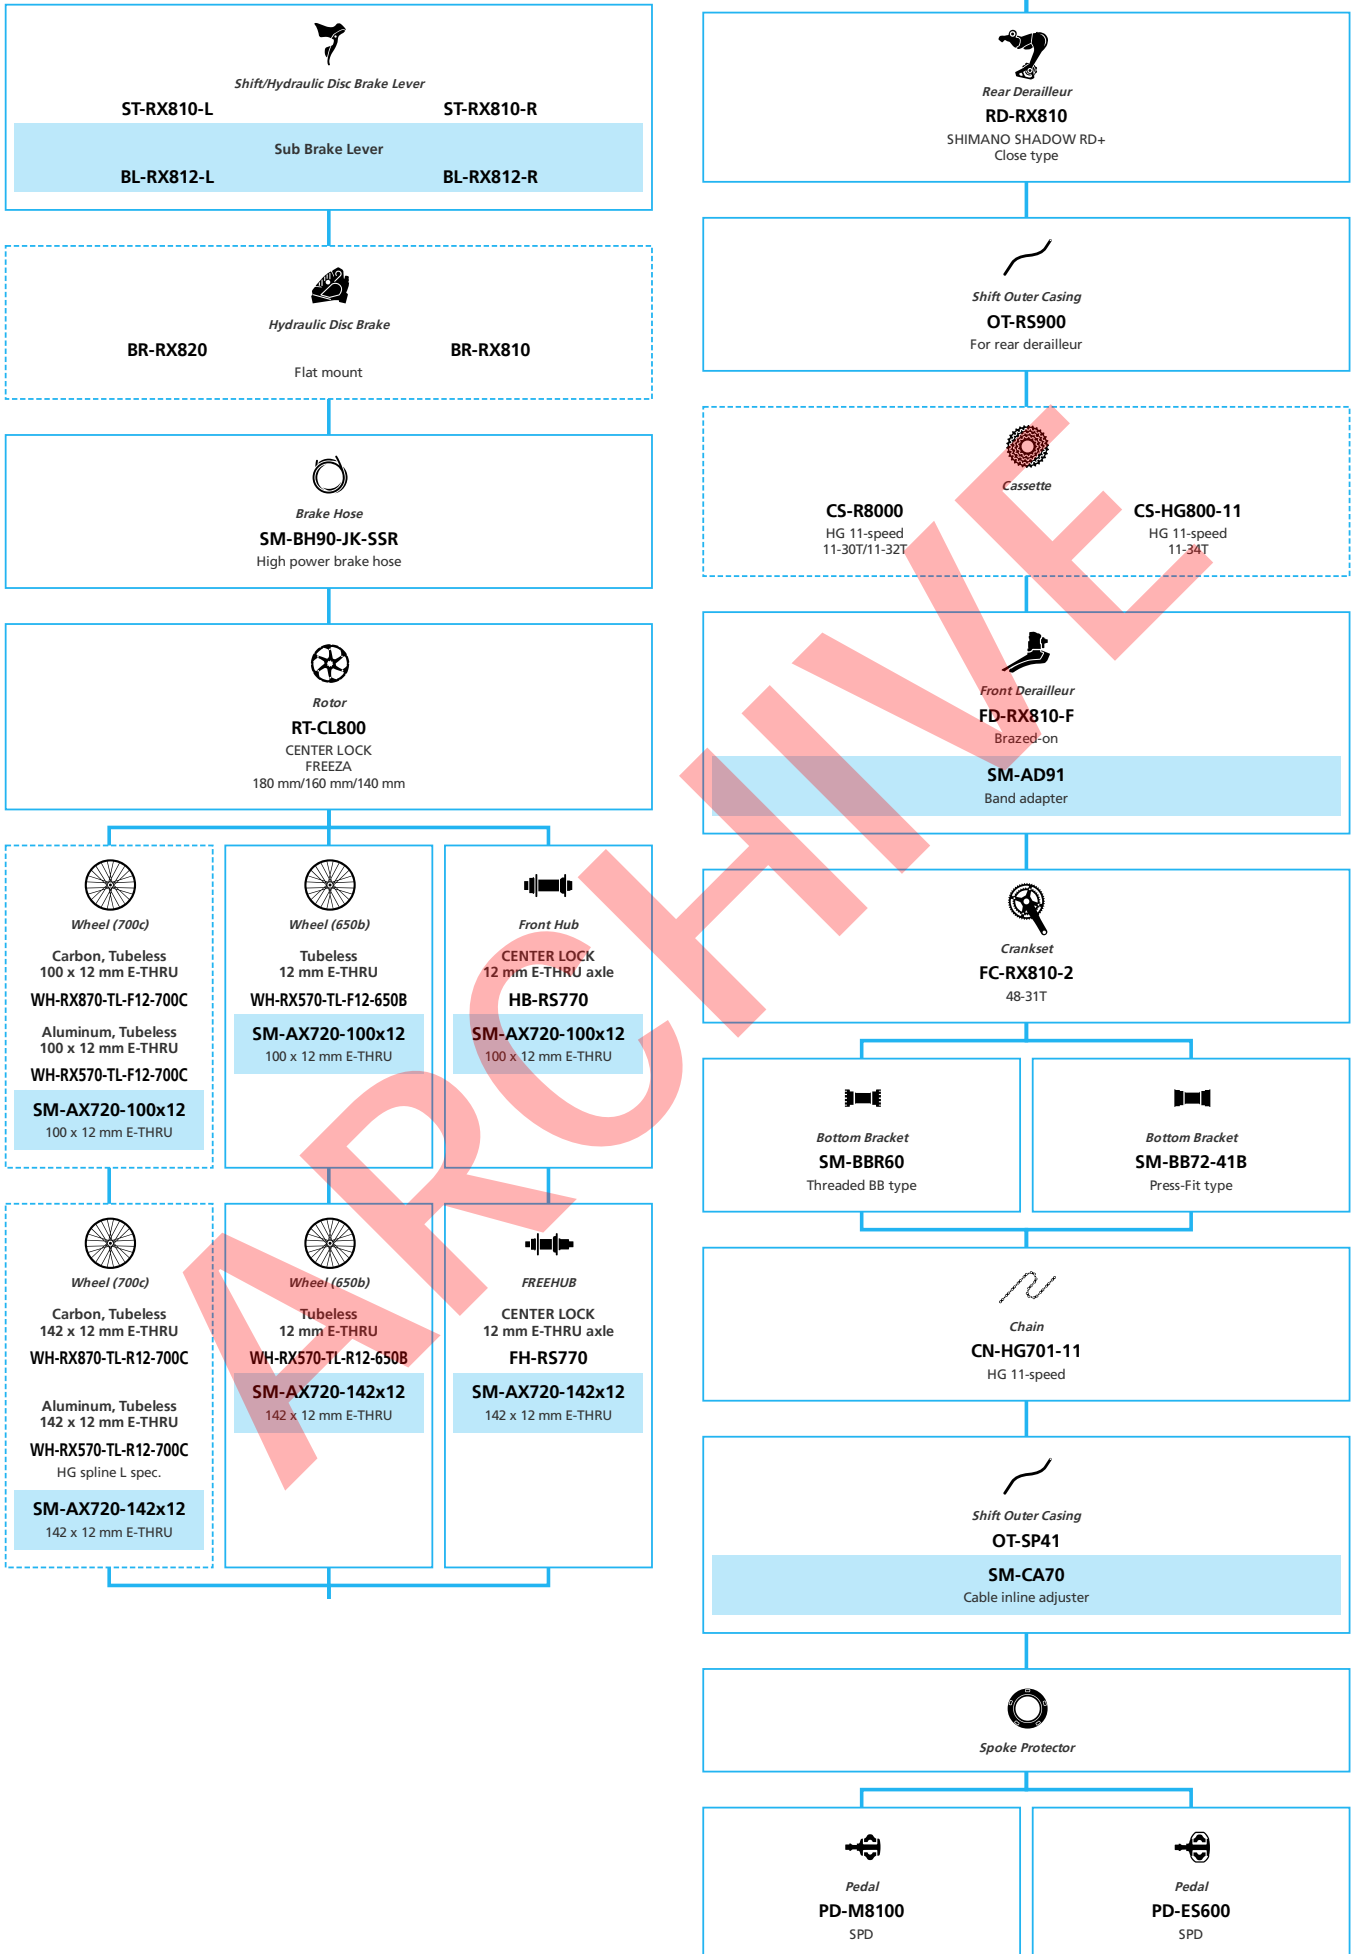

SHIMANO GRX RX810/RX815 2x11-speed

■ ... New model
  ... Additional option
  ... Alternative option
  ... All select
  ... Single select

Gravel Bike