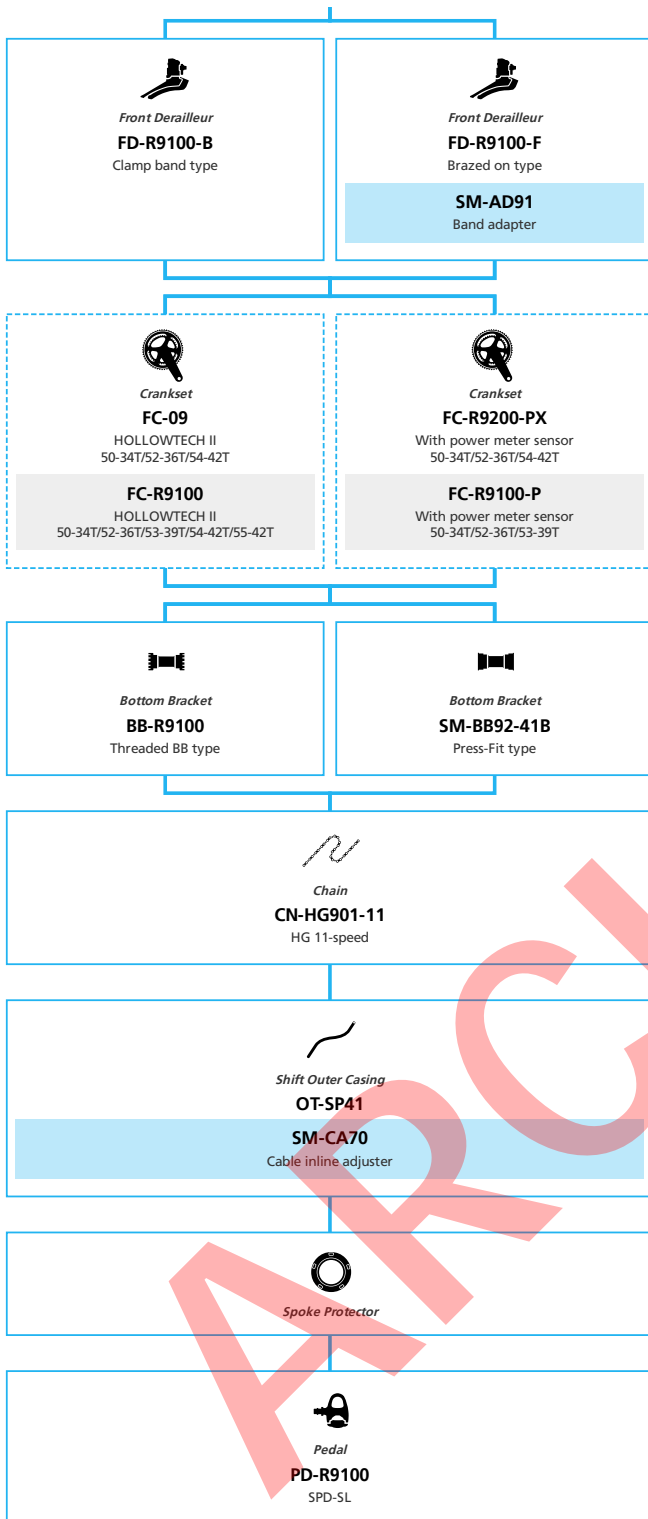

- ... New model
- ... Additional option
- ... Alternative option
- ... All select
- ... Single select