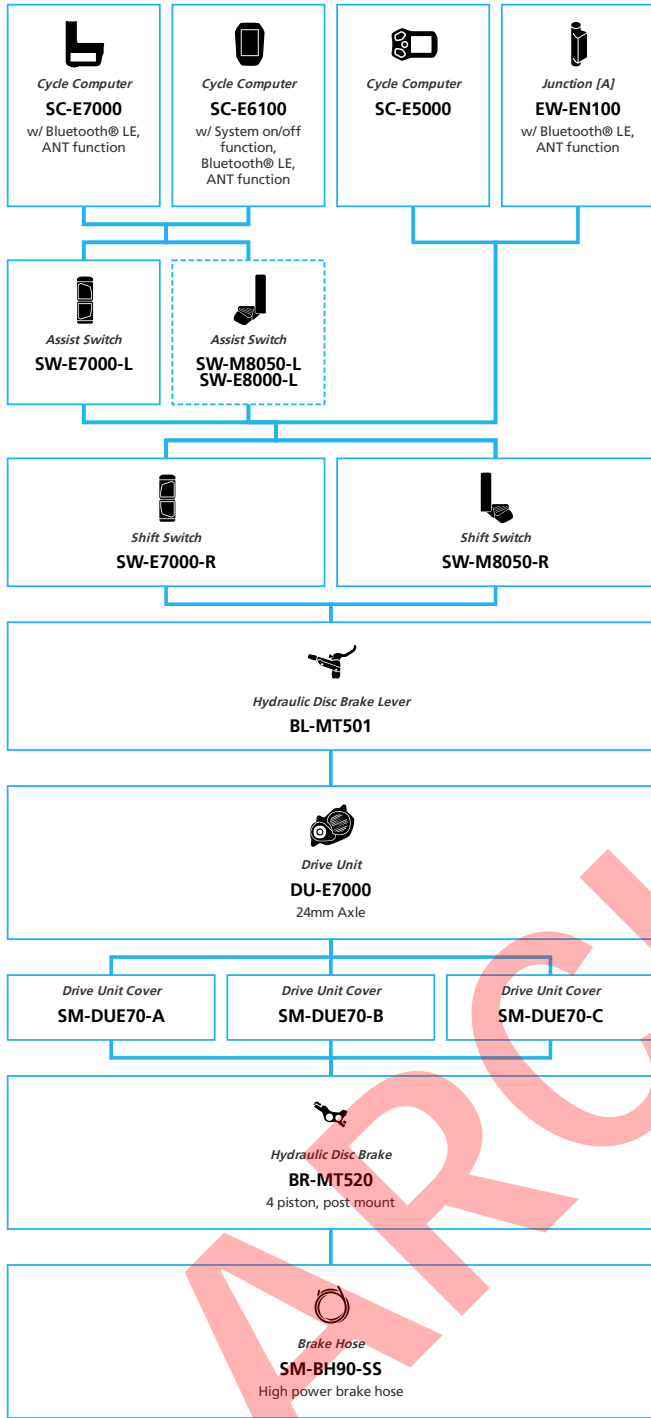

E7000 11-speed, Derailleur, Di2

- ... New model
- ... Additional option
- ... Alternative option
- ... All select
- ... Single select