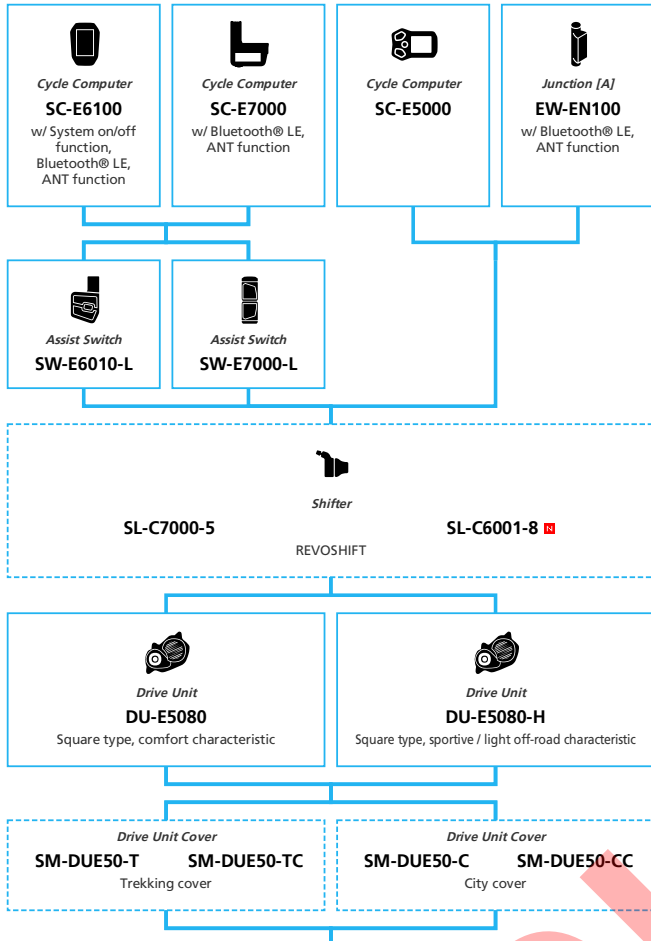

E5080 for Japan market Internal Geared Hub

■ ... New model
  ... Additional option
  ... All select
  ... Alternative option
  ... Single select

ARCHIVE