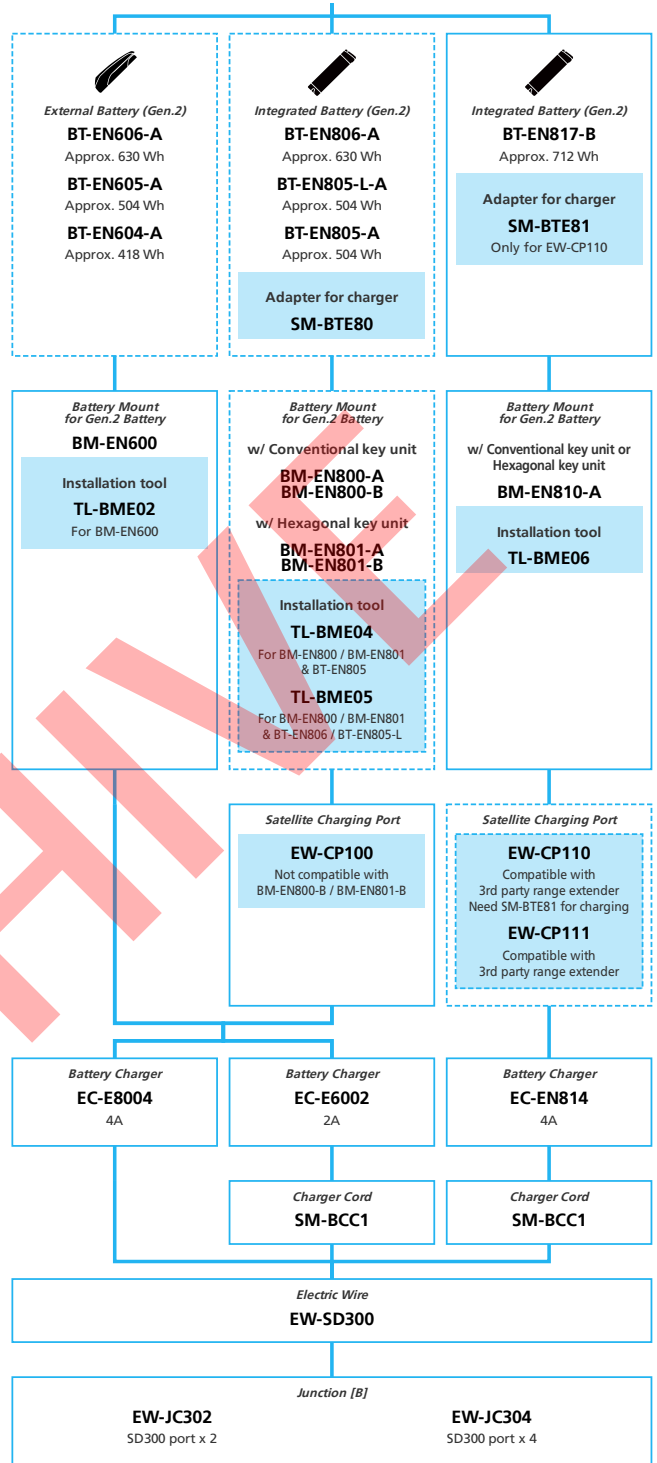

- ... New model
- ... Additional option
- ... All select
- ... Alternative option
- ... Single select