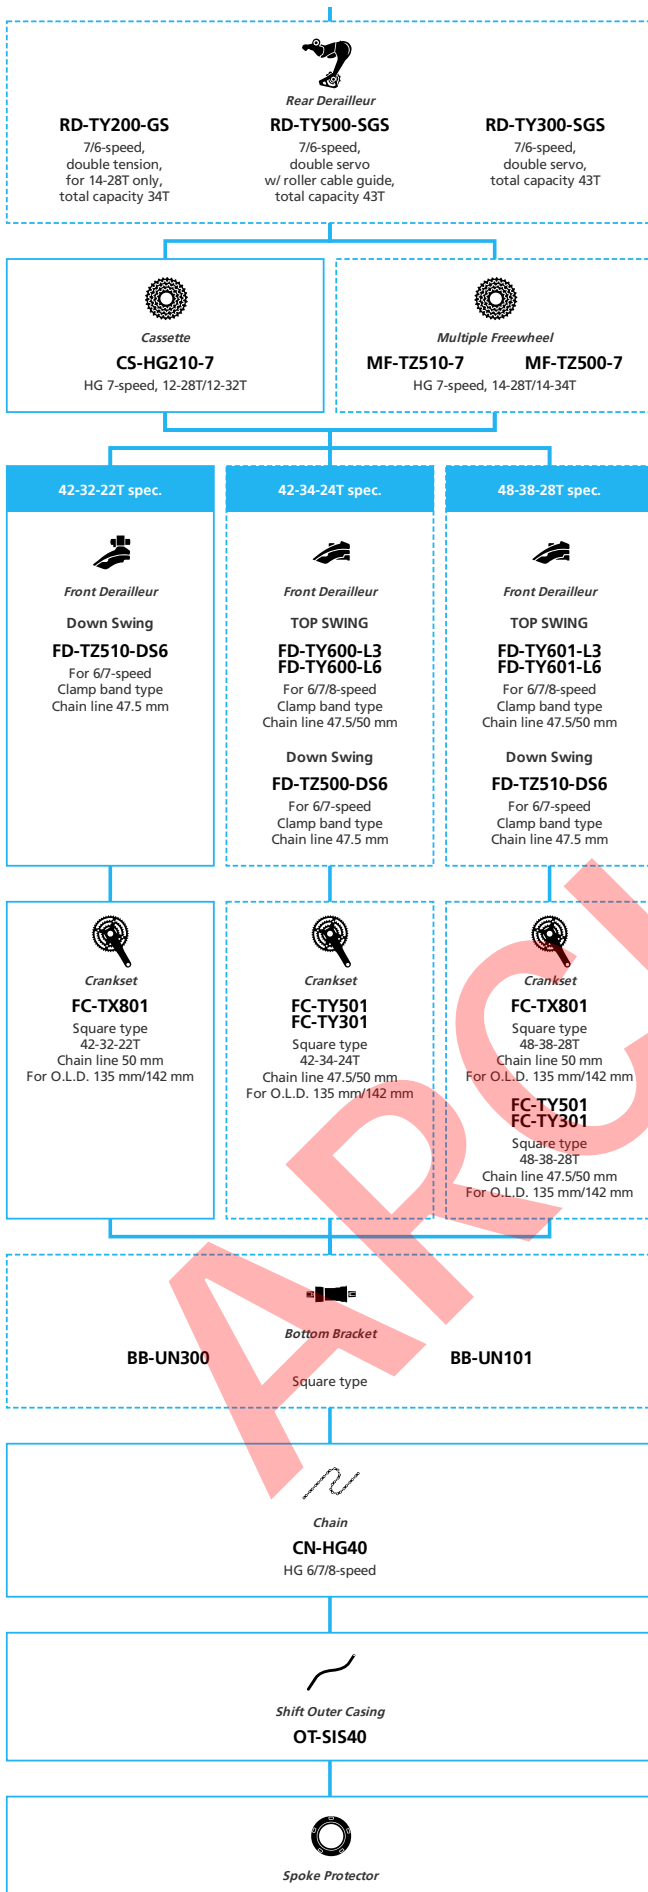

LIFESTYLE Active

DRAFT

SHIMANO
Tourney For Drop Handlebar, 2x7-speed

- ... New model
- ... Additional option
- ... All select
- ... Alternative option
- ... Single select

DRAFT

LIFESTYLE Active

SHIMANO Tourney TZ 3x7 friction

■ ... New model
 ... Additional option
 ... Alternative option
 ... All select
 ... Single select

 Shifter REVOSHIFT Not compatible with CI-DECK SL-RV400-LN SL-RV400-7R SL-RV300-LN SL-RV300-7R SL-RV200-LN SL-RV200-7R	 Shifter Thumb shifter plus Not compatible with CI-DECK SL-TX50-LN SL-TX50-7R SL-TX30-LN SL-TX30-7R	 Shifter Thumb shifter Not compatible with CI-DECK SL-TZ500-LN SL-TZ500-7R
---	--	---

ARCHIVE

LIFESTYLE Active

- ... New model
- ... Additional option
- ... Alternative option
- ... All select
- ... Single select

DRAFT

SHIMANO *Tourney* TZ 3x6 friction

N ... New model
 ... Additional option
 ... Alternative option
 ... All select
 ... Single select