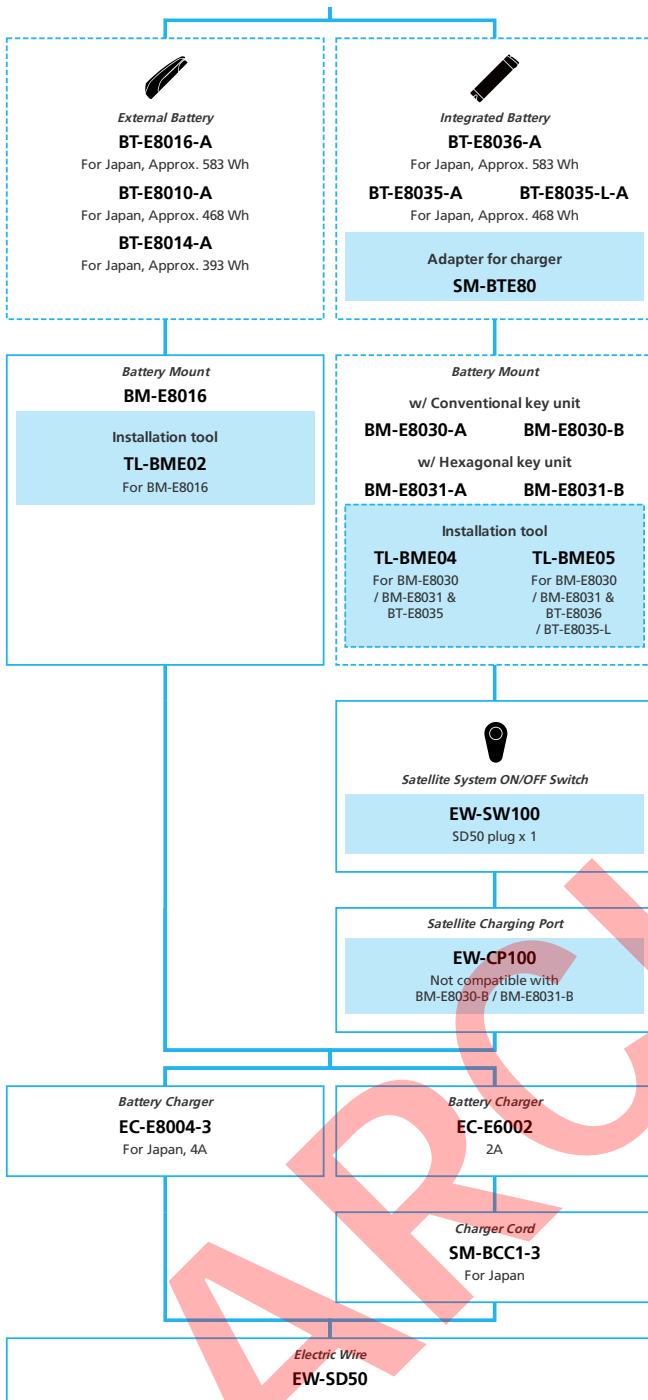

- ... New model
- ... Additional option
- ... All select
- ... Alternative option
- ... Single select