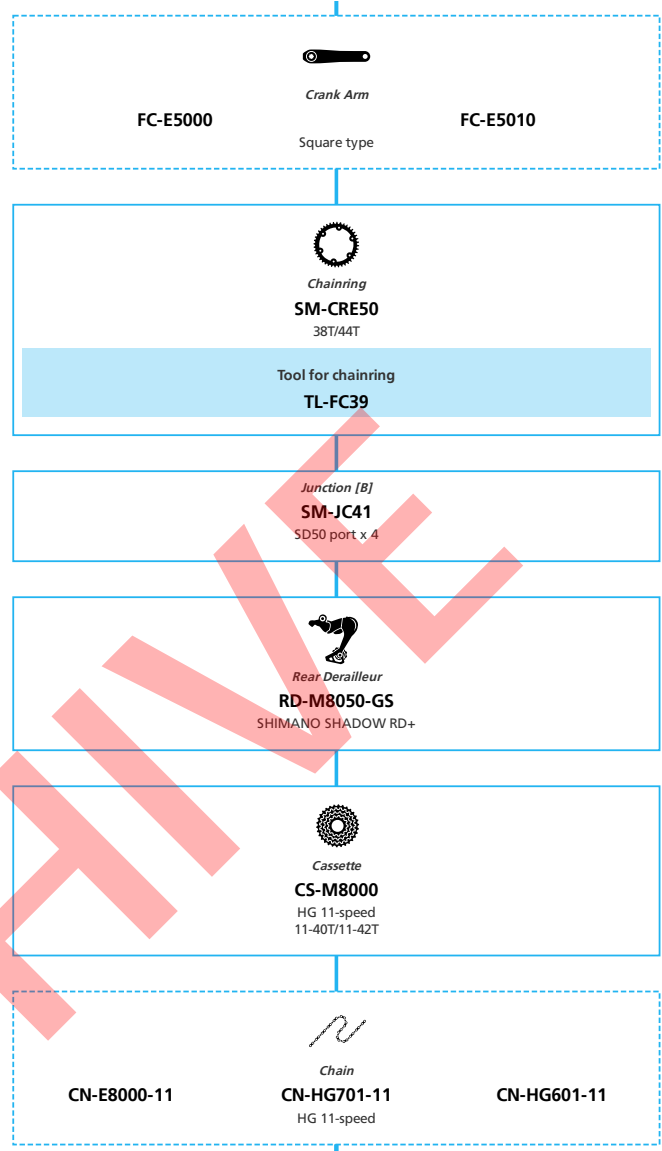

E-BIKE

- ... New model
- ... Additional option
- ... All select
- ... Alternative option
- ... Single select

DRAFT

E5000 11-speed, Derailleur, Di2

■ ... New model
 ... Additional option
 ... Alternative option
 ... All select
 ... Single select