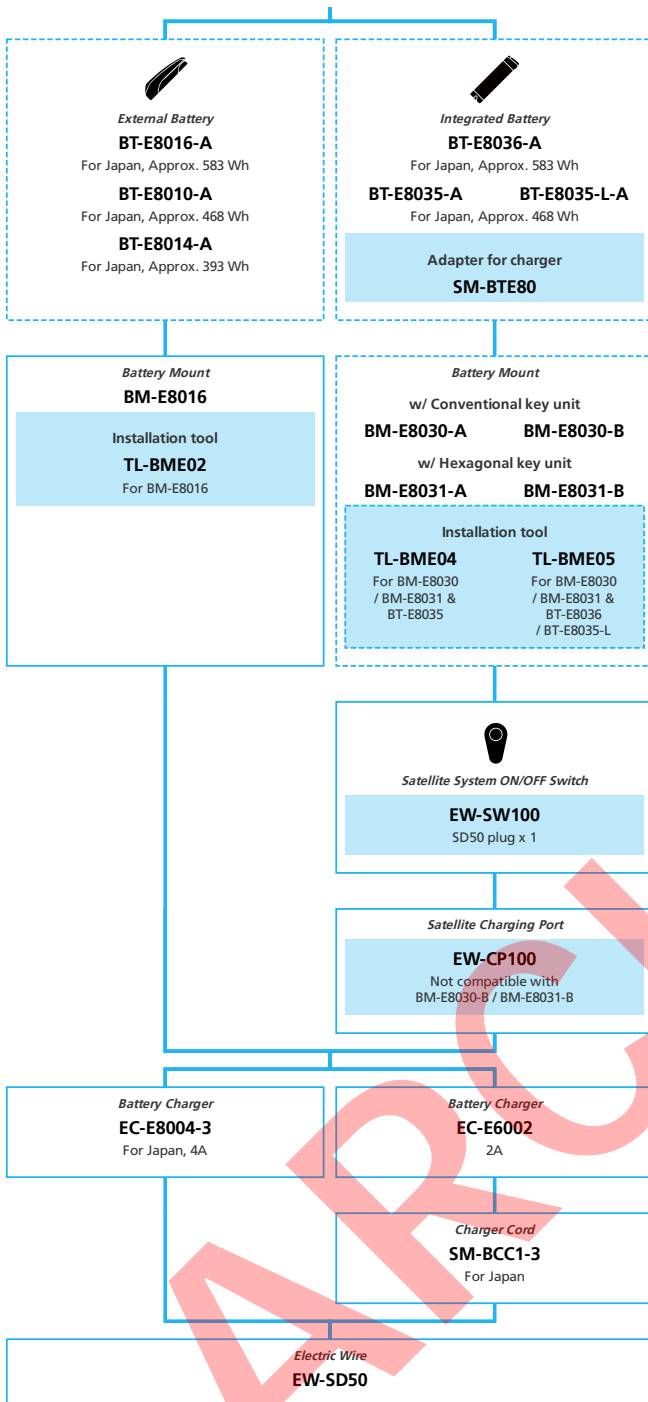

ARCHIVE

E8080 for Japan market

11/10-speed, Derailleur

■ ... New model
 ... Additional option
 ... Alternative option
 ... All select
 ... Single select

E-BIKE

- ... New model
- ... Additional option
- ... All select
- ... Alternative option
- ... Single select