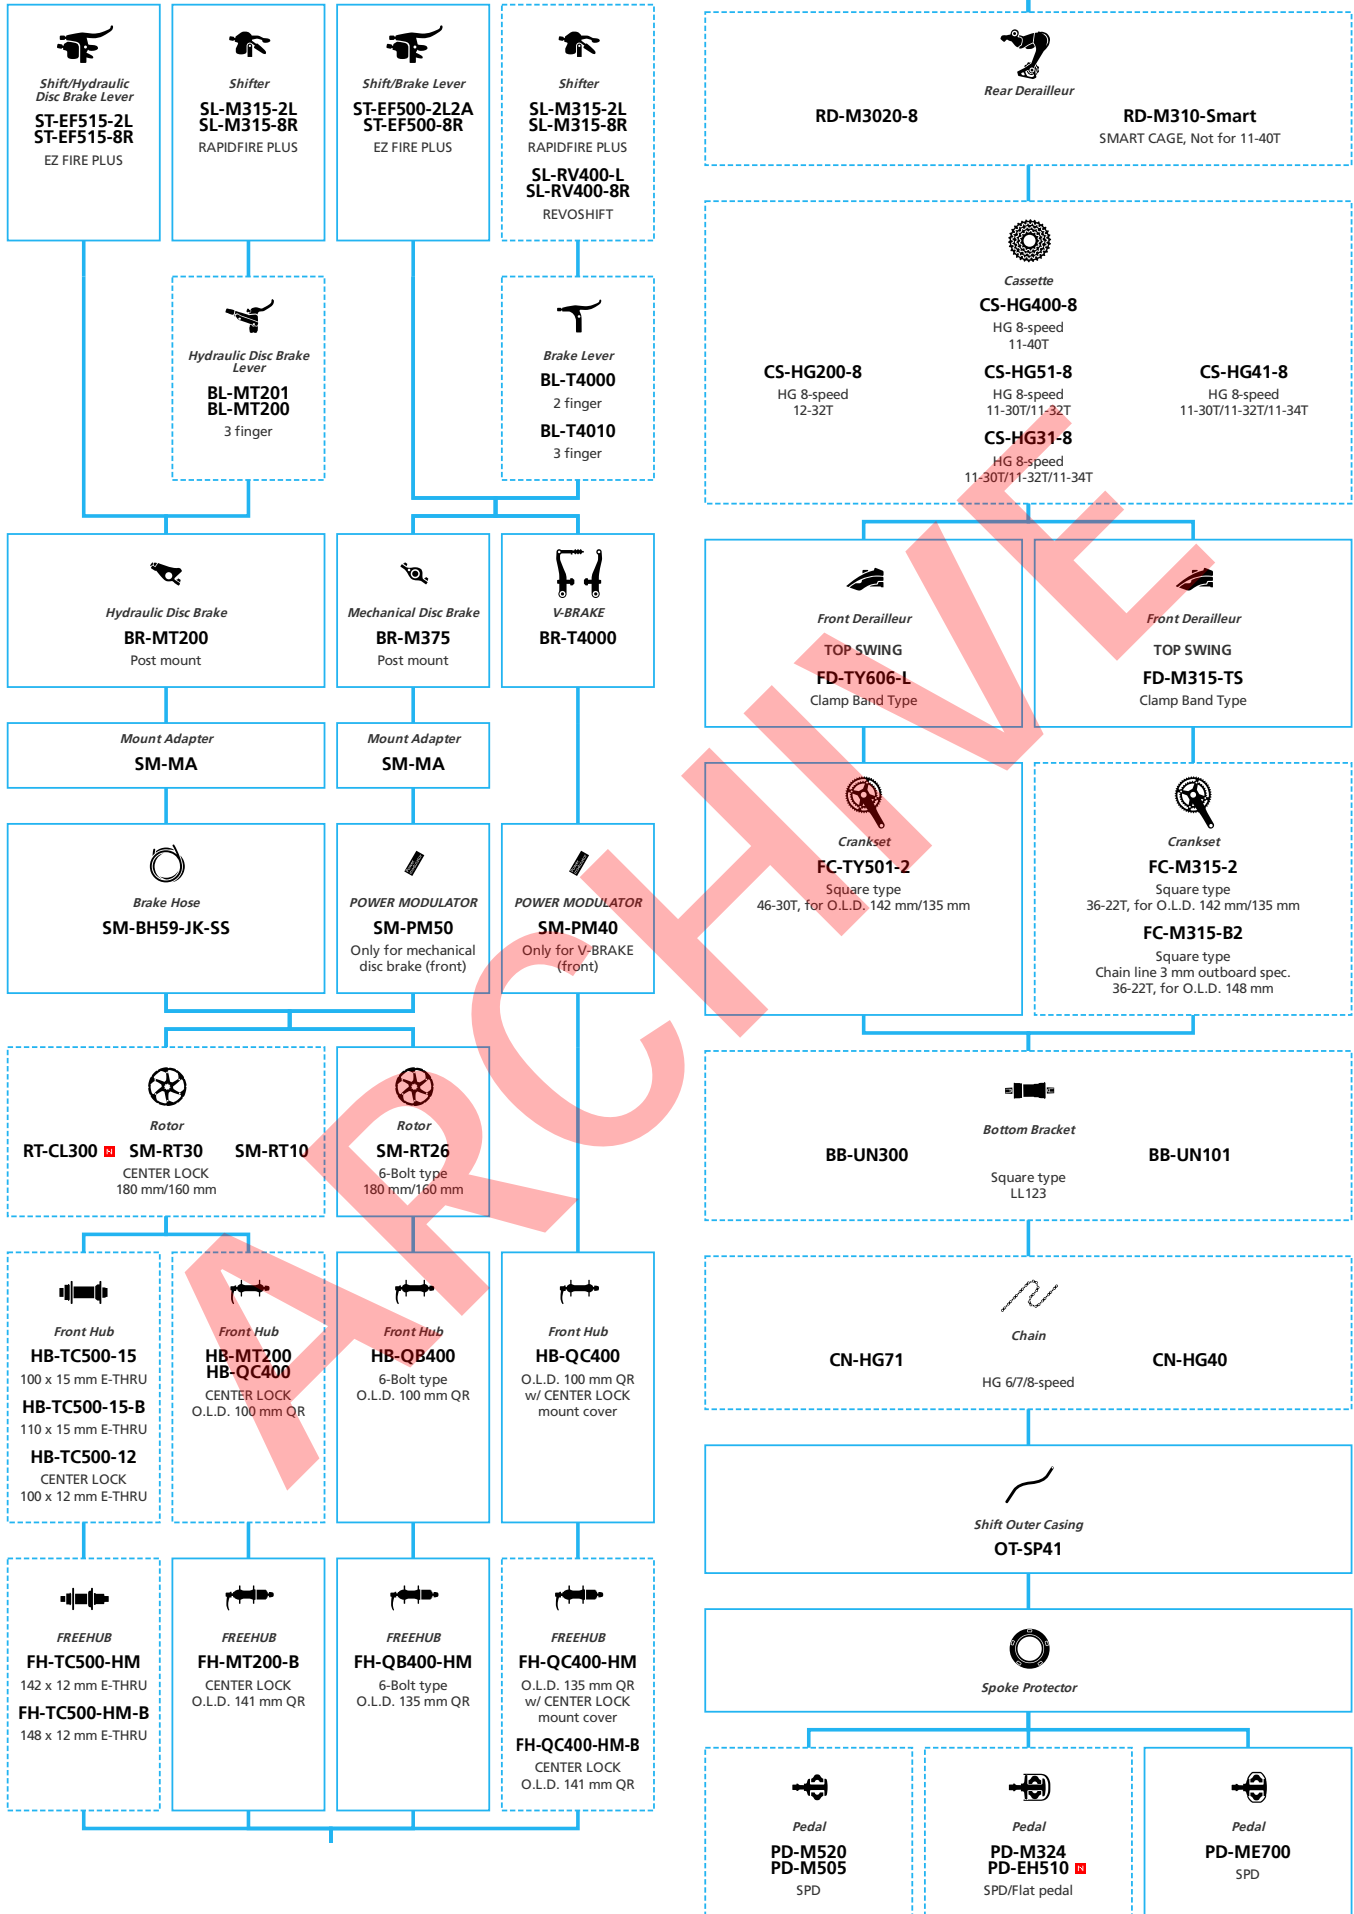

LIFESTYLE Active

- ... New model
- ... Additional option
- ... Alternative option
- ... All select
- ... Single select

DRAFT

SHIMANO *Acera* ALTUS

2x8-speed

- ... New model
- ... Additional option
- ... All select
- ... Alternative option
- ... Single select