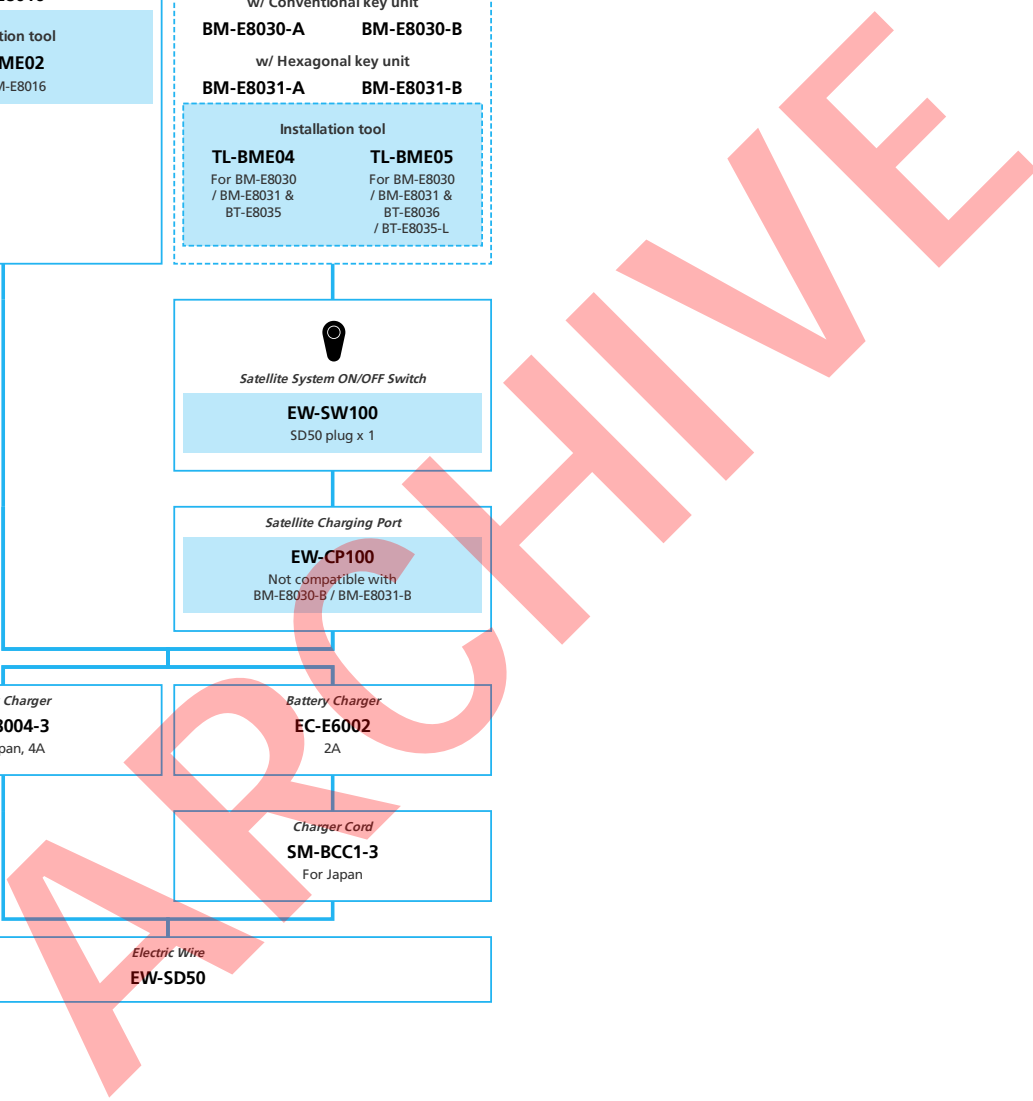

- ... New model
- ... Additional option
- ... All select
- ... Alternative option
- ... Single select