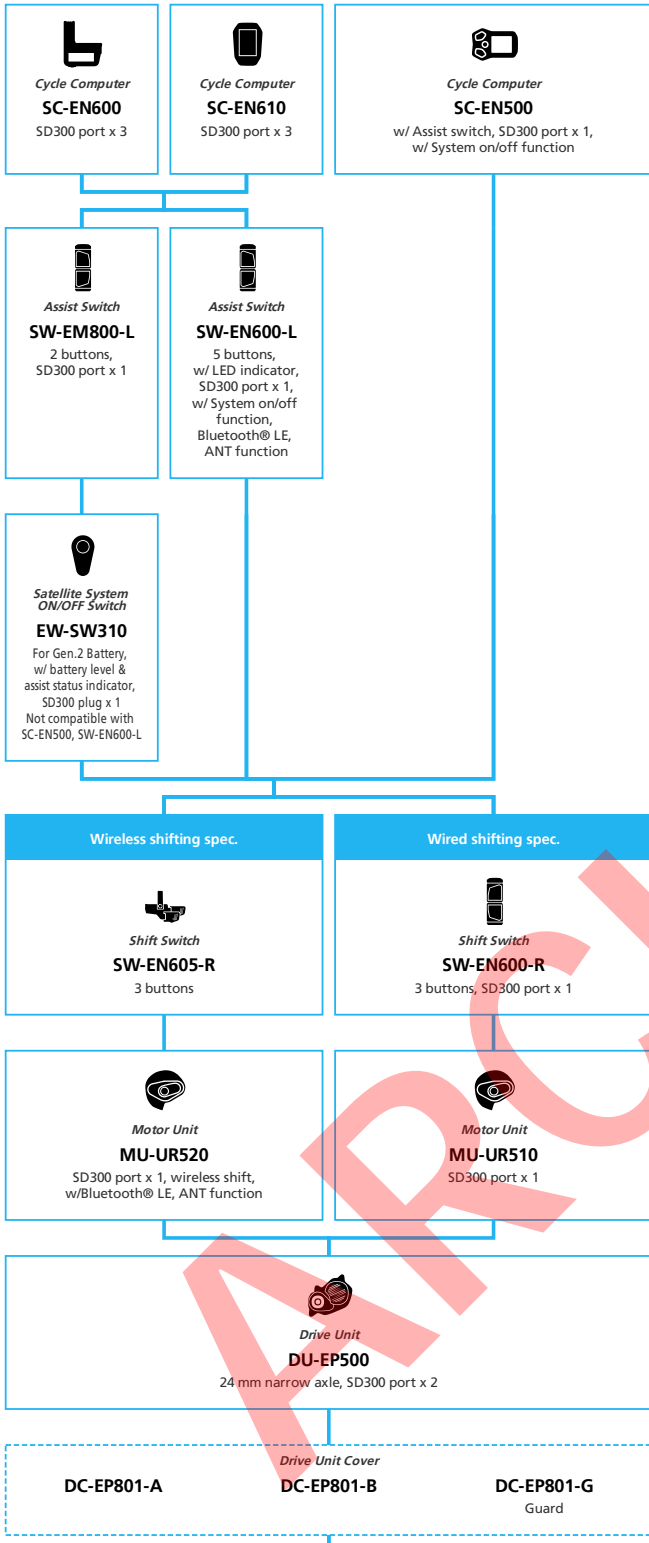

EPS for LIFESTYLE Internal Geared Hub, Di2

N ... New model
  ... Additional option
  ... Alternative option
  ... All select
  ... Single select

E-BIKE