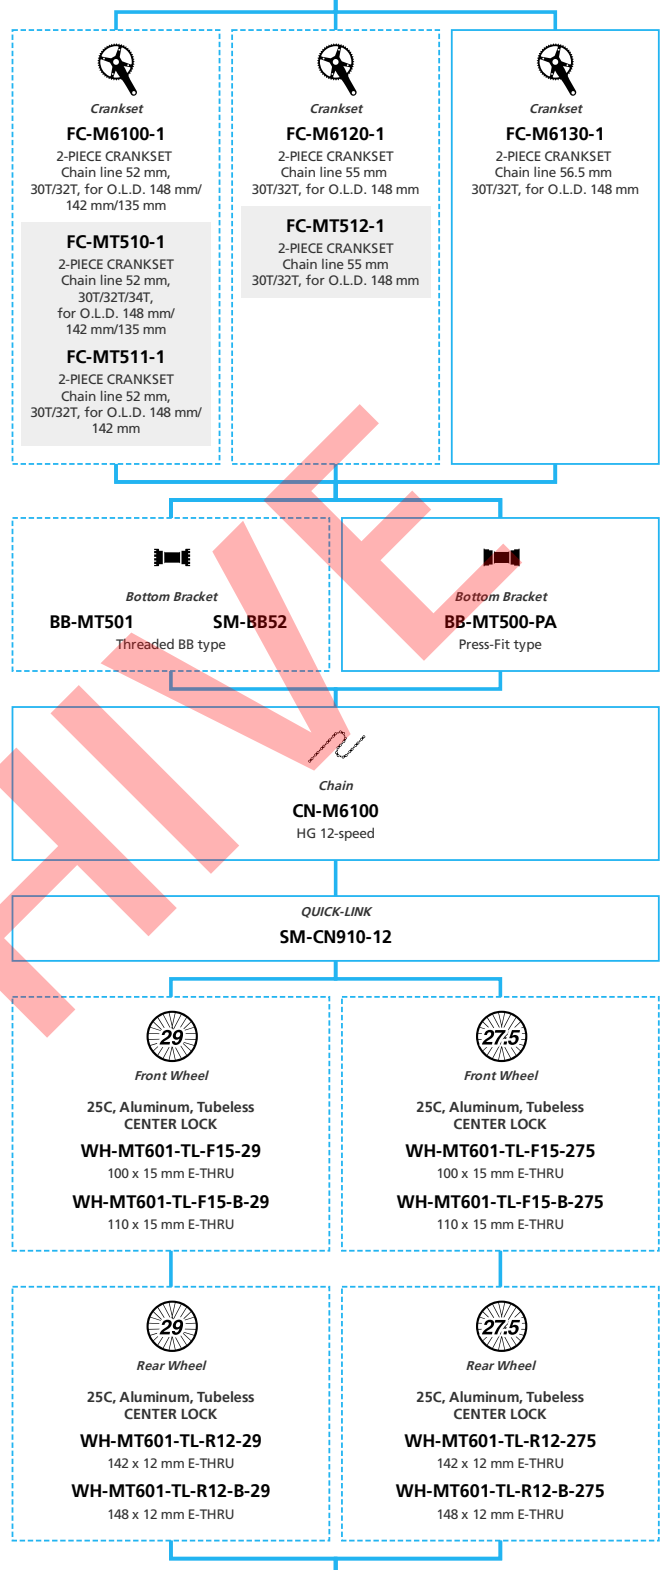

SHIMANO DEORE M6200 1x12-speed, Di2

- ... New model
- ... Additional option
- ... Alternative option
- ... All select
- ... Single select

Mountain Bike