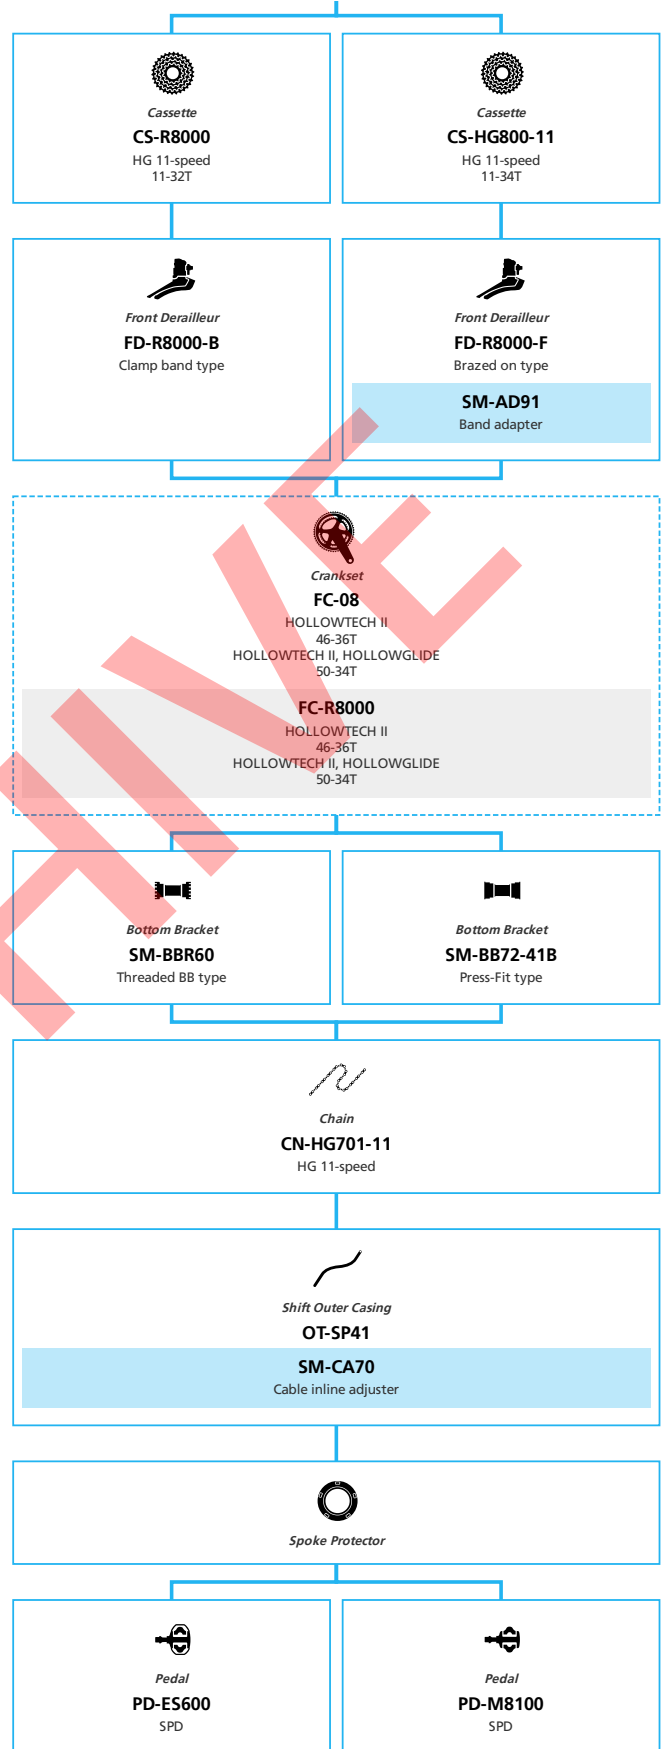

Hydraulic Disc Brake for Drop Handlebar

2x11-speed,
ULTEGRA grade

- ... New model
- ... Additional option
- ... All select
- ... Single select

Road Bike