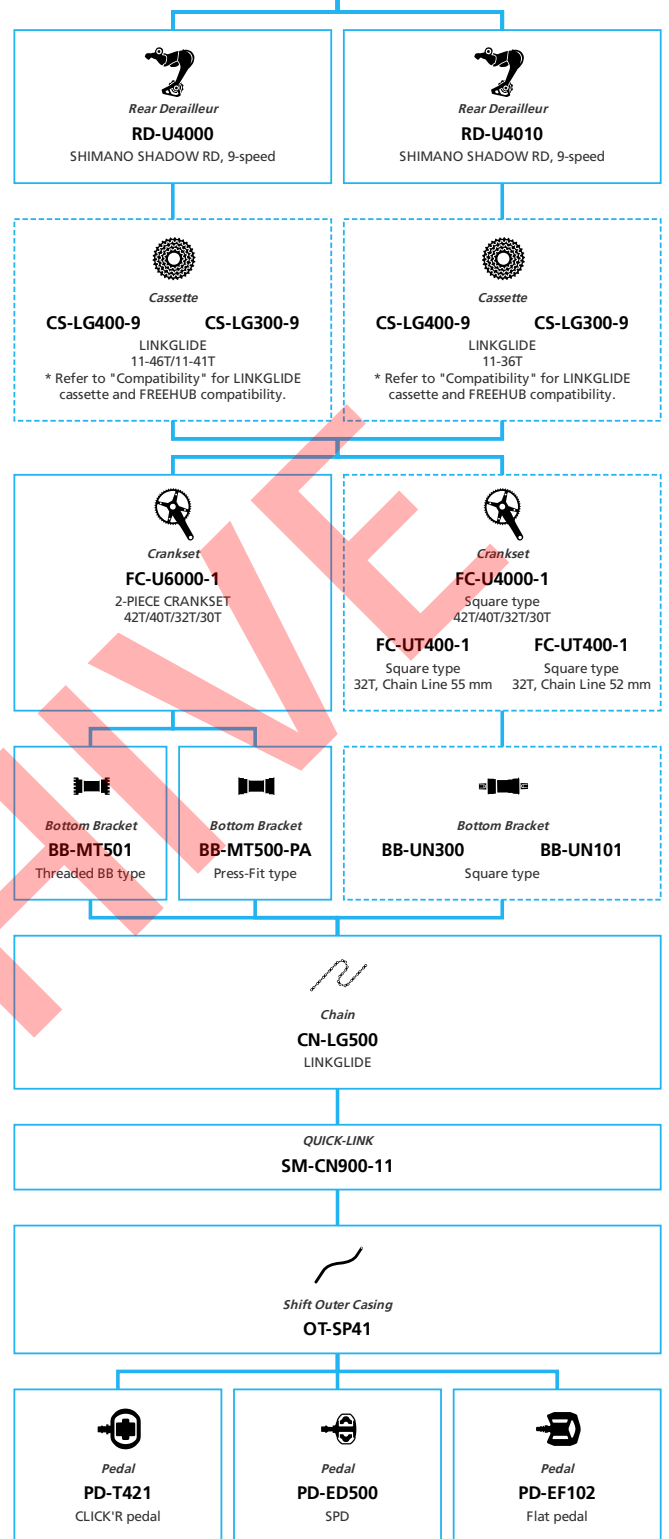

SHIMANO CUES U4000 for Flat Handlebar 1x9-speed

■ ... New model
  ... Additional option
  ... All select
  ... Alternative option
  ... Single select

LIFESTYLE Active