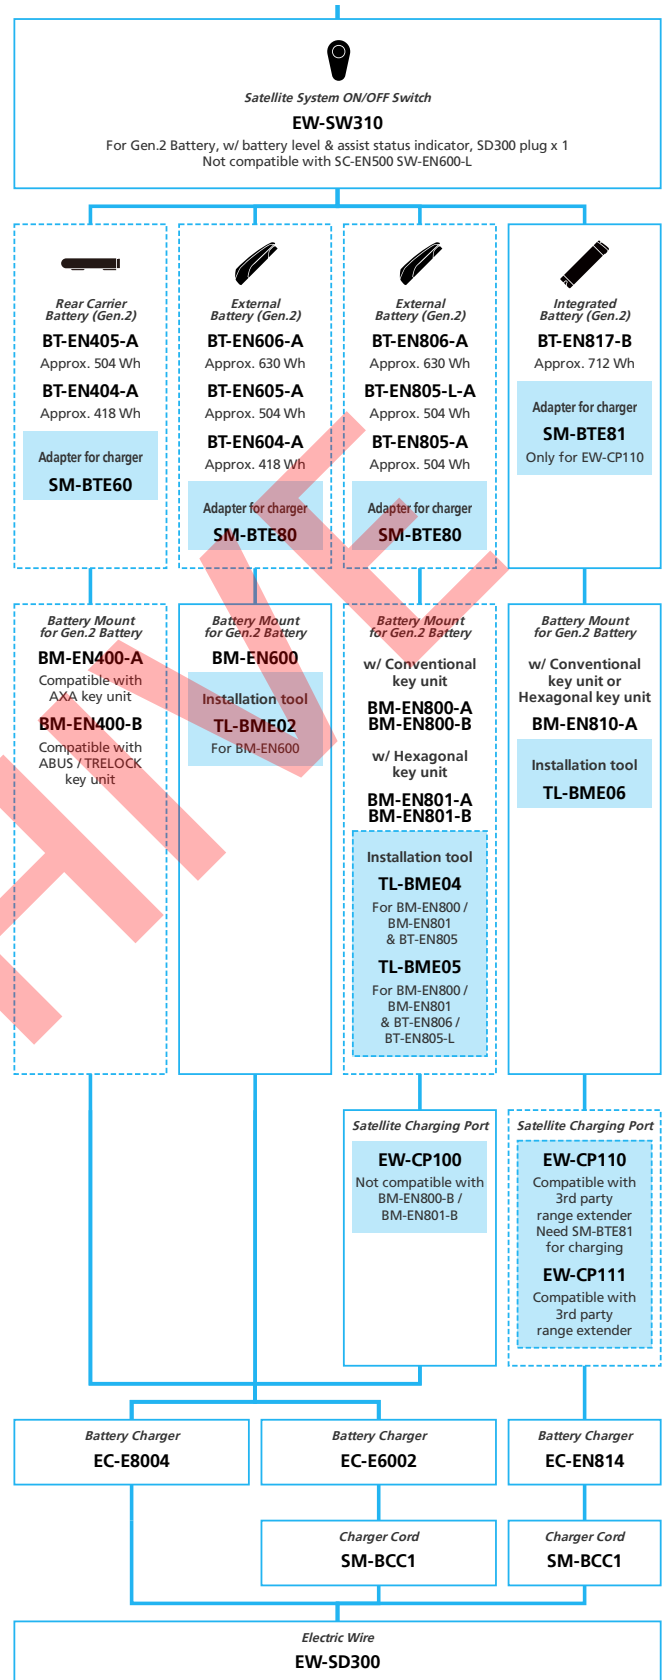

ARCHIVE

for Drop Handlebar 12/11/10-speed, Derailleur, Di2

- ... New model
- ... Additional option
- ... All select
- ... Alternative option
- ... Single select

E-BIKE

- ... New model
- ... Additional option
- ... All select
- ... Alternative option
- ... Single select