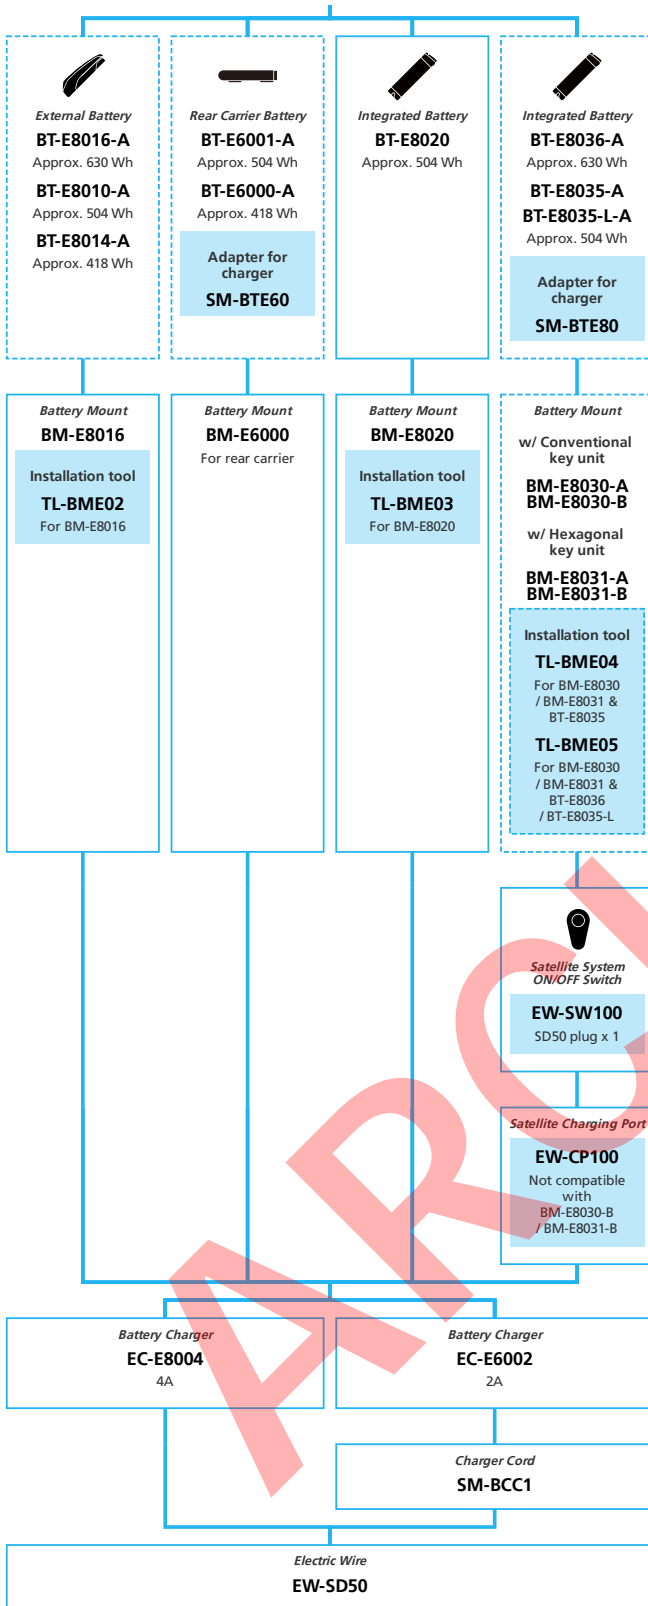

- ... New model
- ... Additional option
- ... All select
- ... Alternative option
- ... Single select

DRAFT