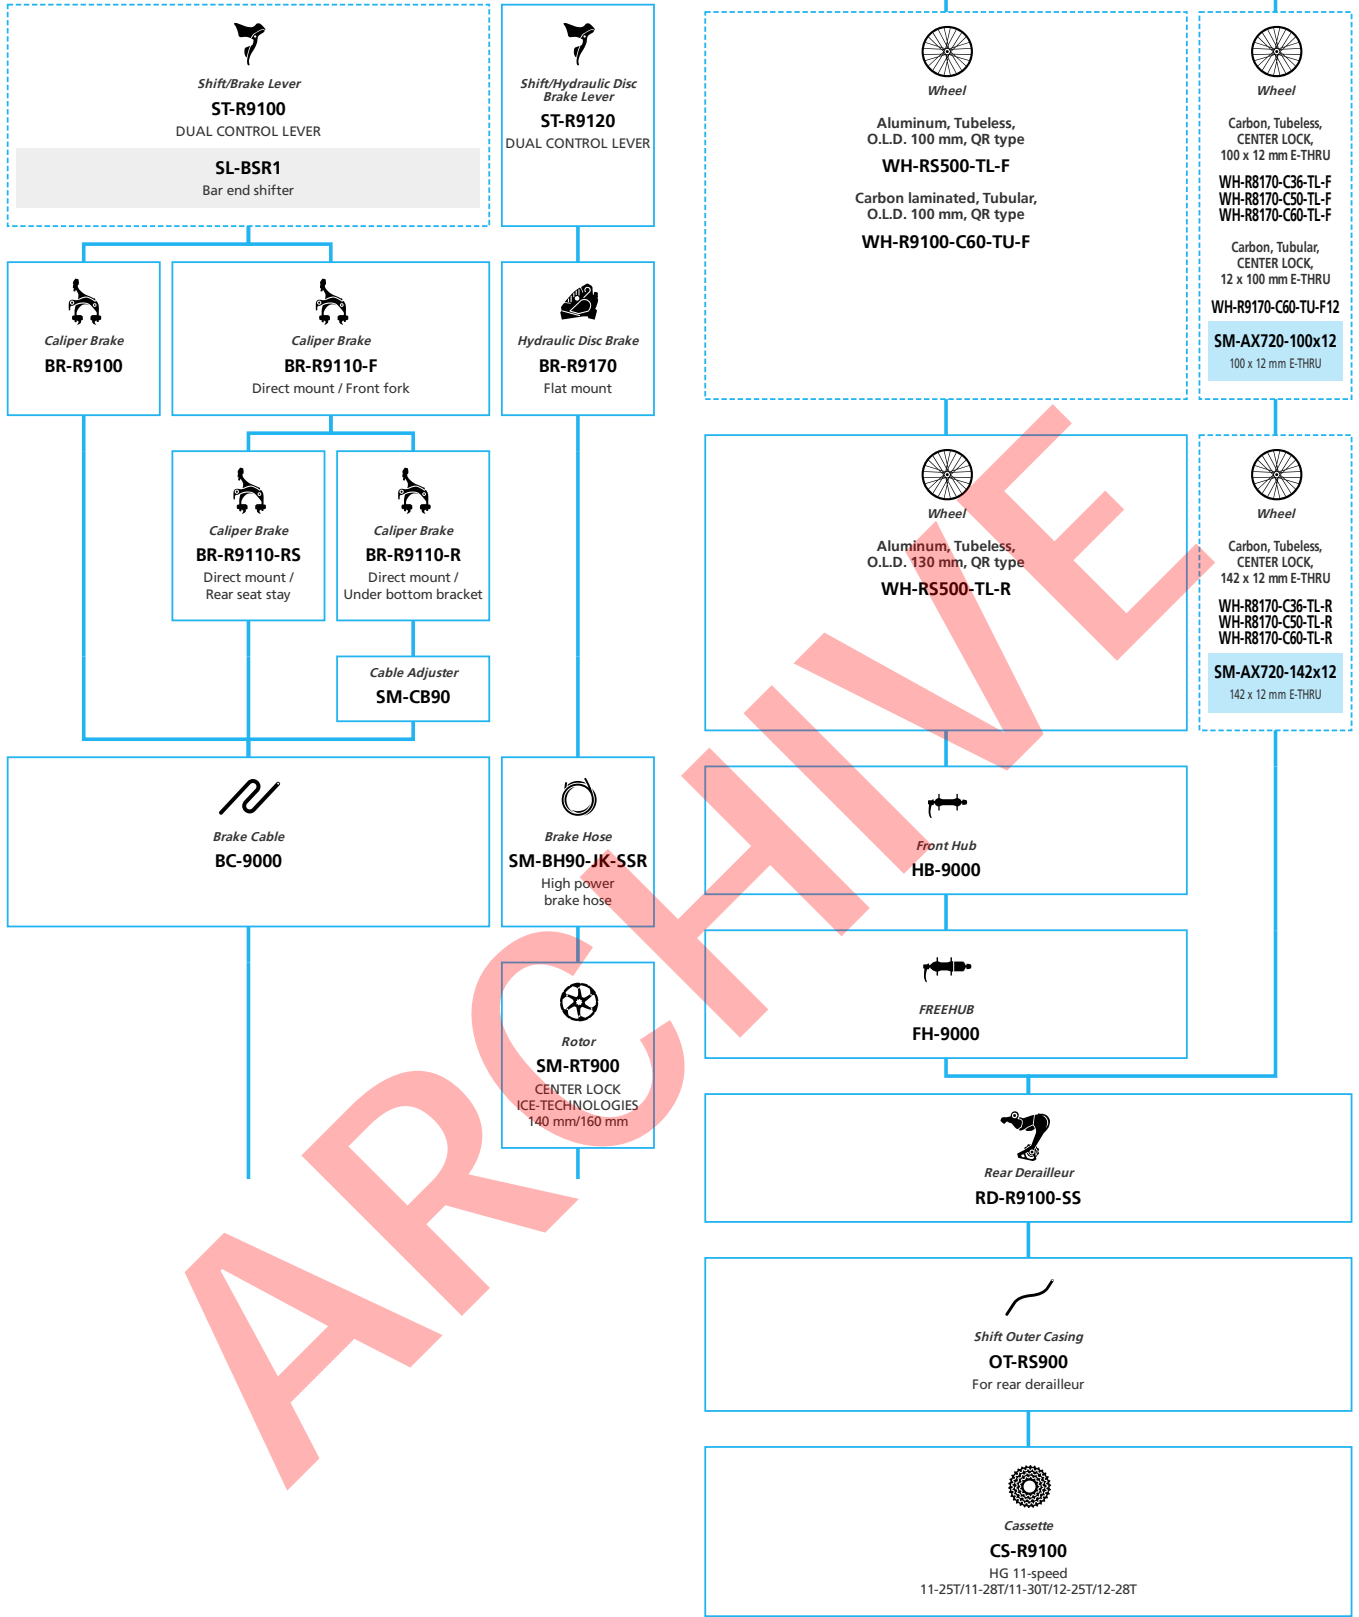

Road Bike

- ... New model
- ... Additional option
- ... All select
- ... Alternative option
- ... Single select

DRAFT

DURA-ACE R9100 2x11-speed

- ... New model
- ... Additional option
- ... Alternative option
- ... All select
- ... Single select