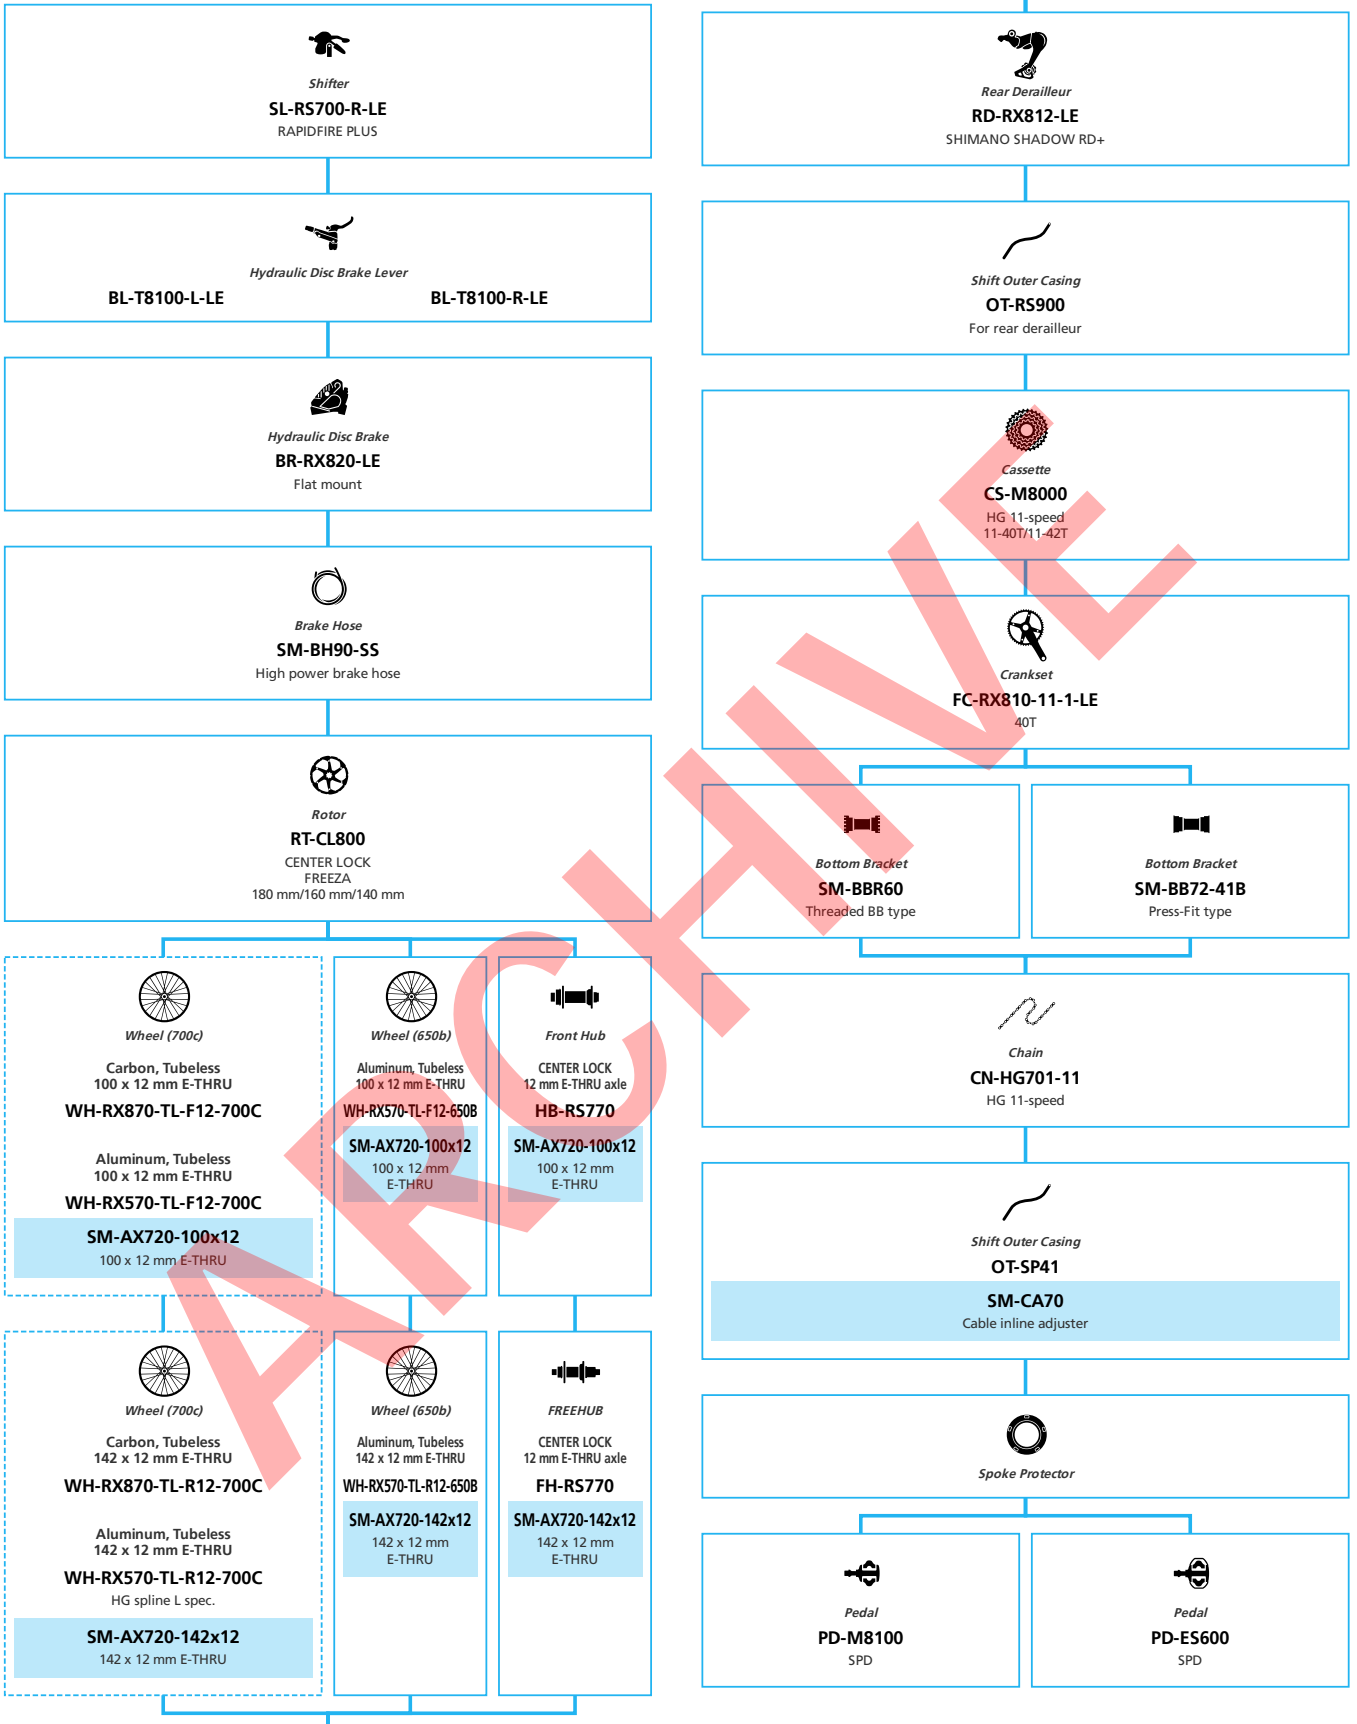

SHIMANO **GRX** RX810 Limited Edition For Flat Handlebar, 1x11-speed

- ... New model
- ... Additional option
- ... All select
- ... Alternative option
- ... Single select

Gravel Bike