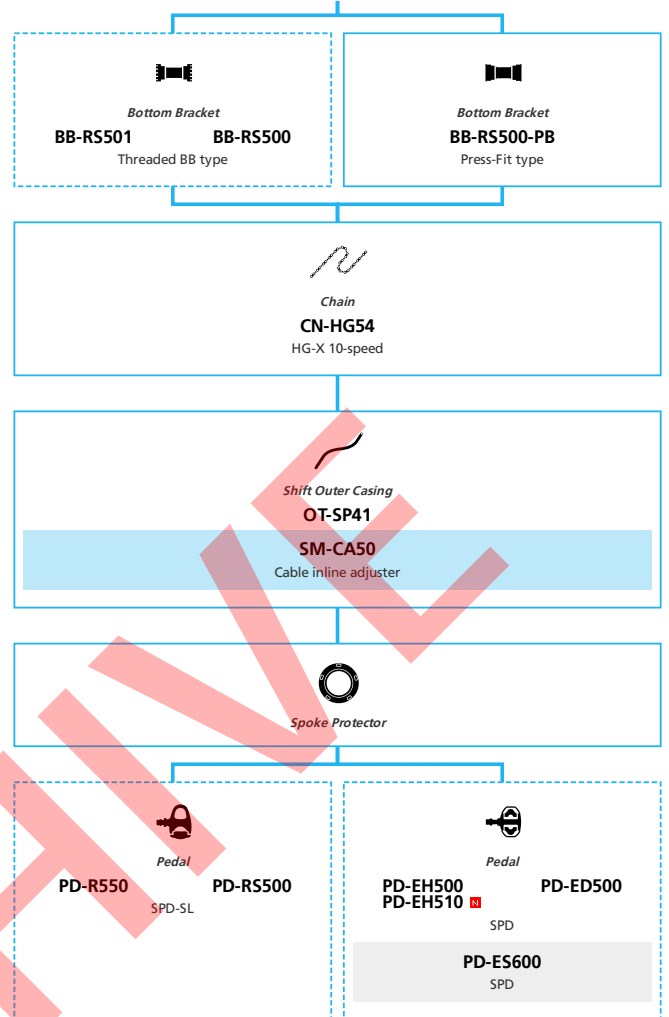

ARCHIVE

SHIMANO *Tiagra* R4000 2x11-speed

- ... New model
- ... Additional option
- ... All select
- ... Alternative option
- ... Single select

Road Bike

SHIMANO *Tiagra* 4700 3x10-speed

■ ... New model
 ... Additional option
 ... Alternative option
 ... All select
 ... Single select

SHIMANO *Tiagra* 4700 2x10-speed

■ ... New model
 ... Additional option
 ... Alternative option
 ... All select
 ... Single select

Road Bike

SHIMANO *Tiagra* 4700 Hydraulic Disc Brake for Drop Handlebar 2x10-speed