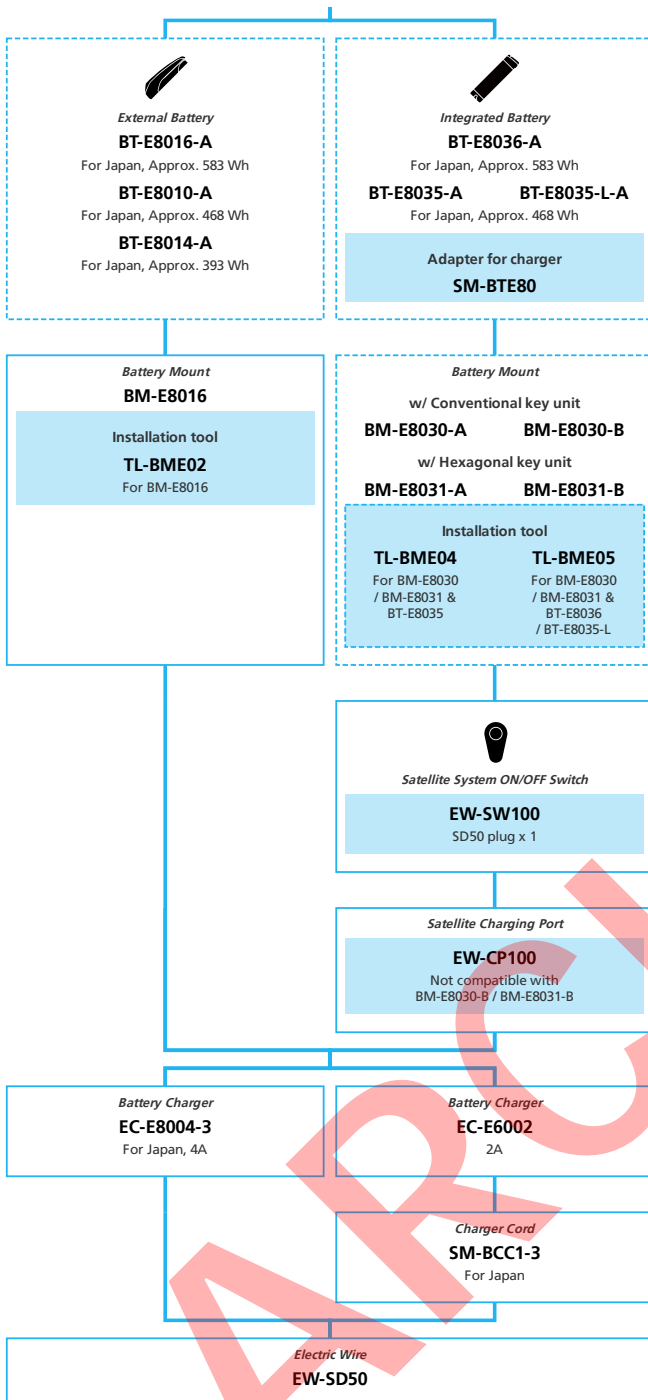

E8080 for Japan market

For Drop Handlebar, Derailleur, Di2

N ... New model
 ... Additional option
 ... Alternative option
 ... All select
 ... Single select

E-BIKE

- ... New model
- ... Additional option
- ... All select
- ... Alternative option
- ... Single select