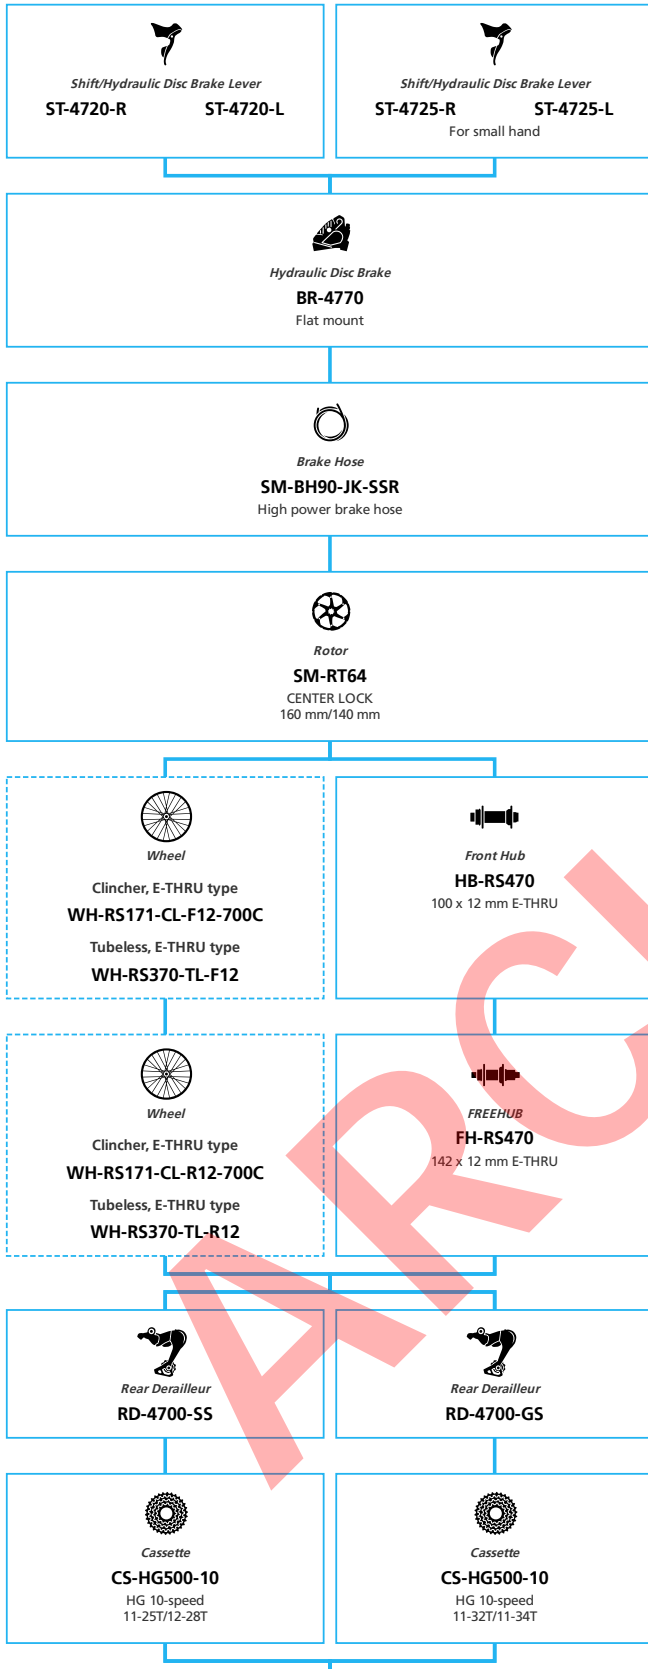

SHIMANO *Tiagra* 4700 Hydraulic Disc Brake for Drop Handlebar 2x10-speed

■ ... New model
■ ... Additional option
■ ... Alternative option
 ... All select
 ... Single select

Road Bike