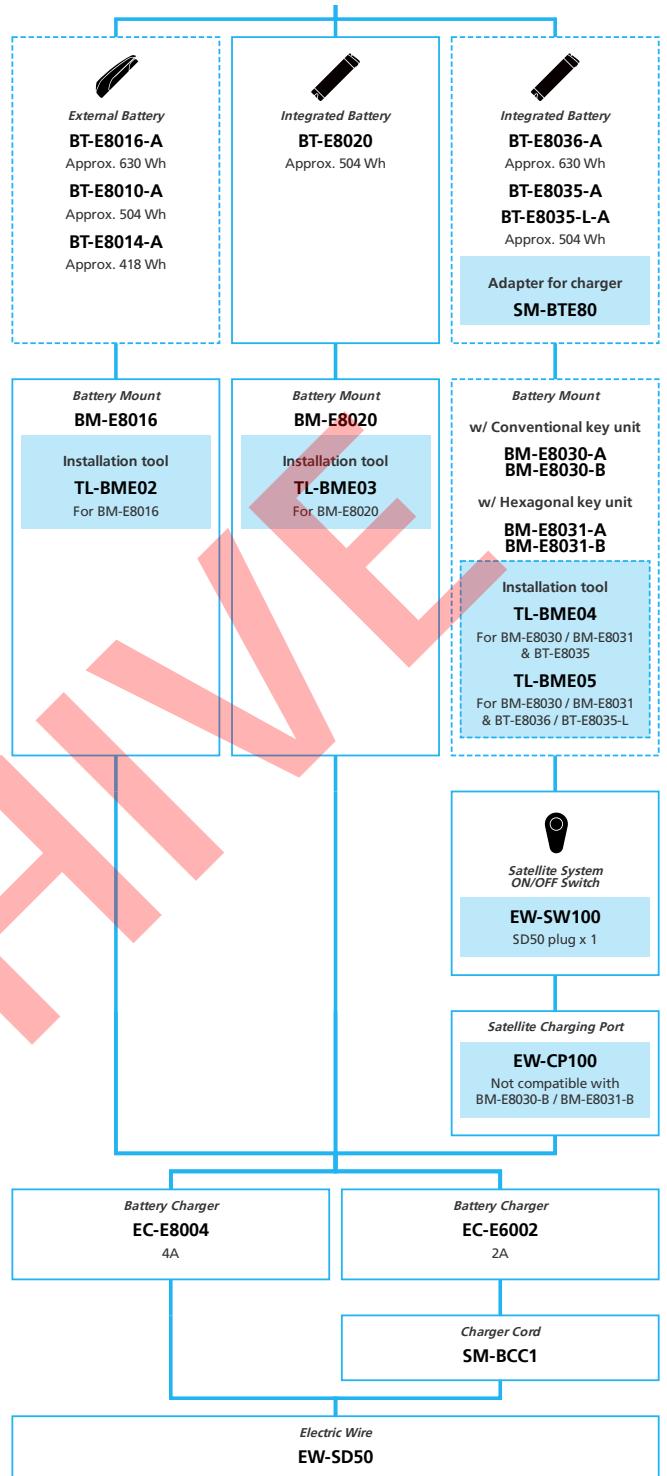

ARCHIVE

E-BIKE

E7000 11-speed, Derailleur, Di2

- ... New model
- ... Additional option
- ... Alternative option
- ... All select
- ... Single select

- ... New model
- ... Additional option
- ... All select
- ... Alternative option
- ... Single select