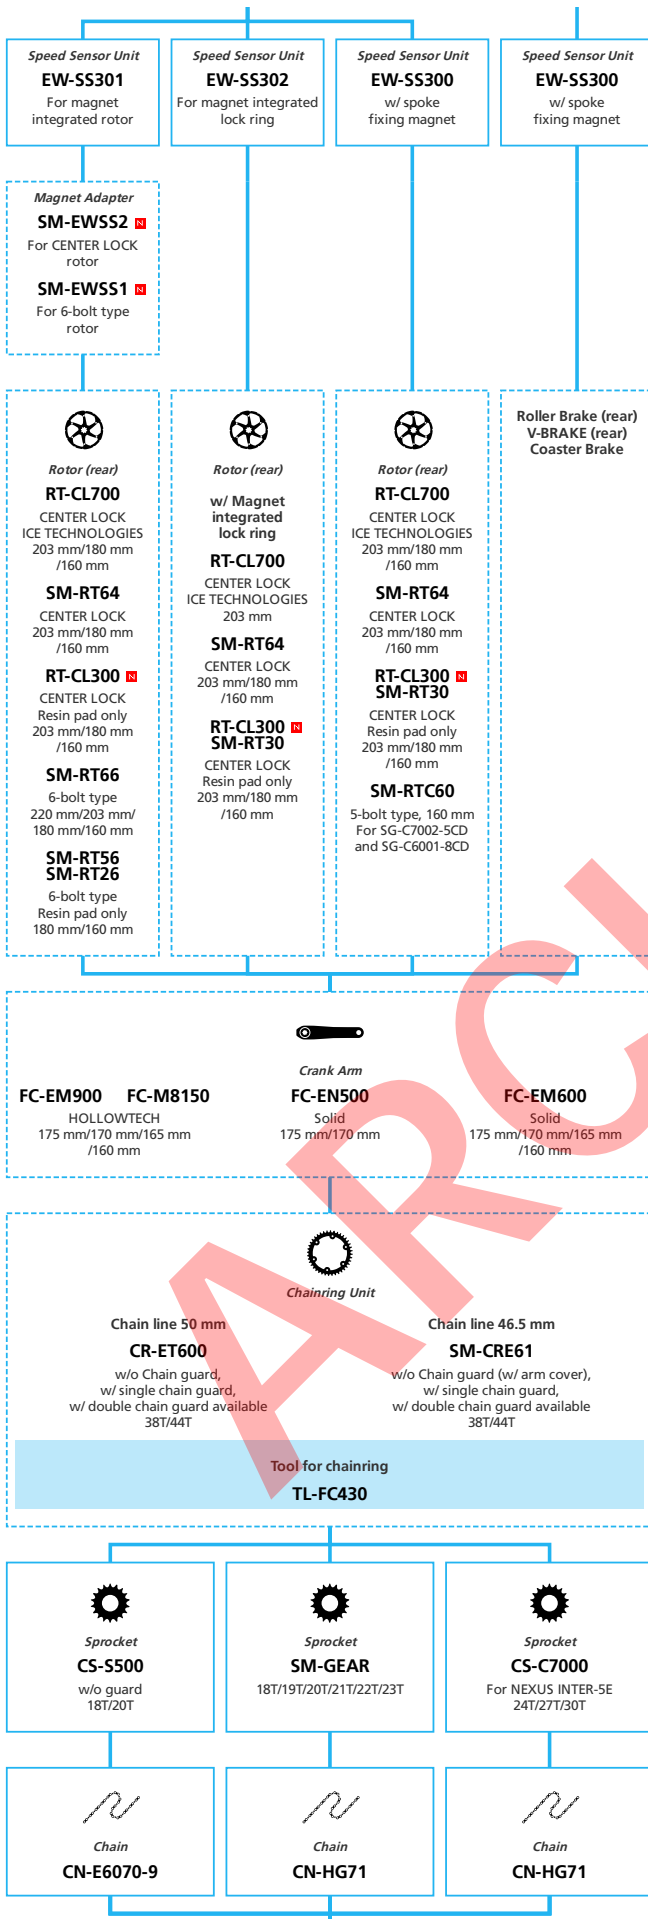

- ... New model
- ... Additional option
- ... All select
- ... Alternative option
- ... Single select