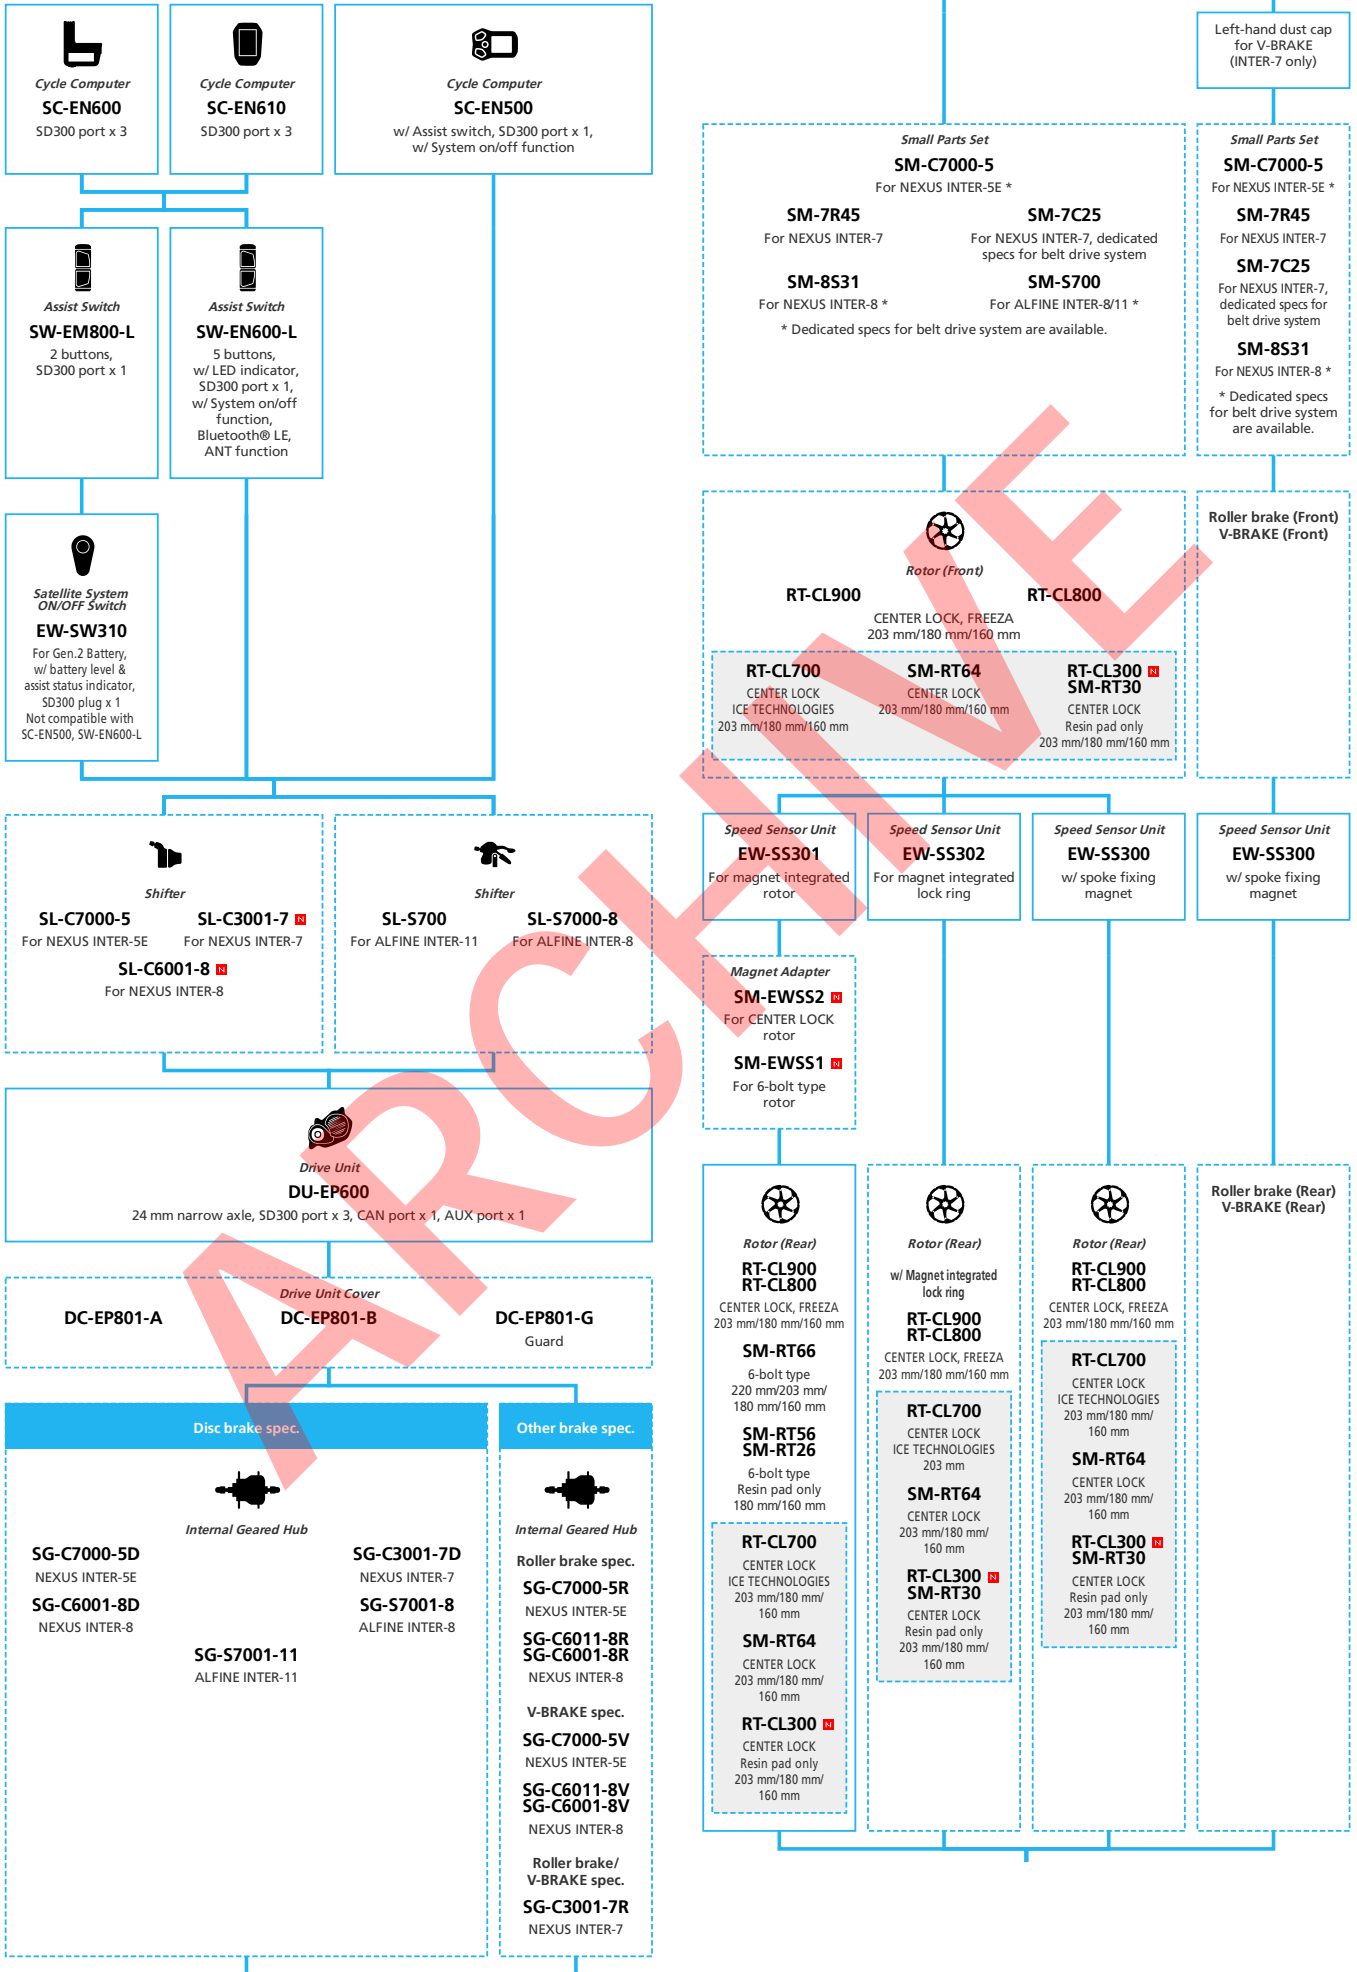

EPS for LIFESTYLE Internal Geared Hub

N ... New model
 ... Additional option
 ... Alternative option
 ... All select
 ... Single select

E-BIKE