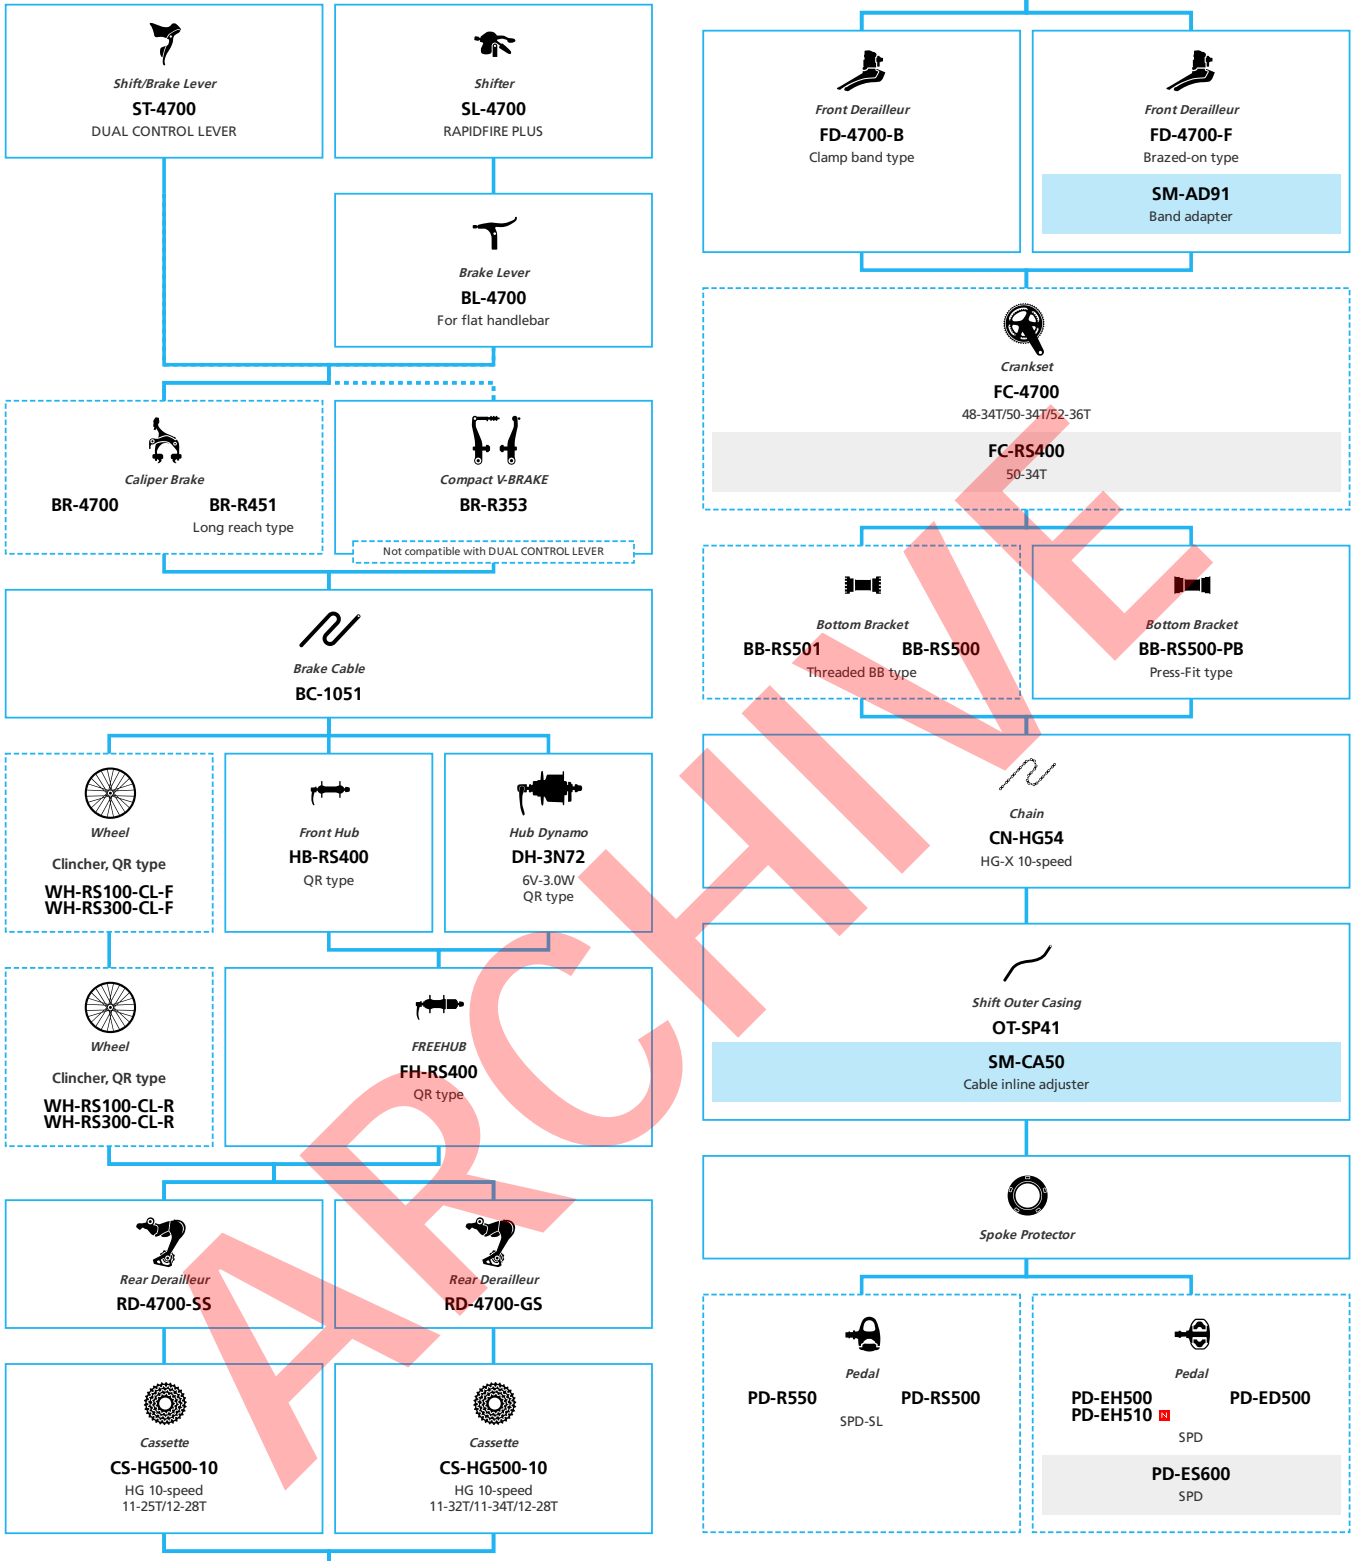

ARCHIVE

SHIMANO *Tiagra* R4000 2x11-speed

- ... New model
- ... Additional option
- ... All select
- ... Alternative option
- ... Single select

Road Bike

SHIMANO *Tiagra* 4700 3x10-speed

■ ... New model
 ... Additional option
 ... Alternative option
 ... All select
 ... Single select

SHIMANO *Tiagra* 4700 2x10-speed

■ ... New model
 ... Additional option
 ... Alternative option
 ... All select
 ... Single select

Road Bike

SHIMANO *Tiagra* 4700 Hydraulic Disc Brake for Drop Handlebar 2x10-speed