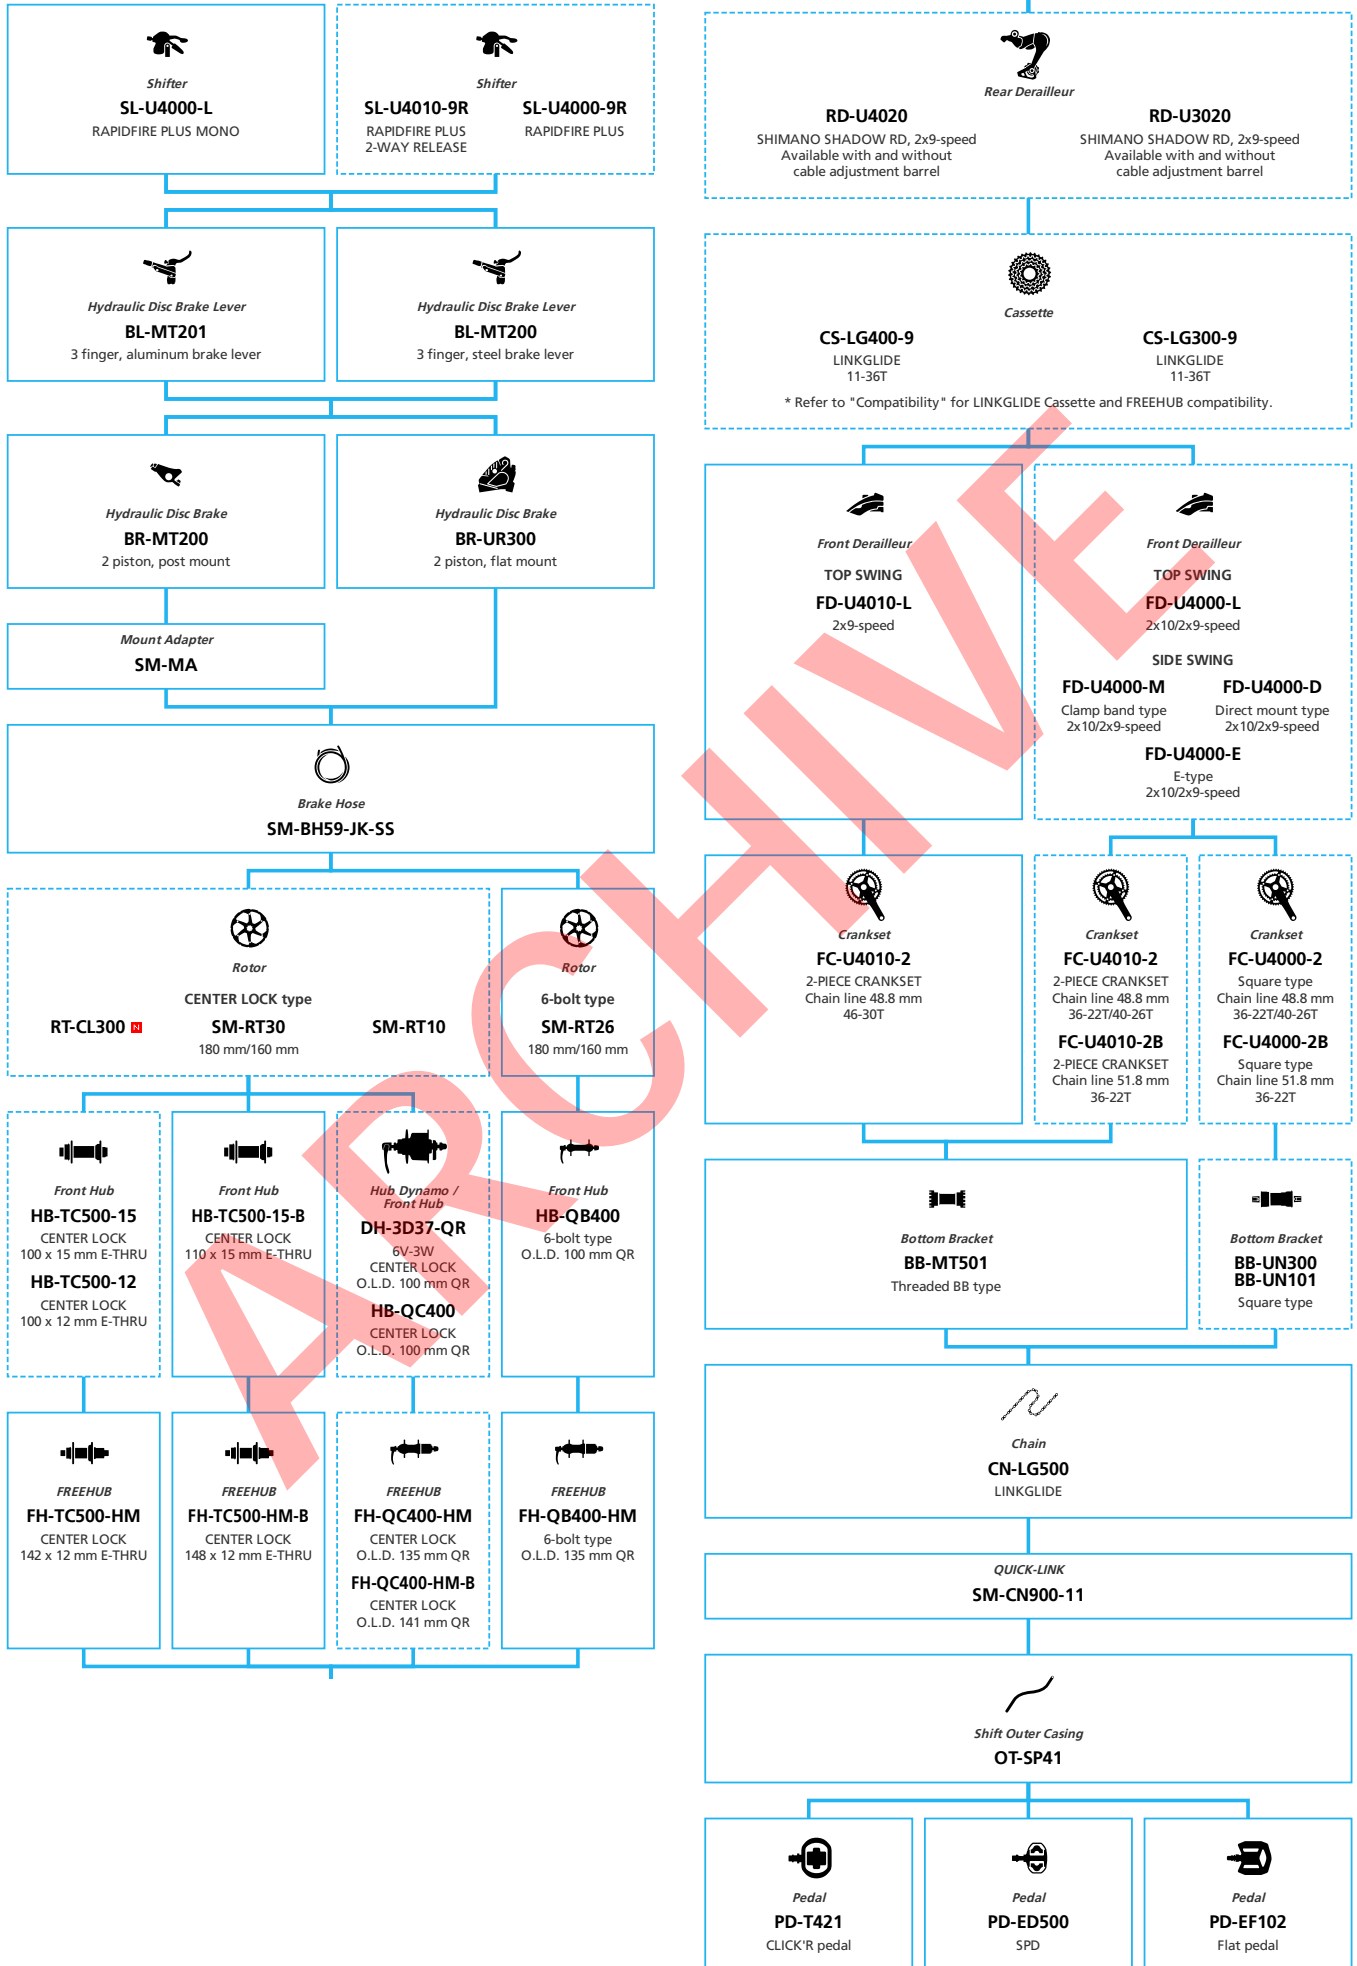

SHIMANO **CUES** U4000 for Flat Handlebar 2x9-speed

N ... New model
  ... Additional option
  ... Alternative option
  ... All select
  ... Single select

LIFESTYLE Active