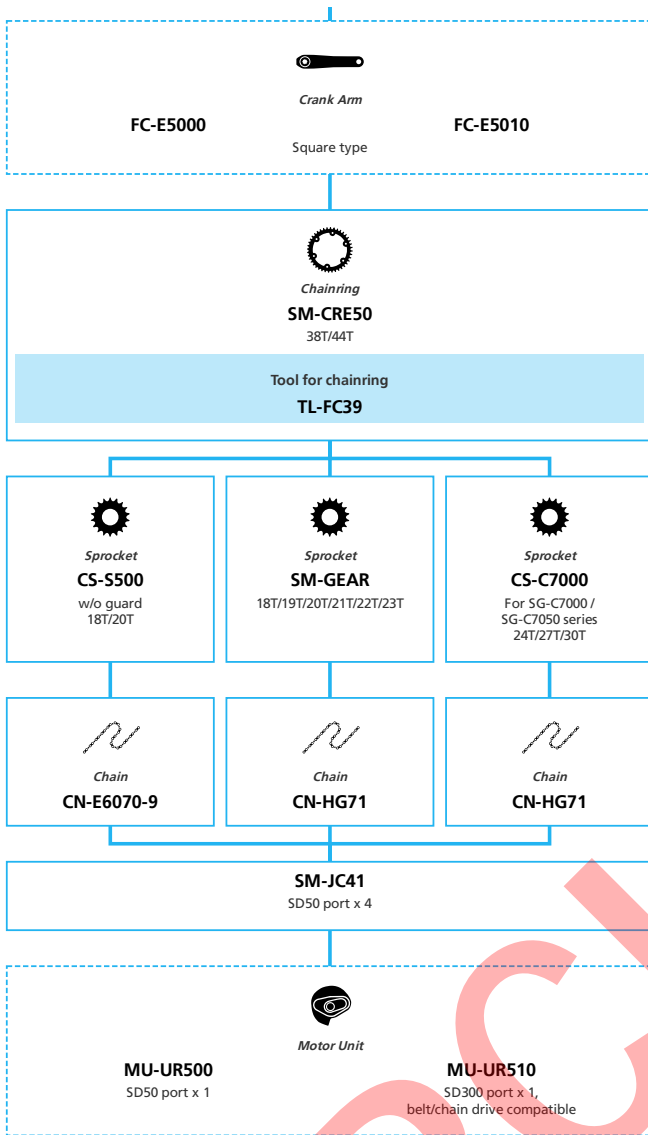

- ... New model
- ... Additional option
- ... All select
- ... Alternative option
- ... Single select

A
R
R
E
S
T
E
D
C
O
N
T
E
N
T
S

E-BIKE