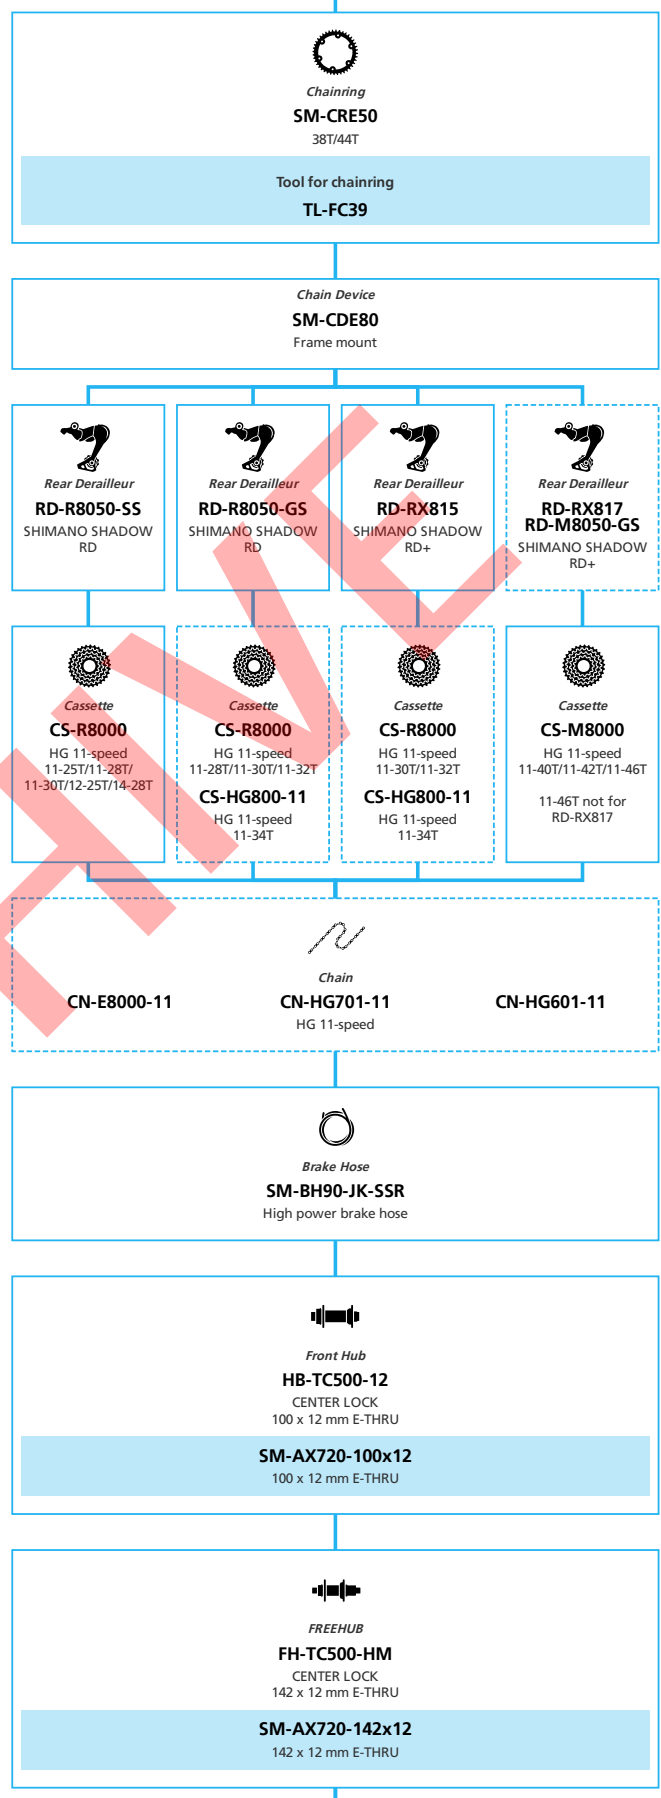

E-BIKE

- ... New model
- ... Additional option
- ... All select
- ... Alternative option
- ... Single select

E5080 for Japan market

For Drop Handlebar, Derailleur, Di2

■ ... New model
 ... Additional option
 ... All select
 ... Alternative option
 ... Single select