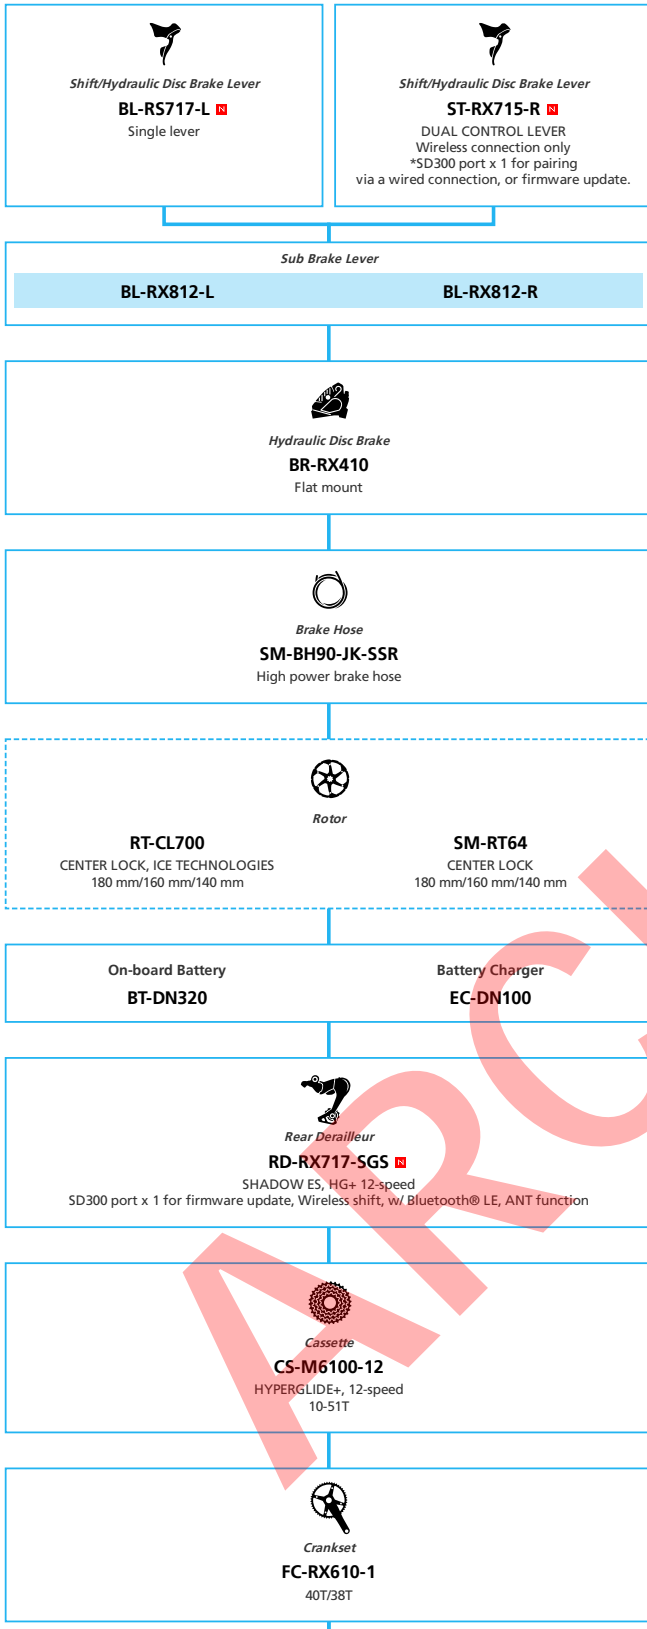

SHIMANO
GRX RX717 1x12-speed, Di2

- ... New model
- ... Additional option
- ... All select
- ... Alternative option
- ... Single select

Gravel Bike