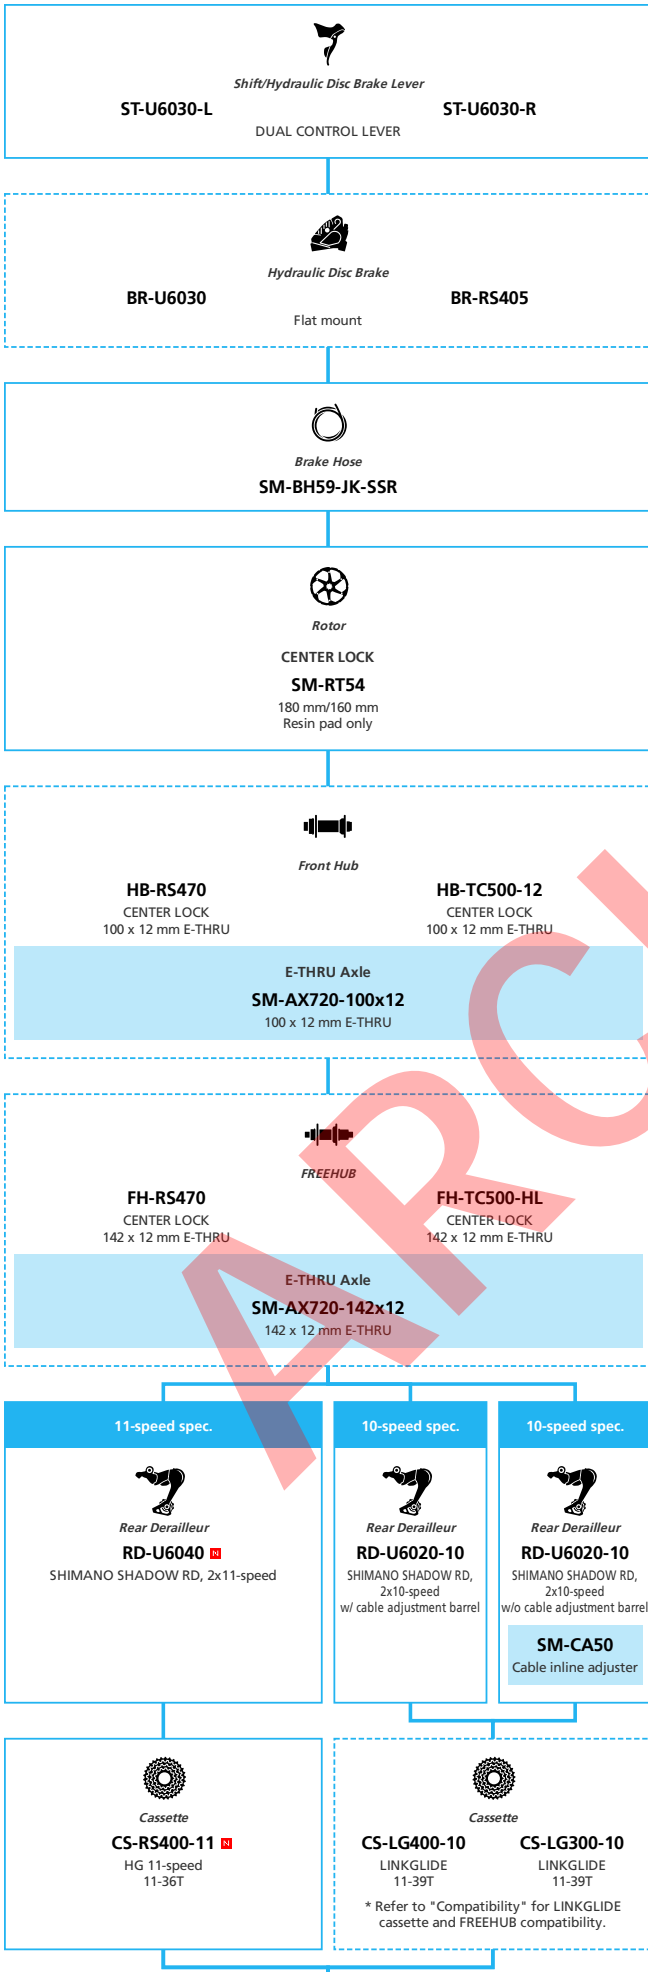

SHIMANO **CUES** U6000 for Drop Handlebar 2x11/10-speed

■ ... New model
  ... Additional option
  ... Alternative option
  ... All select
  ... Single select

LIFESTYLE Active