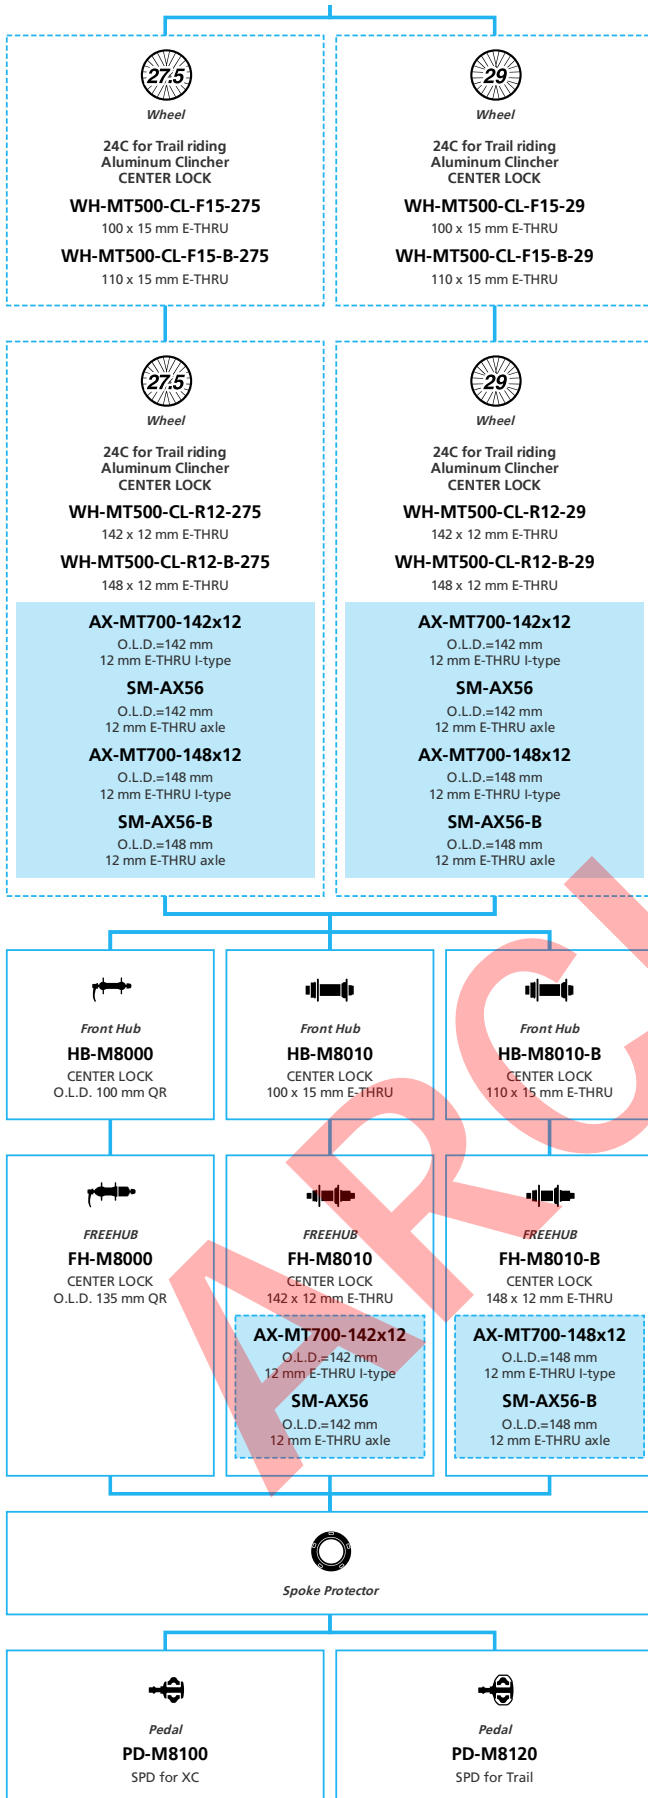

- ... New model
- ... Additional option
- ... All select
- ... Alternative option
- ... Single select