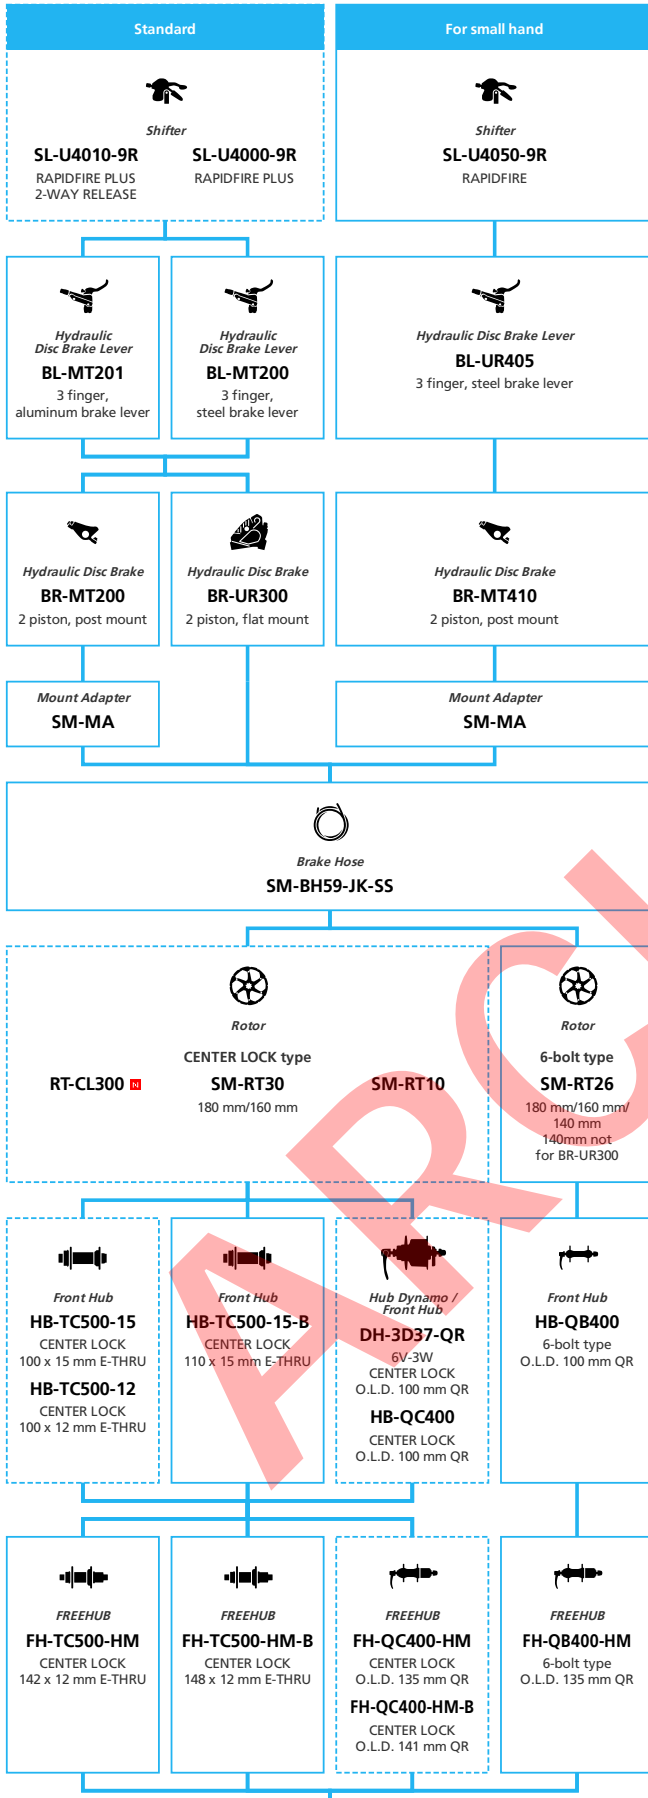

SHIMANO CUES U4000 for Flat Handlebar 1x9-speed

■ ... New model
  ... Additional option
  ... All select
  ... Alternative option
  ... Single select

LIFESTYLE Active