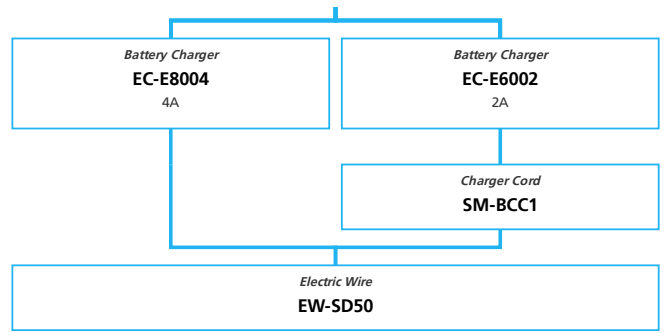

- ... New model
- ... Additional option
- ... All select
- ... Alternative option
- ... Single select

DRAFT