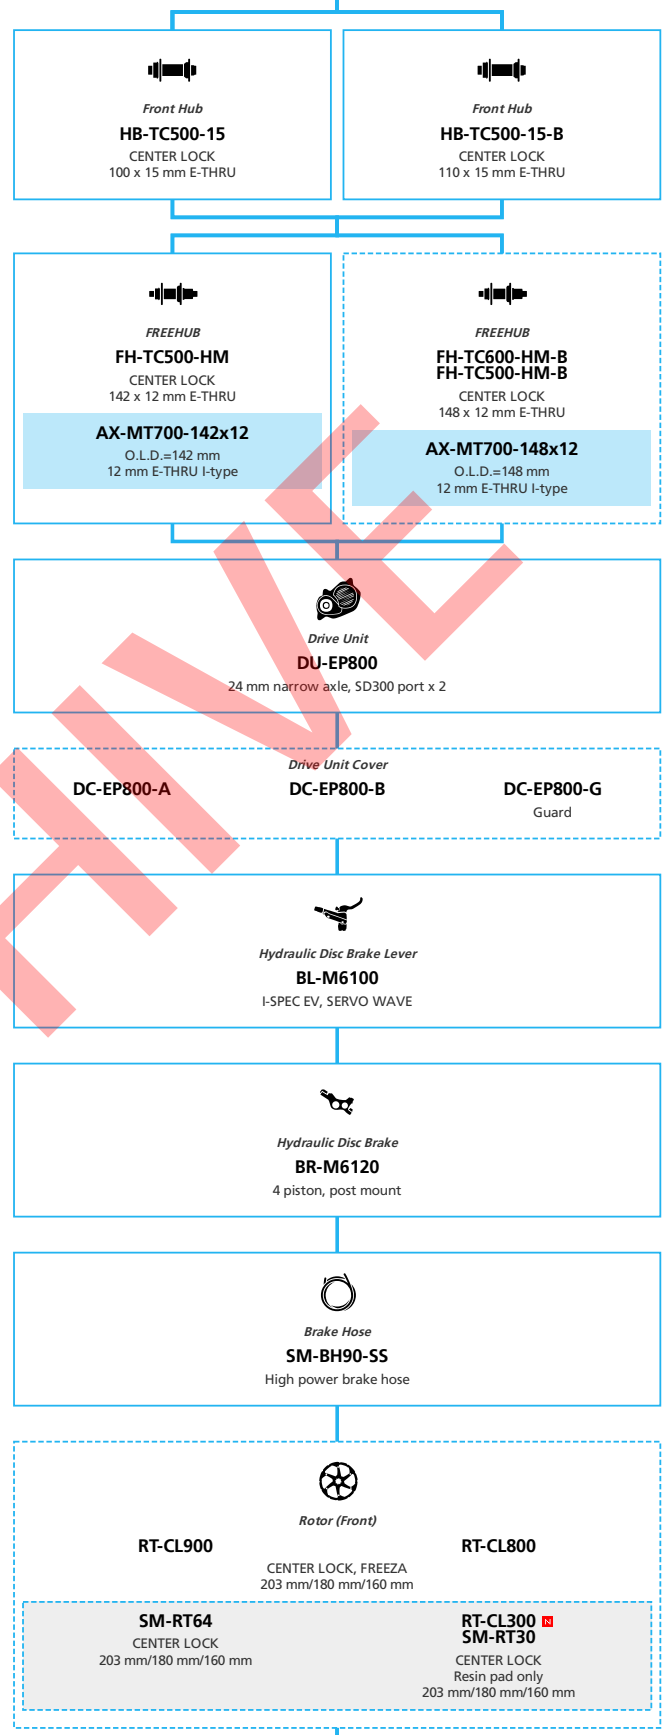

EP8 EP800 for MTB 11/10-speed, Derailleur

■ ... New model
  ... Additional option
  ... Alternative option
  ... All select
  ... Single select

E-BIKE