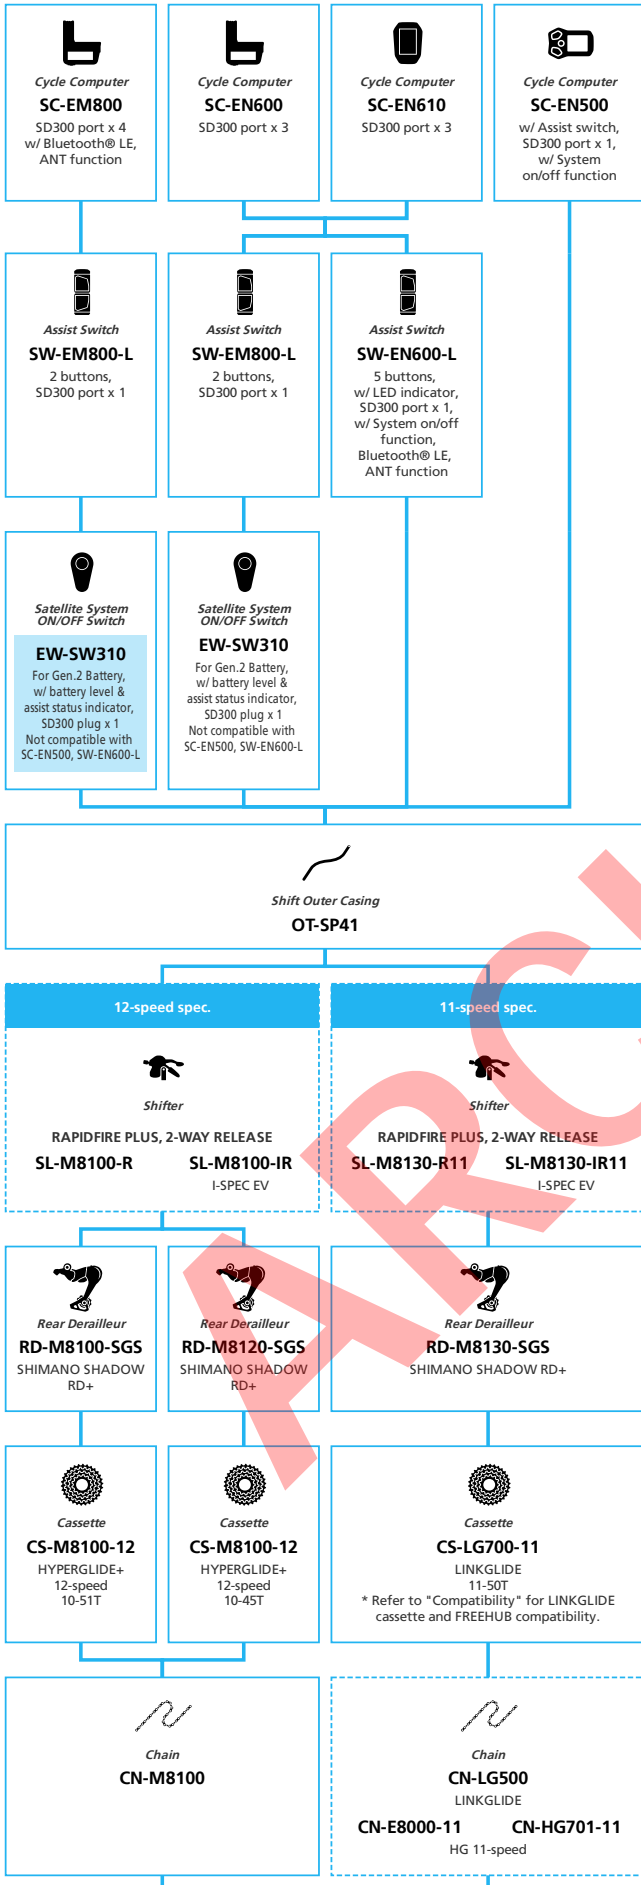

EP8 EP801 for MTB 12/11-speed, Derailleur

N ... New model
 ... Additional option
 ... Alternative option
 ... All select
 ... Single select

E-BIKE