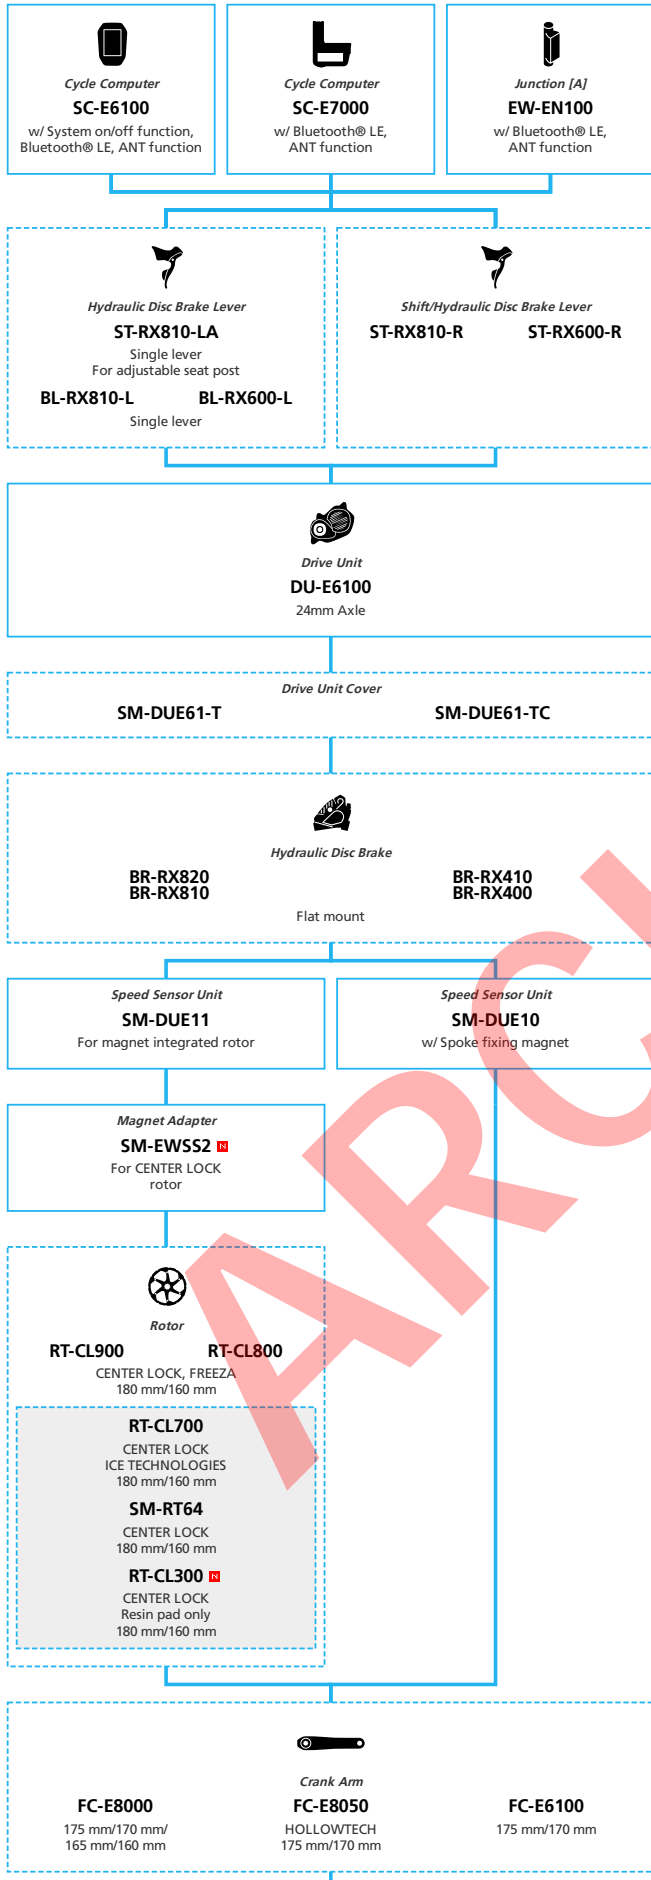

E6100 For Drop Handlebar, Derailleur

■ ... New model
  ... Additional option
  ... All select
  ... Alternative option
  ... Single select

E-BIKE