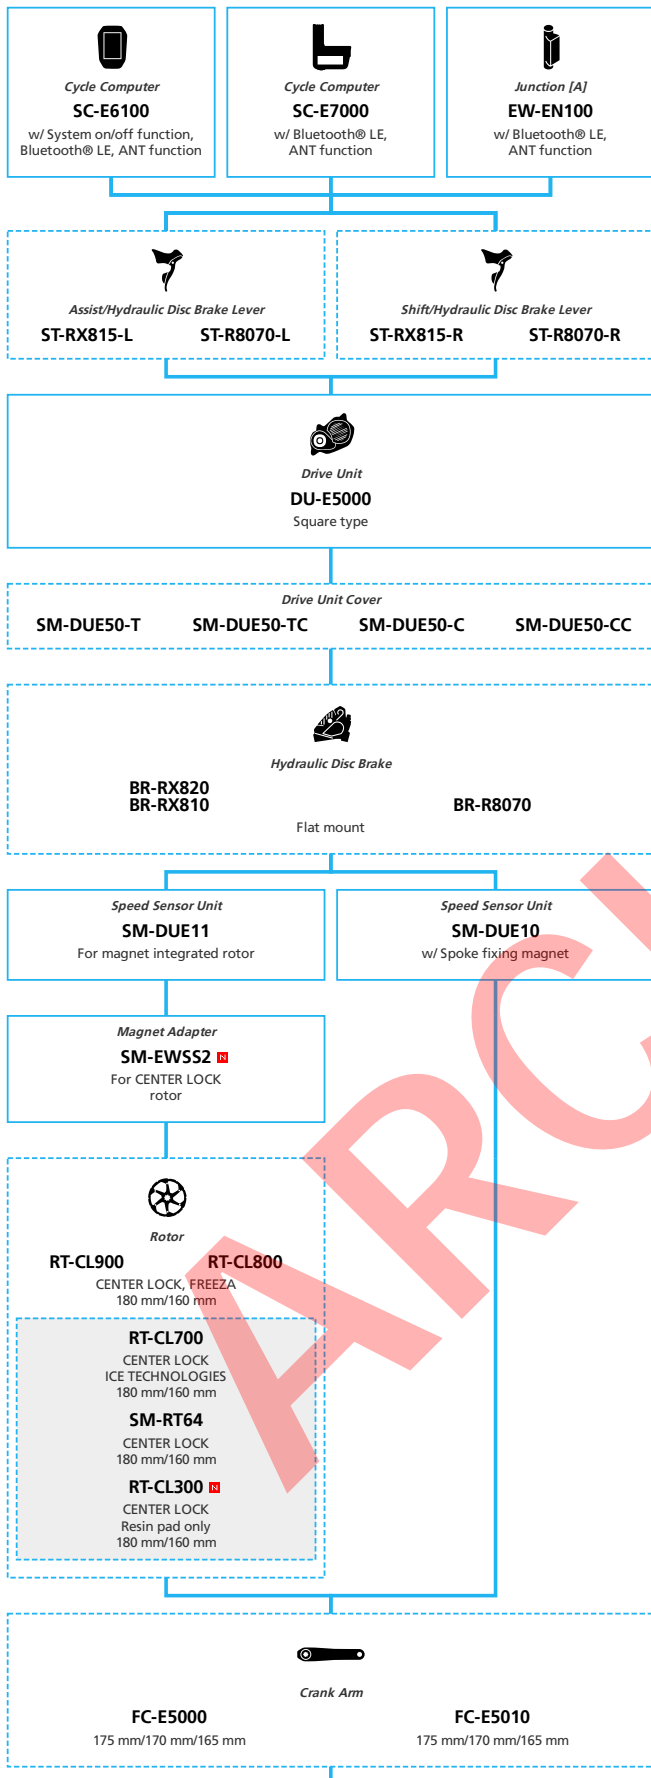

E-BIKE

- ... New model
- ... Additional option
- ... All select
- ... Alternative option
- ... Single select

DRAFT

E5000 For Drop Handlebar, Derailleur, Di2

N ... New model
 ... Additional option
 ... Alternative option
 ... All select
 ... Single select