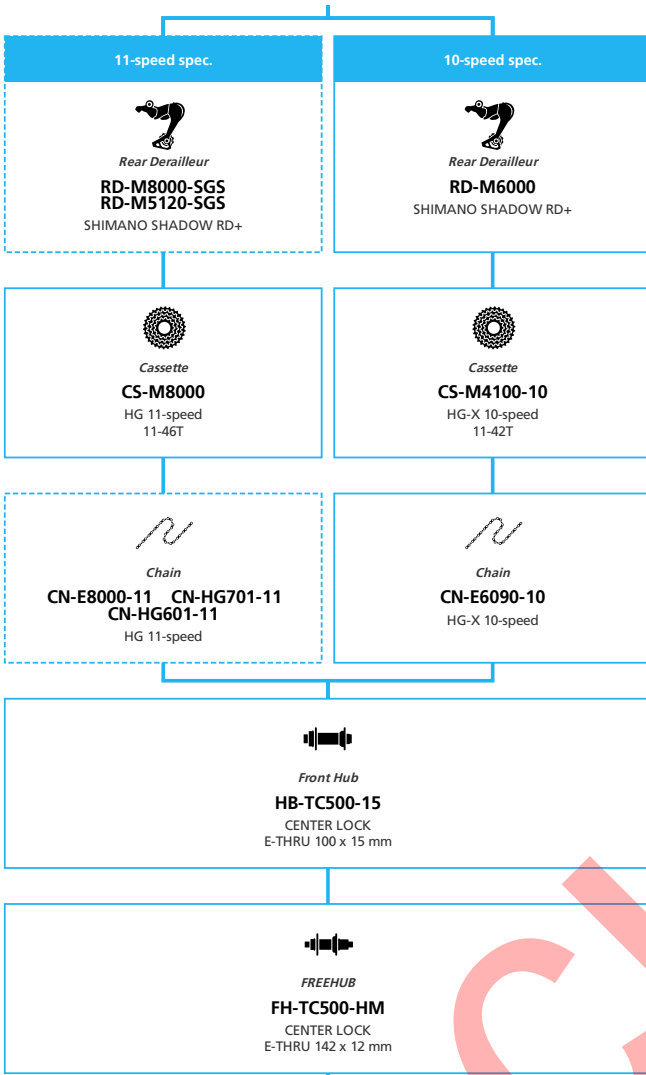

ARCHIVE

E-BIKE

E7000 11/10-speed, Derailleur

■ ... New model
 ... Additional option
 ... All select
 ... Alternative option
 ... Single select

E-BIKE

- ... New model
- ... Additional option
- ... All select
- ... Alternative option
- ... Single select