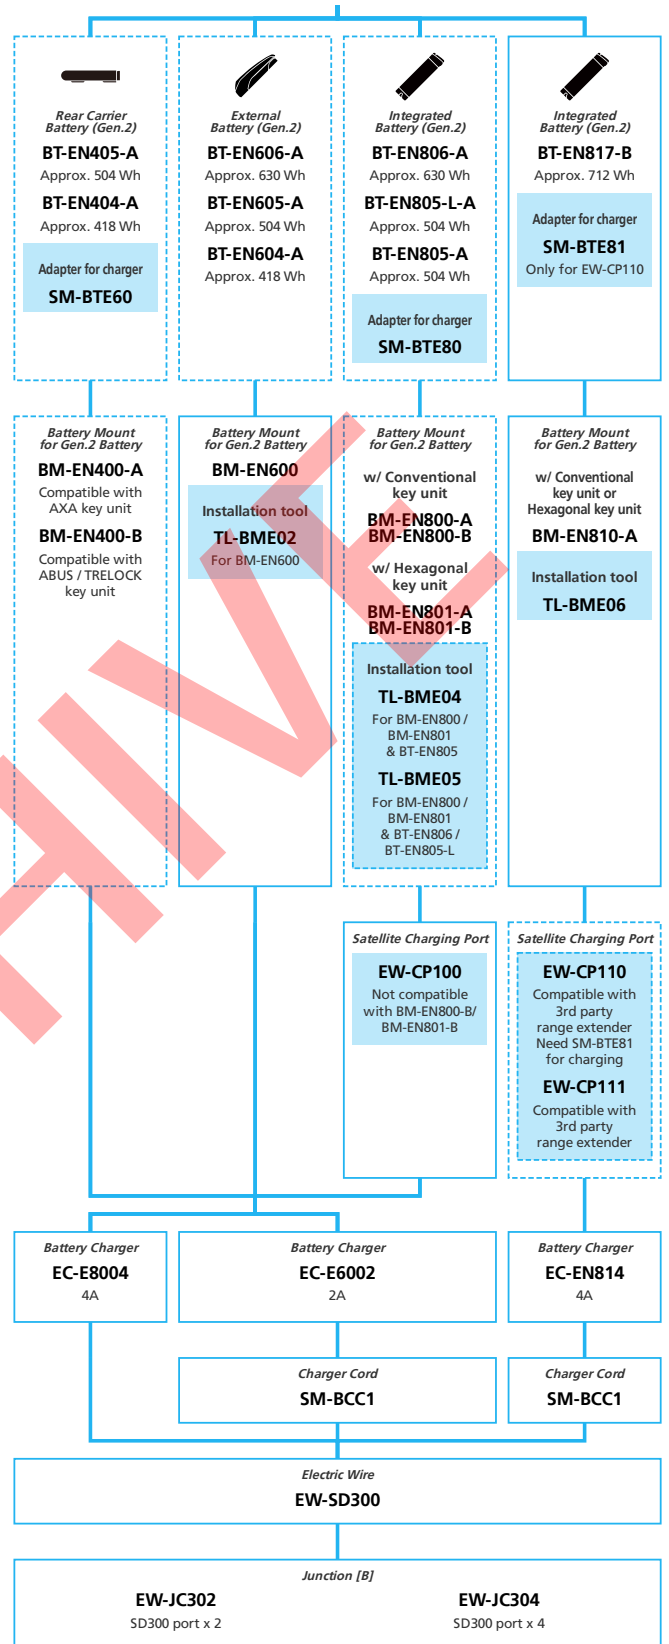

E-BIKE

EP8 EP801 for LIFESTYLE Internal Geared Hub, Di2

N ... New model
 ... Additional option
 ... Alternative option
 ... All select
 ... Single select

E-BIKE

- ... New model
- ... Additional option
- ... All select
- ... Alternative option
- ... Single select