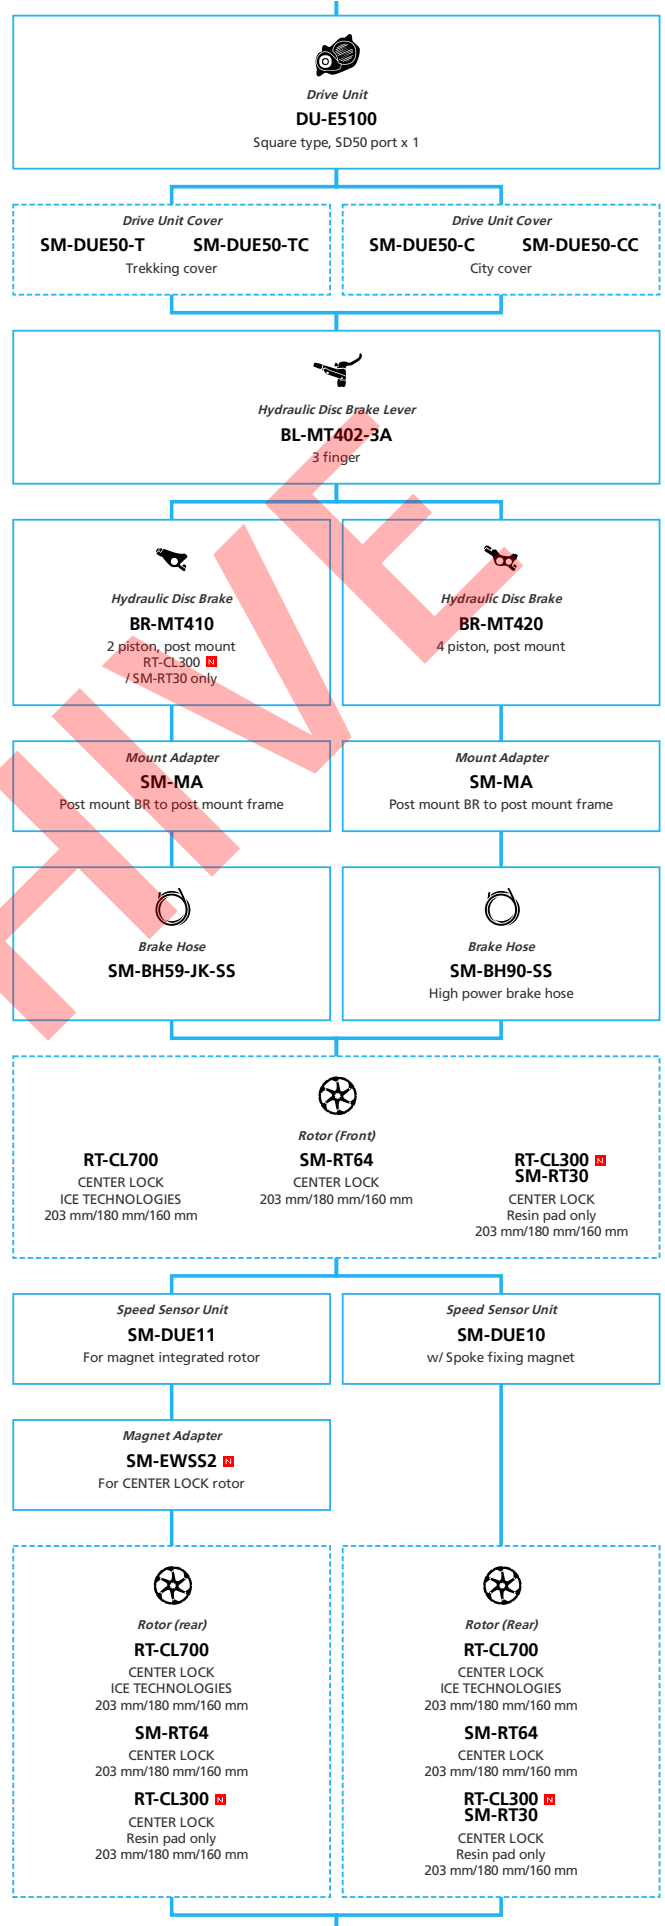

E-BIKE

- ... New model
- ... Additional option
- ... All select
- ... Alternative option
- ... Single select

E5100 for LIFESTYLE

11/10/9-speed, Derailleur

■ ... New model
 ... Additional option
 ... All select
 ... Alternative option
 ... Single select