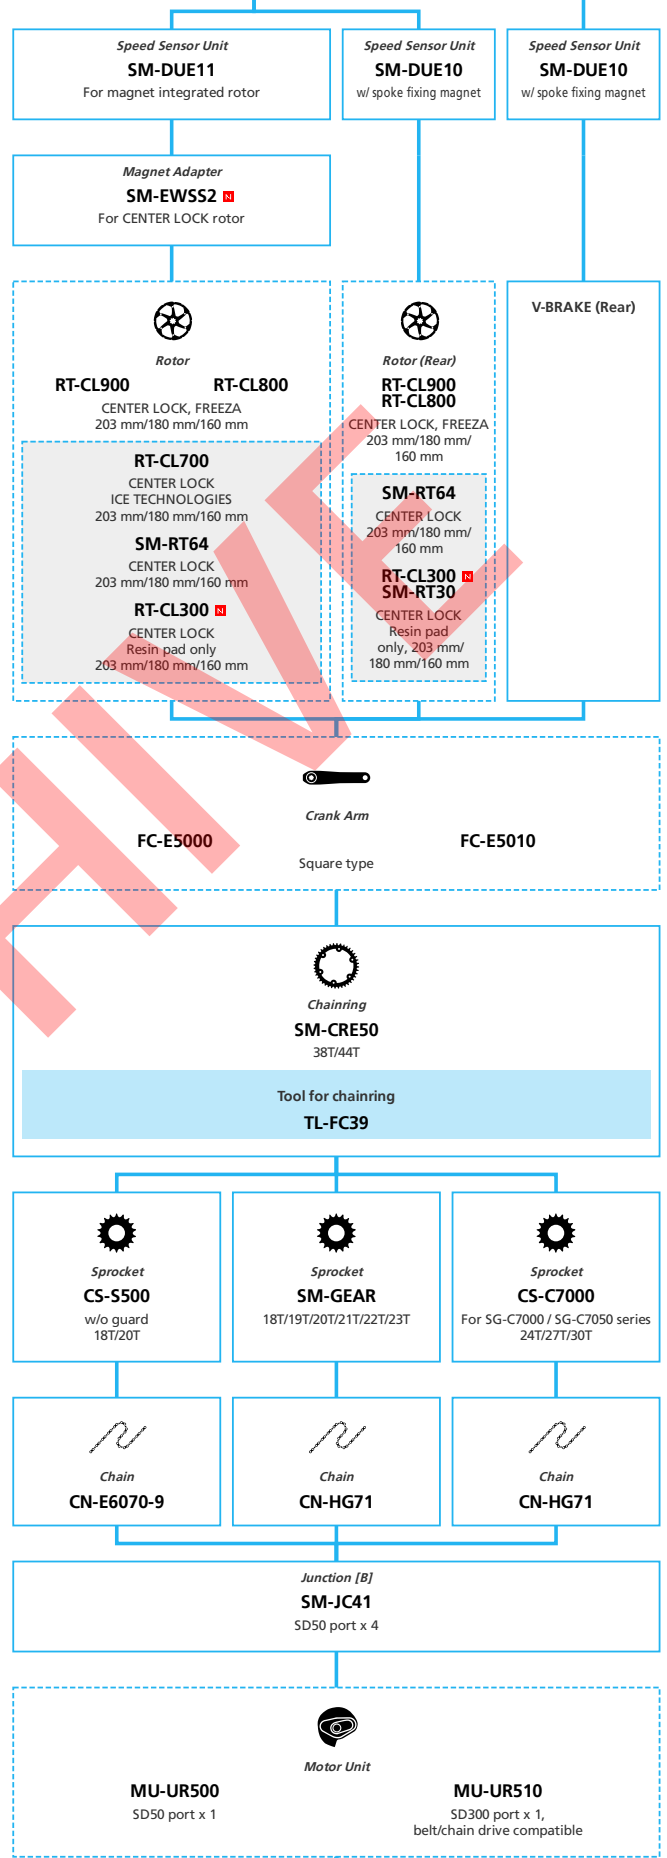

E5000 Internal Geared Hub, Di2

■ ... New model
  ... Additional option
  ... Alternative option
  ... All select
  ... Single select

E-BIKE