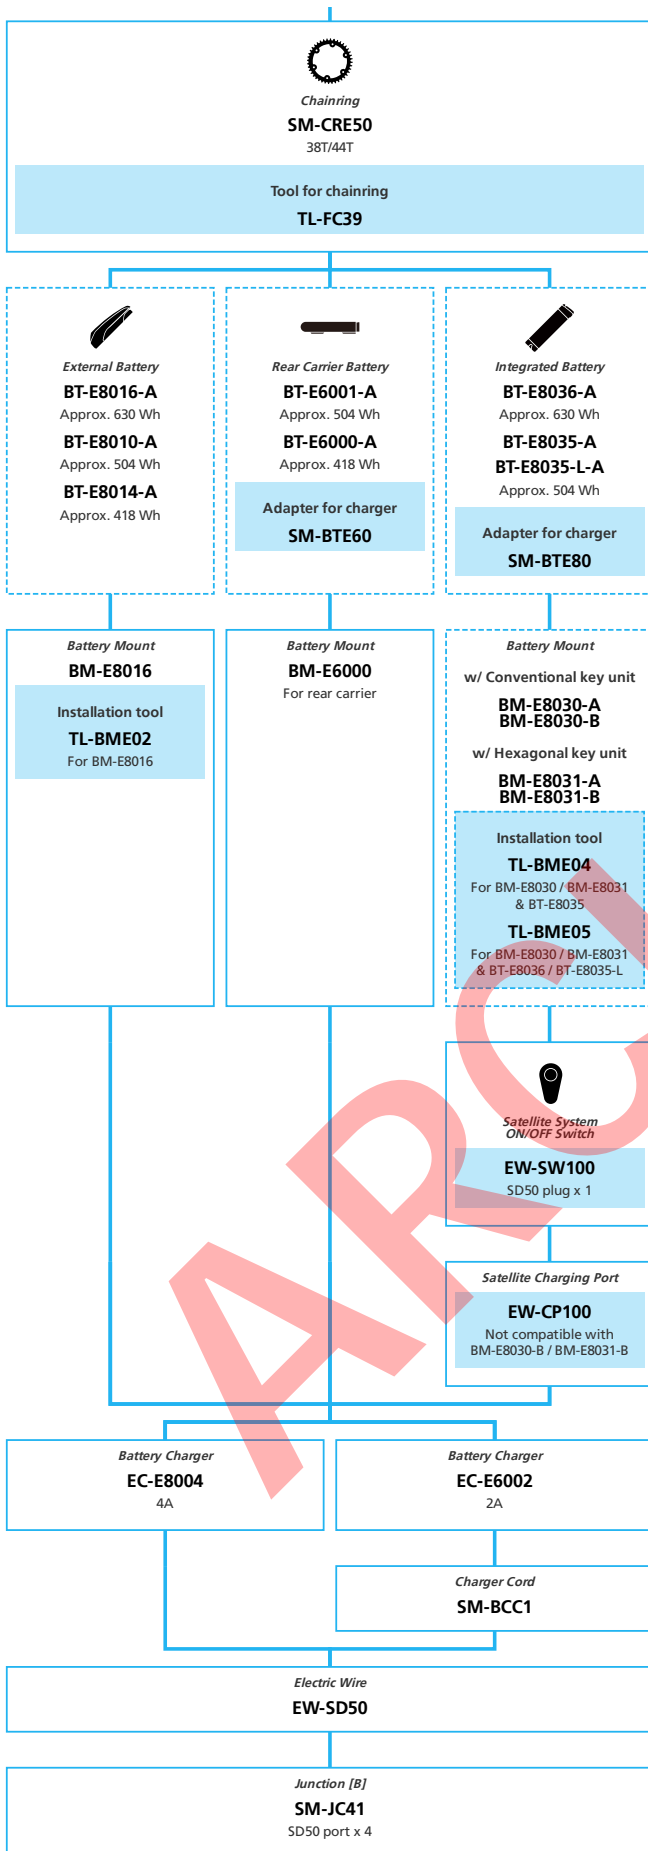

- ... New model
- ... Additional option
- ... All select
- ... Alternative option
- ... Single select