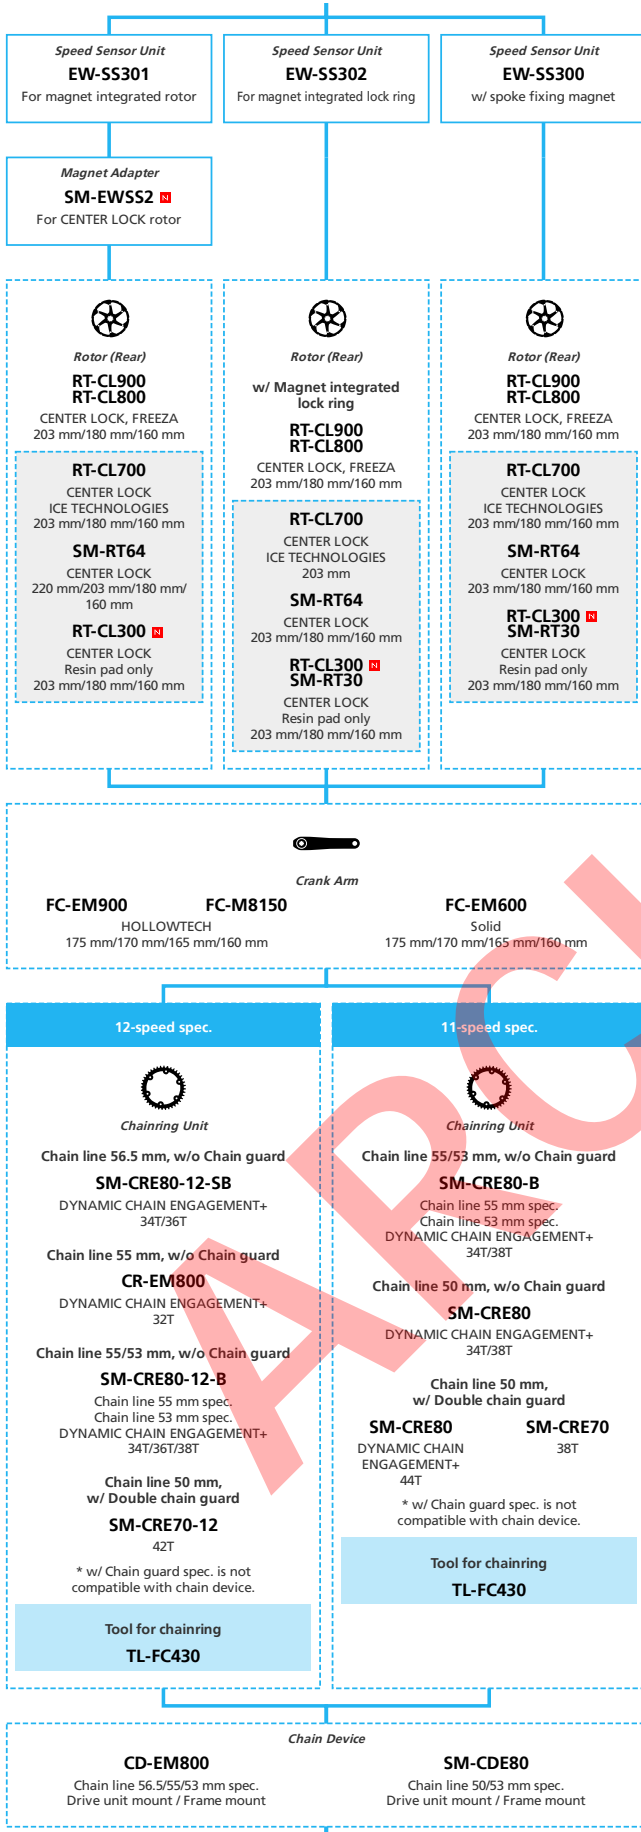

- ... New model
- ... Additional option
- ... All select
- ... Alternative option
- ... Single select