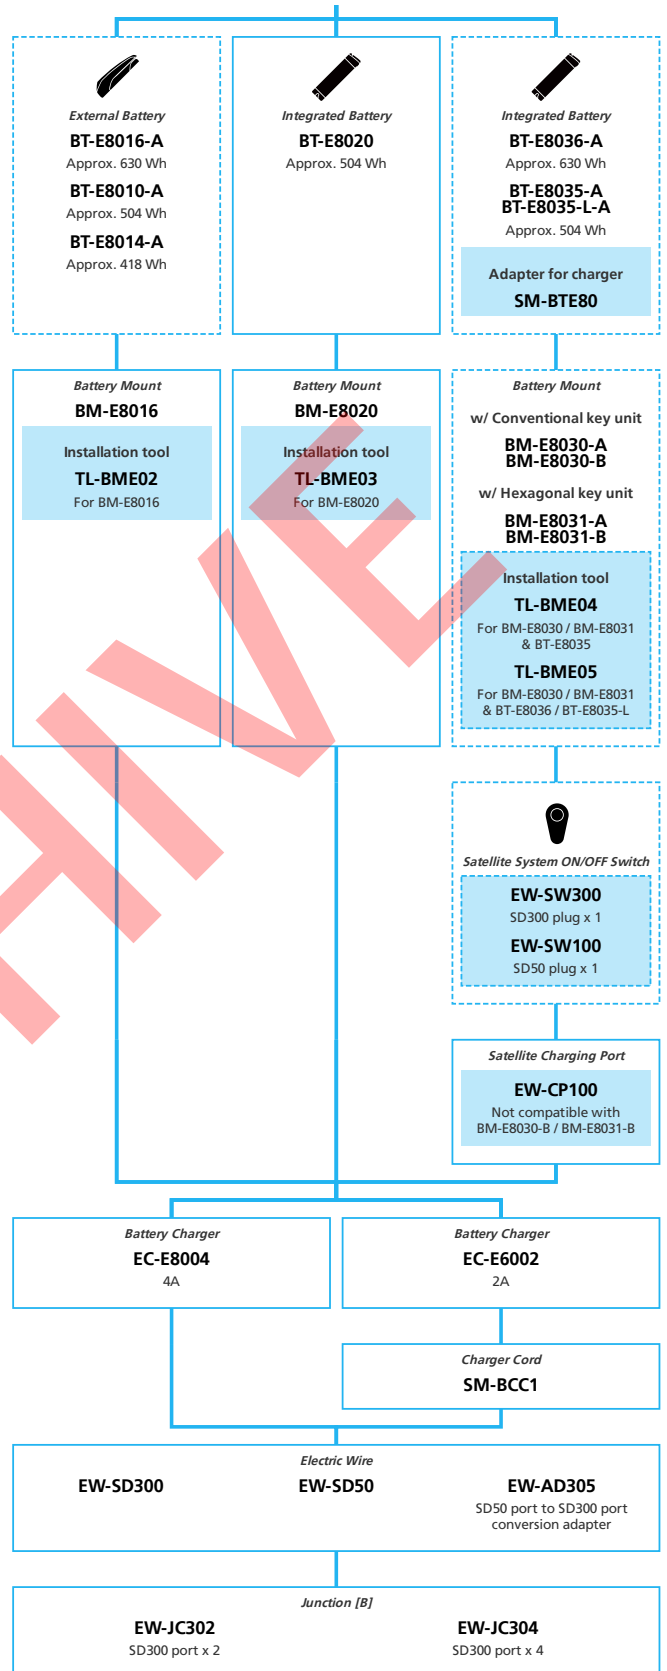

- ... New model
- ... Additional option
- ... All select
- ... Alternative option
- ... Single select