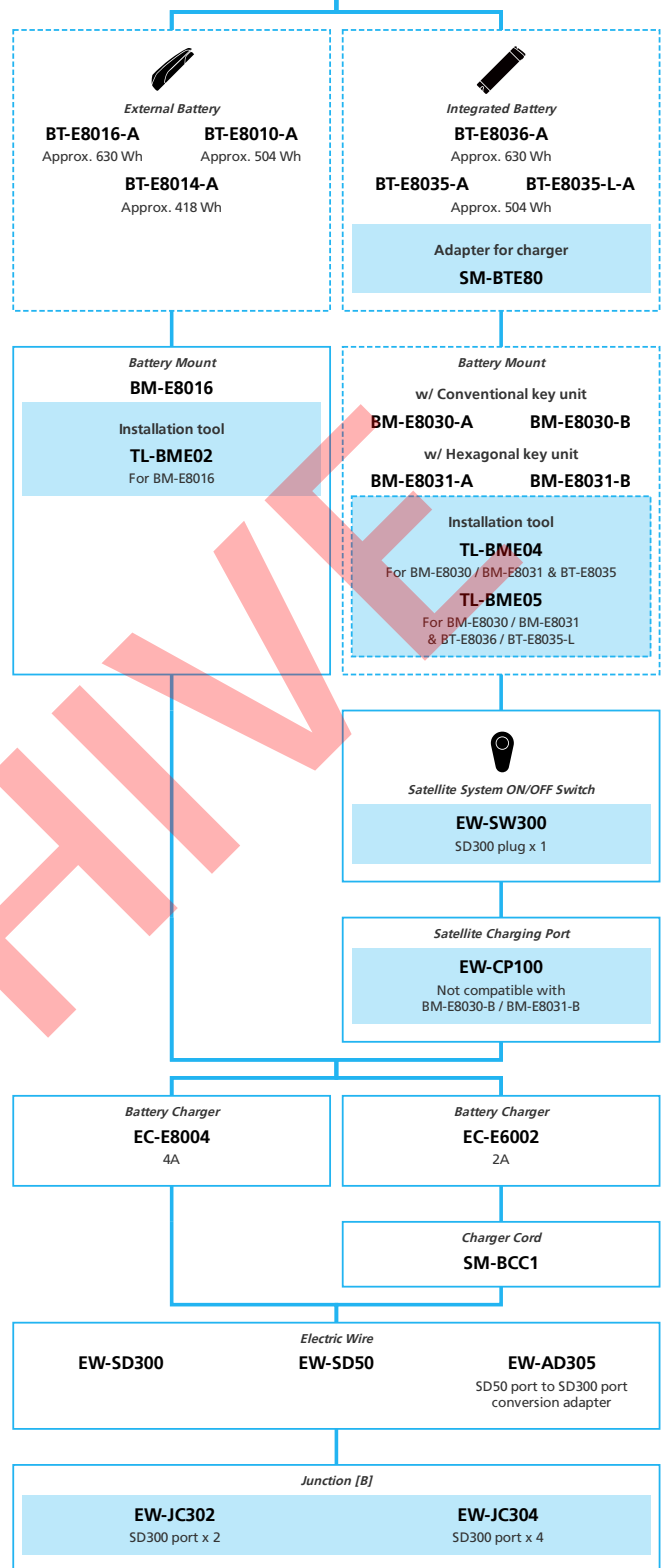

EP8 EP800 for CARGO BIKE

- ... New model
- ... Additional option
- ... All select
- ... Alternative option
- ... Single select

ARCHIVE