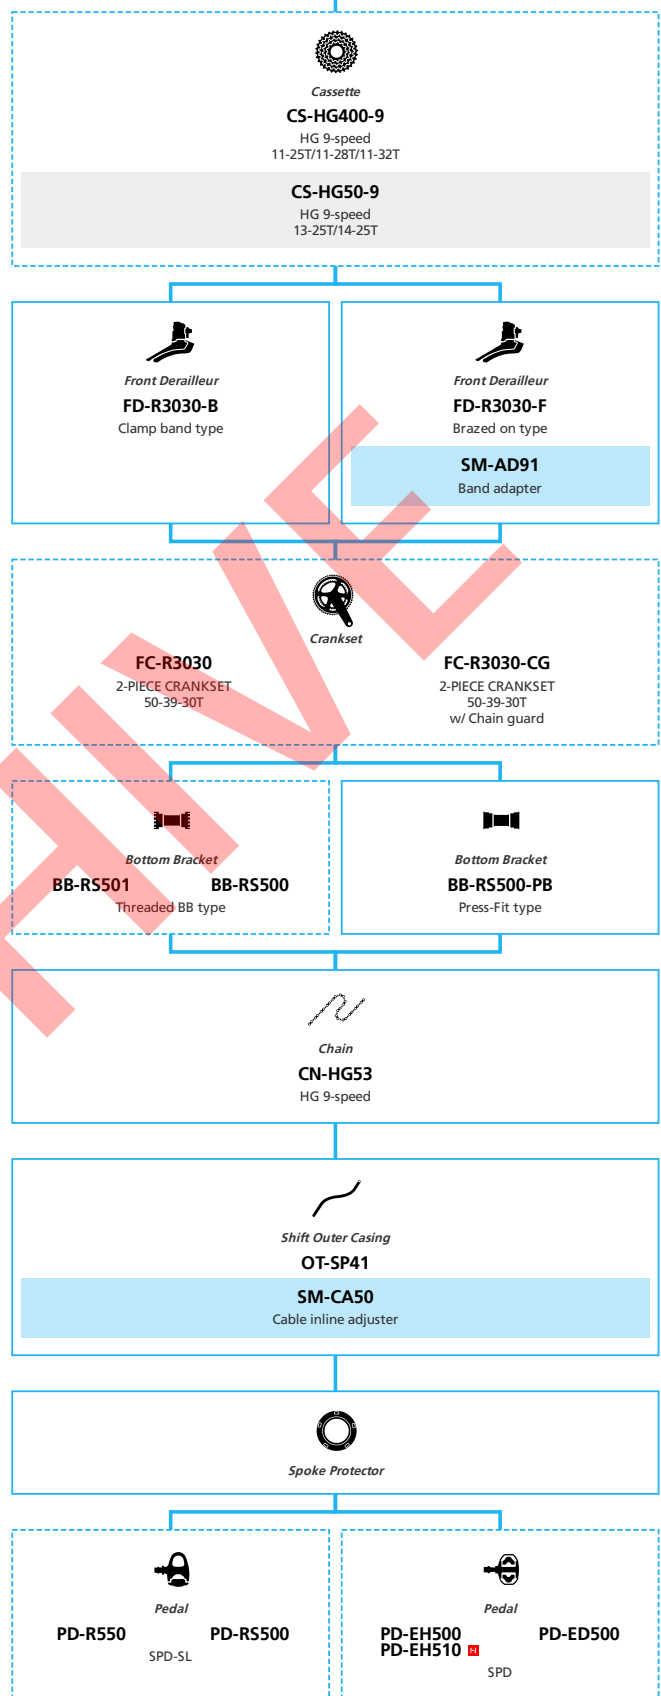

Road Bike

SHIMANO *SORA* 2x9-speed

- ... New model
- ... Additional option
- ... All select
- ... Alternative option
- ... Single select

Road Bike

Mechanical Disc Brake for On road 3x9-speed

- ... New model
- ... Additional option
- ... All select
- ... Alternative option
- ... Single select