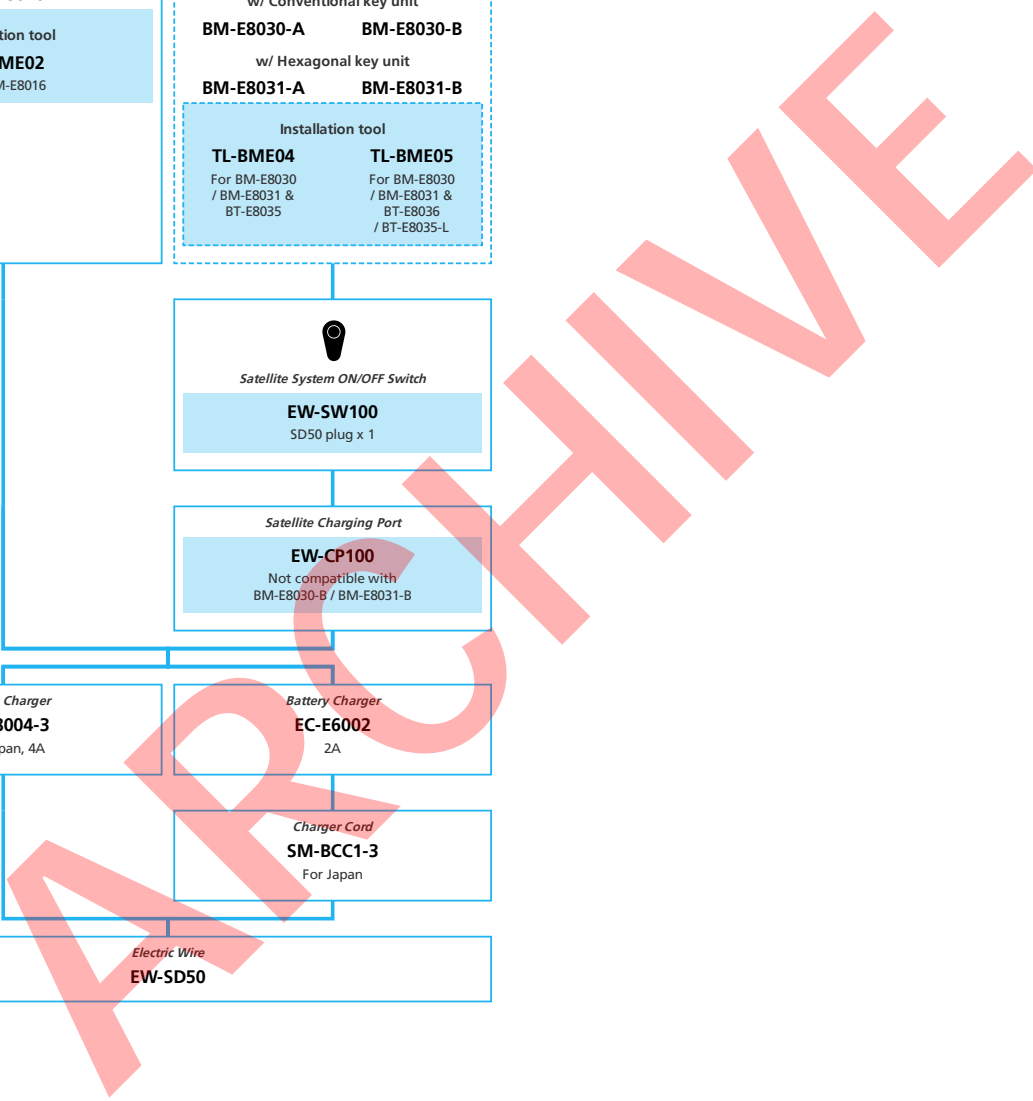

- ... New model
- ... Additional option
- ... All select
- ... Alternative option
- ... Single select