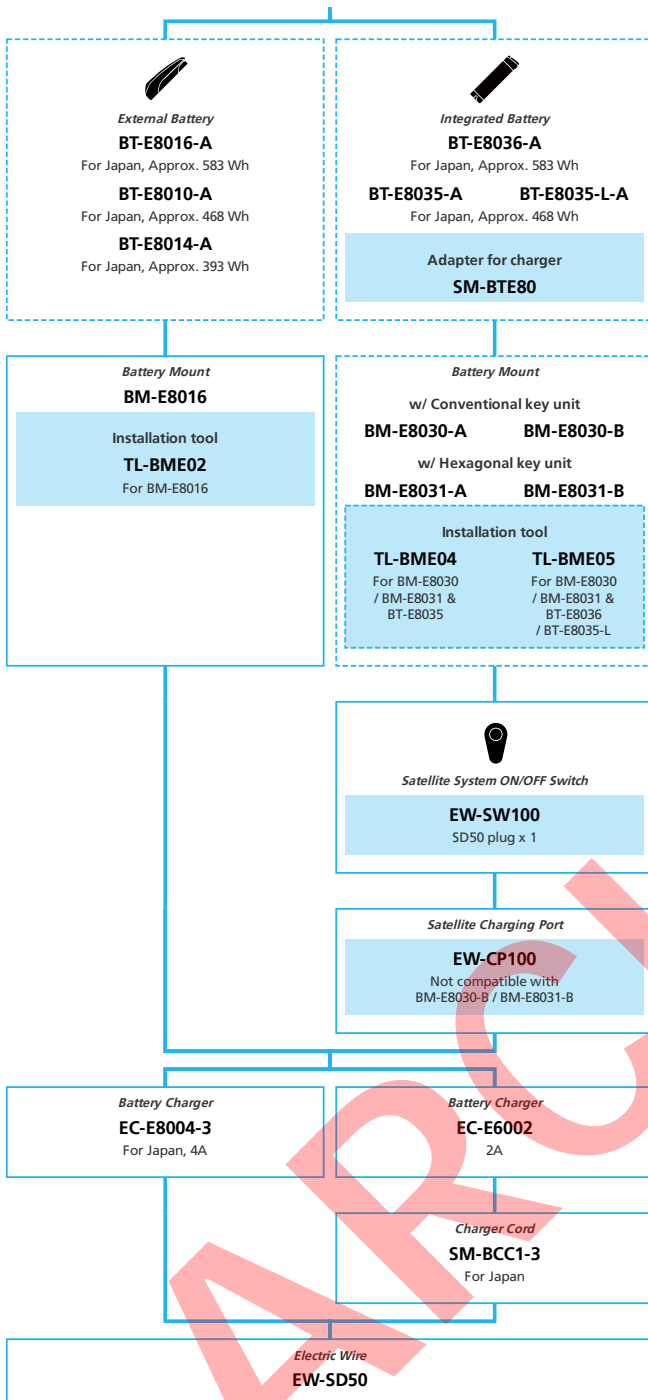

- ... New model
- ... Additional option
- ... All select
- ... Alternative option
- ... Single select