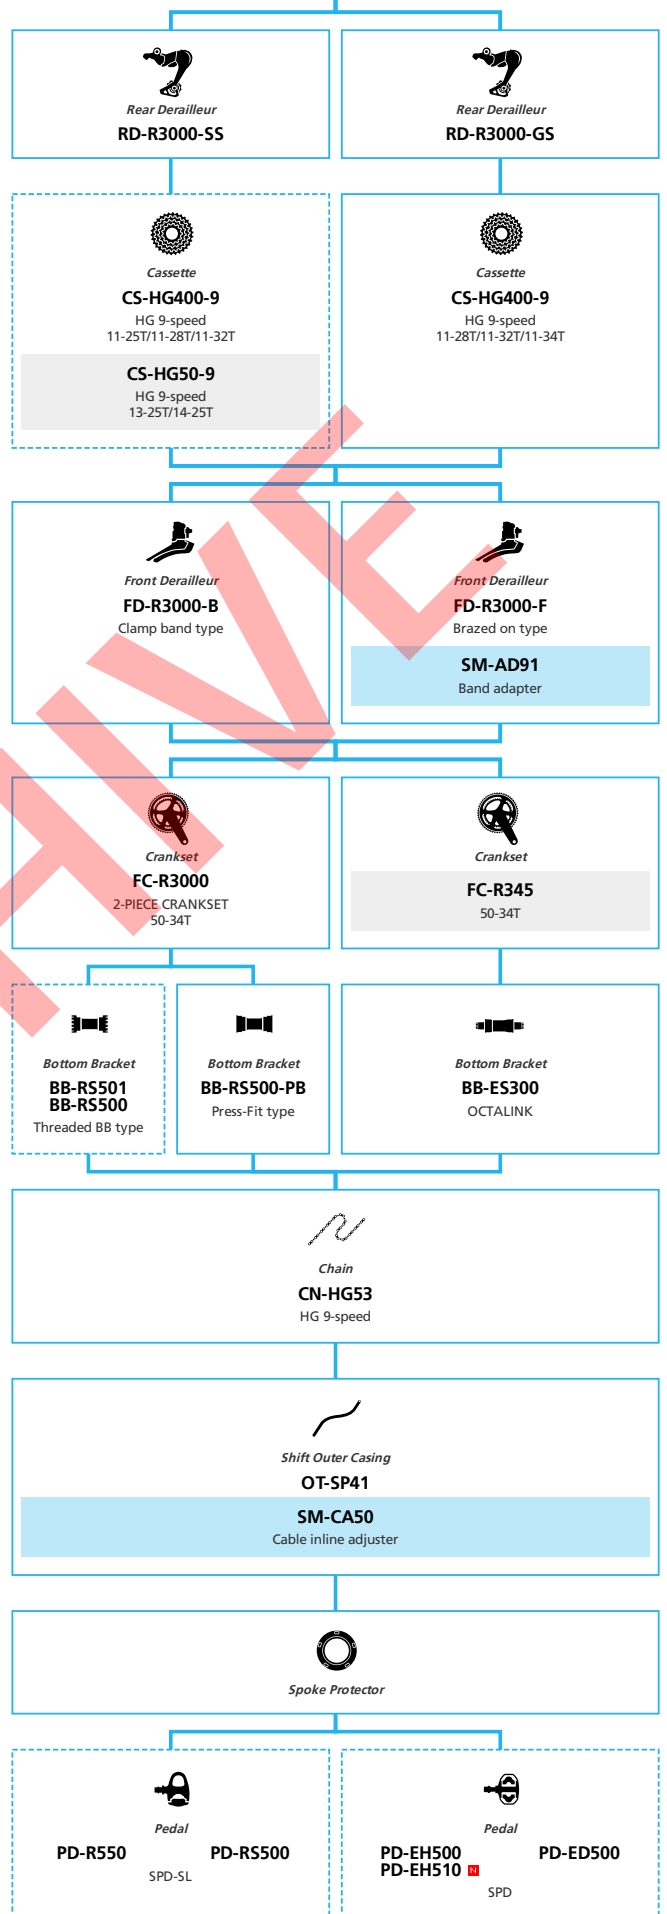

Mechanical Disc Brake for On road 2x9-speed

- ... New model
- ... Additional option
- ... Alternative option
- ... All select
- ... Single select

Road Bike