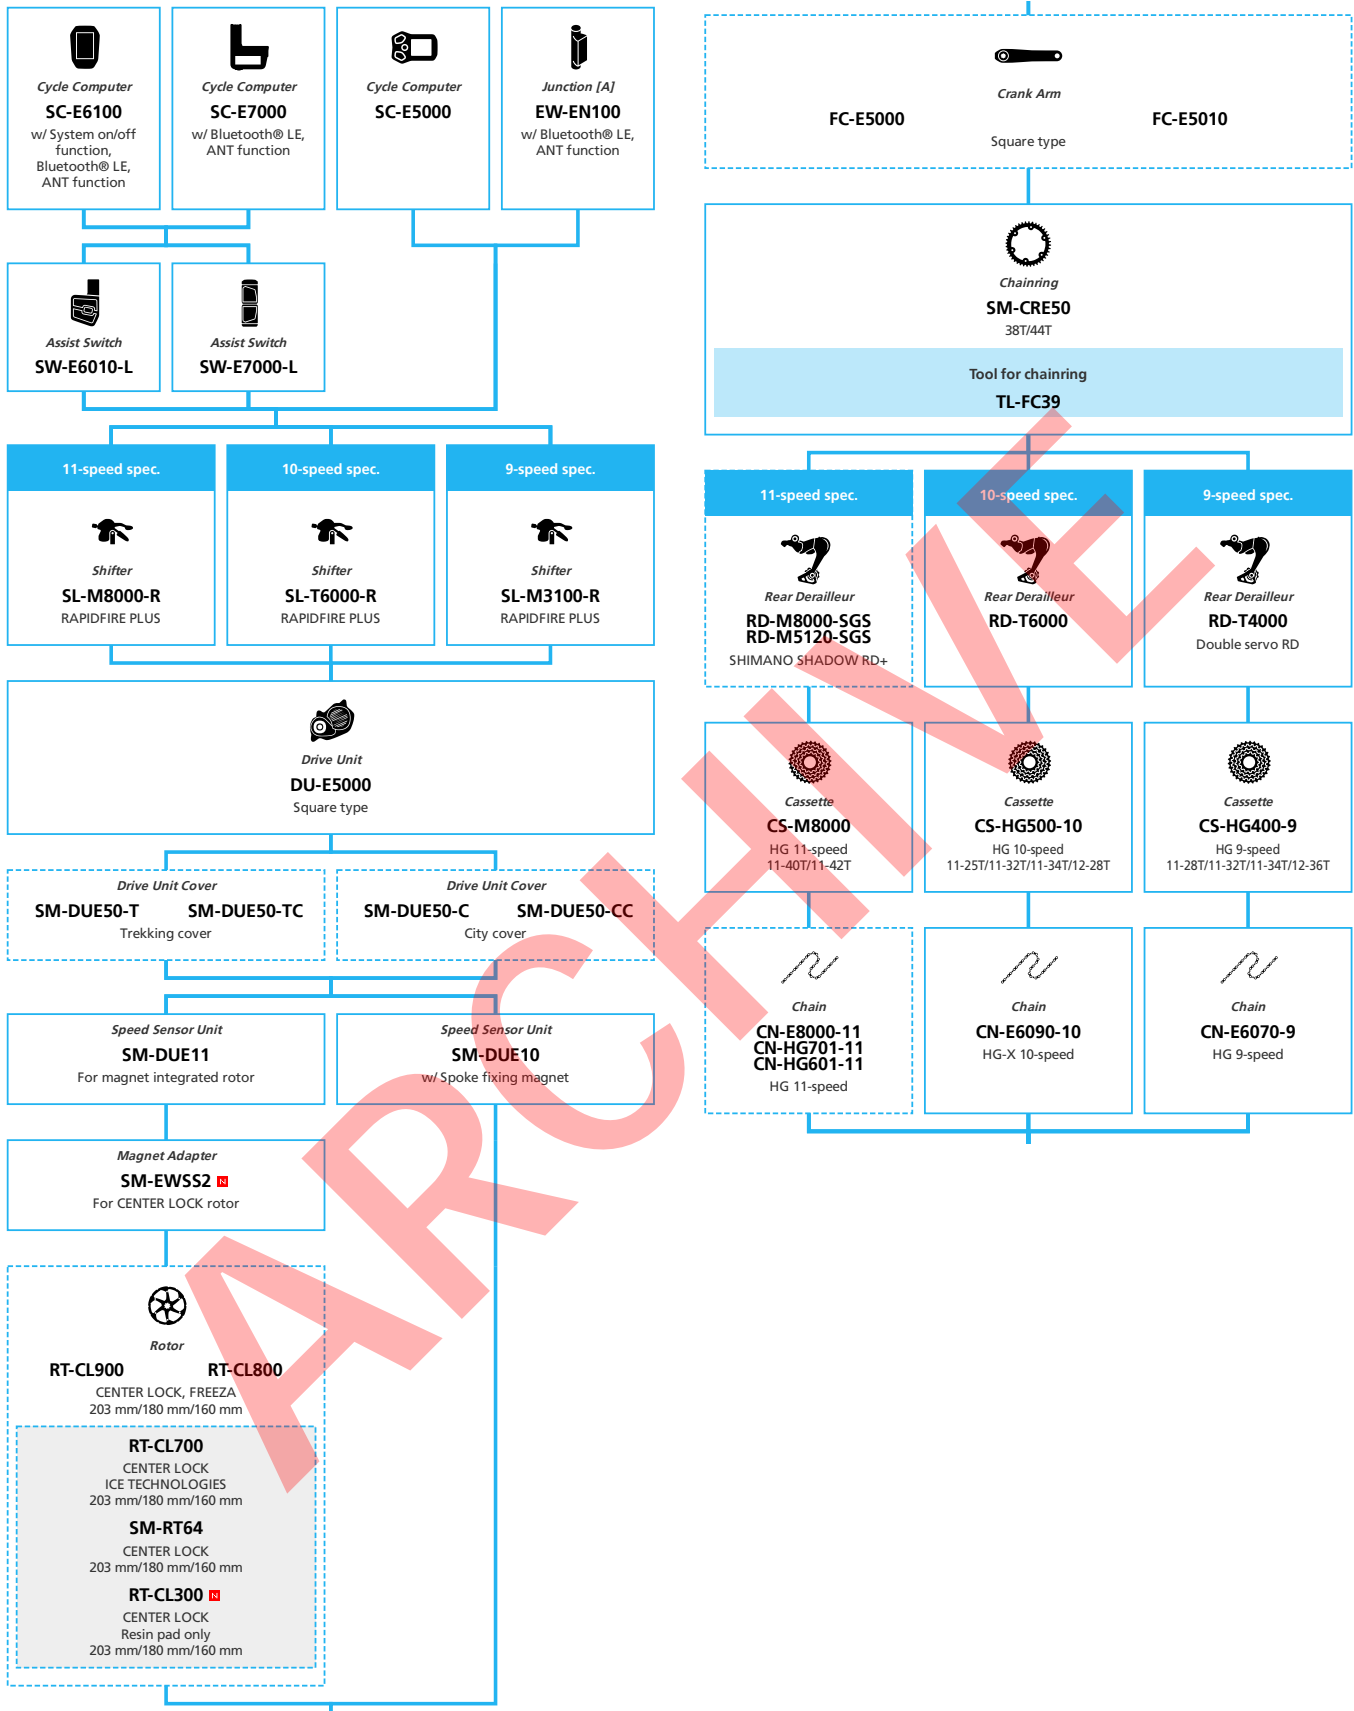

E5000 11/10/9-speed, Derailleur

■ ... New model
  ... Additional option
  ... All select
  ... Alternative option
  ... Single select

E-BIKE