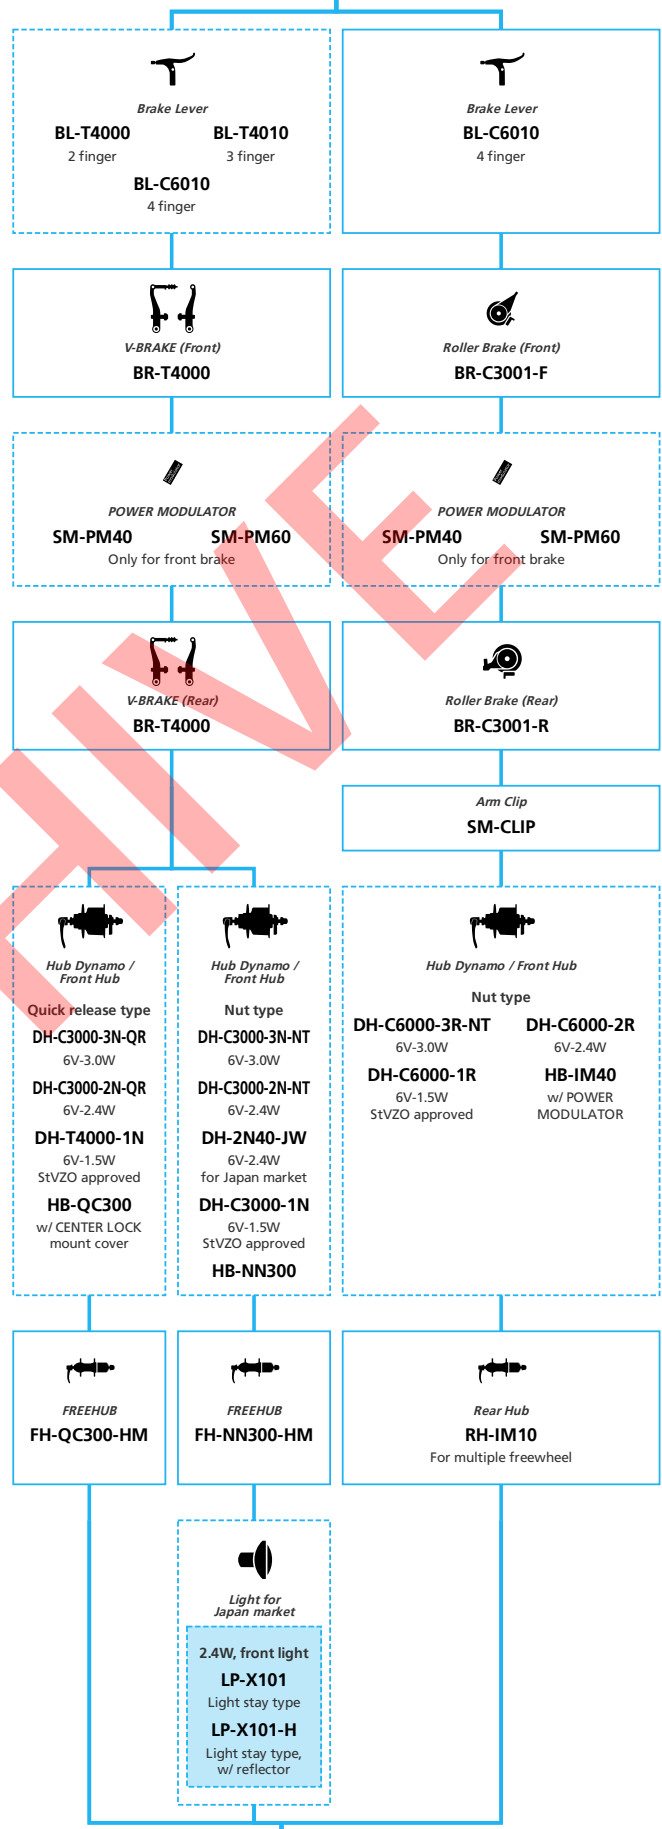

LIFESTYLE Active

- ... New model
- ... Additional option
- ... Alternative option
- ... All select
- ... Single select

PROTOTYPE

SHIMANO Tourney 1x7-speed

■ ... New model
 ... Additional option
 ... Alternative option
 ... All select
 ... Single select