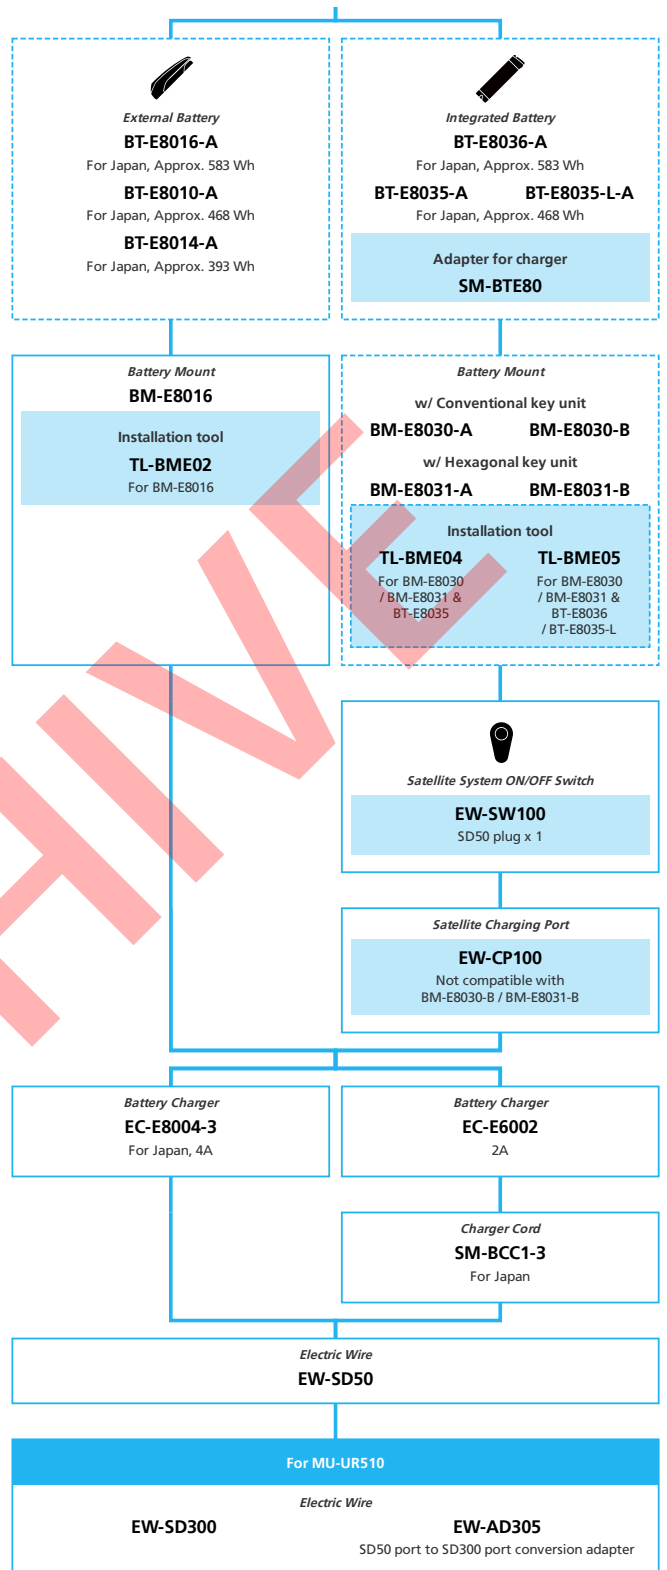

- ... New model
- ... Additional option
- ... All select
- ... Alternative option
- ... Single select

A
R
R
E
S
T
E
D
C
O
N
T
E
N
T
S

E-BIKE