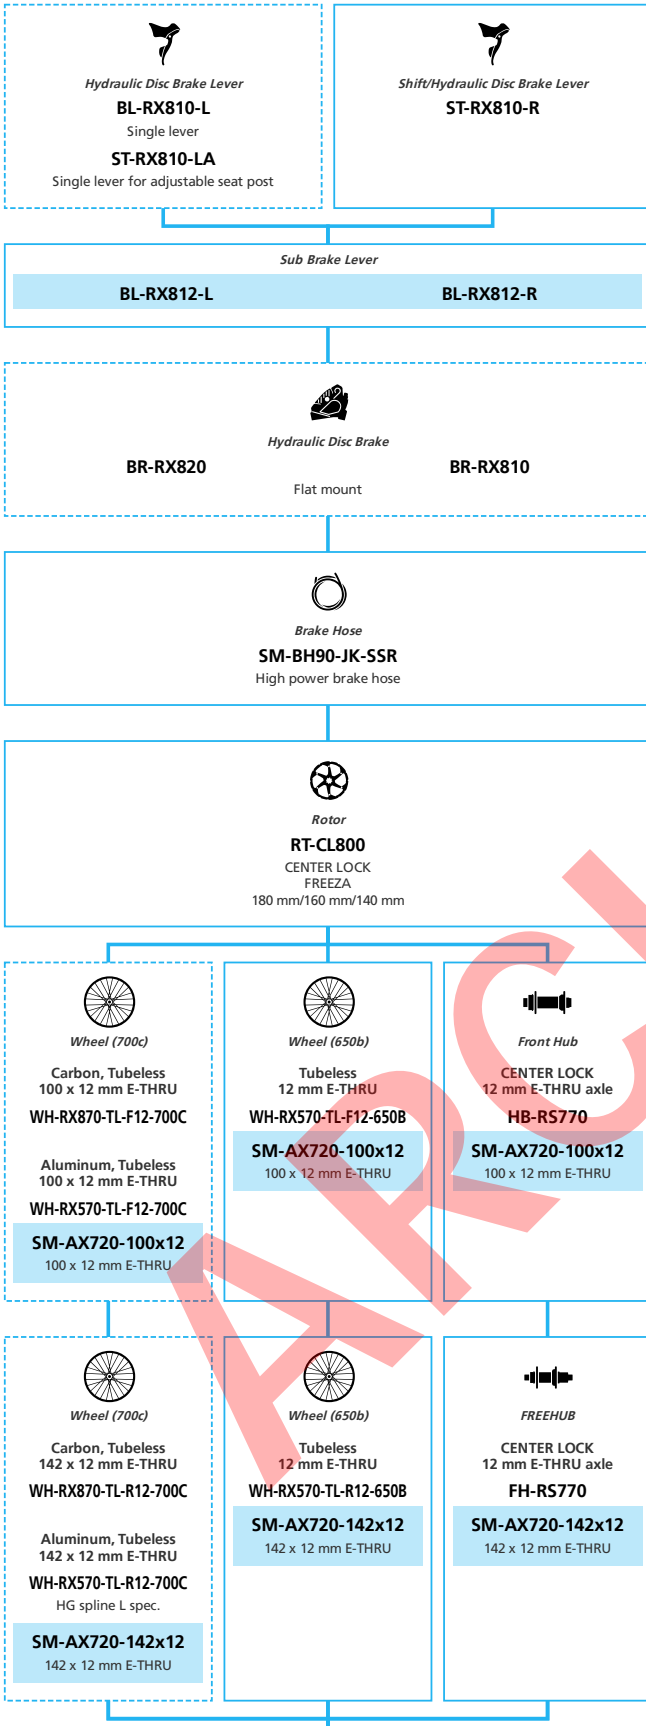

SHIMANO GRX RX810/RX815 1x11-speed

- ... New model
- ... Additional option
- ... All select
- ... Alternative option
- ... Single select