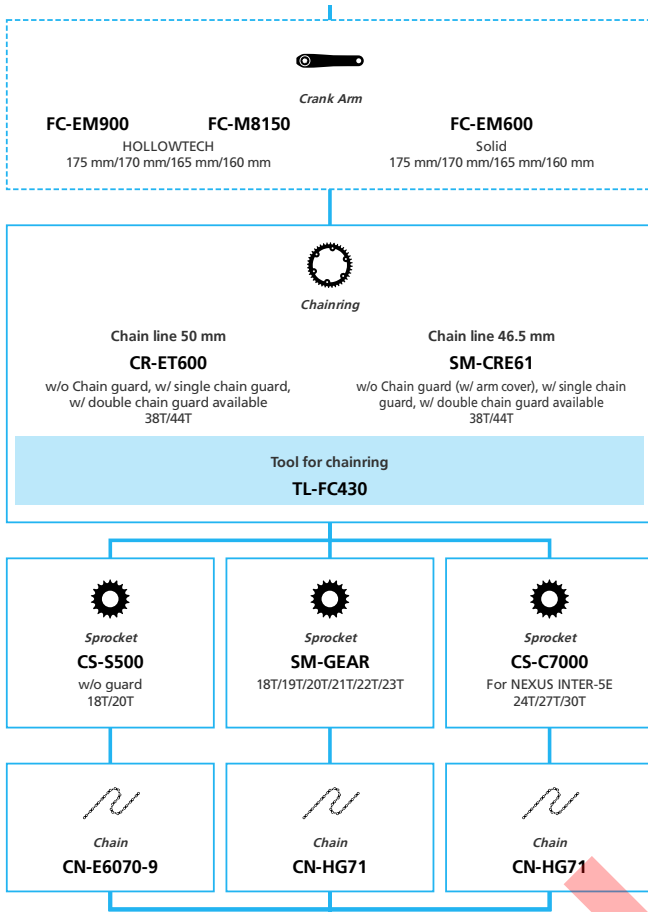

- ... New model
- ... Additional option
- ... All select
- ... Single select

ARCHIVE