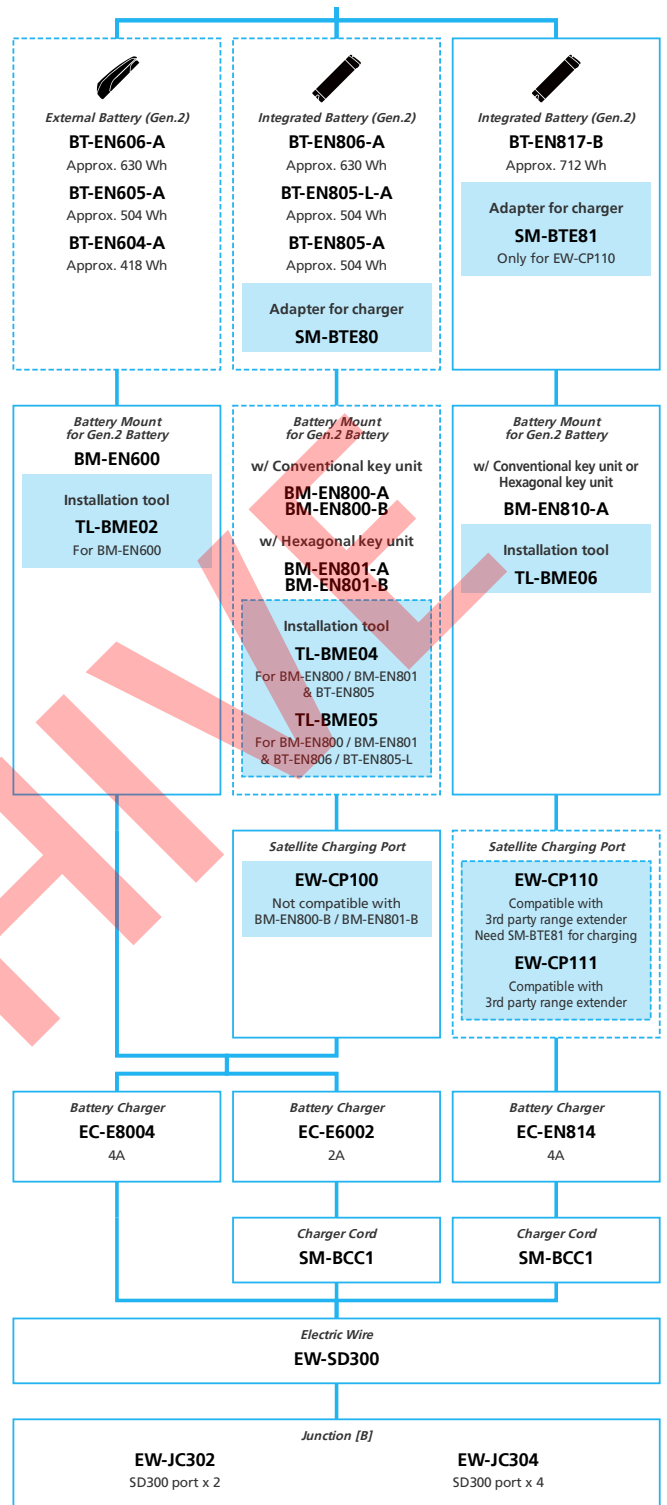

for LIFESTYLE
11/10-speed, Derailleur, Di2, Automatic Shift

- ... New model
- ... Additional option
- ... All select
- ... Alternative option
- ... Single select

E-BIKE

- ... New model
- ... Additional option
- ... All select
- ... Alternative option
- ... Single select