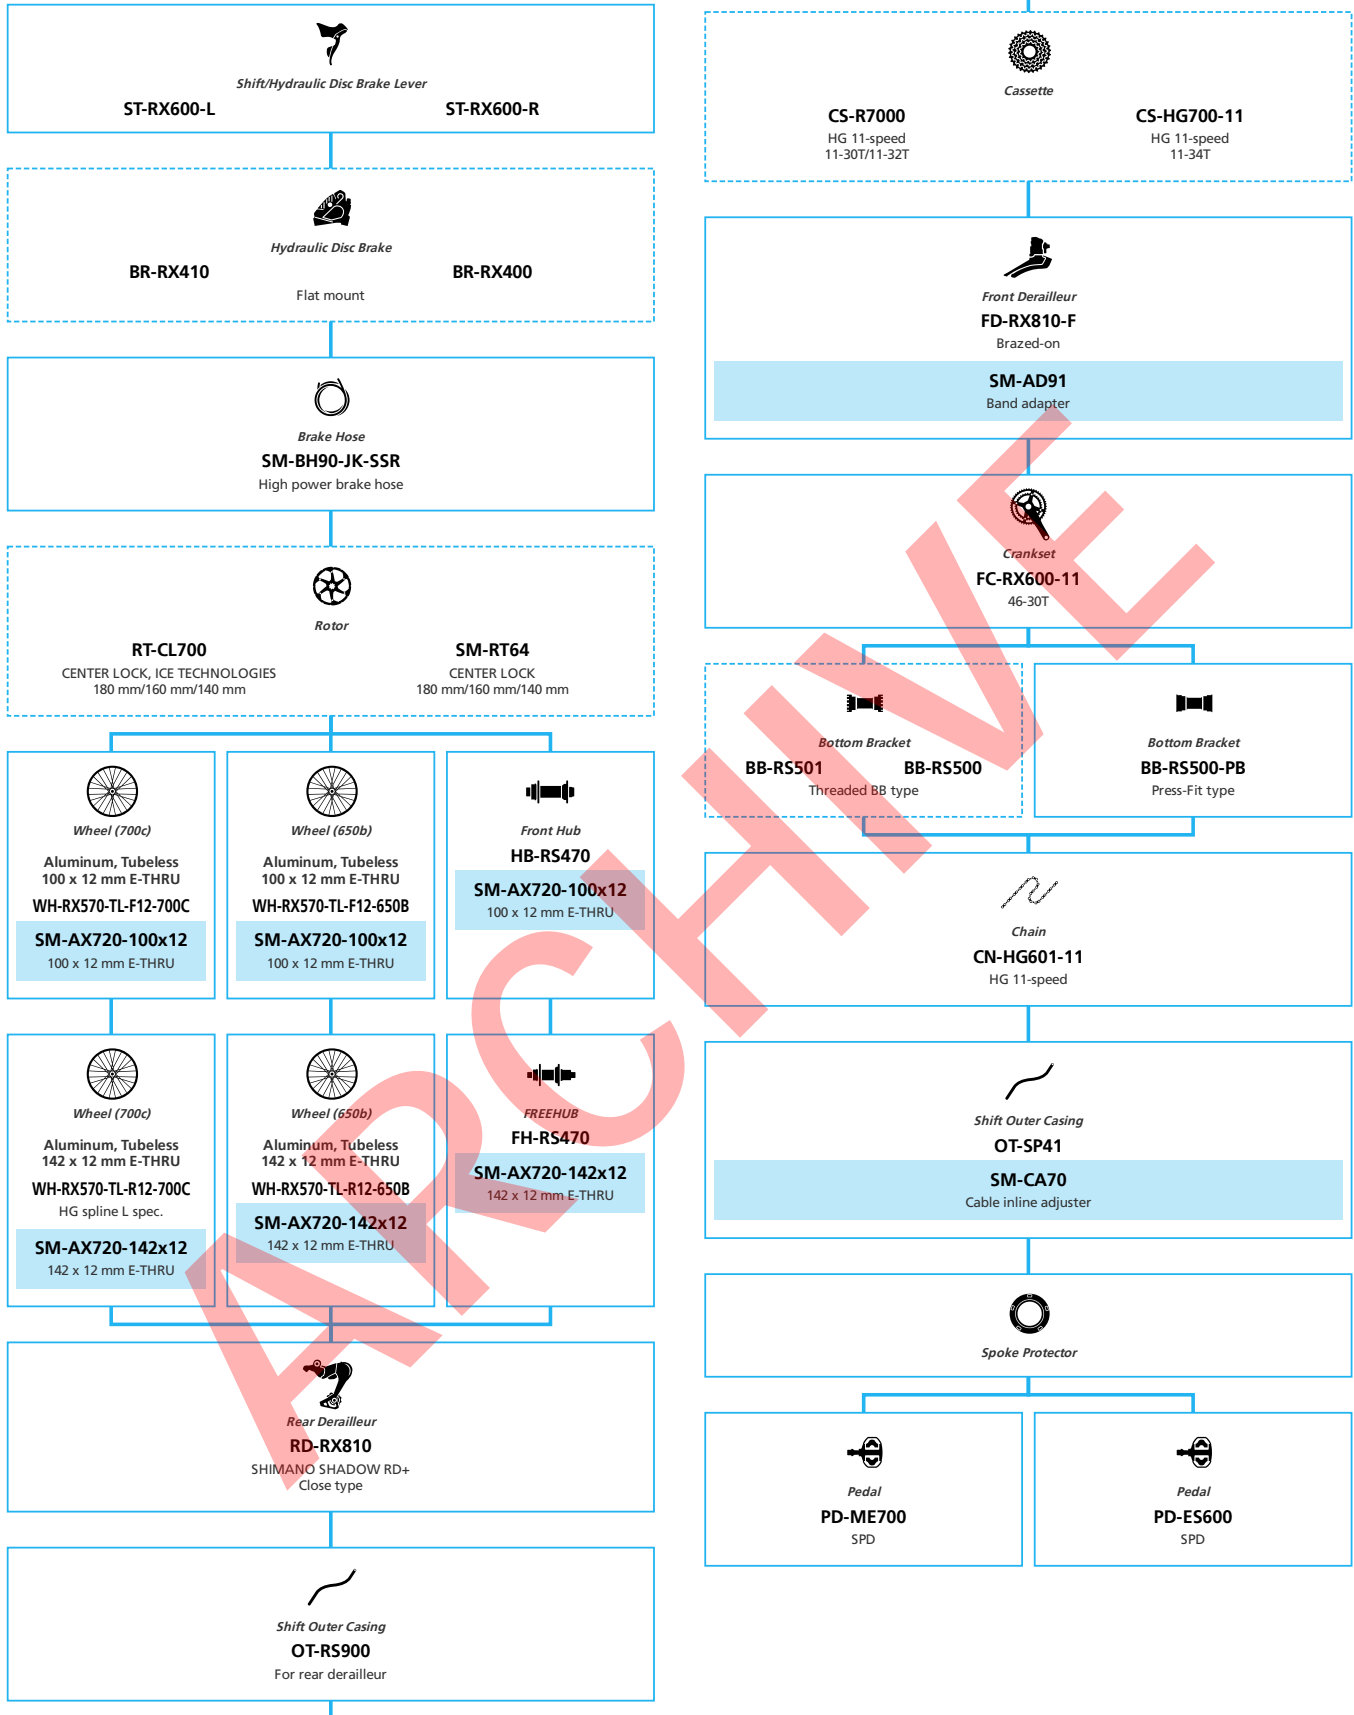

SHIMANO GRX RX600 2x11-speed

■ ... New model
 ... Additional option
 ... Alternative option
 ... All select
 ... Single select

Gravel Bike