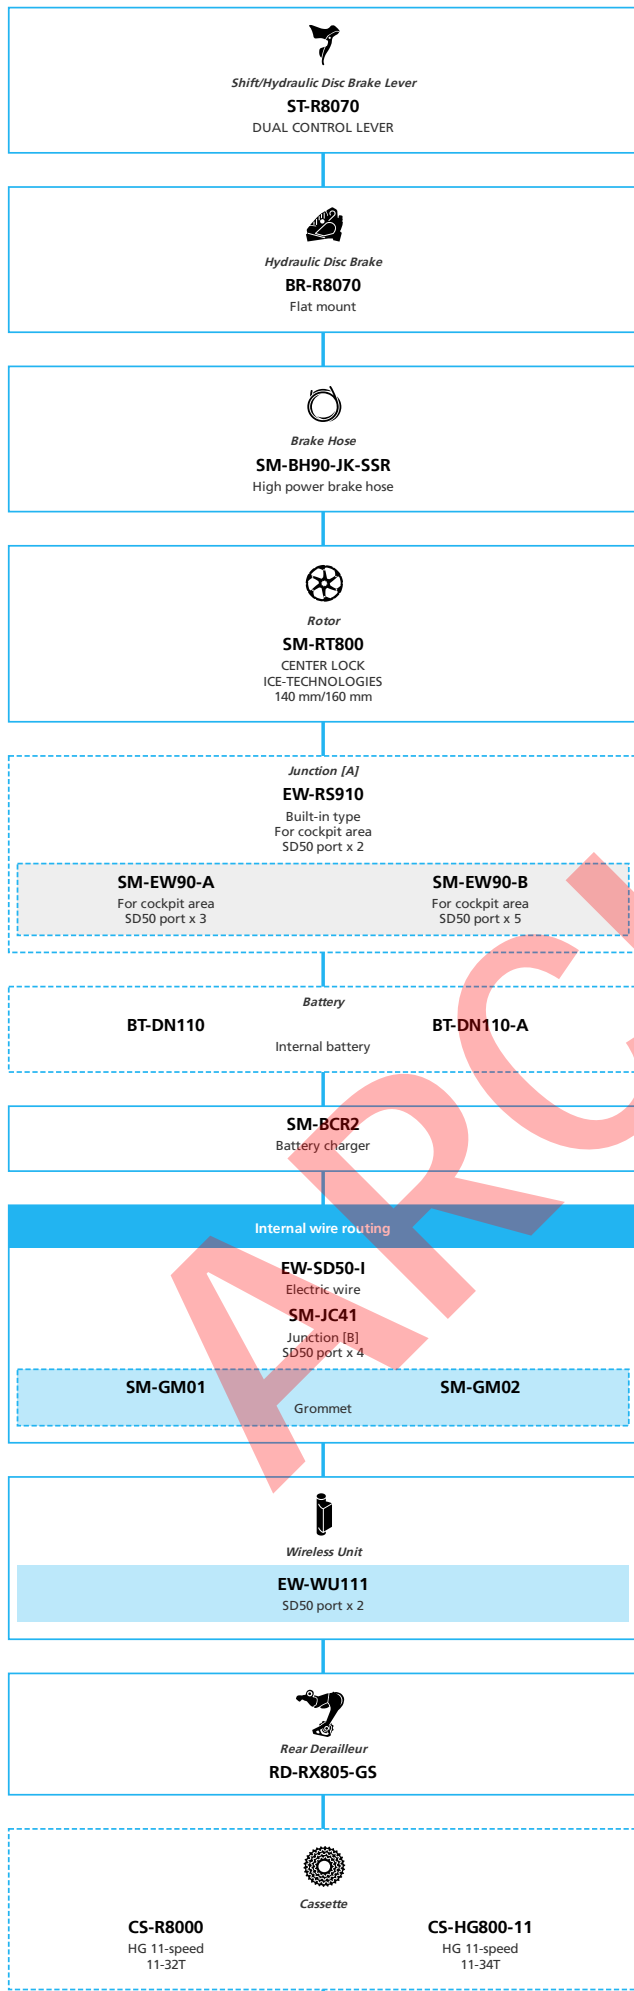

Road Bike

Hydraulic Disc Brake for Drop Handlebar

2x11-speed, Di2, ULTEGRA grade

 ... New model

 ... Additional option

 ... Alternative option

 ... All select

 ... Single select