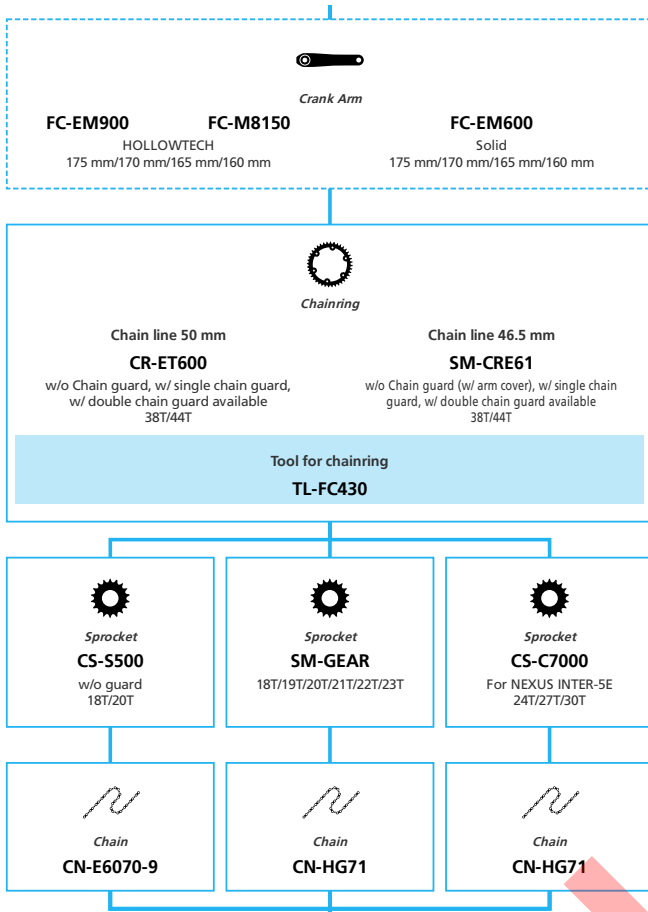

ARCHIVE

EPS for LIFESTYLE Internal Geared Hub

N ... New model
 ... Additional option
 ... Alternative option
 ... All select
 ... Single select

E-BIKE

- ... New model
- ... Additional option
- ... All select
- ... Alternative option
- ... Single select