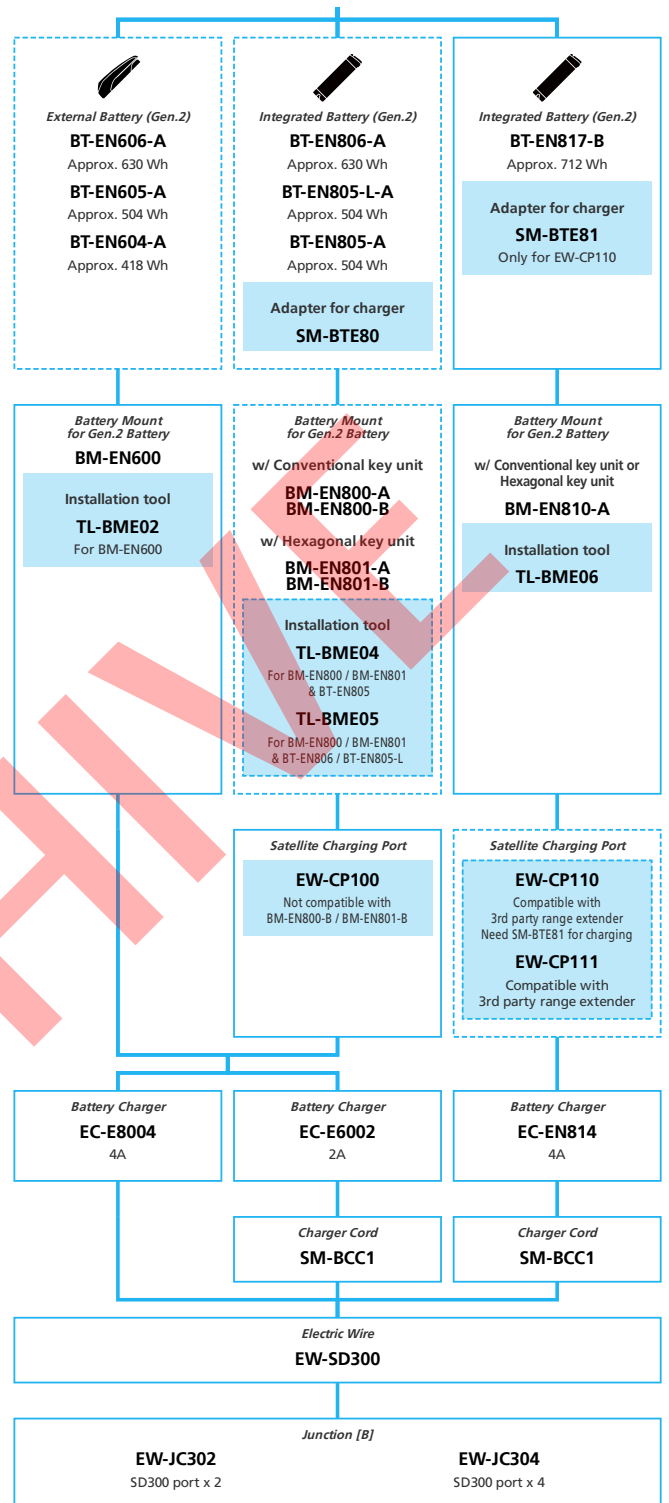

EP8 EP801 for LIFESTYLE

11/10-speed, Derailleur, Di2, Automatic Shift

 ... New model
 ... Additional option
 ... Alternative option
 ... All select
 ... Single select

E-BIKE

- ... New model
- ... Additional option
- ... All select
- ... Alternative option
- ... Single select