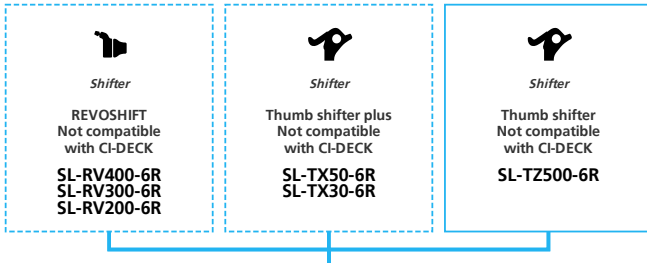

LIFESTYLE Active

- ... New model
- ... Additional option
- ... Alternative option
- ... All select
- ... Single select

PROTOTYPE

SHIMANO Tourney 1x6-speed

N ... New model
 ... Additional option
 ... Alternative option
 ... All select
 ... Single select