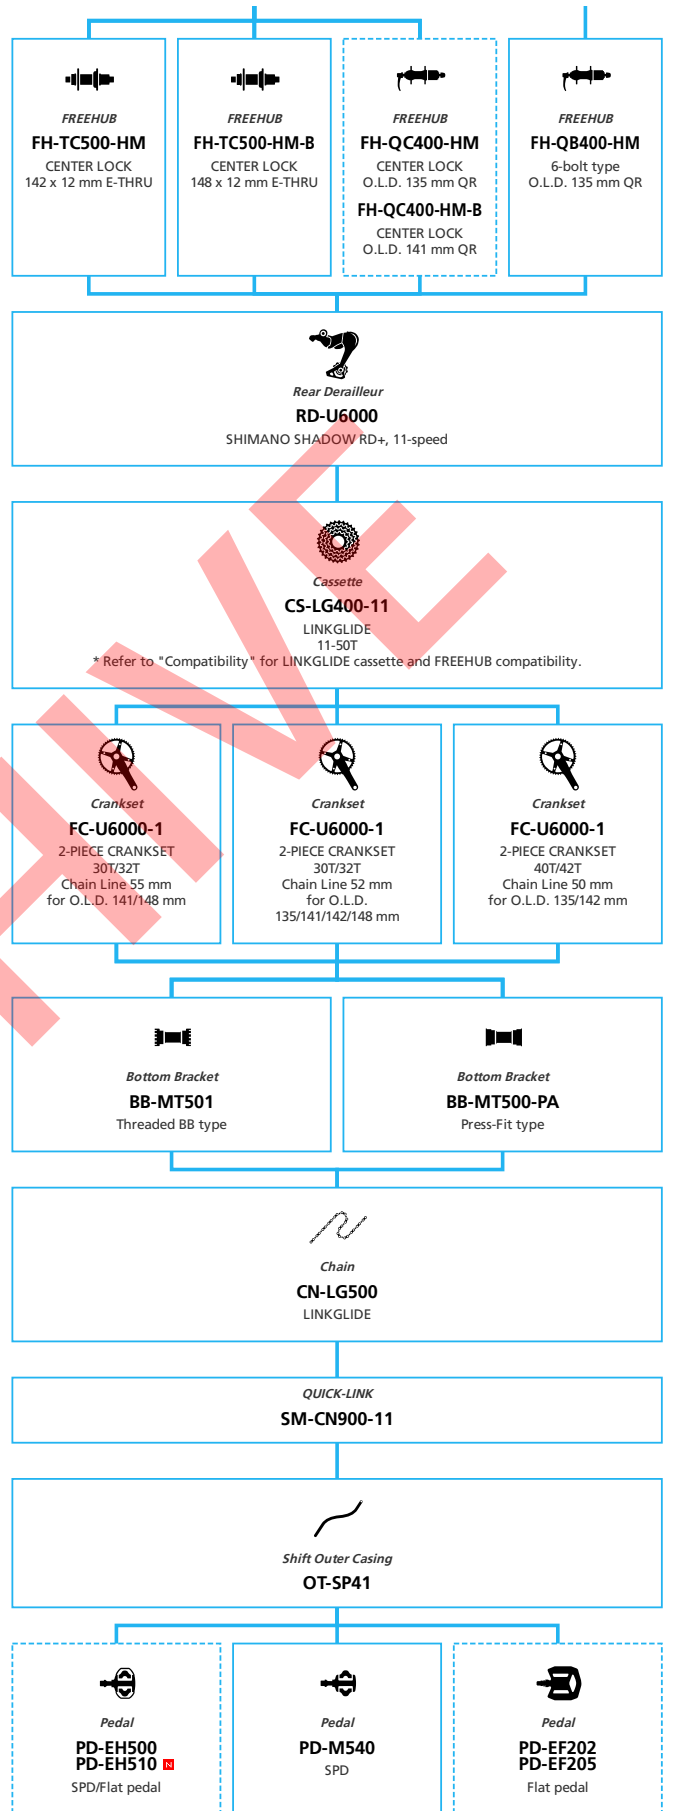

SHIMANO **CUES** U6000 for Flat Handlebar 1x11-speed

■ ... New model
  ... Additional option
  ... All select
  ... Alternative option
  ... Single select

LIFESTYLE Active