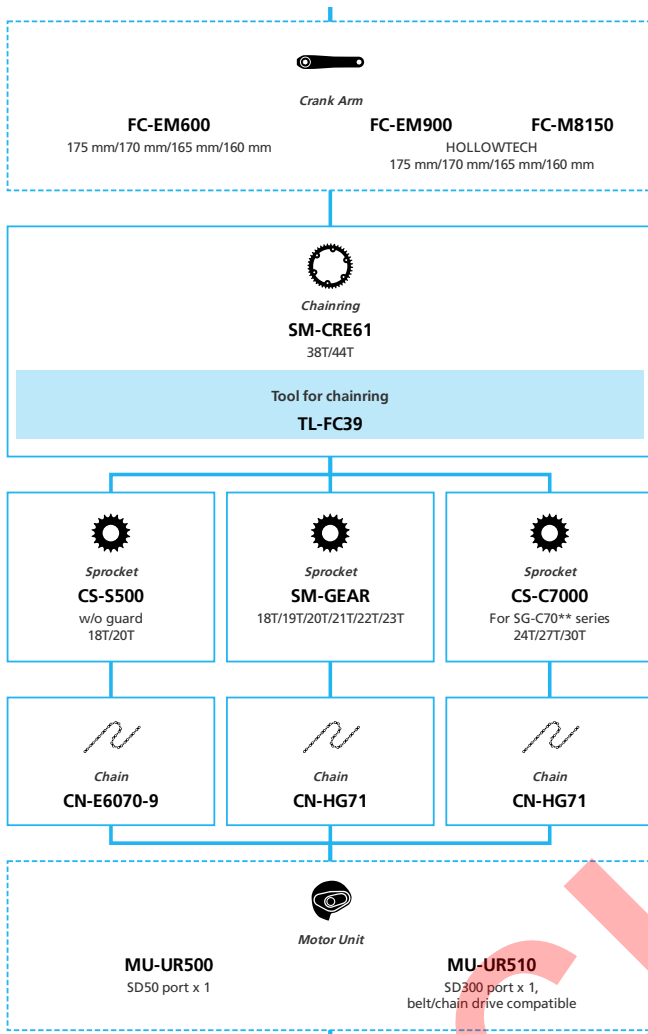

EP8 EP800 for LIFESTYLE Internal Geared Hub, Di2

■ ... New model
 ... Additional option
 ... Alternative option
 ... All select
 ... Single select

ARCHIVE

E-BIKE

- ... New model
- ... Additional option
- ... All select
- ... Alternative option
- ... Single select