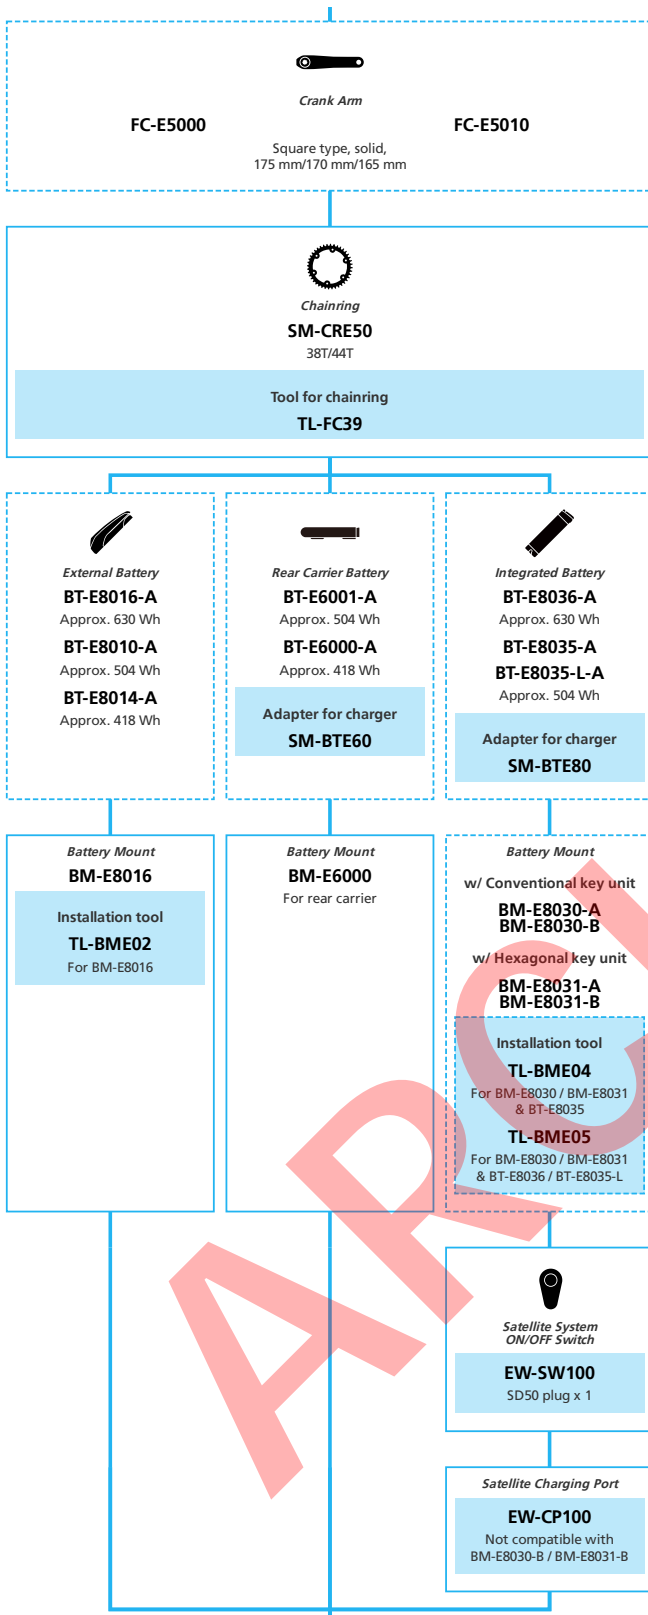

■ ... New model
 ... Additional option
 ... All select
 ... Alternative option

ADVANCE