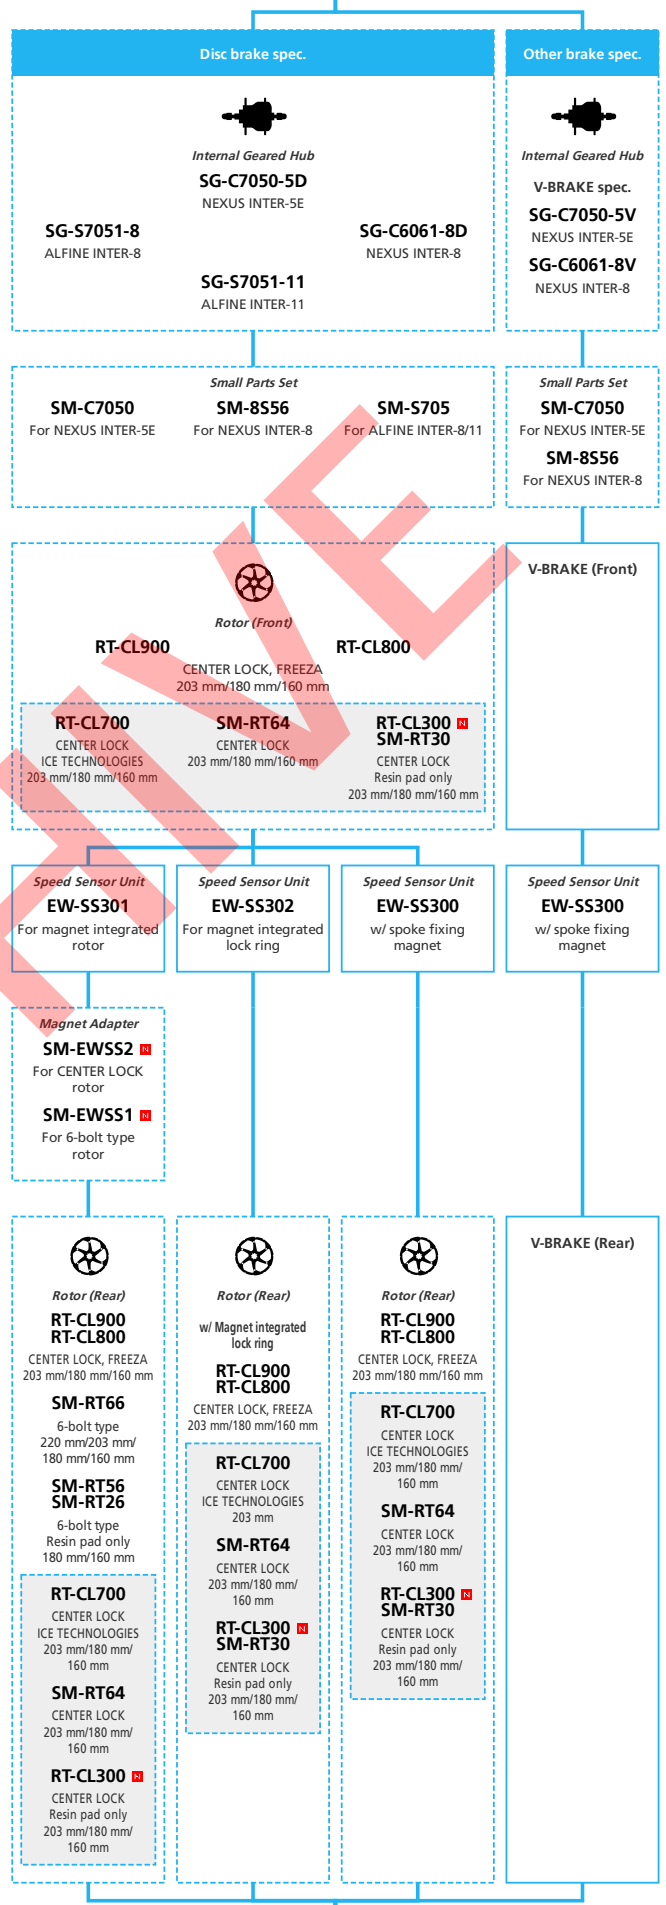

EP8 EP801 for LIFESTYLE Internal Geared Hub, Di2

N ... New model
 ... Additional option
 ... Alternative option
 ... All select
 ... Single select

E-BIKE