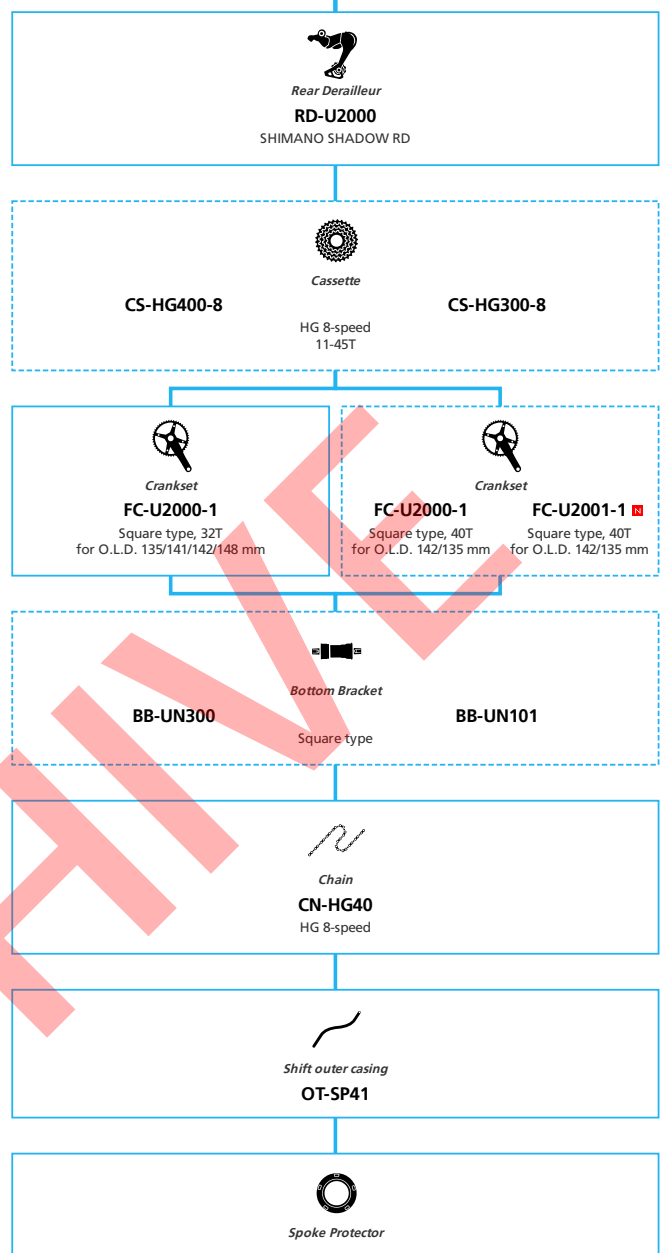

SHIMANO
ESSA for Flat Handlebar 1x8-speed

... New model
... Additional option
... Alternative option
... All select
... Single select

LIFESTYLE Active