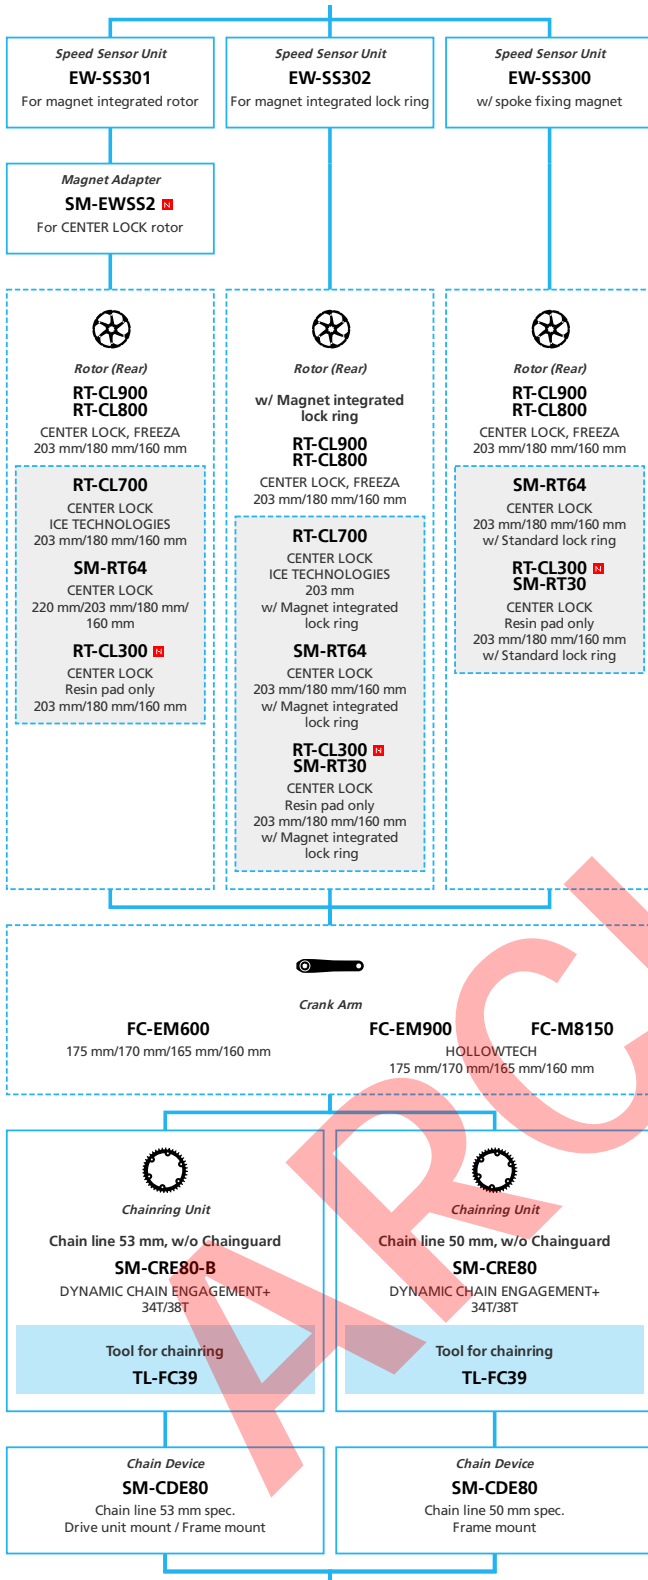

- ... New model
- ... Additional option
- ... All select
- ... Alternative option
- ... Single select