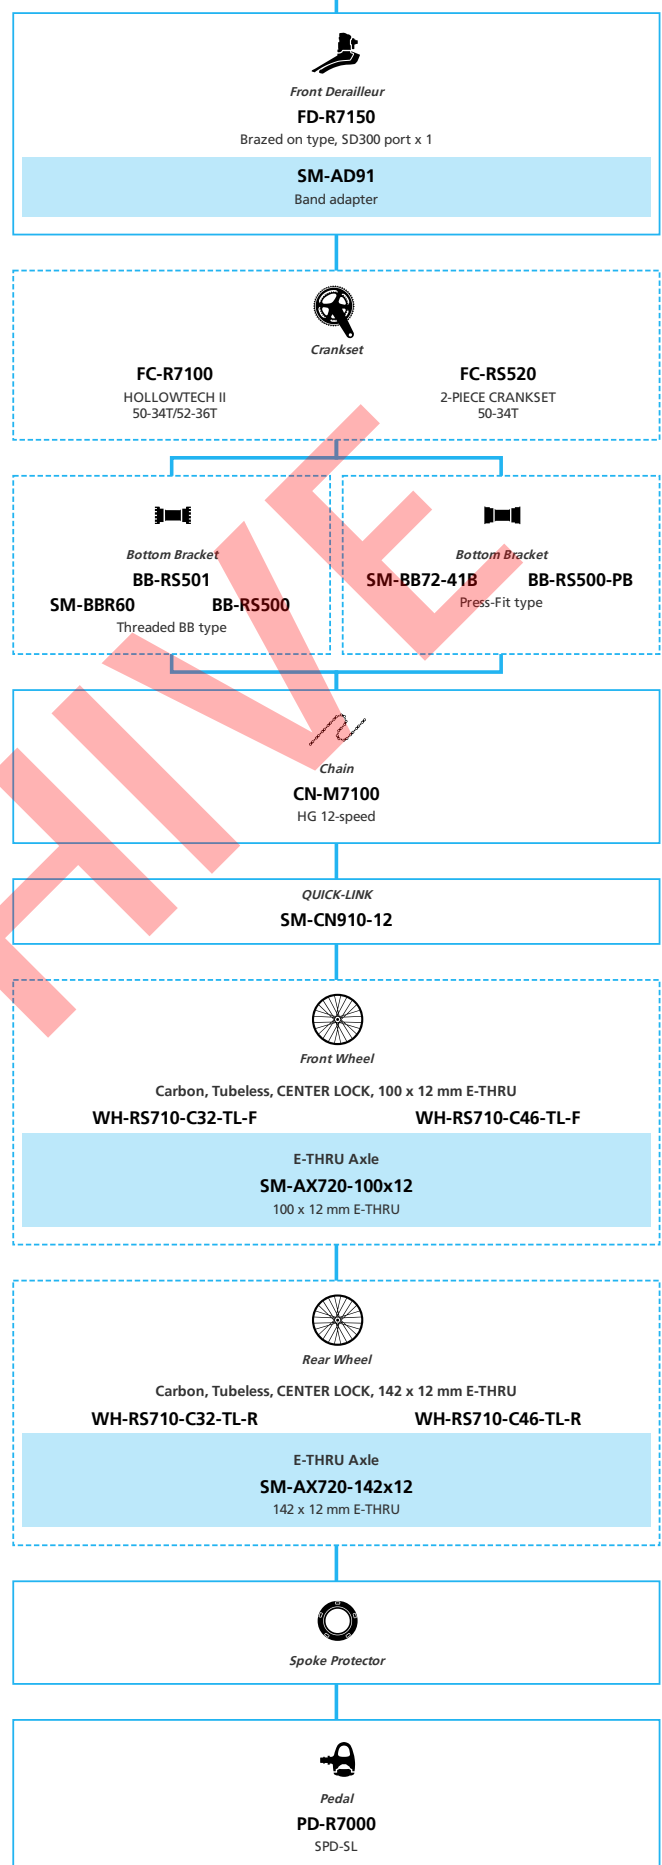

SHIMANO **105** R7100/R7150 2x12-speed, Di2

- ... New model
- ... Additional option
- ... All select
- ... Alternative option
- ... Single select

Road Bike