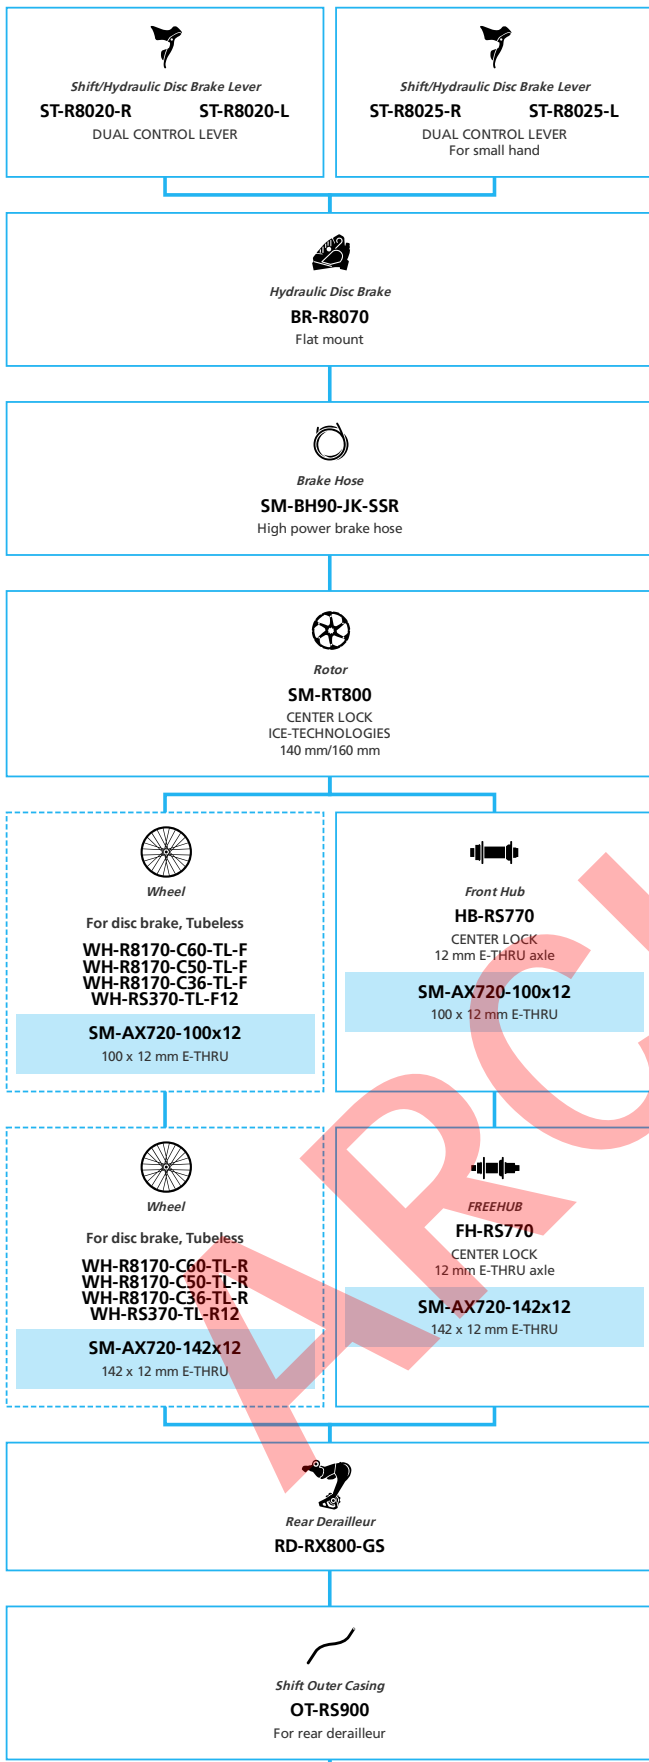

Hydraulic Disc Brake for Drop Handlebar

2x11-speed,
ULTEGRA grade

- ... New model
- ... Additional option
- ... All select
- ... Single select

Road Bike