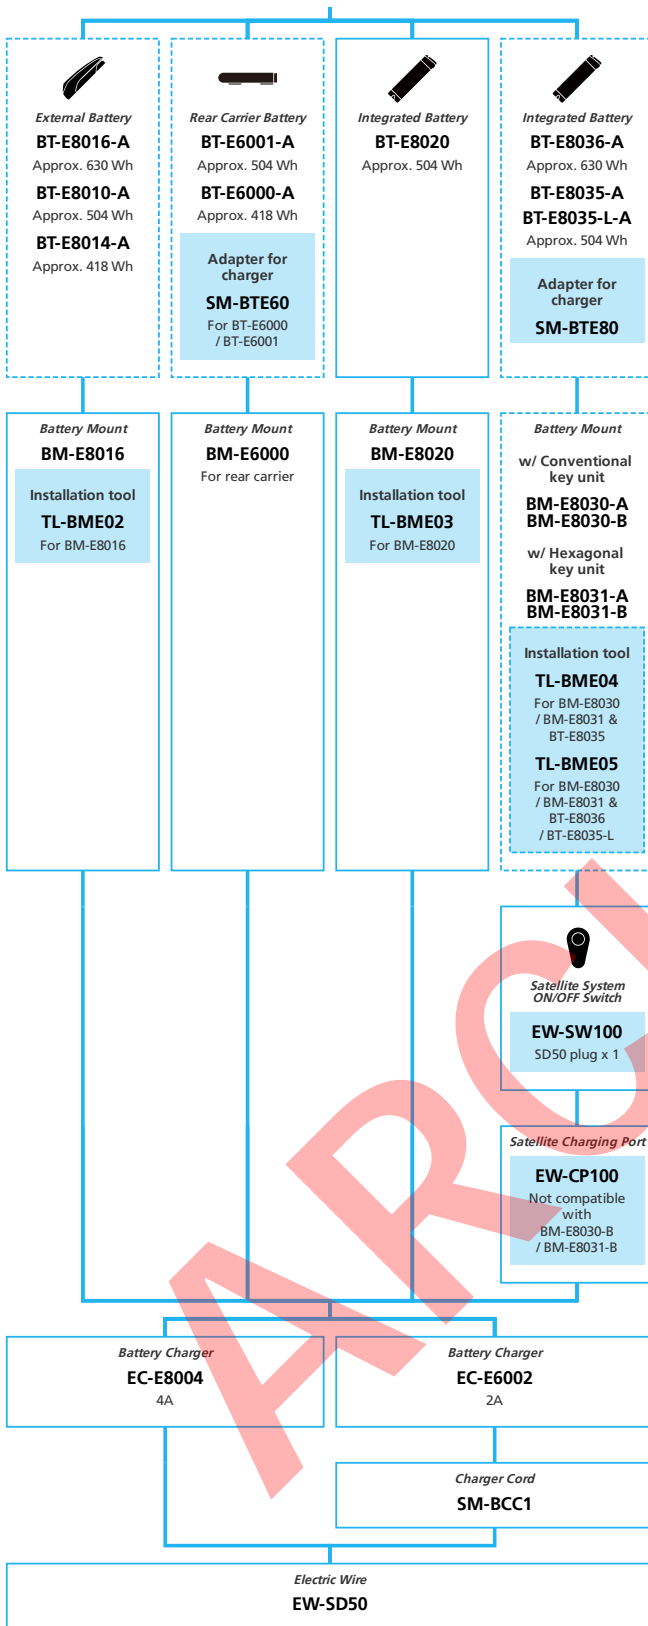

- ... New model
- ... Additional option
- ... All select
- ... Alternative option
- ... Single select

DRAFT