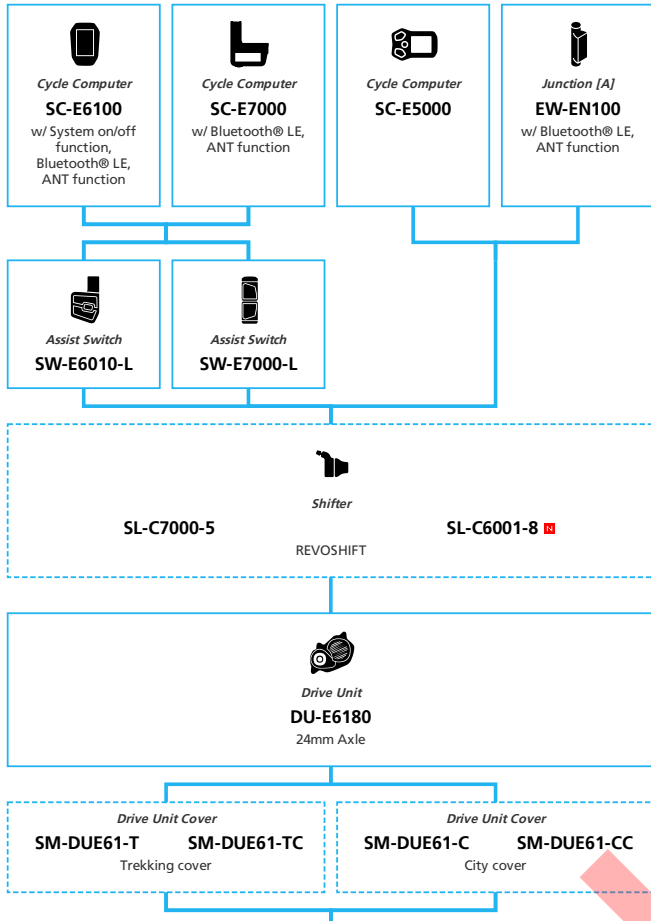

ARCHIVE

■ ... New model
 ... Additional option
 ... Alternative option
 ... All select
 ... Single select

A R C H I V E

E-BIKE

E6180 for Japan market Internal Geared Hub

■ ... New model
 ... Additional option
 ... Alternative option
 ... All select
 ... Single select