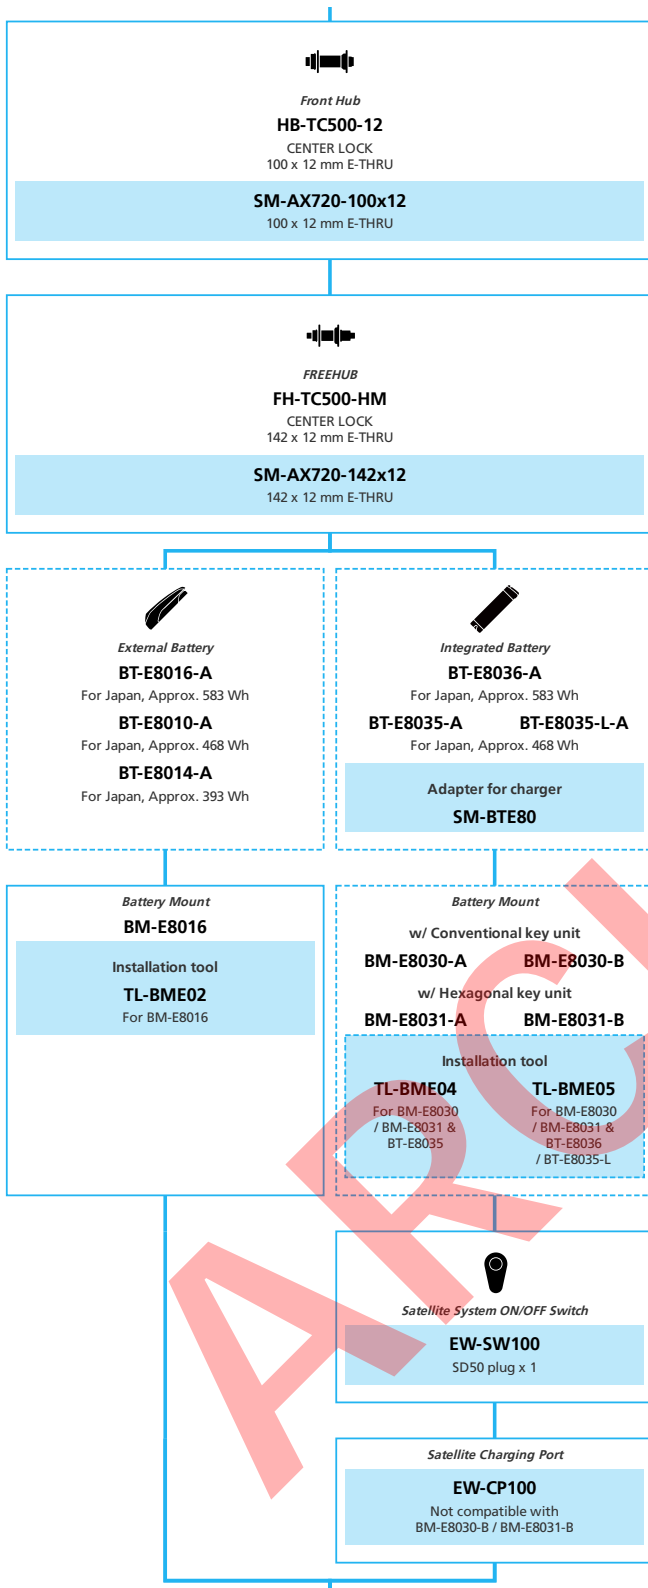

E-BIKE

- ... New model
- ... Additional option
- ... All select
- ... Alternative option
- ... Single select

E5100 for LIFESTYLE Internal Geared Hub, Di2

■ ... New model
 ... Additional option
 ... All select
 ... Single select