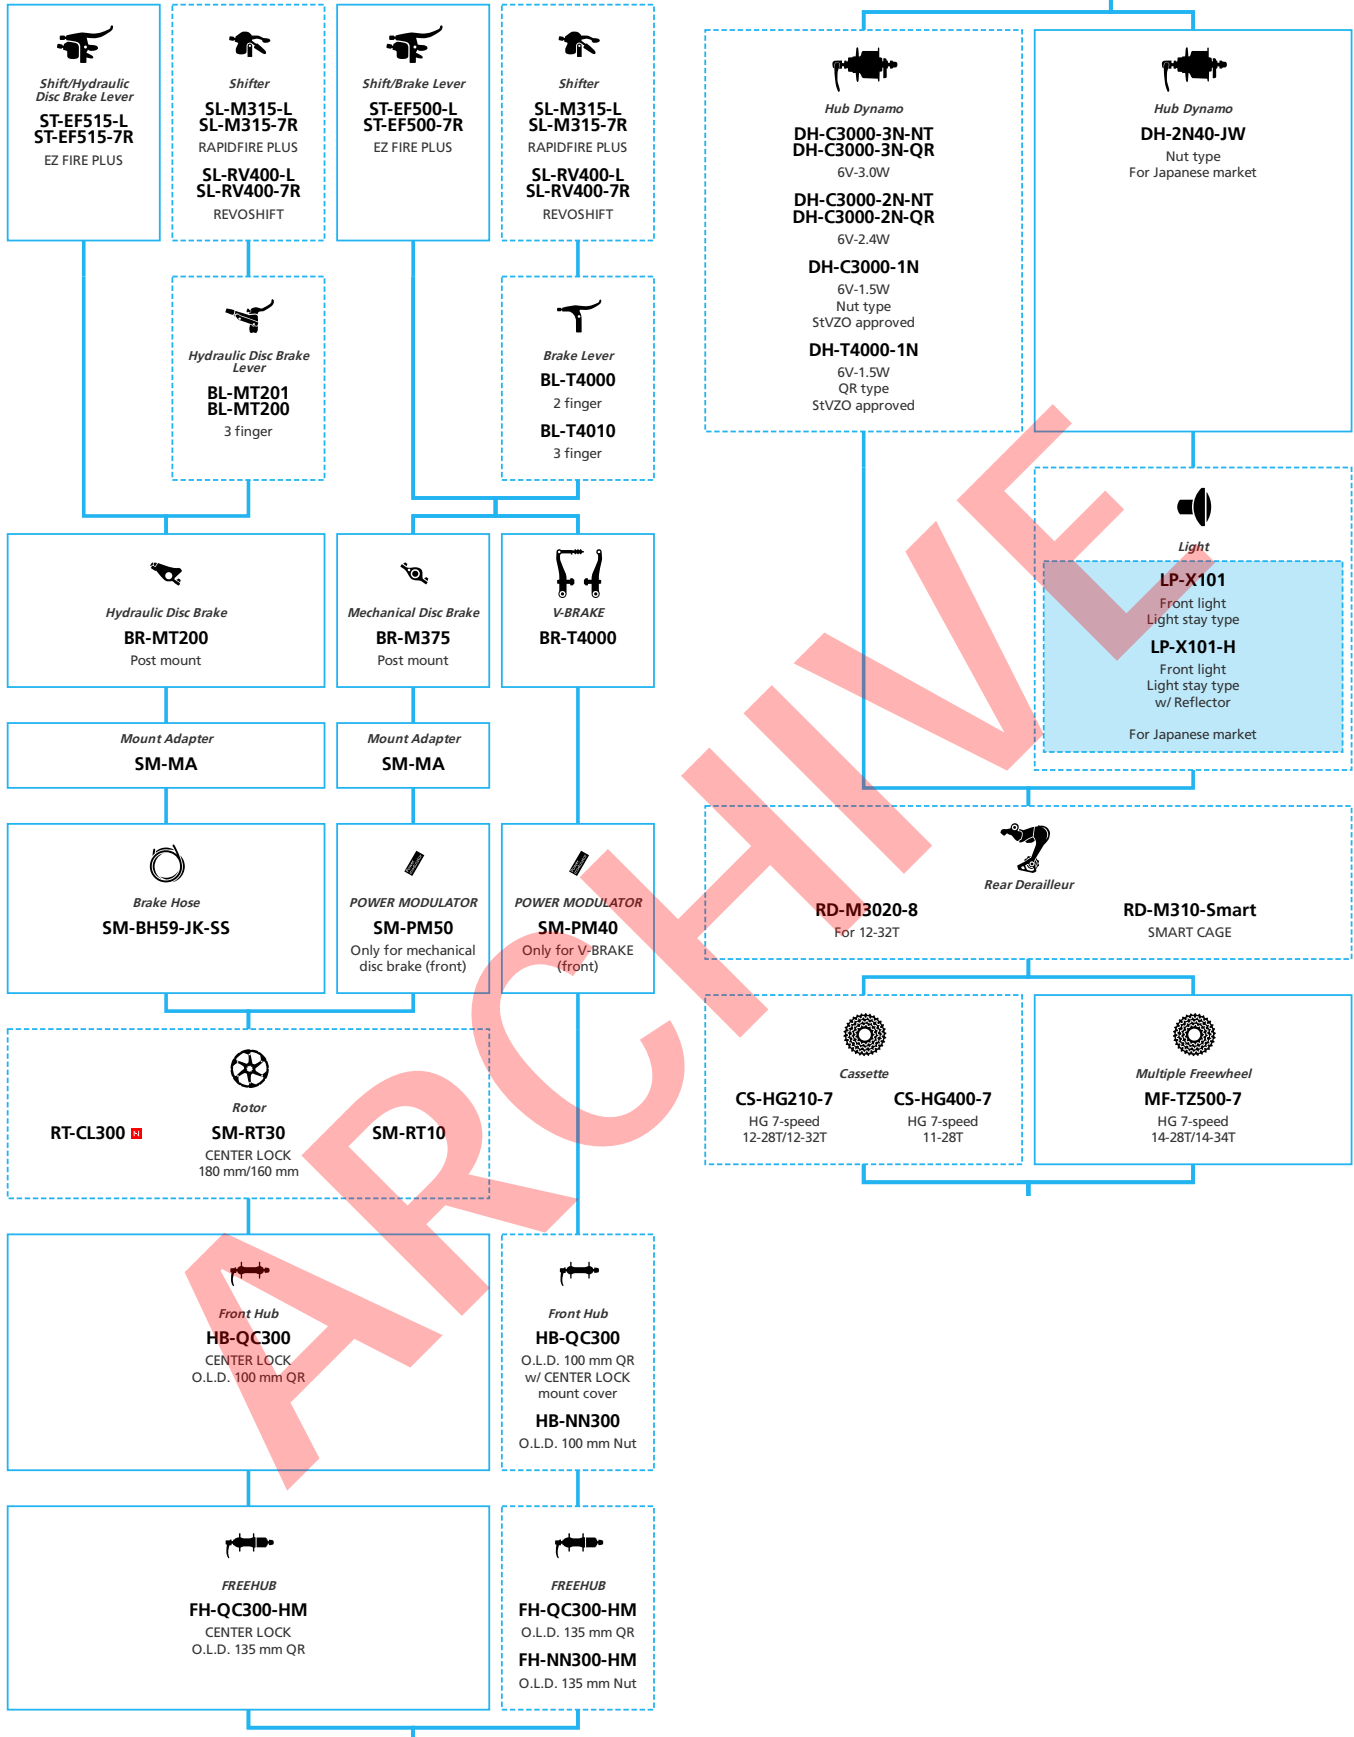

LIFESTYLE Active

-  ... New model
-  ... Additional option
-  ... Alternative option
-  ... All select
-  ... Single select

ARCHIVE

SHIMANO *Acera* **ALTUS**

3x7-speed

- ... New model
- ... Additional option
- ... All select
- ... Alternative option
- ... Single select