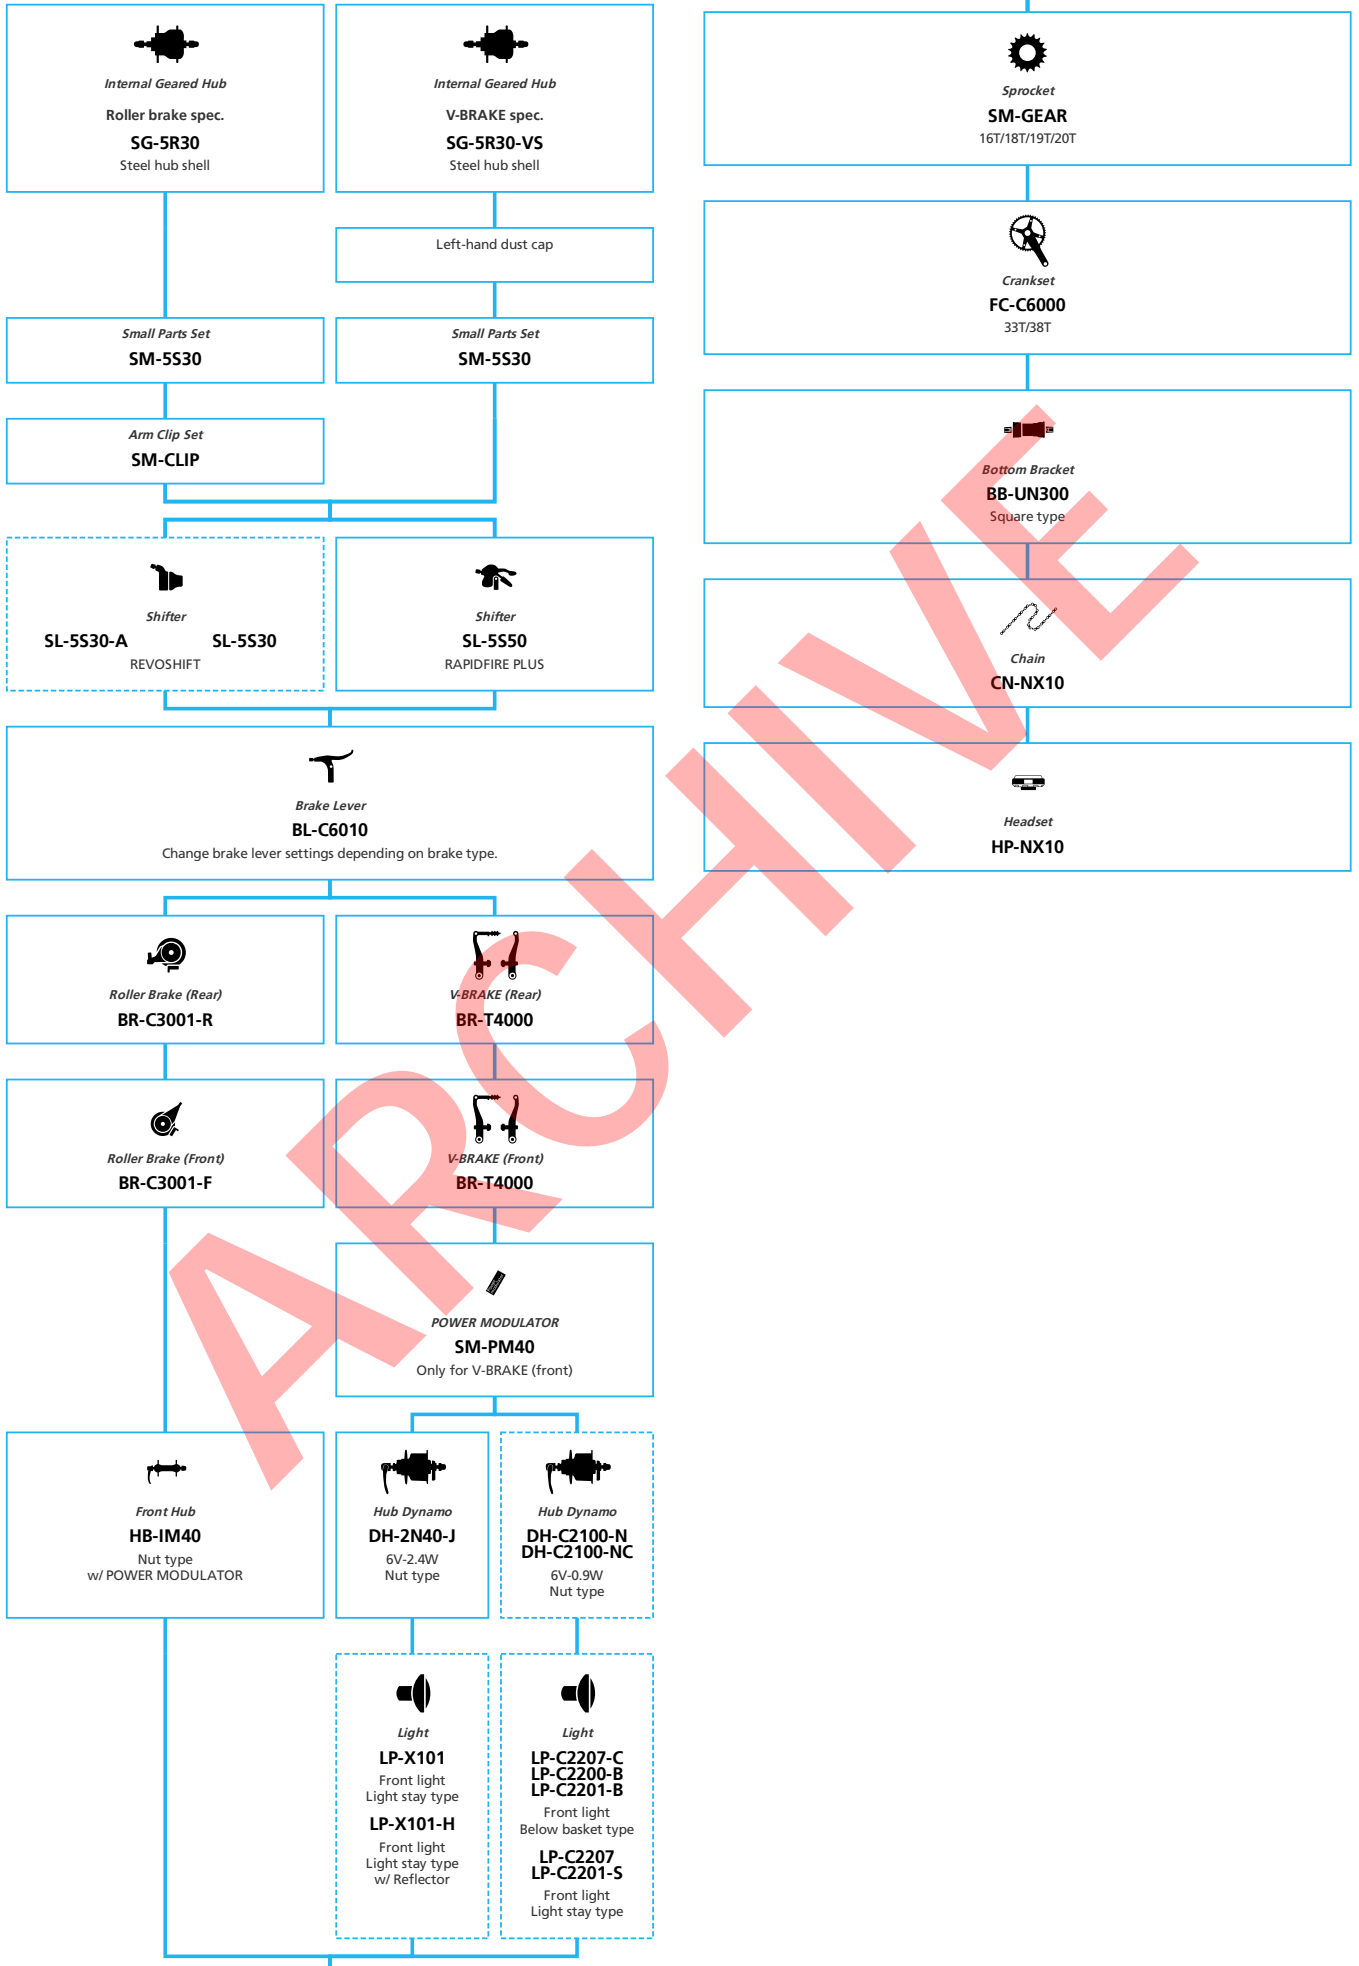

SHIMANO *Nexus* INTER-5 (for Japan market)

■ ... New model
  ... Additional option
  ... All select
  ... Alternative option
  ... Single select

LIFESTYLE Comfort