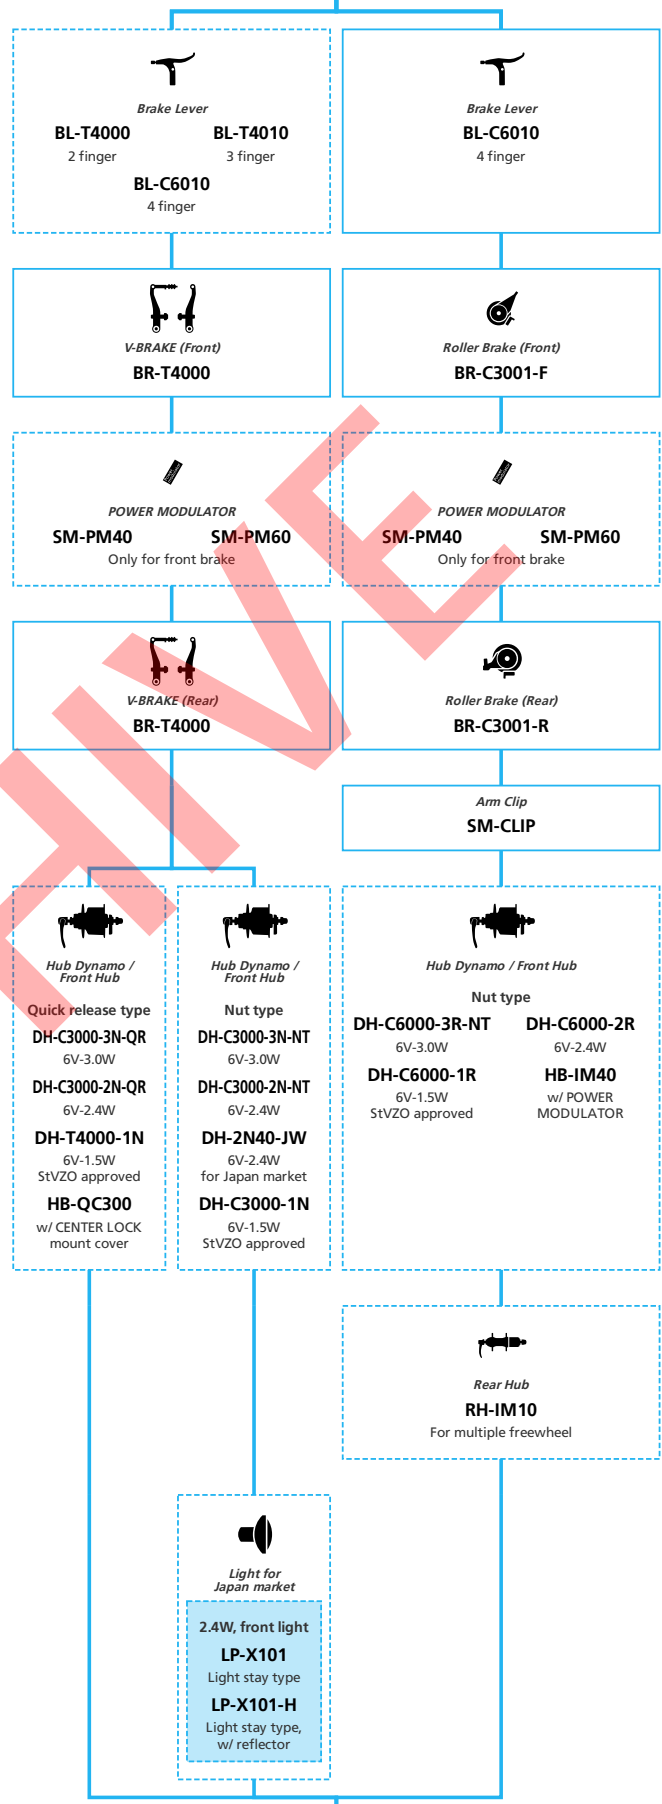

LIFESTYLE Active

- ... New model
- ... Additional option
- ... Alternative option
- ... All select
- ... Single select

PROTOTYPE

SHIMANO Tourney 1x6-speed

N ... New model
 ... Additional option
 ... Alternative option
 ... All select
 ... Single select