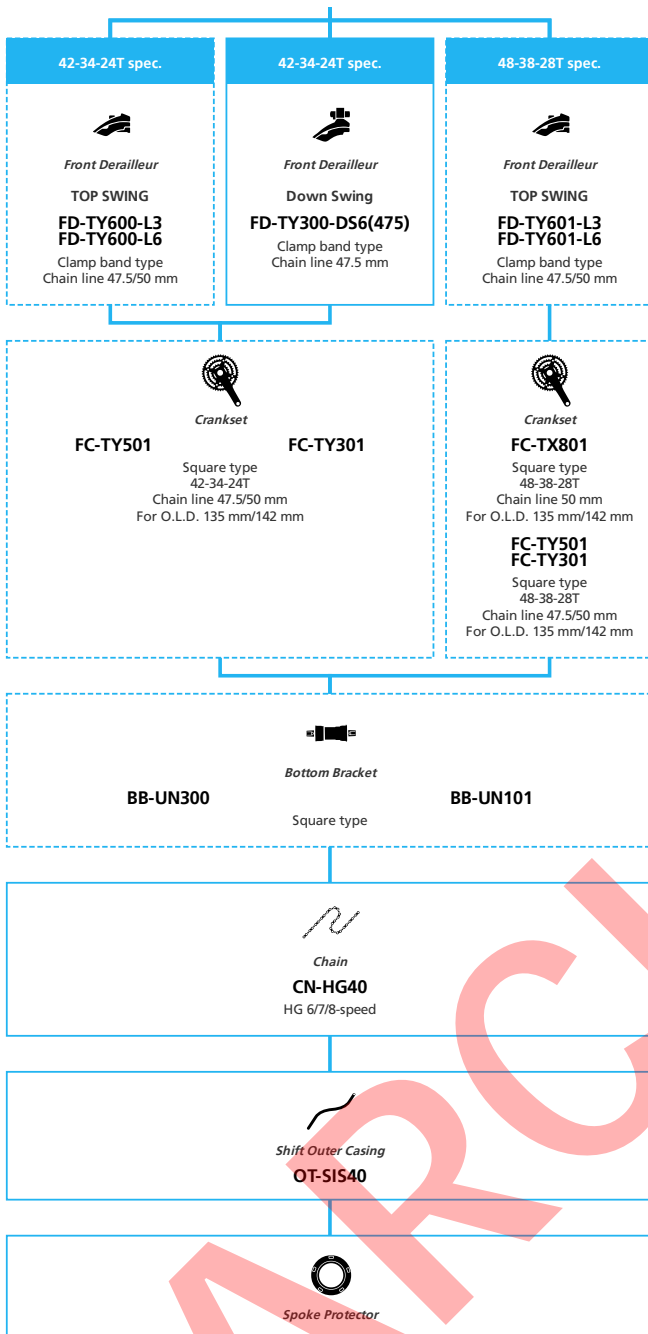

- ... New model
- ... Additional option
- ... Alternative option
- ... All select
- ... Single select

PROTOTYPE