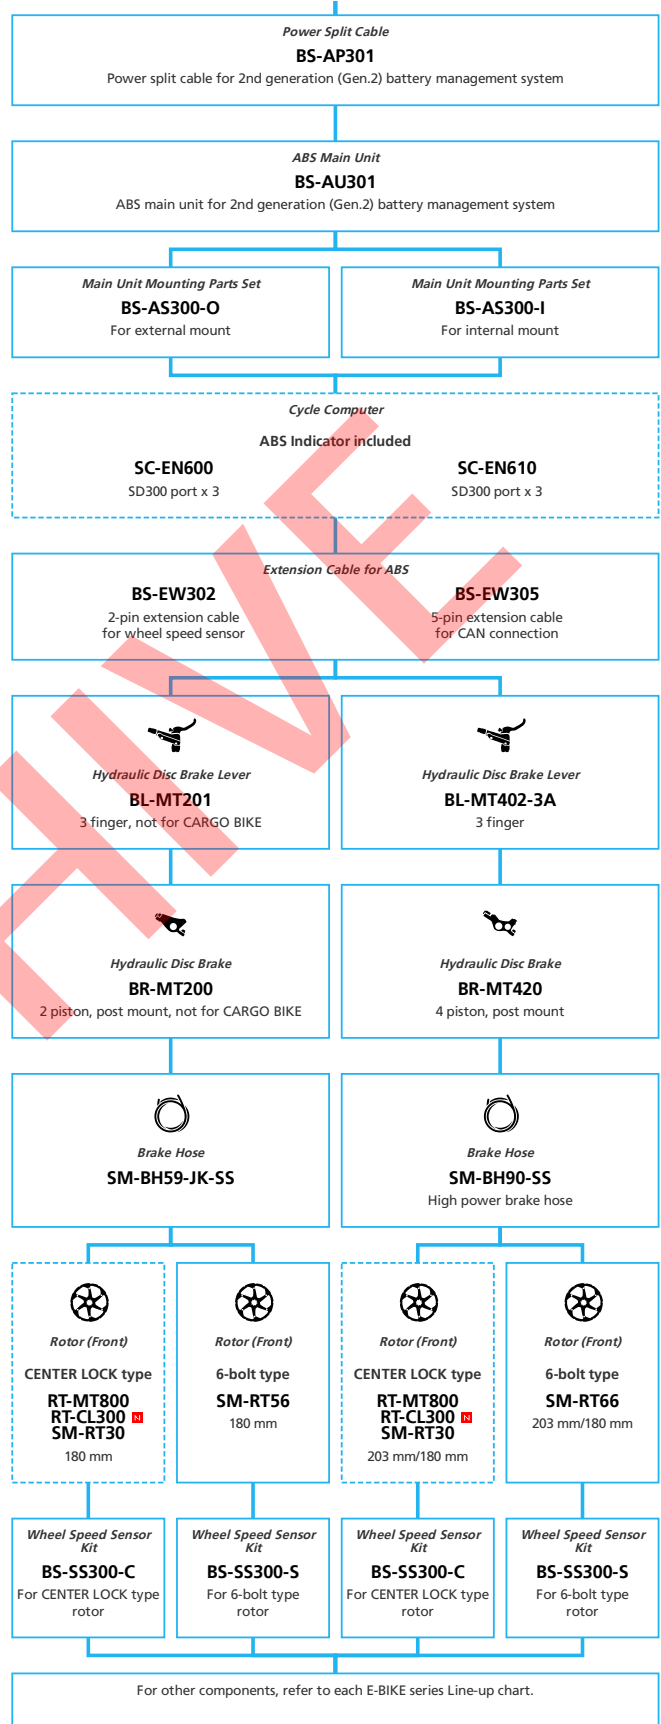

E-BIKE

- ... New model
- ... Additional option
- ... All select
- ... Alternative option
- ... Single select

ABS SHIMANO ABS by Blubrake

N ... New model
 ... Additional option
 ... Alternative option
 ... All select
 ... Single select