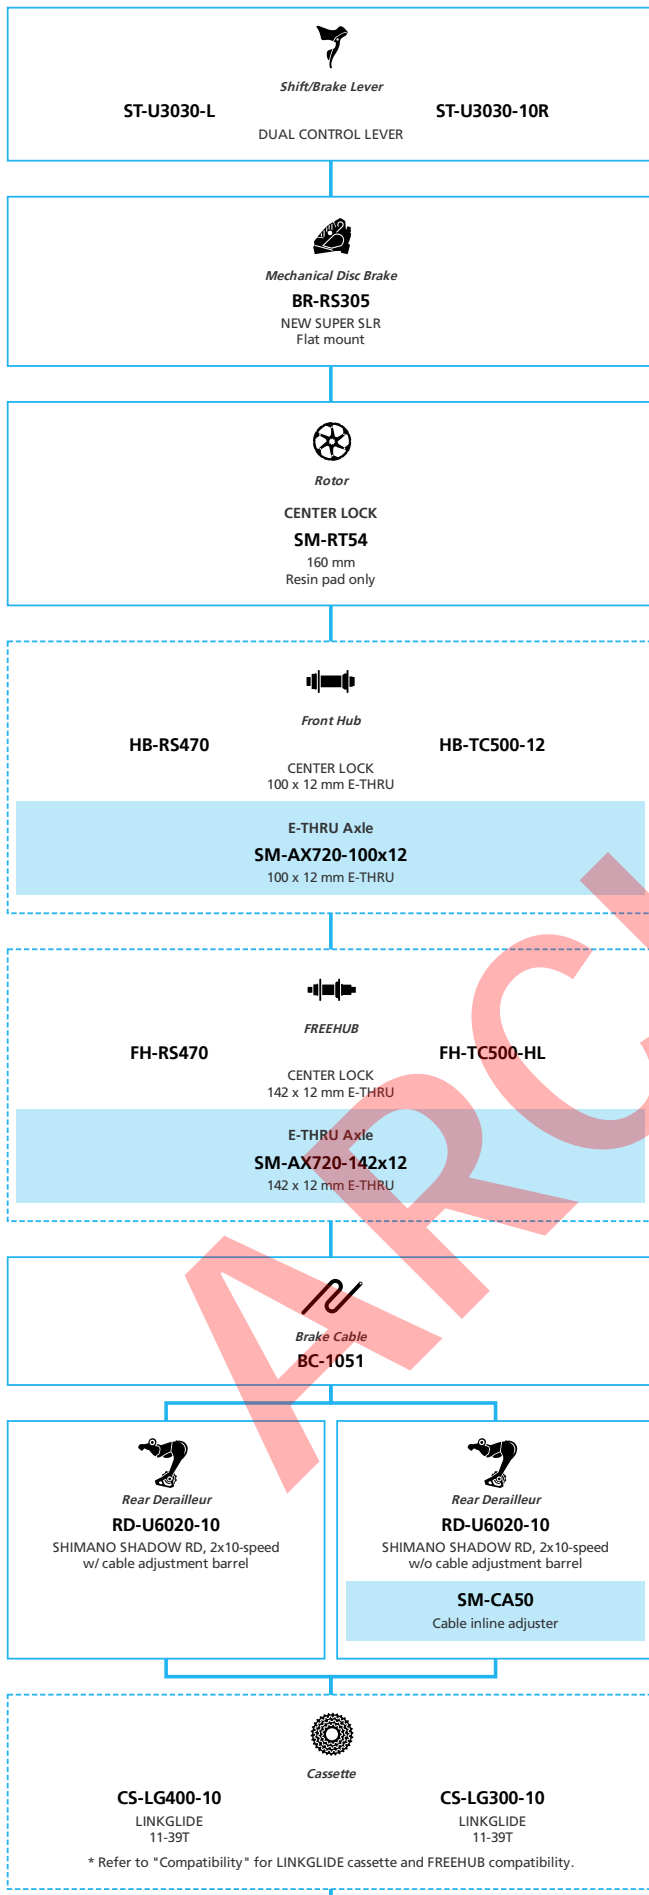

SHIMANO **CUES U6000** for Drop Handlebar Mechanical Brake spec.

■ ... New model
■ ... Additional option
■ ... Alternative option
 ... All select
 ... Single select

LIFESTYLE Active