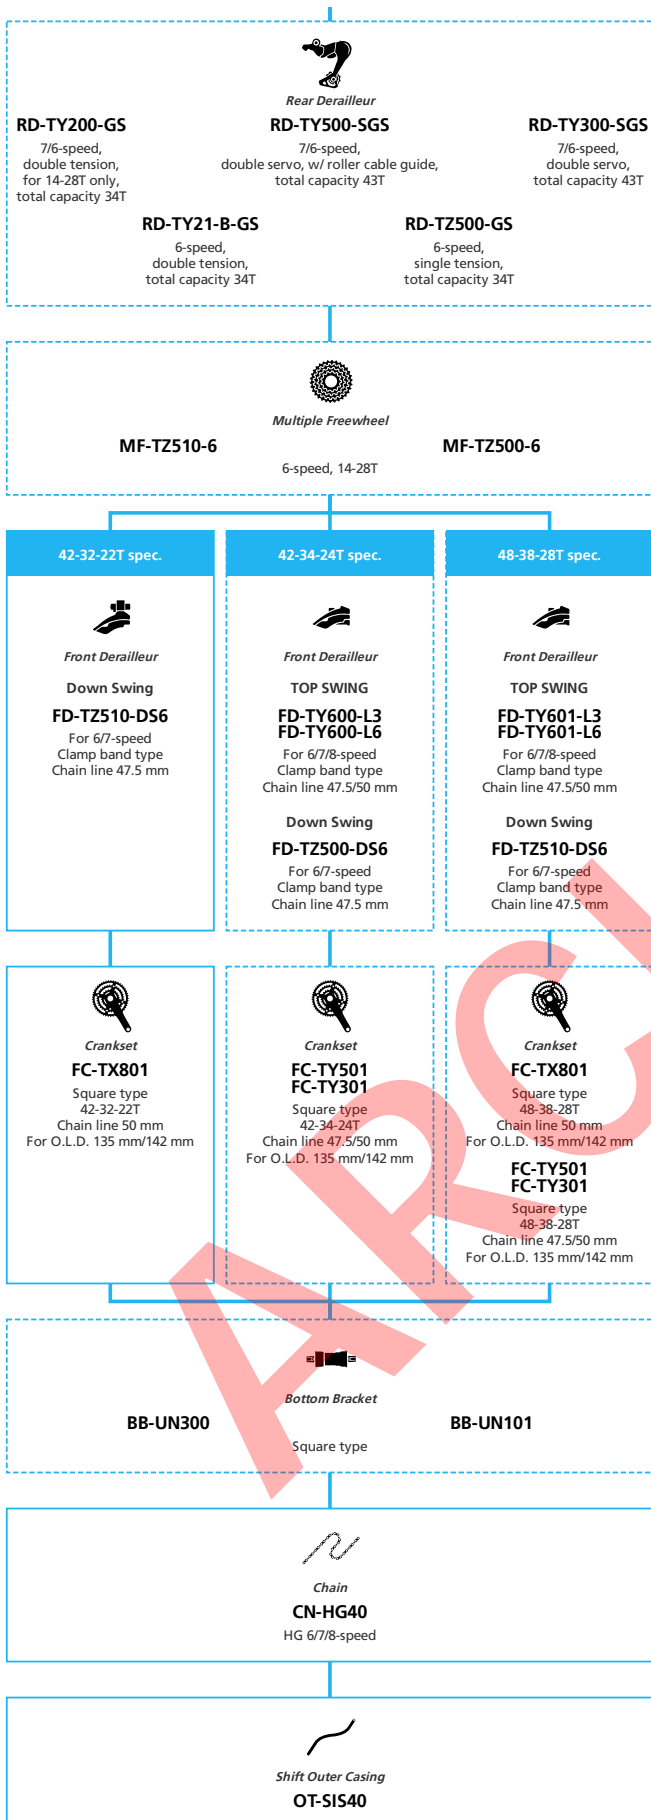

- ... New model
- ... Additional option
- ... All select
- ... Alternative option
- ... Single select