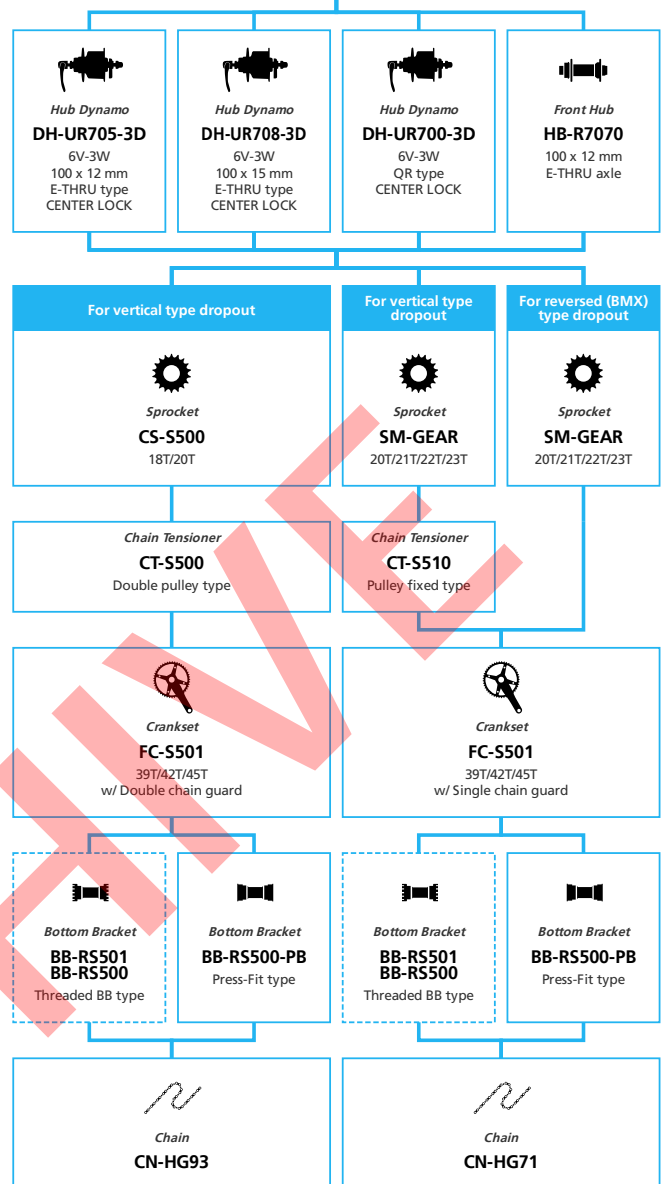

SS ... Single select

ARCHIVE

-  ... New model
-  ... Additional option
-  ... Alternative option
-  ... All select
-  ... Single select

ARCHIVE

SHIMANO ALFINE 11-speed

■ ... New model
 ... Additional option
 ... All select
 ... Alternative option