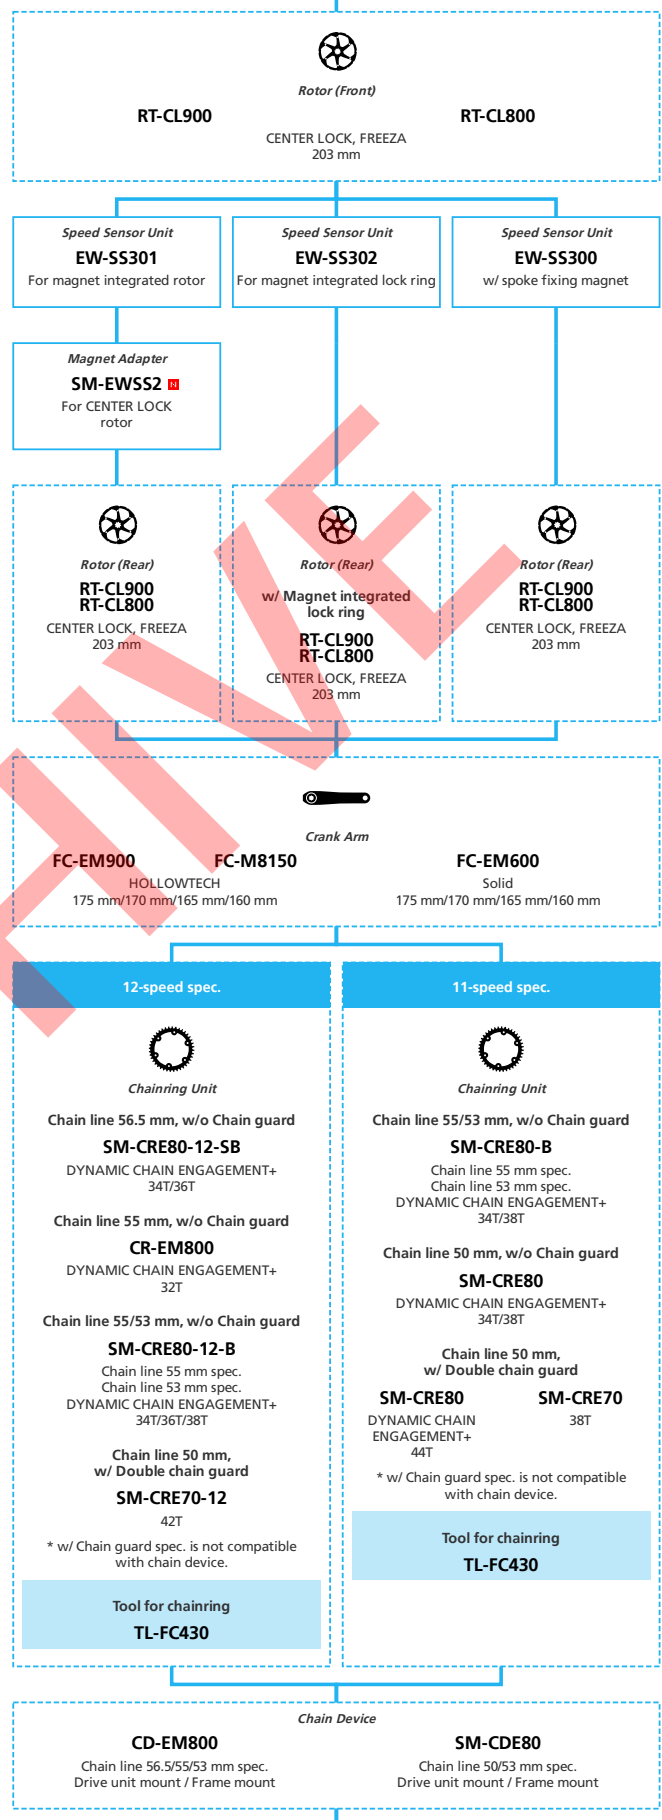

EPS for CARGO BIKE

■ ... New model
  ... Additional option
  ... Alternative option
  ... All select
  ... Single select

E-BIKE