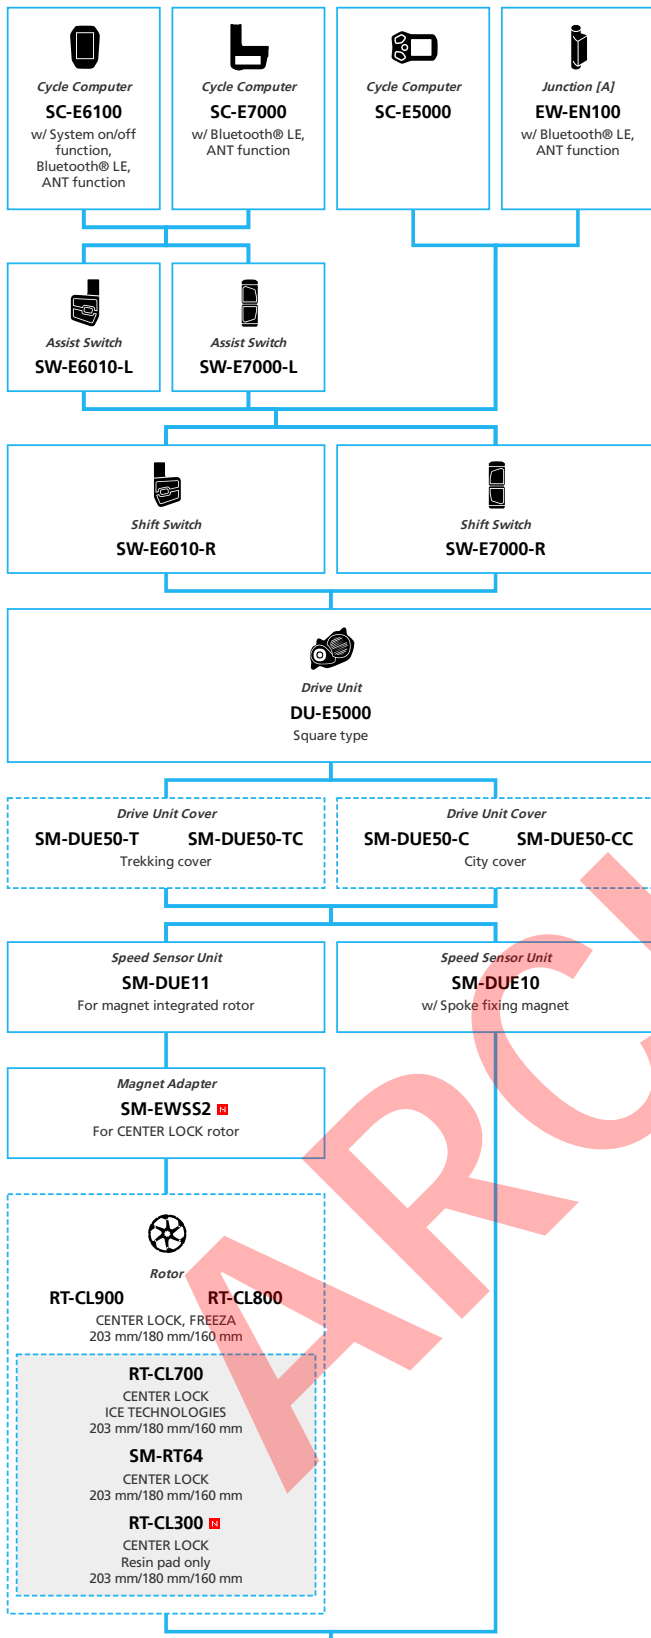

E-BIKE

- ... New model
- ... Additional option
- ... All select
- ... Alternative option
- ... Single select

DRAFT

E5000 11-speed, Derailleur, Di2

■ ... New model
 ... Additional option
 ... Alternative option
 ... All select
 ... Single select