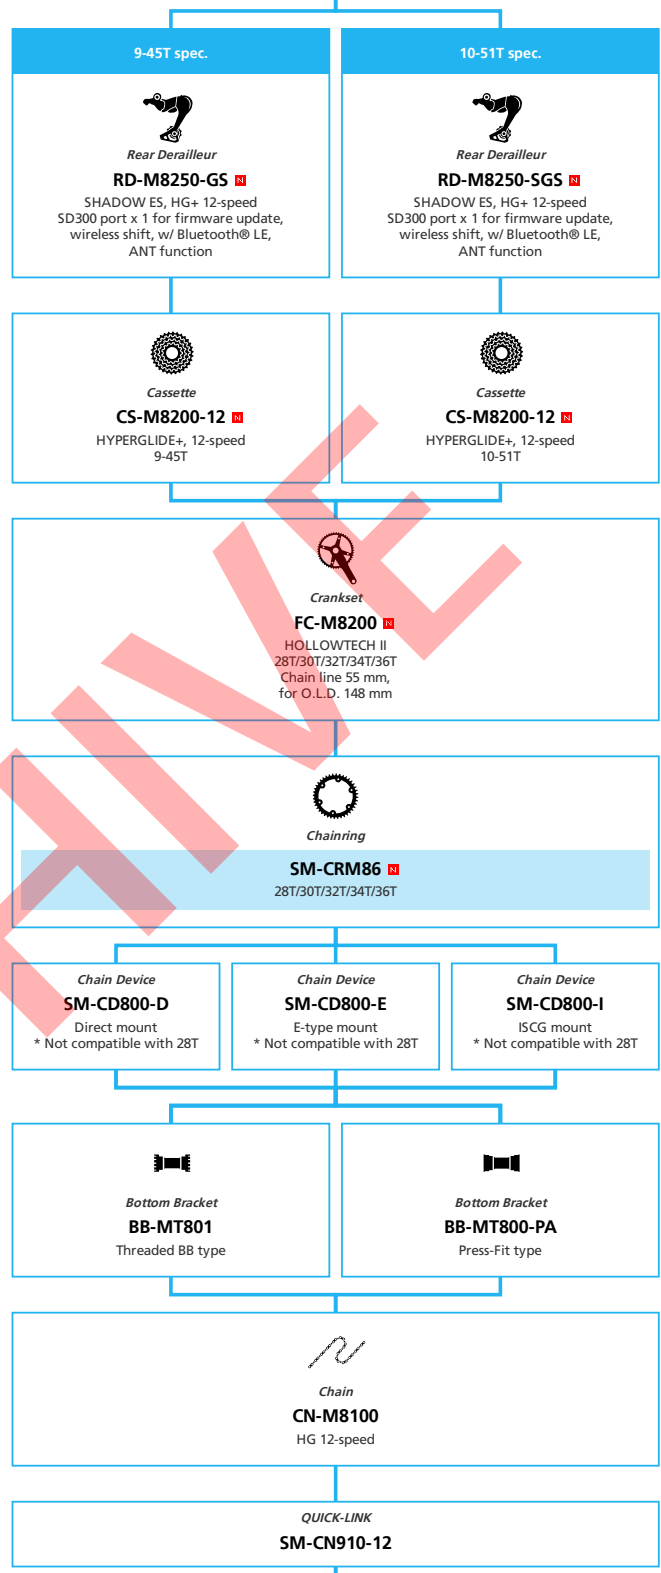

DEORE XT M8200 1x12-speed, Di2

- ... New model
- ... Additional option
- ... Alternative option
- ... All select
- ... Single select

Mountain Bike