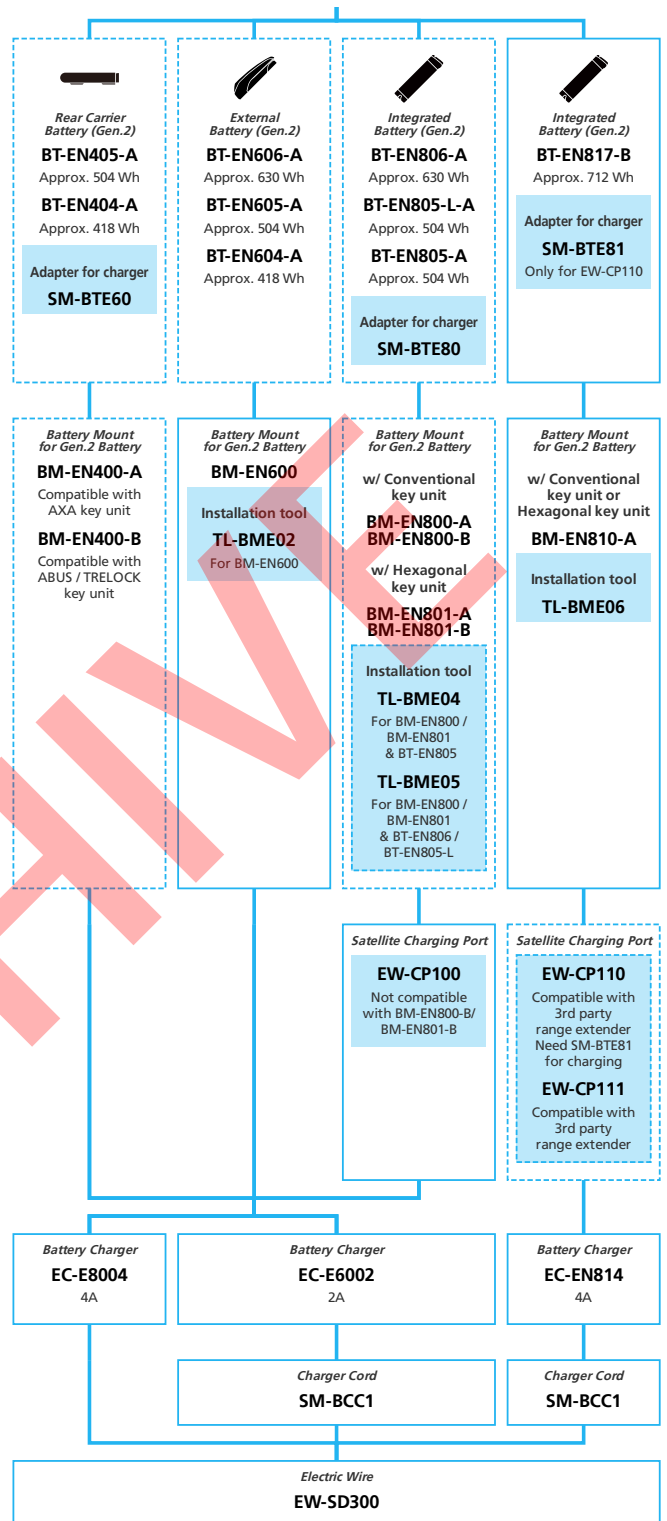

EPS for LIFESTYLE

11/10-speed, Derailleur, Di2, Automatic shift

N ... New model
 ... Additional option
 ... Alternative option
 ... All select
 ... Single select

E-BIKE

■ ... New model
 ... Additional option
 ... All select
 ... Alternative option
 ... Single select