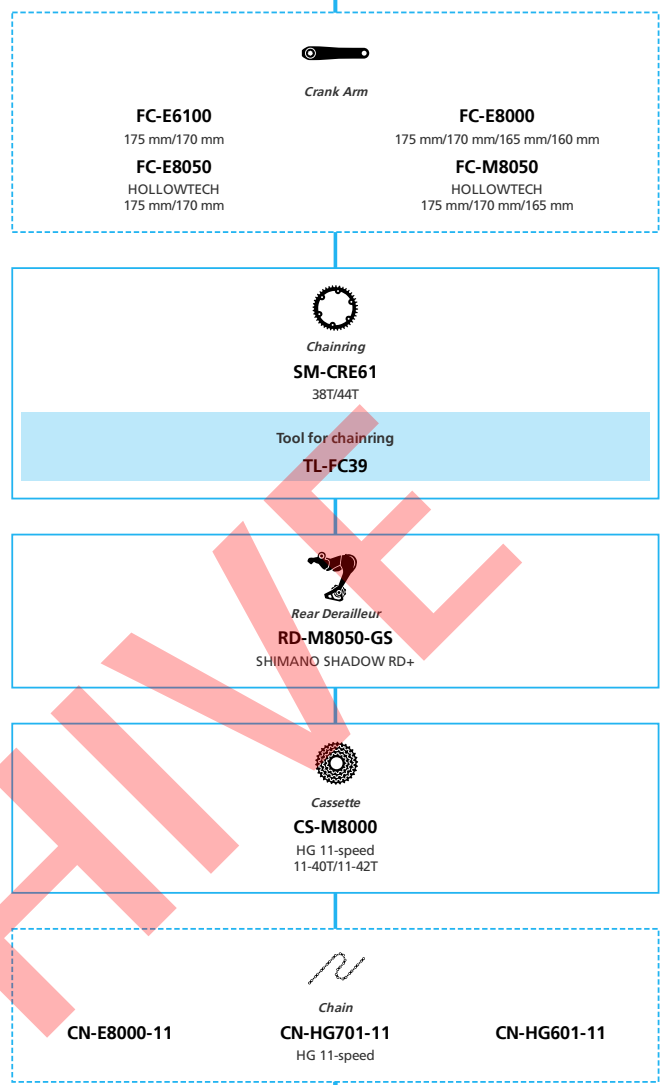

E6100 11-speed, Derailleur, Di2

■ ... New model
 ... Additional option
 ... Alternative option
 ... All select
 ... Single select

E-BIKE