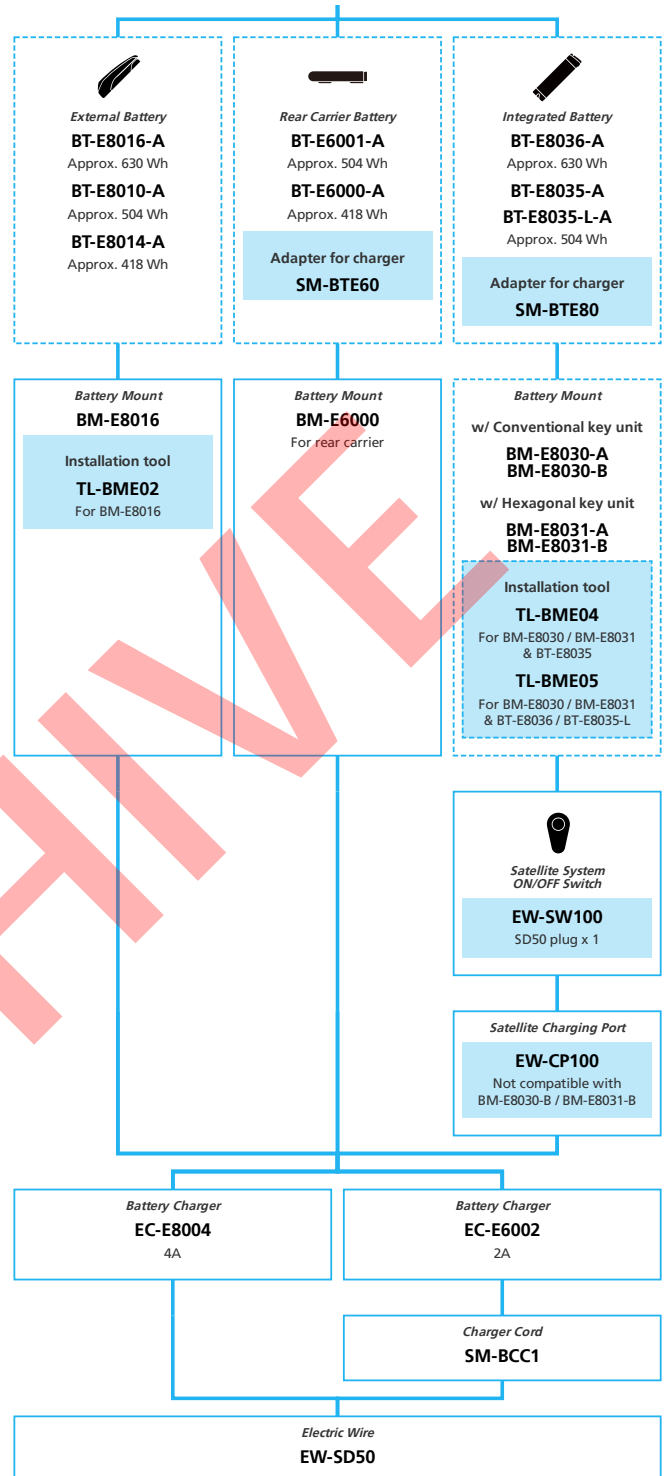

- ... New model
- ... Additional option
- ... All select
- ... Alternative option
- ... Single select

ARCHIVE