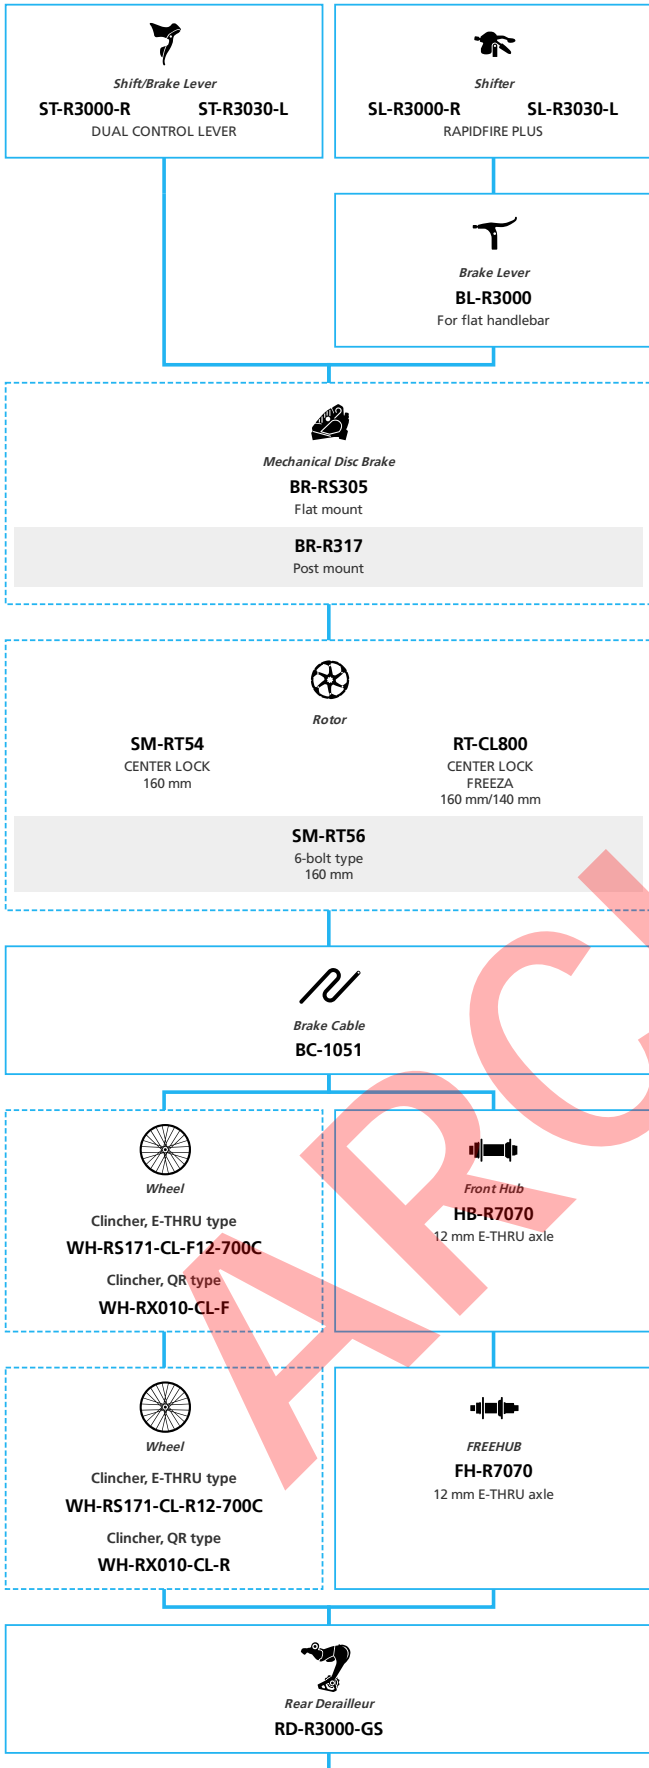

Mechanical Disc Brake for On road 3x9-speed

- ... New model
- ... Additional option
- ... All select
- ... Alternative option
- ... Single select

Road Bike