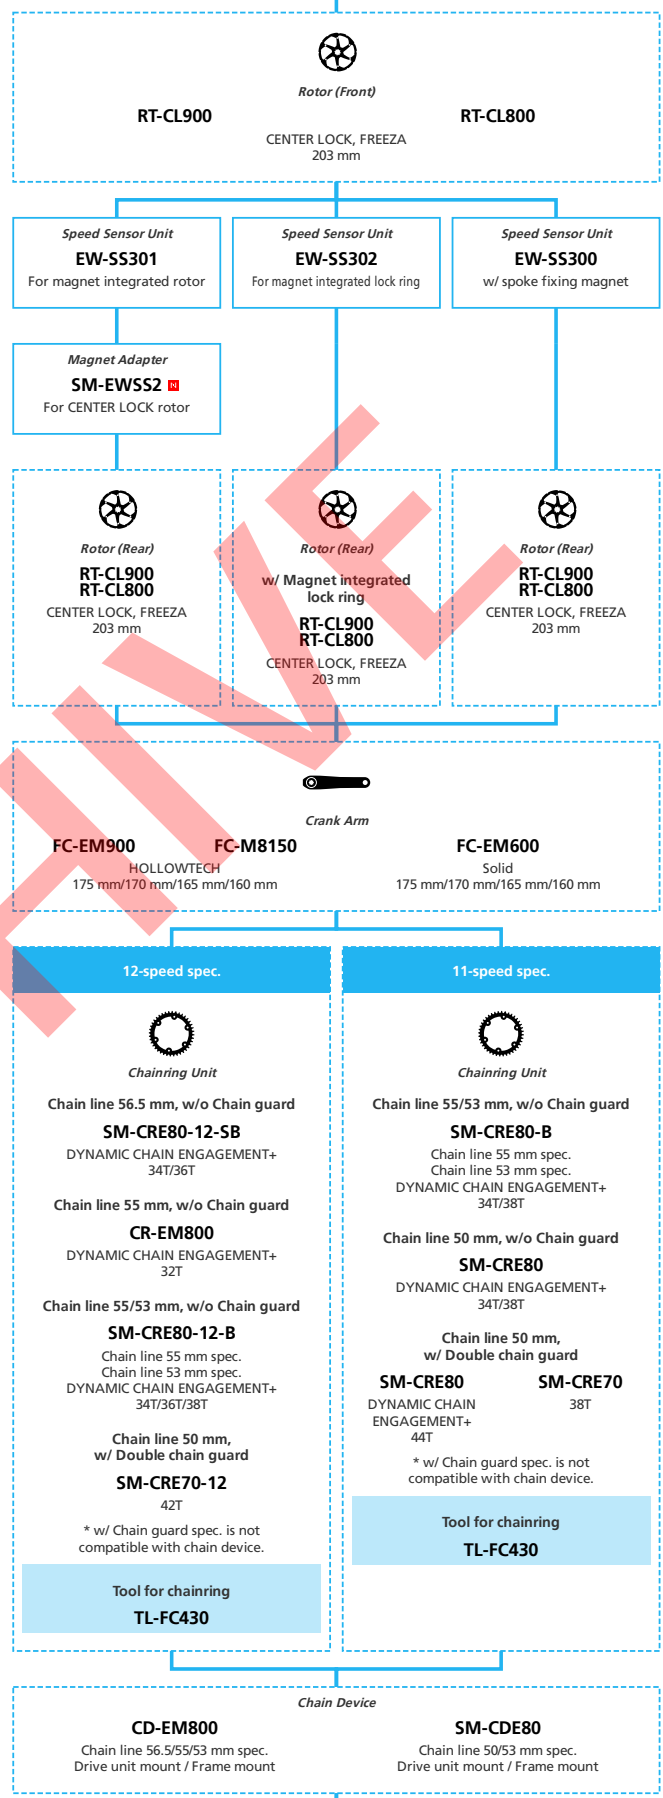

EP8 EP801 for CARGO BIKE

■ ... New model
  ... Additional option
  ... Alternative option
  ... All select
  ... Single select

E-BIKE