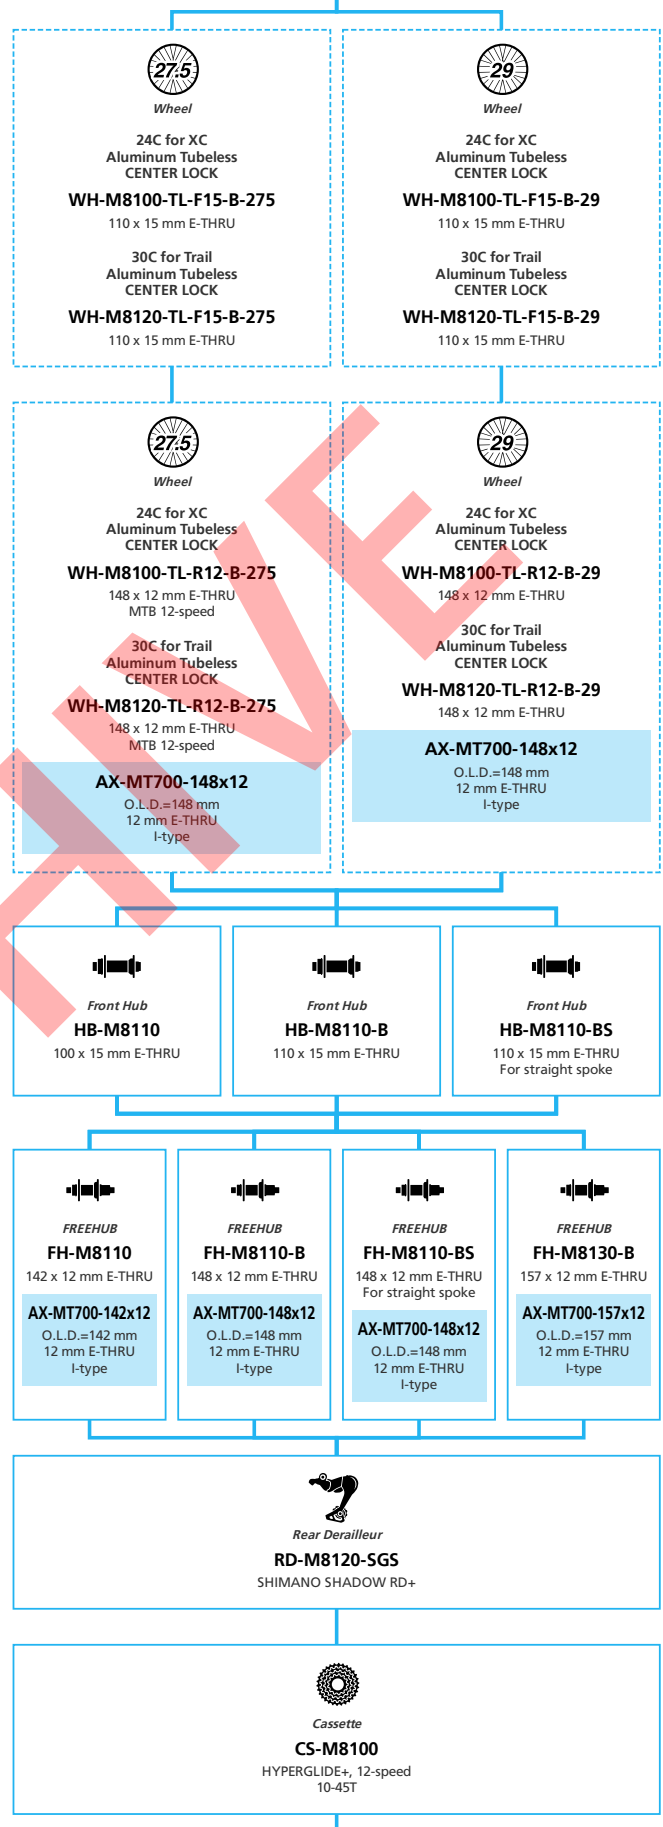

SHIMANO DEORE XT M8100 2x12-speed

Mountain Bike

... New model
... Additional option
... Alternative option
... All select
... Single select