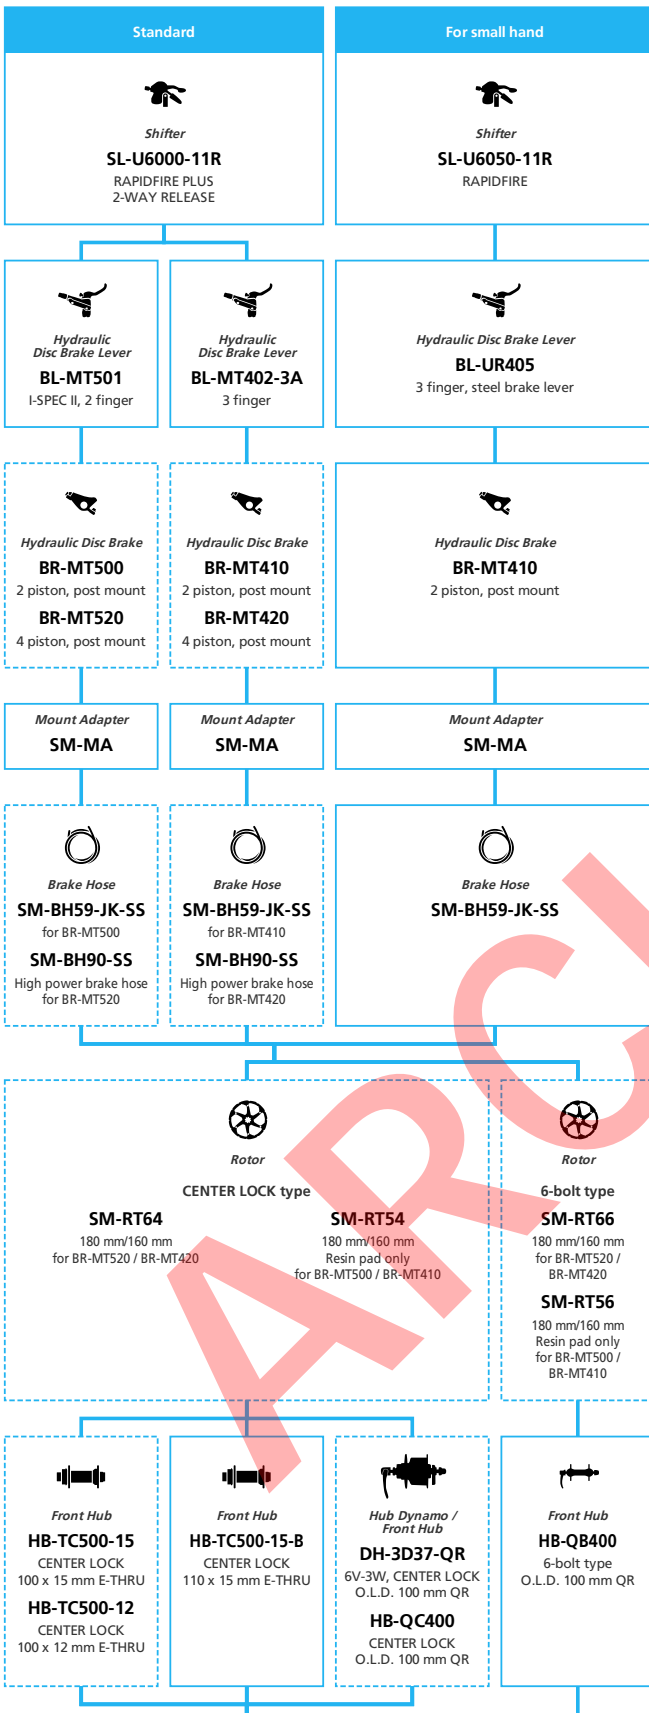

LIFESTYLE Active

SHIMANO CUES U8000 1x11-speed

- ... New model
- ... Additional option
- ... All select
- ... Alternative option
- ... Single select

SHIMANO **CUES** U6000 for Flat Handlebar 2x11-speed

■ ... New model
 ... Additional option
 ... All select
 ... Alternative option
 ... Single select

LIFESTYLE Active

SHIMANO **CUES** U6000 for Flat Handlebar 1x11-speed

■ ... New model
 ... Additional option
 ... All select
 ... Alternative option
 ... Single select

LIFESTYLE Active

SHIMANO **CUES** U6000 for Flat Handlebar 2x10-speed