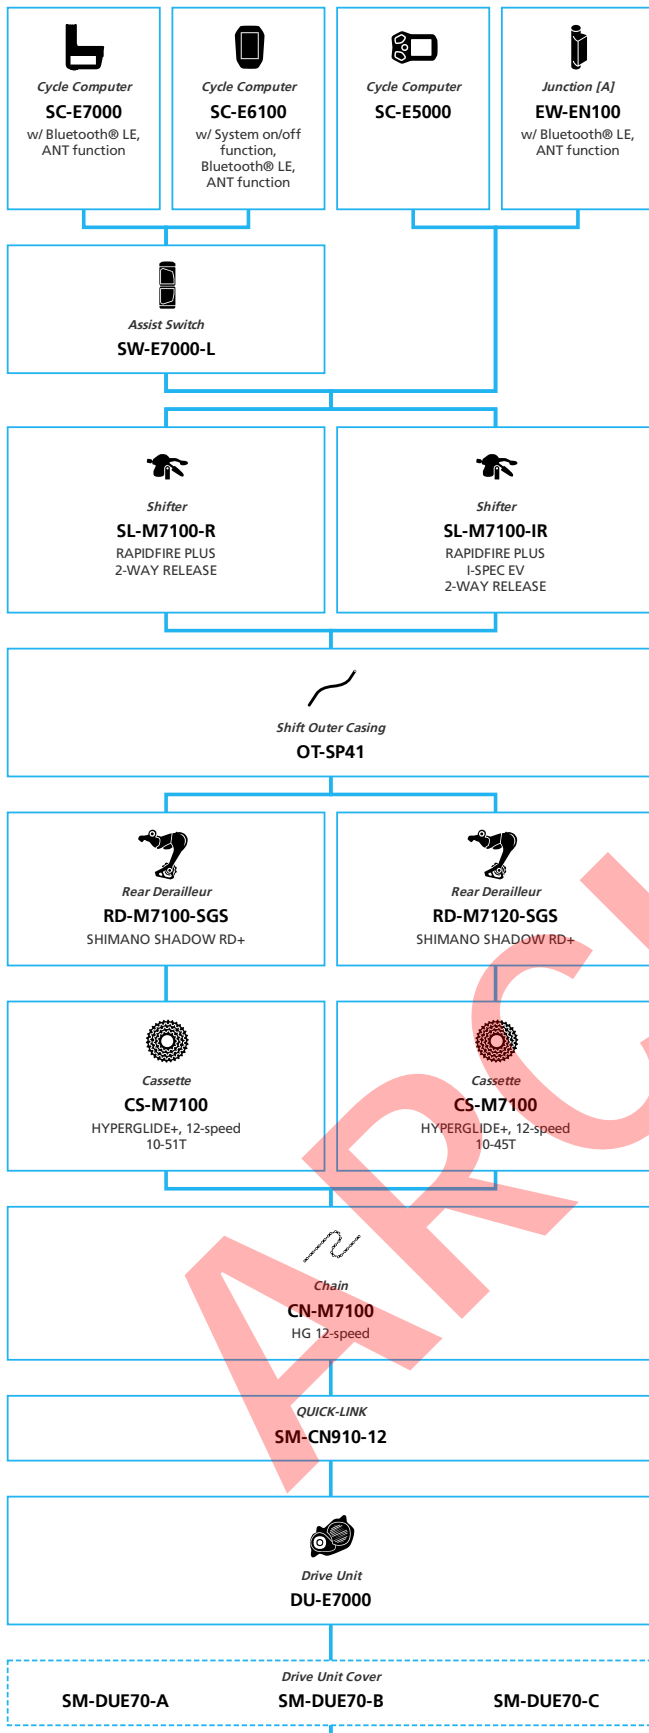

E7000 12-speed, Derailleur

■ ... New model
  ... Additional option
  ... Alternative option
  ... All select
  ... Single select

E-BIKE