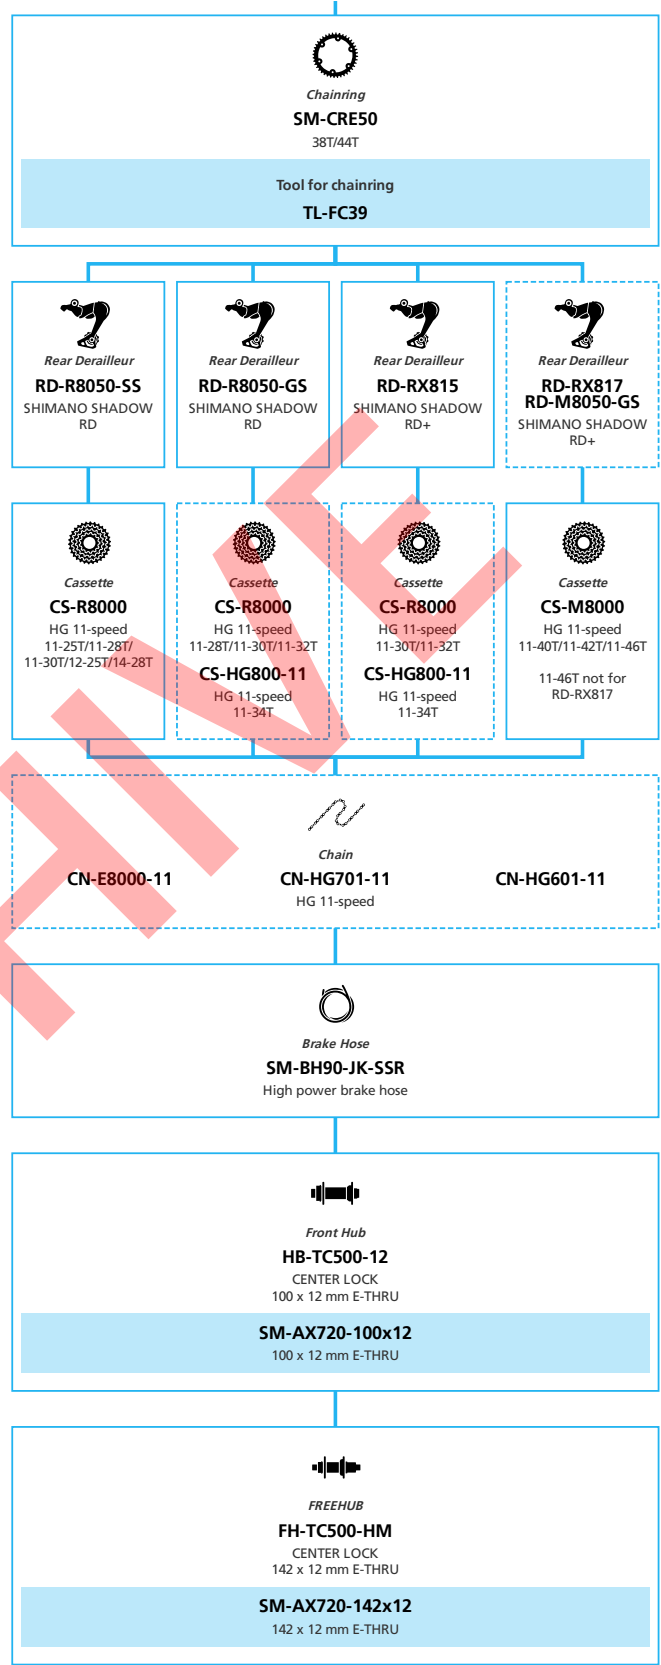

E-BIKE

- ... New model
- ... Additional option
- ... All select
- ... Alternative option
- ... Single select

DRAFT

E5000 For Drop Handlebar, Derailleur, Di2

N ... New model
 ... Additional option
 ... Alternative option
 ... All select
 ... Single select