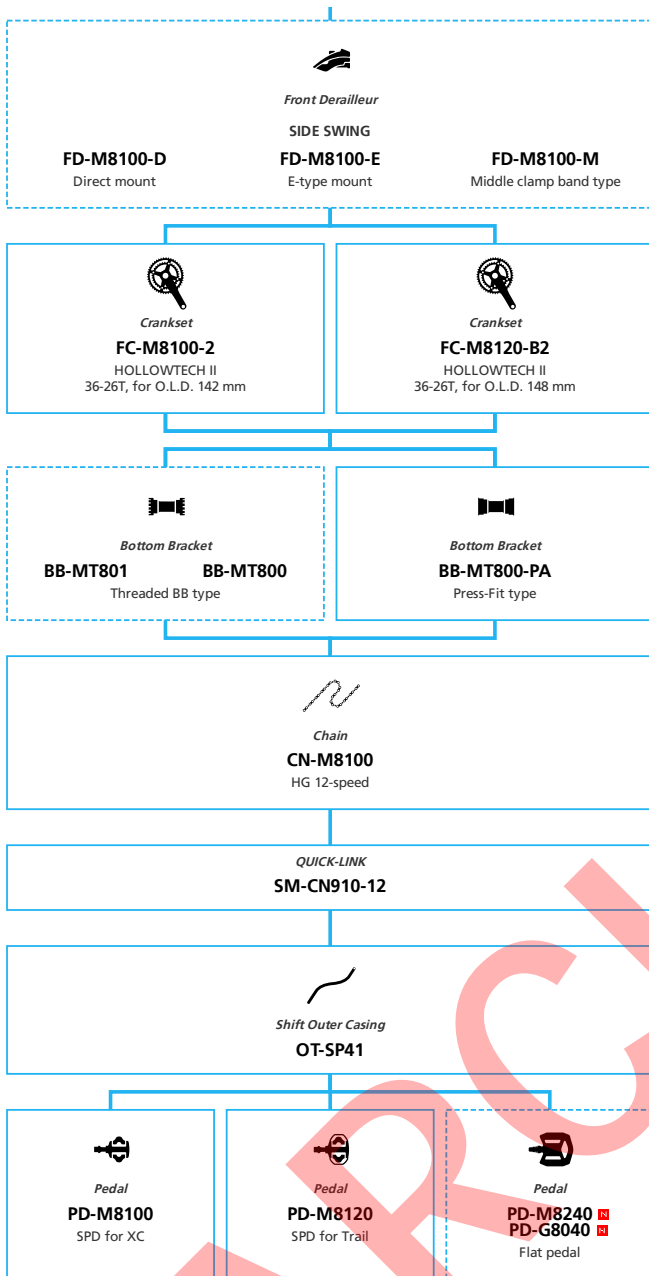

- ... New model
- ... Additional option
- ... All select
- ... Alternative option
- ... Single select