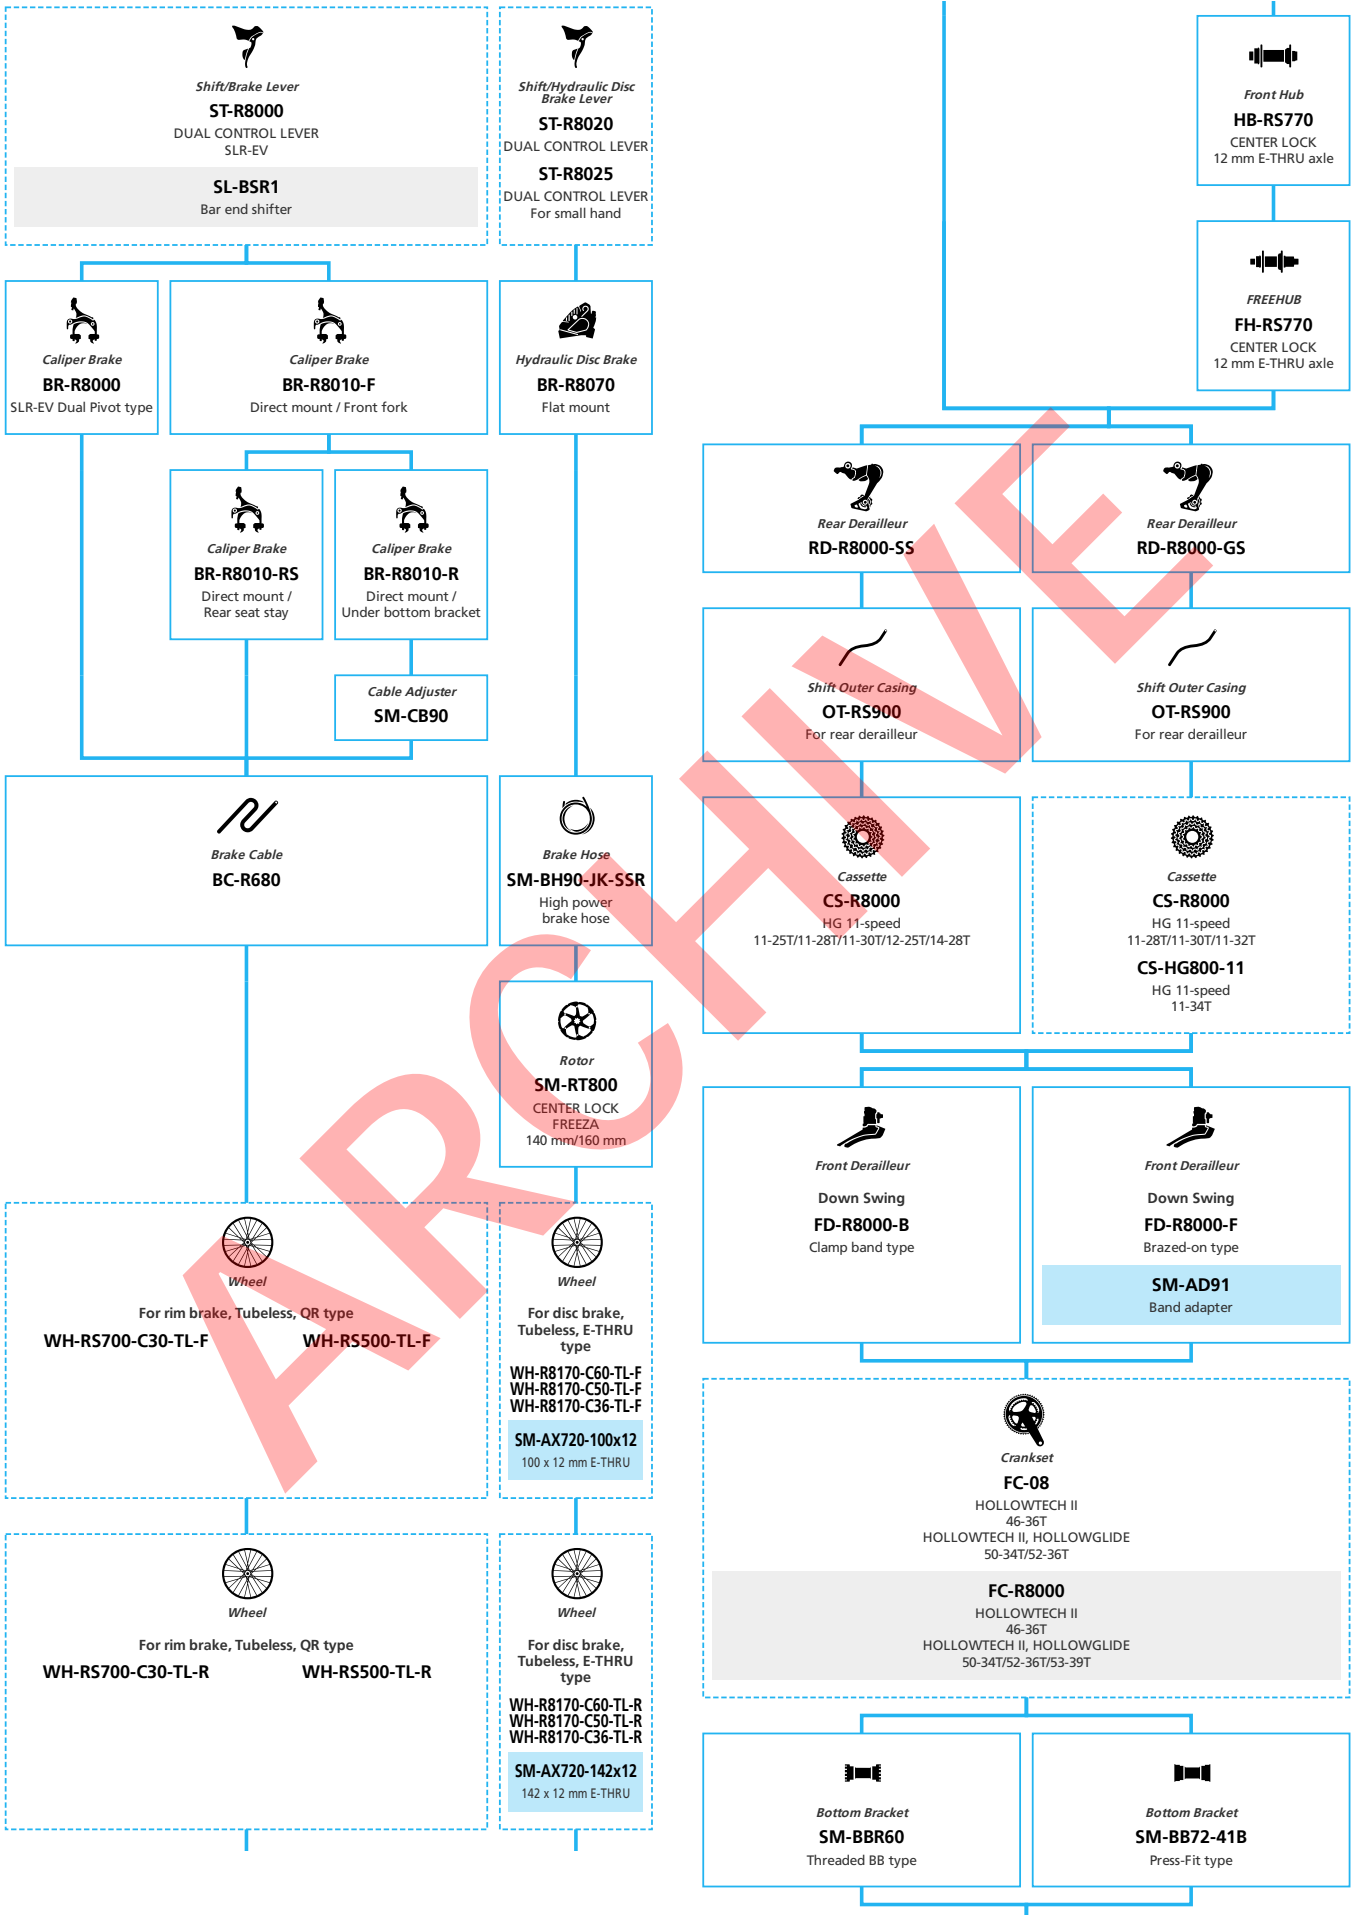

Road Bike

-  ... New model
-  ... Additional option
-  ... Alternative option
-  ... All select
-  ... Single select

ARCHIVE

SHIMANO ULTEGRA R8000 2x11-speed

- ... New model
- ... Additional option
- ... Alternative option
- ... All select
- ... Single select