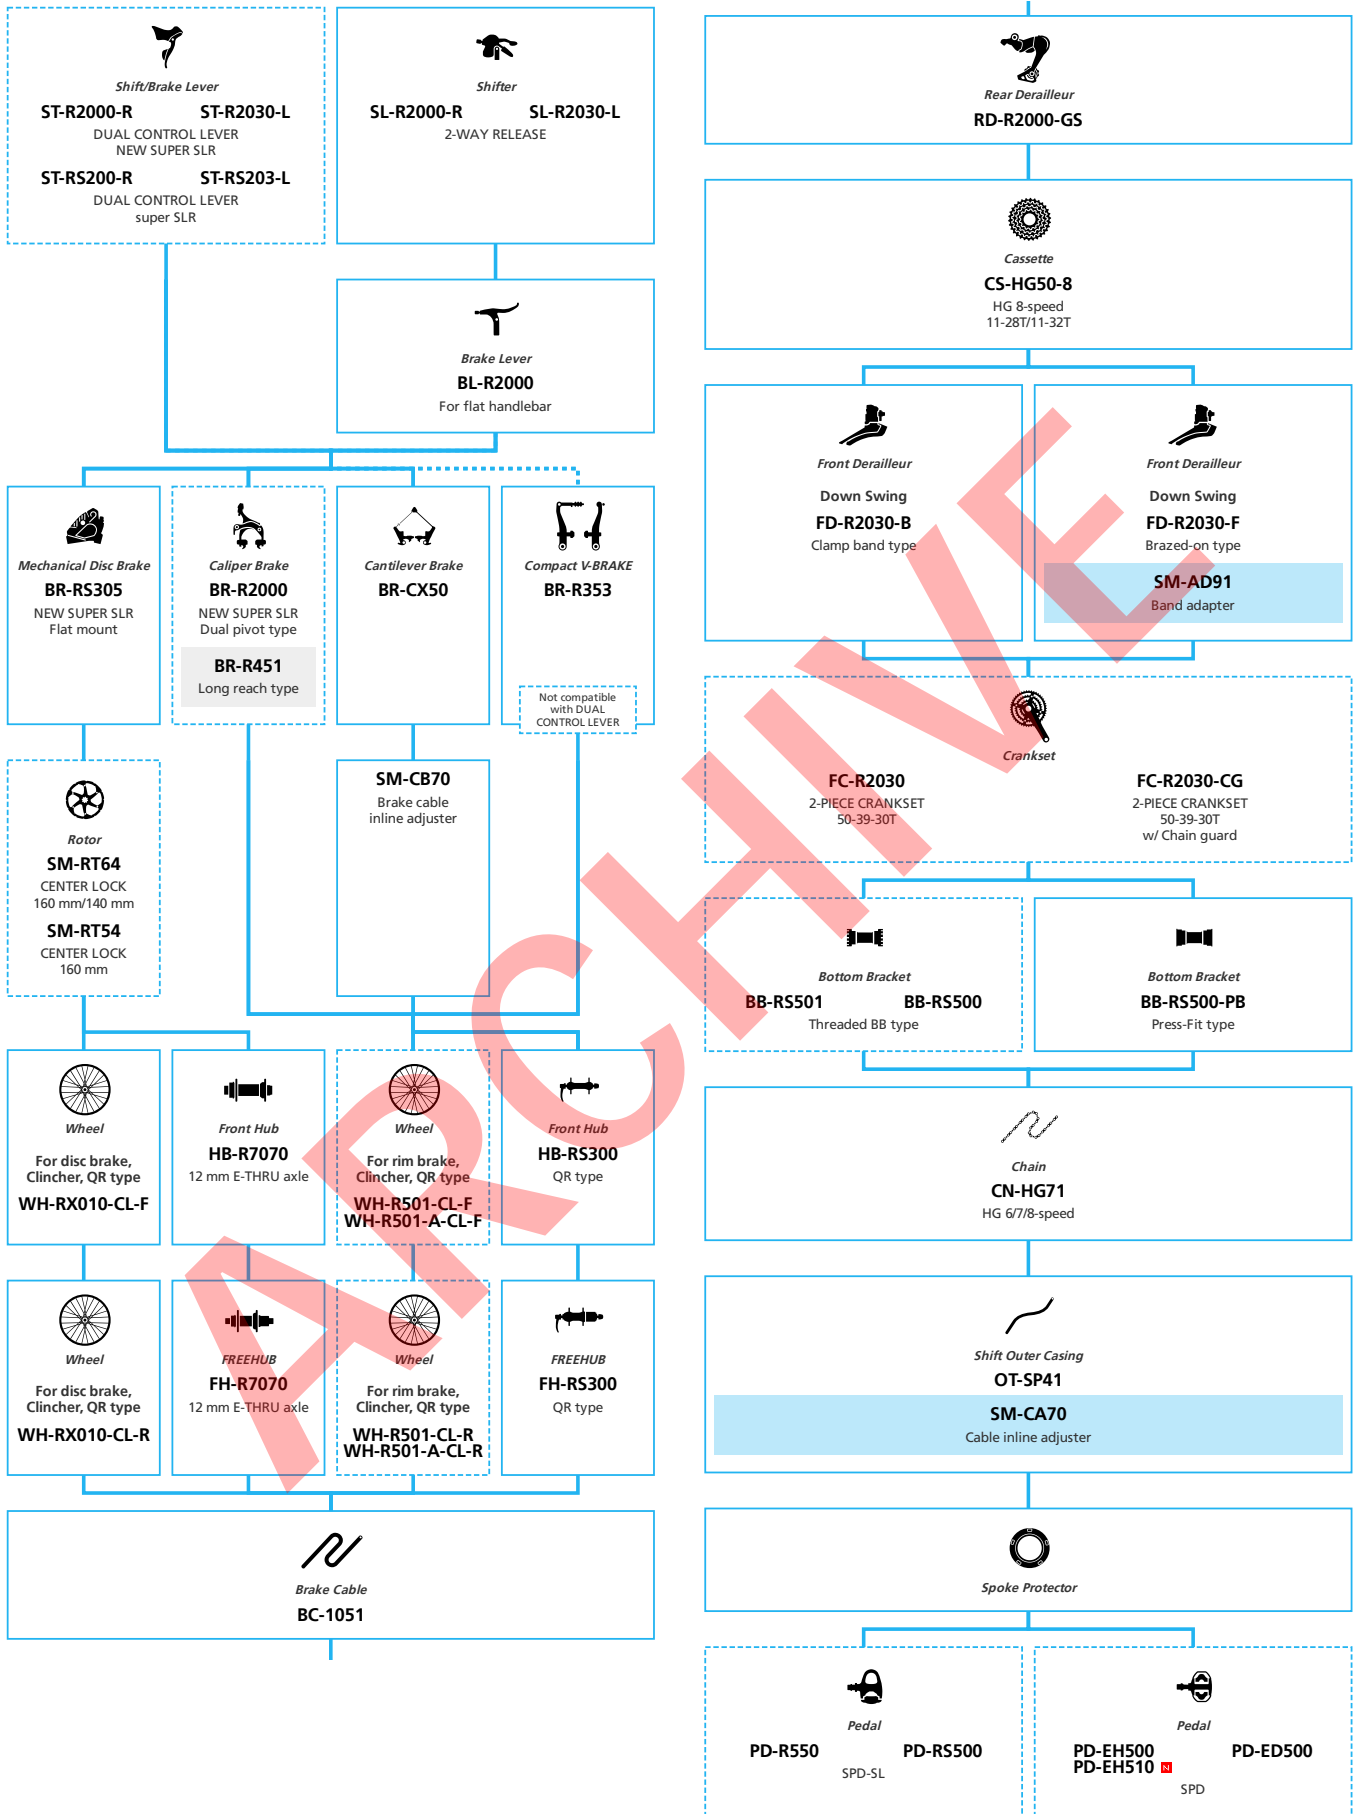

Road Bike

SHIMANO *Claris* 2x8-speed

- ... New model
- ... Additional option
- ... All select
- ... Alternative option
- ... Single select

Road Bike

SHIMANO CUES U8000 2x11-speed

- ... New model
- ... Additional option
- ... Alternative option
- ... All select
- ... Single select