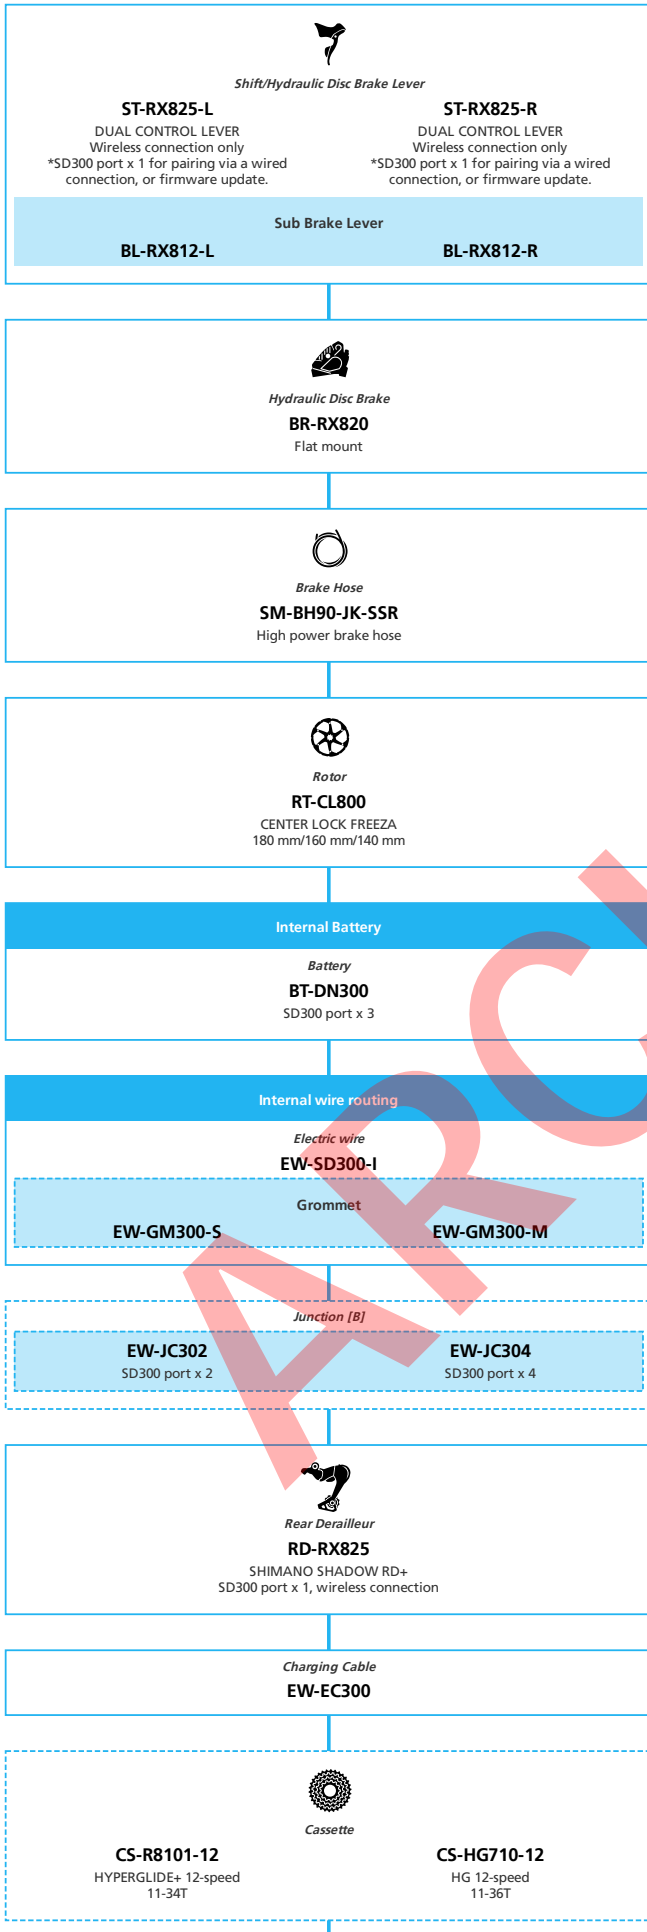

SHIMANO
GRX RX820/RX825 2x12-speed, Di2

- ... New model
- ... Additional option
- ... All select
- ... Alternative option
- ... Single select

Gravel Bike