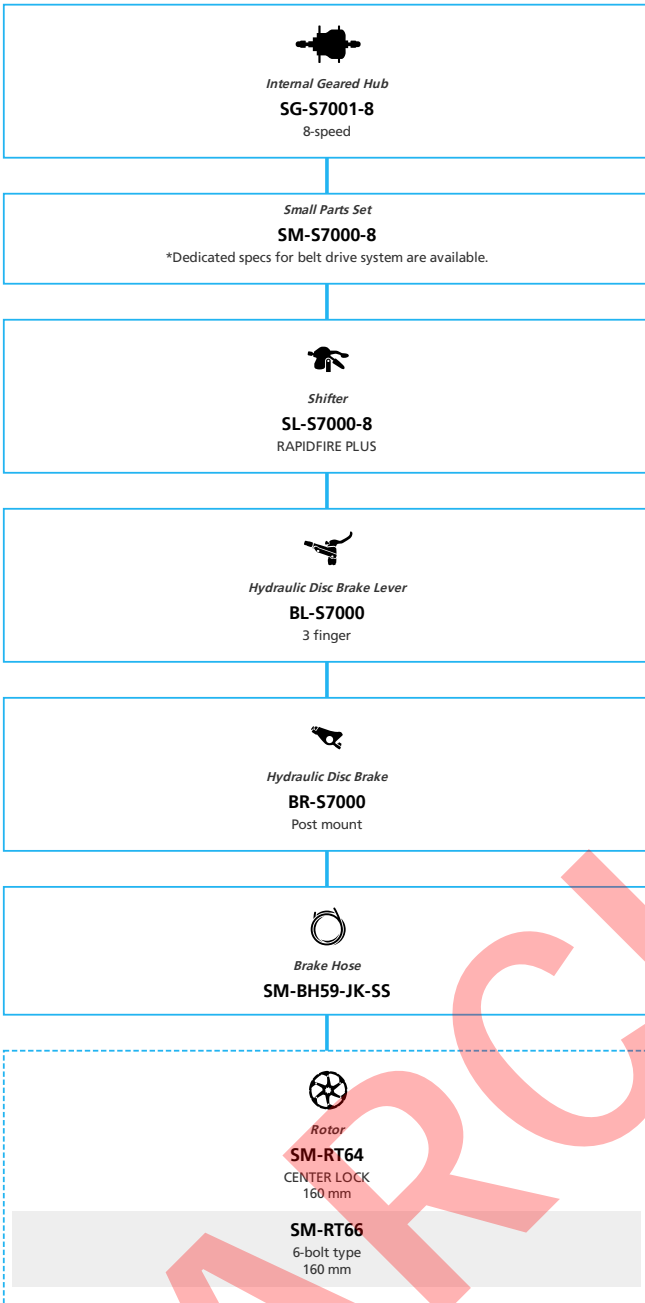

SHIMANO ALFINE 8-speed

- ... New model
- ... Additional option
- ... All select
- ... Alternative option
- ... Single select

LIFESTYLE Comfort