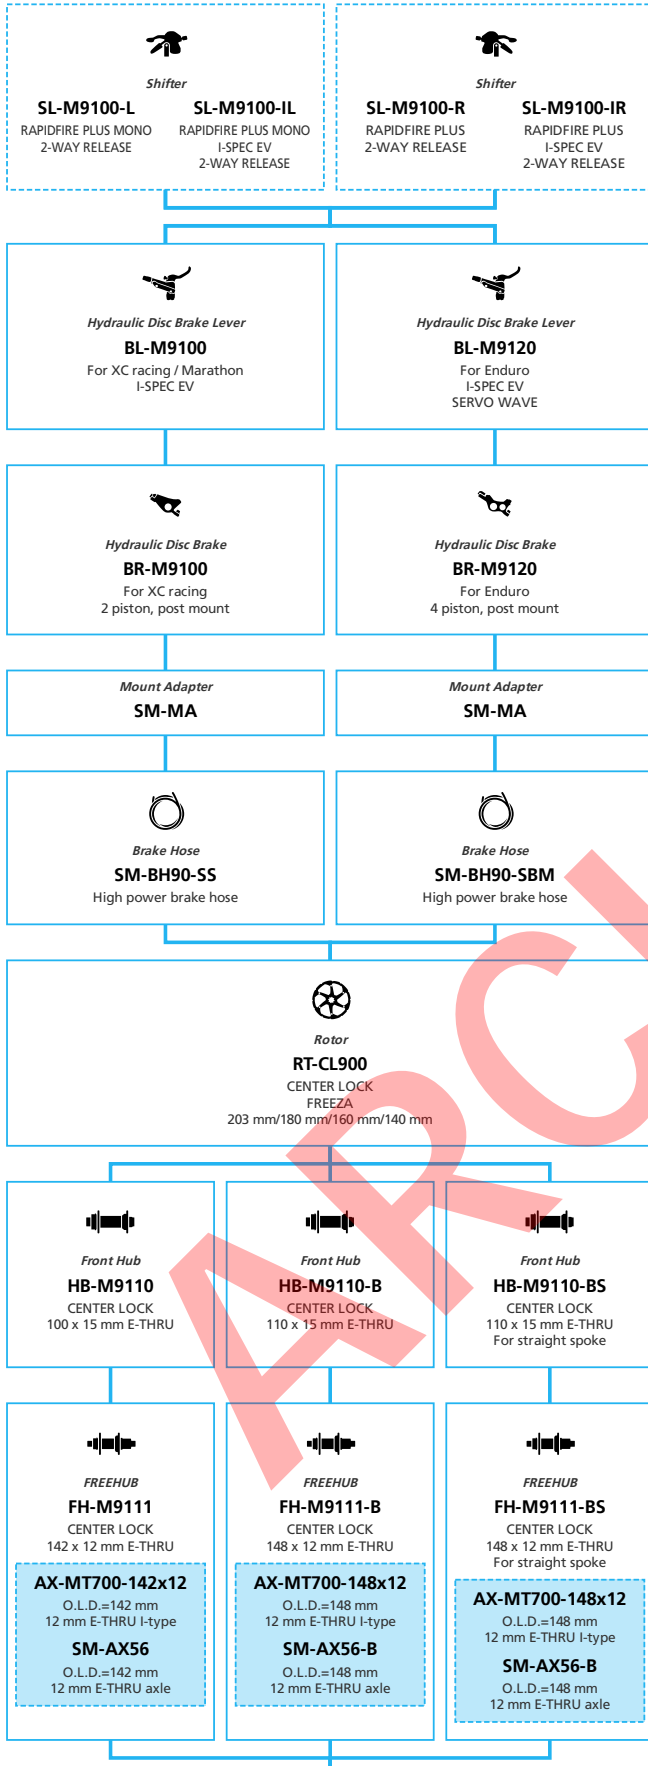

XTR M9100 2x12-speed

■ ... New model
  ... Additional option
  ... All select
  ... Alternative option