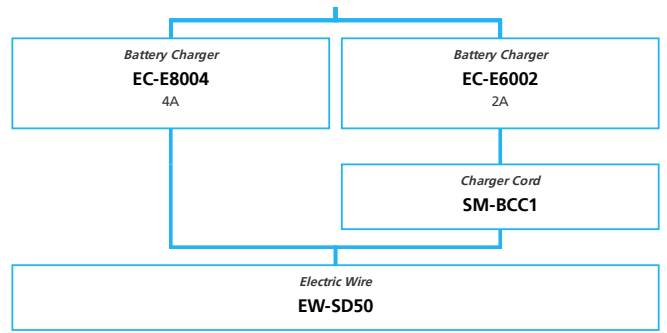

- ... New model
- ... Additional option
- ... All select
- ... Alternative option
- ... Single select

DRAFT