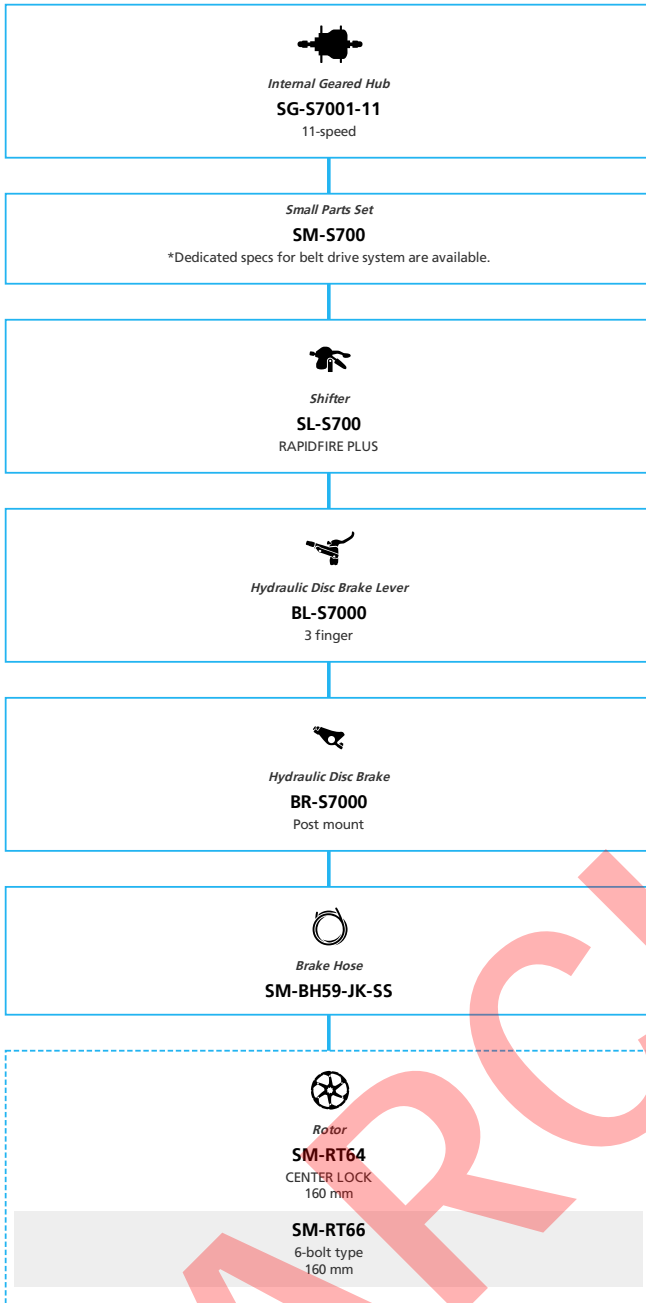

SS ... Single select

ARCHIVE

-  ... New model
-  ... Additional option
-  ... Alternative option
-  ... All select
-  ... Single select

ARCHIVE

SHIMANO ALFINE 11-speed

■ ... New model
 ... Additional option
 ... All select
 ... Alternative option