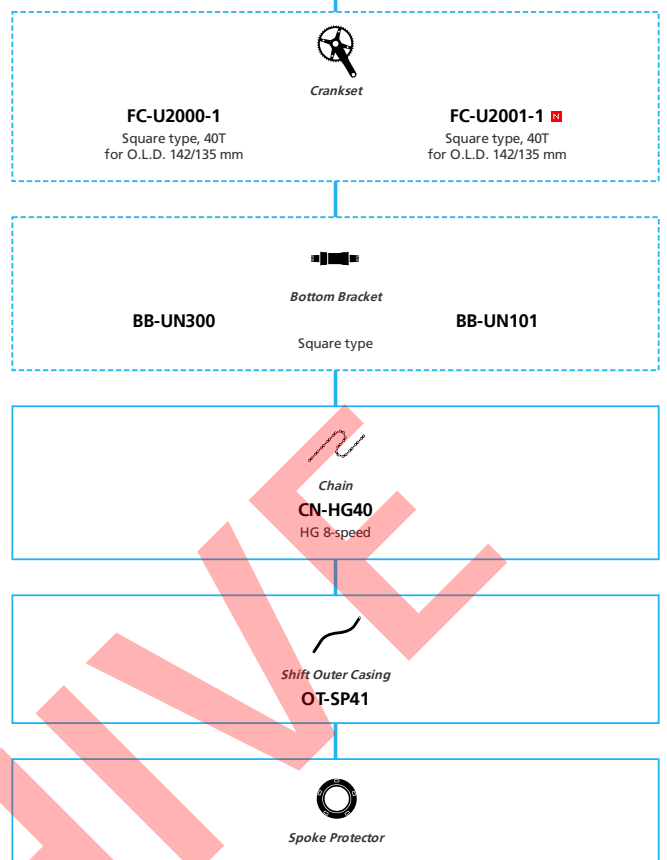

SHIMANO
ESSA for Drop Handlebar
1x8-speed

... New model
... Additional option
... Alternative option
... All select
... Single select