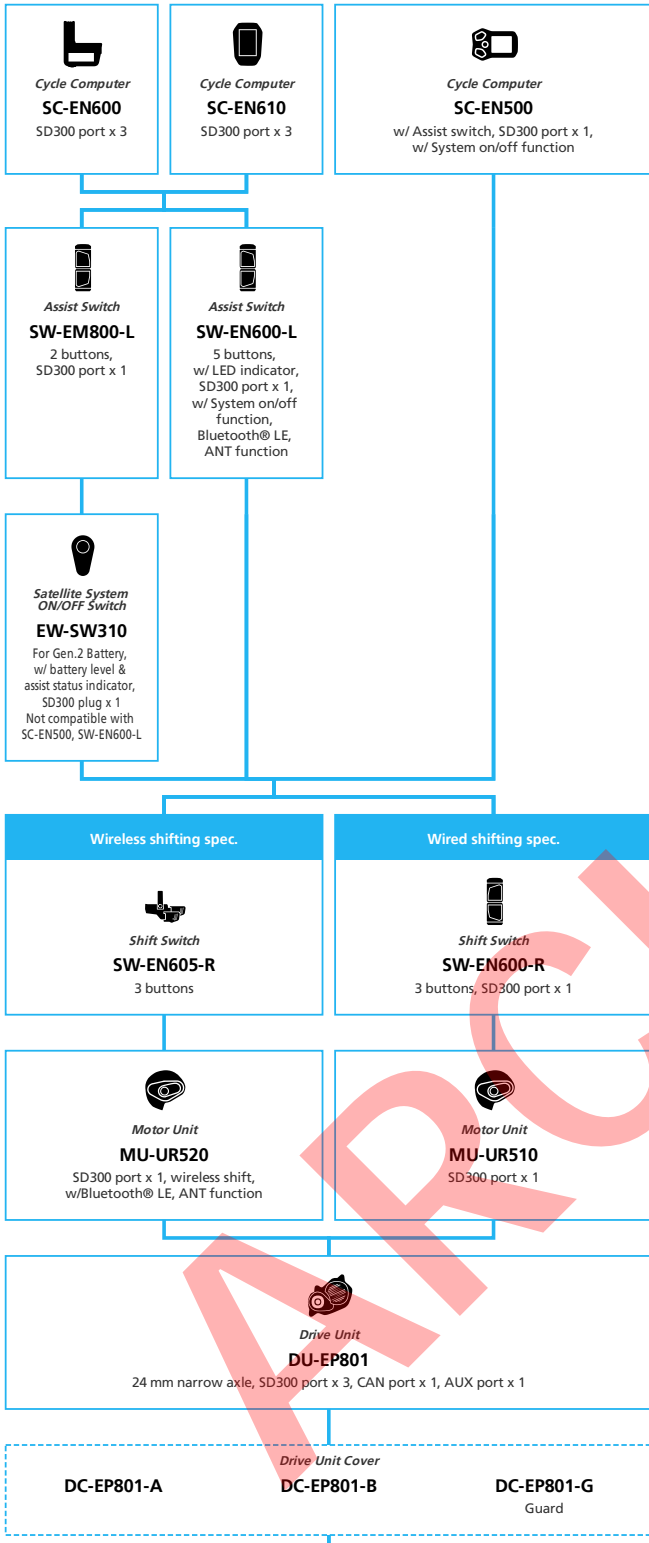

EP8 EP801 for LIFESTYLE Internal Geared Hub, Di2

N ... New model
 ... Additional option
 ... Alternative option
 ... All select
 ... Single select

E-BIKE