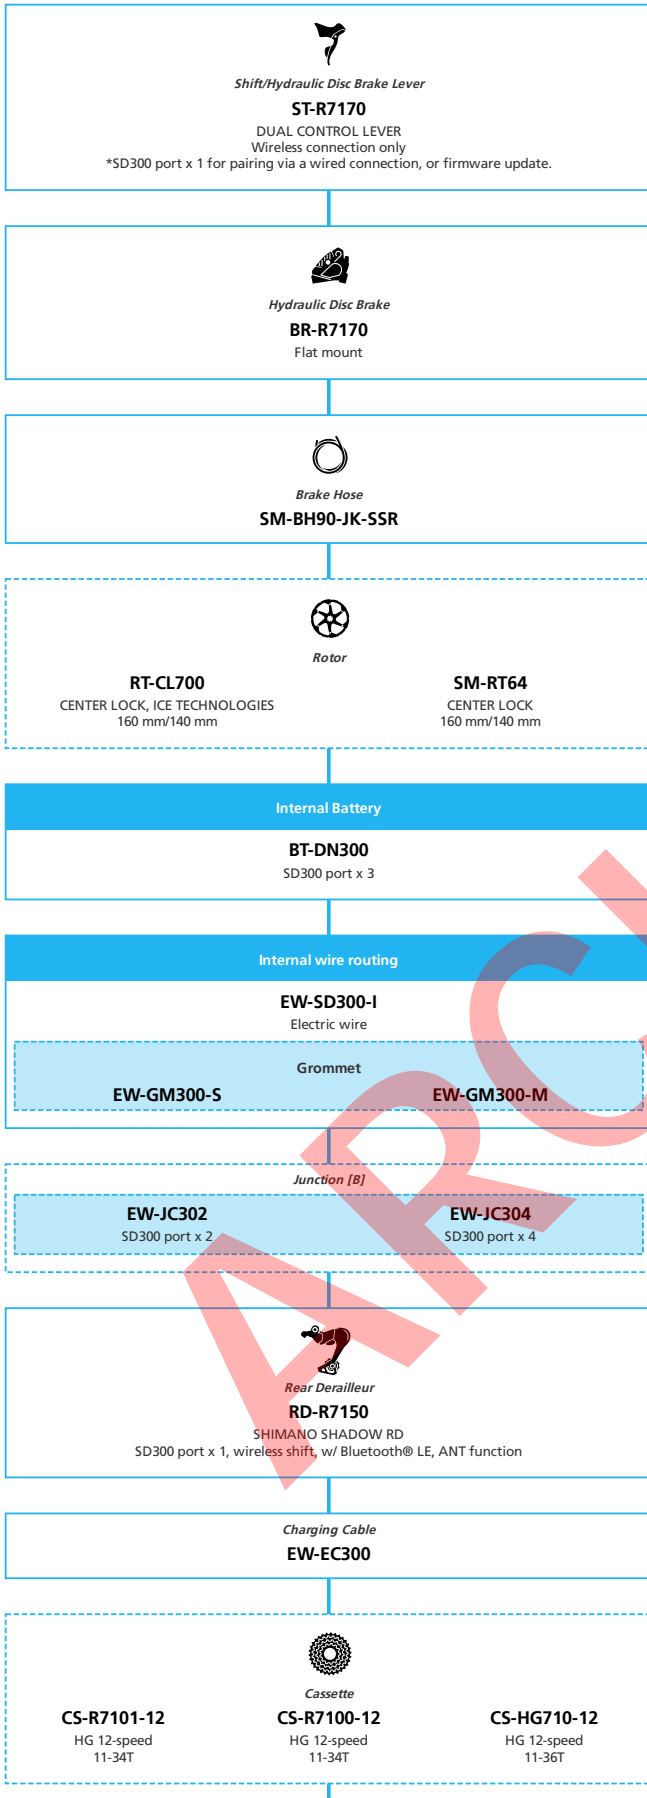

SHIMANO **105** R7100/R7150 2x12-speed, Di2

- ... New model
- ... Additional option
- ... All select
- ... Alternative option
- ... Single select

Road Bike