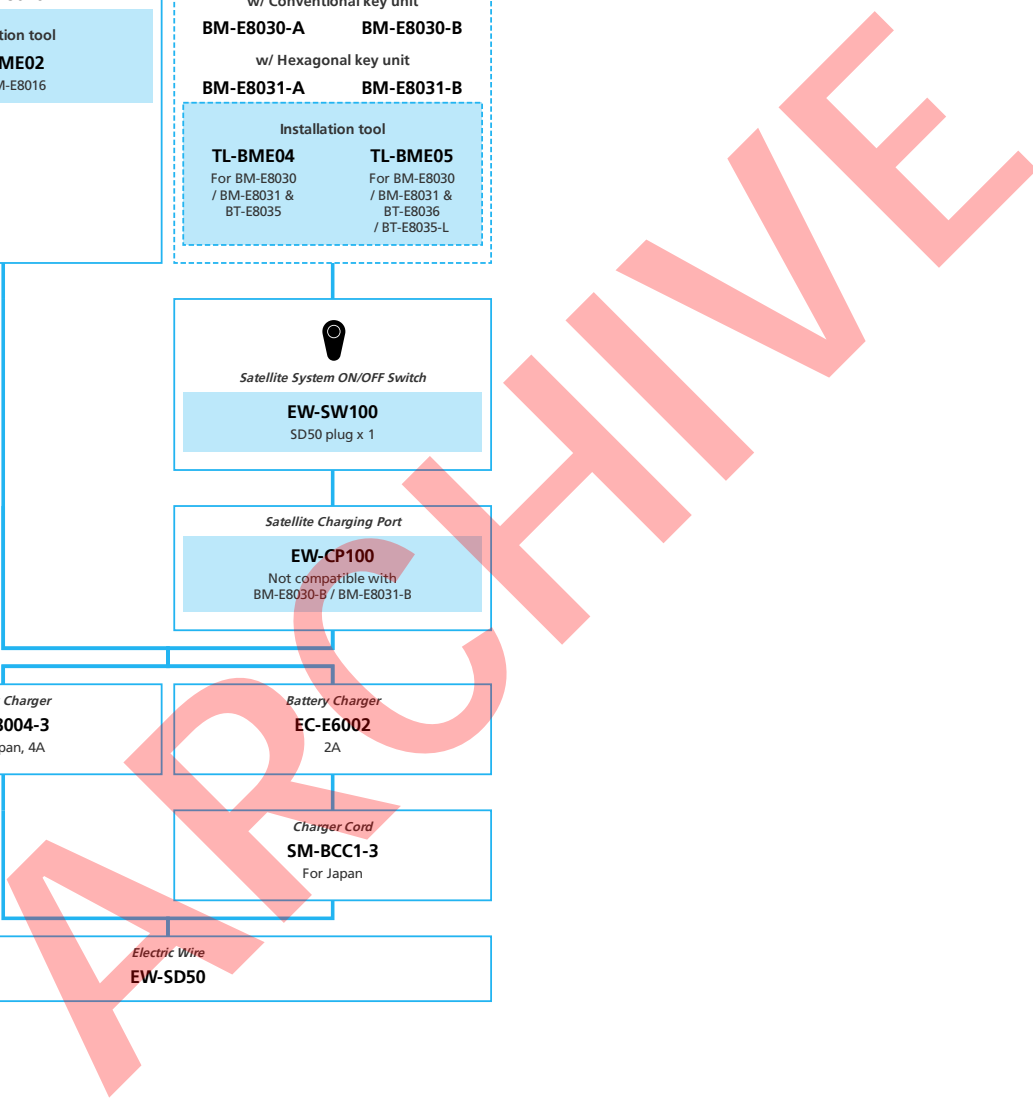

E8080 for Japan market

For Drop Handlebar, Derailleur, Di2

N ... New model
 ... Additional option
 ... Alternative option
 ... All select
 ... Single select

E-BIKE

- ... New model
- ... Additional option
- ... All select
- ... Alternative option
- ... Single select