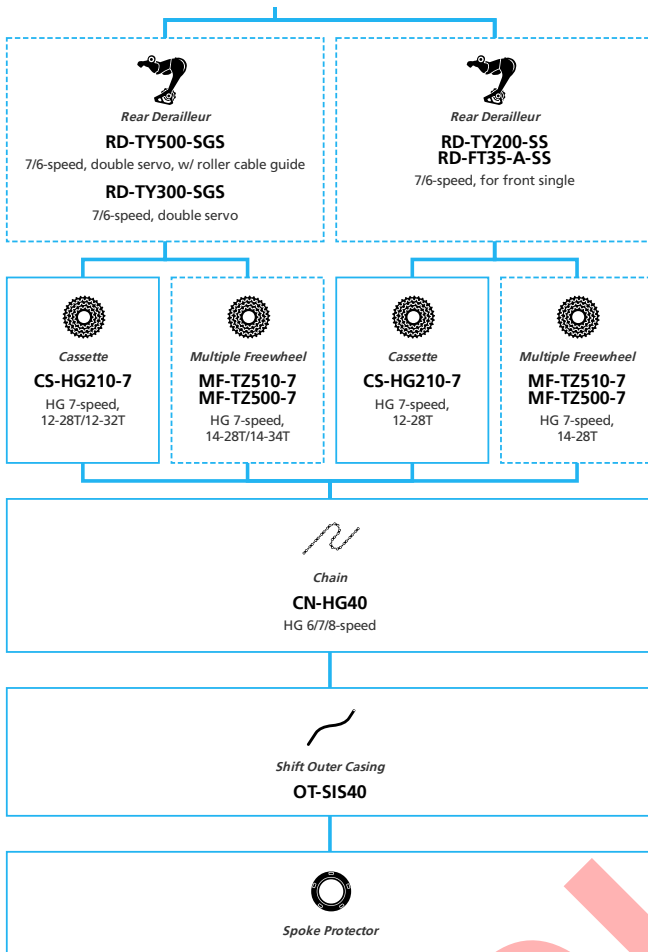

- ... New model
- ... Additional option
- ... All select
- ... Alternative option
- ... Single select

ARCHIVE