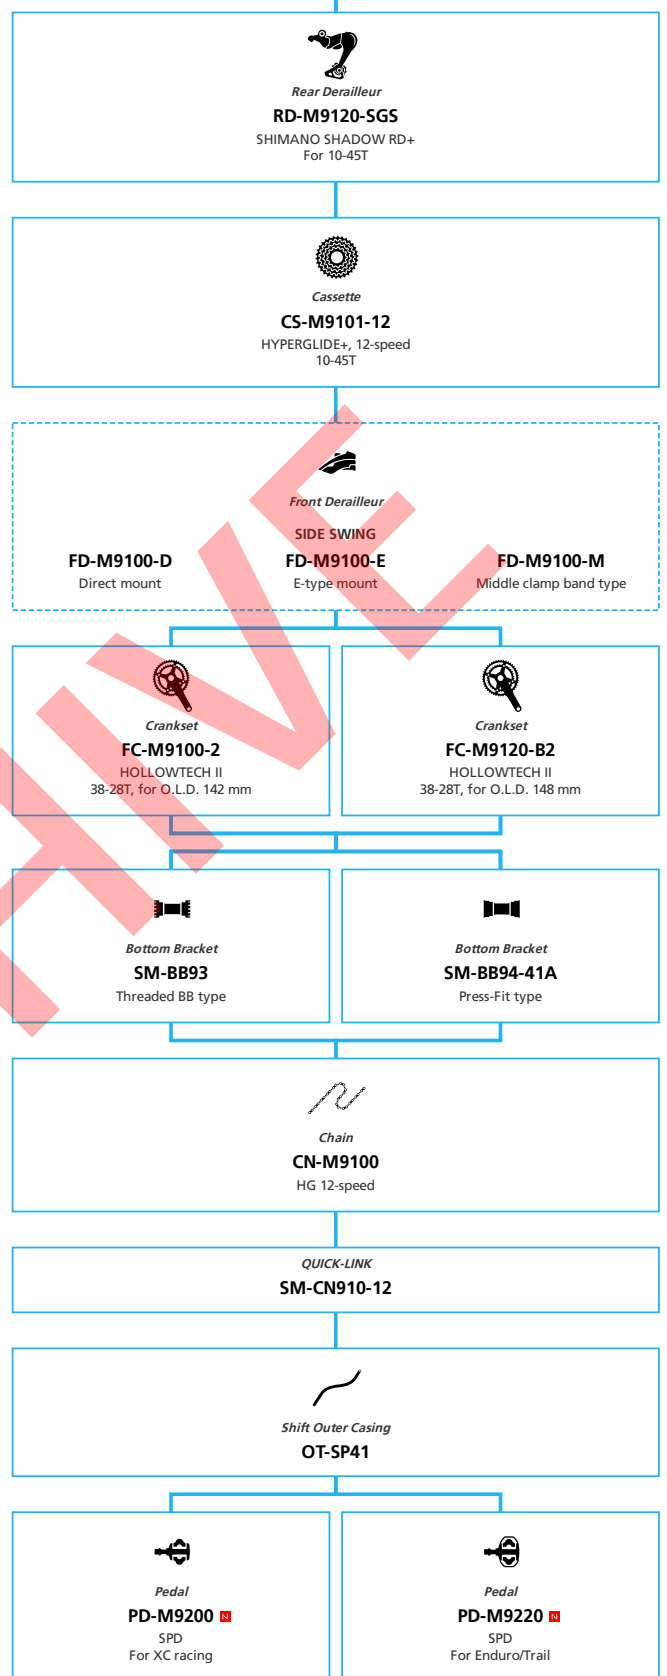

XTR M9100 2x12-speed

■ ... New model
  ... Additional option
  ... All select
  ... Alternative option