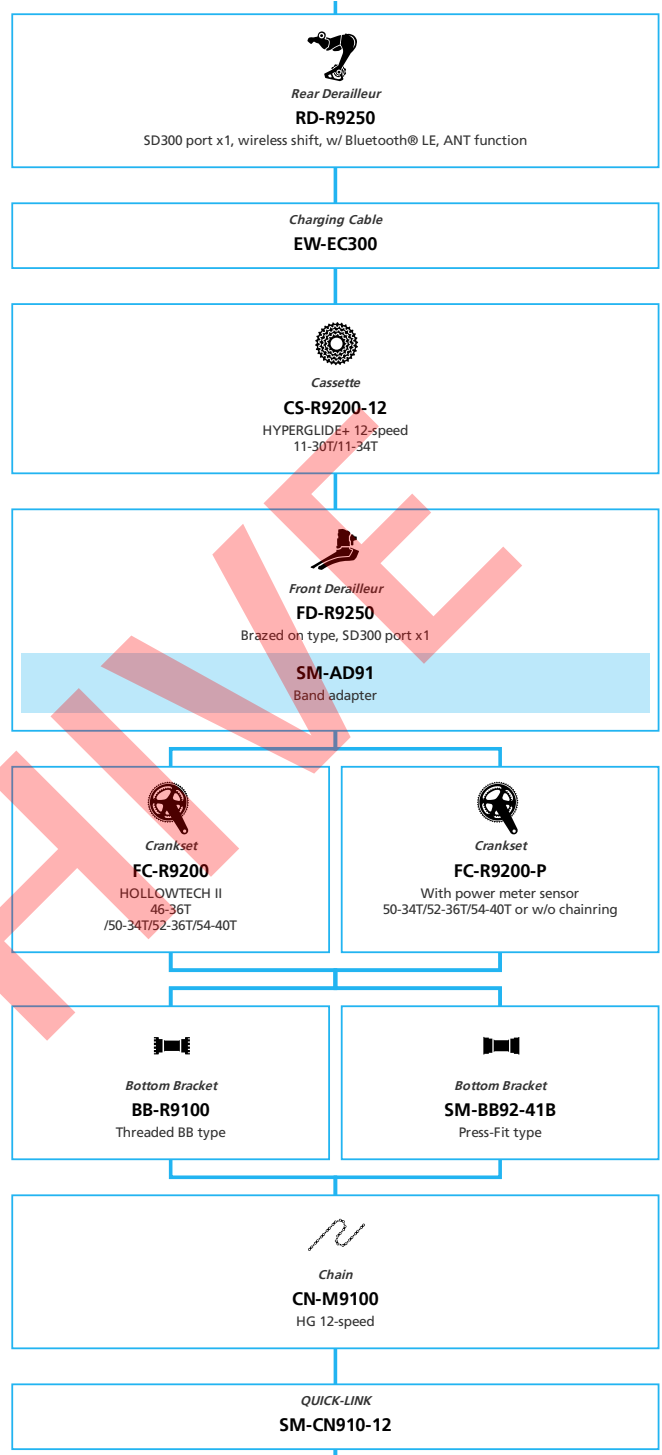

Gravel Bike

-  ... New model
-  ... Additional option
-  ... Alternative option
-  ... All select
-  ... Single select

ARCHIVE

DURA-ACE R9200/R9250 2x12-speed, Di2

- ... New model
- ... Additional option
- ... All select
- ... Alternative option
- ... Single select