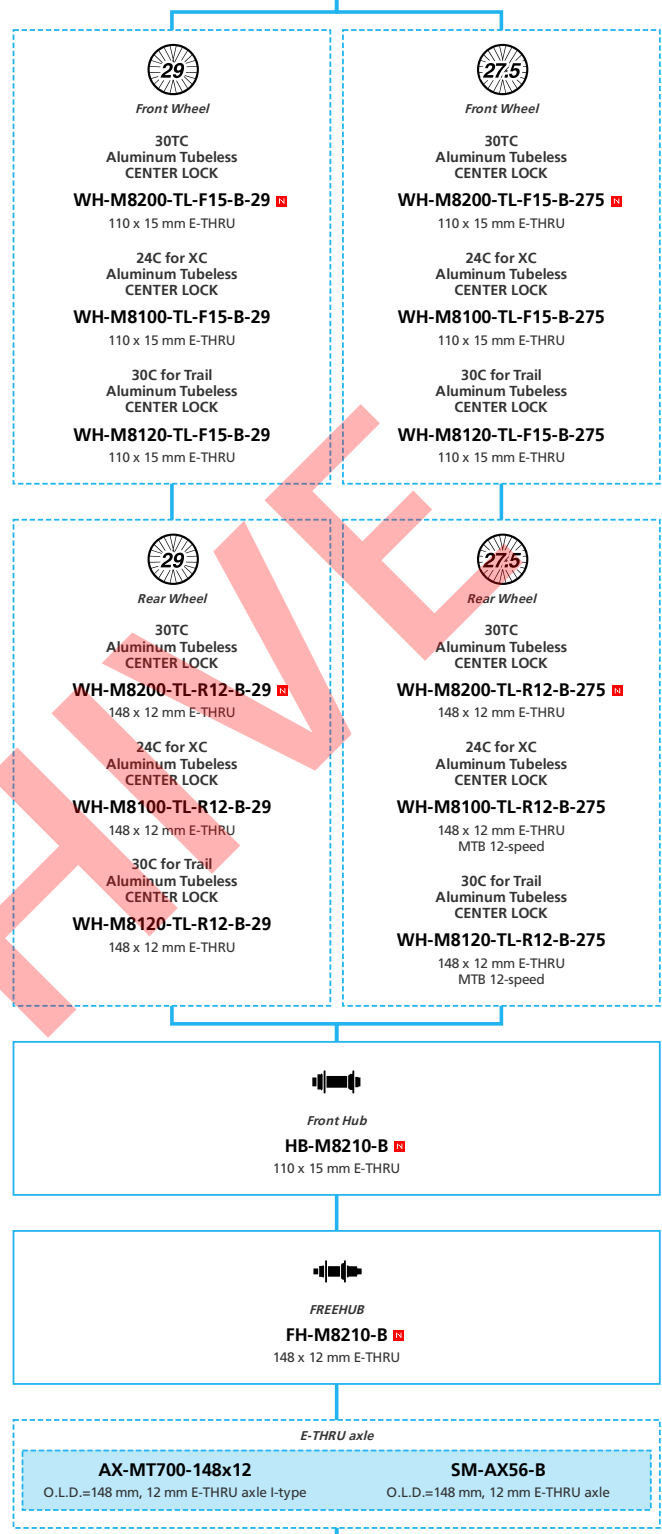

Mountain Bike

- ... New model
- ... Additional option
- ... All select
- ... Alternative option
- ... Single select

SHIMANO DEORE XT M8100 1x12-speed

Mountain Bike

- ... New model
- ... Additional option
- ... All select
- ... Alternative option
- ... Single select