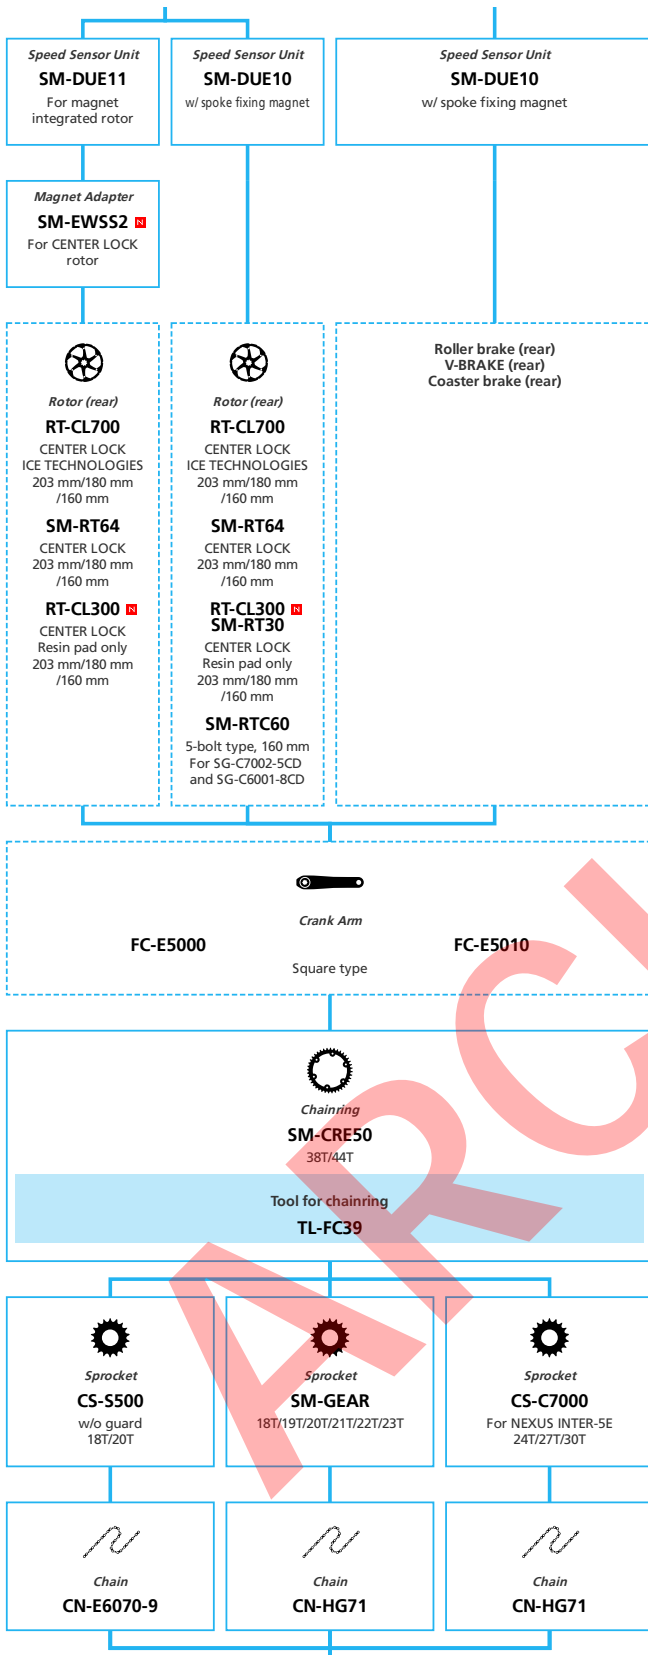

■ ... New model
 ... Additional option
 ... Alternative option
 ... All select
 ... Single select

E-BIKE