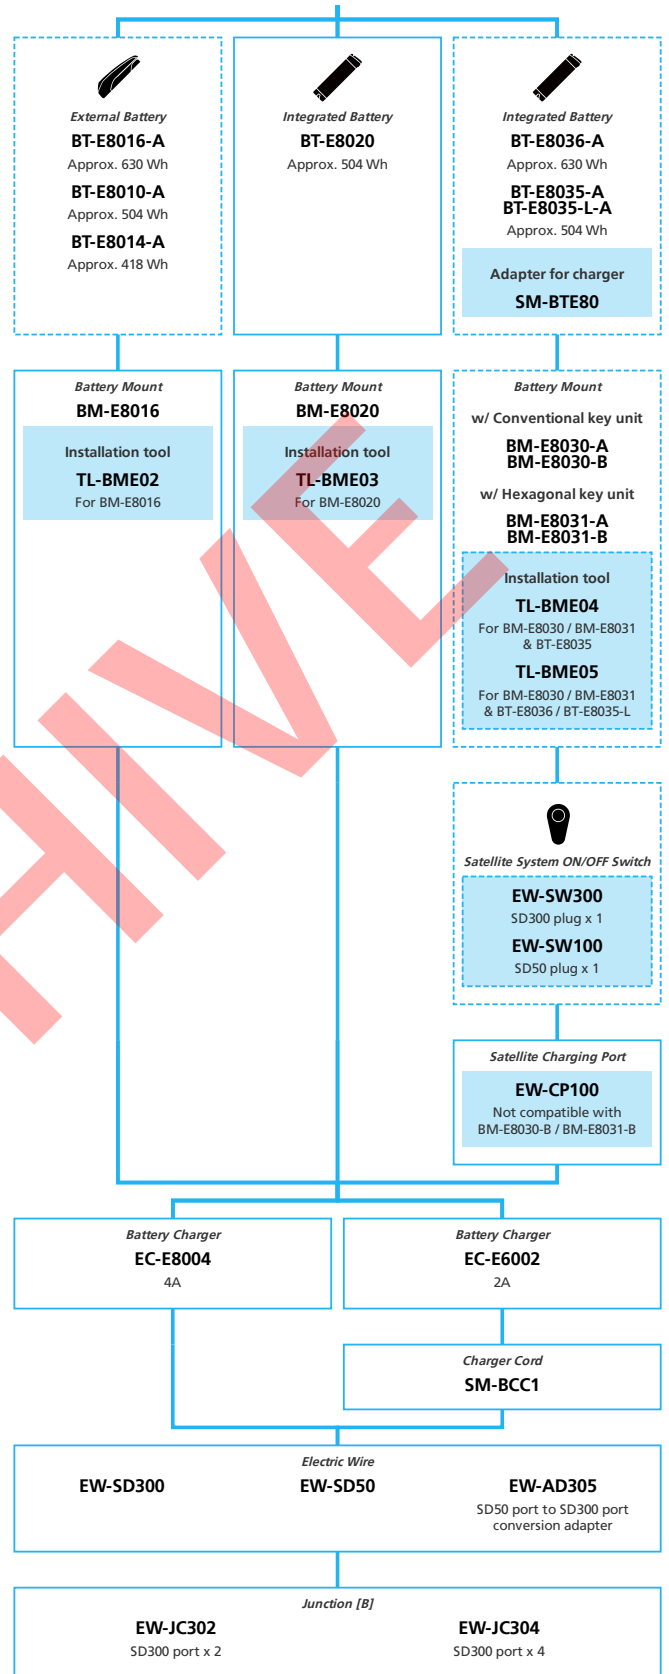

ARCHIVE

EP8 EP800 for MTB 12-speed, Derailleur

■ ... New model
 ... Additional option
 ... Alternative option
 ... All select
 ... Single select

E-BIKE

- ... New model
- ... Additional option
- ... All select
- ... Alternative option
- ... Single select