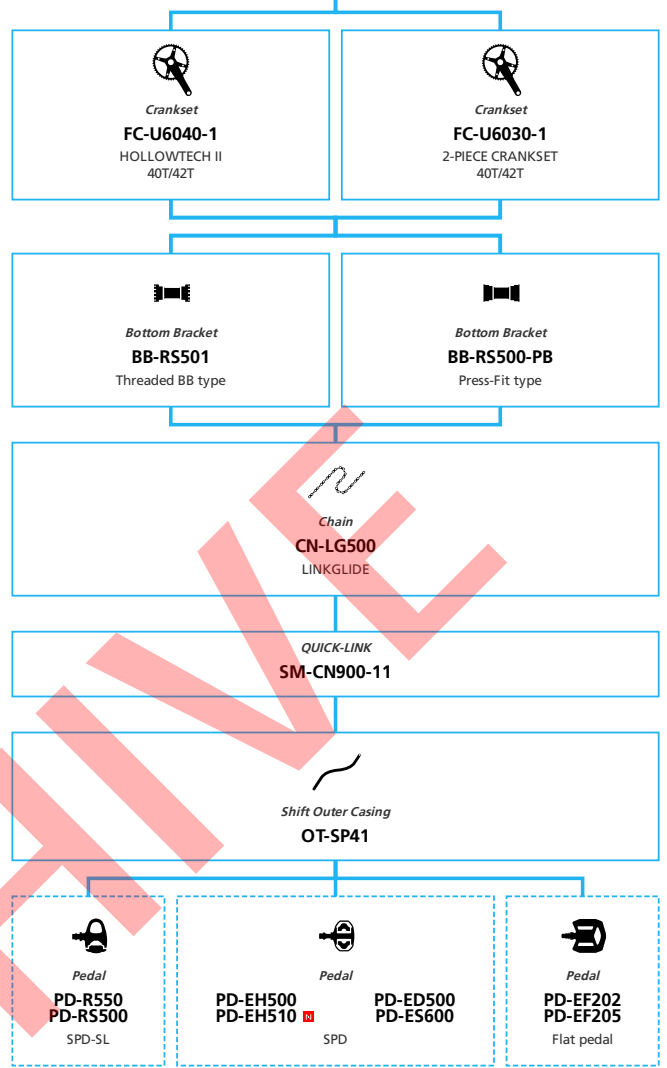

SHIMANO **CUES U4000** for Drop Handlebar 1x9-speed

■ ... New model
 ... Additional option
 ... Alternative option
 ... All select
 ... Single select

LIFESTYLE Active