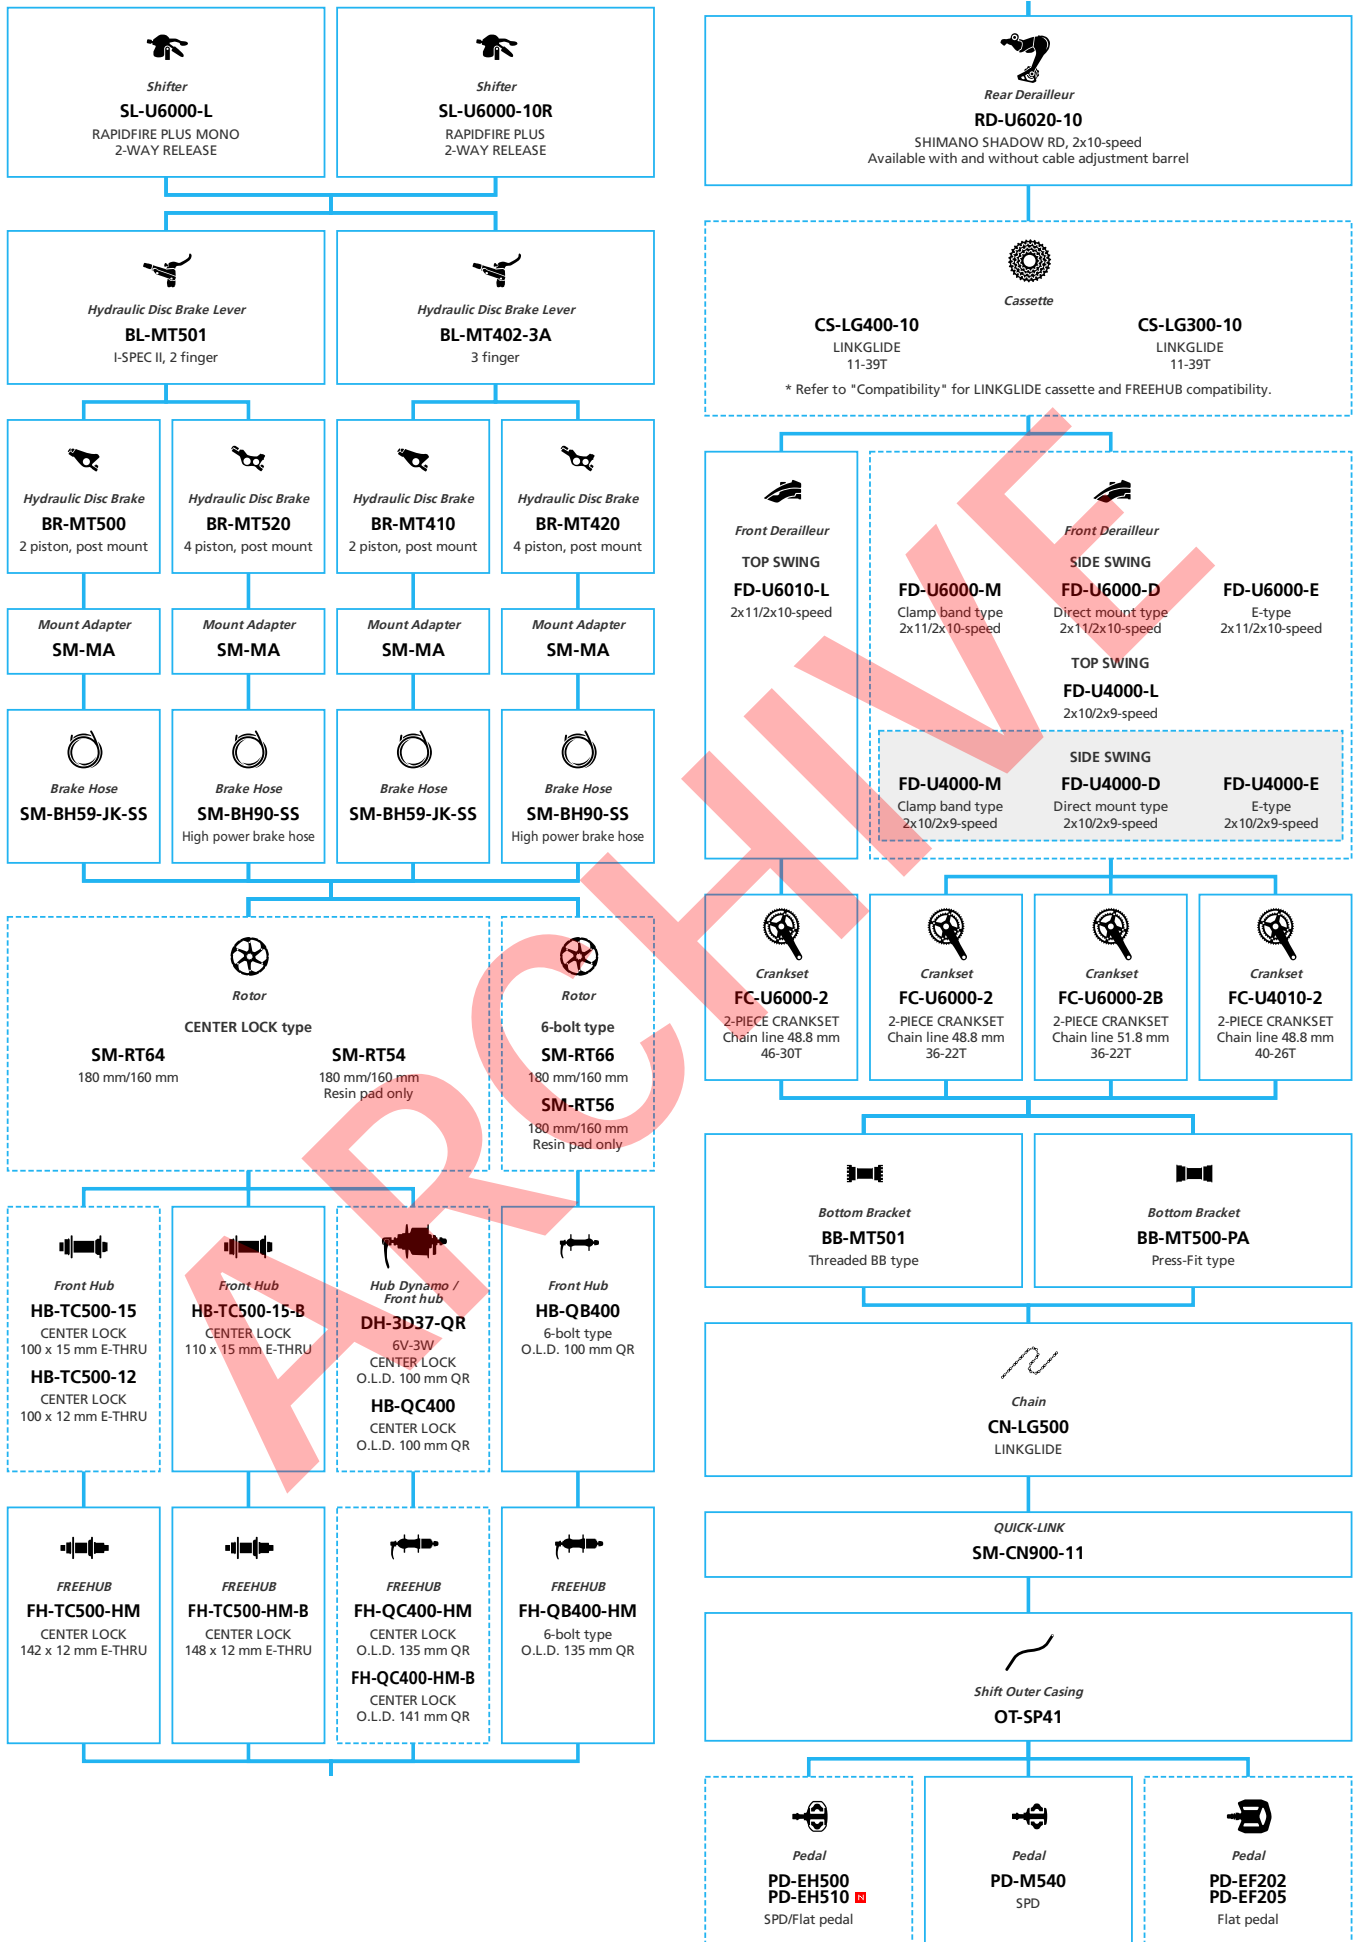

SHIMANO **CUES** U6000 for Flat Handlebar 2x10-speed

■ ... New model
  ... Additional option
  ... All select
  ... Alternative option
  ... Single select

LIFESTYLE Active