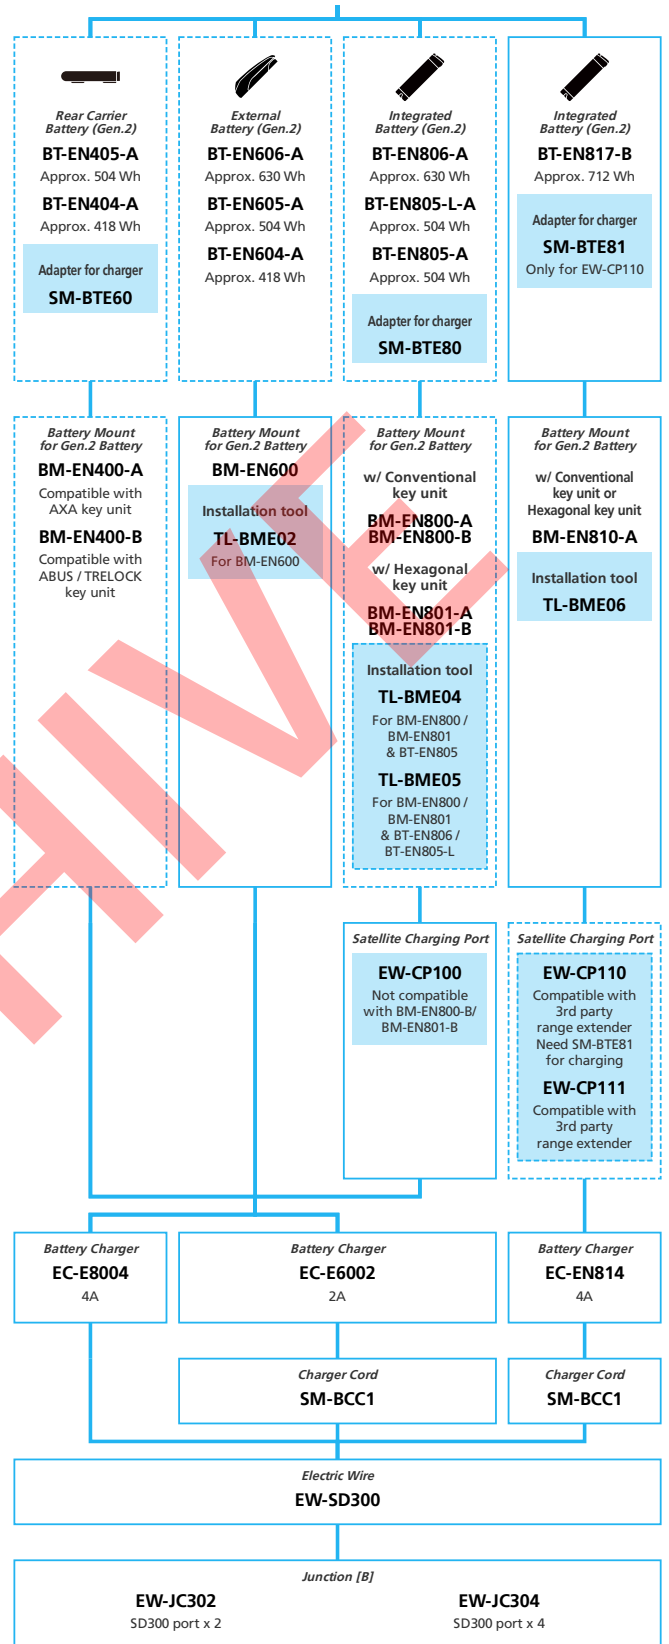

ARCHIVE

EP8 EP801 for LIFESTYLE Internal Geared Hub

N ... New model
 ... Additional option
 ... Alternative option
 ... All select
 ... Single select

E-BIKE

■ ... New model
 ... Additional option
 ... All select
 ... Alternative option
 ... Single select