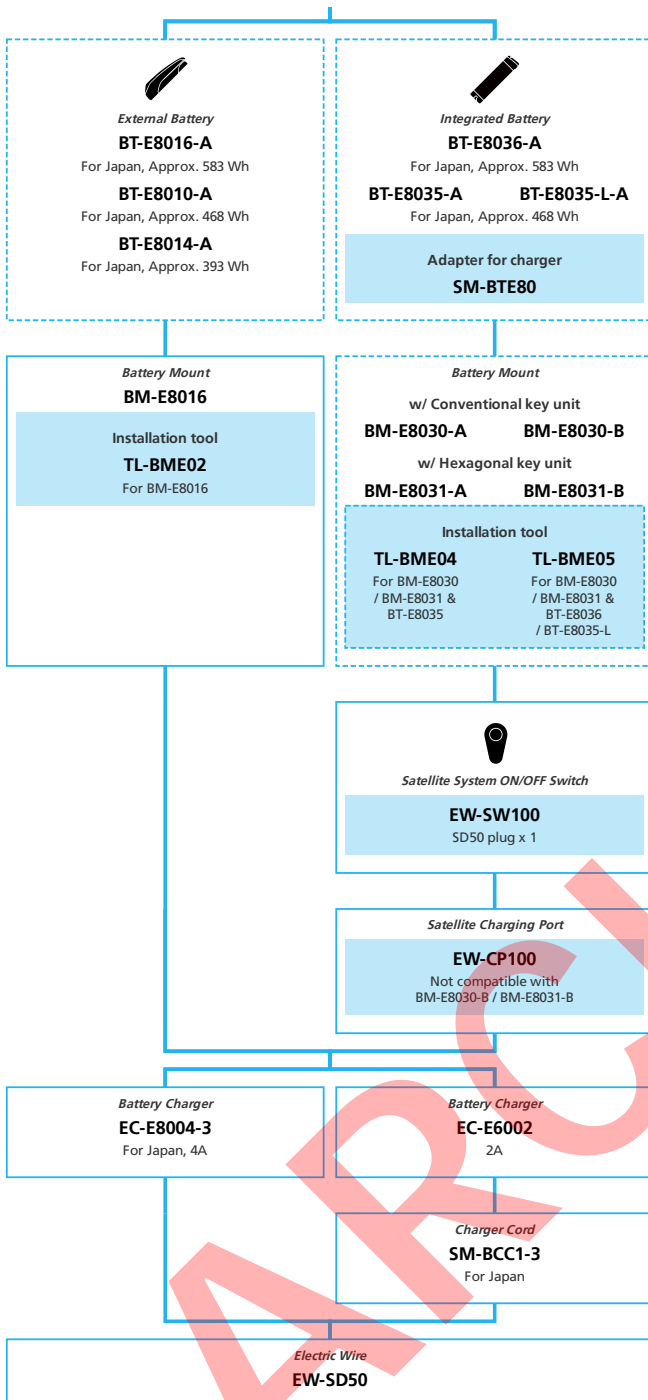

- ... New model
- ... Additional option
- ... All select
- ... Alternative option
- ... Single select