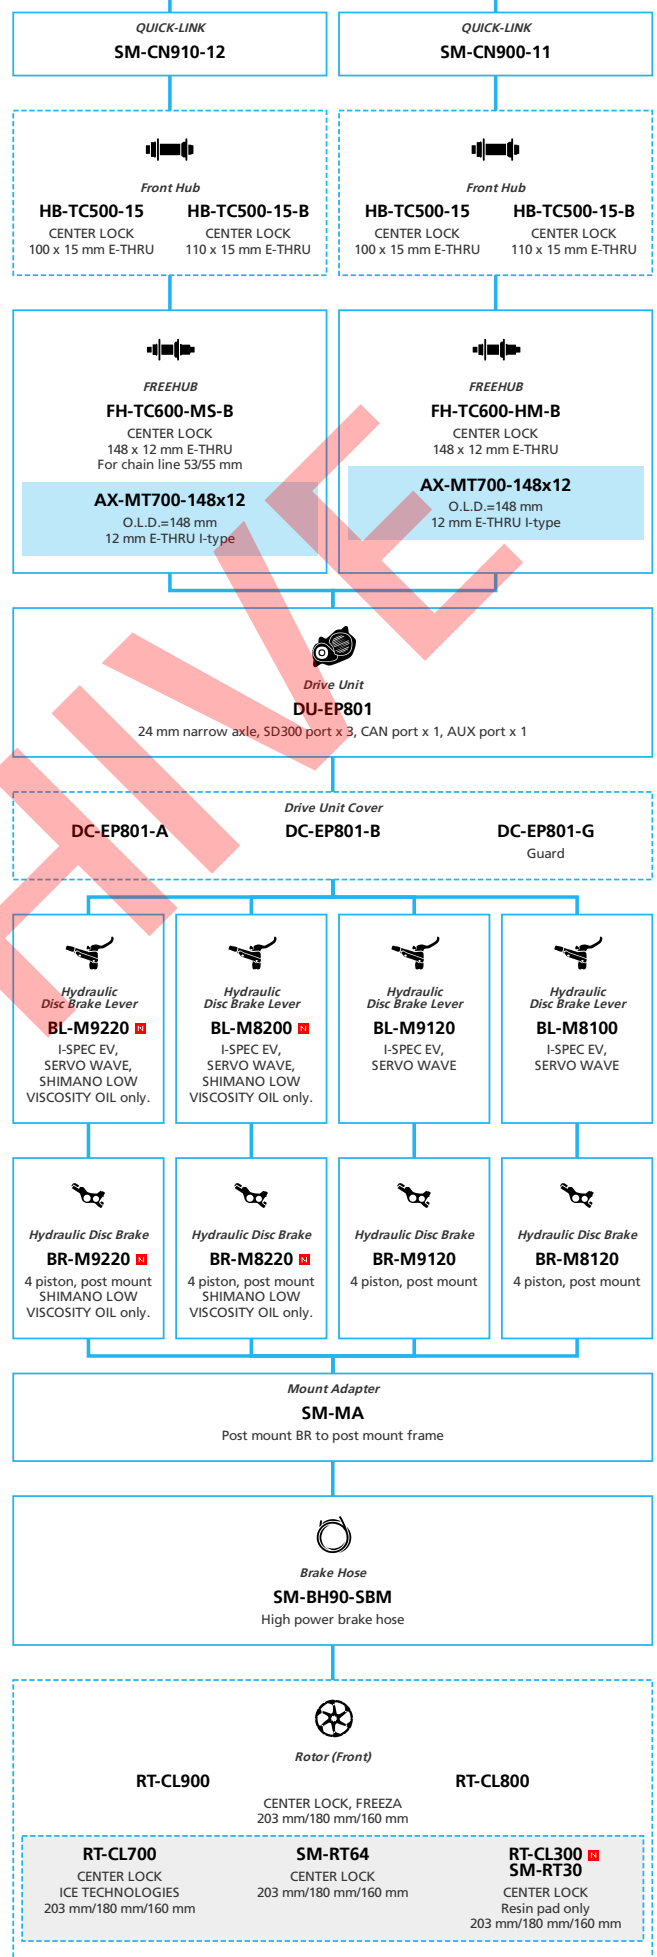

EP8 EP801 for MTB 12/11-speed, Derailleur

N ... New model
 ... Additional option
 ... Alternative option
 ... All select
 ... Single select

E-BIKE