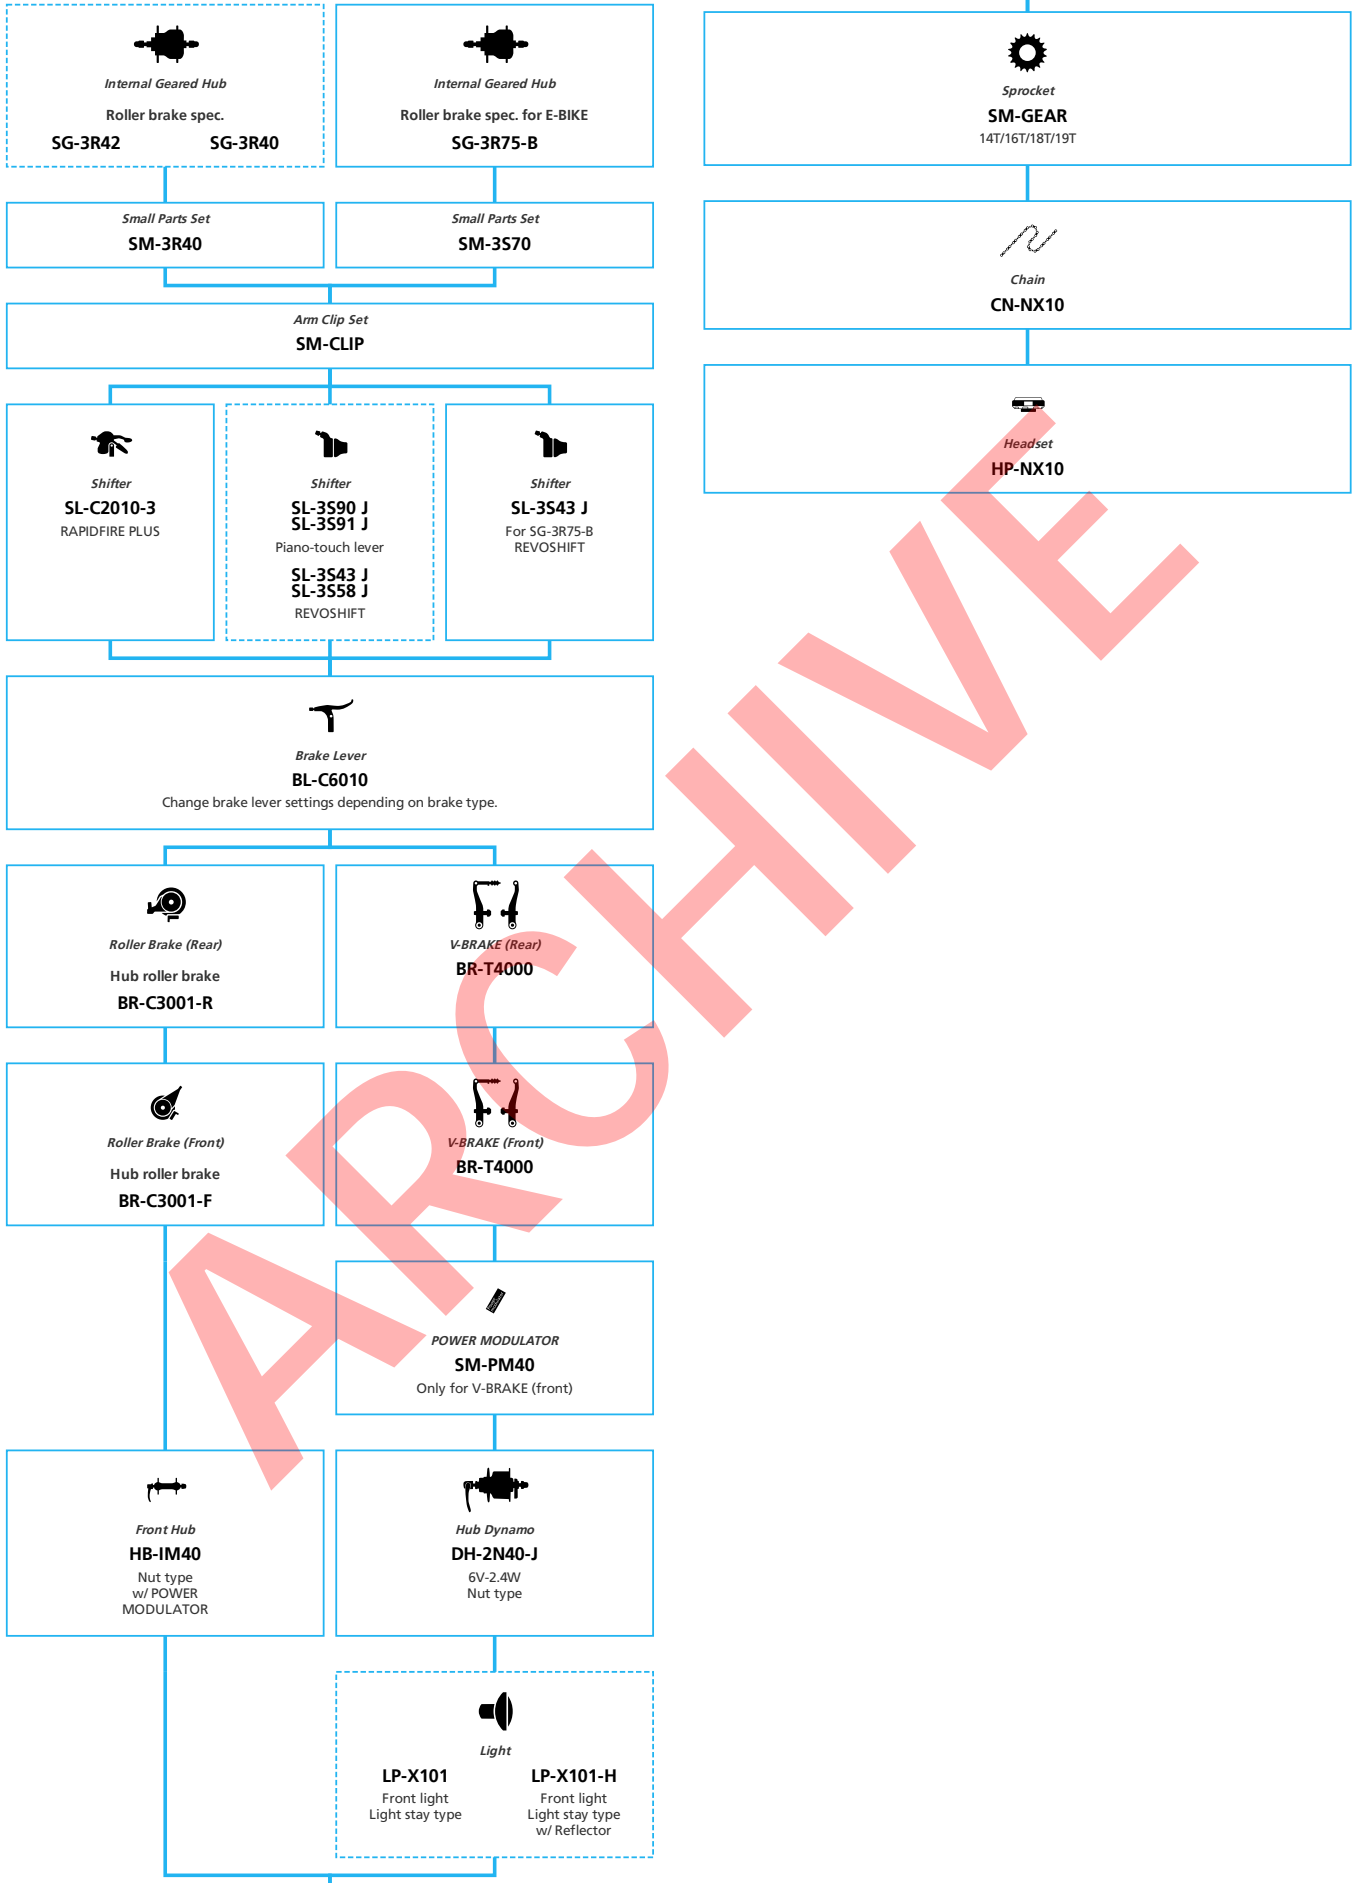

SHIMANO *Nexus* INTER-3 (for Japan market)

- ... New model
- ... Additional option
- ... Alternative option
- ... All select
- ... Single select

LIFESTYLE Comfort