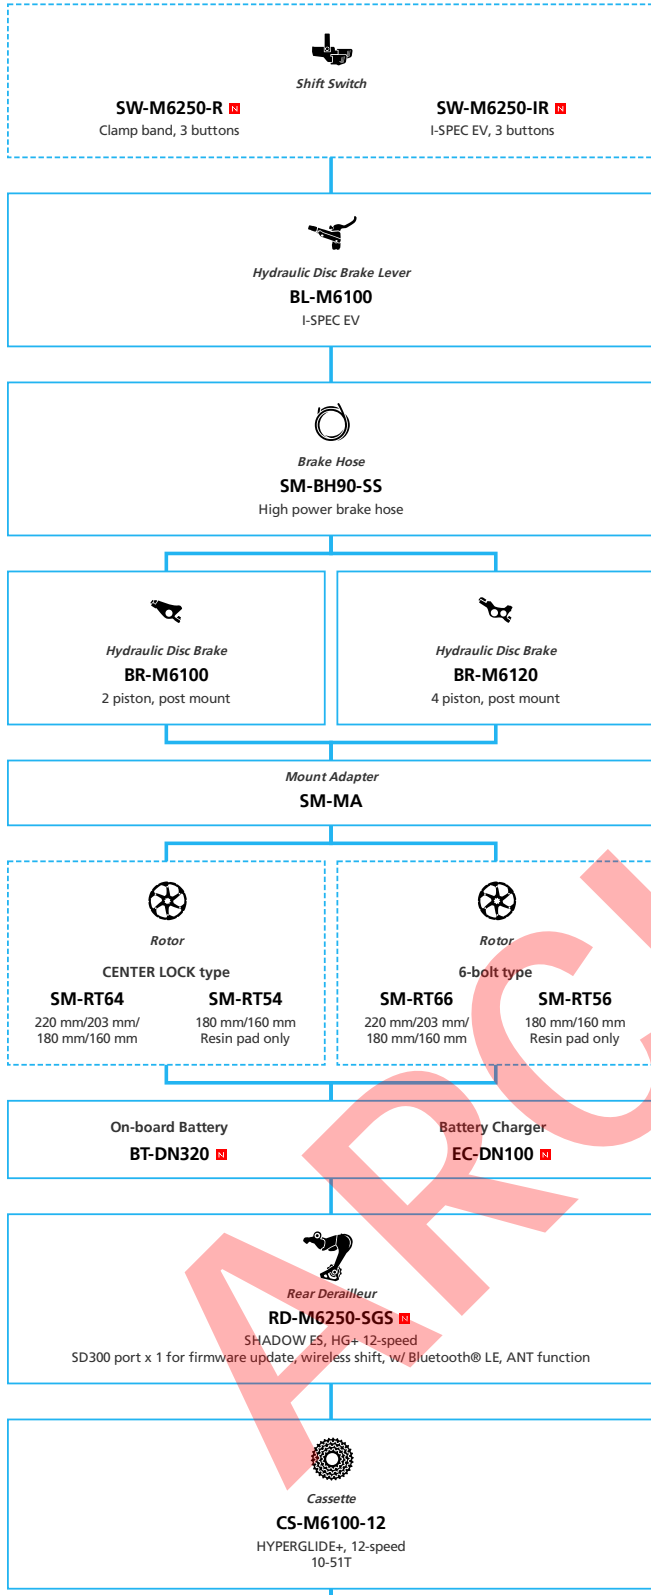

SHIMANO DEORE M6200 1x12-speed, Di2

- ... New model
- ... Additional option
- ... Alternative option
- ... All select
- ... Single select

Mountain Bike