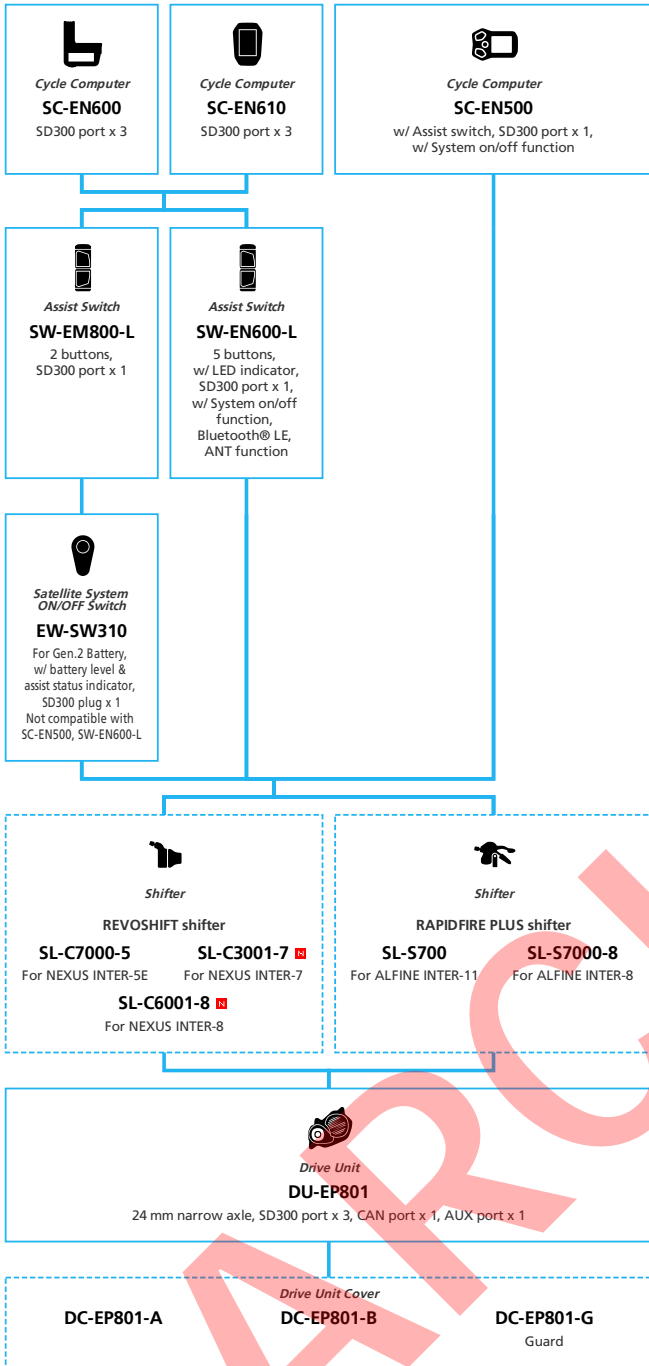

EP8 EP801 for LIFESTYLE Internal Geared Hub

N ... New model
 ... Additional option
 ... Alternative option
 ... All select
 ... Single select

E-BIKE