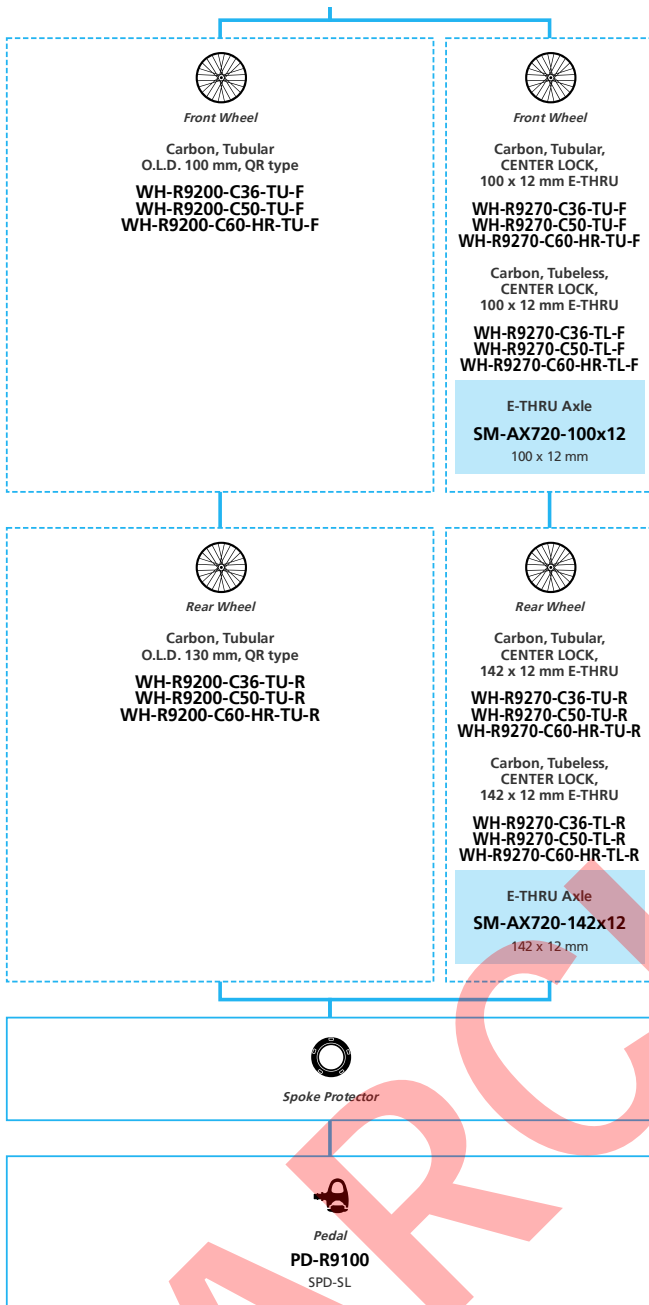

- ... New model
- ... Additional option
- ... All select
- ... Alternative option
- ... Single select