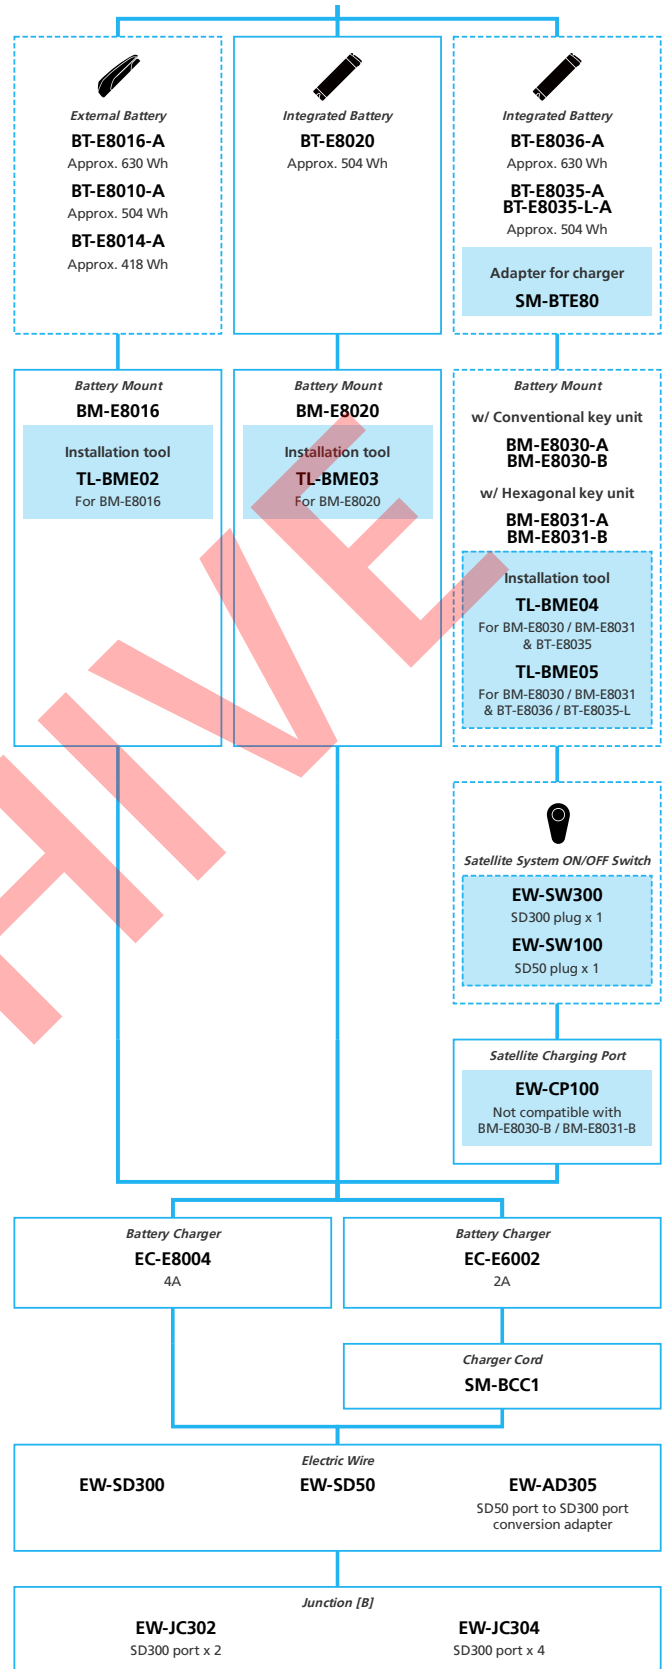

- ... New model
- ... Additional option
- ... All select
- ... Alternative option
- ... Single select