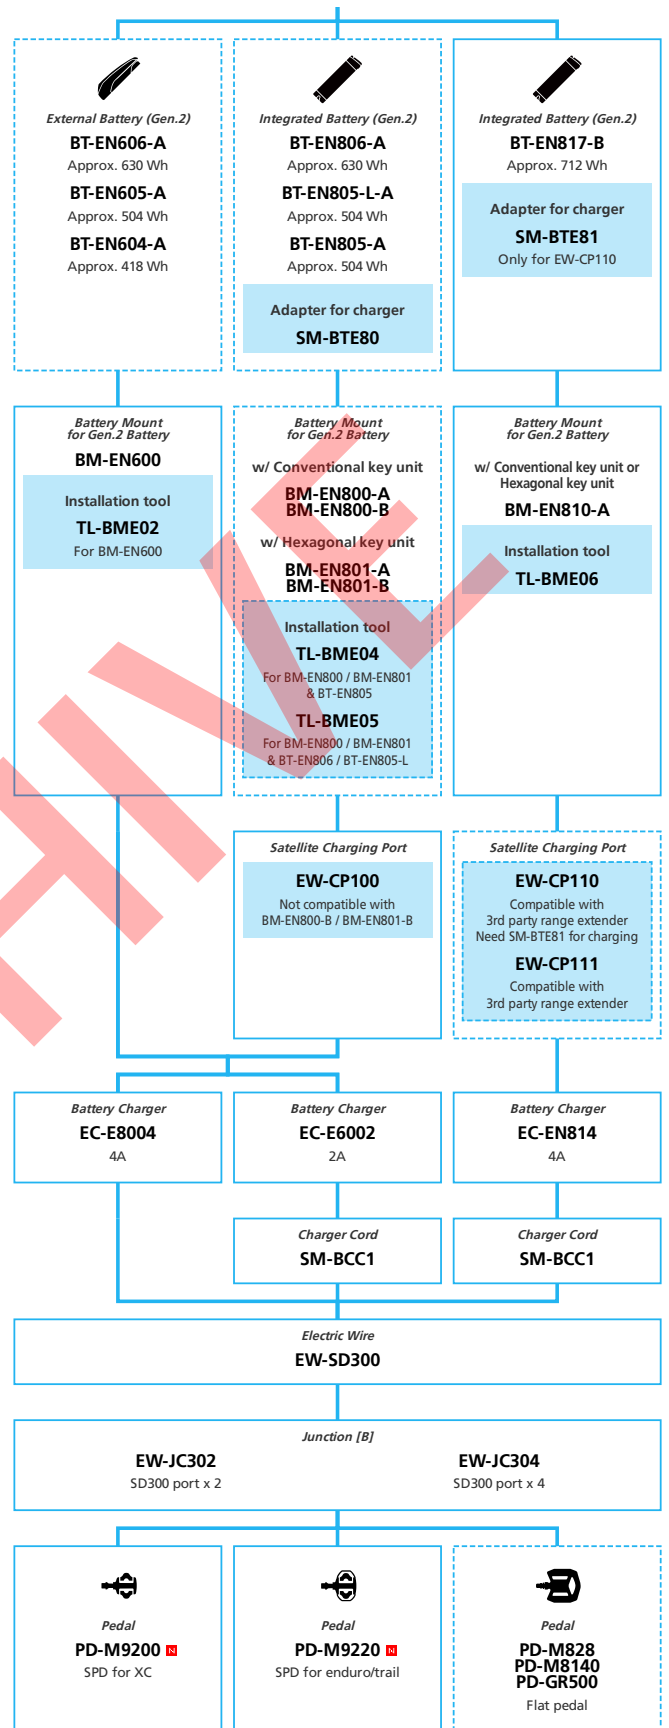

EP8 EP801 for MTB

11-speed, Derailleur, Di2, Automatic shift

N ... New model
 ... Additional option
 ... Alternative option
 ... All select
 ... Single select

E-BIKE

- ... New model
- ... Additional option
- ... All select
- ... Alternative option
- ... Single select