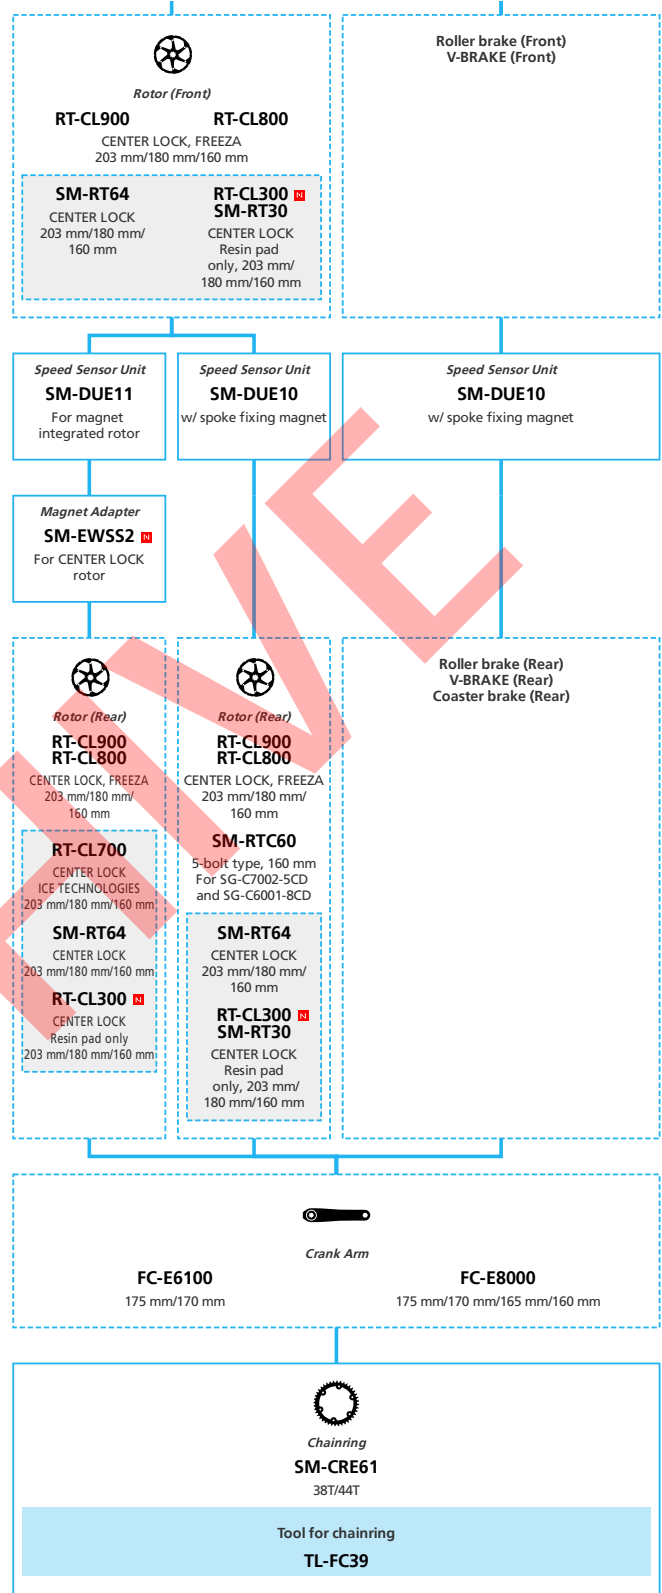

E6100 Internal Geared Hub

■ ... New model
  ... Additional option
  ... Alternative option
  ... All select
  ... Single select

E-BIKE