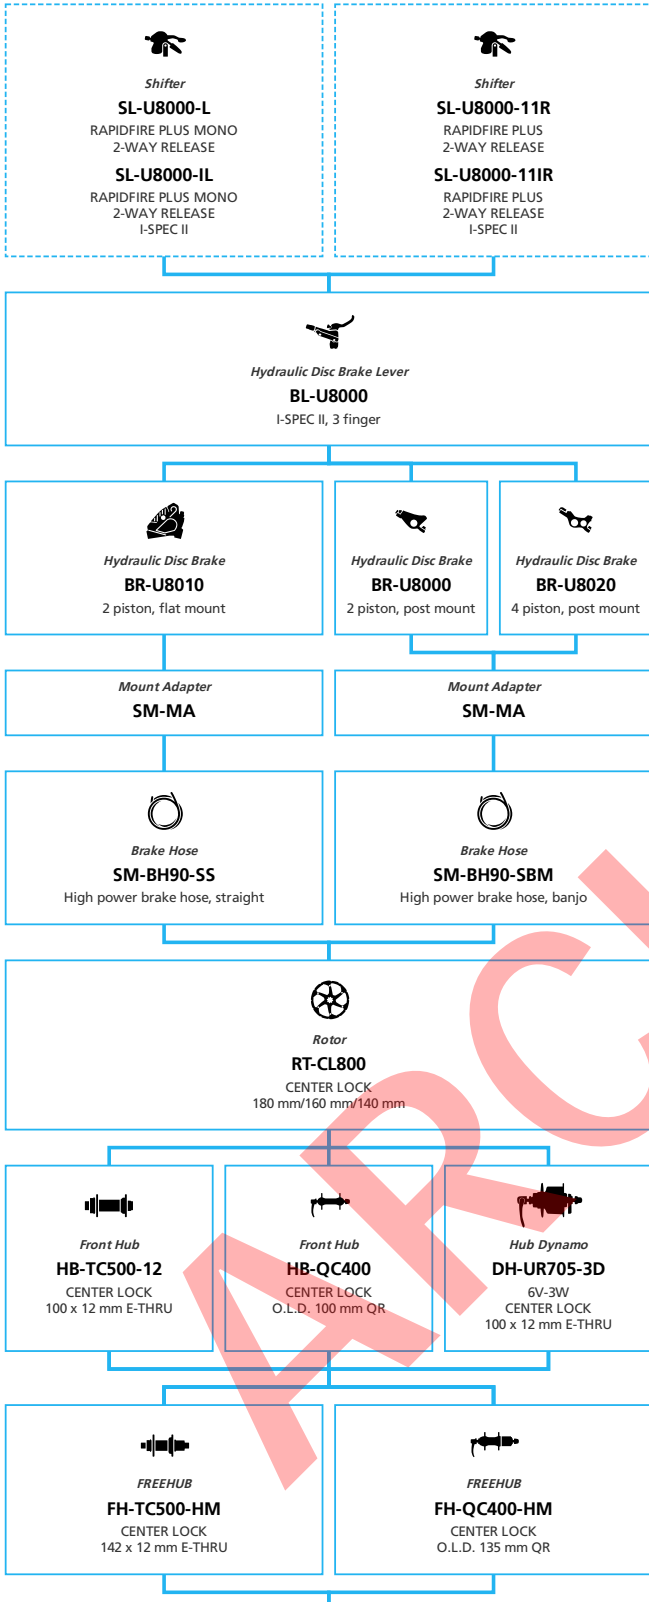

Road Bike

SHIMANO *Claris* 2x8-speed

- ... New model
- ... Additional option
- ... All select
- ... Alternative option
- ... Single select

Road Bike

SHIMANO CUES U8000 2x11-speed

- ... New model
- ... Additional option
- ... Alternative option
- ... All select
- ... Single select