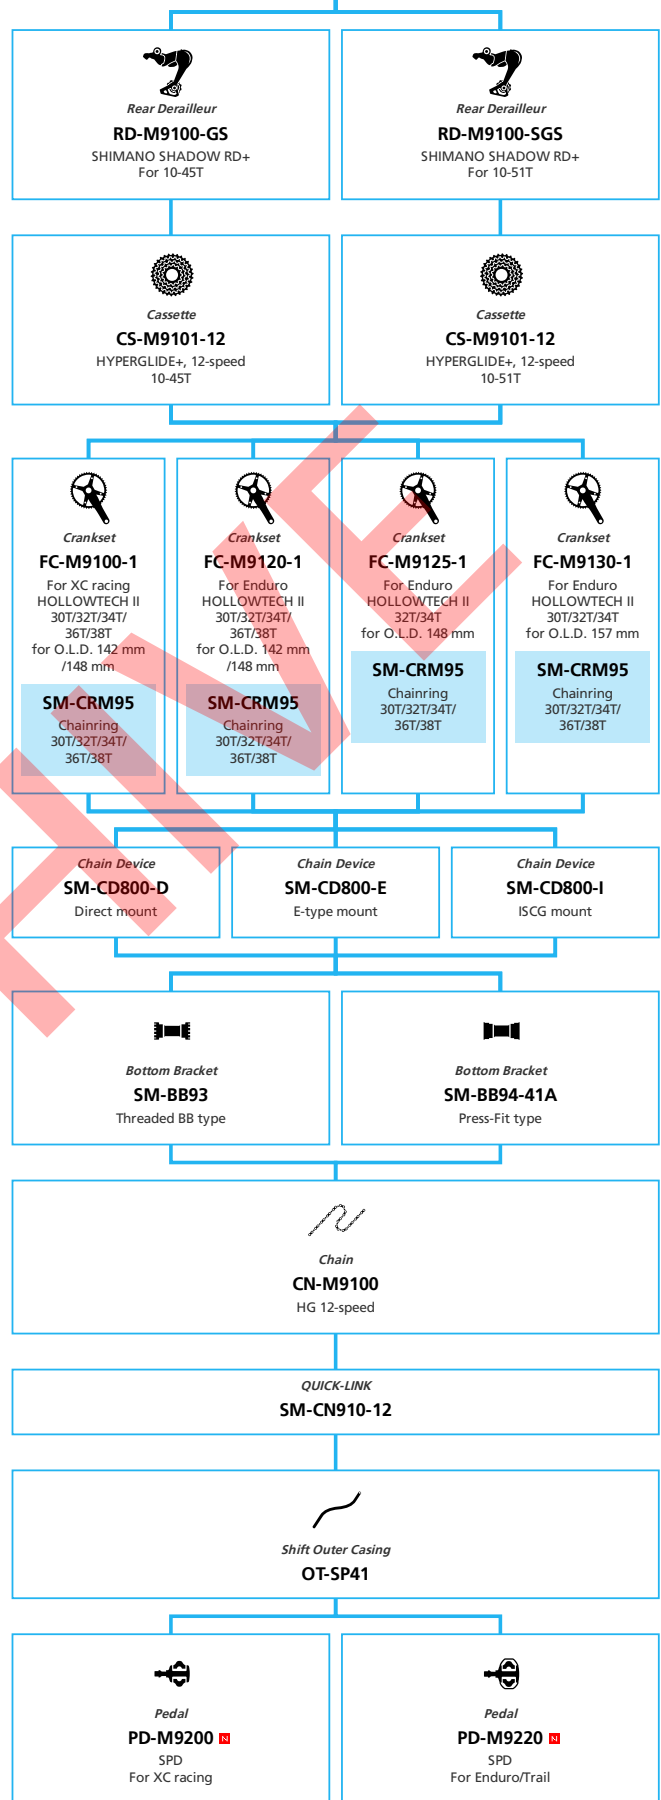

XTR M9100 1x12-speed

- ... New model
- ... Additional option
- ... All select
- ... Alternative option
- ... Single select

Mountain Bike