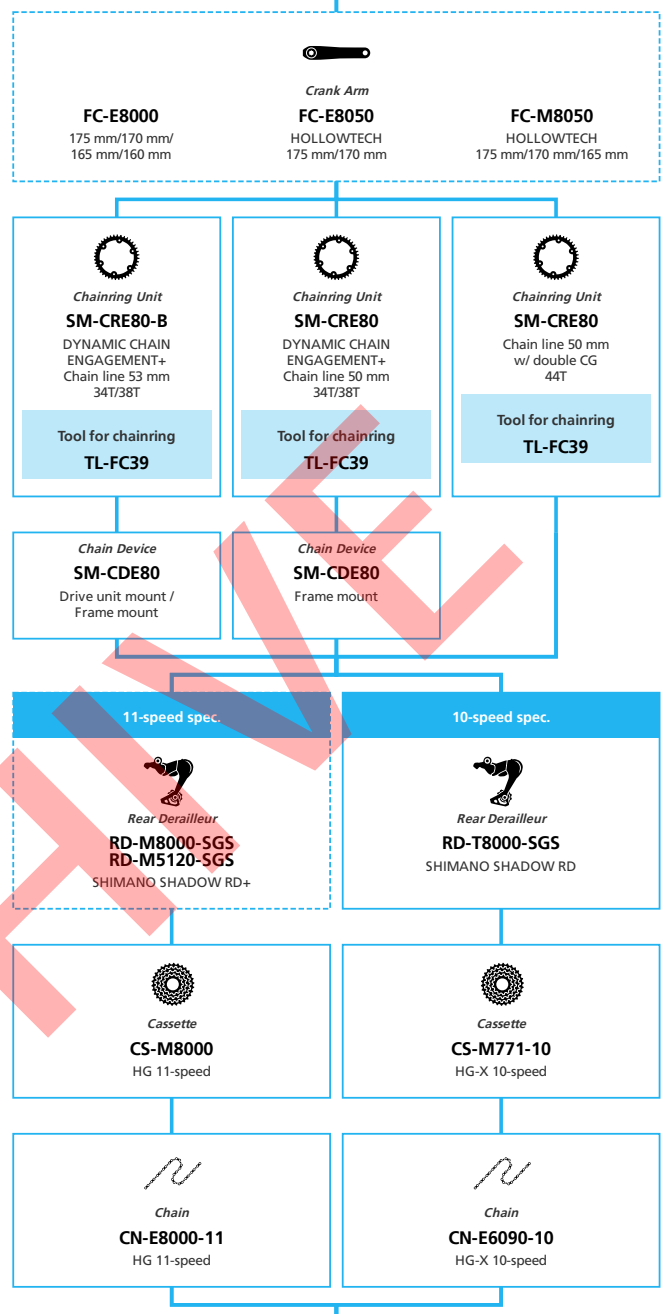

E8080 for Japan market

11/10-speed, Derailleur

■ ... New model
 ... Additional option
 ... Alternative option
 ... All select
 ... Single select

E-BIKE