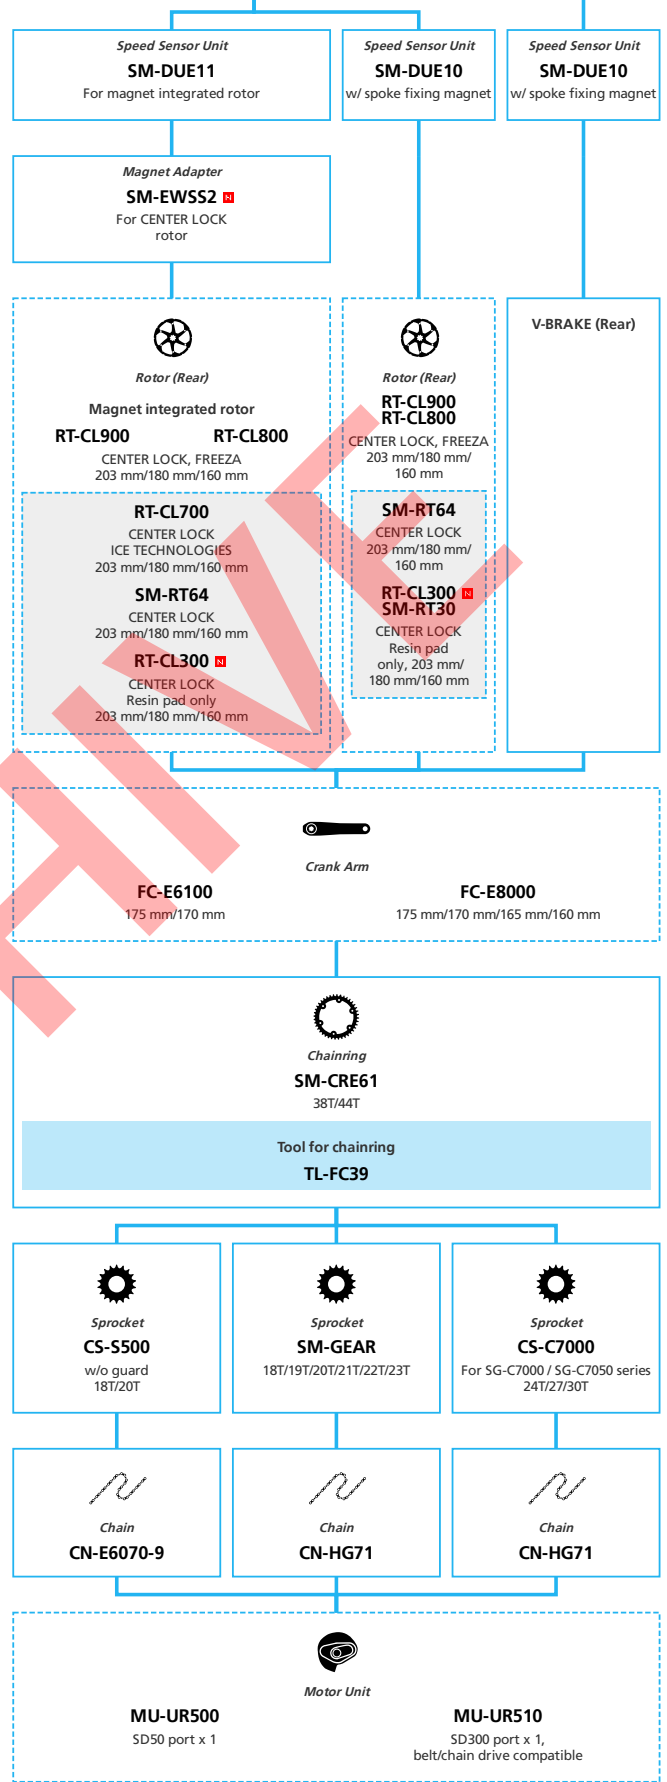

E6100 Internal Geared Hub, Di2

■ ... New model
  ... Additional option
  ... Alternative option
  ... All select
  ... Single select

E-BIKE