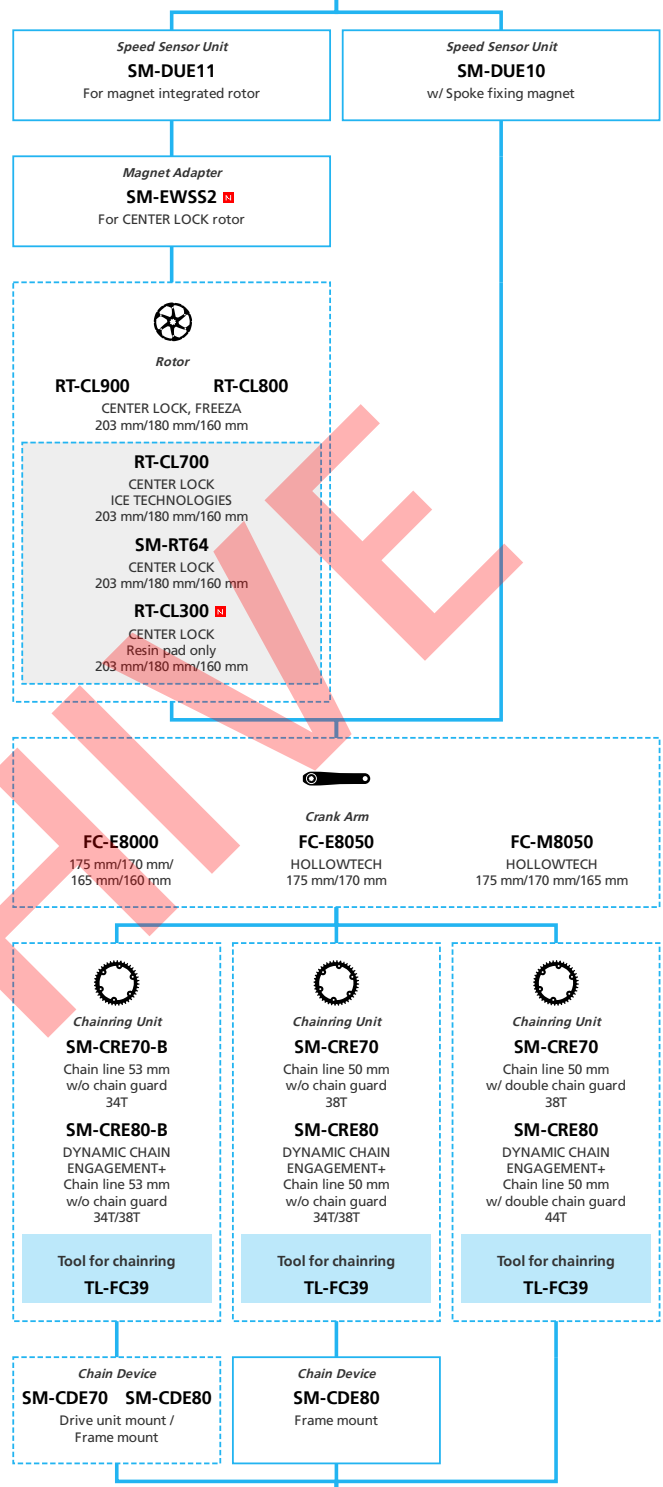

E7000 11-speed, Derailleur, Di2

- ... New model
- ... Additional option
- ... Alternative option
- ... All select
- ... Single select