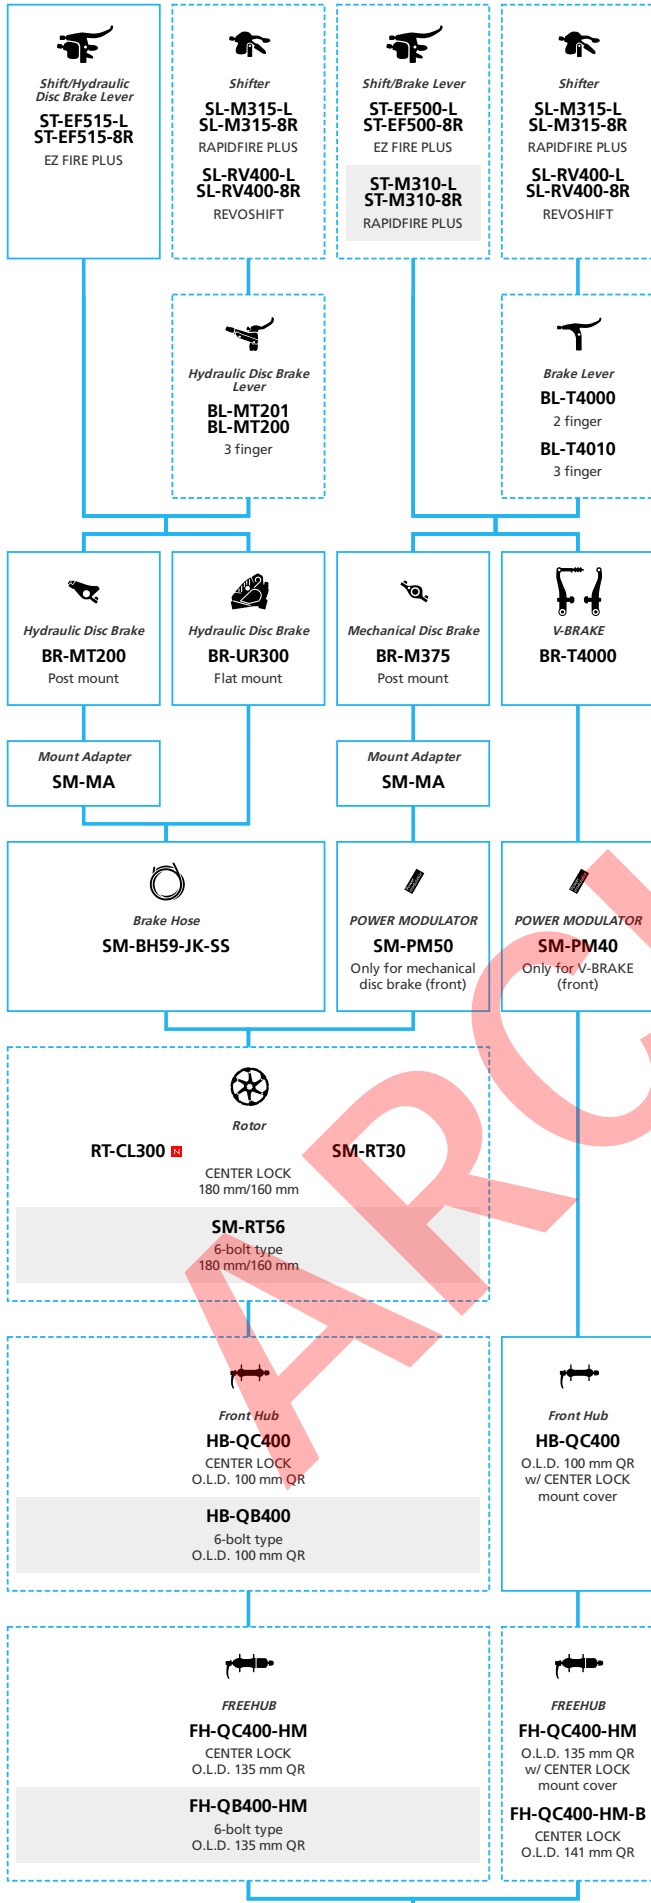

SHIMANO *Acera* ALTUS

3x8-speed

- ... New model
- ... Additional option
- ... Alternative option
- ... All select
- ... Single select

LIFESTYLE Active