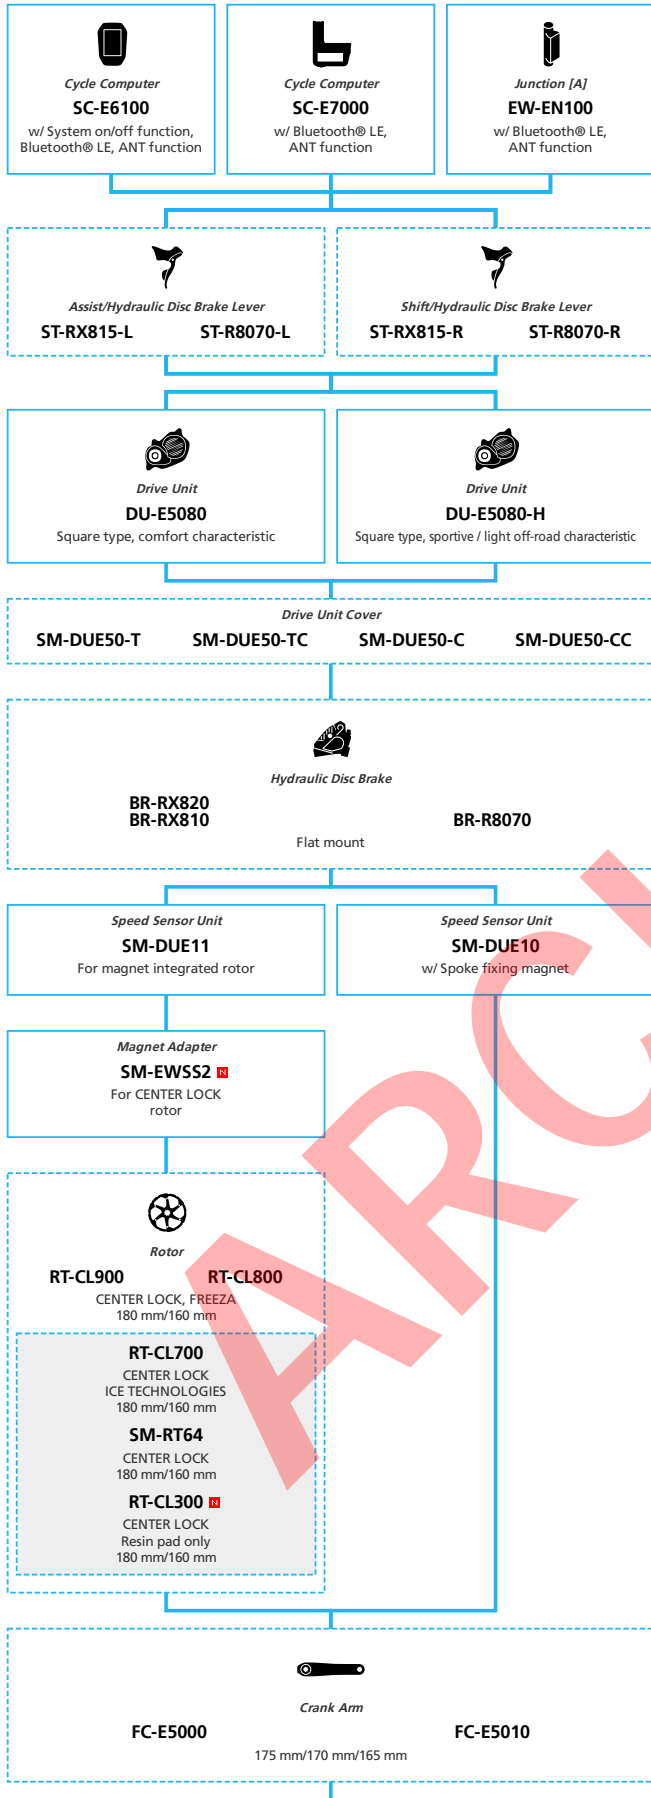

E-BIKE

- ... New model
- ... Additional option
- ... All select
- ... Alternative option
- ... Single select

E5080 for Japan market

For Drop Handlebar, Derailleur, Di2

■ ... New model
 ... Additional option
 ... All select
 ... Alternative option
 ... Single select