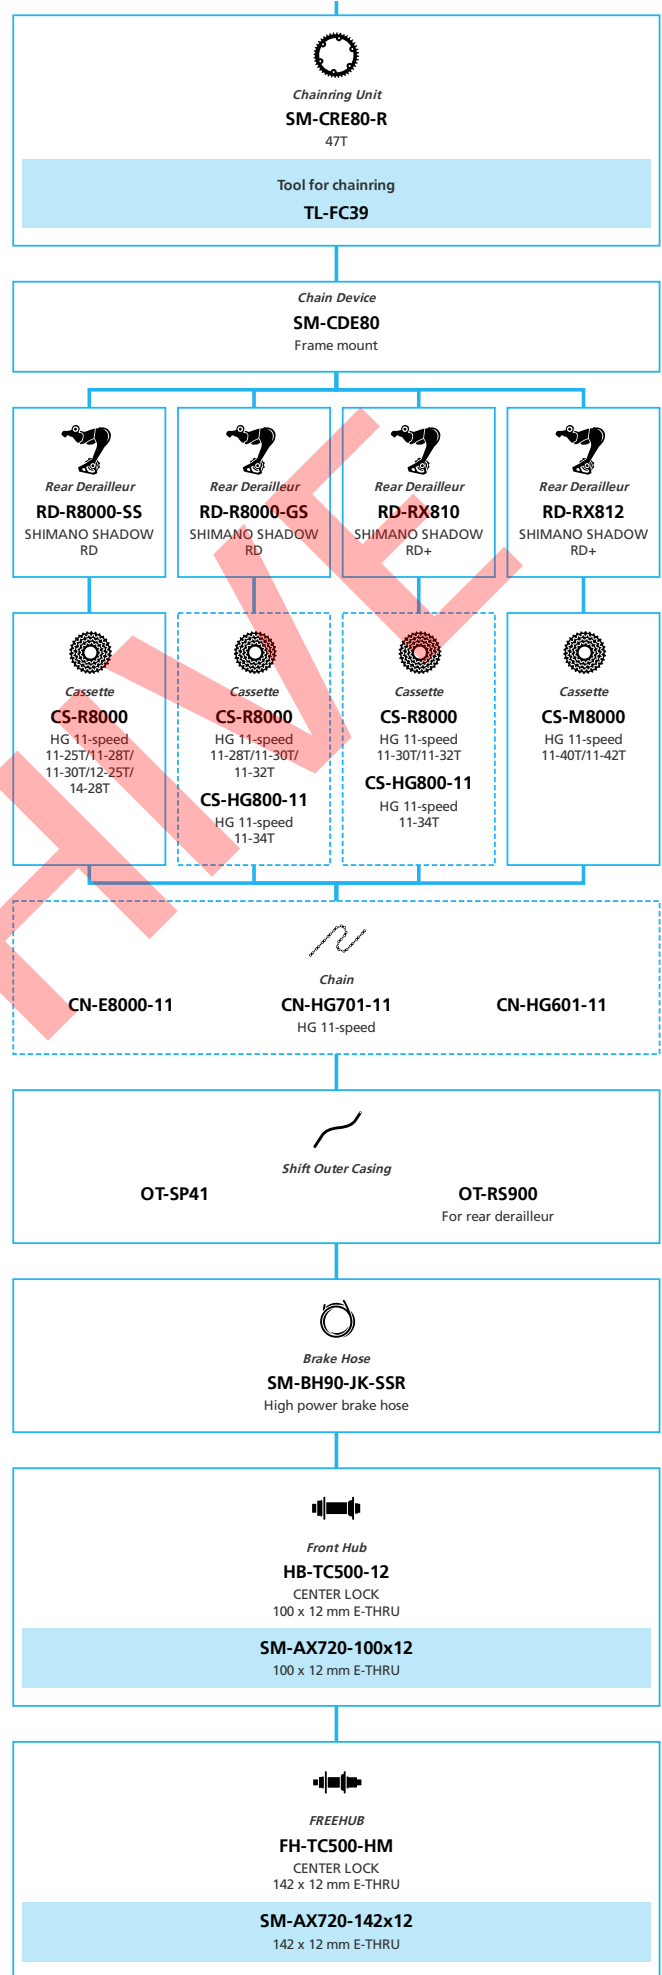

E8080 for Japan market

For Drop Handlebar, Derailleur

■ ... New model
  ... Additional option
  ... All select
  ... Alternative option
  ... Single select

E-BIKE