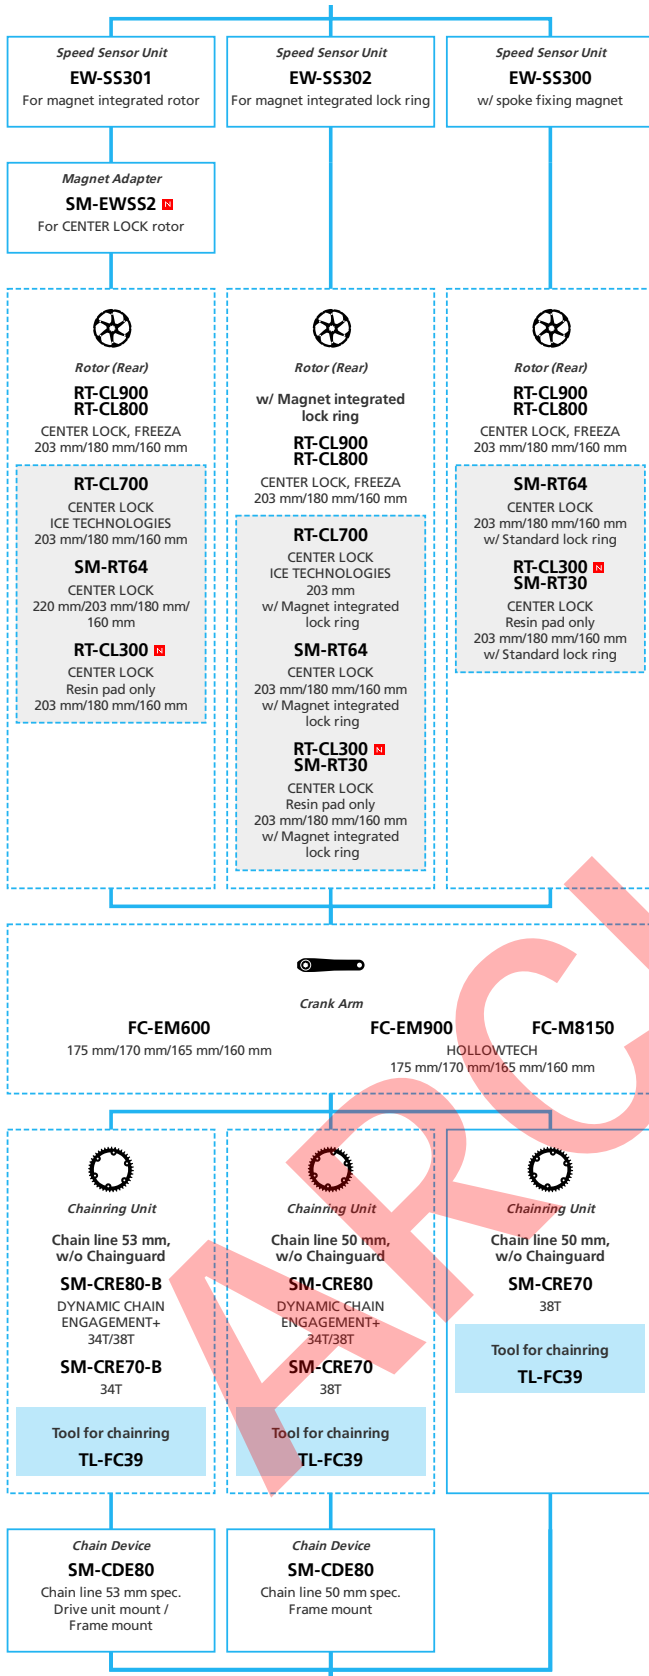

- ... New model
- ... Additional option
- ... All select
- ... Alternative option
- ... Single select