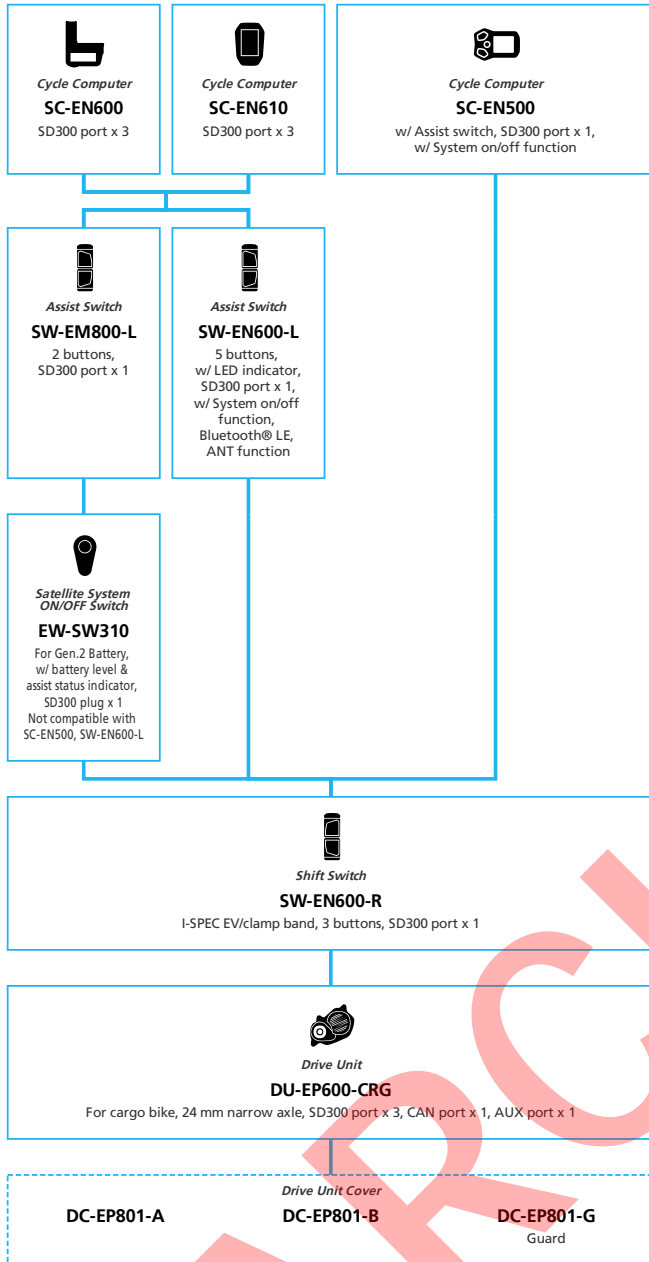

EPS for CARGO BIKE

■ ... New model
  ... Additional option
  ... Alternative option
  ... All select
  ... Single select

E-BIKE