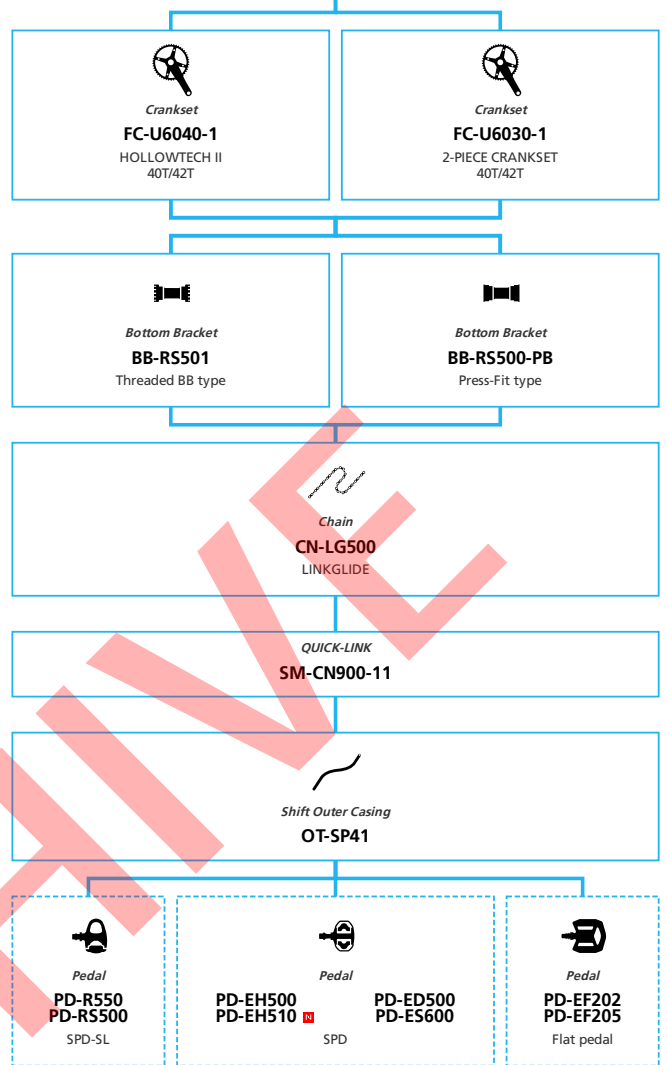

SHIMANO **CUES U6000** for Drop Handlebar Mechanical Brake spec. 1x10-speed

■ ... New model
■ ... Additional option
■ ... Alternative option
 ... All select
 ... Single select

LIFESTYLE Active