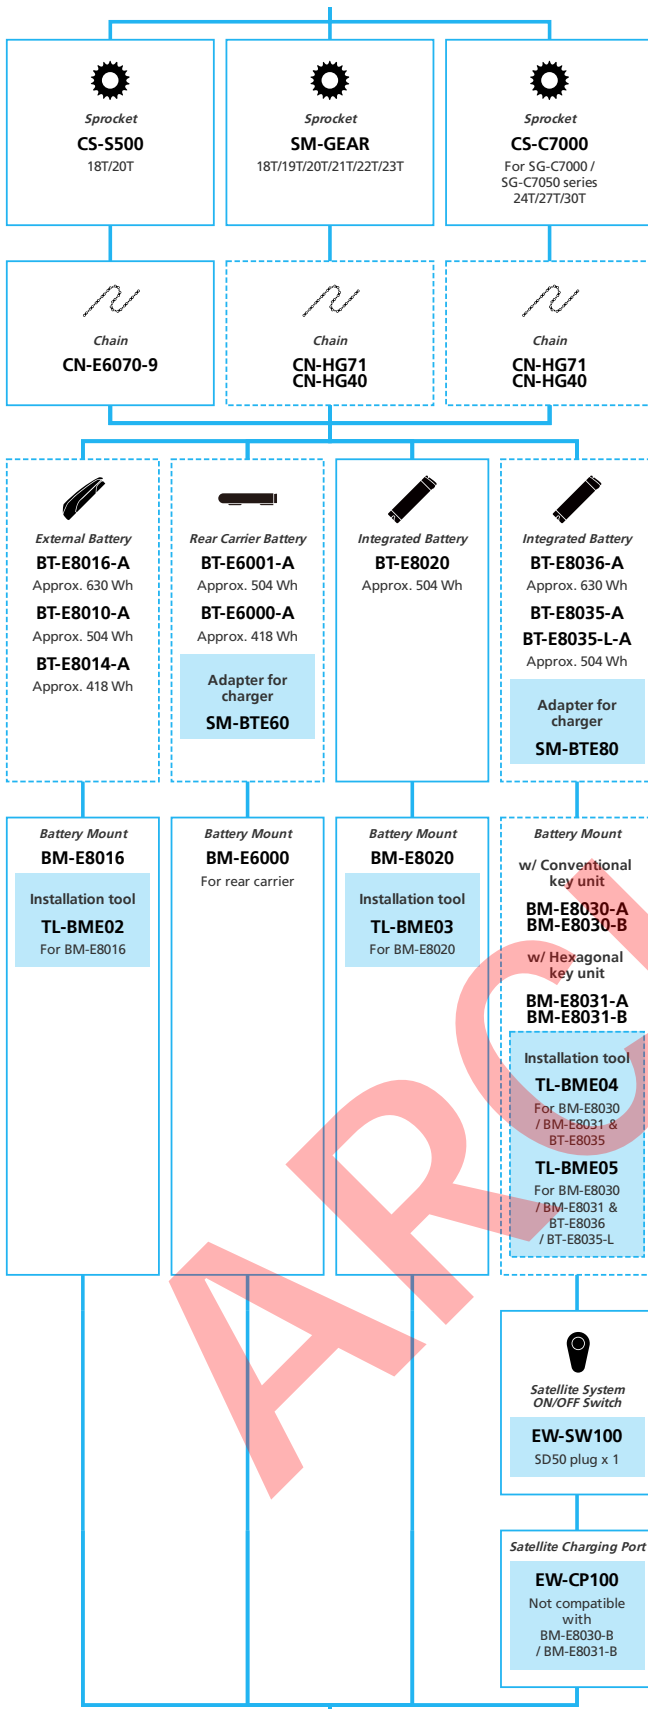

- ... New model
- ... Additional option
- ... All select
- ... Alternative option
- ... Single select

DRAFT