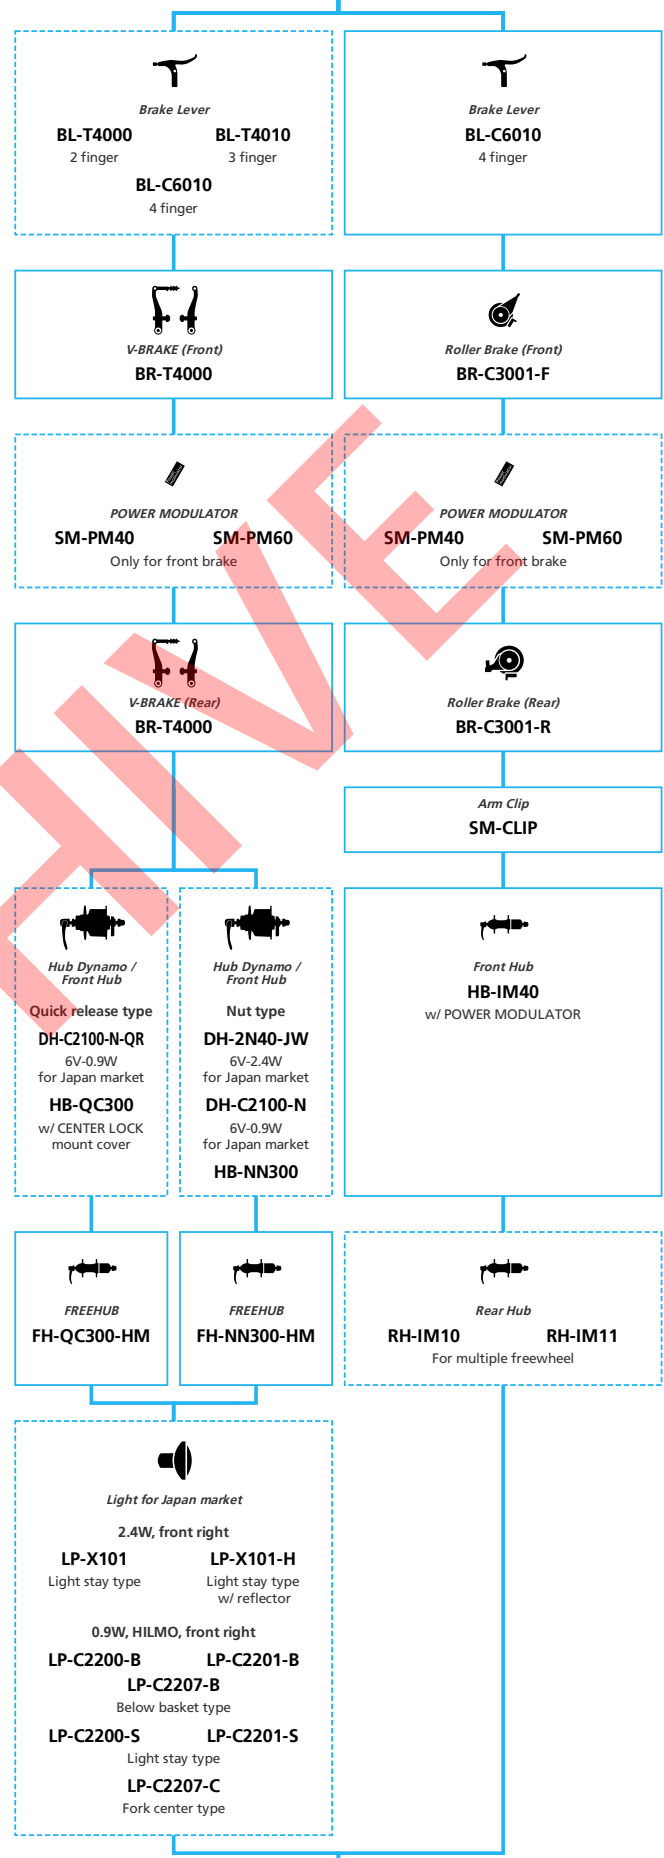

LIFESTYLE Active

DRAFT

SHIMANO
Tourney For Drop Handlebar, 2x7-speed

- ... New model
- ... Additional option
- ... All select
- ... Alternative option
- ... Single select

DRAFT

LIFESTYLE Active

SHIMANO Tourney TZ 3x7 friction

■ ... New model
 ... Additional option
 ... Alternative option
 ... All select
 ... Single select

 Shifter REVOSHIFT Not compatible with CI-DECK SL-RV400-LN SL-RV400-7R SL-RV300-LN SL-RV300-7R SL-RV200-LN SL-RV200-7R	 Shifter Thumb shifter plus Not compatible with CI-DECK SL-TX50-LN SL-TX50-7R SL-TX30-LN SL-TX30-7R	 Shifter Thumb shifter Not compatible with CI-DECK SL-TZ500-LN SL-TZ500-7R
---	--	---