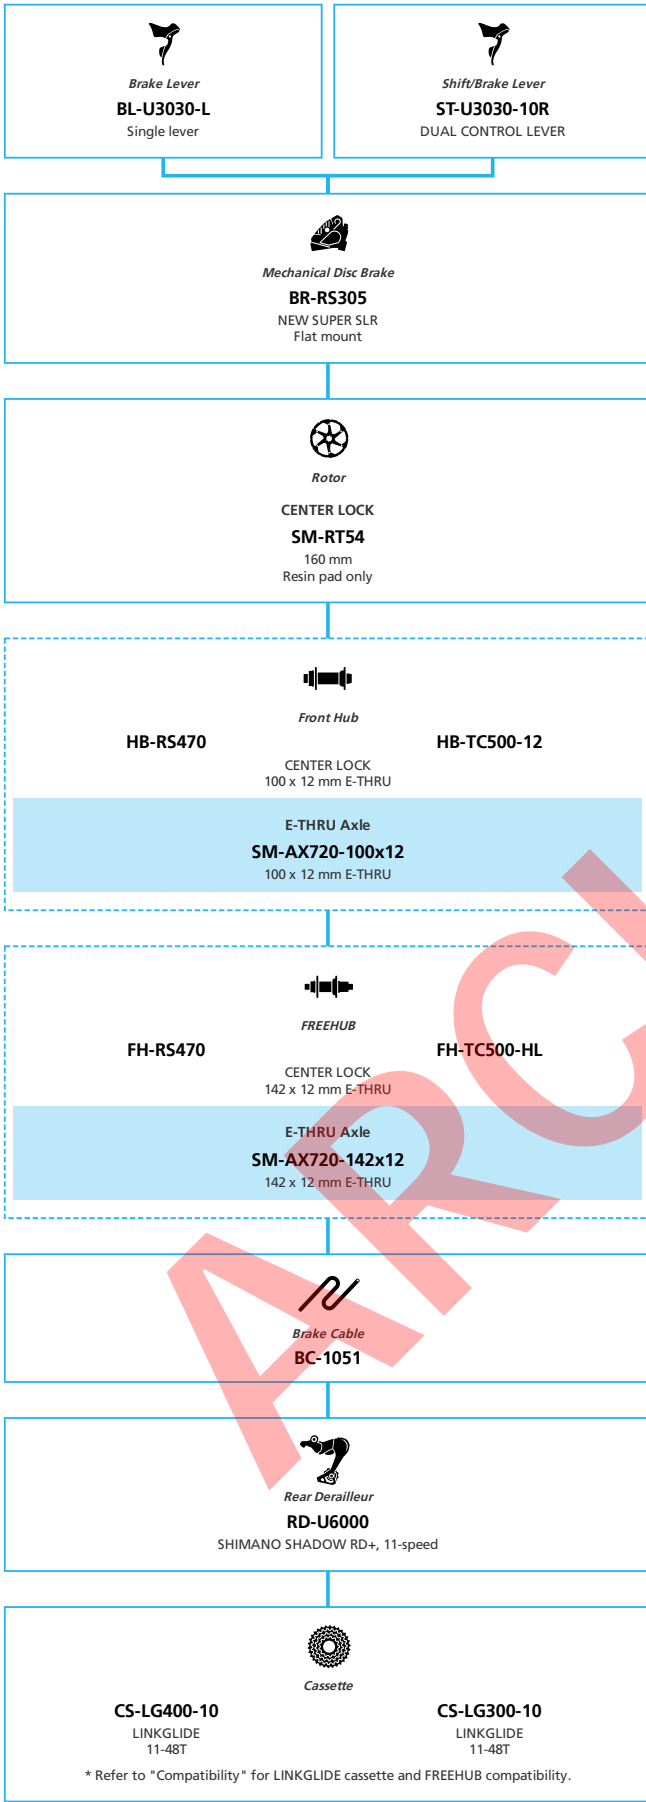

SHIMANO **CUES U6000** for Drop Handlebar Mechanical Brake spec. 1x10-speed

■ ... New model
■ ... Additional option
■ ... Alternative option
 ... All select
 ... Single select

LIFESTYLE Active