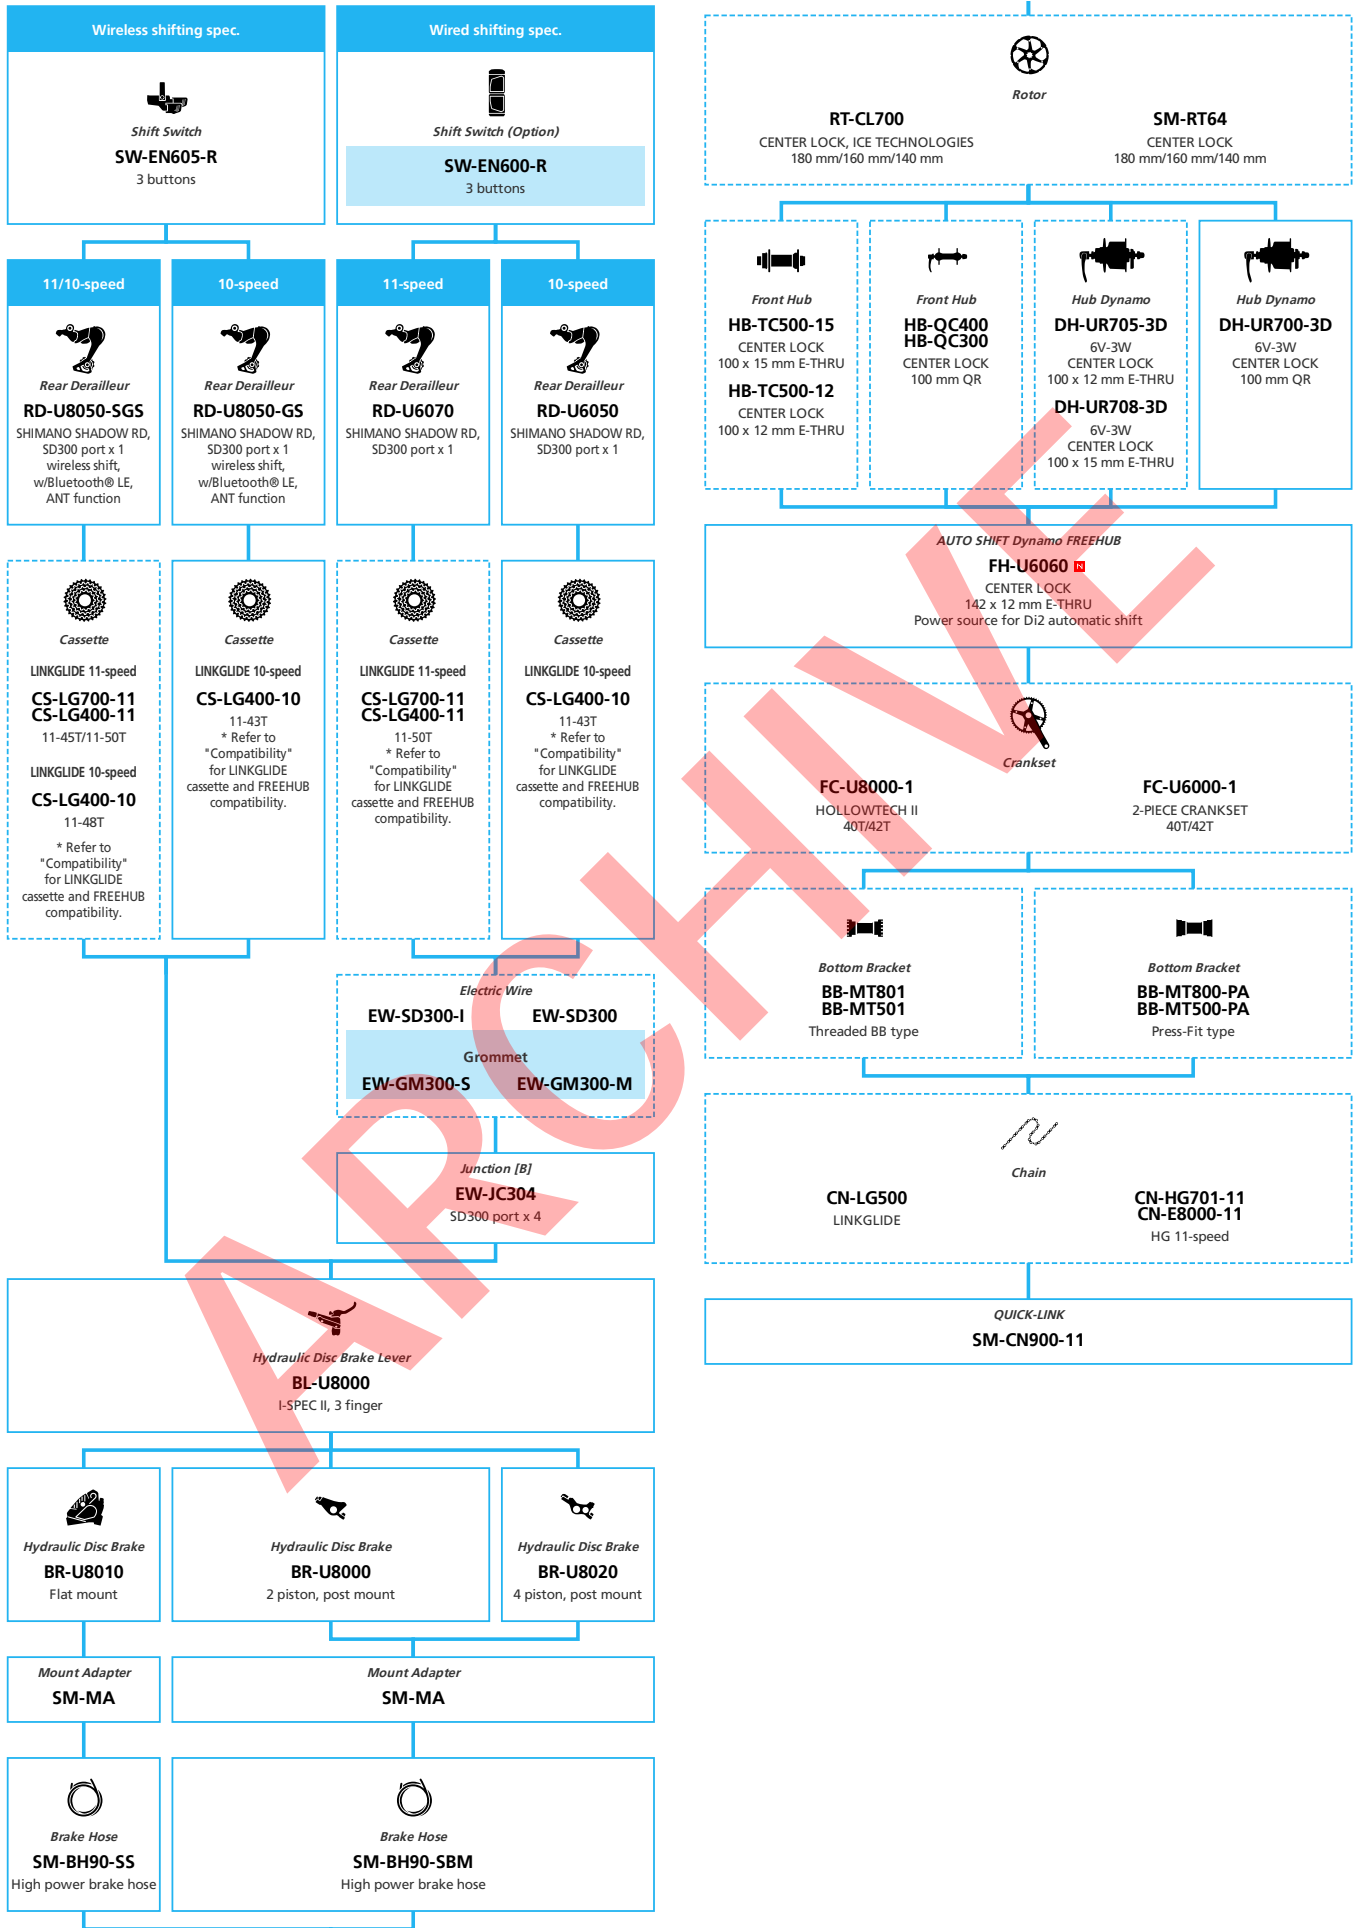

SHIMANO **CUES** U6060 1x11/10-speed, Di2, Automatic Shift

■ ... New model
  ... Additional option
  ... Alternative option
  ... All select
  ... Single select

LIFESTYLE Active