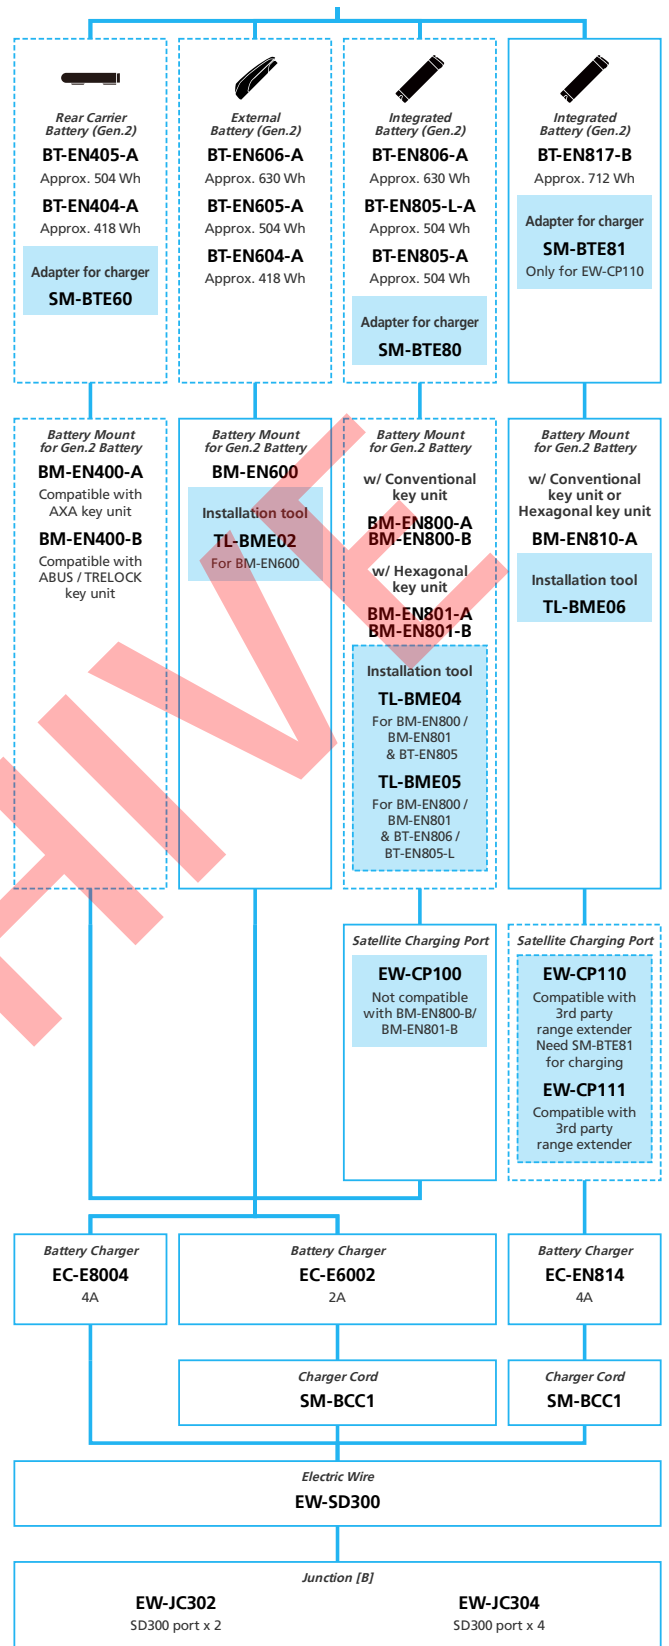

- ... New model
- ... Additional option
- ... All select
- ... Alternative option
- ... Single select