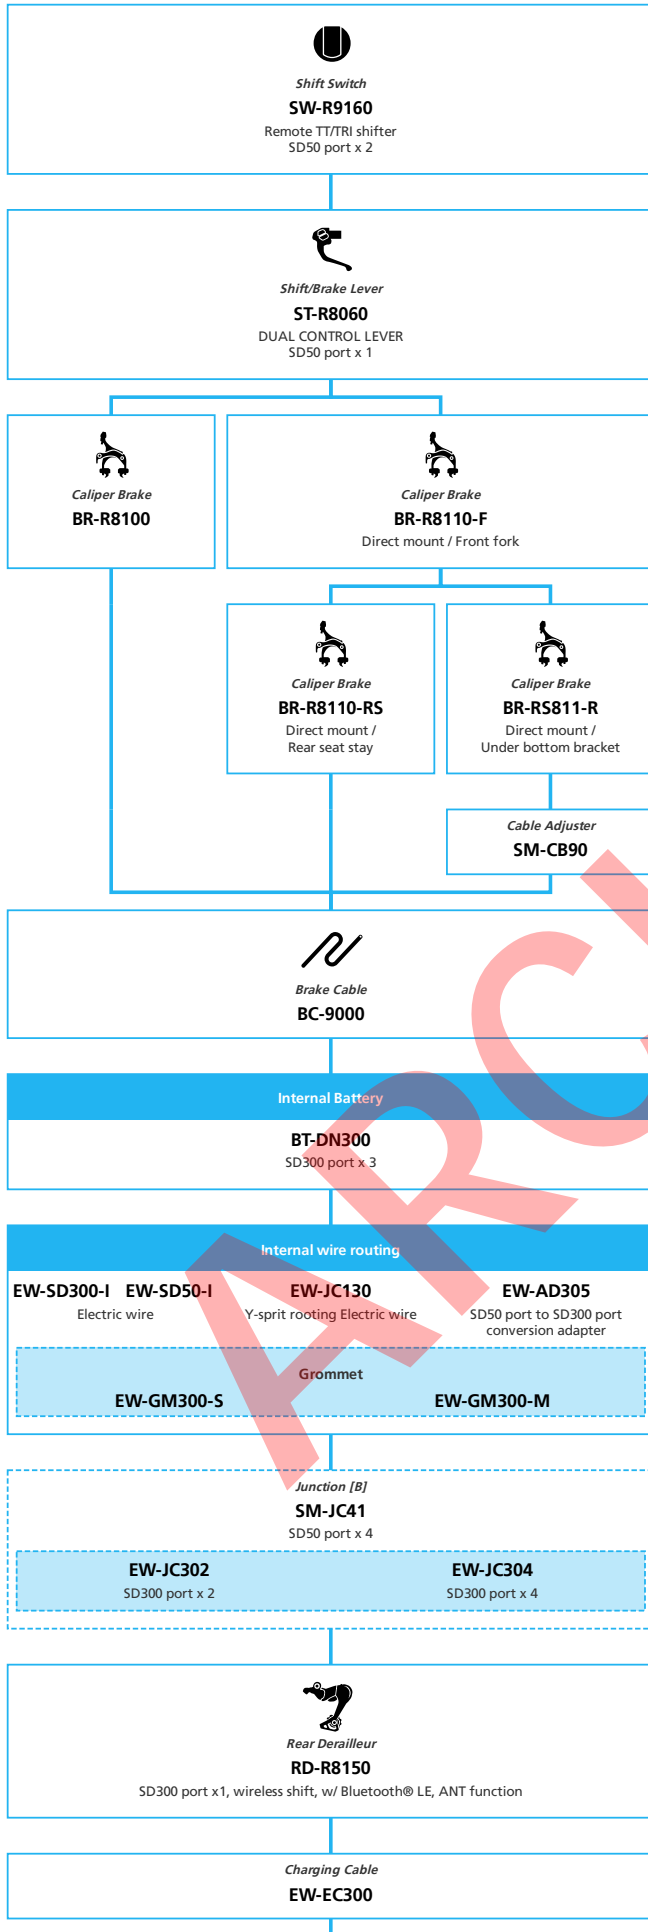

SHIMANO ULTEGRA R8100/R8150

2x12-speed, TT/TRI spec.

- ... New model
- ... Additional option
- ... All select
- ... Alternative option
- ... Single select

Road Bike