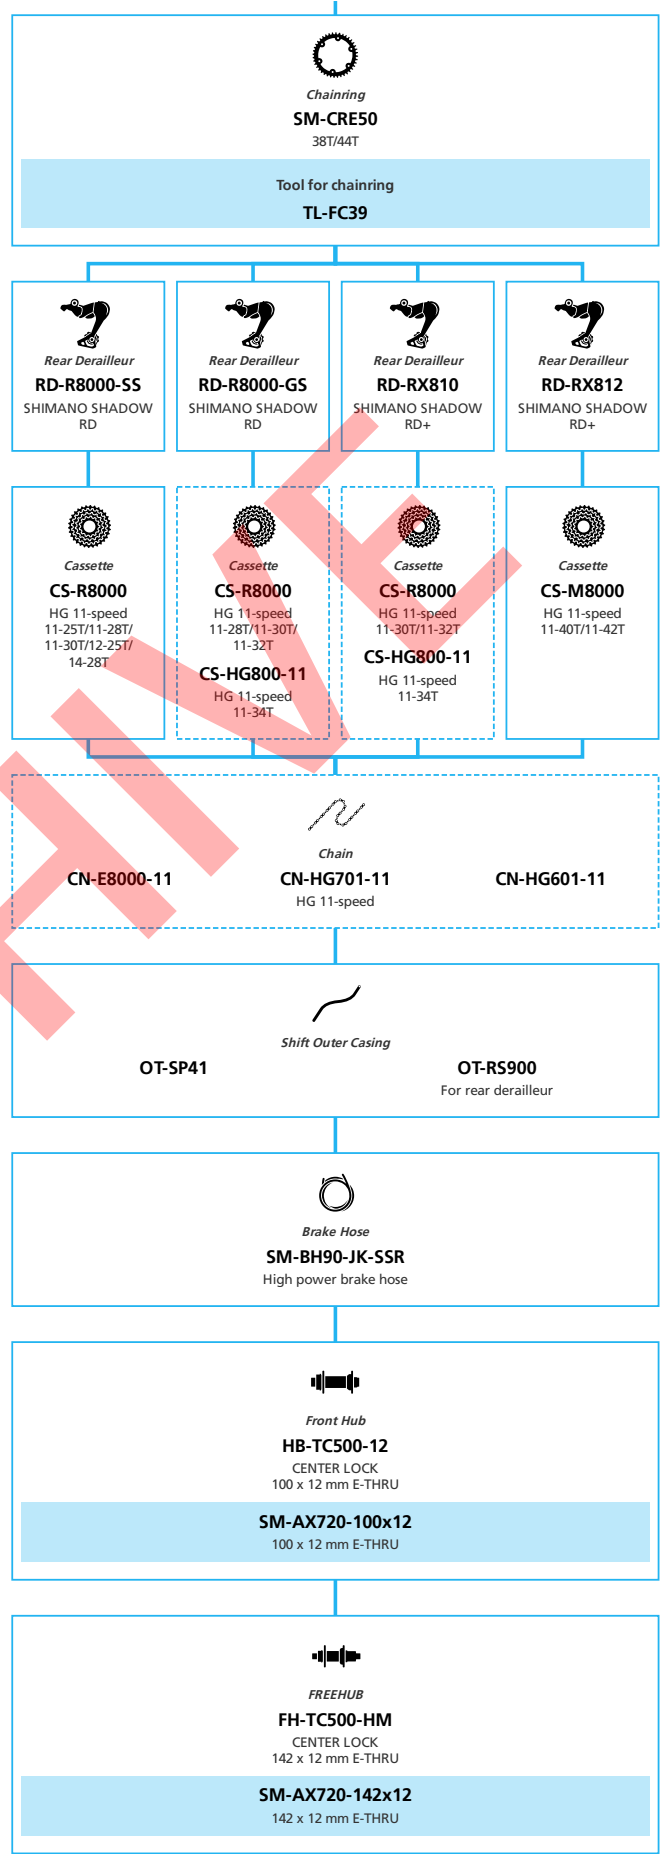

E5000 For Drop Handlebar, Derailleur

■ ... New model
  ... Additional option
  ... All select
  ... Alternative option
  ... Single select

E-BIKE