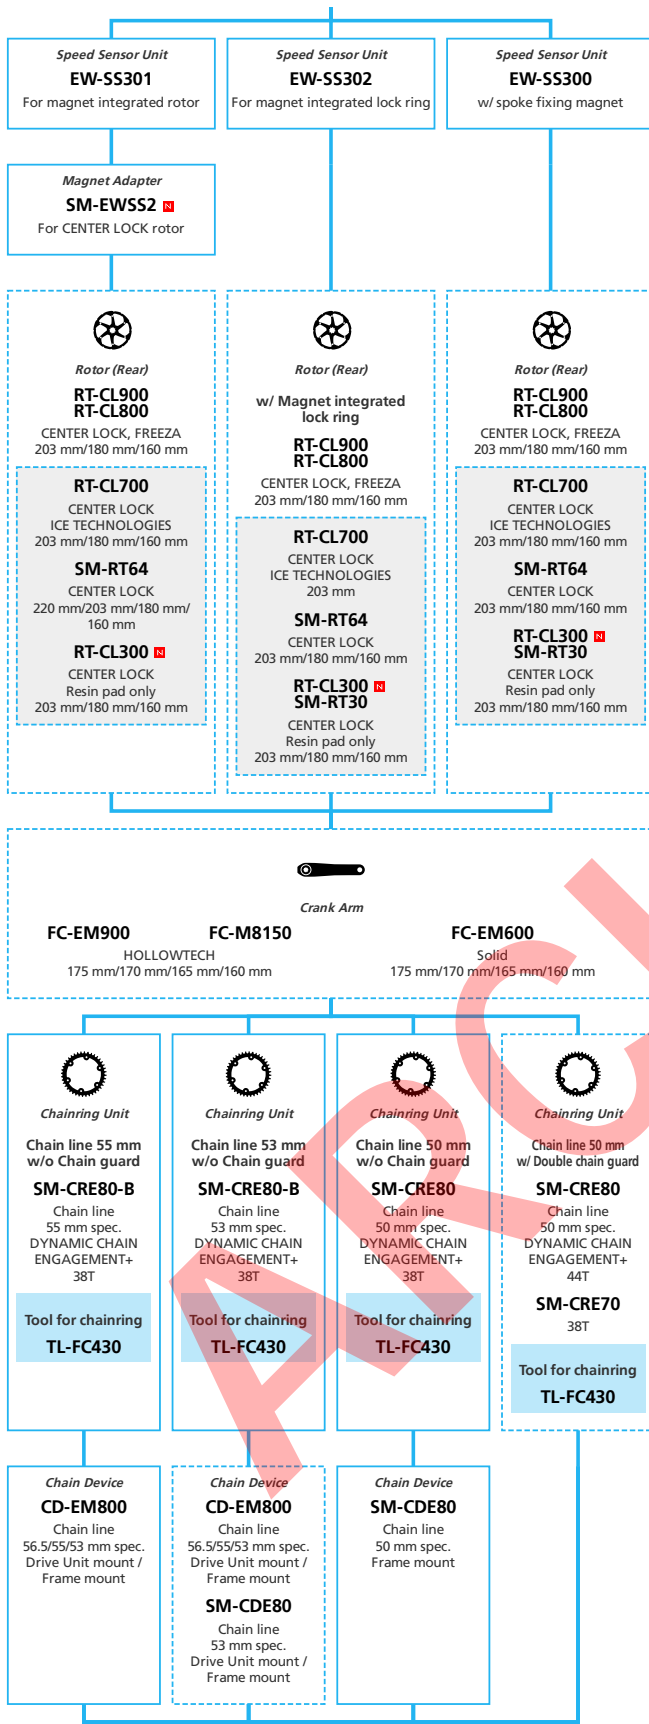

for LIFESTYLE
11/10-speed, Derailleur, Di2, Automatic Shift

- ... New model
- ... Additional option
- ... All select
- ... Alternative option
- ... Single select

E-BIKE

- ... New model
- ... Additional option
- ... All select
- ... Alternative option
- ... Single select