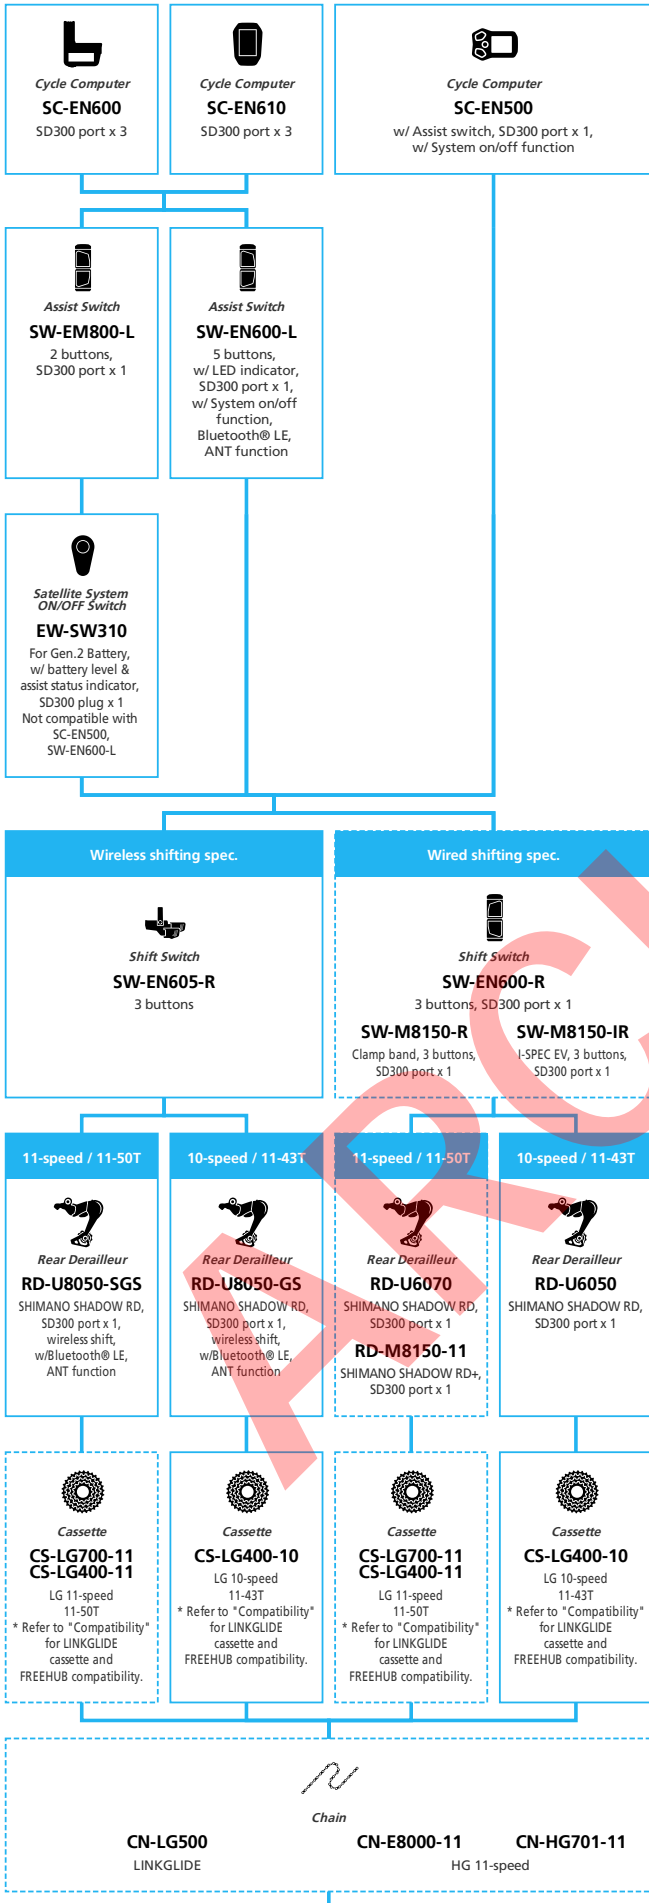

EP8 EP801 for LIFESTYLE

11/10-speed, Derailleur, Di2, Automatic Shift

 ... New model
 ... Additional option
 ... Alternative option
 ... All select
 ... Single select

E-BIKE

- ... New model
- ... Additional option
- ... All select
- ... Alternative option
- ... Single select