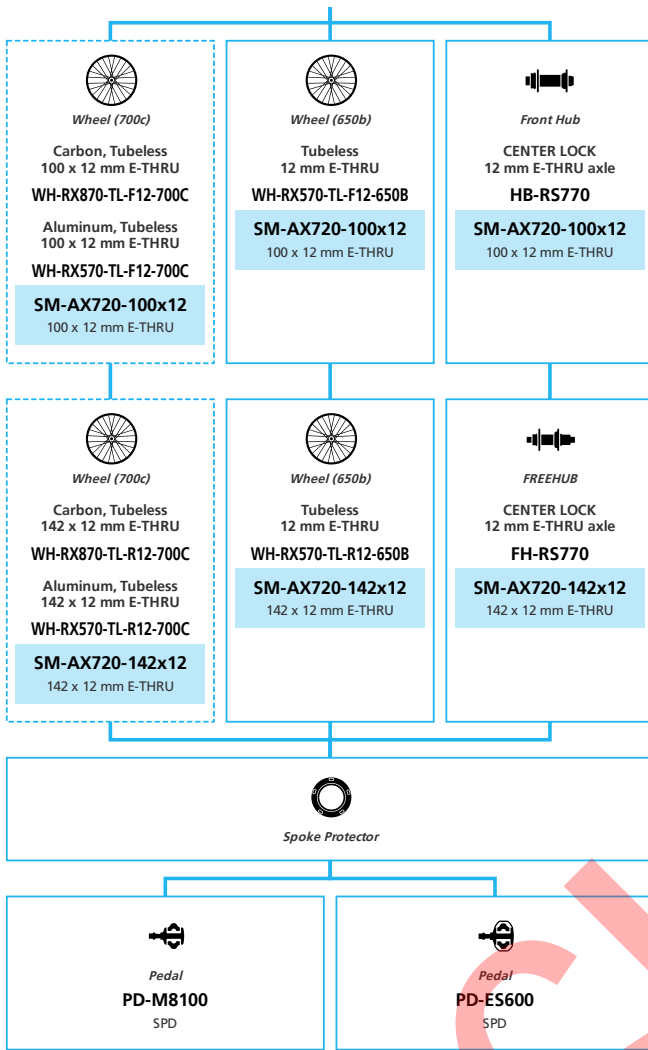

- ... New model
- ... Additional option
- ... All select
- ... Alternative option
- ... Single select

DRAFT