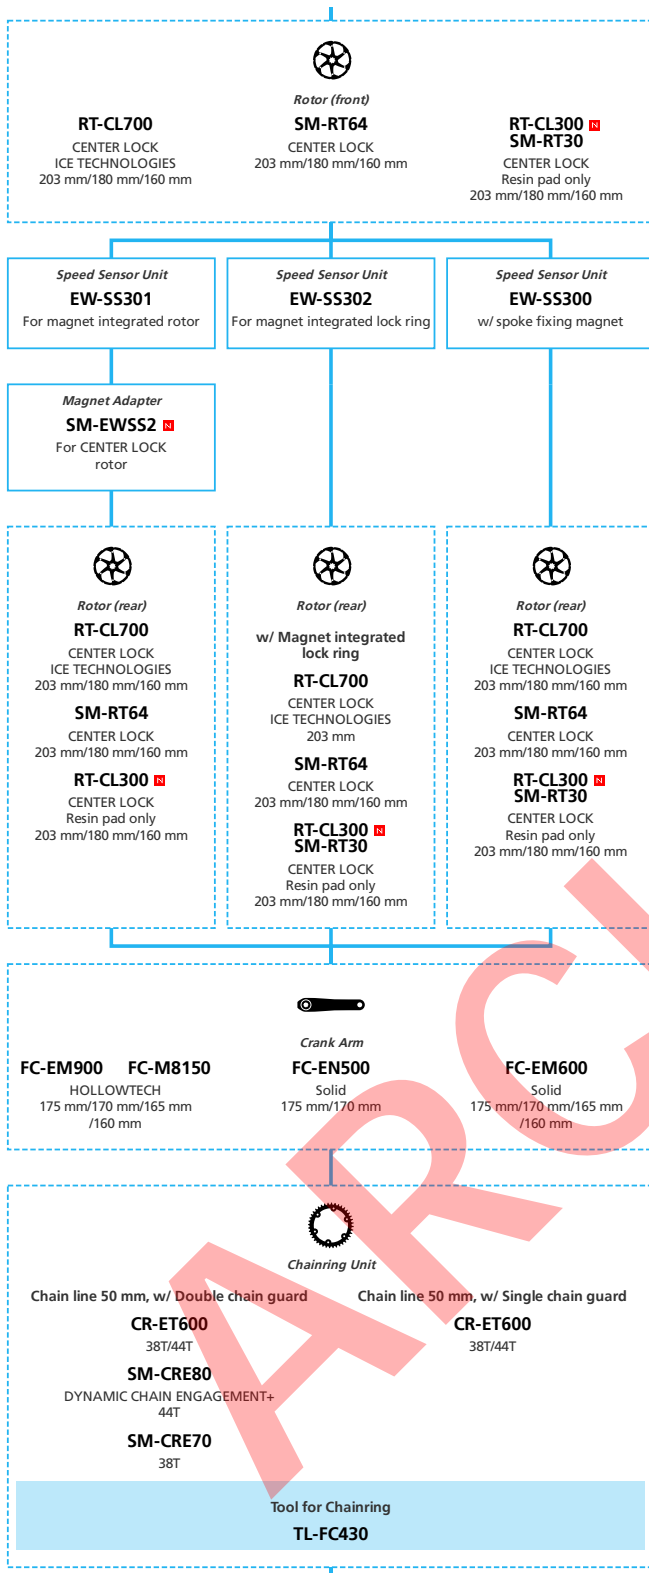

EPS for LIFESTYLE

11/10-speed, Derailleur, Di2, Automatic shift

N ... New model
 ... Additional option
 ... Alternative option
 ... All select
 ... Single select

E-BIKE

■ ... New model
 ... Additional option
 ... All select
 ... Alternative option
 ... Single select