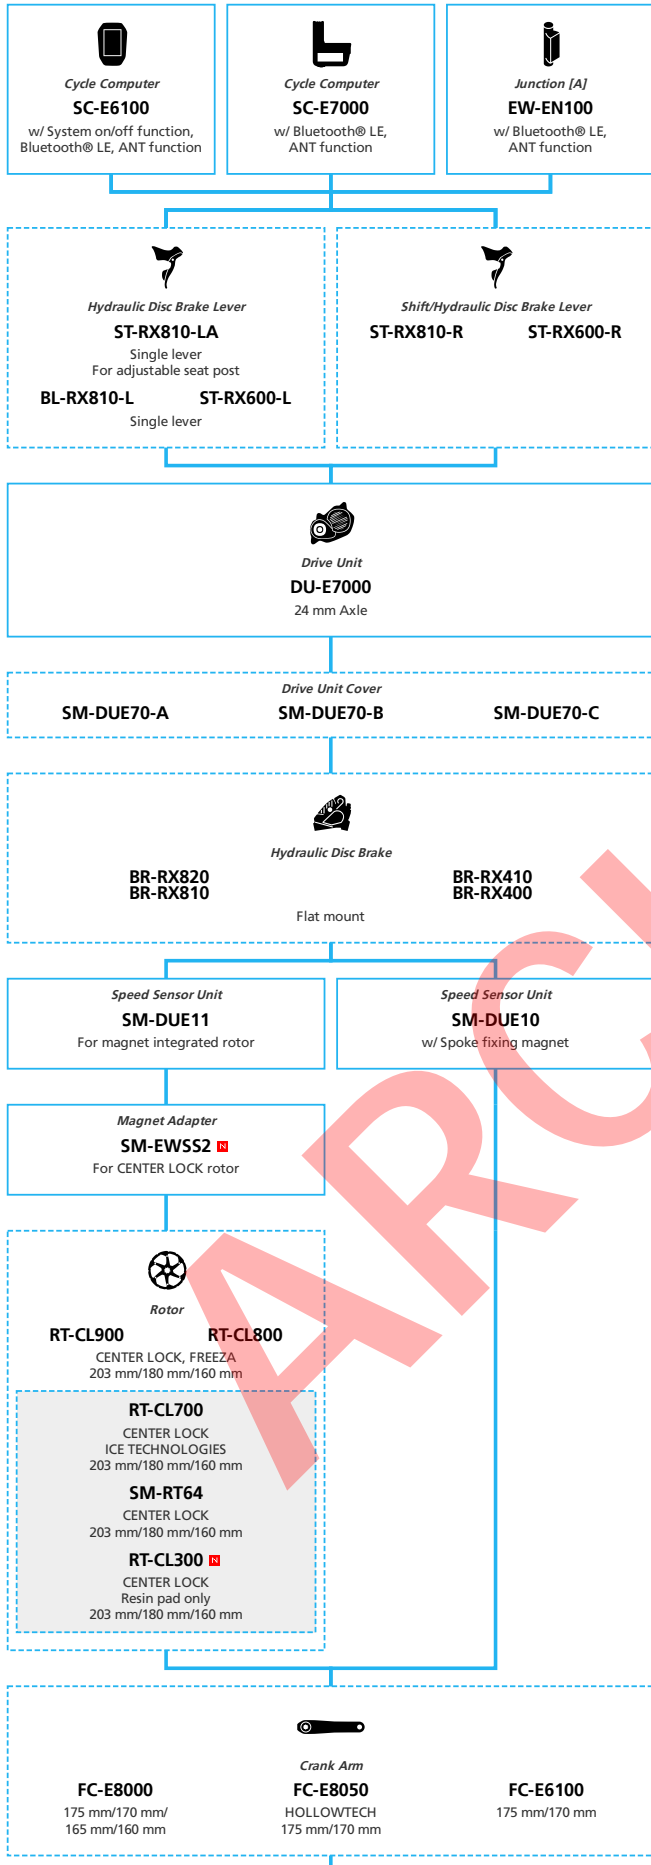

E7000 For Drop Handlebar, Derailleur

■ ... New model
  ... Additional option
  ... All select
  ... Alternative option
  ... Single select

E-BIKE