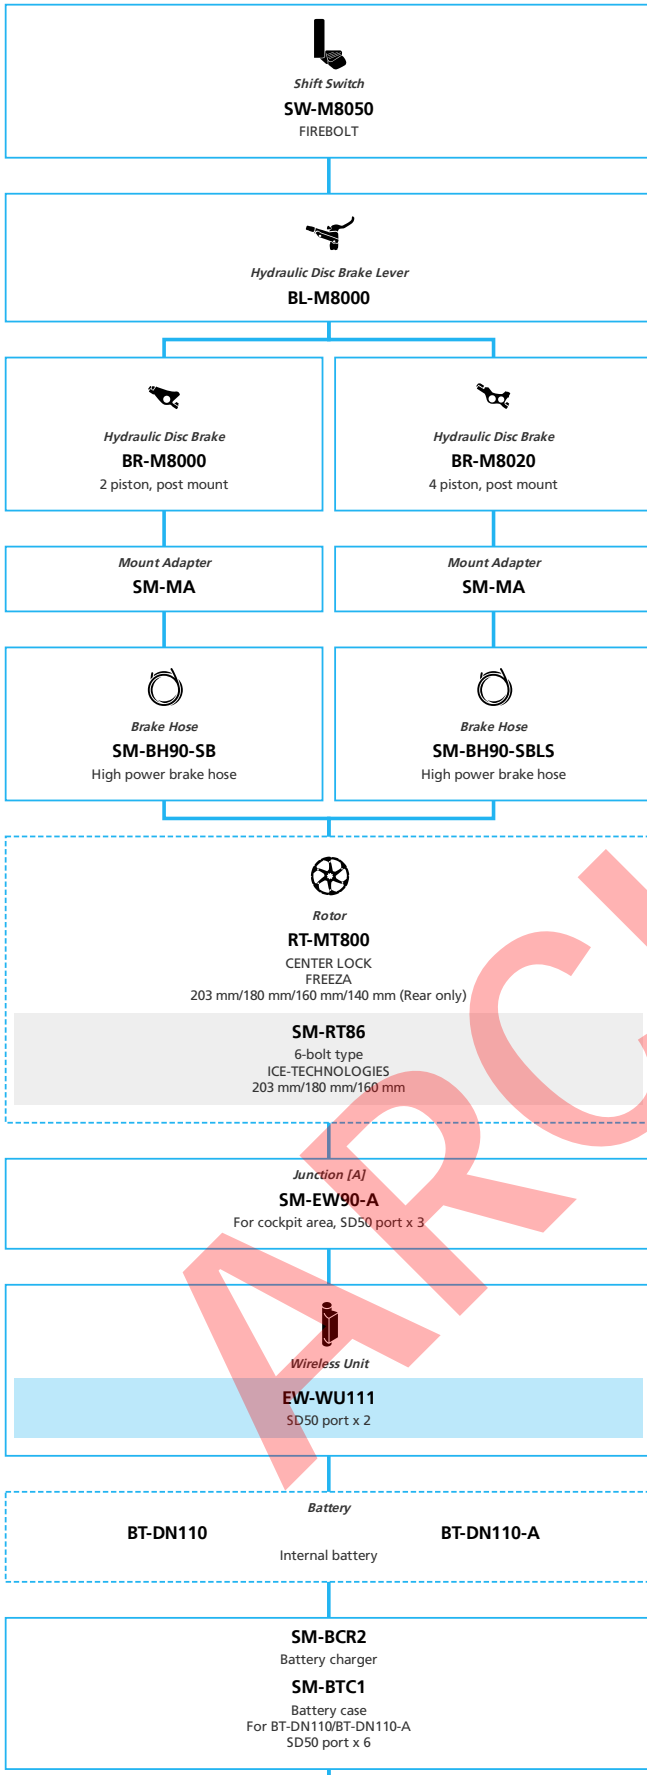

SHIMANO **DEORE XT** **M8000/M8050** 2x11-speed, Di2

N ... New model
A ... Additional option
Alt ... Alternative option
S ... All select
SS ... Single select

Mountain Bike