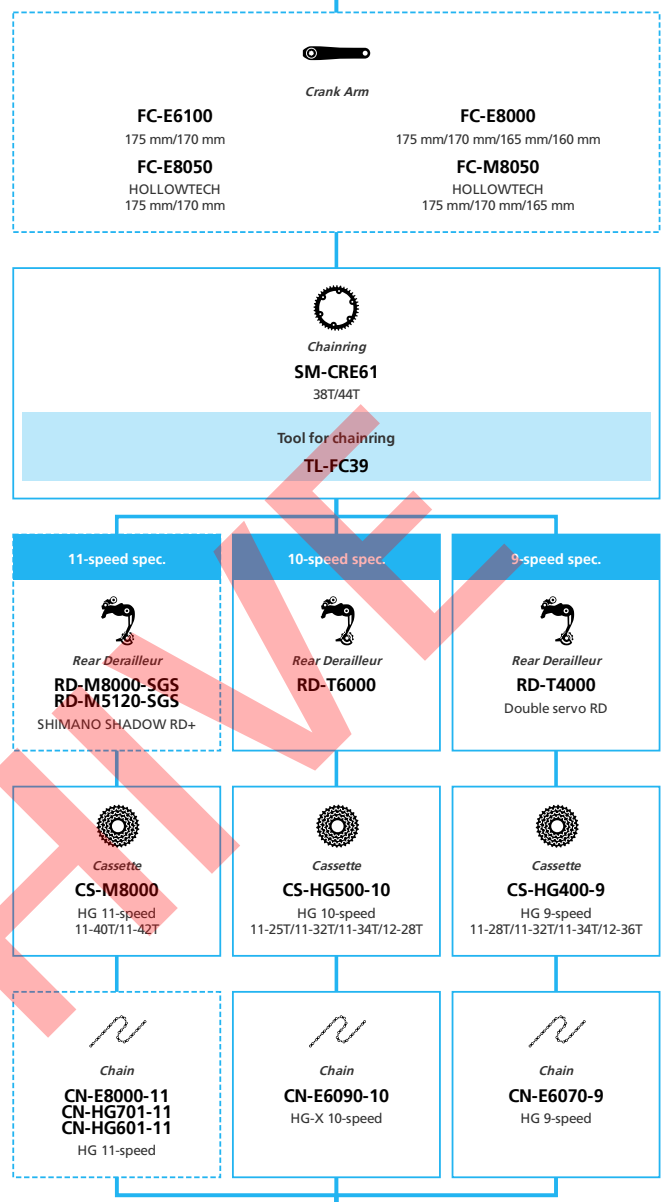

E-BIKE

- ... New model
- ... Additional option
- ... All select
- ... Alternative option
- ... Single select

E6180 for Japan market

11/10/9-speed, Derailleur

N ... New model
 ... Additional option
 ... Alternative option
 ... All select
 ... Single select