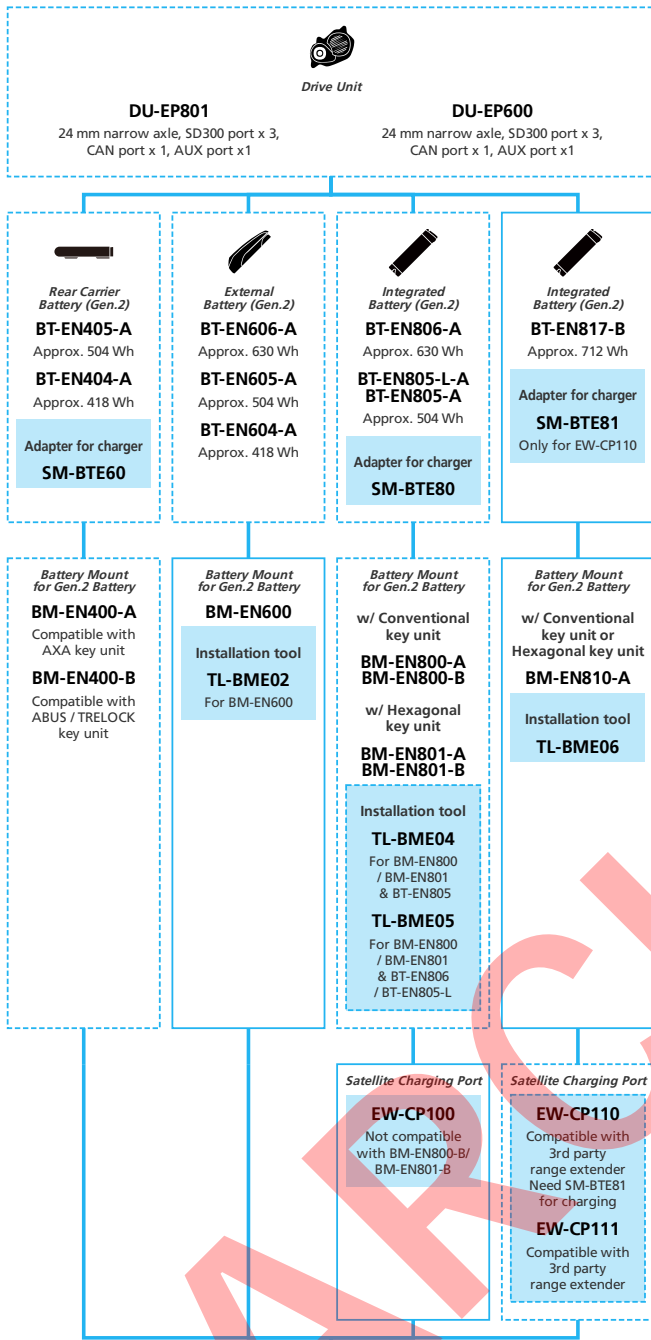

E-BIKE

- ... New model
- ... Additional option
- ... All select
- ... Alternative option
- ... Single select

ABS SHIMANO ABS by Blubrake

N ... New model
 ... Additional option
 ... Alternative option
 ... All select
 ... Single select