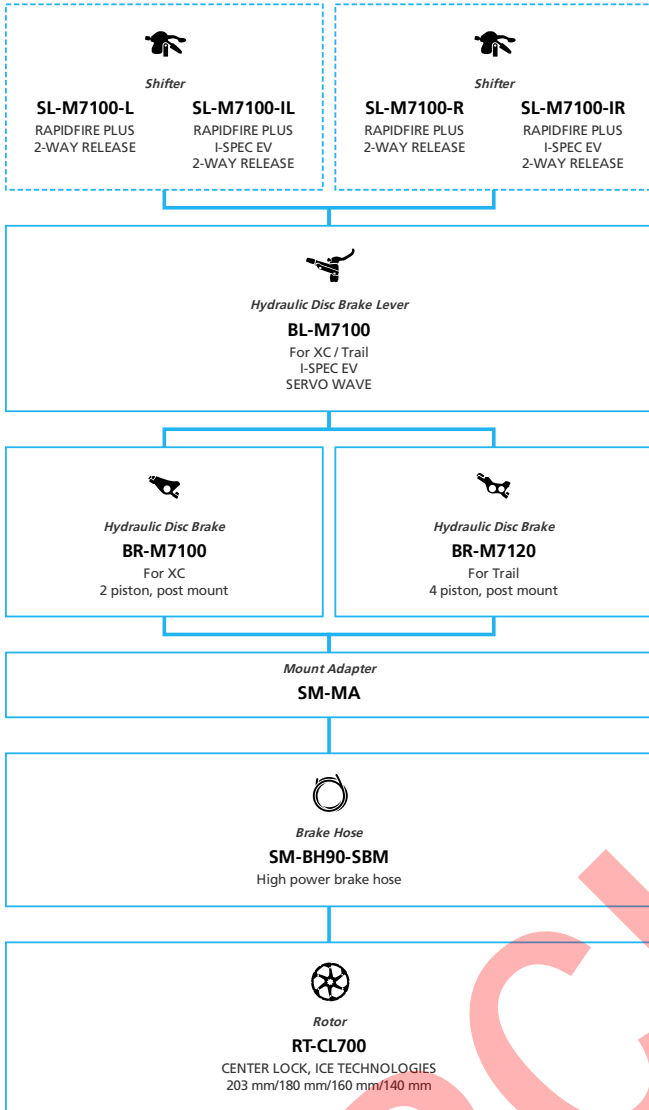

SLX 2x12-speed

■ ... New model
 ... Additional option
 ... Alternative option
 ... All select
 ... Single select

Mountain Bike