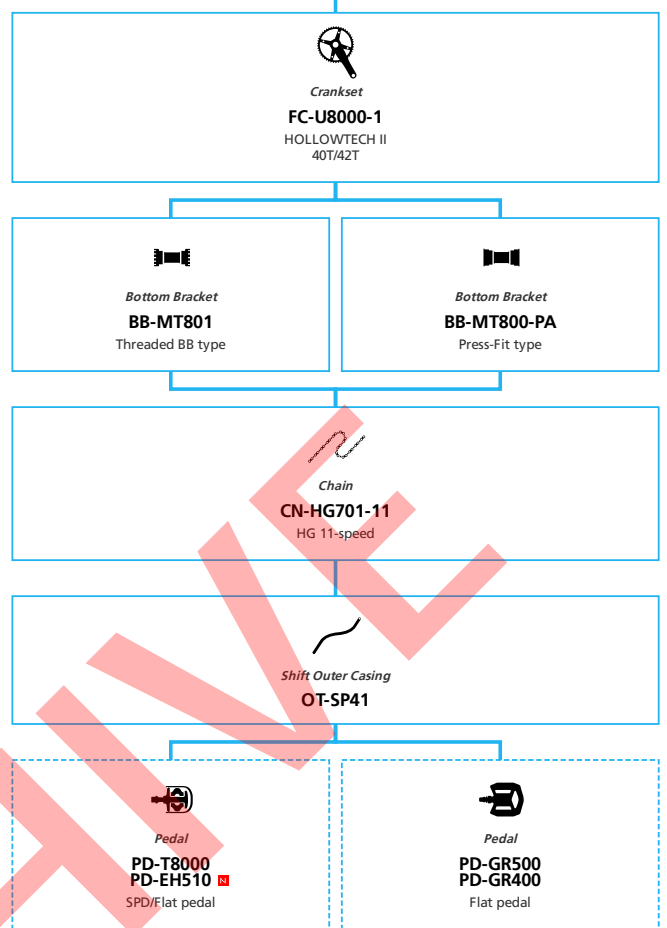

SHIMANO CUES U8000 1x11-speed

- ... New model
- ... Additional option
- ... All select
- ... Alternative option
- ... Single select