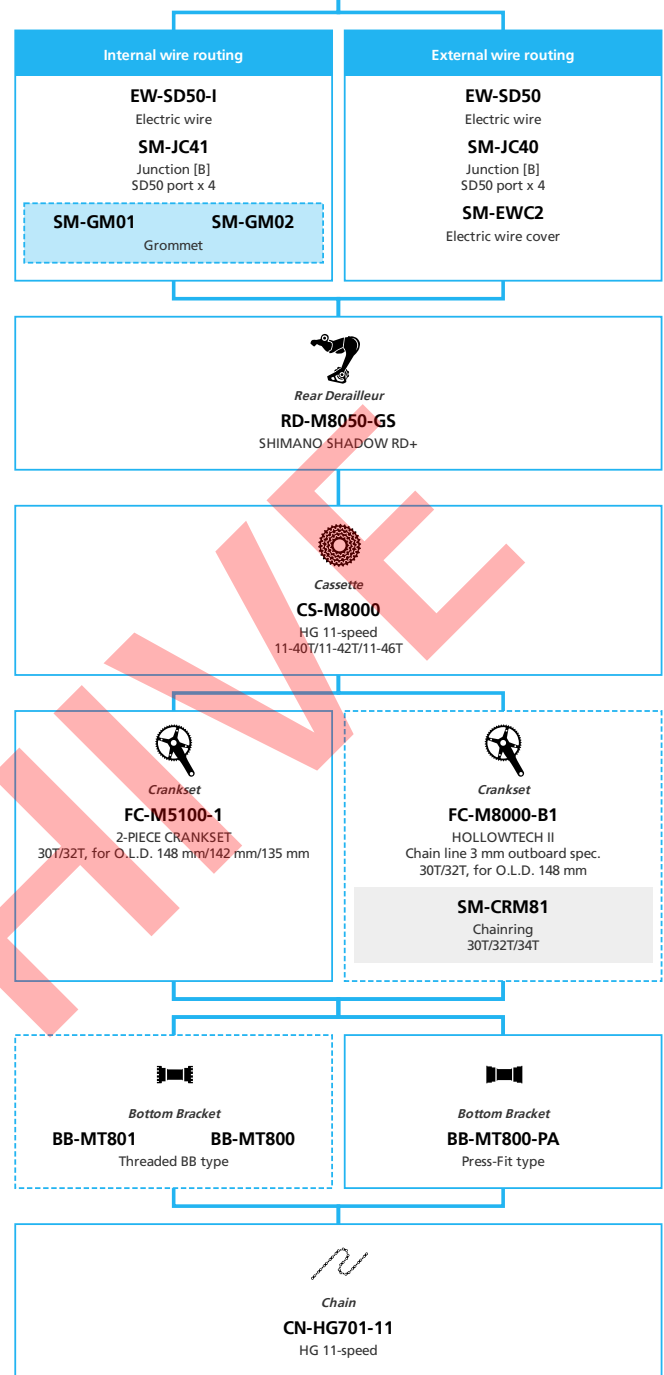

SHIMANO **DEORE XT** **M8000/M8050** 1x11-speed, Di2

... New model
... Additional option
... Alternative option
... All select
... Single select

Mountain Bike