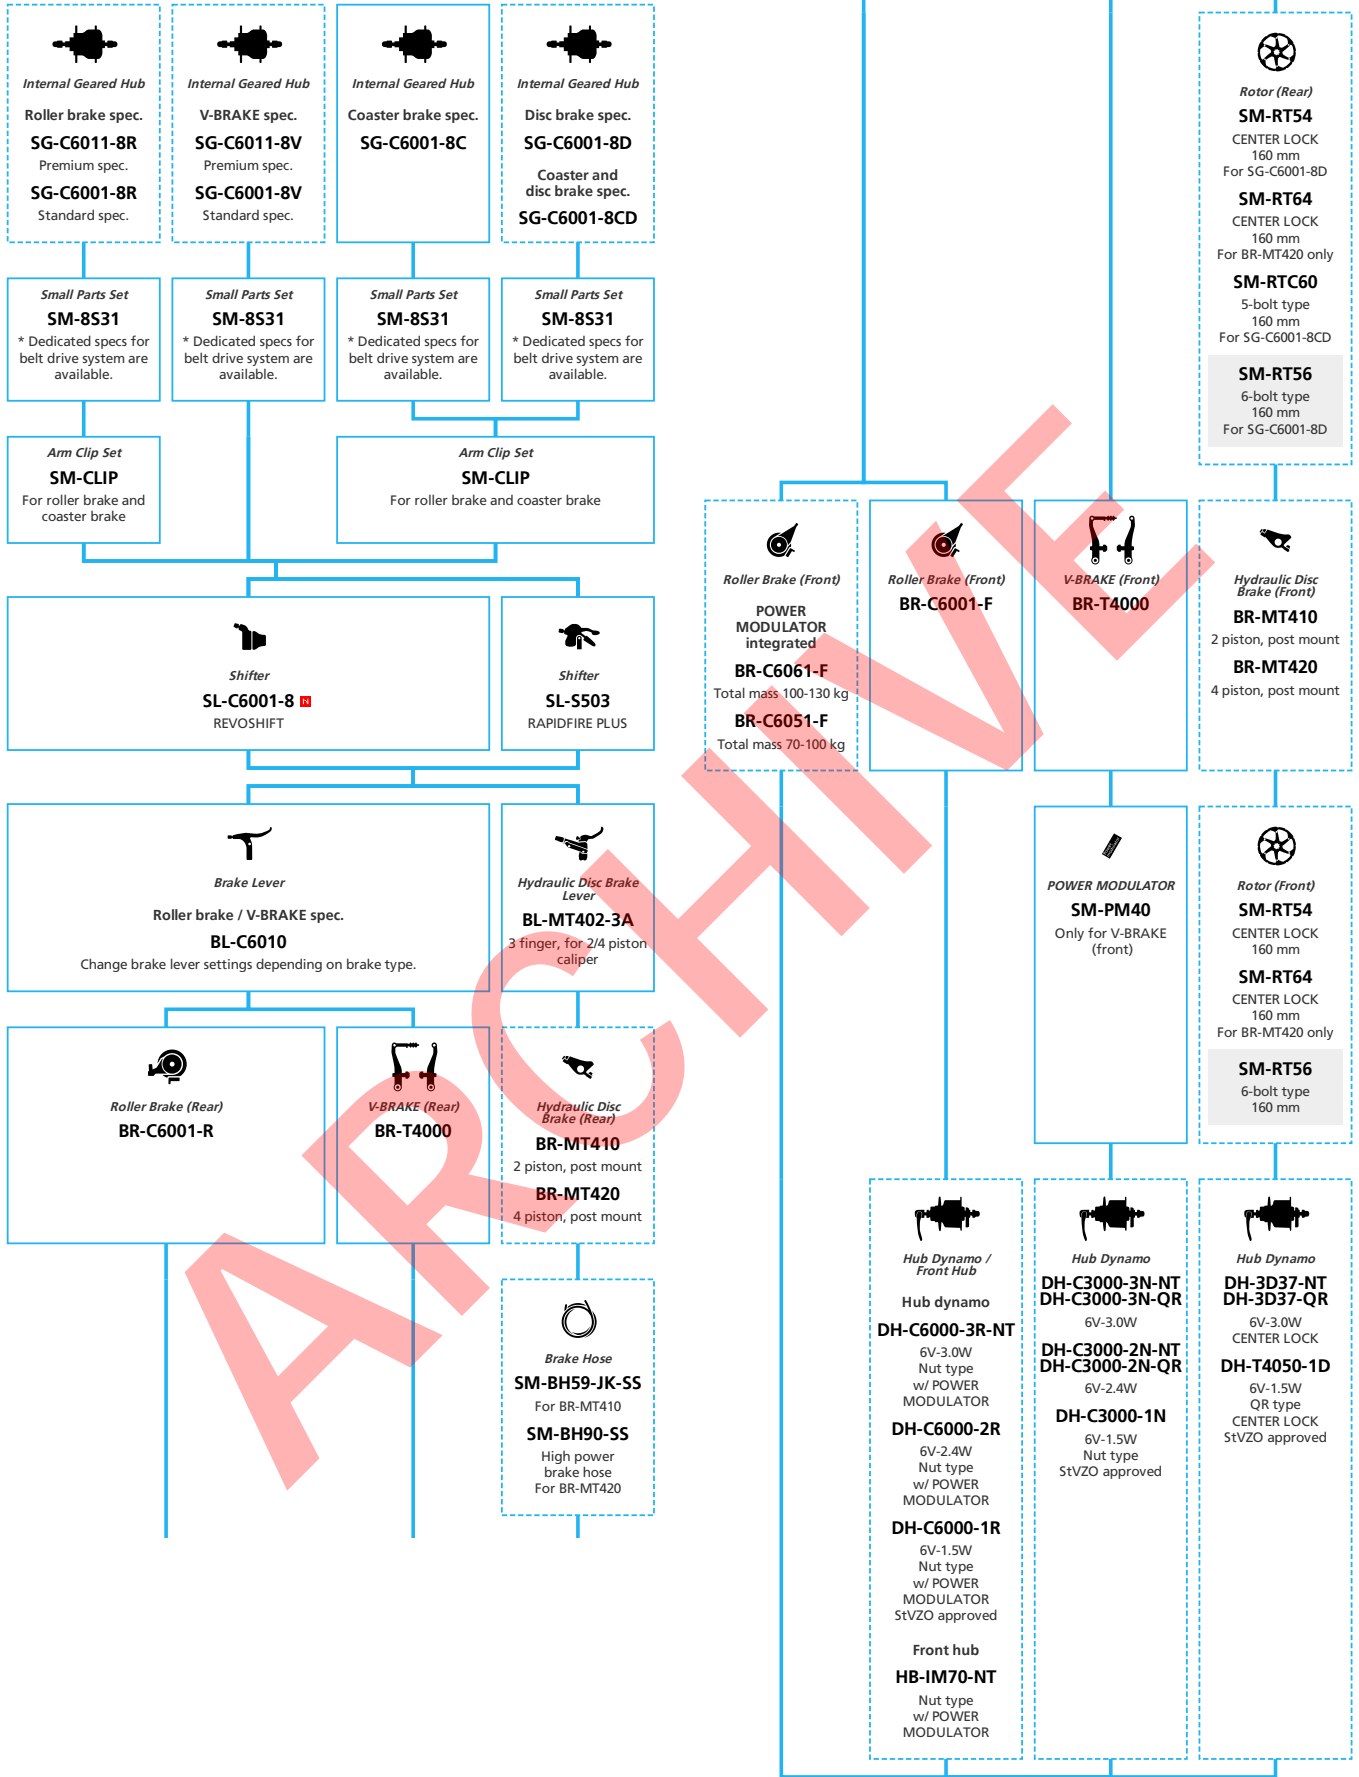

LIFESTYLE Comfort

SHIMANO ALFINE 8-speed

- ... New model
- ... Additional option
- ... All select
- ... Alternative option
- ... Single select

LIFESTYLE Comfort

SHIMANO Nexus INTER-8

N ... New model
 ... Additional option
 ... Alternative option
 ... All select
 ... Single select