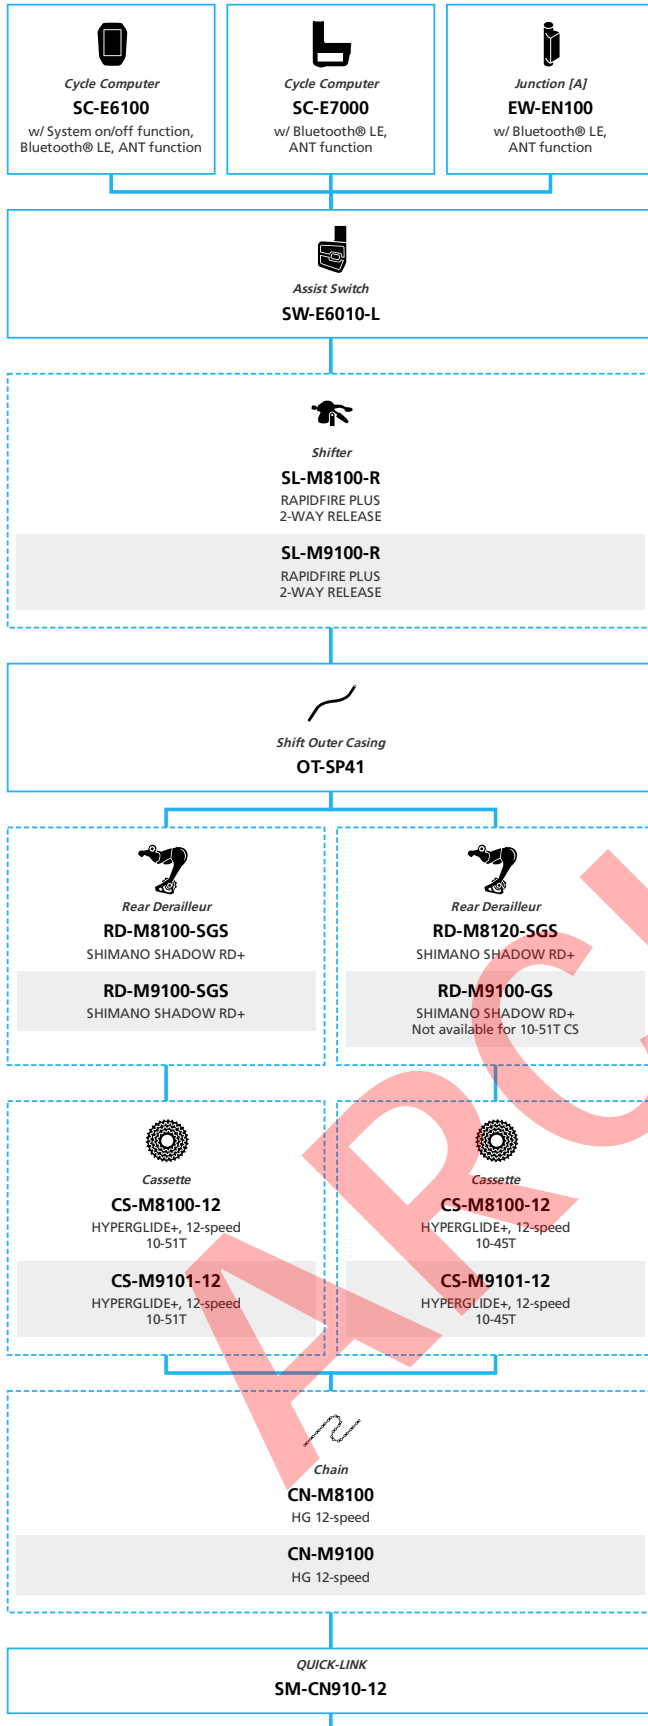

E8080 for Japan market 12-speed, Derailleur

■ ... New model
  ... Additional option
  ... All select
  ... Alternative option
  ... Single select

E-BIKE