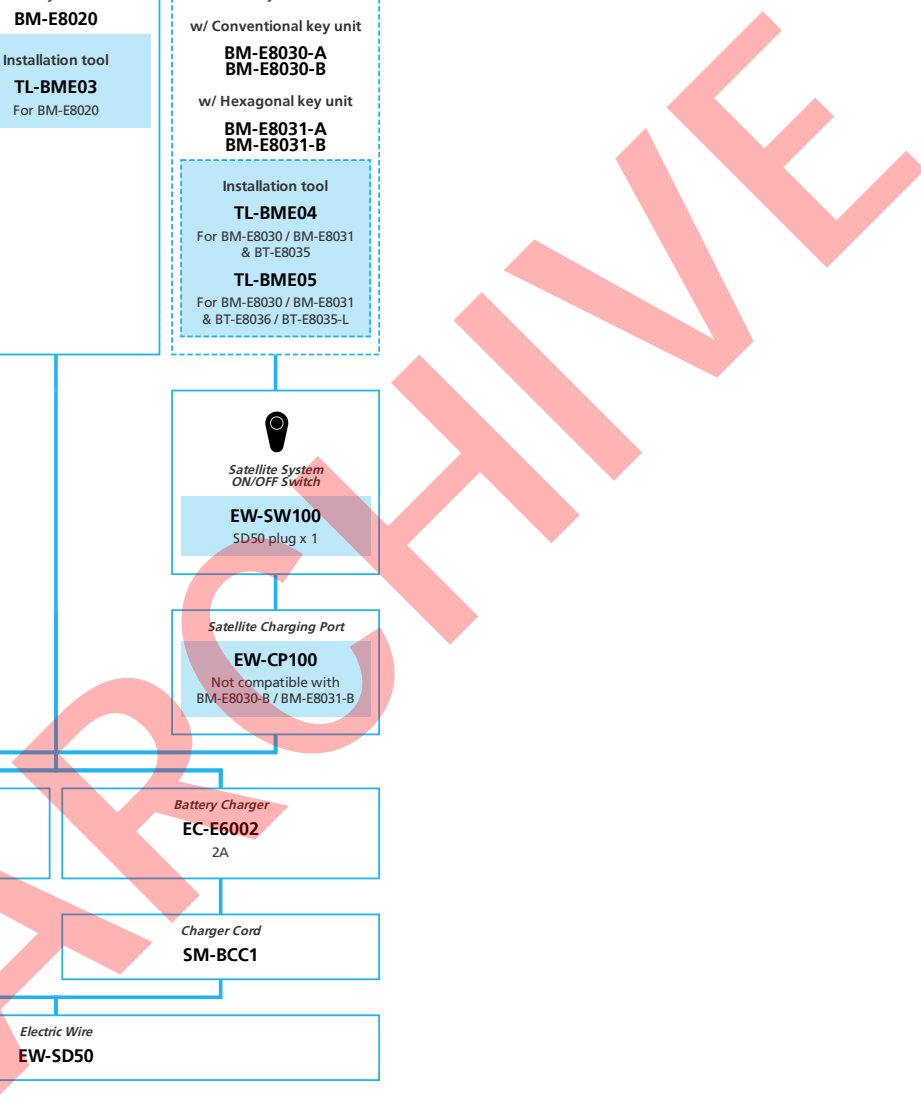

- ... New model
- ... Additional option
- ... All select
- ... Alternative option
- ... Single select