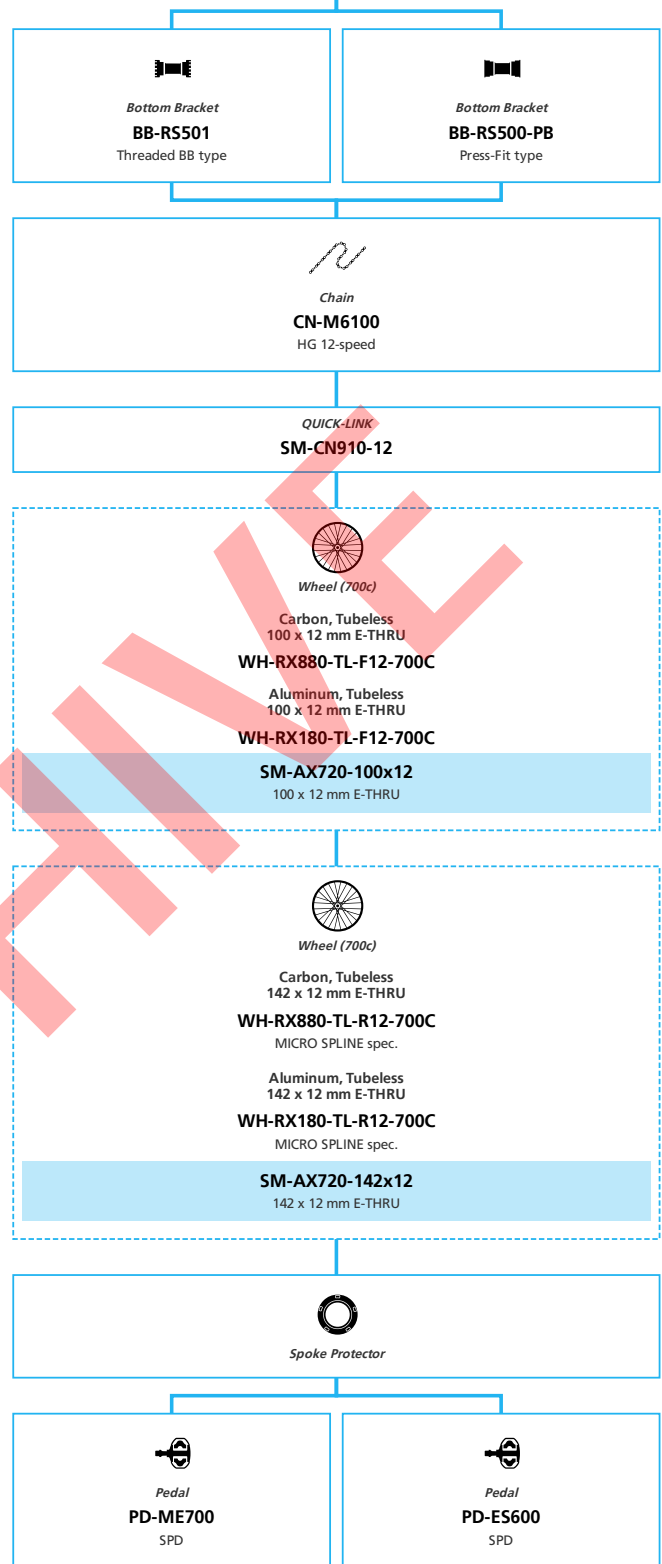

SHIMANO
GRX RX717 1x12-speed, Di2

- ... New model
- ... Additional option
- ... All select
- ... Alternative option
- ... Single select

Gravel Bike