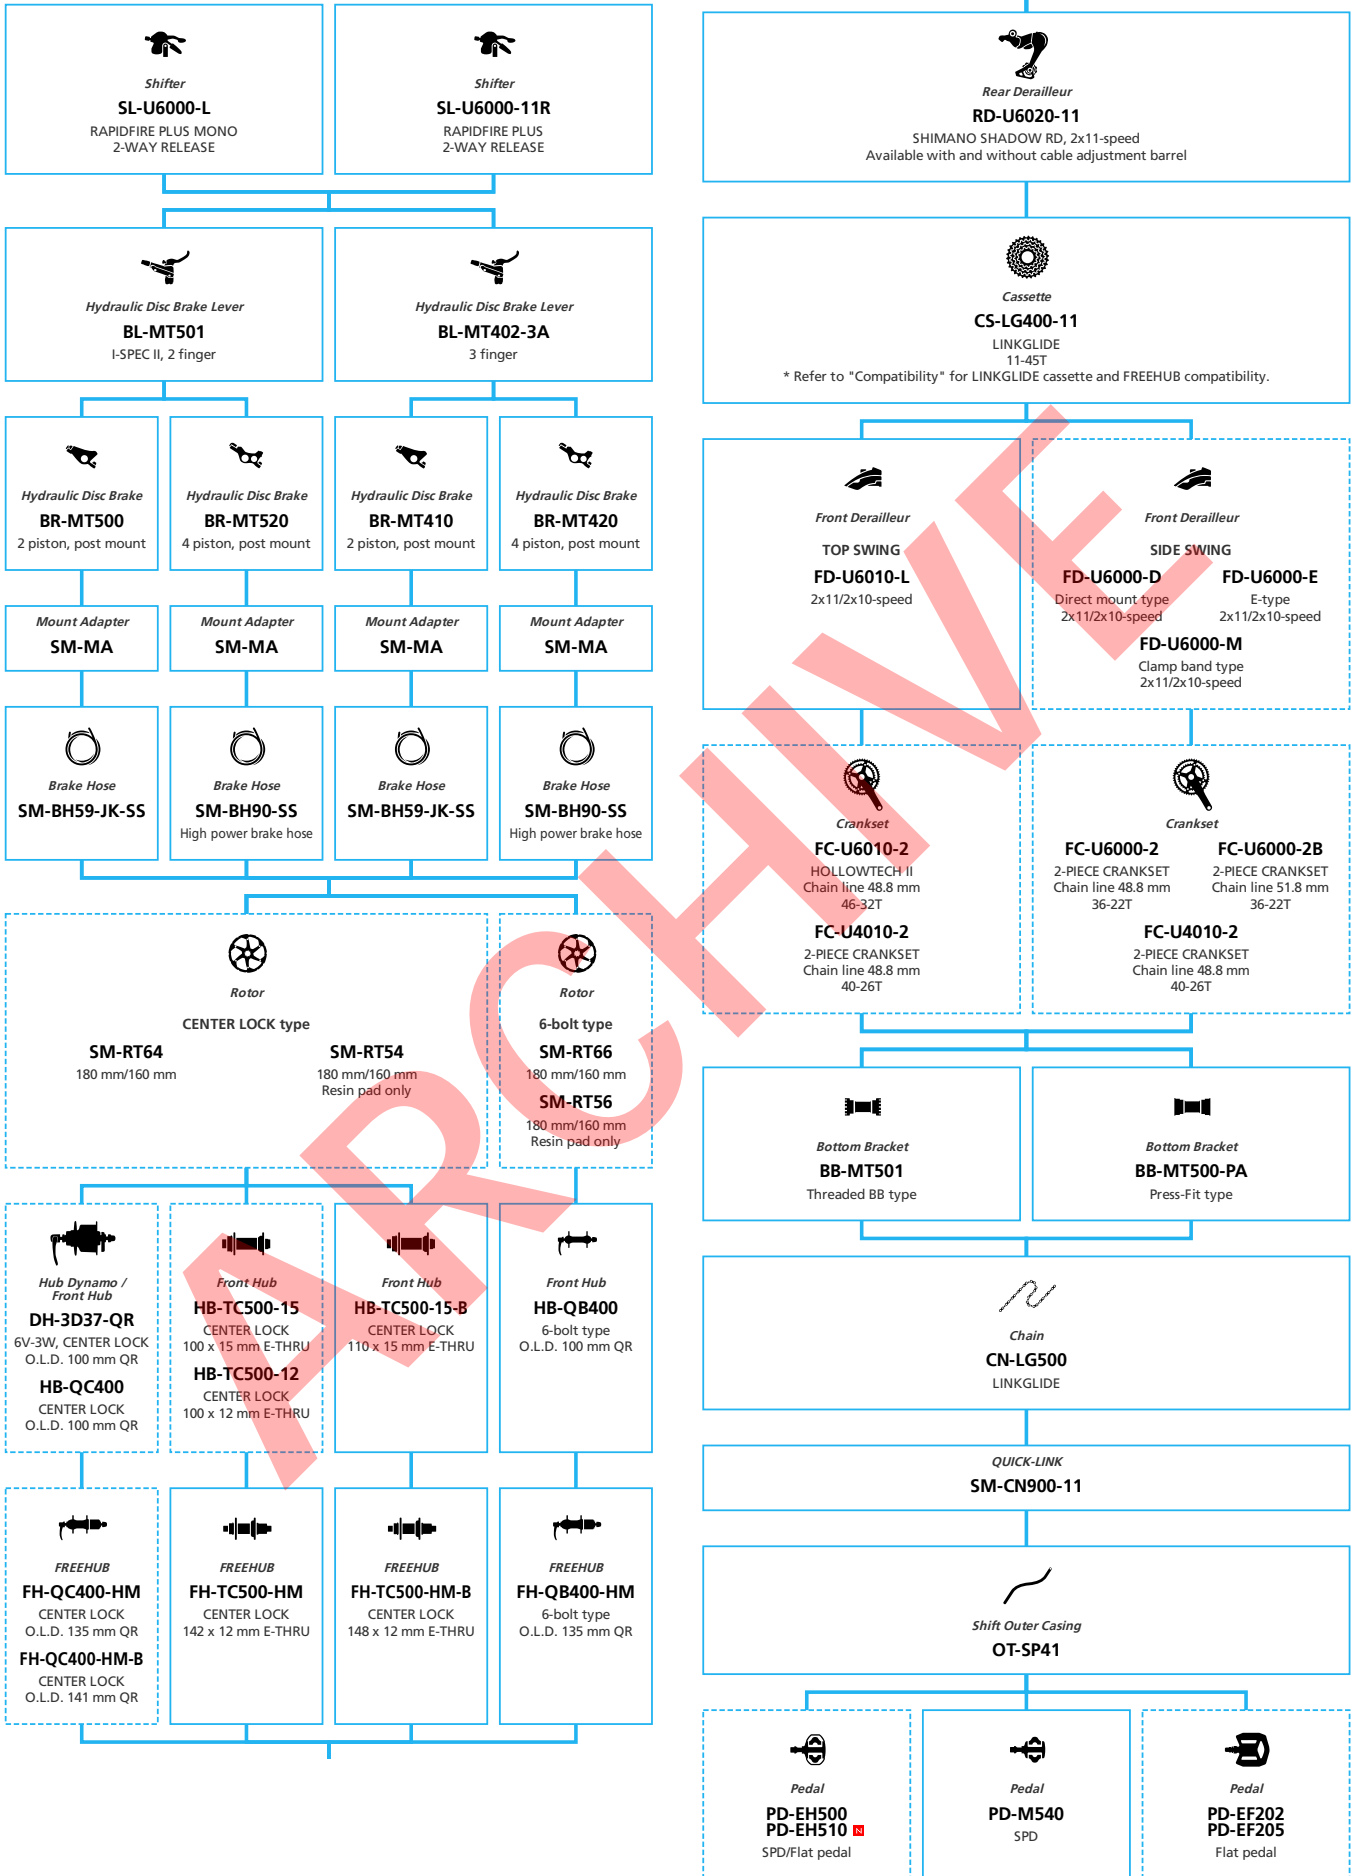

LIFESTYLE Active

SHIMANO CUES U8000 1x11-speed

- ... New model
- ... Additional option
- ... All select
- ... Alternative option
- ... Single select

SHIMANO **CUES** U6000 for Flat Handlebar 2x11-speed

■ ... New model
 ... Additional option
 ... All select
 ... Alternative option
 ... Single select