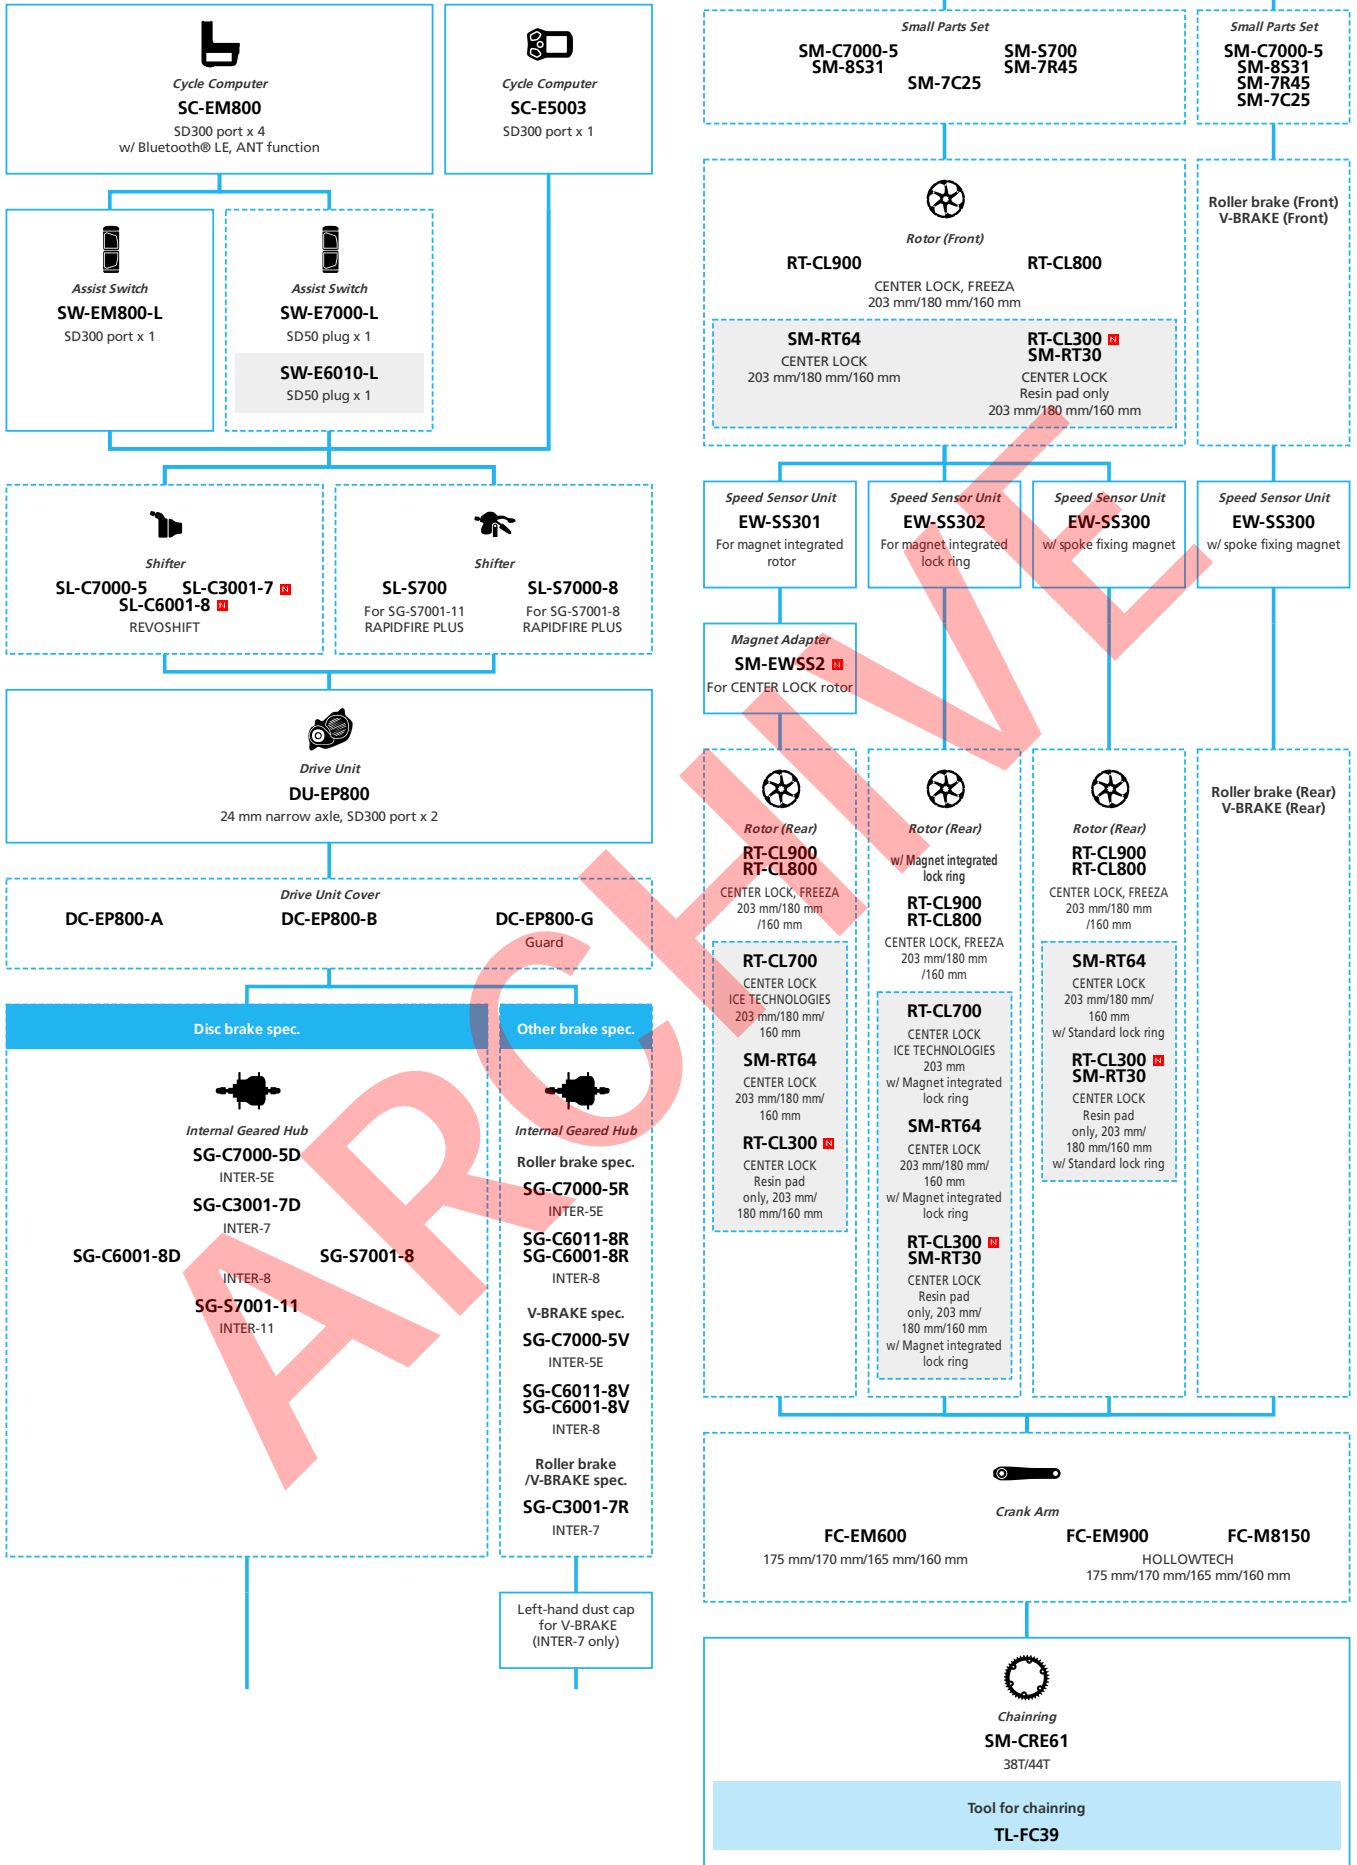

EP8 EP800 for LIFESTYLE Internal Geared Hub

N ... New model
 ... Additional option
 ... Alternative option
 ... All select
 ... Single select