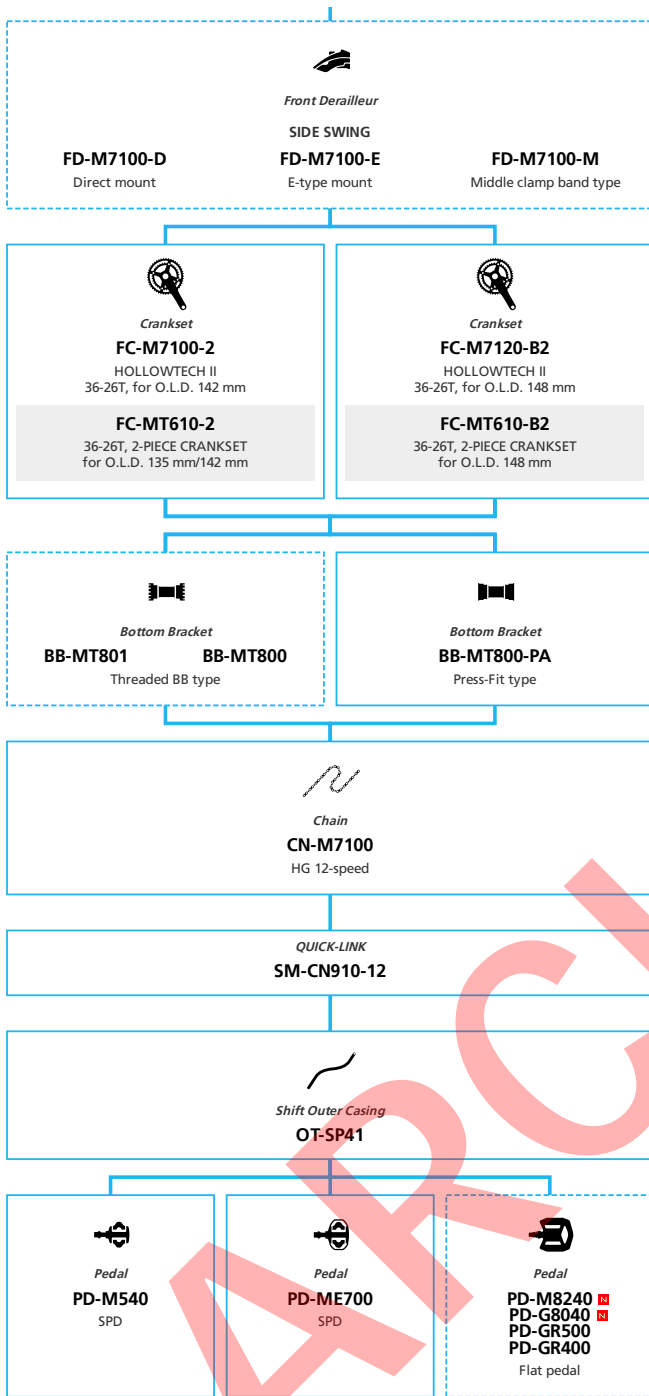

- ... New model
- ... Additional option
- ... Alternative option
- ... All select
- ... Single select