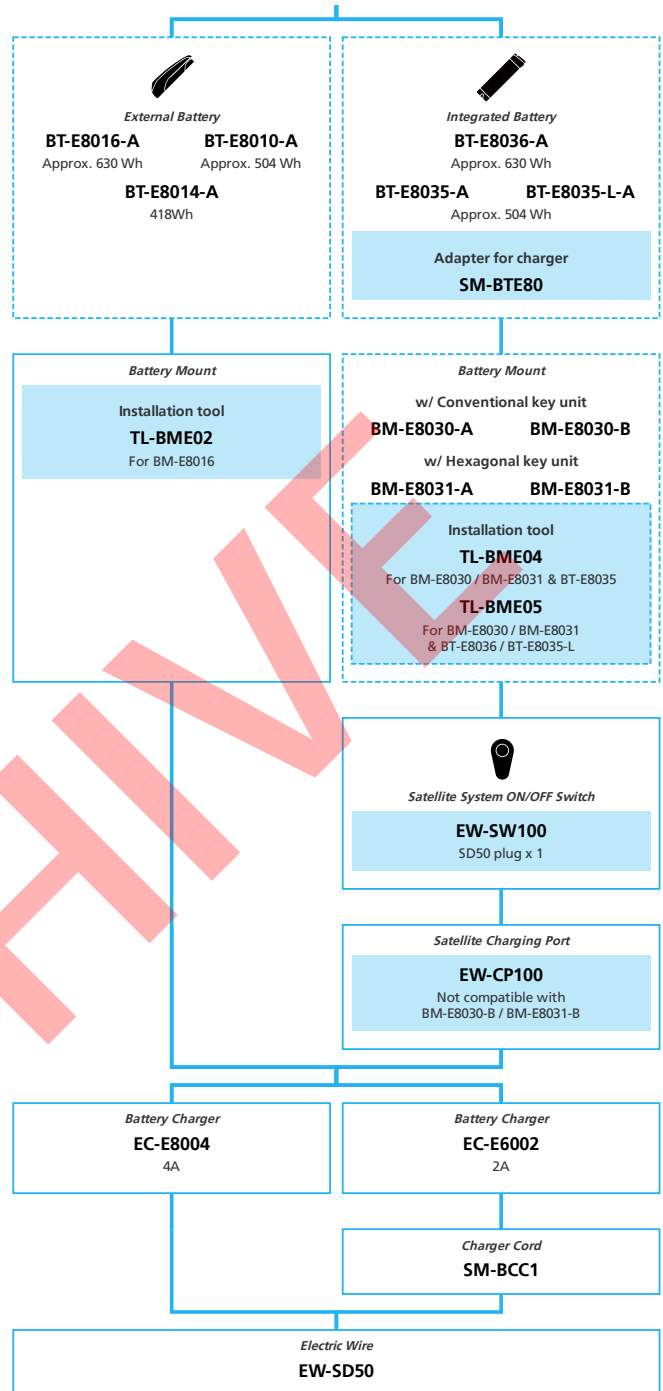

E6100 for CARGO BIKE

■ ... New model
 ... Additional option
 ... Alternative option
 ... All select
 ... Single select

ARCHIVE