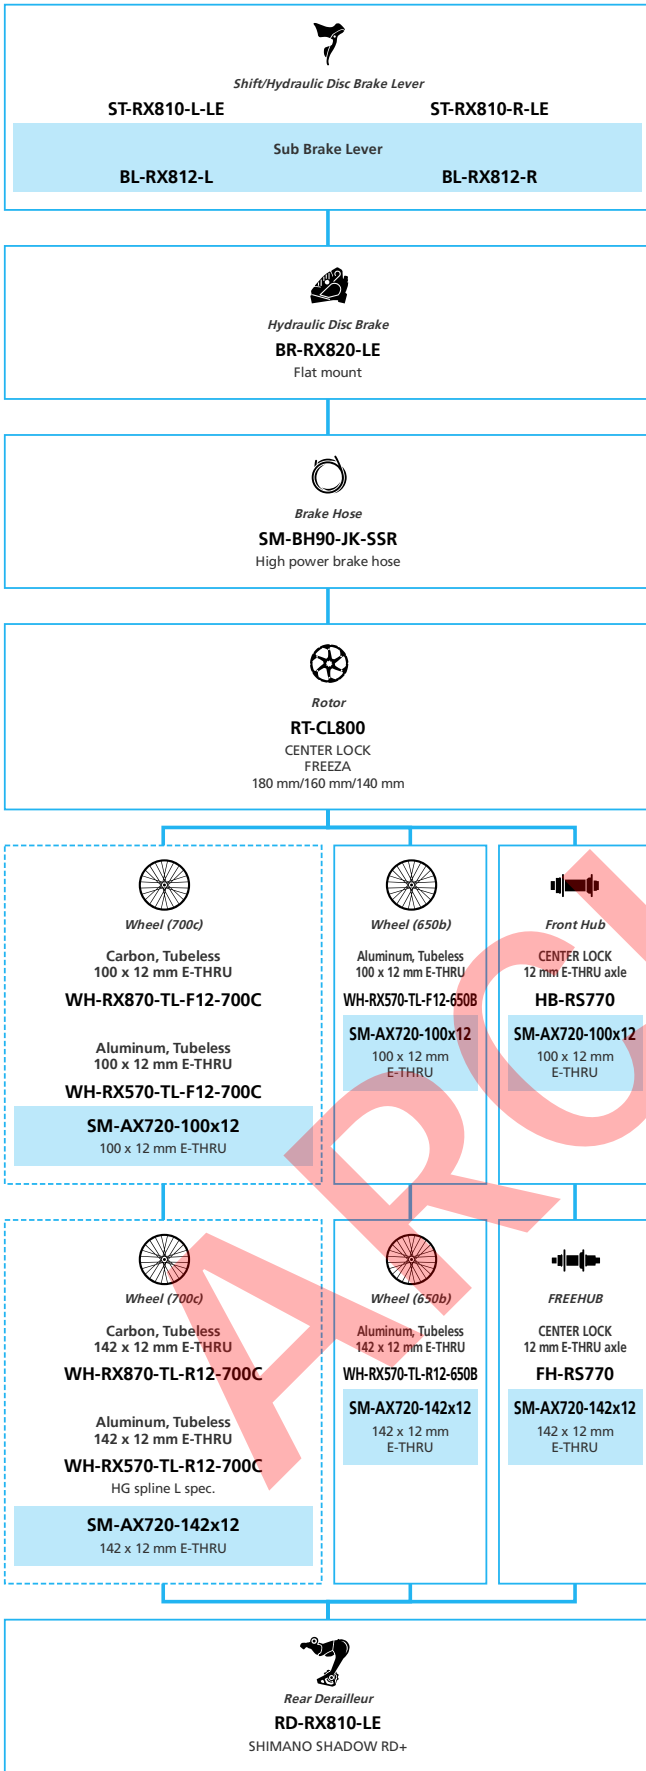

SHIMANO GRX RX610 1x12-speed

■ ... New model
 ... Additional option
 ... Alternative option
 ... All select
 ... Single select

Gravel Bike

SHIMANO **GRX RX810** Limited Edition 2x11-speed

 ... New model
 ... Additional option
 ... Alternative option
 ... All select
 ... Single select