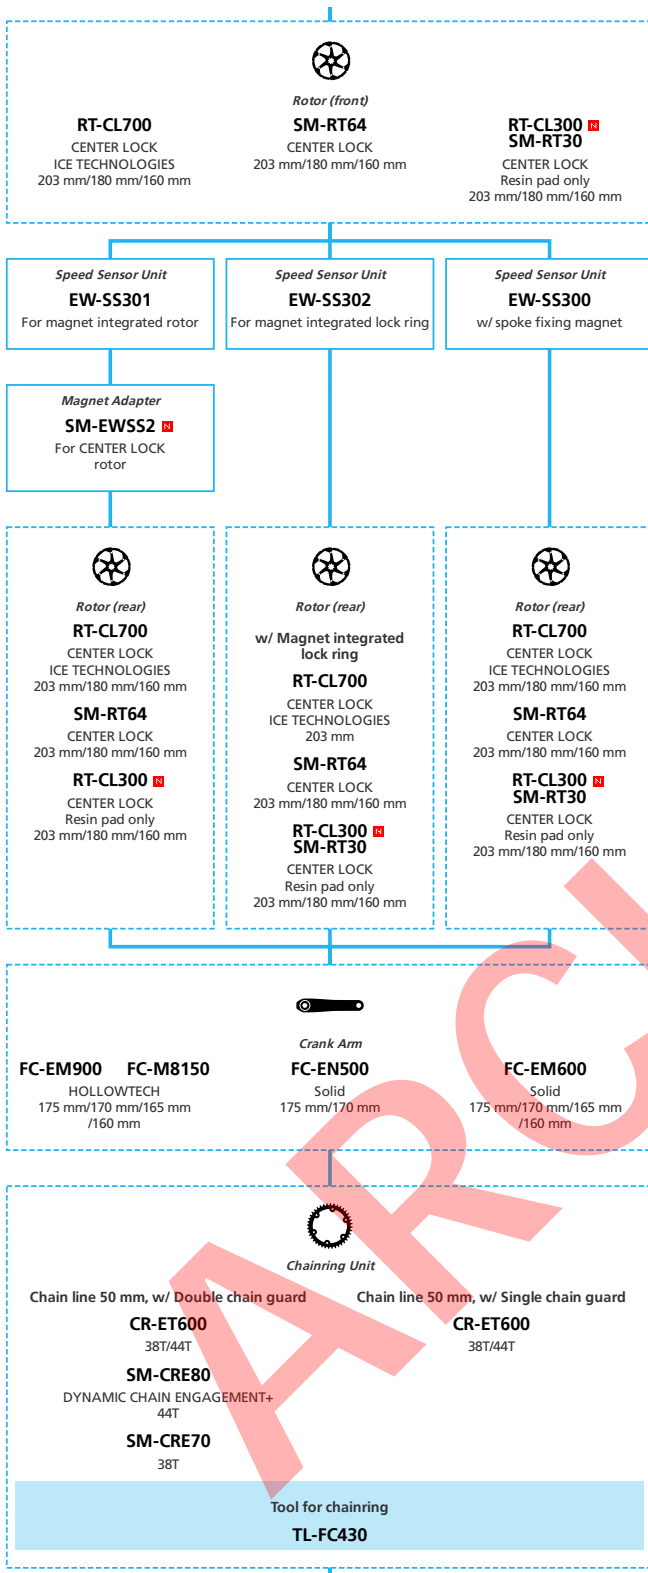

E-BIKE

EPS for LIFESTYLE 11/10/9-speed, Derailleur

N ... New model
 ... Additional option
 ... Alternative option
 ... All select
 ... Single select

E-BIKE

- ... New model
- ... Additional option
- ... All select
- ... Alternative option
- ... Single select