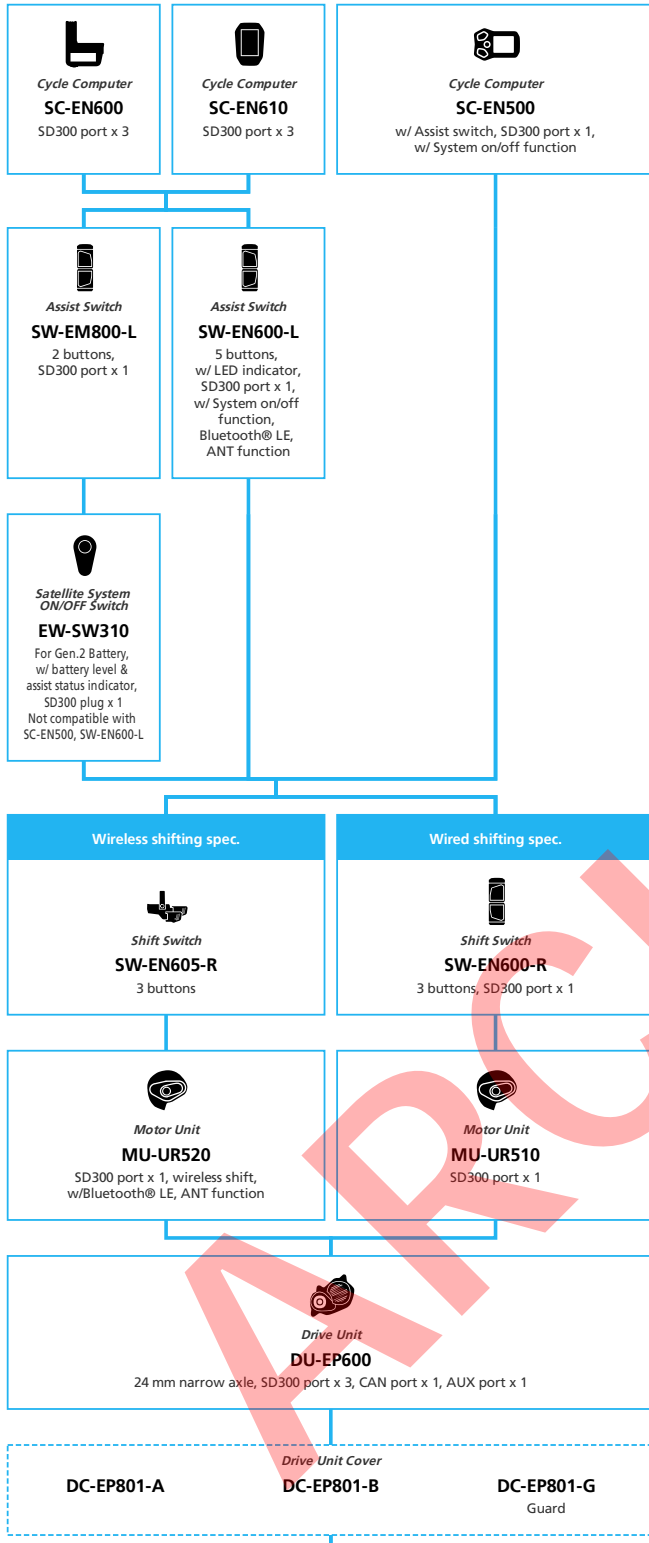

EP6 for LIFESTYLE Internal Geared Hub, Di2

N ... New model
 ... Additional option
 ... Alternative option
 ... All select
 ... Single select