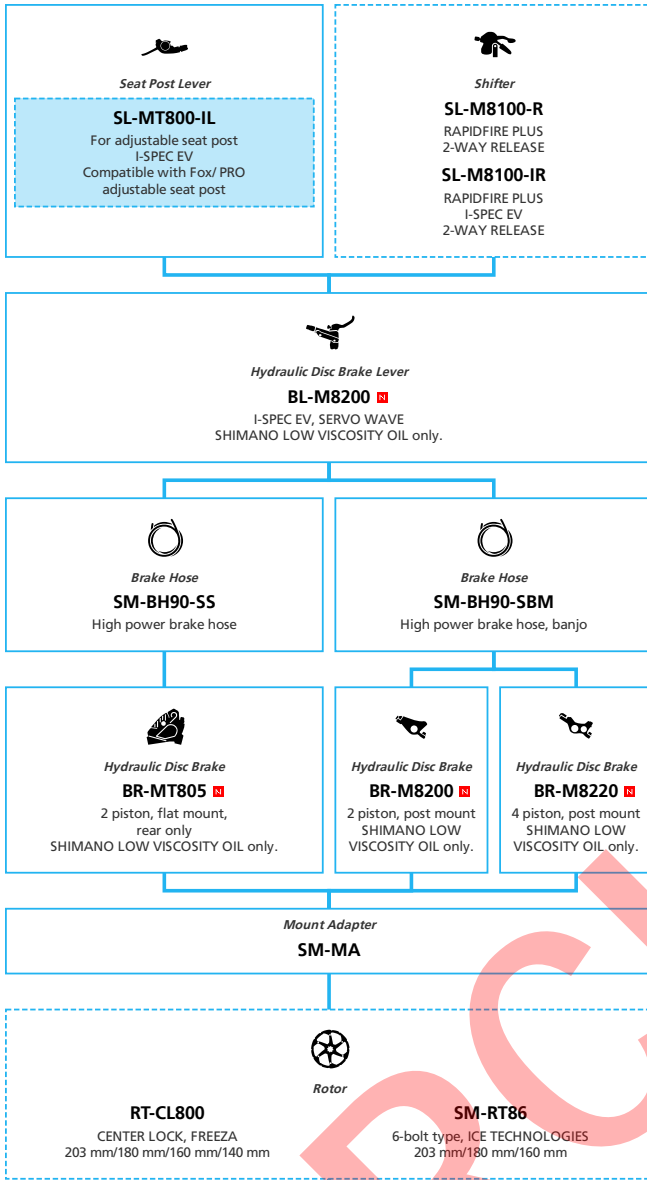

Mountain Bike

- ... New model
- ... Additional option
- ... All select
- ... Alternative option
- ... Single select

SHIMANO DEORE XT M8100 1x12-speed

Mountain Bike

- ... New model
- ... Additional option
- ... All select
- ... Alternative option
- ... Single select