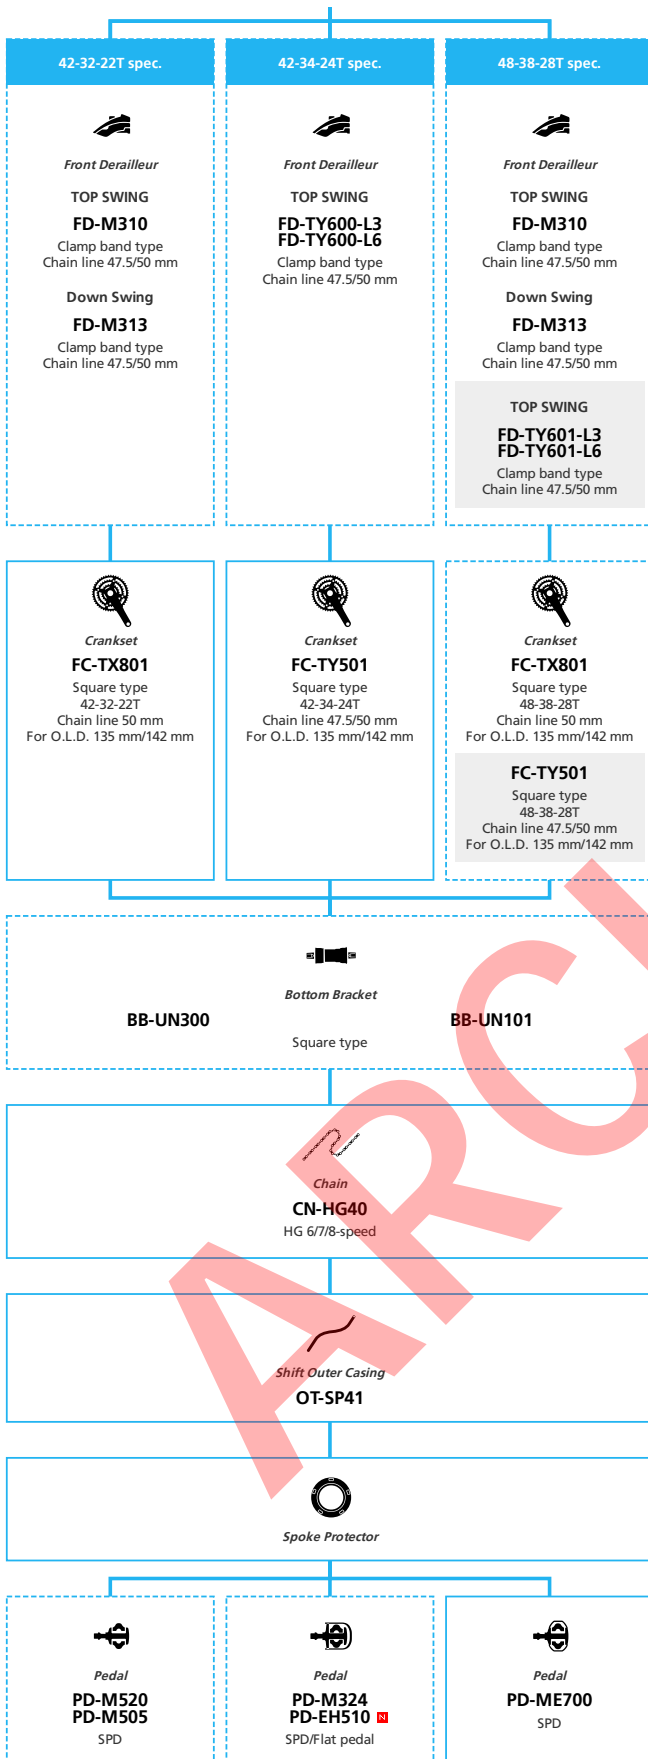

- ... New model
- ... Additional option
- ... Alternative option
- ... All select
- ... Single select