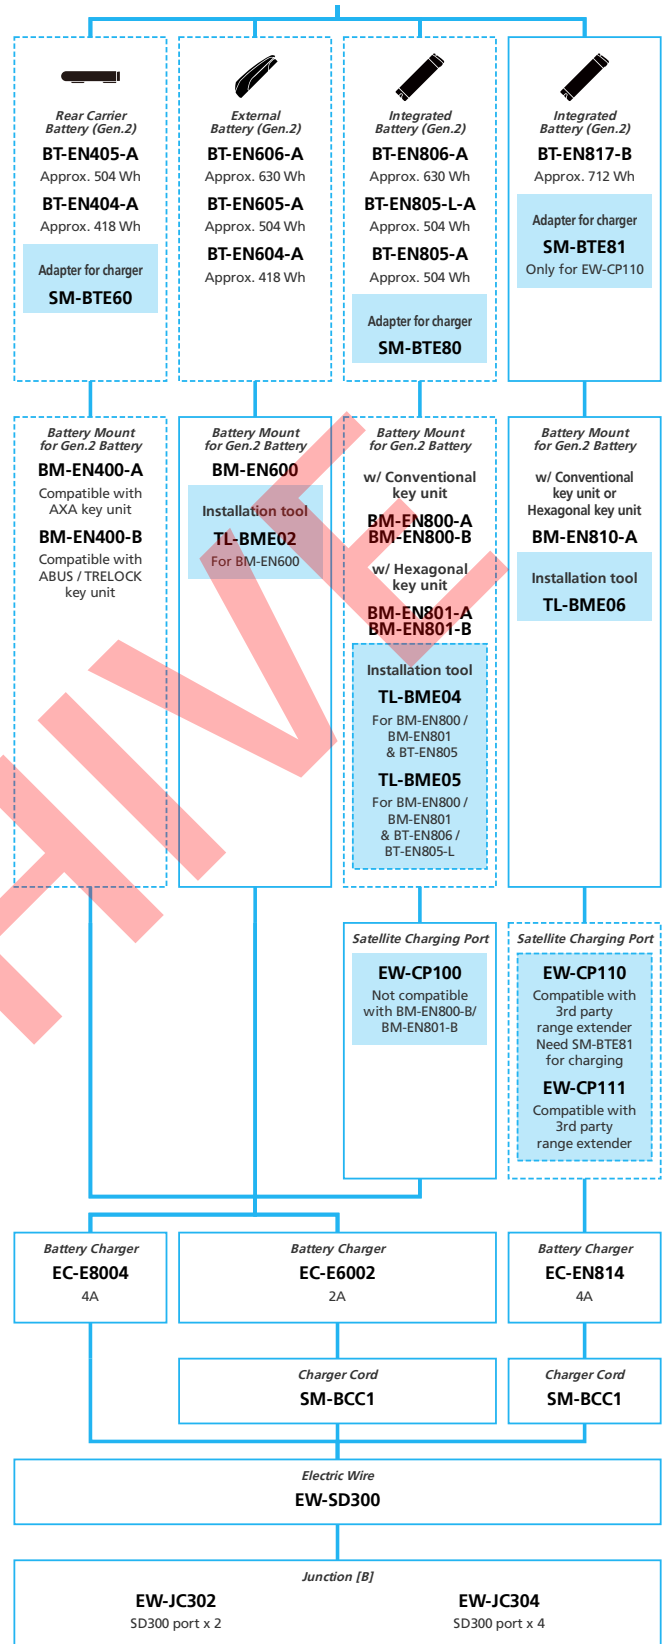

ARCHIVE

EPS for LIFESTYLE Internal Geared Hub

N ... New model
 ... Additional option
 ... Alternative option
 ... All select
 ... Single select

E-BIKE

- ... New model
- ... Additional option
- ... All select
- ... Alternative option
- ... Single select