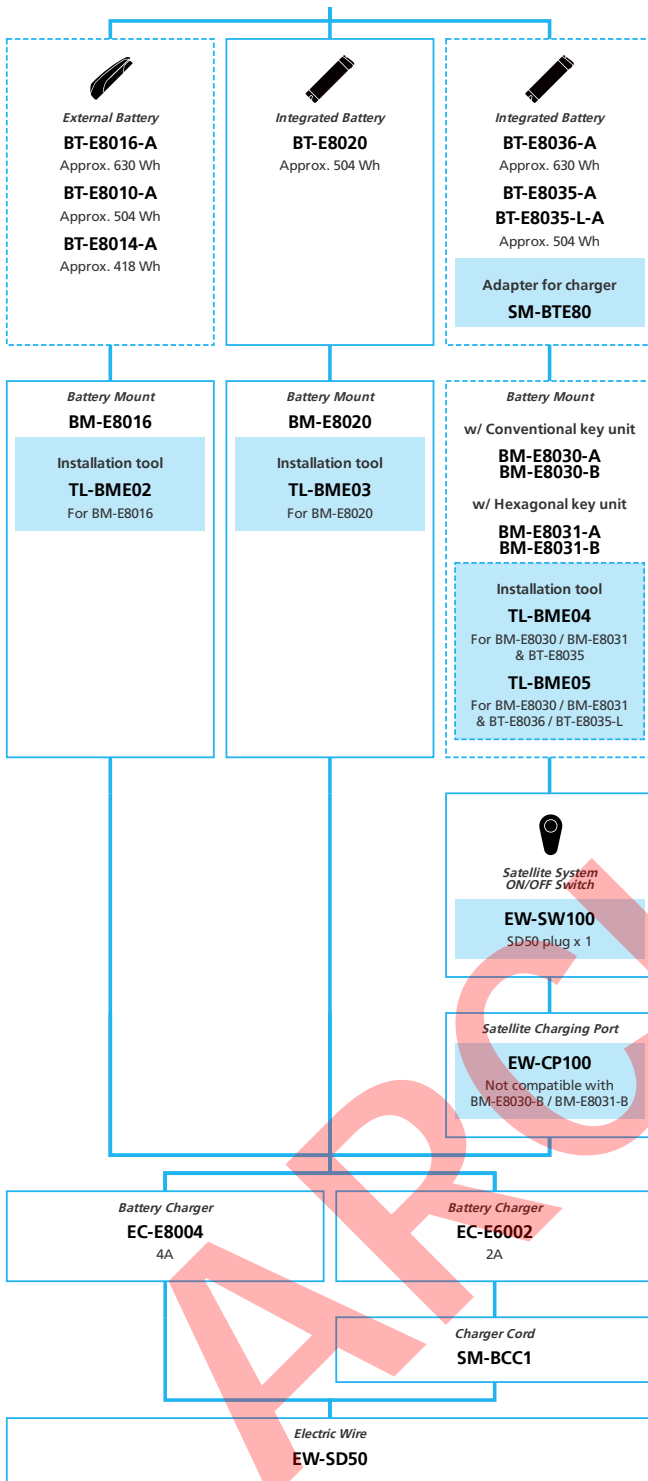

- ... New model
- ... Additional option
- ... All select
- ... Alternative option
- ... Single select