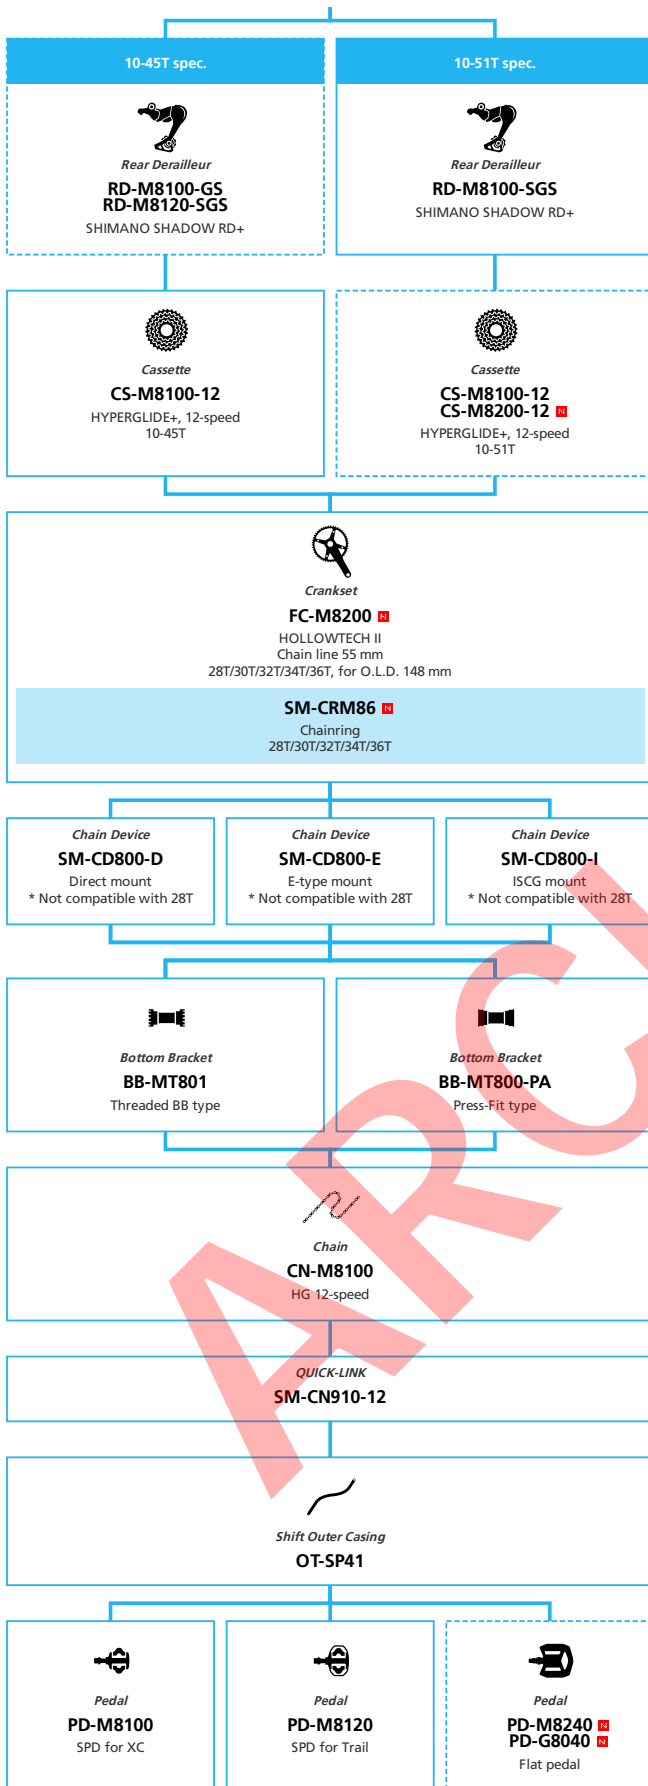

- ... New model
- ... Additional option
- ... All select
- ... Alternative option
- ... Single select