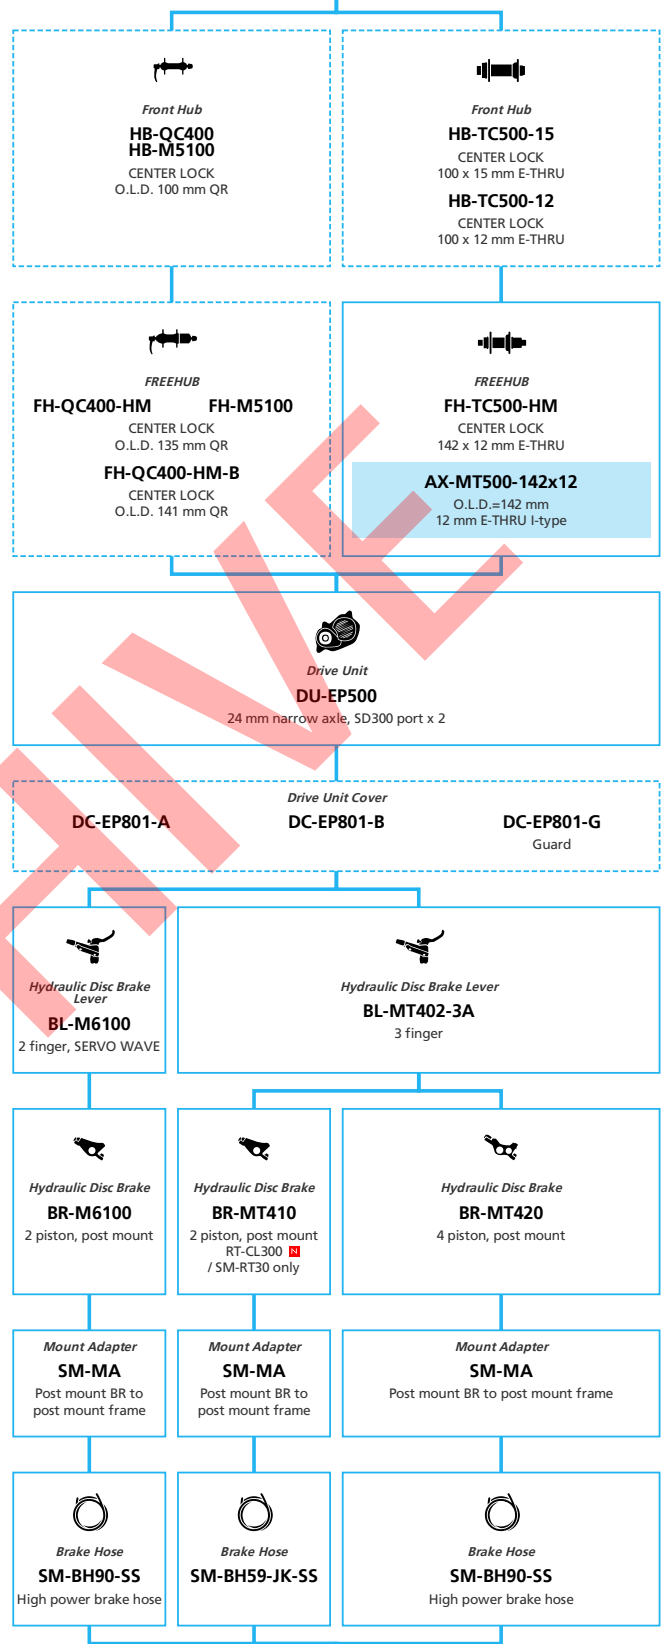

EPS for LIFESTYLE 11/10/9-speed, Derailleur

N ... New model
 ... Additional option
 ... Alternative option
 ... All select
 ... Single select

E-BIKE