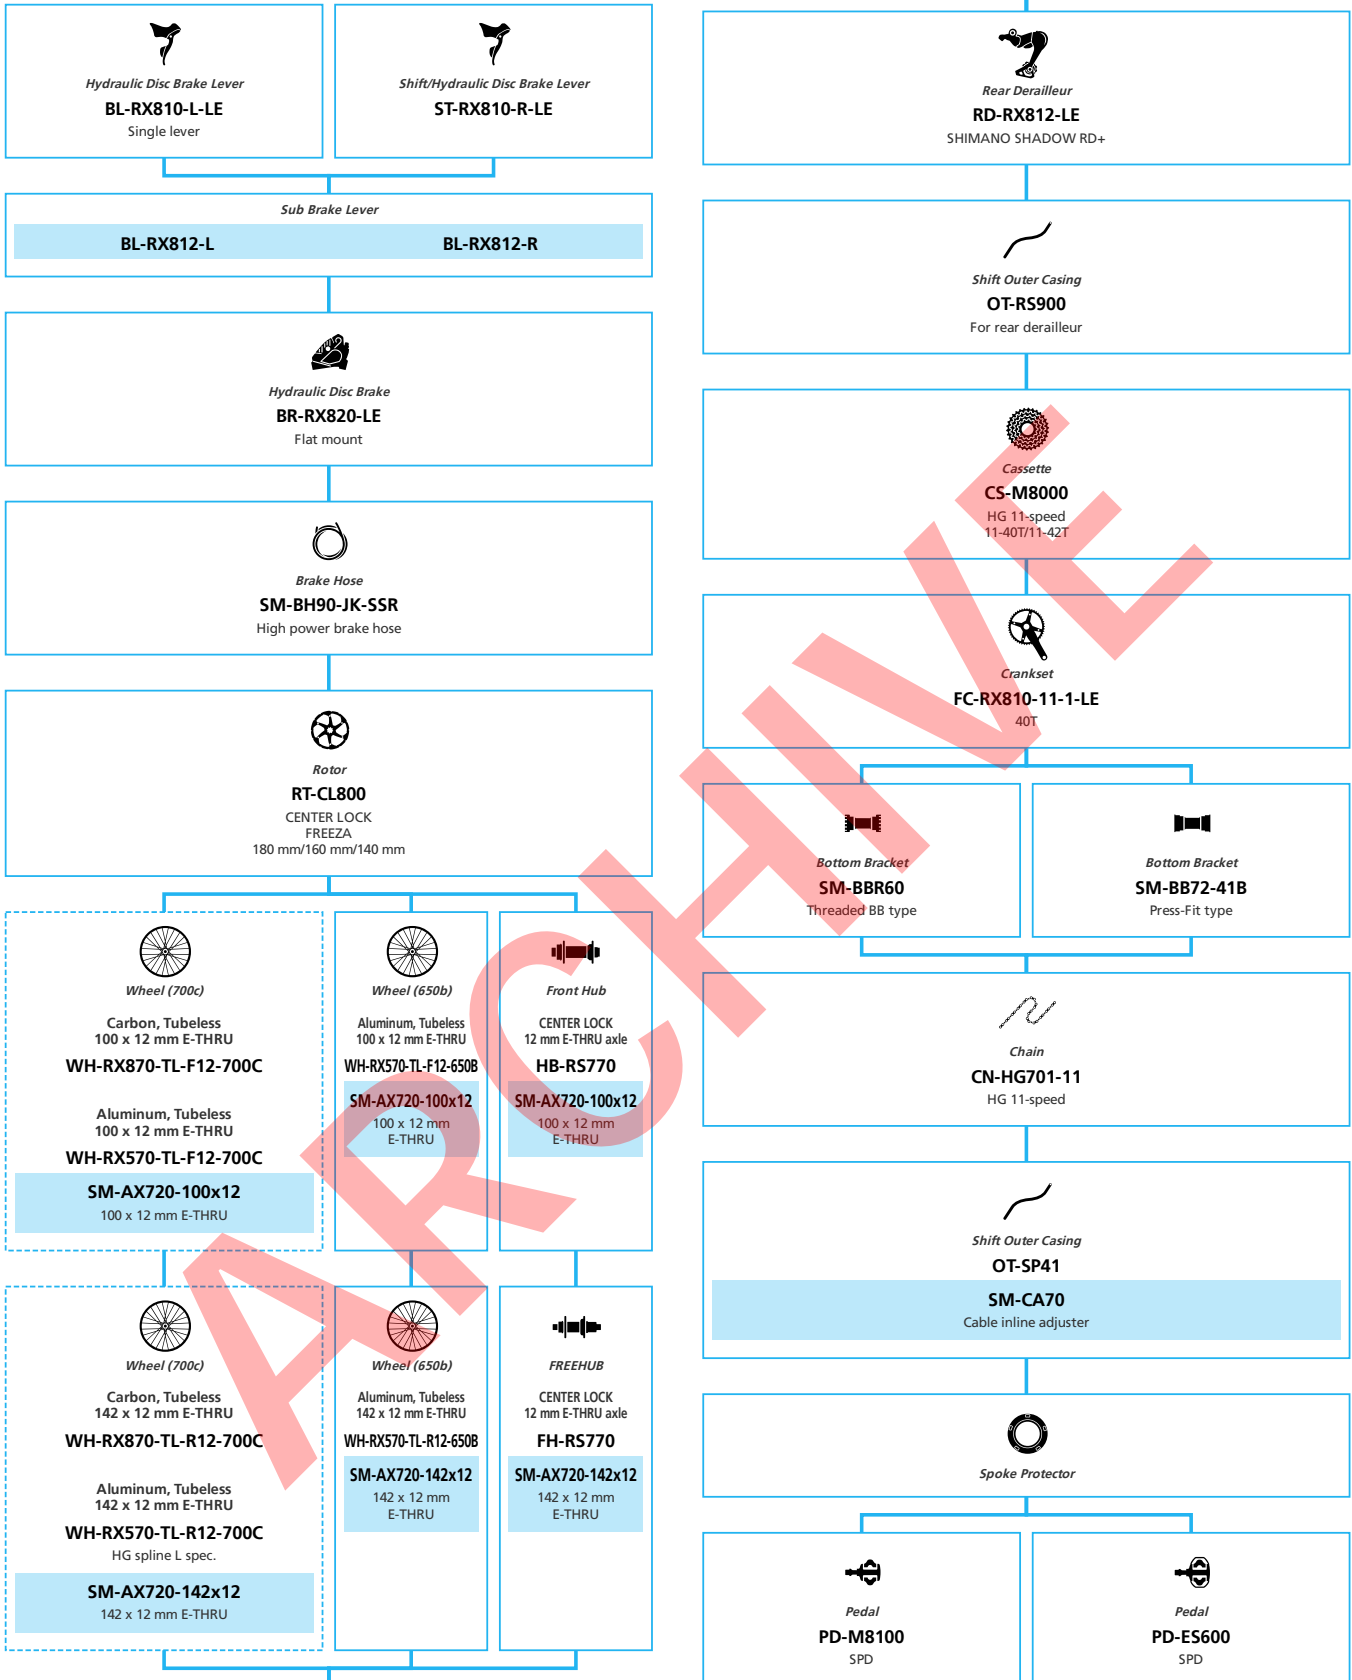

SHIMANO
GRX RX810 Limited Edition 1x11-speed

... New model
... Additional option
... Alternative option
... All select
... Single select

Gravel Bike