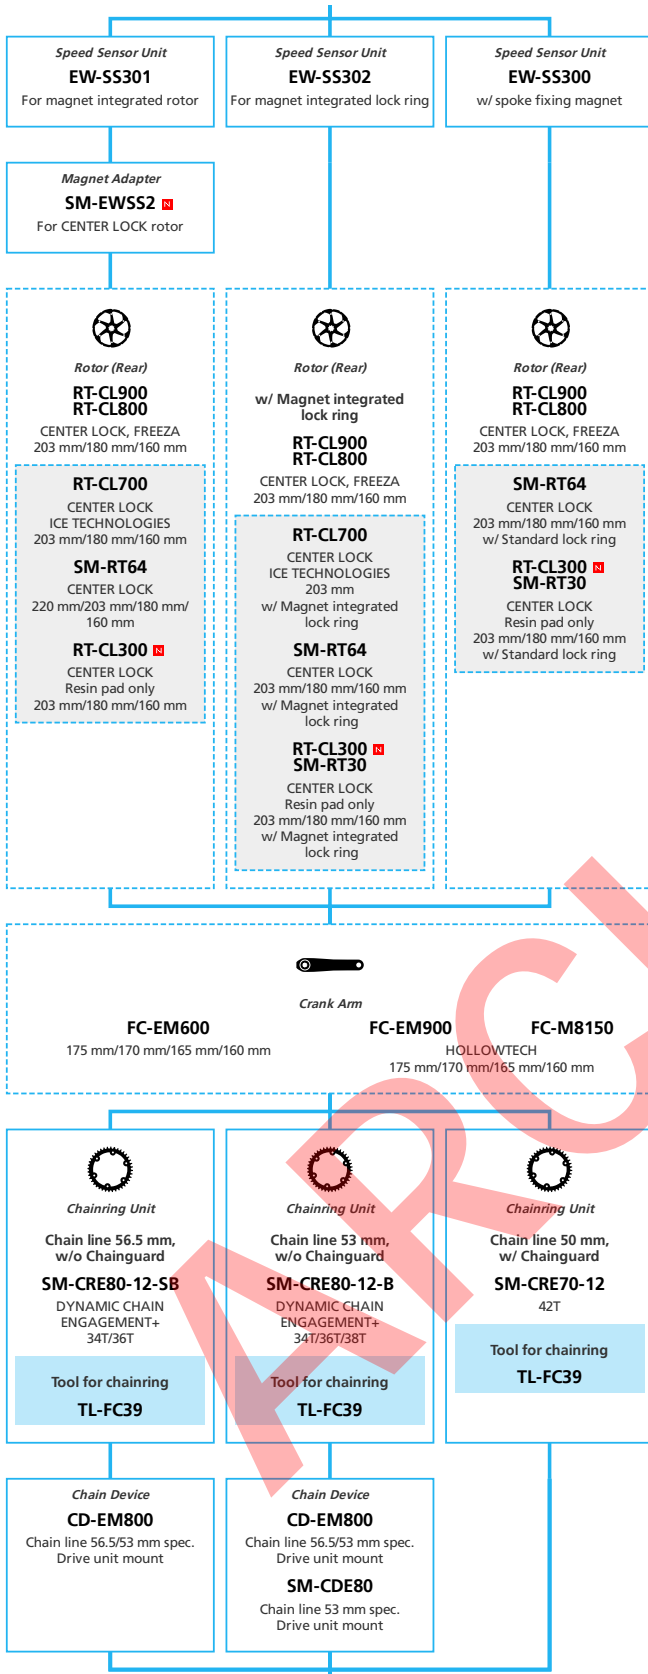

ARCHIVE

EP8 EP800 for MTB 12-speed, Derailleur

■ ... New model
 ... Additional option
 ... Alternative option
 ... All select
 ... Single select

E-BIKE

- ... New model
- ... Additional option
- ... All select
- ... Alternative option
- ... Single select