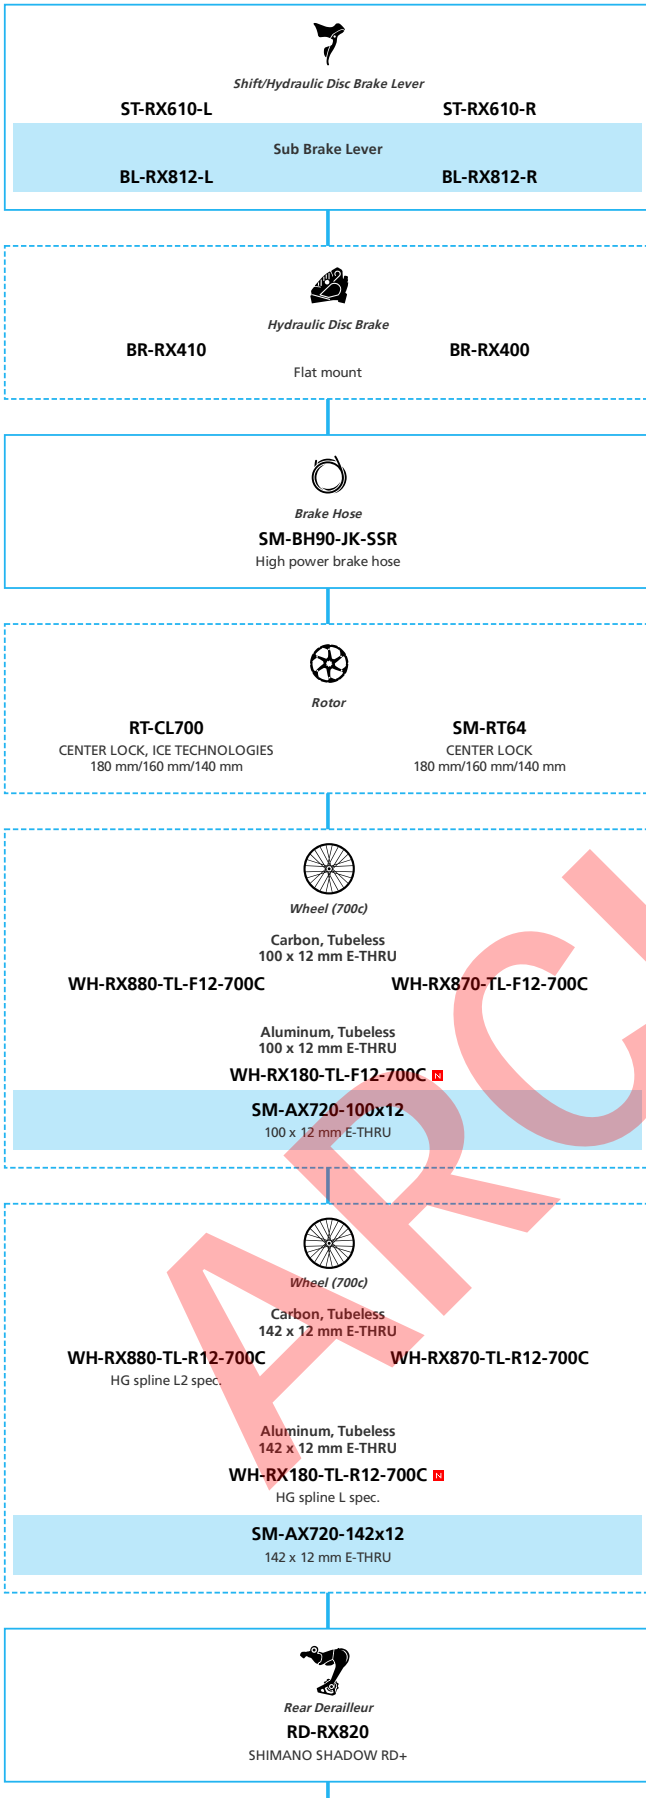

SHIMANO
GRX RX717 1x12-speed, Di2

- ... New model
- ... Additional option
- ... All select
- ... Alternative option
- ... Single select

Gravel Bike

SHIMANO GRX RX610 2x12-speed

- ... New model
- ... Additional option
- ... All select
- ... Alternative option
- ... Single select