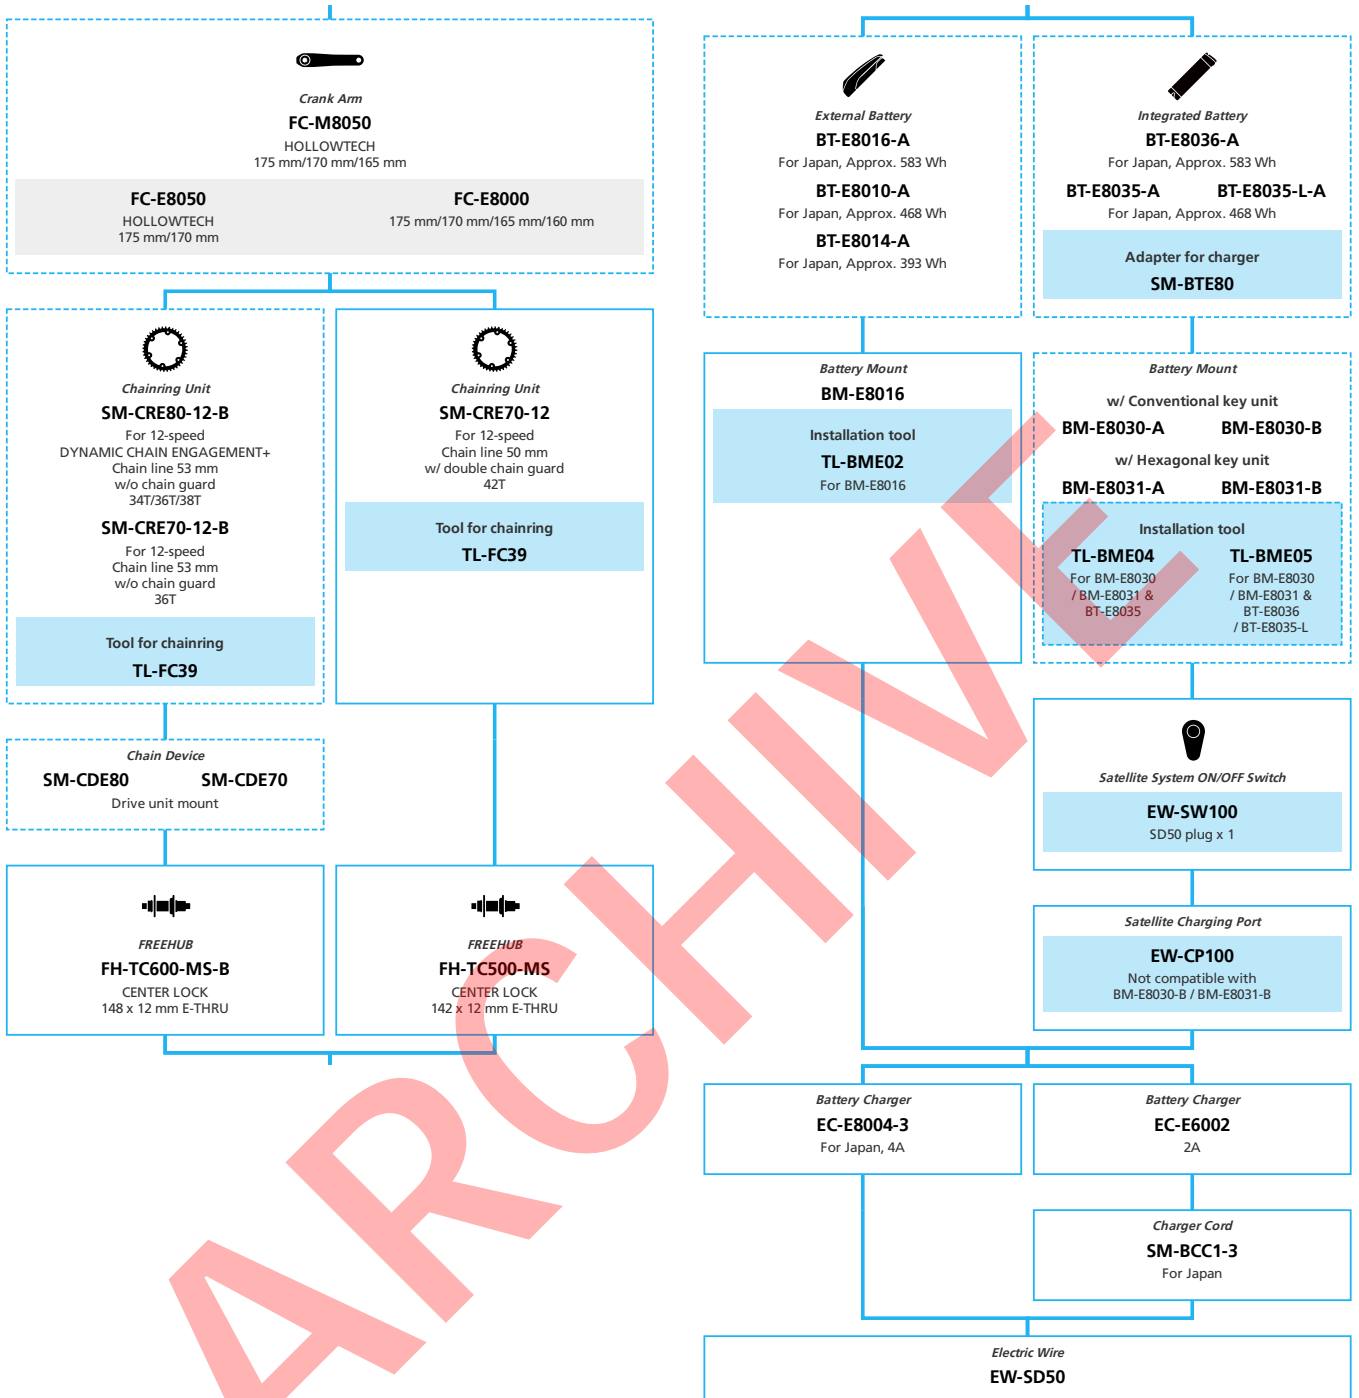

- ... New model
- ... Additional option
- ... All select
- ... Alternative option
- ... Single select

ARCHIVE