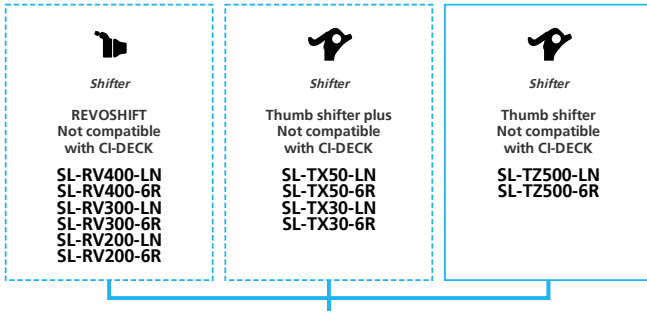

ARCHIVE

LIFESTYLE Active

- ... New model
- ... Additional option
- ... Alternative option
- ... All select
- ... Single select

DRAFT

SHIMANO *Tourney* TZ 3x6 friction

N ... New model
 ... Additional option
 ... Alternative option
 ... All select
 ... Single select