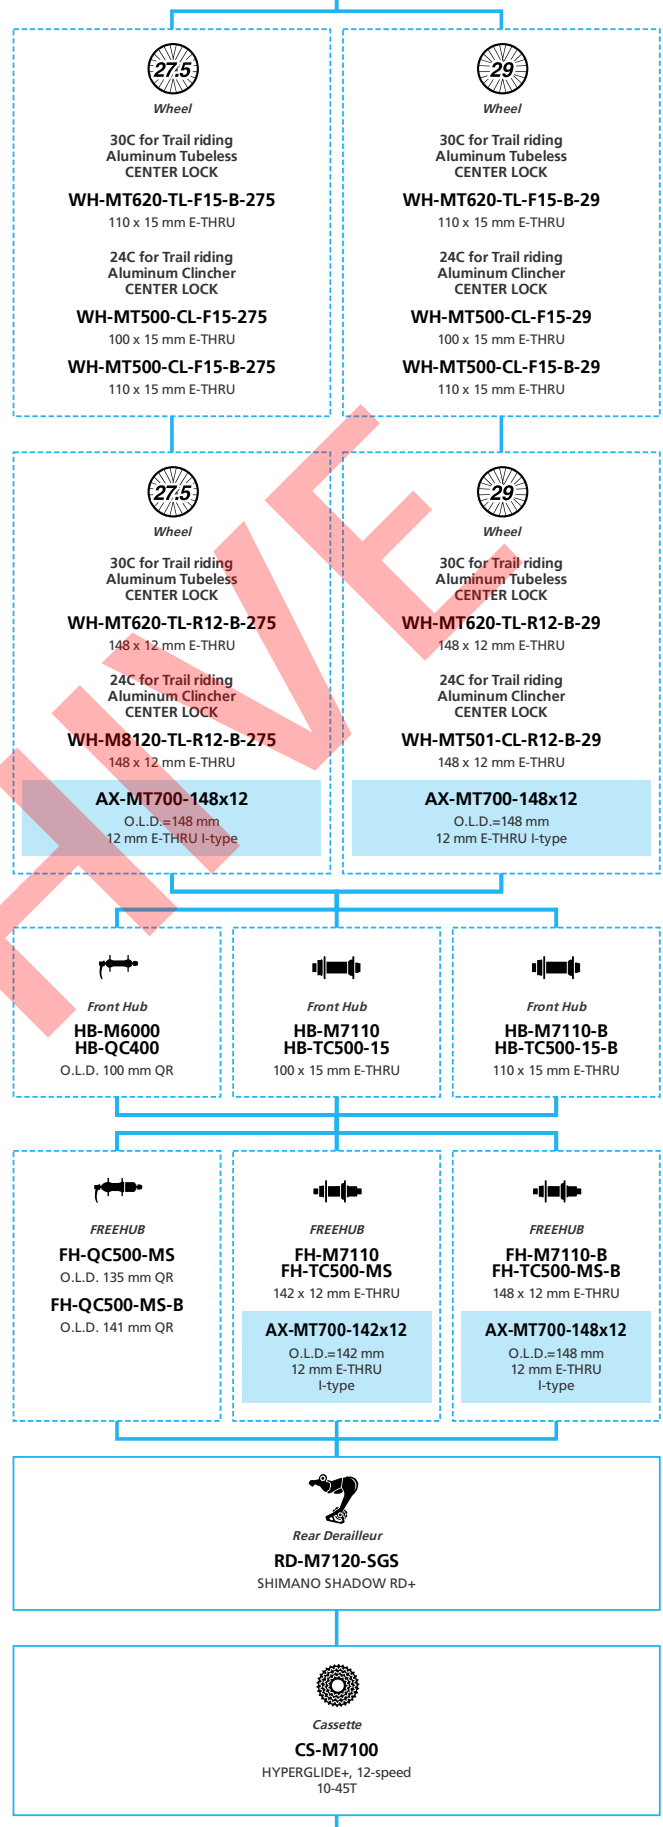

SLX 2x12-speed

■ ... New model
 ... Additional option
 ... Alternative option
 ... All select
 ... Single select

Mountain Bike