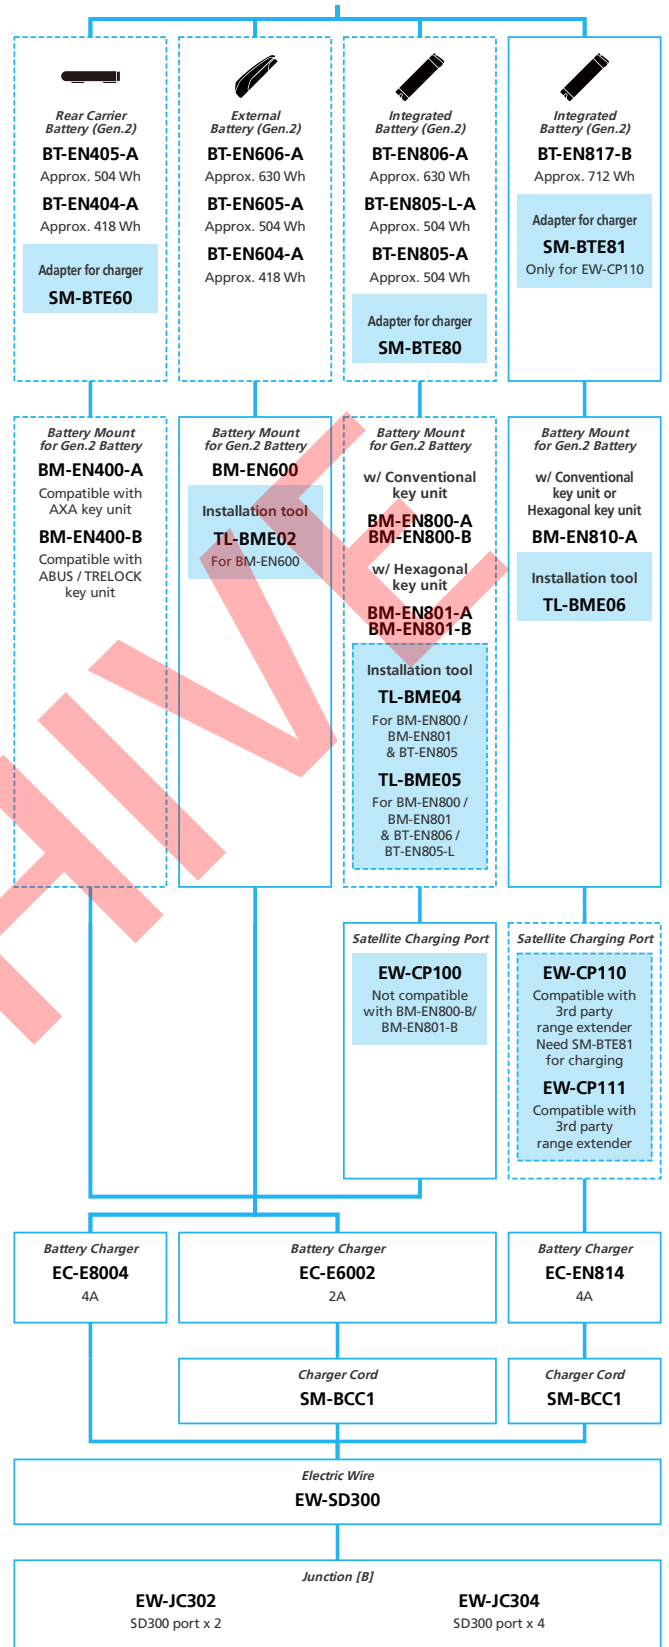

- ... New model
- ... Additional option
- ... All select
- ... Alternative option
- ... Single select

LIFESTYLE Comfort