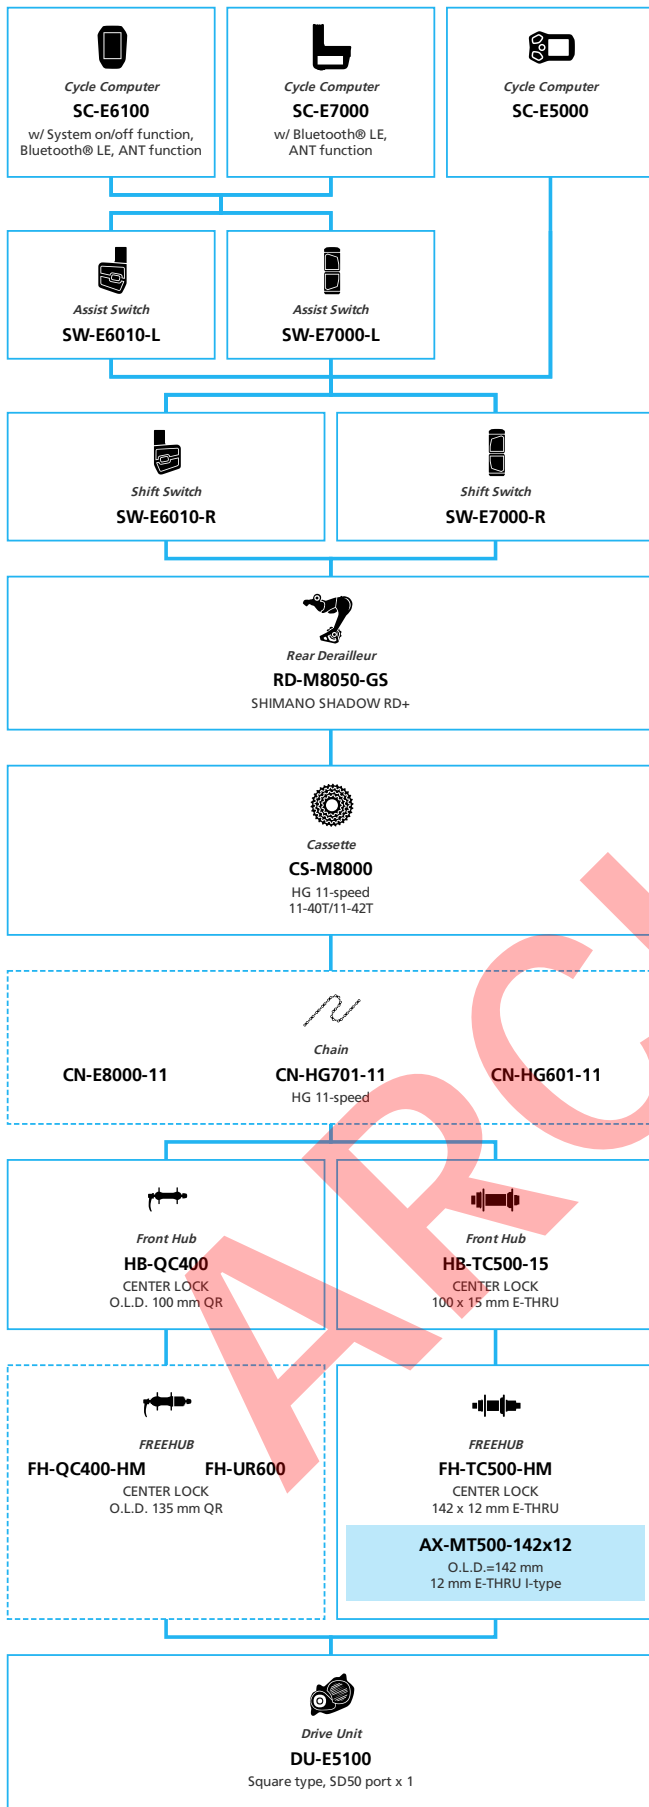

E-BIKE

■ ... New model
 ... Additional option
 ... Alternative option
 ... All select
 ... Single select

E-BIKE

E5100 for LIFESTYLE

11/10-speed, Derailleur, Di2

■ ... New model
 ... Additional option
 ... All select
 ... Alternative option
 ... Single select