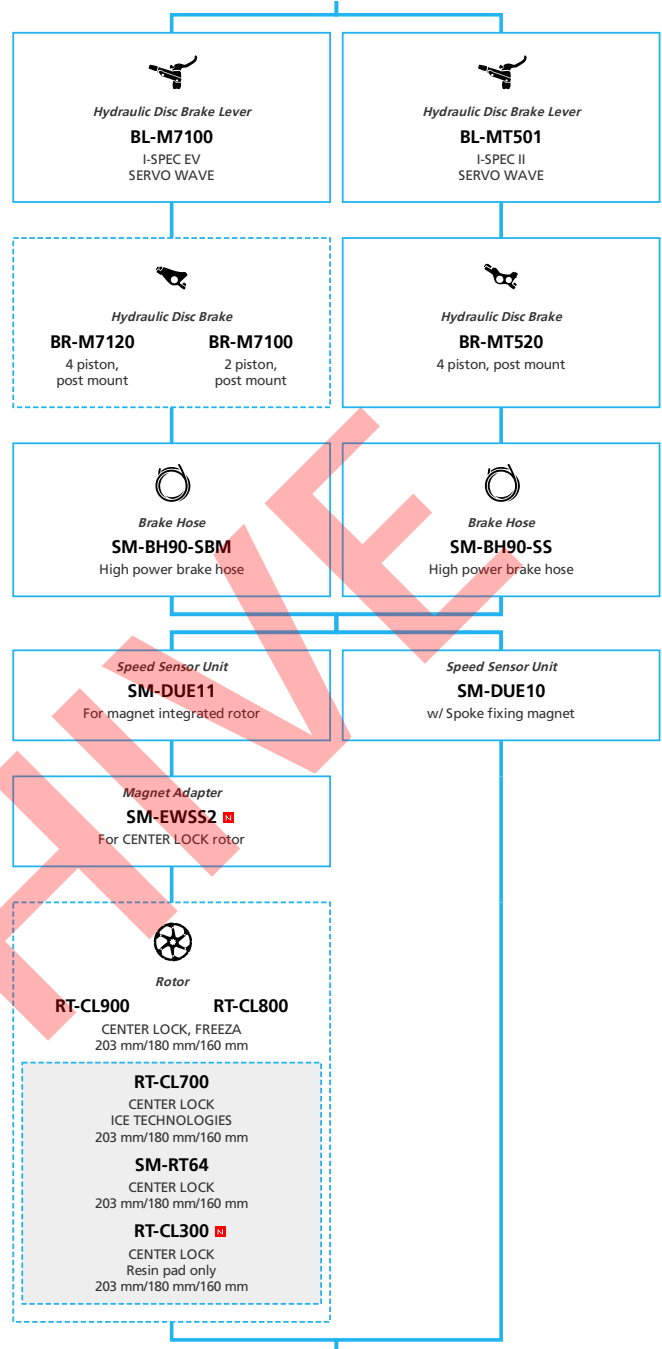

E7000 12-speed, Derailleur

■ ... New model
  ... Additional option
  ... Alternative option
  ... All select
  ... Single select

E-BIKE