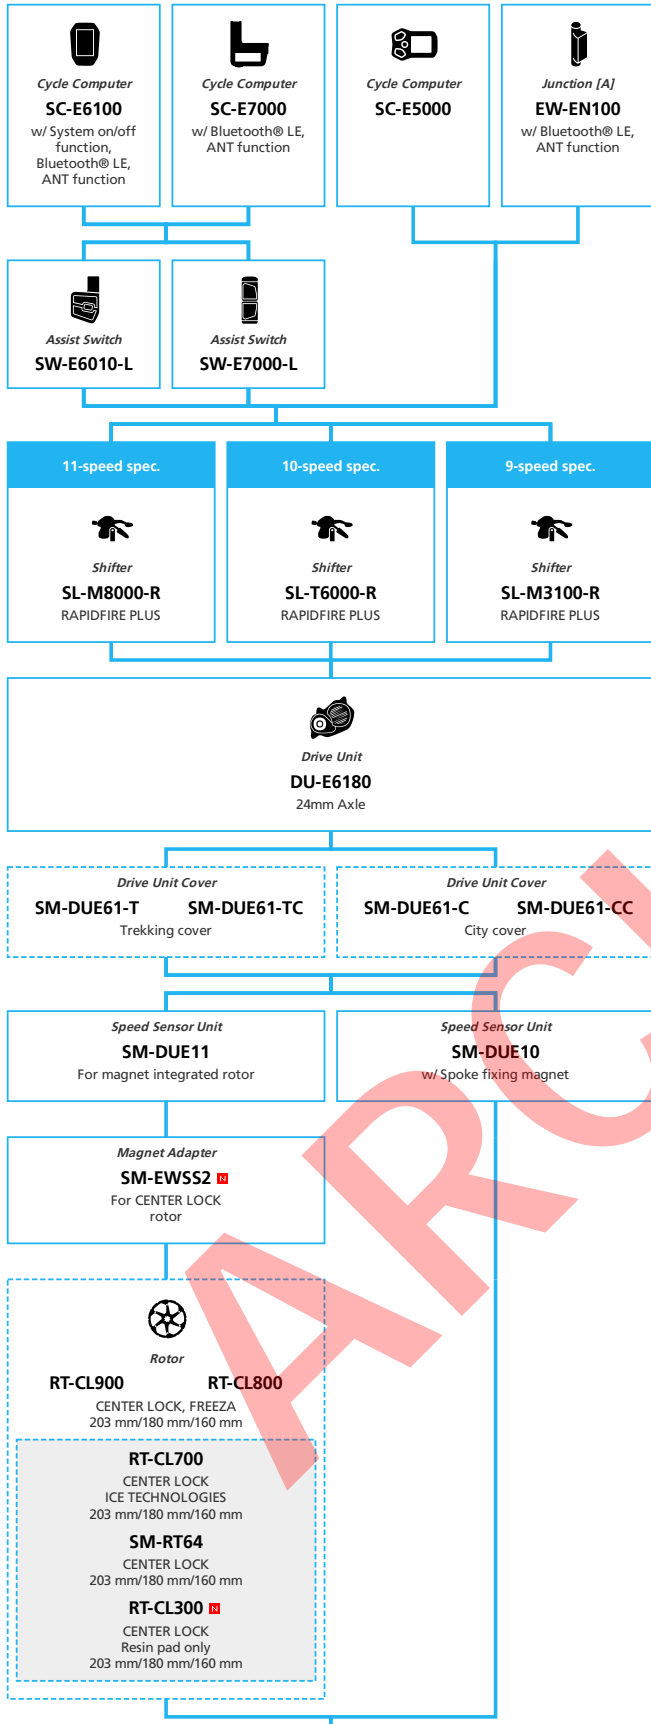

E6180 for Japan market

11/10/9-speed, Derailleur

N ... New model
 ... Additional option
 ... Alternative option
 ... All select
 ... Single select

E-BIKE