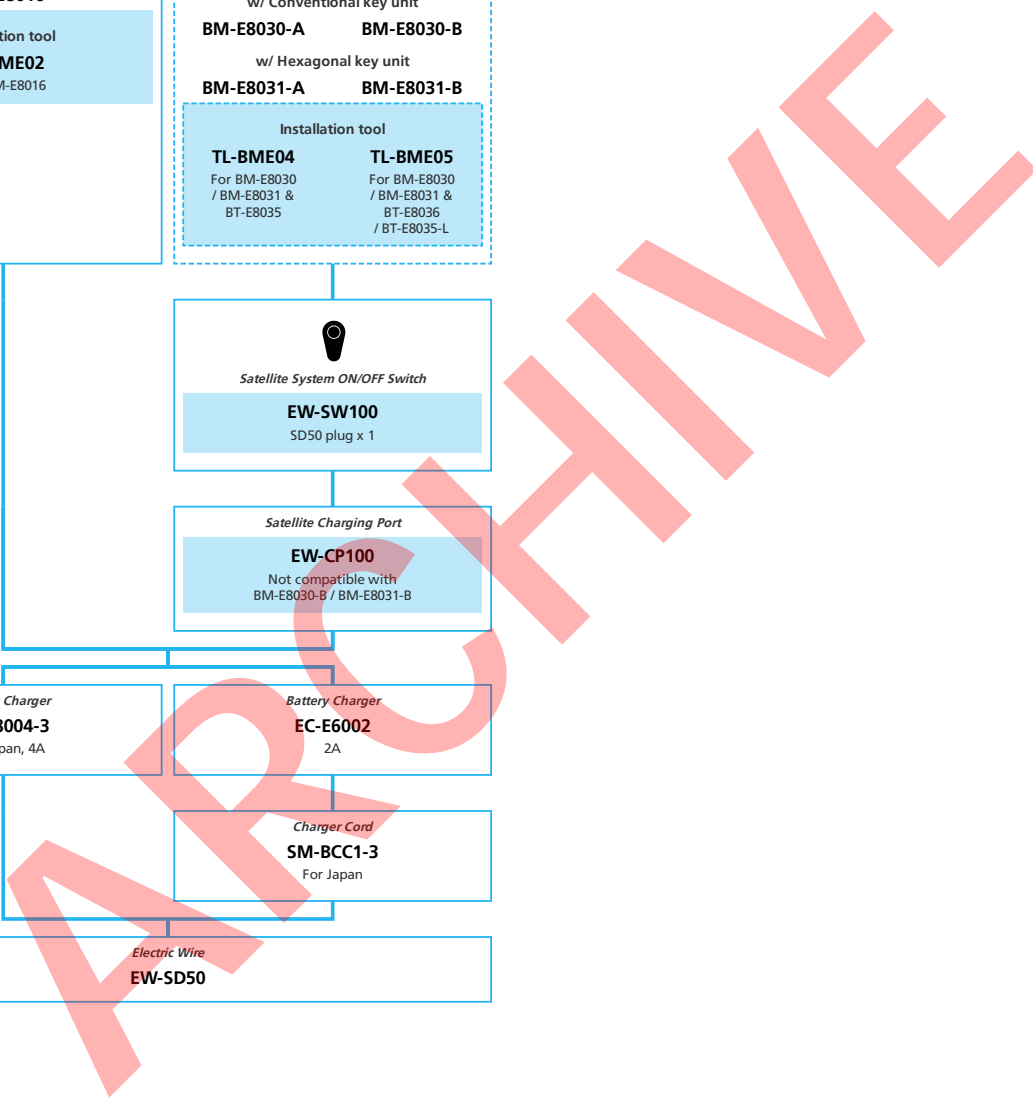

- ... New model
- ... Additional option
- ... All select
- ... Alternative option
- ... Single select