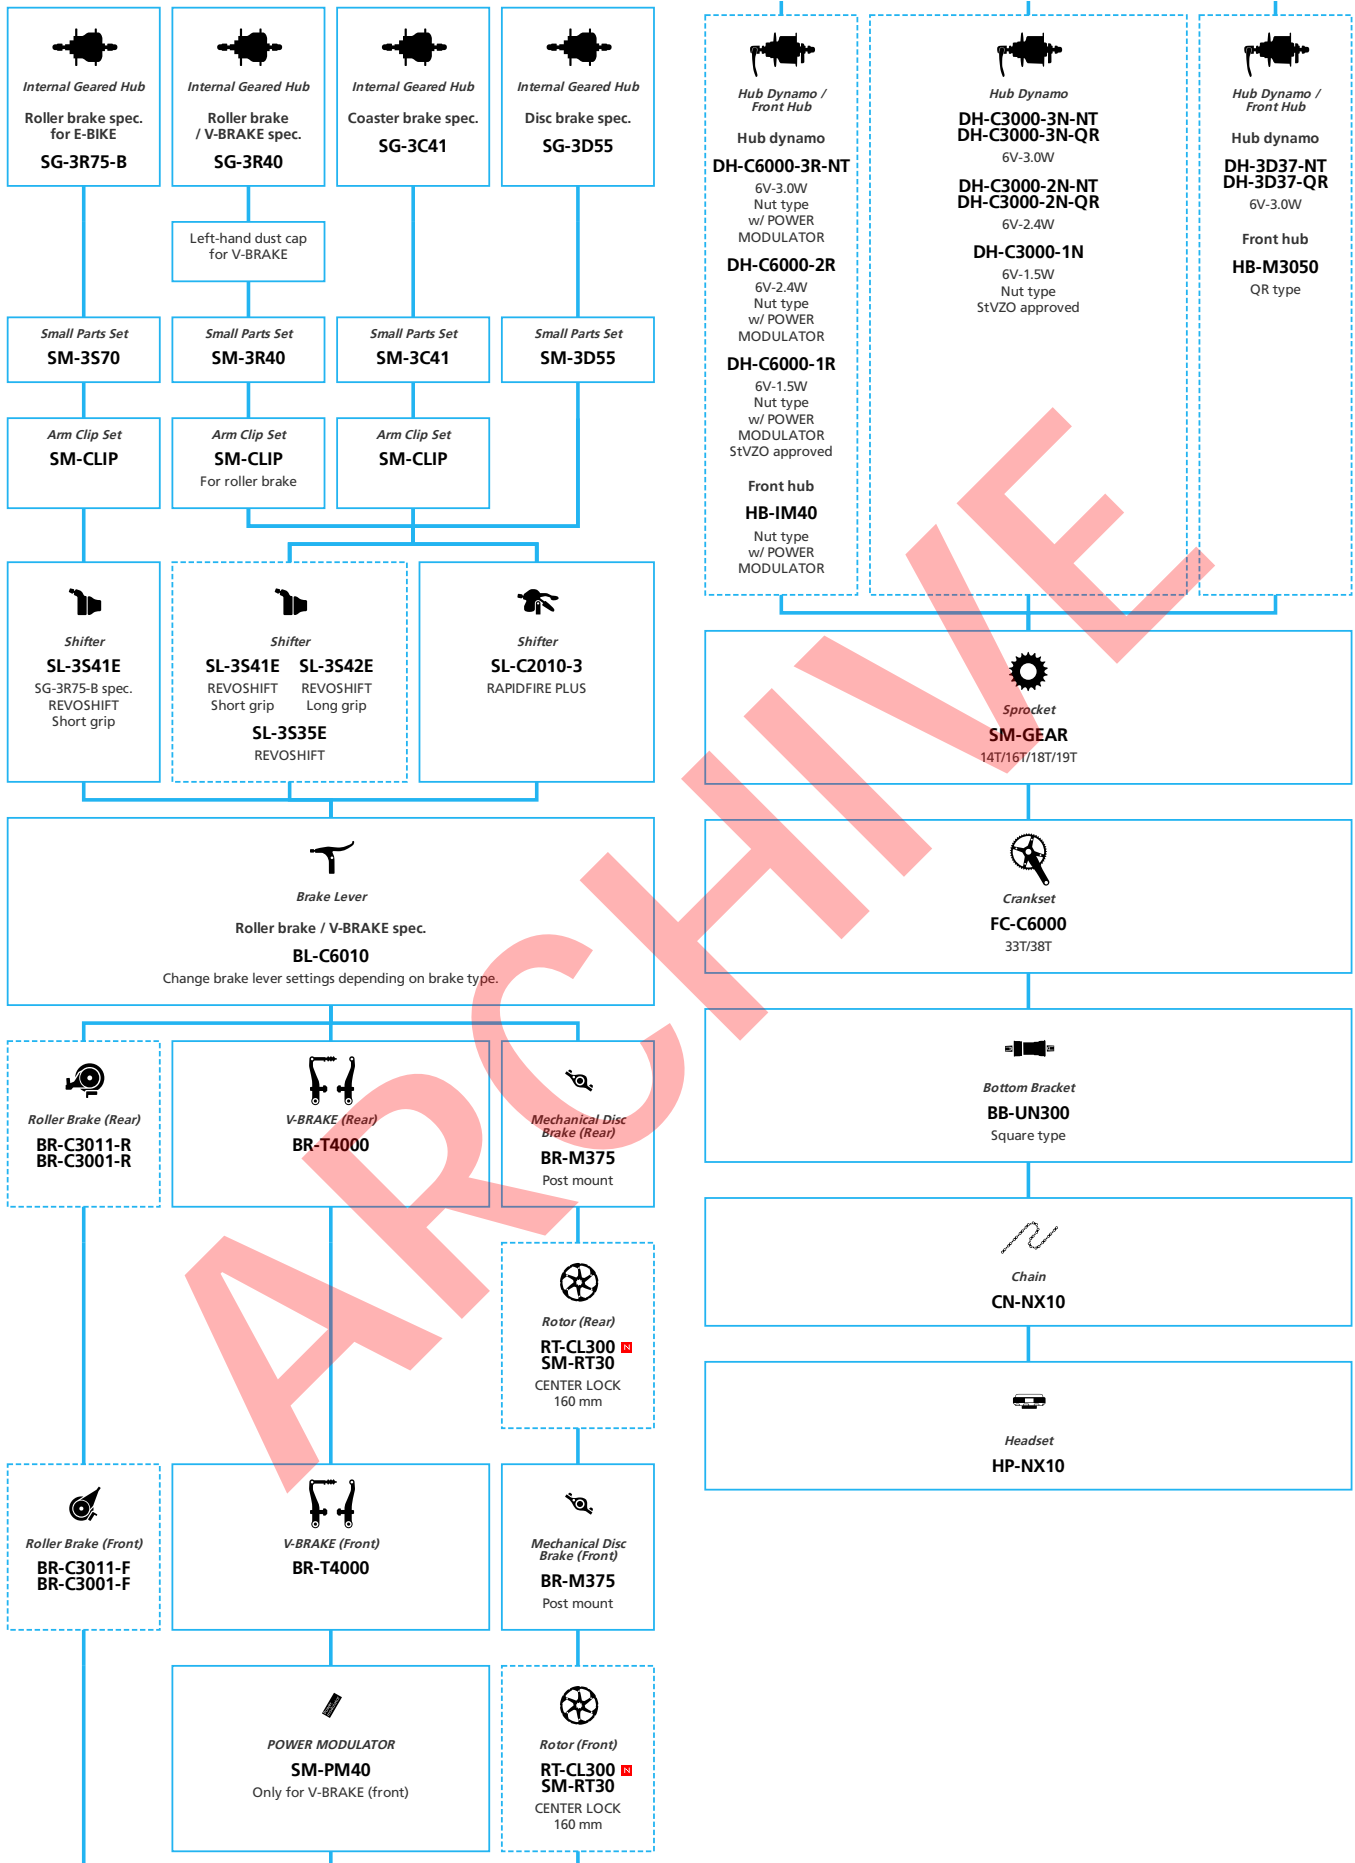

LIFESTYLE Comfort

SHIMANO *Nexus* INTER-5 (for Japan market)

■ ... New model
 ... Additional option
 ... All select
 ... Alternative option
 ... Single select

LIFESTYLE Comfort

SHIMANO Nexus INTER-3

N ... New model
 ■ ... Additional option
 □ ... Alternative option
 □ ... All select
 □ ... Single select