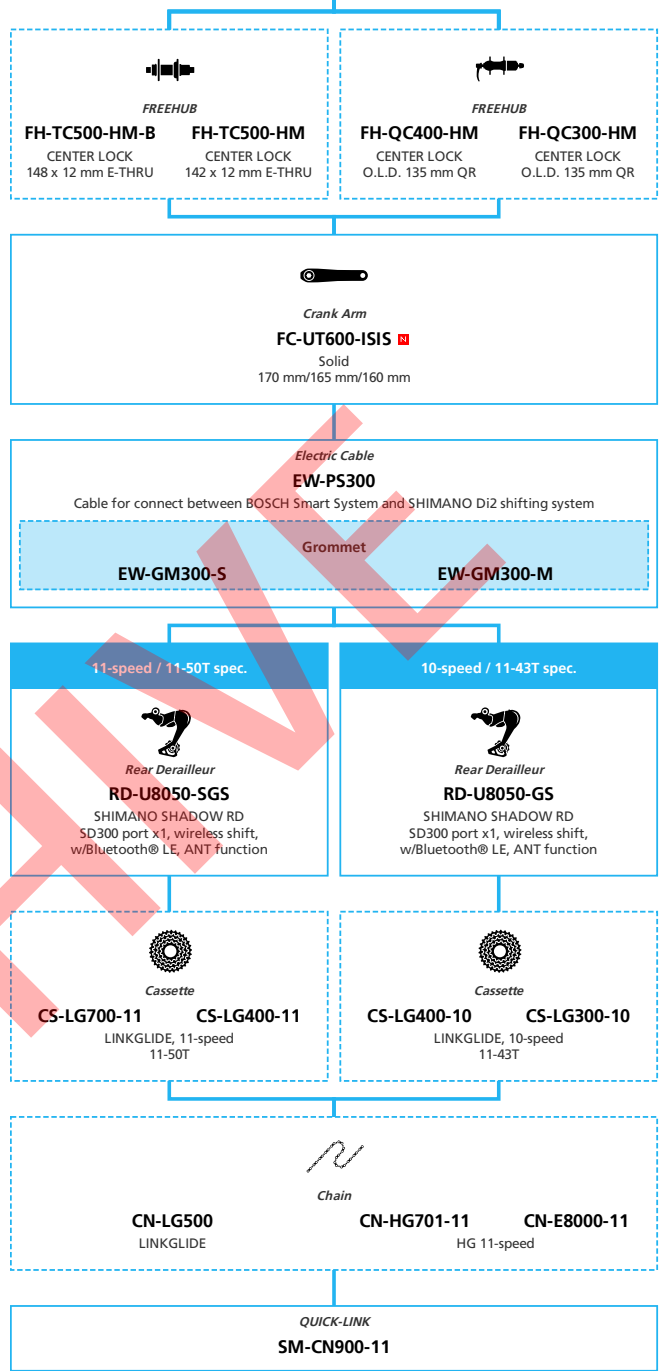

SHIMANO **CUES** U8050 11/10-speed, Di2, for BOSCH Smart System

- ... New model
- ... Additional option
- ... All select
- ... Alternative option
- ... Single select

3rd party Connectivity