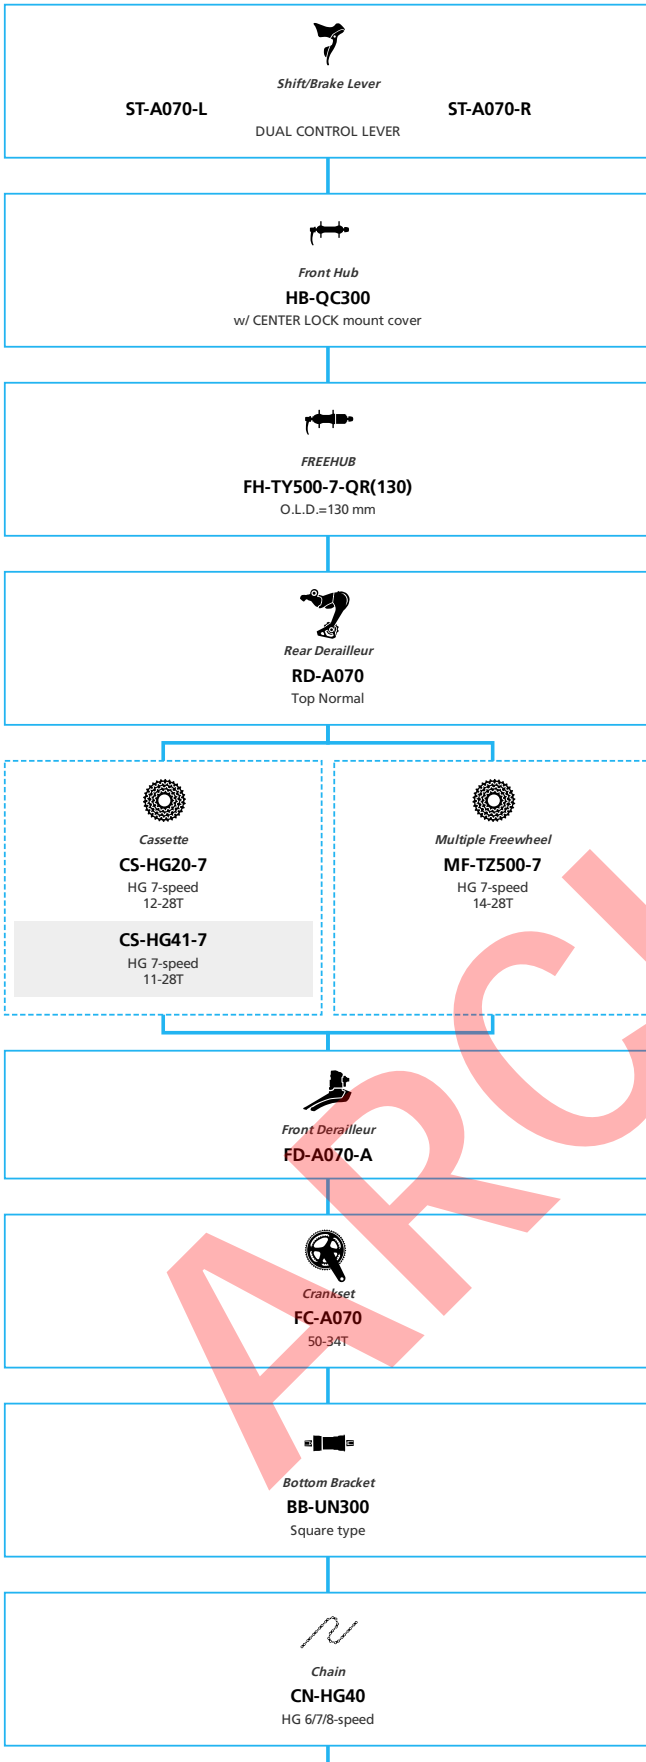

SHIMANO
Tourney For Drop Handlebar, 2x7-speed

- ... New model
- ... Additional option
- ... All select
- ... Alternative option
- ... Single select

DRAFT

LIFESTYLE Active