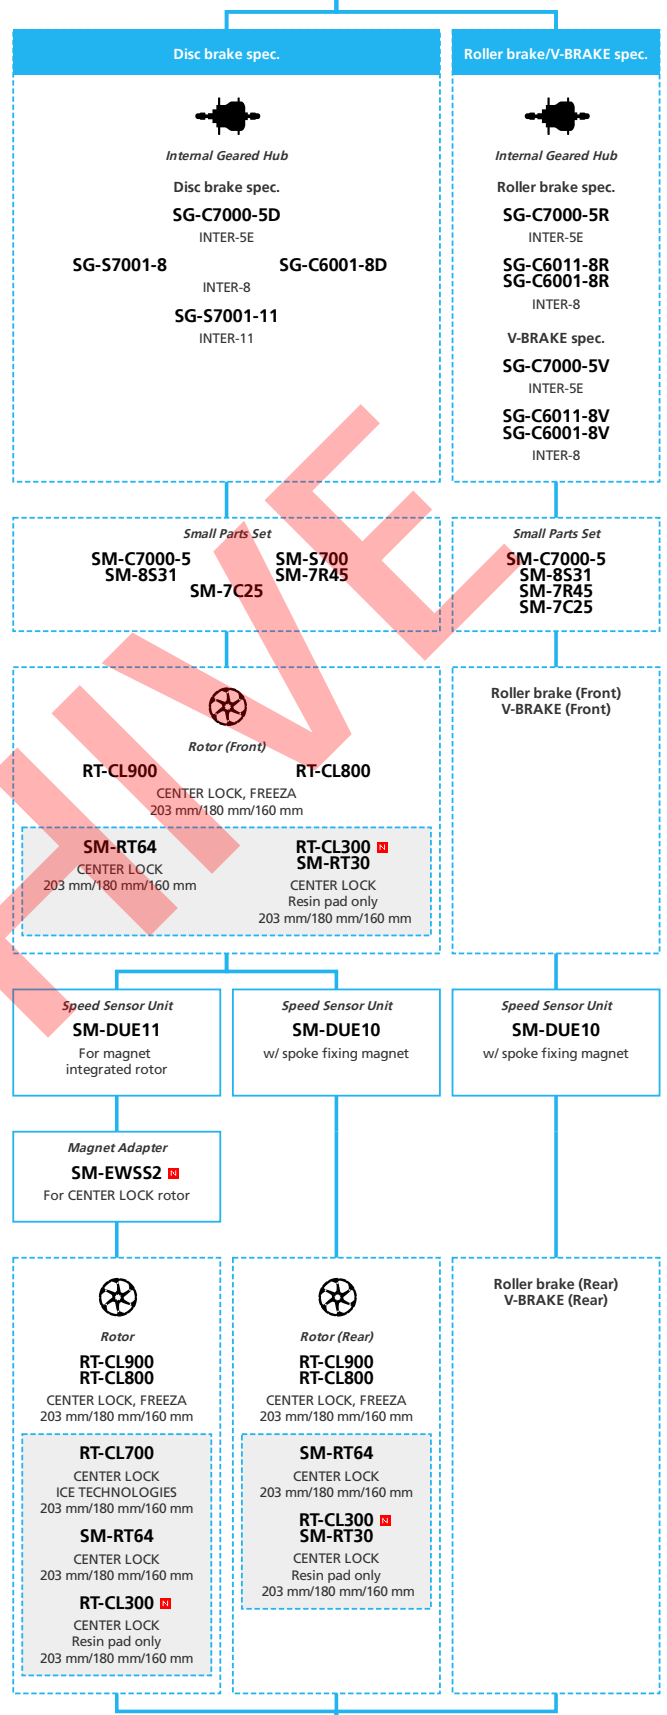

E5080 for Japan market Internal Geared Hub

■ ... New model
  ... Additional option
  ... All select
  ... Alternative option
  ... Single select

ARCHIVE