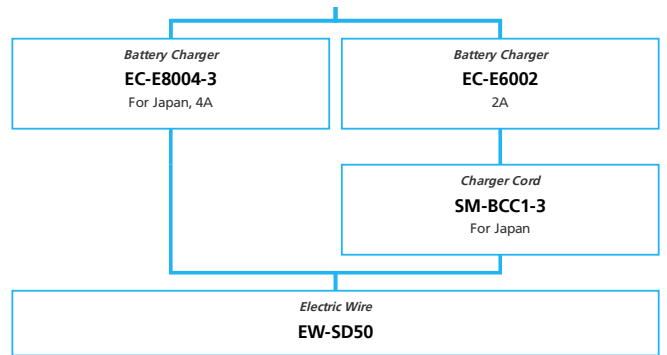

E-BIKE

- ... New model
- ... Additional option
- ... All select
- ... Alternative option
- ... Single select

E5100 for LIFESTYLE Internal Geared Hub, Di2

■ ... New model
 ... Additional option
 ... All select
 ... Single select