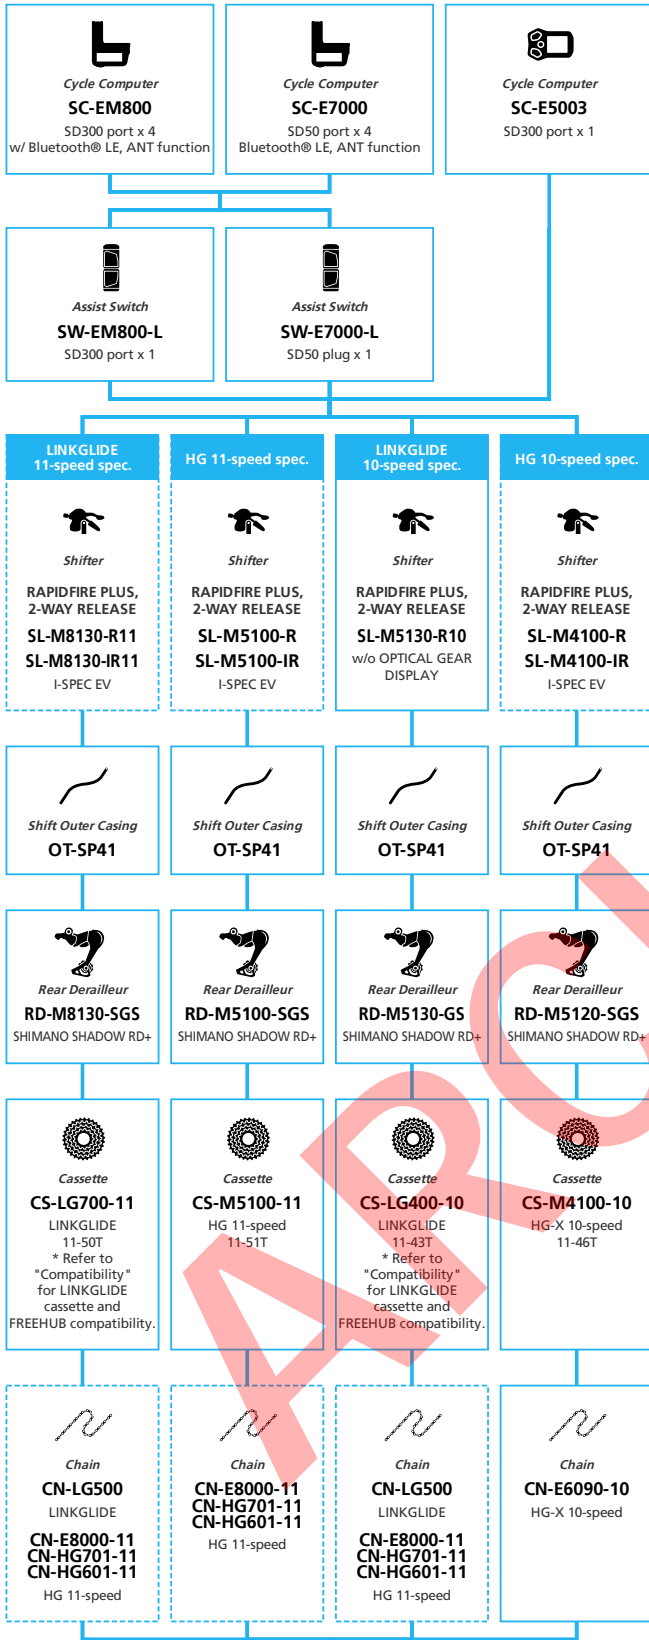

EP8 EP800 for MTB 11/10-speed, Derailleur

■ ... New model
  ... Additional option
  ... Alternative option
  ... All select
  ... Single select

E-BIKE