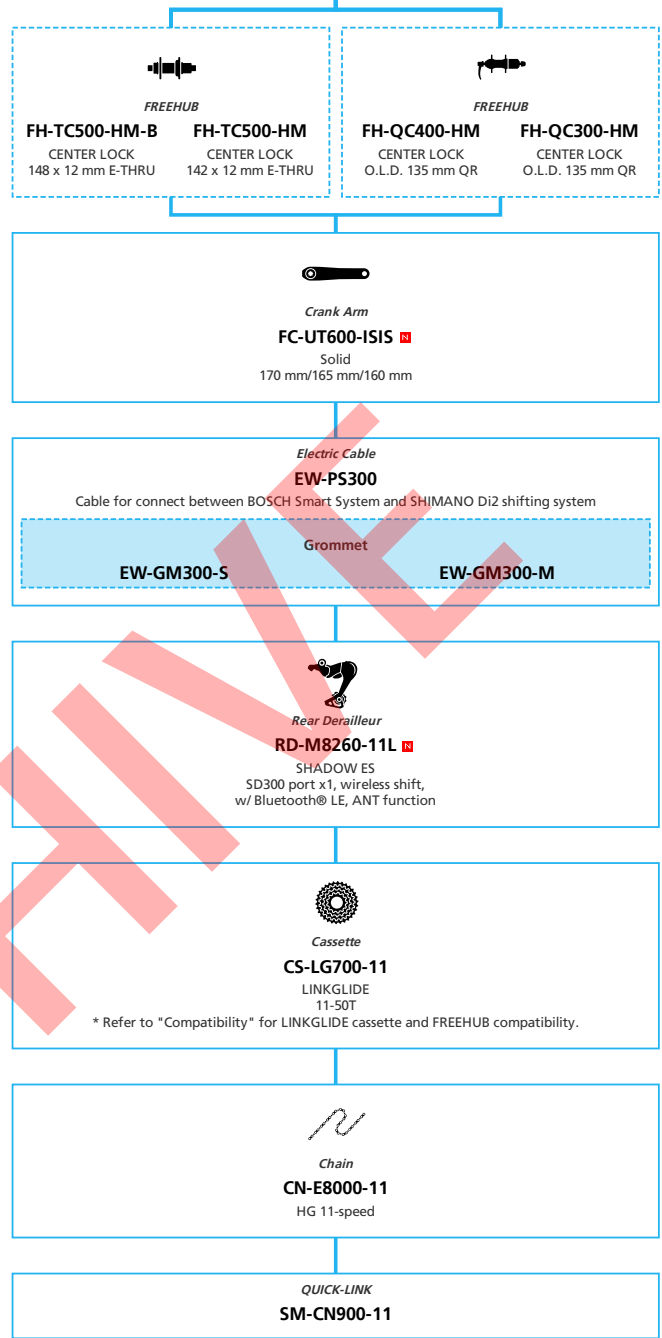

N ... New model
 ... Additional option
 ... Alternative option
 ... All select
 ... Single select

3rd party Connectivity

SHIMANO Nexus INTER-5E for BOSCH Smart System

■ ... New model
 ... Additional option
 ... All select
 ... Alternative option
 ... Single select