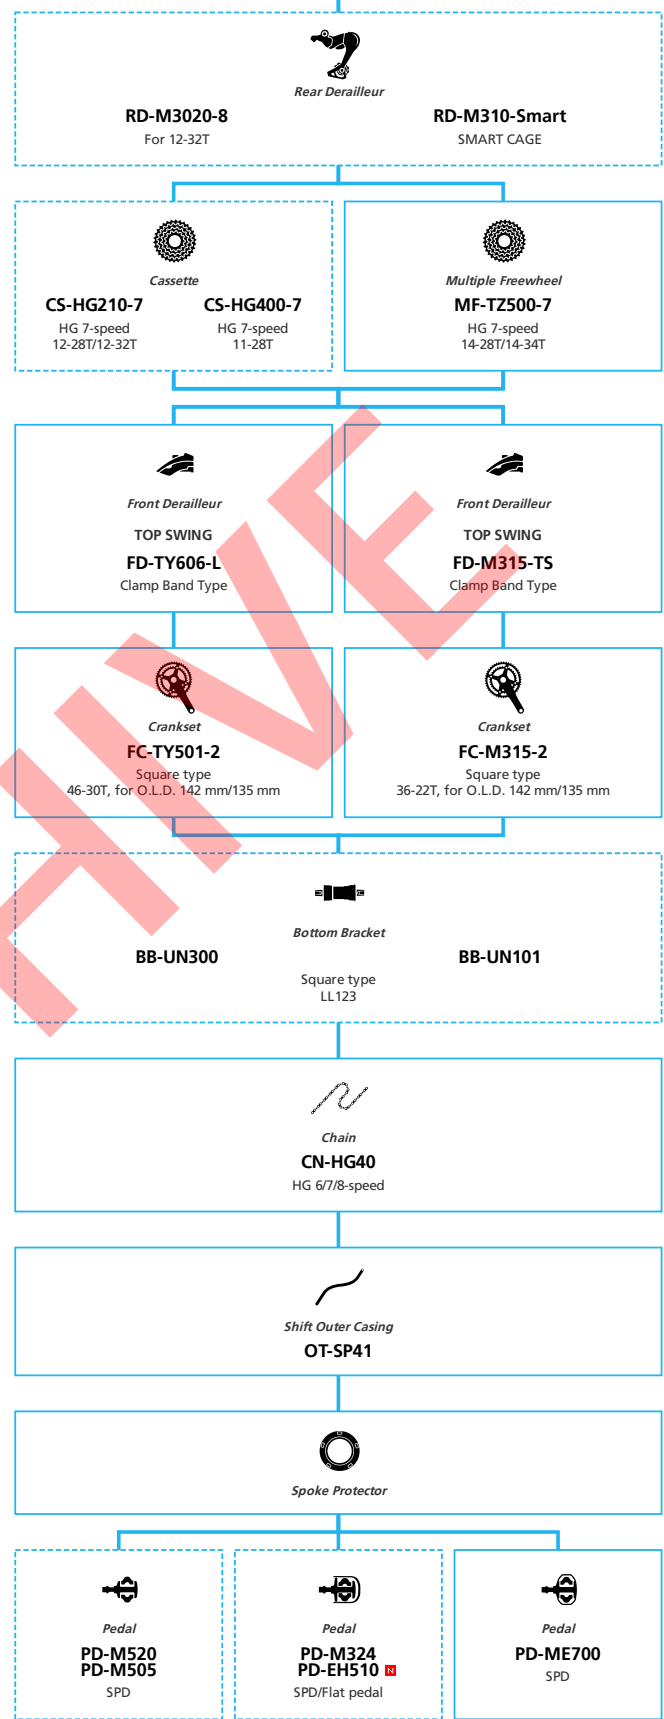

LIFESTYLE Active

- ... New model
- ... Additional option
- ... Alternative option
- ... All select
- ... Single select

SHIMANO *Acera* **ALTUS**

2x7-speed

- ... New model
- ... Additional option
- ... All select
- ... Alternative option
- ... Single select