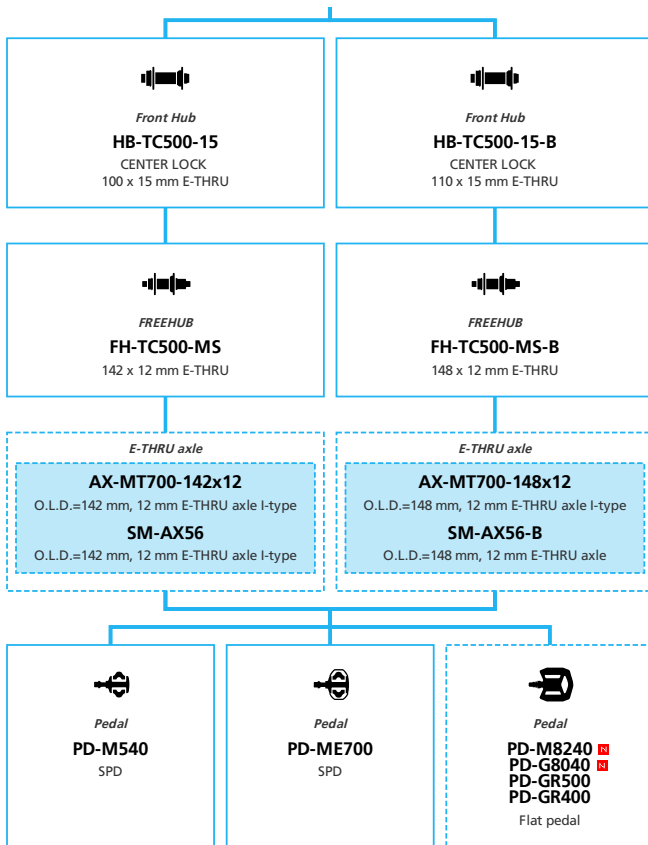

- ... New model
- ... Additional option
- ... All select
- ... Alternative option
- ... Single select

ARCHIVE