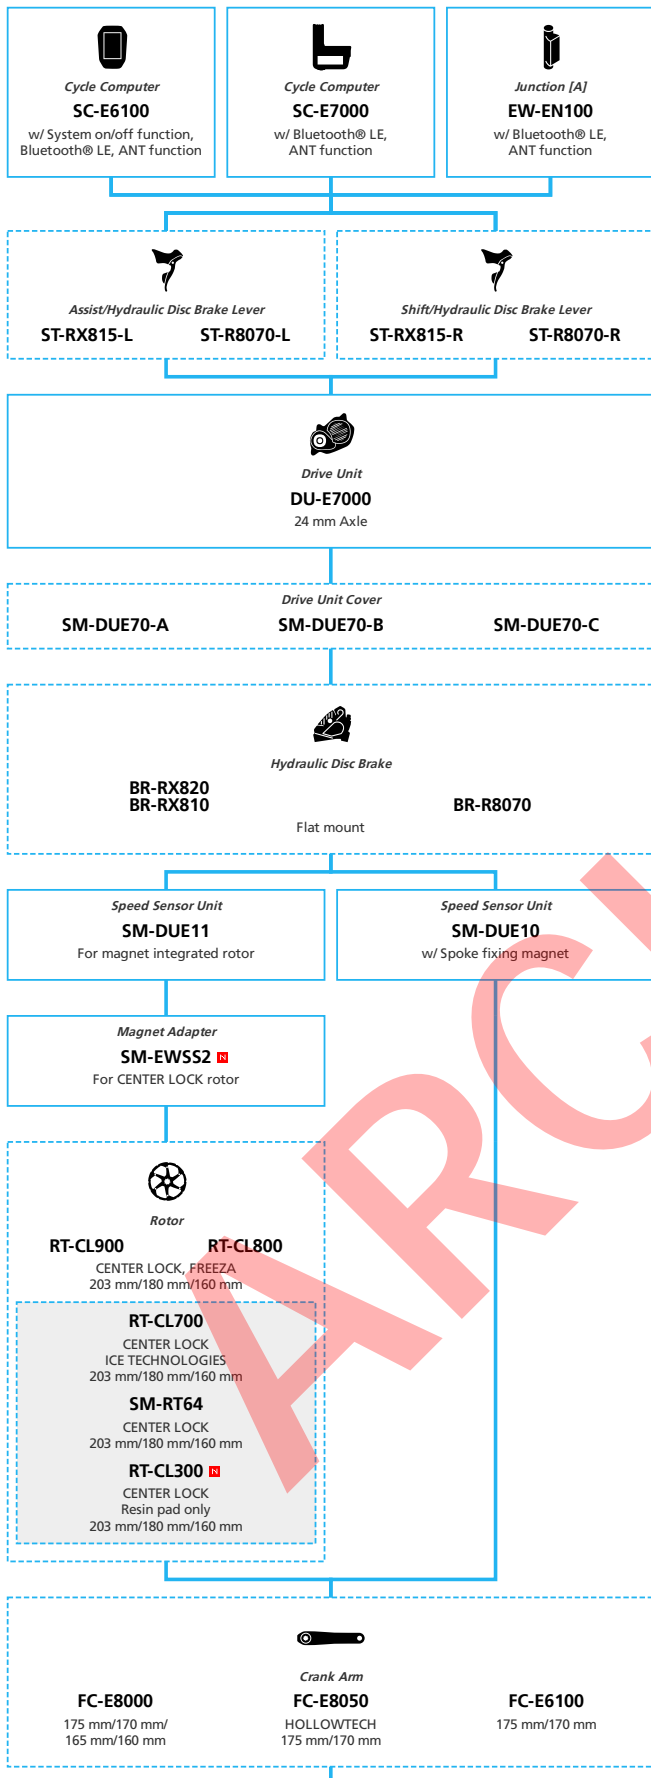

E7000 For Drop Handlebar, Derailleur, Di2

■ ... New model
  ... Additional option
  ... All select
  ... Alternative option
  ... Single select

E-BIKE