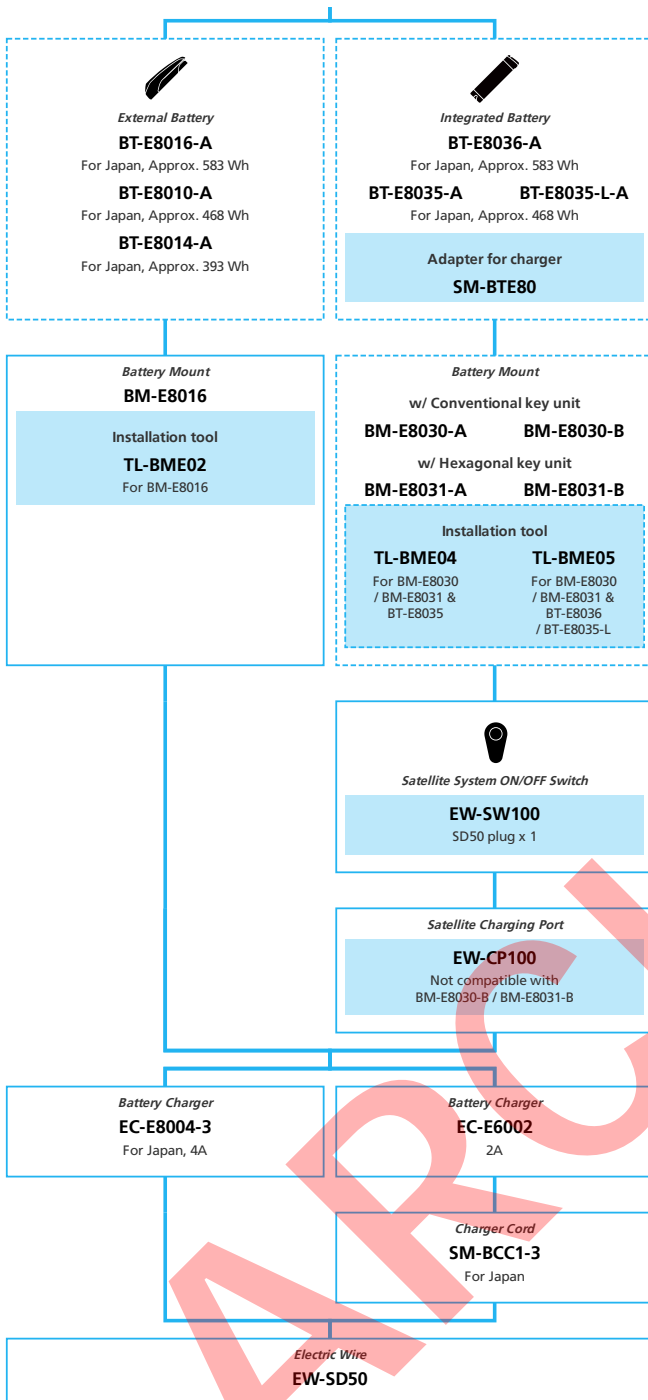

E8080 for Japan market

For Drop Handlebar, Derailleur, Di2

N ... New model
 ... Additional option
 ... Alternative option
 ... All select
 ... Single select

E-BIKE

- ... New model
- ... Additional option
- ... All select
- ... Alternative option
- ... Single select