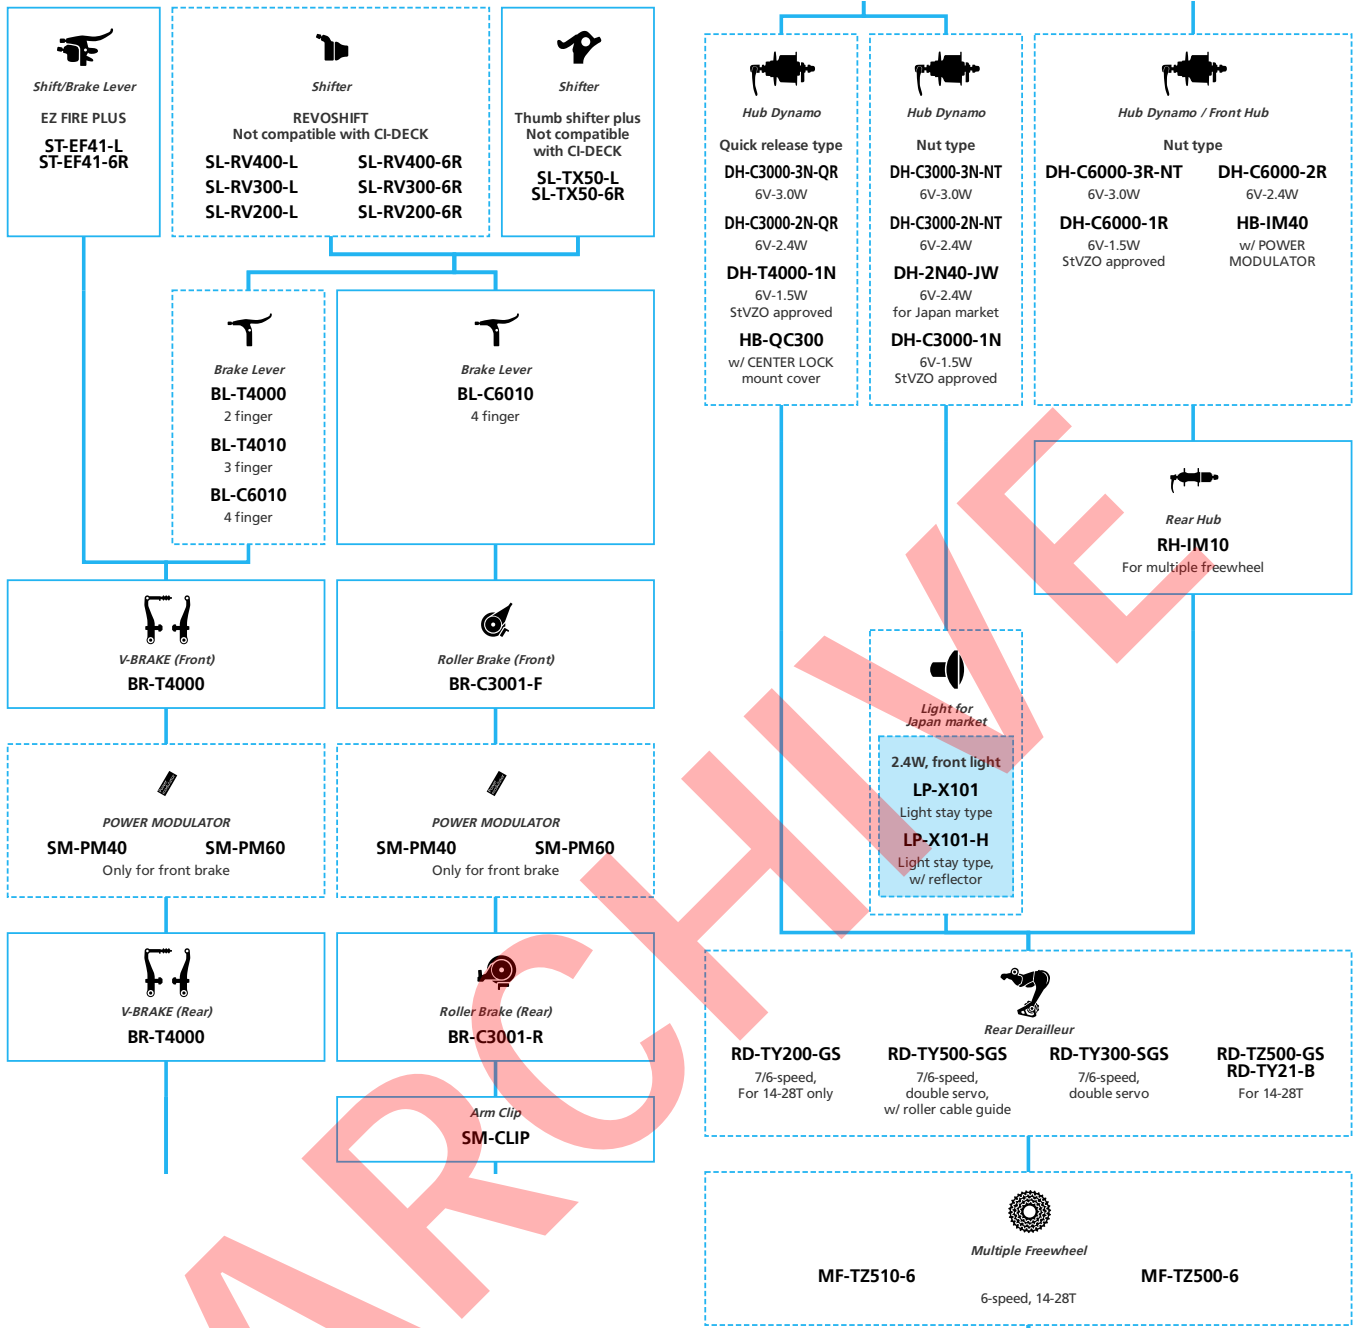

ARCHIVE

- ... New model
- ... Additional option
- ... All select
- ... Alternative option
- ... Single select

ARCHIVE

SHIMANO Tourney 3x6-speed

■ ... New model
 ... Additional option
 ... Alternative option
 ... All select
 ... Single select