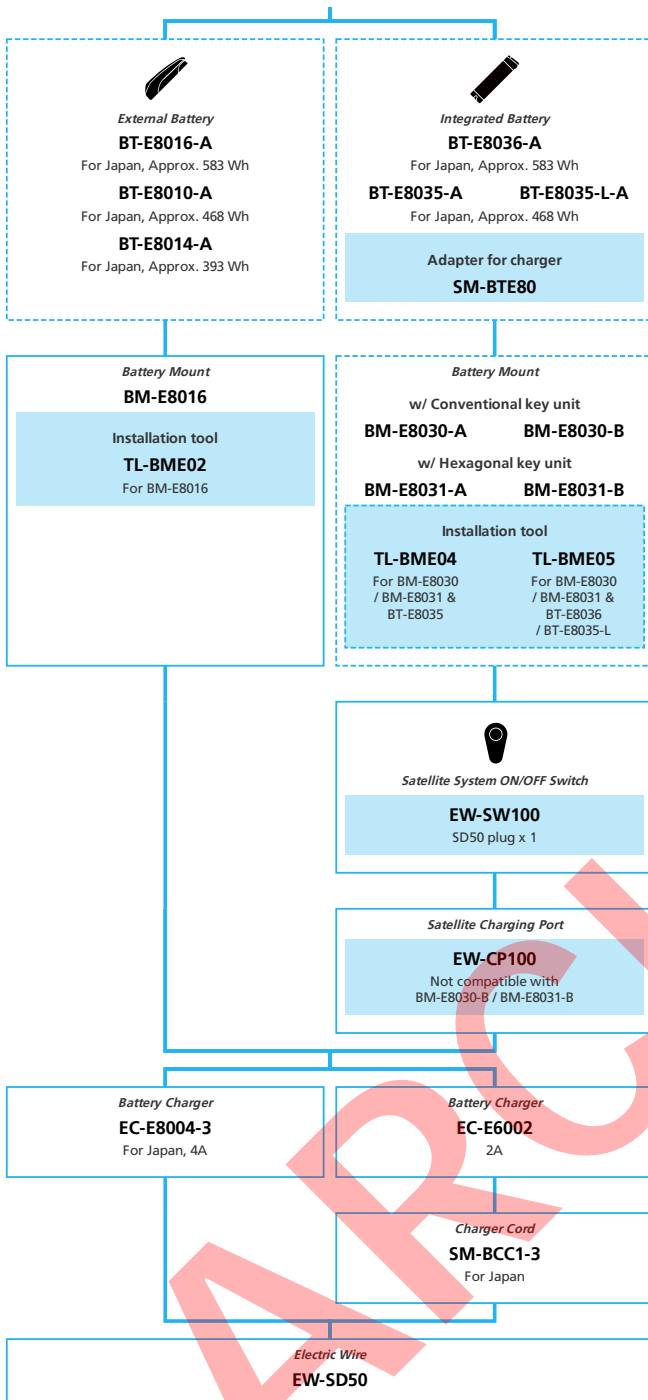

- ... New model
- ... Additional option
- ... All select
- ... Alternative option
- ... Single select