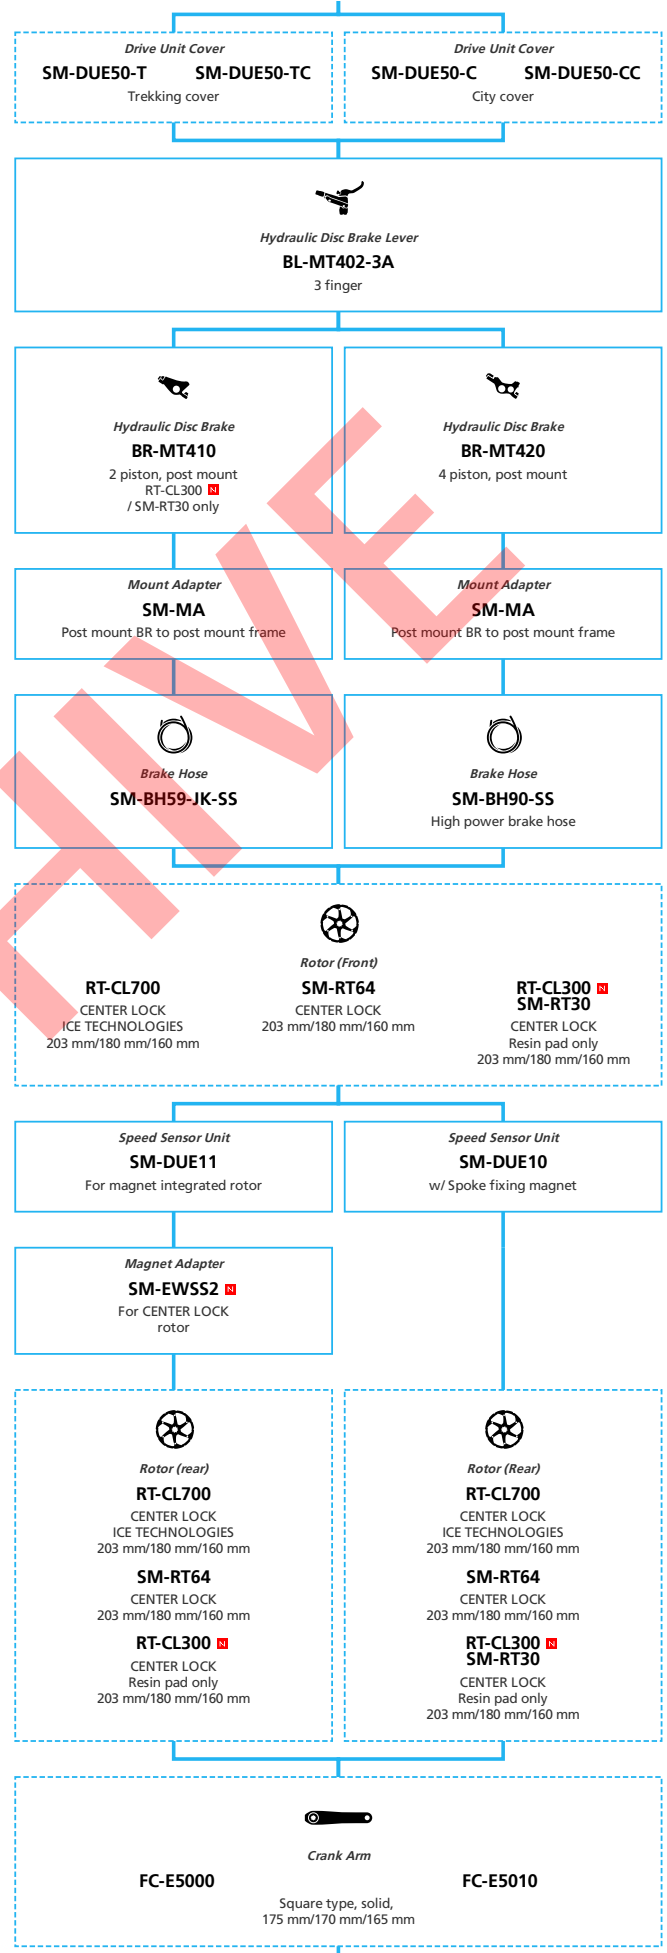

E-BIKE

■ ... New model
 ... Additional option
 ... Alternative option
 ... All select
 ... Single select

E-BIKE

E5100 for LIFESTYLE

11/10-speed, Derailleur, Di2

■ ... New model
 ... Additional option
 ... All select
 ... Alternative option
 ... Single select