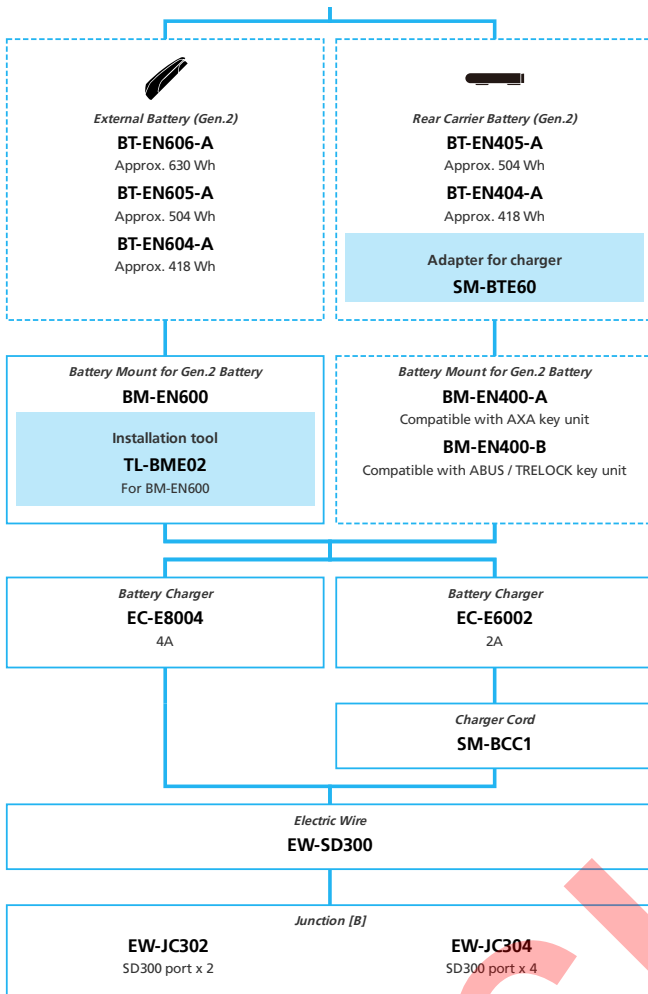

- ... New model
- ... Additional option
- ... All select
- ... Alternative option
- ... Single select

ARCHIVE