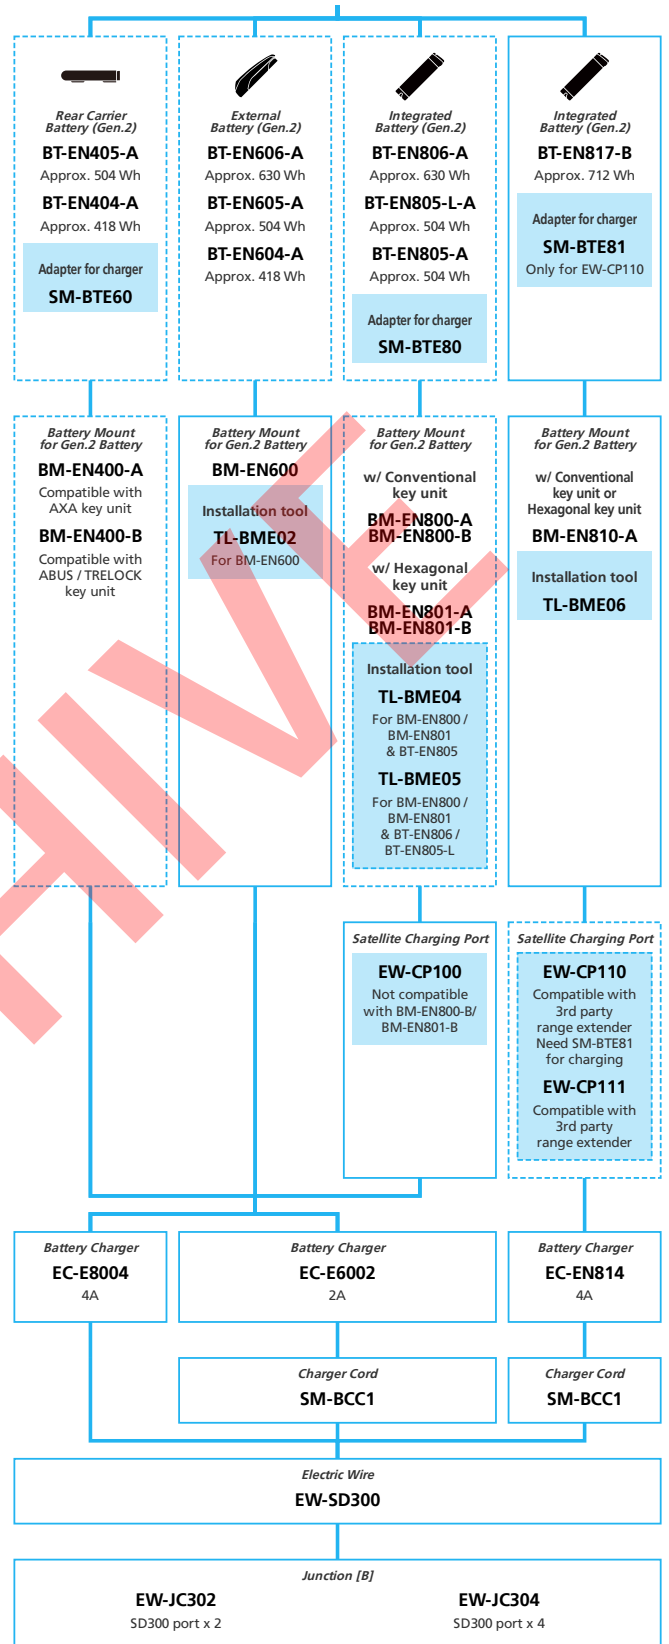

- ... New model
- ... Additional option
- ... All select
- ... Single select

ARCHIVE