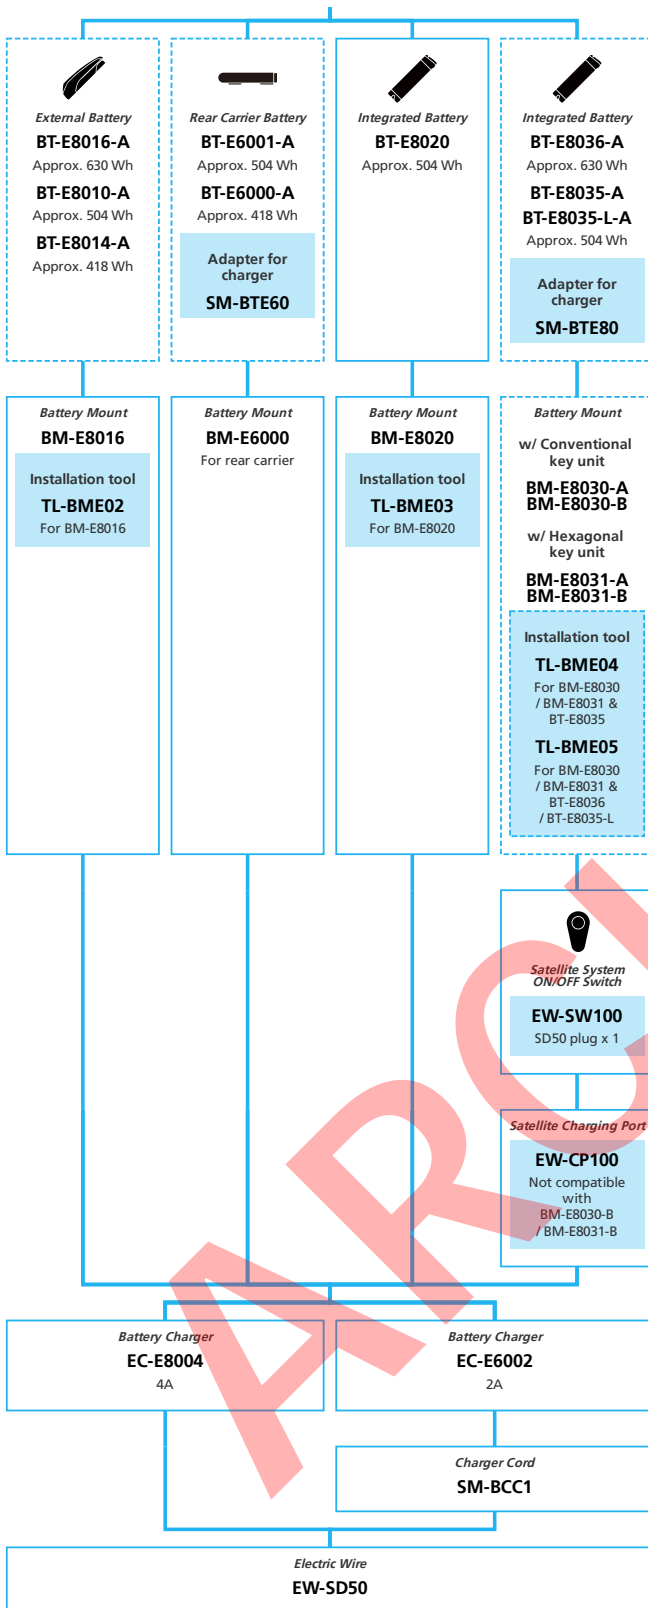

- ... New model
- ... Additional option
- ... All select
- ... Alternative option
- ... Single select