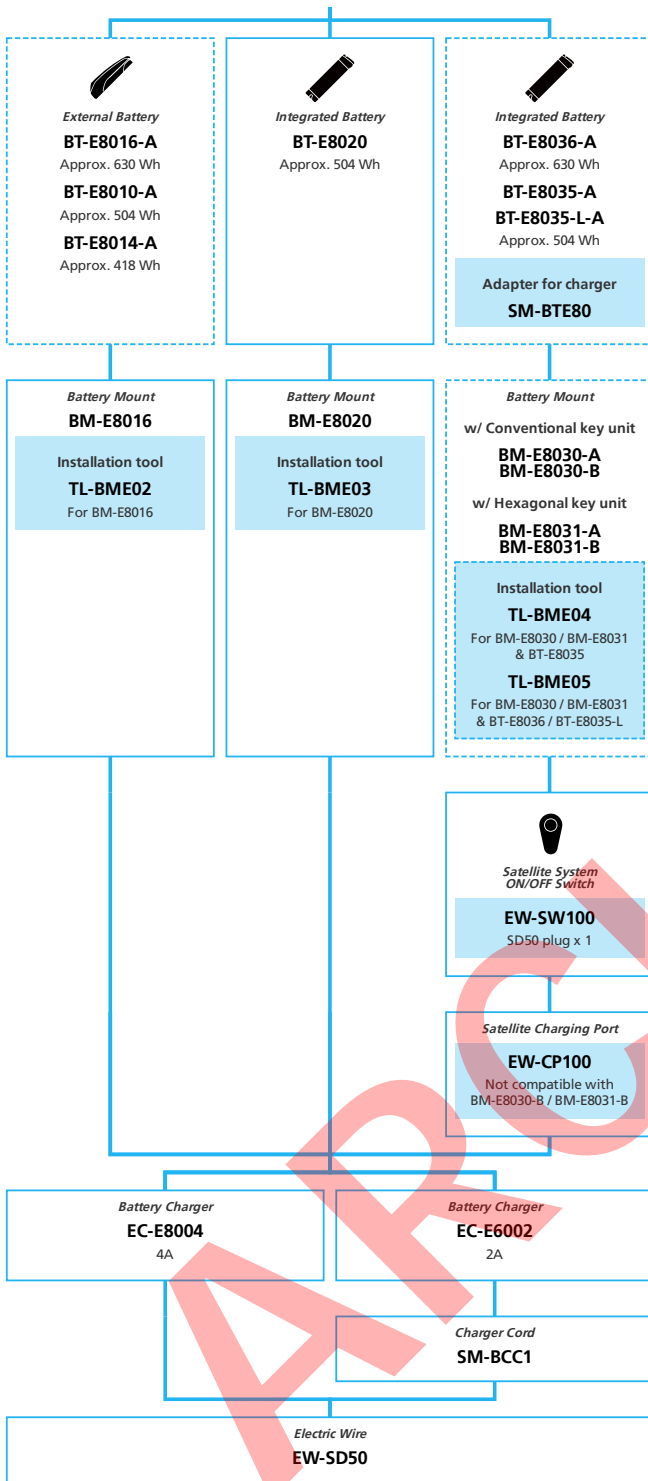

- ... New model
- ... Additional option
- ... All select
- ... Alternative option
- ... Single select