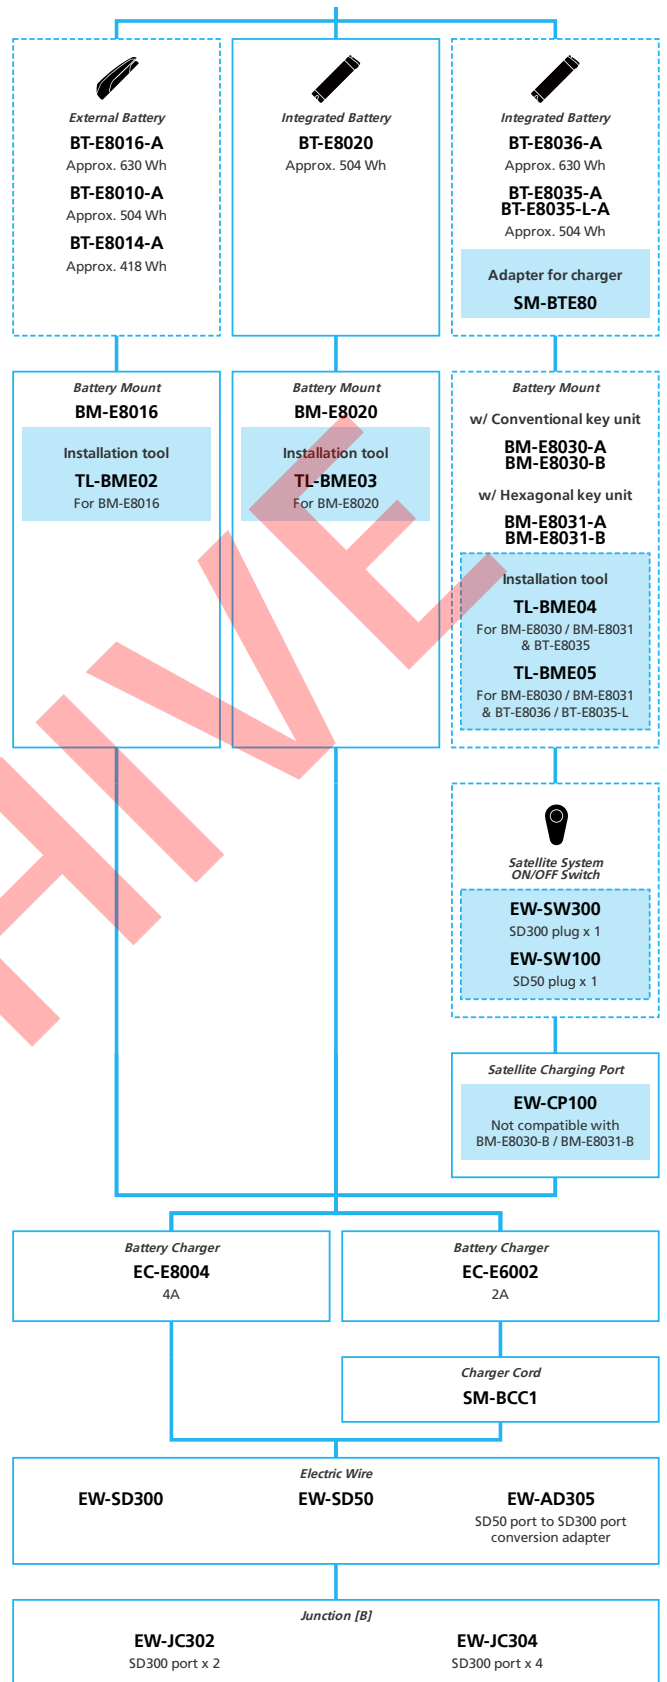

EP8 EP800 for LIFESTYLE Internal Geared Hub, Di2

■ ... New model
 ... Additional option
 ... Alternative option
 ... All select
 ... Single select

ARCHIVE

E-BIKE

- ... New model
- ... Additional option
- ... All select
- ... Alternative option
- ... Single select