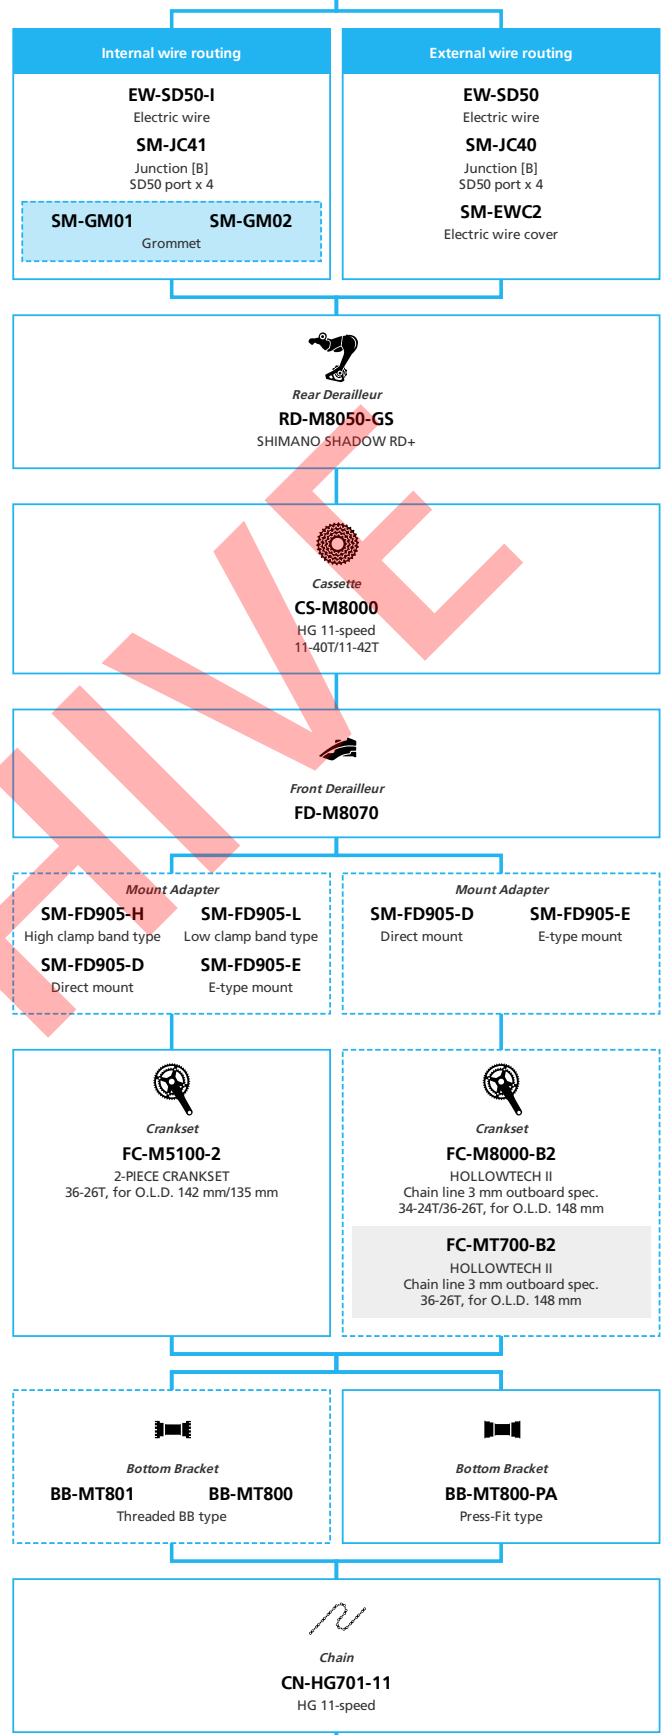

SHIMANO **DEORE XT** **M8000/M8050** 2x11-speed, Di2

N ... New model
A ... Additional option
Alt ... Alternative option
S ... All select
SS ... Single select

Mountain Bike