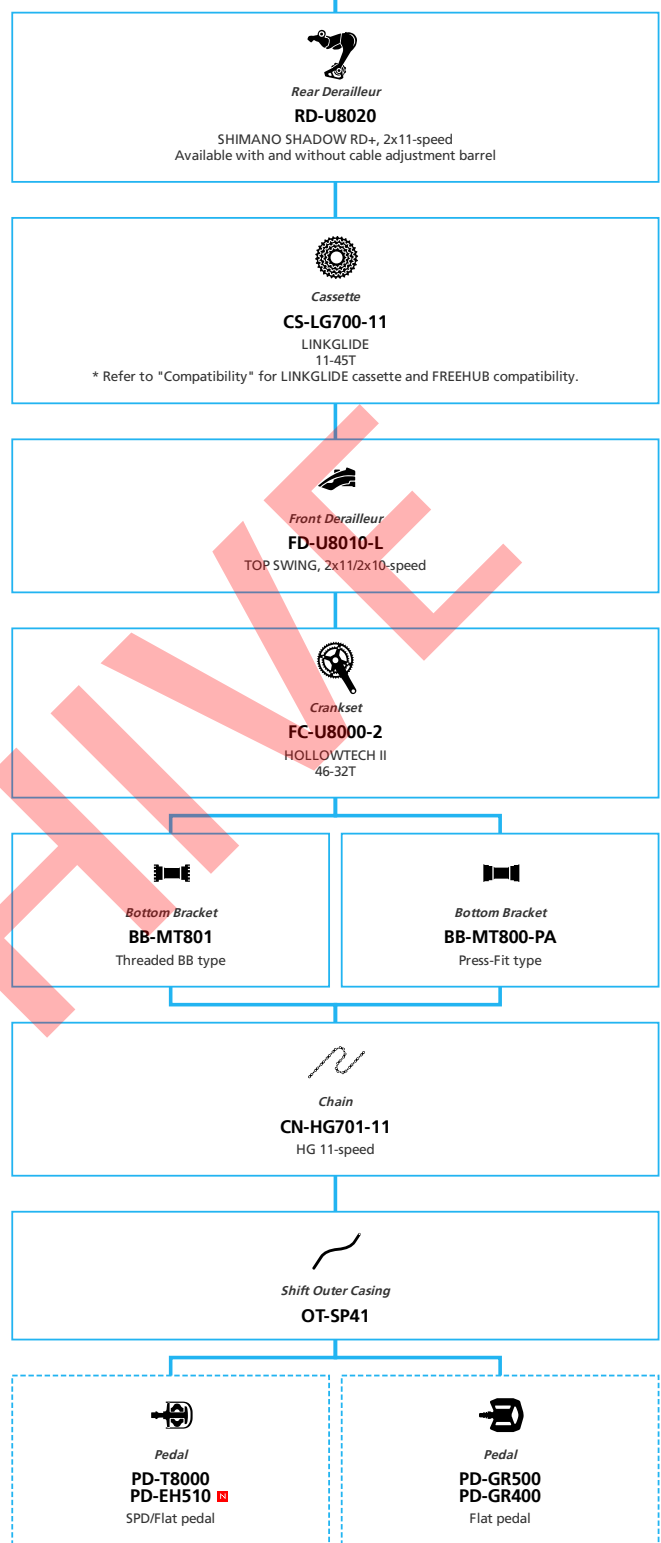

Road Bike

SHIMANO *Claris* 2x8-speed

- ... New model
- ... Additional option
- ... All select
- ... Alternative option
- ... Single select

Road Bike

SHIMANO CUES U8000 2x11-speed

- ... New model
- ... Additional option
- ... Alternative option
- ... All select
- ... Single select