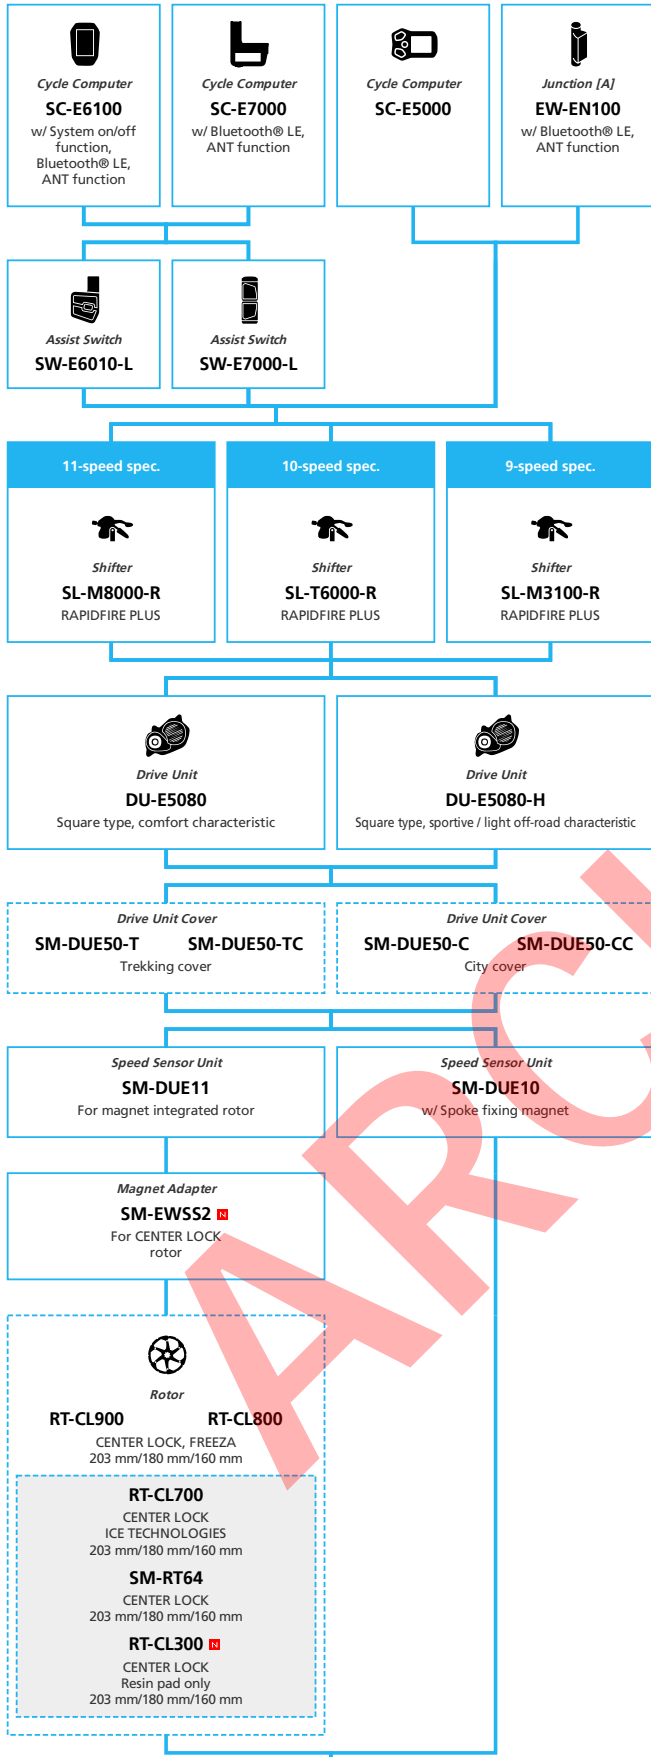

E-BIKE

- ... New model
- ... Additional option
- ... All select
- ... Alternative option
- ... Single select

E5080 for Japan market

11/10/9-speed, Derailleur

■ ... New model
 ... Additional option
 ... Alternative option
 ... All select
 ... Single select