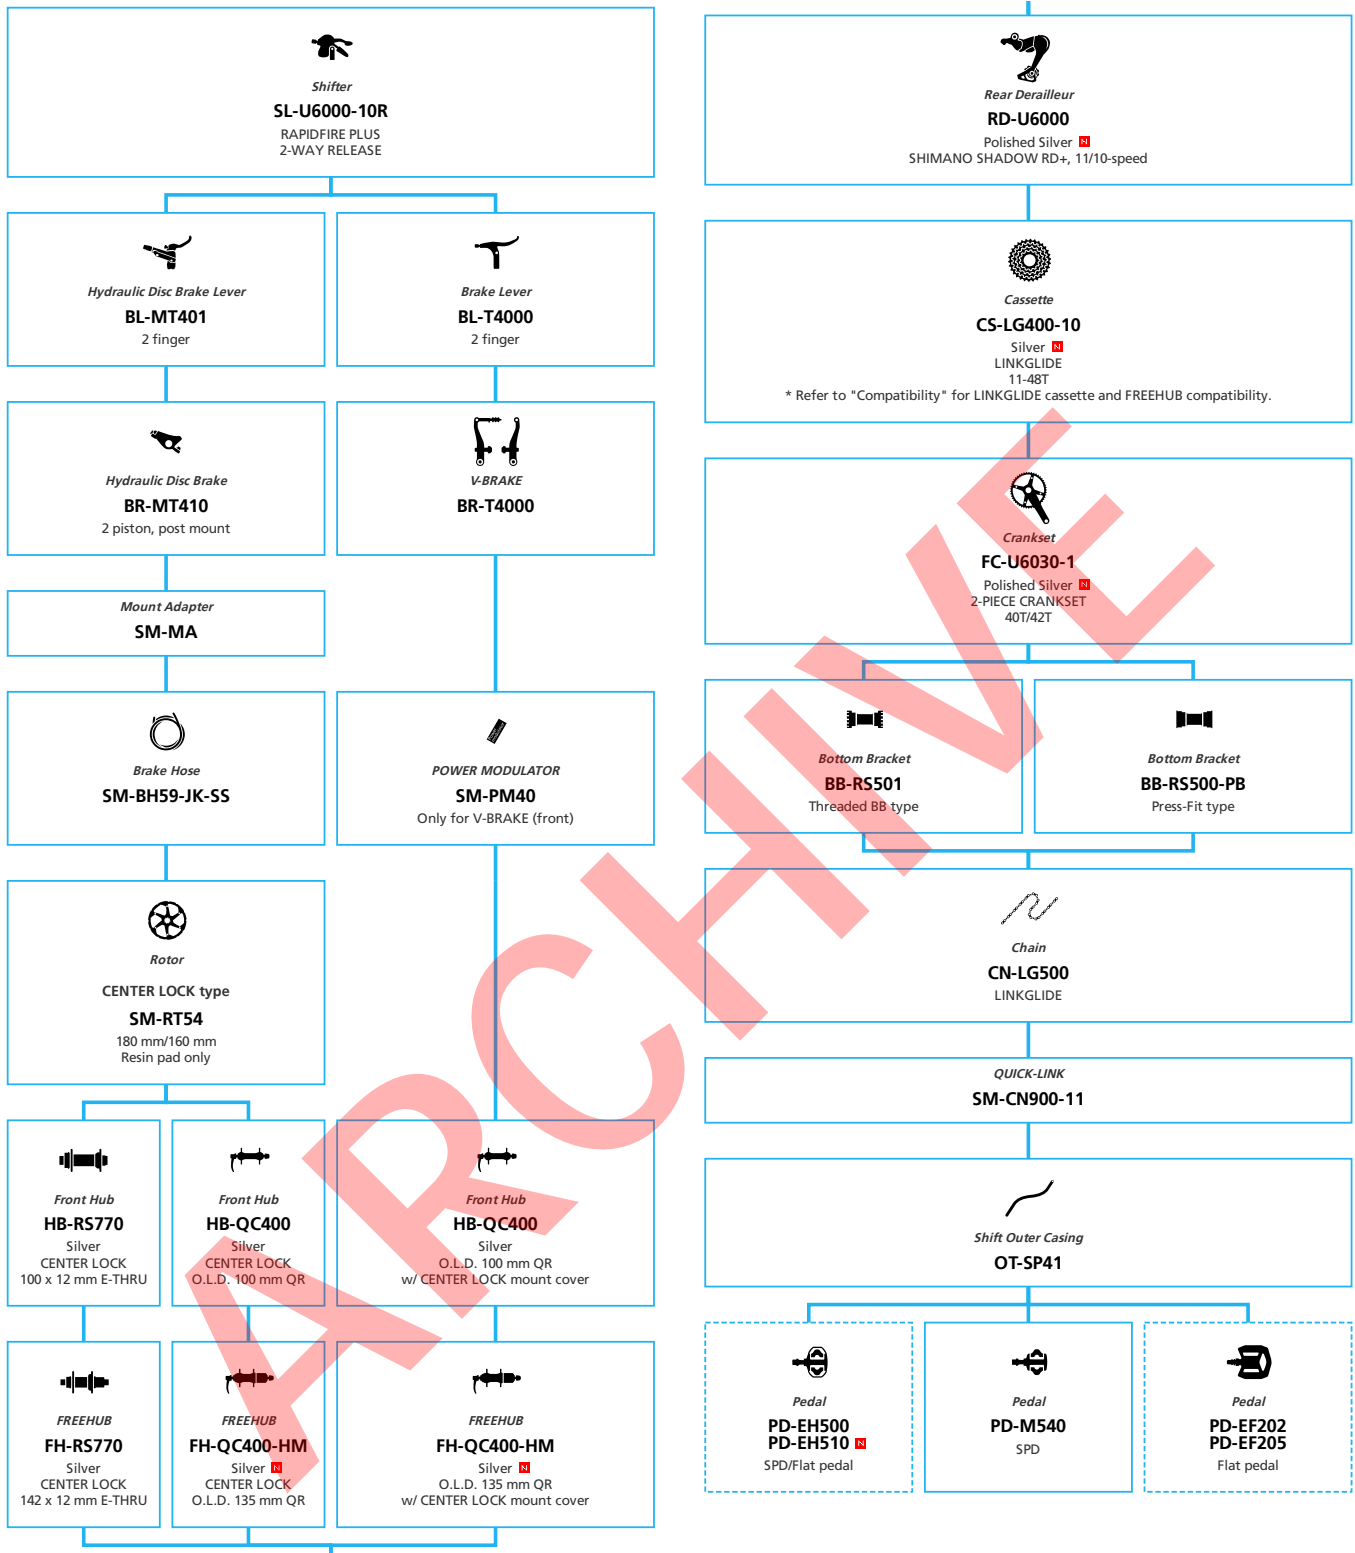

SHIMANO **CUES** U6000 Polished Silver Edition For Flat Handlebar 1x10-speed

N ... New model
  ... Additional option
  ... All select
  ... Alternative option

LIFESTYLE Active