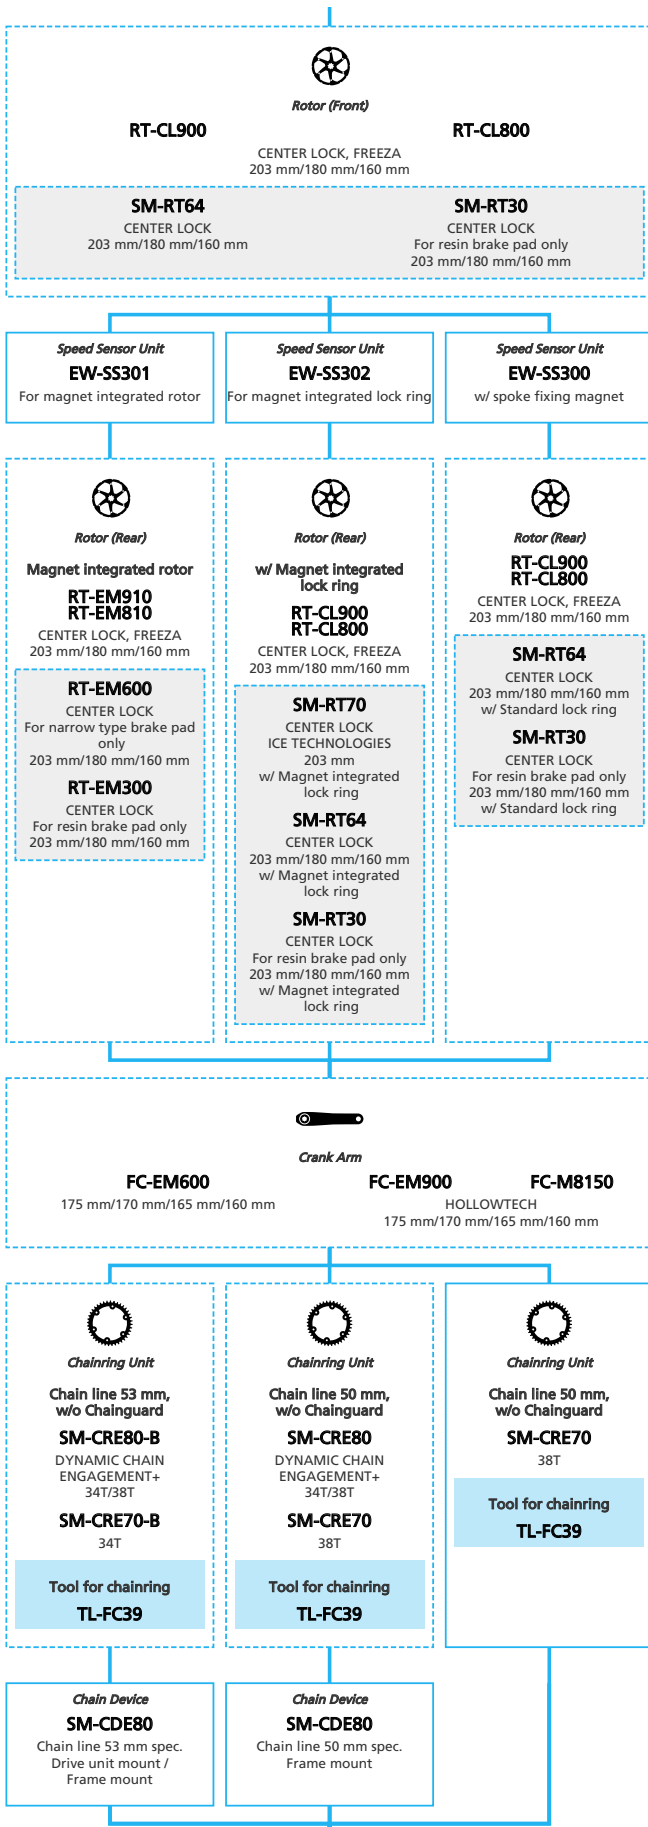

- ... New model
- ... Additional option
- ... All select
- ... Alternative option
- ... Single select