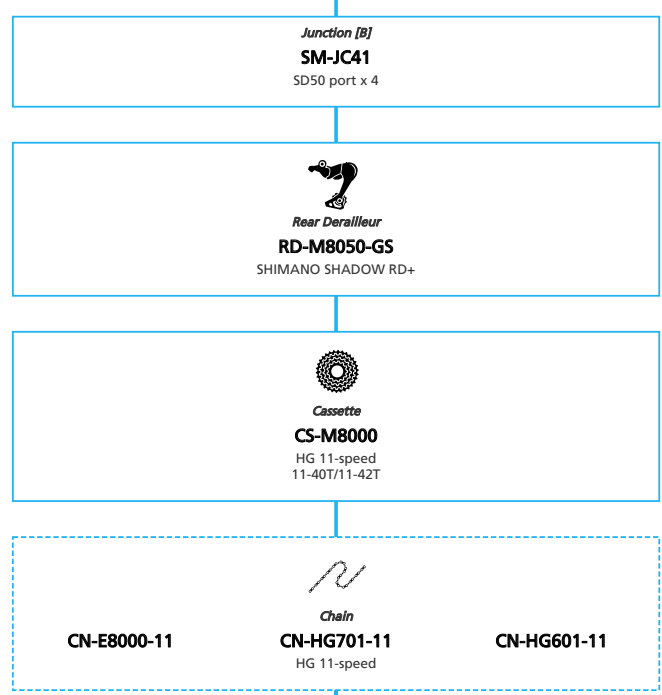

SHIMANO STOPS E5000 11-speed, Derailleur, Di2

■ ... New model
  ... Additional option
  ... All select
  ... Alternative option
  ... Single select

E-BIKE