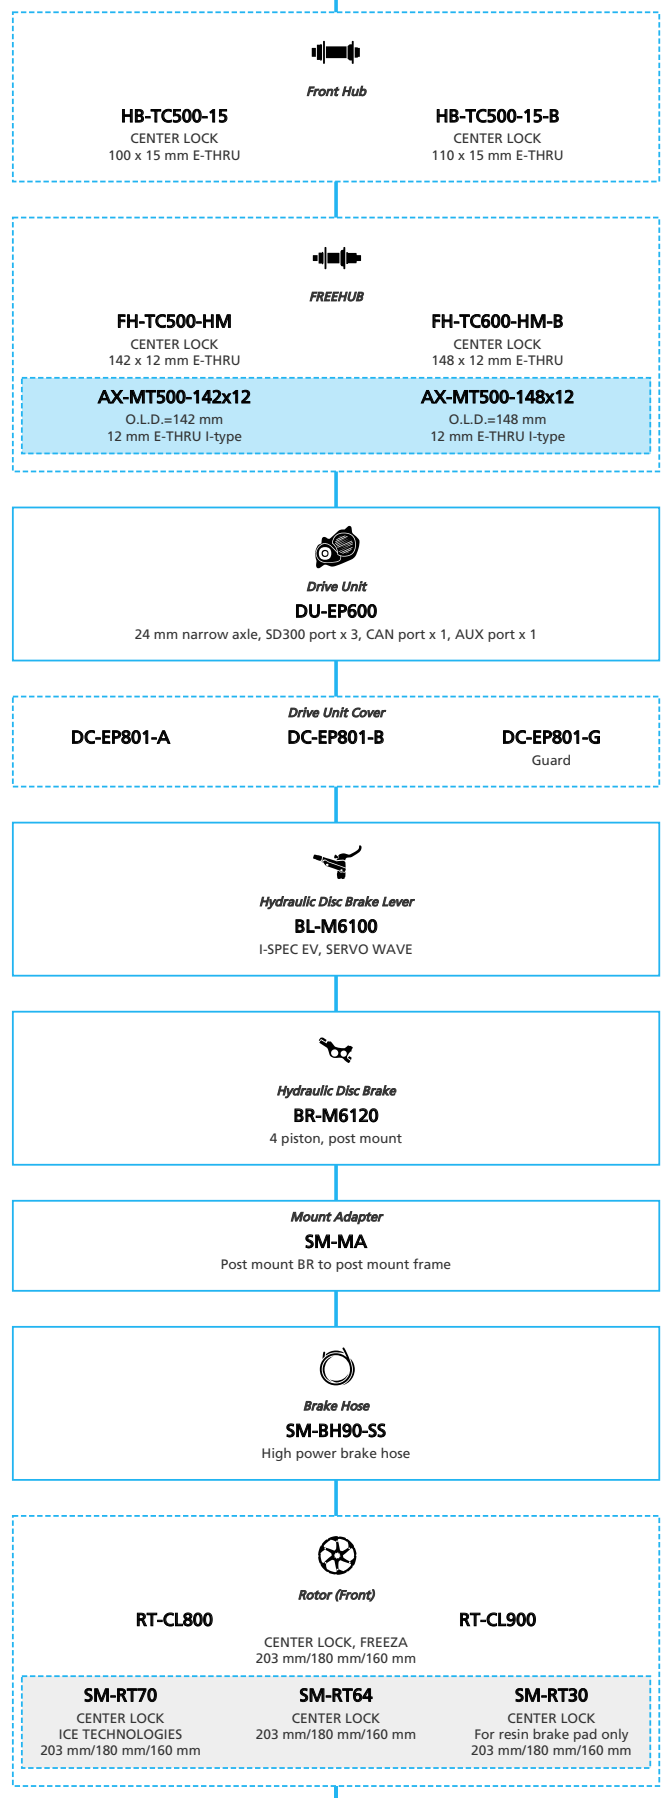

EPS for MTB 11-speed, Derailleur, Di2, Automatic shift

N ... New model
  ... Additional option
  ... All select
  ... Alternative option
  ... Single select

E-BIKE