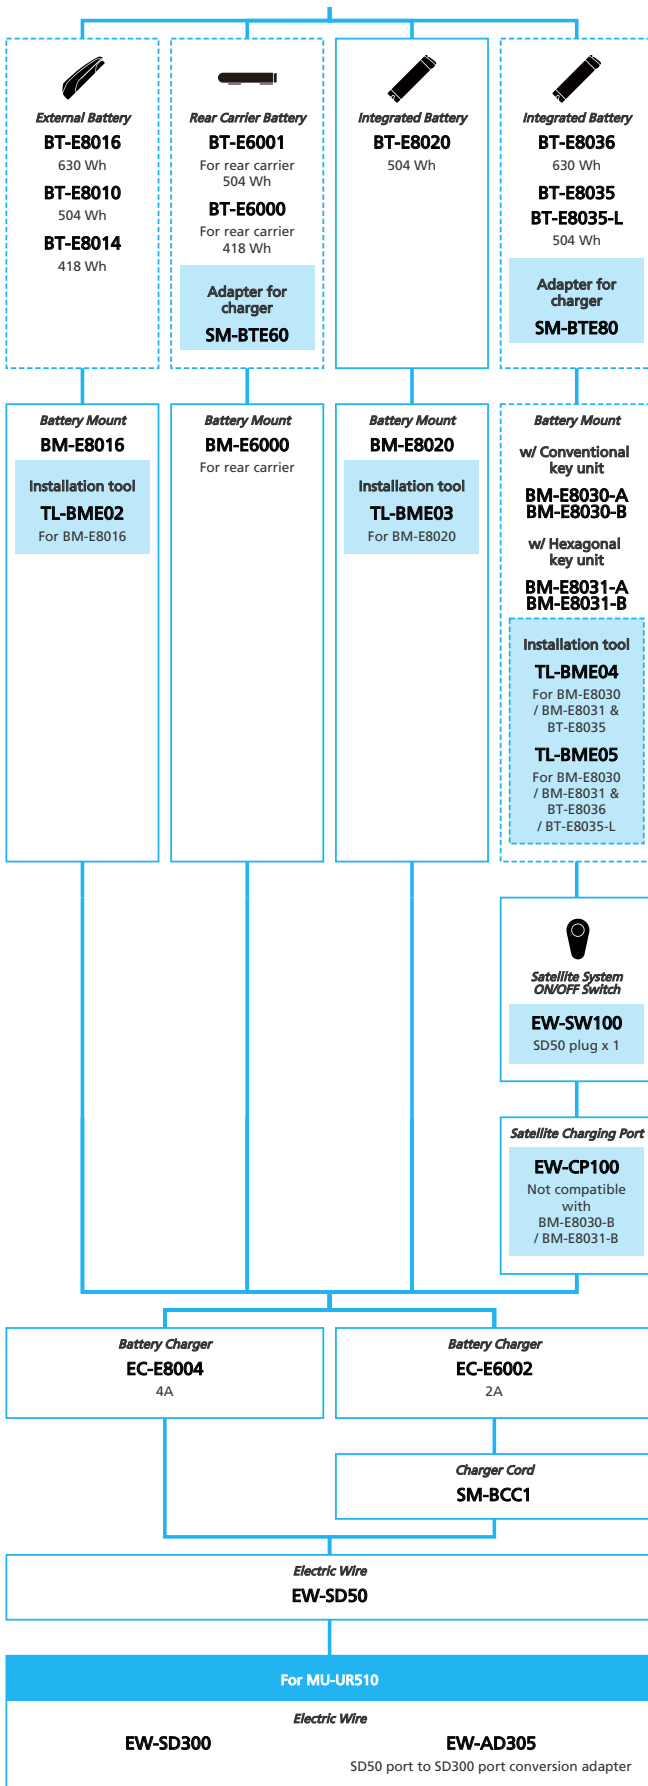

- ... New model
- ... Additional option
- ... All select
- ... Alternative option
- ... Single select