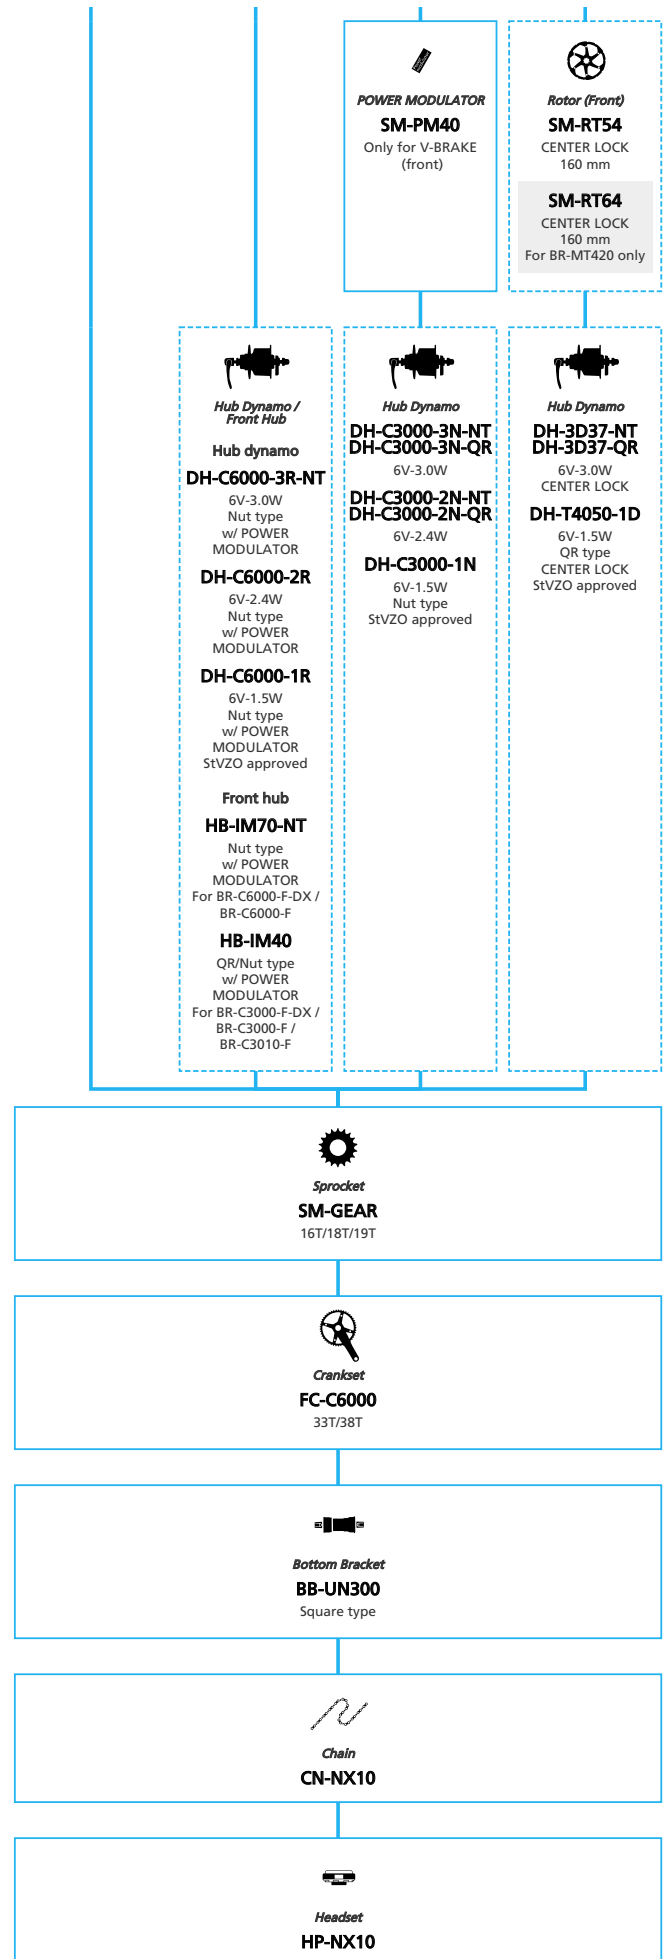

SHIMANO *Nexus* INTER-7 (for European market)

N ... New model
■ ... Additional option
■ ... Alternative option
□ ... All select
□ ... Single select

LIFESTYLE Comfort