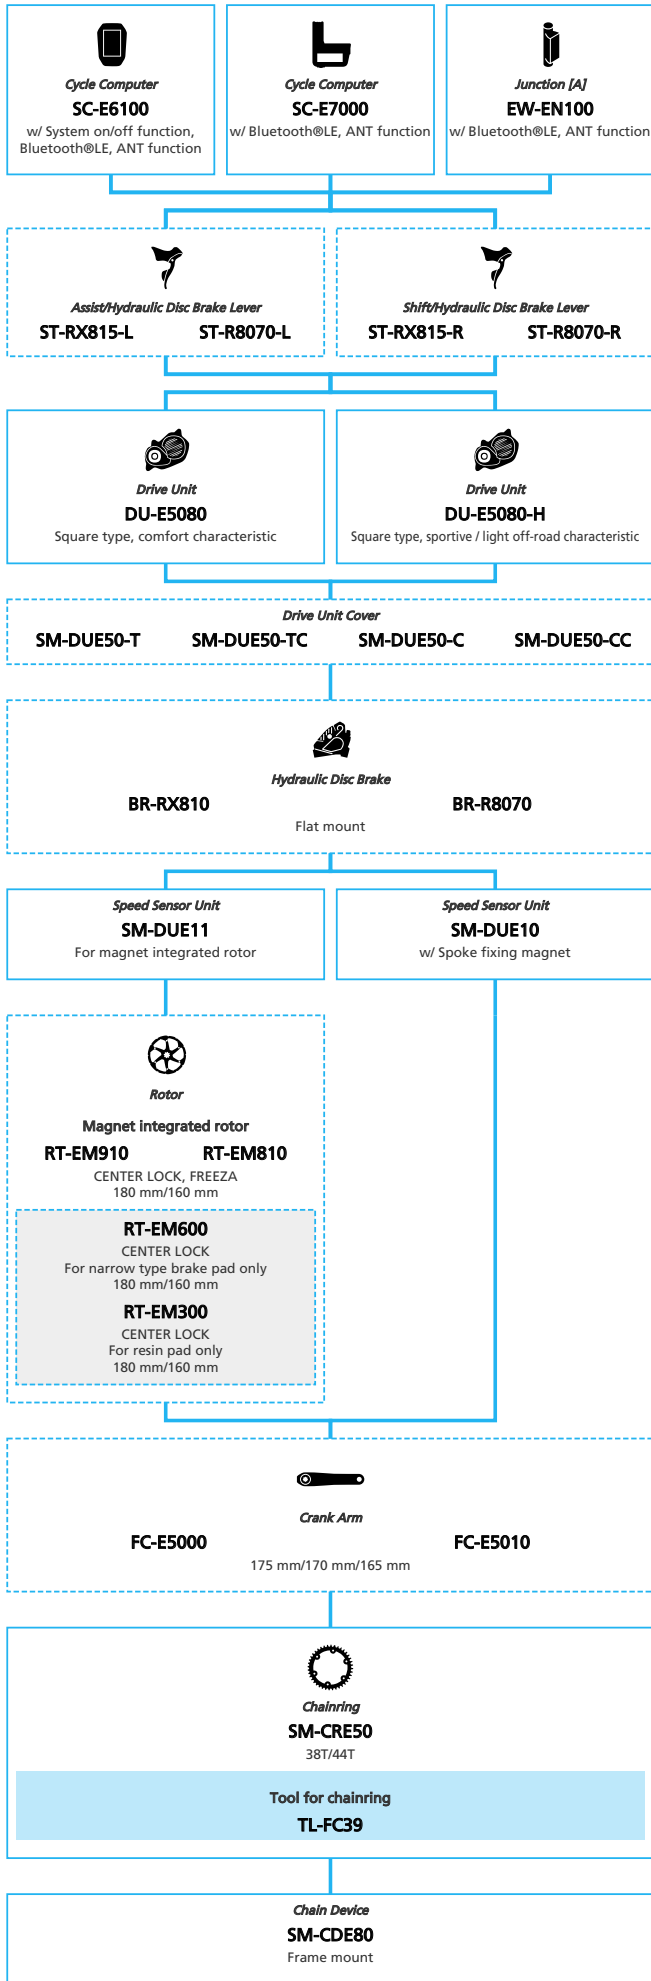

SHIMANO STOPS E5080 for Japan market For Drop Handlebar, Derailleur, Di2

N ... New model
 ... Additional option
 ... Alternative option
 ... All select
 ... Single select

E-BIKE