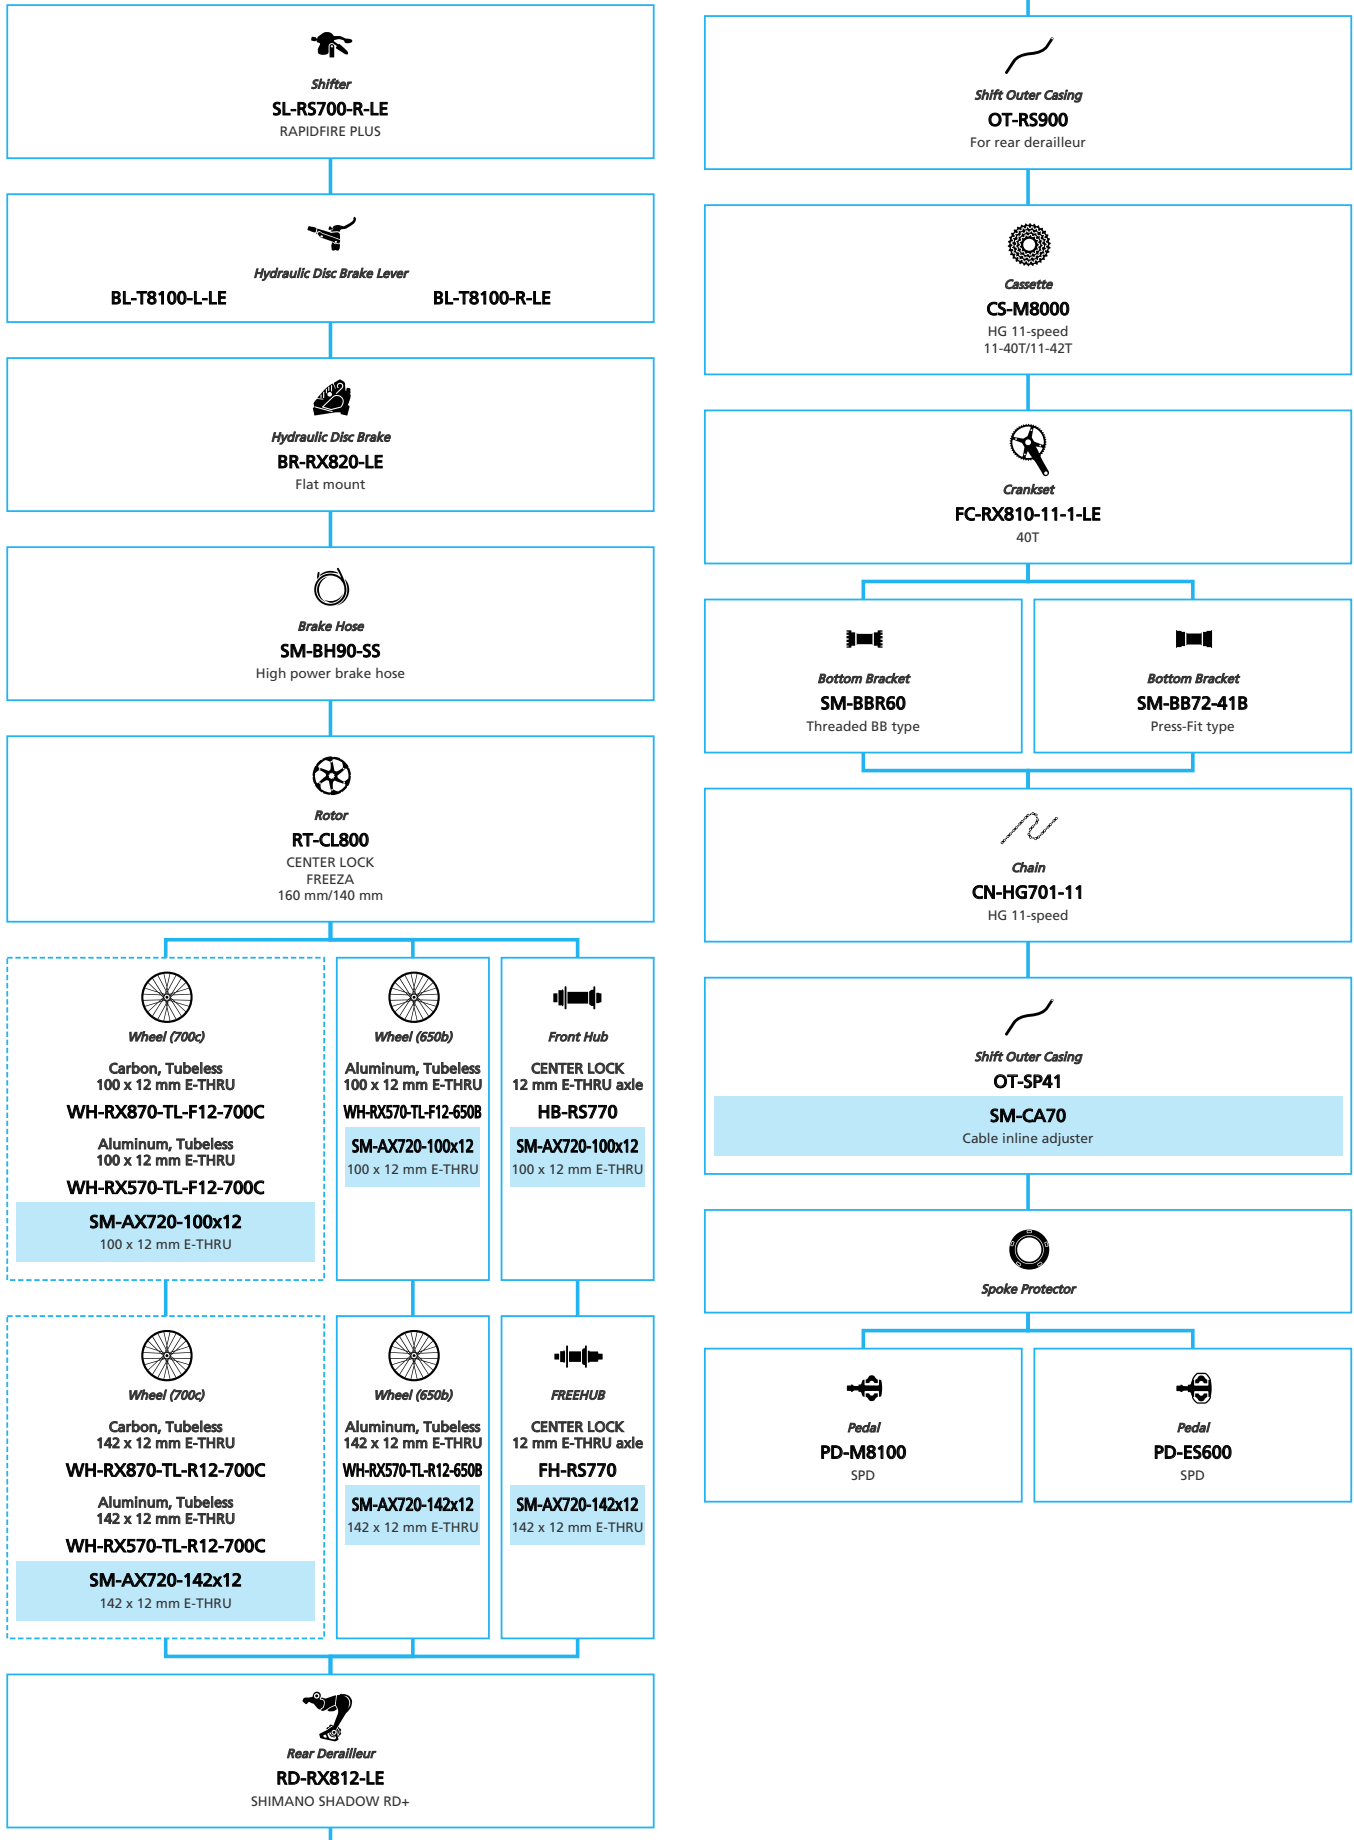

SHIMANO
GRX RX810 Limited Edition
For Flat Handlebar, 1x11-speed

N ... New model
  ... Additional option
  ... All select
  ... Alternative option

Gravel Bike