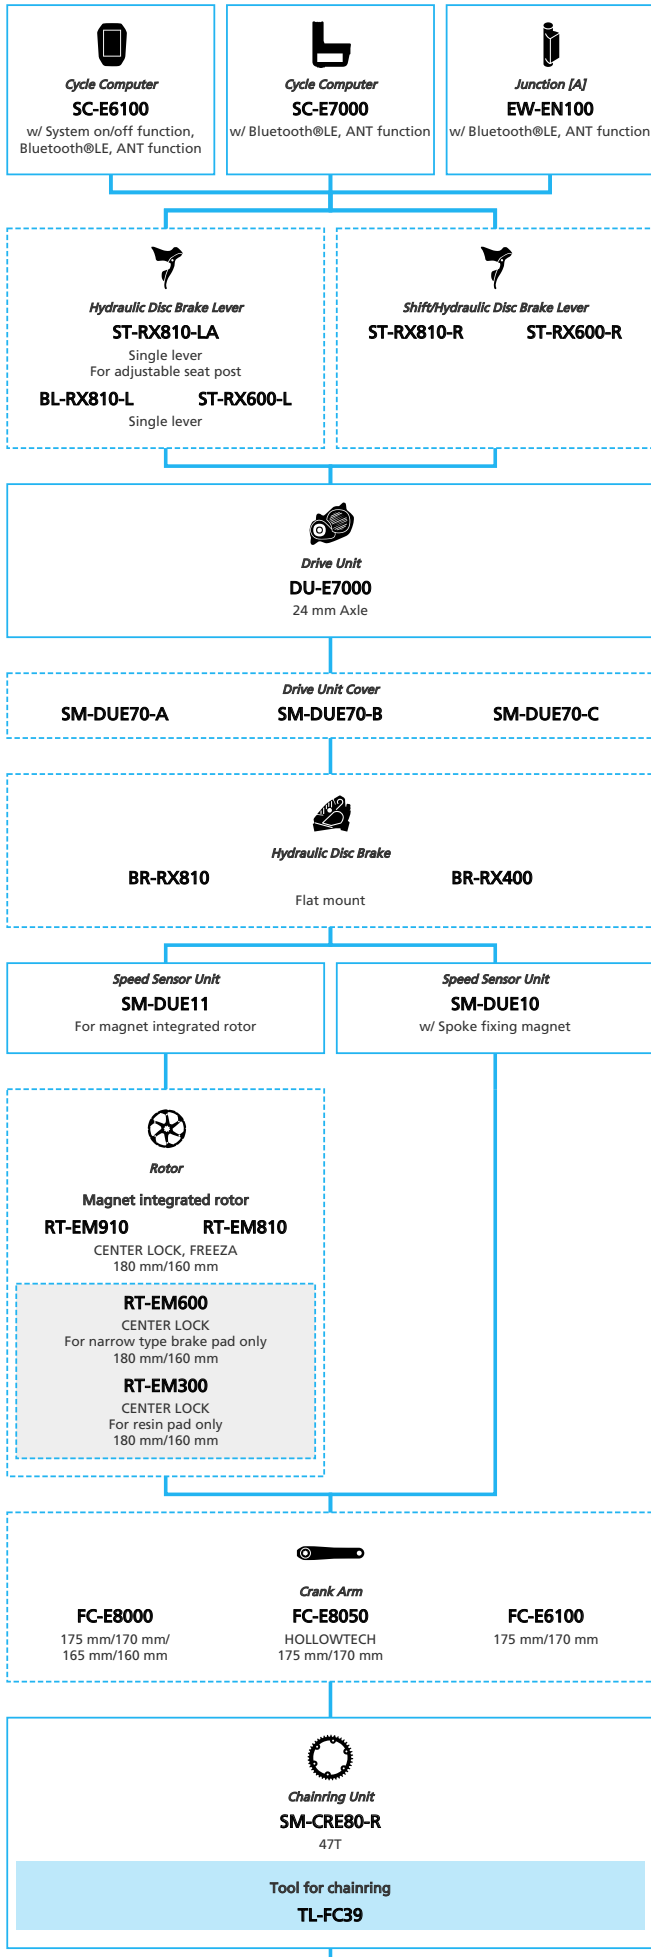

SHIMANO STOPS E7000 For Drop Handlebar, Derailleur

■ ... New model
  ... Additional option
  ... All select
  ... Alternative option
  ... Single select

E-BIKE