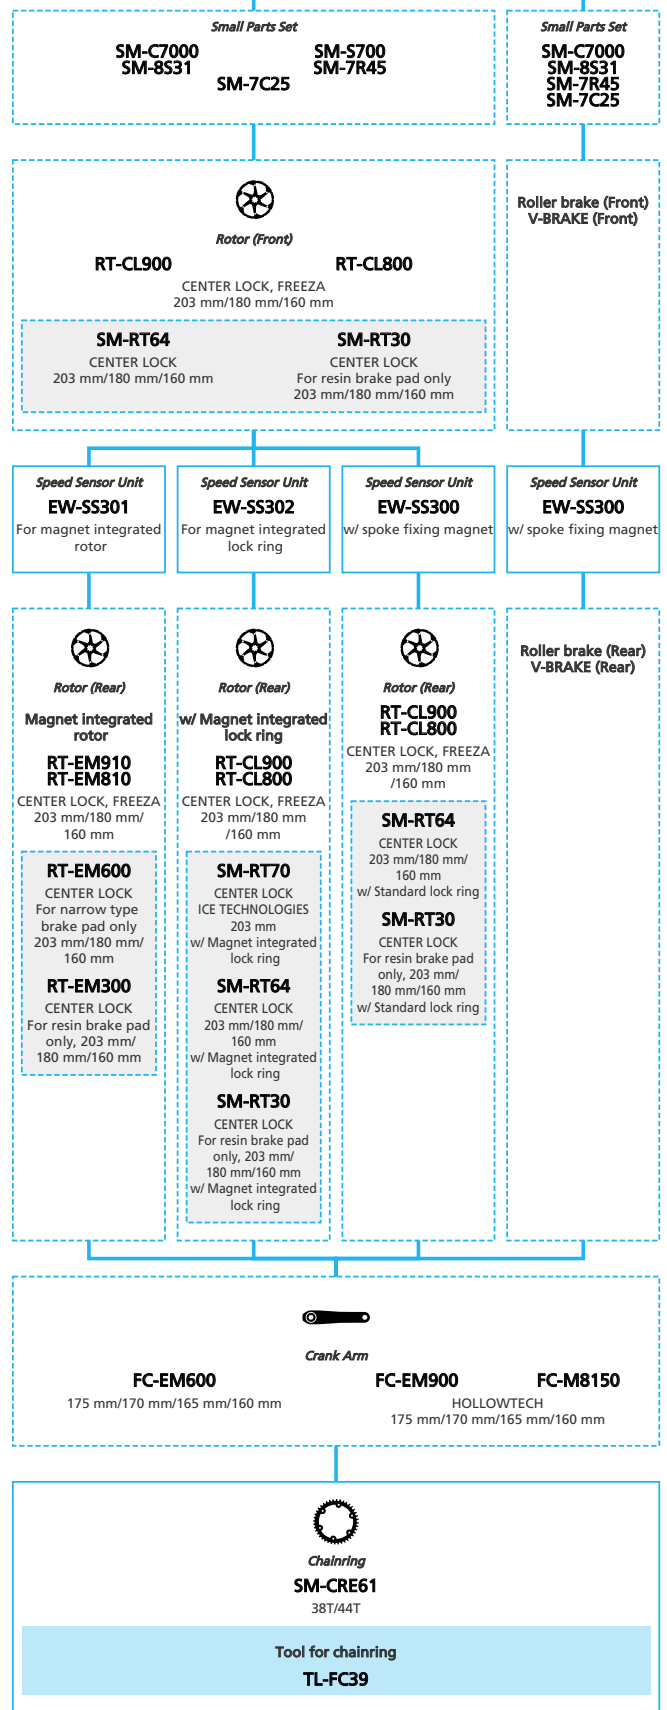

EP8 EP800 for LIFESTYLE Internal Geared Hub

■ ... New model
  ... Additional option
  ... Alternative option
  ... All select
  ... Single select

E-BIKE