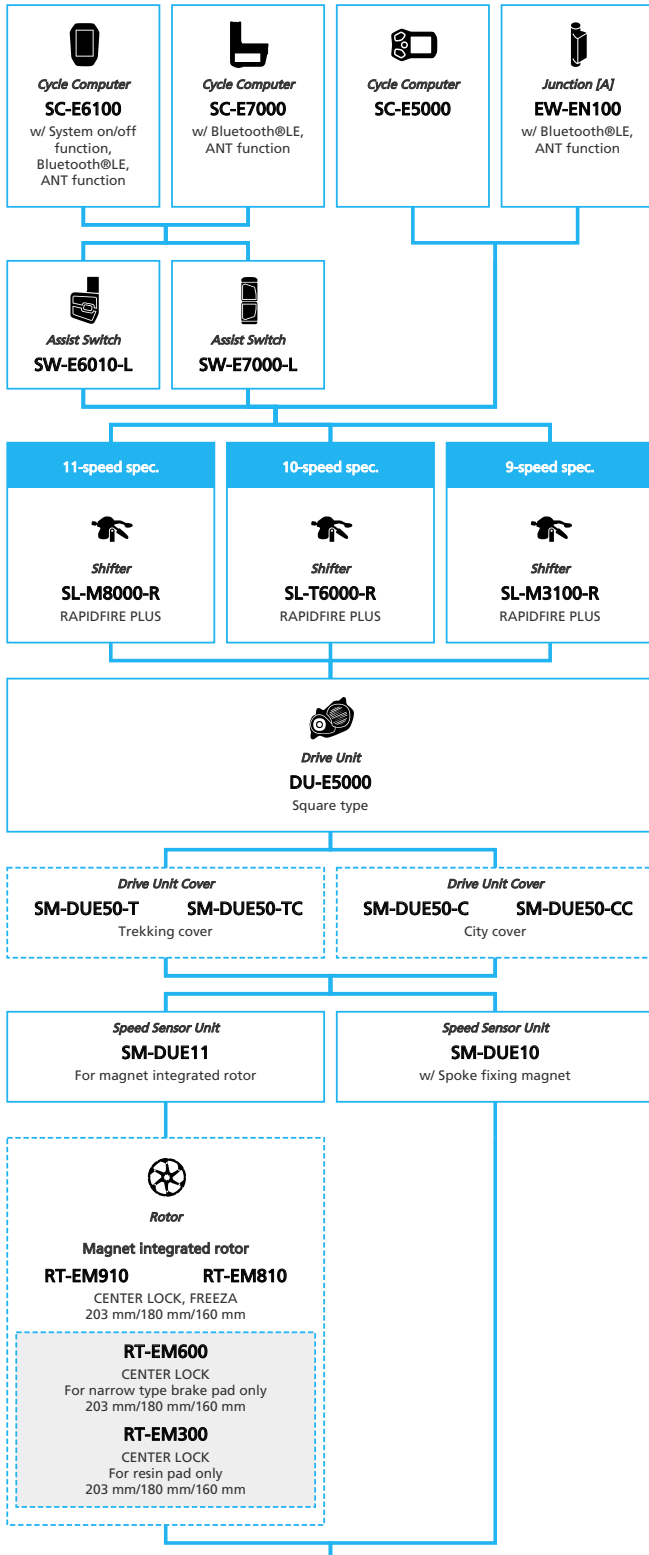

SHIMANO STEPS E5000 11/10/9-speed, Derailleur

N ... New model
■ ... Additional option
□ ... All select
■ ... Alternative option
□ ... Single select

E-BIKE