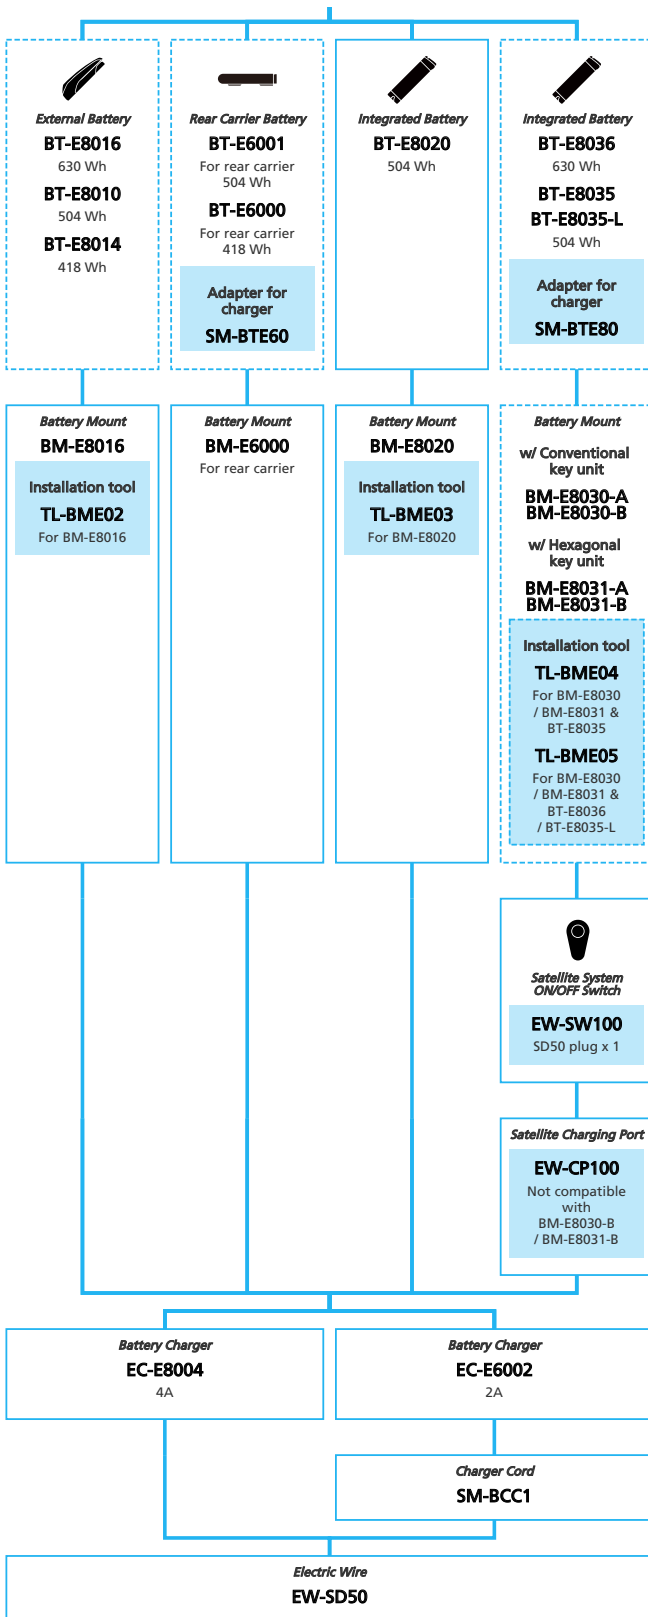

- ... New model
- ... Additional option
- ... All select
- ... Alternative option
- ... Single select