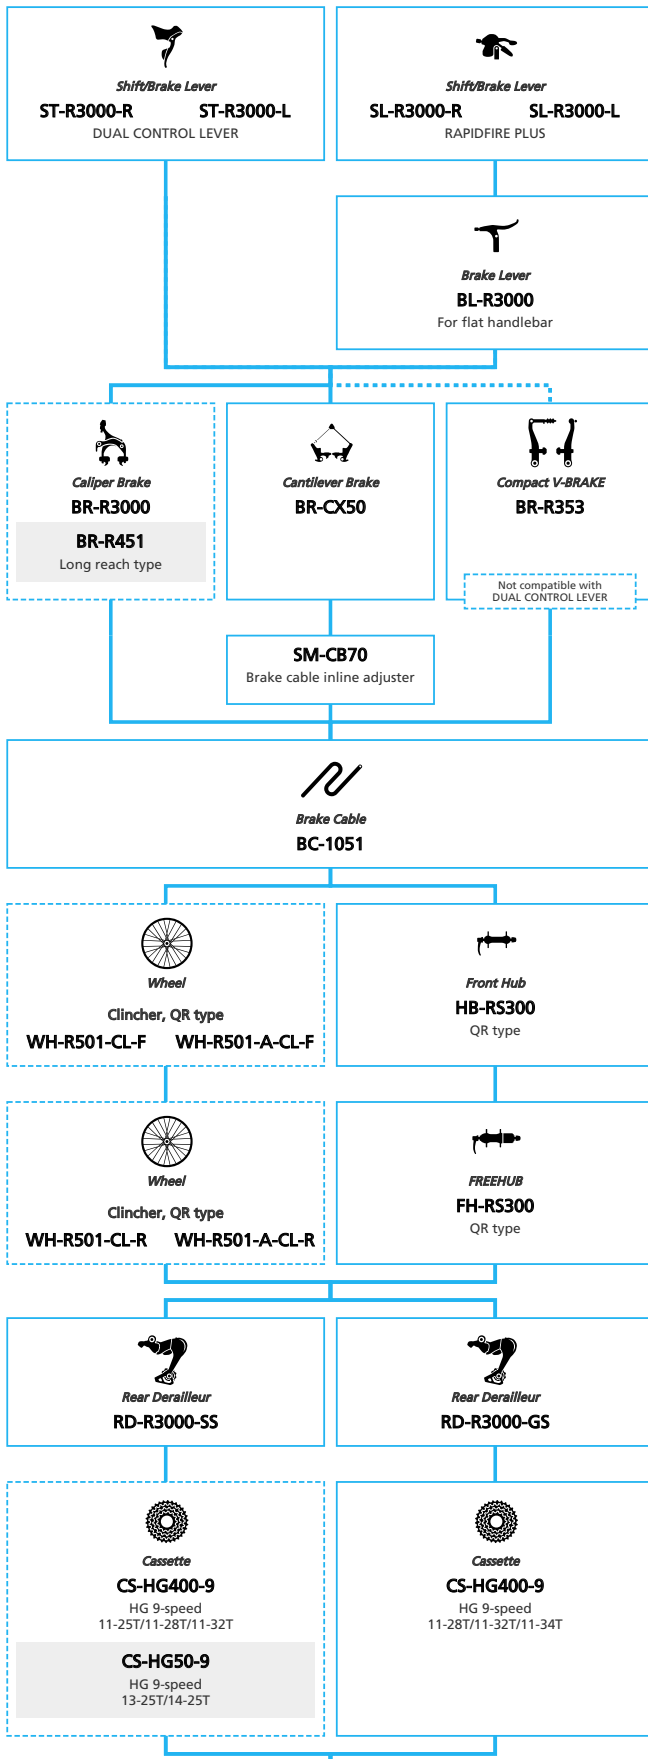

SHIMANO *SORA* 2x9-speed

■ ... New model
 ... Additional option
 ... Alternative option
 ... All select
 ... Single select

Road Bike