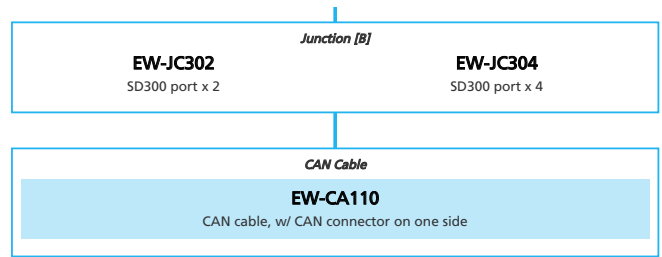

- ... New model
- ... Additional option
- ... All select
- ... Alternative option
- ... Single select