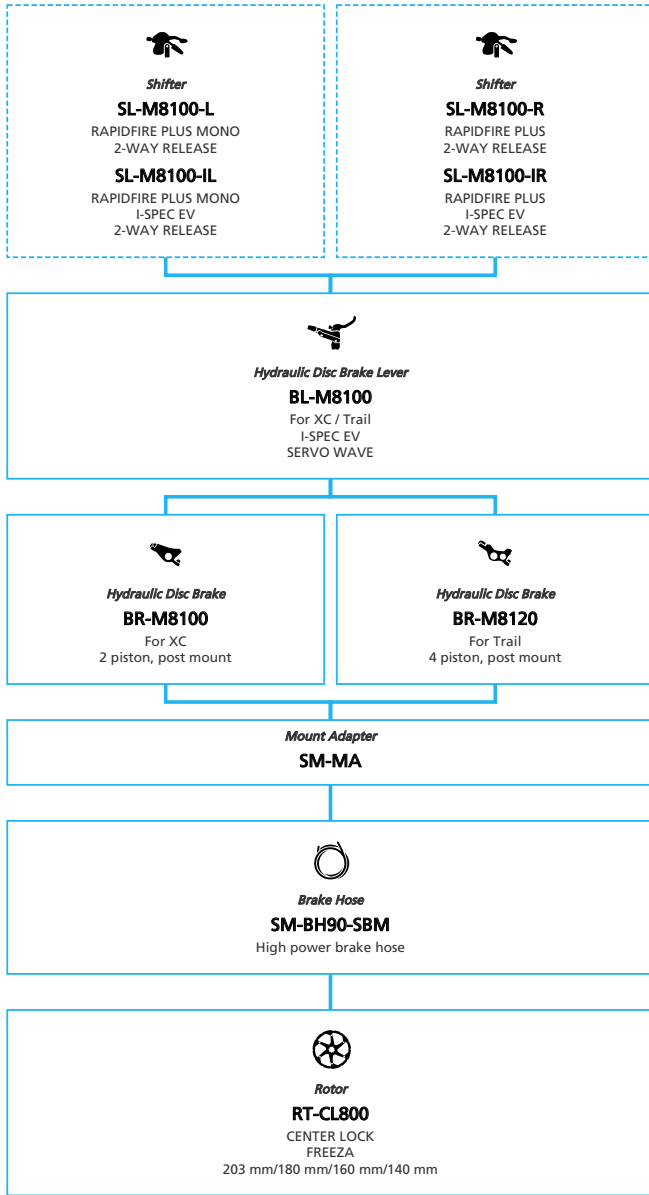

SHIMANO DEORE XT M8100 2x12-speed

... New model
... Additional option
... Alternative option
... All select
... Single select