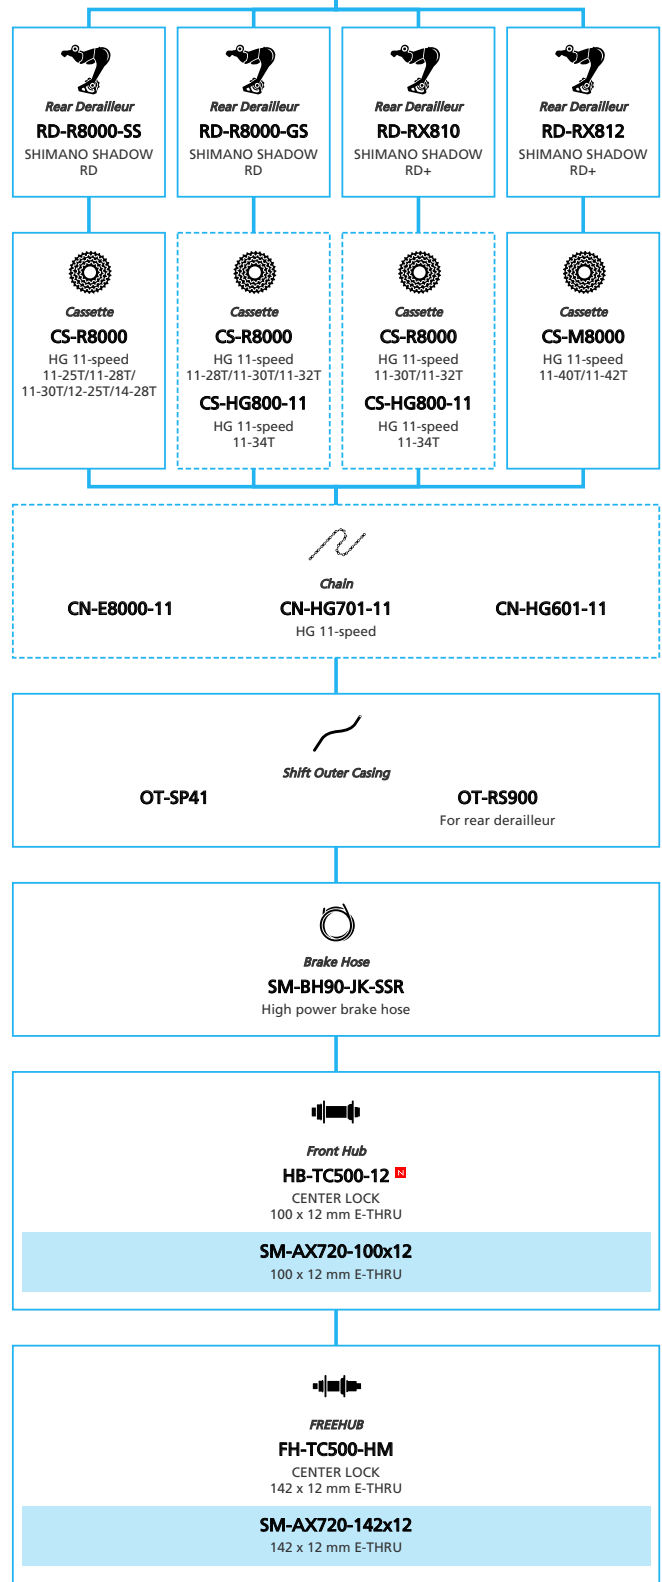

SHIMANO STOPS E5000 For Drop Handlebar, Derailleur

N ... New model
■ ... Additional option
■ ... Alternative option
□ ... All select
□ ... Single select

E-BIKE