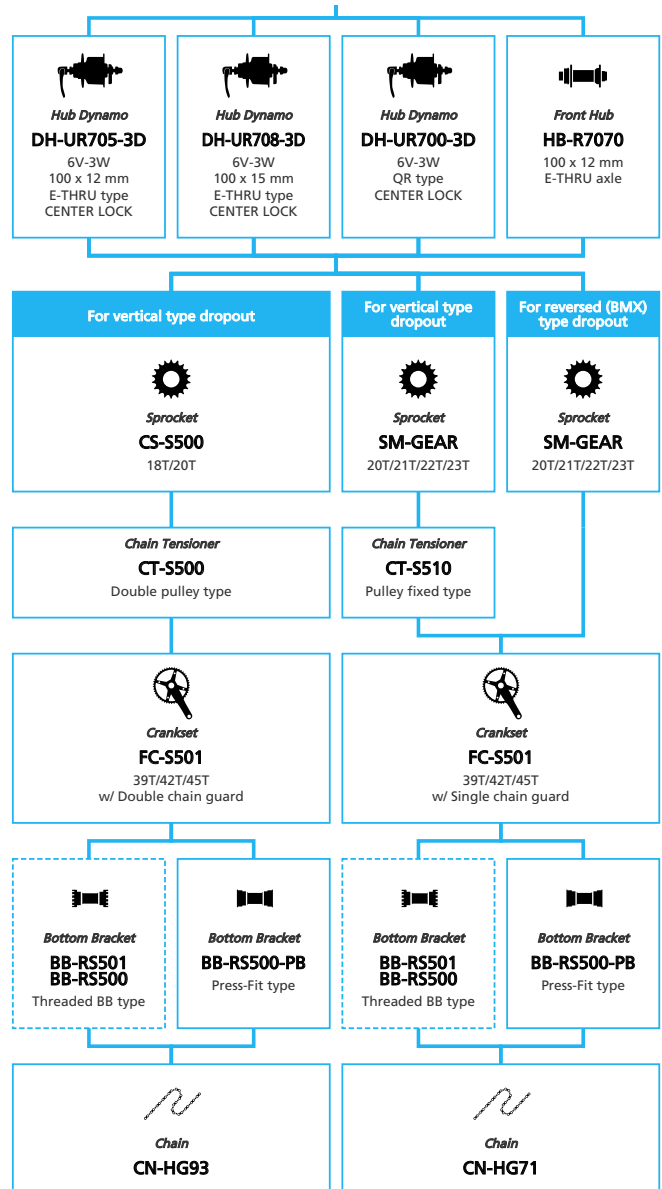

□ ... All select

□ ... Single select

- ... New model
- ... Additional option
- ... Alternative option
- ... All select
- ... Single select

SHIMANO ALFINE 11-speed

N ... New model
 ■ ... Additional option
 □ ... Alternative option
 □ ... All select
 □ ... Single select