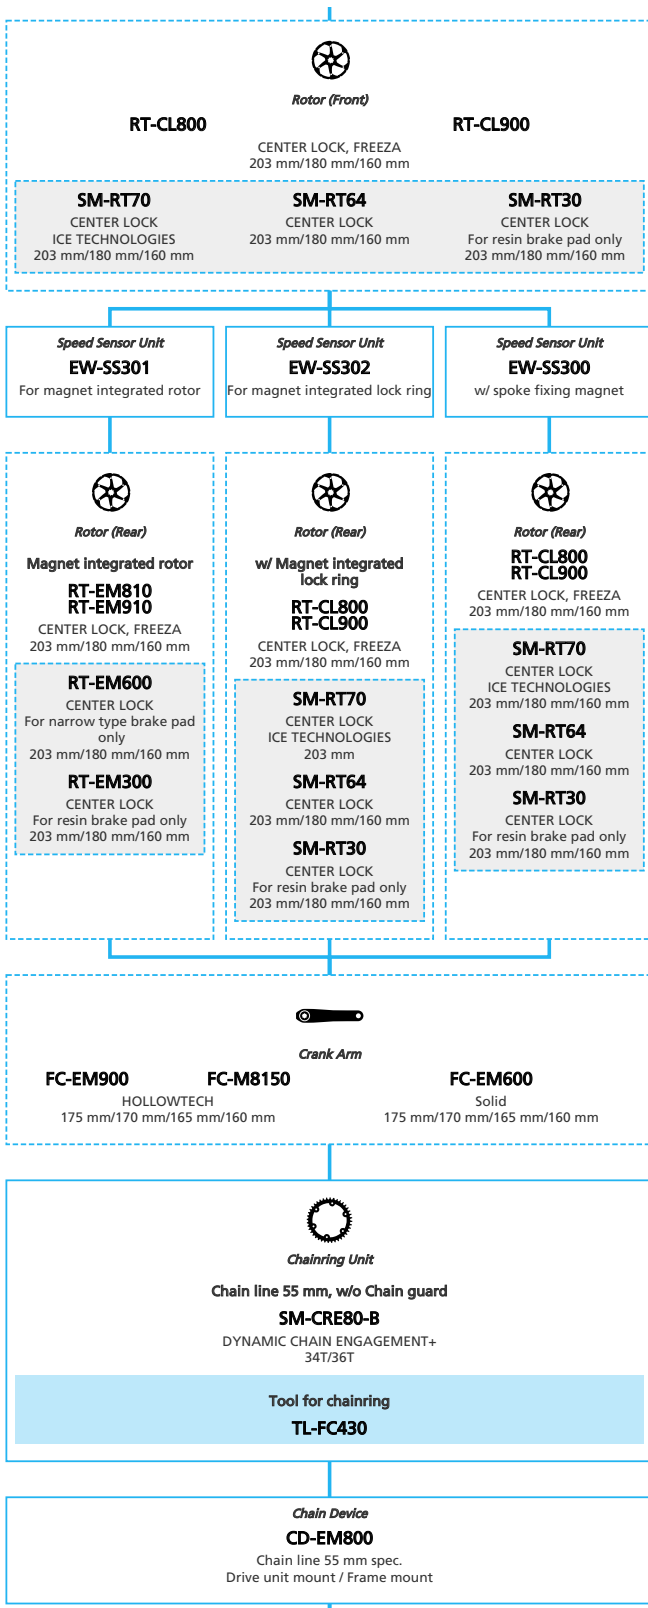

EP8 EP801 for MTB

11-speed, Derailleur, Di2, Automatic shift

N ... New model
 ... Additional option
 ... All select
 ... Alternative option
 ... Single select

E-BIKE

N ... New model
 ■ ... Additional option
 □ ... All select
 ■ ... Alternative option
 □ ... Single select