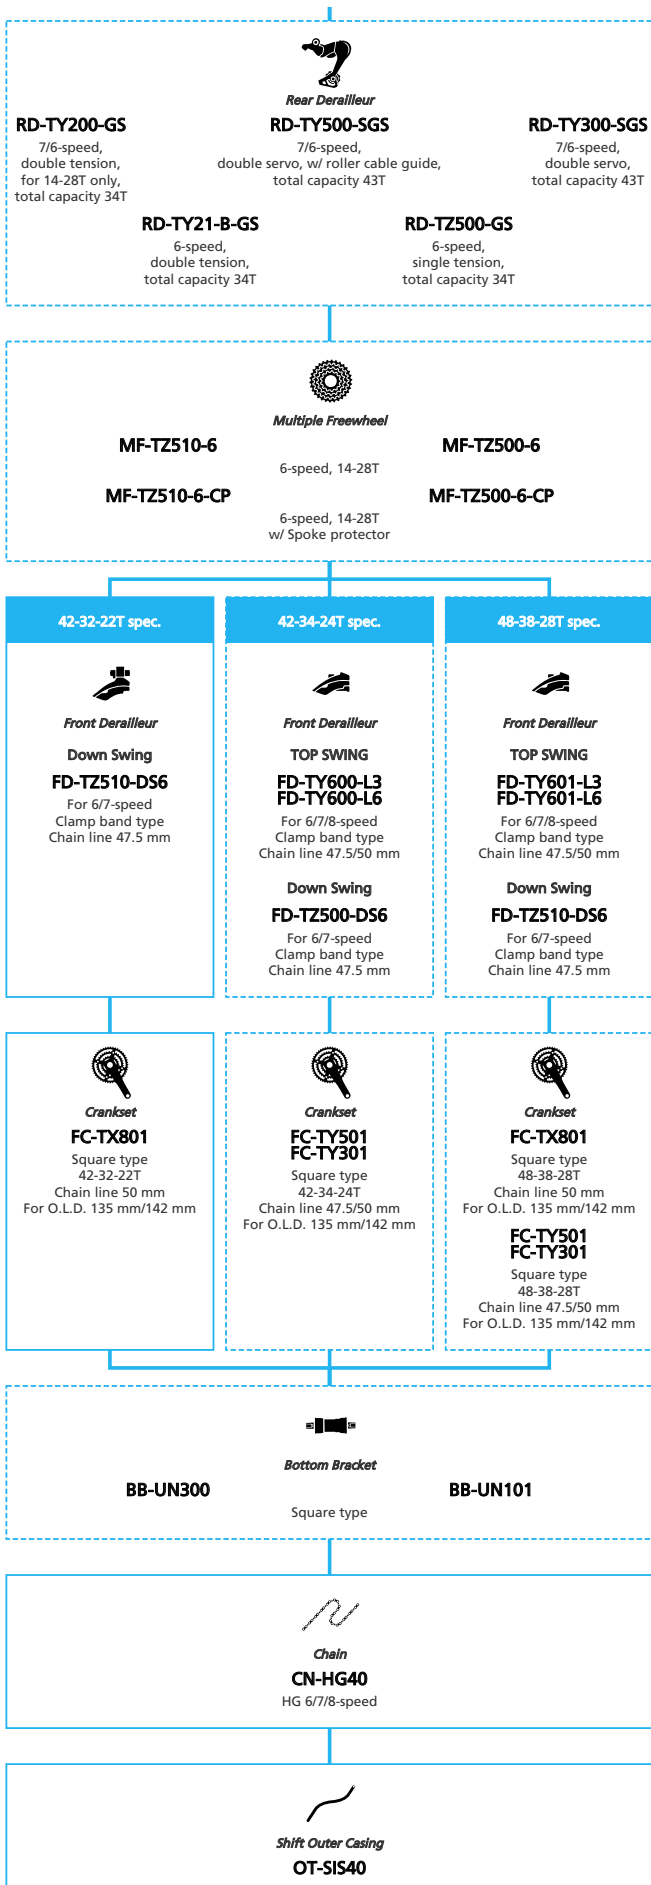

- ... New model
- ... Additional option
- ... All select
- ... Alternative option
- ... Single select