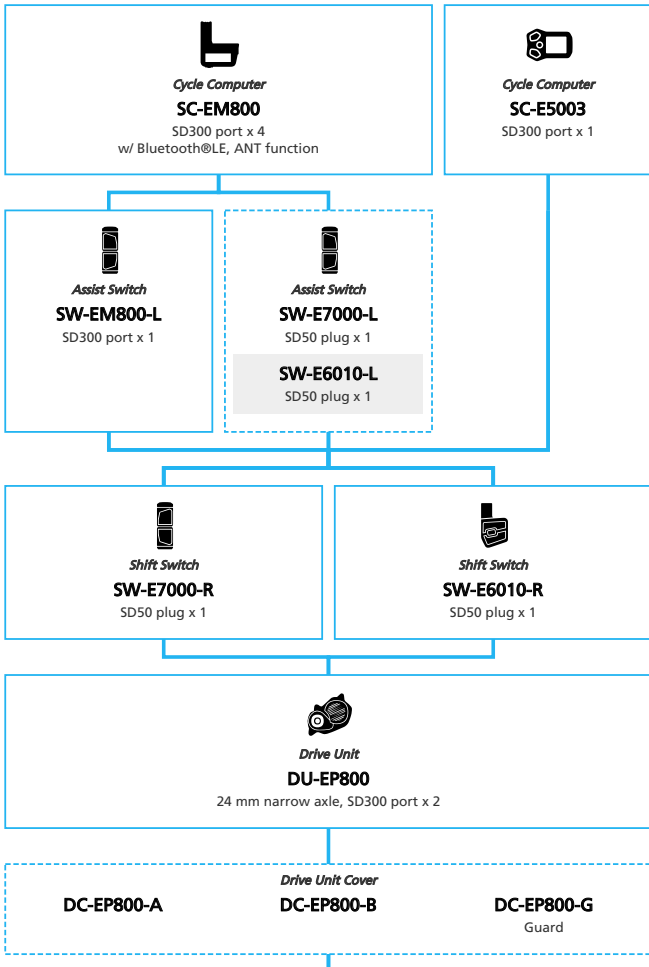

EP8 EP800 for LIFESTYLE Internal Geared Hub, Di2

N ... New model
■ ... Additional option
■ ... Alternative option
□ ... All select
□ ... Single select