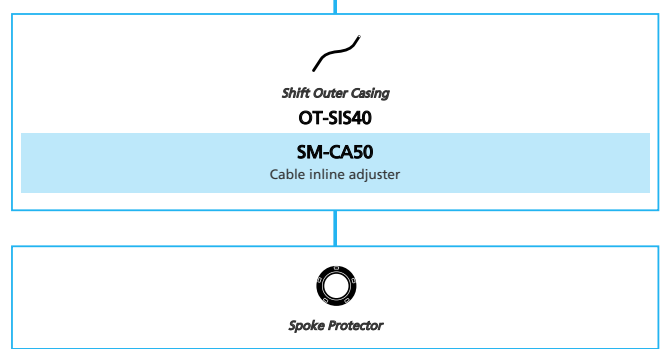

SHIMANO
Tourney For Drop Handlebar, 2x7-speed

[▶ Back to CONTENTS](#)

- ... New model
- ... Additional option
- ... All select
- ... Alternative option
- ... Single select

LIFESTYLE Active