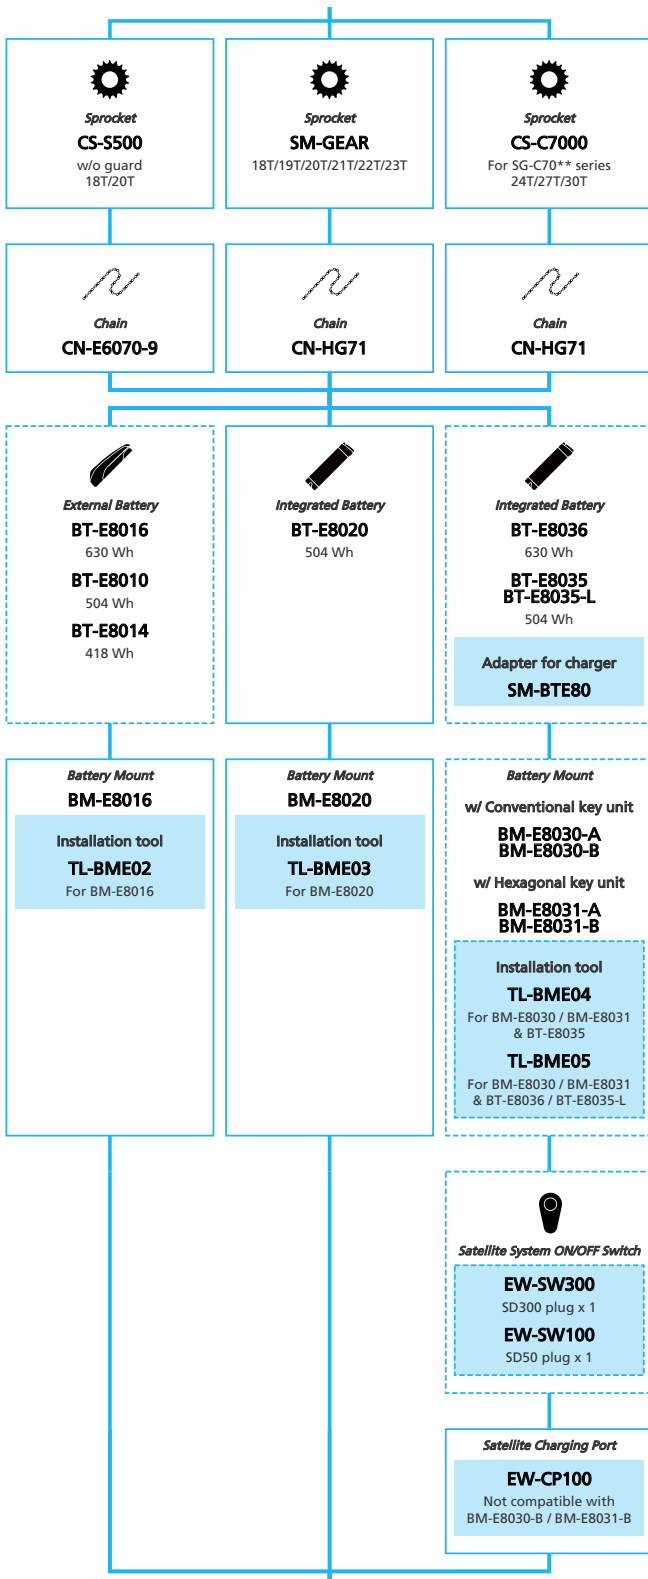

- ... New model
- ... Additional option
- ... All select
- ... Alternative option
- ... Single select