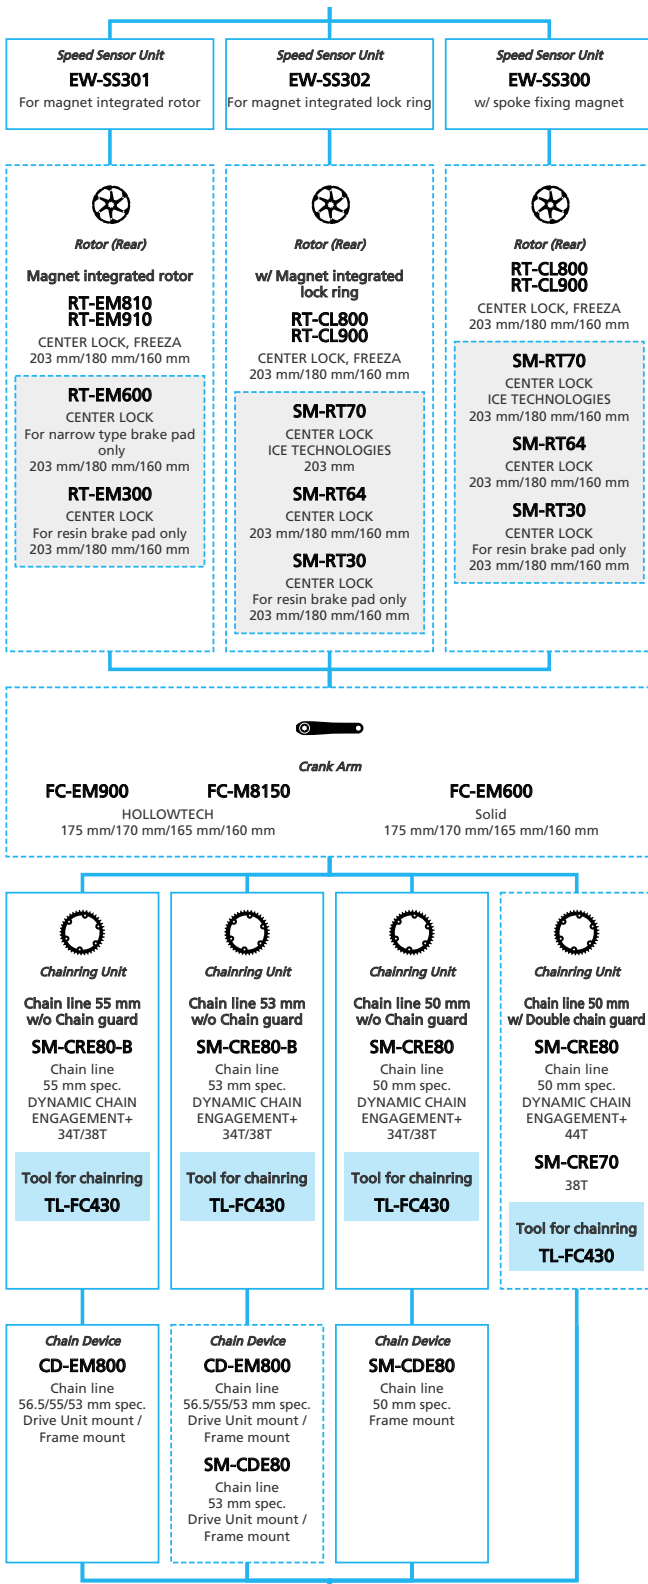

EPS for LIFESTYLE 11/10-speed, Derailleur, Di2, Automatic Shift

N ... New model
 ... Additional option
 ... All select
 ... Alternative option
 ... Single select

E-BIKE

N ... New model
 ■ ... Additional option
 □ ... All select
 ■ ... Alternative option
 □ ... Single select