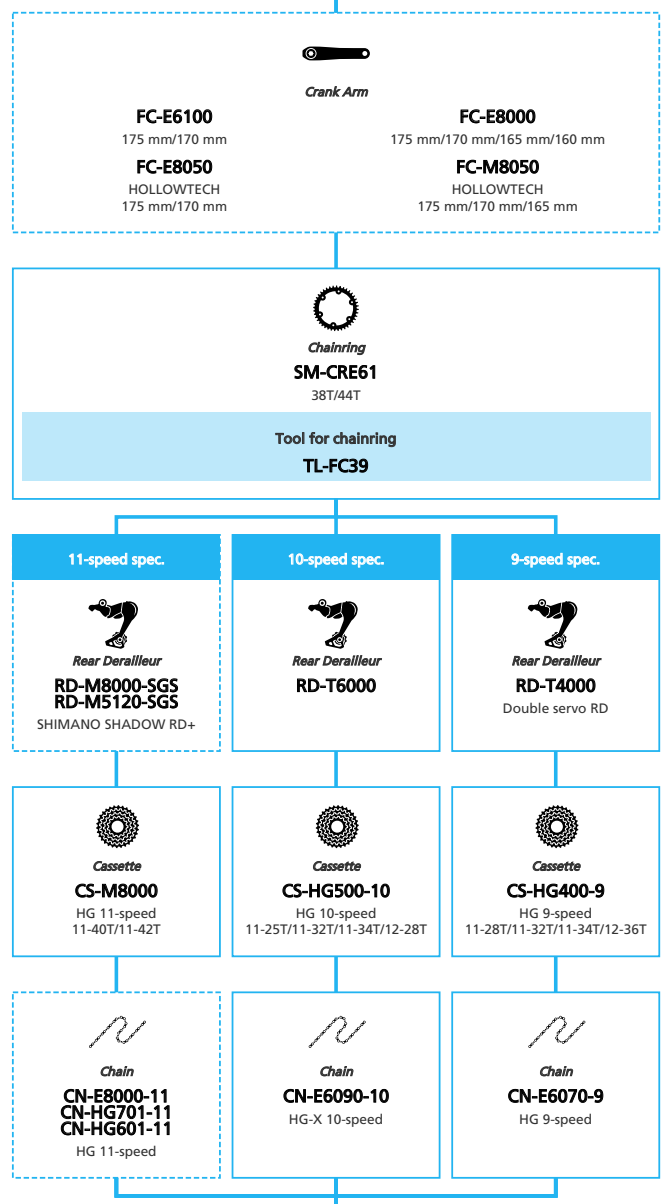

SHIMANO STOPS E6100 11-speed, Derailleur, Di2

■ ... New model
 ... Additional option
 ... Alternative option
 ... All select
 ... Single select

E-BIKE

- ... New model
- ... Additional option
- ... All select
- ... Alternative option
- ... Single select

SHIMANO STOPS E6100 11/10/9-speed, Derailleur

N ... New model
 ... Additional option
 ... All select
 ... Alternative option
 ... Single select

E-BIKE

- ... New model
- ... Additional option
- ... All select
- ... Alternative option
- ... Single select