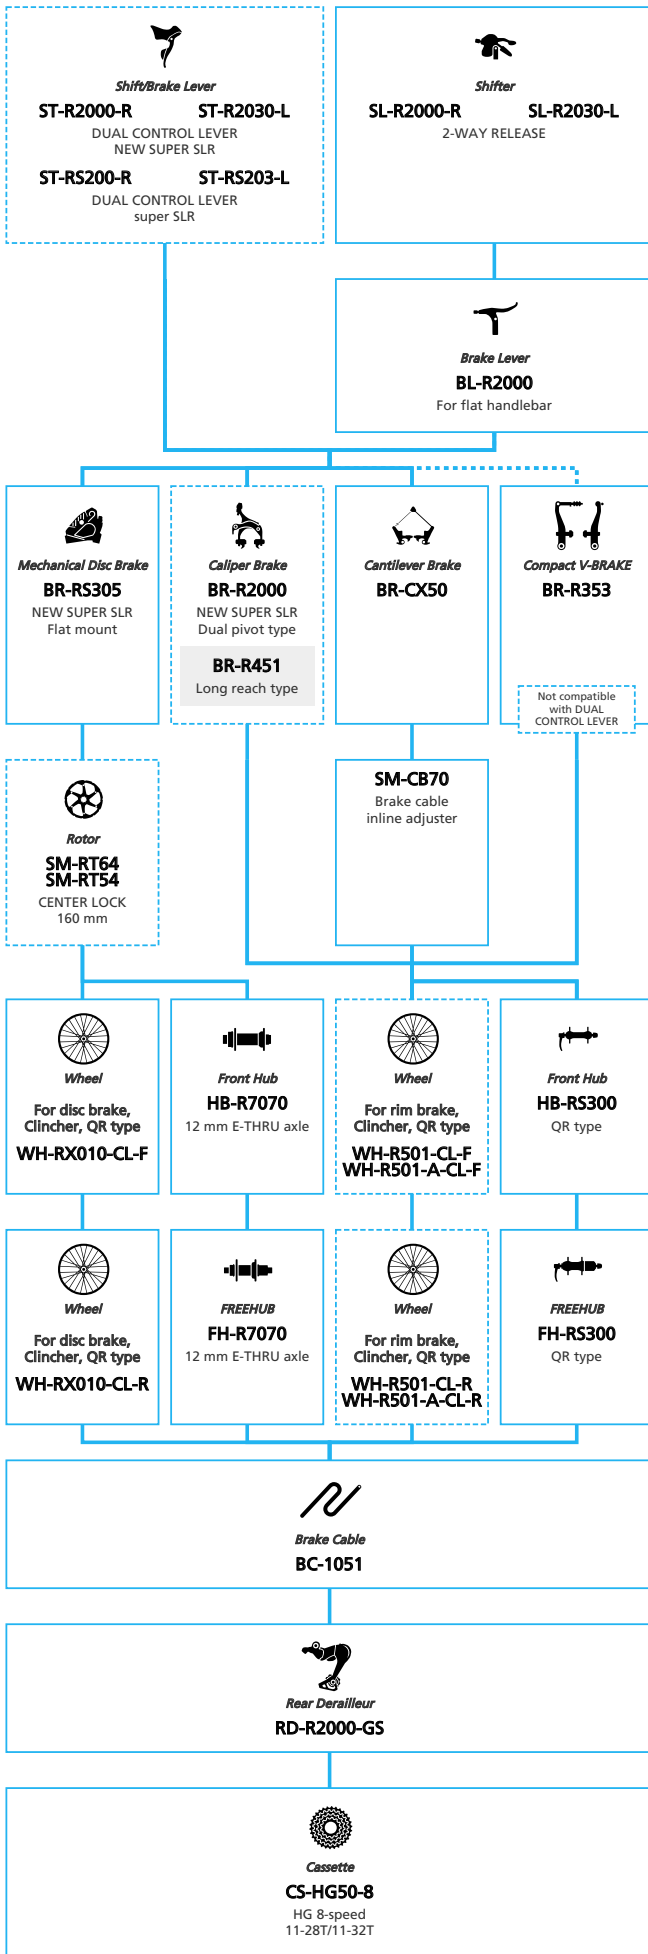

Mechanical Disc Brake for On road 2x9-speed

- ... New model
- ... Additional option
- ... Alternative option
- ... All select
- ... Single select

Road Bike

SHIMANO *Claris* 3x8-speed

N ... New model
 ... Additional option
 ... Alternative option
 ... All select
 ... Single select