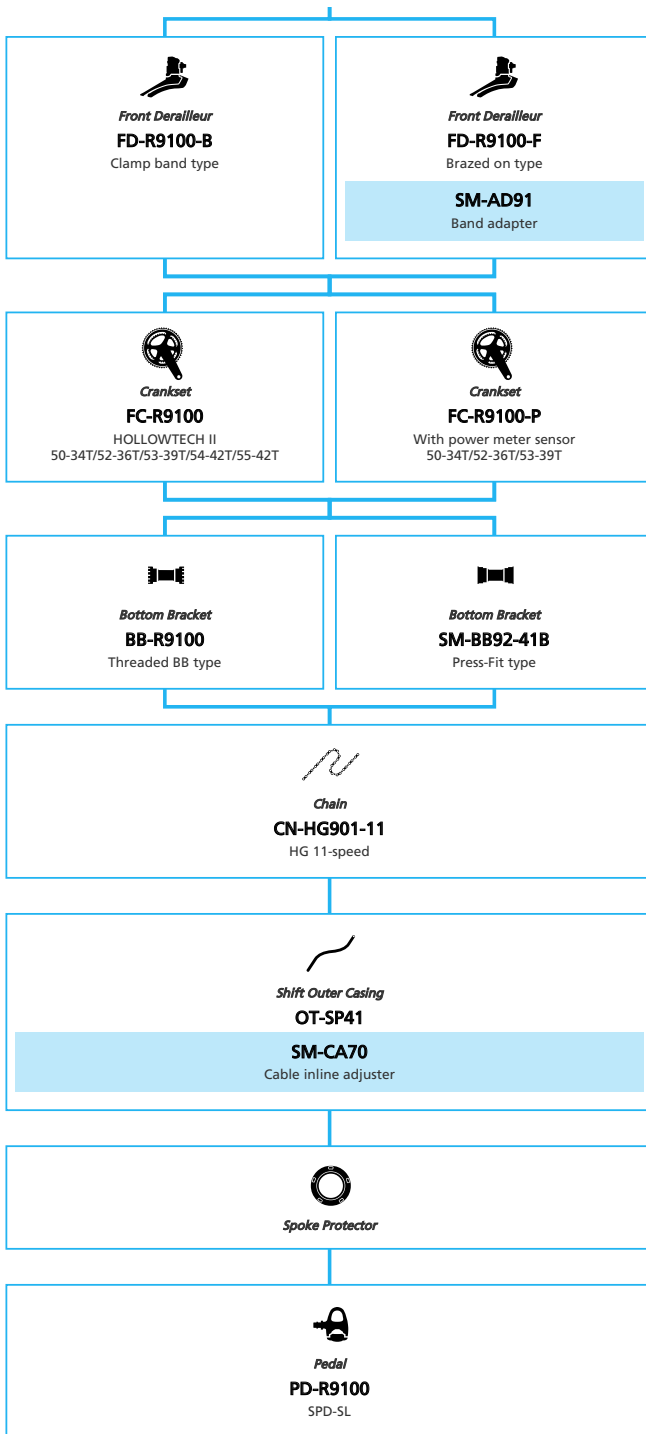

- N ... New model
- ... Additional option
- ... All select
- ... Alternative option
- ... Single select