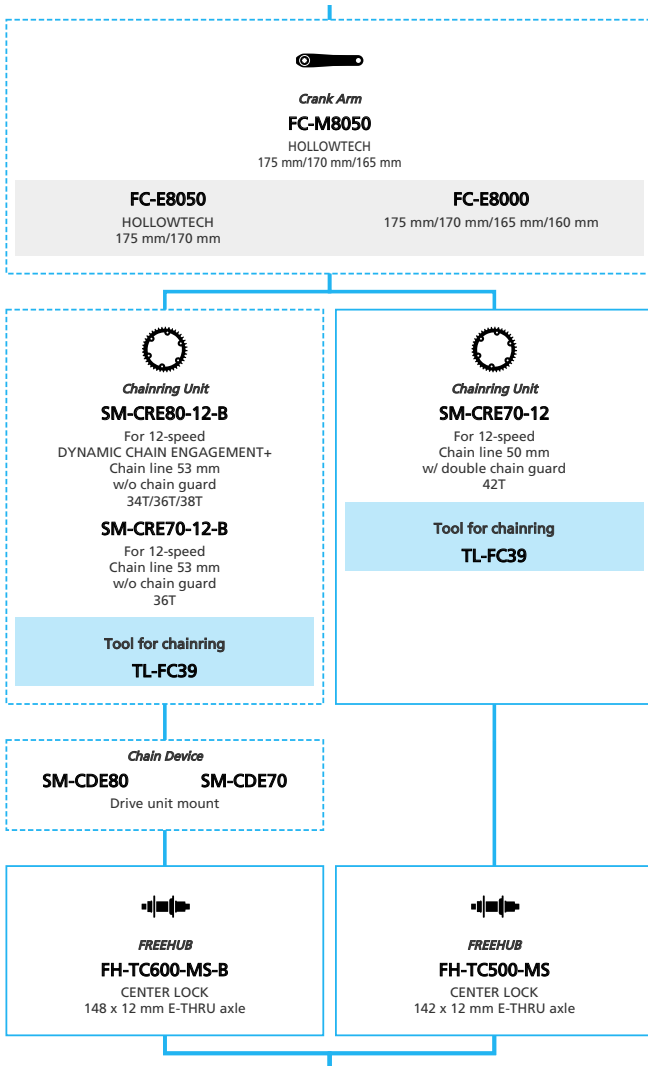

SHIMANO STOPS E8080 for Japan market For Drop Handlebar, Derailleur

N ... New model
 ... Additional option
 ... Alternative option
 ... All select
 ... Single select

E-BIKE

- ... New model
- ... Additional option
- ... All select
- ... Alternative option
- ... Single select

SHIMANO STOPS E7000 12-speed, Derailleur

N ... New model
 ... Additional option
 ... All select
 ... Alternative option

E-BIKE

- ... New model
- ... Additional option
- ... All select
- ... Alternative option
- ... Single select