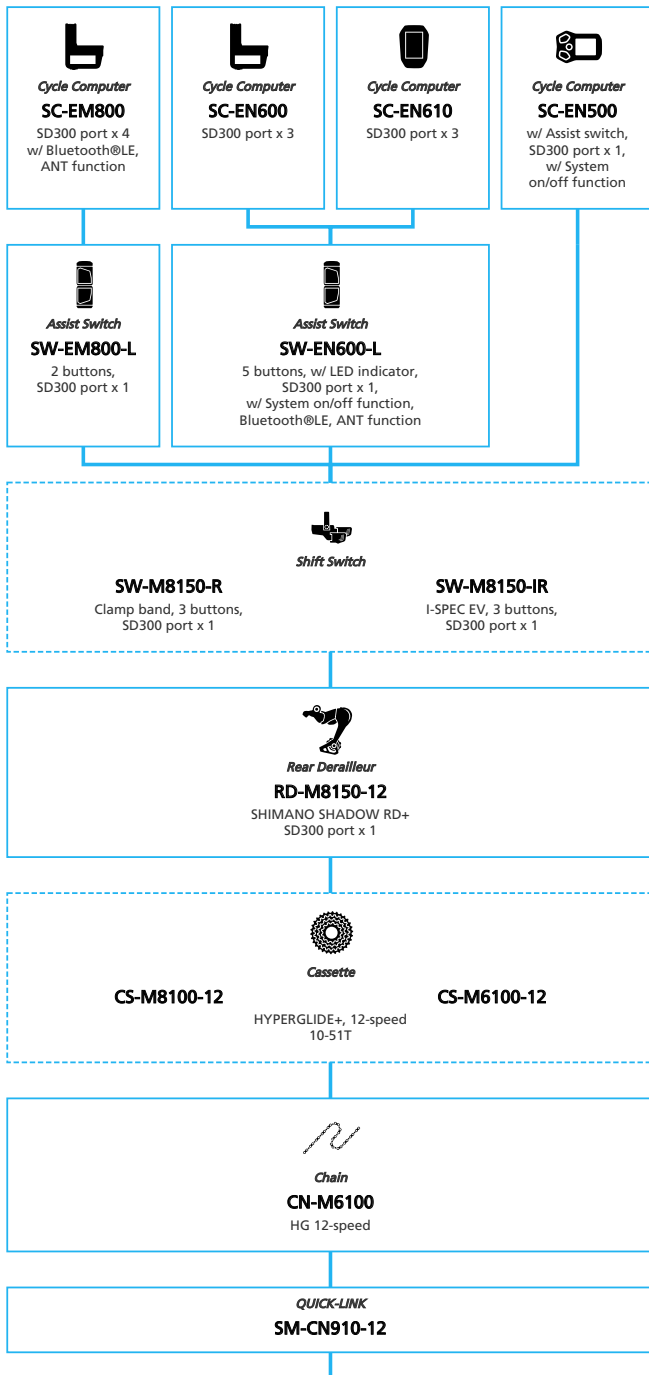

EPE for MTB 12-speed, Derailleur, Di2

N ... New model
■ ... Additional option
□ ... All select
■ ... Alternative option
□ ... Single select

E-BIKE