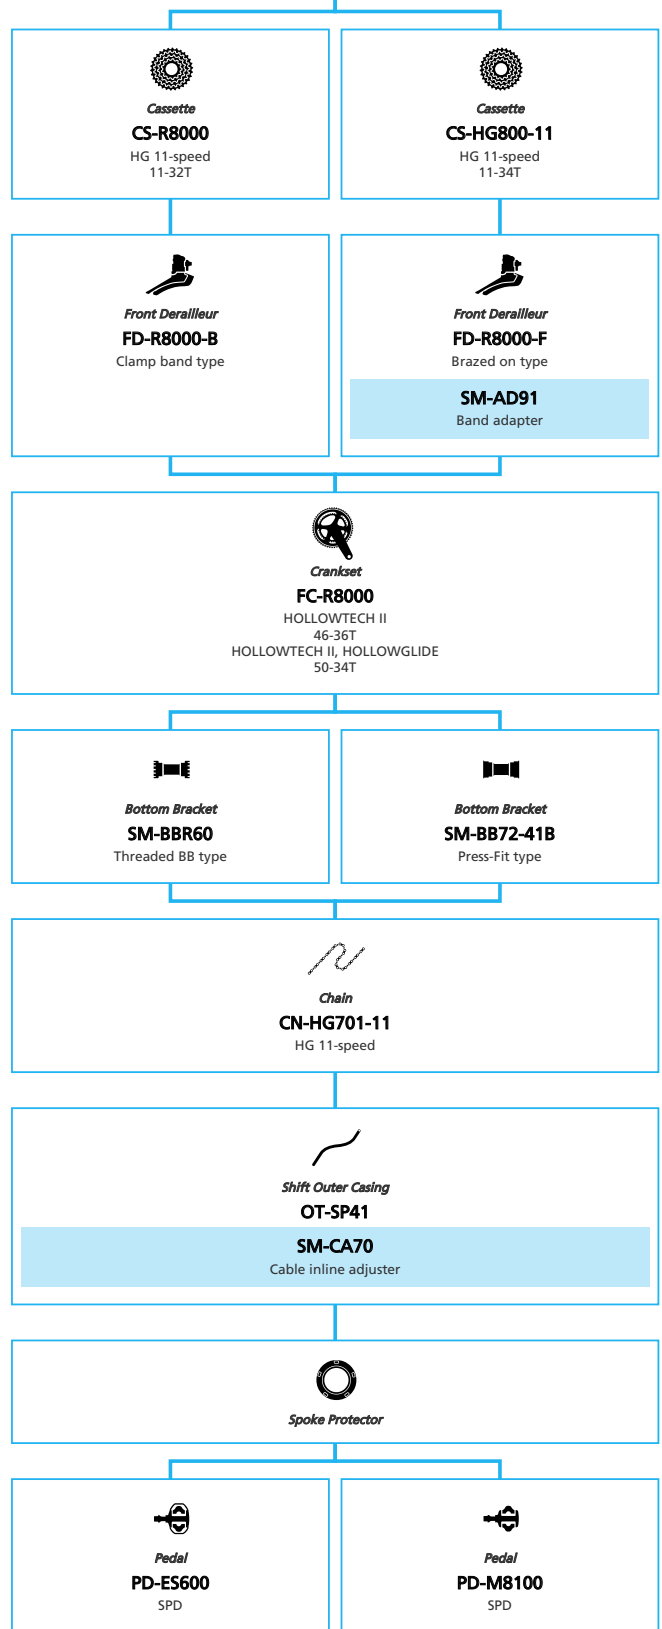

Hydraulic Disc Brake for Drop Handlebar

2x11-speed,
ULTEGRA grade

- ... New model
- ... Additional option
- ... All select
- ... Alternative option
- ... Single select

Road Bike