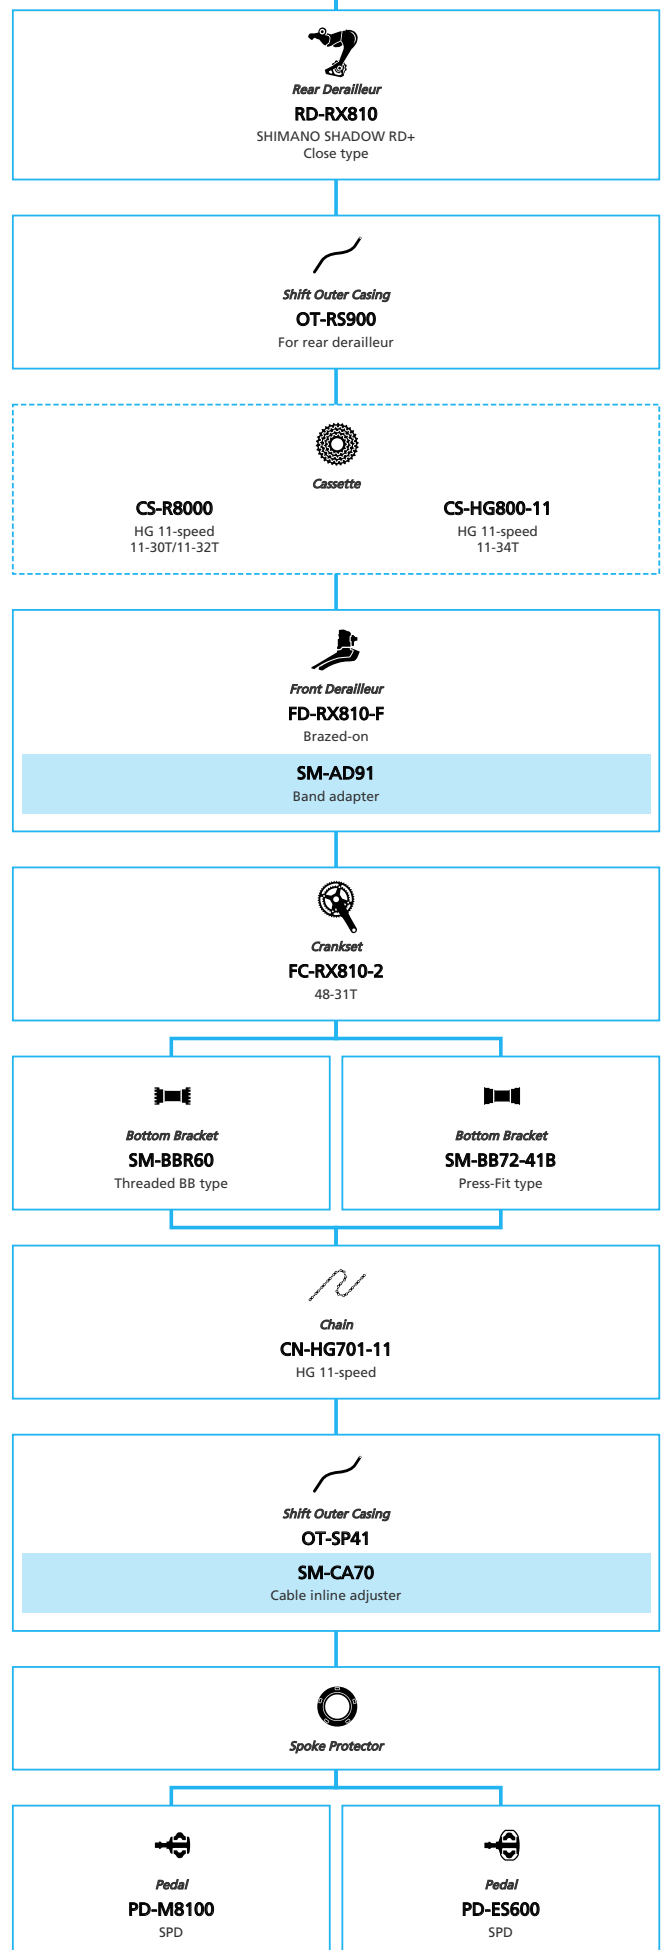

SHIMANO
GRX RX810/RX815 2x11-speed

... New model
... Additional option
... Alternative option
... All select
... Single select

Gravel Bike