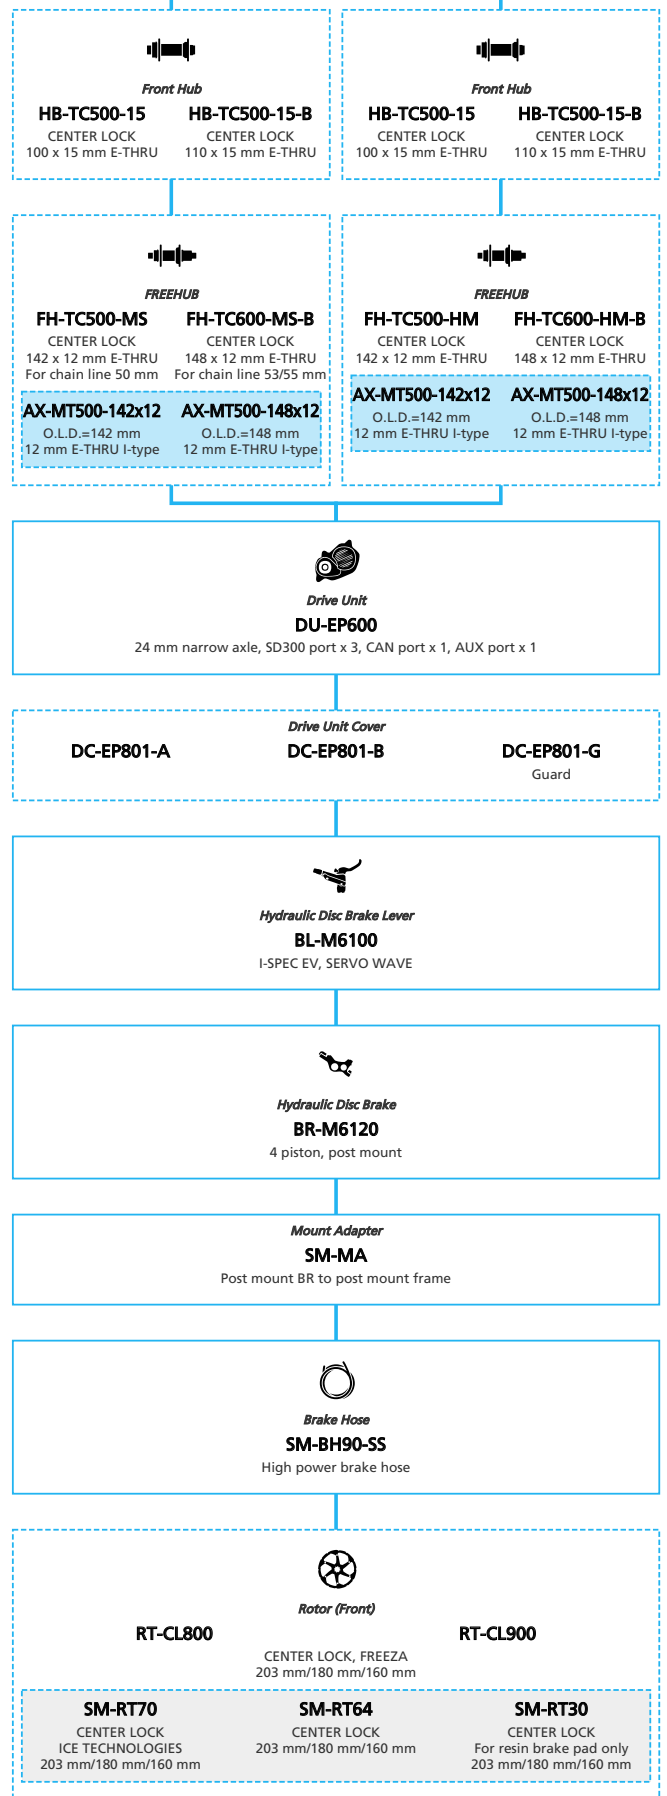

EPS for MTB 12/11-speed, Derailleur

N ... New model
■ ... Additional option
□ ... All select
■ ... Alternative option
□ ... Single select

E-BIKE