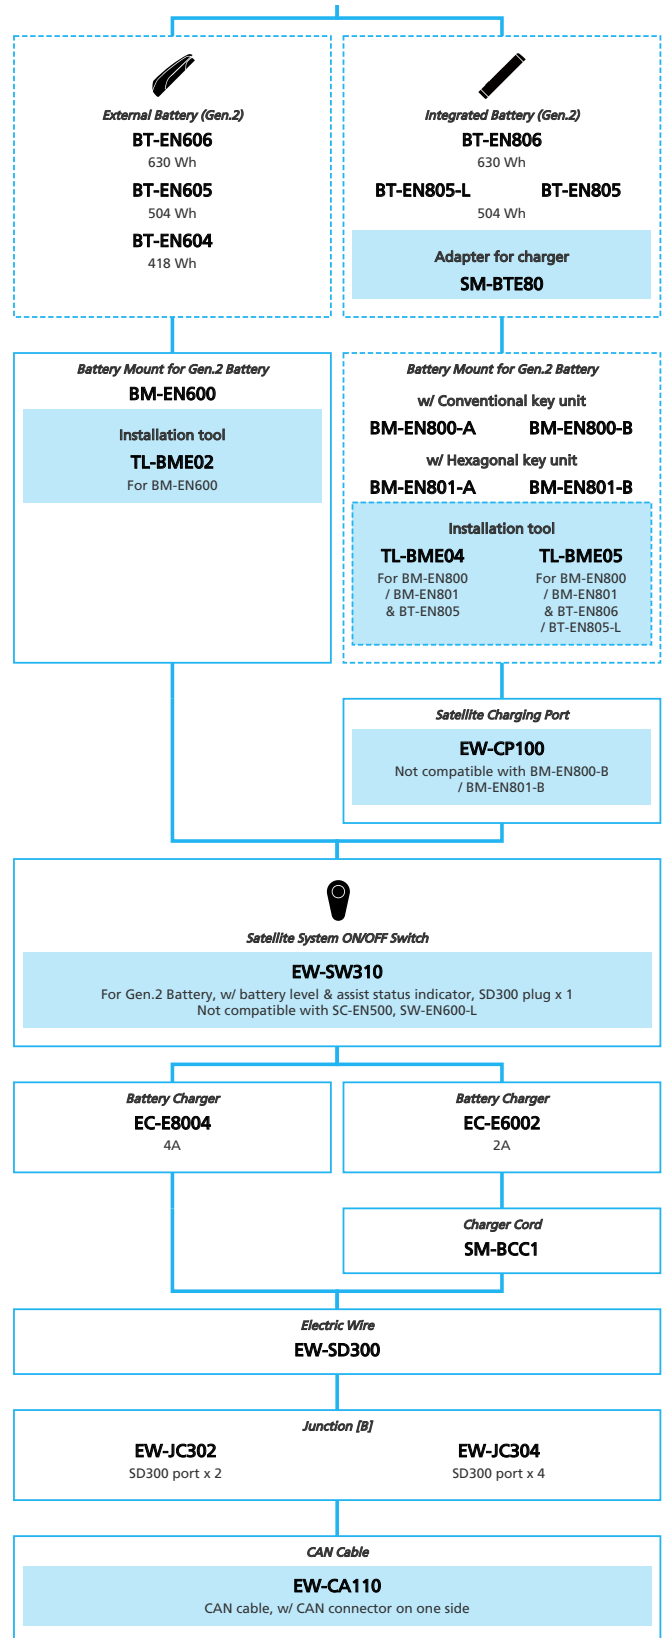

N ... New model
■ ... Additional option
□ ... All select
■ ... Alternative option
□ ... Single select