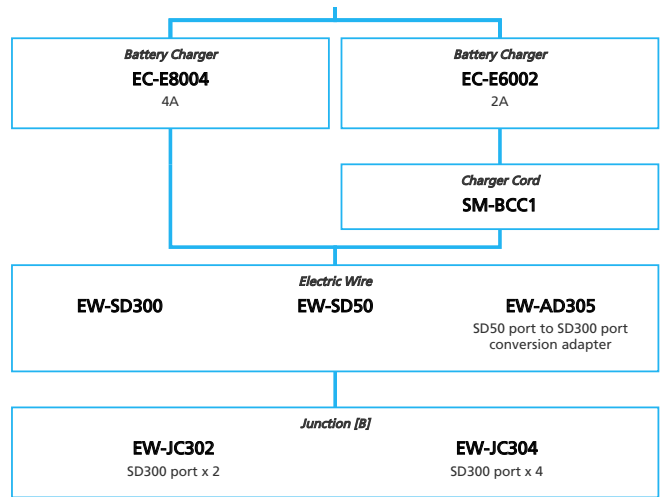

- ... New model
- ... Additional option
- ... All select
- ... Alternative option
- ... Single select