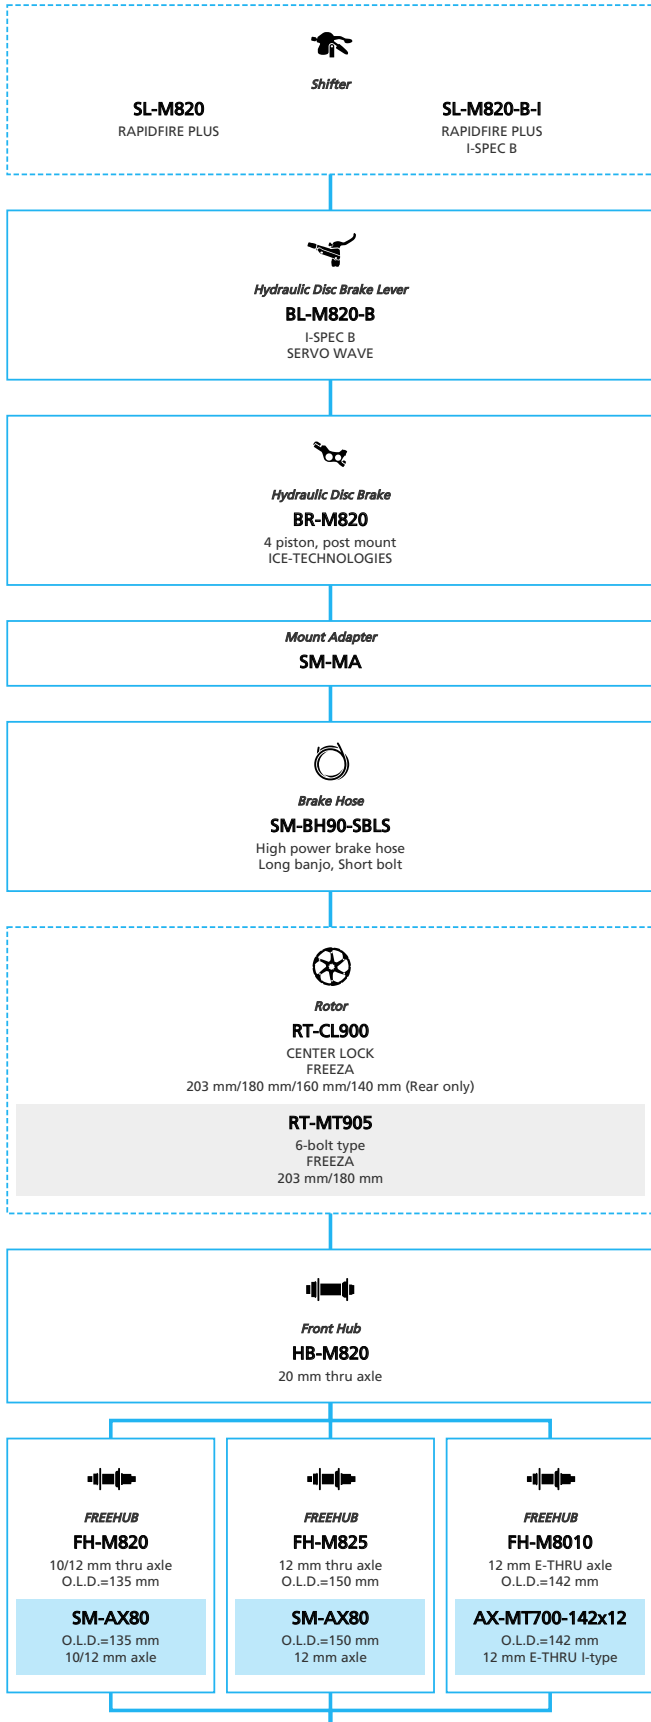

10-speed

- N ... New model
- ... Additional option
- ... All select
- ... Alternative option
- ... Single select