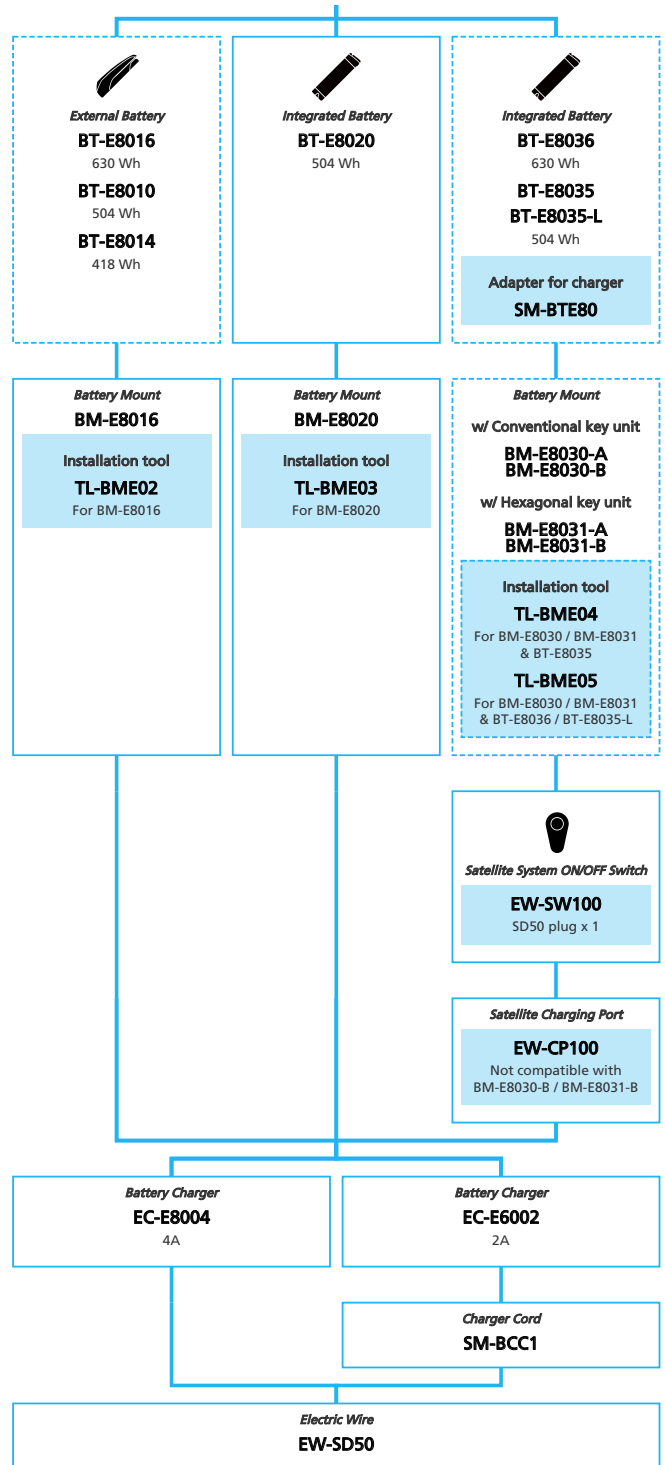

- ... New model
- ... Additional option
- ... All select
- ... Alternative option
- ... Single select