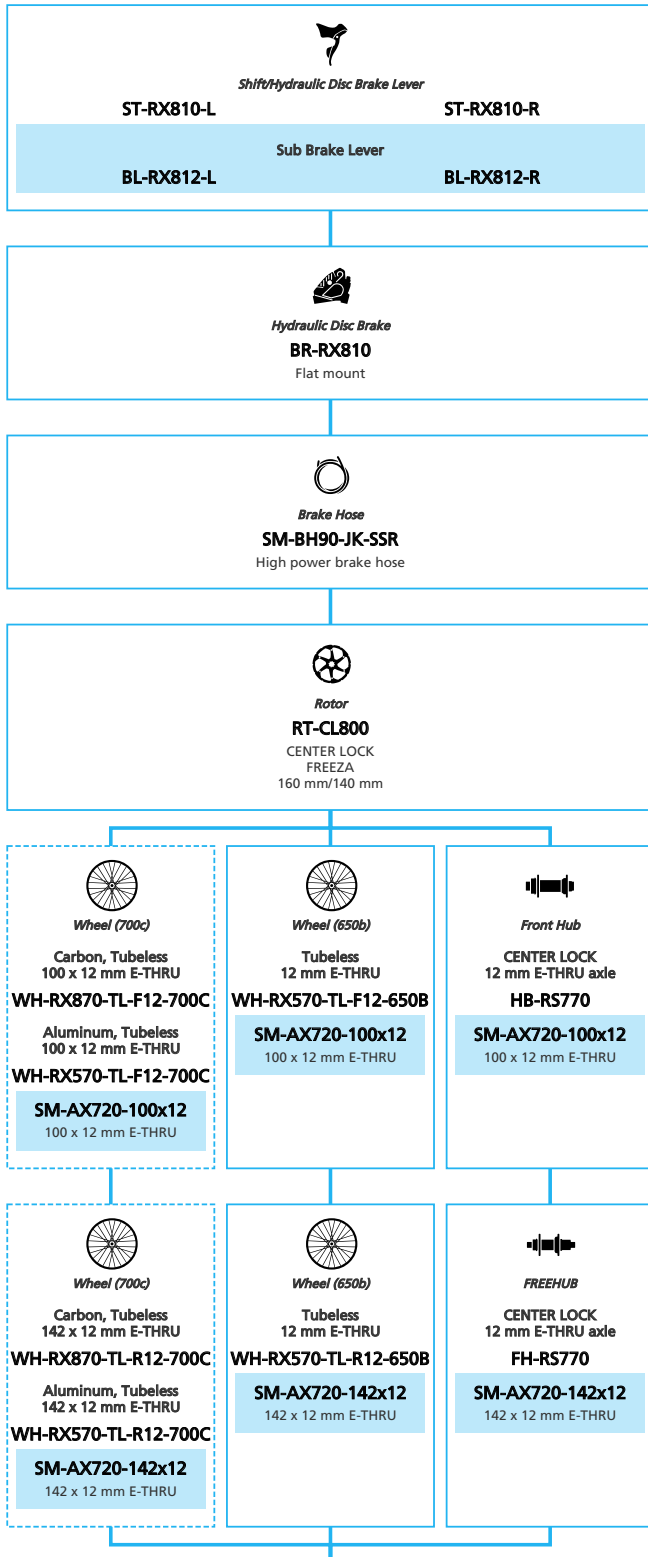

SHIMANO
GRX RX810/RX815 2x11-speed

... New model
... Additional option
... Alternative option
... All select
... Single select

Gravel Bike