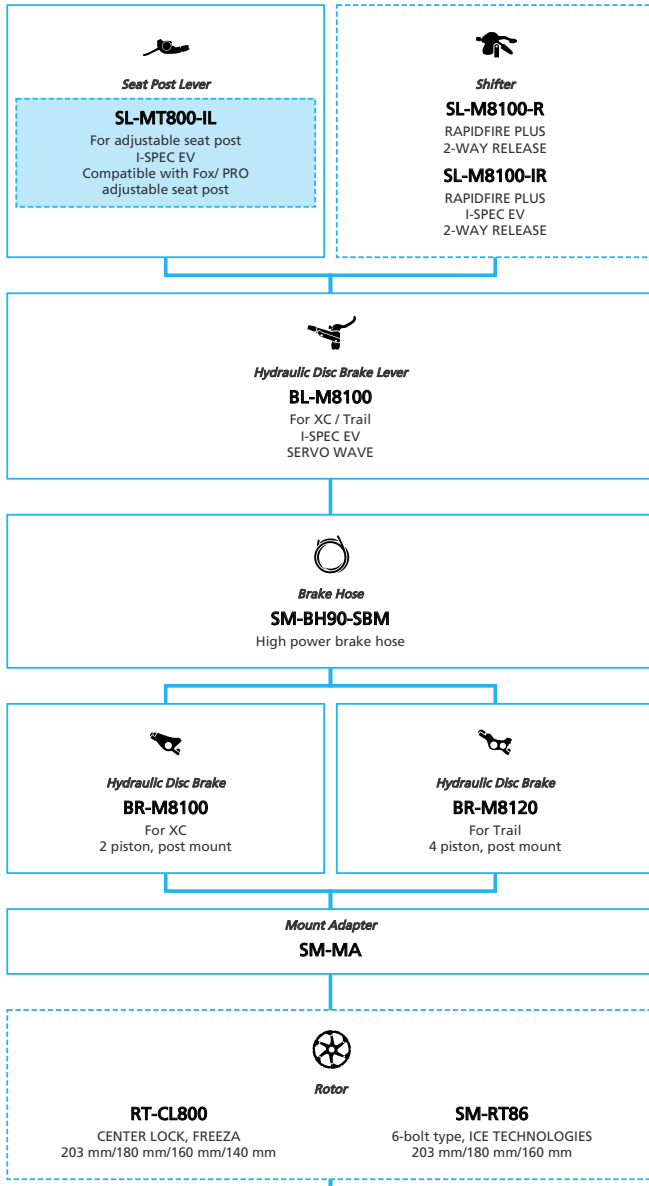

SHIMANO DEORE XT M8100 1x12-speed

Mountain Bike

N ... New model
■ ... Additional option
■ ... Alternative option
□ ... All select
□ ... Single select