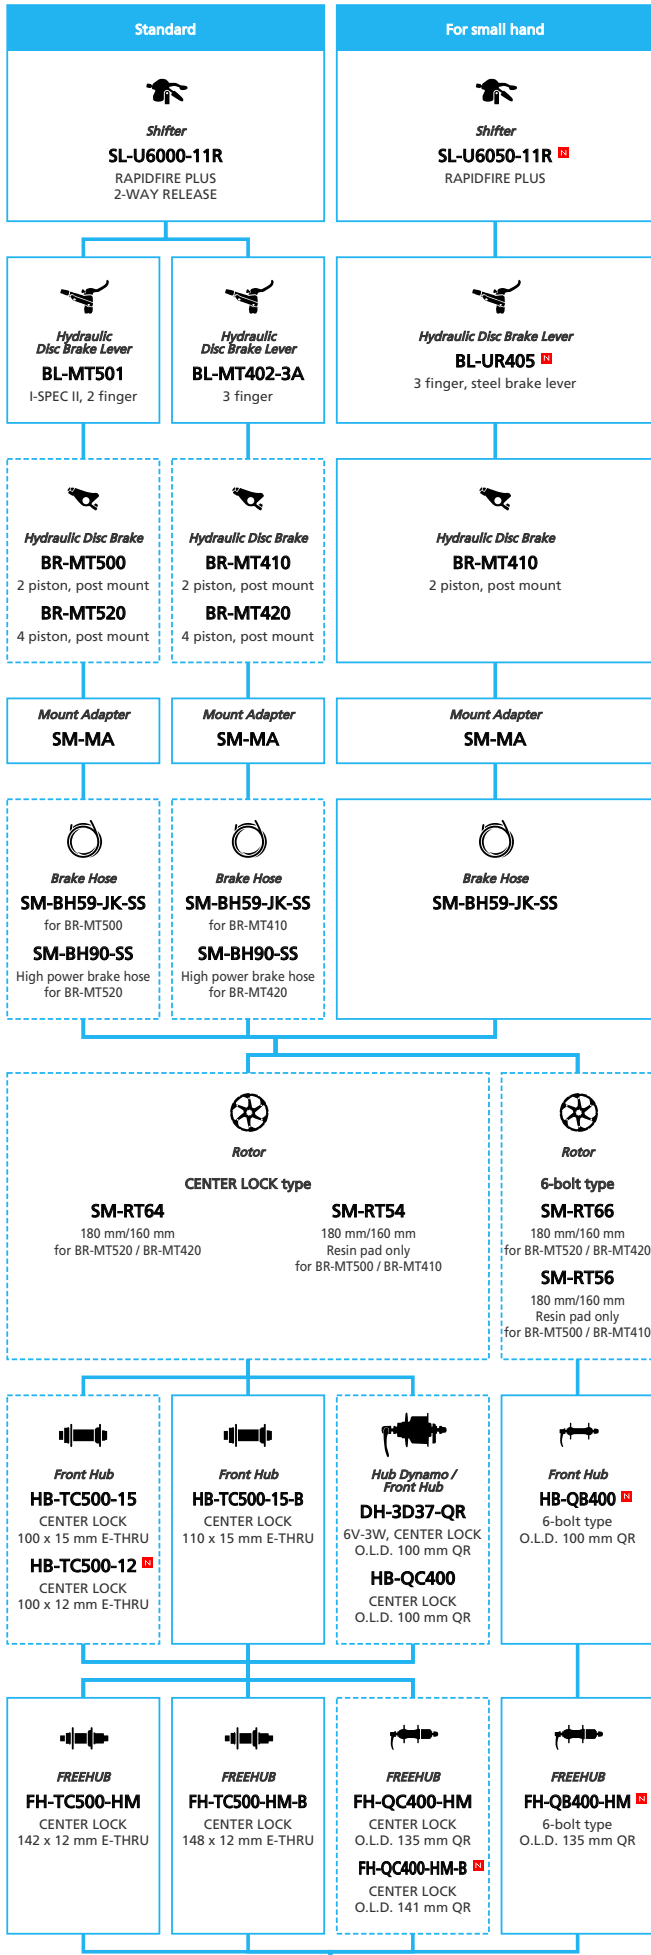

LIFESTYLE Active

SHIMANO **CUES** U8000 1x11-speed

 ... New model
 ... Additional option
 ... Alternative option
 ... All select
 ... Single select

LIFESTYLE Active

SHIMANO CUES U6000 2x11-speed

N ... New model
 ■ ... Additional option
 □ ... All select
 ▨ ... Alternative option
 ▨ ... Single select

LIFESTYLE Active

SHIMANO CUES U6000 1x11-speed

N ... New model
 ■ ... Additional option
 □ ... All select
 ▨ ... Alternative option
 ▨ ... Single select

LIFESTYLE Active

SHIMANO CUES U6000 2x10-speed

N ... New model
 ■ ... Additional option
 □ ... All select
 ▨ ... Alternative option
 ▨ ... Single select