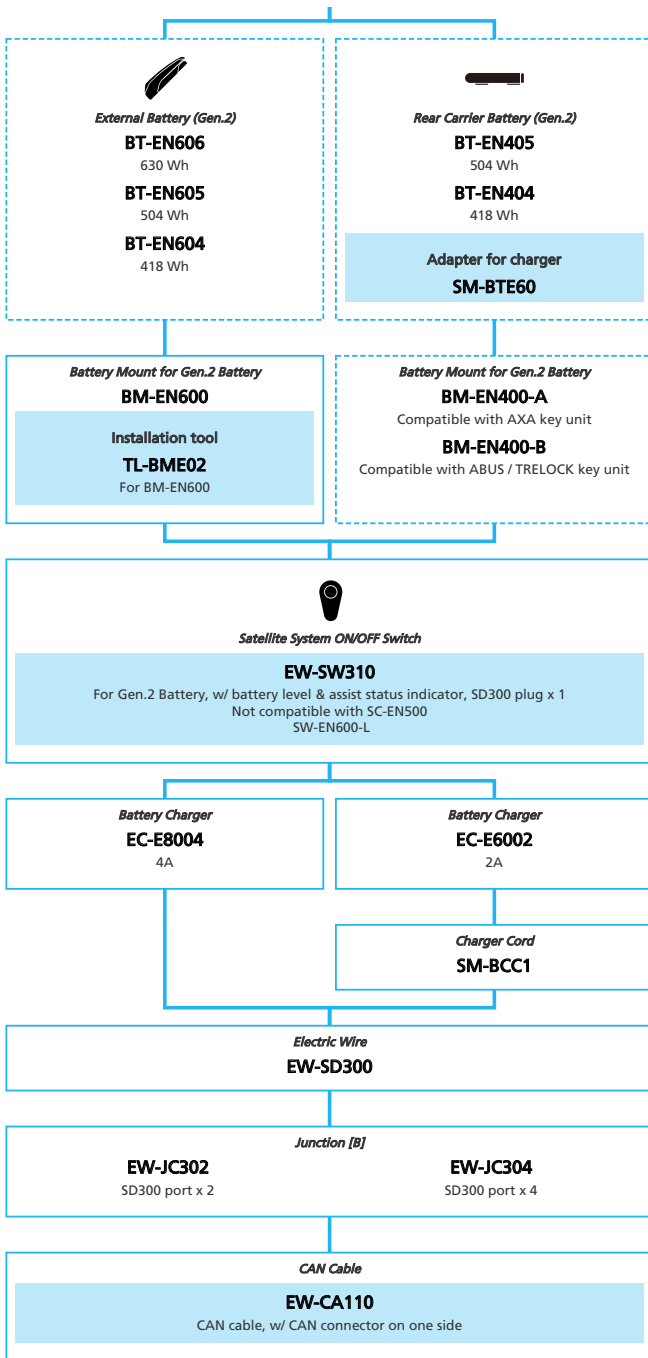

- ... New model
- ... Additional option
- ... All select
- ... Alternative option
- ... Single select