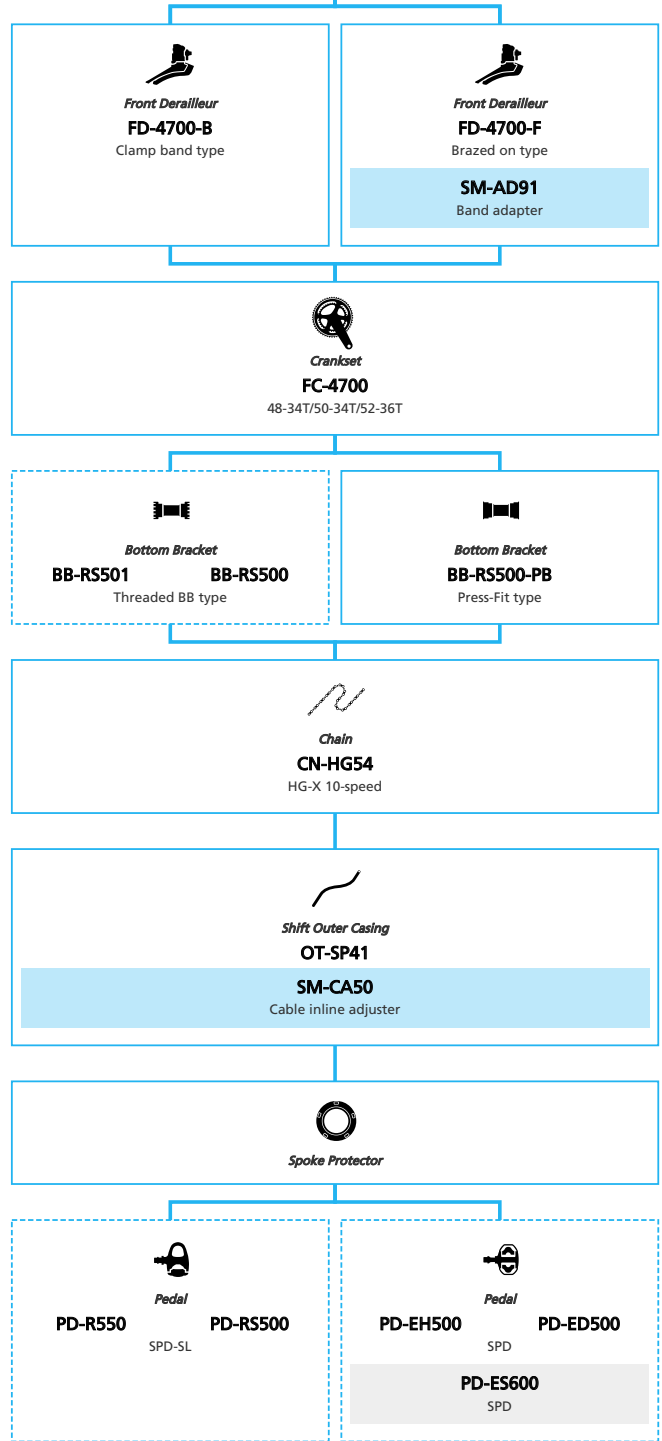

Hydraulic Disc Brake for Drop Handlebar 2x10-speed

- ... New model
- ... Additional option
- ... All select
- ... Alternative option
- ... Single select

Road Bike