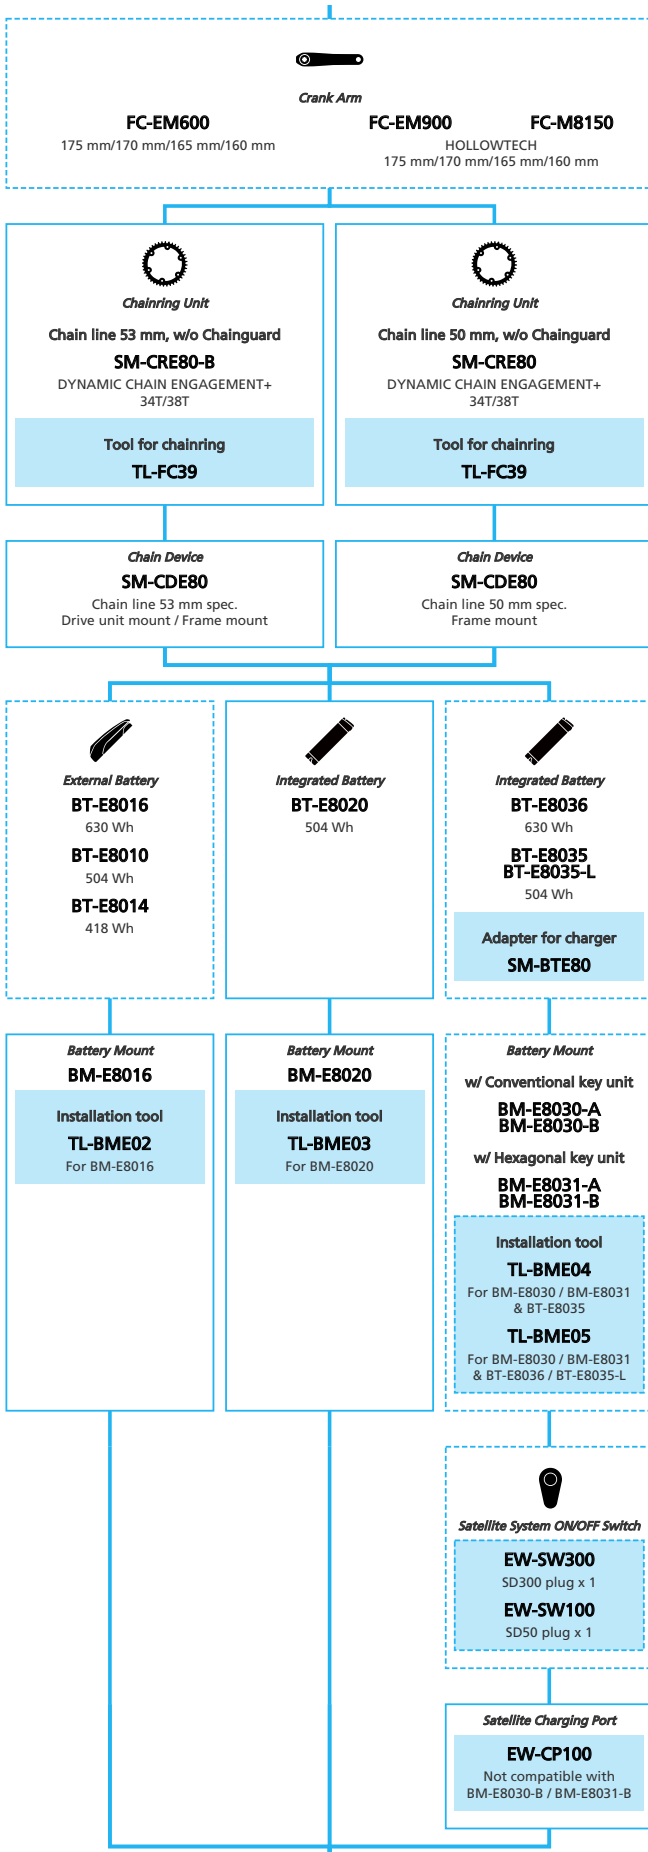

■ ... New model
  ... Additional option
  ... All select
  ... Alternative option
  ... Single select