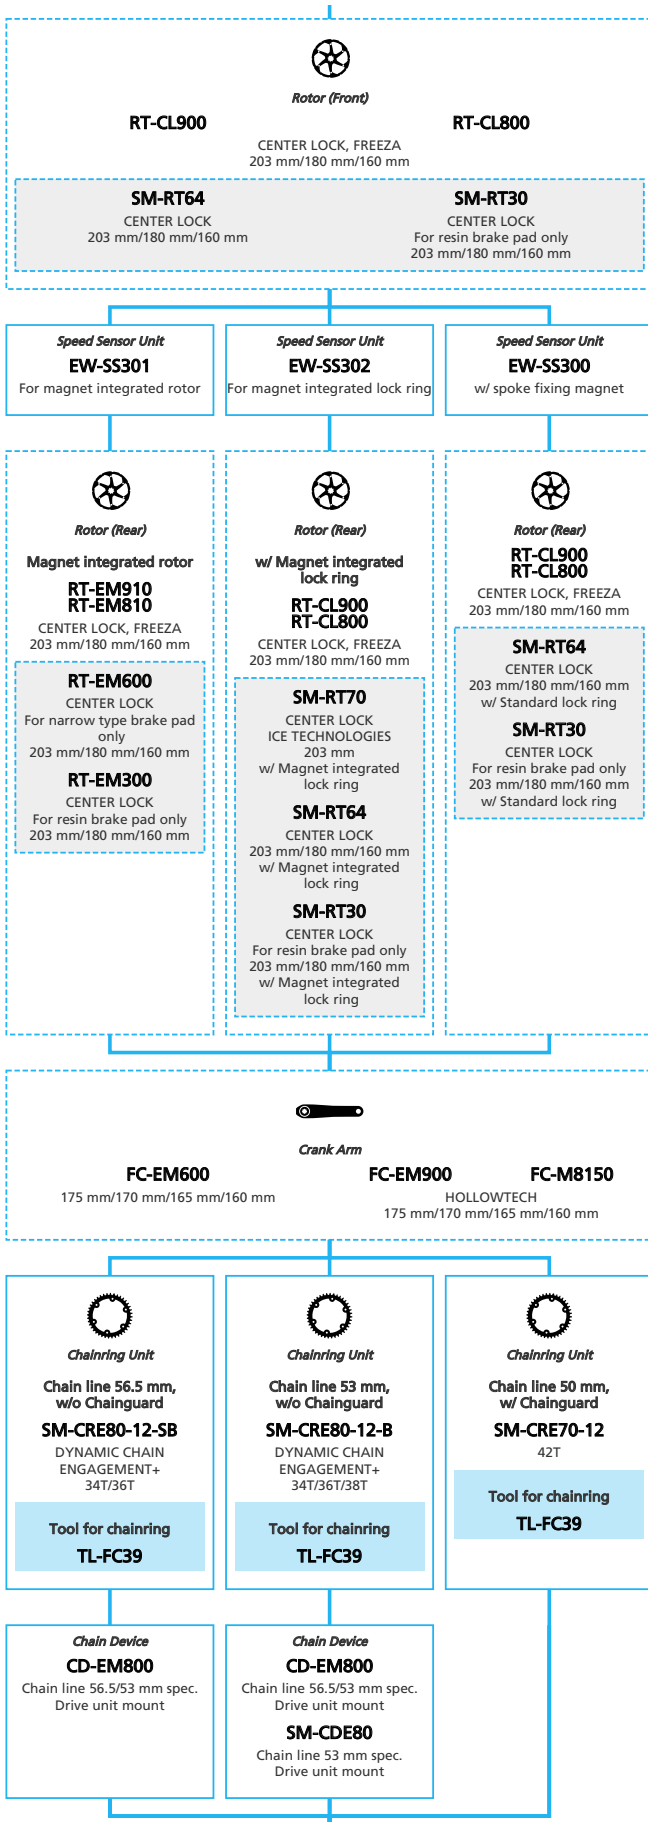

EP8 EP800 for MTB 12-speed, Derailleur

- N ... New model
- ... Additional option
- ... All select
- ... Alternative option
- ... Single select

E-BIKE

- ... New model
- ... Additional option
- ... All select
- ... Alternative option
- ... Single select