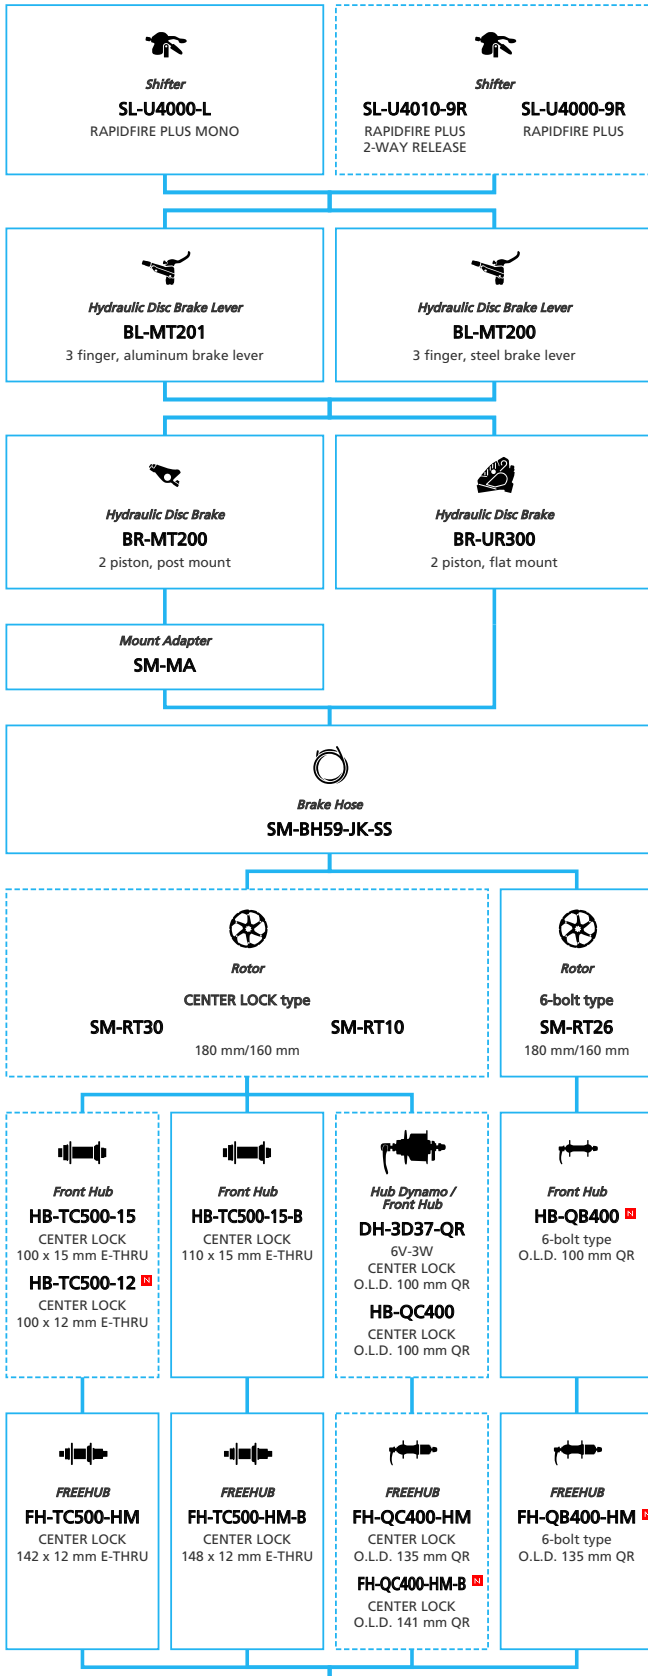

LIFESTYLE Active

SHIMANO CUES U6000 1x10-speed

- ... New model
- ... Additional option
- ... All select
- ... Alternative option
- ... Single select

LIFESTYLE Active

SHIMANO CUES U4000 2x9-speed

N ... New model
 ... Additional option
 ... All select
 ... Alternative option
 ... Single select