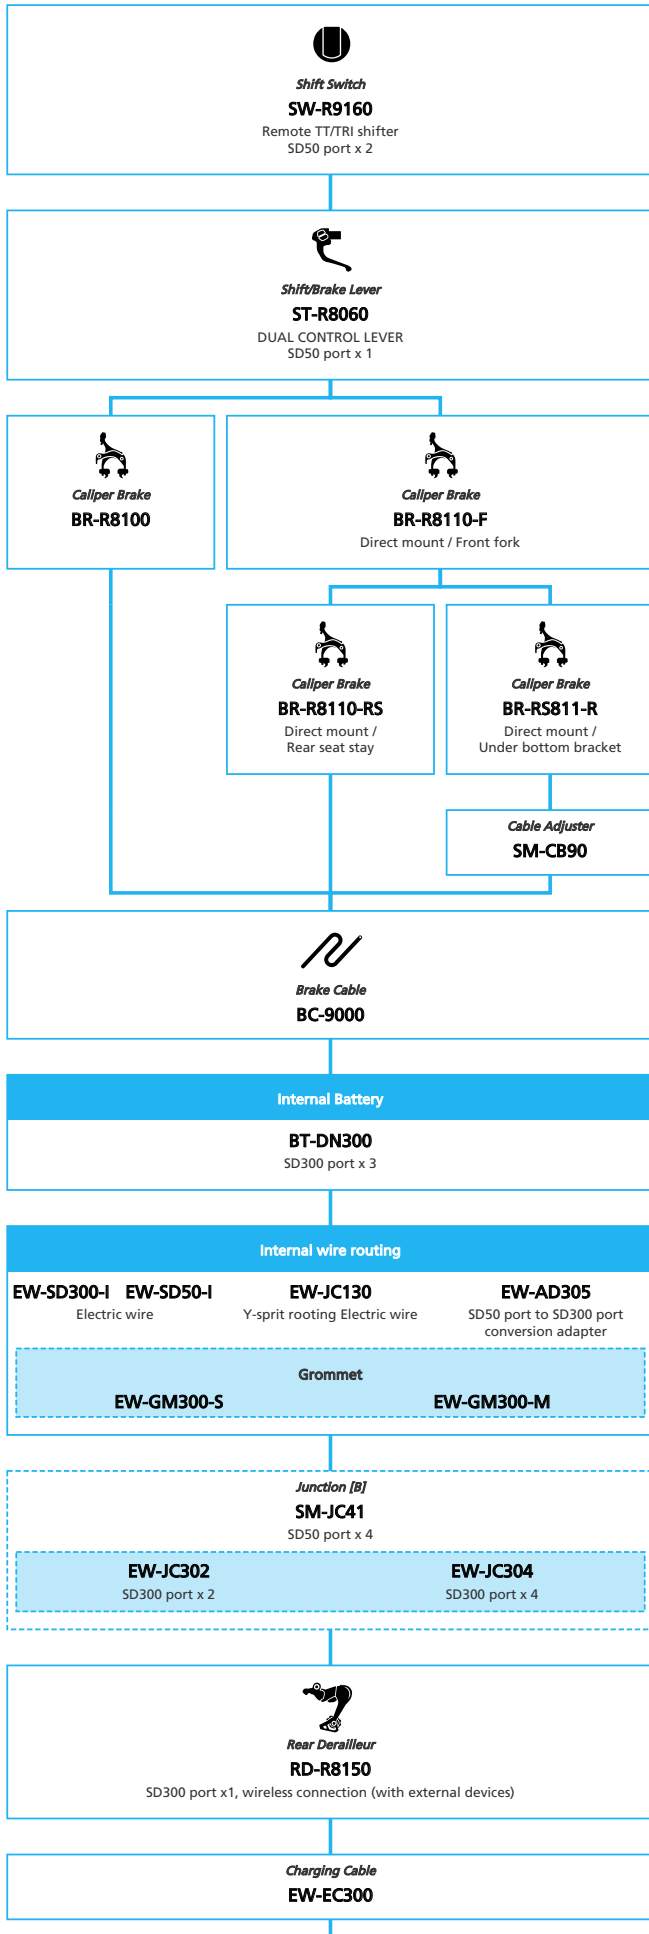

SHIMANO ULTEGRA R8100/R8150

For TT/TRI 2x12-speed, Di2

- N ... New model
- ... Additional option
- ... All select
- ... Alternative option
- ... Single select

Road Bike