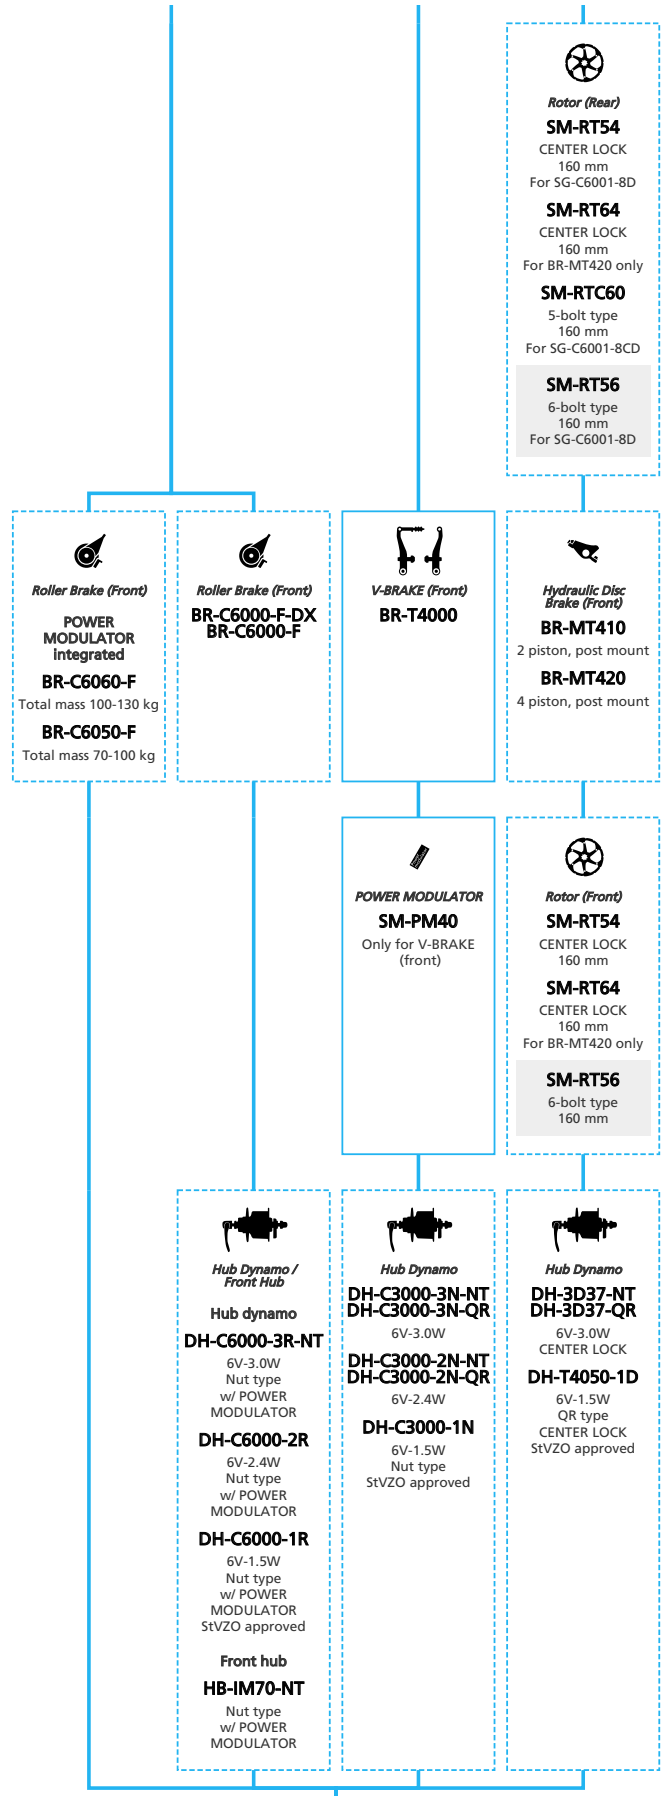

□ ... All select

□ ... Single select

- ... New model
- ... Additional option
- ... Alternative option
- ... All select
- ... Single select

SHIMANO ALFINE 11-speed

N ... New model
 ■ ... Additional option
 □ ... Alternative option
 □ ... All select
 □ ... Single select

LIFESTYLE Comfort

SHIMANO ALFINE 8-speed

N ... New model
 ■ ... Additional option
 □ ... All select
 ■ ... Alternative option
 □ ... Single select

LIFESTYLE Comfort

SHIMANO Nexus INTER-8

N ... New model
 ... Additional option
 ... Alternative option
 ... All select
 ... Single select