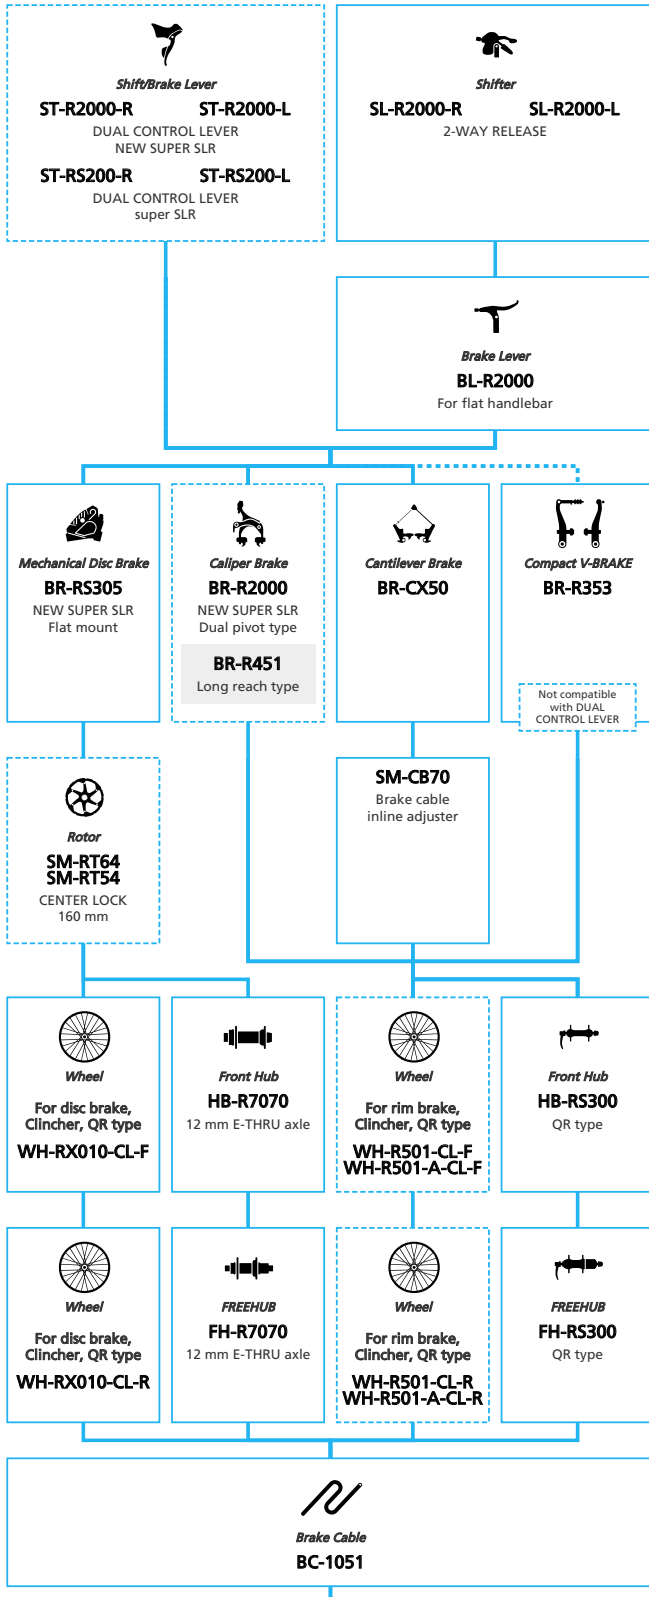

SHIMANO Claris 2x8-speed

- ... New model
- ... Additional option
- ... All select
- ... Alternative option
- ... Single select

Road Bike