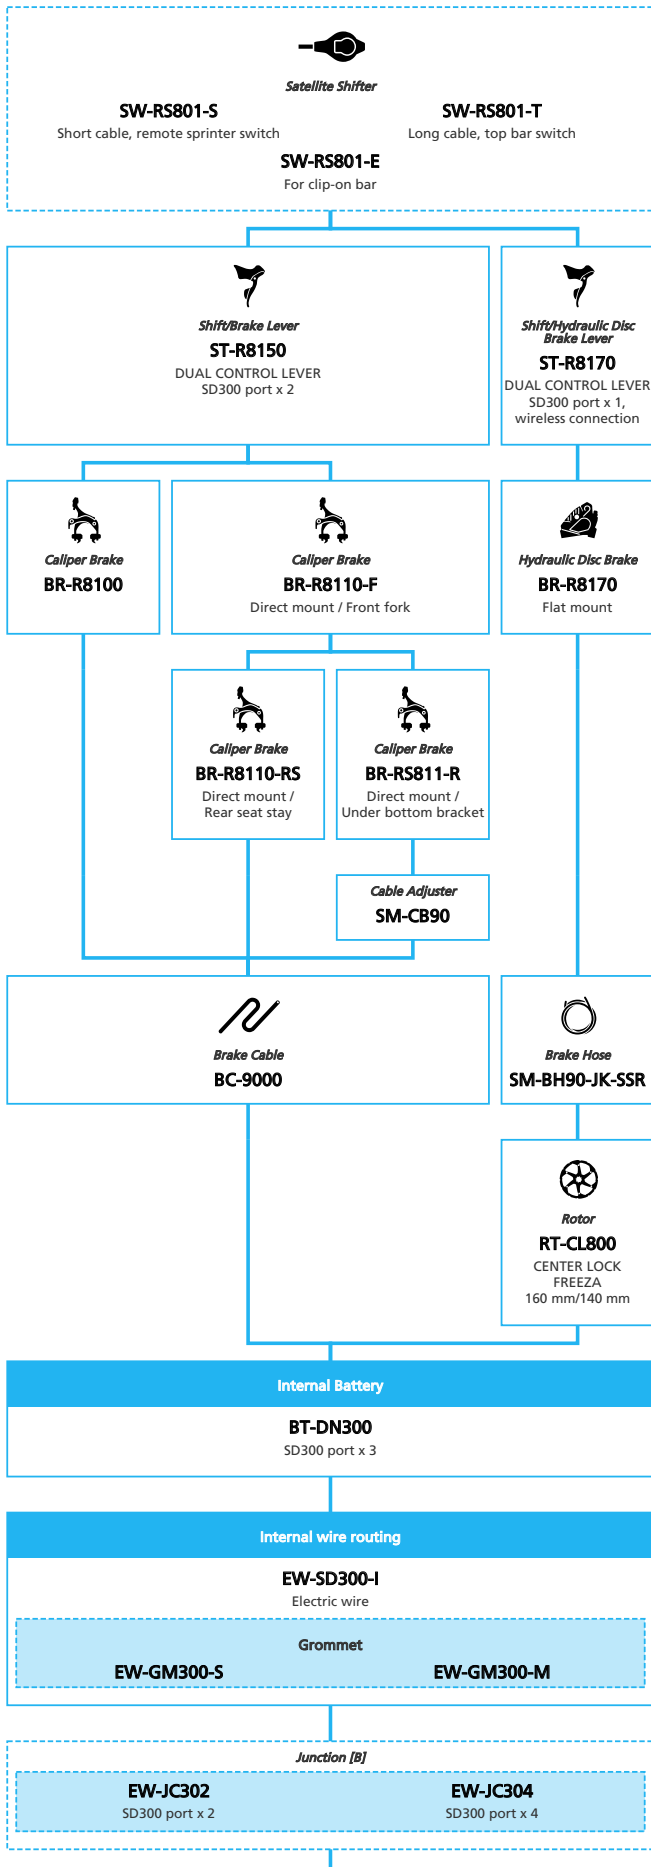

SHIMANO ULTEGRA R8100/R8150 2x12-speed, Di2

N ... New model
  ... Additional option
  ... Alternative option
  ... All select
  ... Single select

Road Bike