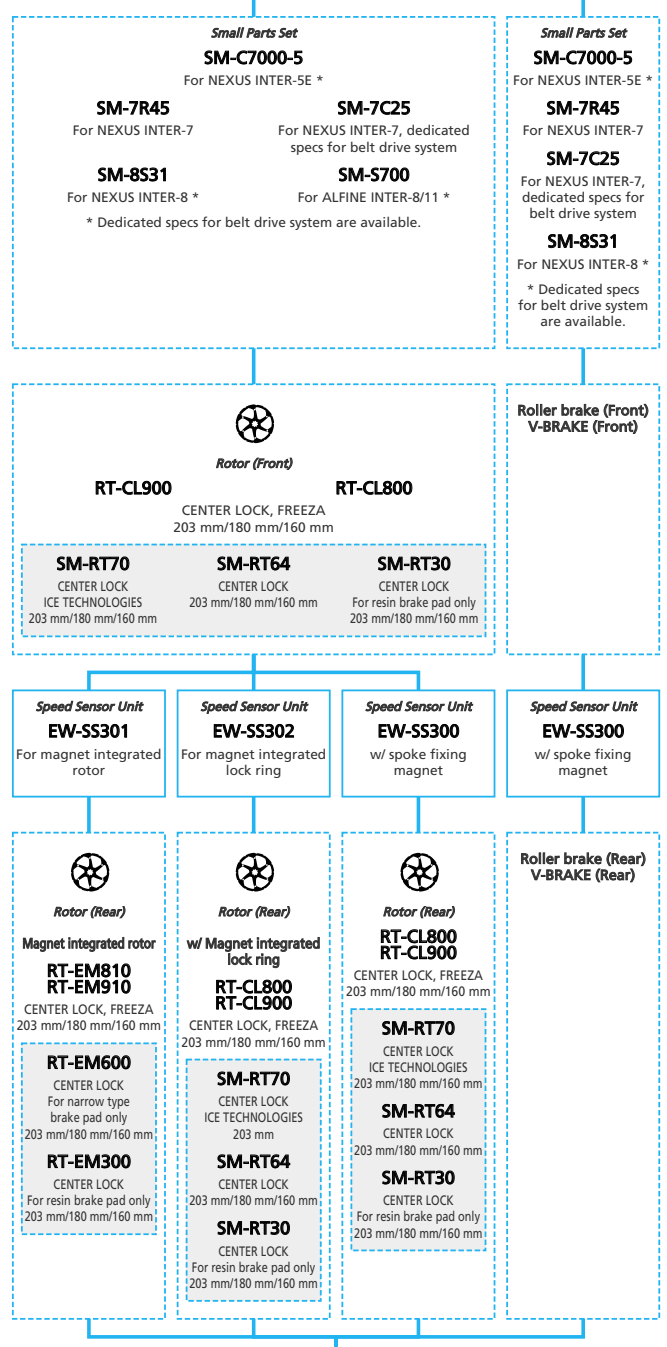

EPS for LIFESTYLE Internal Geared Hub

N ... New model
■ ... Additional option
■ ... Alternative option
□ ... All select
□ ... Single select

E-BIKE