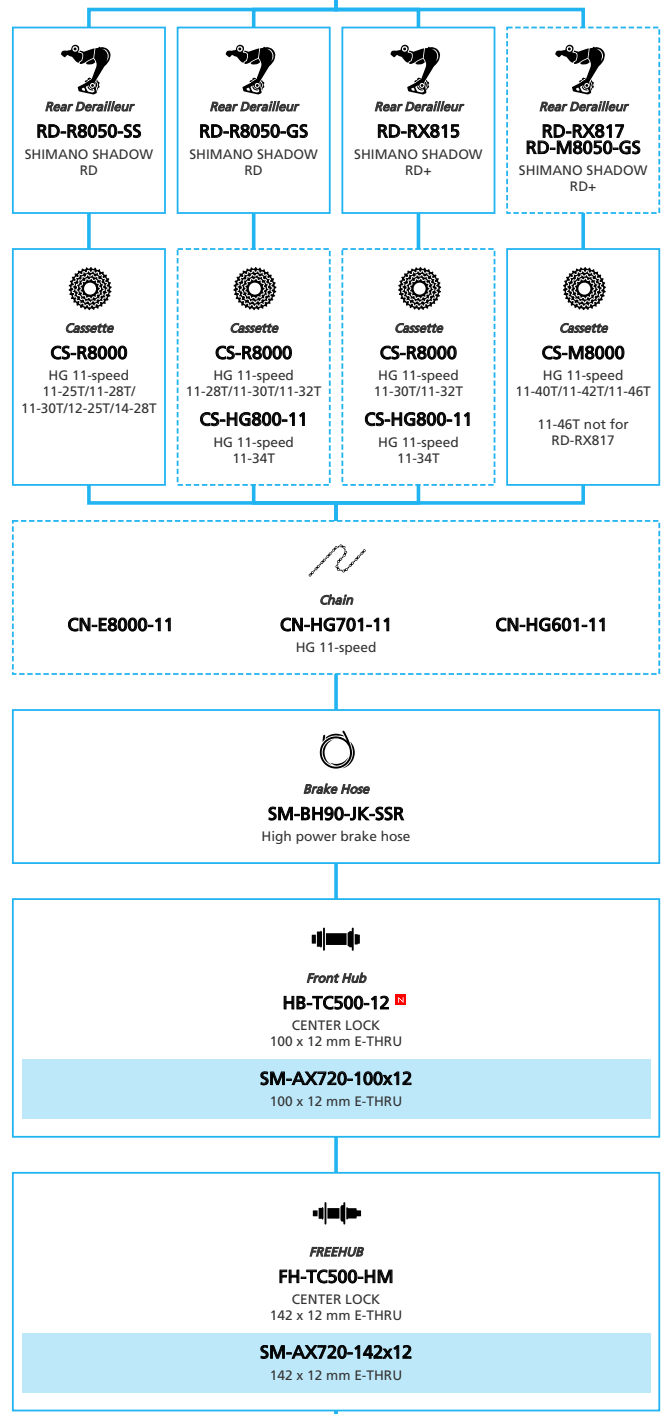

SHIMANO STOPS E5080 for Japan market For Drop Handlebar, Derailleur, Di2

N ... New model
 ... Additional option
 ... Alternative option
 ... All select
 ... Single select

E-BIKE