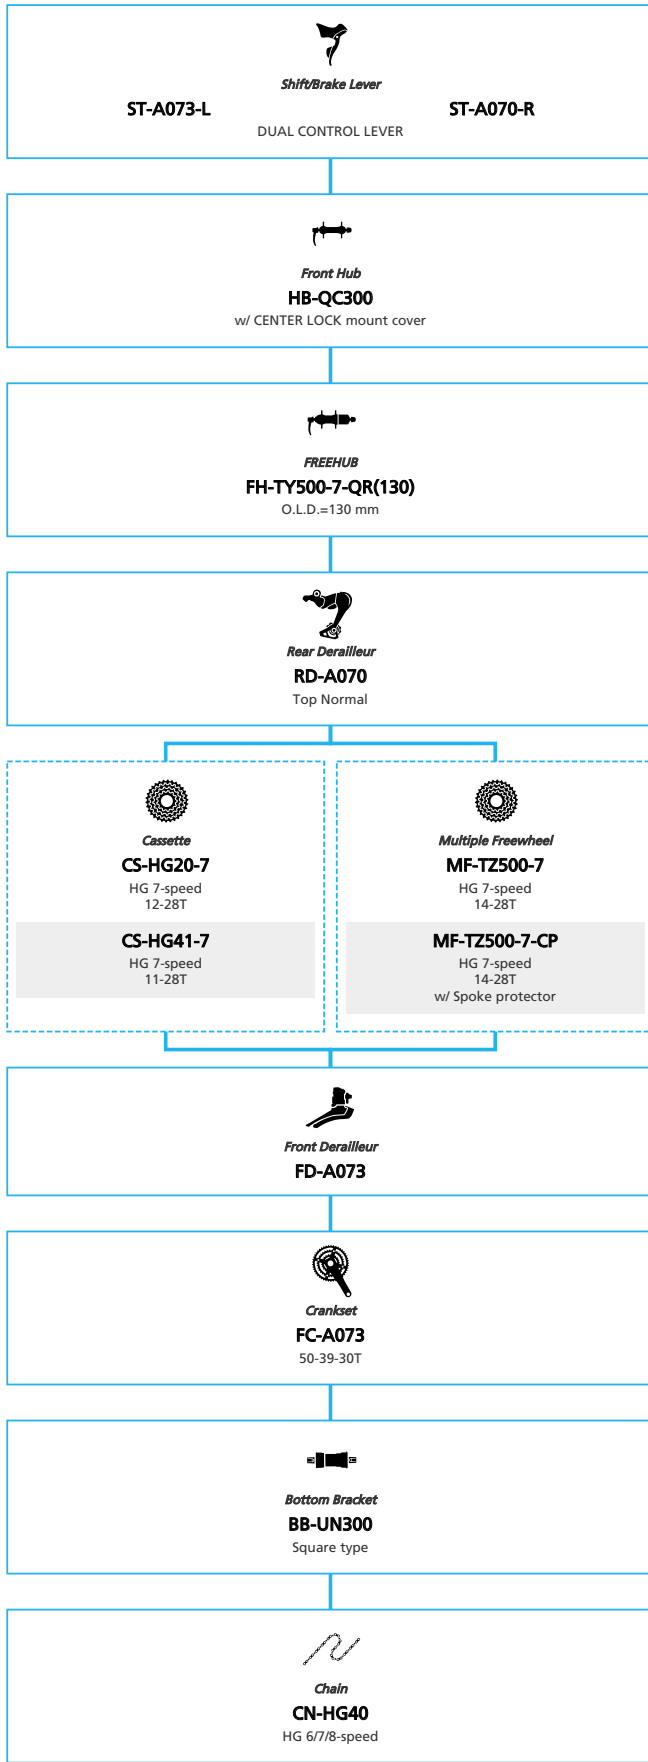

SHIMANO *Tourney* For Drop Handlebar, 3x7-speed

- N ... New model
- ... Additional option
- ... All select
- ... Alternative option
- ... Single select

LIFESTYLE Active