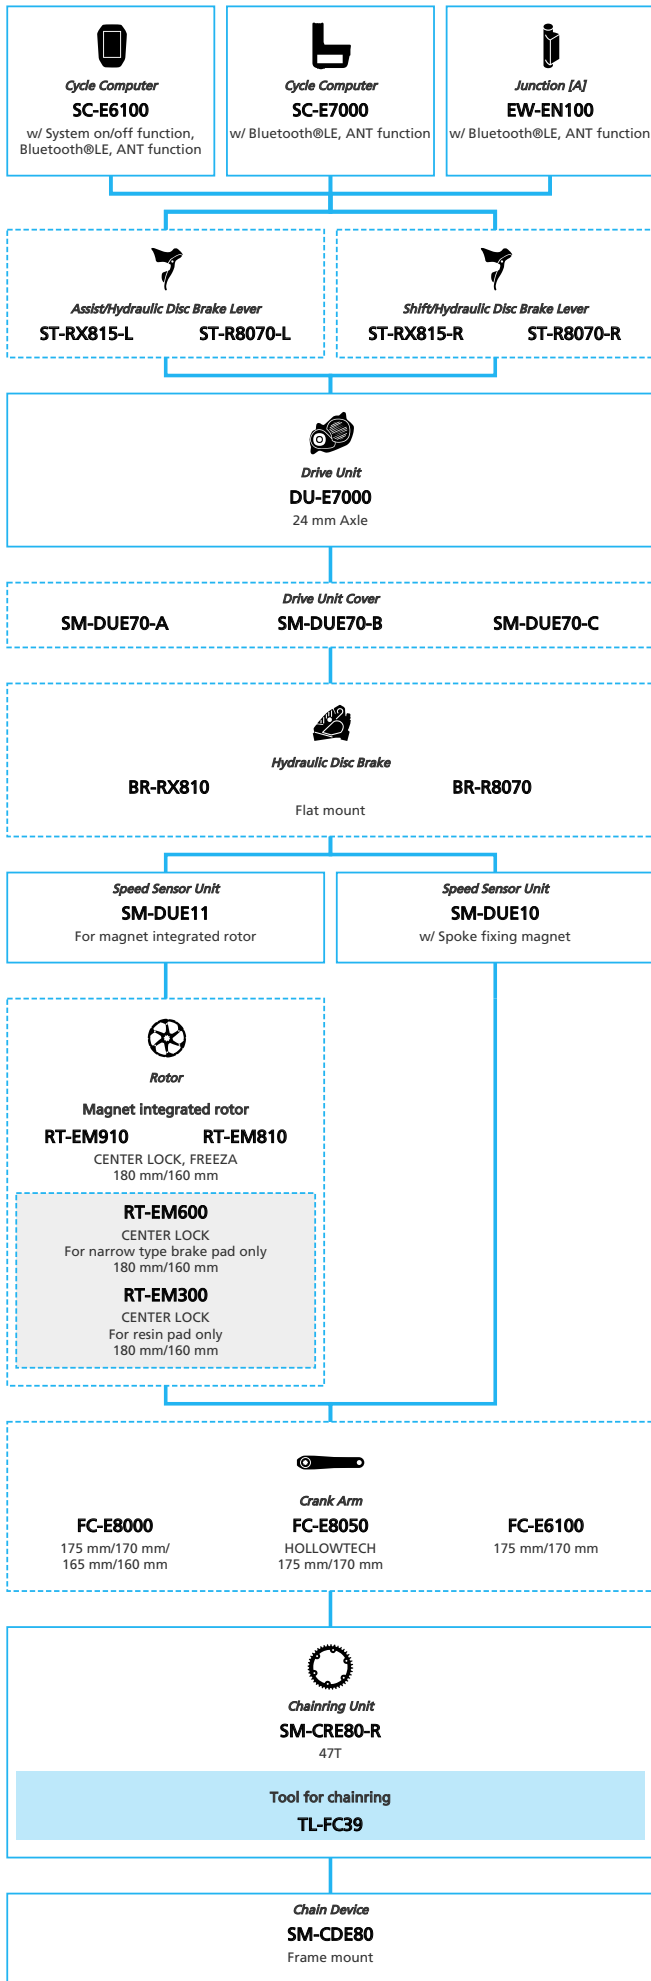

SHIMANO STOPS E7000 For Drop Handlebar, Derailleur, Di2

■ ... New model
 ... Additional option
 ... Alternative option
 ... All select
 ... Single select

E-BIKE