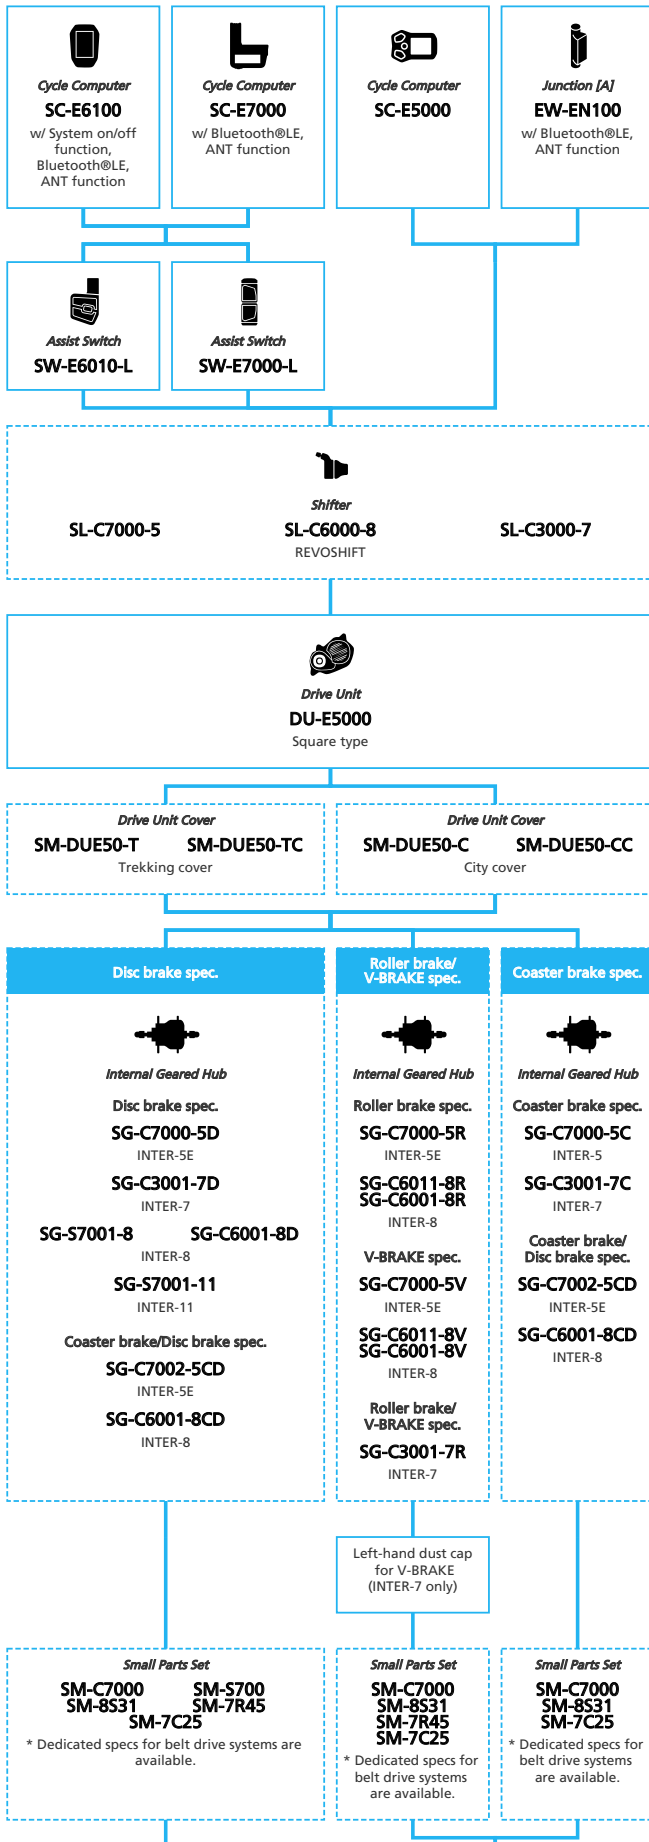

SHIMANO STOPS E5000 Internal Geared Hub

N ... New model
■ ... Additional option
□ ... All select
■ ... Alternative option
□ ... Single select

E-BIKE