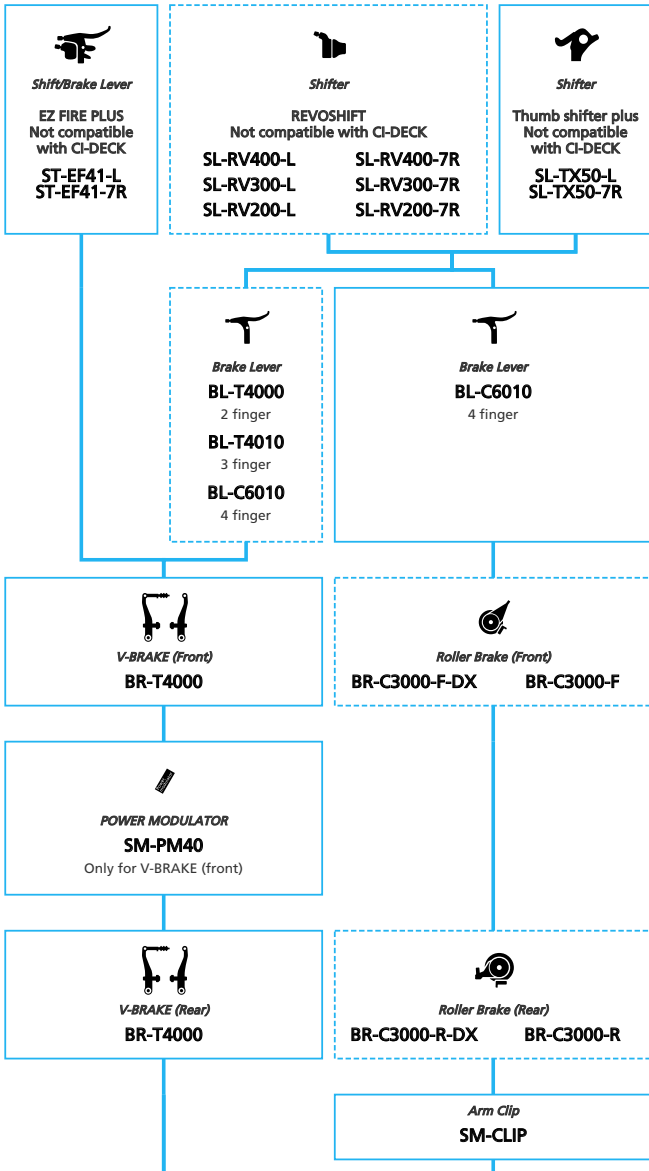

LIFESTYLE Active

SHIMANO *TourneyTX* 3x8-speed

- ... New model
- ... Additional option
- ... All select
- ... Alternative option
- ... Single select

LIFESTYLE Active

SHIMANO Tourney 3x7-speed

N ... New model
 ■ ... Additional option
 □ ... All select
 ○ ... Alternative option