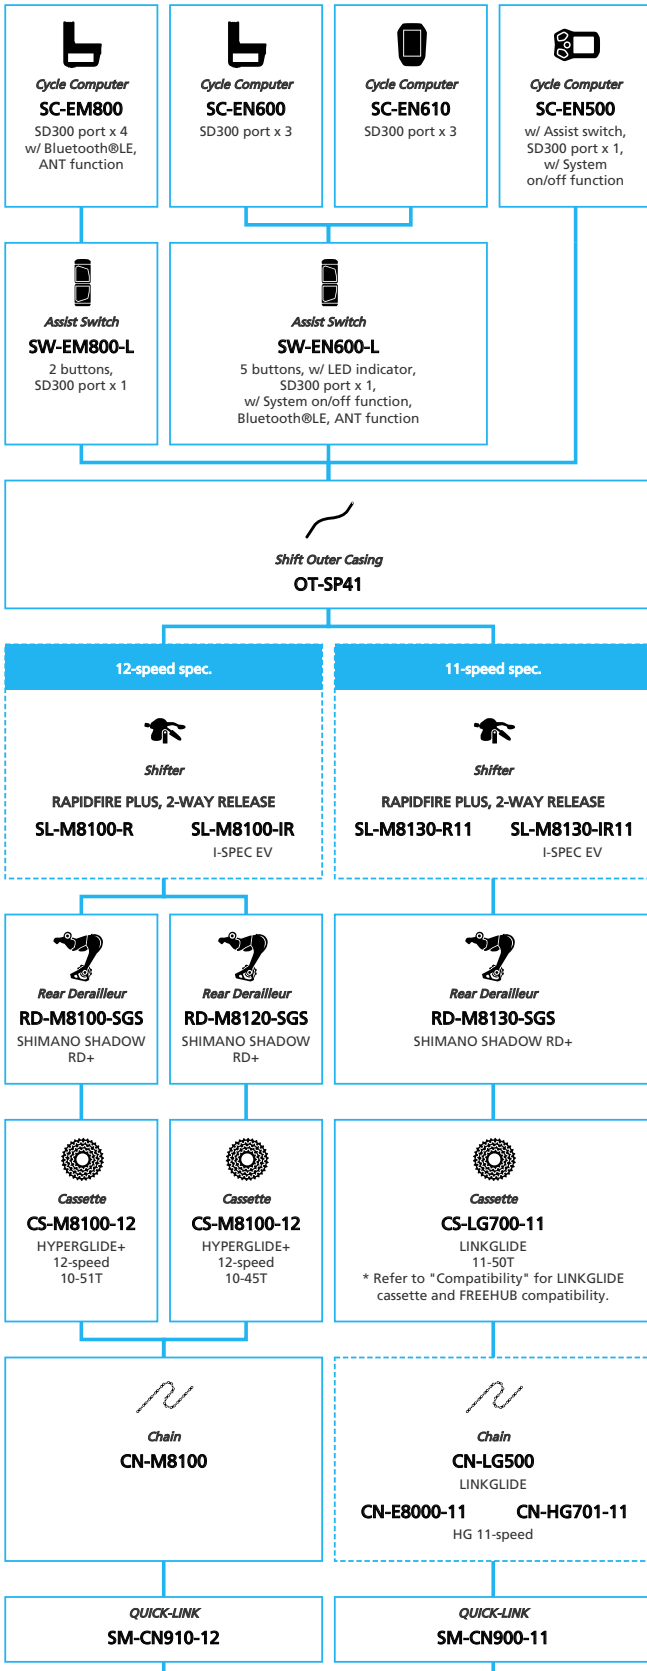

EP8 EP801 for MTB 12/11-speed, Derailleur

N ... New model
■ ... Additional option
□ ... All select
■ ... Alternative option
□ ... Single select

E-BIKE