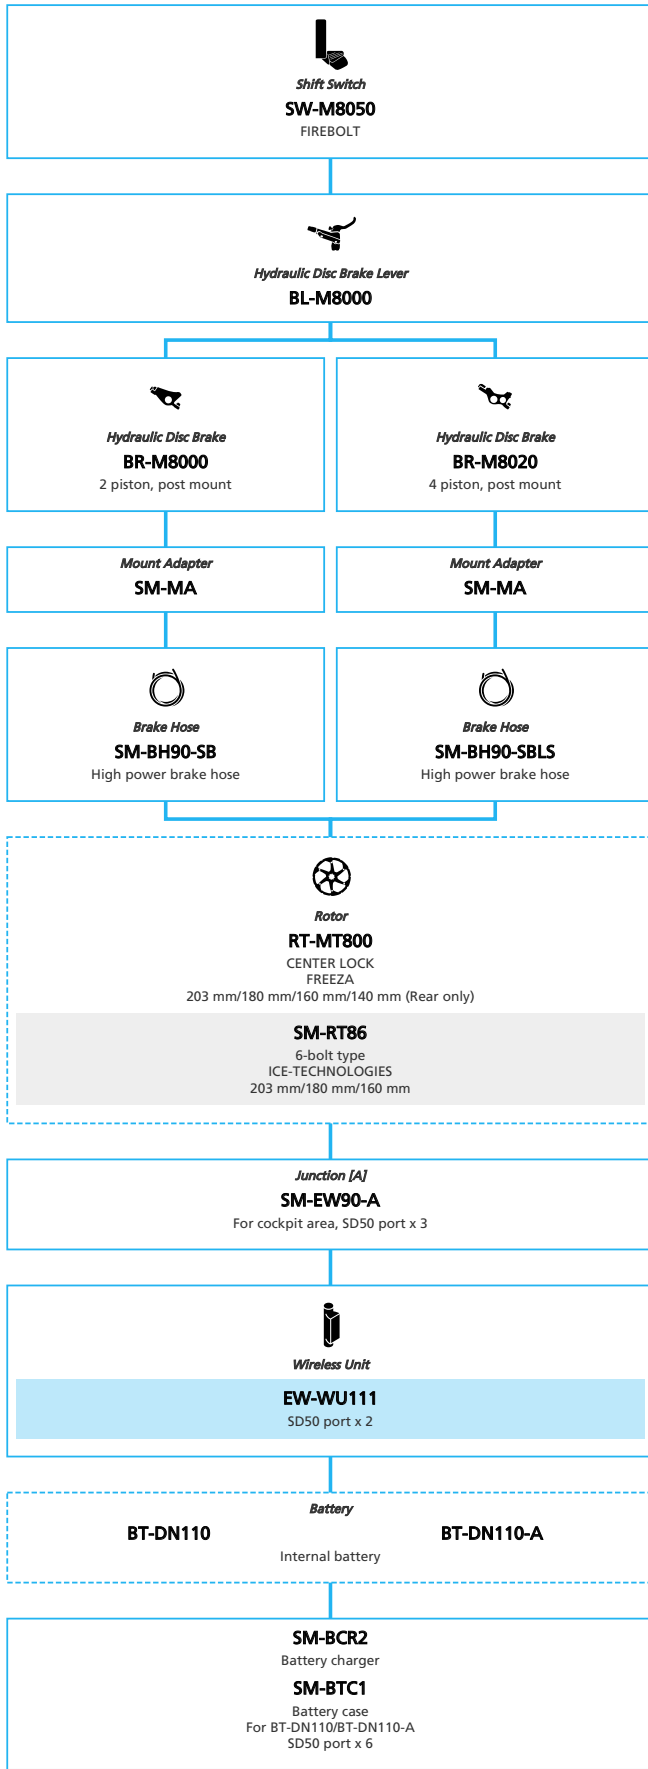

SHIMANO **DEORE XT** **M8000/M8050** 1x11-speed, Di2

N ... New model
  ... Additional option
  ... All select
  ... Alternative option

Mountain Bike