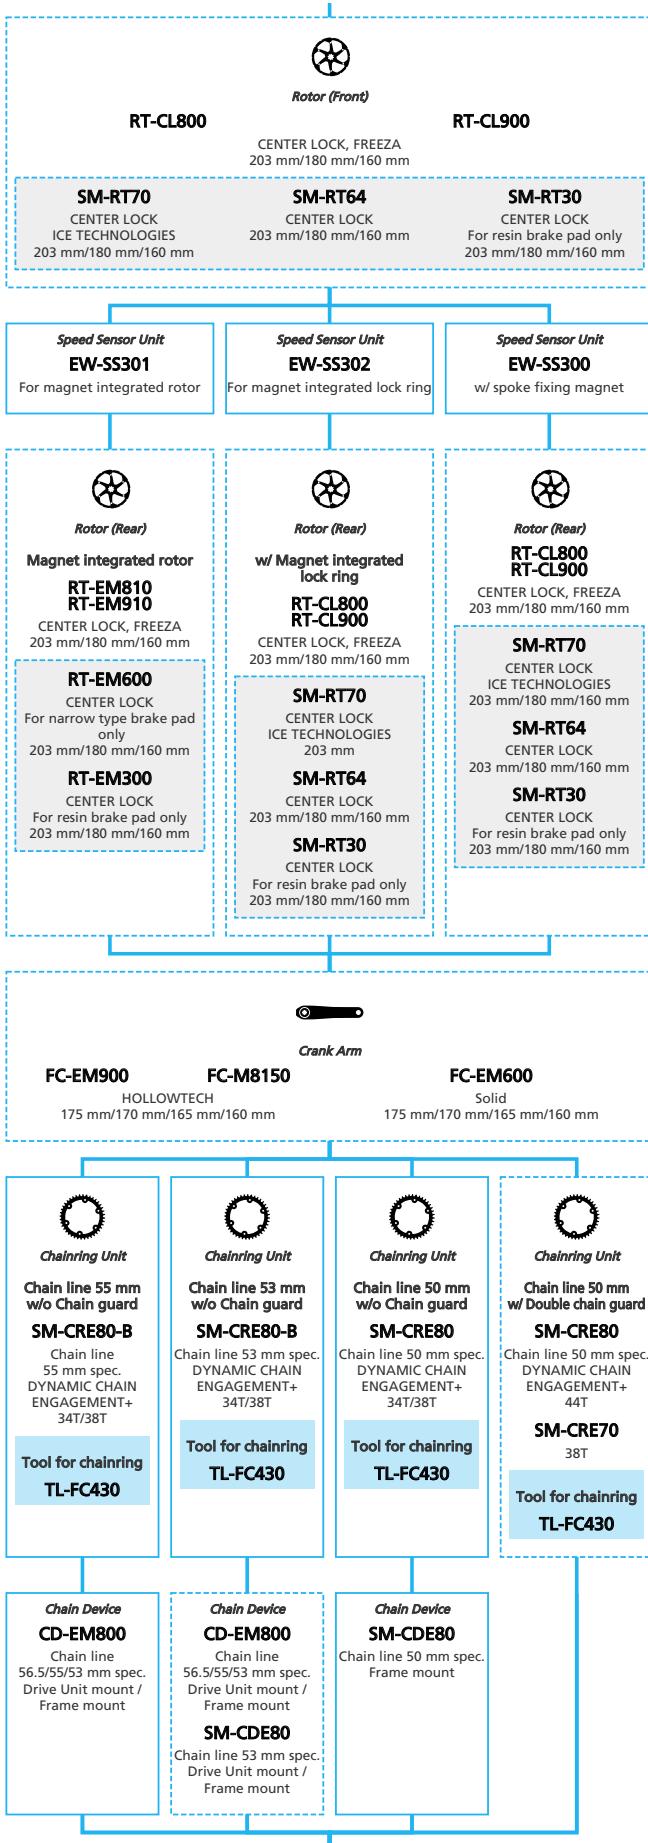

EP8 EP801 for LIFESTYLE

11/10-speed, Derailleur, Di2, Automatic Shift

N ... New model
 ■ ... Additional option
 □ ... All select
 ▨ ... Alternative option
 ▭ ... Single select

E-BIKE

N ... New model
 ■ ... Additional option
 □ ... All select
 ■ ... Alternative option
 □ ... Single select