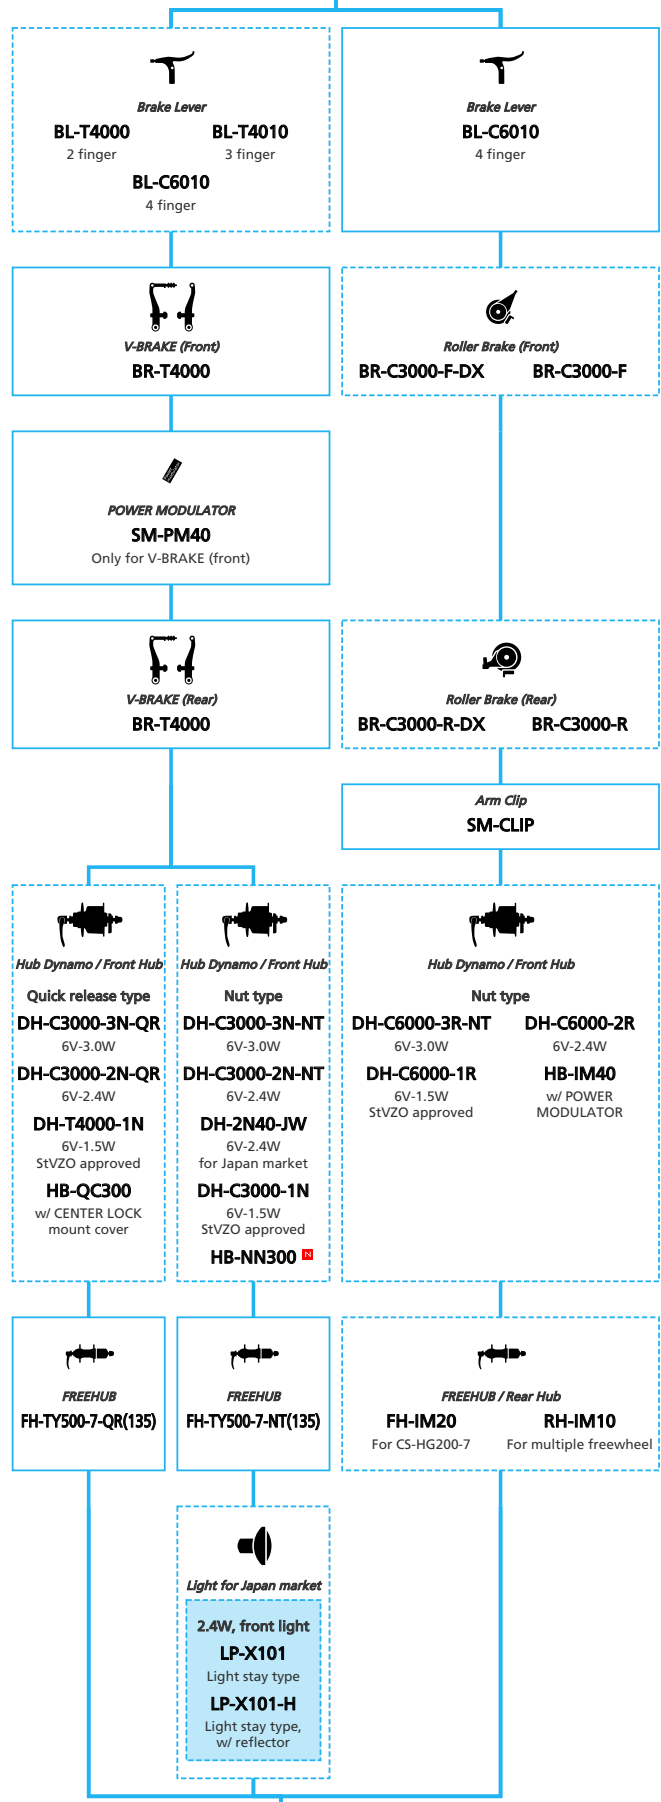

LIFESTYLE Active

SHIMANO *TourneyTX* 3x8-speed

- ... New model
- ... Additional option
- ... All select
- ... Alternative option
- ... Single select

LIFESTYLE Active

SHIMANO Tourney 3x7-speed

N ... New model
 ■ ... Additional option
 □ ... All select
 ○ ... Alternative option

LIFESTYLE Active

- ... New model
- ... Additional option
- ... All select
- ... Alternative option
- ... Single select

SHIMANO Tourney 1x7-speed

N ... New model
 ■ ... Additional option
 ■ ... Alternative option
 □ ... All select
 □ ... Single select