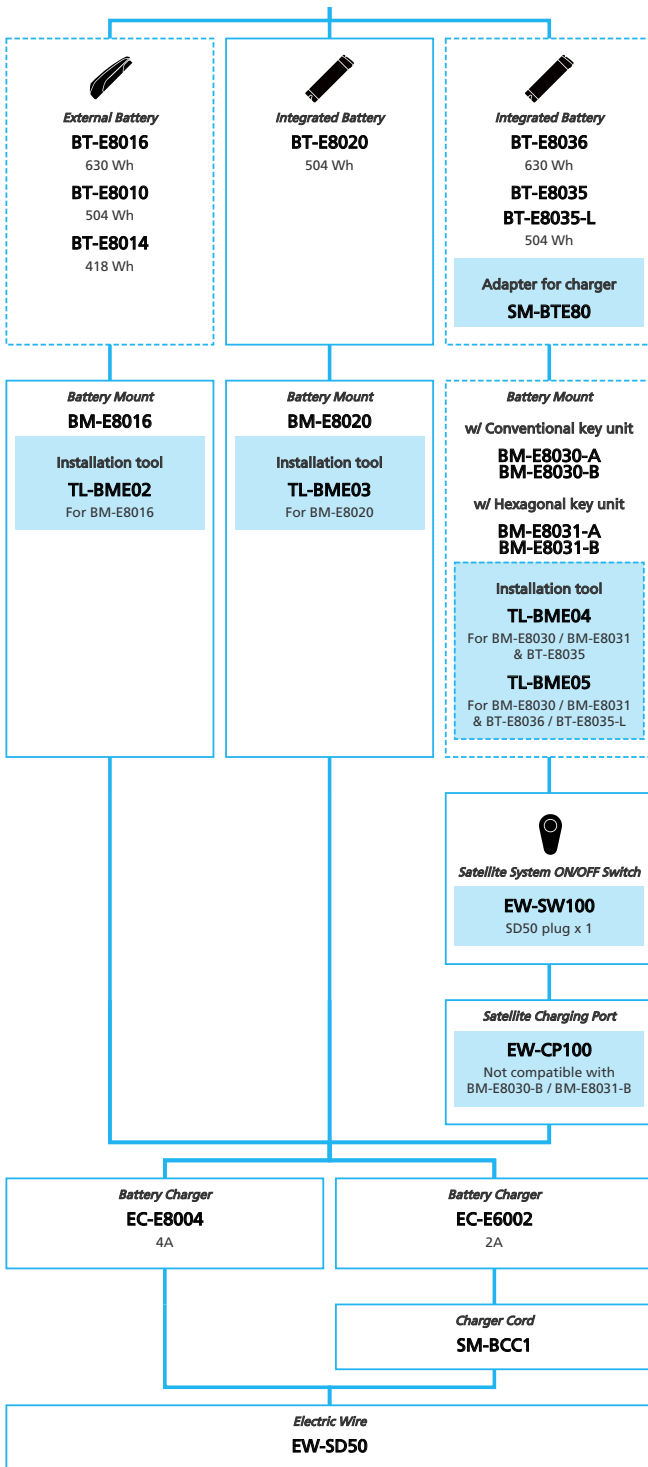

- ... New model
- ... Additional option
- ... All select
- ... Alternative option
- ... Single select