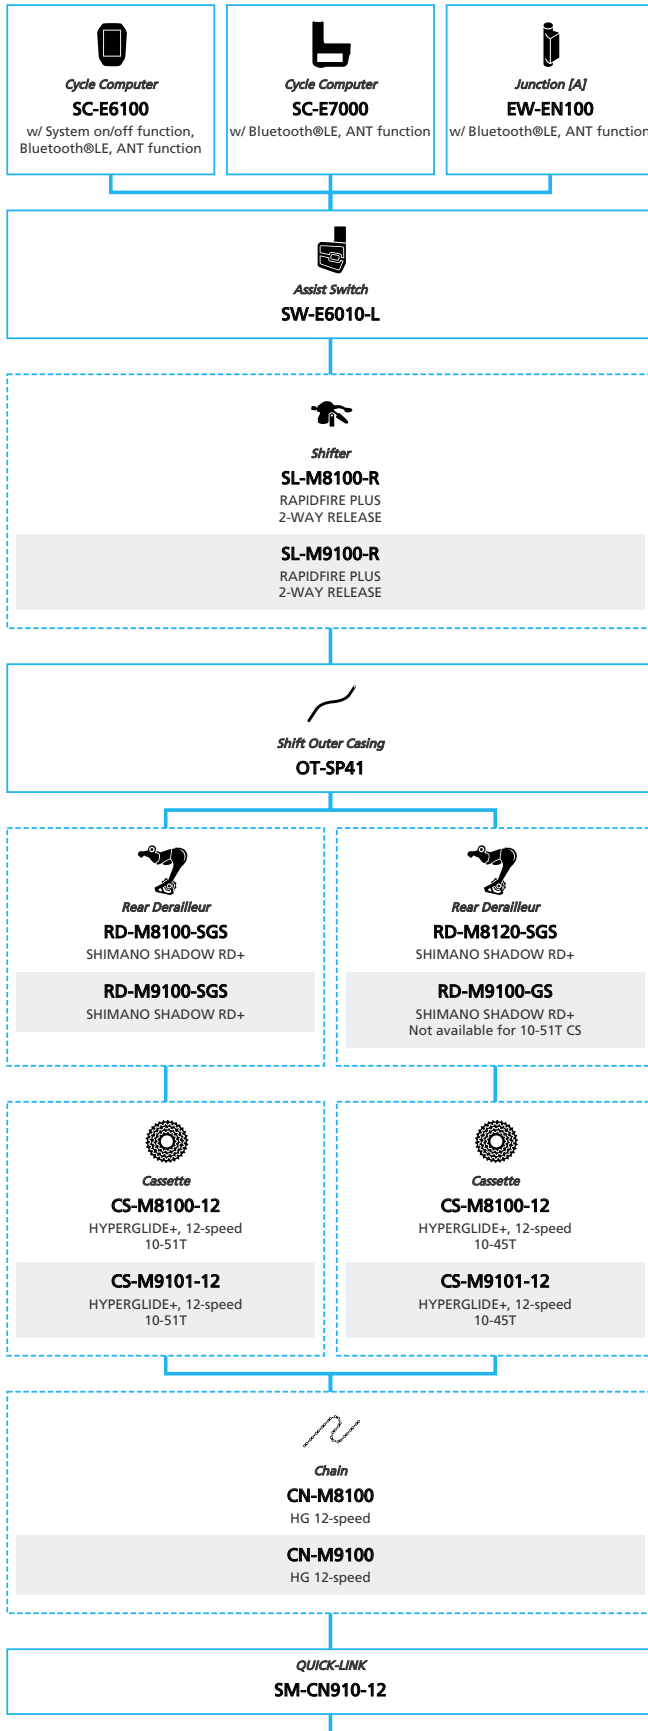

SHIMANO STOPS E8080 for Japan market 12-speed, Derailleur

N ... New model
■ ... Additional option
□ ... All select
■ ... Alternative option
□ ... Single select

E-BIKE