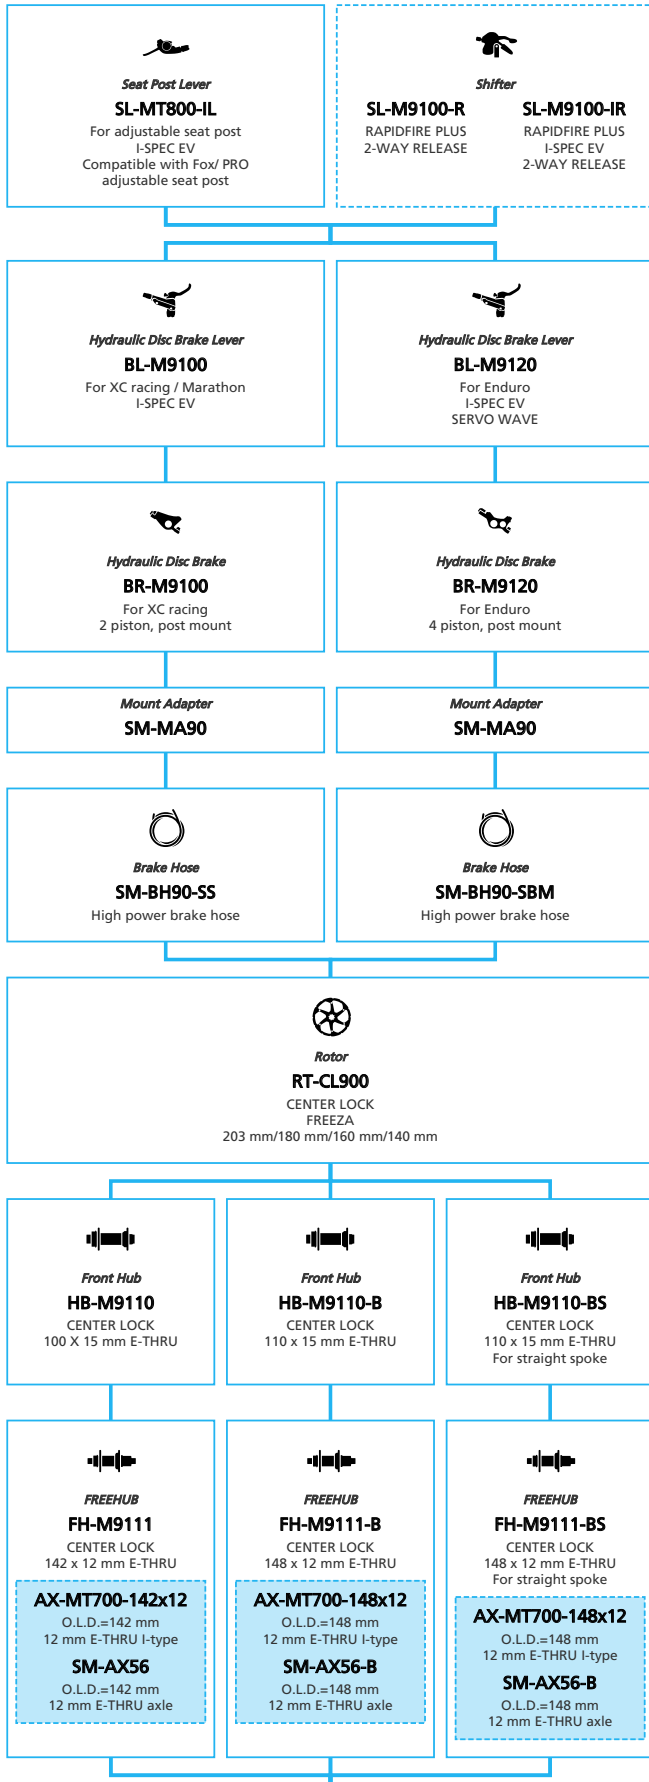

XTR M9100 1x12-speed

N ... New model
 ■ ... Additional option
 ■ ... Alternative option
 □ ... All select
 □ ... Single select

Mountain Bike

XTR M9100 2x12-speed

N ... New model
 ... Additional option
 ... All select
 ... Alternative option
 ... Single select