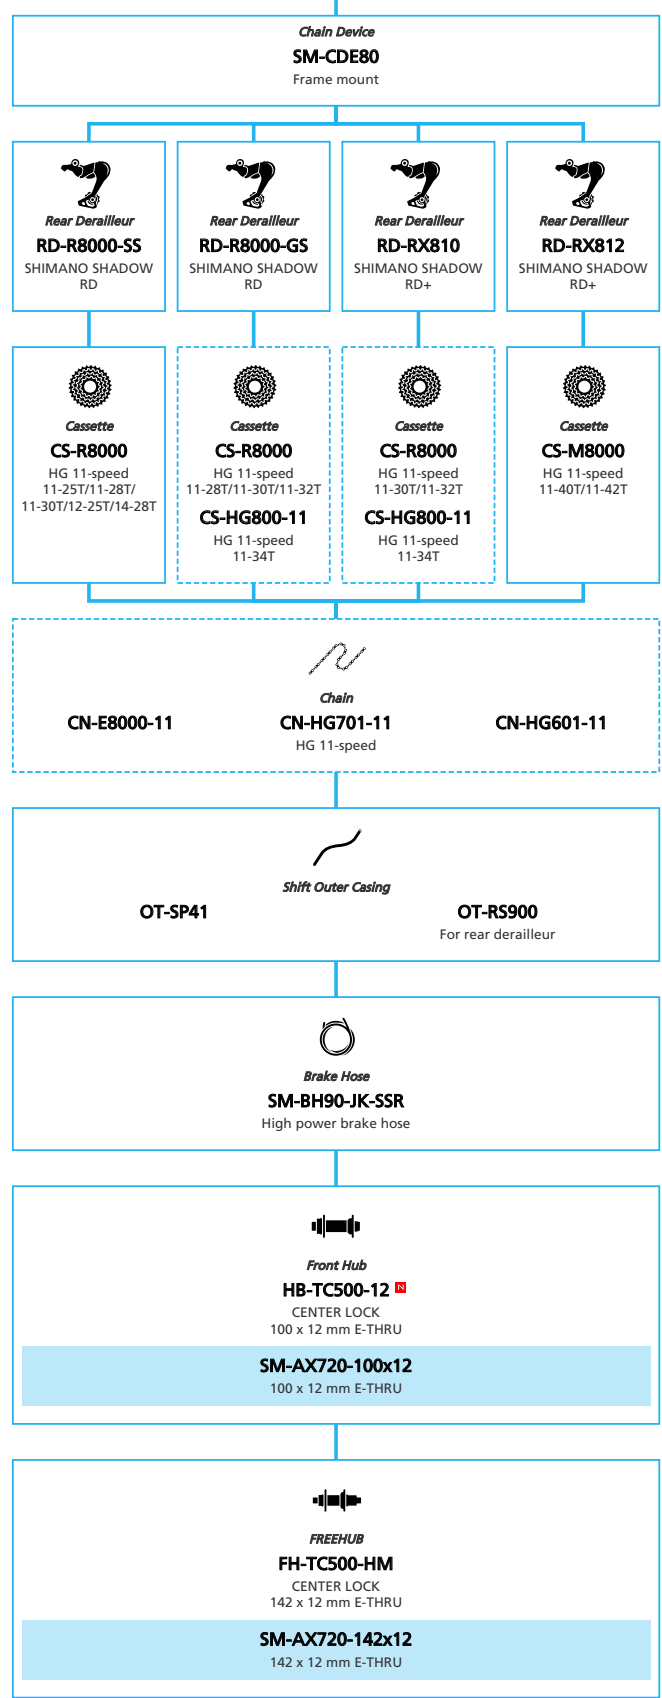

SHIMANO STOPS E6100 For Drop Handlebar, Derailleur

■ ... New model
  ... Additional option
  ... All select
  ... Alternative option
  ... Single select

E-BIKE