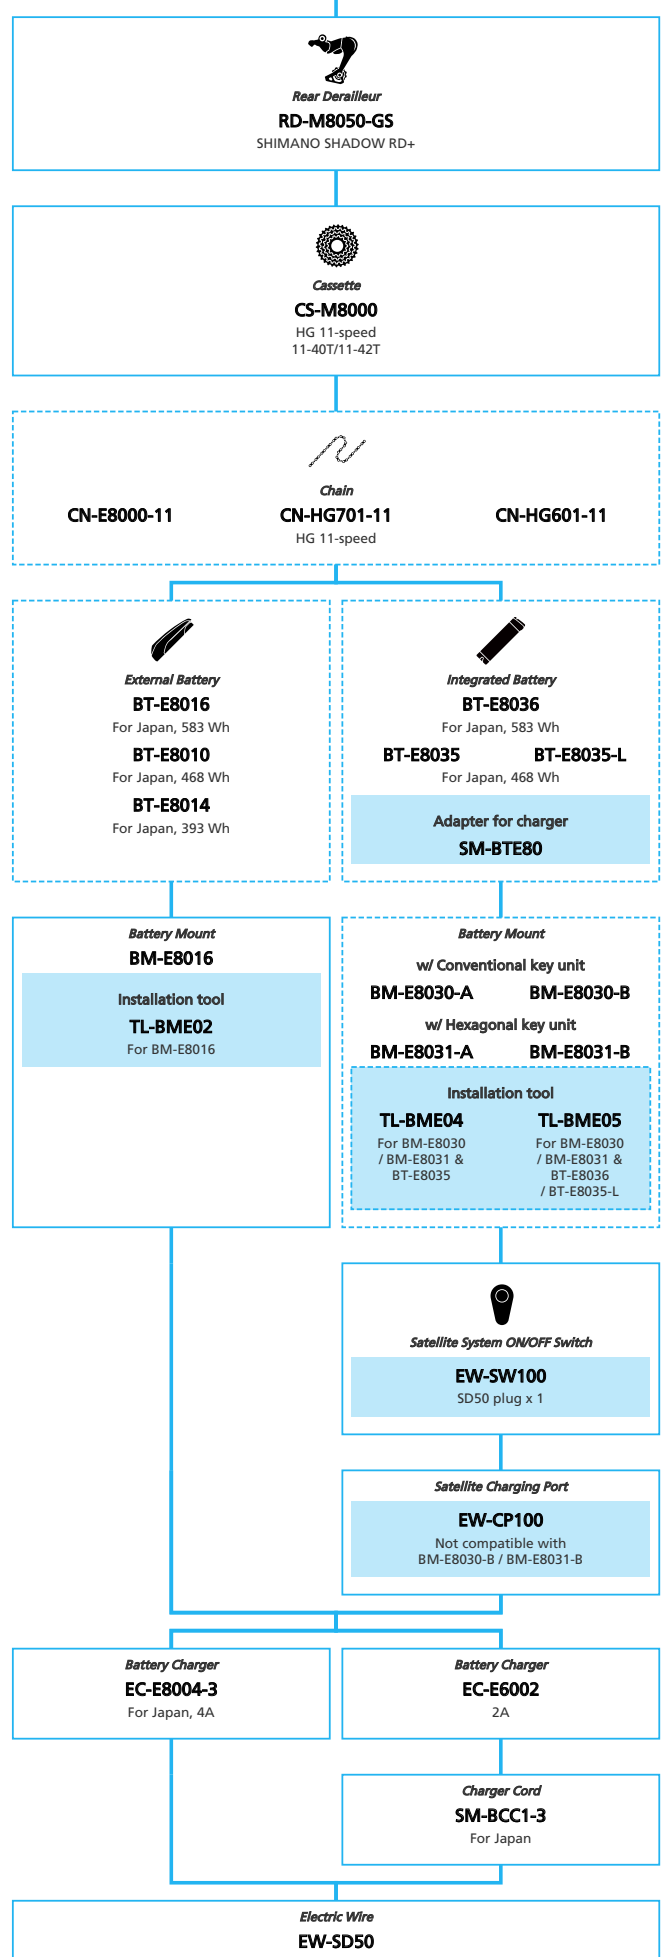

SHIMANO STOPS E6180 for Japan market 11-speed, Derailleur, Di2

■ ... New model
  ... Additional option
  ... All select
  ... Alternative option
  ... Single select

E-BIKE