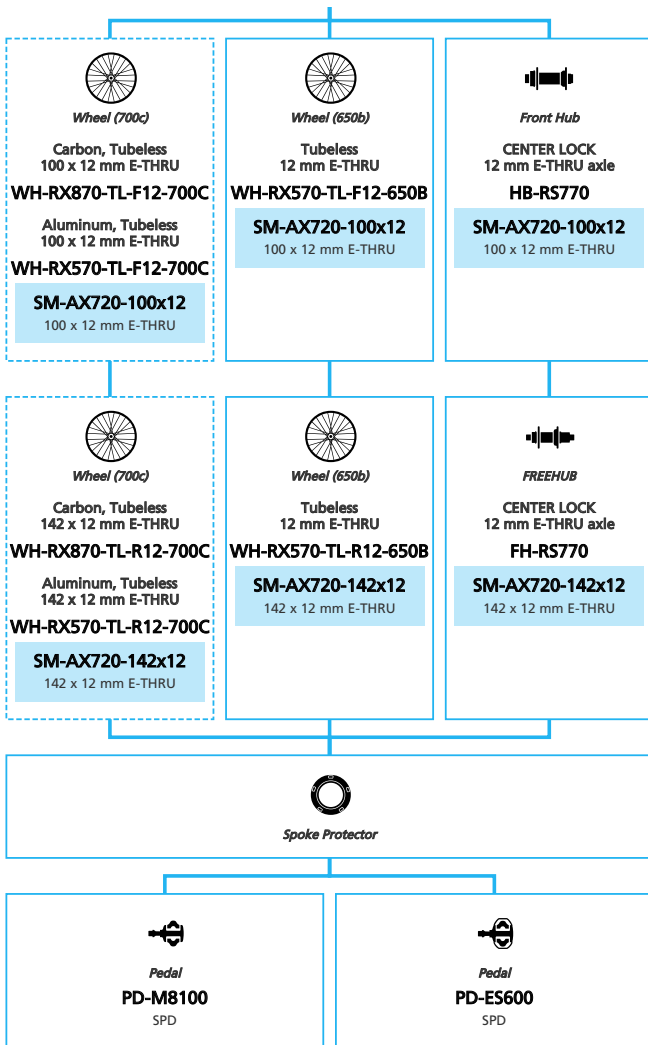

- ... New model
- ... Additional option
- ... All select
- ... Single select