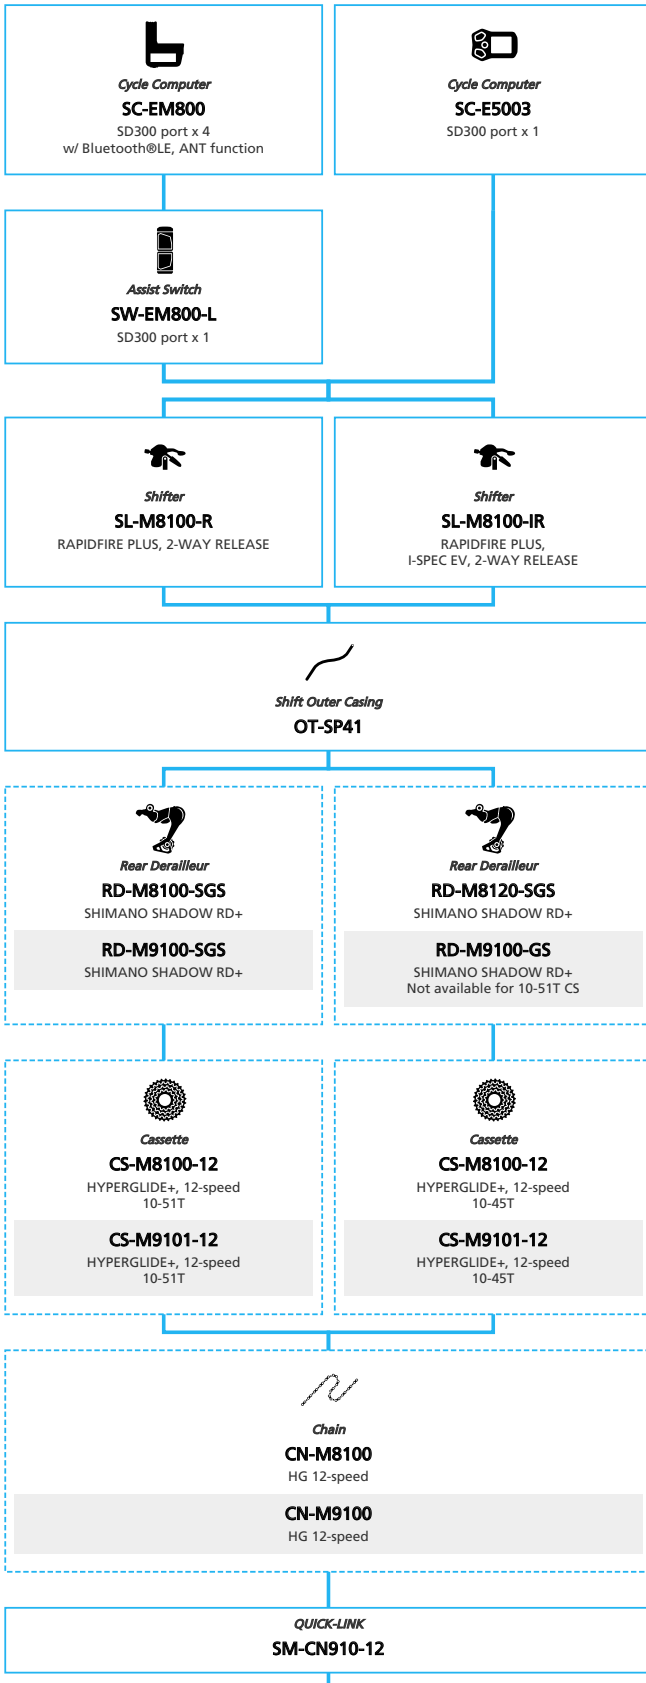

EP8 EP800 for MTB 12-speed, Derailleur

- N ... New model
- ... Additional option
- ... All select
- ... Alternative option
- ... Single select

E-BIKE