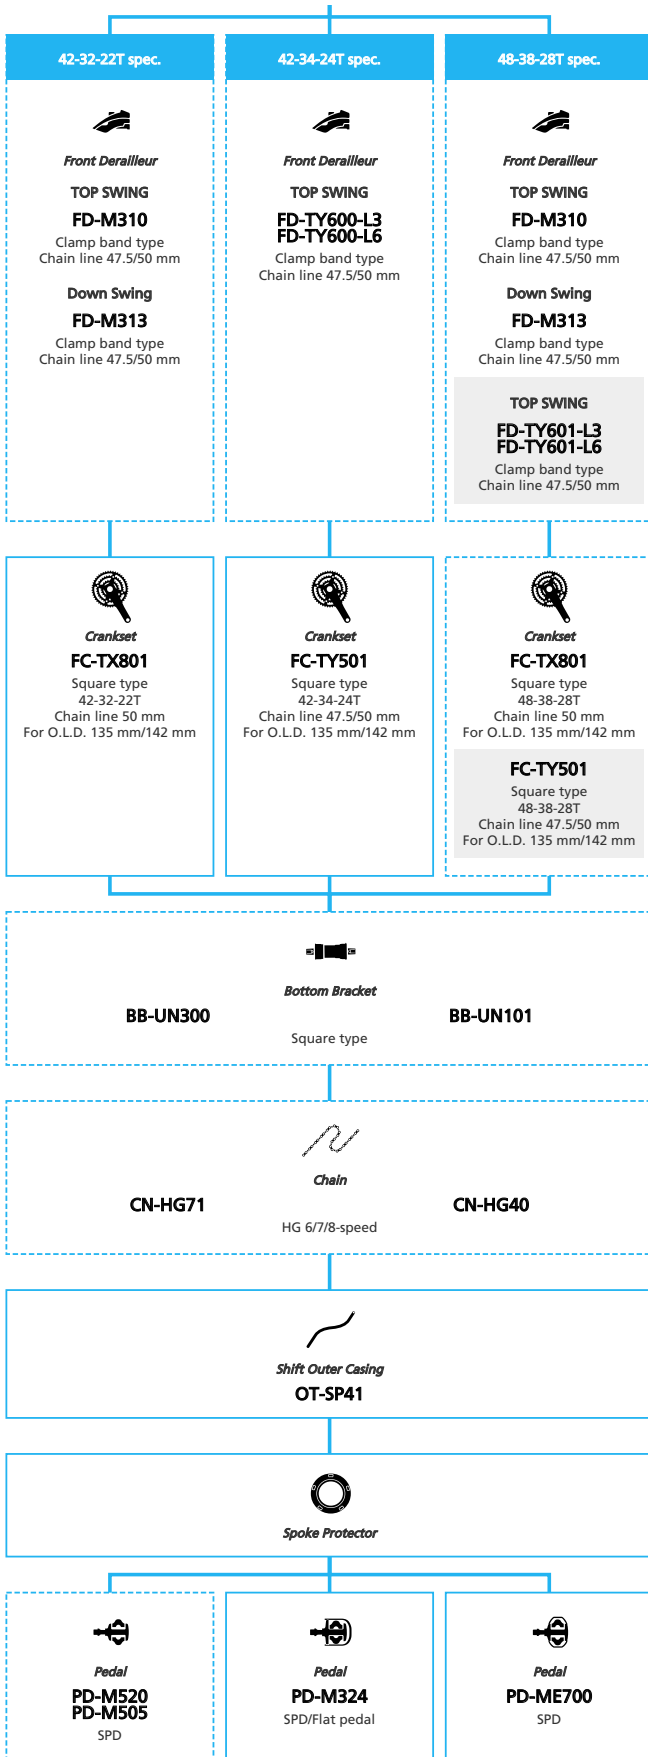

- ... New model
- ... Additional option
- ... Alternative option
- ... All select
- ... Single select