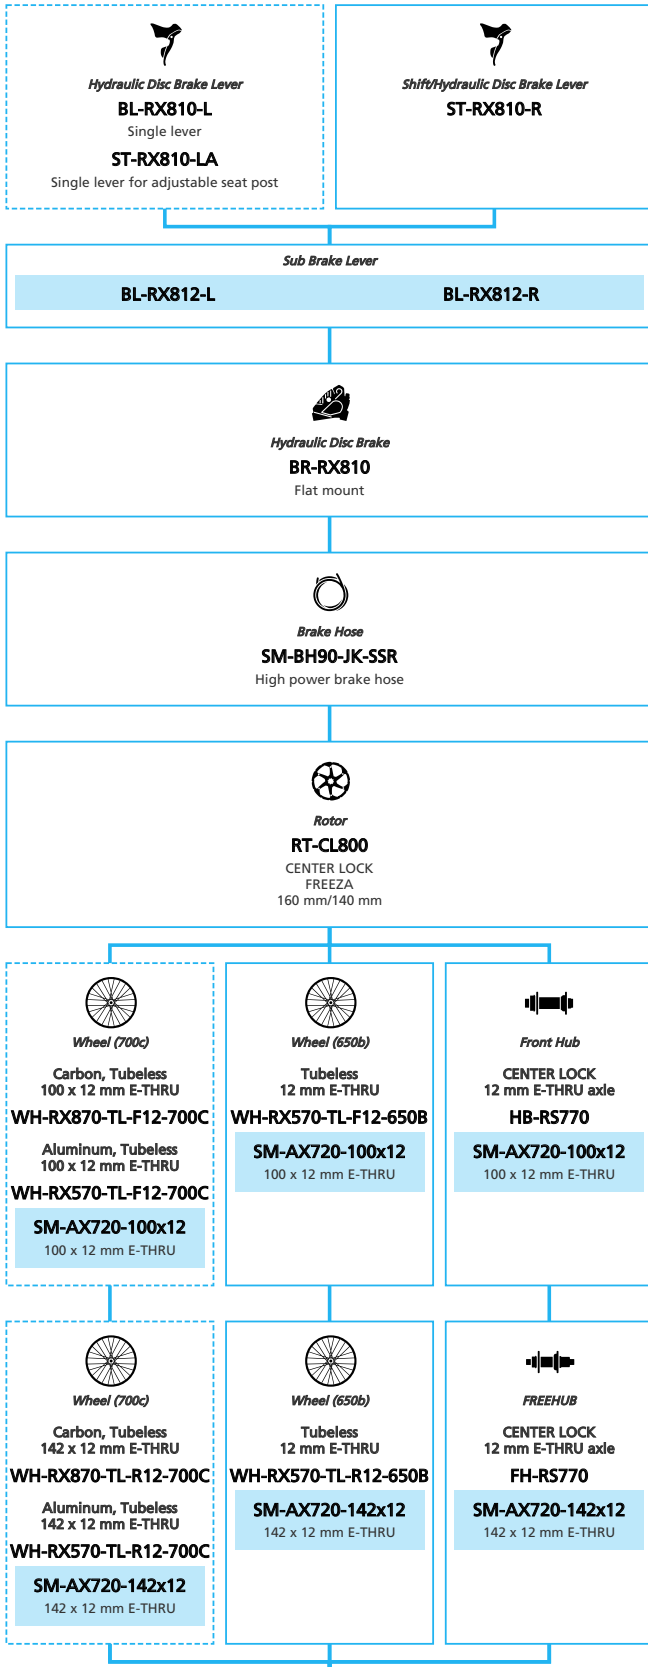

SHIMANO GRX RX810/RX815 1x11-speed

N ... New model
■ ... Additional option
□ ... All select
▨ ... Alternative option
▨ ... Single select