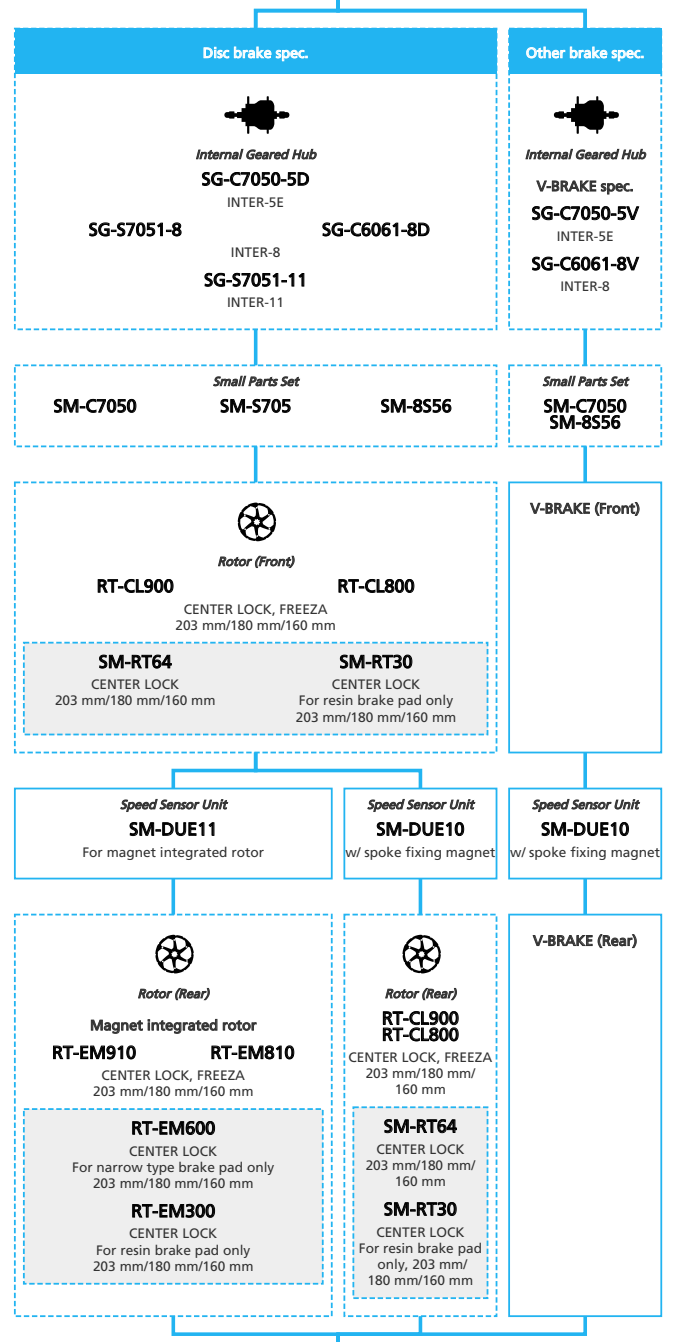

SHIMANO STOPS E6180 for Japan market Internal Geared Hub, Di2

N ... New model
■ ... Additional option
□ ... All select
■ ... Alternative option
□ ... Single select

E-BIKE