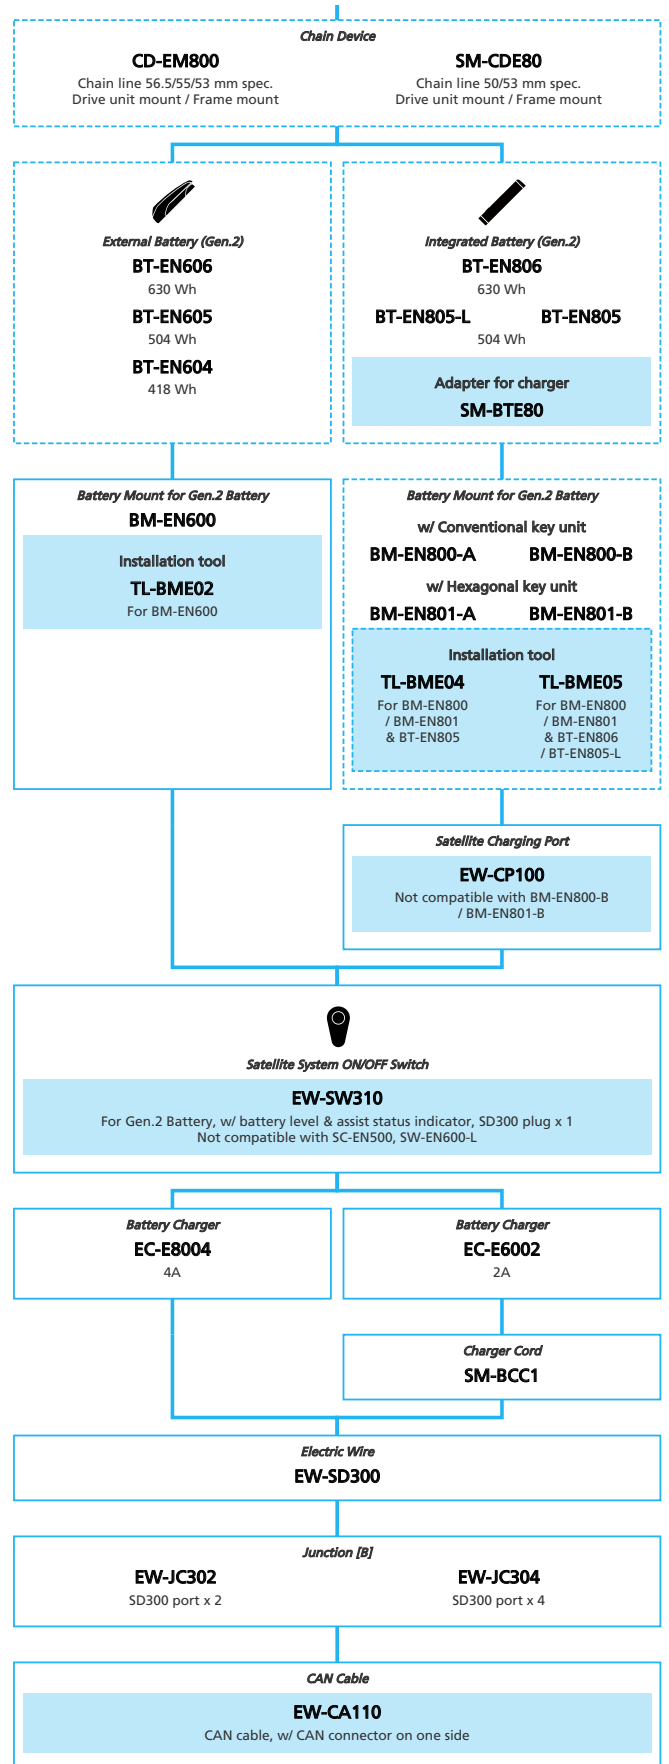

... New model
... Additional option
... All select
... Alternative option
... Single select