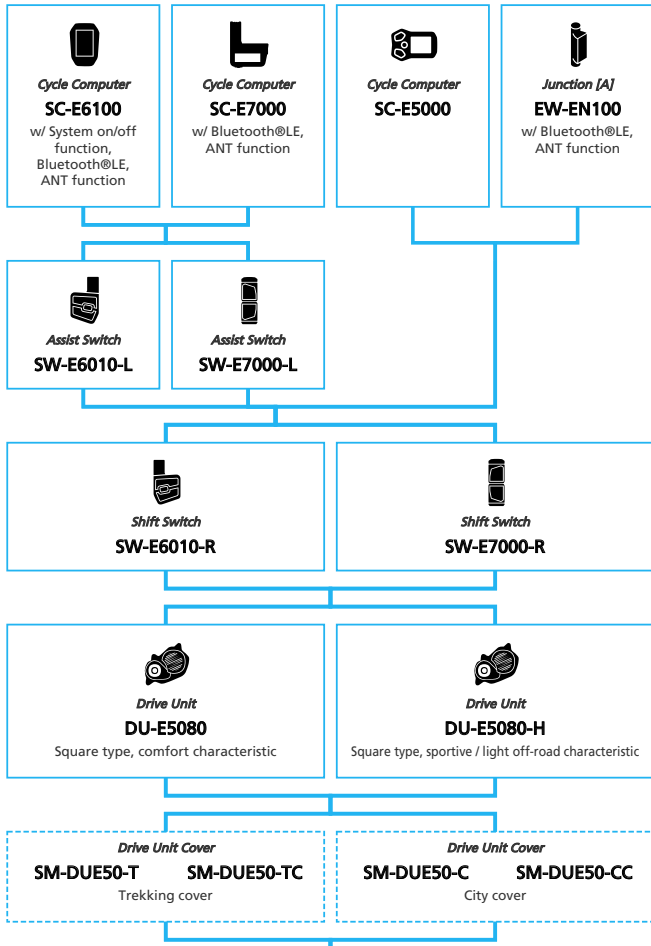

SHIMANO STOPS E5080 for Japan market Internal Geared Hub, Di2

N ... New model
  ... Additional option
  ... Alternative option
  ... All select
  ... Single select

E-BIKE