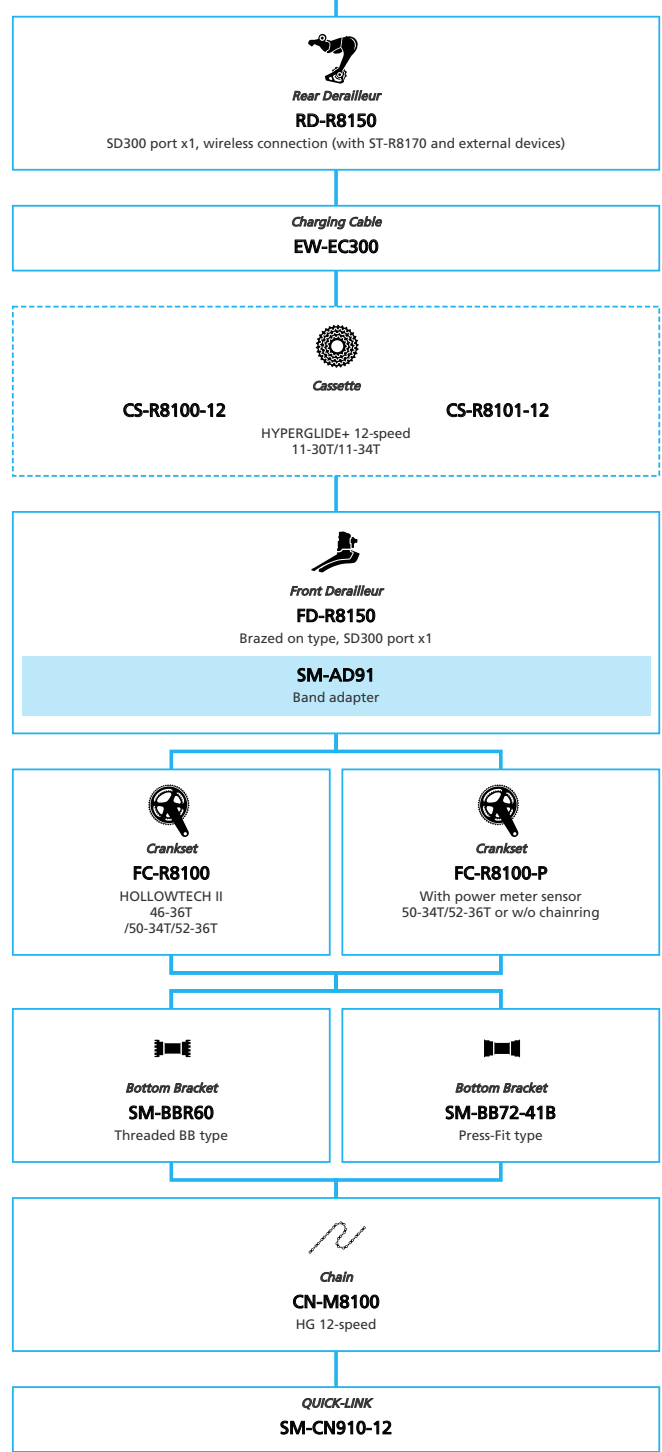

SHIMANO ULTEGRA R8100/R8150 2x12-speed, Di2

N ... New model
  ... Additional option
  ... Alternative option
  ... All select
  ... Single select

Road Bike