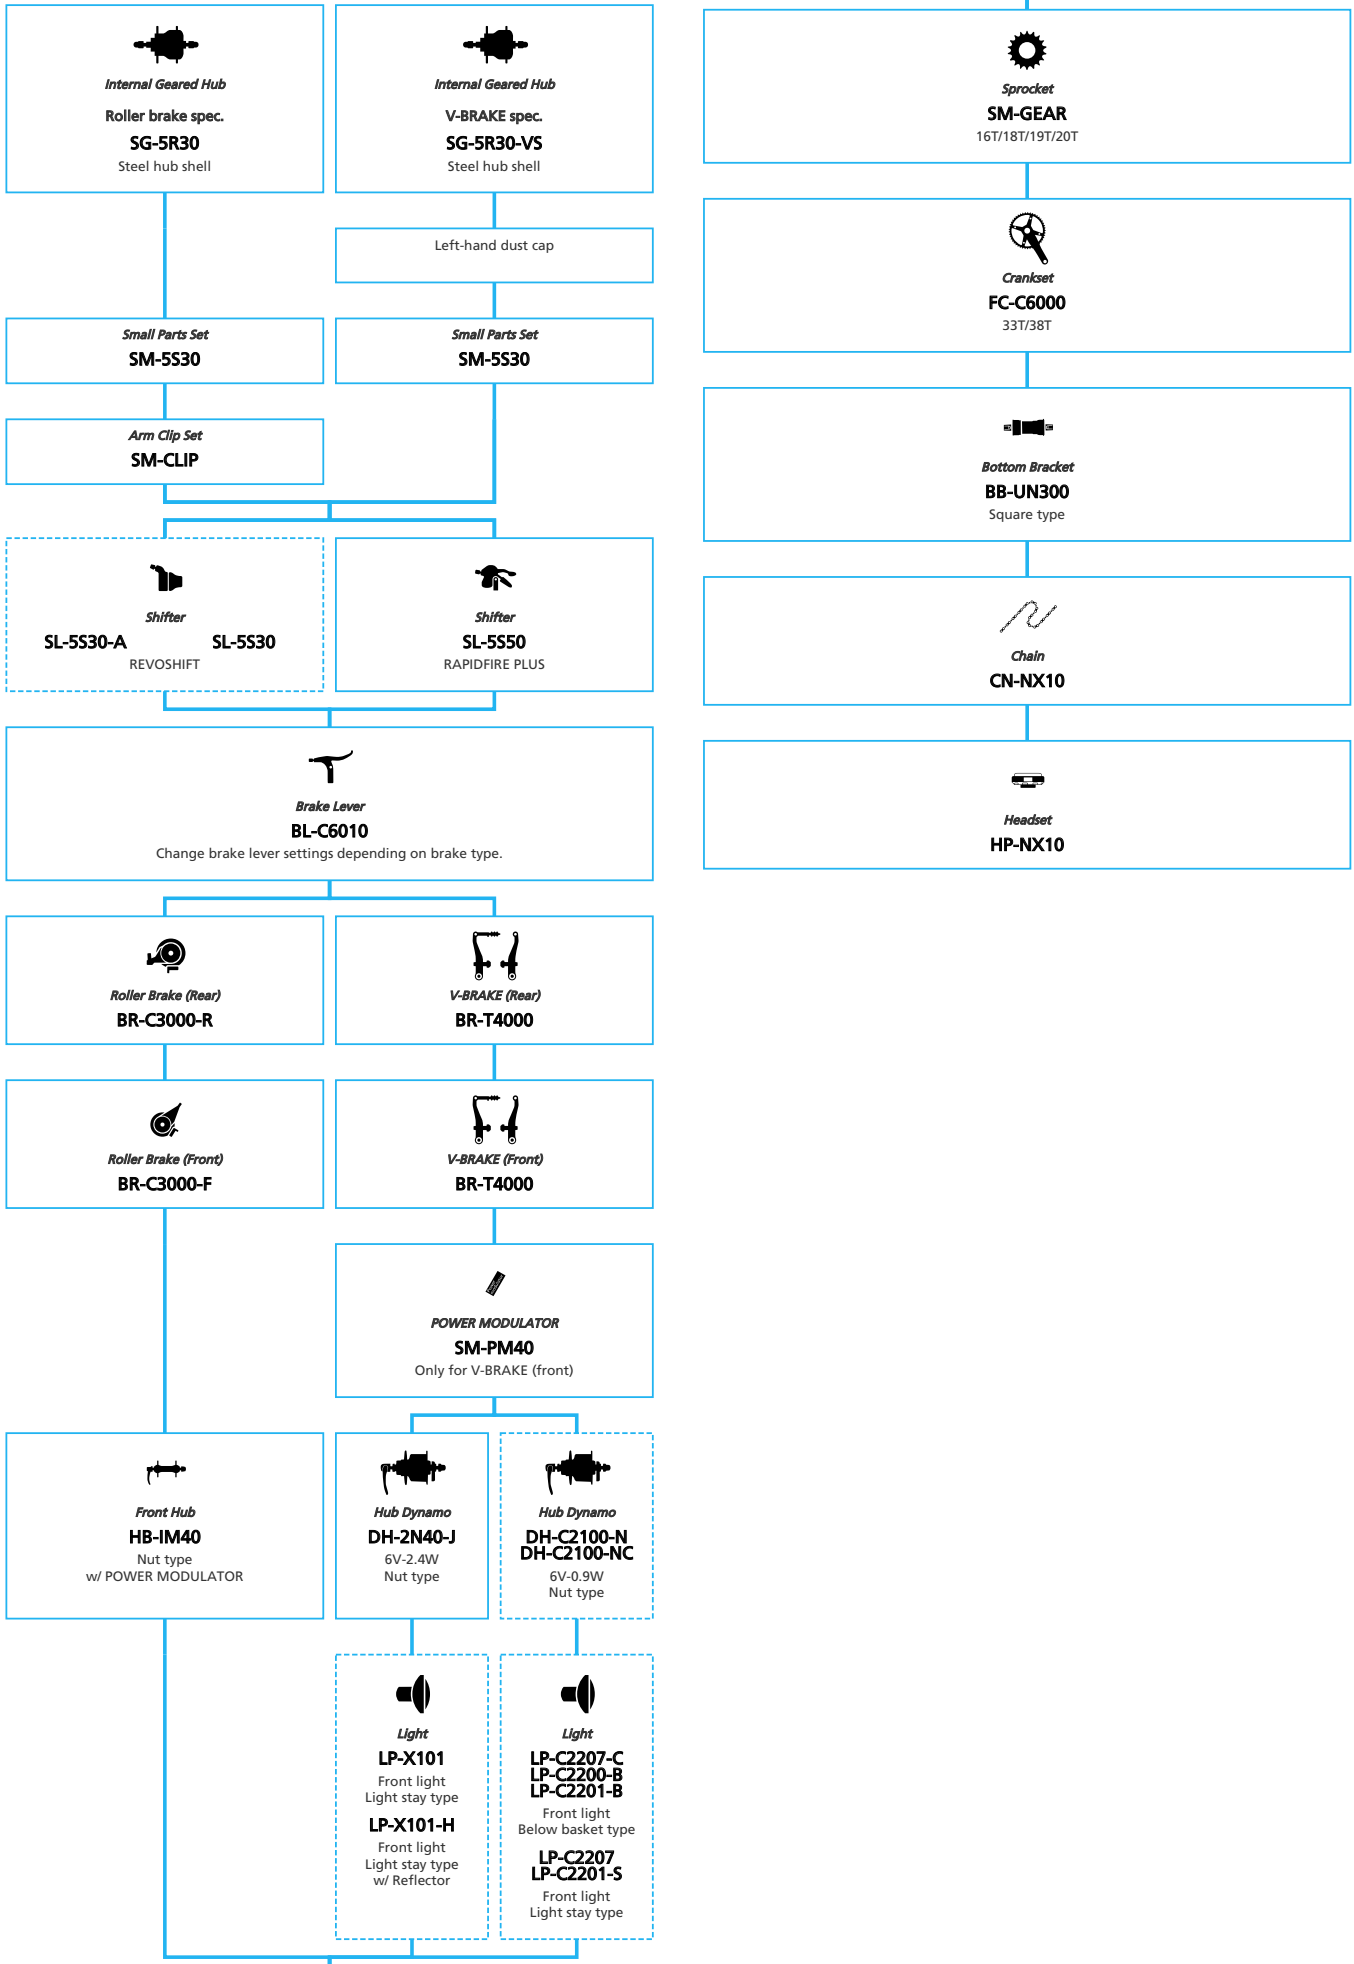

SHIMANO *Nexus* INTER-5 (for Japan market)

■ ... New model
  ... Additional option
  ... All select
  ... Alternative option
  ... Single select

LIFESTYLE Comfort