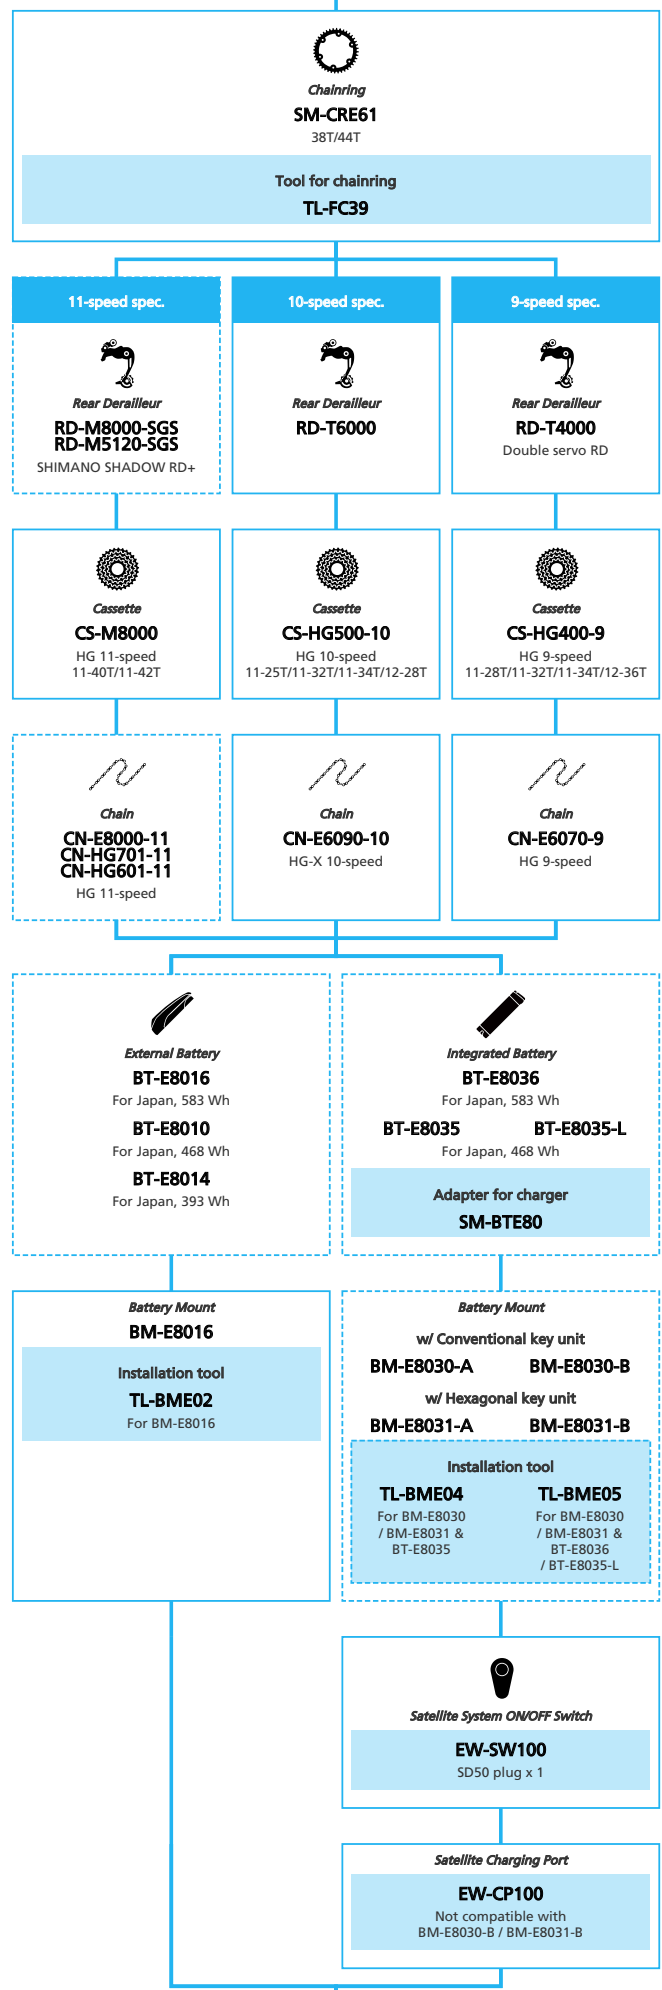

SHIMANO STOPS E6180 for Japan market 11/10/9-speed, Derailleur

N ... New model
■ ... Additional option
□ ... Alternative option
□ ... All select
□ ... Single select

E-BIKE