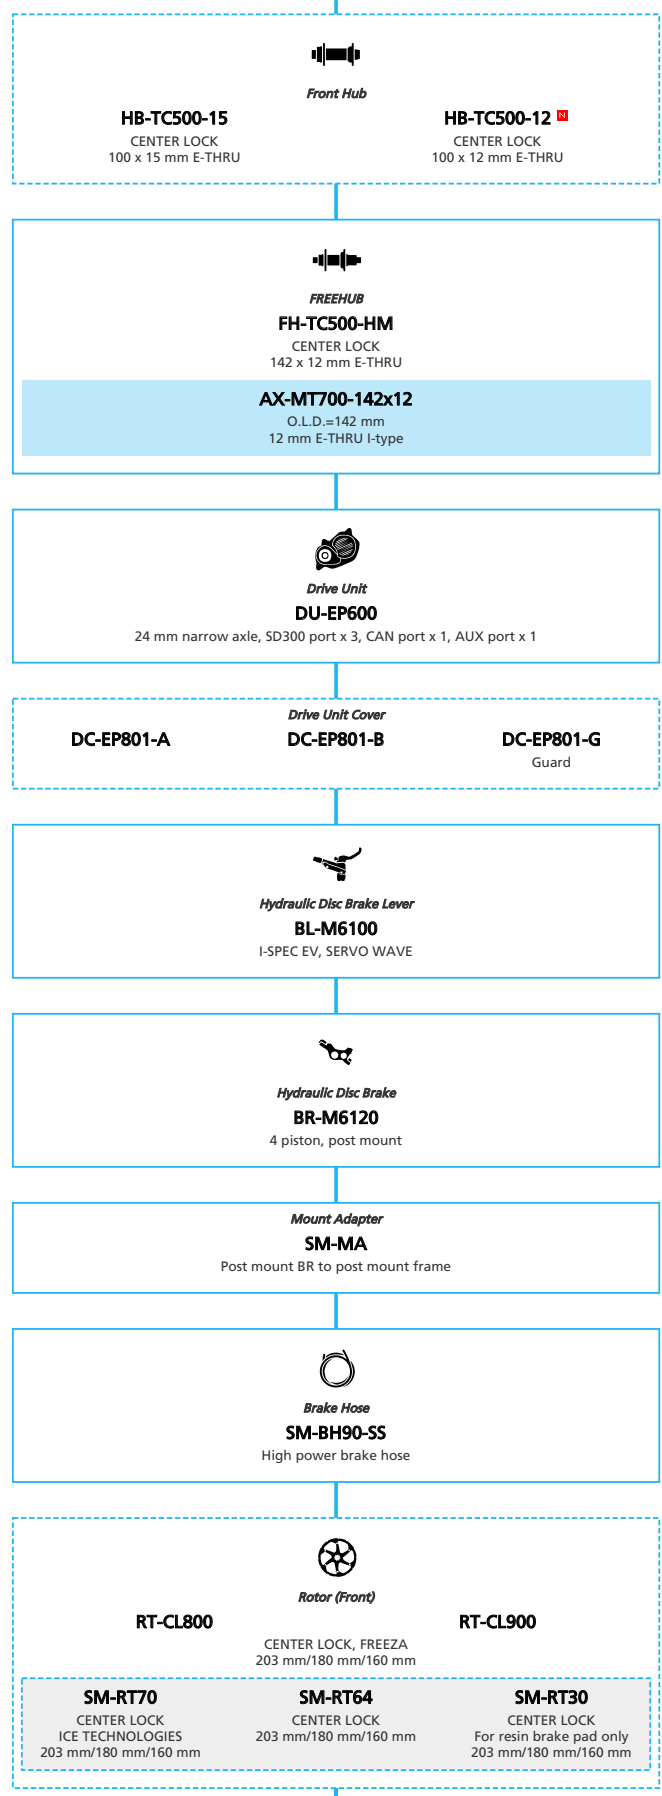

EPS for LIFESTYLE 11/10-speed, Derailleur, Di2, Automatic Shift

N ... New model
 ... Additional option
 ... All select
 ... Alternative option
 ... Single select

E-BIKE

N ... New model
 ■ ... Additional option
 □ ... All select
 ■ ... Alternative option
 □ ... Single select