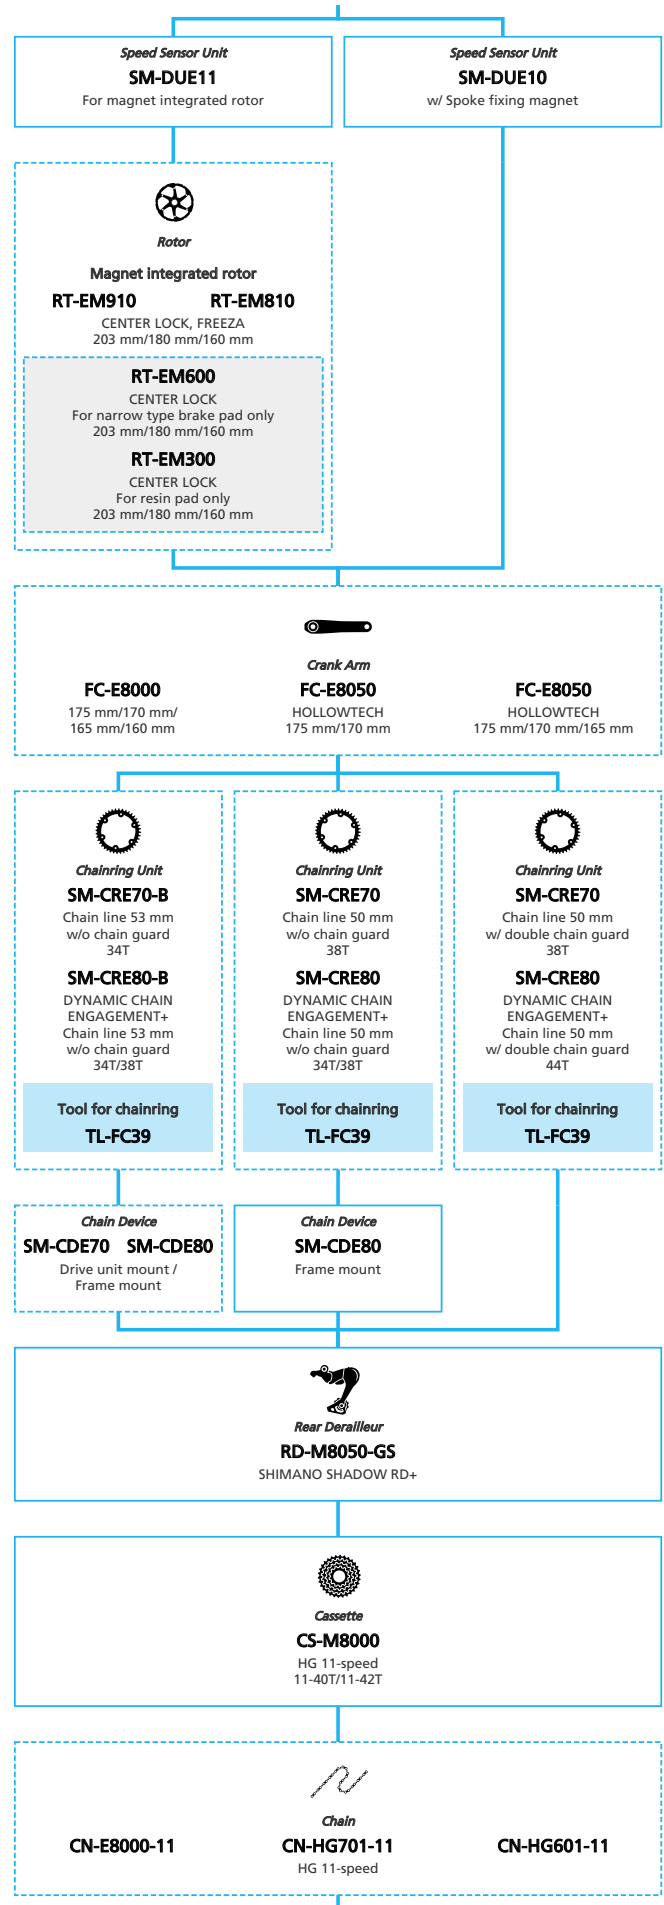

SHIMANO STOPS E7000 11-speed, Derailleur, Di2

N ... New model
■ ... Additional option
■ ... Alternative option
□ ... All select
□ ... Single select

E-BIKE