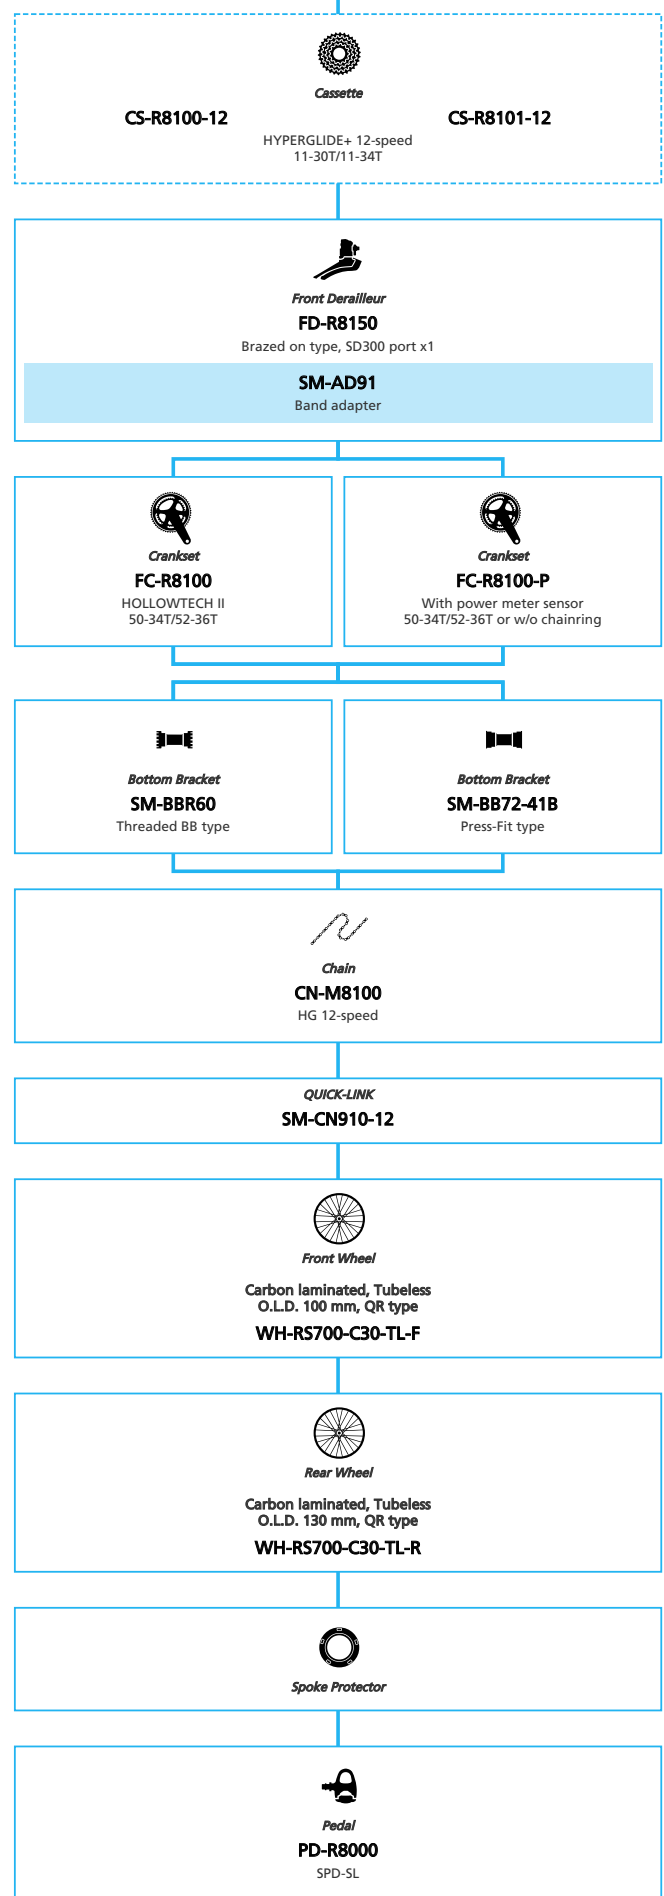

SHIMANO ULTEGRA R8100/R8150

For TT/TRI 2x12-speed, Di2

- N ... New model
- ... Additional option
- ... All select
- ... Alternative option
- ... Single select

Road Bike