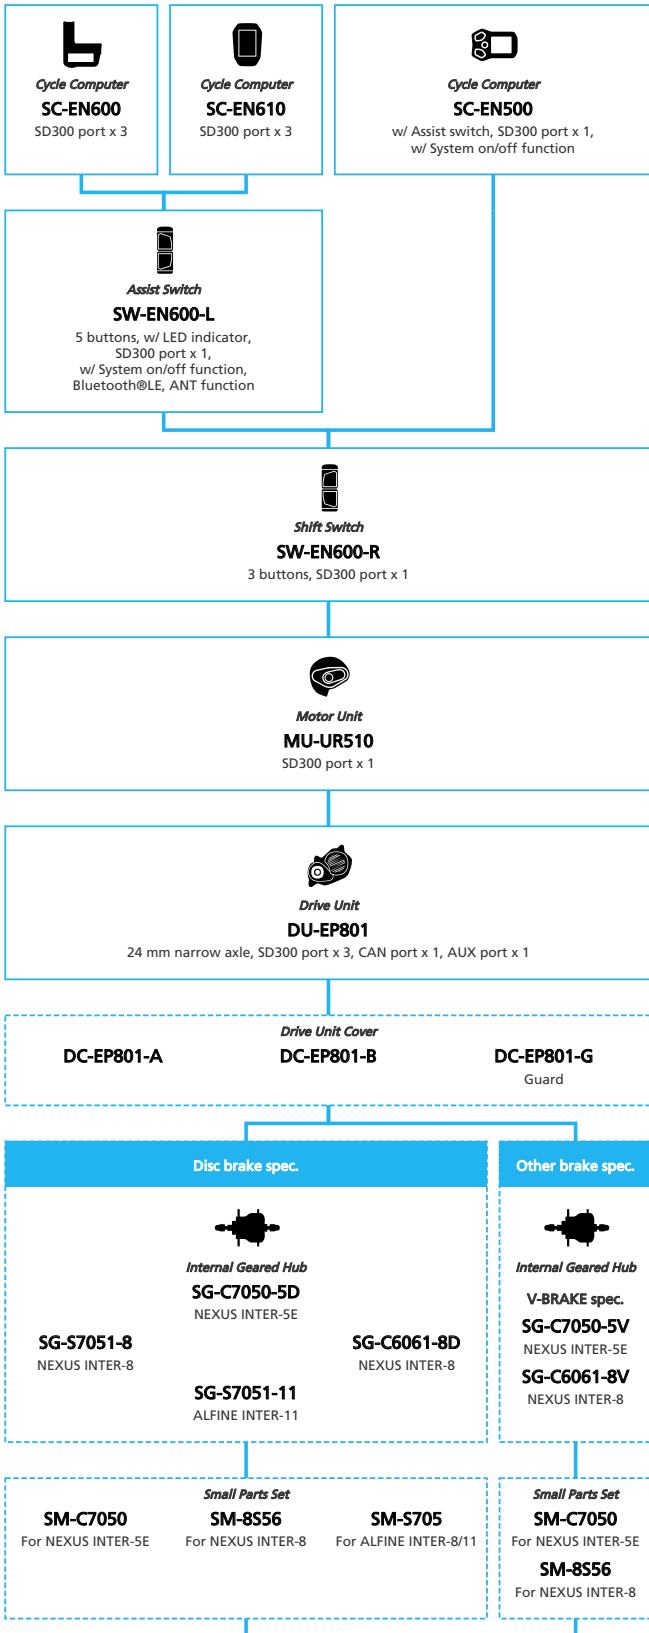

EP8 EP801 for LIFESTYLE Internal Geared Hub, Di2

N ... New model
■ ... Additional option
□ ... All select
■ ... Alternative option
□ ... Single select

E-BIKE