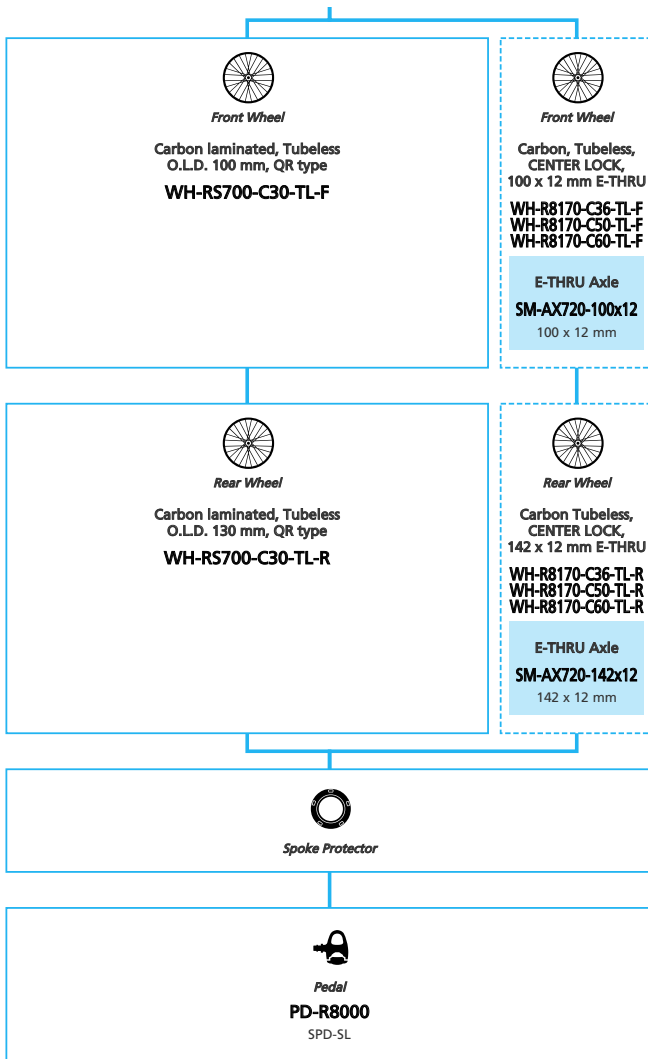

- N ... New model
- ... Additional option
- ... All select
- ... Alternative option
- ... Single select