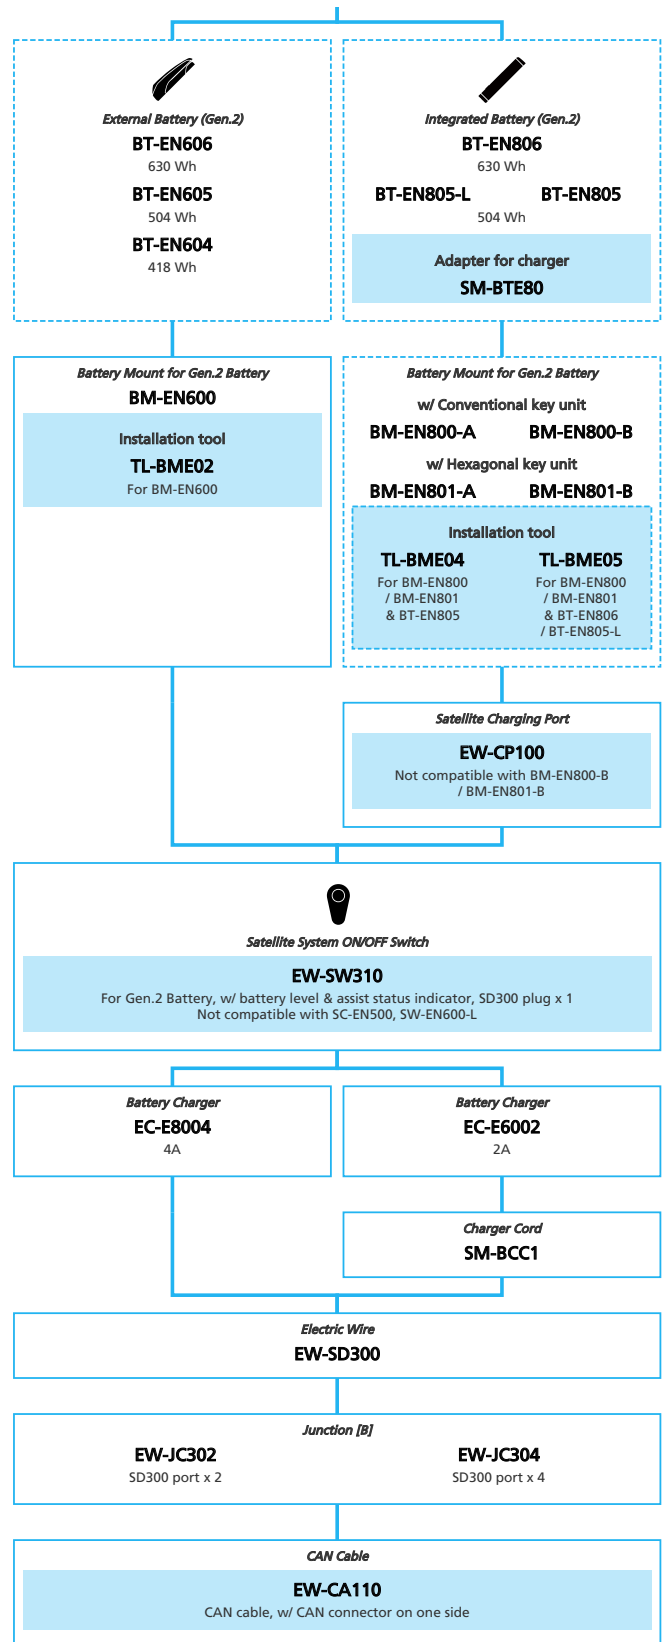

N ... New model
■ ... Additional option
□ ... All select
■ ... Alternative option
□ ... Single select