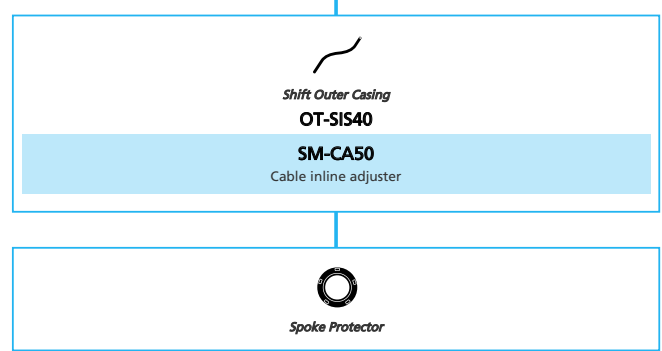

SHIMANO *Tourney* For Drop Handlebar, 3x7-speed

- N ... New model
- ... Additional option
- ... All select
- ... Alternative option
- ... Single select

LIFESTYLE Active