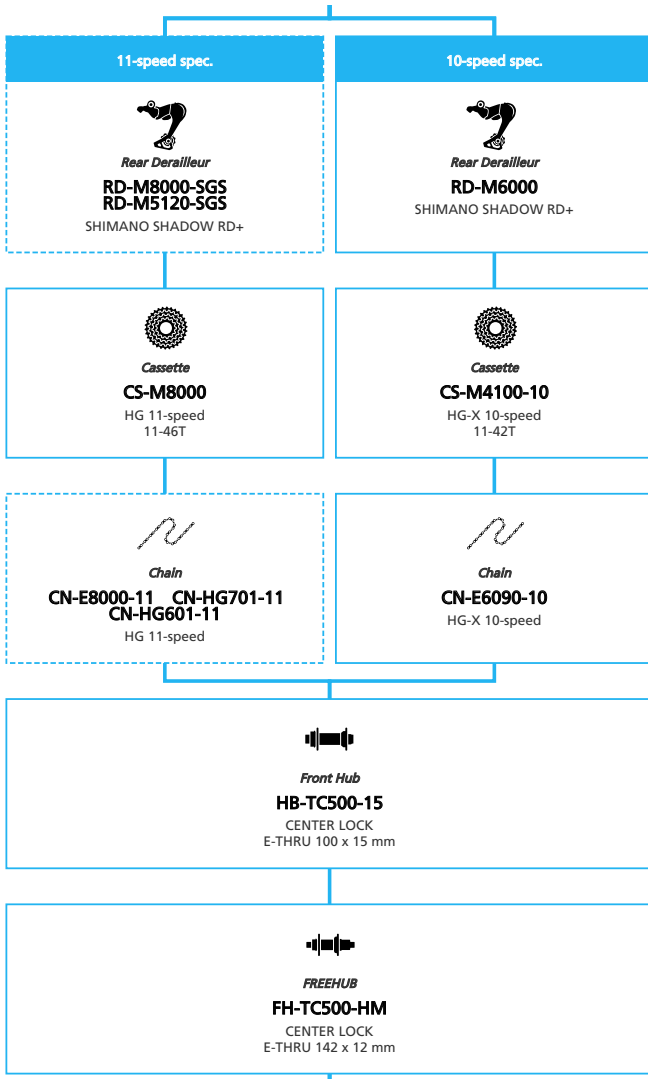

■ ... New model
  ... Additional option
  ... All select
  ... Alternative option
  ... Single select