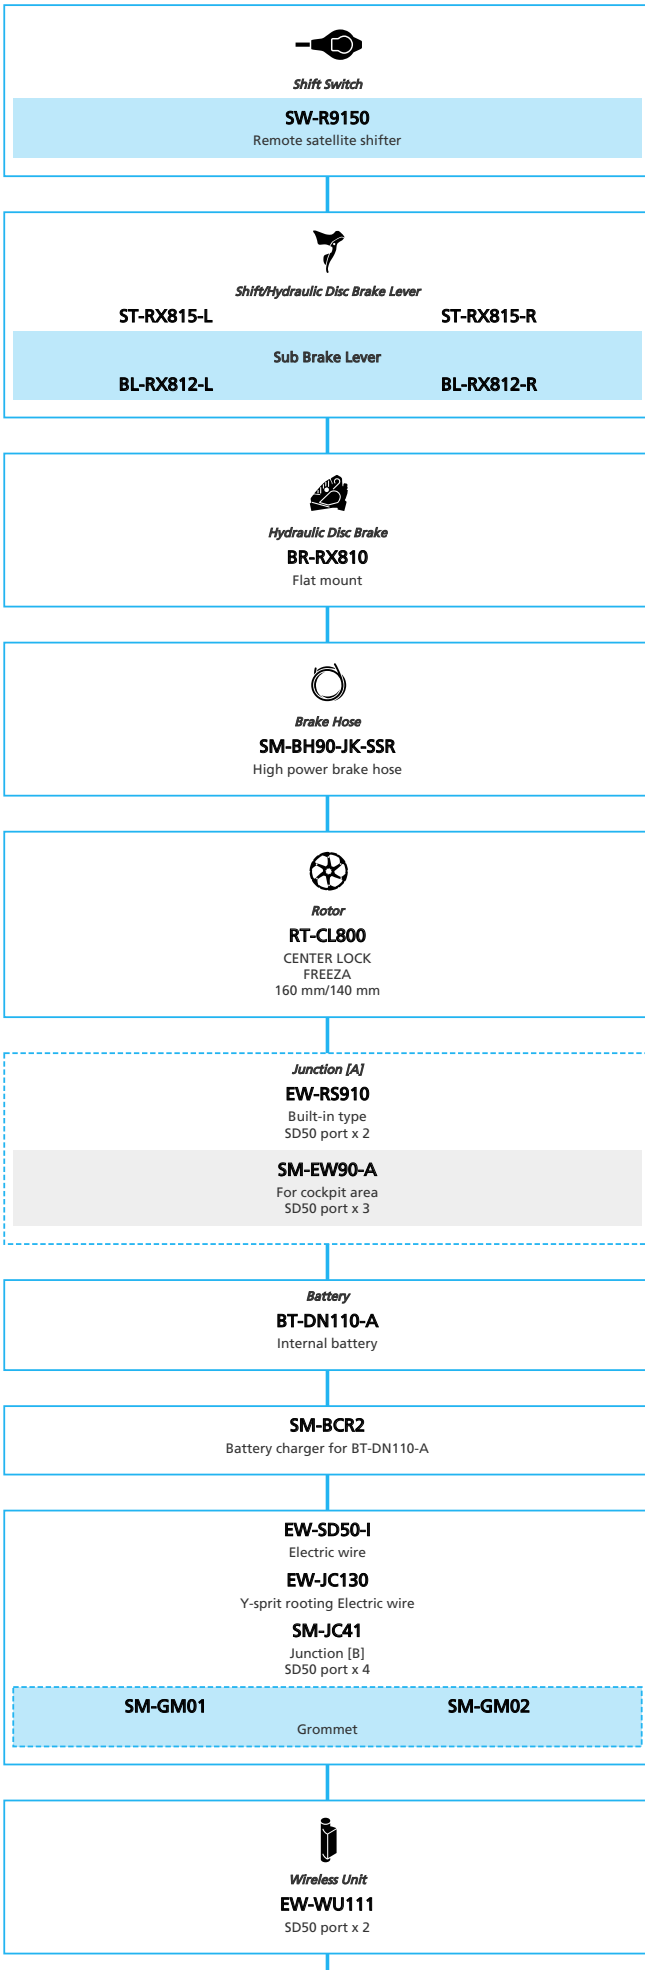

SHIMANO **GRX** RX810/RX815 2x11-speed, Di2

- N ... New model
- ... Additional option
- ... All select
- ... Alternative option
- ... Single select

Gravel Bike