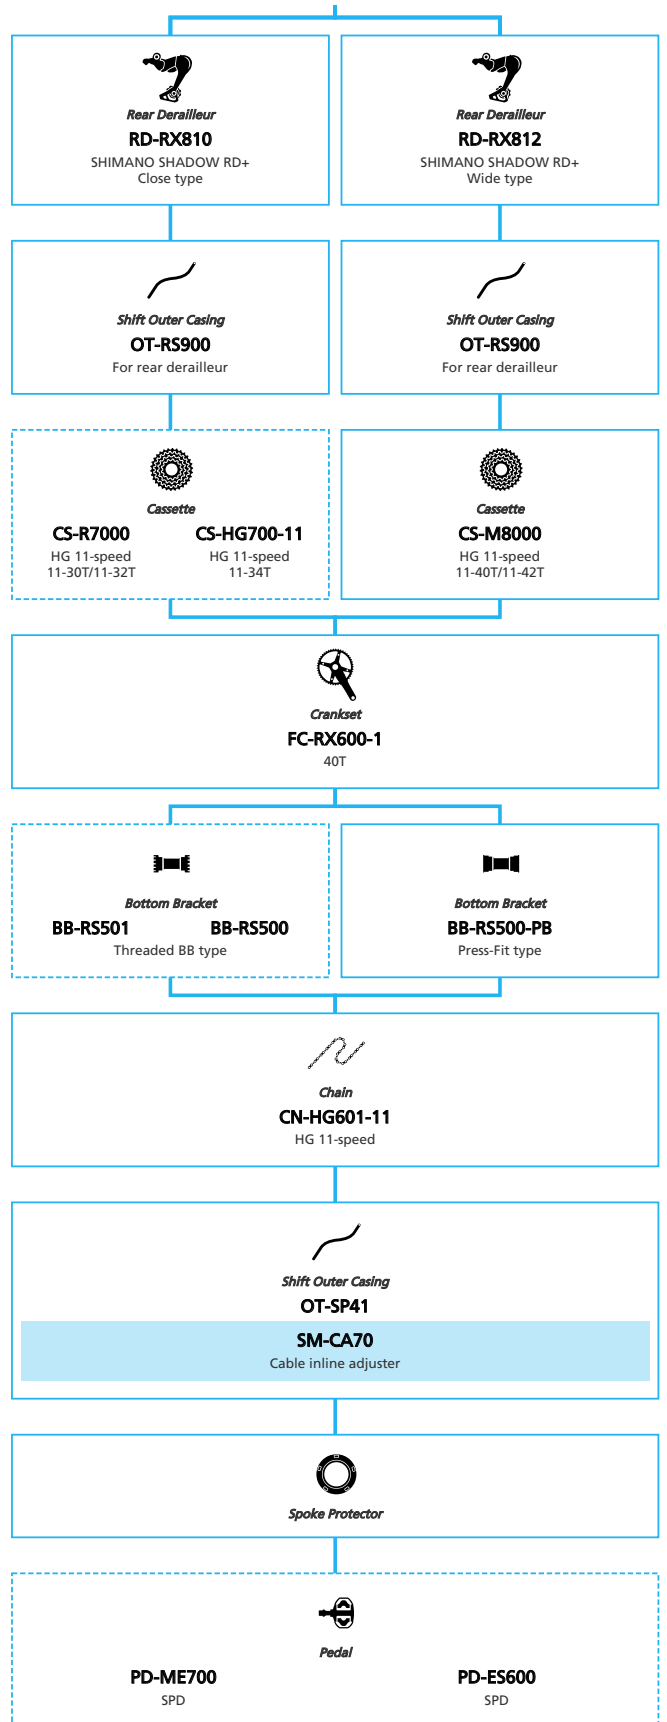

SHIMANO **GRX RX600** 1x11-speed

N ... New model
■ ... Additional option
■ ... Alternative option
□ ... All select
□ ... Single select

Gravel Bike