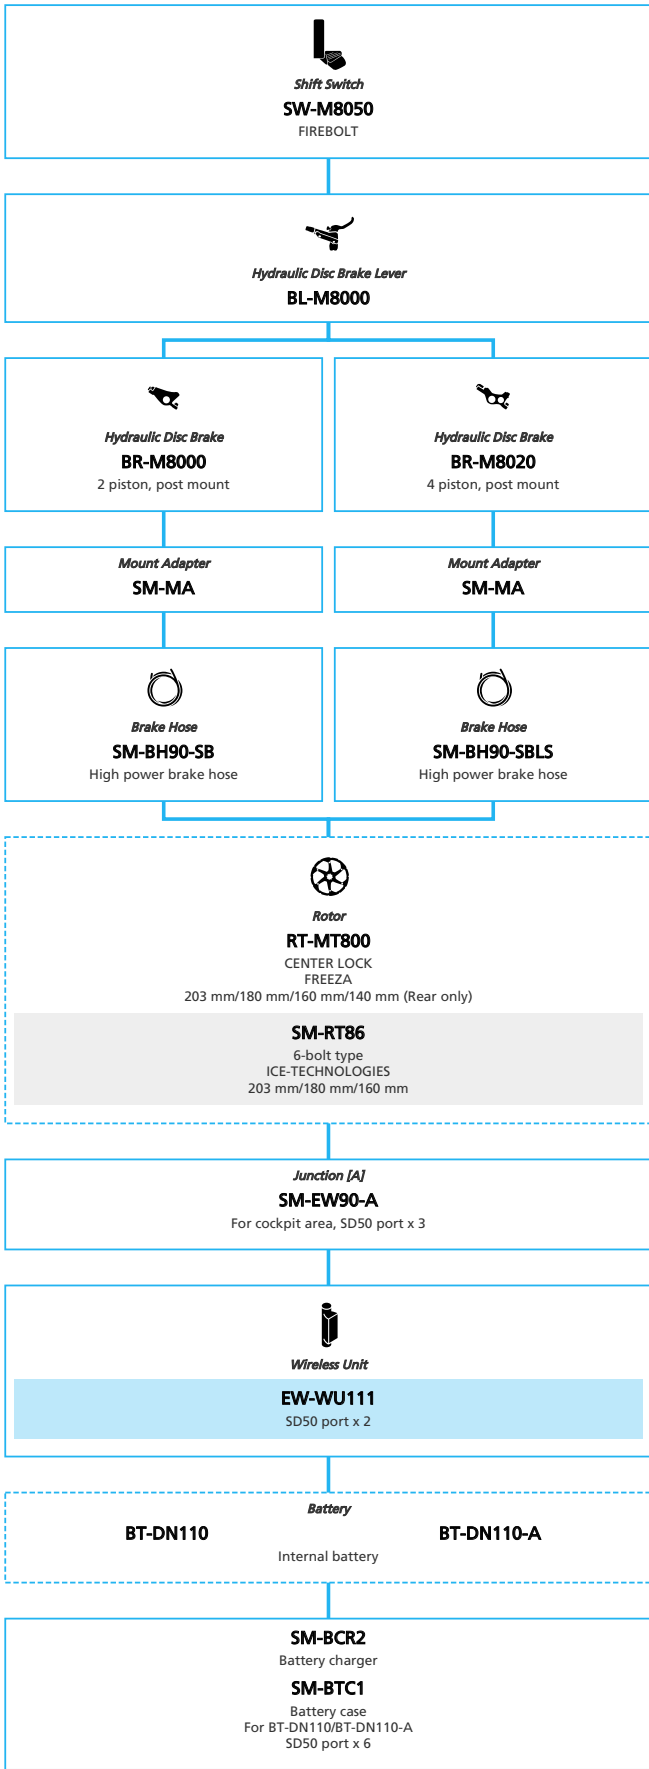

SHIMANO **DEORE XT** **M8000/M8050** 2x11-speed, Di2

N ... New model
  ... Additional option
  ... All select
  ... Alternative option
  ... Single select

Mountain Bike