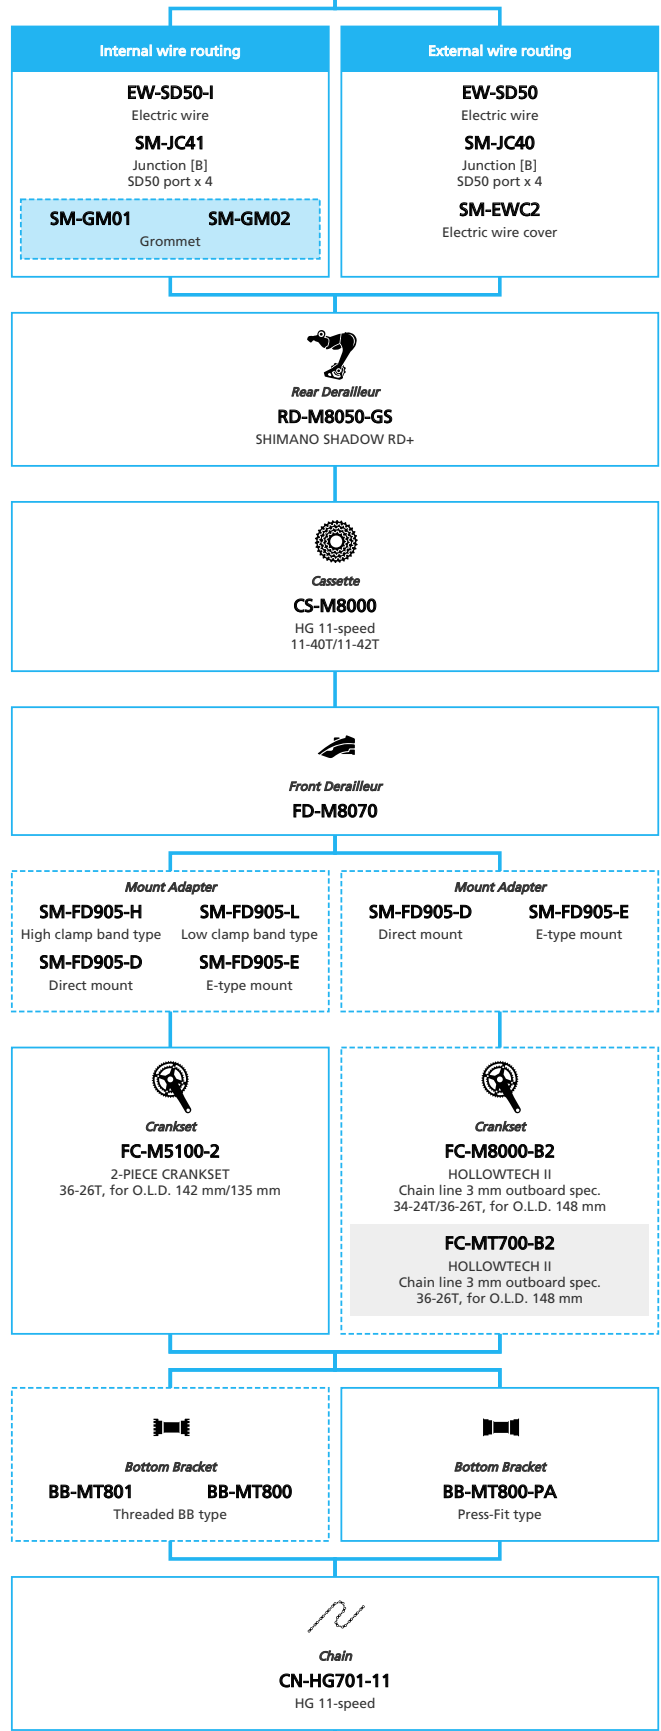

SHIMANO **DEORE XT** **M8000/M8050** 2x11-speed, Di2

N ... New model
  ... Additional option
  ... All select
  ... Alternative option
  ... Single select

Mountain Bike