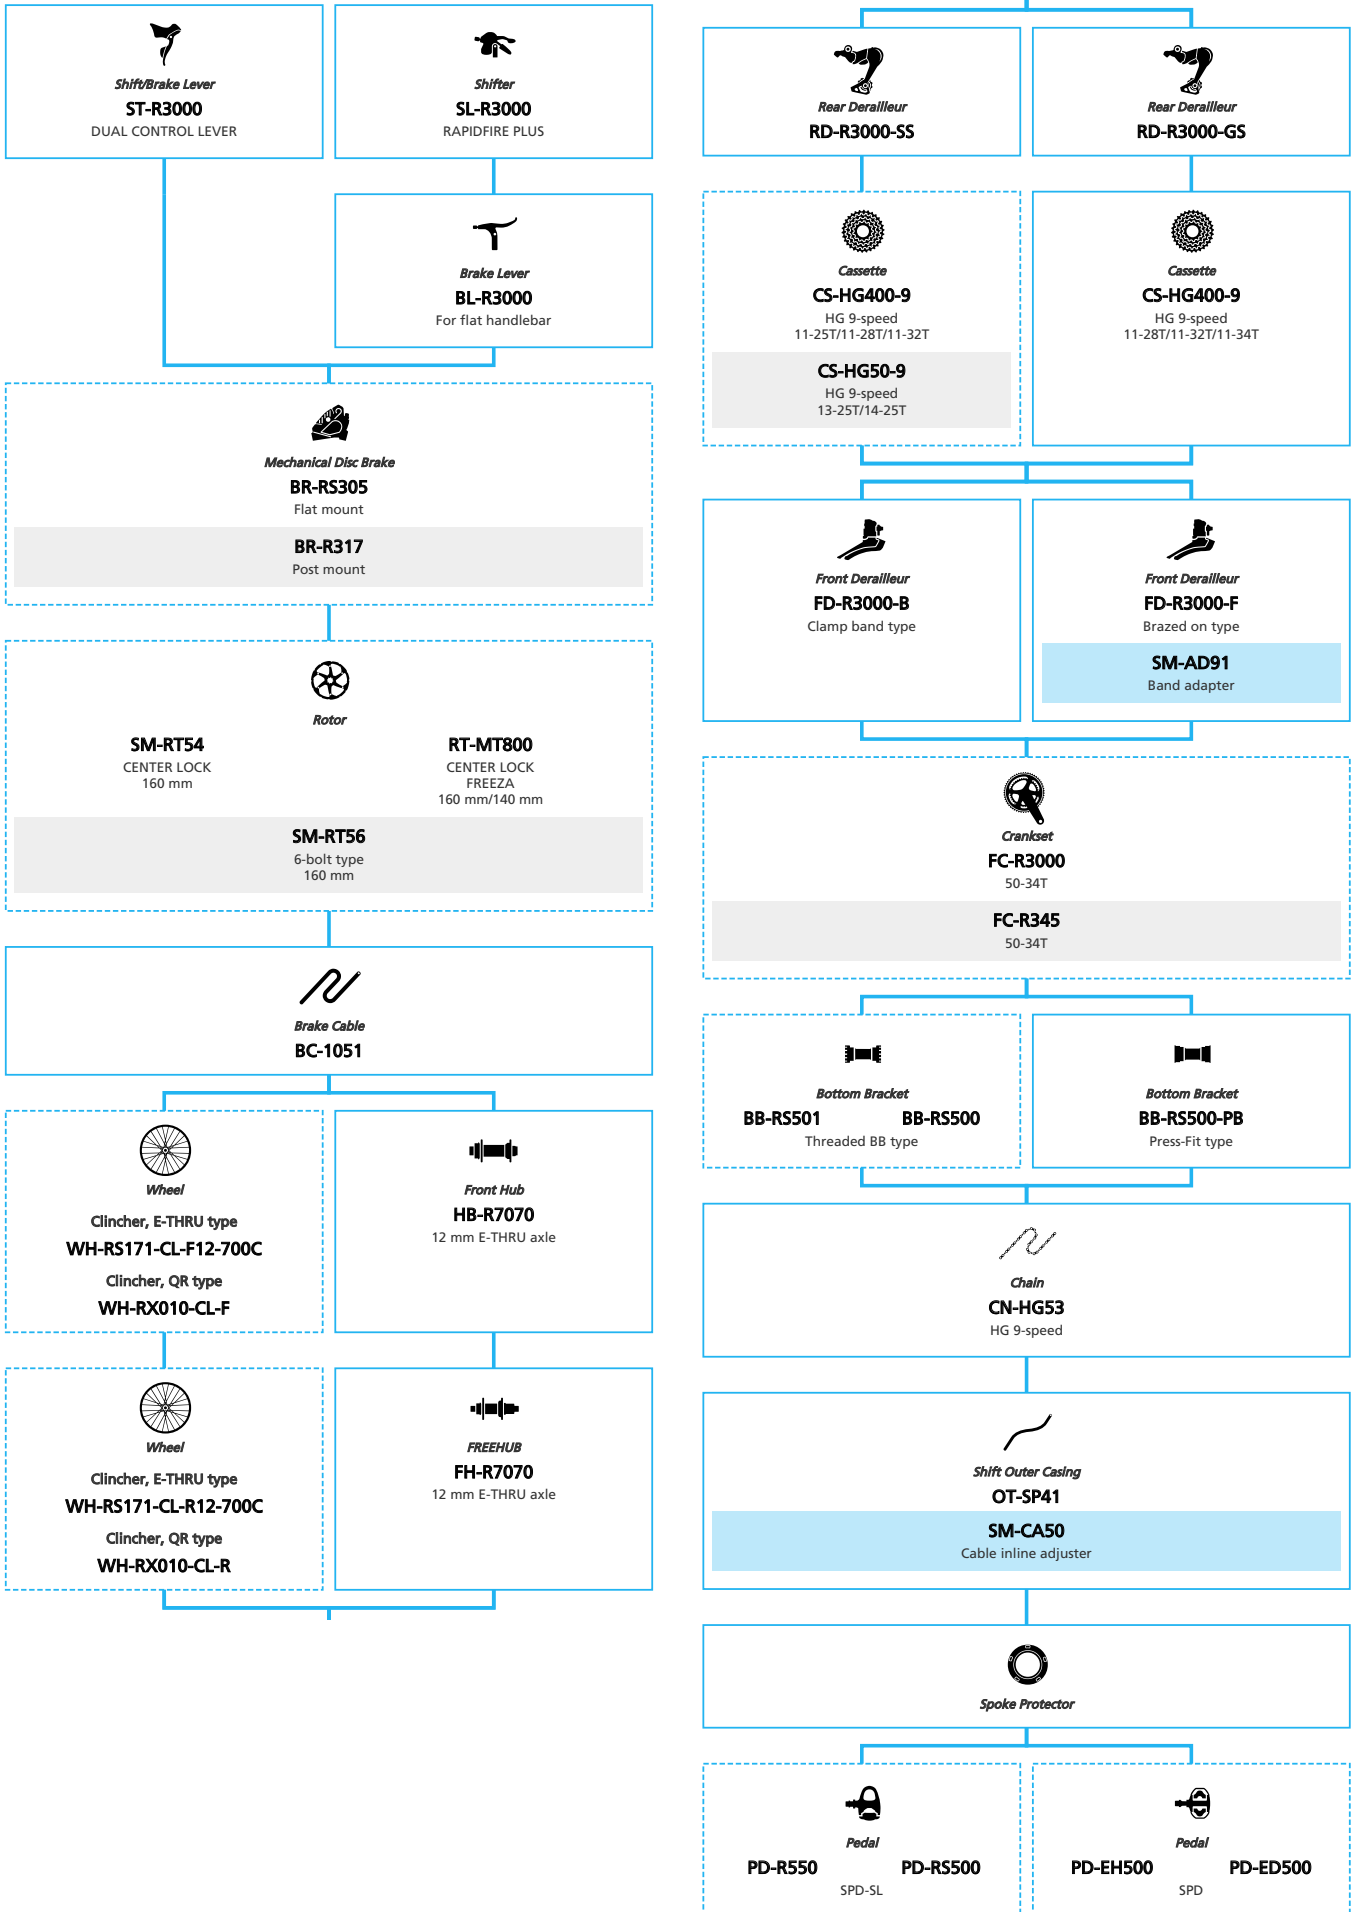

Mechanical Disc Brake for On road 2x9-speed

- ... New model
- ... Additional option
- ... Alternative option
- ... All select
- ... Single select

Road Bike