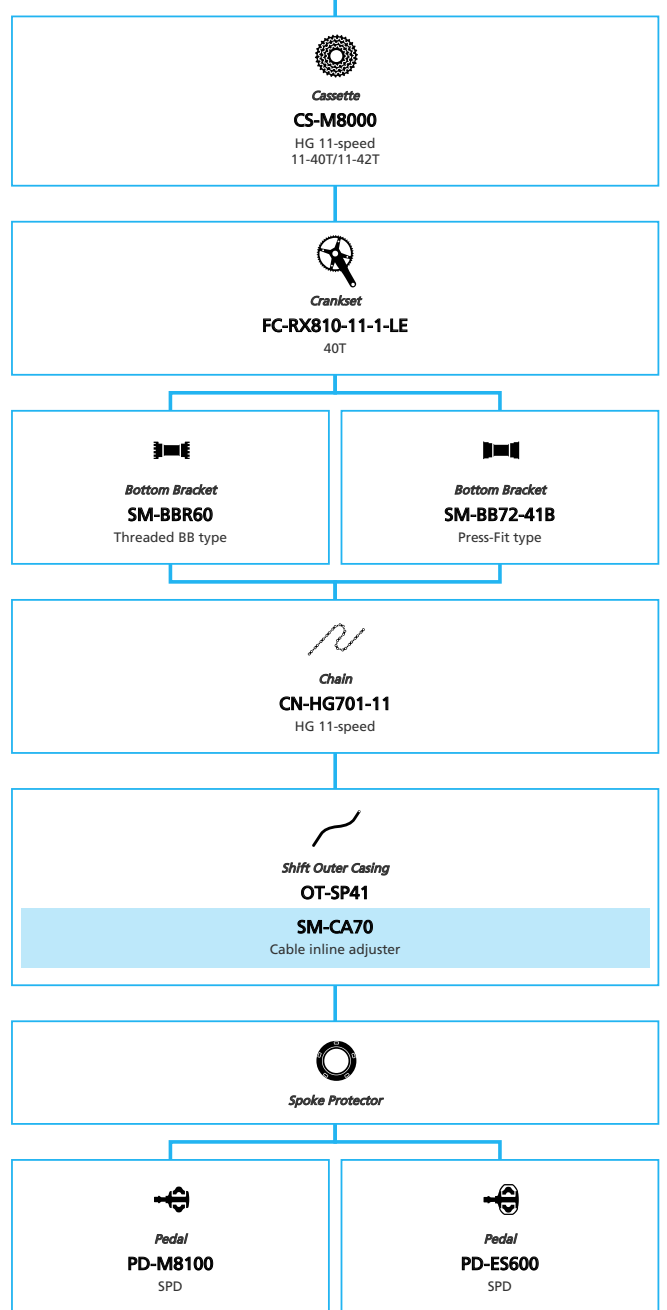

SHIMANO GRX RX810 Limited Edition 1x11-speed

■ ... New model
  ... Additional option
  ... Alternative option
  ... All select
  ... Single select

Gravel Bike