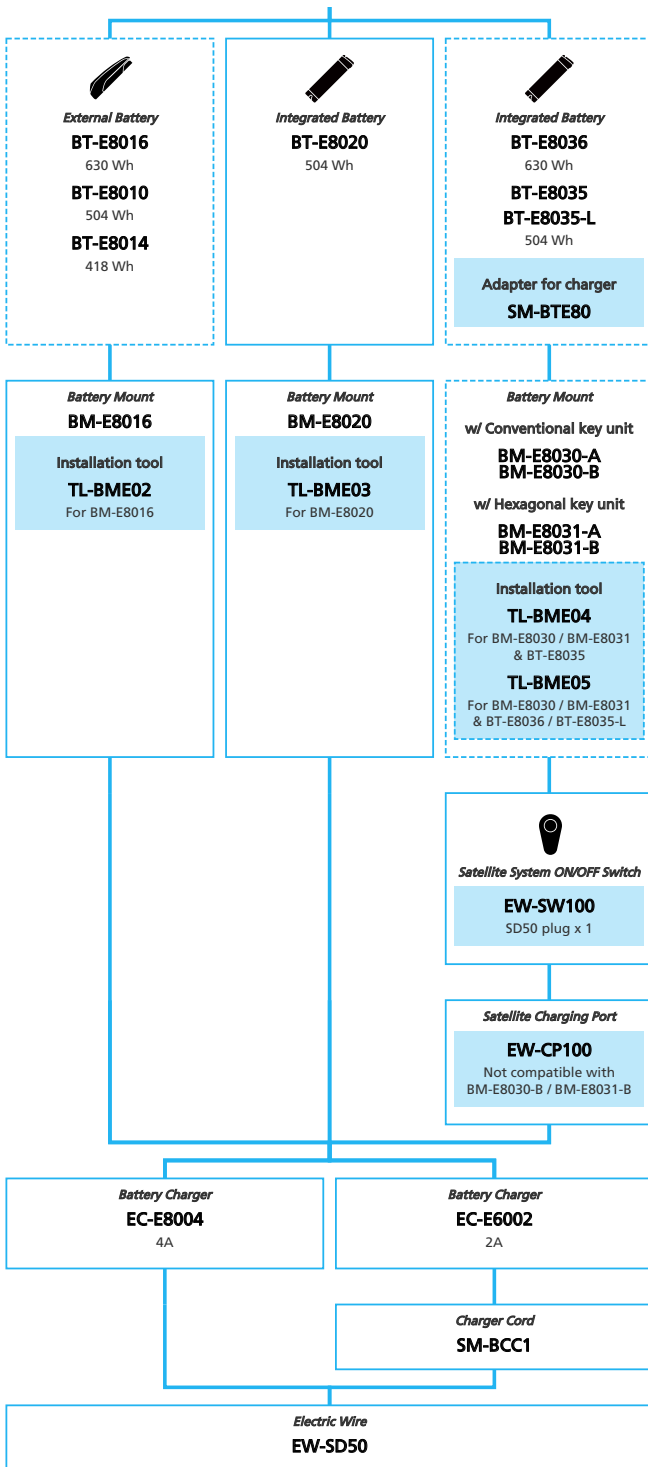

- ... New model
- ... Additional option
- ... All select
- ... Alternative option
- ... Single select