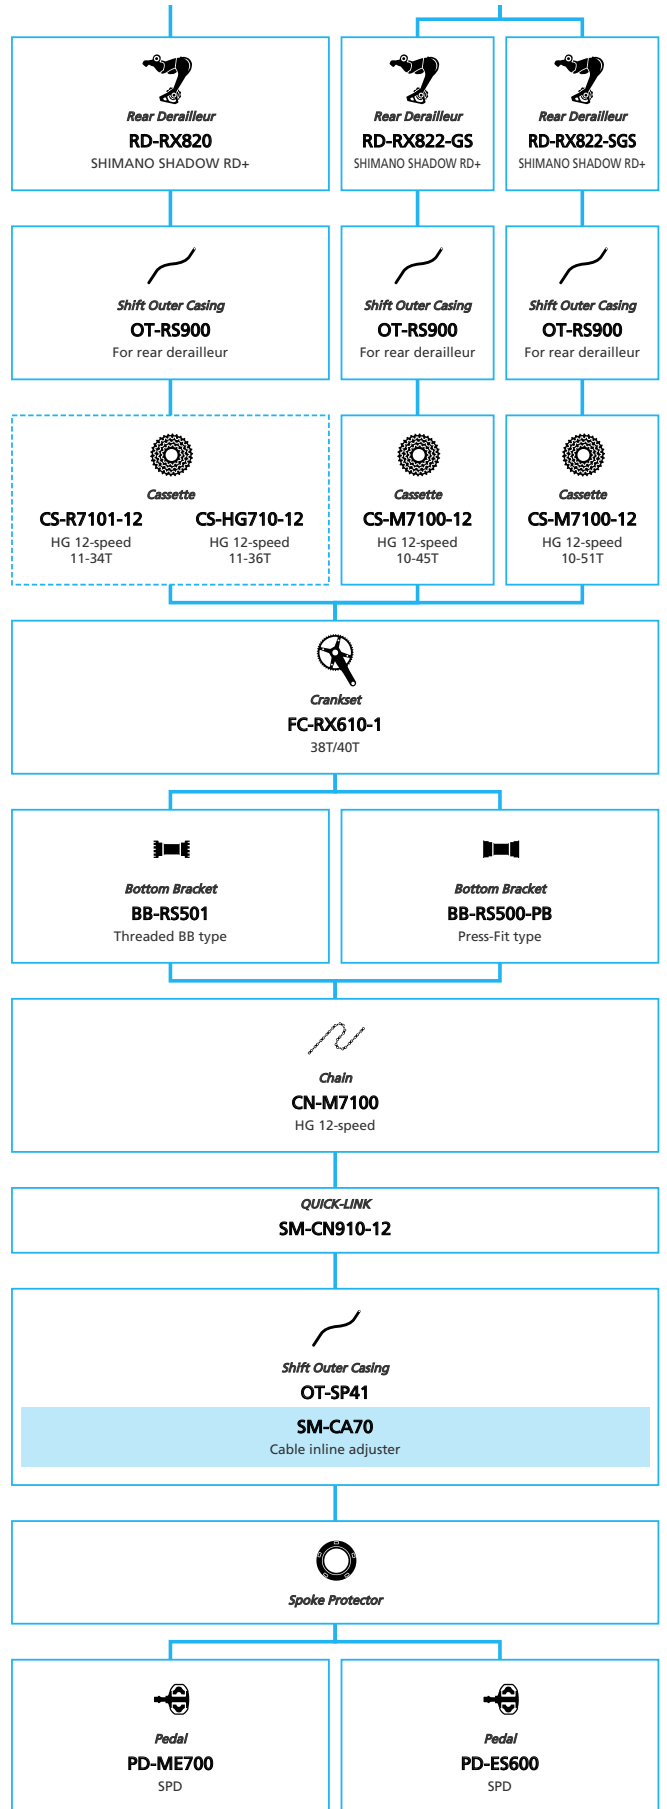

Gravel Bike

SHIMANO
GRX RX610 2x12-speed

- ... New model
- ... Additional option
- ... All select
- ... Alternative option
- ... Single select

Gravel Bike

SHIMANO GRX RX610 1x12-speed

■ ... New model
 ... Additional option
 ... Alternative option
 ... All select
 ... Single select