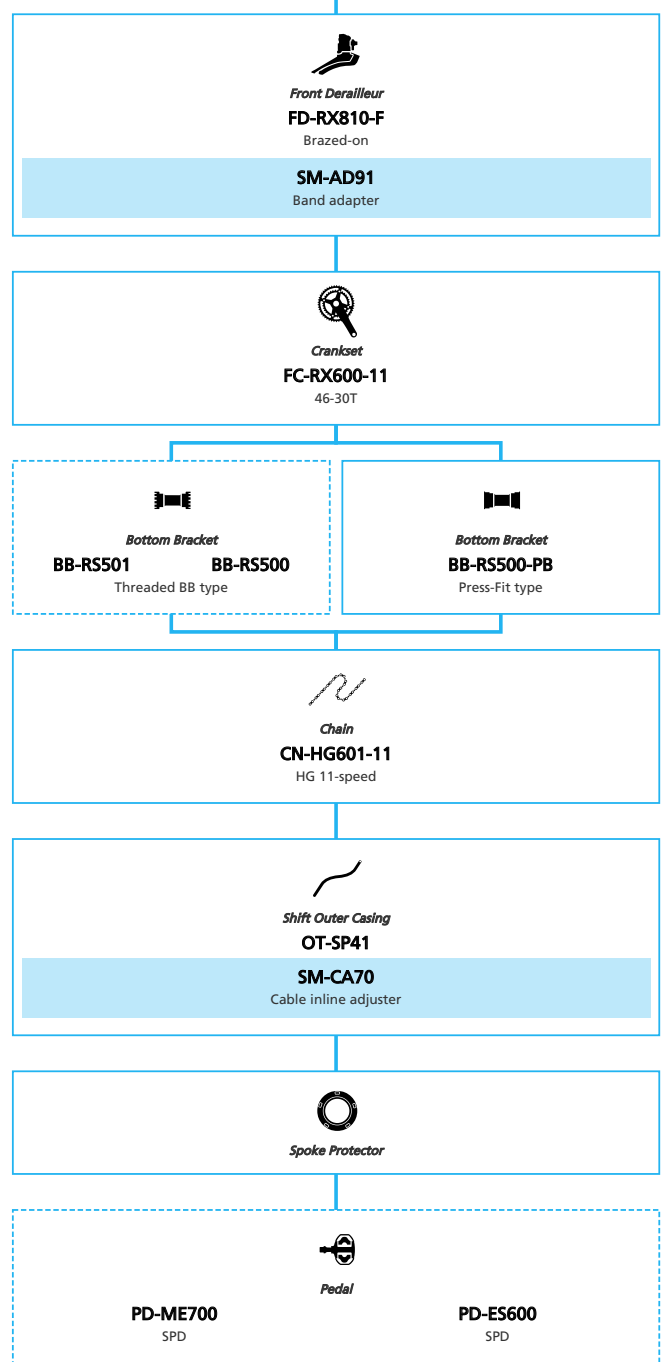

SHIMANO
GRX RX600 2x11-speed

- ... New model
- ... Additional option
- ... All select
- ... Alternative option
- ... Single select

Gravel Bike