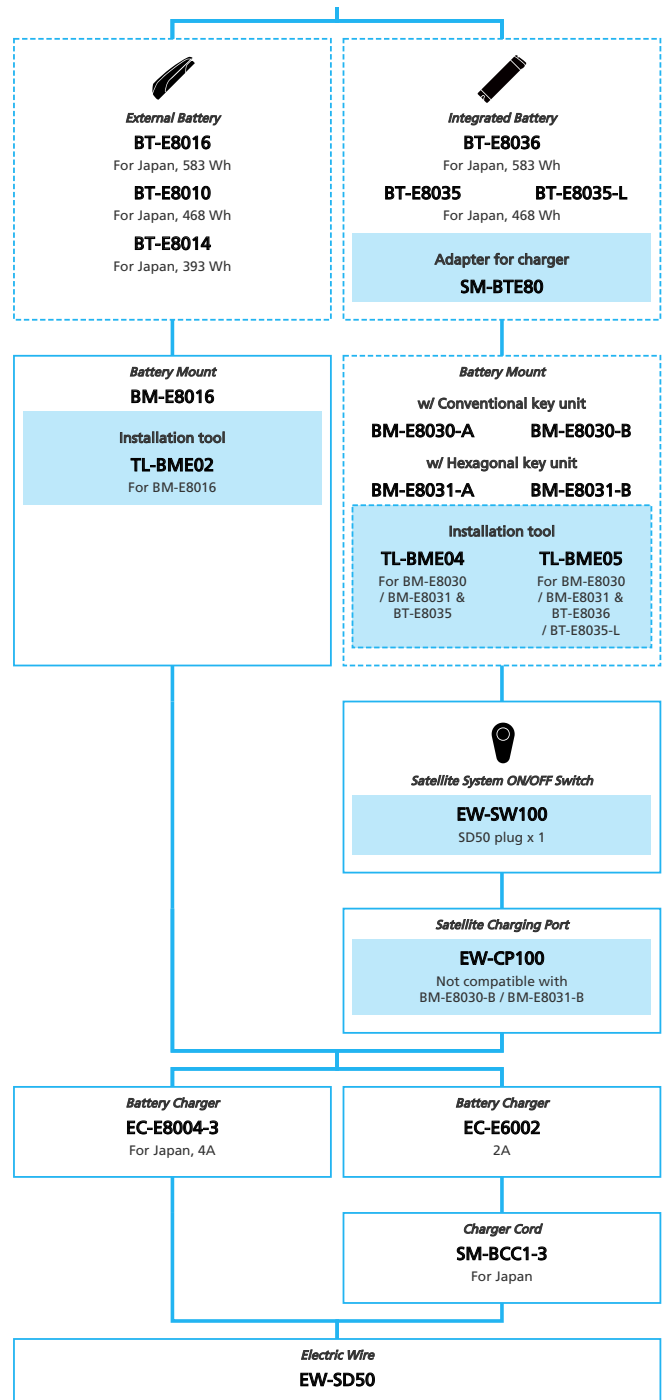

- ... New model
- ... Additional option
- ... All select
- ... Alternative option
- ... Single select