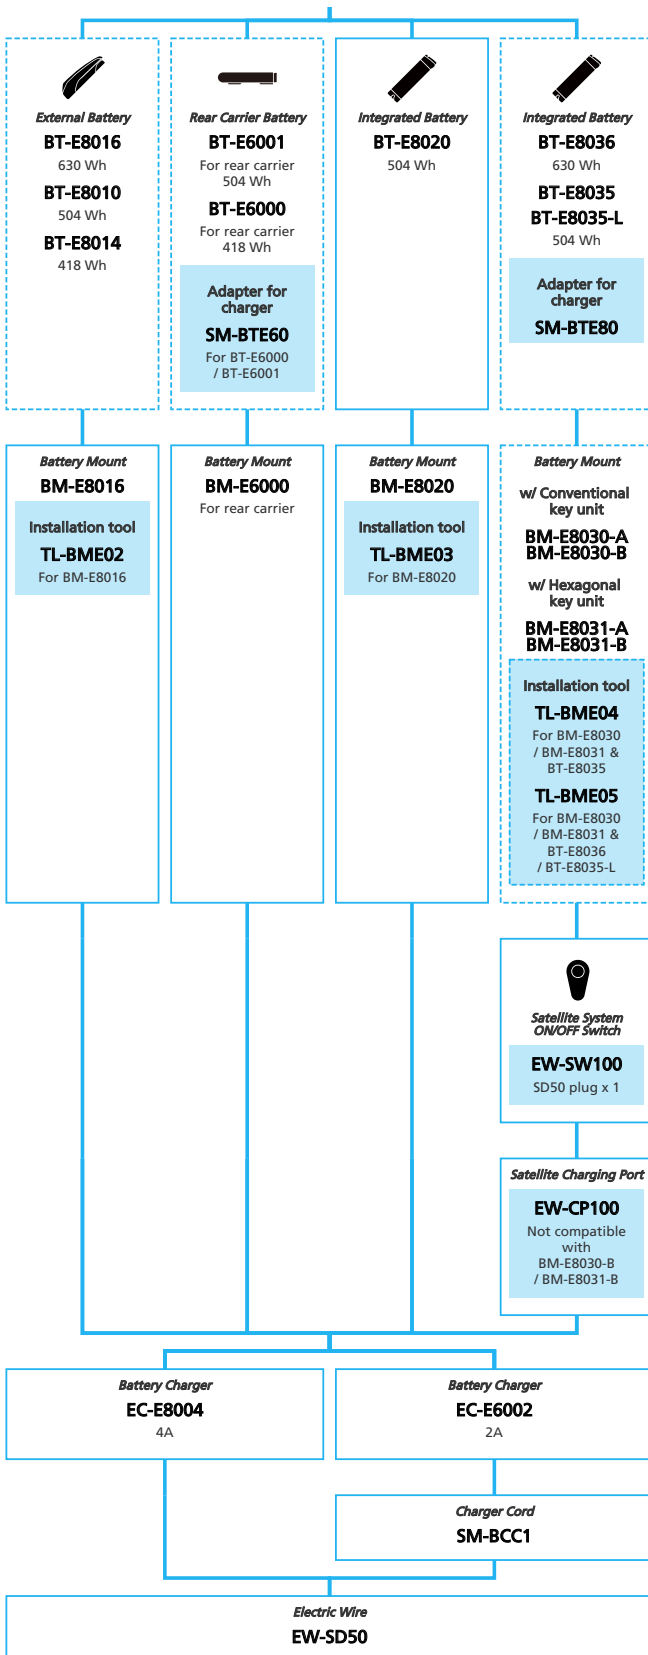

- ... New model
- ... Additional option
- ... All select
- ... Alternative option
- ... Single select