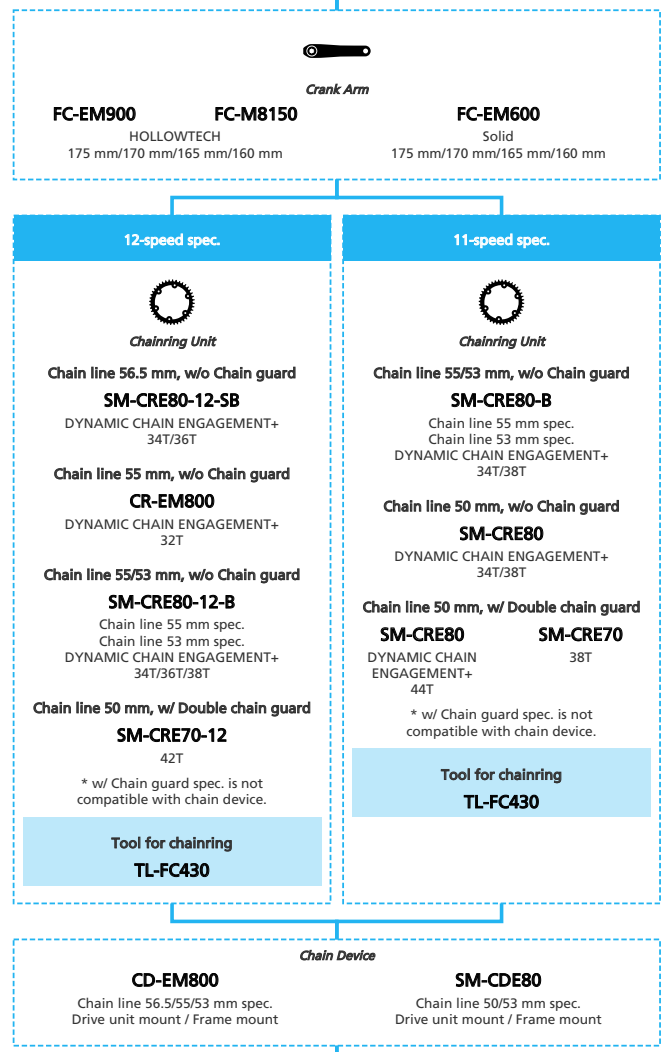

EP8 EP801 for CARGO BIKE

■ ... New model
  ... All select
  ... Additional option
  ... Alternative option
  ... Single select