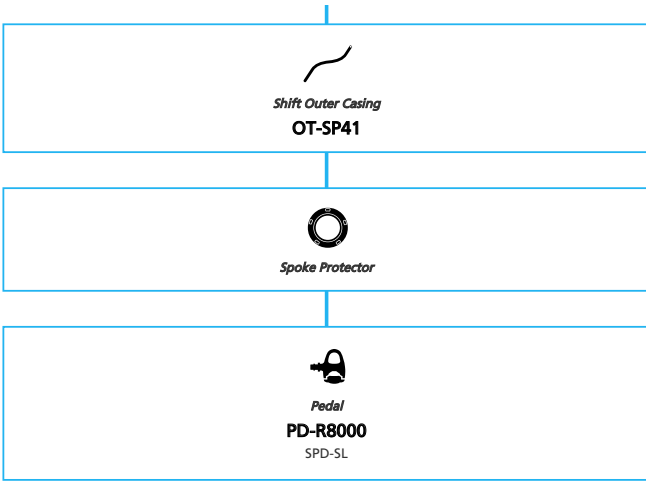

- N ... New model
- ... Additional option
- ... Alternative option
- ... All select
- ... Single select