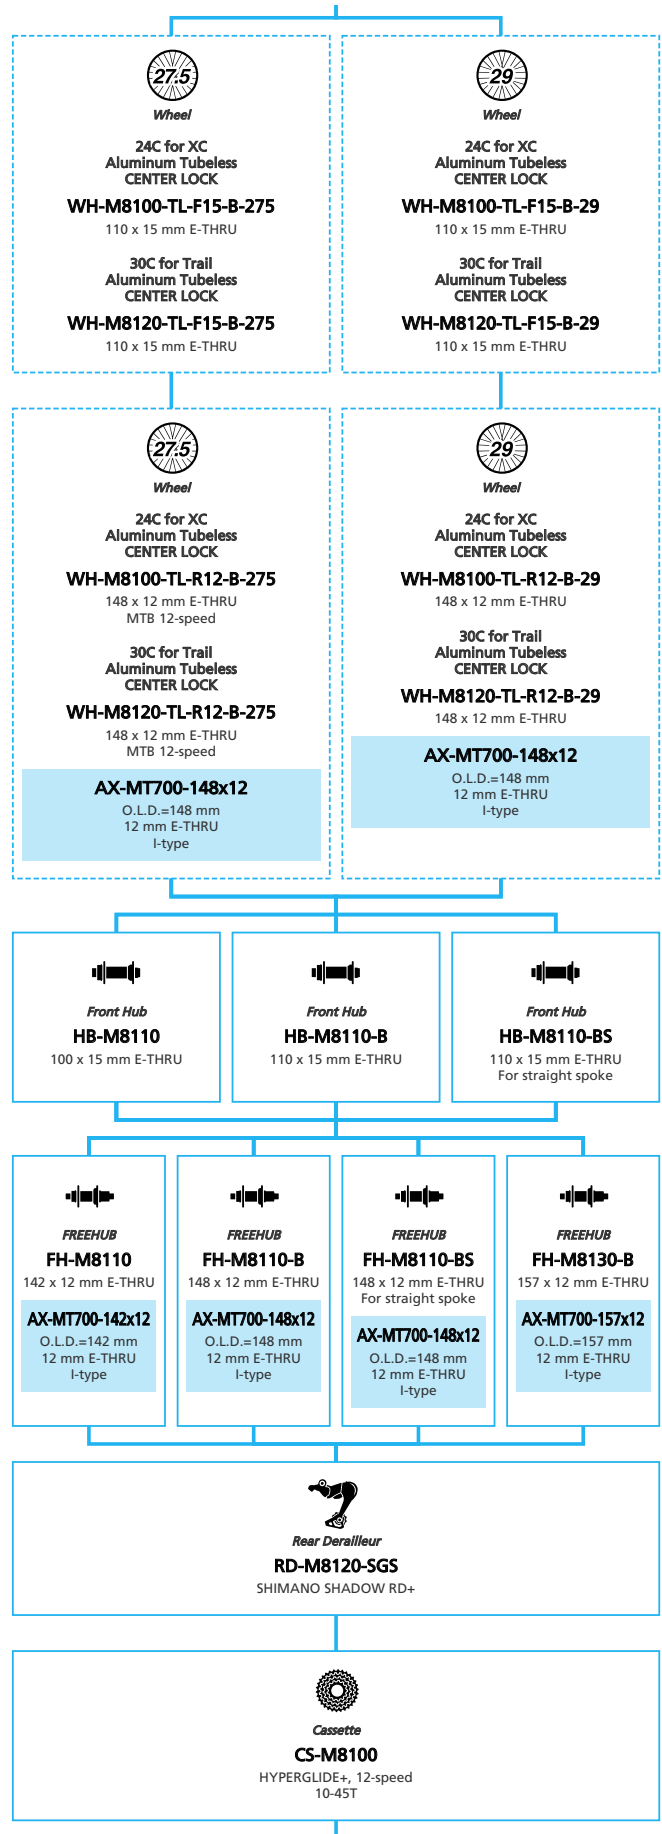

SHIMANO DEORE XT M8100 2x12-speed

... New model
... Additional option
... Alternative option
... All select
... Single select