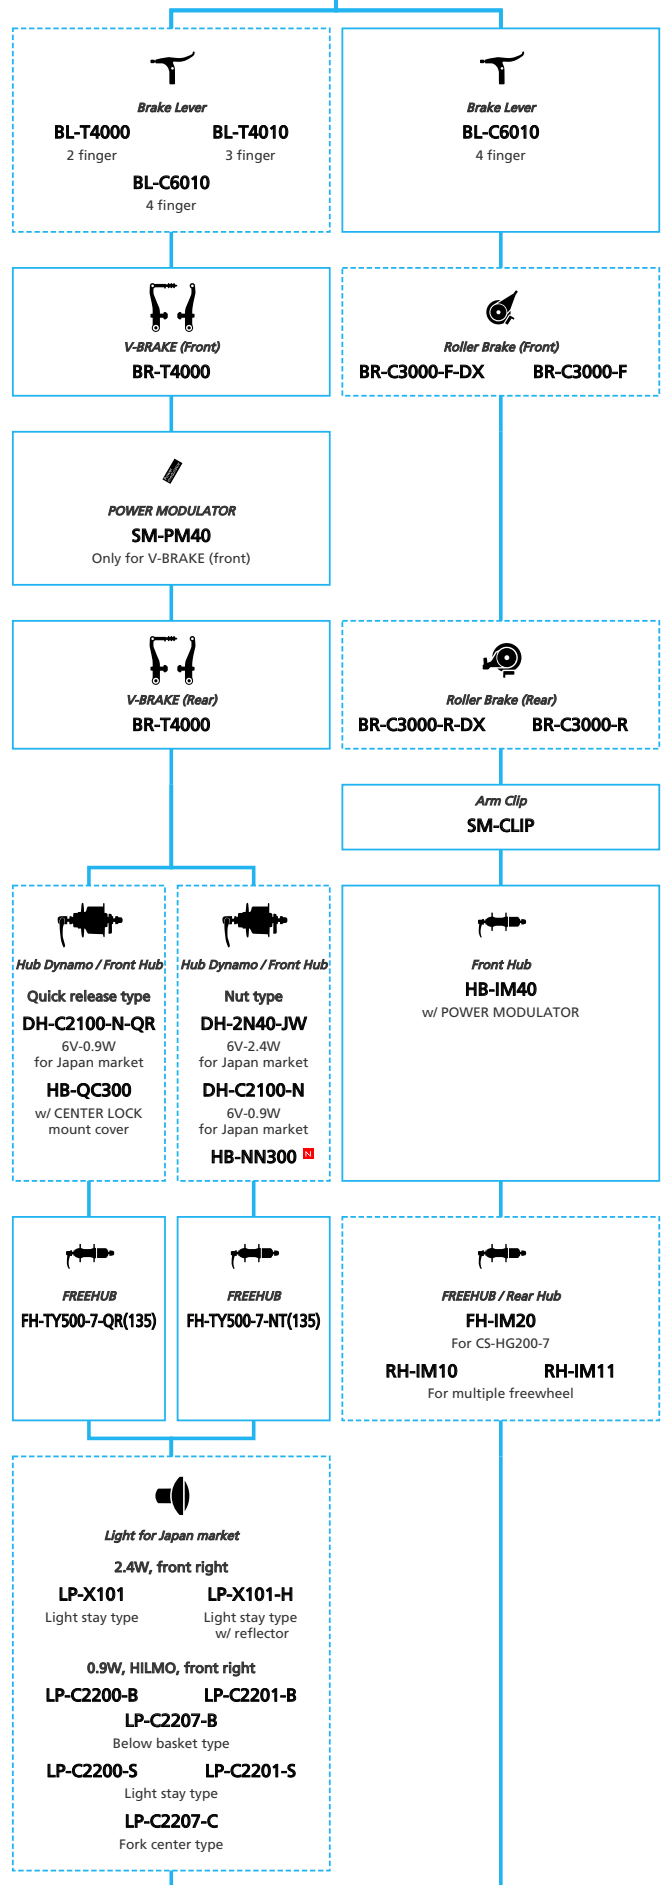

LIFESTYLE Active

SHIMANO
Tourney For Drop Handlebar, 2x7-speed

[▶ Back to CONTENTS](#)

- ... New model
- ... Additional option
- ... All select
- ... Alternative option
- ... Single select

LIFESTYLE Active

SHIMANO Tourney TZ 3x7 friction

N ... New model
 ... Additional option
 ... Alternative option
 ... All select
 ... Single select

 Shifter REVOSHIFT Not compatible with CI-DECK SL-RV400-LN SL-RV400-7R SL-RV300-LN SL-RV300-7R SL-RV200-LN SL-RV200-7R	 Shifter Thumb shifter plus Not compatible with CI-DECK SL-TX50-LN SL-TX50-7R SL-TX30-LN SL-TX30-7R	 Shifter Thumb shifter Not compatible with CI-DECK SL-TZ500-LN SL-TZ500-7R
---	--	---