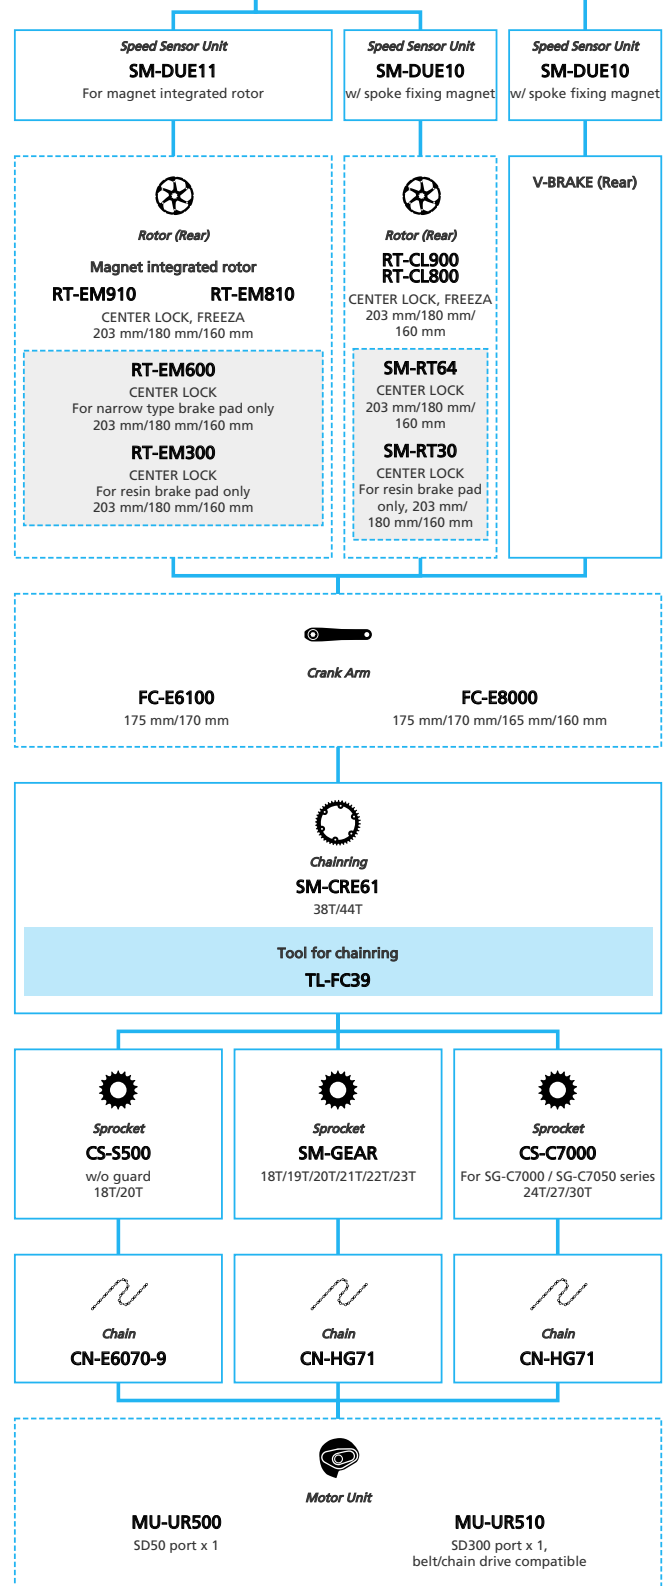

SHIMANO STEPS E6100 Internal Geared Hub, Di2

N ... New model
 ■ ... Additional option
 □ ... All select
 ■ ... Alternative option
 □ ... Single select

E-BIKE

- ... New model
- ... Additional option
- ... All select
- ... Alternative option
- ... Single select