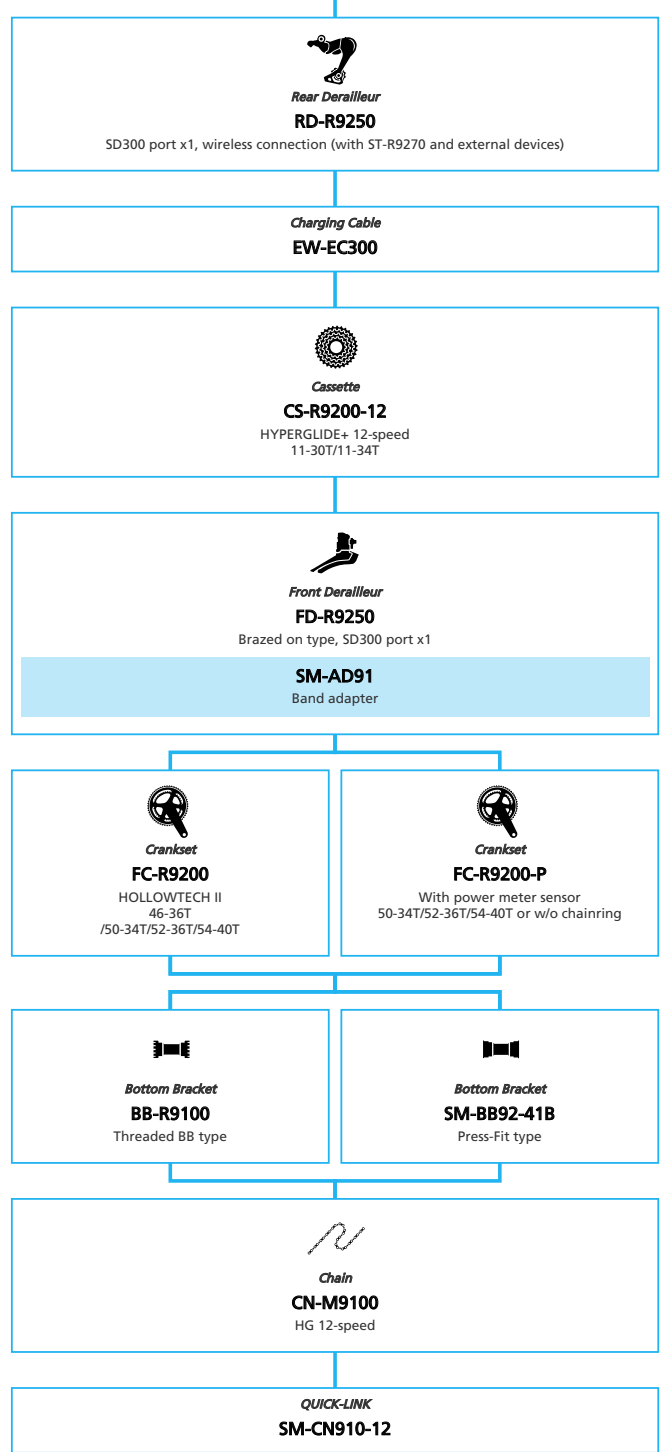

DURA-ACE R9200/R9250 2x12-speed, Di2

- ... New model
- ... Additional option
- ... All select
- ... Single select

Road Bike