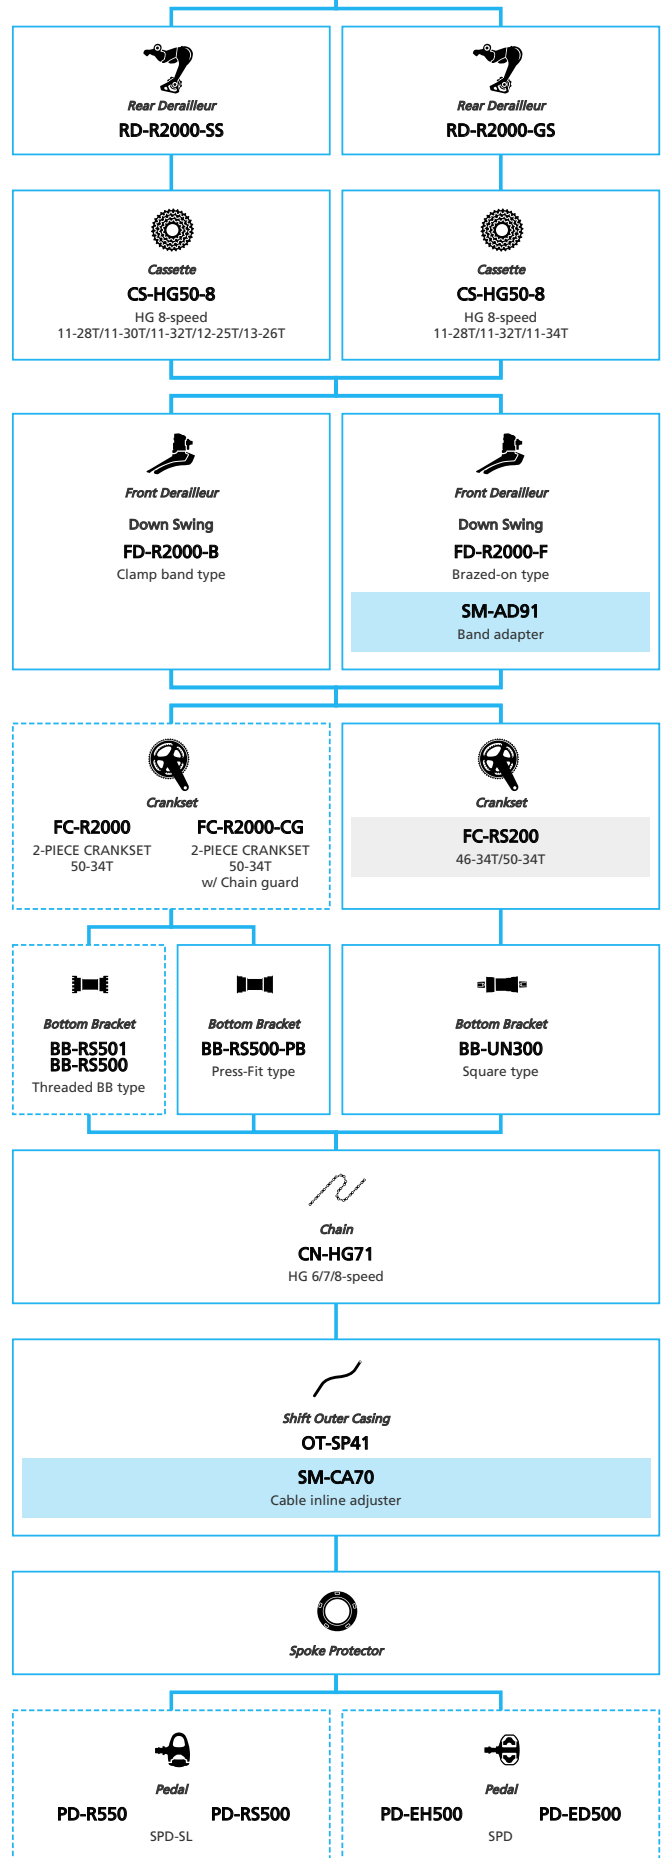

SHIMANO Claris 2x8-speed

- ... New model
- ... Additional option
- ... All select
- ... Alternative option
- ... Single select

Road Bike