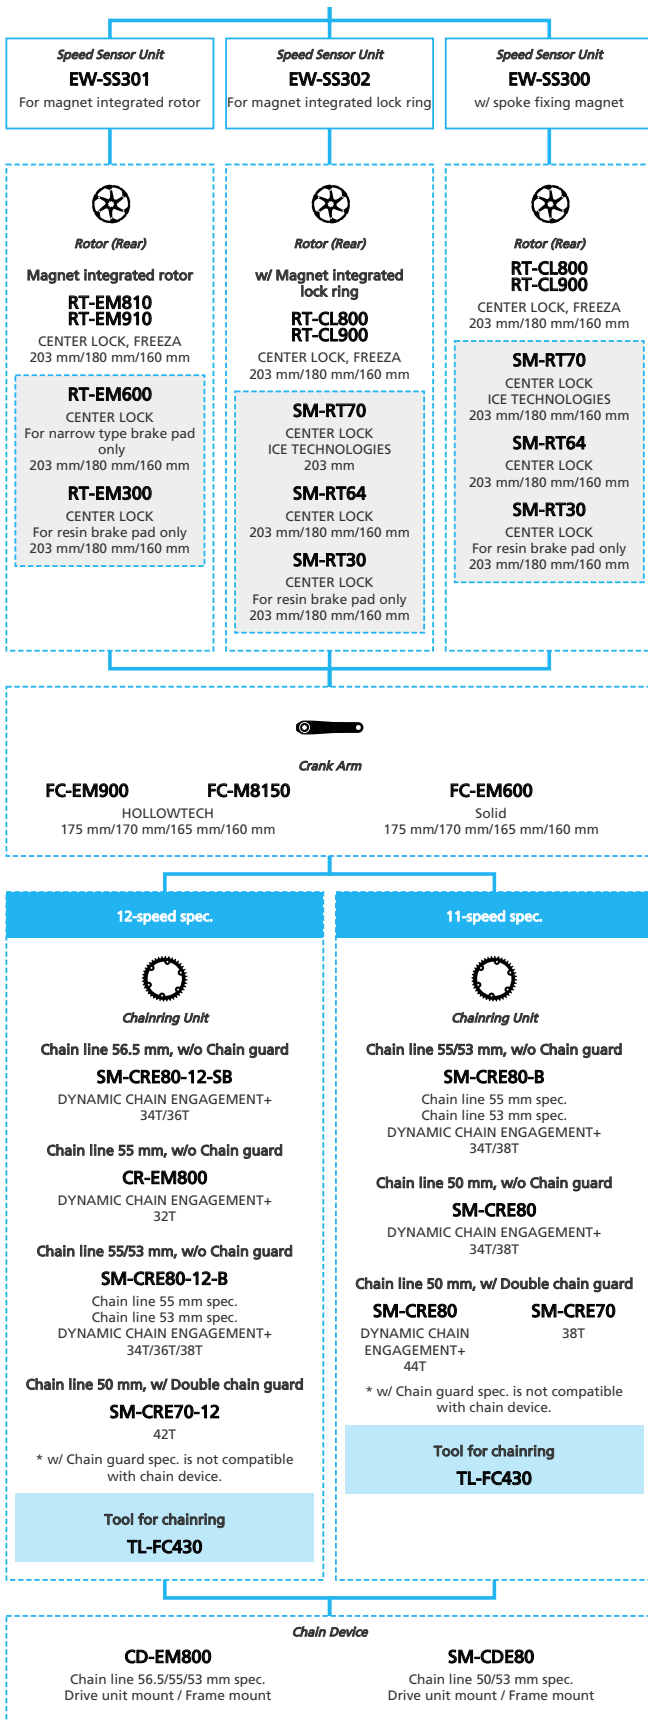

EPS for LIFESTYLE 11/10-speed, Derailleur, Di2, Automatic Shift

N ... New model
 ... Additional option
 ... All select
 ... Alternative option
 ... Single select

E-BIKE

N ... New model
 ■ ... Additional option
 □ ... All select
 ■ ... Alternative option
 □ ... Single select