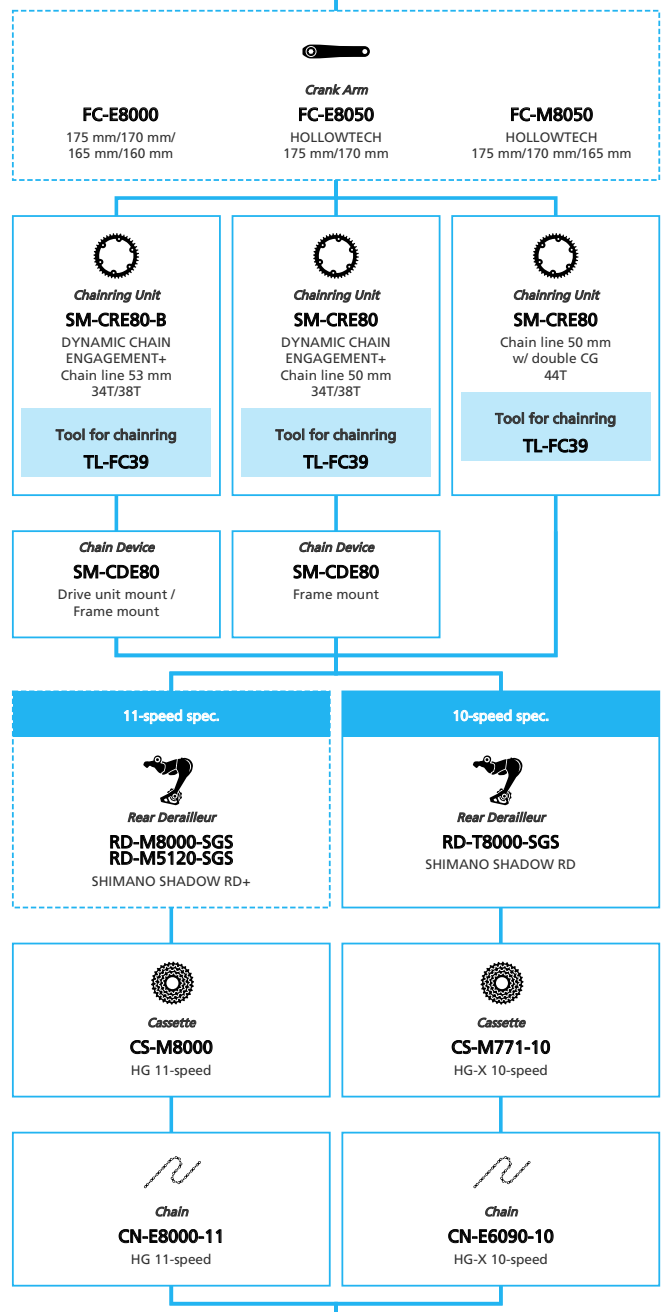

SHIMANO STOPS E8080 for Japan market 11/10-speed, Derailleur

N ... New model
■ ... Additional option
□ ... All select
■ ... Alternative option
□ ... Single select

E-BIKE