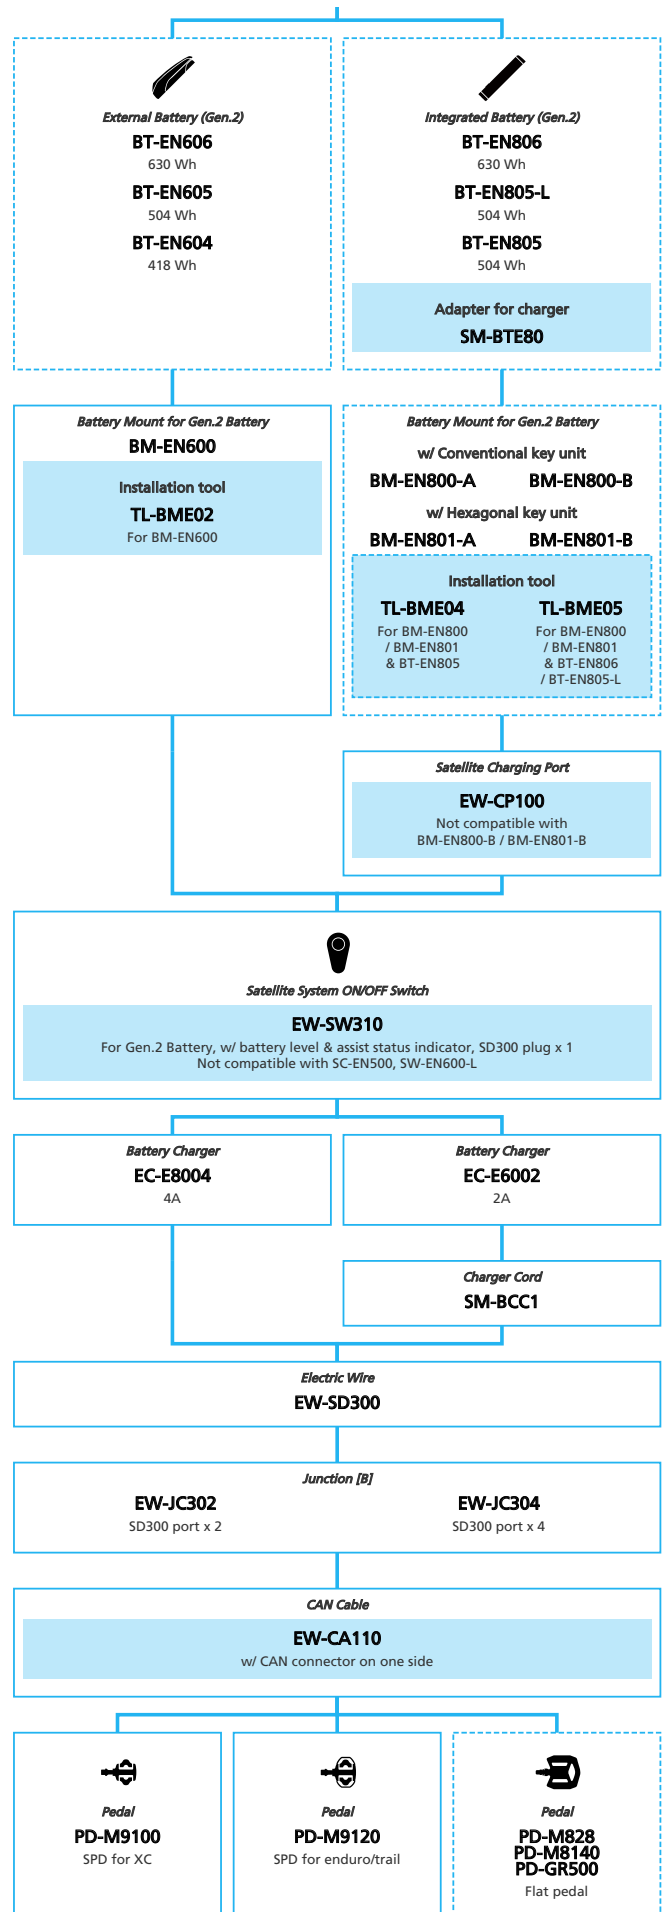

EP8 EP801 for MTB

11-speed, Derailleur, Di2, Automatic shift

N ... New model
 ... Additional option
 ... All select
 ... Alternative option
 ... Single select

E-BIKE

N ... New model
 ■ ... Additional option
 □ ... All select
 ■ ... Alternative option
 □ ... Single select