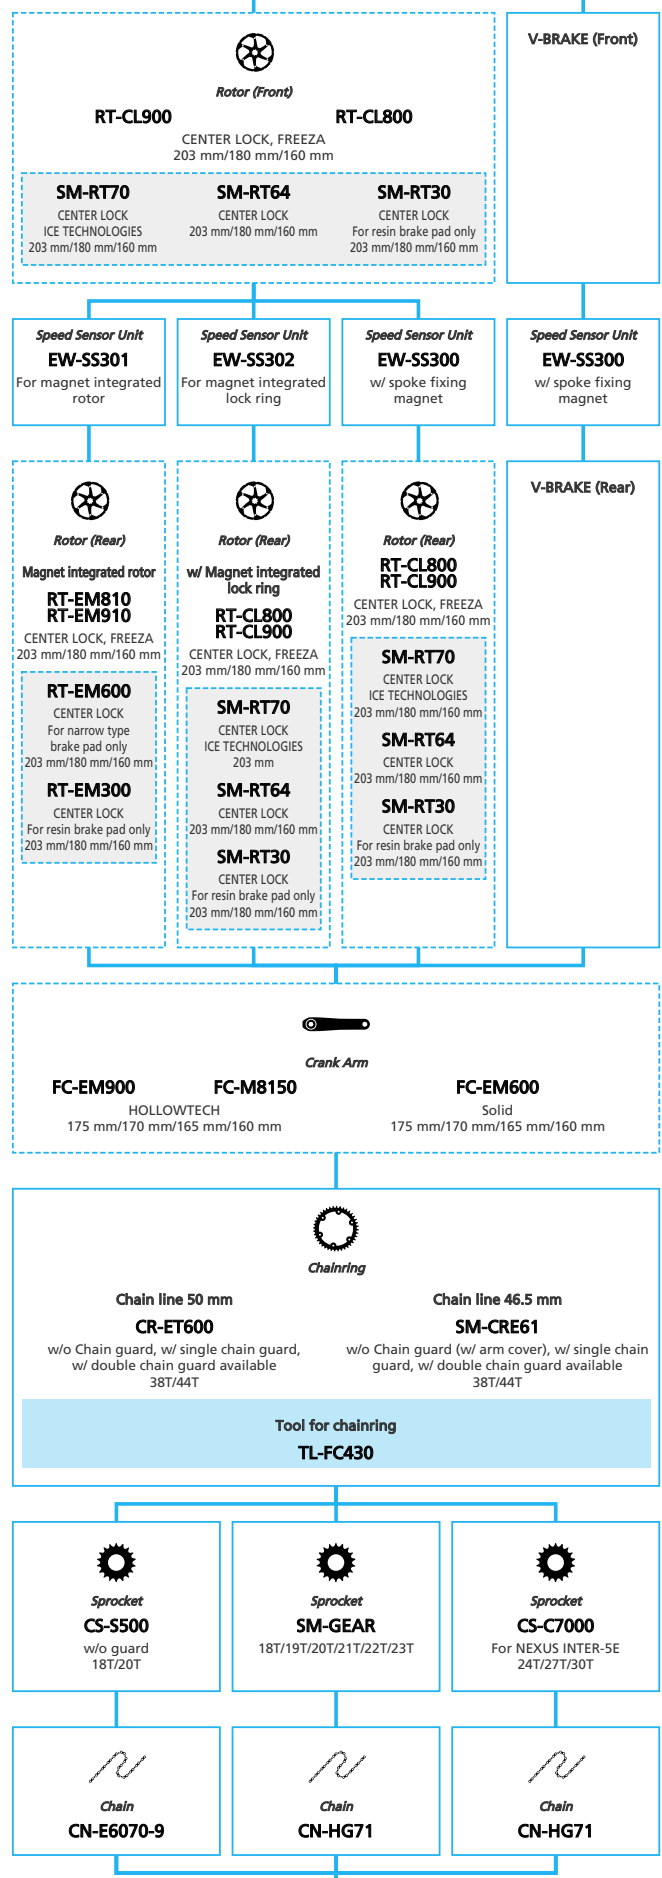

EPS for LIFESTYLE Internal Geared Hub, Di2

N ... New model
   ... Additional option
   ... All select
   ... Alternative option
   ... Single select

E-BIKE