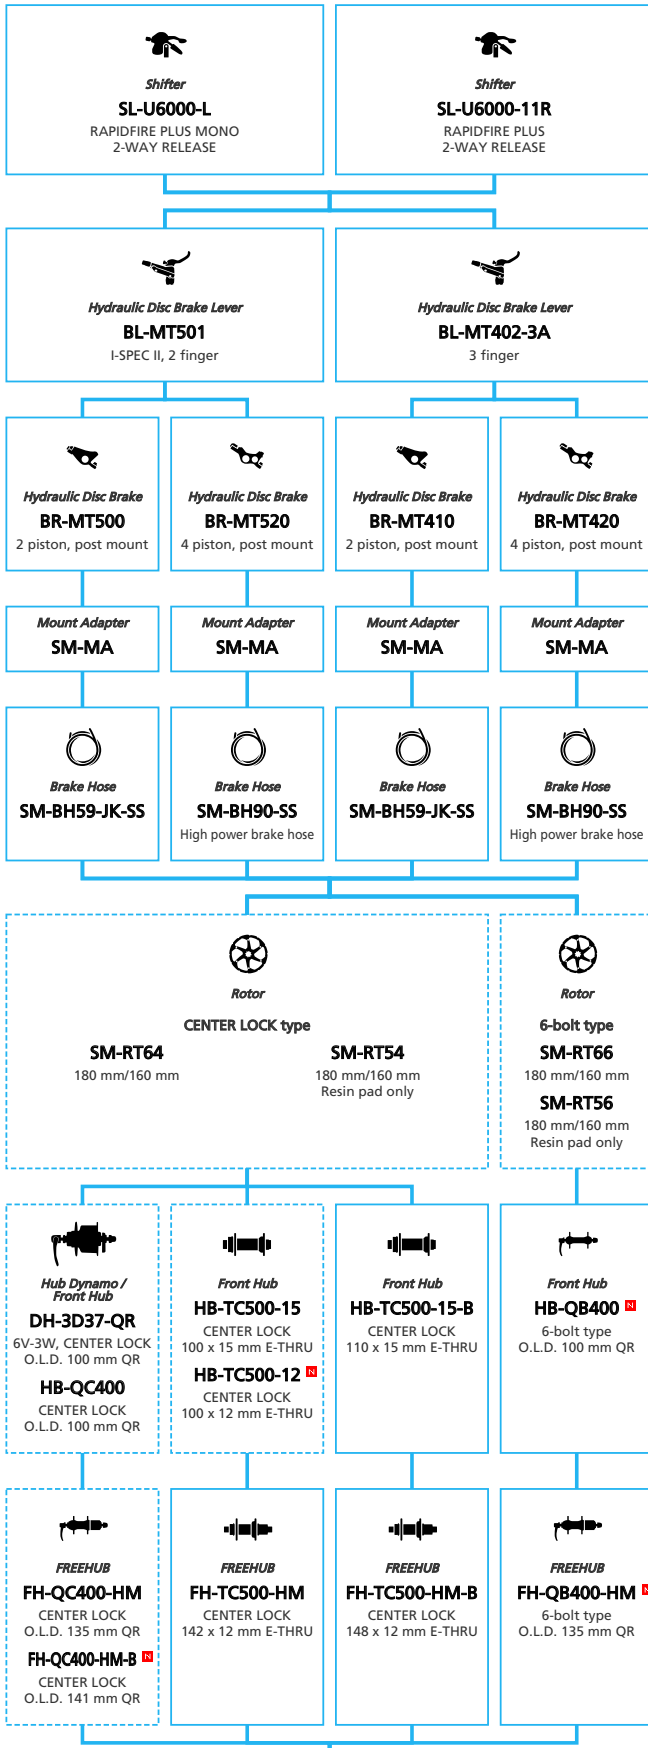

LIFESTYLE Active

SHIMANO **CUES** U8000 1x11-speed

 ... New model
 ... Additional option
 ... Alternative option
 ... All select
 ... Single select

LIFESTYLE Active

SHIMANO CUES U6000 2x11-speed

N ... New model
 ■ ... Additional option
 □ ... All select
 ▨ ... Alternative option
 ▨ ... Single select