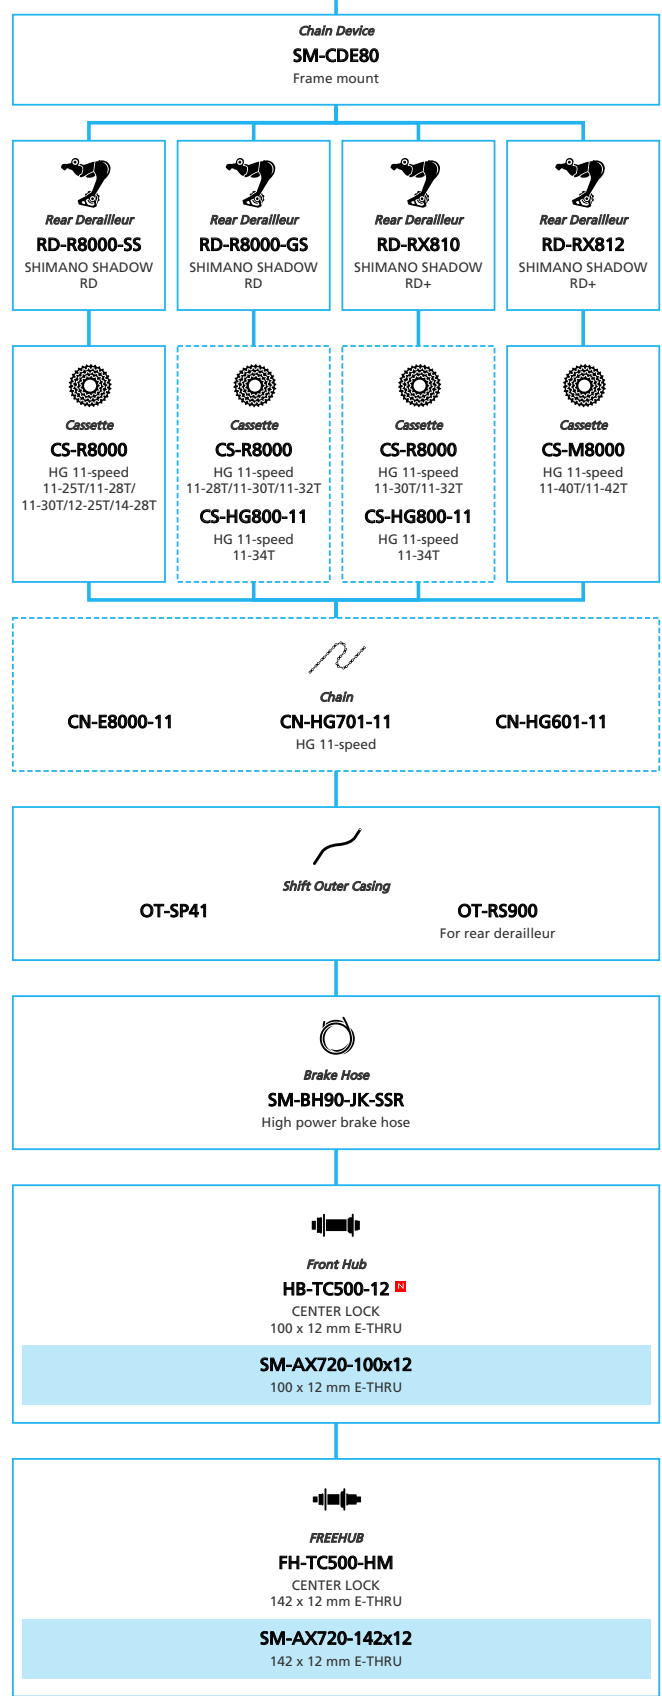

SHIMANO STOPS E8080 for Japan market For Drop Handlebar, Derailleur

N ... New model
... Additional option
... Alternative option
... All select
... Single select

E-BIKE