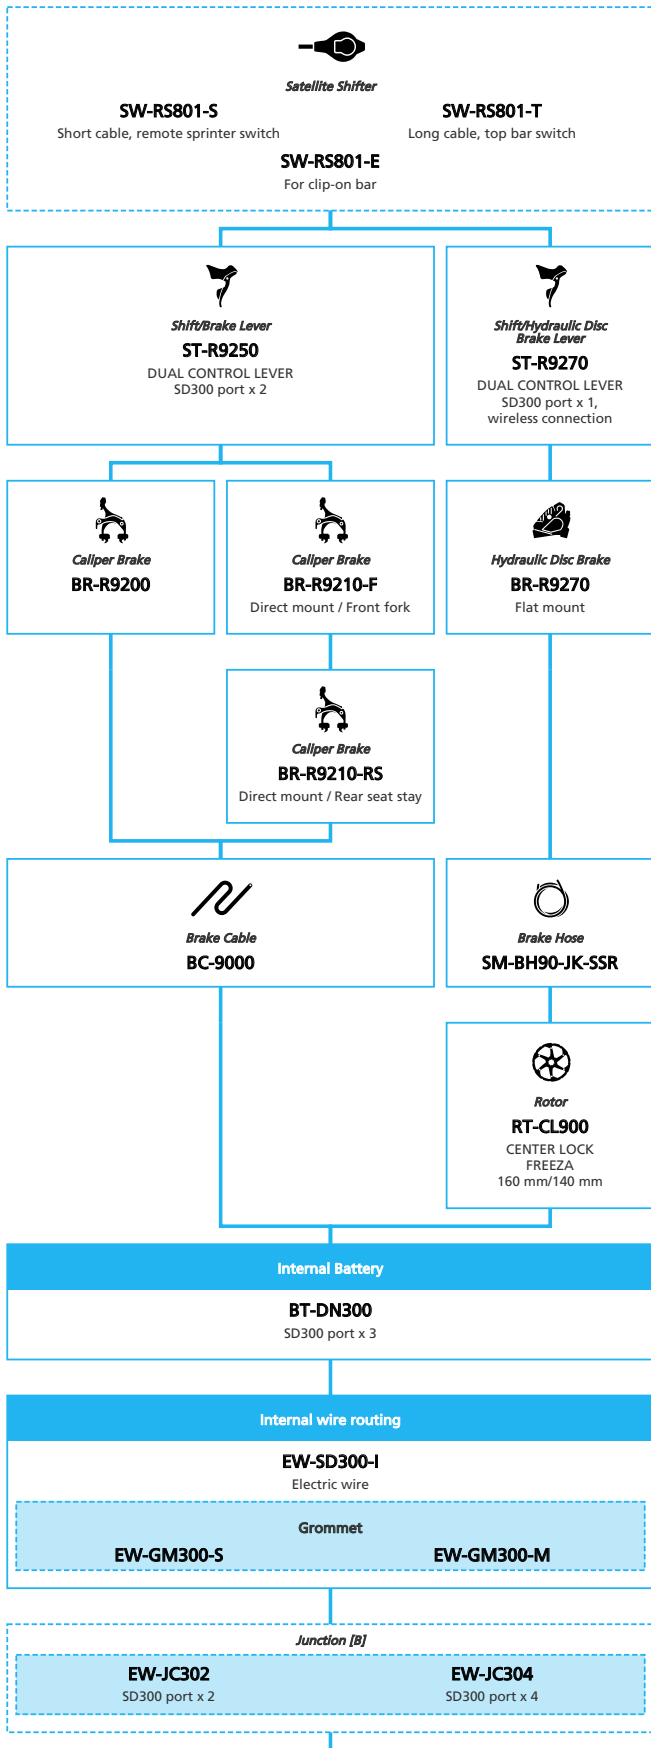

DURA-ACE R9200/R9250 2x12-speed, Di2

- ... New model
- ... Additional option
- ... All select
- ... Single select

Road Bike