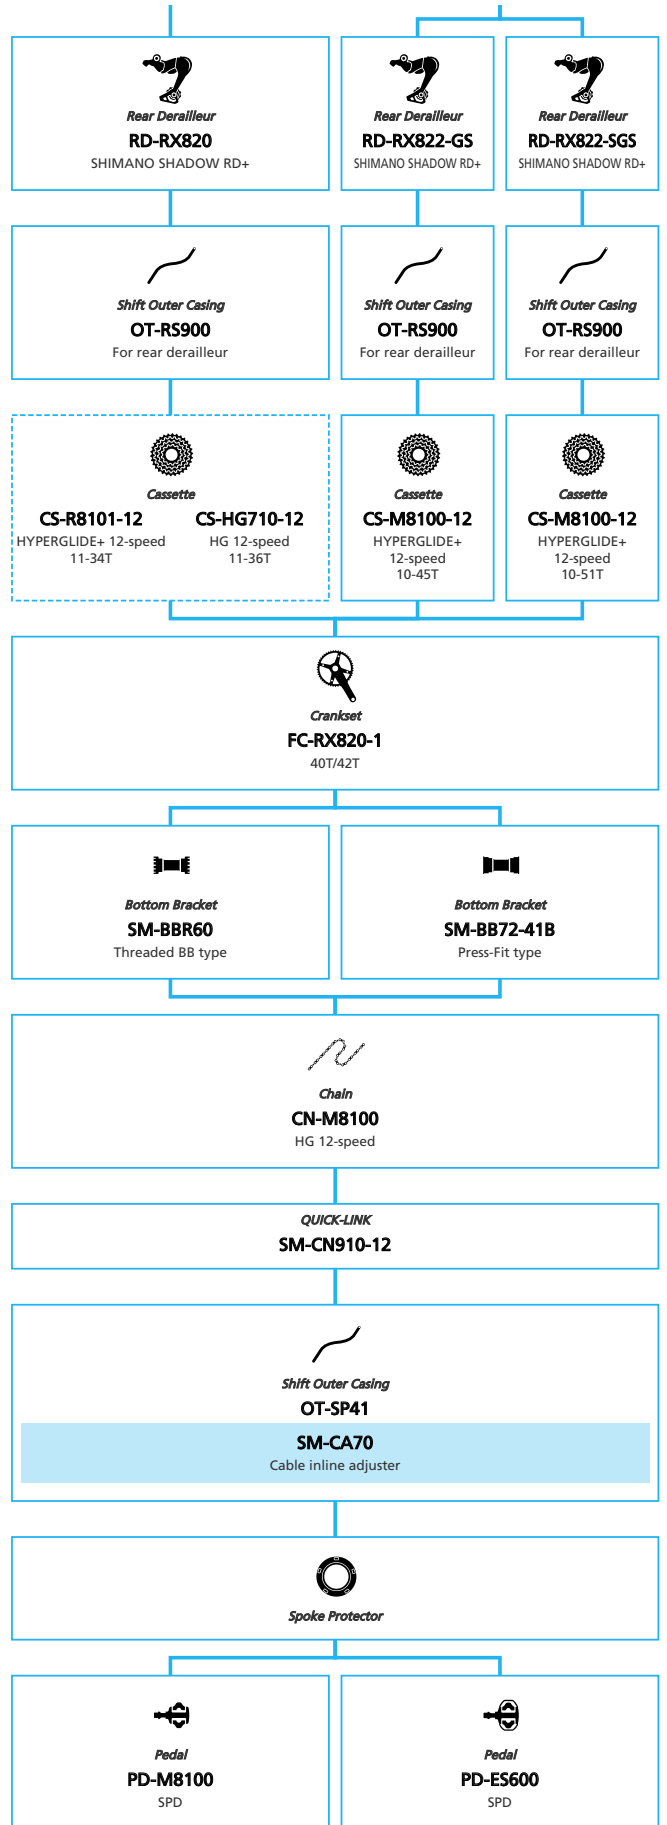

SHIMANO
GRX RX820 2x12-speed

- ... New model
- ... Additional option
- ... All select
- ... Alternative option
- ... Single select

Gravel Bike

SHIMANO GRX RX820 1x12-speed

■ ... New model
 ... Additional option
 ... Alternative option
 ... All select
 ... Single select