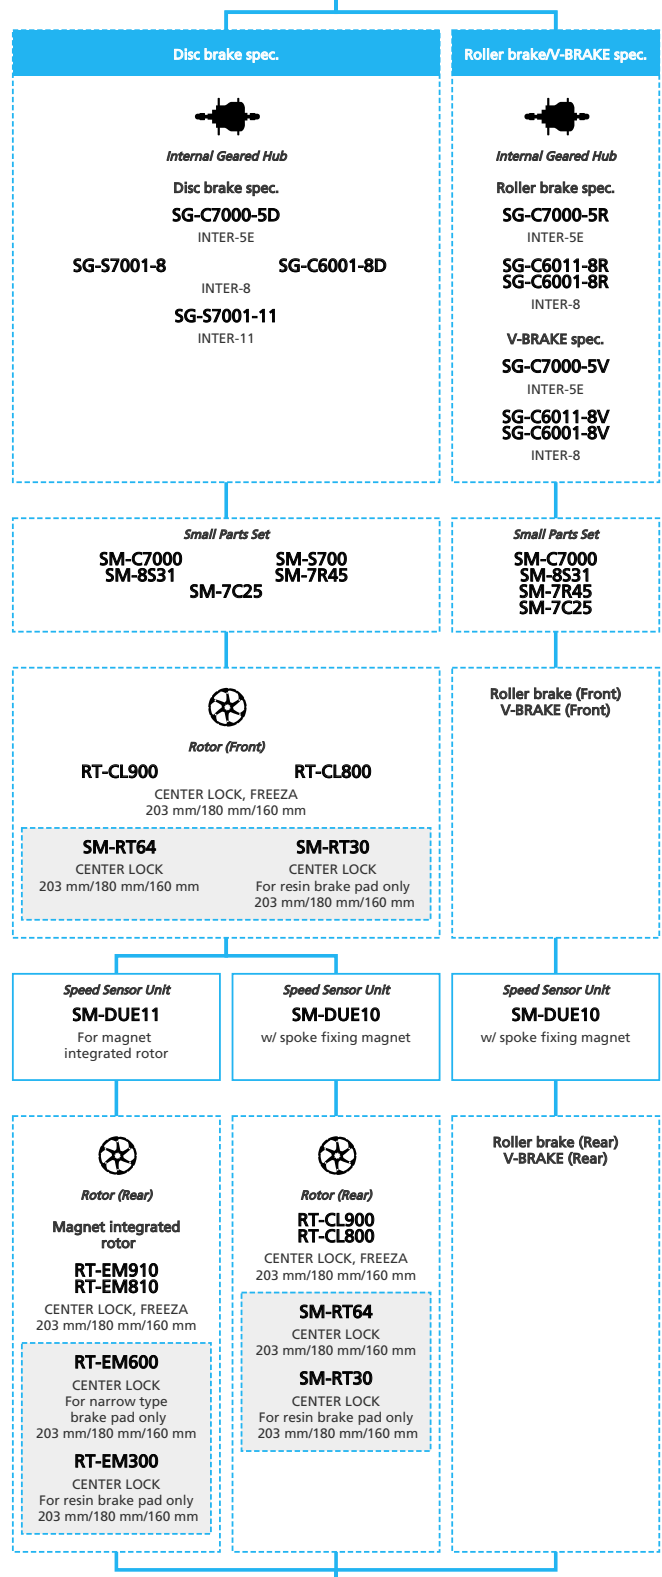

SHIMANO STOPS E5080 for Japan market Internal Geared Hub

N ... New model
■ ... Additional option
□ ... All select
□ ... Single select

E-BIKE