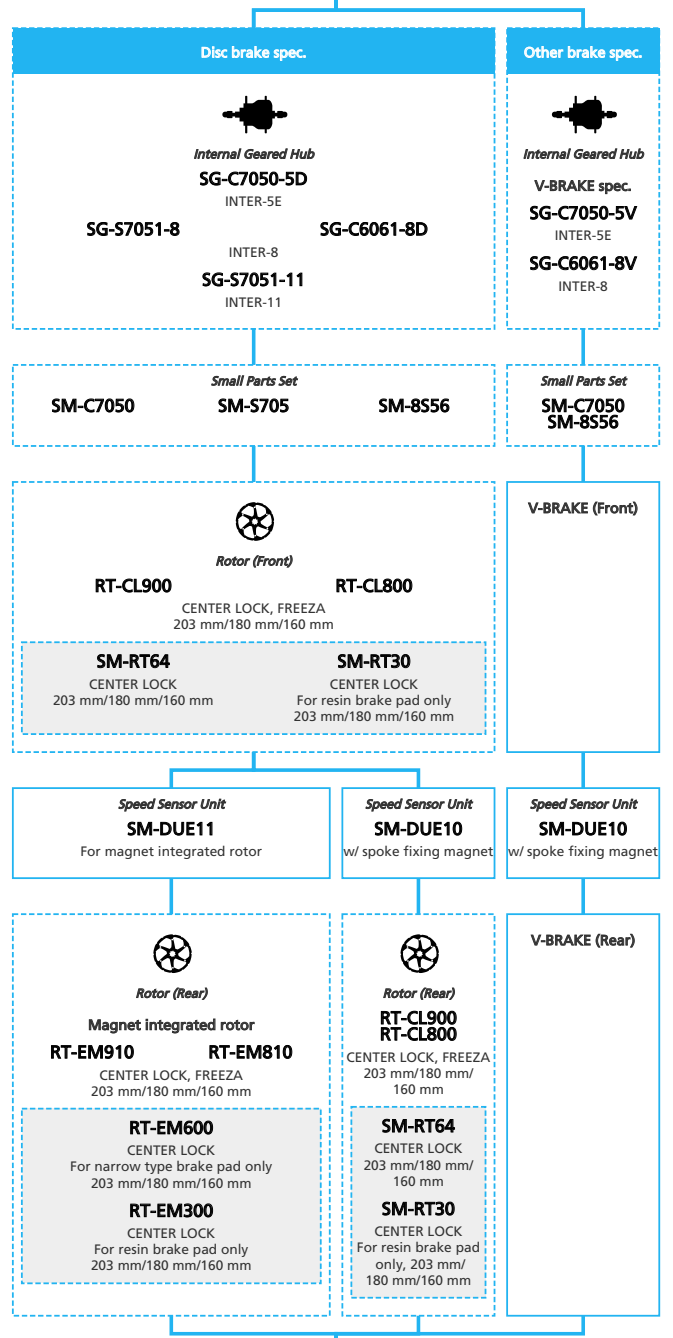

SHIMANO STOPS E5080 for Japan market Internal Geared Hub, Di2

N ... New model
  ... Additional option
  ... Alternative option
  ... All select
  ... Single select

E-BIKE