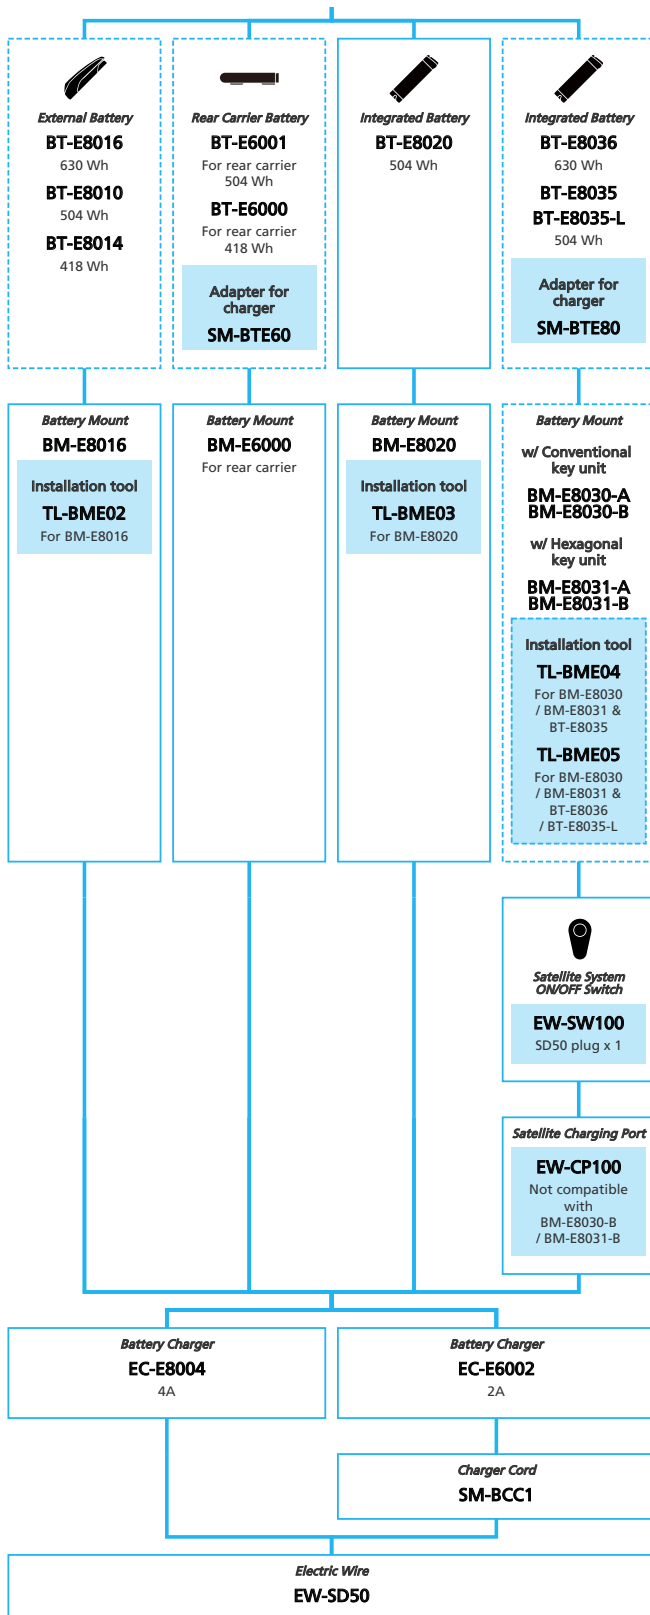

- ... New model
- ... Additional option
- ... All select
- ... Alternative option
- ... Single select