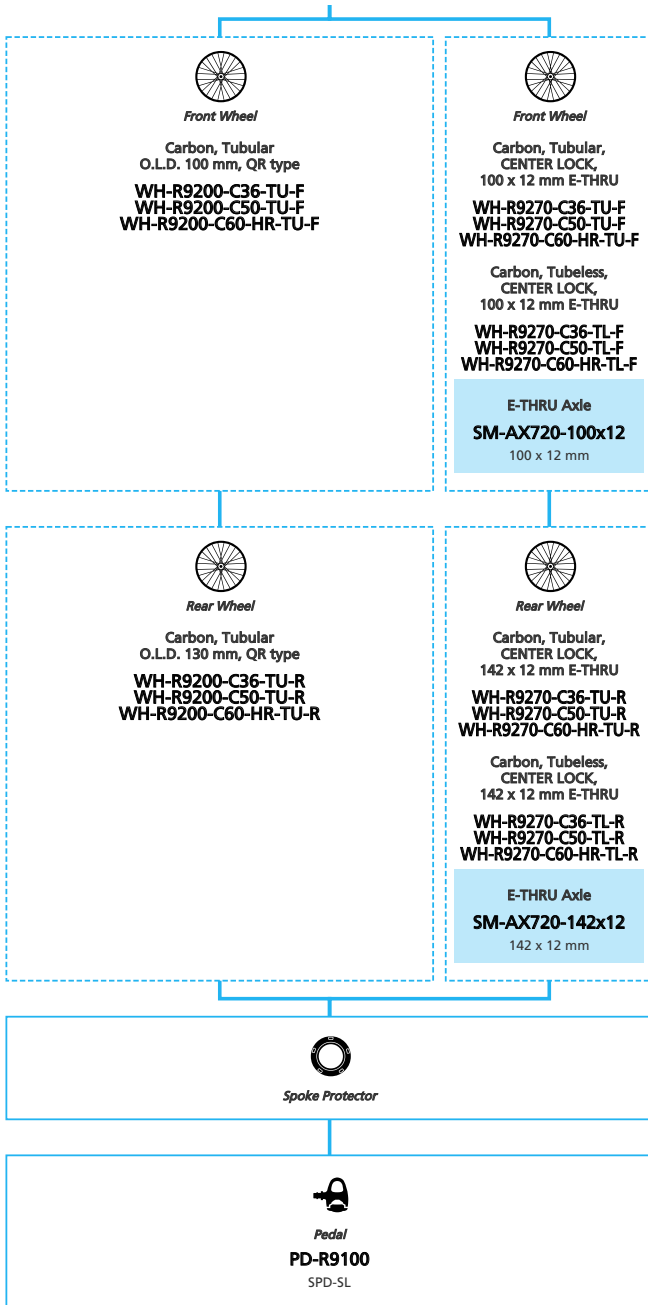

- ... New model
- ... Additional option
- ... All select
- ... Alternative option
- ... Single select