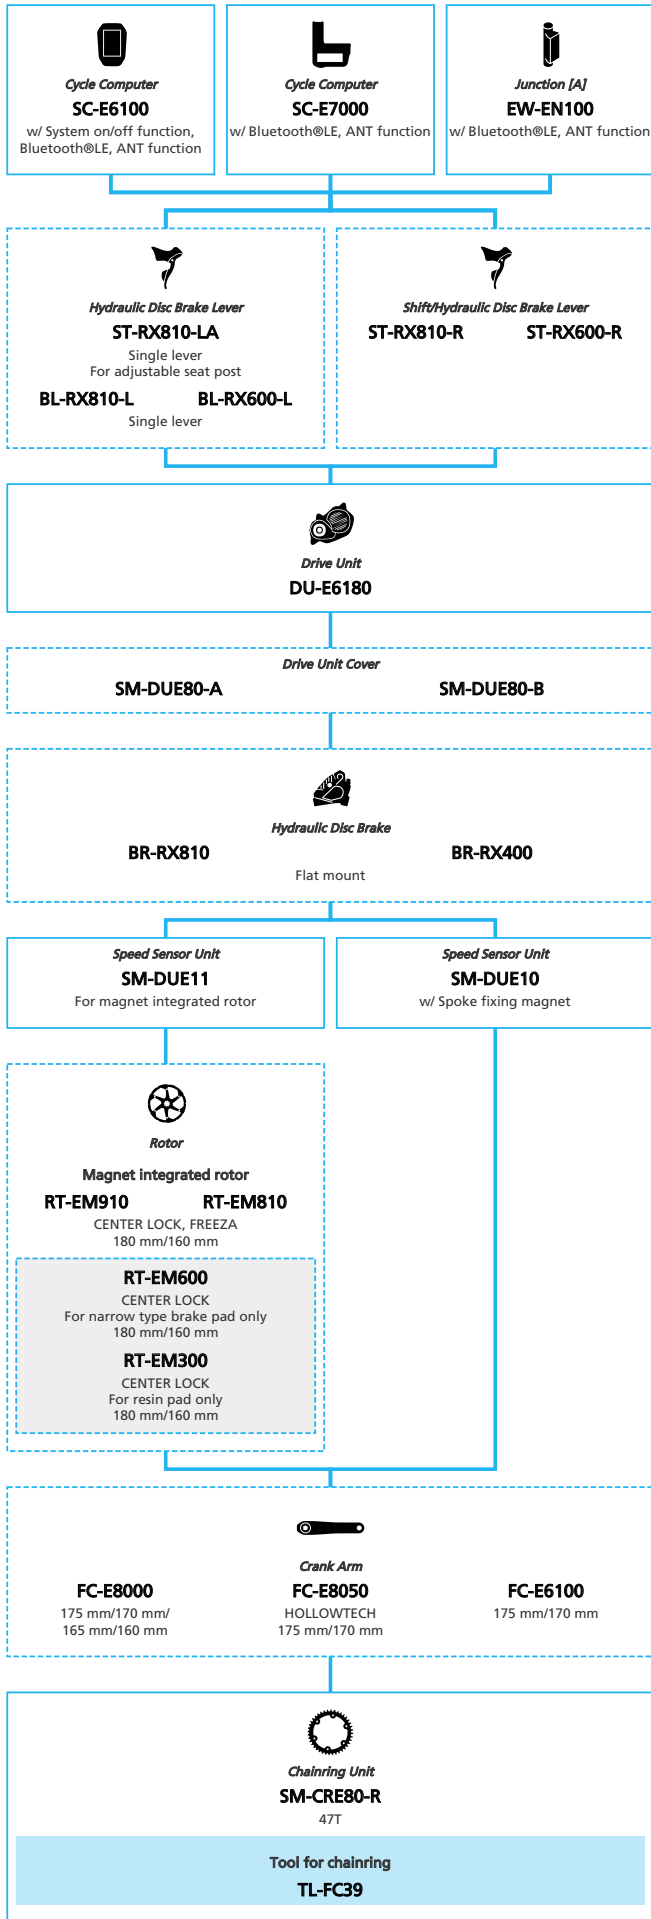

SHIMANO STOPS E6180 for Japan market For Drop Handlebar, Derailleur

N ... New model
... Additional option
... Alternative option
... All select
... Single select

E-BIKE