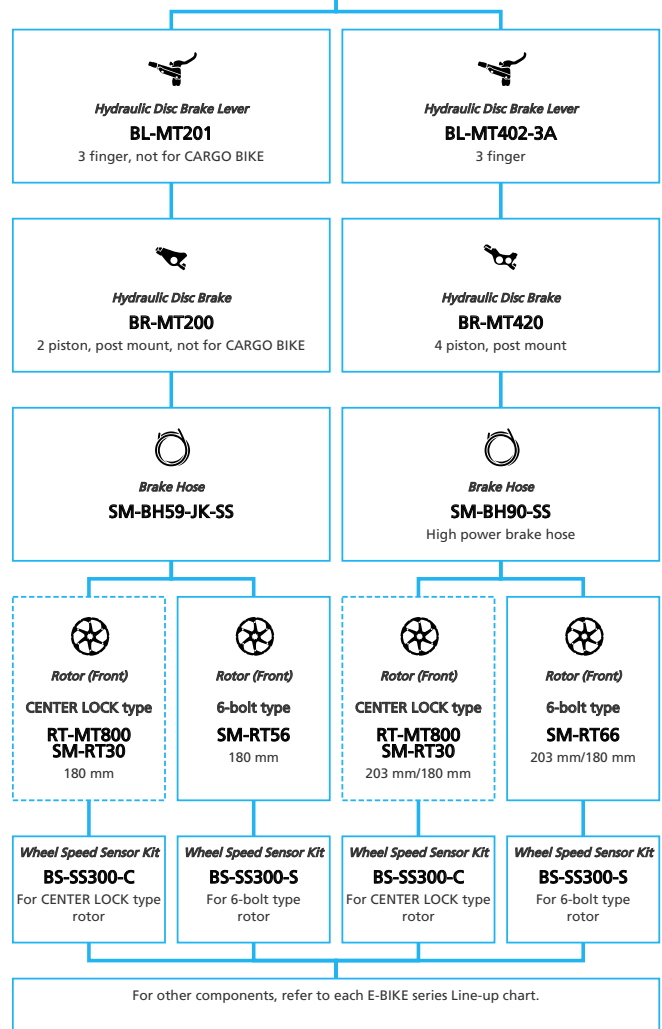

SHIMANO STOPS with ABS For 2nd Generation (Gen.2) Battery management system

N ... New model
■ ... Additional option
□ ... All select
■ ... Alternative option
□ ... Single select

E-BIKE