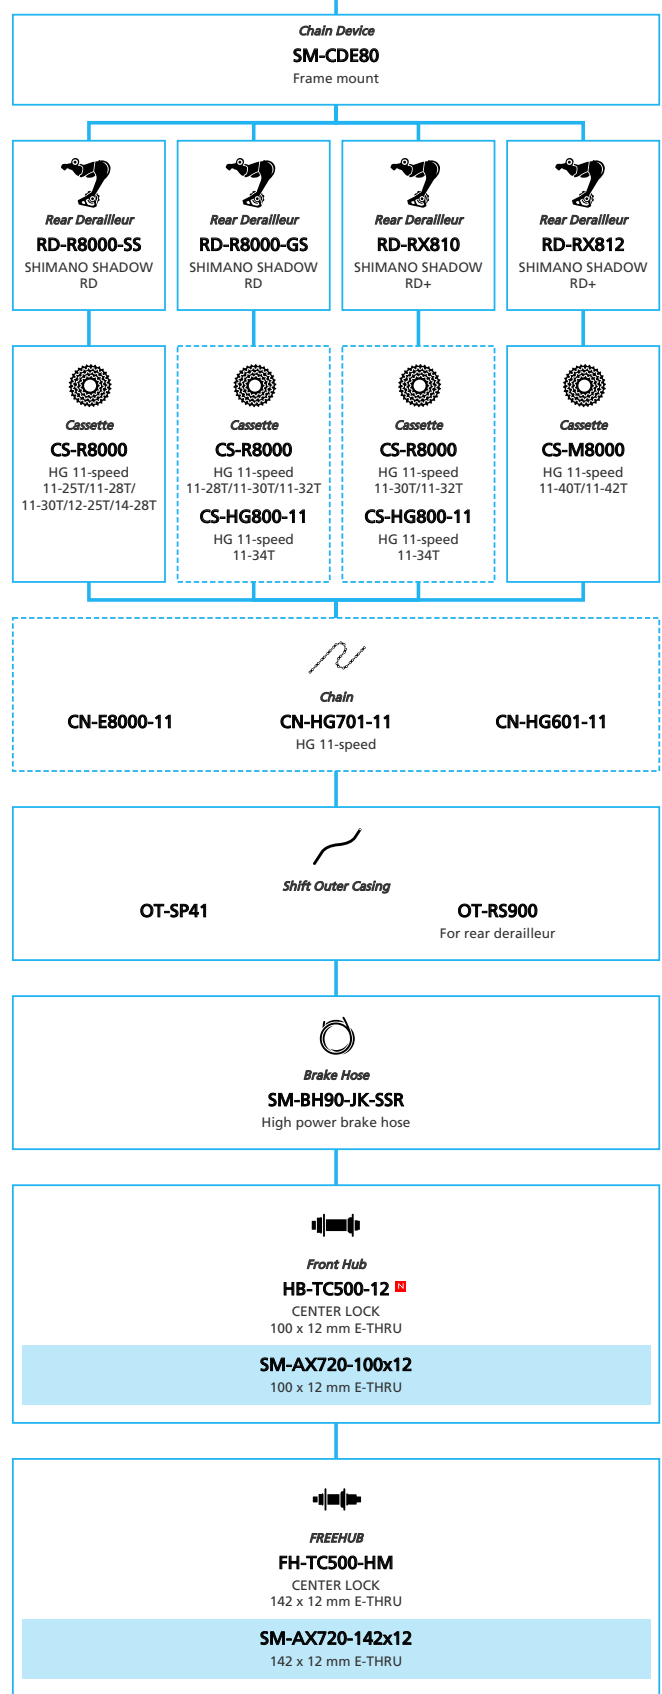

SHIMANO STOPS E6180 for Japan market For Drop Handlebar, Derailleur

N ... New model
... Additional option
... Alternative option
... All select
... Single select

E-BIKE