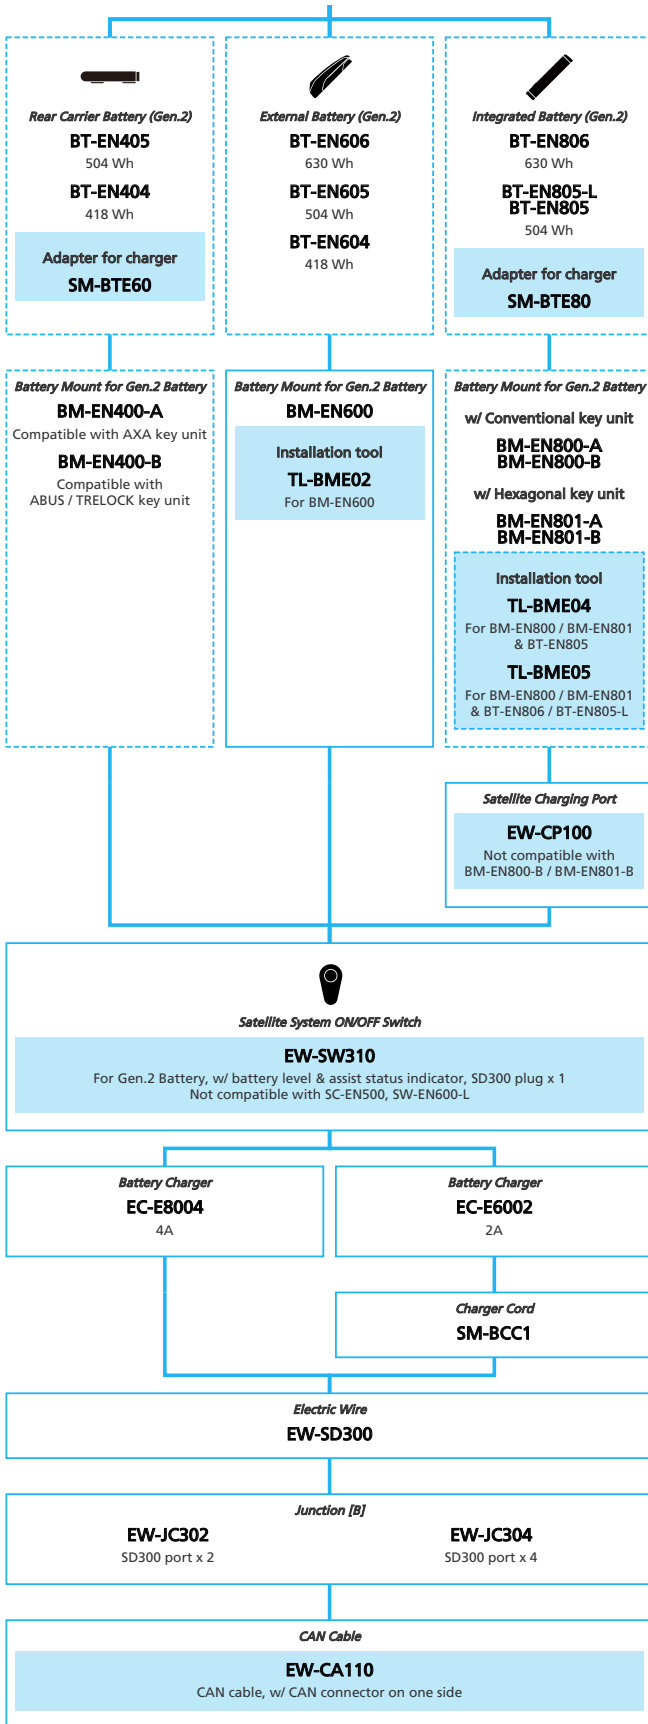

E-BIKE

EP8 EP801 for LIFESTYLE Internal Geared Hub, Di2

N ... New model
 ■ ... Additional option
 □ ... All select
 ■ ... Alternative option
 □ ... Single select

E-BIKE

- ... New model
- ... Additional option
- ... All select
- ... Alternative option
- ... Single select