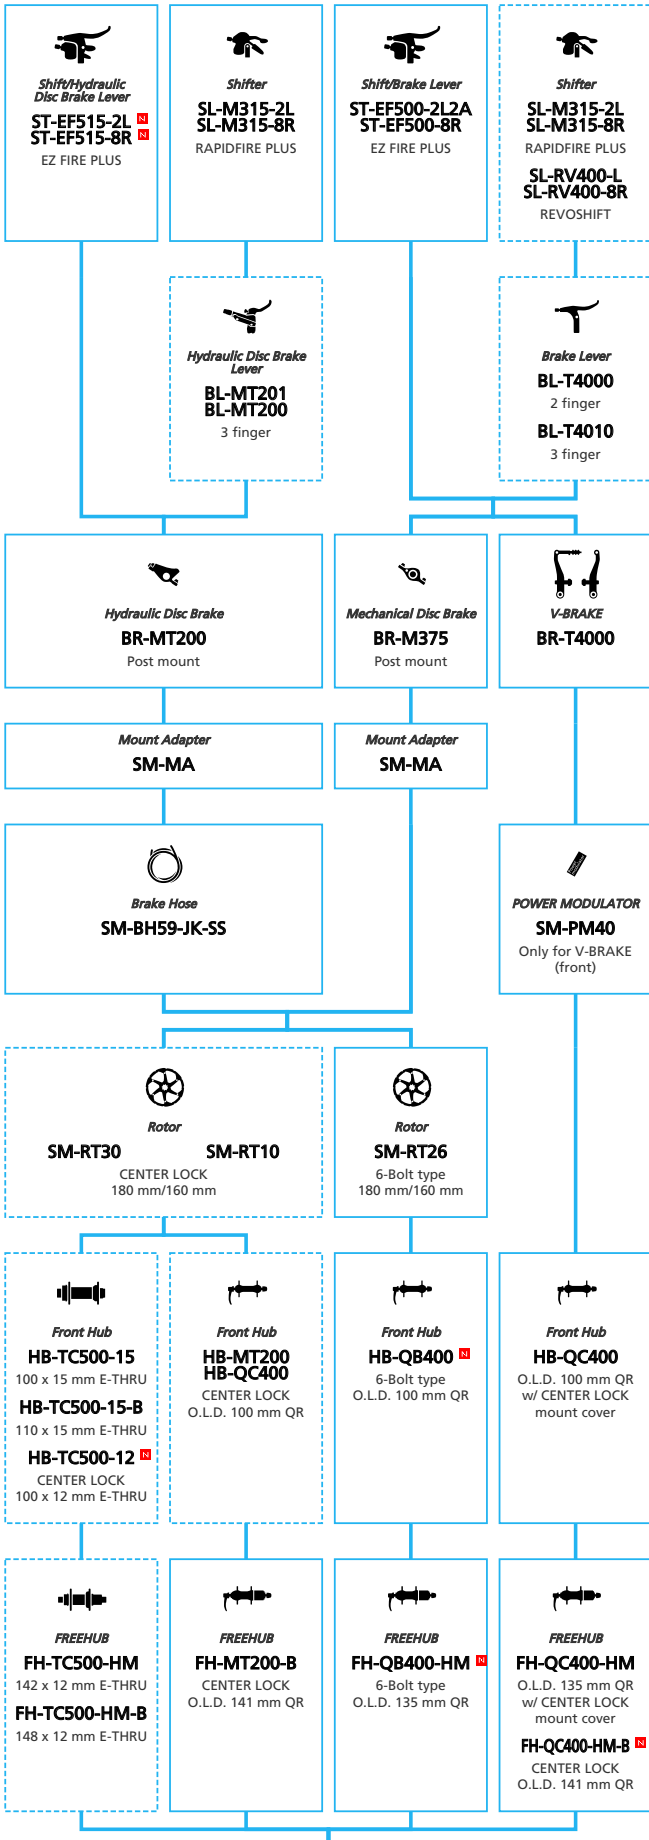

LIFESTYLE Active