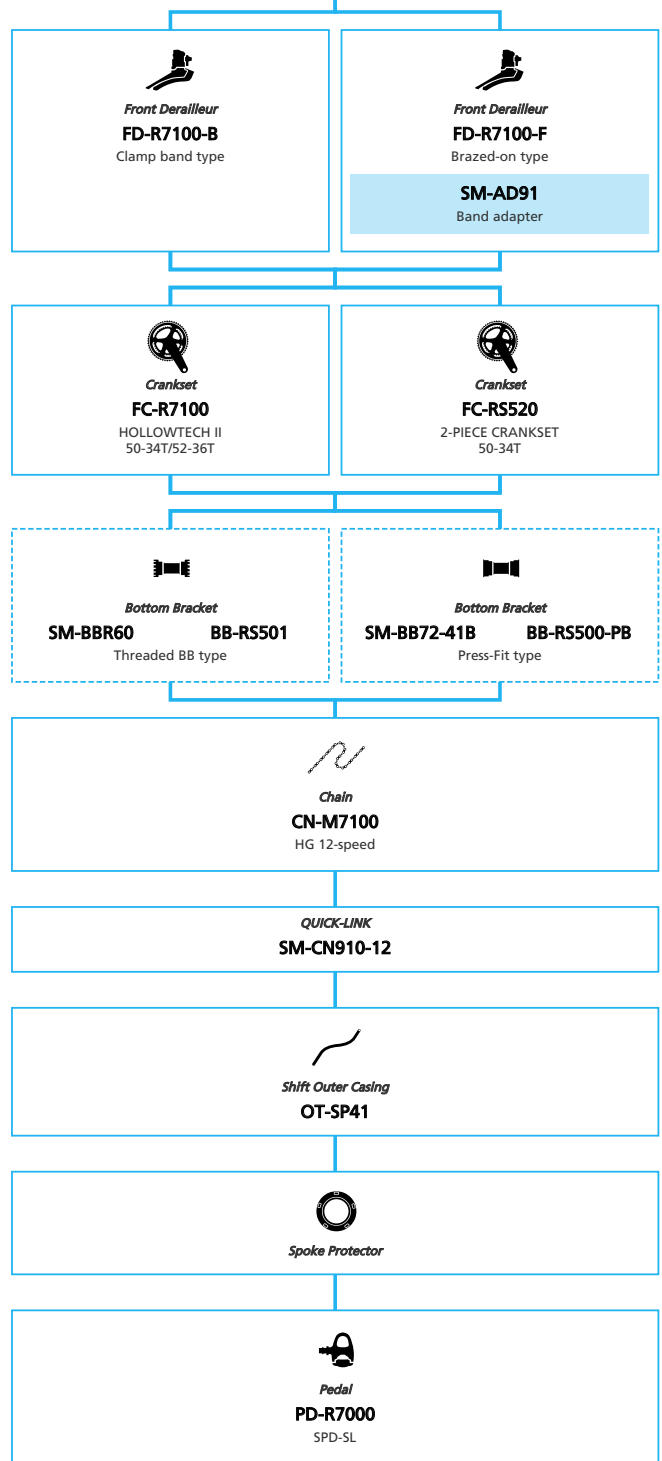

SHIMANO **105** R7100/R7150 2x12-speed

... New model
... Additional option
... Alternative option
... All select
... Single select

Road Bike