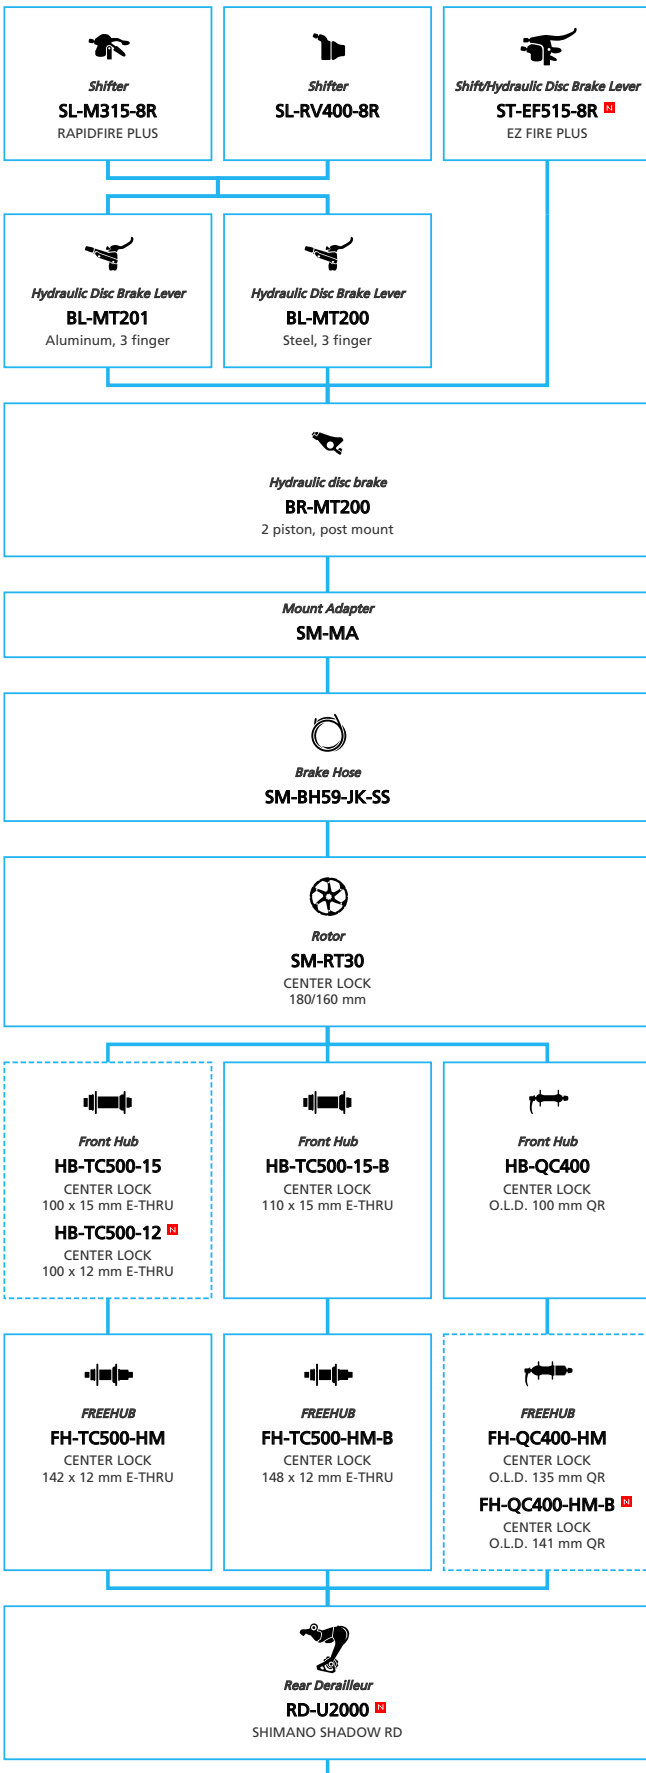

LIFESTYLE Active

SHIMANO CUES U6000 1x10-speed

- ... New model
- ... Additional option
- ... All select
- ... Alternative option
- ... Single select

LIFESTYLE Active

SHIMANO CUES U4000 2x9-speed

N ... New model
 ... Additional option
 ... All select
 ... Alternative option
 ... Single select

LIFESTYLE Active

SHIMANO CUES U4000 1x9-speed

- ... New model
- ... Additional option
- ... All select
- ... Alternative option
- ... Single select

LIFESTYLE Active

SHIMANO
ESSA 1x8-speed

 ... New model
 ... Additional option
 ... Alternative option
 ... All select
 ... Single select

3x8-speed

- ... New model
- ... Additional option
- ... Alternative option
- ... All select
- ... Single select

- ... New model
- ... Additional option
- ... Alternative option
- ... All select
- ... Single select