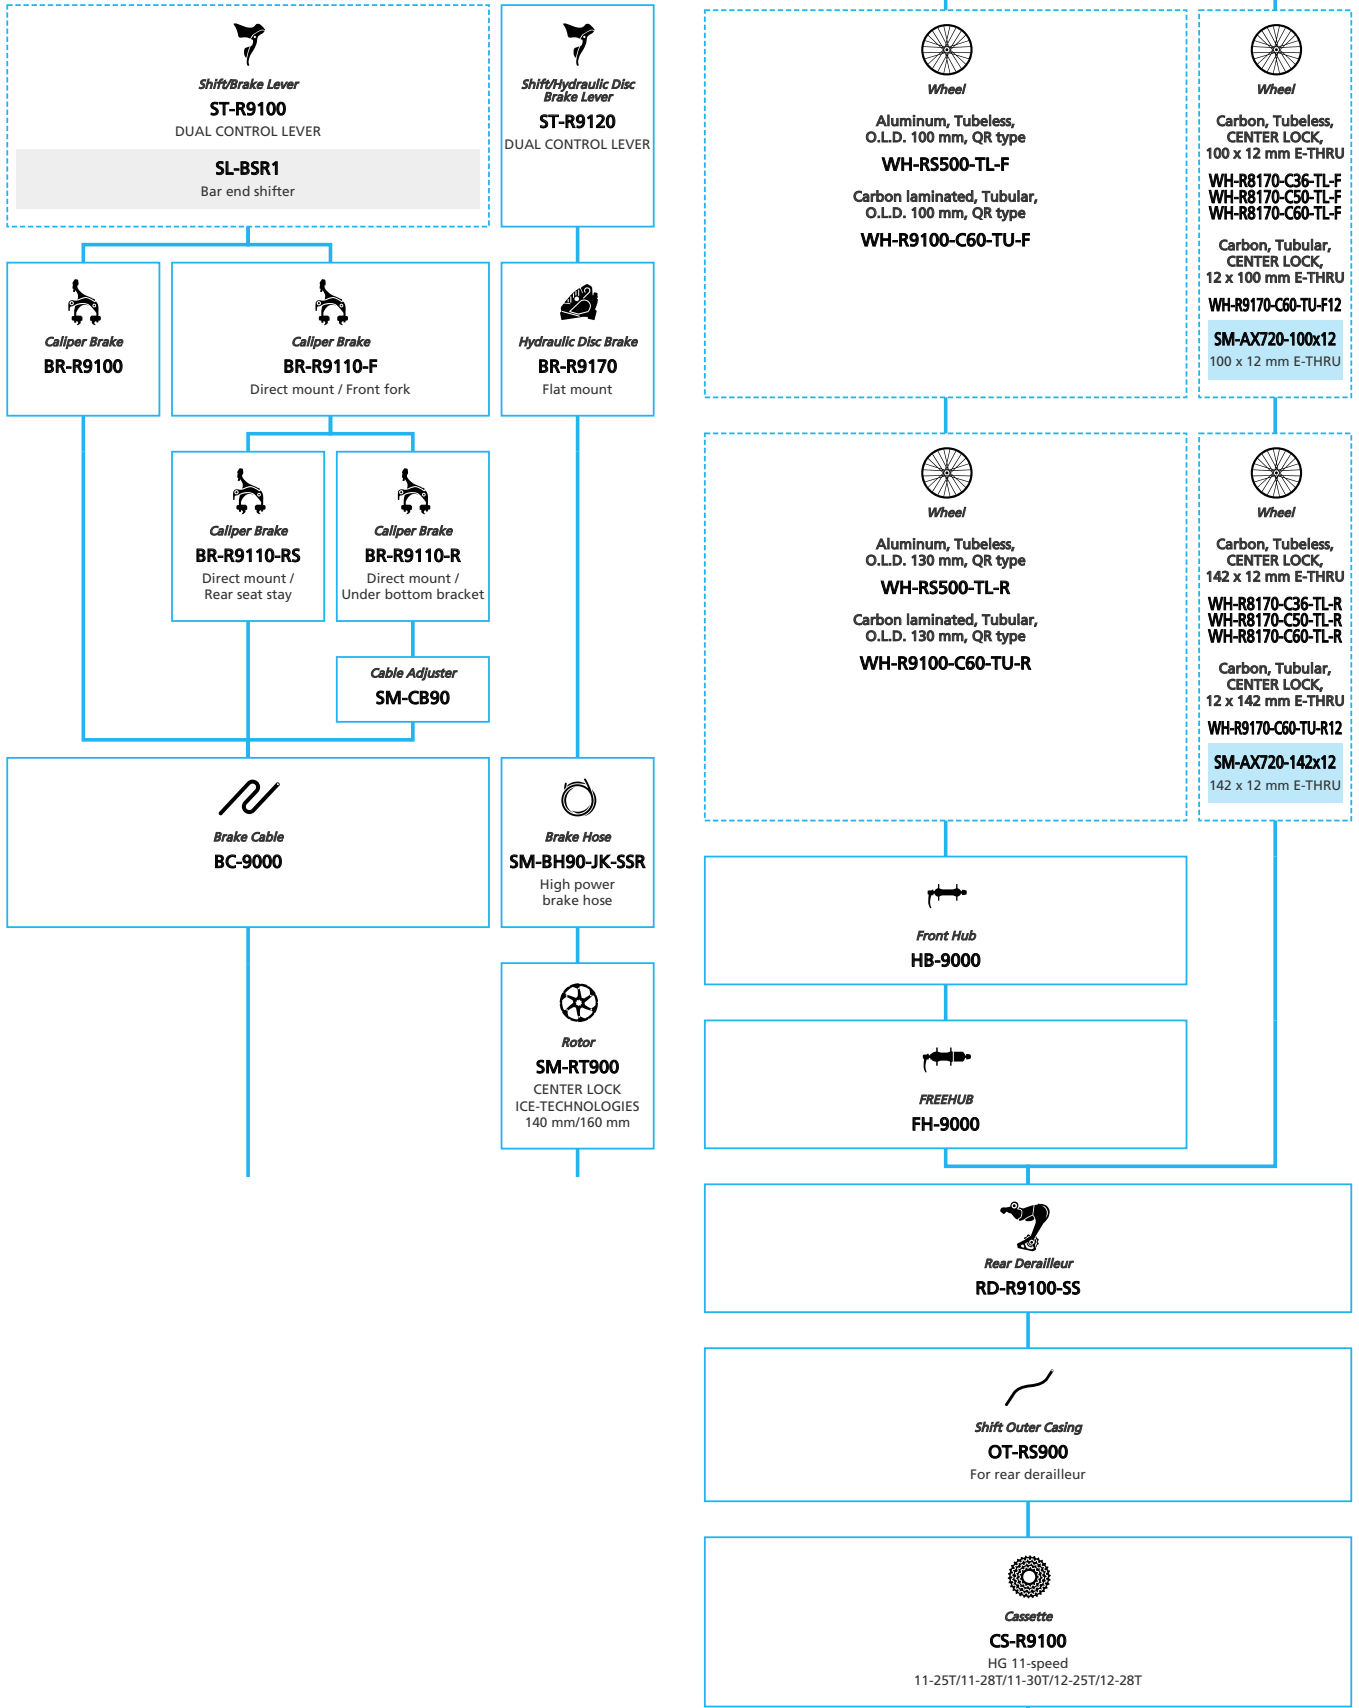

Road Bike

- ... New model
- ... Additional option
- ... All select
- ... Alternative option
- ... Single select

DURA-ACE R9100 2x11-speed

- ... New model
- ... Additional option
- ... Alternative option
- ... All select
- ... Single select