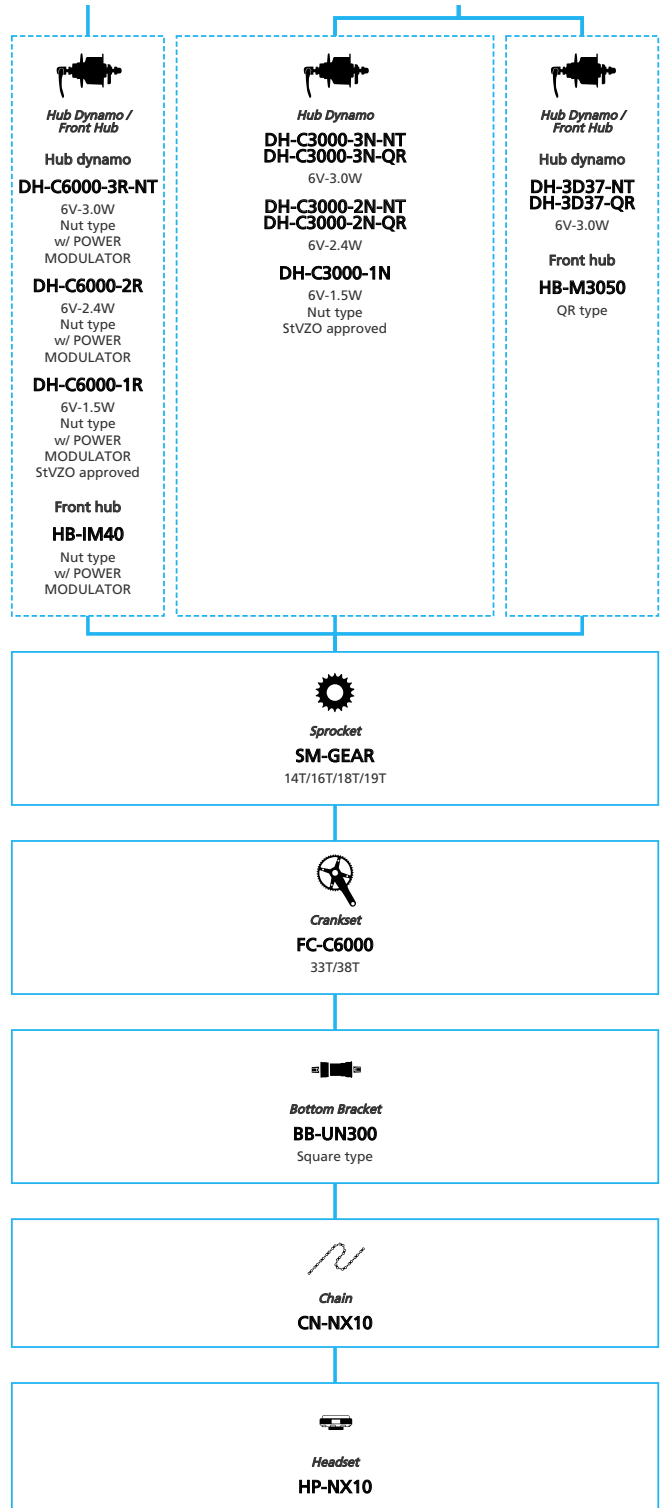

LIFESTYLE Comfort

SHIMANO *Nexus* INTER-5 (for Japan market)

■ ... New model
 ... Additional option
 ... All select
 ... Alternative option
 ... Single select

LIFESTYLE Comfort

SHIMANO Nexus INTER-3

N ... New model
 ■ ... Additional option
 □ ... All select
 ■ ... Alternative option
 □ ... Single select