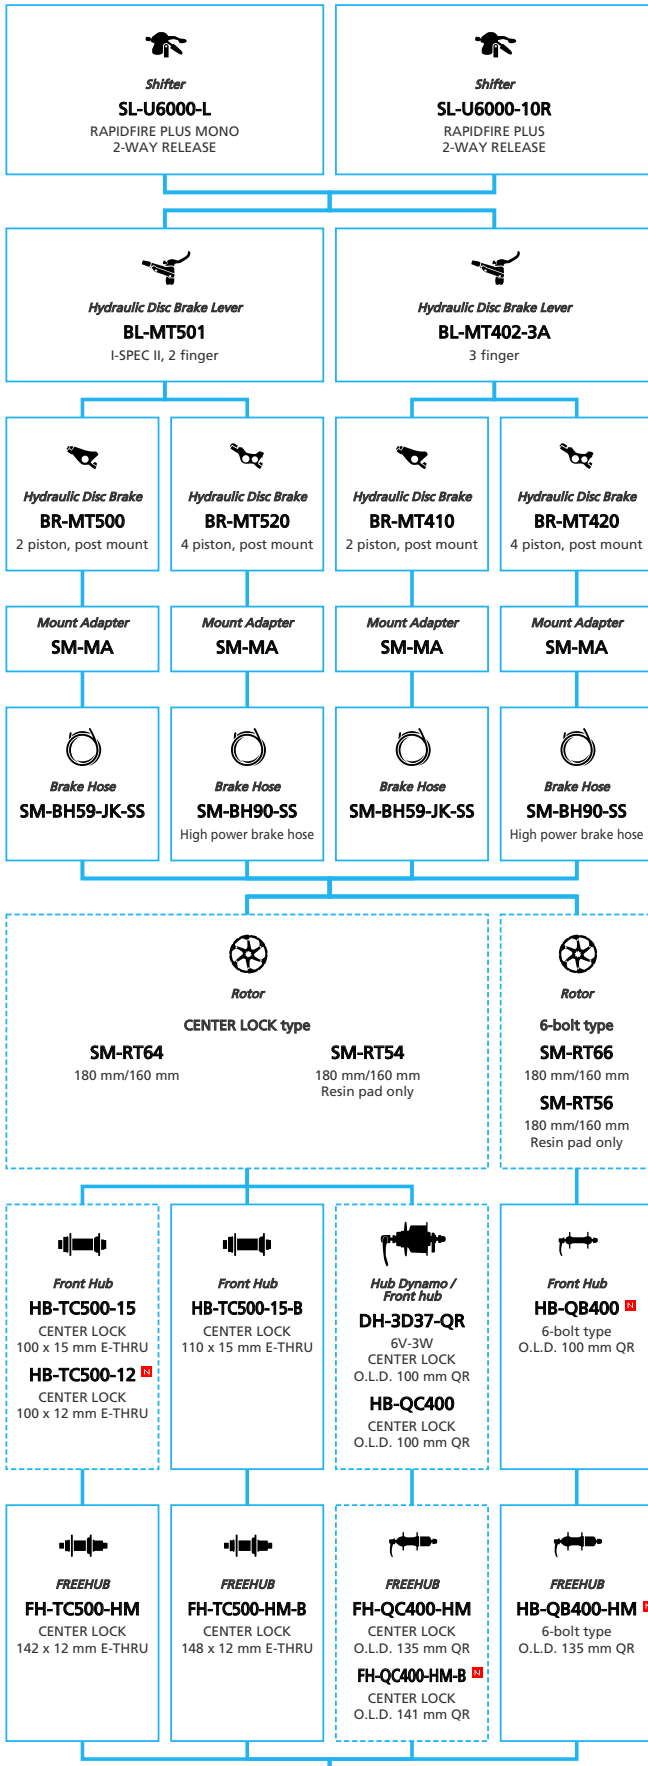

LIFESTYLE Active

SHIMANO **CUES** U8000 1x11-speed

 ... New model
 ... Additional option
 ... Alternative option
 ... All select
 ... Single select

LIFESTYLE Active

SHIMANO CUES U6000 2x11-speed

N ... New model
 ■ ... Additional option
 □ ... All select
 ▨ ... Alternative option
 ▨ ... Single select

LIFESTYLE Active

SHIMANO CUES U6000 1x11-speed

N ... New model
 ■ ... Additional option
 □ ... All select
 ▨ ... Alternative option
 ▨ ... Single select

LIFESTYLE Active

SHIMANO CUES U6000 2x10-speed

N ... New model
 ■ ... Additional option
 □ ... All select
 ▨ ... Alternative option
 ▨ ... Single select

LIFESTYLE Active

SHIMANO CUES U6000 1x10-speed

- ... New model
- ... Additional option
- ... All select
- ... Alternative option
- ... Single select

LIFESTYLE Active

SHIMANO CUES U4000 2x9-speed

N ... New model
 ... Additional option
 ... All select
 ... Alternative option
 ... Single select