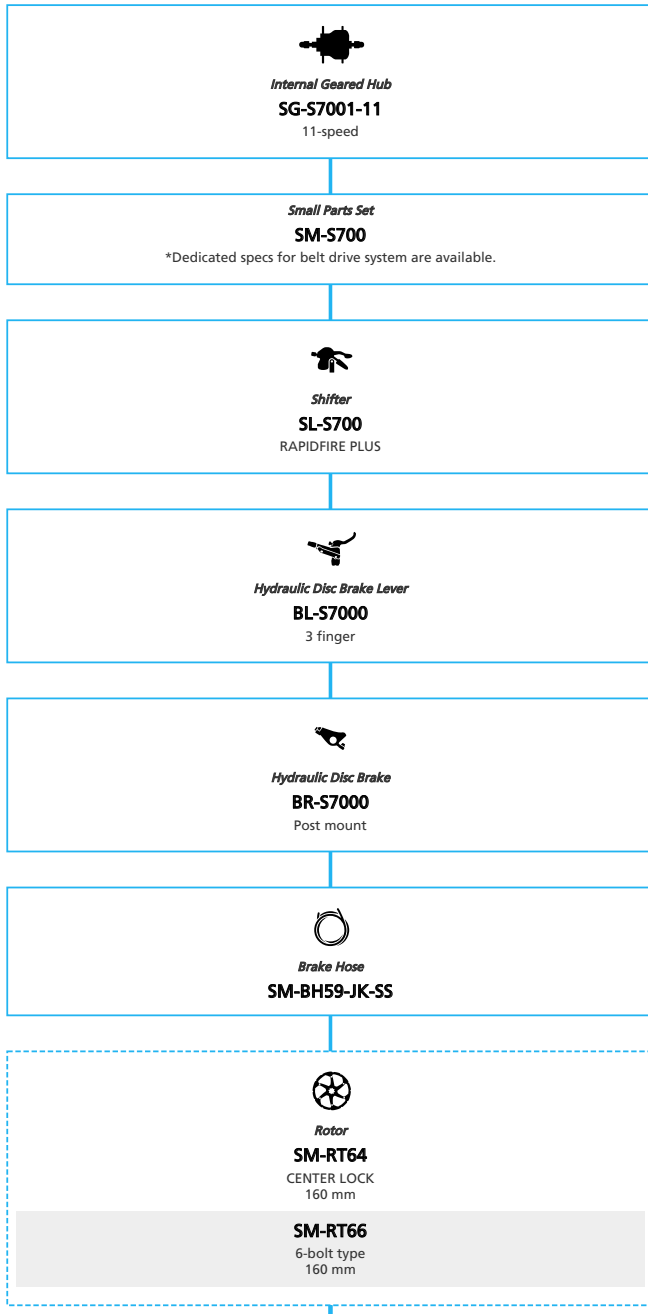

□ ... All select

□ ... Single select

- ... New model
- ... Additional option
- ... Alternative option
- ... All select
- ... Single select

SHIMANO ALFINE 11-speed

N ... New model
 ■ ... Additional option
 □ ... Alternative option
 □ ... All select
 □ ... Single select