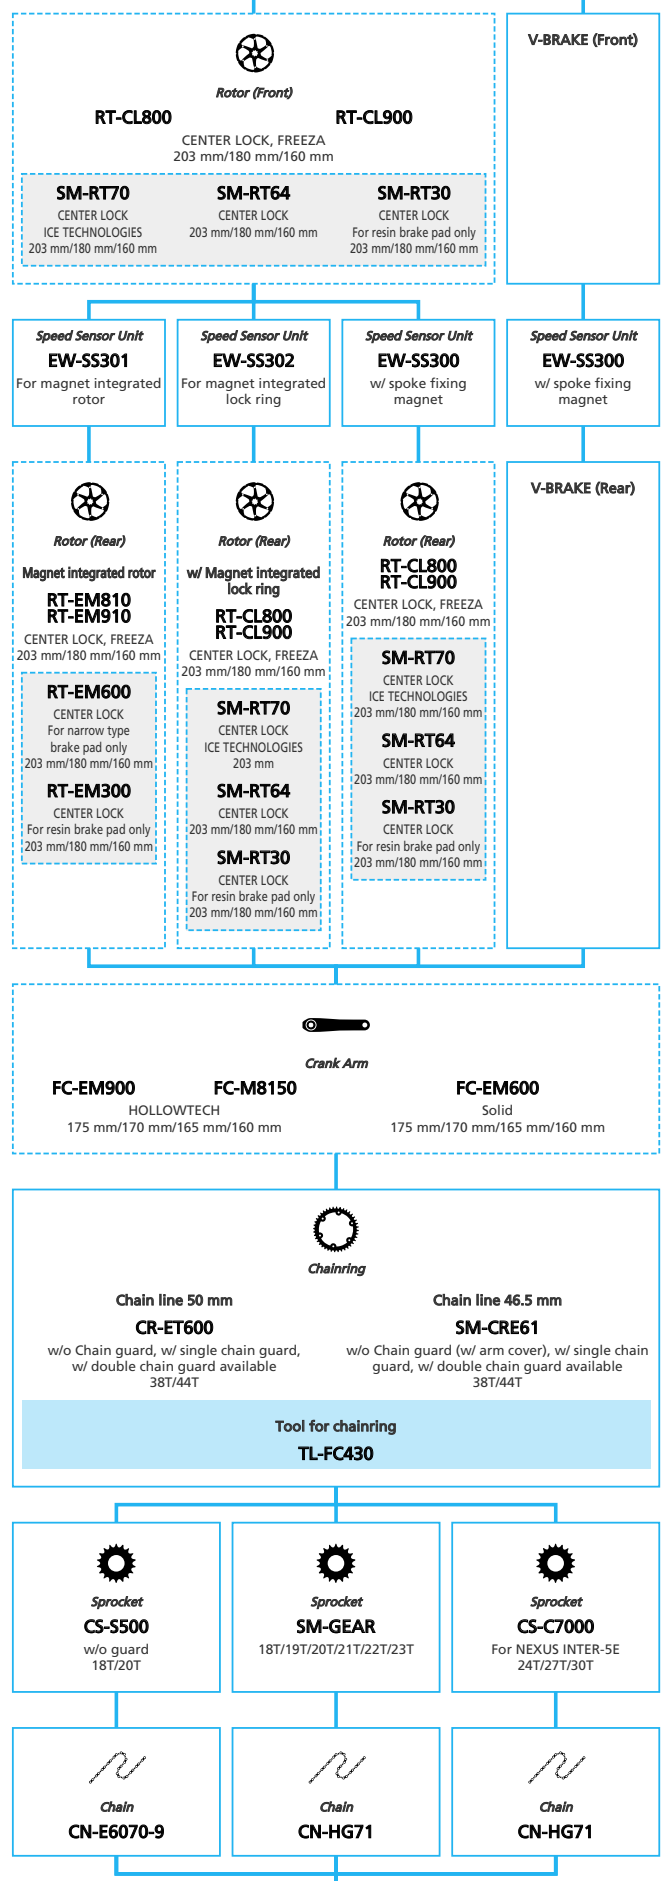

EP8 EP801 for LIFESTYLE Internal Geared Hub, Di2

N ... New model
■ ... Additional option
□ ... All select
■ ... Alternative option
□ ... Single select

E-BIKE