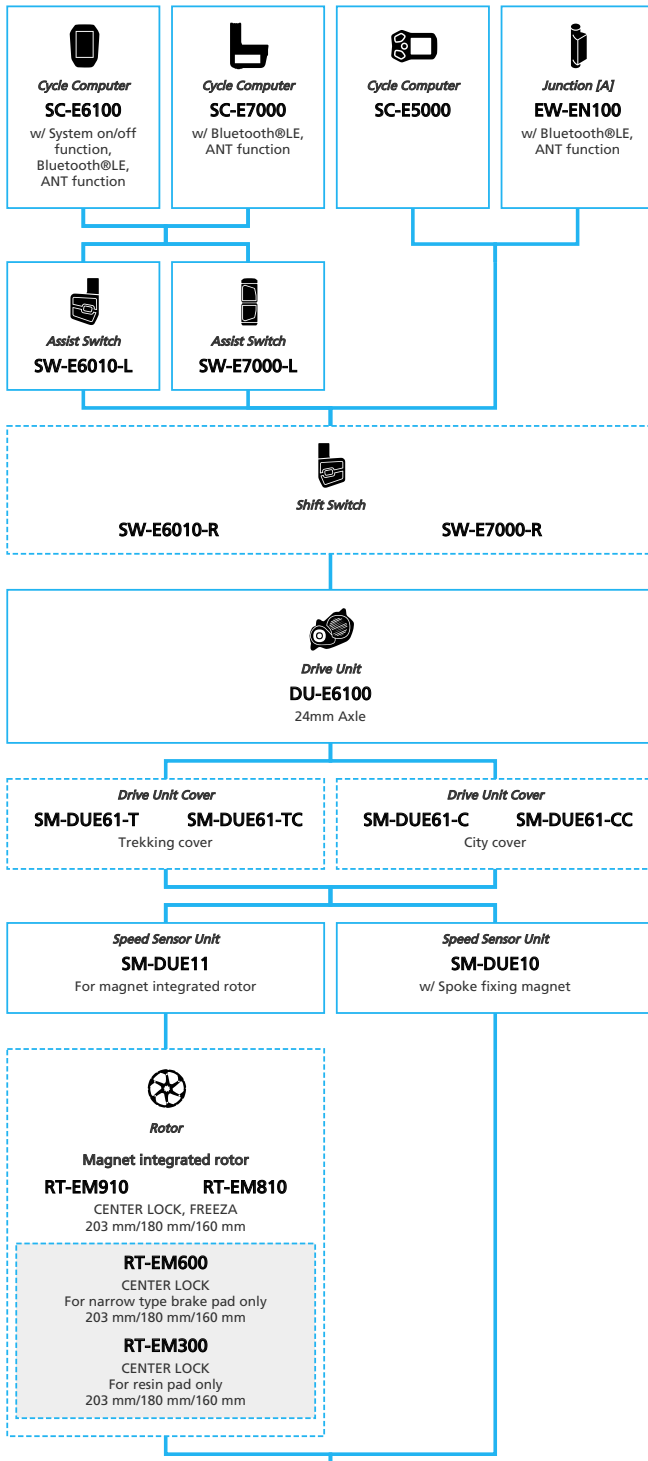

SHIMANO STOPS E6100 11-speed, Derailleur, Di2

■ ... New model
 ... Additional option
 ... Alternative option
 ... All select
 ... Single select

E-BIKE