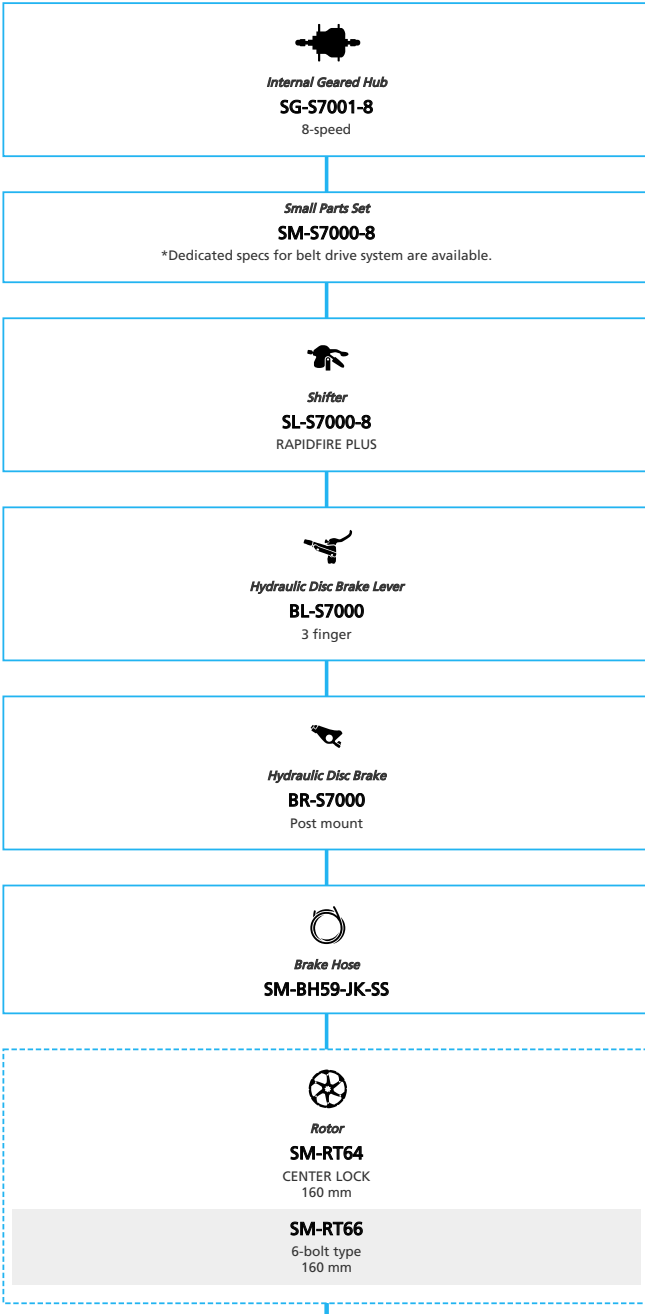

SHIMANO ALFINE 8-speed

N ... New model
■ ... Additional option
□ ... All select
■ ... Alternative option
□ ... Single select

LIFESTYLE Comfort