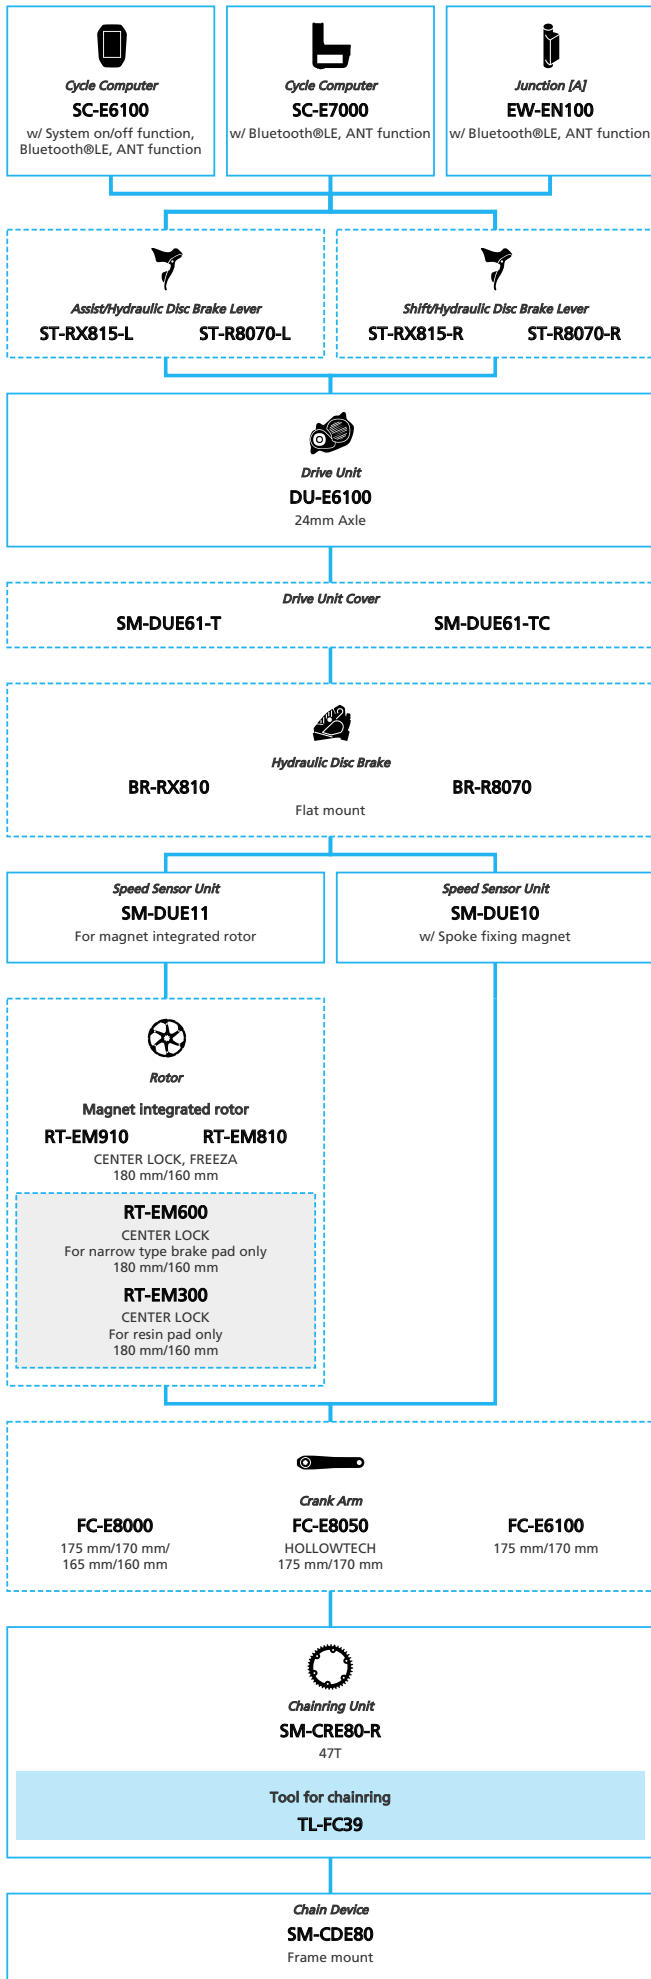

SHIMANO STOPS E6100 For Drop Handlebar, Derailleur, Di2

■ ... New model
 ... Additional option
 ... Alternative option
 ... All select
 ... Single select

E-BIKE