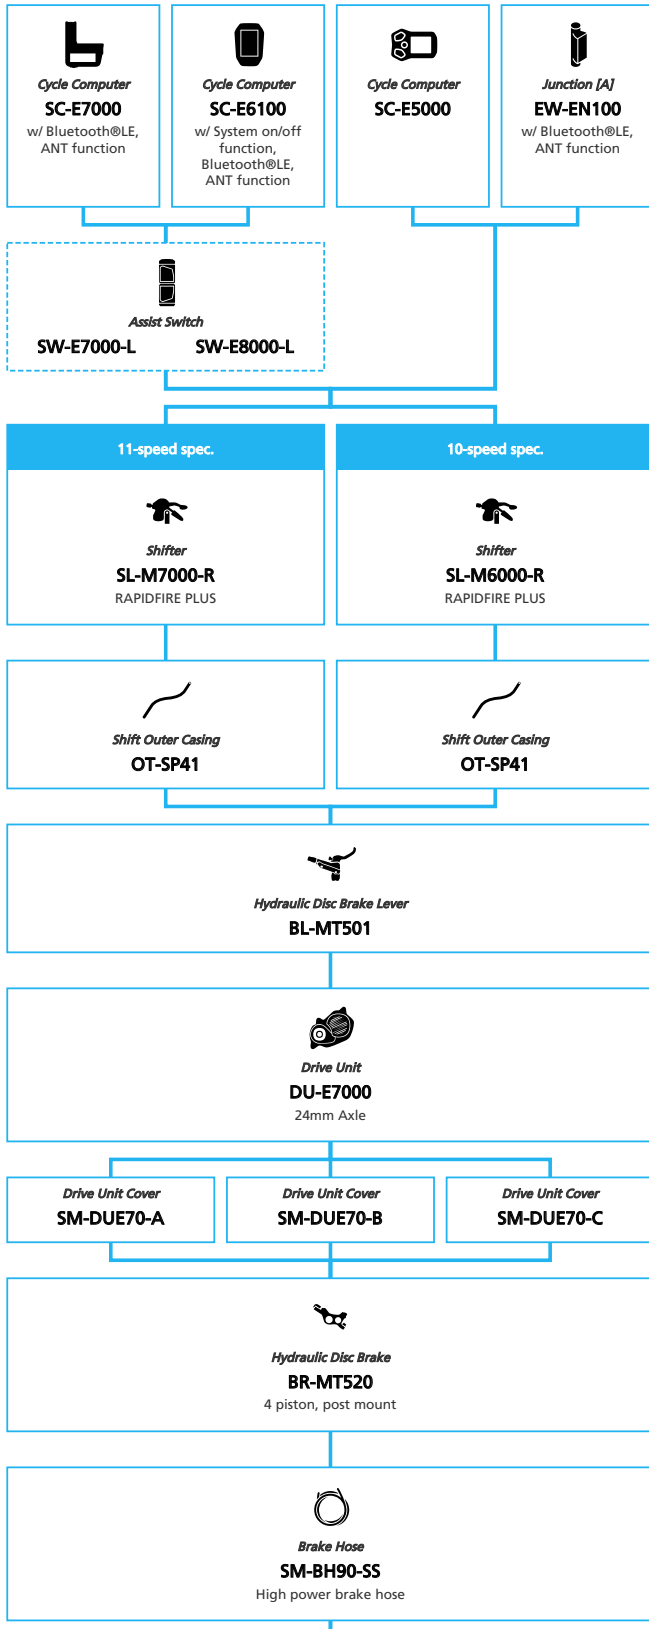

SHIMANO STOPS E7000 11/10-speed, Derailleur

N ... New model
■ ... Additional option
■ ... Alternative option
□ ... All select
□ ... Single select

E-BIKE