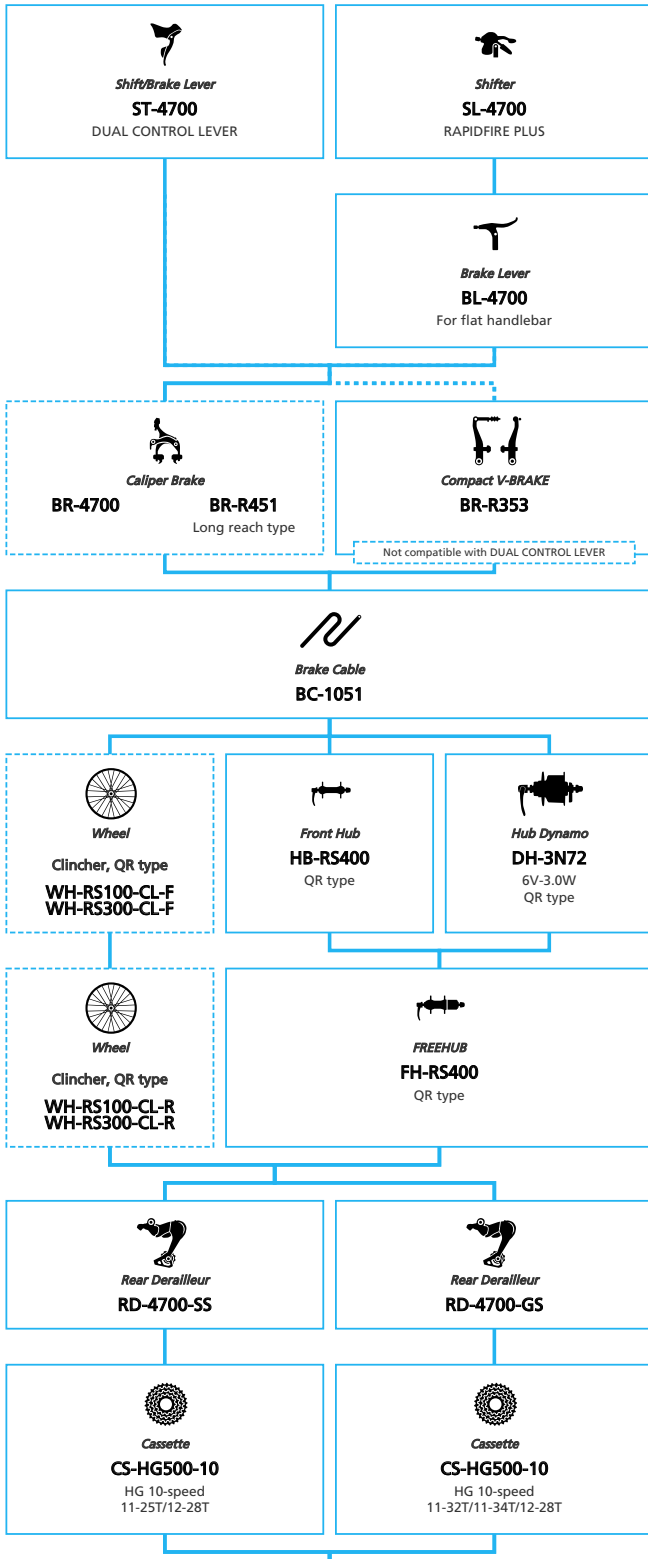

Road Bike

SHIMANO **105** R7000 2x11-speed

- ... New model
- ... Additional option
- ... All select
- ... Alternative option
- ... Single select

Road Bike

- N ... New model
- ... Additional option
- ... Alternative option
- ... All select
- ... Single select

SHIMANO Tiagra 3x10-speed

■ ... New model
 ... Additional option
 ... Alternative option
 ... All select
 ... Single select

Road Bike

SHIMANO *Tiagra* 2x10-speed

N ... New model
 ■ ... Additional option
 □ ... All select
 ■ ... Alternative option
 □ ... Single select