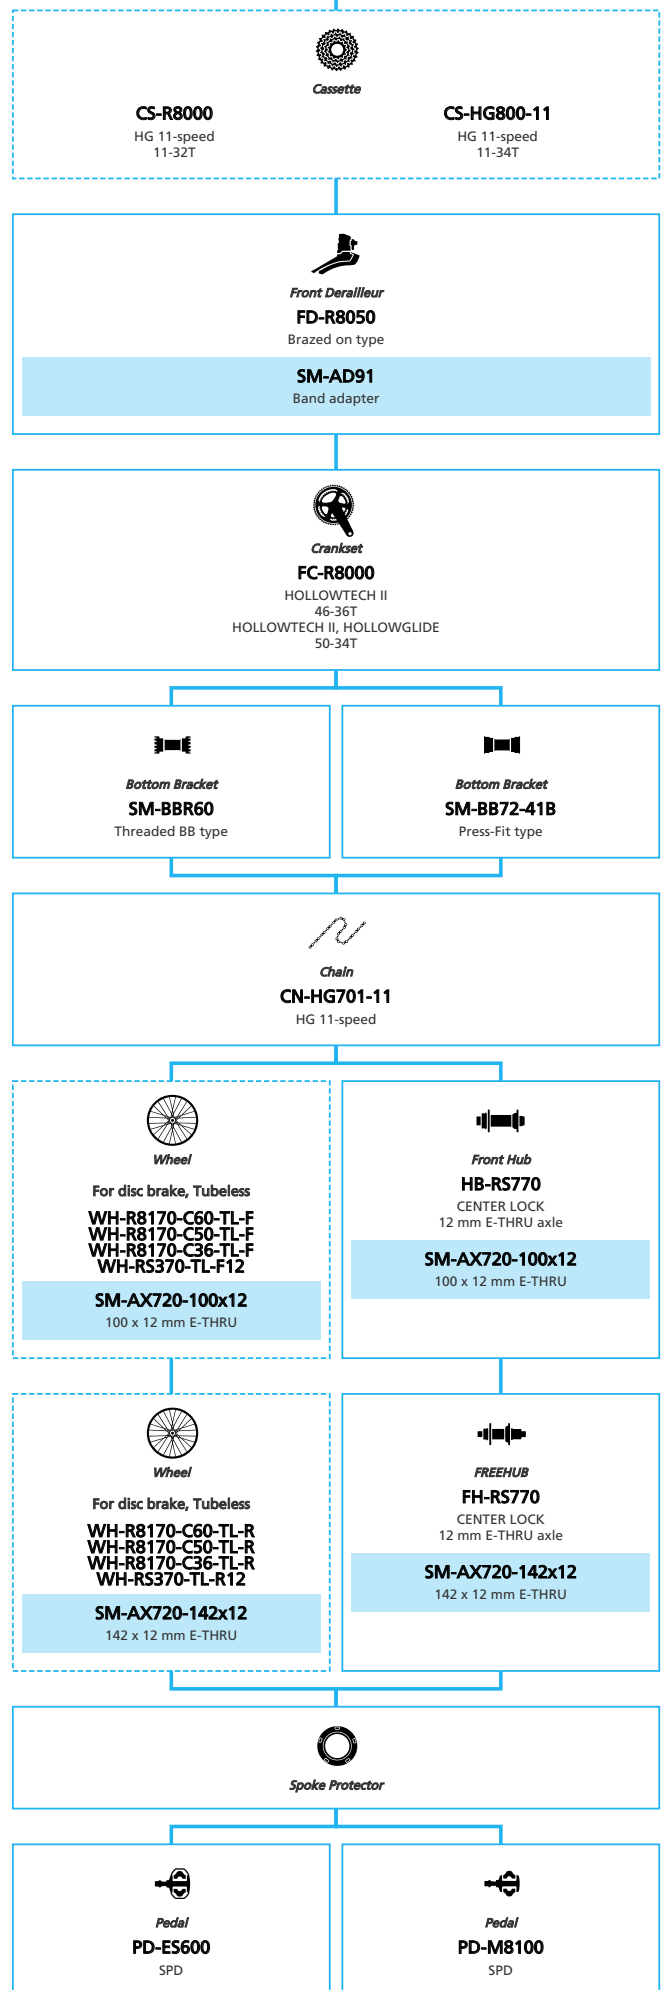

Road Bike

- N ... New model
- ... Additional option
- ... Alternative option
- ... All select
- ... Single select

Hydraulic Disc Brake for Drop Handlebar

2x11-speed, Di2, ULTEGRA grade

■ ... New model
 ... Additional option
 ... Alternative option
 ... All select
 ... Single select