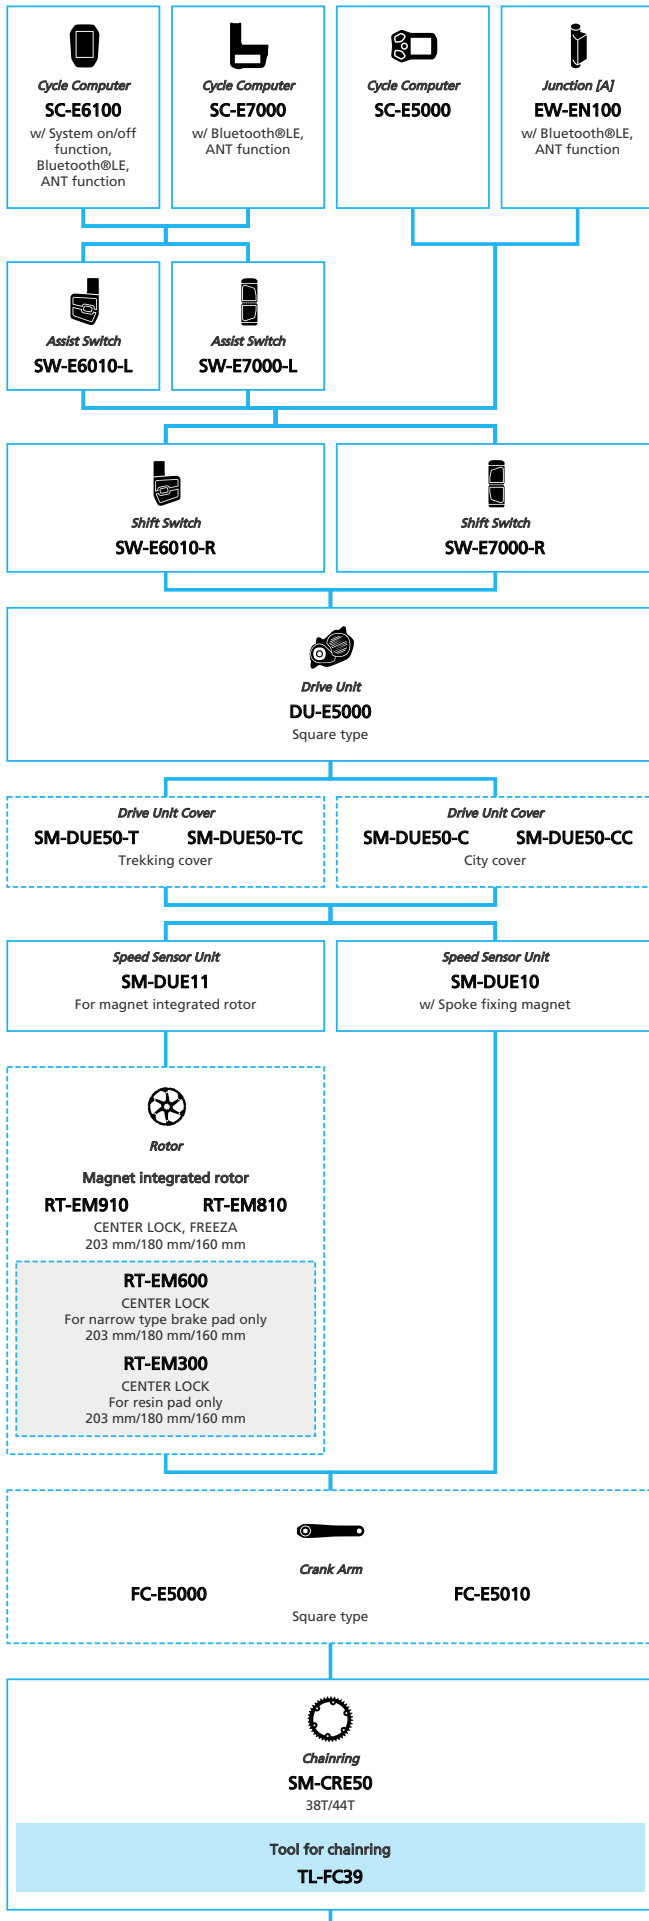

SHIMANO STOPS E5000 11-speed, Derailleur, Di2

■ ... New model
  ... Additional option
  ... All select
  ... Alternative option
  ... Single select

E-BIKE