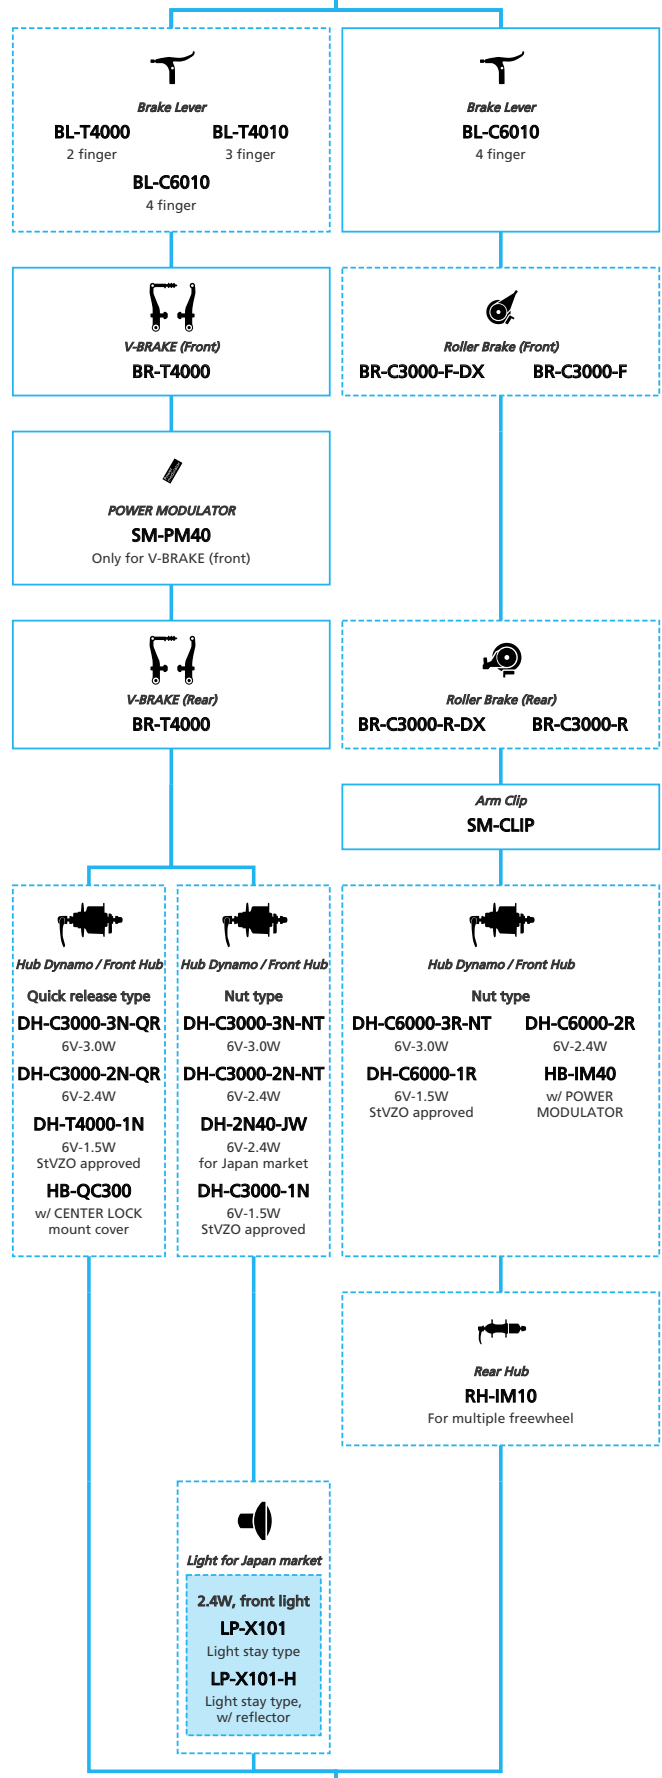

SHIMANO Tourney 1x6-speed

N ... New model
■ ... Additional option
■ ... Alternative option
□ ... All select
□ ... Single select

LIFESTYLE Active