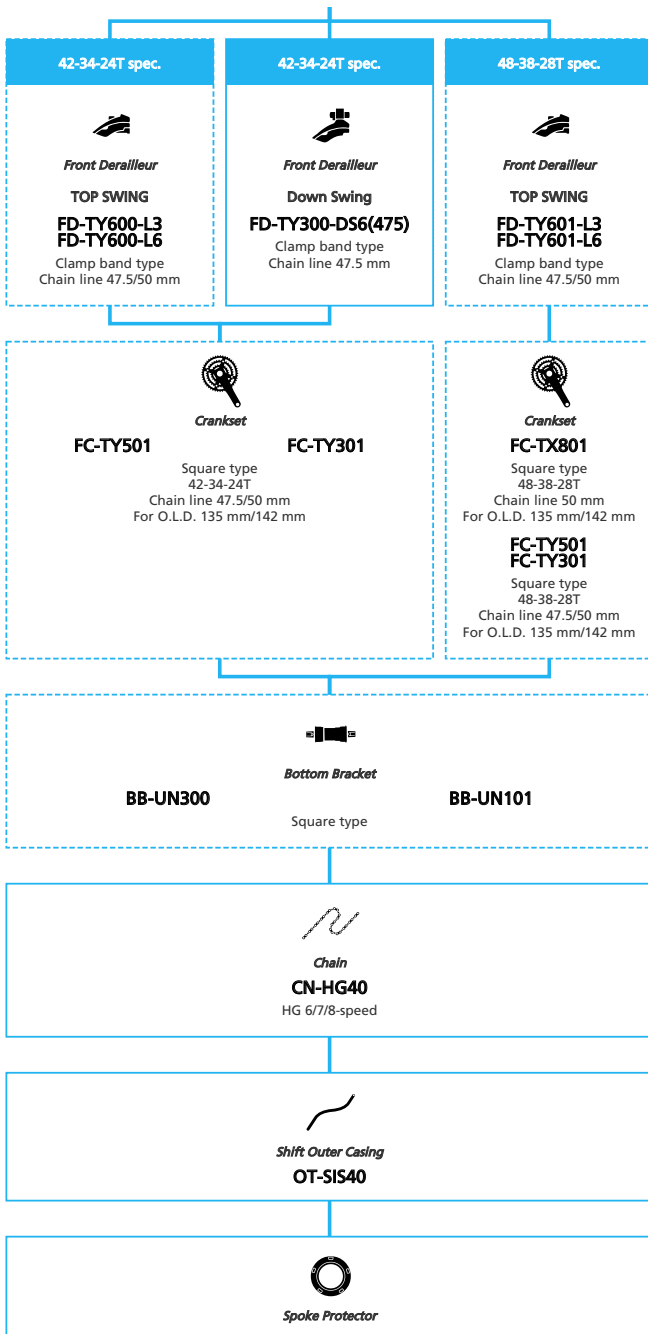

- ... New model
- ... Additional option
- ... Alternative option
- ... All select
- ... Single select