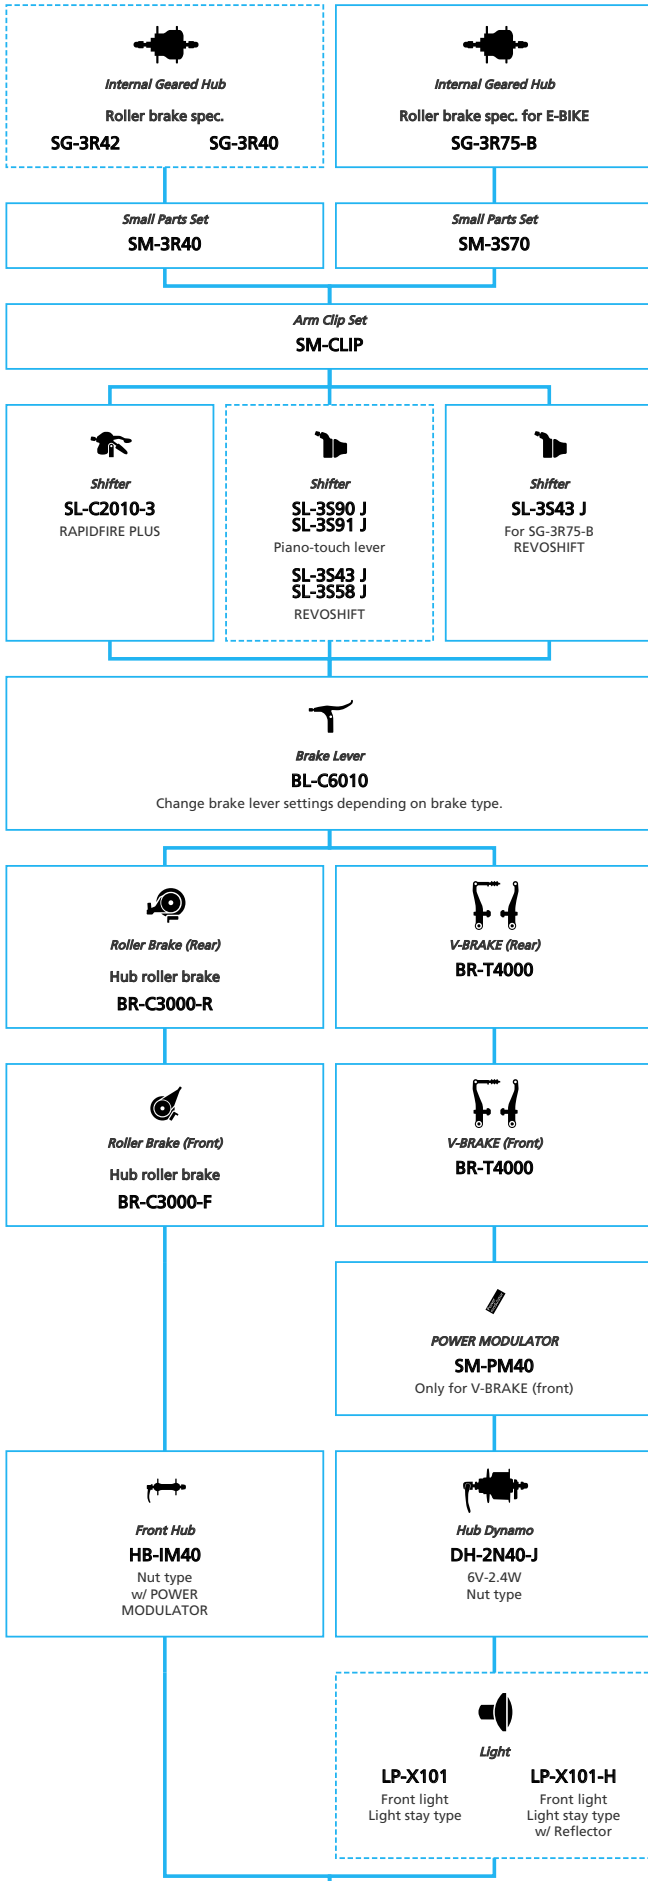

SHIMANO *Nexus* INTER-3 (for Japan market)

- ... New model
- ... Additional option
- ... Alternative option
- ... All select
- ... Single select

LIFESTYLE Comfort