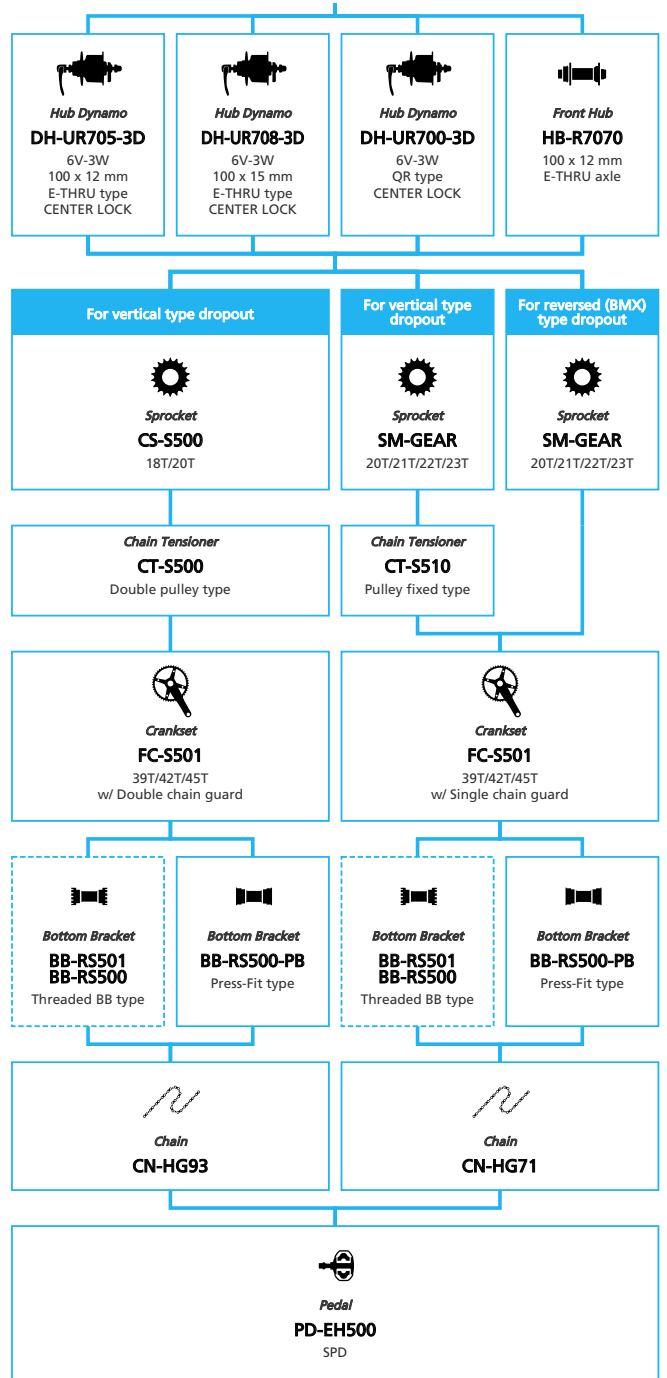

SHIMANO ALFINE 8-speed

N ... New model
■ ... Additional option
□ ... All select
■ ... Alternative option
□ ... Single select

LIFESTYLE Comfort