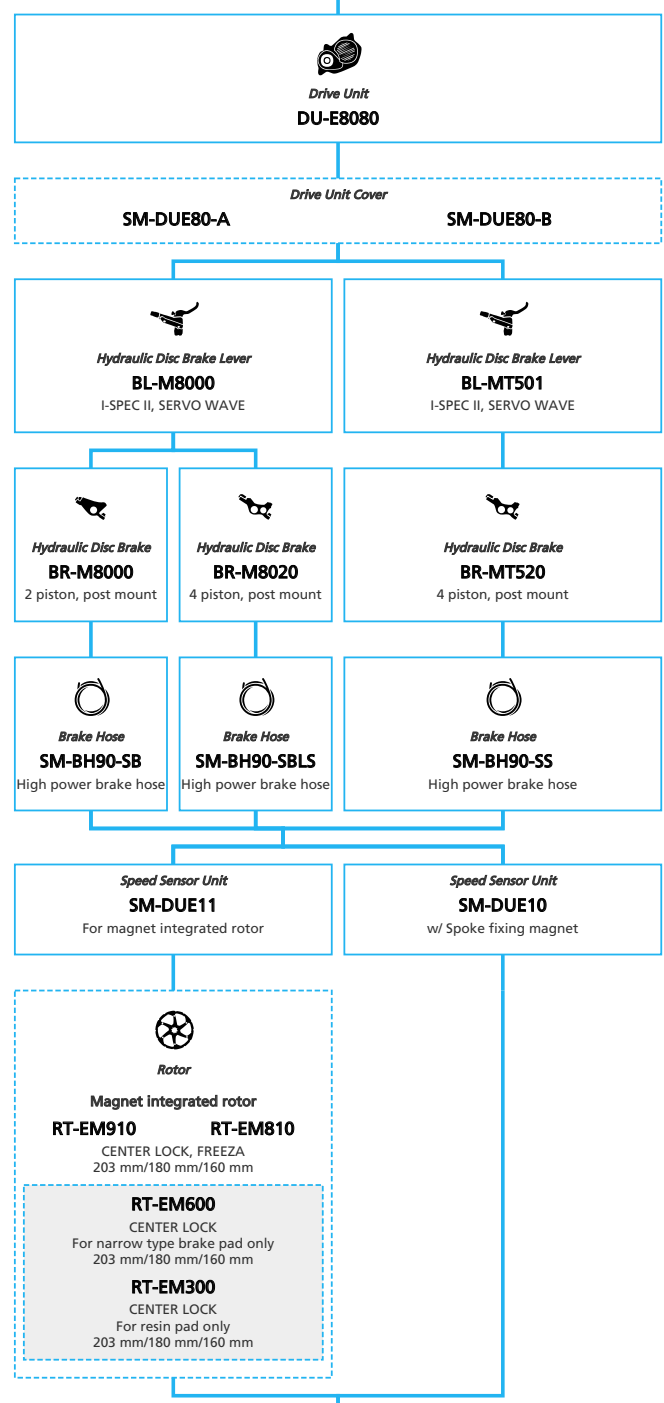

SHIMANO STOPS E8080 for Japan market 12-speed, Derailleur

N ... New model
■ ... Additional option
□ ... All select
■ ... Alternative option
□ ... Single select

E-BIKE