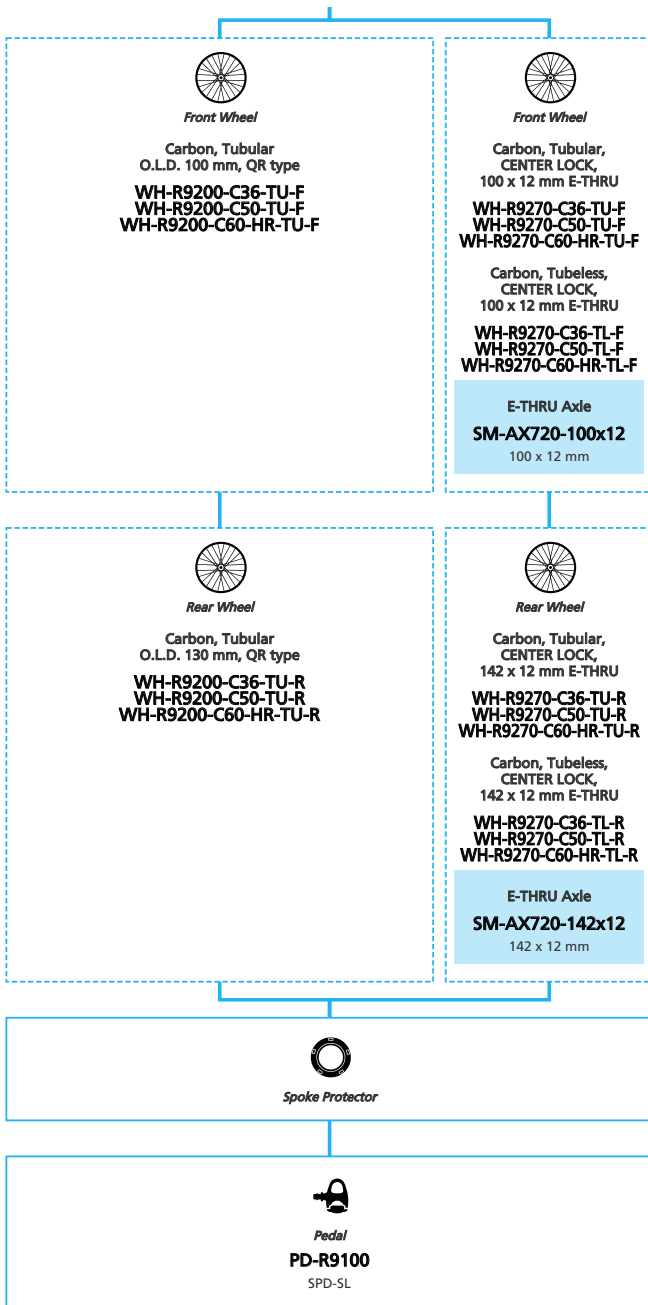

- ... New model
- ... Additional option
- ... All select
- ... Alternative option
- ... Single select