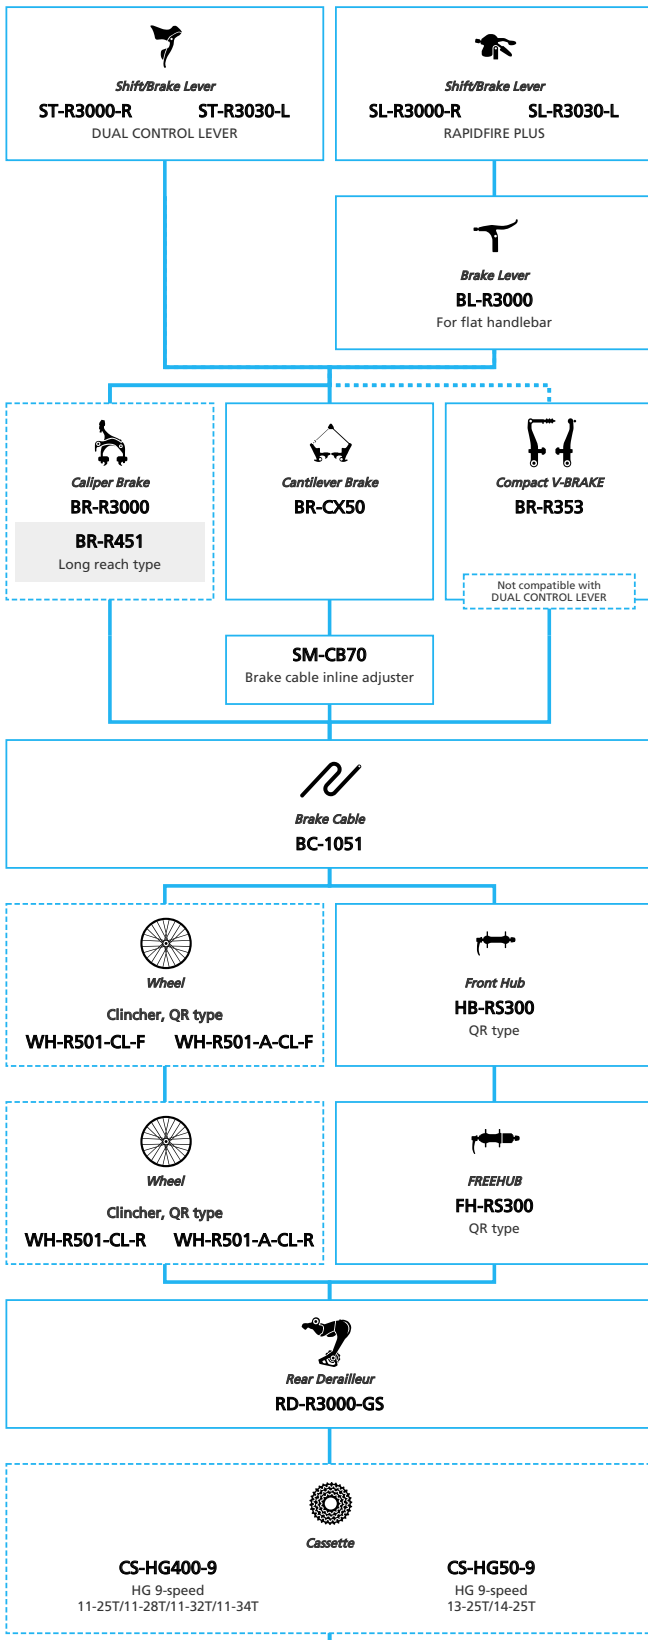

Road Bike

Hydraulic Disc Brake for Drop Handlebar 2x10-speed

- ... New model
- ... Additional option
- ... All select
- ... Alternative option
- ... Single select

Road Bike

SHIMANO *SORA* 3x9-speed

■ ... New model
 ... Additional option
 ... Alternative option
 ... All select
 ... Single select