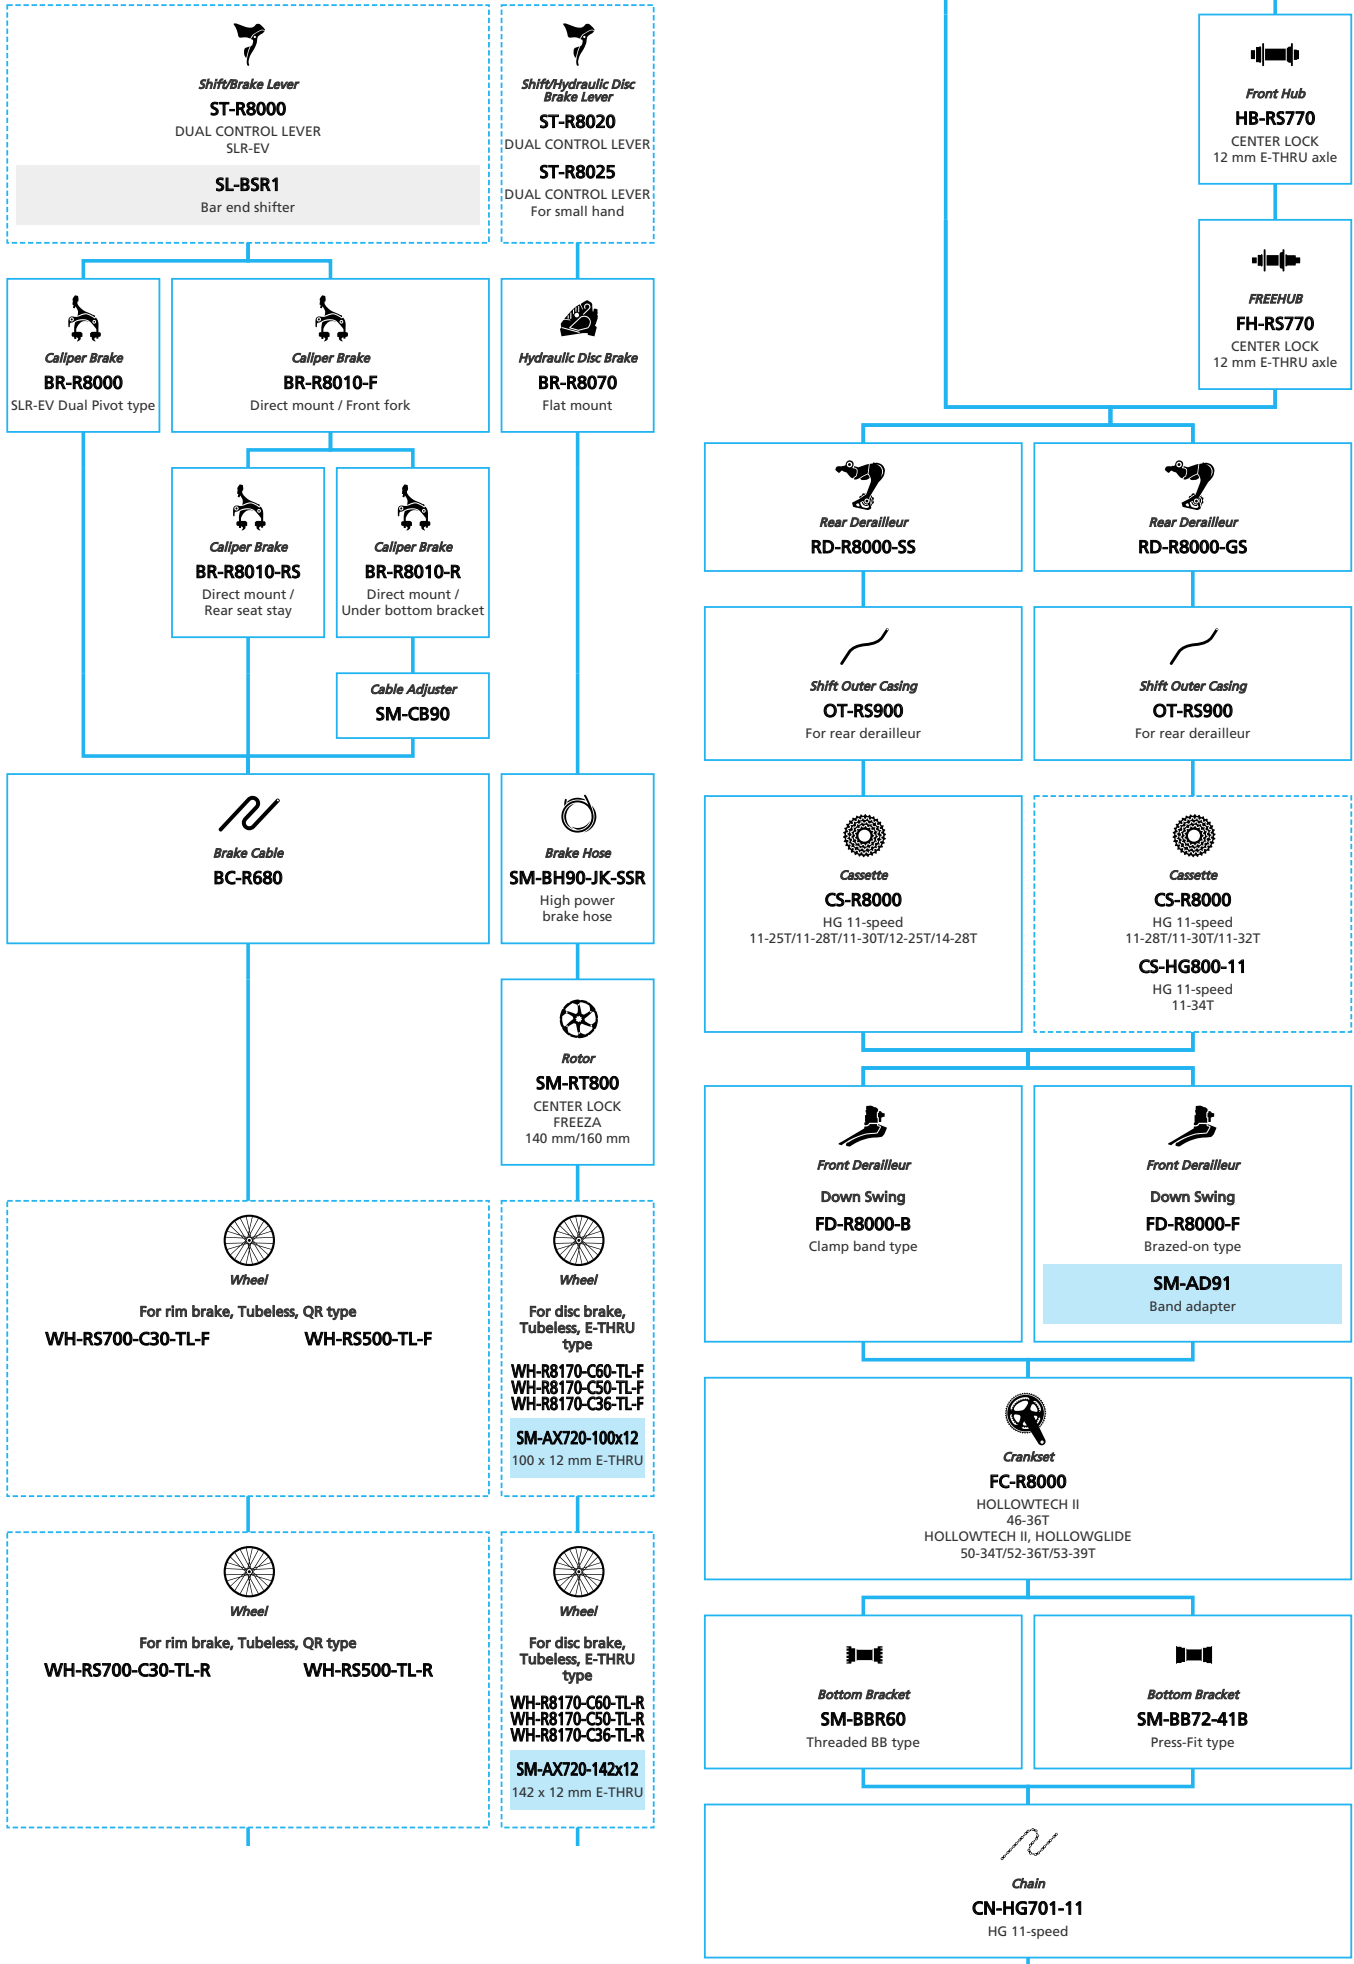

SHIMANO ULTEGRA R8000 2x11-speed

- ... New model
- ... Additional option
- ... All select
- ... Alternative option
- ... Single select

Road Bike