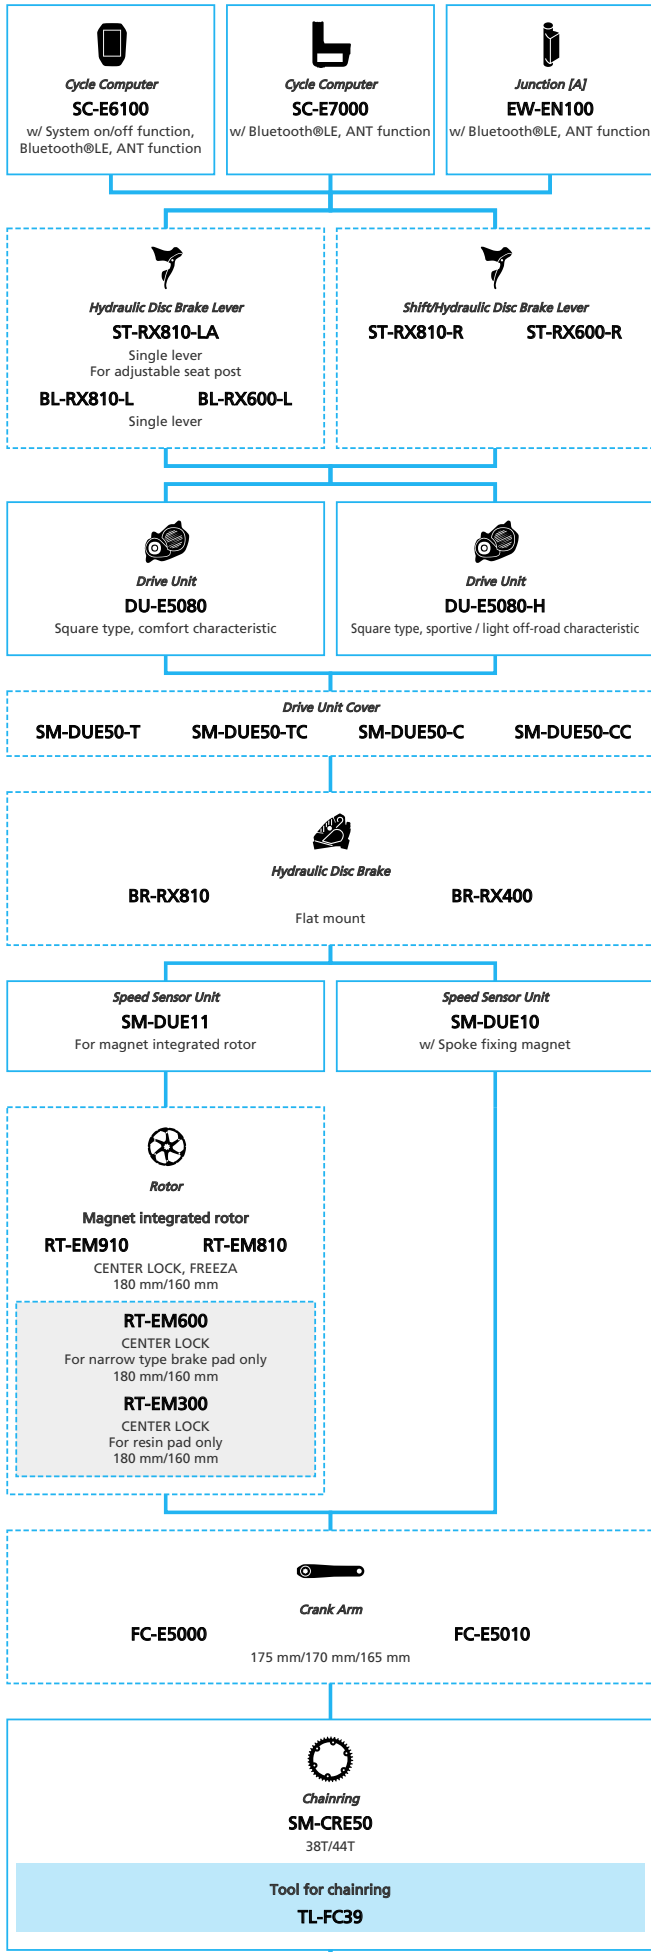

SHIMANO STOPS E5080 for Japan market For Drop Handlebar, Derailleur

■ ... New model
  ... Additional option
  ... All select
  ... Alternative option
  ... Single select

E-BIKE