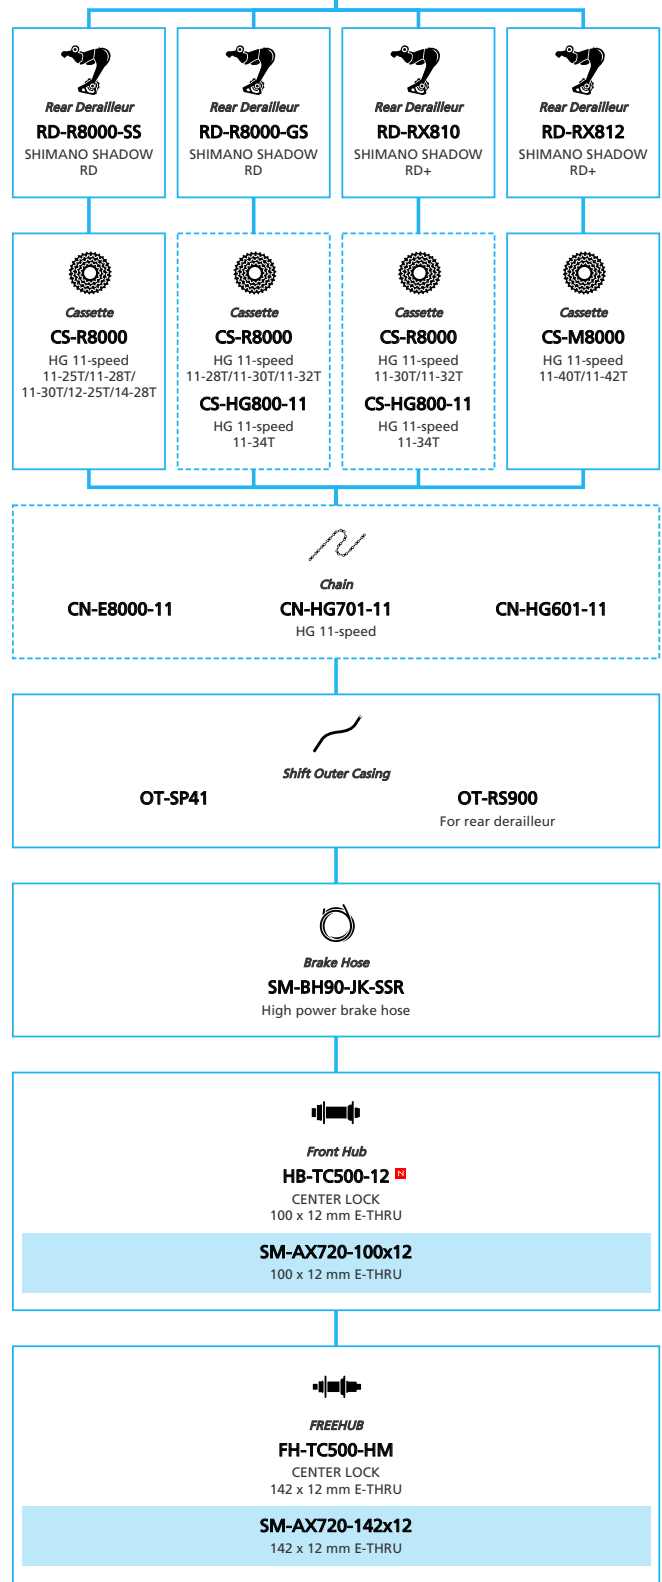

SHIMANO STOPS E5080 for Japan market For Drop Handlebar, Derailleur

■ ... New model
  ... Additional option
  ... All select
  ... Alternative option
  ... Single select

E-BIKE