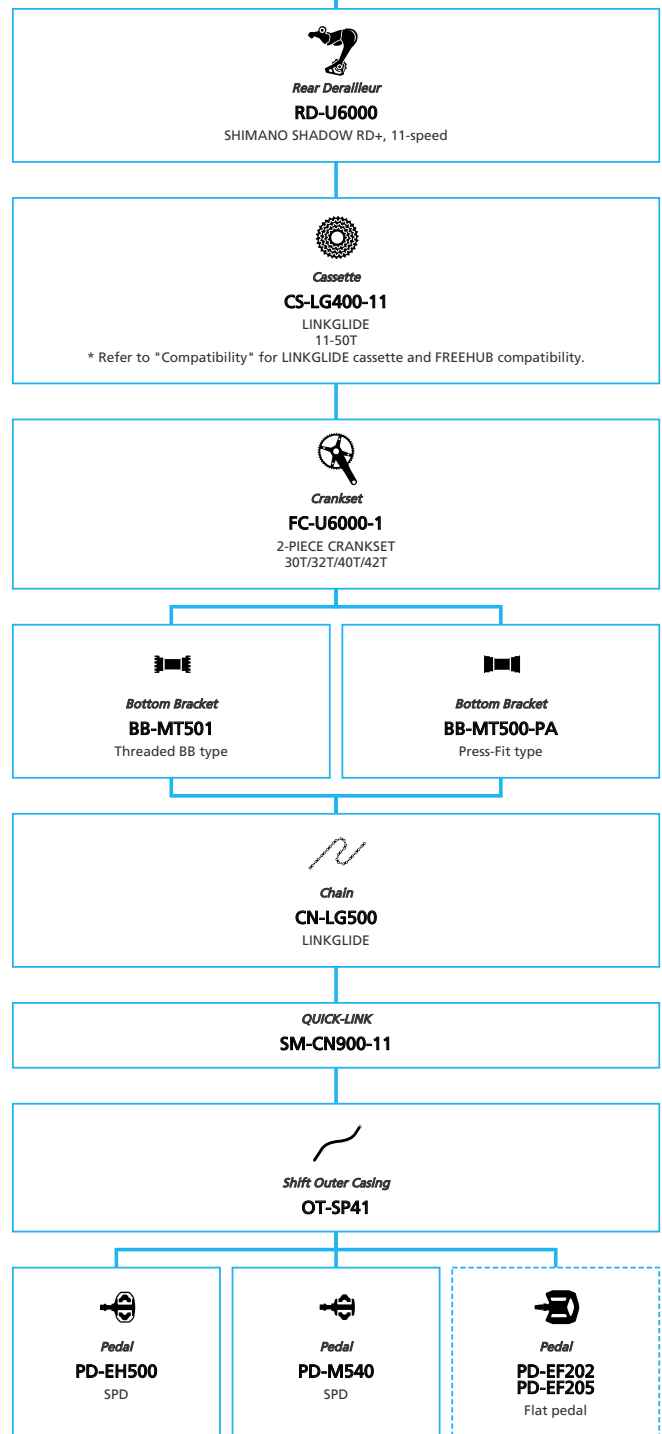

SHIMANO CUES U6000 1x11-speed

N ... New model
■ ... Additional option
□ ... All select
▨ ... Alternative option
▨ ... Single select

LIFESTYLE Active