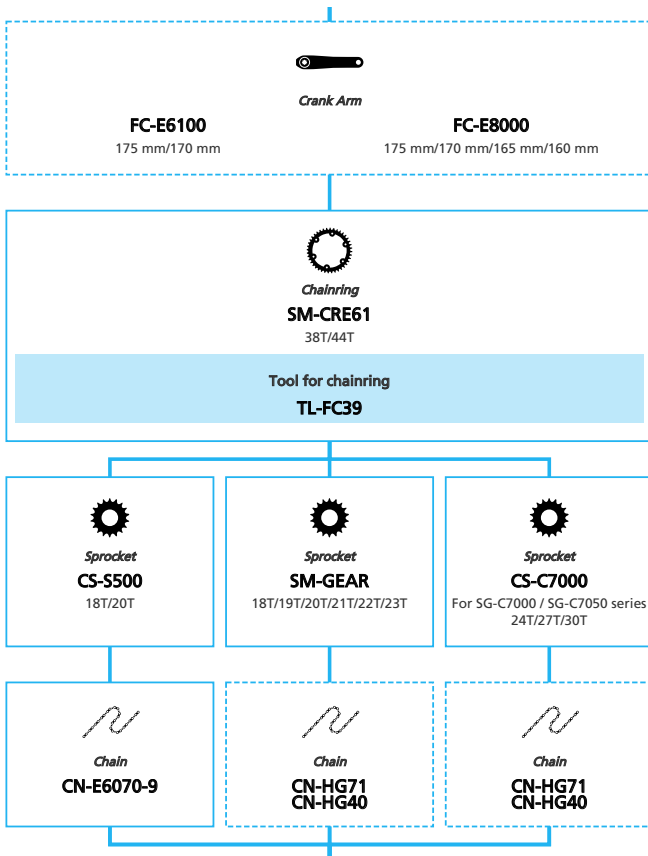

- ... New model
- ... Additional option
- ... All select
- ... Alternative option
- ... Single select