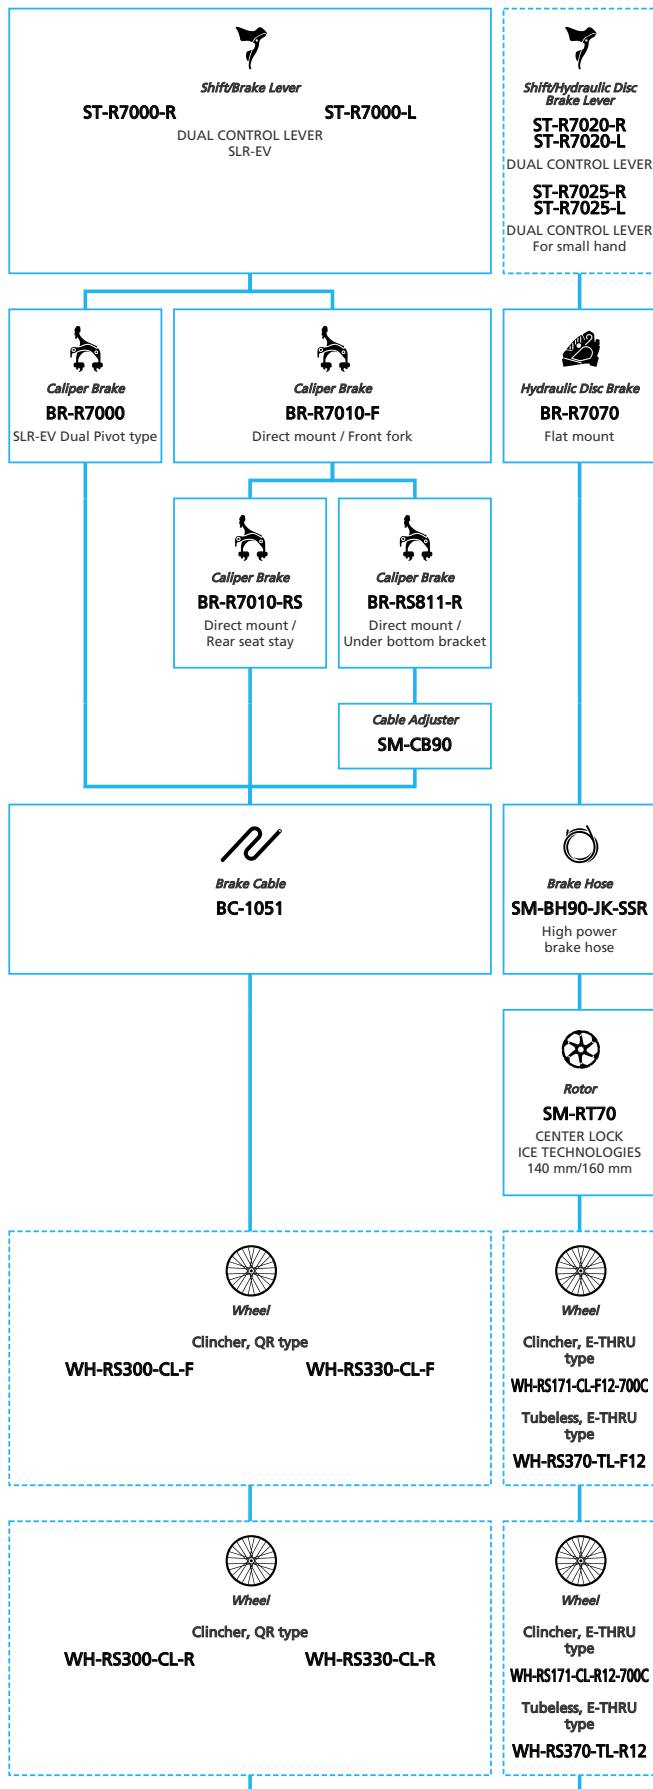

SHIMANO **105** R7000 2x11-speed

- ... New model
- ... Additional option
- ... All select
- ... Alternative option
- ... Single select

Road Bike