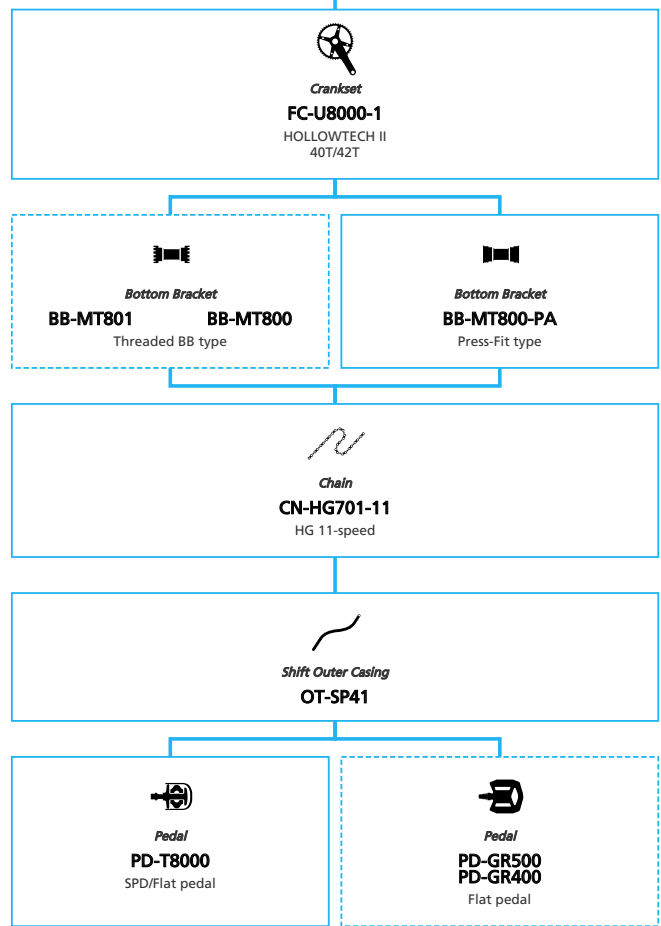

SHIMANO **CUES** U8000 1x11-speed

... New model
... Additional option
... Alternative option
... All select
... Single select

LIFESTYLE Active