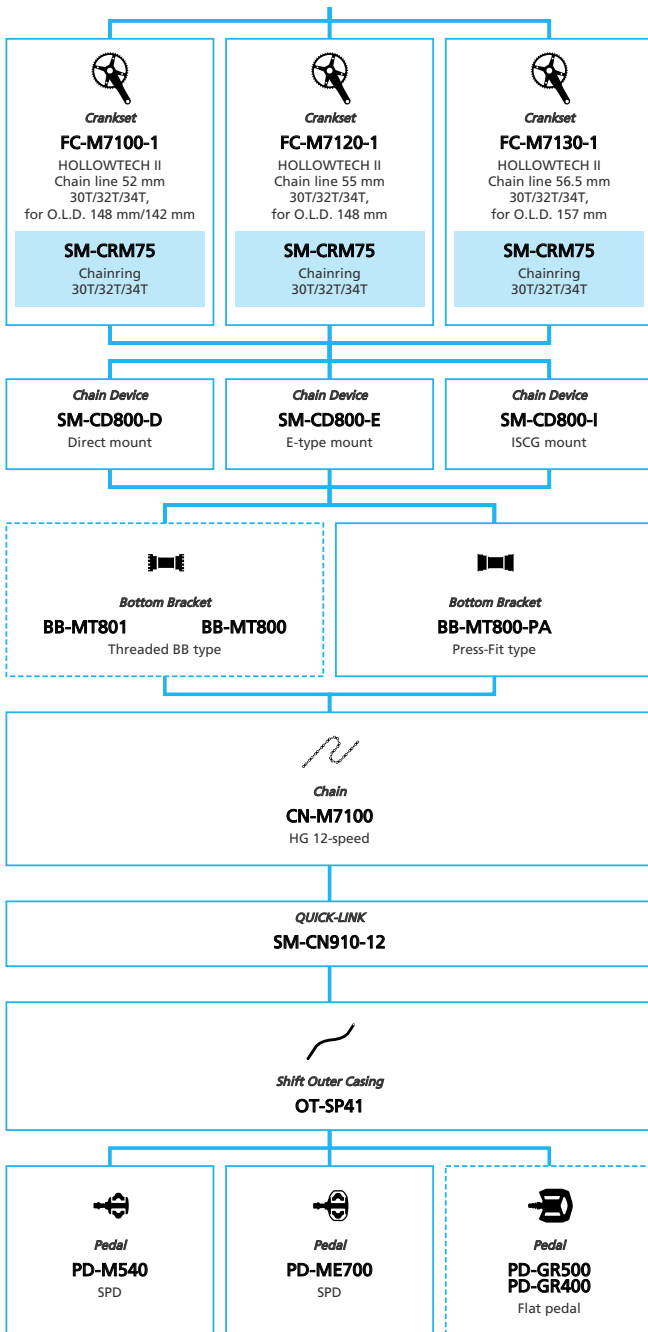

- ... New model
- ... Additional option
- ... All select
- ... Alternative option
- ... Single select