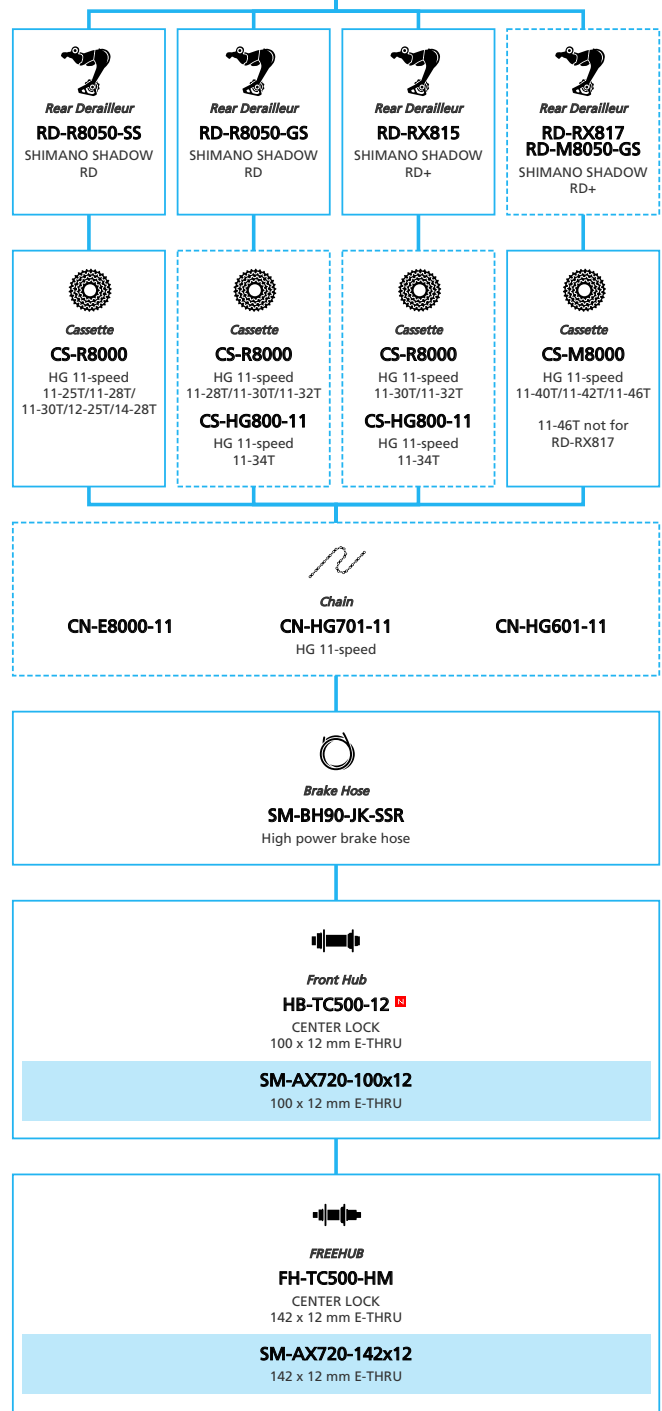

SHIMANO STOPS E5000 For Drop Handlebar, Derailleur, Di2

N ... New model
  ... Additional option
  ... Alternative option
  ... All select
  ... Single select

E-BIKE