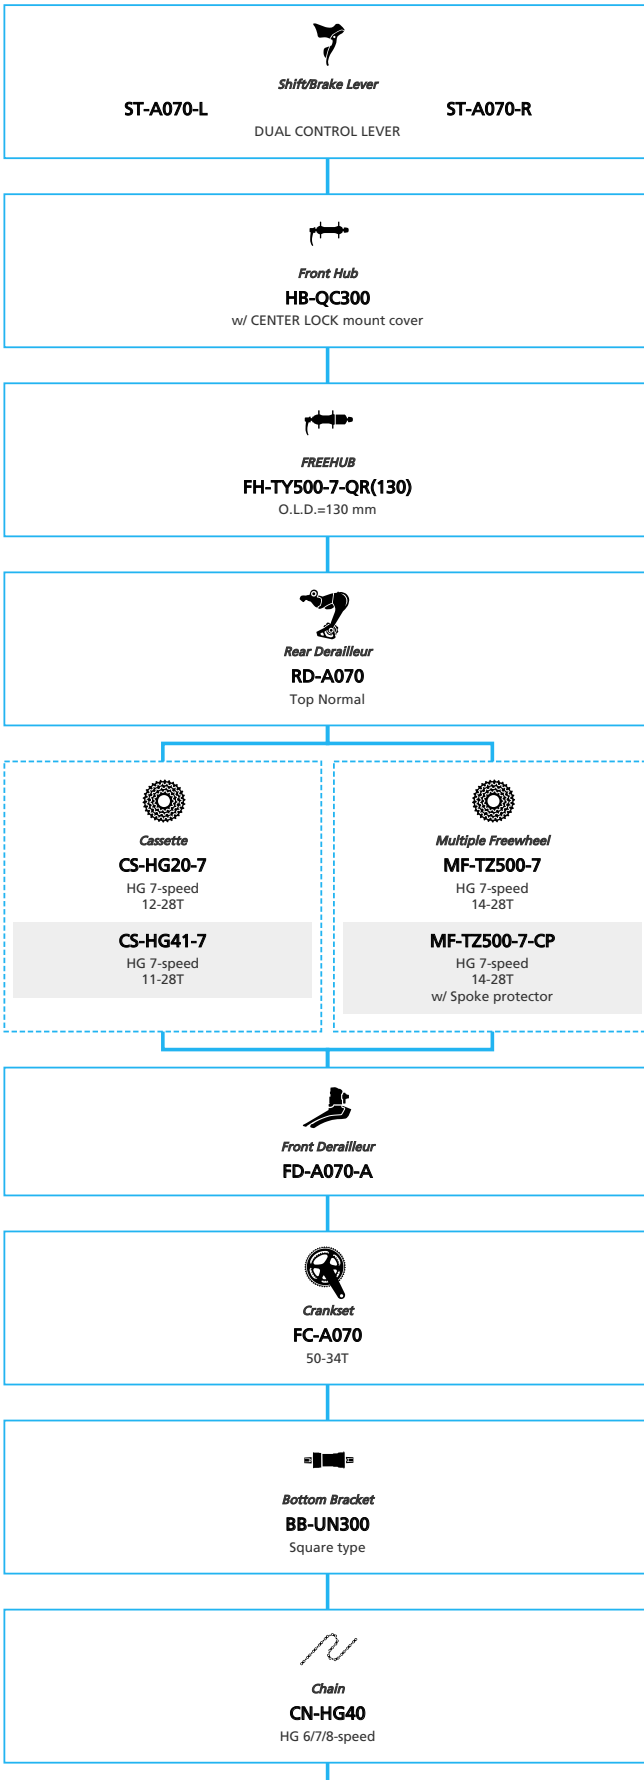

SHIMANO
Tourney For Drop Handlebar, 2x7-speed

[▶ Back to CONTENTS](#)

- ... New model
- ... Additional option
- ... All select
- ... Alternative option
- ... Single select

LIFESTYLE Active