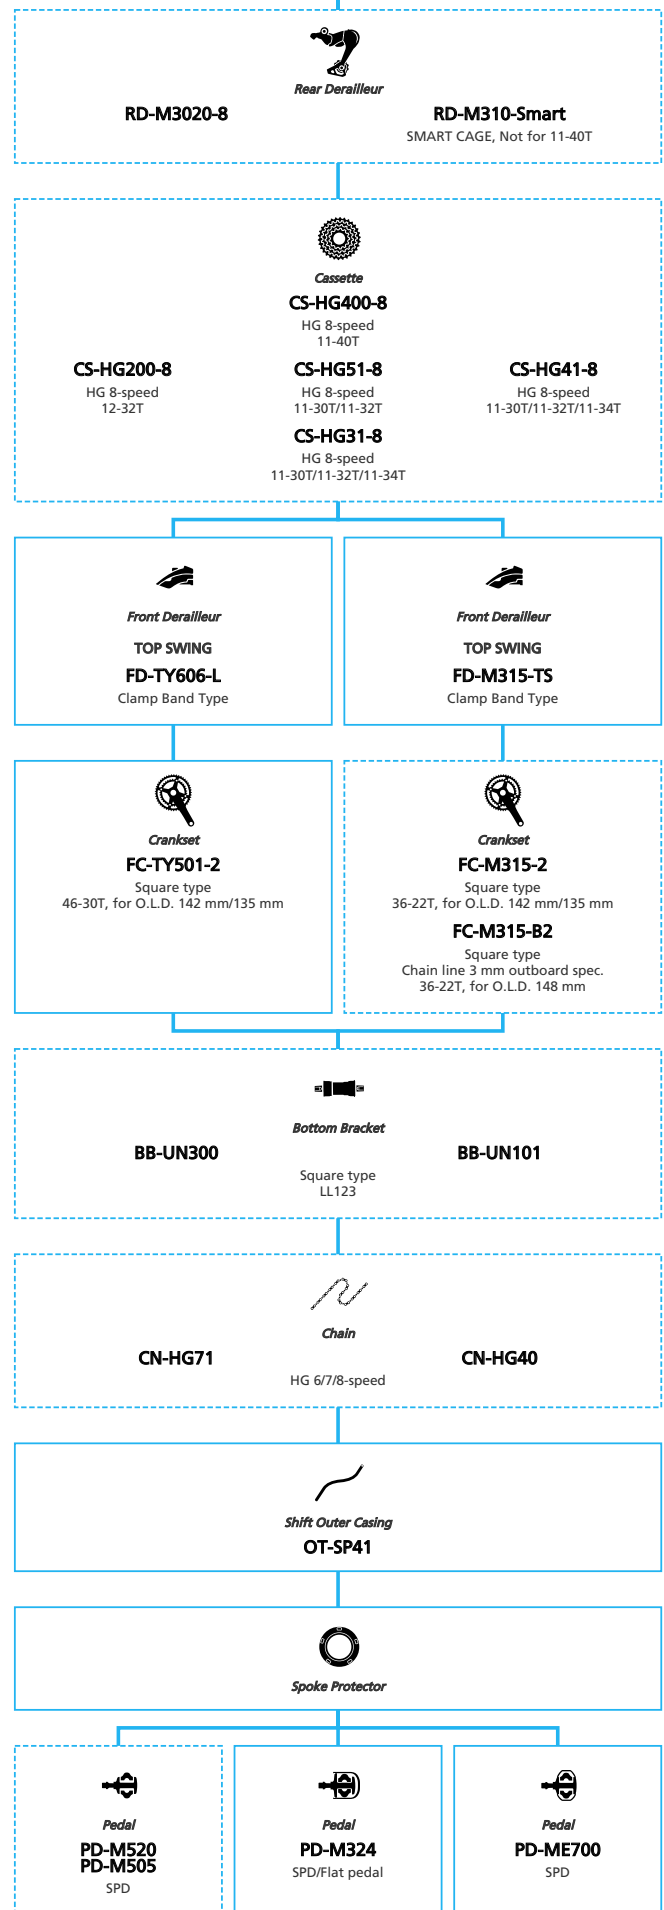

LIFESTYLE Active