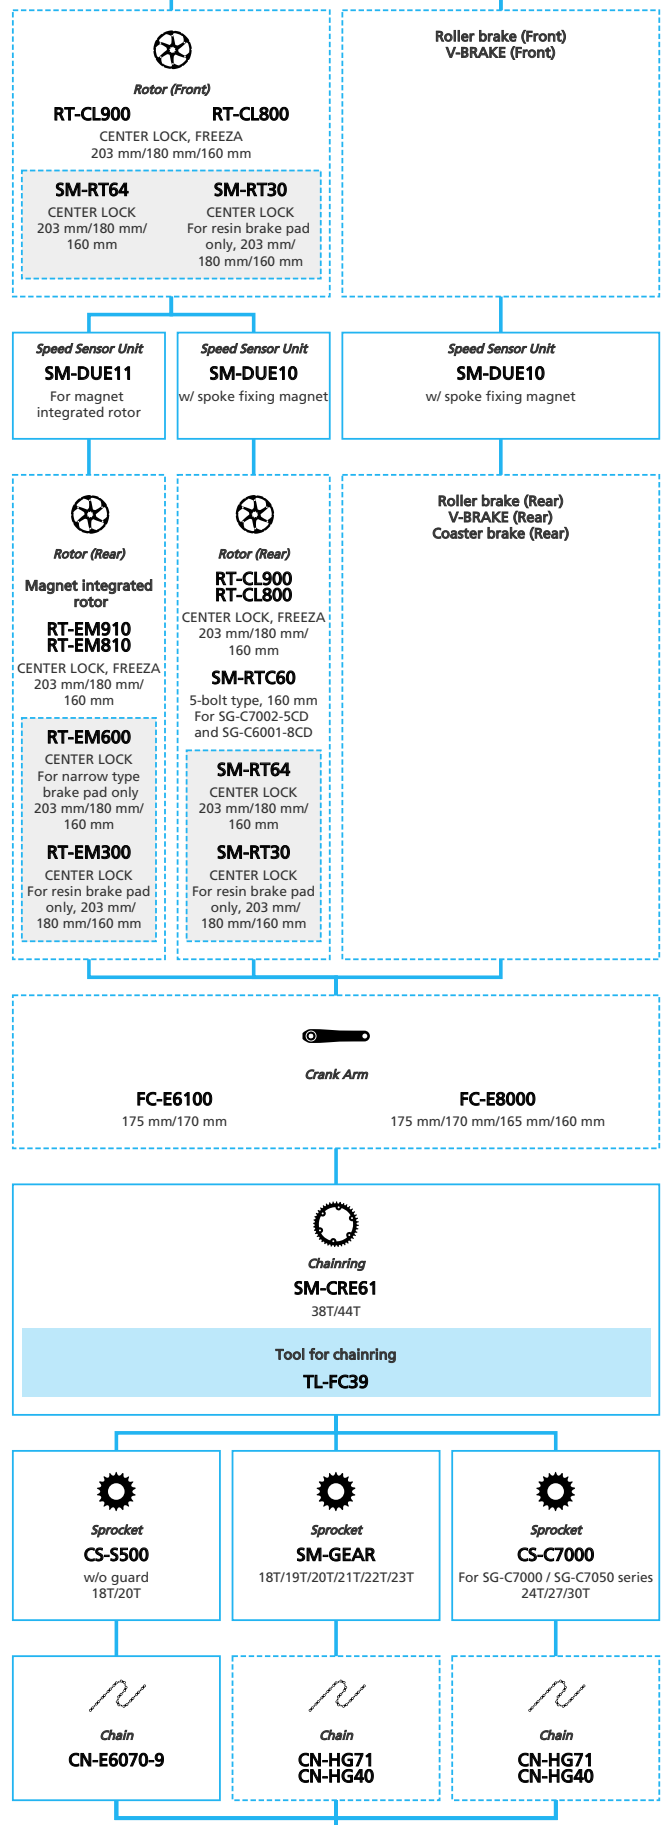

SHIMANO STEPS E6100 Internal Geared Hub

N ... New model
■ ... Additional option
□ ... All select
■ ... Alternative option
□ ... Single select

E-BIKE