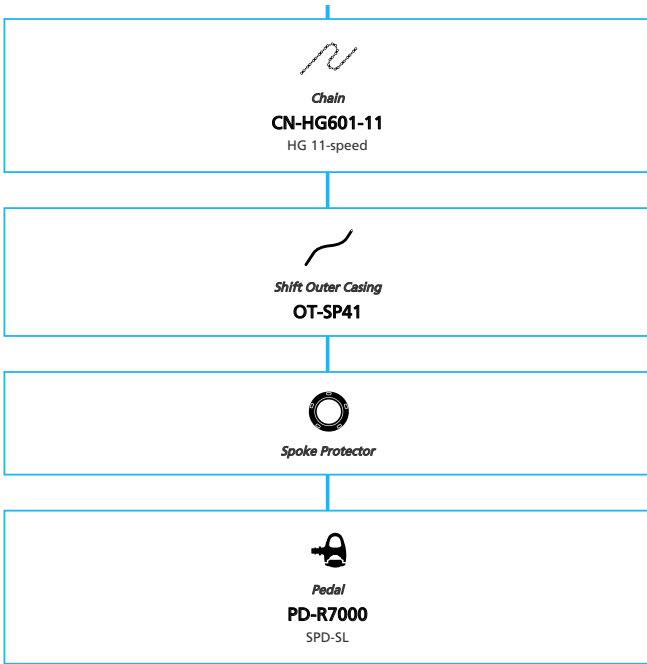

Road Bike

SHIMANO **105** R7000 2x11-speed

- ... New model
- ... Additional option
- ... All select
- ... Alternative option
- ... Single select

Road Bike

- N ... New model
- ... Additional option
- ... Alternative option
- ... All select
- ... Single select