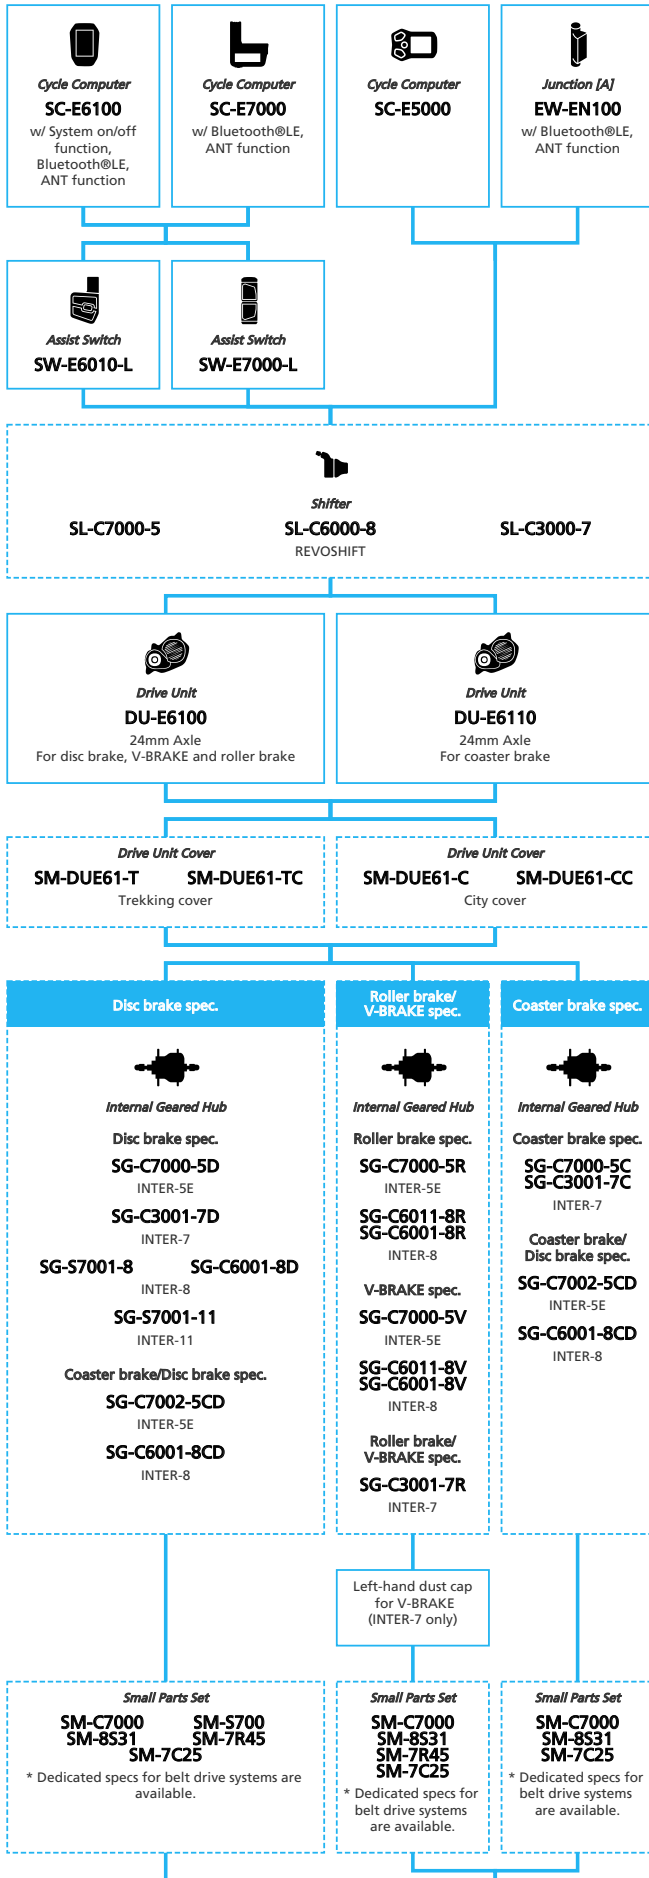

SHIMANO STEPS E6100 Internal Geared Hub

N ... New model
■ ... Additional option
□ ... All select
■ ... Alternative option
□ ... Single select

E-BIKE