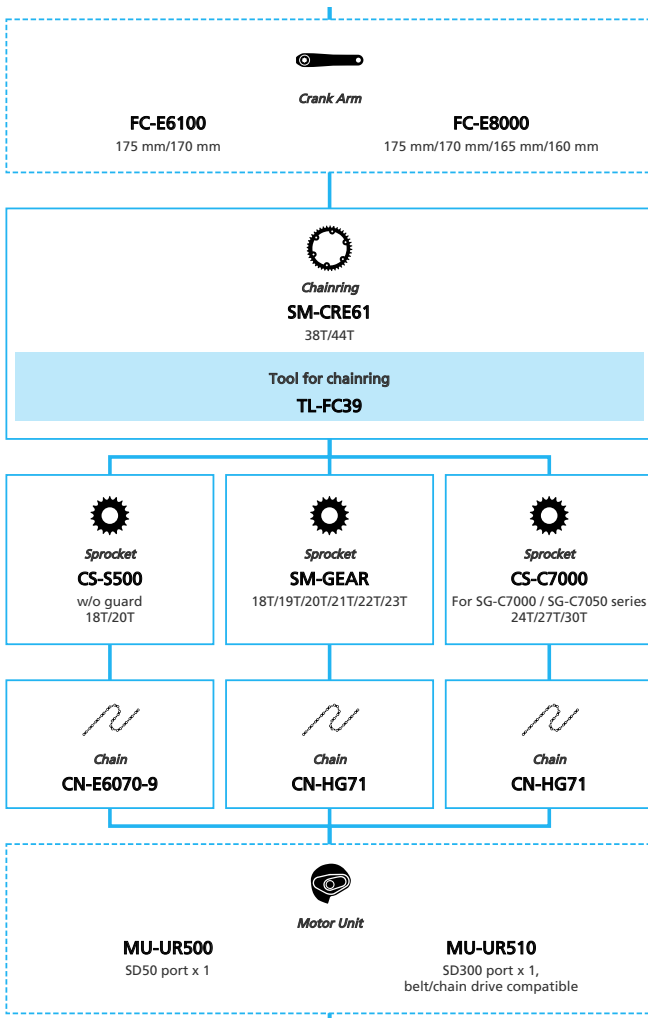

- ... New model
- ... Additional option
- ... All select
- ... Alternative option
- ... Single select