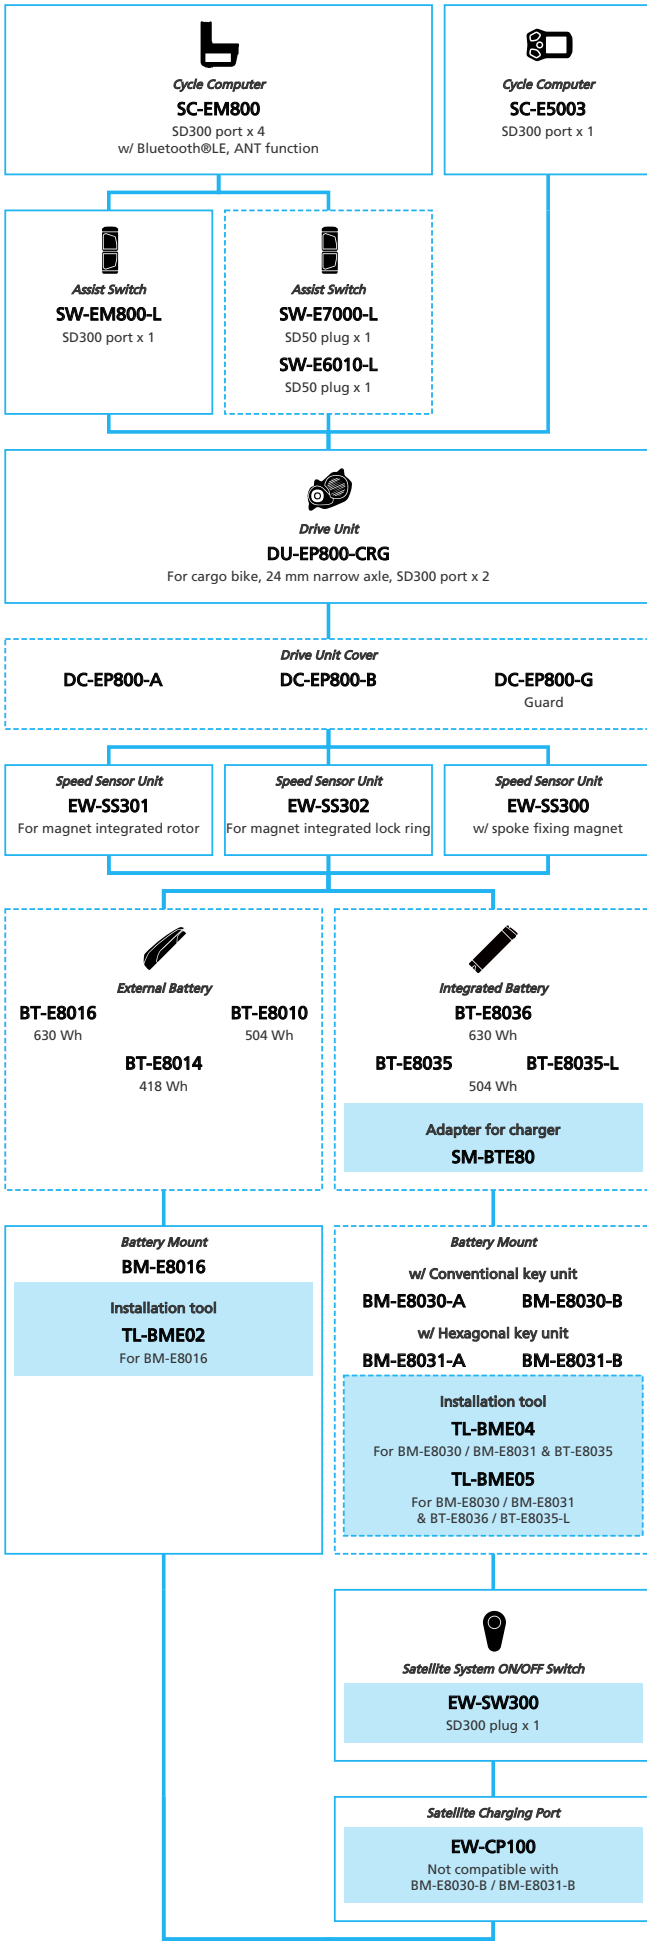

EP8 EP800 for CARGO BIKE

N ... New model
■ ... Additional option
■ ... Alternative option
□ ... All select
□ ... Single select

E-BIKE