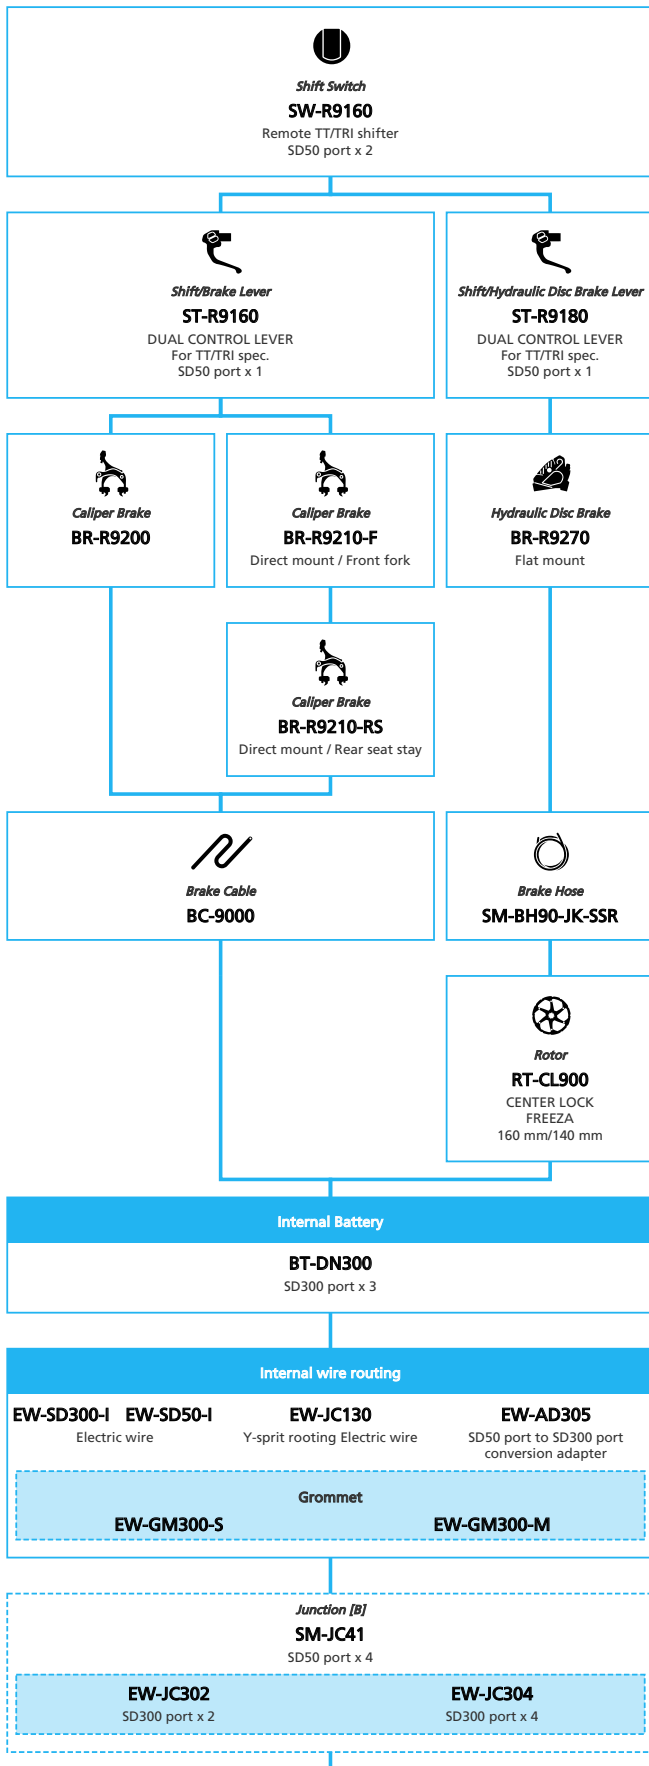

DURA-ACE R9200/R9250

For TT/TRI
2x12-speed, Di2

- ... New model
- ... Additional option
- ... All select
- ... Alternative option
- ... Single select

Road Bike