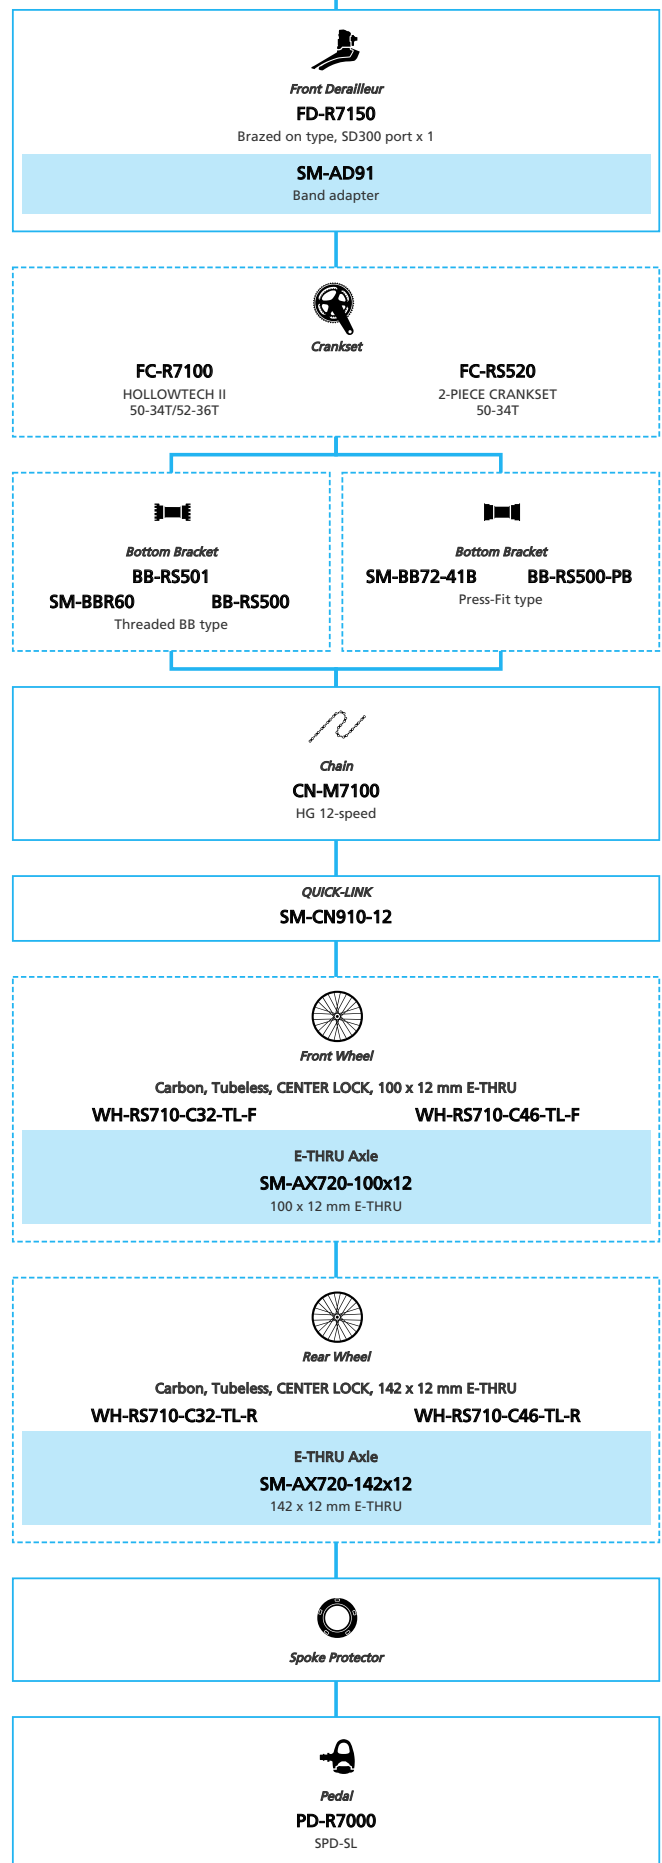

N ... New model
 ... Additional option
 ... All select
 ... Alternative option

Road Bike

SHIMANO **105** R7100/R7150 2x12-speed

 ... New model
 ... Additional option
 ... Alternative option
 ... All select
 ... Single select