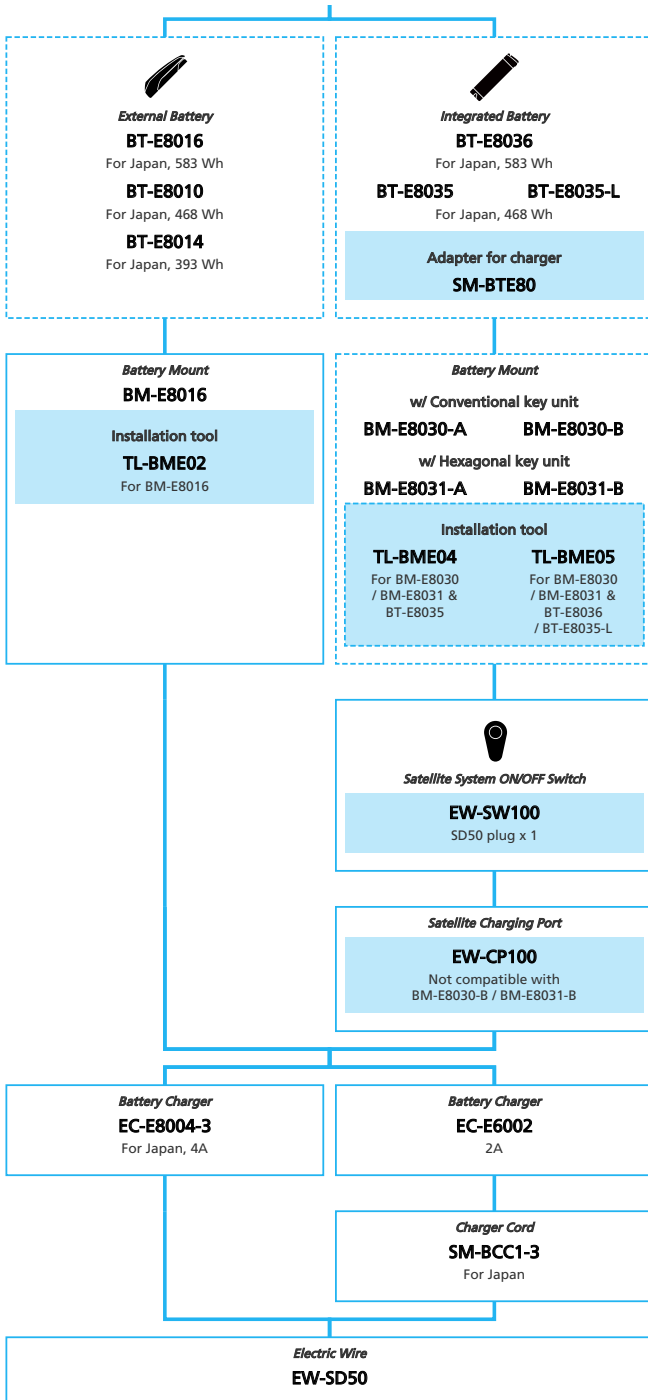

- ... New model
- ... Additional option
- ... All select
- ... Alternative option
- ... Single select