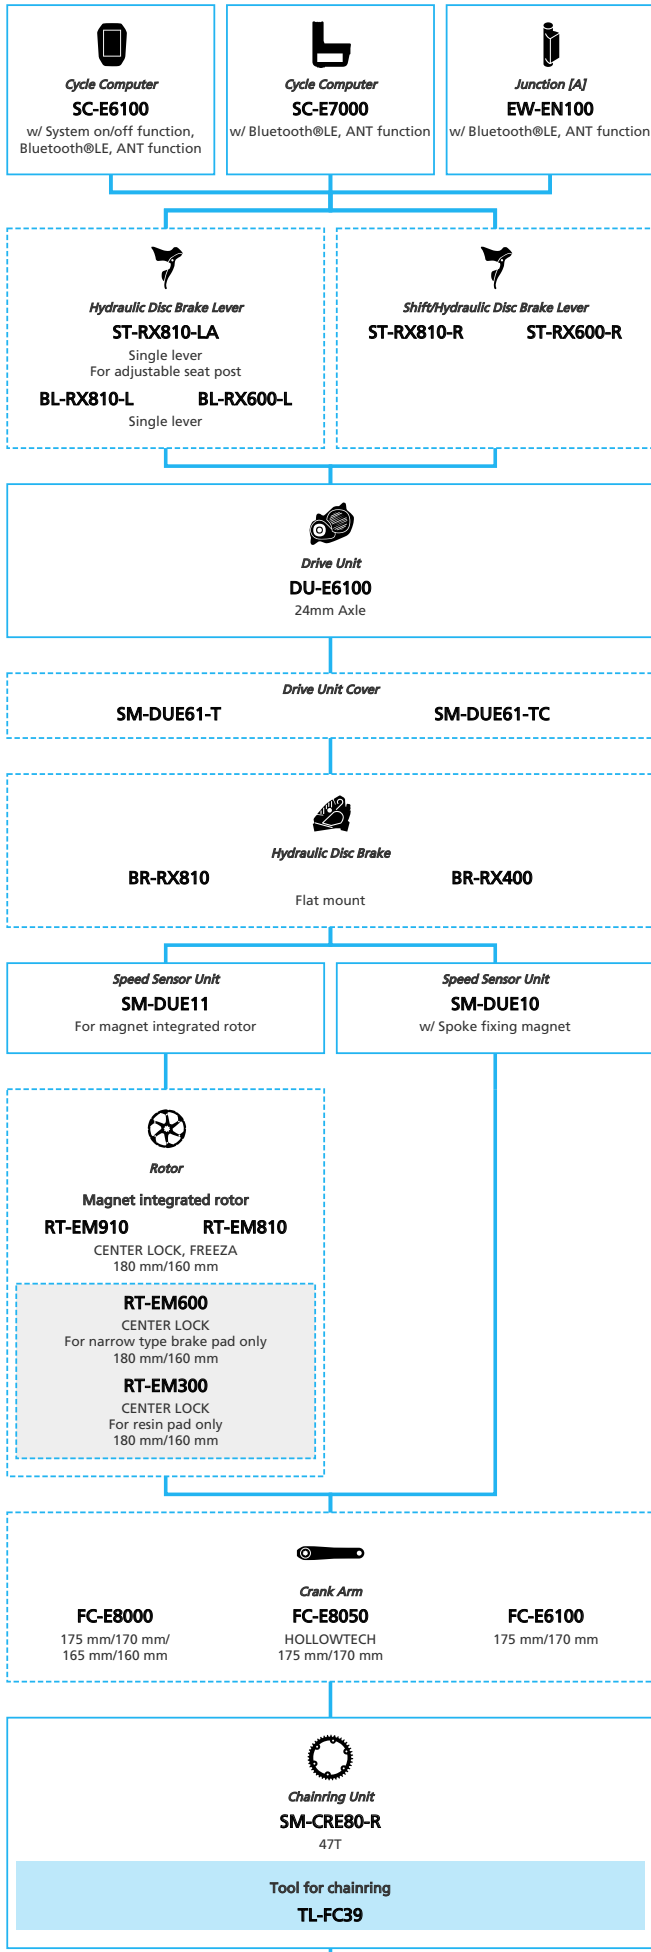

SHIMANO STOPS E6100 For Drop Handlebar, Derailleur

■ ... New model
  ... Additional option
  ... All select
  ... Alternative option
  ... Single select

E-BIKE