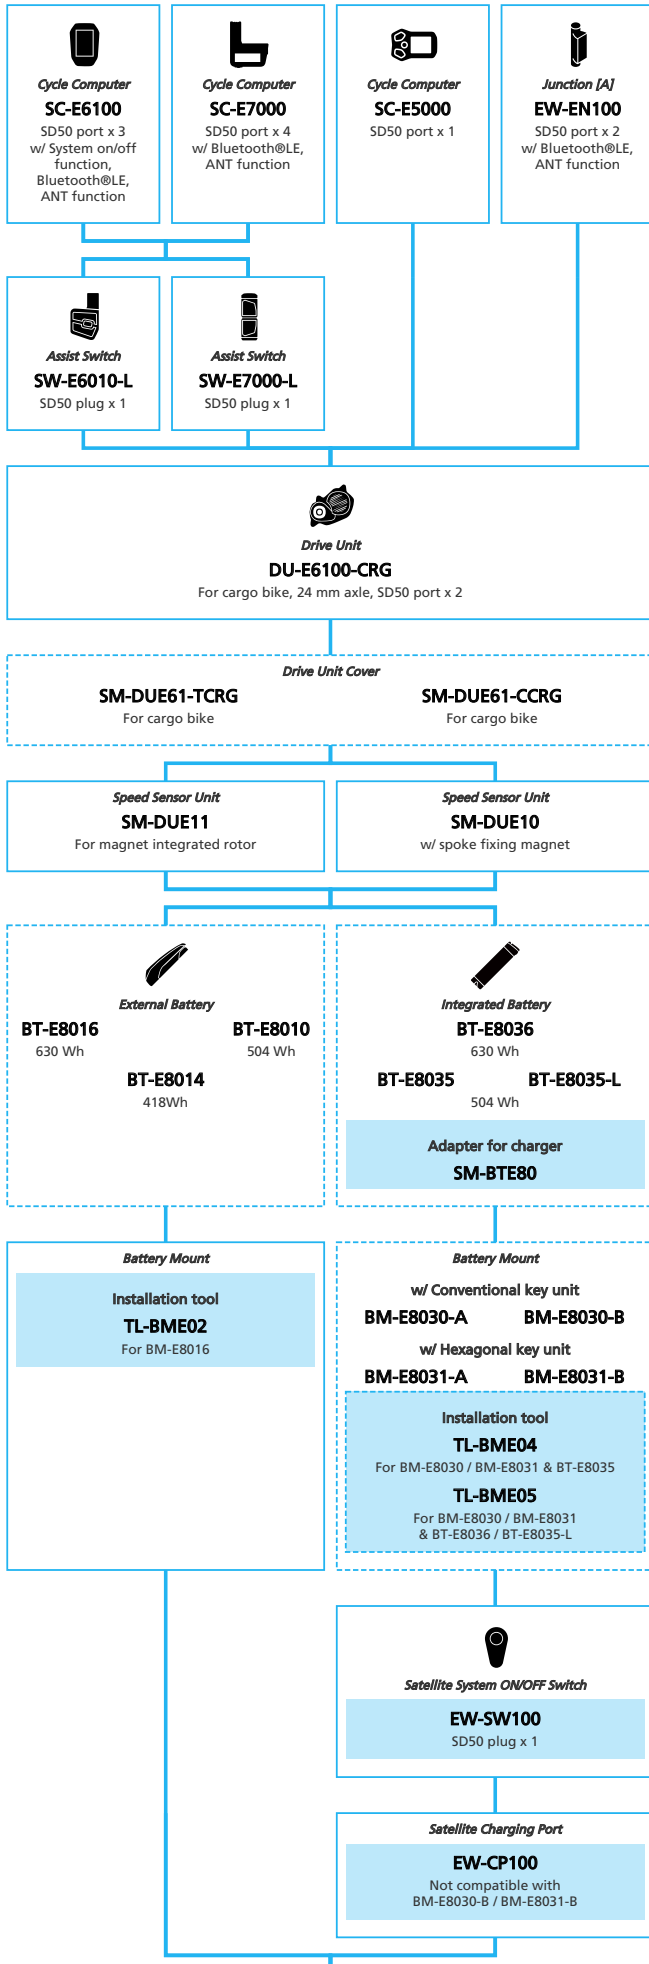

SHIMANO STOPS E6100 for CARGO BIKE

■ ... New model
  ... Additional option
  ... All select
  ... Alternative option
  ... Single select

E-BIKE