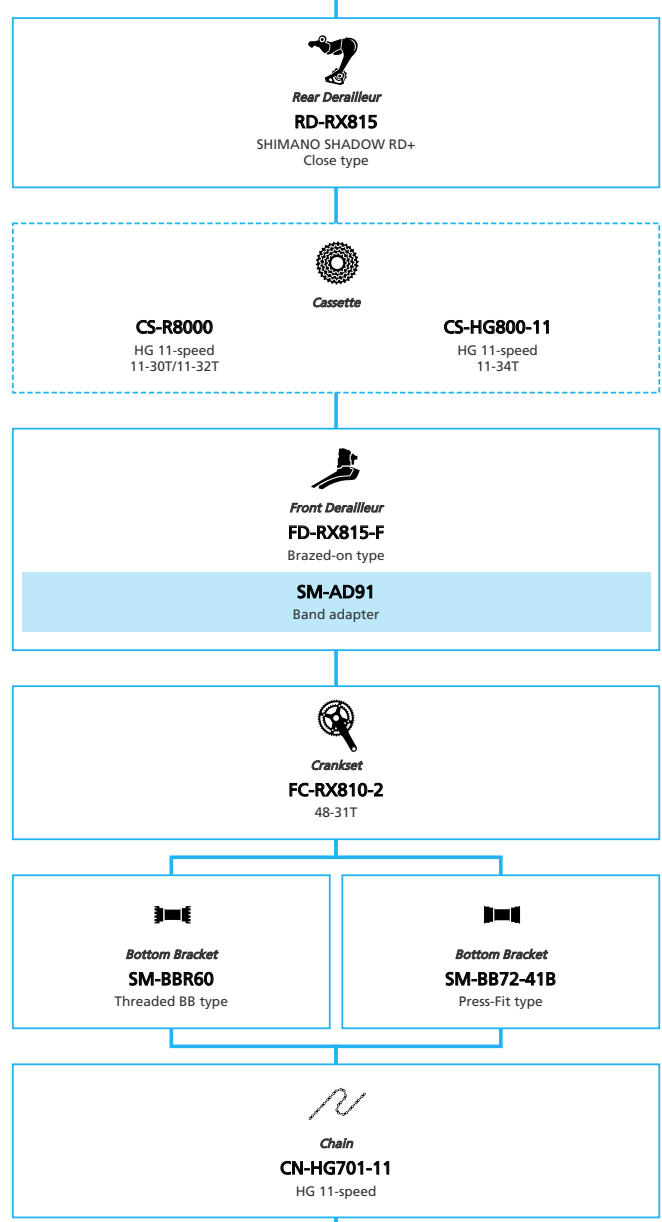

SHIMANO **GRX** RX810/RX815 2x11-speed, Di2

- N ... New model
- ... Additional option
- ... All select
- ... Alternative option
- ... Single select

Gravel Bike