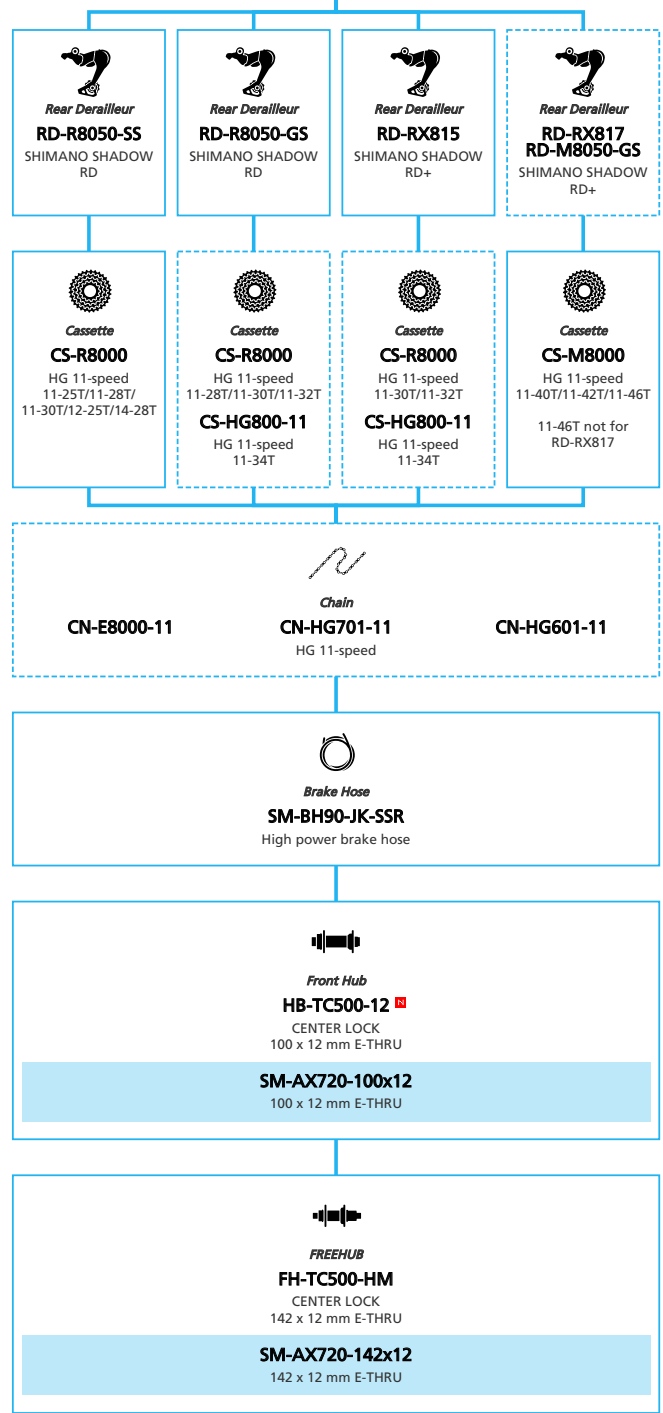

SHIMANO STOPS E6100 For Drop Handlebar, Derailleur, Di2

■ ... New model
 ... Additional option
 ... Alternative option
 ... All select
 ... Single select

E-BIKE