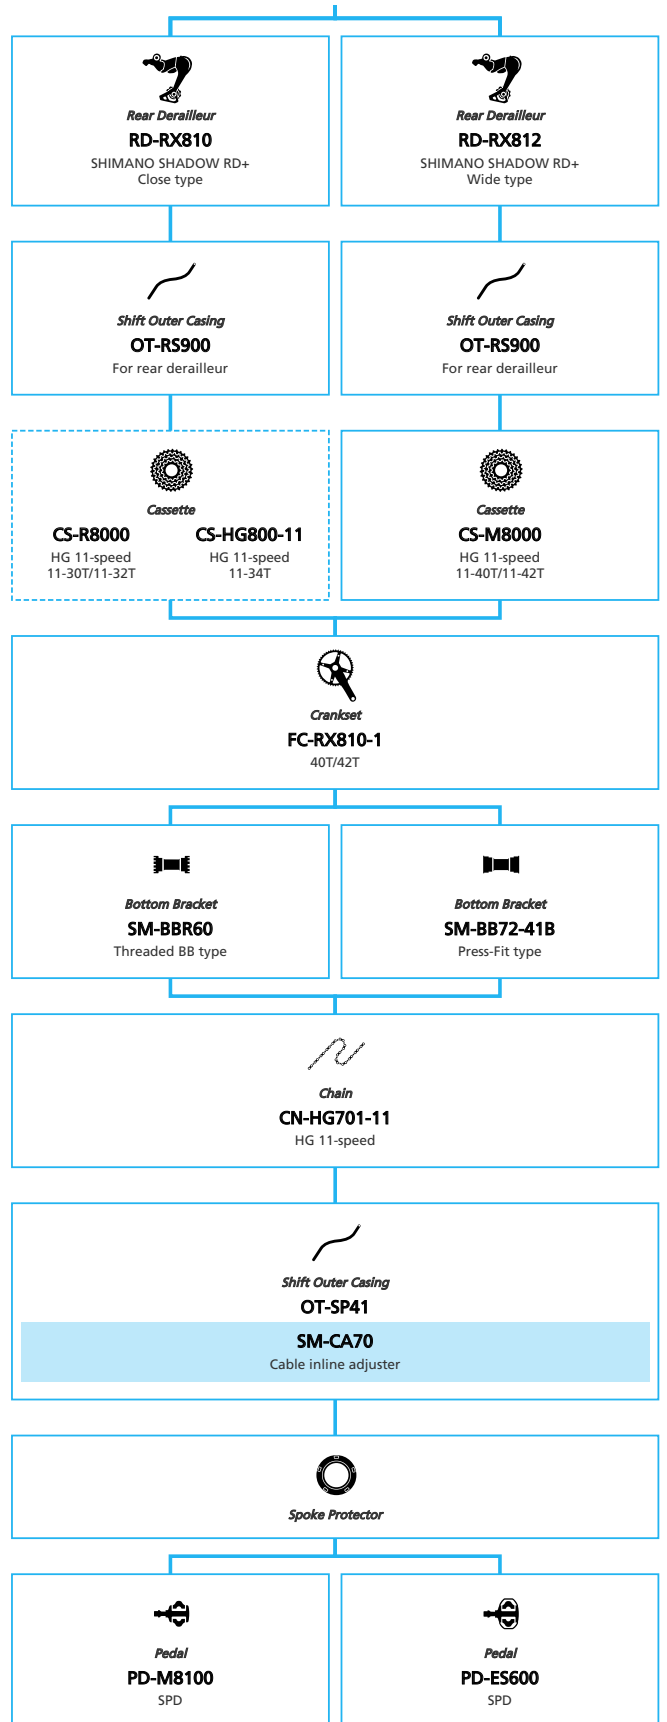

SHIMANO GRX RX810/RX815 1x11-speed

N ... New model
■ ... Additional option
□ ... All select
▨ ... Alternative option
▨ ... Single select