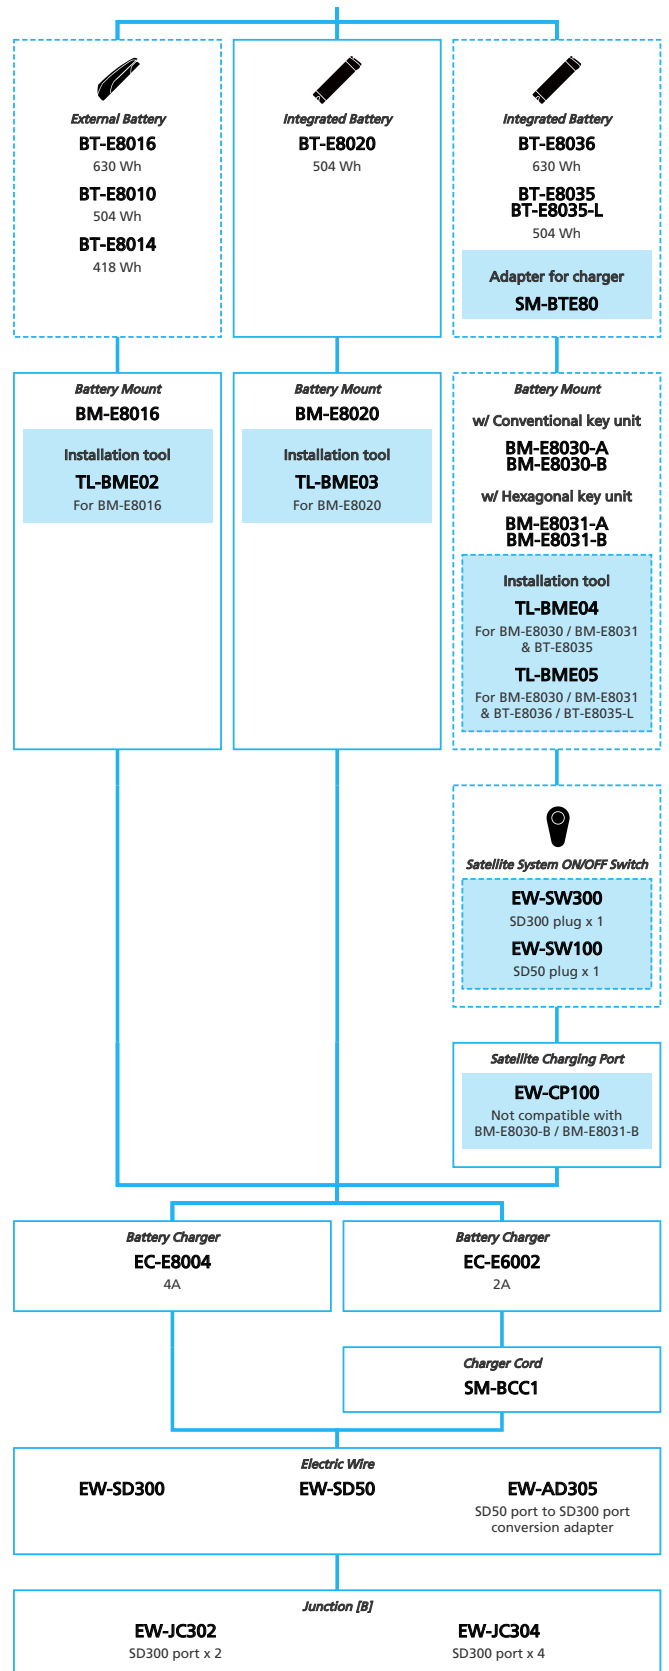

- ... New model
- ... Additional option
- ... All select
- ... Alternative option
- ... Single select