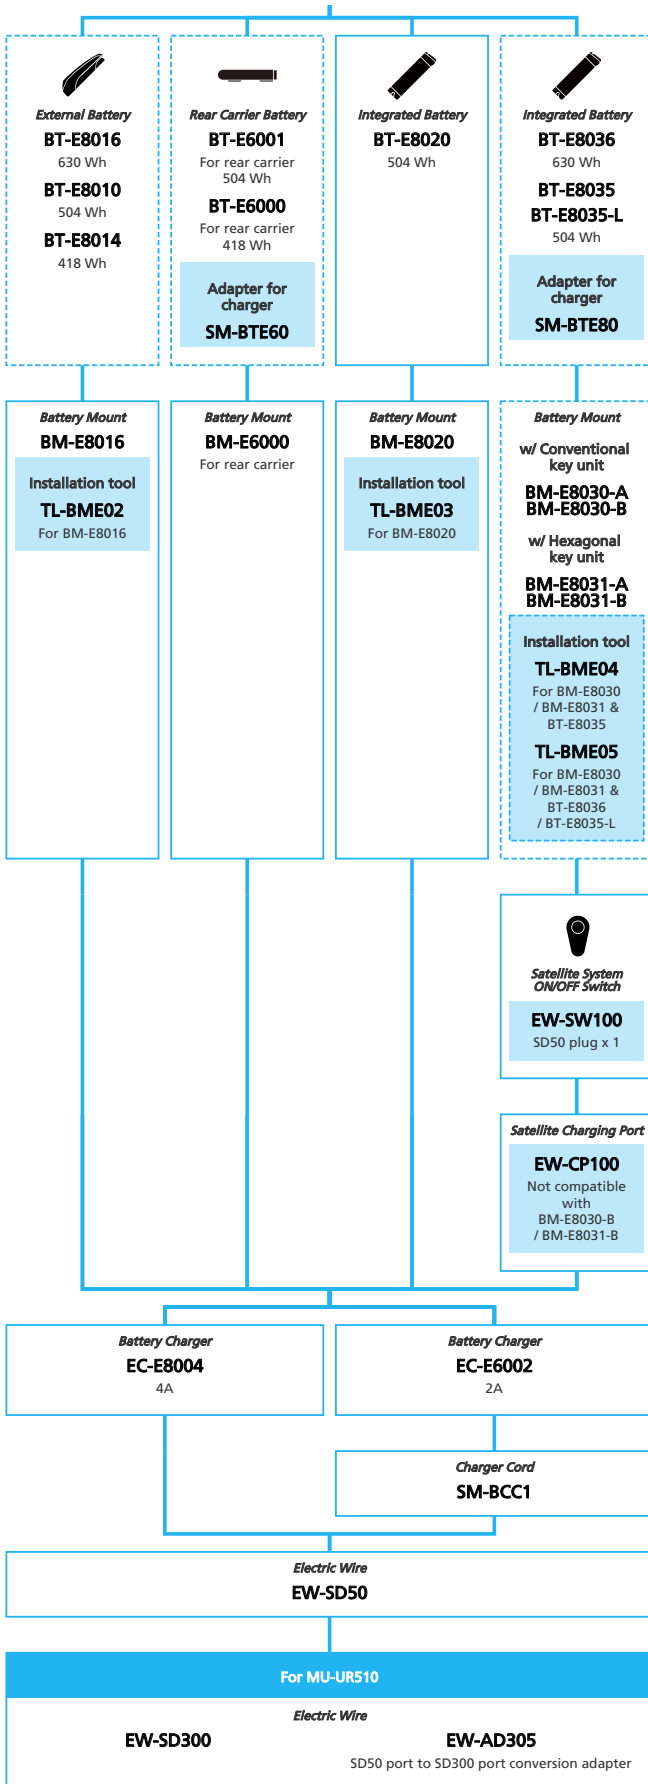

SHIMANO STEPS E6100 Internal Geared Hub, Di2

N ... New model
 ■ ... Additional option
 □ ... All select
 ■ ... Alternative option
 □ ... Single select

E-BIKE

- ... New model
- ... Additional option
- ... All select
- ... Alternative option
- ... Single select