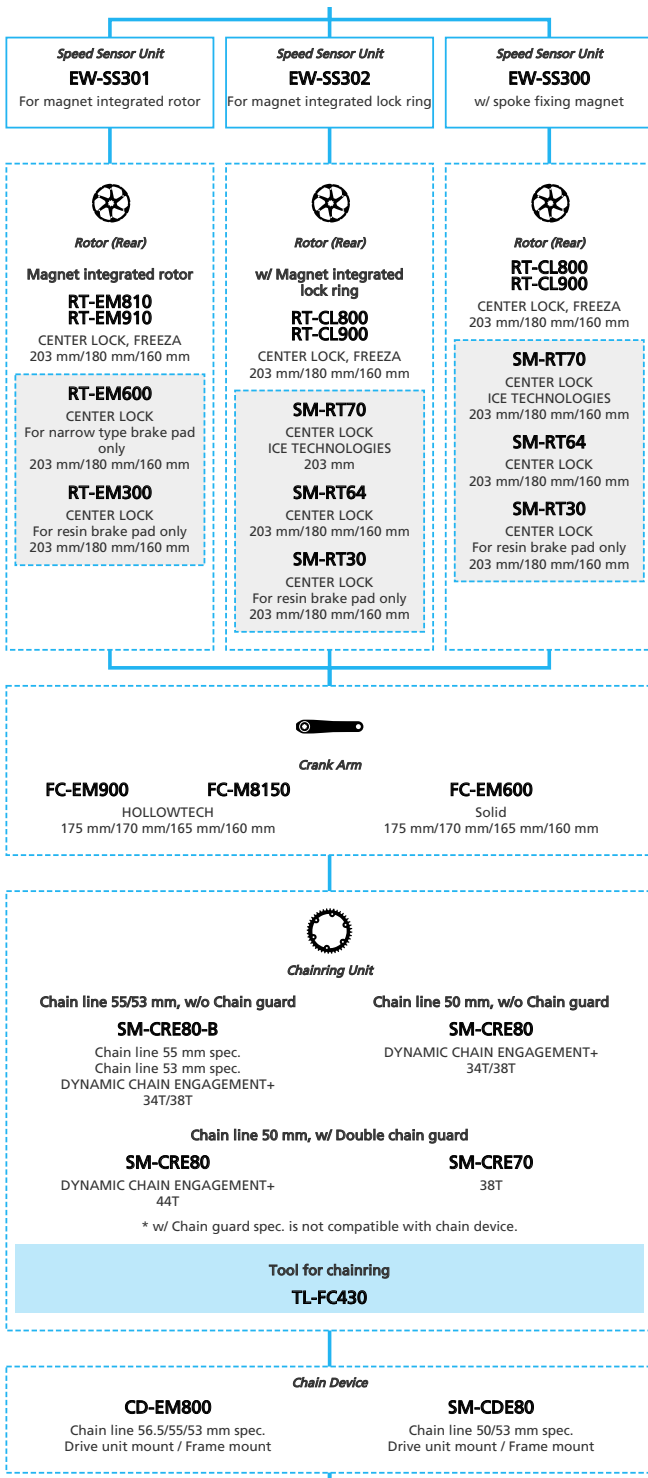

N ... New model
■ ... Additional option
□ ... All select
■ ... Alternative option
□ ... Single select