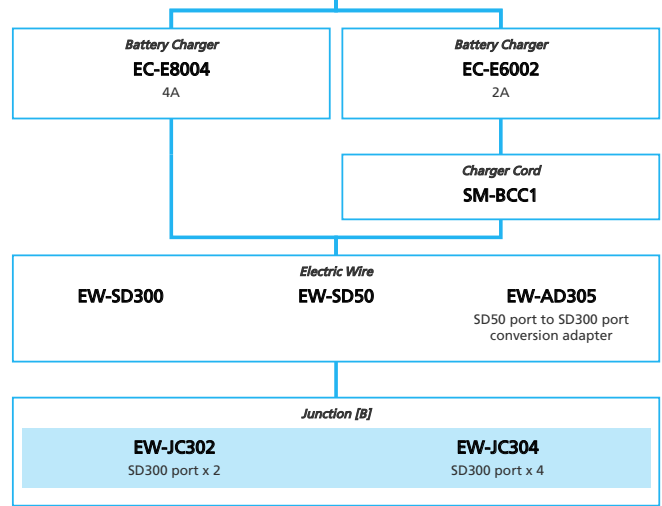

EP8 EP800 for CARGO BIKE

N ... New model
■ ... Additional option
■ ... Alternative option
□ ... All select
□ ... Single select

E-BIKE