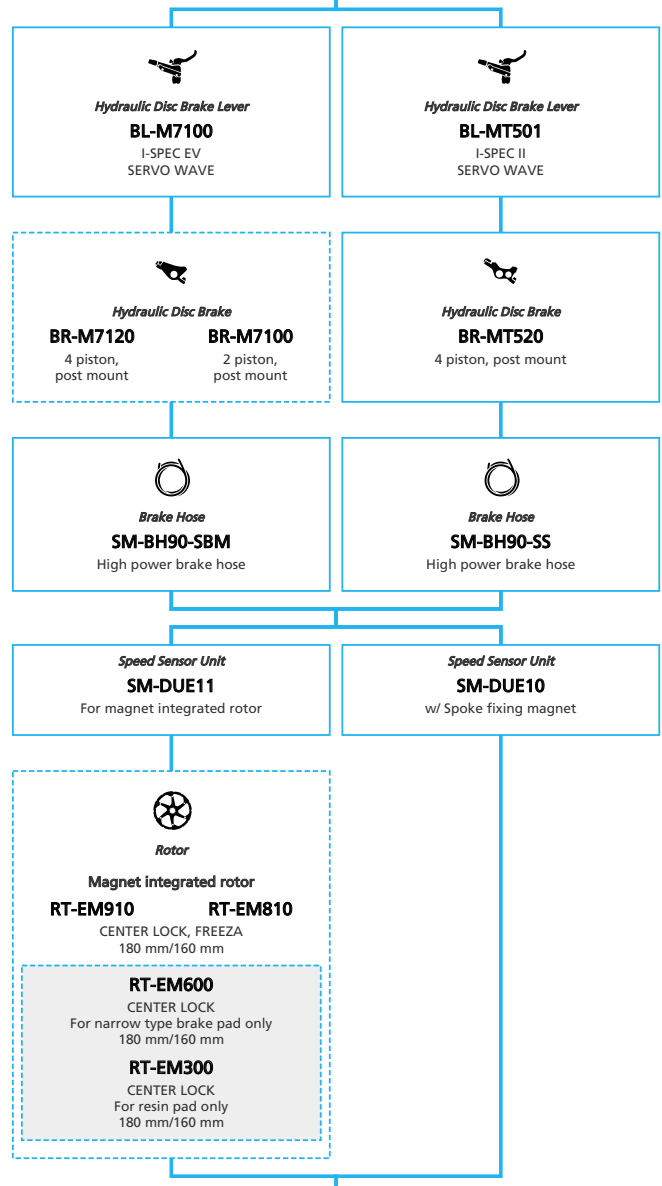

SHIMANO STOPS E8080 for Japan market For Drop Handlebar, Derailleur, Di2

N ... New model
 ... Additional option
 ... Alternative option
 ... All select
 ... Single select

E-BIKE

- ... New model
- ... Additional option
- ... All select
- ... Alternative option
- ... Single select

SHIMANO STOPS E8080 for Japan market For Drop Handlebar, Derailleur

N ... New model
 ... Additional option
 ... Alternative option
 ... All select
 ... Single select

E-BIKE

- ... New model
- ... Additional option
- ... All select
- ... Alternative option
- ... Single select

SHIMANO STOPS E7000 12-speed, Derailleur

N ... New model
 ... Additional option
 ... All select
 ... Alternative option

E-BIKE

- ... New model
- ... Additional option
- ... All select
- ... Alternative option
- ... Single select