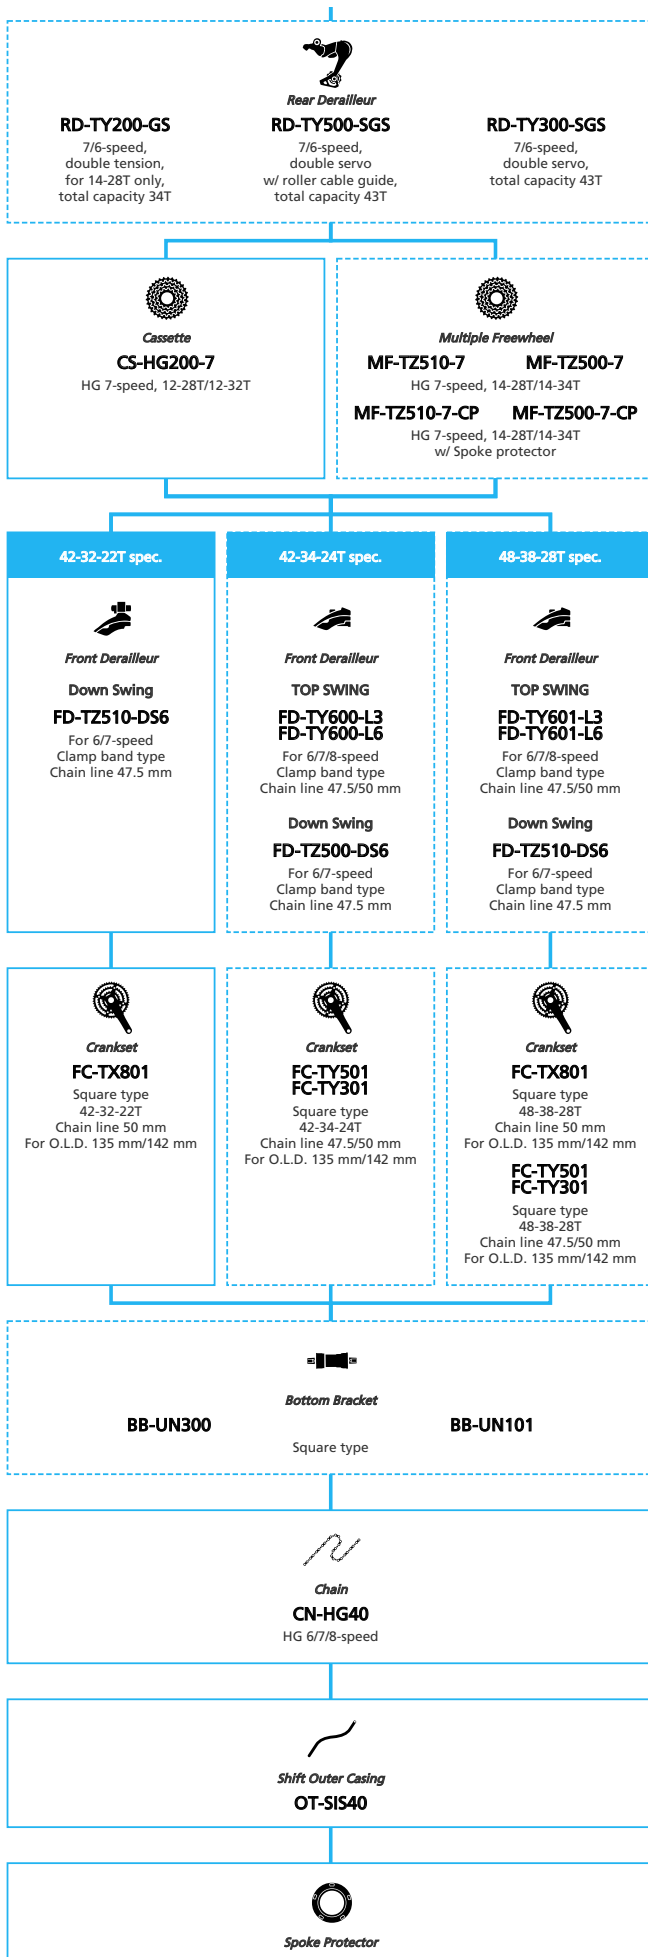

- ... New model
- ... Additional option
- ... All select
- ... Alternative option
- ... Single select