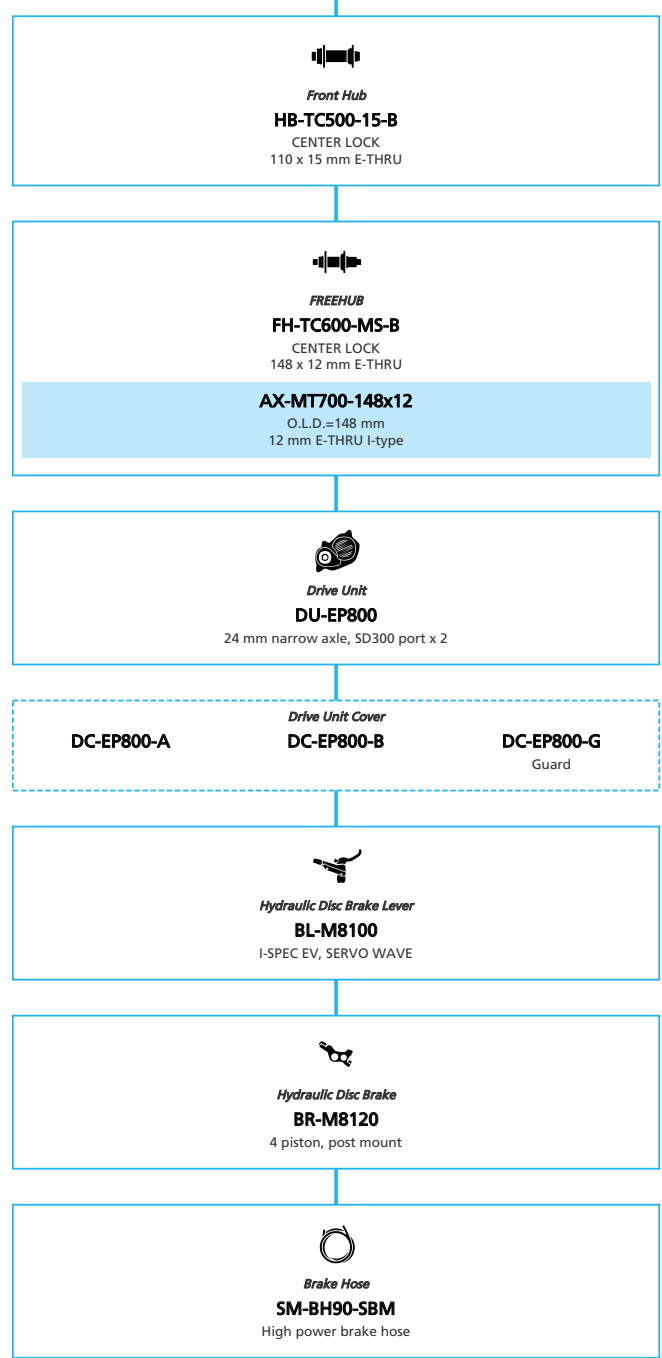

EP8 EP800 for MTB 12-speed, Derailleur

- N ... New model
- ... Additional option
- ... All select
- ... Alternative option
- ... Single select

E-BIKE