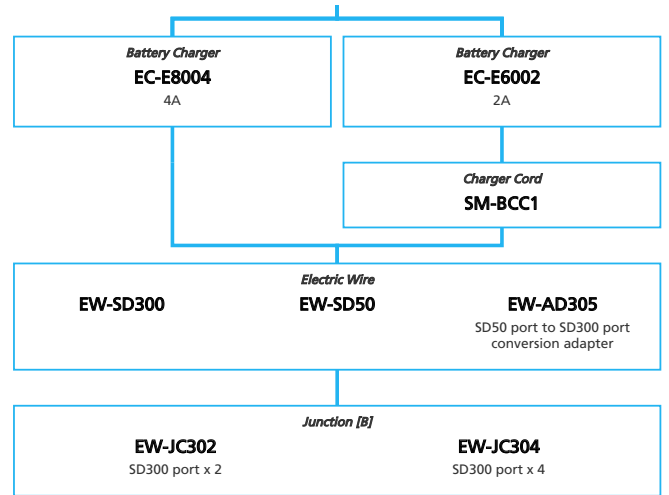

■ ... New model
  ... Additional option
  ... All select
  ... Alternative option
  ... Single select