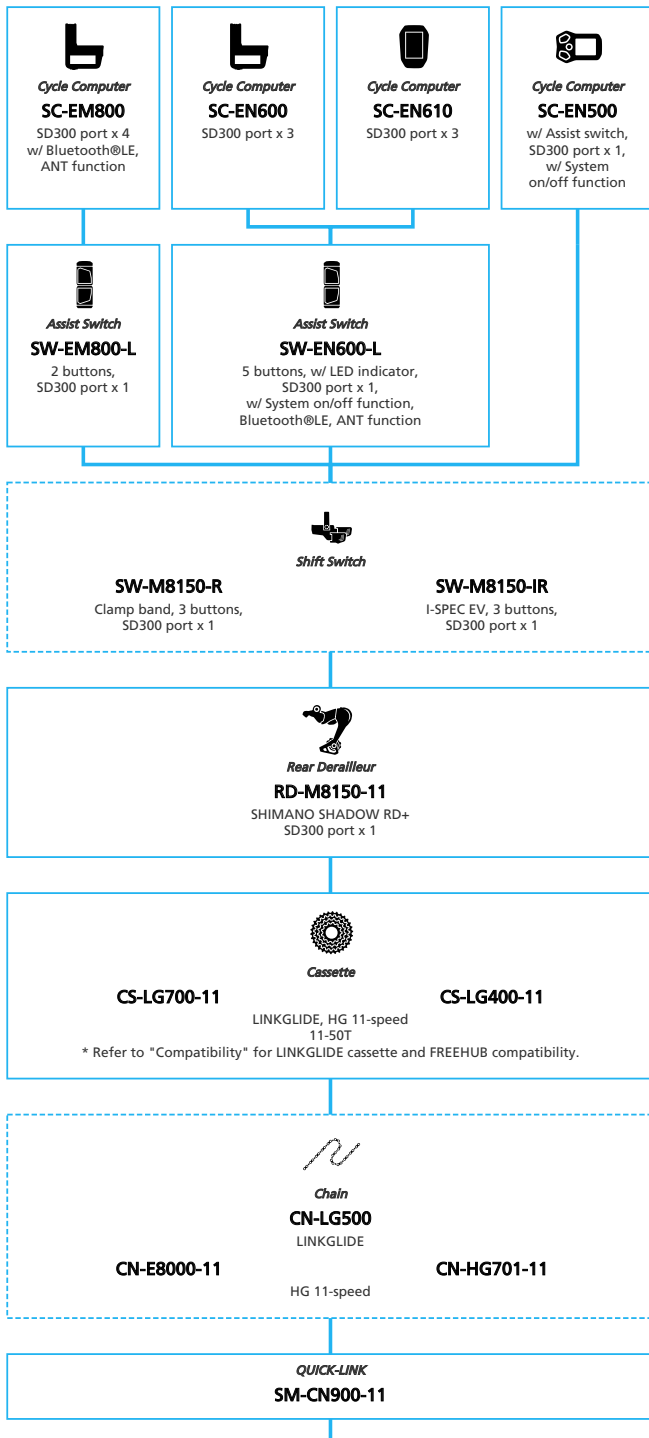

EPS for MTB 11-speed, Derailleur, Di2, Automatic shift

N ... New model
  ... Additional option
  ... All select
  ... Alternative option
  ... Single select

E-BIKE