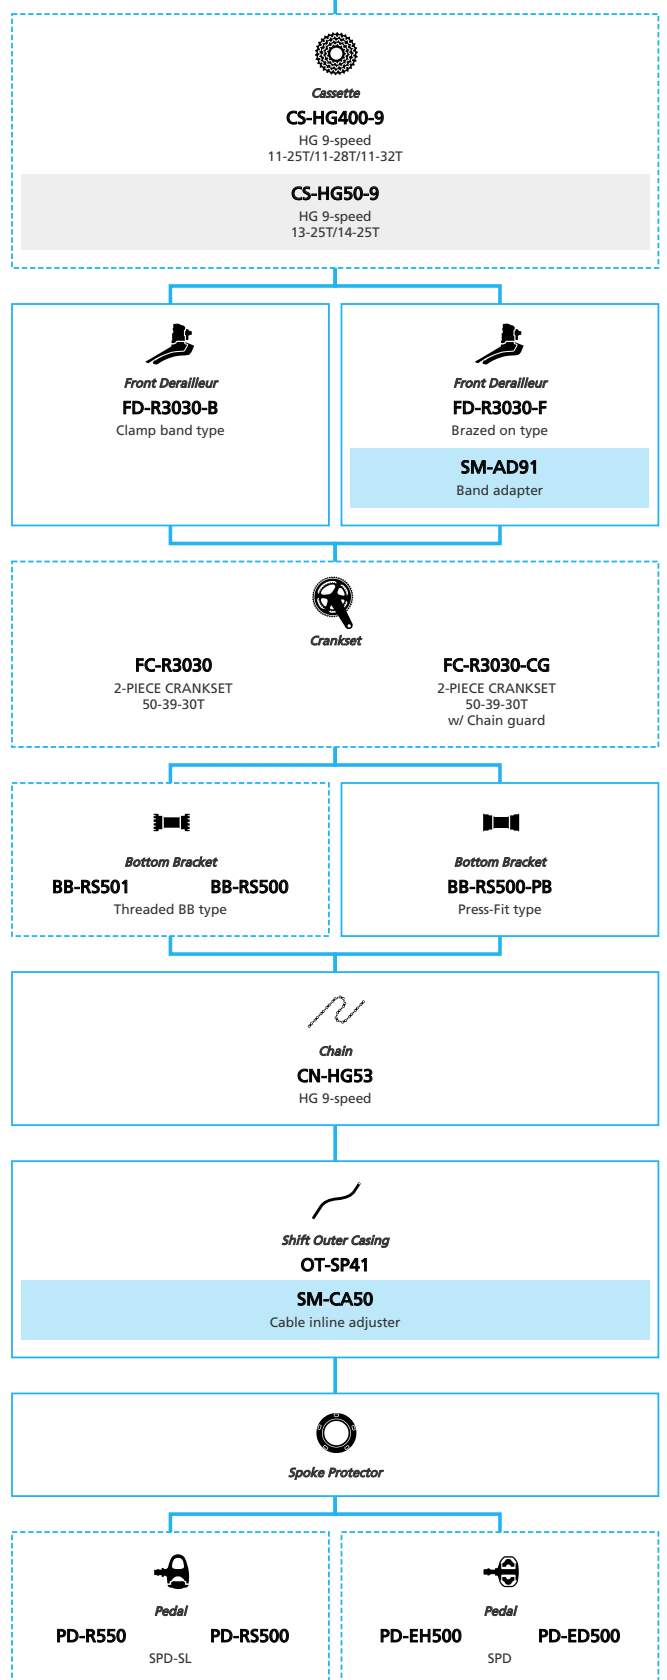

Road Bike

SHIMANO *SORA* 2x9-speed

■ ... New model
 ... Additional option
 ... Alternative option
 ... All select
 ... Single select

Road Bike

Mechanical Disc Brake for On road 3x9-speed

- ... New model
- ... Additional option
- ... All select
- ... Alternative option
- ... Single select