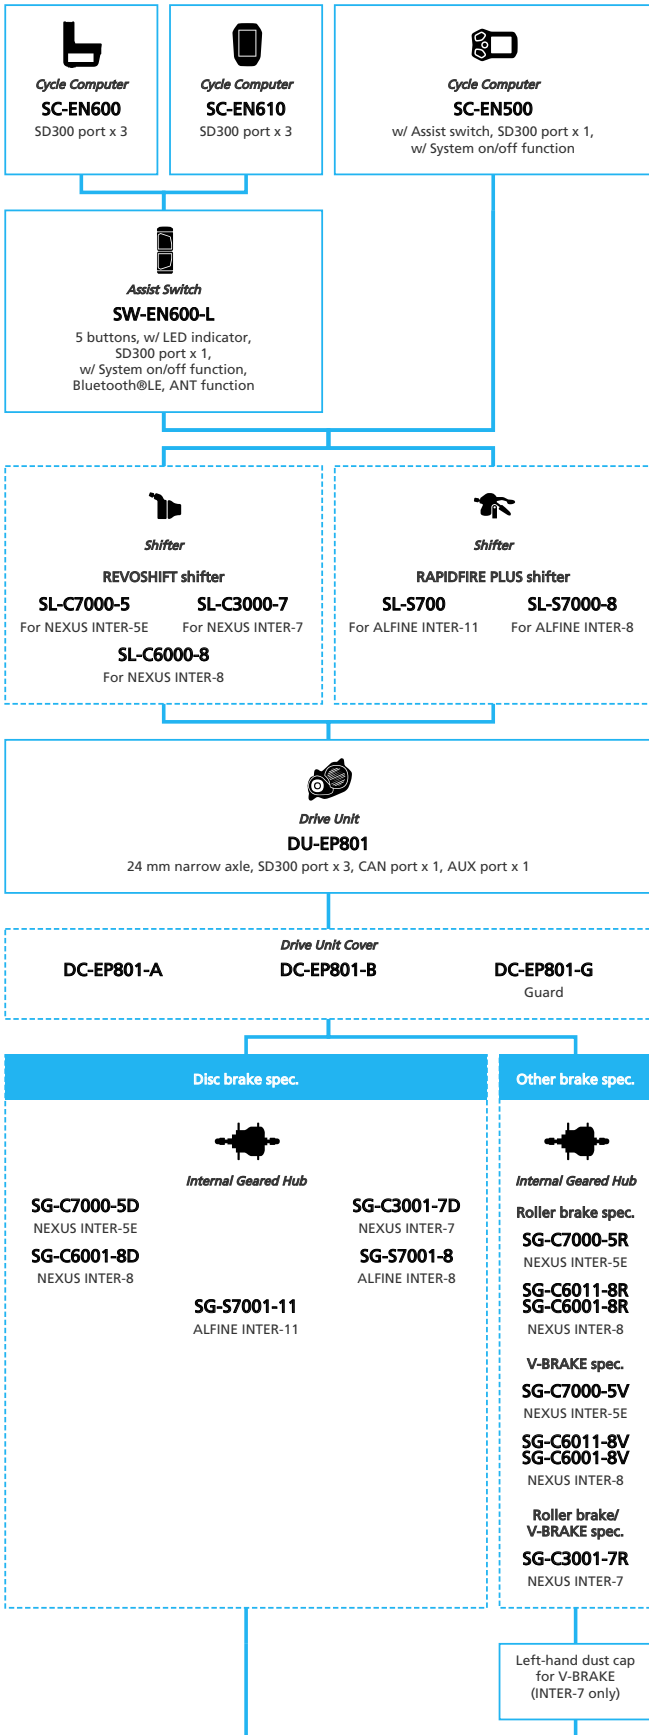

EP8 EP801 for LIFESTYLE Internal Geared Hub

N ... New model
■ ... Additional option
■ ... Alternative option
□ ... All select
□ ... Single select

E-BIKE