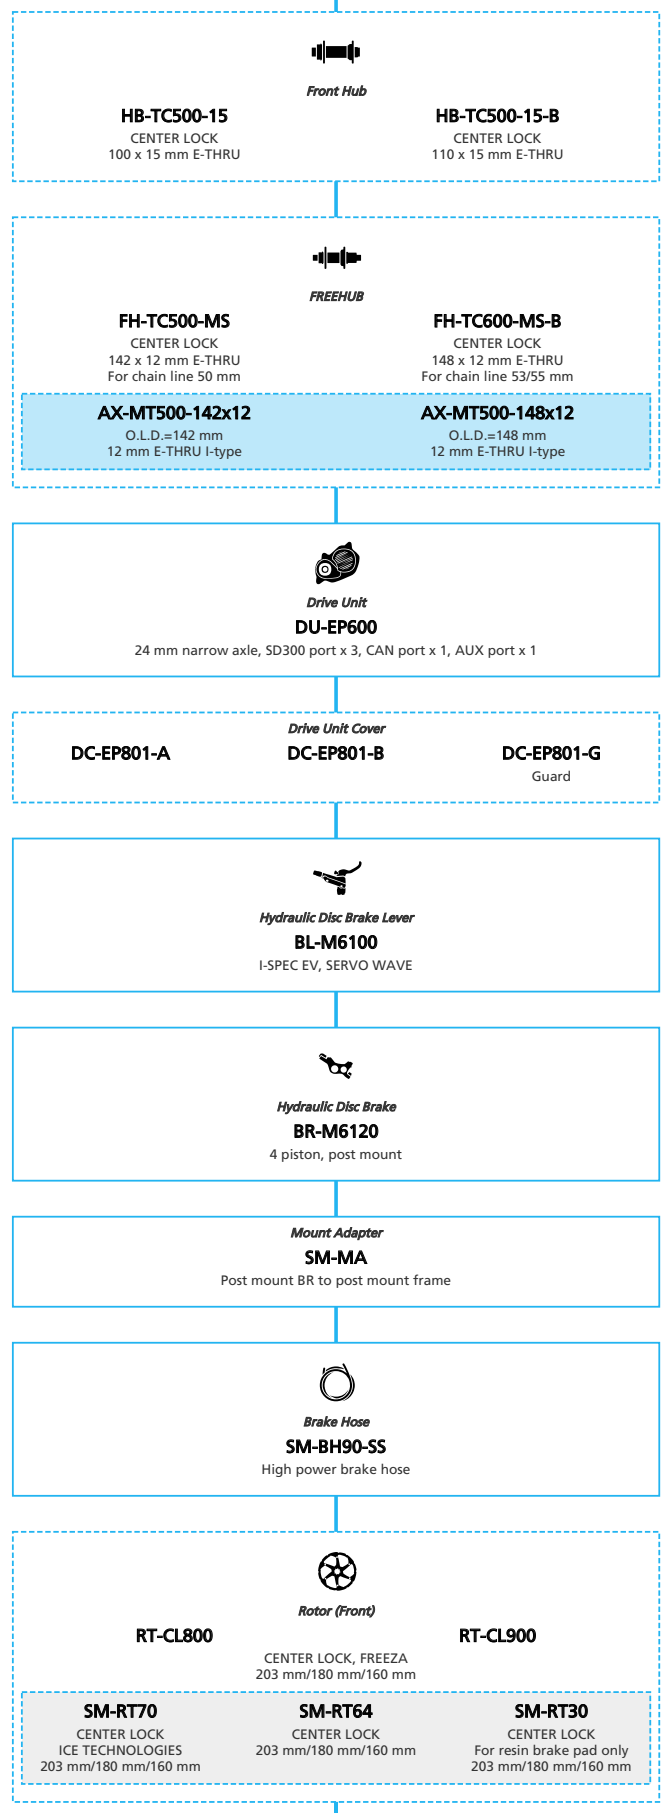

EPE for MTB 12-speed, Derailleur, Di2

N ... New model
■ ... Additional option
□ ... All select
■ ... Alternative option
□ ... Single select

E-BIKE