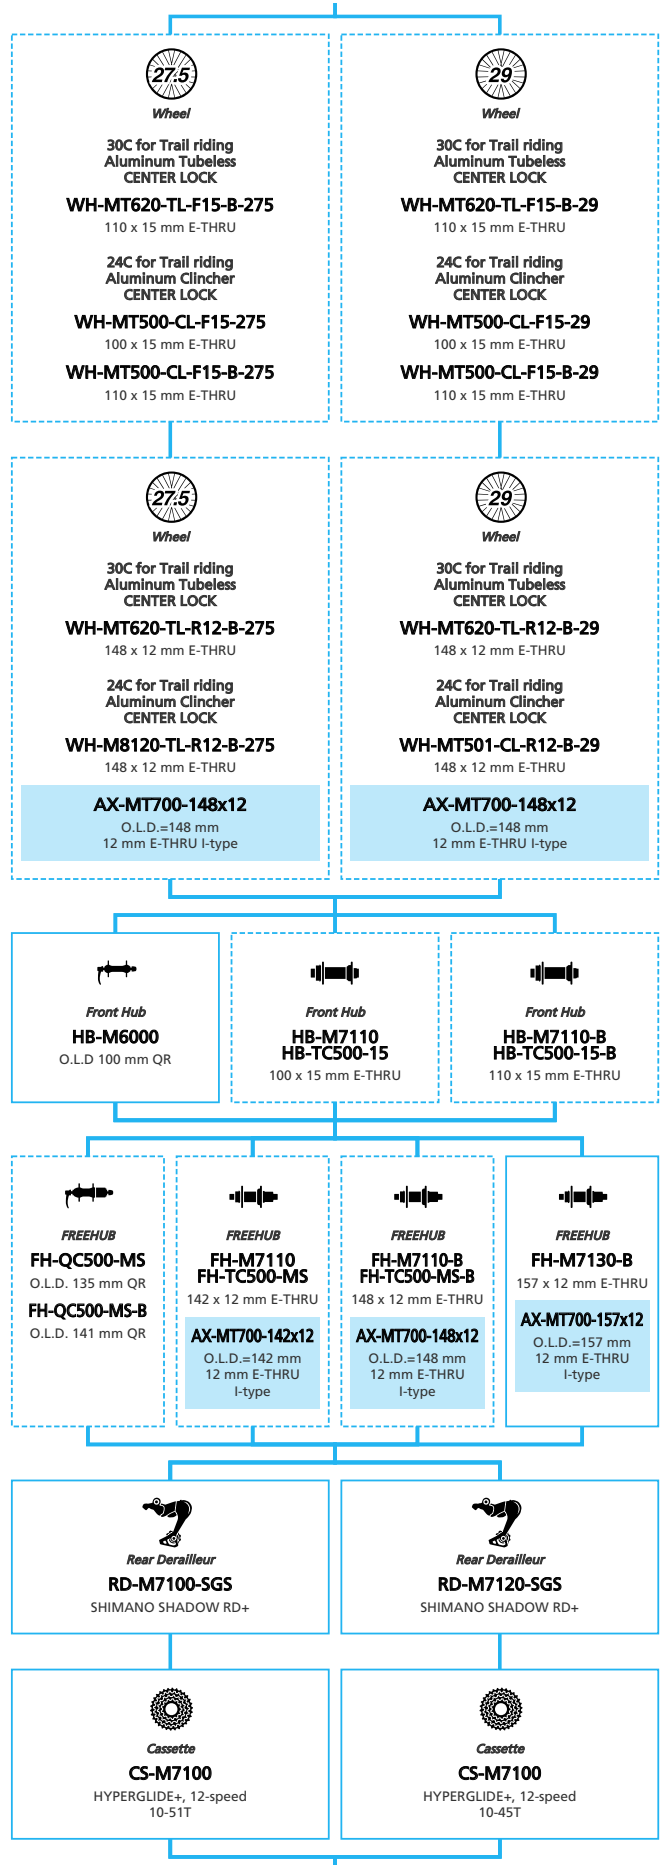

SHIMANO **DEORE XT** **M8000/M8050** 1x11-speed, Di2

N ... New model
 ... Additional option
 ... All select
 ... Alternative option

Mountain Bike

- ... New model
- ... Additional option
- ... All select
- ... Alternative option
- ... Single select

SLX 1x12-speed

 ... New model
 ... Additional option
 ... Alternative option
 ... All select
 ... Single select

- ... New model
- ... Additional option
- ... All select
- ... Alternative option
- ... Single select