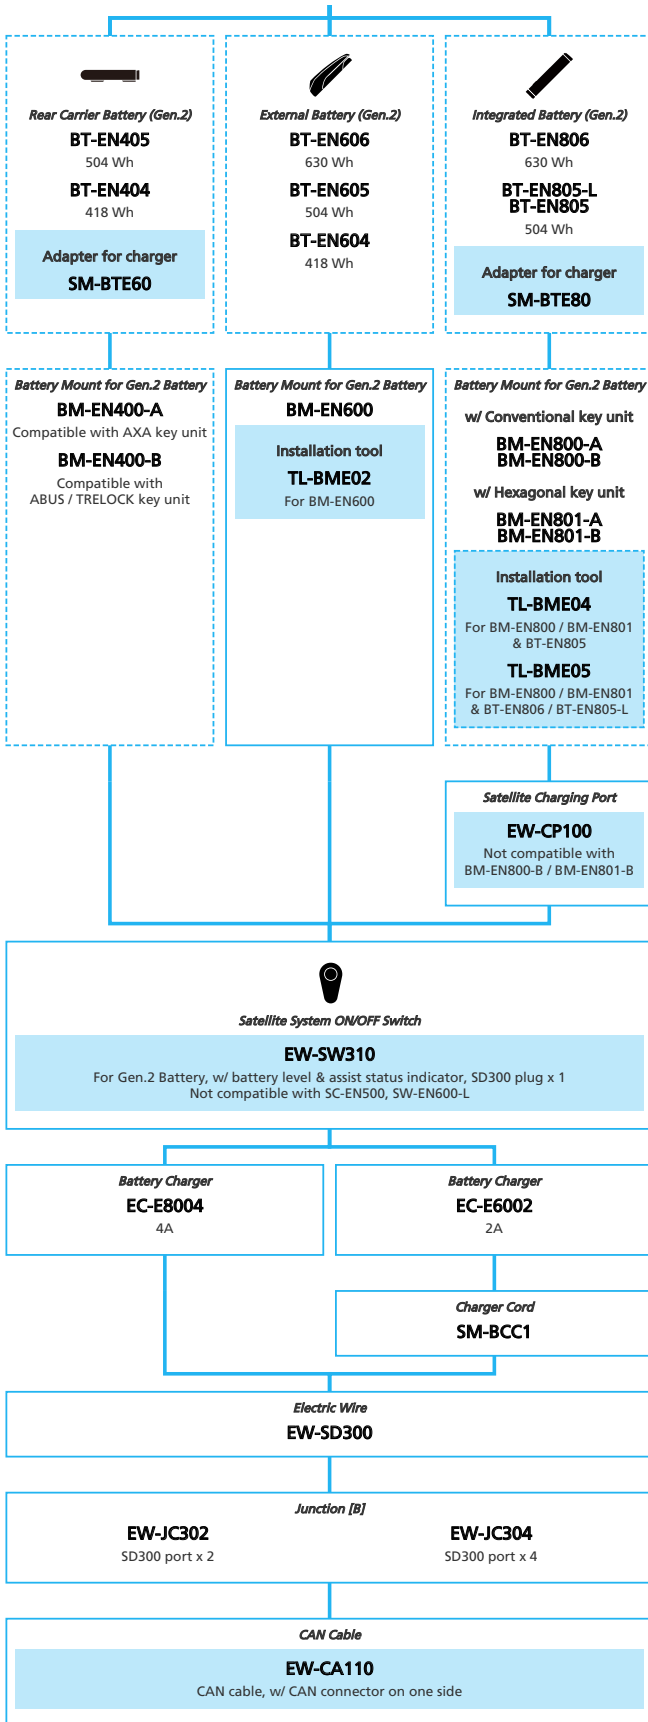

- ... New model
- ... Additional option
- ... All select
- ... Alternative option
- ... Single select