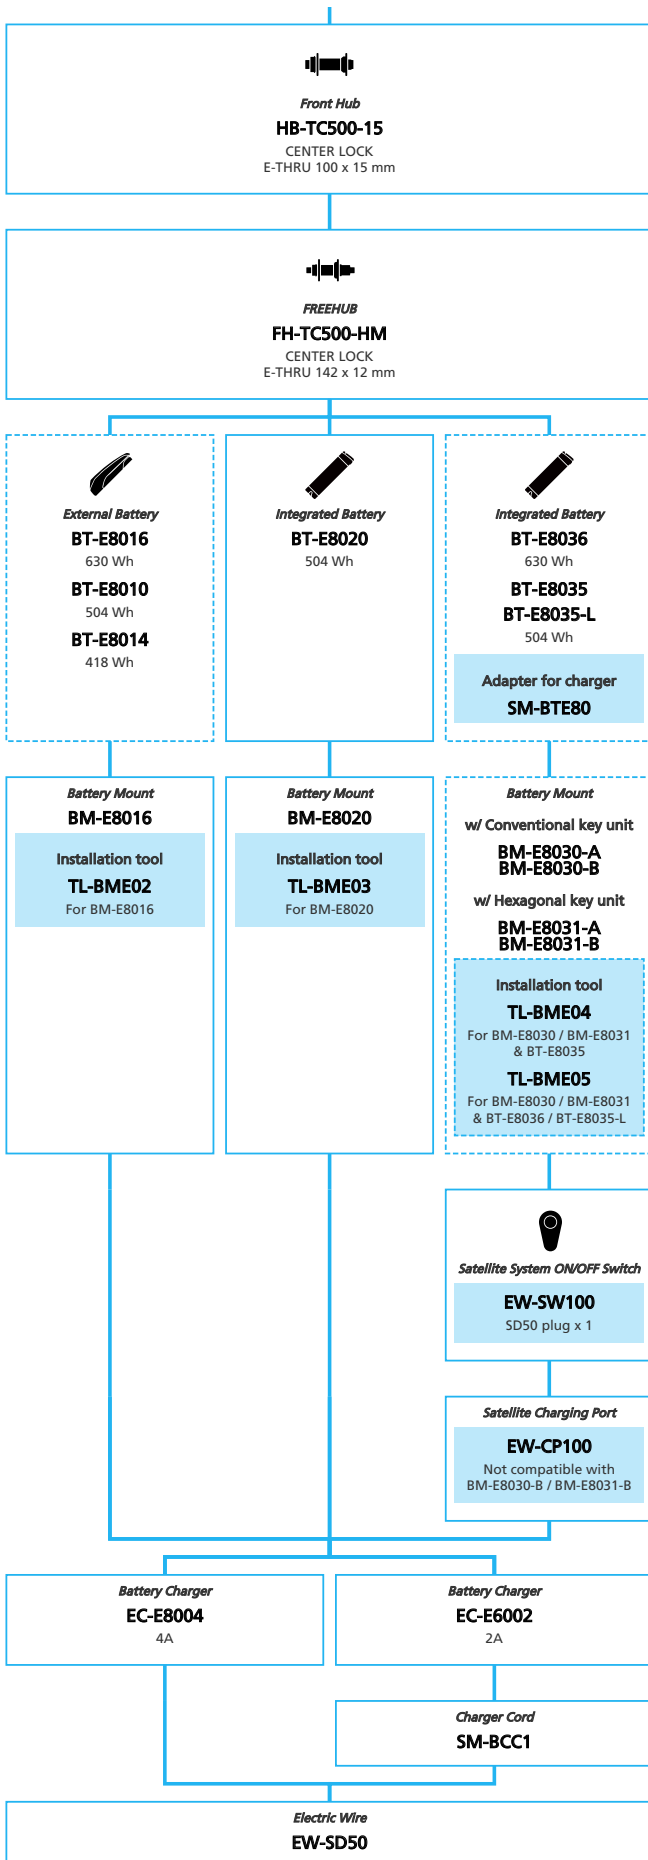

- ... New model
- ... Additional option
- ... All select
- ... Alternative option
- ... Single select