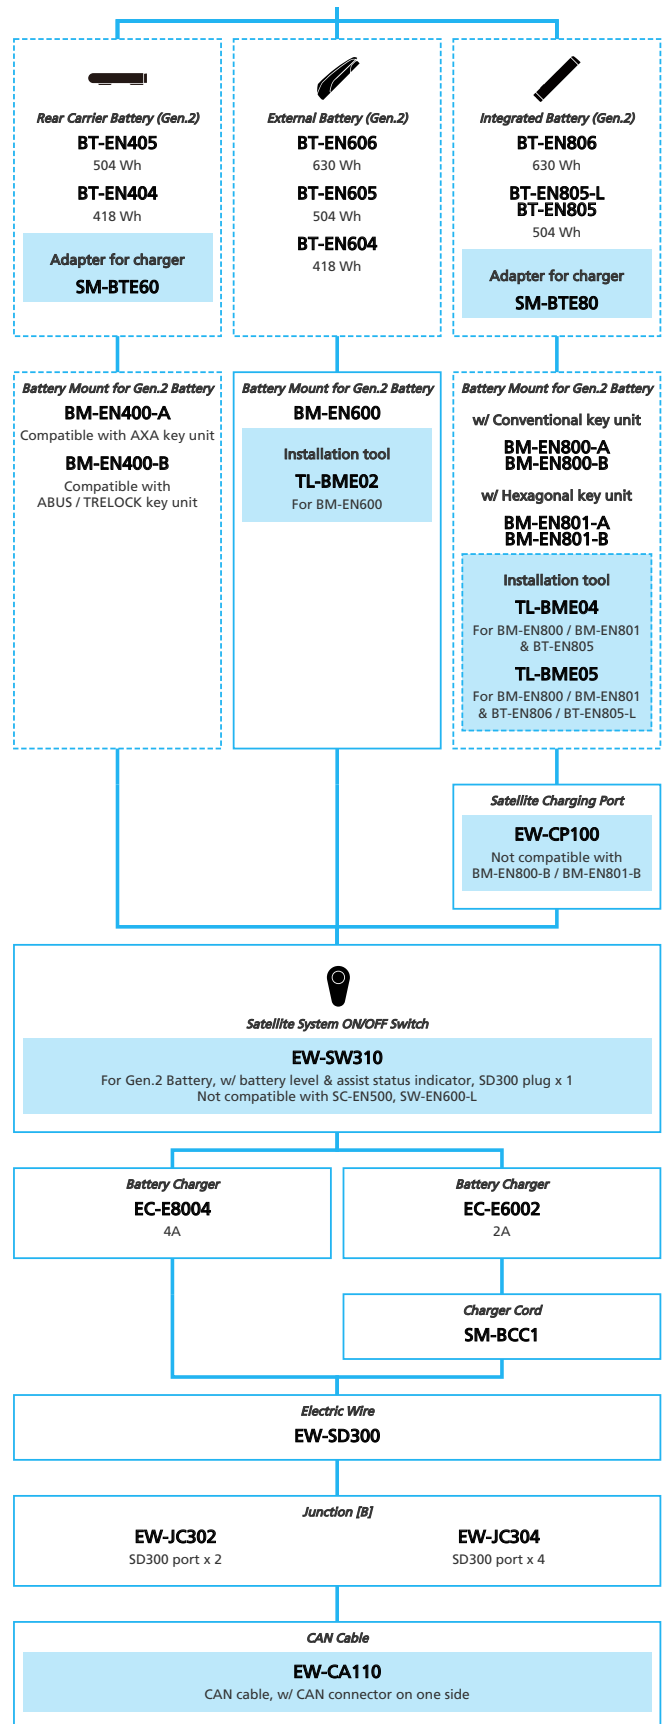

- ... New model
- ... Additional option
- ... All select
- ... Alternative option
- ... Single select