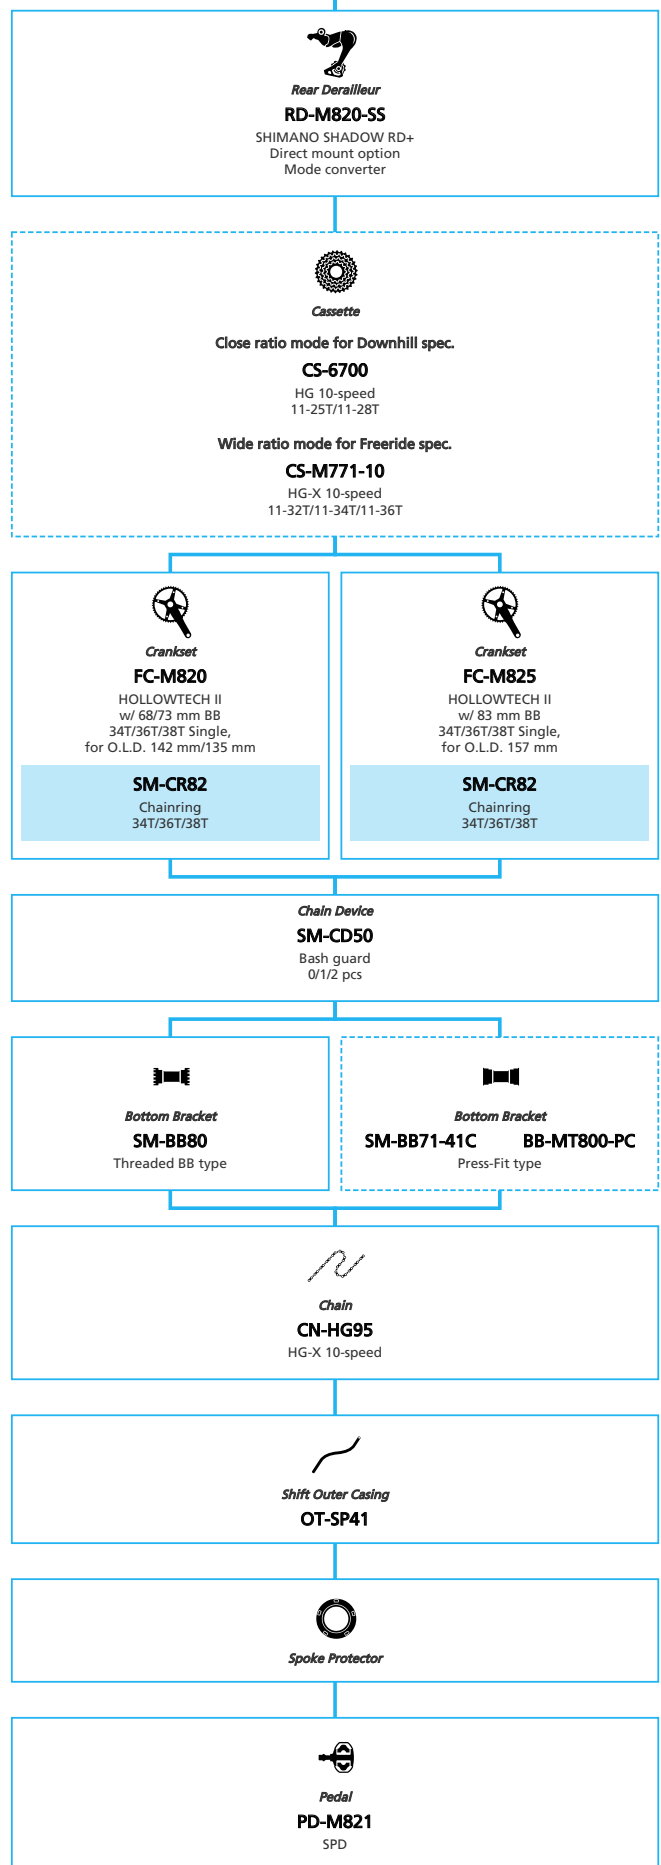

10-speed

- N ... New model
- ... Additional option
- ... All select
- ... Alternative option
- ... Single select