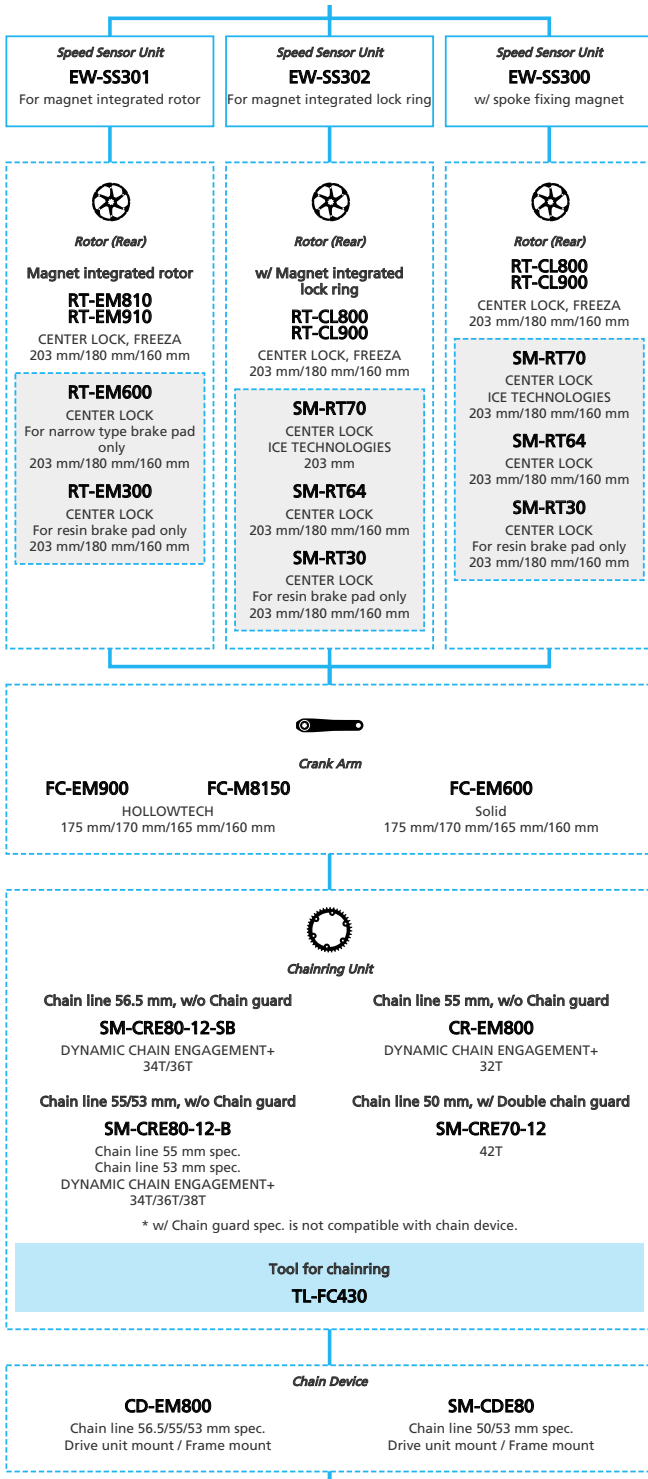

N ... New model
■ ... Additional option
□ ... All select
■ ... Alternative option
□ ... Single select