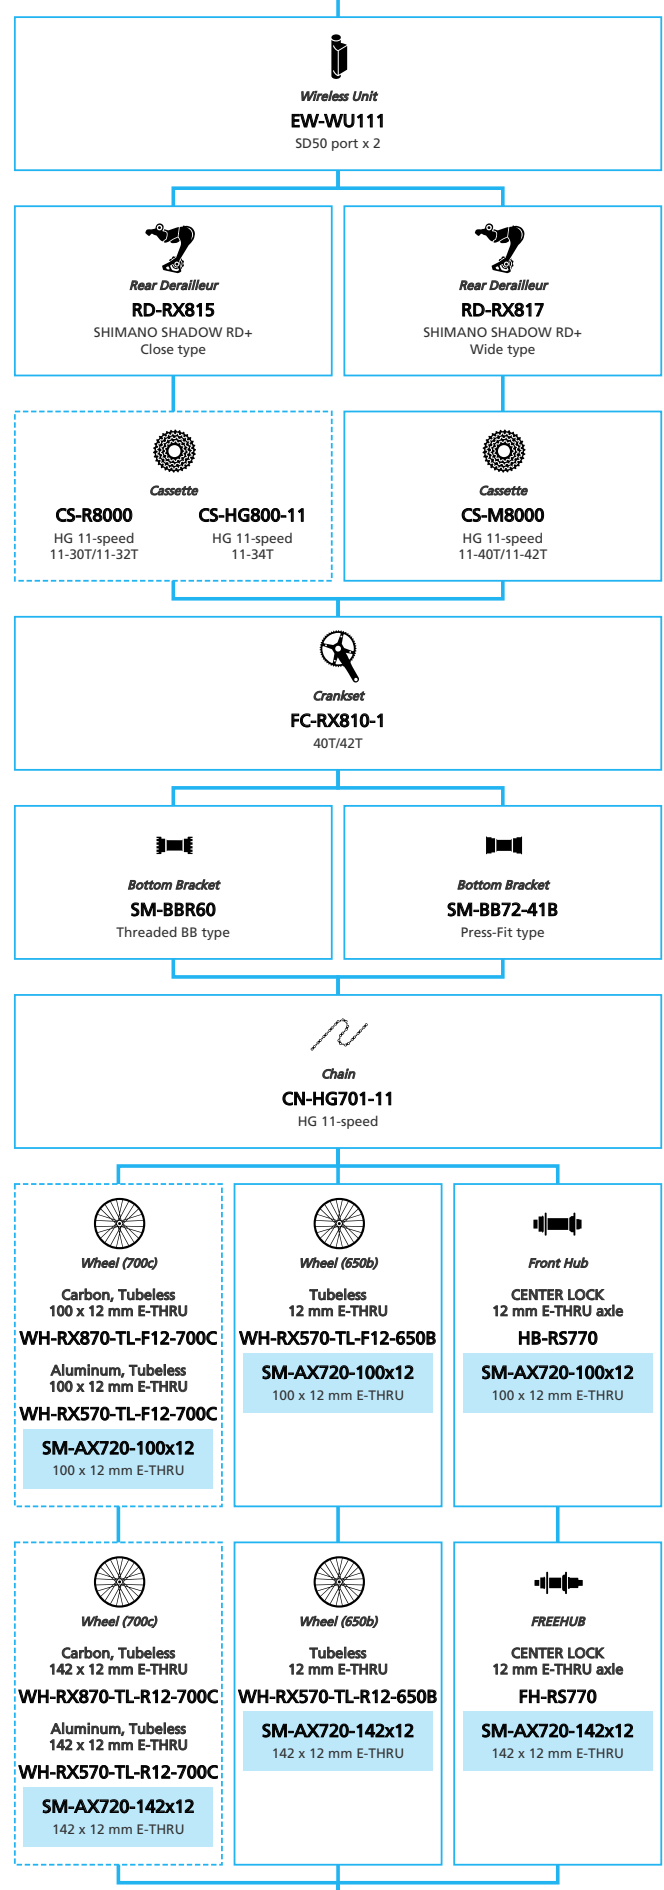

SHIMANO
GRX RX810/RX815 1x11-speed, Di2

... New model
... Additional option
... Alternative option
... All select
... Single select

Gravel Bike