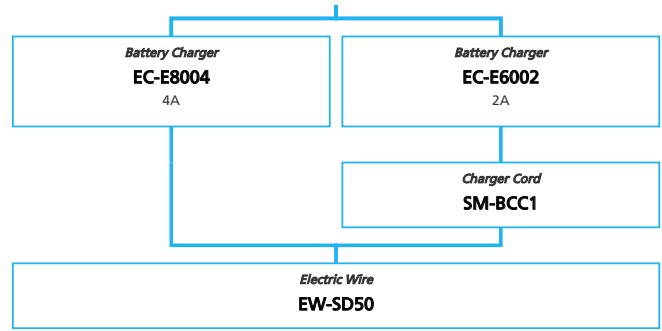

SHIMANO STOPS E6100 for CARGO BIKE

■ ... New model
  ... Additional option
  ... All select
  ... Alternative option
  ... Single select

E-BIKE