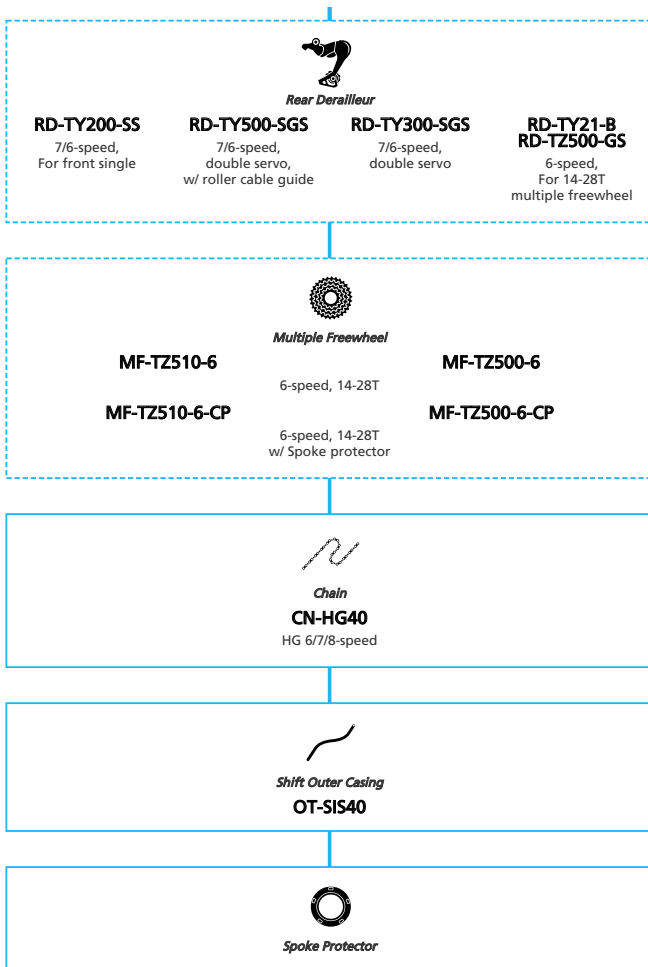

- ... New model
- ... Additional option
- ... Alternative option
- ... All select
- ... Single select