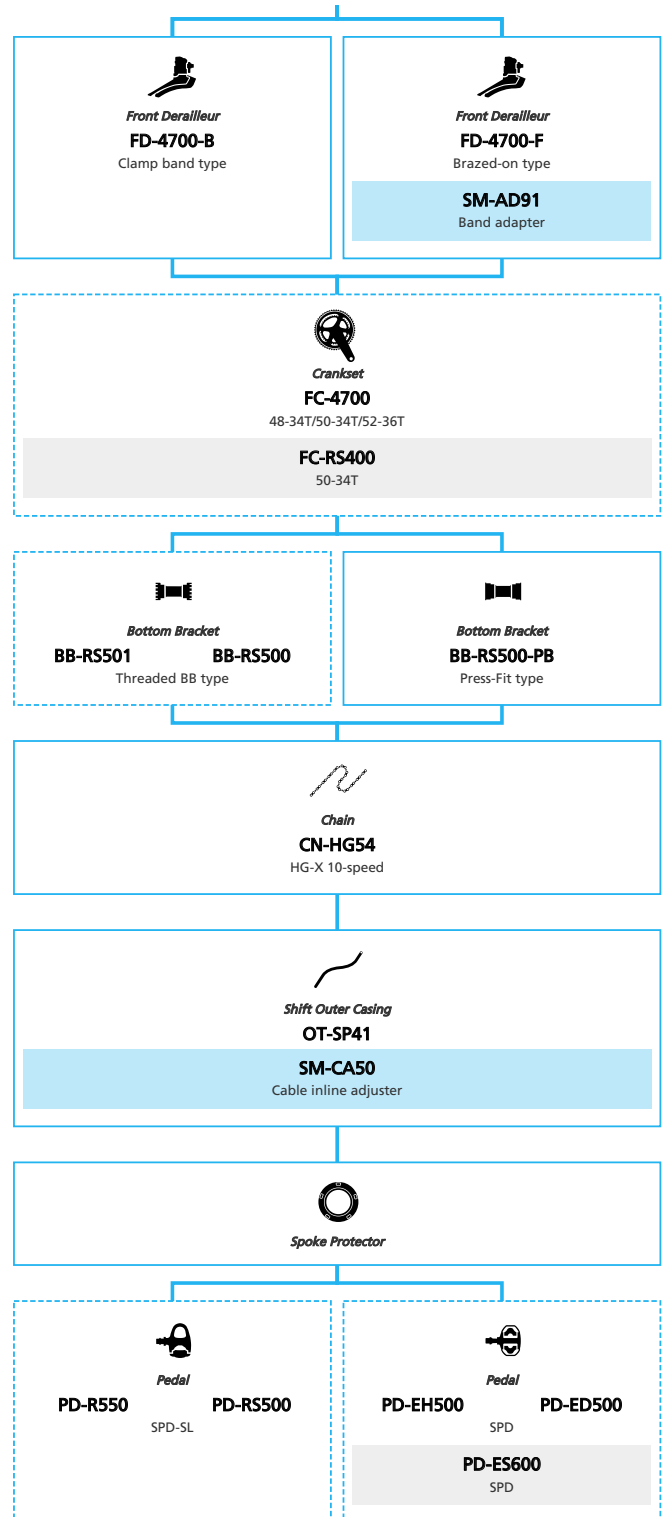

SHIMANO Tiagra 3x10-speed

■ ... New model
 ... Additional option
 ... Alternative option
 ... All select
 ... Single select

Road Bike

SHIMANO *Tiagra* 2x10-speed

N ... New model
 ■ ... Additional option
 □ ... All select
 ■ ... Alternative option
 □ ... Single select