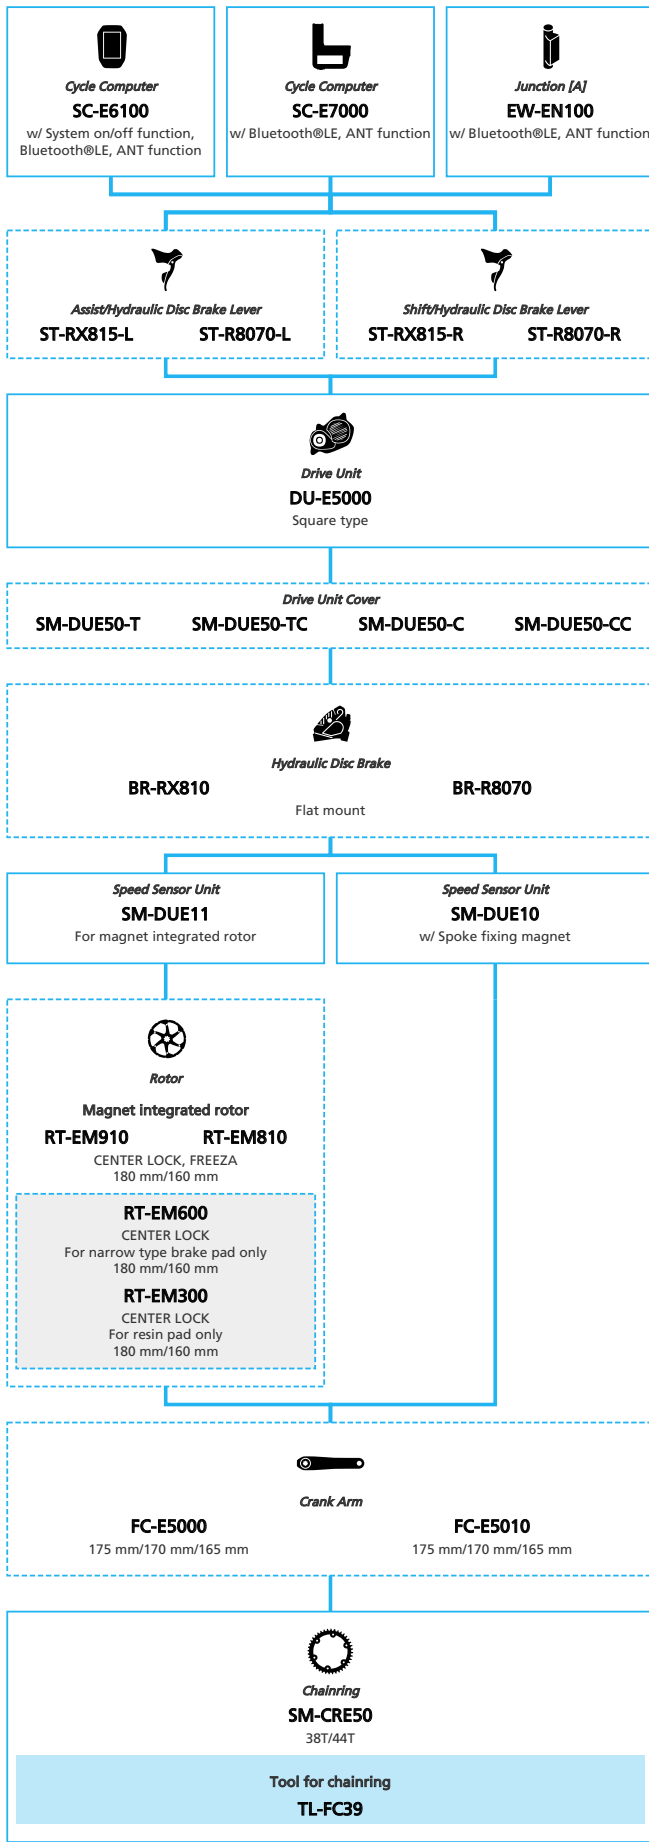

SHIMANO STOPS E5000 For Drop Handlebar, Derailleur, Di2

N ... New model
  ... Additional option
  ... Alternative option
  ... All select
  ... Single select

E-BIKE