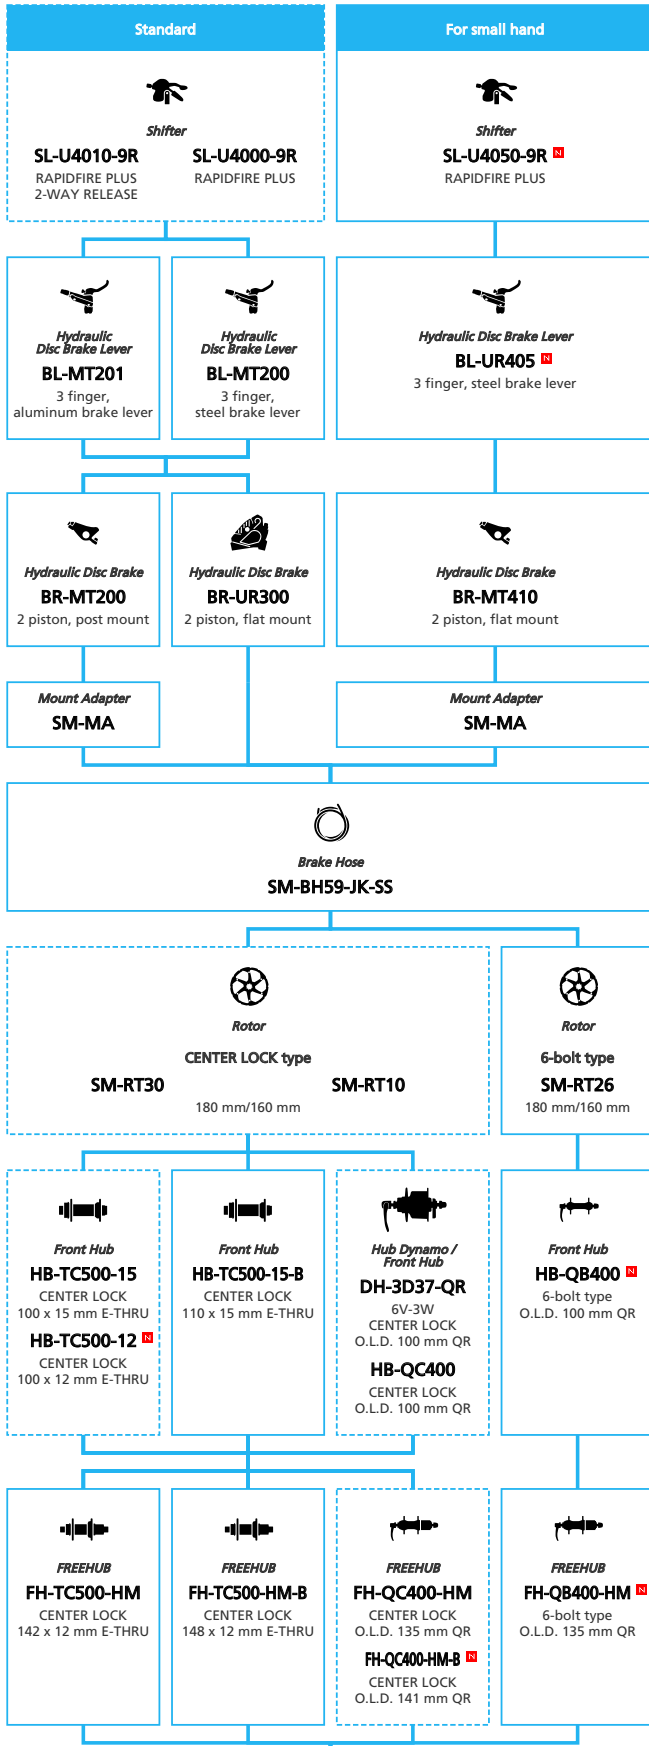

SHIMANO CUES U4000 1x9-speed

- ... New model
- ... Additional option
- ... All select
- ... Alternative option
- ... Single select

LIFESTYLE Active