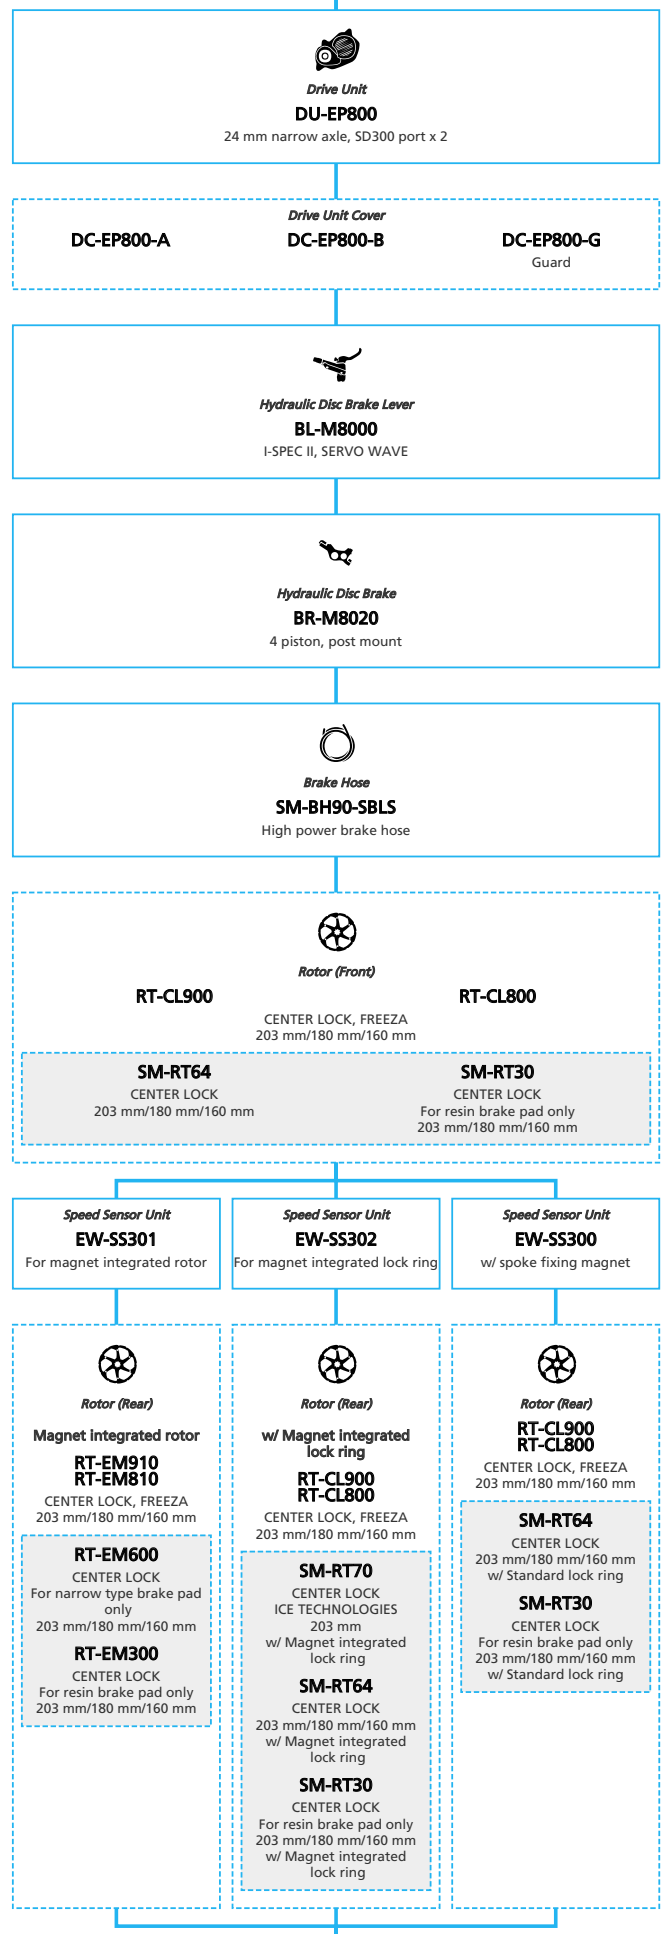

EP8 EP800 for MTB 11-speed, Derailleur, Di2

N ... New model
■ ... Additional option
■ ... Alternative option
□ ... All select
□ ... Single select

E-BIKE