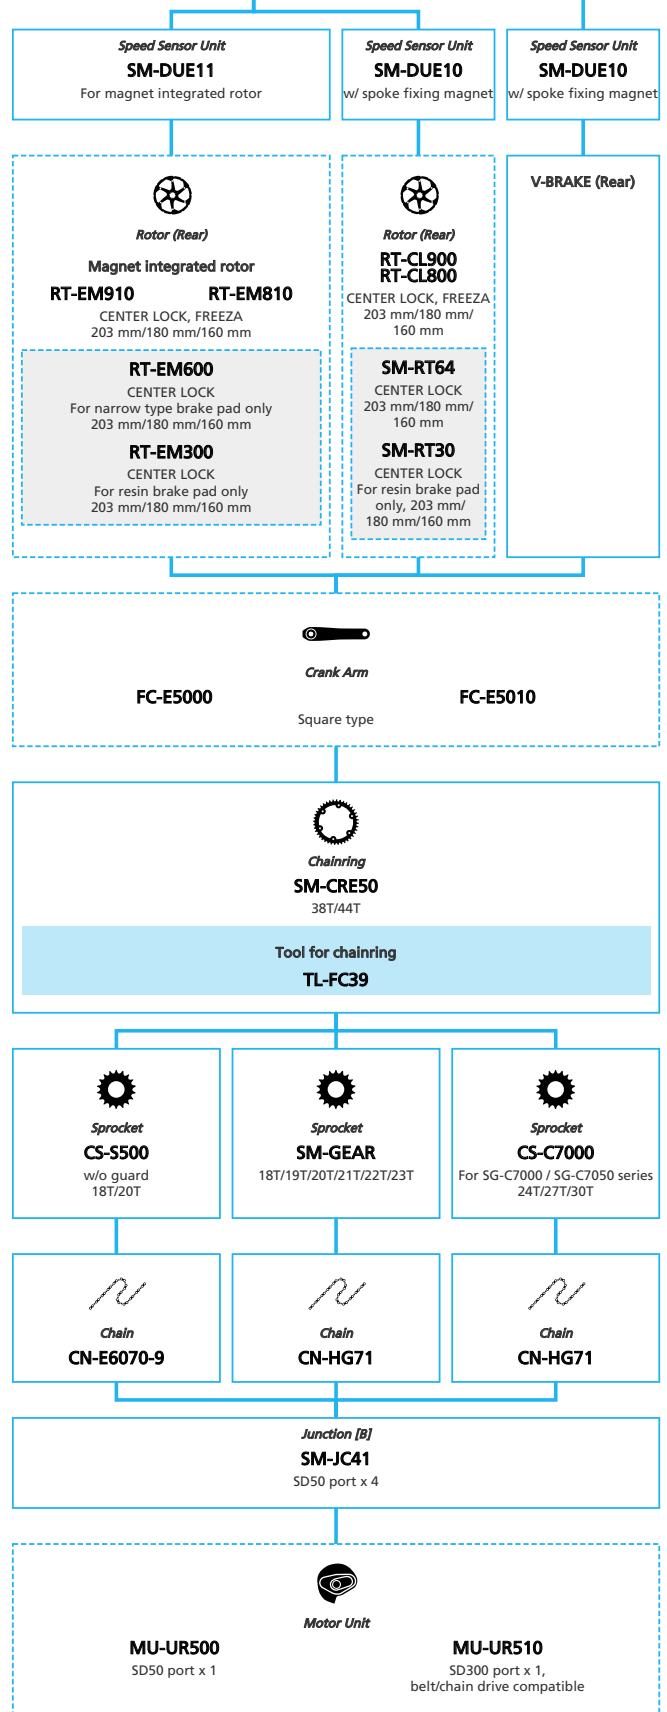

SHIMANO STOPS E5000 Internal Geared Hub, Di2

N ... New model
■ ... Additional option
□ ... All select
■ ... Alternative option
□ ... Single select

E-BIKE