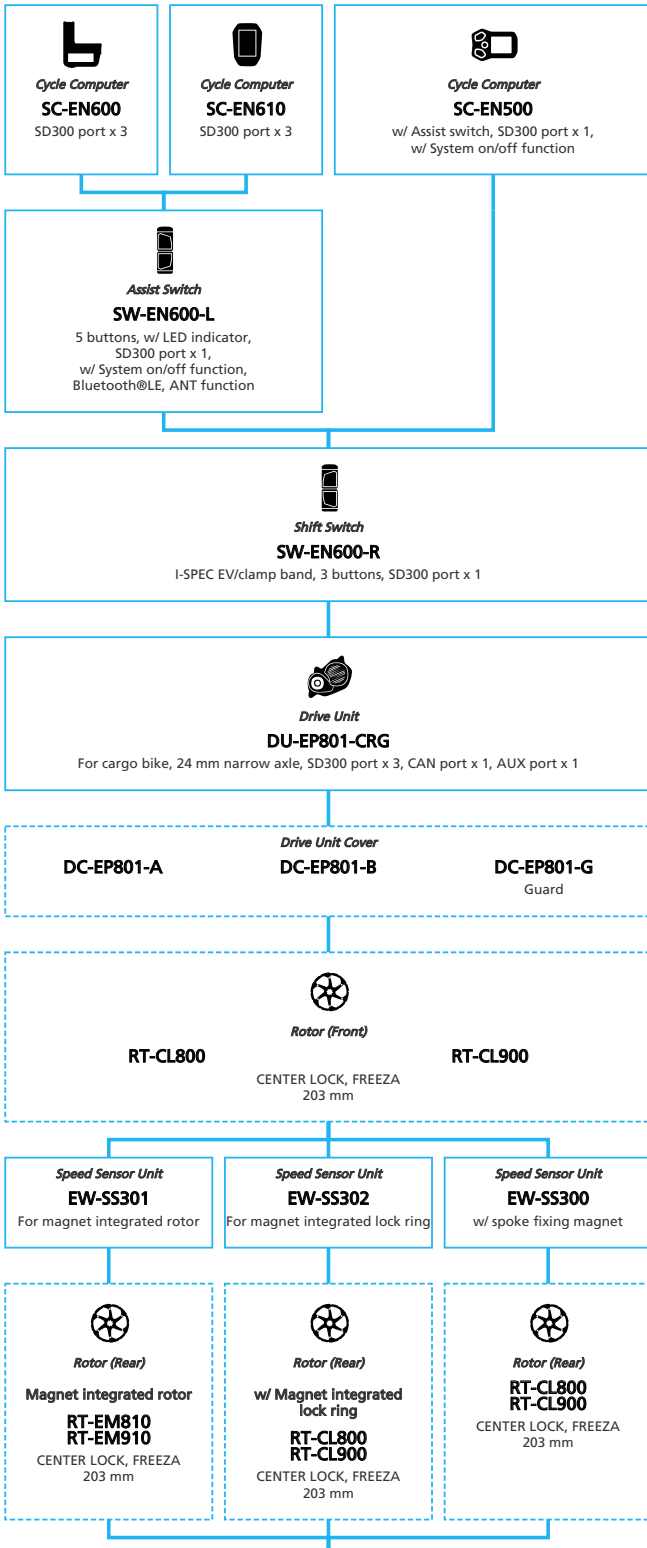

EP8 EP801 for CARGO BIKE

■ ... New model
  ... All select
  ... Additional option
  ... Alternative option
  ... Single select