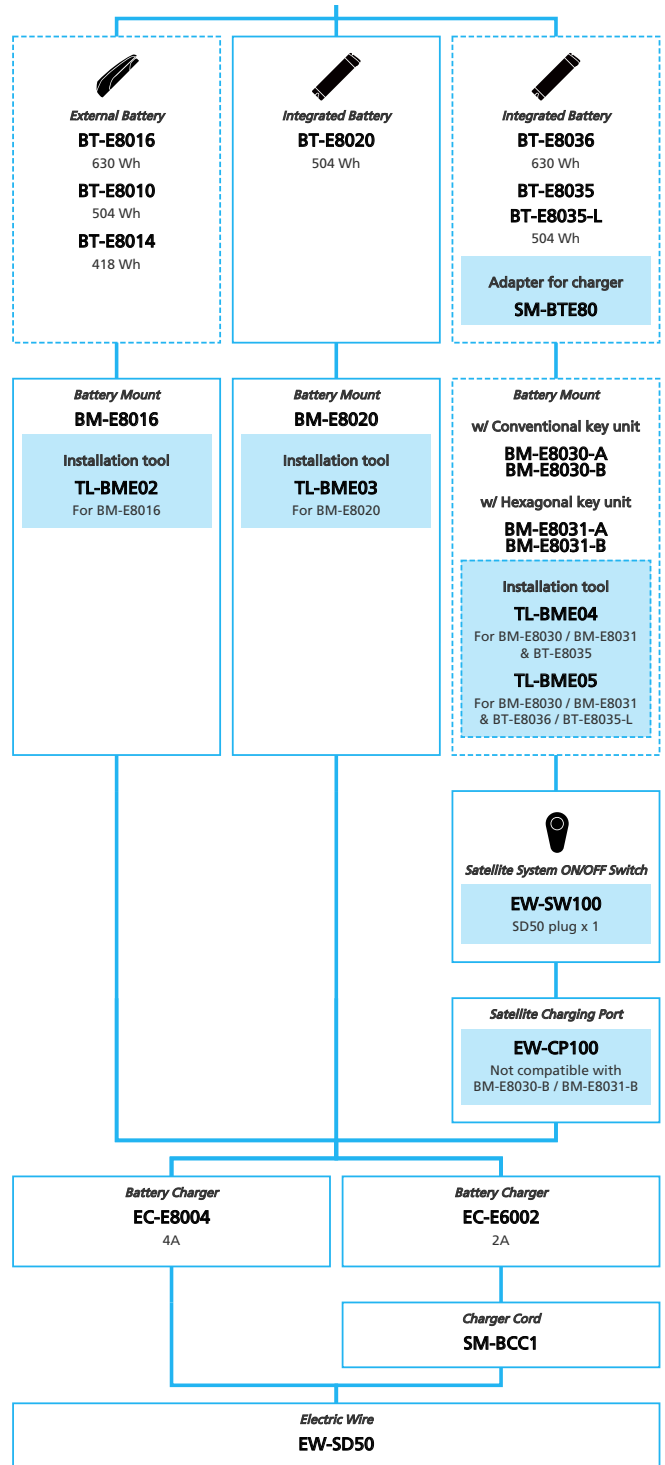

■ ... New model
  ... Additional option
  ... All select
  ... Alternative option
  ... Single select