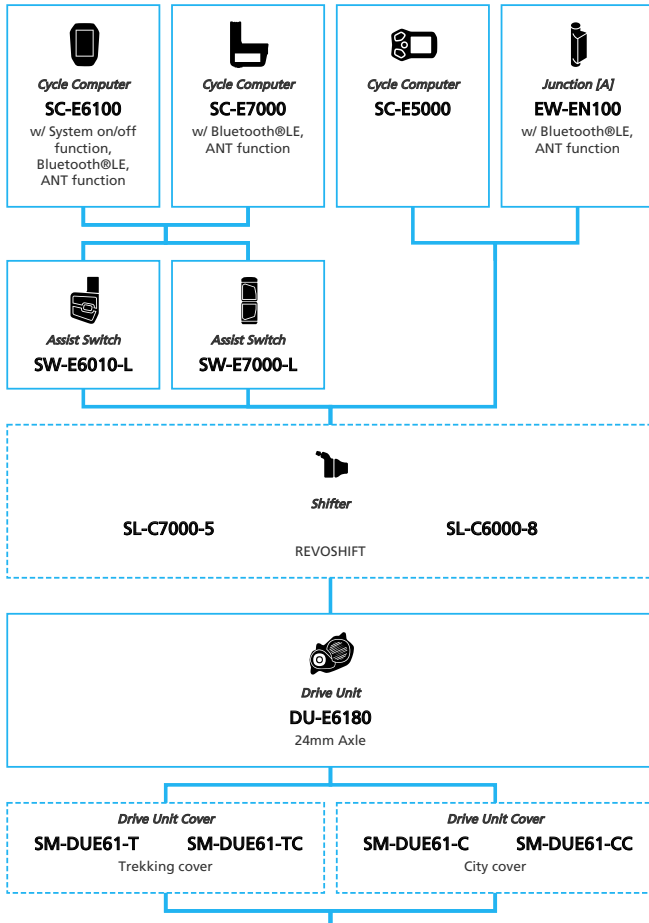

SHIMANO STOPS E6180 for Japan market Internal Geared Hub

N ... New model
 ... Additional option
 ... Alternative option
 ... All select
 ... Single select

E-BIKE