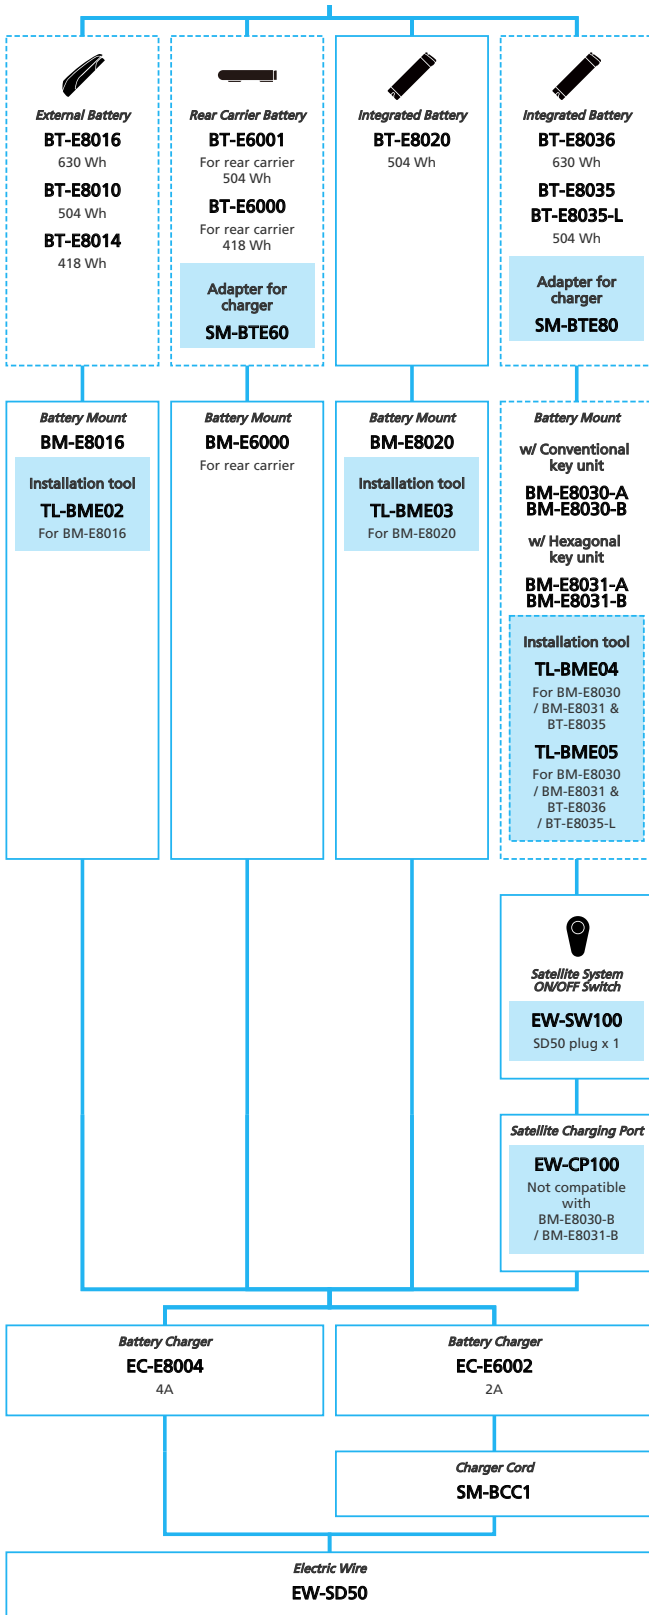

- ... New model
- ... Additional option
- ... All select
- ... Alternative option
- ... Single select