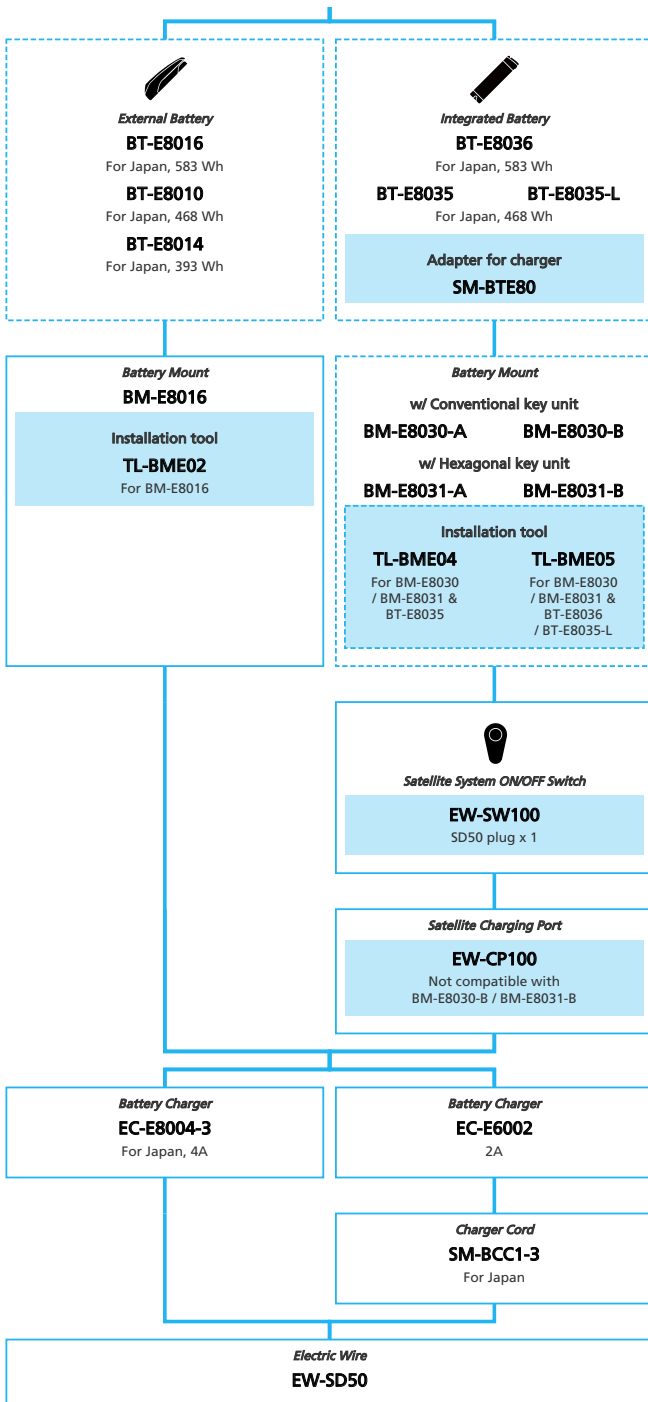

- ... New model
- ... Additional option
- ... All select
- ... Alternative option
- ... Single select