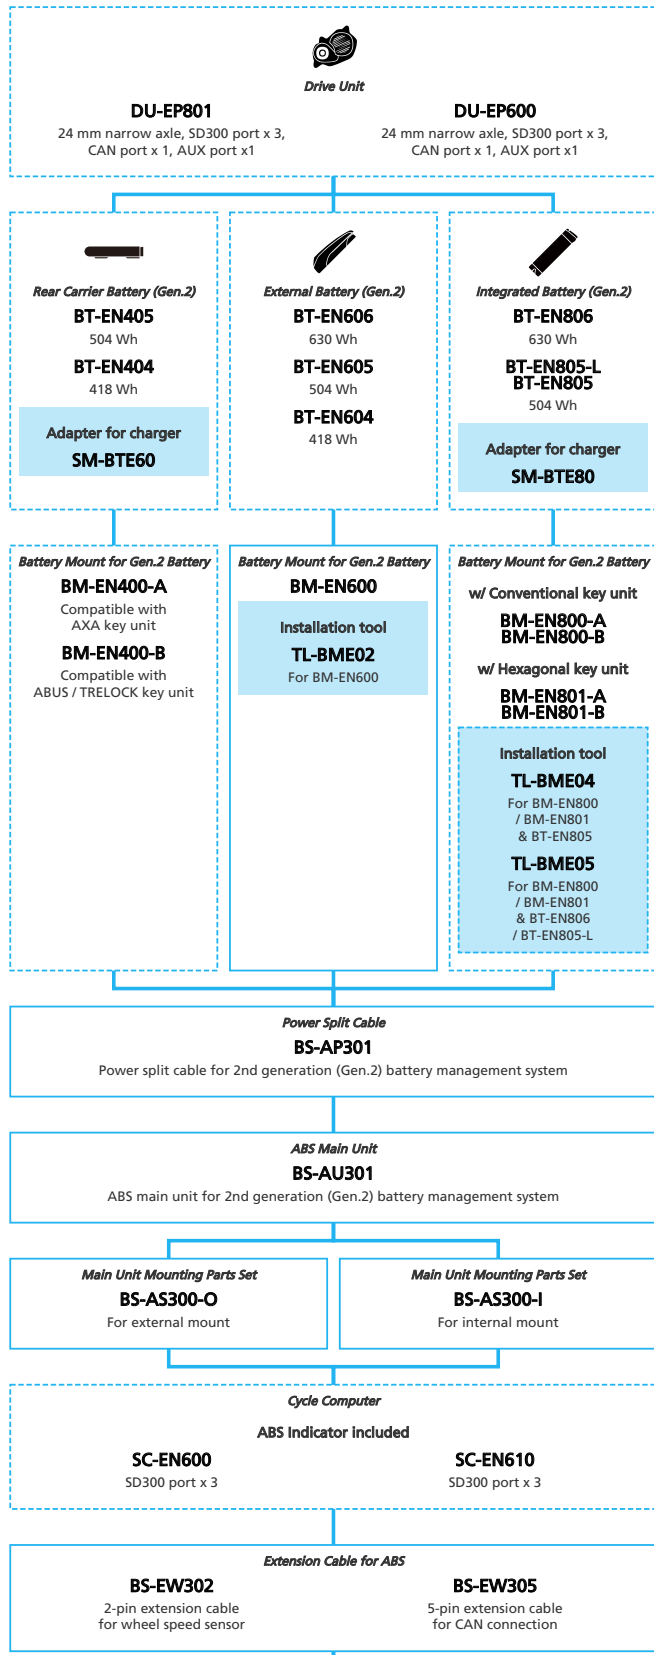

SHIMANO STOPS with ABS For 2nd Generation (Gen.2) Battery management system

N ... New model
■ ... Additional option
□ ... All select
■ ... Alternative option
□ ... Single select

E-BIKE