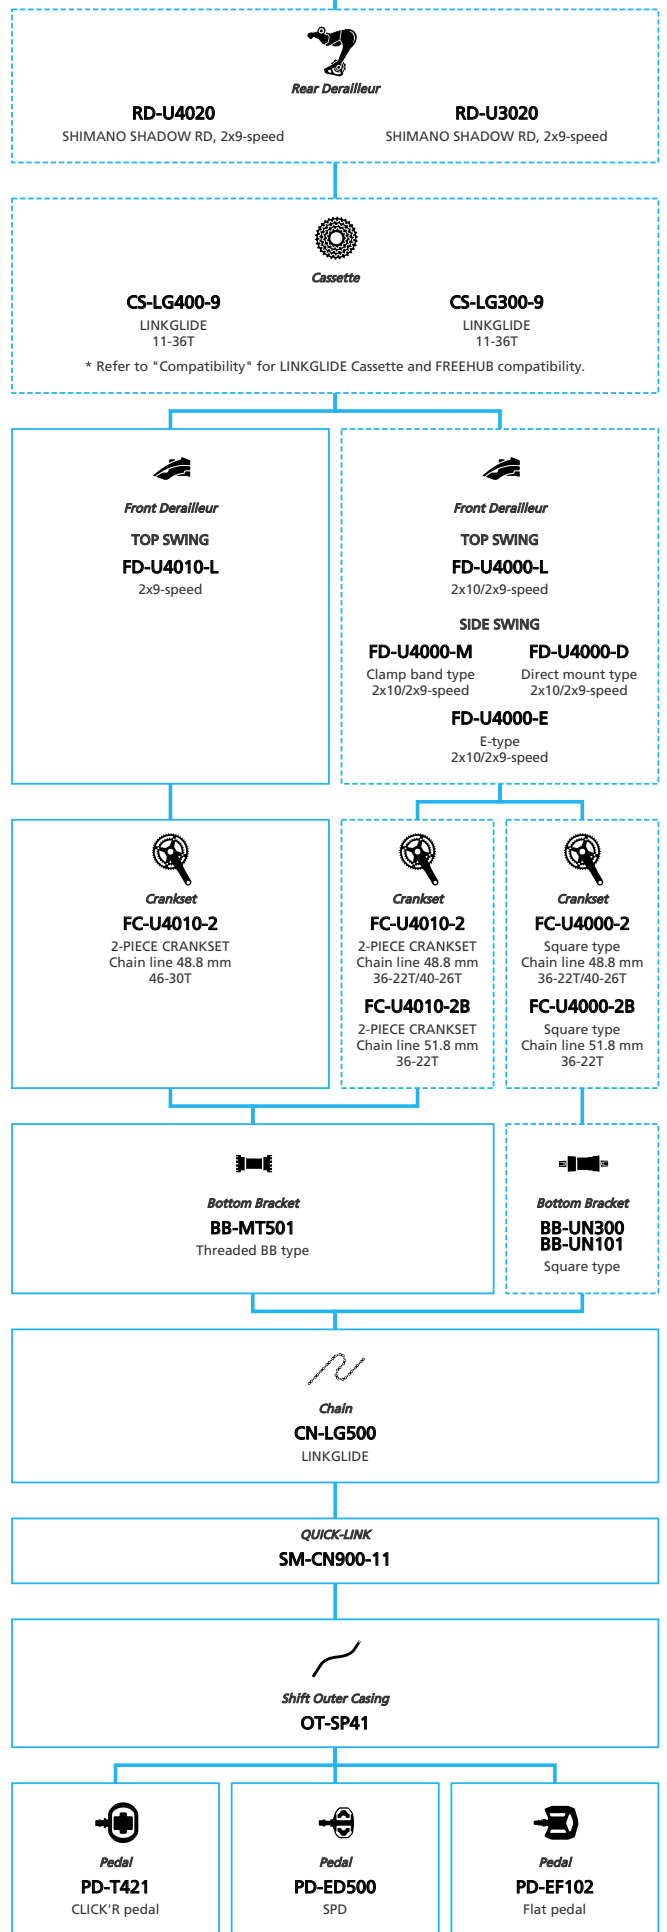

LIFESTYLE Active

SHIMANO CUES U6000 1x10-speed

- ... New model
- ... Additional option
- ... All select
- ... Alternative option
- ... Single select

LIFESTYLE Active

SHIMANO CUES U4000 2x9-speed

N ... New model
 ... Additional option
 ... All select
 ... Alternative option
 ... Single select