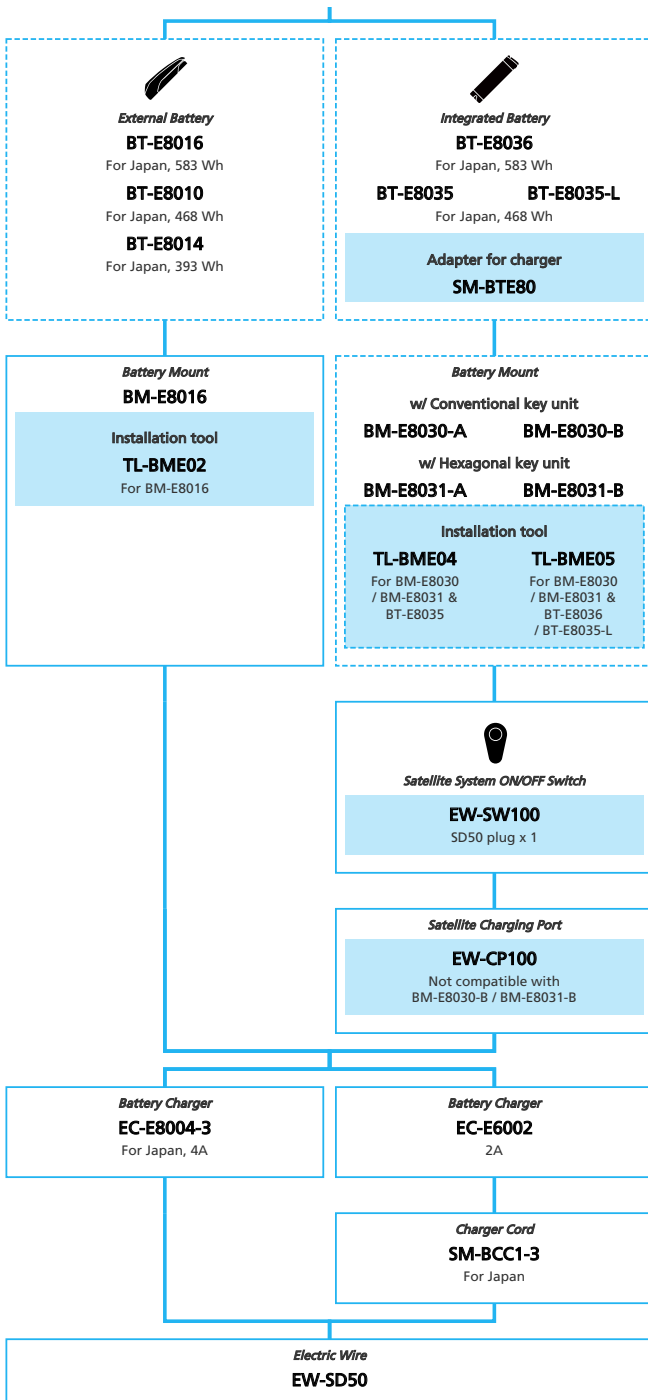

- ... New model
- ... Additional option
- ... All select
- ... Alternative option
- ... Single select