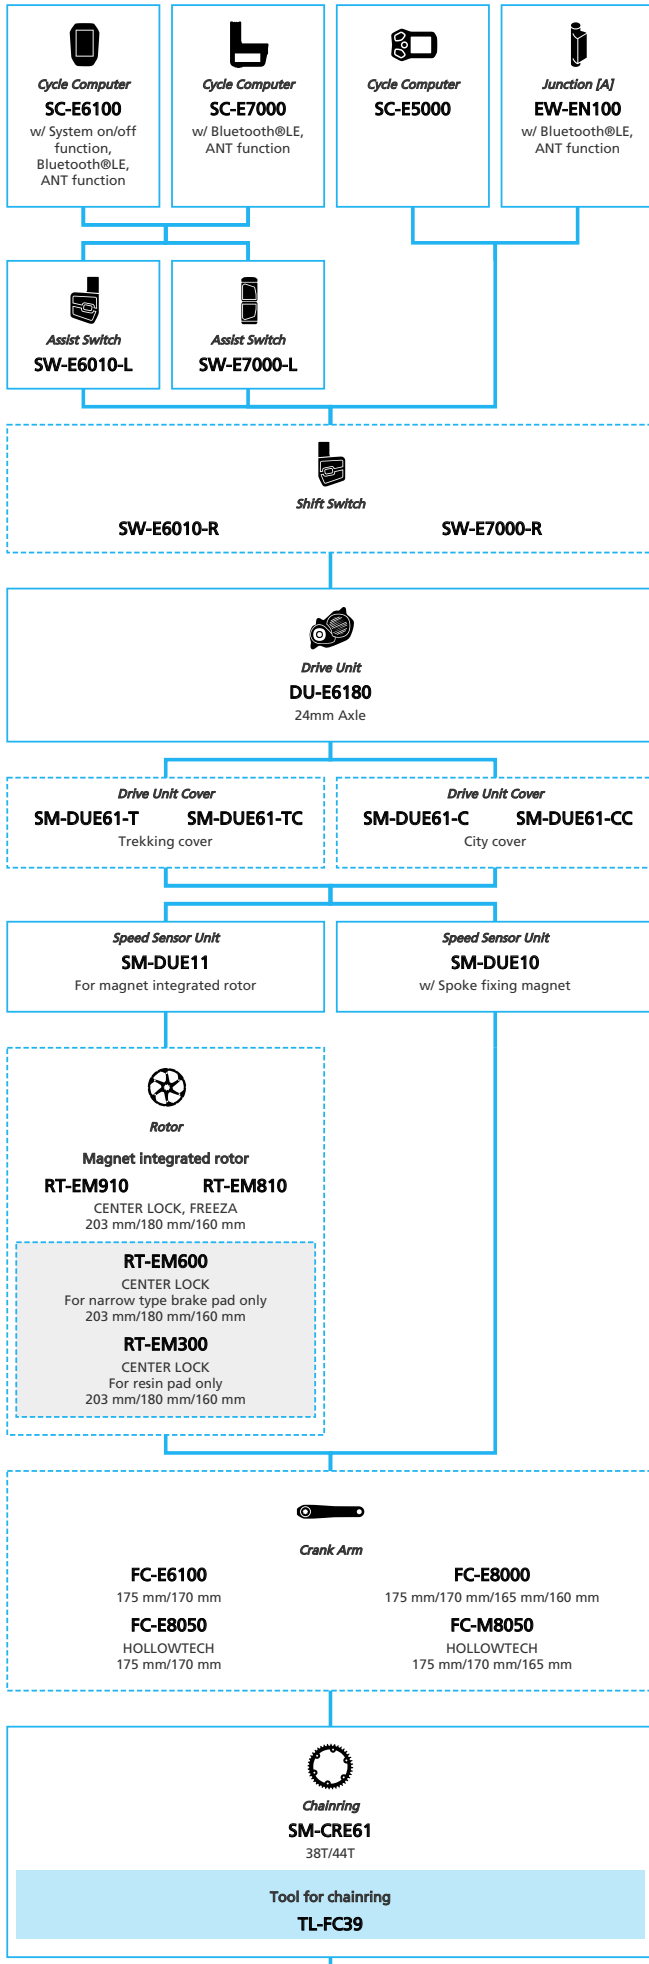

SHIMANO STOPS E6180 for Japan market 11-speed, Derailleur, Di2

■ ... New model
  ... Additional option
  ... All select
  ... Alternative option
  ... Single select

E-BIKE