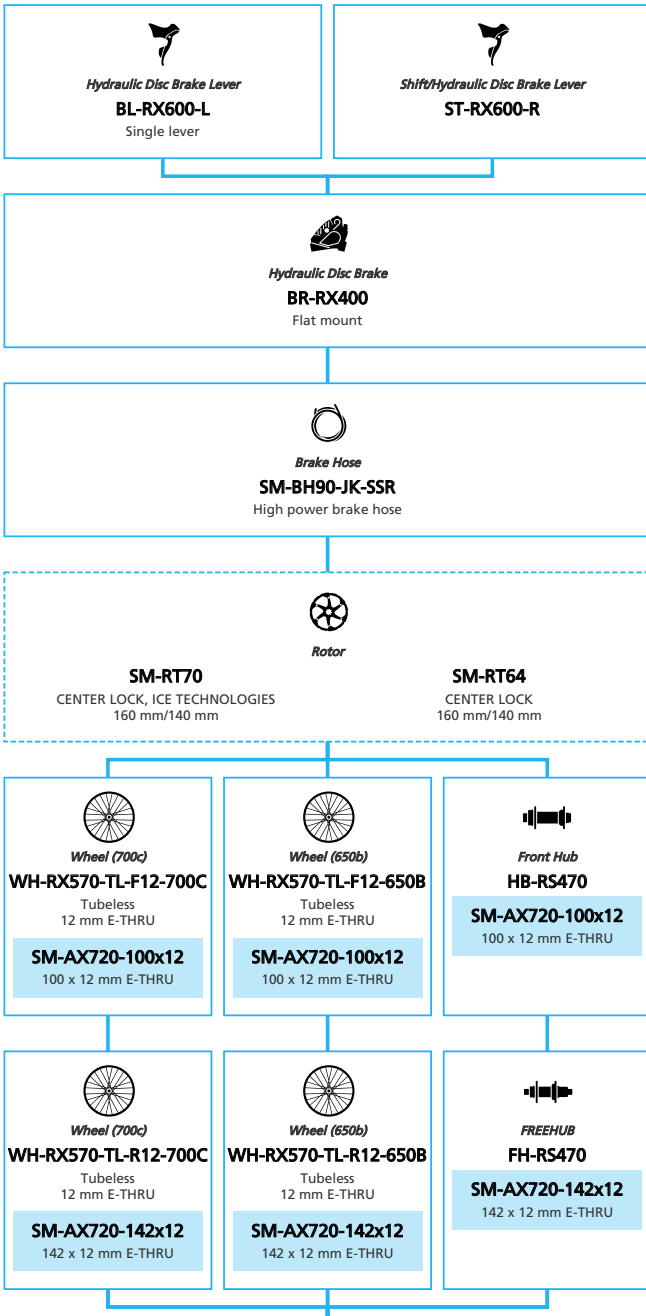

SHIMANO **GRX RX600** 1x11-speed

N ... New model
■ ... Additional option
■ ... Alternative option
□ ... All select
□ ... Single select

Gravel Bike