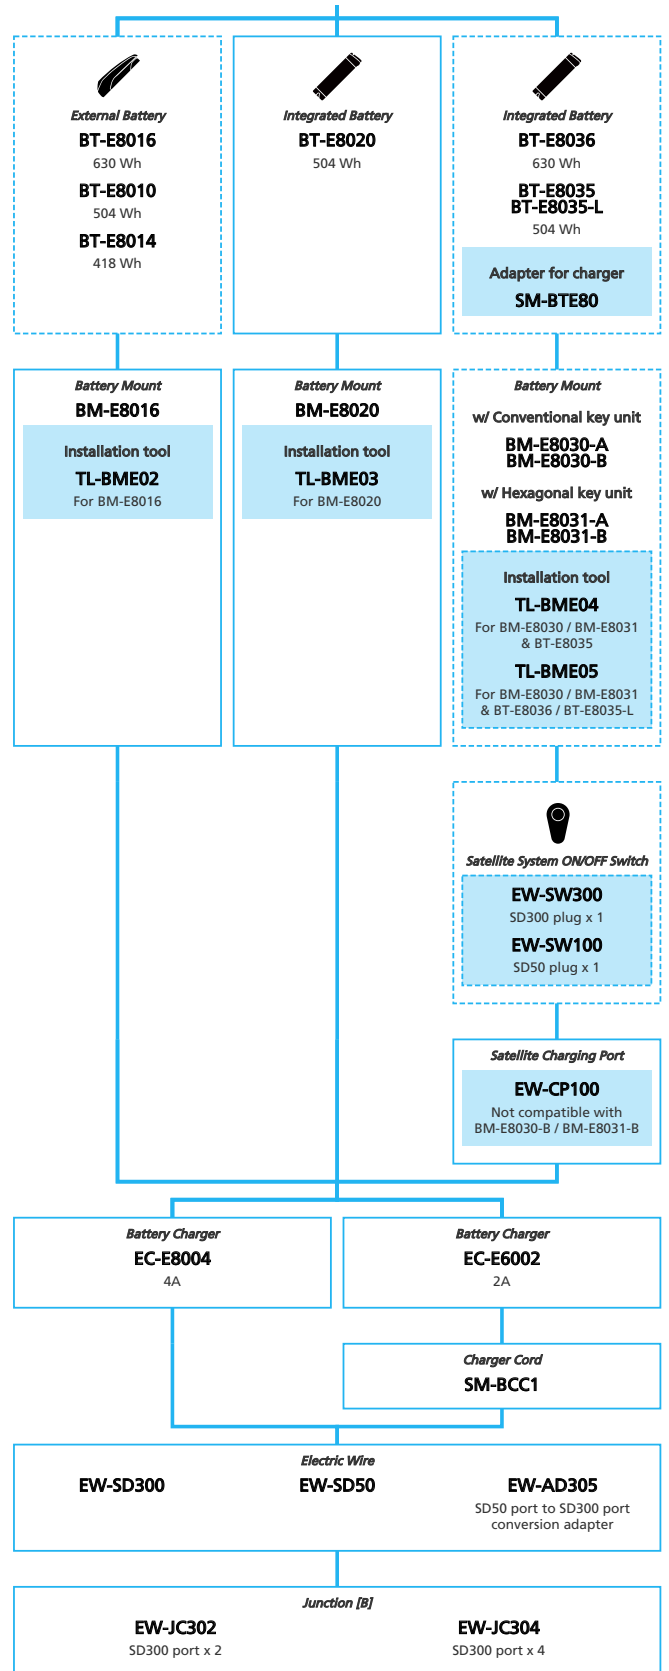

EP8 EP800 for MTB 12-speed, Derailleur

- N ... New model
- ... Additional option
- ... All select
- ... Alternative option
- ... Single select

E-BIKE

- ... New model
- ... Additional option
- ... All select
- ... Alternative option
- ... Single select