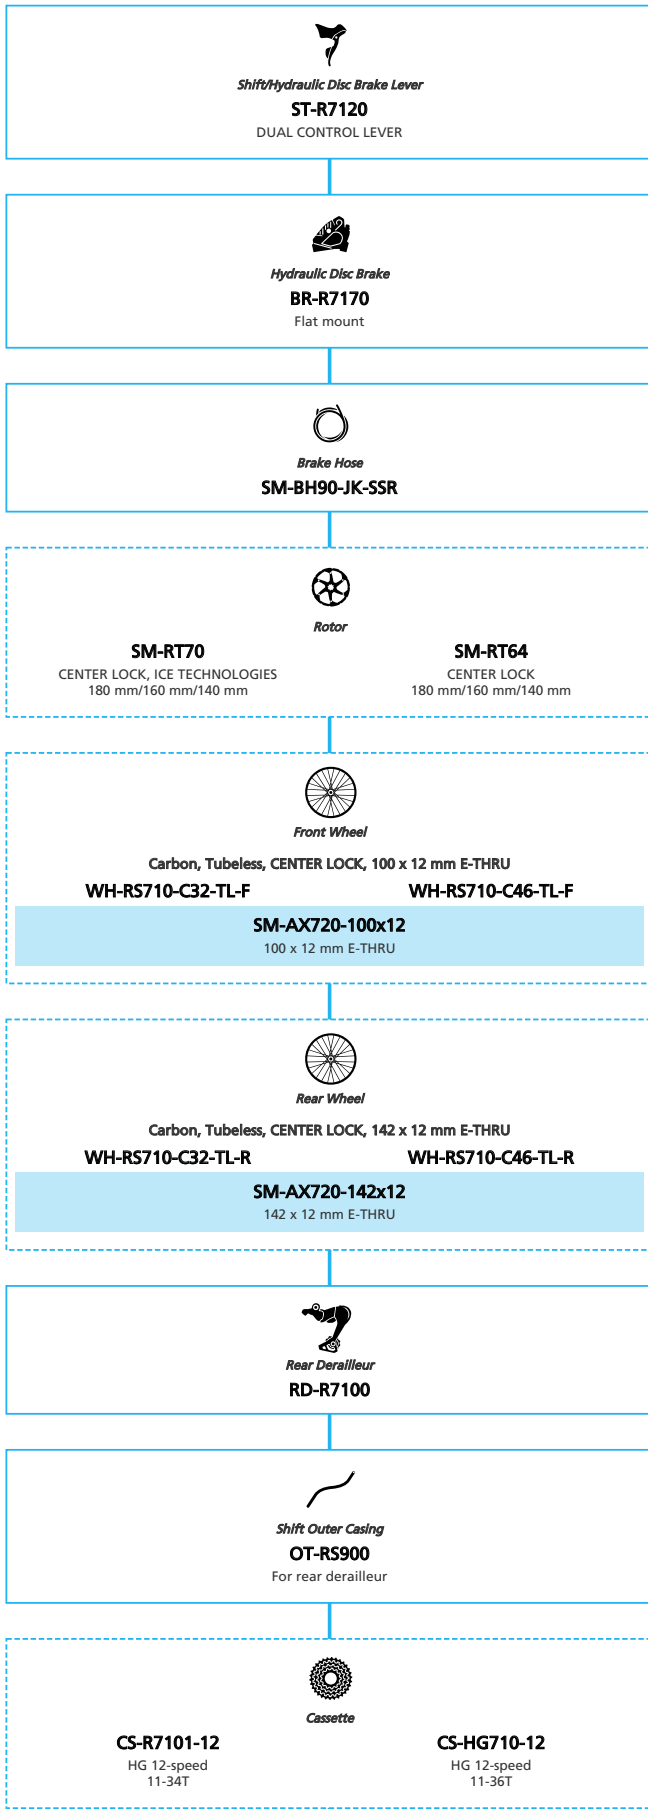

N ... New model
 ... Additional option
 ... All select
 ... Alternative option

Road Bike

SHIMANO **105** R7100/R7150 2x12-speed

 ... New model
 ... Additional option
 ... Alternative option
 ... All select
 ... Single select