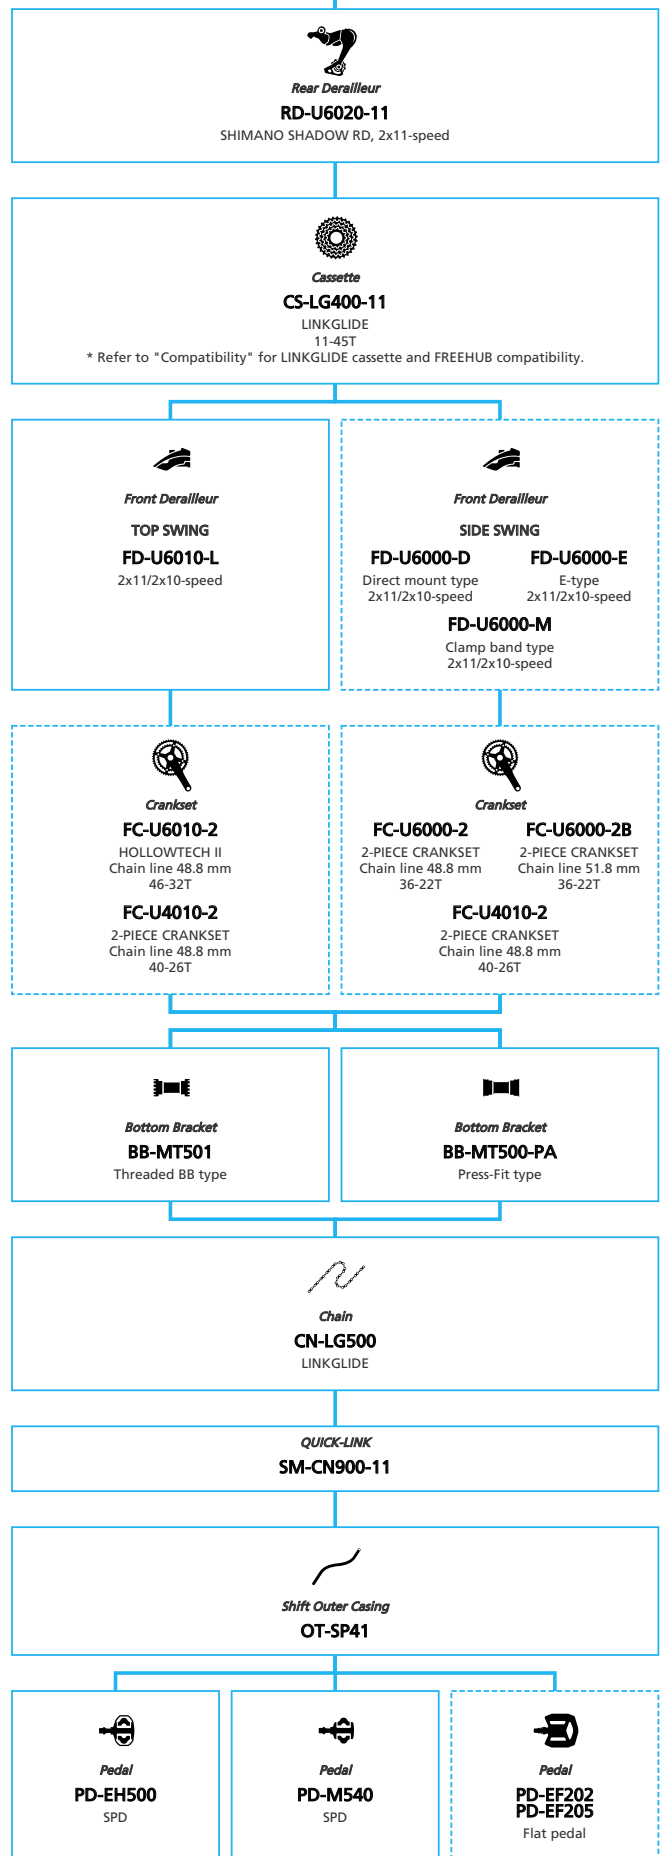

LIFESTYLE Active

SHIMANO **CUES** U8000 1x11-speed

 ... New model
 ... Additional option
 ... Alternative option
 ... All select
 ... Single select

LIFESTYLE Active

SHIMANO CUES U6000 2x11-speed

N ... New model
 ■ ... Additional option
 □ ... All select
 ▨ ... Alternative option
 ▨ ... Single select