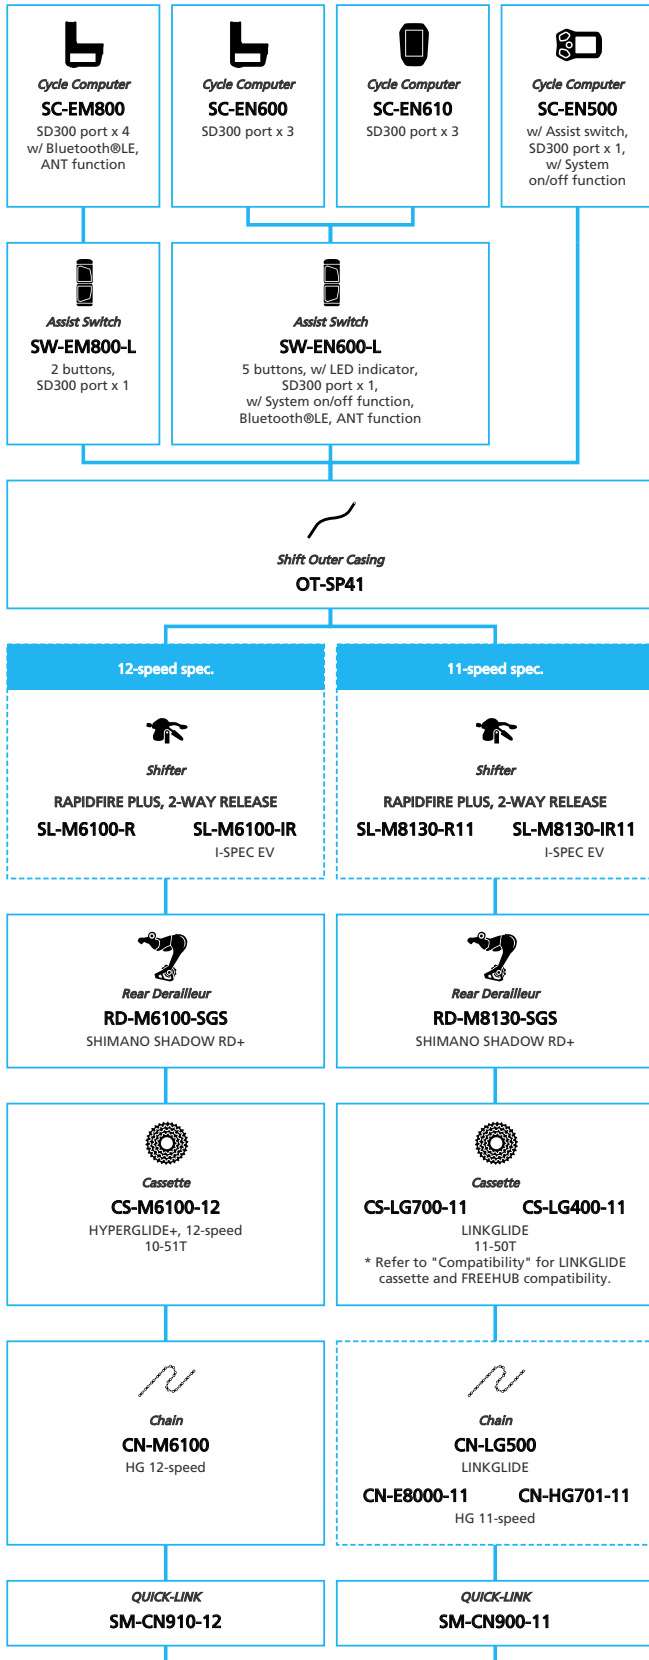

EPS for MTB 12/11-speed, Derailleur

N ... New model
■ ... Additional option
□ ... All select
■ ... Alternative option
□ ... Single select

E-BIKE