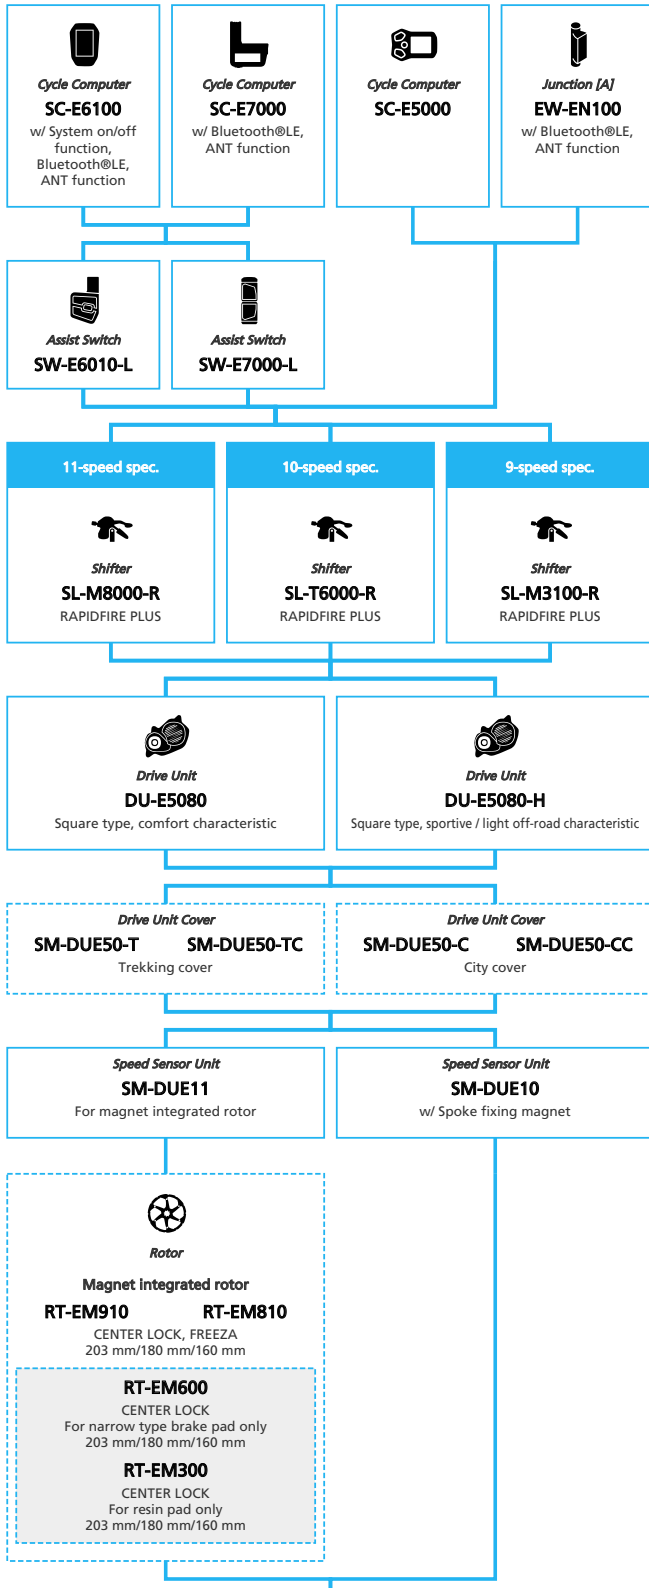

SHIMANO STOPS E5080 for Japan market 11/10/9-speed, Derailleur

■ ... New model
  ... Additional option
  ... All select
  ... Alternative option
  ... Single select

E-BIKE