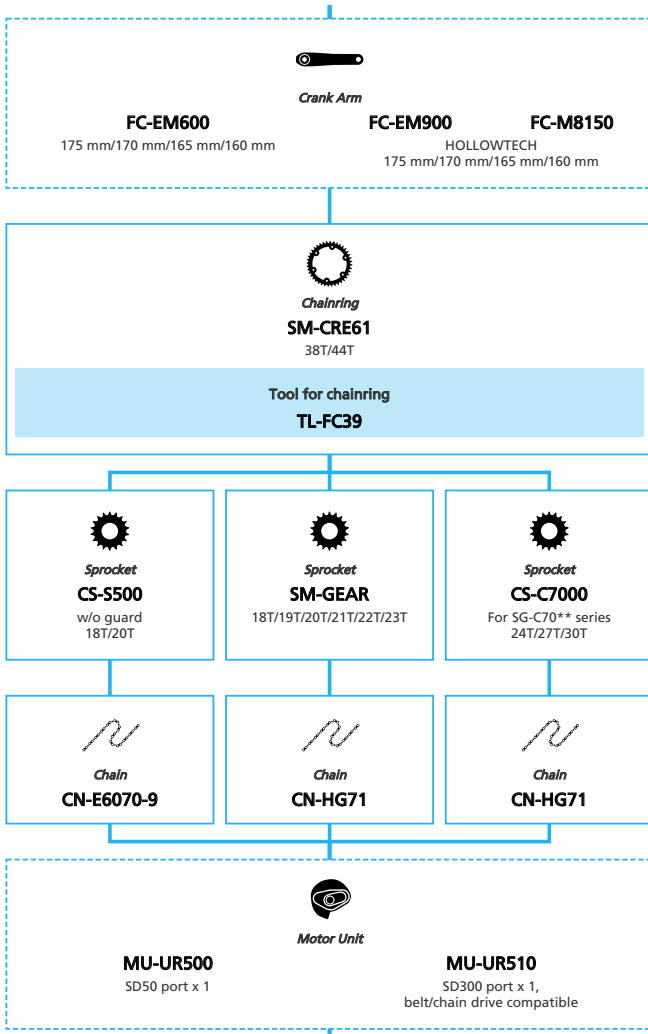

- ... New model
- ... Additional option
- ... All select
- ... Alternative option
- ... Single select