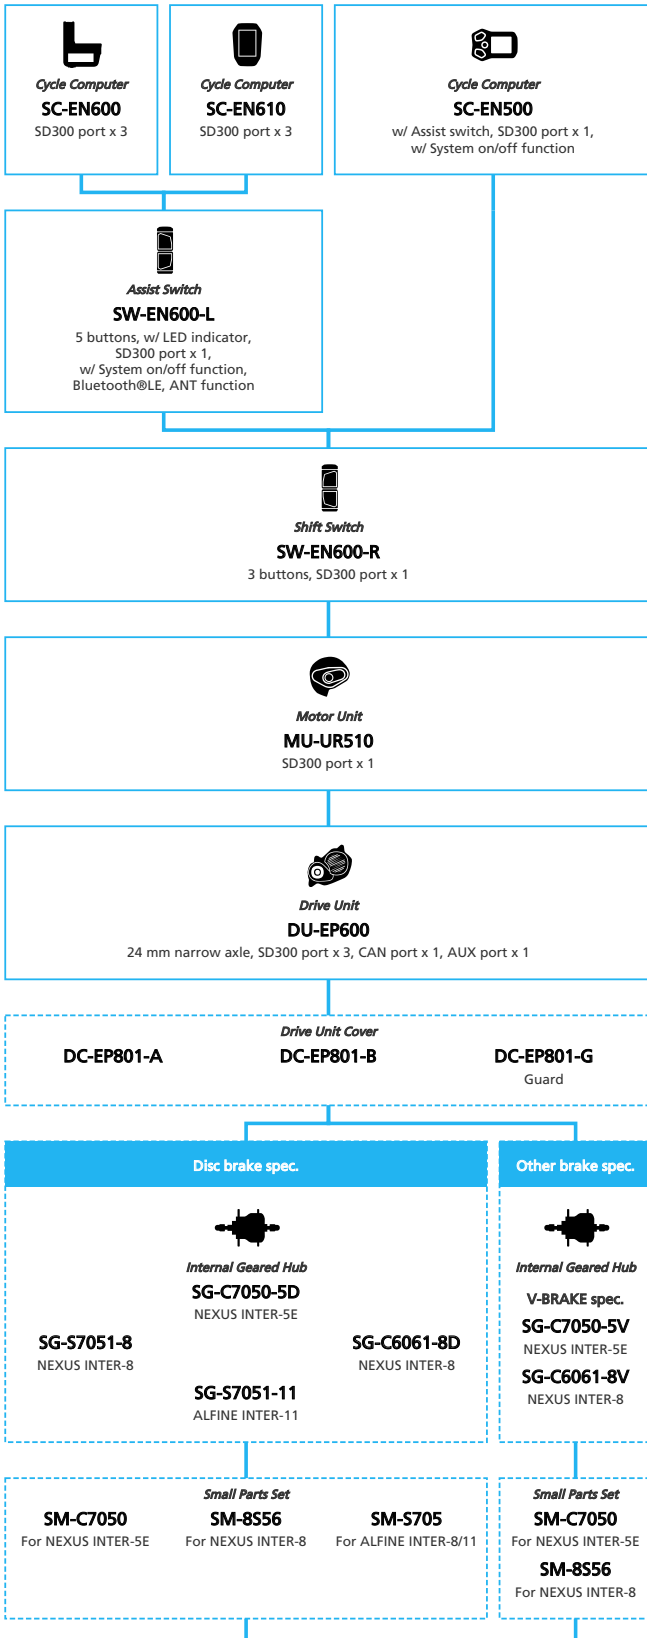

EPS for LIFESTYLE Internal Geared Hub, Di2

N ... New model
   ... Additional option
   ... All select
   ... Alternative option
   ... Single select

E-BIKE