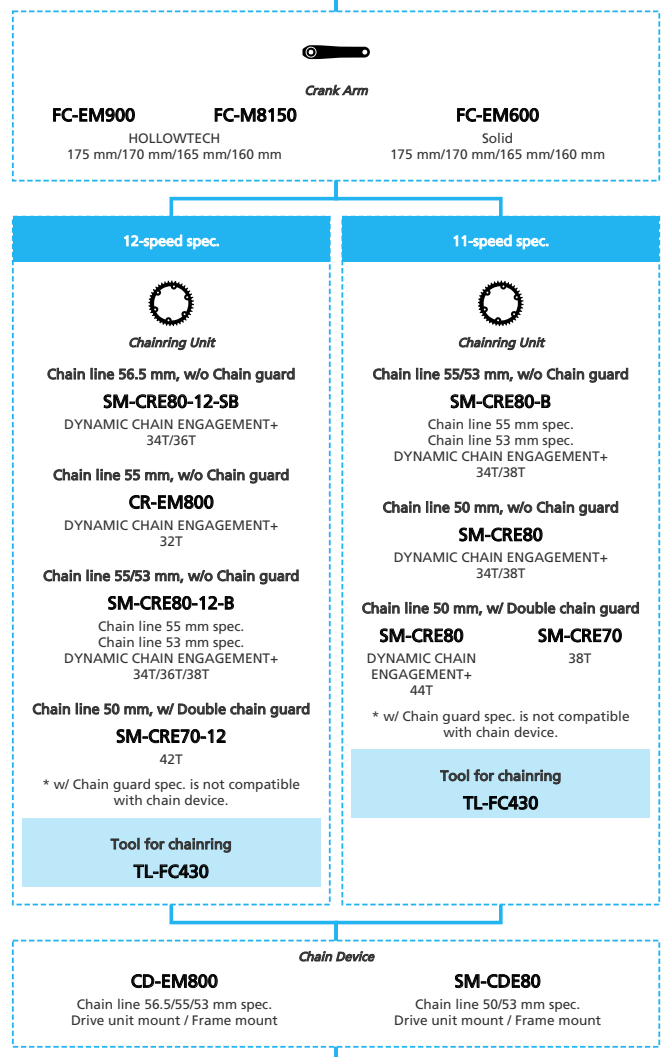

EPS for CARGO BIKE

N ... New model
■ ... Additional option
■ ... Alternative option
□ ... All select
□ ... Single select