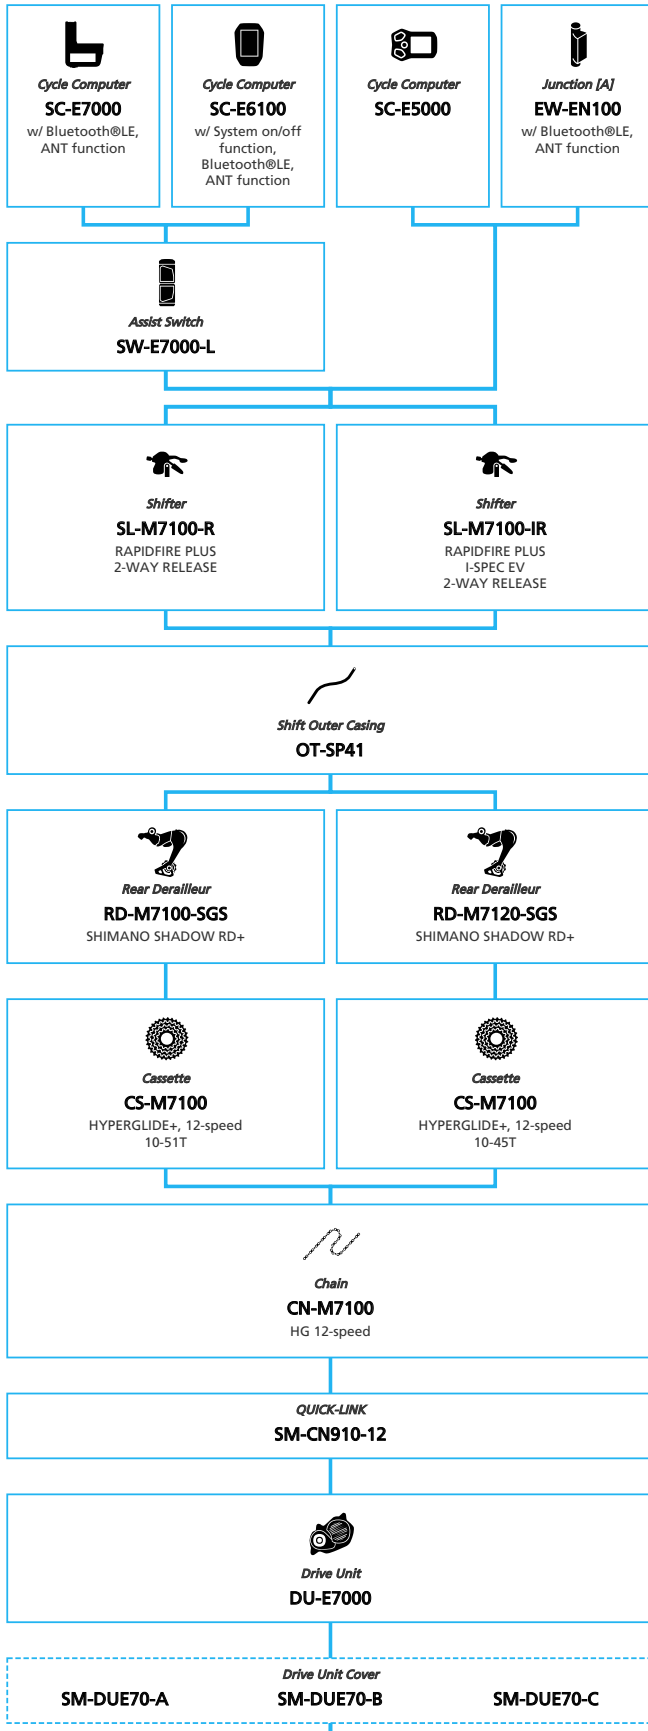

SHIMANO STOPS E7000 12-speed, Derailleur

N ... New model
  ... Additional option
  ... All select
  ... Alternative option

E-BIKE