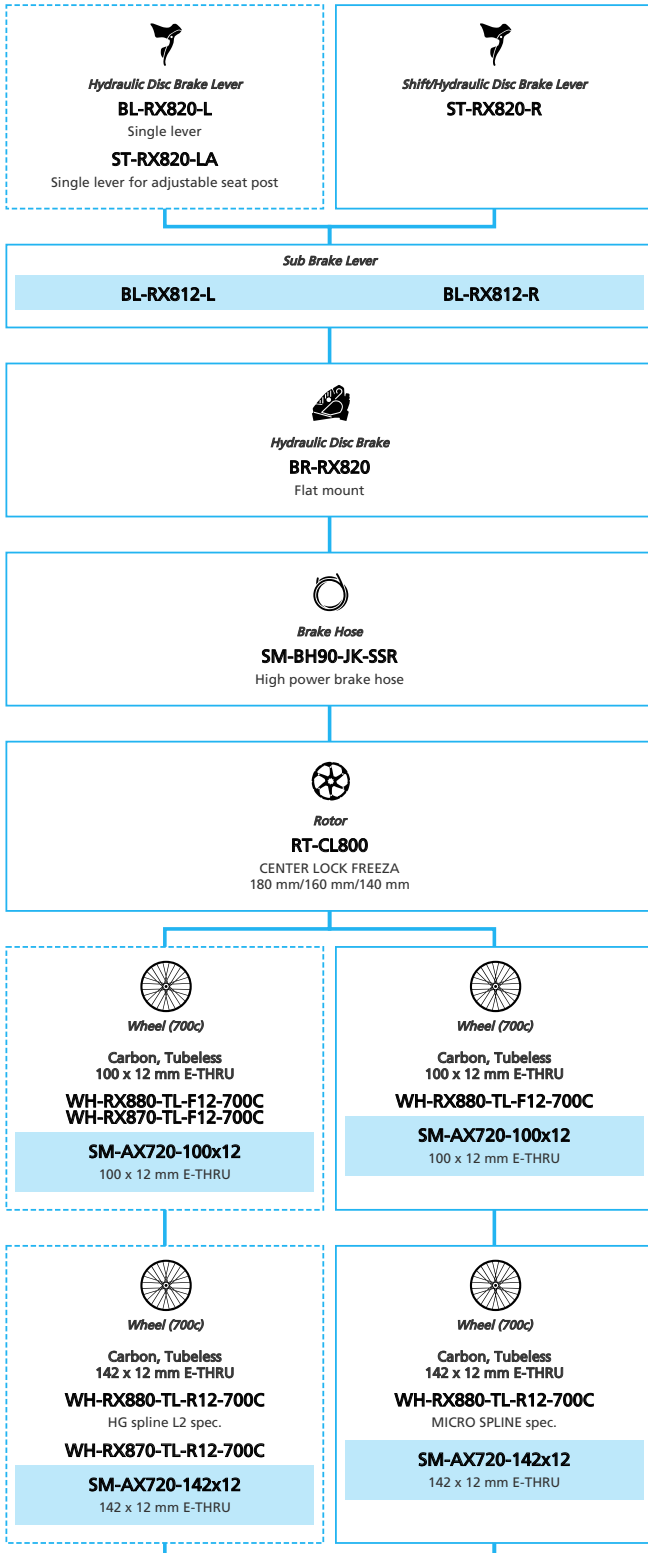

SHIMANO
GRX RX820 2x12-speed

- ... New model
- ... Additional option
- ... All select
- ... Alternative option
- ... Single select

Gravel Bike

SHIMANO GRX RX820 1x12-speed

■ ... New model
 ... Additional option
 ... Alternative option
 ... All select
 ... Single select