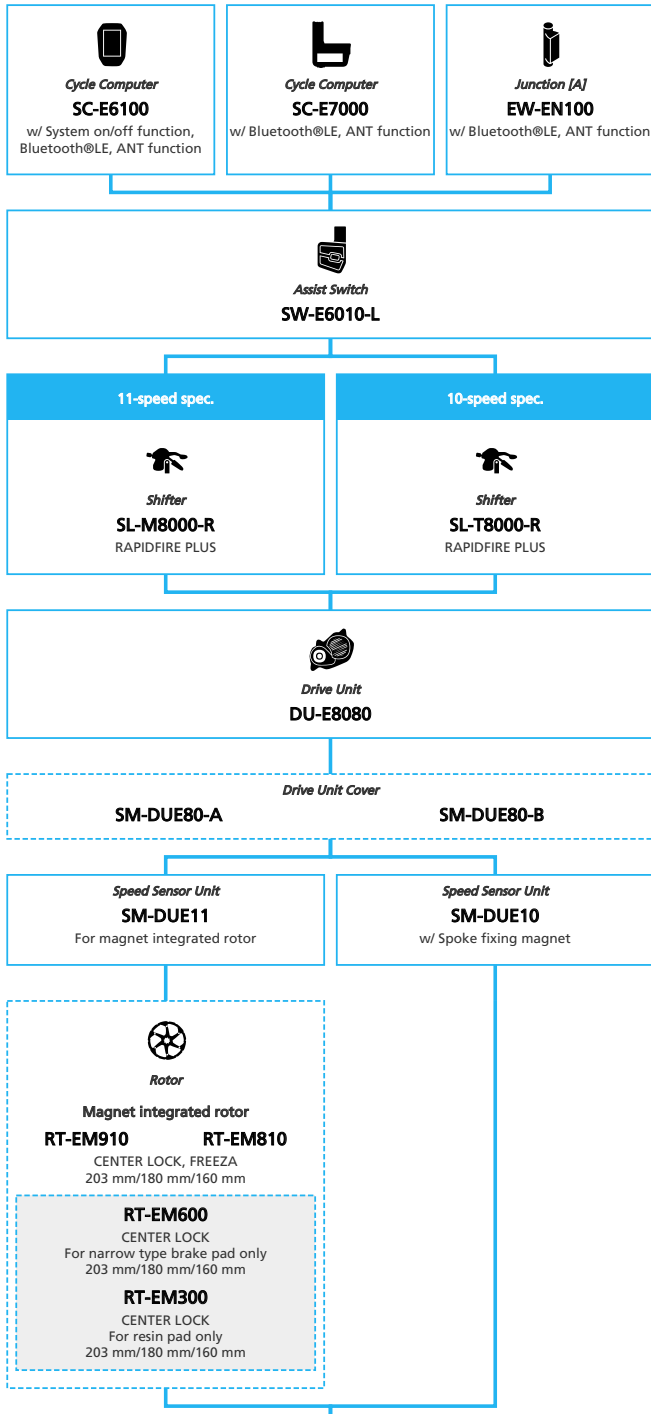

SHIMANO STOPS E8080 for Japan market 11/10-speed, Derailleur

N ... New model
■ ... Additional option
□ ... All select
■ ... Alternative option
□ ... Single select

E-BIKE