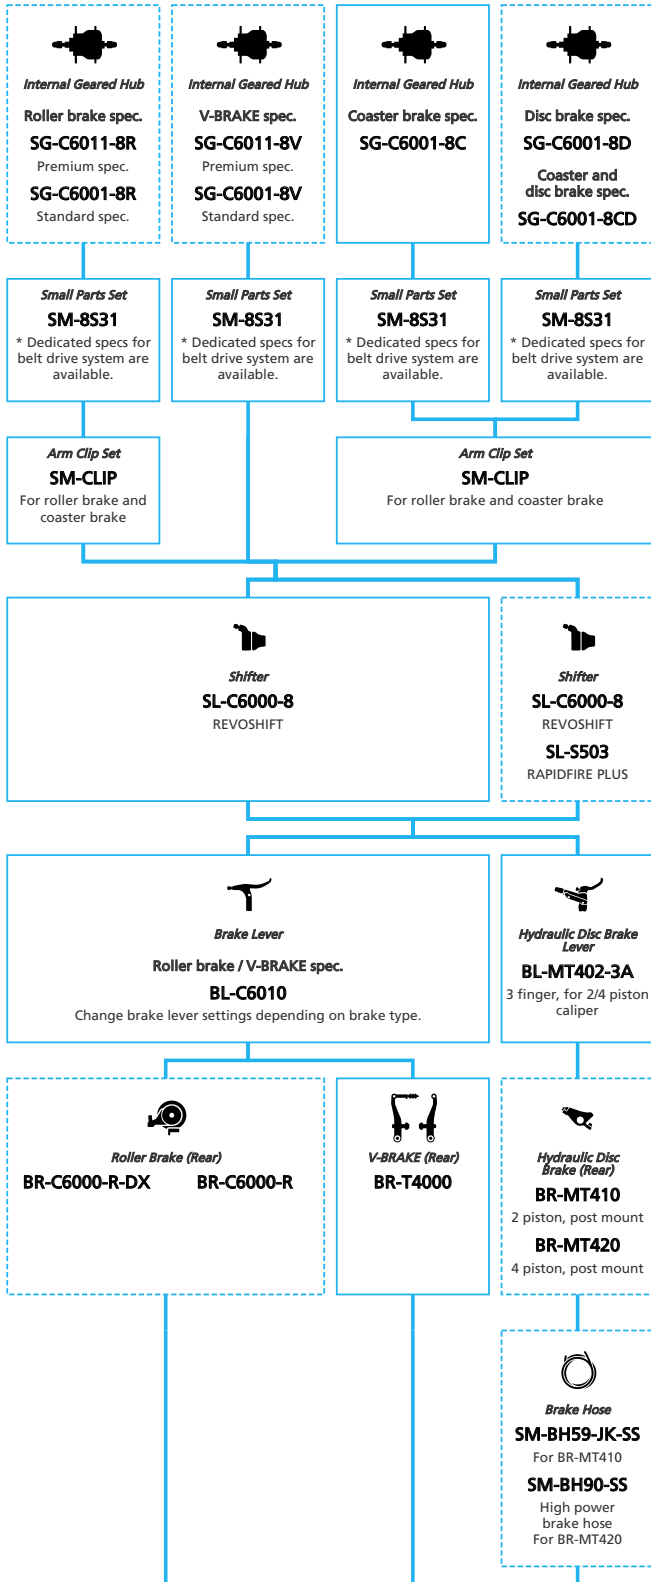

□ ... All select

□ ... Single select

- ... New model
- ... Additional option
- ... Alternative option
- ... All select
- ... Single select

SHIMANO ALFINE 11-speed

N ... New model
 ■ ... Additional option
 □ ... Alternative option
 □ ... All select
 □ ... Single select

LIFESTYLE Comfort

SHIMANO ALFINE 8-speed

N ... New model
 ■ ... Additional option
 □ ... All select
 ■ ... Alternative option
 □ ... Single select

LIFESTYLE Comfort

SHIMANO Nexus INTER-8

N ... New model
 ... Additional option
 ... Alternative option
 ... All select
 ... Single select