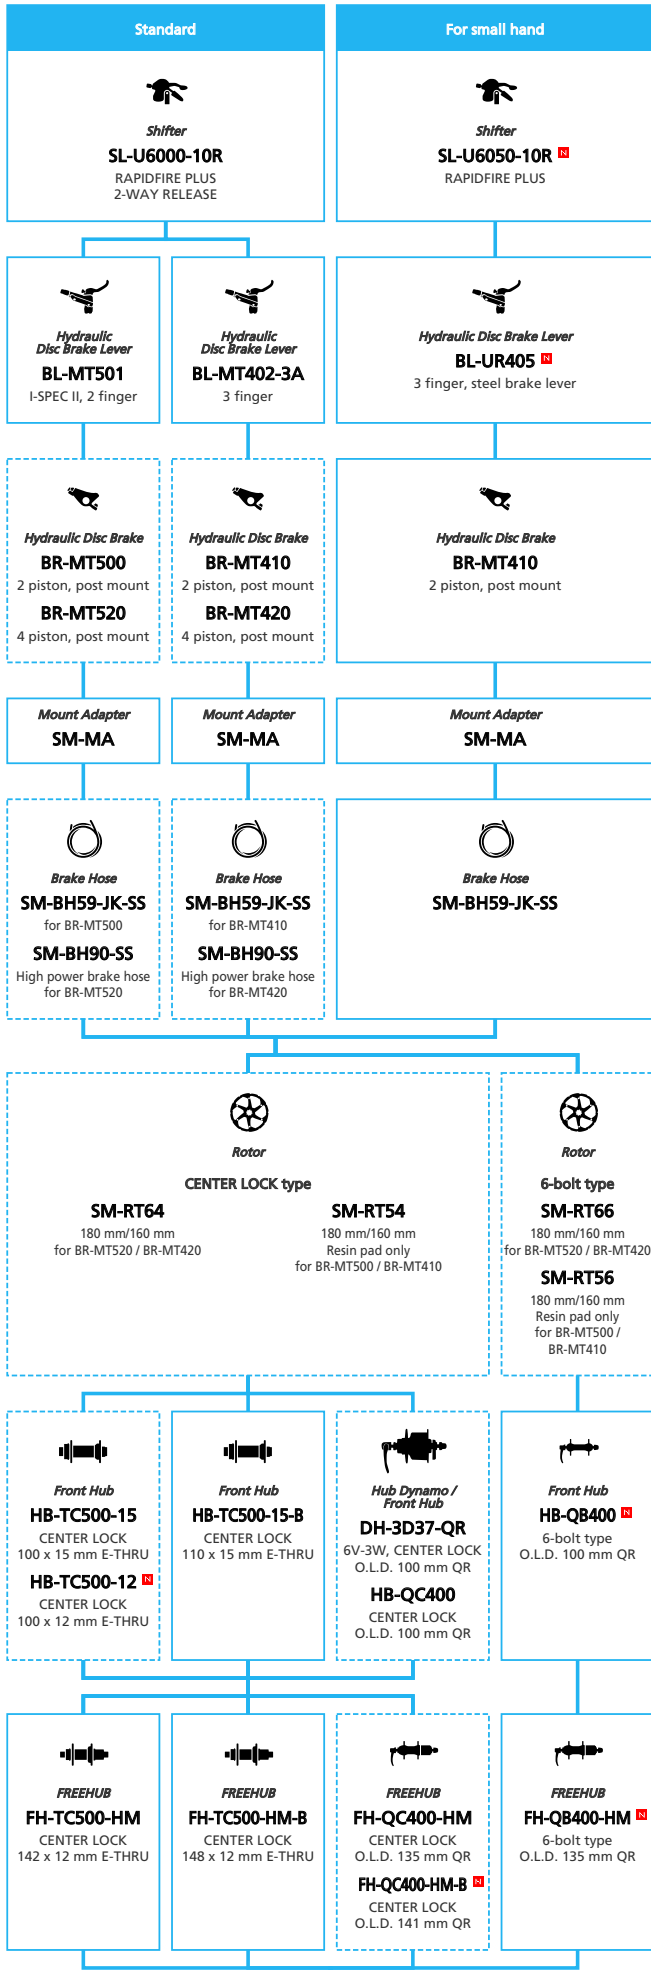

LIFESTYLE Active

SHIMANO **CUES** U8000 1x11-speed

 ... New model
 ... Additional option
 ... Alternative option
 ... All select
 ... Single select

LIFESTYLE Active

SHIMANO CUES U6000 2x11-speed

N ... New model
 ■ ... Additional option
 □ ... All select
 ▨ ... Alternative option
 ▨ ... Single select

LIFESTYLE Active

SHIMANO CUES U6000 1x11-speed

N ... New model
 ■ ... Additional option
 □ ... All select
 ▨ ... Alternative option
 ▨ ... Single select

LIFESTYLE Active

SHIMANO CUES U6000 2x10-speed

N ... New model
 ■ ... Additional option
 □ ... All select
 ▨ ... Alternative option
 ▨ ... Single select

LIFESTYLE Active

SHIMANO CUES U6000 1x10-speed

- ... New model
- ... Additional option
- ... All select
- ... Alternative option
- ... Single select

LIFESTYLE Active

SHIMANO CUES U4000 2x9-speed

N ... New model
 ... Additional option
 ... All select
 ... Alternative option
 ... Single select