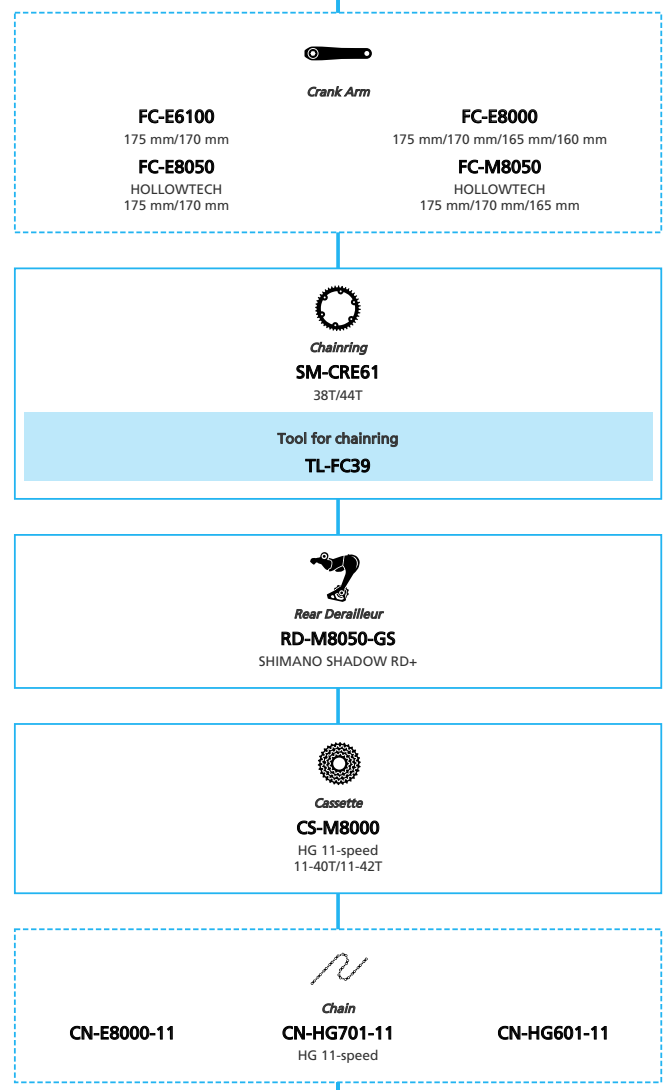

SHIMANO STEPS E6100 Internal Geared Hub

N ... New model
 ■ ... Additional option
 □ ... All select
 ■ ... Alternative option
 □ ... Single select

E-BIKE

- ... New model
- ... Additional option
- ... All select
- ... Alternative option
- ... Single select

SHIMANO STOPS E6100 11-speed, Derailleur, Di2

■ ... New model
 ... Additional option
 ... Alternative option
 ... All select
 ... Single select

E-BIKE

- ... New model
- ... Additional option
- ... All select
- ... Alternative option
- ... Single select