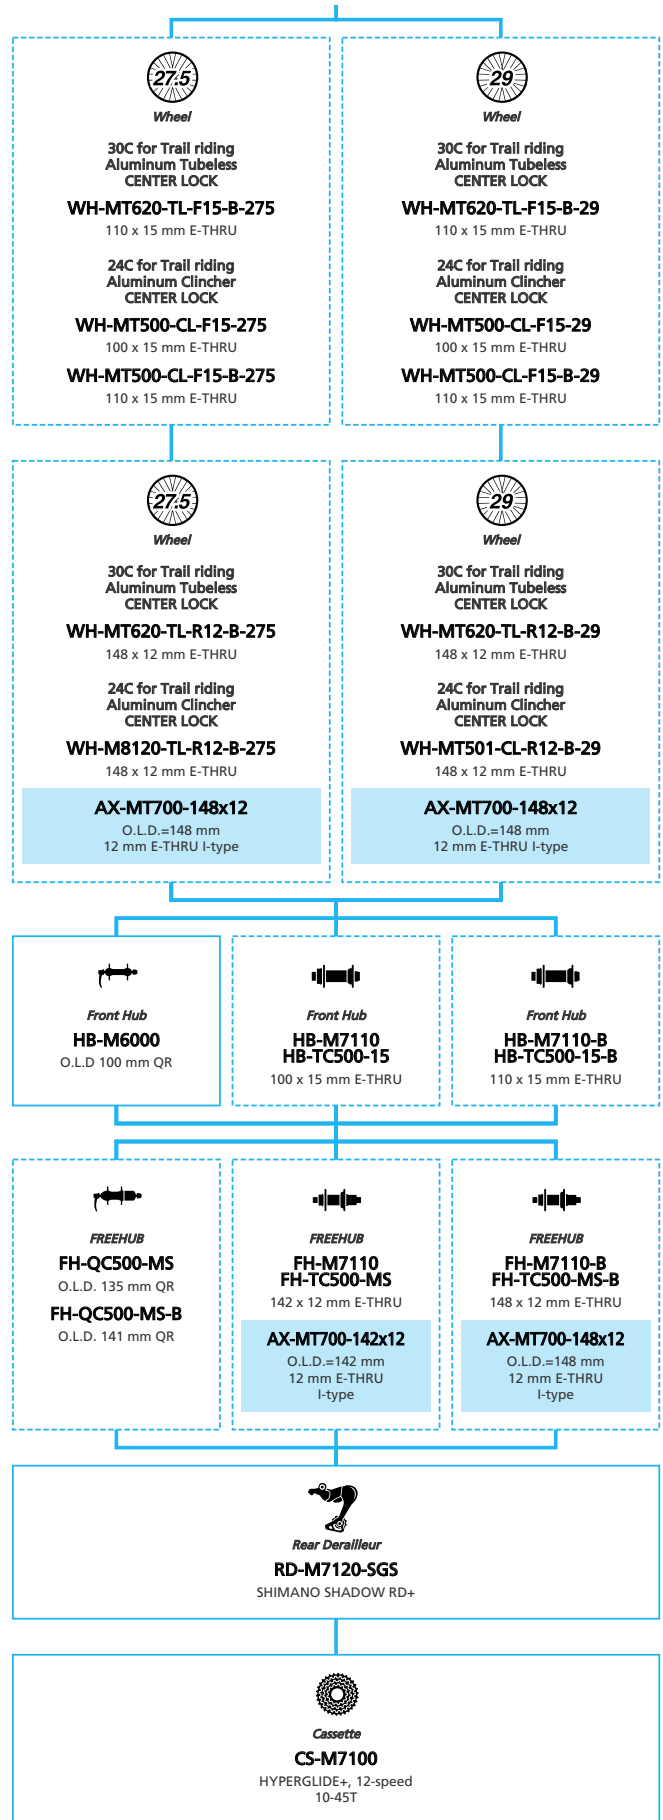

SLX 2x12-speed

N ... New model
  ... Additional option
  ... Alternative option
  ... All select
  ... Single select

Mountain Bike