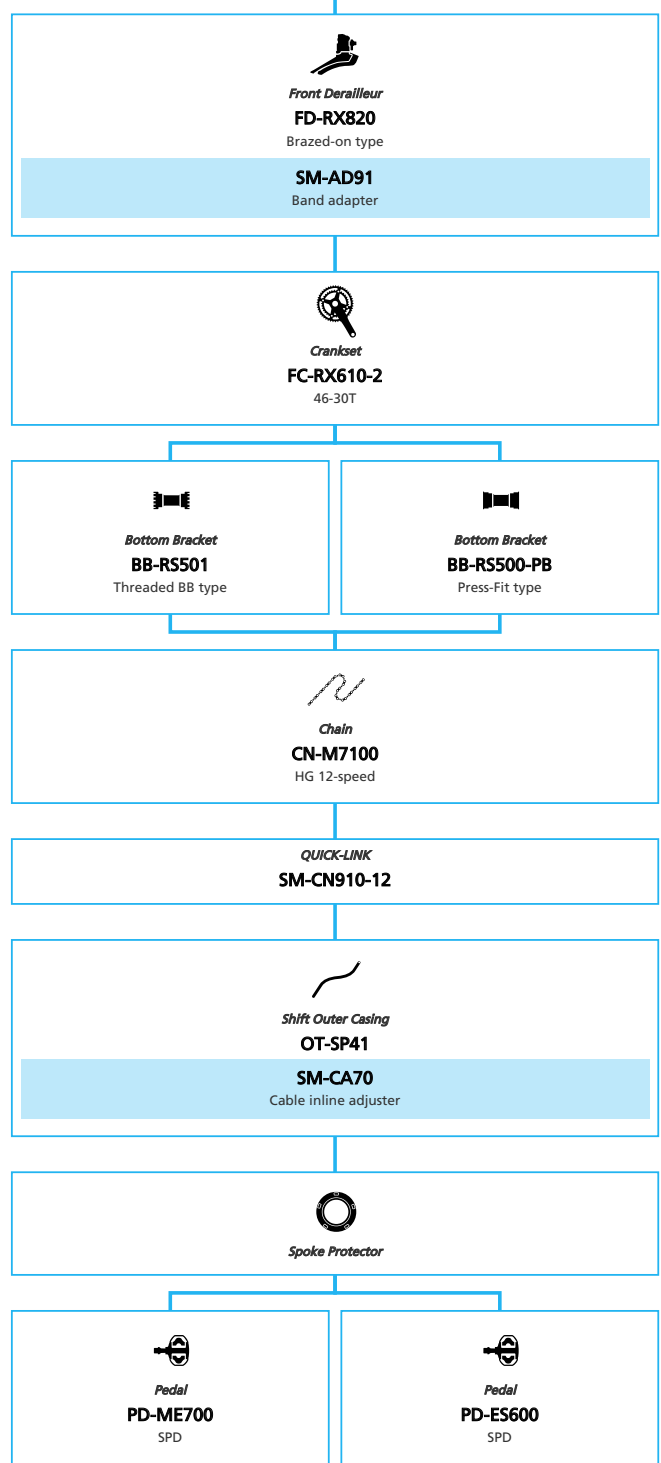

SHIMANO
GRX RX610 2x12-speed

- ... New model
- ... Additional option
- ... All select
- ... Alternative option
- ... Single select

Gravel Bike