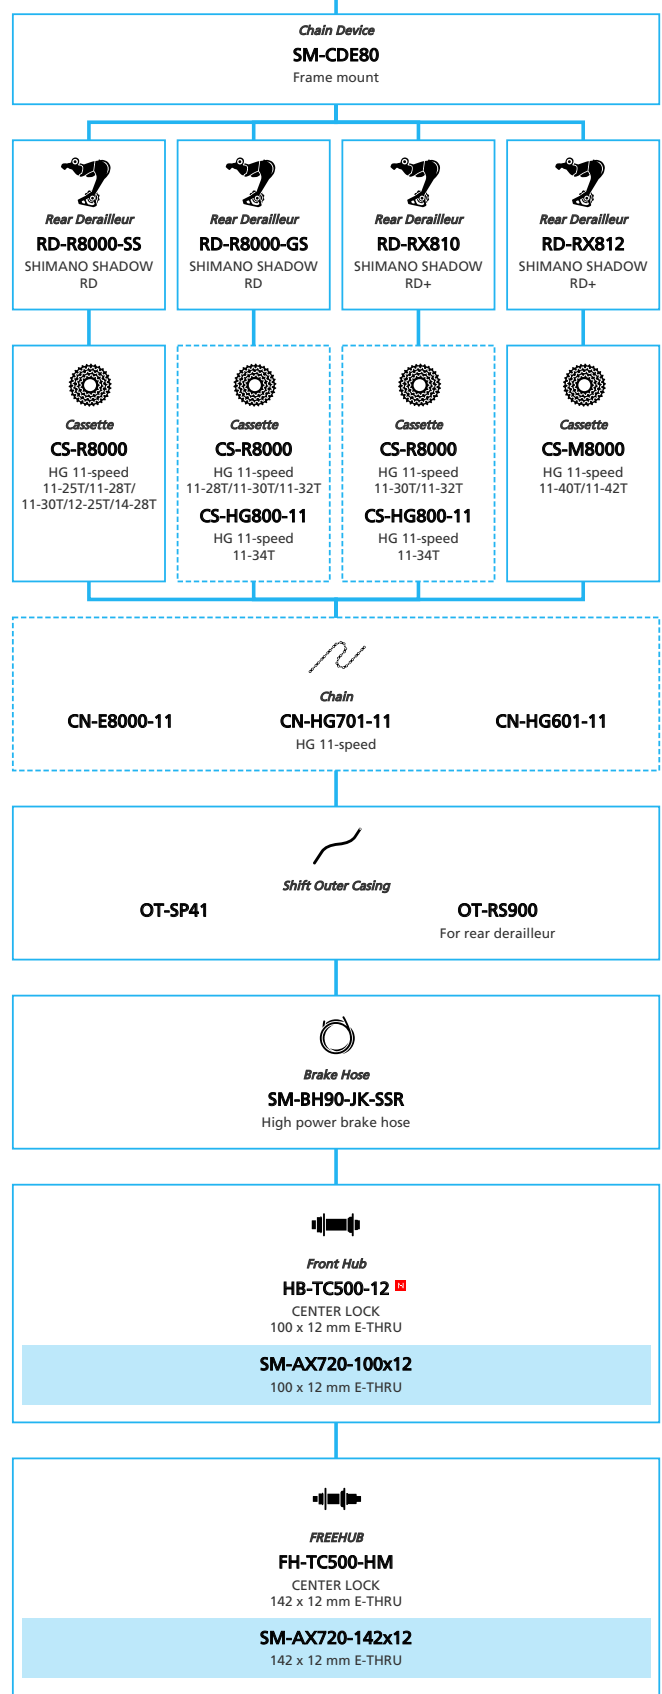

SHIMANO STOPS E7000 For Drop Handlebar, Derailleur

■ ... New model
  ... Additional option
  ... All select
  ... Alternative option
  ... Single select

E-BIKE