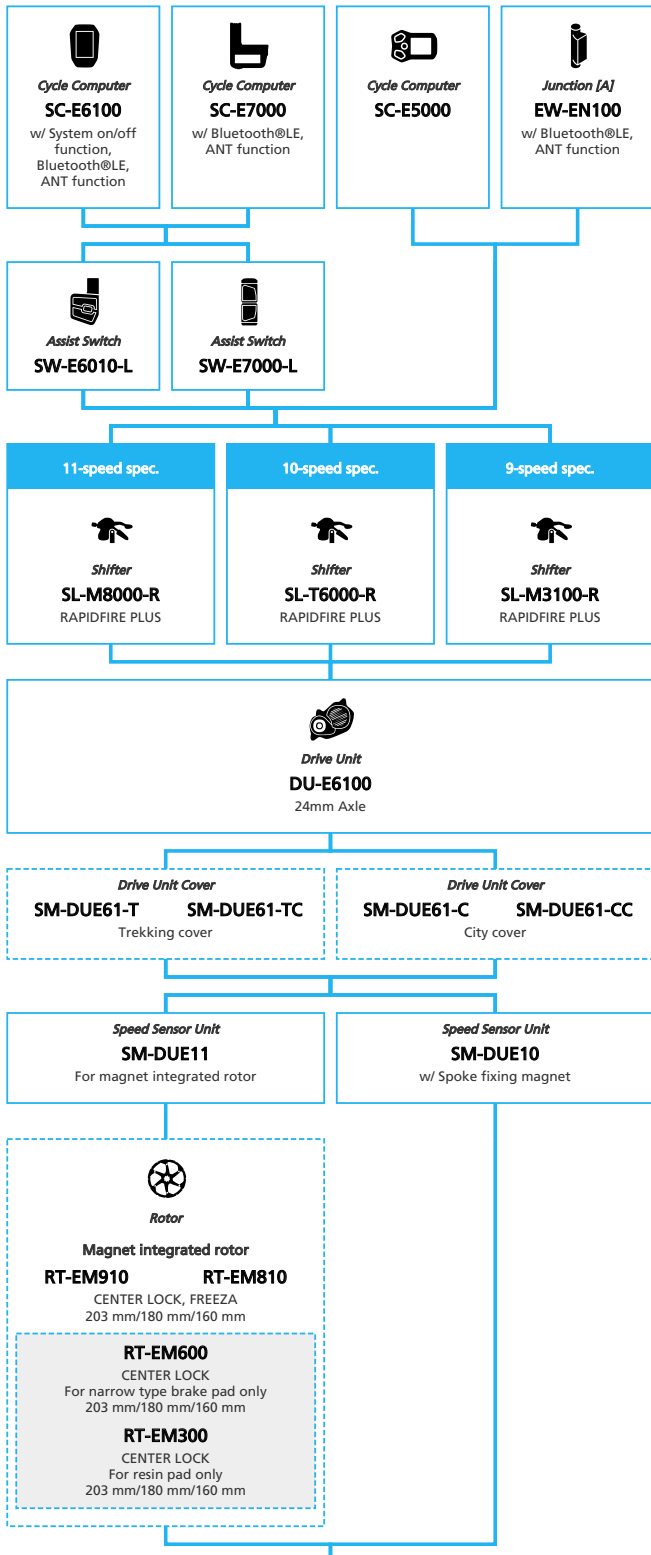

SHIMANO STOPS E6100 11/10/9-speed, Derailleur

N ... New model
  ... Additional option
  ... All select
  ... Alternative option
  ... Single select

E-BIKE