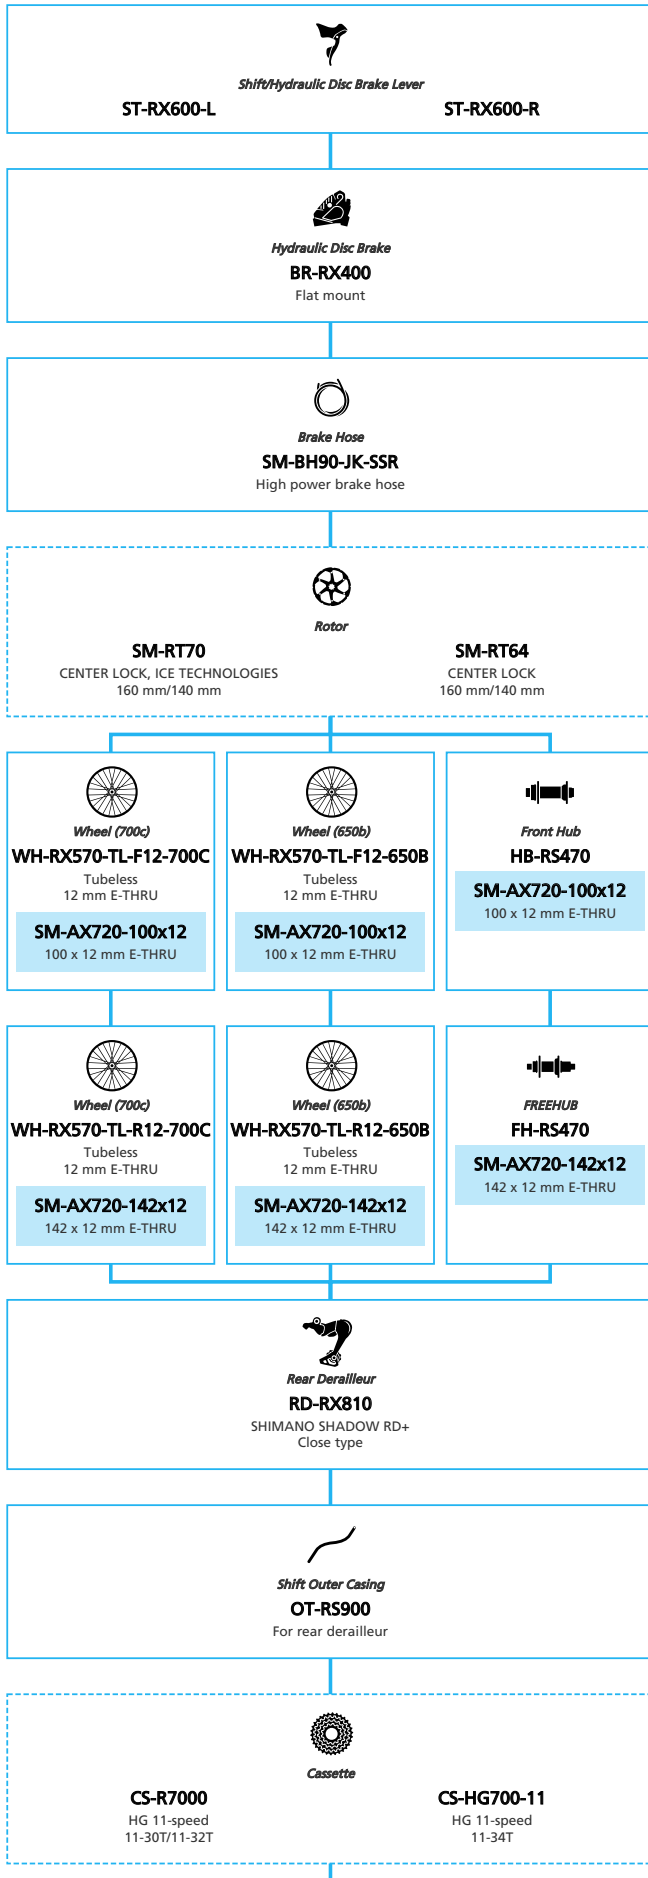

SHIMANO
GRX RX600 2x11-speed

- ... New model
- ... Additional option
- ... All select
- ... Alternative option
- ... Single select

Gravel Bike