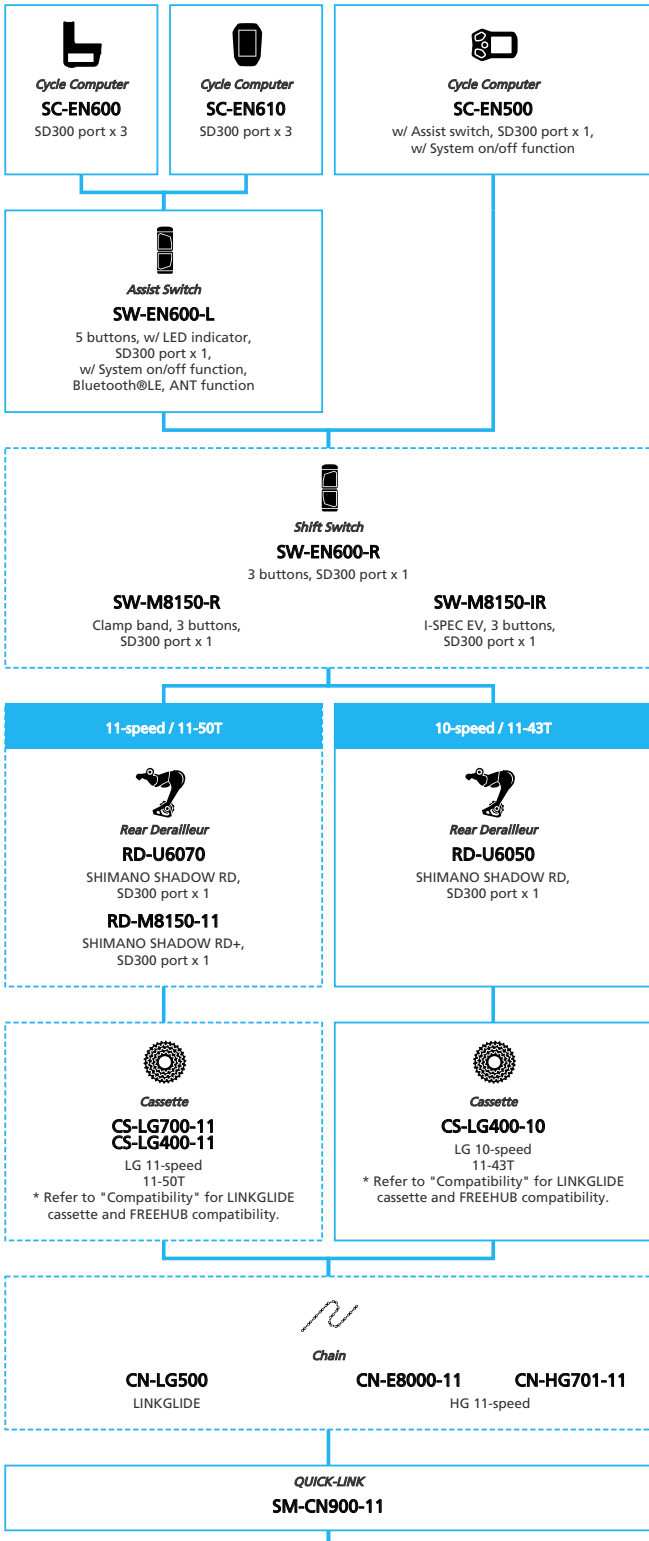

EP8 EP801 for LIFESTYLE

11/10-speed, Derailleur, Di2, Automatic Shift

N ... New model
■ ... Additional option
□ ... All select
▨ ... Alternative option
▭ ... Single select

E-BIKE