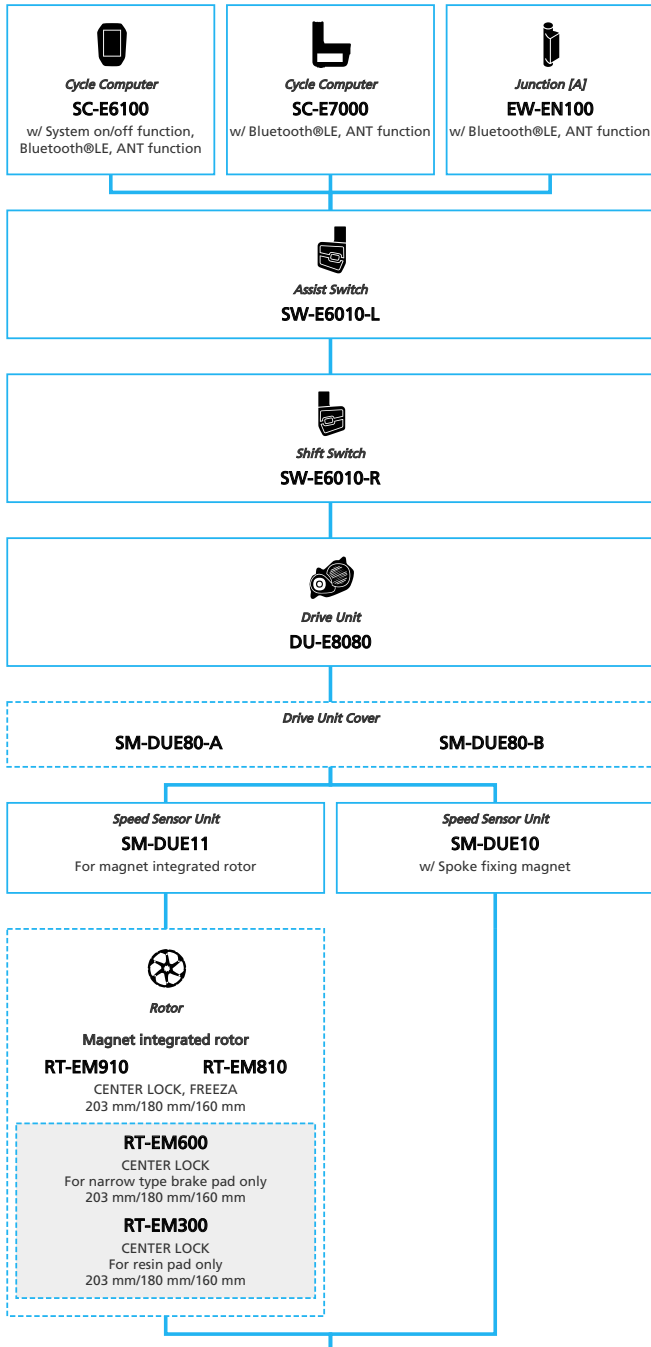

SHIMANO STOPS E8080 for Japan market 11-speed, Derailleur, Di2

N ... New model
 ... Additional option
 ... Alternative option
 ... All select
 ... Single select

E-BIKE