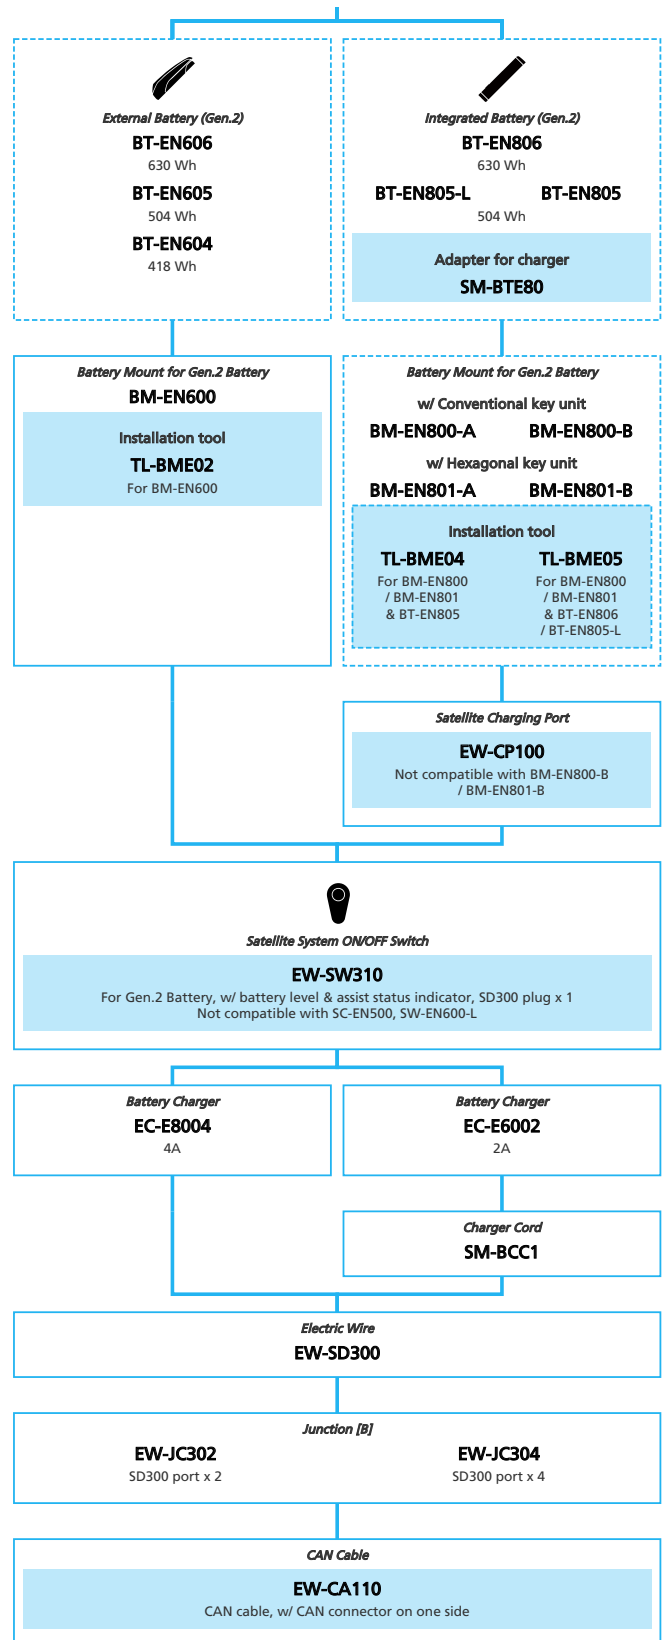

EPS for LIFESTYLE 11/10-speed, Derailleur, Di2, Automatic Shift

N ... New model
 ... Additional option
 ... All select
 ... Alternative option
 ... Single select

E-BIKE

N ... New model
 ■ ... Additional option
 □ ... All select
 ■ ... Alternative option
 □ ... Single select