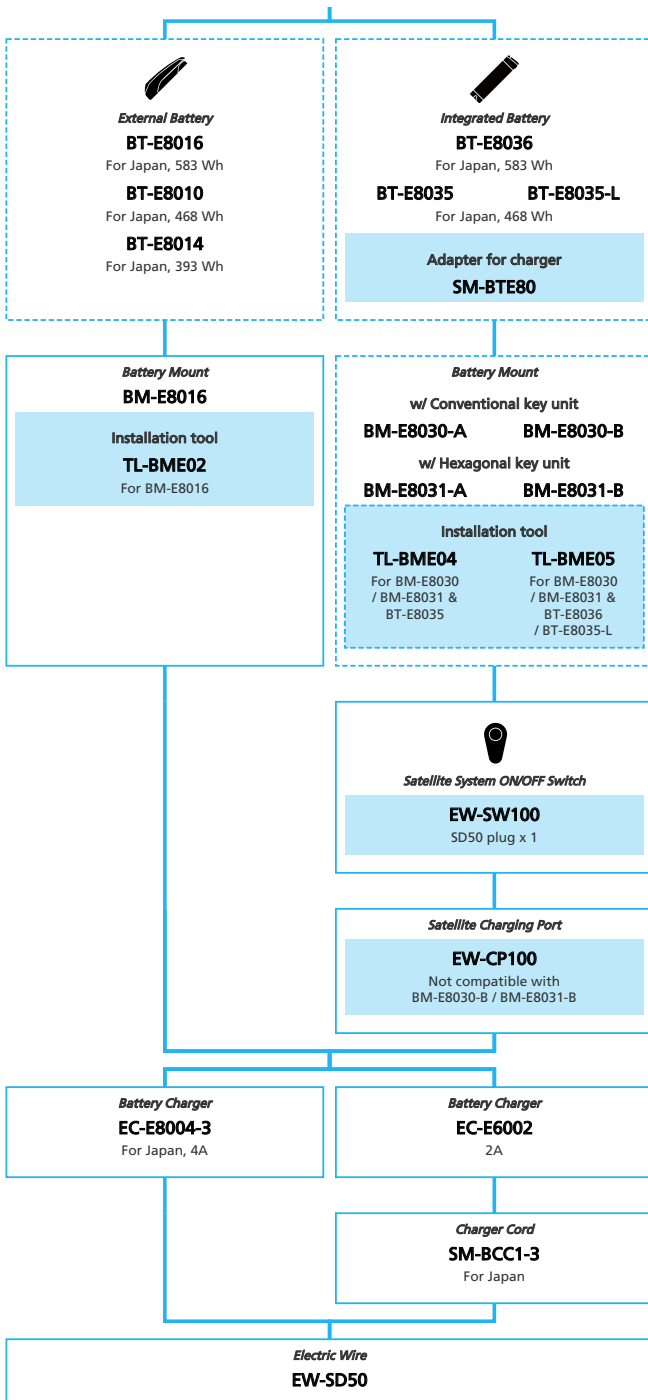

- ... New model
- ... Additional option
- ... All select
- ... Alternative option
- ... Single select