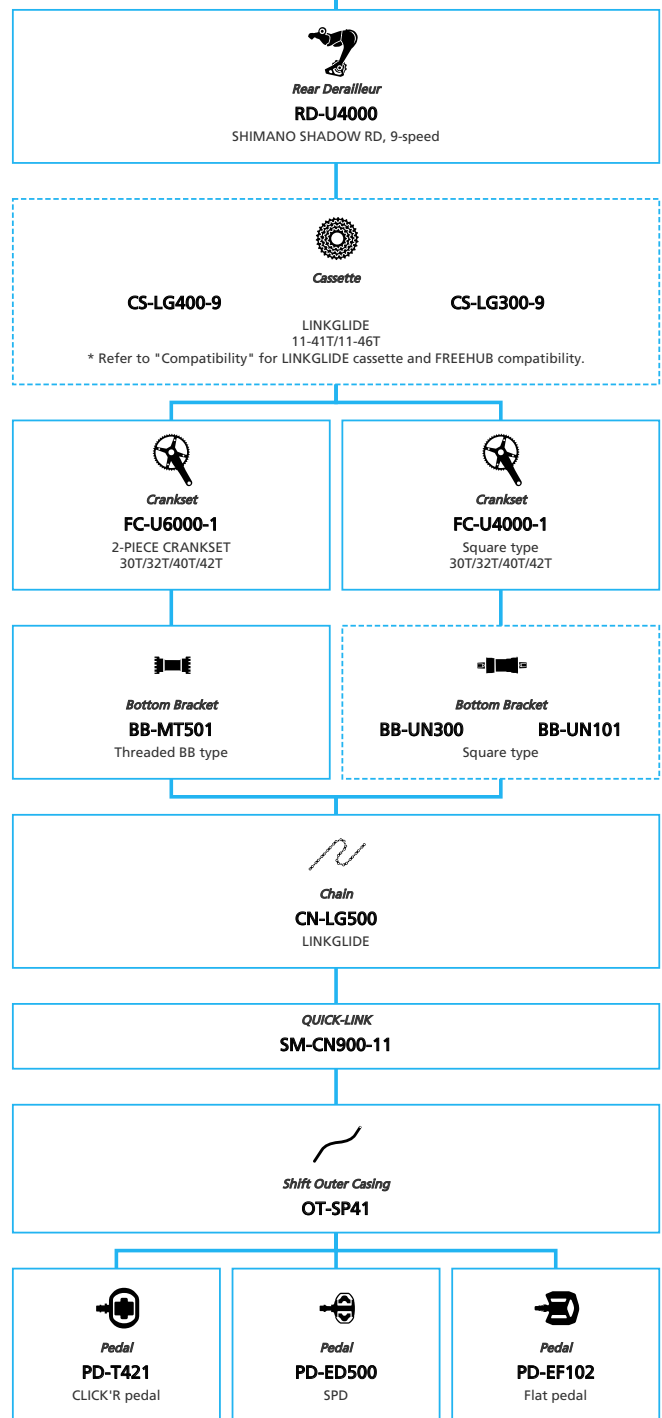

SHIMANO CUES U4000 1x9-speed

- ... New model
- ... Additional option
- ... All select
- ... Alternative option
- ... Single select

LIFESTYLE Active