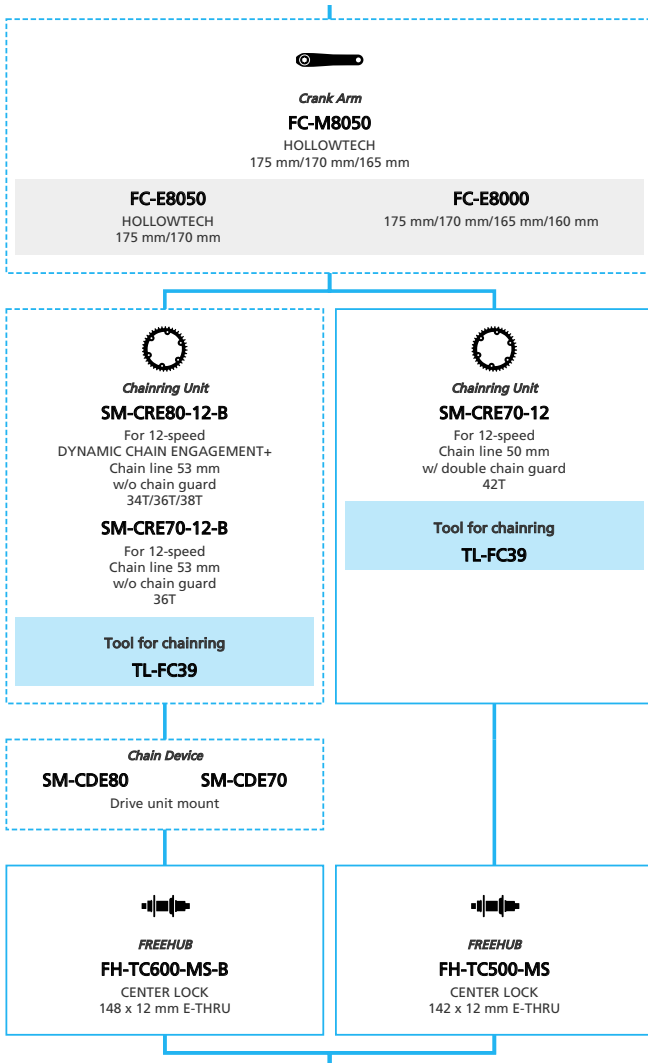

- ... New model
- ... Additional option
- ... All select
- ... Alternative option
- ... Single select