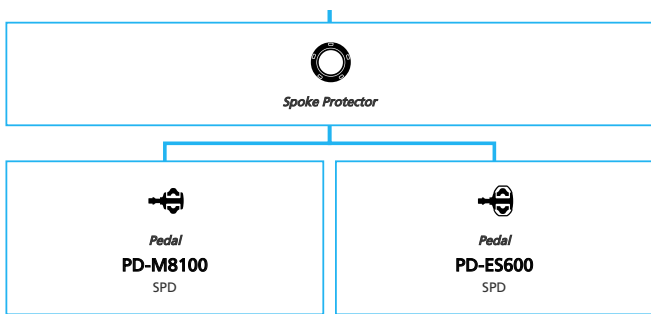

- N ... New model
- ... Additional option
- ... All select
- ... Alternative option
- ... Single select