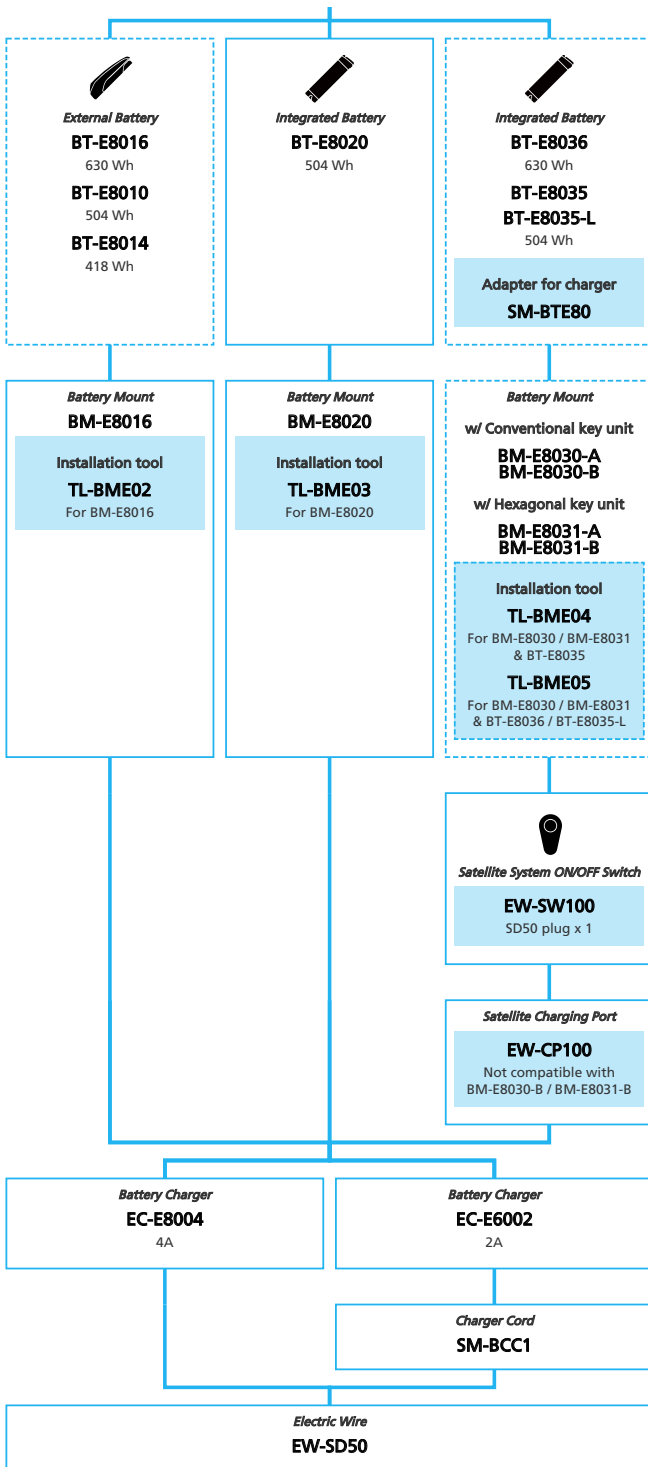

- ... New model
- ... Additional option
- ... All select
- ... Alternative option
- ... Single select