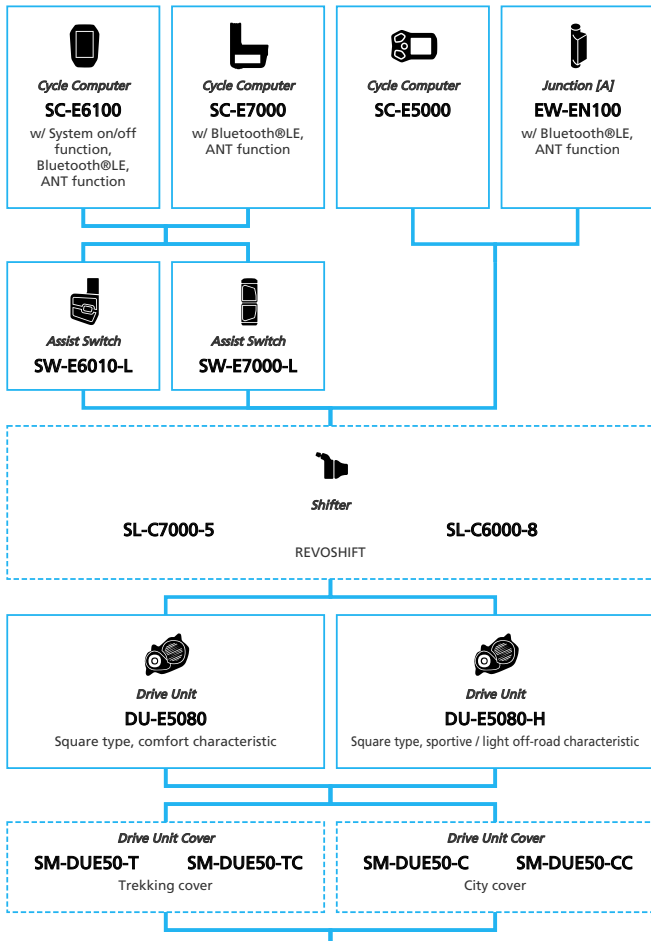

SHIMANO STOPS E5080 for Japan market Internal Geared Hub

N ... New model
■ ... Additional option
□ ... All select
□ ... Single select

E-BIKE