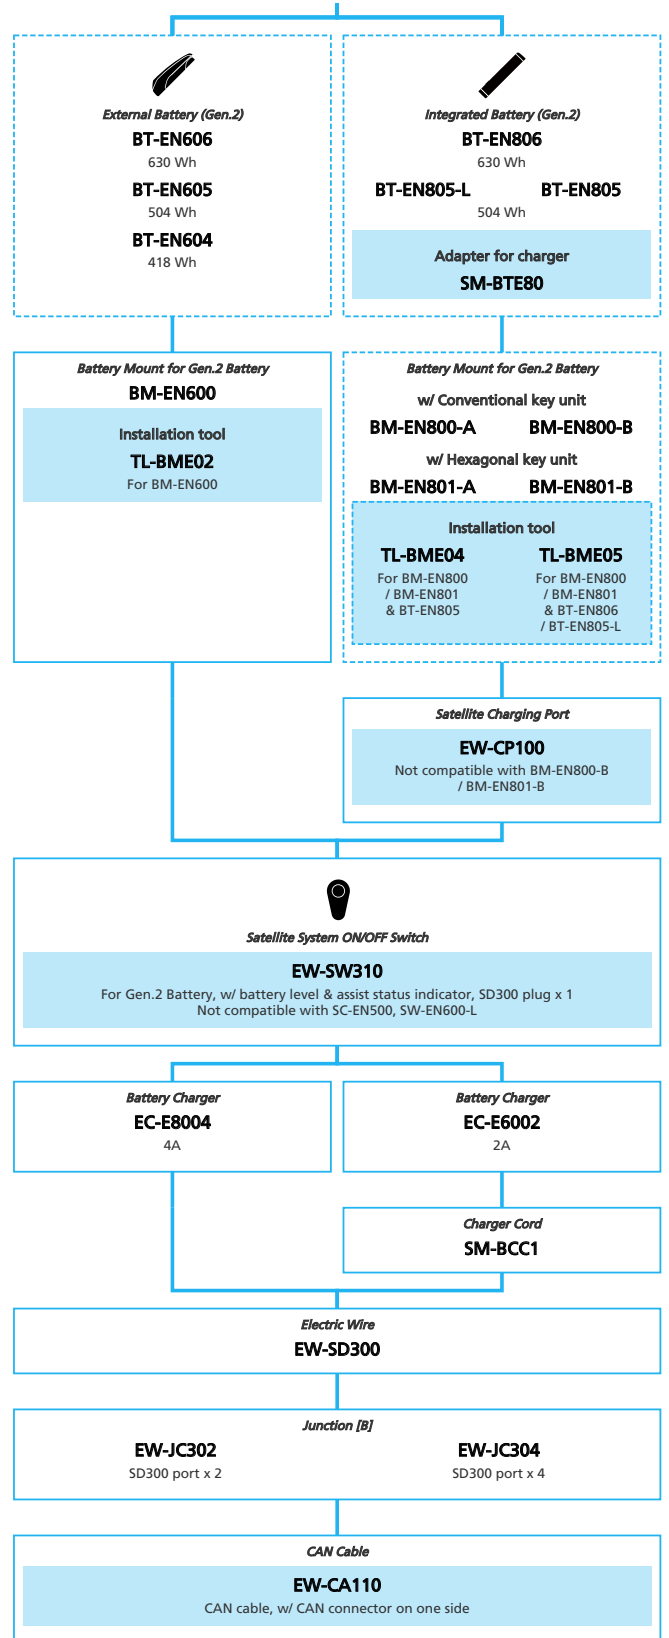

EP8 EP801 for LIFESTYLE

11/10-speed, Derailleur, Di2, Automatic Shift

N ... New model
 ■ ... Additional option
 □ ... All select
 ▨ ... Alternative option
 ▭ ... Single select

E-BIKE

N ... New model
 ■ ... Additional option
 □ ... All select
 ■ ... Alternative option
 □ ... Single select