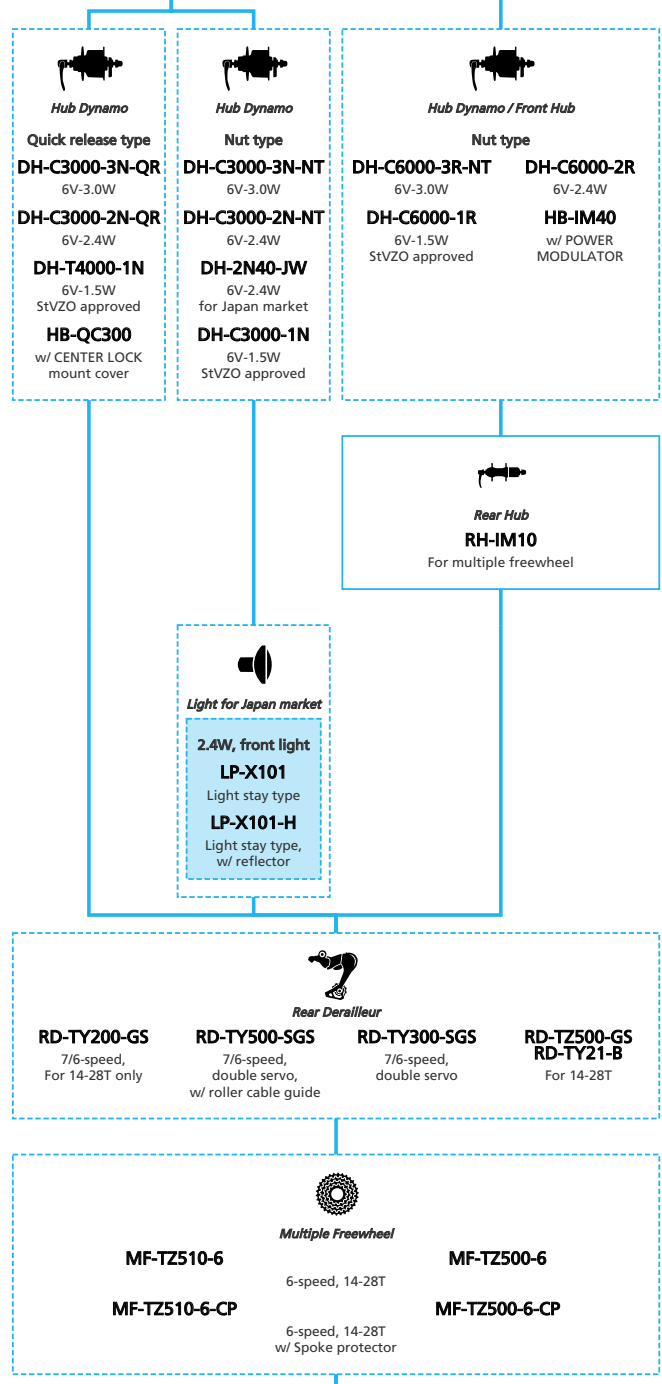

SHIMANO Tourney 3x6-speed

N ... New model
  ... Additional option
  ... Alternative option
  ... All select
  ... Single select

LIFESTYLE Active