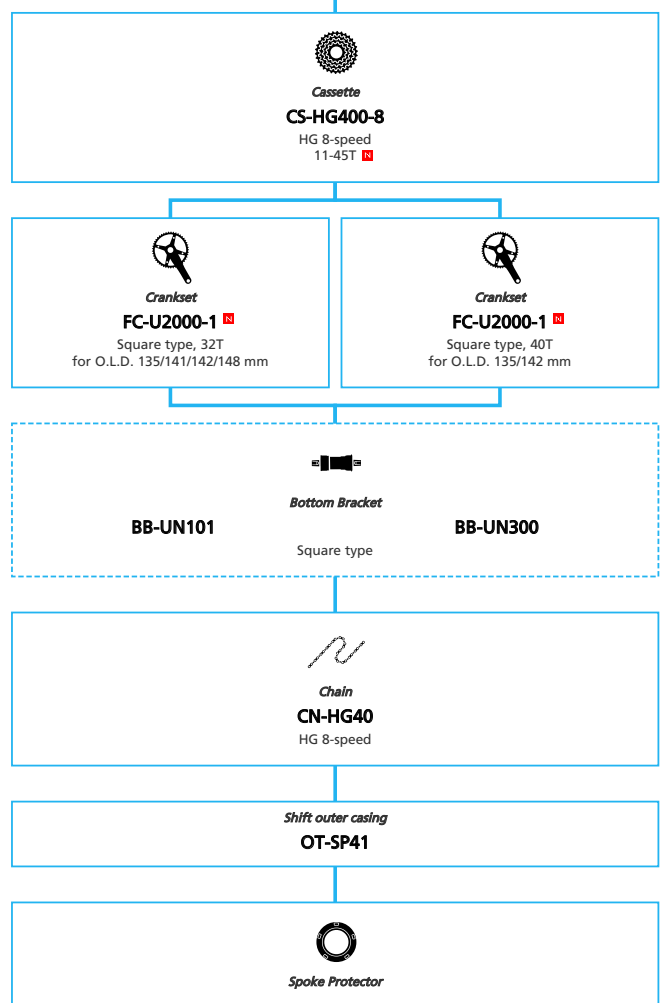

LIFESTYLE Active

SHIMANO CUES U4000 1x9-speed

- ... New model
- ... Additional option
- ... All select
- ... Alternative option
- ... Single select

LIFESTYLE Active

SHIMANO
ESSA 1x8-speed

 ... New model
 ... Additional option
 ... Alternative option
 ... All select
 ... Single select