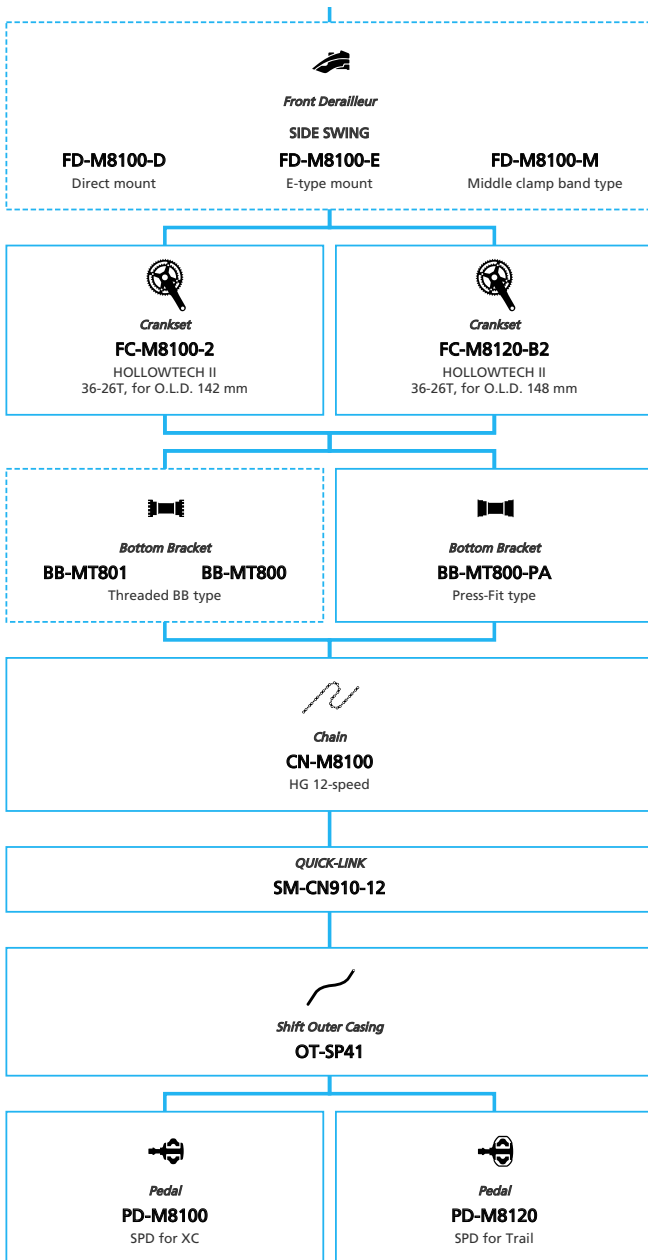

- N ... New model
- ... Additional option
- ... Alternative option
- ... All select
- ... Single select