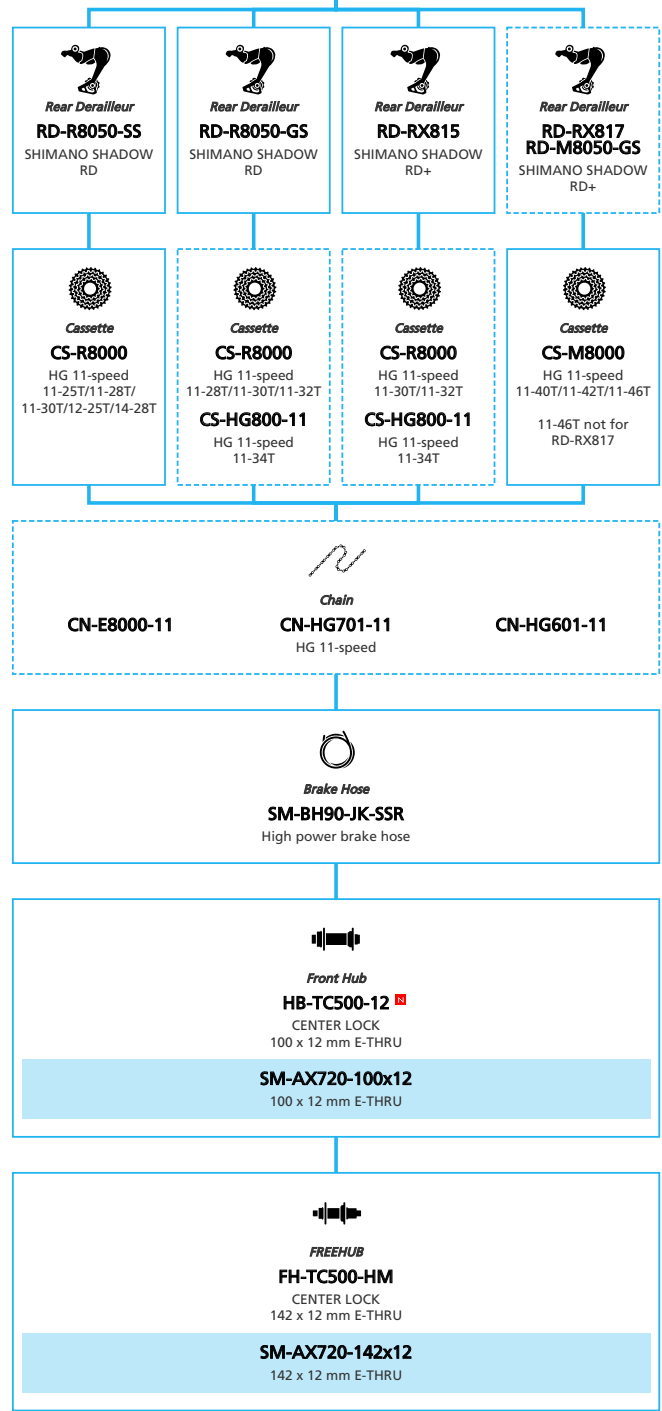

SHIMANO STOPS E6180 for Japan market For Drop Handlebar, Derailleur, Di2

■ ... New model
 ... Additional option
 ... Alternative option
 ... All select
 ... Single select

E-BIKE