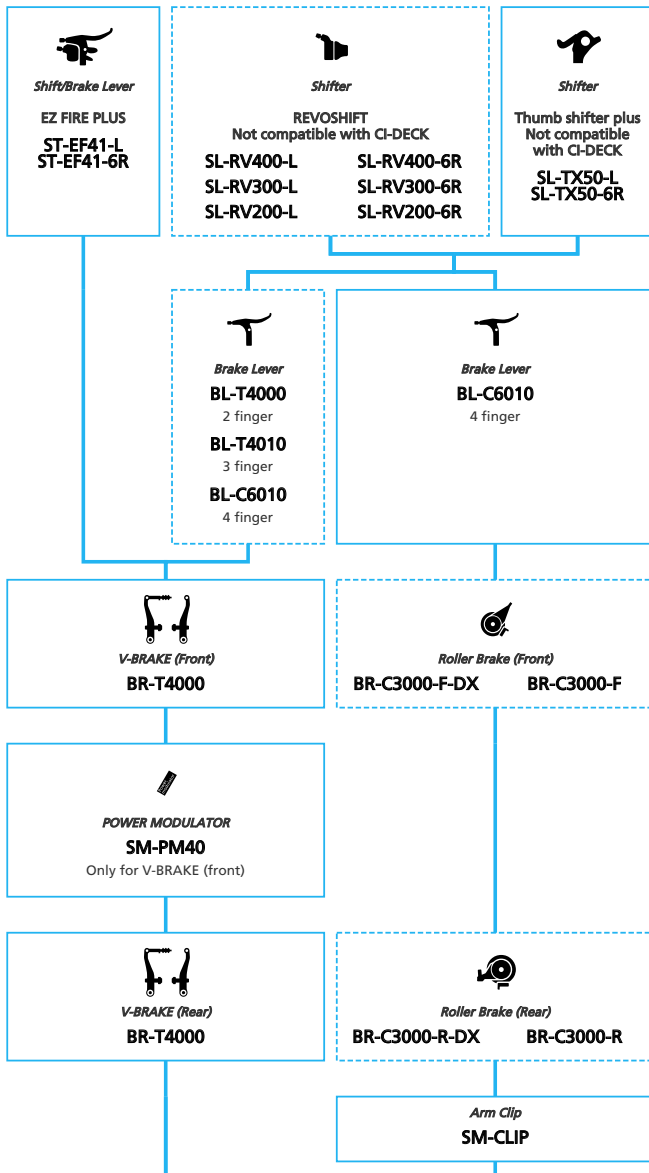

SHIMANO Tourney 3x6-speed

N ... New model
  ... Additional option
  ... Alternative option
  ... All select
  ... Single select

LIFESTYLE Active