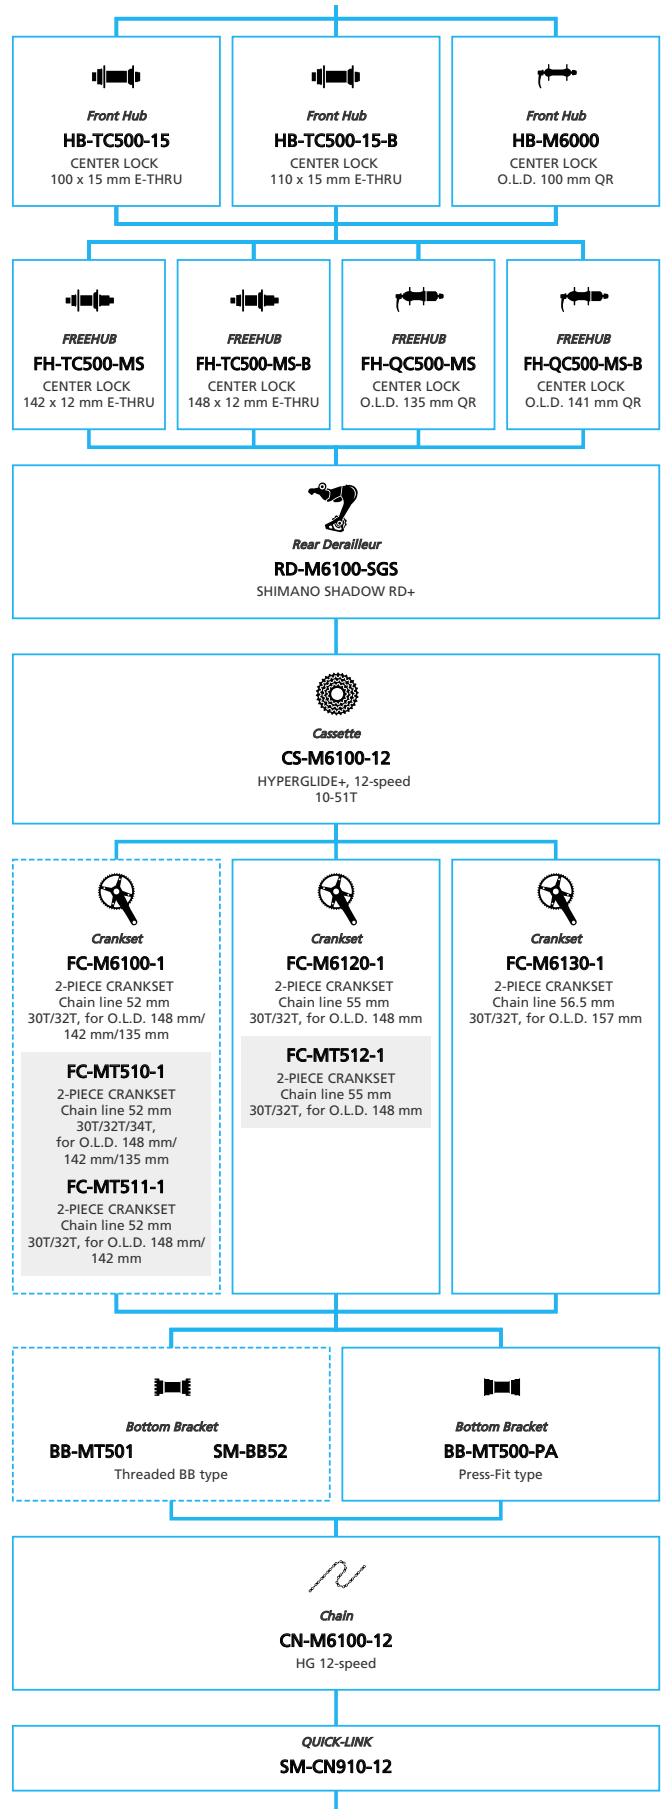

SHIMANO DEORE 1x12-speed

N ... New model
■ ... Additional option
□ ... All select
■ ... Alternative option
□ ... Single select

Mountain Bike