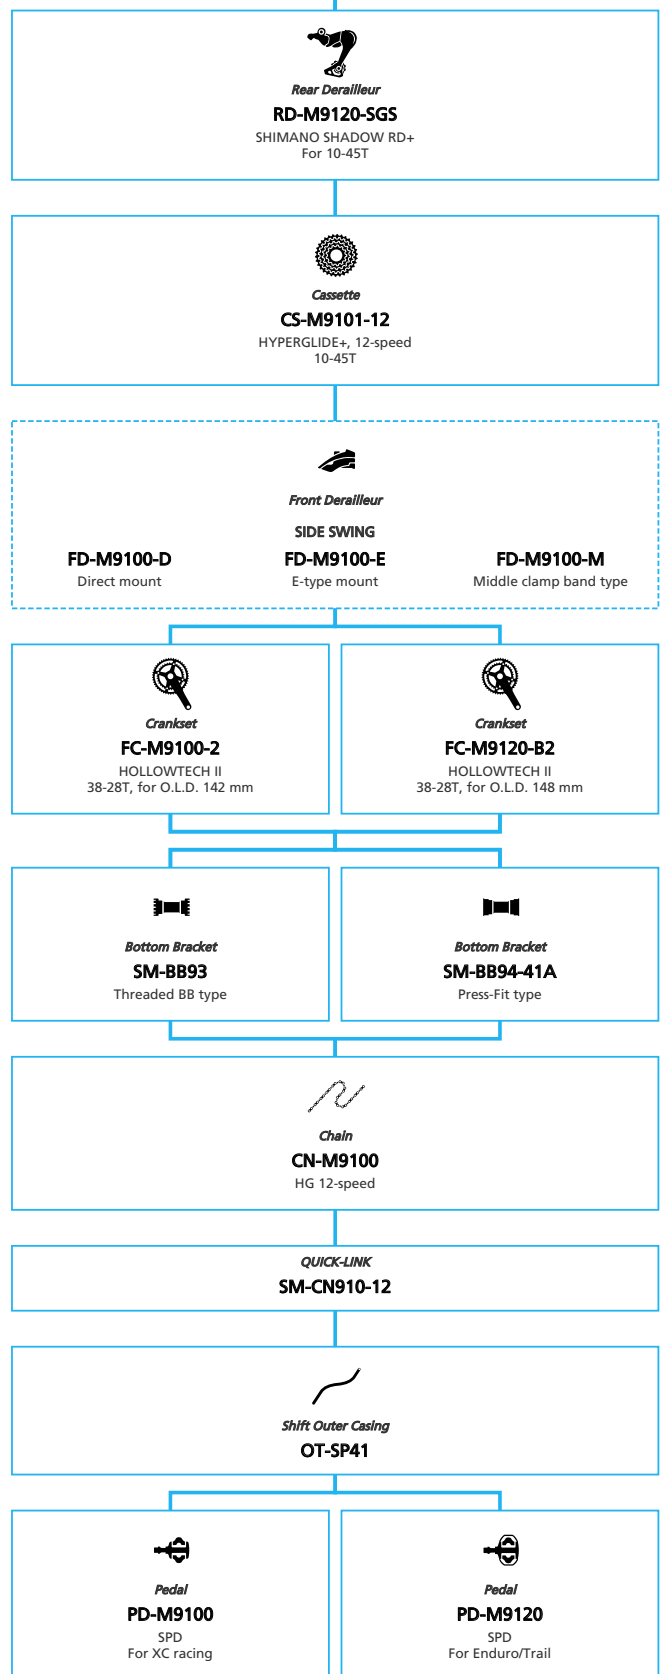

XTR M9100 1x12-speed

N ... New model
 ■ ... Additional option
 ■ ... Alternative option
 □ ... All select
 □ ... Single select

Mountain Bike

XTR M9100 2x12-speed

N ... New model
 ... Additional option
 ... All select
 ... Alternative option
 ... Single select