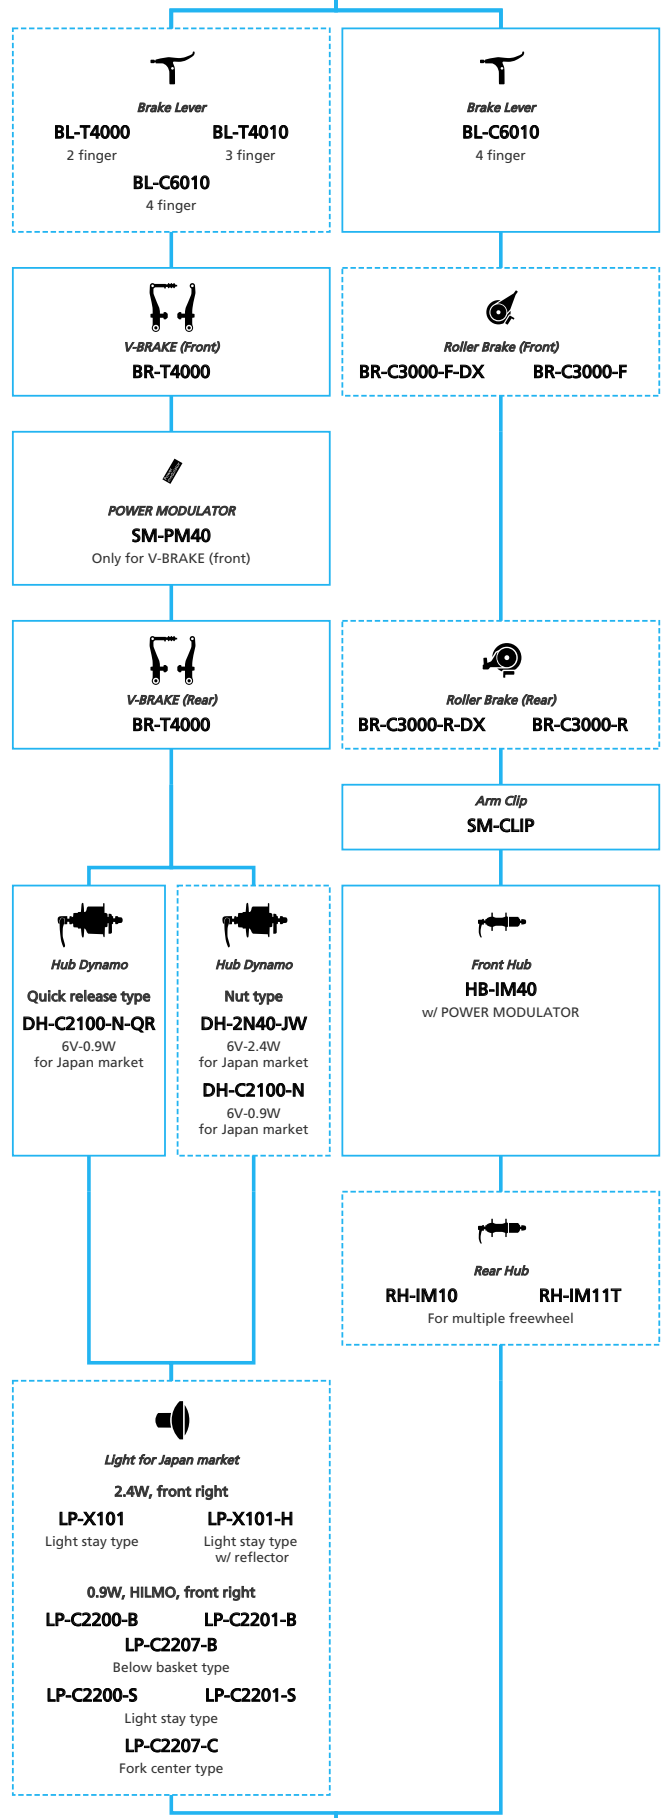

SHIMANO *Tourney* TZ 3x6 friction

N ... New model
■ ... Additional option
□ ... All select
■ ... Alternative option
□ ... Single select

LIFESTYLE Active