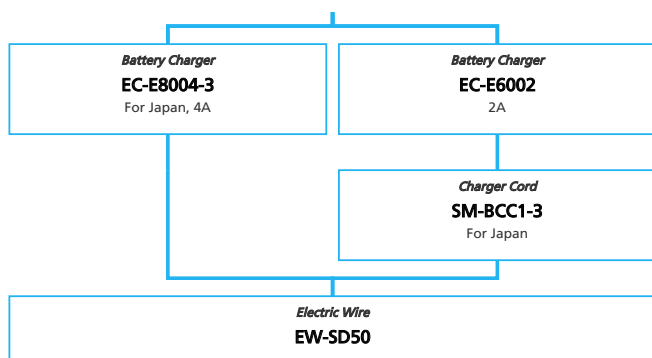

- N ... New model
- ... Additional option
- ... Single select
- ... Alternative option