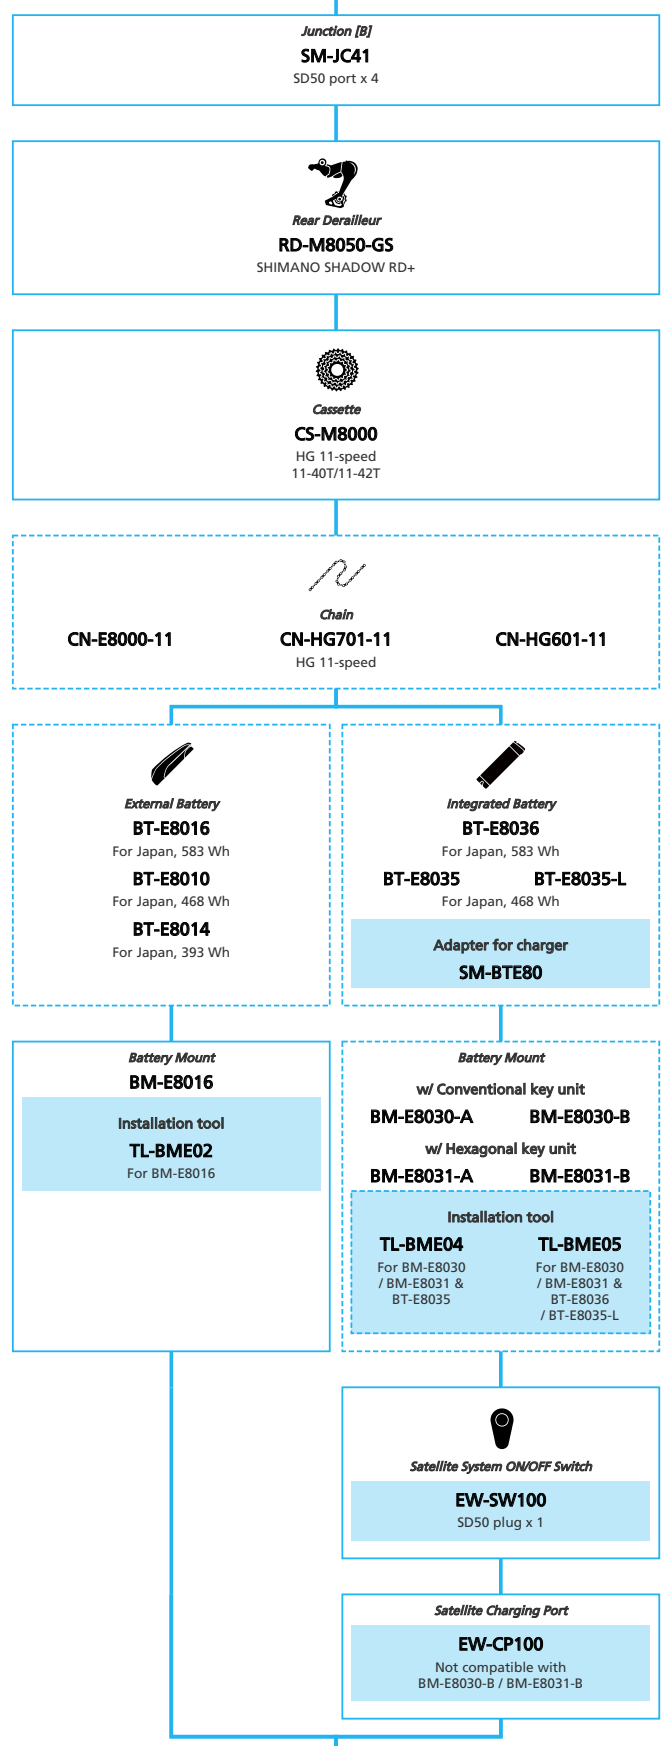

SHIMANO STOPS E5080 for Japan market 11-speed, Derailleur, Di2

■ ... New model
  ... Additional option
  ... All select
  ... Alternative option
  ... Single select

E-BIKE