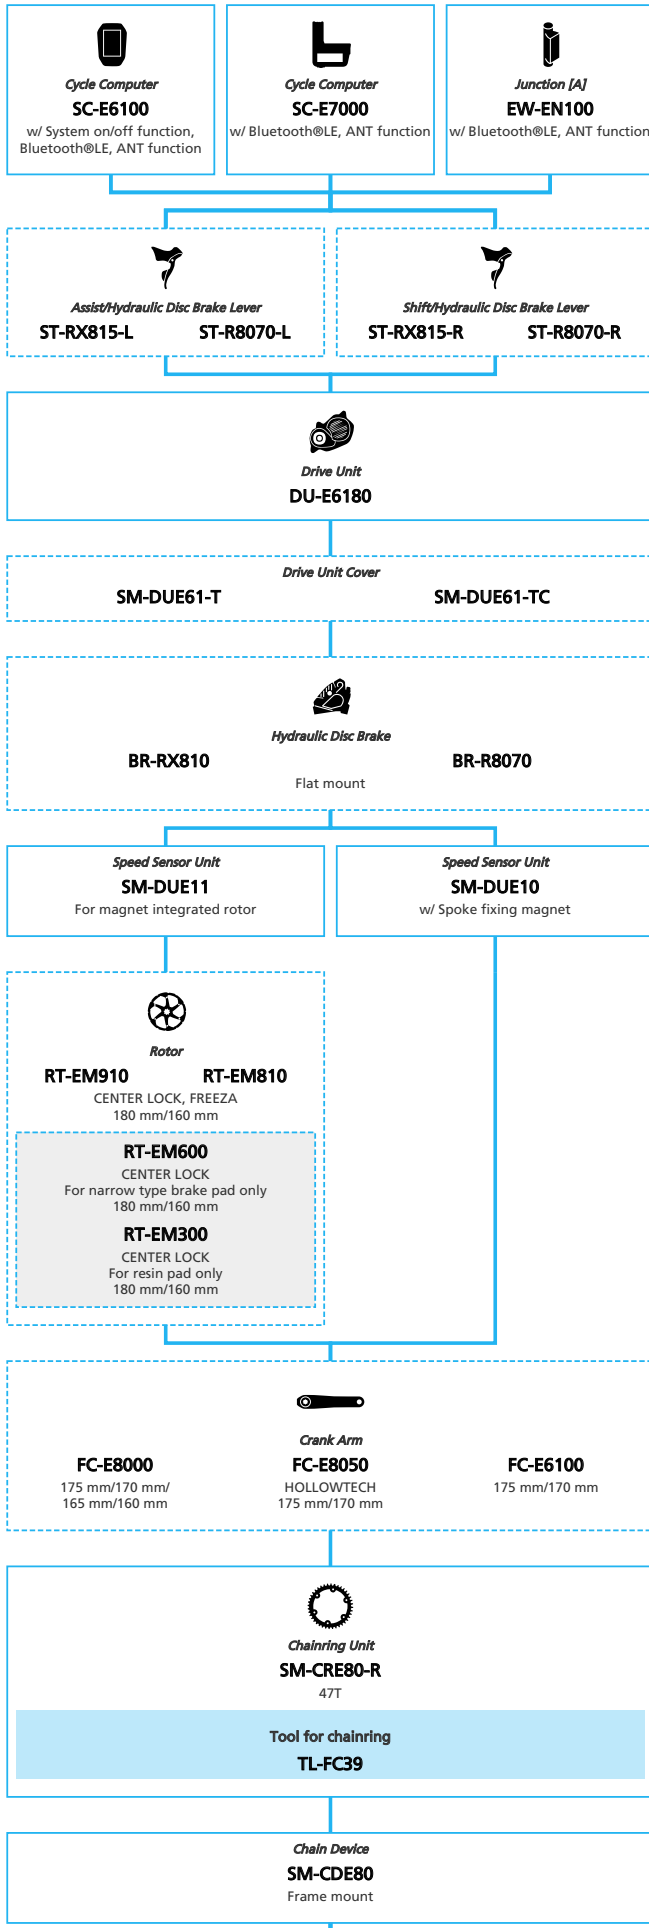

SHIMANO STOPS E6180 for Japan market For Drop Handlebar, Derailleur, Di2

■ ... New model
 ... Additional option
 ... Alternative option
 ... All select
 ... Single select

E-BIKE