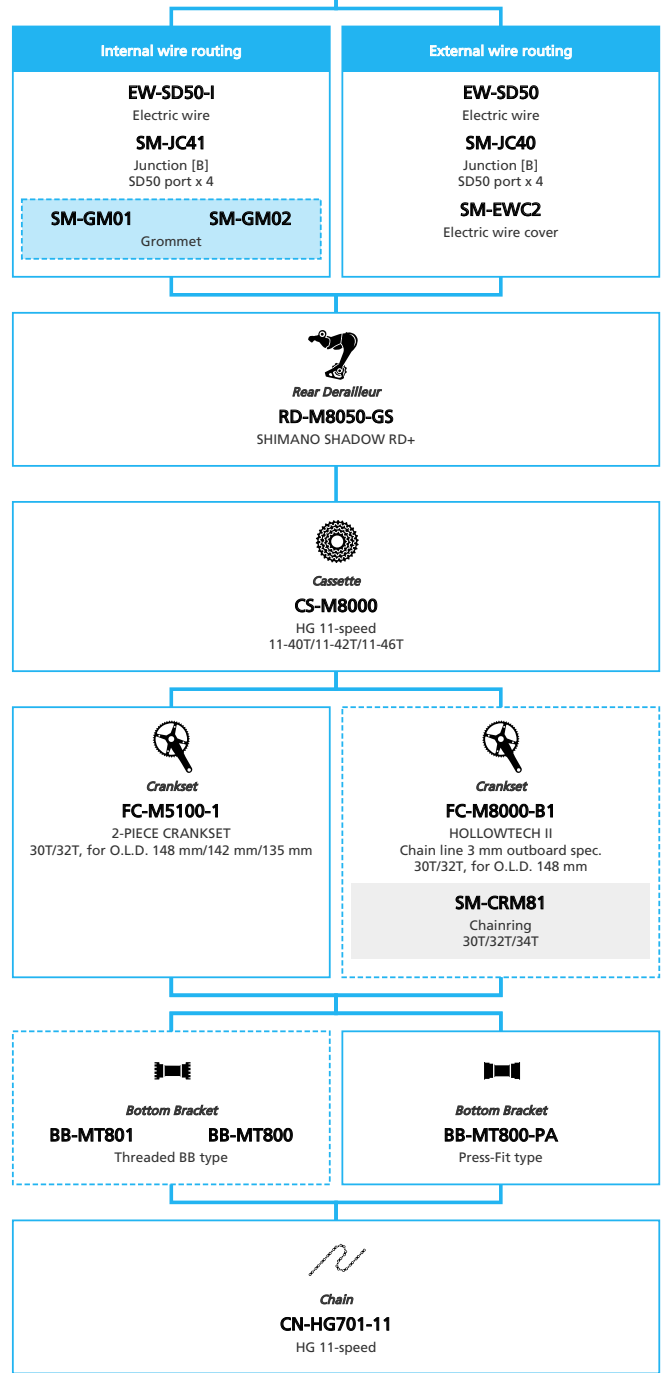

SHIMANO **DEORE XT** **M8000/M8050** 1x11-speed, Di2

N ... New model
  ... Additional option
  ... All select
  ... Alternative option

Mountain Bike