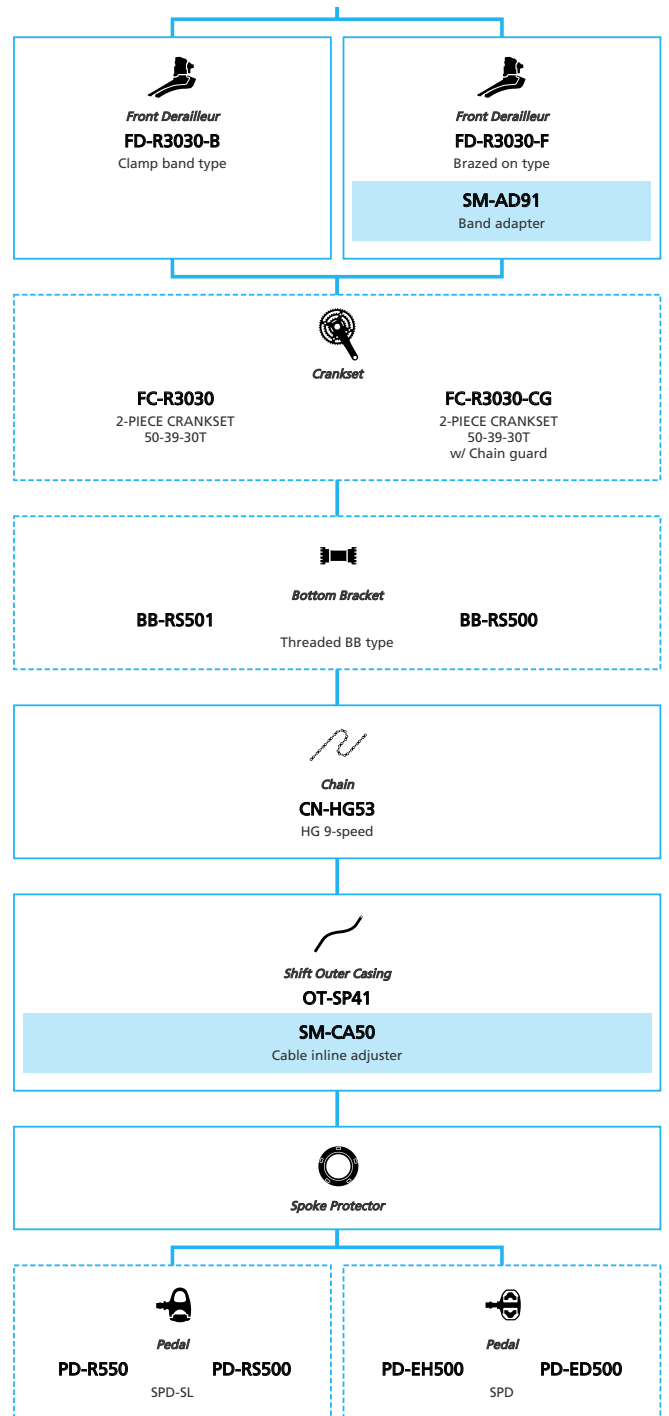

Road Bike

Hydraulic Disc Brake for Drop Handlebar 2x10-speed

- ... New model
- ... Additional option
- ... All select
- ... Alternative option
- ... Single select

Road Bike

SHIMANO *SORA* 3x9-speed

■ ... New model
 ... Additional option
 ... Alternative option
 ... All select
 ... Single select