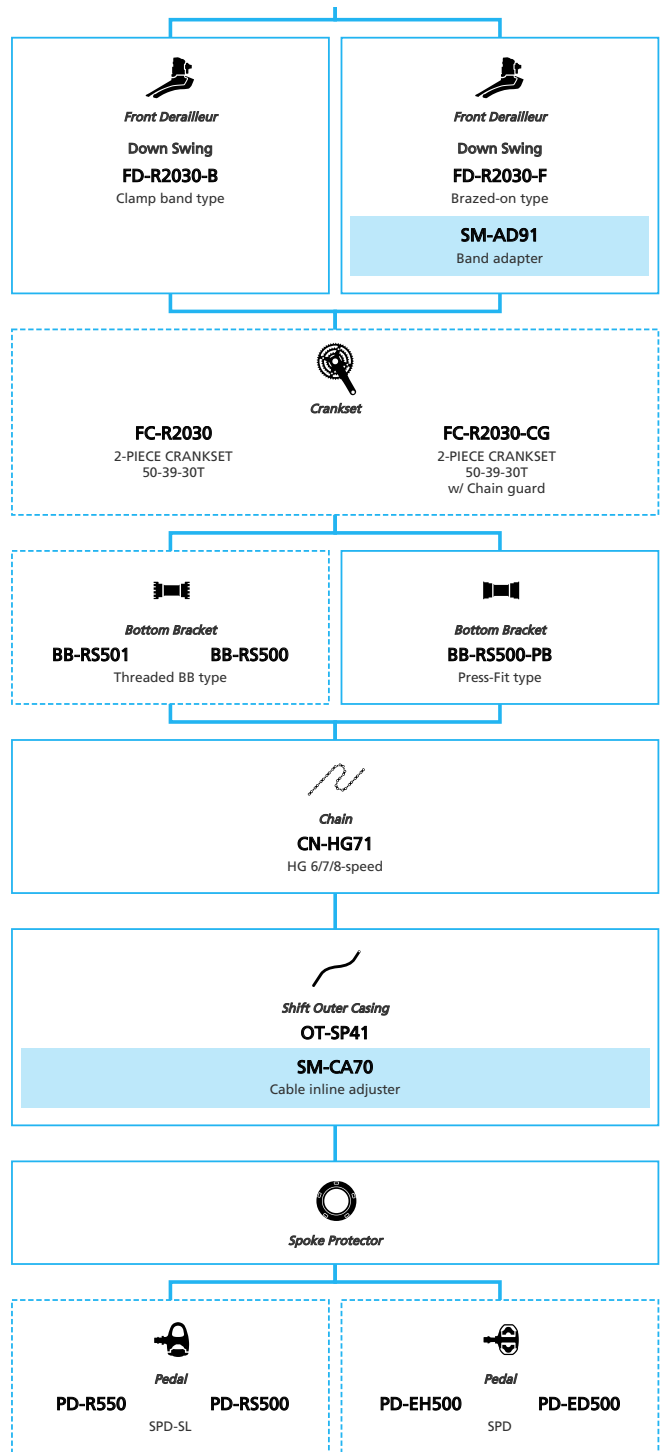

Mechanical Disc Brake for On road 2x9-speed

- ... New model
- ... Additional option
- ... Alternative option
- ... All select
- ... Single select

Road Bike

SHIMANO *Claris* 3x8-speed

N ... New model
 ... Additional option
 ... Alternative option
 ... All select
 ... Single select