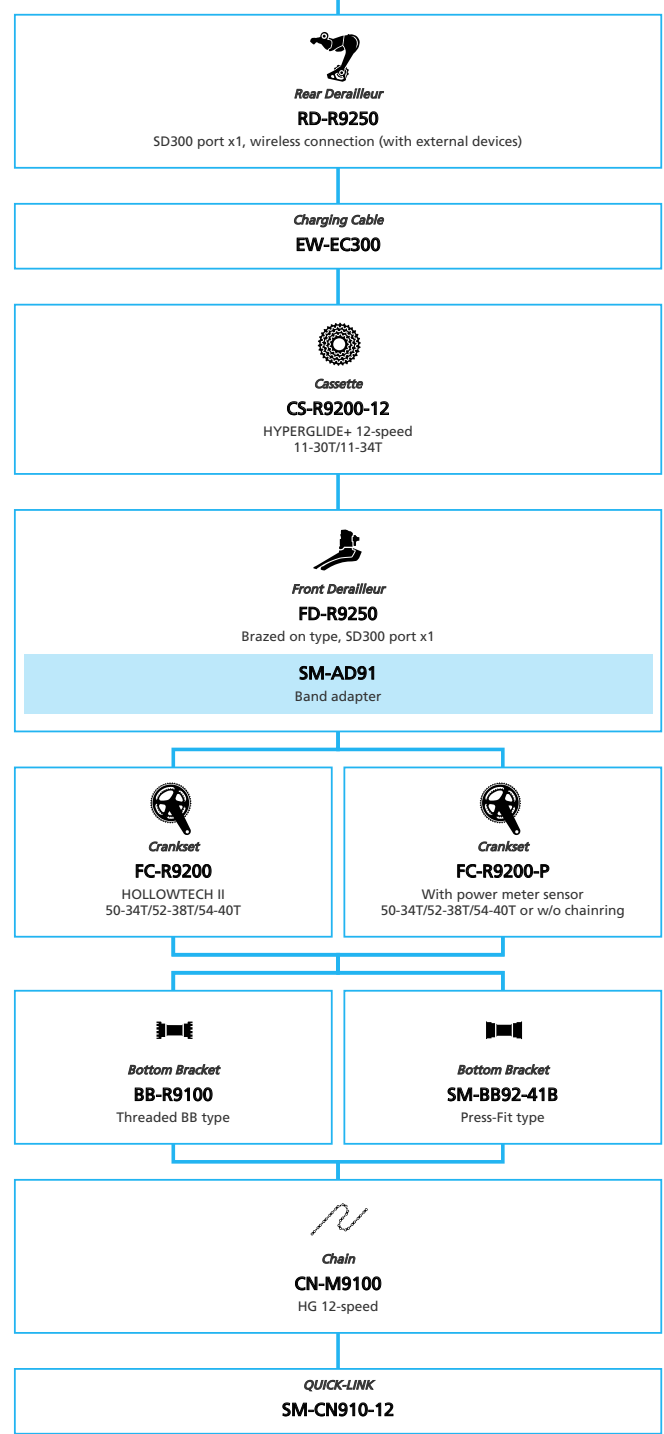

DURA-ACE R9200/R9250

For TT/TRI
2x12-speed, Di2

- ... New model
- ... Additional option
- ... All select
- ... Alternative option
- ... Single select

Road Bike