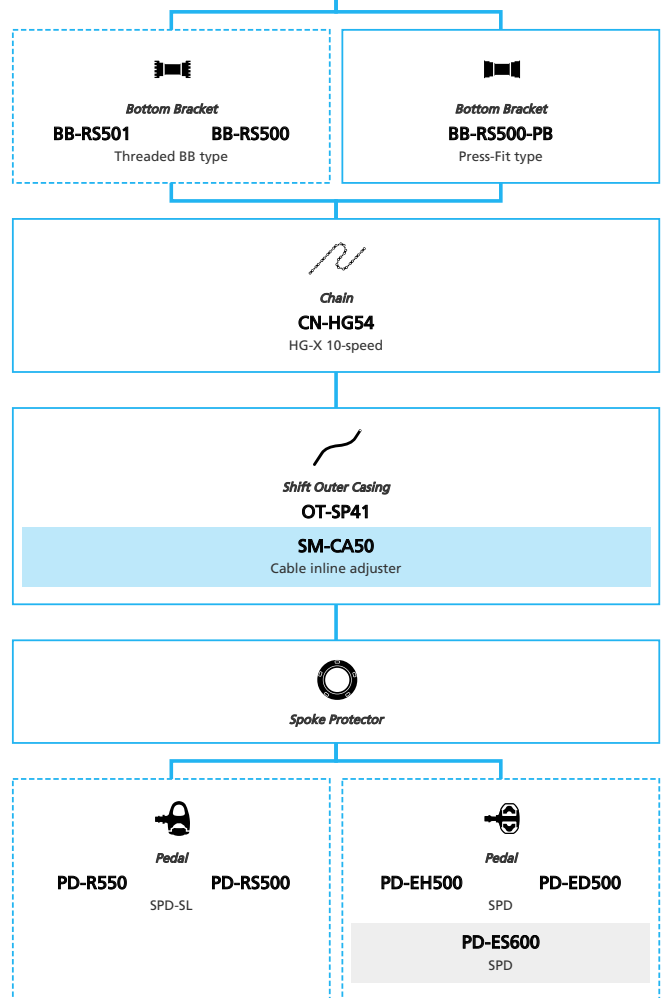

Road Bike

SHIMANO **105** R7000 2x11-speed

- ... New model
- ... Additional option
- ... All select
- ... Alternative option
- ... Single select

Road Bike

- N ... New model
- ... Additional option
- ... Alternative option
- ... All select
- ... Single select

SHIMANO Tiagra 3x10-speed

■ ... New model
 ... Additional option
 ... Alternative option
 ... All select
 ... Single select

Road Bike

SHIMANO *Tiagra* 2x10-speed

N ... New model
 ■ ... Additional option
 □ ... All select
 ■ ... Alternative option
 □ ... Single select