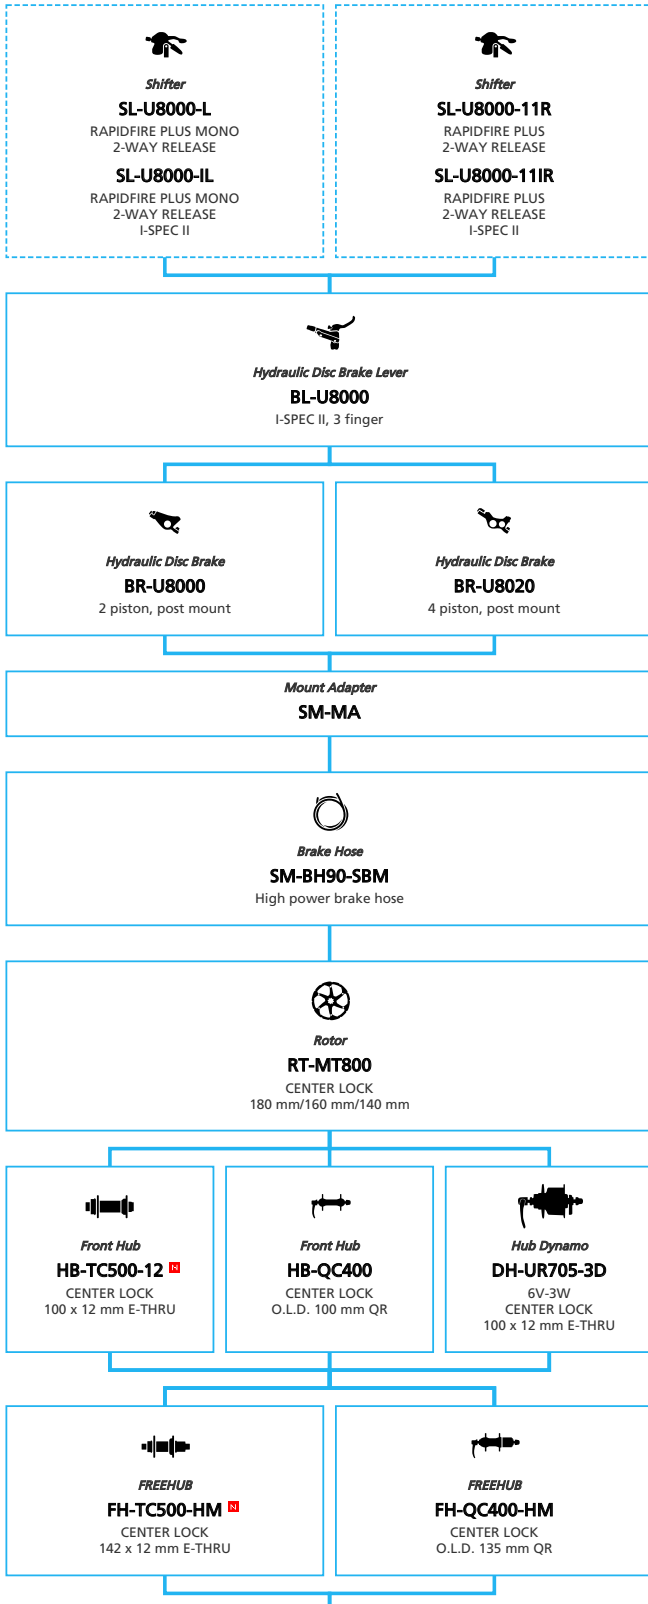

Road Bike

SHIMANO Claris 2x8-speed

- ... New model
- ... Additional option
- ... All select
- ... Alternative option
- ... Single select

Road Bike

SHIMANO CUES U8000 2x11-speed

- ... New model
- ... Additional option
- ... Alternative option
- ... All select
- ... Single select