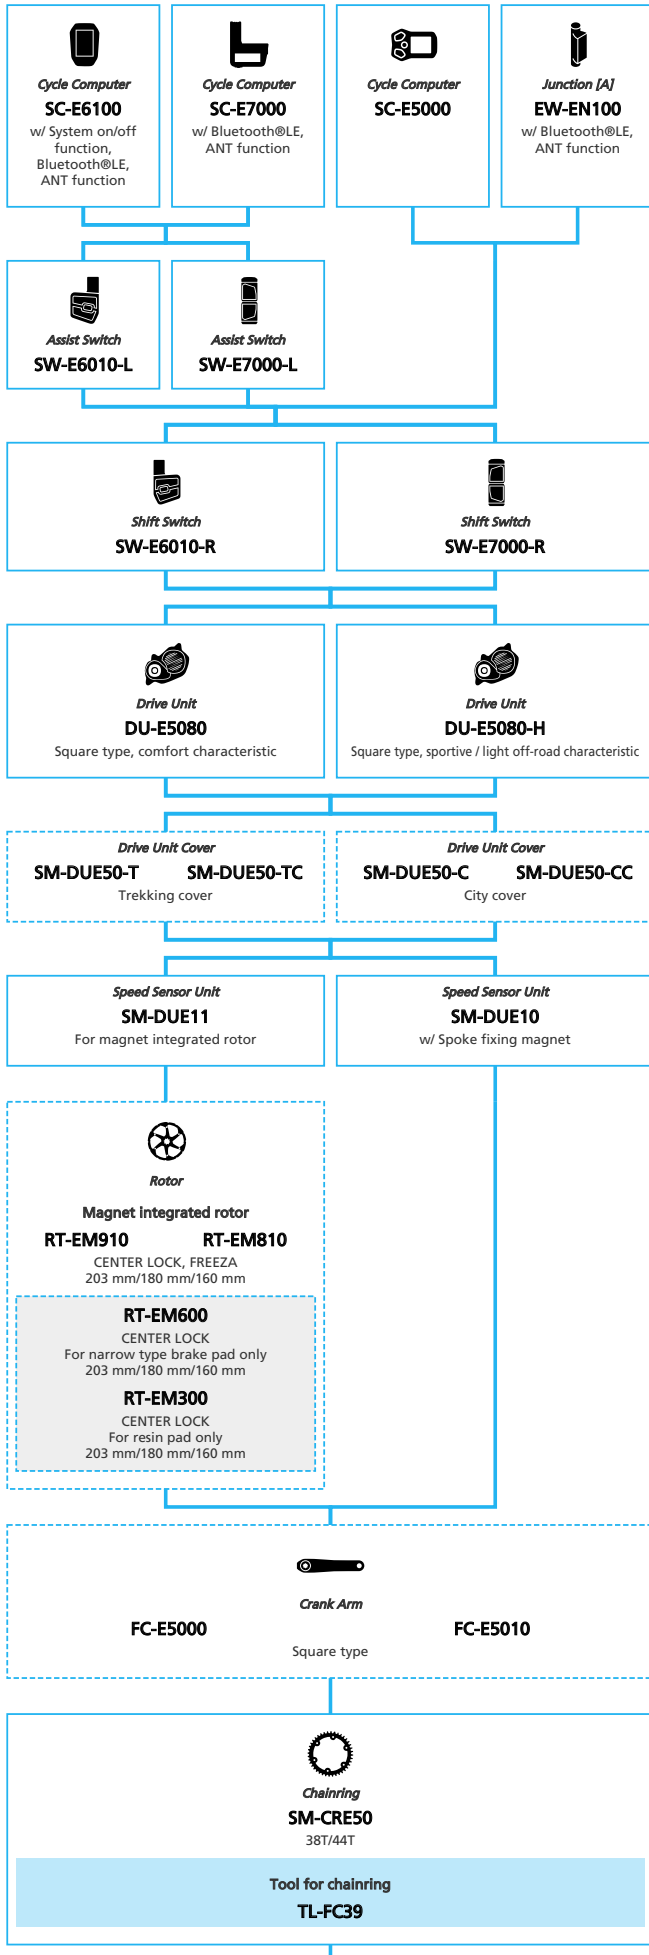

SHIMANO STOPS E5080 for Japan market 11-speed, Derailleur, Di2

■ ... New model
  ... Additional option
  ... All select
  ... Alternative option
  ... Single select

E-BIKE