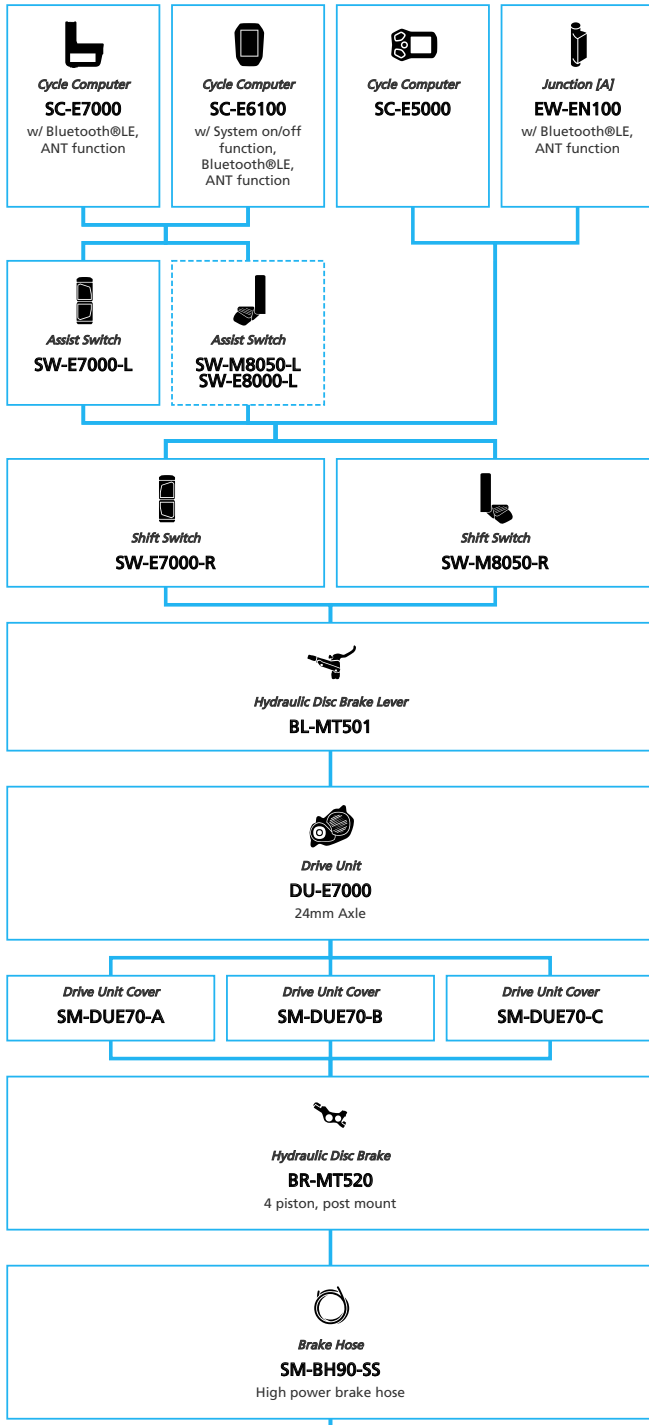

SHIMANO STOPS E7000 11-speed, Derailleur, Di2

N ... New model
■ ... Additional option
■ ... Alternative option
□ ... All select
□ ... Single select

E-BIKE