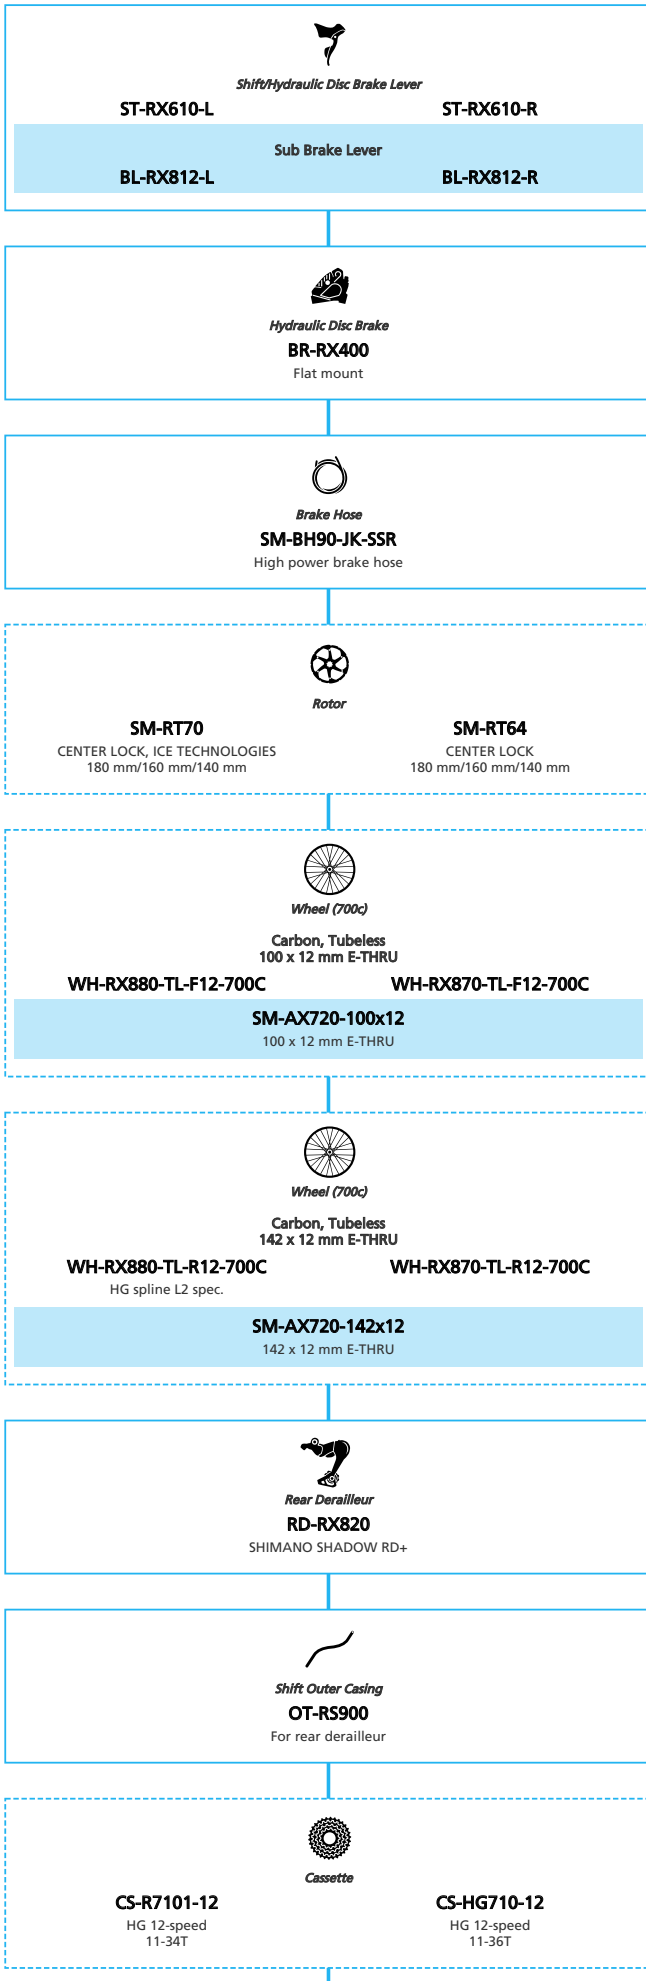

SHIMANO
GRX RX820 2x12-speed

- ... New model
- ... Additional option
- ... All select
- ... Alternative option
- ... Single select

Gravel Bike

SHIMANO GRX RX820 1x12-speed

■ ... New model
 ... Additional option
 ... Alternative option
 ... All select
 ... Single select

Gravel Bike

SHIMANO
GRX RX610 2x12-speed

- ... New model
- ... Additional option
- ... All select
- ... Alternative option
- ... Single select

Gravel Bike

SHIMANO GRX RX610 1x12-speed

■ ... New model
 ... Additional option
 ... Alternative option
 ... All select
 ... Single select