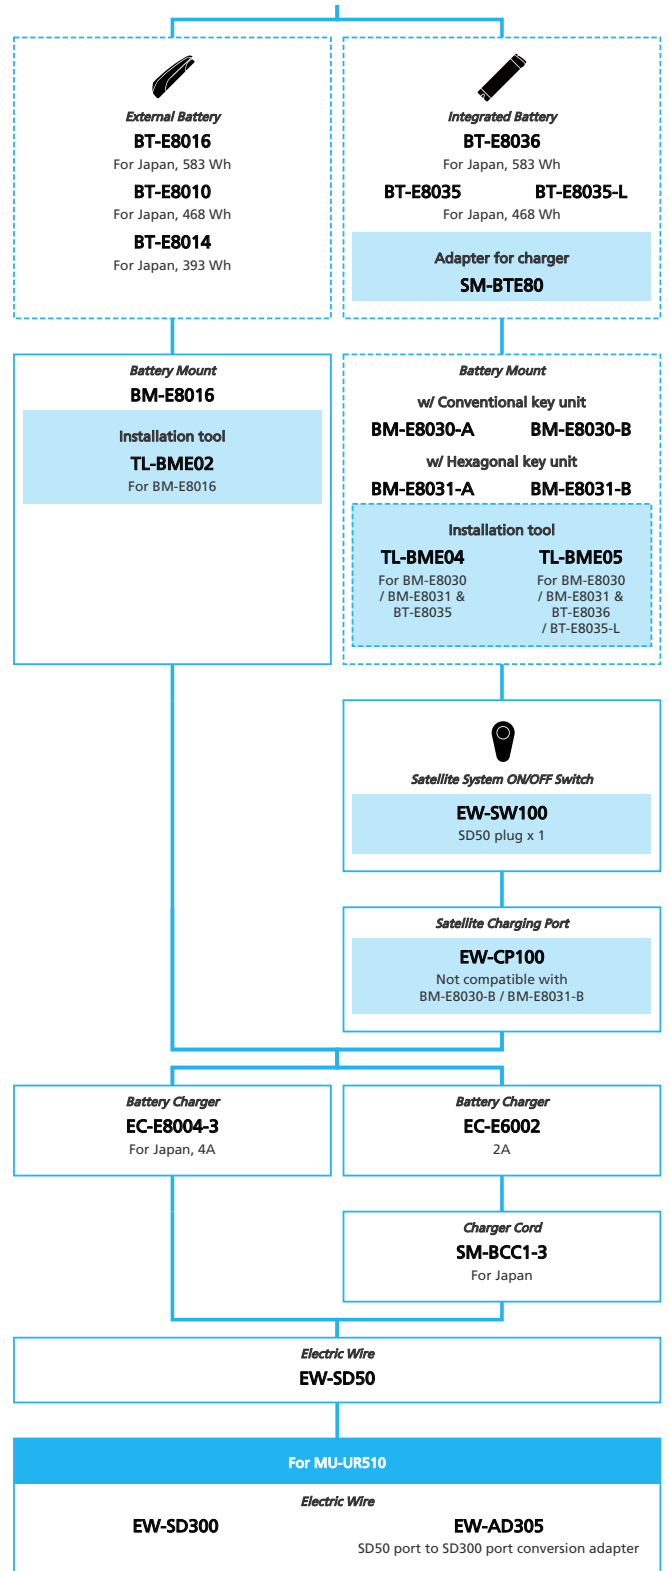

- ... New model
- ... Additional option
- ... All select
- ... Alternative option
- ... Single select