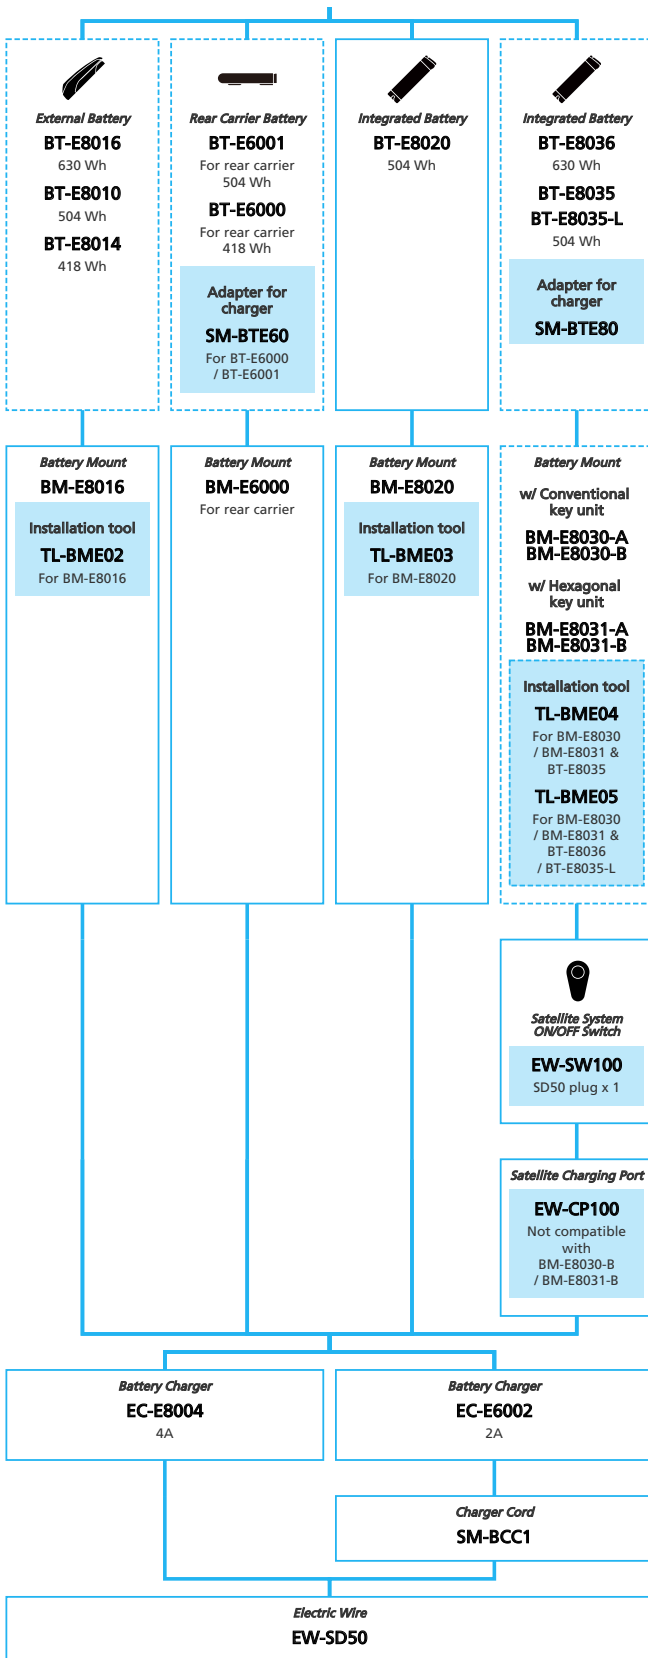

- ... New model
- ... Additional option
- ... All select
- ... Alternative option
- ... Single select