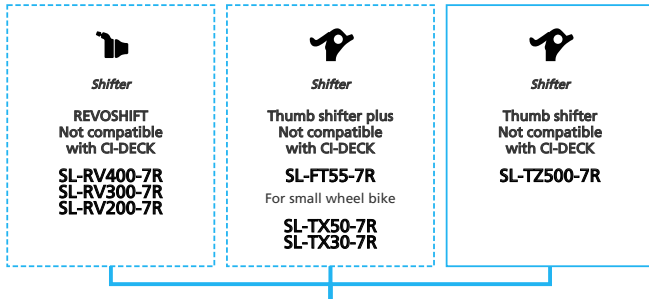

SHIMANO Tourney 1x7-speed

N ... New model
■ ... Additional option
■ ... Alternative option
□ ... All select
□ ... Single select

LIFESTYLE Active