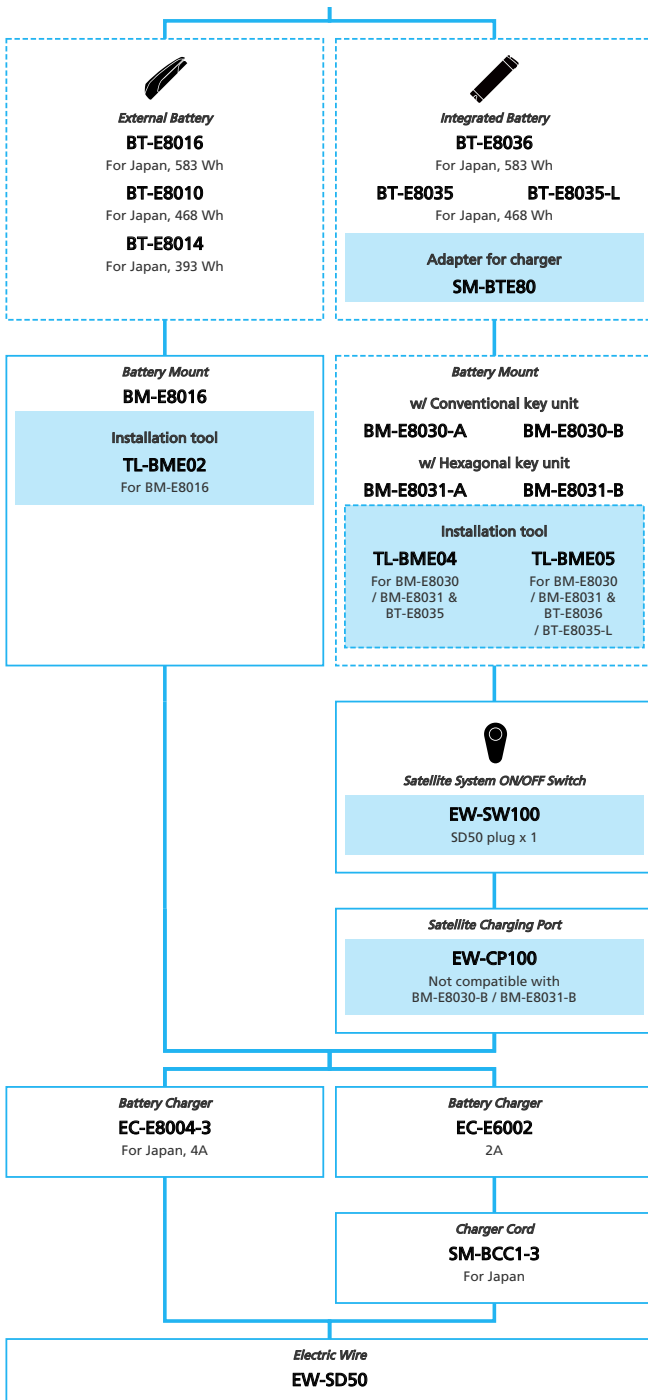

- ... New model
- ... Additional option
- ... All select
- ... Alternative option
- ... Single select