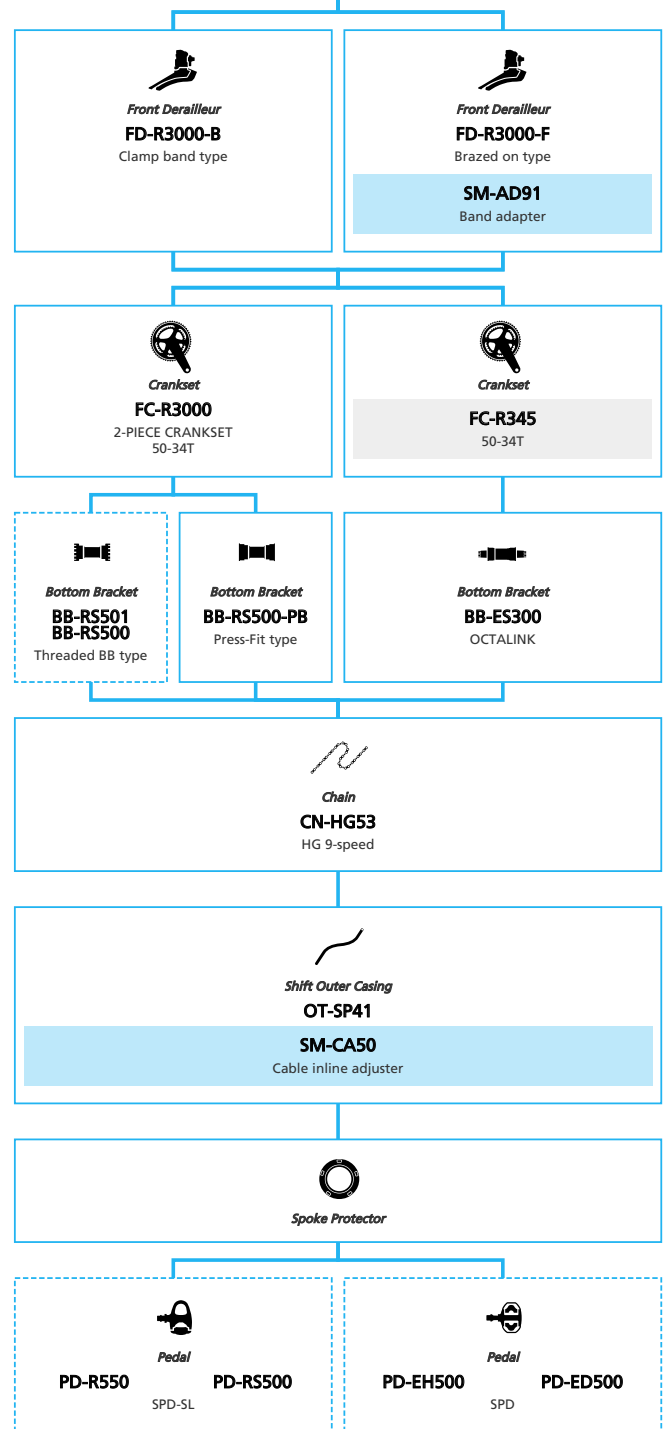

SHIMANO *SORA* 2x9-speed

■ ... New model
 ... Additional option
 ... Alternative option
 ... All select
 ... Single select

Road Bike