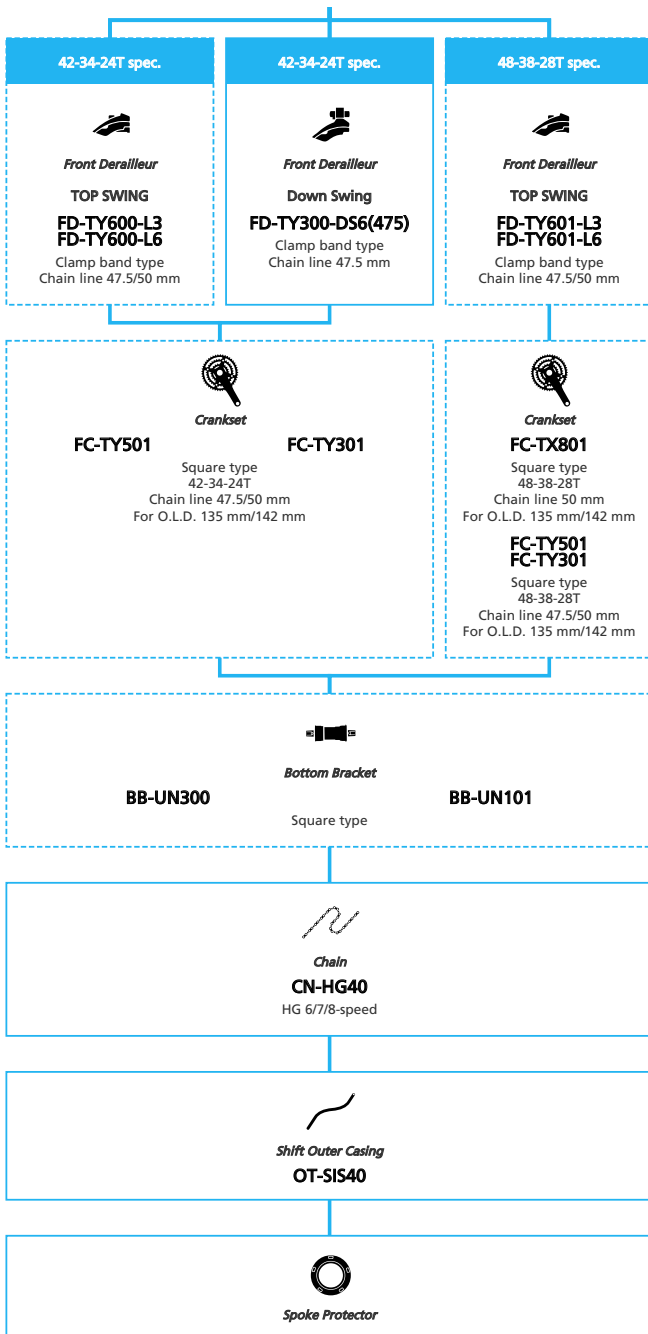

- ... New model
- ... Additional option
- ... All select
- ... Alternative option
- ... Single select