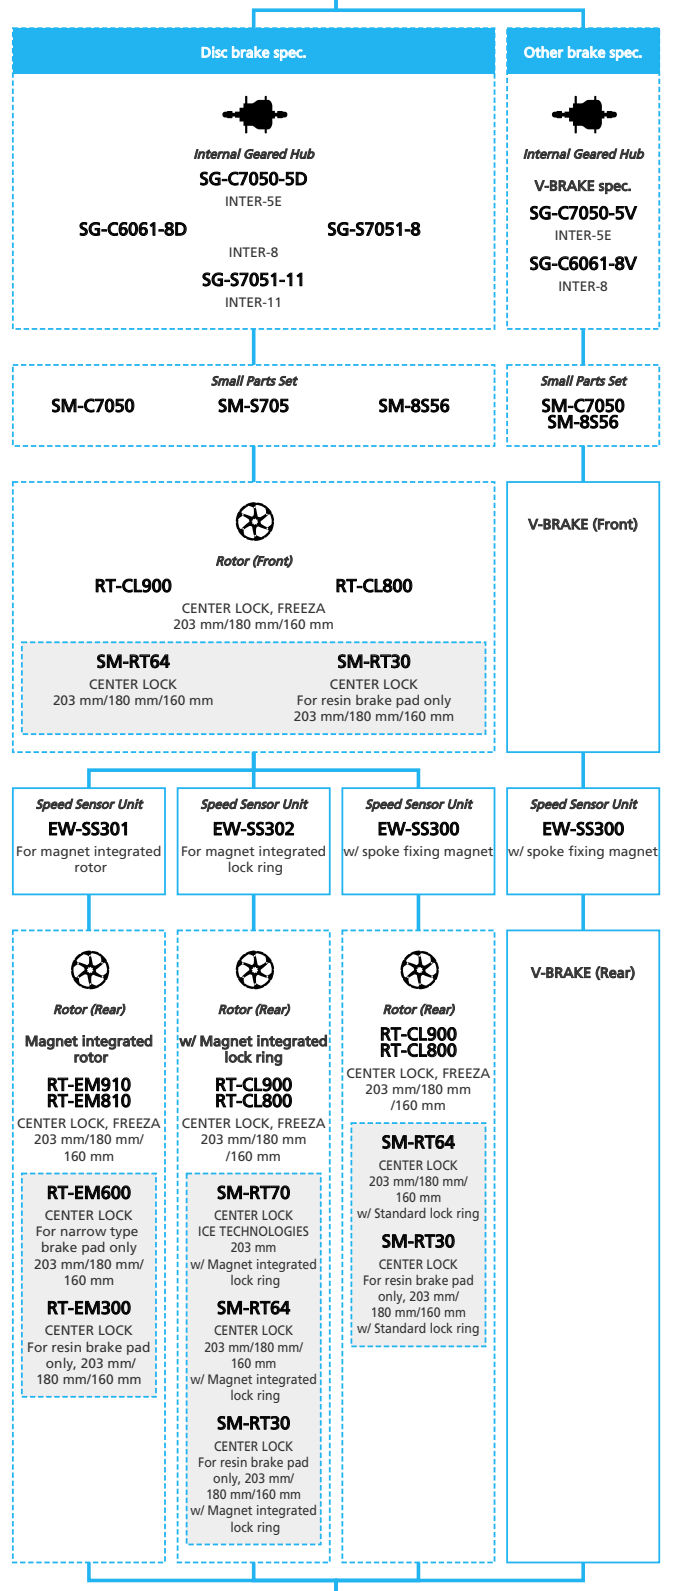

EP8 EP800 for LIFESTYLE Internal Geared Hub, Di2

N ... New model
 ■ ... Additional option
 ■ ... Alternative option
 □ ... All select
 □ ... Single select

- ... New model
- ... Additional option
- ... All select
- ... Alternative option
- ... Single select