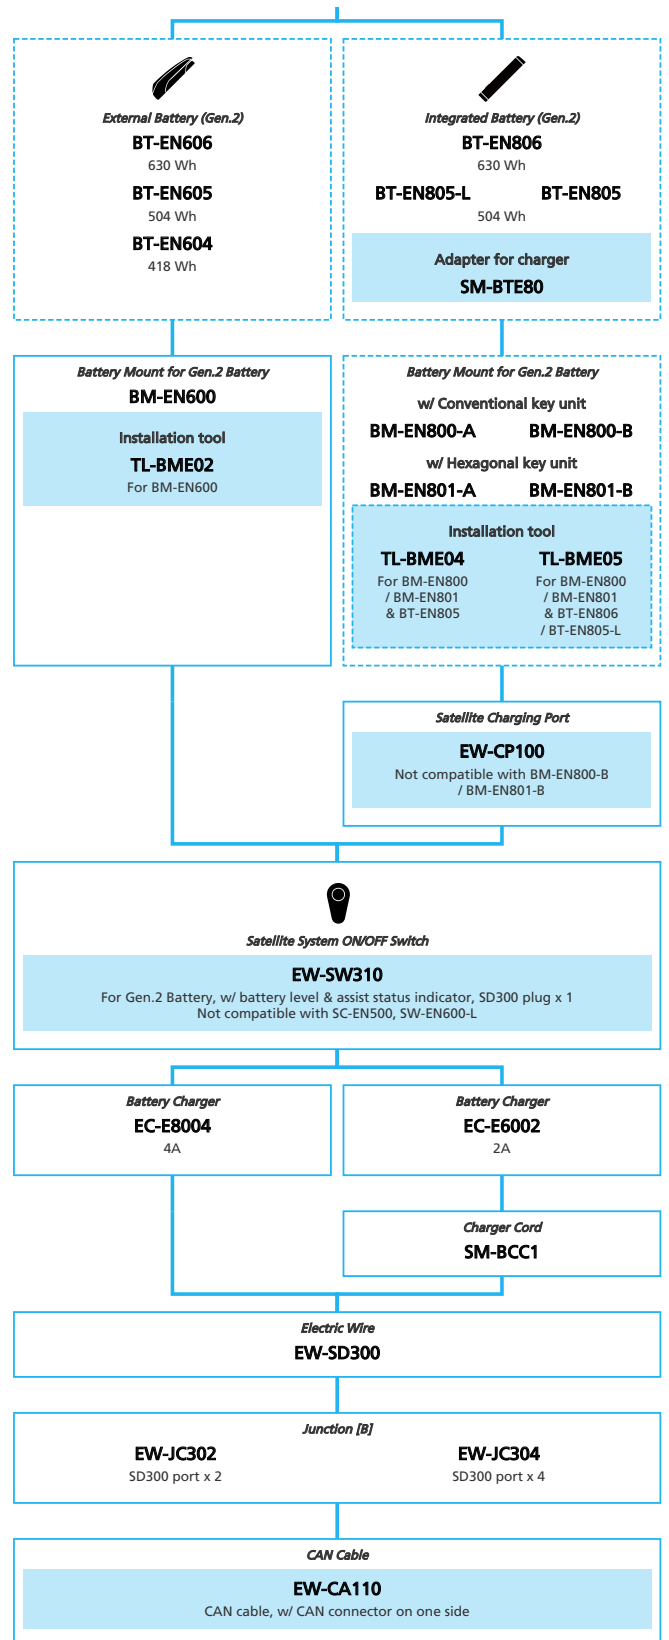

N ... New model
■ ... Additional option
□ ... All select
■ ... Alternative option
□ ... Single select