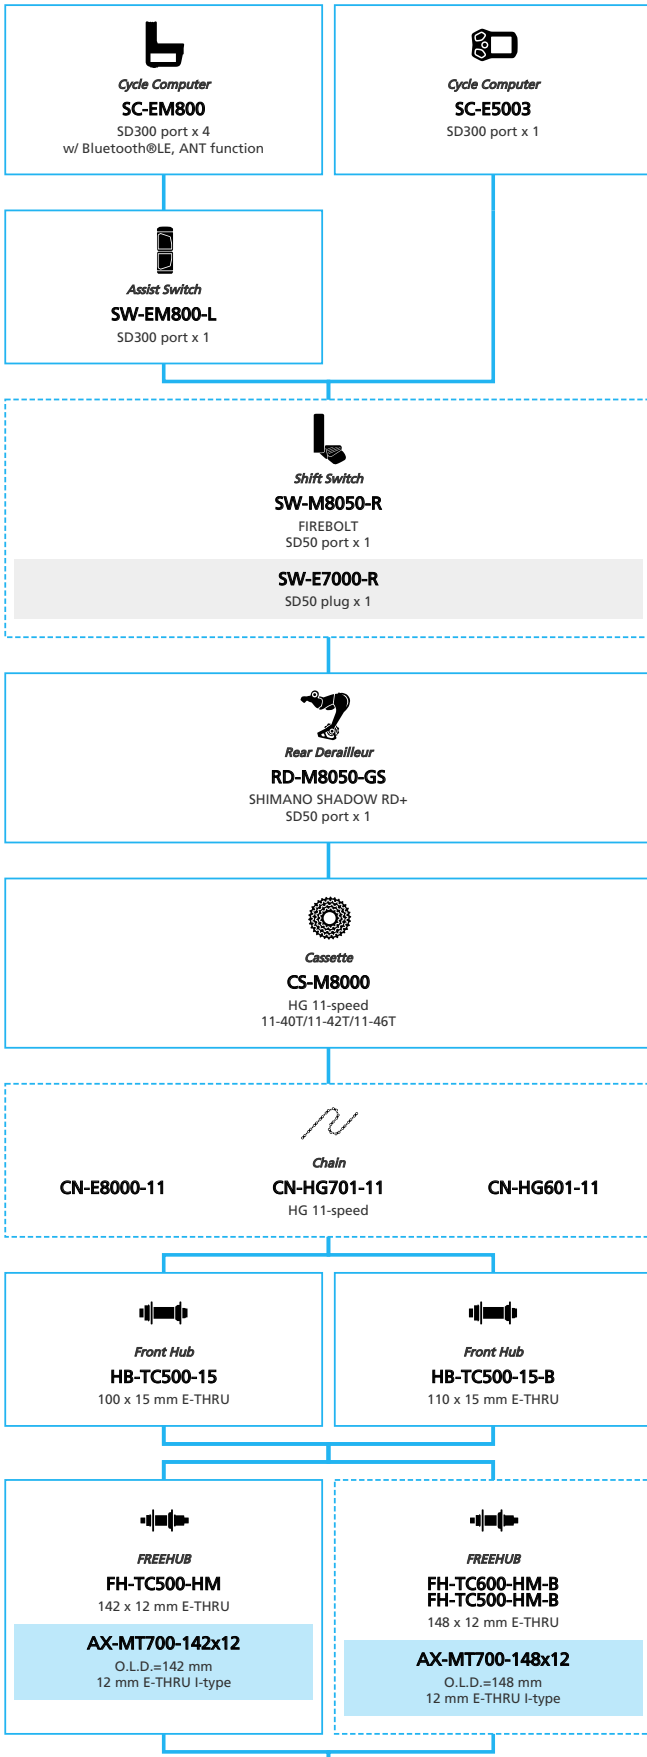

EP8 EP800 for MTB 11-speed, Derailleur, Di2

N ... New model
■ ... Additional option
■ ... Alternative option
□ ... All select
□ ... Single select

E-BIKE