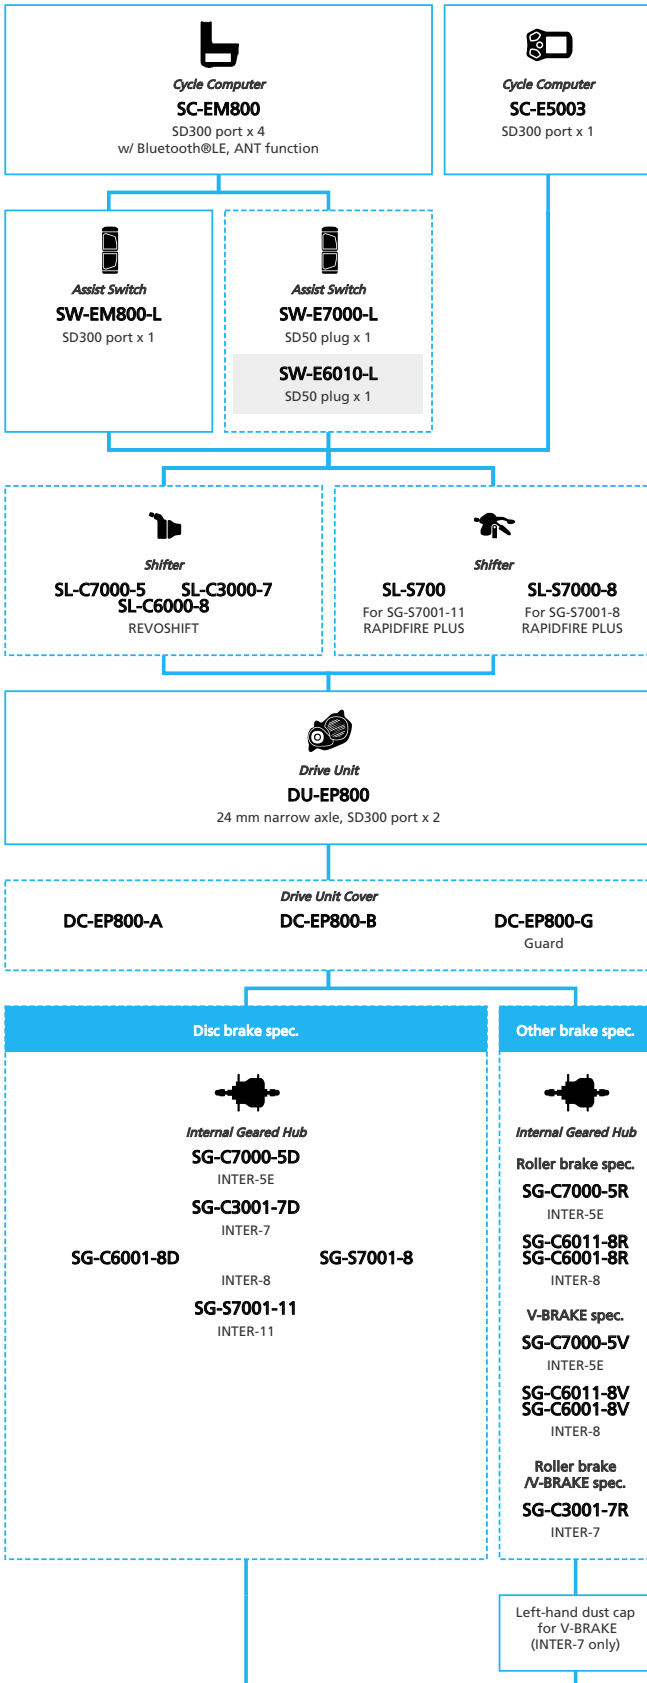

EP8 EP800 for LIFESTYLE Internal Geared Hub

■ ... New model
  ... Additional option
  ... Alternative option
  ... All select
  ... Single select

E-BIKE