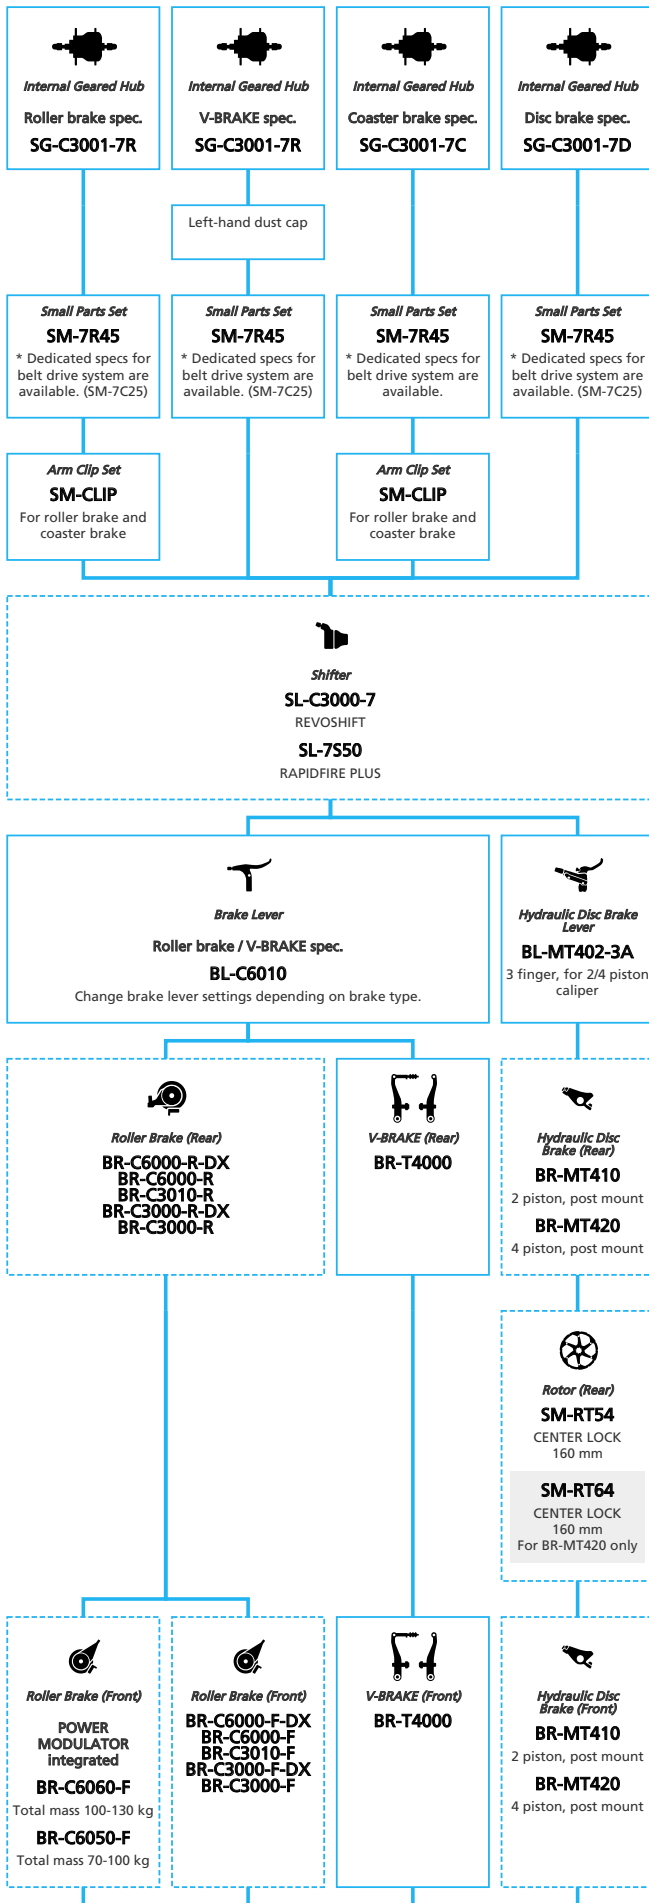

SHIMANO *Nexus* INTER-7 (for European market)

N ... New model
■ ... Additional option
■ ... Alternative option
□ ... All select
□ ... Single select

LIFESTYLE Comfort