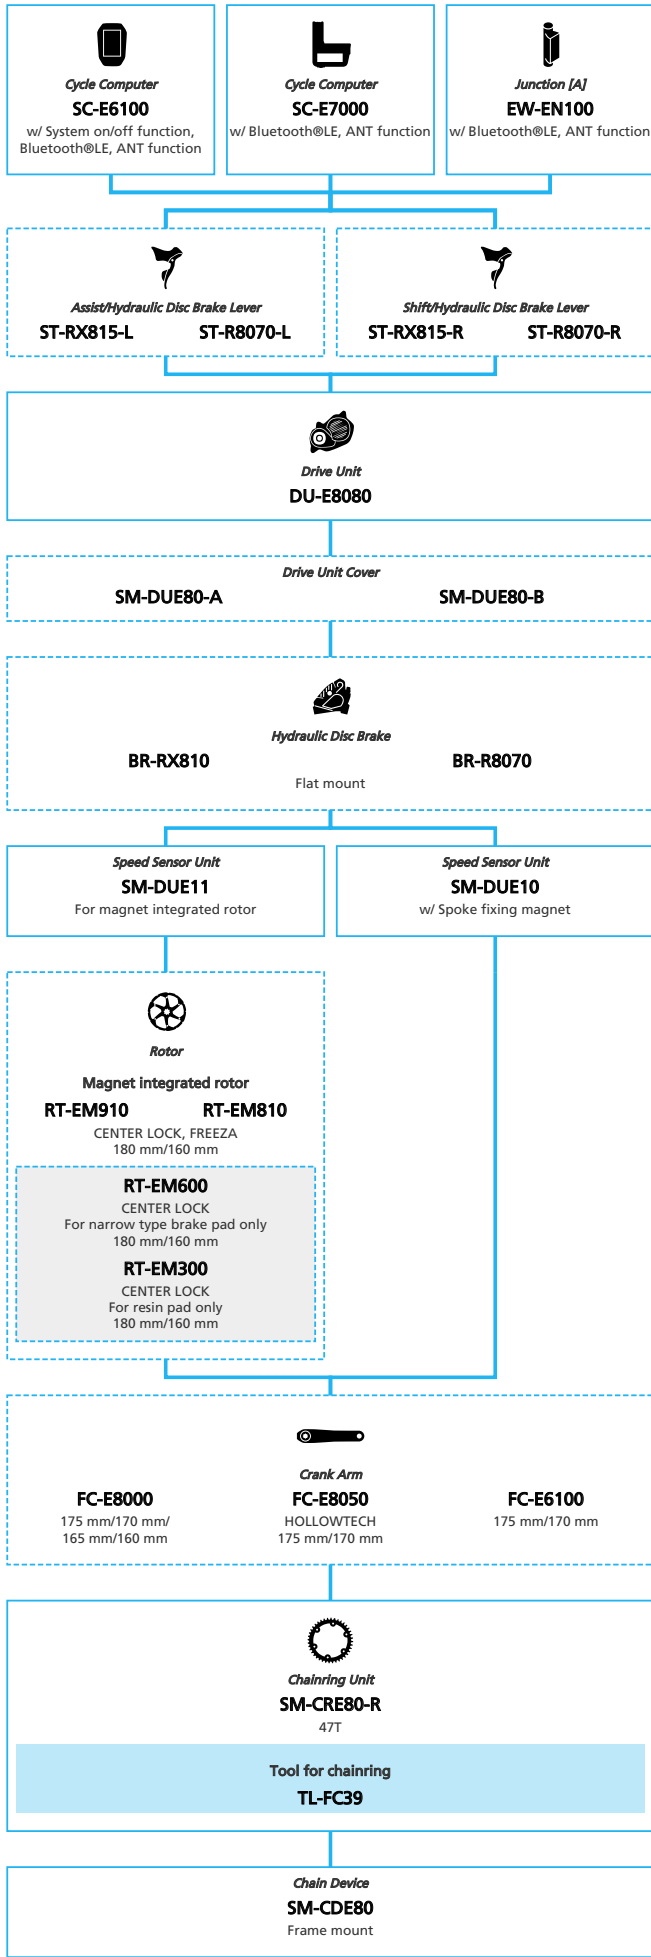

SHIMANO STOPS E8080 for Japan market For Drop Handlebar, Derailleur, Di2

N ... New model
 ... Additional option
 ... Alternative option
 ... All select
 ... Single select

E-BIKE