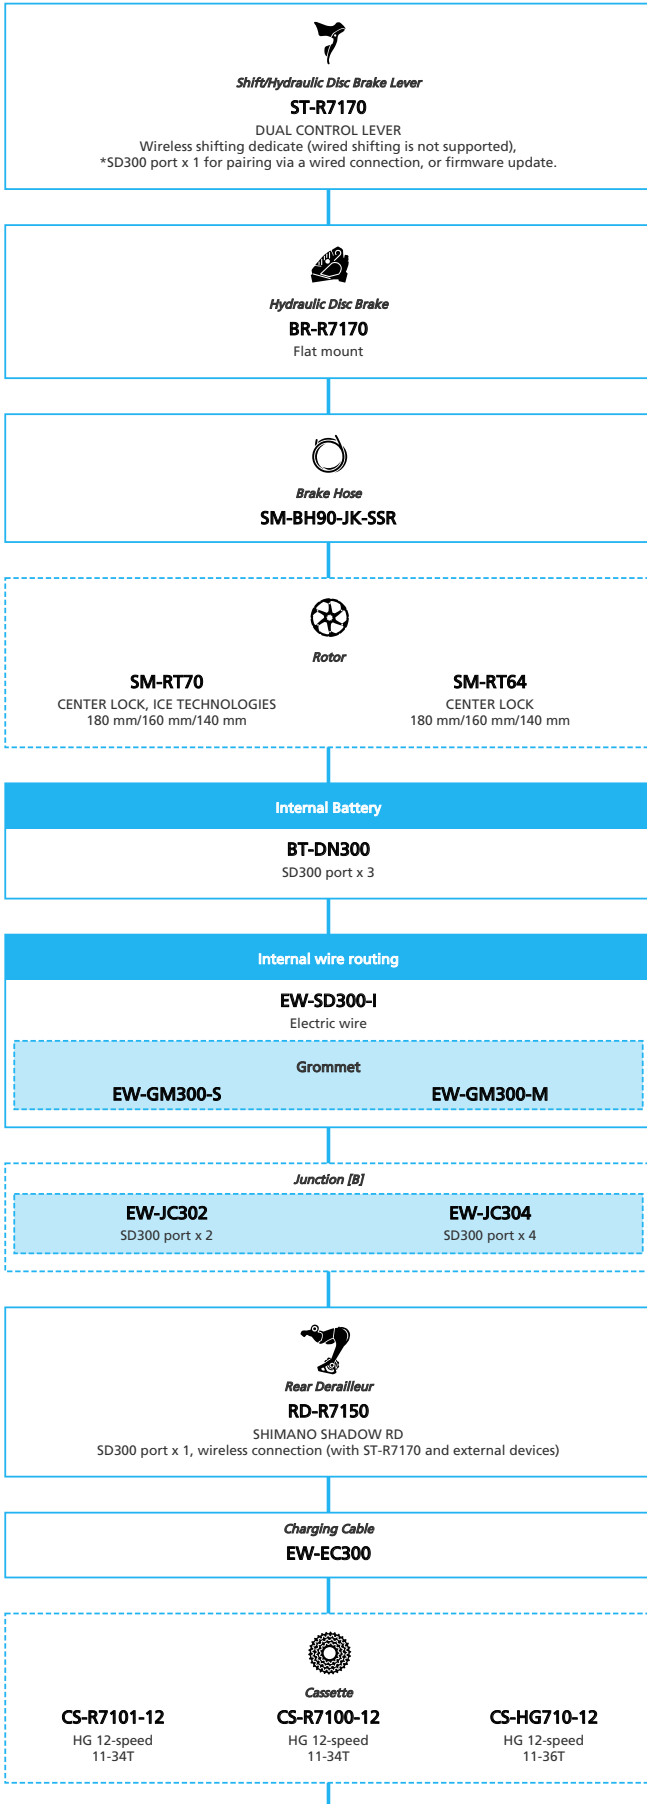

N ... New model
 ... Additional option
 ... All select
 ... Alternative option

Road Bike

SHIMANO **105** R7100/R7150 2x12-speed

 ... New model
 ... Additional option
 ... Alternative option
 ... All select
 ... Single select