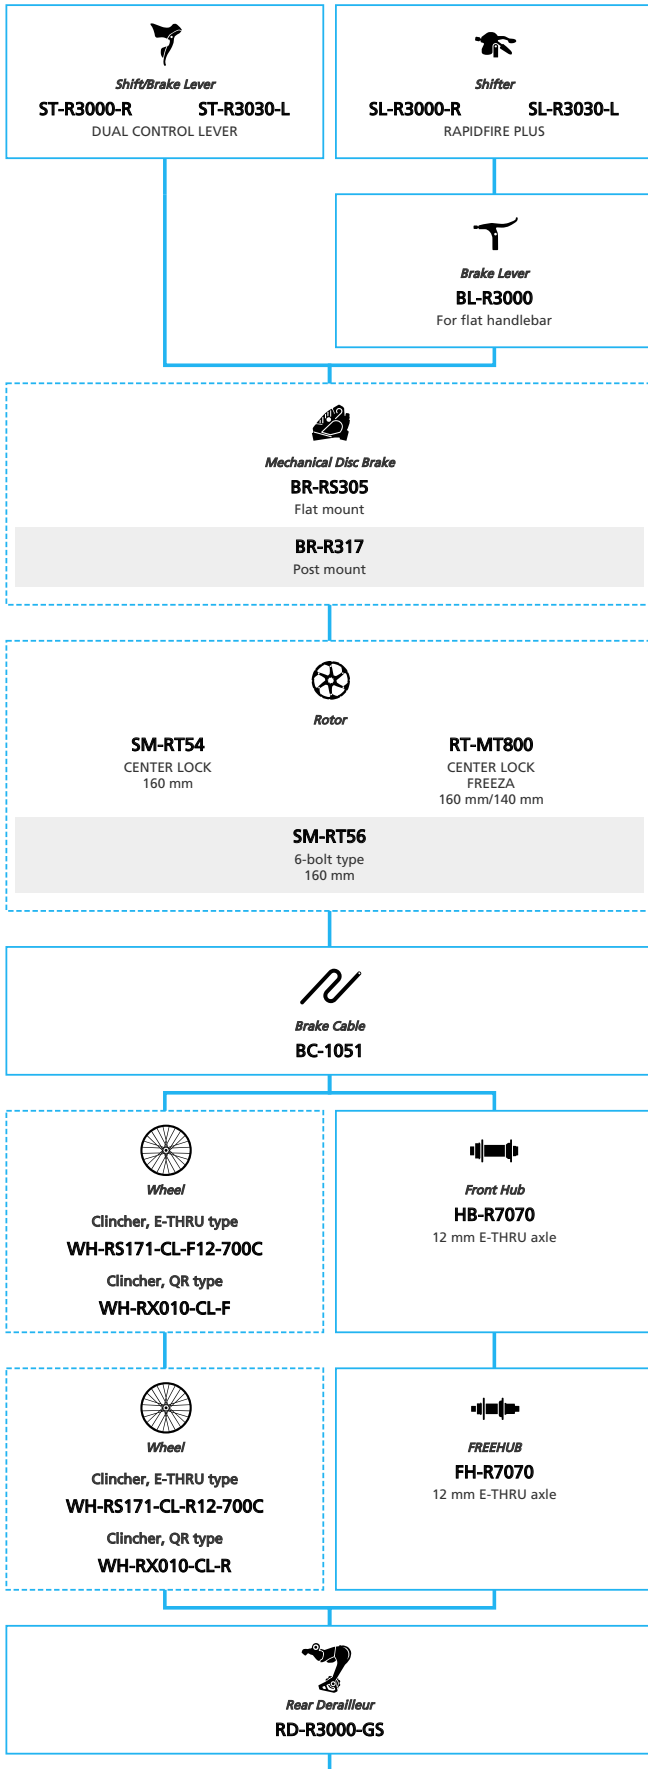

Road Bike

SHIMANO *SORA* 2x9-speed

■ ... New model
 ... Additional option
 ... Alternative option
 ... All select
 ... Single select

Road Bike

Mechanical Disc Brake for On road 3x9-speed

- ... New model
- ... Additional option
- ... All select
- ... Alternative option
- ... Single select