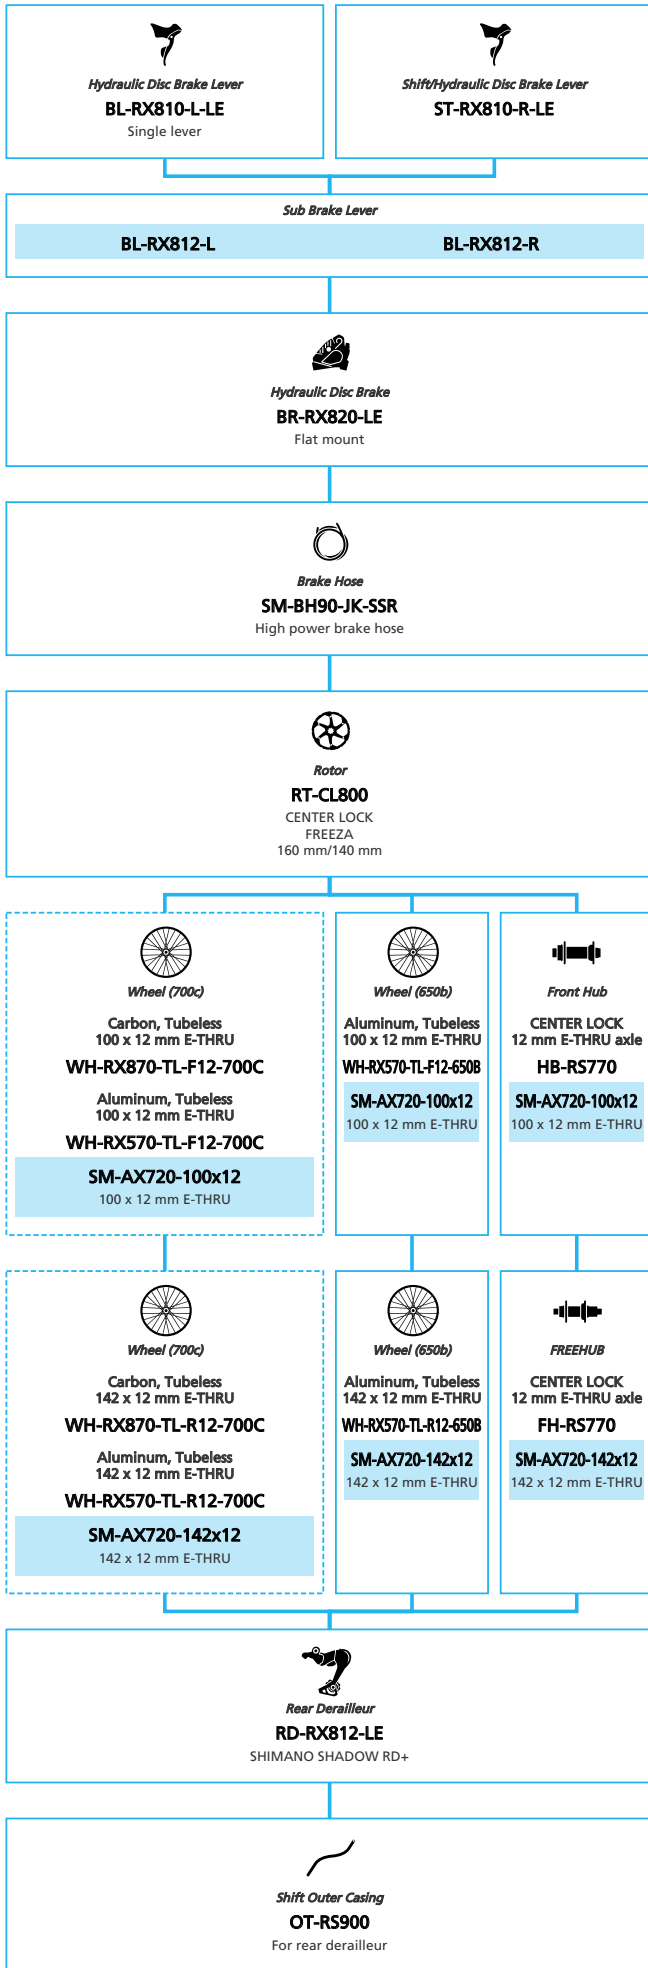

SHIMANO GRX RX810 Limited Edition 1x11-speed

■ ... New model
  ... Additional option
  ... Alternative option
  ... All select
  ... Single select

Gravel Bike