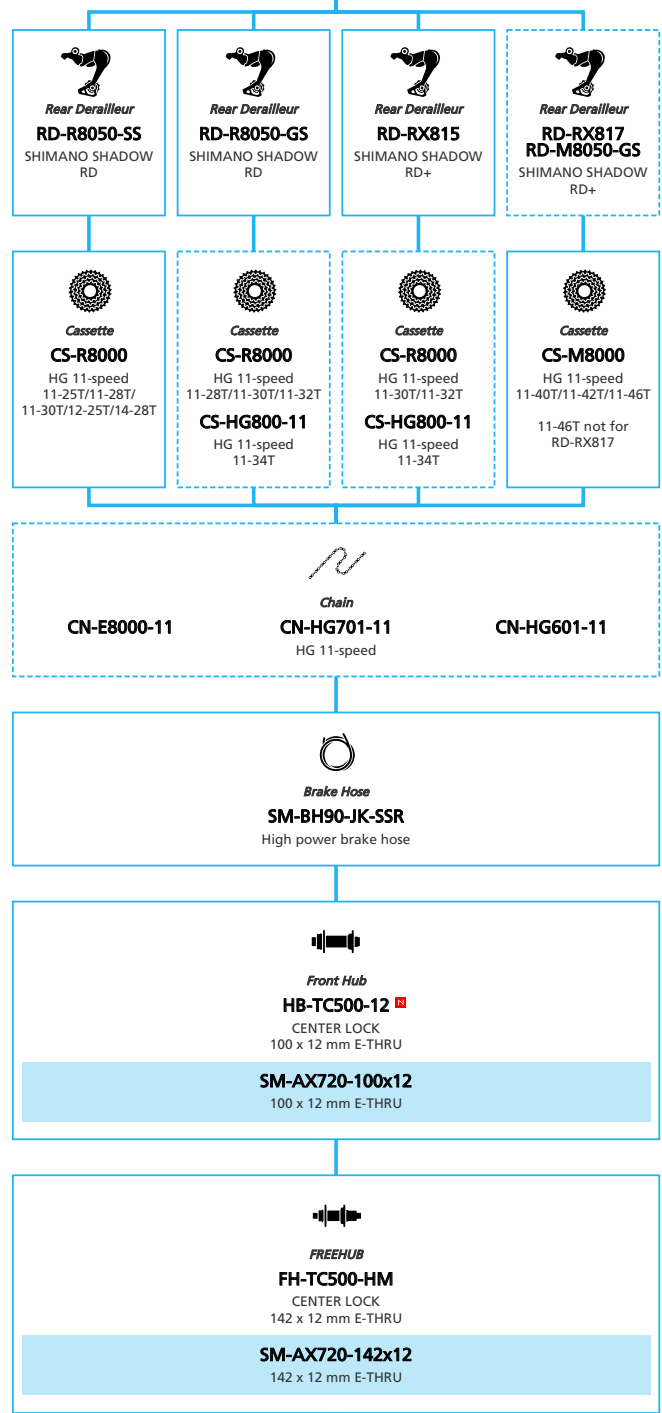

SHIMANO STOPS E7000 For Drop Handlebar, Derailleur, Di2

■ ... New model
 ... Additional option
 ... Alternative option
 ... All select
 ... Single select

E-BIKE