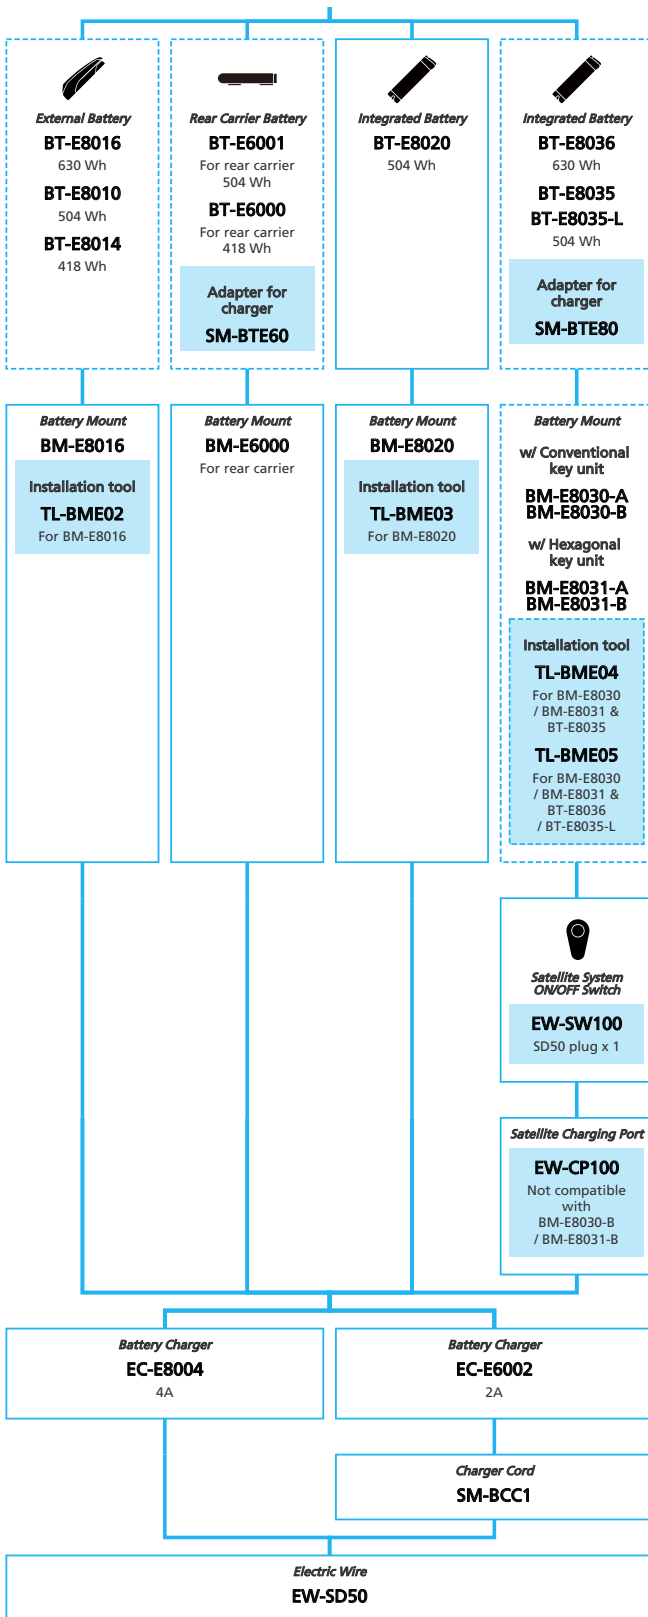

- ... New model
- ... Additional option
- ... All select
- ... Alternative option
- ... Single select