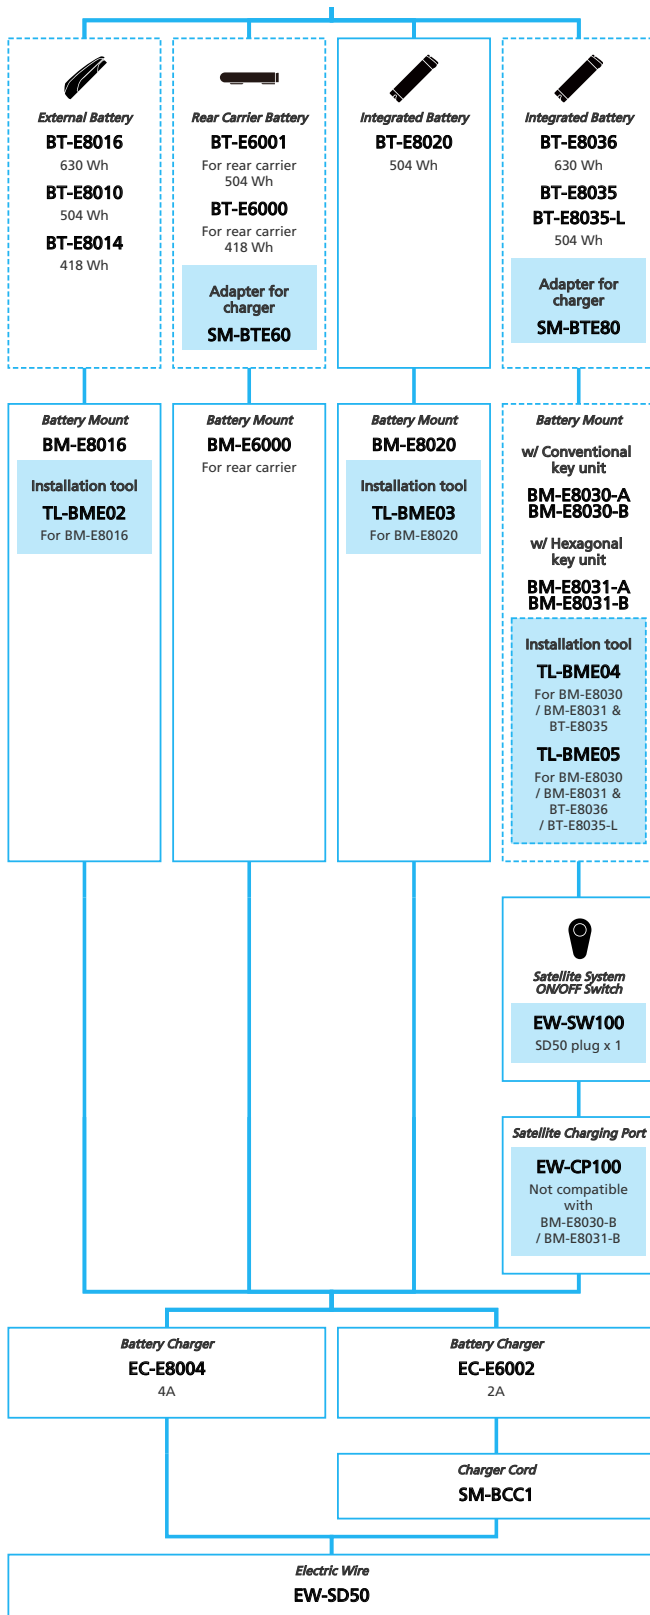

- ... New model
- ... Additional option
- ... All select
- ... Alternative option
- ... Single select