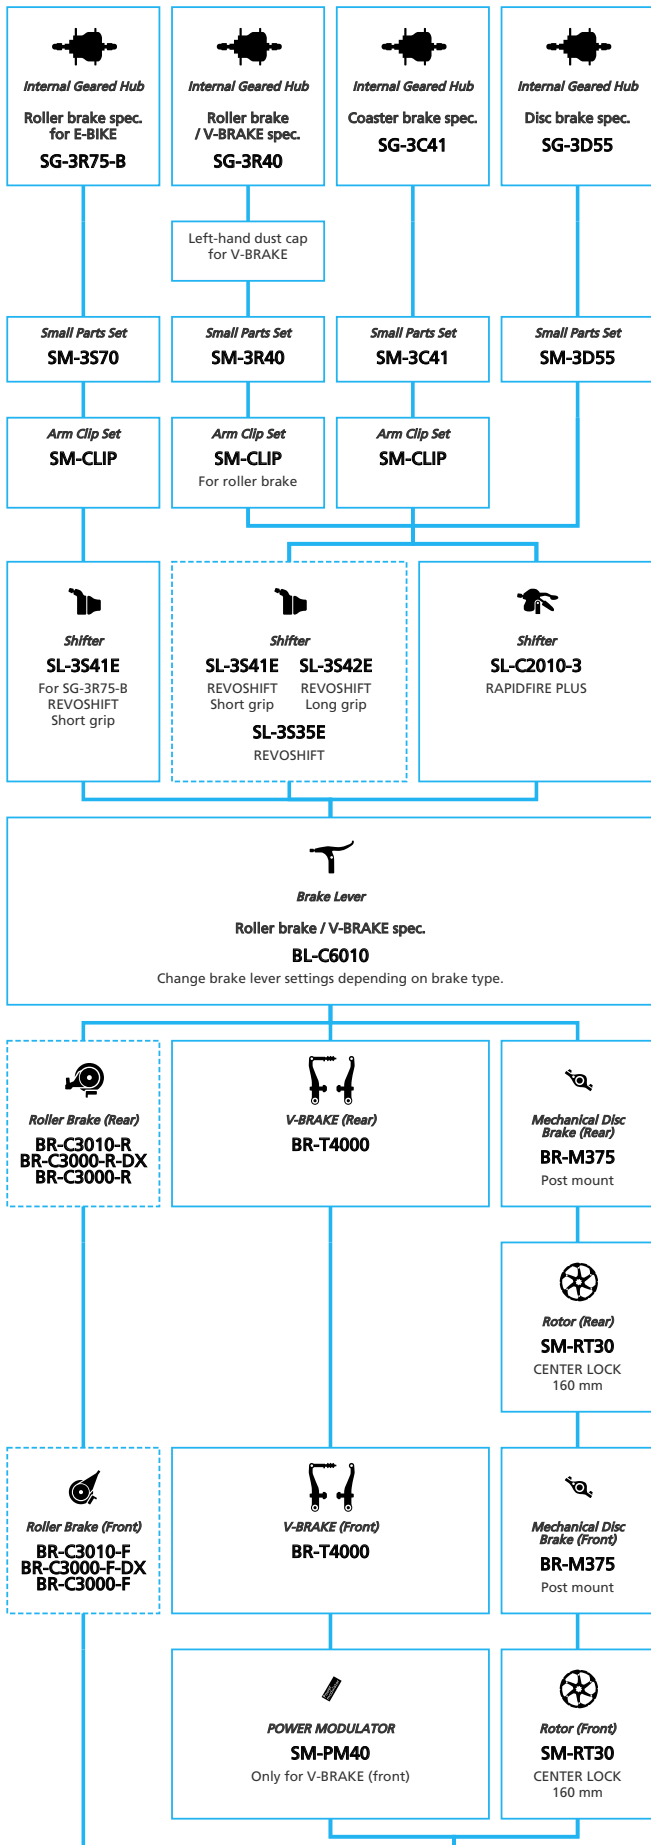

LIFESTYLE Comfort

SHIMANO *Nexus* INTER-5 (for Japan market)

■ ... New model
 ... Additional option
 ... All select
 ... Alternative option
 ... Single select

LIFESTYLE Comfort

SHIMANO Nexus INTER-3

N ... New model
 ■ ... Additional option
 □ ... All select
 ■ ... Alternative option
 □ ... Single select