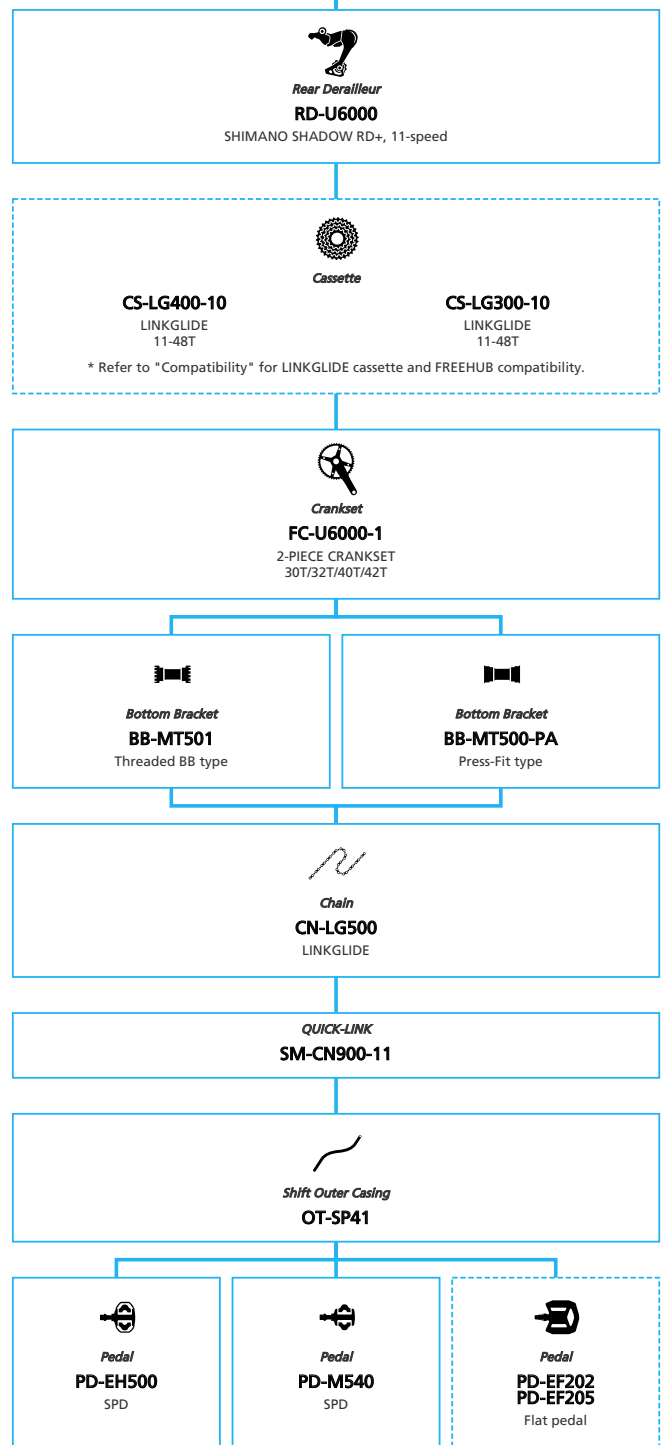

SHIMANO CUES U6000 1x10-speed

- ... New model
- ... Additional option
- ... All select
- ... Alternative option
- ... Single select

LIFESTYLE Active