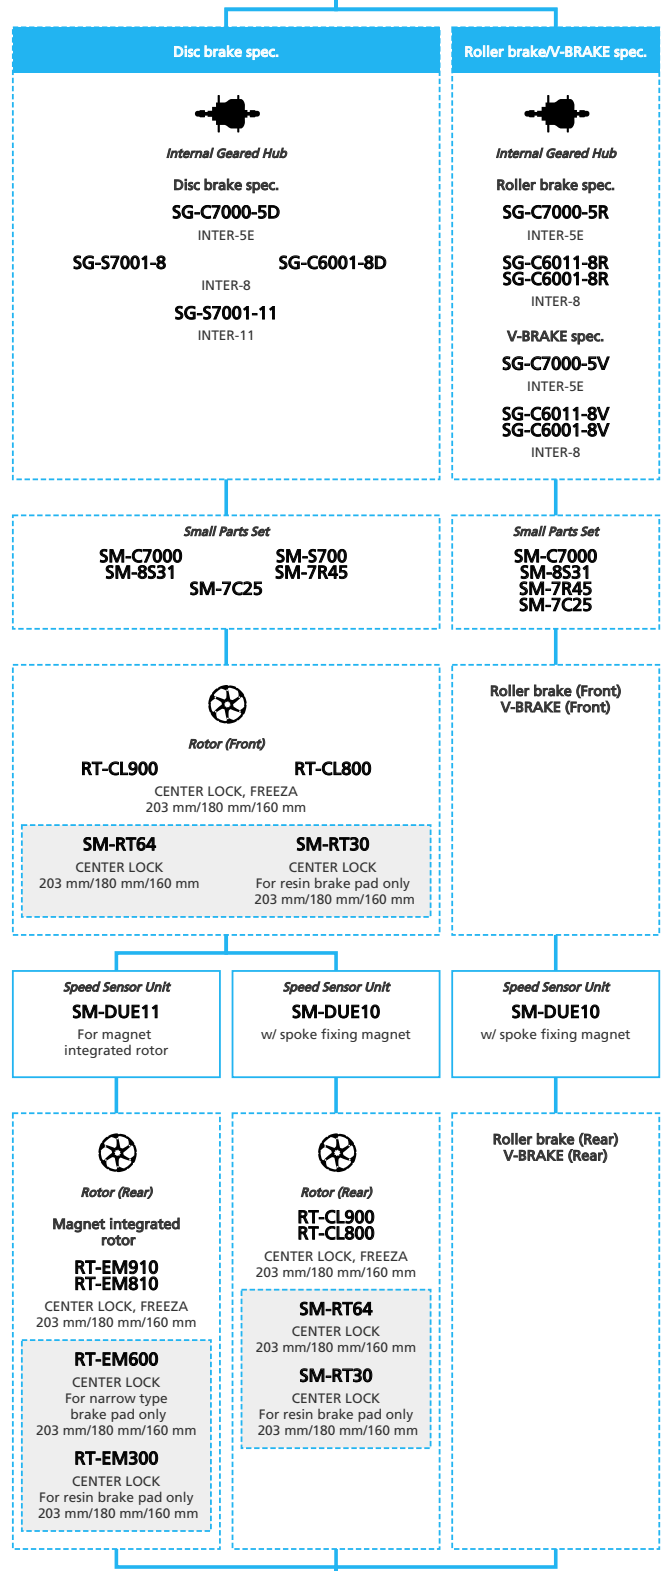

SHIMANO STOPS E6180 for Japan market Internal Geared Hub

N ... New model
 ... Additional option
 ... Alternative option
 ... All select
 ... Single select

E-BIKE