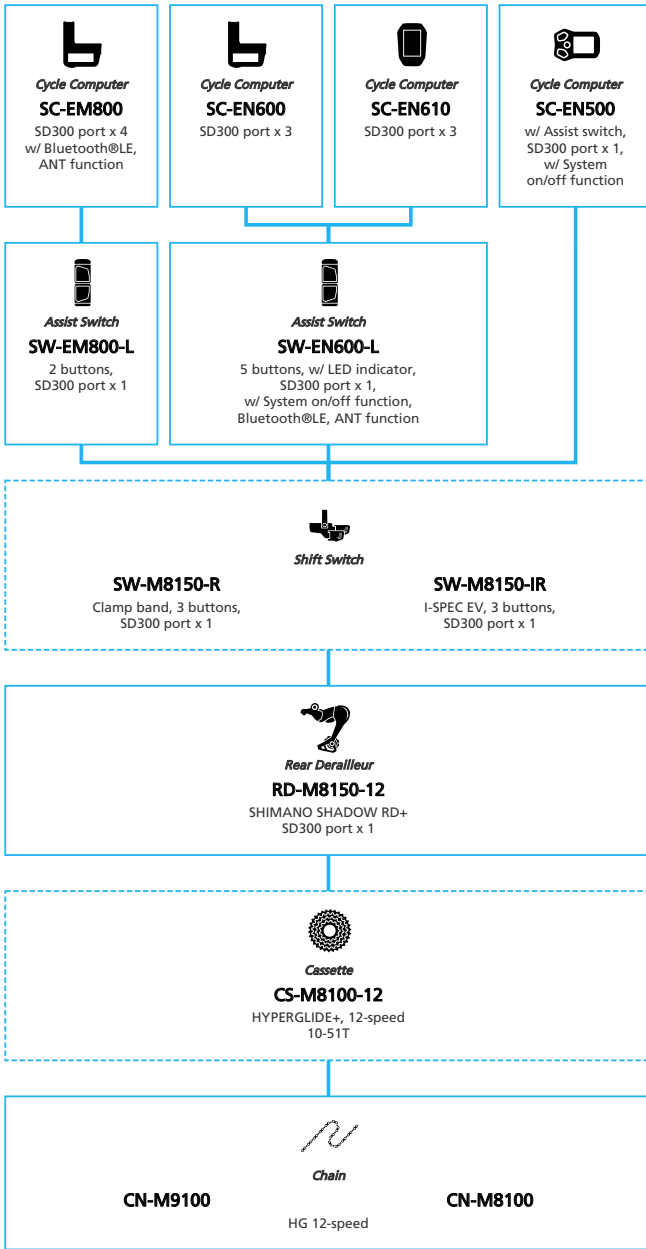

EP8 EP801 for MTB 12-speed, Derailleur, Di2

N ... New model
■ ... Additional option
□ ... All select
■ ... Alternative option
□ ... Single select