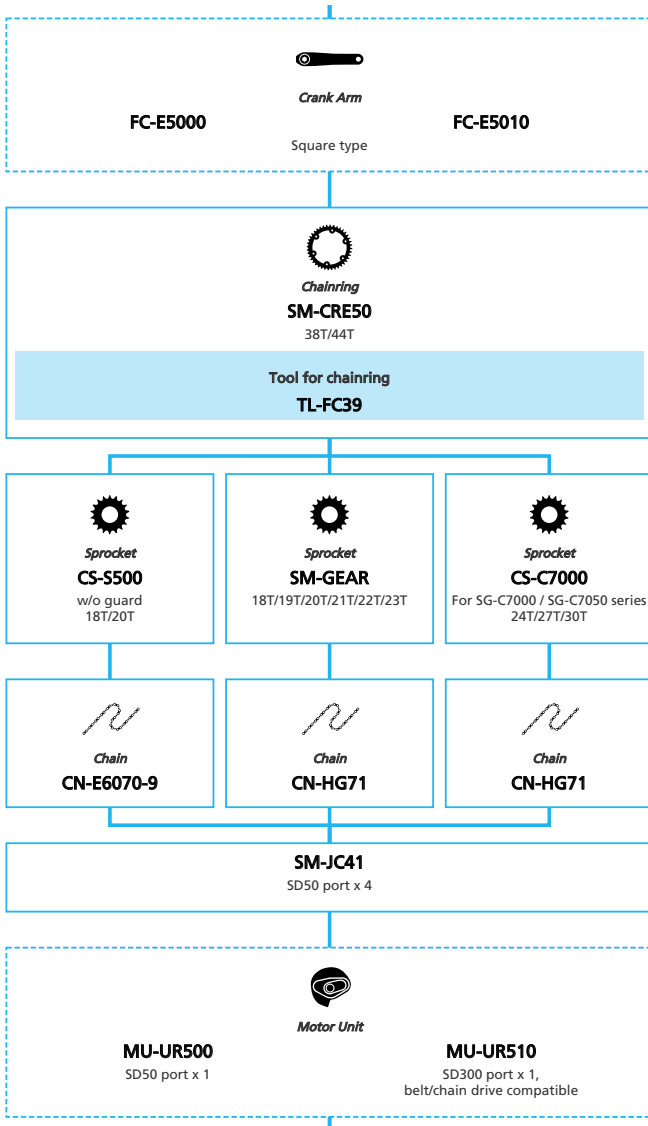

- ... New model
- ... Additional option
- ... All select
- ... Alternative option
- ... Single select