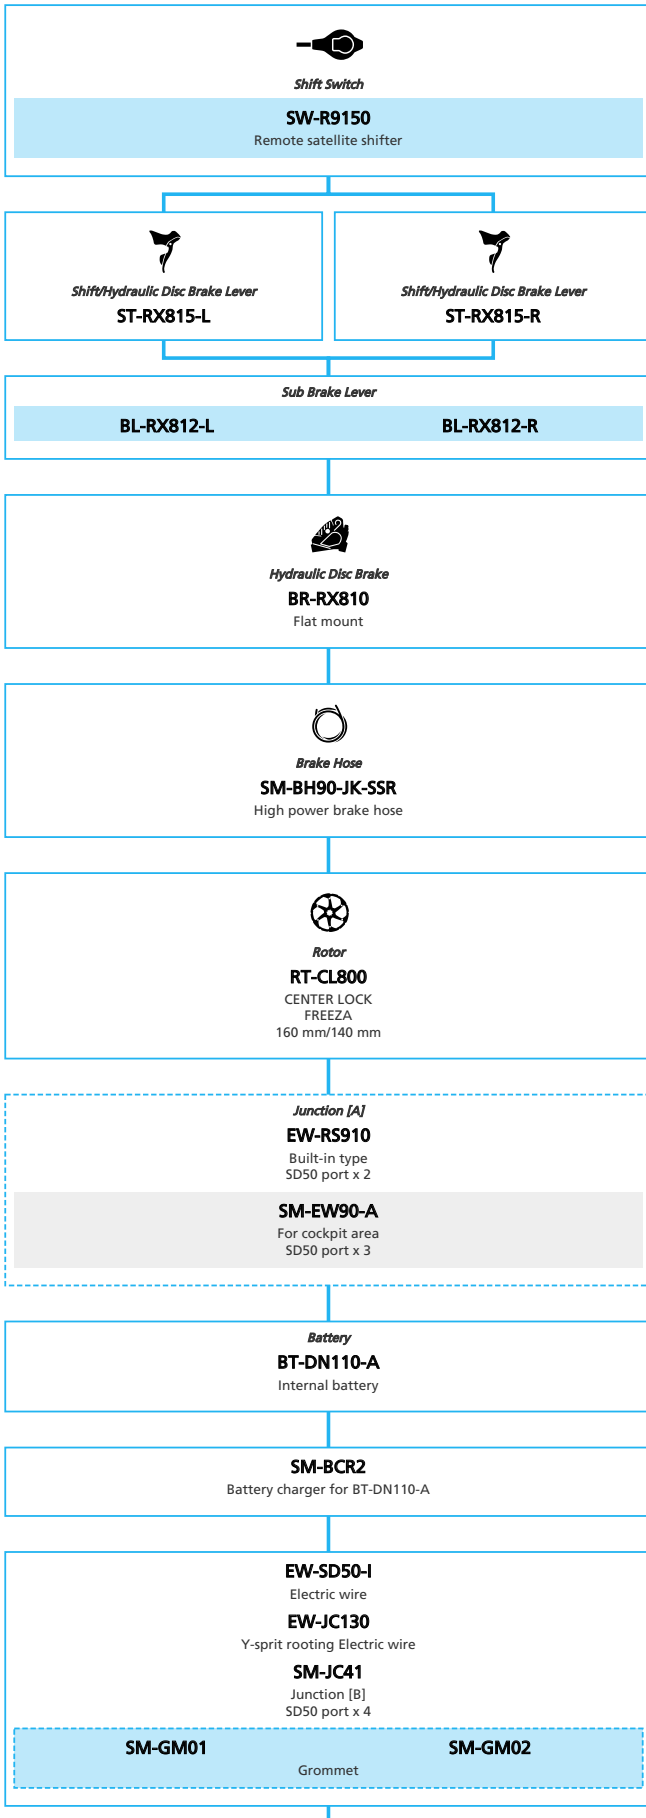

SHIMANO
GRX RX810/RX815 1x11-speed, Di2

... New model
... Additional option
... Alternative option
... All select
... Single select

Gravel Bike