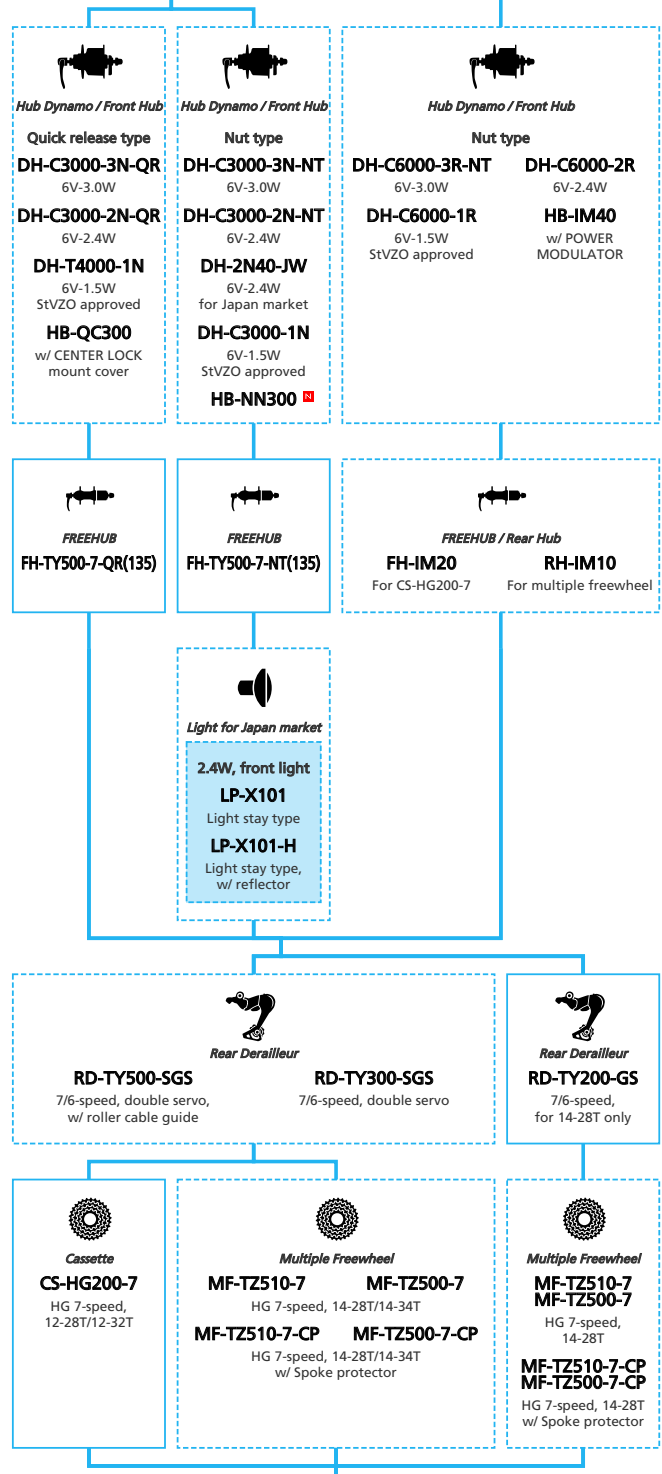

LIFESTYLE Active

SHIMANO *TourneyTX* 3x8-speed

- ... New model
- ... Additional option
- ... All select
- ... Alternative option
- ... Single select

LIFESTYLE Active

SHIMANO Tourney 3x7-speed

N ... New model
 ■ ... Additional option
 □ ... All select
 ○ ... Alternative option

LIFESTYLE Active

- ... New model
- ... Additional option
- ... All select
- ... Alternative option
- ... Single select

SHIMANO Tourney 1x7-speed

N ... New model
 ■ ... Additional option
 ■ ... Alternative option
 □ ... All select
 □ ... Single select