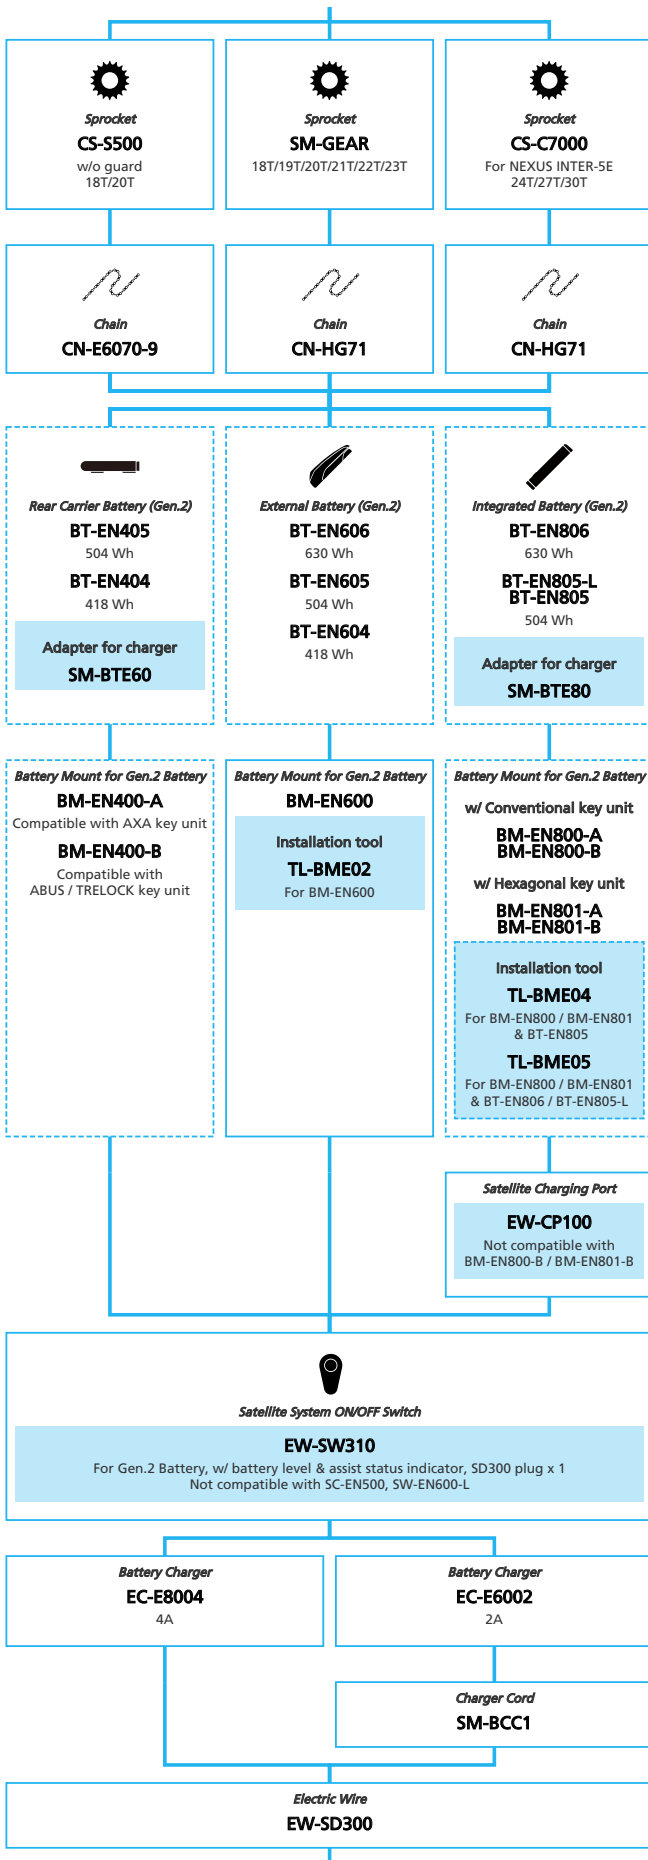

- ... New model
- ... Additional option
- ... All select
- ... Alternative option
- ... Single select