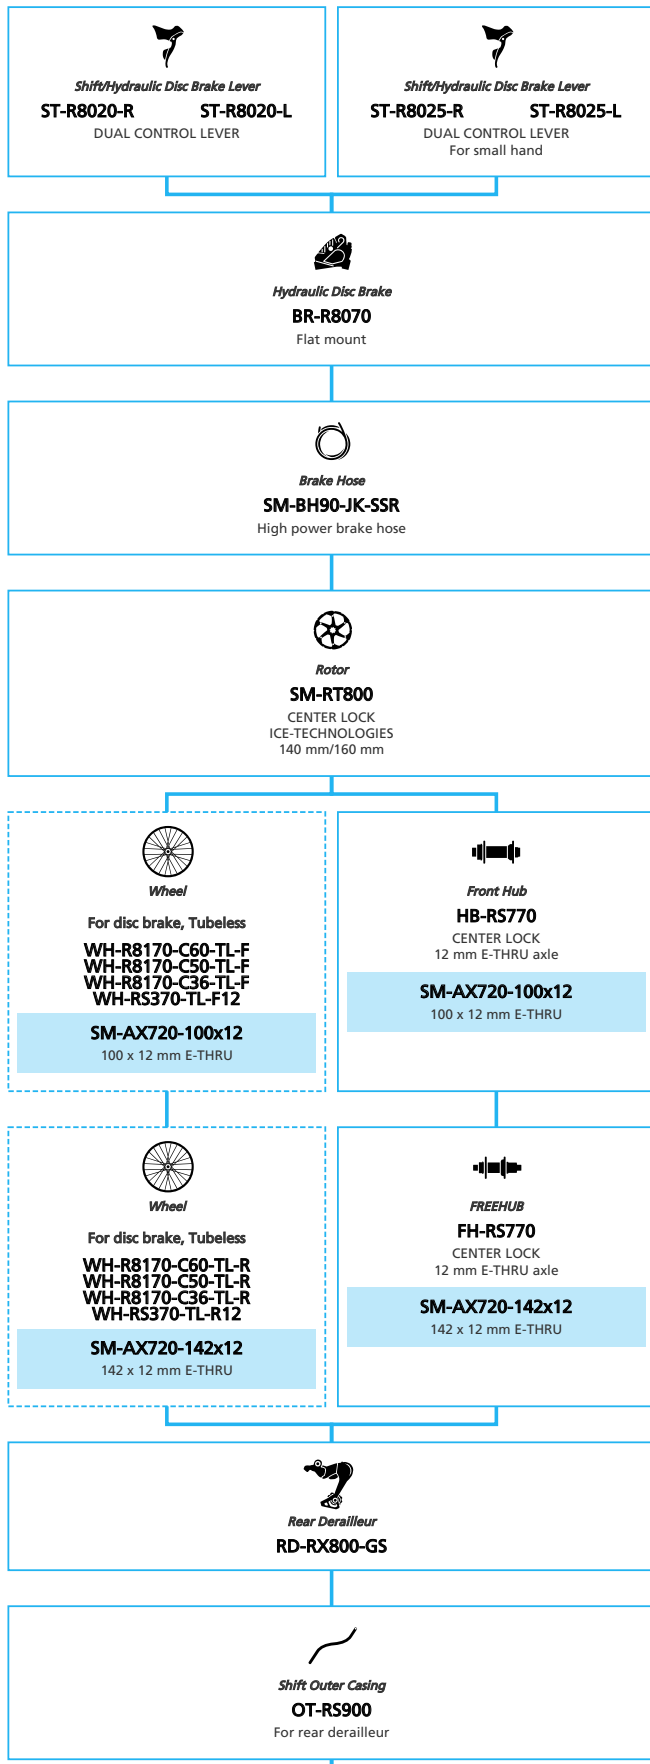

Hydraulic Disc Brake for Drop Handlebar

2x11-speed,
ULTEGRA grade

- ... New model
- ... Additional option
- ... All select
- ... Alternative option
- ... Single select

Road Bike