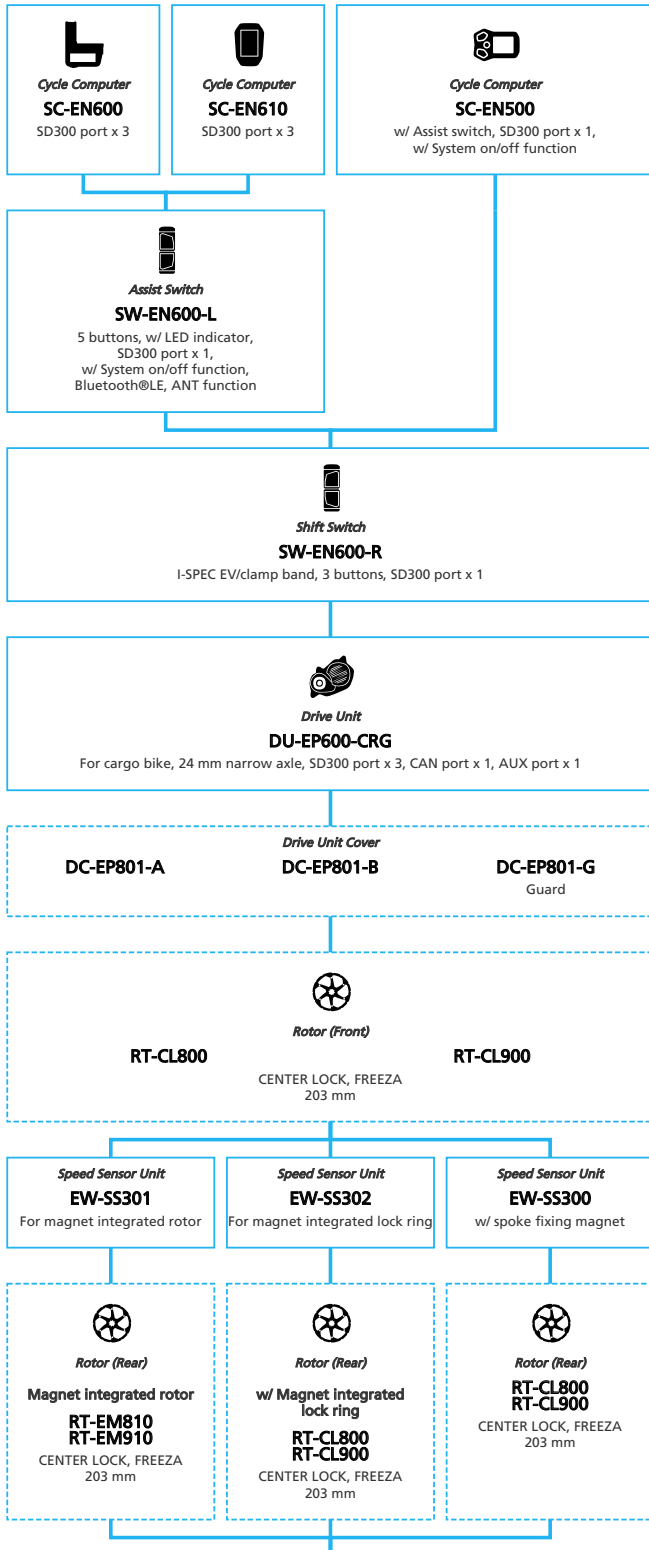

EPS for CARGO BIKE

N ... New model
■ ... Additional option
■ ... Alternative option
□ ... All select
□ ... Single select