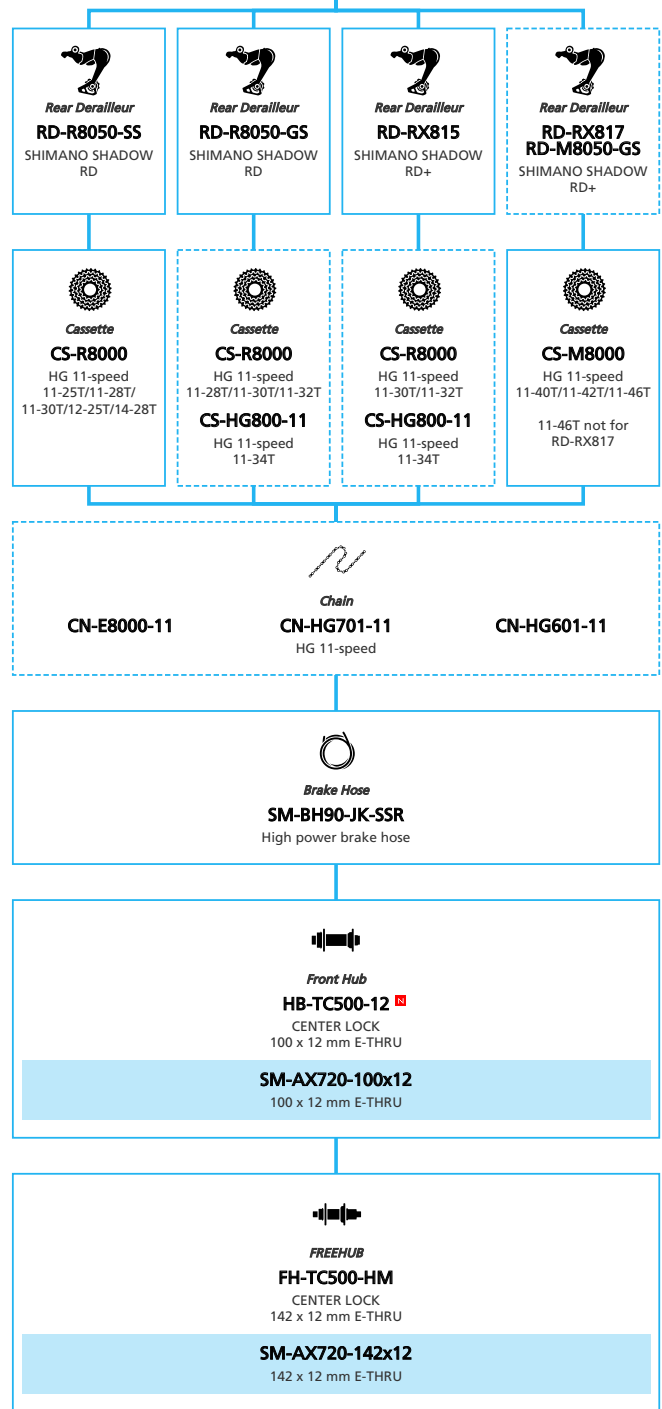

SHIMANO STOPS E8080 for Japan market For Drop Handlebar, Derailleur, Di2

N ... New model
 ... Additional option
 ... Alternative option
 ... All select
 ... Single select

E-BIKE