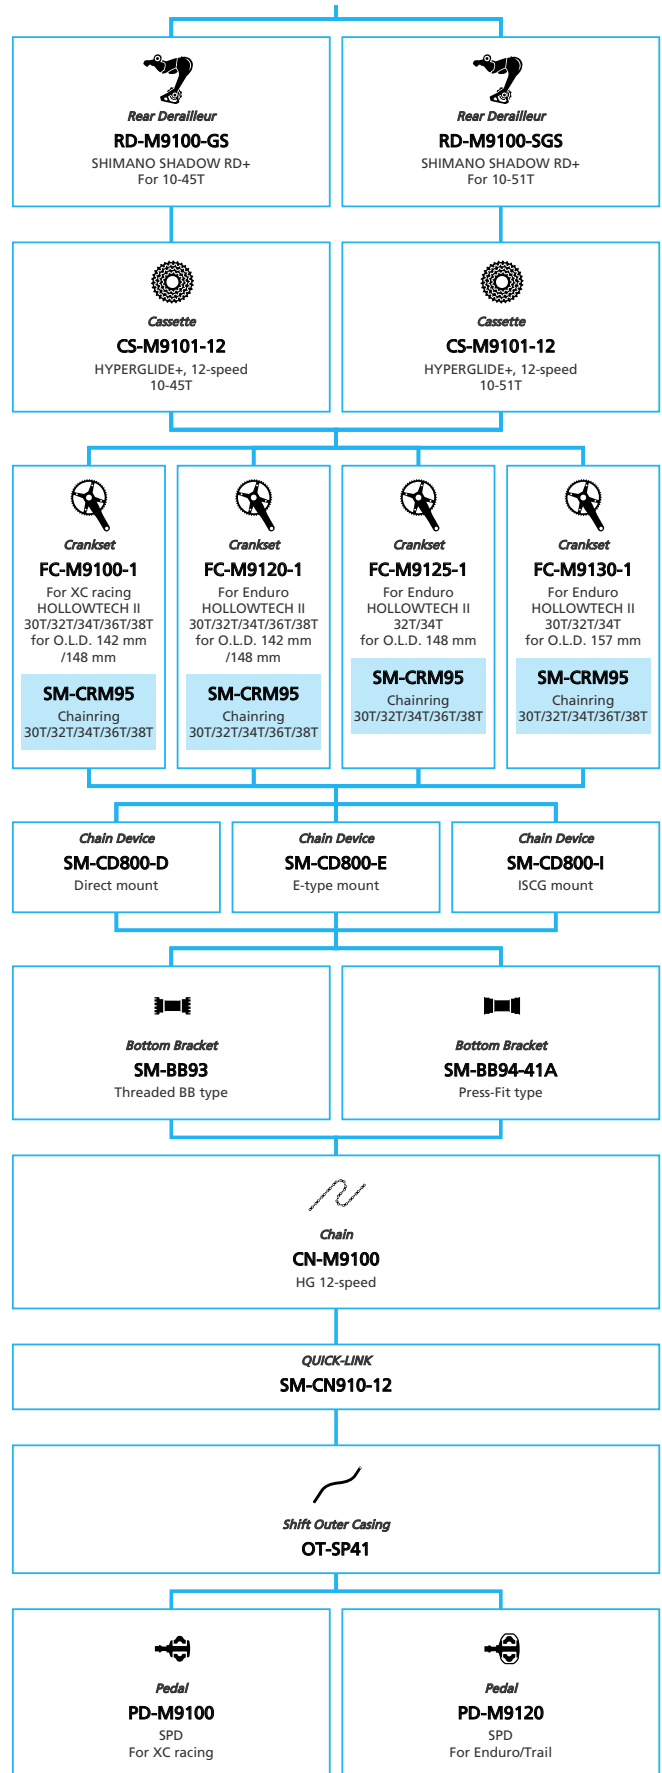

XTR M9100 1x12-speed

N ... New model
 ■ ... Additional option
 ■ ... Alternative option
 □ ... All select
 □ ... Single select

Mountain Bike

XTR M9100 2x12-speed

N ... New model
 ... Additional option
 ... All select
 ... Alternative option
 ... Single select