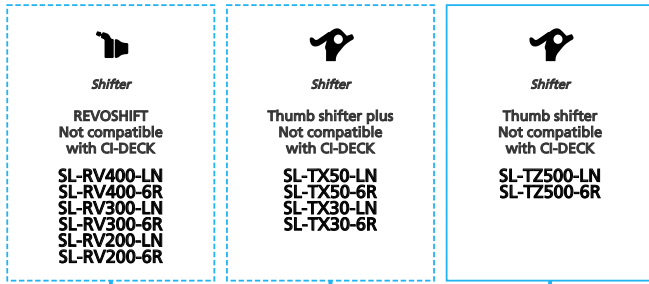

SHIMANO *Tourney* TZ 3x6 friction

N ... New model
■ ... Additional option
□ ... All select
■ ... Alternative option
□ ... Single select

LIFESTYLE Active