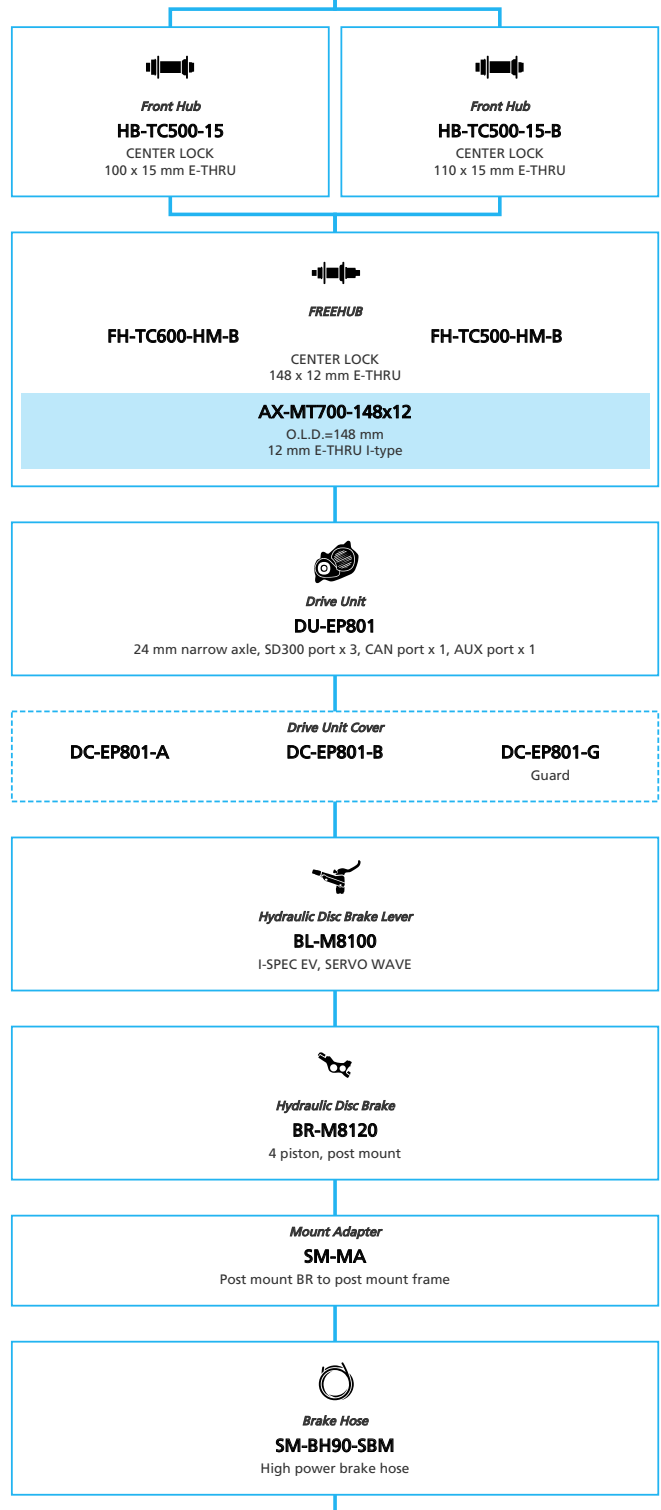

EP8 EP801 for LIFESTYLE

11/10-speed, Derailleur, Di2, Automatic Shift

N ... New model
■ ... Additional option
□ ... All select
▨ ... Alternative option
▭ ... Single select

E-BIKE