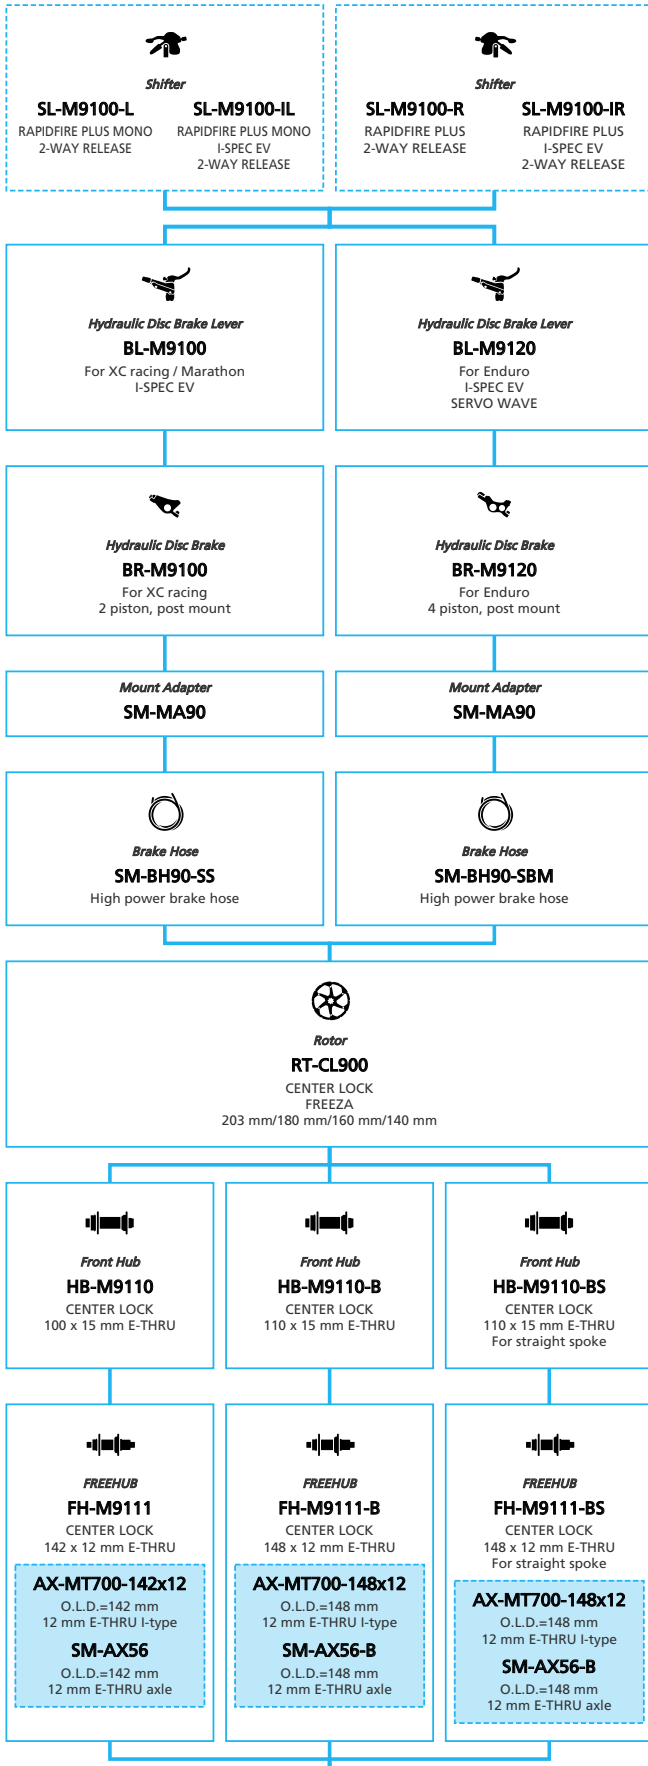

XTR M9100 1x12-speed

N ... New model
 ■ ... Additional option
 ■ ... Alternative option
 □ ... All select
 □ ... Single select

Mountain Bike

XTR M9100 2x12-speed

N ... New model
 ... Additional option
 ... All select
 ... Alternative option
 ... Single select