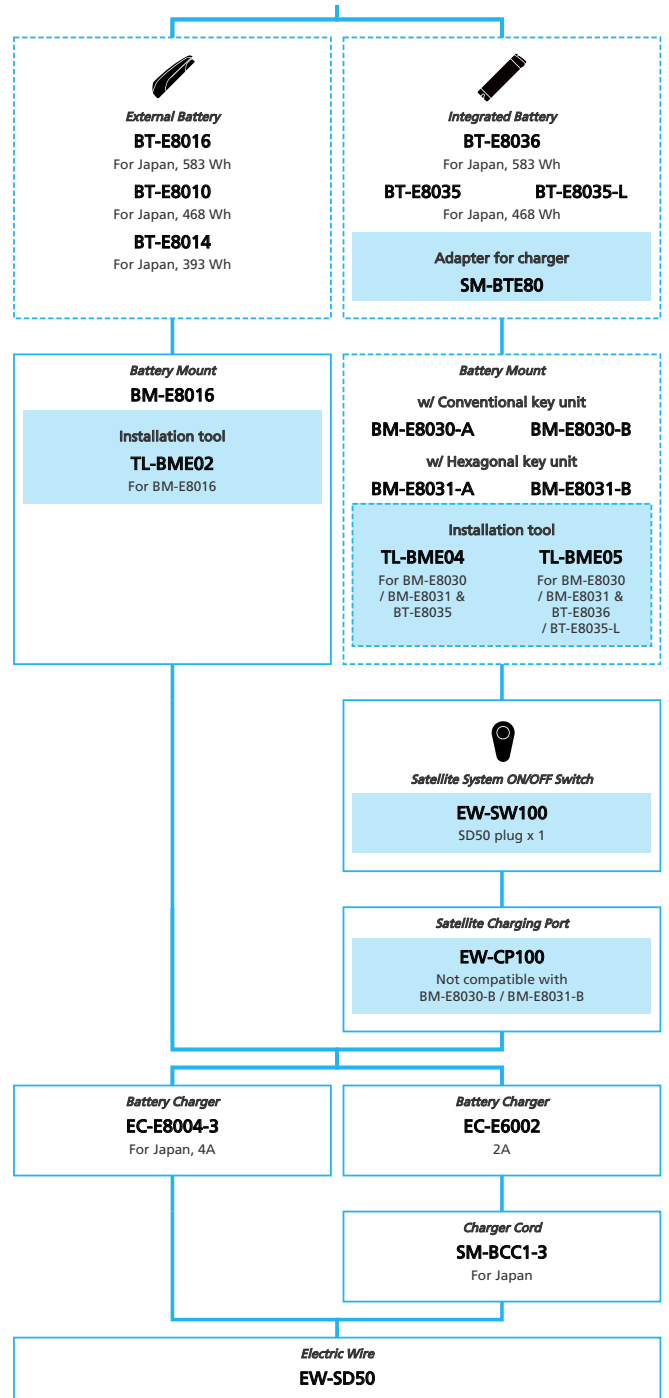

- ... New model
- ... Additional option
- ... All select
- ... Alternative option
- ... Single select