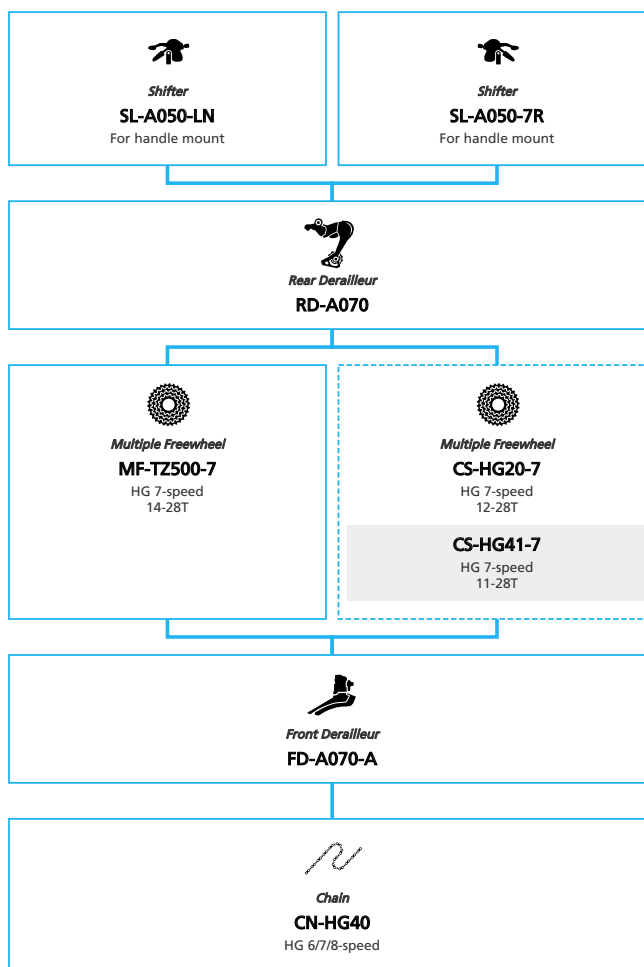

LIFESTYLE Active

- ... New model
- ... Additional option
- ... All select
- ... Alternative option
- ... Single select

SHIMANO A050 2x7-speed

N ... New model

■ ... Additional option

■ ... Alternative option

□ ... All select

□ ... Single select

- ... New model
- ... Additional option
- ... Alternative option
- ... All select
- ... Single select

SHIMANO ALFINE 11-speed

N ... New model
 ■ ... Additional option
 □ ... Alternative option
 □ ... All select
 □ ... Single select