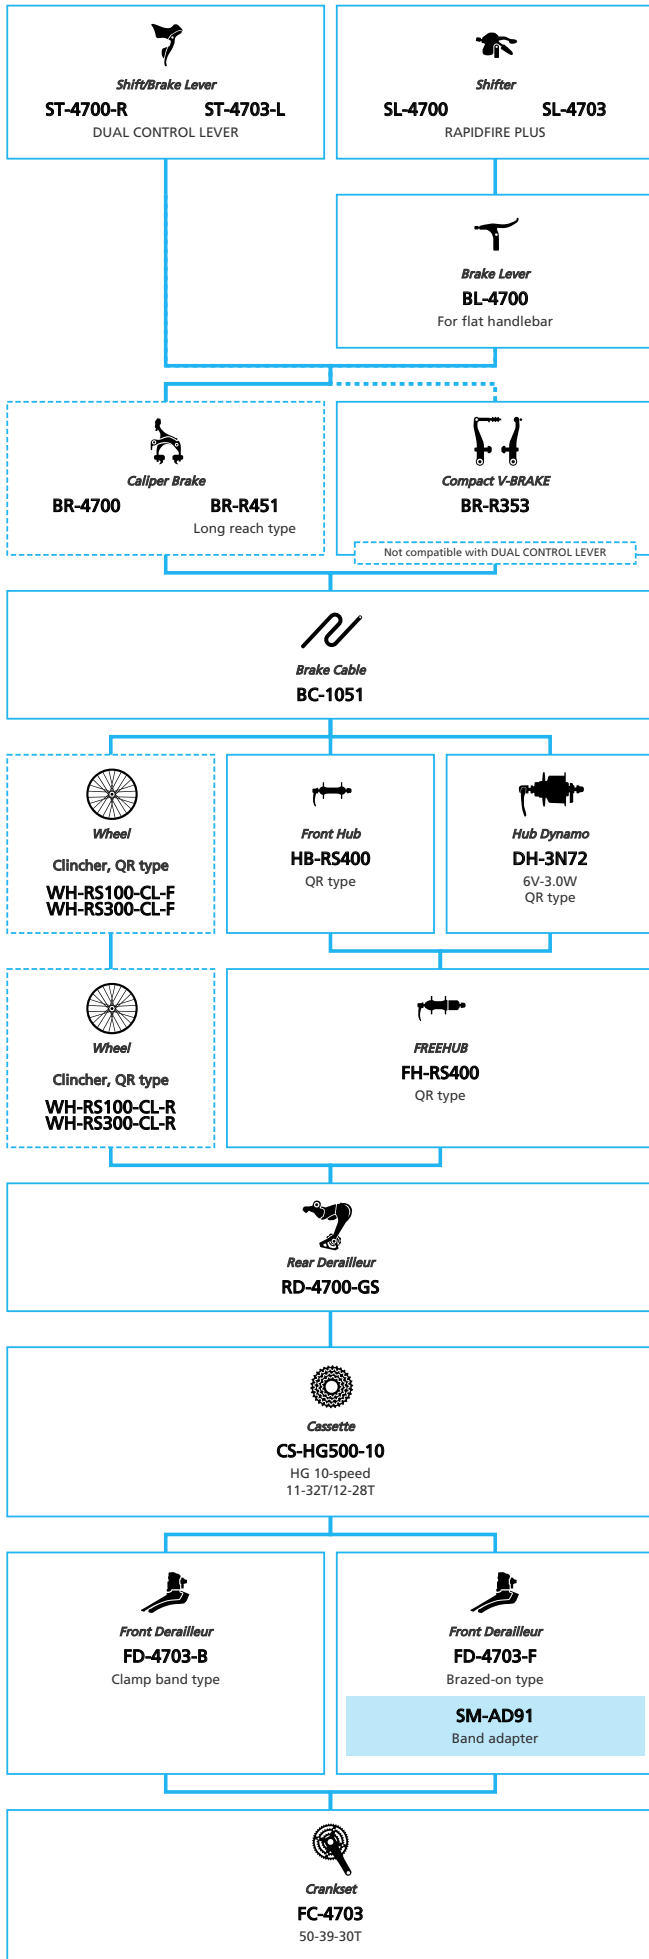

SHIMANO Tiagra 3x10-speed

■ ... New model
 ... Additional option
 ... Alternative option
 ... All select
 ... Single select

Road Bike