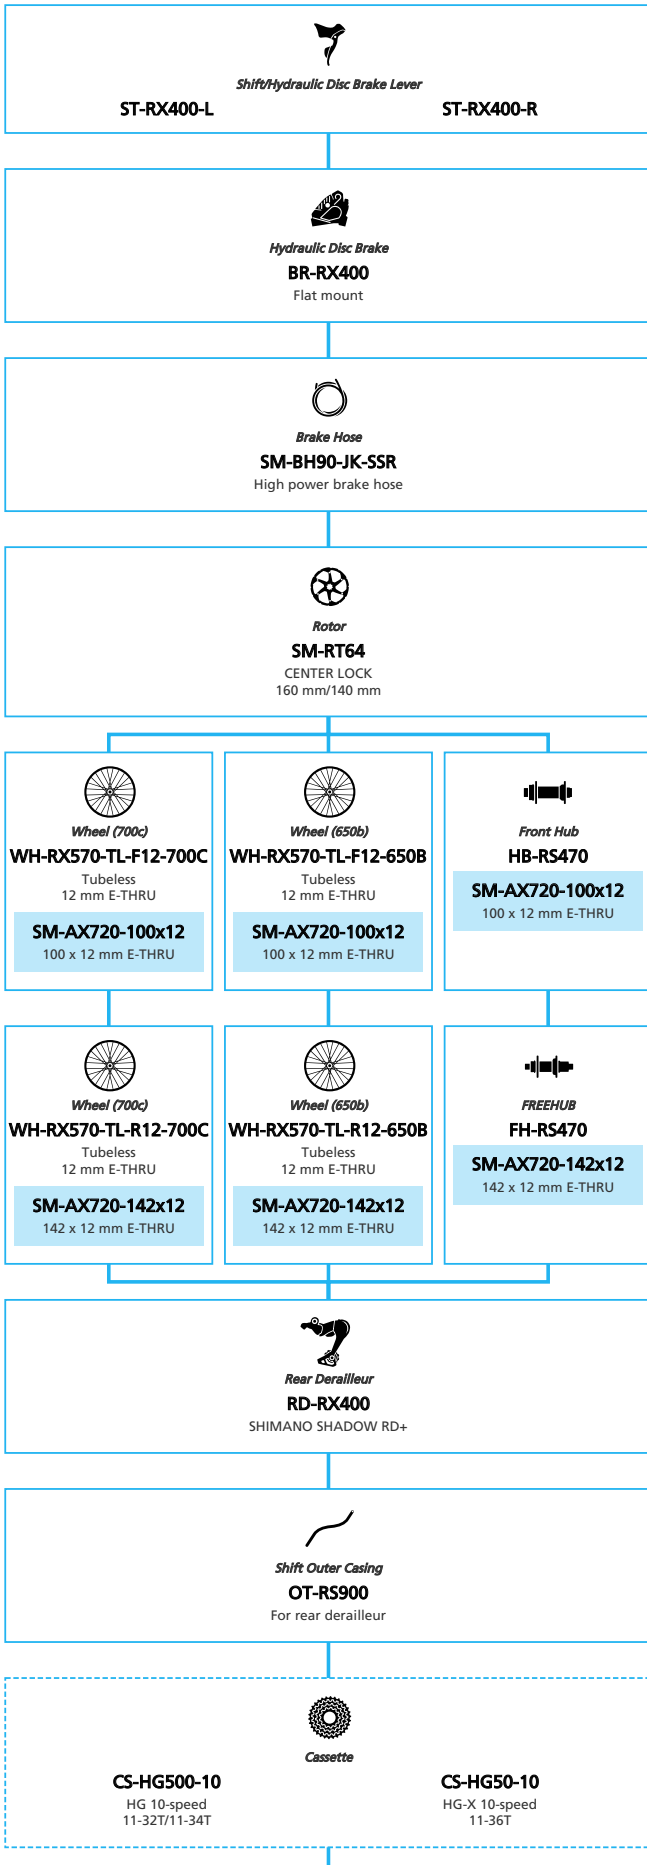

SHIMANO **GRX RX400** 2x10-speed

N ... New model
■ ... Additional option
■ ... Alternative option
□ ... All select
□ ... Single select

Gravel Bike