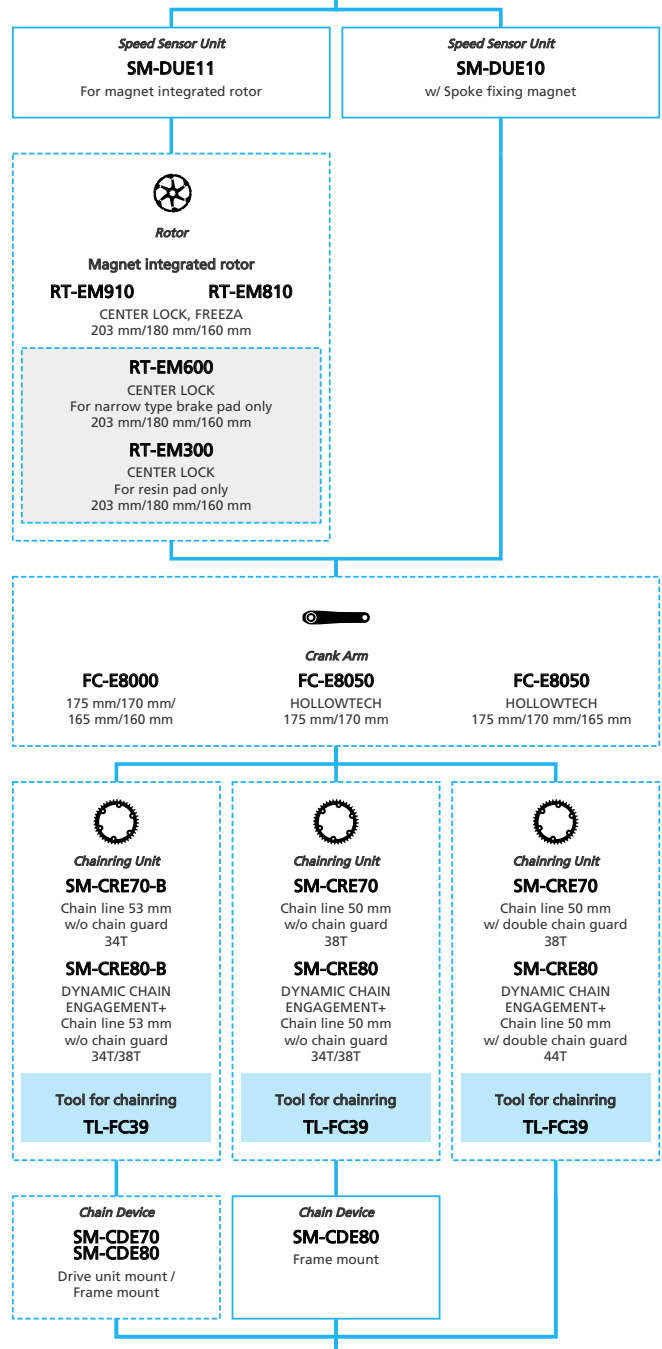

SHIMANO STOPS E7000 11/10-speed, Derailleur

N ... New model
■ ... Additional option
■ ... Alternative option
□ ... All select
□ ... Single select

E-BIKE