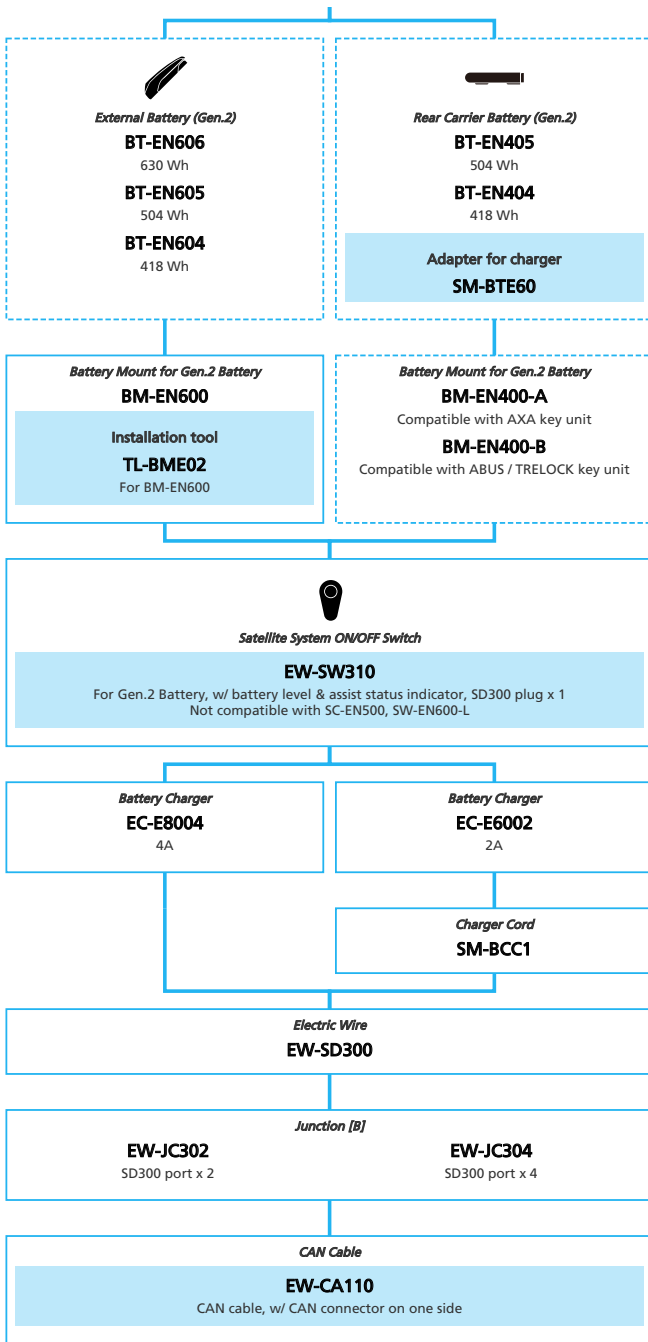

- ... New model
- ... Additional option
- ... All select
- ... Alternative option
- ... Single select