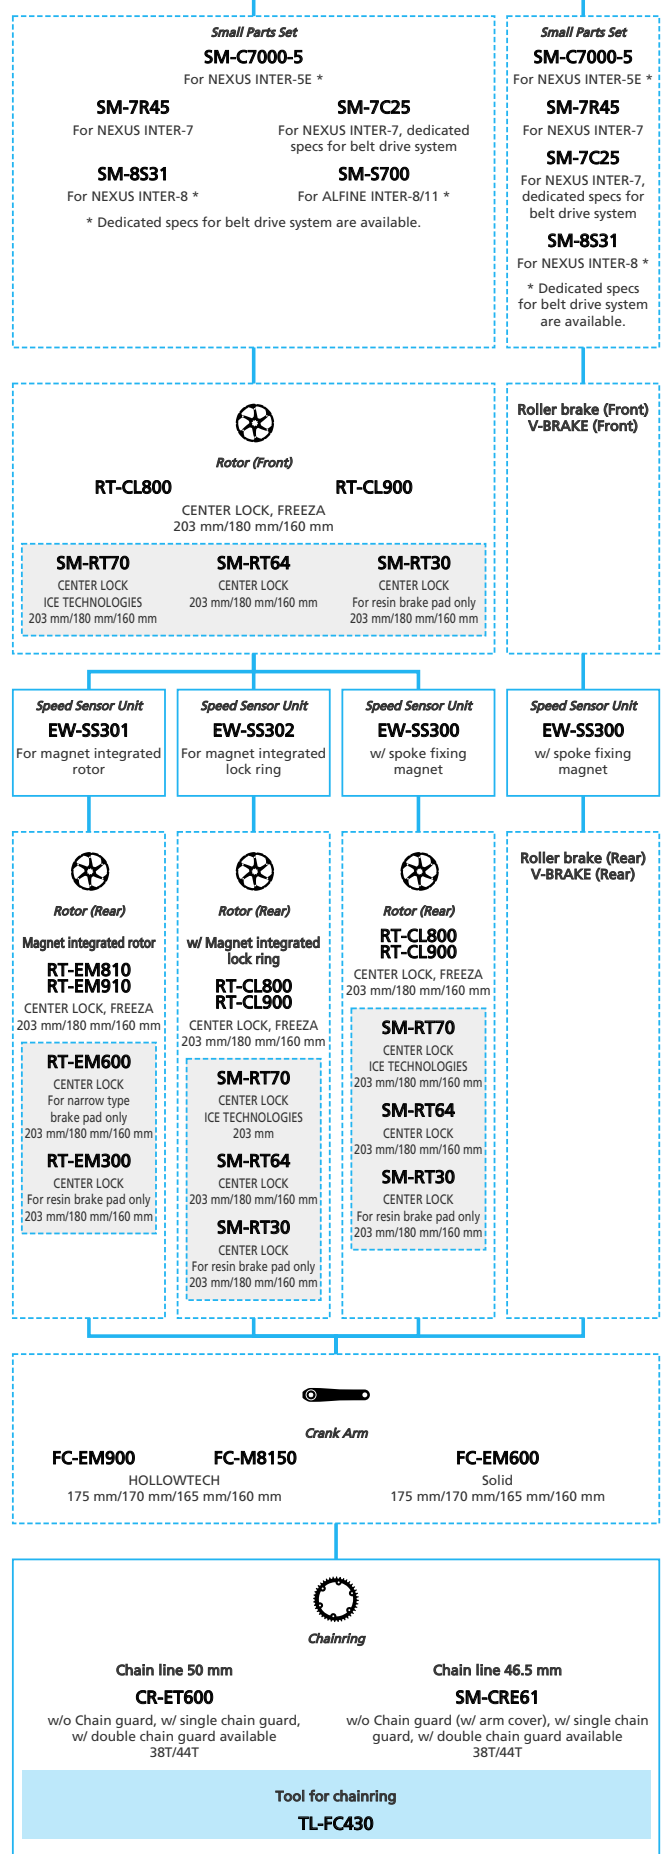

EP8 EP801 for LIFESTYLE Internal Geared Hub

N ... New model
■ ... Additional option
■ ... Alternative option
□ ... All select
□ ... Single select

E-BIKE