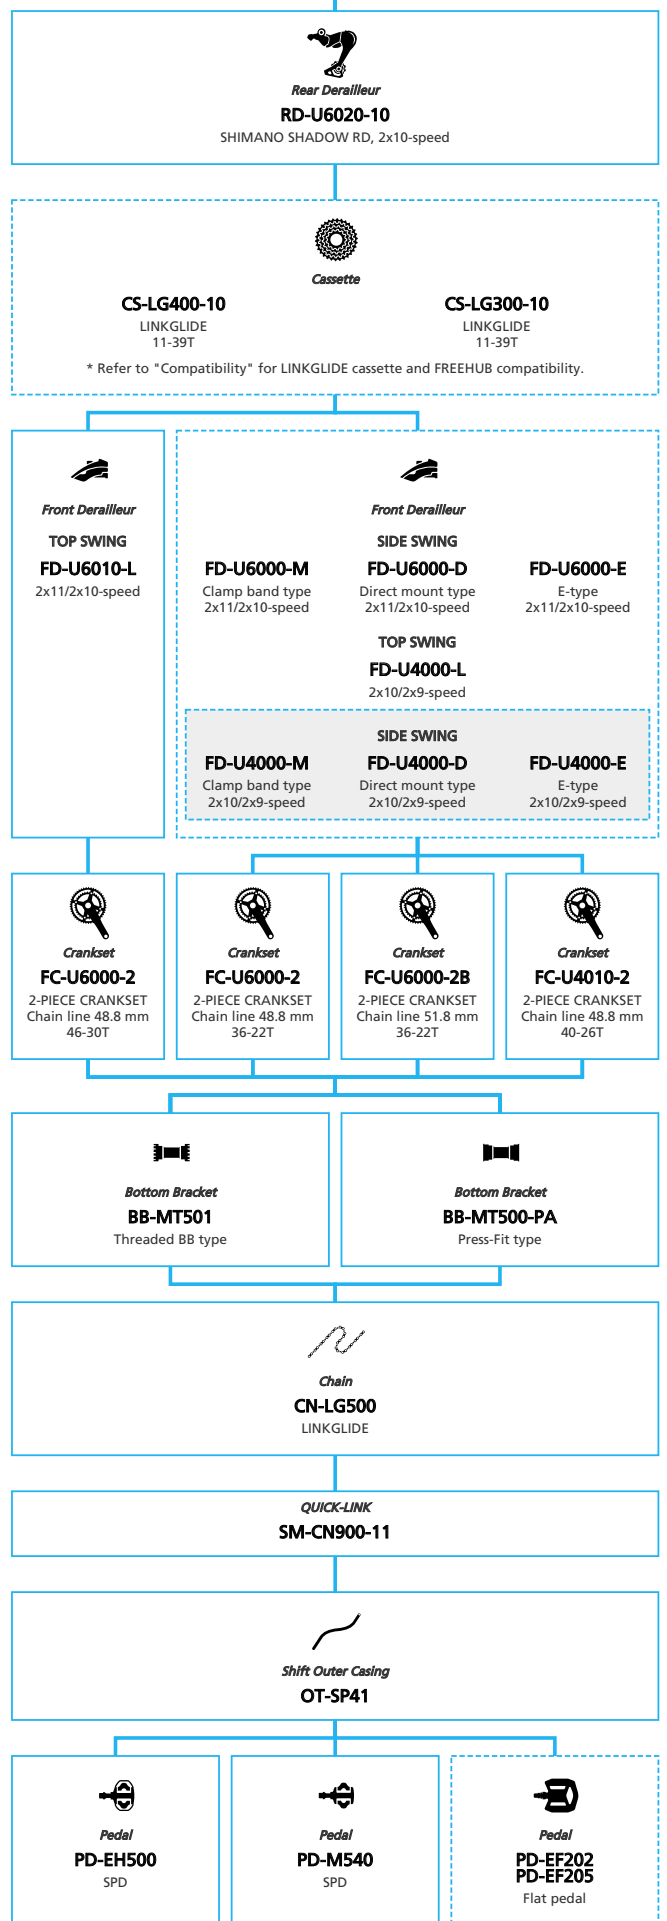

LIFESTYLE Active

SHIMANO CUES U6000 1x11-speed

N ... New model
 ■ ... Additional option
 □ ... All select
 ▨ ... Alternative option
 ▨ ... Single select

LIFESTYLE Active

SHIMANO CUES U6000 2x10-speed

N ... New model
 ■ ... Additional option
 □ ... All select
 ▨ ... Alternative option
 ▨ ... Single select