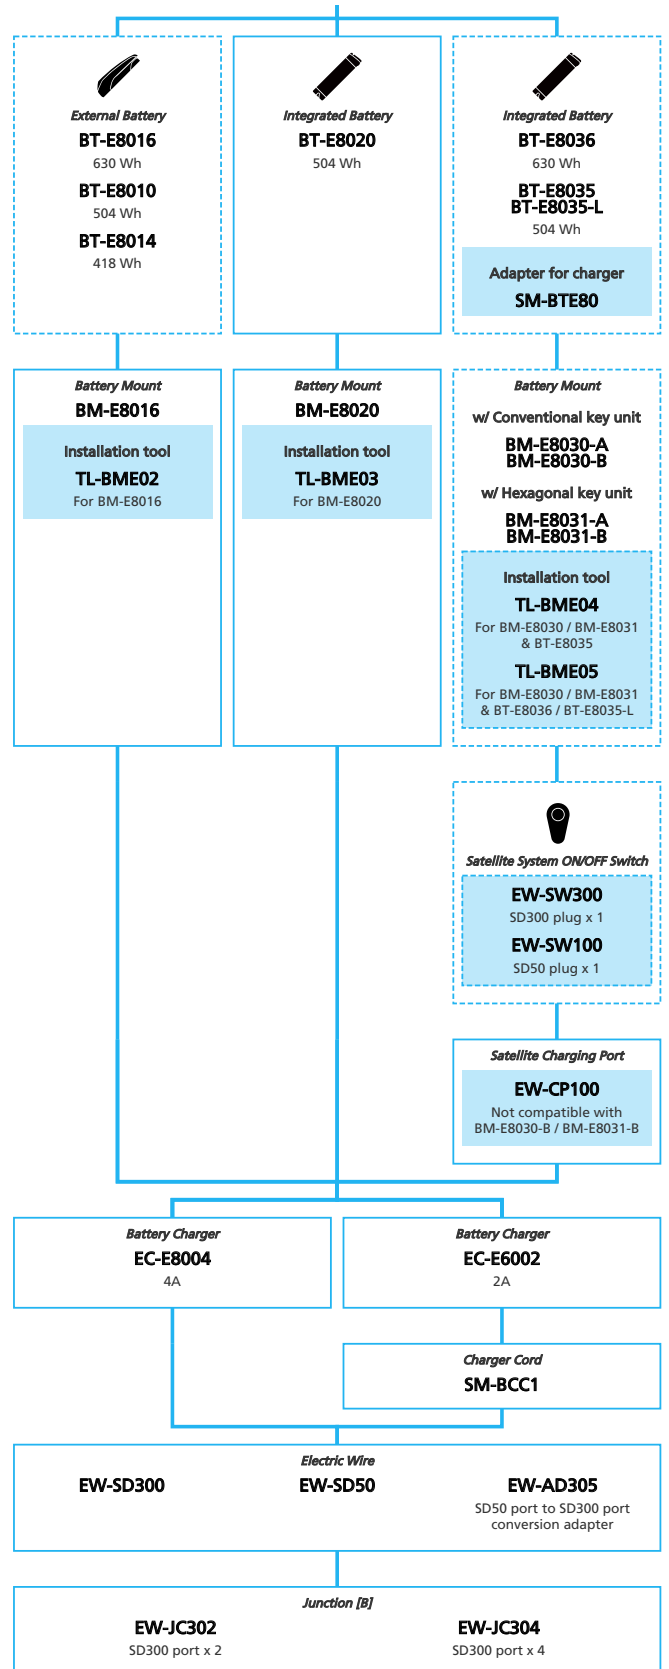

- ... New model
- ... Additional option
- ... All select
- ... Alternative option
- ... Single select