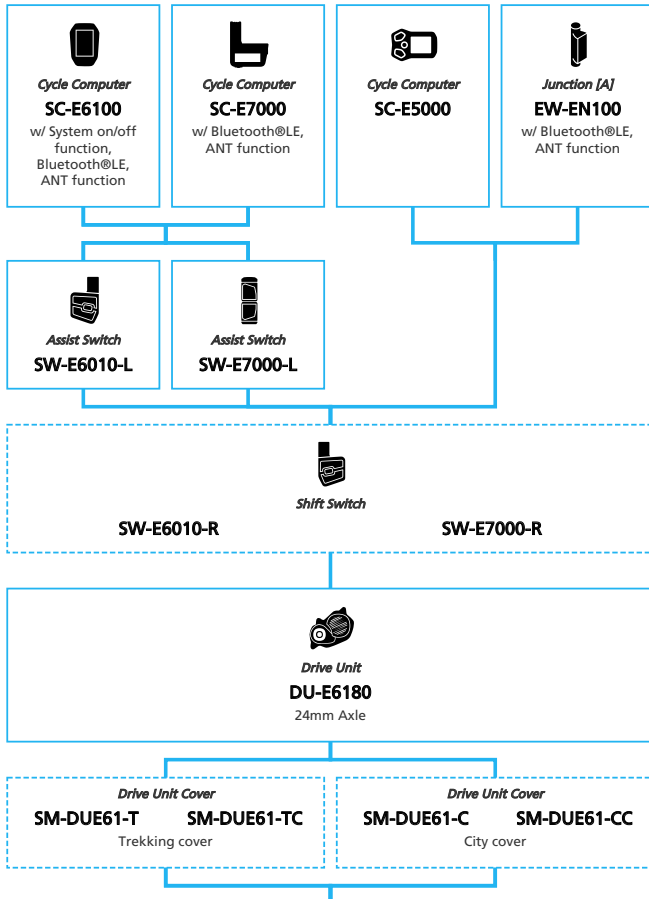

SHIMANO STOPS E6180 for Japan market Internal Geared Hub, Di2

N ... New model
■ ... Additional option
□ ... All select
■ ... Alternative option
□ ... Single select

E-BIKE