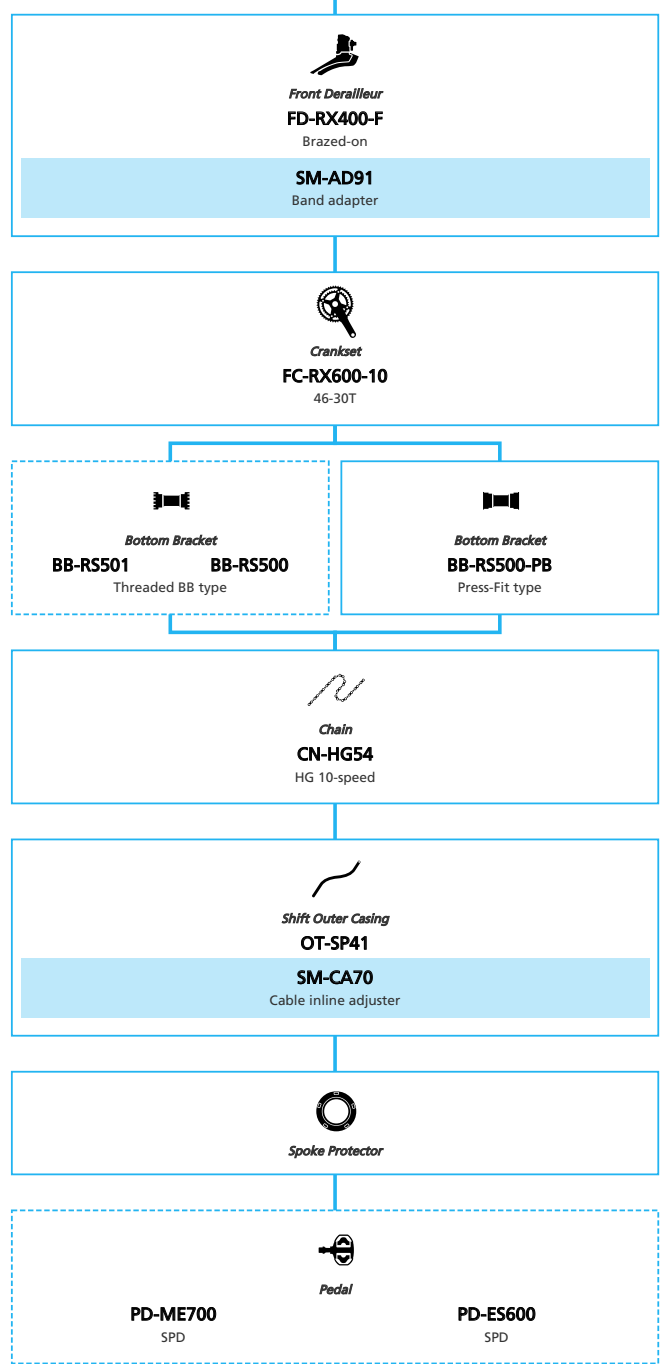

SHIMANO **GRX RX400** 2x10-speed

N ... New model
■ ... Additional option
■ ... Alternative option
□ ... All select
□ ... Single select

Gravel Bike