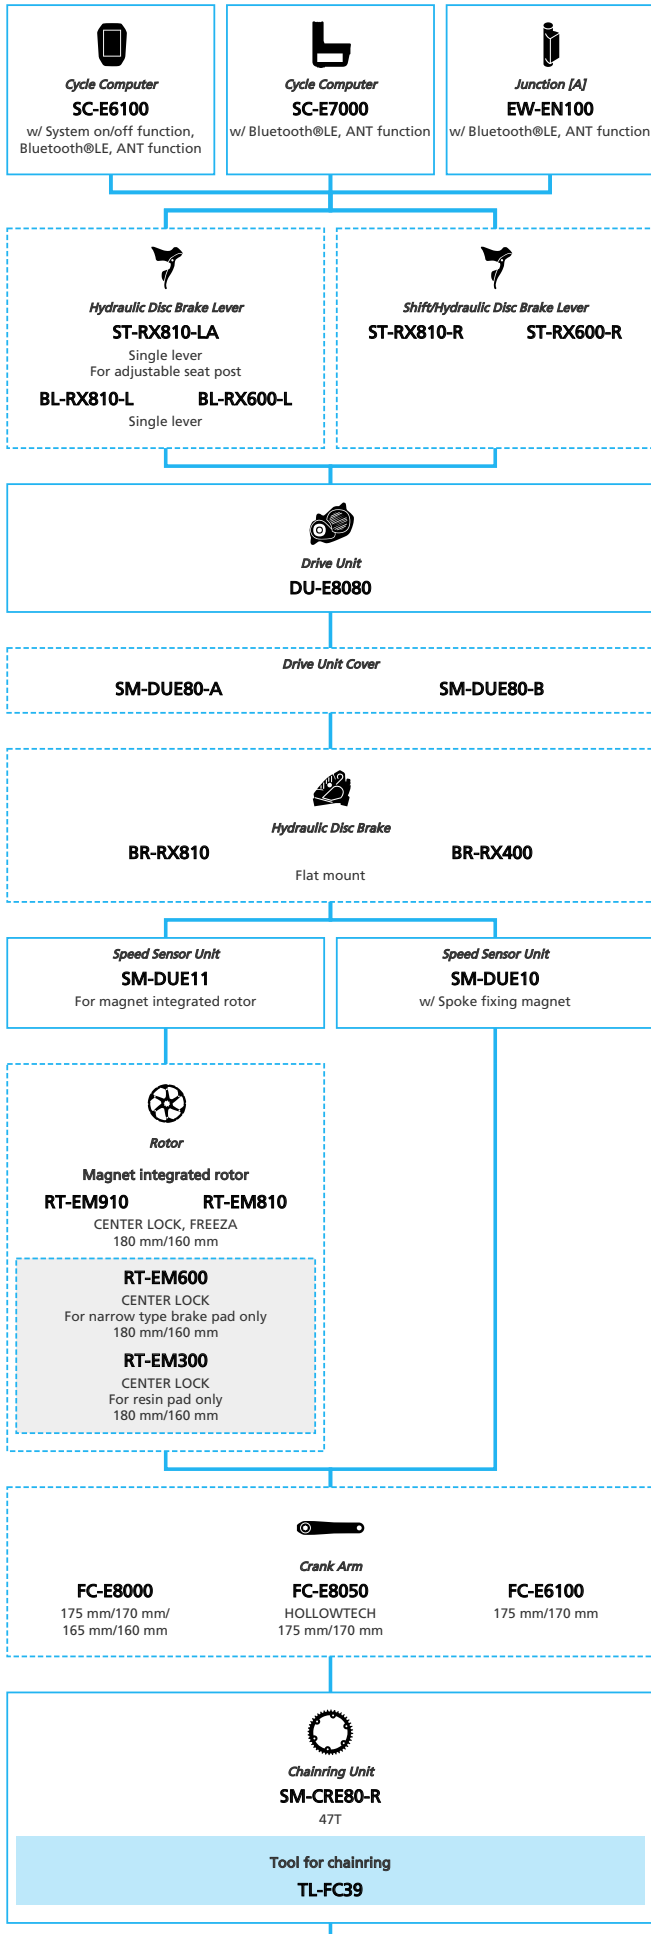

SHIMANO STOPS E8080 for Japan market For Drop Handlebar, Derailleur

N ... New model
... Additional option
... Alternative option
... All select
... Single select

E-BIKE