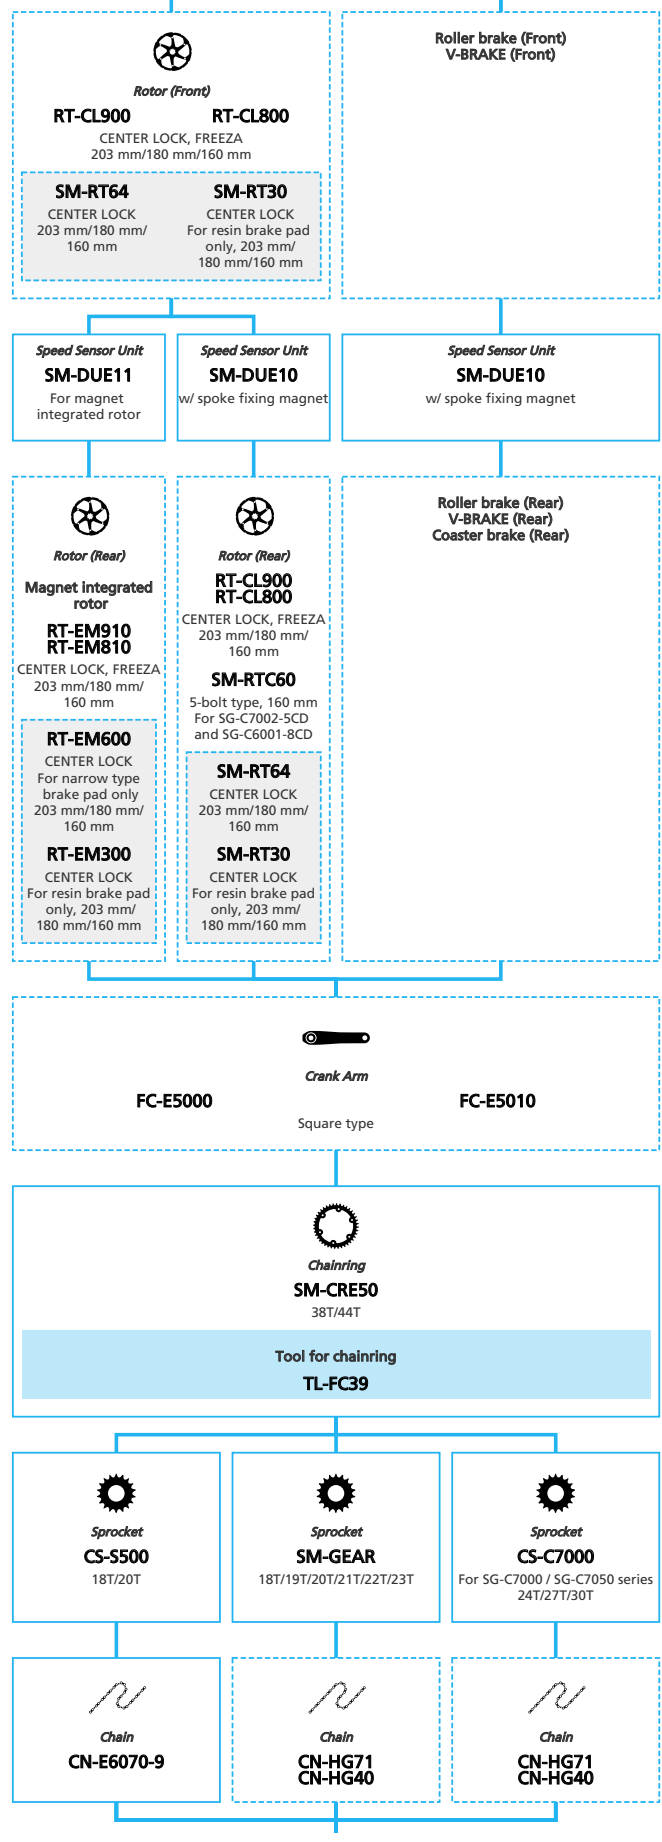

SHIMANO STOPS E5000 Internal Geared Hub

N ... New model
■ ... Additional option
□ ... All select
■ ... Alternative option
□ ... Single select

E-BIKE