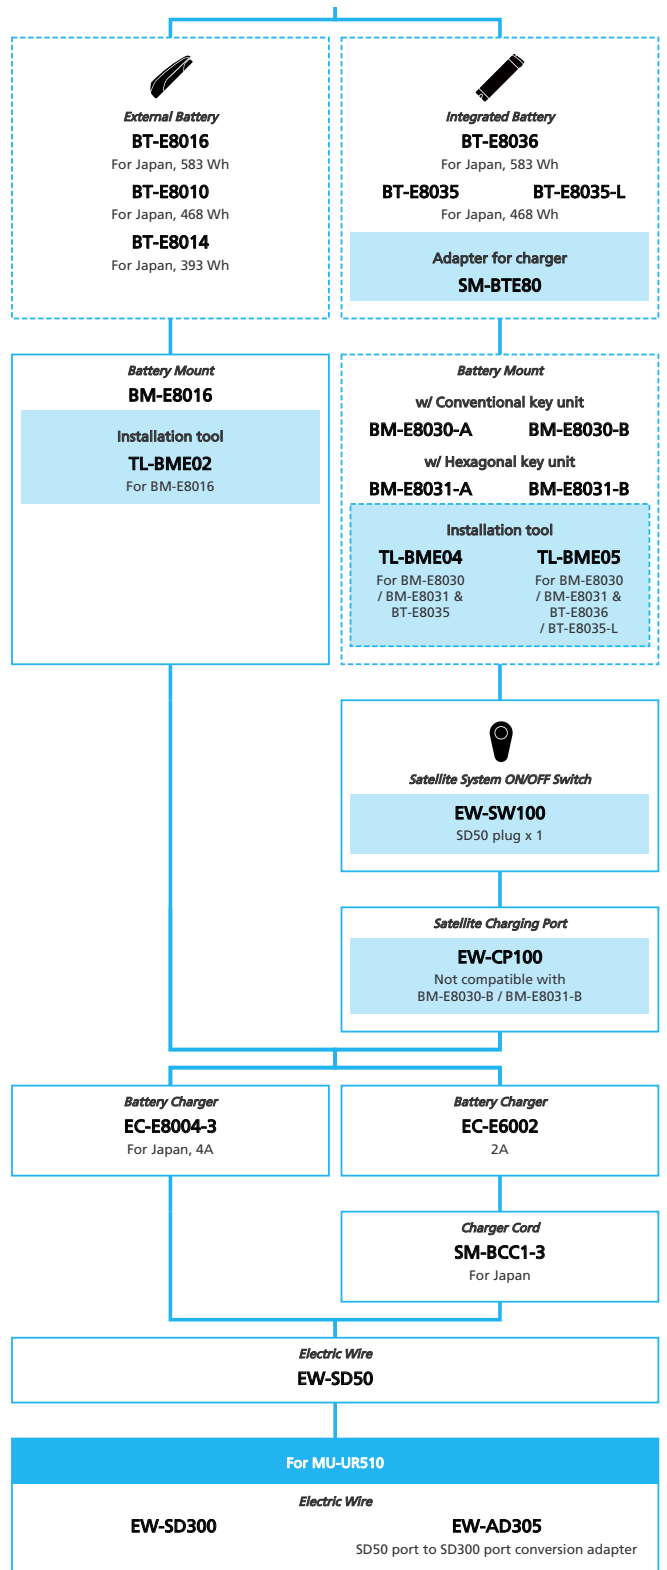

- ... New model
- ... Additional option
- ... All select
- ... Alternative option
- ... Single select