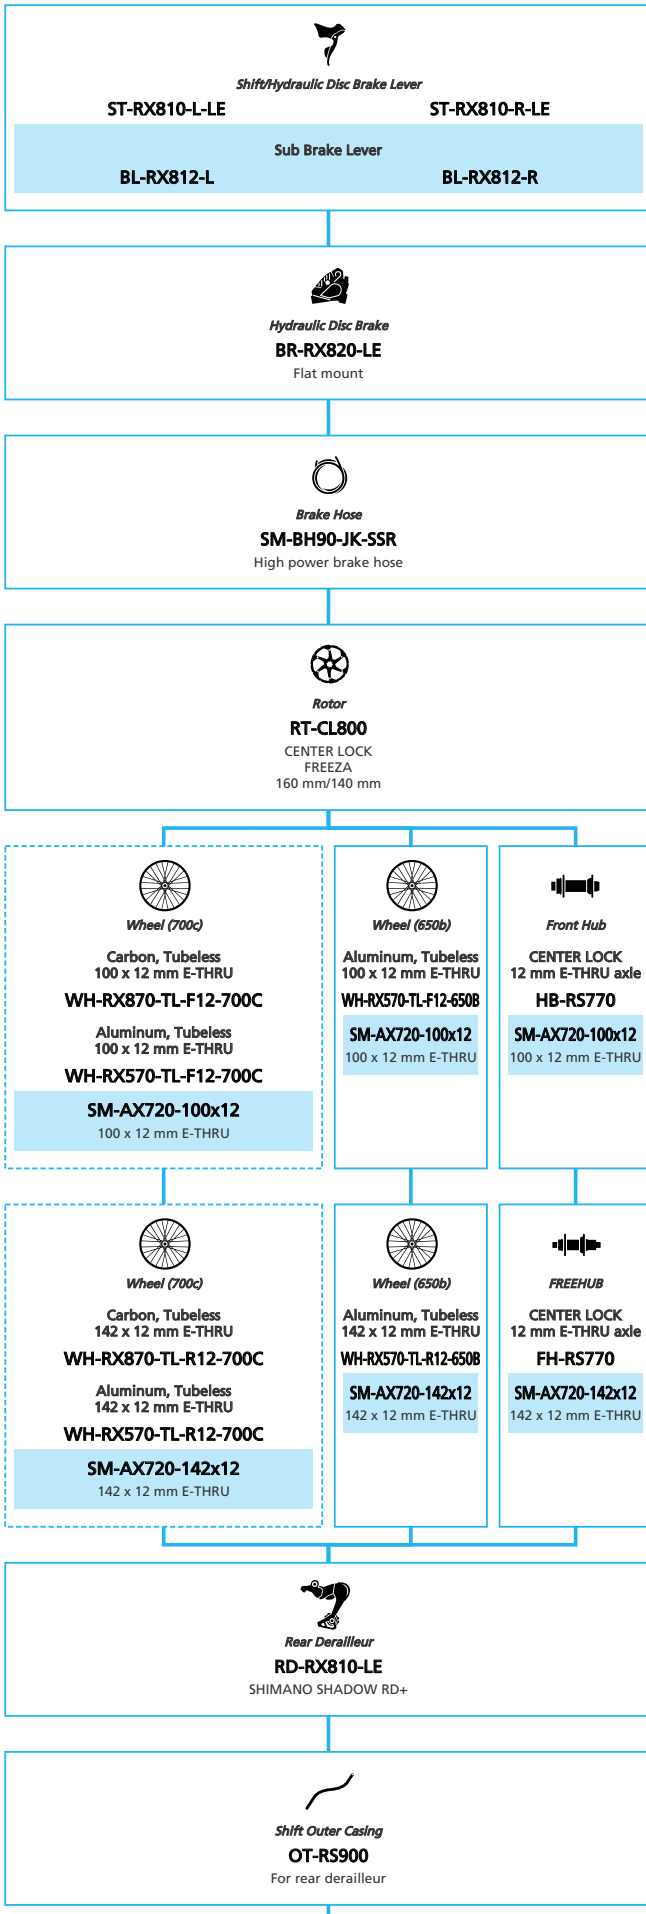

SHIMANO
GRX RX810 Limited Edition 2x11-speed

N ... New model
  ... Additional option
  ... Alternative option
  ... All select
  ... Single select

Gravel Bike