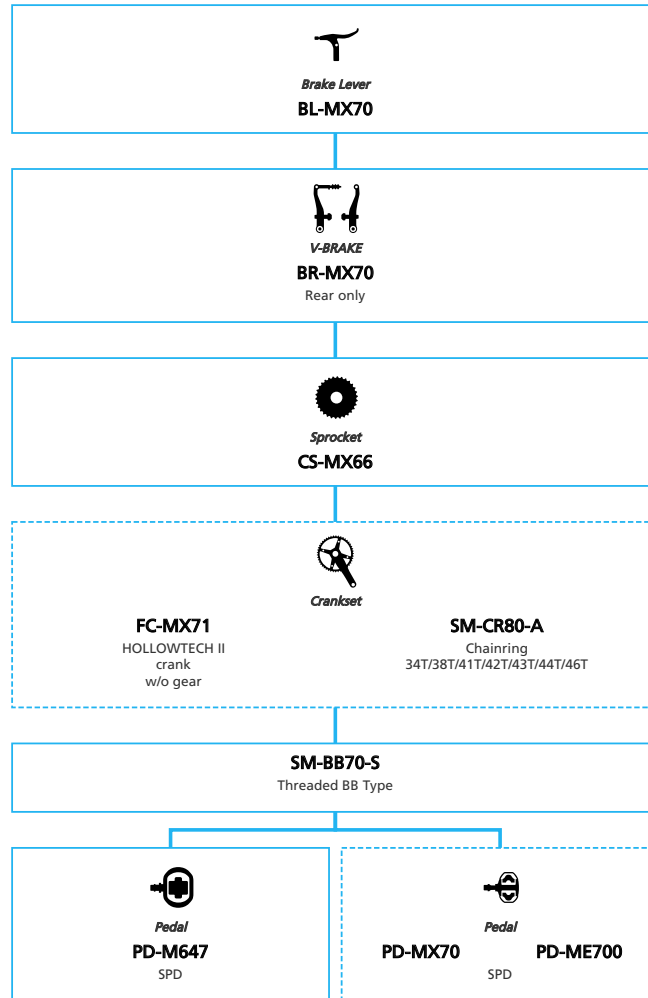

- ... New model
- ... Additional option
- ... Alternative option
- ... All select
- ... Single select