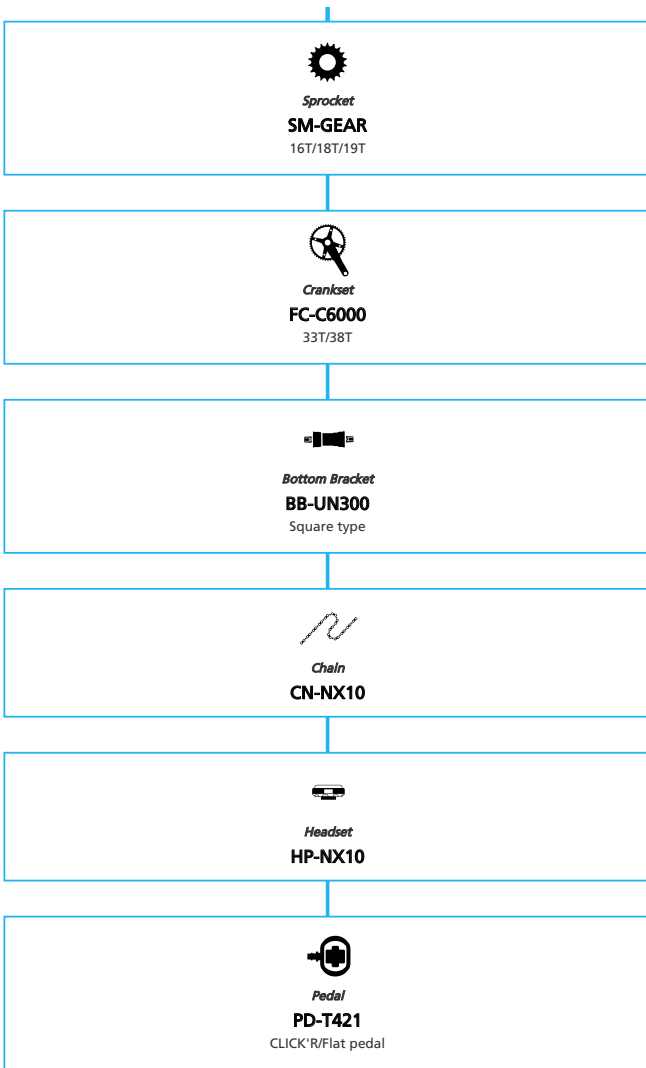

- ... New model
- ... Additional option
- ... Alternative option
- ... All select
- ... Single select