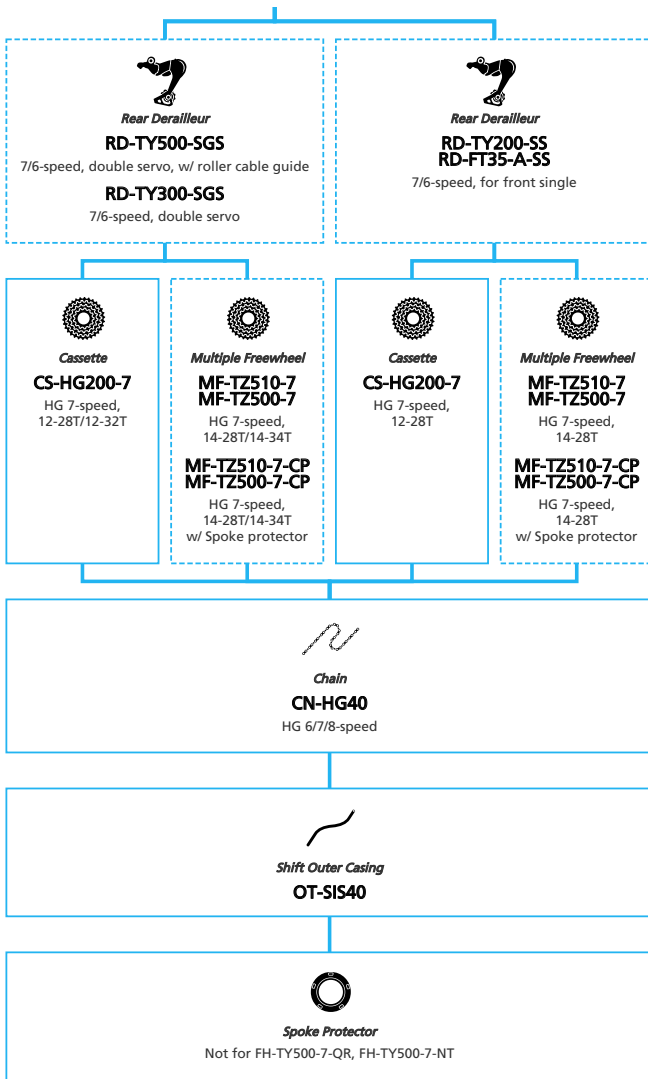

- ... New model
- ... Additional option
- ... Alternative option
- ... All select
- ... Single select