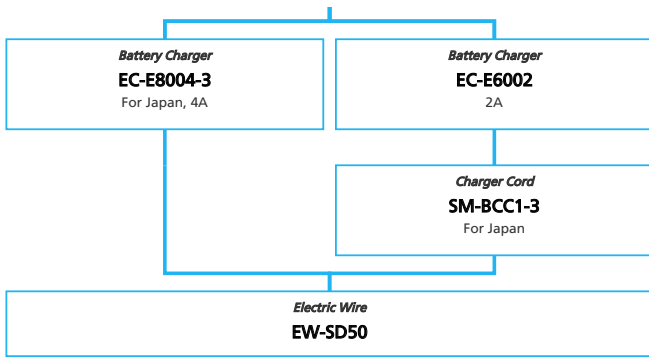

- N ... New model
- ... Additional option
- ... Alternative option
- ... All select
- ... Single select