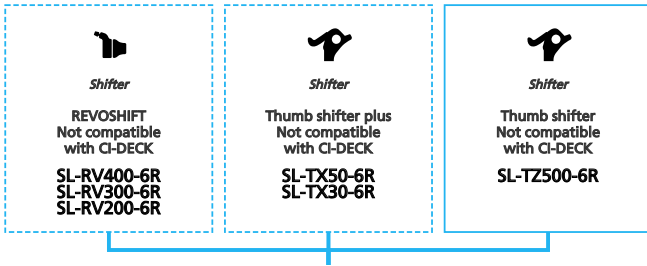

SHIMANO Tourney 1x6-speed

N ... New model
■ ... Additional option
■ ... Alternative option
□ ... All select
□ ... Single select

LIFESTYLE Active