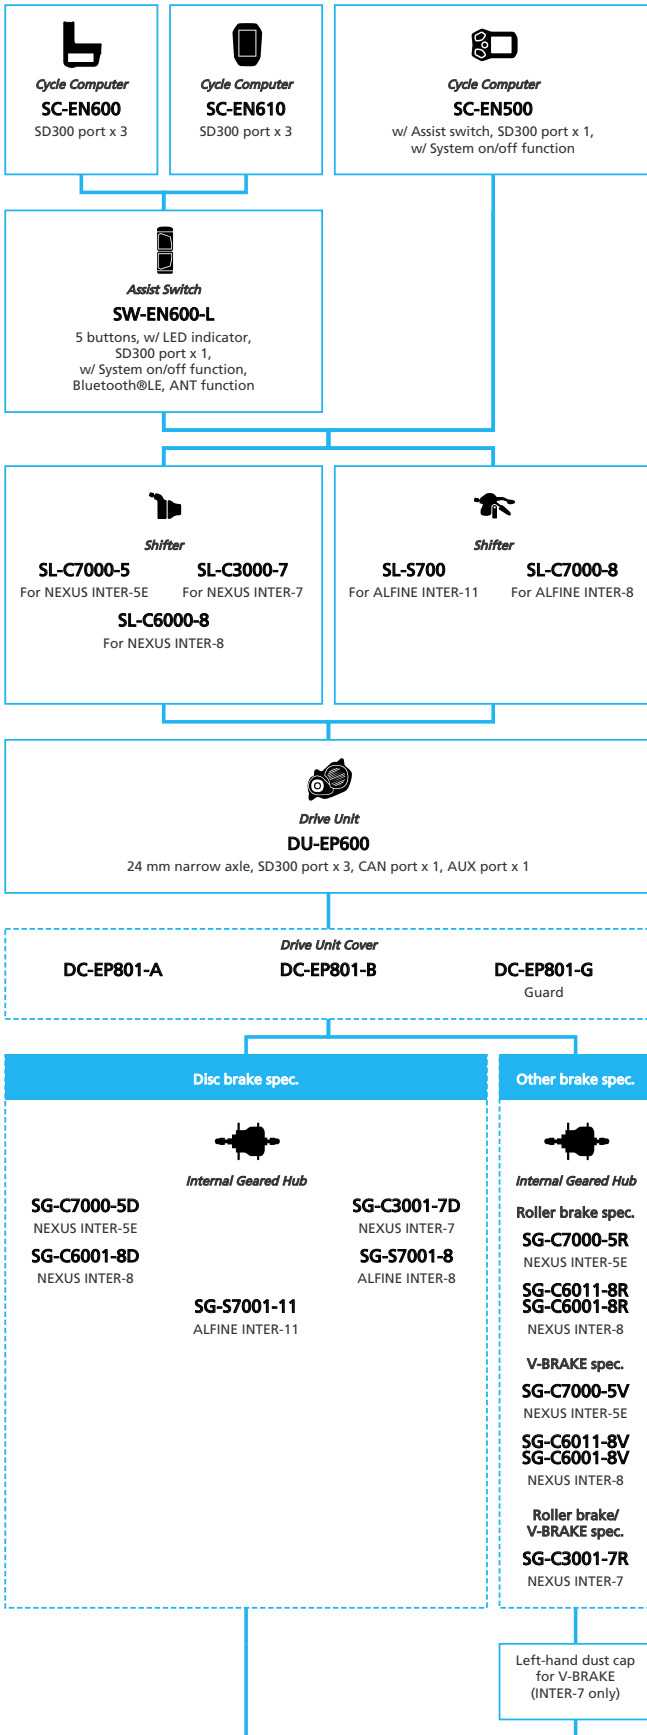

EPS for LIFESTYLE Internal Geared Hub

N ... New model
■ ... Additional option
■ ... Alternative option
□ ... All select
□ ... Single select

E-BIKE