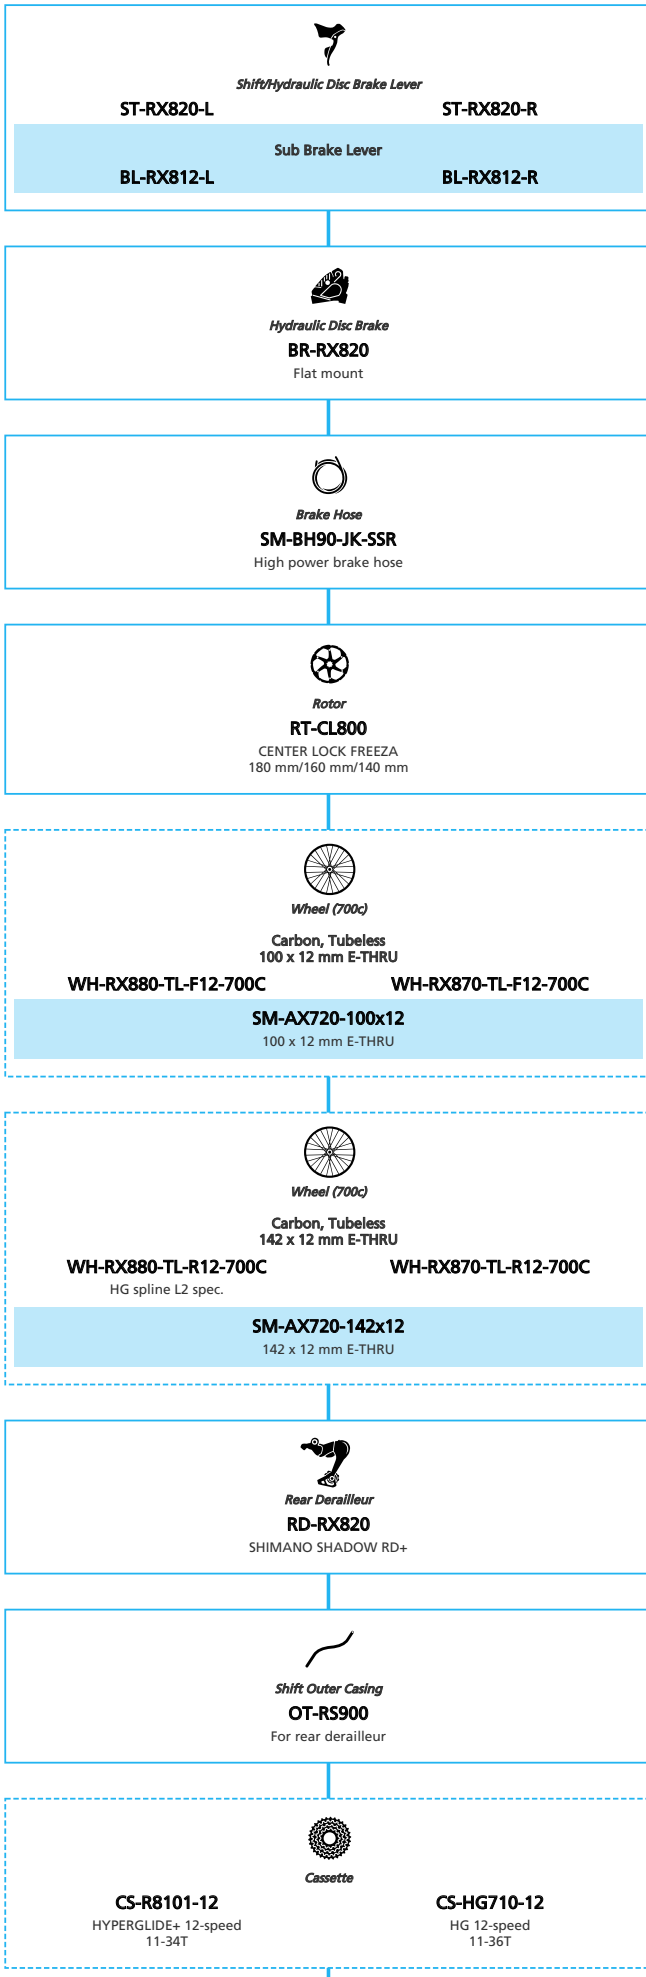

SHIMANO DEORE 1x12-speed

N ... New model
 ■ ... Additional option
 □ ... All select
 ■ ... Alternative option
 □ ... Single select

Mountain Bike

-  ... New model
-  ... Additional option
-  ... Alternative option
-  ... All select
-  ... Single select

10-speed

- N ... New model
- ... Additional option
- ... All select
- ... Alternative option
- ... Single select

- ... New model
- ... Additional option
- ... Alternative option
- ... All select
- ... Single select

SHIMANO
GRX RX820 2x12-speed

- ... New model
- ... Additional option
- ... All select
- ... Alternative option
- ... Single select

Gravel Bike

SHIMANO GRX RX820 1x12-speed

■ ... New model
 ... Additional option
 ... Alternative option
 ... All select
 ... Single select