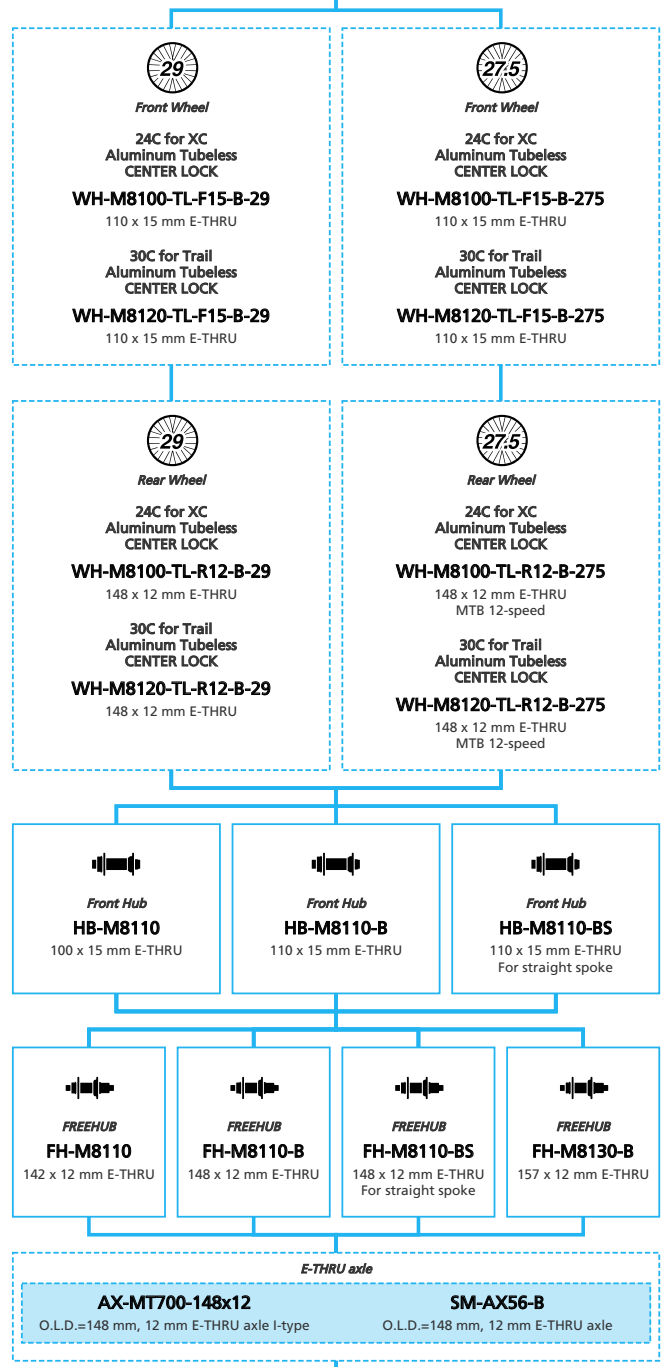

SHIMANO DEORE XT M8100 1x12-speed

Mountain Bike

N ... New model
■ ... Additional option
■ ... Alternative option
□ ... All select
□ ... Single select