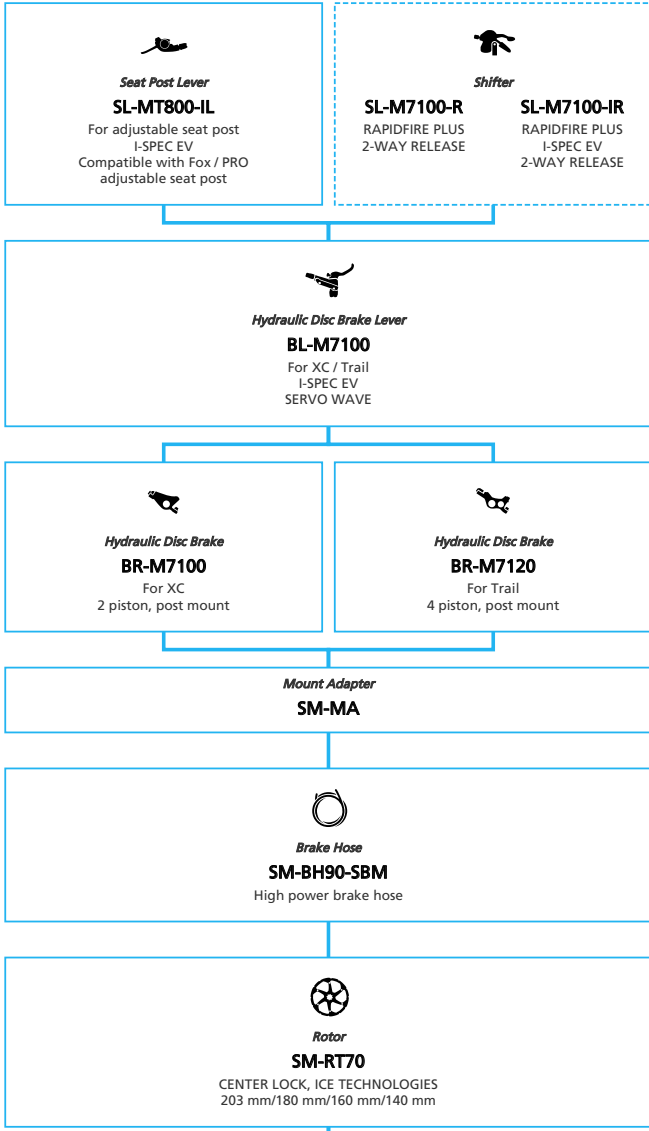

SHIMANO **DEORE XT** **M8000/M8050** 1x11-speed, Di2

N ... New model
 ... Additional option
 ... All select
 ... Alternative option

Mountain Bike

- ... New model
- ... Additional option
- ... All select
- ... Alternative option
- ... Single select

SLX 1x12-speed

 ... New model
 ... Additional option
 ... Alternative option
 ... All select
 ... Single select

- ... New model
- ... Additional option
- ... All select
- ... Alternative option
- ... Single select