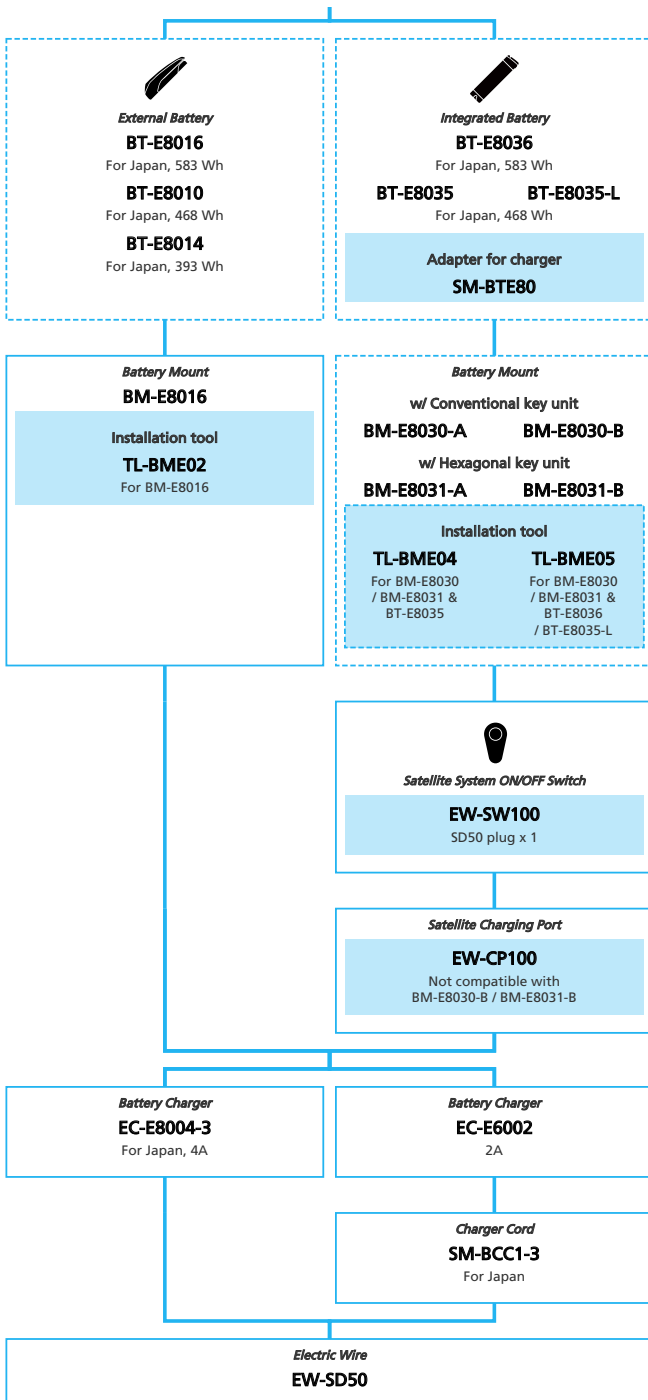

- ... New model
- ... Additional option
- ... All select
- ... Alternative option
- ... Single select