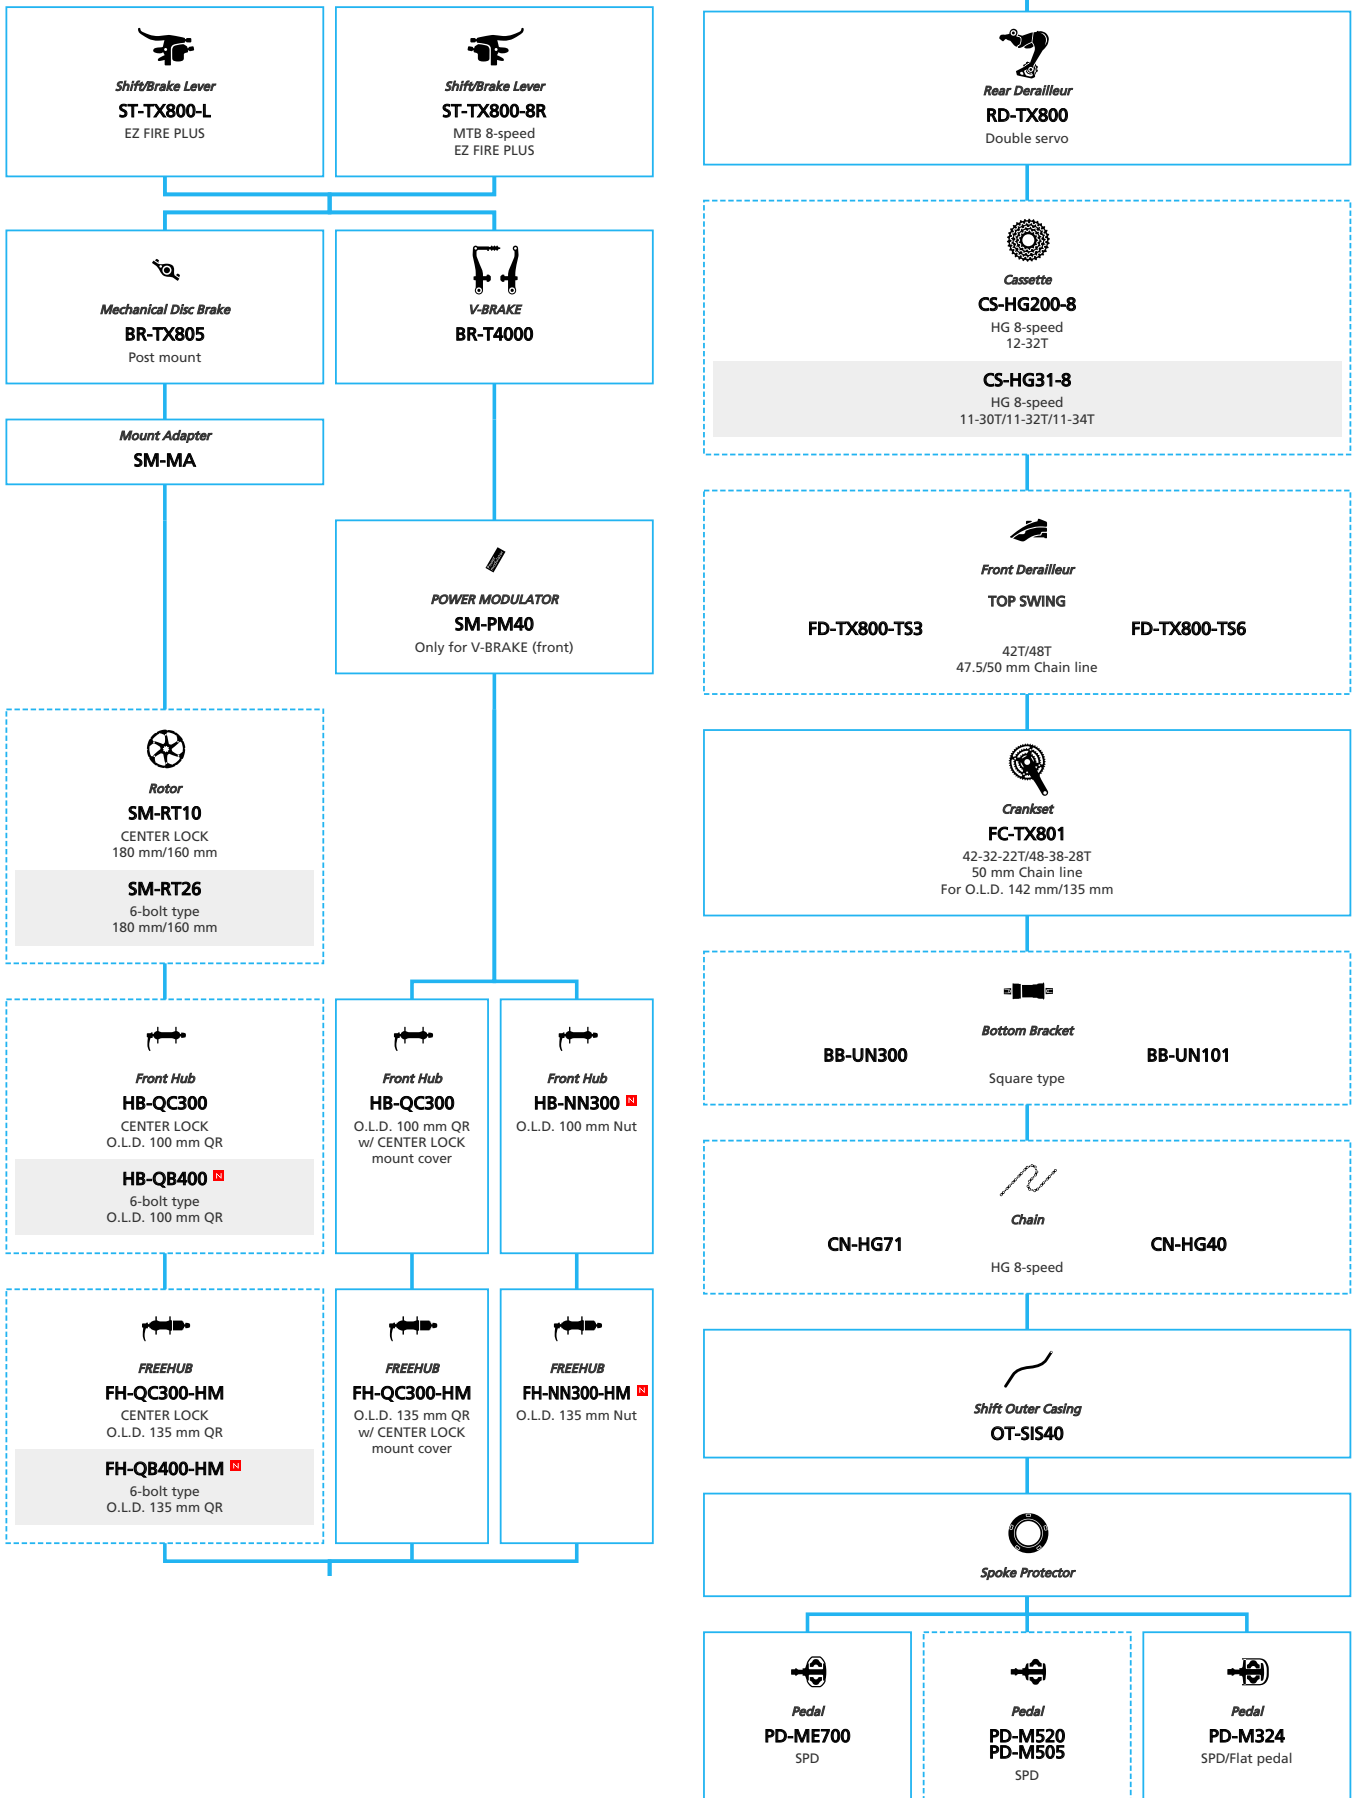

SHIMANO *TourneyTX* 3x8-speed

- ... New model
- ... Additional option
- ... All select
- ... Alternative option
- ... Single select

LIFESTYLE Active