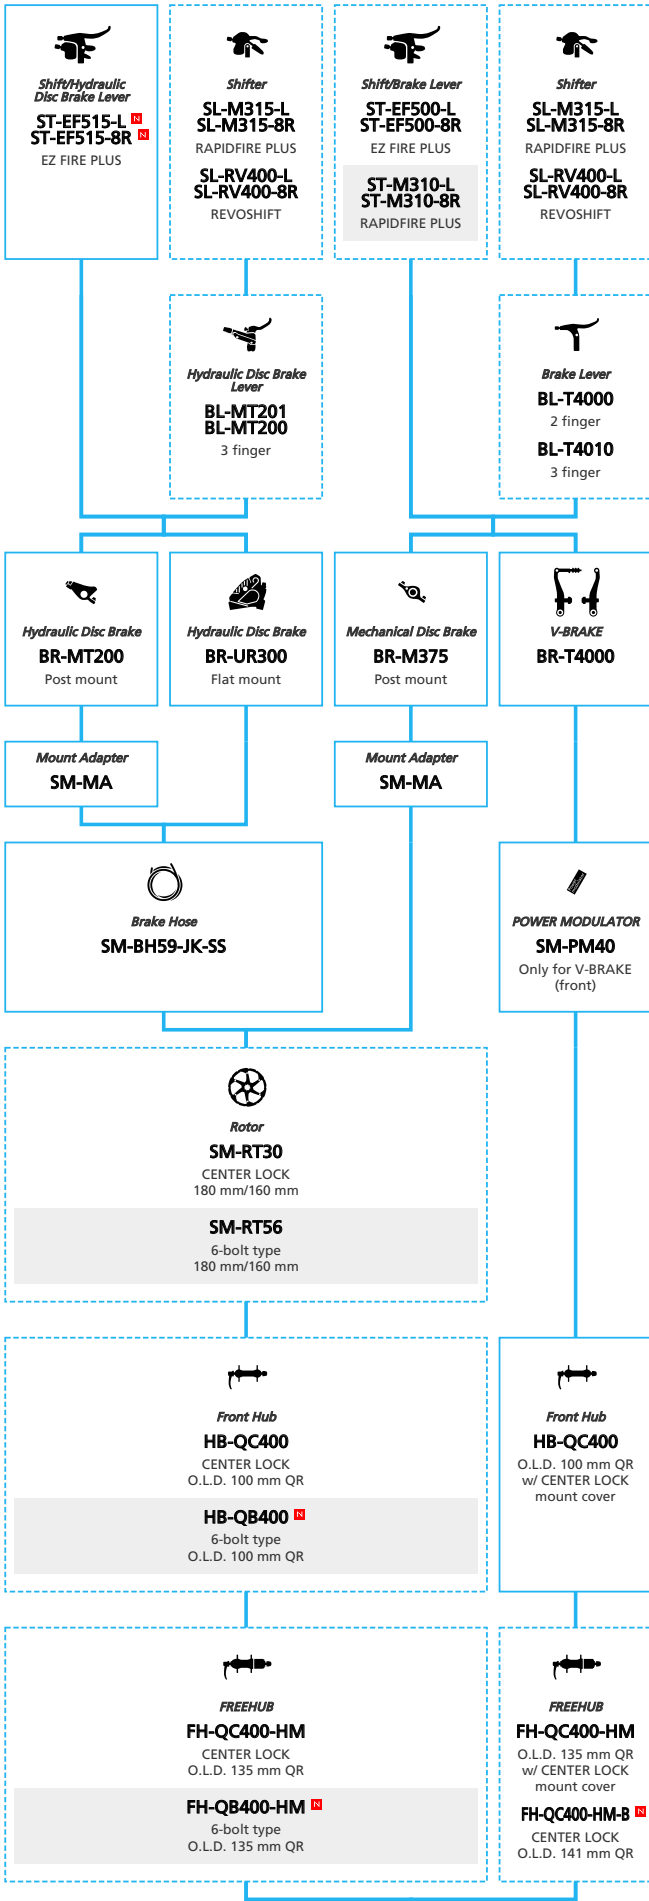

3x8-speed

- ... New model
- ... Additional option
- ... Alternative option
- ... All select
- ... Single select