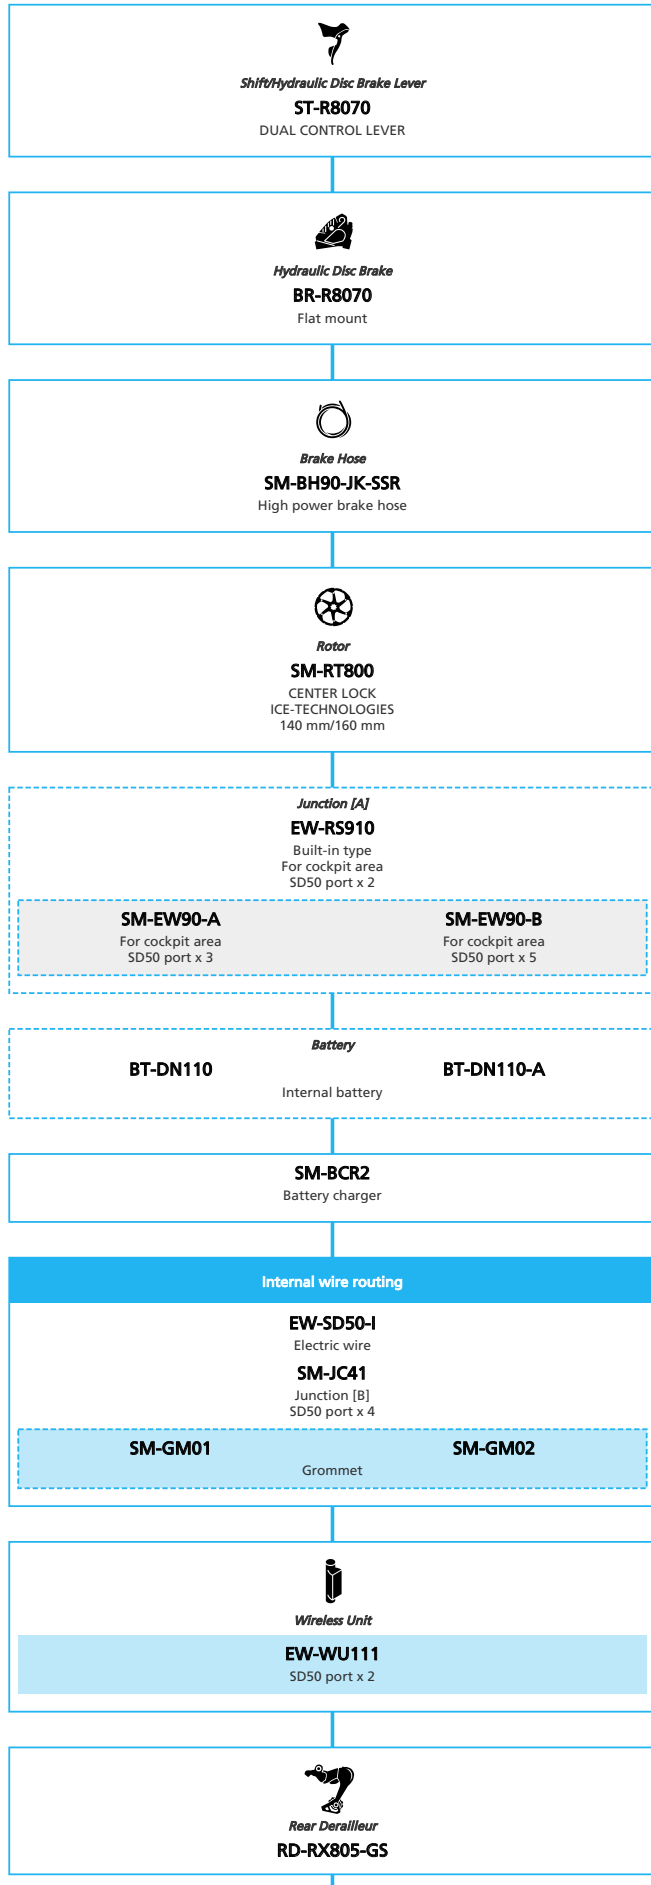

Road Bike

- N ... New model
- ... Additional option
- ... Alternative option
- ... All select
- ... Single select

Hydraulic Disc Brake for Drop Handlebar

2x11-speed, Di2, ULTEGRA grade

■ ... New model
 ... Additional option
 ... Alternative option
 ... All select
 ... Single select