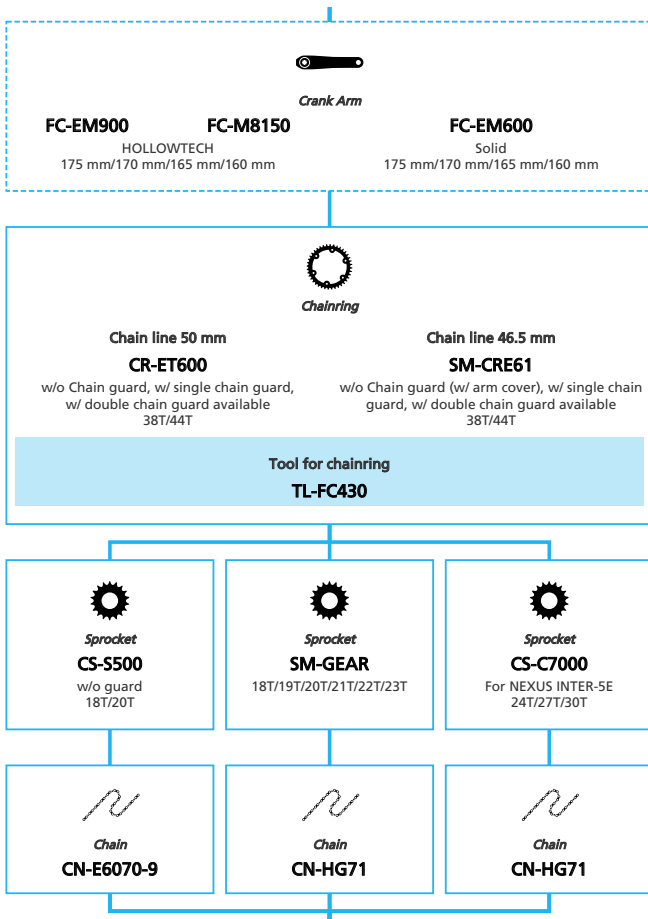

- ... New model
- ... Additional option
- ... All select
- ... Alternative option
- ... Single select