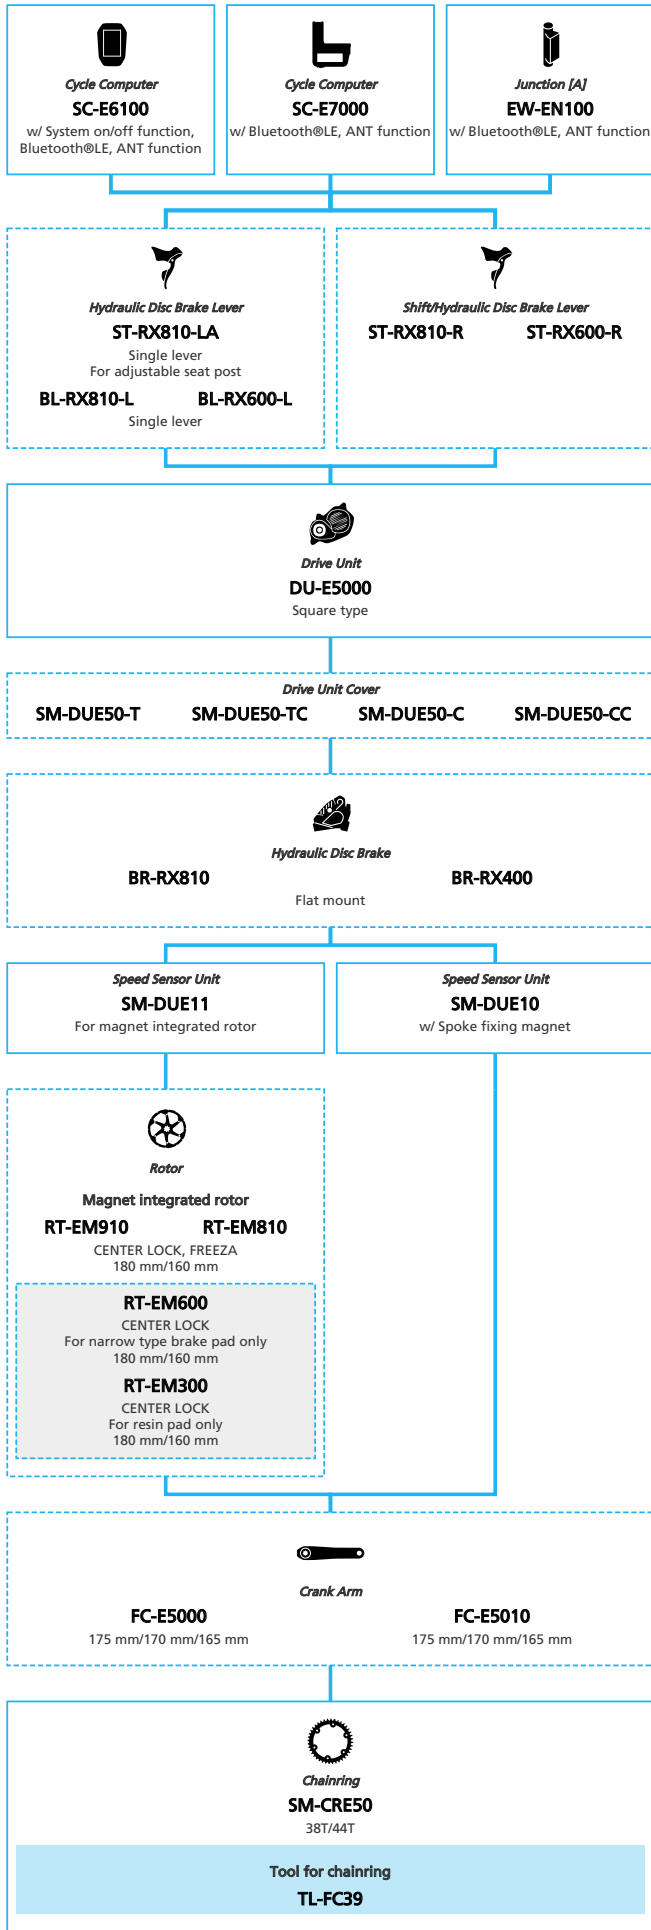

SHIMANO STOPS E5000 For Drop Handlebar, Derailleur

N ... New model
■ ... Additional option
■ ... Alternative option
□ ... All select
□ ... Single select

E-BIKE