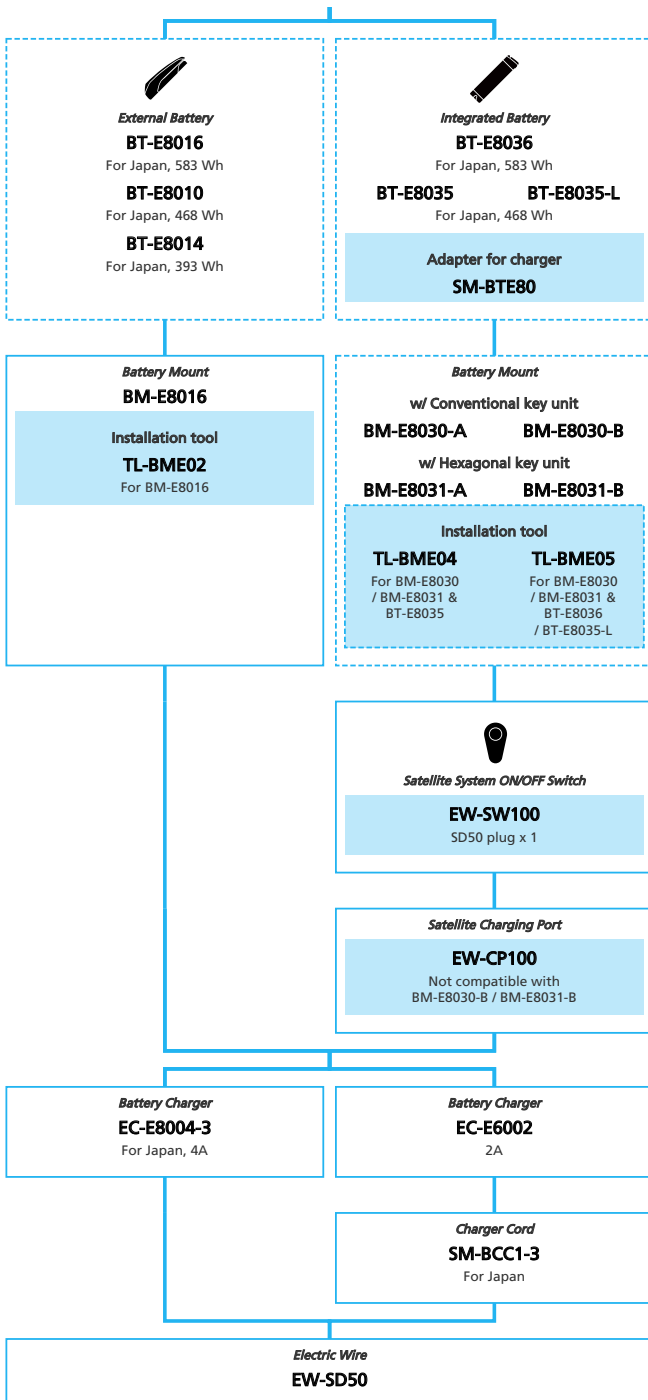

- ... New model
- ... Additional option
- ... All select
- ... Alternative option
- ... Single select