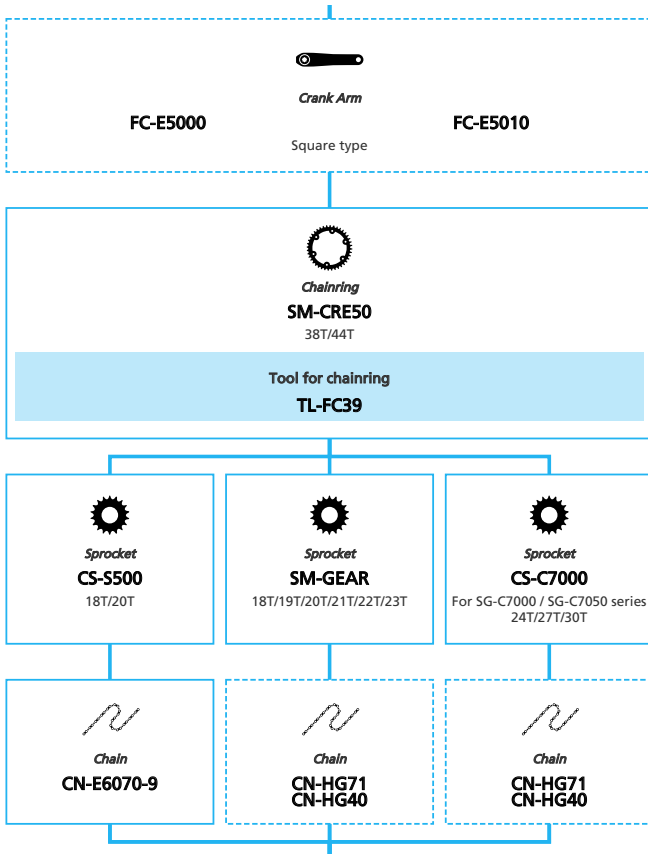

- ... New model
- ... Additional option
- ... All select
- ... Alternative option
- ... Single select