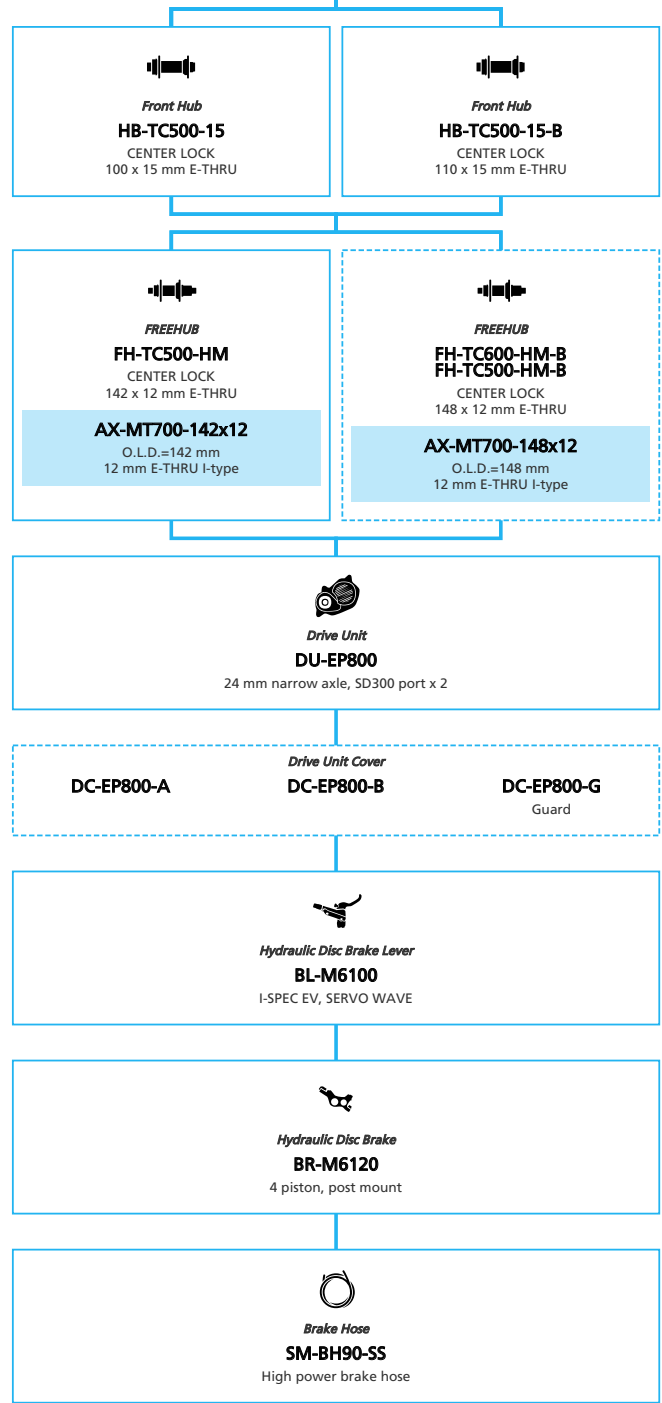

EP800 for MTB 11/10-speed, Derailleur

N ... New model
■ ... Additional option
■ ... Alternative option
□ ... All select
□ ... Single select

E-BIKE