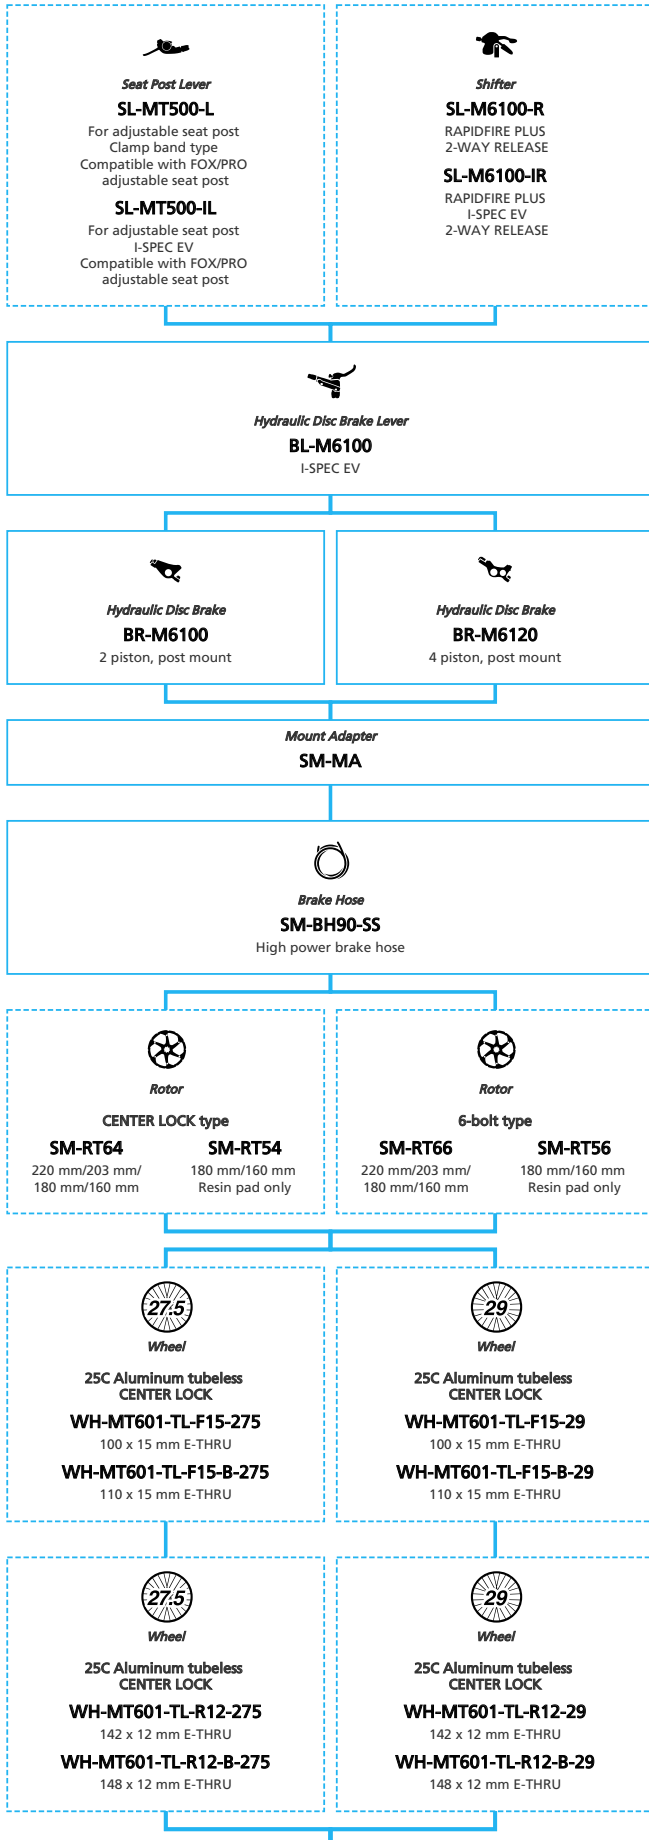

SLX 1x12-speed

 ... New model
 ... Additional option
 ... Alternative option
 ... All select
 ... Single select

- ... New model
- ... Additional option
- ... All select
- ... Alternative option
- ... Single select

SLX 2x12-speed

N ... New model
 ... Additional option
 ... Alternative option
 ... All select
 ... Single select

Mountain Bike

- ... New model
- ... Additional option
- ... Alternative option
- ... All select
- ... Single select

SHIMANO DEORE 1x12-speed

N ... New model
 ■ ... Additional option
 □ ... All select
 ■ ... Alternative option
 □ ... Single select

Mountain Bike

-  ... New model
-  ... Additional option
-  ... Alternative option
-  ... All select
-  ... Single select