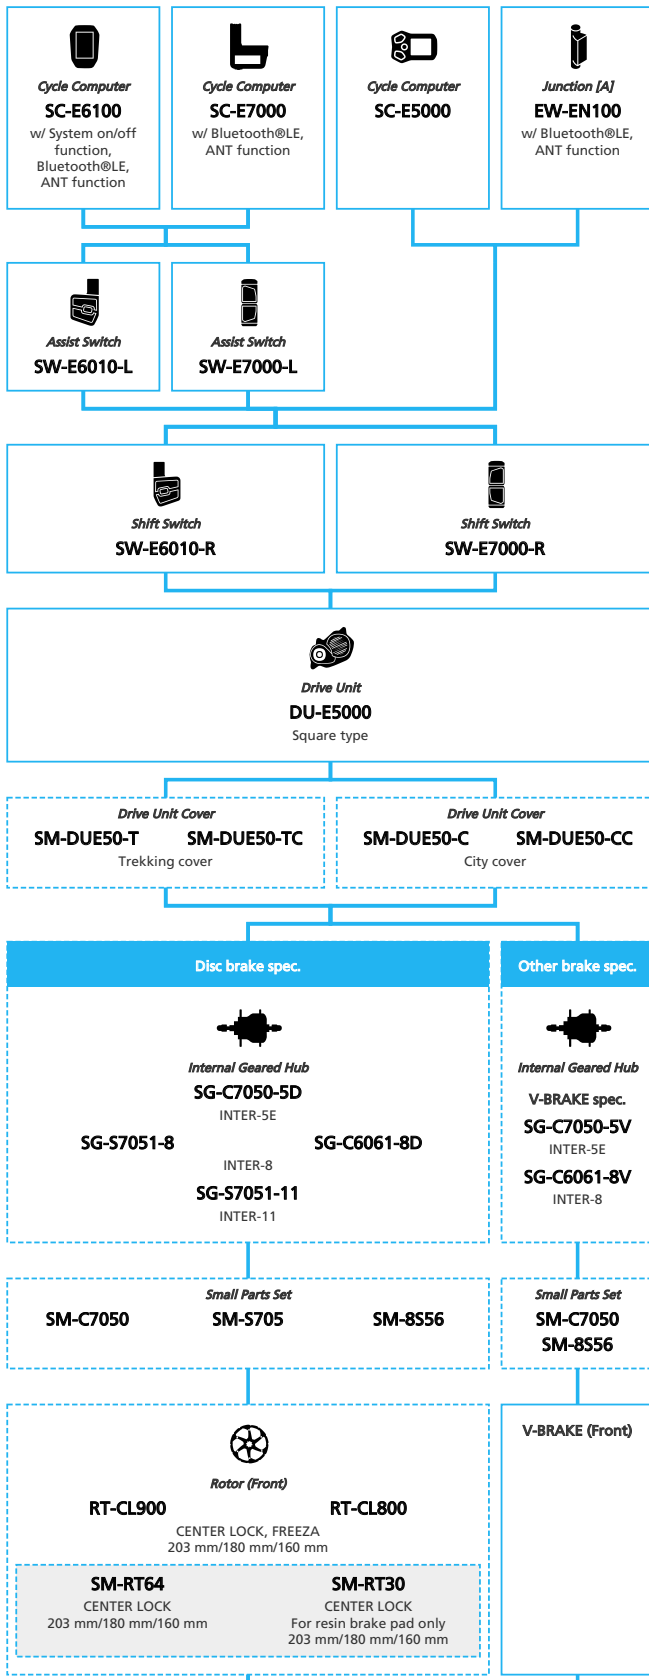

SHIMANO STOPS E5000 Internal Geared Hub, Di2

N ... New model
■ ... Additional option
□ ... All select
■ ... Alternative option
□ ... Single select

E-BIKE