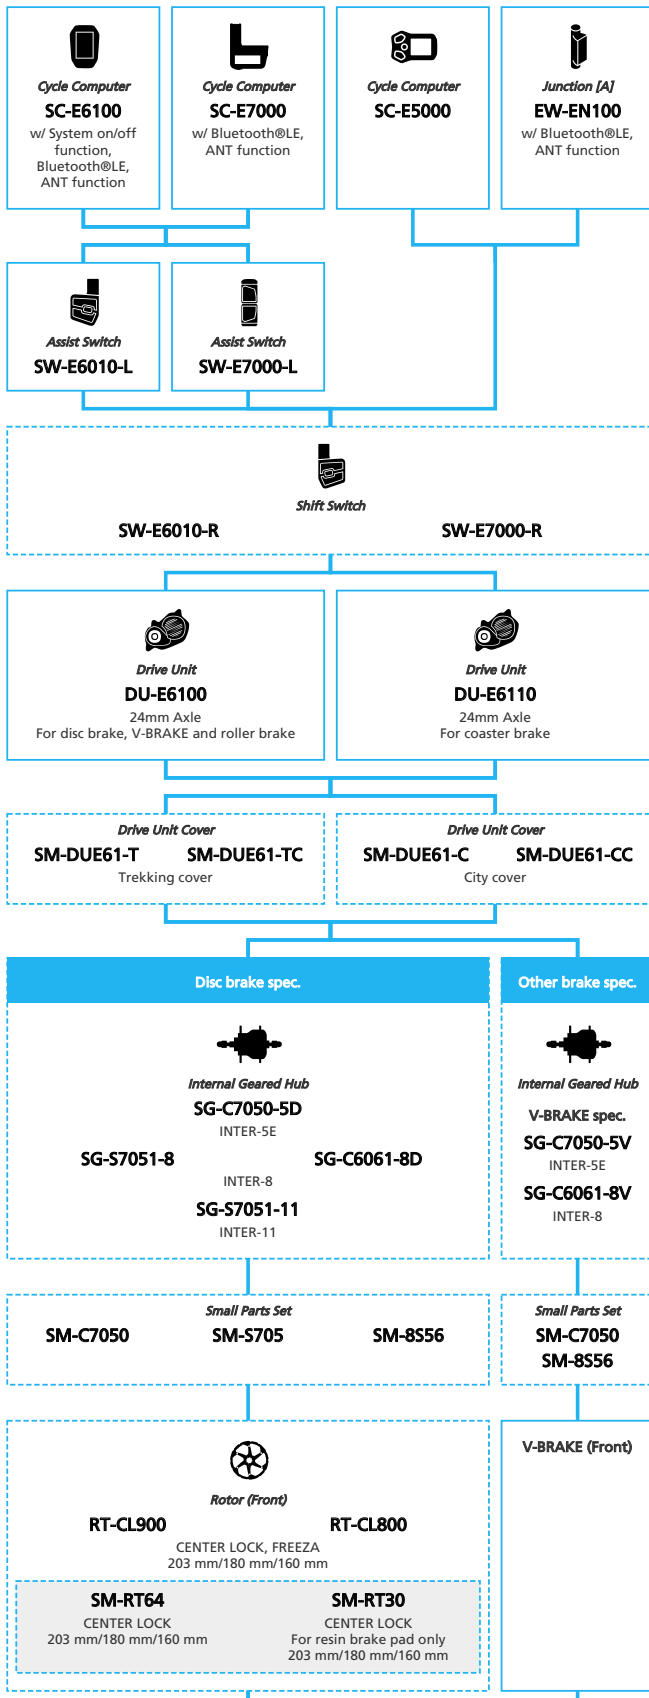

SHIMANO STEPS E6100 Internal Geared Hub, Di2

N ... New model
 ■ ... Additional option
 □ ... All select
 ■ ... Alternative option
 □ ... Single select

E-BIKE

- ... New model
- ... Additional option
- ... All select
- ... Alternative option
- ... Single select