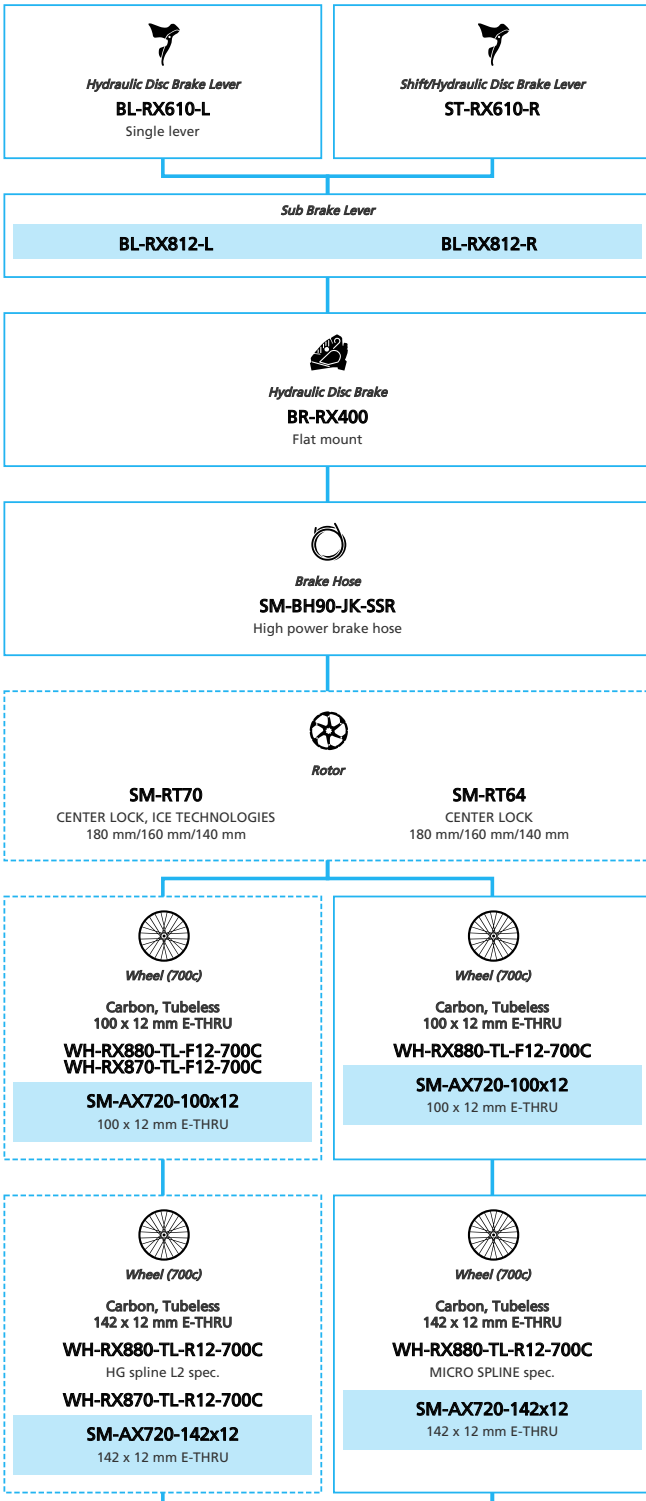

Gravel Bike

SHIMANO
GRX RX610 2x12-speed

- ... New model
- ... Additional option
- ... All select
- ... Alternative option
- ... Single select

Gravel Bike

SHIMANO GRX RX610 1x12-speed

■ ... New model
 ... Additional option
 ... Alternative option
 ... All select
 ... Single select