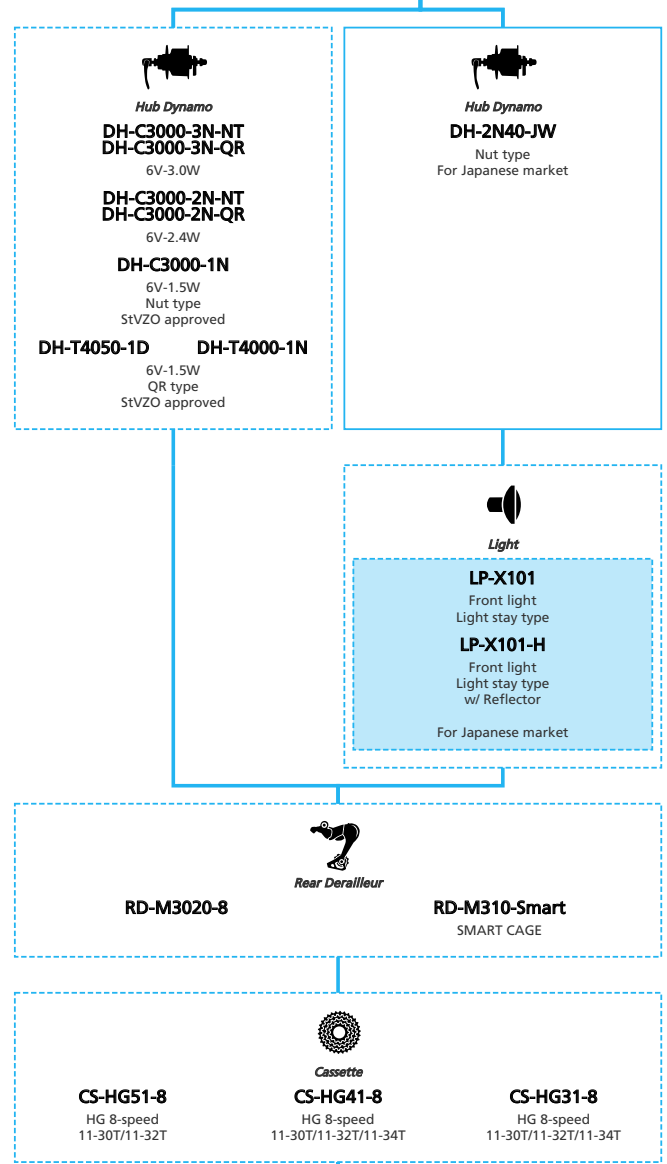

3x8-speed

- ... New model
- ... Additional option
- ... Alternative option
- ... All select
- ... Single select