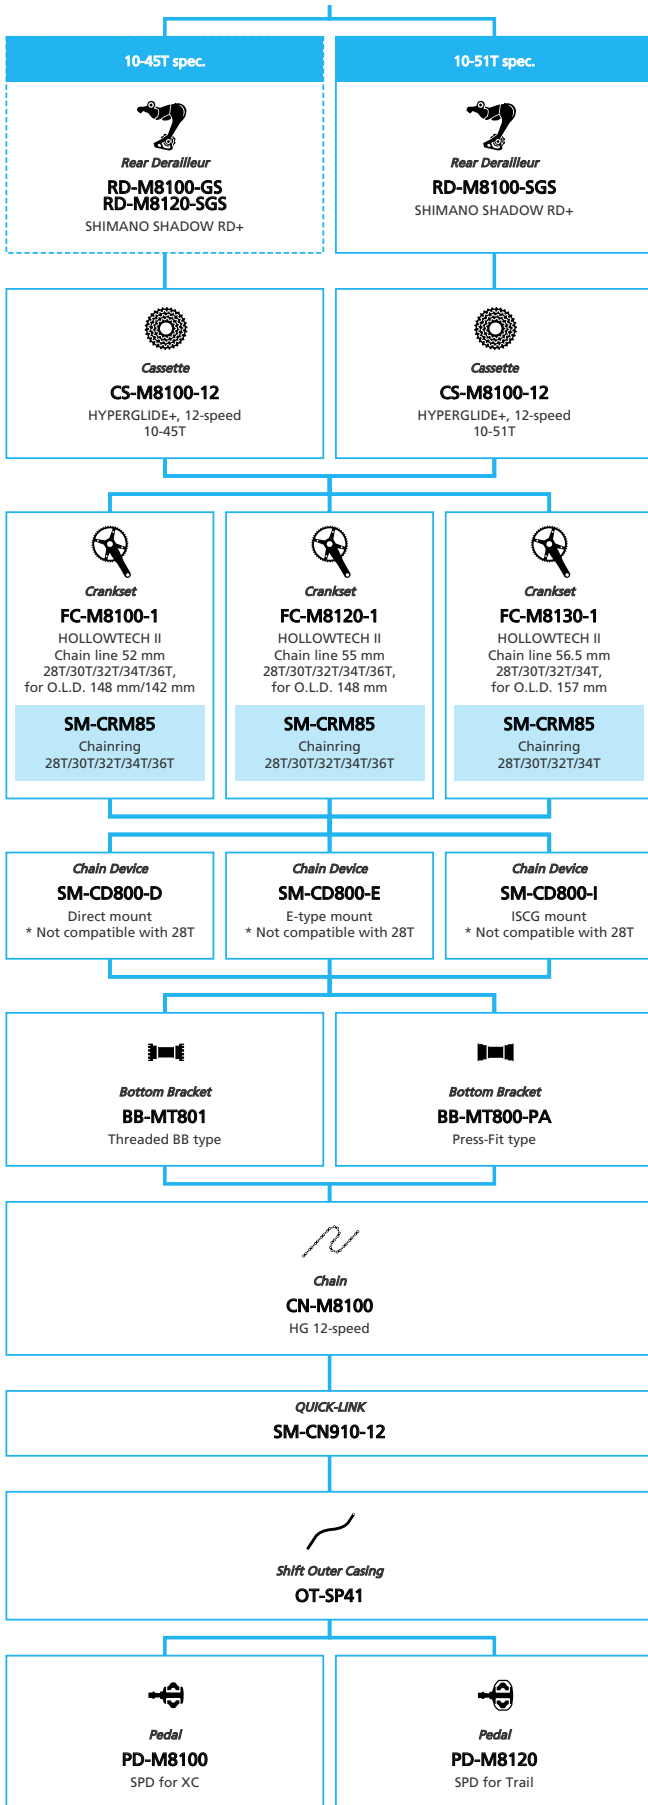

- ... New model
- ... Additional option
- ... All select
- ... Alternative option
- ... Single select