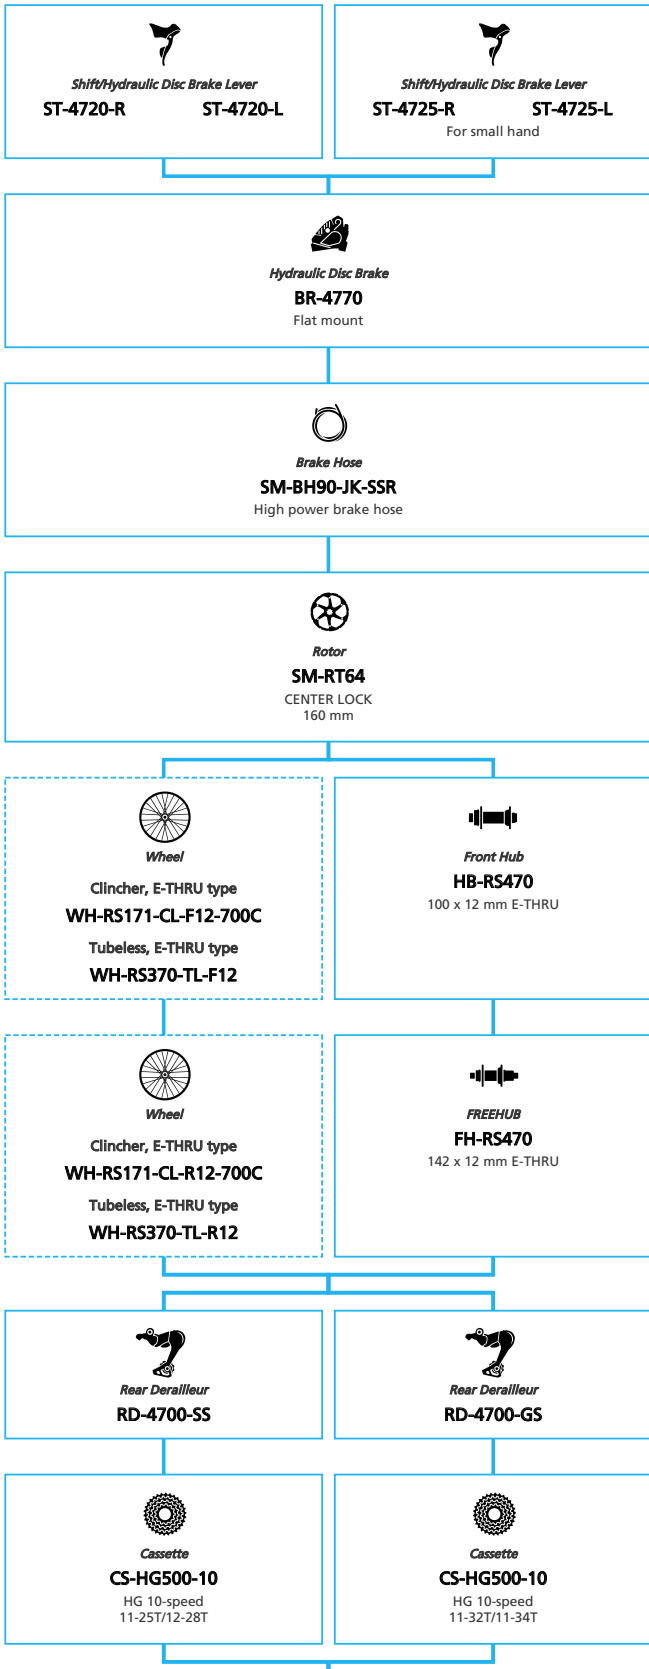

Hydraulic Disc Brake for Drop Handlebar 2x10-speed

- ... New model
- ... Additional option
- ... All select
- ... Alternative option
- ... Single select

Road Bike