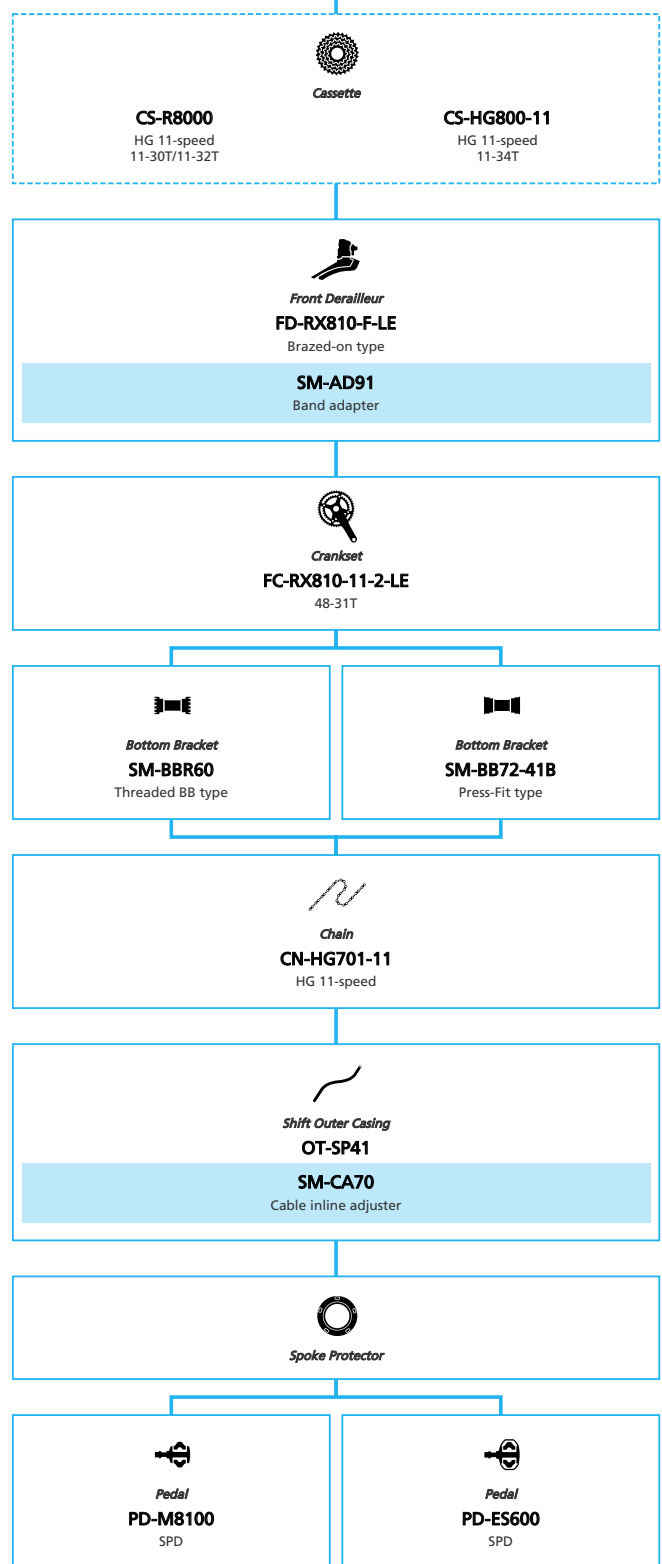

SHIMANO
GRX RX810 Limited Edition 2x11-speed

N ... New model
  ... Additional option
  ... Alternative option
  ... All select
  ... Single select

Gravel Bike