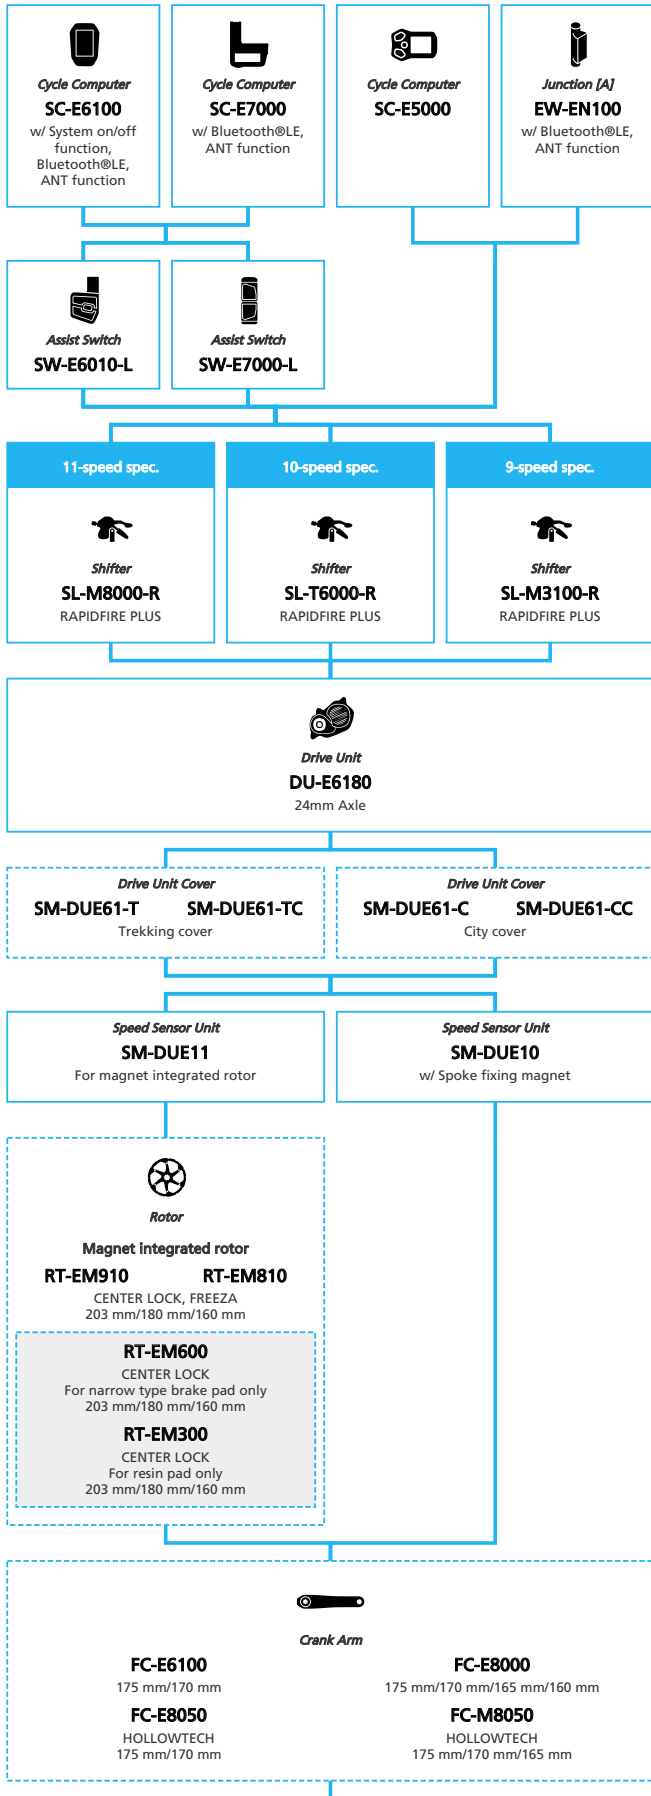

SHIMANO STOPS E6180 for Japan market 11/10/9-speed, Derailleur

N ... New model
■ ... Additional option
□ ... Alternative option
□ ... All select
□ ... Single select

E-BIKE