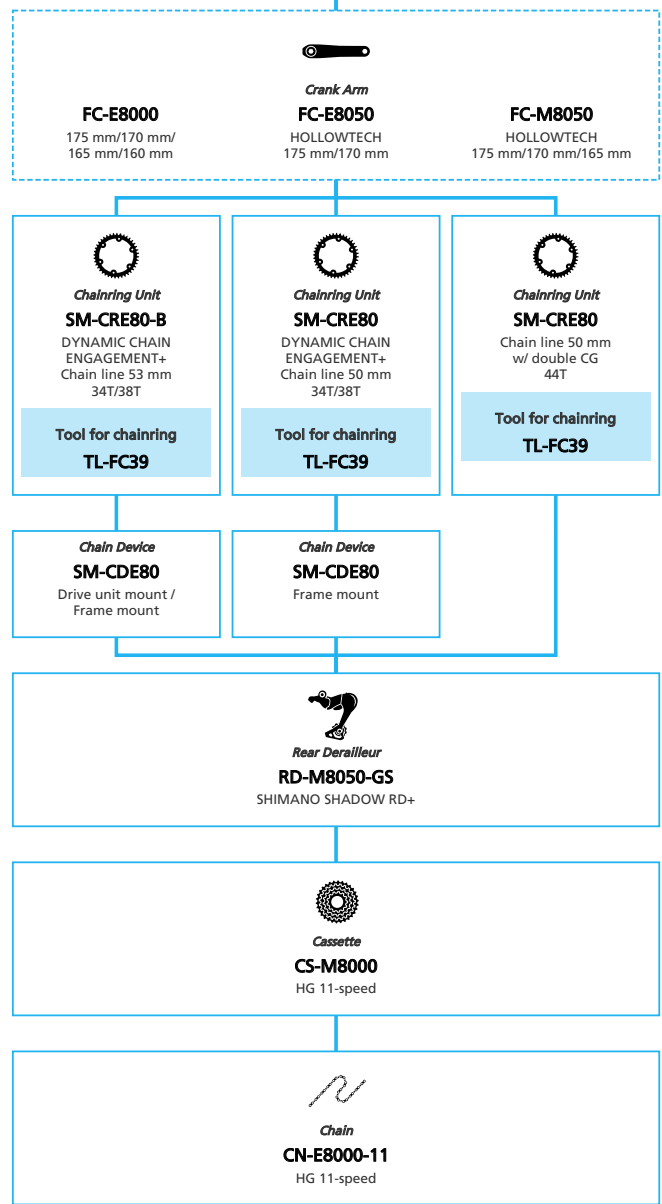

SHIMANO STOPS E8080 for Japan market 11-speed, Derailleur, Di2

N ... New model
 ... Additional option
 ... Alternative option
 ... All select
 ... Single select

E-BIKE