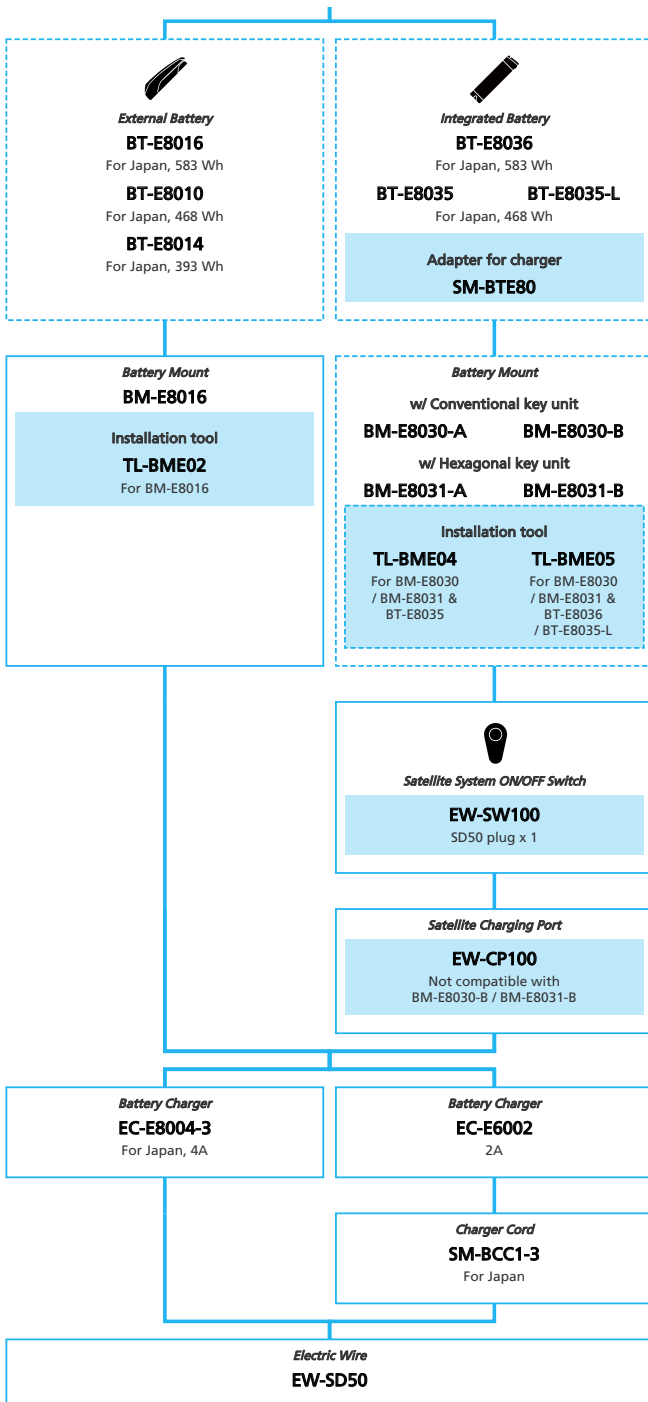

- ... New model
- ... Additional option
- ... All select
- ... Alternative option
- ... Single select