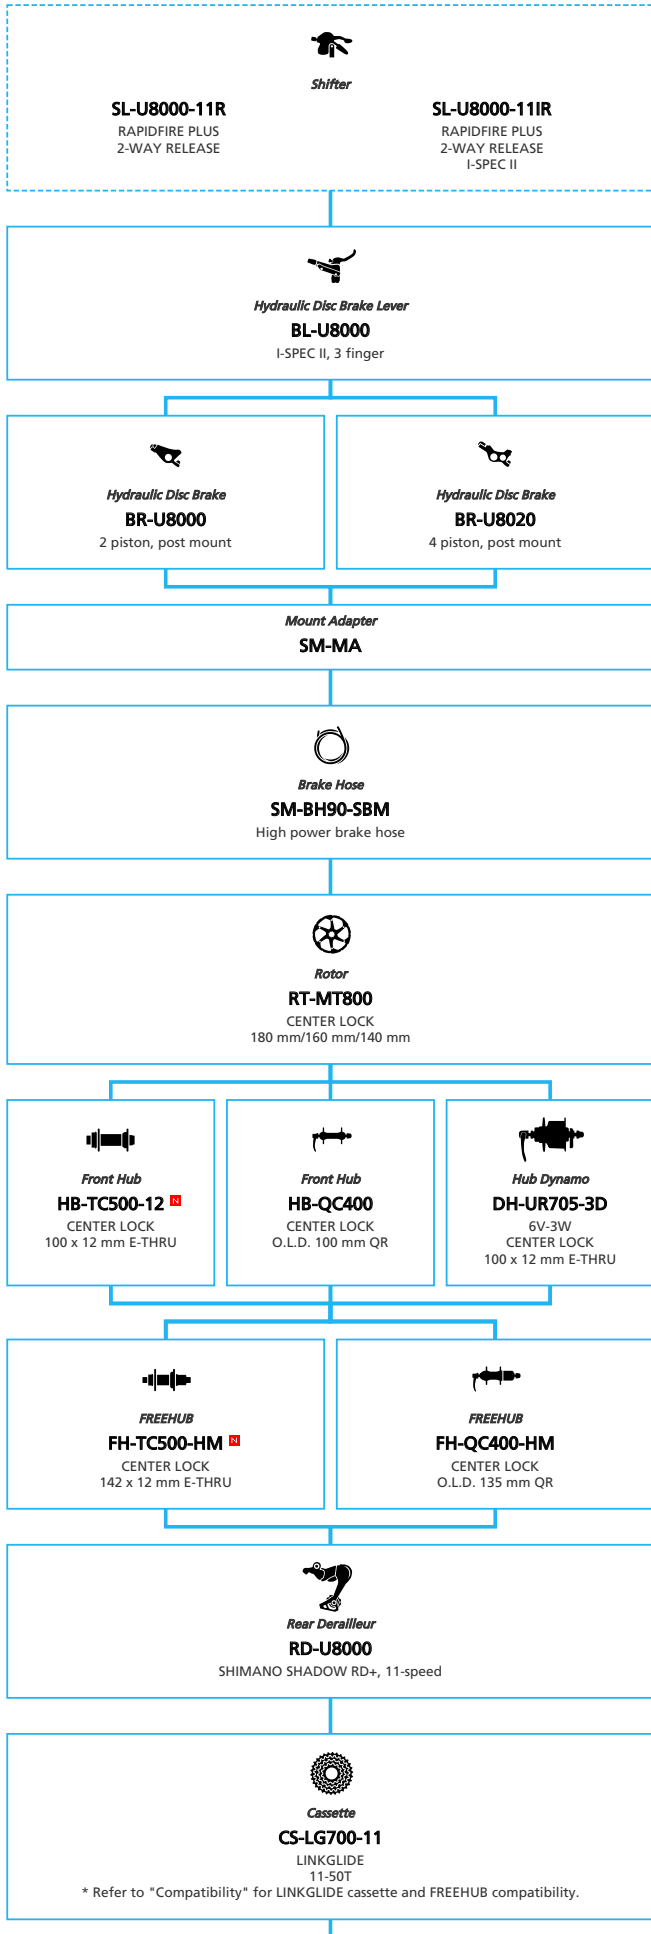

LIFESTYLE Active

SHIMANO **CUES** U8000 1x11-speed

 ... New model
 ... Additional option
 ... Alternative option
 ... All select
 ... Single select

LIFESTYLE Active

SHIMANO CUES U6000 2x11-speed

N ... New model
 ■ ... Additional option
 □ ... All select
 ▨ ... Alternative option
 ▨ ... Single select