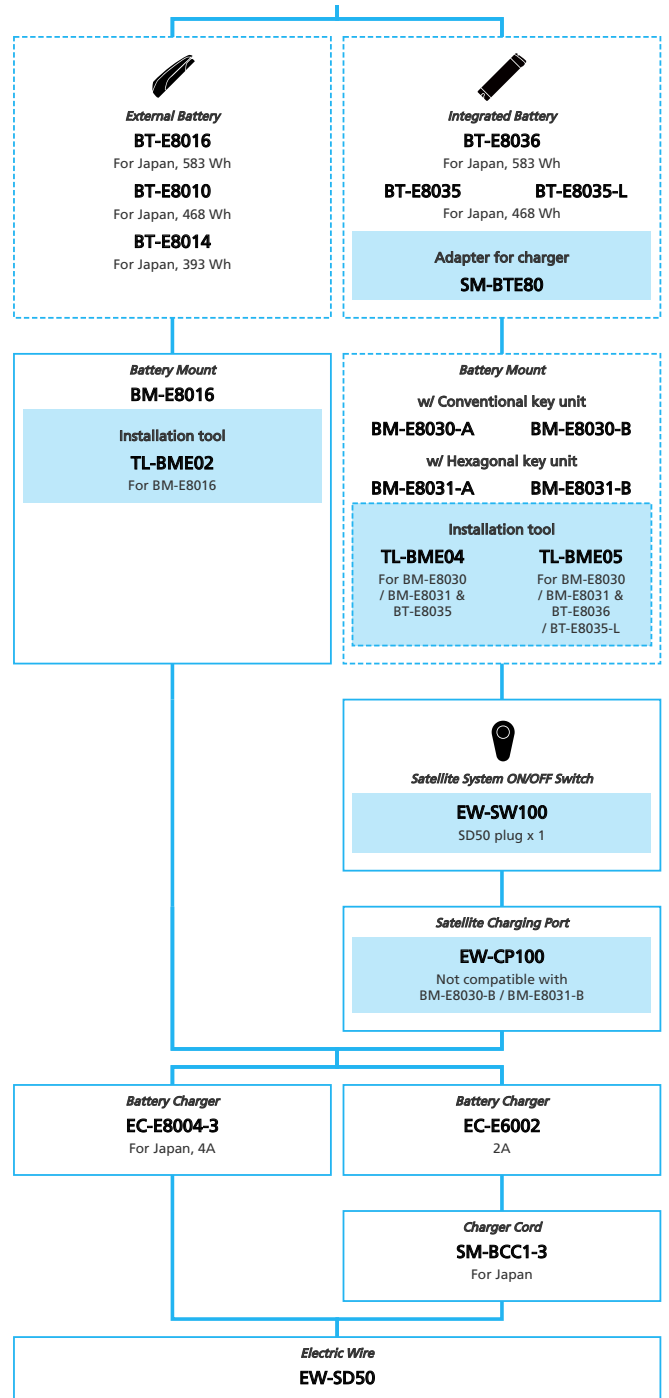

- ... New model
- ... Additional option
- ... All select
- ... Alternative option
- ... Single select