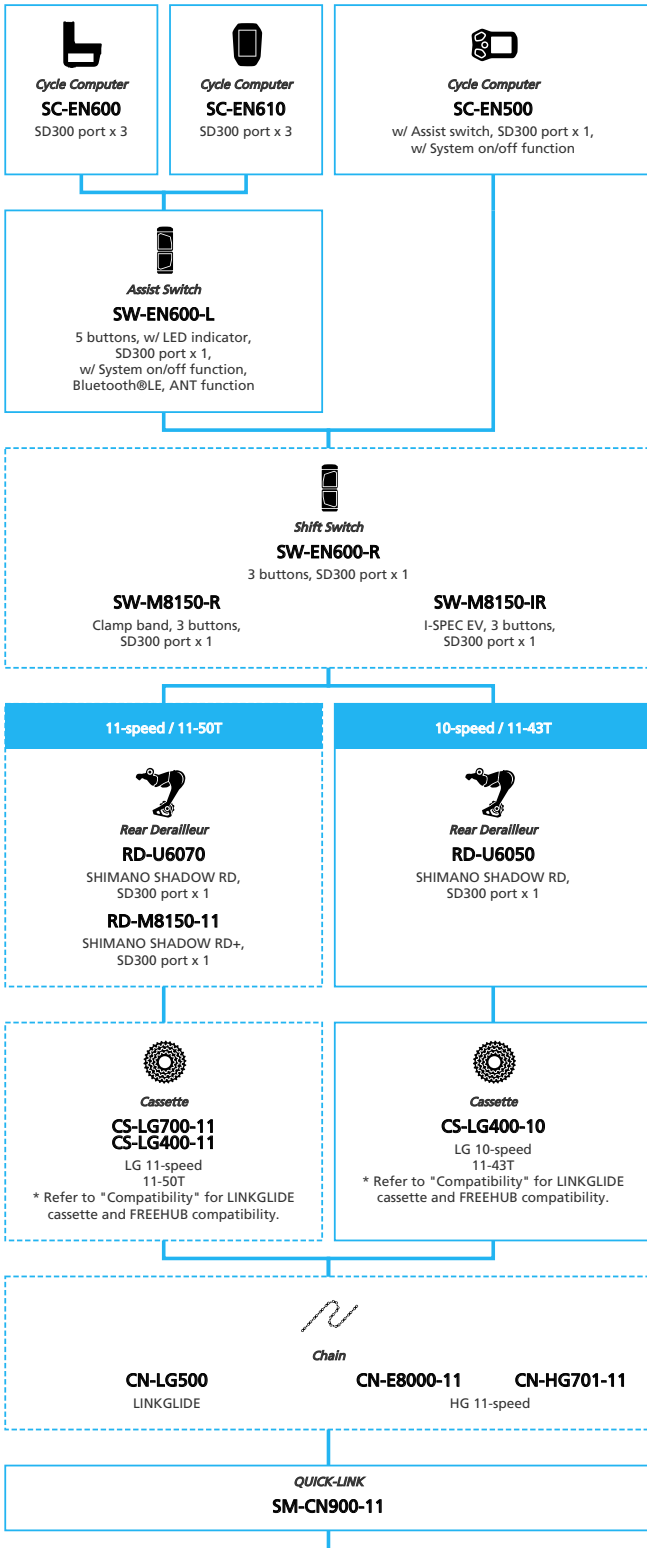

EPS for LIFESTYLE 11/10-speed, Derailleur, Di2, Automatic Shift

N ... New model
 ... Additional option
 ... All select
 ... Alternative option
 ... Single select

E-BIKE

N ... New model
 ■ ... Additional option
 □ ... All select
 ■ ... Alternative option
 □ ... Single select