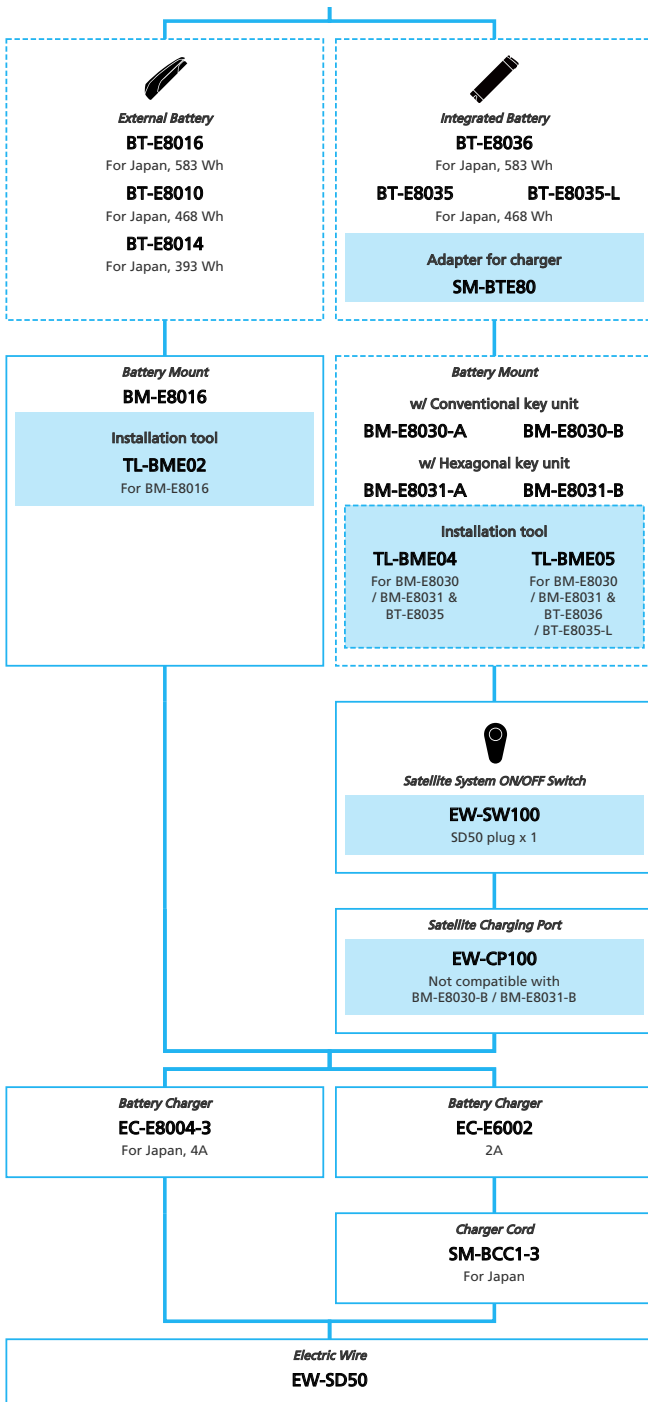

- ... New model
- ... Additional option
- ... All select
- ... Alternative option
- ... Single select