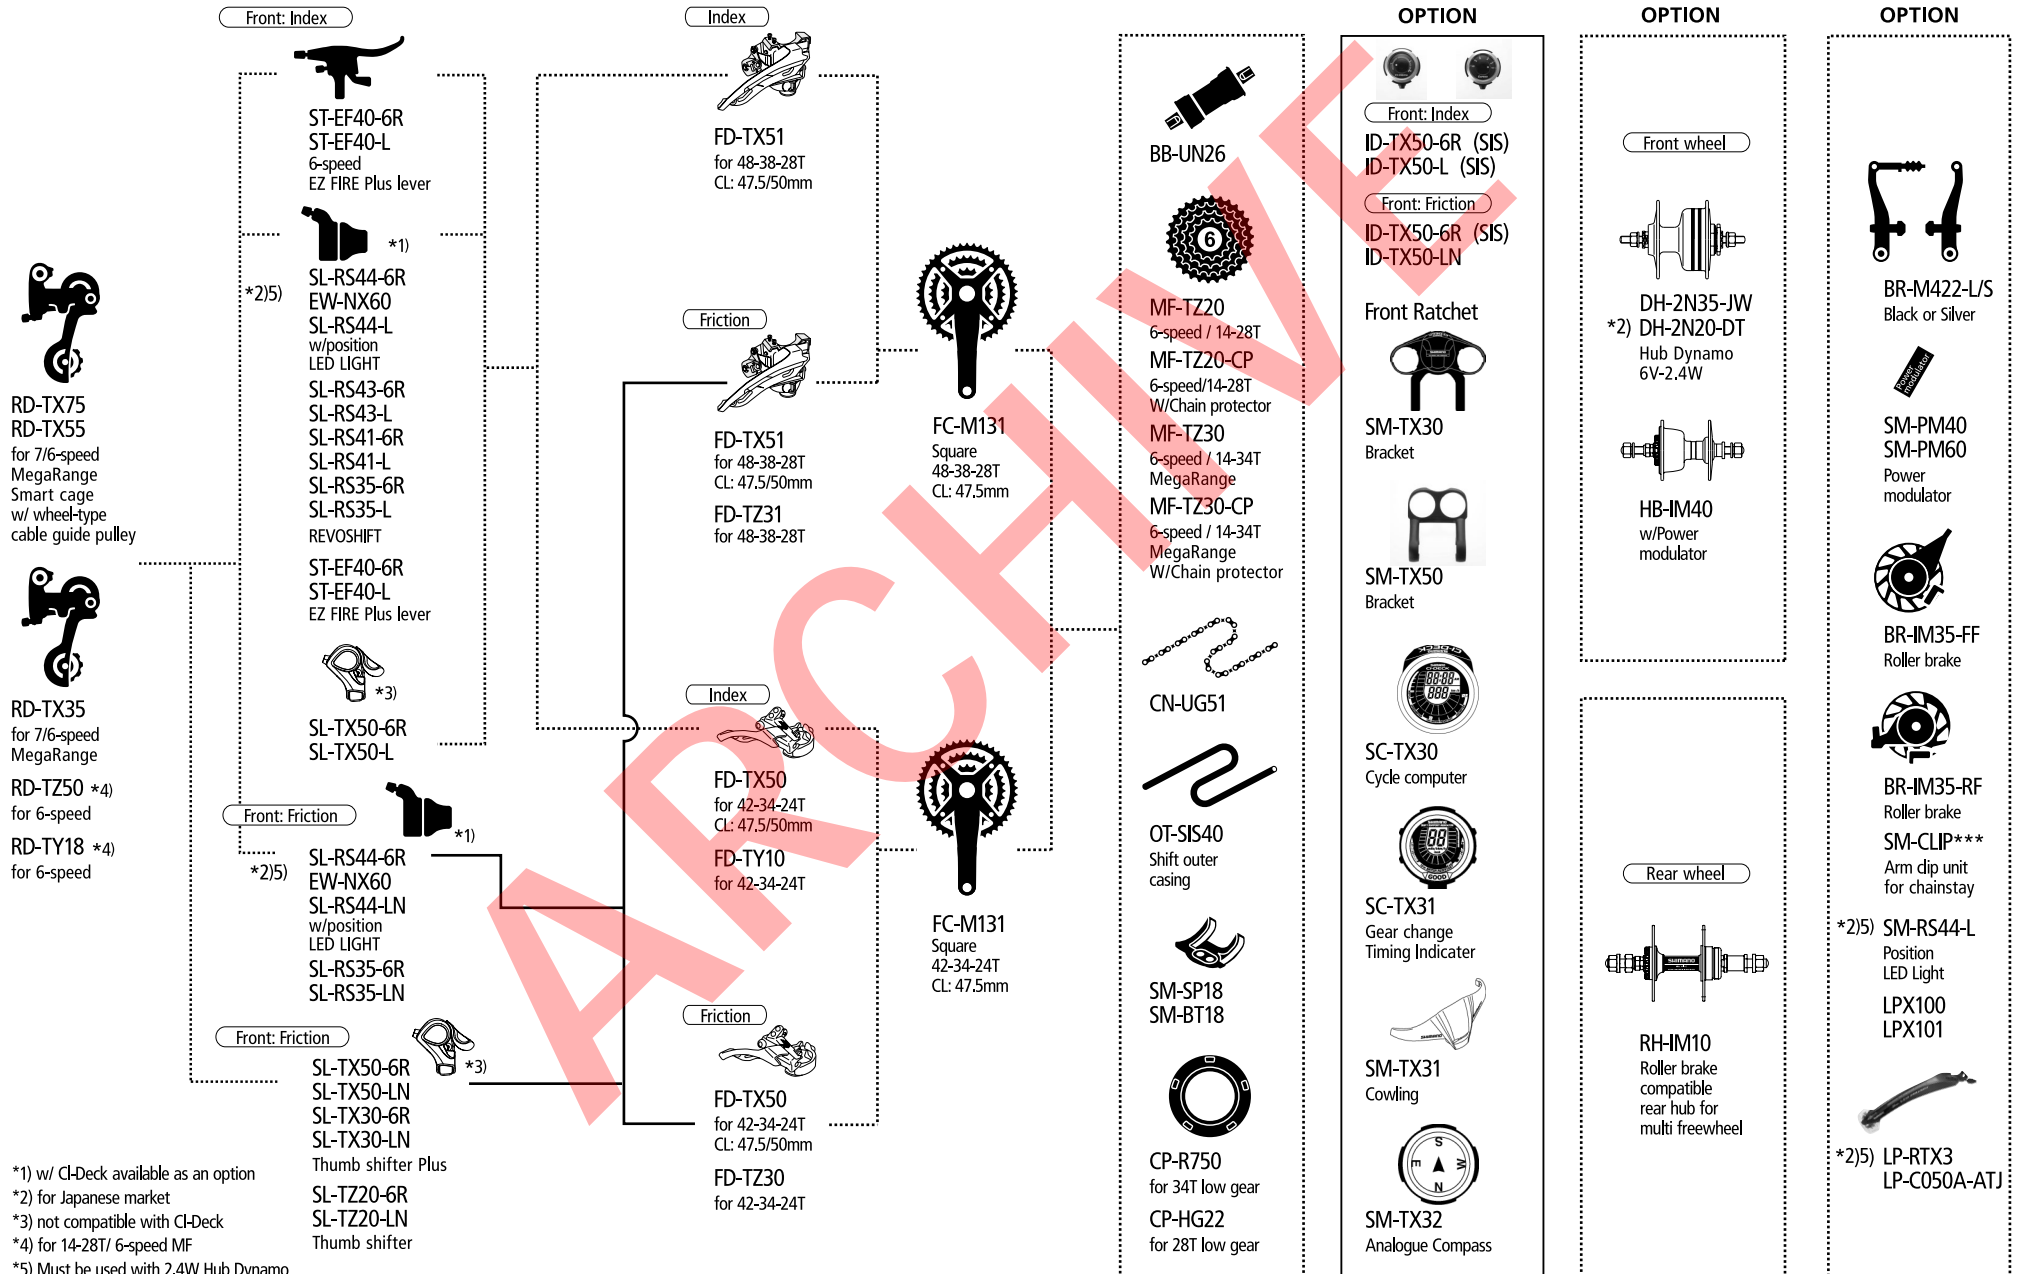

*1) w/ Cl-Deck available as an option

*2) for Japanese market

*3) not compatible with Cl-Deck

*4) for 14-28T/ 6-speed MF

*5) Must be used with 2.4W Hub Dynamo