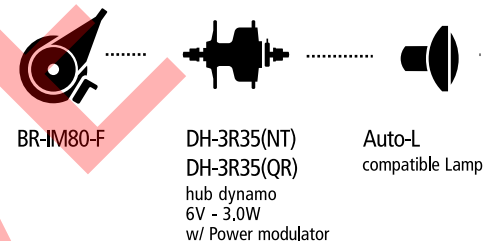

V-BRAKE SPEC.

COASTER BRAKE SPEC.

ROLLER BRAKE SPEC.