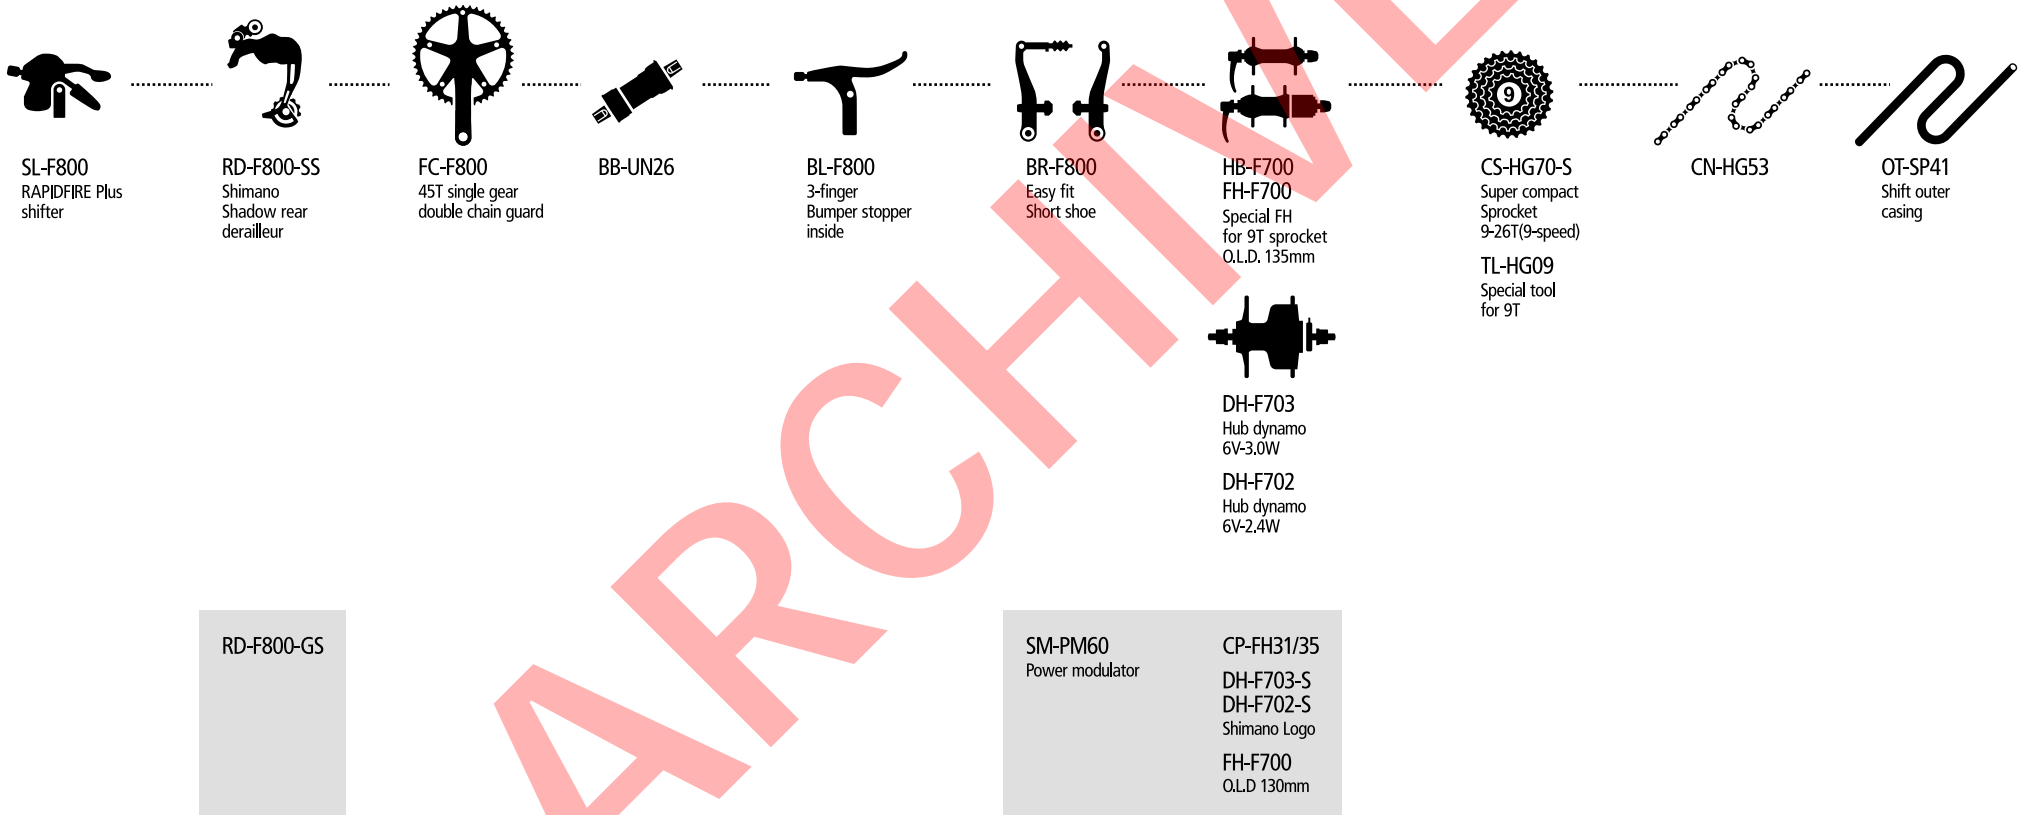

wheel size: 20inch max.