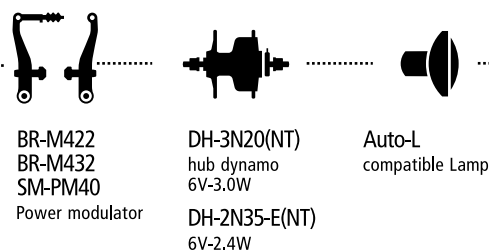

V-BRAKE SPEC.