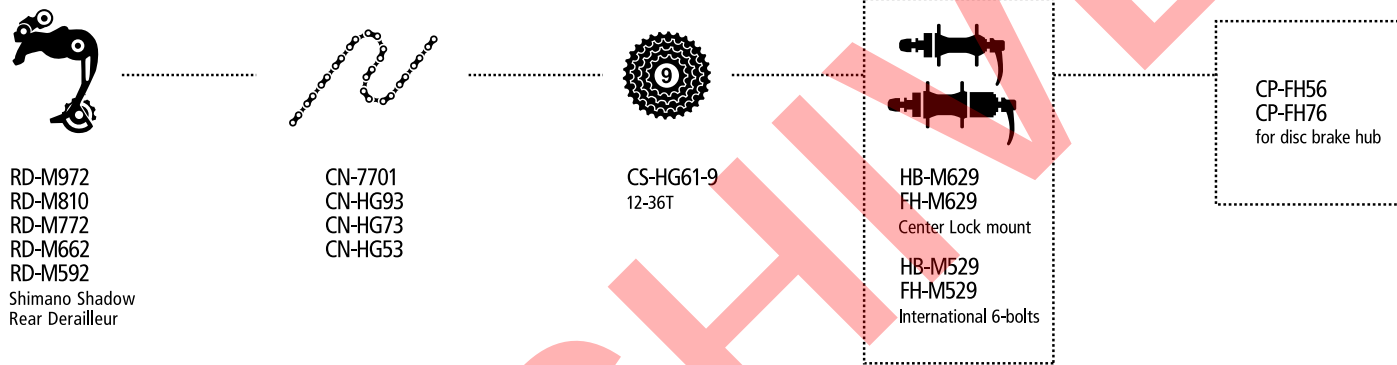

FD-TX50 for 42-34-24T CL: 47.5/50mm

FD-TX51 for 48-38-28T CL: 47.5/50mm

FH-RM30-7

CS-HG41-7 11-28T

CS-HG20-7 7-speed 12-28T 12-32T

CN-UG51

29er drivetrain

FC-MX71
HOLLOWTECH II
crank w/BB unit
w/o gear
SM-CR80-A
single gear
34/38/41/42/43/44/46T