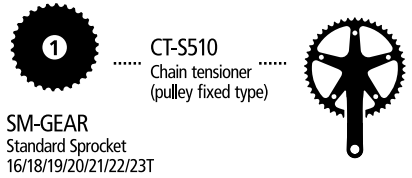

CP-FH06
for 21-25T
CP-FH35
for 26-30T

Tandem Components

Ultegra series

wheel size: 20inch max.

Vertical drop end use

FC-S500
2-Piece Crankset
w/BB unit
45T/39T
Double chain guard

FC-S400
OCTALINK
45T or 39T
Double chain guard