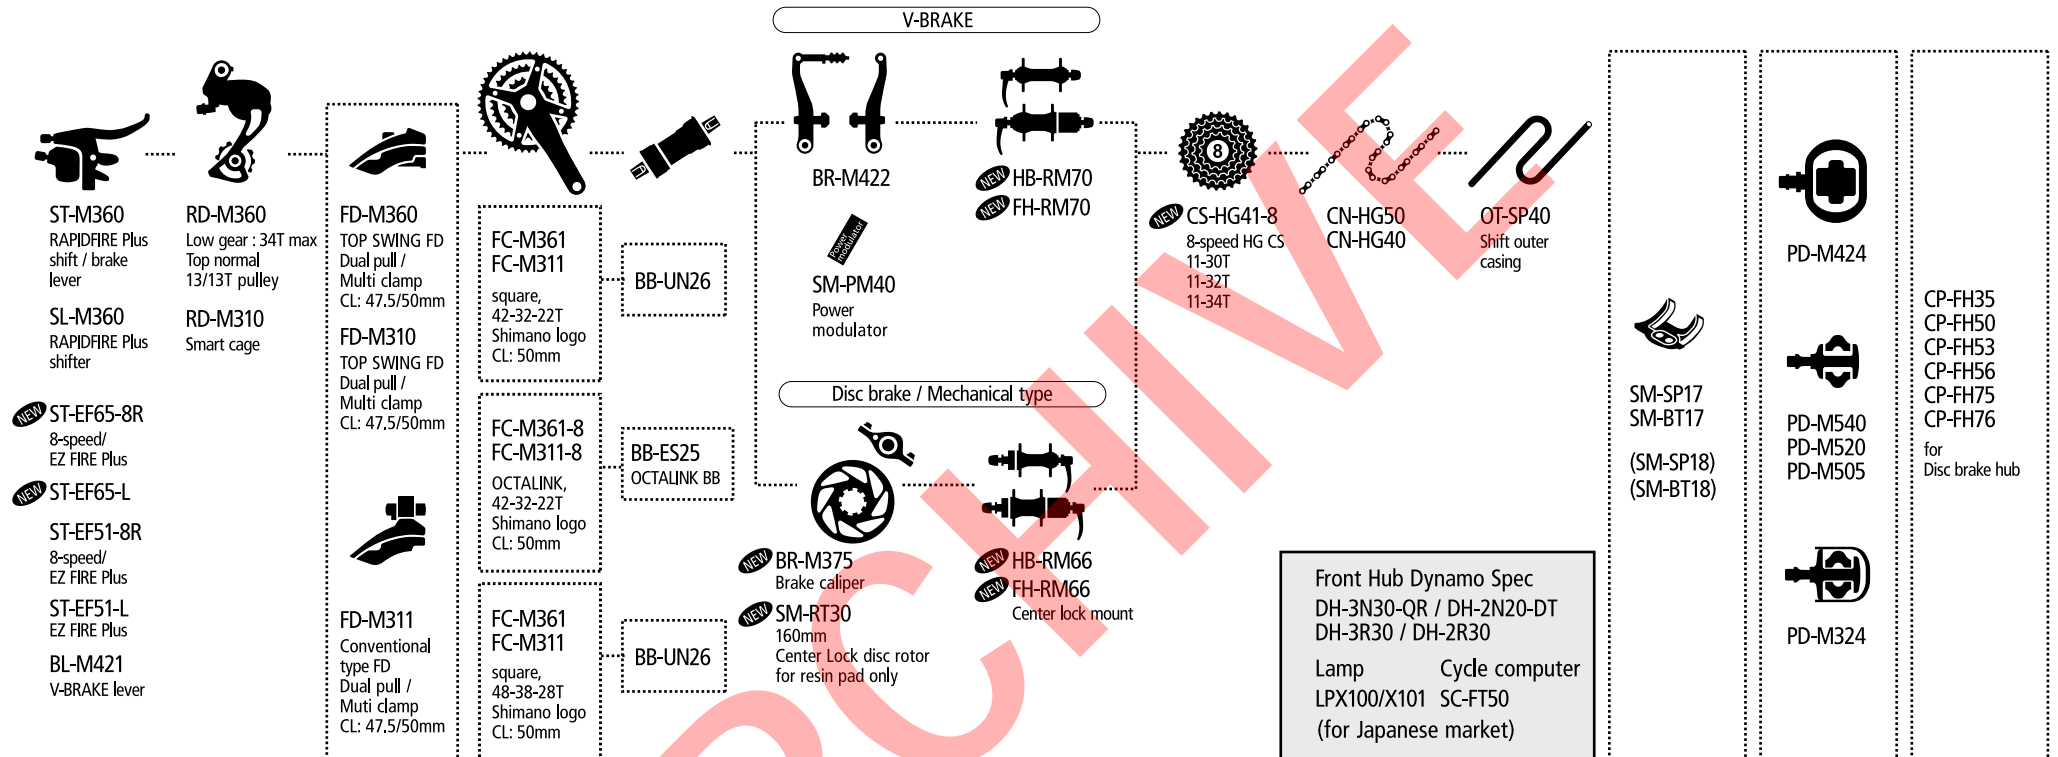

SL-RS43-8R
SL-RS41-8R
SL-M310-8R
SL-M310-L
ST-M310-8R
ST-M310-L

8-speed RAPIDFIRE Plus Shifter / brake lever

FD-M190 for 42-34-24T CL: 47.5/50mm CS angle 63-66

FD-M190A for 42-34-24T CL: 47.5/50mm CS angle 66-69

FD-M191 for 48-38-28T CL: 47.5/50mm

FC-M171 Square 42-34-24T 48-38-28T CL: 47.5mm

FC-M131 Square 42-34-24T 48-38-28T CL: 47.5mm

SM-RT51 6-bolts rotor (160mm) for resin pad only

SM-RT51M 6-bolts rotor (180mm) for resin pad only

BB-UN26

HB-M475 FH-M475 6-bolts rotor mount type

HB-RM40 FH-RM30-8

HB-RM35 FH-RM35 for disc brake Center lock mount

NEW CS-HG31-8 8-speed 11-30T 11-32T 11-34T

7-speed

SL-M310-7R
ST-EF65-7R
ST-EF51-7R
SL-RS43-7R
SL-RS41-7R
BL-M421

FD-TX50 for 42-34-24T CL: 47.5/50mm

FD-TX51 for 48-38-28T CL: 47.5/50mm

FH-RM30-7

CS-HG41-7 11-28T

CS-HG20-7 7-speed 12-28T 12-32T

CN-UG51