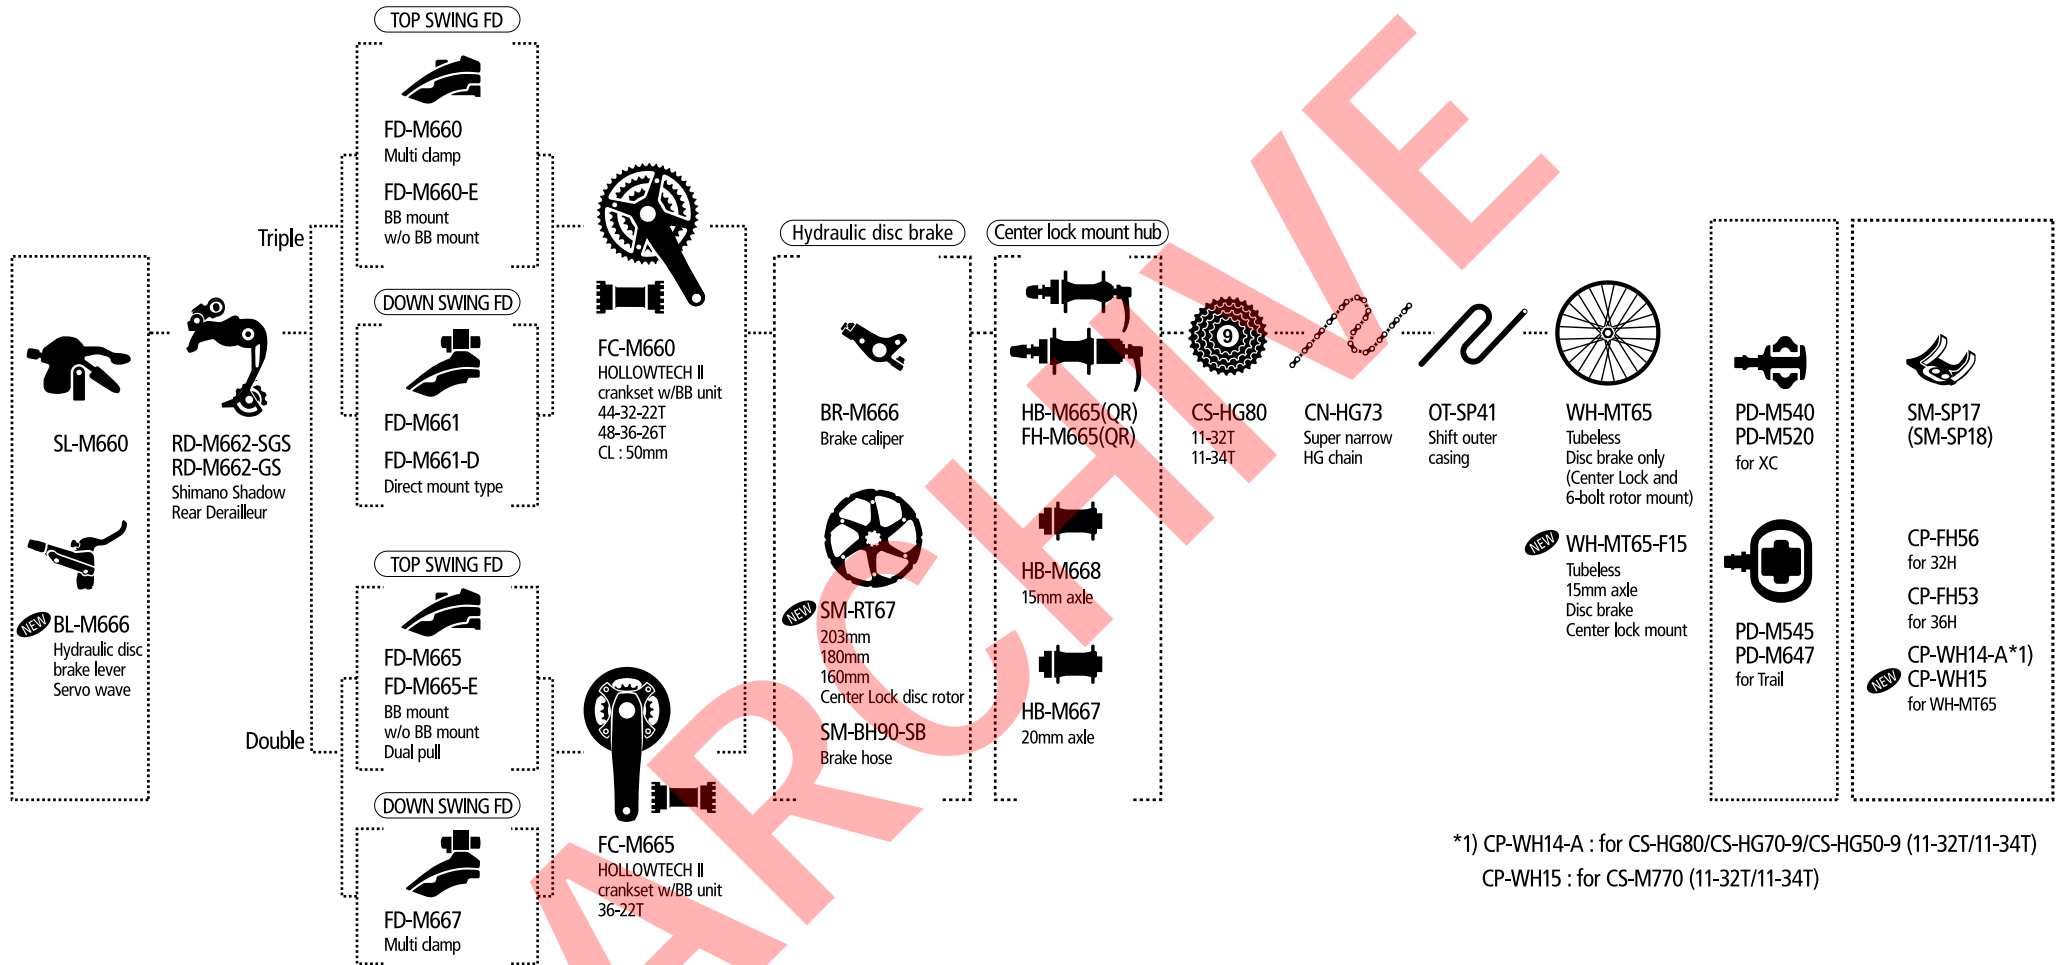

*1) CP-WH14-A : for CS-HG80/CS-HG70-9/CS-HG50-9 (11-32T/11-34T)

CP-WH15 : for CS-M770 (11-32T/11-34T)

FC-M542-L/S Shimano logo 2-Piece Crank Arm 44-32-22T CL : 50mm	SM-RT75S 6-bolts rotor 203mm 180mm 160mm	FH-M525A HB-M525A 6-bolts disc rotor mount Shimano logo
FC-M545 Shimano logo 2-Piece Crank Arm 36-22T CL : 50mm