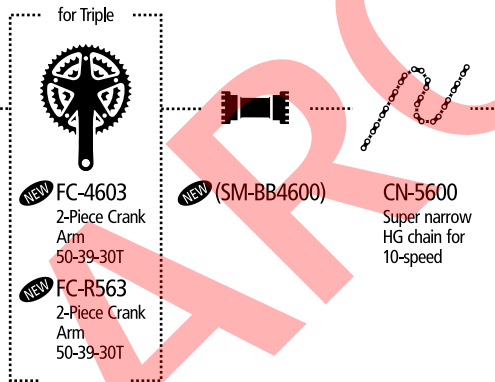

NEW ST-4600-R
NEW ST-4603-L
NEW RD-4600-GS
NEW FD-4603

for Triple
NEW FC-4603
2-Piece Crank Arm
50-39-30T
NEW FC-R563
2-Piece Crank Arm
50-39-30T
NEW (SM-BB4600)
CN-5600
Super narrow HG chain for 10-speed

CYCLOCROSS

NEW BR-CX50
Cantilever brake
NEW SM-CB70
Brake cable inline adjuster