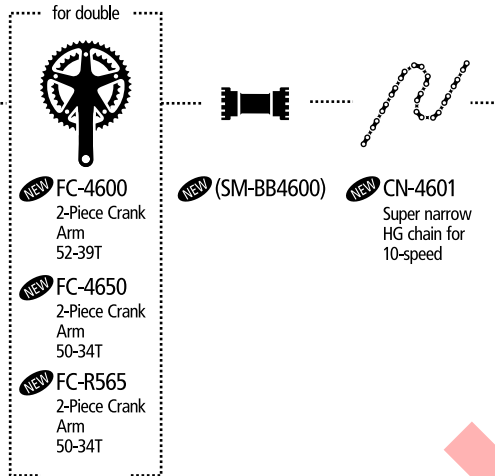

NEW SL-4600-R
NEW SL-4600-L
NEW BL-4600

for double
NEW FC-4600
2-Piece Crank Arm
52-39T
NEW FC-4650
2-Piece Crank Arm
50-34T
NEW FC-R565
2-Piece Crank Arm
50-34T
NEW (SM-BB4600)
NEW CN-4601
Super narrow HG chain for 10-speed