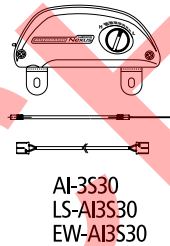

COASTER BRAKE SPEC.

V-BRAKE SPEC.