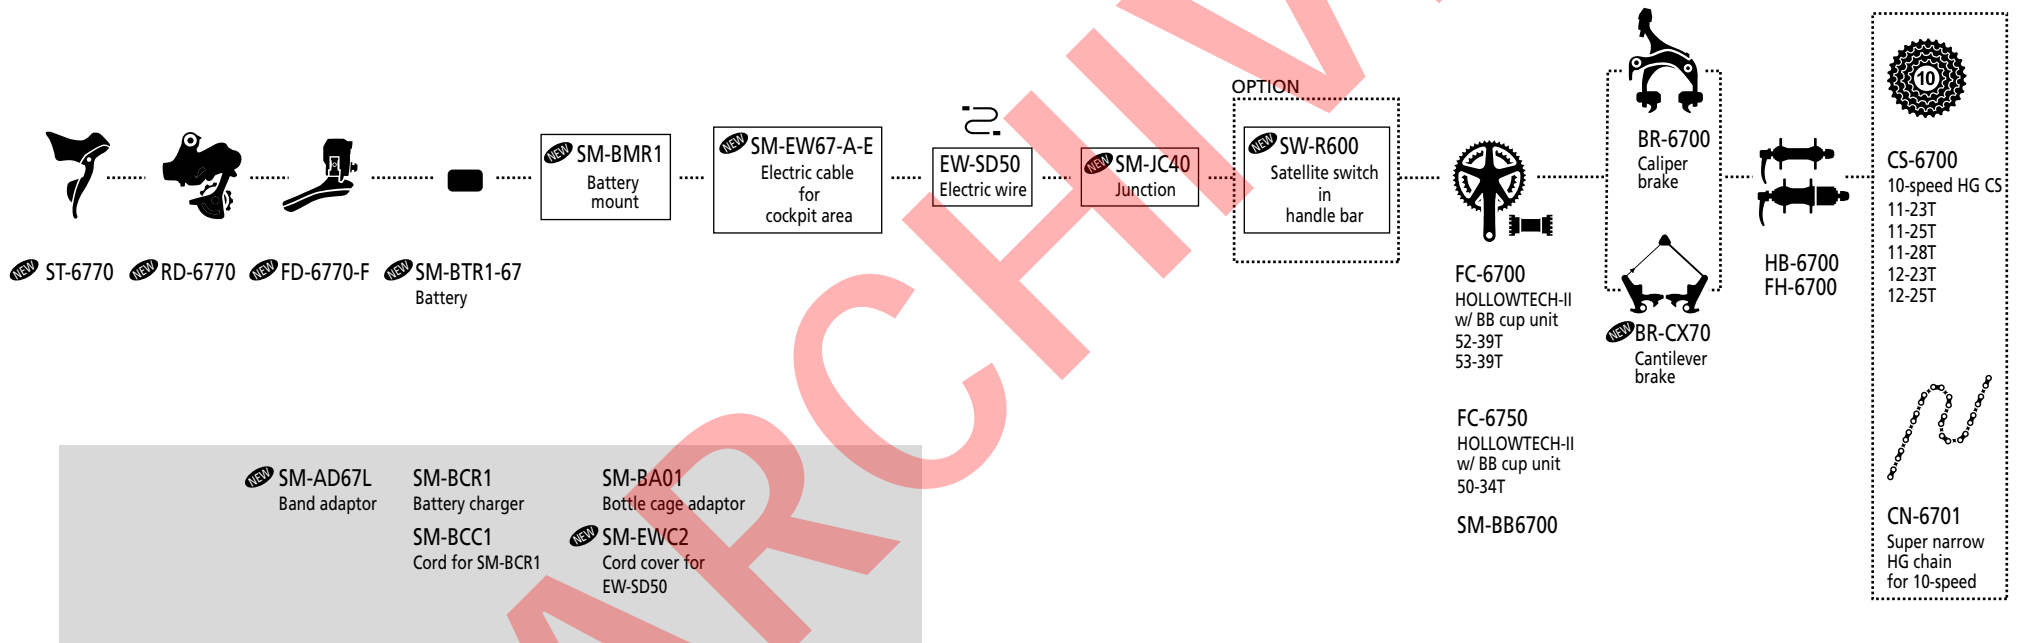

SHIMANO ULTEGRA 6770 series

20-SPEED