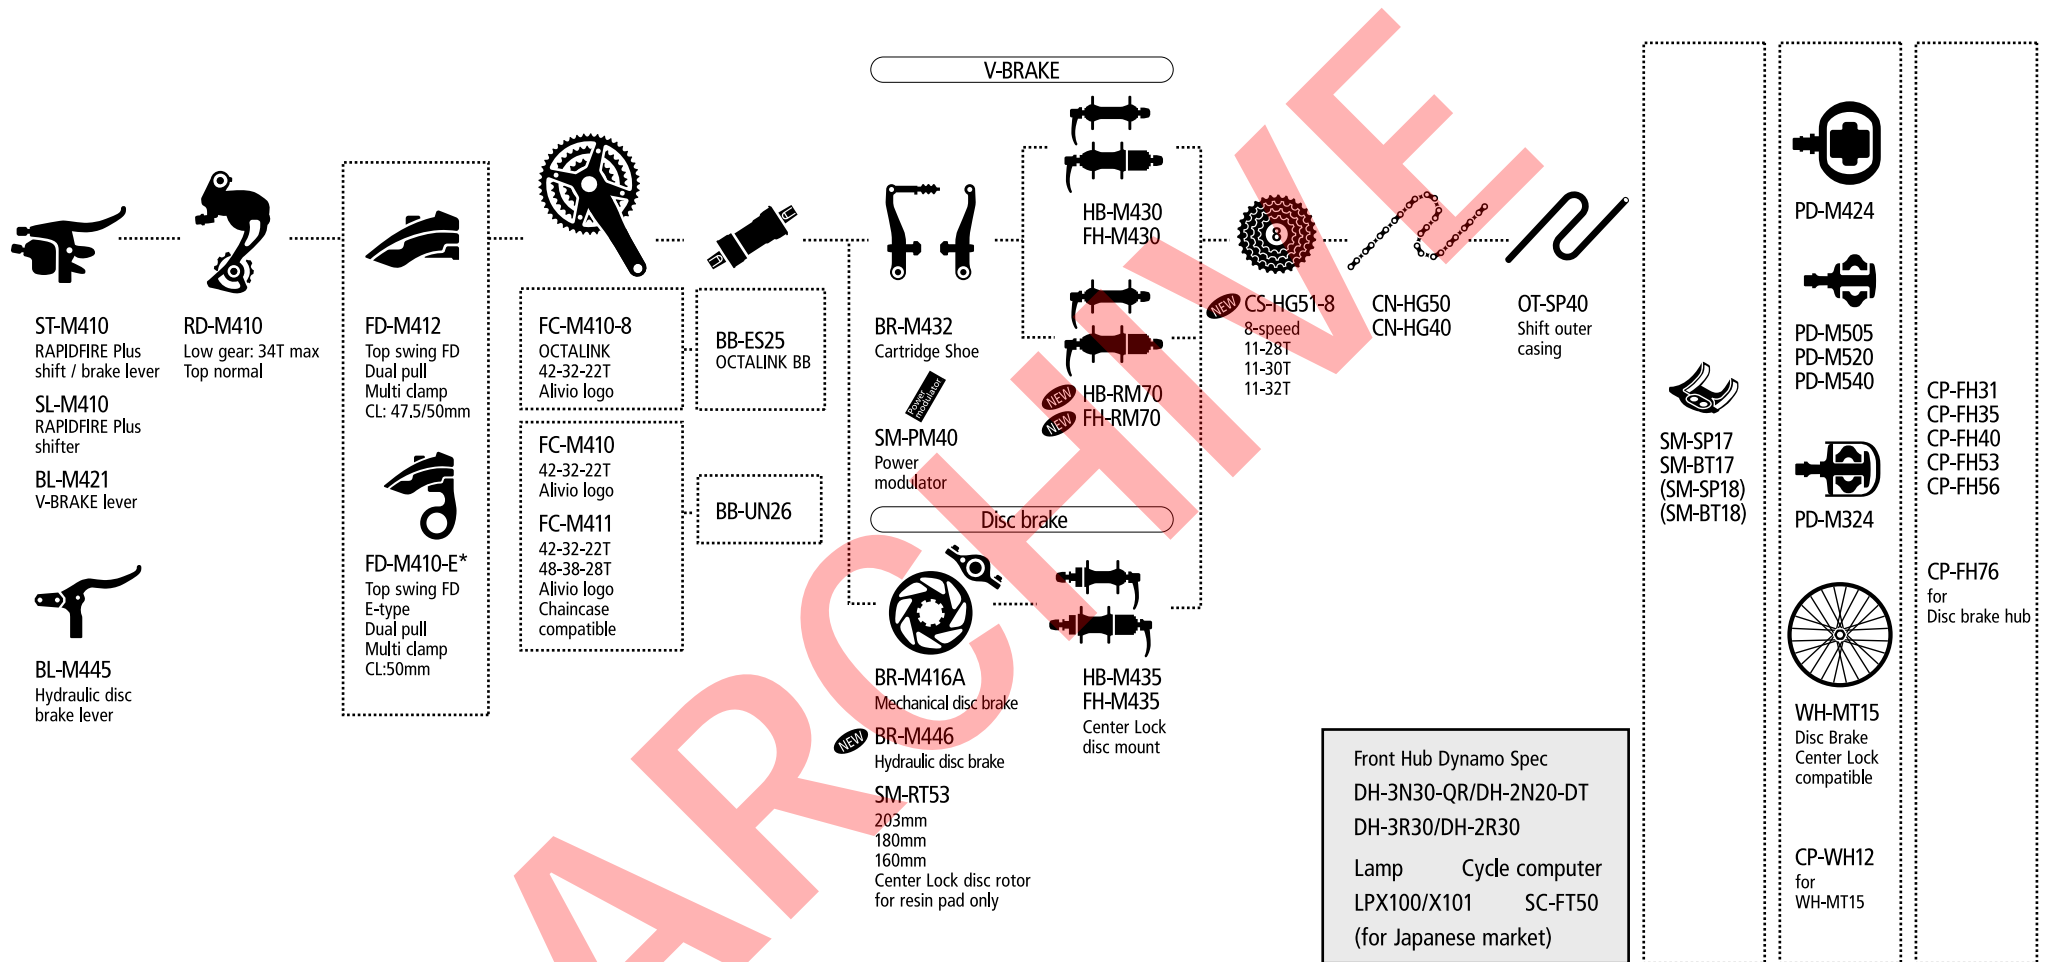

BR-M575
Hydraulic disc
brake

NEW BR-M446
Hydraulic
disc brake

SM-RT75
6-bolts disc rotor
203mm
180mm
160mm

HB-M525A
Shimano logo
6-bolts
disc rotor mount

FH-M525A
Shimano logo
6-bolts
disc rotor mount

*FD-M410-E requires special BB slots on the right hand of the BB shell.
Refer technical information book.