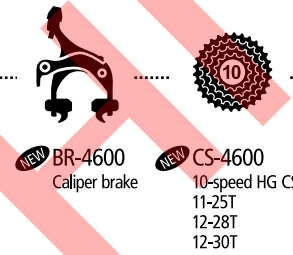

NEW SL-4600-R
NEW SL-4600-L
NEW BL-4600

for double
NEW FC-4600
2-Piece Crank Arm
52-39T
NEW FC-4650
2-Piece Crank Arm
50-34T
NEW FC-R565
2-Piece Crank Arm
50-34T
NEW (SM-BB4600)
NEW CN-4601
Super narrow HG chain for 10-speed