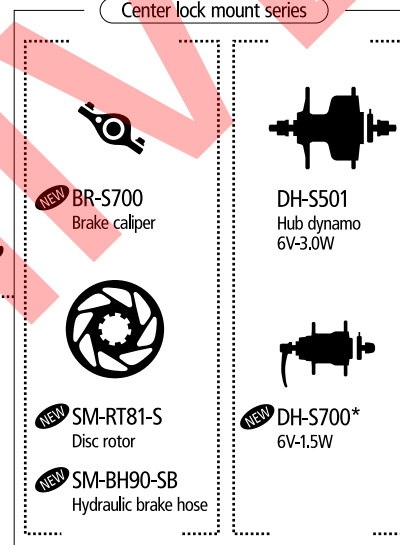

*Please check the domestic regulation of the final destination.