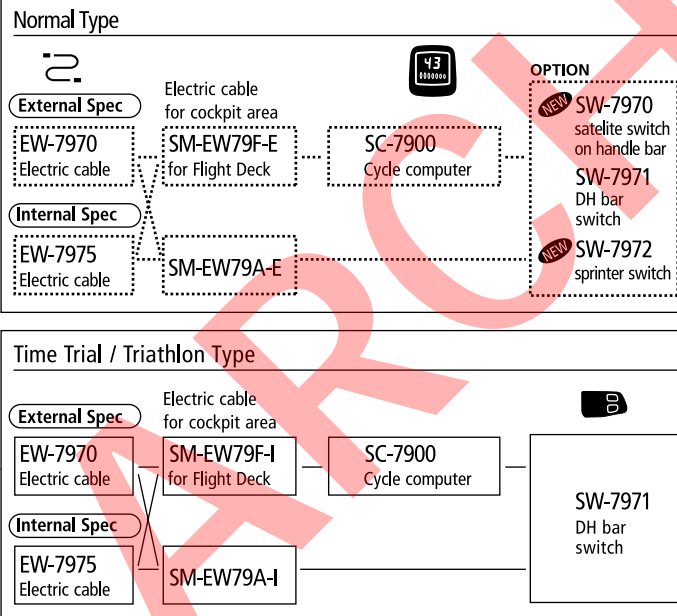

for 20-speed

SM-AD79
Band adaptor

SM-BCR1
Battery charger

SM-BCC1
Code for SM-BCR1

NEW EW-7974
Electric cable

EW-7972
Electric cable

EW-7973
Electric cable

SM-BA01
Bottle cage adaptor

SM-EWC1
Code cover

SM-HR79
Chest Belt

SM-SC79
Bracket & ST Sensor L / R

FC-7900
HOLLOWTECH-II crankset
53-42T 54-42T
52-39T 55-42T
53-39T 56-44T

BR-7900

FC-7950
HOLLOWTECH-II crankset
50-34T

SM-BB7900
BB Cups assembly unit

CS-7900
10-speed HG CS
11-21T 11-23T
11-25T 11-27T
11-28T 12-23T
12-25T 12-27T

CN-7901
Super narrow HG chain for 10-speed

CYCLOCROSS

NEW BR-CX70
Cantilever brake

NEW SM-CB70
Brake cable inline adjuster

Complete wheel

NEW WH-7900-C50-TU
50mm deep Carbon Tubular Wheel set

NEW WH-7900-C50-CL
50mm deep Carbon/Aluminium Clincher Wheel set

NEW WH-7900-C35-TU
35mm Carbon Tubular Wheel set

NEW WH-7900-C35-CL
35mm Carbon/Aluminium Clincher Wheel set

NEW WH-7900-C24-TL
Carbon/Aluminium Road Tubeless Wheel set

NEW WH-7900-C24-CL
Carbon/Aluminium Clincher Wheel set

WH-7850-C24-TU
Carbon Tubular Wheel set

WH-7850-SL
Scandium Alloy Road Tubeless Wheel set

CP-WH23
Spoke protector for WH-7850 WH-7900

HB-7900
FH-7900

NEW PD-7900
PD-7810
SPD-SL Pedal

HP-7410