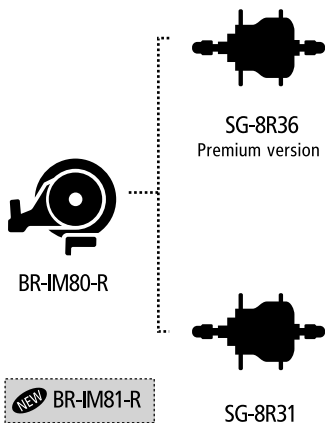

ROLLER BRAKE SPEC.