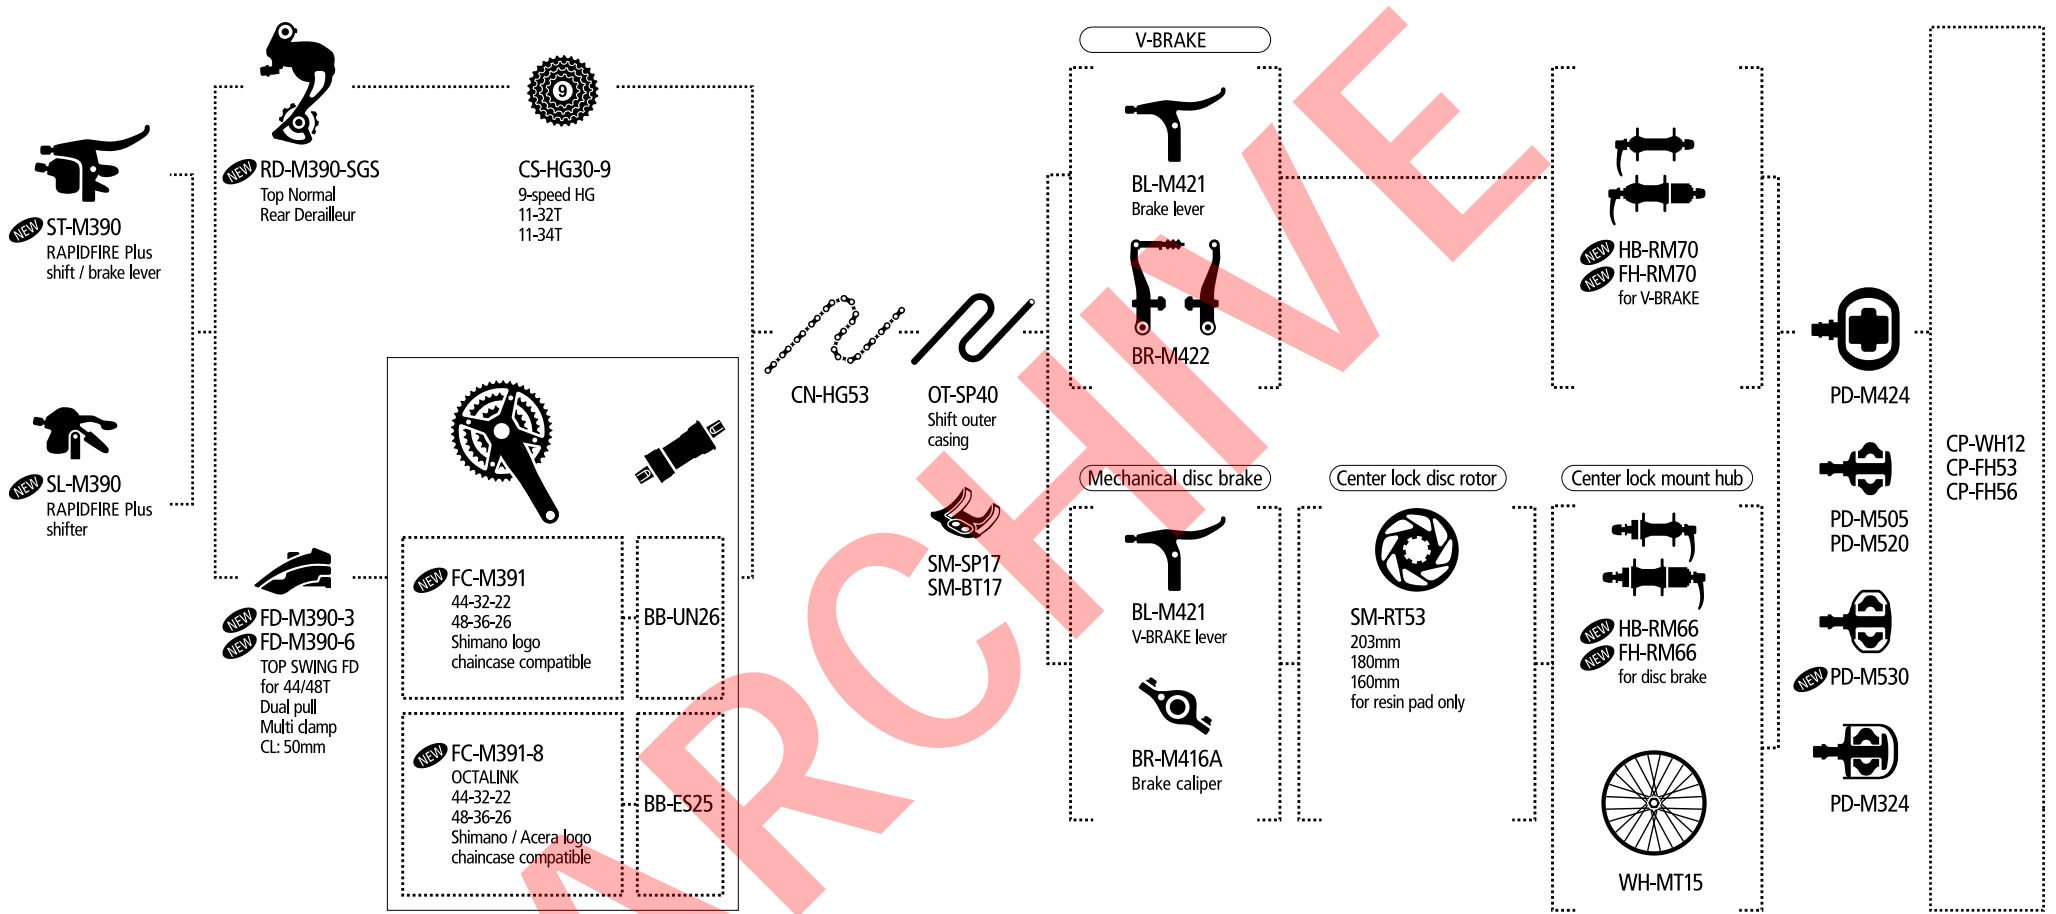

NEW **ST-EF65-L**
EZ FIRE Plus

NEW **ST-EF65-9R**
9 speed
EZ FIRE Plus

NEW **CS-HG20-9**
9-speed HG
11-32T
11-34T

BL-M445
Hydraulic disc
Brake lever

NEW **BR-M446**
Hydraulic disc brake

NEW **BR-M375**
Brake caliper

SM-RT51
6-bolts rotor
180mm
160mm
for resin pad only

NEW **SM-RT30**
Center lock disc rotor
(160mm)
for resin pad only

HB-M475
FH-M475
6-bolts
Disc rotor mount

NEW **HB-RM35**
FH-RM35
for disc brake
center lock mount