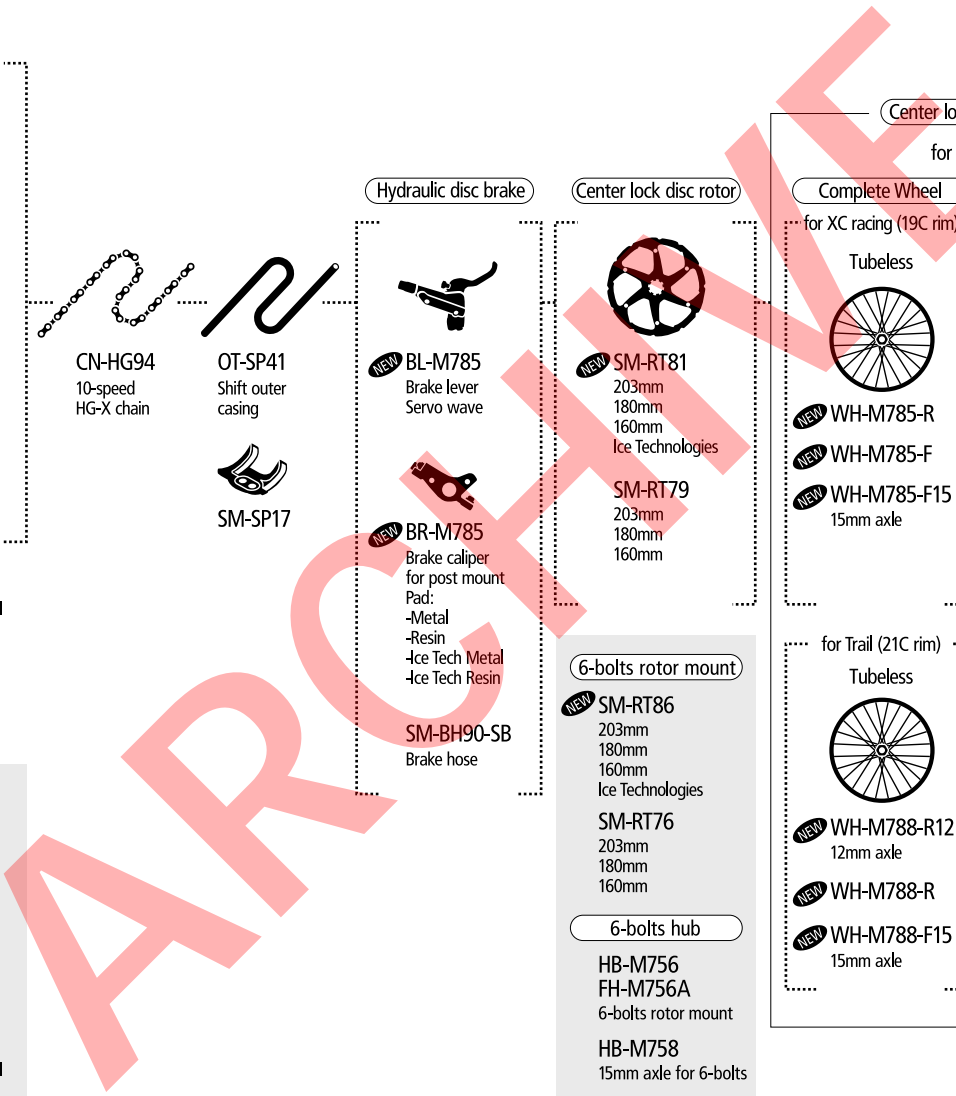

NEW CN-HG94
10-speed HG-X chain

NEW OT-SP41
Shift outer casing

NEW BL-M785
Brake lever Servo wave

NEW BR-M785
Brake caliper for post mount
Pad: -Metal -Resin -Ice Tech Metal -Ice Tech Resin

NEW SM-BH90-SB
Brake hose

NEW SM-SP17

Hydraulic disc brake

Center lock disc rotor

NEW SM-RT81
203mm 180mm 160mm
Ice Technologies

NEW SM-RT79
203mm 180mm 160mm

NEW SM-RT86
203mm 180mm 160mm
Ice Technologies

NEW SM-RT76
203mm 180mm 160mm

Center lock mount series

for disc brake

Complete Wheel
for XC racing (19C rim)

Tubeless

NEW WH-M785-R

NEW WH-M785-F

NEW WH-M785-F15
15mm axle

for Trail (21C rim)

Tubeless

NEW WH-M788-R12
12mm axle

NEW WH-M788-R

NEW WH-M788-F15
15mm axle

Hub

NEW FH-M785
HB-M785

NEW FH-M788
12mm rear axle

NEW HB-M788
15mm axle

Rear E-thru axle

NEW SM-AX75
12mm E-thru axle

6-bolts rotor mount

NEW SM-RT86
203mm 180mm 160mm
Ice Technologies

NEW SM-RT76
203mm 180mm 160mm

6-bolts hub

NEW HB-M756
FH-M756A
6-bolts rotor mount

NEW HB-M758
15mm axle for 6-bolts

for XC racing

NEW PD-M780
SPD Pedal for XC racing

CP-FH53
CP-FH56
for FH-M785
FH-M788

CP-WH14A
for WH-M785-R
WH-M788-R
WH-M788-R12

for Trail

NEW PD-M785
SPD Pedal for Trail