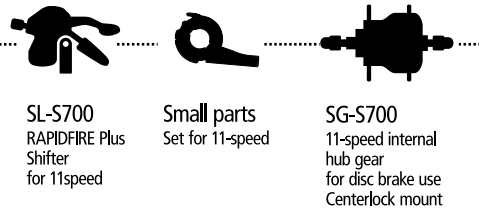

FC-S500
2-Piece Crankset
w/BB unit
45T/39T
Single chain guard

FC-S400
OCTALINK
45T or 39T
Single chain guard

Track drop end use

FC-S500
2-Piece Crankset
w/BB unit
45T/39T
Single chain guard

FC-S400
OCTALINK
45T or 39T
Single chain guard