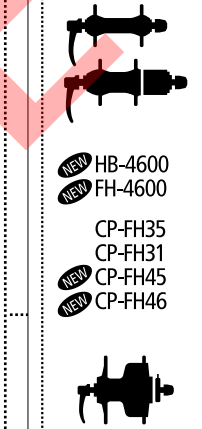

NEW HB-4600
NEW FH-4600
CP-FH35
CP-FH31
NEW CP-FH45
NEW CP-FH46
DH-3N80
DH-3N72
FH-4600
Hub dynamo 6V-3.0W
DH-2N80
DH-2N72
FH-4600
Hub dynamo 6V-2.4W

NEW WH-R501
WH-R501-A
Shimano logo wheel set
CP-FH06
for 21-25T
CP-FH31
for 26-30T