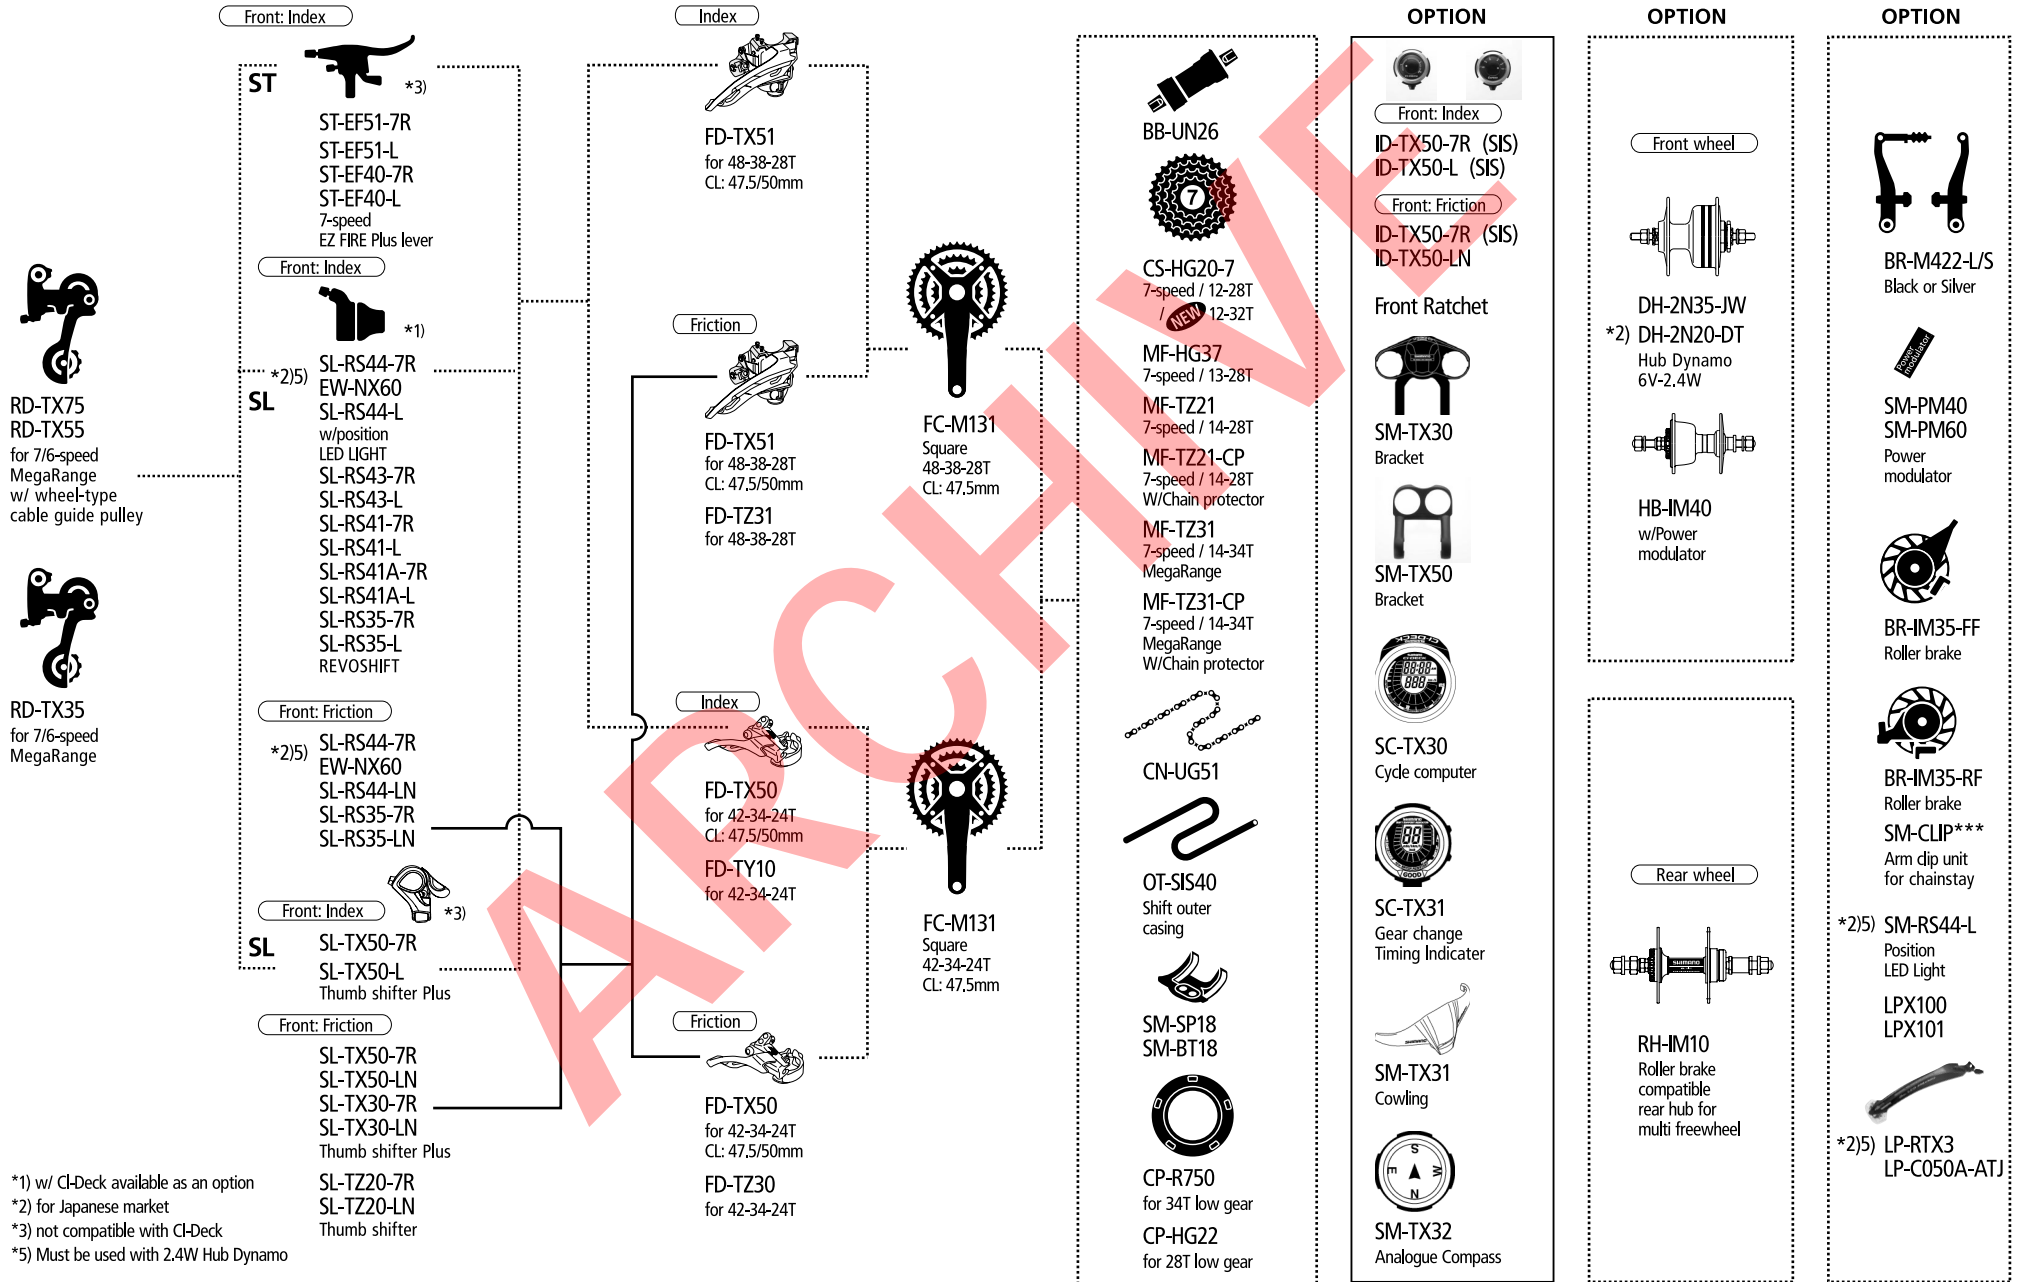

*1) w/ CI-Deck available as an option
*2) for Japanese market
*3) not compatible with CI-Deck
*5) Must be used with 2.4W Hub Dynamo