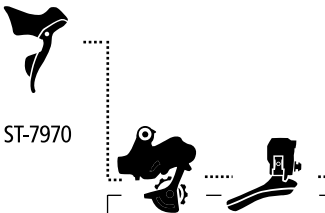

DURA-ACE 7970

ST-7970

RD-7970* FD-7970-F

SM-BTR1
Battery

*Not for CS11-28T

ST-7971