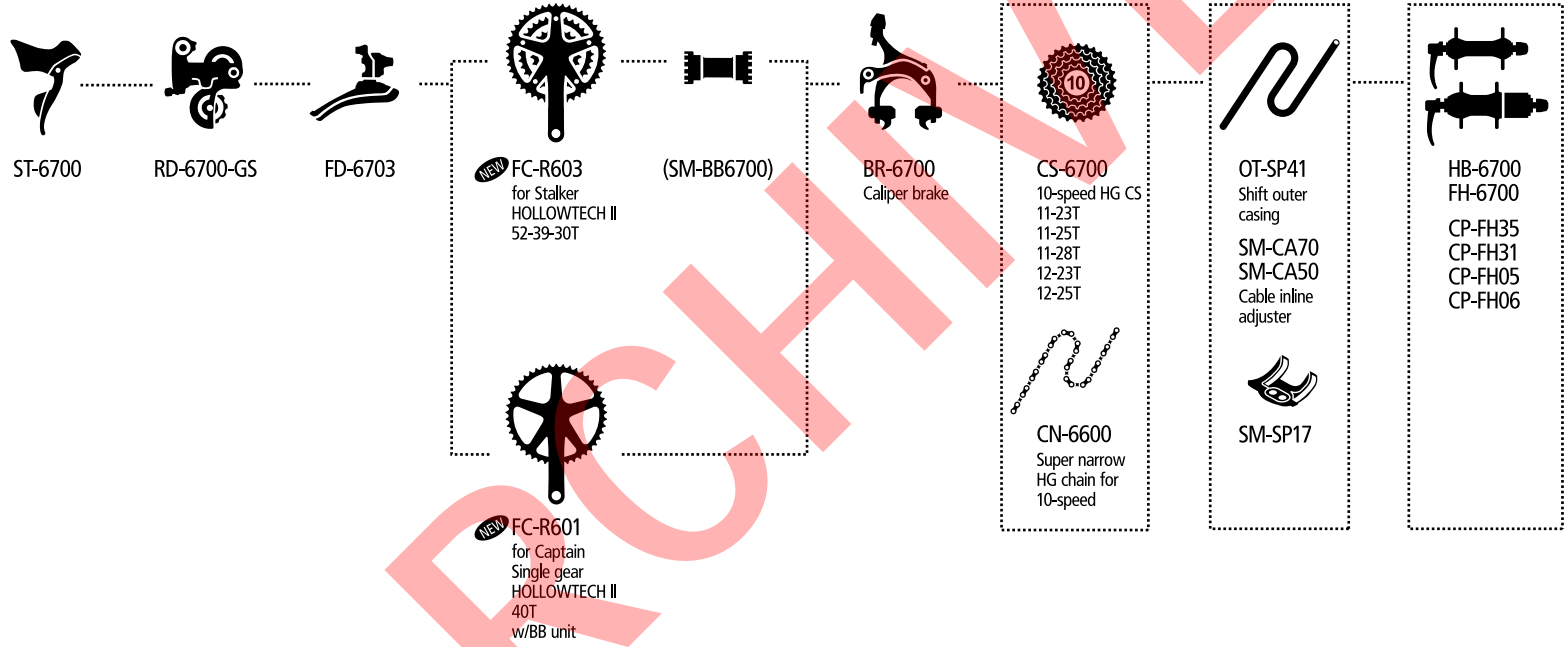

Tandem Components

Ultegra series