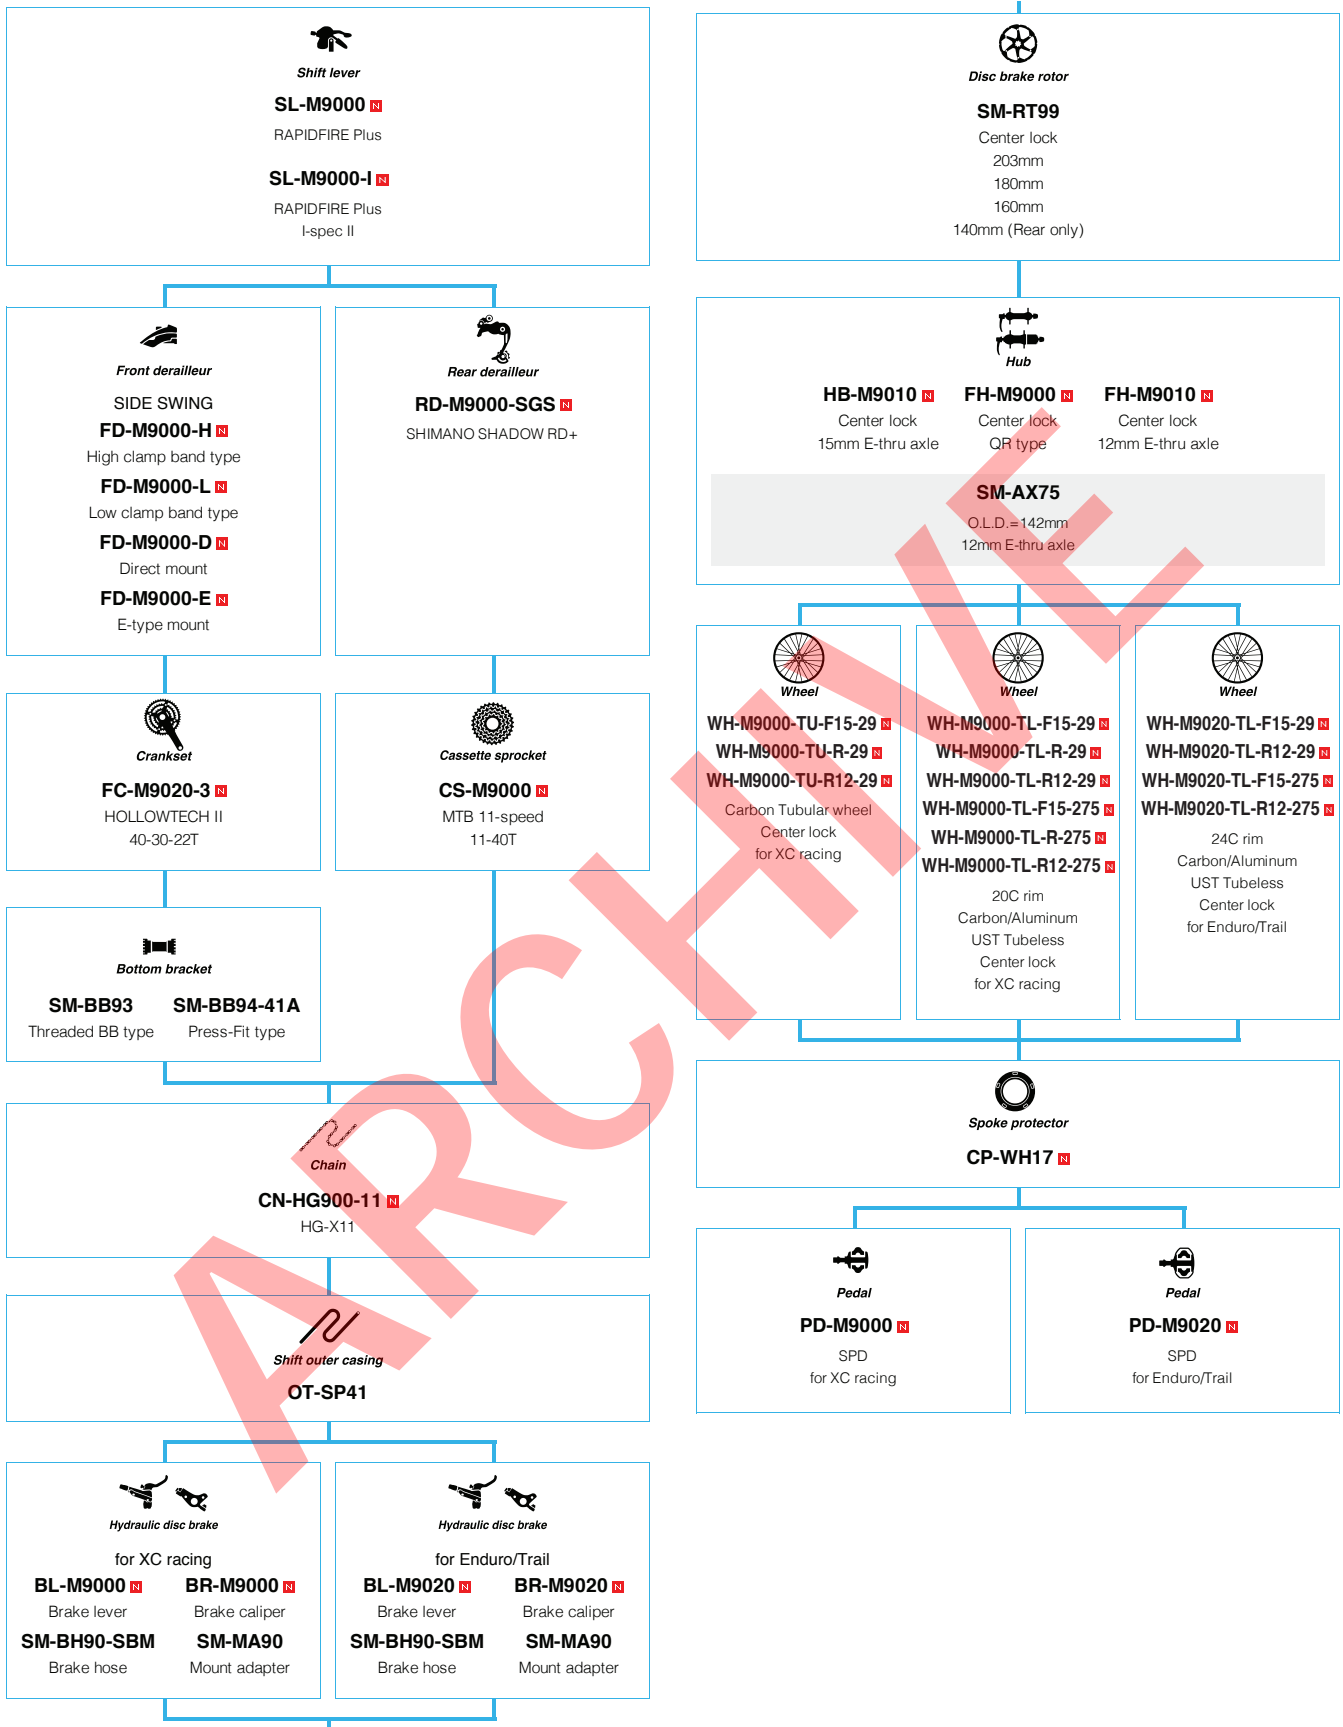

Trekking Bike

DEORE XT Trekking.....	29
DEORE LX	30
DEORE Trekking	31
ALIVIO Trekking	32

City Touring / Comfort Bike

ALFINE	33
Nexus	37
capreo.....	42

E-BIKE

SHIMANO STePS	43
---------------------	----

Road Bike

SHIMANO
XTR (3x11-speed)

SHIMANO
XTR (1x11-speed)

SHIMANO XTR M9050 series (3x11-speed)

N ... New model
 □ ... Option

SHIMANO **XTR** M9050 series (2x11-speed)

SHIMANO XTR M9050 series (1x11-speed)

N ... New model
 □ ... Option