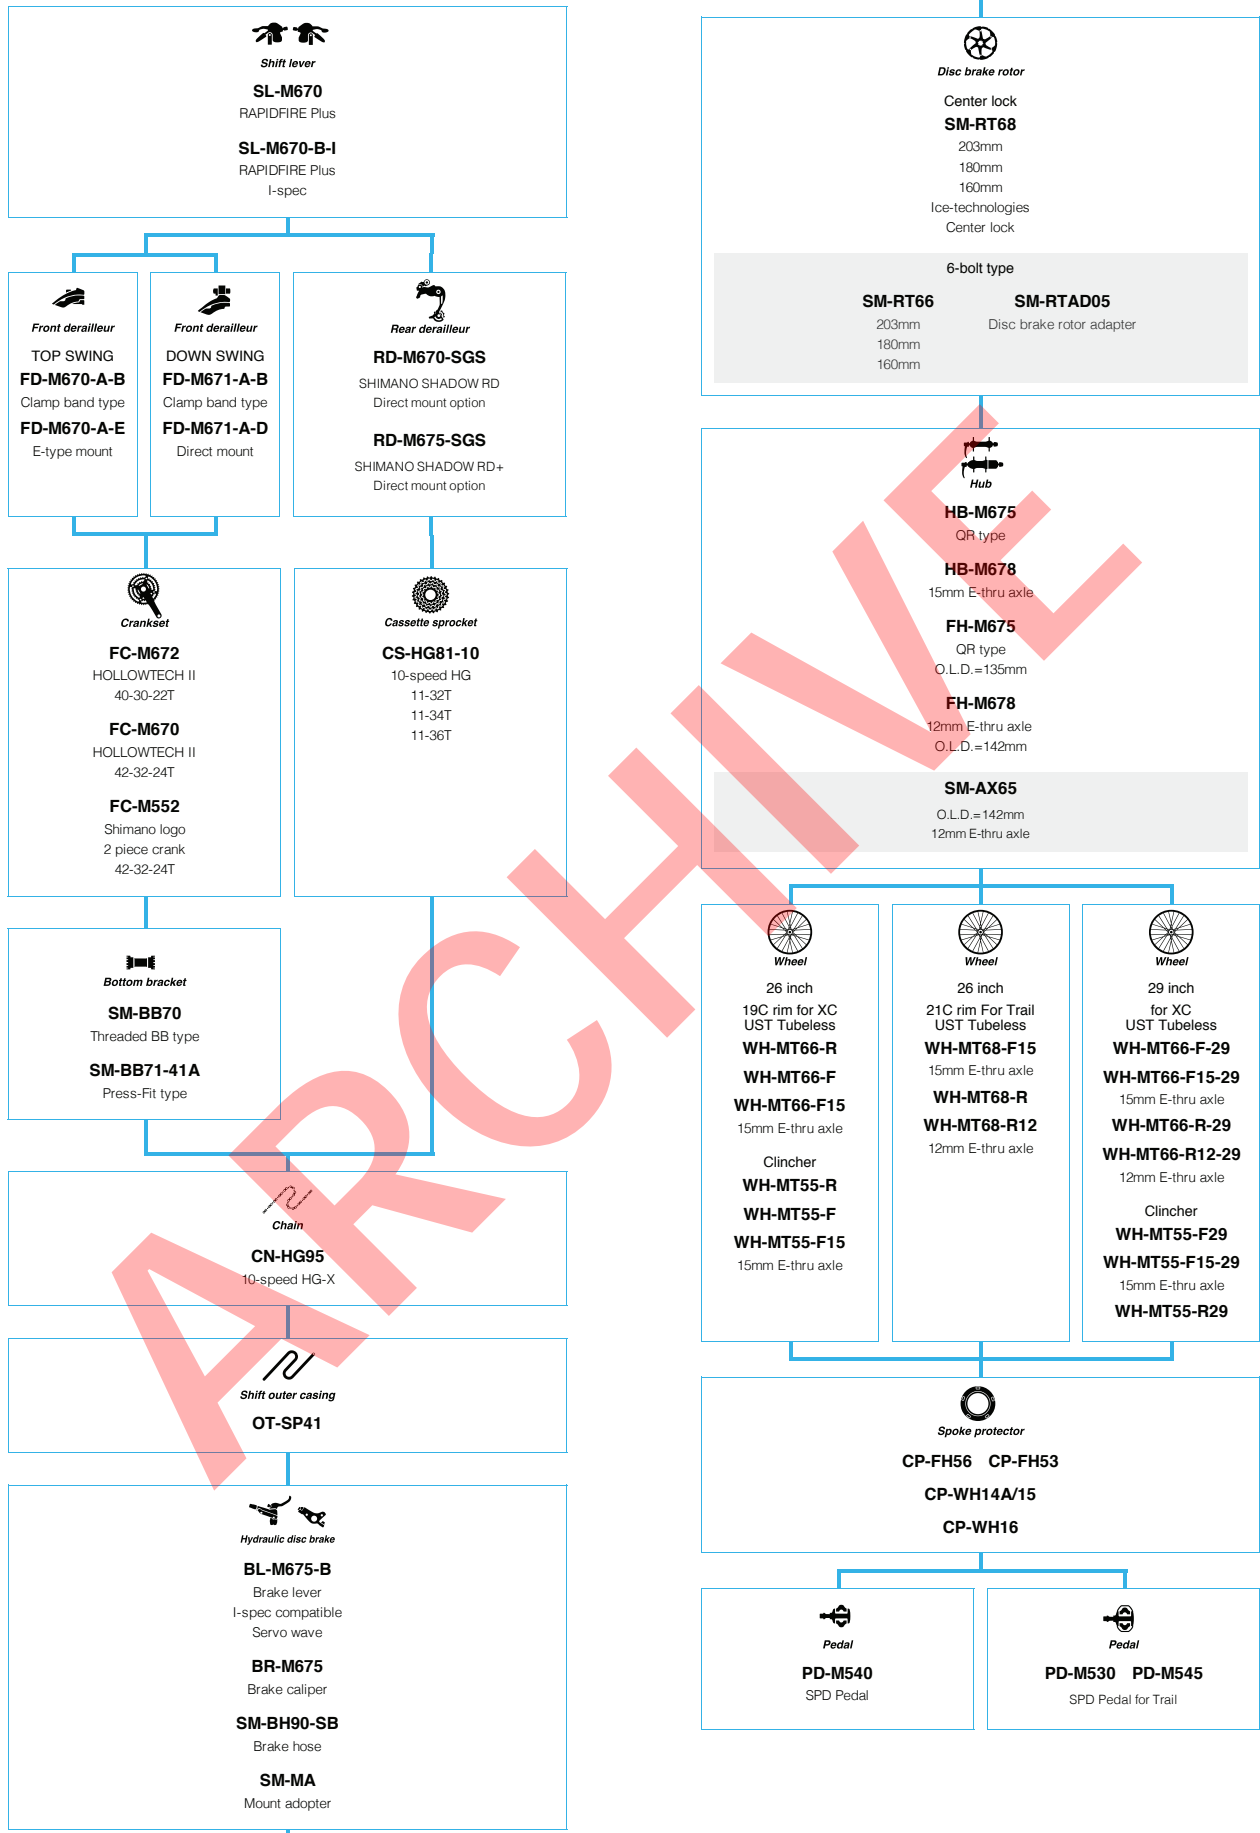

SLX (3x10-speed)