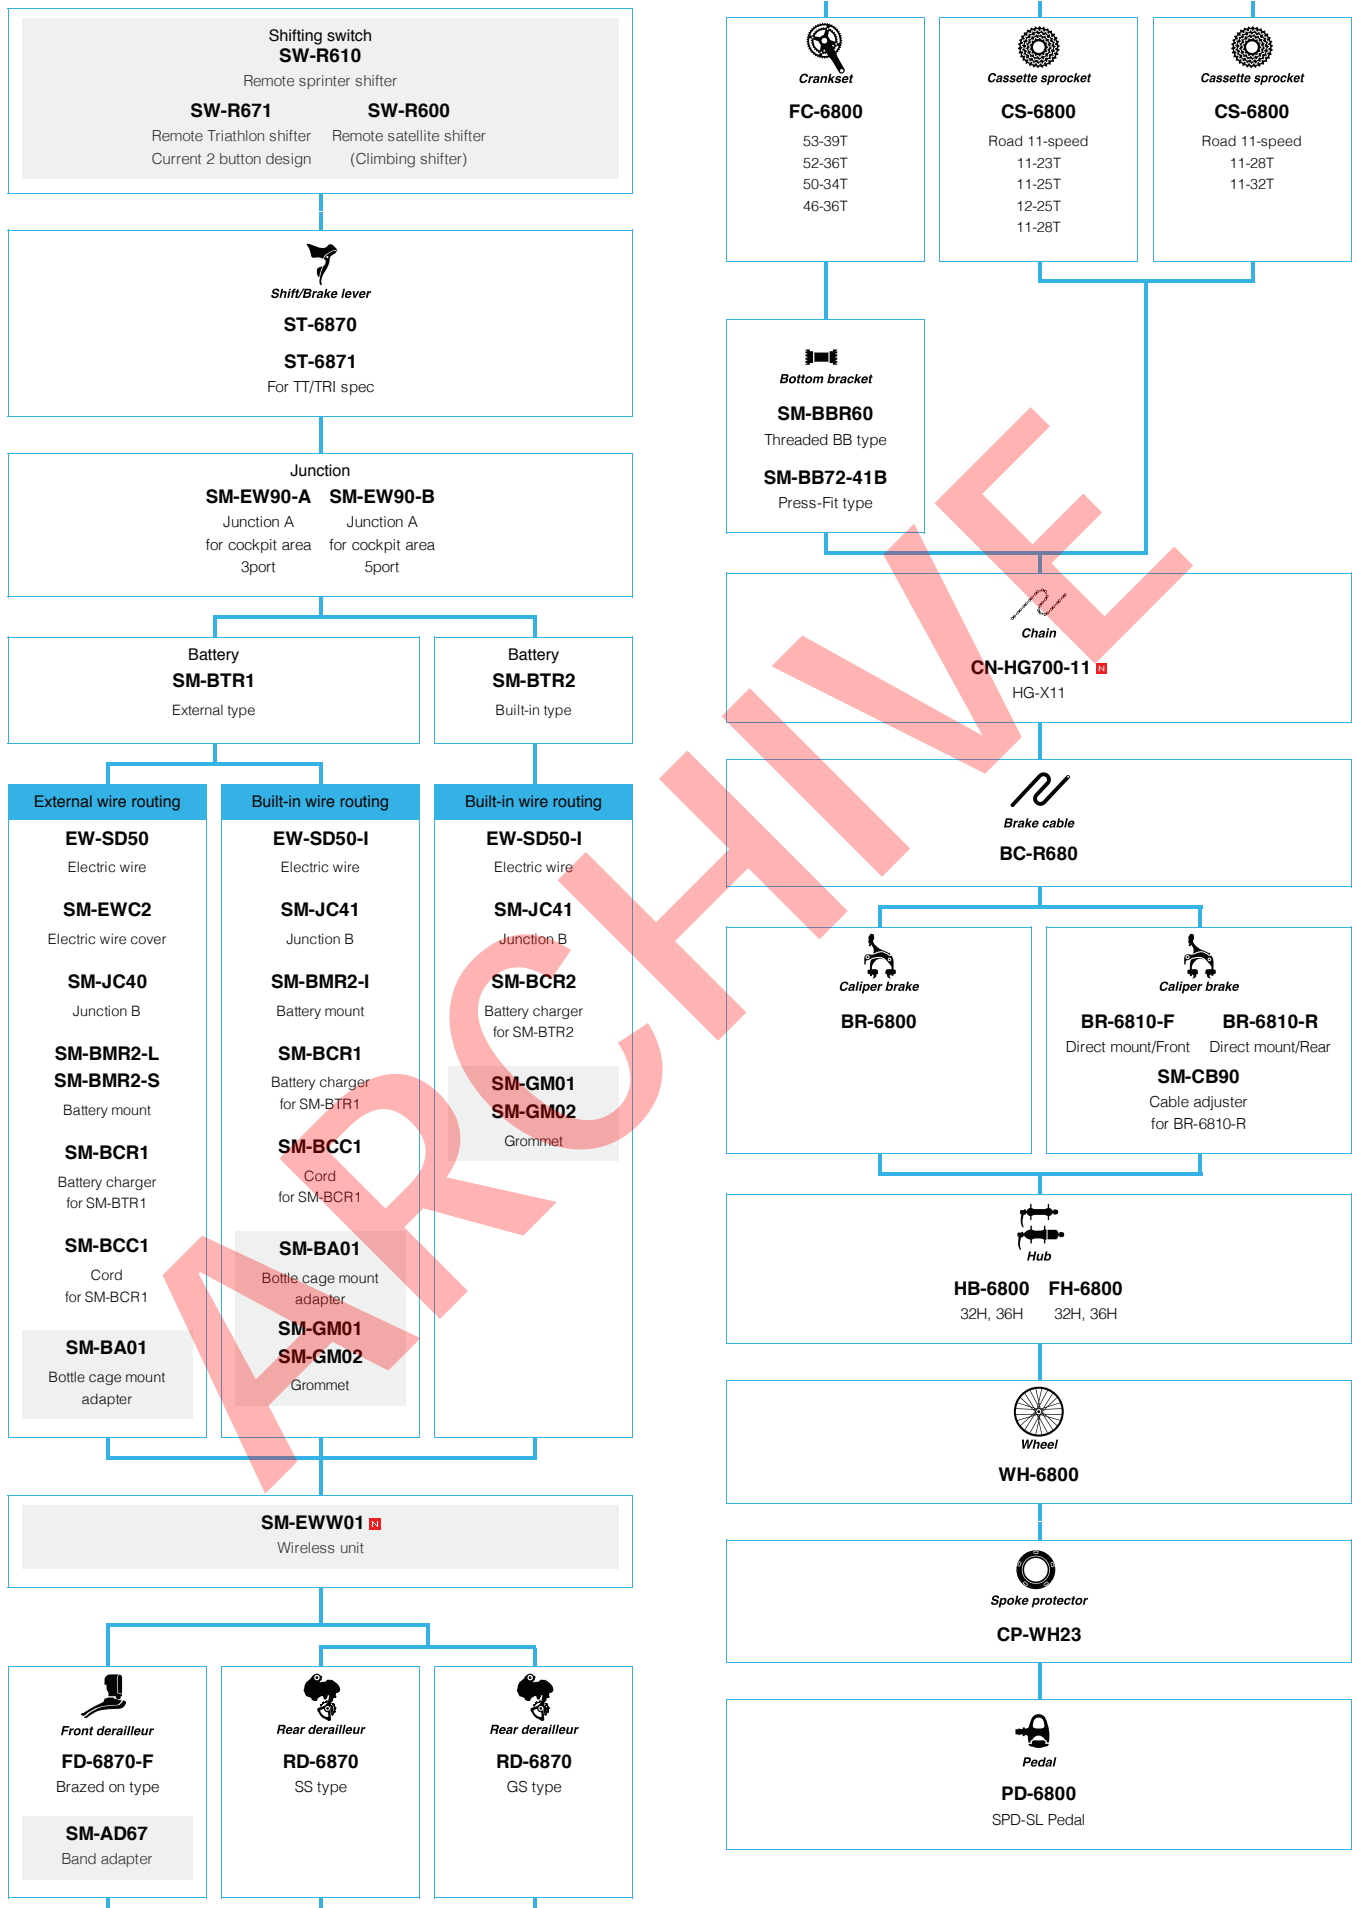

SHIMANO ULTEGRA 6870 series (2x11-speed)

■ ... New model
■ ... Option

Road Bike