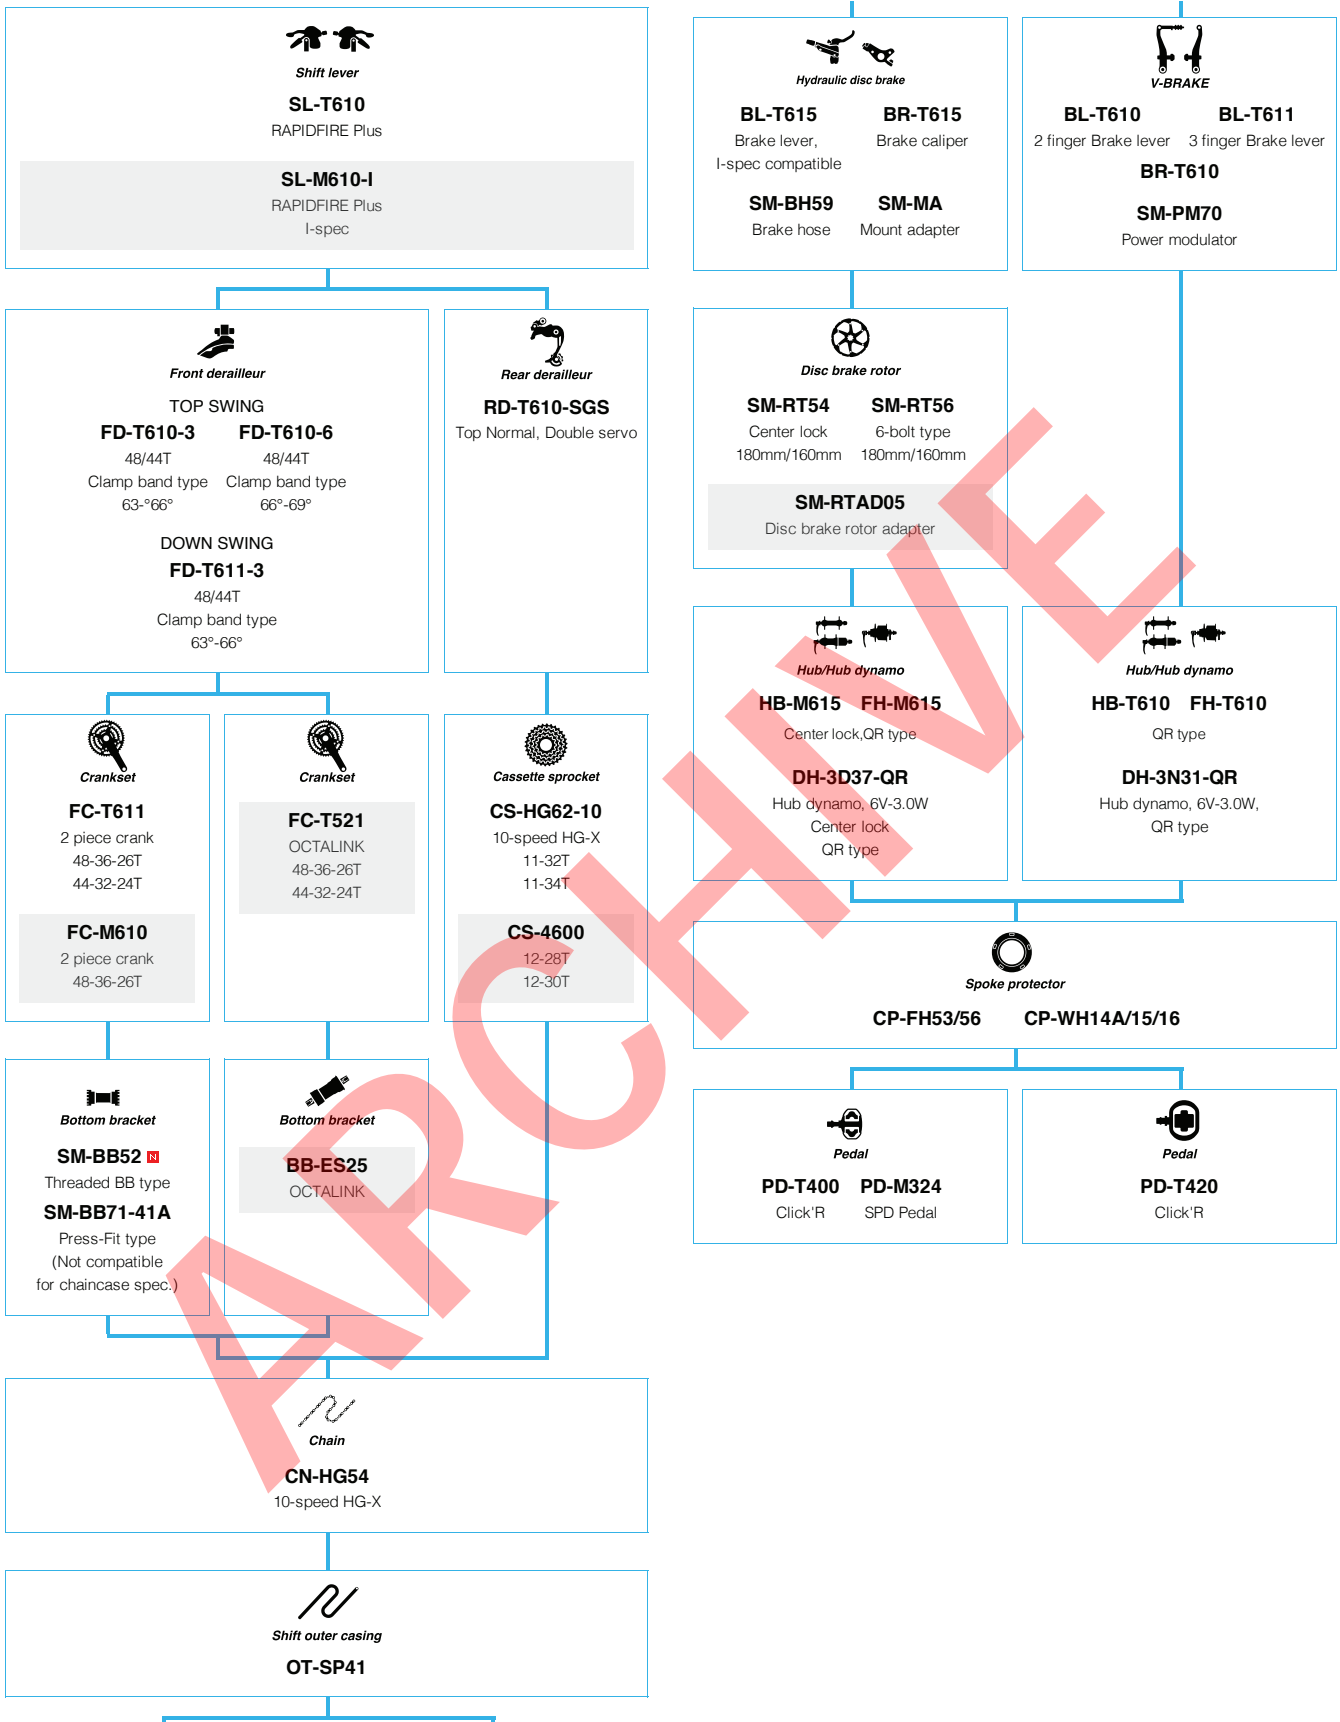

■ ... New model
□ ... Option

SHIMANO Tourney (6-speed)

(3x10-speed)

N ... New model
 ■ ... Option

SHIMANO DEORE (3x10-speed)

 ... New model
 ... Option

SHIMANO ALFINE (Electronic spec Flathandle)

N ... New model
 ■ ... Option