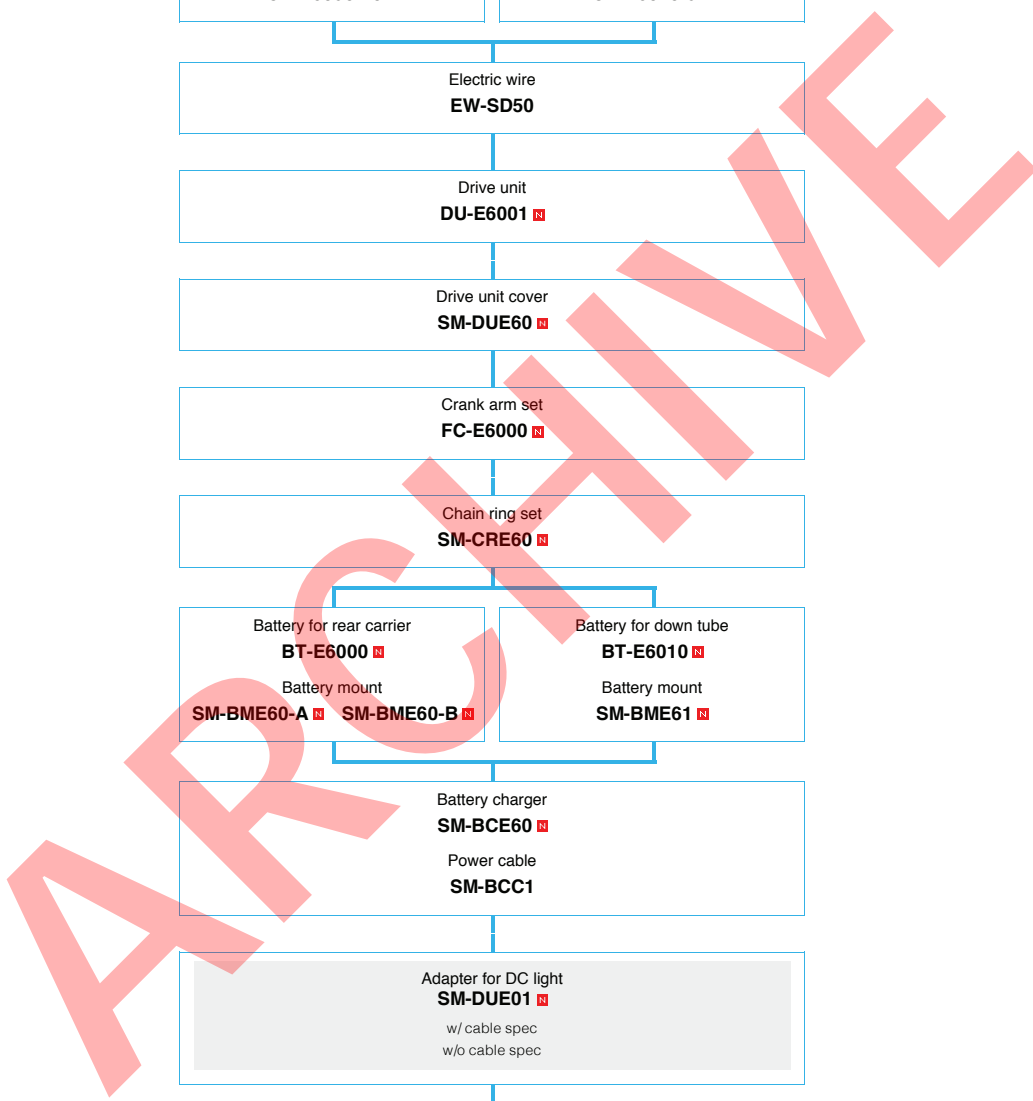

N ... New model
■ ... Option

SHIMANO STEPS Mechanical Derailleur