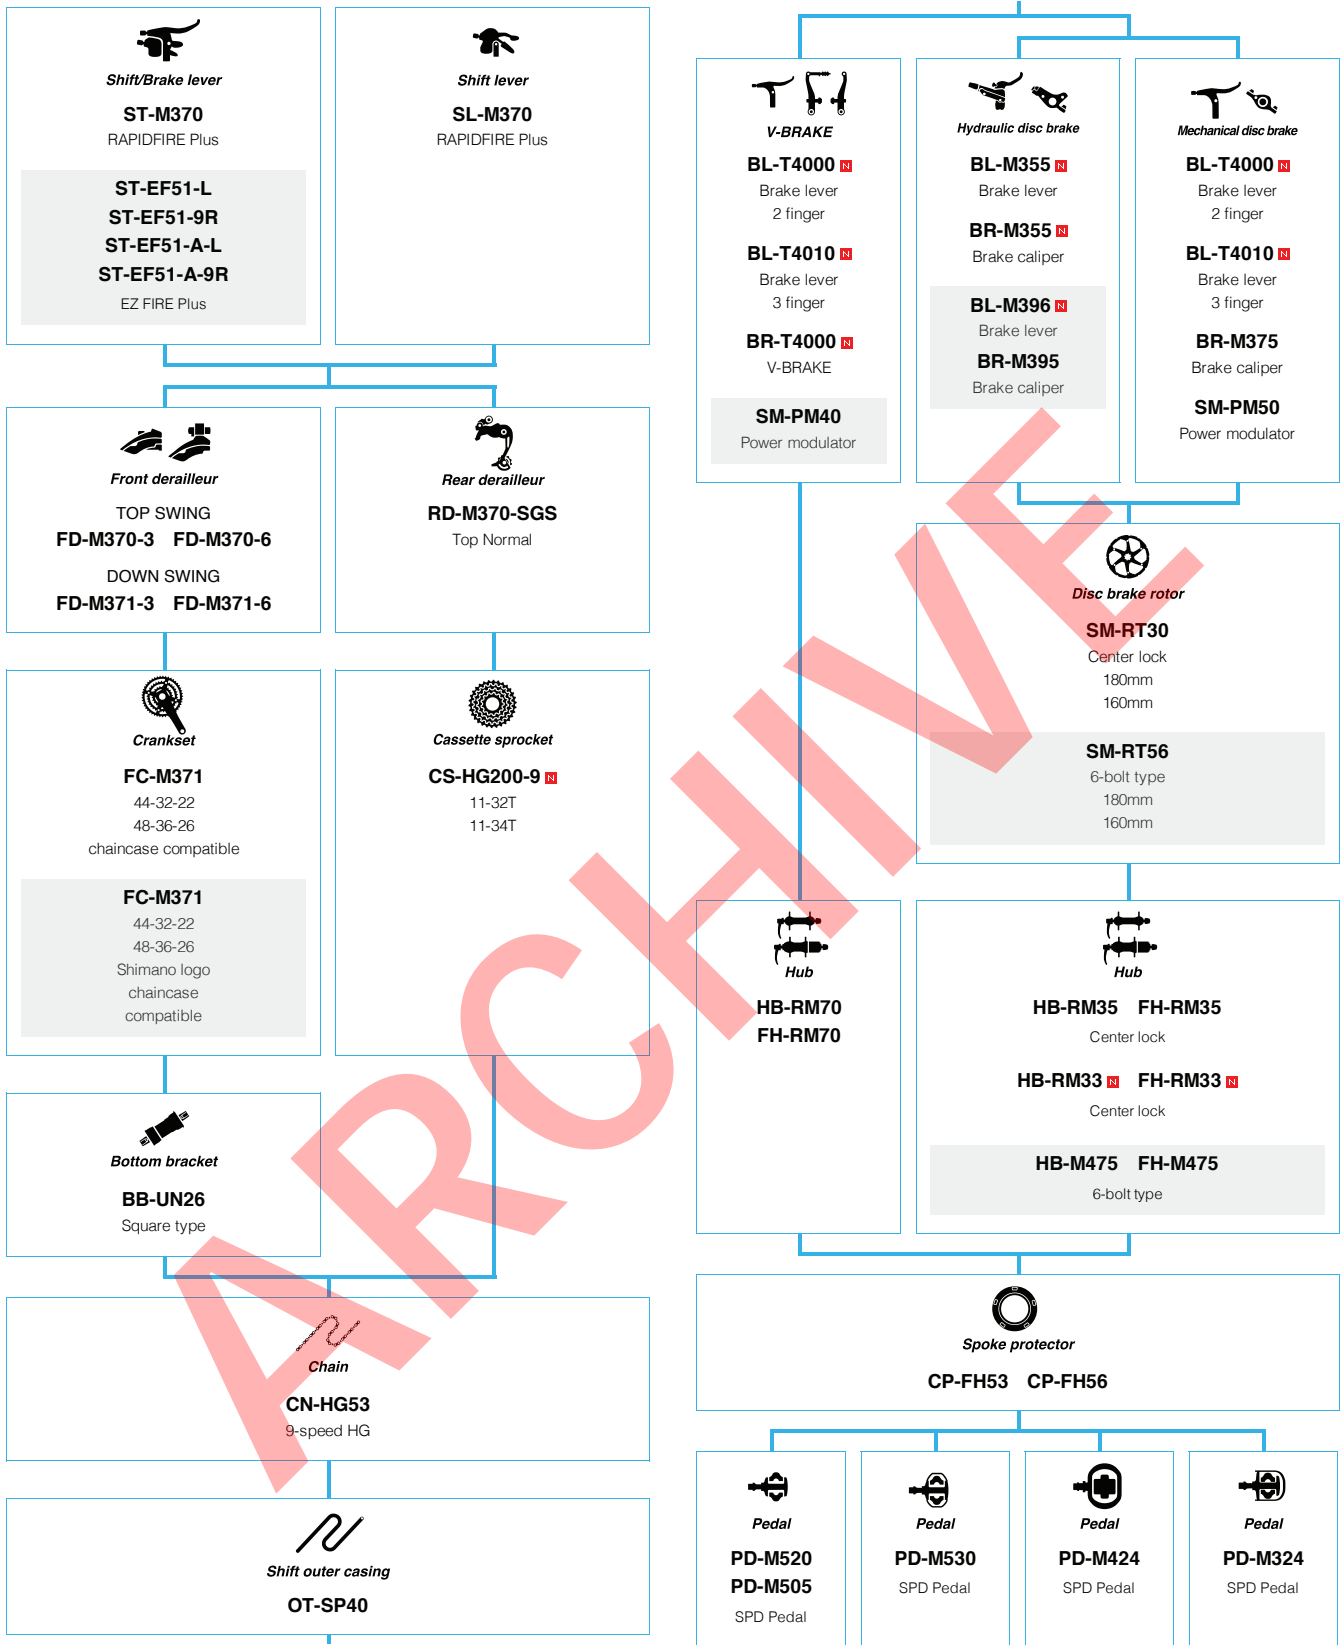

SHIMANO *ALTUS* (3x9-speed)

N ... New model
■ ... Option

Mountain Bike