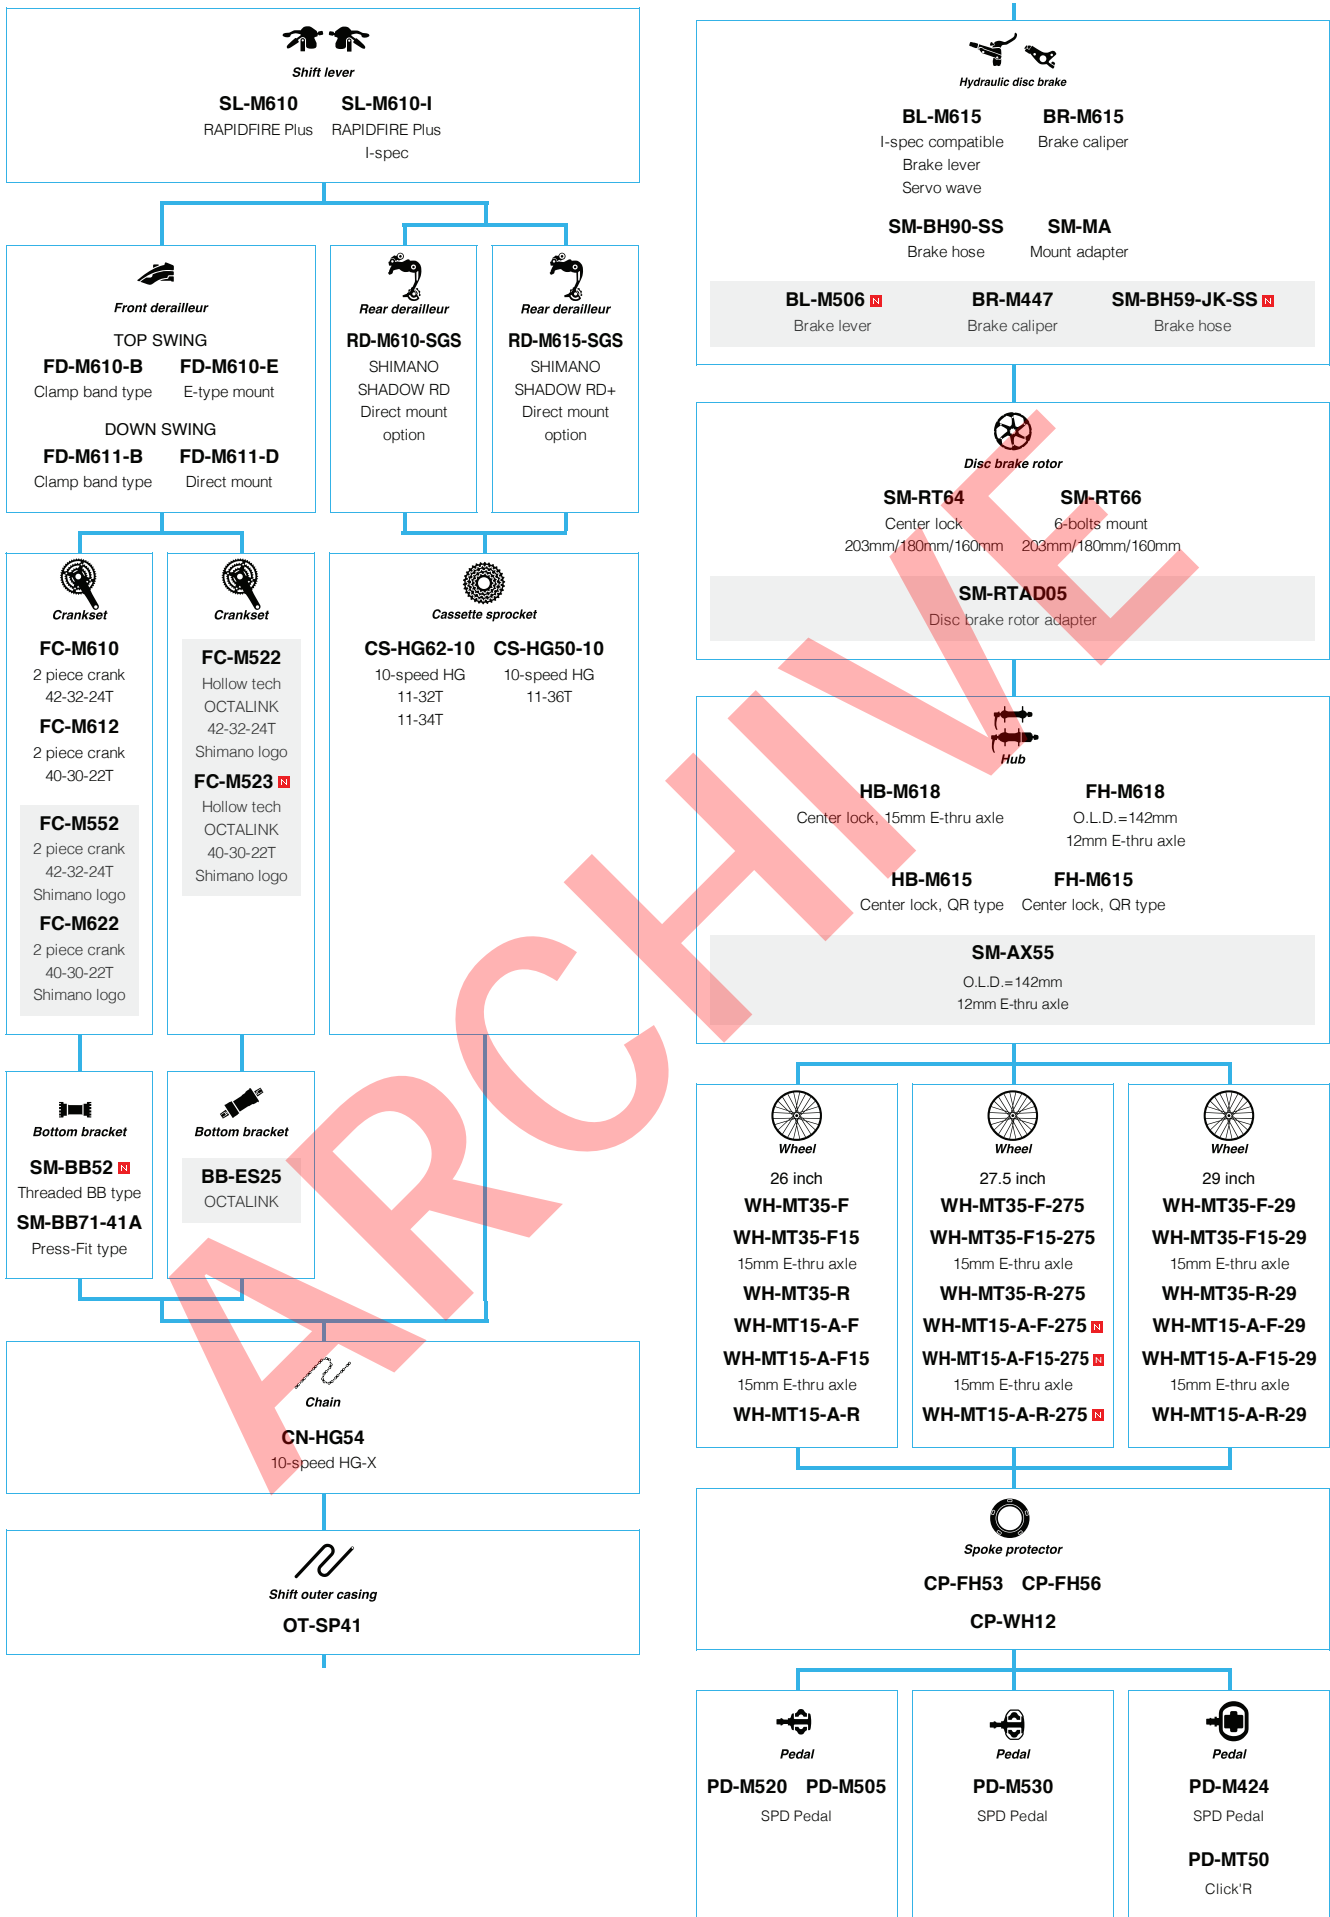

SHIMANO
XTR (3x11-speed)

SHIMANO
XTR (1x11-speed)

SHIMANO XTR M9050 series (3x11-speed)

N ... New model
 □ ... Option

SHIMANO **XTR** M9050 series (2x11-speed)

SHIMANO XTR M9050 series (1x11-speed)

N ... New model
 □ ... Option

(10-speed)

SLX (3x10-speed)

SLX (2x10-speed)

ZEE (10-speed)

SHIMANO DEORE (3x10-speed)

SHIMANO DEORE (2x10-speed)

N ... New model
 ■ ... Option

SHIMANO ALIVIO (3x9-speed)