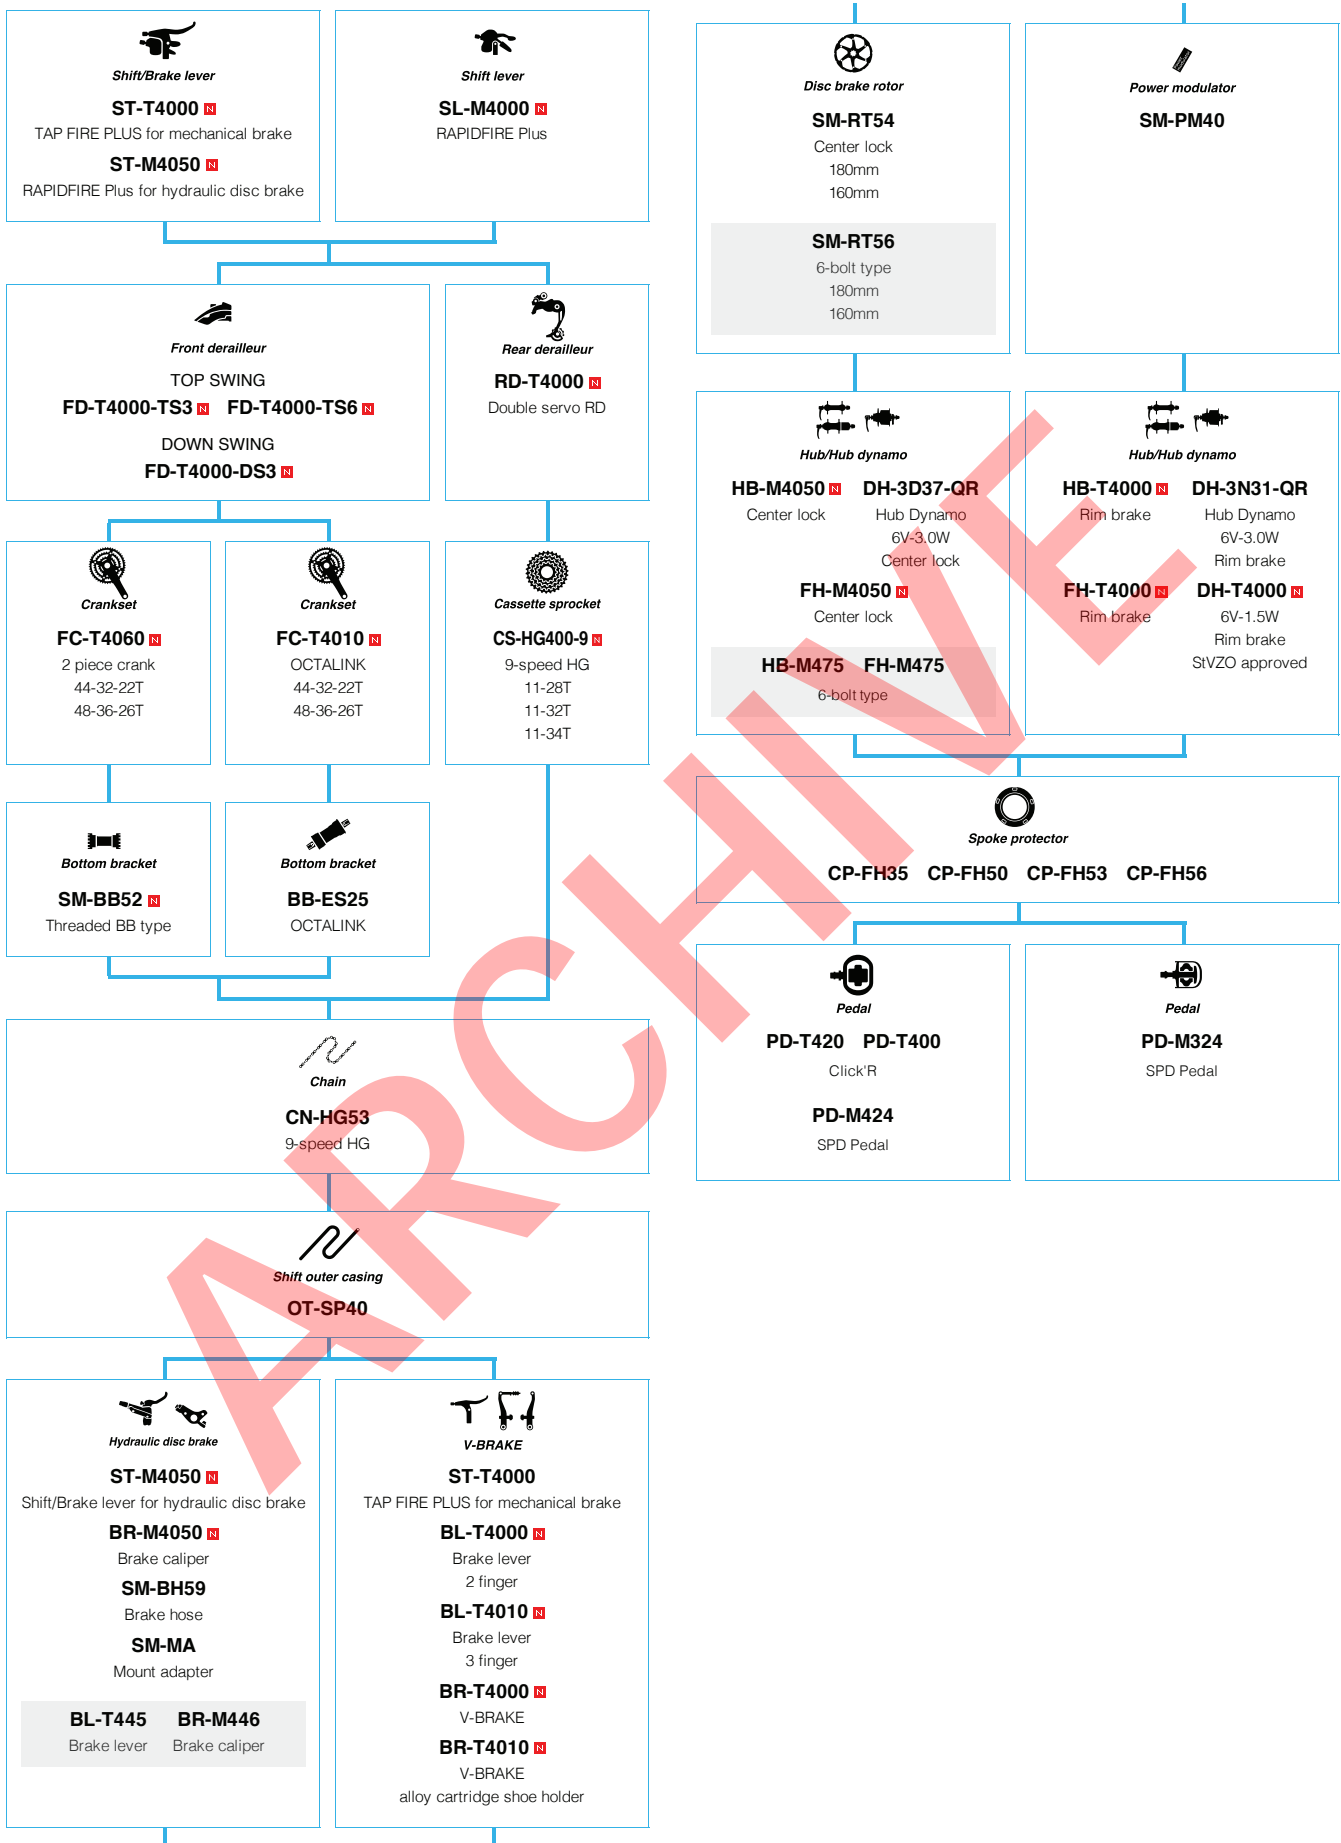

SHIMANO Tourney (3x7 Index)

■ ... New model
□ ... Option

SHIMANO Tourney (3x7 Friction)

SHIMANO Tourney

(3x6 Index)

N ... New model
 □ ... Option

SHIMANO Tourney (3x6 Friction)

SHIMANO Tourney (7-speed)

■ ... New model
□ ... Option

SHIMANO Tourney (6-speed)

(3x10-speed)

N ... New model
 ■ ... Option

SHIMANO DEORE (3x10-speed)

 ... New model
 ... Option

SHIMANO ALFINE (Electronic spec Flathandle)

N ... New model
 ■ ... Option