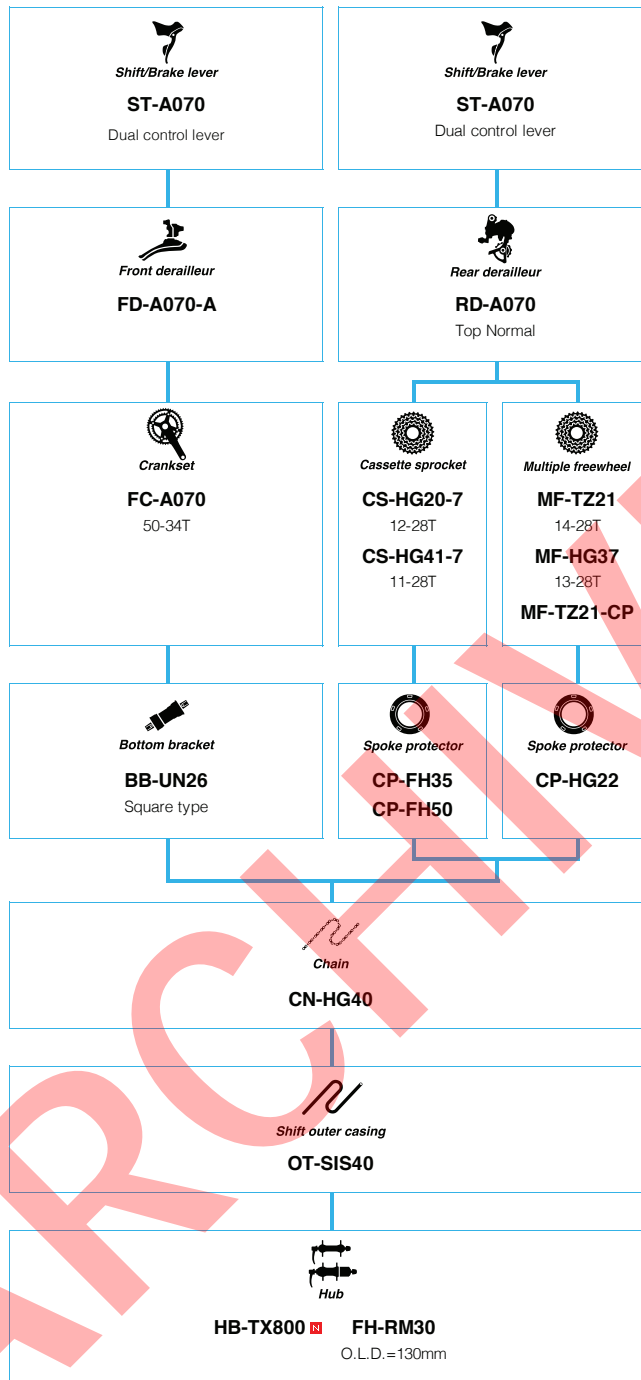

SHIMANO 105 (2x11-speed)

N ... New model
 ■ ... Option

Cyclocross Mechanical spec. (10-speed 105/Tiagra)

■ ... New model
■ ... Option

SHIMANO Tiagra (3x10-speed)

N ... New model
 ■ ... Option

SHIMANO *Tiagra* (2x10-speed)

 ... New model
 ... Option

SHIMANO *SORA* (3x9-speed)

■ ... New model
■ ... Option

SHIMANO **SORA** (2x9-speed)

 ... New model
 ... Option

SHIMANO Claris (3x8-speed)

 ... New model
 ... Option

SHIMANO Claris (2x8-speed)

N ... New model
 □ ... Option

SHIMANO *Tourney* (3x7-speed)

 ... New model
 ... Option

SHIMANO *Tourney* (2x7-speed)

 ... New model
 ... Option

Shimano A050 (2x7-speed)

ARCHIVE

Shimano Brand Components (2x10-speed)

 ... New model
 ... Option

Shimano Brand Components (3x9-speed)

 ... New model
 ... Option

Tandem Components (ULTEGRA)

 ... New model
 ... Option

ARCHIVE

SHIMANO