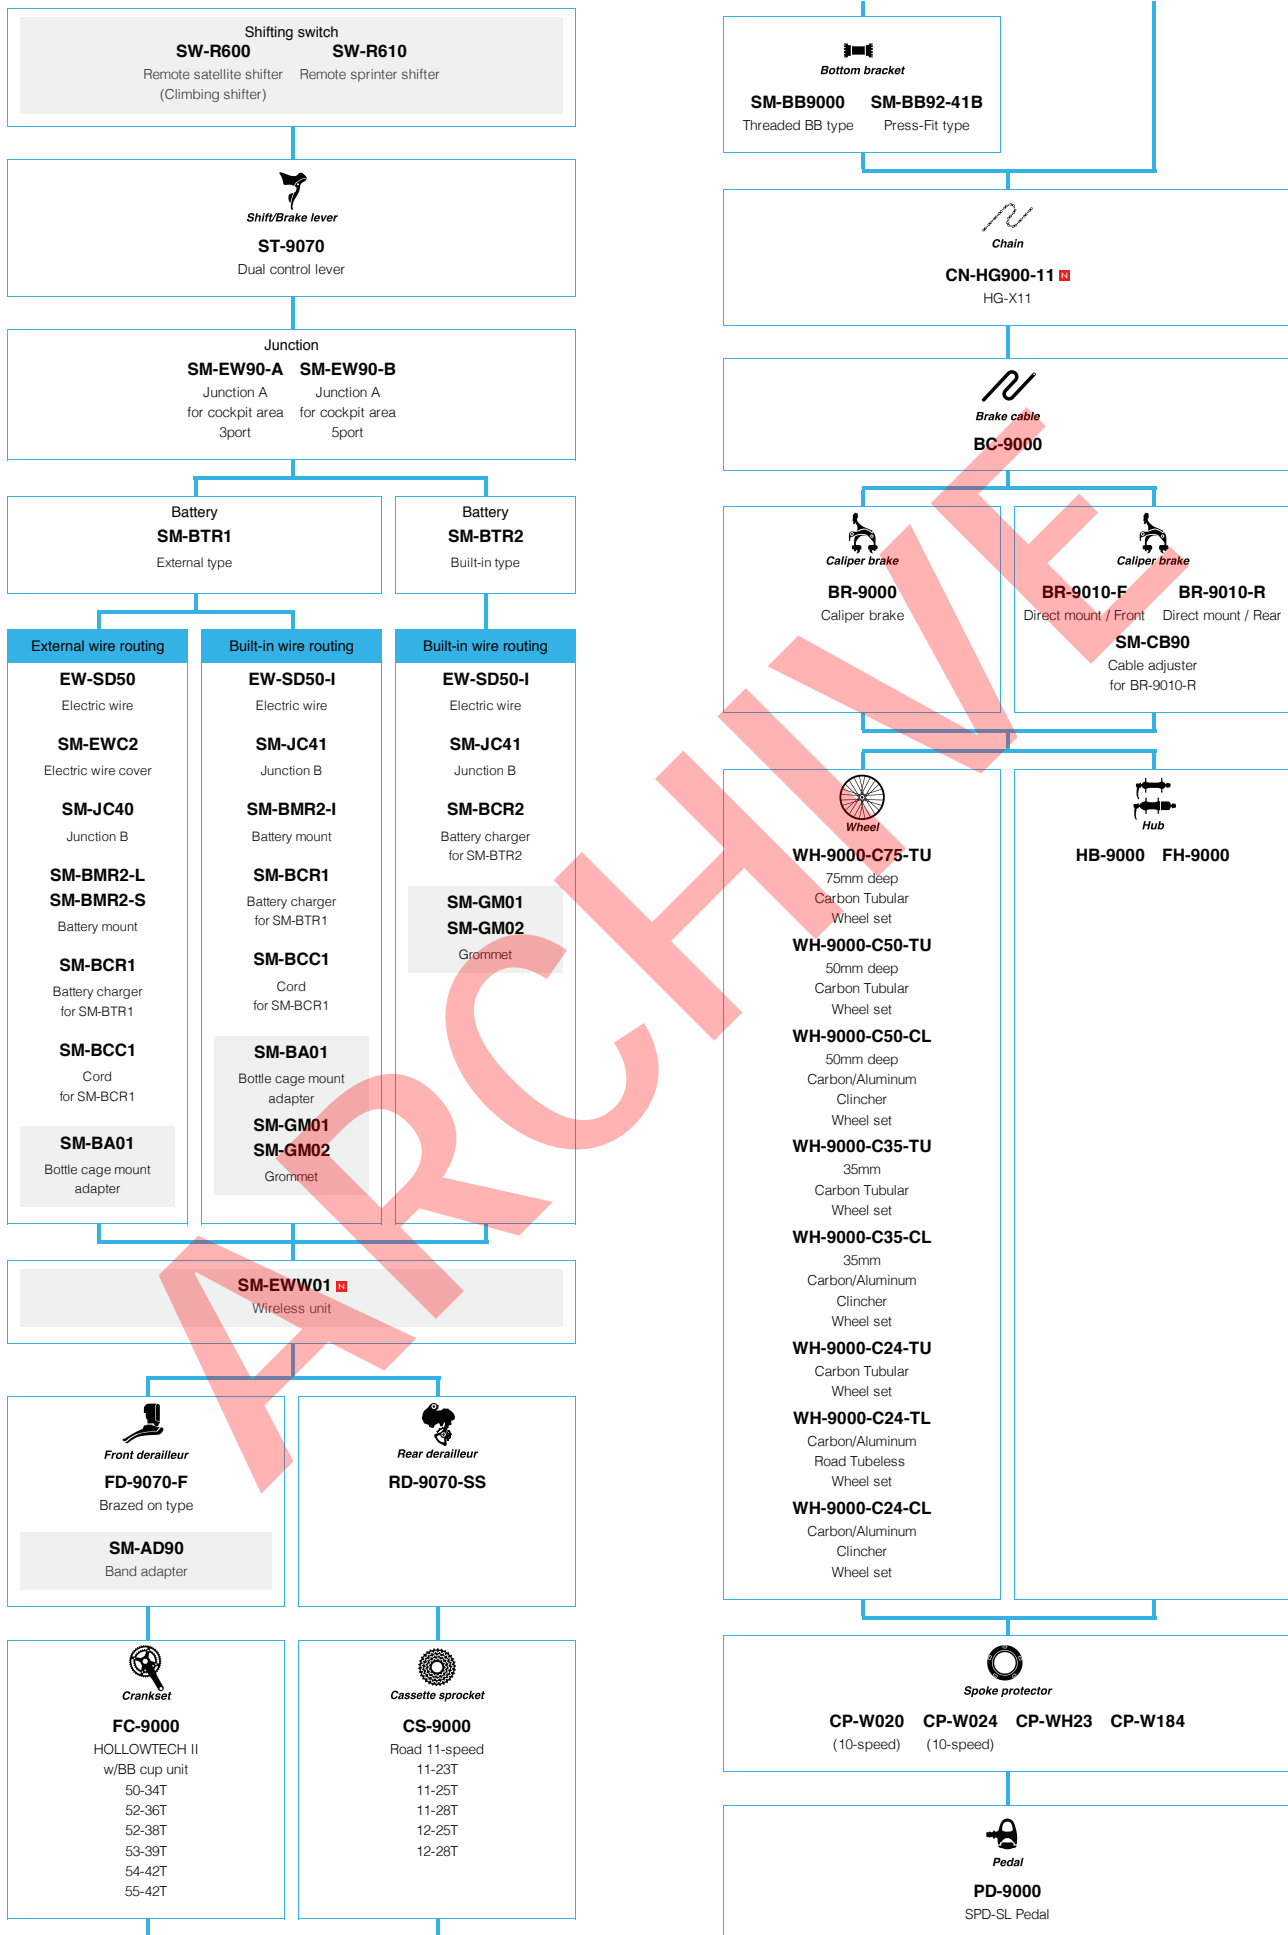

DURA-ACE 9070 series (2x11-speed)

■ ... New model
■ ... Option