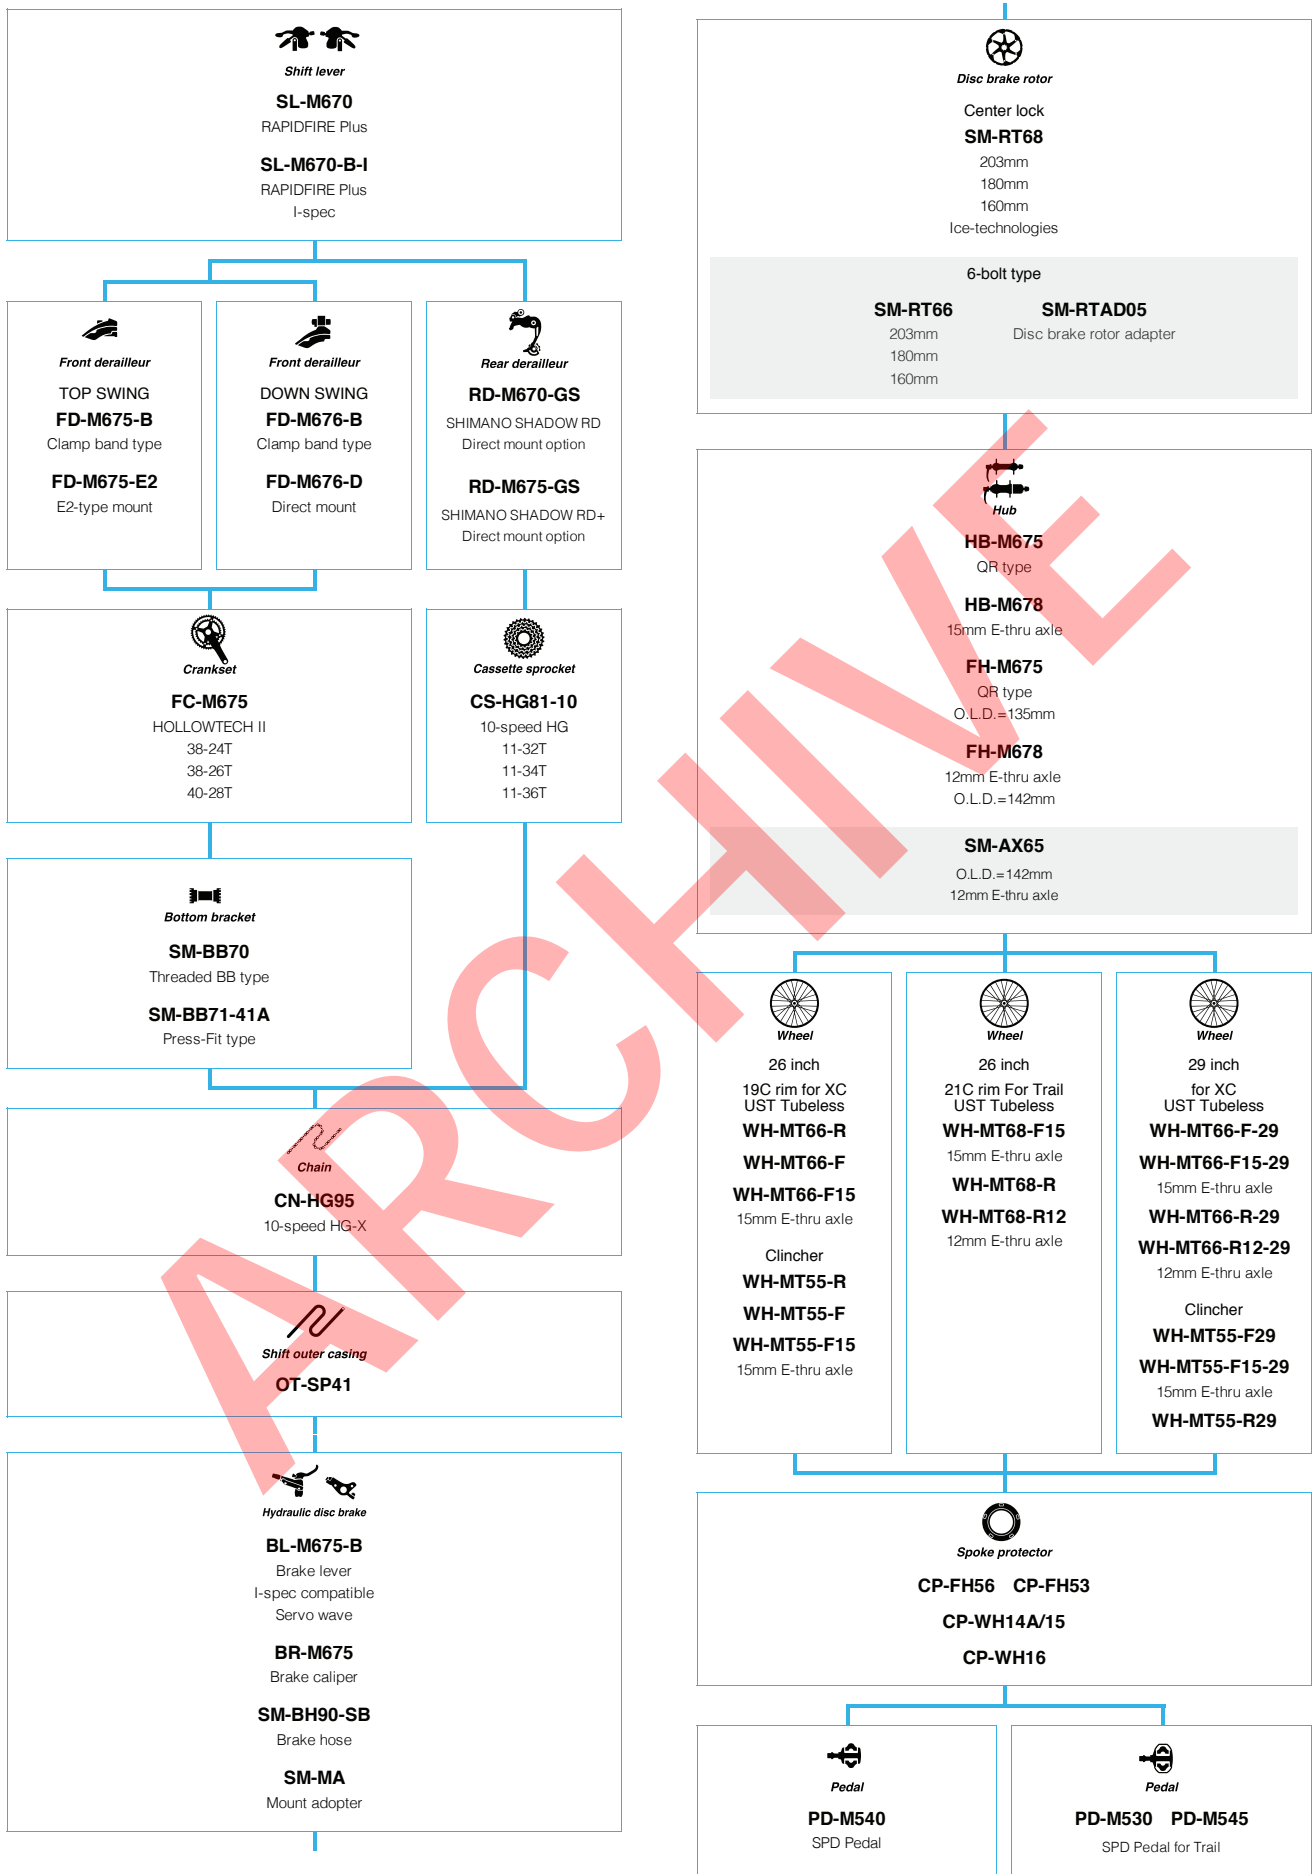

(10-speed)

SLX (3x10-speed)

SLX (2x10-speed)

ZEE (10-speed)

SHIMANO DEORE (3x10-speed)

SHIMANO DEORE (2x10-speed)

N ... New model
 ■ ... Option

SHIMANO ALIVIO (3x9-speed)