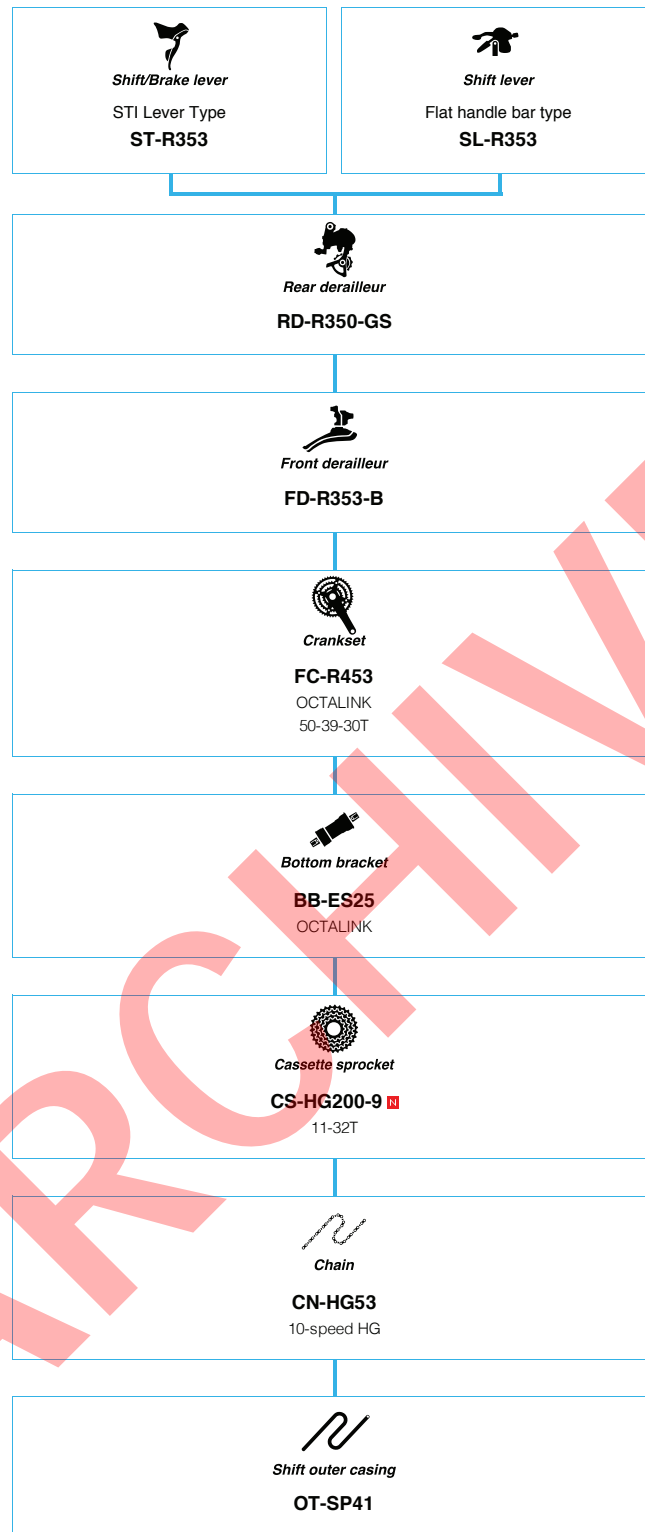

SHIMANO 105 (2x11-speed)

N ... New model
 ■ ... Option

Cyclocross Mechanical spec. (10-speed 105/Tiagra)

■ ... New model
■ ... Option

SHIMANO Tiagra (3x10-speed)

N ... New model
 ■ ... Option

SHIMANO *Tiagra* (2x10-speed)

 ... New model
 ... Option

SHIMANO *SORA* (3x9-speed)

■ ... New model
■ ... Option

SHIMANO **SORA** (2x9-speed)

 ... New model
 ... Option

SHIMANO Claris (3x8-speed)

 ... New model
 ... Option

SHIMANO Claris (2x8-speed)

N ... New model
 □ ... Option

SHIMANO *Tourney* (3x7-speed)

 ... New model
 ... Option

SHIMANO *Tourney* (2x7-speed)

 ... New model
 ... Option

Shimano A050 (2x7-speed)

ARCHIVE

Shimano Brand Components (2x10-speed)

 ... New model
 ... Option

Shimano Brand Components (3x9-speed)

 ... New model
 ... Option

Tandem Components (ULTEGRA)

 ... New model
 ... Option

ARCHIVE

SHIMANO