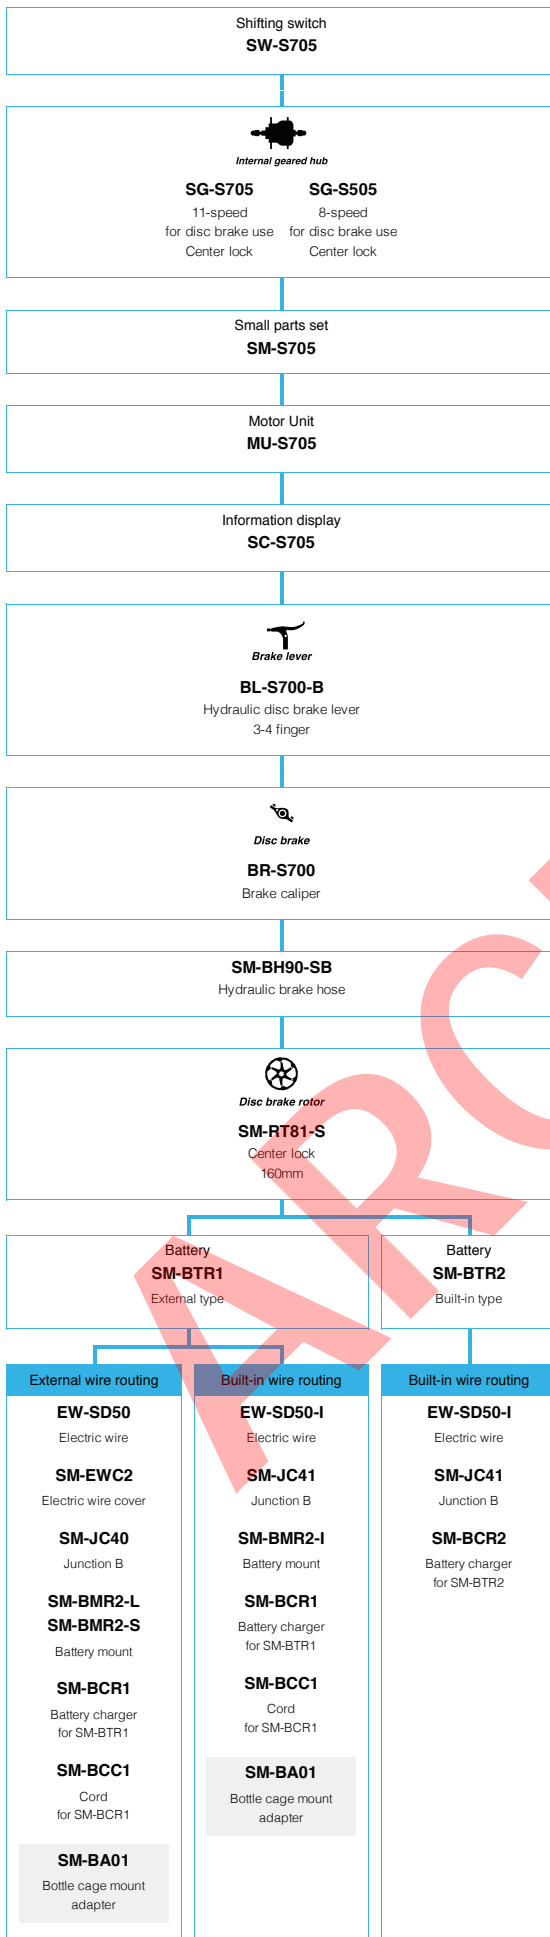

SHIMANO Tourney (3x7 Index)

■ ... New model
□ ... Option

SHIMANO Tourney (3x7 Friction)

SHIMANO Tourney

(3x6 Index)

N ... New model
 □ ... Option

SHIMANO Tourney (3x6 Friction)

SHIMANO Tourney (7-speed)

■ ... New model
□ ... Option

SHIMANO Tourney (6-speed)

(3x10-speed)

N ... New model
 ■ ... Option

SHIMANO DEORE (3x10-speed)

 ... New model
 ... Option

SHIMANO ALFINE (Electronic spec Flathandle)

N ... New model
 ■ ... Option