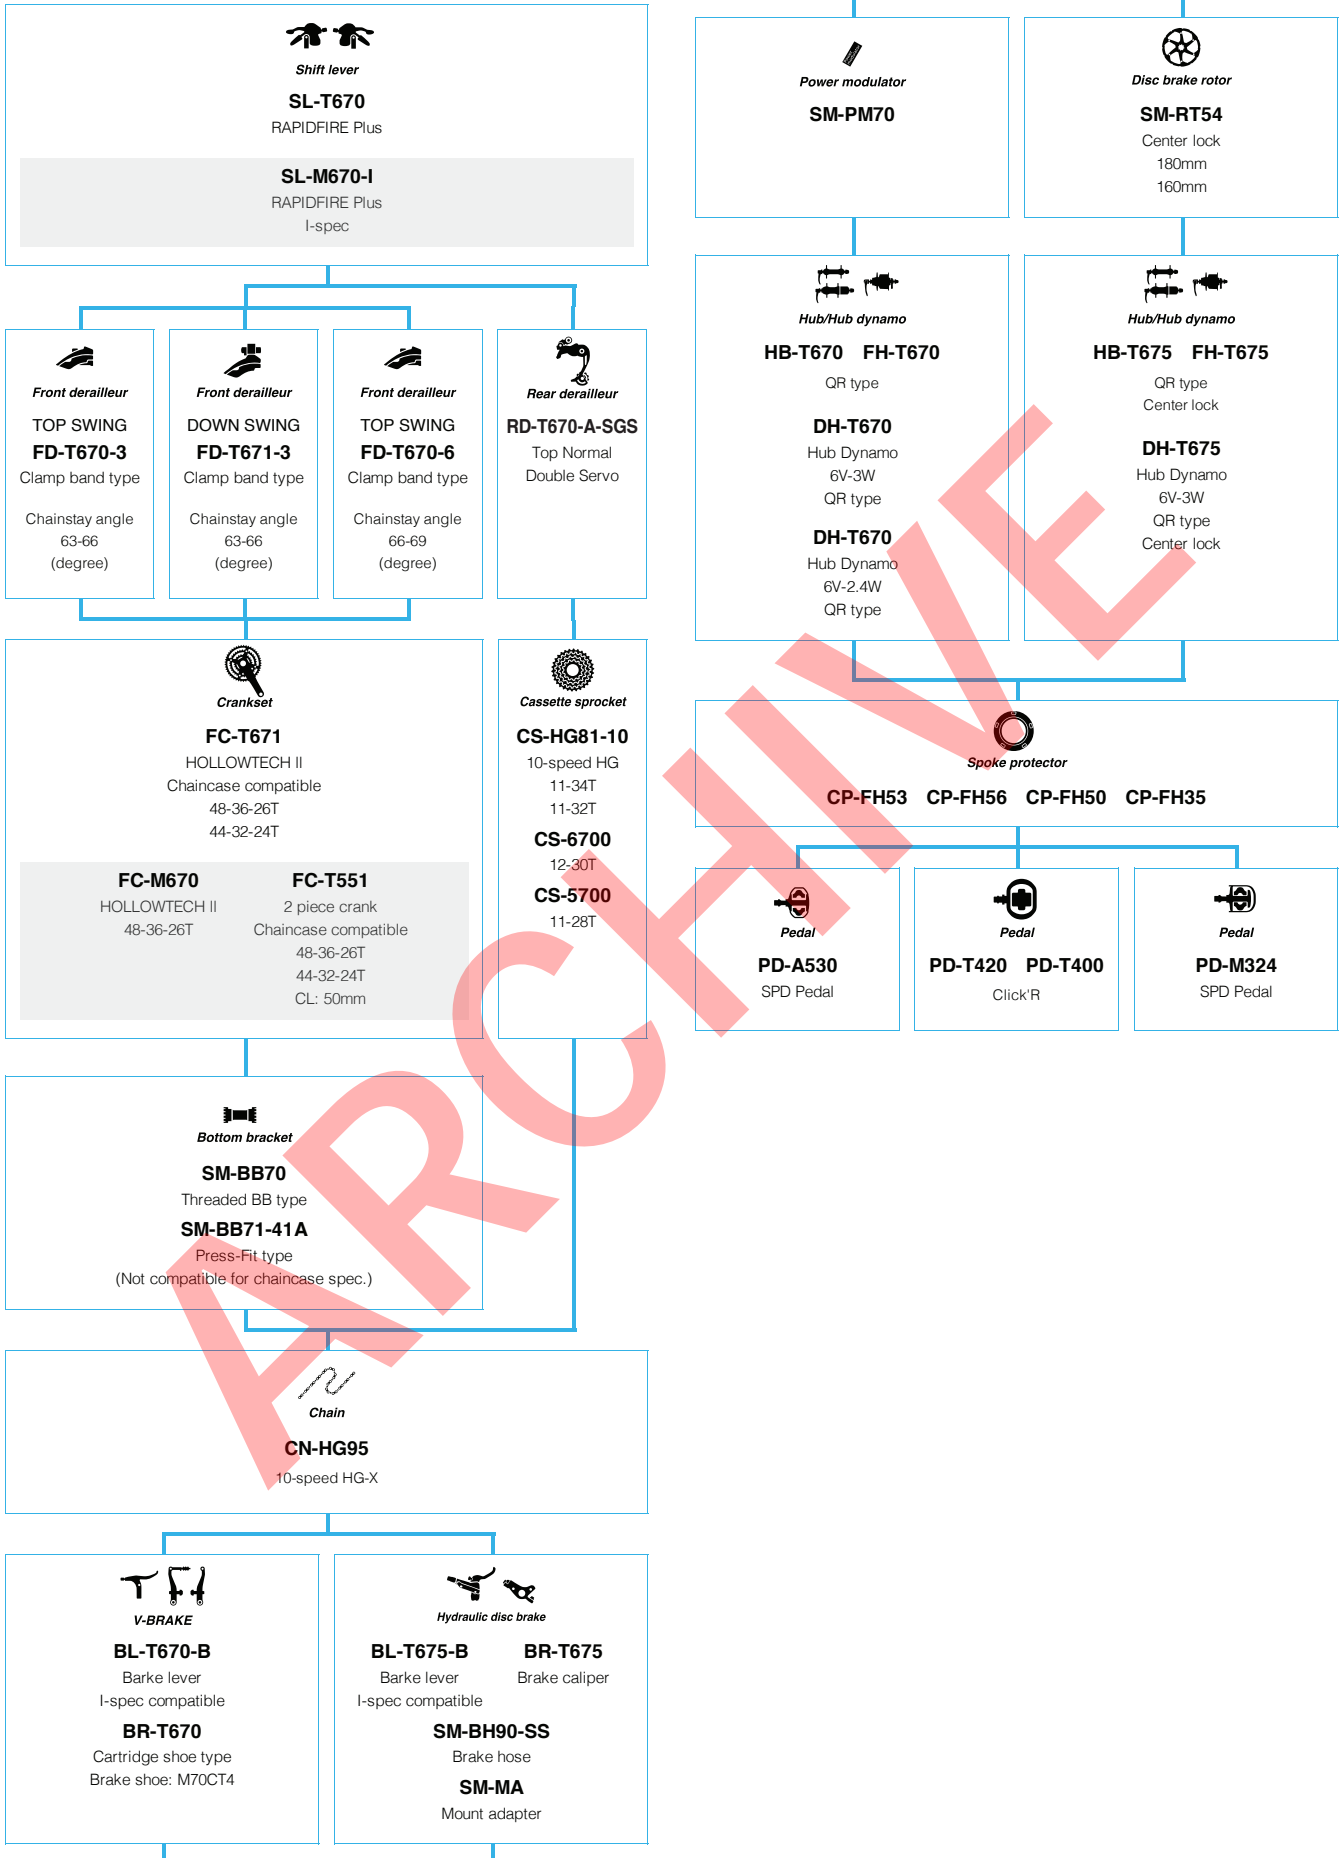

■ ... New model
□ ... Option

SHIMANO Tourney (6-speed)

(3x10-speed)

N ... New model
 ■ ... Option

SHIMANO DEORE (3x10-speed)

 ... New model
 ... Option

SHIMANO ALFINE (Electronic spec Flathandle)

N ... New model
 ■ ... Option