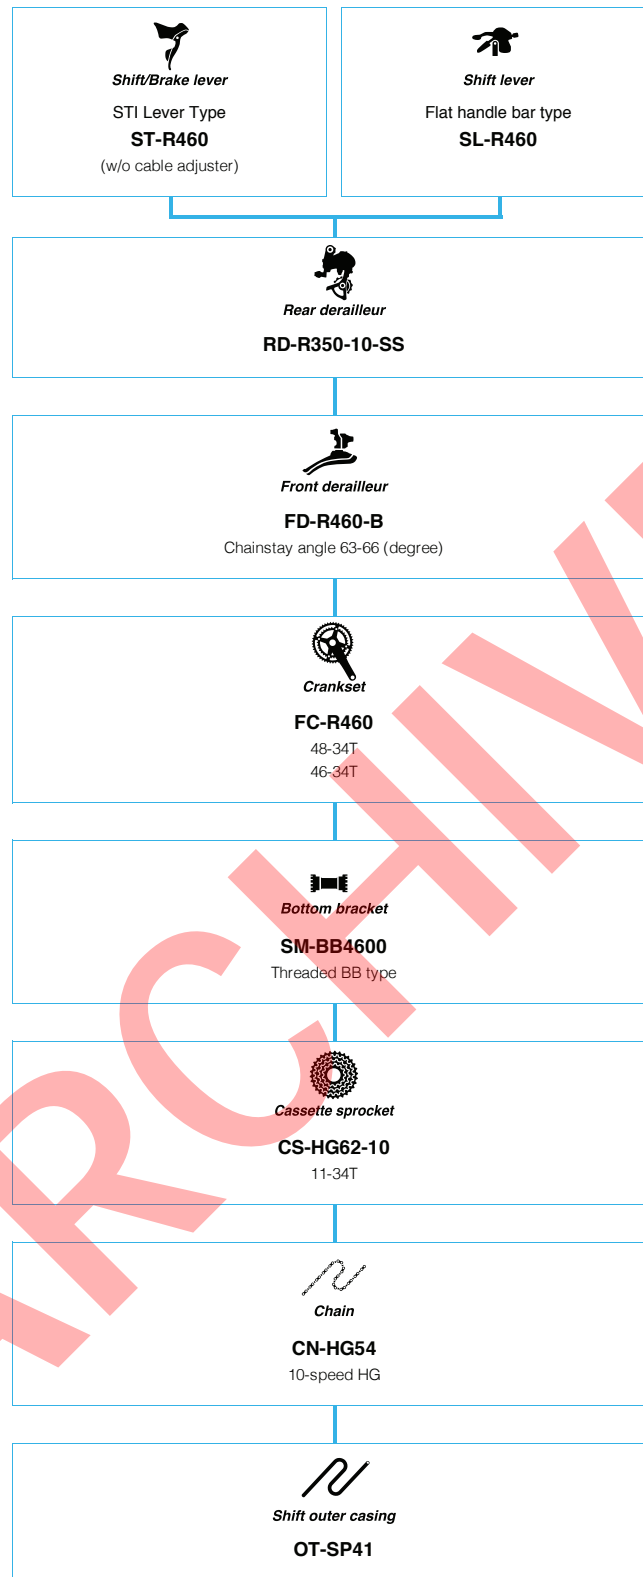

SHIMANO 105 (2x11-speed)

N ... New model
 ■ ... Option

Cyclocross Mechanical spec. (10-speed 105/Tiagra)

■ ... New model
■ ... Option

SHIMANO Tiagra (3x10-speed)

N ... New model
 ■ ... Option

SHIMANO *Tiagra* (2x10-speed)

 ... New model
 ... Option

SHIMANO *SORA* (3x9-speed)

■ ... New model
■ ... Option

SHIMANO **SORA** (2x9-speed)

 ... New model
 ... Option

SHIMANO Claris (3x8-speed)

 ... New model
 ... Option

SHIMANO Claris (2x8-speed)

N ... New model
 □ ... Option

SHIMANO *Tourney* (3x7-speed)

 ... New model
 ... Option

SHIMANO *Tourney* (2x7-speed)

 ... New model
 ... Option

Shimano A050 (2x7-speed)

ARCHIVE

Shimano Brand Components (2x10-speed)

 ... New model
 ... Option

Shimano Brand Components (3x9-speed)

 ... New model
 ... Option

Tandem Components (ULTEGRA)

 ... New model
 ... Option

ARCHIVE

SHIMANO