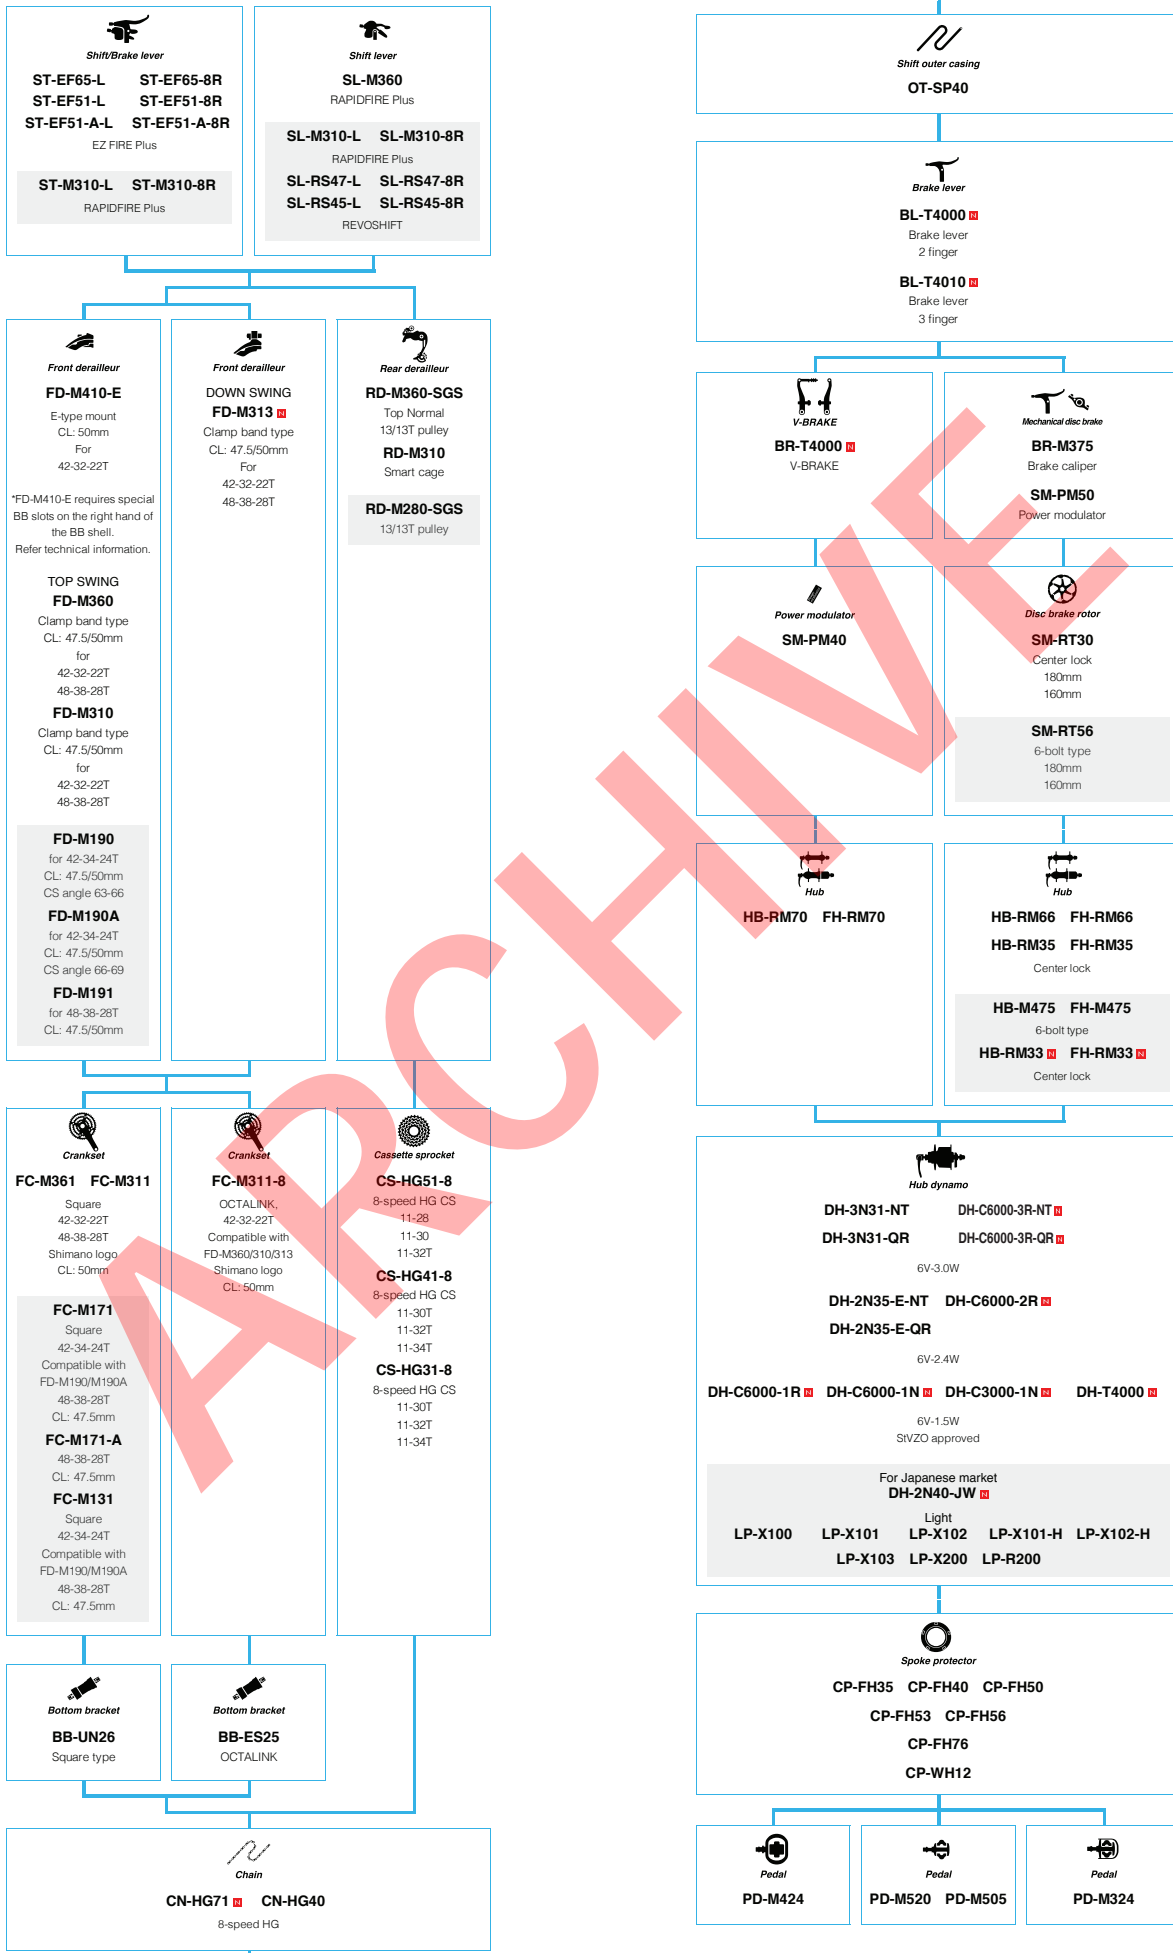

N ... New model
 □ ... Option

Mountain Bike

SHIMANO ACERA (3x9-speed)

 ... New model
 ... Option

SHIMANO *Acera* *ALTUS* (3x8-speed)

N ... New model
 ■ ... Option

SHIMANO *Acera* SHIMANO *ALTUS* (3x7-speed)