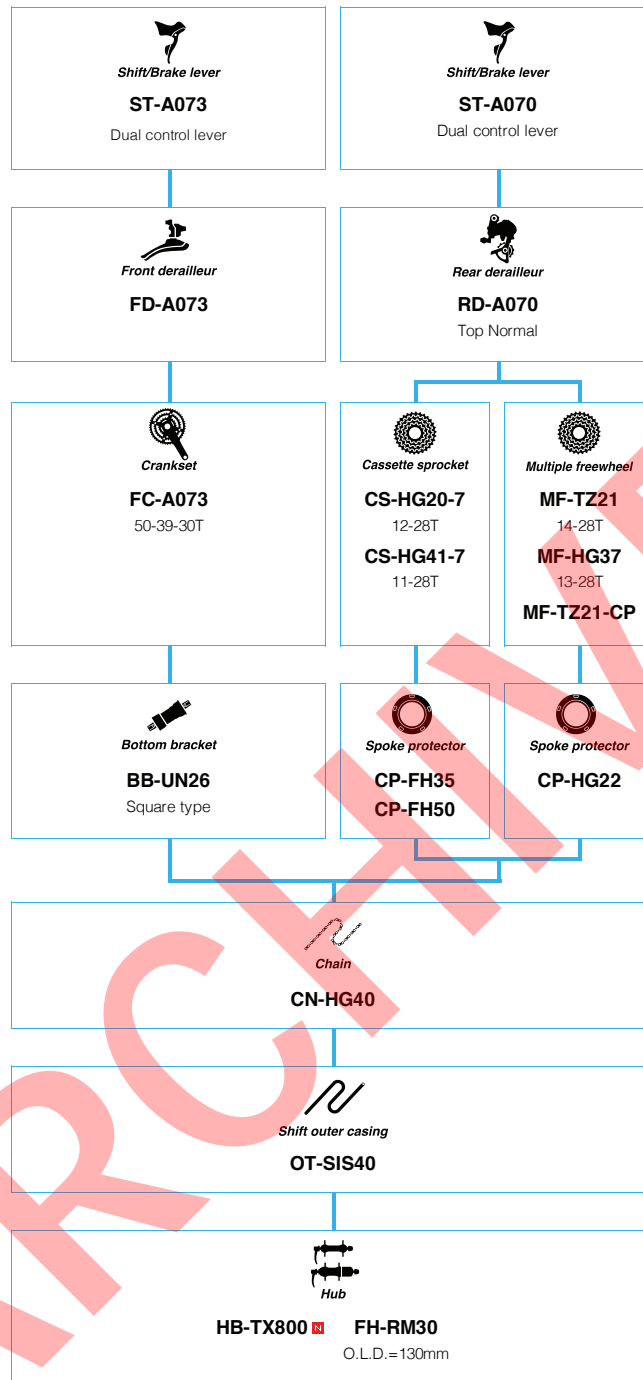

SHIMANO 105 (2x11-speed)

N ... New model
 ■ ... Option

Cyclocross Mechanical spec. (10-speed 105/Tiagra)

■ ... New model
■ ... Option

SHIMANO Tiagra (3x10-speed)

N ... New model
 ■ ... Option

SHIMANO *Tiagra* (2x10-speed)

 ... New model
 ... Option

SHIMANO *SORA* (3x9-speed)

■ ... New model
■ ... Option

SHIMANO **SORA** (2x9-speed)

 ... New model
 ... Option

SHIMANO Claris (3x8-speed)

 ... New model
 ... Option

SHIMANO Claris (2x8-speed)

N ... New model
 □ ... Option

SHIMANO *Tourney* (3x7-speed)

 ... New model
 ... Option

SHIMANO *Tourney* (2x7-speed)

 ... New model
 ... Option

Shimano A050 (2x7-speed)

ARCHIVE

Shimano Brand Components (2x10-speed)