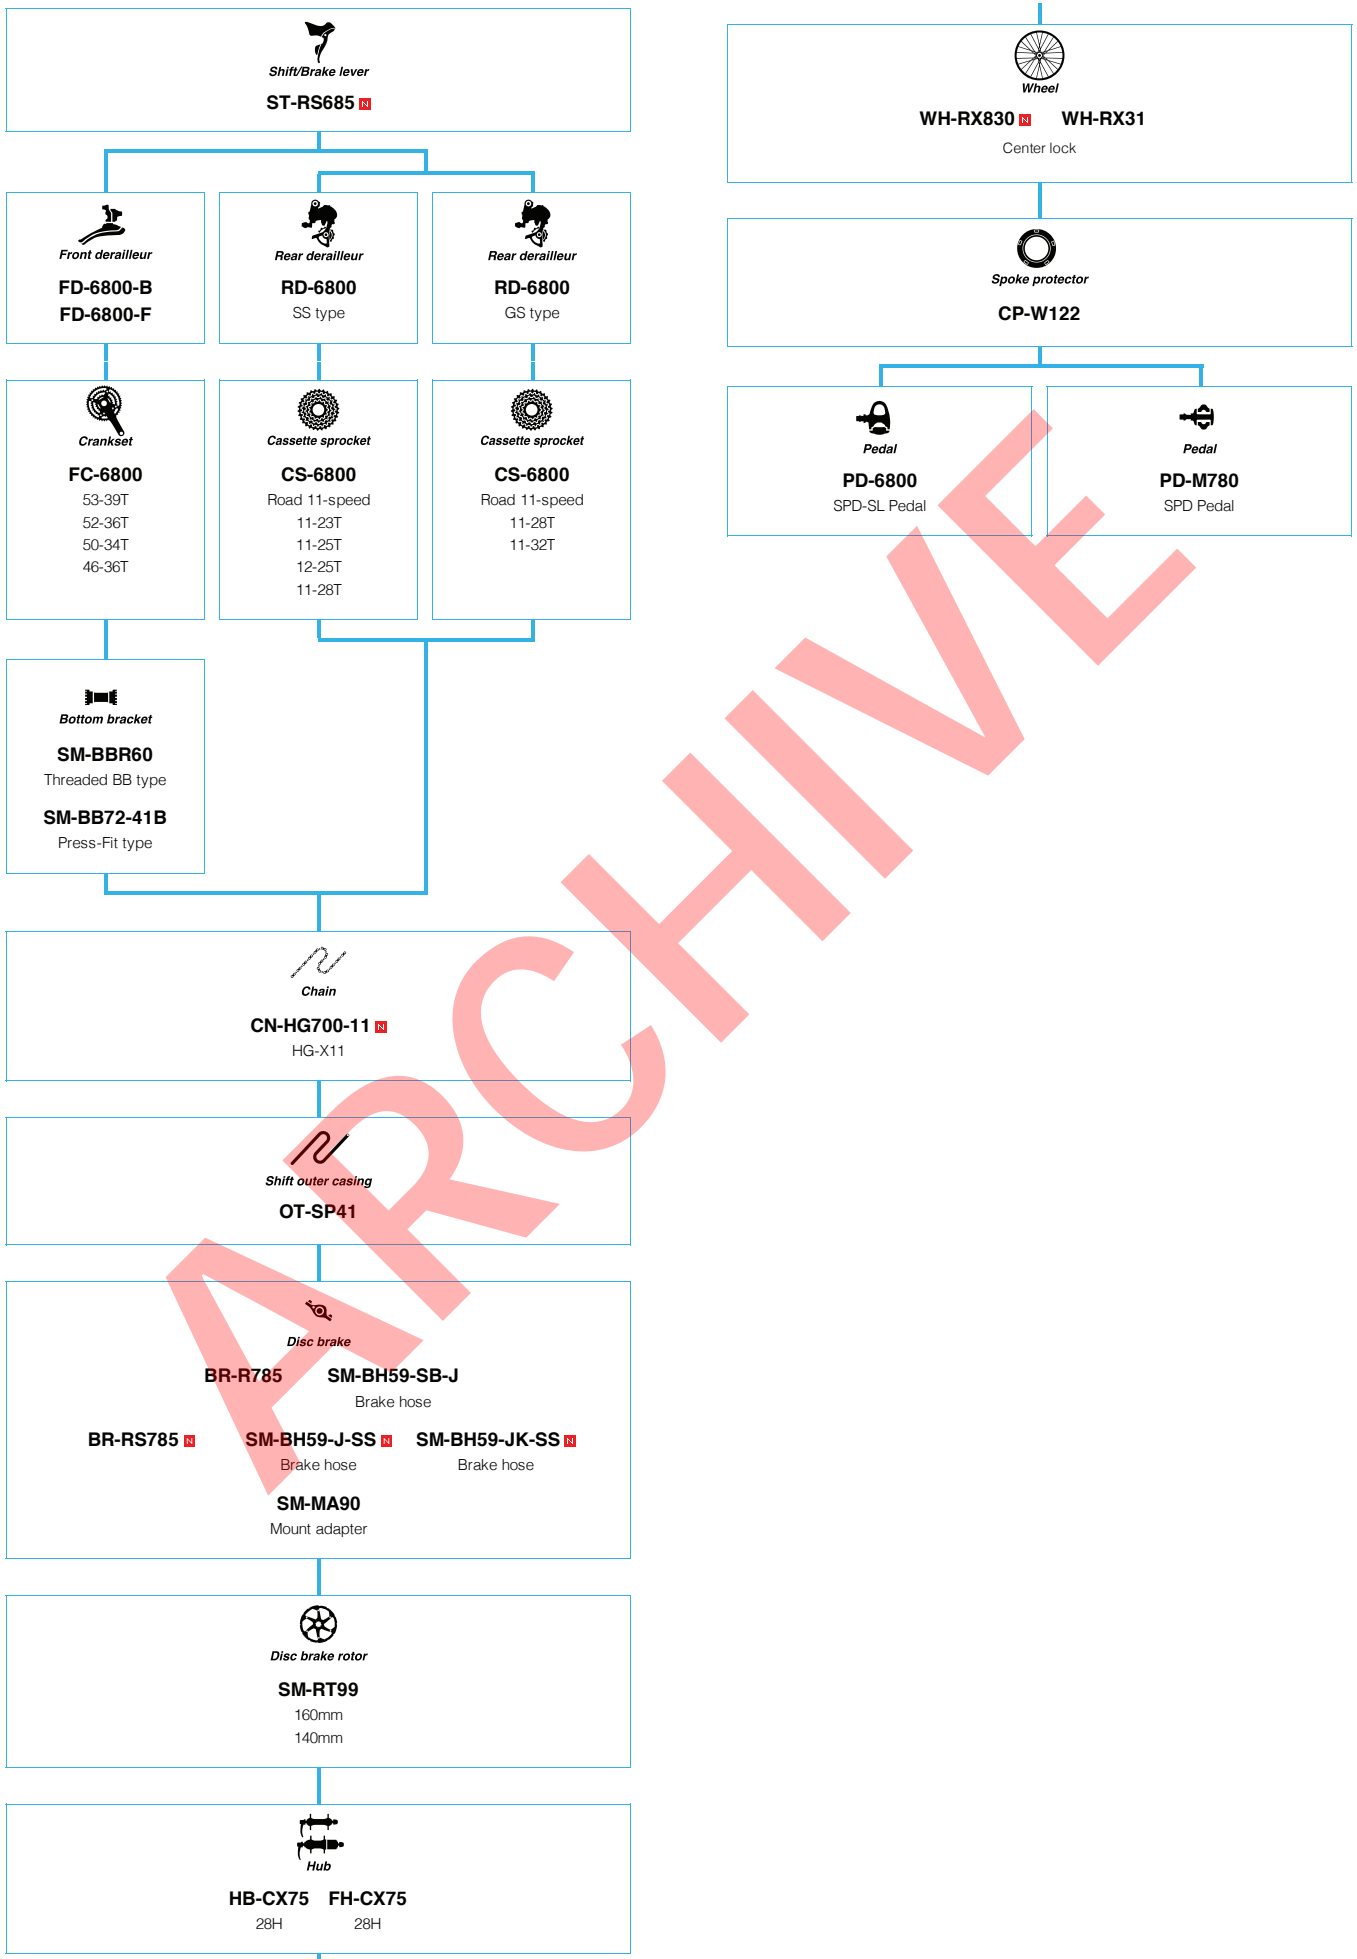

Hydraulic disc Brake for On road Mechanical spec. (2x11-speed)