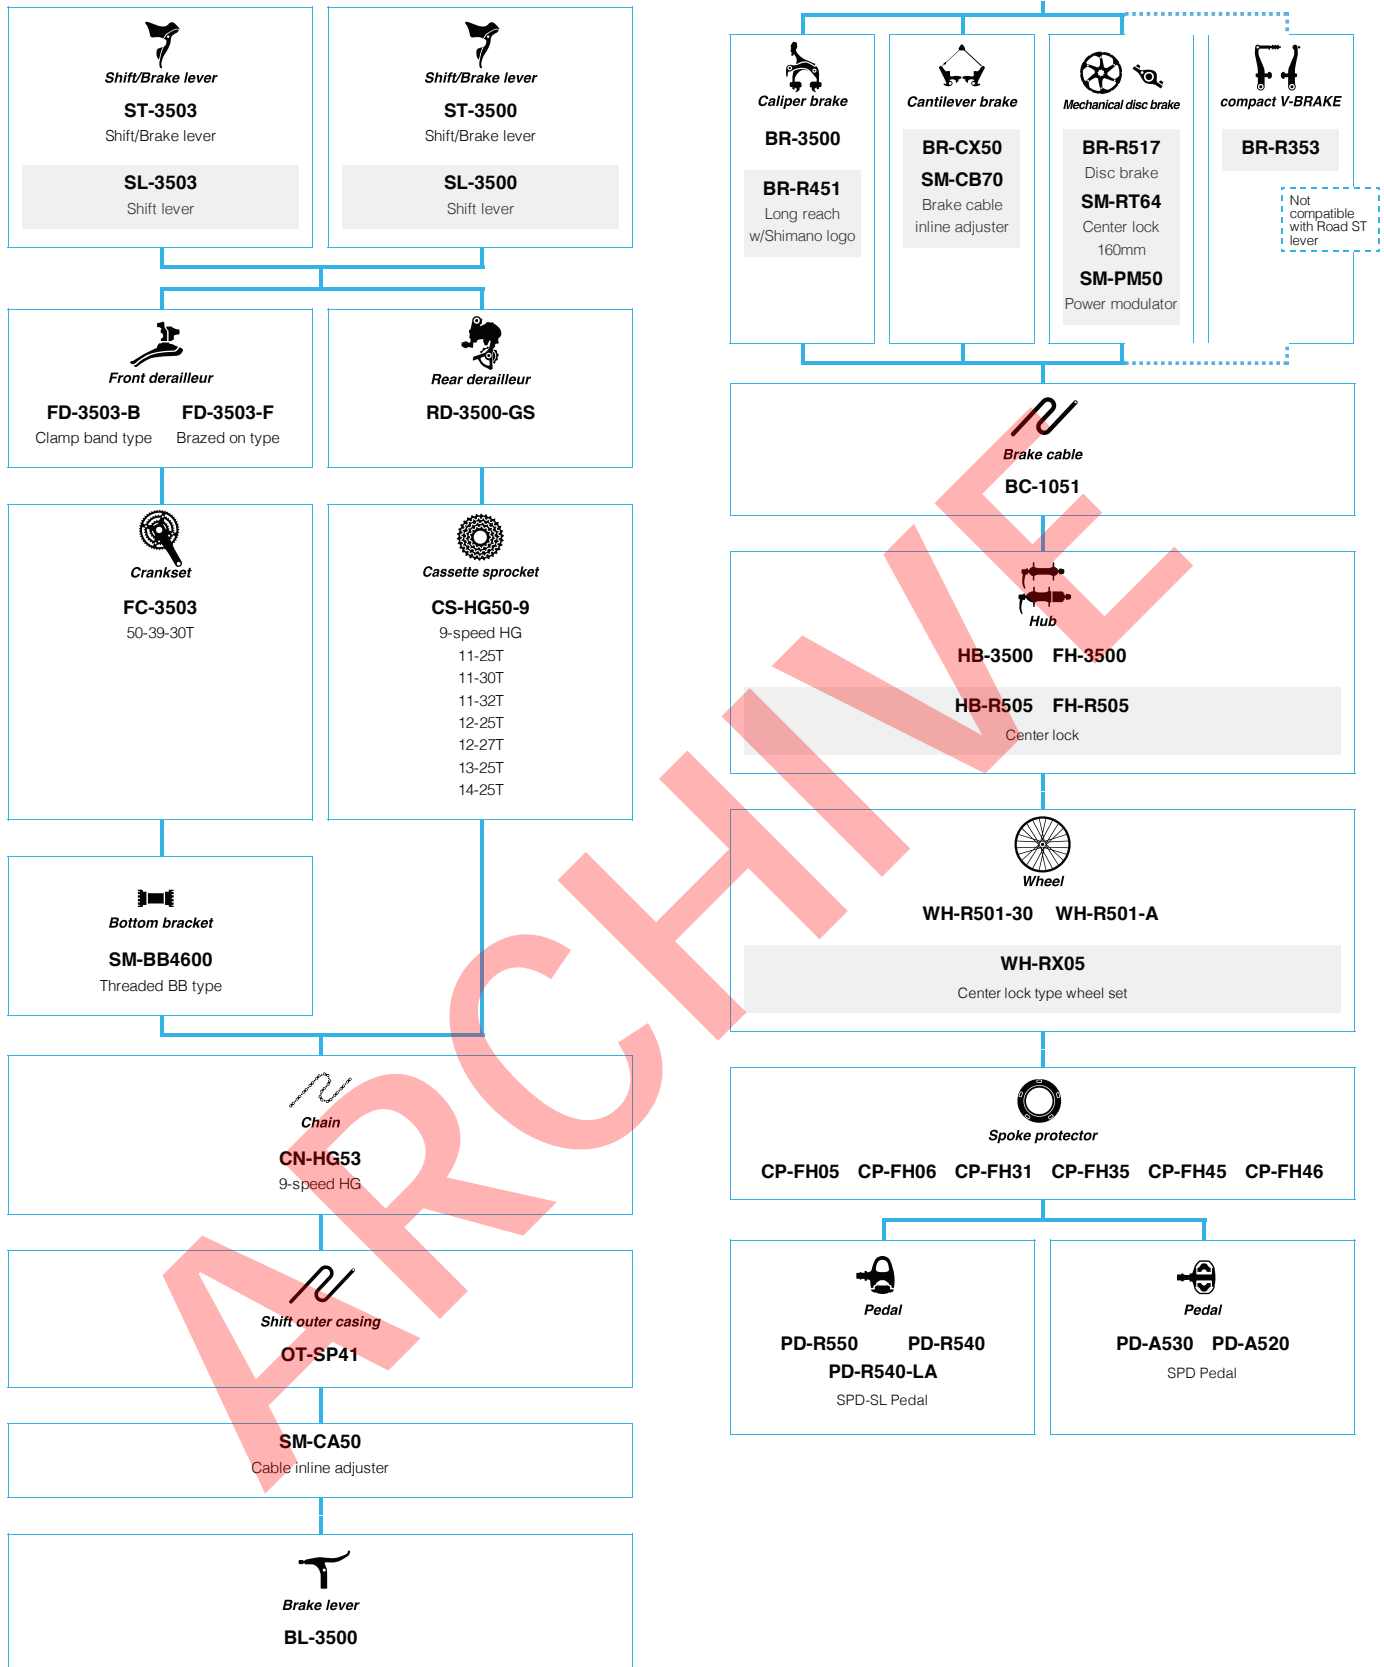

SHIMANO 105 (2x11-speed)

N ... New model
 ■ ... Option

Cyclocross Mechanical spec. (10-speed 105/Tiagra)

■ ... New model
■ ... Option

SHIMANO Tiagra (3x10-speed)

N ... New model
 ■ ... Option

SHIMANO *Tiagra* (2x10-speed)

 ... New model
 ... Option

SHIMANO *SORA* (3x9-speed)

■ ... New model
■ ... Option

SHIMANO **SORA** (2x9-speed)

 ... New model
 ... Option

SHIMANO Claris (3x8-speed)

 ... New model
 ... Option

SHIMANO Claris (2x8-speed)