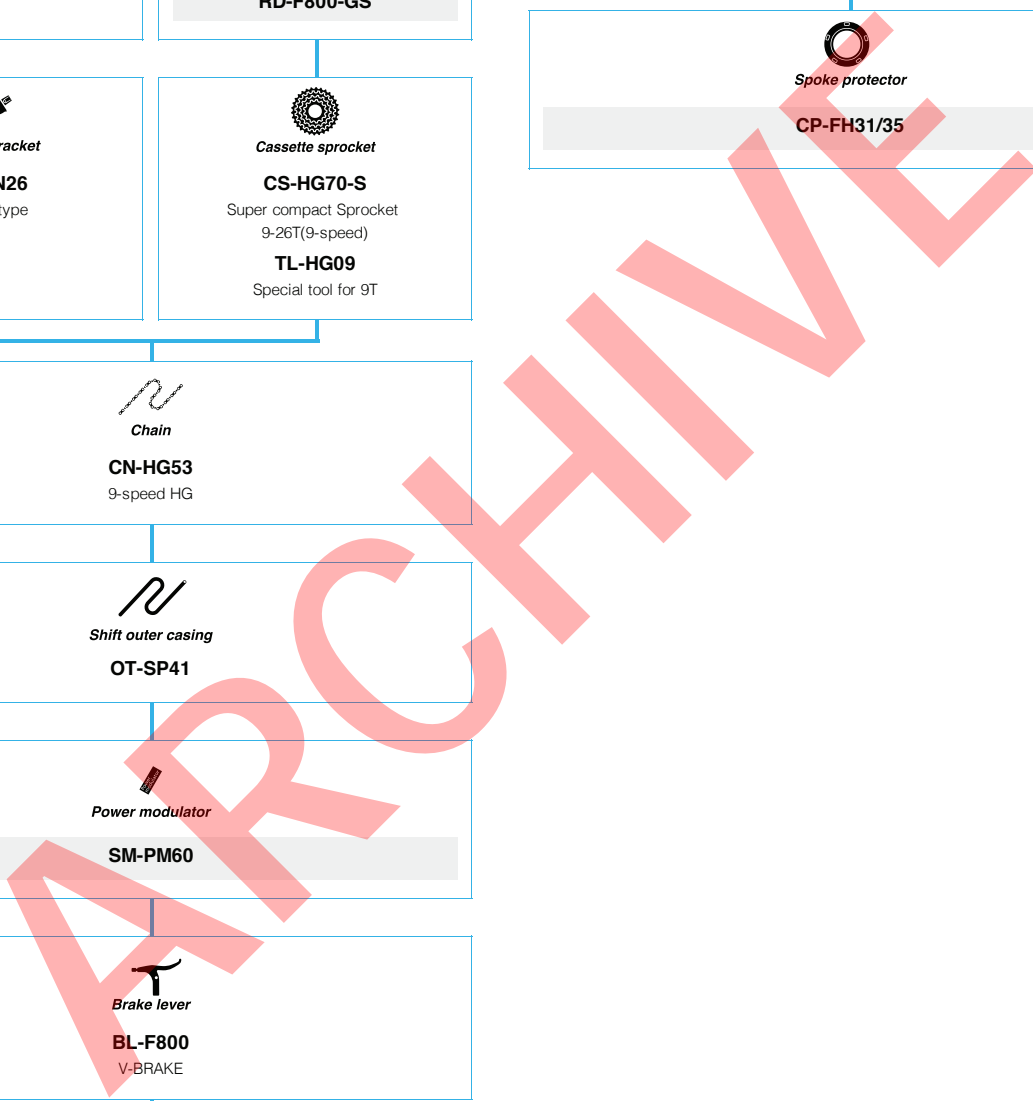

(Inter-5) For Japanese market

■ ... New model
□ ... Option

City Touring / Comfort Bike

SHIMANO Nexus

(Inter-3)

■ ... New model
■ ... Option

City Touring / Comfort Bike

Internal geared hub (SEIS spec.)