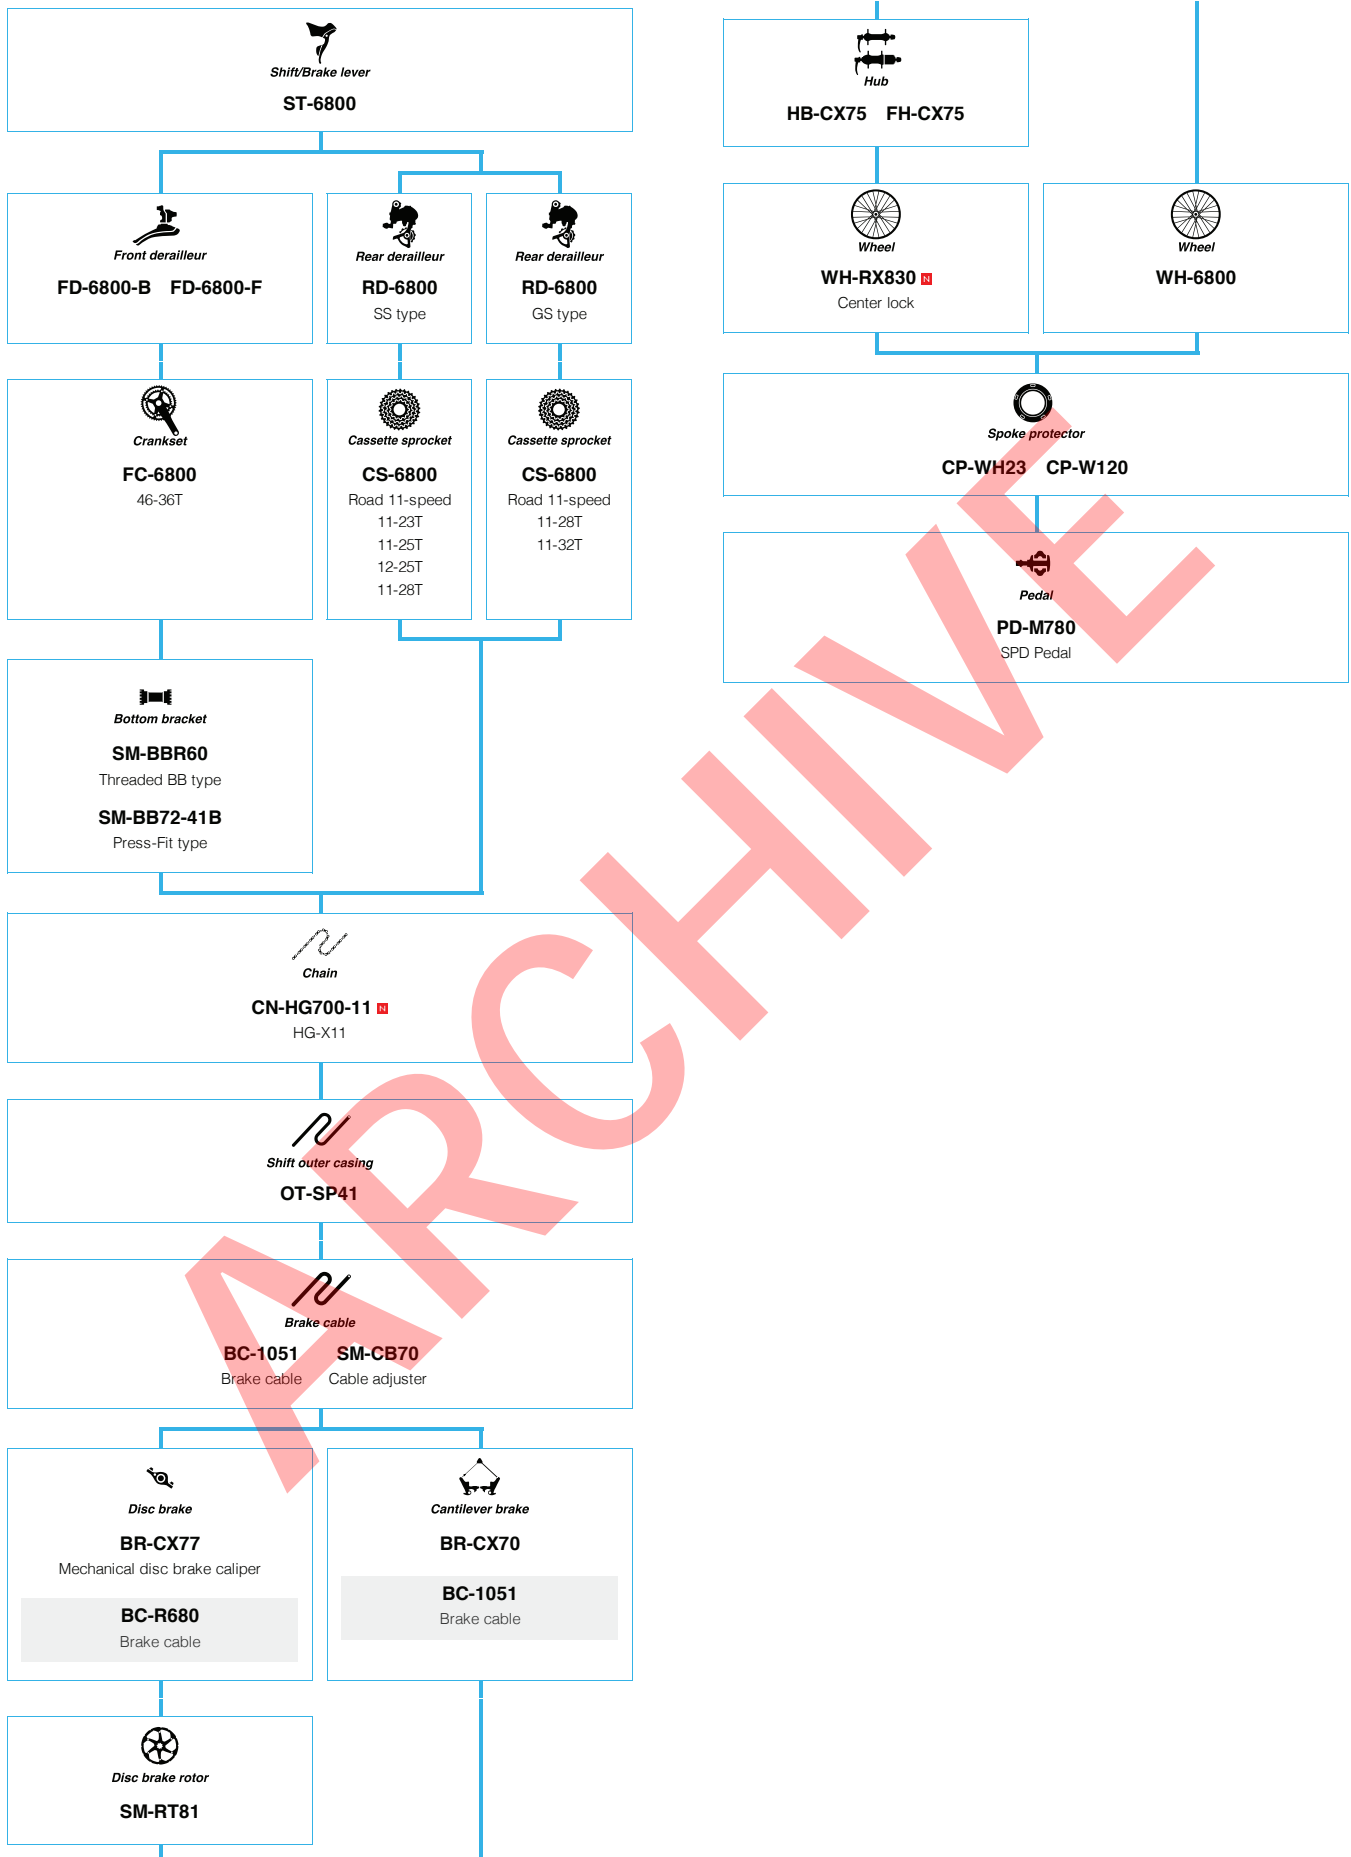

SHIMANO 105 (2x11-speed)

N ... New model
 ■ ... Option

Cyclocross Mechanical spec. (10-speed 105/Tiagra)

■ ... New model
■ ... Option

SHIMANO Tiagra (3x10-speed)

N ... New model
 ■ ... Option

SHIMANO *Tiagra* (2x10-speed)