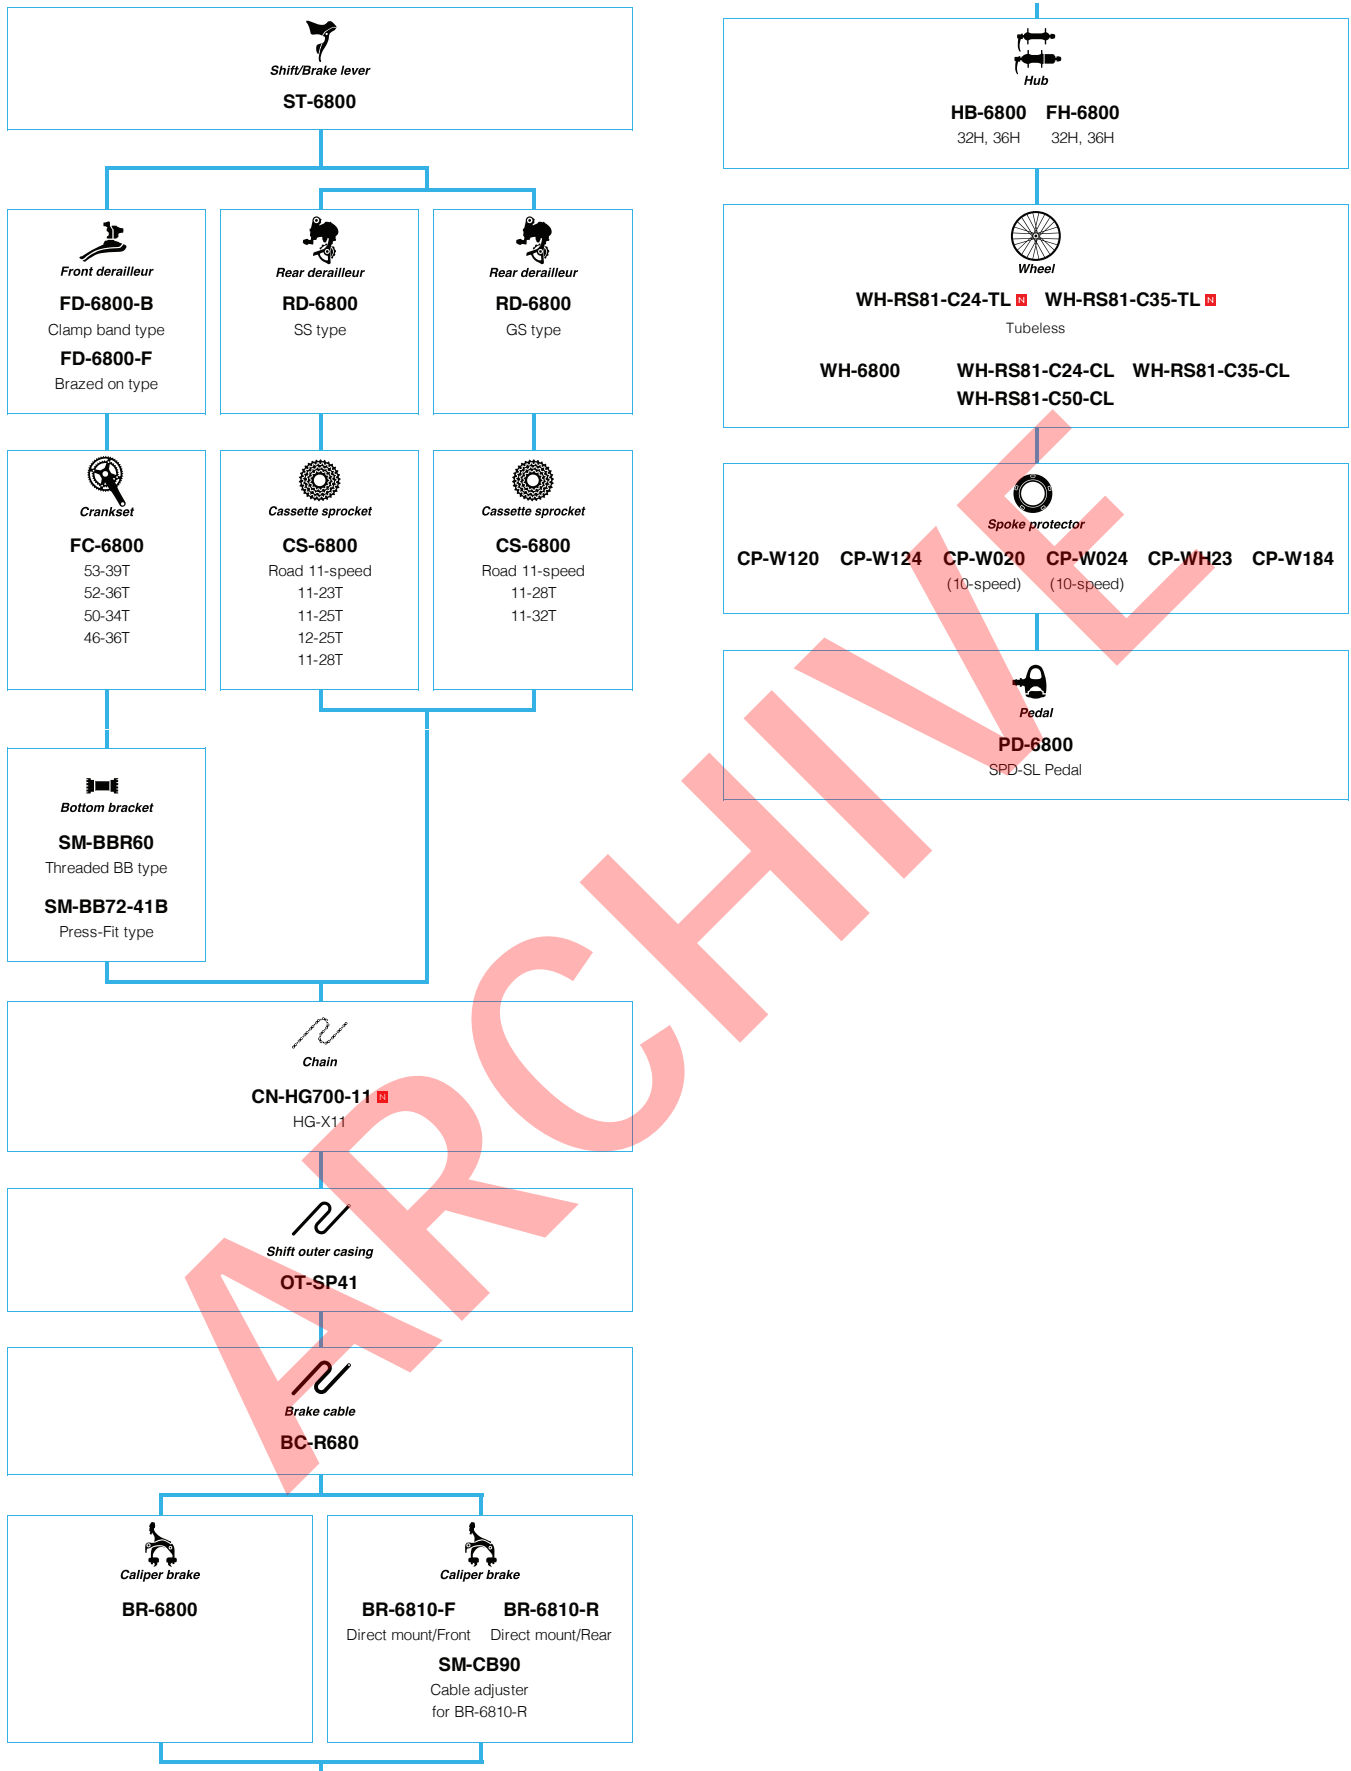

SHIMANO ULTEGRA (2x11-speed)

... New model
... Option