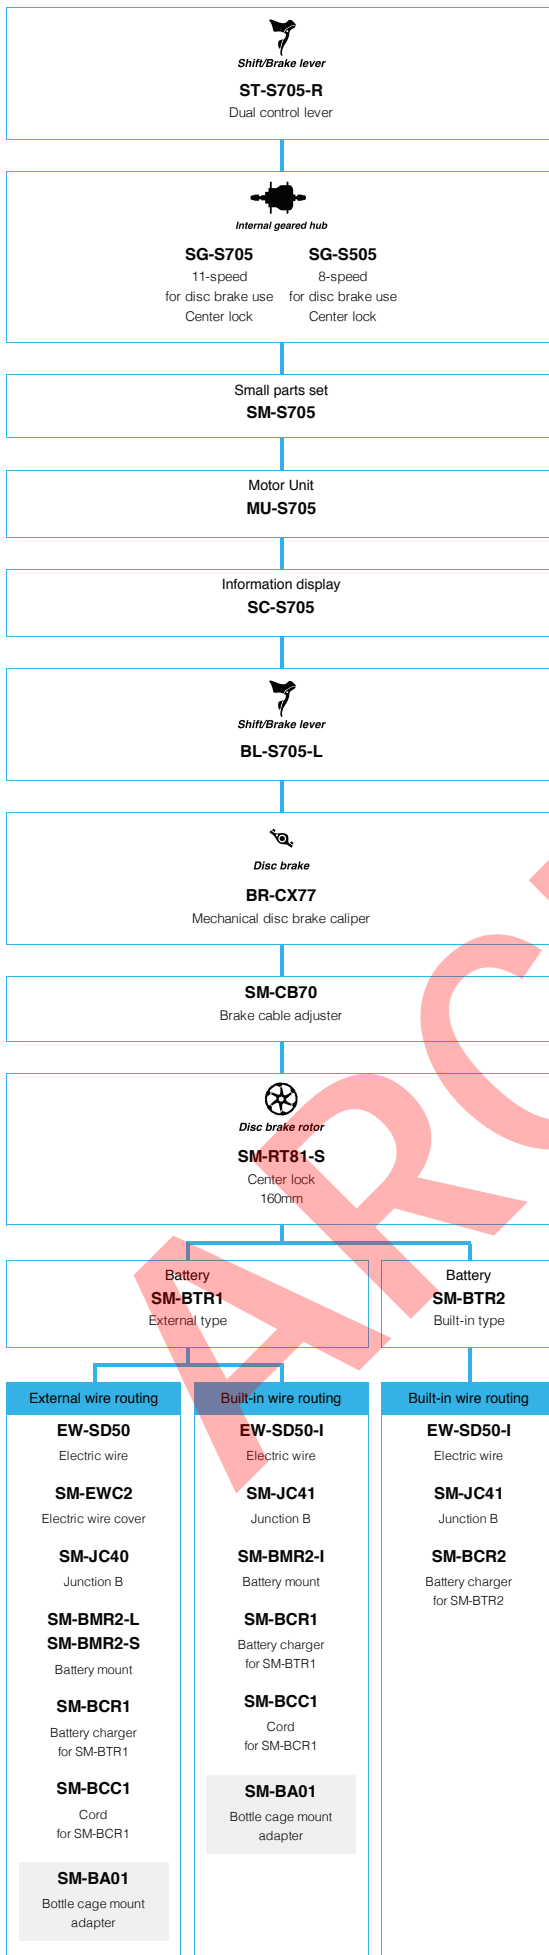

SHIMANO ALFINE (Electronic spec Drophandle)

N ... New model
■ ... Option