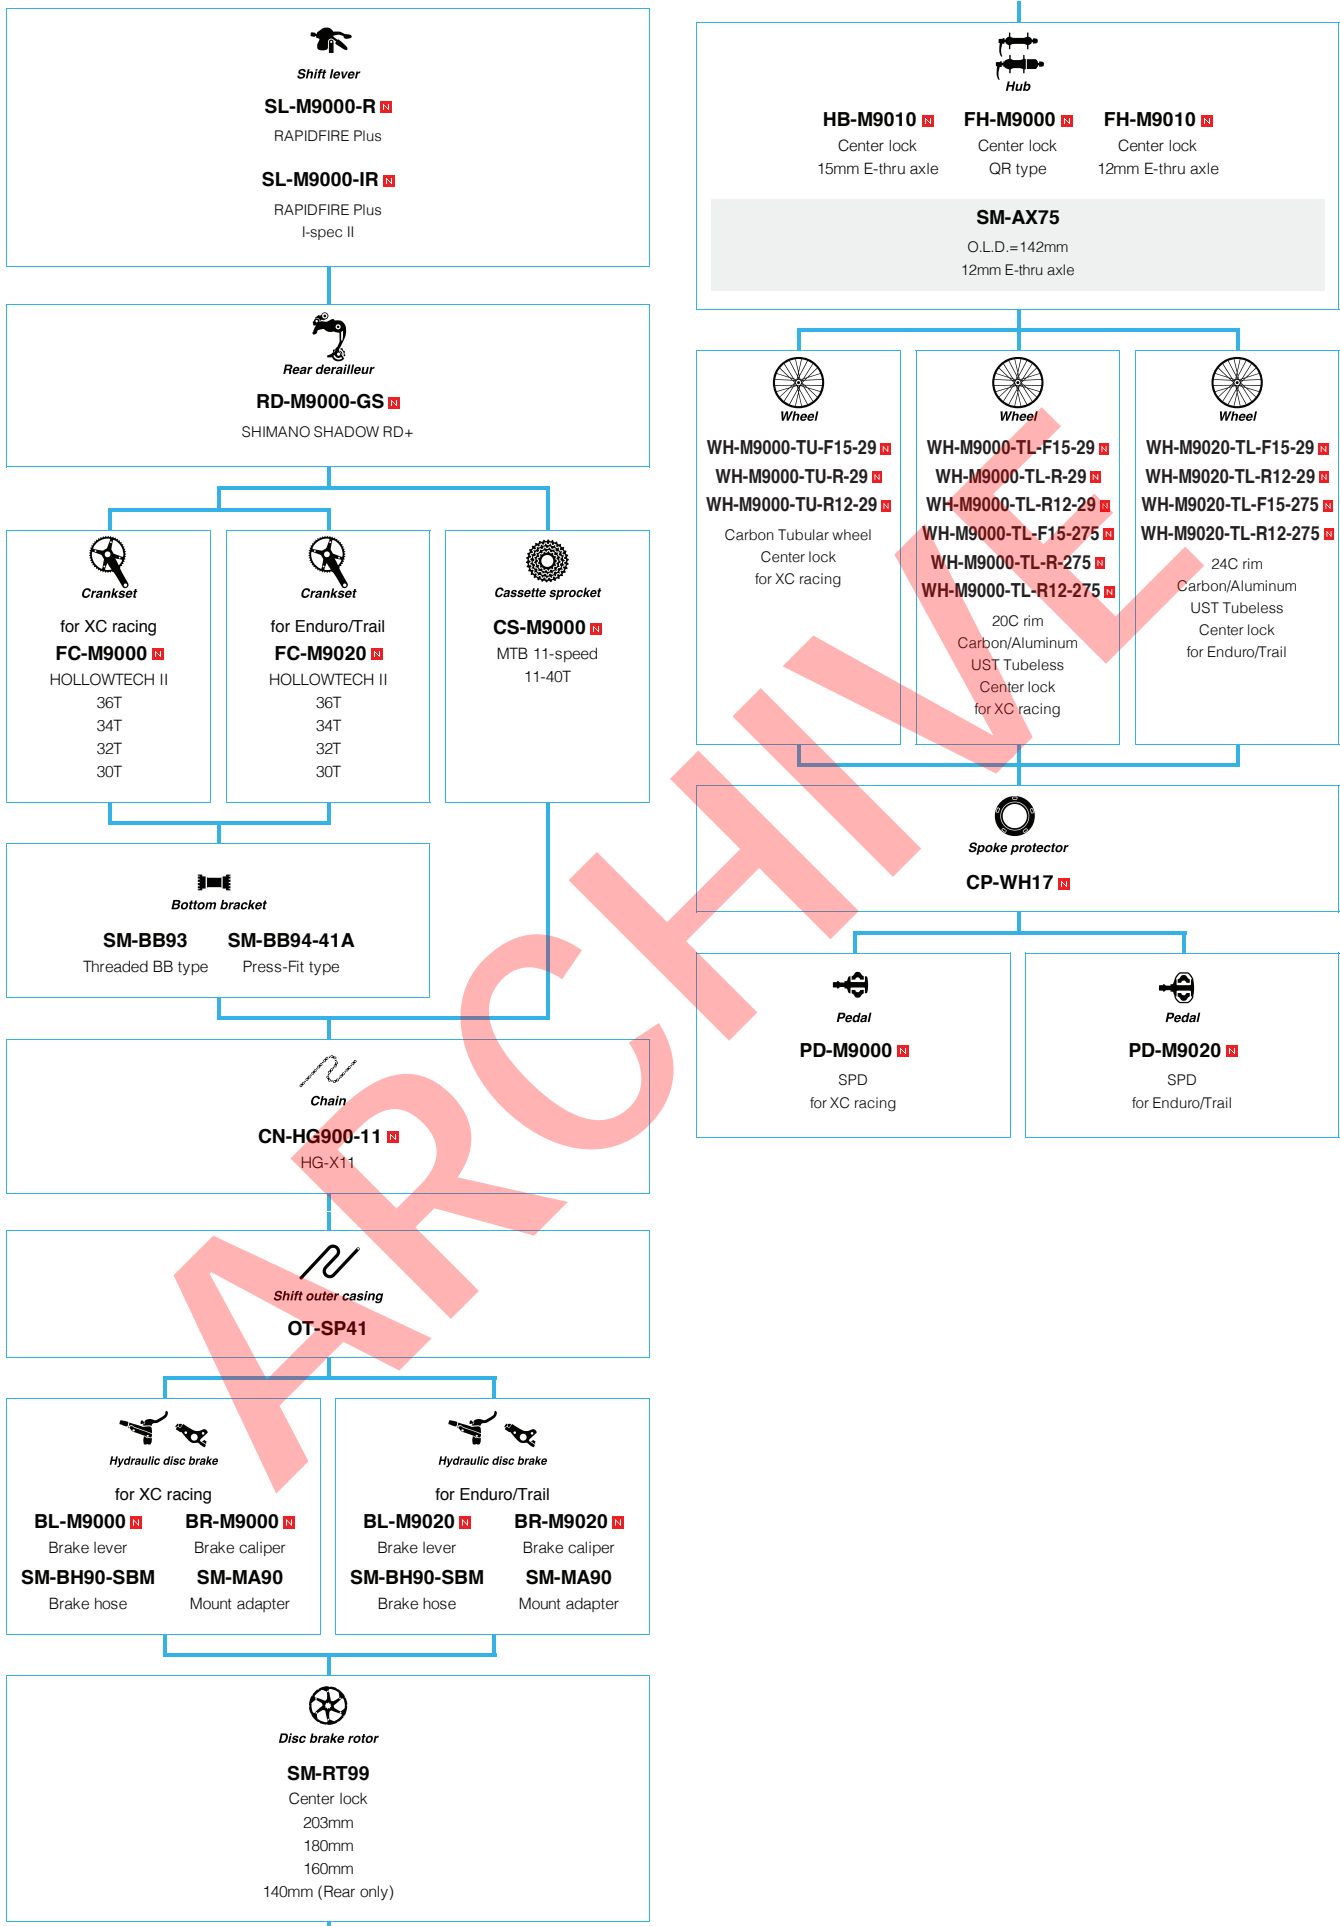

Trekking Bike

DEORE XT Trekking.....	29
DEORE LX	30
DEORE Trekking	31
ALIVIO Trekking	32

City Touring / Comfort Bike

ALFINE	33
Nexus	37
capreo.....	42

E-BIKE

SHIMANO STePS	43
---------------------	----

Road Bike

SHIMANO
XTR (3x11-speed)

SHIMANO
XTR (1x11-speed)

SHIMANO XTR M9050 series (3x11-speed)

N ... New model
 □ ... Option

SHIMANO **XTR** M9050 series (2x11-speed)

SHIMANO XTR M9050 series (1x11-speed)

N ... New model
 □ ... Option