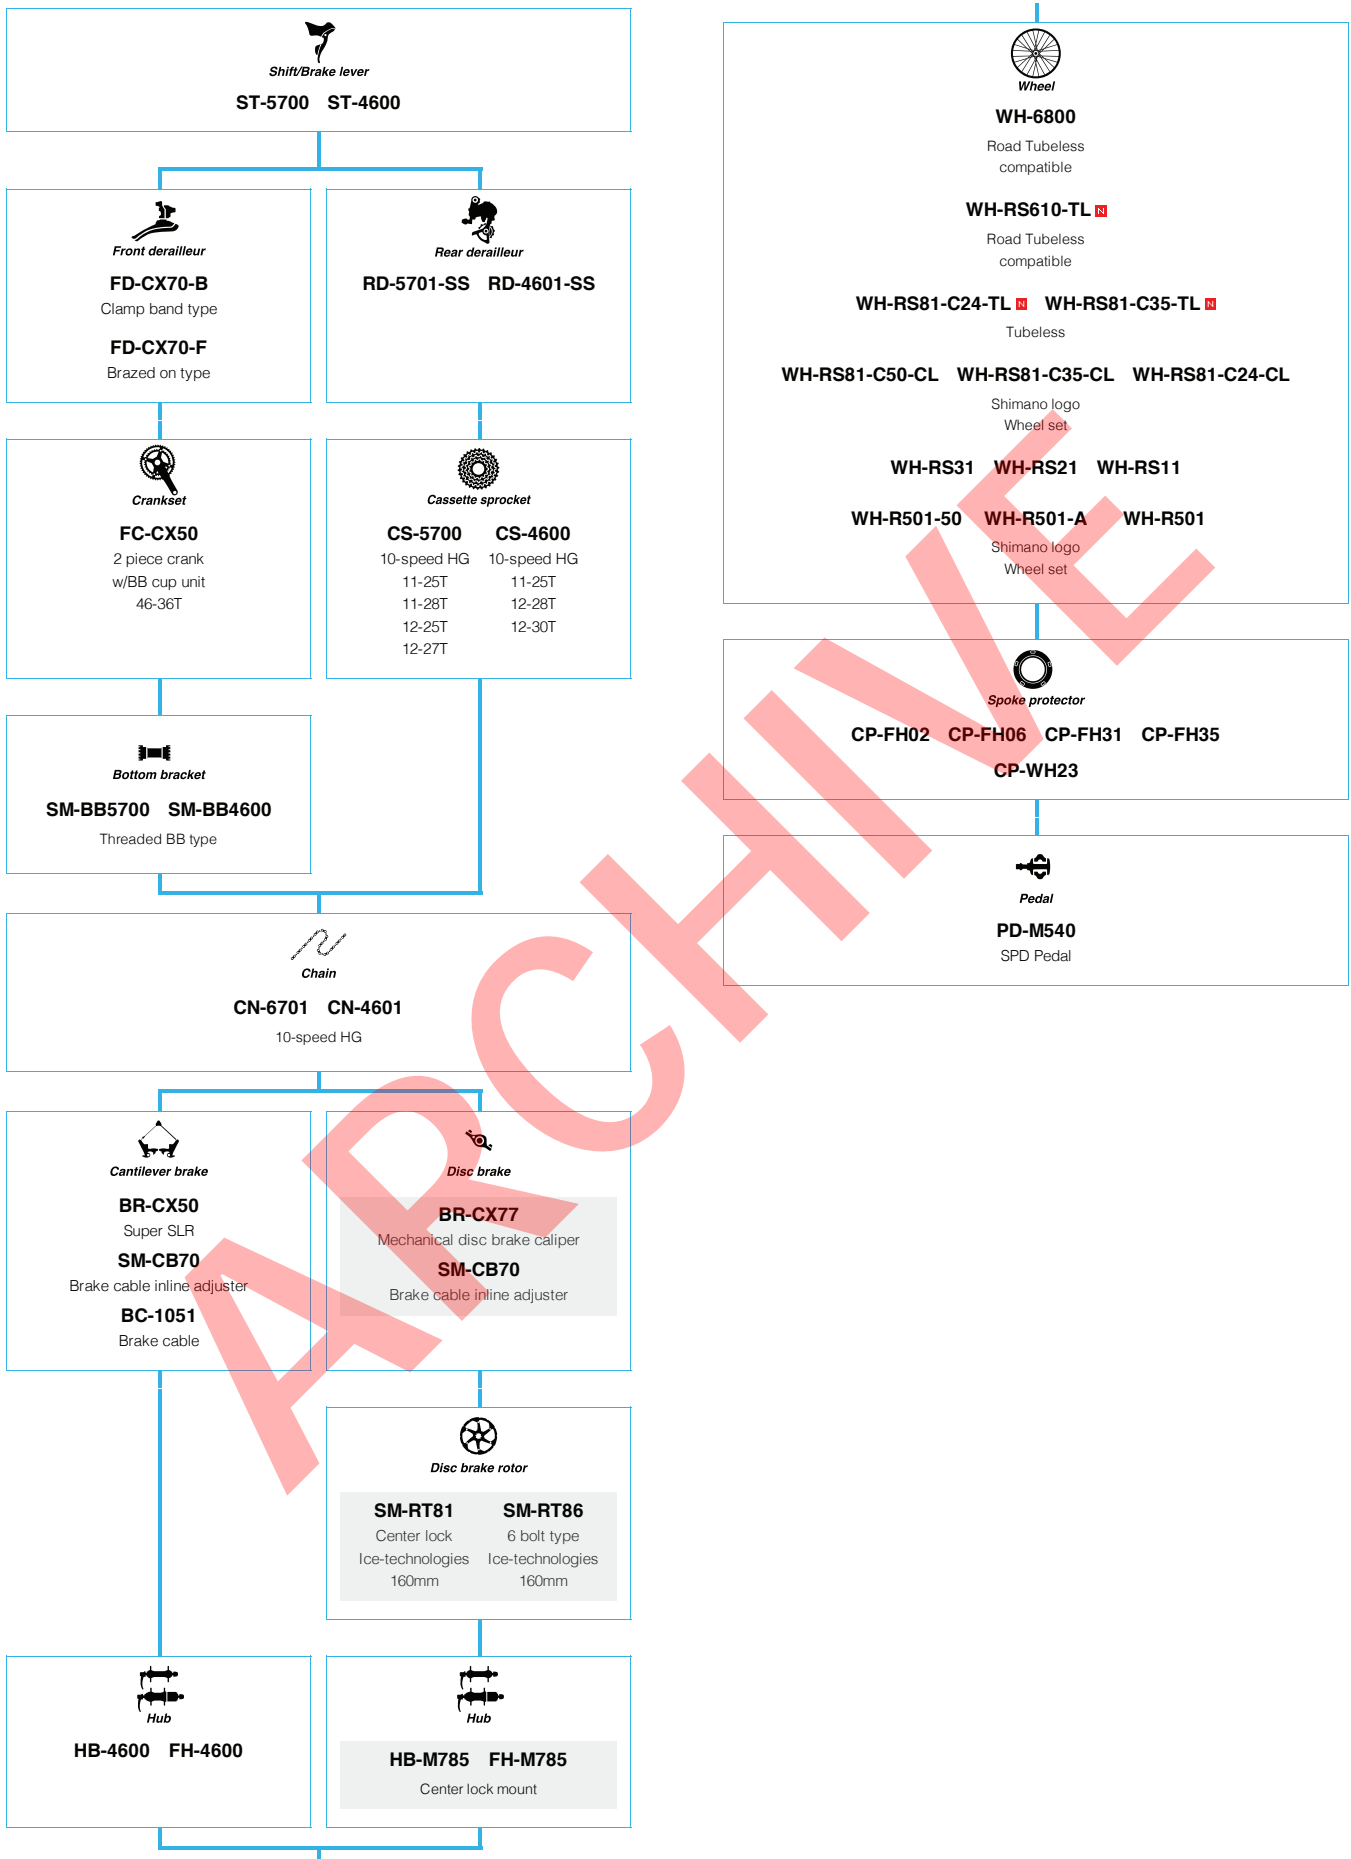

SHIMANO 105 (2x11-speed)

N ... New model
 ■ ... Option

Cyclocross Mechanical spec. (10-speed 105/Tiagra)

■ ... New model
■ ... Option

SHIMANO Tiagra (3x10-speed)

N ... New model
 ■ ... Option

SHIMANO *Tiagra* (2x10-speed)