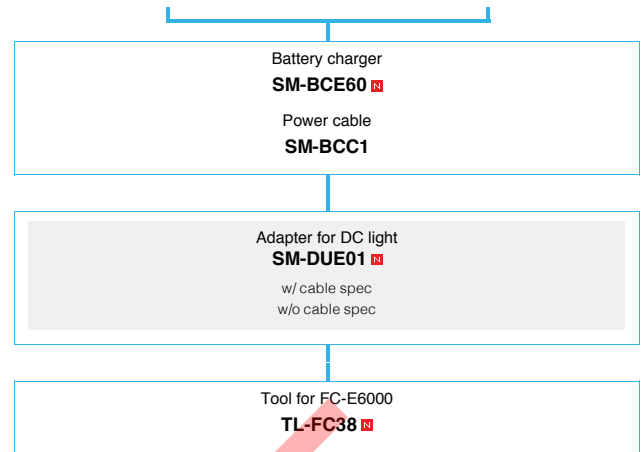

Internal geared hub (SEIS spec.)

■ ... New model
■ ... Option

* Set by E-tube project