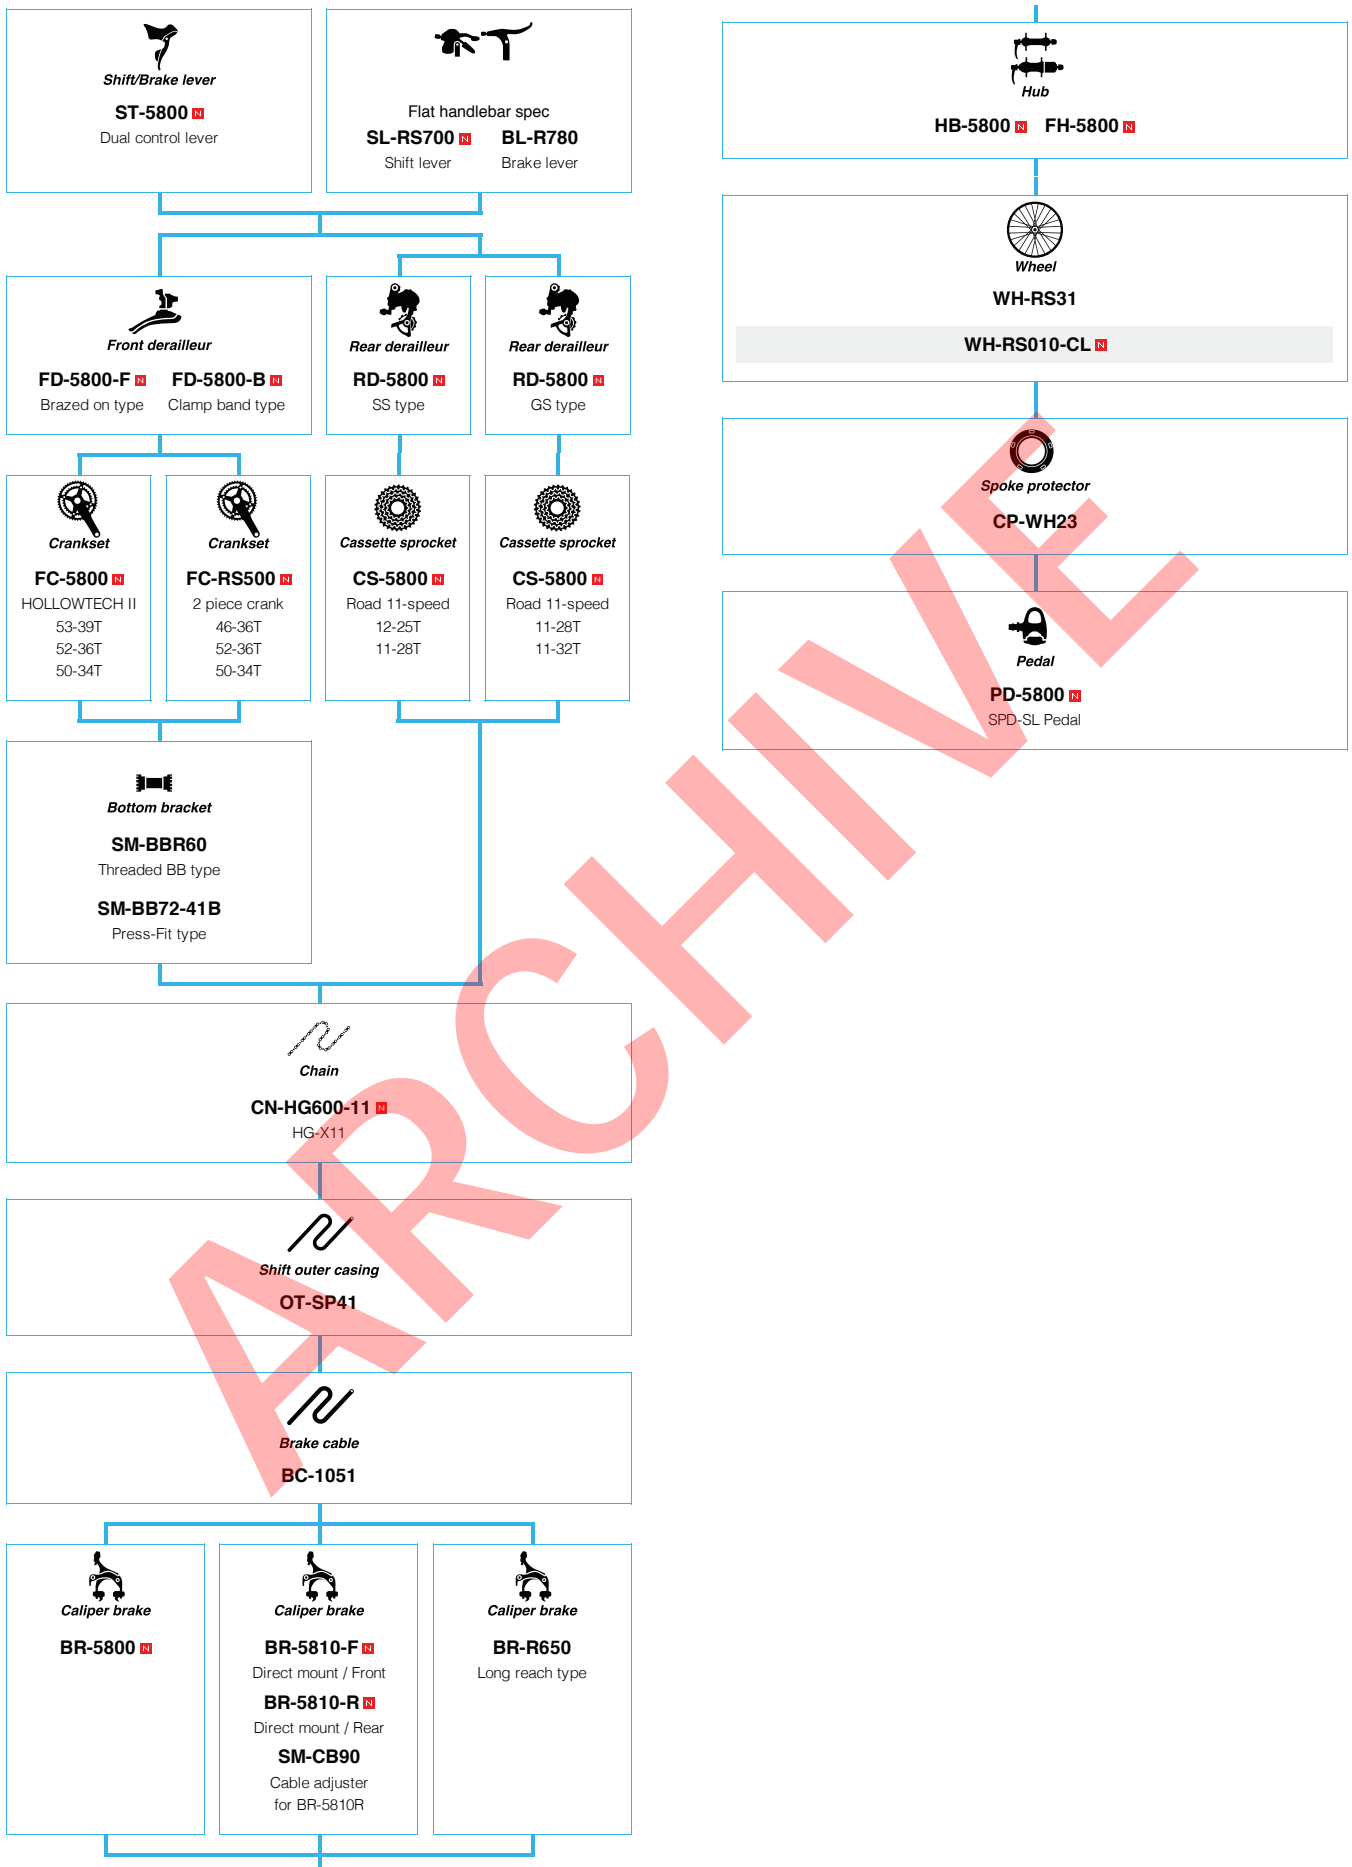

SHIMANO 105 (2x11-speed)

N ... New model
 ■ ... Option

Cyclocross Mechanical spec. (10-speed 105/Tiagra)

■ ... New model
■ ... Option

SHIMANO Tiagra (3x10-speed)

N ... New model
 ■ ... Option

SHIMANO *Tiagra* (2x10-speed)