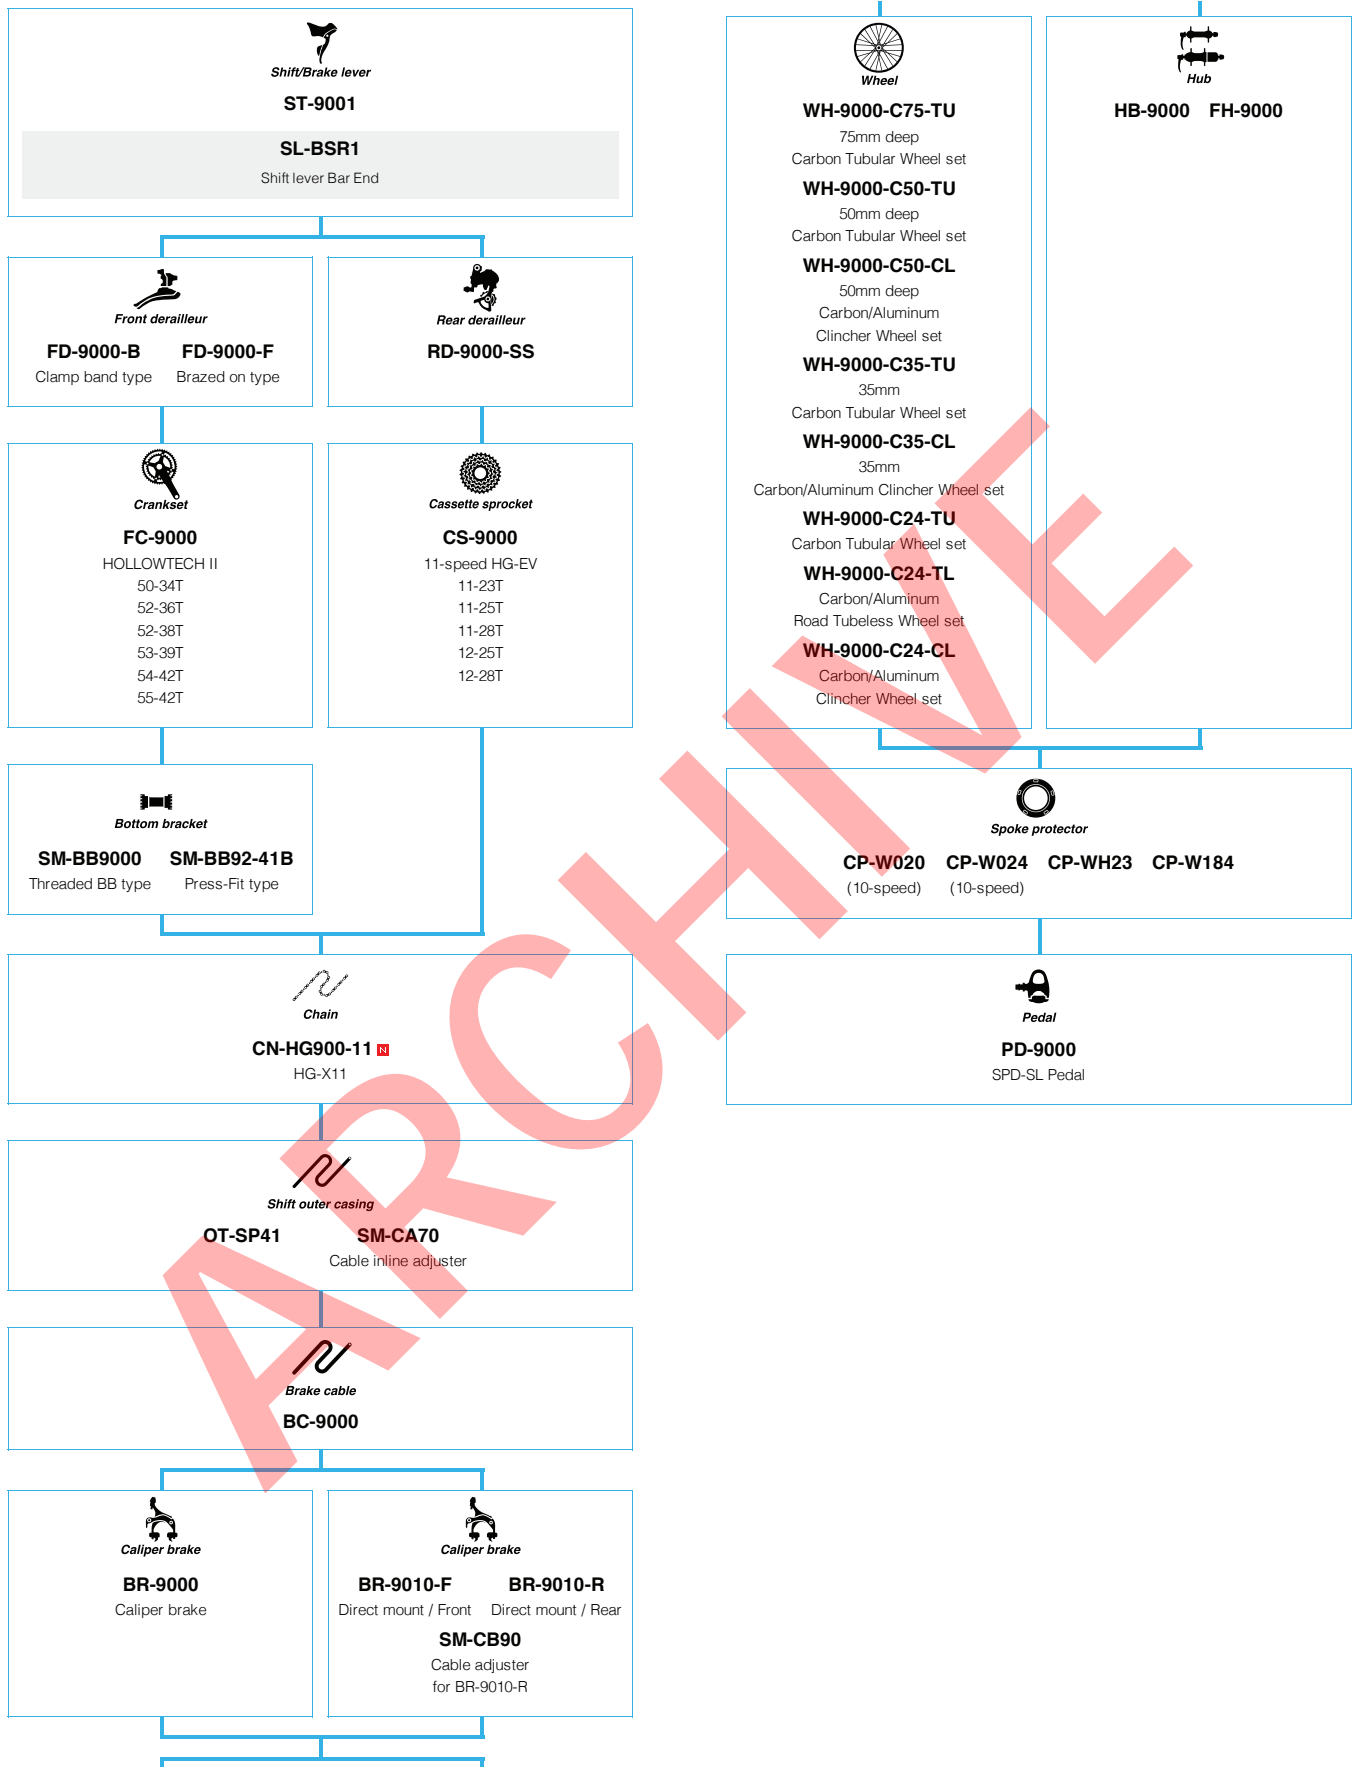

■ ... New model
■ ... Option

* Set by E-tube project

N ... New model
 ■ ... Option

SHIMANO STEPS Mechanical Derailleur

DURA-ACE

(2x11-speed)

N ... New model
 ■ ... Option

DURA-ACE 9070 series (2x11-speed)