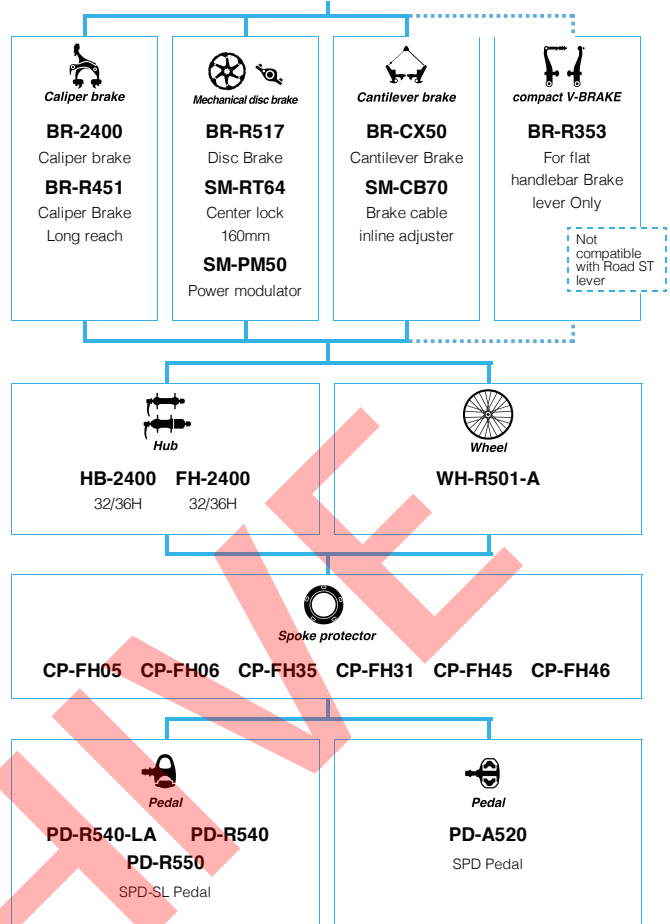

SHIMANO 105 (2x11-speed)

N ... New model
 ■ ... Option

Cyclocross Mechanical spec. (10-speed 105/Tiagra)

■ ... New model
■ ... Option

SHIMANO Tiagra (3x10-speed)

N ... New model
 ■ ... Option

SHIMANO *Tiagra* (2x10-speed)

 ... New model
 ... Option

SHIMANO *SORA* (3x9-speed)

■ ... New model
■ ... Option

SHIMANO **SORA** (2x9-speed)

 ... New model
 ... Option

SHIMANO Claris (3x8-speed)

 ... New model
 ... Option

SHIMANO Claris (2x8-speed)

N ... New model
 □ ... Option

SHIMANO *Tourney* (3x7-speed)

 ... New model
 ... Option

SHIMANO *Tourney* (2x7-speed)

 ... New model
 ... Option

Shimano A050 (2x7-speed)

ARCHIVE

Shimano Brand Components (2x10-speed)