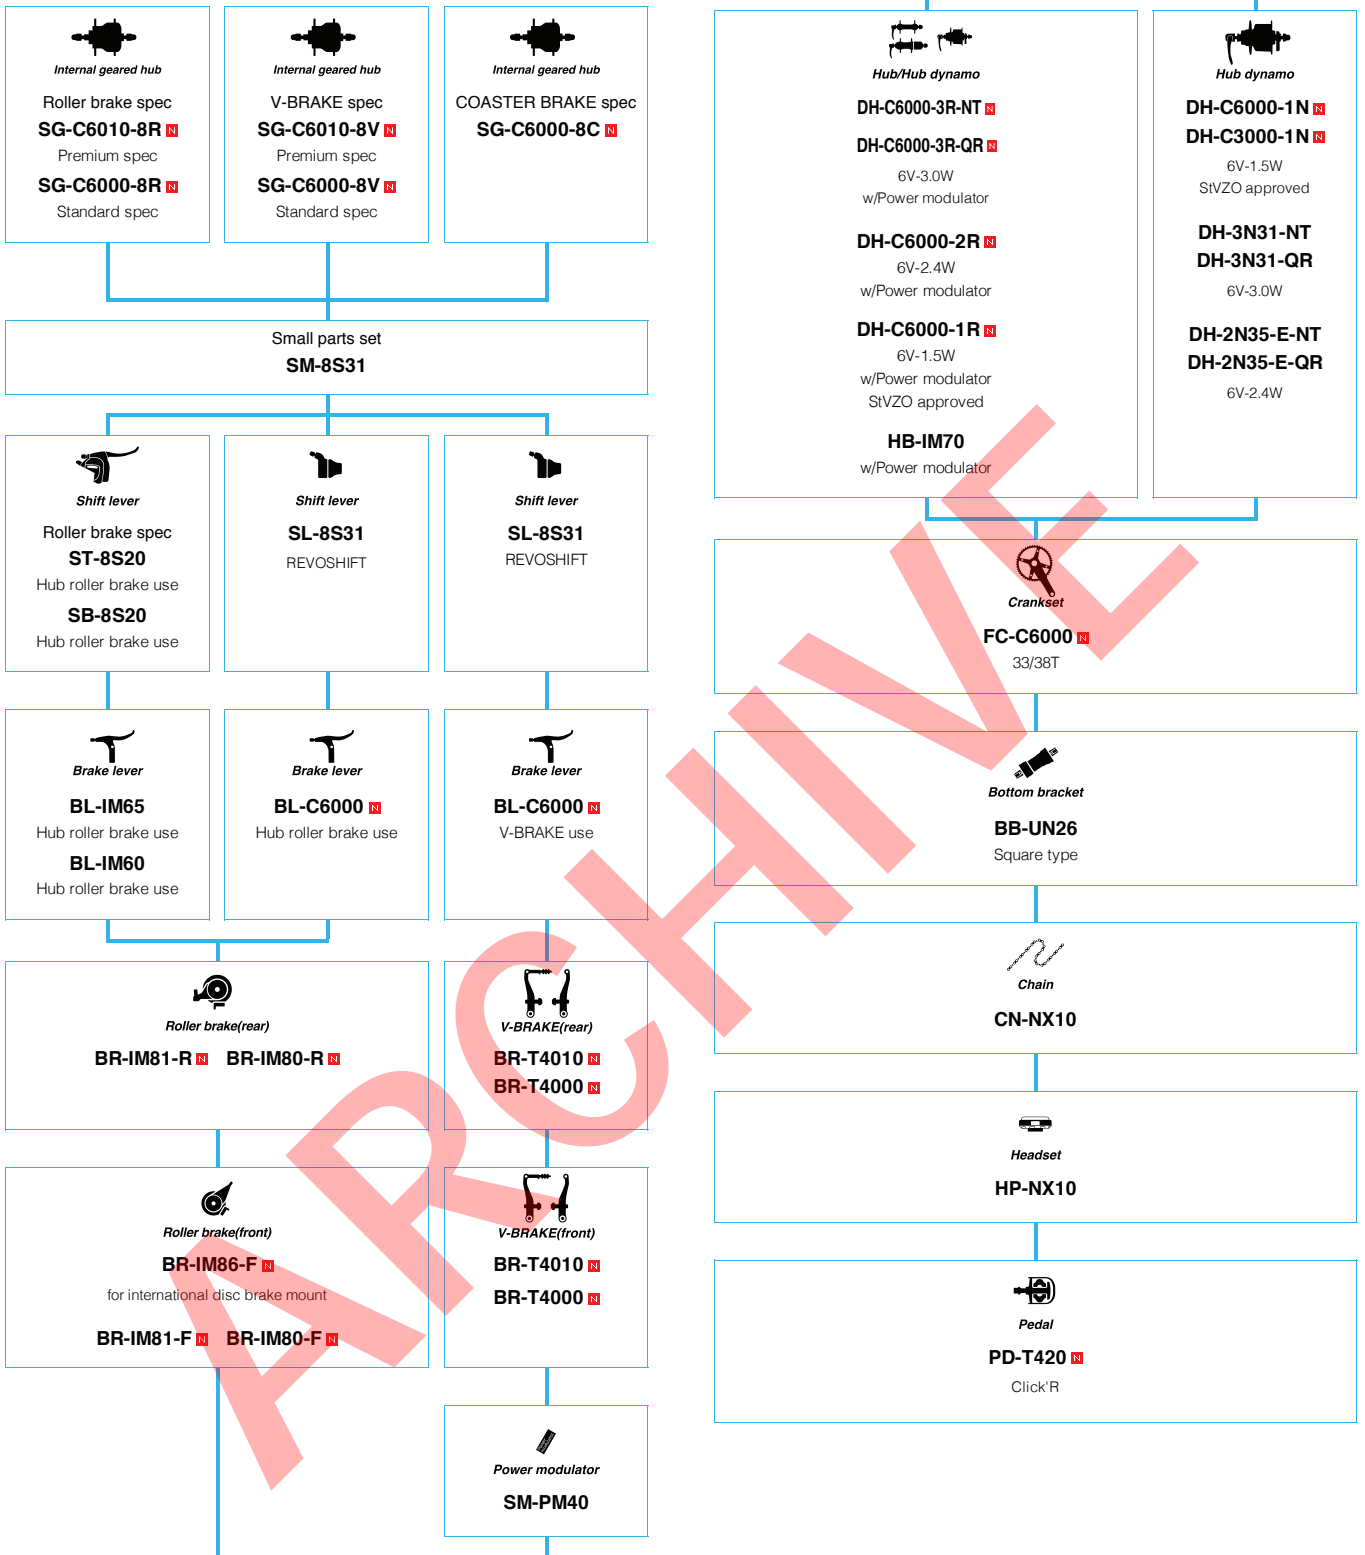

SHIMANO Nexus (Inter-8)

N ... New model
■ ... Option

City Touring / Comfort Bike