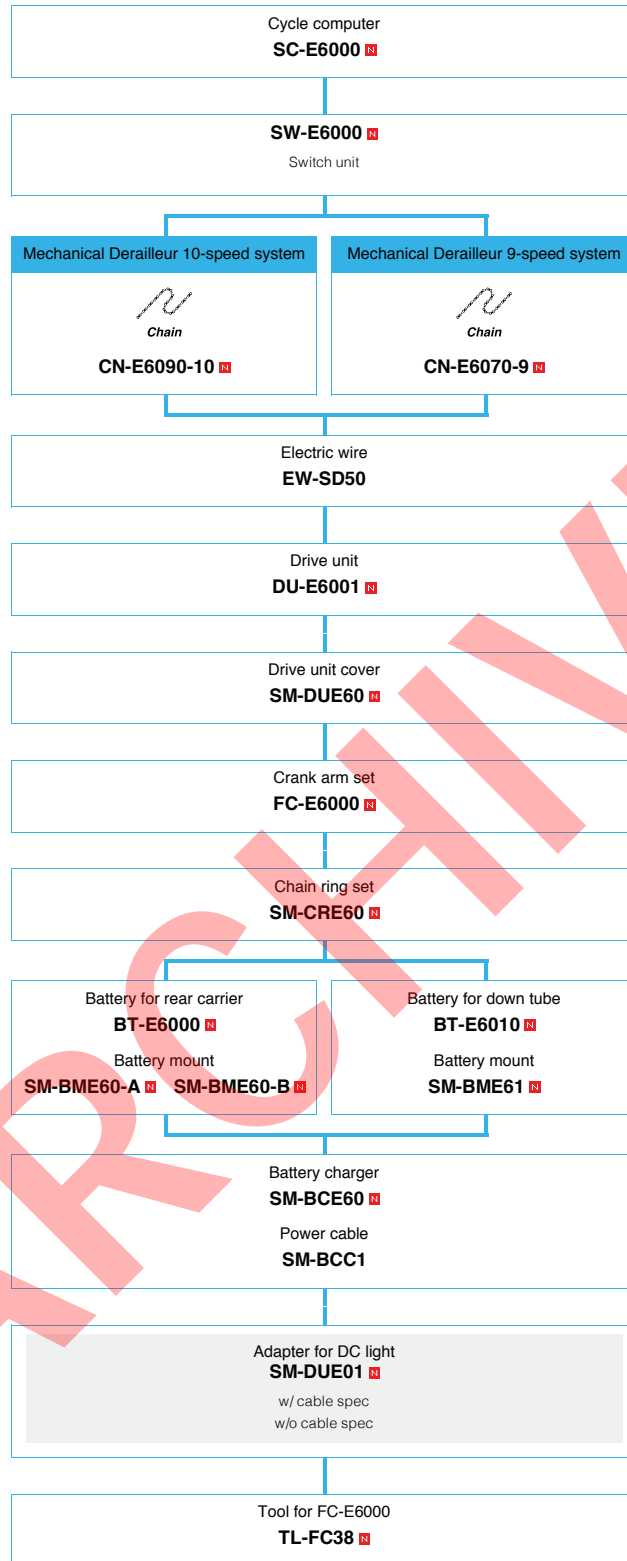

N ... New model
■ ... Option

SHIMANO STEPS Mechanical Derailleur