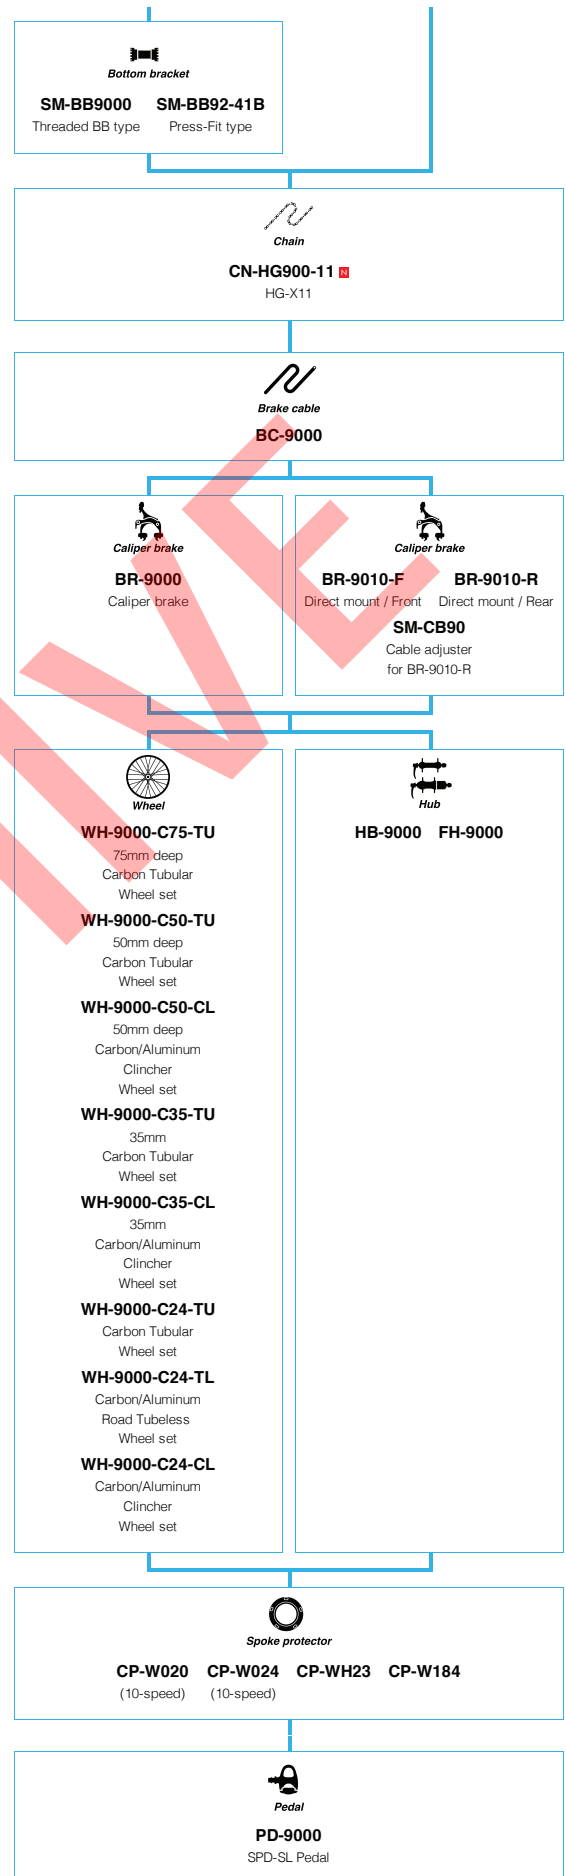

DURA-ACE 9070 series (2x11-speed TT/TRI spec)

... New model
... Option

Road Bike