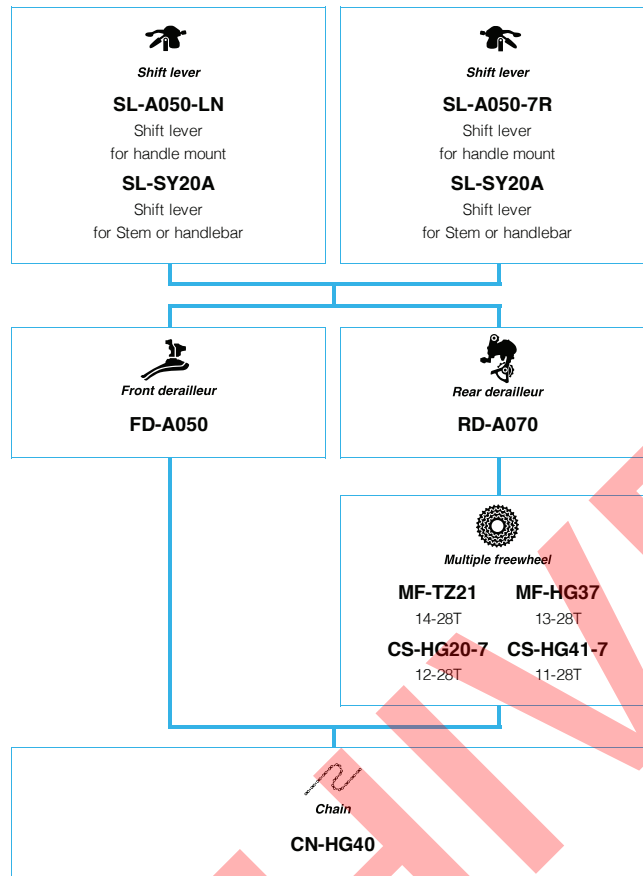

SHIMANO 105 (2x11-speed)

N ... New model
 ■ ... Option

Cyclocross Mechanical spec. (10-speed 105/Tiagra)

■ ... New model
■ ... Option

SHIMANO Tiagra (3x10-speed)

N ... New model
 ■ ... Option

SHIMANO *Tiagra* (2x10-speed)

 ... New model
 ... Option

SHIMANO *SORA* (3x9-speed)

■ ... New model
■ ... Option

SHIMANO **SORA** (2x9-speed)

 ... New model
 ... Option

SHIMANO Claris (3x8-speed)

 ... New model
 ... Option

SHIMANO Claris (2x8-speed)

N ... New model
 □ ... Option

SHIMANO *Tourney* (3x7-speed)

 ... New model
 ... Option

SHIMANO *Tourney* (2x7-speed)

 ... New model
 ... Option

Shimano A050 (2x7-speed)

ARCHIVE

Shimano Brand Components (2x10-speed)

 ... New model
 ... Option

Shimano Brand Components (3x9-speed)

 ... New model
 ... Option

Tandem Components (ULTEGRA)

 ... New model
 ... Option

ARCHIVE

SHIMANO