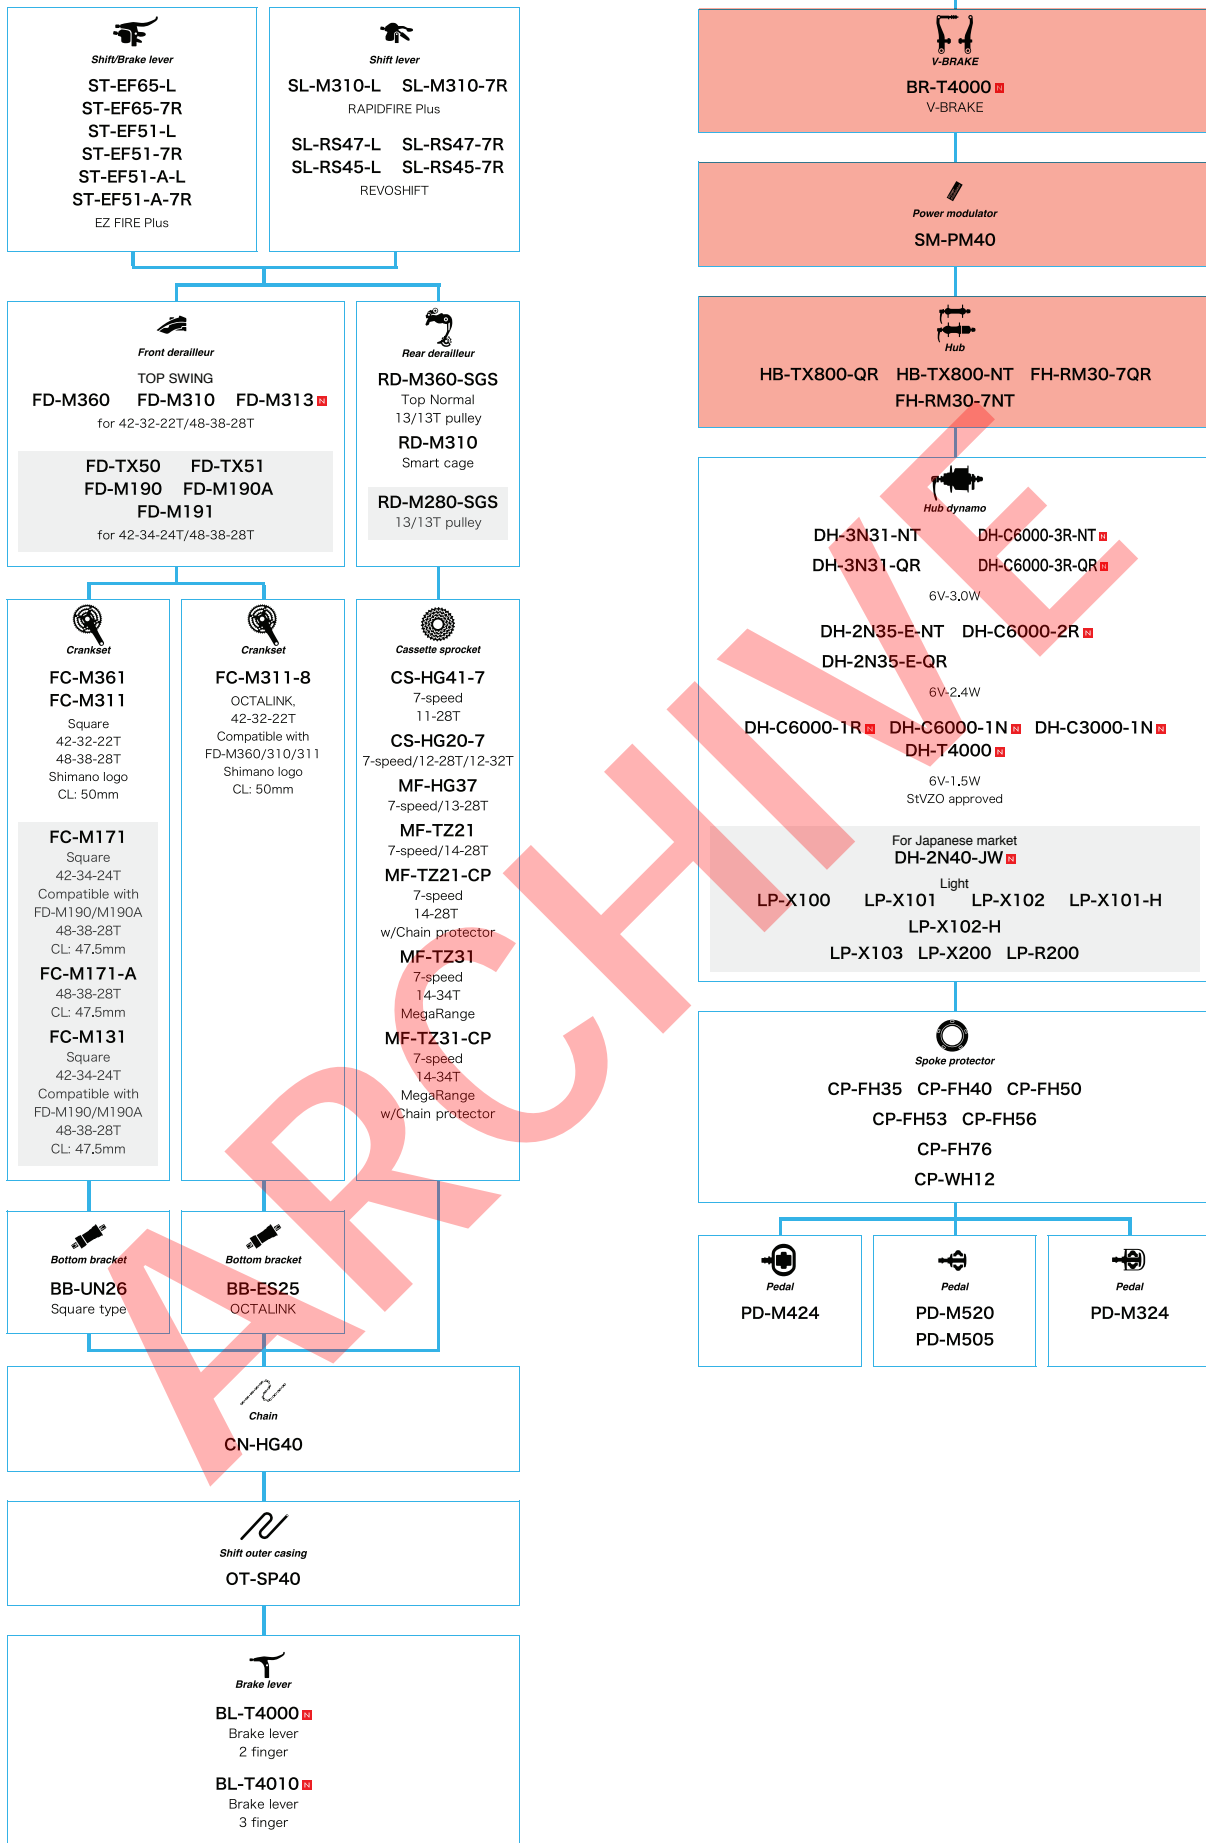

SHIMANO *Acera* SHIMANO *ALTUS* (3x7-speed)

■ ... New model
□ ... Option