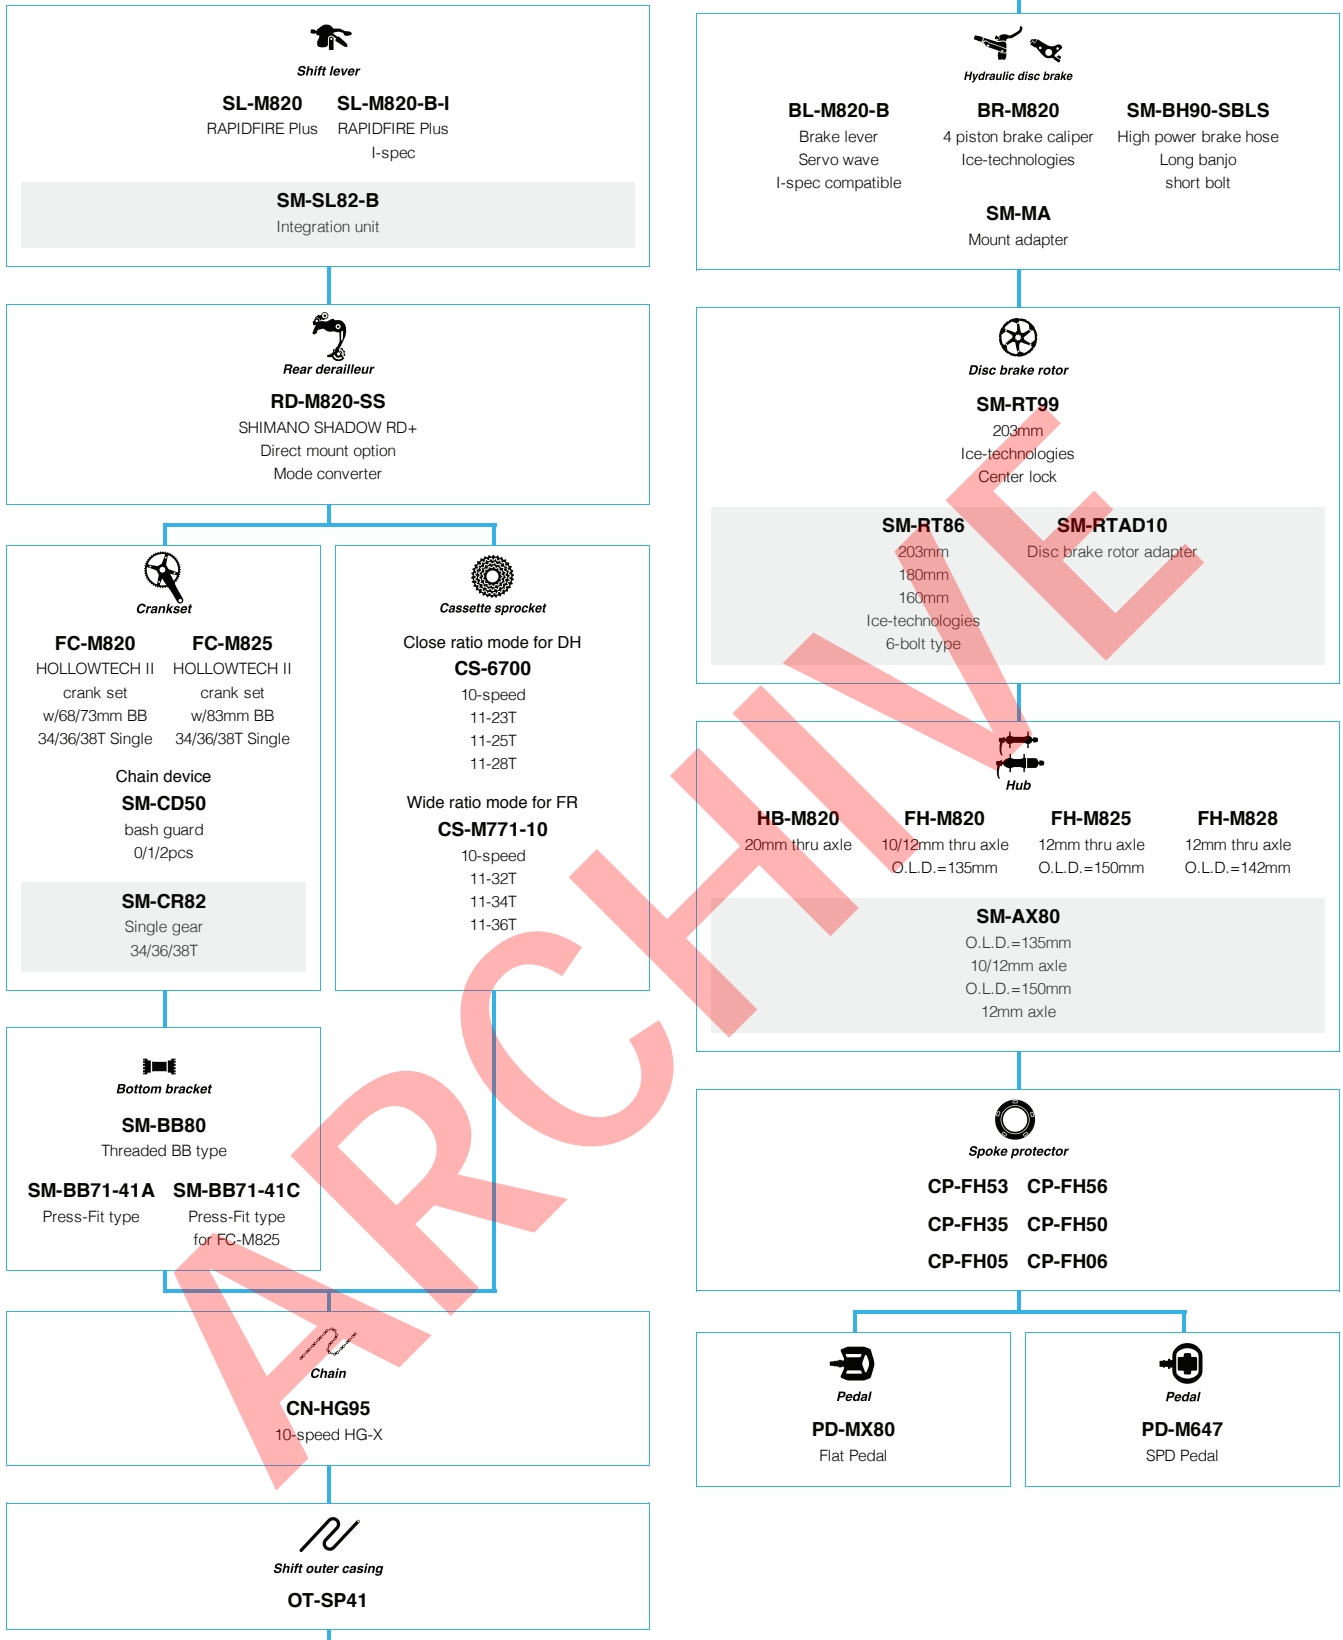

(10-speed)