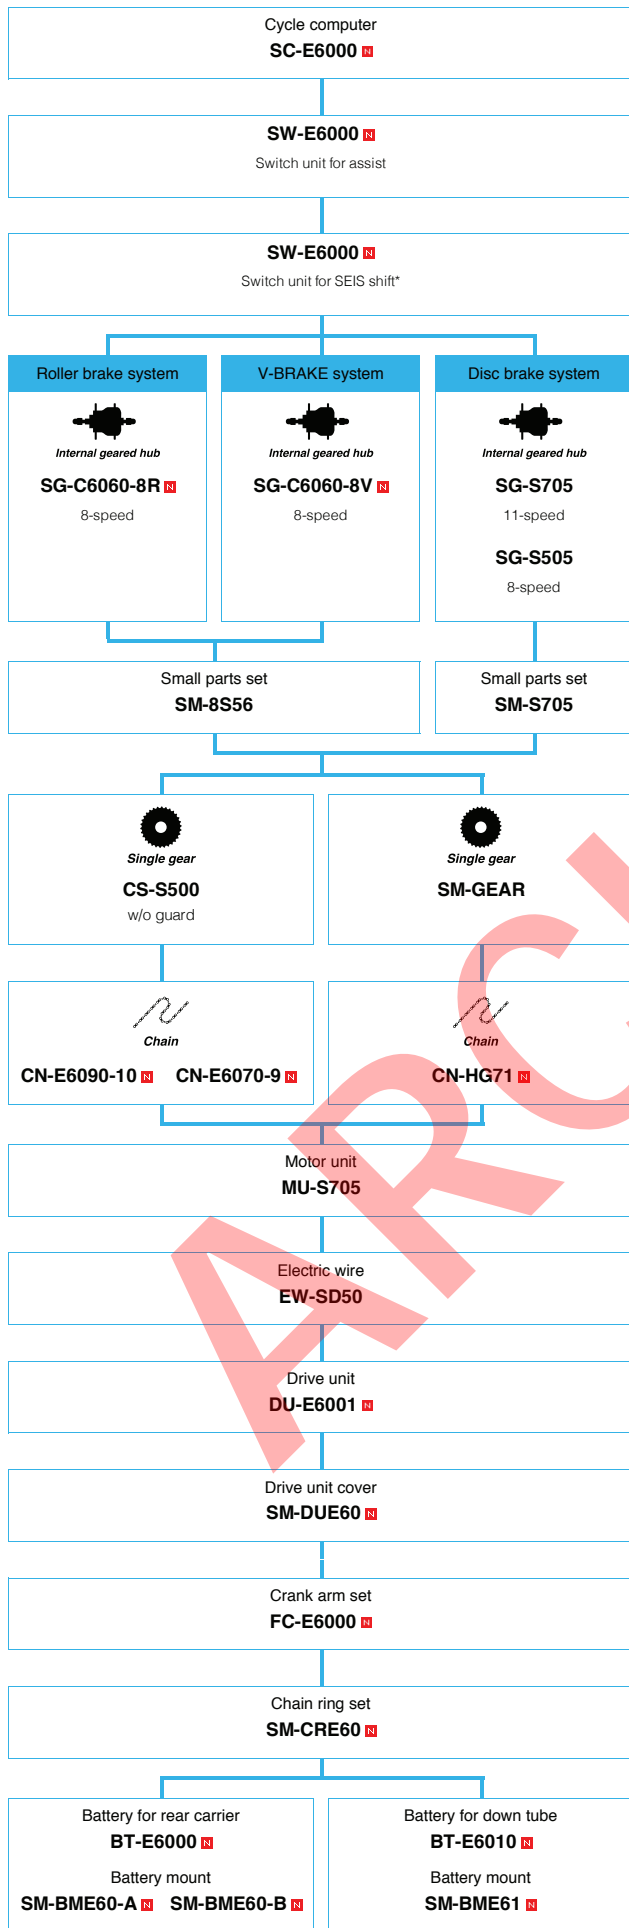

(Inter-5) For Japanese market

■ ... New model
□ ... Option

City Touring / Comfort Bike

SHIMANO Nexus

(Inter-3)

■ ... New model
■ ... Option

City Touring / Comfort Bike

Internal geared hub (SEIS spec.)

■ ... New model
■ ... Option

* Set by E-tube project

N ... New model
 ■ ... Option

SHIMANO STEPS Mechanical Derailleur

DURA-ACE

(2x11-speed)

N ... New model
 ■ ... Option

DURA-ACE 9070 series (2x11-speed)