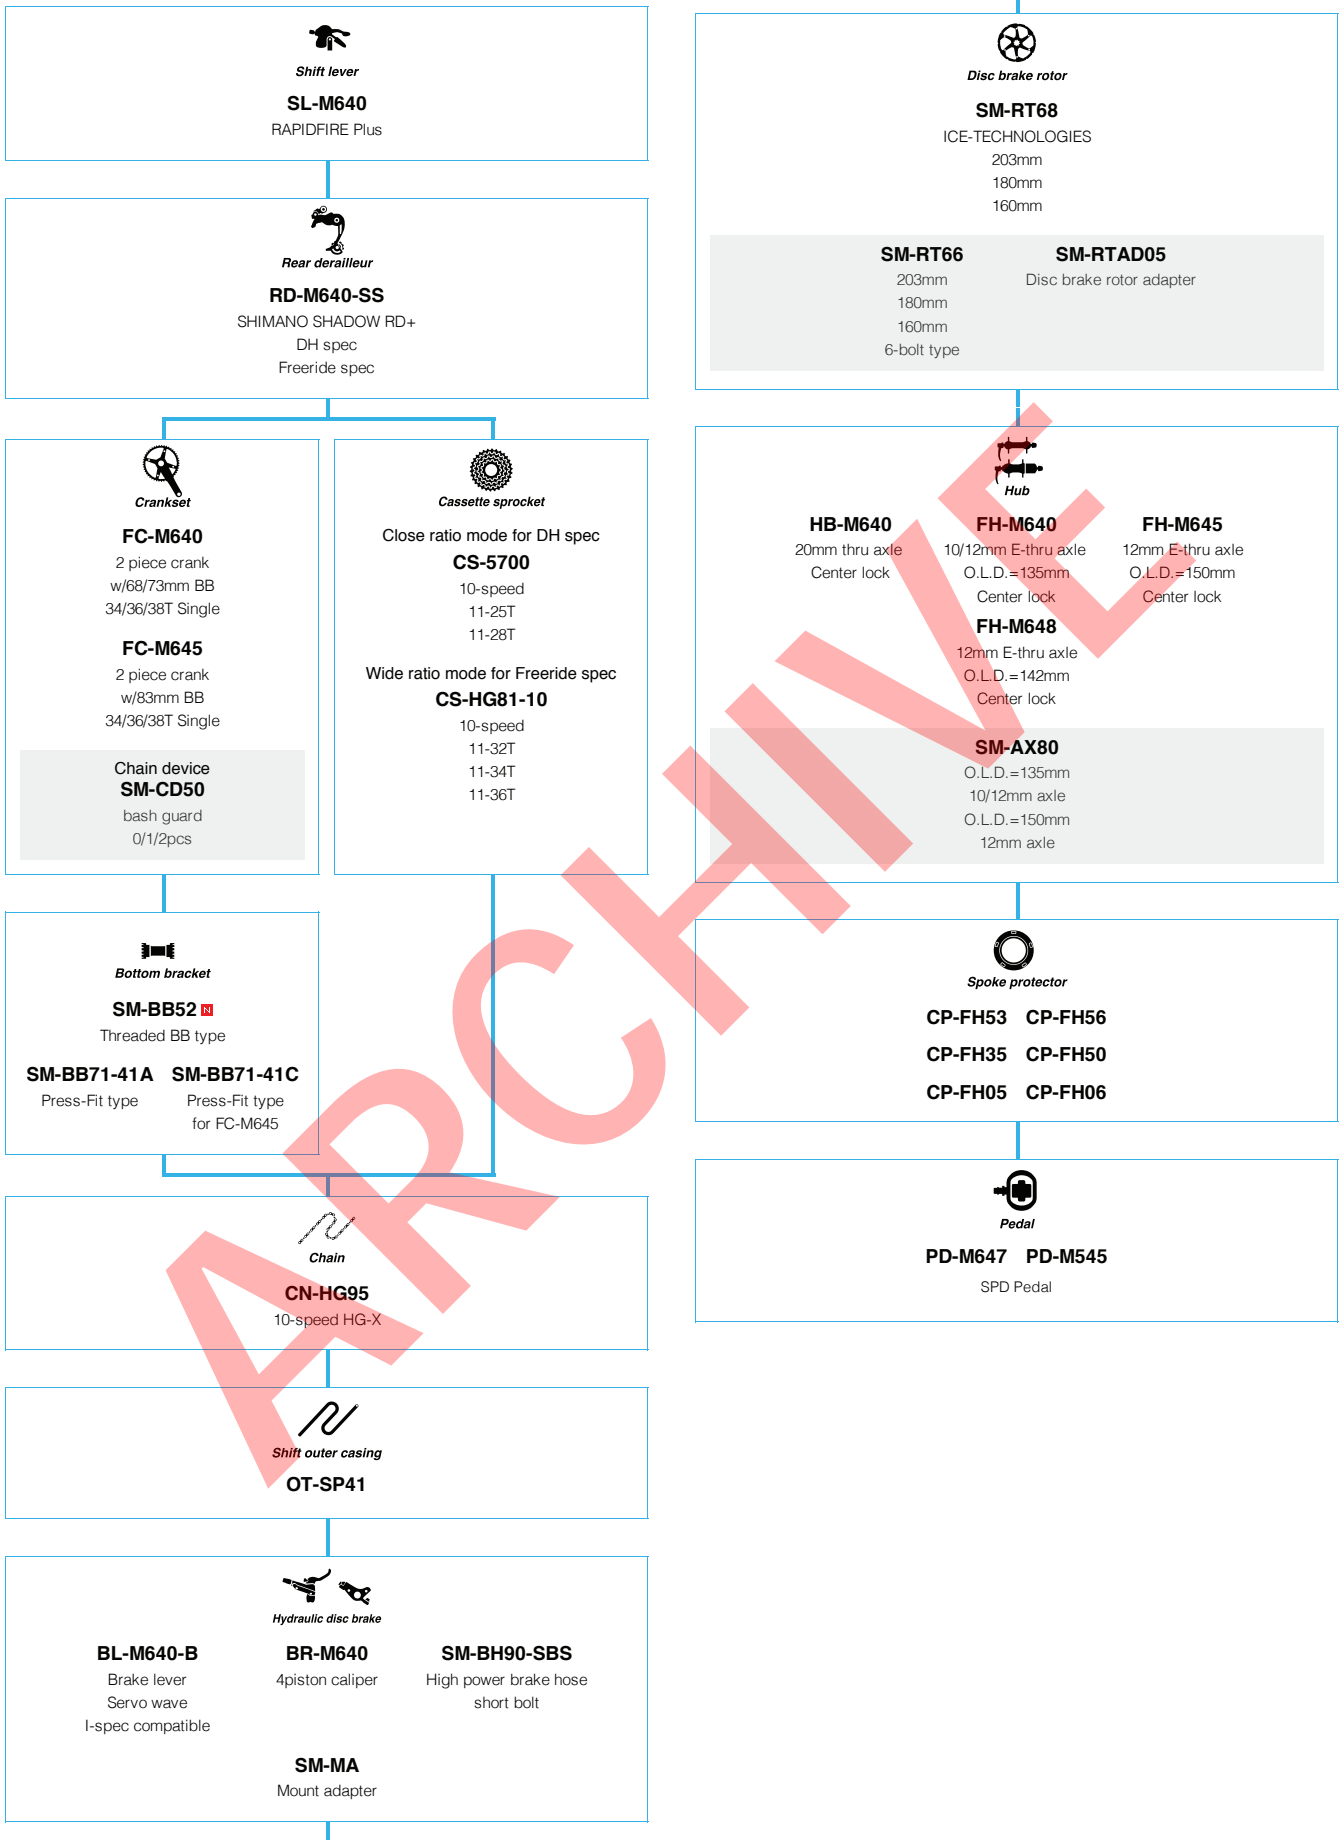

(10-speed)

SLX (3x10-speed)

SLX (2x10-speed)

ZEE (10-speed)

SHIMANO DEORE (3x10-speed)

SHIMANO DEORE (2x10-speed)

N ... New model
 ■ ... Option

SHIMANO ALIVIO (3x9-speed)