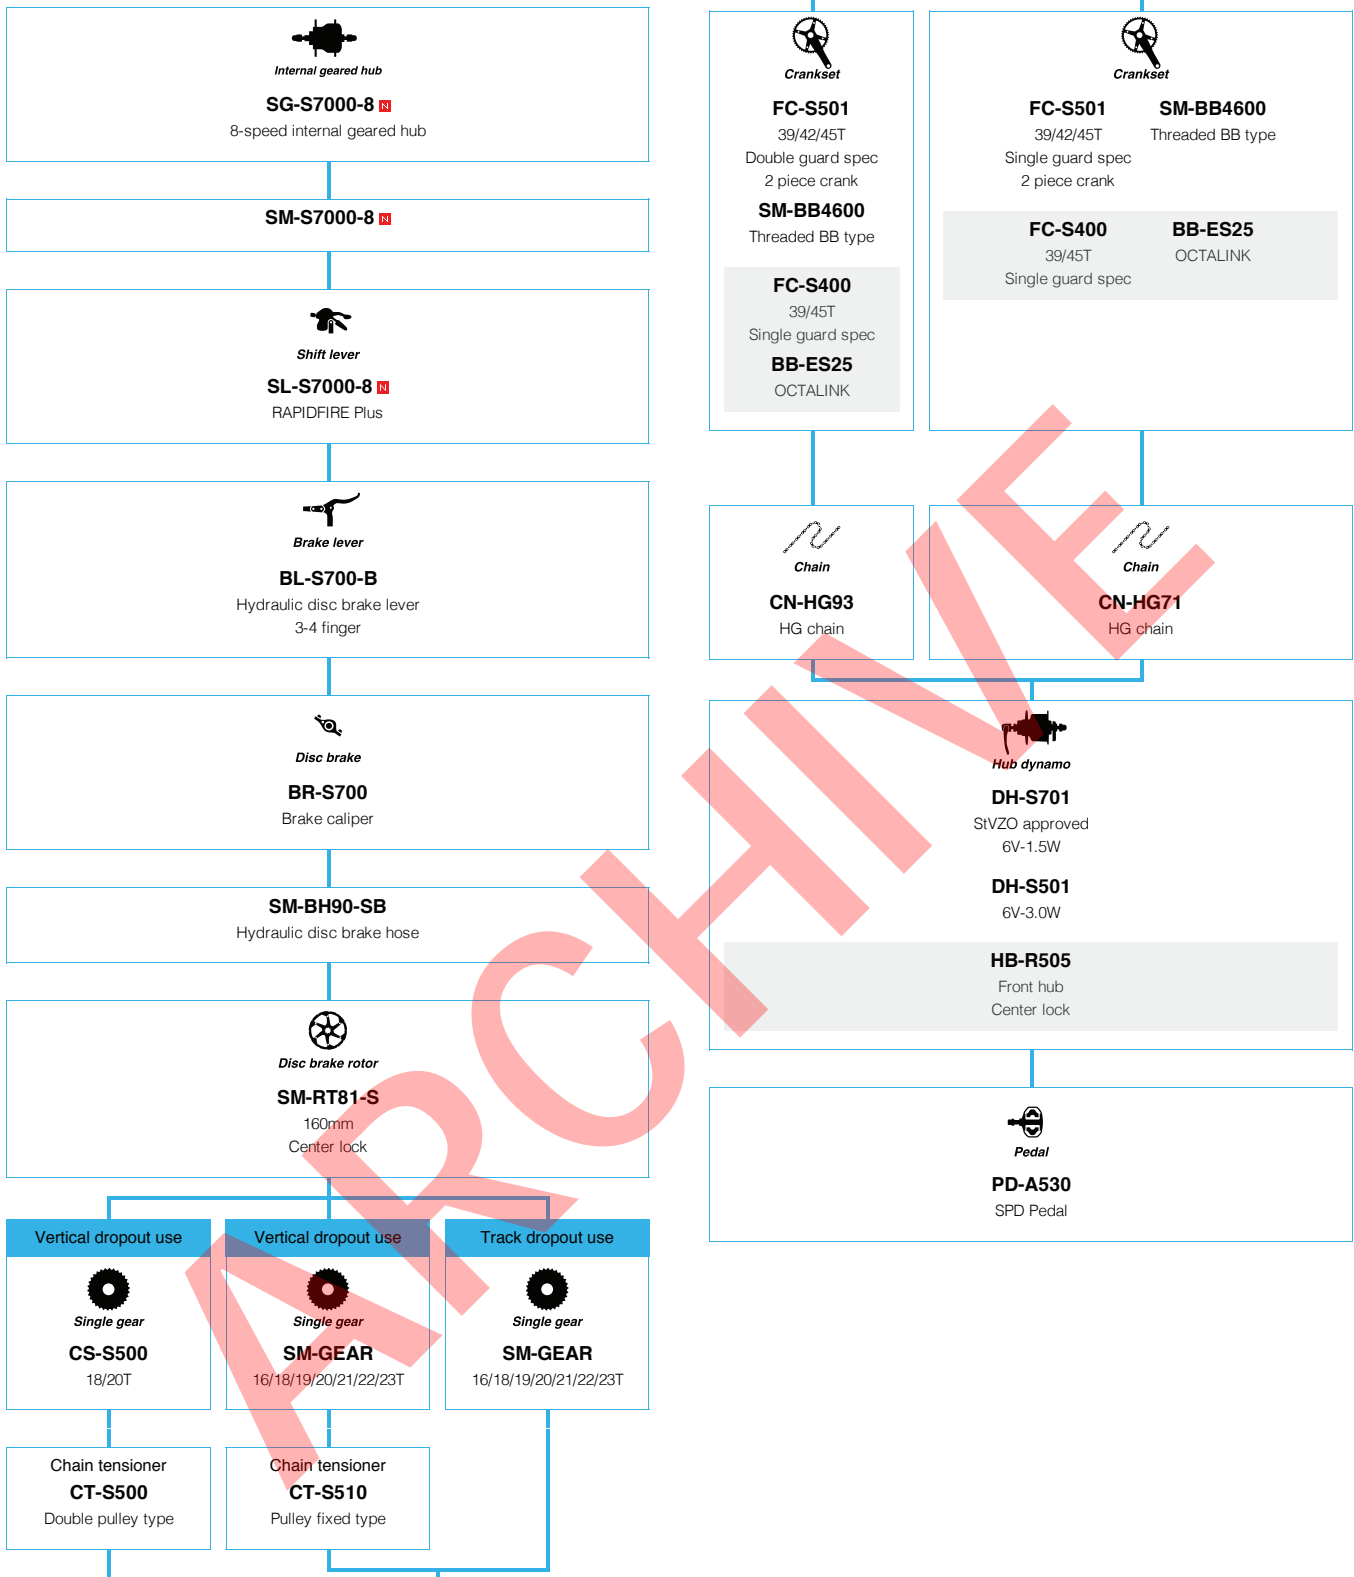

SHIMANO ALFINE (8-speed)

N ... New model
■ ... Option