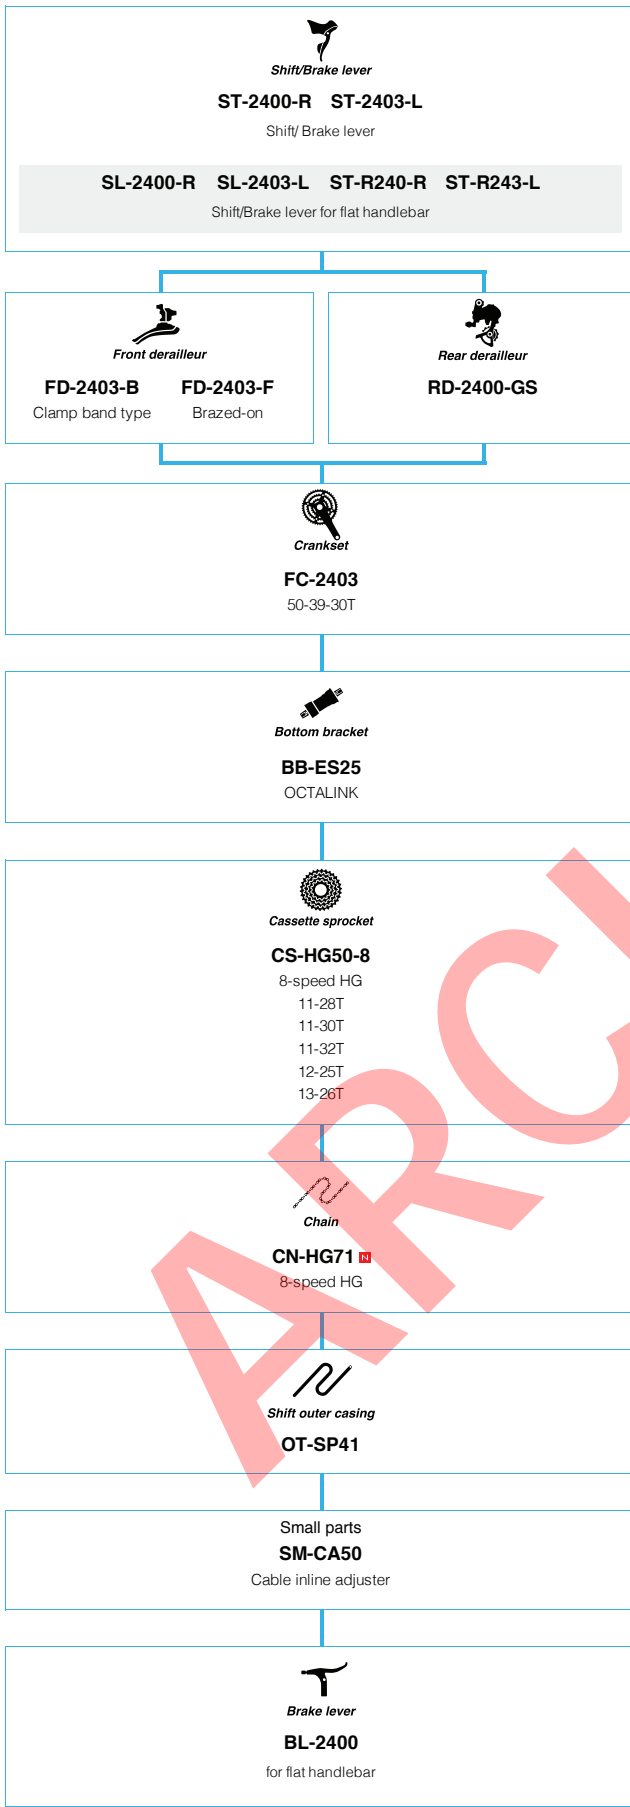

SHIMANO 105 (2x11-speed)

N ... New model
 ■ ... Option

Cyclocross Mechanical spec. (10-speed 105/Tiagra)

■ ... New model
■ ... Option

SHIMANO Tiagra (3x10-speed)

N ... New model
 ■ ... Option

SHIMANO *Tiagra* (2x10-speed)

 ... New model
 ... Option

SHIMANO *SORA* (3x9-speed)

■ ... New model
■ ... Option

SHIMANO **SORA** (2x9-speed)

 ... New model
 ... Option

SHIMANO Claris (3x8-speed)

 ... New model
 ... Option

SHIMANO Claris (2x8-speed)

N ... New model
 □ ... Option

SHIMANO *Tourney* (3x7-speed)

 ... New model
 ... Option

SHIMANO *Tourney* (2x7-speed)

 ... New model
 ... Option

Shimano A050 (2x7-speed)

ARCHIVE

Shimano Brand Components (2x10-speed)