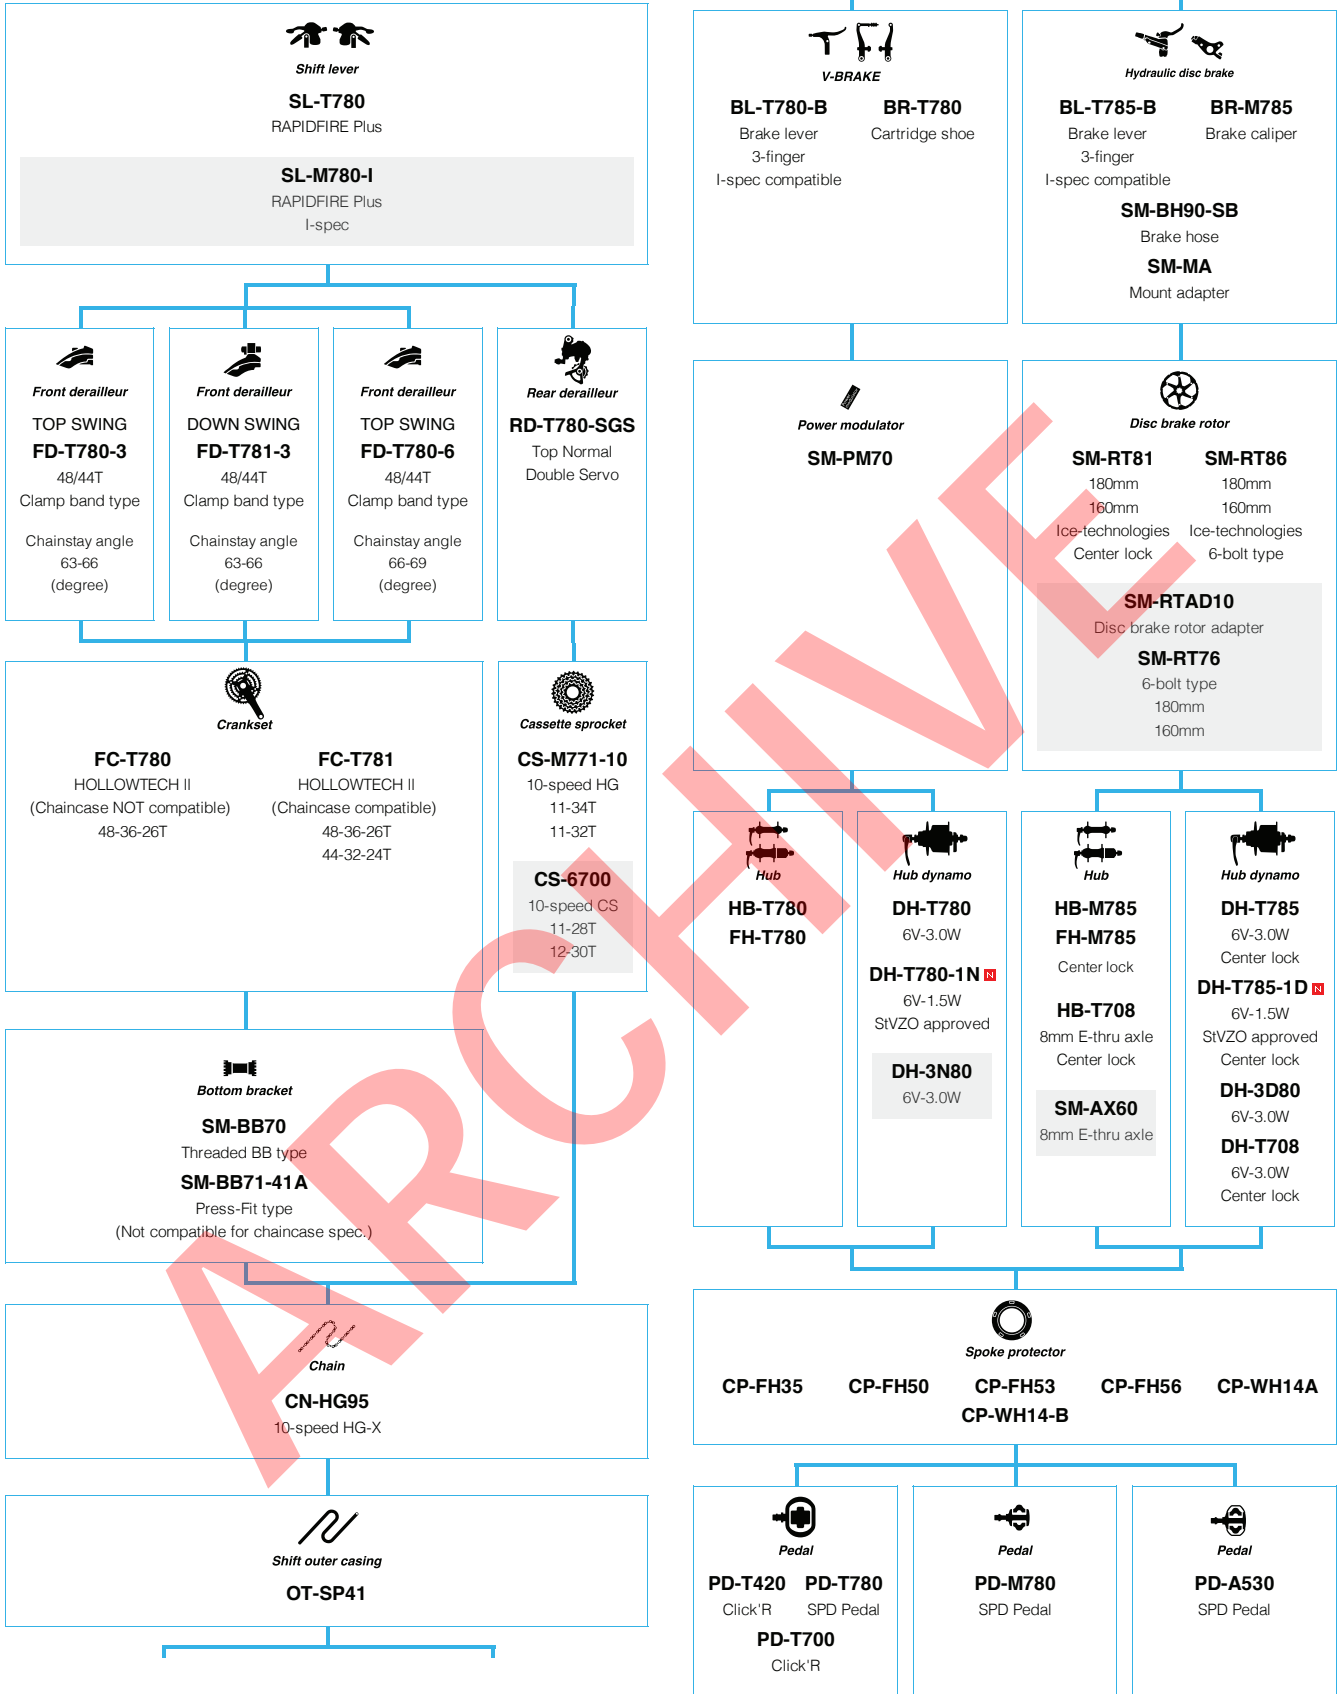

■ ... New model
□ ... Option

SHIMANO Tourney (6-speed)

(3x10-speed)

N ... New model
 ■ ... Option

SHIMANO DEORE (3x10-speed)

 ... New model
 ... Option

SHIMANO ALFINE (Electronic spec Flathandle)

N ... New model
 ■ ... Option