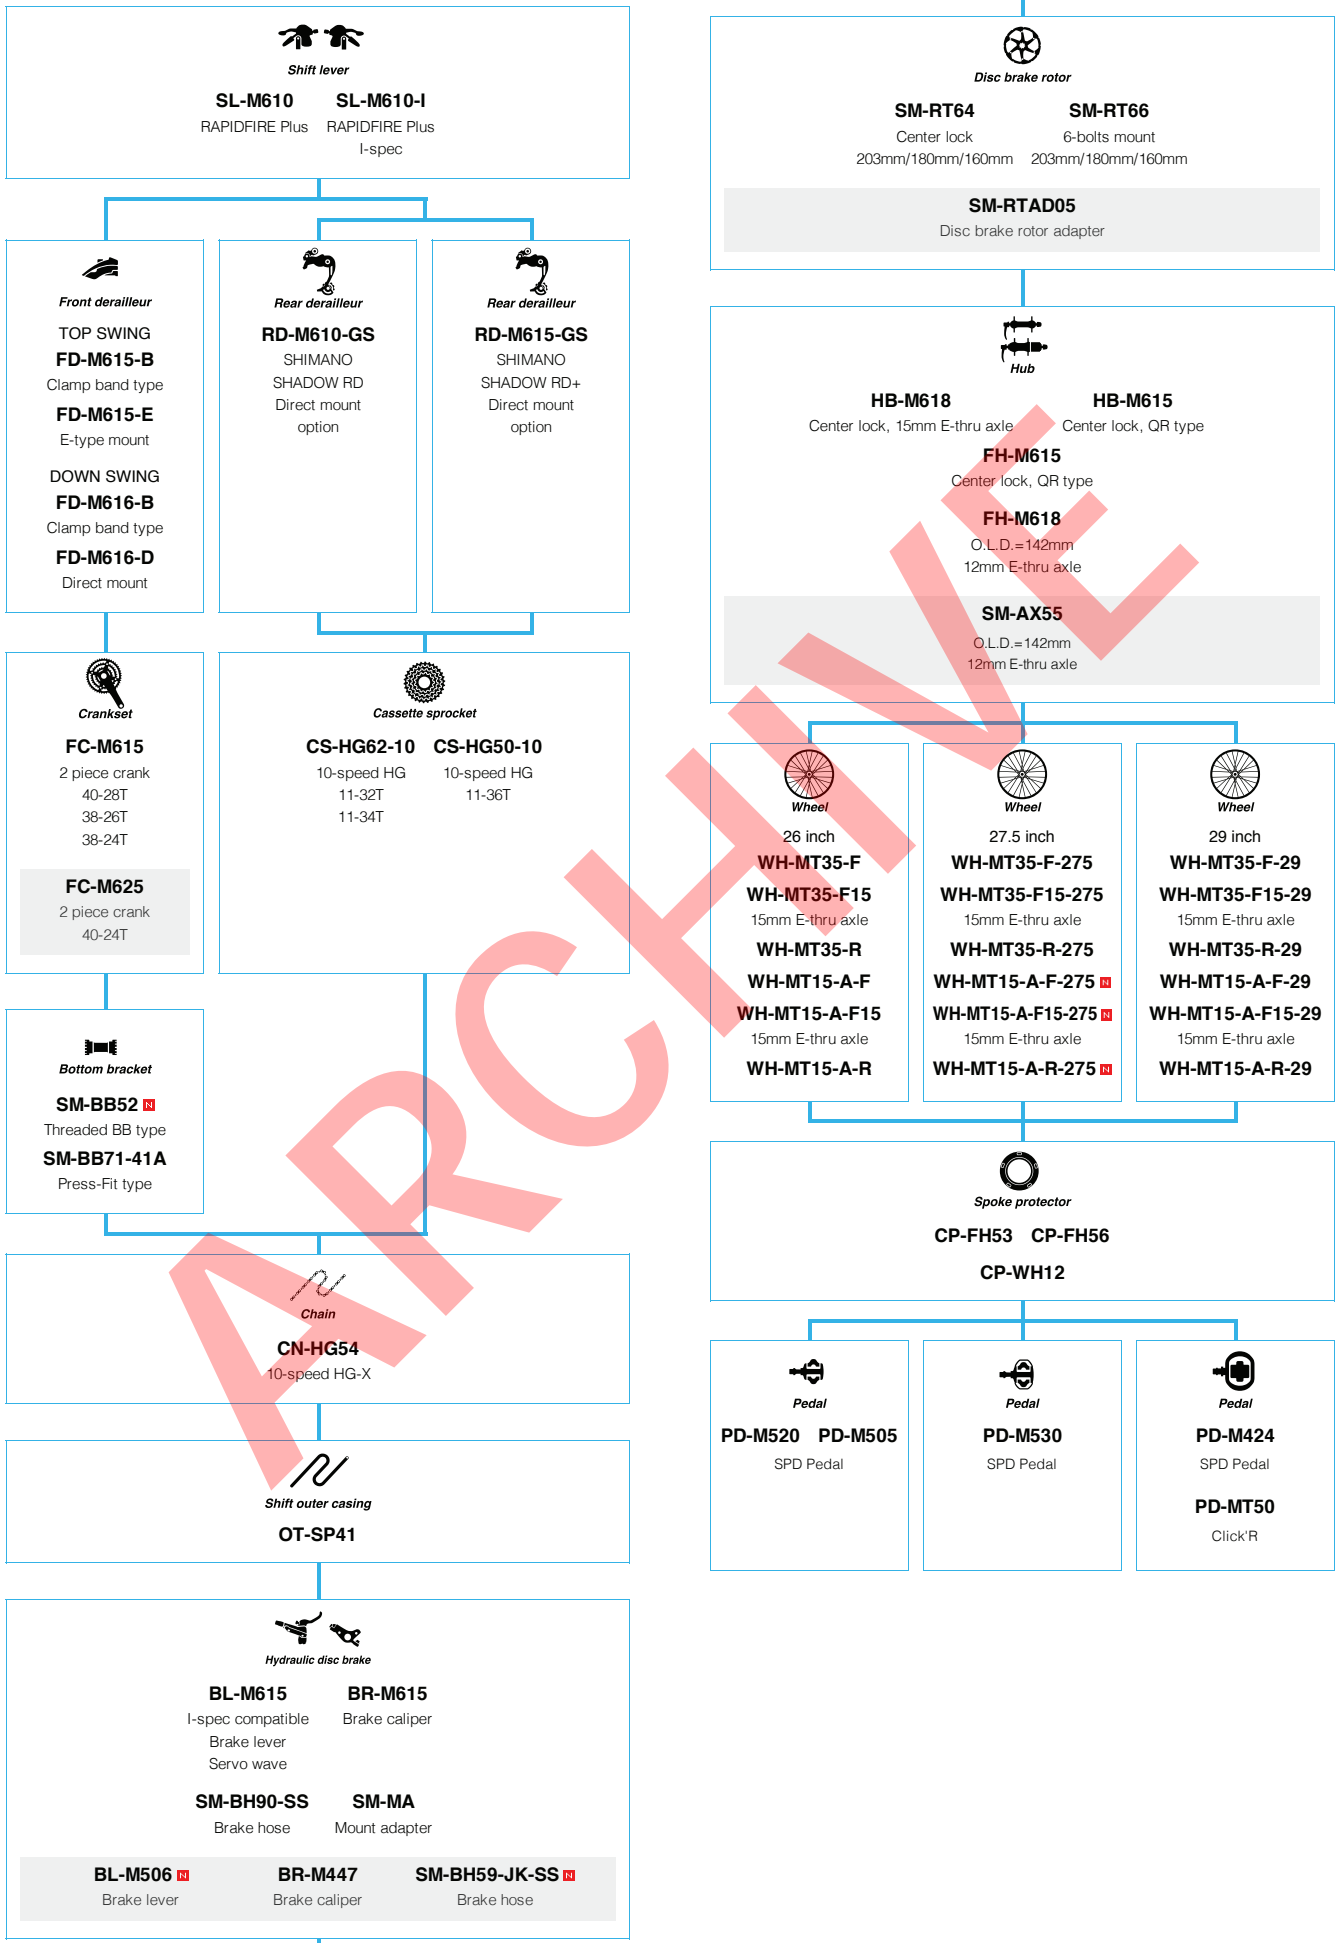

SHIMANO
XTR (3x11-speed)

SHIMANO
XTR (1x11-speed)

SHIMANO XTR M9050 series (3x11-speed)

N ... New model
 □ ... Option

SHIMANO **XTR** M9050 series (2x11-speed)

SHIMANO XTR M9050 series (1x11-speed)

N ... New model
 □ ... Option

(10-speed)

SLX (3x10-speed)

SLX (2x10-speed)

ZEE (10-speed)

SHIMANO DEORE (3x10-speed)

SHIMANO DEORE (2x10-speed)

N ... New model
 ■ ... Option

SHIMANO ALIVIO (3x9-speed)