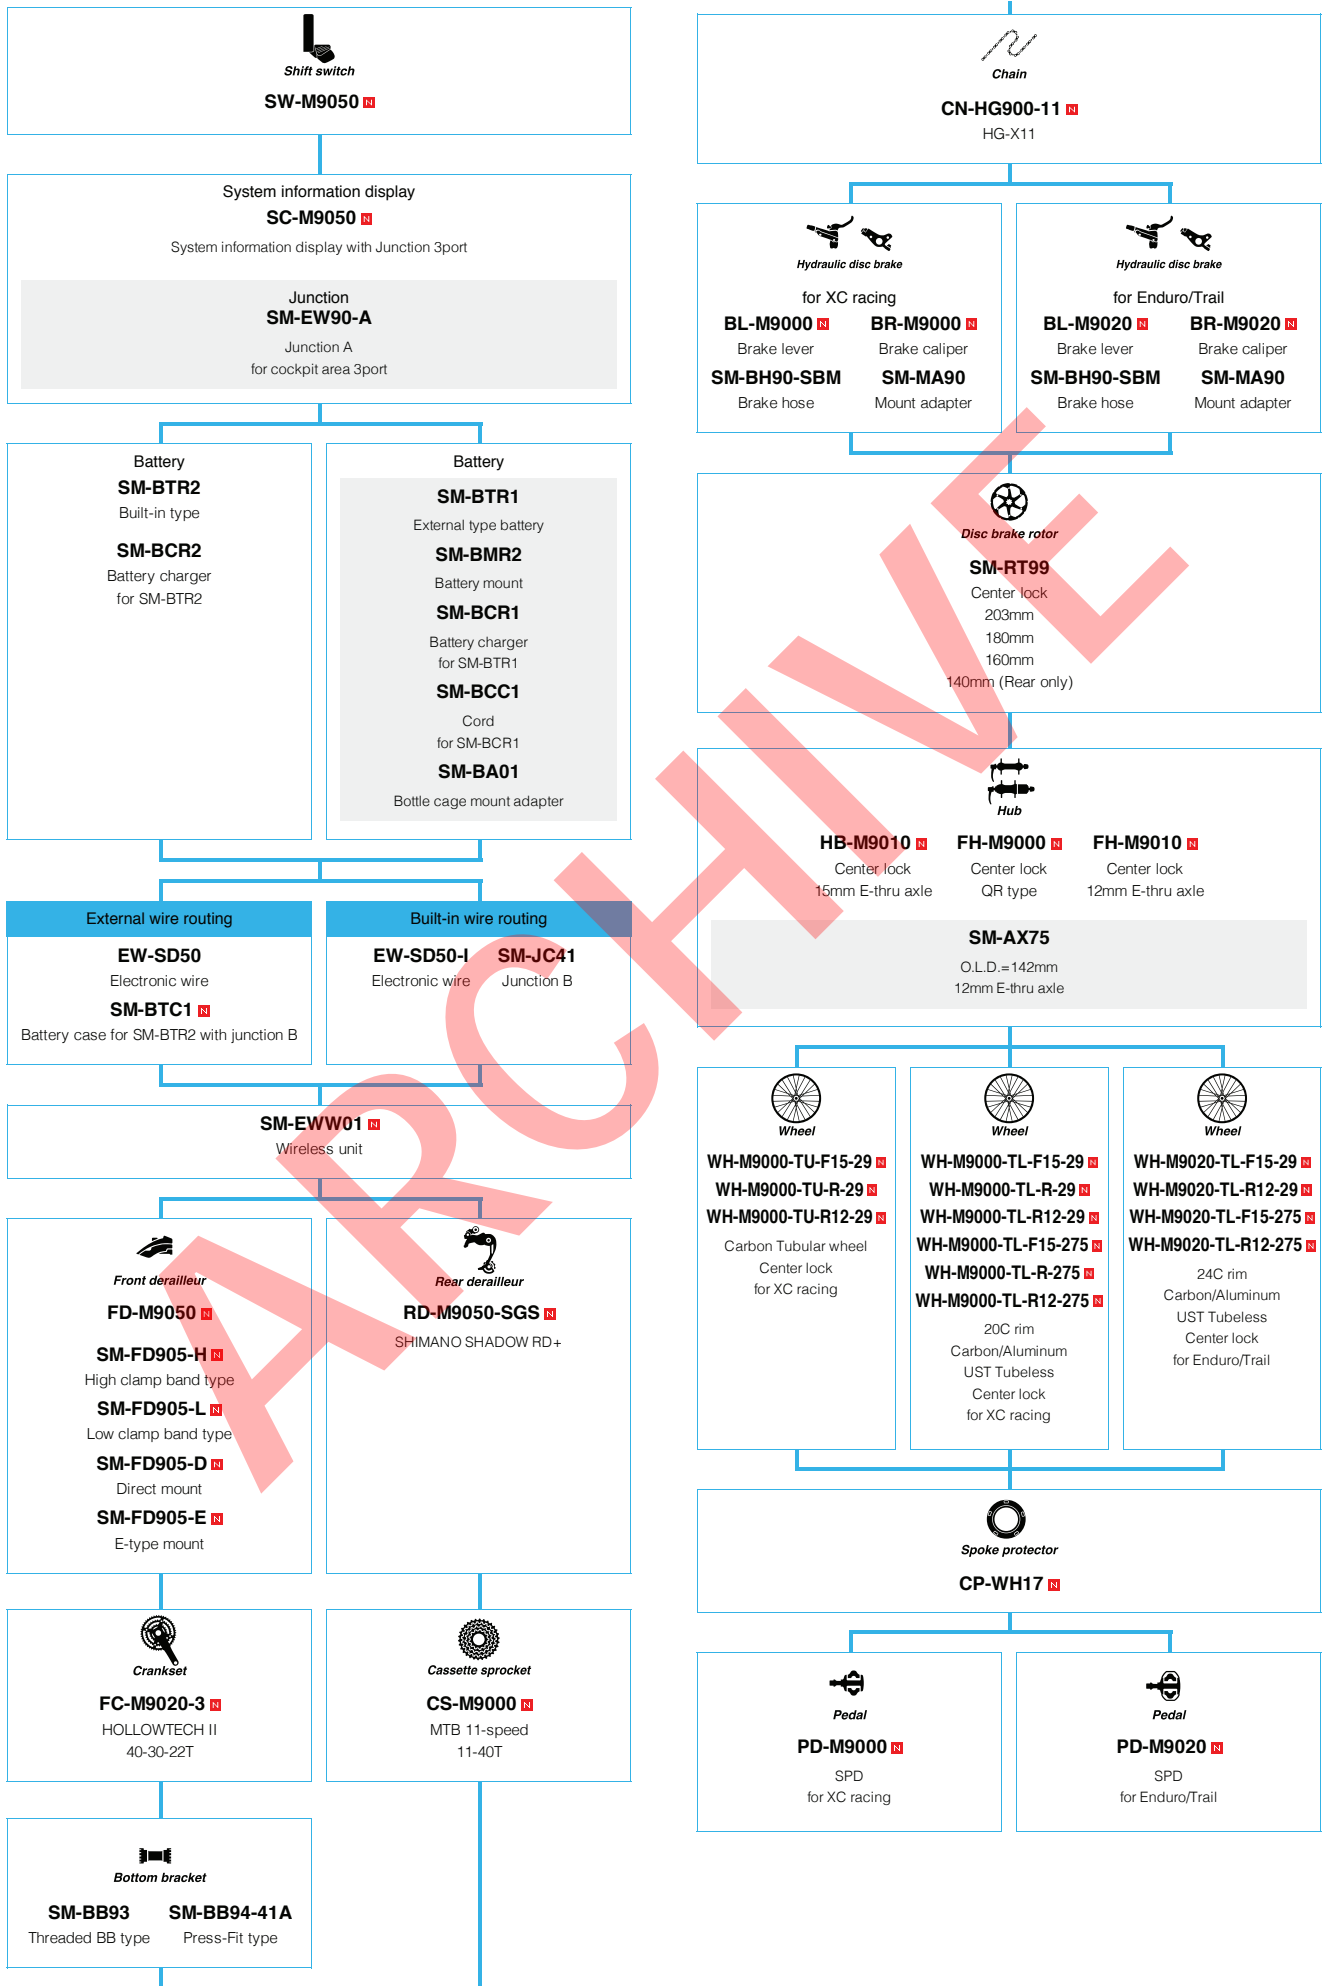

SHIMANO
XTR (3x11-speed)

SHIMANO
XTR (1x11-speed)

SHIMANO XTR M9050 series (3x11-speed)

N ... New model
 □ ... Option

SHIMANO **XTR** M9050 series (2x11-speed)

SHIMANO XTR M9050 series (1x11-speed)

N ... New model
 □ ... Option

(10-speed)

SLX (3x10-speed)

SLX (2x10-speed)

ZEE (10-speed)

SHIMANO DEORE (3x10-speed)

SHIMANO DEORE (2x10-speed)

N ... New model
 ■ ... Option

SHIMANO ALIVIO (3x9-speed)