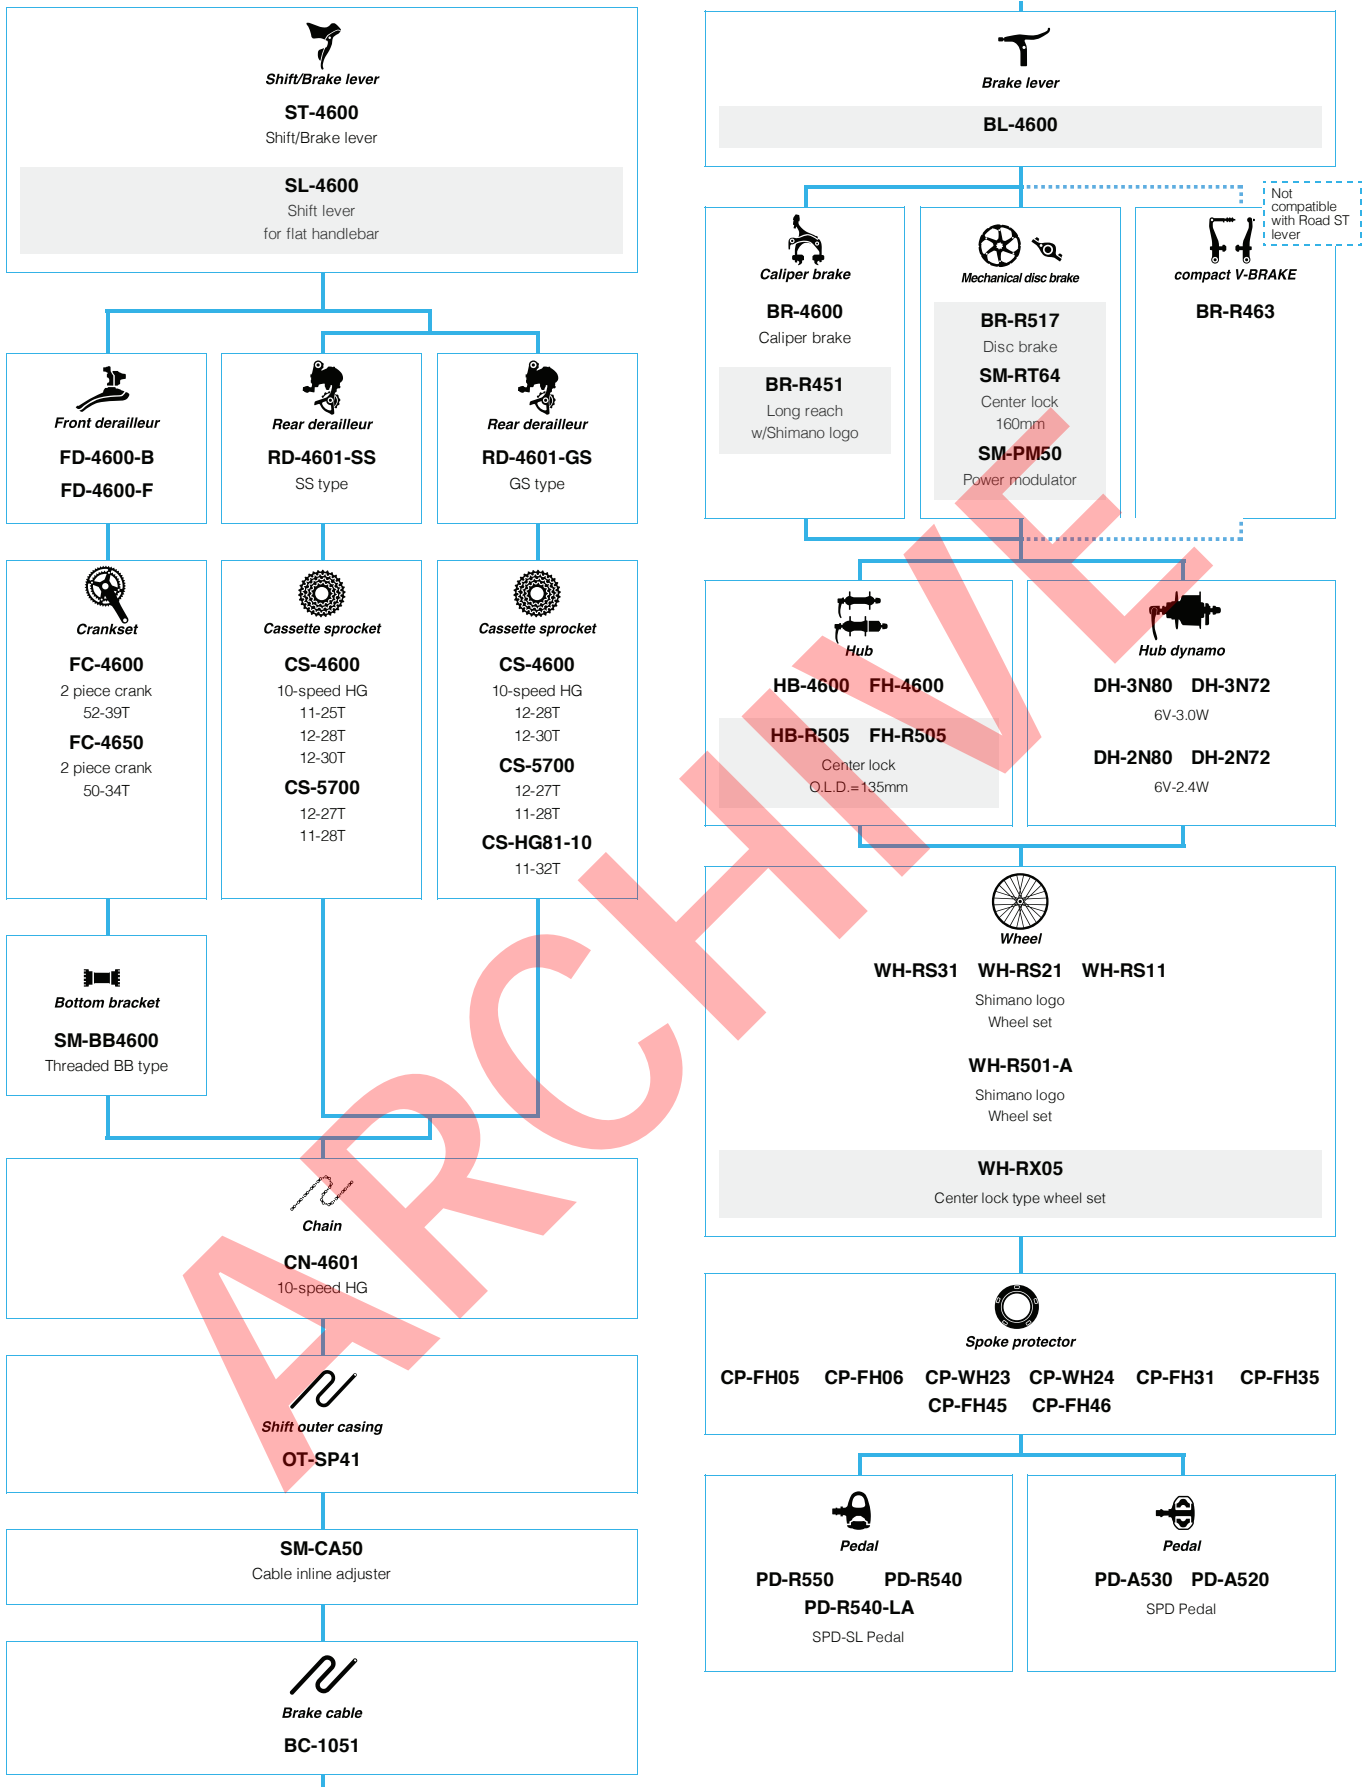

SHIMANO 105 (2x11-speed)

N ... New model
 ■ ... Option

Cyclocross Mechanical spec. (10-speed 105/Tiagra)

■ ... New model
■ ... Option

SHIMANO Tiagra (3x10-speed)

N ... New model
 ■ ... Option

SHIMANO *Tiagra* (2x10-speed)

 ... New model
 ... Option

SHIMANO *SORA* (3x9-speed)

■ ... New model
■ ... Option

SHIMANO **SORA** (2x9-speed)

 ... New model
 ... Option

SHIMANO Claris (3x8-speed)

 ... New model
 ... Option

SHIMANO Claris (2x8-speed)