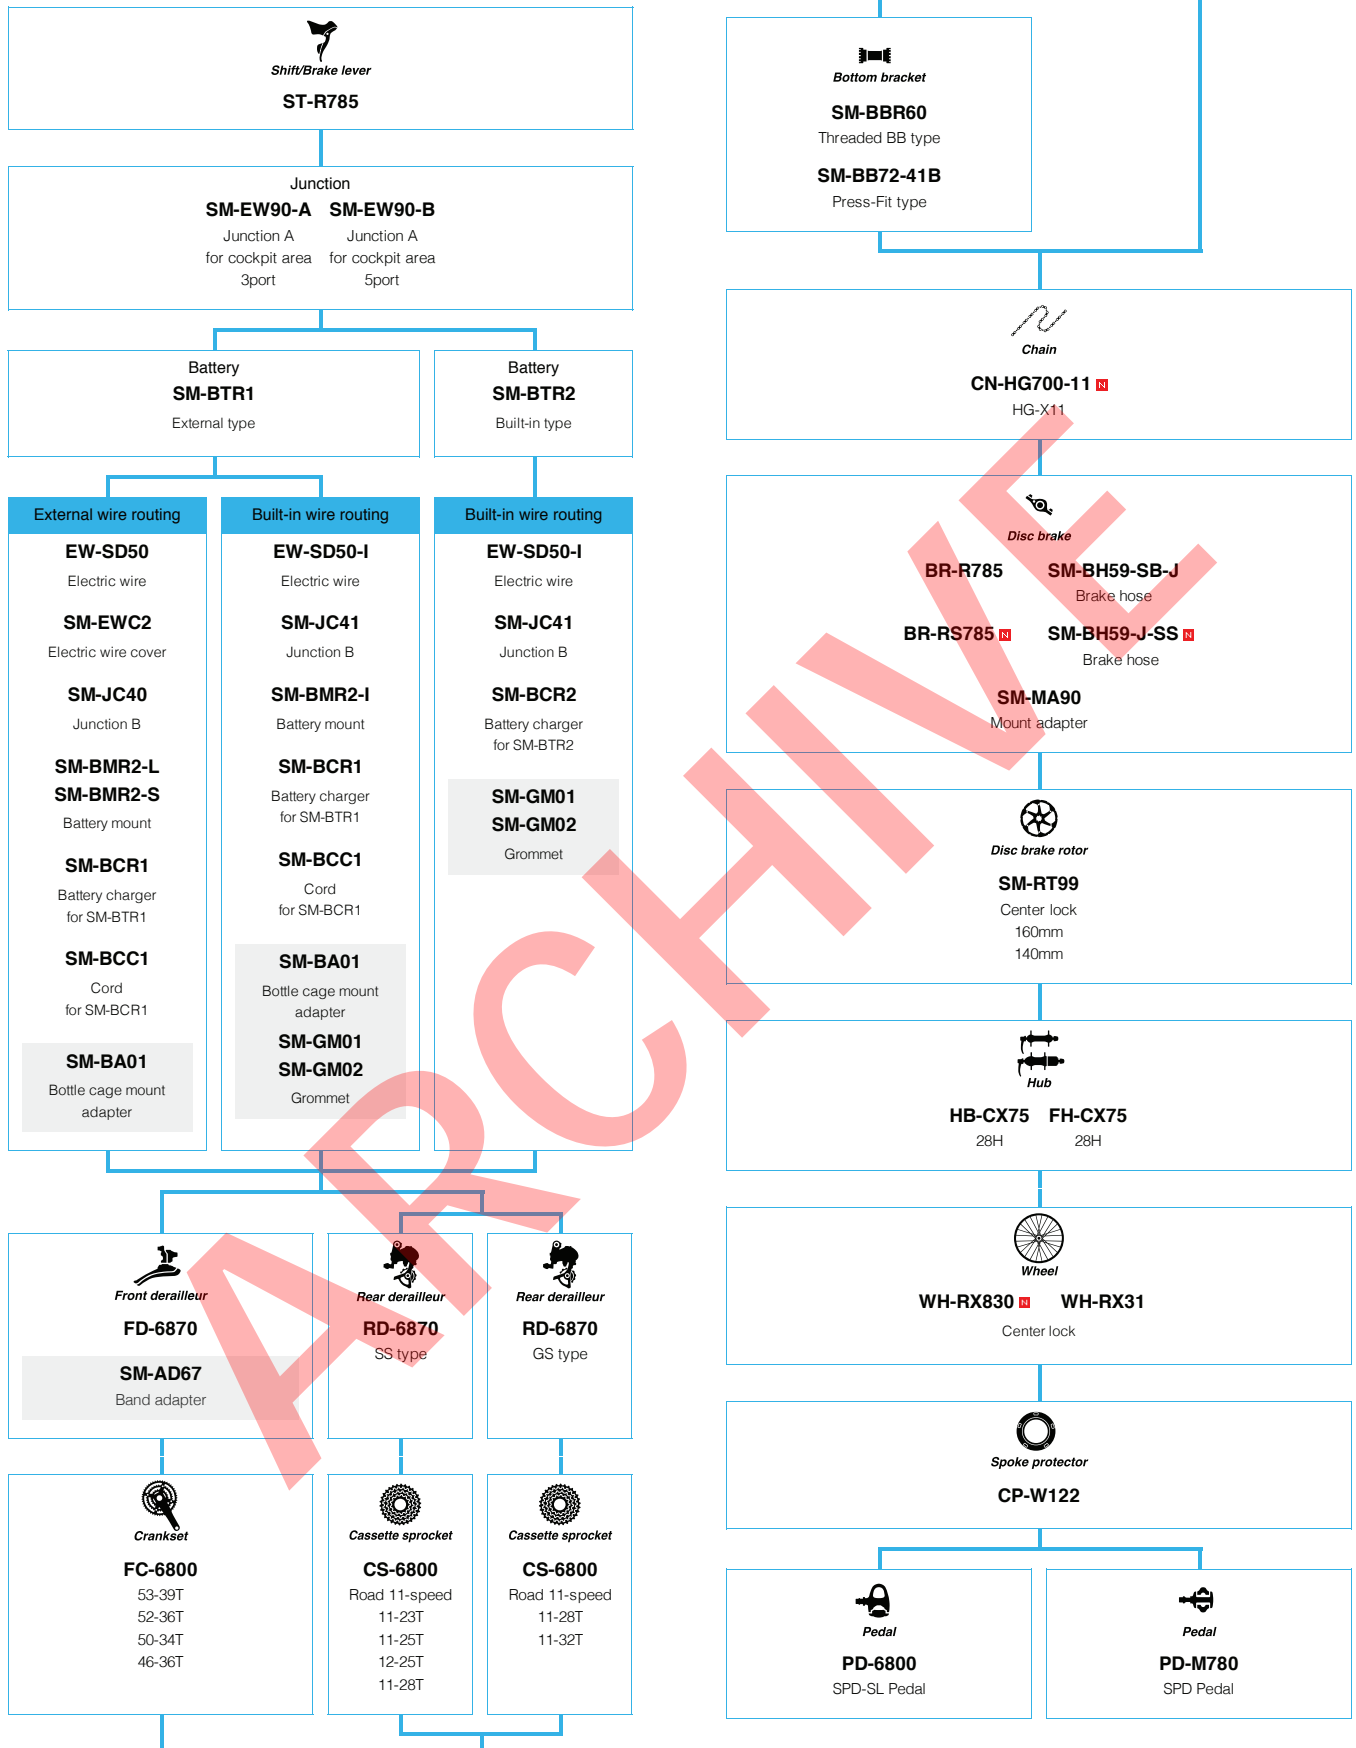

Hydraulic disc Brake for On road Electronic spec. (2x11-speed)