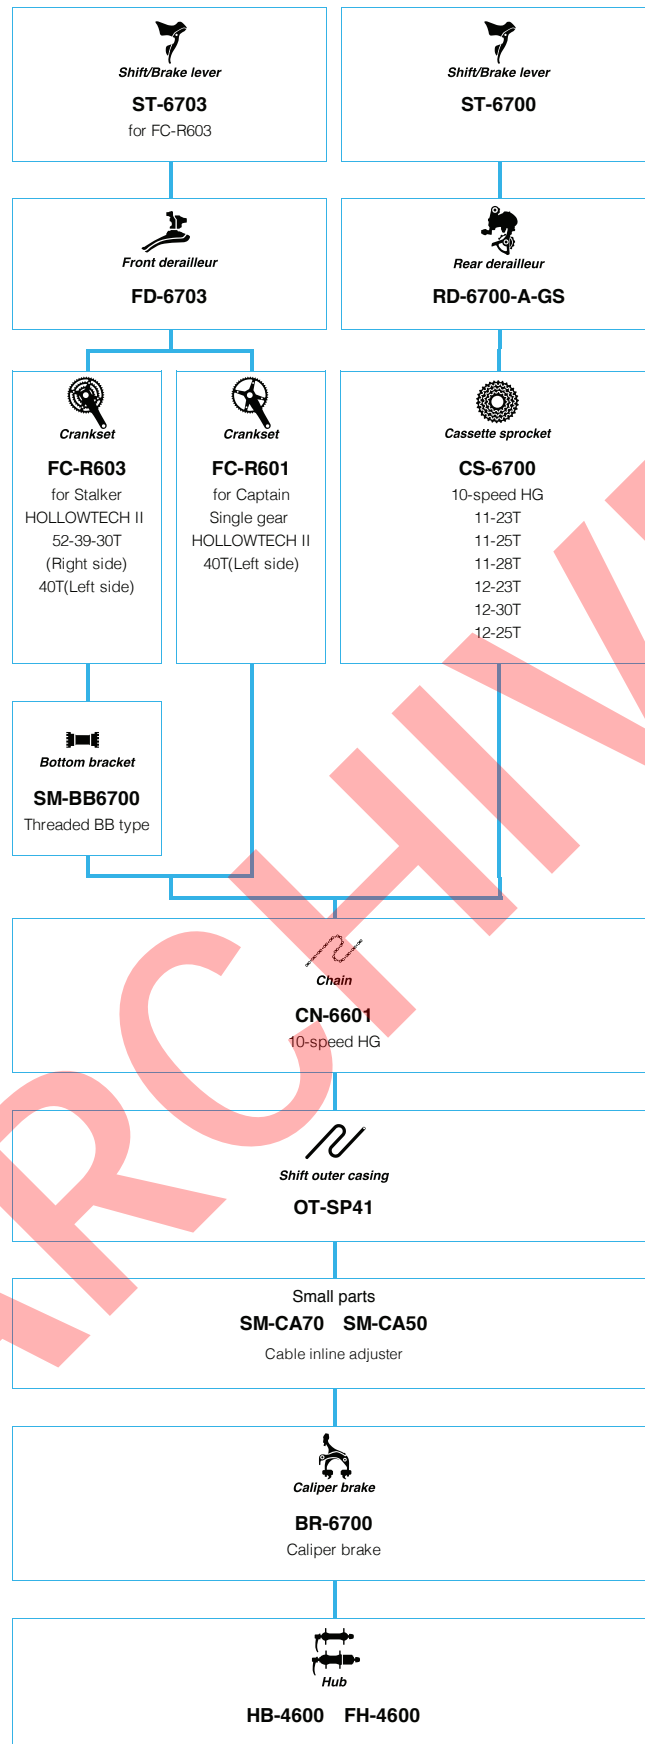

SHIMANO 105 (2x11-speed)

N ... New model
 ■ ... Option

Cyclocross Mechanical spec. (10-speed 105/Tiagra)

■ ... New model
■ ... Option

SHIMANO Tiagra (3x10-speed)

N ... New model
 ■ ... Option

SHIMANO *Tiagra* (2x10-speed)

 ... New model
 ... Option

SHIMANO *SORA* (3x9-speed)

■ ... New model
■ ... Option

SHIMANO **SORA** (2x9-speed)

 ... New model
 ... Option

SHIMANO Claris (3x8-speed)

 ... New model
 ... Option

SHIMANO Claris (2x8-speed)

N ... New model
 □ ... Option

SHIMANO *Tourney* (3x7-speed)

 ... New model
 ... Option

SHIMANO *Tourney* (2x7-speed)

 ... New model
 ... Option

Shimano A050 (2x7-speed)

ARCHIVE

Shimano Brand Components (2x10-speed)

 ... New model
 ... Option

Shimano Brand Components (3x9-speed)

 ... New model
 ... Option

Tandem Components (ULTEGRA)

 ... New model
 ... Option

ARCHIVE

SHIMANO