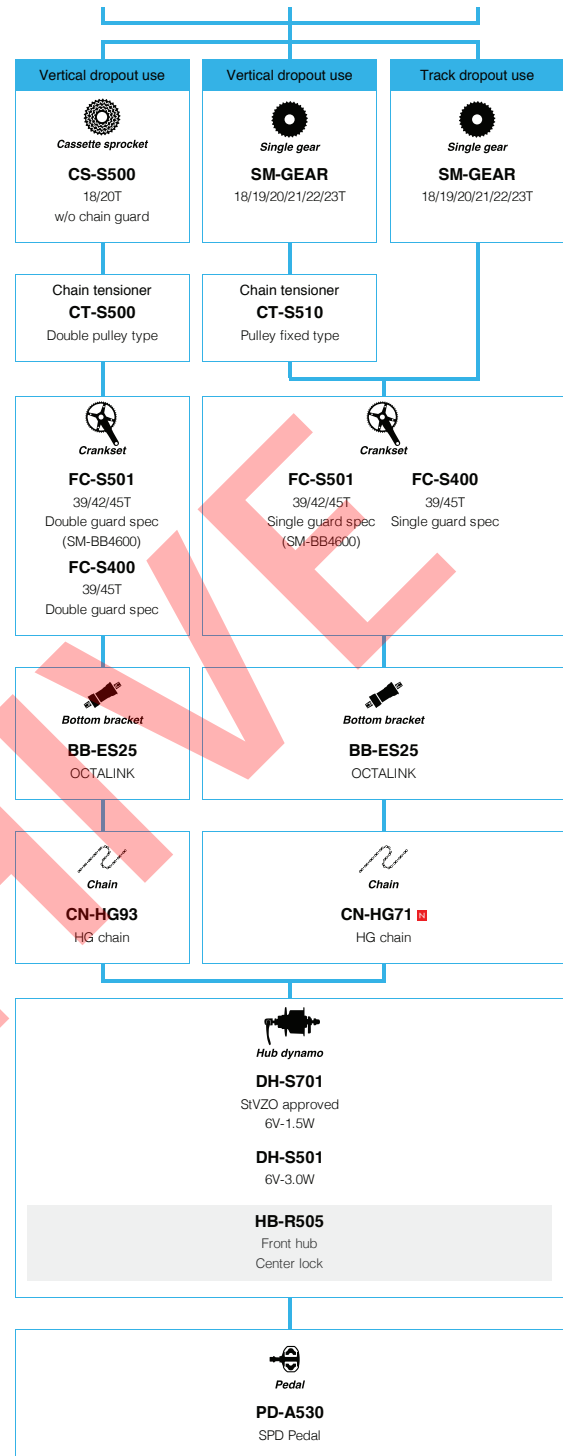

SHIMANO Tourney (3x7 Index)

■ ... New model
□ ... Option

SHIMANO Tourney (3x7 Friction)

SHIMANO Tourney

(3x6 Index)

N ... New model
 □ ... Option

SHIMANO Tourney (3x6 Friction)

SHIMANO Tourney (7-speed)

■ ... New model
□ ... Option

SHIMANO Tourney (6-speed)

(3x10-speed)

N ... New model
 ■ ... Option

SHIMANO DEORE (3x10-speed)

 ... New model
 ... Option

SHIMANO ALFINE (Electronic spec Flathandle)

N ... New model
 ■ ... Option

City Touring / Comfort Bike

SHIMANO ALFINE (Electronic spec Drophandle)

N ... New model
 ■ ... Option

SHIMANO ALFINE (11-speed)

N ... New model
 ■ ... Option

City Touring / Comfort Bike

SHIMANO ALFINE (8-speed)