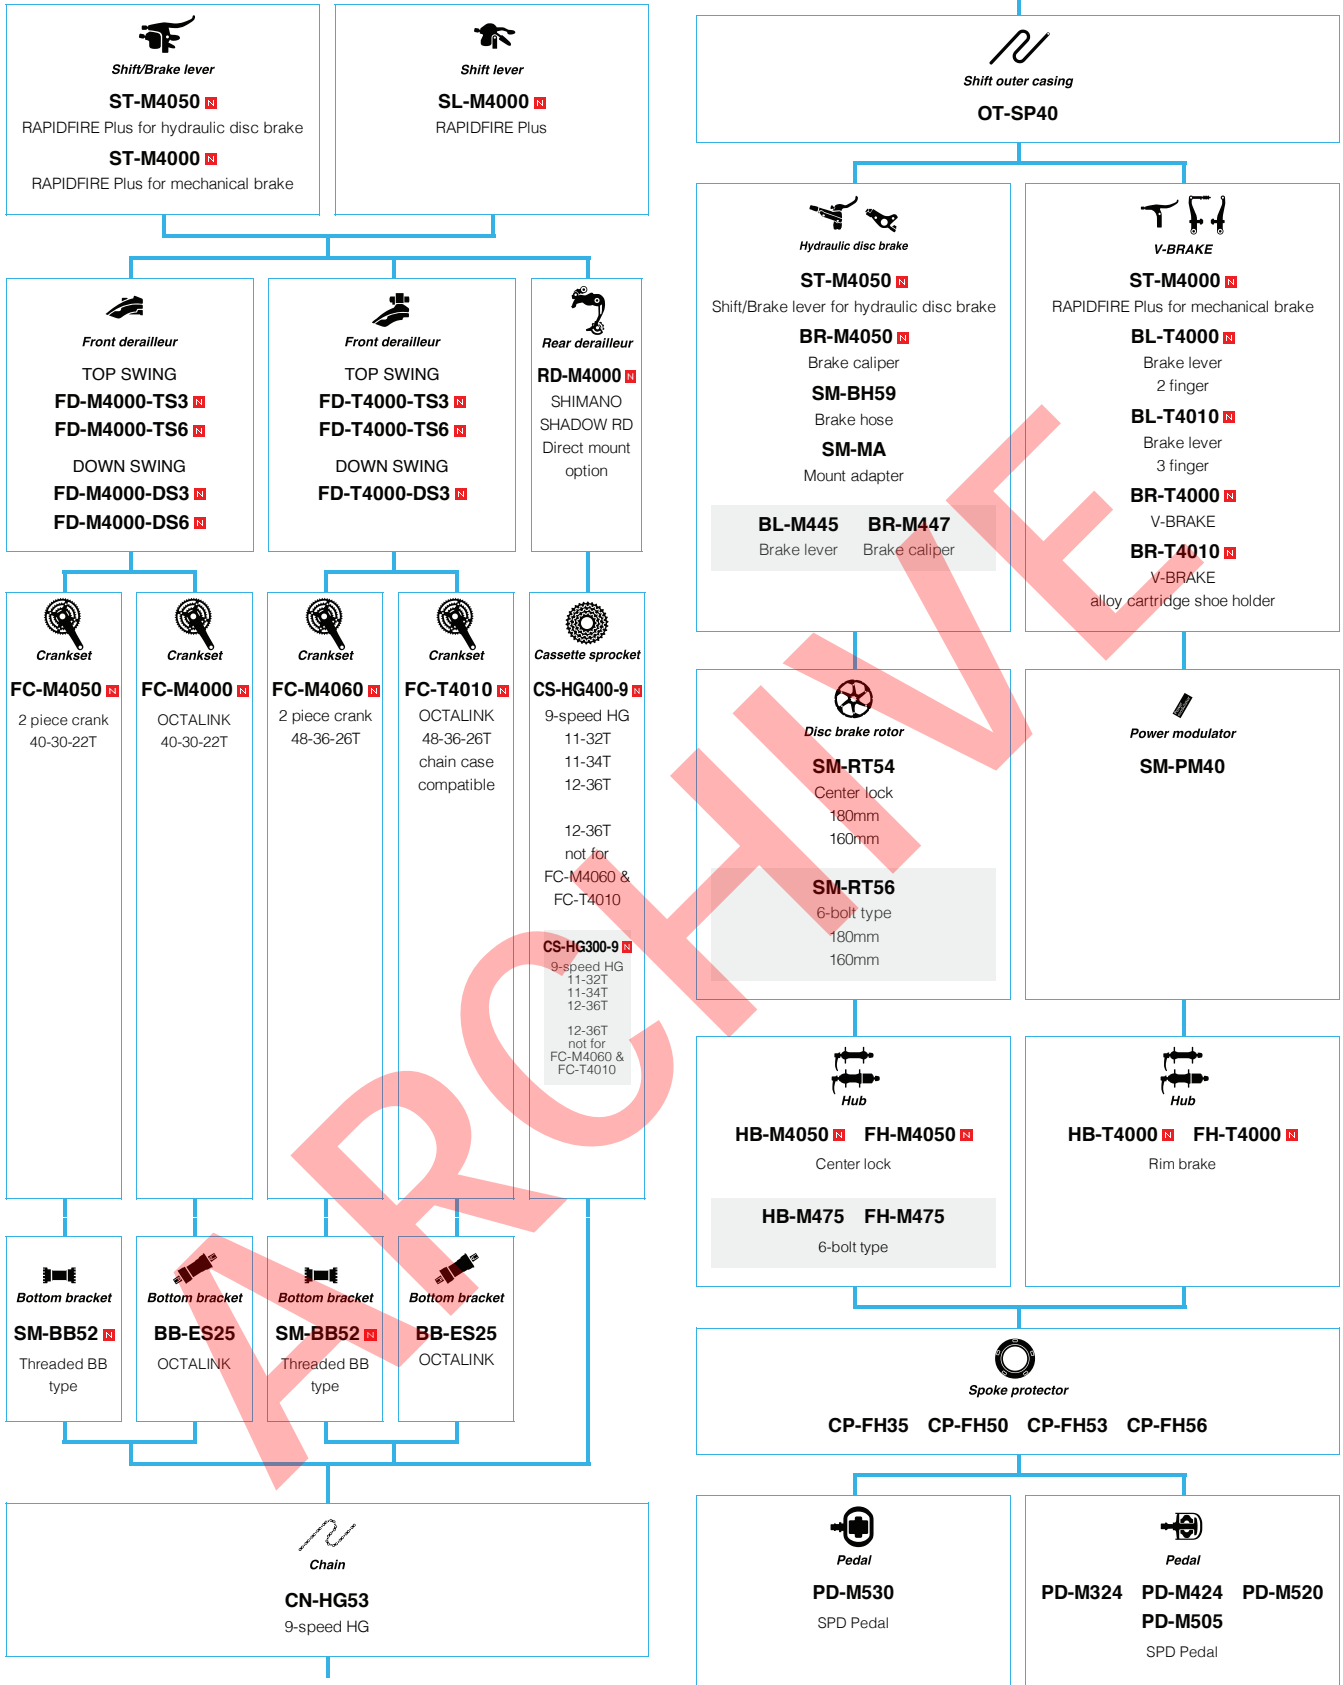

SHIMANO ALIVIO (3x9-speed)

N ... New model
□ ... Option

Mountain Bike