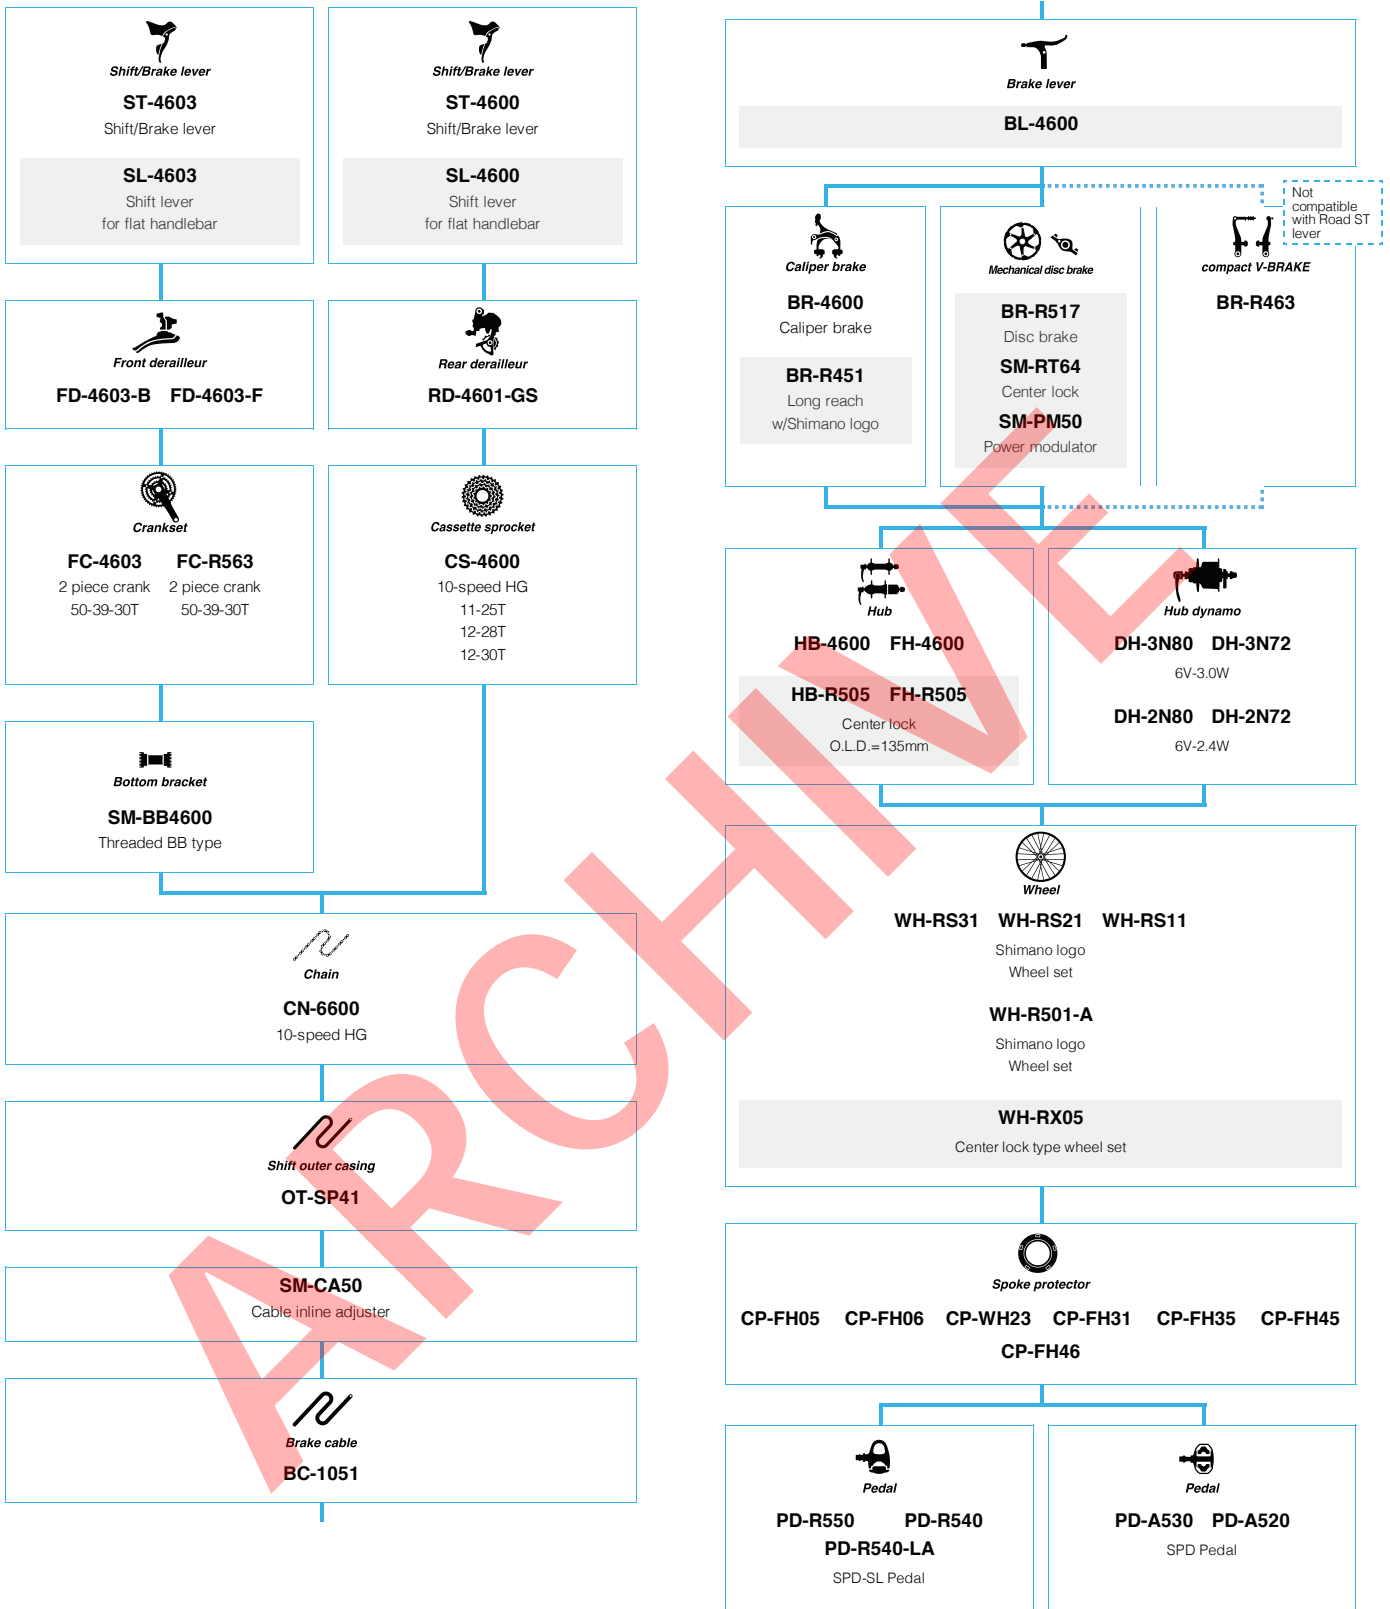

SHIMANO 105 (2x11-speed)

N ... New model
 ■ ... Option

Cyclocross Mechanical spec. (10-speed 105/Tiagra)

■ ... New model
■ ... Option

SHIMANO Tiagra (3x10-speed)

N ... New model
 ■ ... Option

SHIMANO *Tiagra* (2x10-speed)