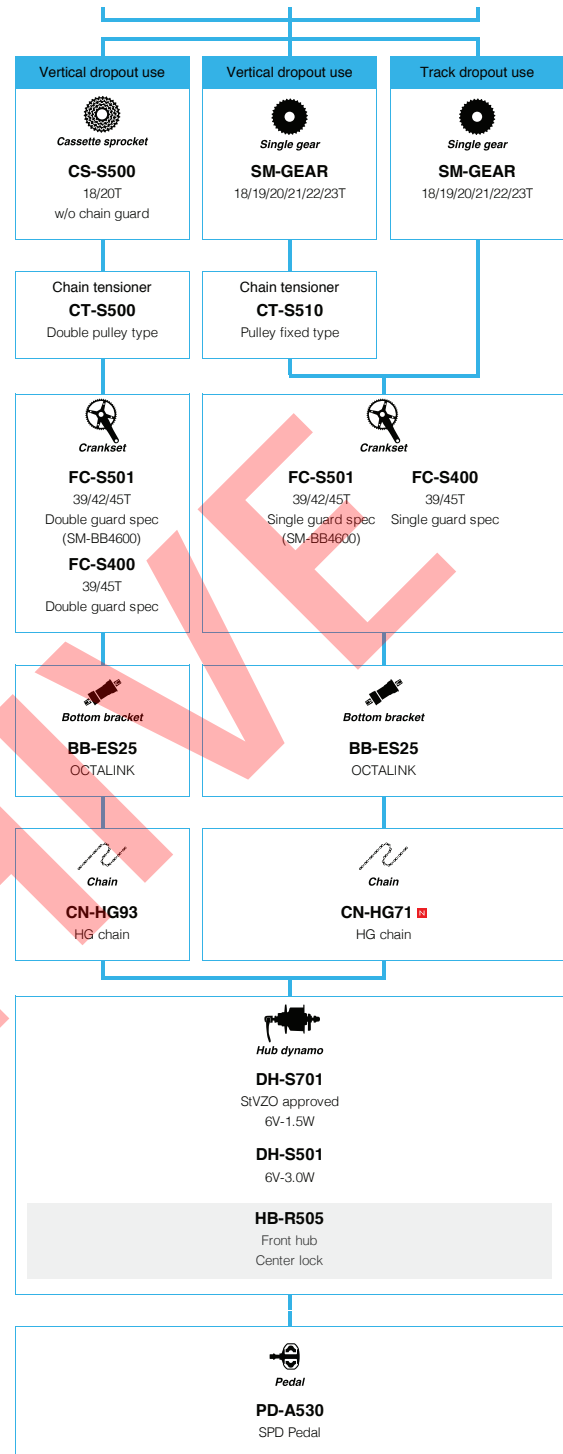

SHIMANO ALFINE (Electronic spec Drophandle)

N ... New model
■ ... Option