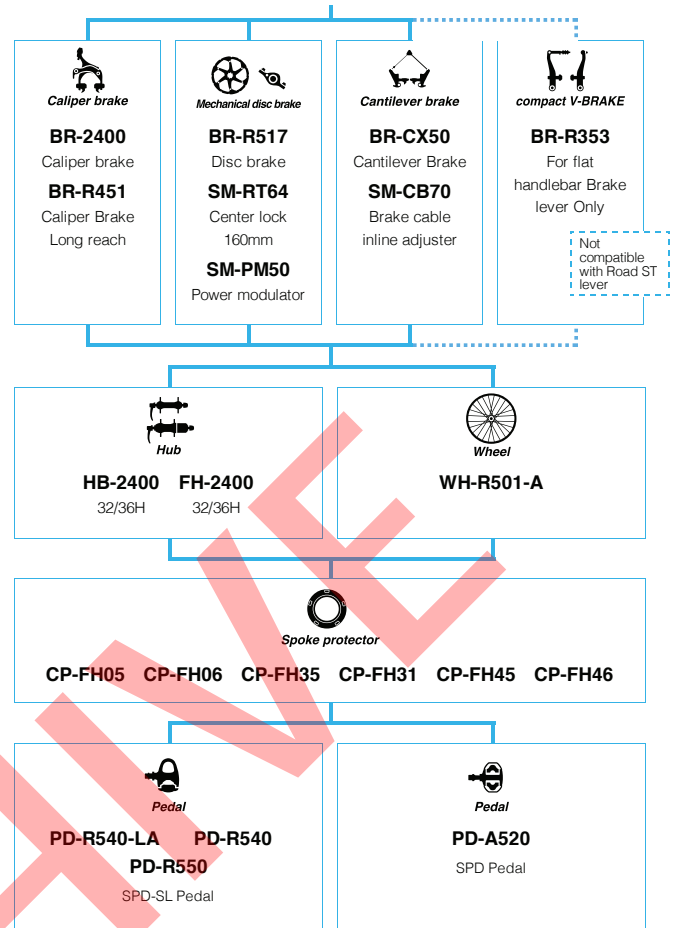

SHIMANO 105 (2x11-speed)

N ... New model
 ■ ... Option

Cyclocross Mechanical spec. (10-speed 105/Tiagra)

■ ... New model
■ ... Option

SHIMANO Tiagra (3x10-speed)

N ... New model
 ■ ... Option

SHIMANO *Tiagra* (2x10-speed)

 ... New model
 ... Option

SHIMANO *SORA* (3x9-speed)

■ ... New model
■ ... Option

SHIMANO **SORA** (2x9-speed)

 ... New model
 ... Option

SHIMANO Claris (3x8-speed)

 ... New model
 ... Option

SHIMANO Claris (2x8-speed)

N ... New model
 □ ... Option

SHIMANO *Tourney* (3x7-speed)

 ... New model
 ... Option

SHIMANO *Tourney* (2x7-speed)

 ... New model
 ... Option

Shimano A050 (2x7-speed)

ARCHIVE

Shimano Brand Components (2x10-speed)