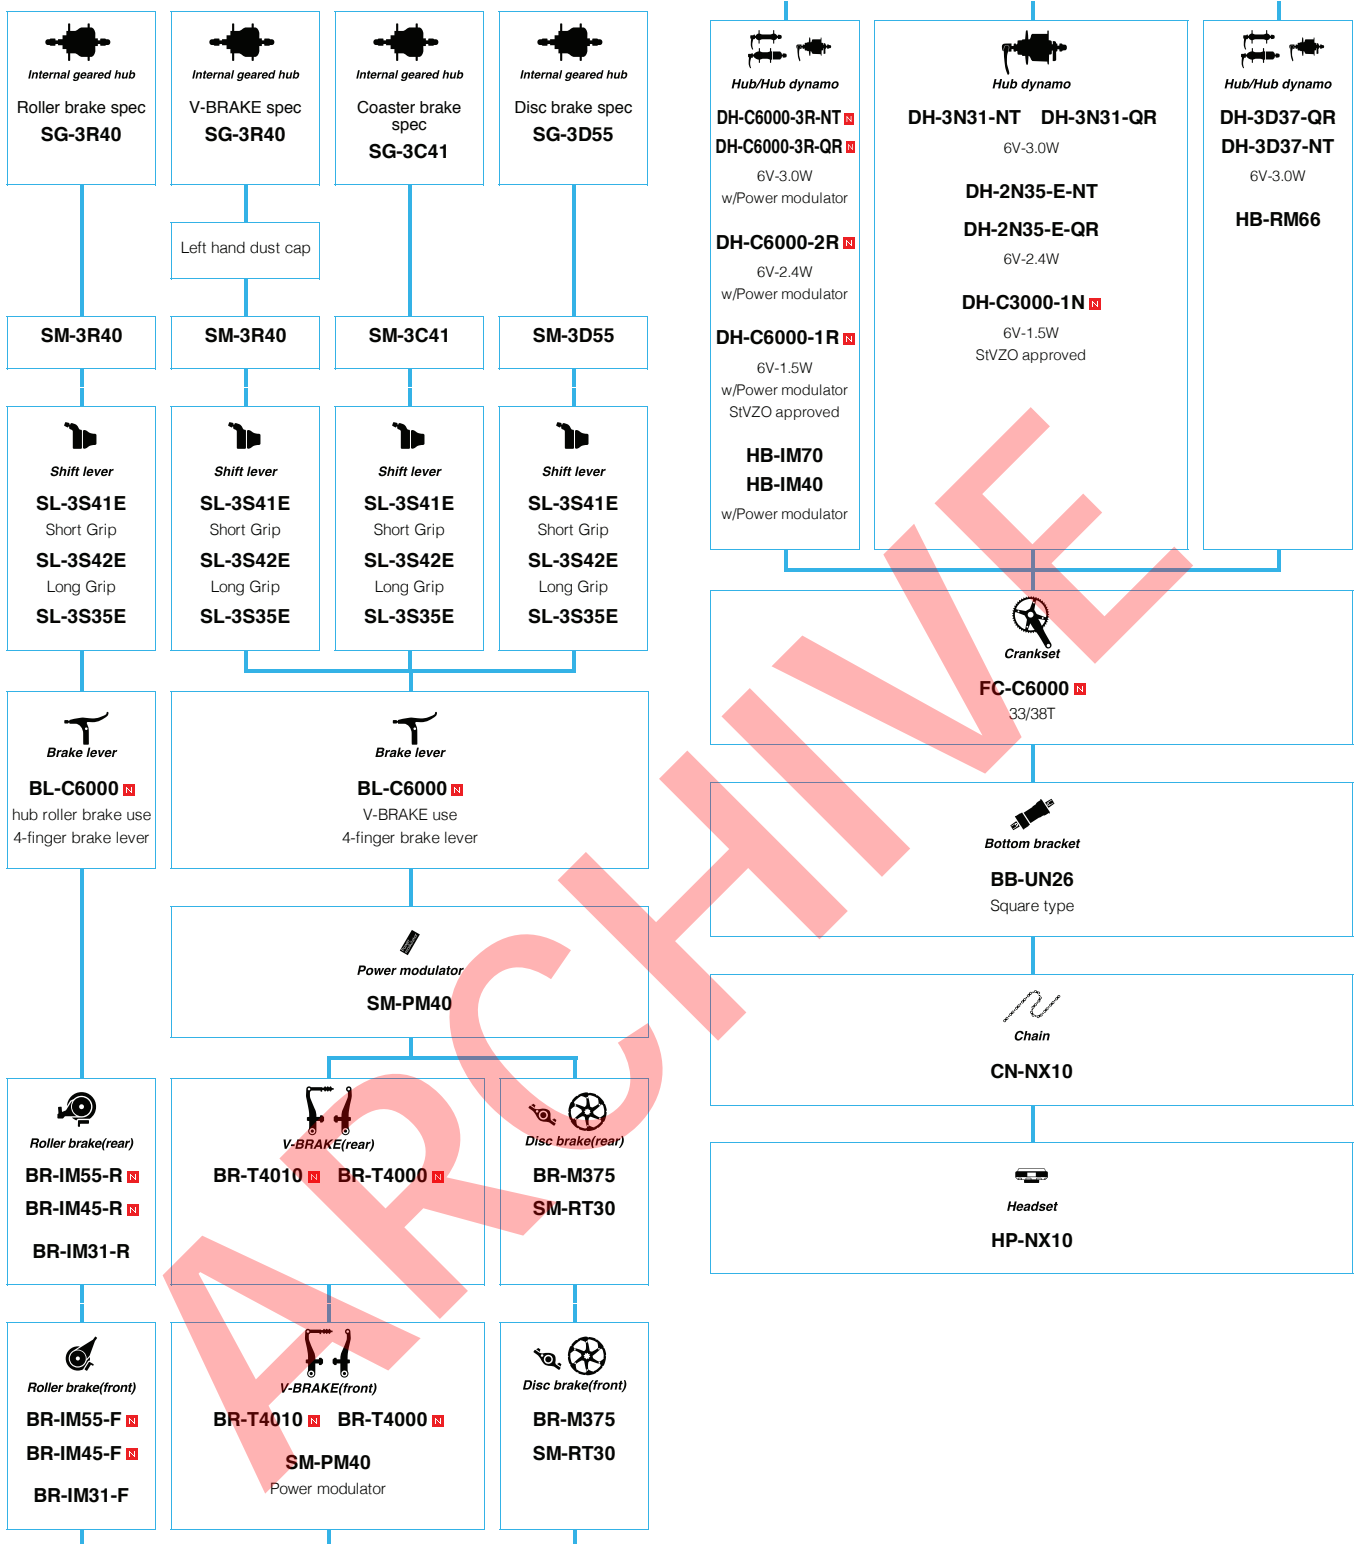

SHIMANO Nexus

(Inter-3)

■ ... New model
■ ... Option

City Touring / Comfort Bike