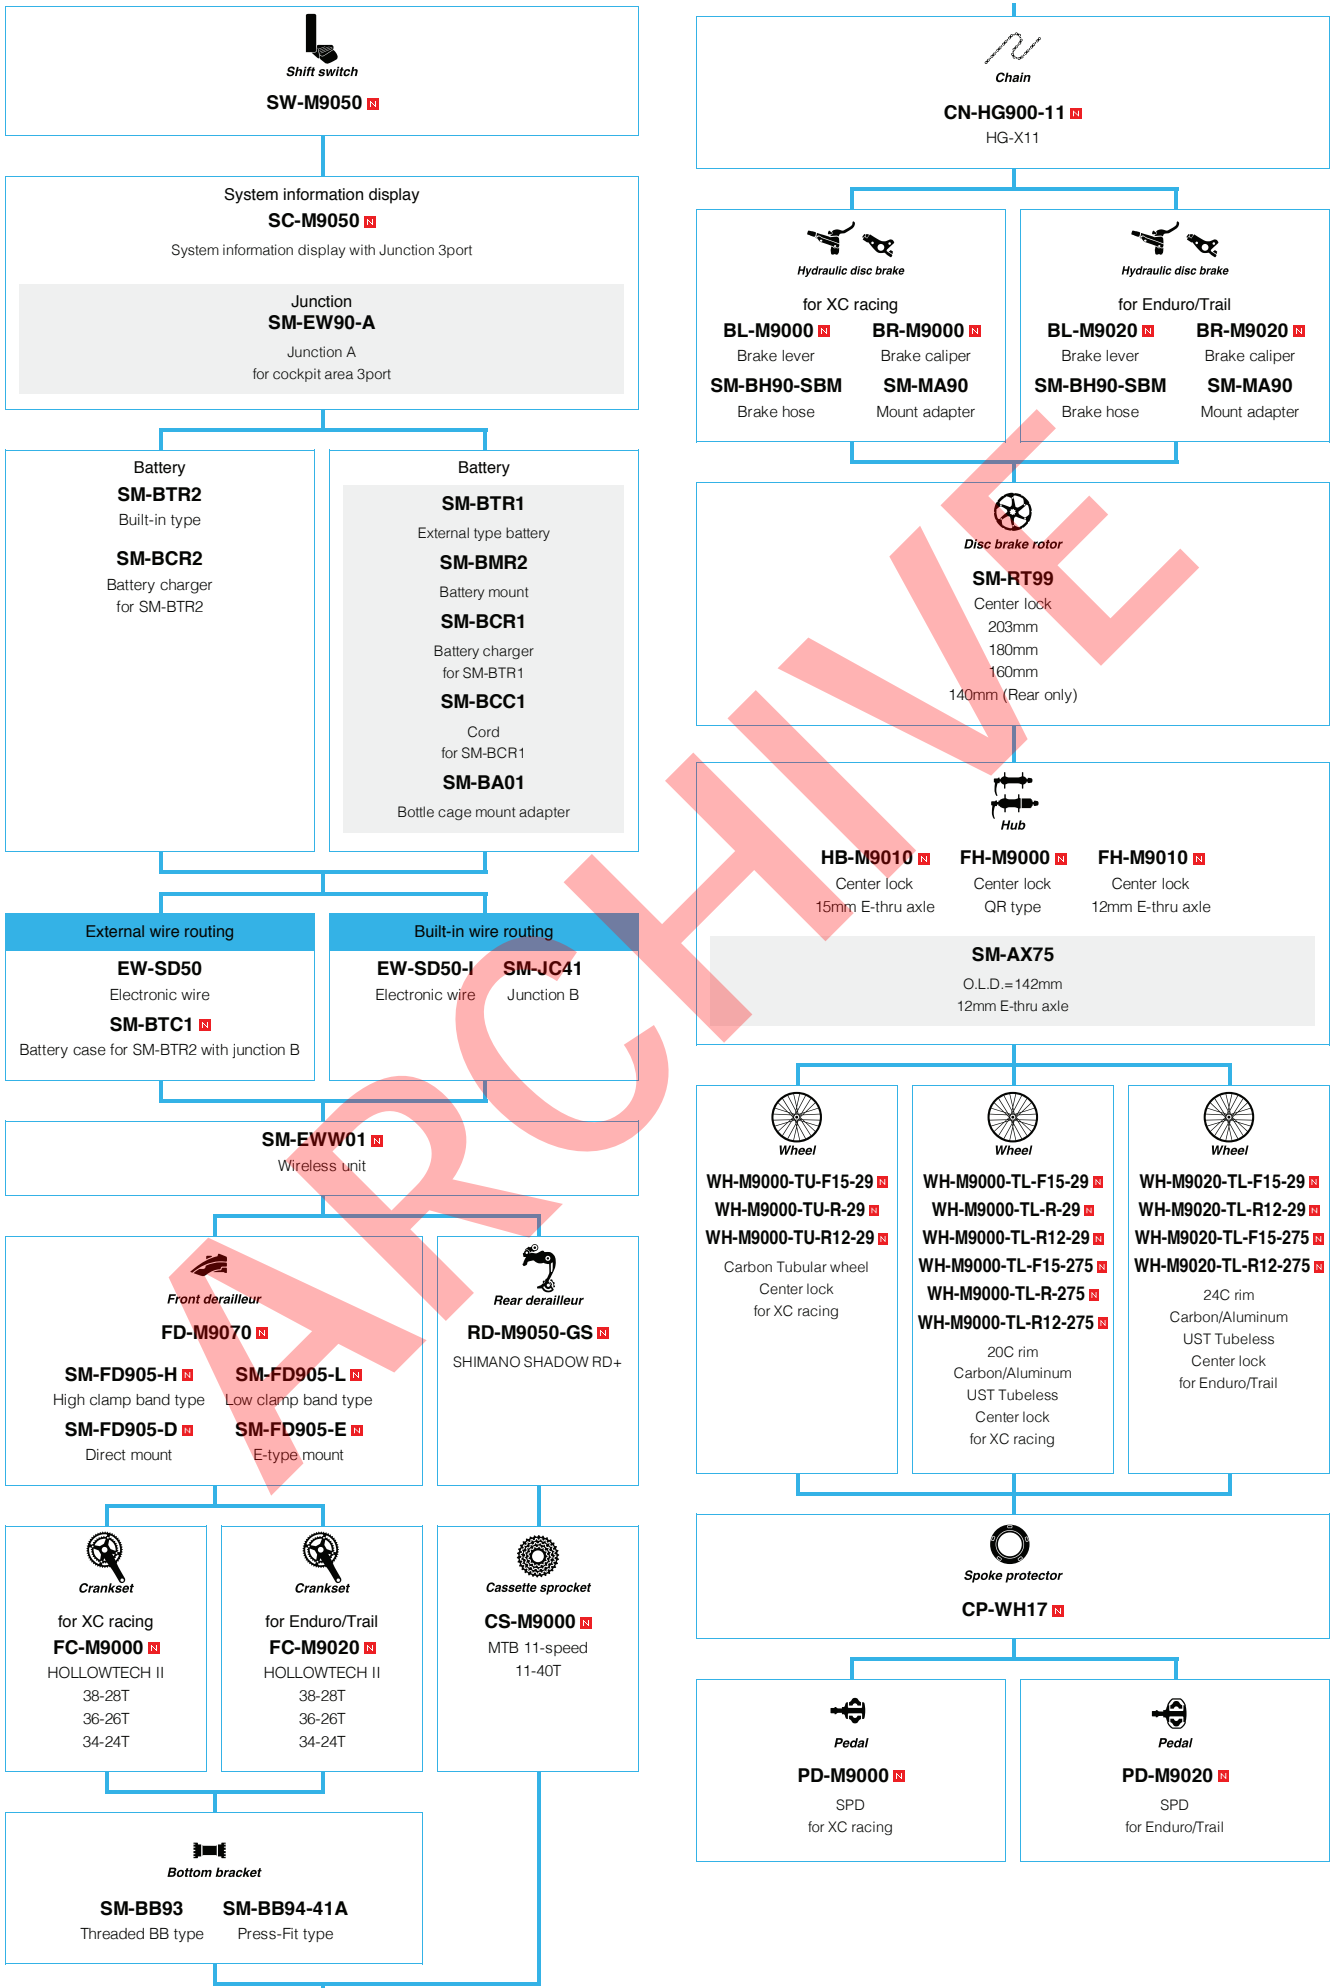

SHIMANO
XTR (3x11-speed)

SHIMANO
XTR (1x11-speed)

SHIMANO XTR M9050 series (3x11-speed)

N ... New model
 □ ... Option

SHIMANO **XTR** M9050 series (2x11-speed)

SHIMANO XTR M9050 series (1x11-speed)

N ... New model
 □ ... Option

(10-speed)

SLX (3x10-speed)

SLX (2x10-speed)

ZEE (10-speed)

SHIMANO DEORE (3x10-speed)

SHIMANO DEORE (2x10-speed)

N ... New model
 ■ ... Option

SHIMANO ALIVIO (3x9-speed)