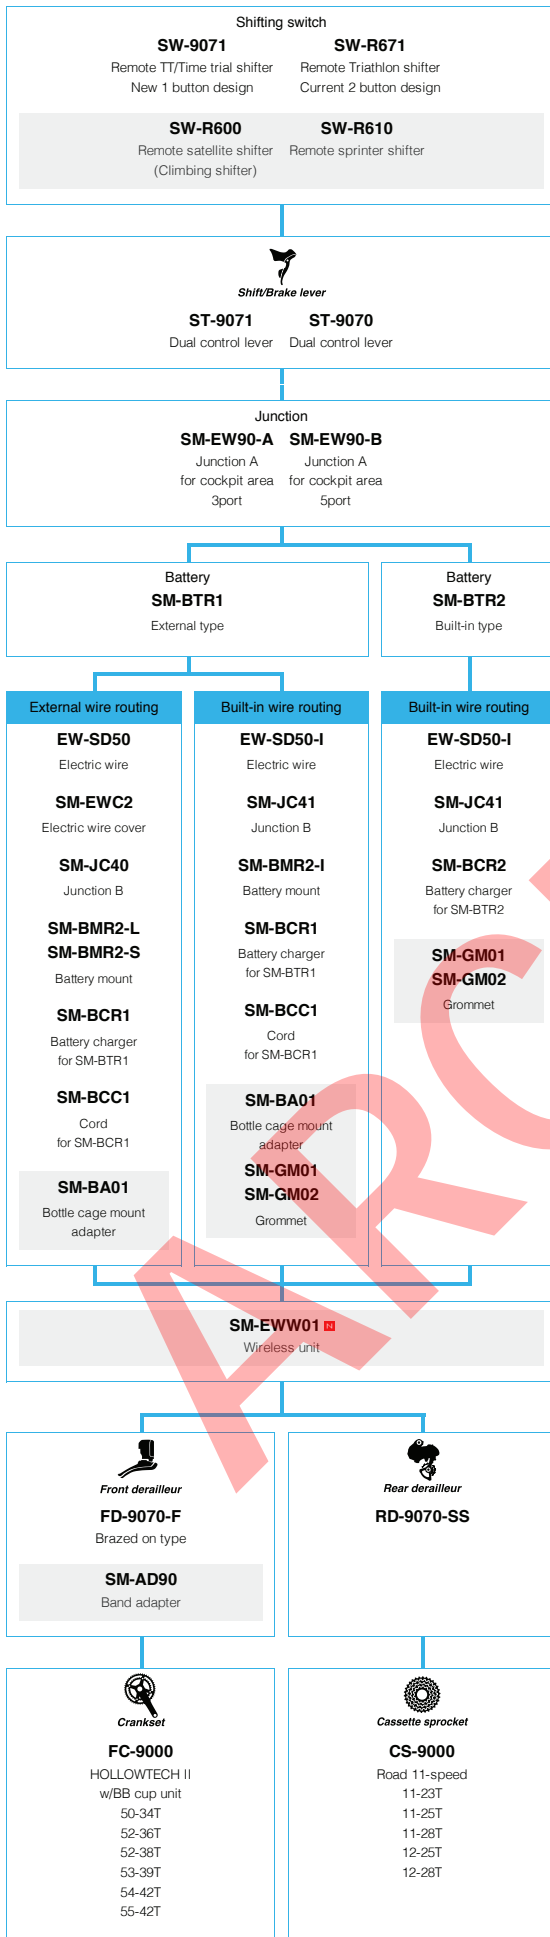

DURA-ACE 9070 series (2x11-speed TT/TRI spec)

... New model
... Option

Road Bike