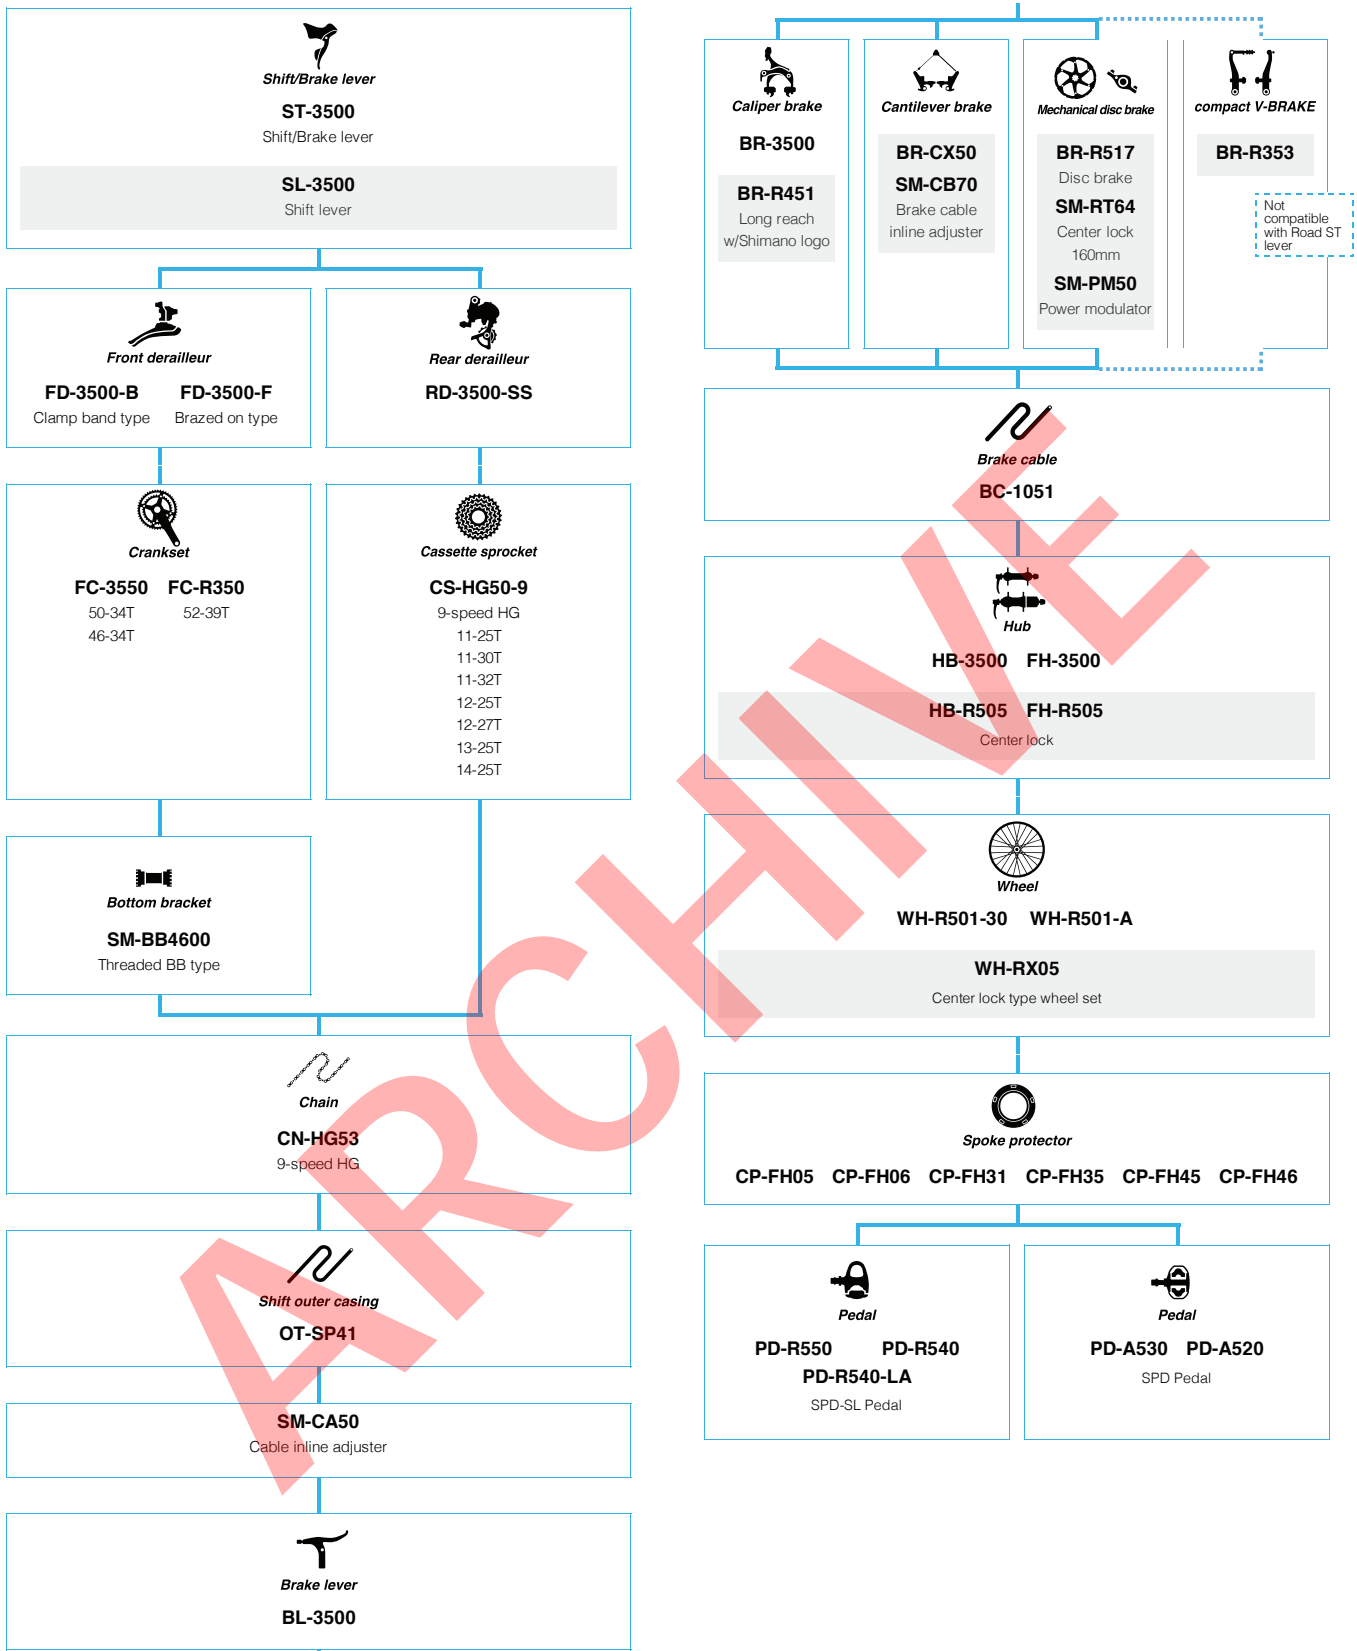

SHIMANO 105 (2x11-speed)

N ... New model
 ■ ... Option

Cyclocross Mechanical spec. (10-speed 105/Tiagra)

■ ... New model
■ ... Option

SHIMANO Tiagra (3x10-speed)

N ... New model
 ■ ... Option

SHIMANO *Tiagra* (2x10-speed)

 ... New model
 ... Option

SHIMANO *SORA* (3x9-speed)

■ ... New model
■ ... Option

SHIMANO **SORA** (2x9-speed)

 ... New model
 ... Option

SHIMANO Claris (3x8-speed)

 ... New model
 ... Option

SHIMANO Claris (2x8-speed)

N ... New model
 □ ... Option

SHIMANO *Tourney* (3x7-speed)

 ... New model
 ... Option

SHIMANO *Tourney* (2x7-speed)

 ... New model
 ... Option

Shimano A050 (2x7-speed)

ARCHIVE

Shimano Brand Components (2x10-speed)