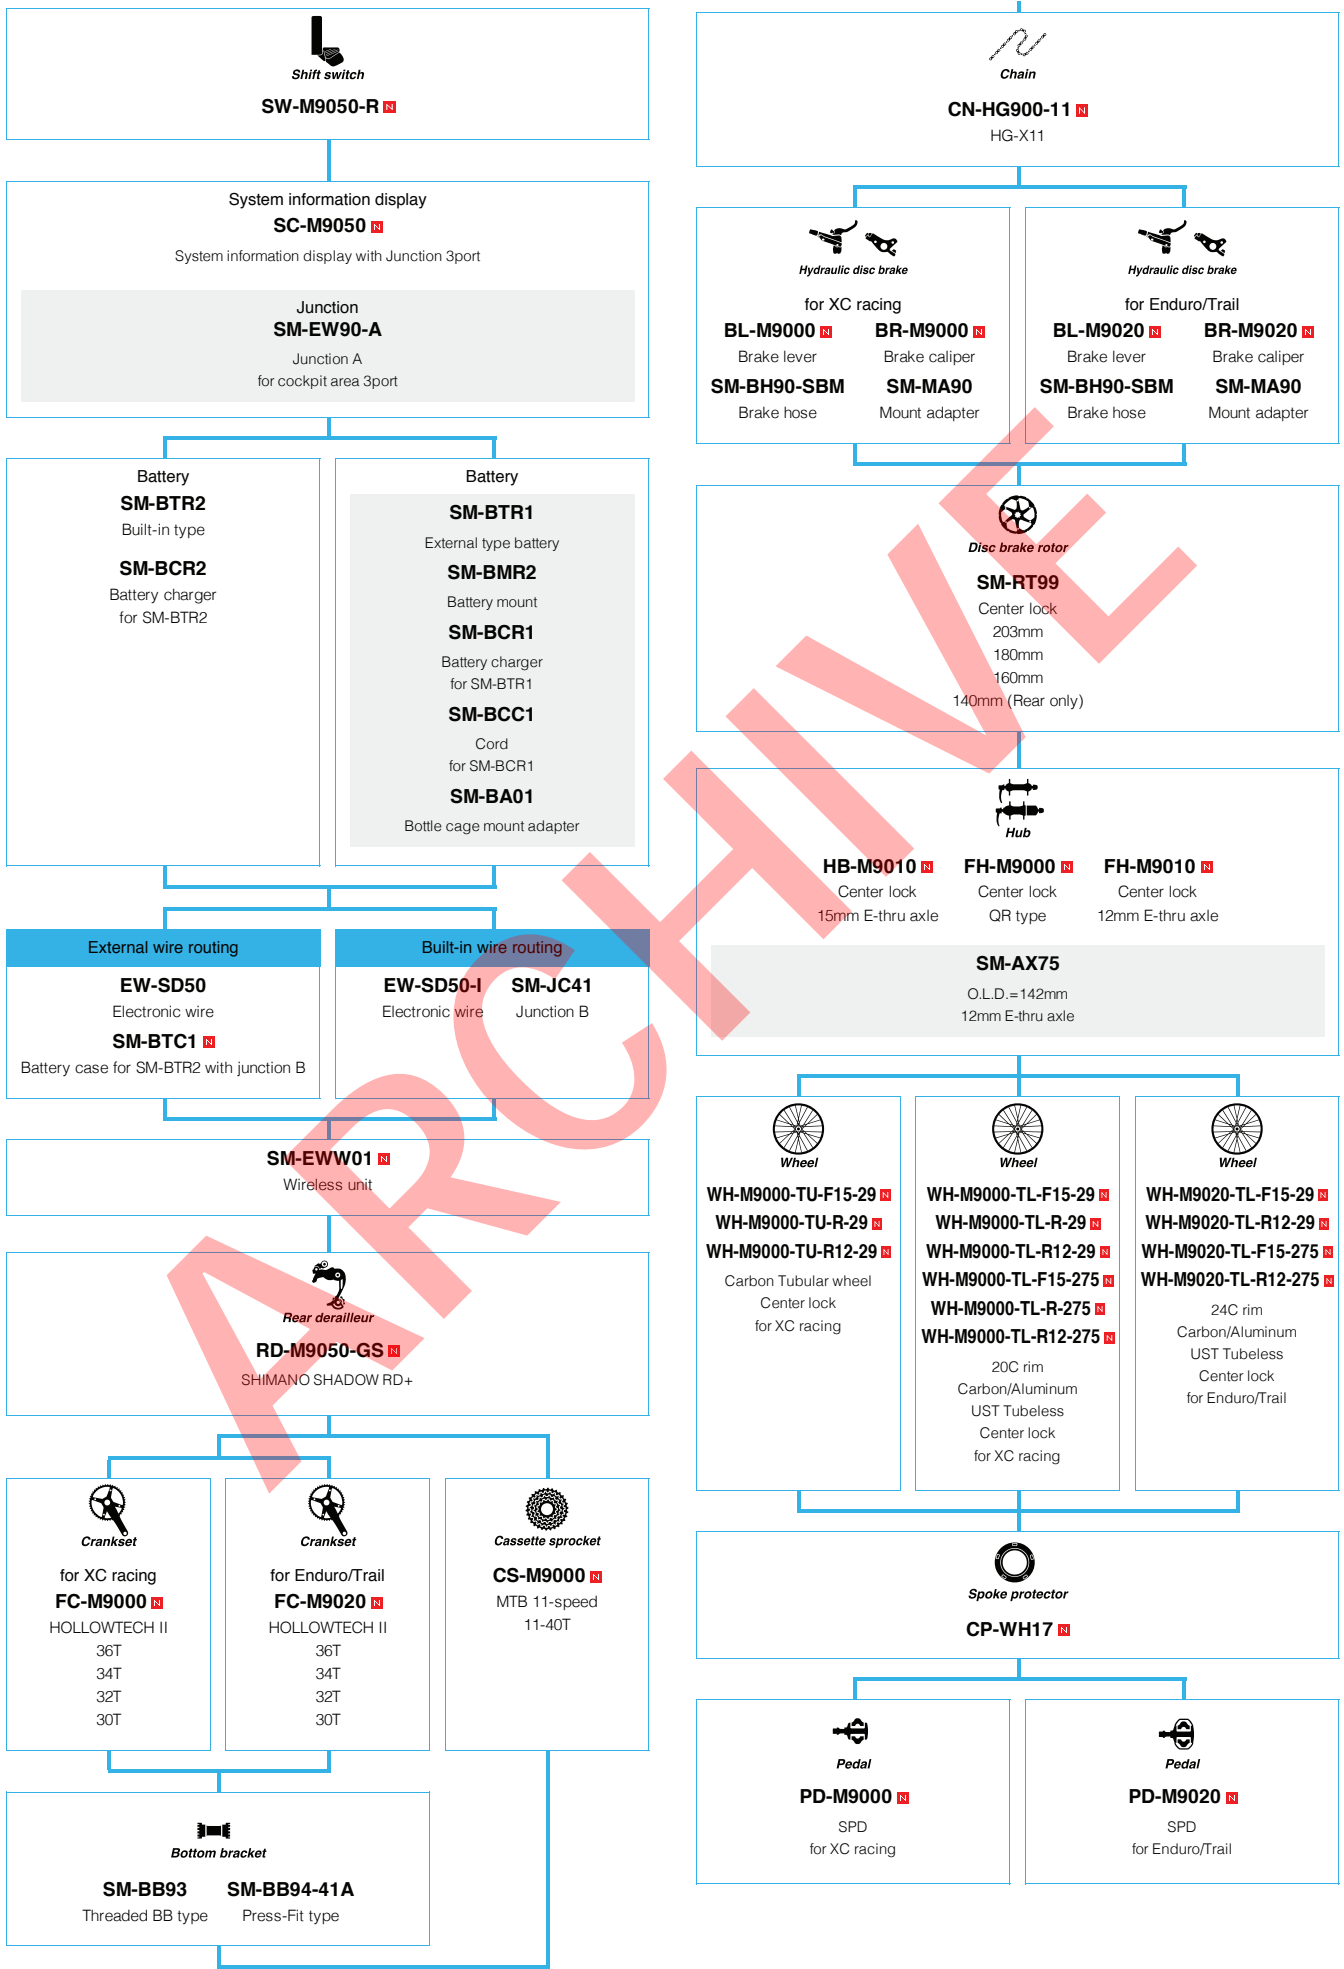

SHIMANO
XTR (3x11-speed)

SHIMANO
XTR (1x11-speed)

SHIMANO XTR M9050 series (3x11-speed)

N ... New model
 □ ... Option

SHIMANO **XTR** M9050 series (2x11-speed)

SHIMANO XTR M9050 series (1x11-speed)

N ... New model
 □ ... Option

(10-speed)

SLX (3x10-speed)

SLX (2x10-speed)

ZEE (10-speed)

SHIMANO DEORE (3x10-speed)

SHIMANO DEORE (2x10-speed)

N ... New model
 ■ ... Option

SHIMANO ALIVIO (3x9-speed)