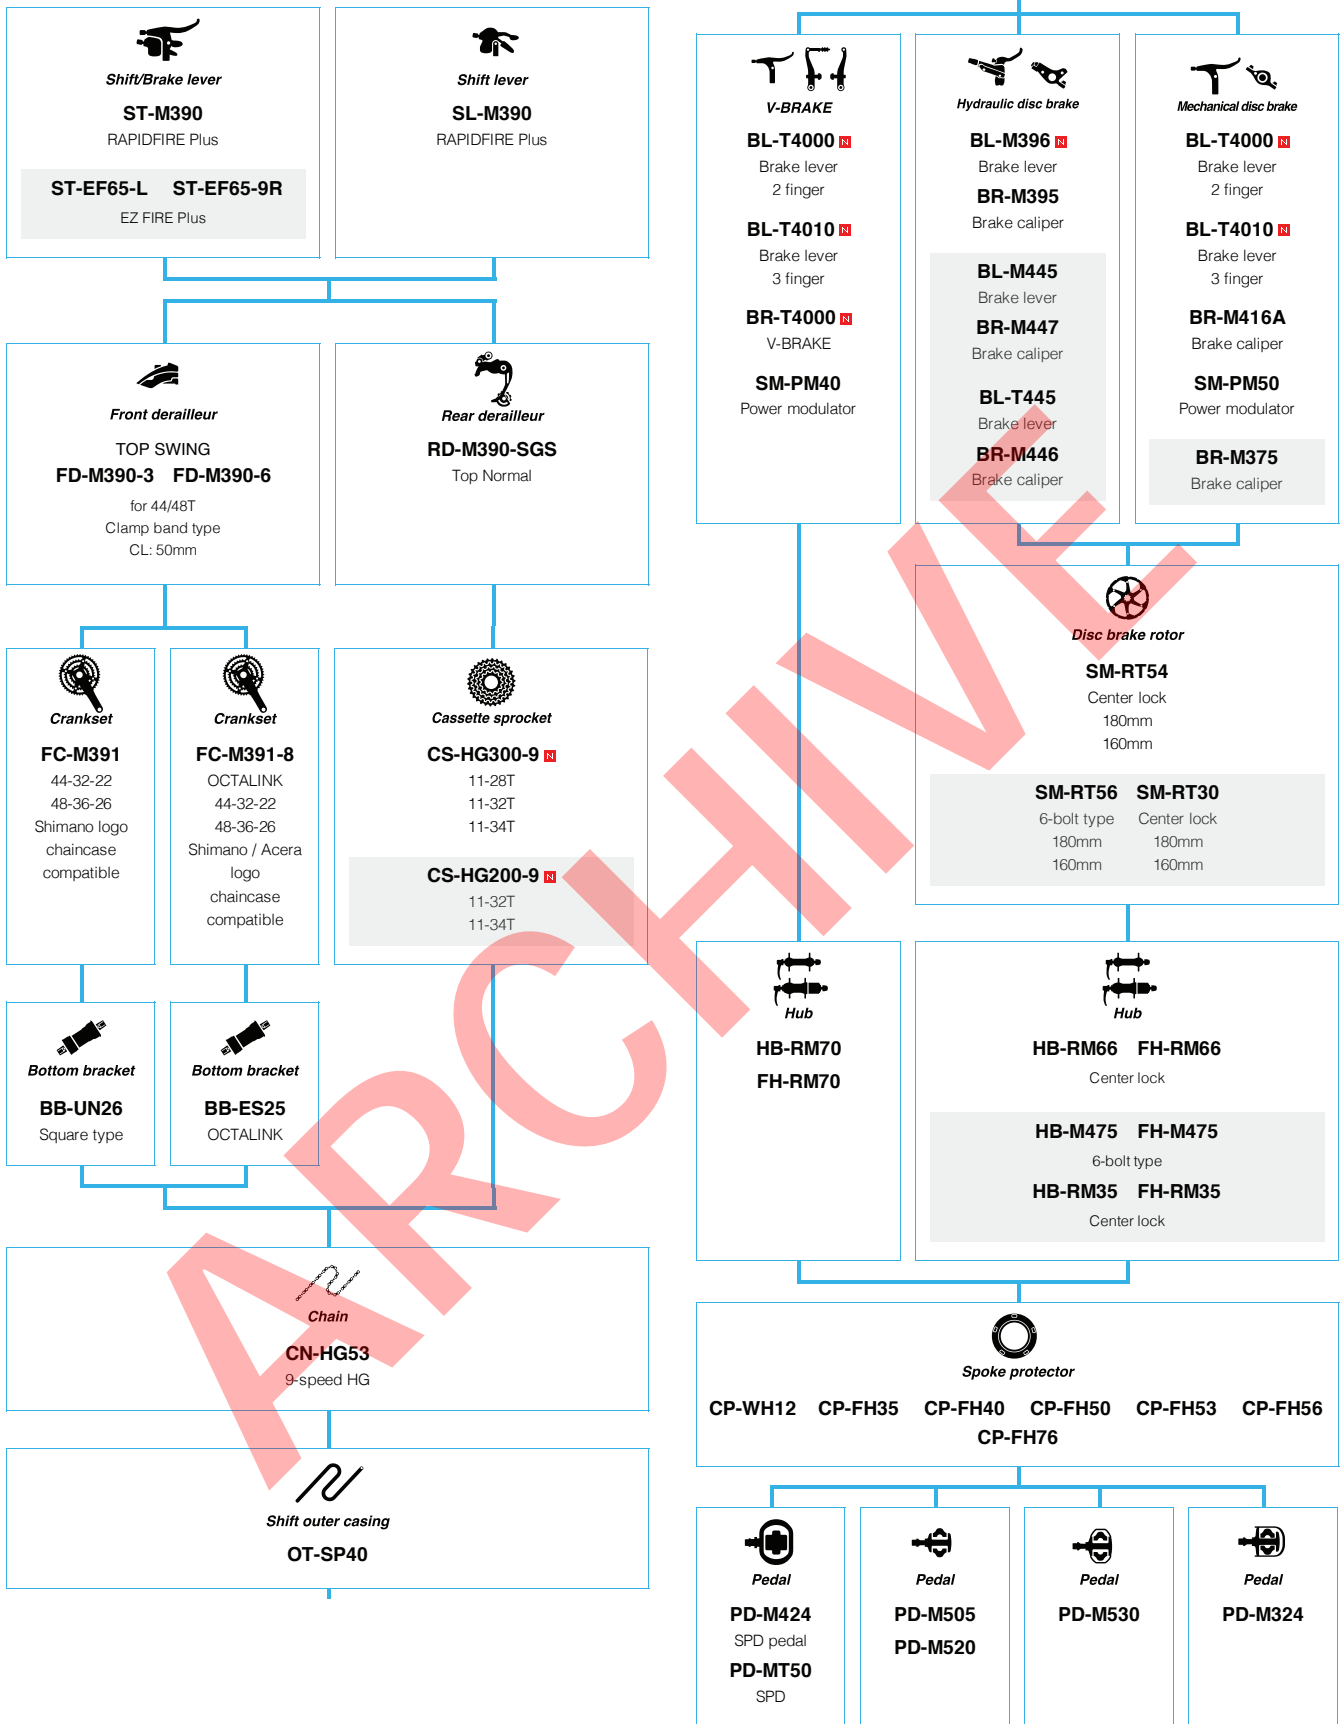

SHIMANO ACERA (3x9-speed)

... New model
... Option