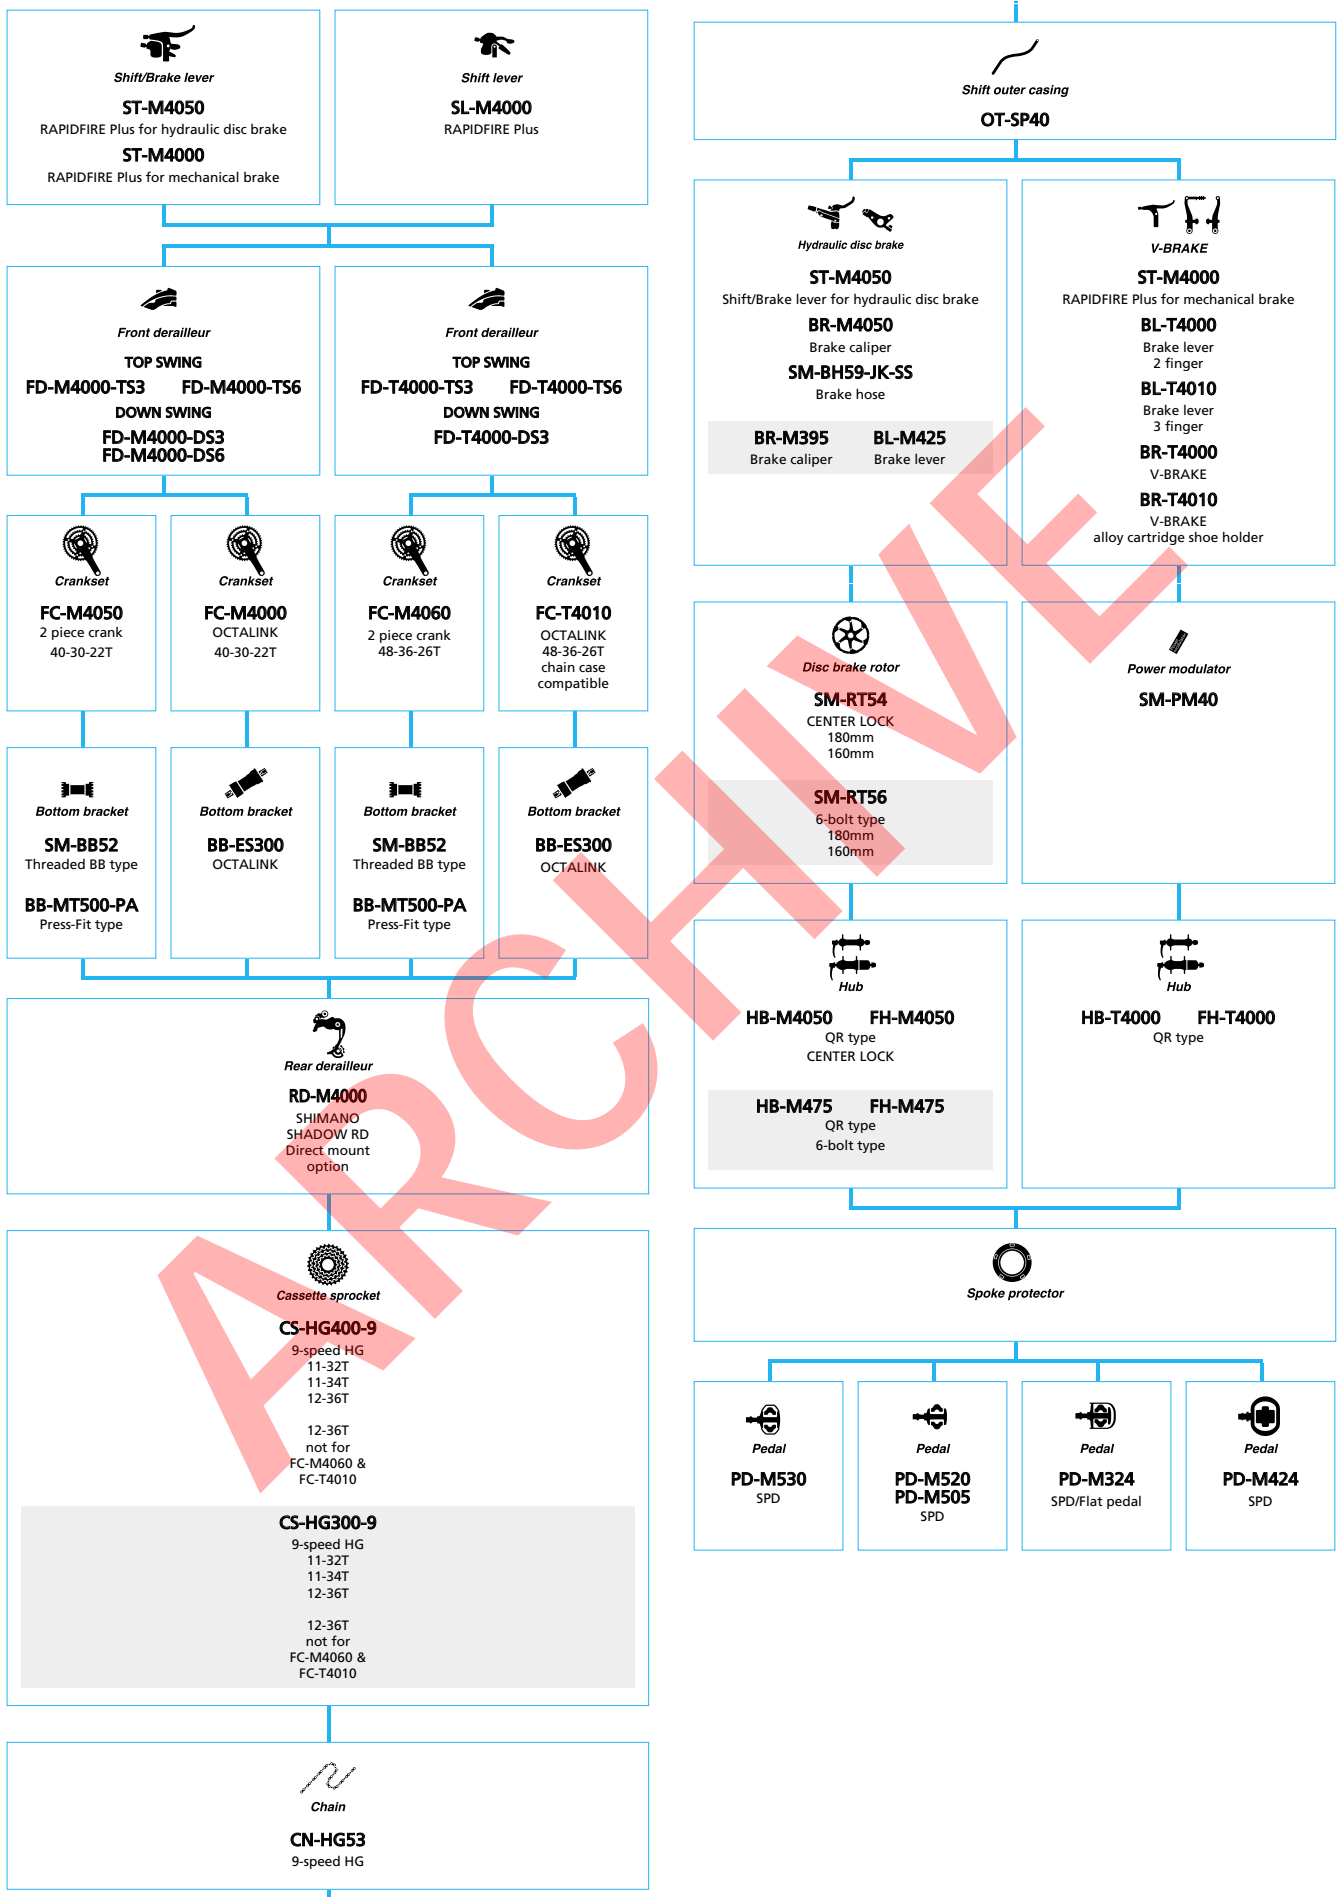

SHIMANO ALIVIO (3x9-speed)

■ ... New model
□ ... Option