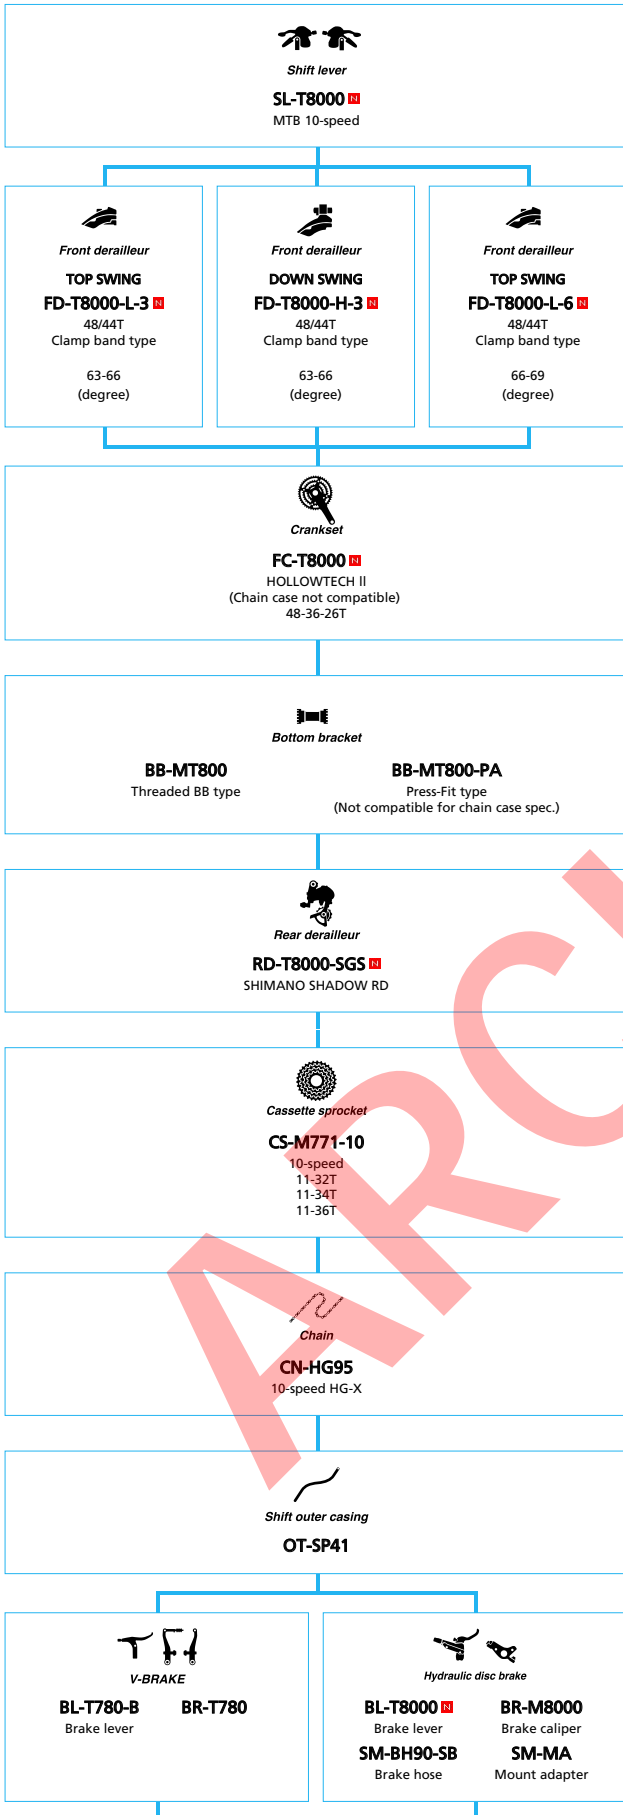

(3x6-speed Friction)

■ ... New model
□ ... Option

SHIMANO Tourney

(1x6-speed)

■ ... New model
□ ... Option

SHIMANO DEORE (3x10-speed)

■ ... New model
 □ ... Option

Trekking Bike