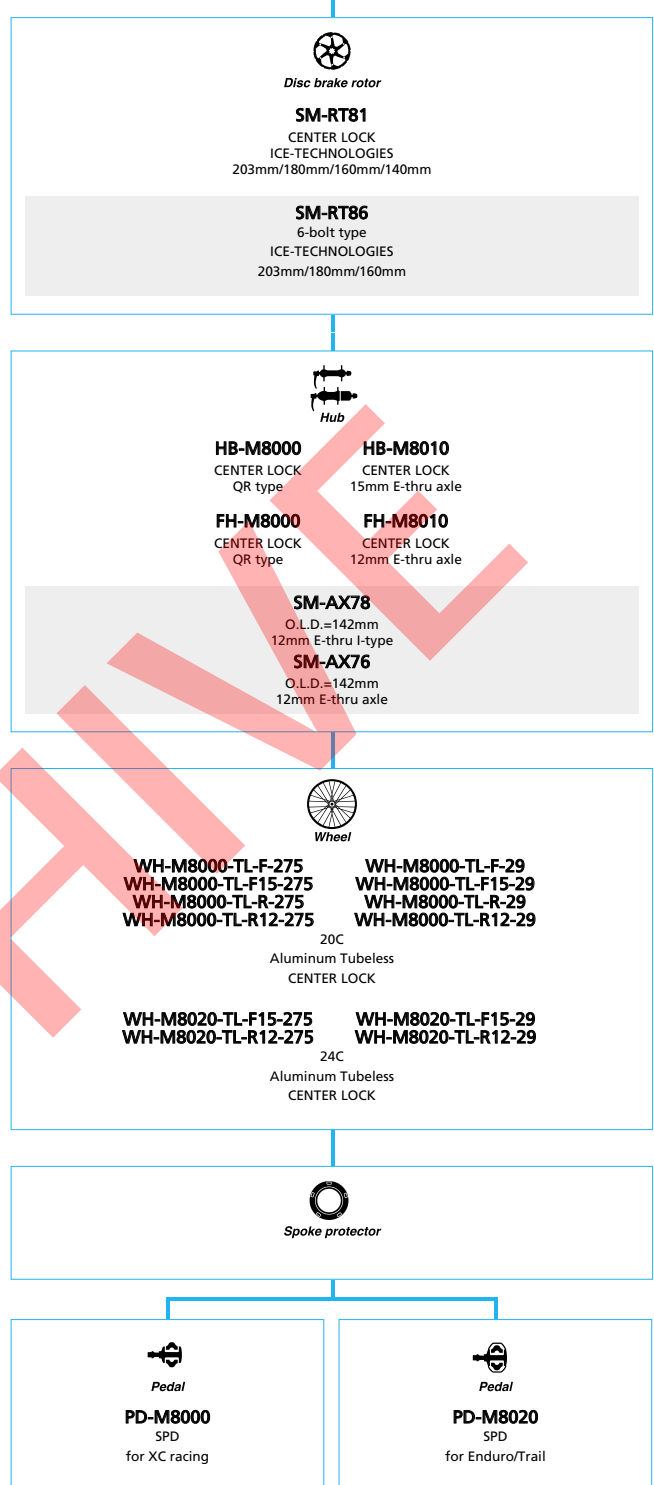

■ ... New model
□ ... Option

SHIMANO XTR M9050 series (3x11-speed)

■ ... New model
 □ ... Option

SHIMANO XTR M9050 series (2x11-speed)

■ ... New model
 □ ... Option

(1x10-speed)

Shift lever

SL-M8000-R
RAPIDFIRE Plus