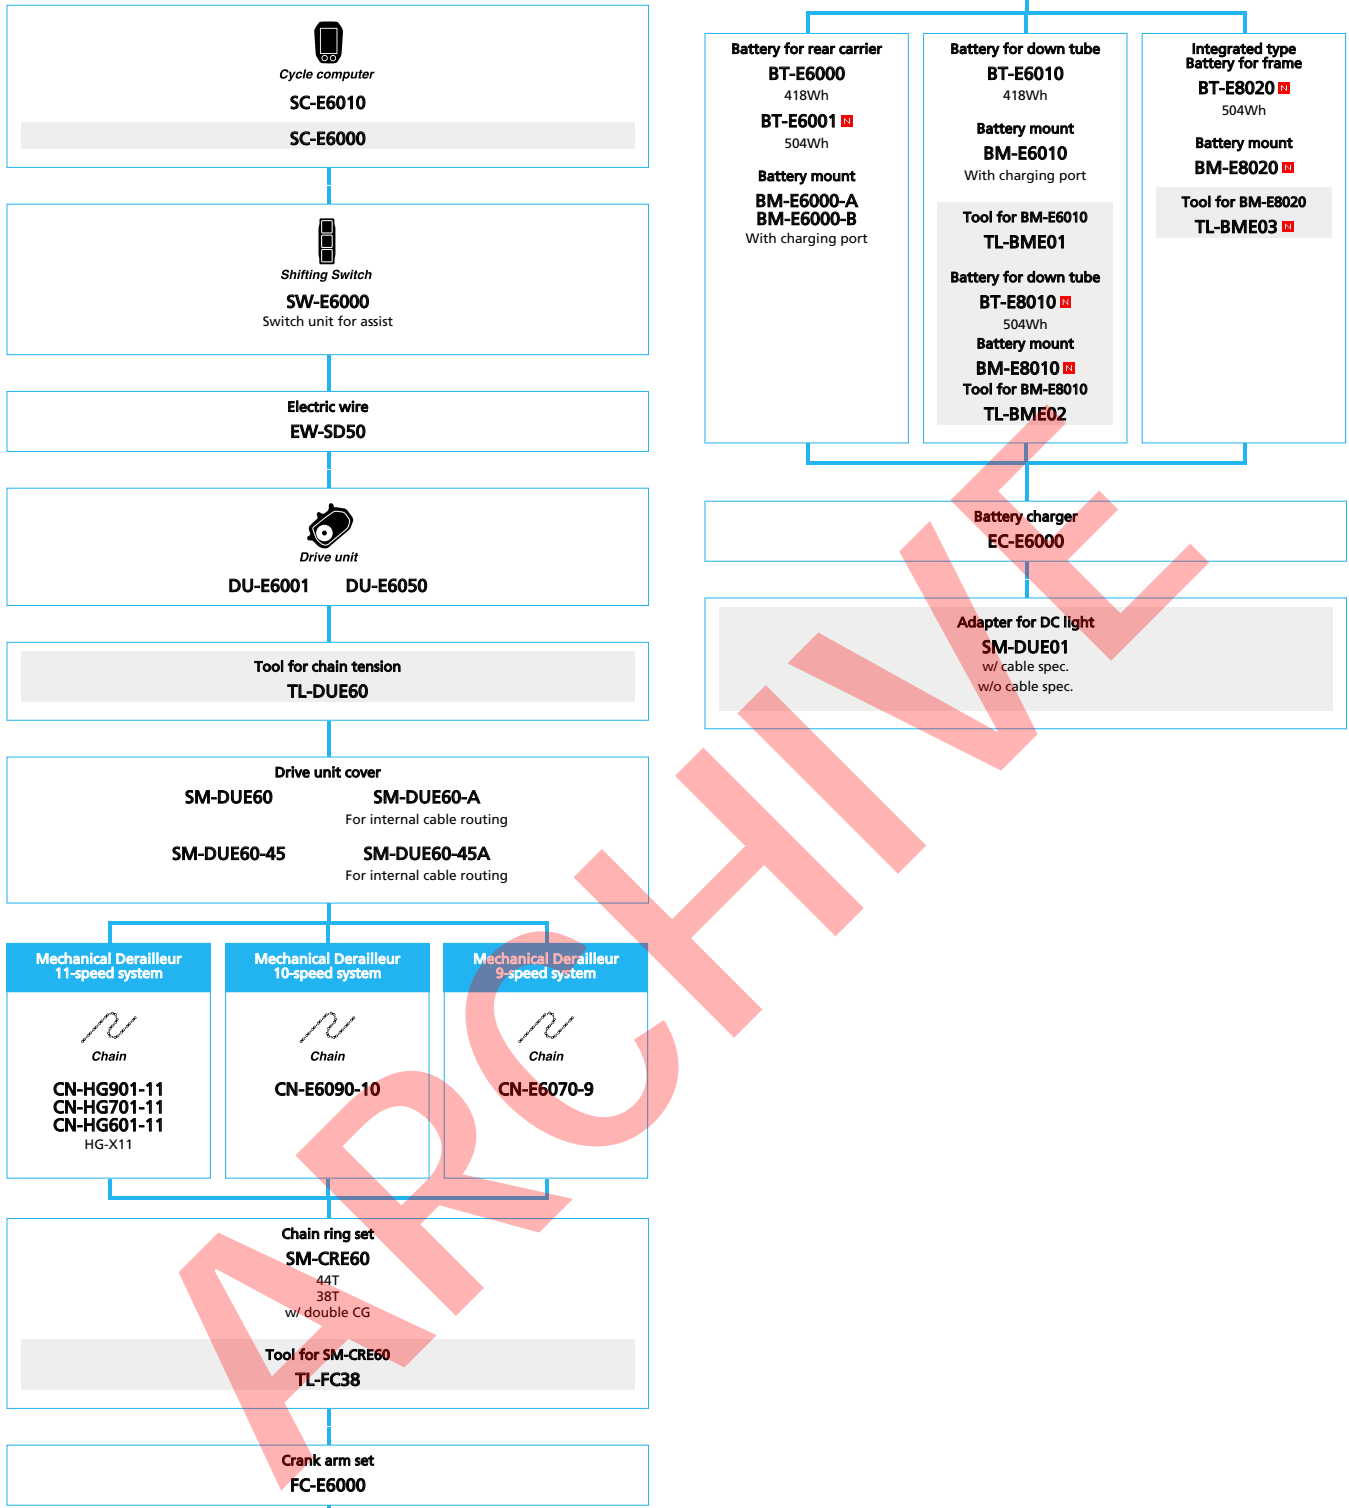

■ ... New model
■ ... Option

SHIMANO STEPS E6000 series Mechanical Derailleur spec.