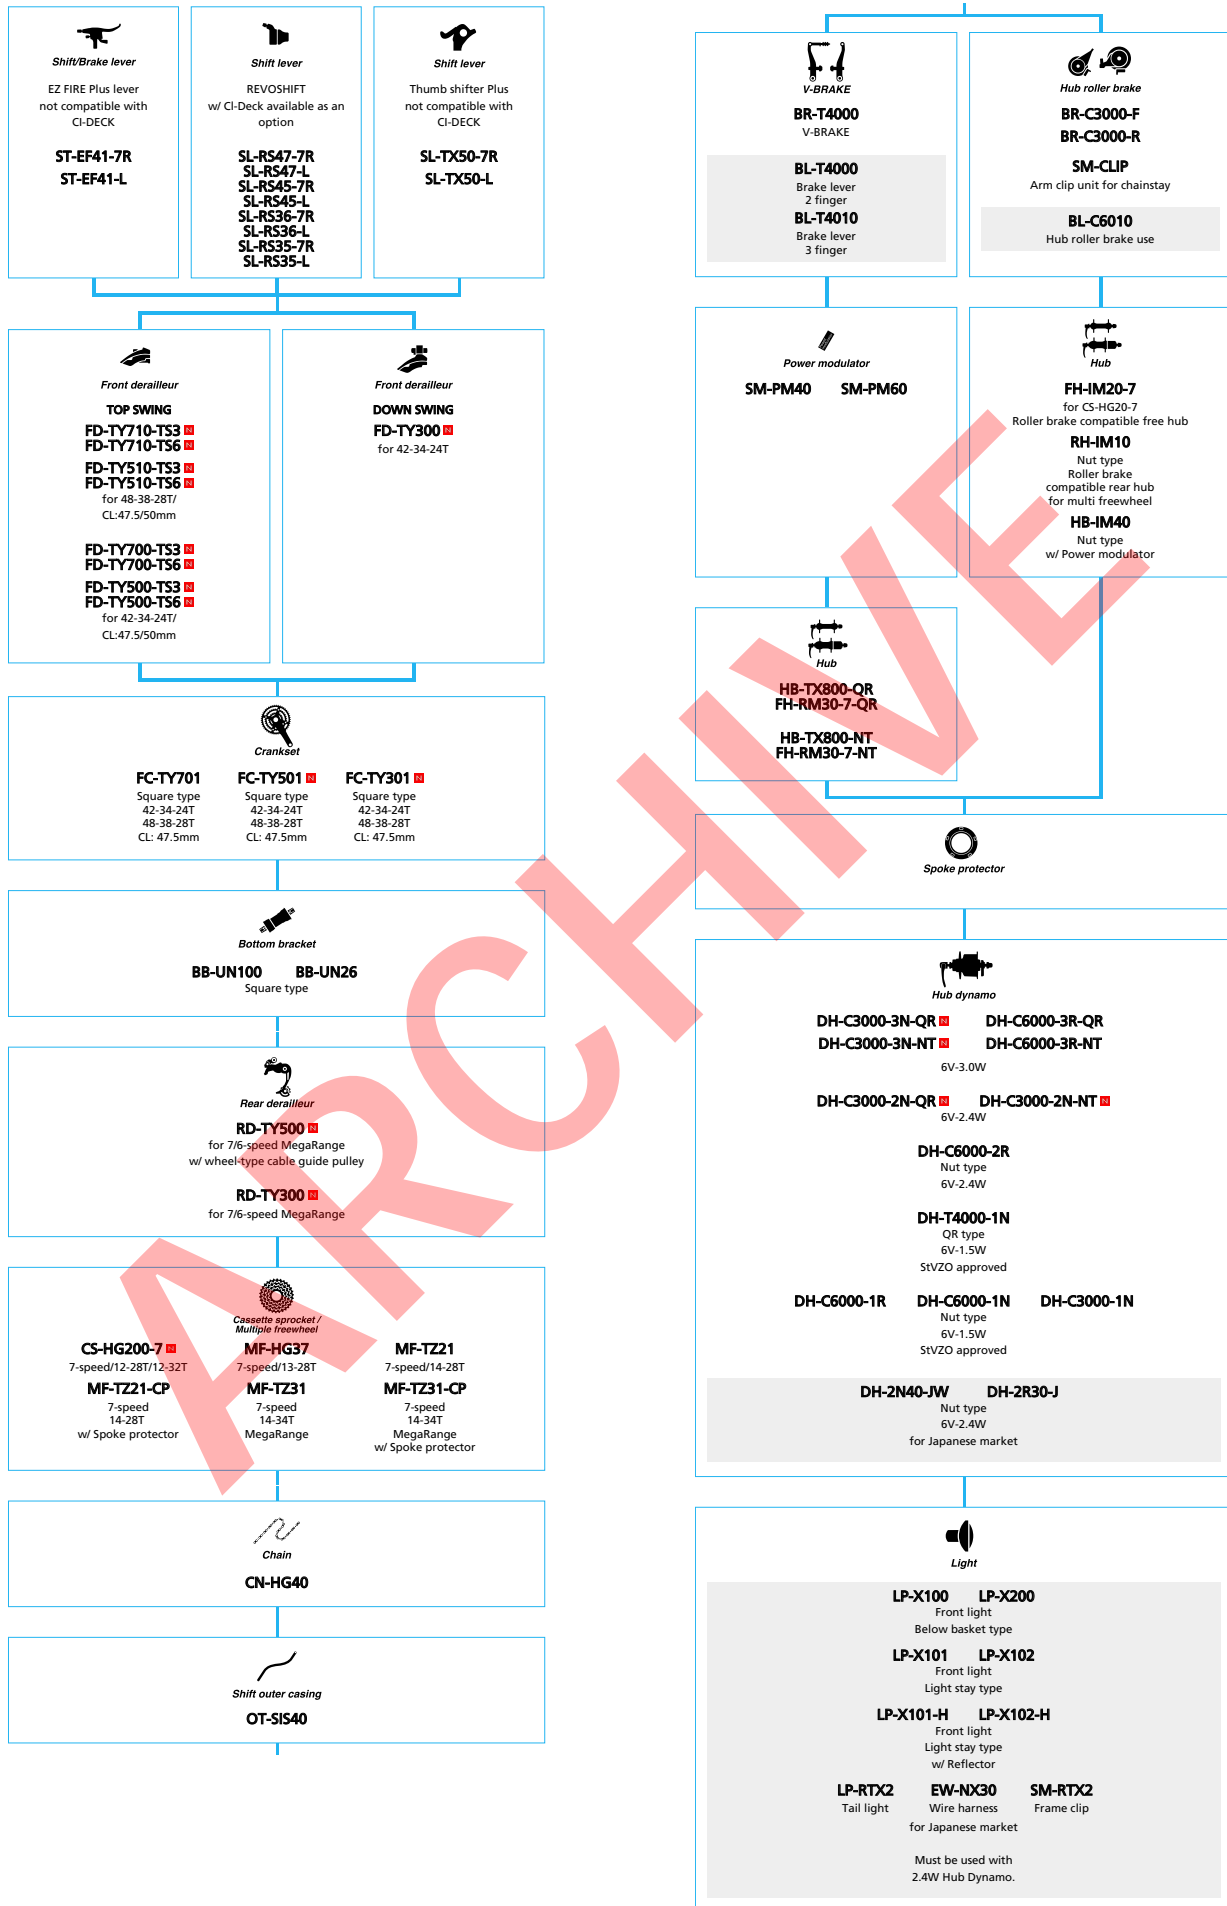

SHIMANO Tourney (3x7-speed)

■ ... New model
□ ... Option