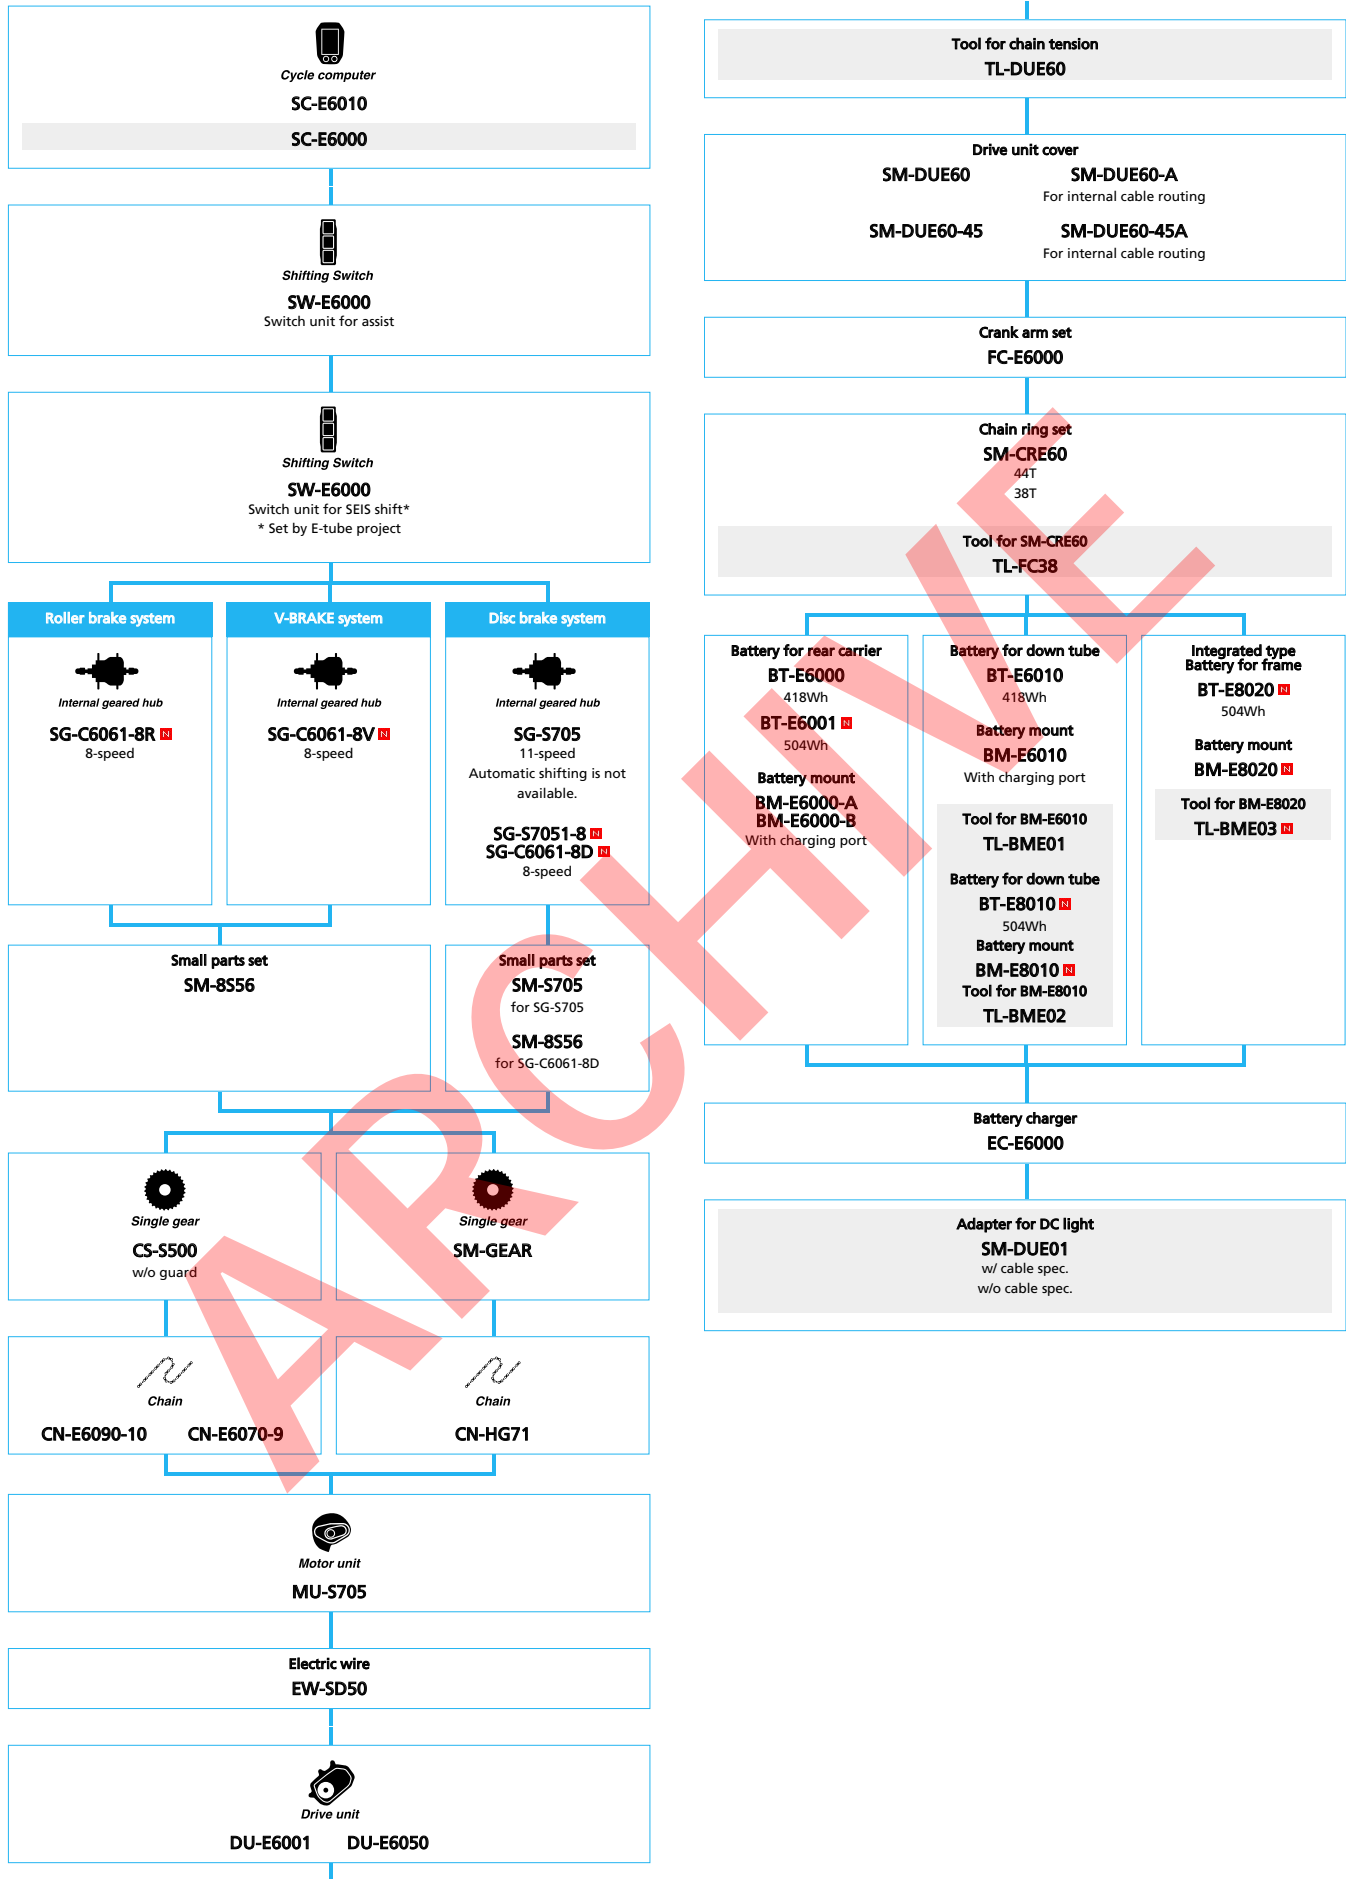

DRAFT

METREA (H type handlebar 1×11-speed)

■ ... New model
 ■ ... Option

METREA (Flat handlebar type 2×11-speed)

■ ... New model
 ■ ... Option

DRAFT

METREA (Flat handlebar type 1×11-speed)

■ ... New model
 ■ ... Option

■ ... New model
 □ ... Option

SHIMANO STEPS E8000 series Di2 Derailleur spec.

■ ... New model
 □ ... Option

SHIMANO STOPS E8000 series Mechanical Derailleur spec.

■ ... New model
 □ ... Option

SHIMANO STEPS E6000 series Di2 Internal geared hub spec.