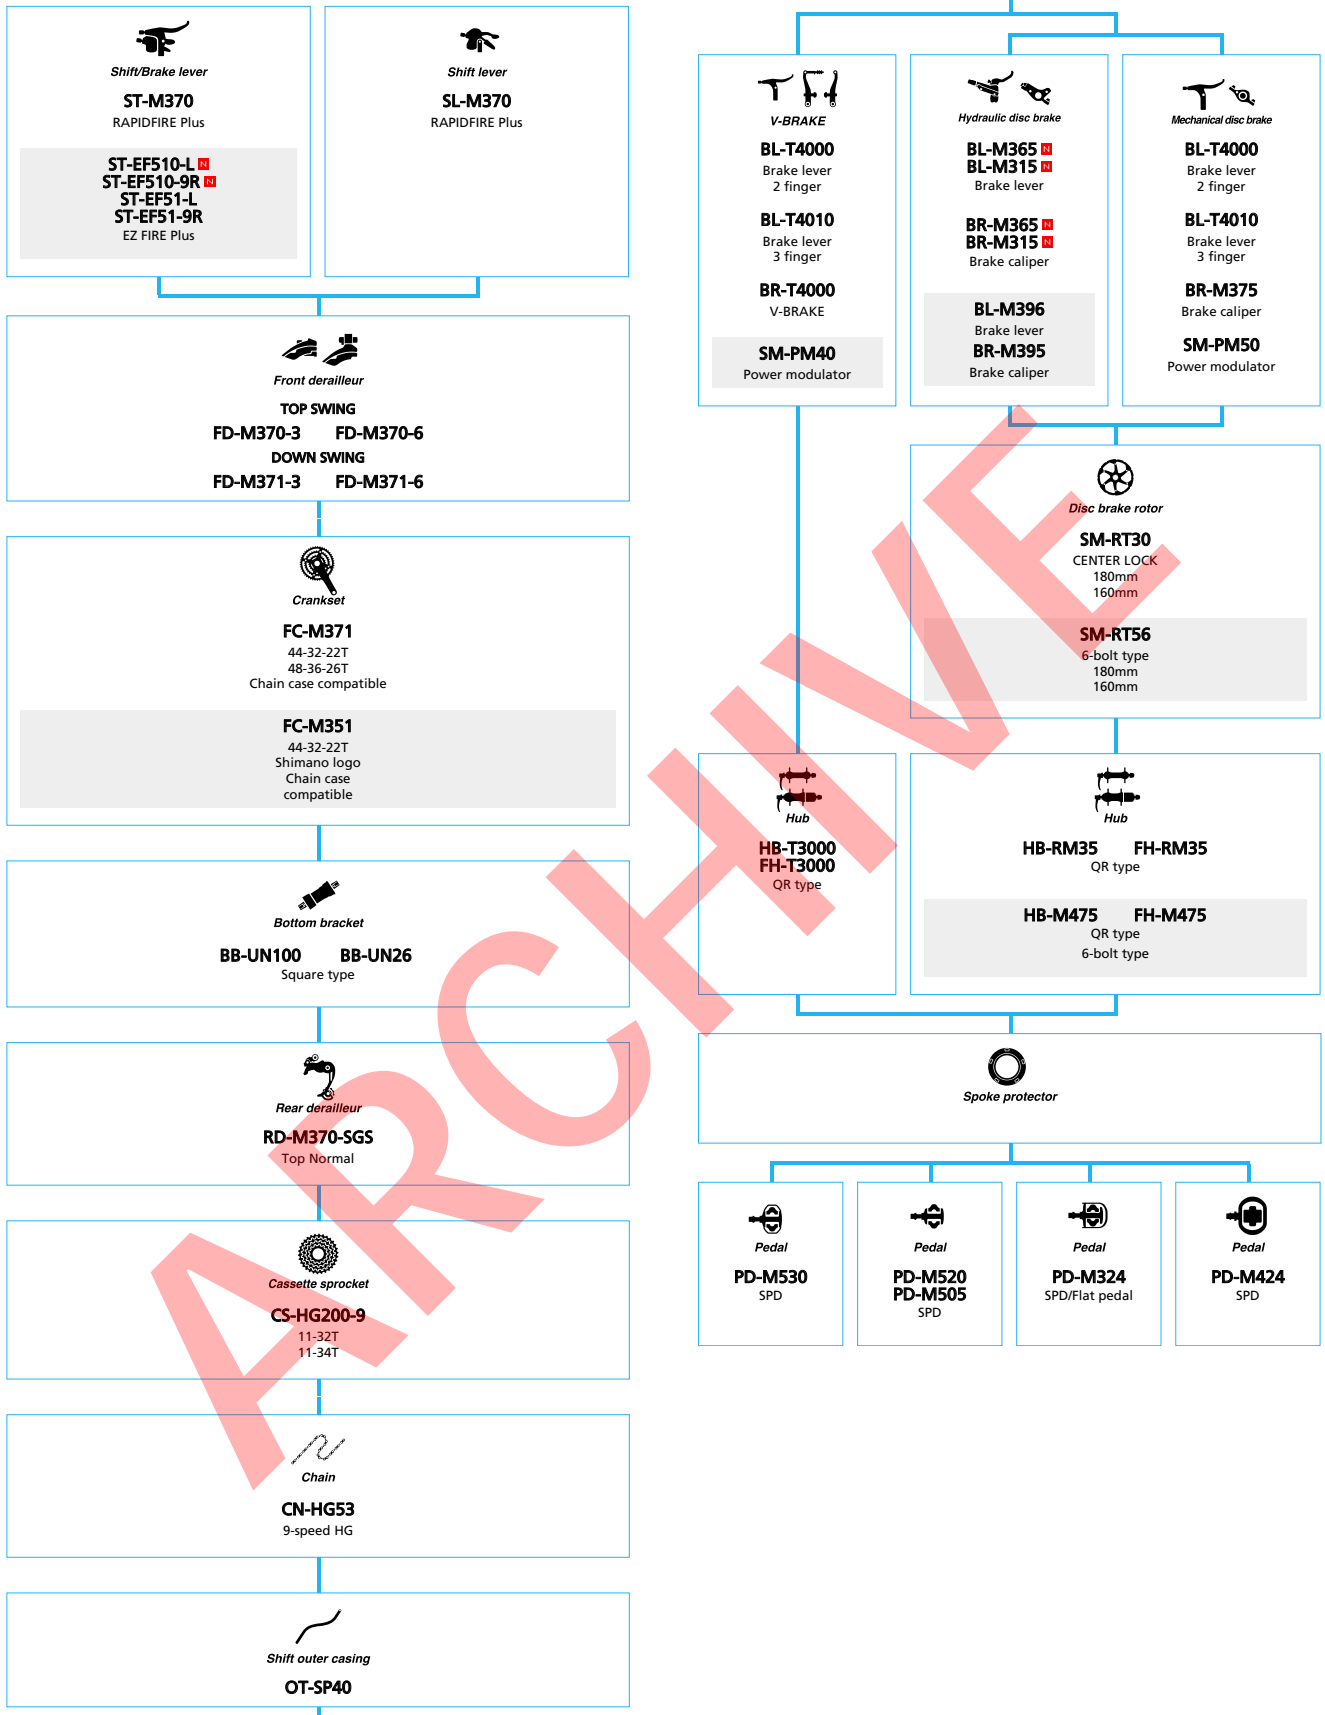

SHIMANO *ALTUS* (3x9-speed)

■ ... New model
□ ... Option