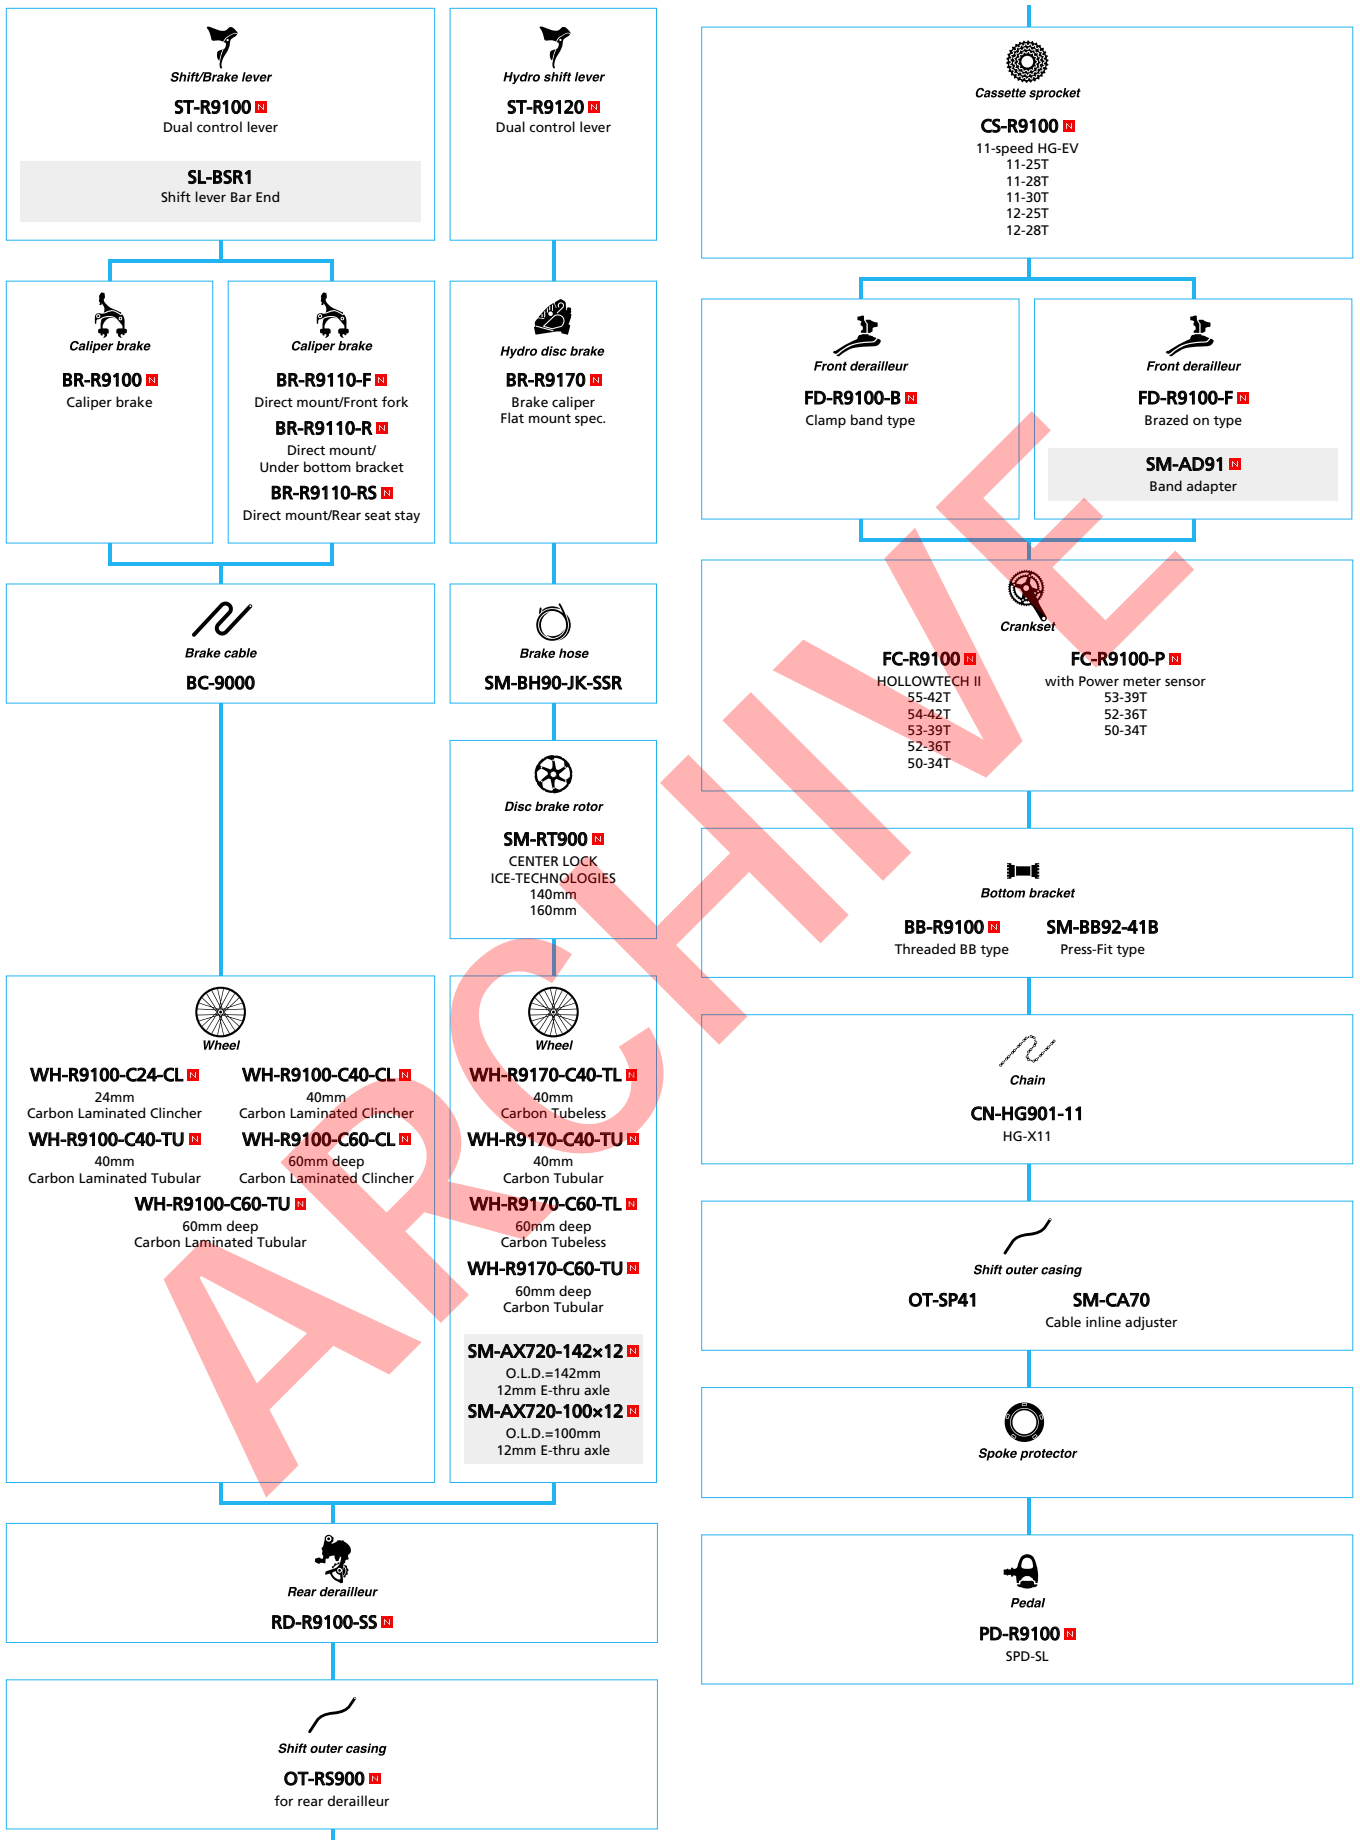

DURA-ACE (2x11-speed)