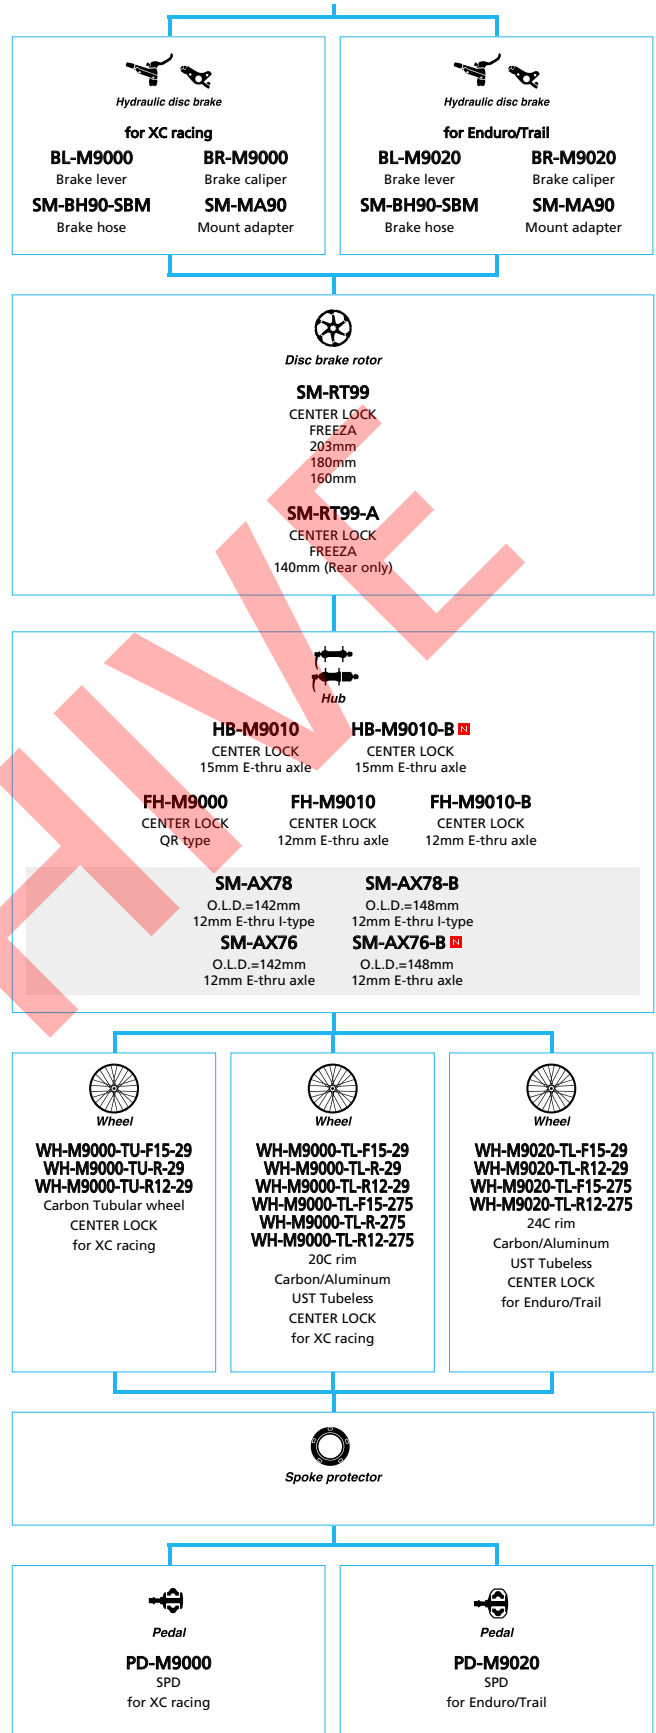

URBAN SPORT

METREA	73
---------------------	----

E-BIKE

<small>SHIMANO</small> STEPS E8000 series	77
<small>SHIMANO</small> STEPS E6000 series	79

SHIMANO
XTR (3x11-speed)

■ ... New model
■ ... Option

SHIMANO
XTR (1x11-speed)

■ ... New model
□ ... Option

SHIMANO XTR M9050 series (3x11-speed)

■ ... New model
 □ ... Option

SHIMANO XTR M9050 series (2x11-speed)

■ ... New model
 □ ... Option

(1x10-speed)

Shift lever

SL-M8000-R
RAPIDFIRE Plus