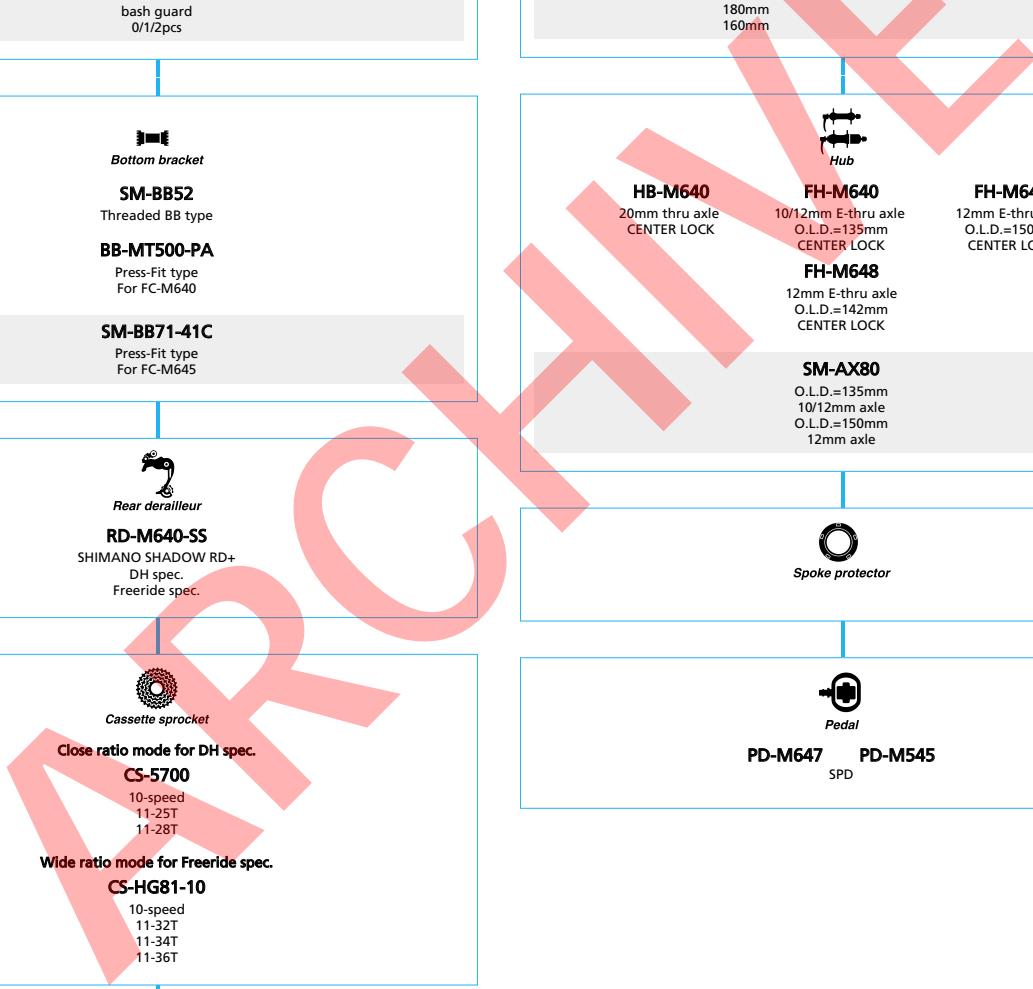

ZEE (1x10-speed)

Shift lever
SL-M640
RAPIDFIRE Plus

Crankset
FC-M640
2 piece crank
w/ 68/73mm BB
34/36/38T Single
FC-M645
2 piece crank
w/ 83mm BB
34/36/38T Single

Chain device
SM-CD50
bash guard
0/1/2pcs

Bottom bracket
SM-BB52
Threaded BB type
BB-MT500-PA
Press-Fit type
For FC-M640
SM-BB71-41C
Press-Fit type
For FC-M645

Rear derailleur
RD-M640-SS
SHIMANO SHADOW RD+
DH spec.
Freeride spec.

Cassette sprocket
Close ratio mode for DH spec.
CS-5700
10-speed
11-25T
11-28T
Wide ratio mode for Freeride spec.
CS-HG81-10
10-speed
11-32T
11-34T
11-36T

Chain
CN-HG95
10-speed HG-X

Shift outer casing
OT-SP41

Hydraulic disc brake
BL-M640-B
Brake lever
Servo wave
I-spec compatible
BR-M640
4piston caliper
SM-BH90-SBS
High power brake hose
short bolt

Disc brake rotor
SM-RT70 ■
CENTER LOCK
ICE-TECHNOLOGIES
203mm
180mm
160mm

SM-RT66
6-bolt type
203mm
180mm
160mm

SM-RTAD05
Disc brake rotor adapter

Hub
HB-M640
20mm thru axle
CENTER LOCK
FH-M640
10/12mm E-thru axle
O.L.D.=135mm
CENTER LOCK
FH-M645
12mm E-thru axle
O.L.D.=150mm
CENTER LOCK
FH-M648
12mm E-thru axle
O.L.D.=142mm
CENTER LOCK

SM-AX80
O.L.D.=135mm
10/12mm axle
O.L.D.=150mm
12mm axle

Spoke protector

Pedal
PD-M647 **PD-M545**
SPD