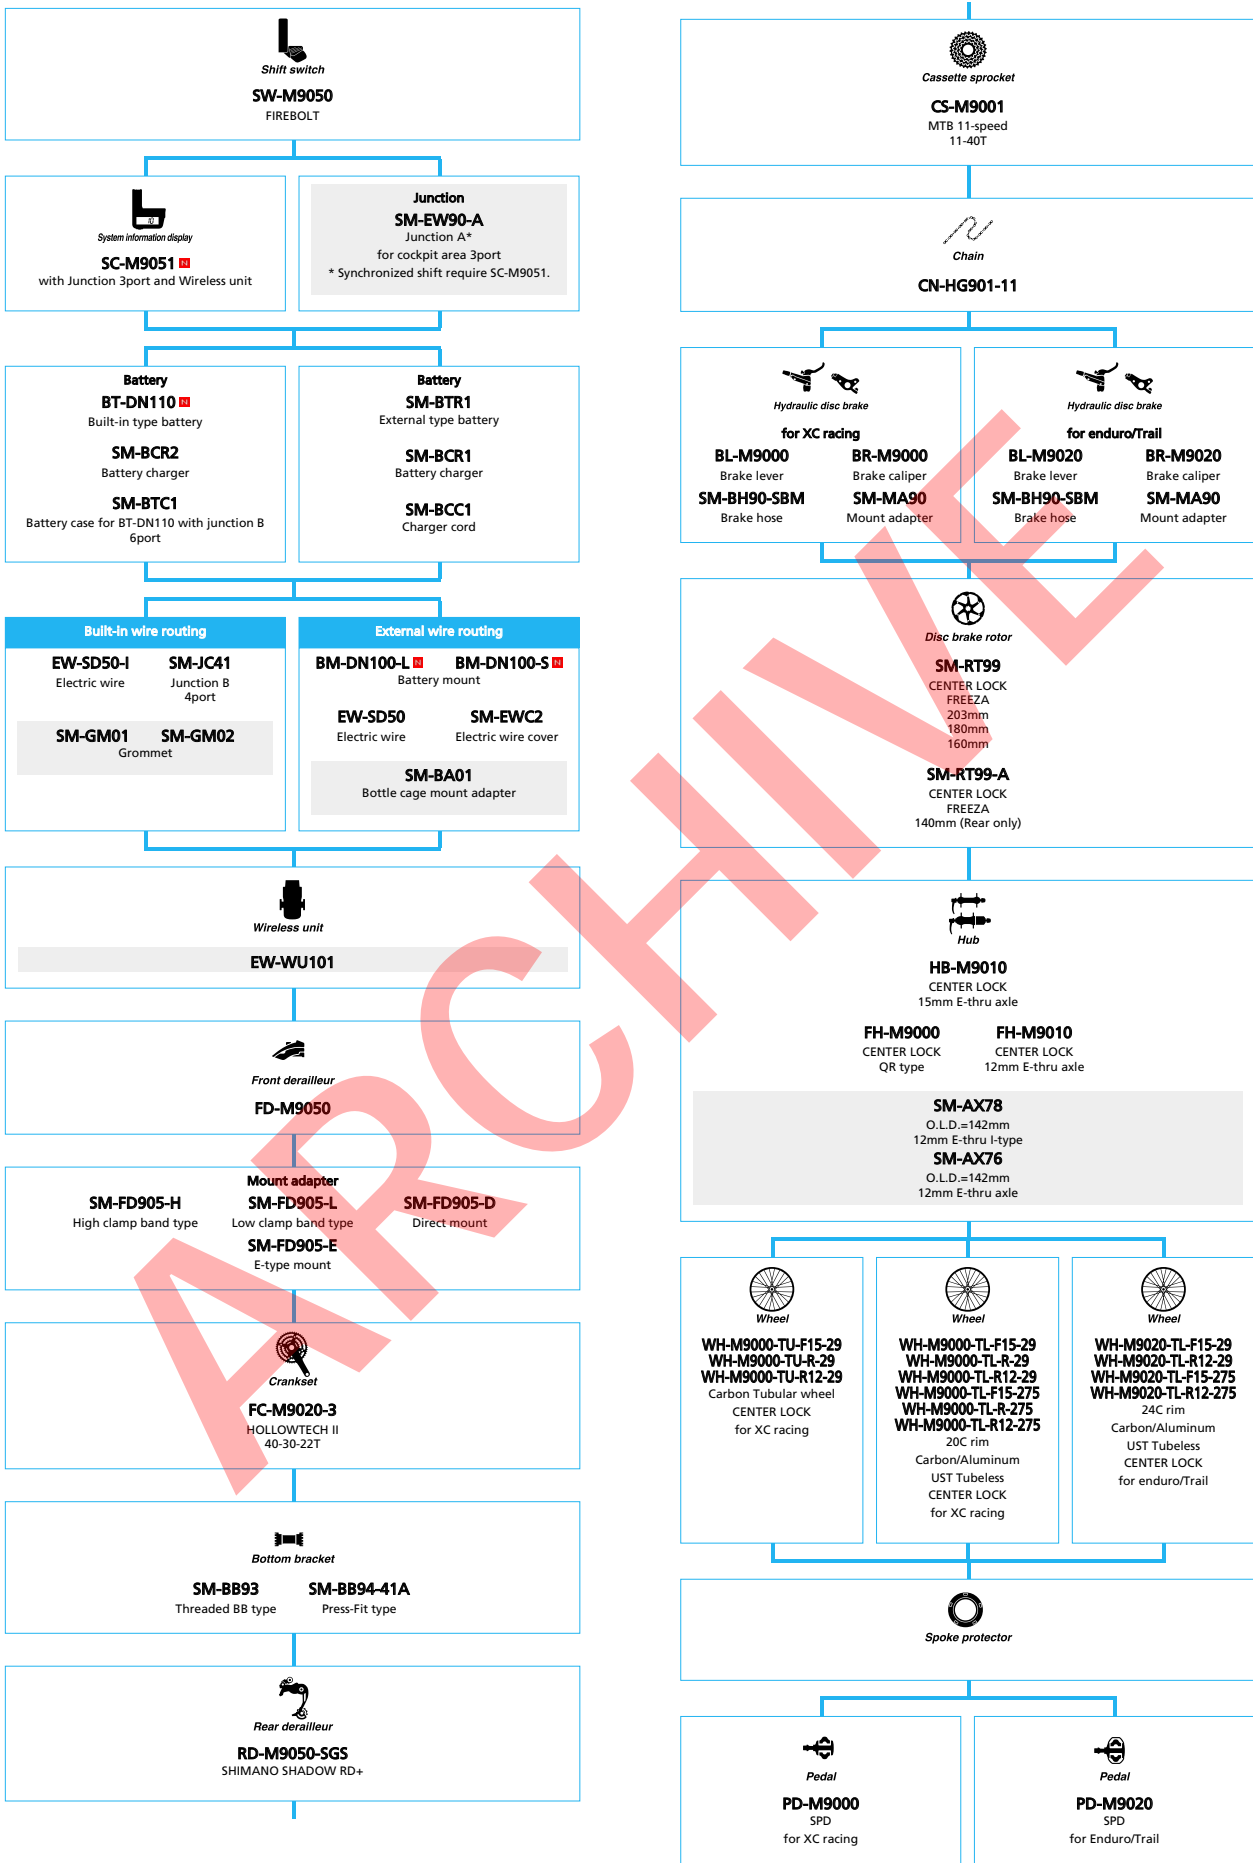

■ ... New model
□ ... Option

SHIMANO XTR M9050 series (3x11-speed)

■ ... New model
 □ ... Option

SHIMANO XTR M9050 series (2x11-speed)

■ ... New model
 □ ... Option

(1x10-speed)

Shift lever

SL-M8000-R
RAPIDFIRE Plus