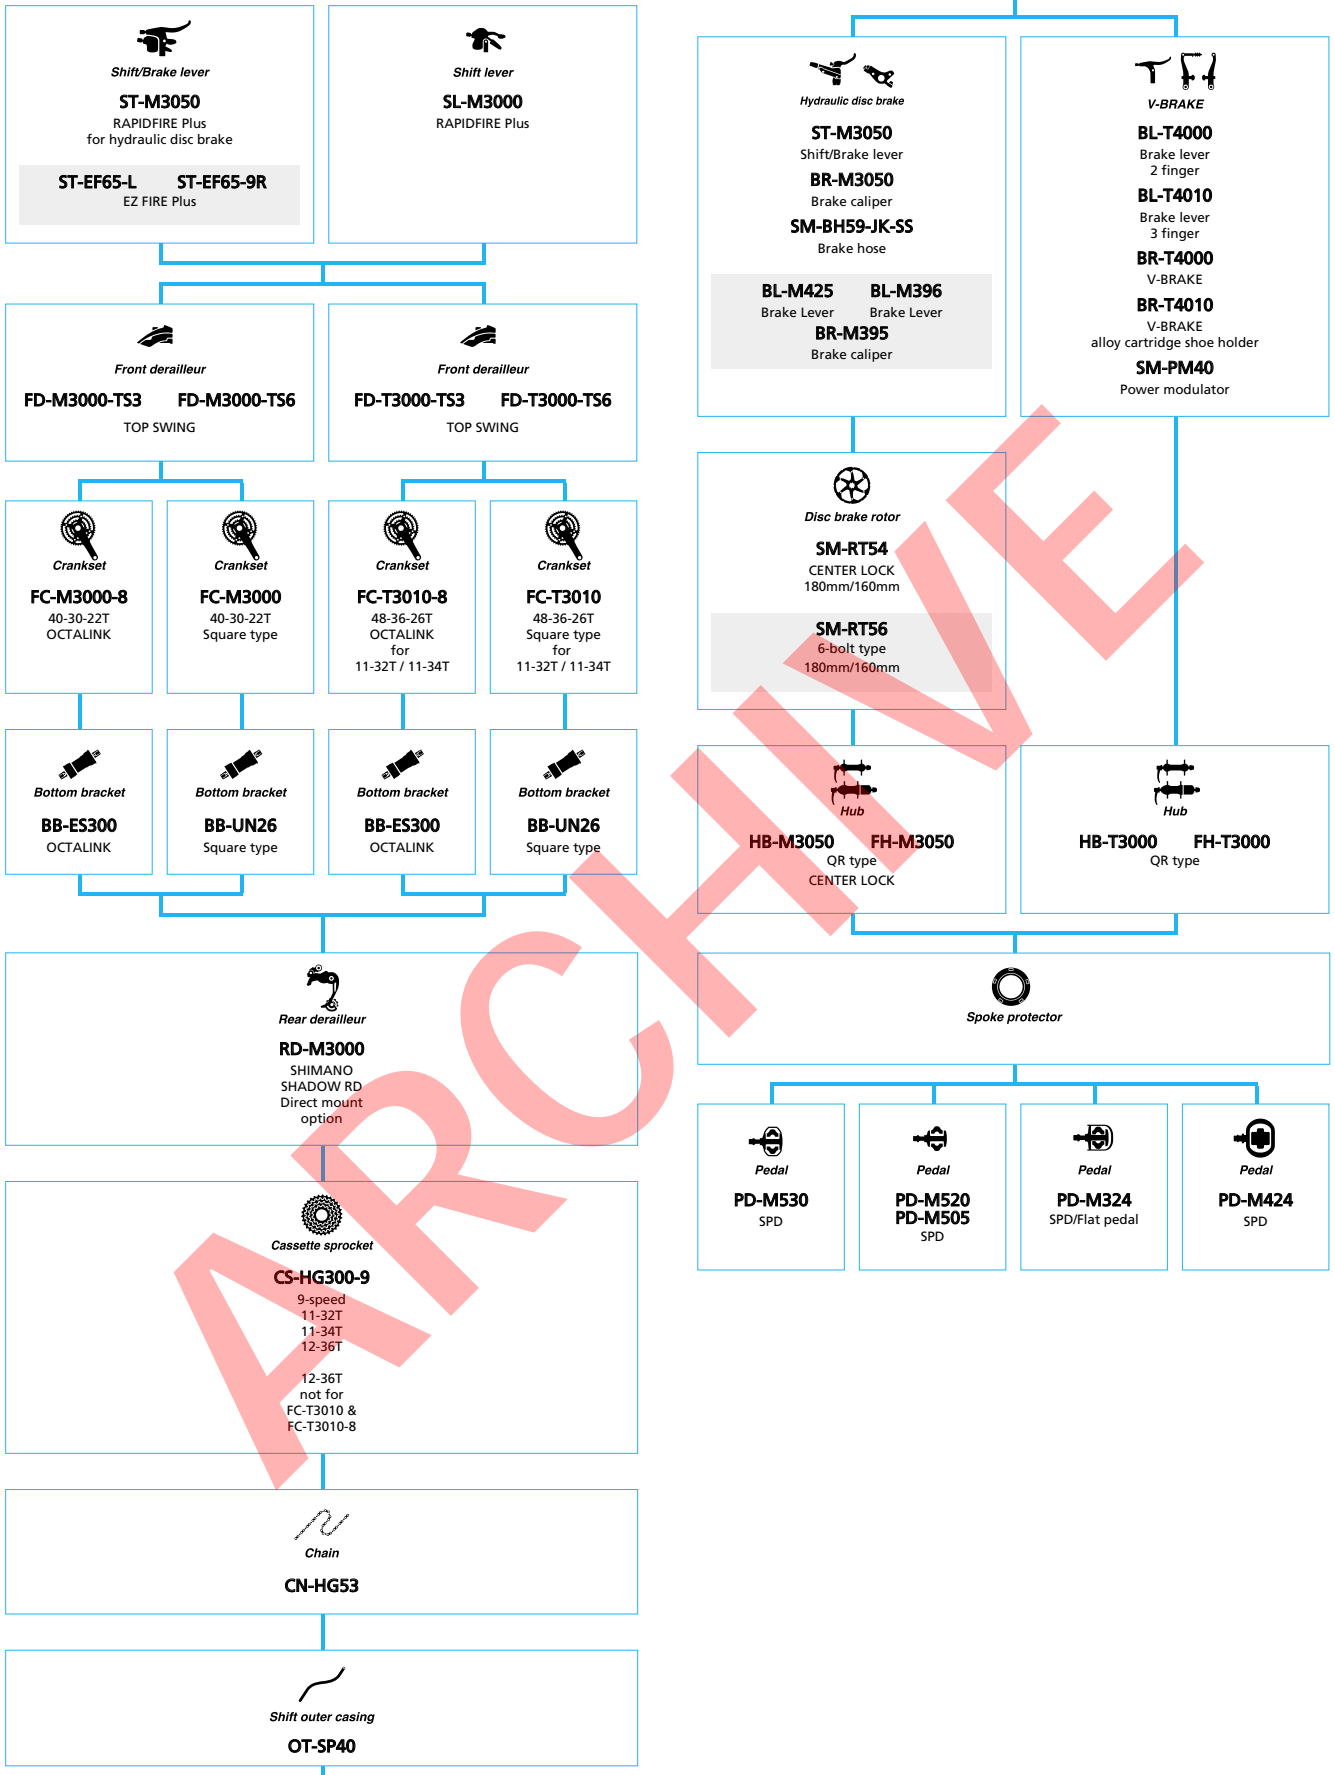

Mountain Bike

SHIMANO ALIVIO (3x9-speed)

■ ... New model
 □ ... Option

SHIMANO ALICERA (3x9-speed)

■ ... New model
 ■ ... Option

Mountain Bike

SHIMANO *Acera* *ALTUS* (3x8-speed)

■ ... New model
 □ ... Option