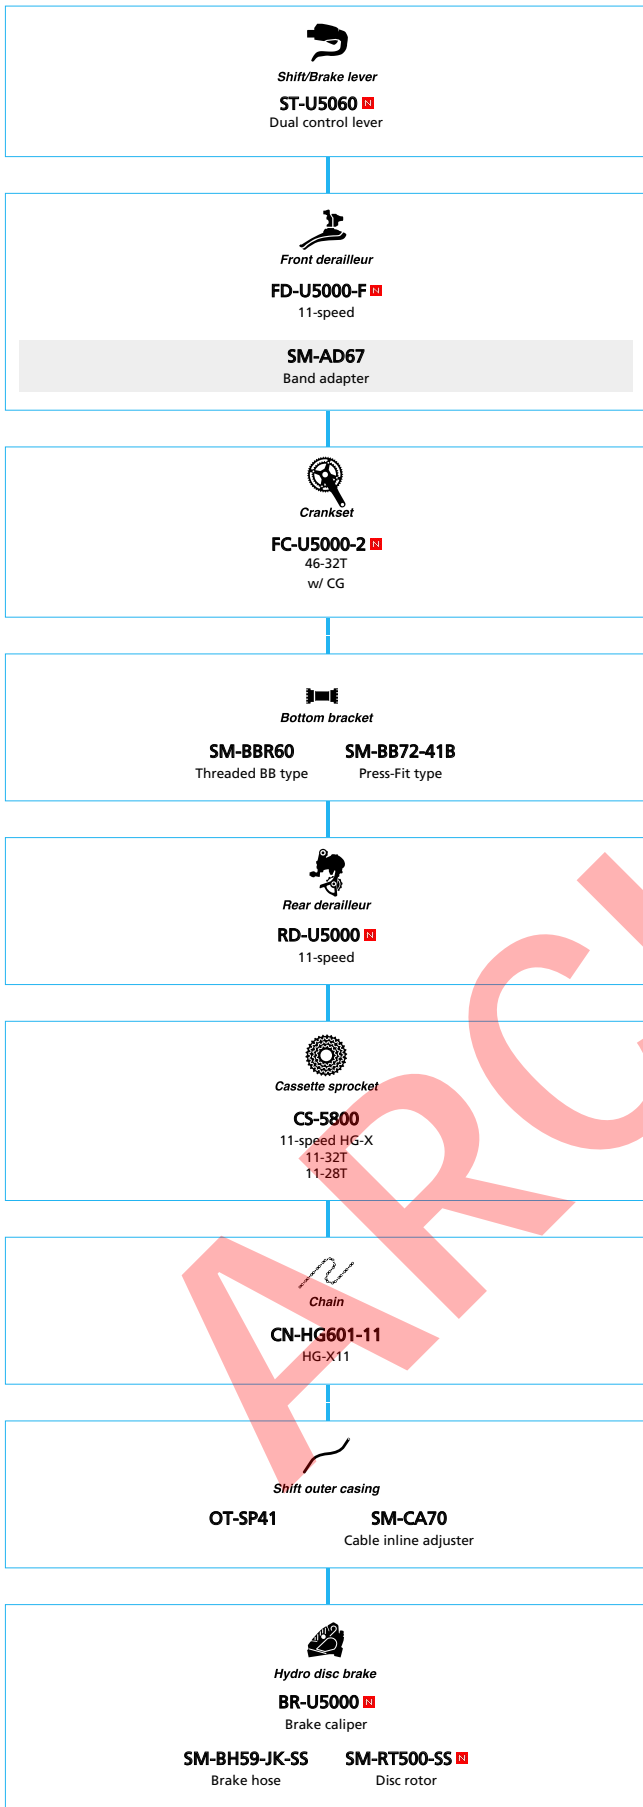

■ ... New model
 □ ... Option

SHIMANO *Claris* (3x8-speed)

■ ... New model
 ■ ... Option

SHIMANO *Claris* (2x8-speed)

■ ... New model
 ■ ... Option

SHIMANO *Tourney* (3x7-speed)

SHIMANO *Tourney* (2x7-speed)

SHIMANO A050 (2x7-speed)

ARCHIVE

Non-Series Components (2x10-speed)

- ... New model
- ... Option

Non-Series Components (3x9-speed)

ARCHIVE

METREA (H type handlebar 2×11-speed)

■ ... New model
 ■ ... Option

DRAFT

METREA (H type handlebar 1×11-speed)

■ ... New model
 ■ ... Option

METREA (Flat handlebar type 2×11-speed)

■ ... New model
 ■ ... Option

DRAFT

METREA (Flat handlebar type 1×11-speed)

■ ... New model
 ■ ... Option