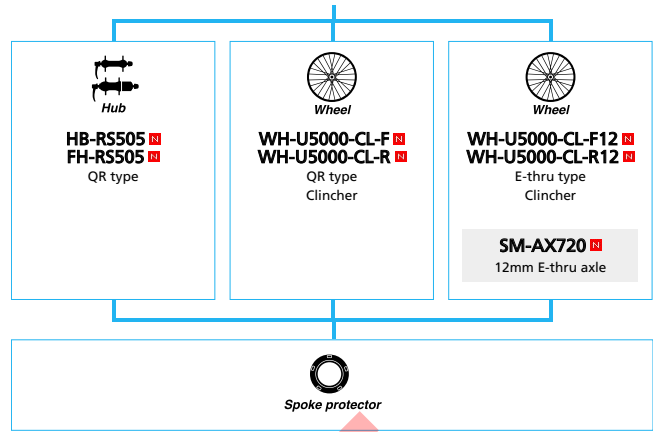

SHIMANO A050 (2x7-speed)

ARCHIVE

Non-Series Components (2x10-speed)

- ... New model
- ... Option

Non-Series Components (3x9-speed)

ARCHIVE

METREA (H type handlebar 2×11-speed)

■ ... New model
 ■ ... Option