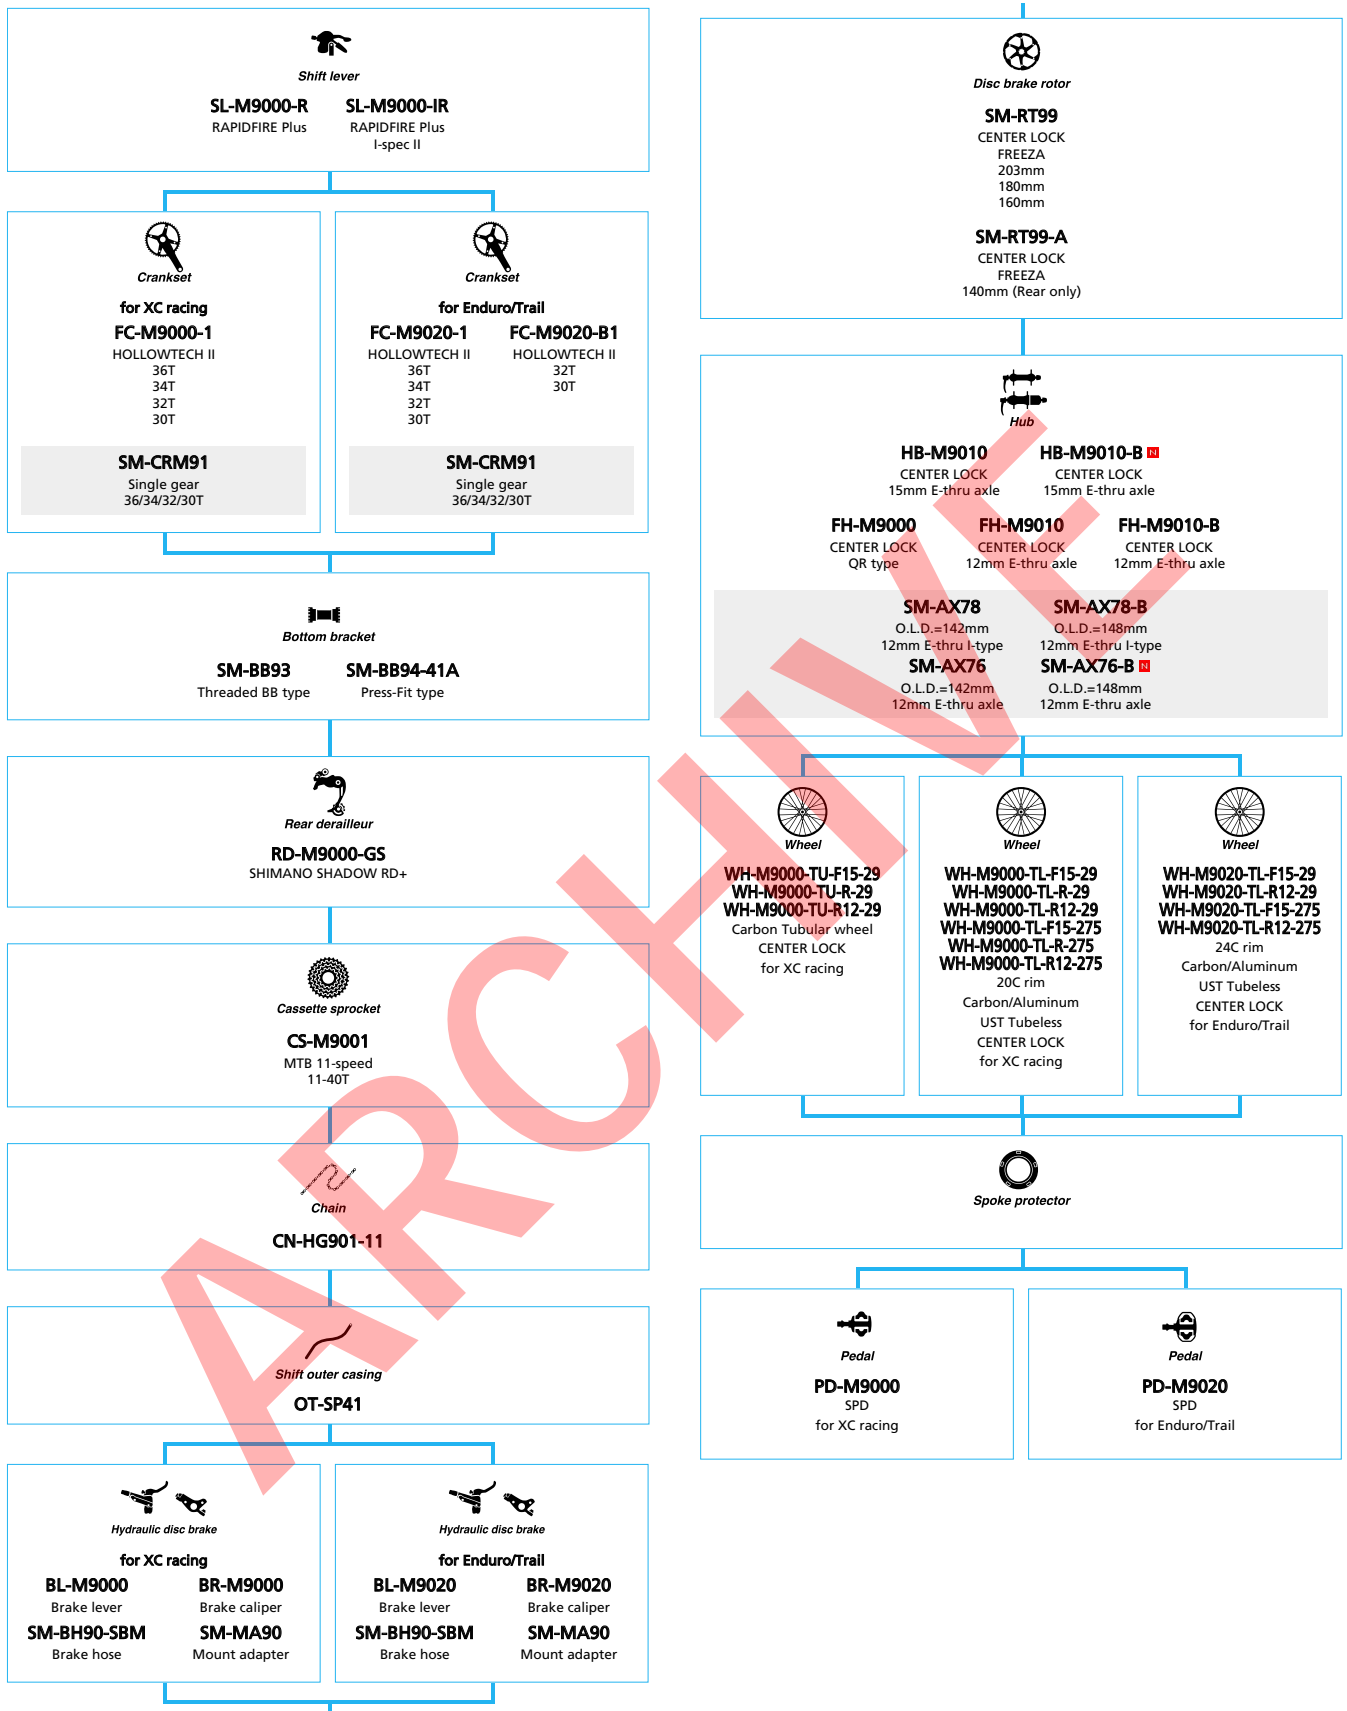

■ ... New model
□ ... Option

SHIMANO XTR M9050 series (3x11-speed)

■ ... New model
 □ ... Option

SHIMANO XTR M9050 series (2x11-speed)

■ ... New model
 □ ... Option

(1x10-speed)

Shift lever

SL-M8000-R
RAPIDFIRE Plus