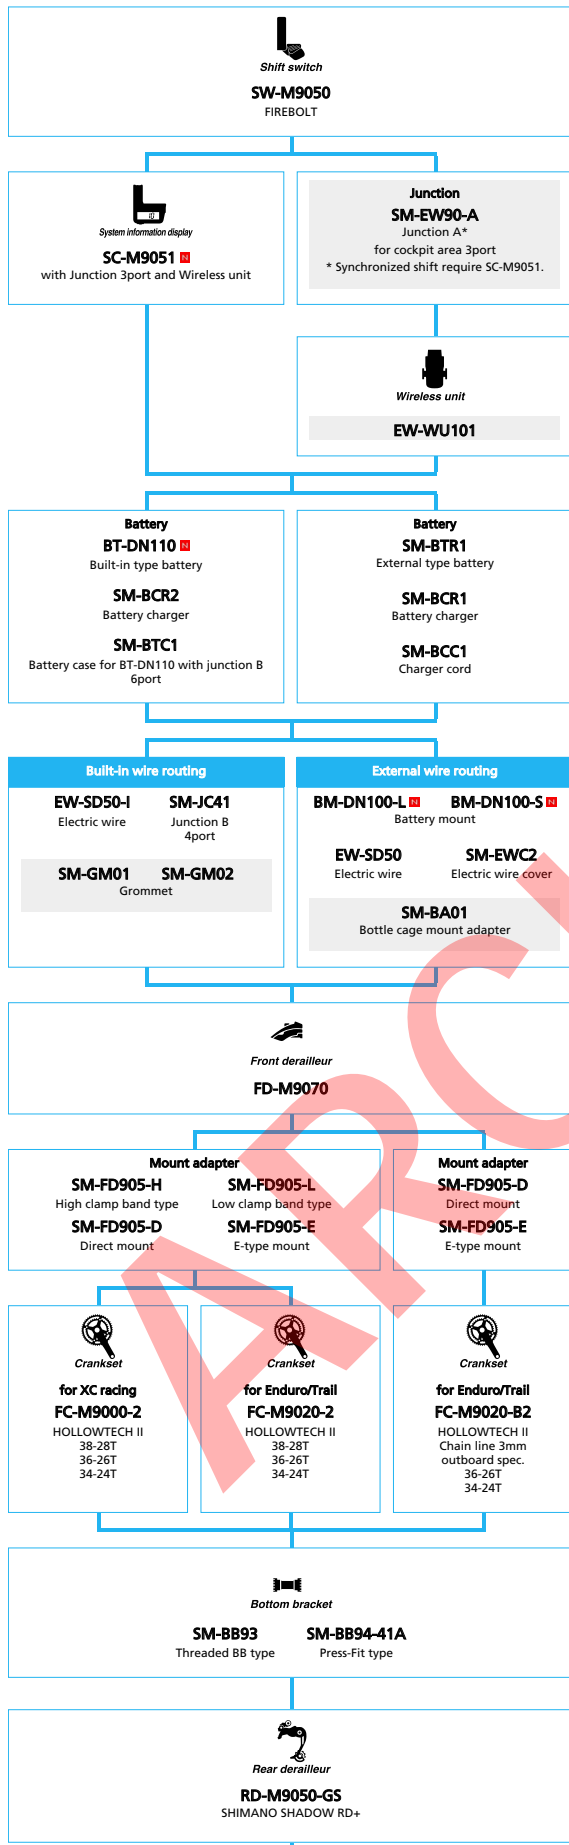

■ ... New model
□ ... Option

SHIMANO XTR M9050 series (3x11-speed)

■ ... New model
 □ ... Option

SHIMANO XTR M9050 series (2x11-speed)

■ ... New model
 □ ... Option

(1x10-speed)

Shift lever

SL-M8000-R
RAPIDFIRE Plus

SL-M8000-IR
RAPIDFIRE Plus
I-spec II

SL-M8000-B-IR
RAPIDFIRE Plus
I-spec

Disc brake rotor

SM-RT81
CENTER LOCK
ICE-TECHNOLOGIES
203mm/180mm/160mm/140mm

SM-RT86
6-bolt type
ICE-TECHNOLOGIES
203mm/180mm/160mm

FH-M8000
CENTER LOCK
QR type

FH-M8010
CENTER LOCK
12mm E-thru axle

FH-M8010-B ■
CENTER LOCK
12mm E-thru axle

SM-AX78
O.L.D.=142mm
12mm E-thru I-type

SM-AX76
O.L.D.=142mm
12mm E-thru axle

SM-AX78-B
O.L.D.=148mm
12mm E-thru I-type