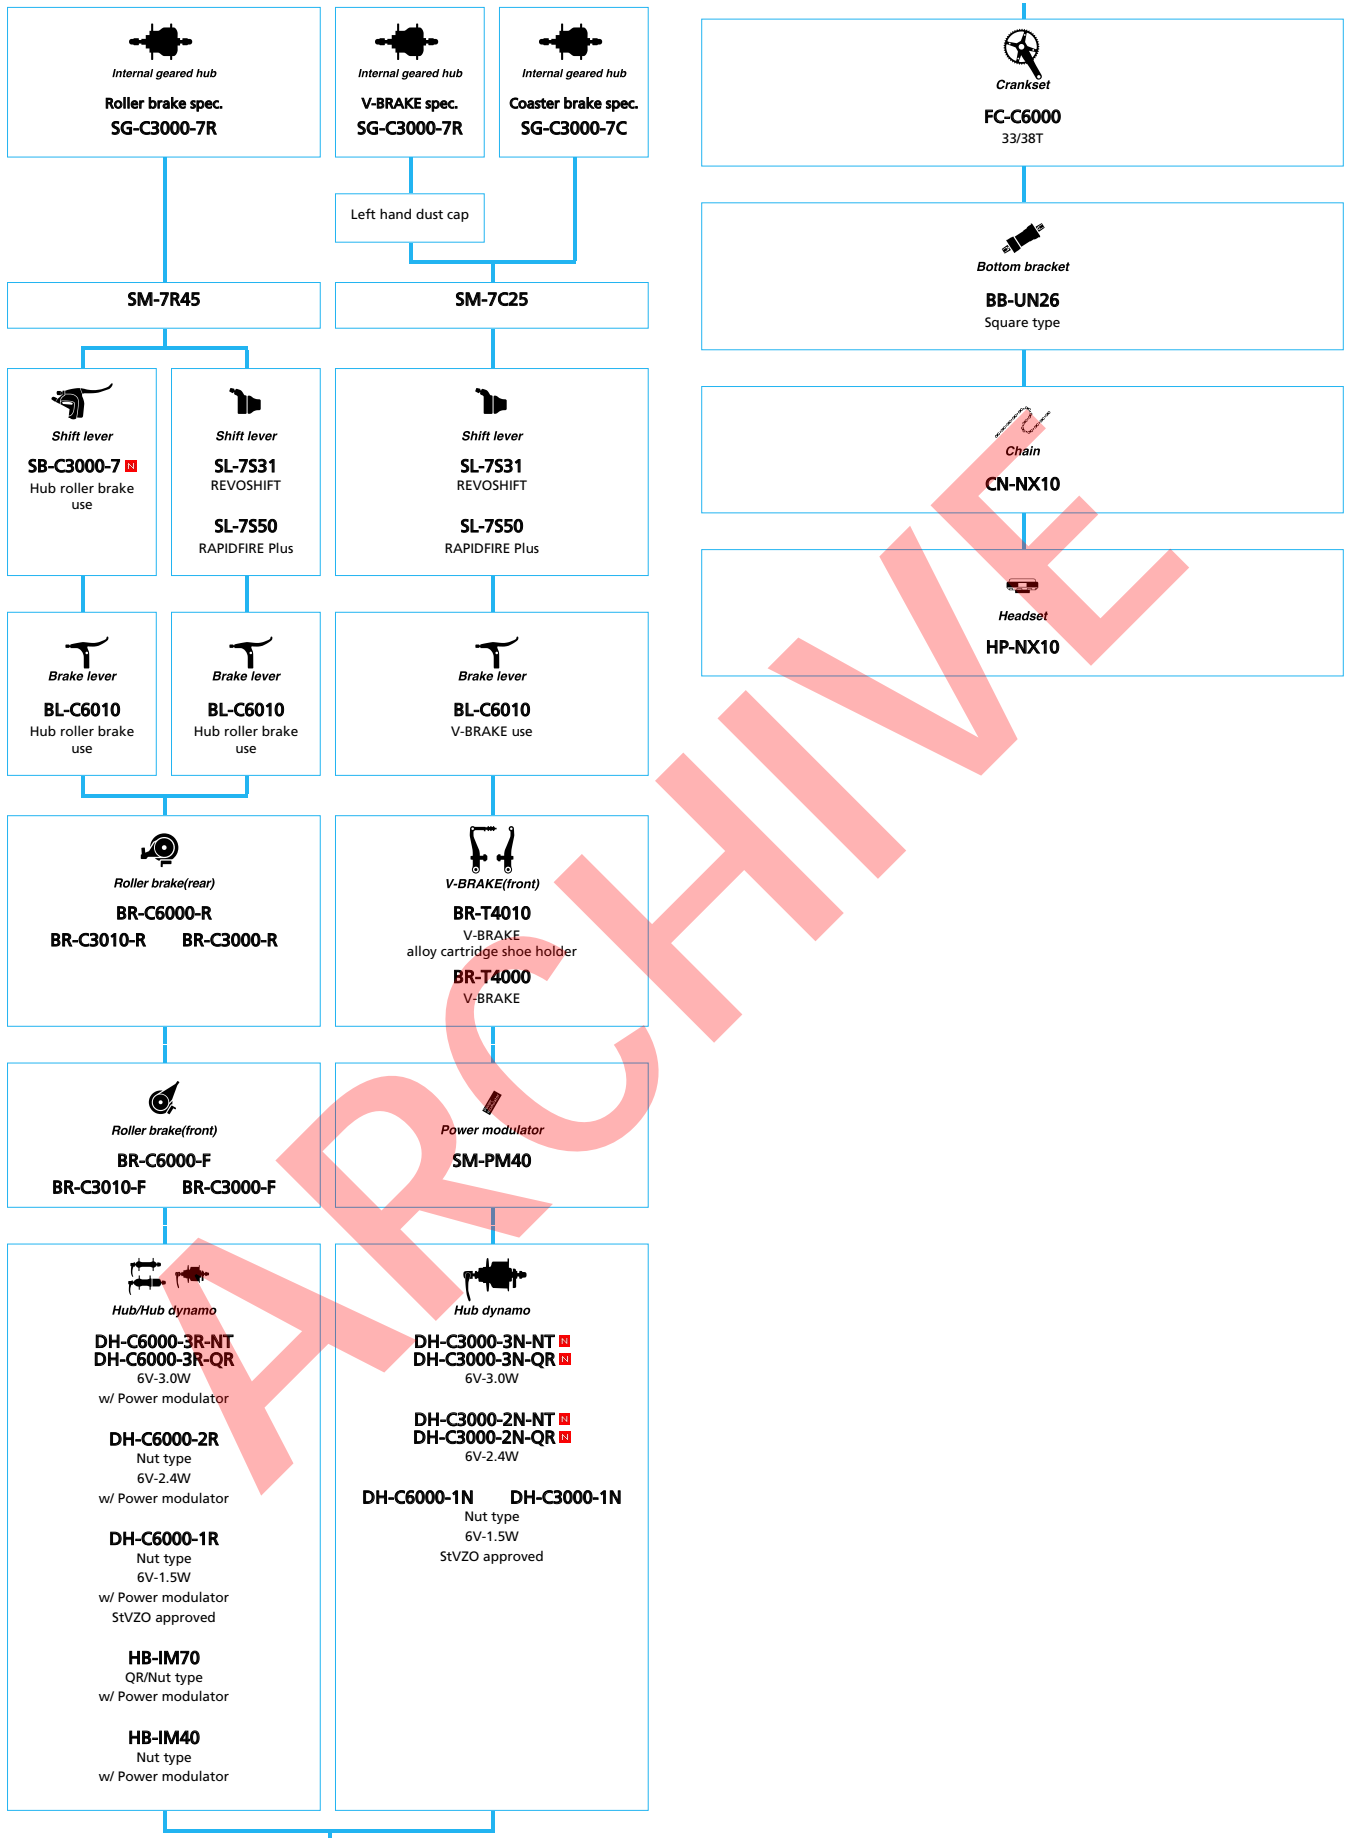

SHIMANO Nexus

(Inter-7)

■ ... New model
□ ... Option

City Touring / Comfort Bike