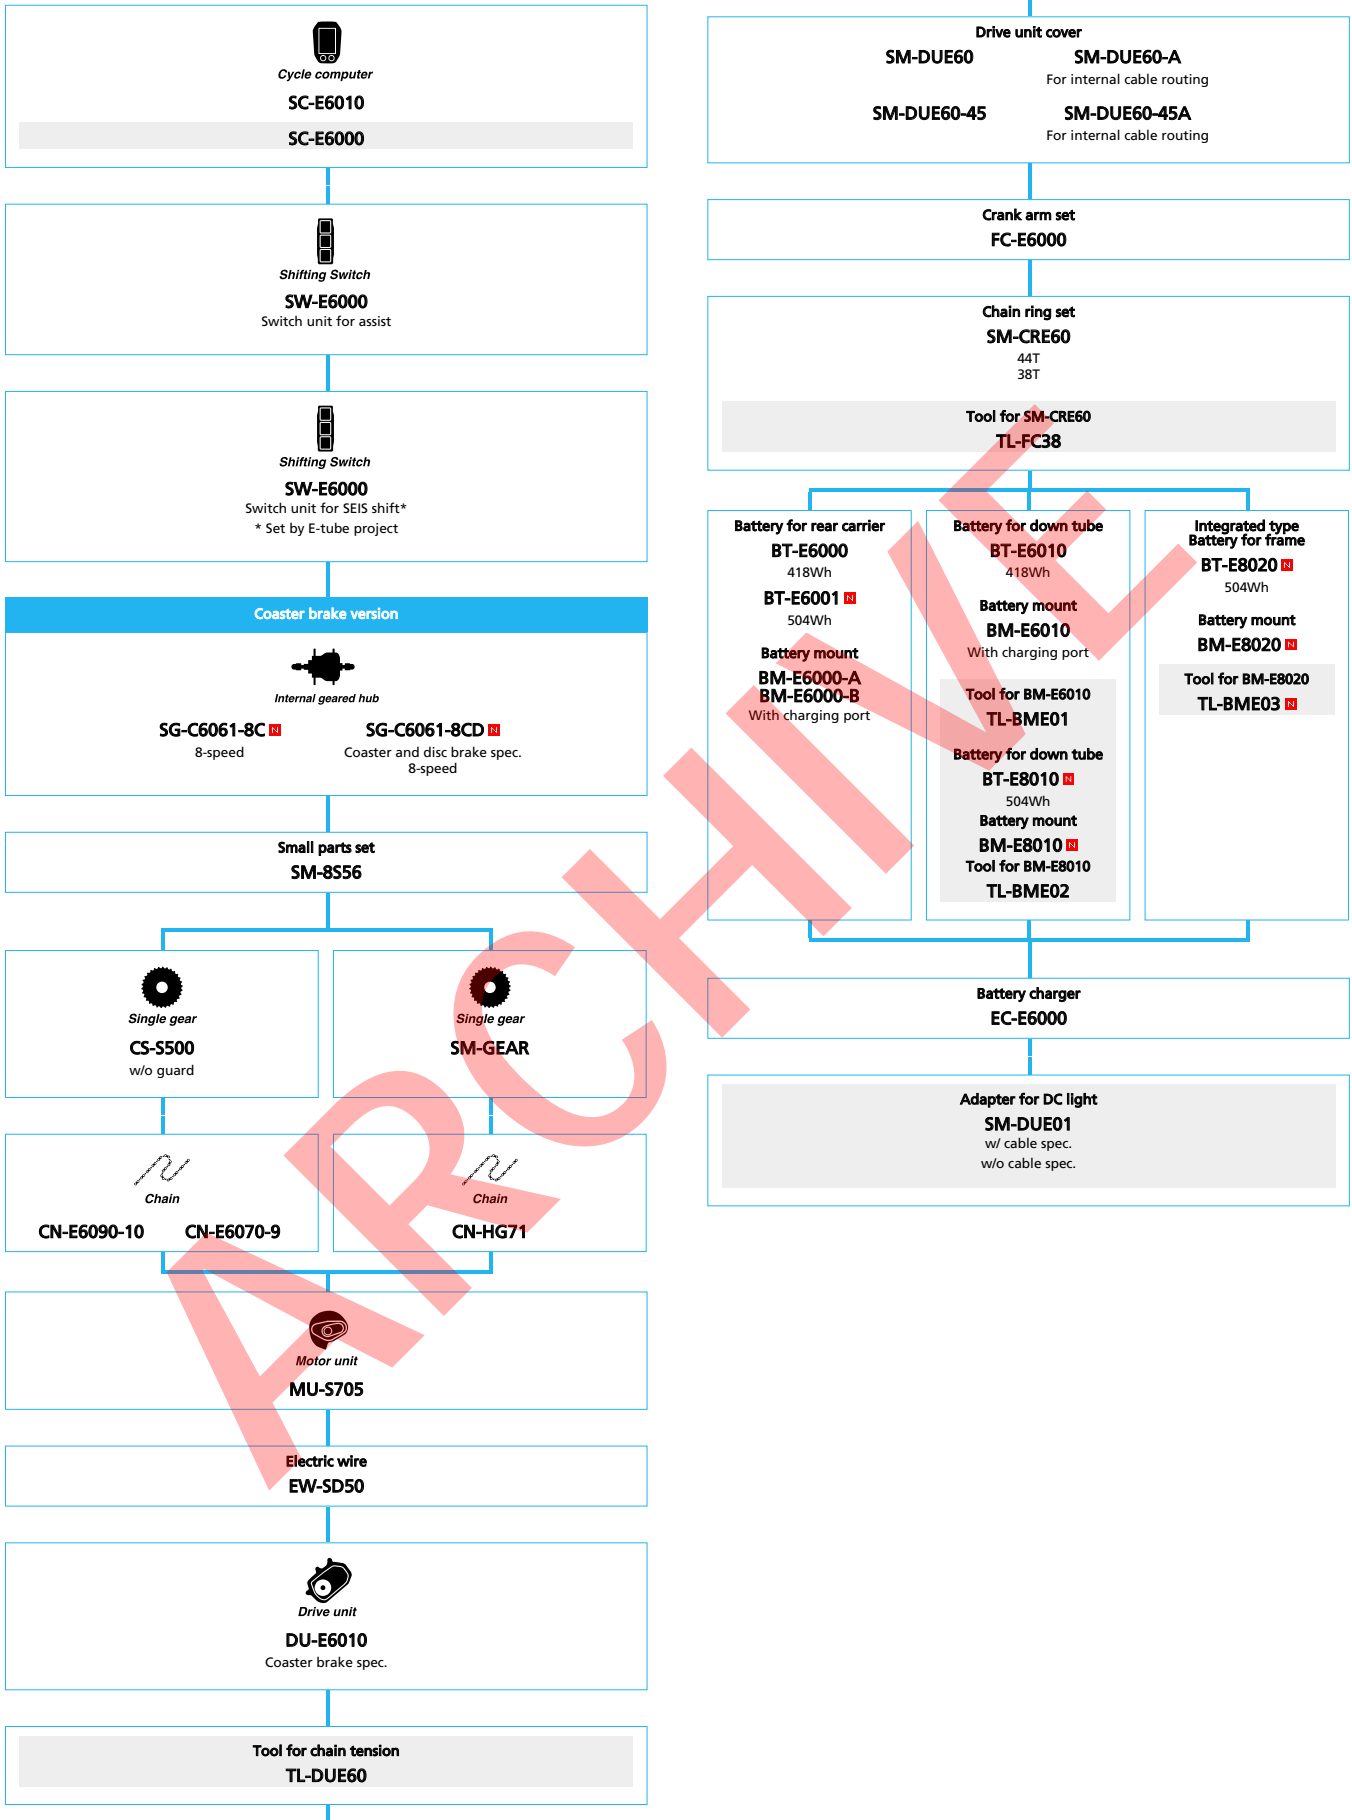

SHIMANO STEPS E6000 series Di2 Internal geared hub, Coaster brake spec.