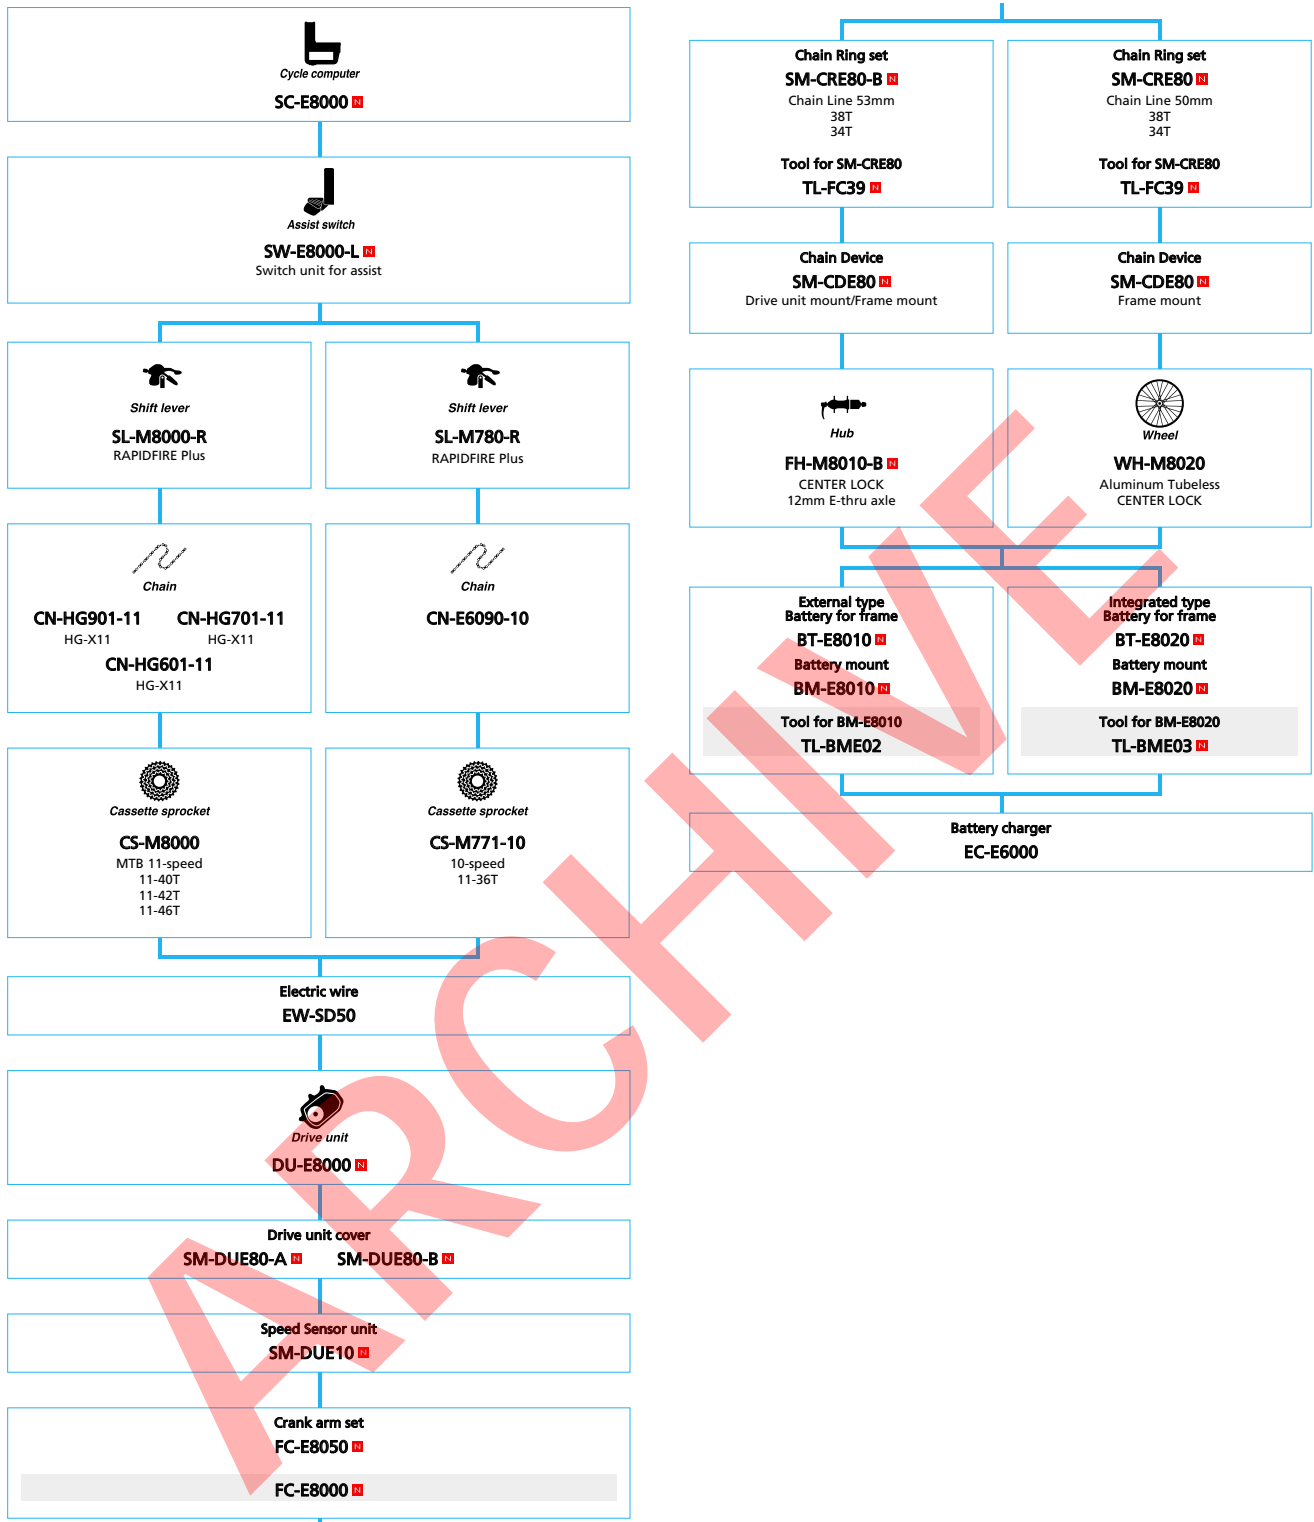

■ ... New model
□ ... Option

SHIMANO STOPS E8000 series Mechanical Derailleur spec.