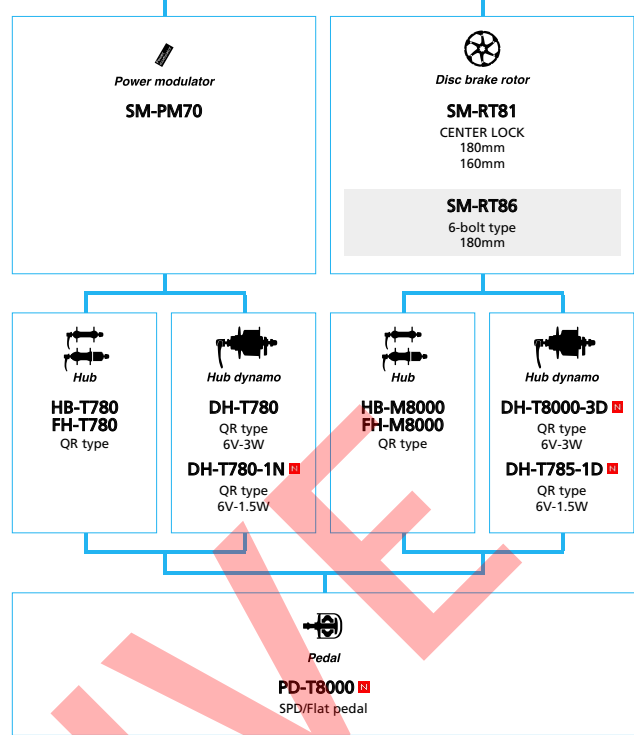

(3x6-speed Friction)

■ ... New model
□ ... Option

SHIMANO Tourney

(1x6-speed)

■ ... New model
□ ... Option

SHIMANO DEORE (3x10-speed)

■ ... New model
 □ ... Option

Trekking Bike