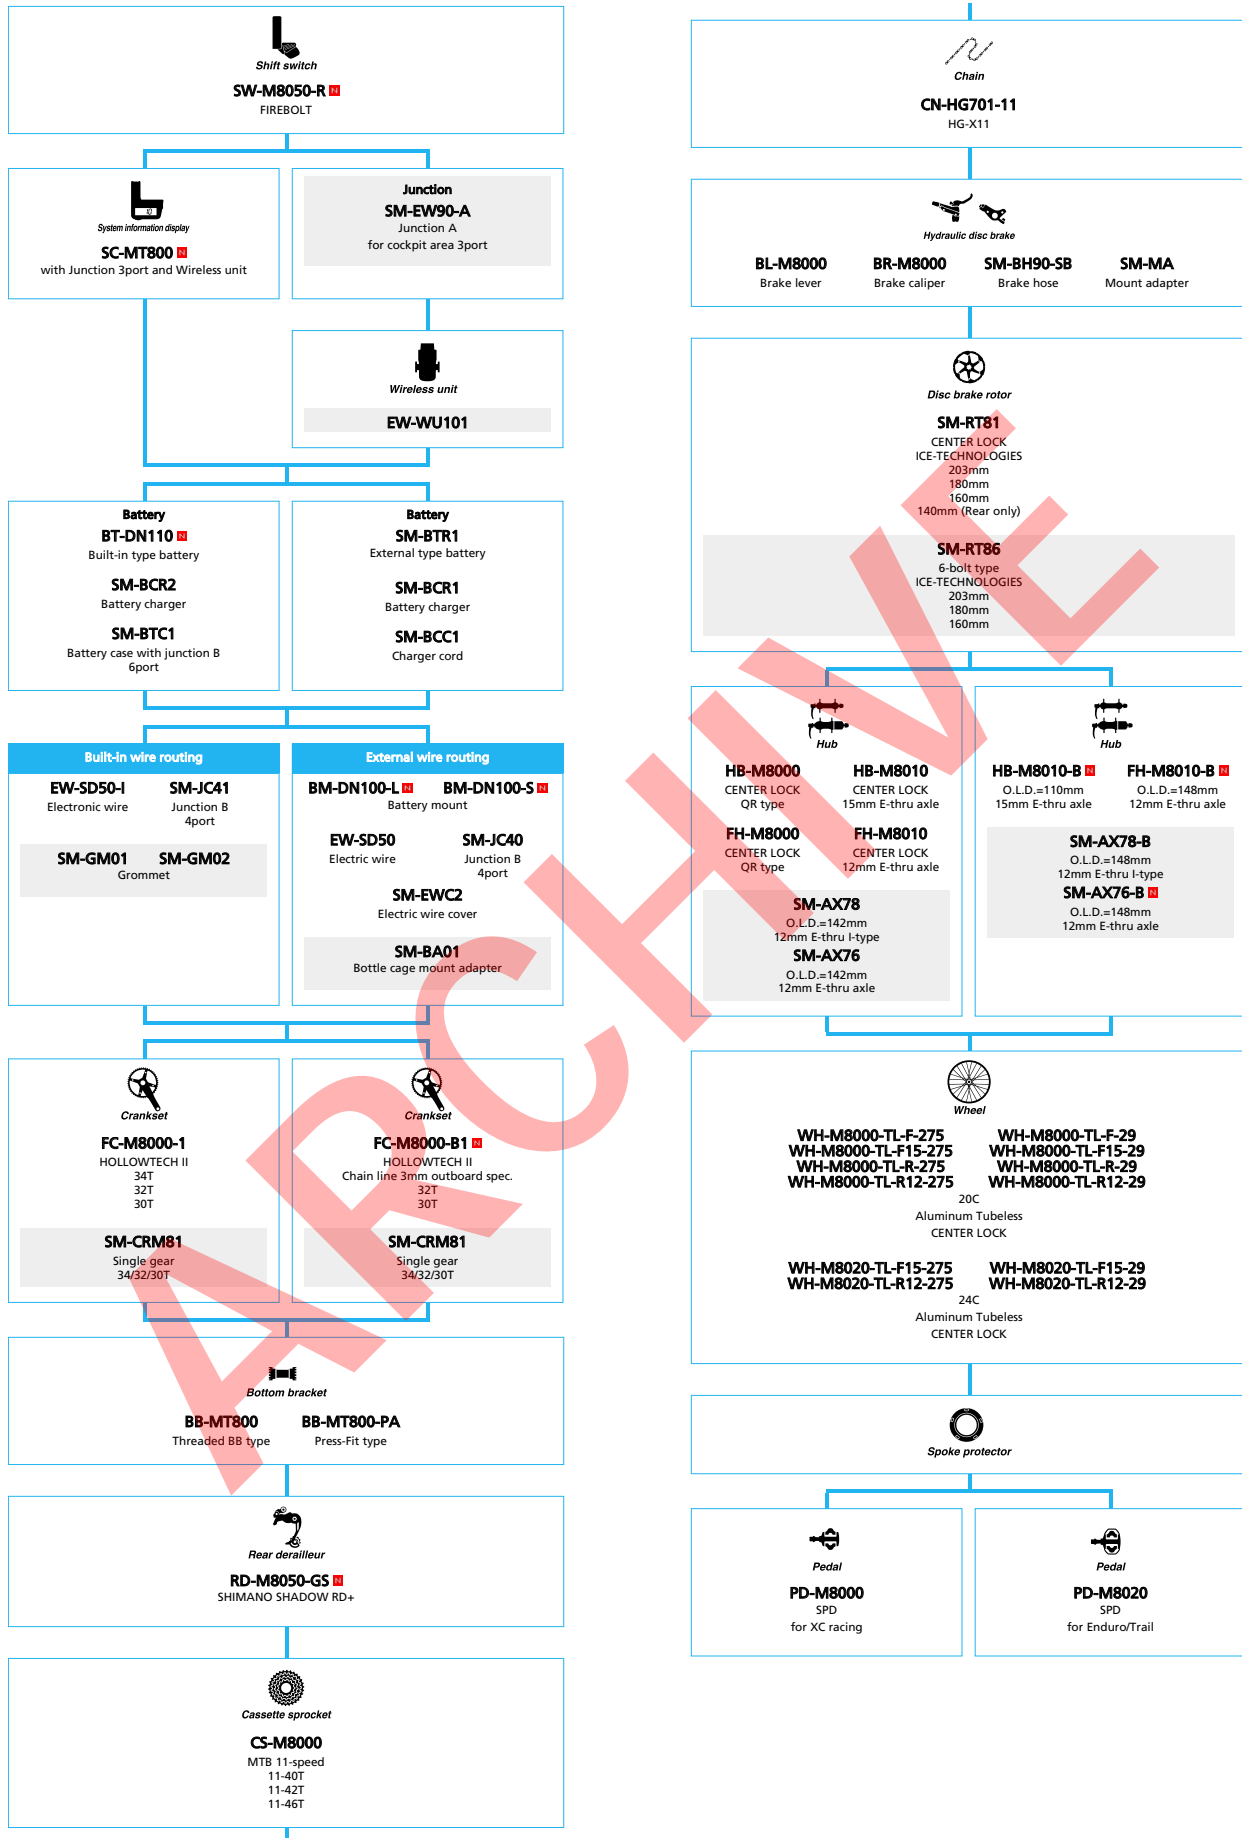

SLX (2x11-speed)

SLX (1x11-speed)

SLX (3x10-speed)

Shift lever

SL-M7000 ■ RAPIDFIRE Plus	SL-M7000-10 ■ RAPIDFIRE Plus
SL-M7000-I ■ RAPIDFIRE Plus I-spec II	SL-M7000-10-I ■ RAPIDFIRE Plus I-spec II
SL-M7000-B-I ■ RAPIDFIRE Plus I-spec	SL-M7000-10-B-I ■ RAPIDFIRE Plus I-spec