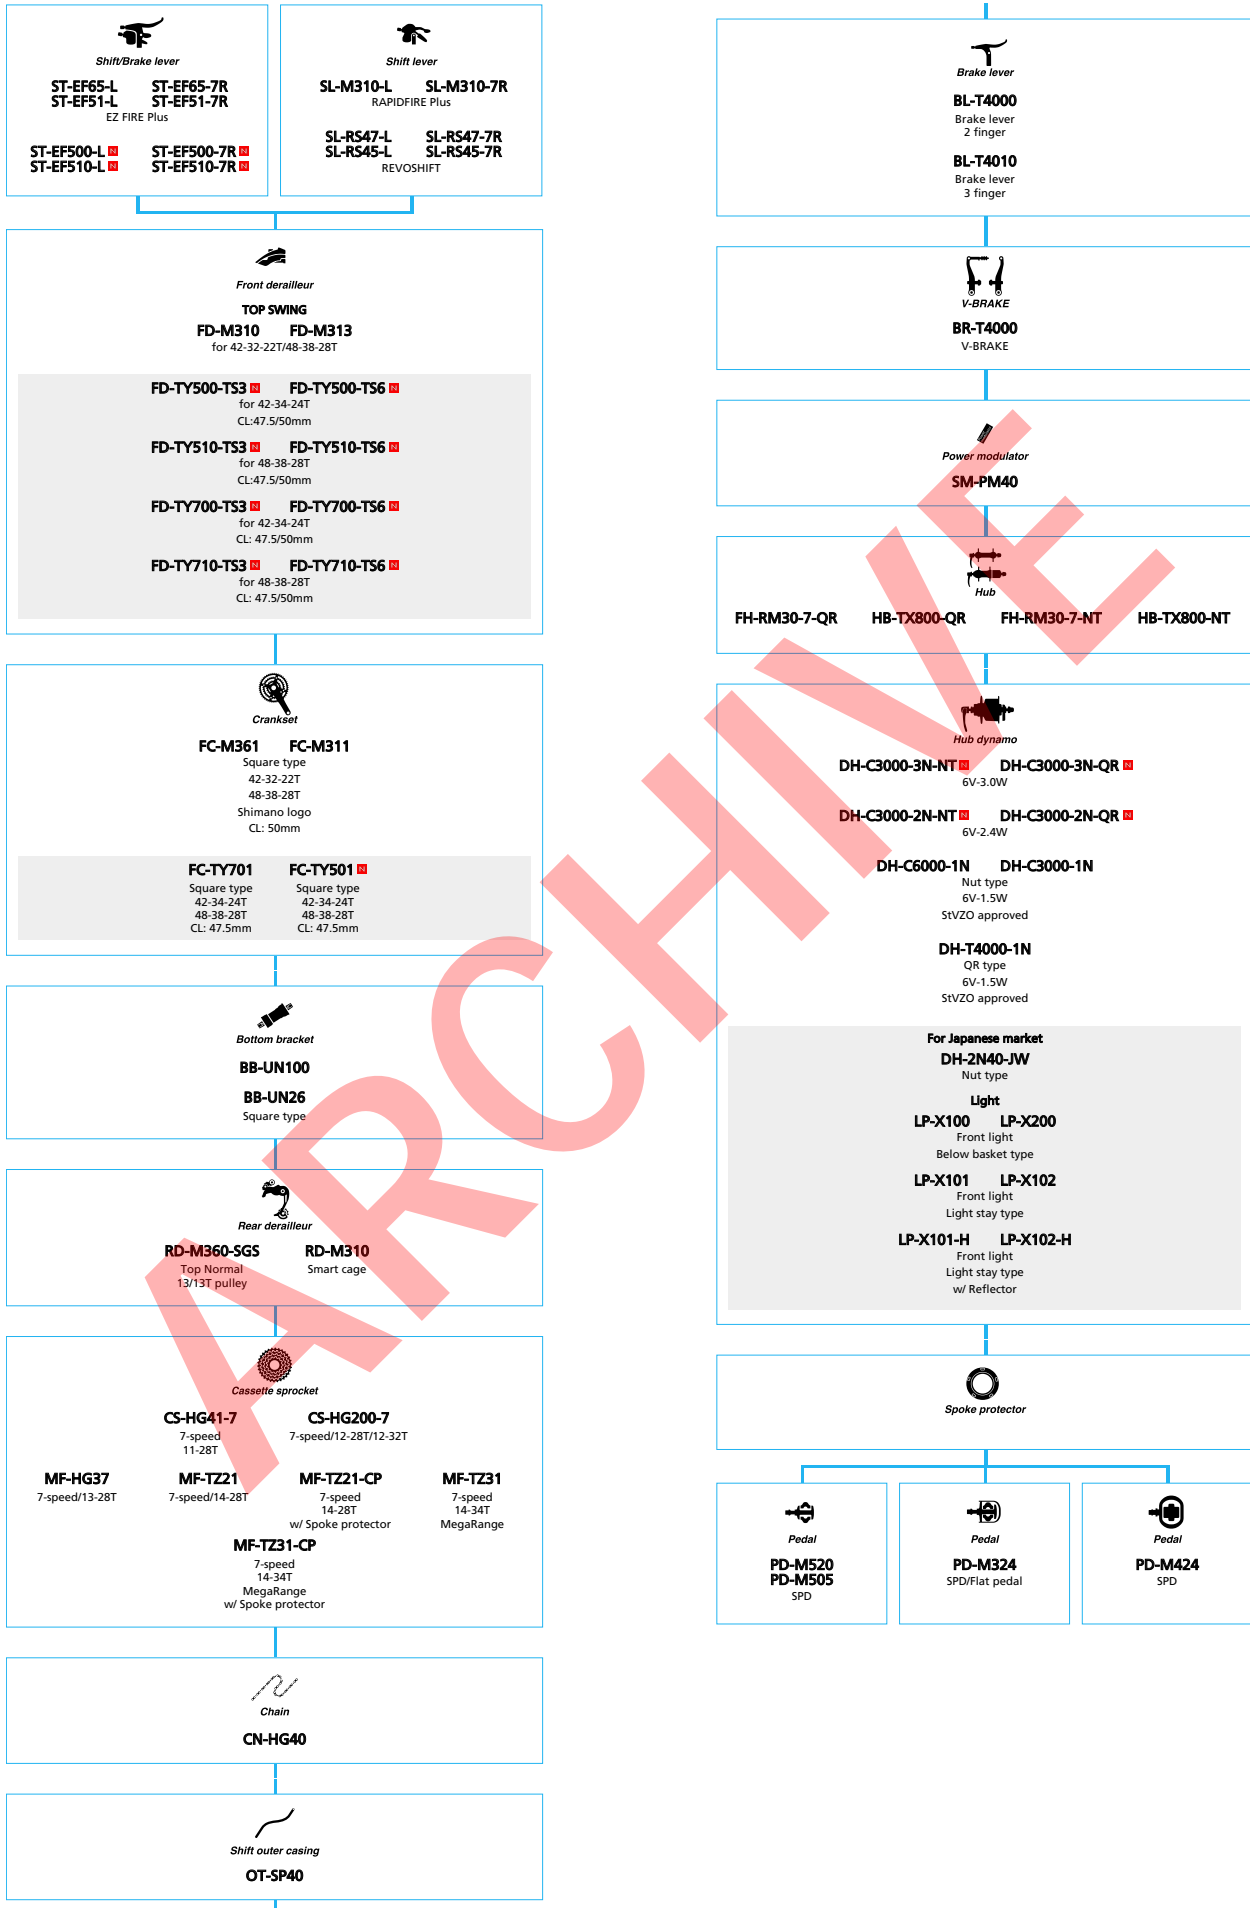

SHIMANO *Acera* *ALTUS* (3x7-speed)

■ ... New model
■ ... Option