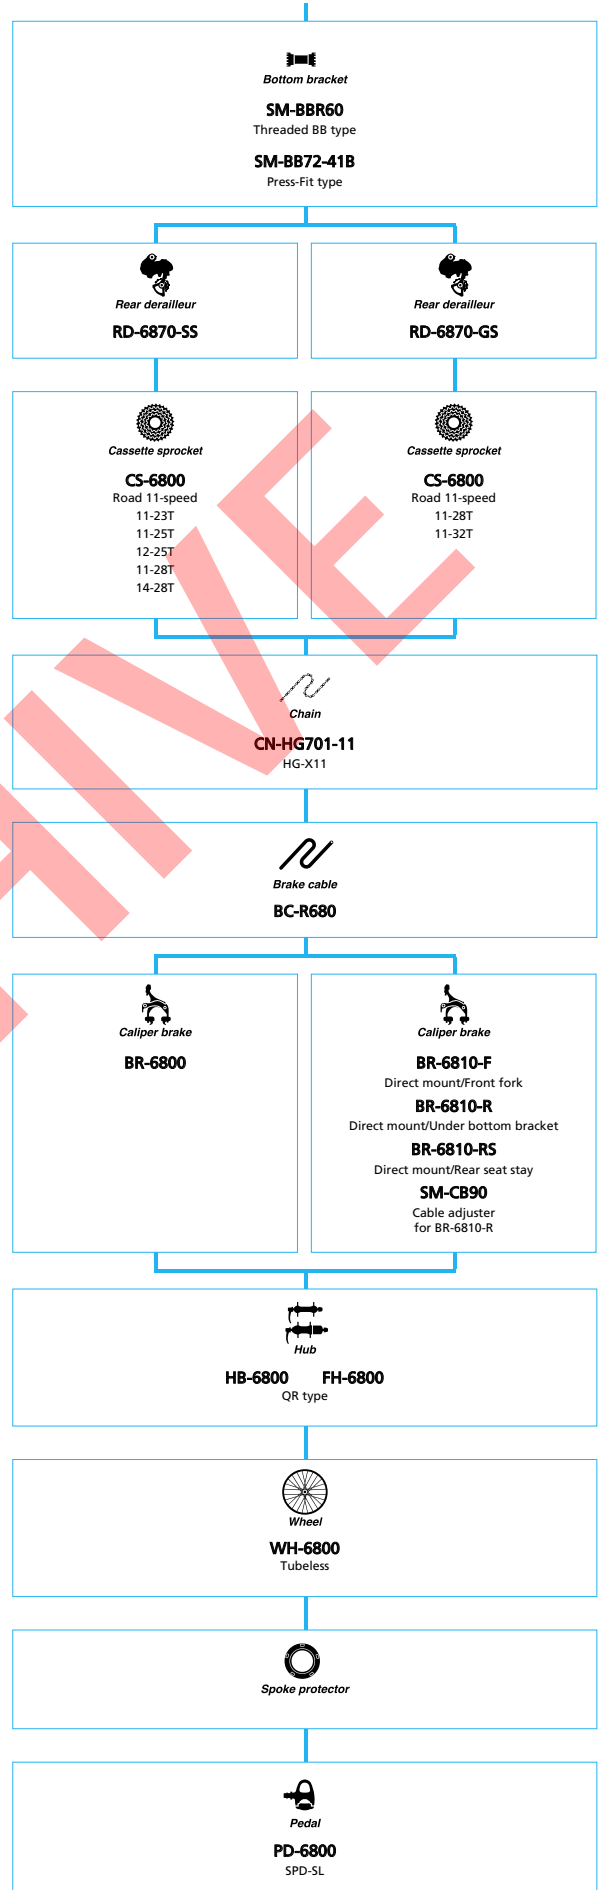

SHIMANO ULTEGRA 6870 series (2x11-speed)

■ ... New model
□ ... Option

Road Bike