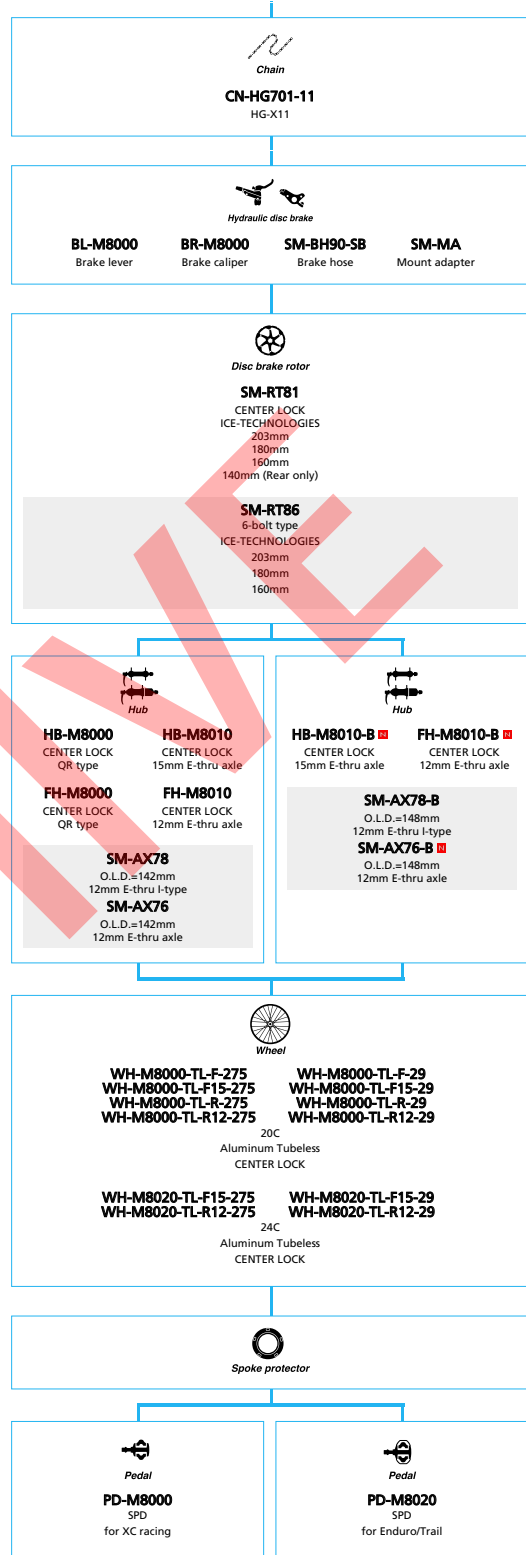

SLX (2x11-speed)

SLX (1x11-speed)

SLX (3x10-speed)

Shift lever

SL-M7000 ■ RAPIDFIRE Plus	SL-M7000-10 ■ RAPIDFIRE Plus
SL-M7000-I ■ RAPIDFIRE Plus I-spec II	SL-M7000-10-I ■ RAPIDFIRE Plus I-spec II
SL-M7000-B-I ■ RAPIDFIRE Plus I-spec	SL-M7000-10-B-I ■ RAPIDFIRE Plus I-spec