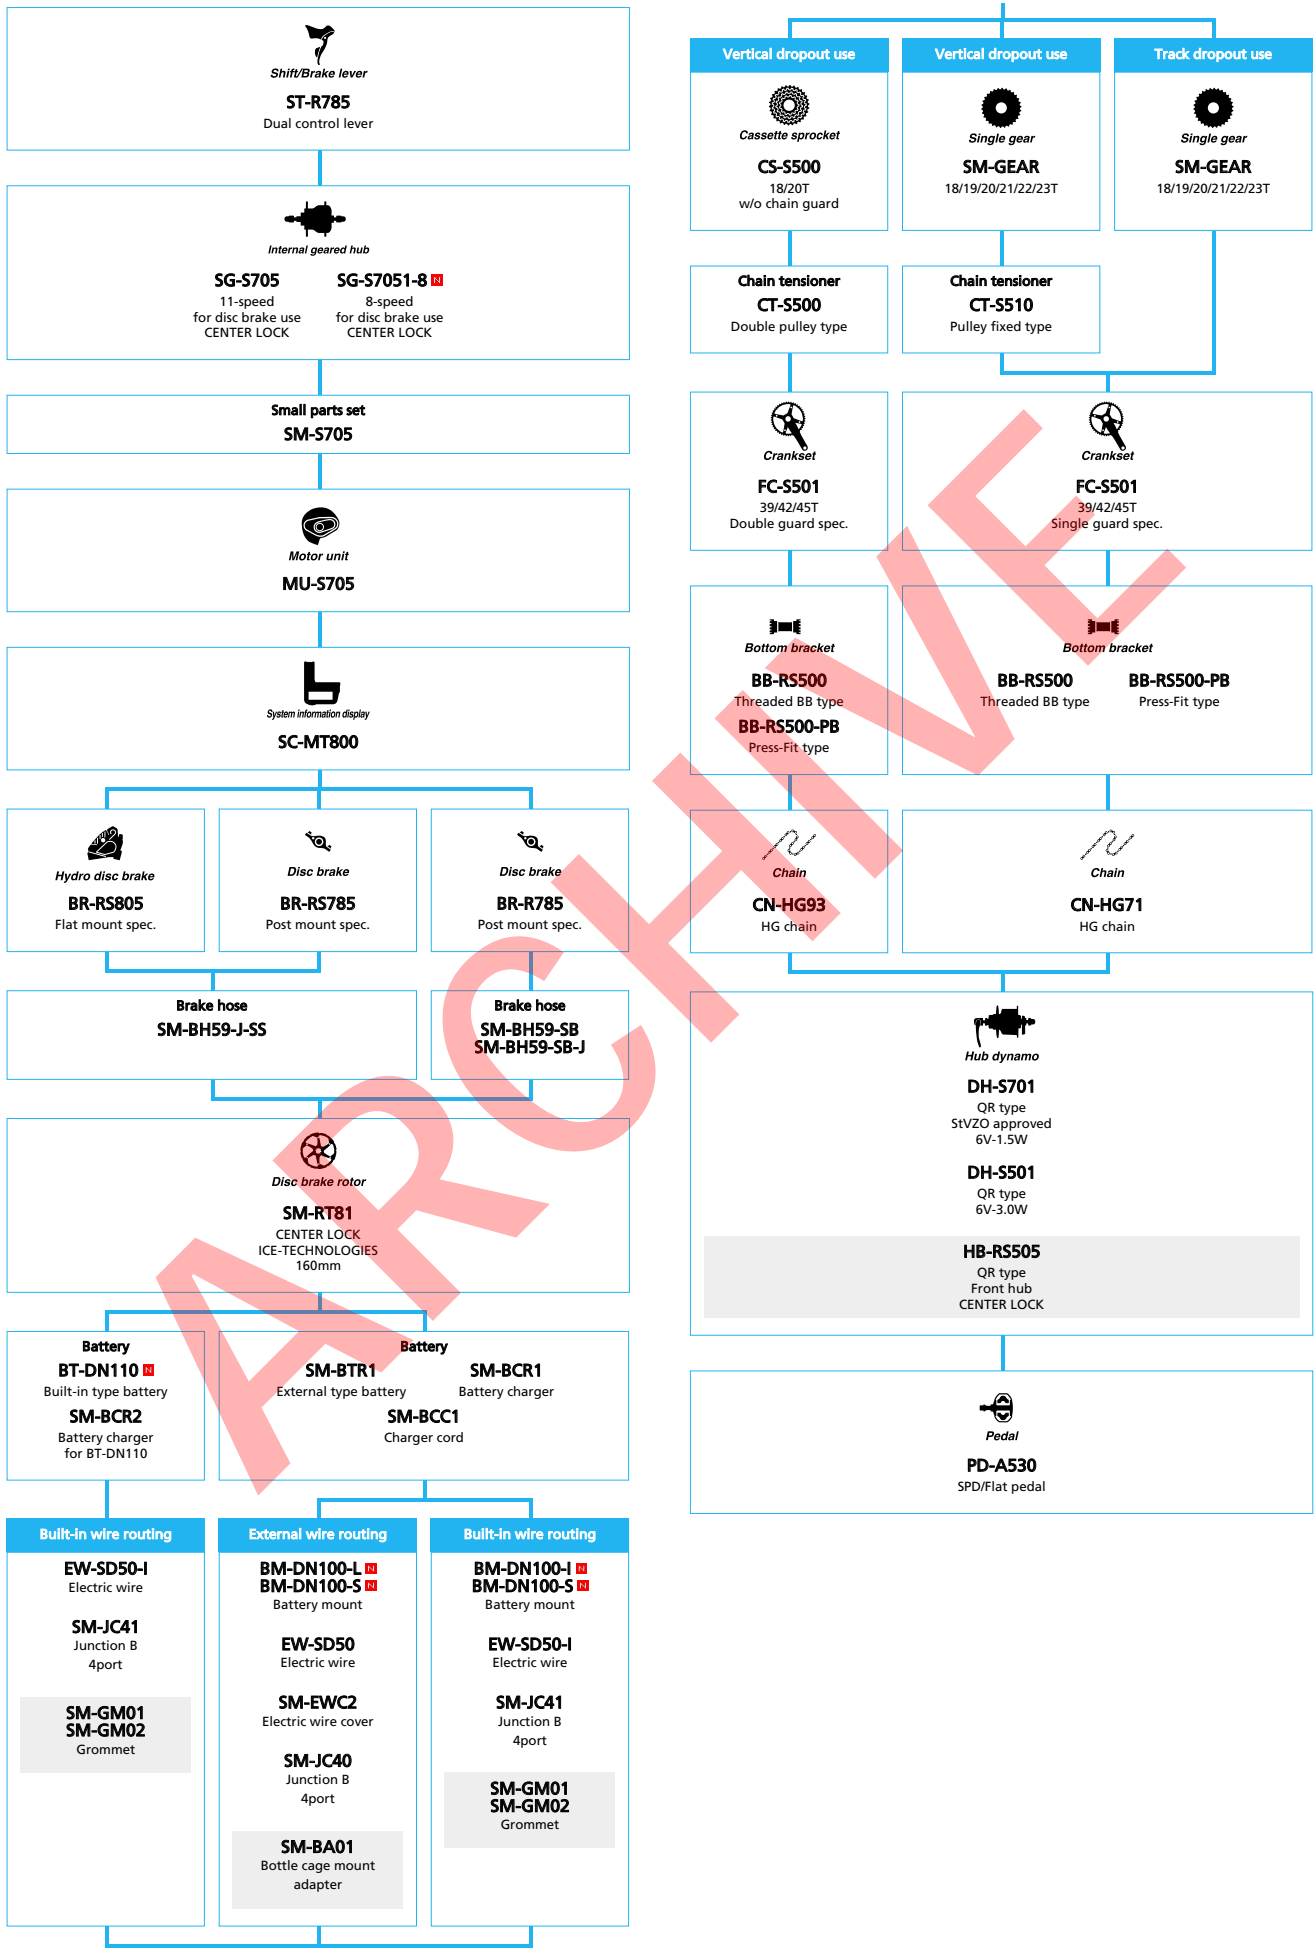

SHIMANO *ALFINE* (Electronic spec Flathandle)

■ ... New model
 □ ... Option

City Touring / Comfort Bike

SHIMANO ALFINE (Electronic spec Drophandle)

■ ... New model
 ■ ... Option

SHIMANO ALFINE (11-speed)

■ ... New model
■ ... Option