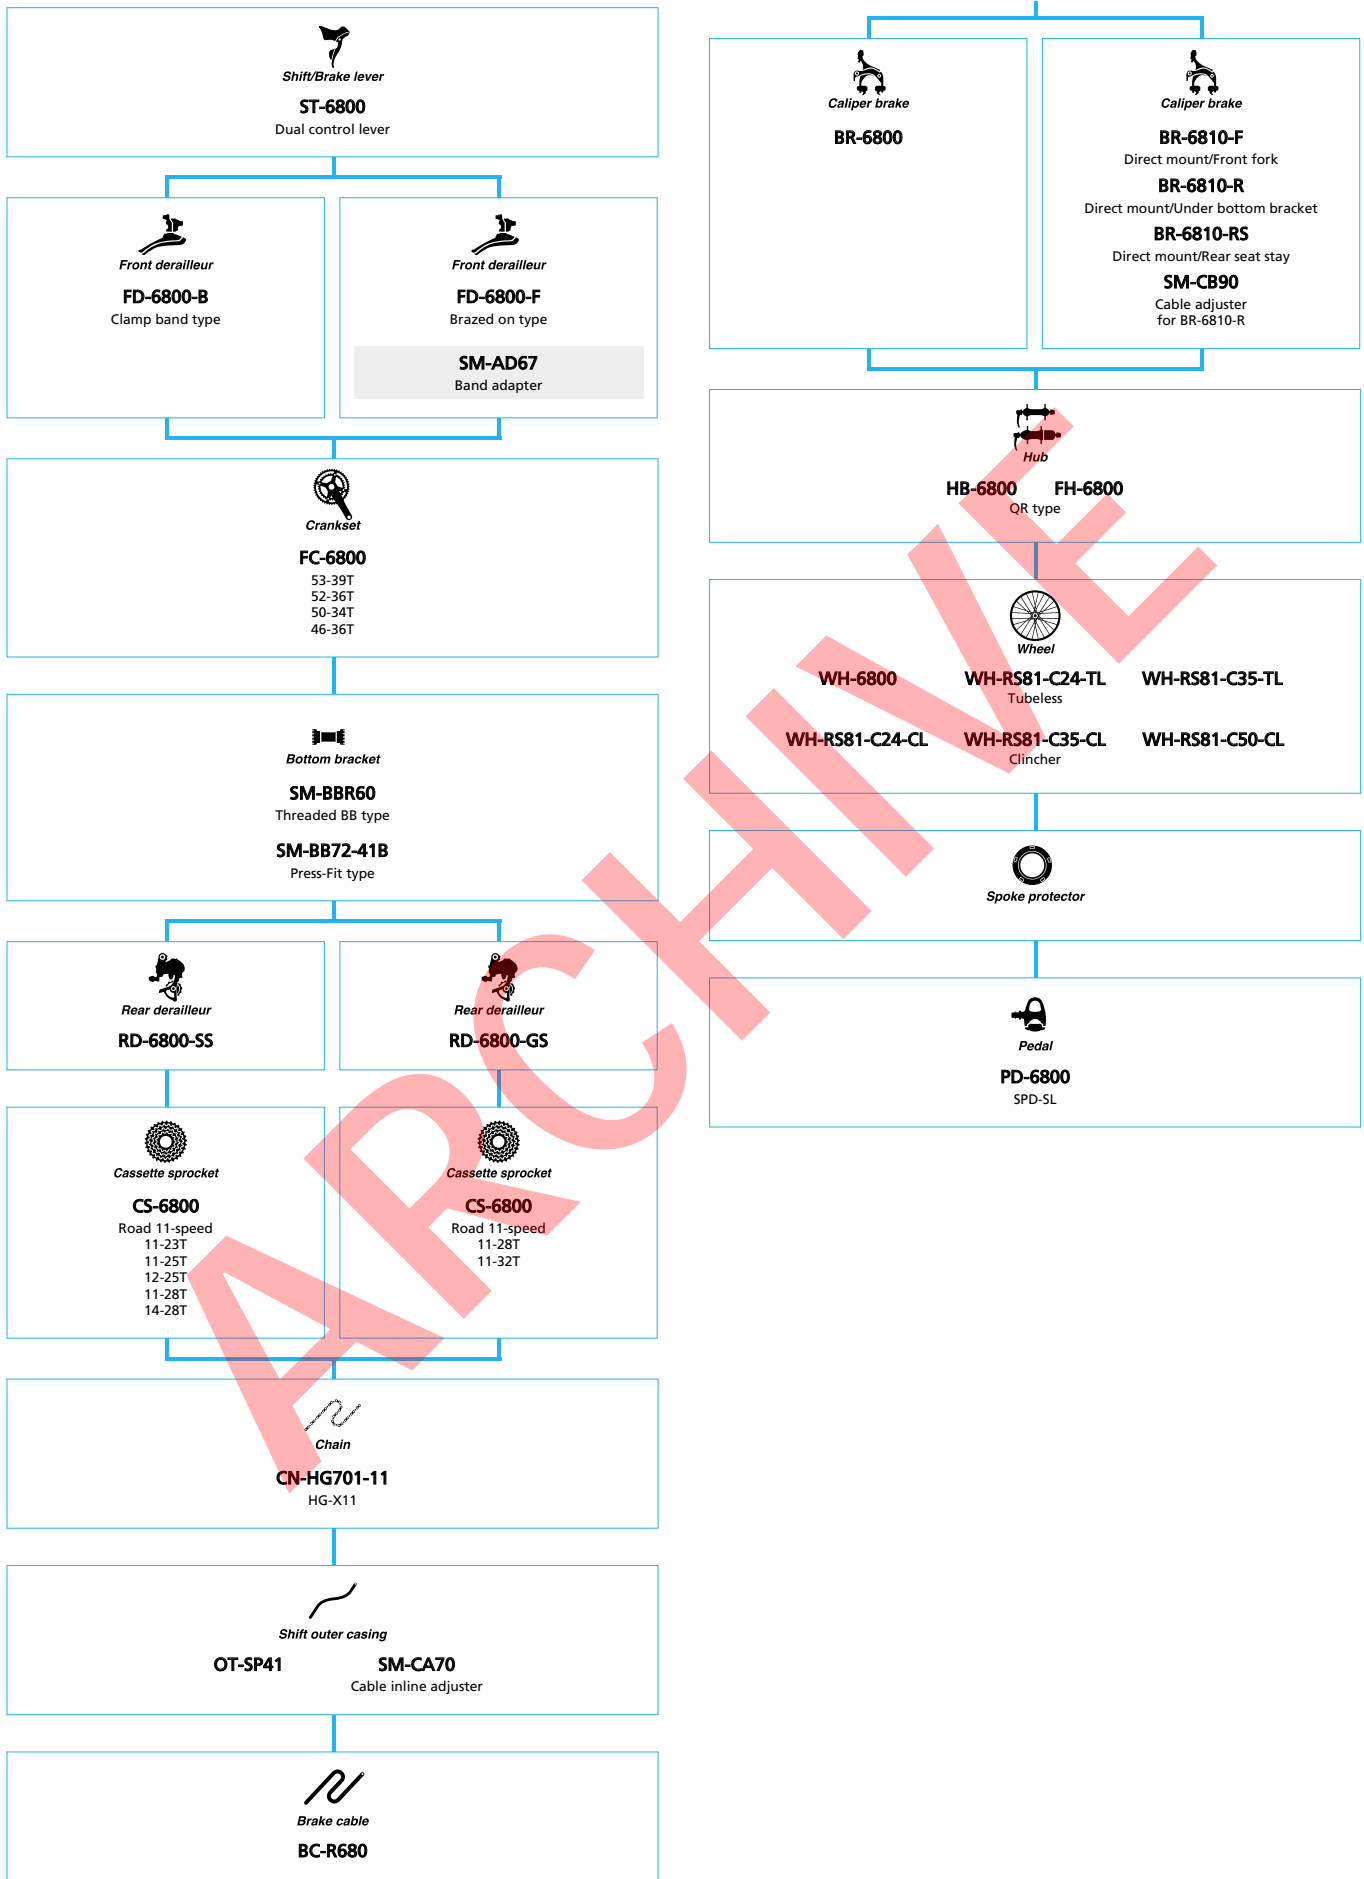

■ ... New model
 □ ... Option

DURA-ACE R9150 series (2x11-speed TT/TRI spec)

■ ... New model
 □ ... Option

SHIMANO ULTEGRA (2x11-speed)

■ ... New model
 □ ... Option

SHIMANO ULTEGRA 6870 series (2x11-speed)