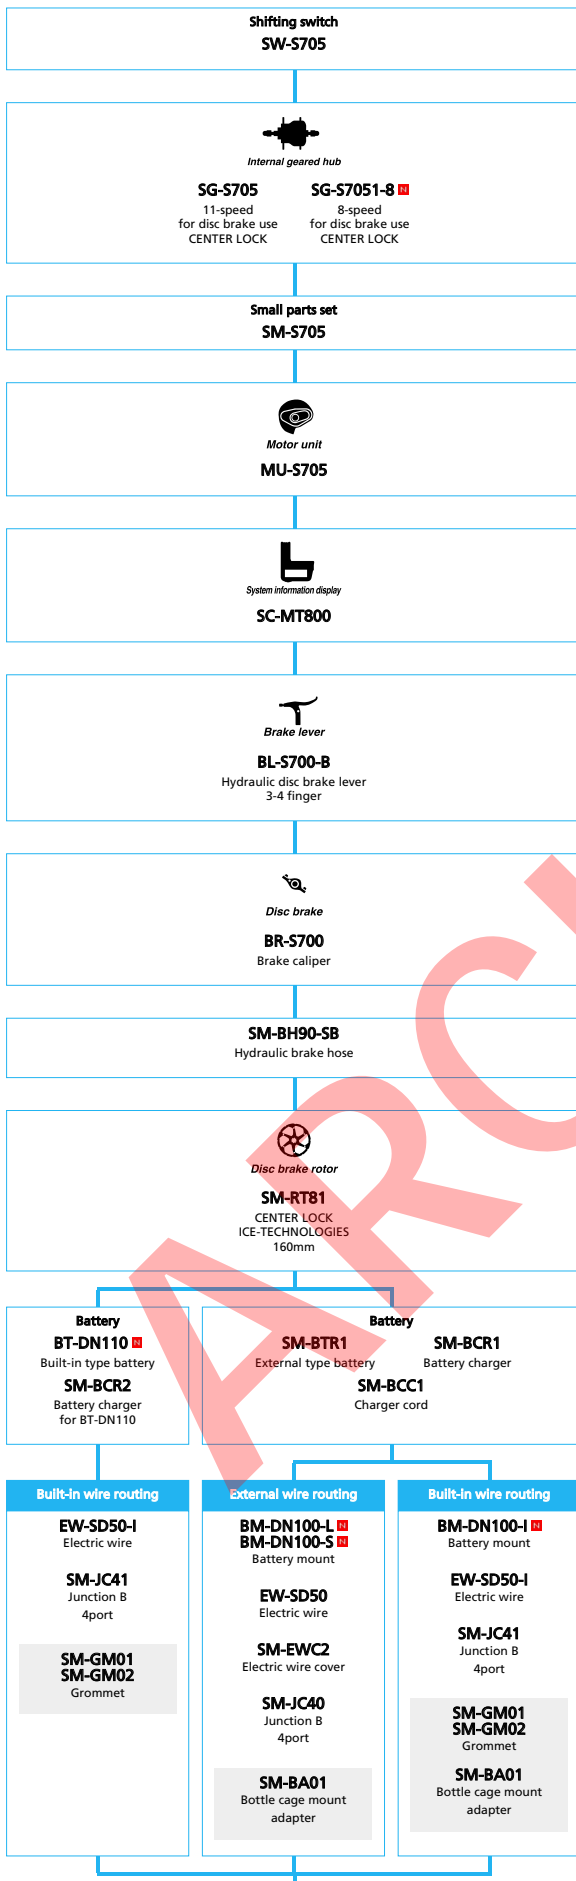

SHIMANO *ALFINE* (Electronic spec Flathandle)

■ ... New model
□ ... Option

City Touring / Comfort Bike