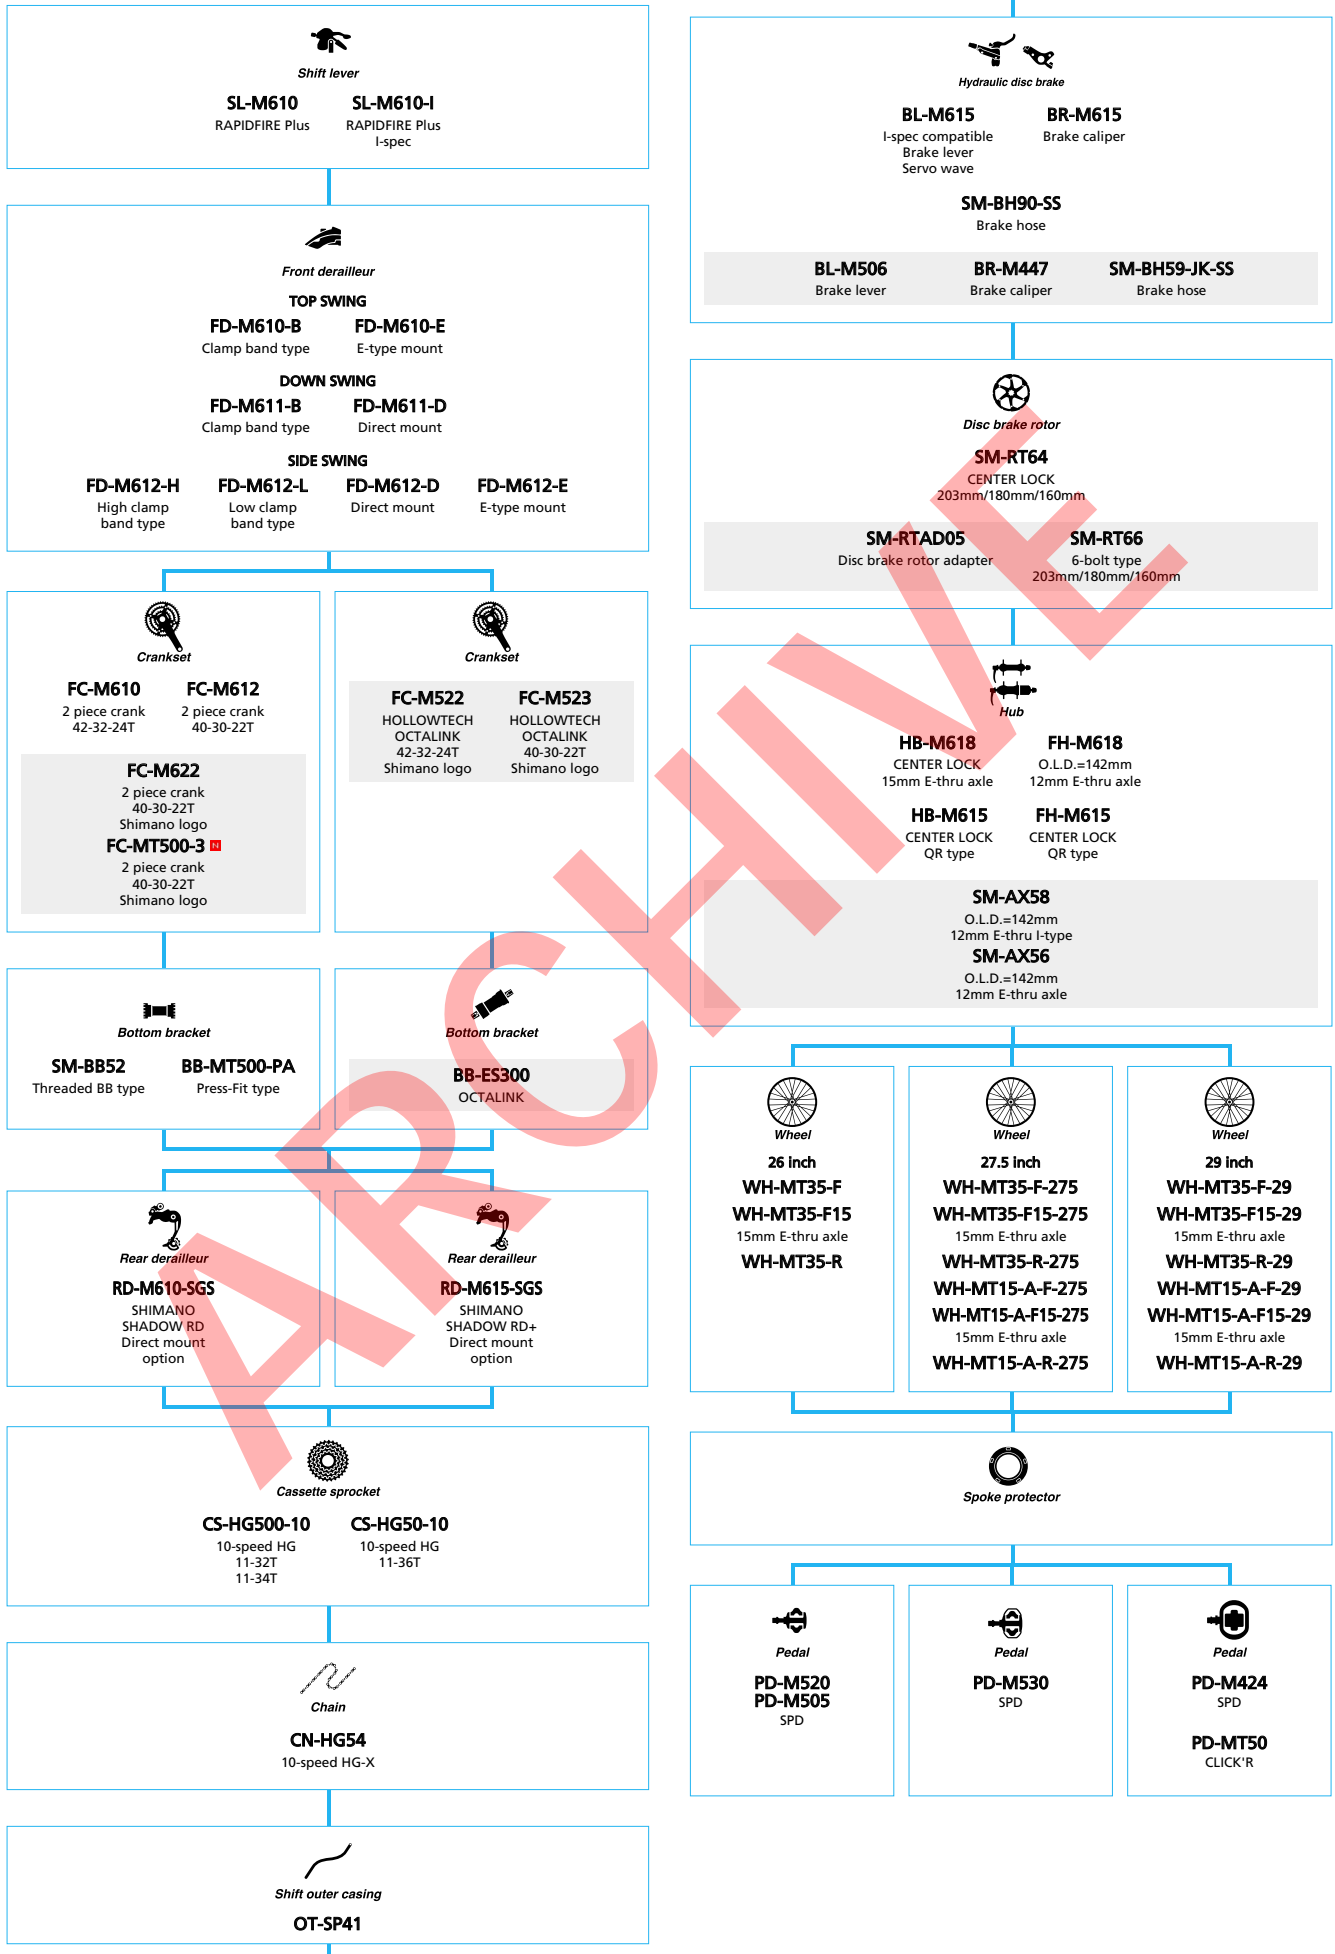

SM-AX80
 O.L.D.=135mm
 10/12mm axle
 O.L.D.=150mm
 12mm axle

 Spoke protector

 Pedal
PD-M647 **PD-M545**
 SPD

SHIMANO DEORE (3x10-speed)

■ ... New model
 □ ... Option

SHIMANO DEORE (2x10-speed)

■ ... New model
 □ ... Option