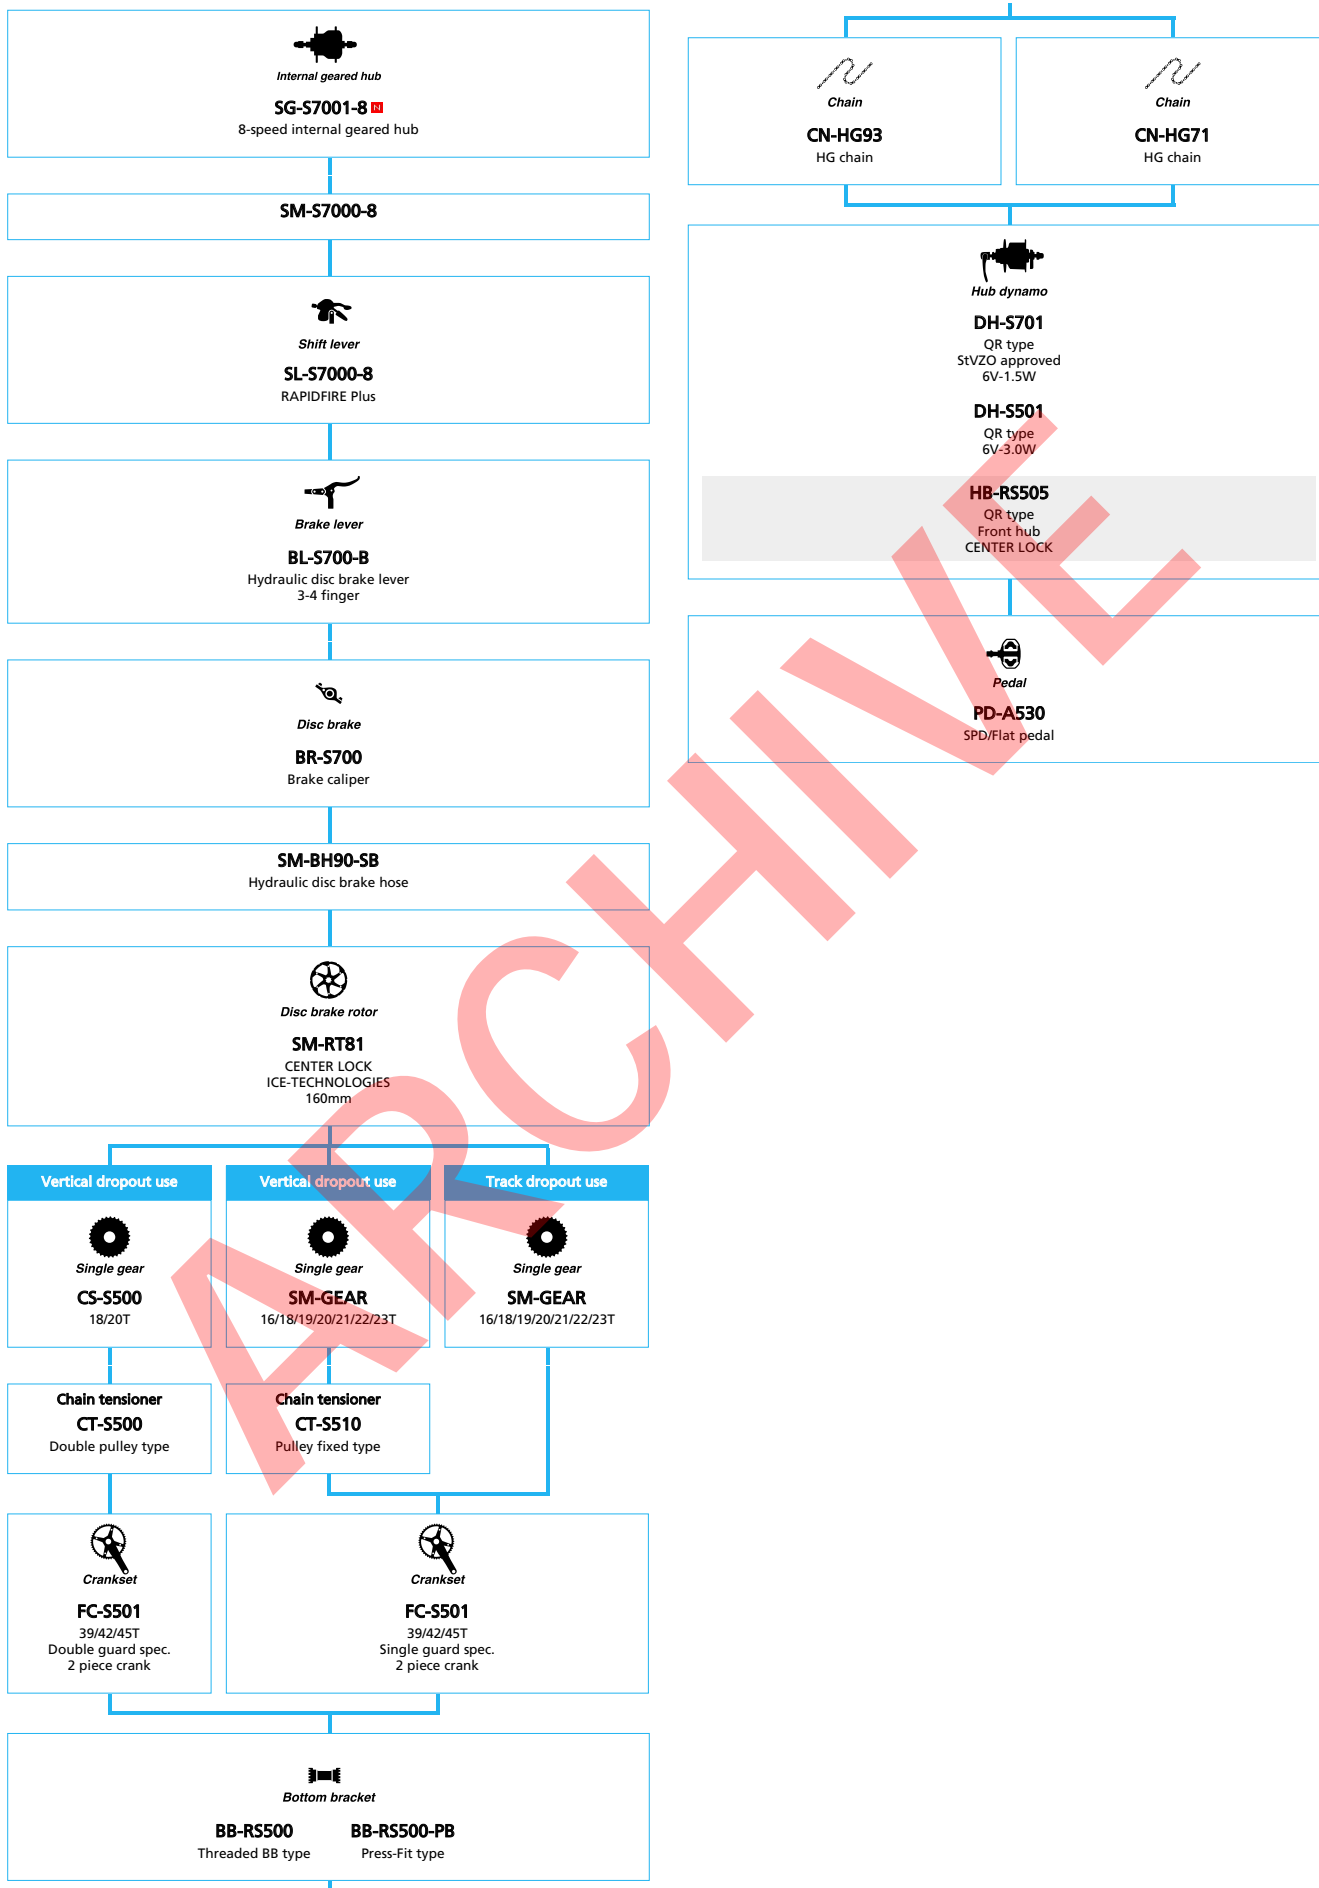

SHIMANO ALFINE (8-speed)

■ ... New model
■ ... Option