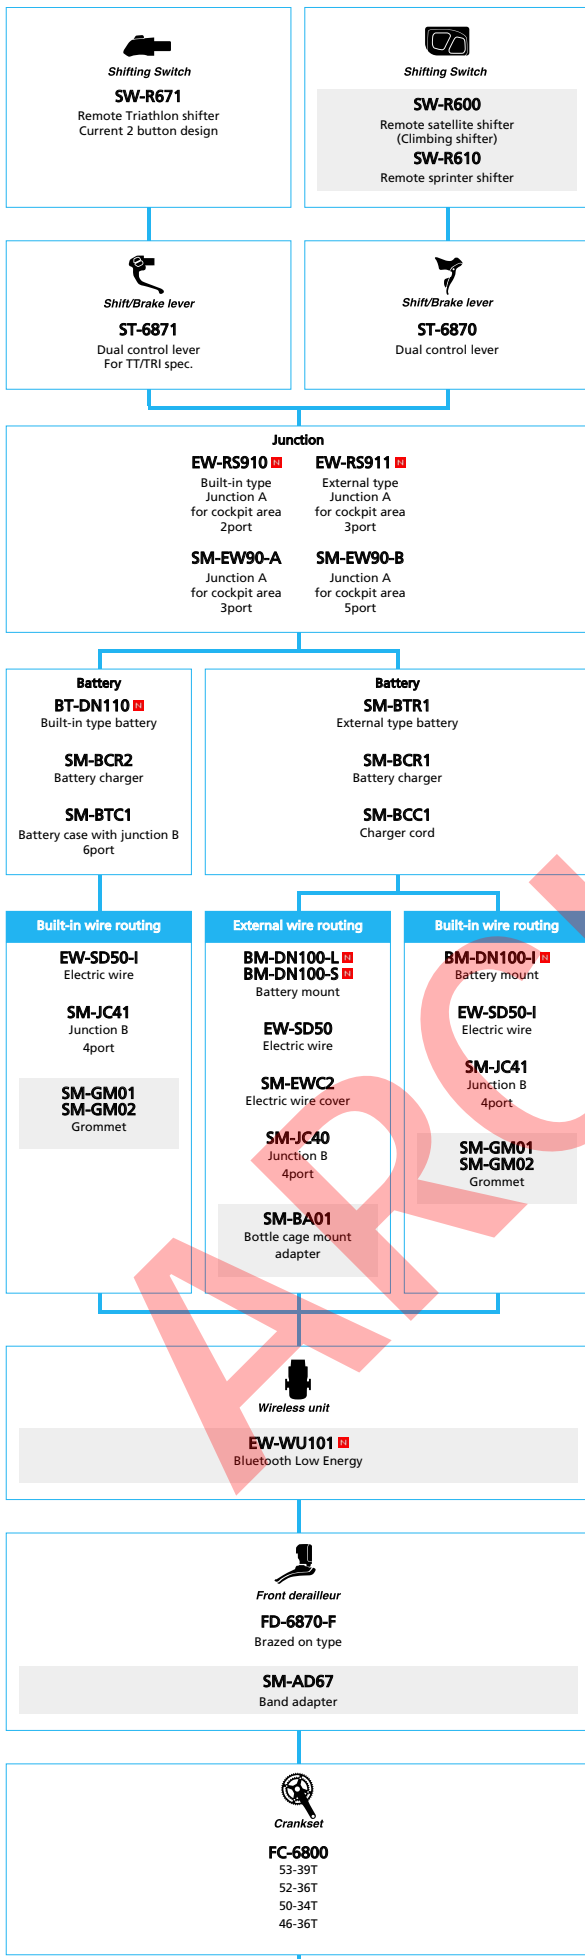

SHIMANO ULTEGRA 6870 series (2x11-speed)

■ ... New model
□ ... Option

Road Bike