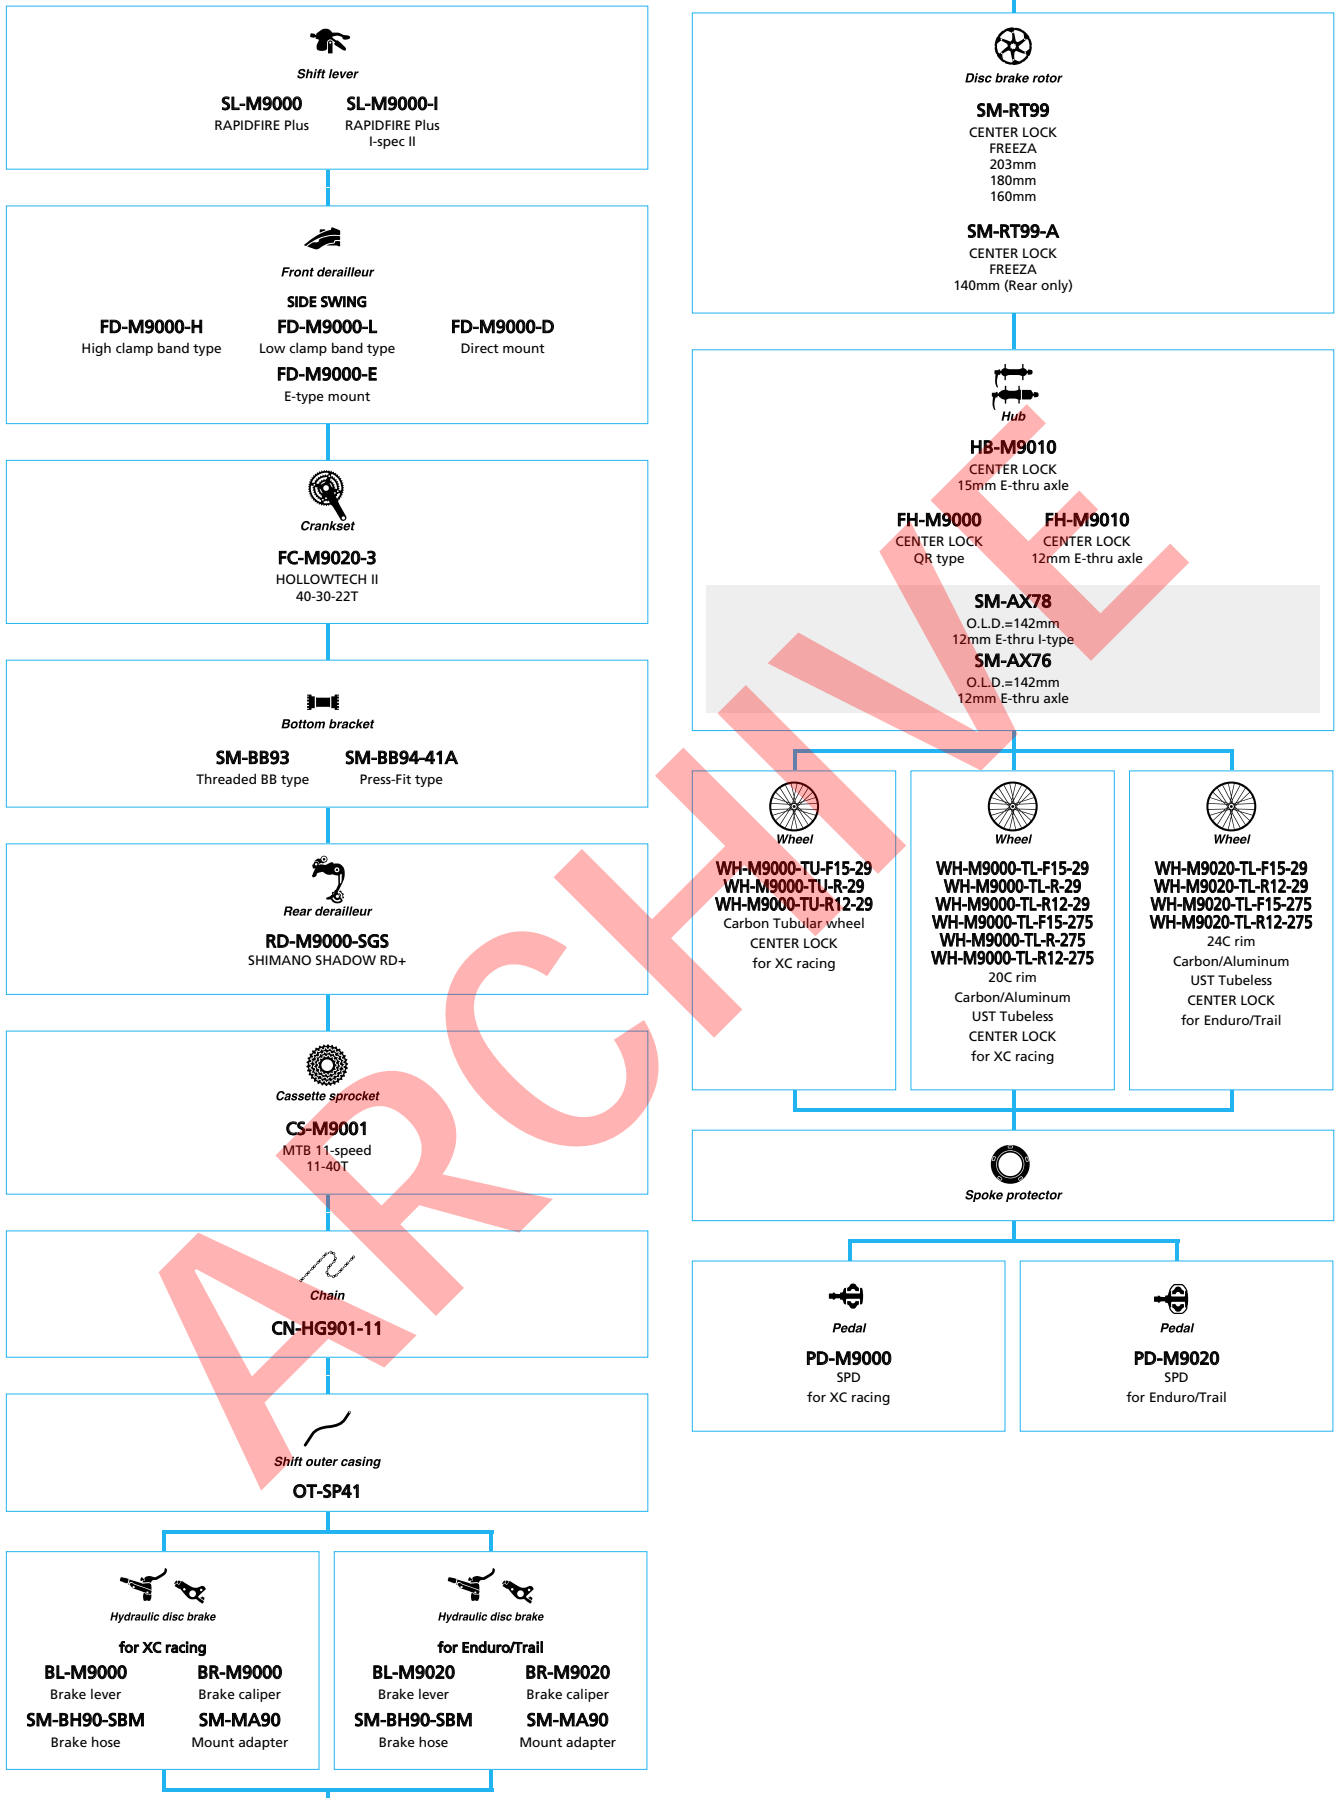

CONTENTS

Line-up Chart

Mountain Bike

SHIMANO XTR	2
SHIMANO XTR M9050 series	5
SAINTE	8
DEORE SHIMANO XT	9
DEORE SHIMANO XT M8050 series	12
SLX	14
ZEE	17
SHIMANO DEORE	18
SHIMANO ALIVIO	20
SHIMANO ACERA	21
SHIMANO Acerà SHIMANO ALTUS	22
SHIMANO ALTUS	24
SHIMANO DXR	25
SHIMANO TourneyTX	26
SHIMANO Tourney	27

Trekking Bike

DEORE SHIMANO XT	33
SHIMANO DEORE LX	34
SHIMANO DEORE	35
SHIMANO ALIVIO	36
SHIMANO ACERA	37

City Touring / Comfort Bike

SHIMANO ALFINE	38
SHIMANO Nexus	42

Road Bike

DURA-ACE	48
DURA-ACE R9150 series	49
SHIMANO ULTEGRA	51
SHIMANO ULTEGRA 6870 series	52
Hydraulic disc Brake for On road Electronic spec. (2x11-speed)	53
Hydraulic disc Brake for On road Mechanical spec. (2x11-speed ULTEGRA grade)	54
Cyclocross Mechanical spec. (2x11-speed ULTEGRA grade)	55
SHIMANO 105	56
Hydraulic disc Brake for On road Mechanical spec. (2x11-speed 105 grade)	57
SHIMANO Tiagra	58
Hydraulic disc Brake for On road Mechanical spec. (2x10-speed TIAGRA grade)	60
Cyclocross Mechanical spec. (10-speed 105/TIAGRA grade)	61
SHIMANO SORA	62
Mechanical disc Brake for On road Mechanical spec. (9-speed SORA grade)	64
SHIMANO Claris	66
SHIMANO Tourney	68
SHIMANO A050	70
Non-Series Components	71

URBAN SPORT

METREA	73

E-BIKE

SHIMANO STEPS E8000 series	77
SHIMANO STEPS E6000 series	79

SHIMANO
XTR (3x11-speed)

■ ... New model
■ ... Option