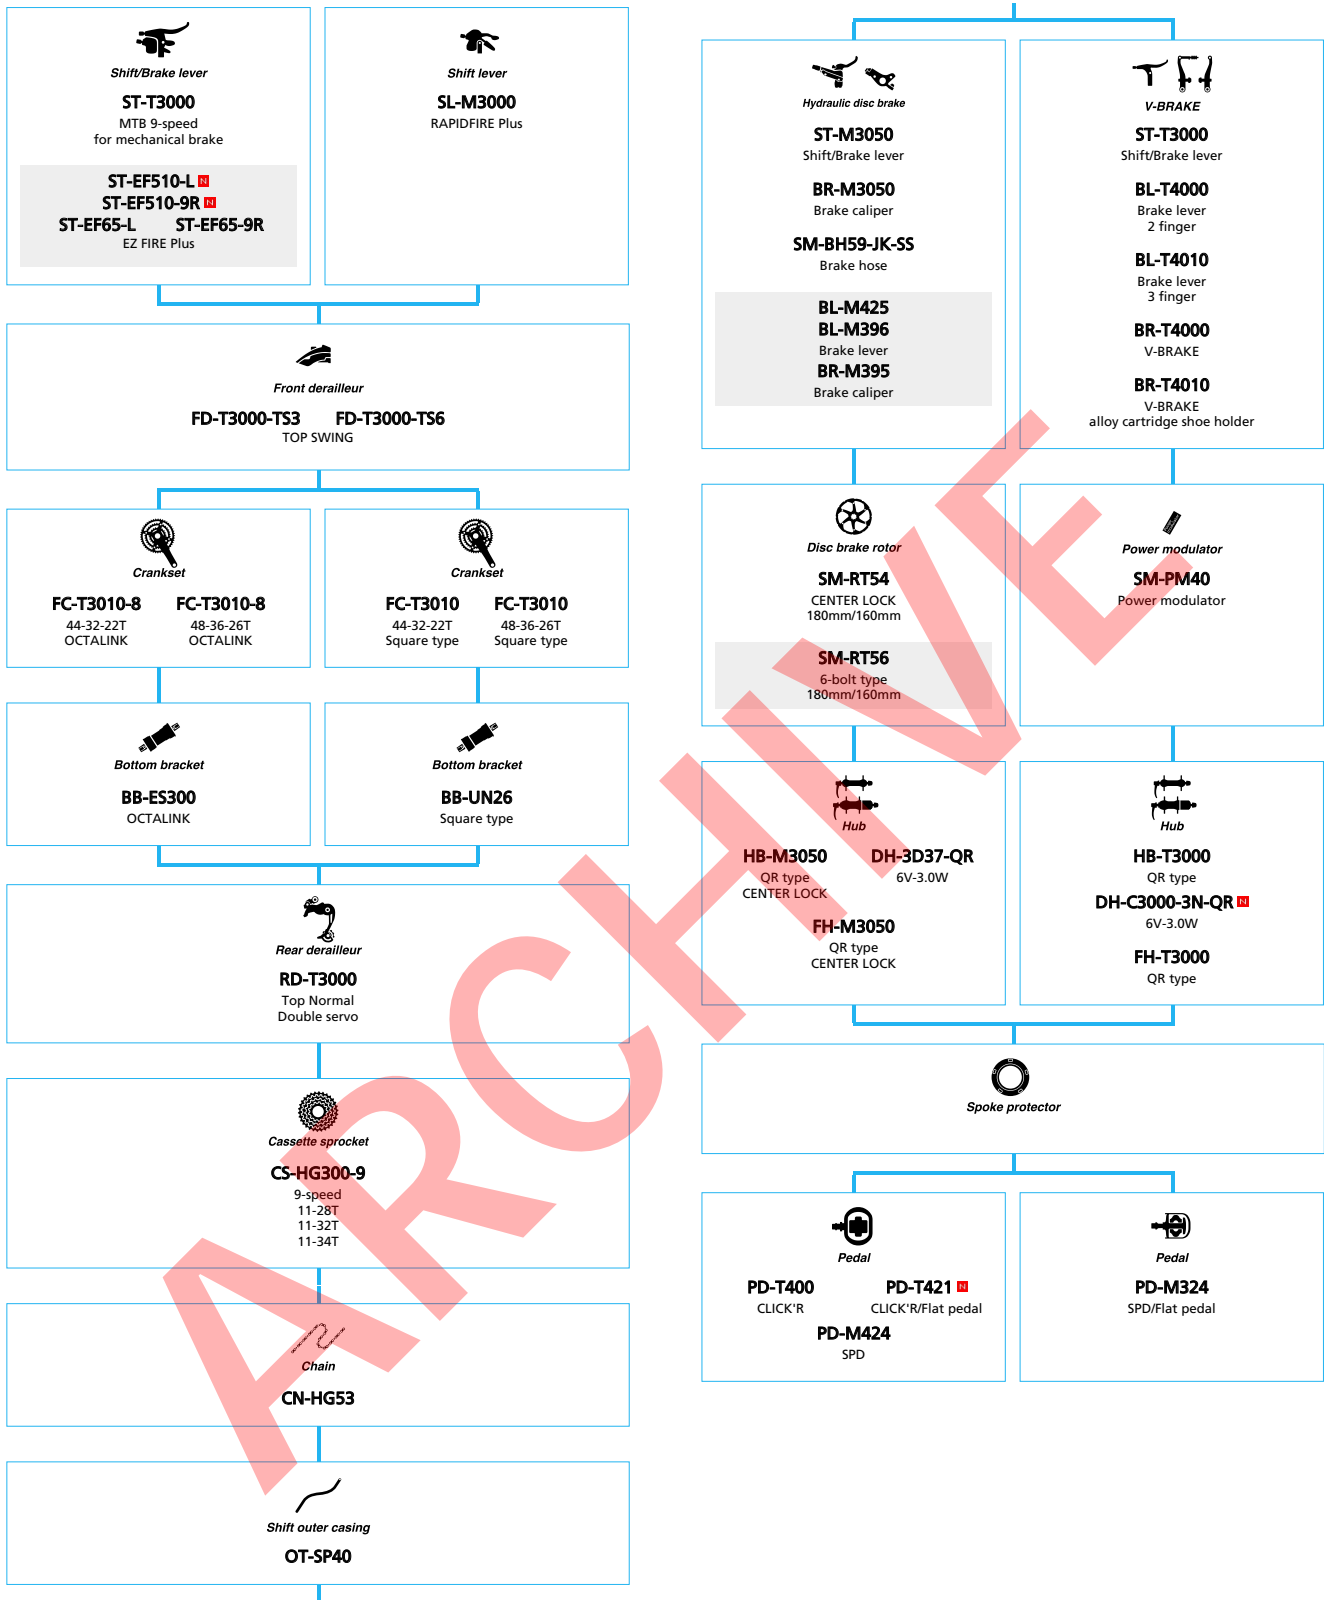

(3x6-speed Friction)

■ ... New model
□ ... Option

SHIMANO Tourney

(1x6-speed)

■ ... New model
□ ... Option

SHIMANO DEORE (3x10-speed)

■ ... New model
 □ ... Option

Trekking Bike