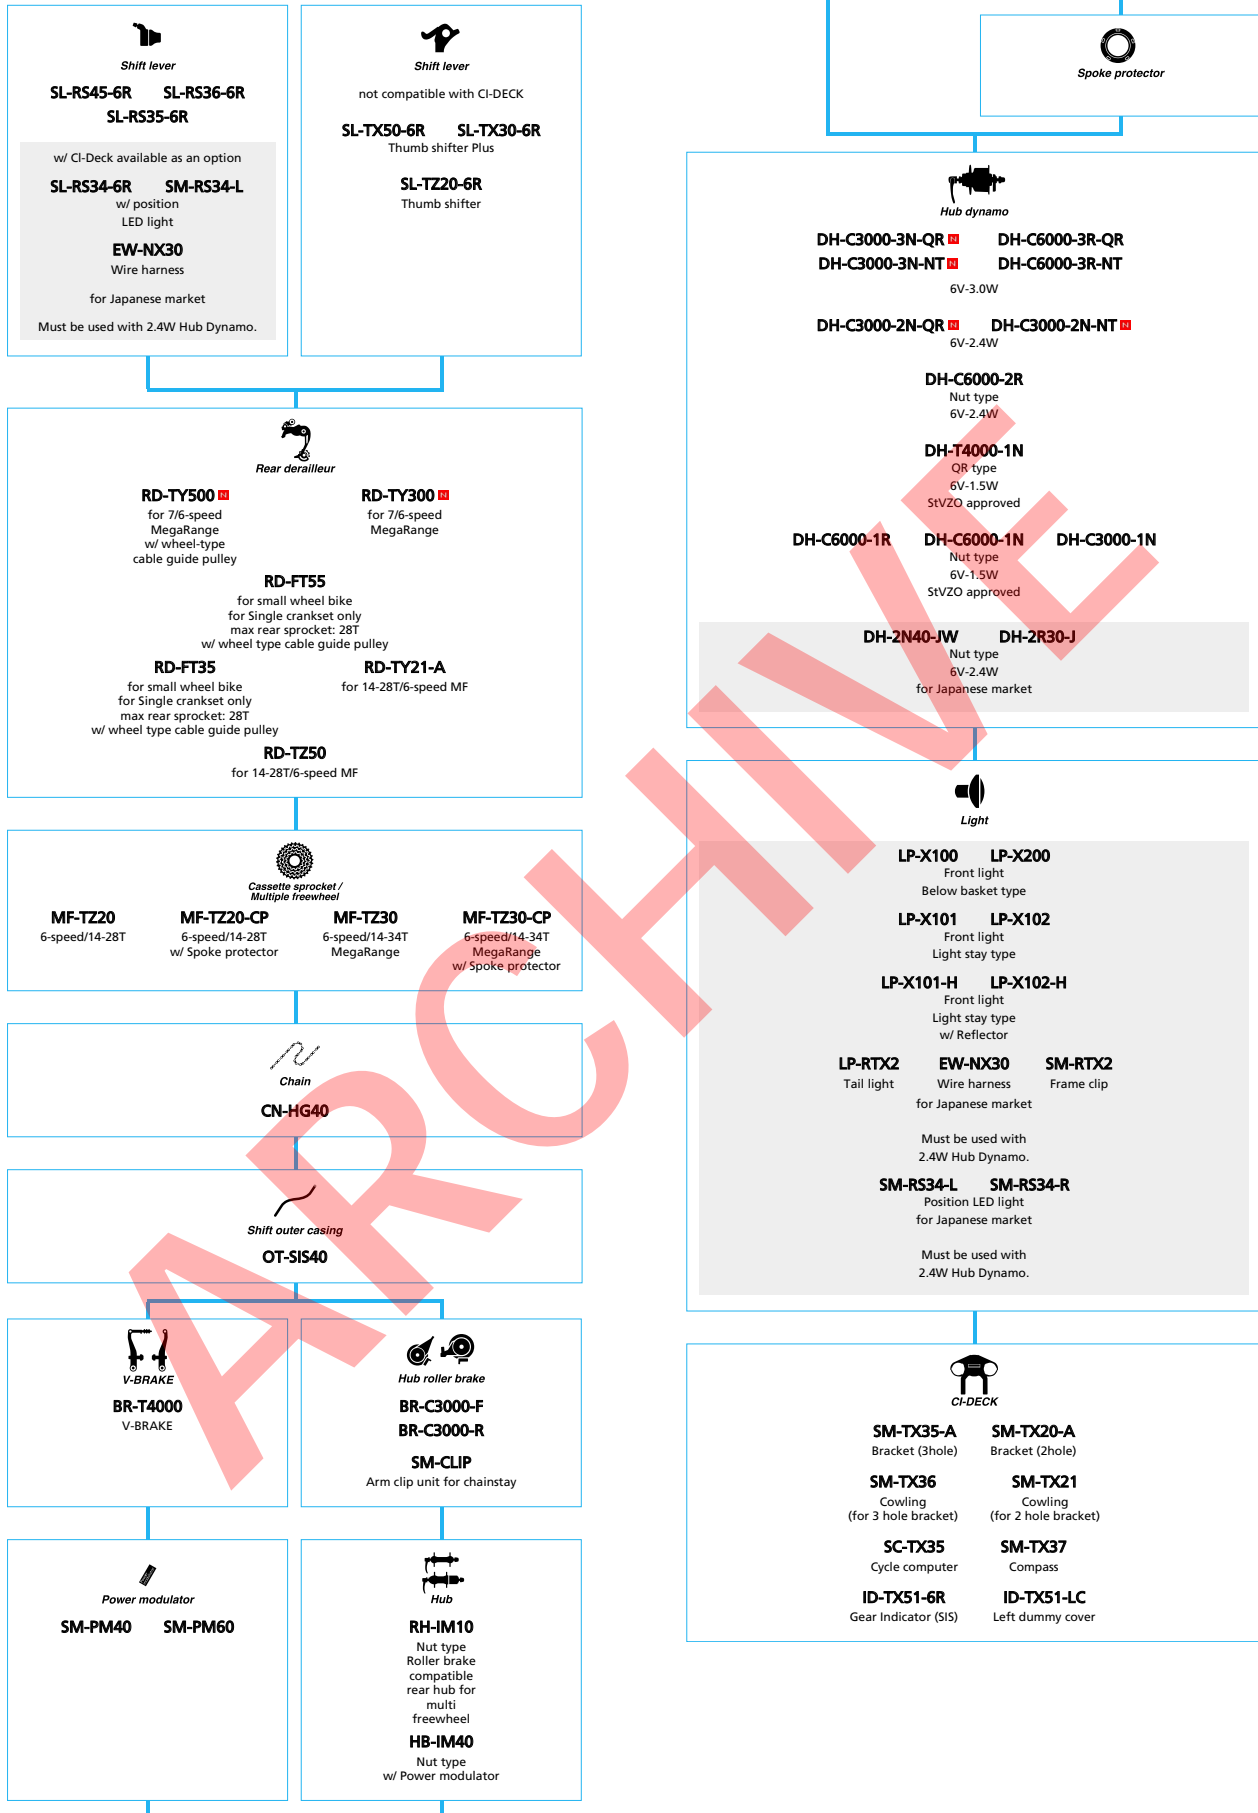

(3x6-speed Friction)

■ ... New model
□ ... Option

SHIMANO Tourney

(1x6-speed)

■ ... New model
□ ... Option

SHIMANO DEORE (3x10-speed)

■ ... New model
 □ ... Option

Trekking Bike