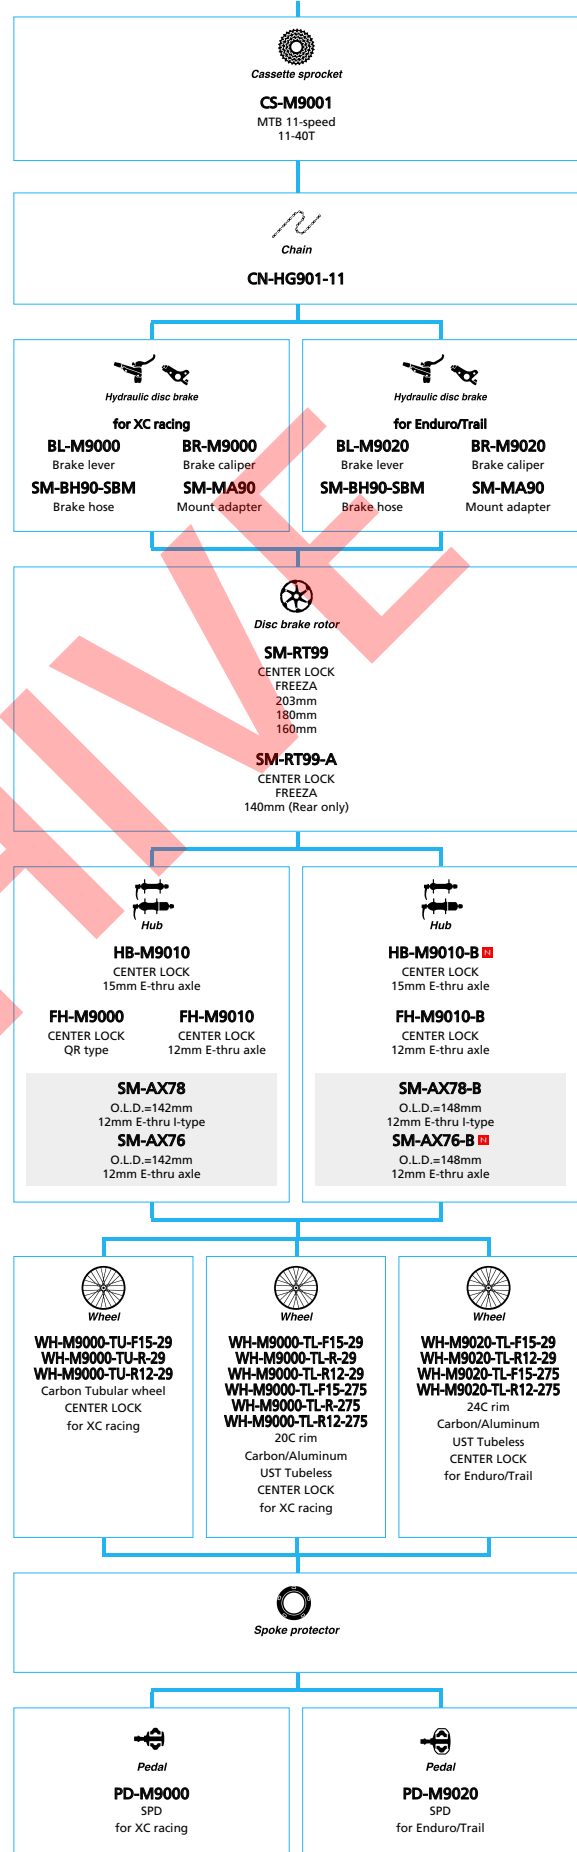

■ ... New model
□ ... Option

SHIMANO XTR M9050 series (3x11-speed)

■ ... New model
 □ ... Option

SHIMANO XTR M9050 series (2x11-speed)

■ ... New model
 □ ... Option

(1x10-speed)

Shift lever

SL-M8000-R
RAPIDFIRE Plus

FH-M8000
CENTER LOCK
QR type

FH-M8010
CENTER LOCK
12mm E-thru axle

FH-M8010-B ■
CENTER LOCK
12mm E-thru axle

SM-AX78
O.L.D.=142mm
12mm E-thru I-type

SM-AX76
O.L.D.=142mm
12mm E-thru axle

SM-AX78-B
O.L.D.=148mm
12mm E-thru I-type