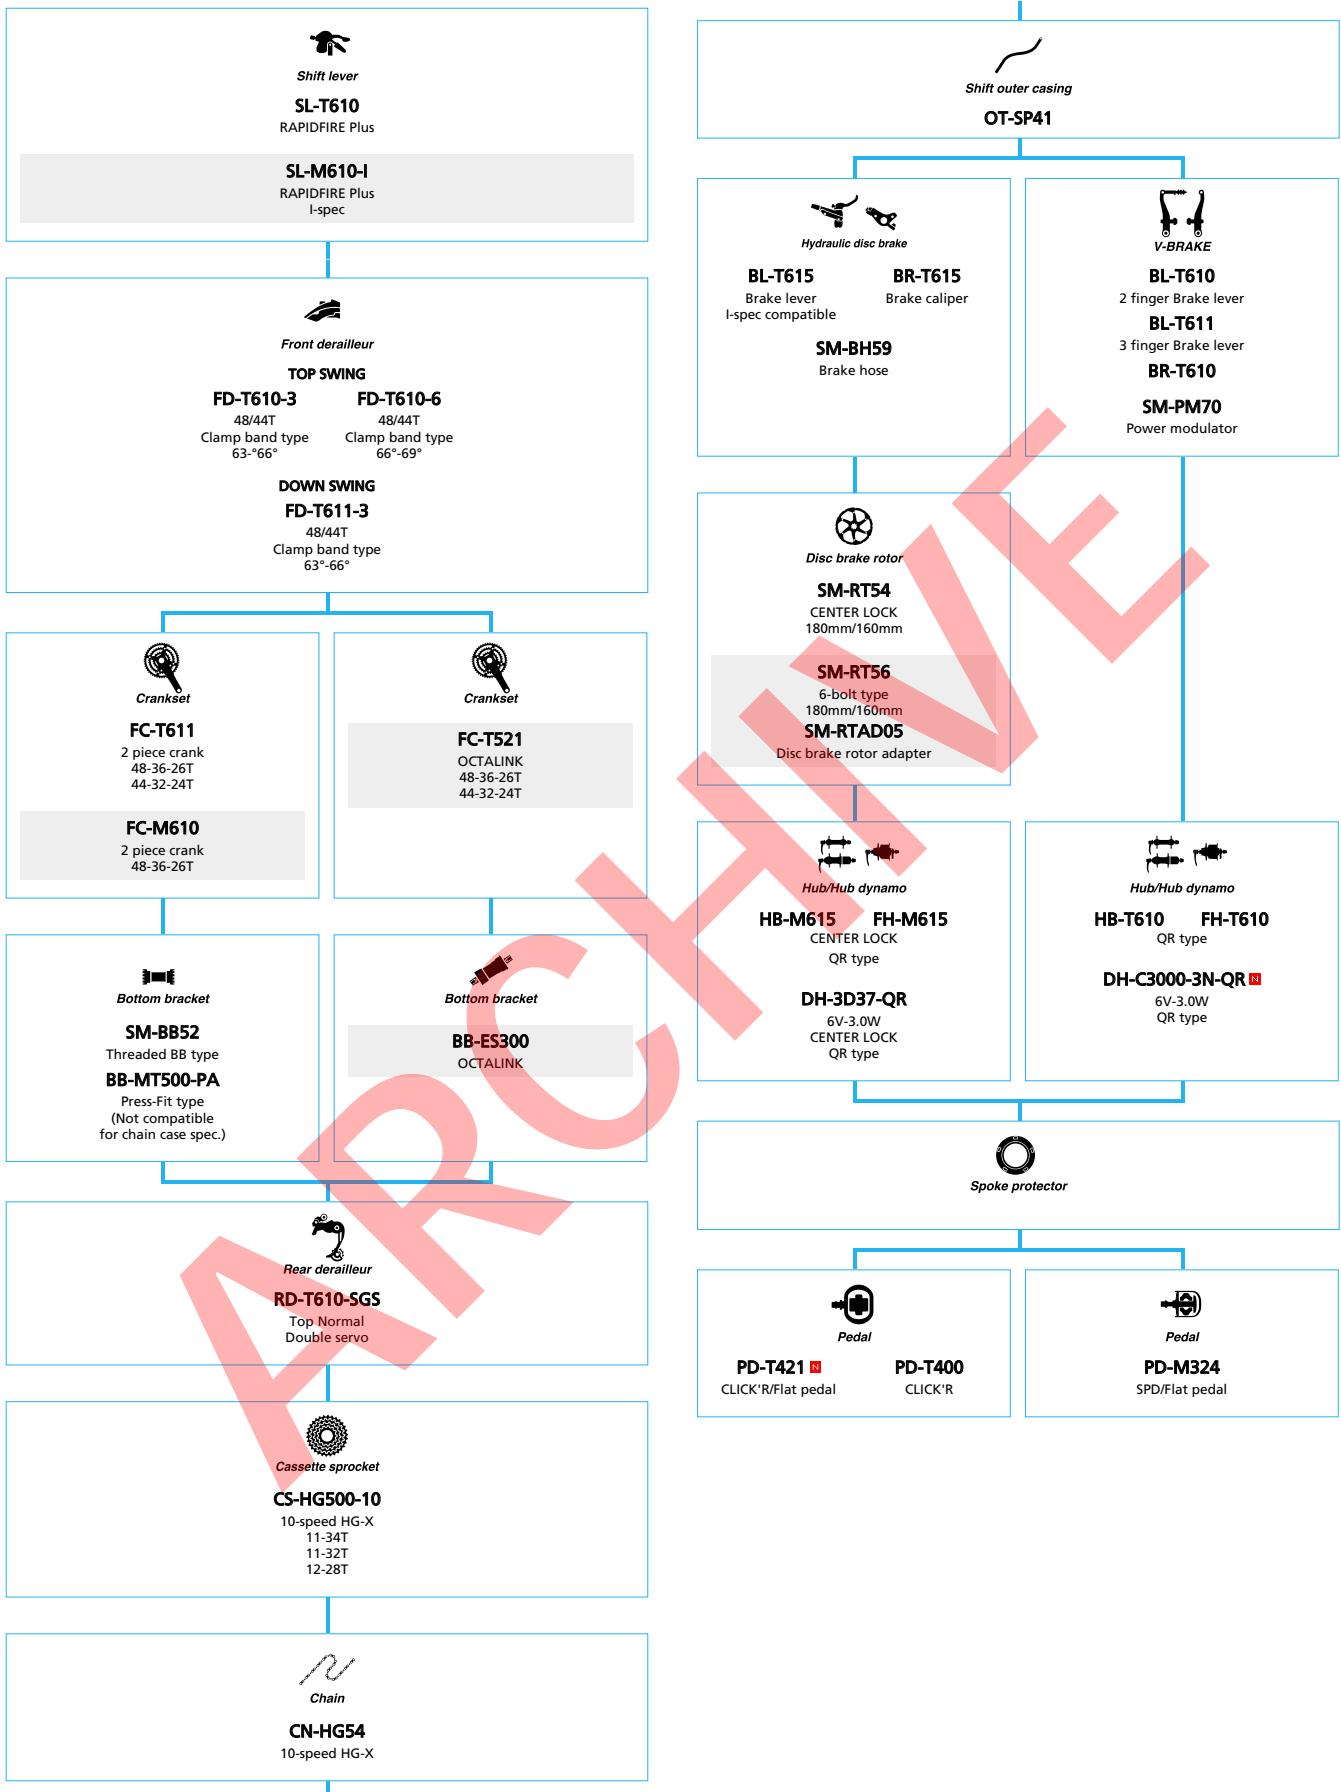

(3x6-speed Friction)

■ ... New model
□ ... Option

SHIMANO Tourney

(1x6-speed)

■ ... New model
□ ... Option

SHIMANO DEORE (3x10-speed)

■ ... New model
 □ ... Option

Trekking Bike