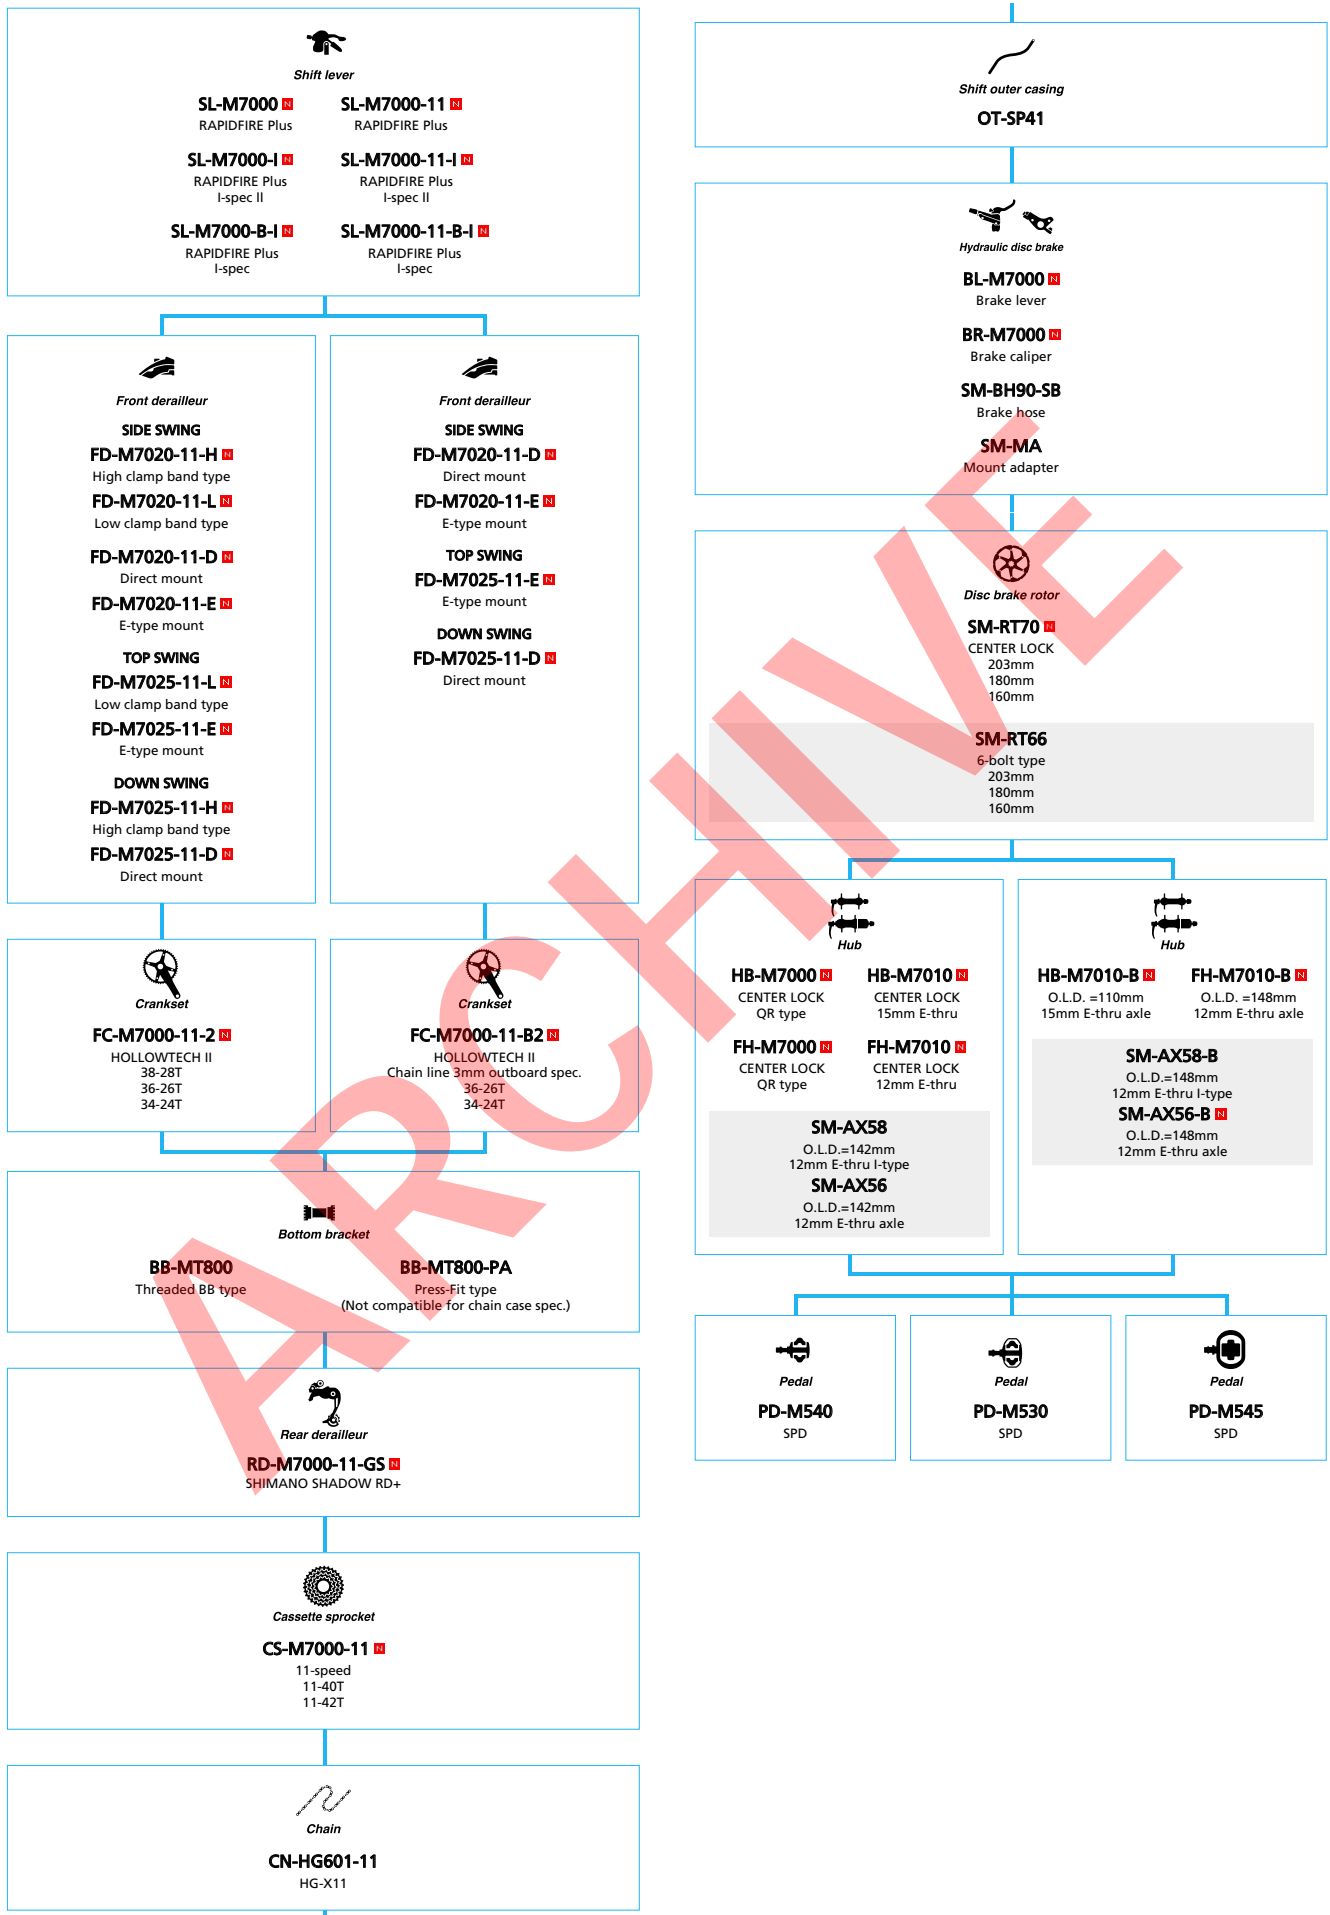

SLX (2x11-speed)

SLX (1x11-speed)

SLX (3x10-speed)

Shift lever

SL-M7000 ■ RAPIDFIRE Plus	SL-M7000-10 ■ RAPIDFIRE Plus
SL-M7000-I ■ RAPIDFIRE Plus I-spec II	SL-M7000-10-I ■ RAPIDFIRE Plus I-spec II
SL-M7000-B-I ■ RAPIDFIRE Plus I-spec	SL-M7000-10-B-I ■ RAPIDFIRE Plus I-spec