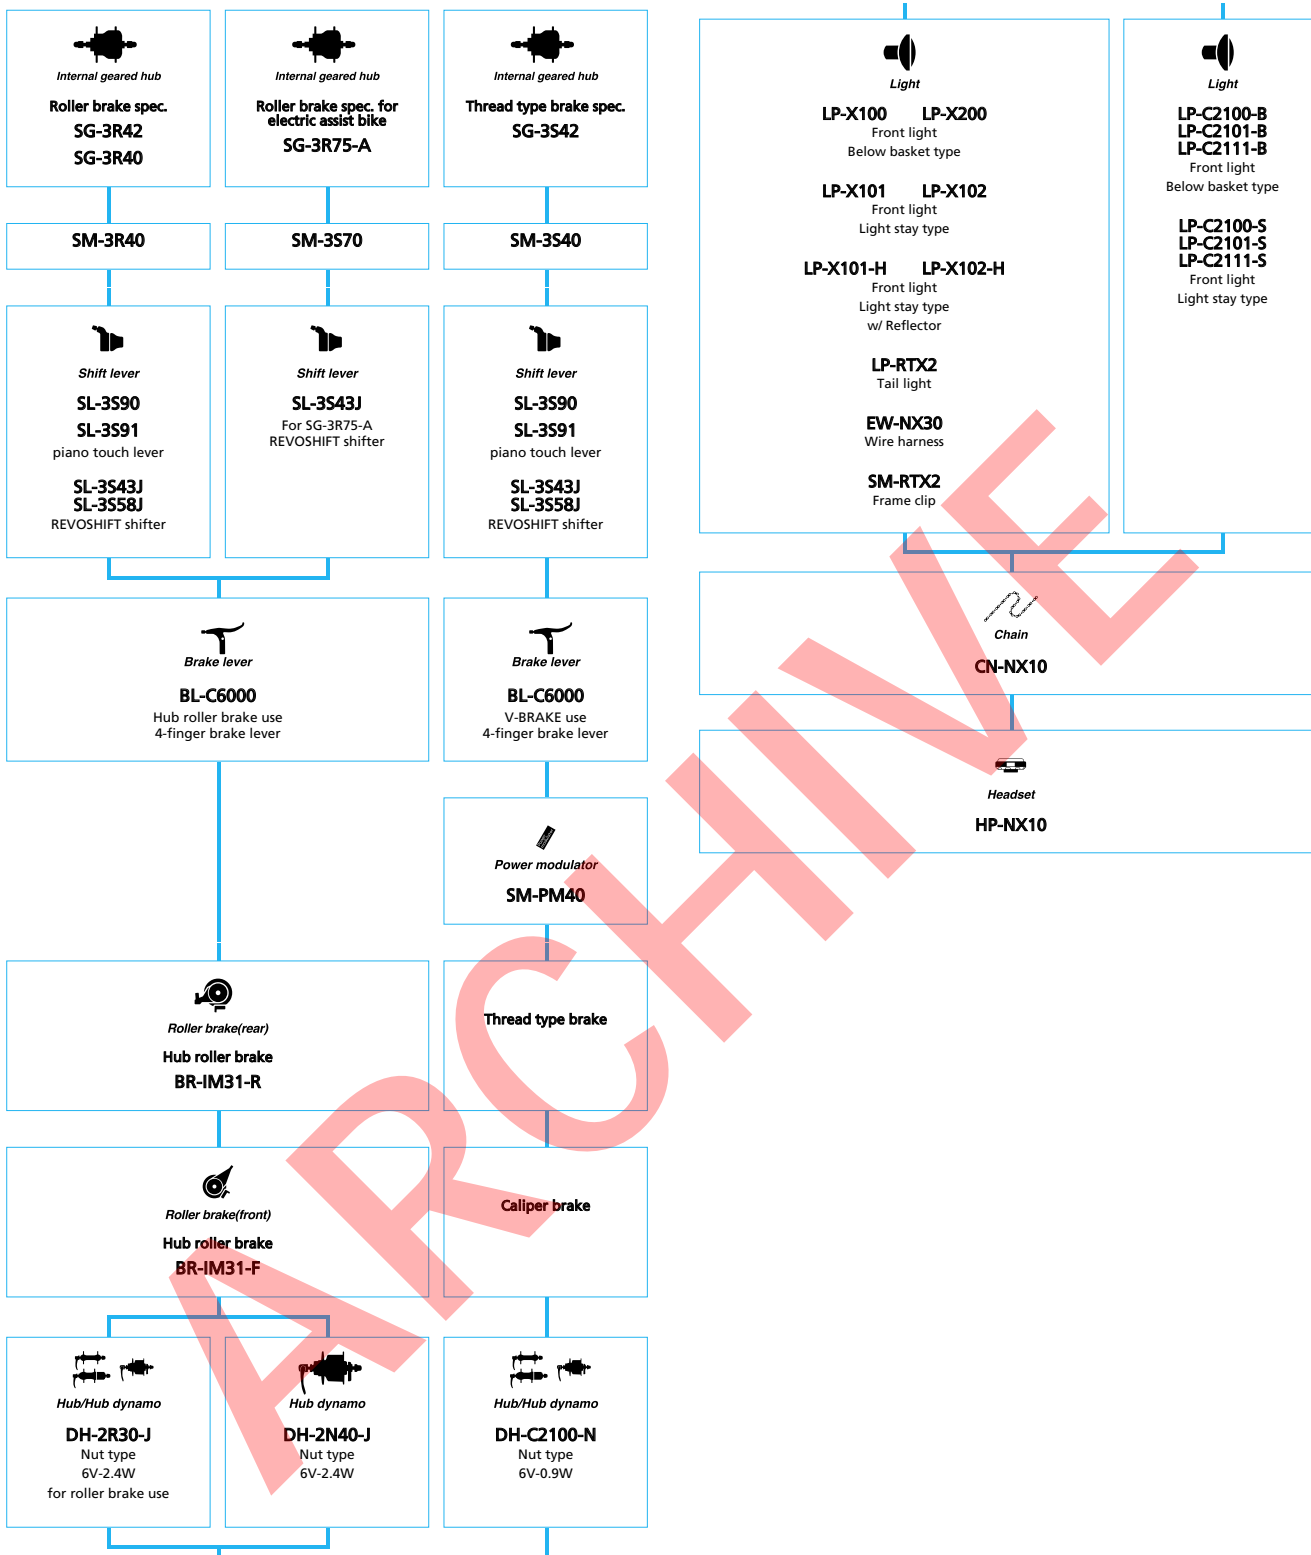

SHIMANO Nexus

(Inter-3) For Japan market

■ ... New model
□ ... Option

City Touring / Comfort Bike