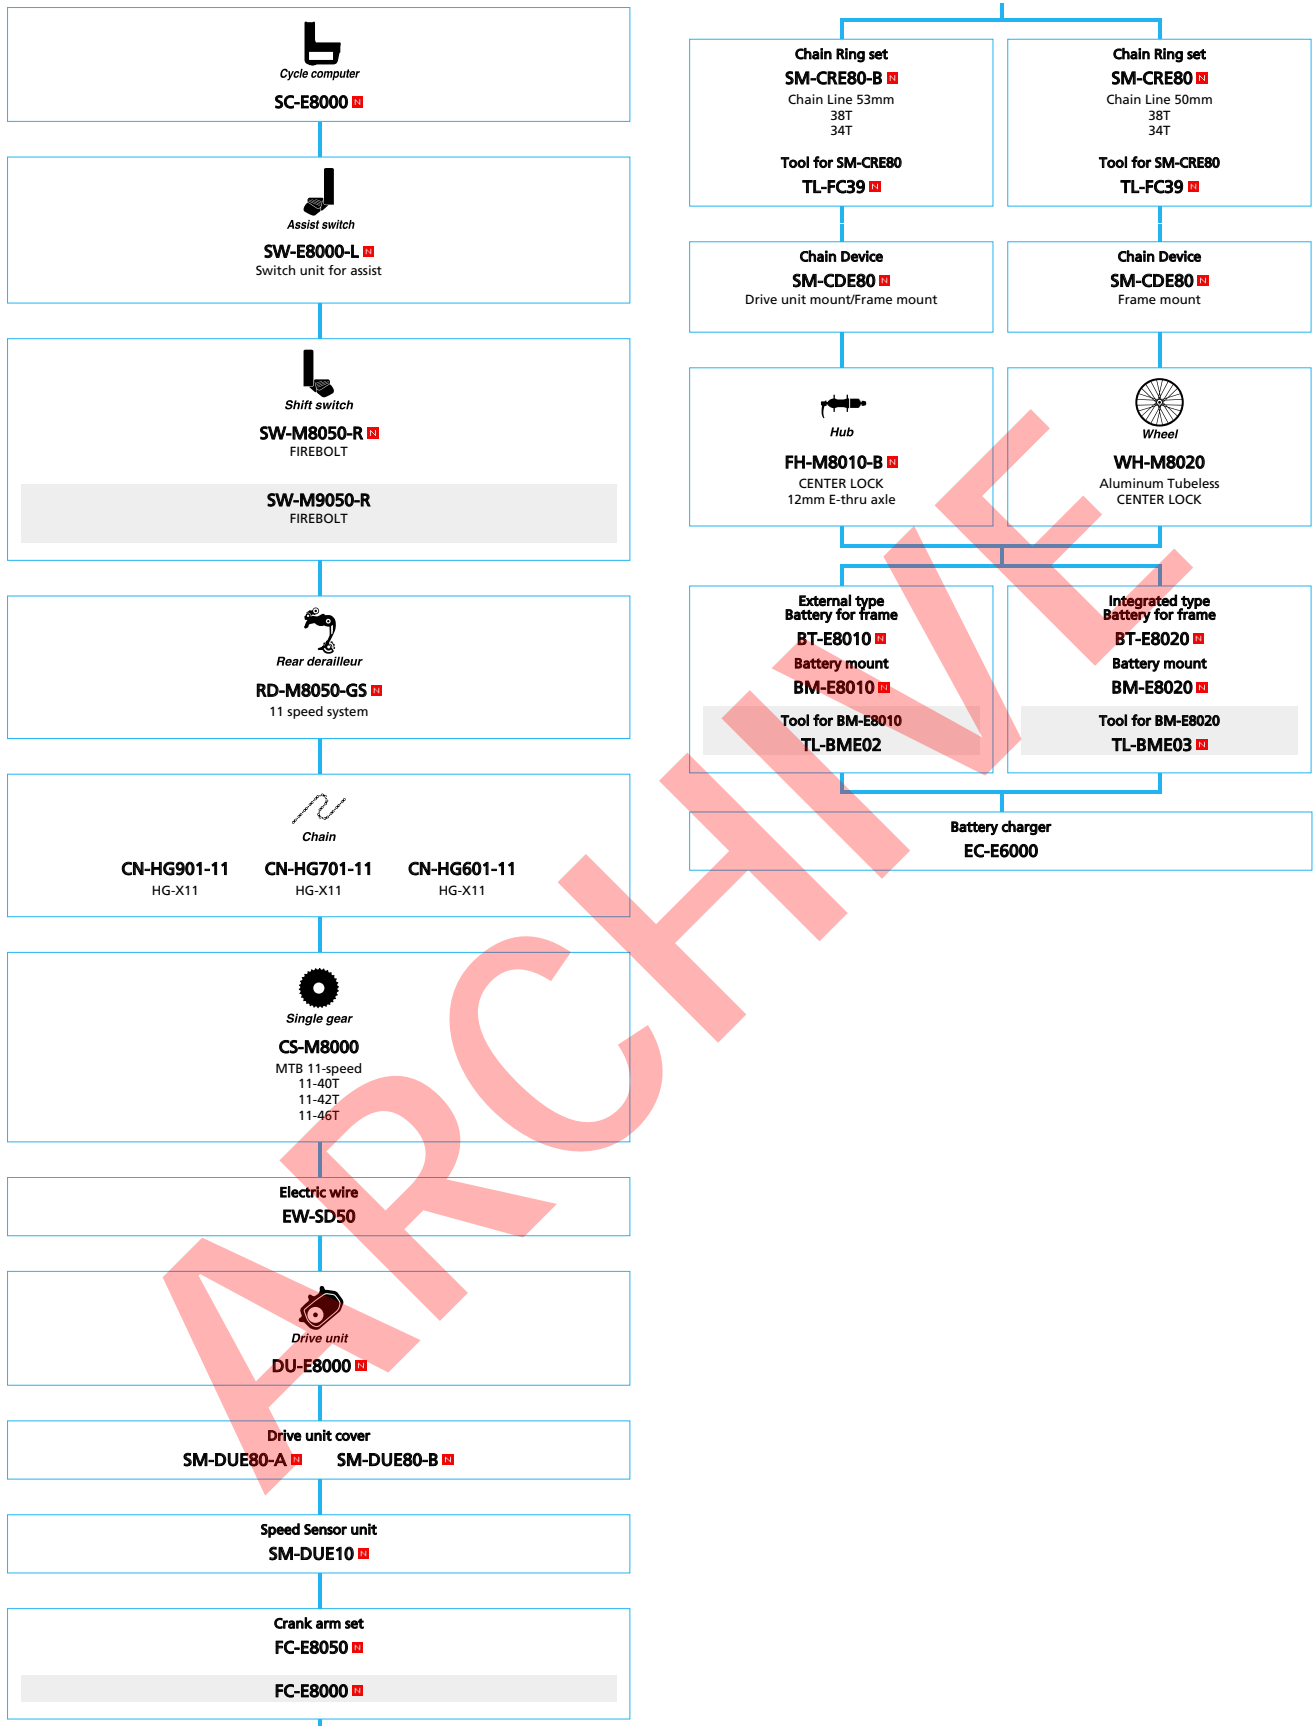

■ ... New model
□ ... Option

SHIMANO STEPS E8000 series Di2 Derailleur spec.