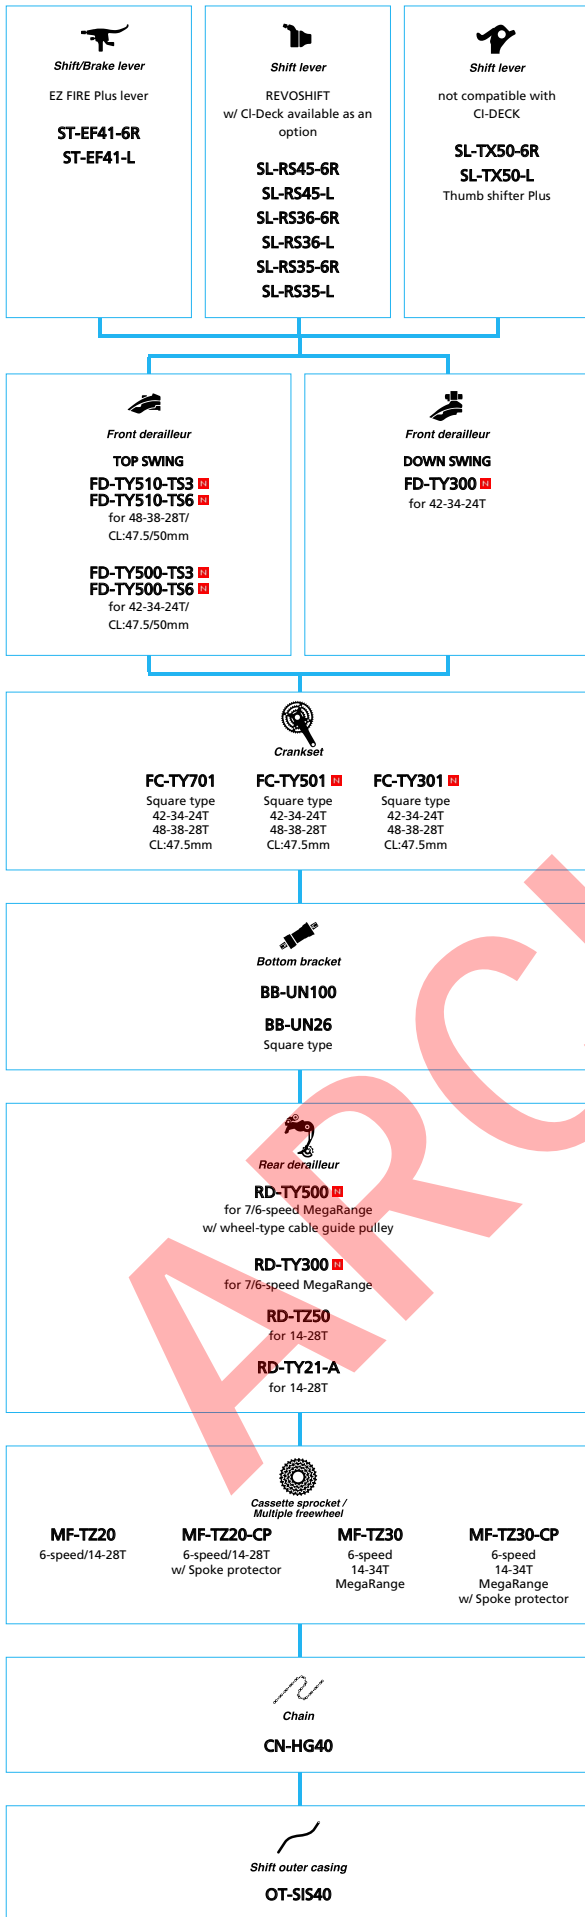

■ ... New model
□ ... Option

SHIMANO Tourney

(3x7-speed Friction)

■ ... New model
□ ... Option

SHIMANO Tourney (1x7-speed)

SHIMANO Tourney (3x6-speed)

■ ... New model
□ ... Option

SHIMANO Tourney

(3x6-speed Friction)

■ ... New model
□ ... Option

SHIMANO Tourney

(1x6-speed)

■ ... New model
□ ... Option

SHIMANO DEORE (3x10-speed)

■ ... New model
 □ ... Option

Trekking Bike