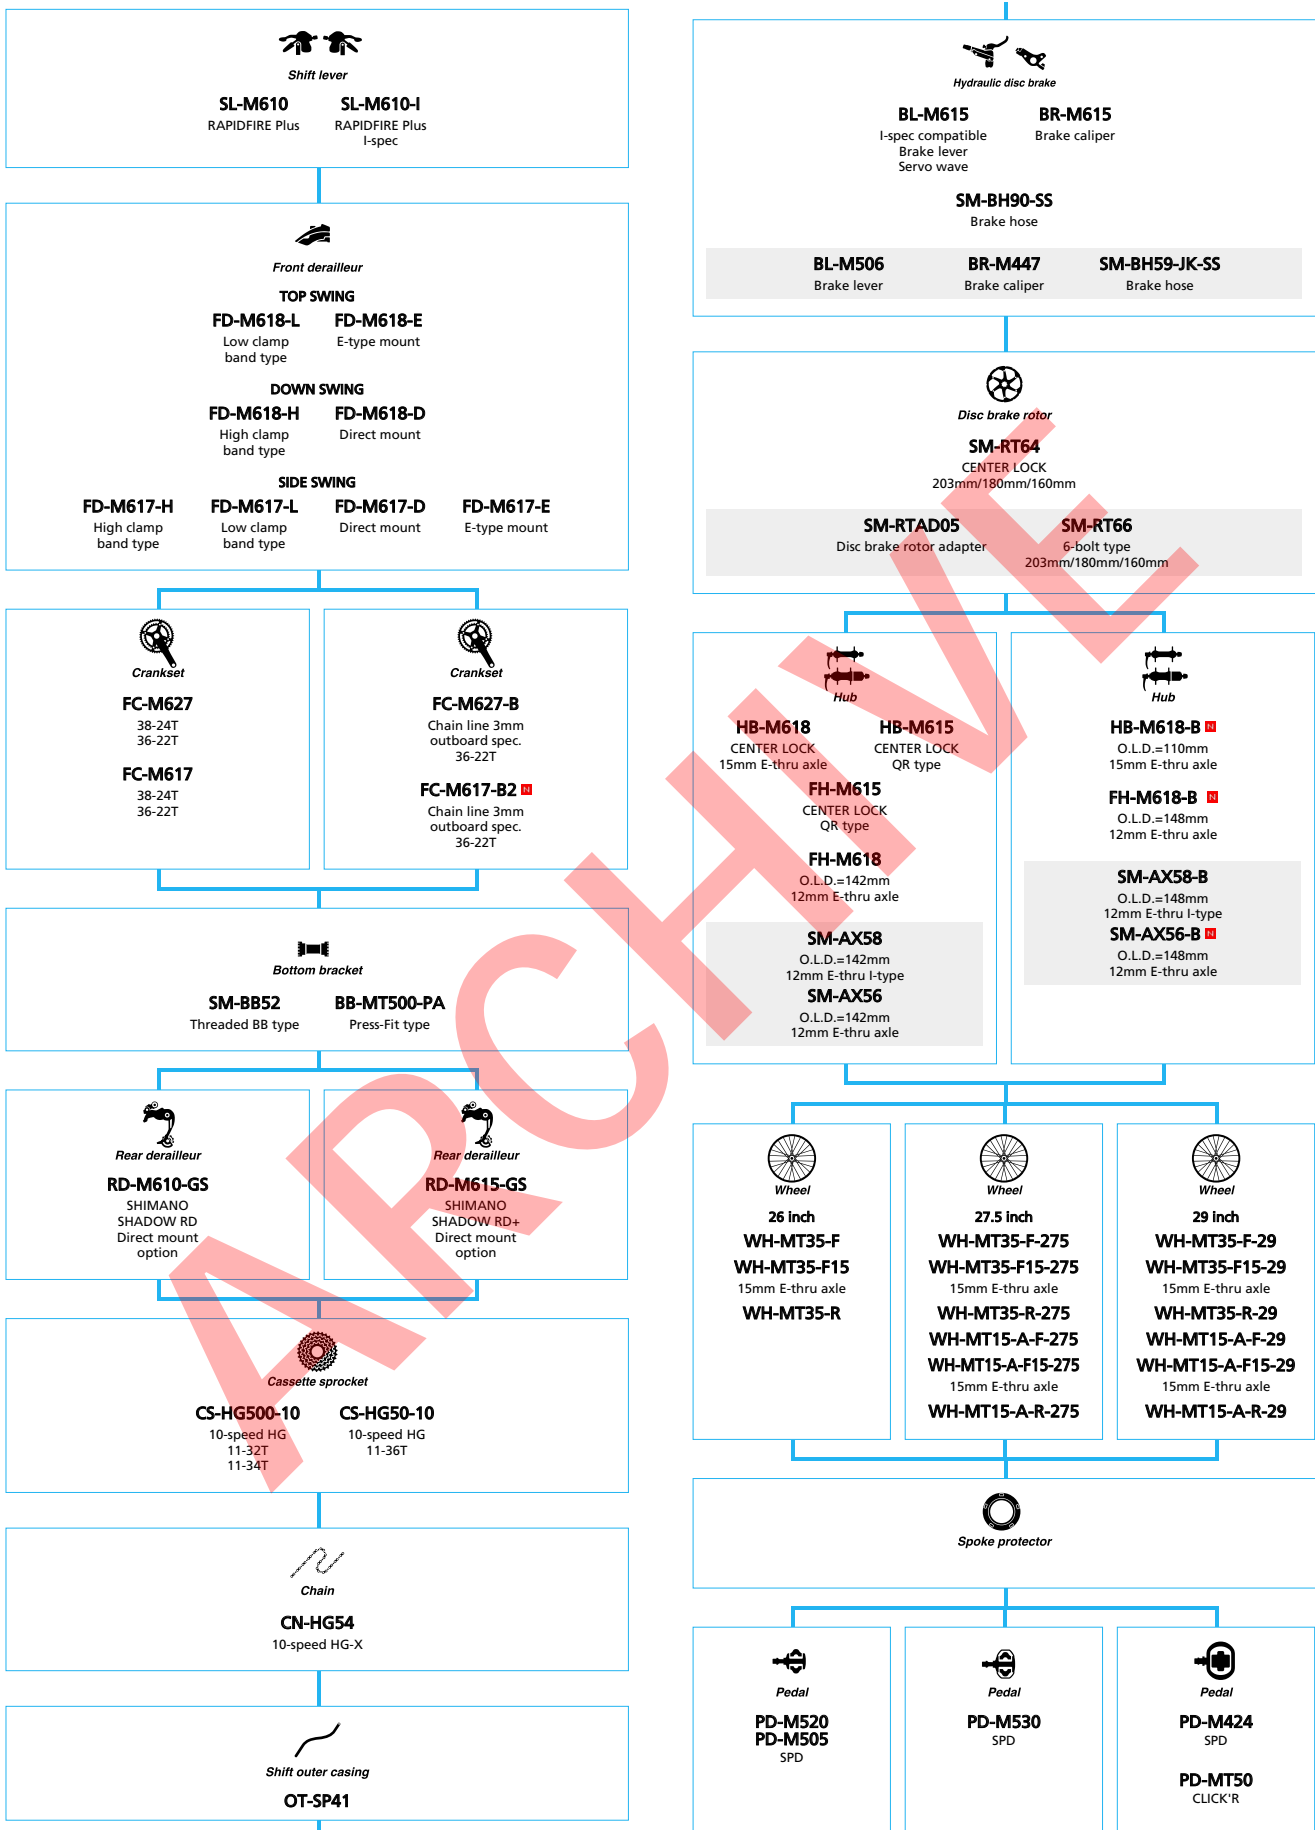

SHIMANO DEORE (2x10-speed)

■ ... New model
□ ... Option

Mountain Bike