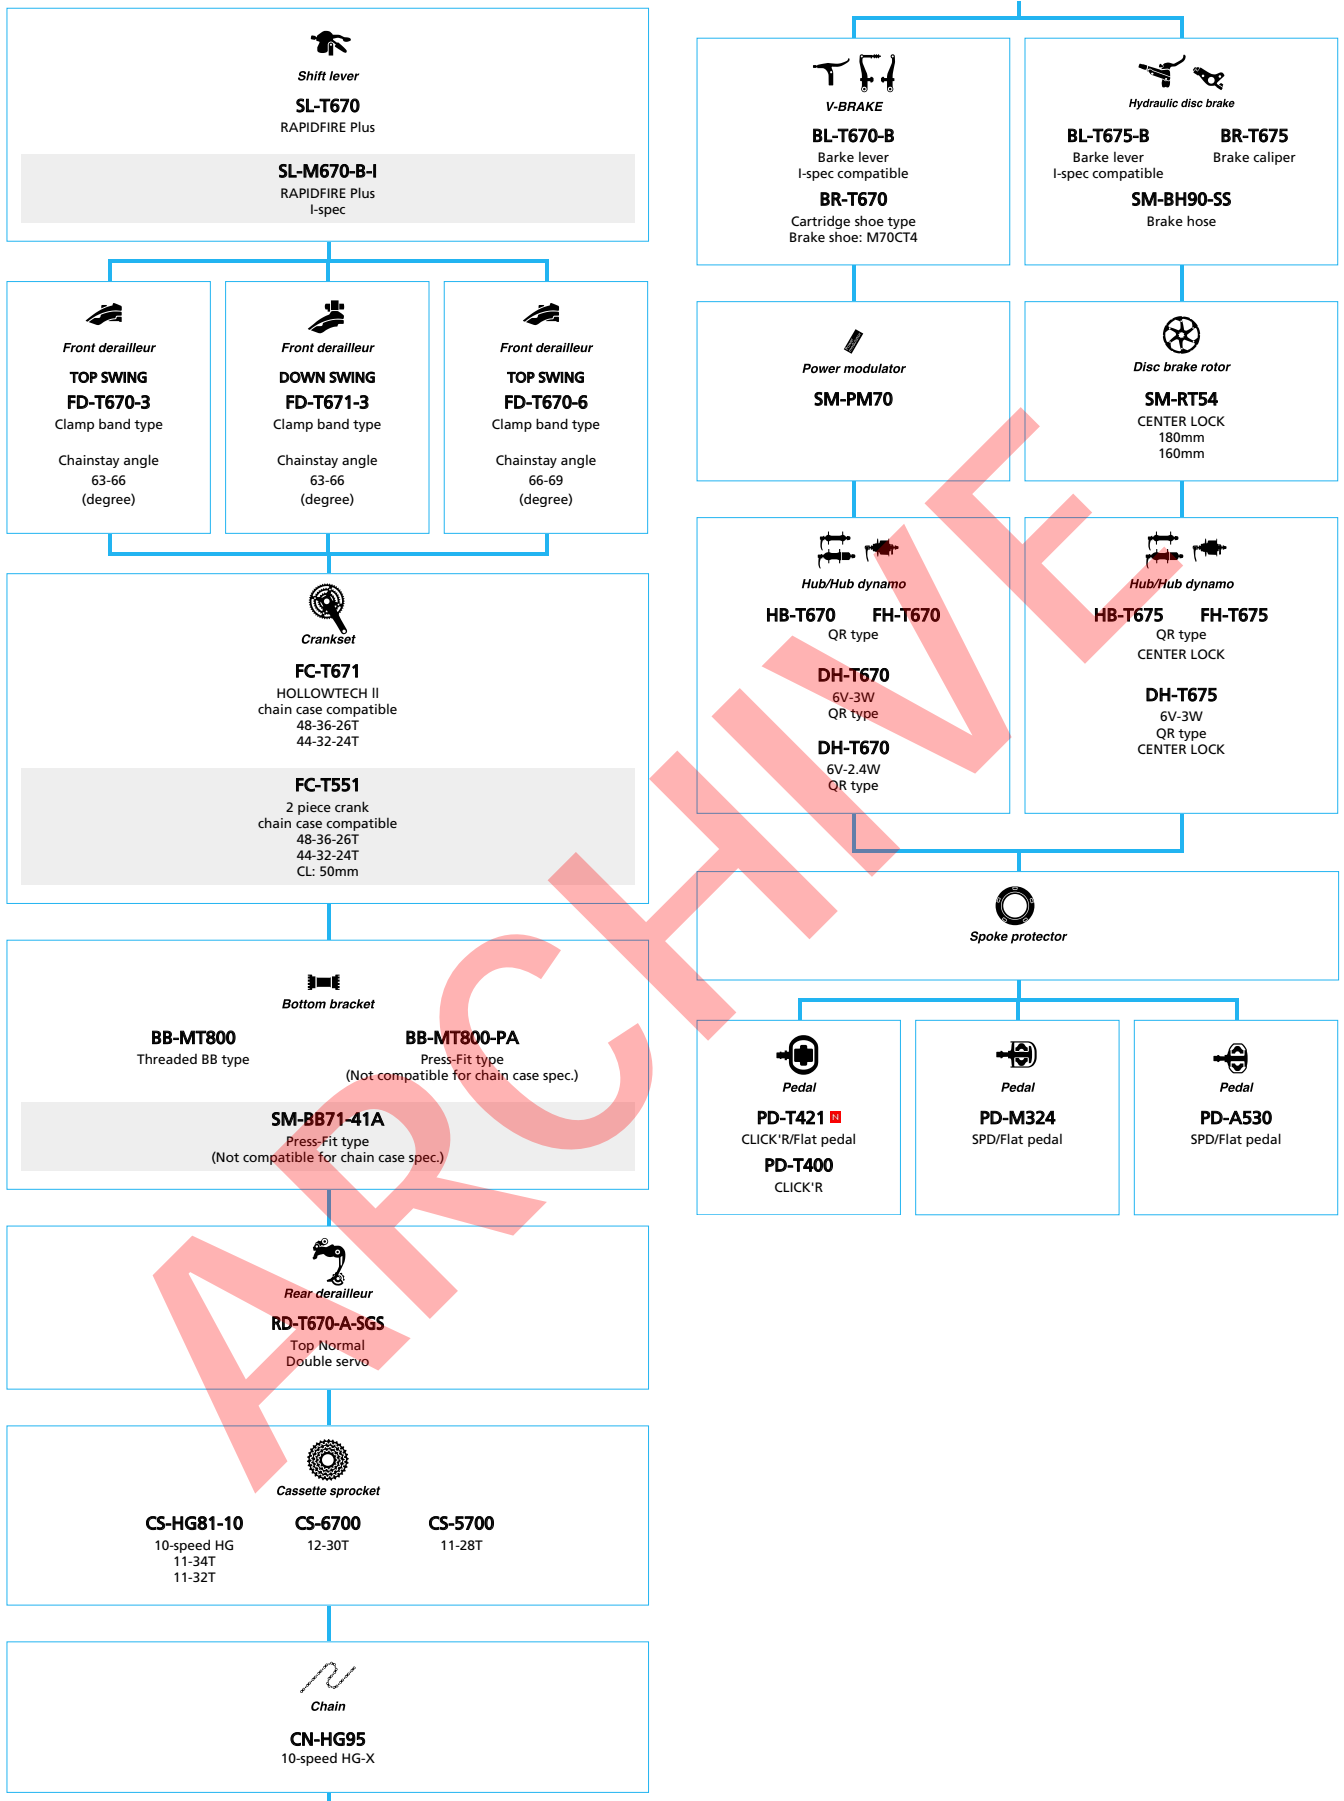

(3x6-speed Friction)

■ ... New model
□ ... Option

SHIMANO Tourney

(1x6-speed)

■ ... New model
□ ... Option

SHIMANO DEORE (3x10-speed)

■ ... New model
 □ ... Option

Trekking Bike