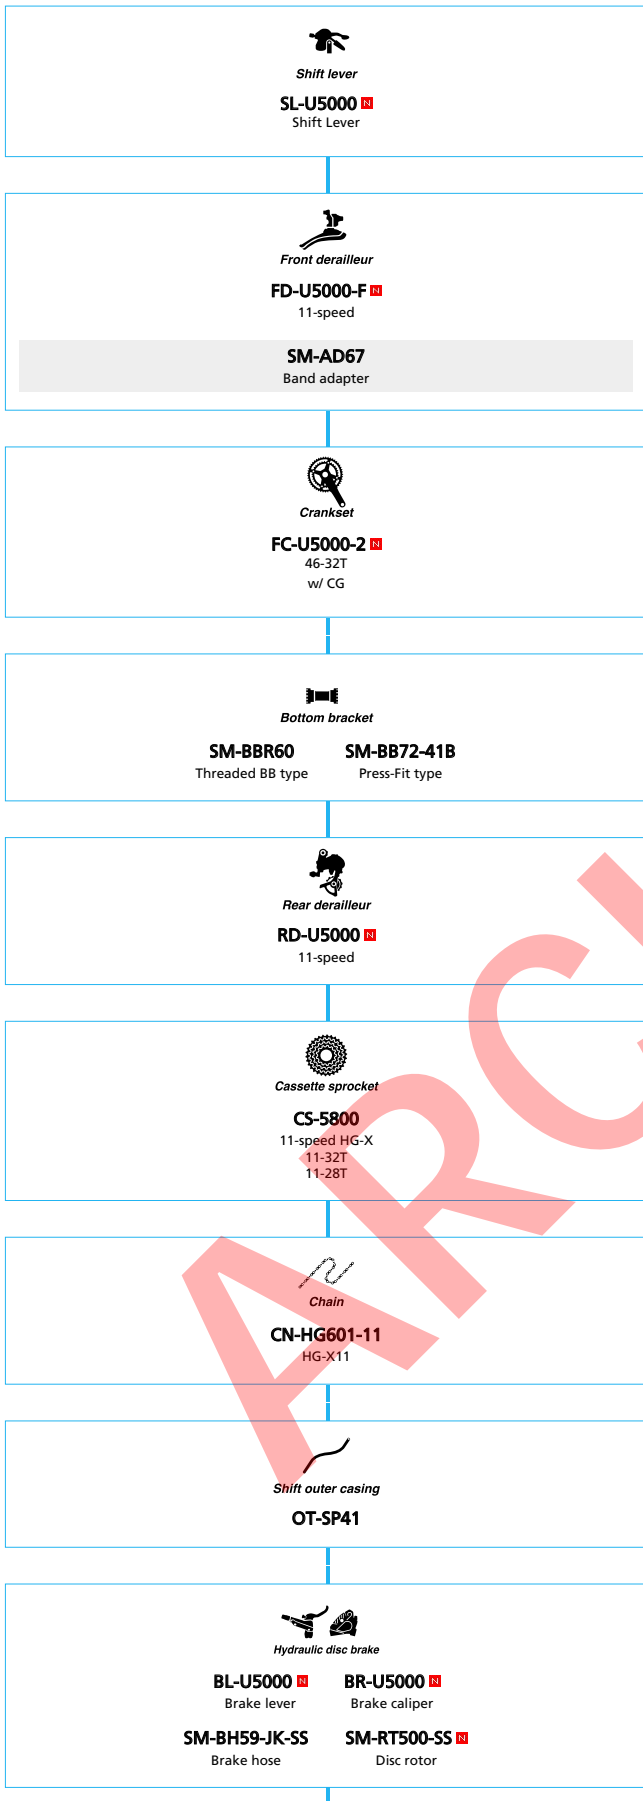

DRAFT

METREA (H type handlebar 1×11-speed)

■ ... New model
 ■ ... Option

METREA (Flat handlebar type 2×11-speed)

■ ... New model
 ■ ... Option

DRAFT

METREA (Flat handlebar type 1×11-speed)

■ ... New model
 ■ ... Option