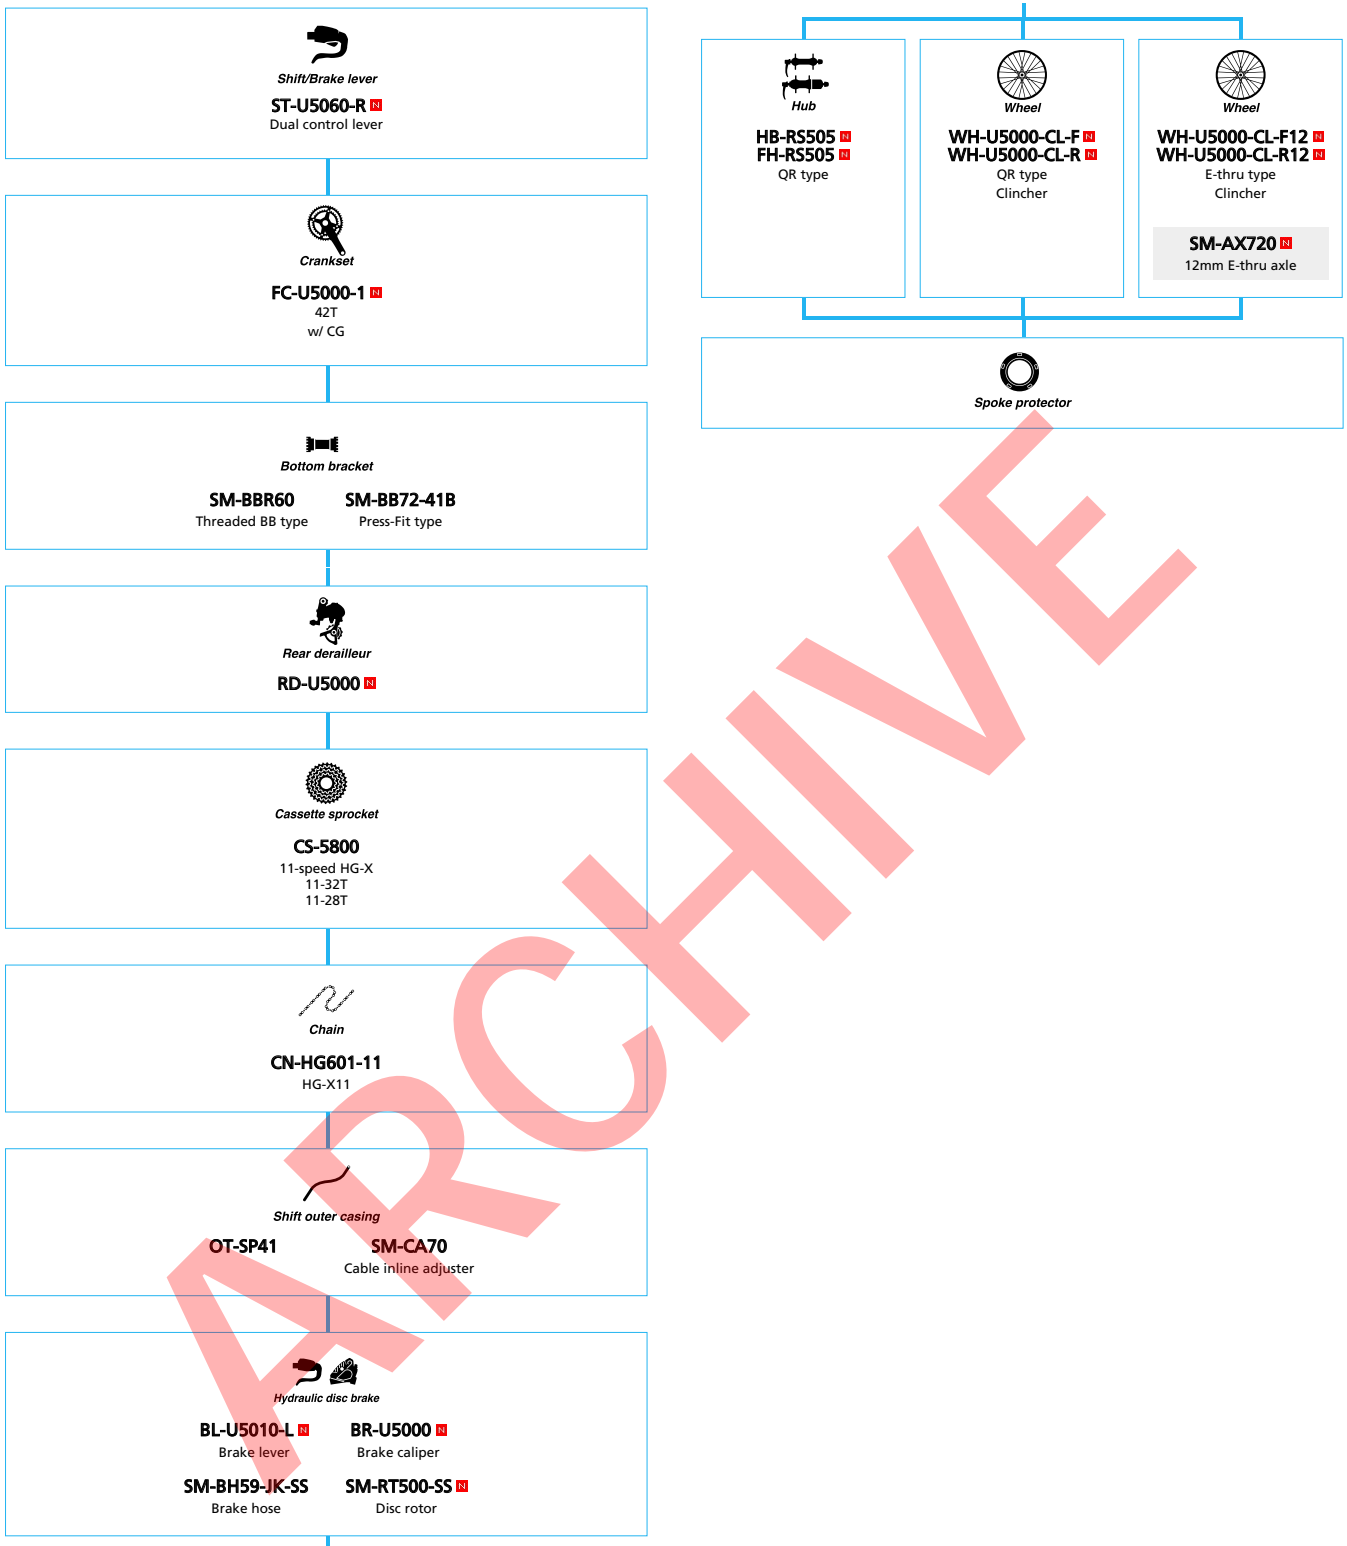

DRAFT

METREA (H type handlebar 1×11-speed)

■ ... New model
 ■ ... Option

METREA (Flat handlebar type 2×11-speed)

■ ... New model
 ■ ... Option

DRAFT

METREA (Flat handlebar type 1×11-speed)

■ ... New model
 ■ ... Option