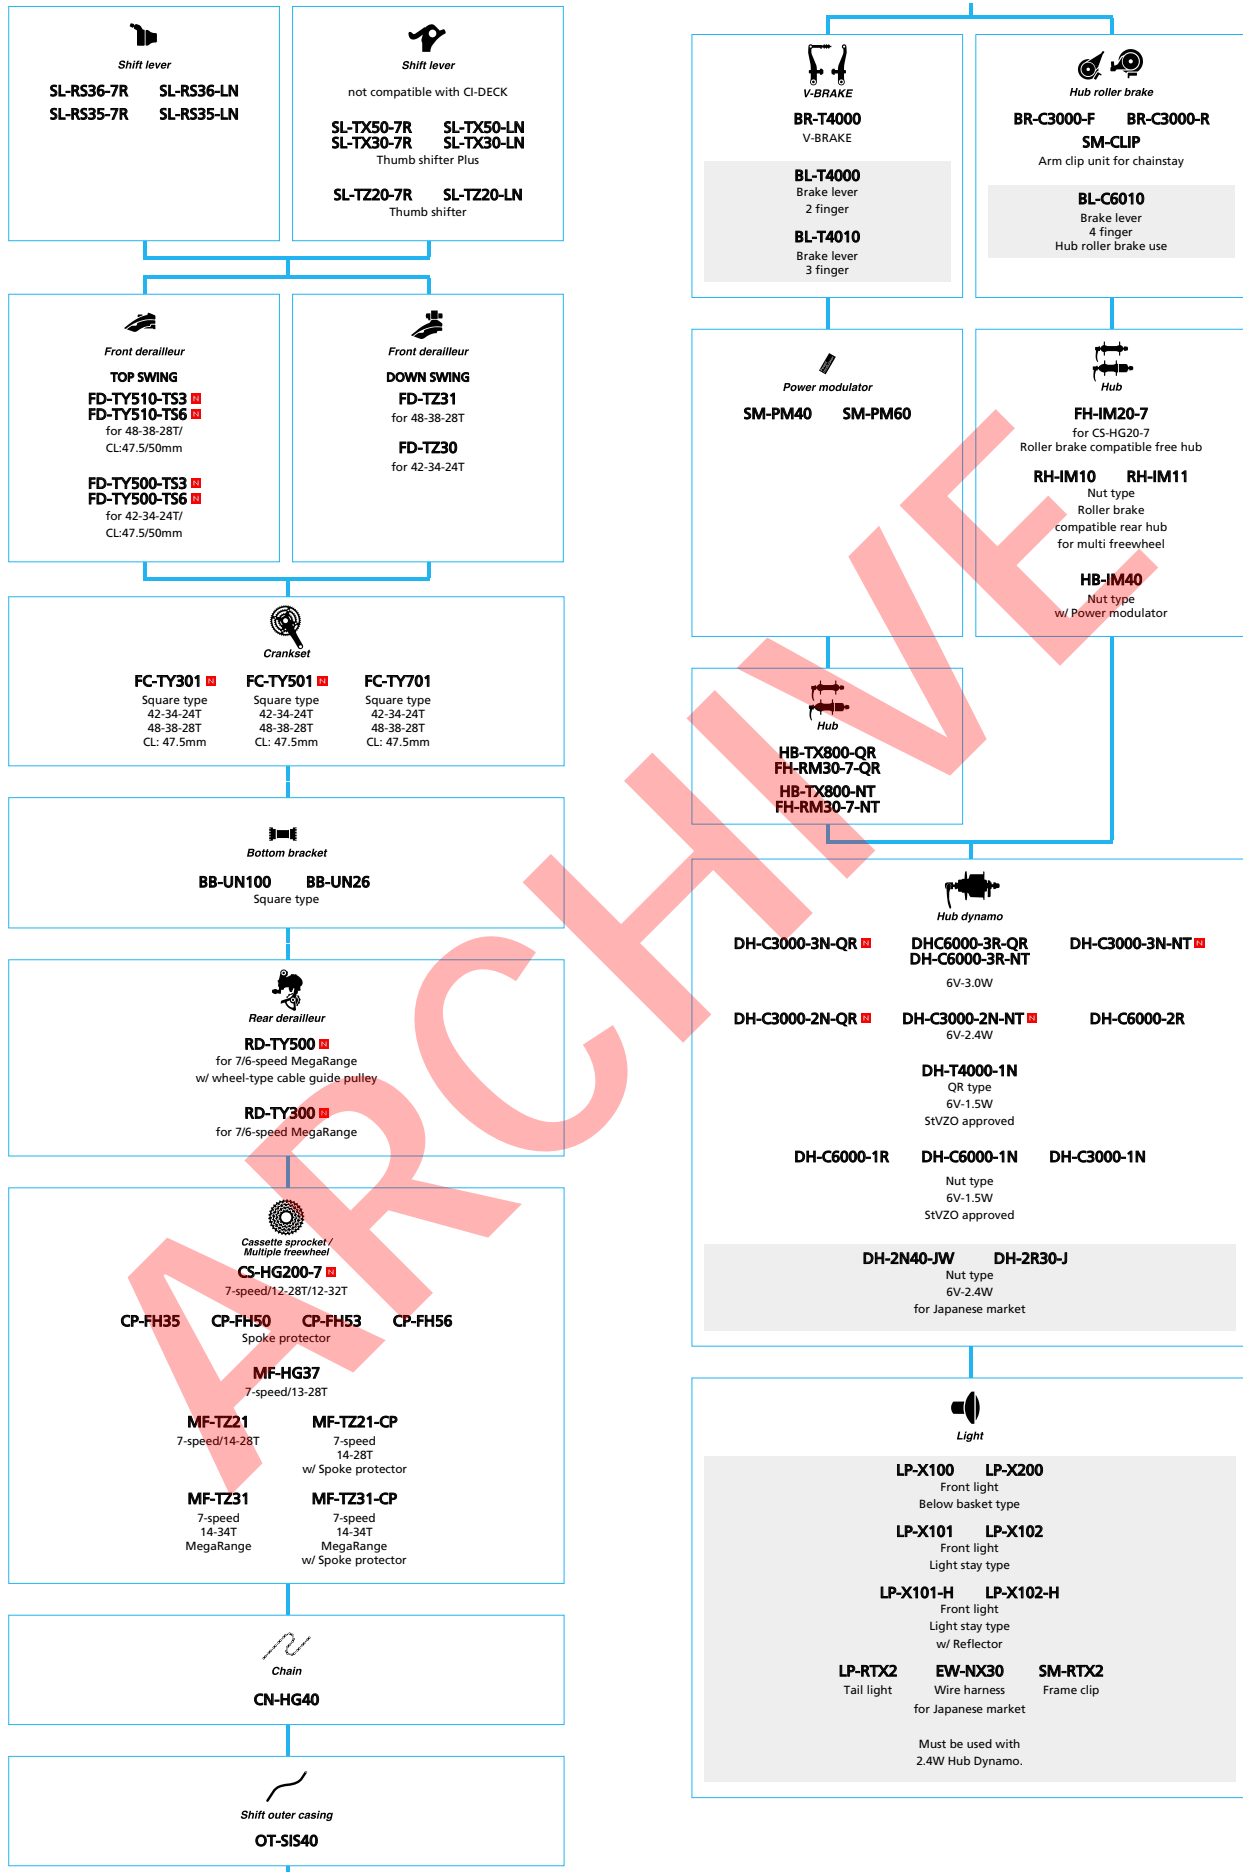

SHIMANO Tourney

(3x7-speed Friction)

■ ... New model
□ ... Option