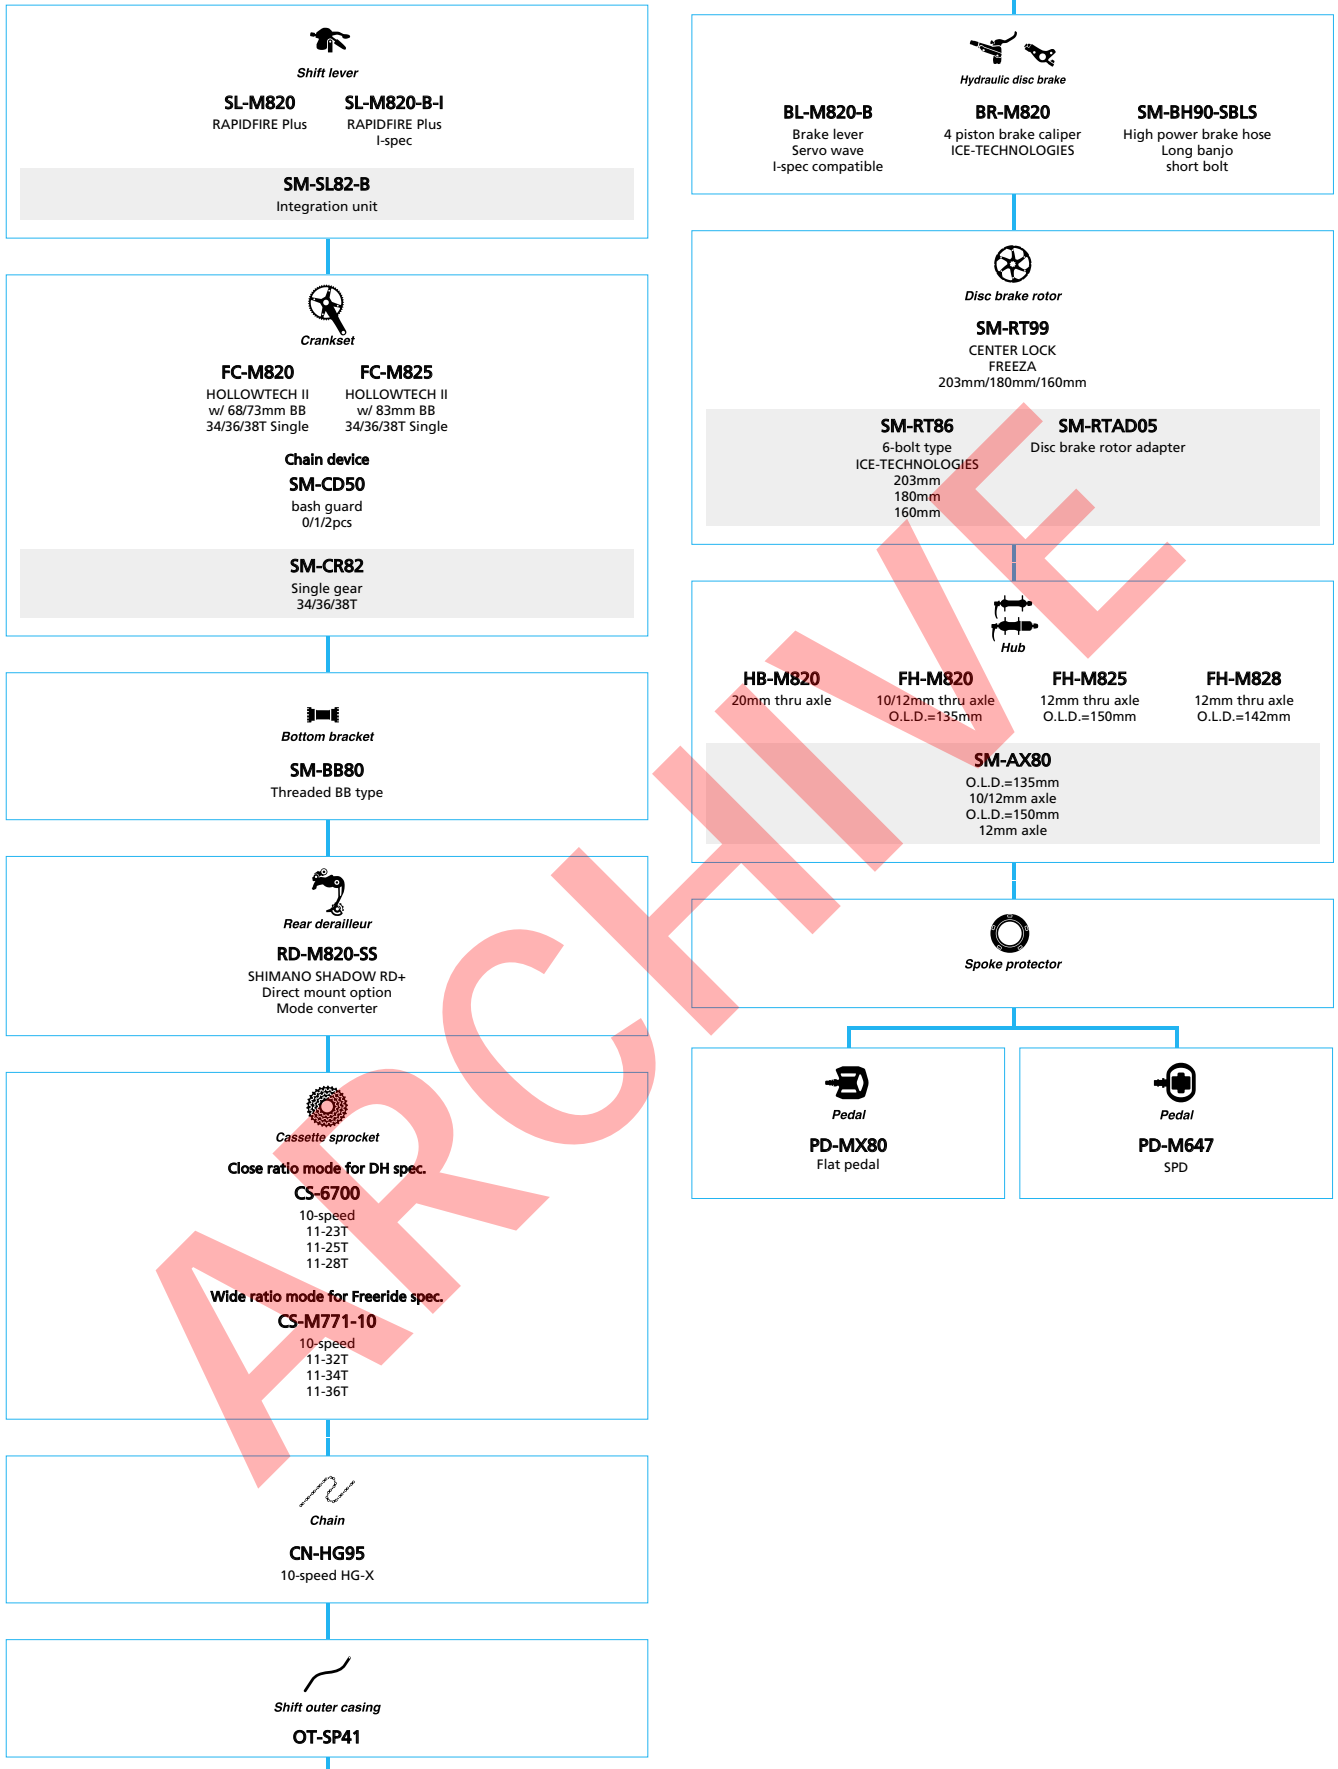

■ ... New model
□ ... Option

SHIMANO XTR M9050 series (3x11-speed)

■ ... New model
 □ ... Option

SHIMANO XTR M9050 series (2x11-speed)

■ ... New model
 □ ... Option

(1x10-speed)

Shift lever

SL-M8000-R
RAPIDFIRE Plus