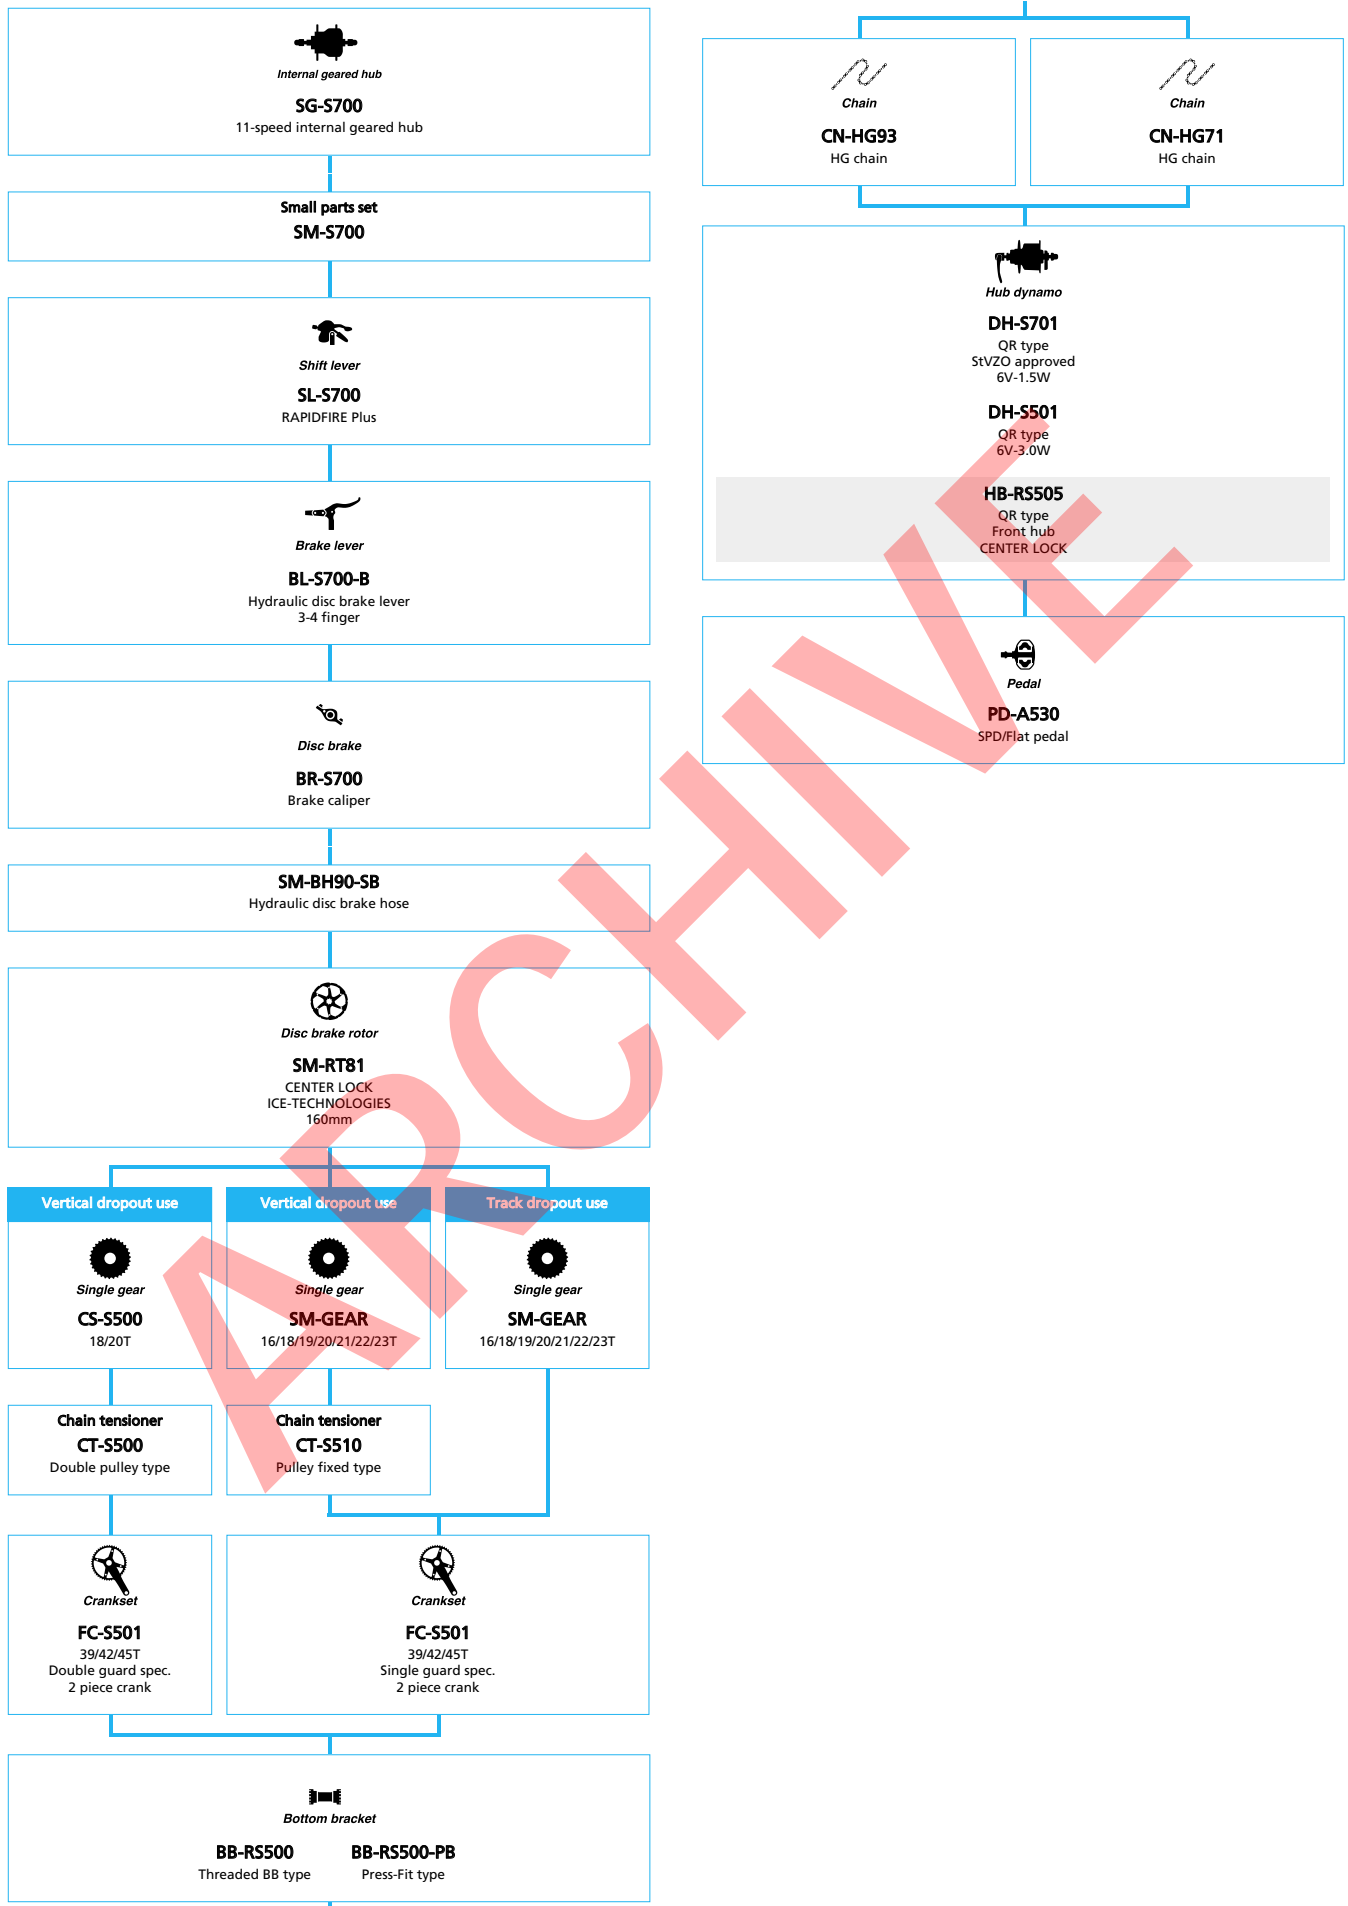

SHIMANO *ALFINE* (Electronic spec Flathandle)

■ ... New model
 □ ... Option

City Touring / Comfort Bike

SHIMANO ALFINE (Electronic spec Drophandle)

■ ... New model
 ■ ... Option

SHIMANO ALFINE (11-speed)

■ ... New model
■ ... Option