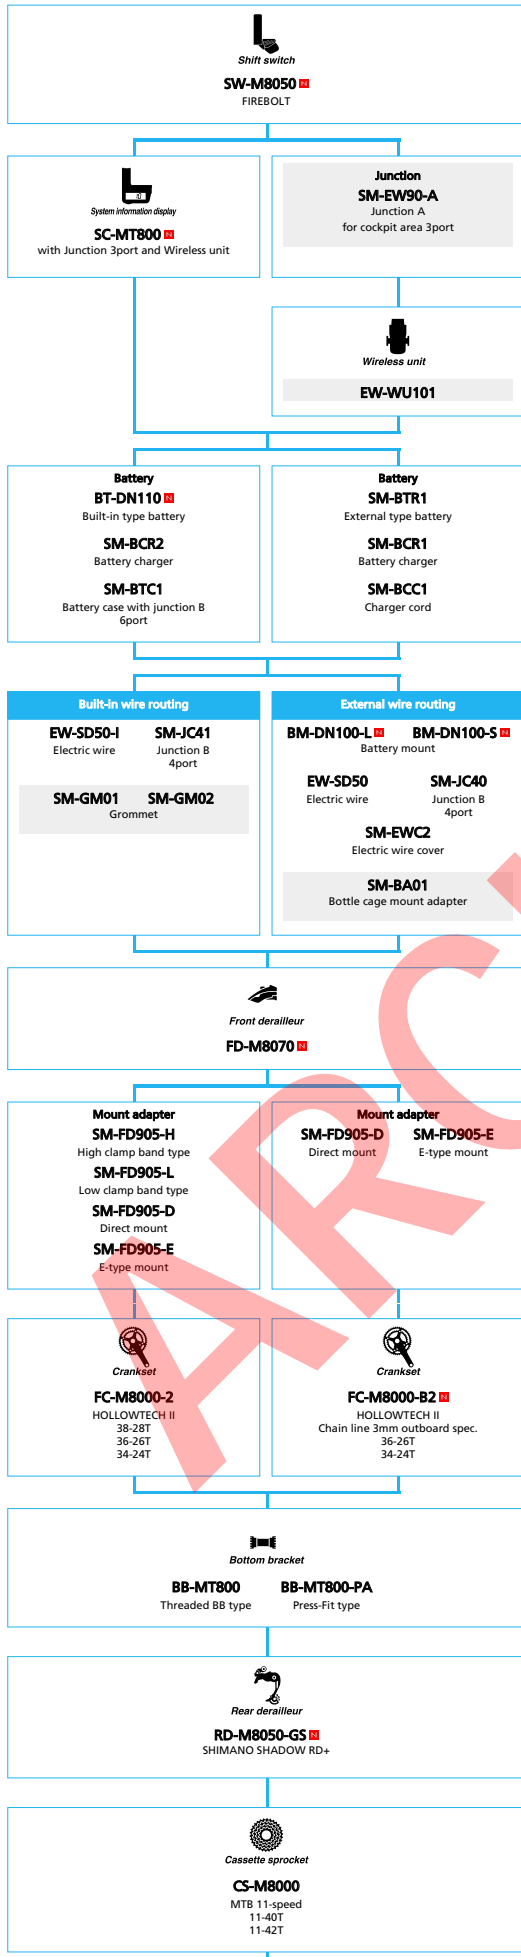

SLX (2x11-speed)

SLX (1x11-speed)

SLX (3x10-speed)

Shift lever

SL-M7000 ■ RAPIDFIRE Plus	SL-M7000-10 ■ RAPIDFIRE Plus
SL-M7000-I ■ RAPIDFIRE Plus I-spec II	SL-M7000-10-I ■ RAPIDFIRE Plus I-spec II
SL-M7000-B-I ■ RAPIDFIRE Plus I-spec	SL-M7000-10-B-I ■ RAPIDFIRE Plus I-spec