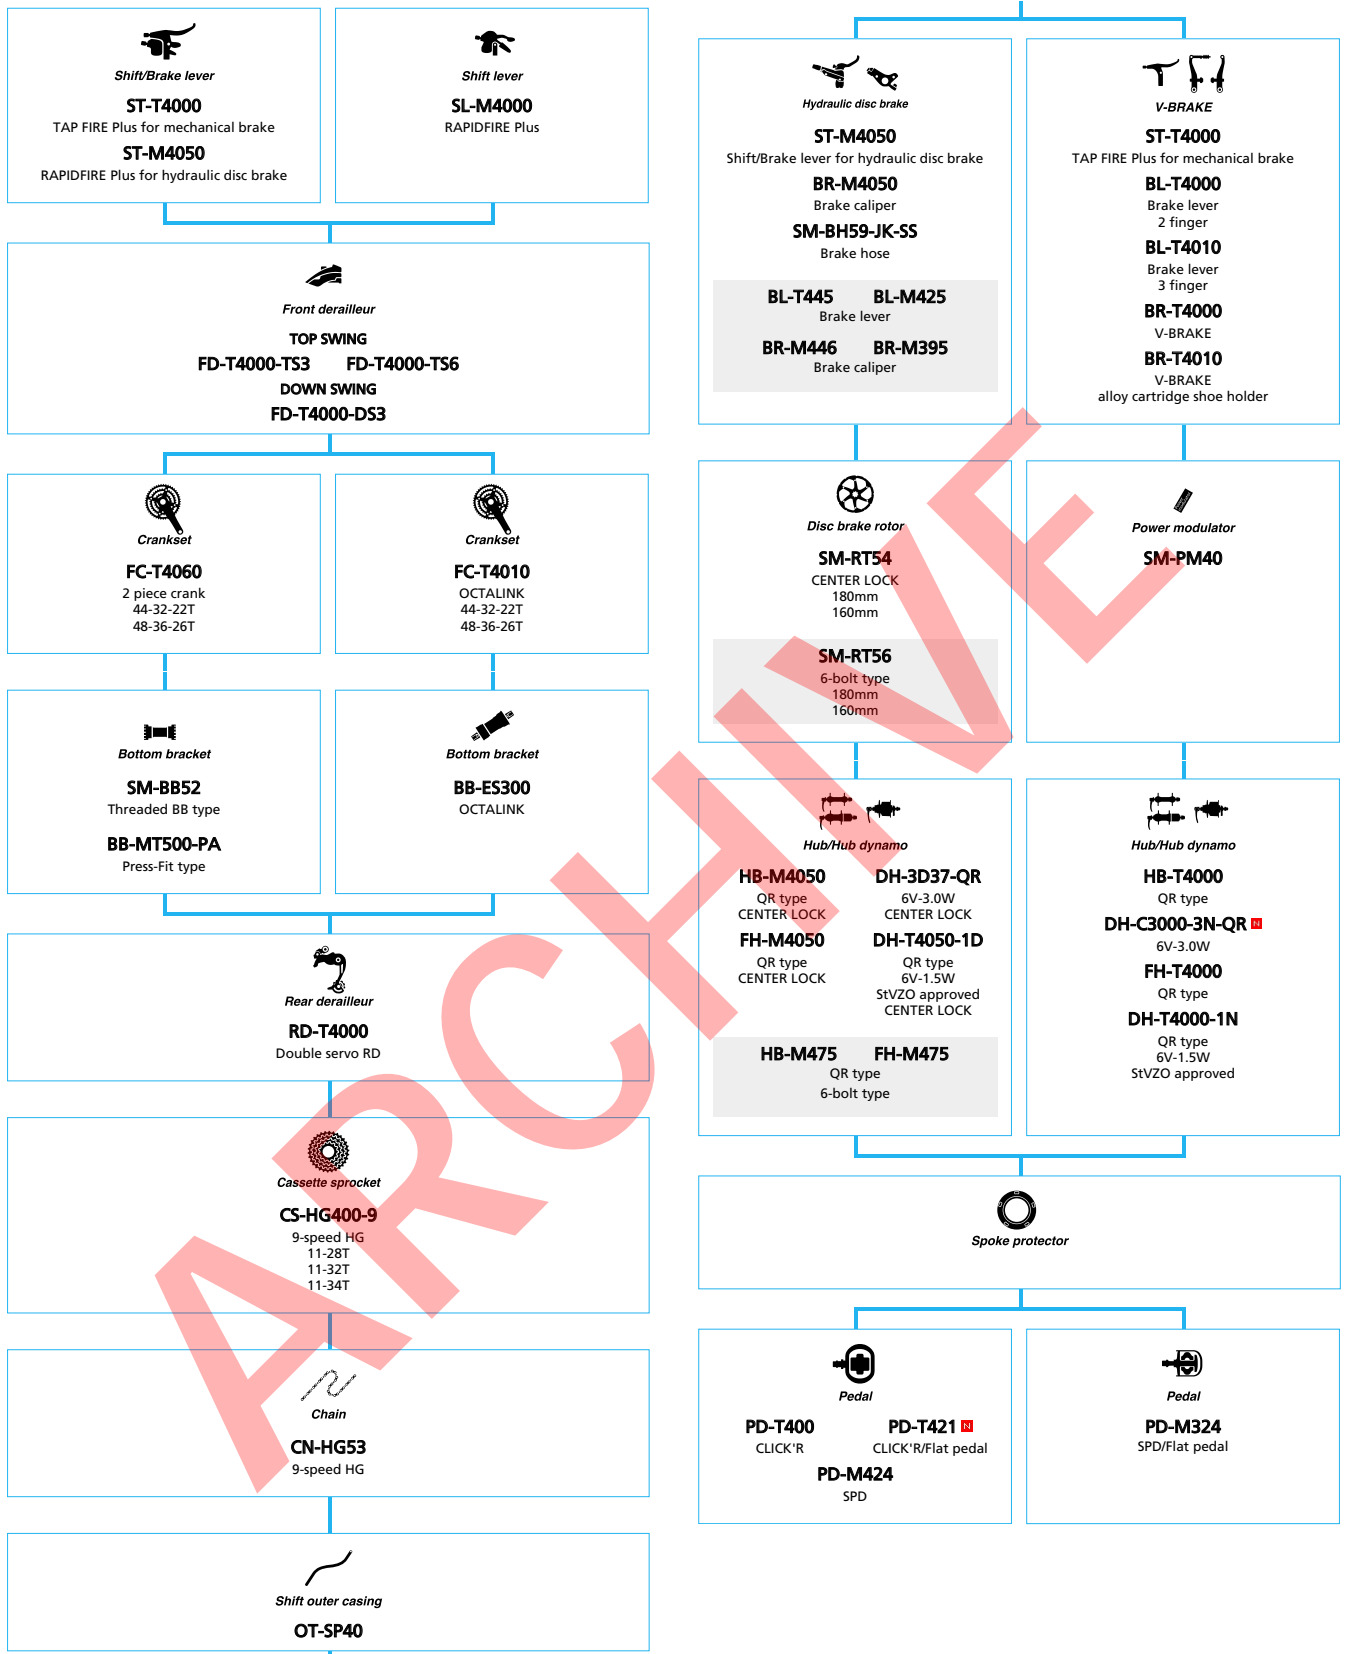

(3x6-speed Friction)

■ ... New model
□ ... Option

SHIMANO Tourney

(1x6-speed)

■ ... New model
□ ... Option

SHIMANO DEORE (3x10-speed)

■ ... New model
 □ ... Option

Trekking Bike