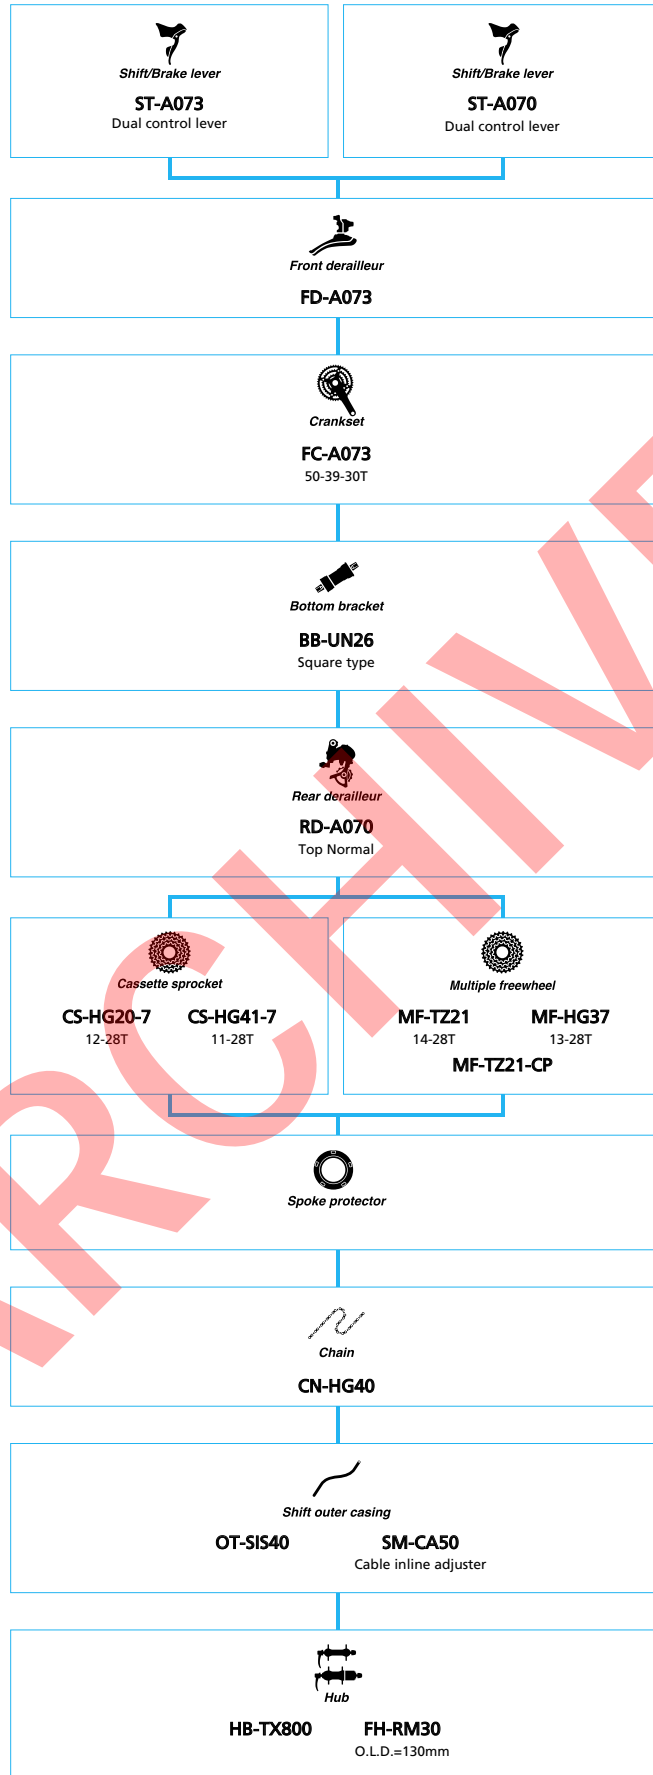

SM-AX76-B ■
O.L.D.=148mm
12mm E-thru axle

Bottom bracket

BB-MT800
Threaded BB type

BB-MT800-PA
Press-Fit type

Wheel

WH-M8000-TL-F-275
WH-M8000-TL-F15-275
WH-M8000-TL-R-275
WH-M8000-TL-R12-275
20C
Aluminum Tubeless
CENTER LOCK

■ ... New model
 □ ... Option

SHIMANO *Claris* (3x8-speed)

■ ... New model
 ■ ... Option

SHIMANO *Claris* (2x8-speed)

■ ... New model
 ■ ... Option

SHIMANO *Tourney* (3x7-speed)

SHIMANO *Tourney* (2x7-speed)