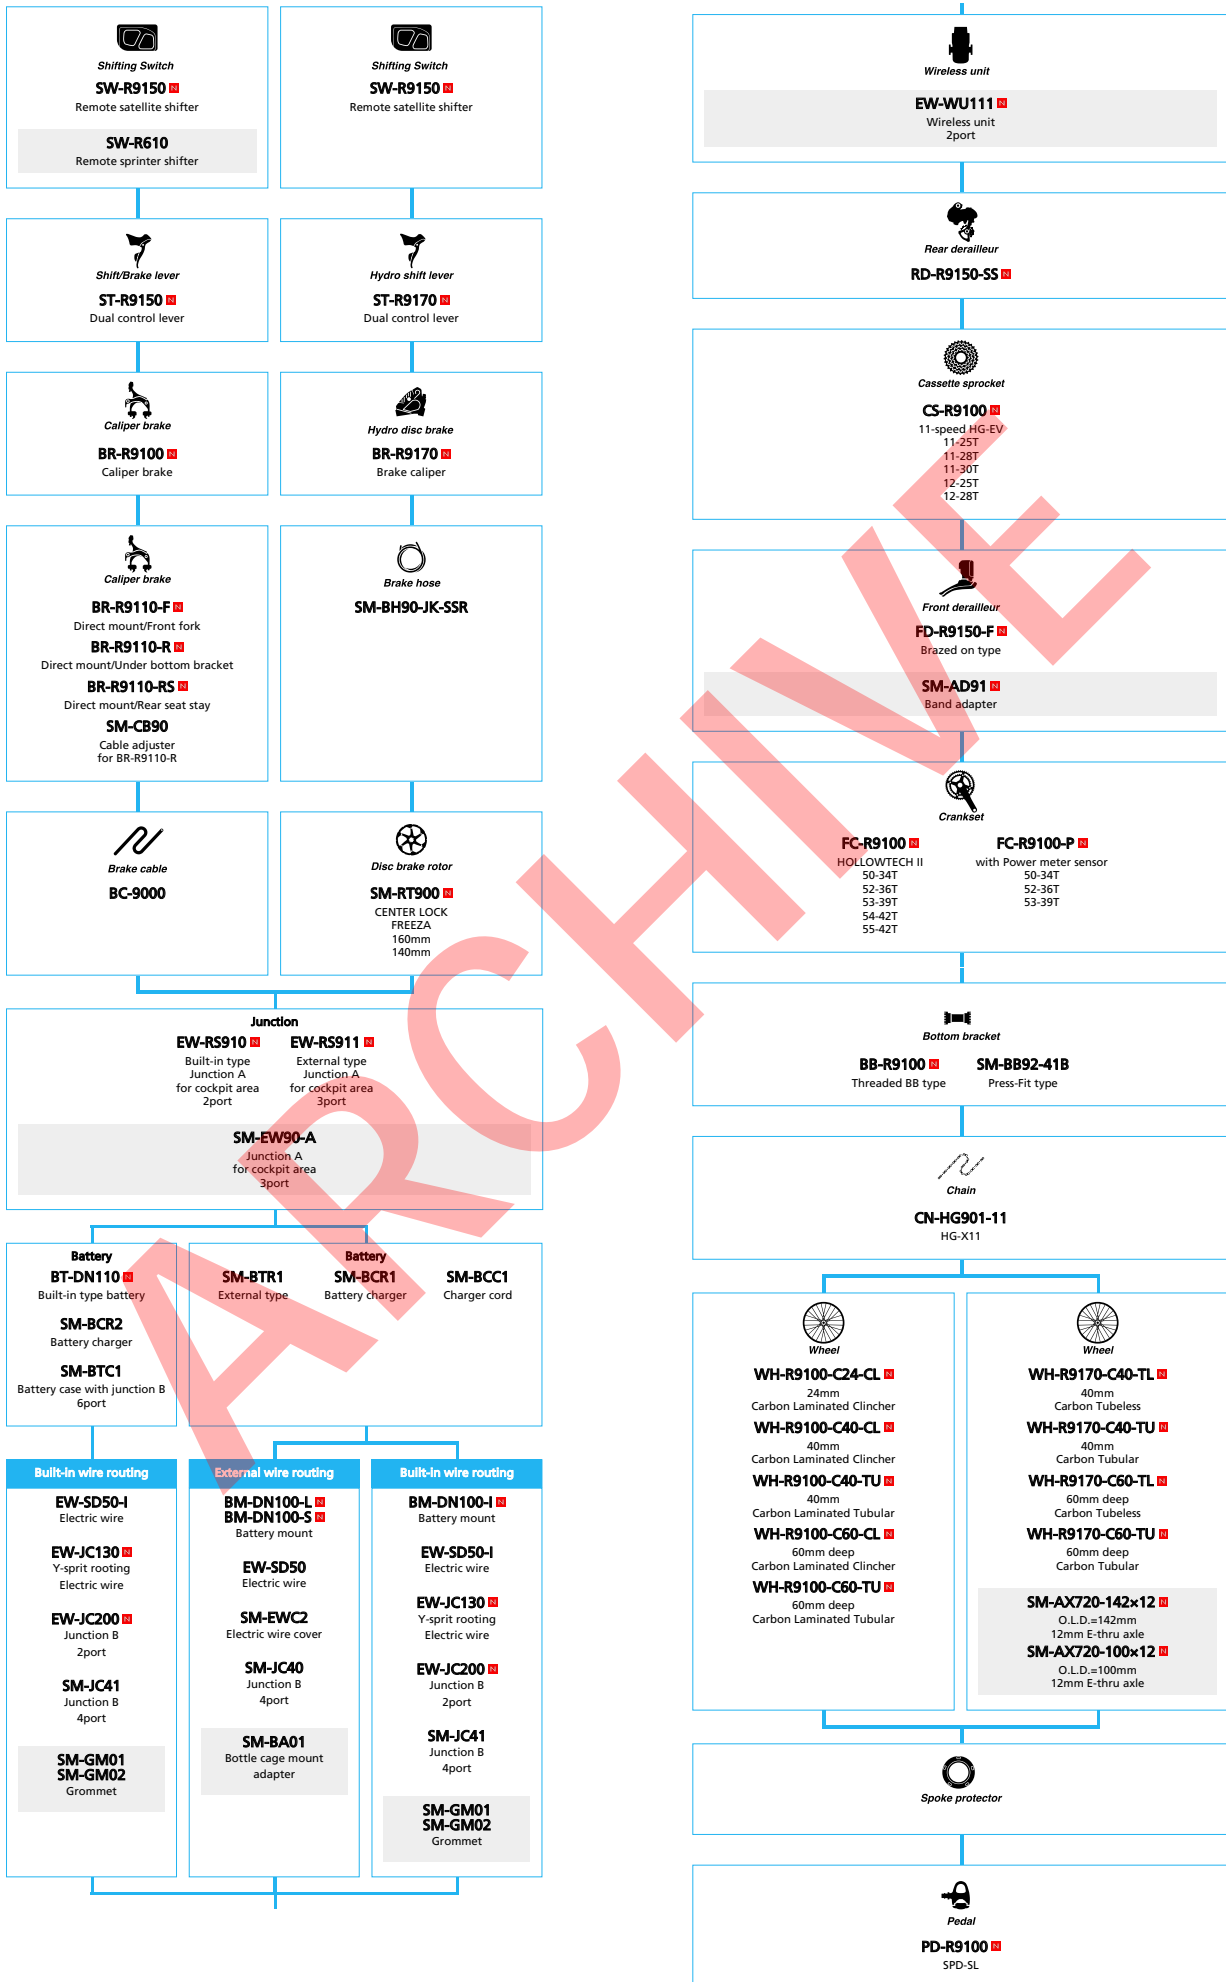

■ ... New model
 □ ... Option

DURA-ACE R9150 series (2x11-speed TT/TRI spec)

■ ... New model
 □ ... Option

SHIMANO ULTEGRA (2x11-speed)

■ ... New model
 □ ... Option

SHIMANO ULTEGRA 6870 series (2x11-speed)