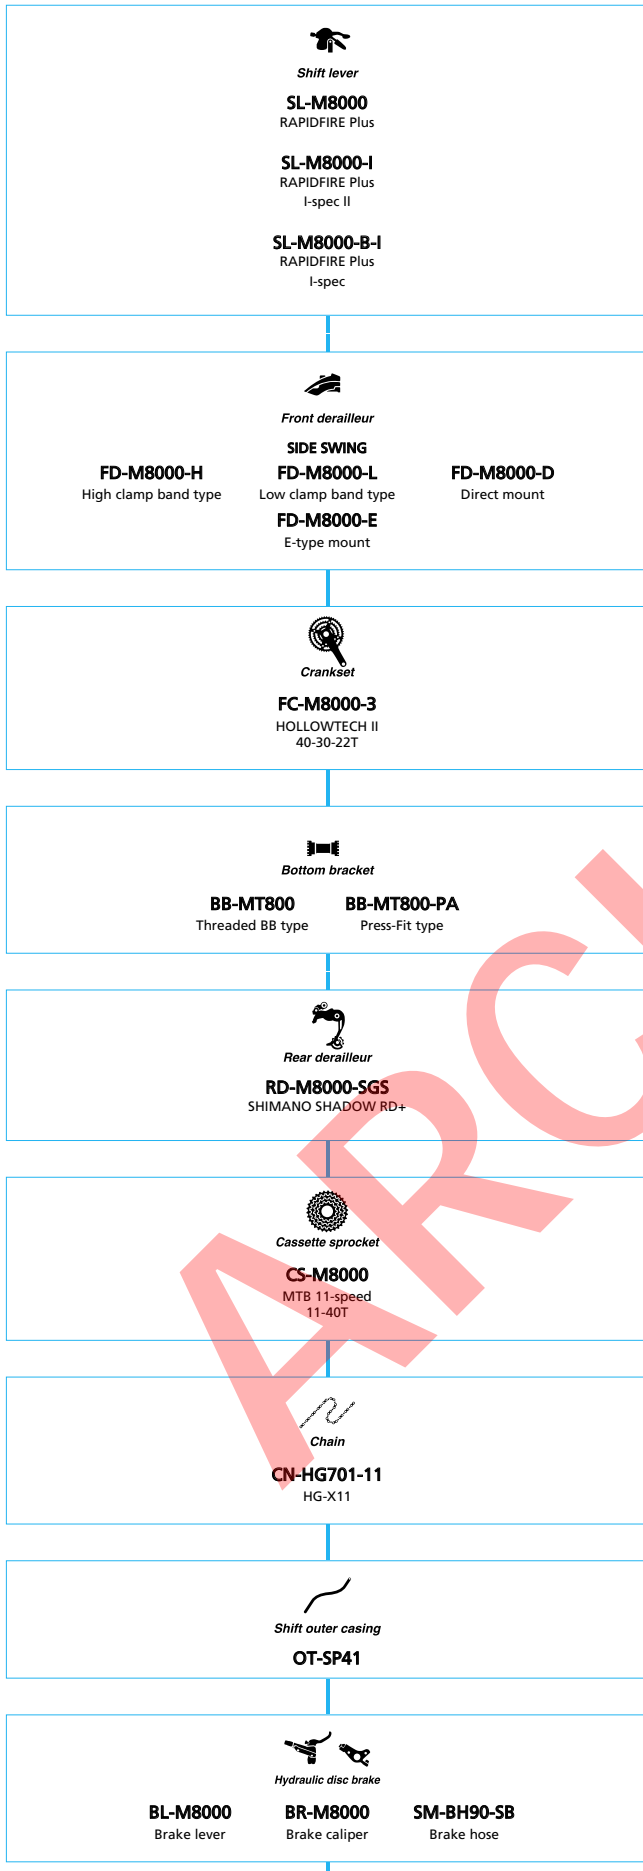

■ ... New model
□ ... Option

SHIMANO XTR M9050 series (3x11-speed)

■ ... New model
 □ ... Option

SHIMANO XTR M9050 series (2x11-speed)

■ ... New model
 □ ... Option

(1x10-speed)

Shift lever

SL-M8000-R
RAPIDFIRE Plus