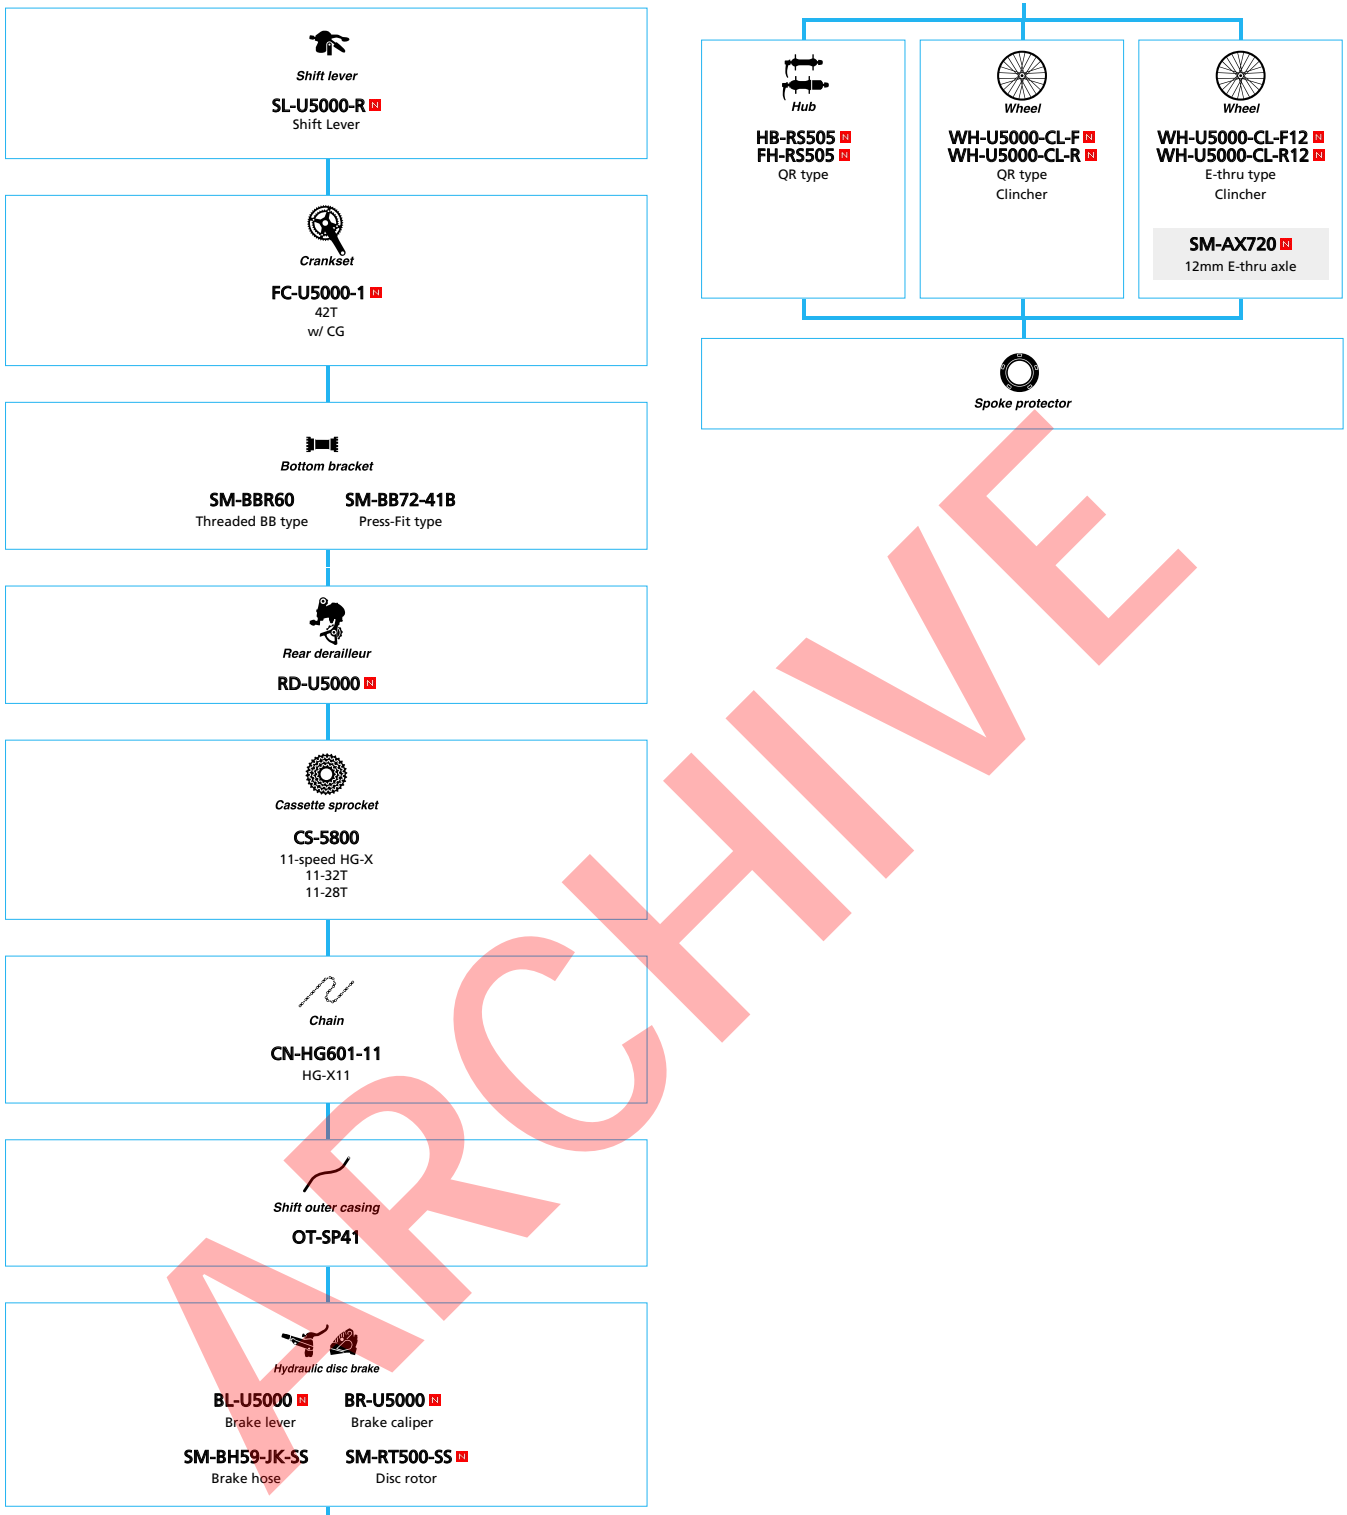

DRAFT

METREA (H type handlebar 1×11-speed)

■ ... New model
 ■ ... Option

METREA (Flat handlebar type 2×11-speed)

■ ... New model
 ■ ... Option

DRAFT

METREA (Flat handlebar type 1×11-speed)

■ ... New model
 ■ ... Option