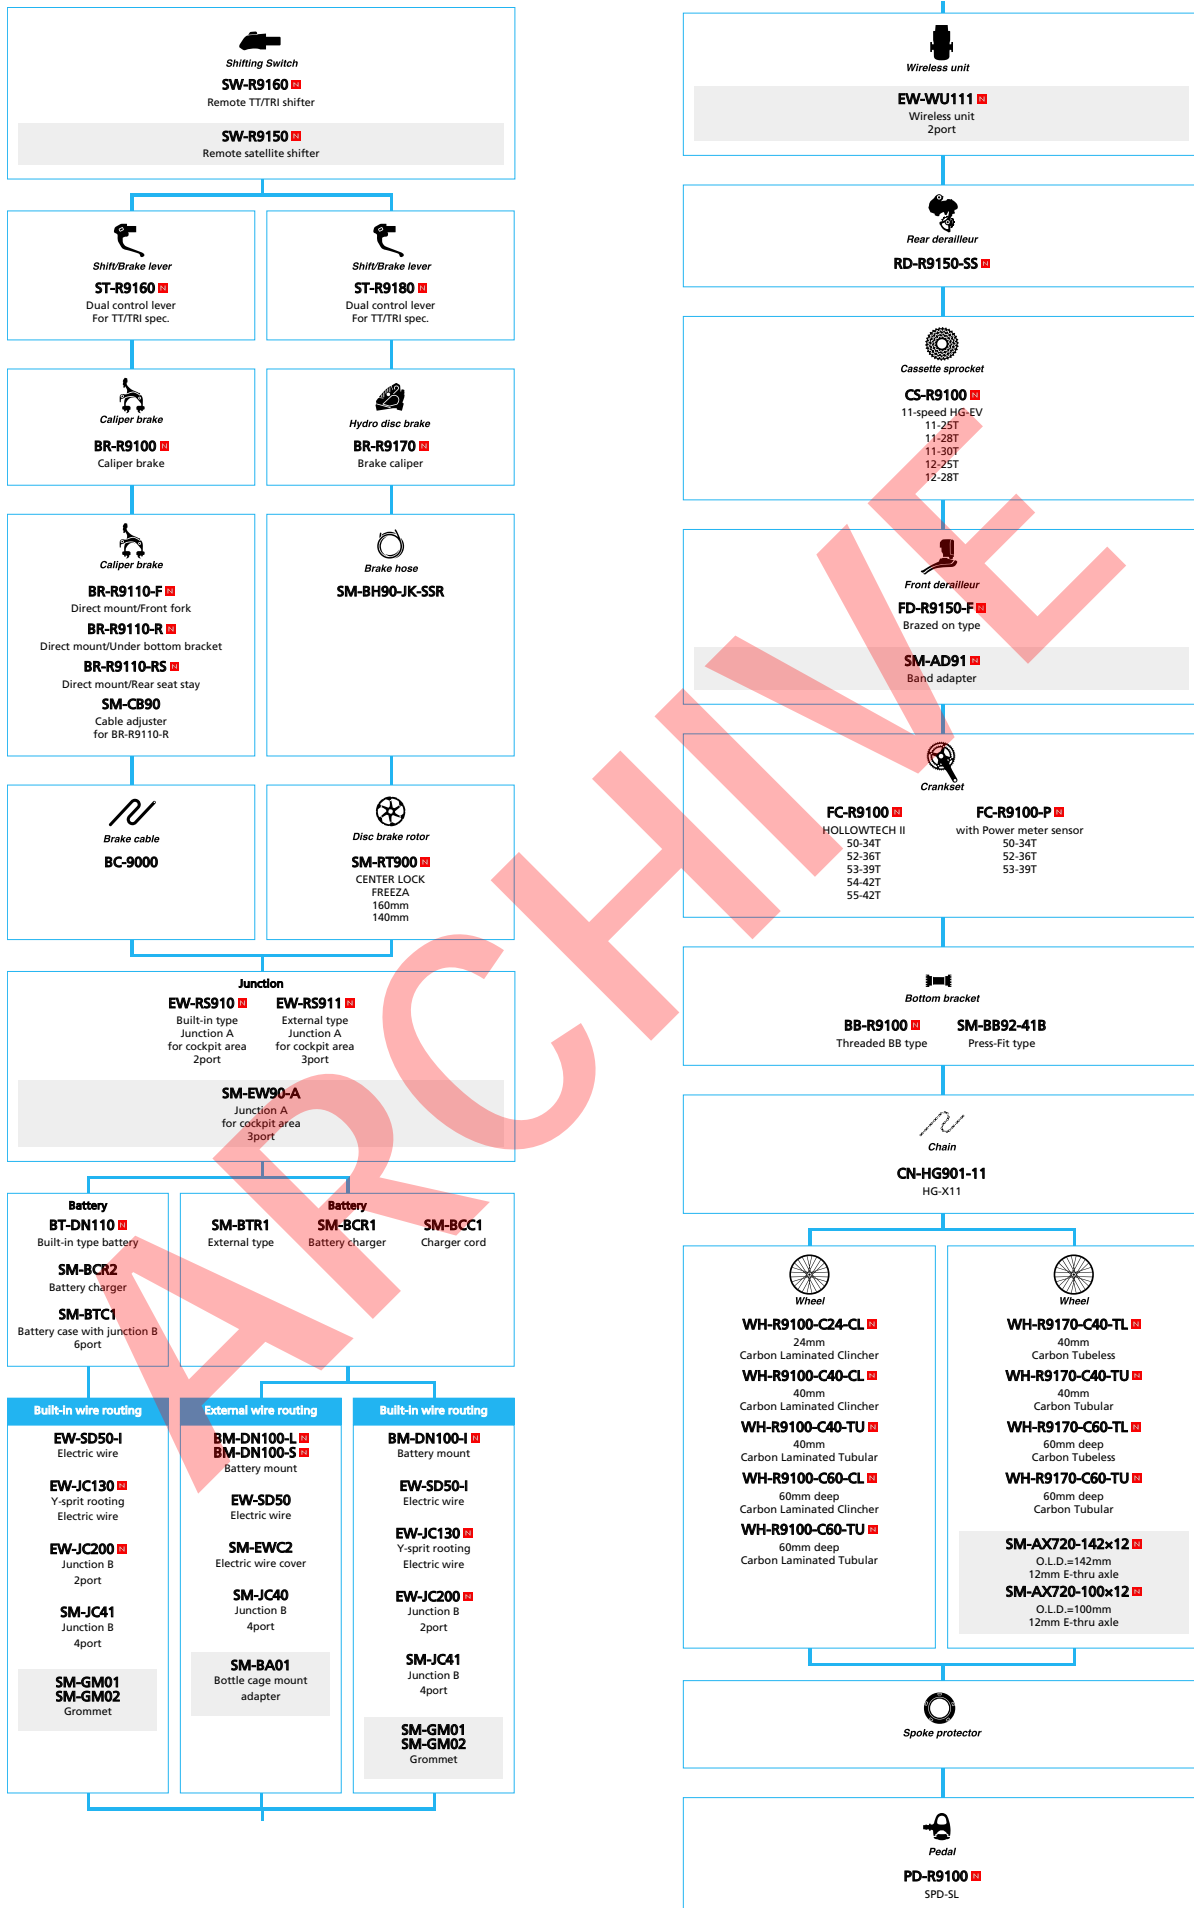

■ ... New model
 □ ... Option

DURA-ACE R9150 series (2x11-speed TT/TRI spec)

■ ... New model
 □ ... Option

SHIMANO ULTEGRA (2x11-speed)

■ ... New model
 □ ... Option

SHIMANO ULTEGRA 6870 series (2x11-speed)