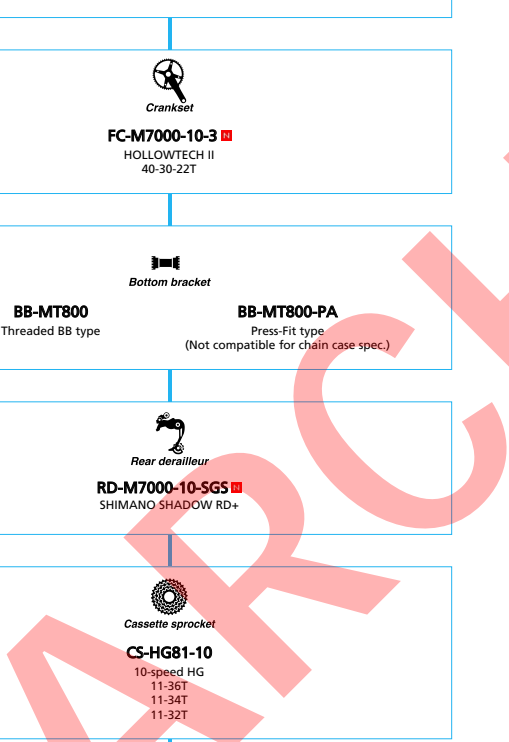

SLX (3x10-speed)

Shift lever

SL-M7000 ■ RAPIDFIRE Plus	SL-M7000-10 ■ RAPIDFIRE Plus
SL-M7000-I ■ RAPIDFIRE Plus I-spec II	SL-M7000-10-I ■ RAPIDFIRE Plus I-spec II
SL-M7000-B-I ■ RAPIDFIRE Plus I-spec	SL-M7000-10-B-I ■ RAPIDFIRE Plus I-spec

Hydraulic disc brake

BL-M7000 ■
Brake lever

BR-M7000 ■
Brake caliper

SM-BH90-SB
Brake hose

SM-MA
Mount adapter

Front derailleur

SIDE SWING

FD-M7000-10-H ■ High clamp band type	FD-M7000-10-L ■ Low clamp band type
FD-M7000-10-D ■ Direct mount	FD-M7000-10-E ■ E-type mount

TOP SWING

FD-M7005-10-L ■ Low clamp band type	FD-M7005-10-E ■ E-type mount

DOWN SWING

FD-M7005-10-H ■ High clamp band type	FD-M7005-10-D ■ Direct mount

Disc brake rotor

SM-RT70 ■
CENTER LOCK
203mm
180mm
160mm

SM-RT66
6-bolt type
203mm
180mm
160mm

Crankset

FC-M7000-10-3 ■
HOLLOWTECH II
40-30-22T

Hub

HB-M7000 ■ CENTER LOCK QR type	FH-M7000 ■ CENTER LOCK QR type
HB-M7010 ■ CENTER LOCK 15mm E-thru	FH-M7010 ■ CENTER LOCK 12mm E-thru

SM-AX58 O.L.D. =142mm 12mm E-thru I-type	SM-AX56 O.L.D. =142mm 12mm E-thru axle

Bottom bracket

BB-MT800 Threaded BB type	BB-MT800-PA Press-Fit type (Not compatible for chain case spec.)

PD-M540 SPD	PD-M530 SPD	PD-M545 SPD

Rear derailleur

RD-M7000-10-SGS ■
SHIMANO SHADOW RD+

Cassette sprocket

CS-HG81-10
10-speed HG
11-36T
11-34T
11-32T

Chain

CN-HG54
10-speed HG-X

Shift outer casing

OT-SP41