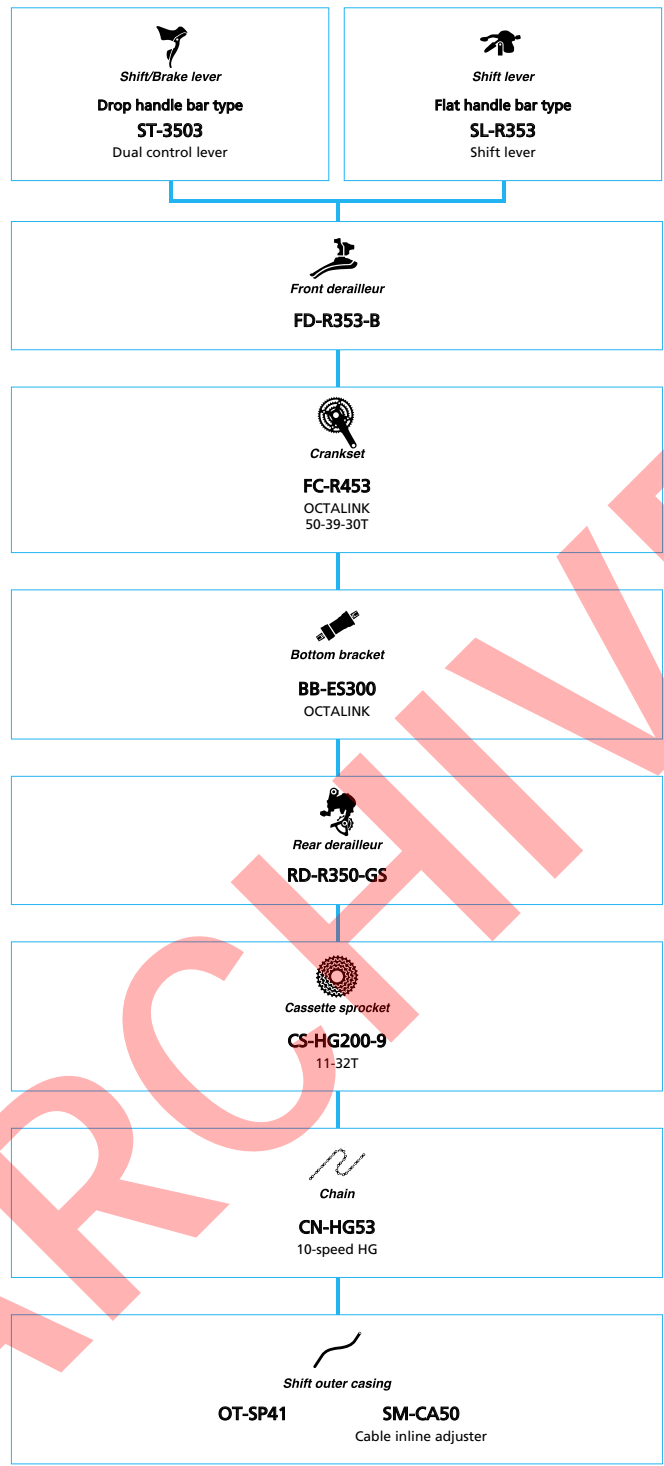

■ ... New model
 □ ... Option

SHIMANO *Claris* (3x8-speed)

■ ... New model
 ■ ... Option

SHIMANO *Claris* (2x8-speed)

■ ... New model
 ■ ... Option

SHIMANO *Tourney* (3x7-speed)

SHIMANO *Tourney* (2x7-speed)

SHIMANO A050 (2x7-speed)

ARCHIVE

Non-Series Components (2x10-speed)

- ... New model
- ... Option

Non-Series Components (3x9-speed)

ARCHIVE

METREA (H type handlebar 2×11-speed)

■ ... New model
 ■ ... Option

DRAFT

METREA (H type handlebar 1×11-speed)

■ ... New model
 ■ ... Option

METREA (Flat handlebar type 2×11-speed)

■ ... New model
 ■ ... Option

DRAFT

METREA (Flat handlebar type 1×11-speed)

■ ... New model
 ■ ... Option