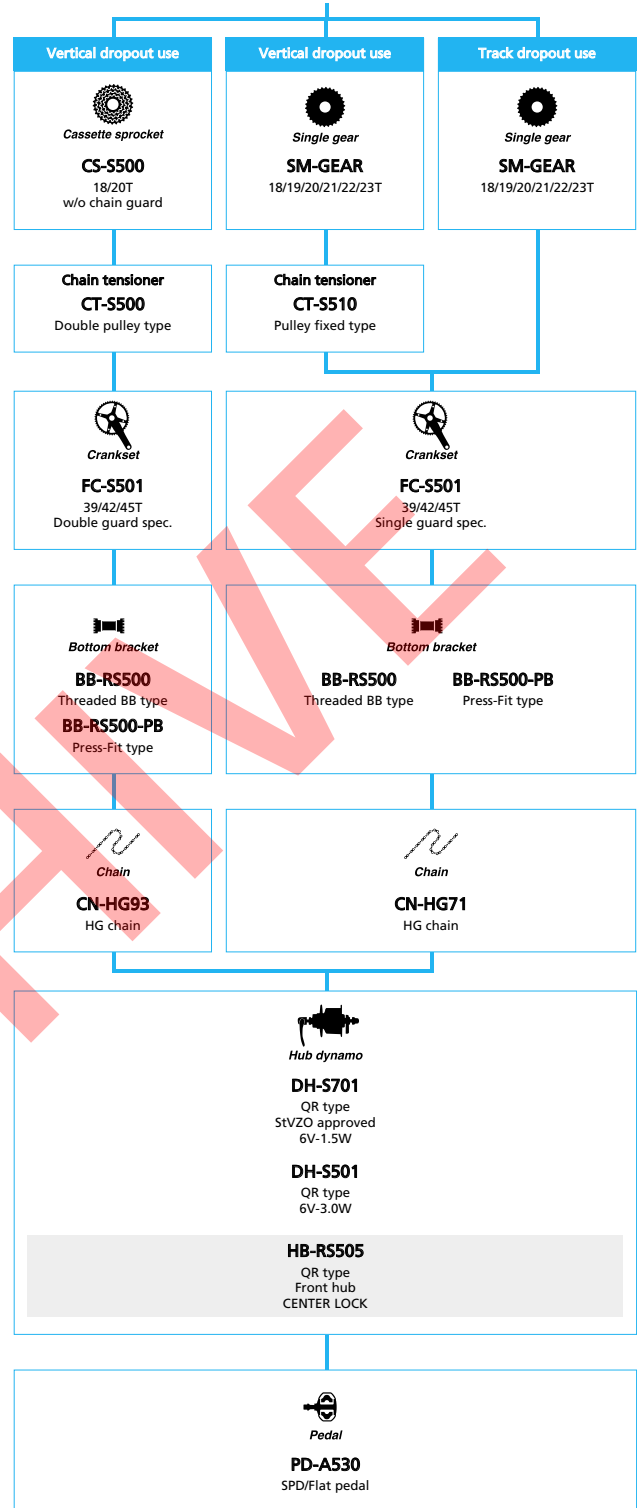

SHIMANO *ALFINE* (Electronic spec Flathandle)

■ ... New model
□ ... Option

City Touring / Comfort Bike