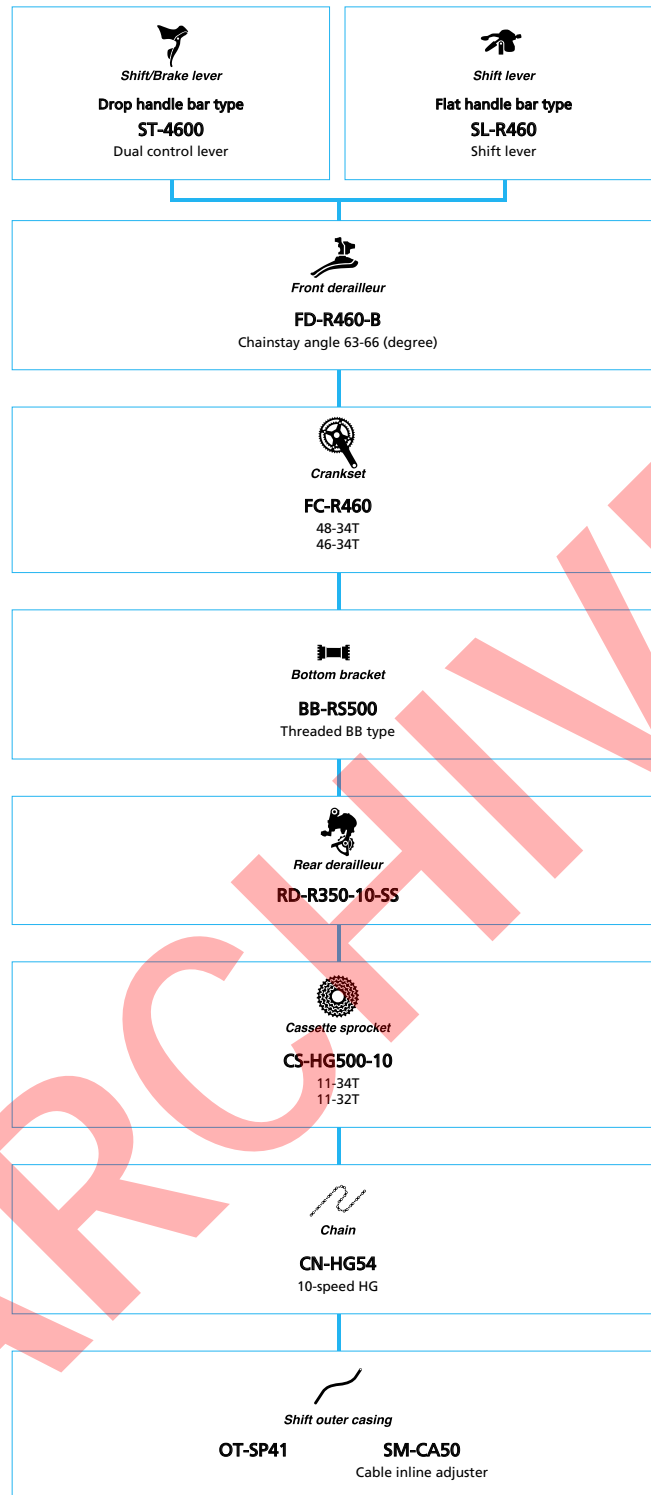

Non-Series Components (2x10-speed)

- ... New model
- ... Option