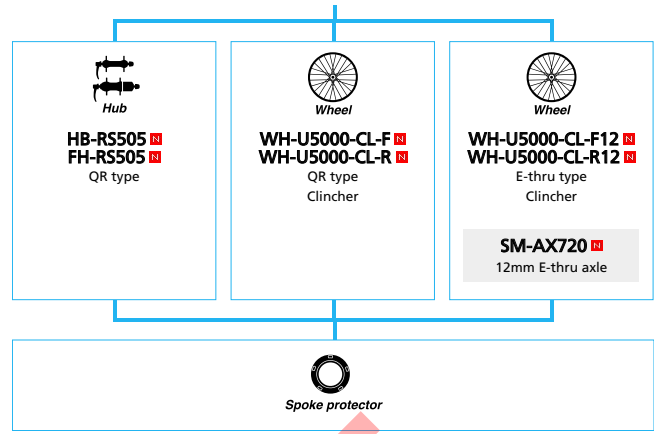

DRAFT

METREA (H type handlebar 1×11-speed)

■ ... New model
 ■ ... Option

METREA (Flat handlebar type 2×11-speed)

■ ... New model
 ■ ... Option

DRAFT

METREA (Flat handlebar type 1×11-speed)

■ ... New model
 ■ ... Option

■ ... New model
 □ ... Option

SHIMANO STEPS E8000 series Di2 Derailleur spec.

■ ... New model
 □ ... Option

SHIMANO STOPS E8000 series Mechanical Derailleur spec.

■ ... New model
 □ ... Option

SHIMANO STEPS E6000 series Di2 Internal geared hub spec.