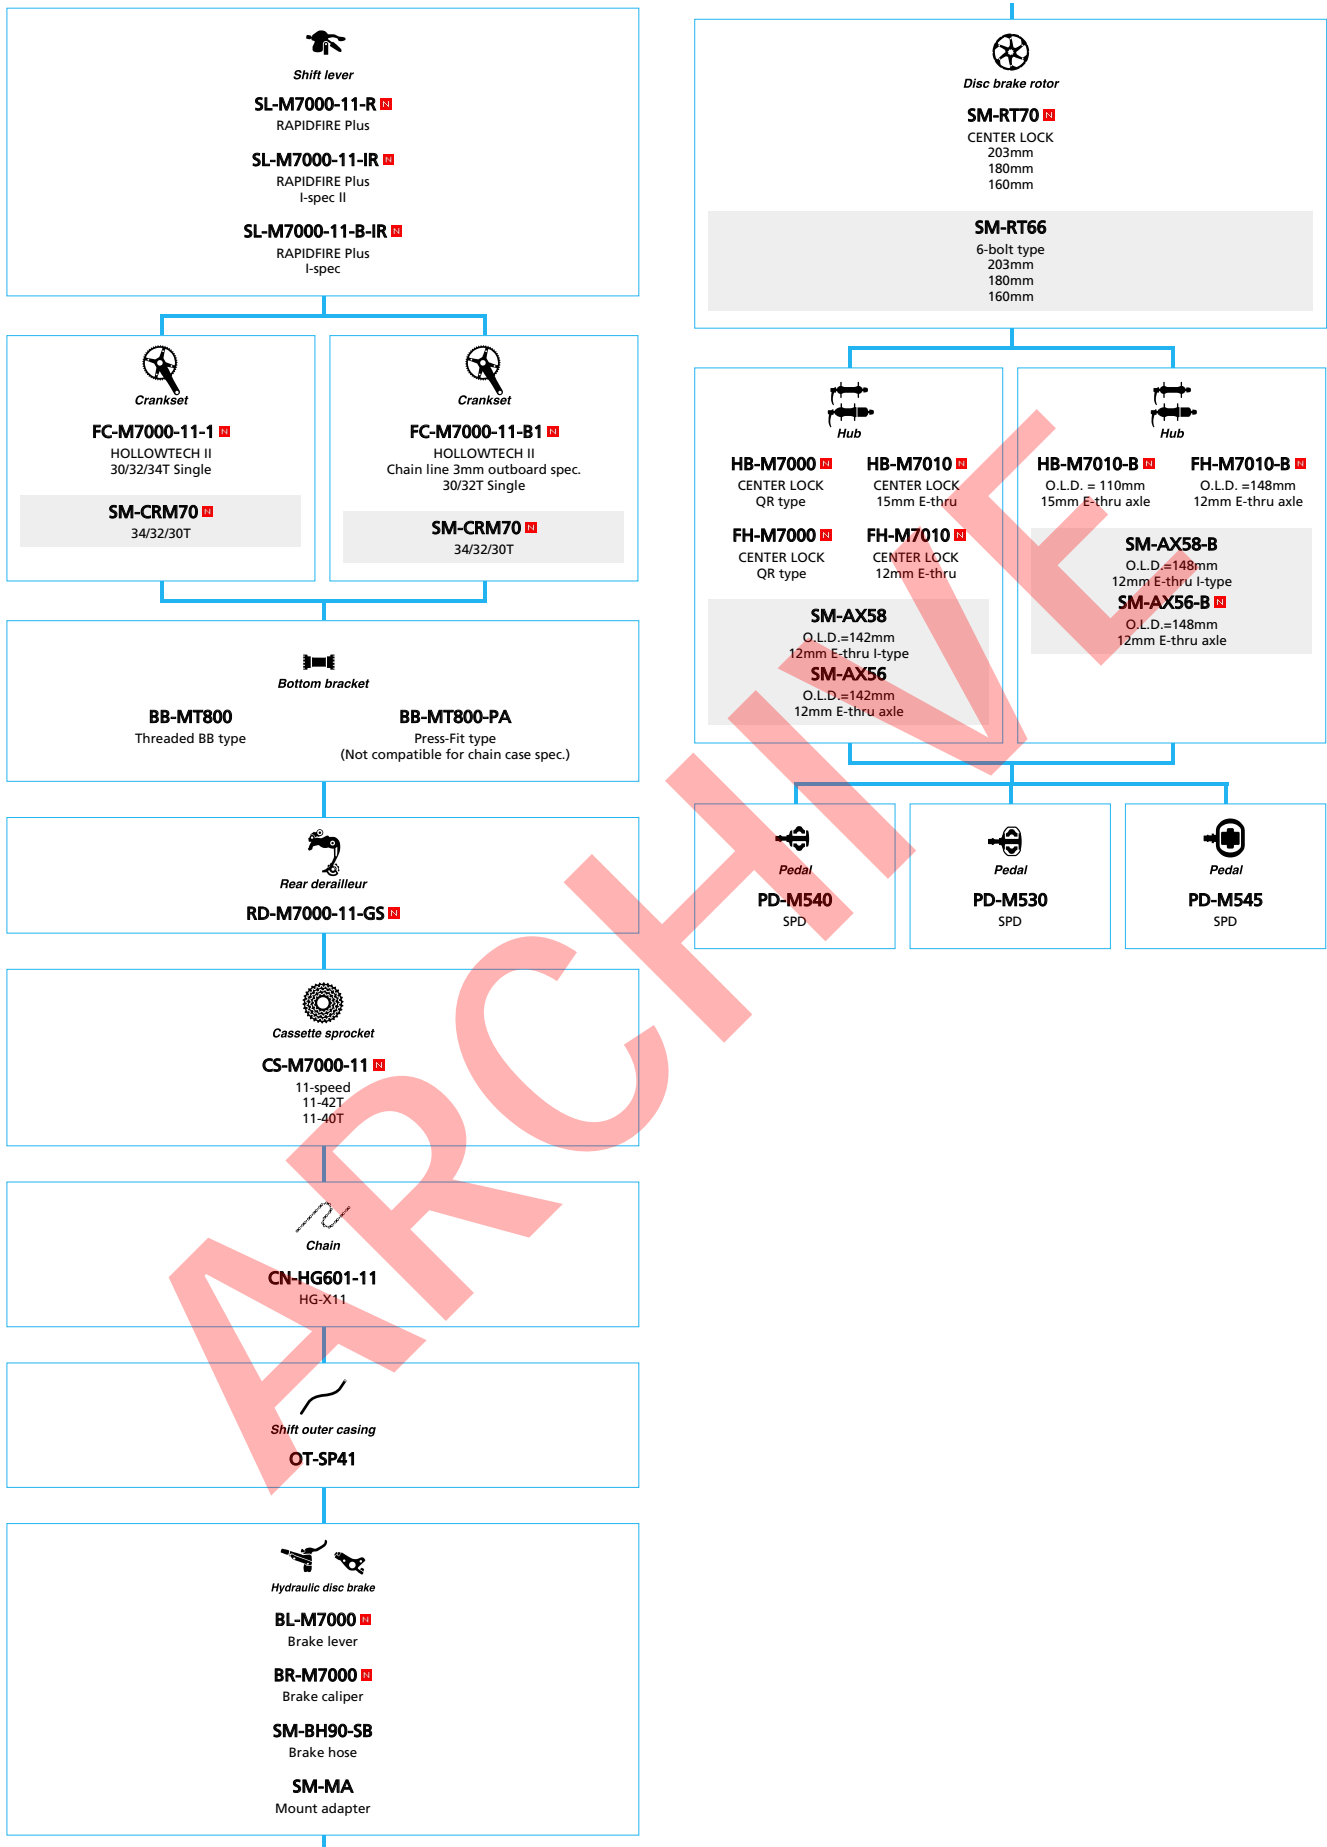

SLX (2x11-speed)

SLX (1x11-speed)

SLX (3x10-speed)

Shift lever

SL-M7000 ■ RAPIDFIRE Plus	SL-M7000-10 ■ RAPIDFIRE Plus
SL-M7000-I ■ RAPIDFIRE Plus I-spec II	SL-M7000-10-I ■ RAPIDFIRE Plus I-spec II
SL-M7000-B-I ■ RAPIDFIRE Plus I-spec	SL-M7000-10-B-I ■ RAPIDFIRE Plus I-spec