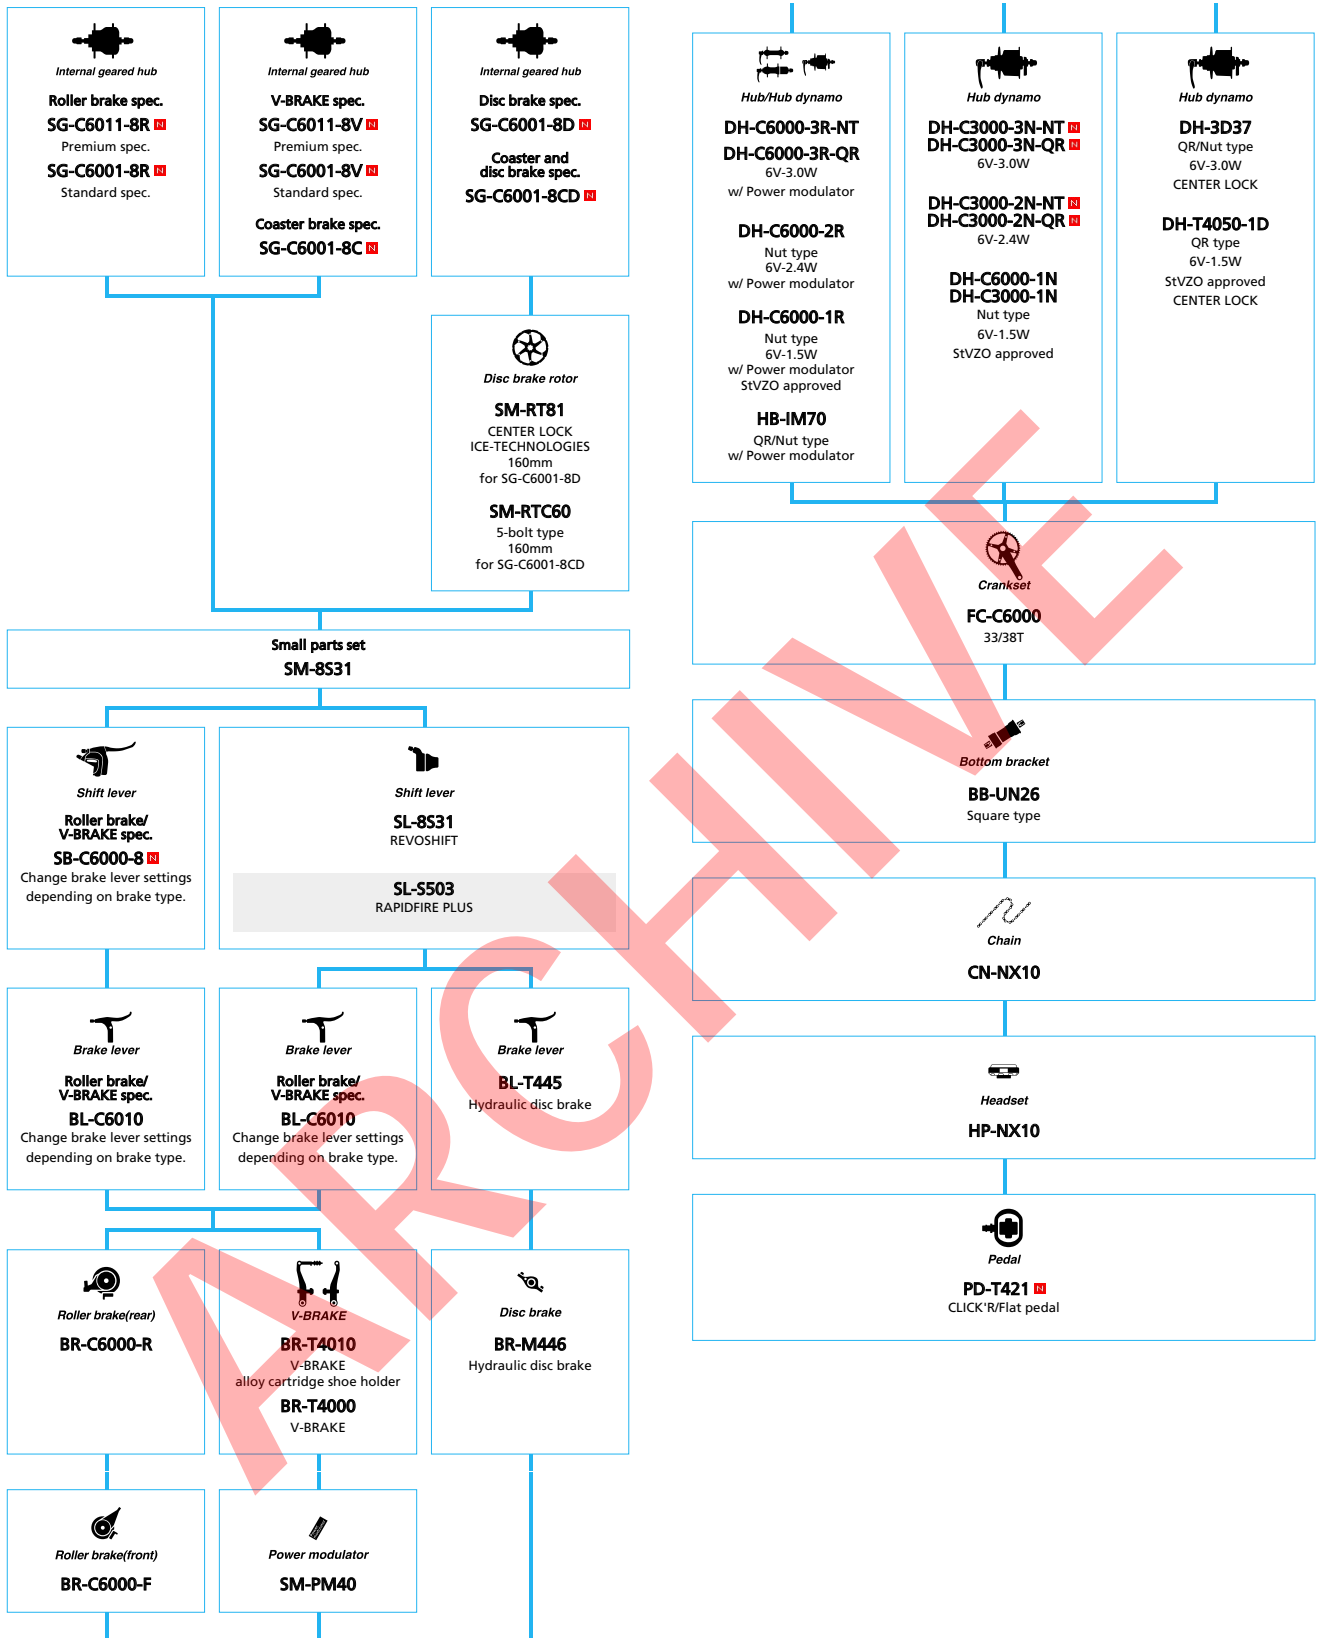

SHIMANO Nexus

(Inter-8)

■ ... New model
■ ... Option

City Touring / Comfort Bike