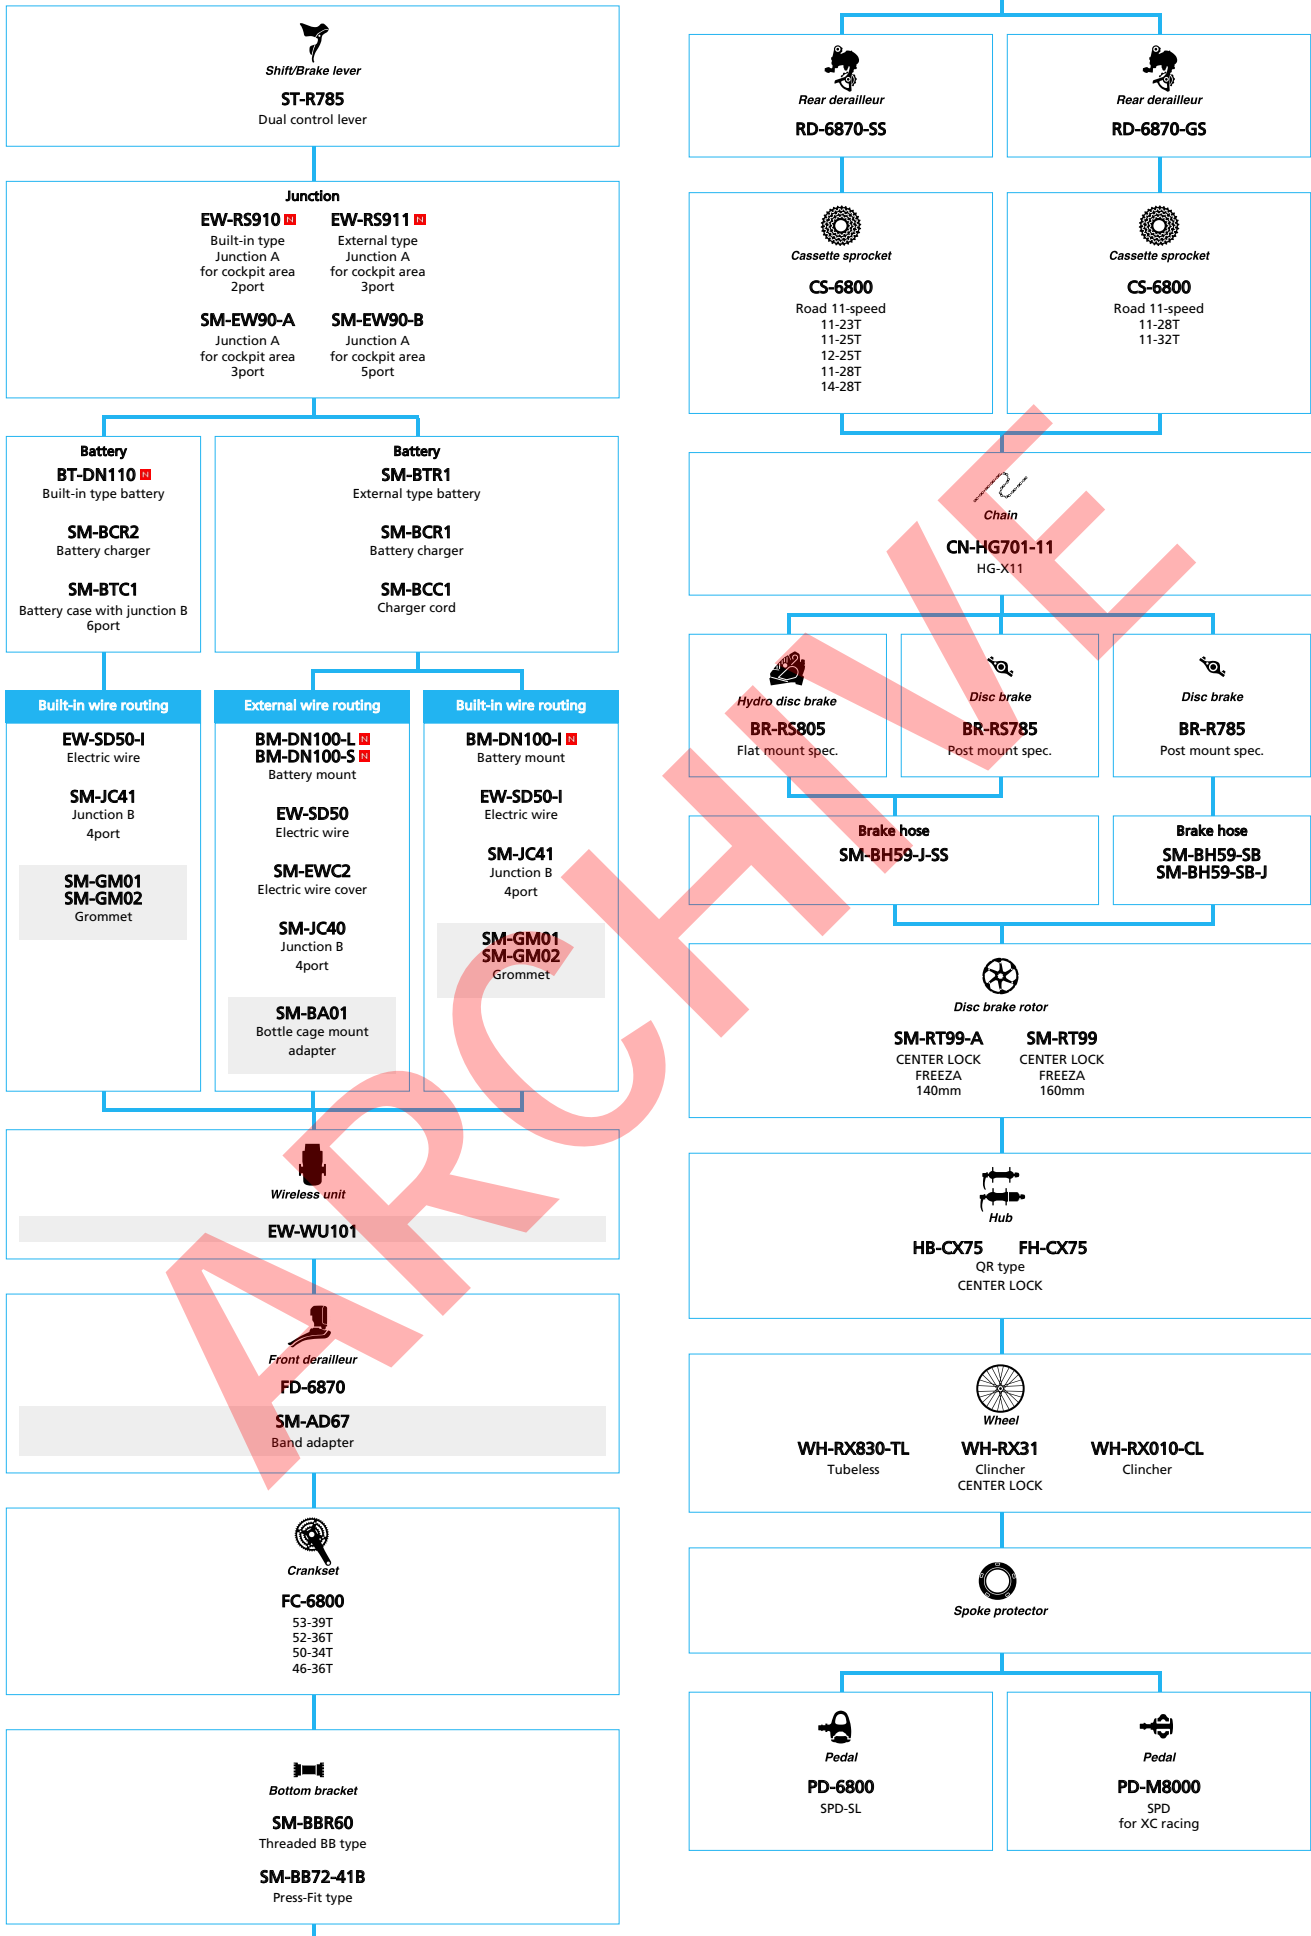

Hydraulic disc Brake for On road Electronic spec. (2x11-speed)

■ ... New model
□ ... Option