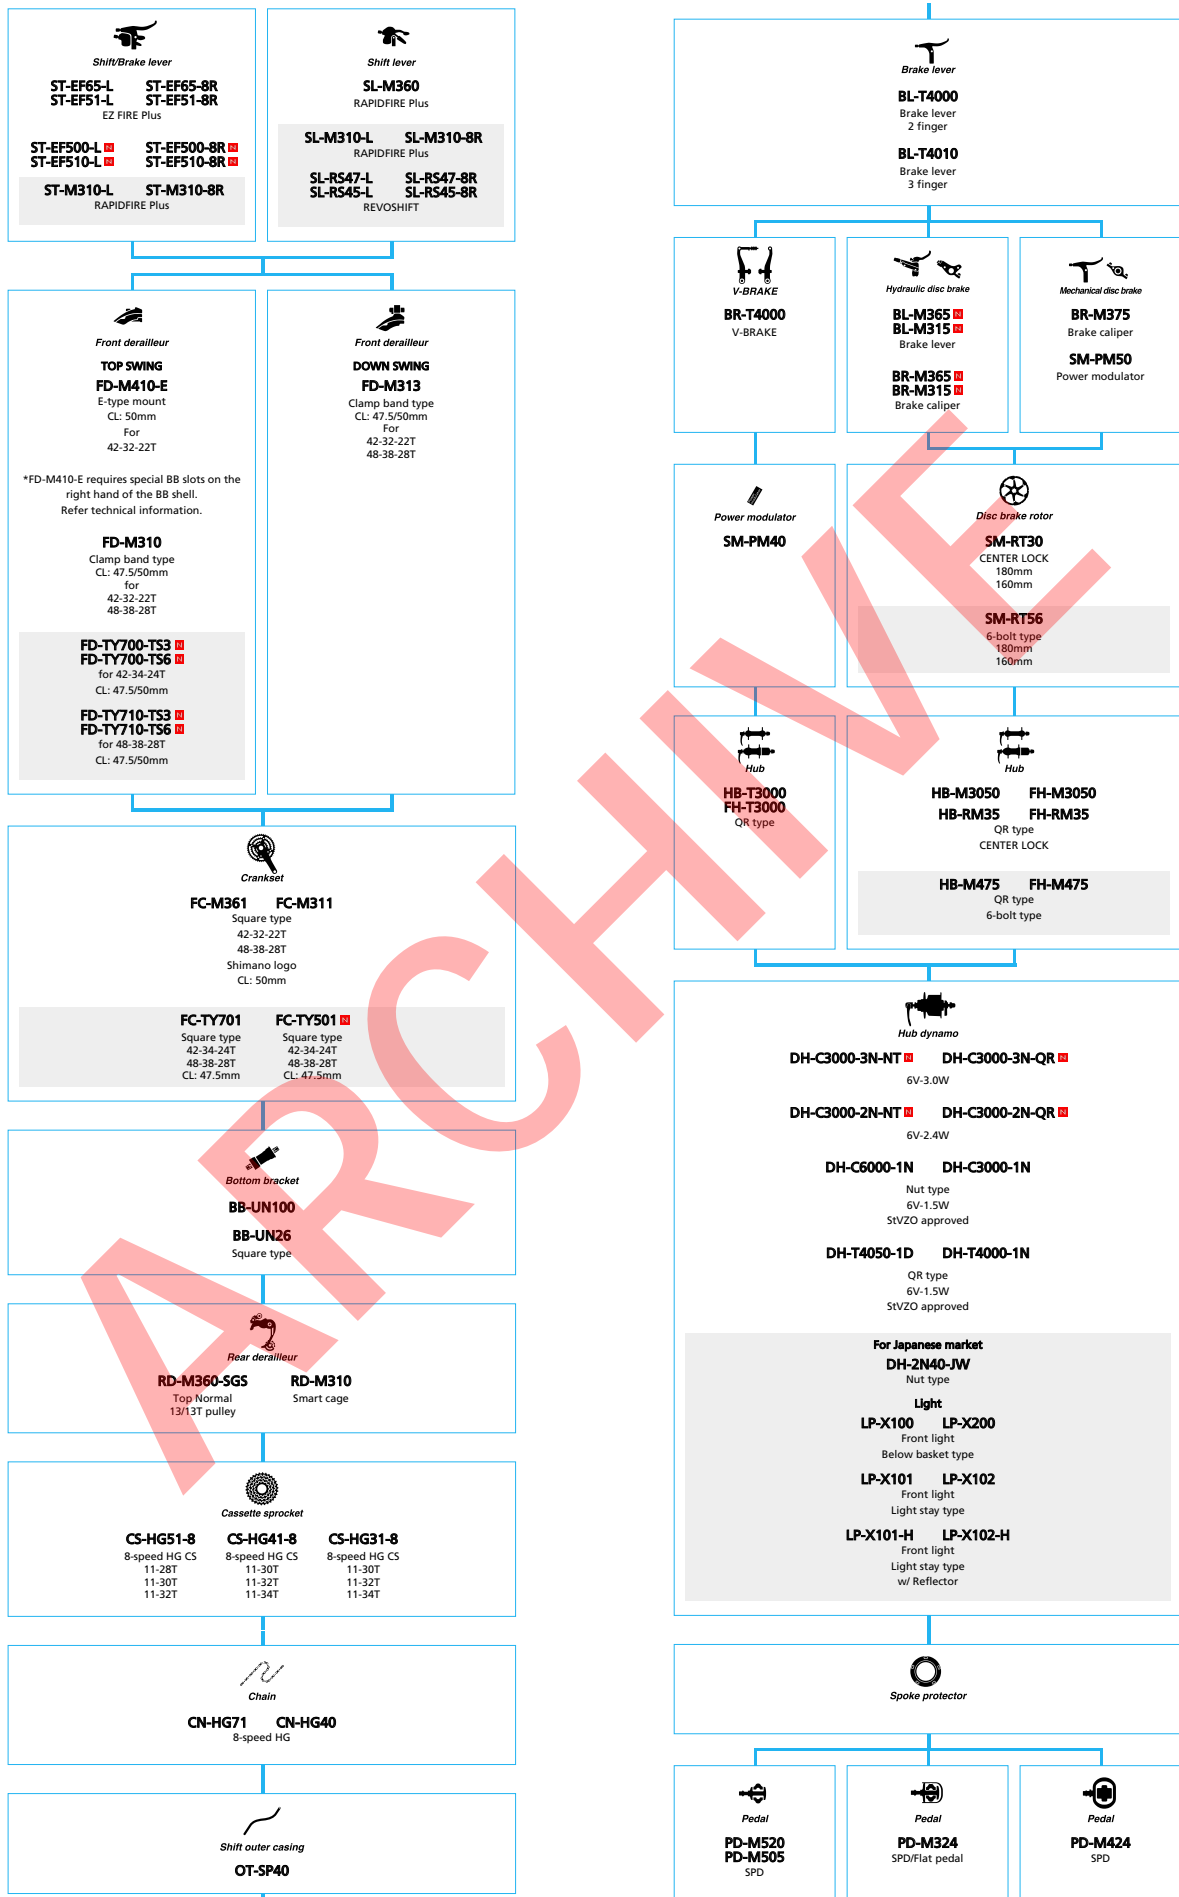

Mountain Bike

SHIMANO ALIVIO (3x9-speed)

■ ... New model
 □ ... Option

SHIMANO ALICERA (3x9-speed)

■ ... New model
 ■ ... Option

Mountain Bike

SHIMANO *Acera* *ALTUS* (3x8-speed)

■ ... New model
 □ ... Option