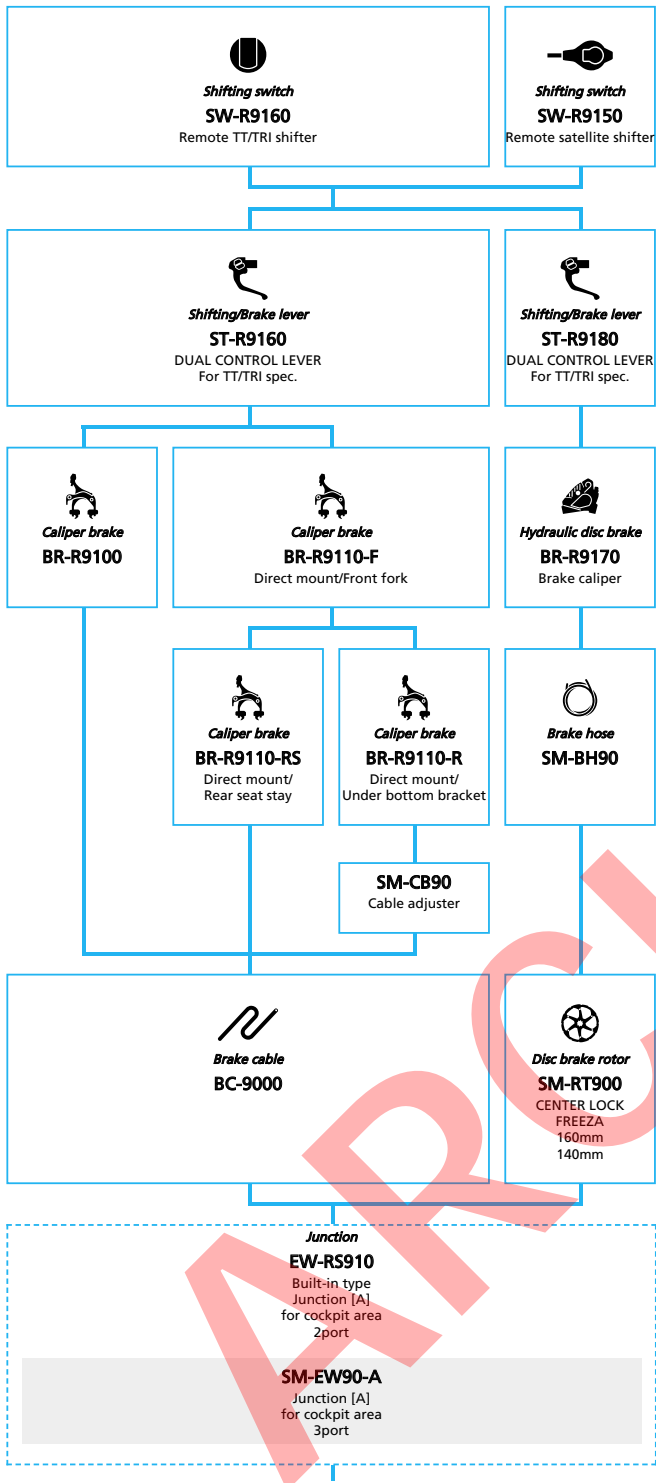

DURA-ACE R9150 series (2x11-speed TT/TRI spec)

N ... New model
 ... Additional option
 ... Alternative option
 ... All select
 ... Single select