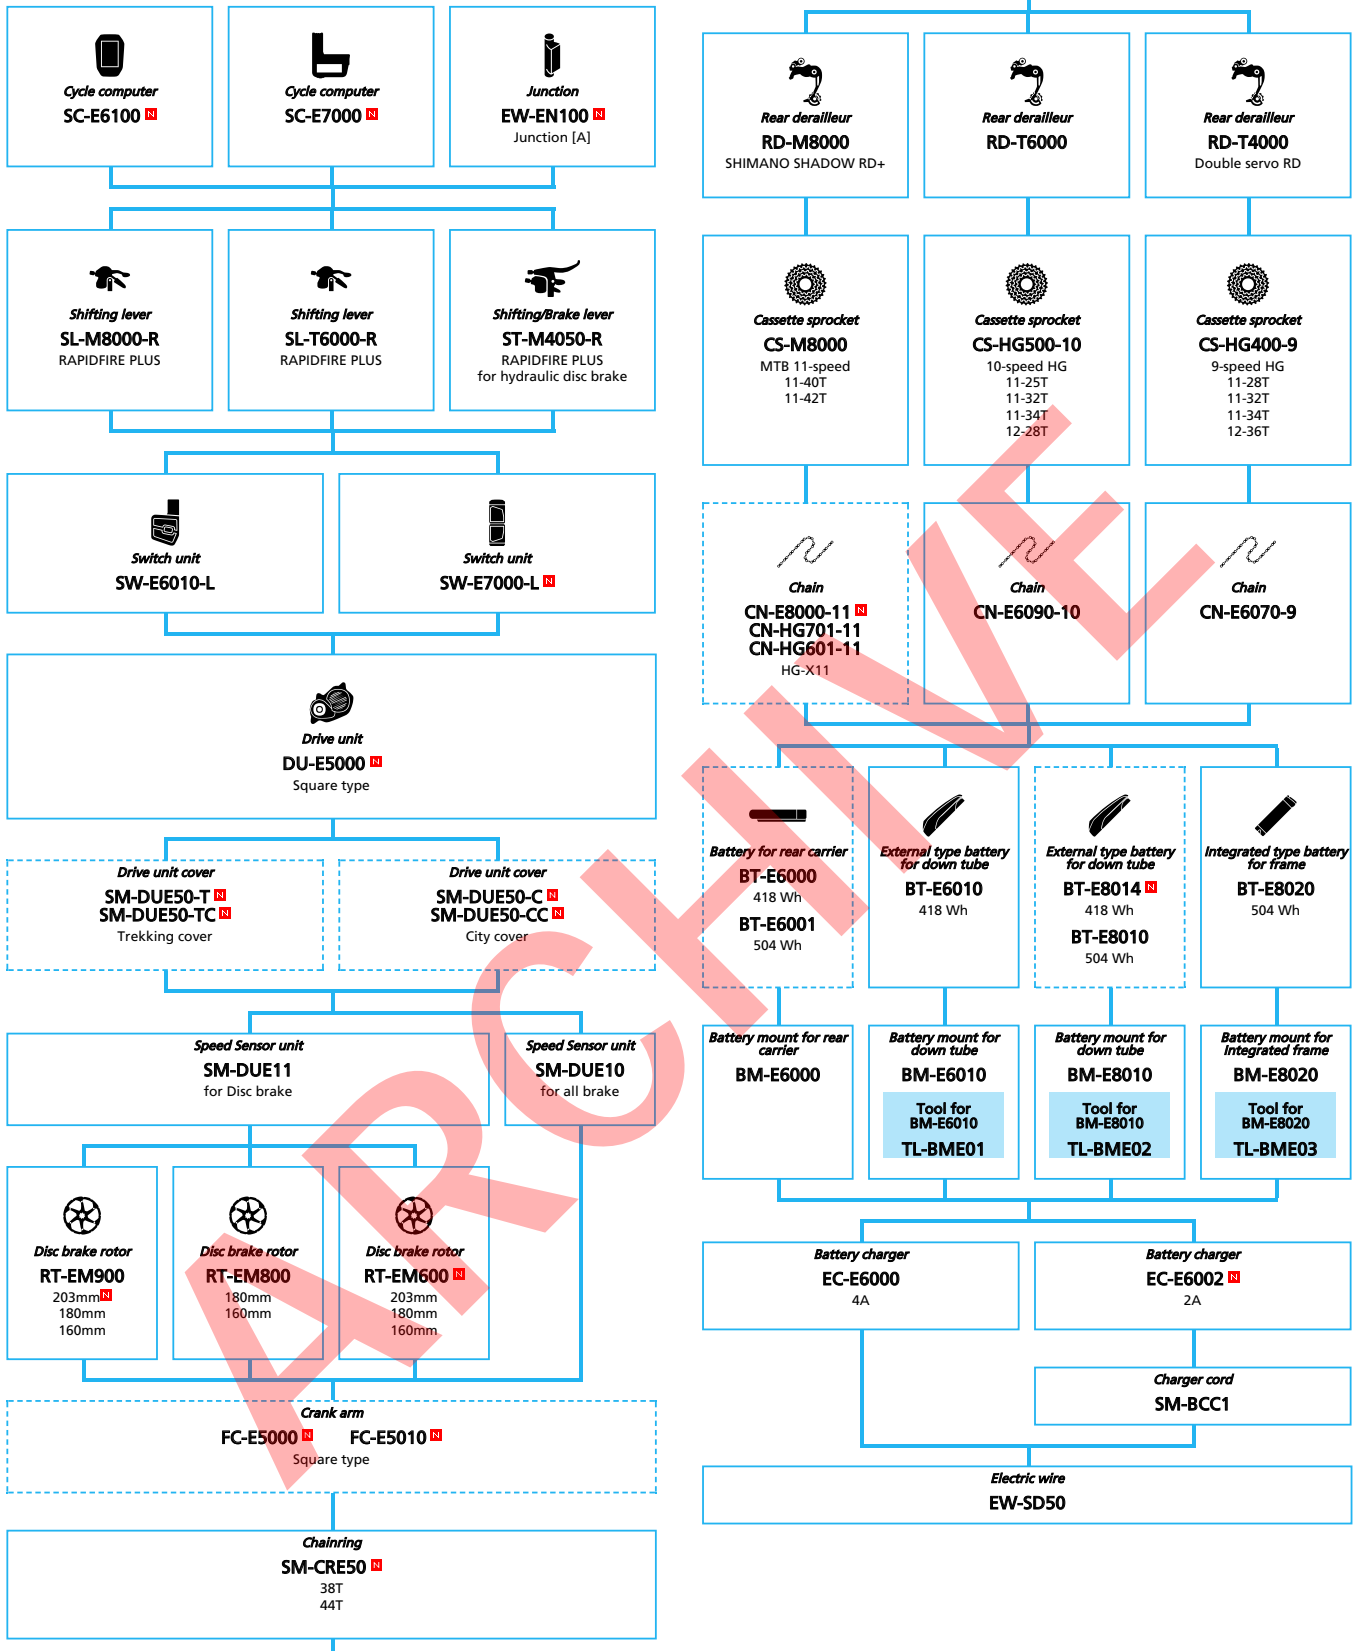

SHIMANO STOPS E5000 series (Mechanical Derailleur spec.)

N ... New model
 ... Additional option
 ... Alternative option
 ... All select
 ... Single select