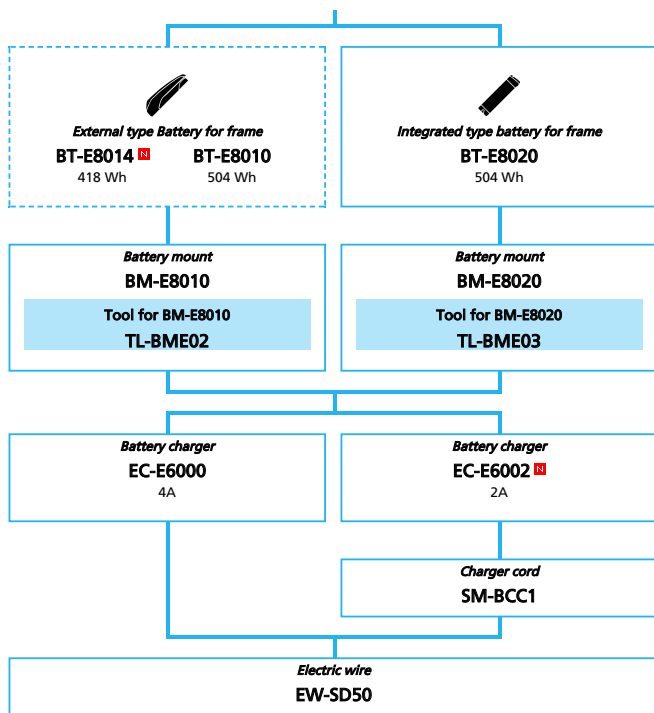

SHIMANO STOPS E8000 series (Mechanical Derailleur spec.)

N ... New model
 ... Additional option
 ... Alternative option
 ... All select
 ... Single select

E-BIKE

- ... New model
- ... Additional option
- ... Alternative option
- ... All select
- ... Single select

ARCHIVE

SHIMANO STEPS E8000 series (Mechanical spec. 12-speed)

■ ... New model
 ... Additional option
 ... Alternative option
 ... All select
 ... Single select

E-BIKE

-  ... New model
-  ... Additional option
-  ... Alternative option
-  ... All select
-  ... Single select

ARCHIVE

SHIMANO STOPS E8080 series for Japan market (Electronic Derailleur spec.)

N ... New model
 ... Additional option
 ... Alternative option
 ... All select
 ... Single select

SHIMANO STEPS E8080 series for Japan market (Mechanical Derailleur spec.)