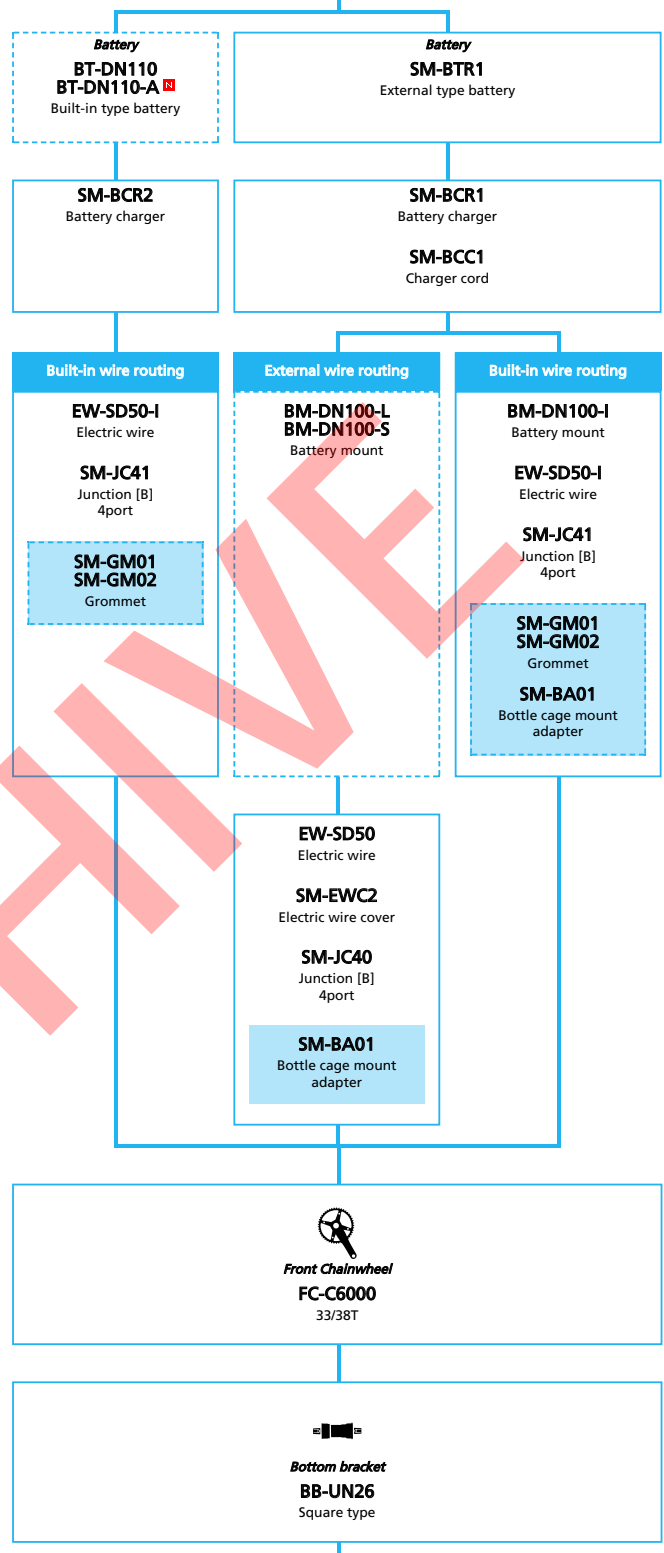

SHIMANO Nexus (INTER-8)

■ ... New model
 ... Additional option
 ... All select
 ... Alternative option
 ... Single select

City Touring / Comfort Bike

SHIMANO Nexus (INTER-8 Electronic spec)

N ... New model
 ... Additional option
 ... Alternative option
 ... All select
 ... Single select