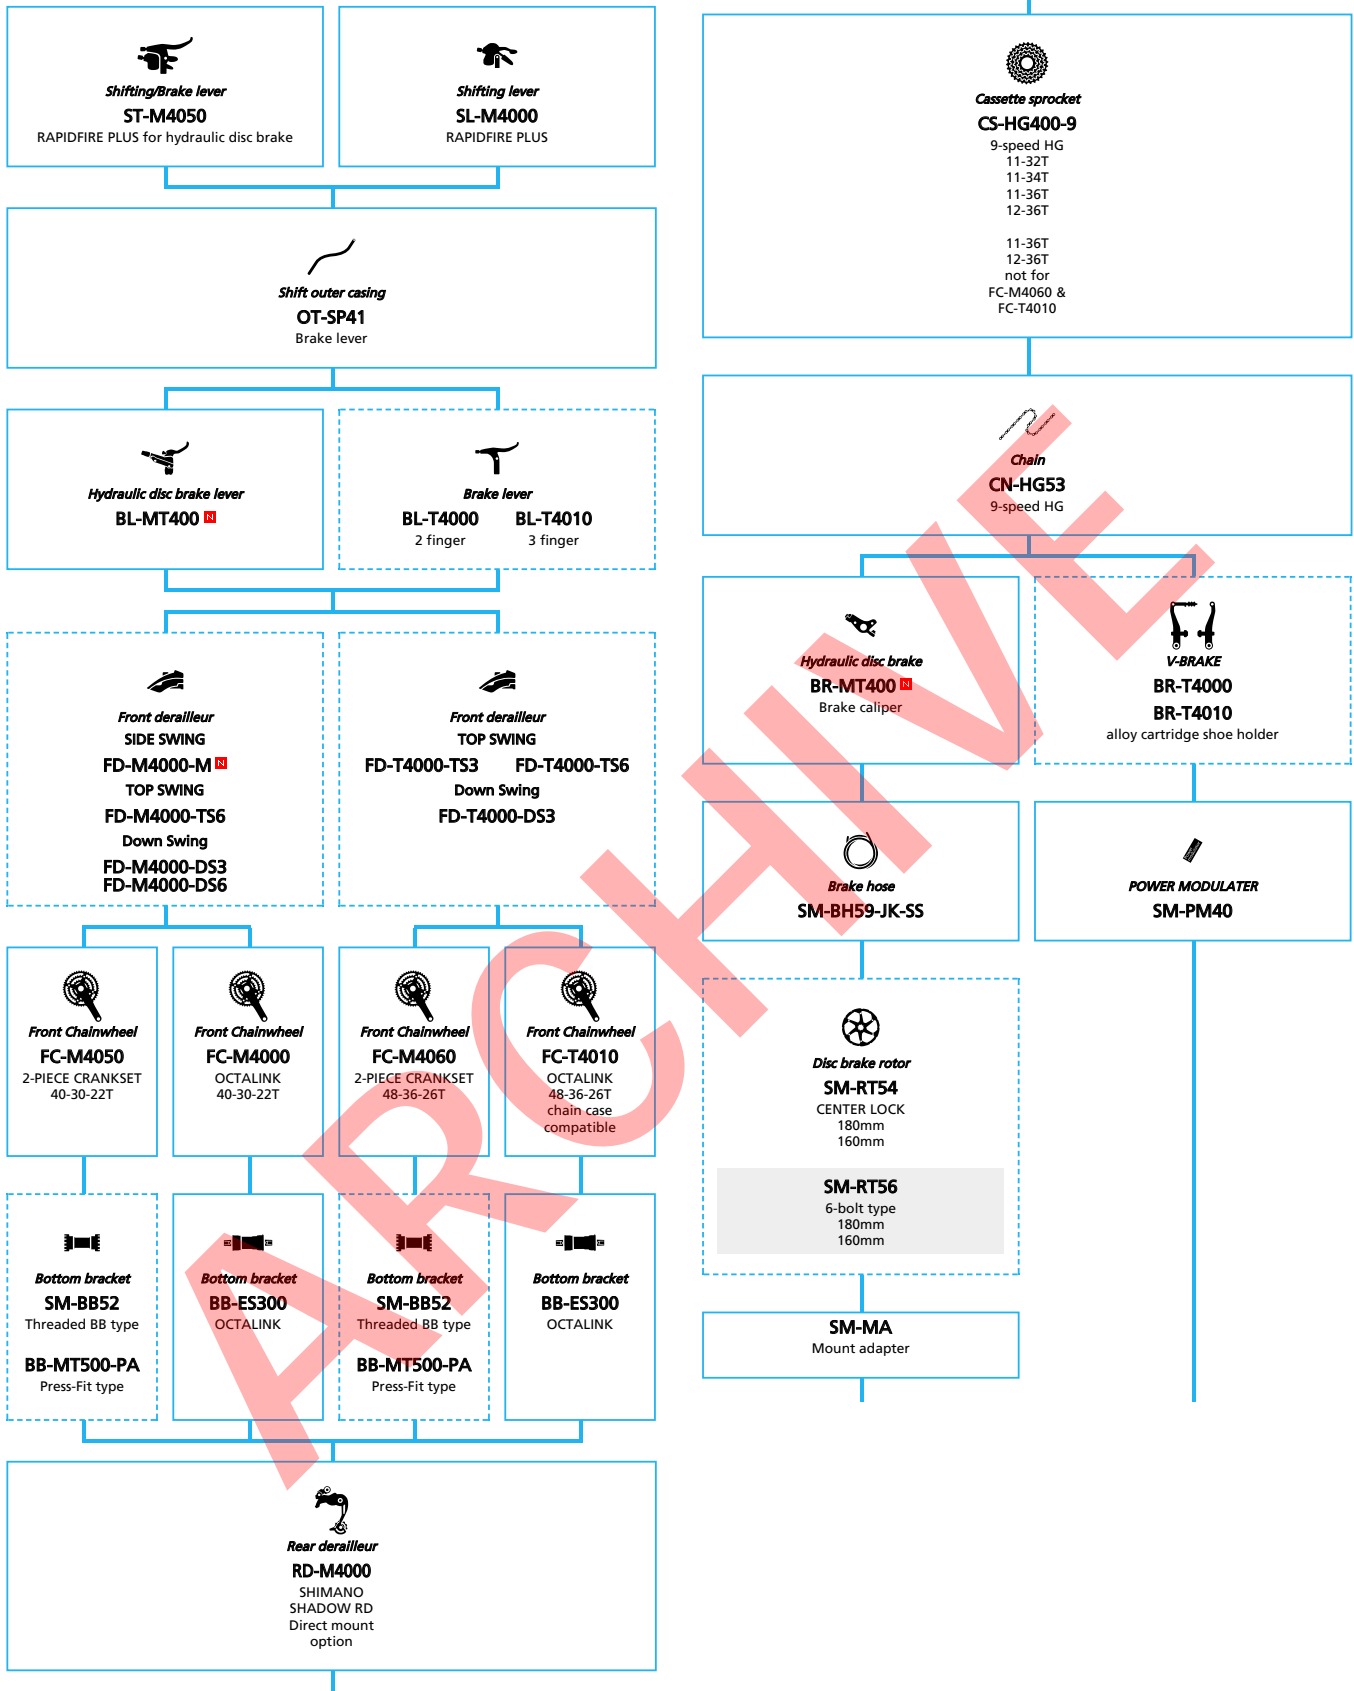

SHIMANO ALIVIO (3x9-speed)

- ... New model
- ... Additional option
- ... Alternative option
- ... All select
- ... Single select

Mountain Bike