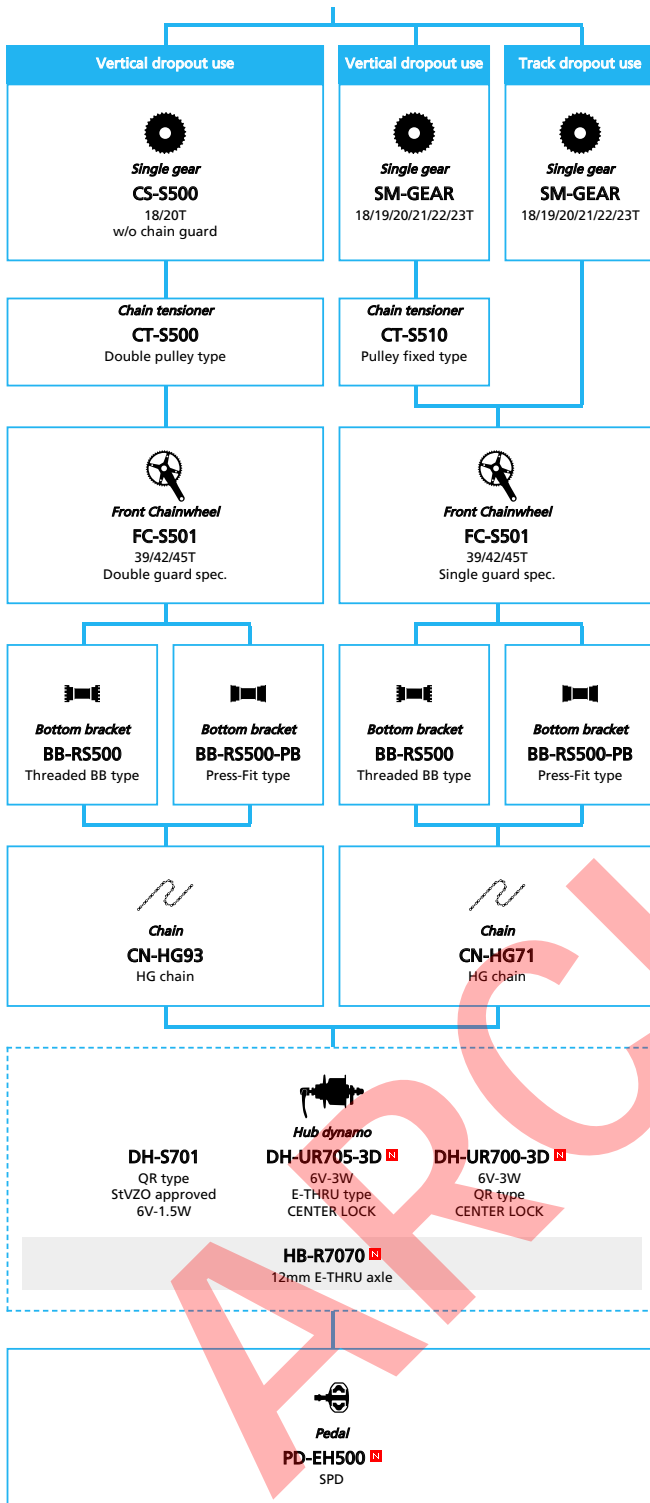

- ... New model
- ... Additional option
- ... Alternative option
- ... All select
- ... Single select