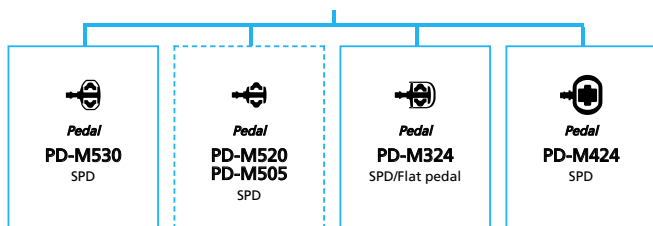

ARCHIVE

SHIMANO **TourneyTX** (3x8-speed)

N ... New model
 ■ ... Additional option
 ■ ... Alternative option
 □ ... All select
 □ ... Single select

Mountain Bike

- ... New model
- ... Additional option
- ... All select
- ... Alternative option
- ... Single select