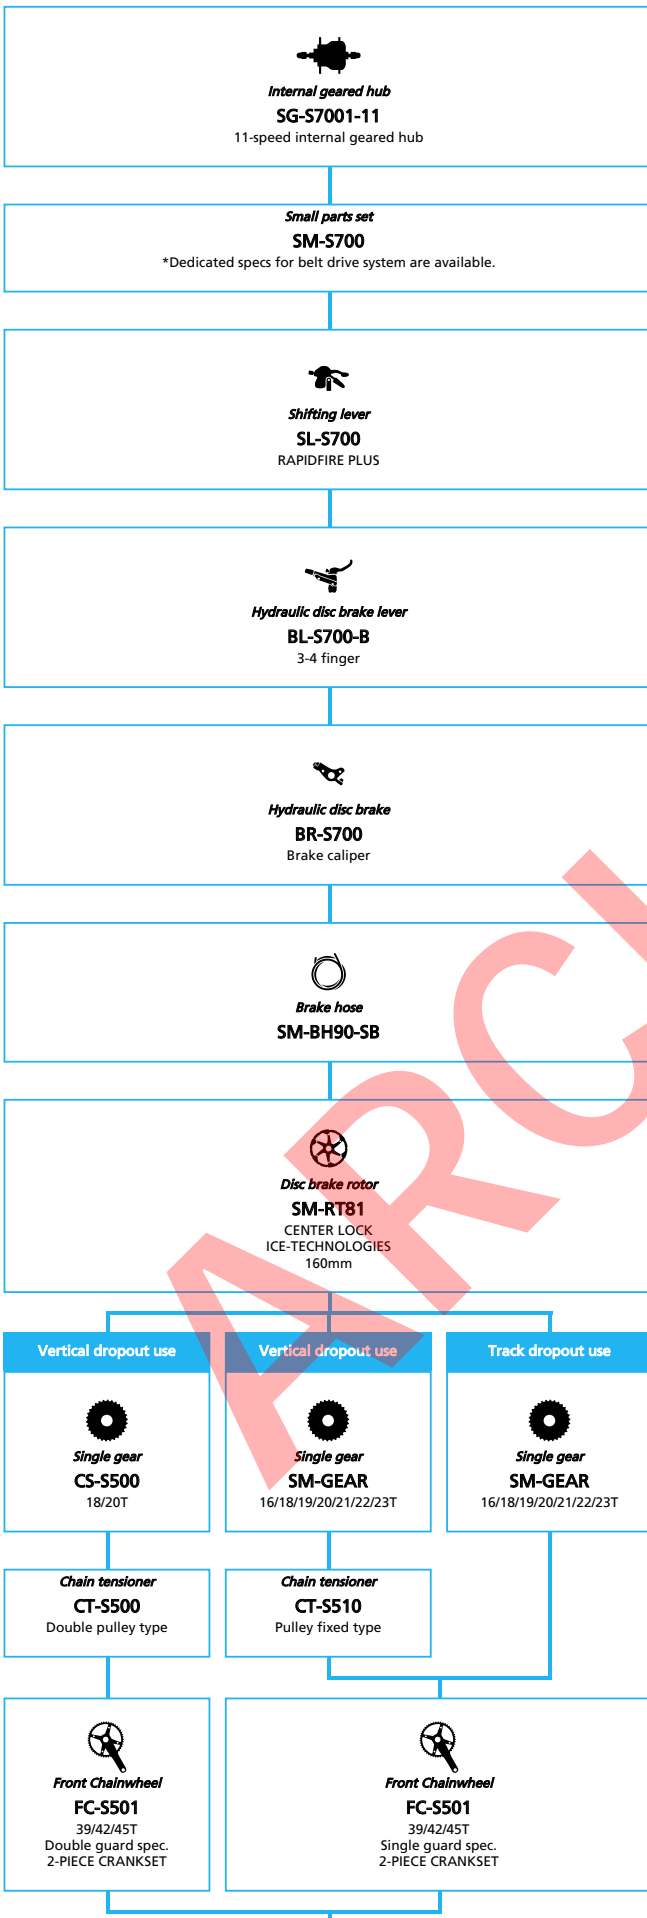

SHIMANO ALFINE (11-speed)

■ ... New model
  ... All select
  ... Additional option
  ... Alternative option
  ... Single select