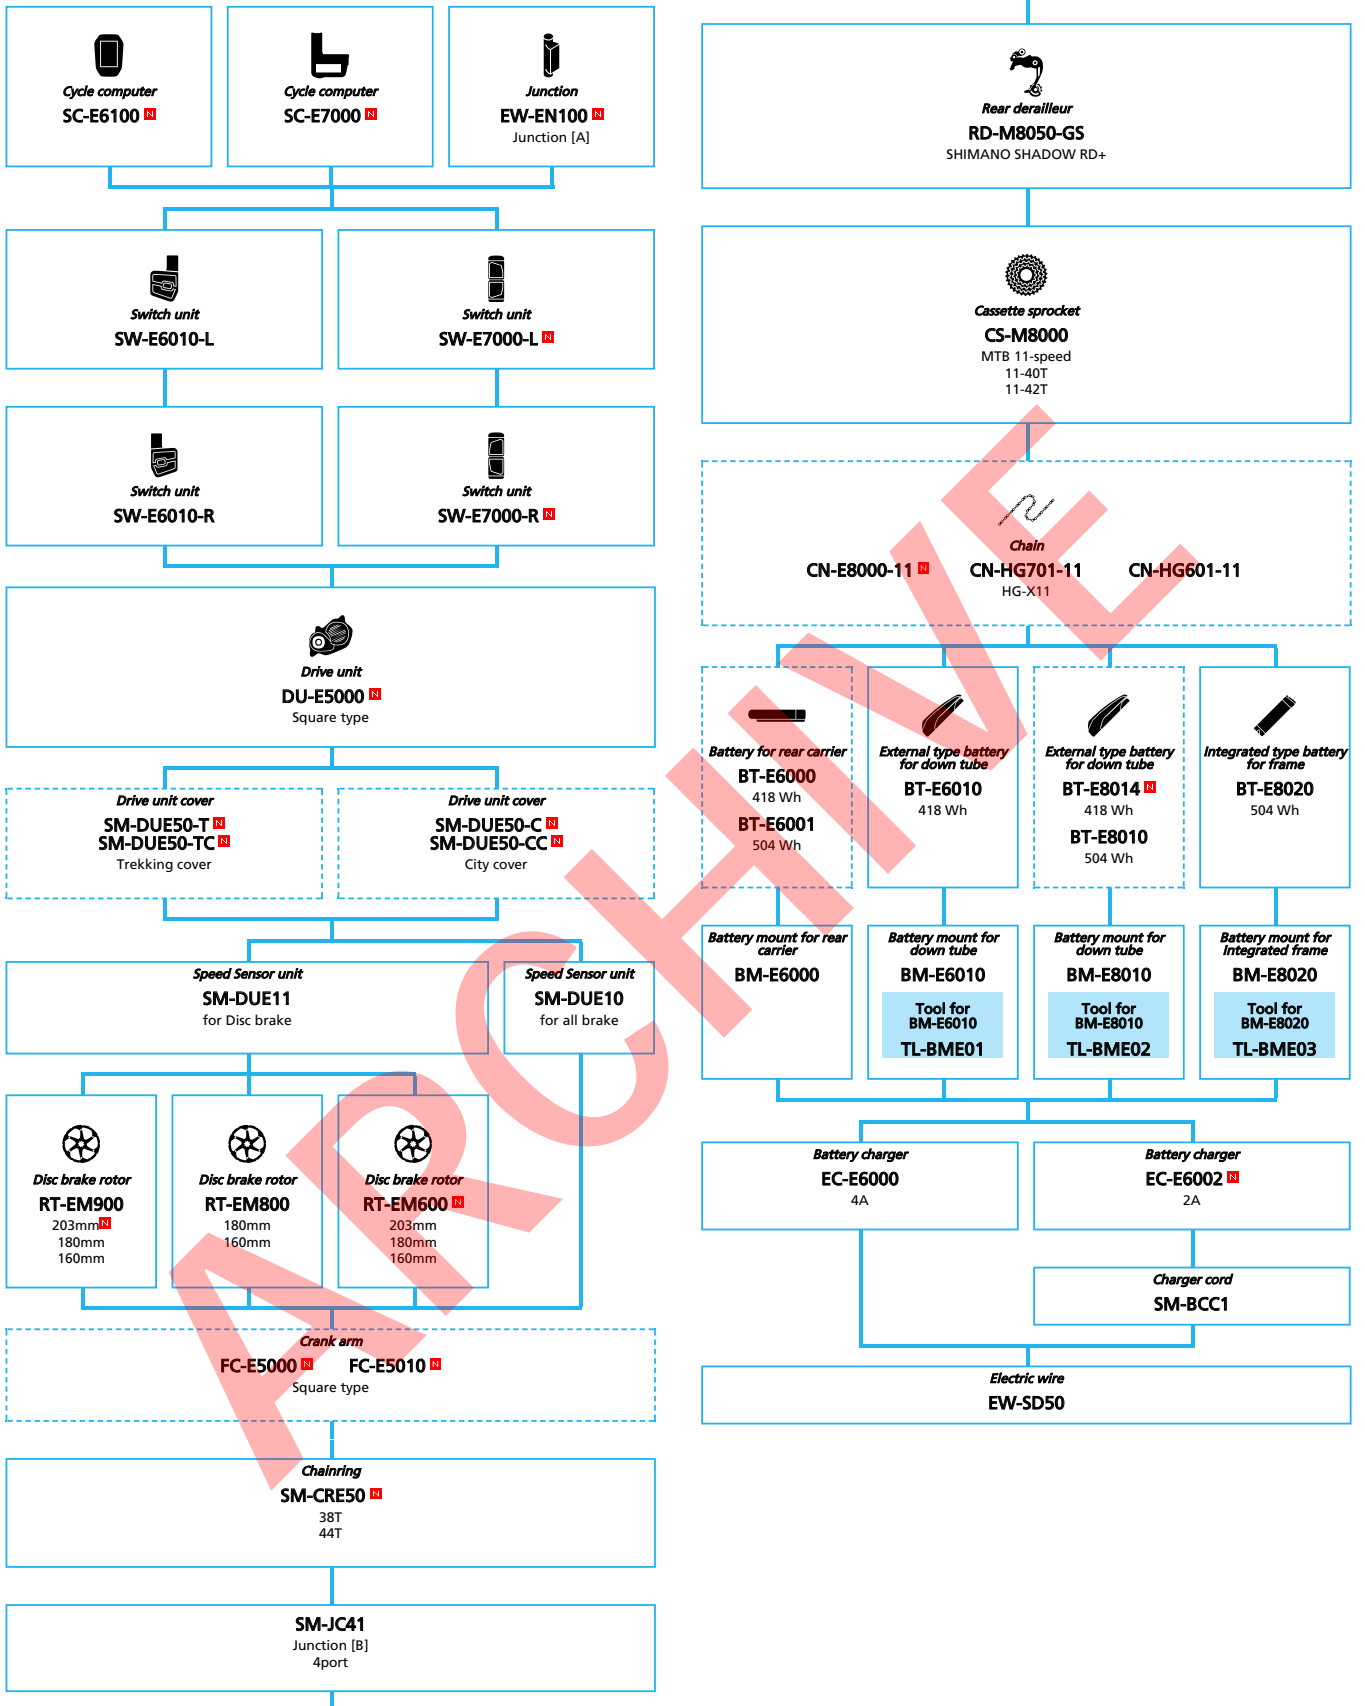

SHIMANO STEPS E5000 series (Electronic Derailleur spec.)

■ ... New model
  ... Additional option
  ... Alternative option
  ... All select
  ... Single select

E-BIKE