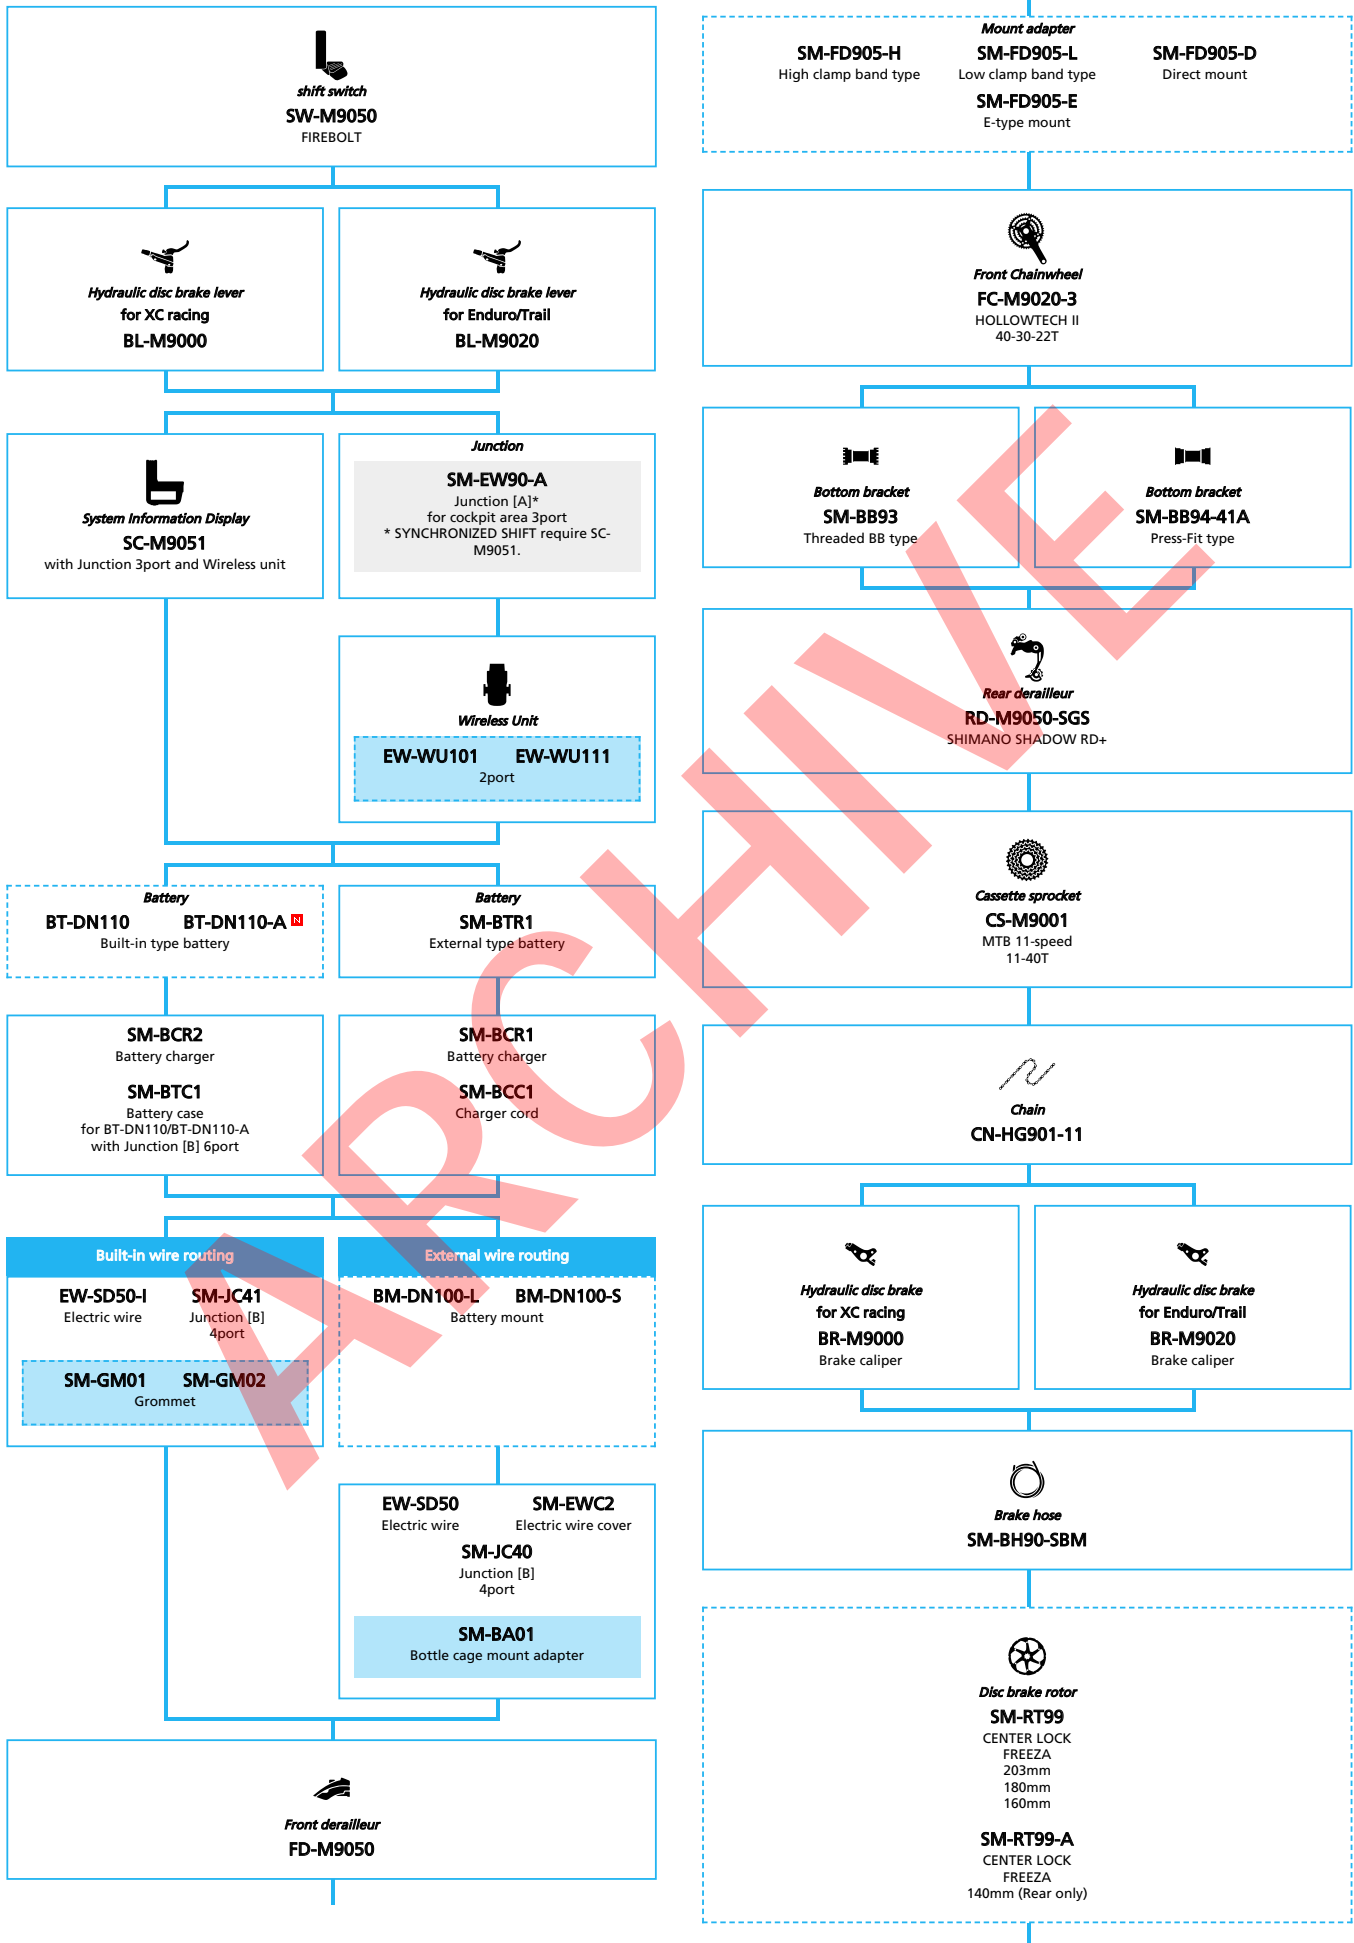

SHIMANO
XTR M9050 series (3x11-speed)

N ... New model
   ... Additional option
   ... Alternative option
   ... All select
   ... Single select

Mountain Bike