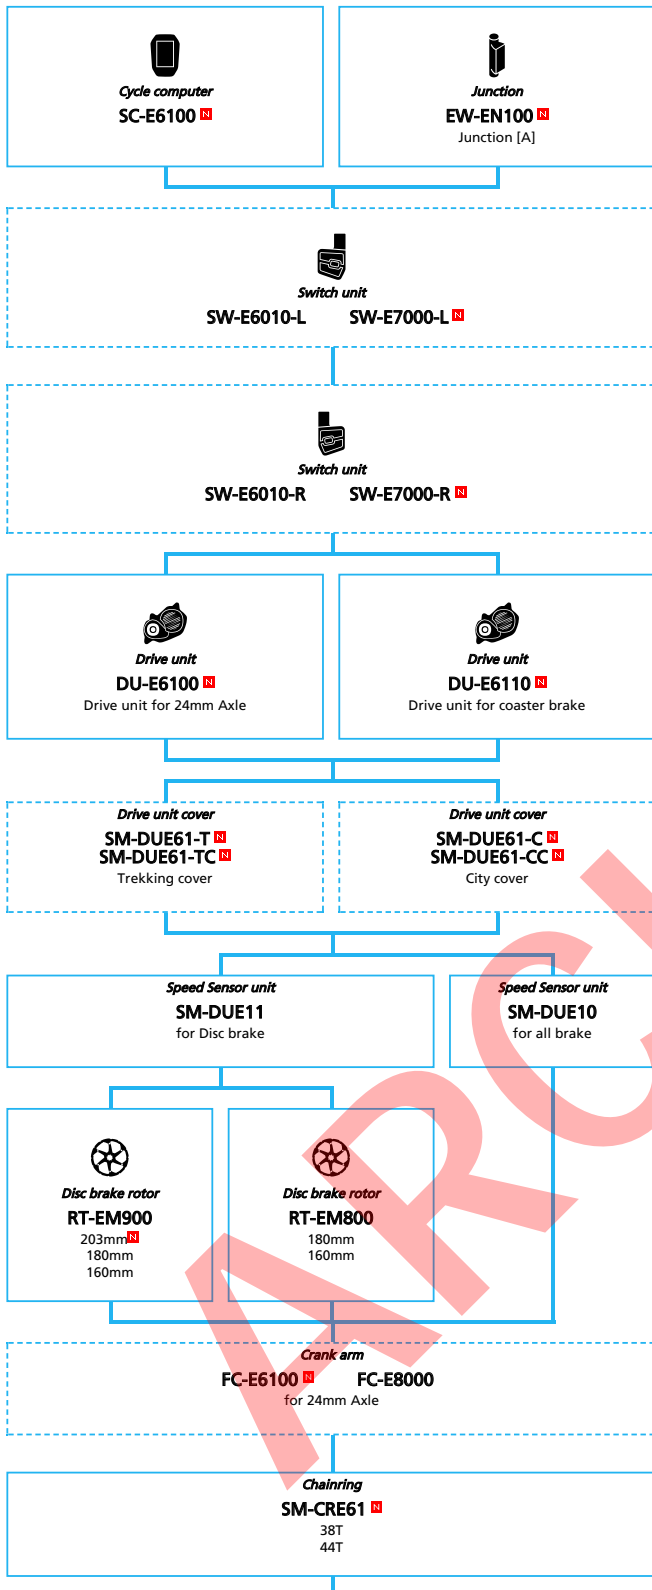

E-BIKE

-  ... New model
-  ... Additional option
-  ... Alternative option
-  ... All select
-  ... Single select

ARCHIVE

SHIMANO STEPS E6100 series (Electronic Internal Geared Hub spec.)

N ... New model
 ... Additional option
 ... Alternative option
 ... All select
 ... Single select