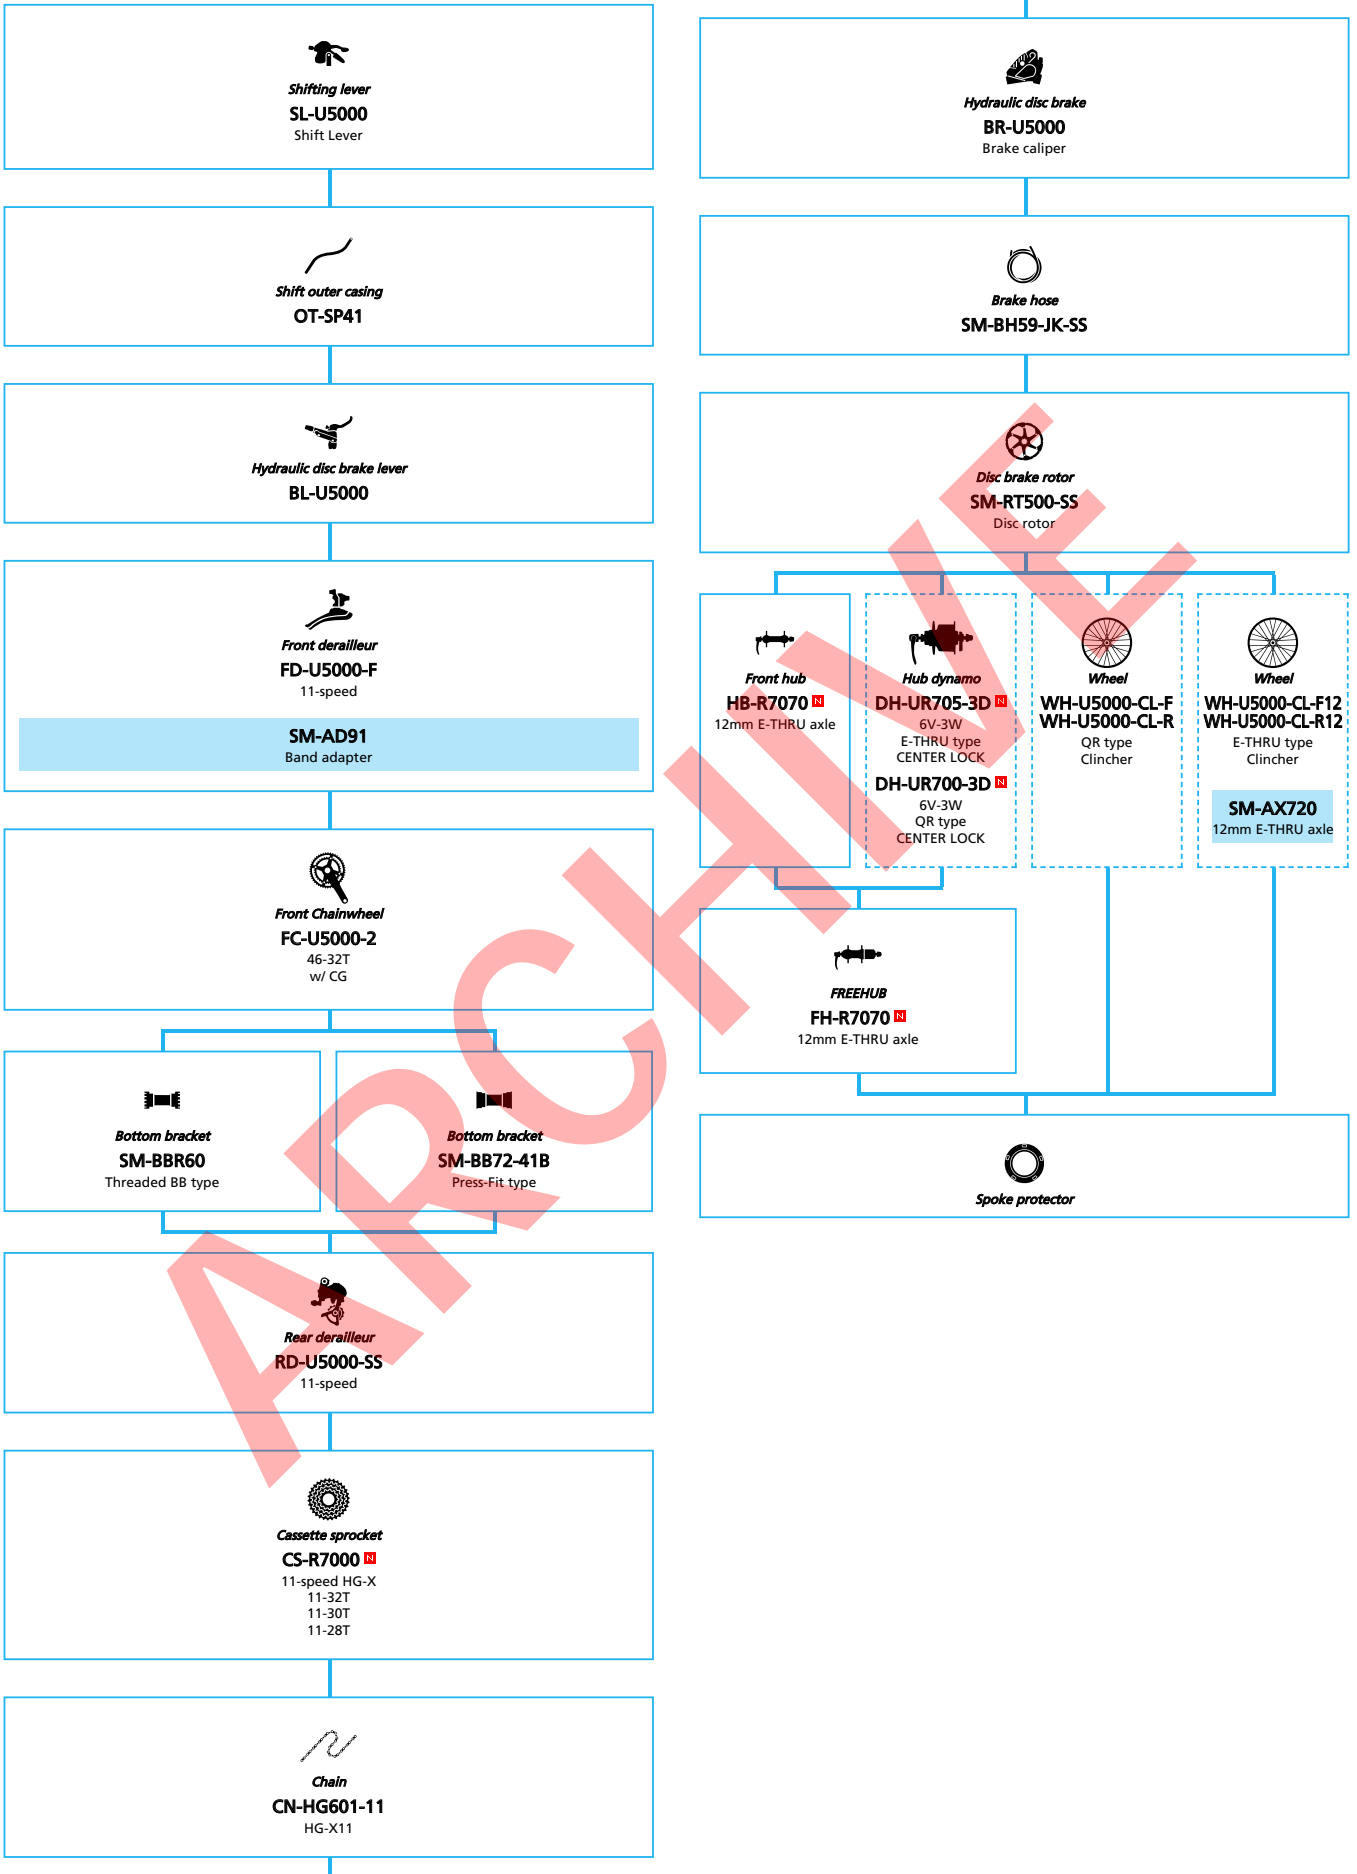

METREA (Flat handlebar type 2x11-speed)

- ... New model
- ... Additional option
- ... Alternative option
- ... All select
- ... Single select