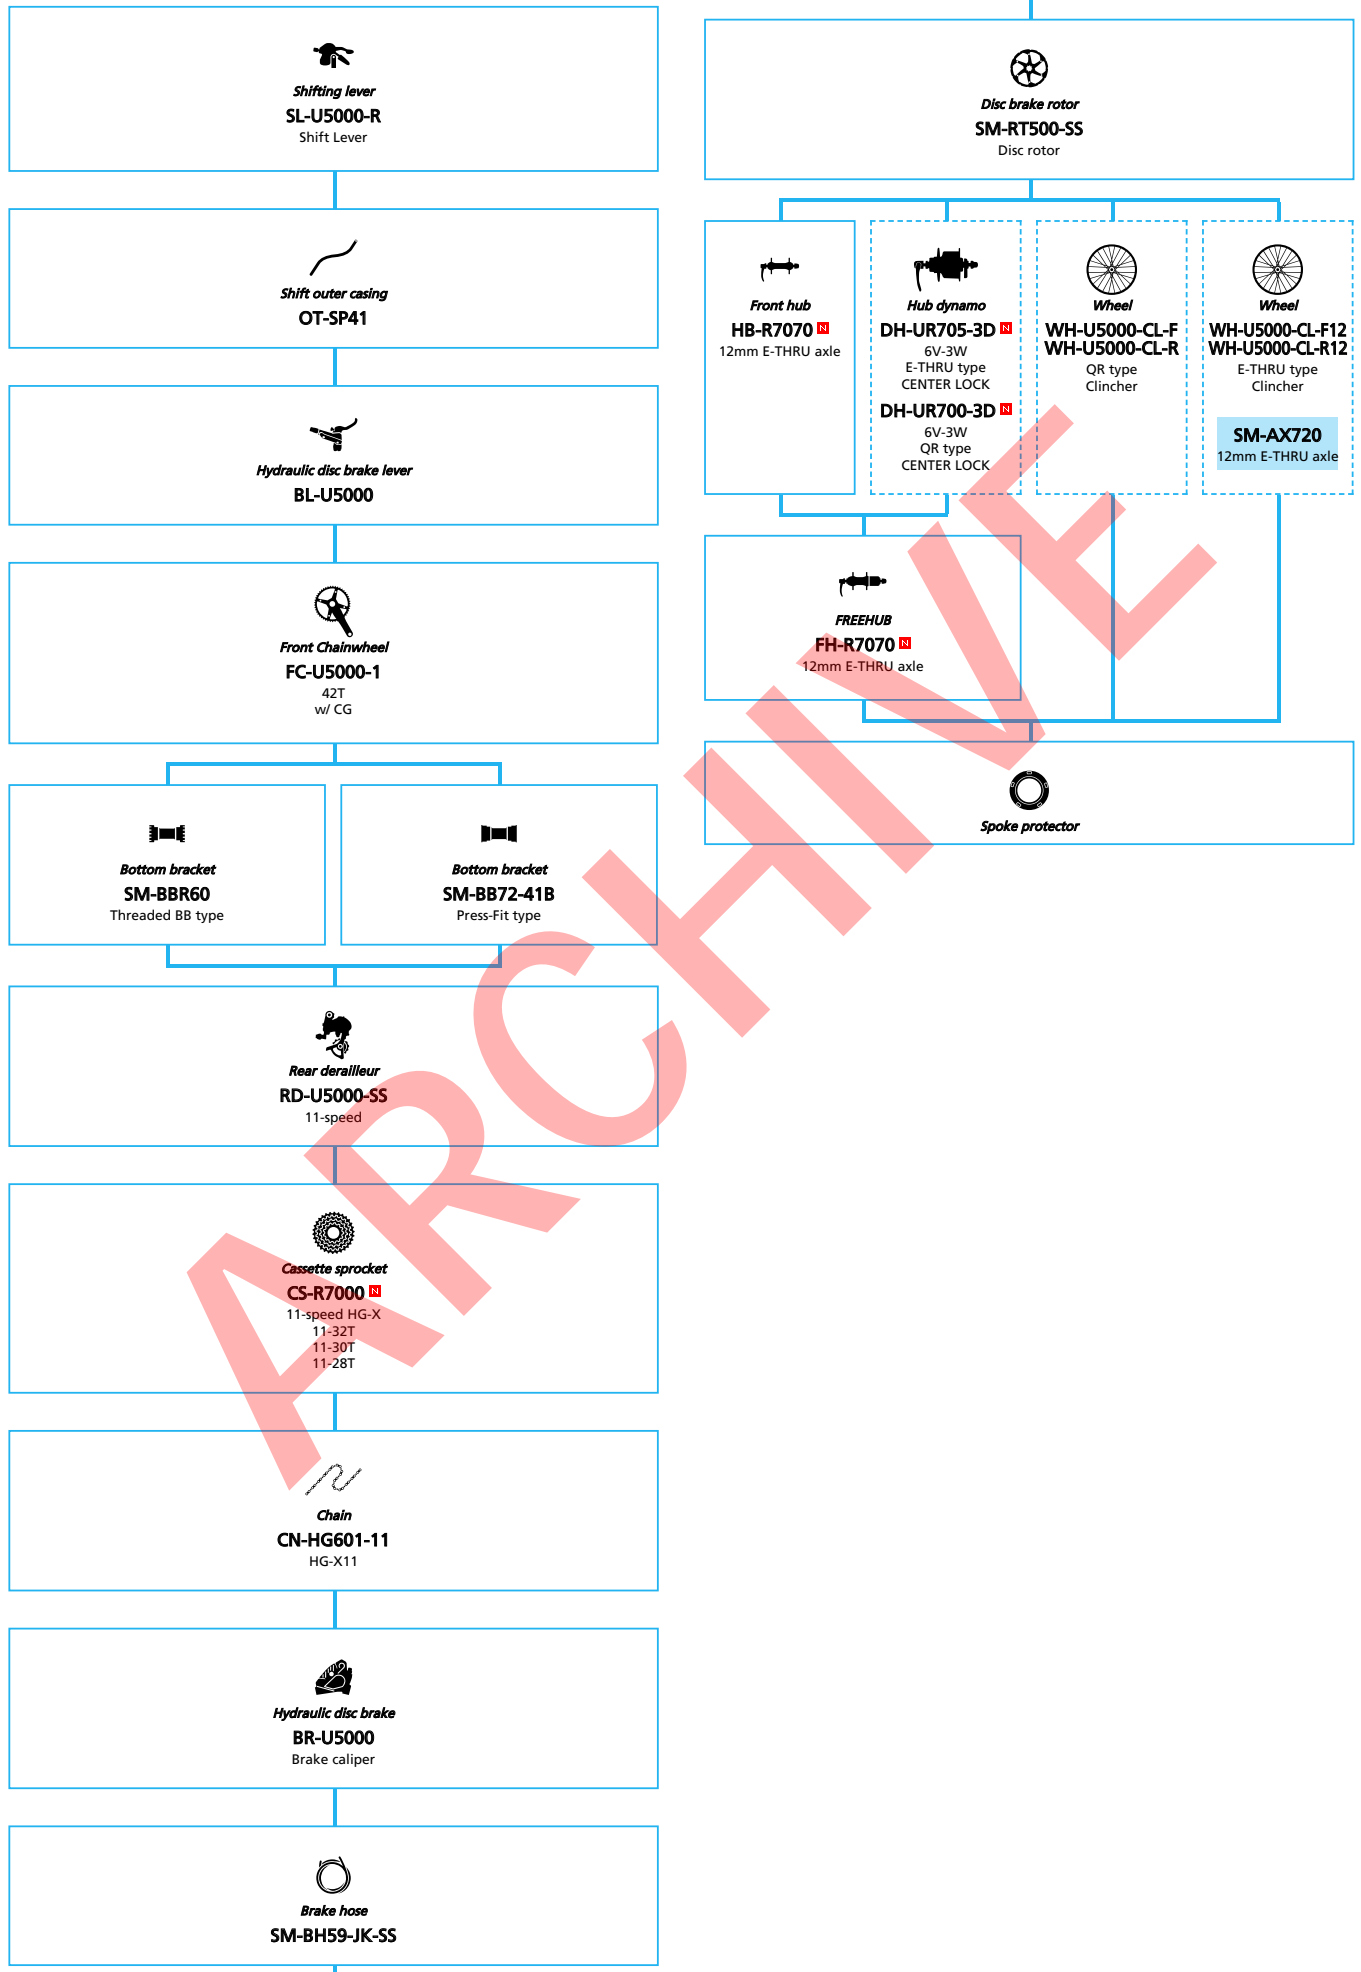

METREA (Flat handlebar type 1x11-speed)

- ... New model
- ... Additional option
- ... All select
- ... Alternative option
- ... Single select