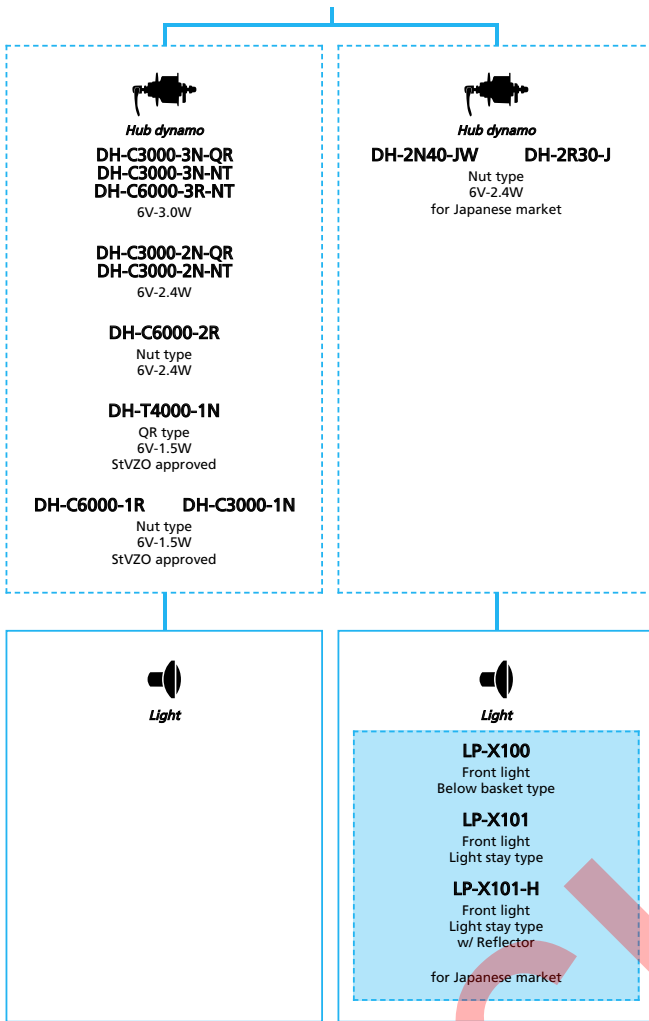

ARCHIVE

SHIMANO Tourney (3x7-speed)

N ... New model
 ■ ... Additional option
 □ ... All select
 ■ ... Alternative option
 □ ... Single select

Mountain Bike

- N** ... New model
- ... Additional option
- ... All select
- ... Alternative option
- ... Single select