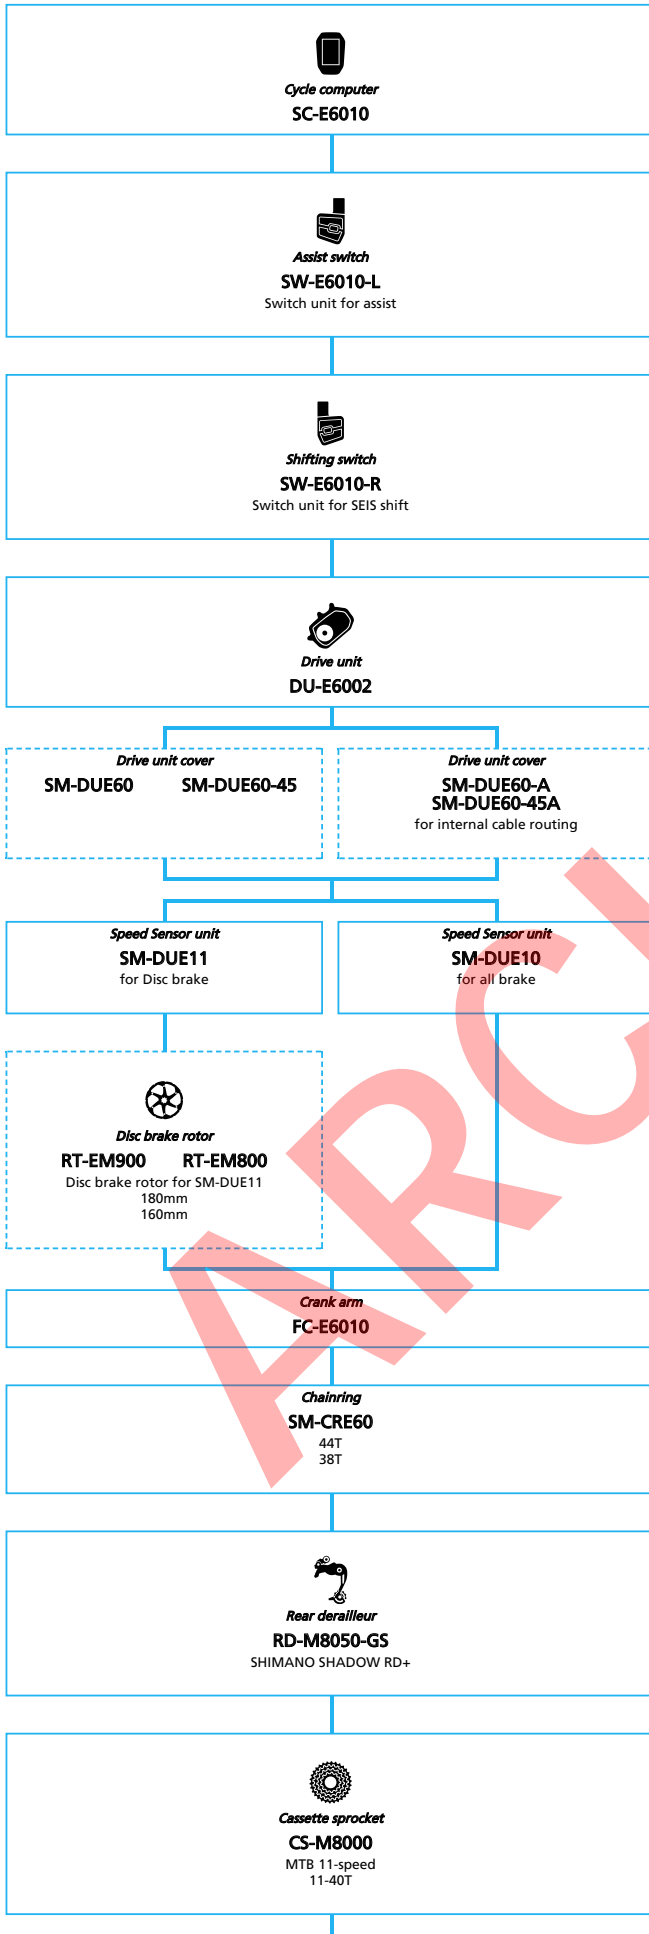

SHIMANO STEPS E6000 series (Electronic Derailleur spec.)

N ... New model
  ... Additional option
  ... Alternative option
  ... All select
  ... Single select