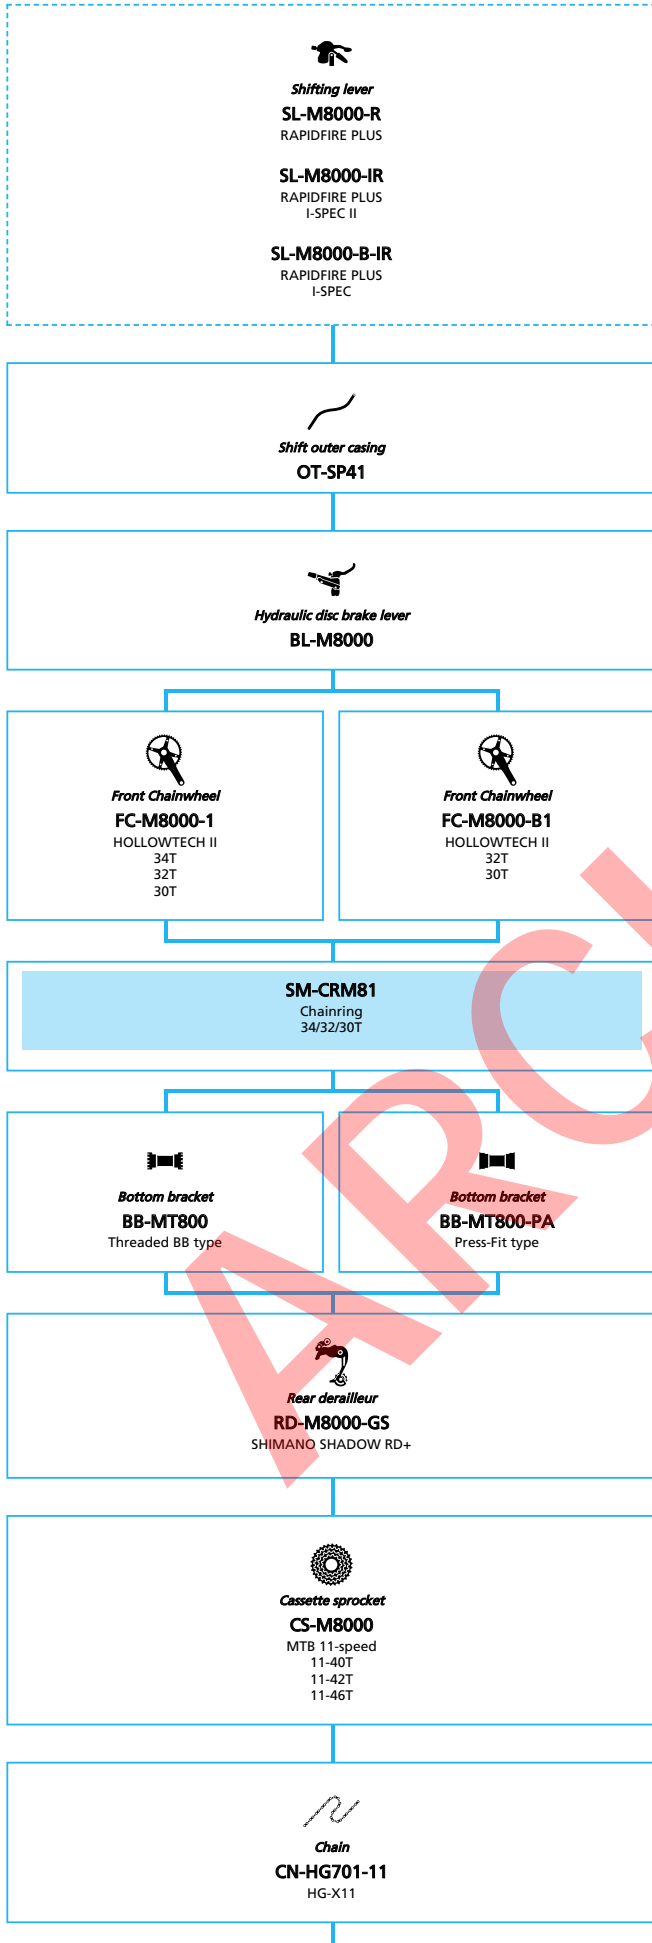

SHIMANO **DEORE XT** (1x11-speed)

N ... New model
■ ... Additional option
□ ... All select
■ ... Alternative option
□ ... Single select

Mountain Bike