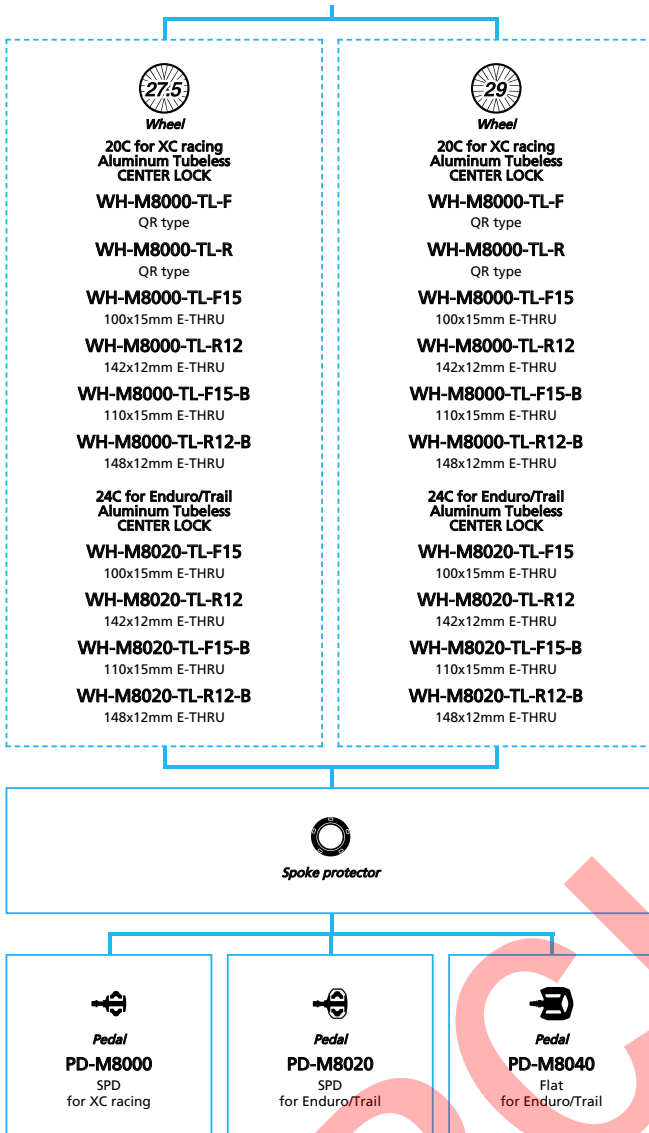

- ... New model
- ... Additional option
- ... Alternative option
- ... All select
- ... Single select