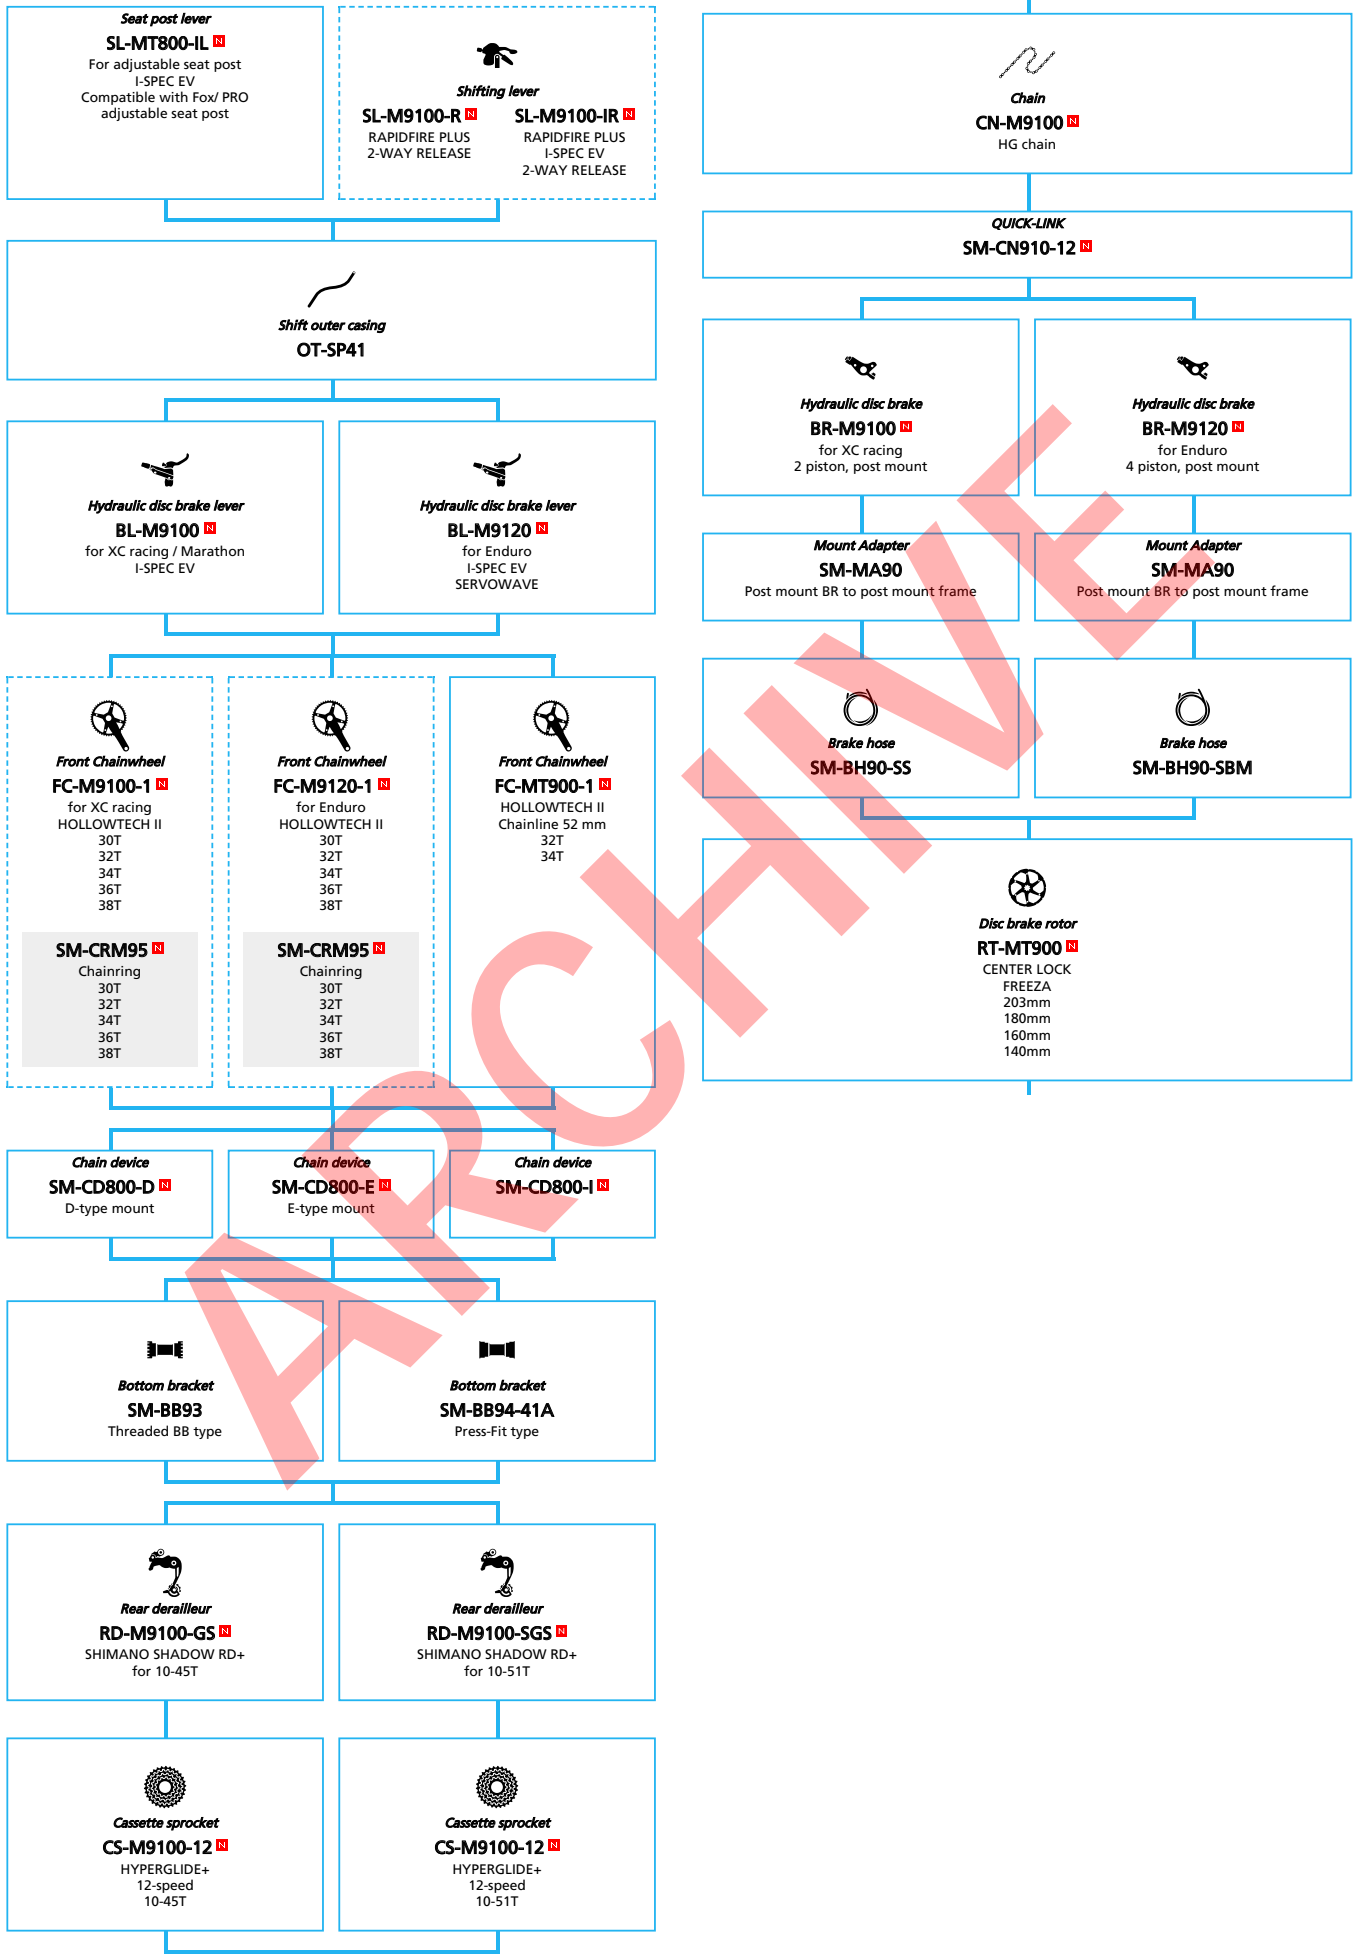

XTR (1x12-speed)

N ... New model
   ... Additional option
   ... All select
   ... Alternative option
   ... Single select

Mountain Bike