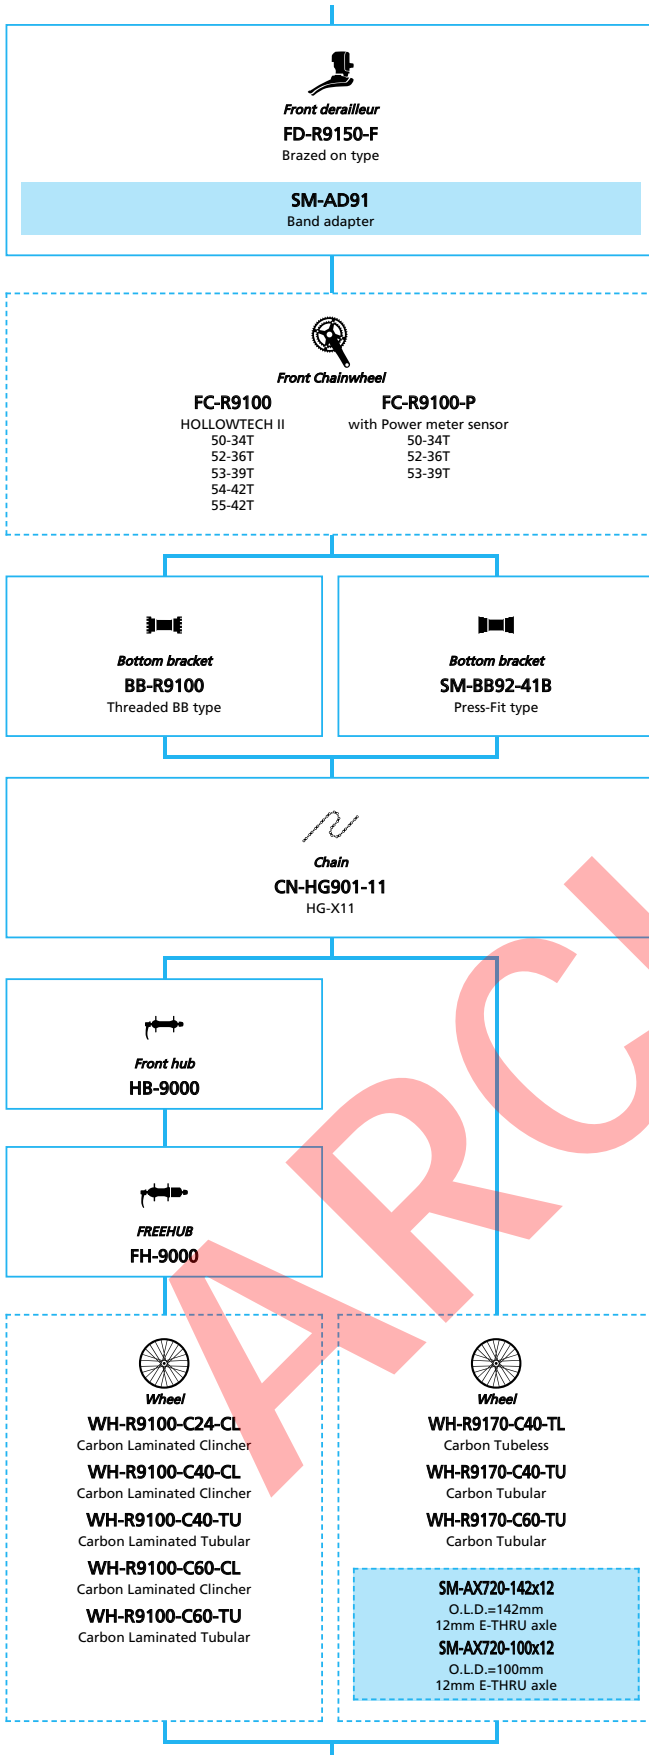

- ... New model
- ... Additional option
- ... All select
- ... Alternative option
- ... Single select