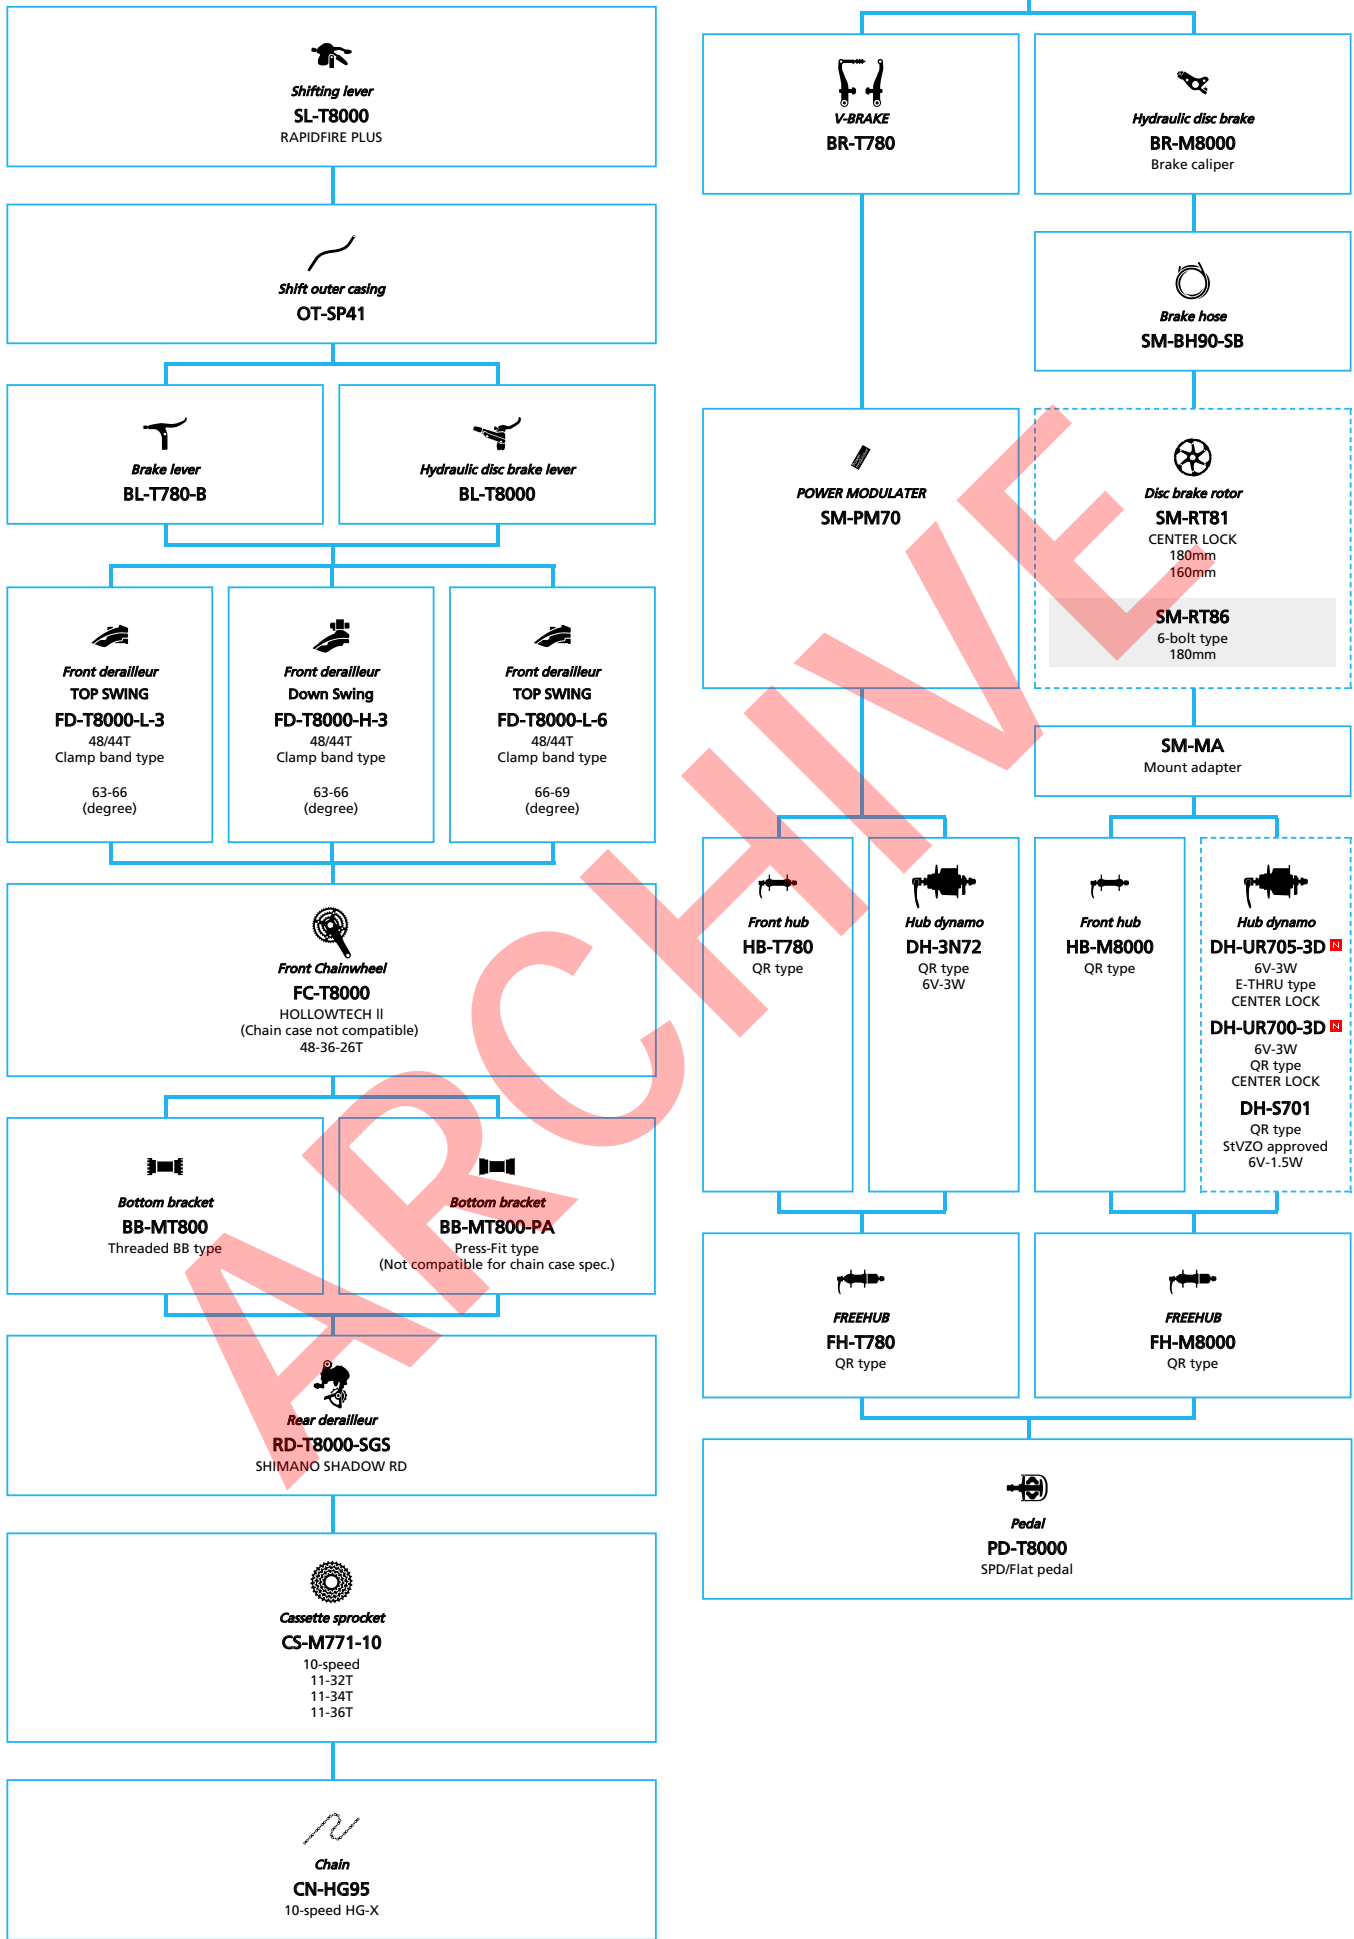

SHIMANO **DEORE XT** (3x10-speed)

N ... New model
■ ... Additional option
□ ... Alternative option
□ ... All select
□ ... Single select

Trekking Bike