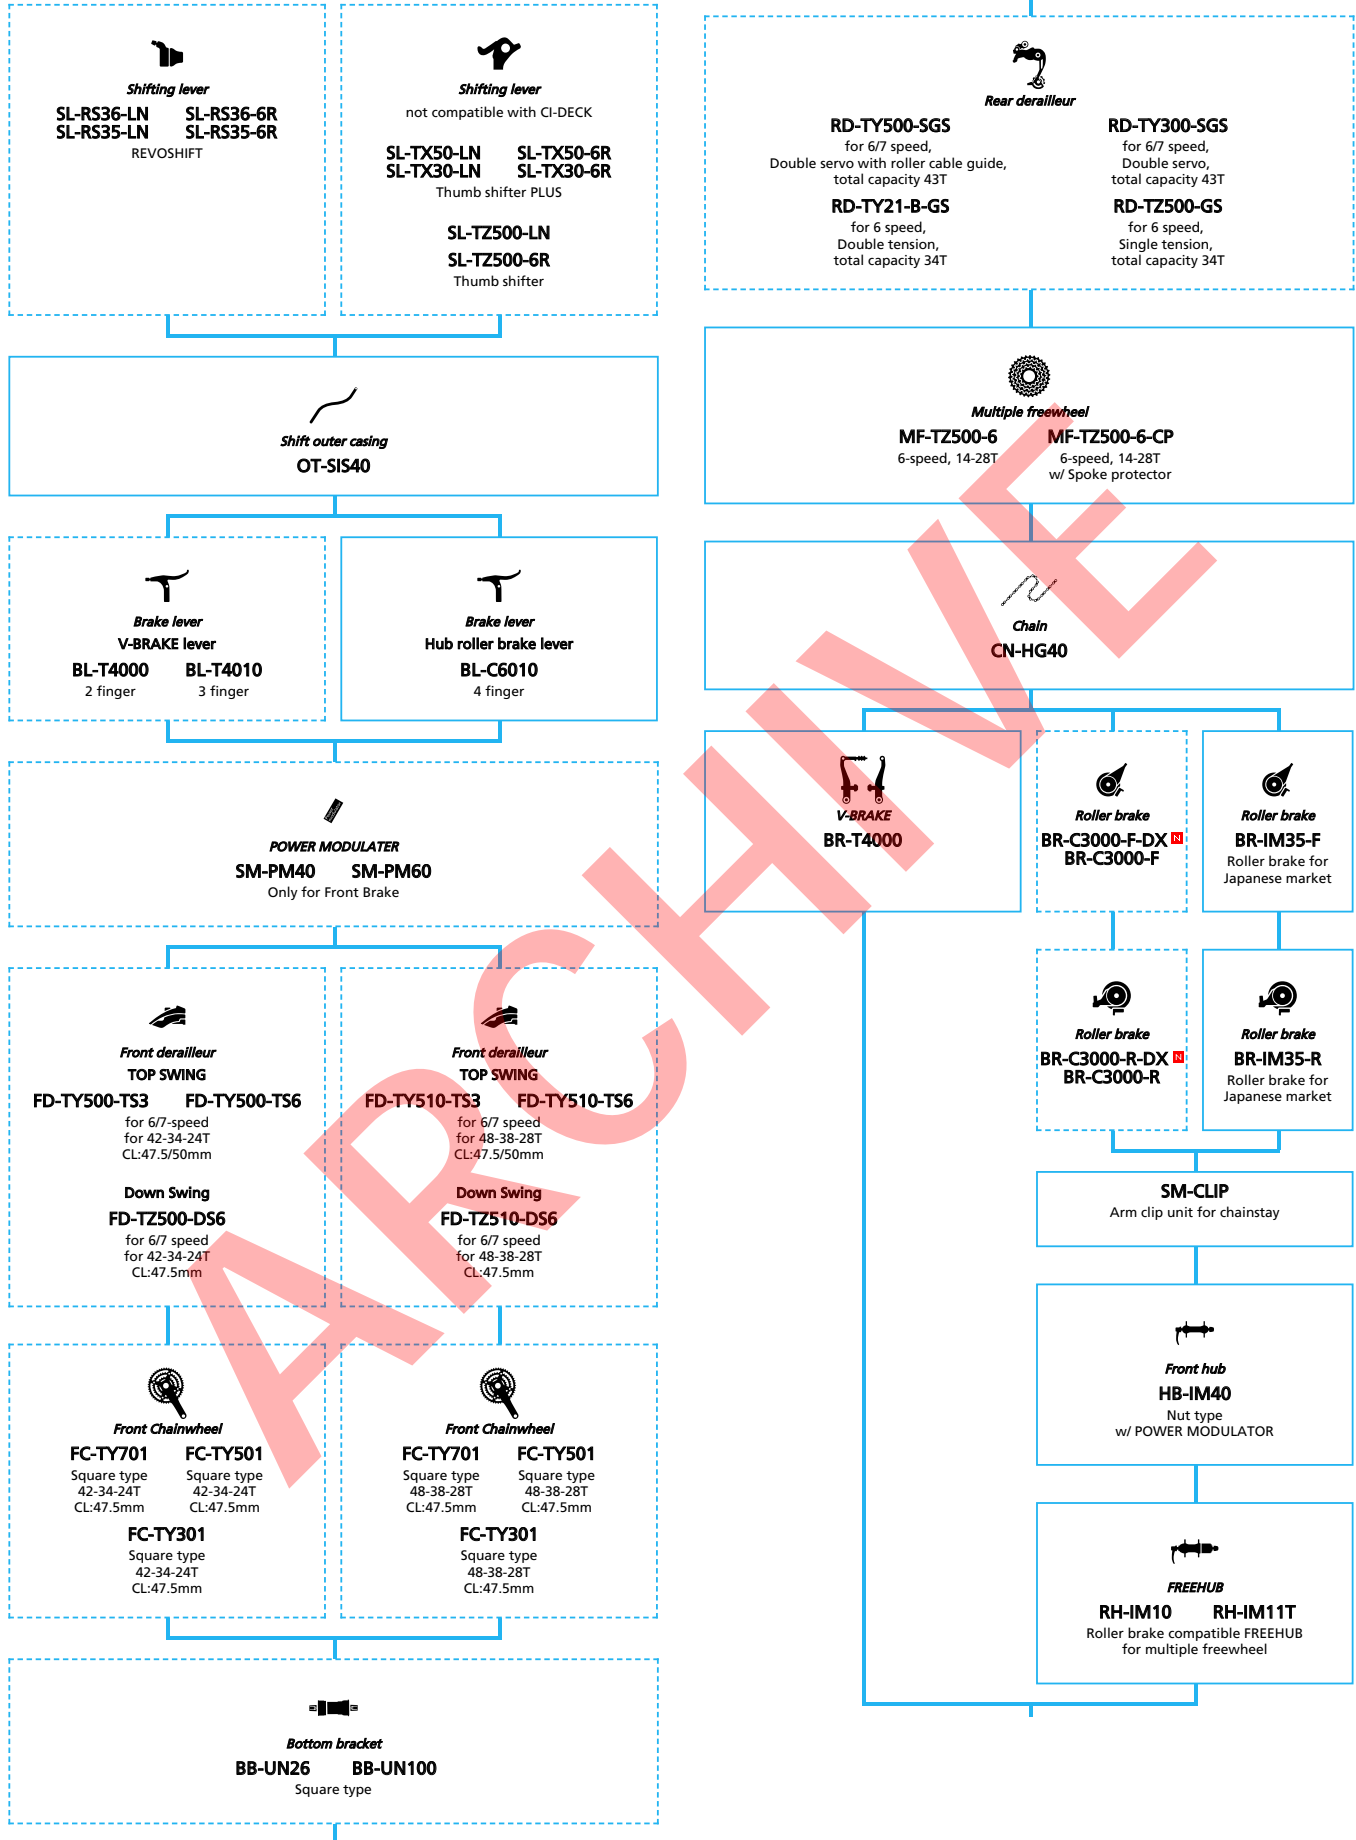

SHIMANO *Tourney* TZ (3x6 Friction)

N ... New model
■ ... Additional option
□ ... All select
■ ... Alternative option
□ ... Single select

Mountain Bike