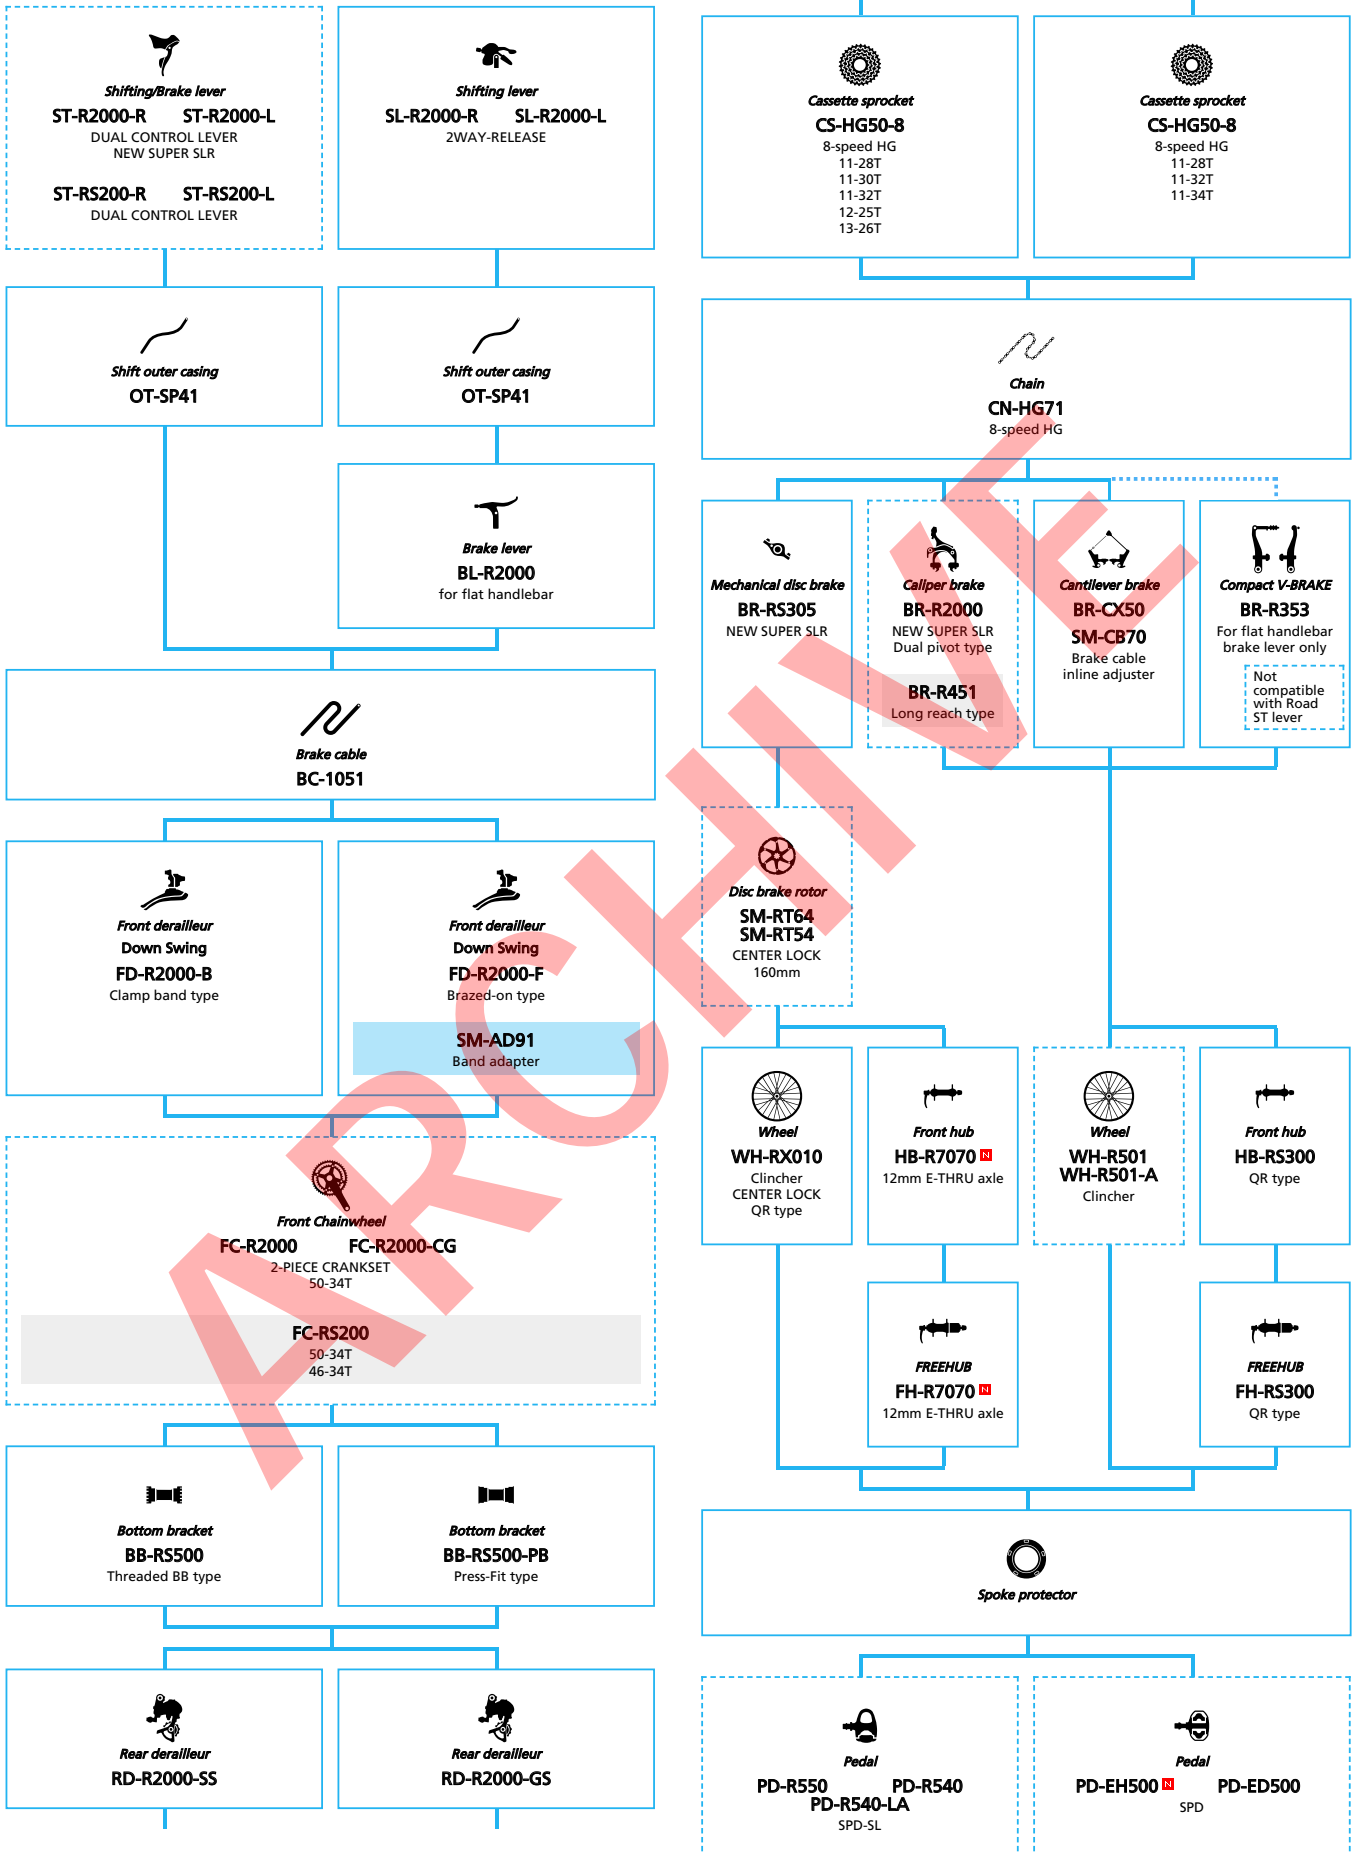

SHIMANO Tourney (3x7-speed)

N ... New model
■ ... Additional option
■ ... Alternative option
□ ... All select
□ ... Single select

SHIMANO *Tourney* (2x7-speed)

- ... New model
- ... Additional option
- ... All select
- ... Alternative option
- ... Single select