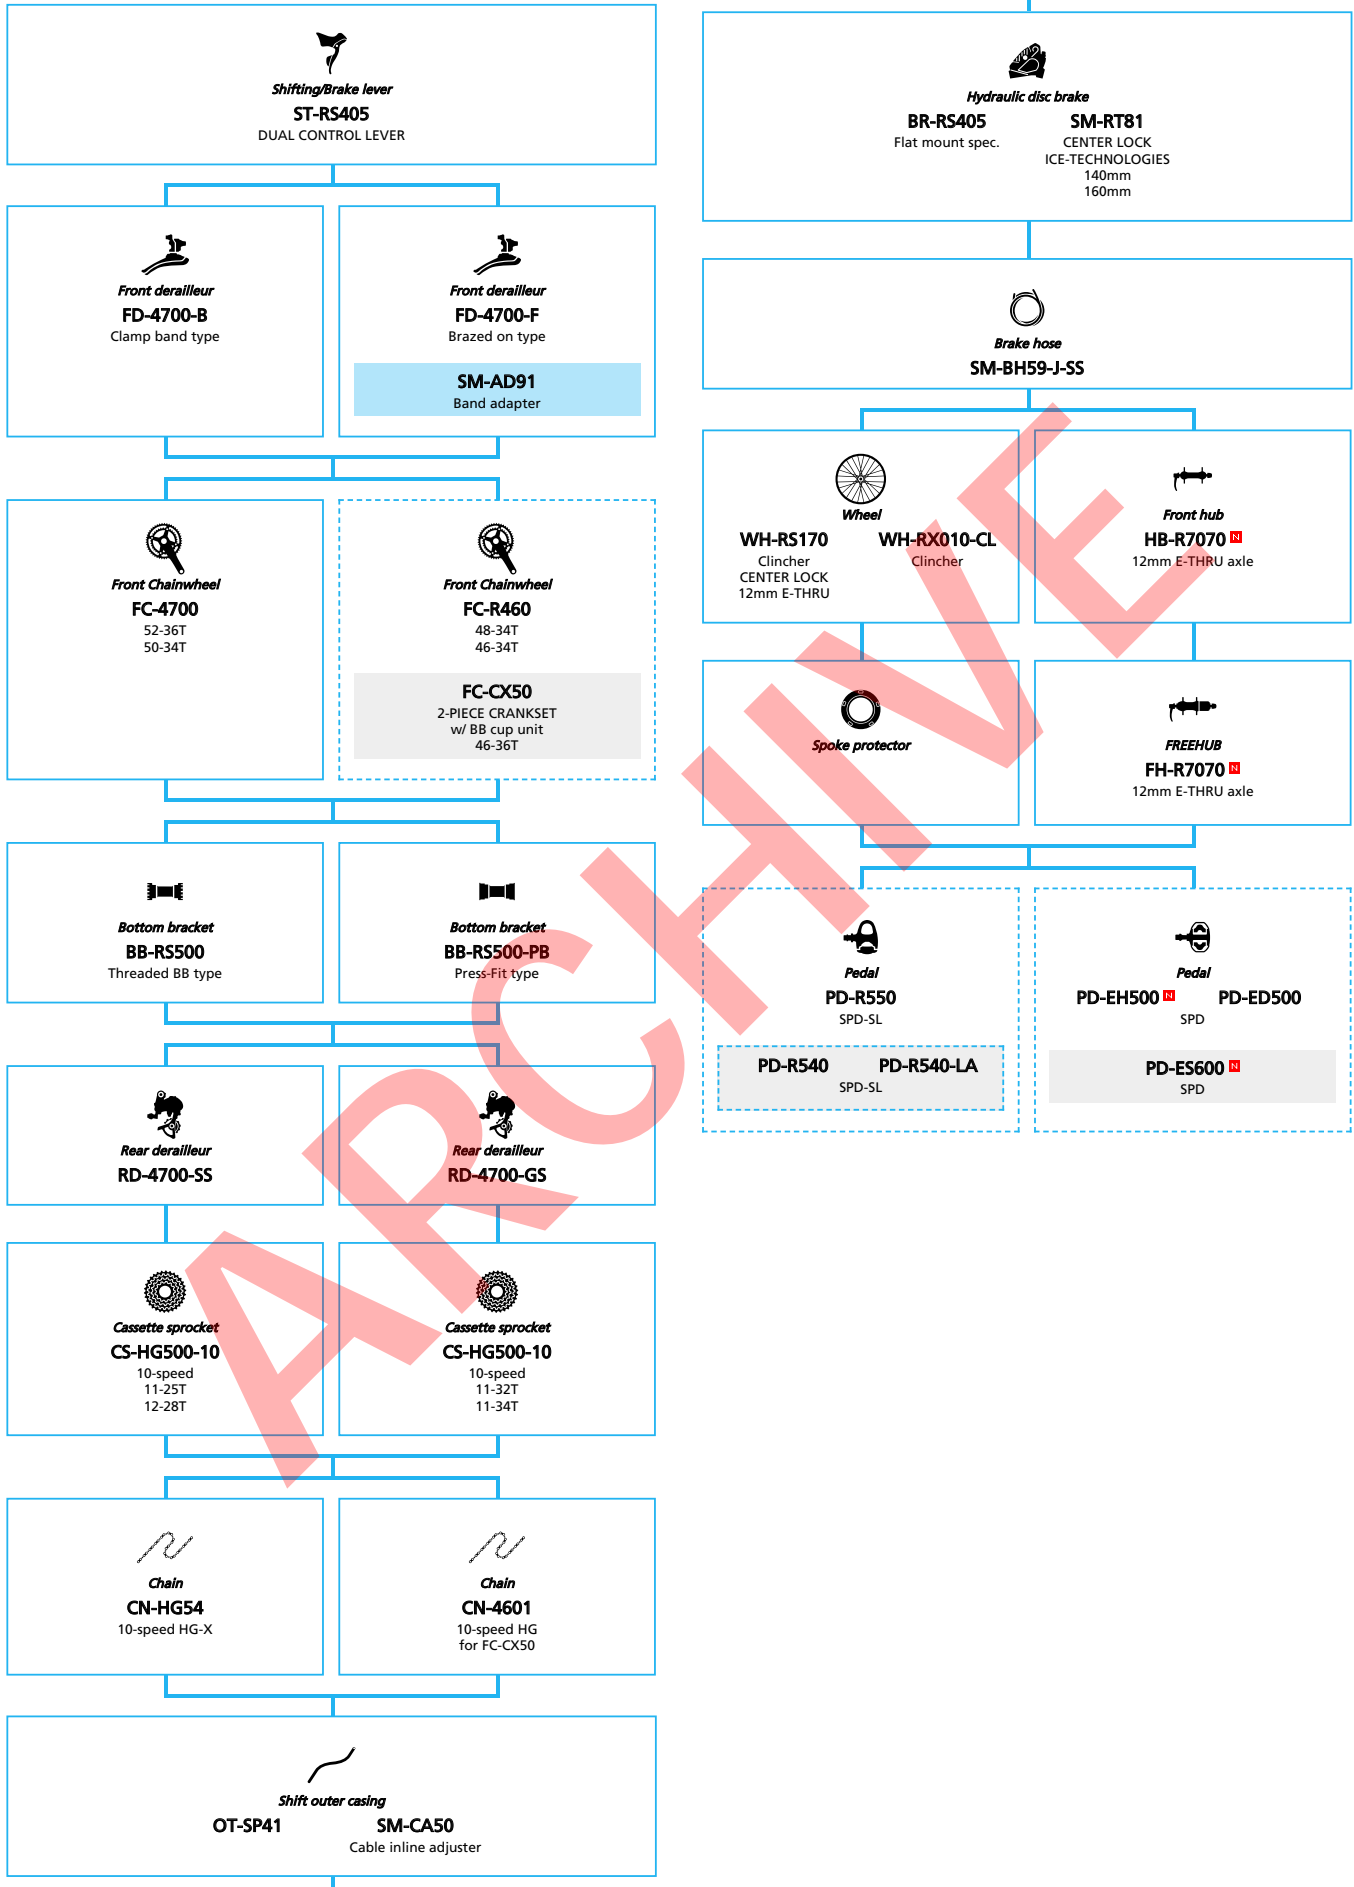

SHIMANO Tiagra (Hydraulic disc Brake for On road 2x10-speed)

■ ... New model
 ... Additional option
 ... Alternative option
 ... All select
 ... Single select