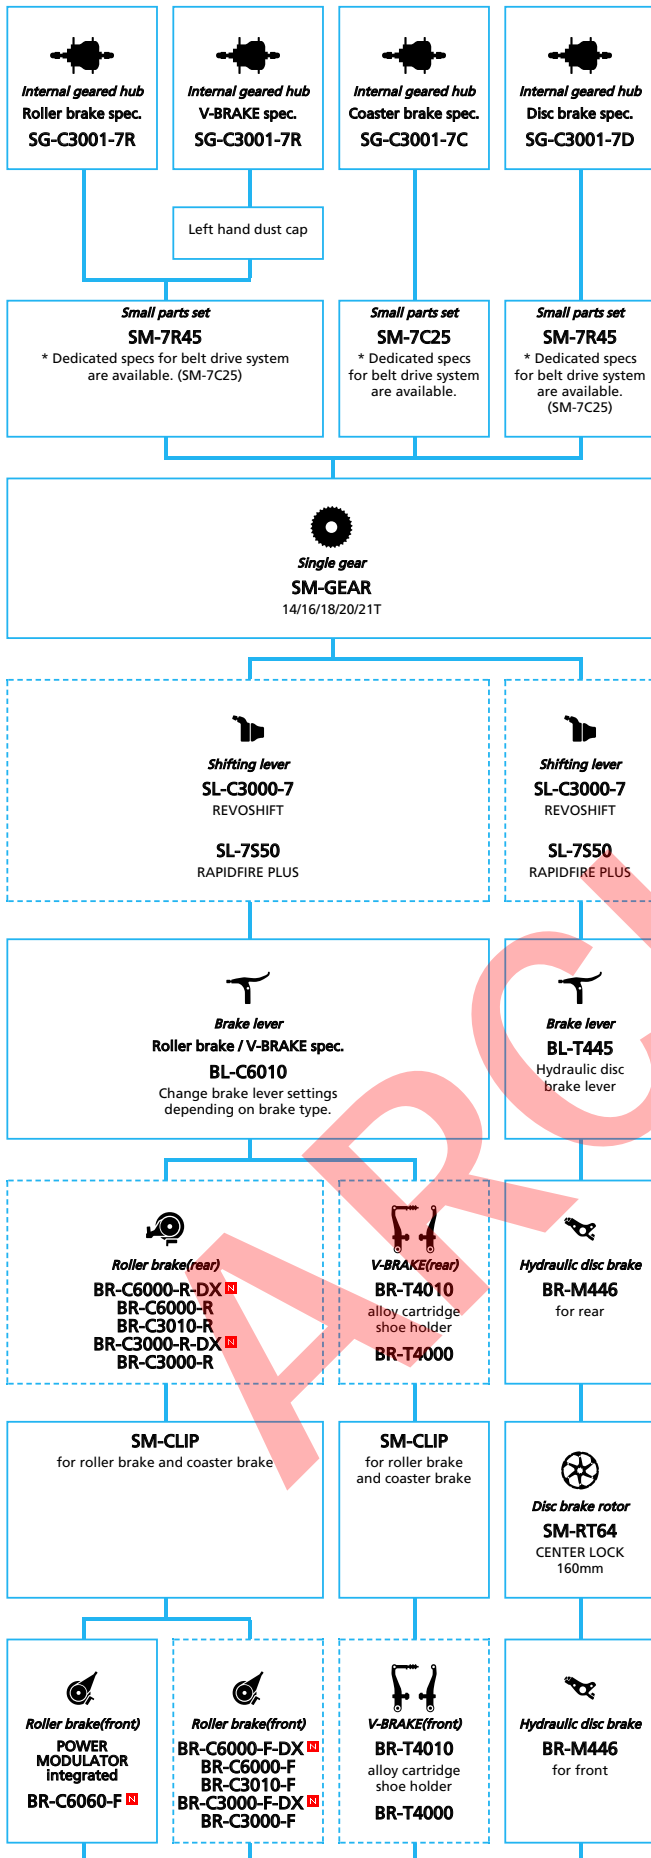

SHIMANO Nexus (INTER-7)

N ... New model
■ ... Additional option
□ ... All select
■ ... Alternative option
□ ... Single select