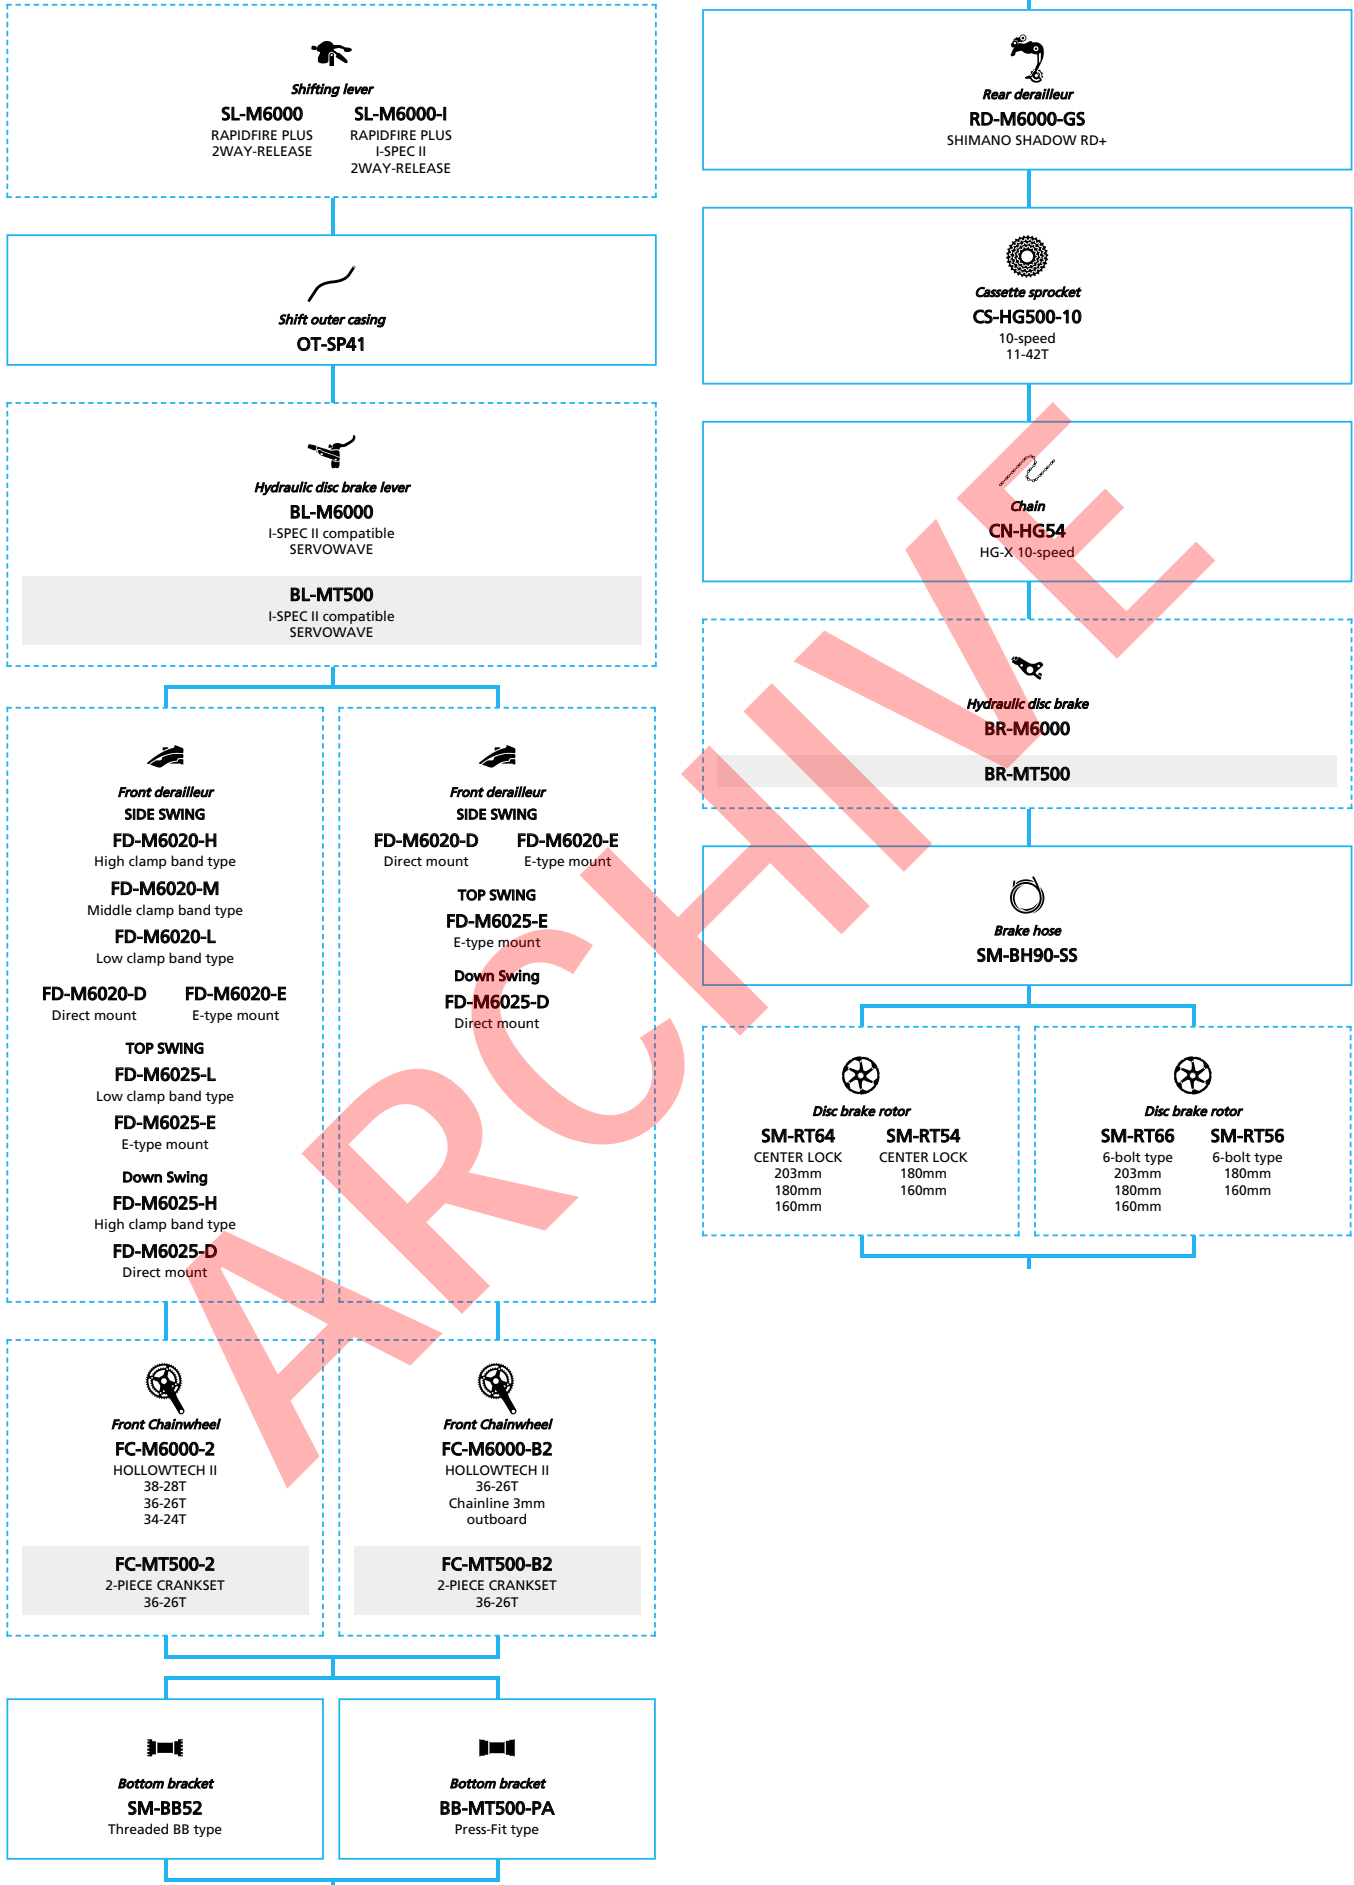

SHIMANO DEORE (2x10-speed)

■ ... New model
  ... Additional option
  ... All select
  ... Alternative option
  ... Single select

Mountain Bike