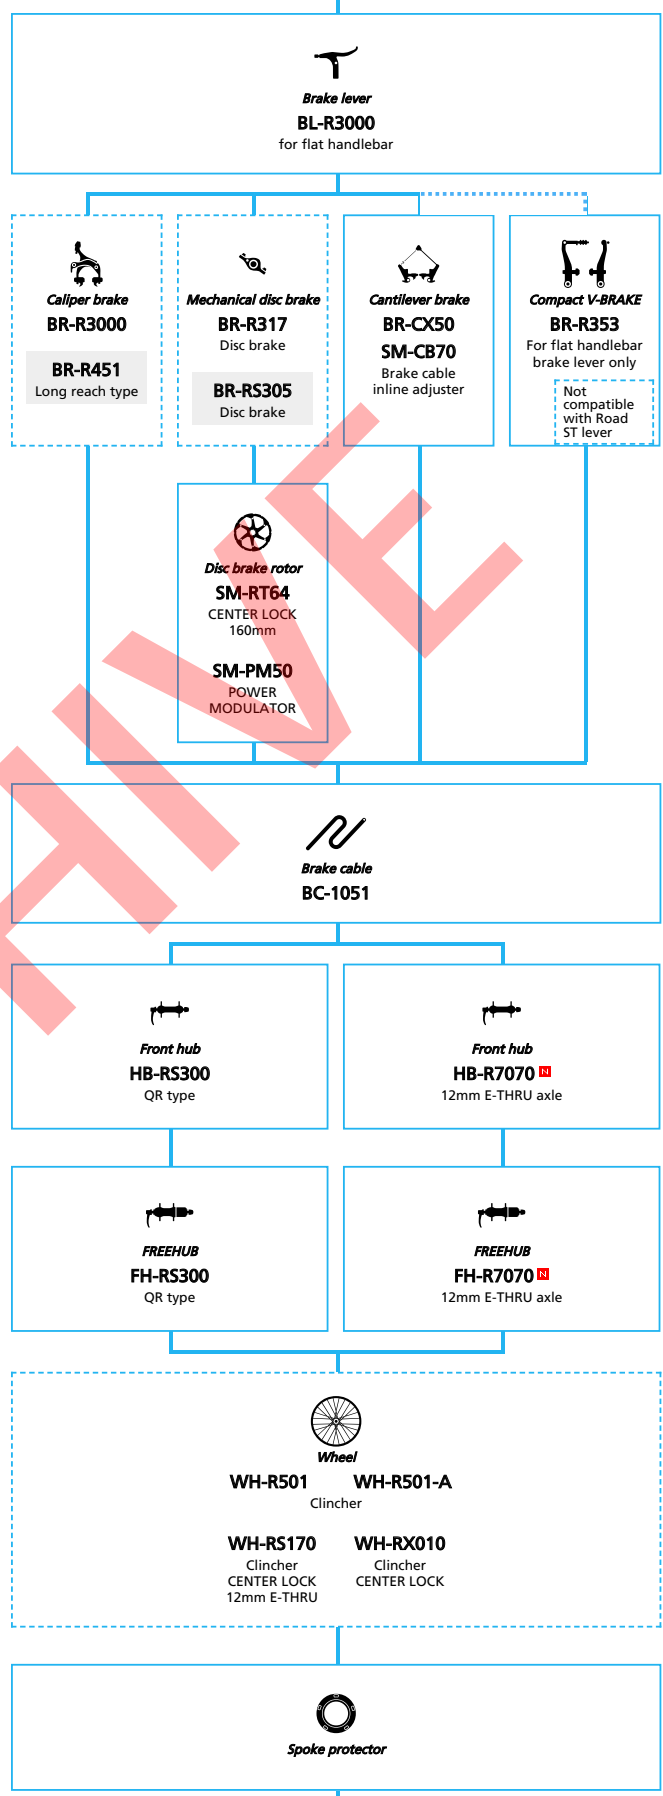

- ... New model
- ... Additional option
- ... All select
- ... Alternative option
- ... Single select

SHIMANO Tiagra (3x10-speed)

N ... New model
 ... Additional option
 ... Alternative option
 ... All select
 ... Single select

SHIMANO *Tiagra* (2x10-speed)

- ... New model
- ... Additional option
- ... All select
- ... Alternative option
- ... Single select

SHIMANO Tiagra (Hydraulic disc Brake for On road 2x10-speed)

■ ... New model
 ... Additional option
 ... Alternative option
 ... All select
 ... Single select

SHIMANO **SORA** (3x9-speed)

- ... New model
- ... Additional option
- ... Alternative option
- ... All select
- ... Single select

SHIMANO *SORA* (2x9-speed)

- ... New model
- ... Additional option
- ... All select
- ... Alternative option
- ... Single select