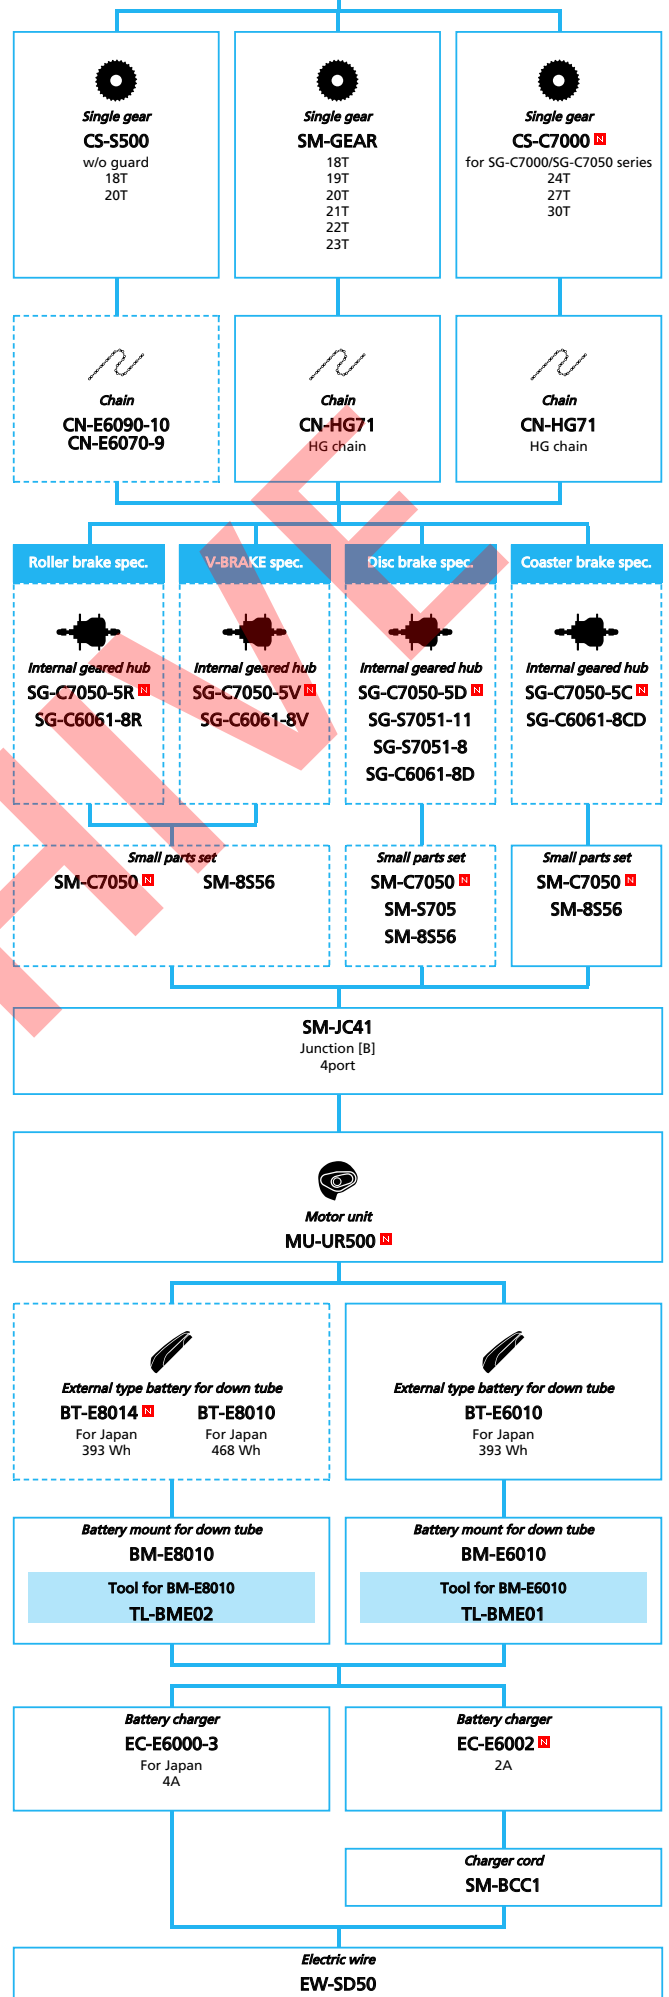

SHIMANO STEPS E5000 series for Japan market

(Electronic Internal Geared Hub spec.)

N ... New model
 ... Additional option
 ... Alternative option
 ... All select
 ... Single select