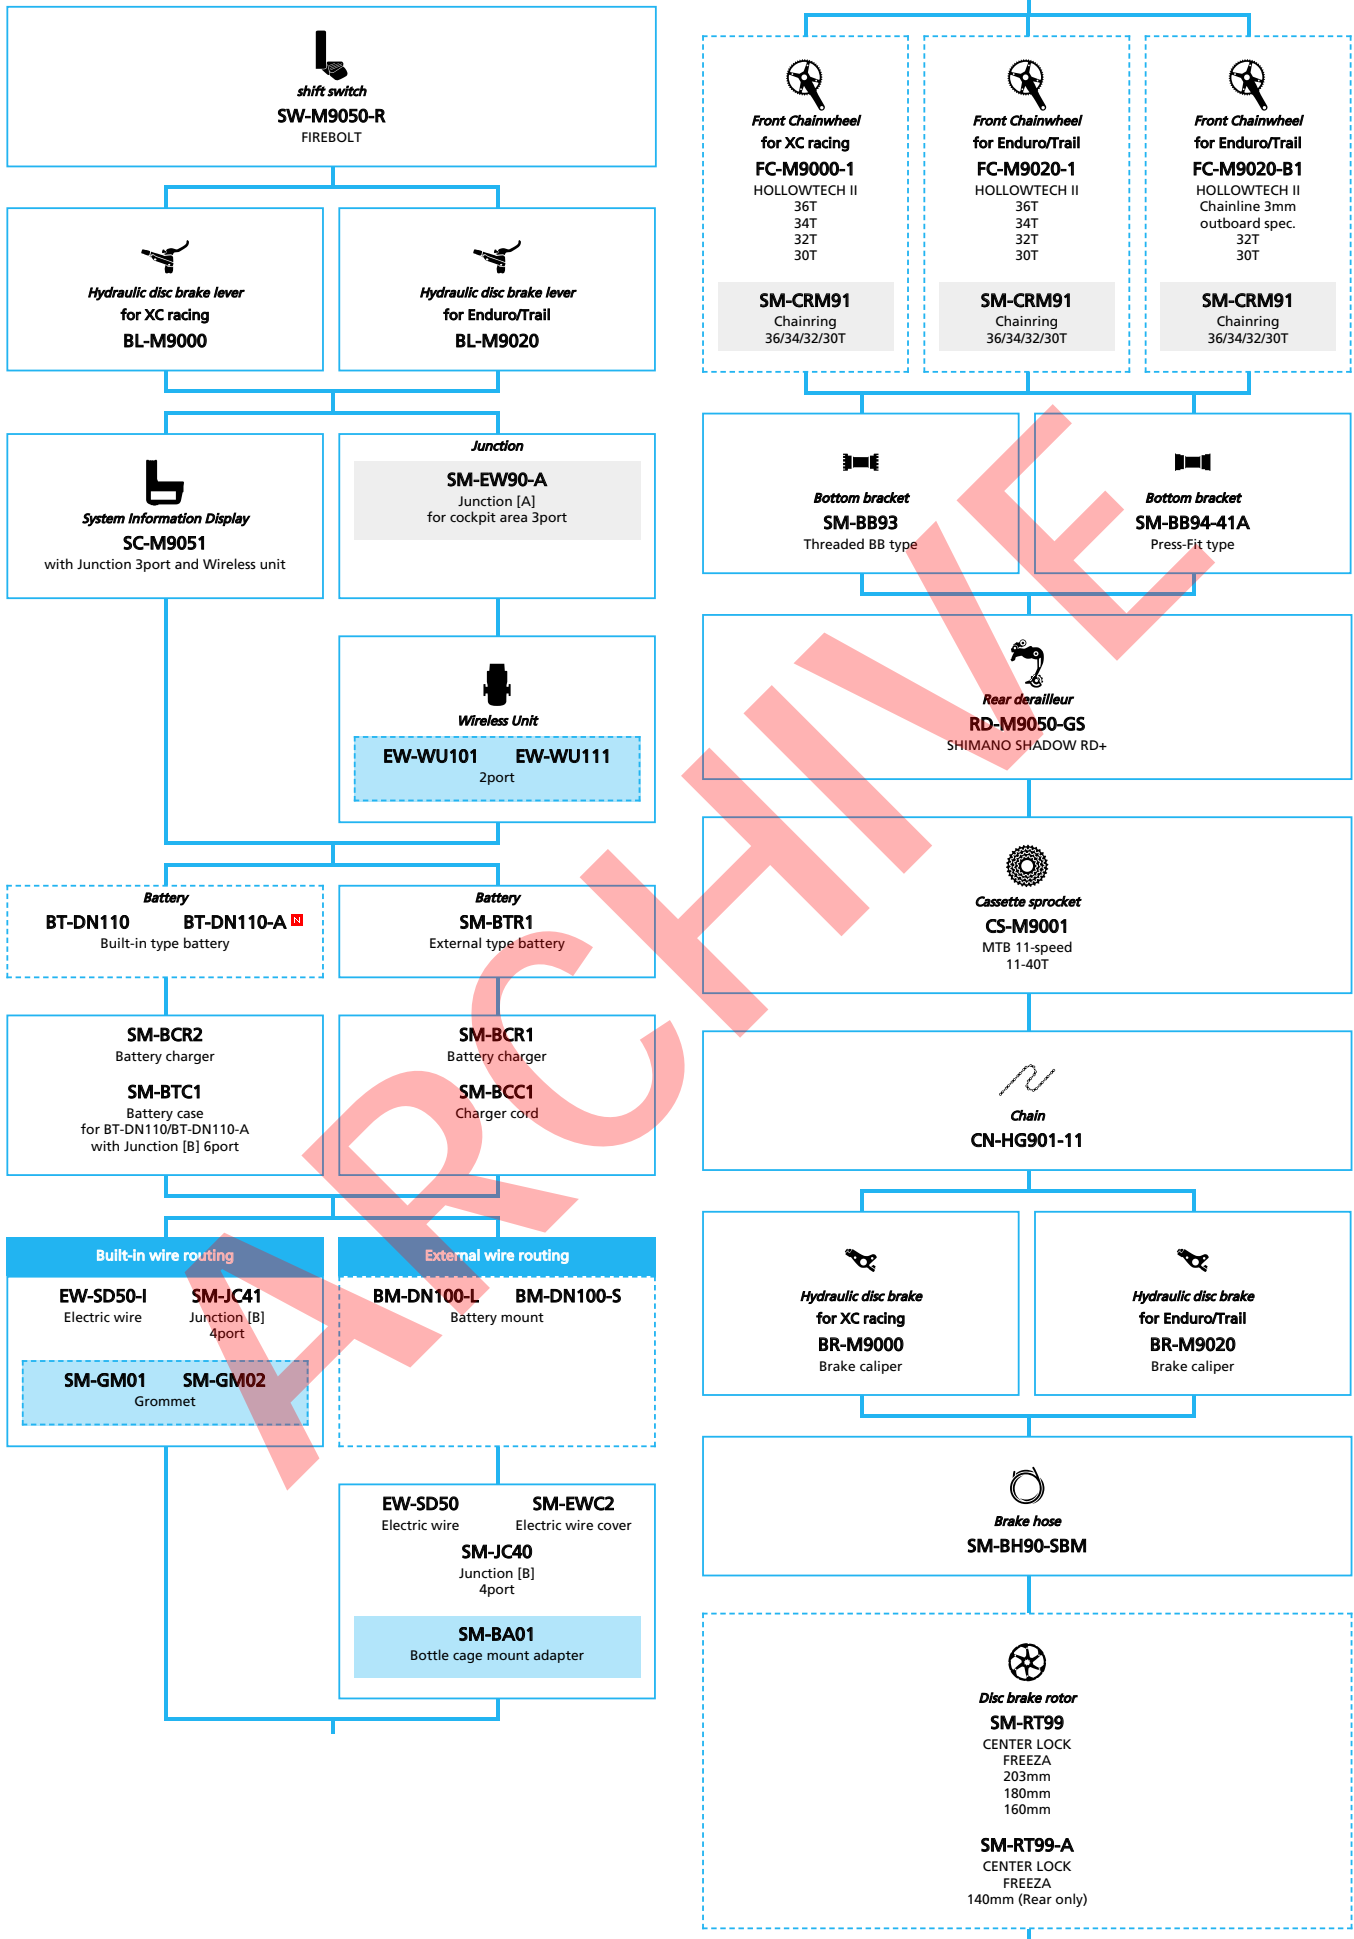

SHIMANO
XTR M9050 series (2x11-speed)

N ... New model
 ... Additional option
 ... All select
 ... Alternative option
 ... Single select

Mountain Bike

- ... New model
- ... Additional option
- ... Alternative option
- ... All select
- ... Single select

SHIMANO **XTR** M9050 series (1x11-speed)

N ... New model
 ■ ... Additional option
 □ ... All select
 ■ ... Alternative option
 □ ... Single select

- ... New model
- ... Additional option
- ... All select
- ... Alternative option
- ... Single select