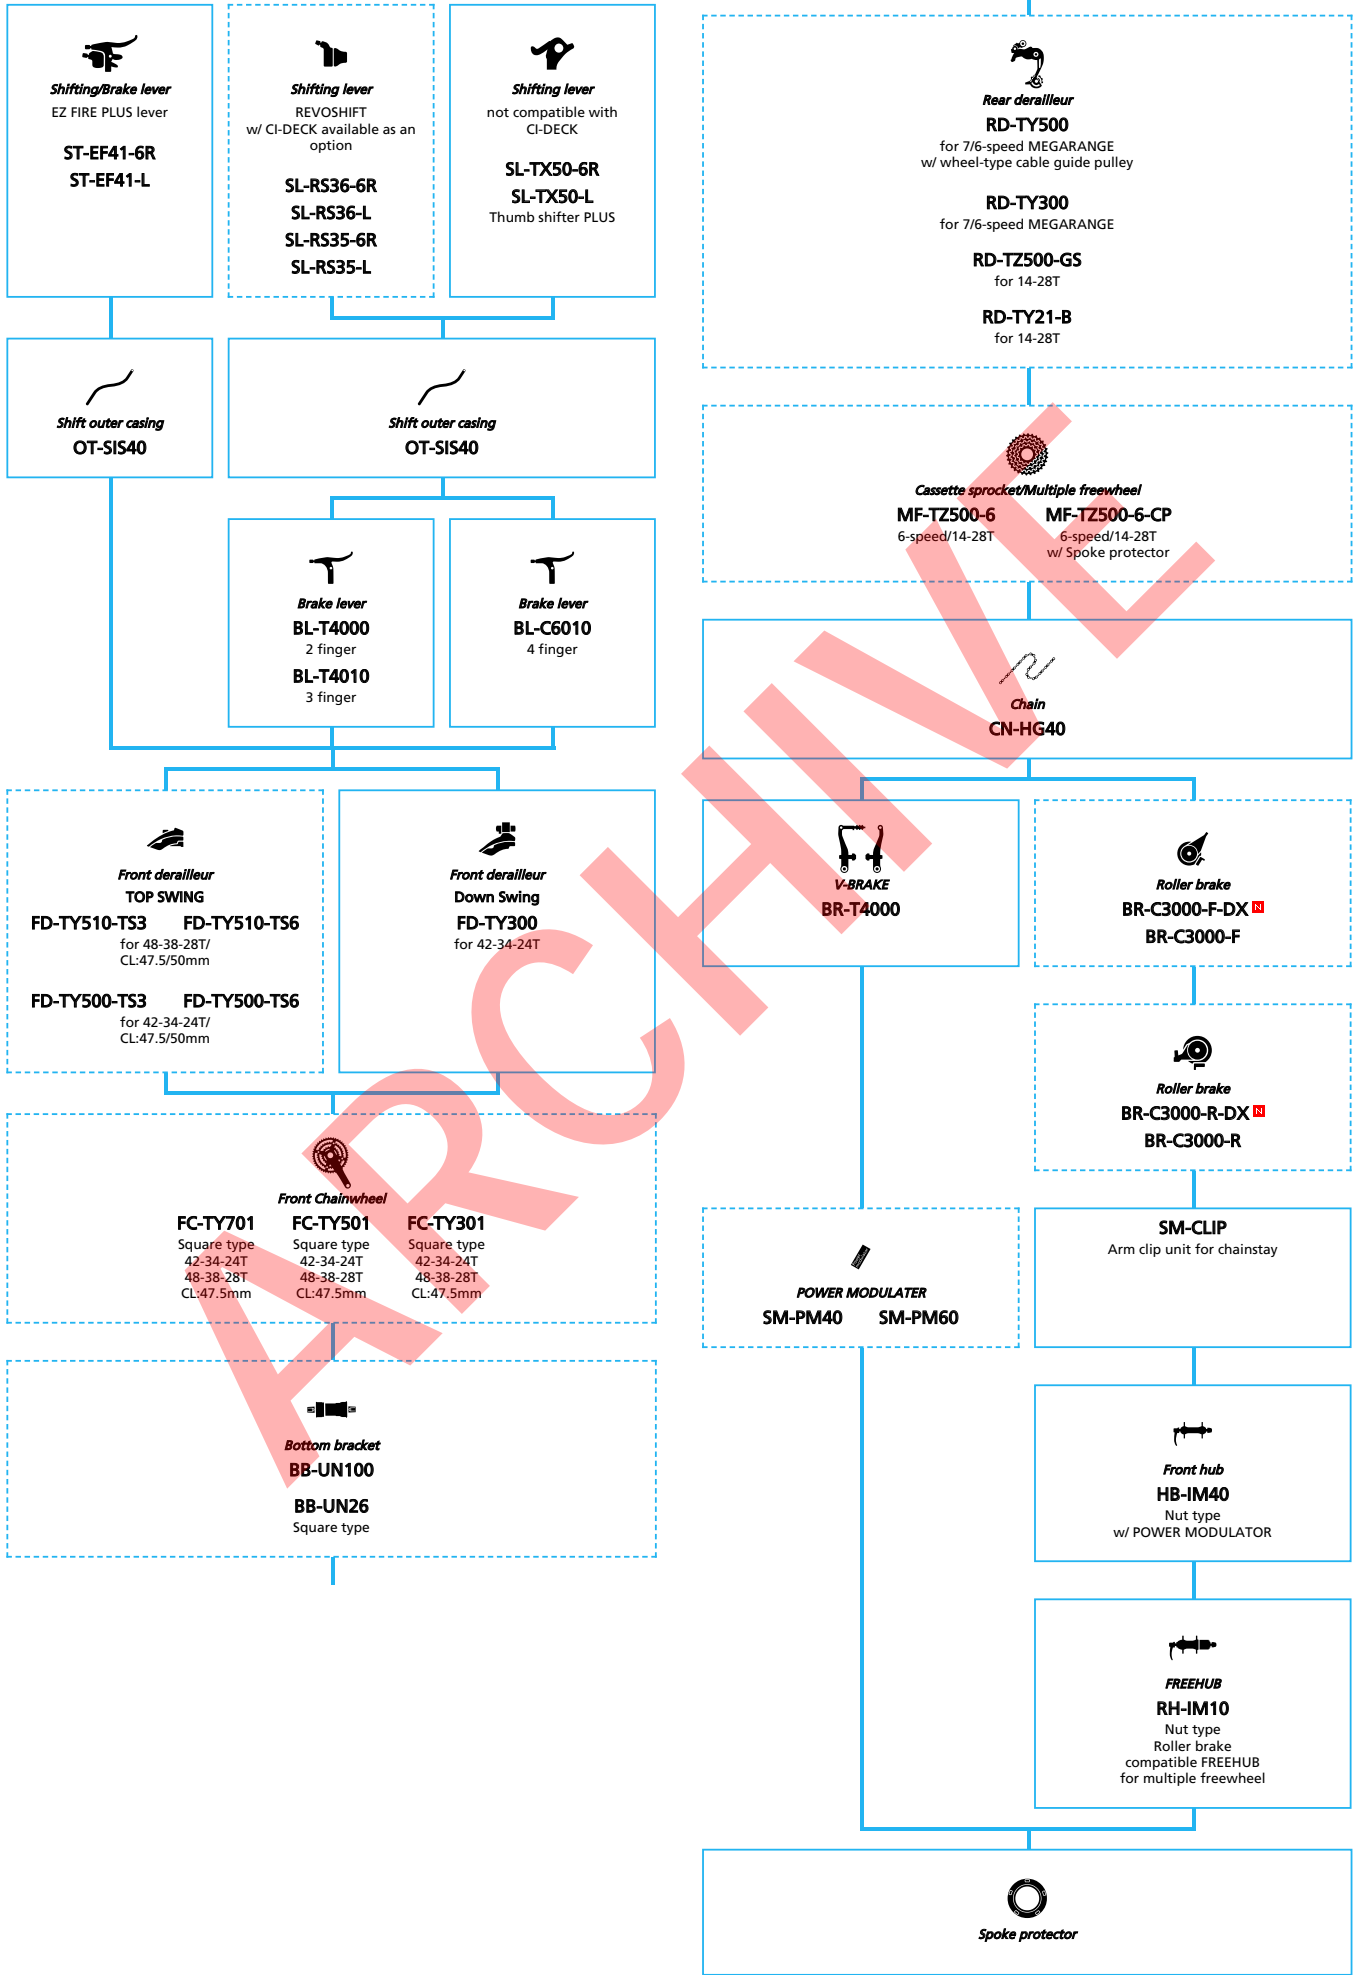

SHIMANO Tourney (3x6-speed)

N ... New model
■ ... Additional option
□ ... All select
▨ ... Alternative option
▨ ... Single select