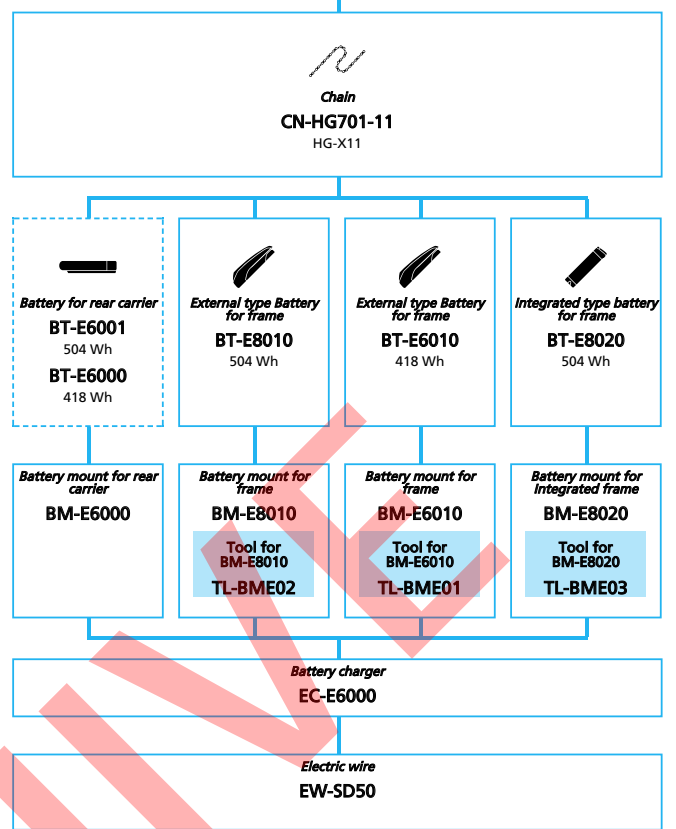

SHIMANO STEPS E6000 series (Electronic Derailleur spec.)

N ... New model
  ... Additional option
  ... Alternative option
  ... All select
  ... Single select