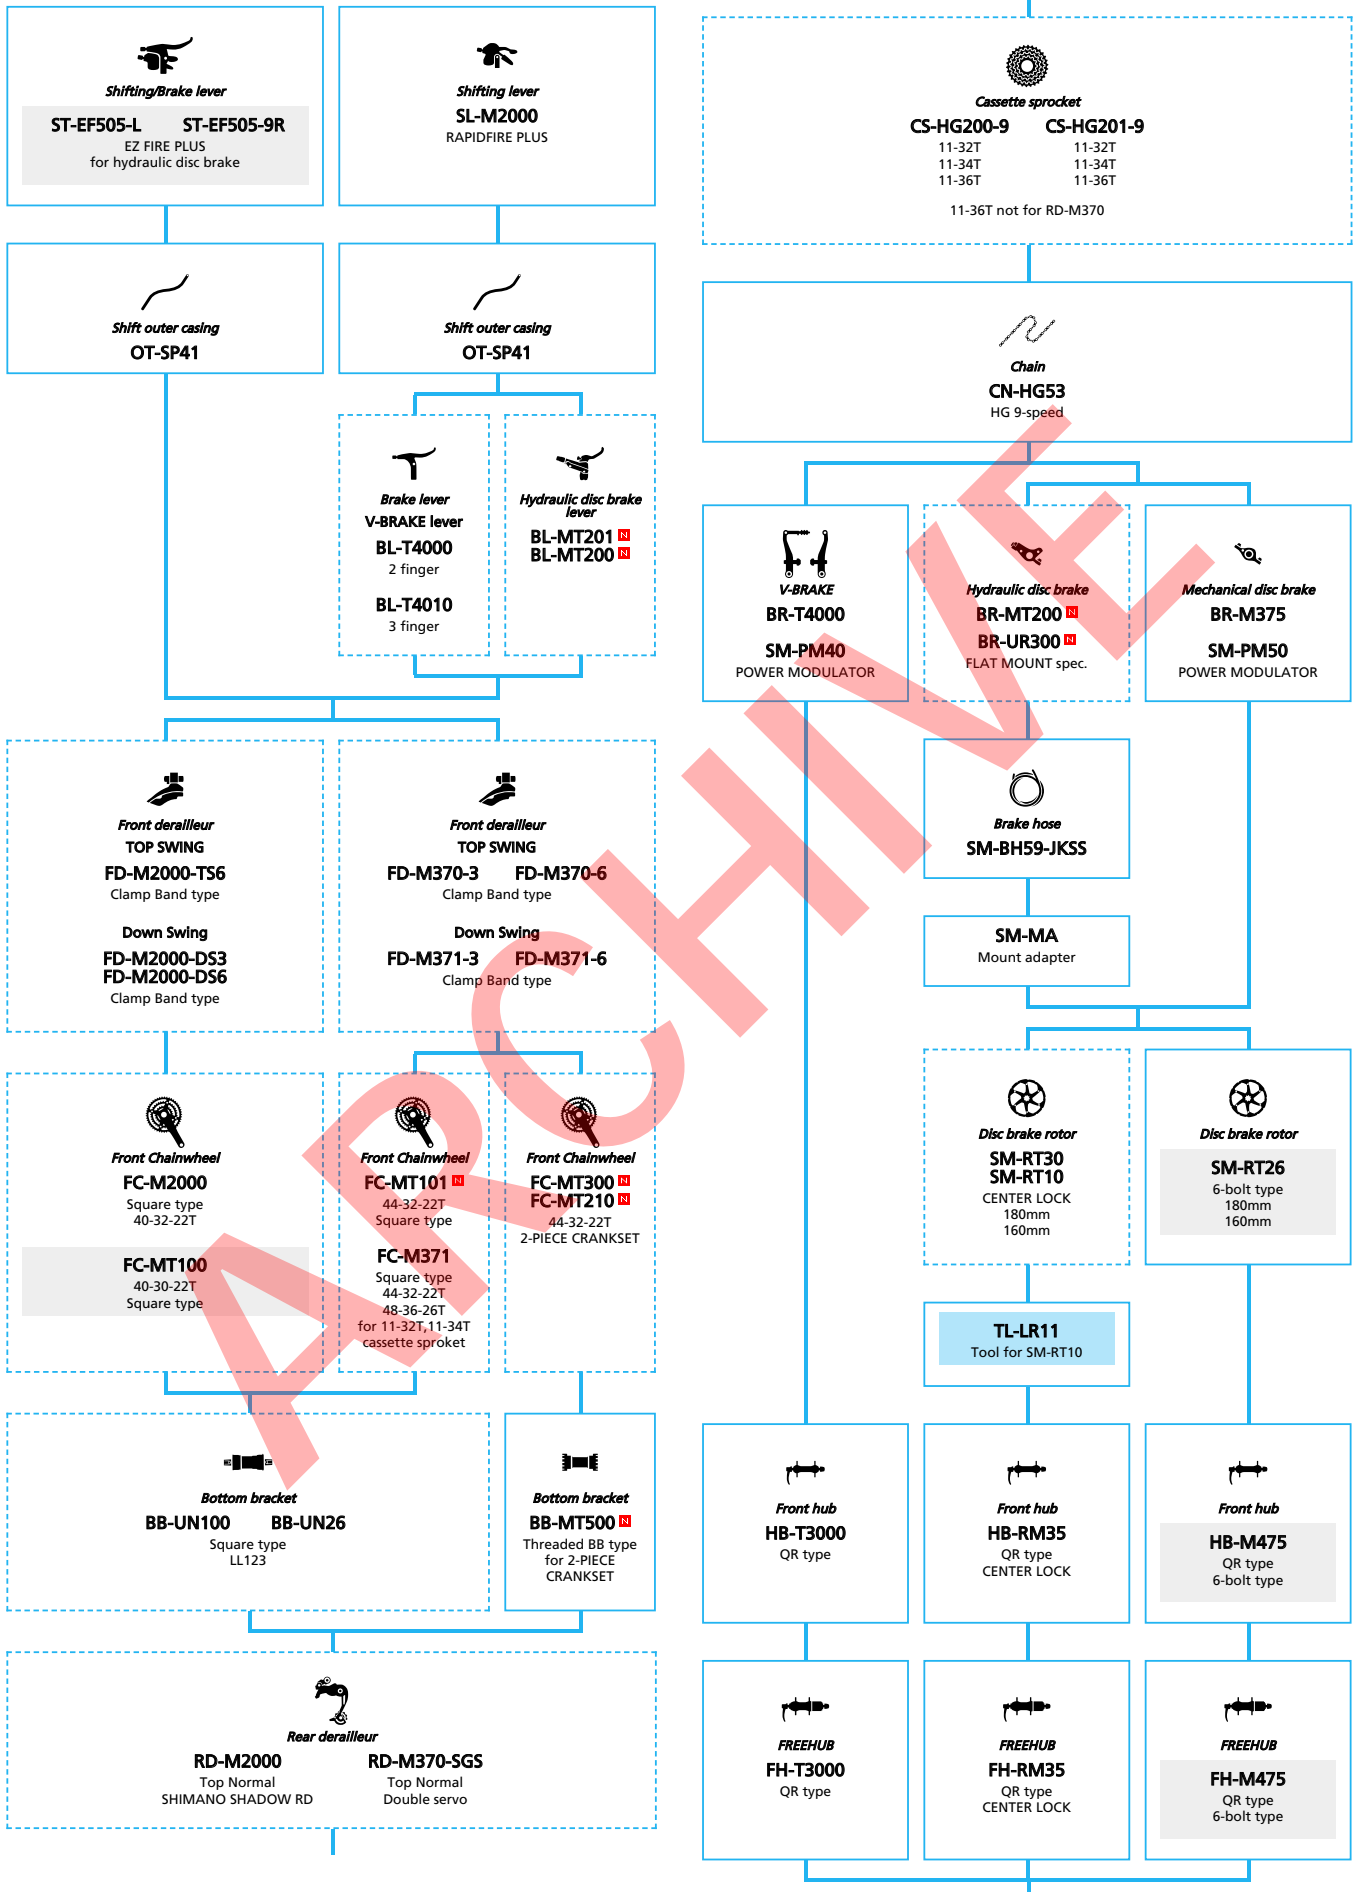

SHIMANO ALTUS (3x9-speed)

N ... New model
■ ... Additional option
□ ... Alternative option
□ ... All select
□ ... Single select

Mountain Bike