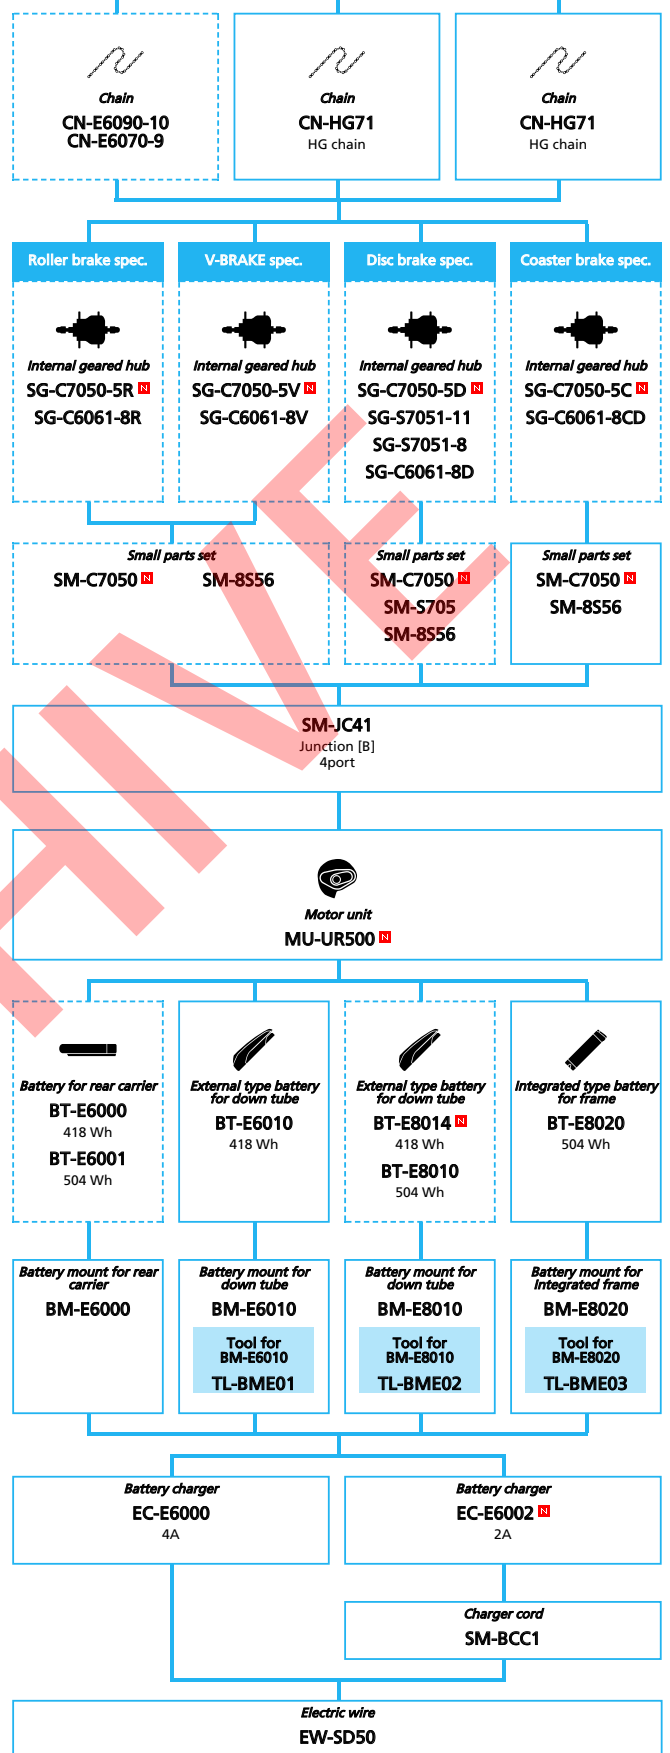

SHIMANO STEPS E5000 series (Electronic Internal Geared Hub spec.)

N ... New model
A ... Additional option
□ ... All select
□ ... Single select