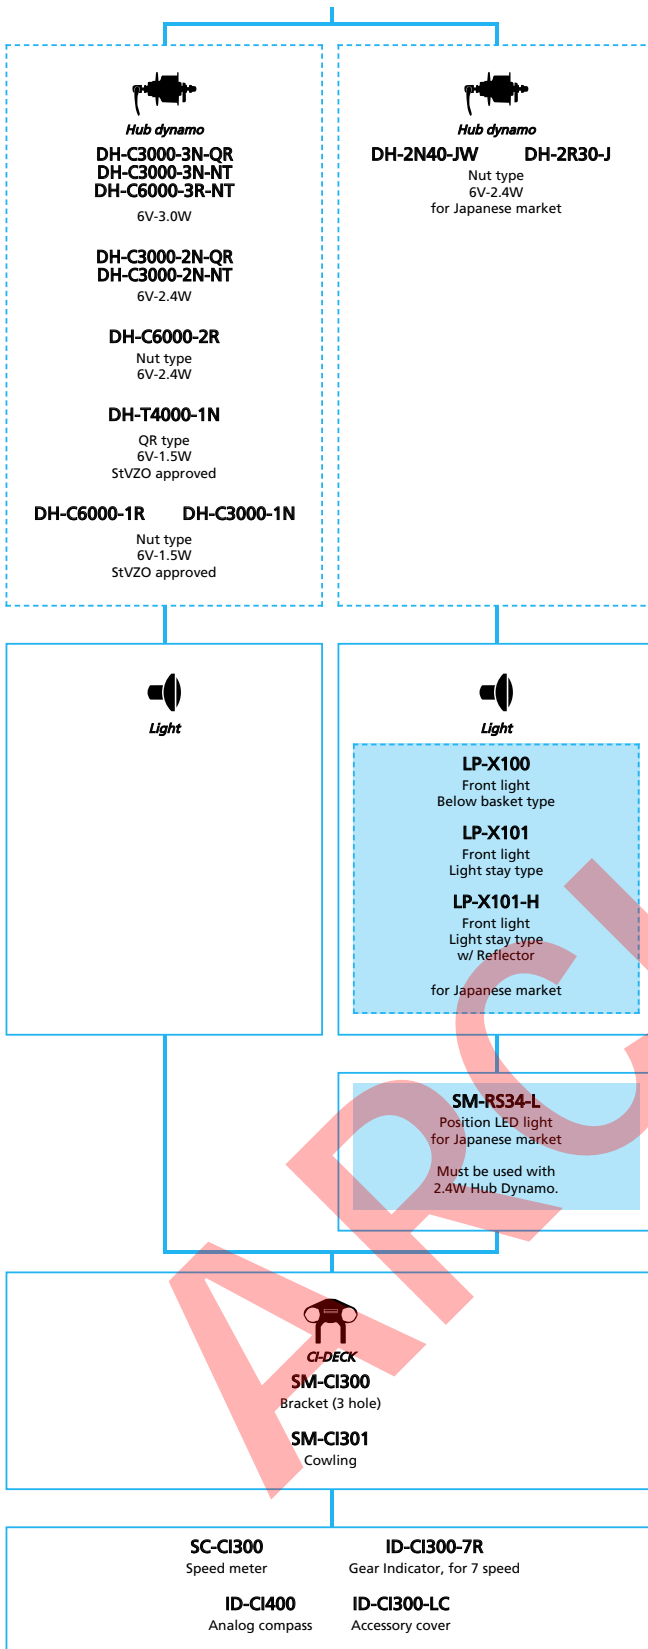

ARCHIVE

SHIMANO Tourney (1x7-speed)

N ... New model
 ... Additional option
 ... Alternative option
 ... All select
 ... Single select

Mountain Bike

- ... New model
- ... Additional option
- ... All select
- ... Alternative option
- ... Single select