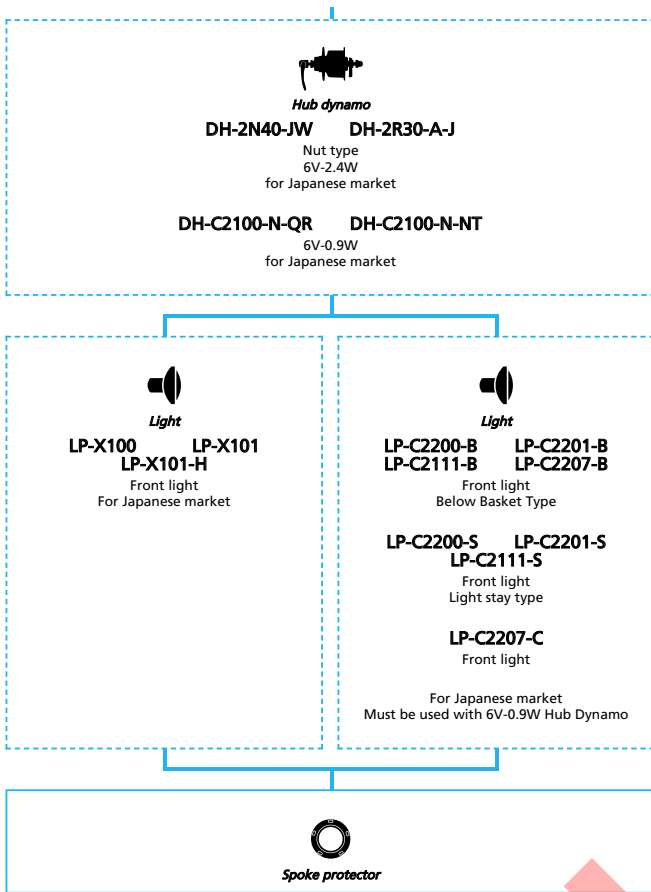

- **N** ... New model
- ... Additional option
- ... Alternative option
- ... All select
- ... Single select

ARCHIVE