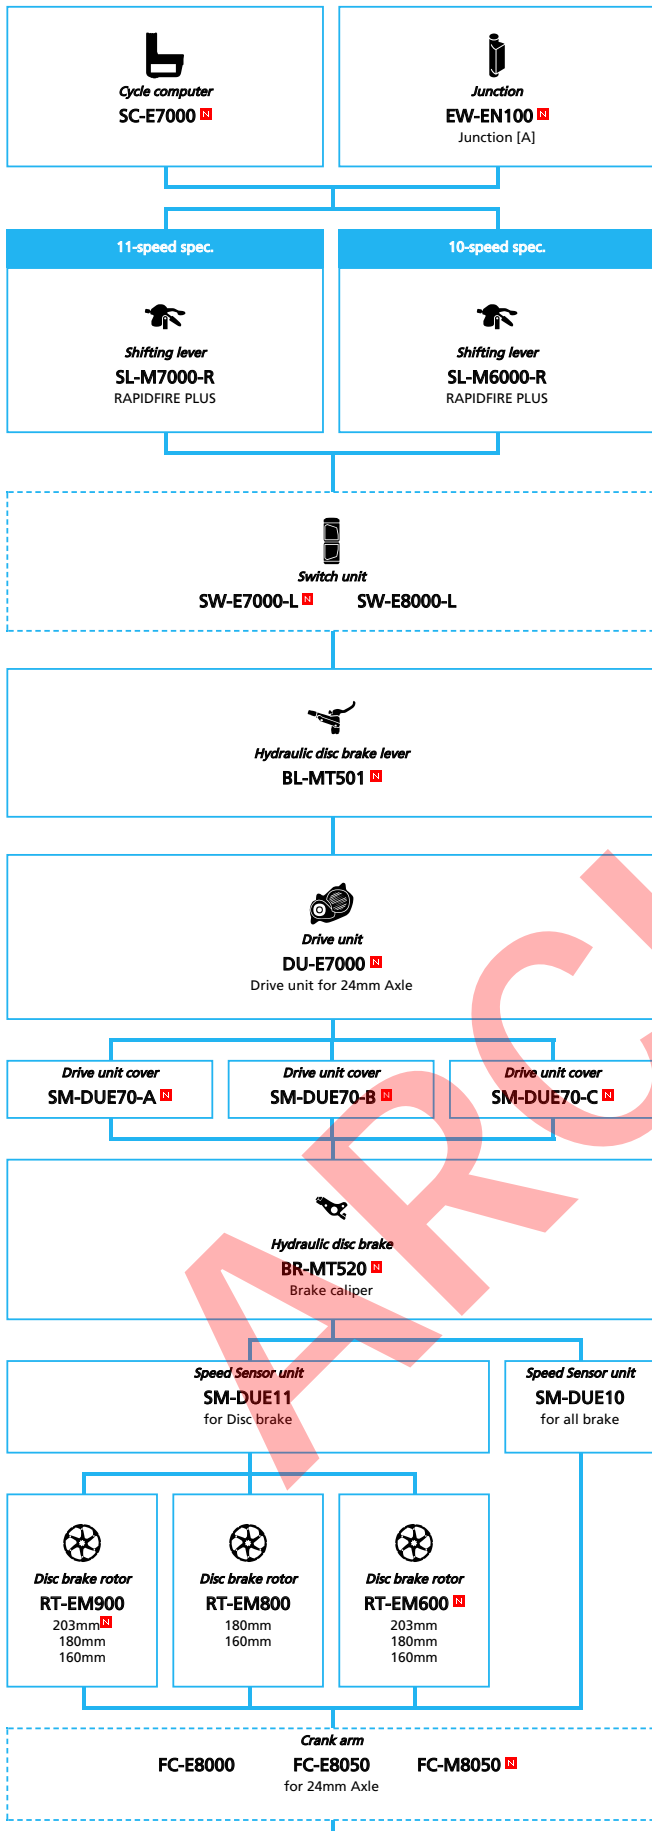

E-BIKE

-  ... New model
-  ... Additional option
-  ... Alternative option
-  ... All select
-  ... Single select

ARCHIVE

SHIMANO STOPS E7000 series (Mechanical Derailleur spec.)

N ... New model
 ... Additional option
 ... Alternative option
 ... All select
 ... Single select