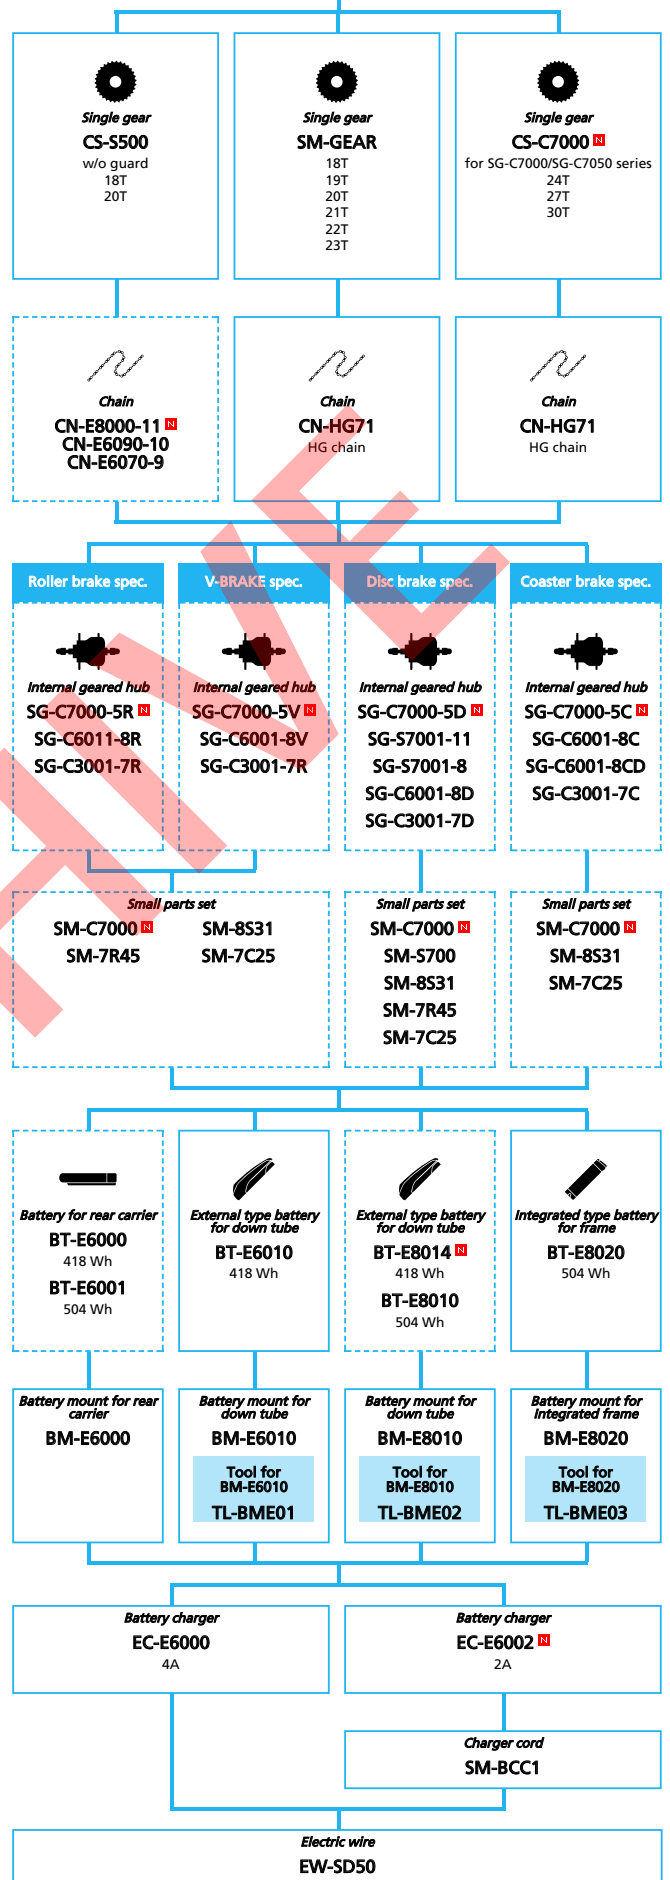

SHIMANO STEPS E6100 series (Mechanical Internal Geared Hub spec.)

N ... New model
■ ... Additional option
□ ... Alternative option
□ ... All select
□ ... Single select

E-BIKE