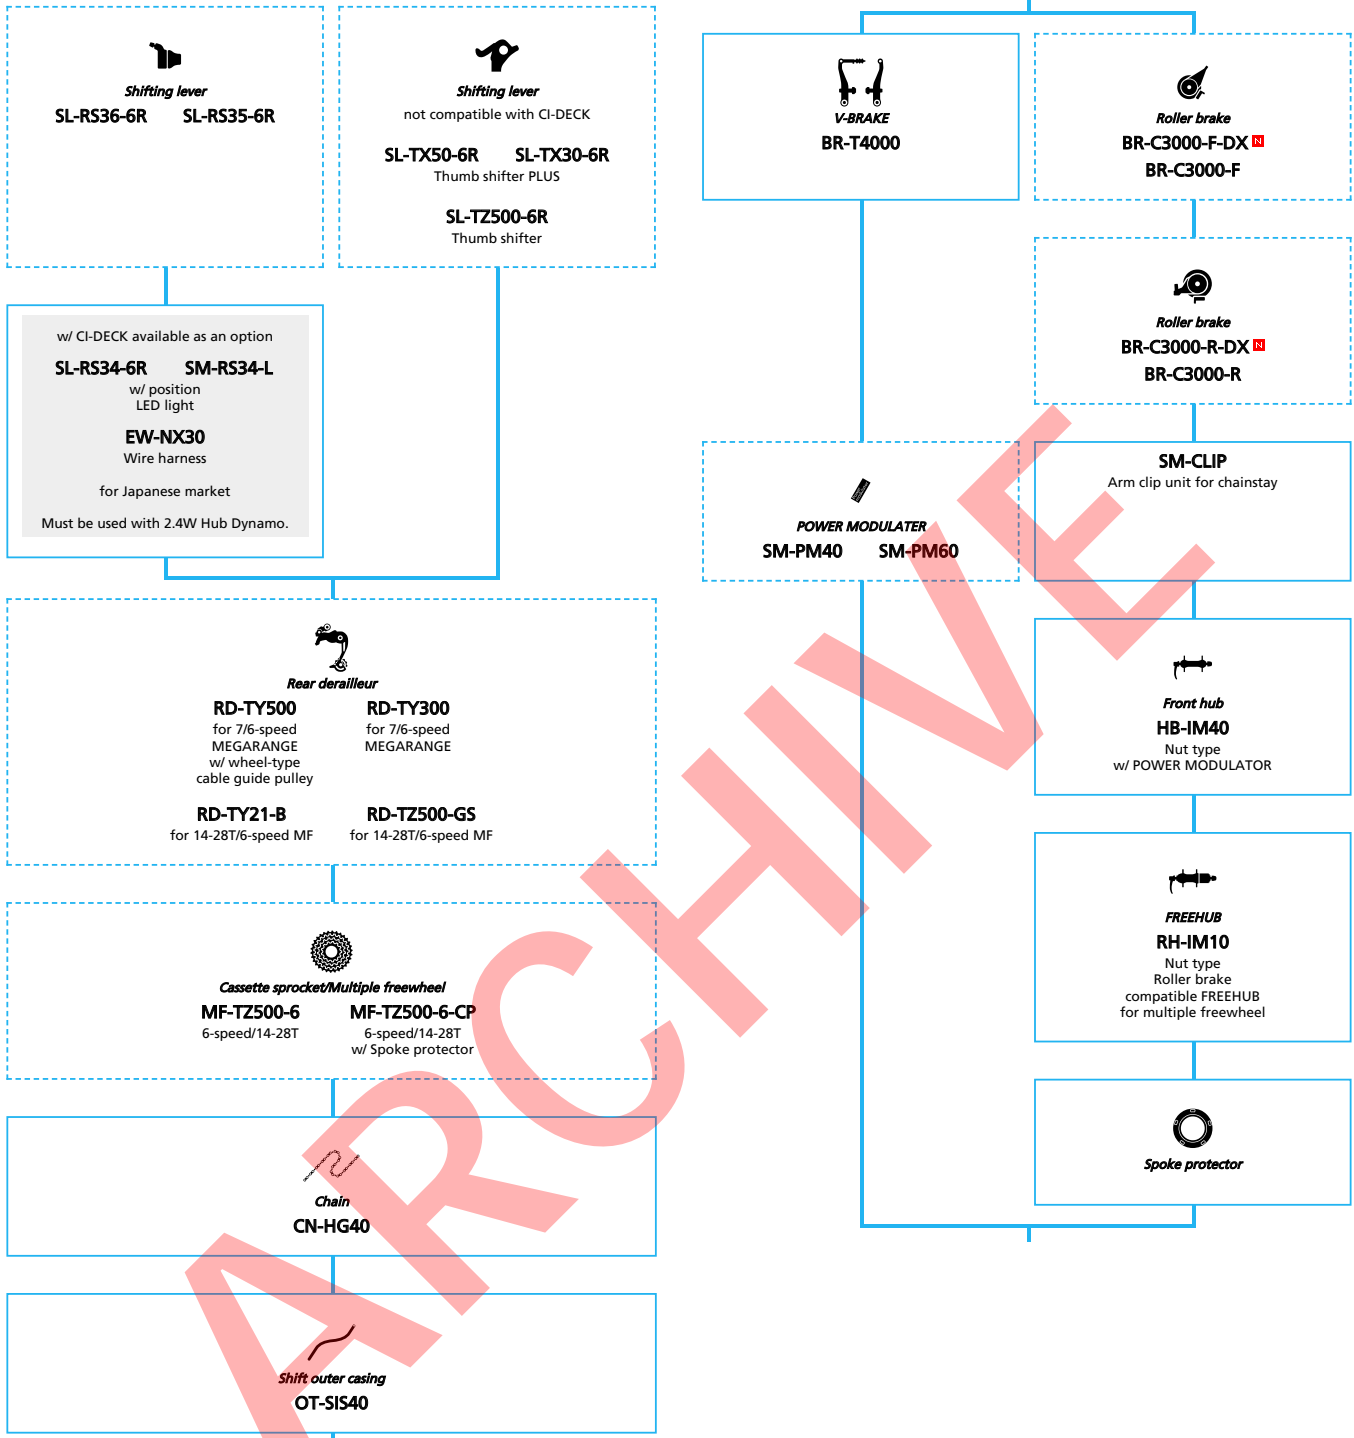

SHIMANO Tourney (1x6-speed)

N ... New model
  ... Additional option
  ... Alternative option
  ... All select
  ... Single select

Mountain Bike