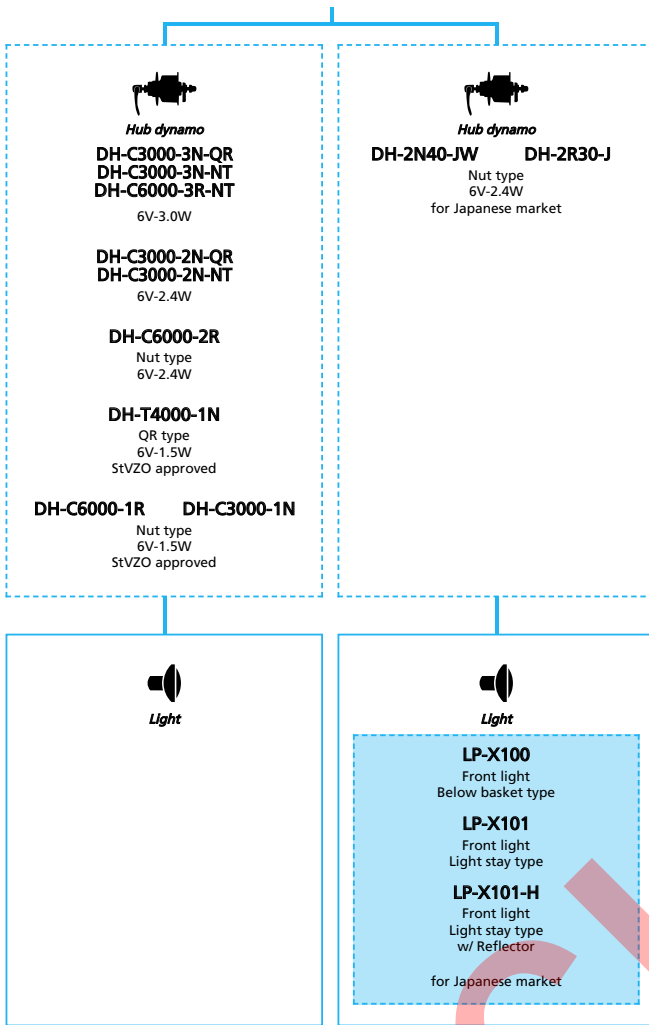

- ... New model
- ... Additional option
- ... All select
- ... Alternative option
- ... Single select

ARCHIVE