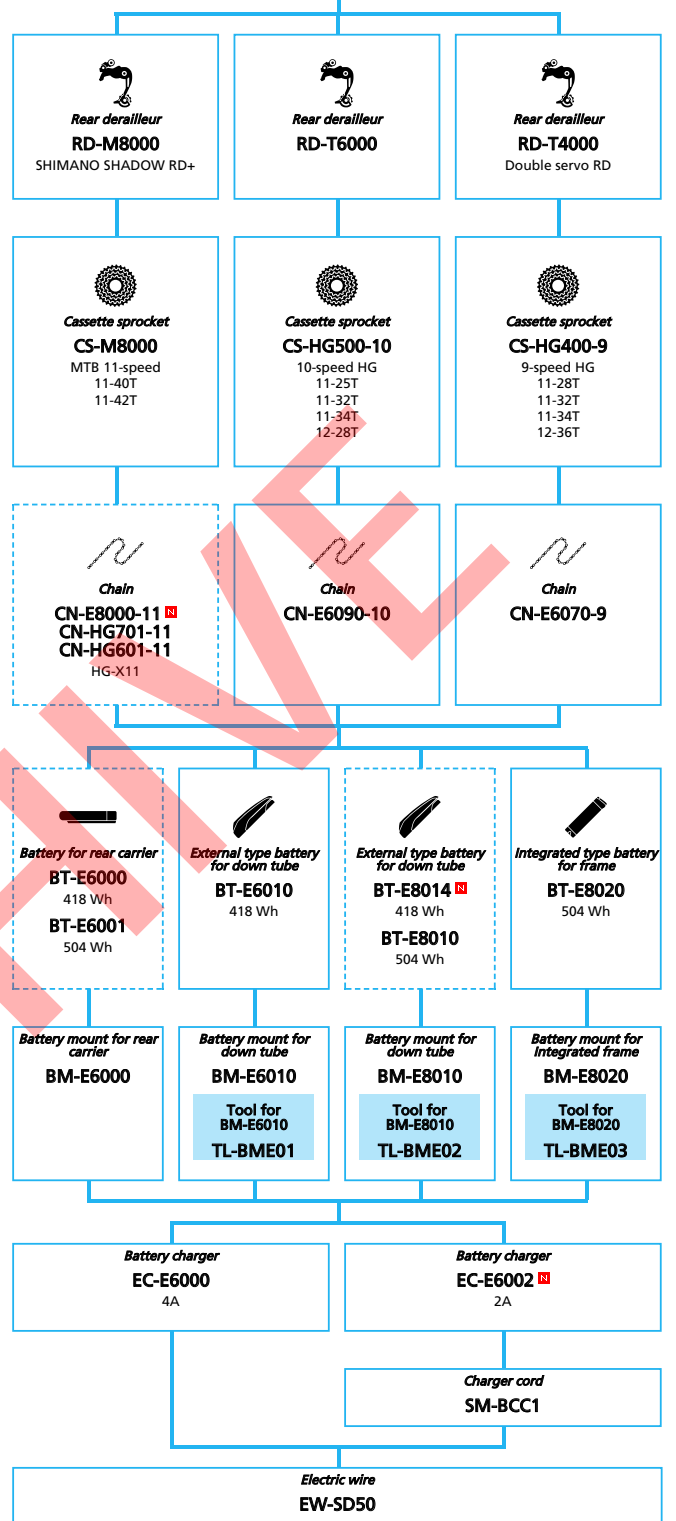

SHIMANO STEPS E6100 series (Mechanical Derailleur spec.)

■ ... New model
  ... Additional option
  ... All select
  ... Alternative option
  ... Single select