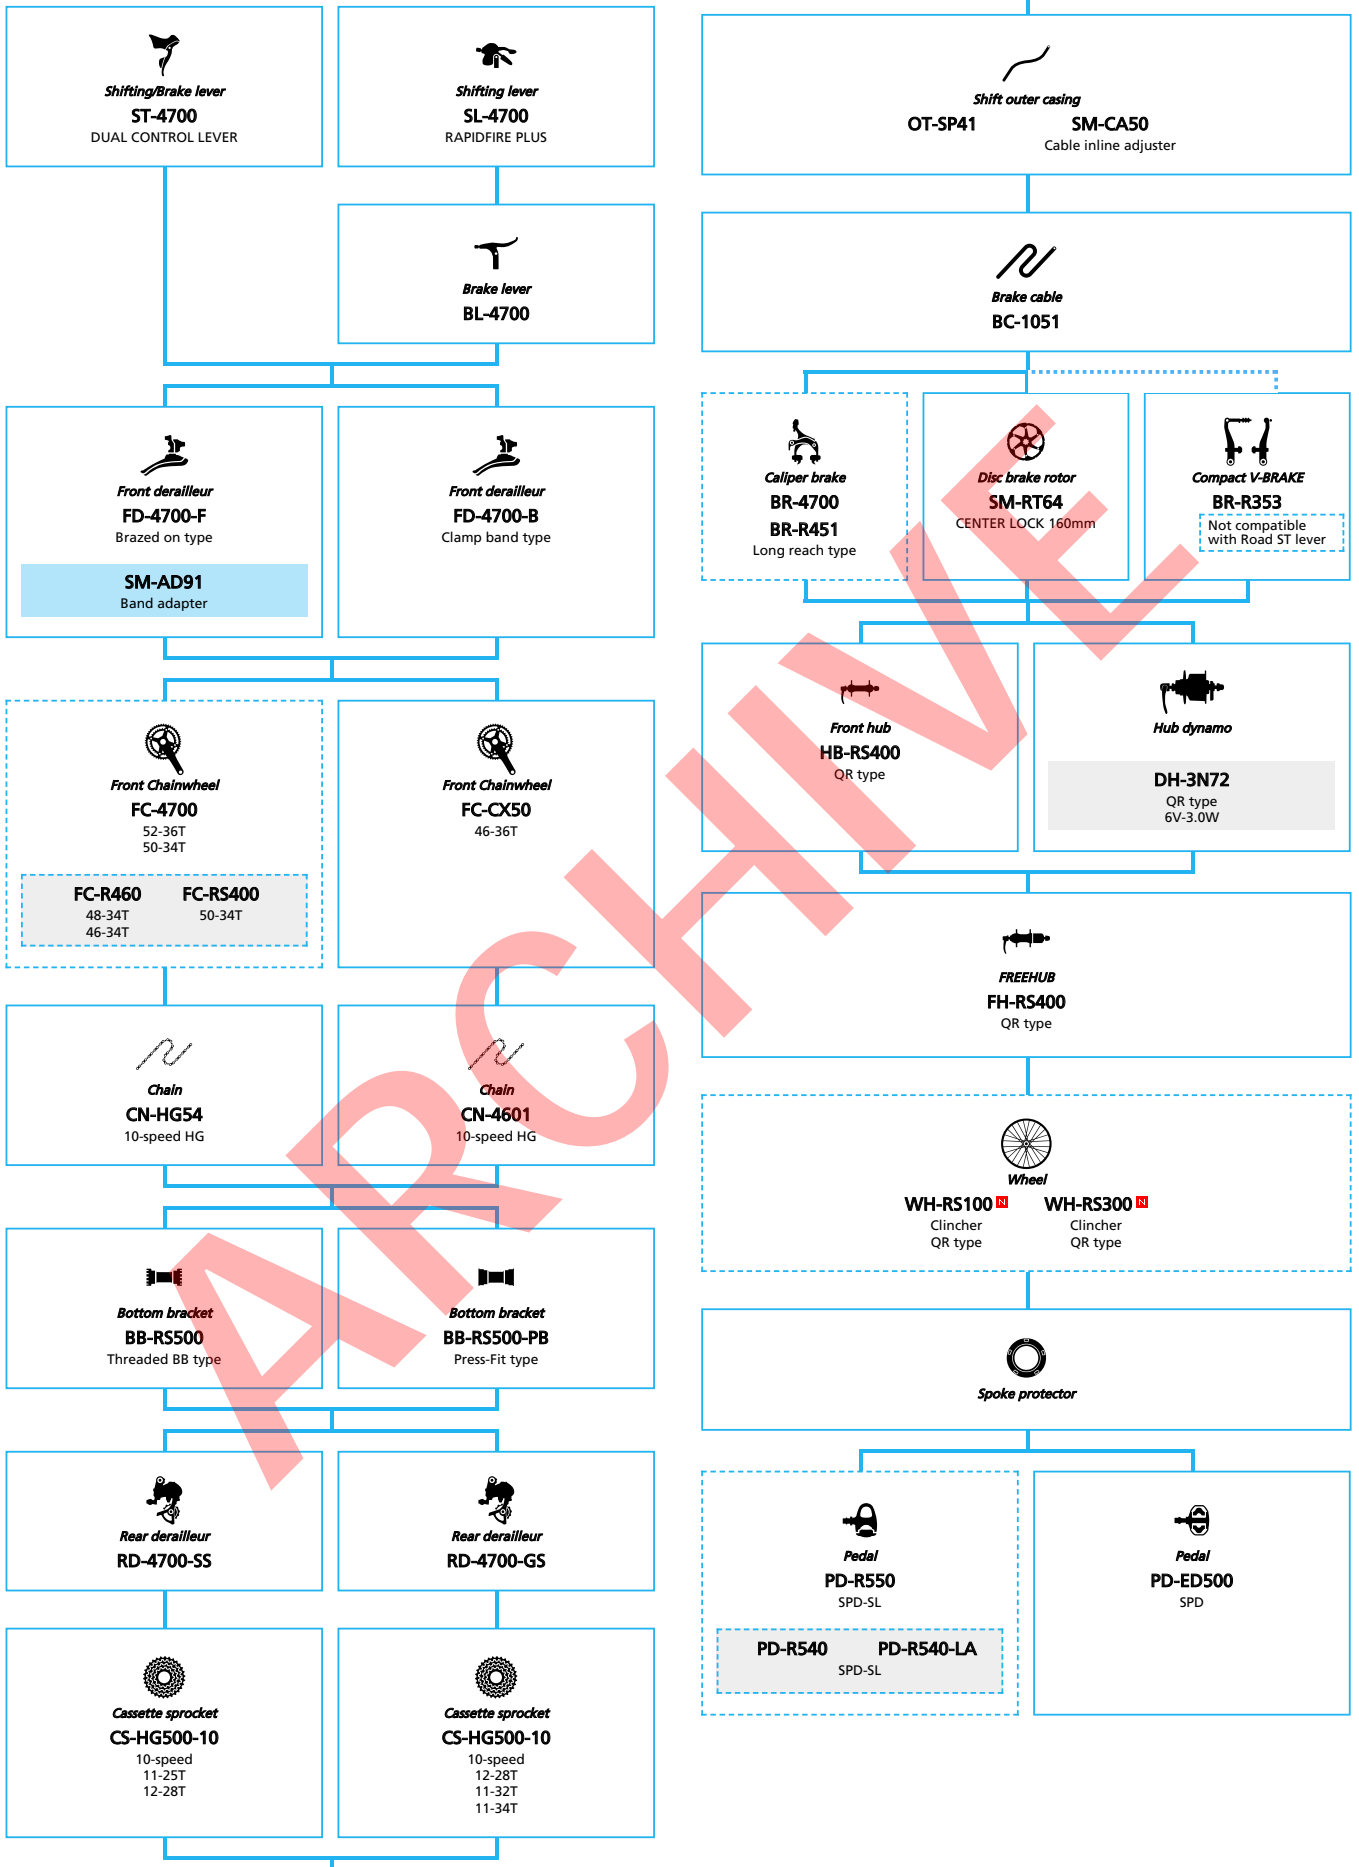

SHIMANO *Tiagra* (2x10-speed)

- ... New model
- ... Additional option
- ... All select
- ... Alternative option
- ... Single select