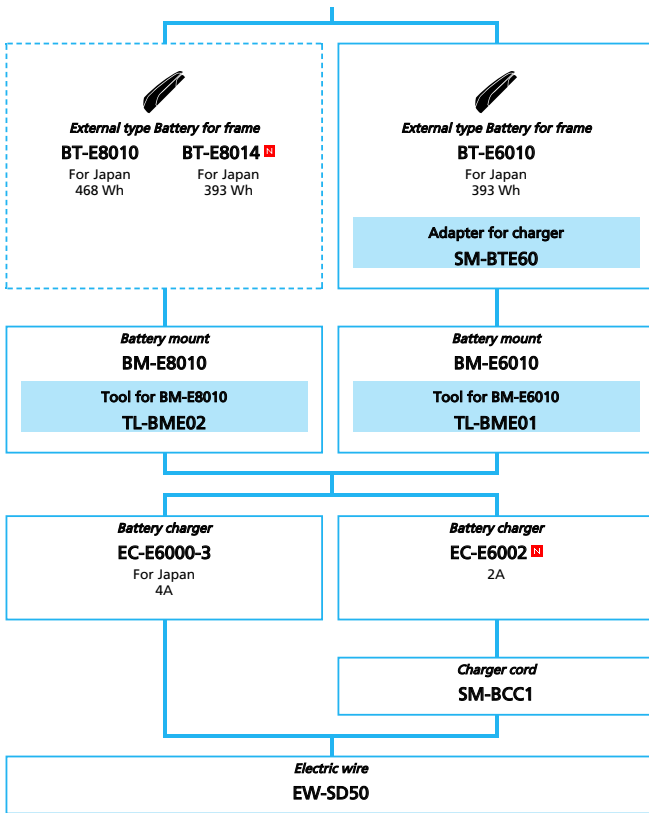

■ ... New model
 ... Additional option
 ... Alternative option
 ... All select
 ... Single select

SHIMANO STOPS E8080 series for Japan market (Mechanical spec. 12-speed)

N ... New model
■ ... Additional option
□ ... All select
□ ... Single select

- ... New model
- ... Additional option
- ... All select
- ... Alternative option
- ... Single select

ARCHIVE

SHIMANO STOPS E7000 series (Electronic Derailleur spec.)

N ... New model
 ... Additional option
 ... Alternative option
 ... All select
 ... Single select