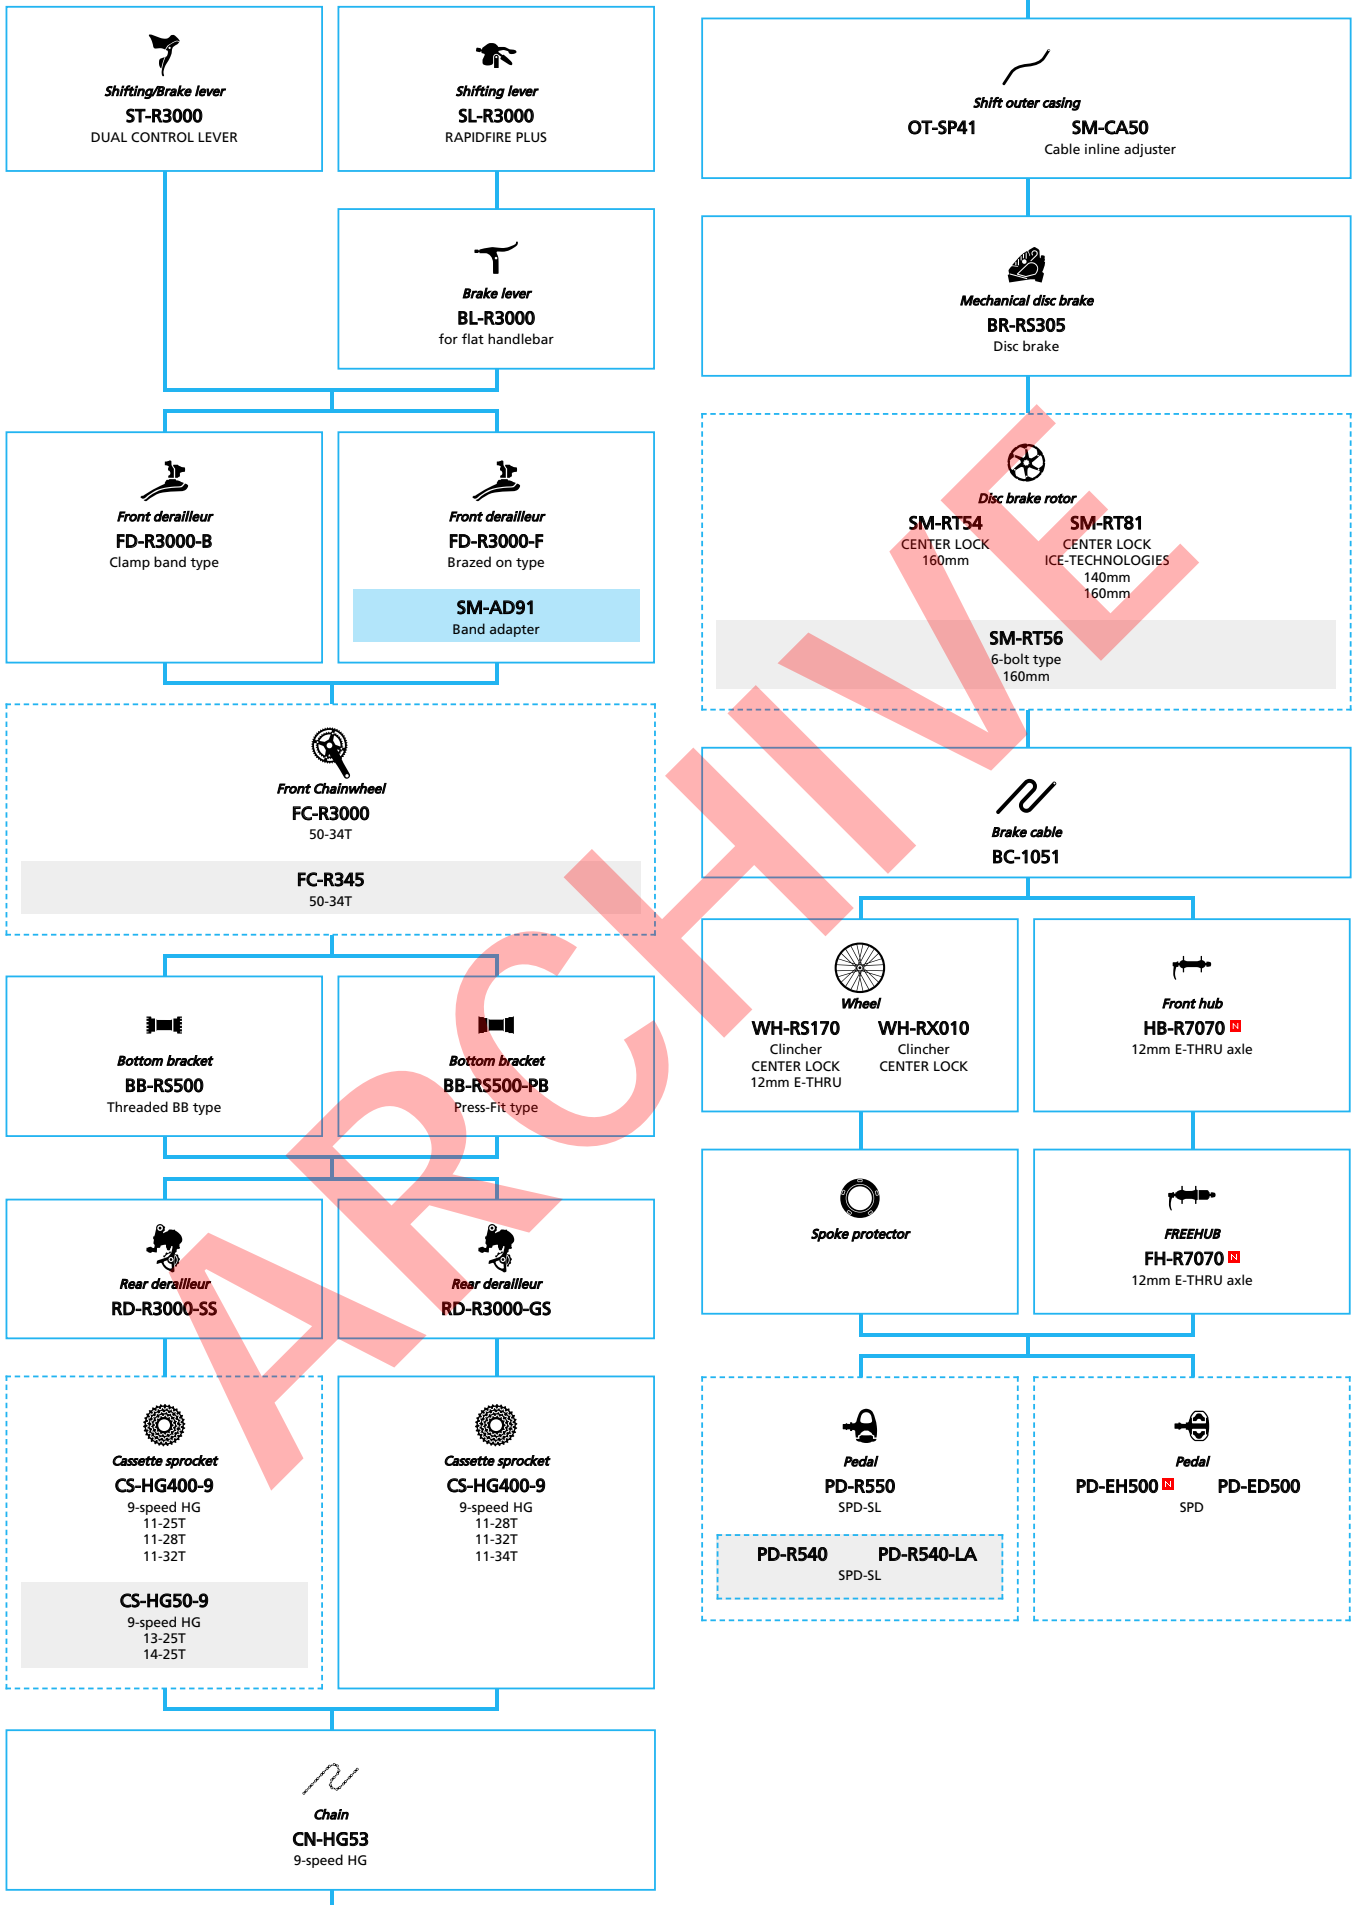

(Mechanical disc Brake for On road 2x9-speed)

- ... New model
- ... Additional option
- ... All select
- ... Alternative option
- ... Single select

Road Bike