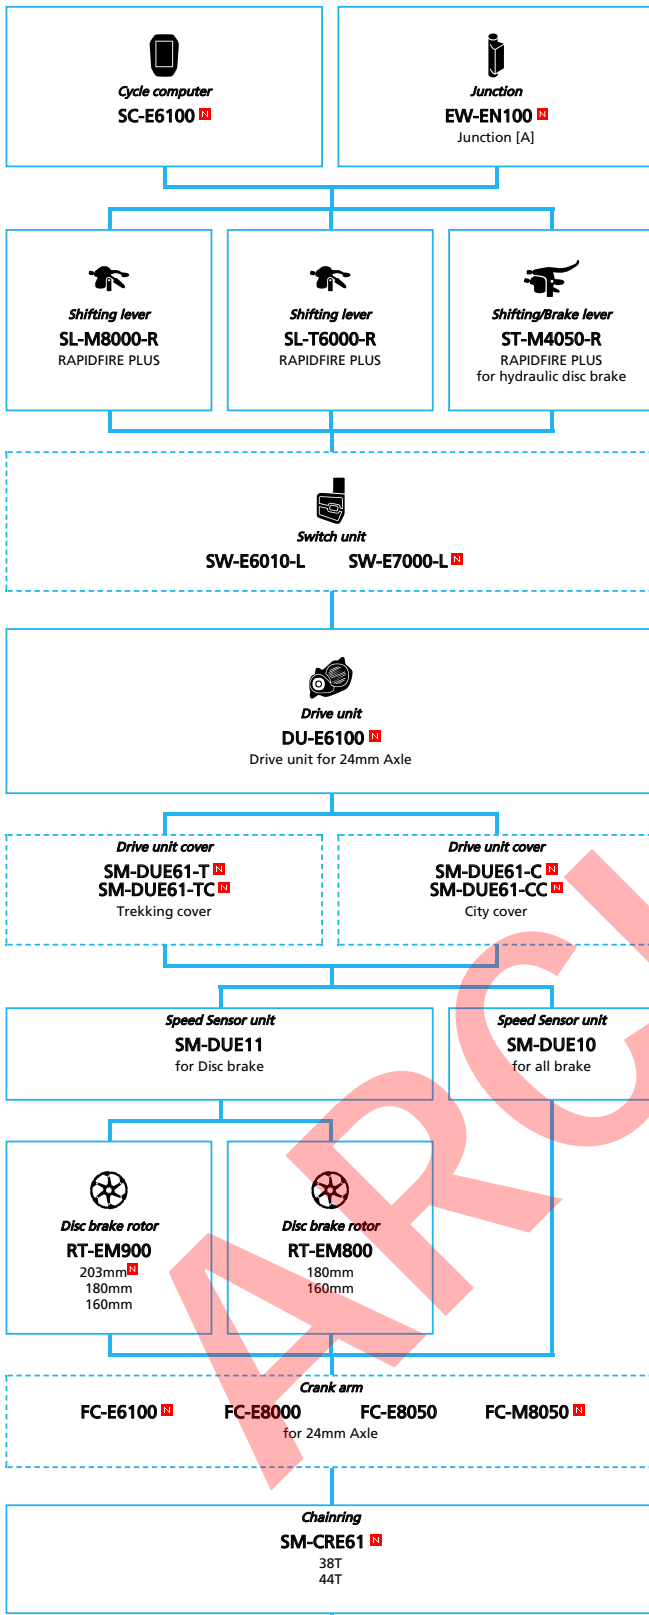

SHIMANO STEPS E6100 series (Mechanical Derailleur spec.)

■ ... New model
  ... Additional option
  ... All select
  ... Alternative option
  ... Single select