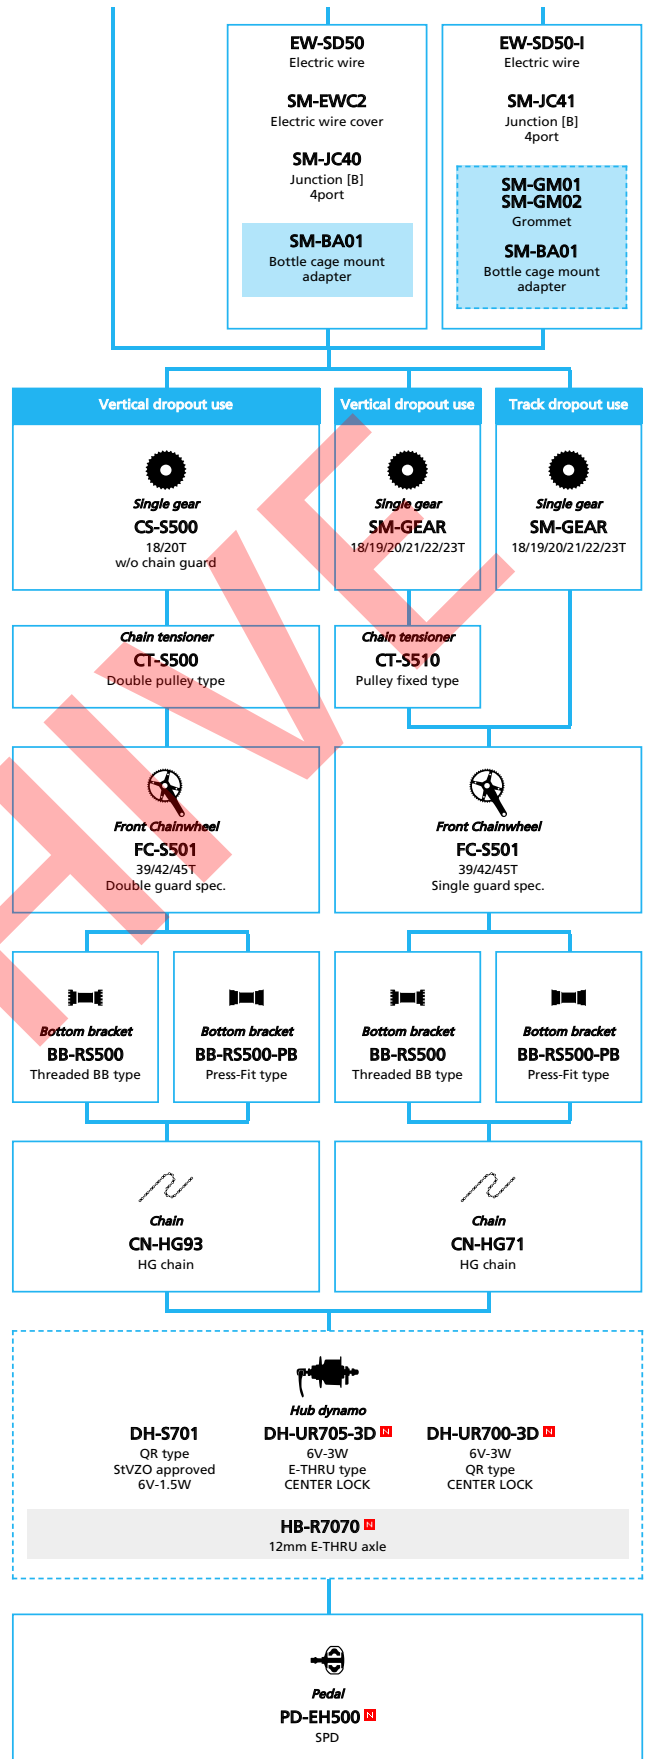

SHIMANO ALFINE (Electronic spec Drophandle)

N ... New model
■ ... Additional option
□ ... All select
■ ... Alternative option
□ ... Single select

City Touring / Comfort Bike