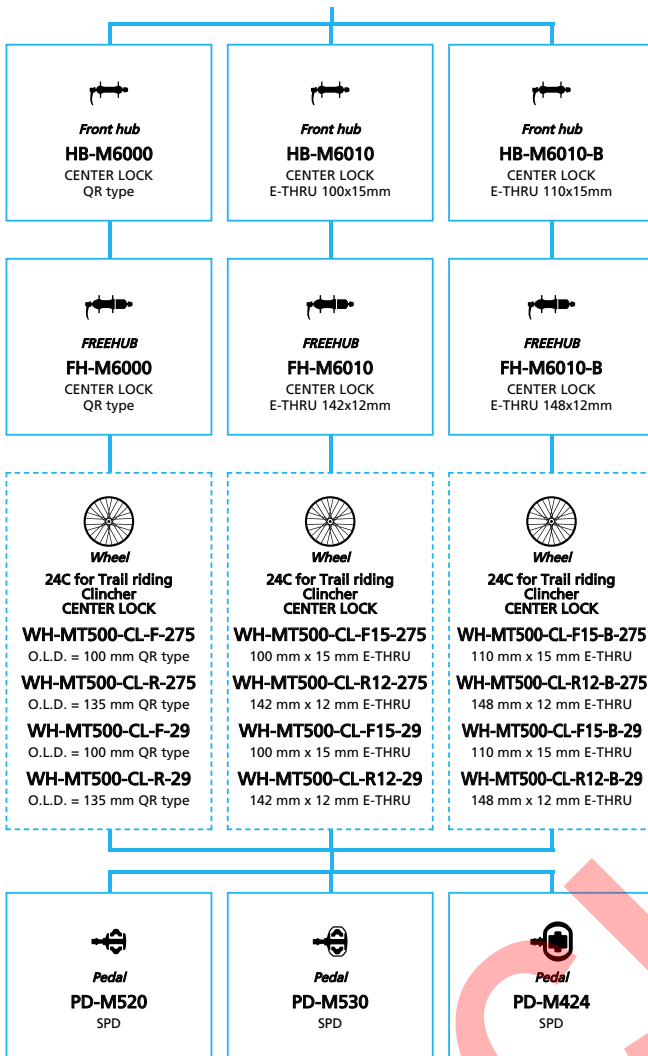

- ... New model
- ... Additional option
- ... Alternative option
- ... All select
- ... Single select

ARCHIVE