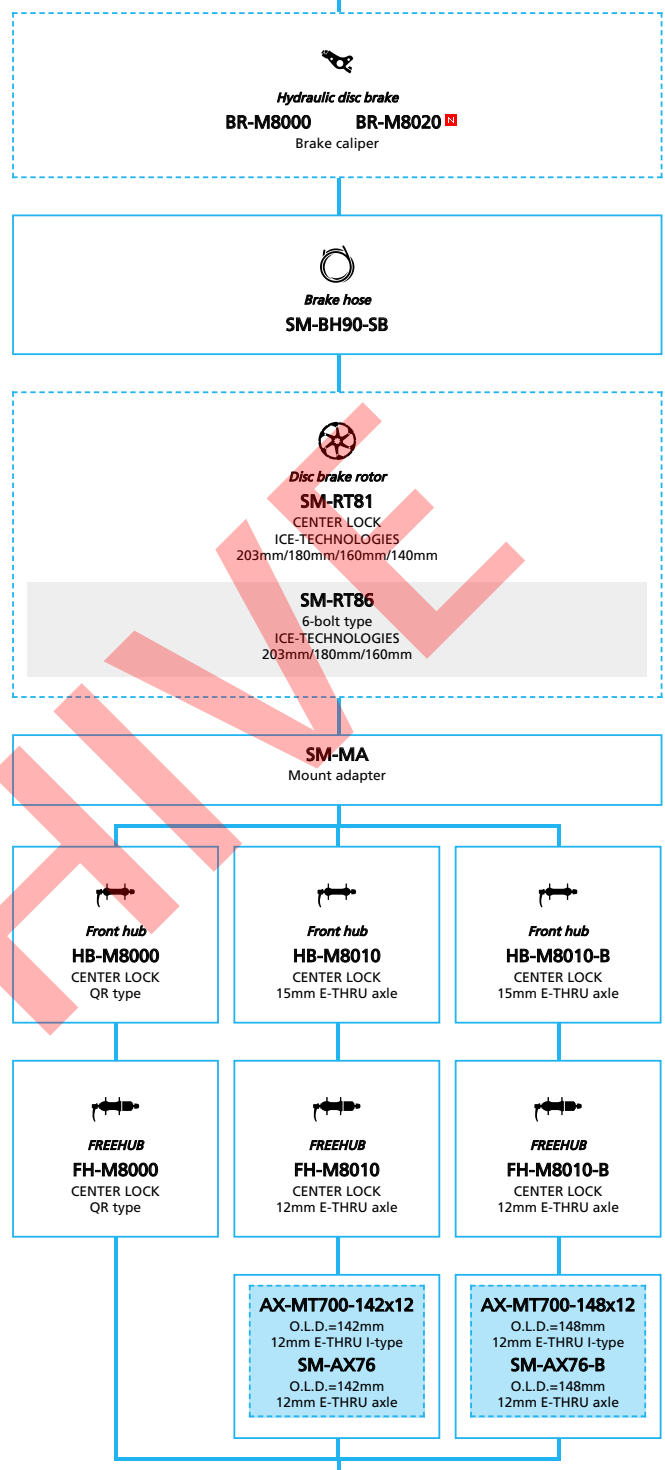

SHIMANO **DEORE XT** (2x11-speed)

N ... New model
 ■ ... Additional option
 □ ... All select
 ▨ ... Alternative option
 ▭ ... Single select

Mountain Bike

- ... New model
- ... Additional option
- ... All select
- ... Alternative option
- ... Single select

SHIMANO **DEORE XT** (1x11-speed)

N ... New model
 ■ ... Additional option
 □ ... All select
 ■ ... Alternative option
 □ ... Single select

Mountain Bike

- ... New model
- ... Additional option
- ... Alternative option
- ... All select
- ... Single select