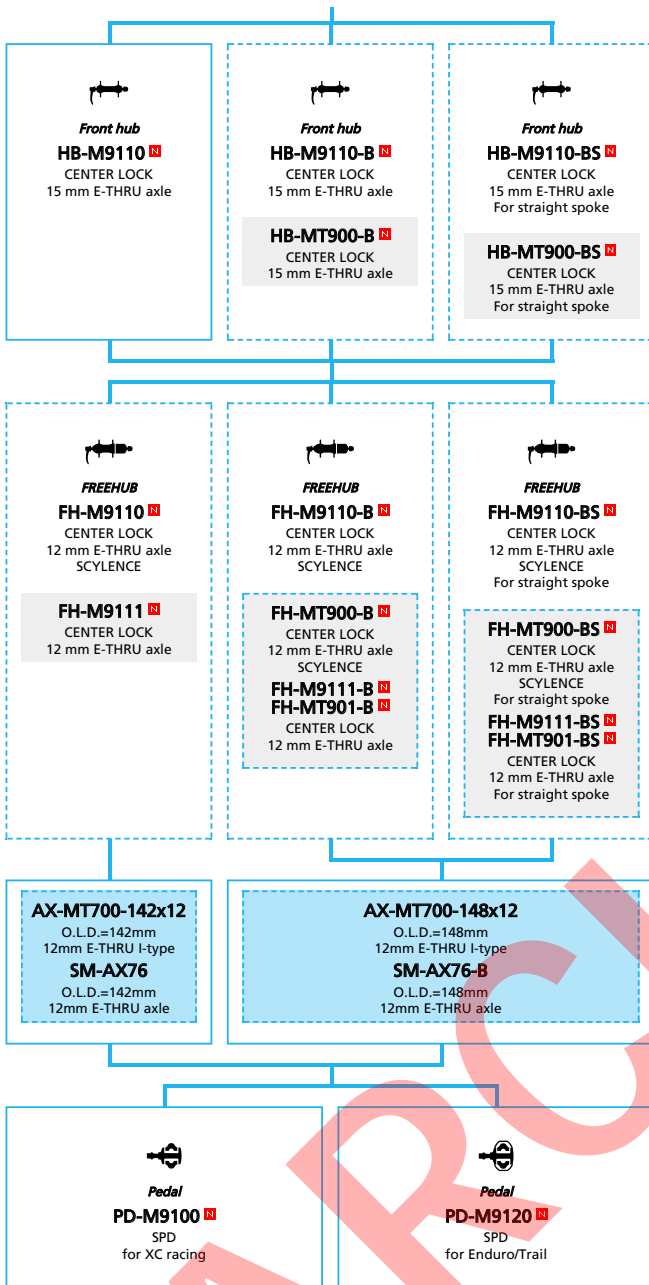

ARCHIVE

XTR (1x12-speed)

N ... New model
 ... Additional option
 ... All select
 ... Alternative option
 ... Single select

Mountain Bike

- ... New model
- ... Additional option
- ... All select
- ... Alternative option
- ... Single select