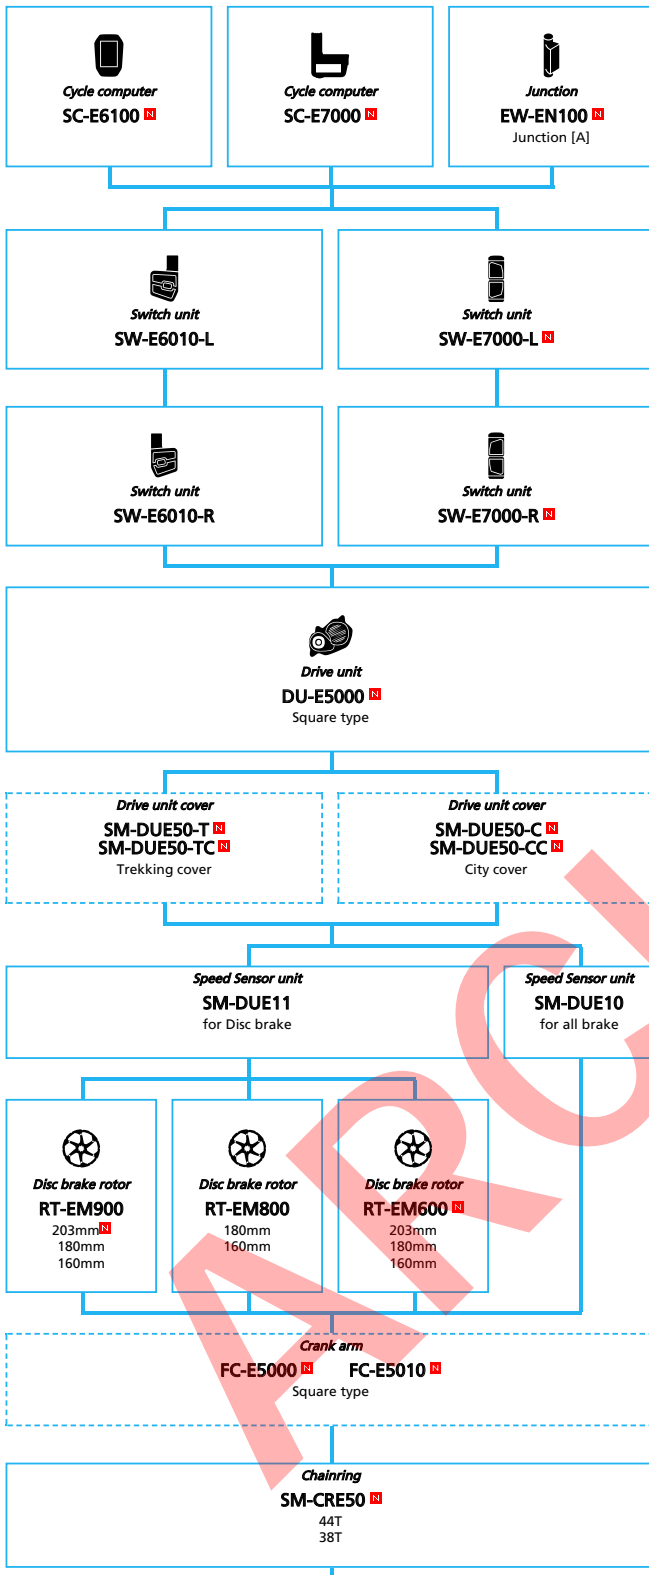

SHIMANO STEPS E5000 series for Japan market

(Electronic Internal Geared Hub spec.)

N ... New model
 ... Additional option
 ... Alternative option
 ... All select
 ... Single select