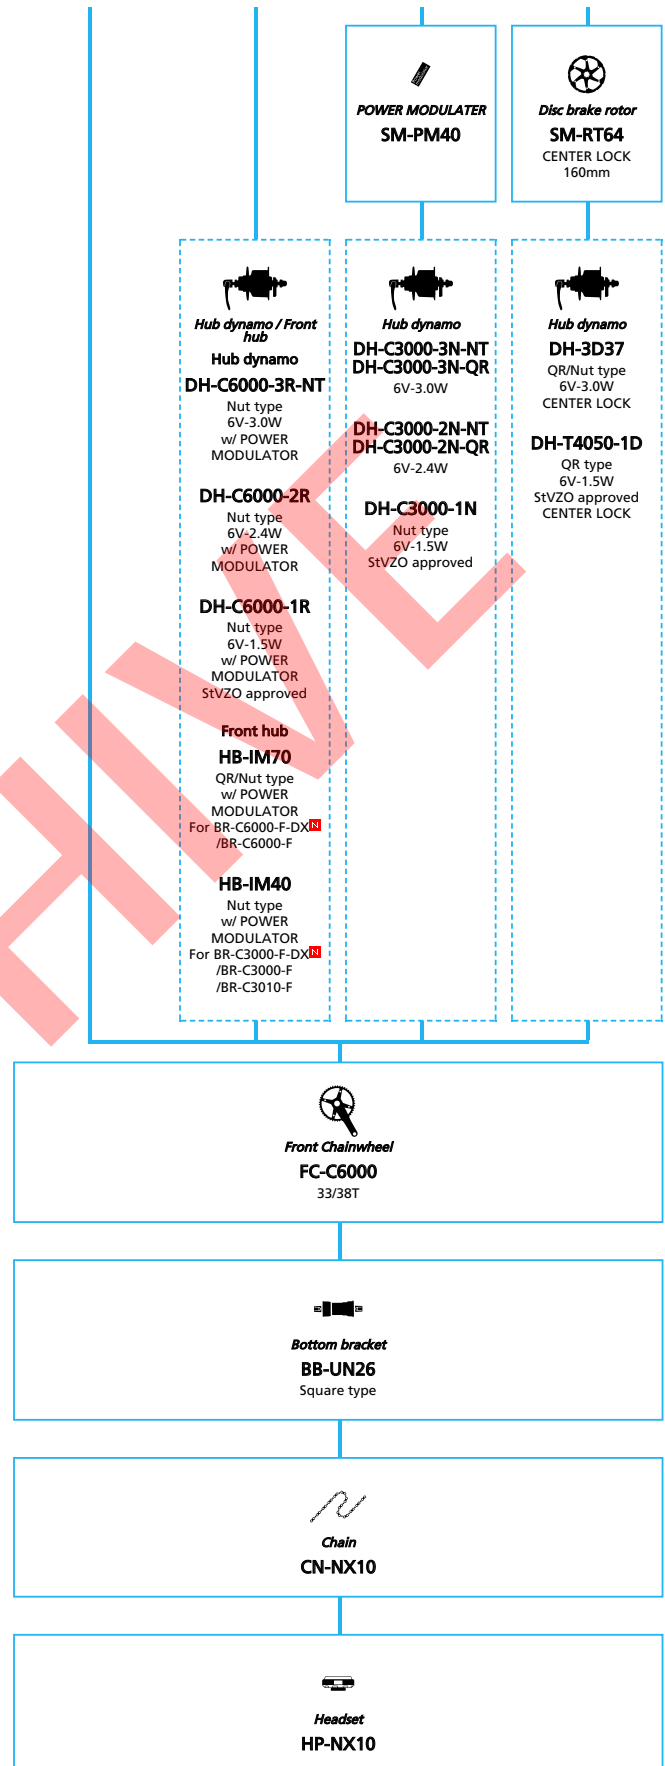

SHIMANO Nexus (INTER-7)

N ... New model
■ ... Additional option
□ ... All select
■ ... Alternative option
□ ... Single select