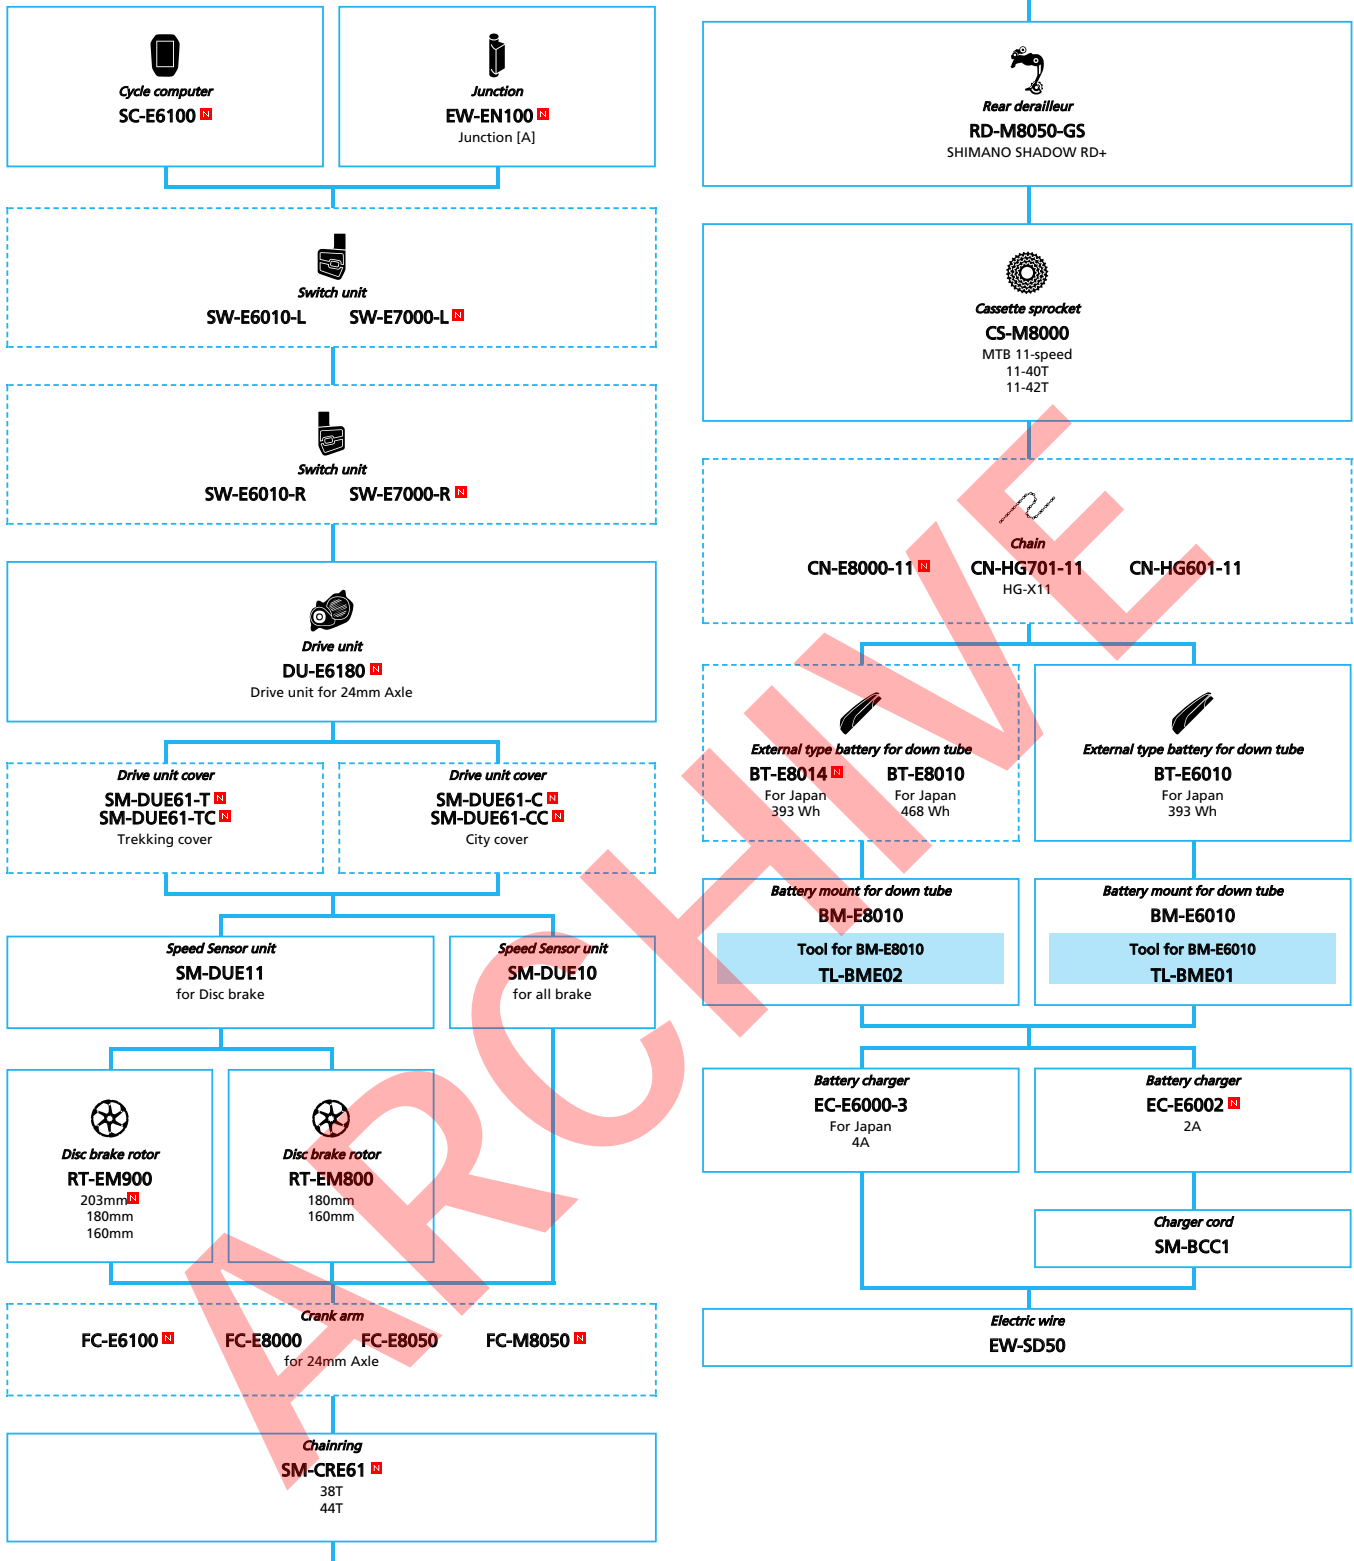

SHIMANO STePS E6180 series for Japan market (Electronic Derailleur spec.)

N ... New model
  ... Additional option
  ... All select
  ... Alternative option
  ... Single select