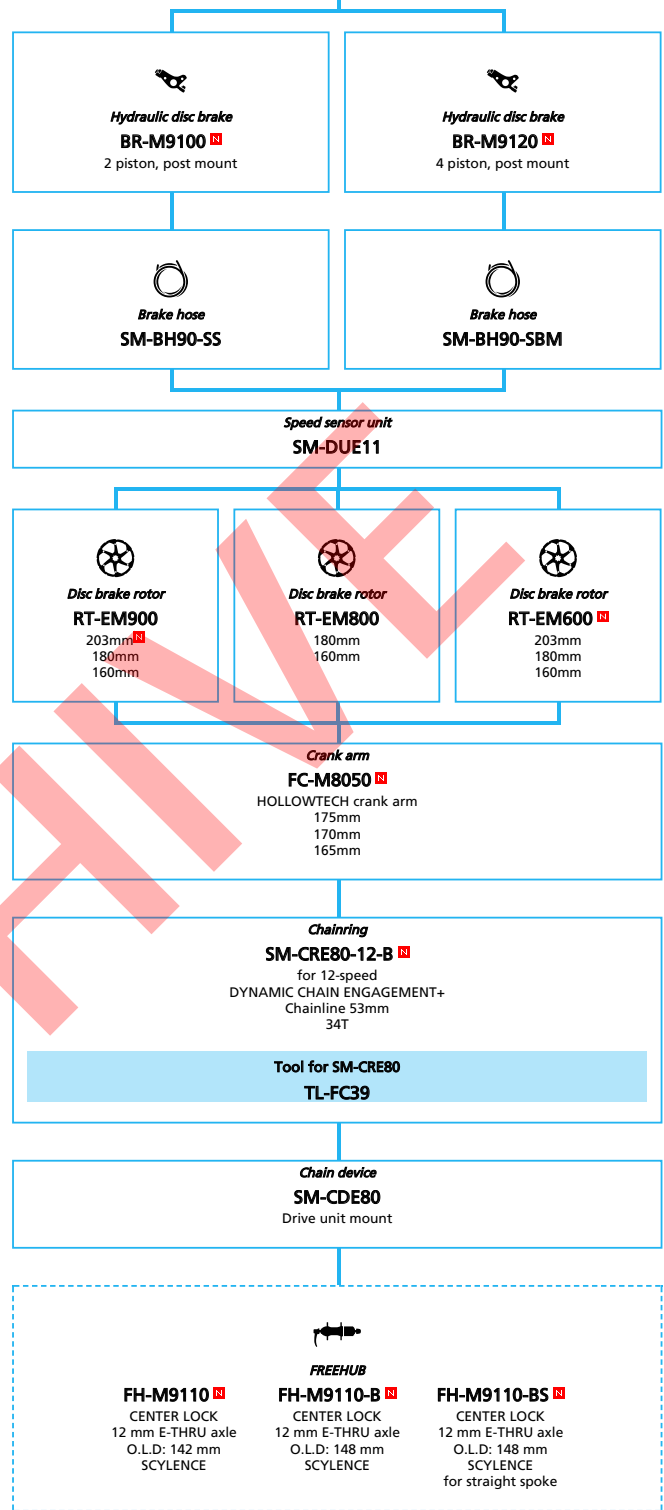

SHIMANO STOPS E8080 series for Japan market (Mechanical spec. 12-speed)

N ... New model
■ ... Additional option
□ ... All select
□ ... Single select