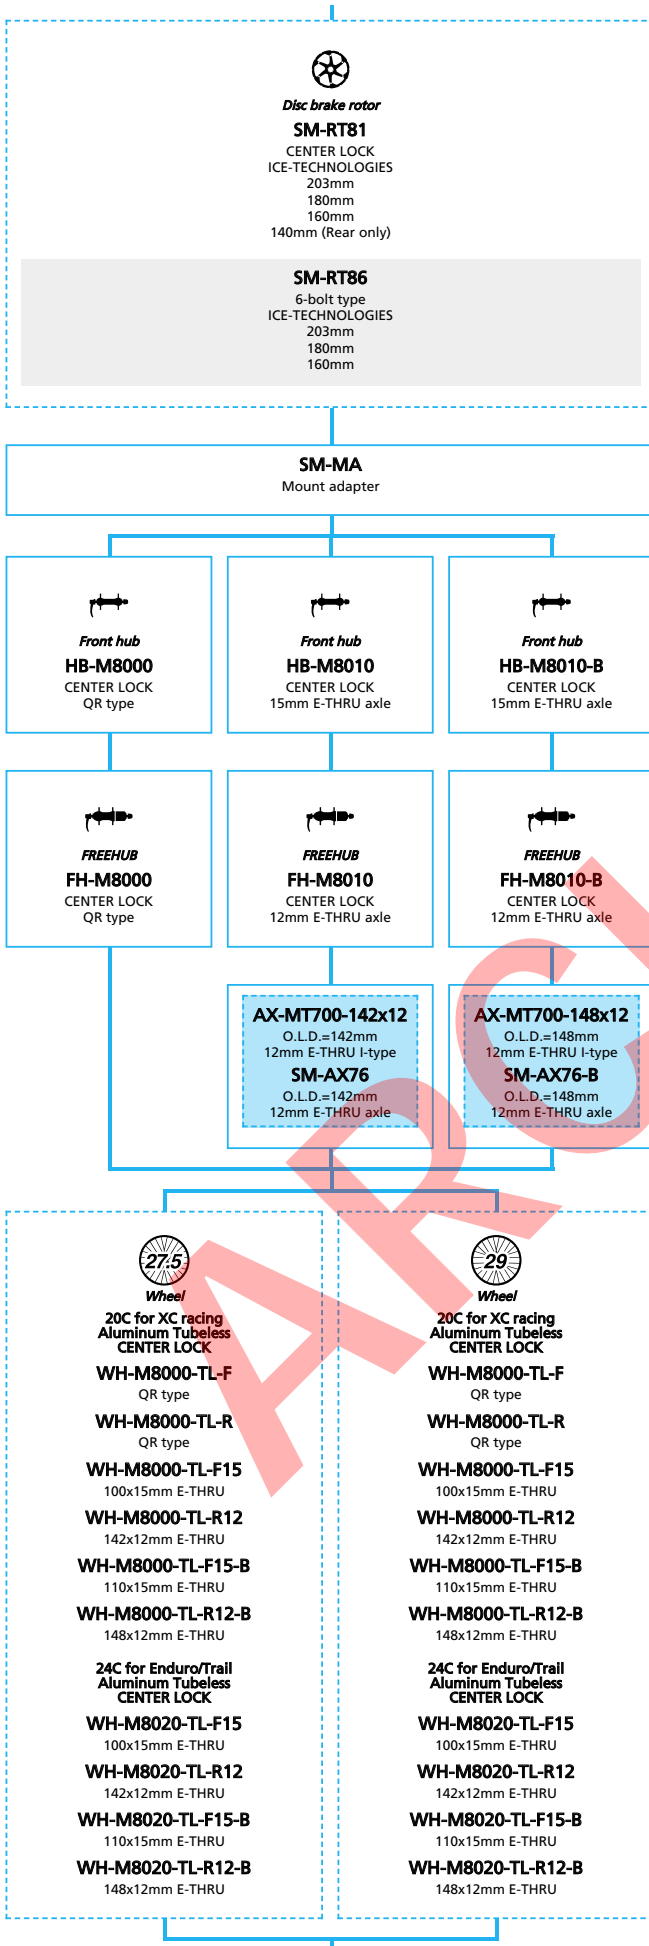

■ ... New model
  ... Additional option
  ... All select
  ... Alternative option
  ... Single select