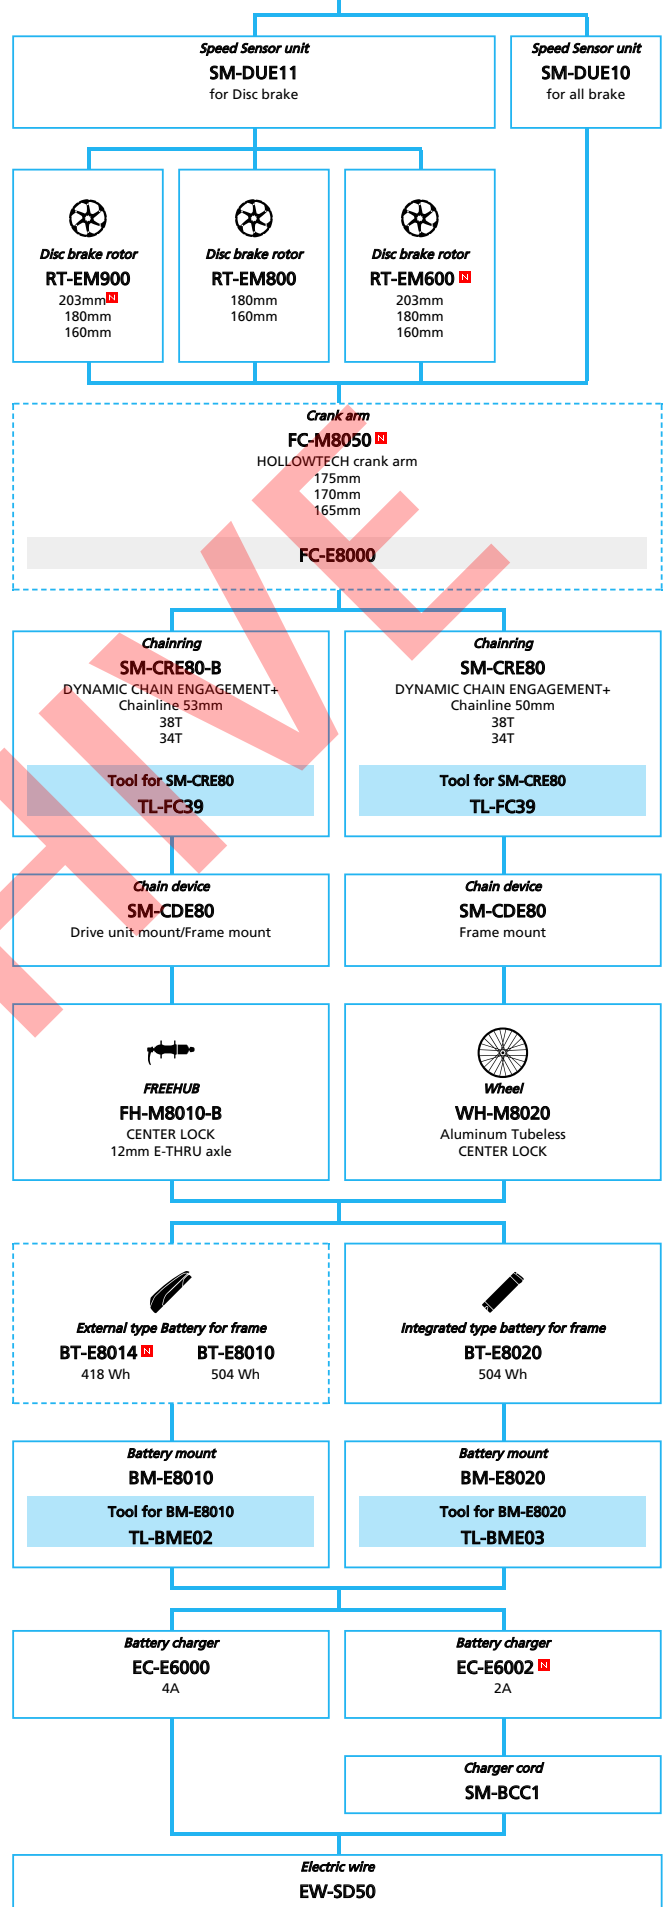

SHIMANO STEPS E8000 series (Electronic Derailleur spec.)

■ ... New model
  ... Additional option
  ... All select
  ... Alternative option
  ... Single select