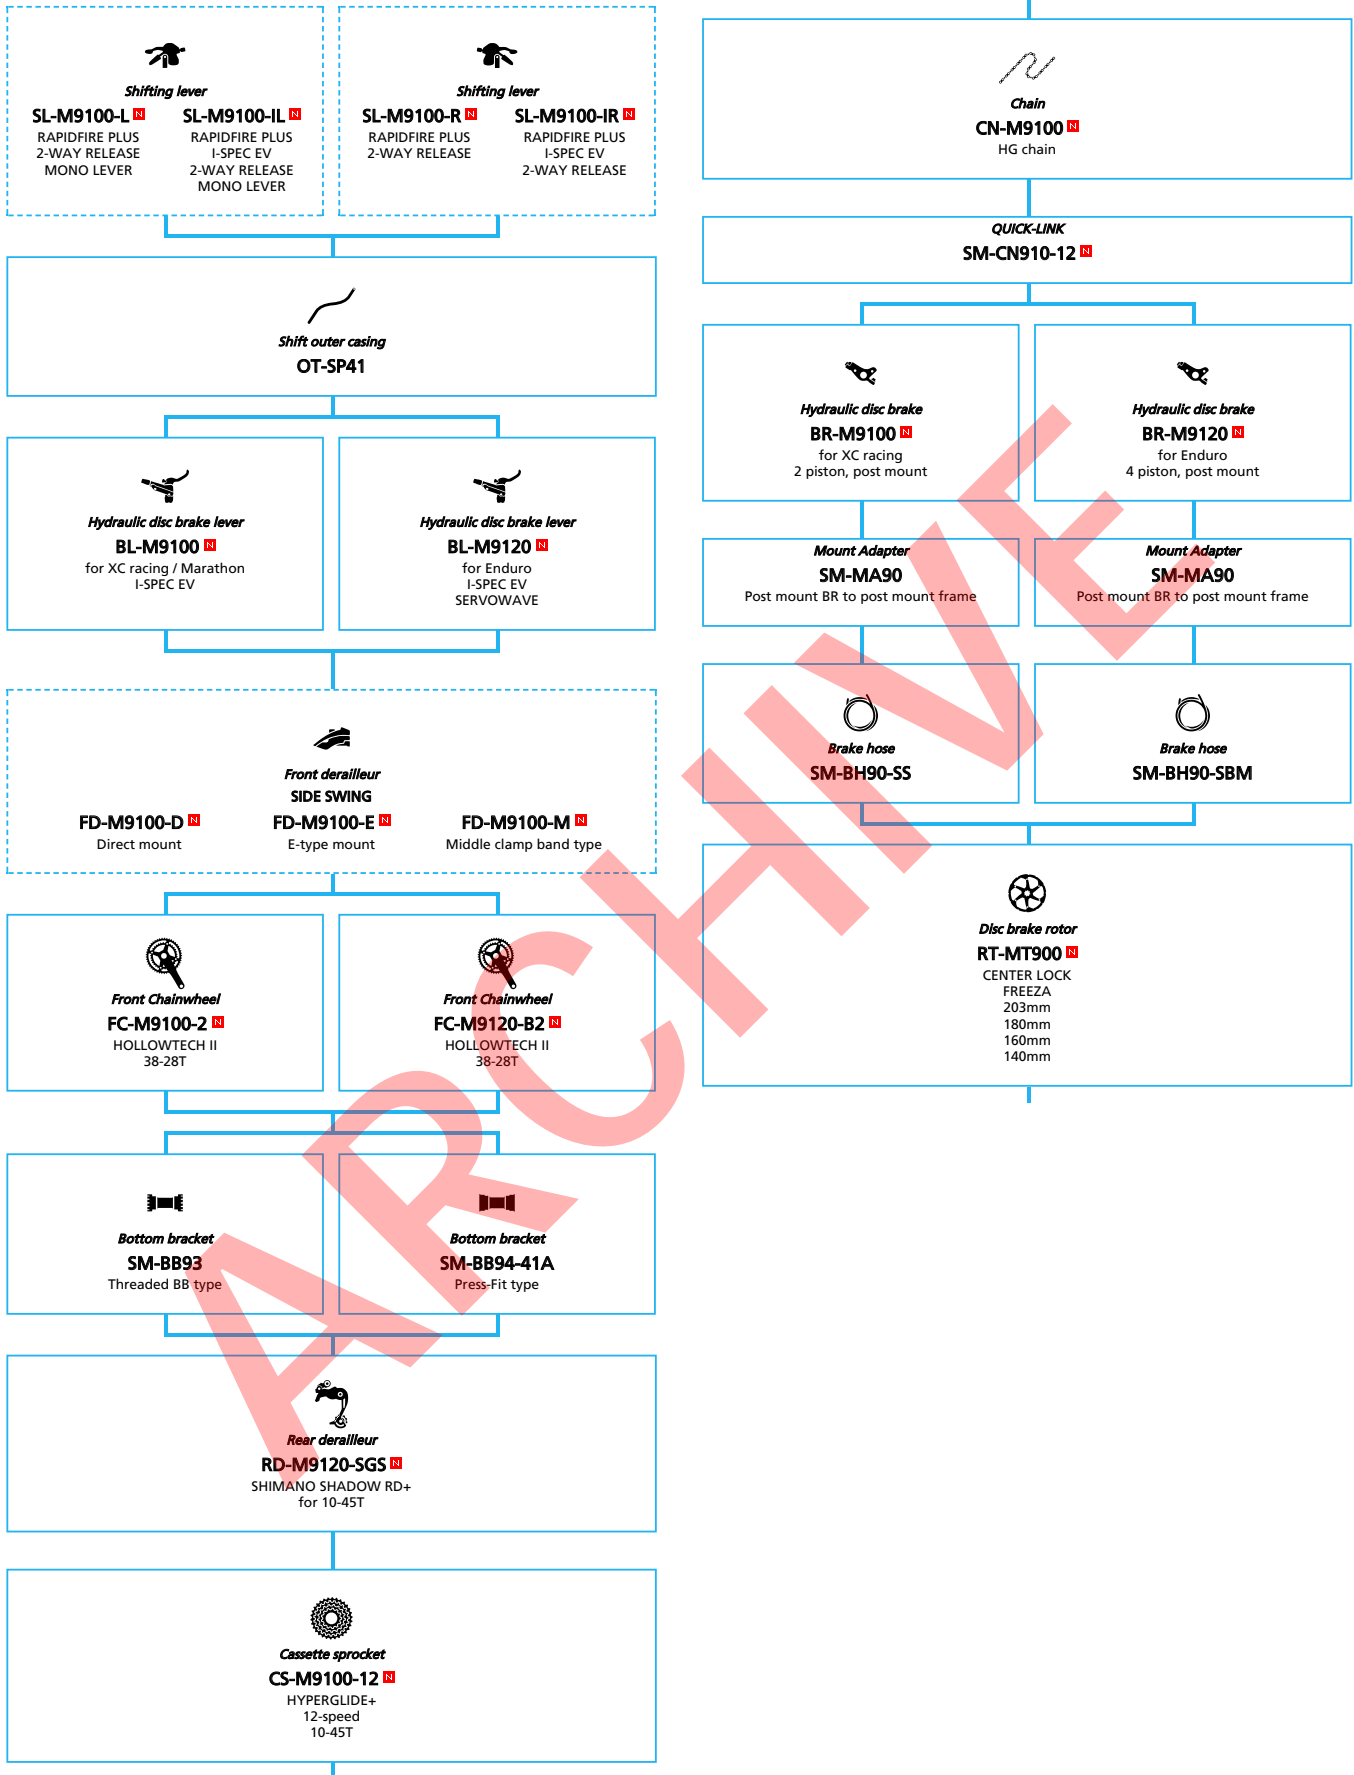

XTR (2x12-speed)

N ... New model
  ... Additional option
  ... Alternative option
  ... All select
  ... Single select

Mountain Bike