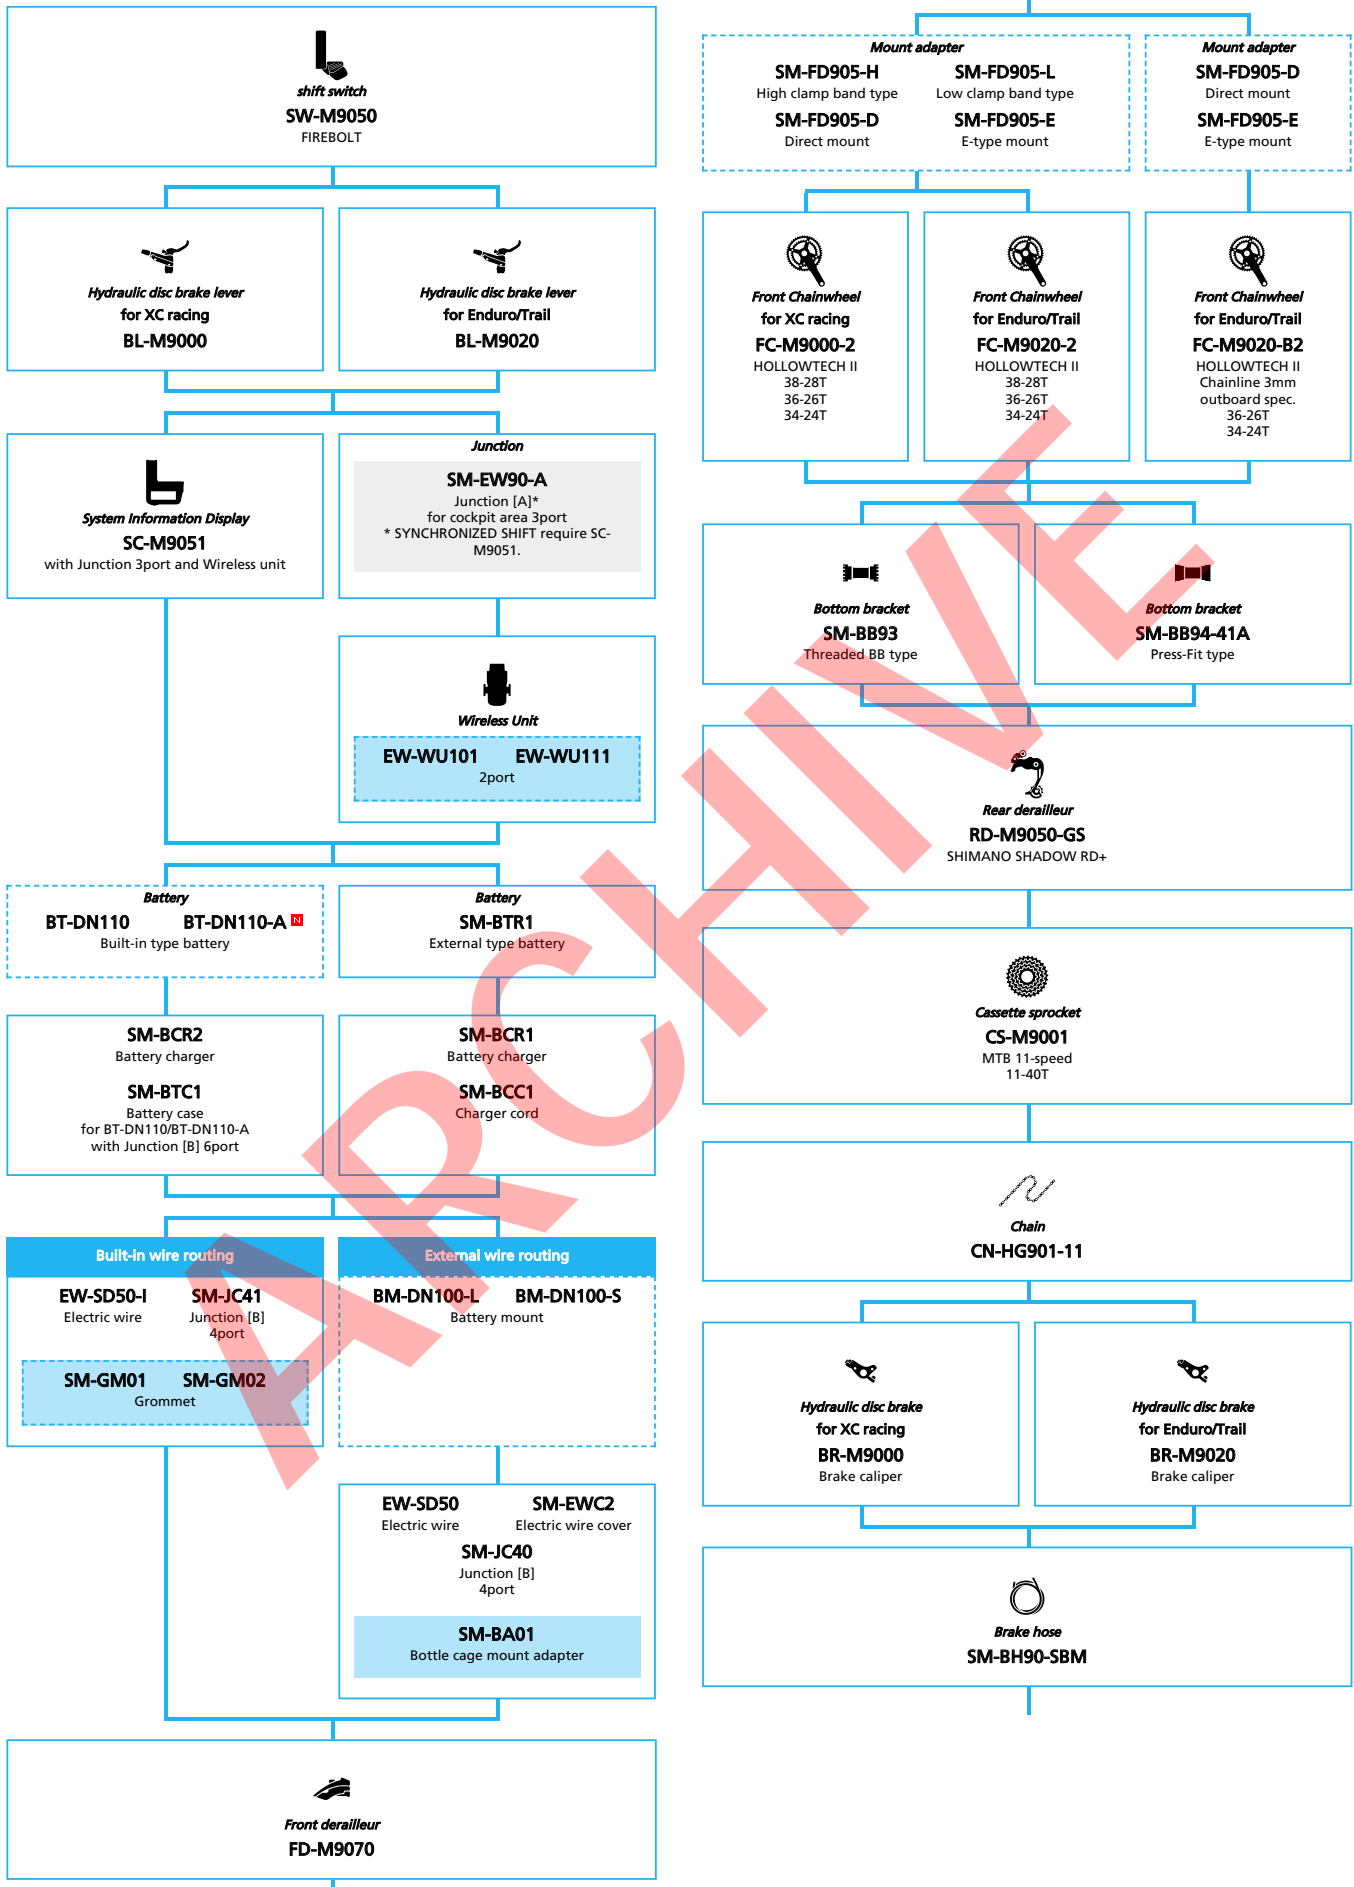

SHIMANO
XTR M9050 series (3x11-speed)

N ... New model
 ... Additional option
 ... Alternative option
 ... All select
 ... Single select

Mountain Bike

-  ... New model
-  ... Additional option
-  ... Alternative option
-  ... All select
-  ... Single select

SHIMANO
XTR M9050 series (2x11-speed)

N ... New model
 ... Additional option
 ... All select
 ... Alternative option
 ... Single select

Mountain Bike

- ... New model
- ... Additional option
- ... Alternative option
- ... All select
- ... Single select