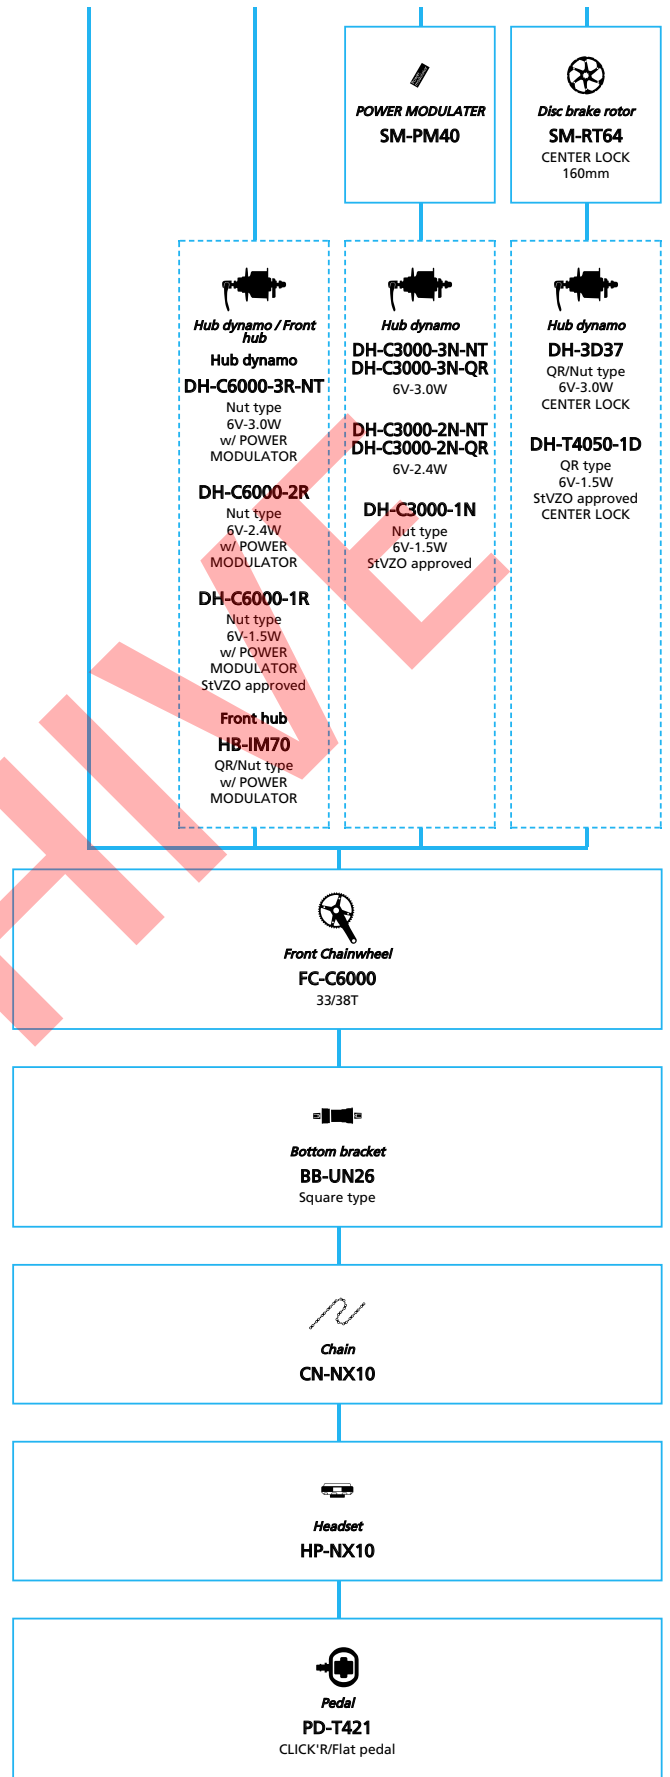

SHIMANO Nexus (INTER-8)

■ ... New model
  ... Additional option
  ... All select
  ... Alternative option
  ... Single select

City Touring / Comfort Bike