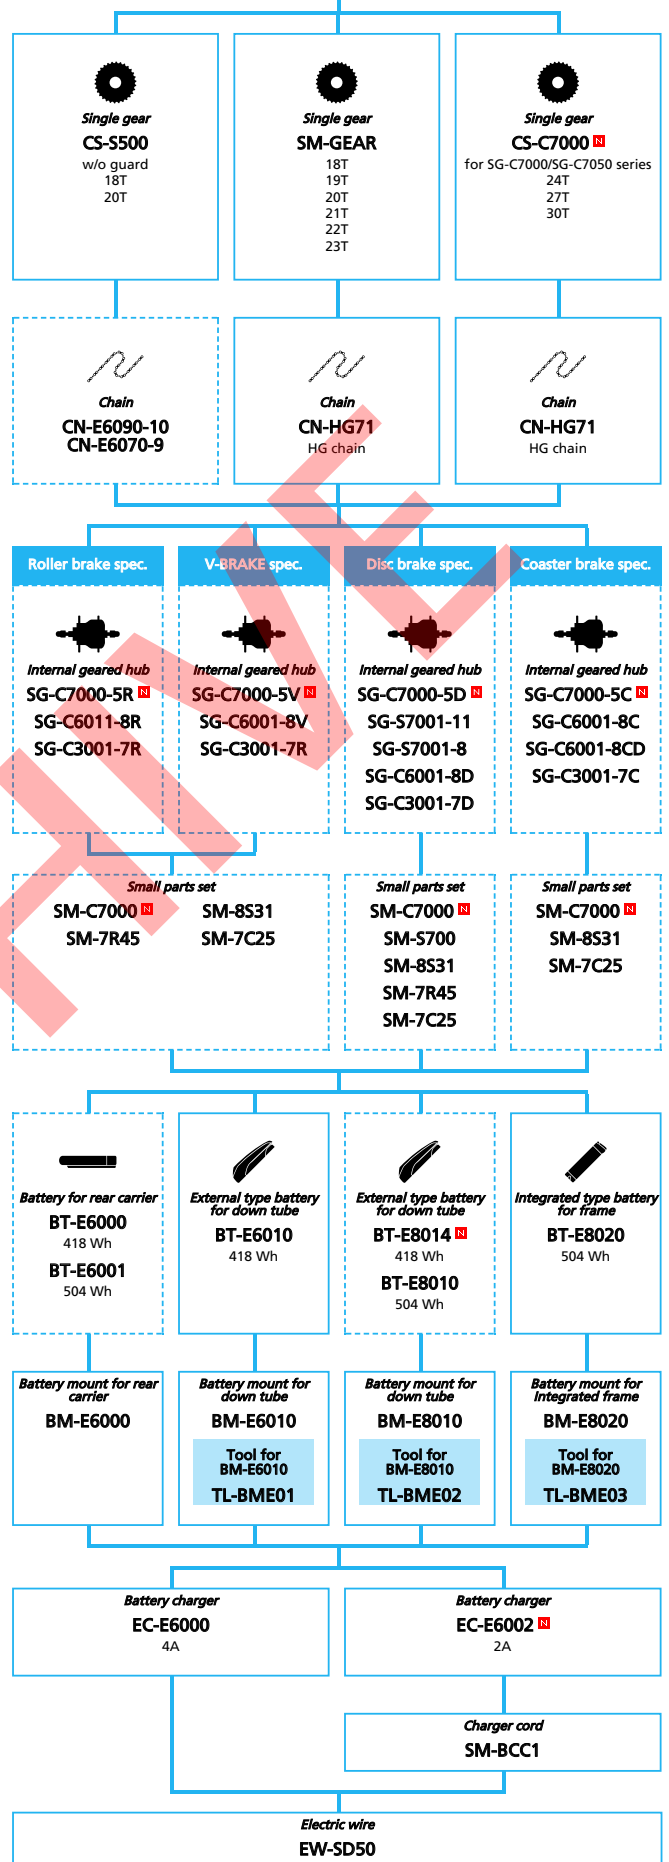

SHIMANO **STEPS** E5000 series (Mechanical Internal Geared Hub spec.)

N ... New model
■ ... Additional option
□ ... All select
▨ ... Single select

E-BIKE