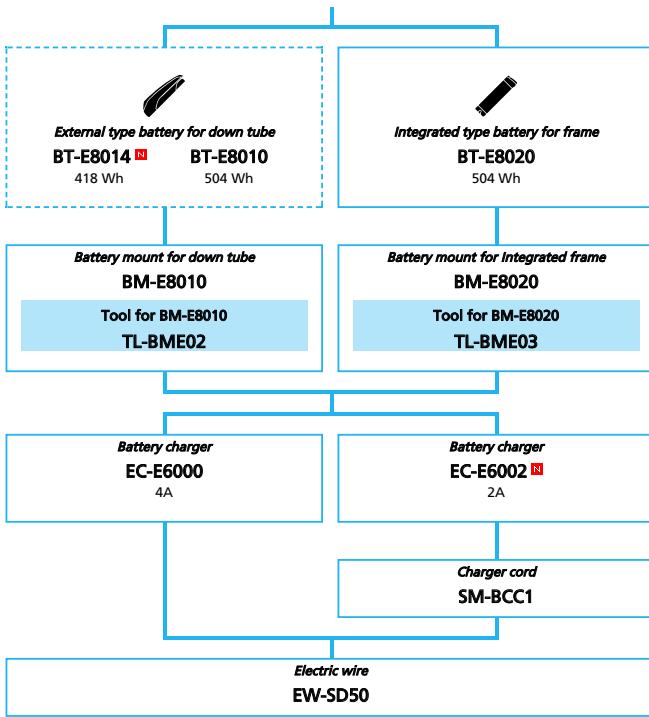

- ... New model
- ... Additional option
- ... All select
- ... Alternative option
- ... Single select

ARCHIVE

SHIMANO STOPS E7000 series (Electronic Derailleur spec.)

N ... New model
 ... Additional option
 ... Alternative option
 ... All select
 ... Single select

E-BIKE

-  ... New model
-  ... Additional option
-  ... Alternative option
-  ... All select
-  ... Single select

ARCHIVE

SHIMANO STOPS E7000 series (Mechanical Derailleur spec.)

N ... New model
 ... Additional option
 ... Alternative option
 ... All select
 ... Single select

-  ... New model
-  ... Additional option
-  ... Alternative option
-  ... All select
-  ... Single select

ARCHIVE

SHIMANO STOPS E7000 series (Mechanical spec. 12-speed)

N ... New model
 ■ ... Additional option
 □ ... All select
 □ ... Single select