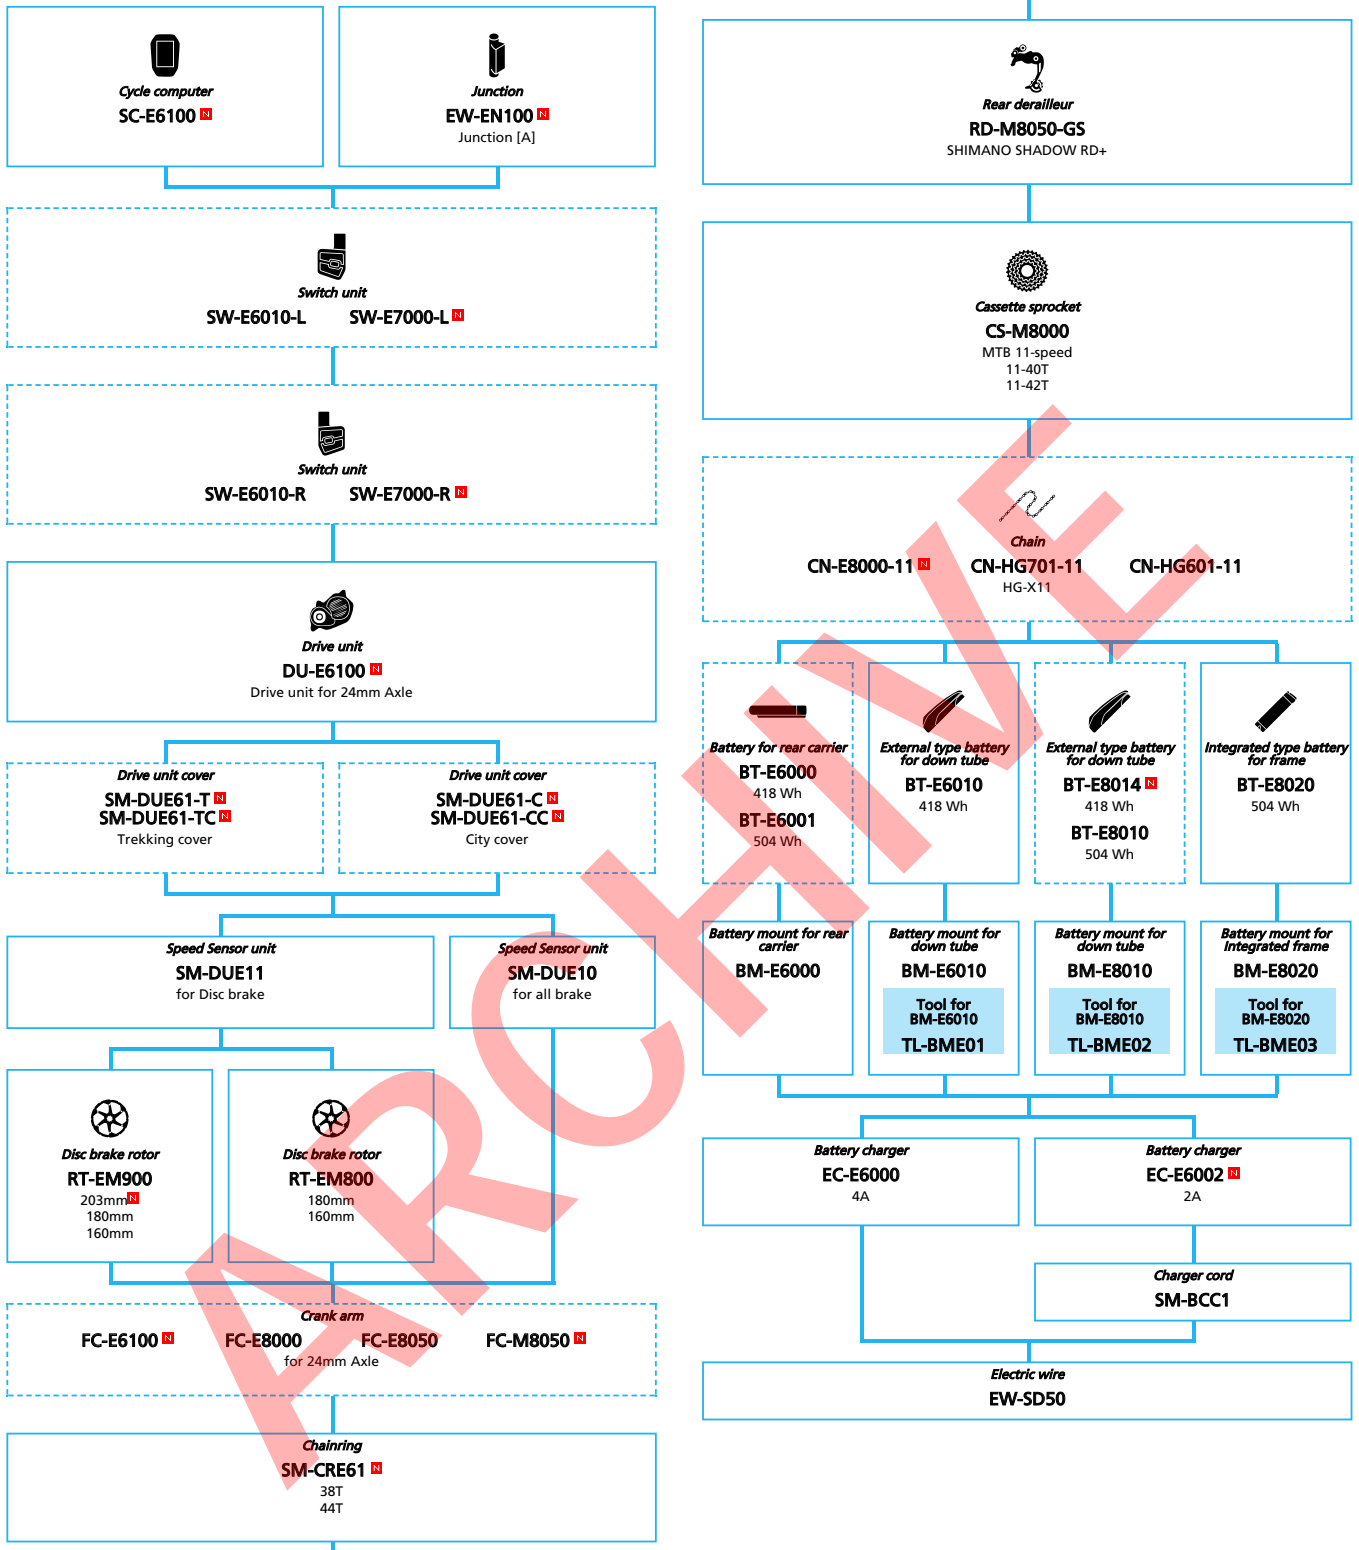

SHIMANO STOPS E6100 series (Electronic Derailleur spec.)

■ ... New model
  ... Additional option
  ... All select
  ... Single select