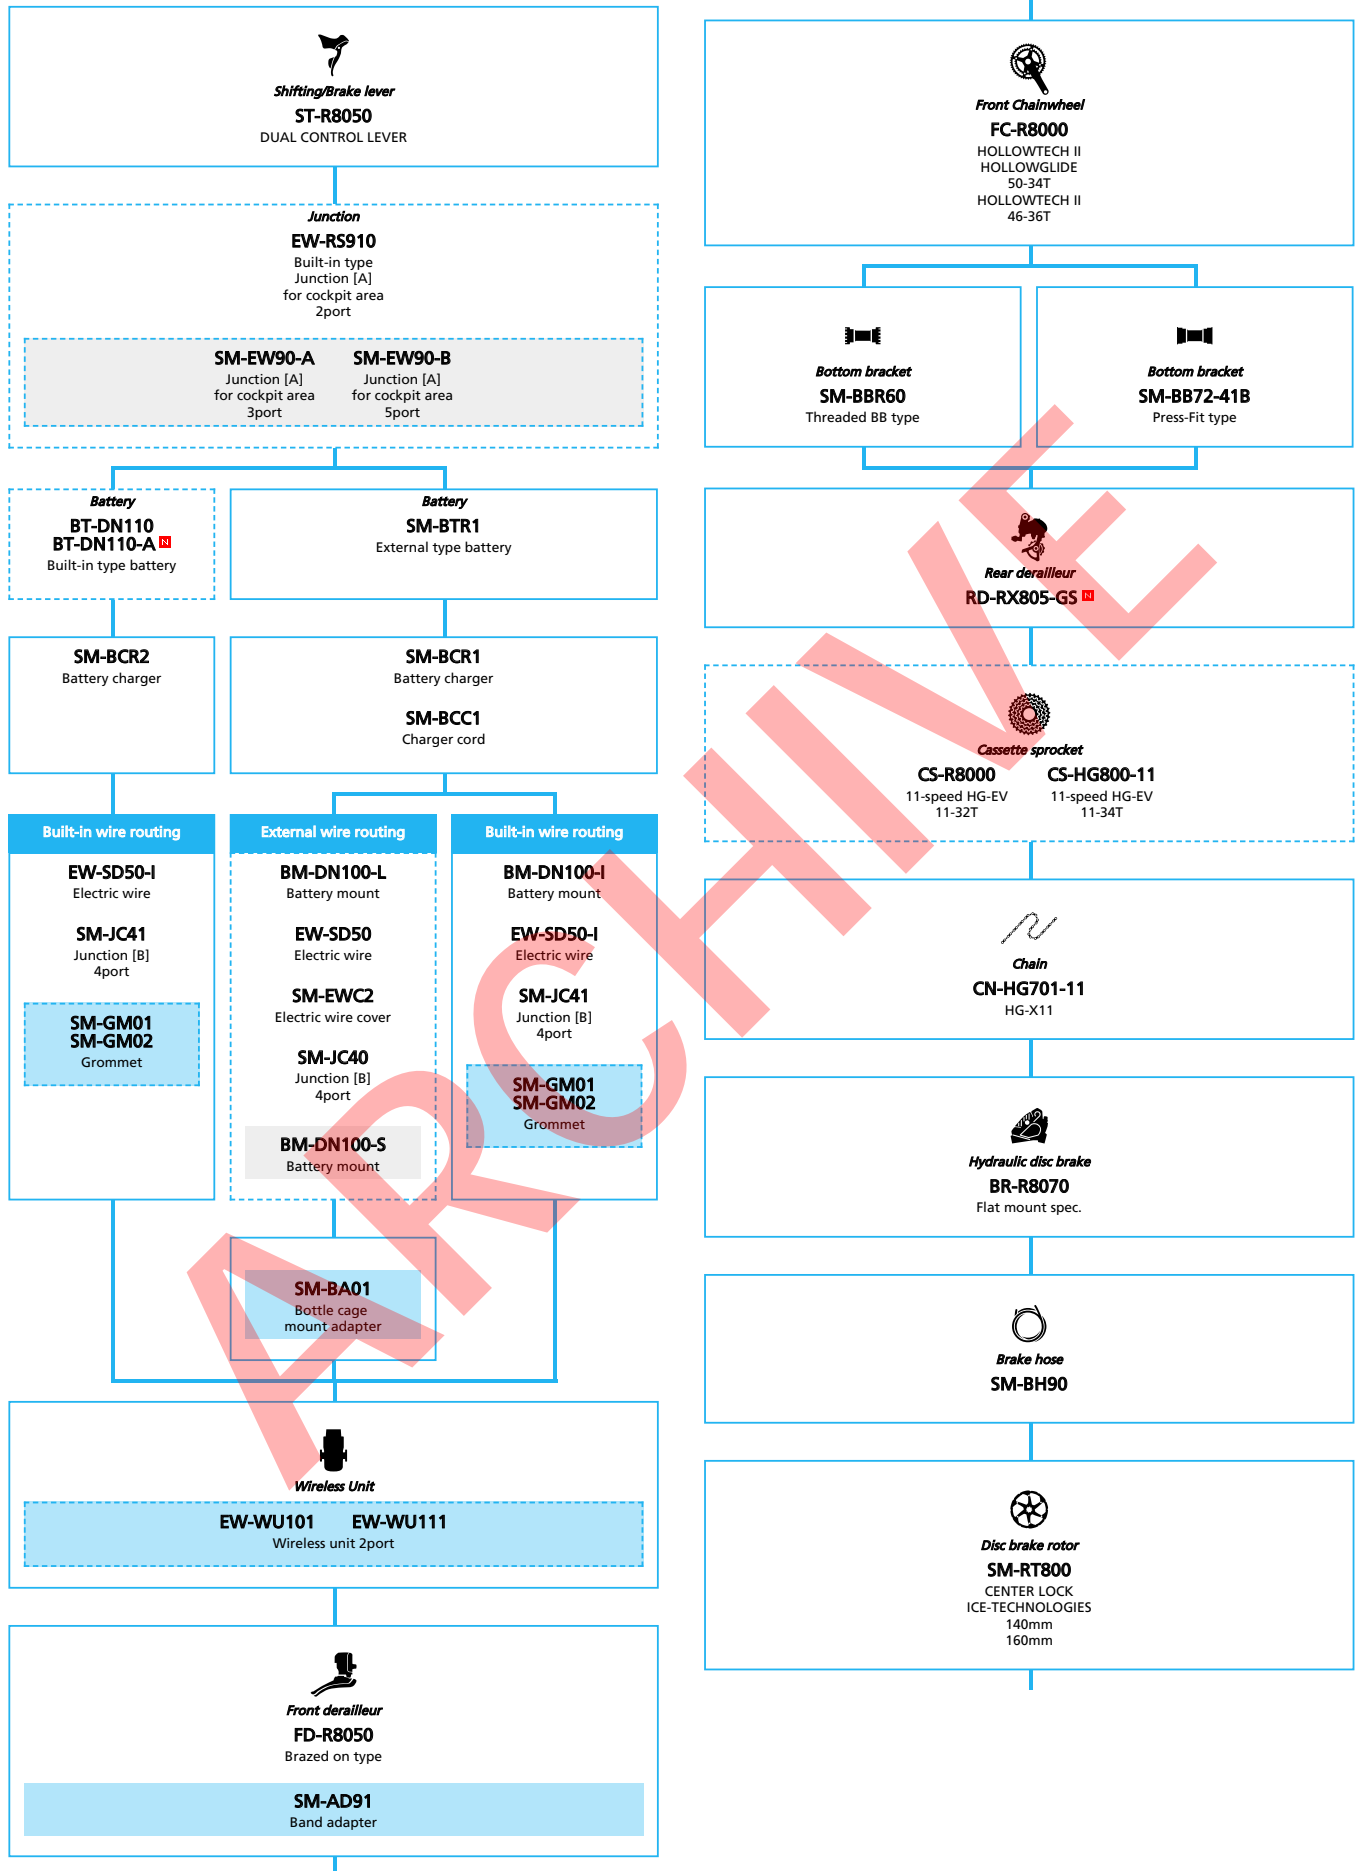

Hydraulic disc brake for drop handlebar (Electronic spec. 2x11-speed ULTEGRA grade)

■ ... New model
  ... Additional option
  ... All select
  ... Alternative option
  ... Single select