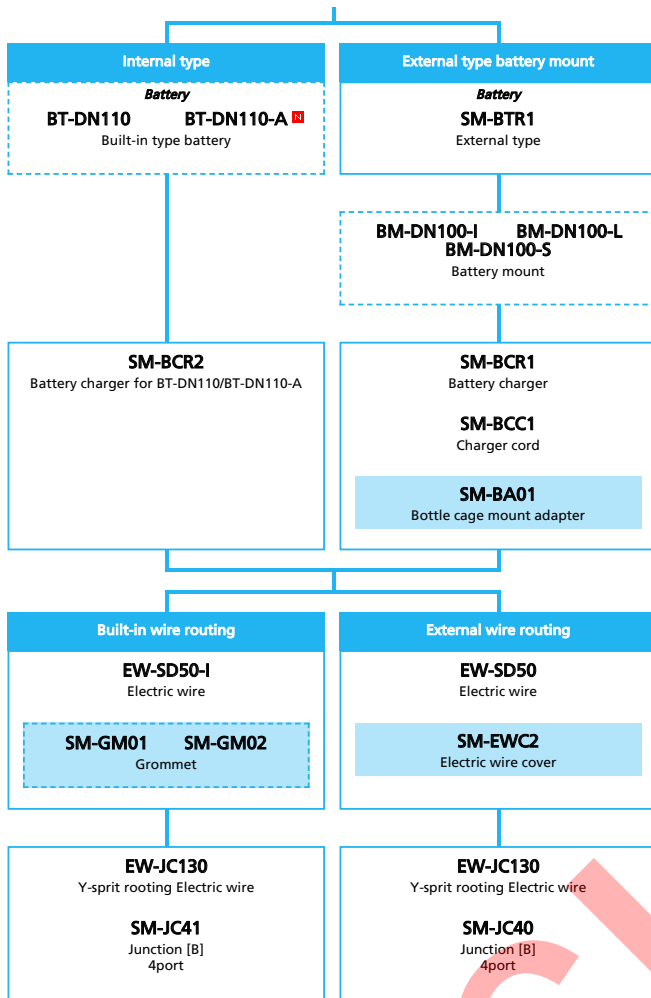

- ... New model
- ... Additional option
- ... All select
- ... Alternative option
- ... Single select

ARCHIVE