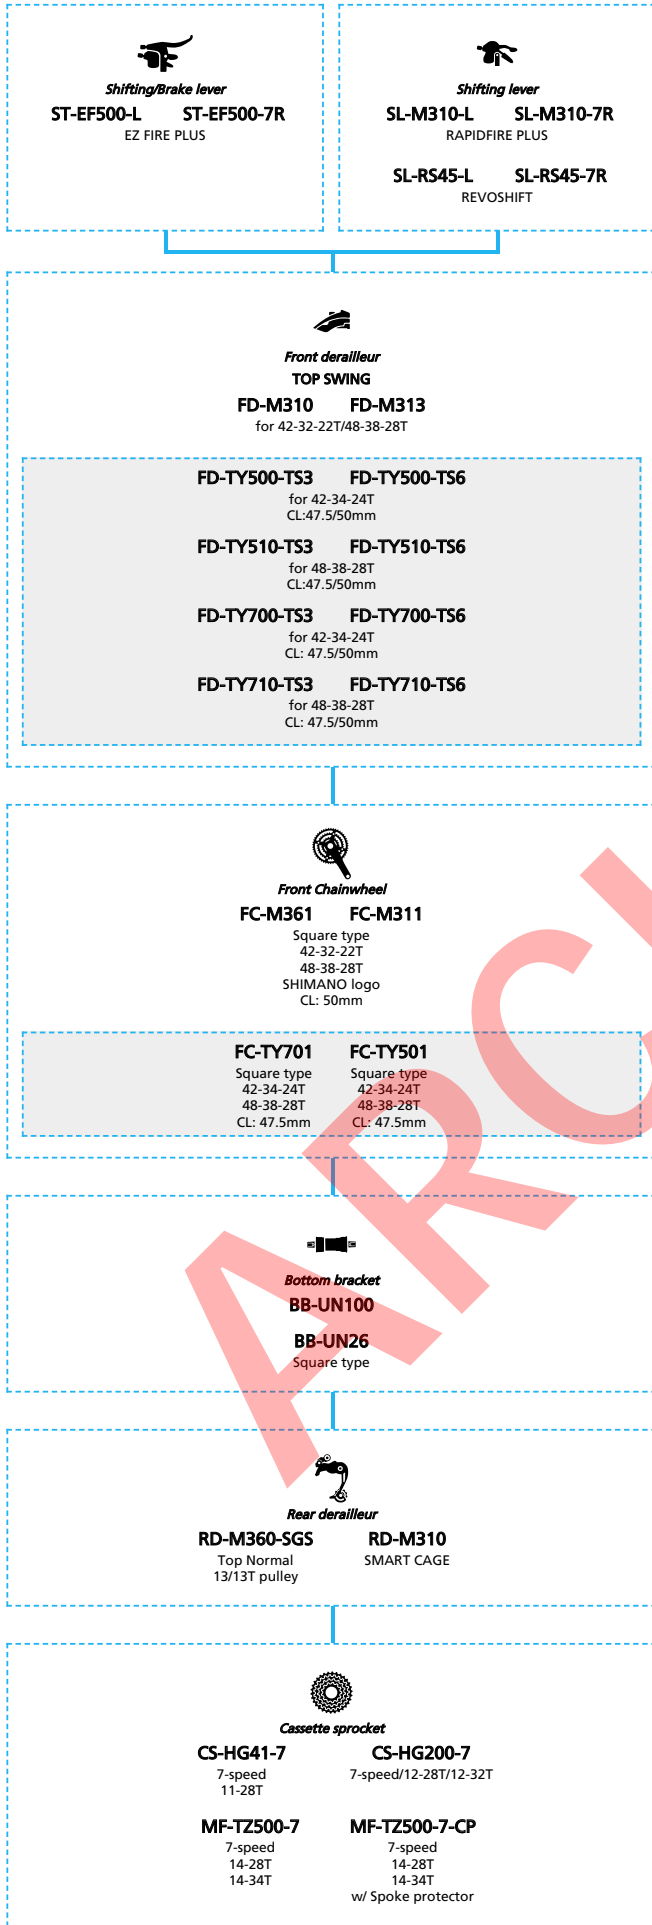

SHIMANO *Acera* *ALTUS* (3x7-speed)

N ... New model
  ... Additional option
  ... Alternative option
  ... All select
  ... Single select

Mountain Bike