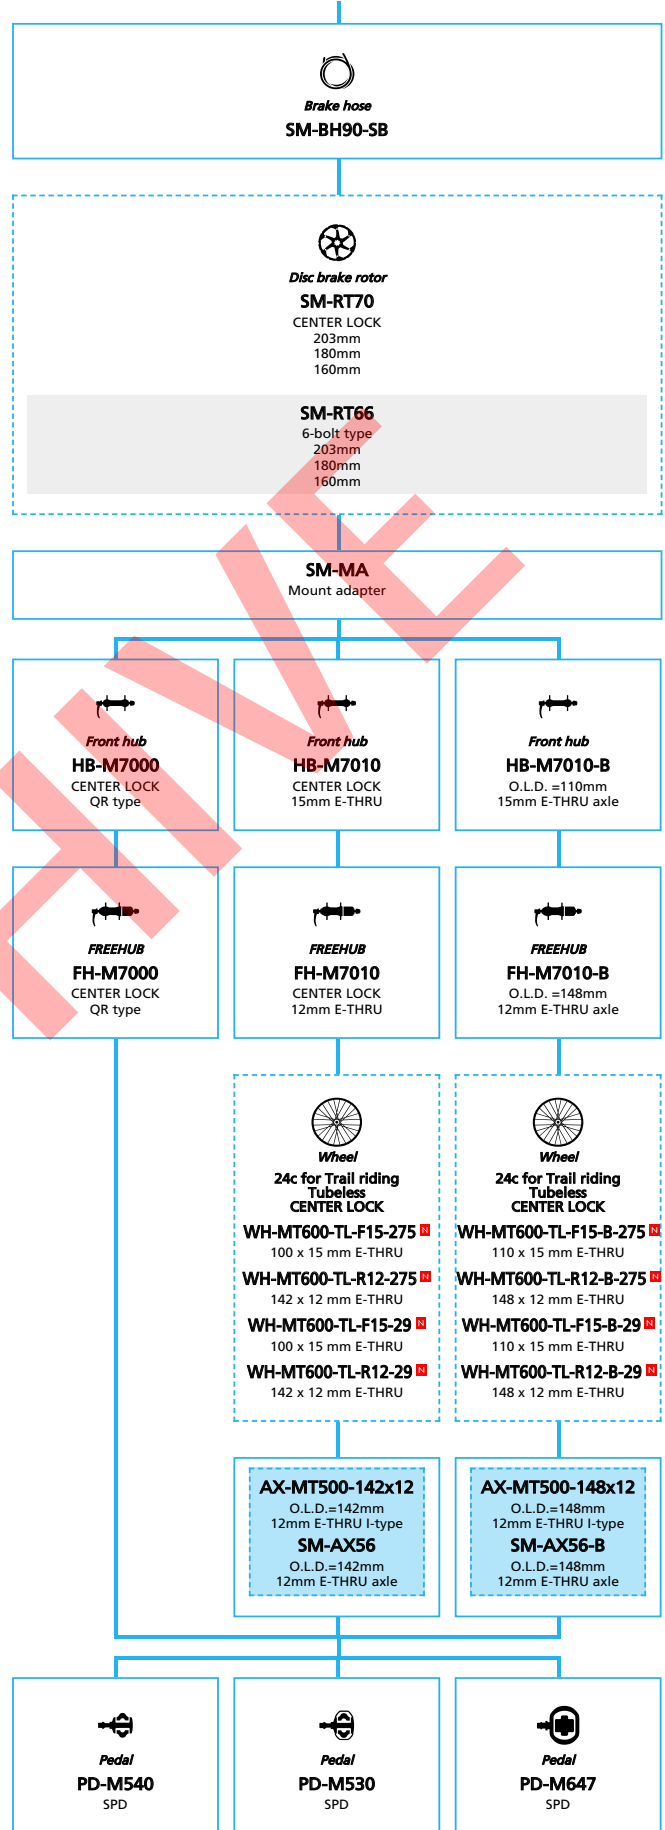

SLX (1x11-speed)

N ... New model
  ... Additional option
  ... Alternative option
  ... All select
  ... Single select

Mountain Bike