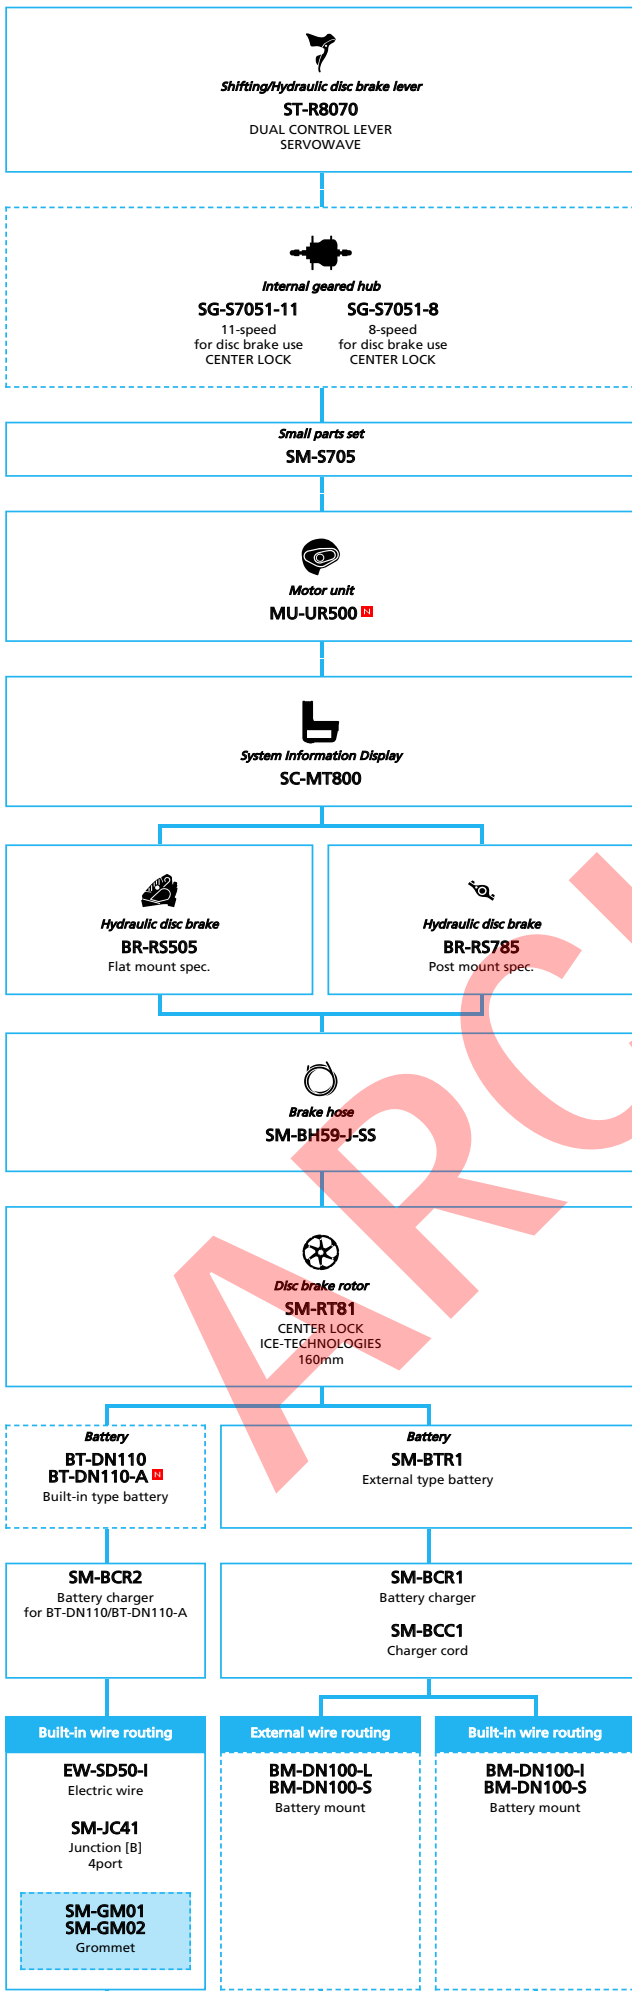

SHIMANO ALFINE (Electronic spec Drophandle)

N ... New model
■ ... Additional option
□ ... All select
■ ... Alternative option
□ ... Single select

City Touring / Comfort Bike