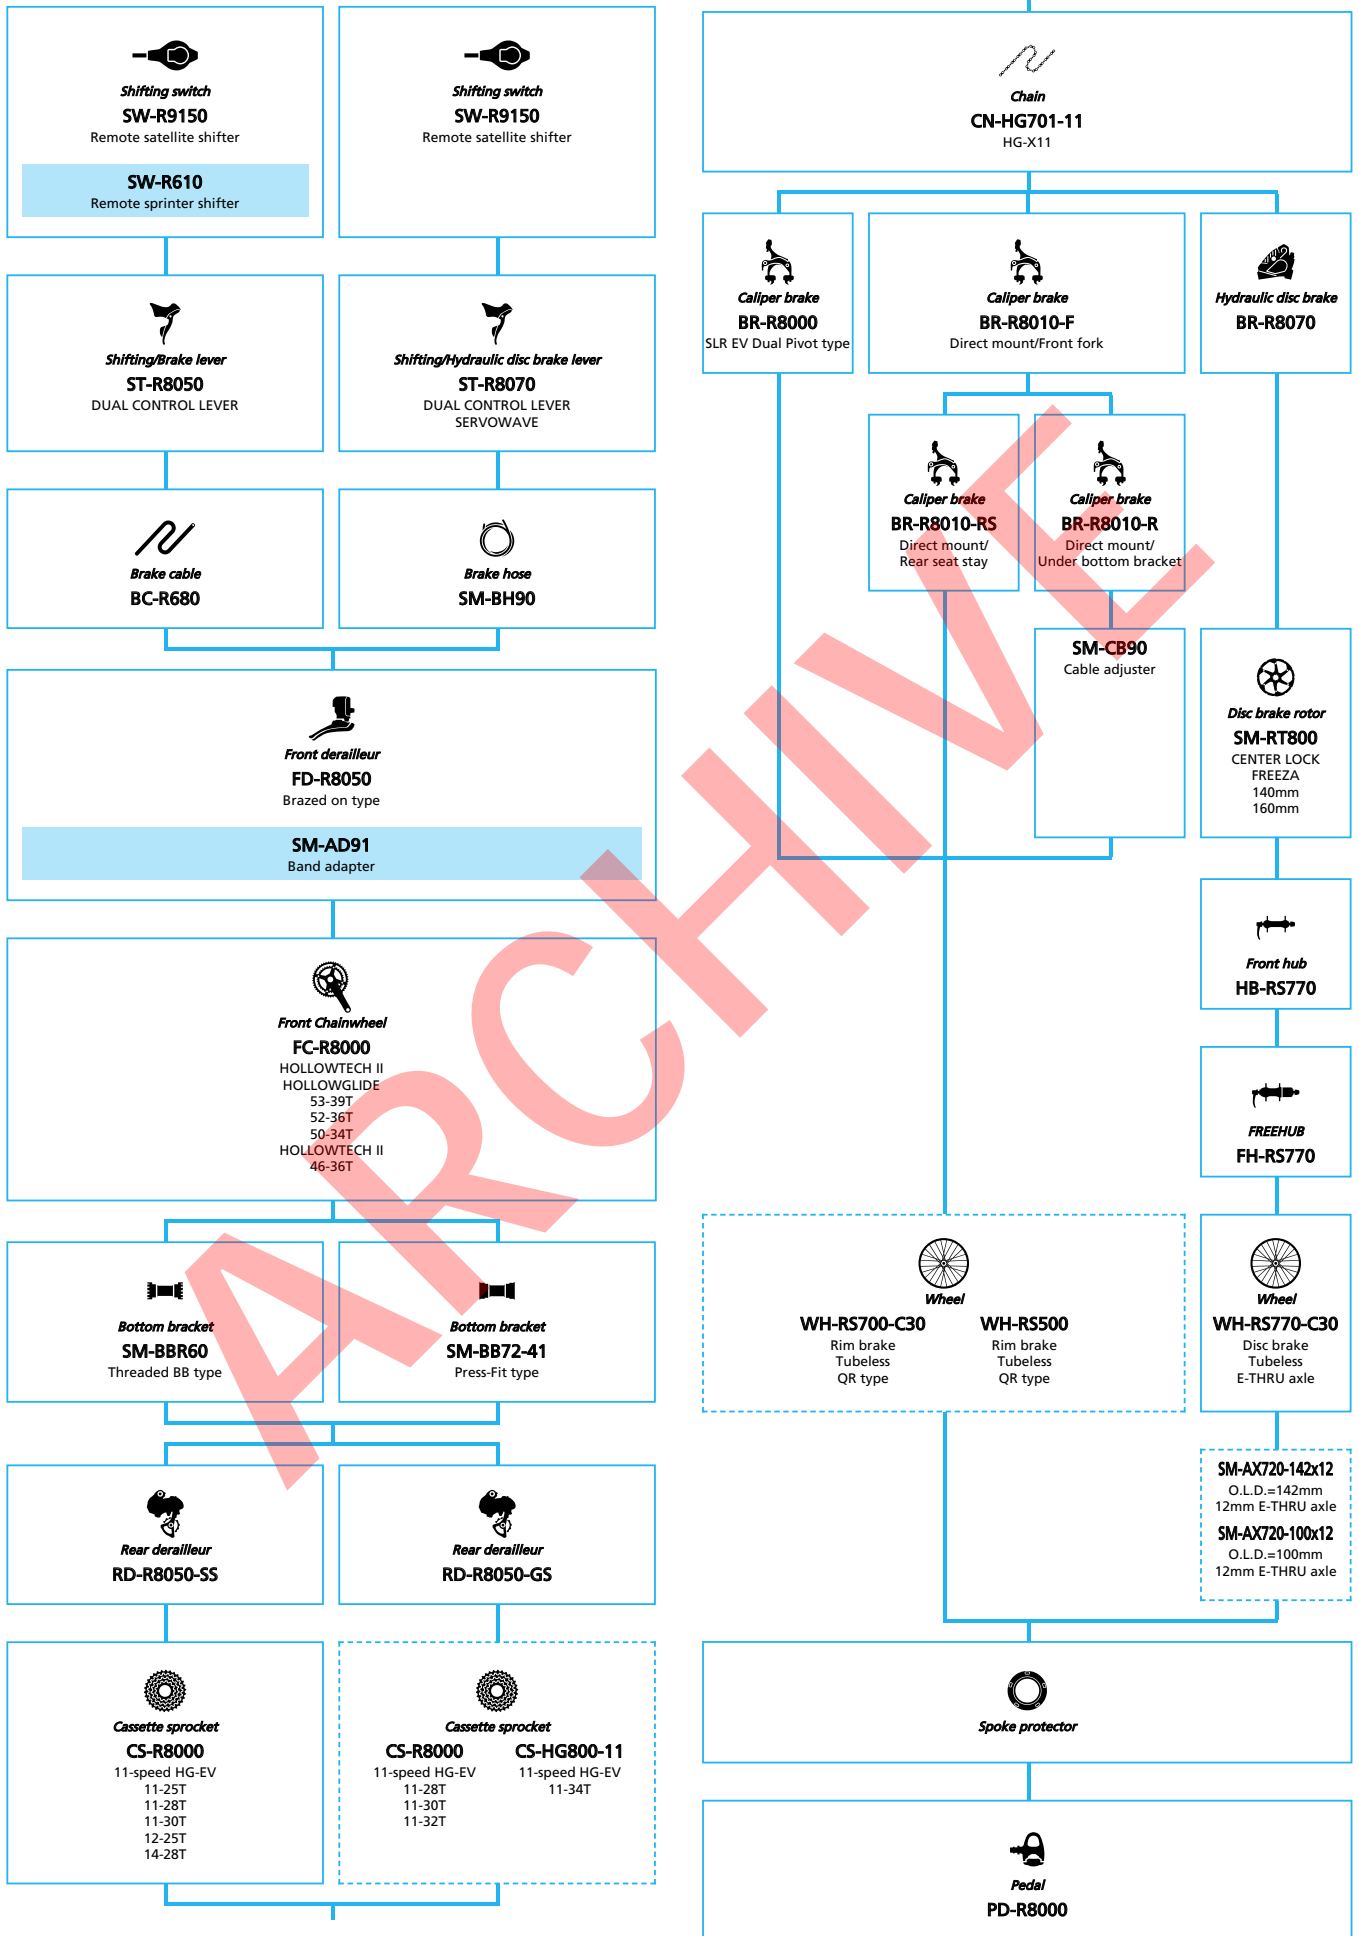

SHIMANO ULTEGRA R8050 series (2x11-speed)

■ ... New model
 ... Additional option
 ... Alternative option
 ... All select
 ... Single select

Road Bike