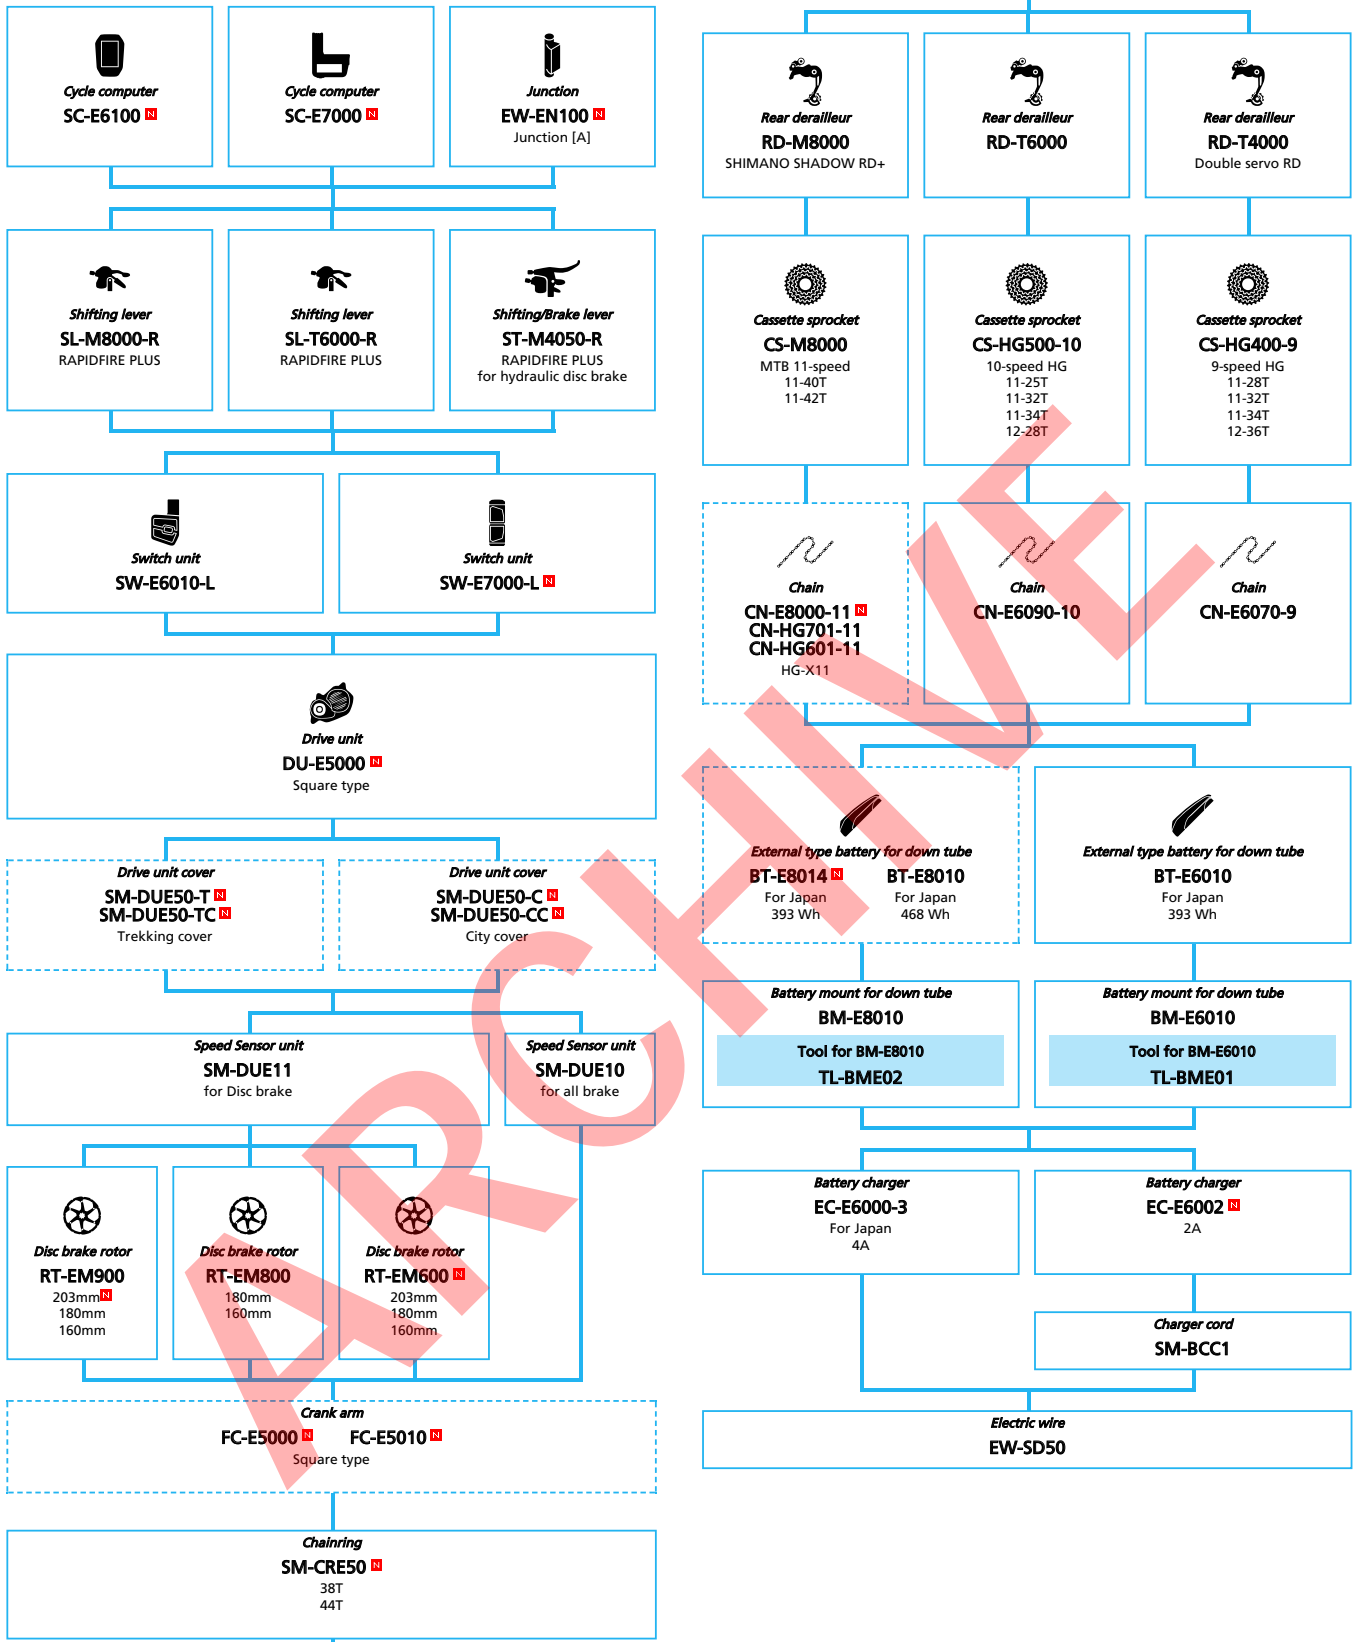

SHIMANO STePS E5000 series for Japan market (Mechanical Derailleur spec.)

N ... New model
 ... Additional option
 ... Alternative option
 ... All select
 ... Single select