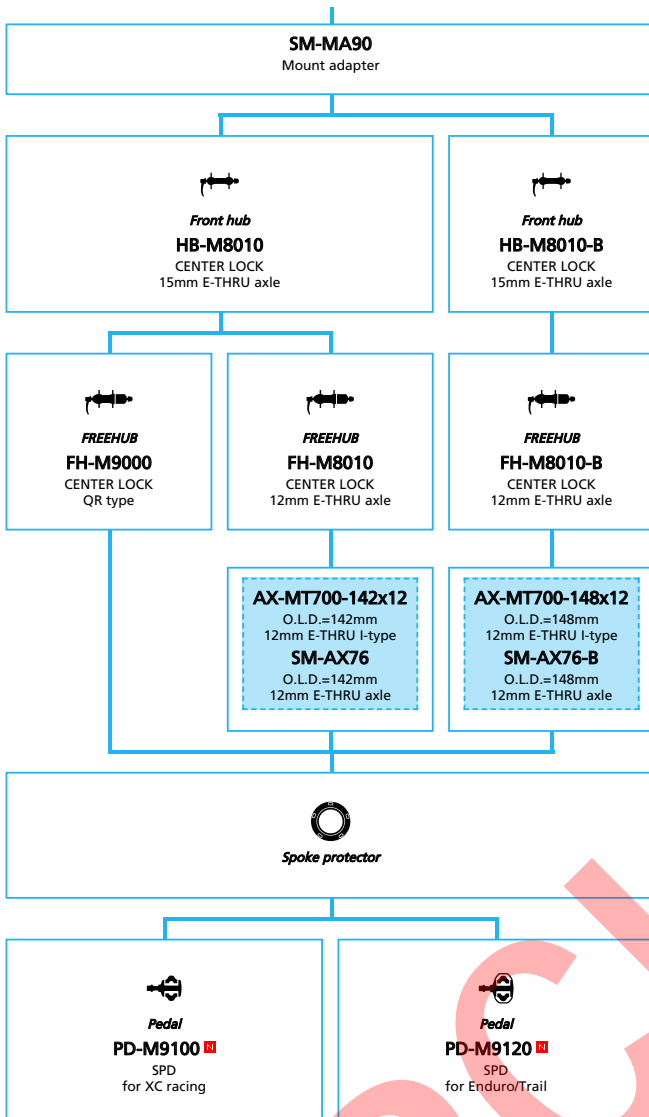

SHIMANO
XTR M9050 series (2x11-speed)

N ... New model
 ... Additional option
 ... All select
 ... Alternative option
 ... Single select

Mountain Bike

- ... New model
- ... Additional option
- ... Alternative option
- ... All select
- ... Single select

SHIMANO **XTR** M9050 series (1x11-speed)

N ... New model
 ■ ... Additional option
 □ ... All select
 ■ ... Alternative option
 □ ... Single select

- ... New model
- ... Additional option
- ... All select
- ... Alternative option
- ... Single select