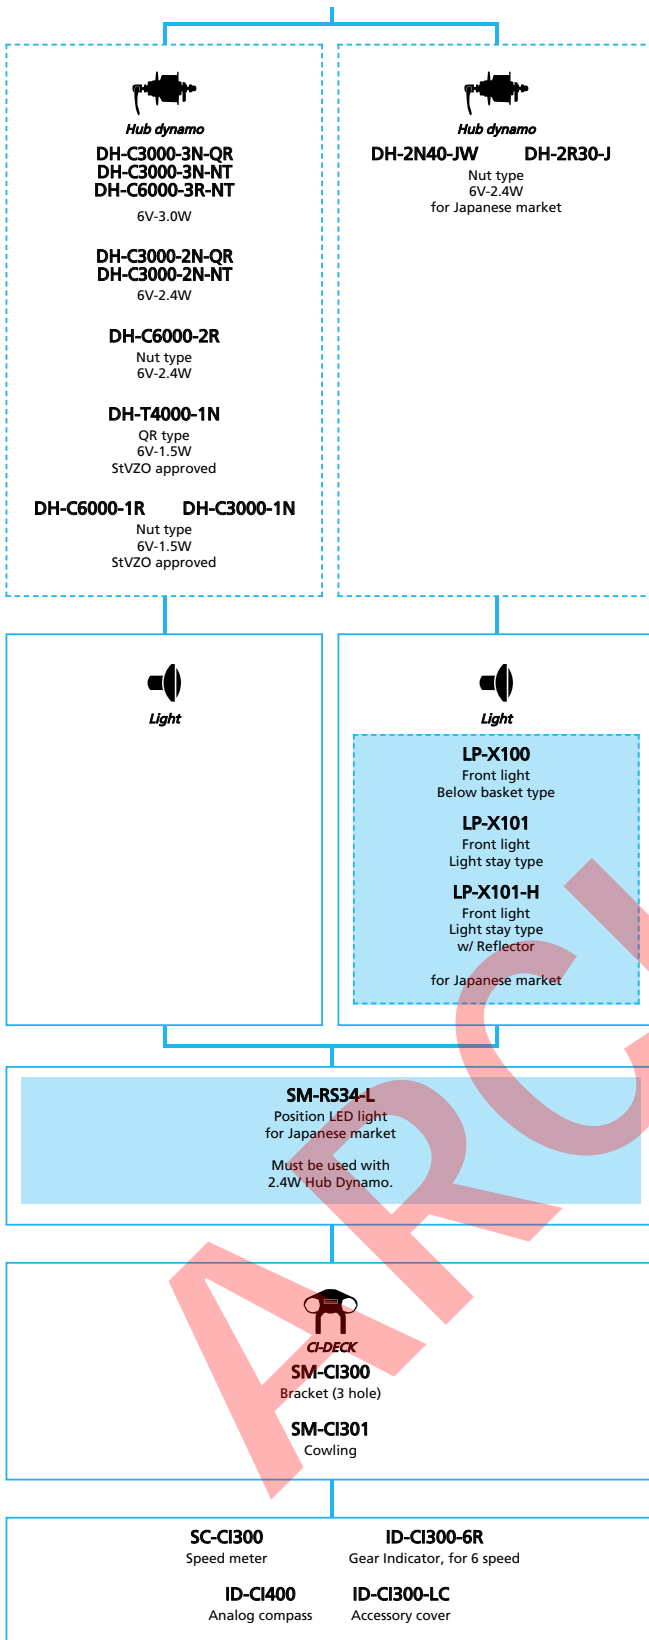

ARCHIVE

SHIMANO Tourney (1x6-speed)

N ... New model
 ... Additional option
 ... Alternative option
 ... All select
 ... Single select

Mountain Bike

- ... New model
- ... Additional option
- ... All select
- ... Alternative option
- ... Single select