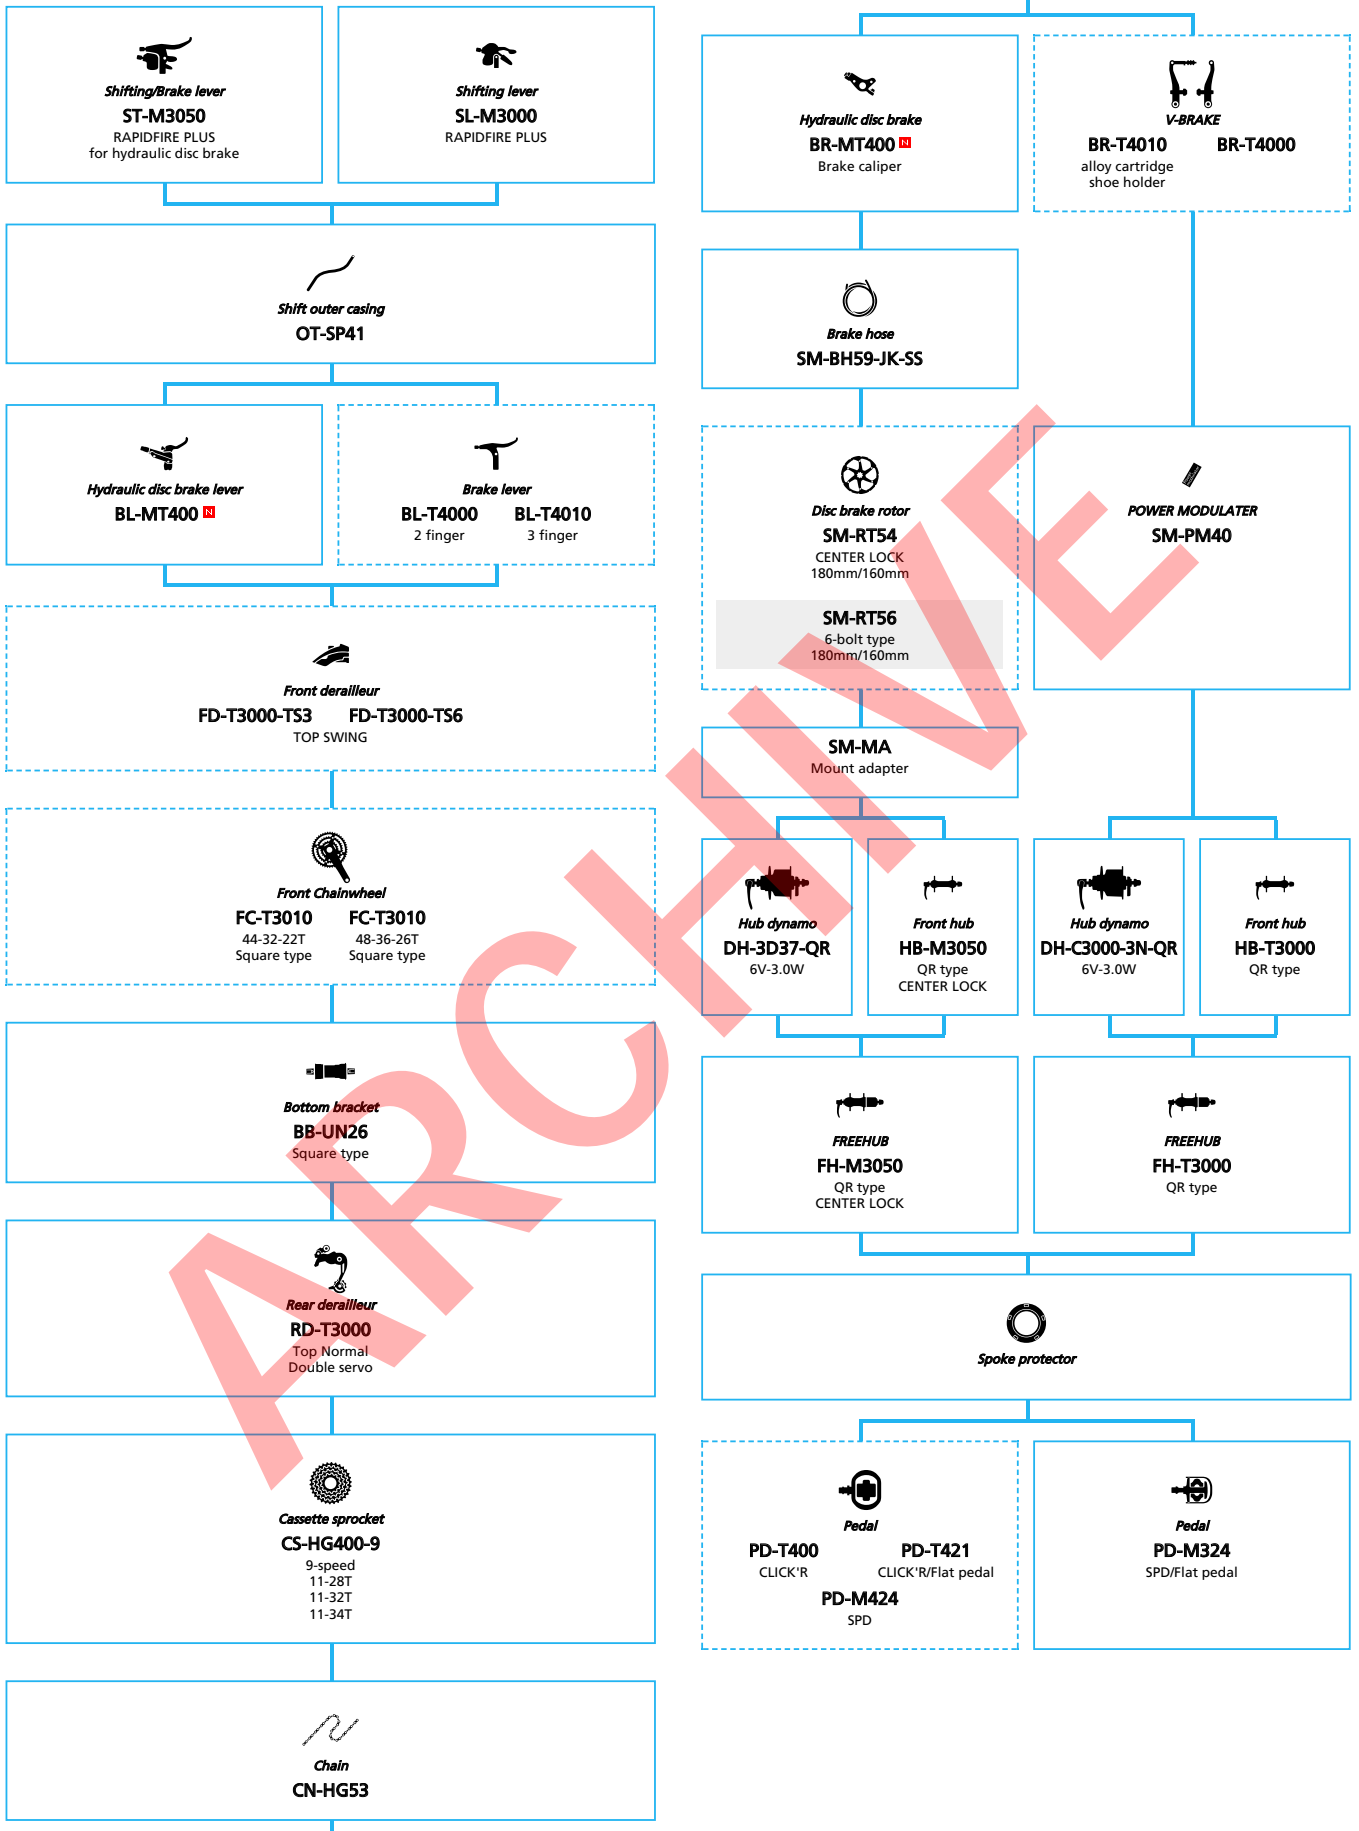

Trekking Bike

SHIMANO ALIVIO (3x9-speed)

■ ... New model
 ... Additional option
 ... All select
 ... Alternative option
 ... Single select

Trekking Bike

SHIMANO
ALCERA (3x9-speed)

... New model
 ... Additional option
 ... Alternative option
 ... All select
 ... Single select