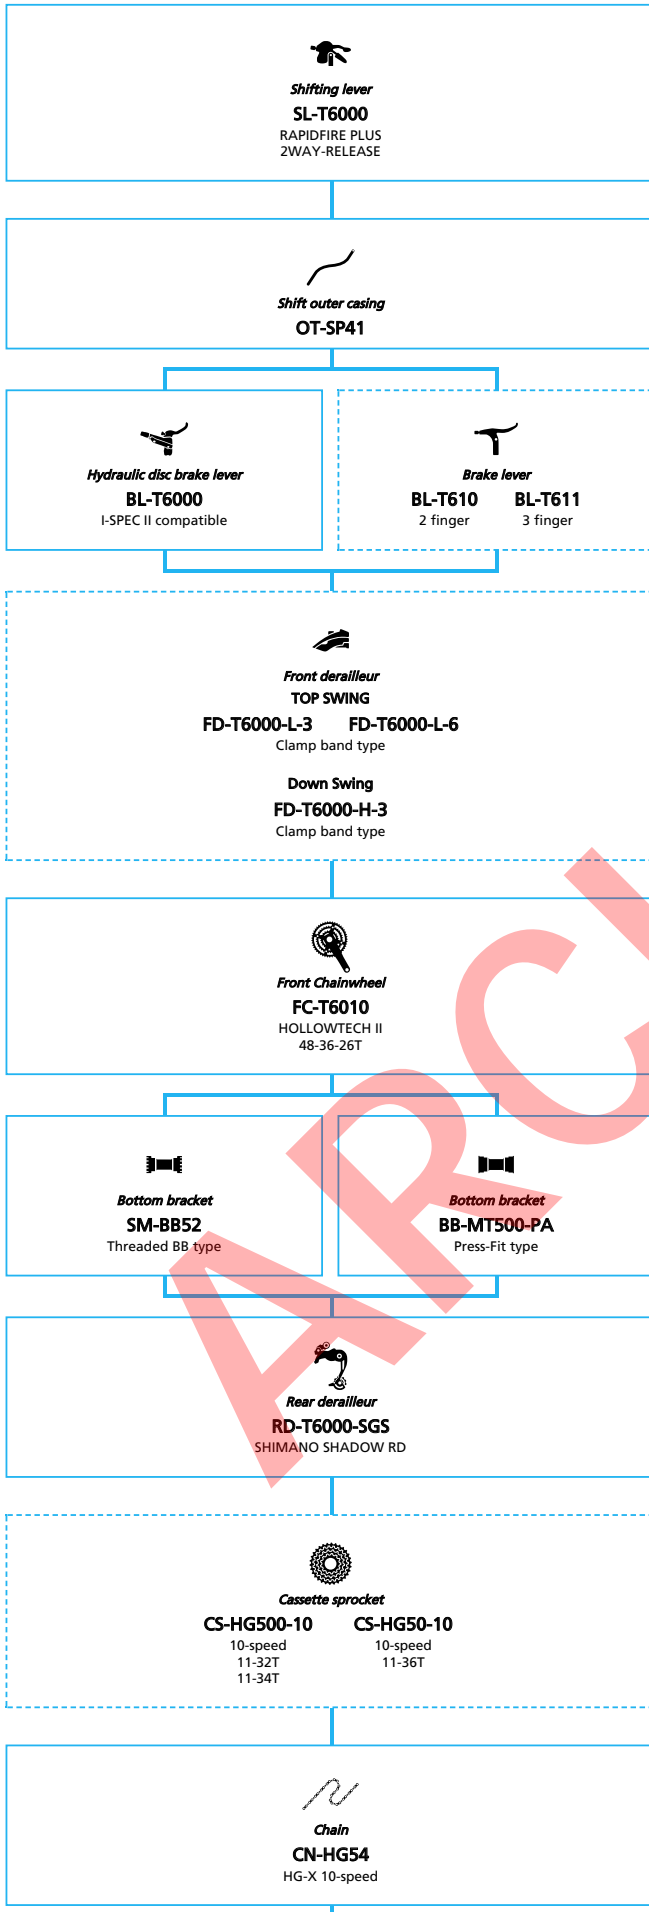

ARCHIVE

SHIMANO **DEORE XT** (3x10-speed)

N ... New model
 ■ ... Additional option
 □ ... Alternative option
 □ ... All select
 □ ... Single select

Trekking Bike

SHIMANO
DEORE (3x10-speed)

N ... New model
 ... Additional option
 ... All select
 ... Alternative option
 ... Single select