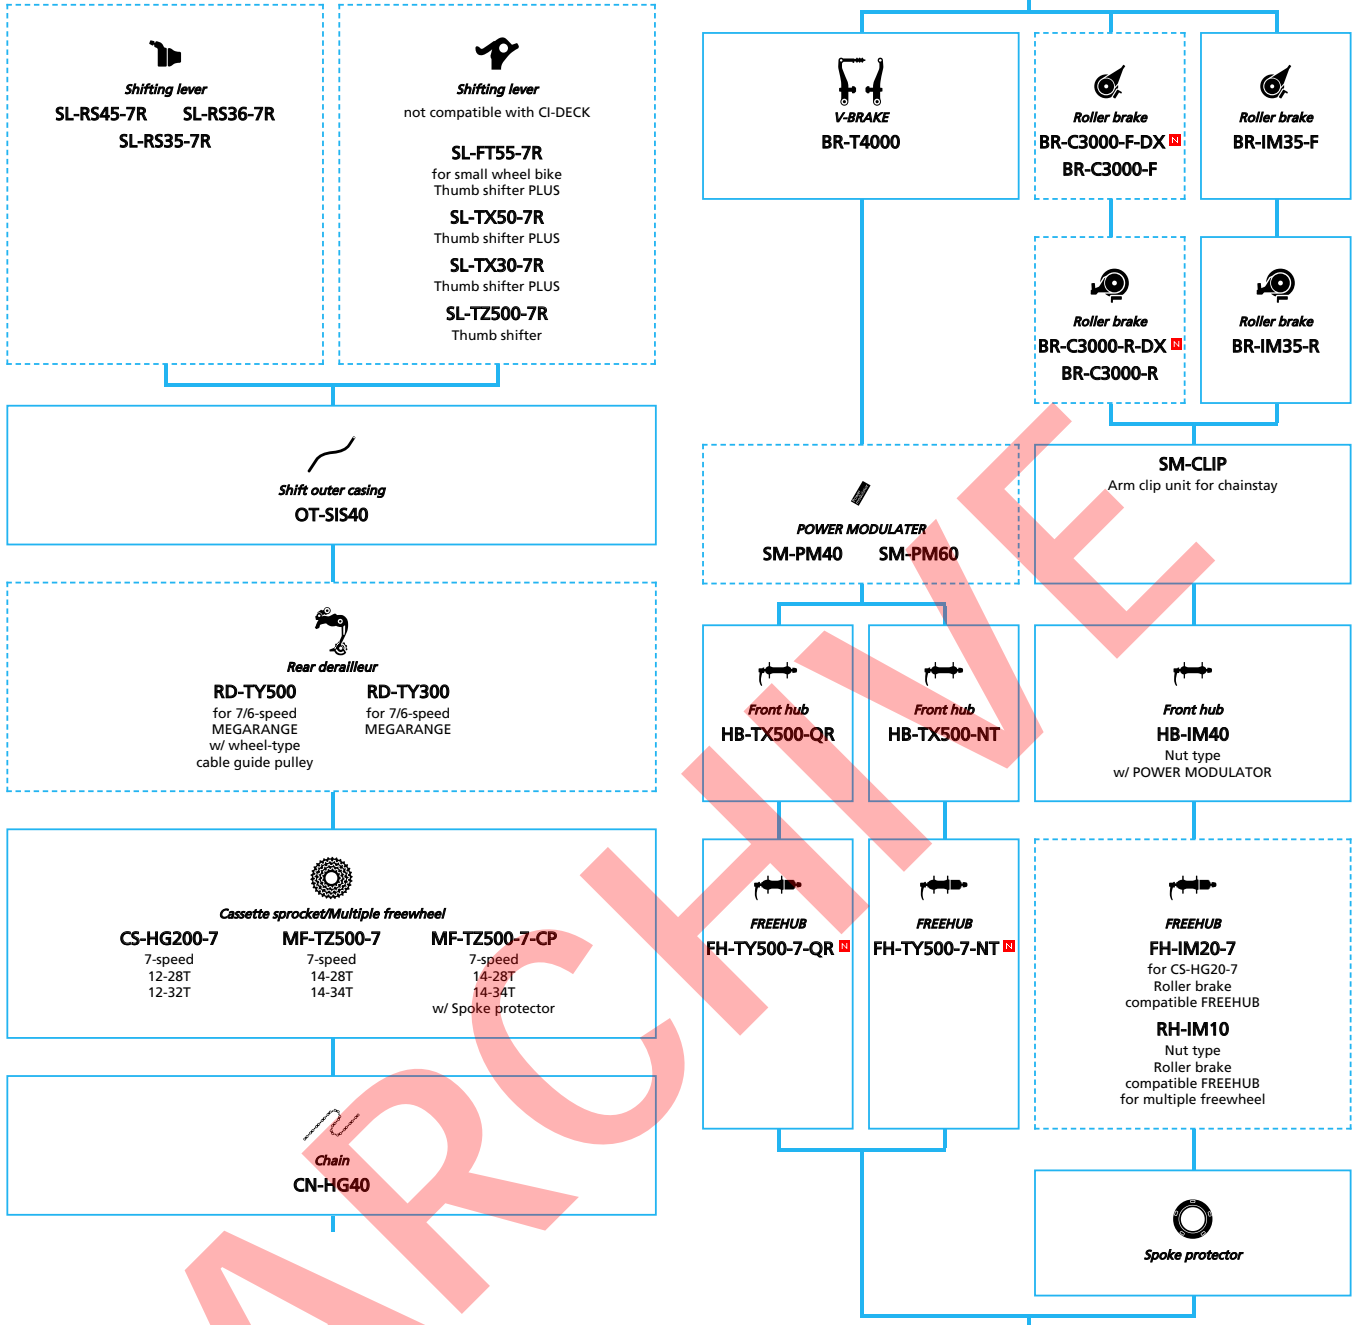

SHIMANO Tourney (1x7-speed)

N ... New model
  ... Additional option
  ... Alternative option
  ... All select
  ... Single select

Mountain Bike