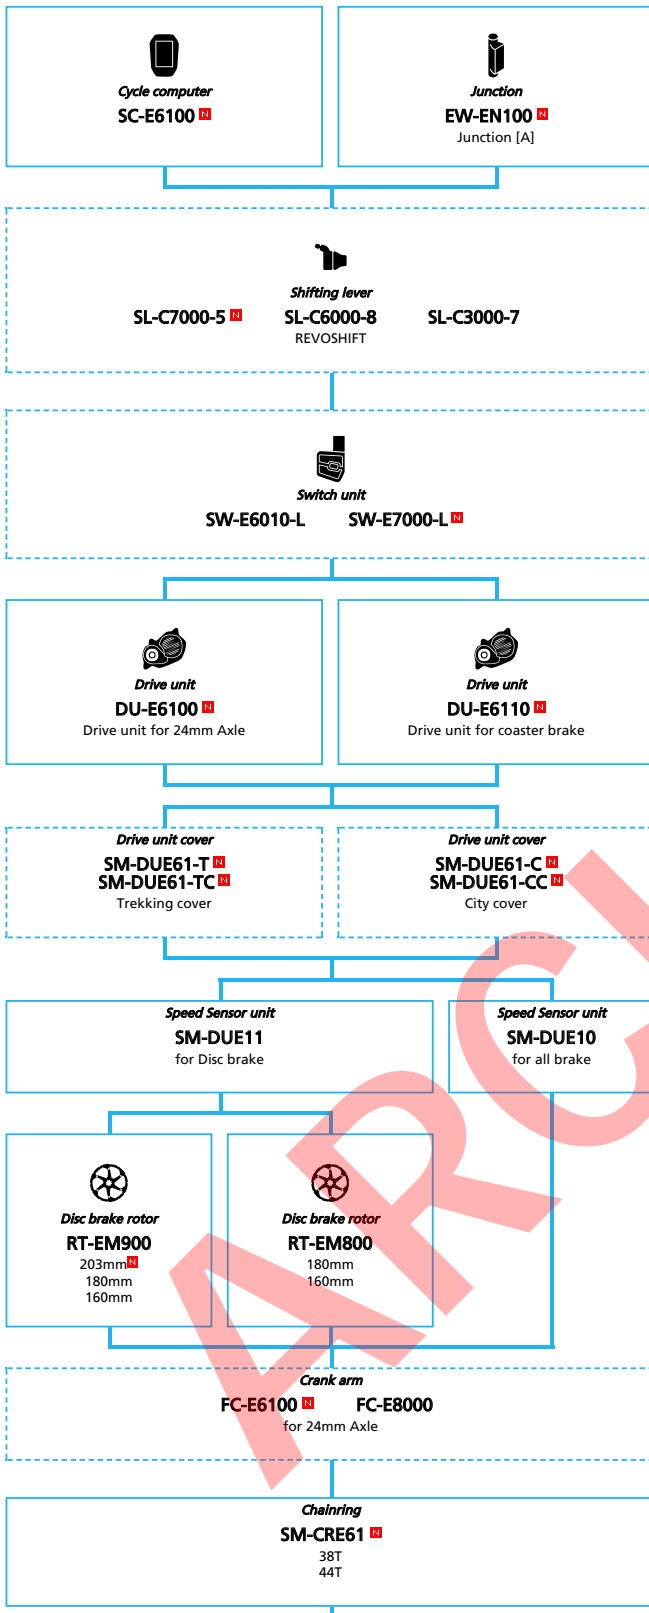

SHIMANO STEPS E6100 series (Mechanical Internal Geared Hub spec.)

N ... New model
■ ... Additional option
□ ... Alternative option
□ ... All select
□ ... Single select

E-BIKE