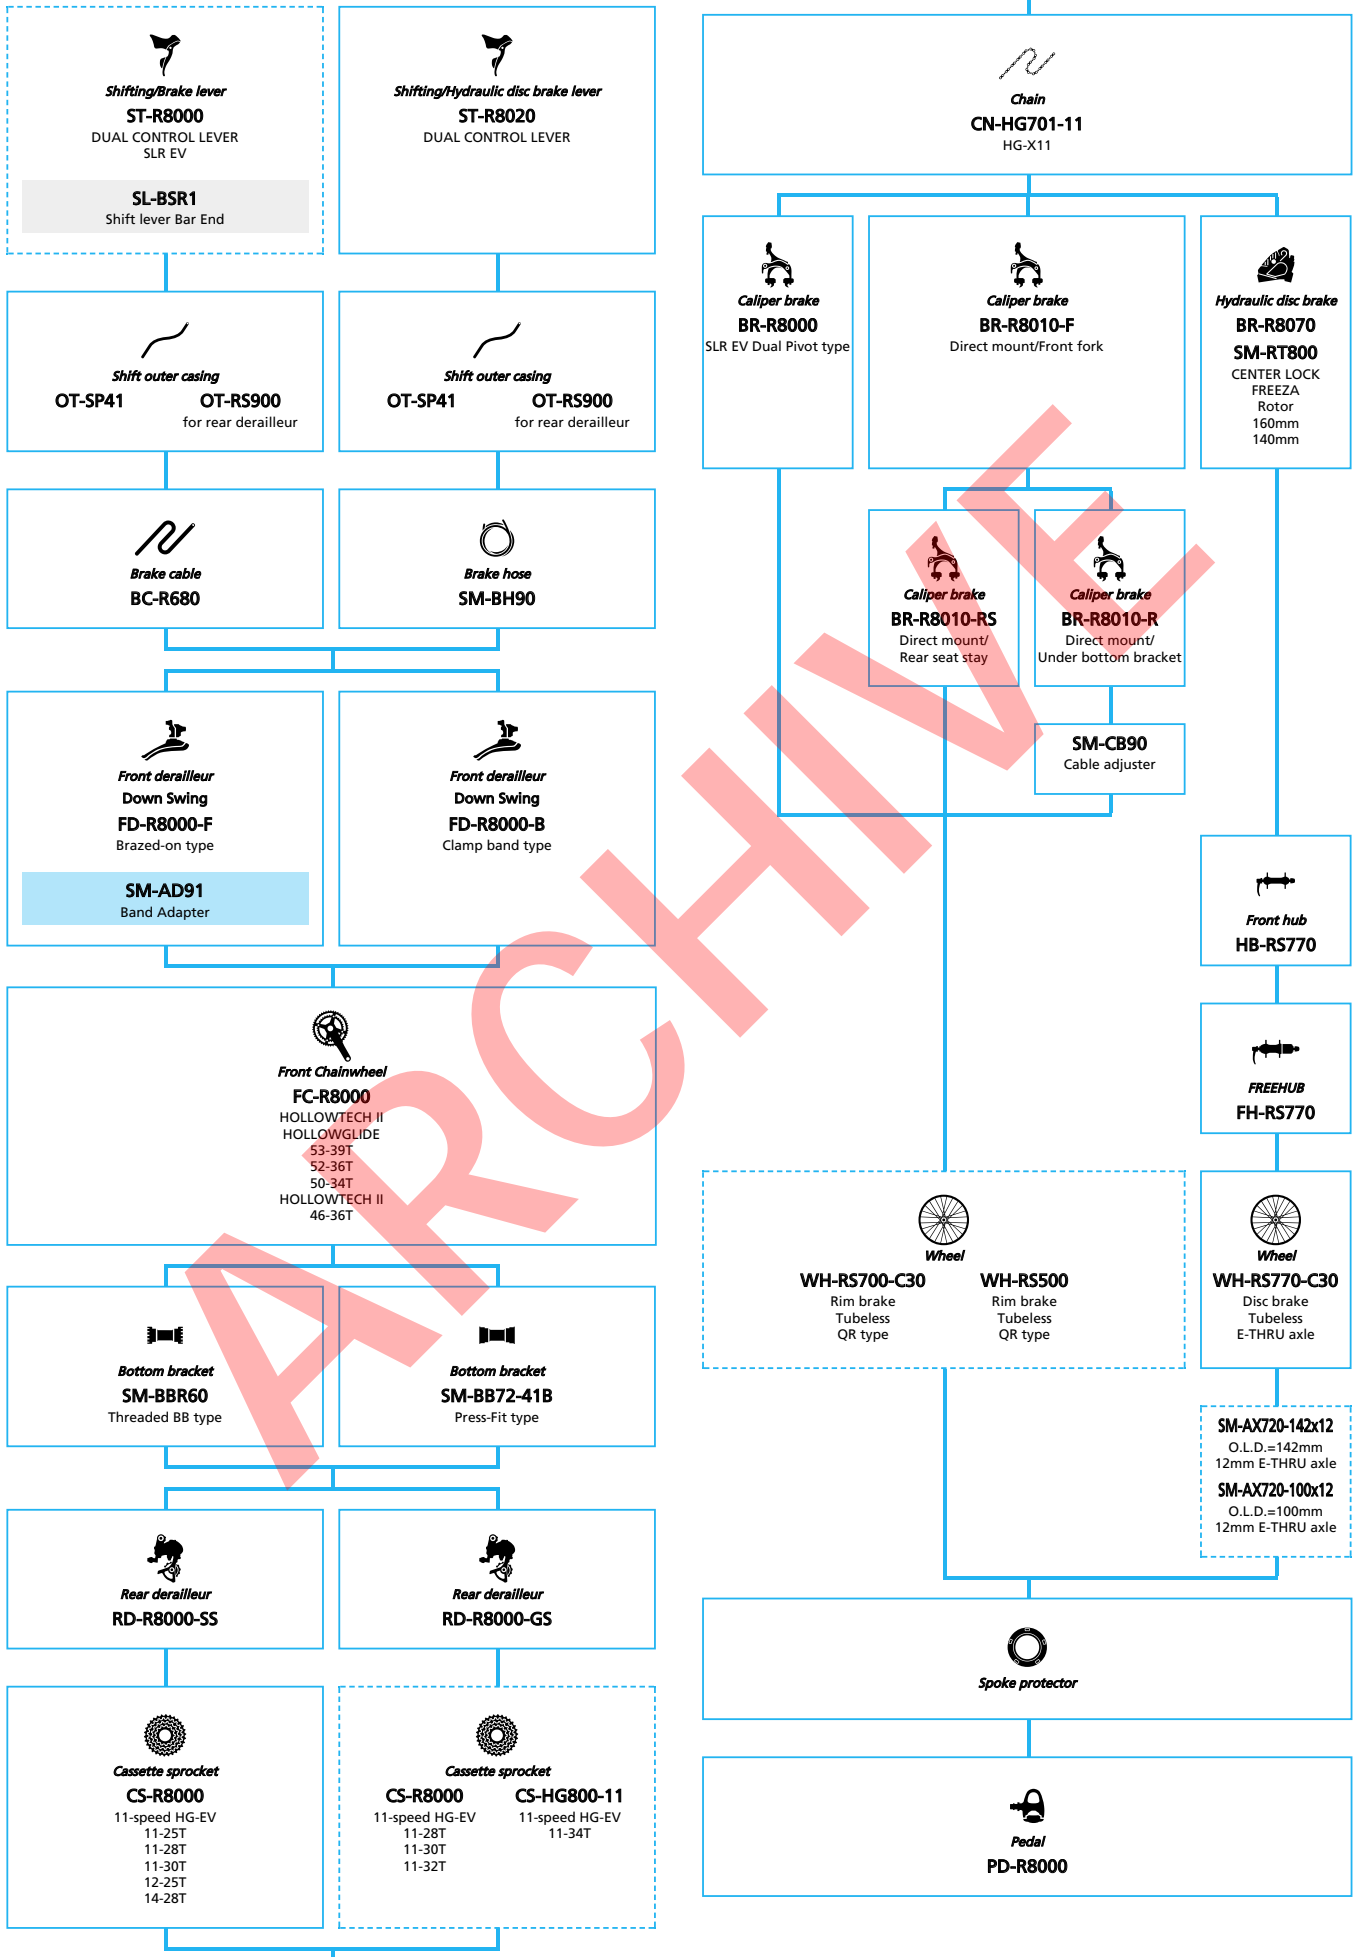

SHIMANO ULTEGRA (2x11-speed)

■ ... New model
 ... Additional option
 ... All select
 ... Alternative option
 ... Single select

-  ... New model
-  ... Additional option
-  ... Alternative option
-  ... All select
-  ... Single select