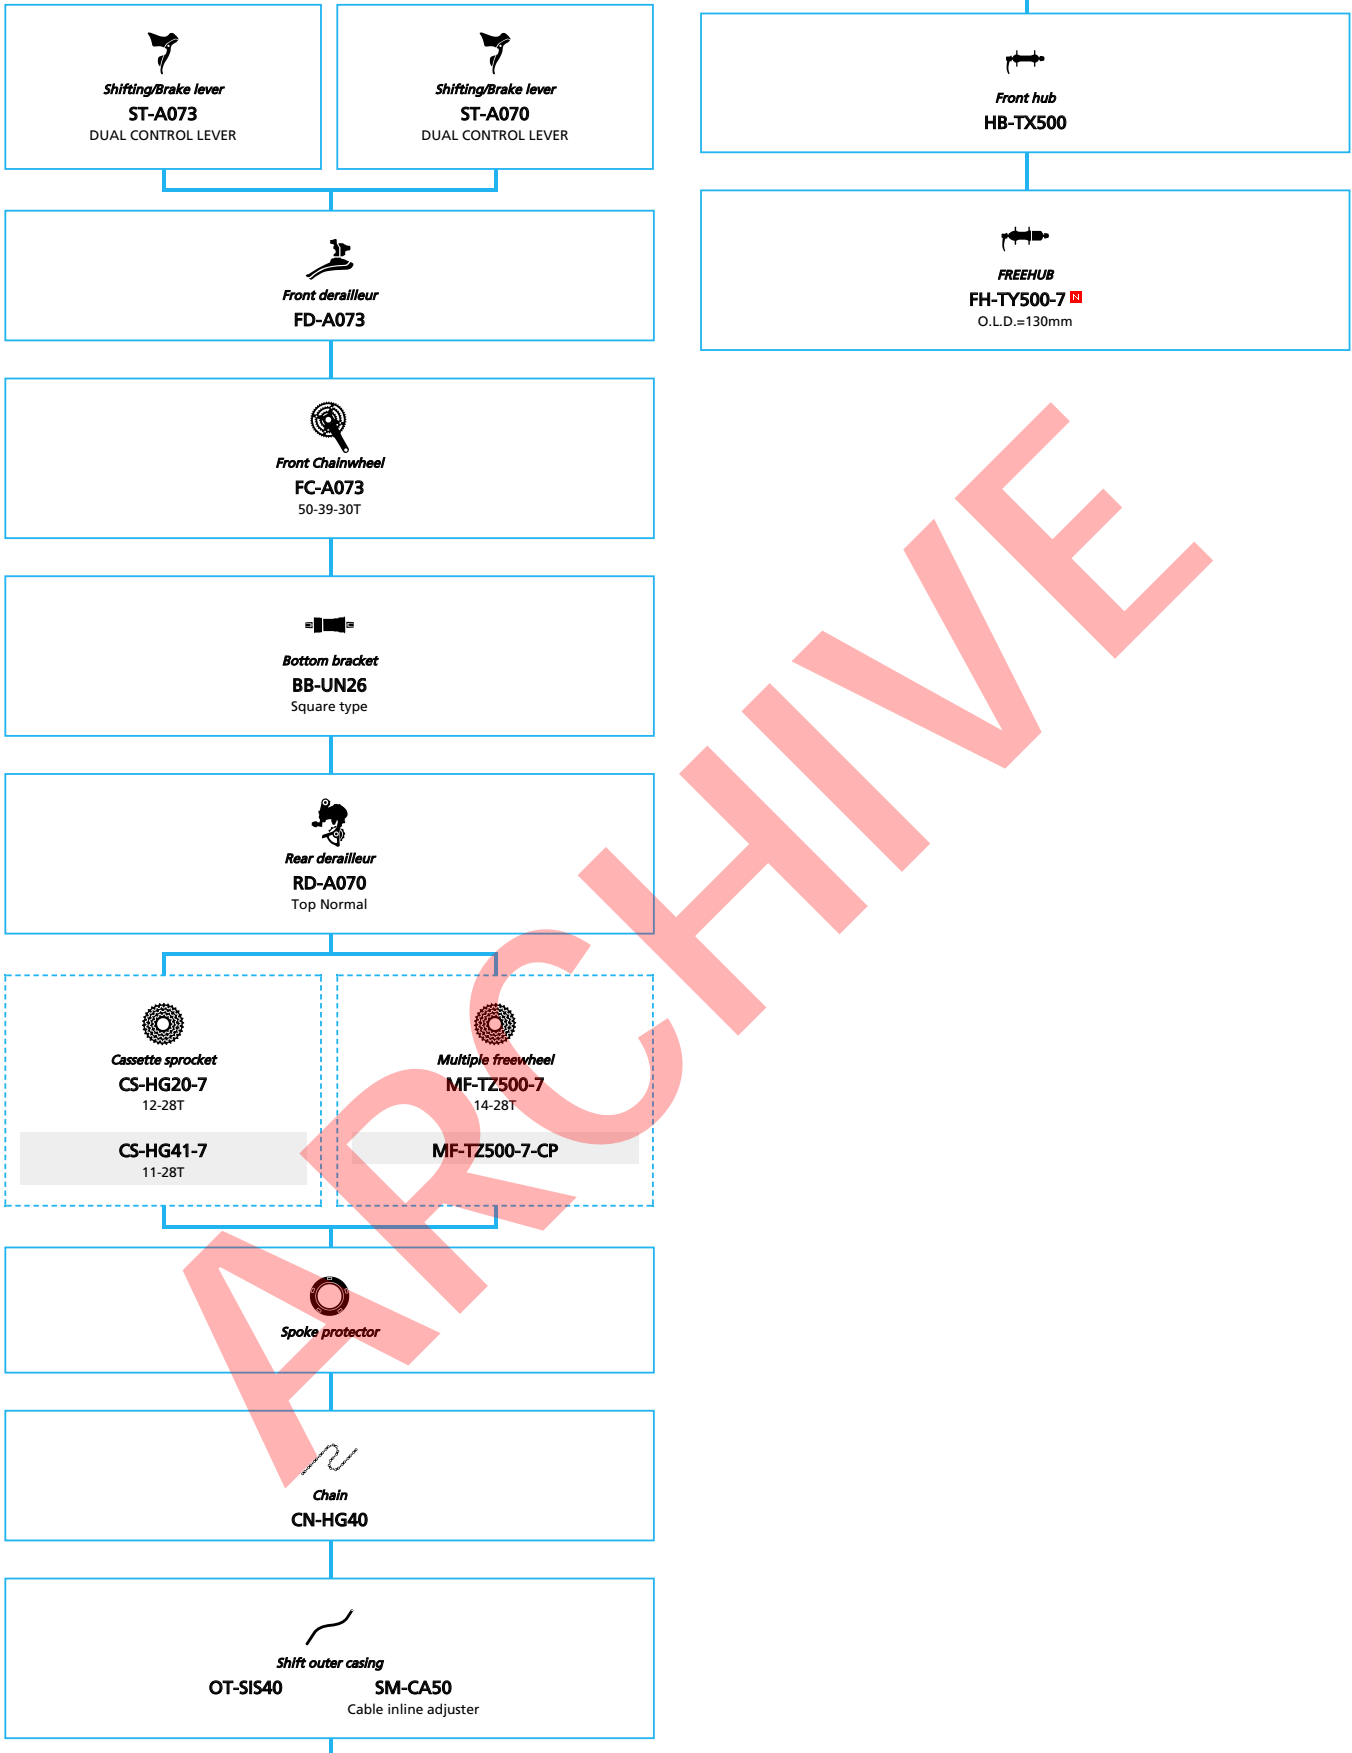

SHIMANO Tourney (3x7-speed)

N ... New model
■ ... Additional option
■ ... Alternative option
□ ... All select
□ ... Single select

SHIMANO *Tourney* (2x7-speed)

- ... New model
- ... Additional option
- ... All select
- ... Alternative option
- ... Single select