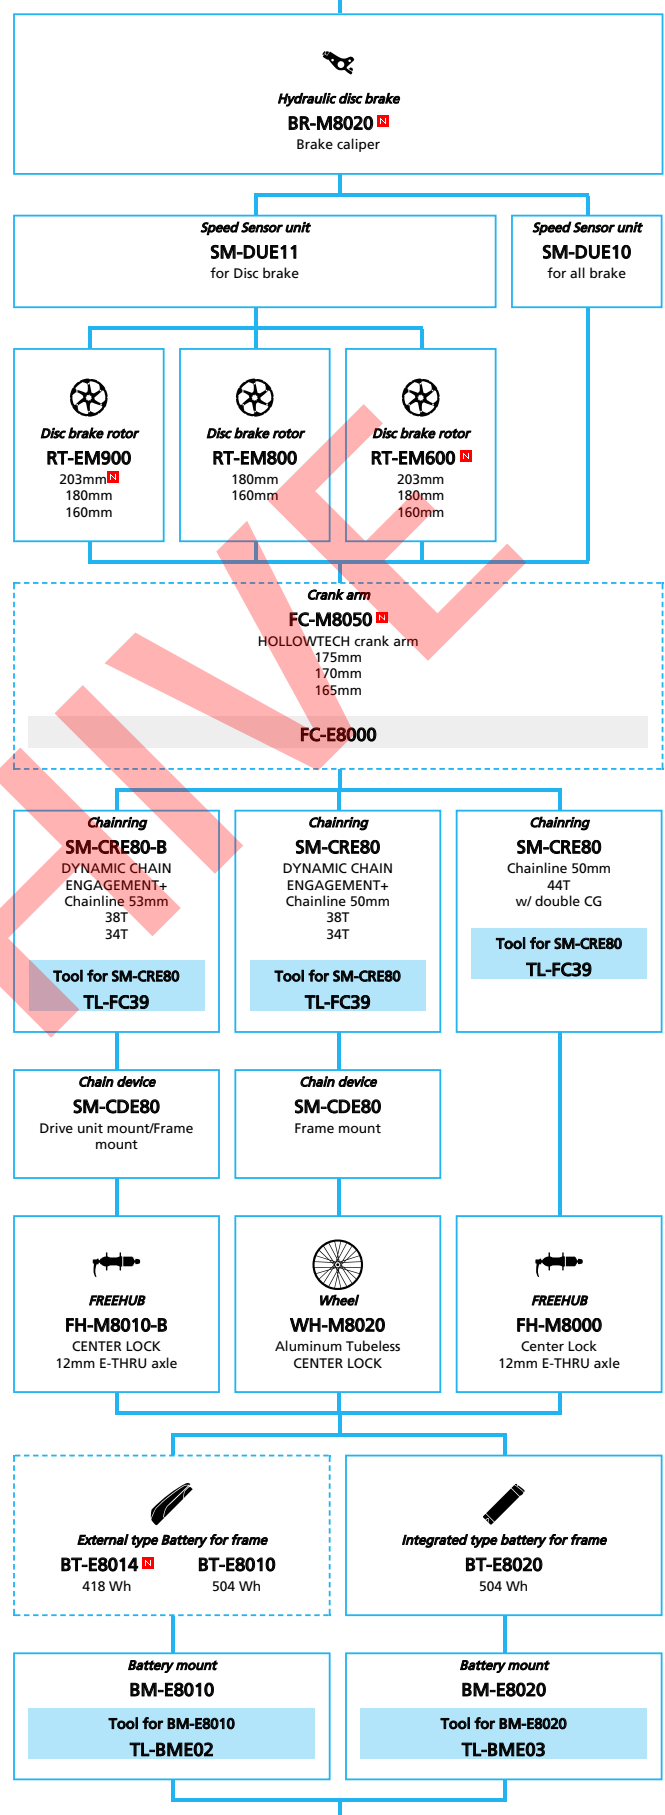

SHIMANO STOPS E8000 series (Mechanical Derailleur spec.)

N ... New model
 ... Additional option
 ... Alternative option
 ... All select
 ... Single select

E-BIKE