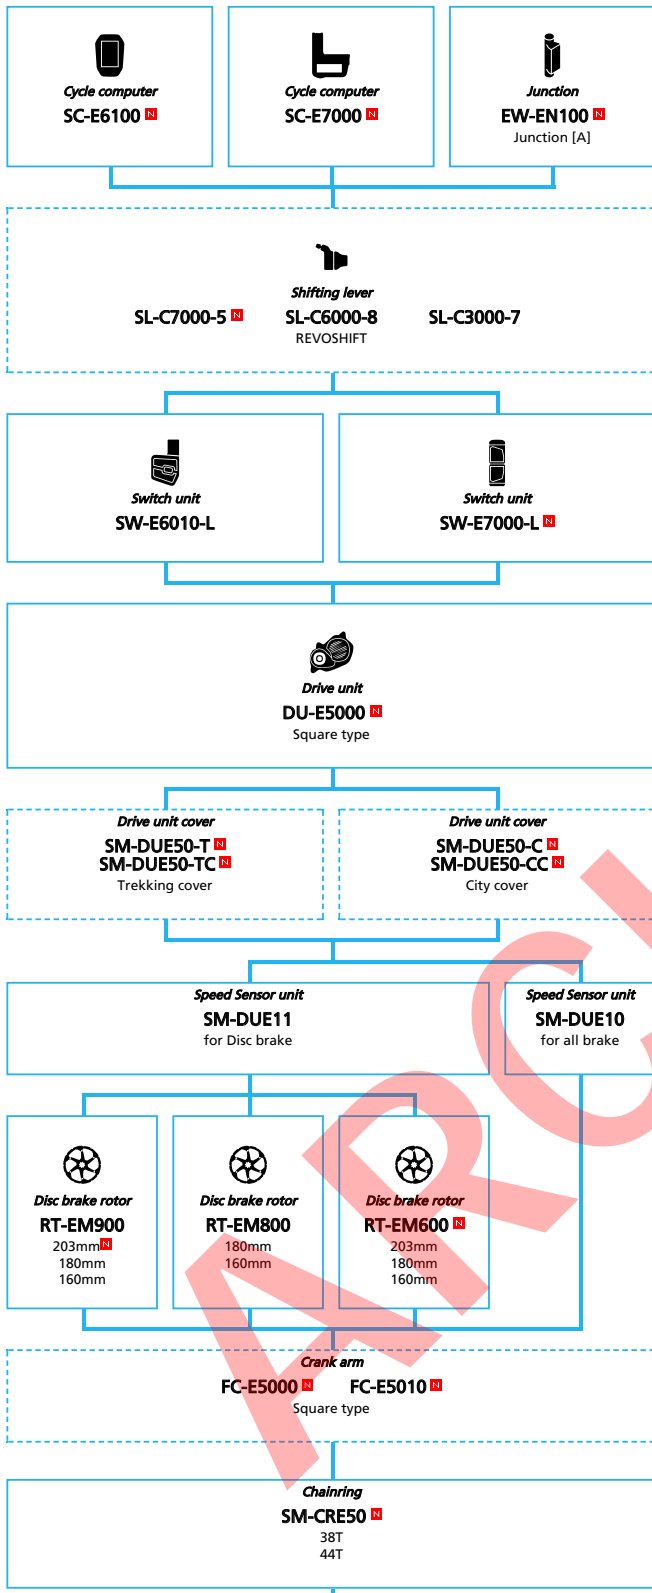

SHIMANO STEPS E5000 series for Japan market (Mechanical Internal Geared Hub spec.)

N ... New model
 ... Additional option
 ... Alternative option
 ... All select
 ... Single select