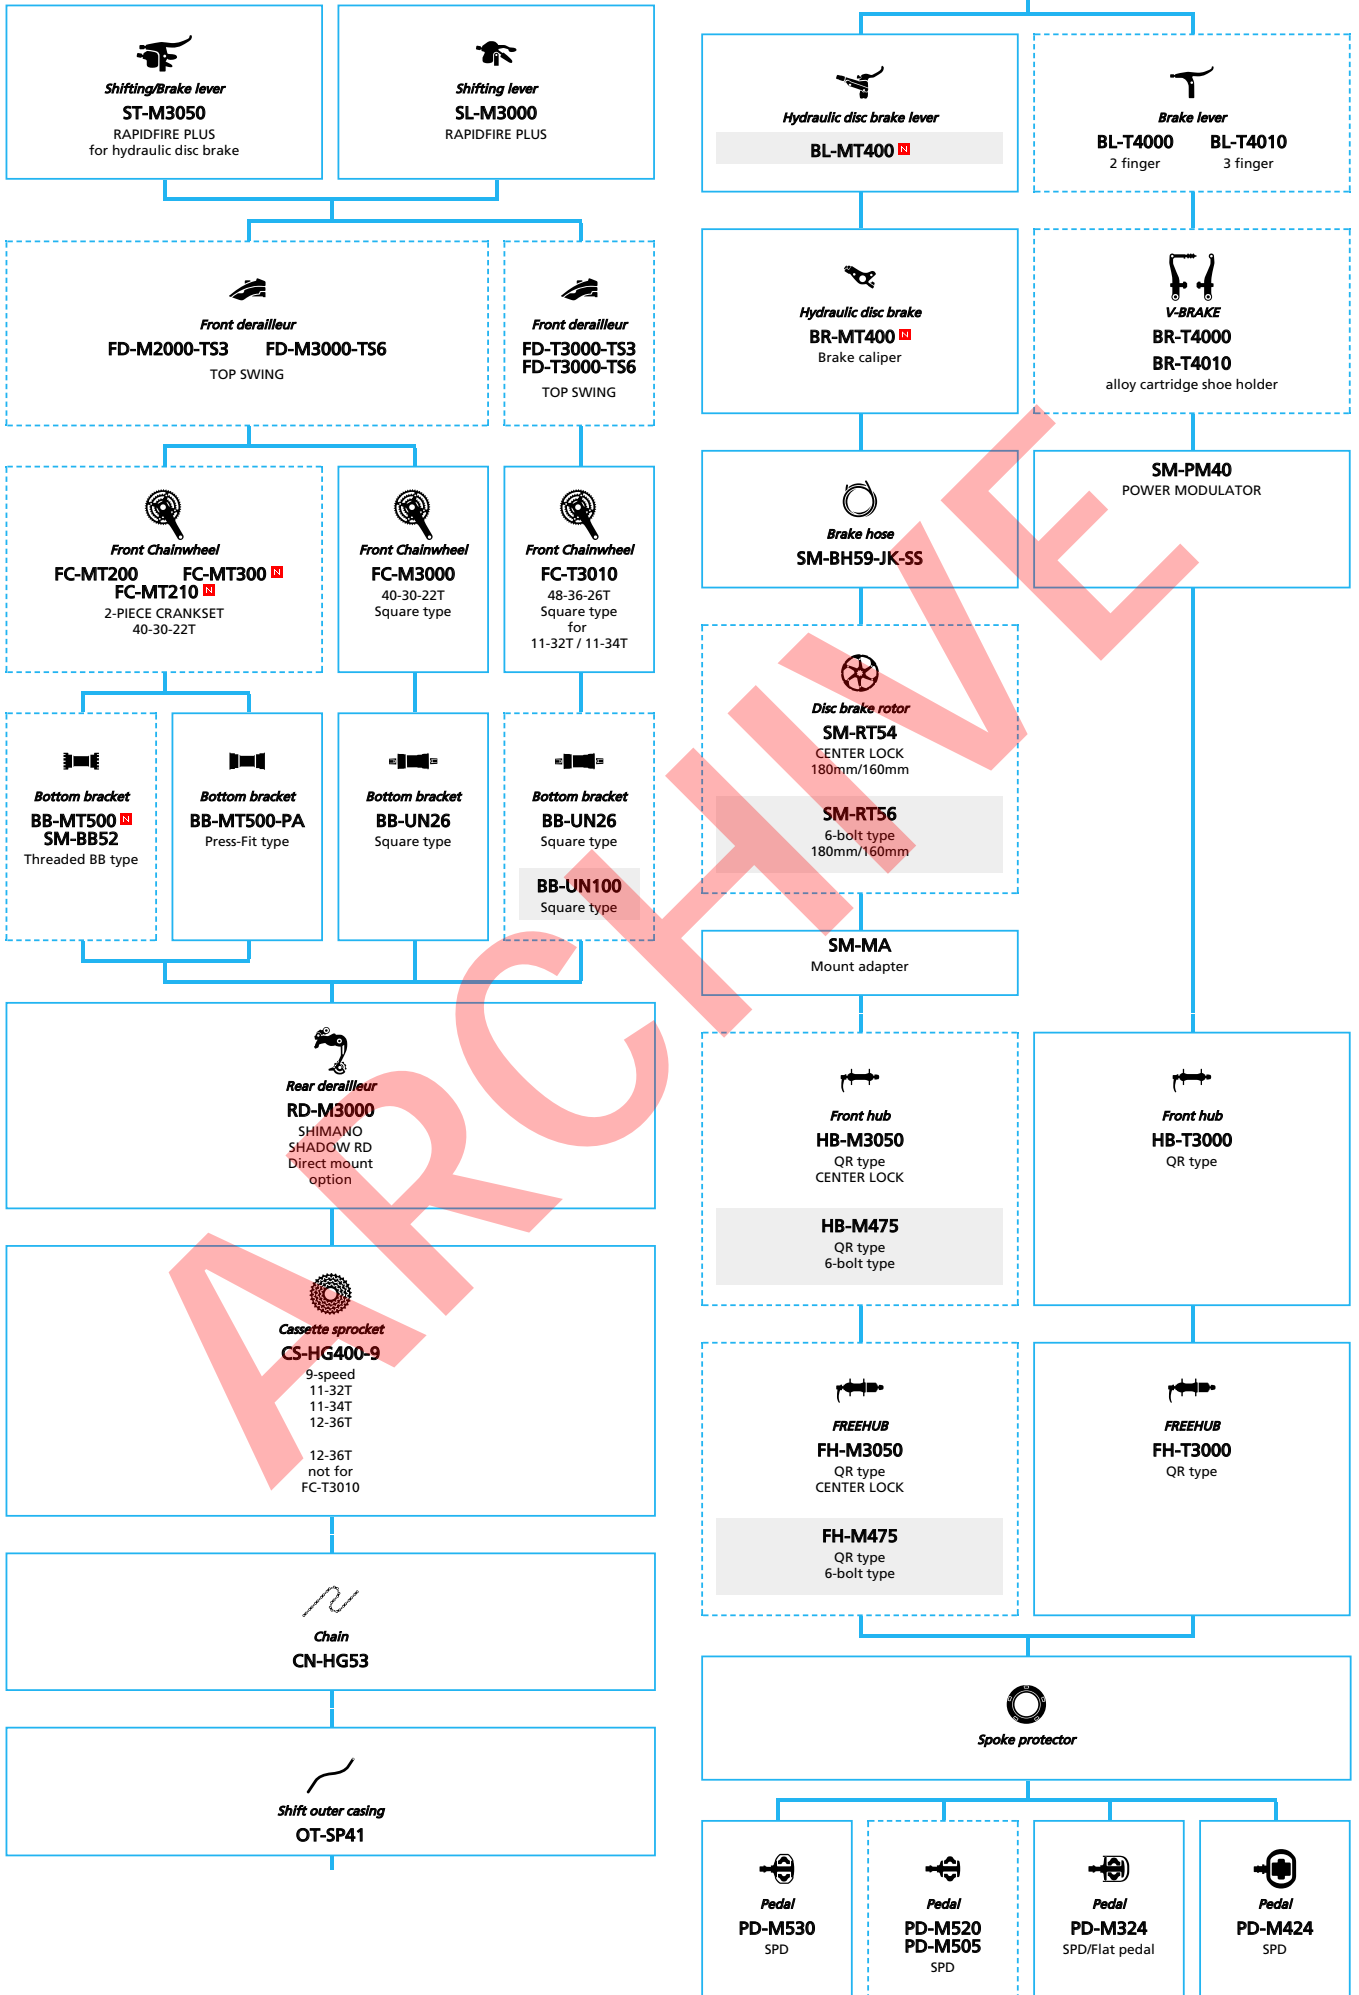

ARCHIVE

SHIMANO ALIVIO (2x9-speed)

N ... New model
 ■ ... Additional option
 ■ ... Alternative option
 □ ... All select
 □ ... Single select

Mountain Bike

SHIMANO **ALCERA** (3x9-speed)

■ ... New model
 ... All select
 ... Additional option
 ... Single select