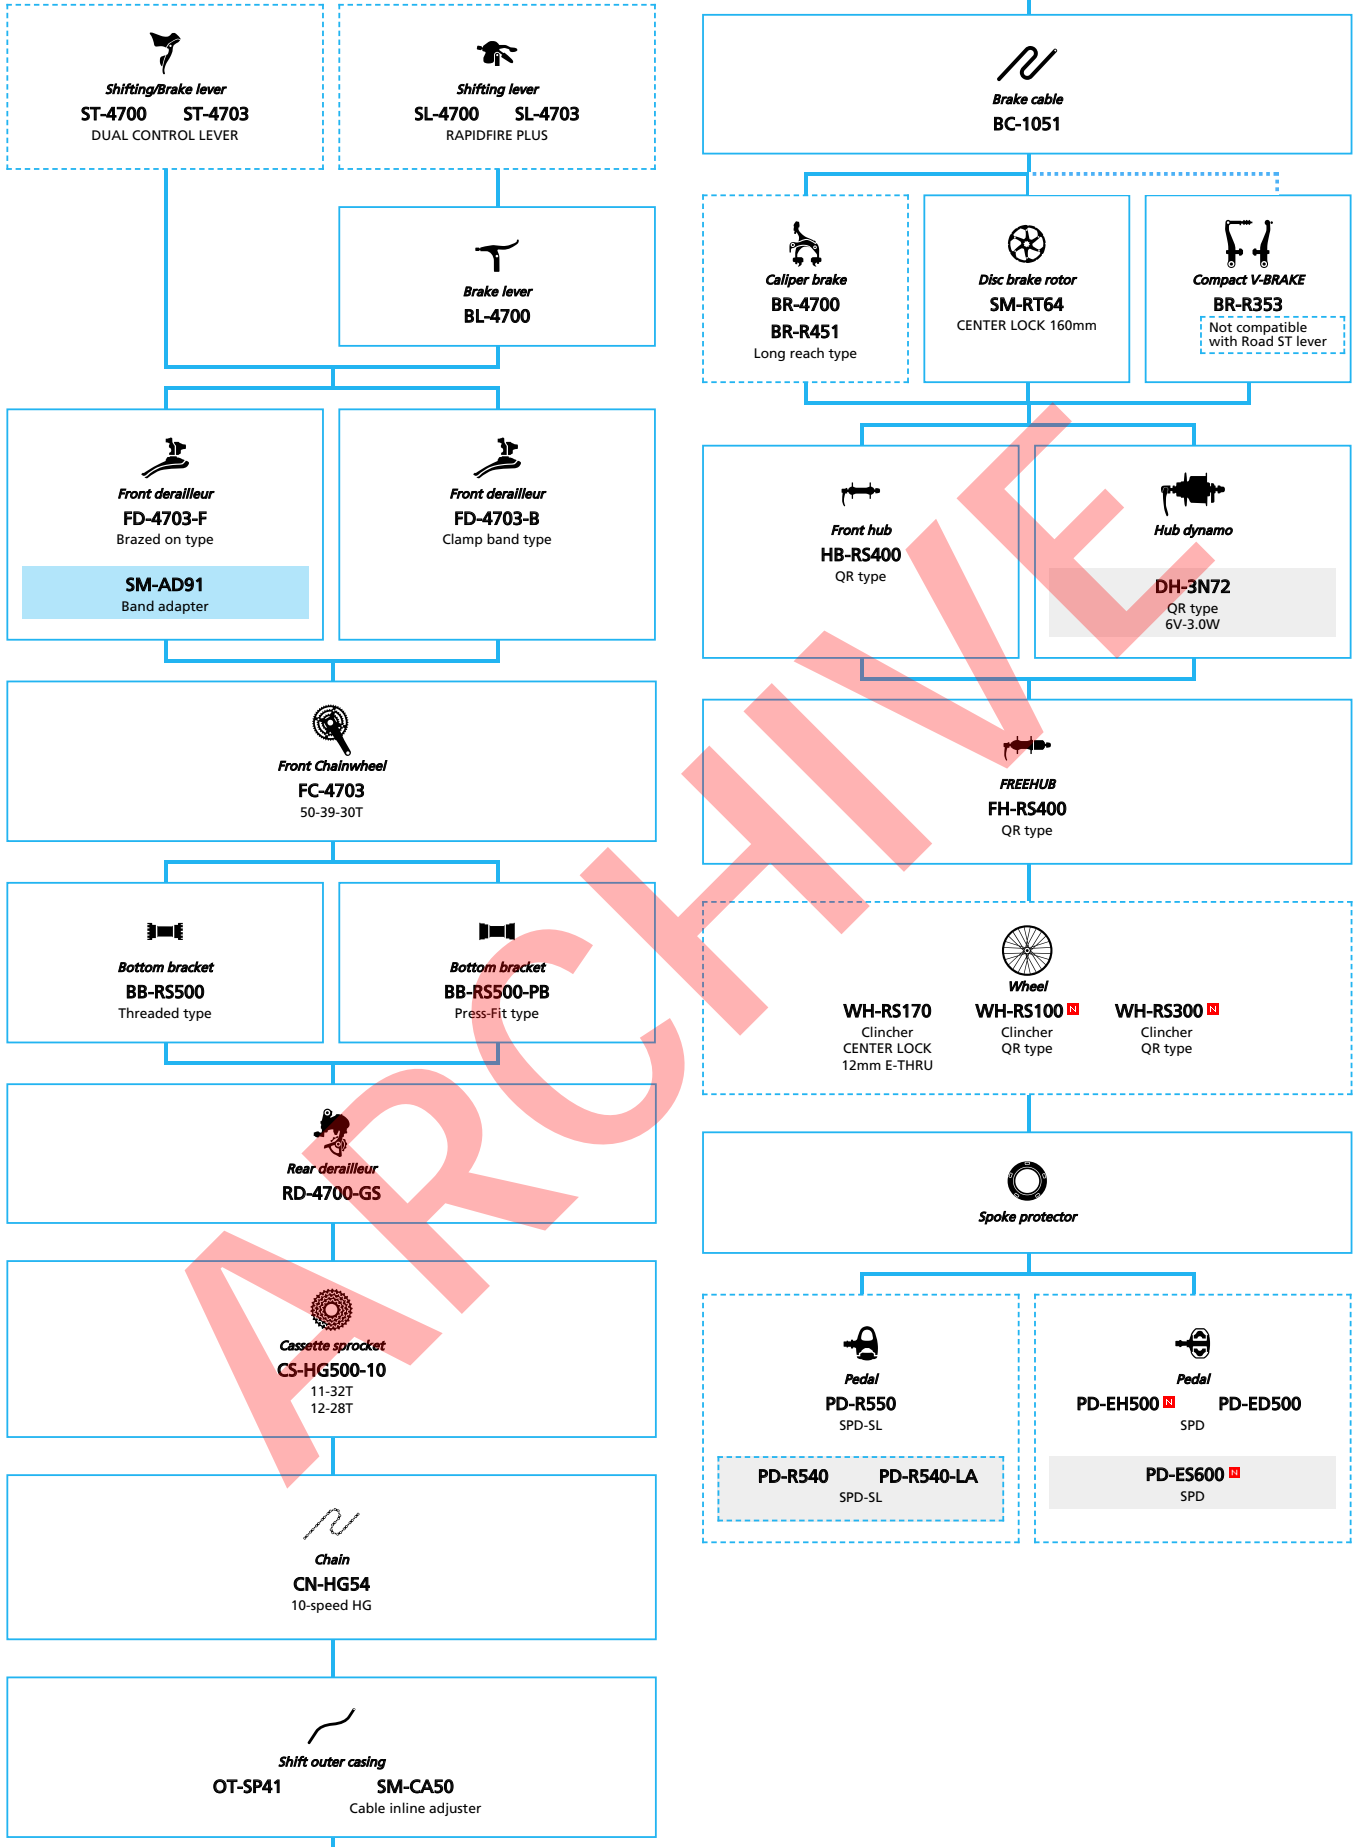

- ... New model
- ... Additional option
- ... All select
- ... Alternative option
- ... Single select

SHIMANO Tiagra (3x10-speed)

N ... New model
 ... Additional option
 ... Alternative option
 ... All select
 ... Single select