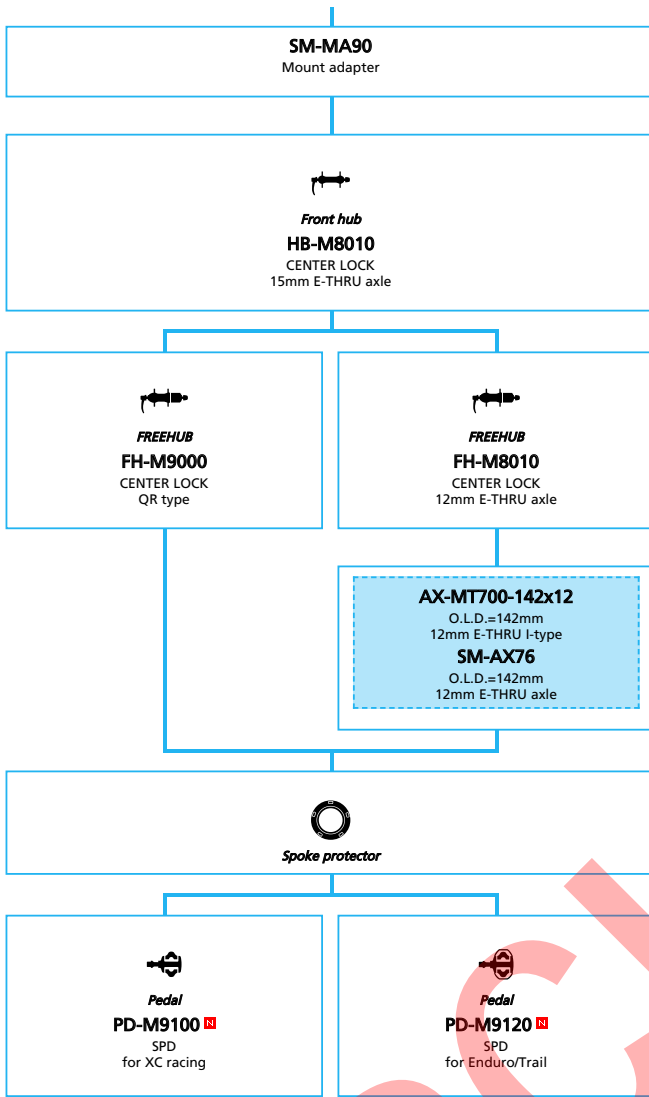

SHIMANO
XTR M9050 series (3x11-speed)

N ... New model
 ... Additional option
 ... Alternative option
 ... All select
 ... Single select

Mountain Bike

-  ... New model
-  ... Additional option
-  ... Alternative option
-  ... All select
-  ... Single select