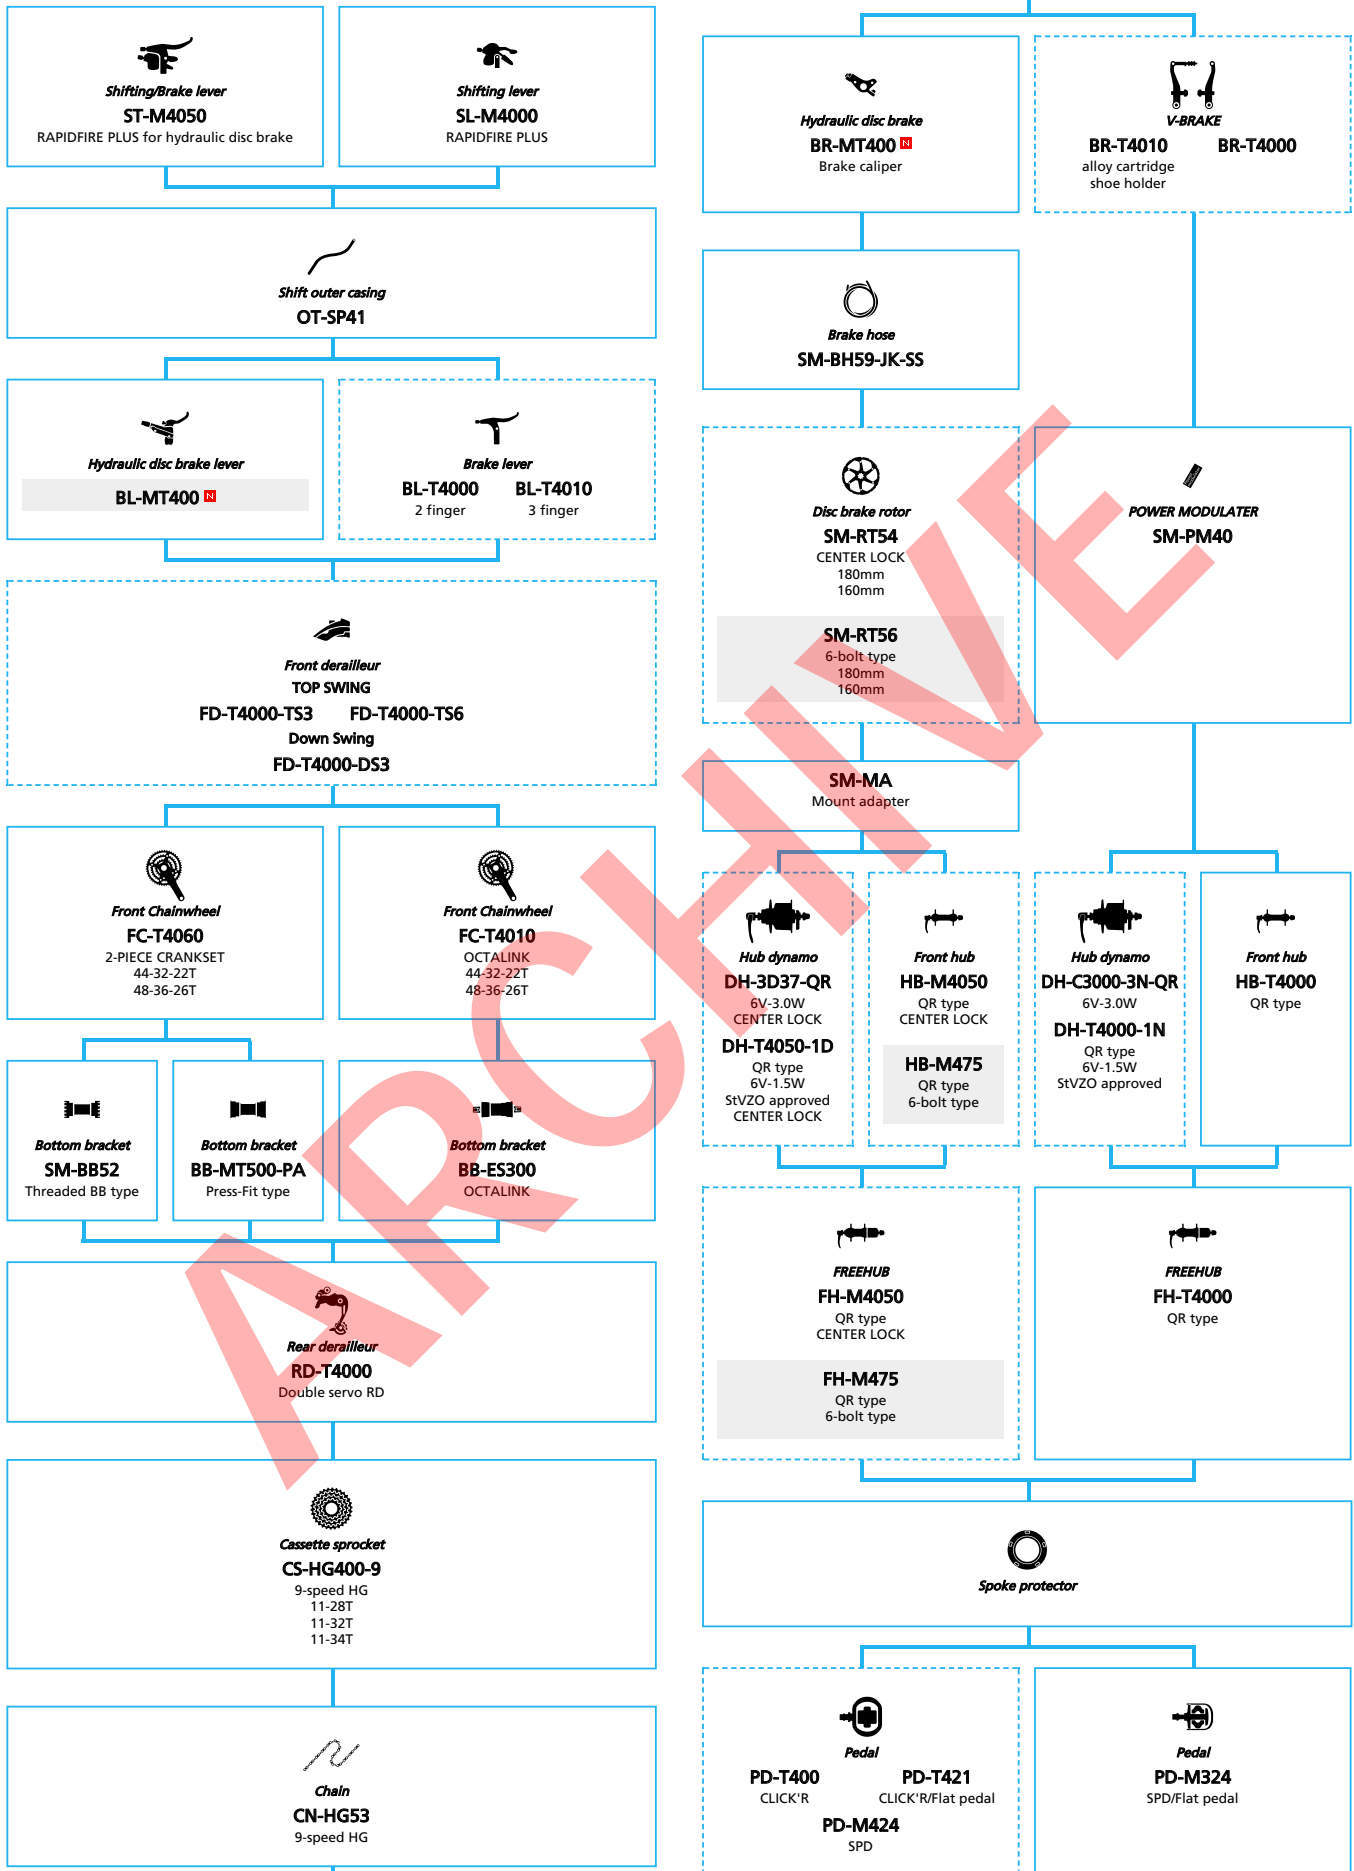

SHIMANO ALIVIO (3x9-speed)

■ ... New model
   ... Additional option
   ... All select
   ... Alternative option
   ... Single select

Trekking Bike