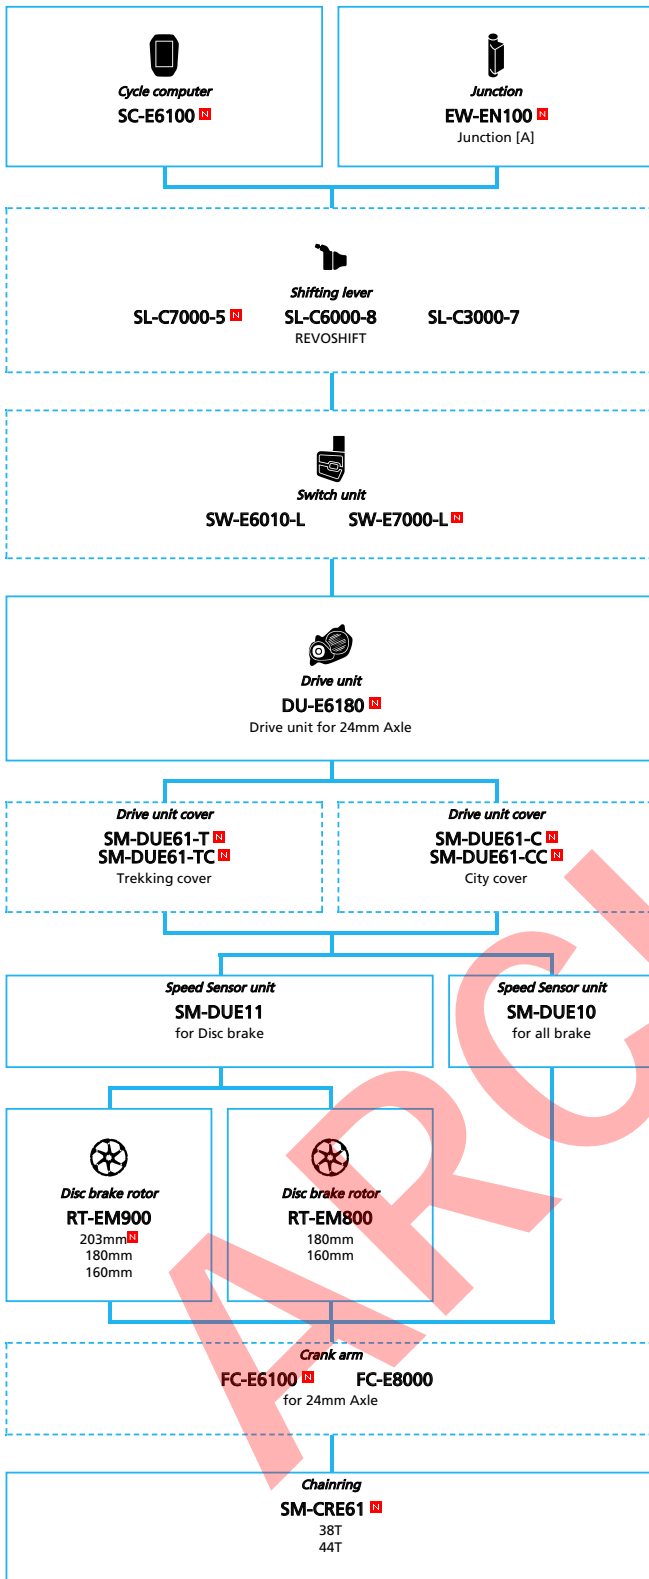

SHIMANO STOPS E6180 series for Japan market (Mechanical Internal Geared Hub spec.)

N ... New model
 ... Additional option
 ... Alternative option
 ... All select
 ... Single select

E-BIKE