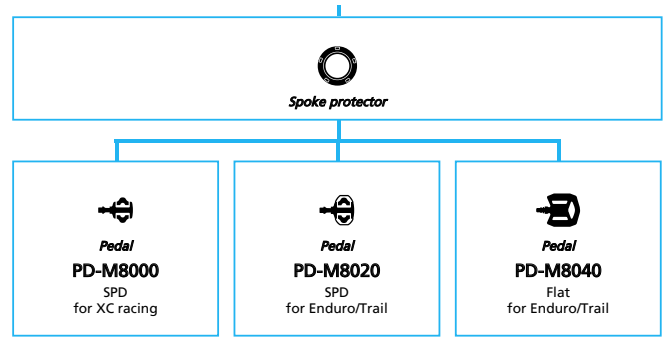

■ ... New model
  ... Additional option
  ... All select
  ... Alternative option
  ... Single select