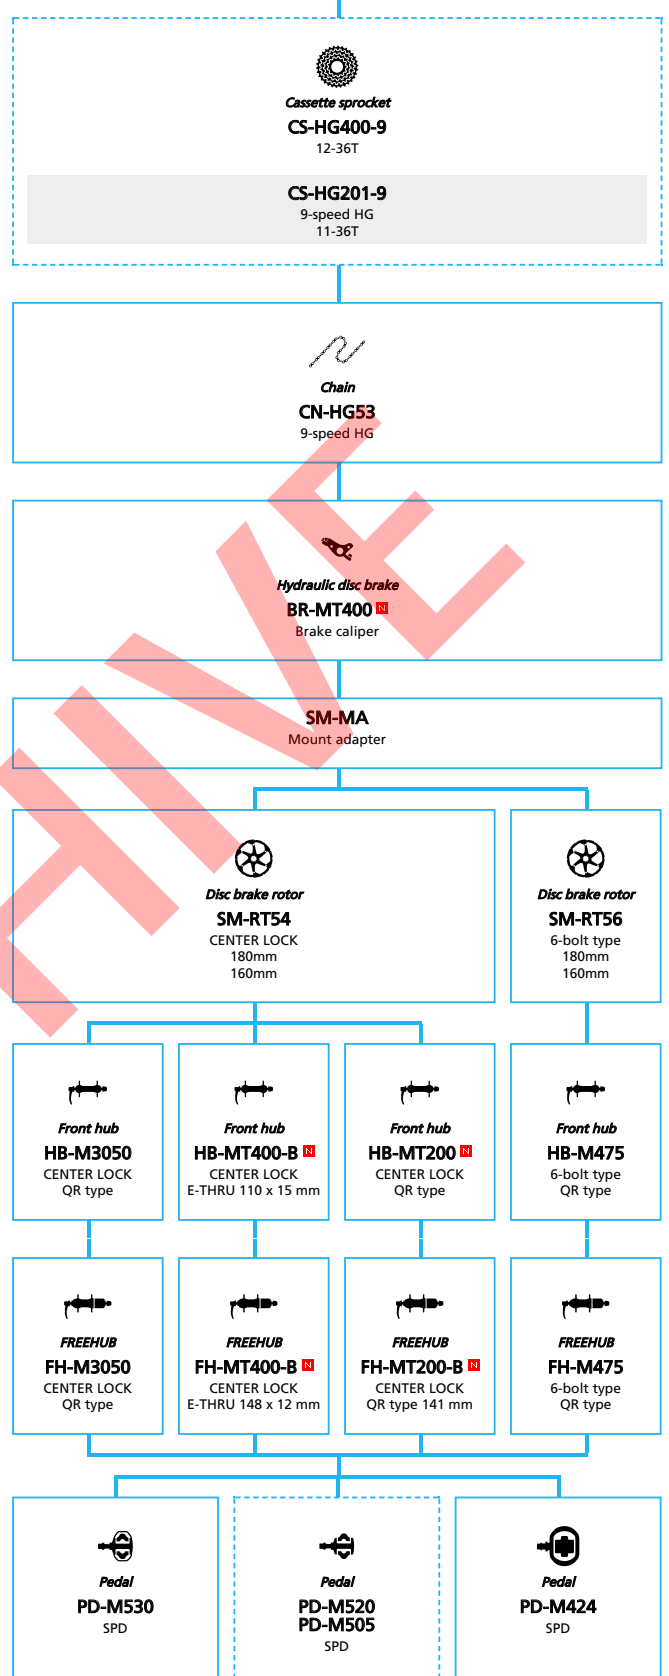

SHIMANO
ALCERA (2x9-speed)

N ... New model
■ ... Additional option
□ ... Alternative option
□ ... All select
□ ... Single select

Mountain Bike