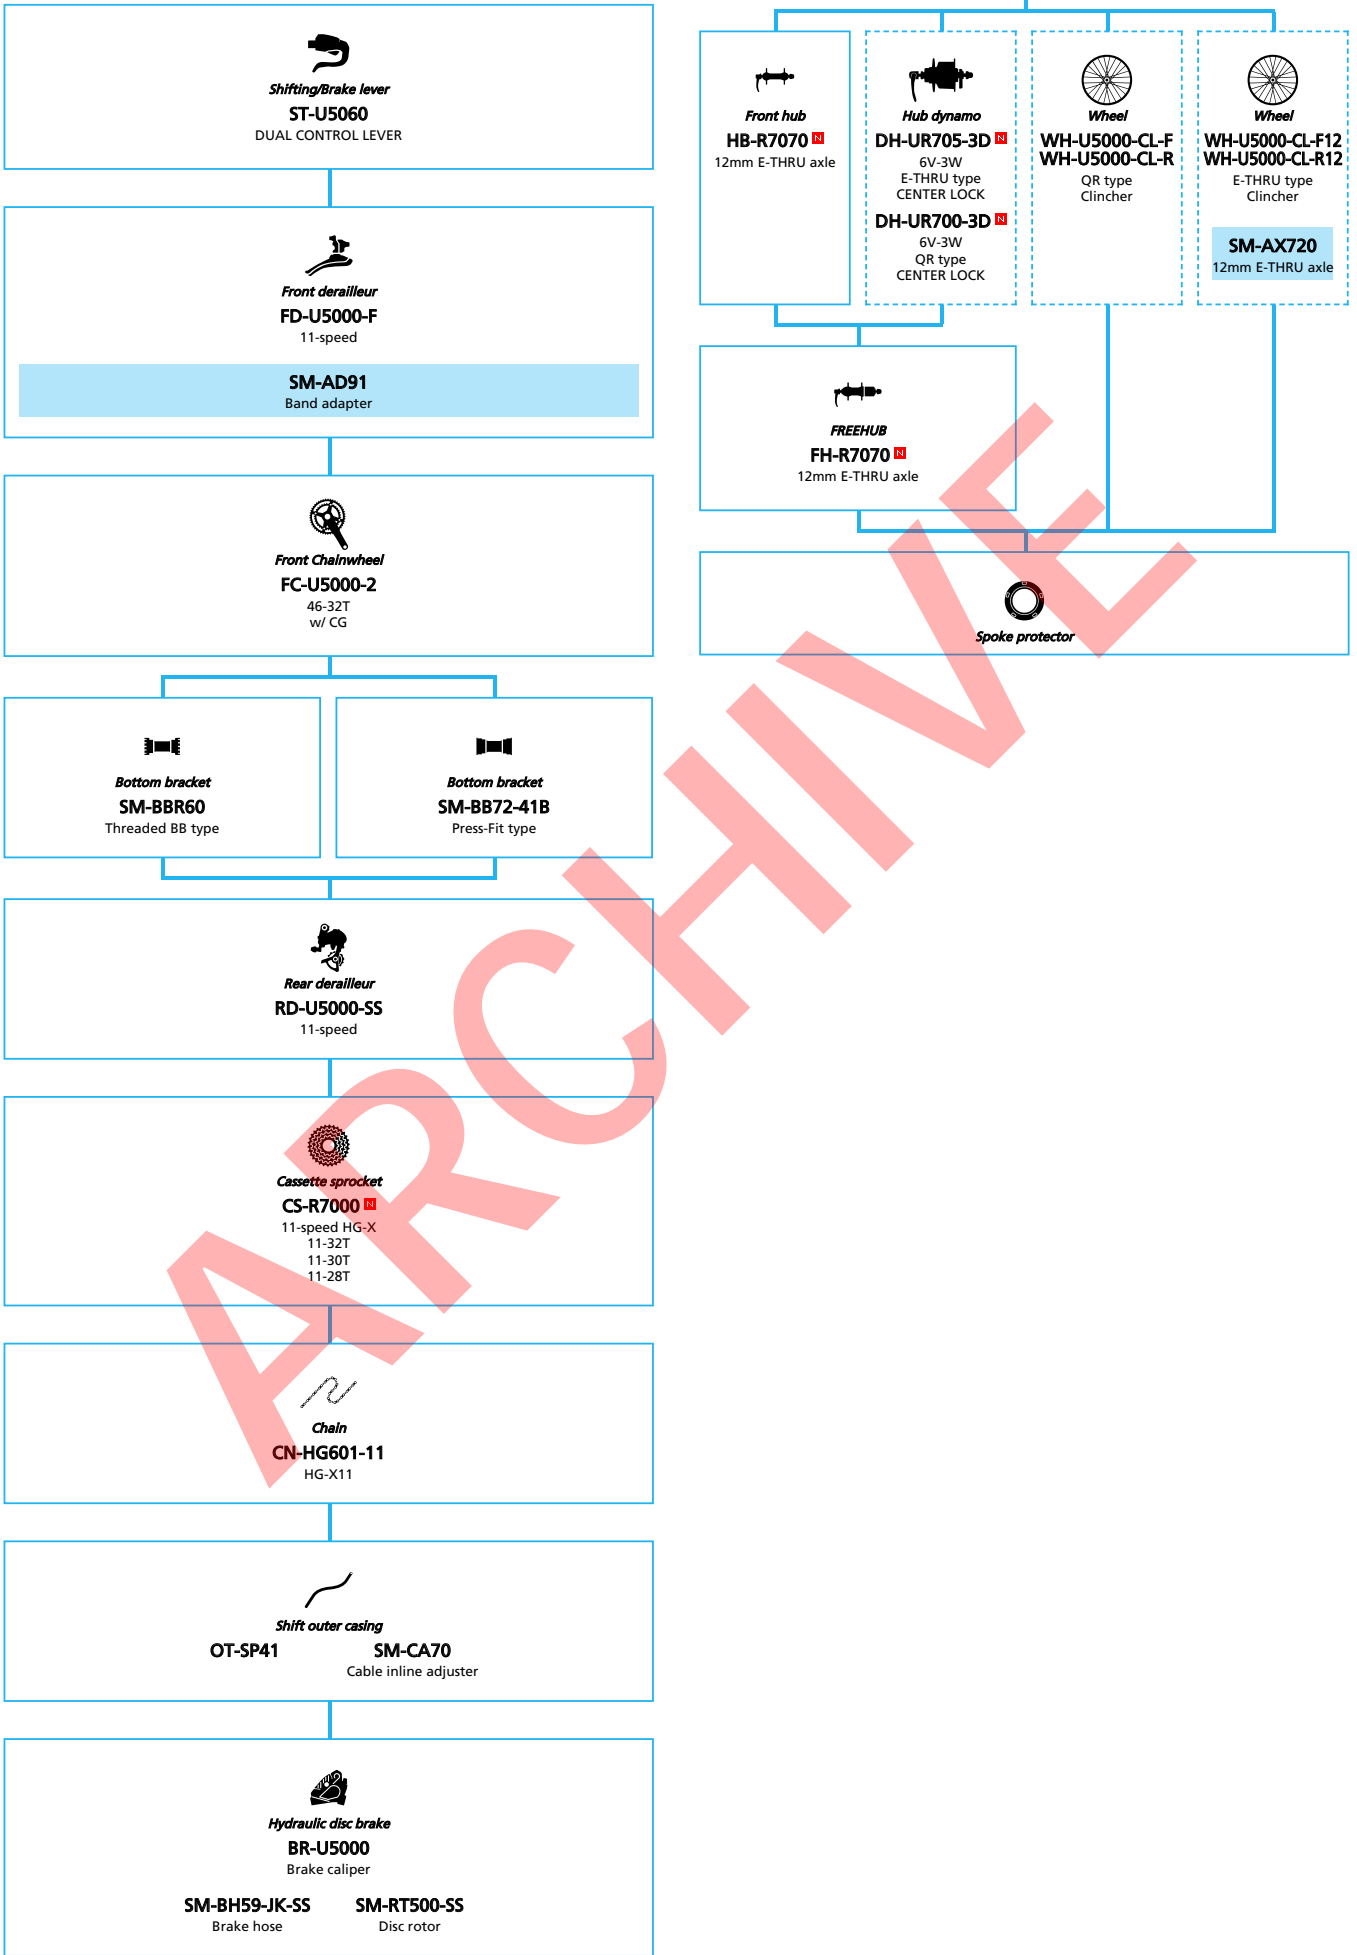

Alt ... Alternative option

S ... All select

SS ... Single select

ARCHIVE

METREA (H type handlebar 2x11-speed)

- ... New model
- ... Additional option
- ... Alternative option
- ... All select
- ... Single select