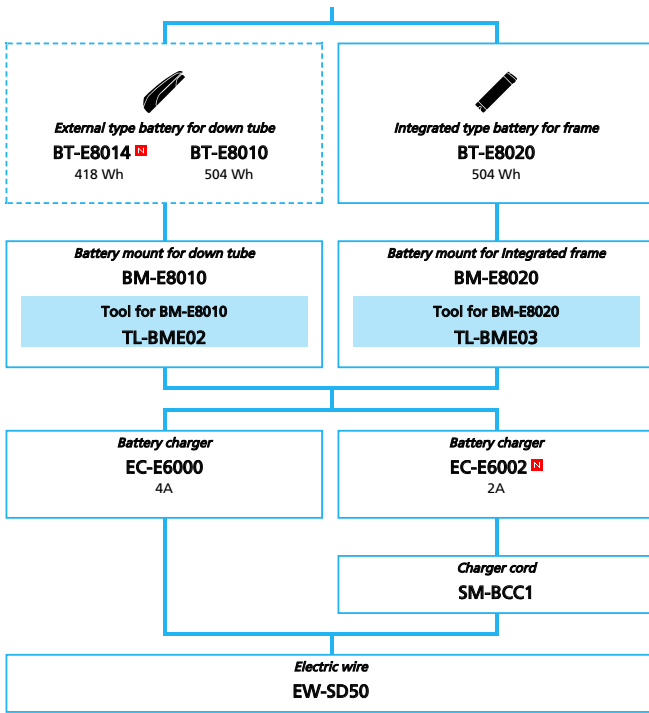

- ... New model
- ... Additional option
- ... All select
- ... Alternative option
- ... Single select

ARCHIVE

SHIMANO STOPS E7000 series (Electronic Derailleur spec.)

N ... New model
 ... Additional option
 ... Alternative option
 ... All select
 ... Single select

E-BIKE

-  ... New model
-  ... Additional option
-  ... Alternative option
-  ... All select
-  ... Single select

ARCHIVE

SHIMANO STOPS E7000 series (Mechanical Derailleur spec.)

N ... New model
 ... Additional option
 ... Alternative option
 ... All select
 ... Single select