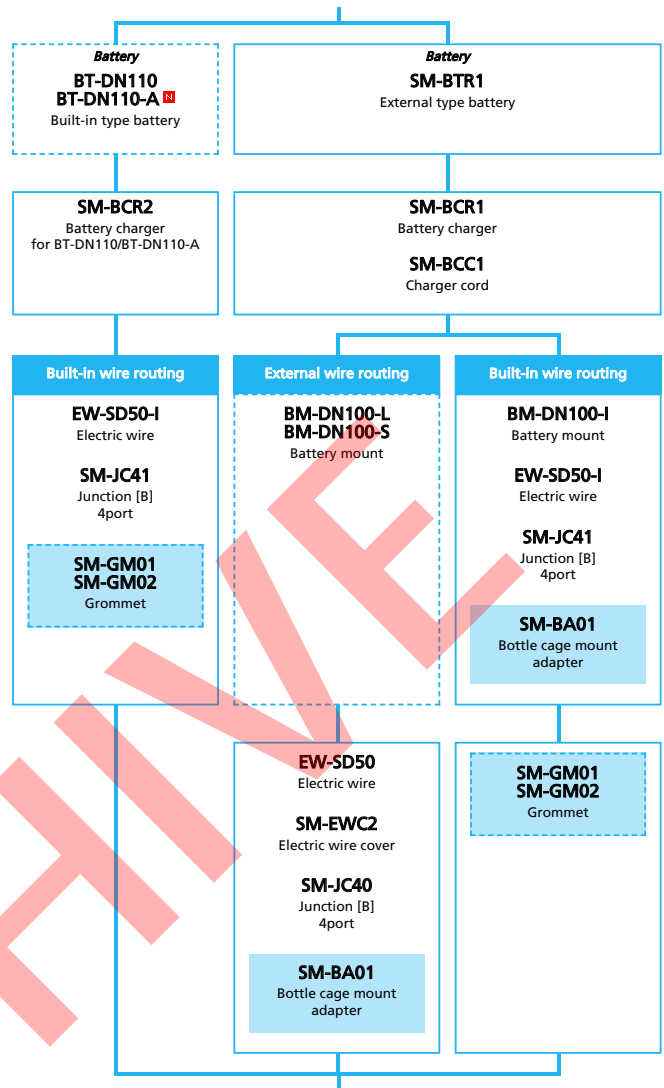

Trekking Bike

SHIMANO ALIVIO (3x9-speed)

■ ... New model
 ... Additional option
 ... All select
 ... Alternative option
 ... Single select

Trekking Bike

SHIMANO
ALCERA (3x9-speed)

... New model
 ... Additional option
 ... Alternative option
 ... All select
 ... Single select

SHIMANO
ALFINE (Electronic spec Flathandle)

N ... New model
 ... Additional option
 ... Alternative option
 ... All select
 ... Single select

- ... New model
- ... Additional option
- ... Alternative option
- ... All select
- ... Single select