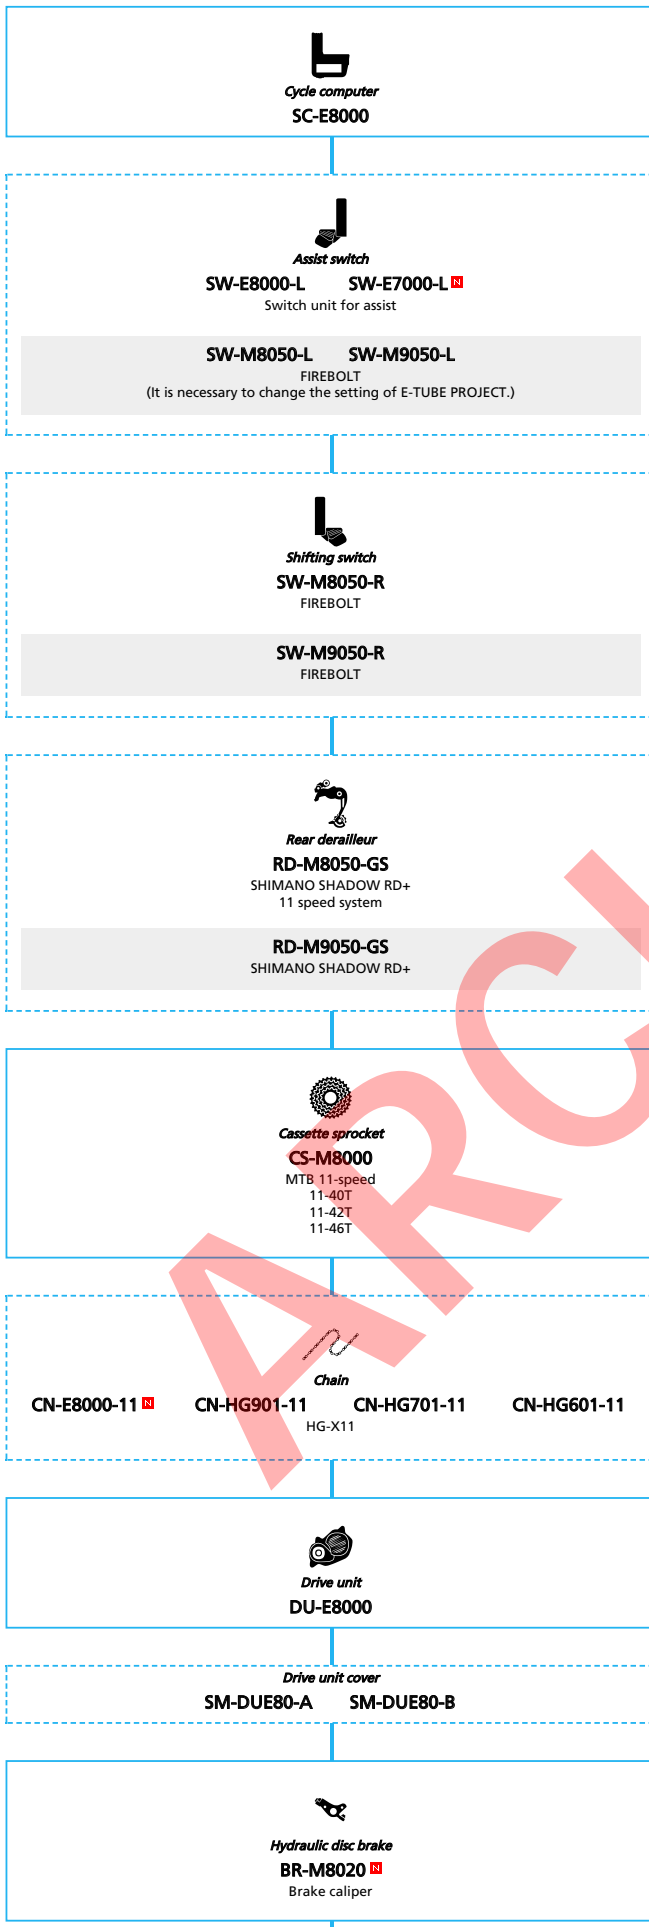

SHIMANO STEPS E8000 series (Electronic Derailleur spec.)

■ ... New model
  ... Additional option
  ... All select
  ... Alternative option
  ... Single select