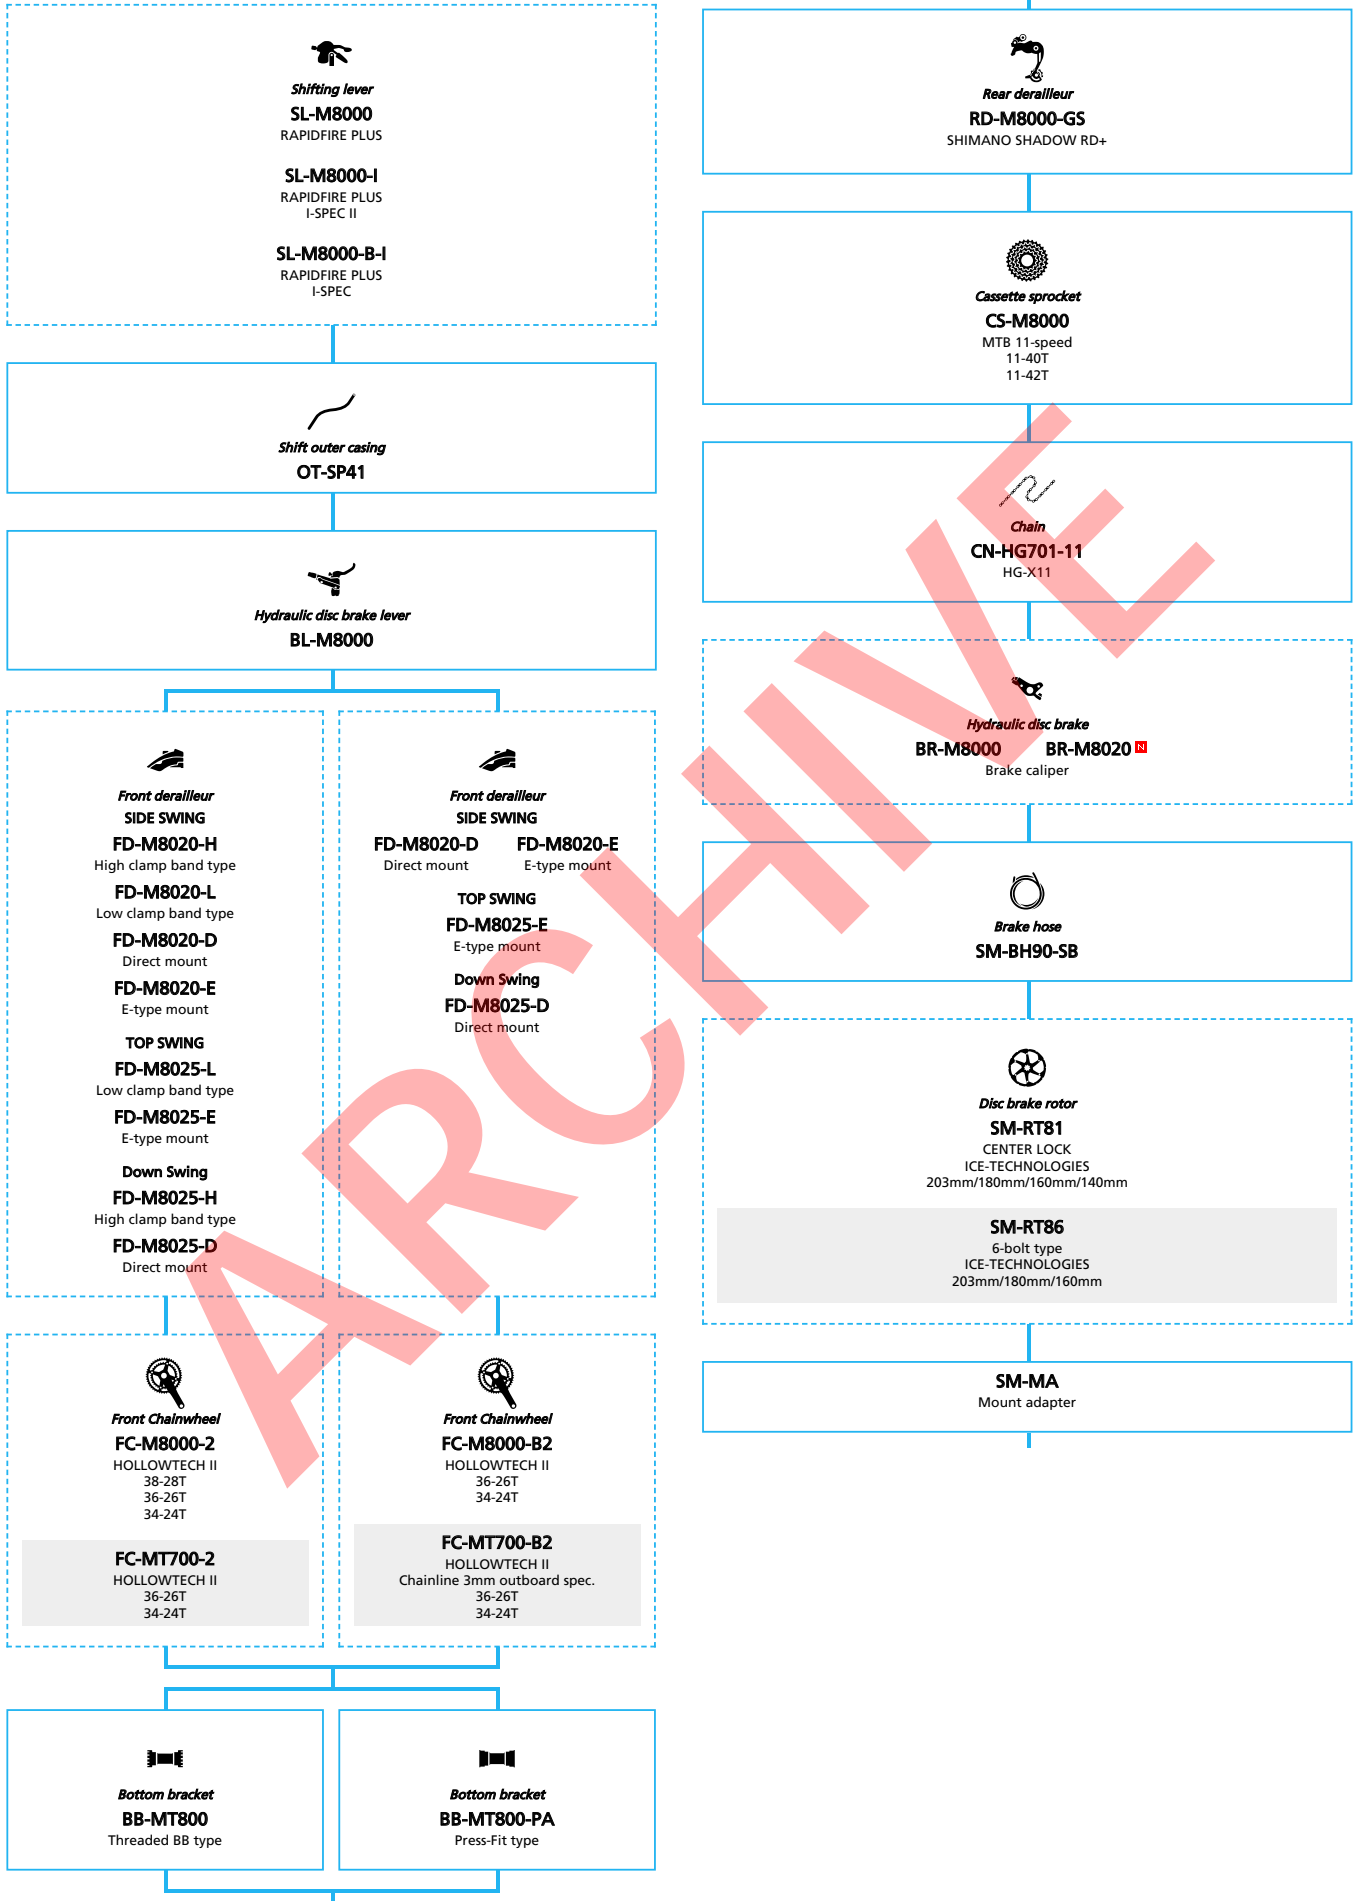

SHIMANO **DEORE XT** (2x11-speed)

N ... New model
■ ... Additional option
□ ... All select
▨ ... Alternative option
▭ ... Single select

Mountain Bike