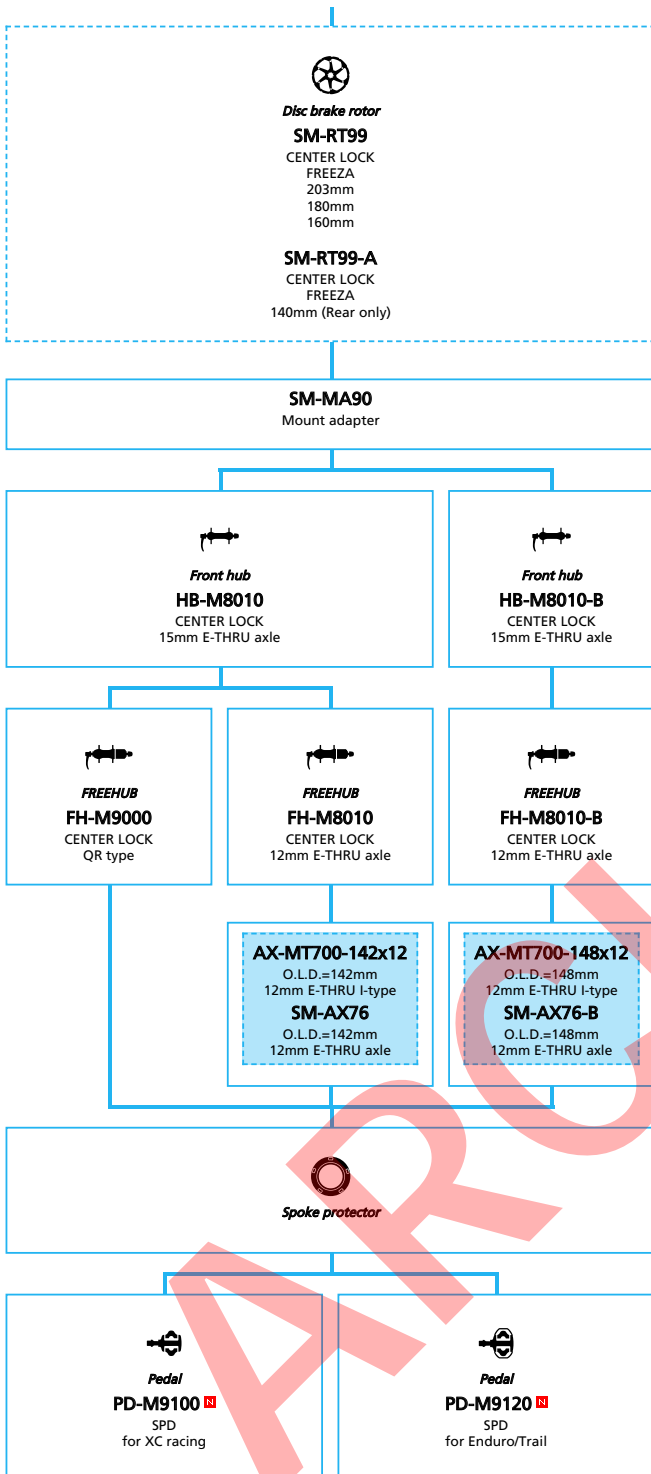

SHIMANO
XTR M9050 series (3x11-speed)

N ... New model
 ... Additional option
 ... Alternative option
 ... All select
 ... Single select

Mountain Bike

-  ... New model
-  ... Additional option
-  ... Alternative option
-  ... All select
-  ... Single select

SHIMANO
XTR M9050 series (2x11-speed)

N ... New model
 ... Additional option
 ... All select
 ... Alternative option
 ... Single select

Mountain Bike

- ... New model
- ... Additional option
- ... Alternative option
- ... All select
- ... Single select