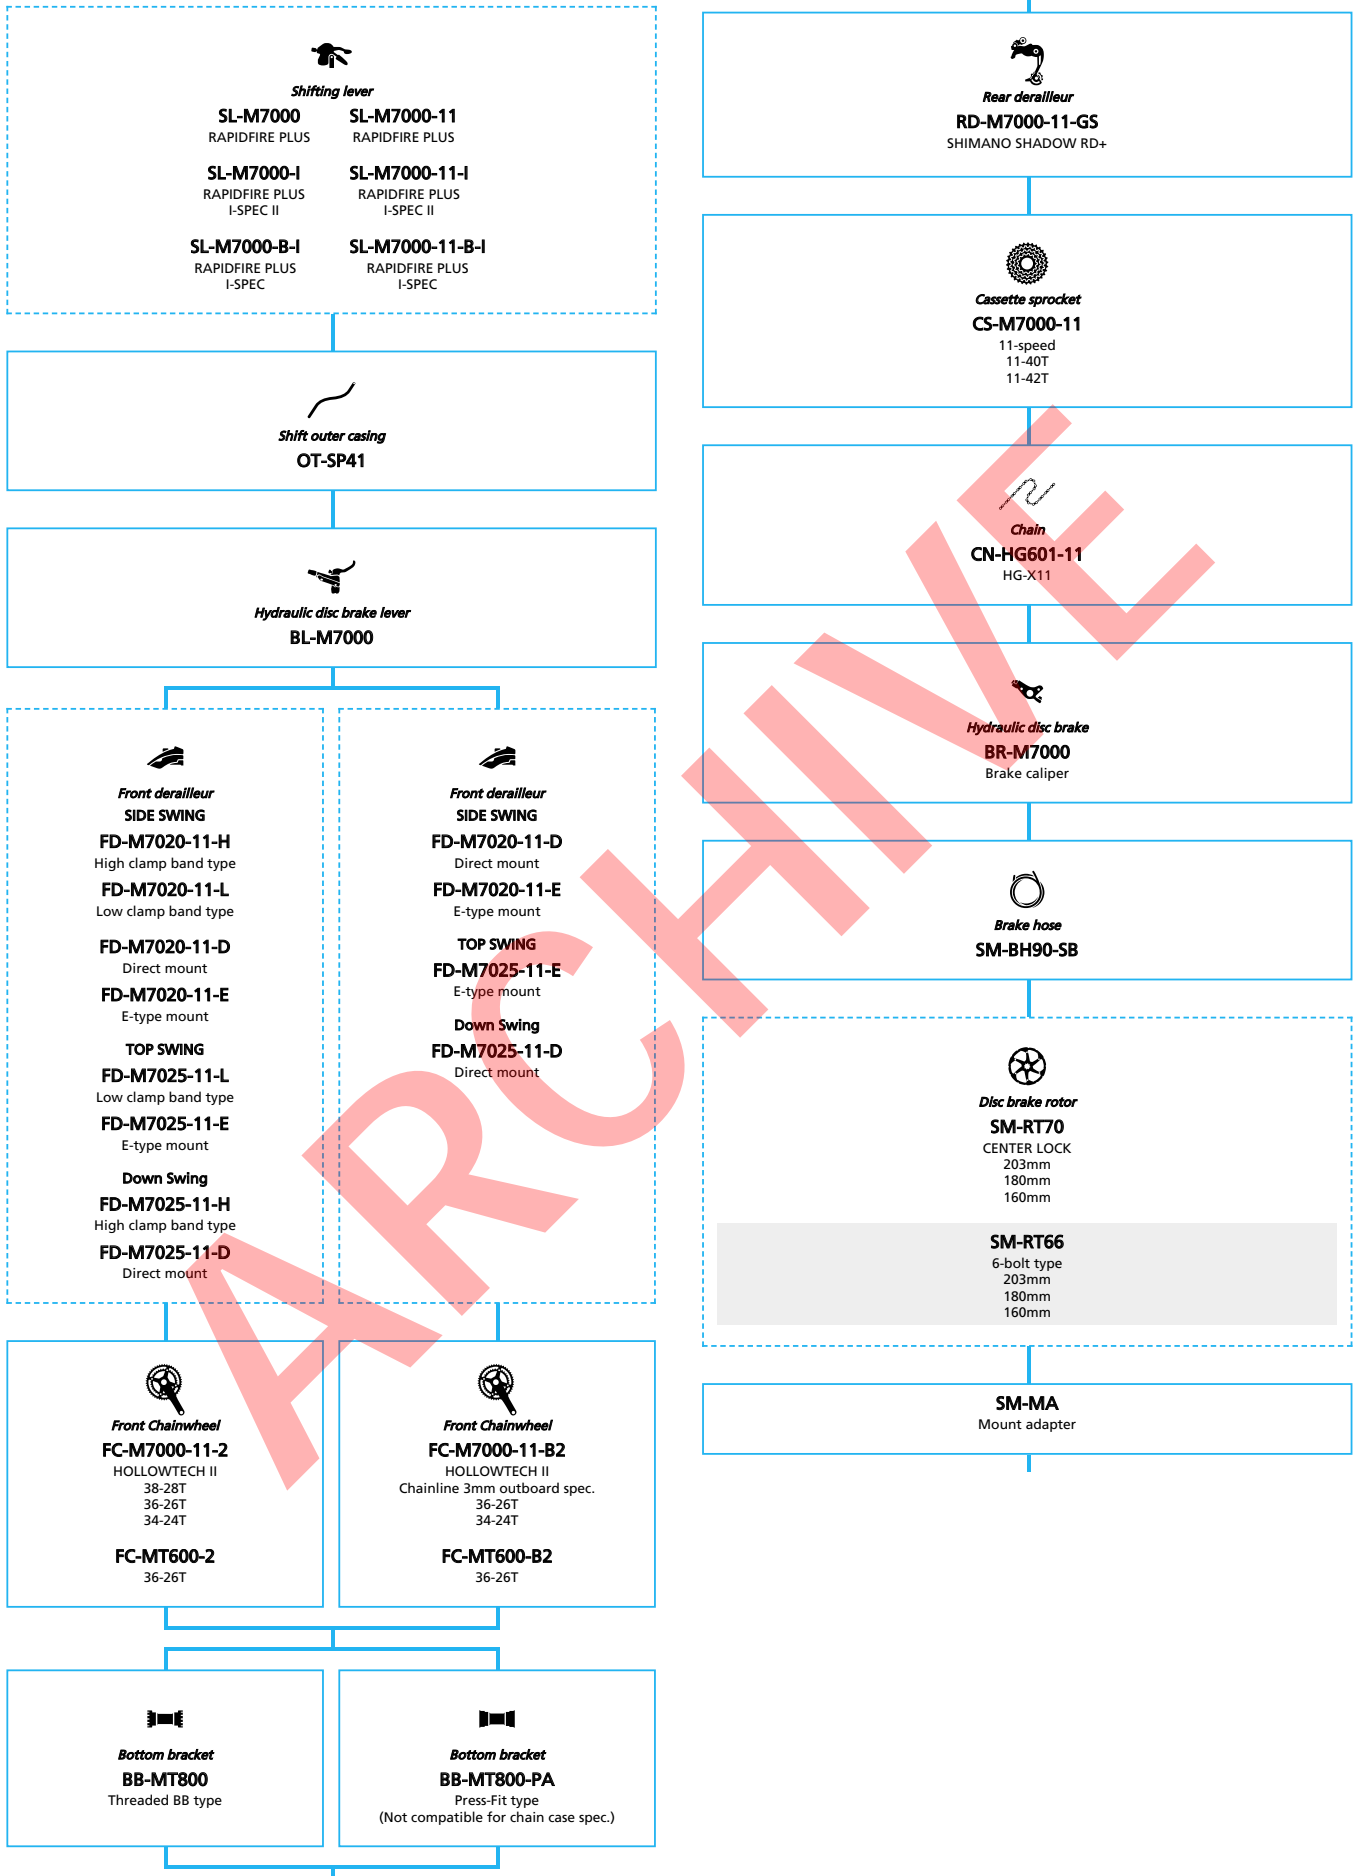

SLX (2x11-speed)

N ... New model
  ... Additional option
  ... All select
  ... Alternative option
  ... Single select

Mountain Bike