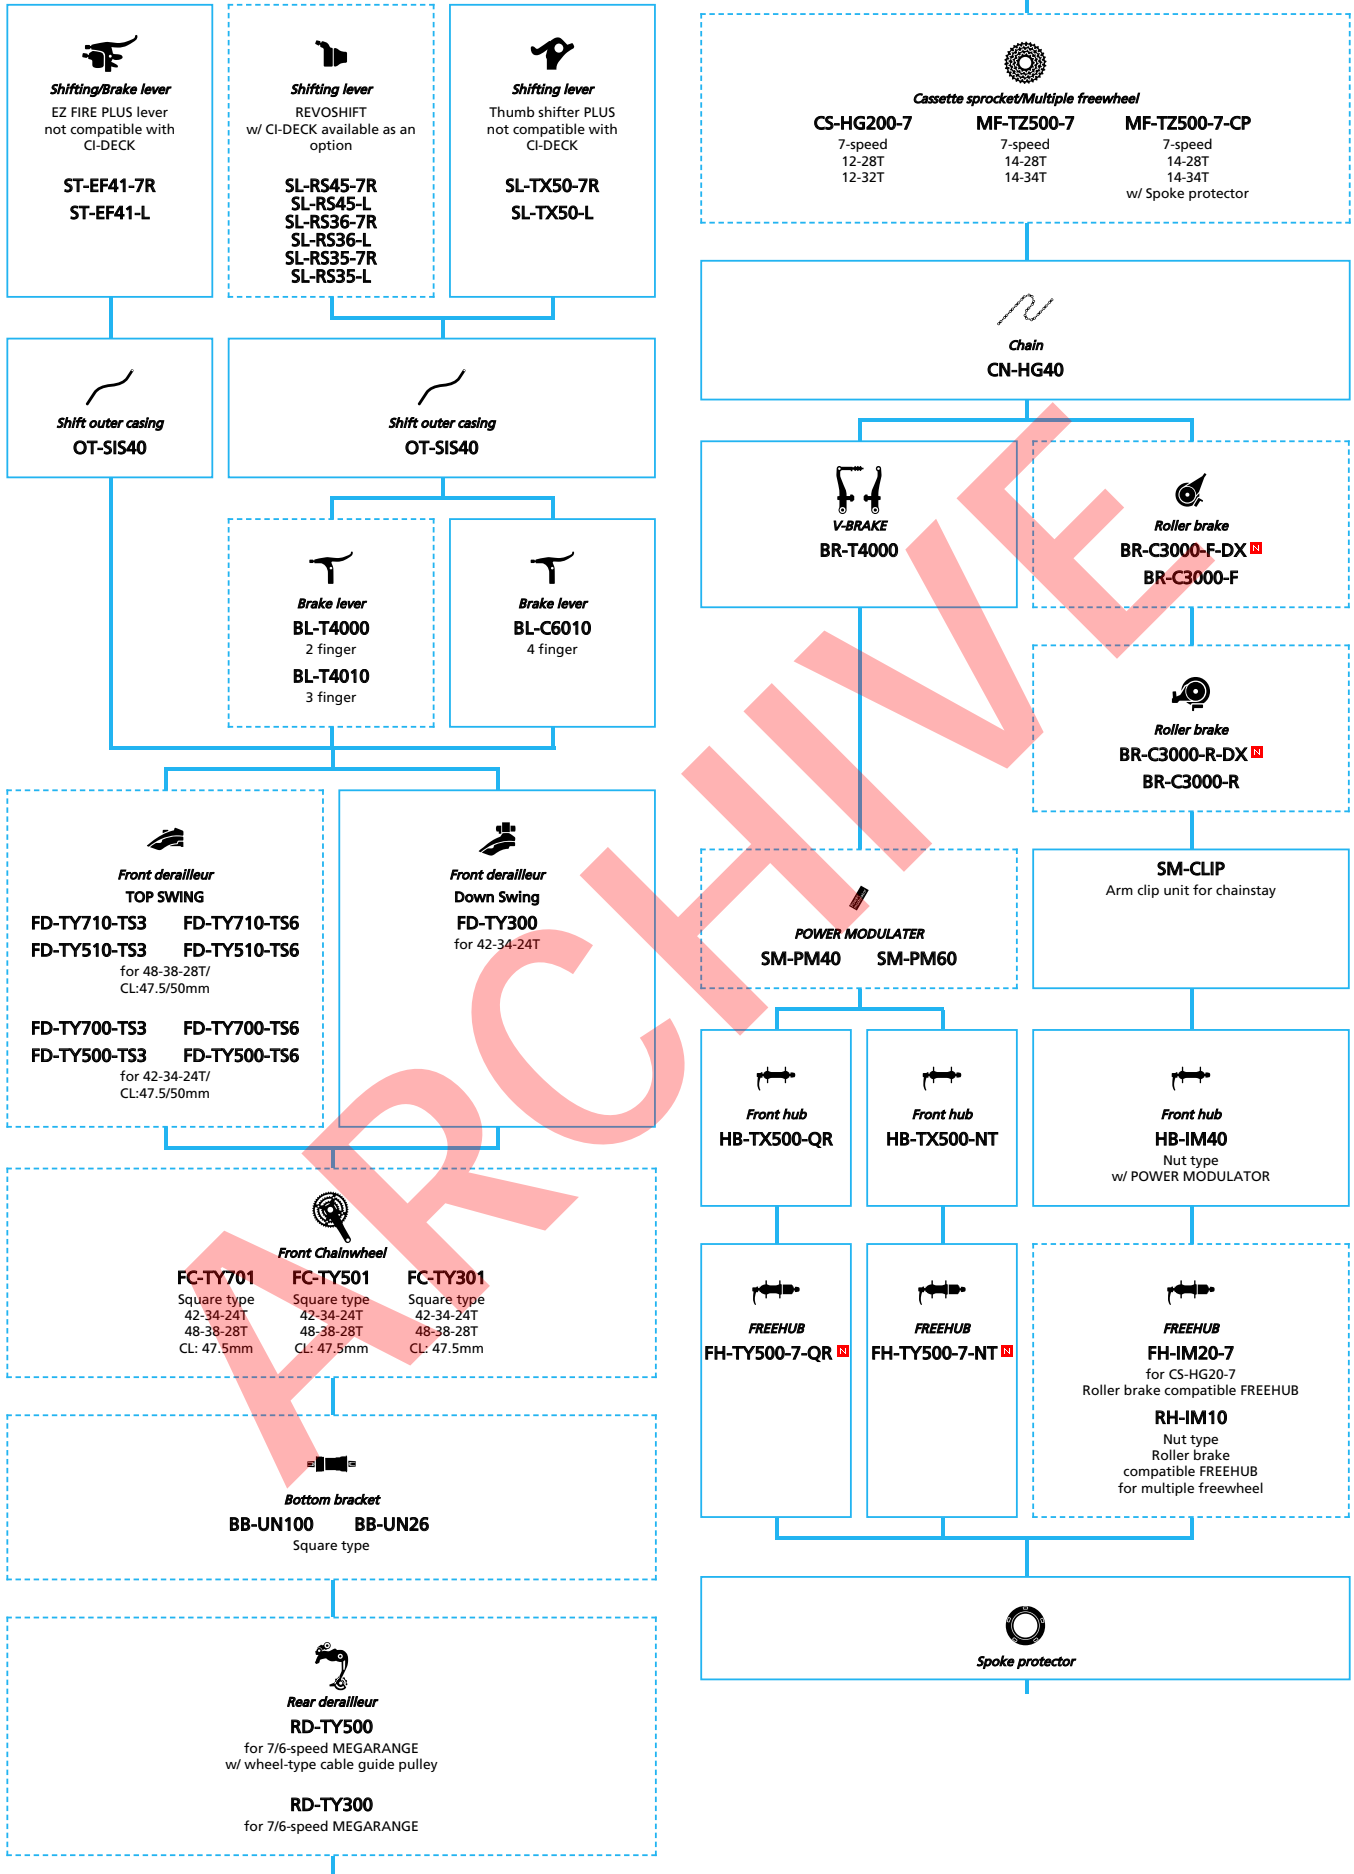

SHIMANO Tourney (3x7-speed)

N ... New model
■ ... Additional option
□ ... All select
■ ... Alternative option
□ ... Single select

Mountain Bike