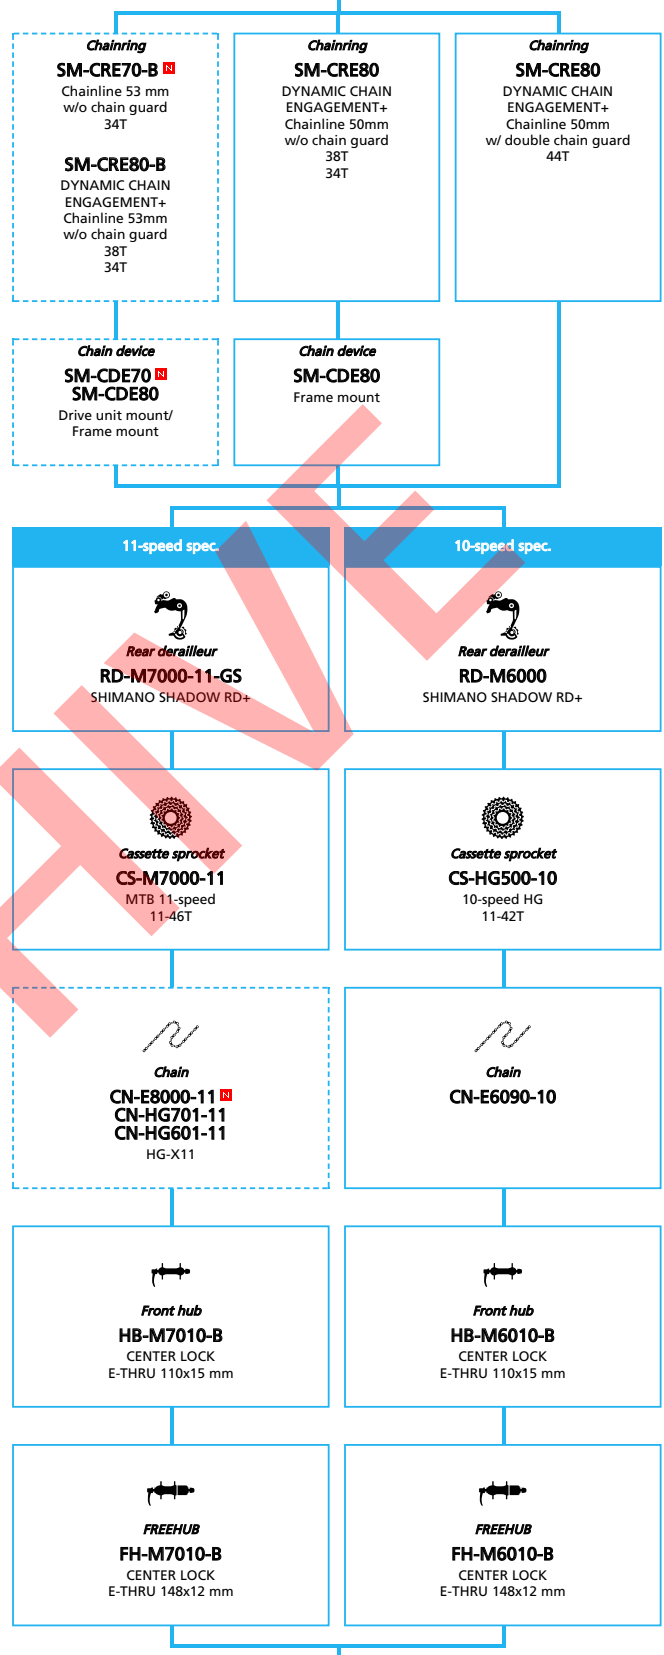

E-BIKE

-  ... New model
-  ... Additional option
-  ... Alternative option
-  ... All select
-  ... Single select

ARCHIVE

SHIMANO STOPS E7000 series (Mechanical Derailleur spec.)

N ... New model
 ... Additional option
 ... Alternative option
 ... All select
 ... Single select