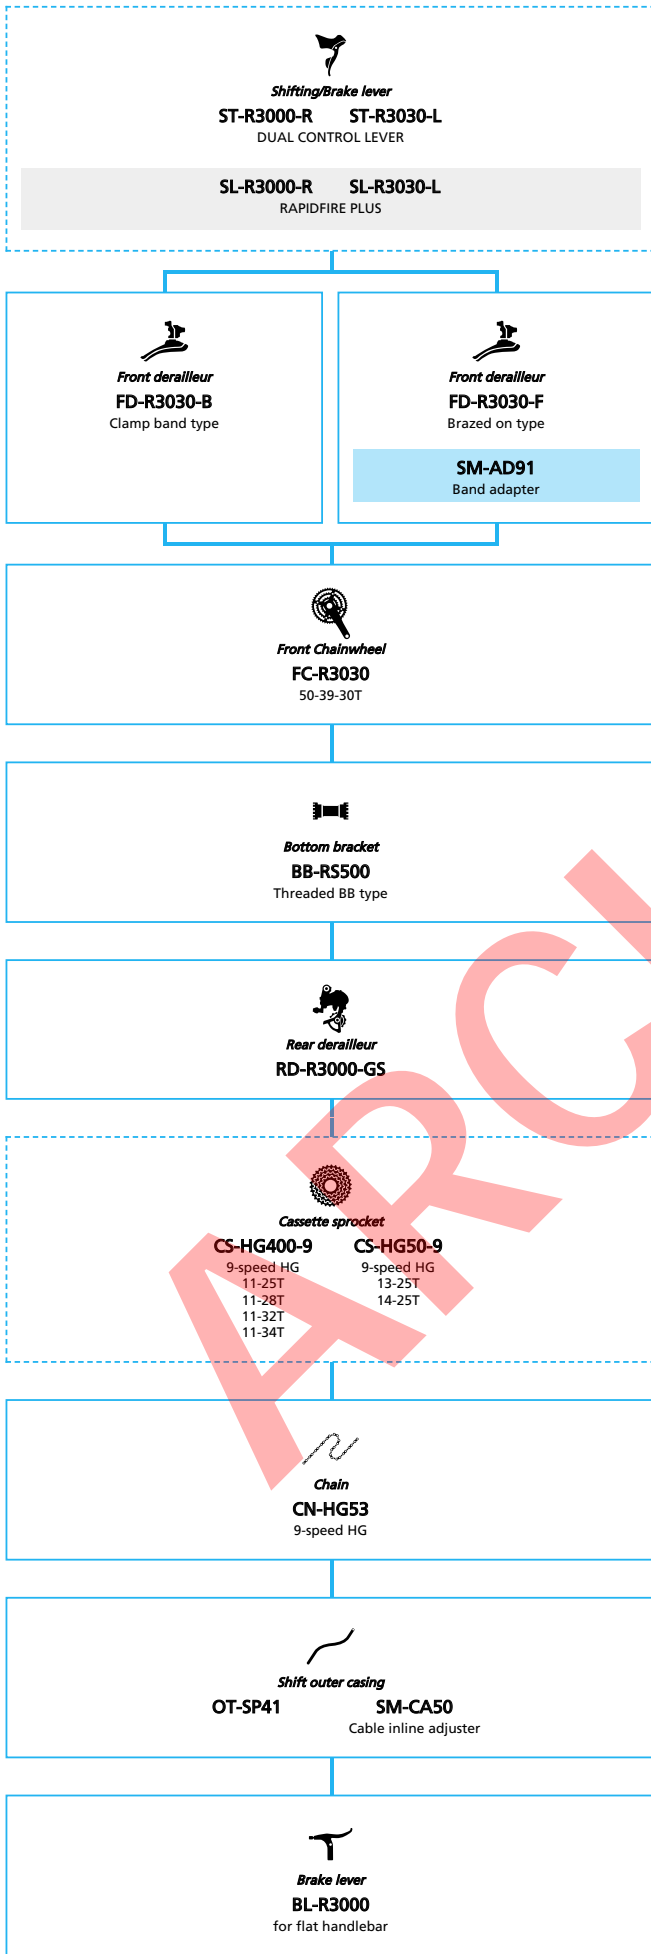

SHIMANO **SORA** (3x9-speed)

- ... New model
- ... Additional option
- ... Alternative option
- ... All select
- ... Single select