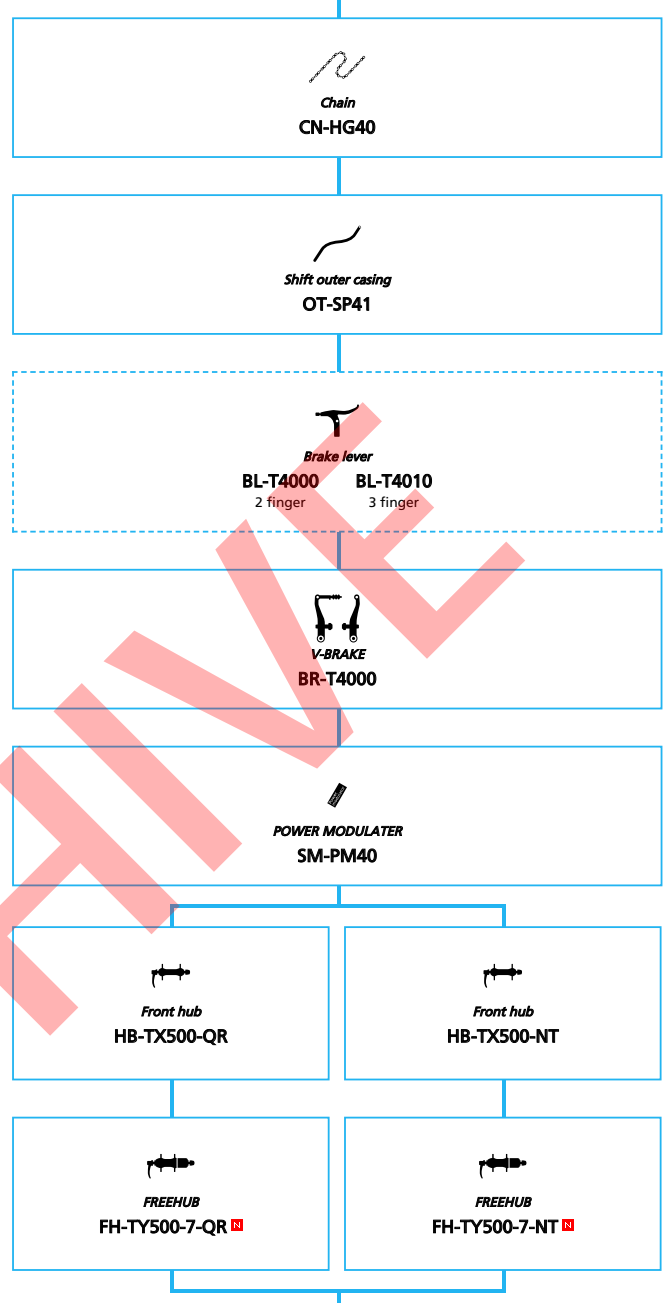

SHIMANO *Acera* *ALTUS* (3x7-speed)

N ... New model
  ... Additional option
  ... Alternative option
  ... All select
  ... Single select

Mountain Bike