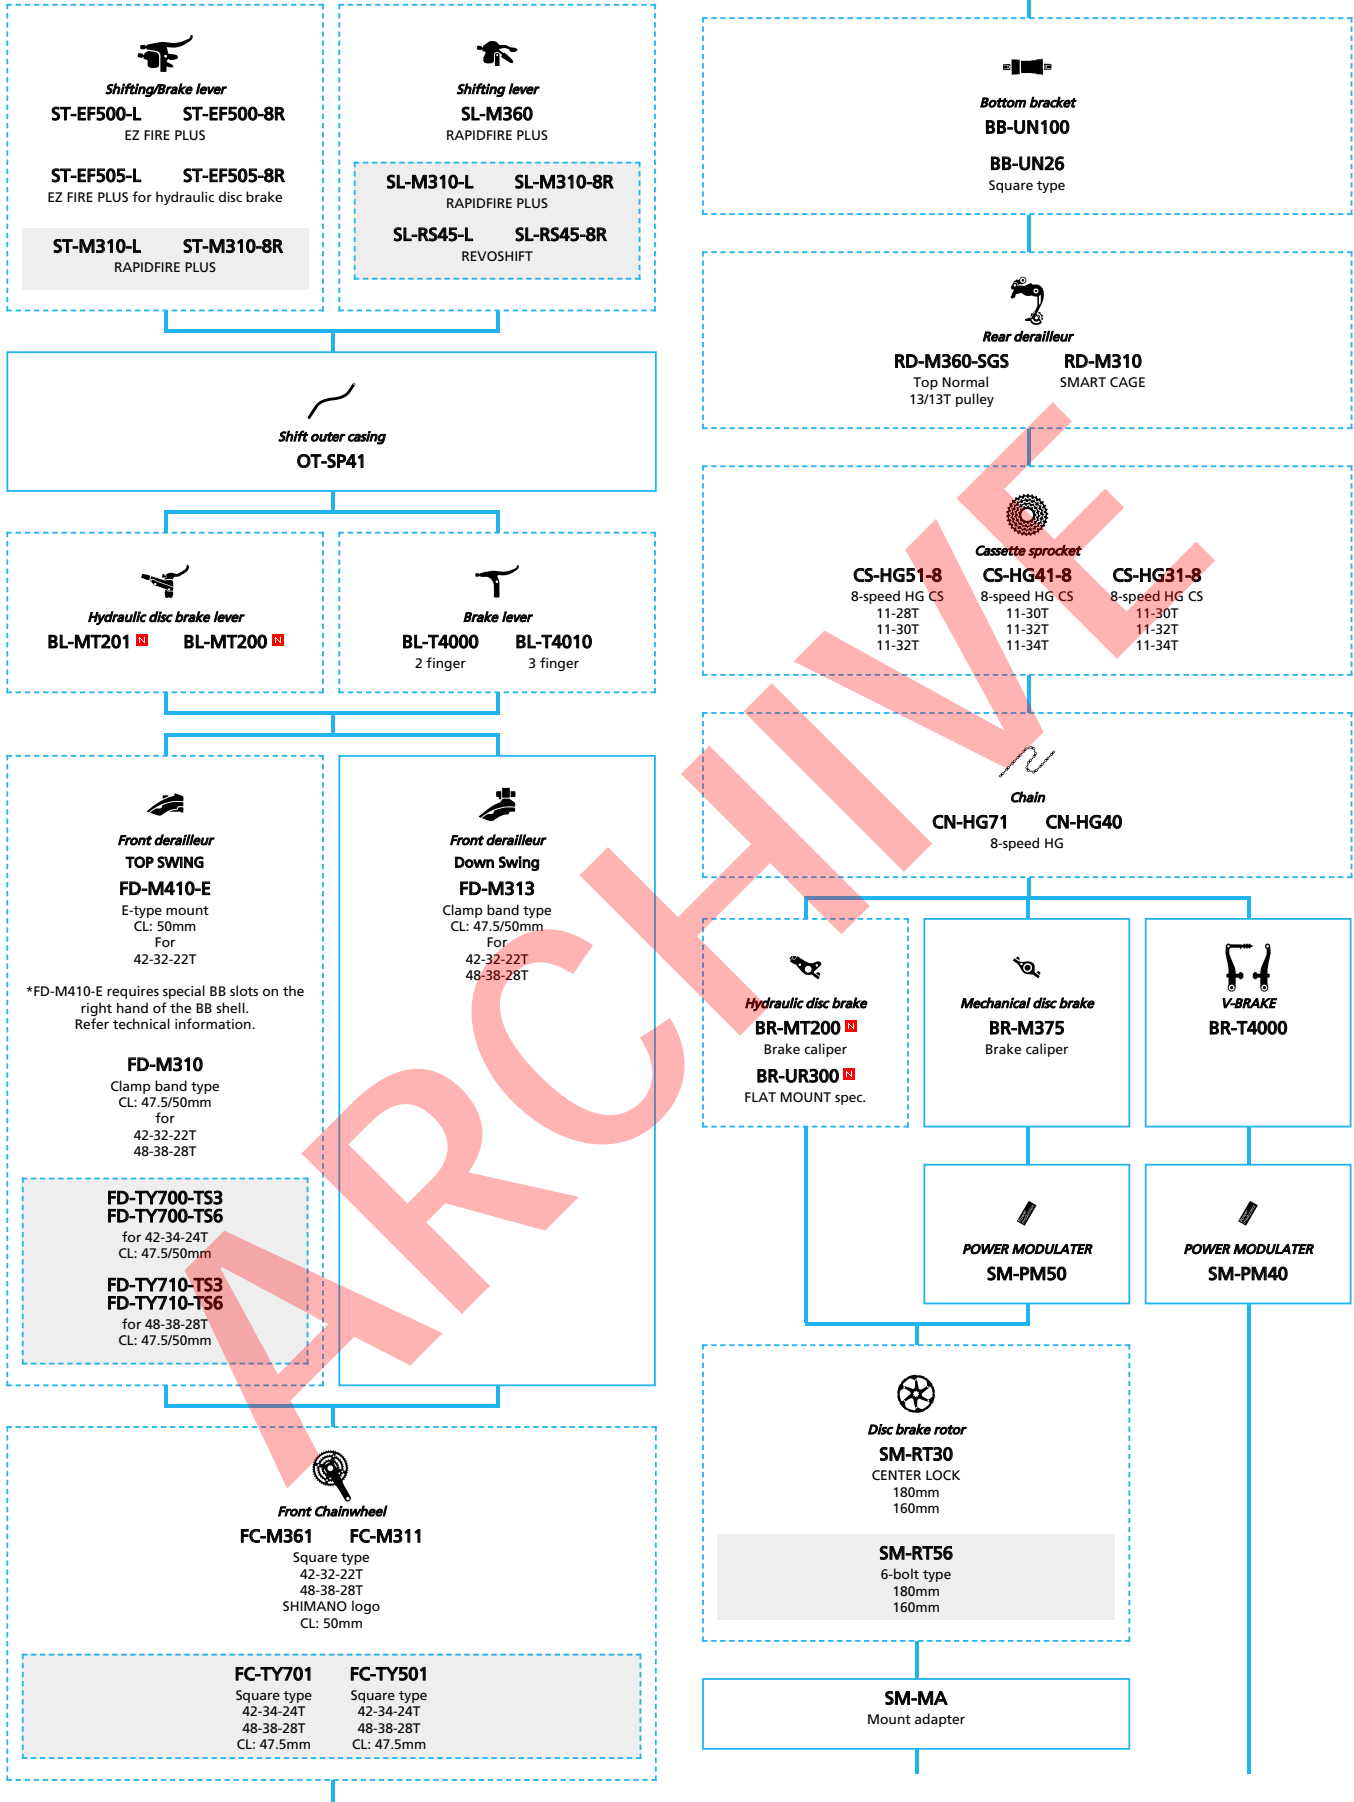

SHIMANO *Acera* *ALTUS* (3x8-speed)

N ... New model
■ ... Additional option
■ ... Alternative option
□ ... All select
□ ... Single select

Mountain Bike