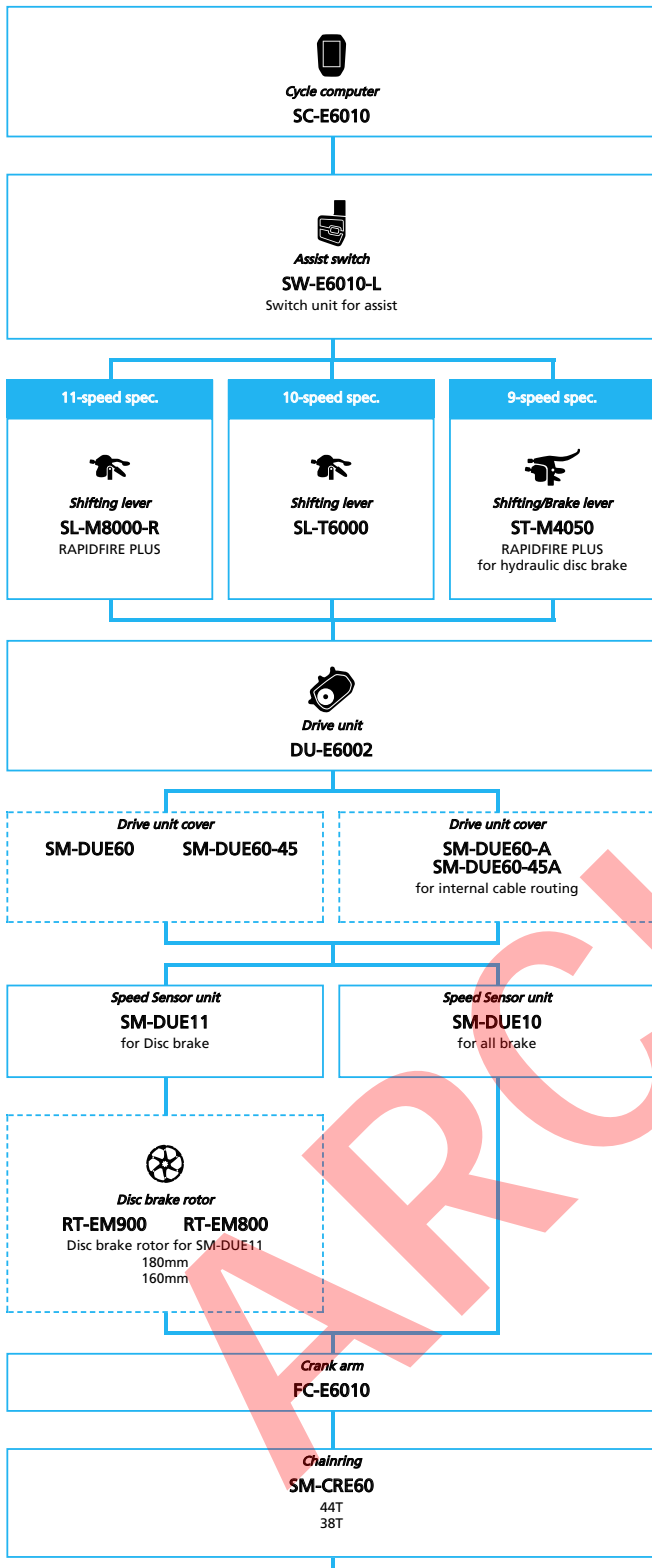

SHIMANO STOPS E6000 series (Mechanical Derailleur spec.)

N ... New model
■ ... Additional option
■ ... Alternative option
□ ... All select
□ ... Single select