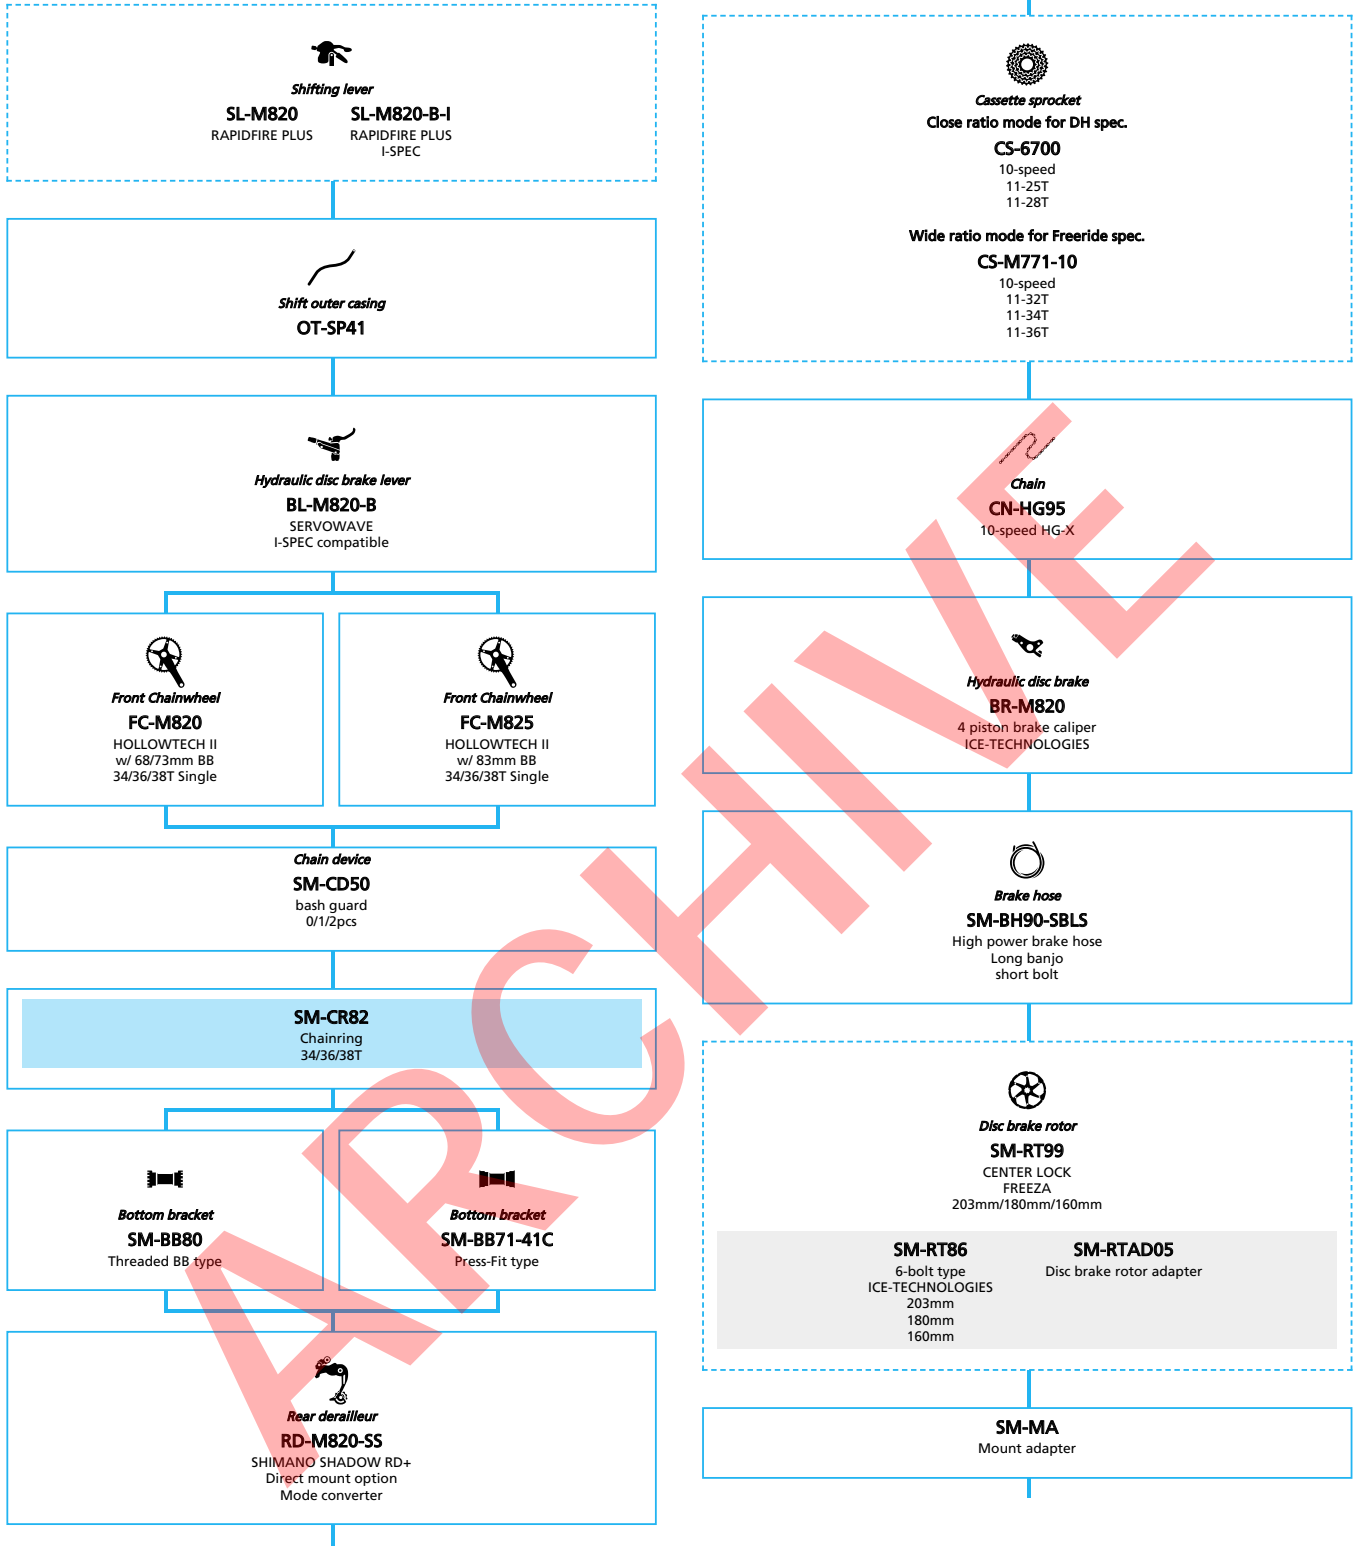

SHIMANO (10-speed)

- ... New model
- ... Additional option
- ... All select
- ... Alternative option
- ... Single select

Mountain Bike