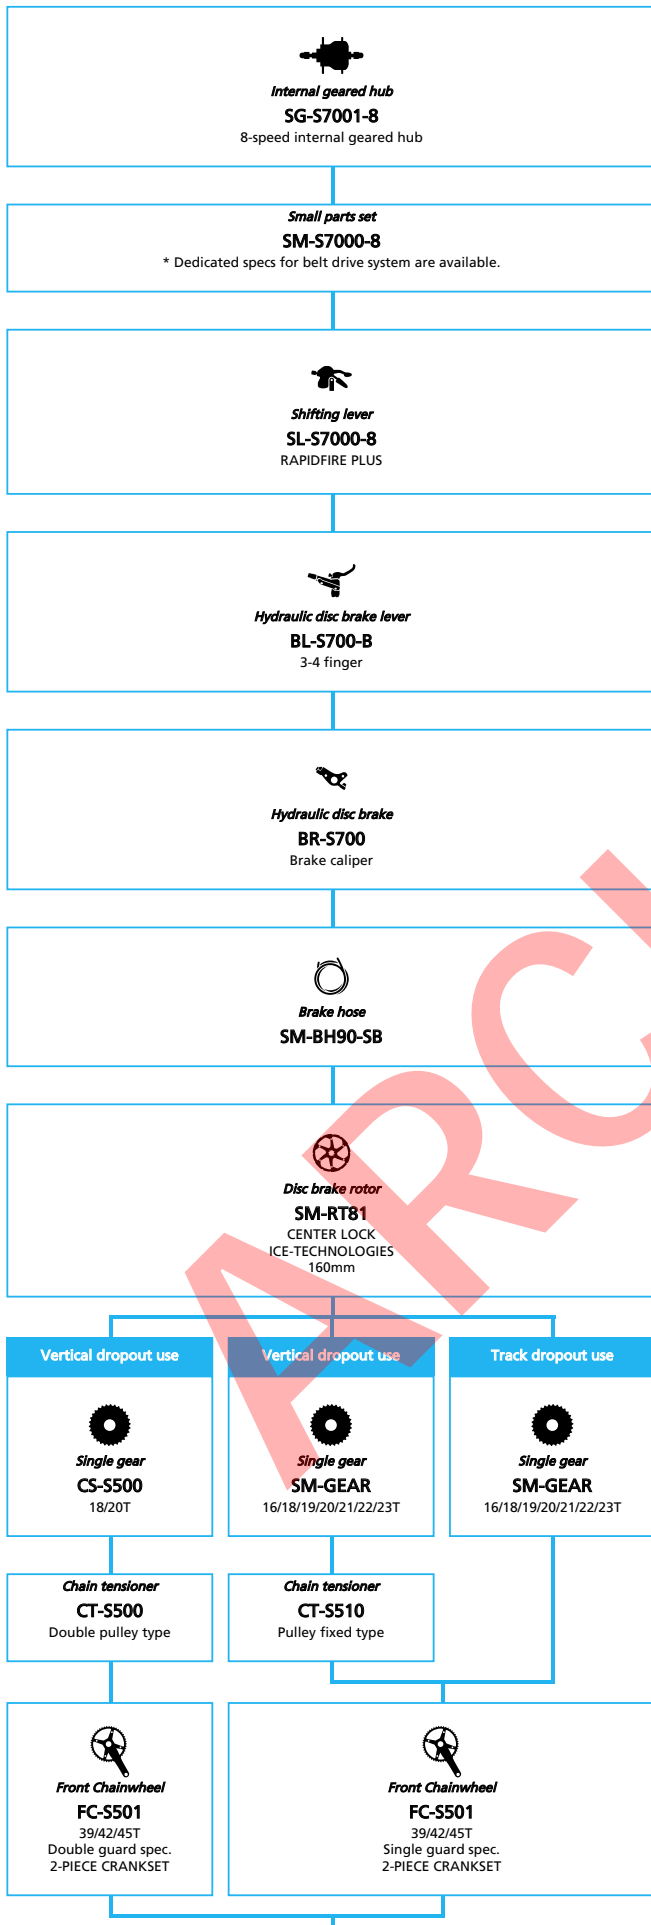

SHIMANO ALFINE (8-speed)

N ... New model
   ... Additional option
   ... Alternative option
   ... All select
   ... Single select