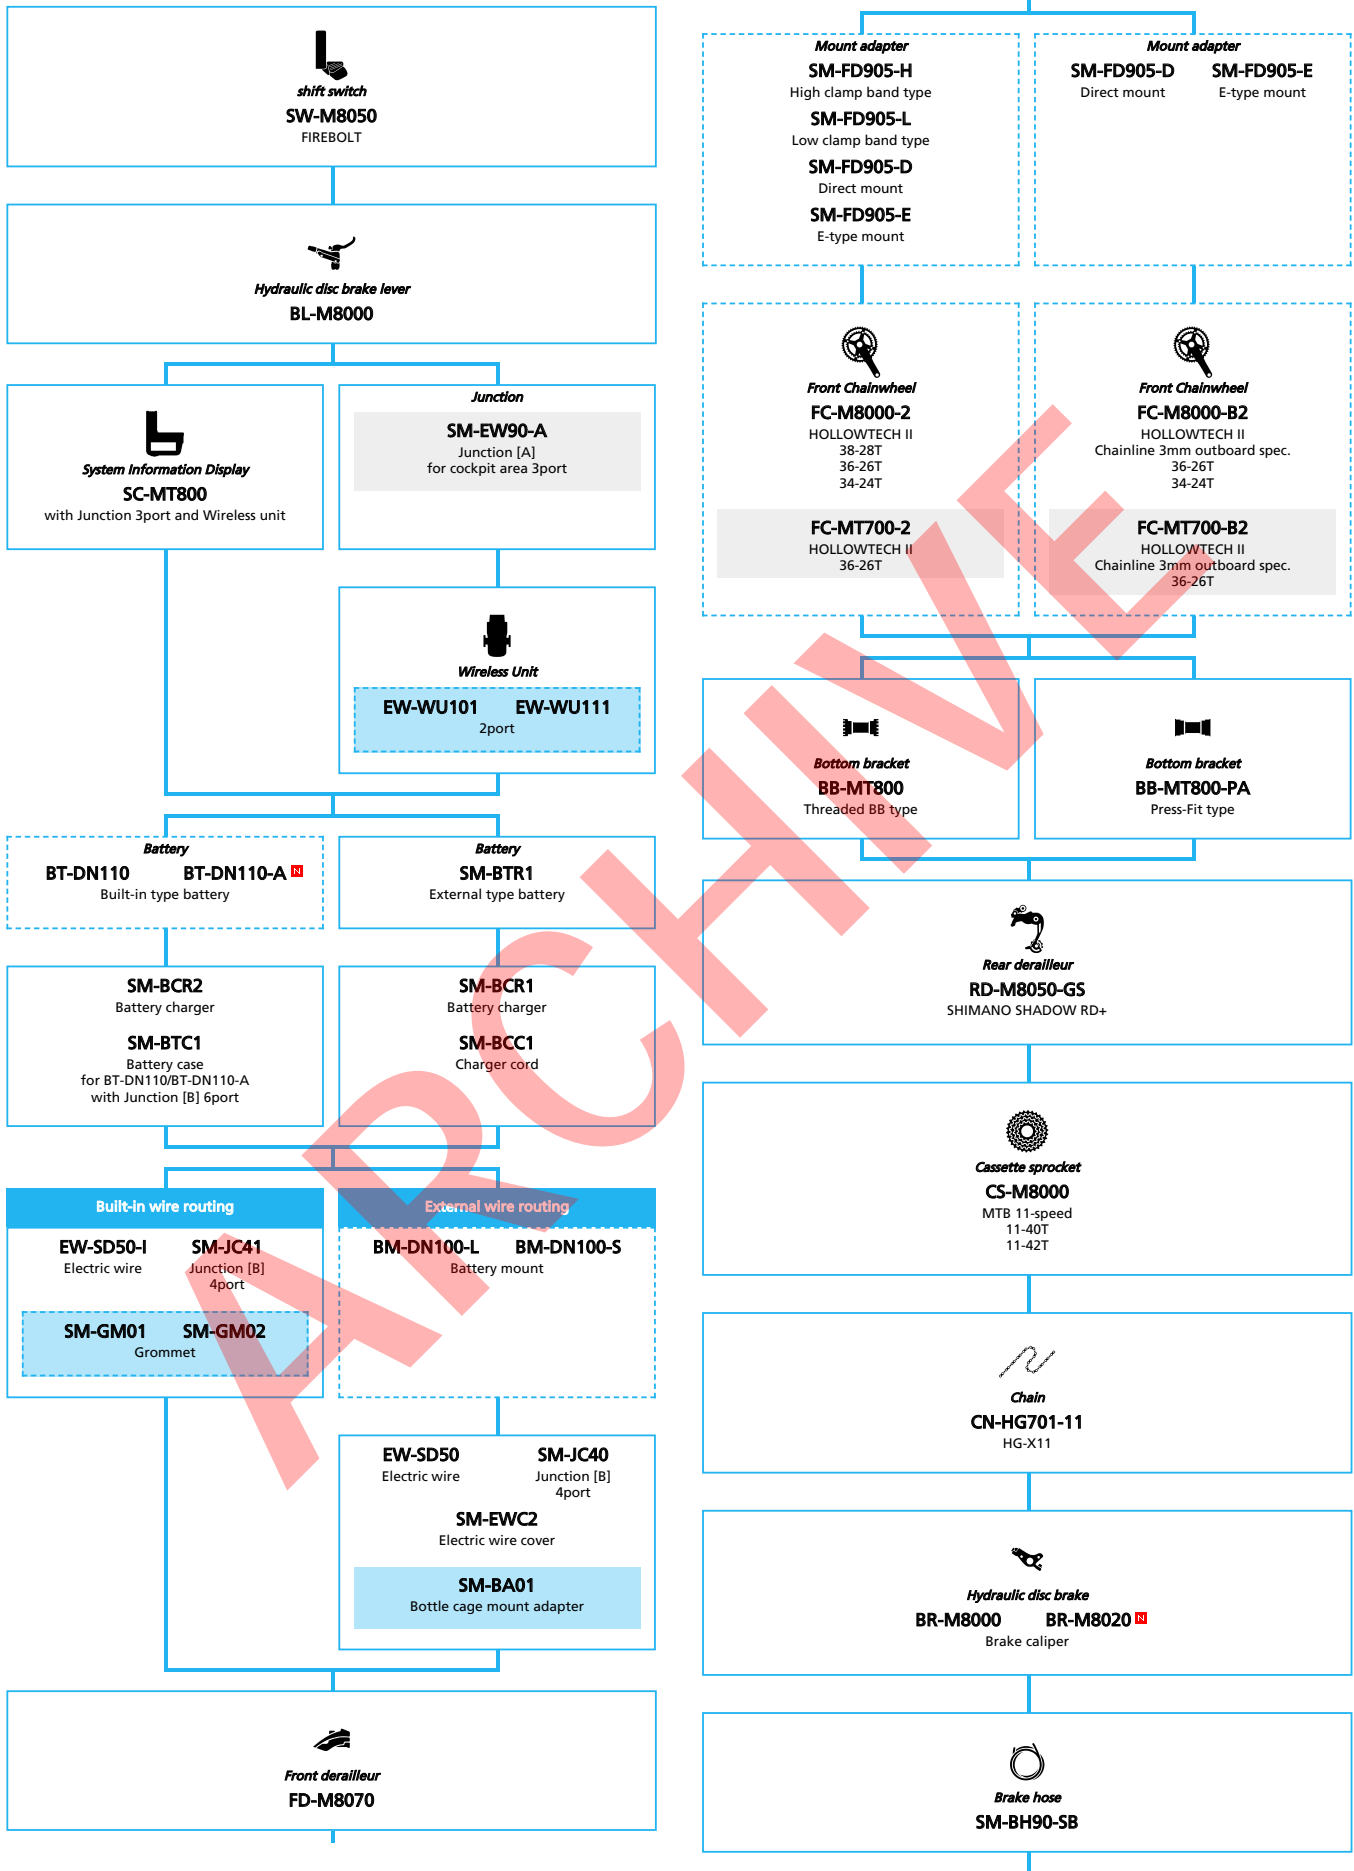

SHIMANO **DEORE XT** M8050 series (2x11-speed)

N ... New model
■ ... Additional option
□ ... All select
▨ ... Alternative option
▩ ... Single select

Mountain Bike