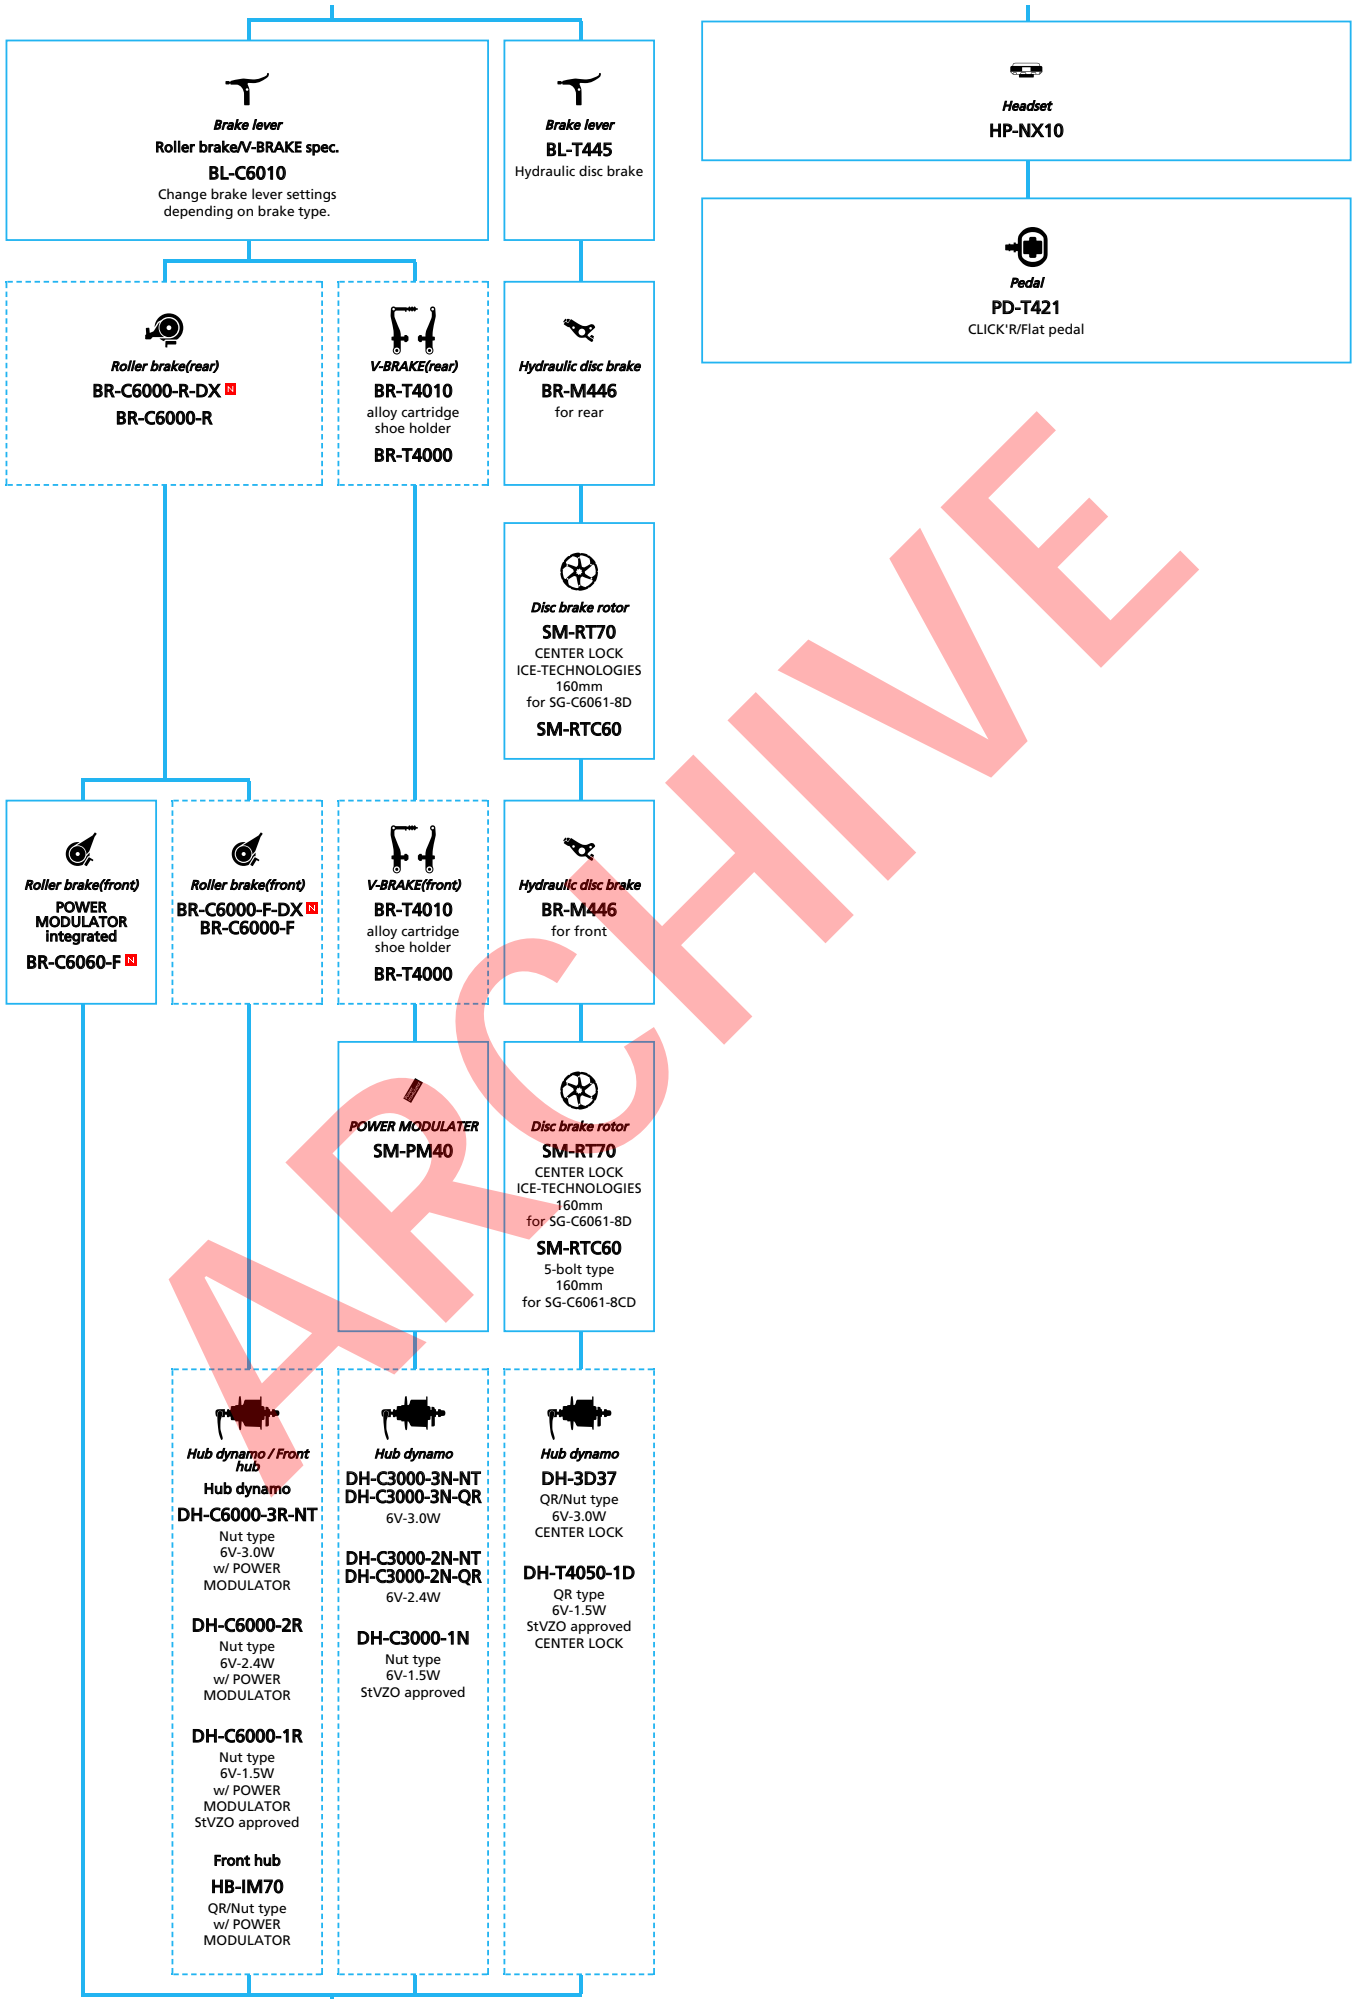

- ... New model
- ... Additional option
- ... All select
- ... Alternative option
- ... Single select