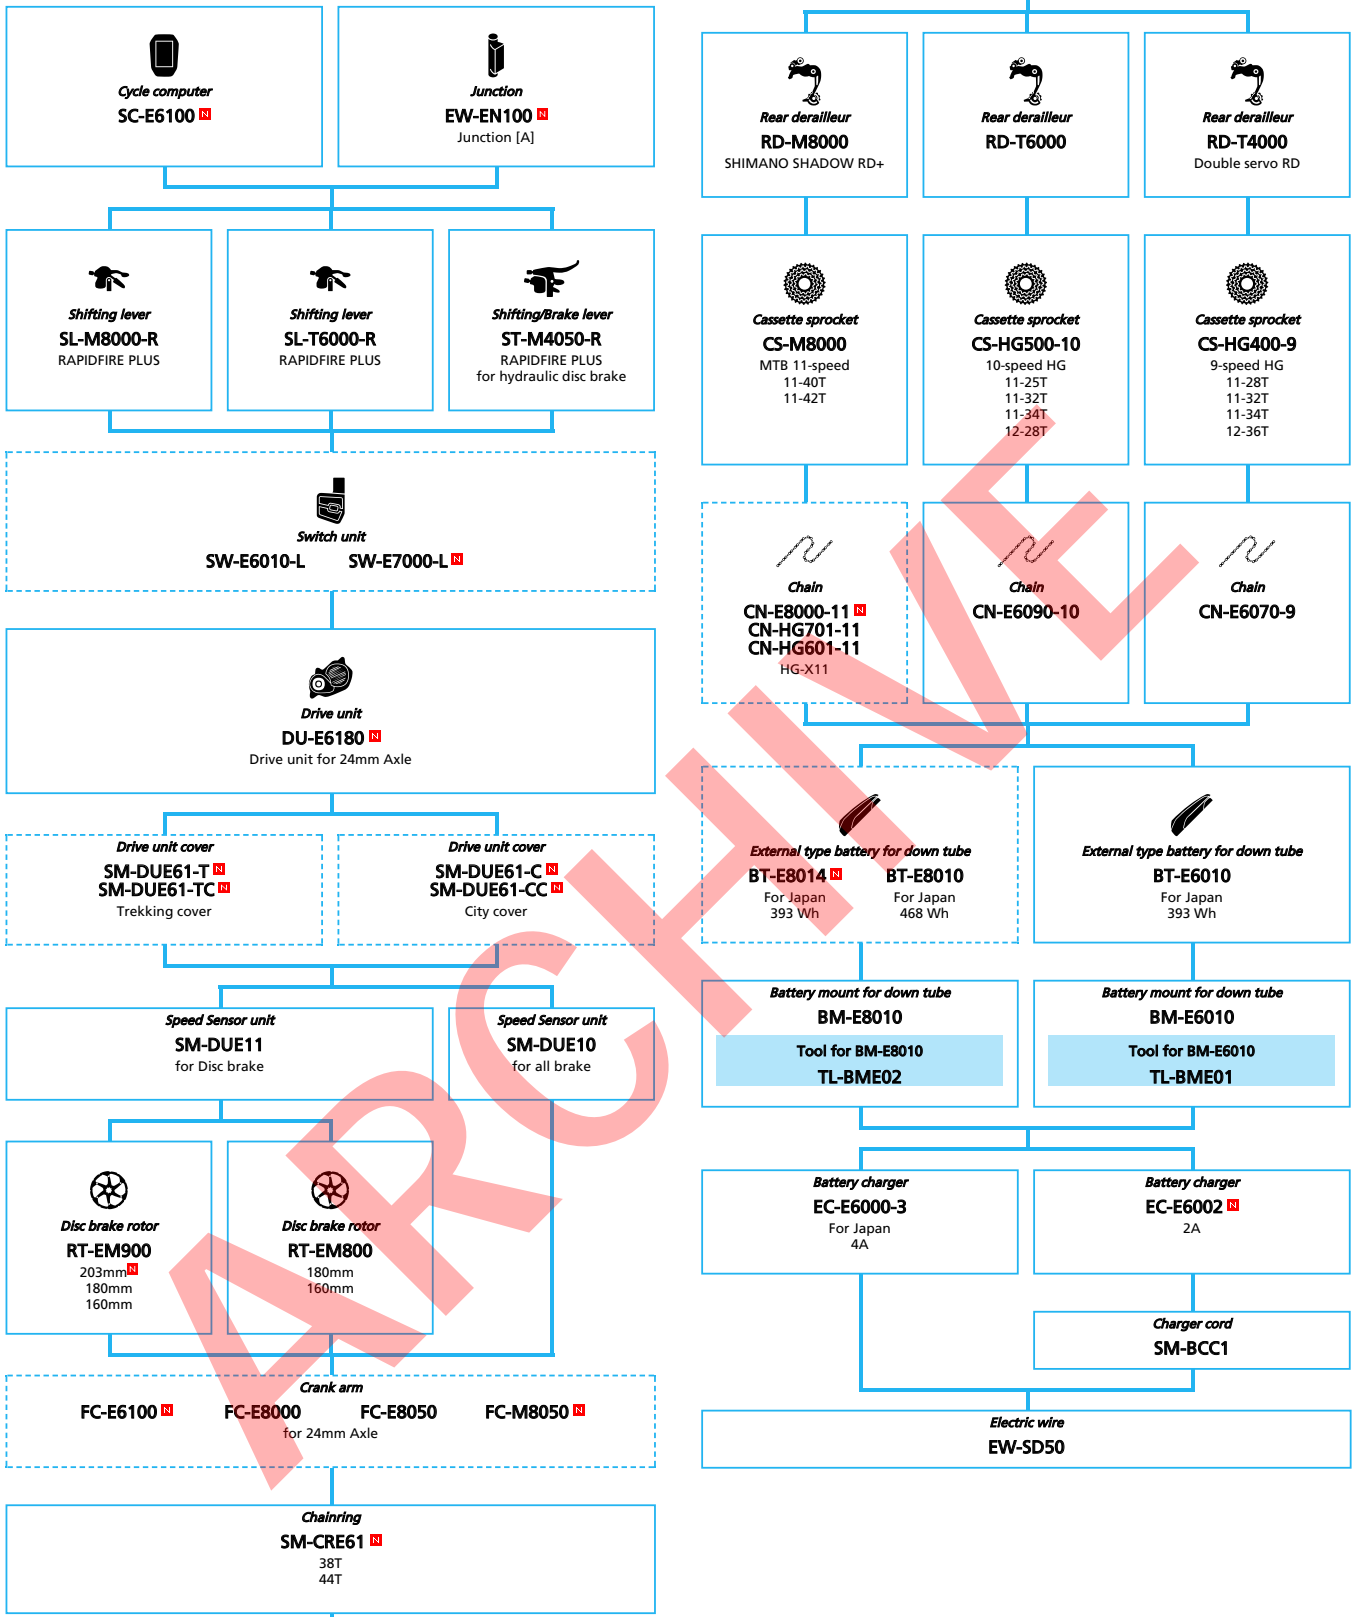

SHIMANO STOPS E6180 series for Japan market (Mechanical Derailleur spec.)

■ ... New model
 ... Additional option
 ... Alternative option
 ... All select
 ... Single select

E-BIKE