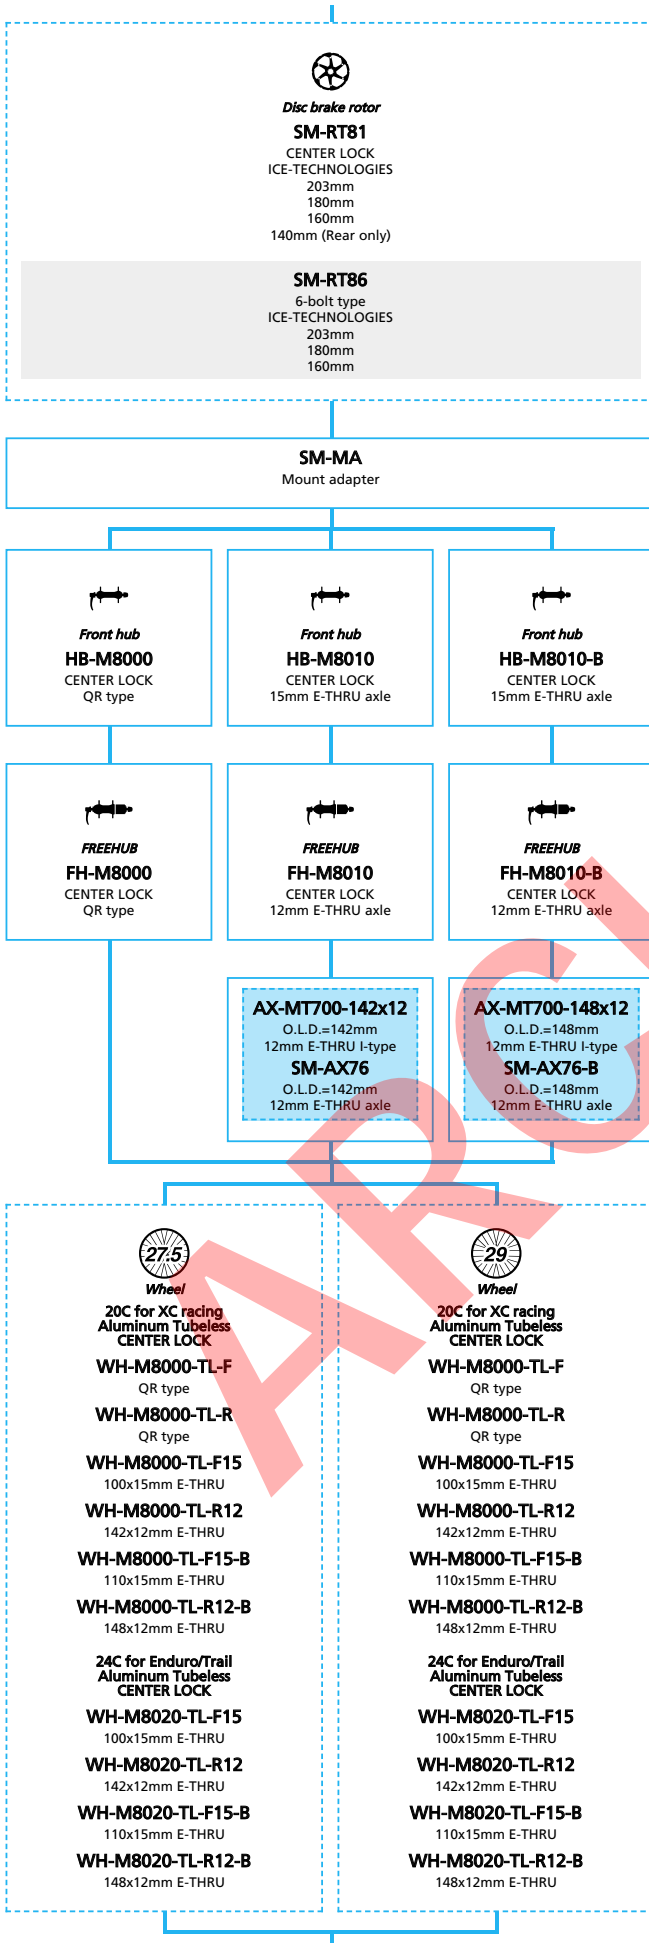

N ... New model
■ ... Additional option
■ ... Alternative option
□ ... All select
□ ... Single select