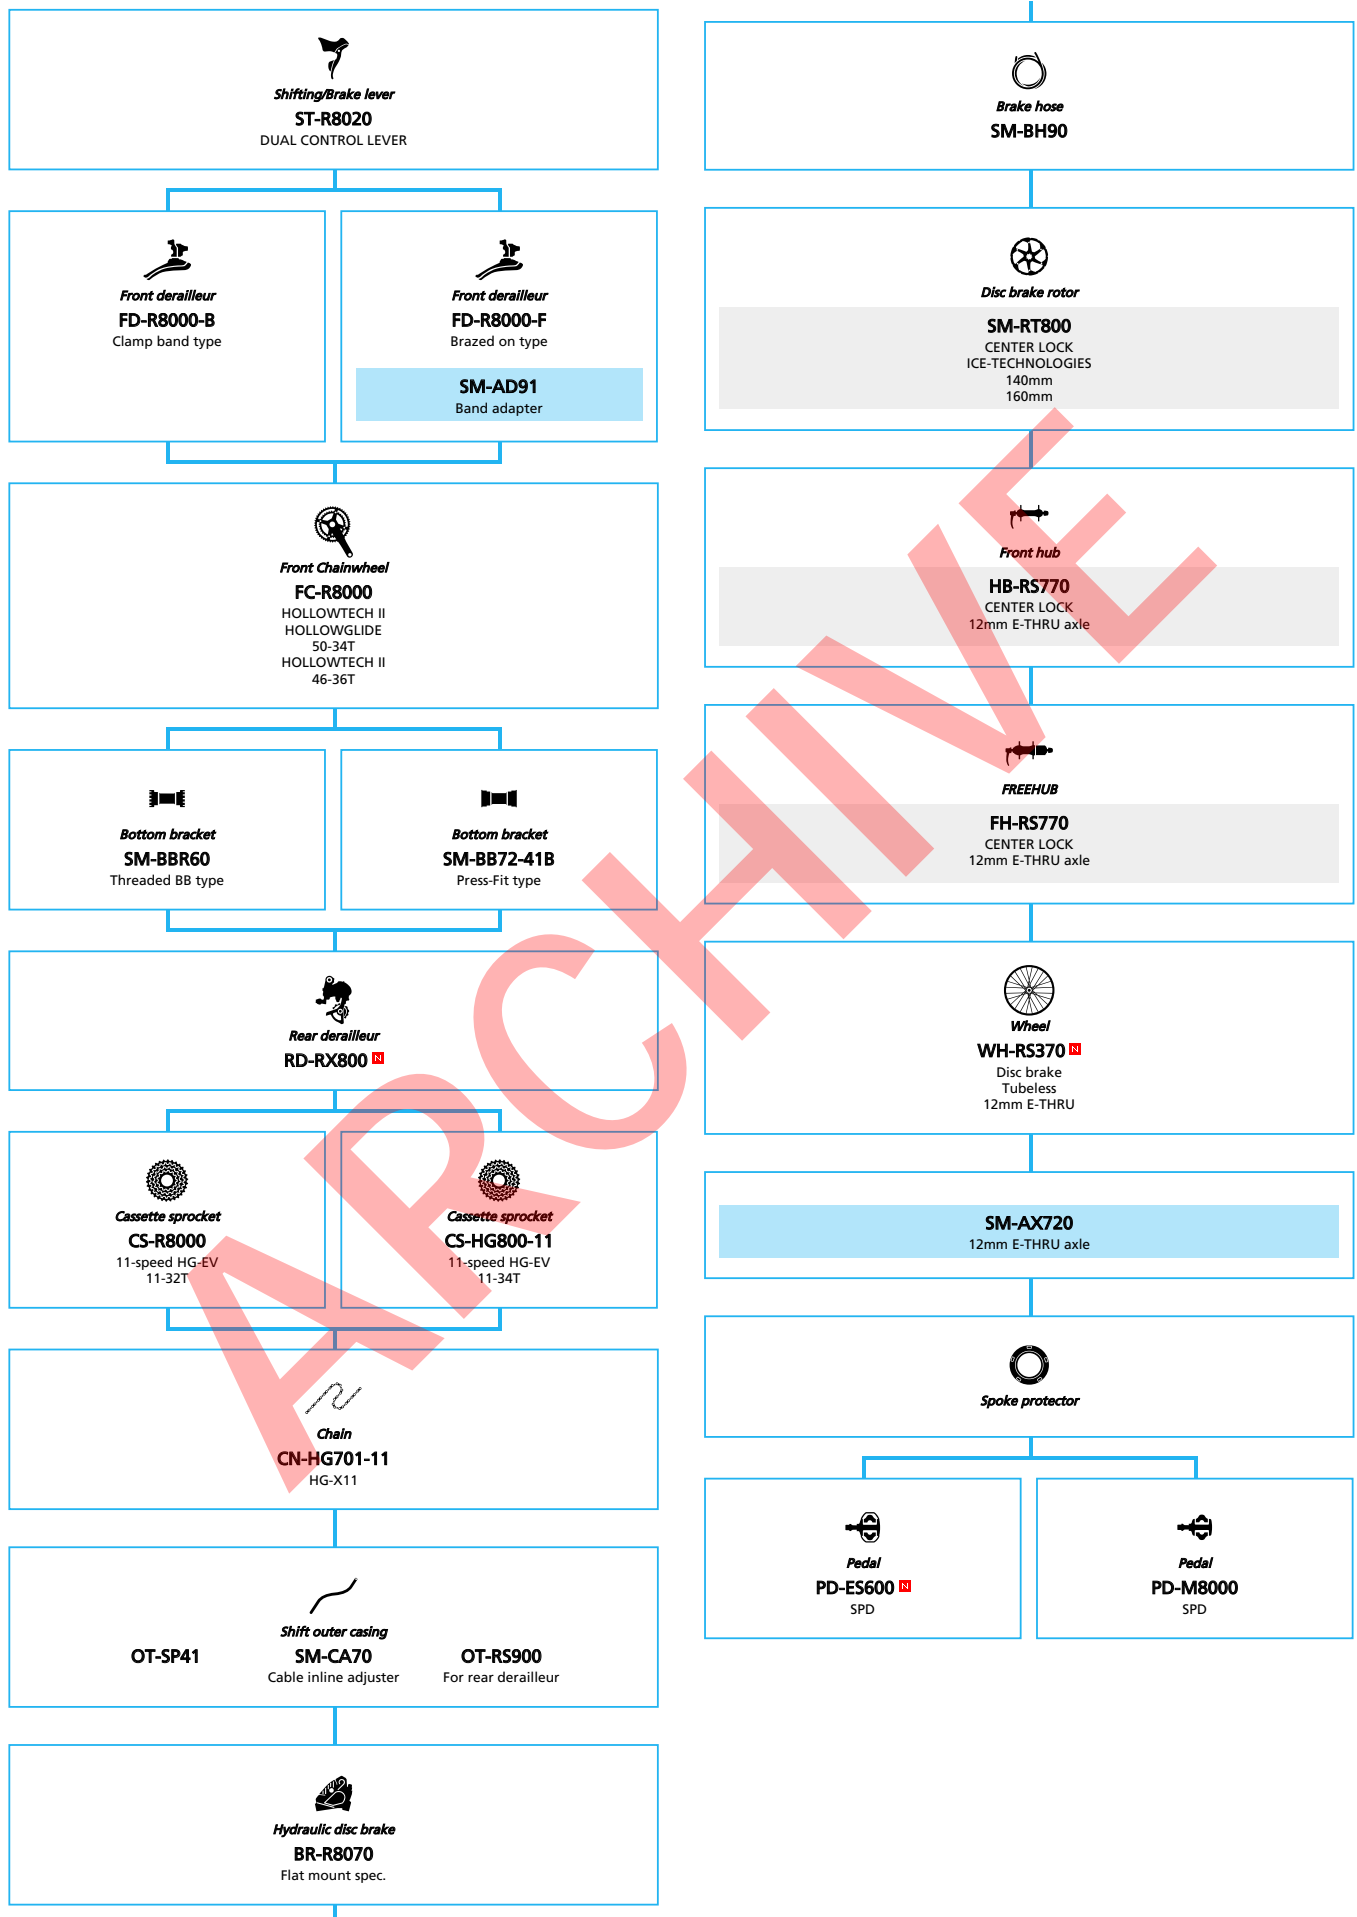

Hydraulic disc brake for drop handlebar (Mechanical spec. 2x11-speed ULTEGRA grade)

■ ... New model
  ... Additional option
  ... Alternative option
  ... All select
  ... Single select