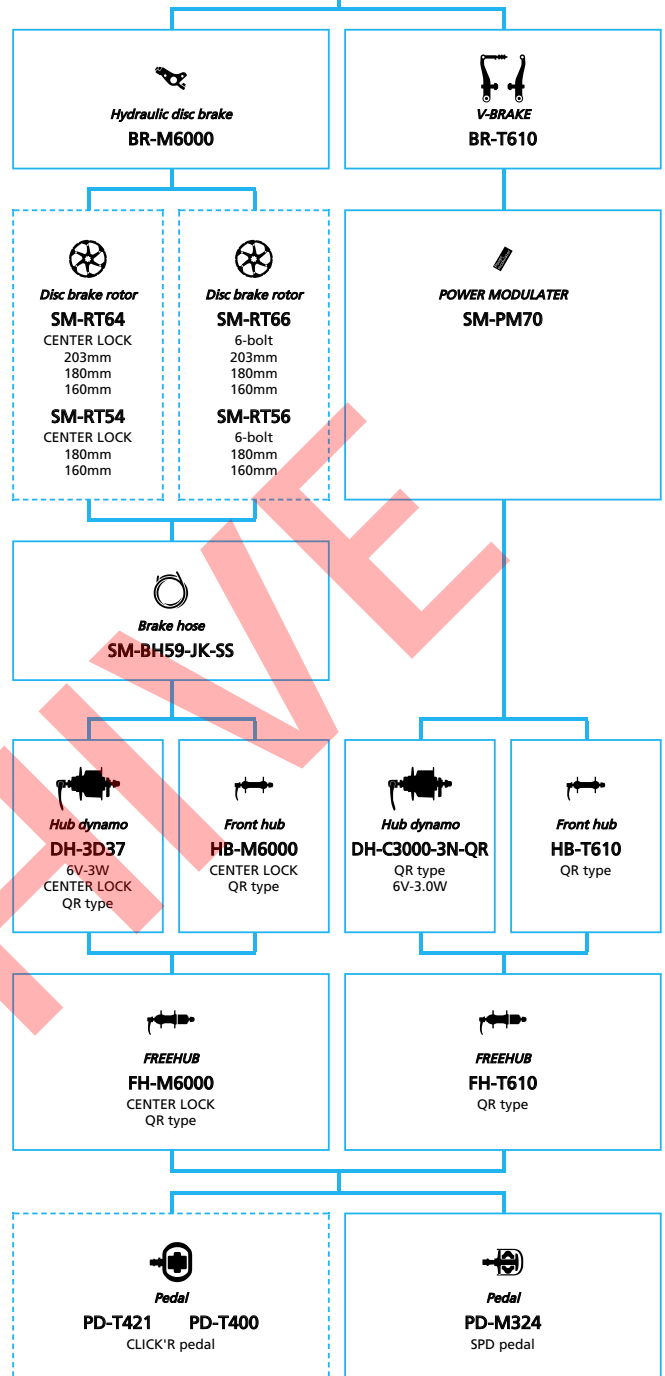

ARCHIVE

SHIMANO **DEORE XT** (3x10-speed)

N ... New model
 ■ ... Additional option
 □ ... Alternative option
 □ ... All select
 □ ... Single select

Trekking Bike

SHIMANO
DEORE (3x10-speed)

N ... New model
 ... Additional option
 ... All select
 ... Alternative option
 ... Single select