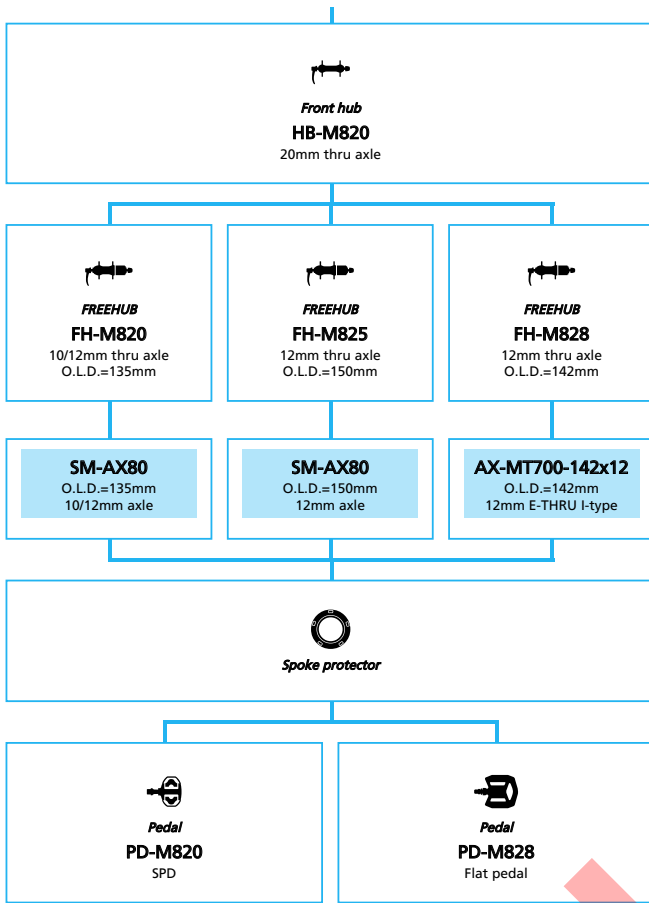

- ... New model
- ... Additional option
- ... Alternative option
- ... All select
- ... Single select