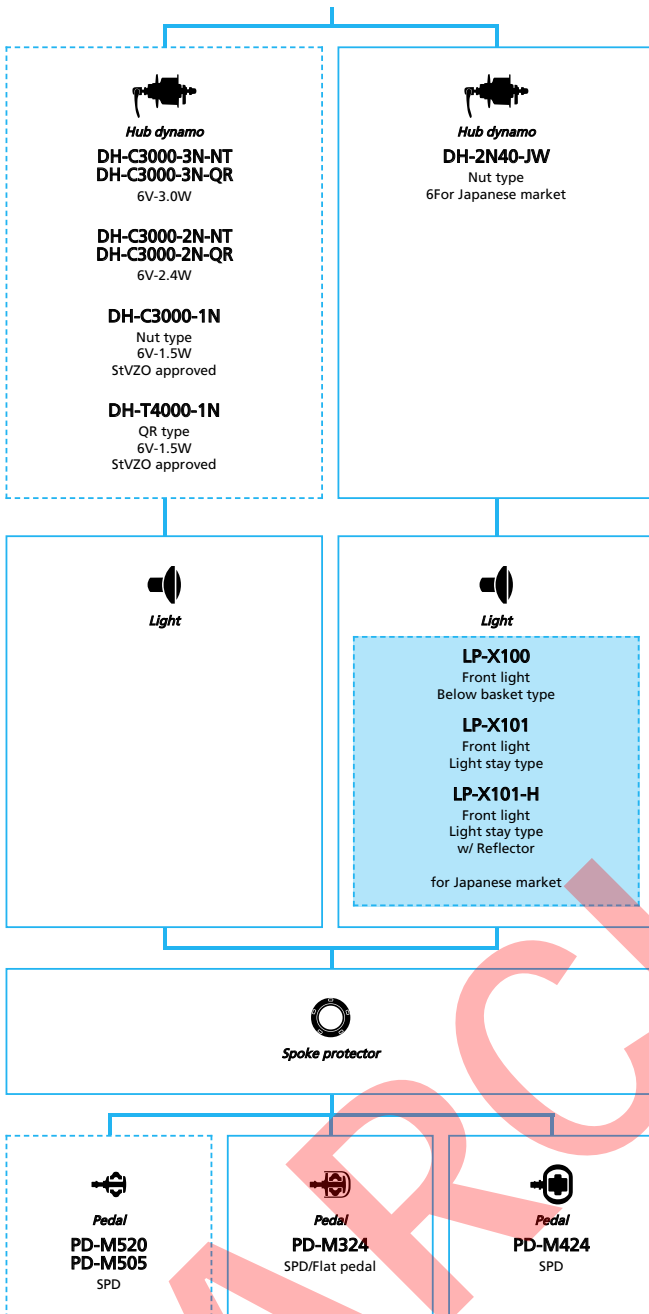

- ... New model
- ... Additional option
- ... All select
- ... Alternative option
- ... Single select