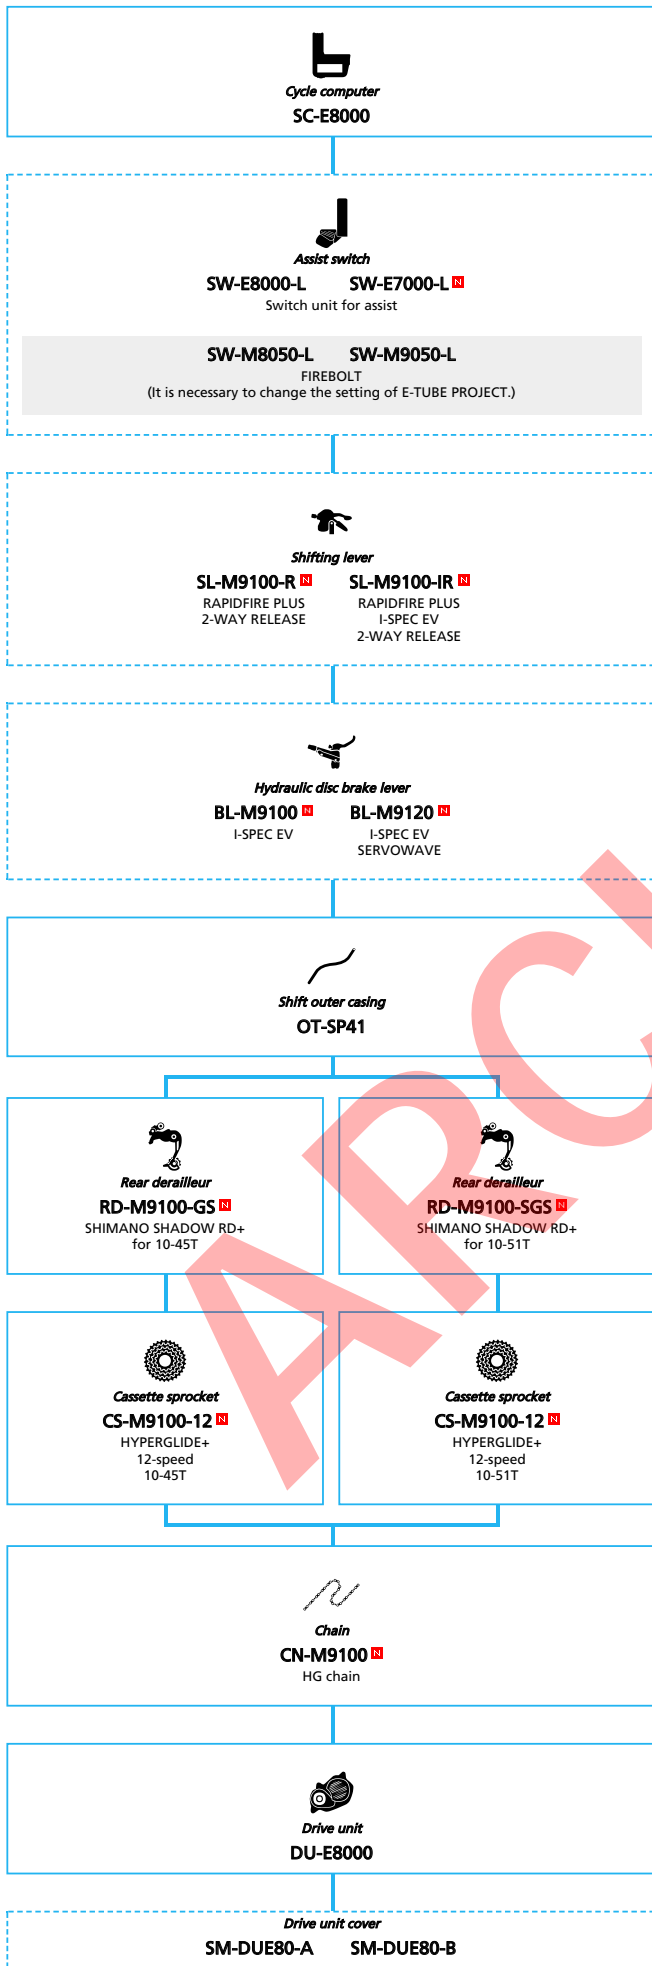

SHIMANO STEPS E8000 series (Mechanical spec. 12-speed)

■ ... New model
 ... Additional option
 ... Alternative option
 ... All select
 ... Single select

E-BIKE