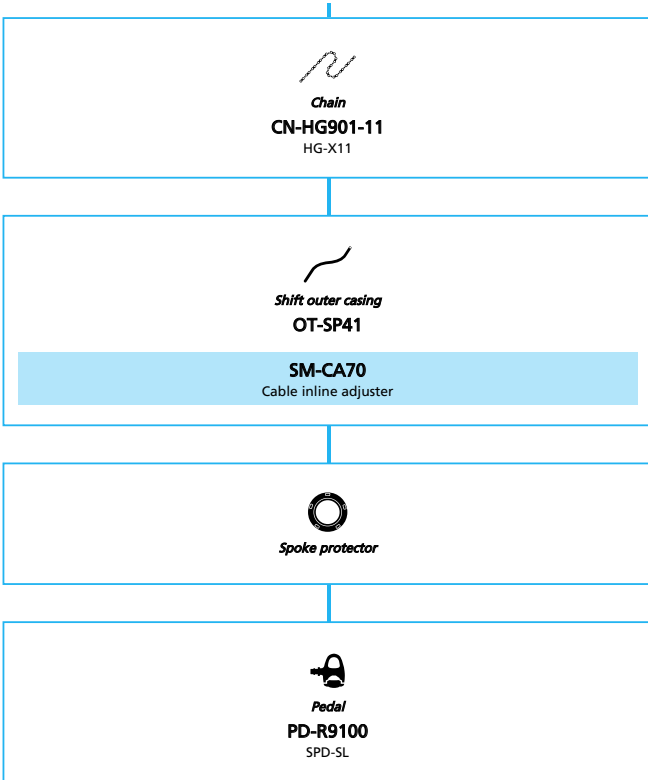

- ... New model
- ... Additional option
- ... Alternative option
- ... All select
- ... Single select

ARCHIVE