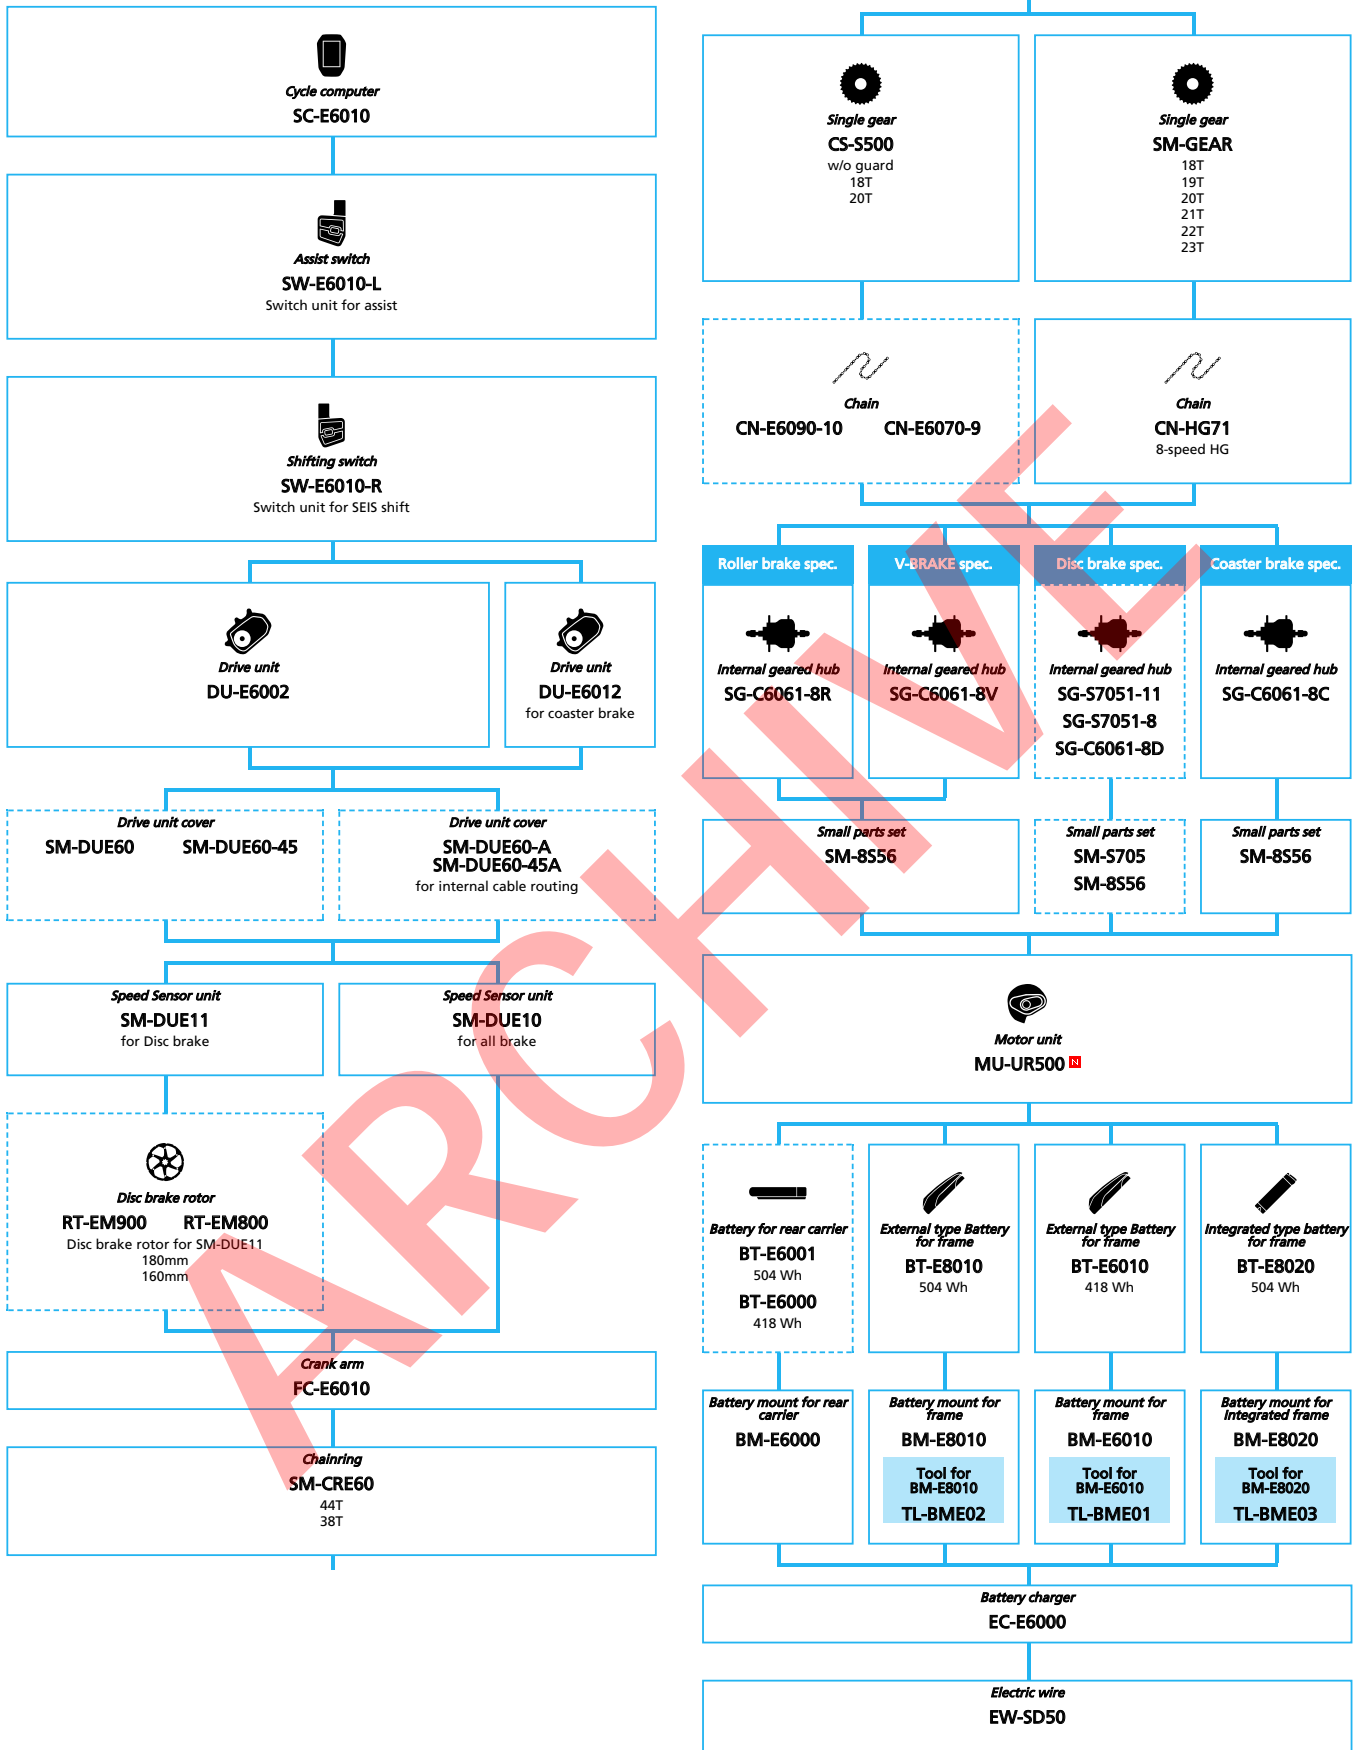

SHIMANO STOPS E6000 series (Electronic Internal Geared Hub spec.)

N ... New model
 ... Additional option
 ... Alternative option
 ... All select
 ... Single select