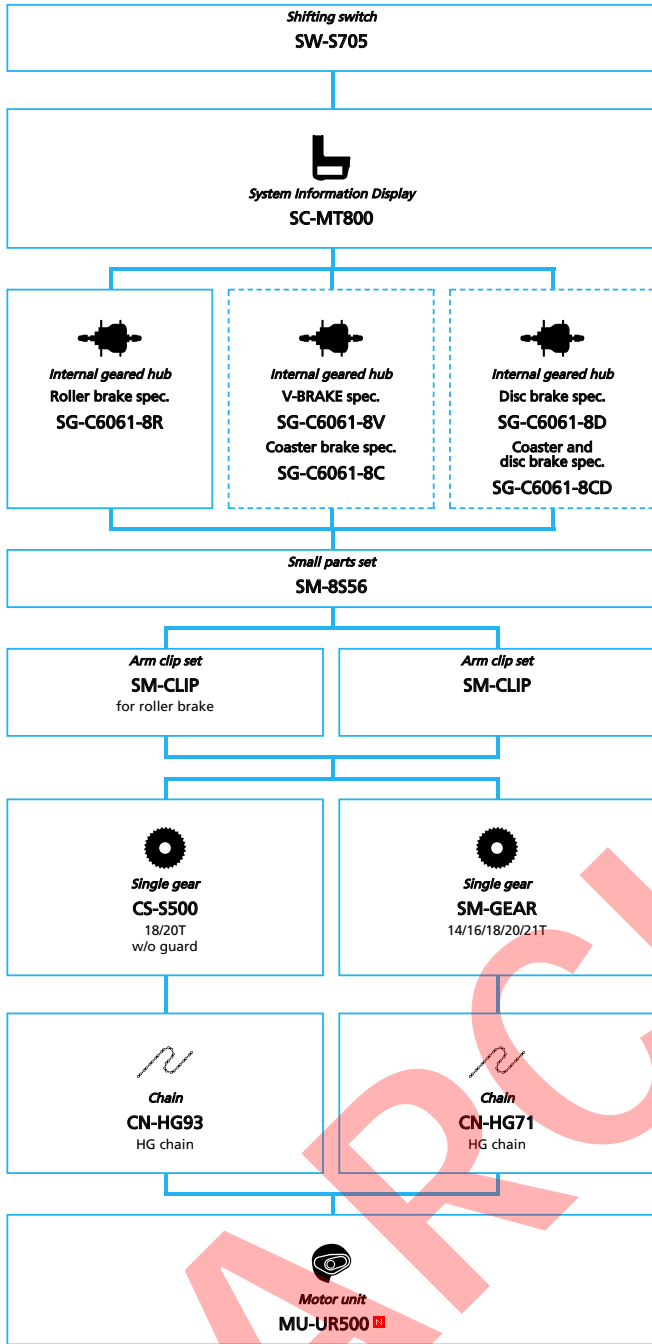

SHIMANO Nexus (INTER-8)

■ ... New model
 ... Additional option
 ... All select
 ... Alternative option
 ... Single select

City Touring / Comfort Bike

SHIMANO Nexus (INTER-8 Electronic spec)

N ... New model
 ... Additional option
 ... Alternative option
 ... All select
 ... Single select