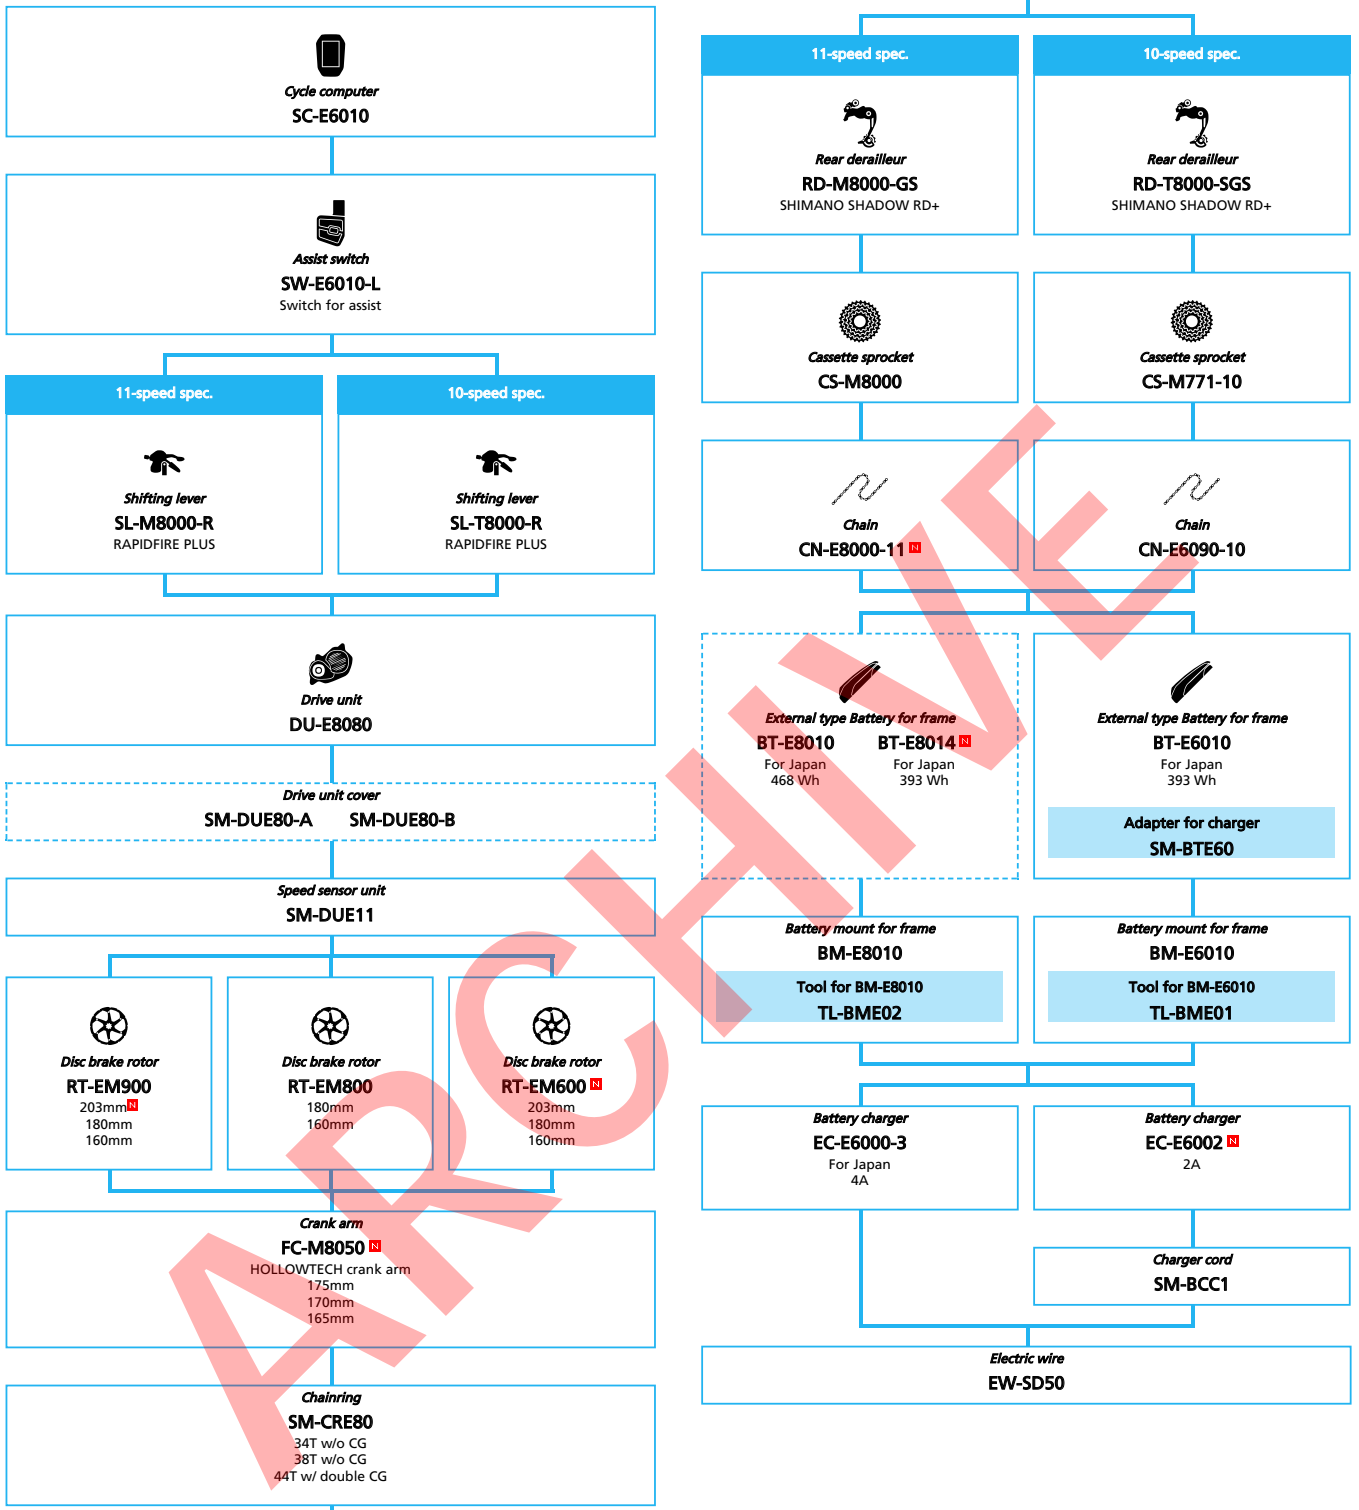

SHIMANO STEPS E8080 series for Japan market (Mechanical Derailleur spec.)

■ ... New model
 ... Additional option
 ... Alternative option
 ... All select
 ... Single select