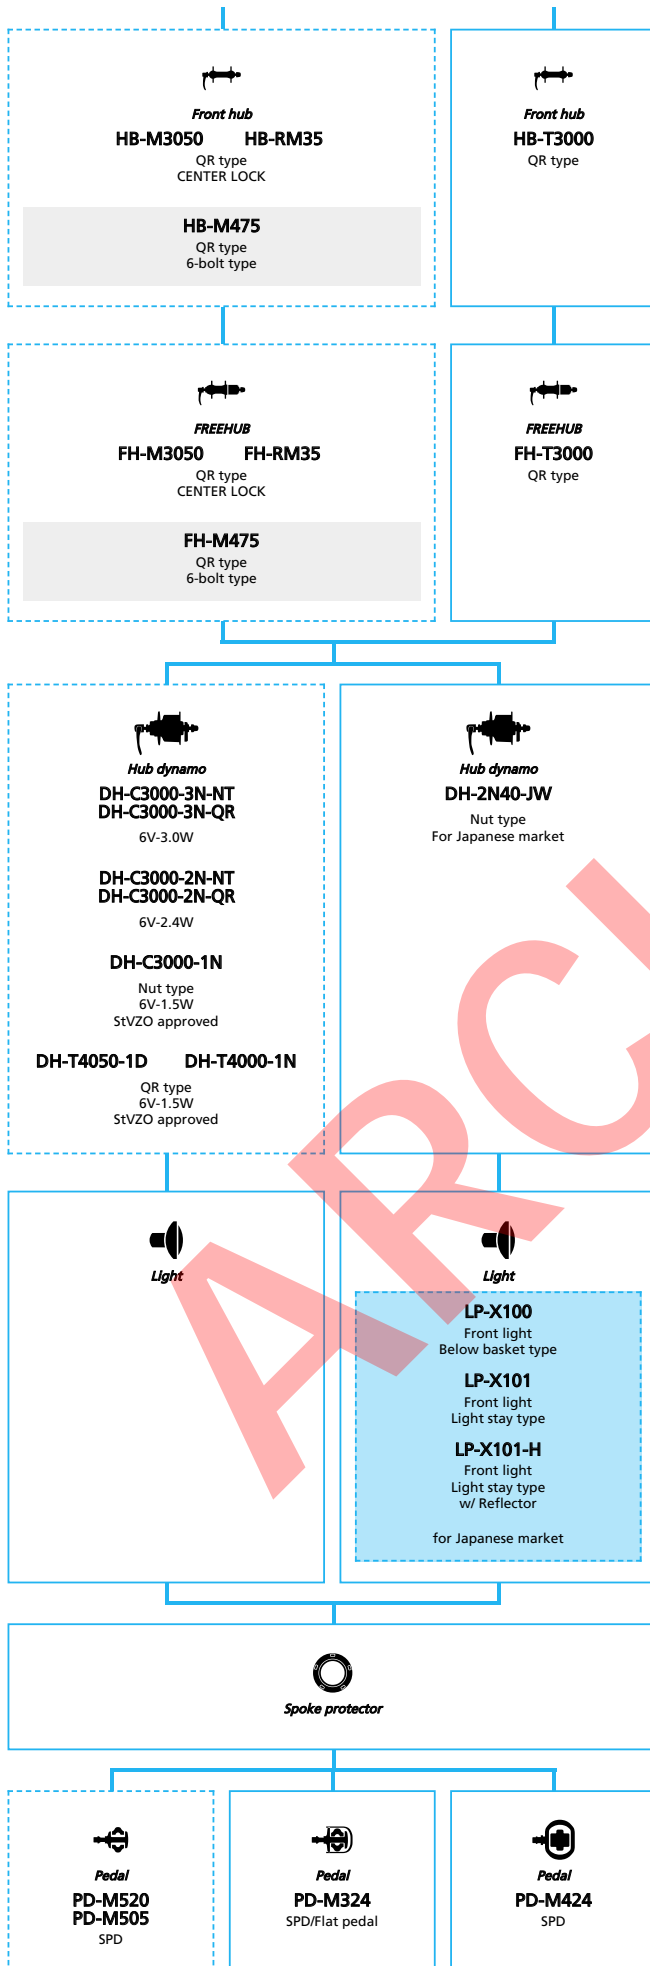

- ... New model
- ... Additional option
- ... Alternative option
- ... All select
- ... Single select