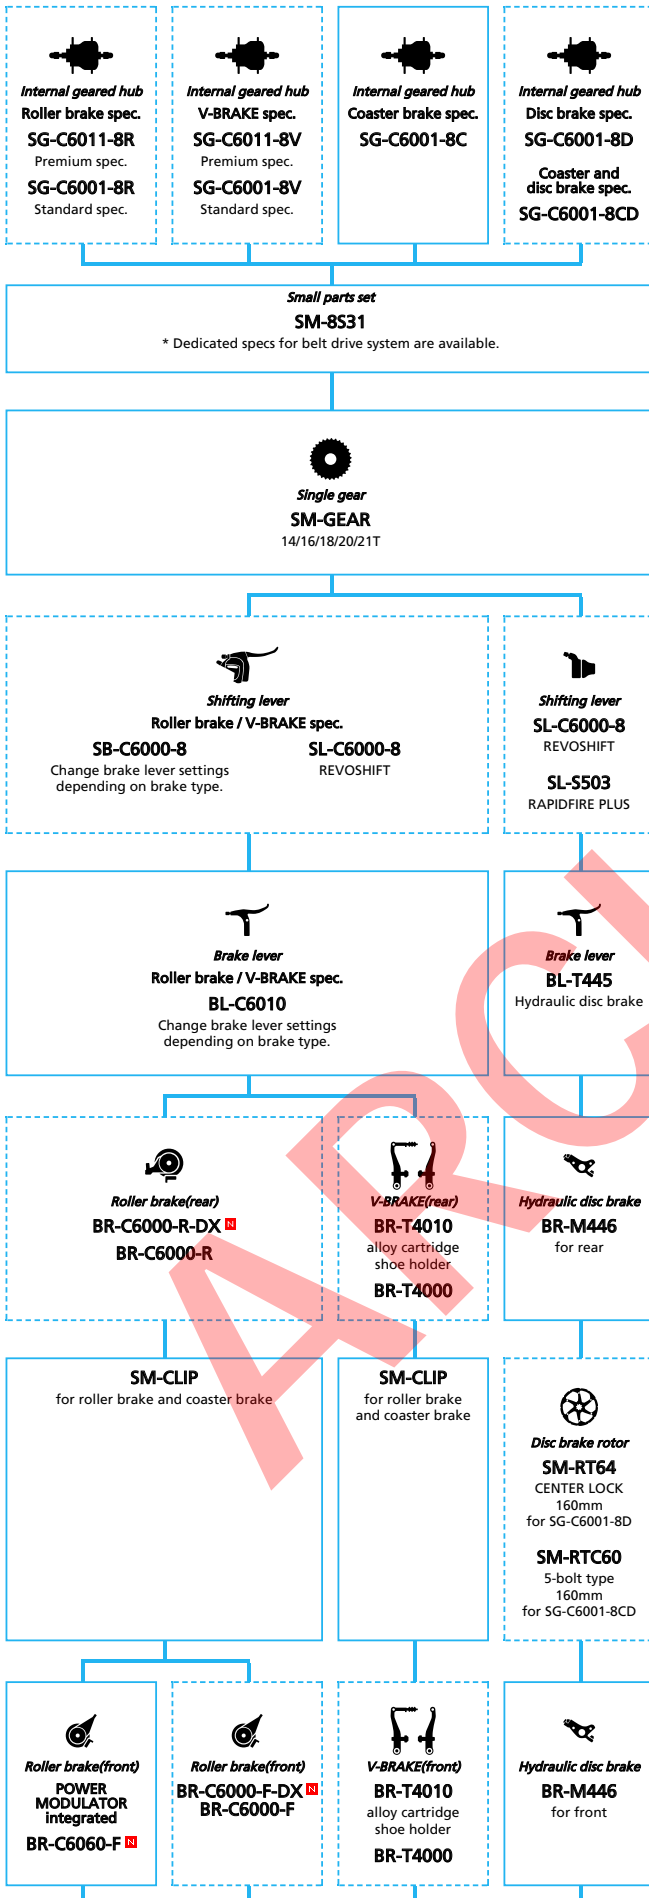

SHIMANO Nexus (INTER-8)

■ ... New model
  ... Additional option
  ... All select
  ... Alternative option
  ... Single select

City Touring / Comfort Bike