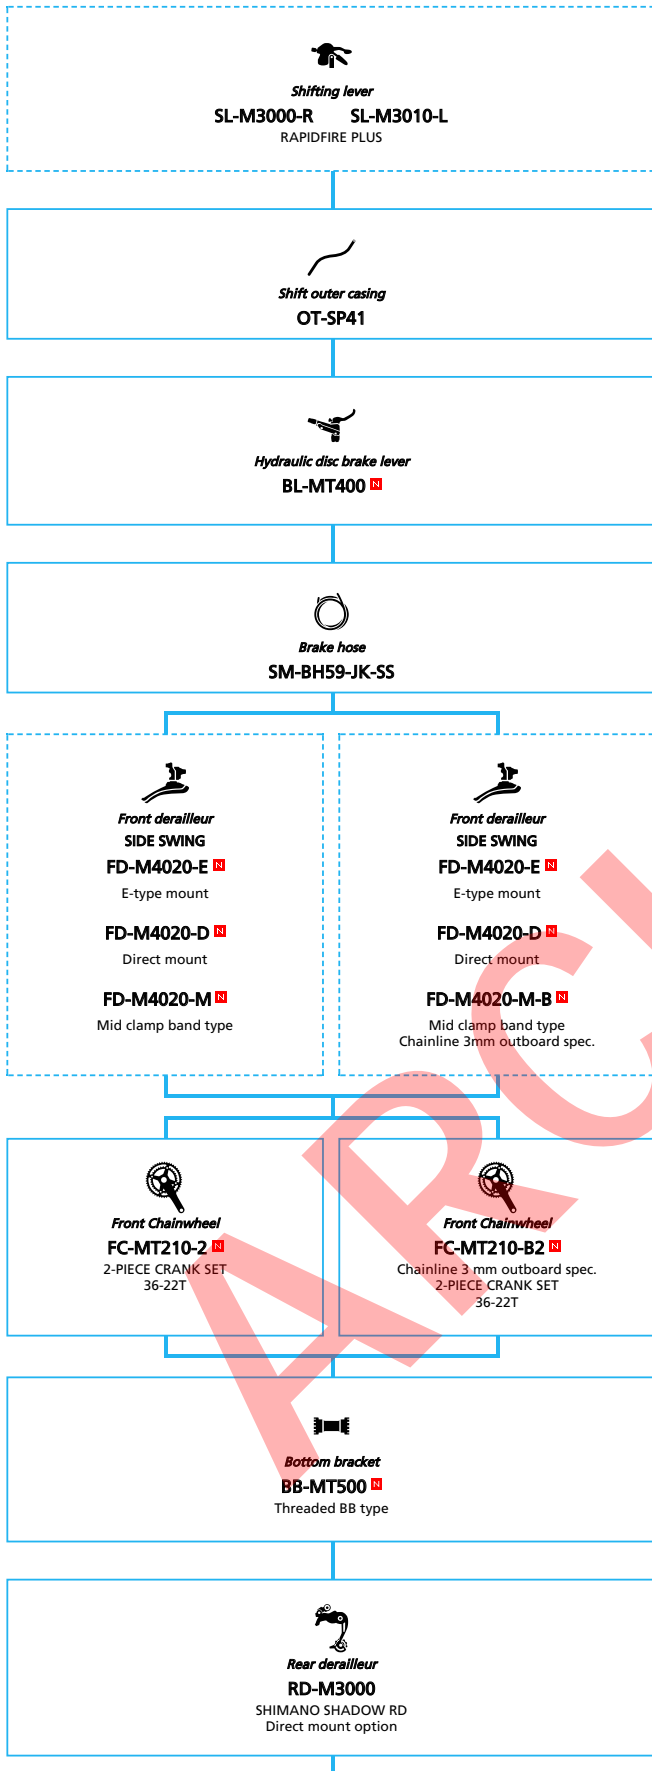

SHIMANO
ALCERA (2x9-speed)

N ... New model
■ ... Additional option
□ ... Alternative option
□ ... All select
□ ... Single select

Mountain Bike