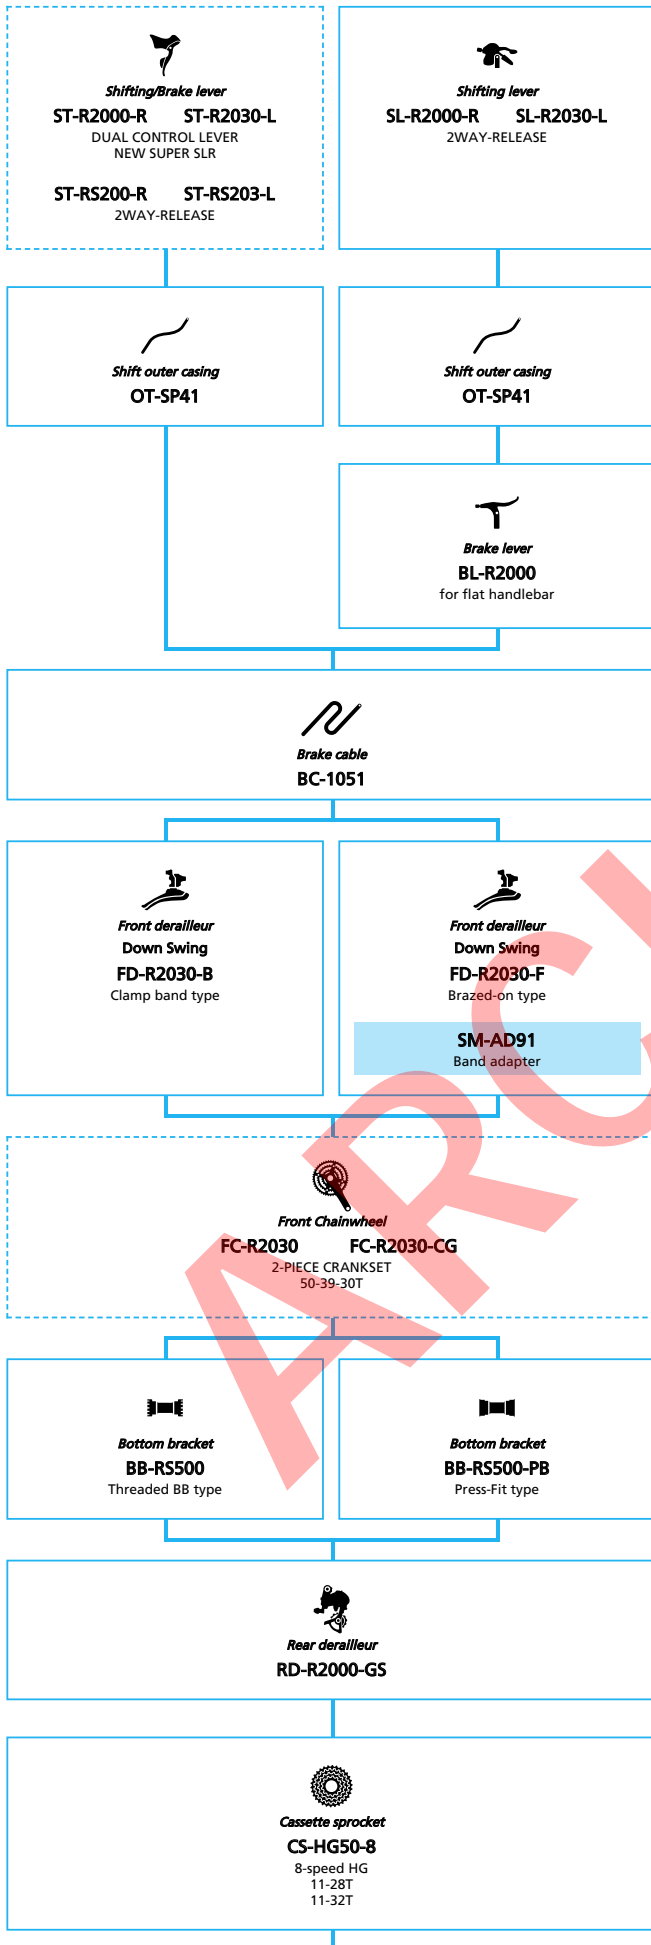

SHIMANO Claris (3x8-speed)

- ... New model
- ... Additional option
- ... All select
- ... Alternative option
- ... Single select