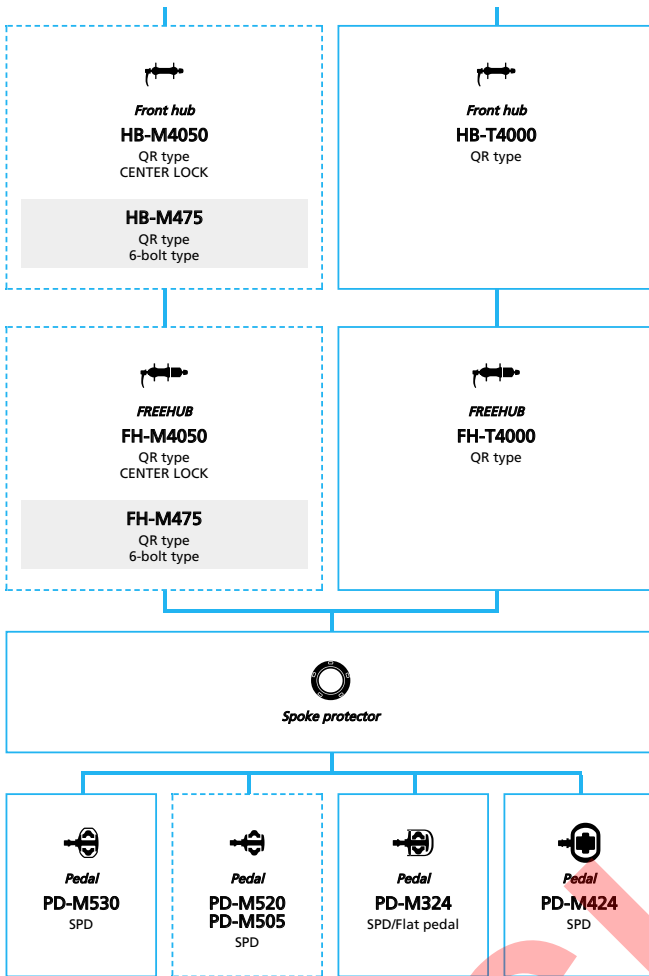

ARCHIVE

SHIMANO ALIVIO (3x9-speed)

- ... New model
- ... Additional option
- ... Alternative option
- ... All select
- ... Single select

Mountain Bike

- ... New model
- ... Additional option
- ... All select
- ... Alternative option
- ... Single select