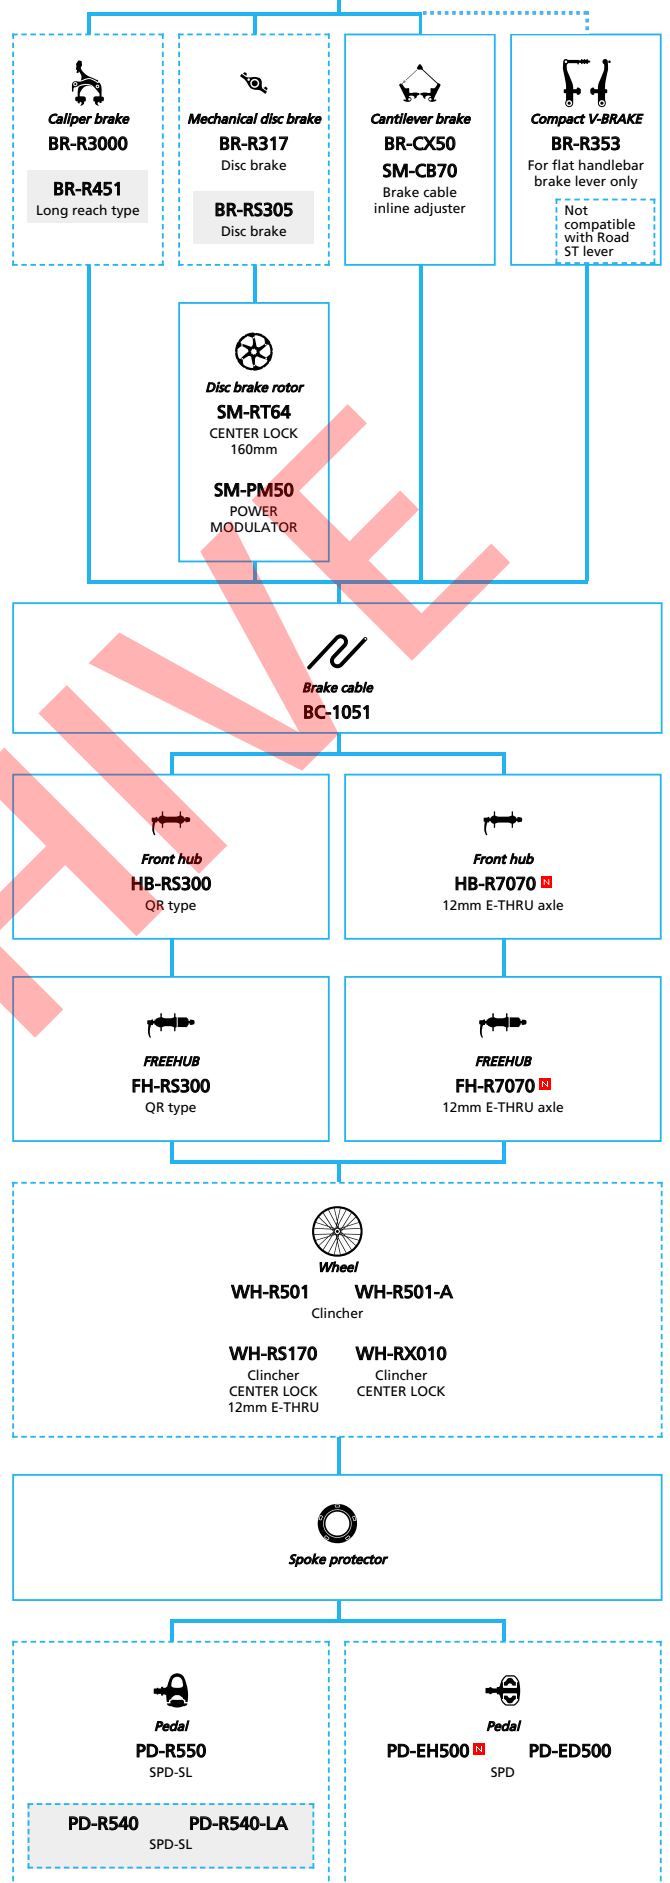

SHIMANO **SORA** (3x9-speed)

- ... New model
- ... Additional option
- ... Alternative option
- ... All select
- ... Single select