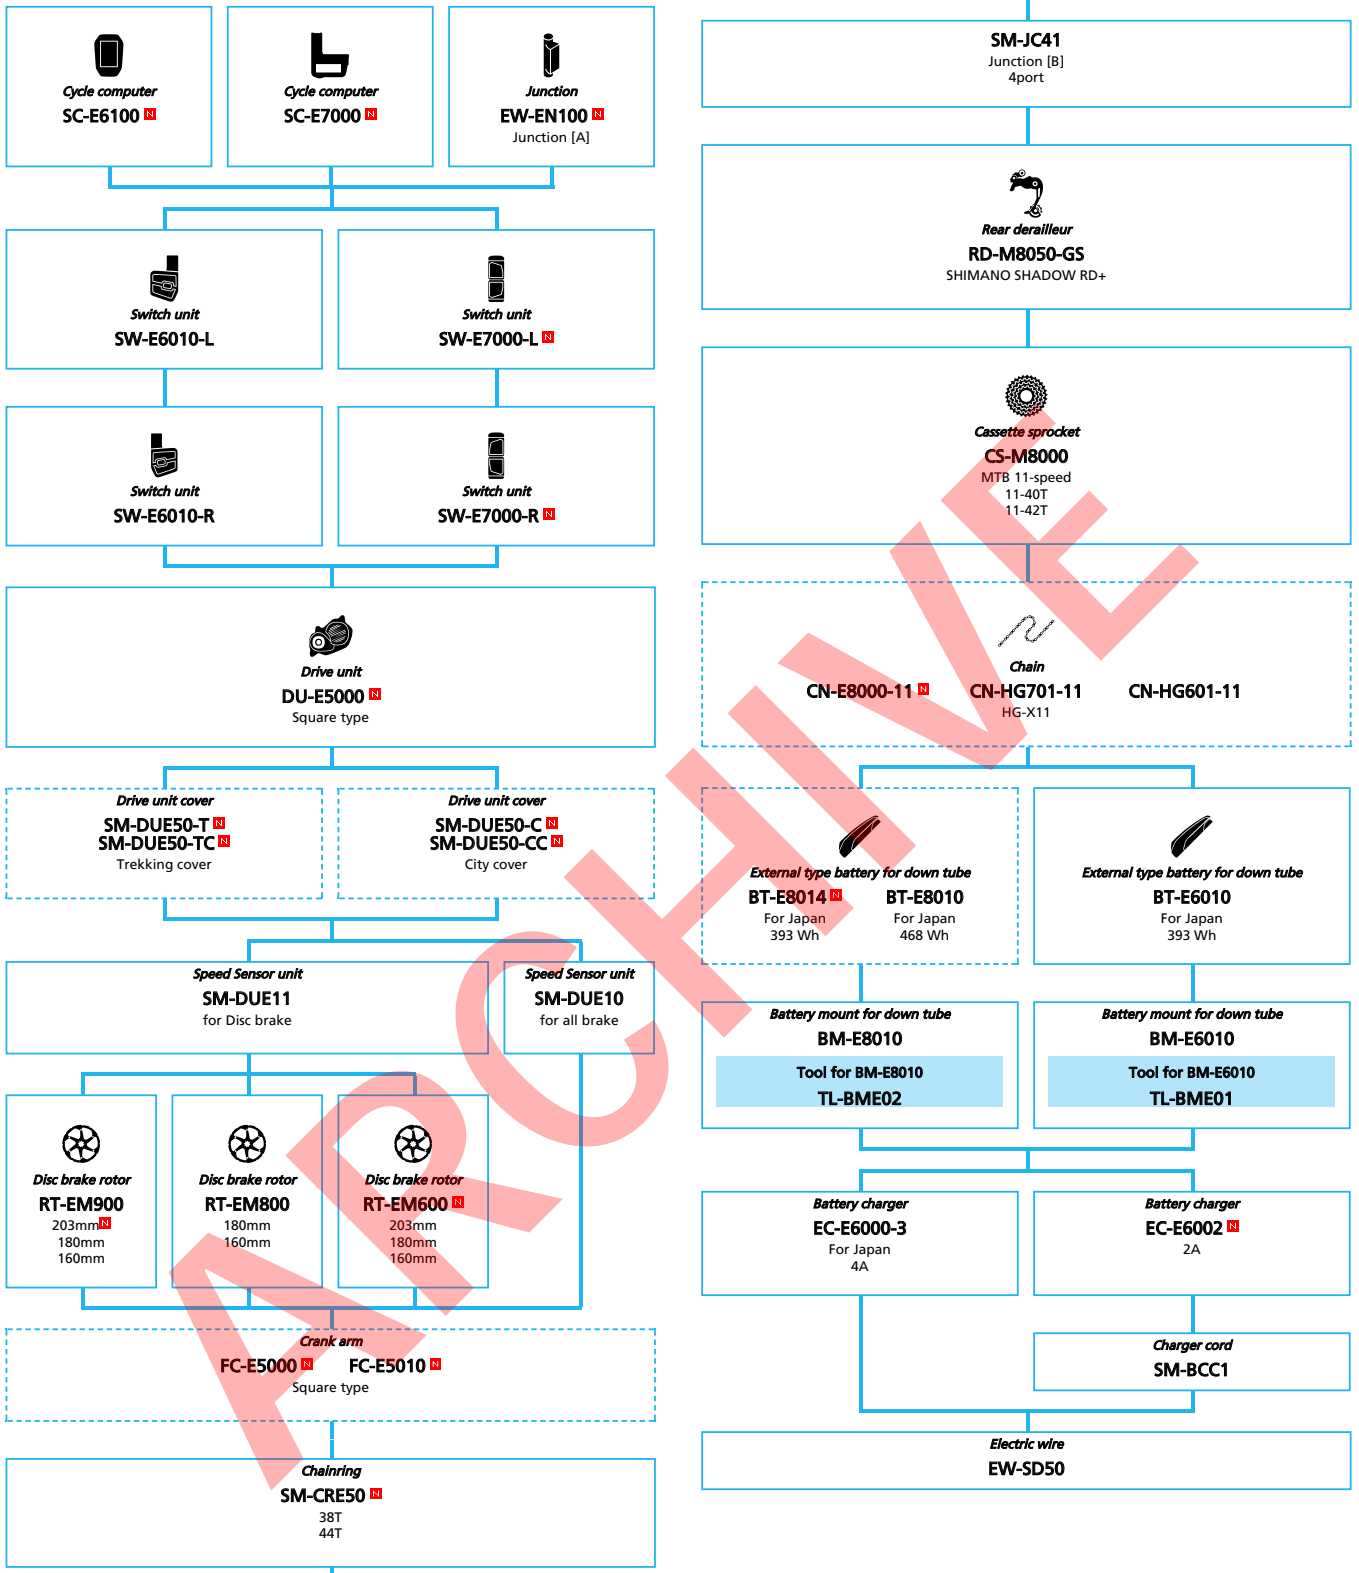

SHIMANO STEPS E5000 series for Japan market (Electronic Derailleur spec.)

N ... New model
 ... Additional option
 ... Alternative option
 ... All select
 ... Single select

E-BIKE