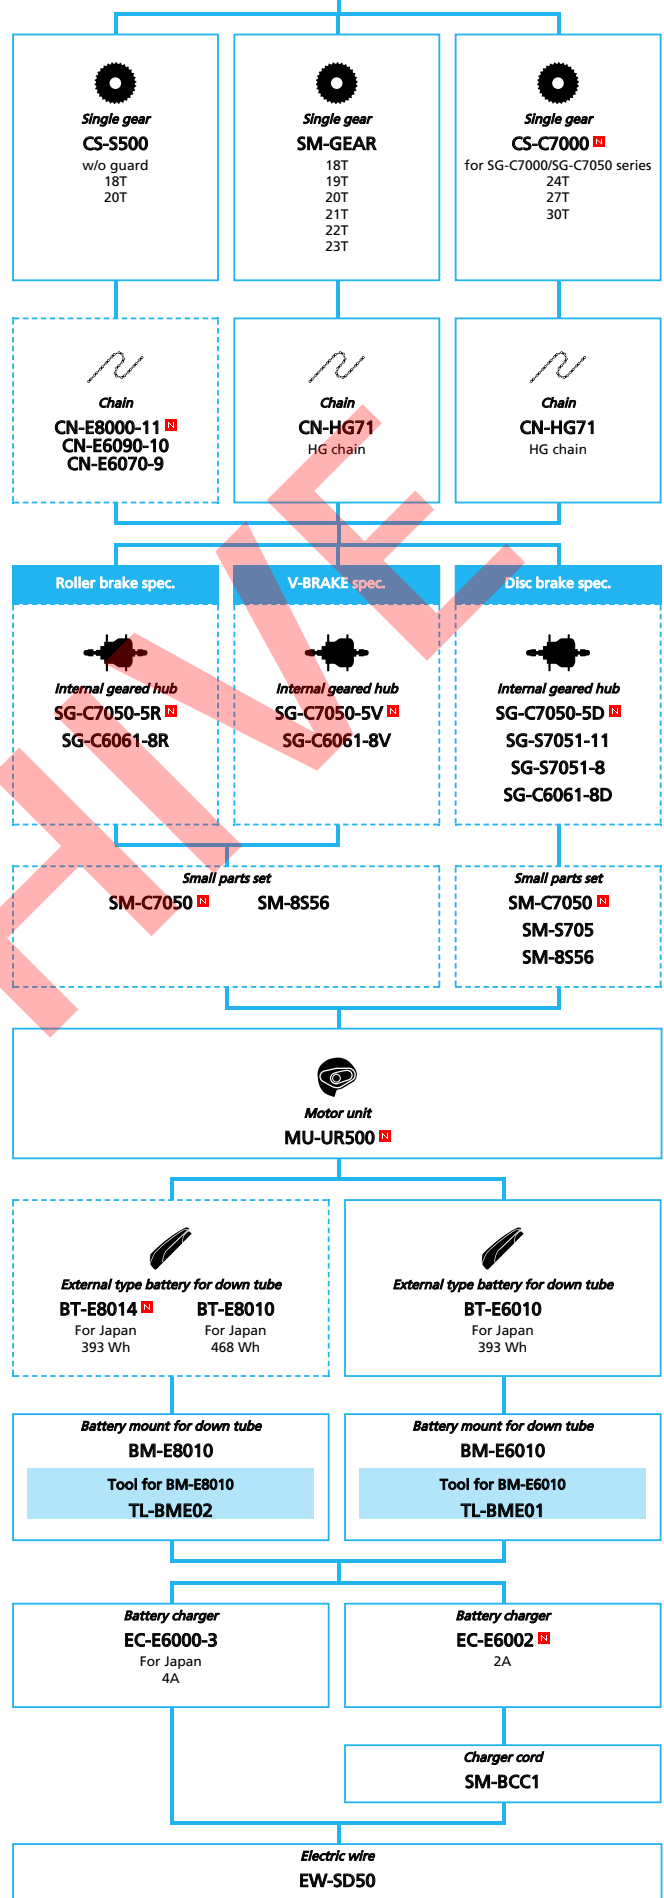

SHIMANO STOPS E6180 series for Japan market

(Electronic Internal Geared Hub spec.)

N ... New model
 ... Additional option
 ... Alternative option
 ... All select
 ... Single select