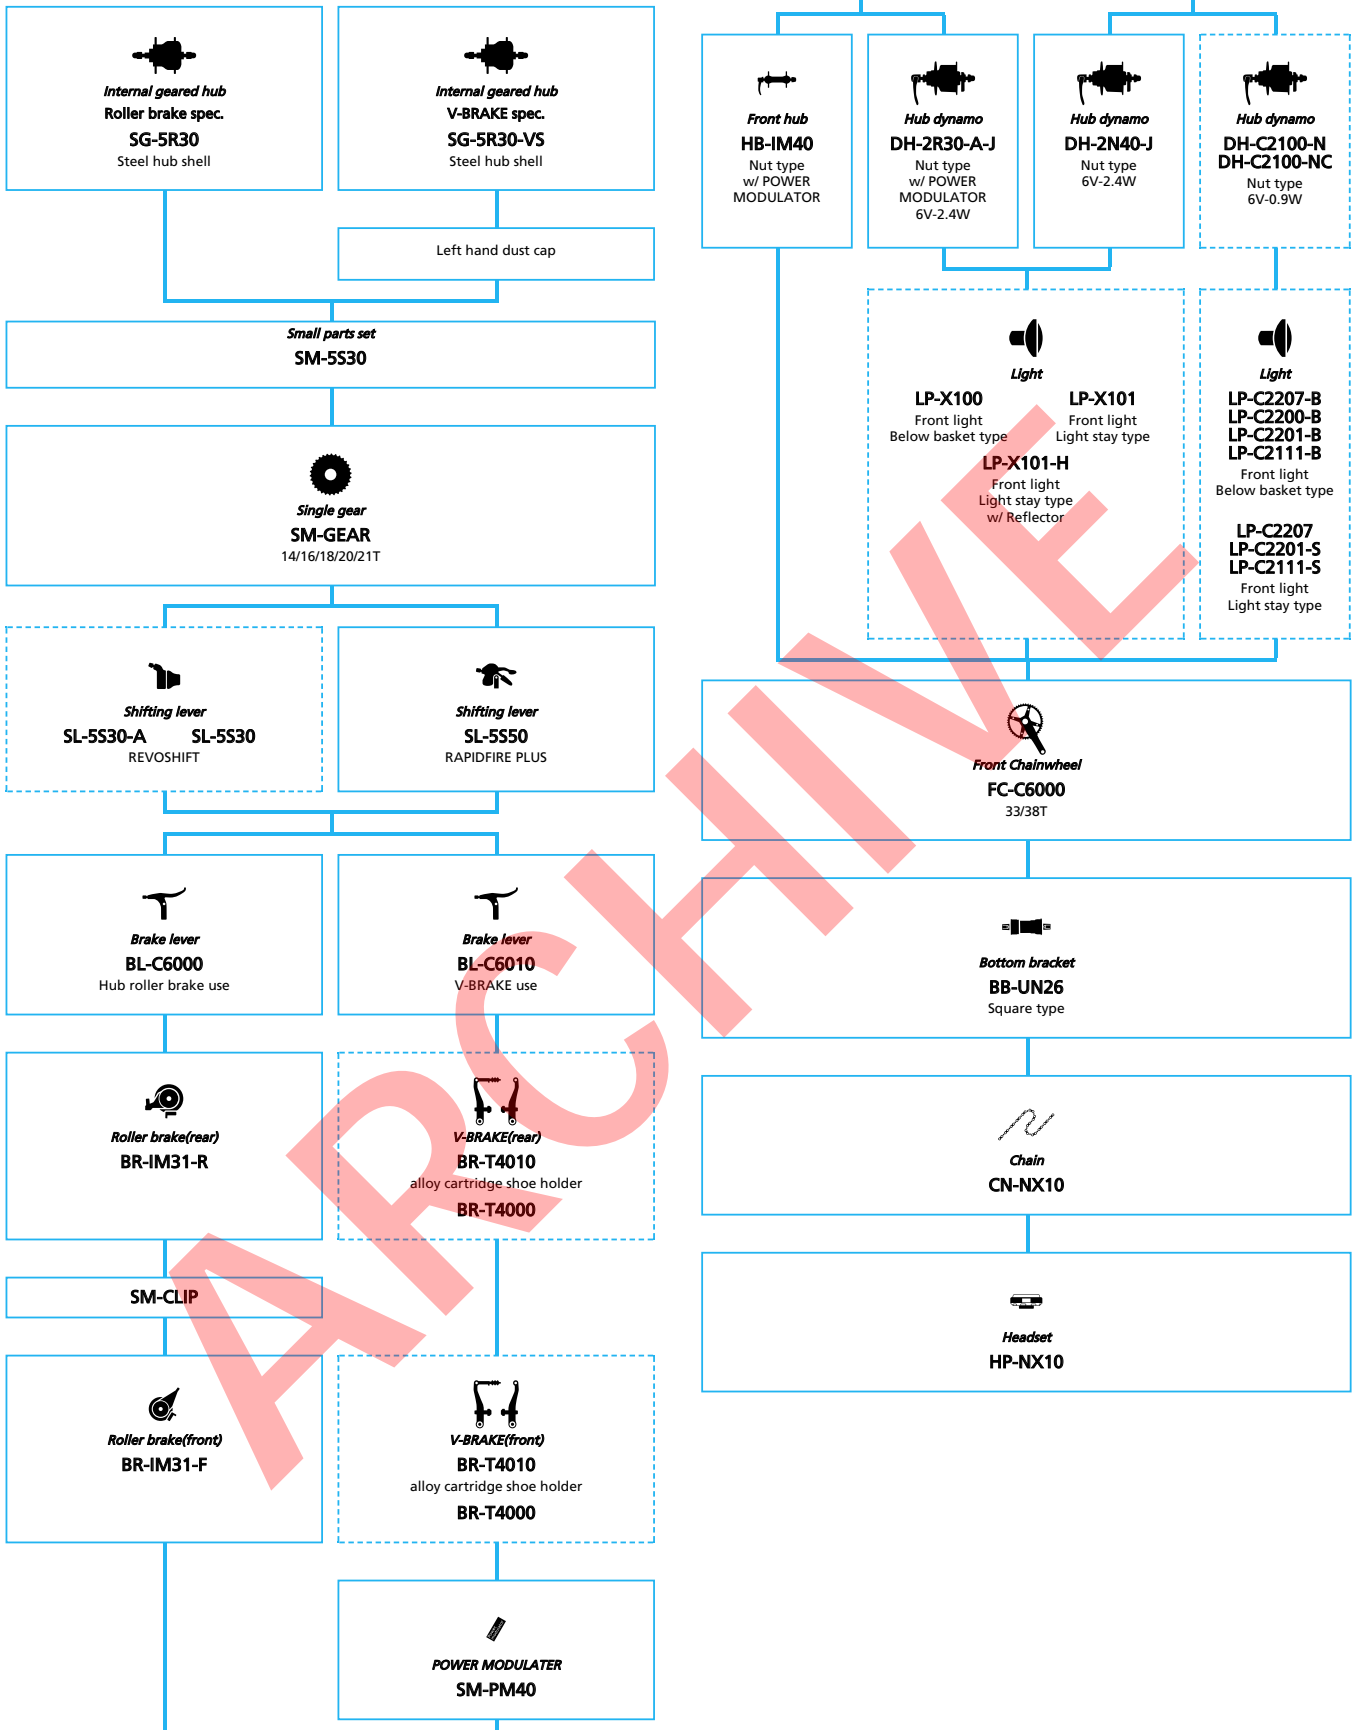

SHIMANO *Nexus* (INTER-5) Japan market only

- ... New model
- ... Additional option
- ... Alternative option
- ... All select
- ... Single select

City Touring / Comfort Bike