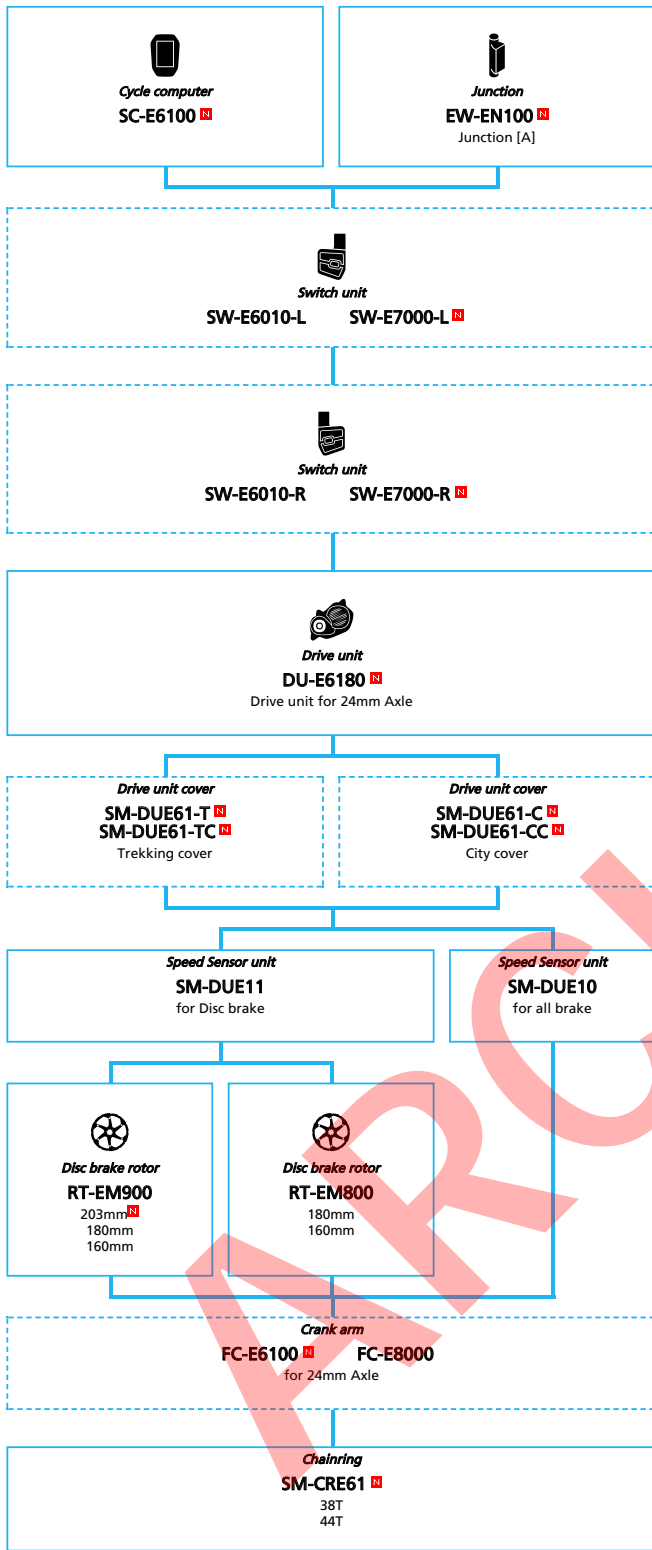

SHIMANO STOPS E6180 series for Japan market

(Electronic Internal Geared Hub spec.)

N ... New model
 ... Additional option
 ... Alternative option
 ... All select
 ... Single select