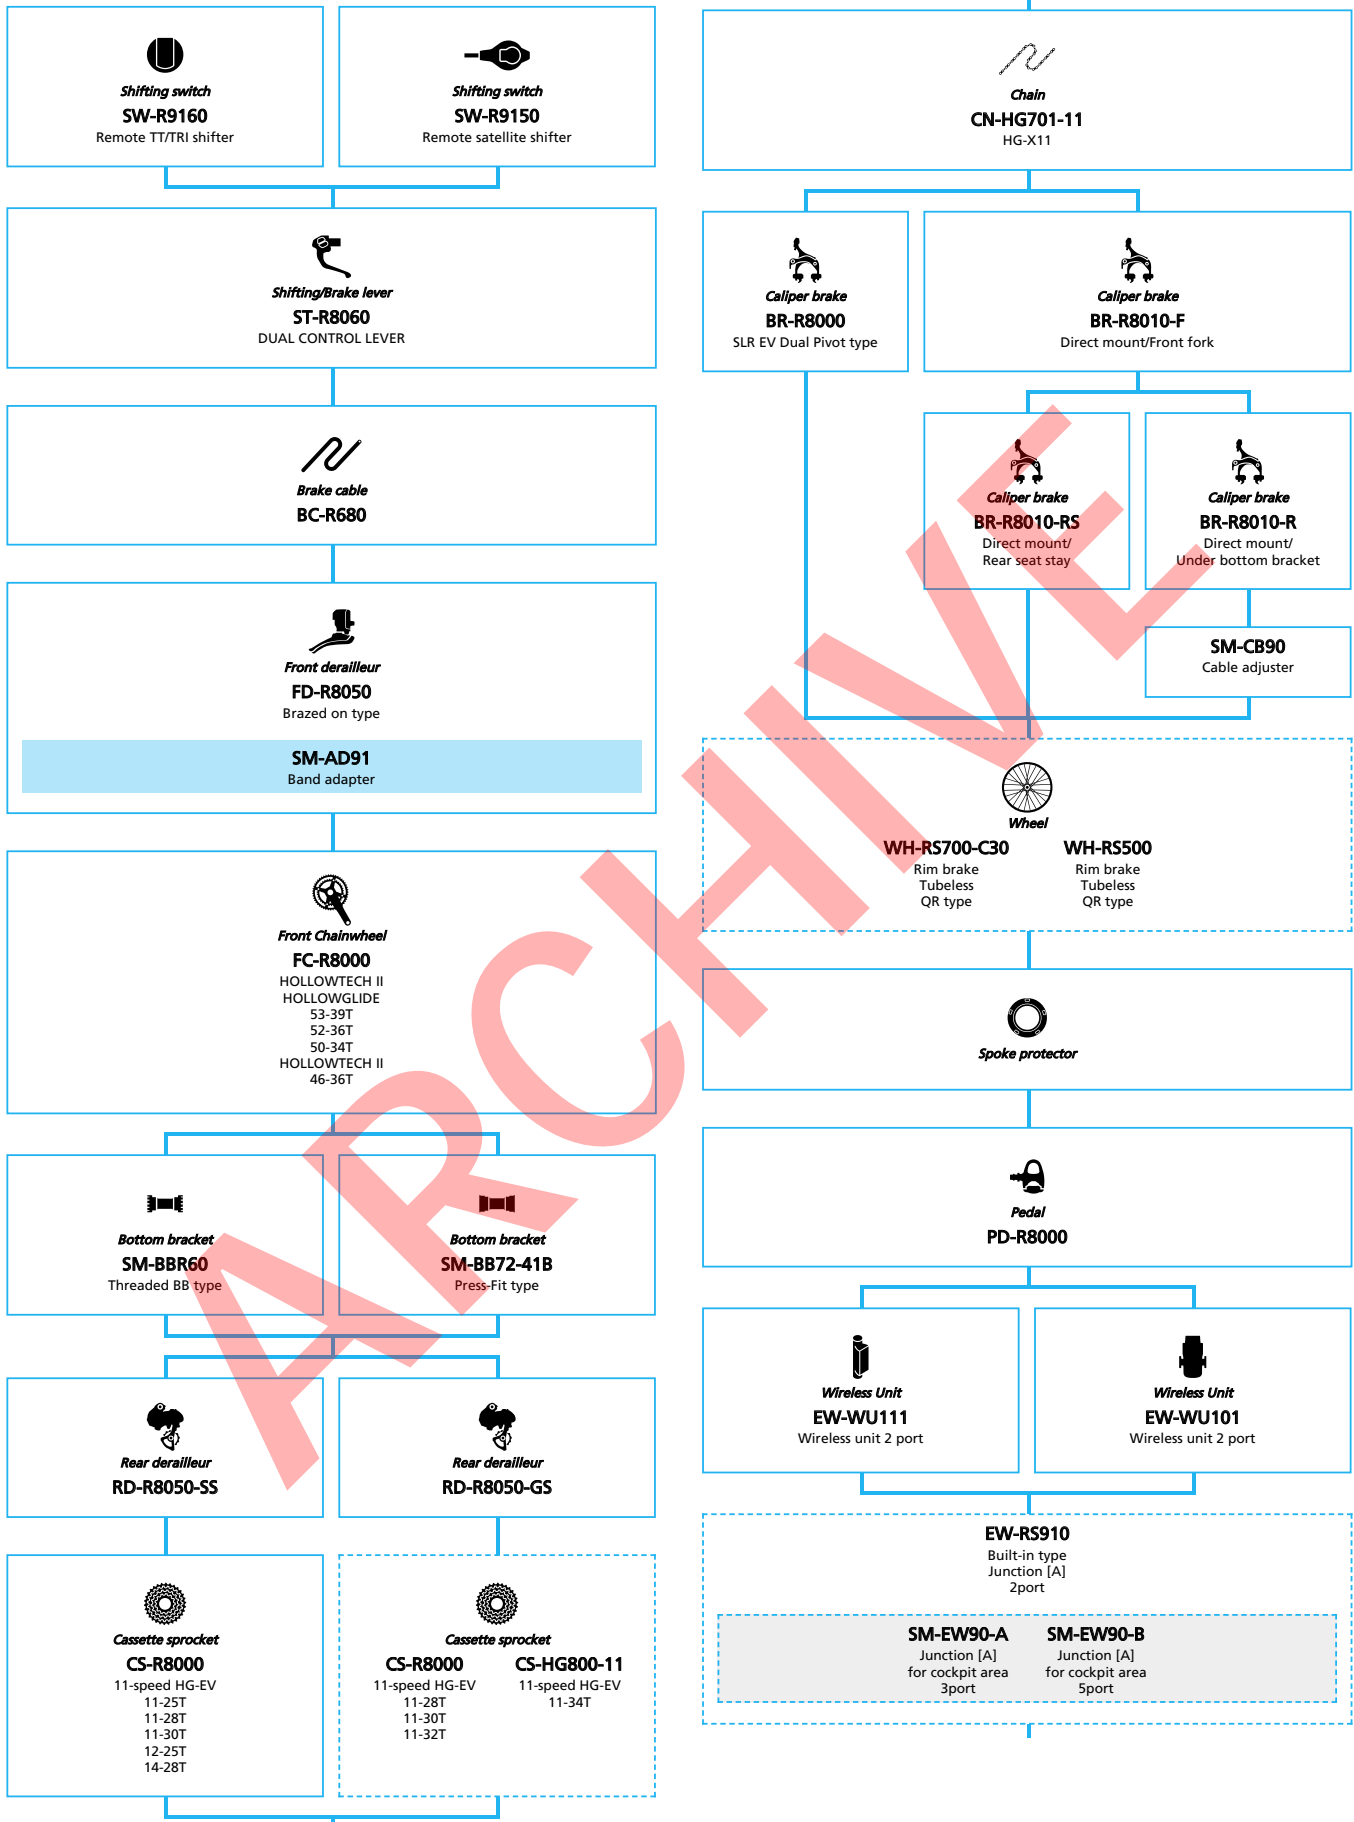

SHIMANO
ULTEGRA R8050 series (2x11-speed TT/TRI spec.)

N ... New model
  ... Additional option
  ... Alternative option
  ... All select
  ... Single select