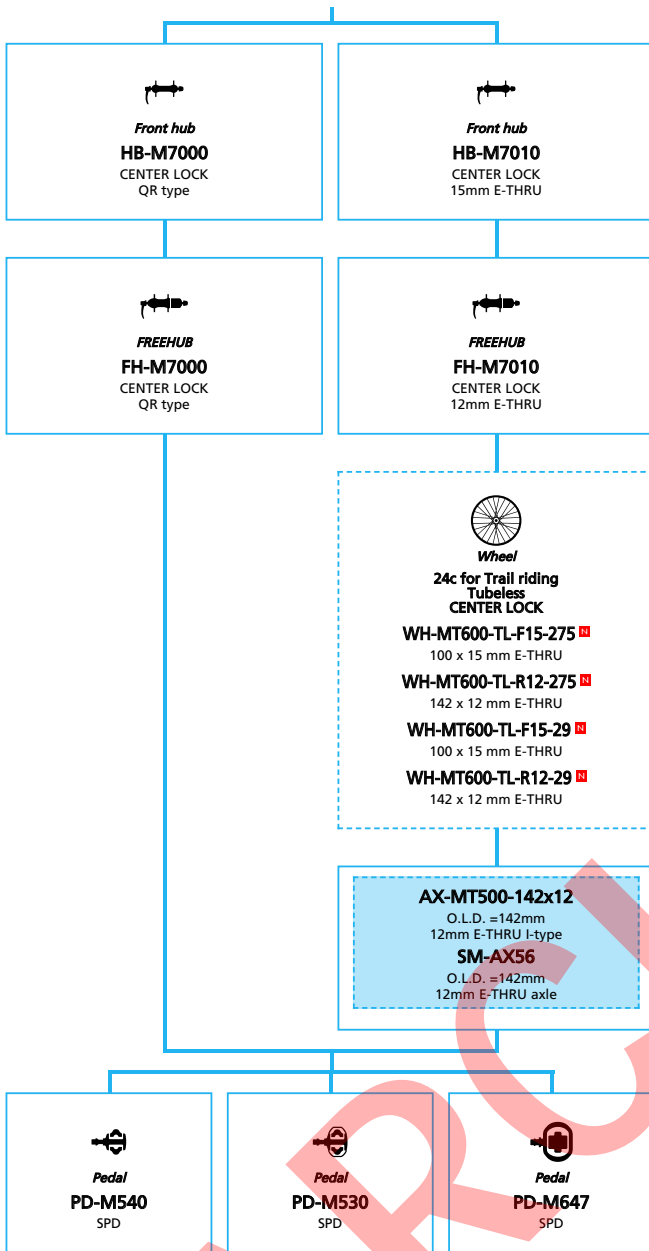

ARCHIVE

SLX (3x10-speed)

N ... New model
 ... Additional option
 ... Alternative option
 ... All select
 ... Single select

Mountain Bike

- ... New model
- ... Additional option
- ... All select
- ... Alternative option
- ... Single select