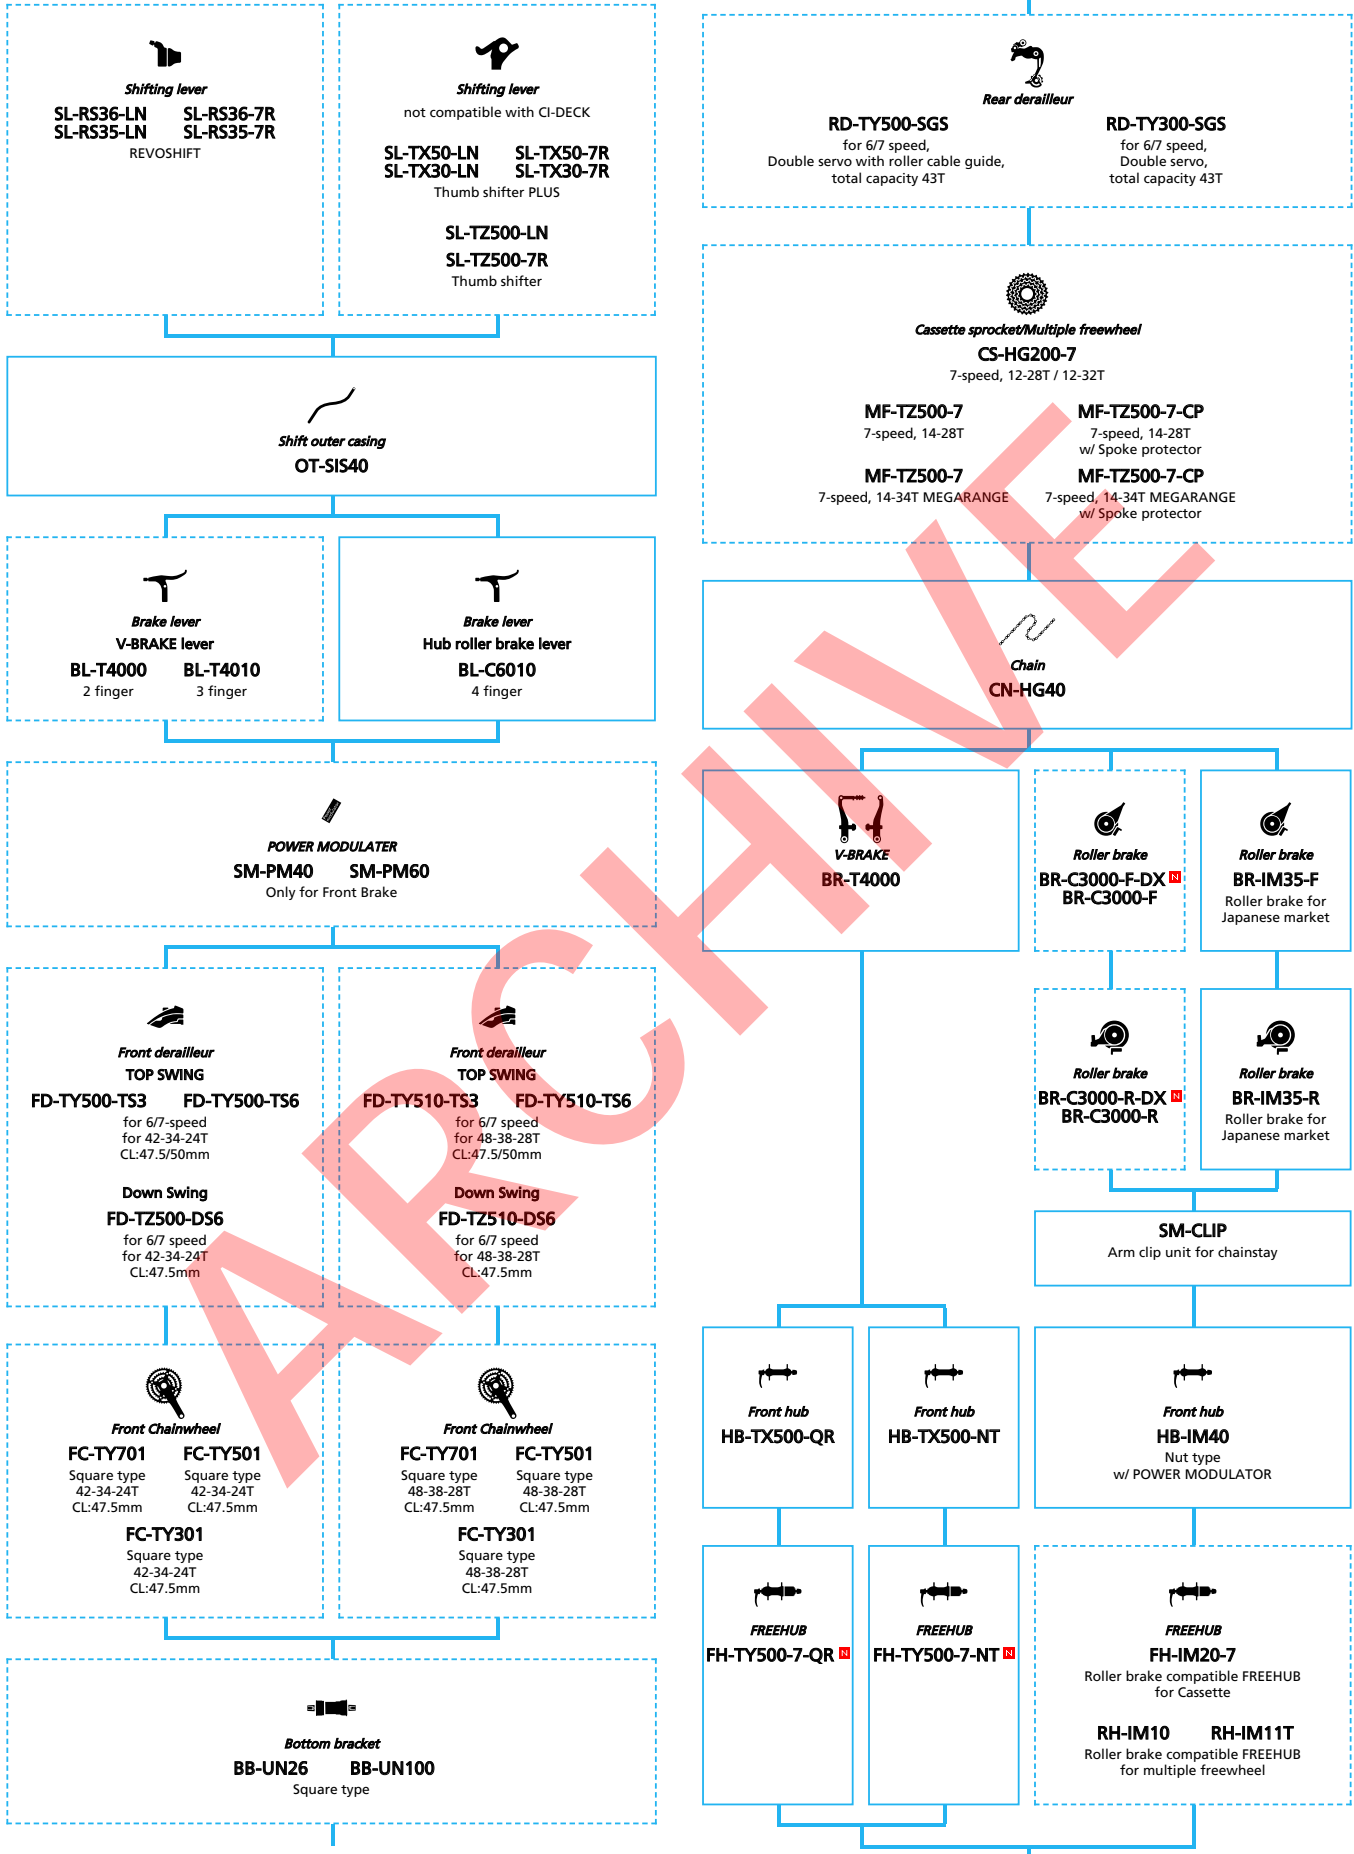

SHIMANO *Tourney* TZ (3x7 Friction)

■ ... New model
 ... Additional option
 ... All select
 ... Alternative option
 ... Single select

Mountain Bike