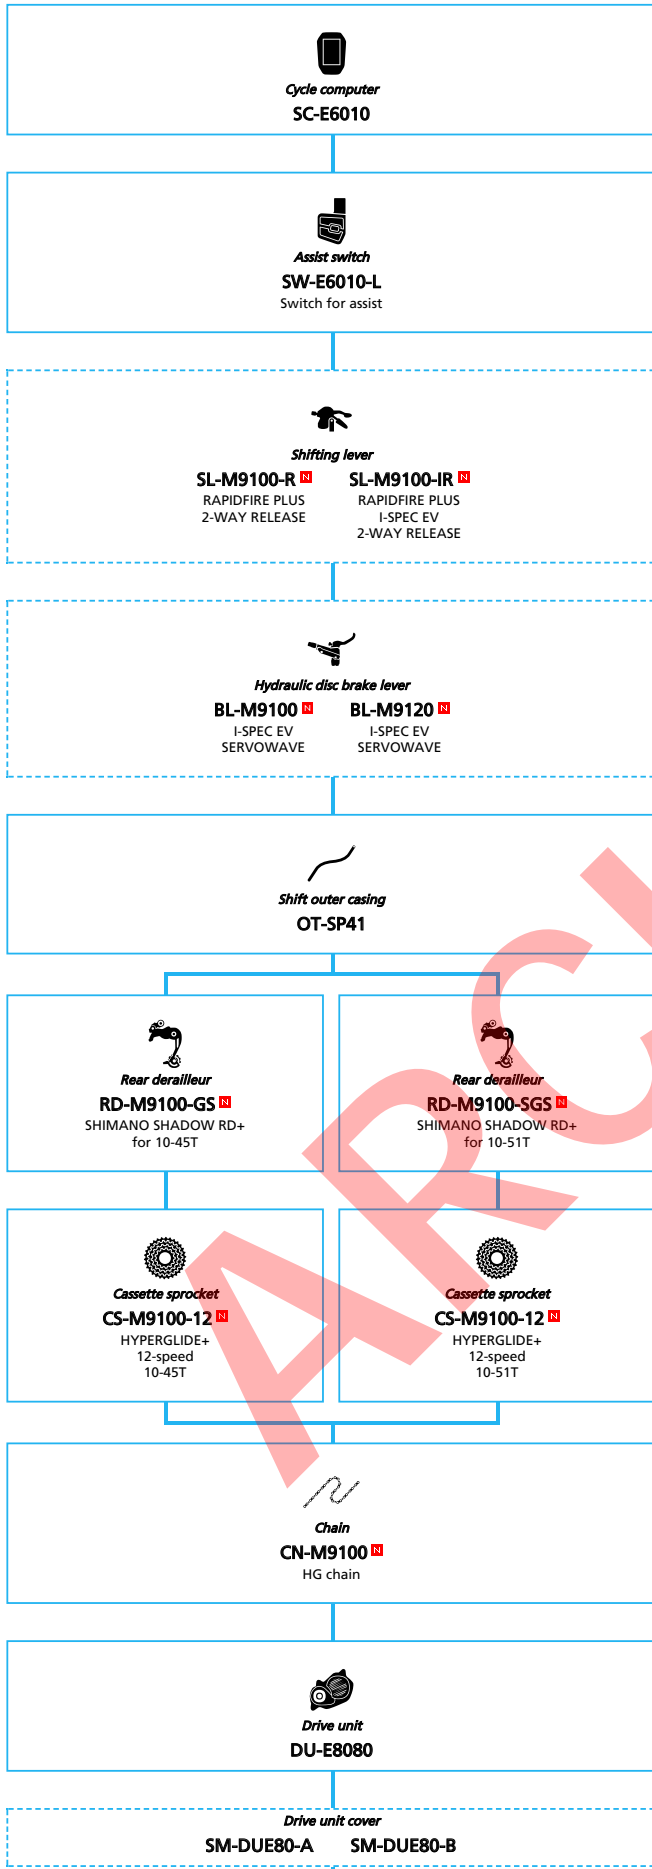

■ ... New model
 ... Additional option
 ... Alternative option
 ... All select
 ... Single select

SHIMANO STOPS E8080 series for Japan market (Mechanical spec. 12-speed)

N ... New model
■ ... Additional option
□ ... All select
□ ... Single select