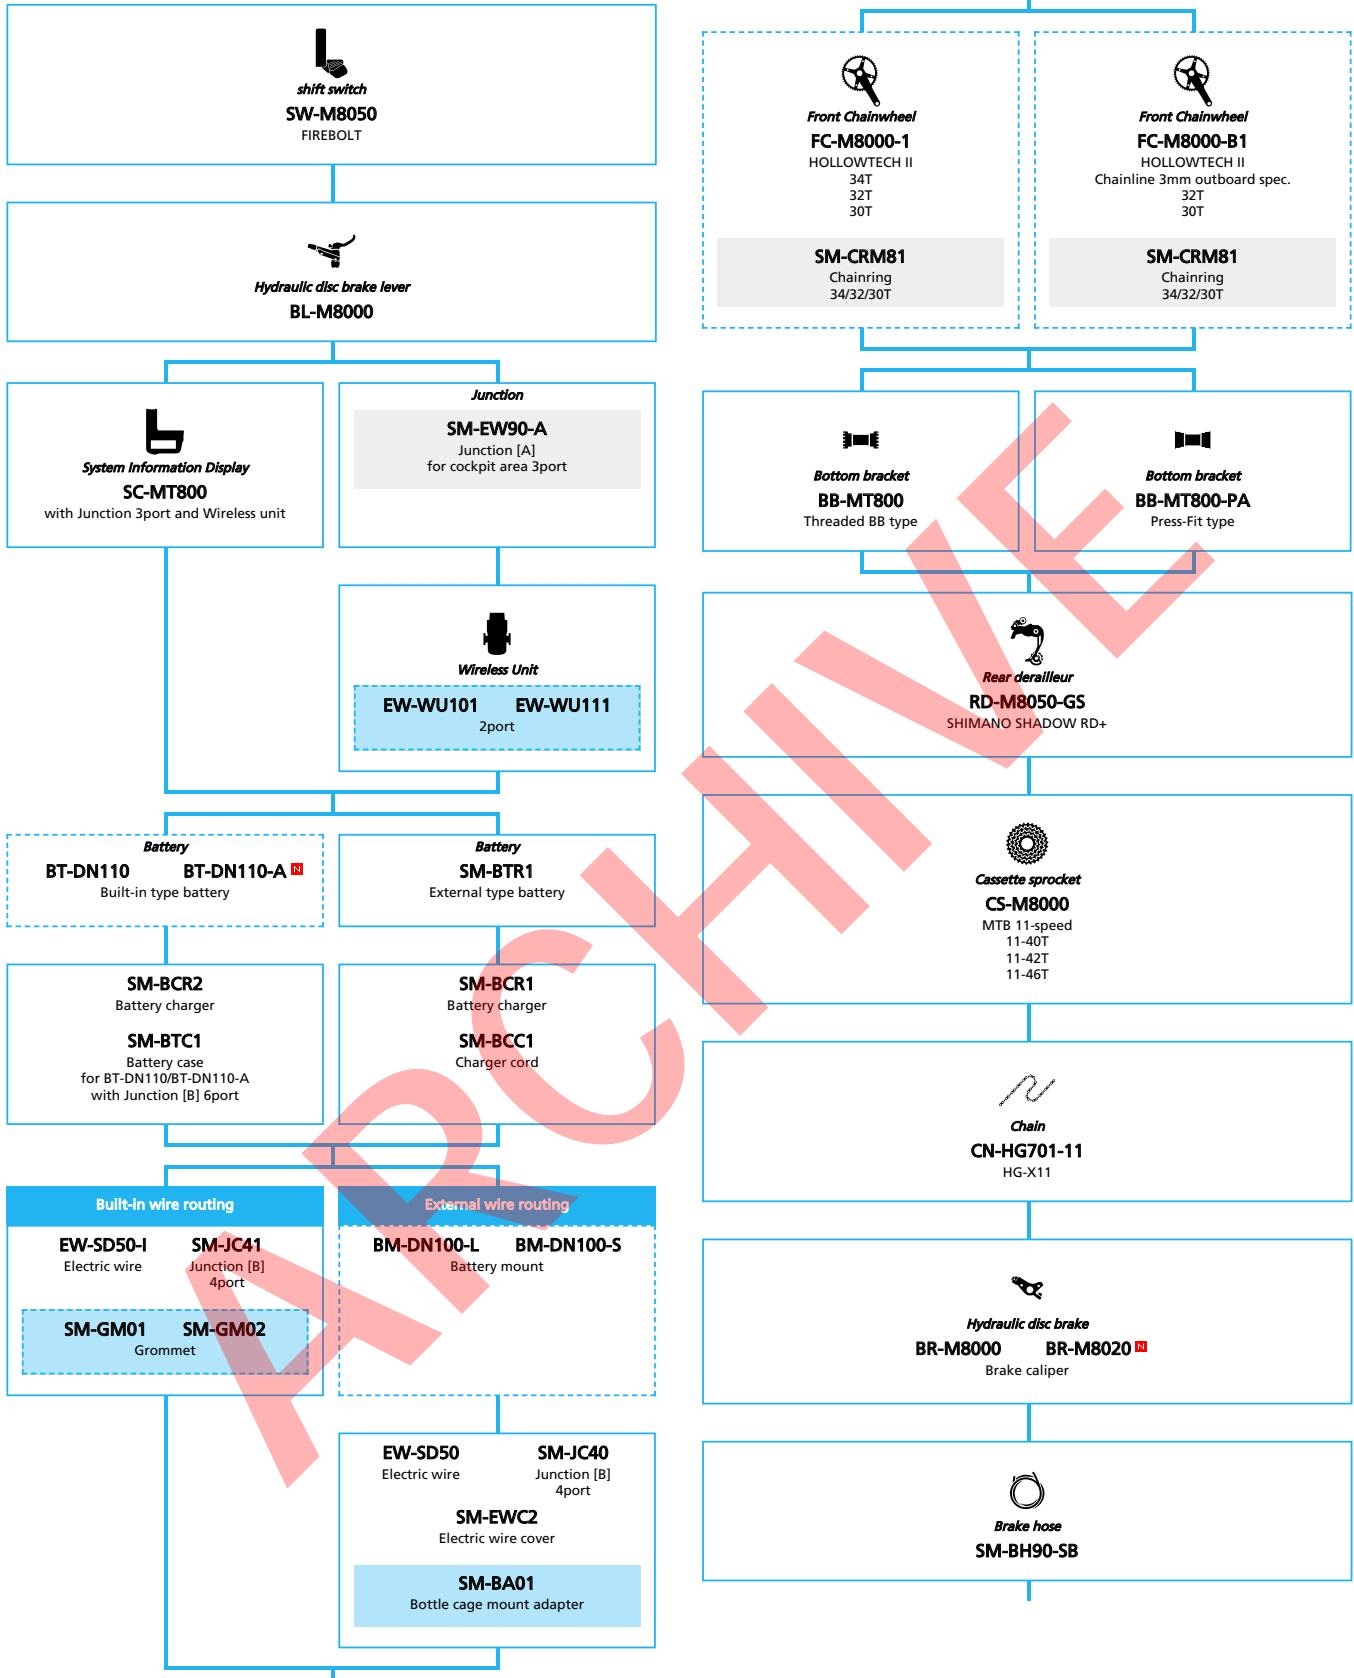

SHIMANO **DEORE XT** M8050 series (1x11-speed)

N ... New model
■ ... Additional option
□ ... All select
■ ... Alternative option
□ ... Single select