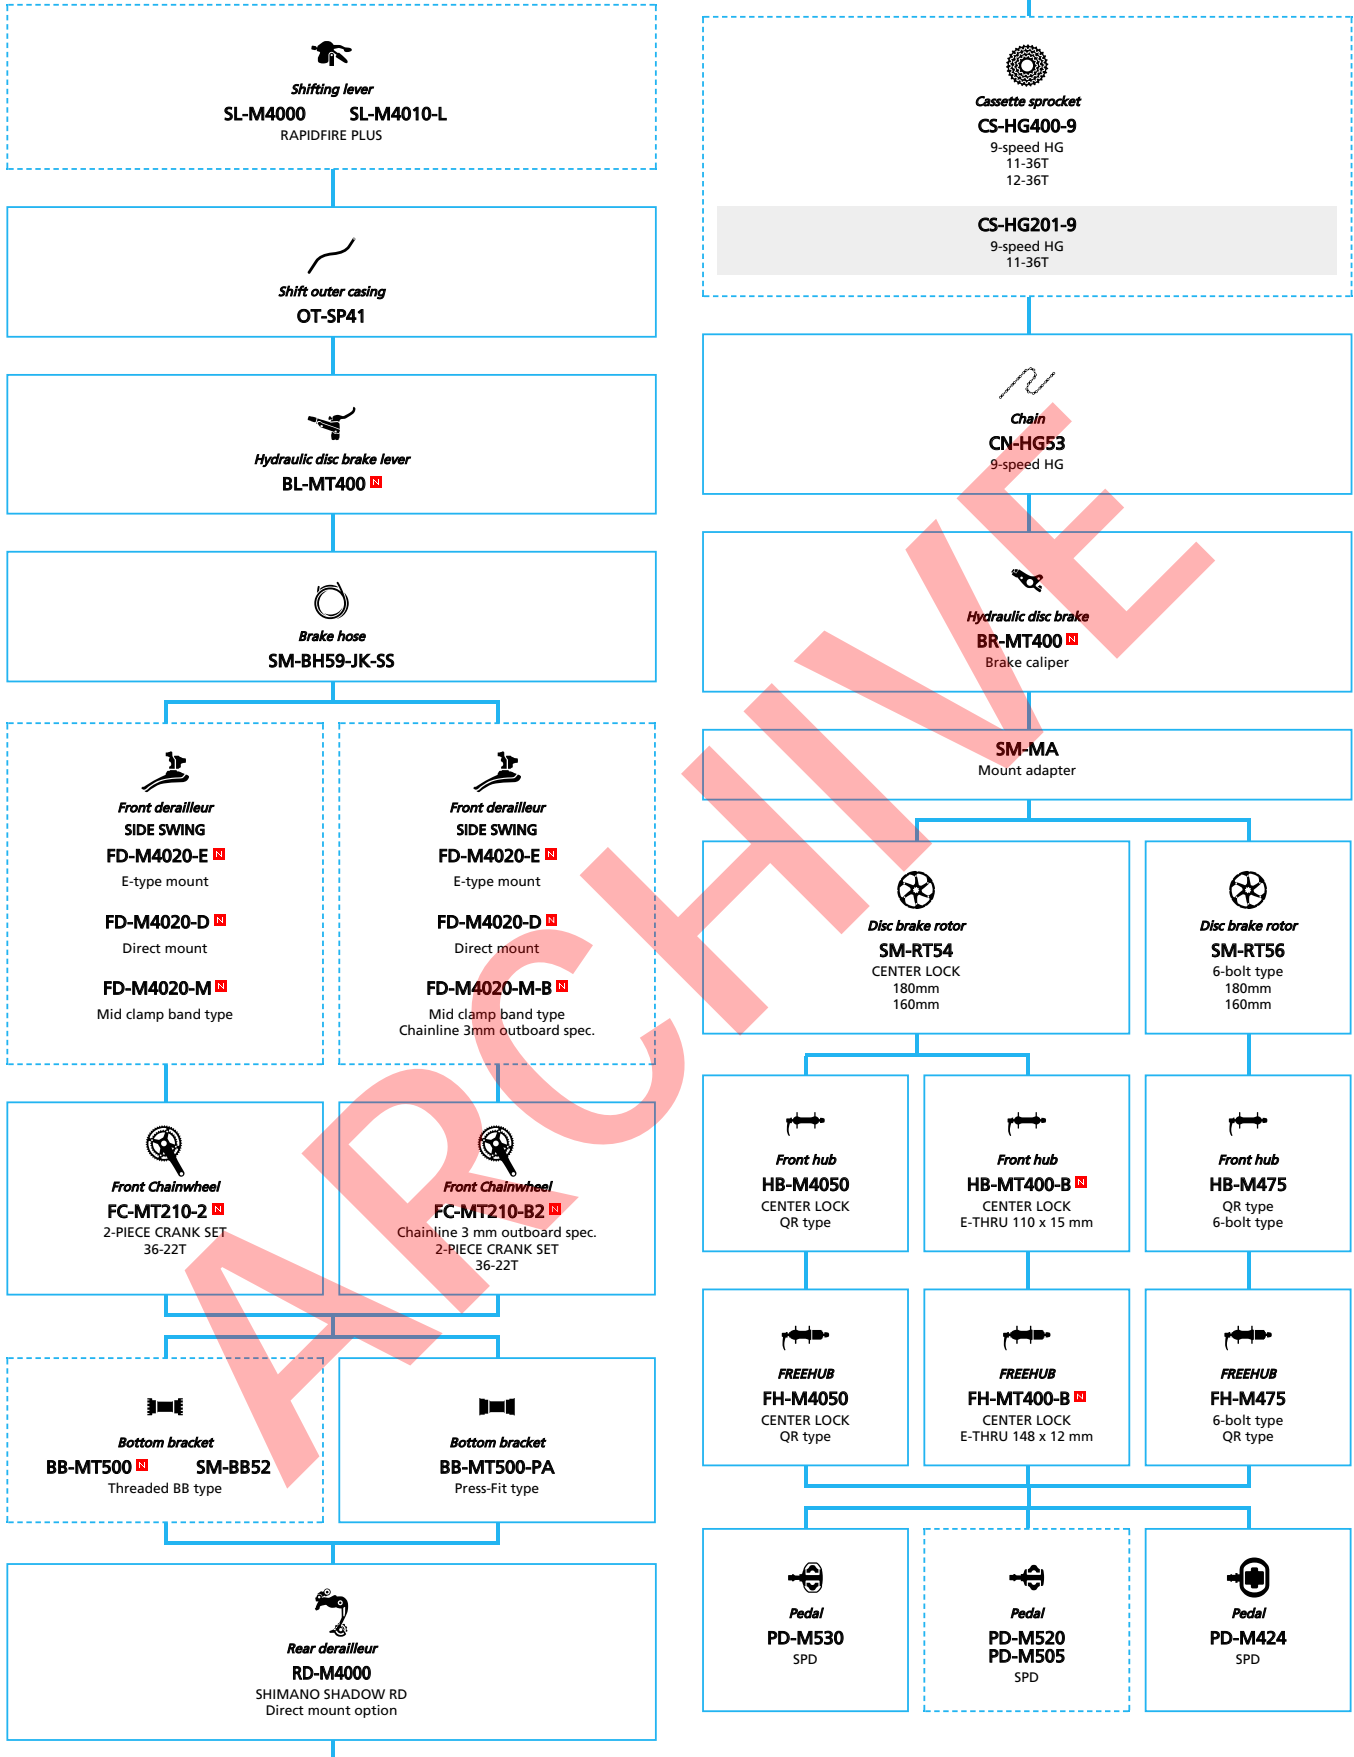

SHIMANO ALIVIO (2x9-speed)

N ... New model
■ ... Additional option
■ ... Alternative option
□ ... All select
□ ... Single select

Mountain Bike