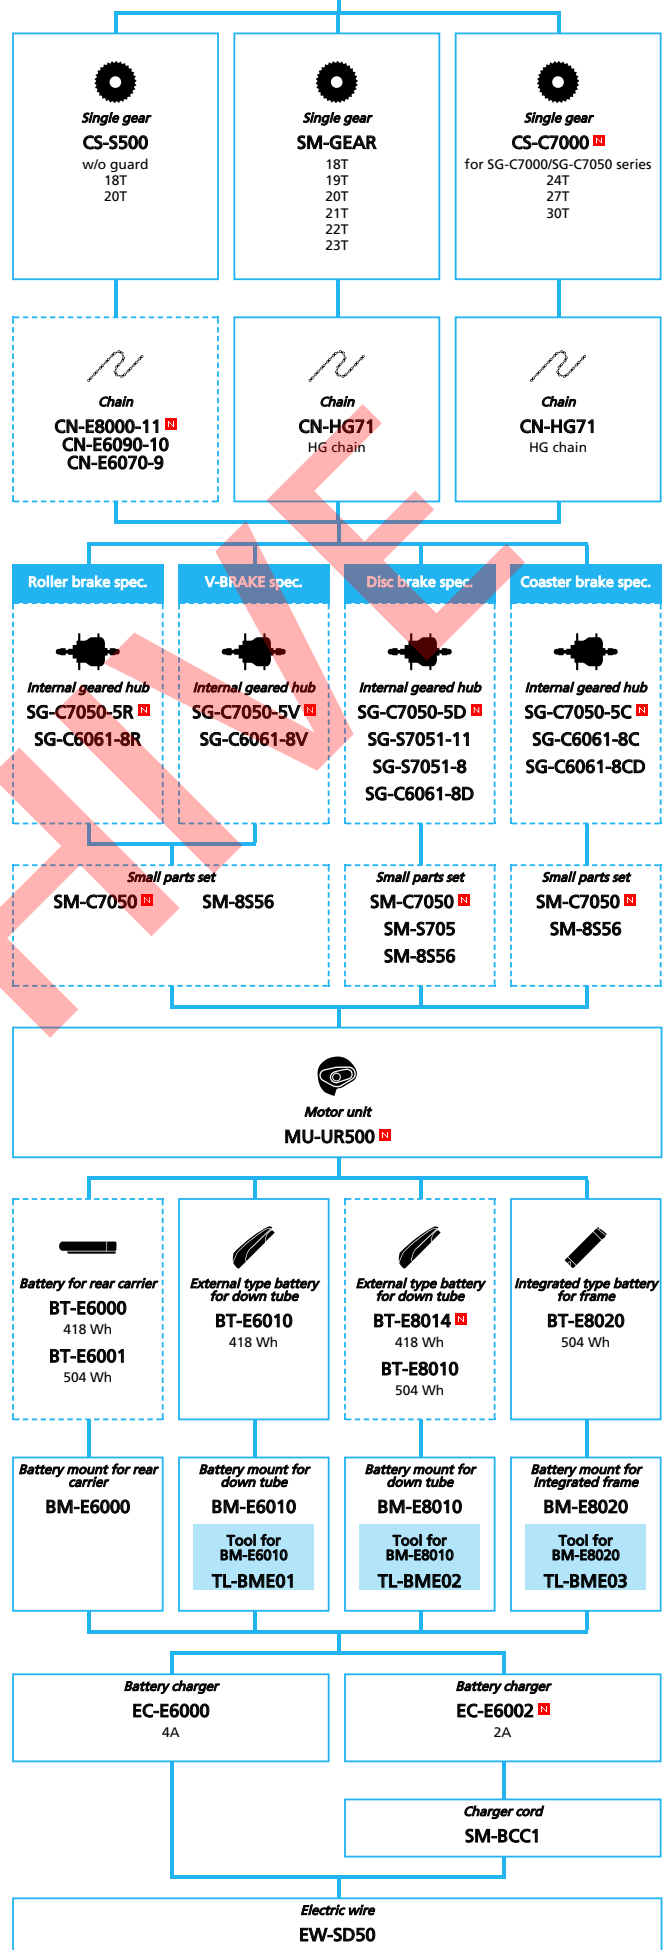

E-BIKE

-  ... New model
-  ... Additional option
-  ... Alternative option
-  ... All select
-  ... Single select

ARCHIVE

SHIMANO STEPS E6100 series (Electronic Internal Geared Hub spec.)

N ... New model
 ... Additional option
 ... Alternative option
 ... All select
 ... Single select