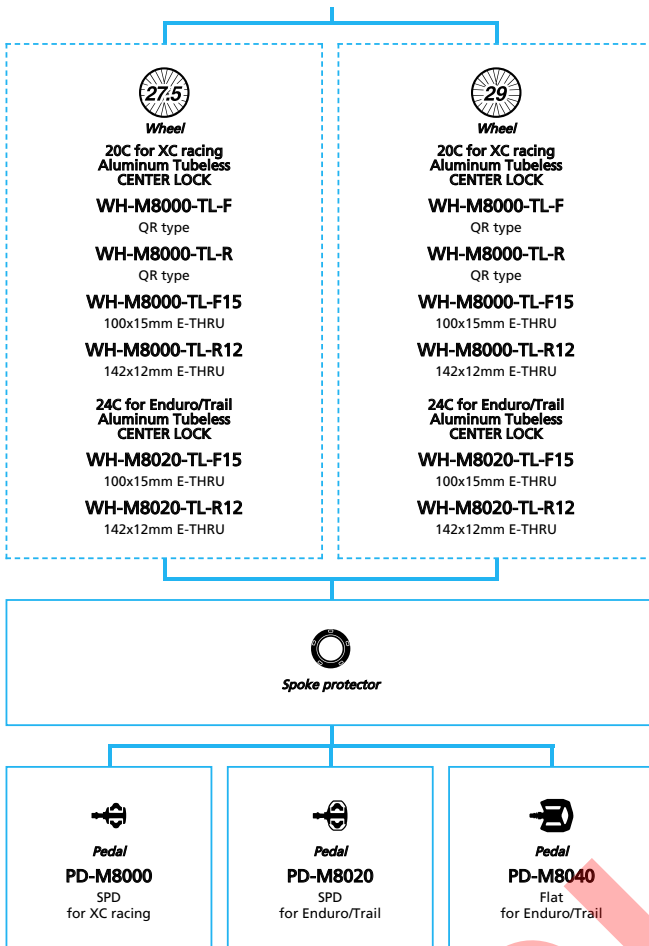

- ... New model
- ... Additional option
- ... Alternative option
- ... All select
- ... Single select