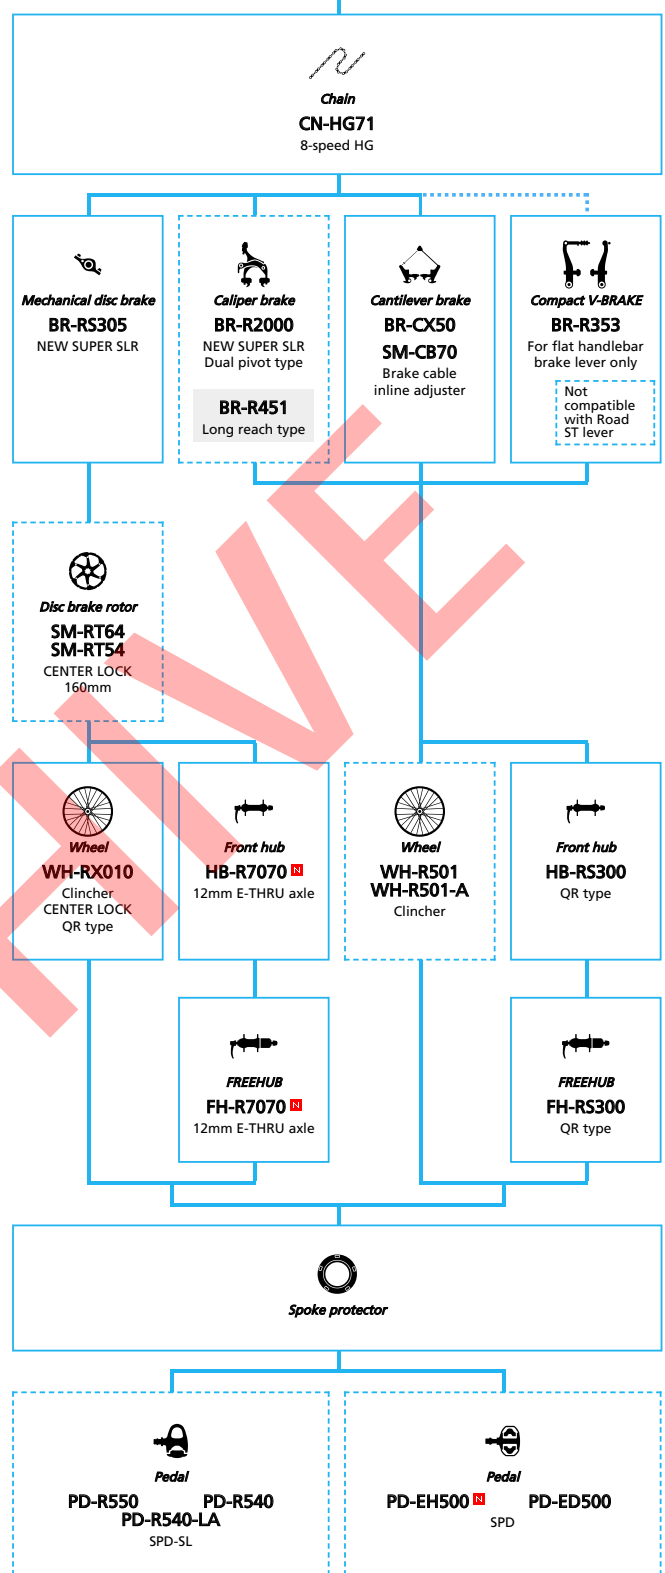

SHIMANO Claris (3x8-speed)

- ... New model
- ... Additional option
- ... All select
- ... Alternative option
- ... Single select