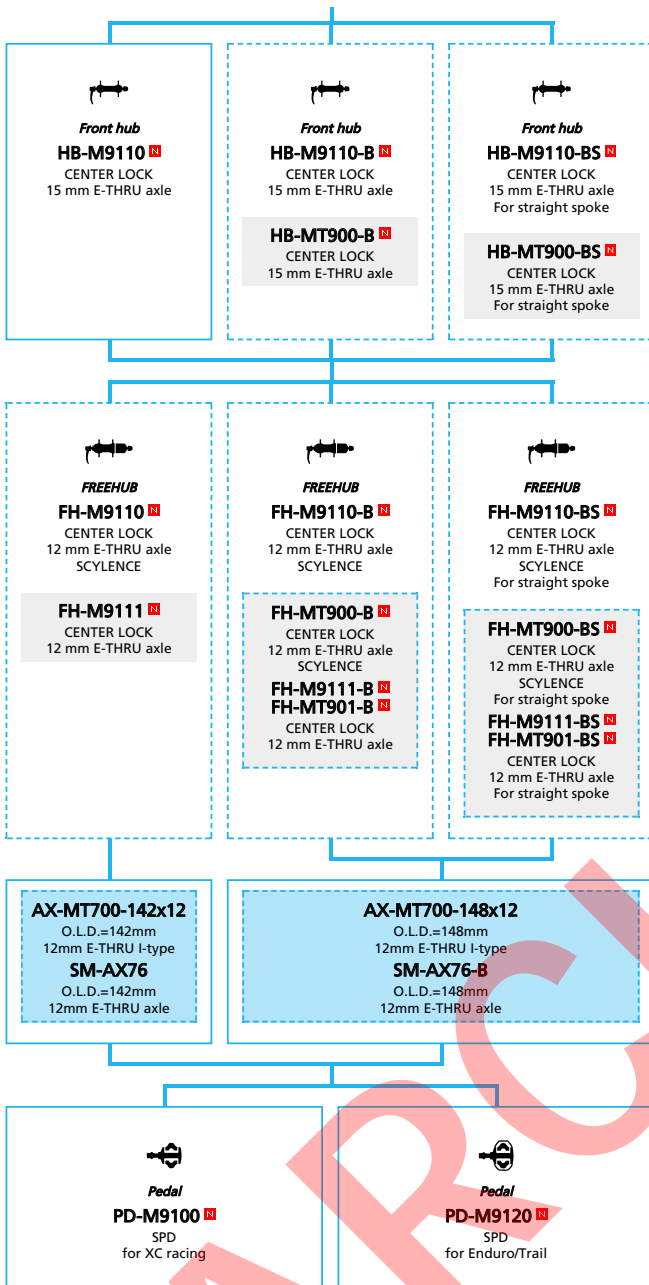

- ... New model
- ... Additional option
- ... All select
- ... Alternative option
- ... Single select