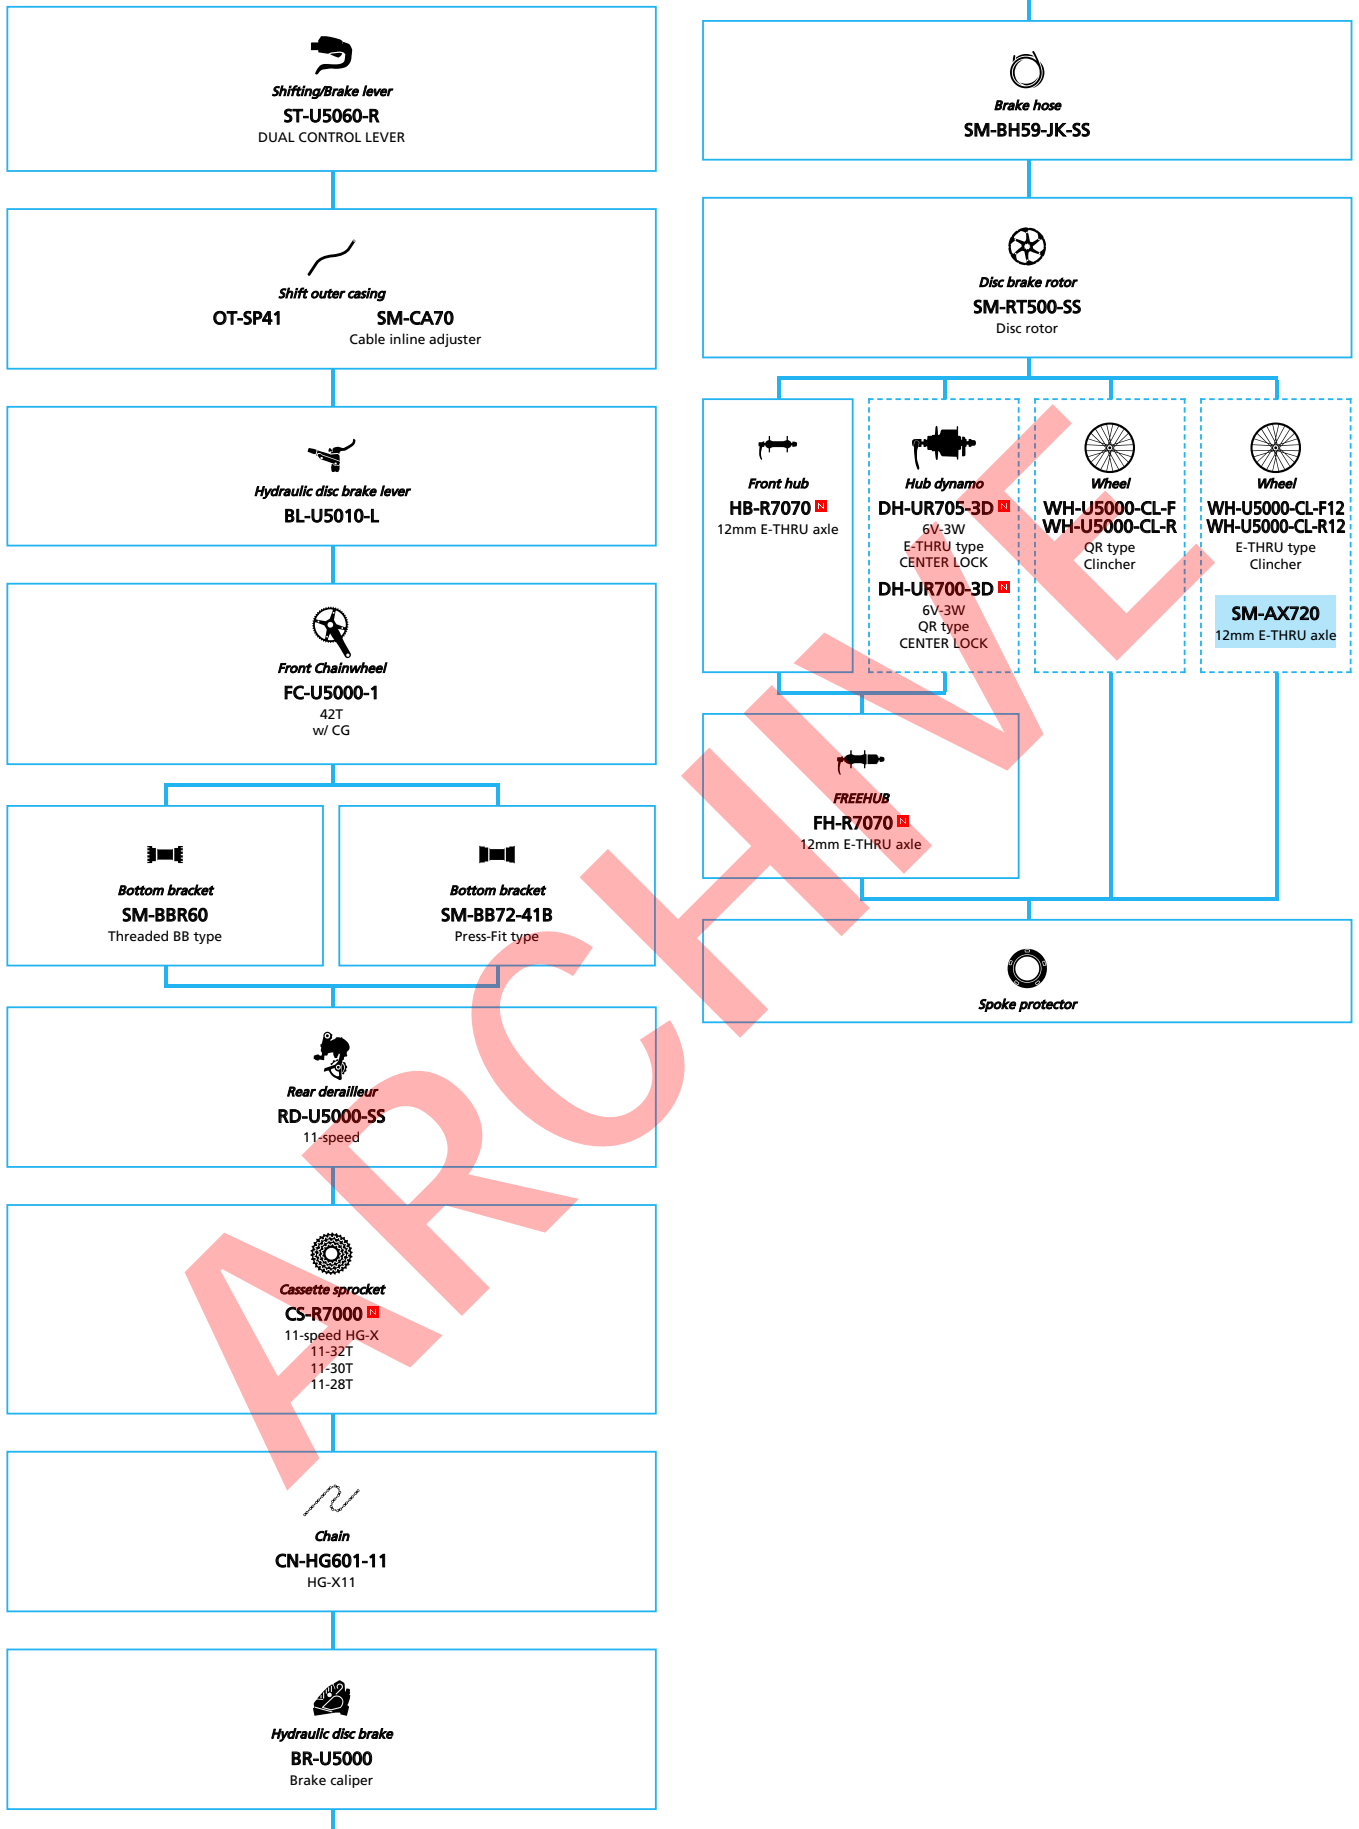

METREA (H type handlebar 1x11-speed)

■ ... New model
 ... Additional option
 ... Alternative option
 ... All select
 ... Single select