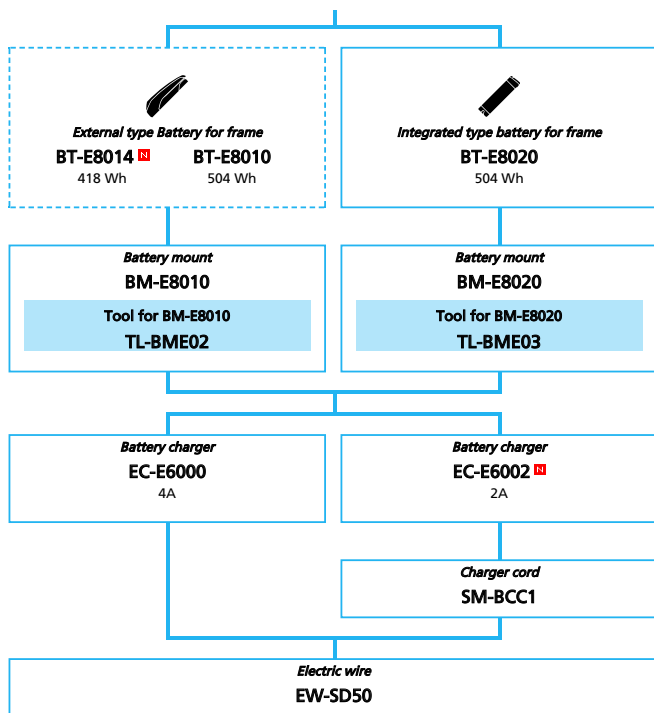

- ... New model
- ... Additional option
- ... All select
- ... Alternative option
- ... Single select

ARCHIVE

SHIMANO STOPS E7000 series (Electronic Derailleur spec.)

N ... New model
 ... Additional option
 ... Alternative option
 ... All select
 ... Single select

E-BIKE

-  ... New model
-  ... Additional option
-  ... Alternative option
-  ... All select
-  ... Single select

ARCHIVE

SHIMANO STOPS E7000 series (Mechanical Derailleur spec.)

N ... New model
 ... Additional option
 ... Alternative option
 ... All select
 ... Single select

-  ... New model
-  ... Additional option
-  ... Alternative option
-  ... All select
-  ... Single select

ARCHIVE

SHIMANO STOPS E7000 series (Mechanical spec. 12-speed)

N ... New model
 ■ ... Additional option
 □ ... All select
 □ ... Single select

E-BIKE

-  ... New model
-  ... Additional option
-  ... Alternative option
-  ... All select
-  ... Single select

ARCHIVE

SHIMANO STEPS E6100 series (Electronic Internal Geared Hub spec.)

N ... New model
 ... Additional option
 ... Alternative option
 ... All select
 ... Single select