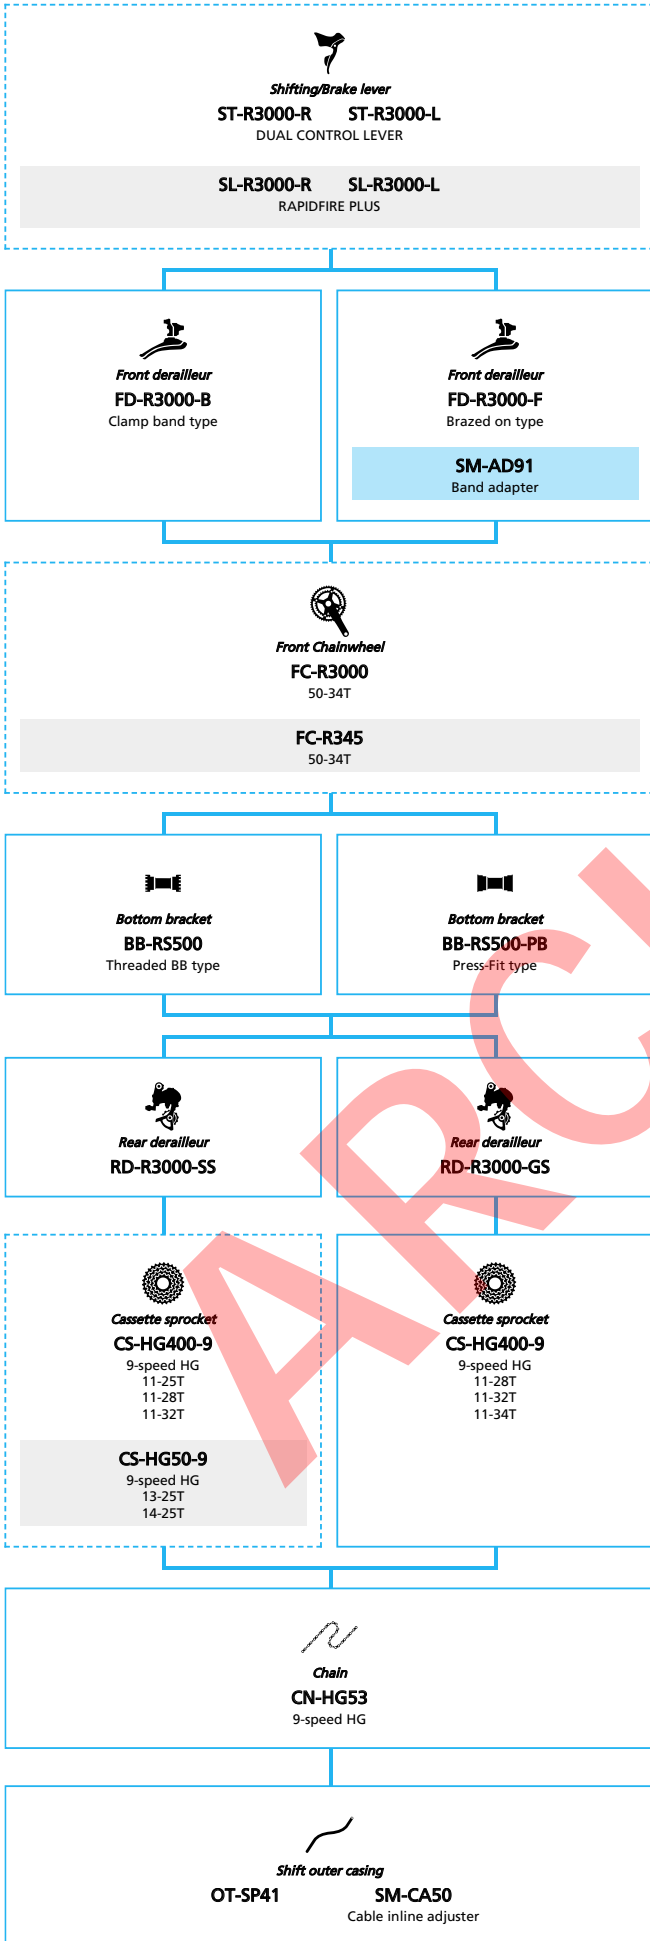

SHIMANO *SORA* (2x9-speed)

- ... New model
- ... Additional option
- ... All select
- ... Alternative option
- ... Single select