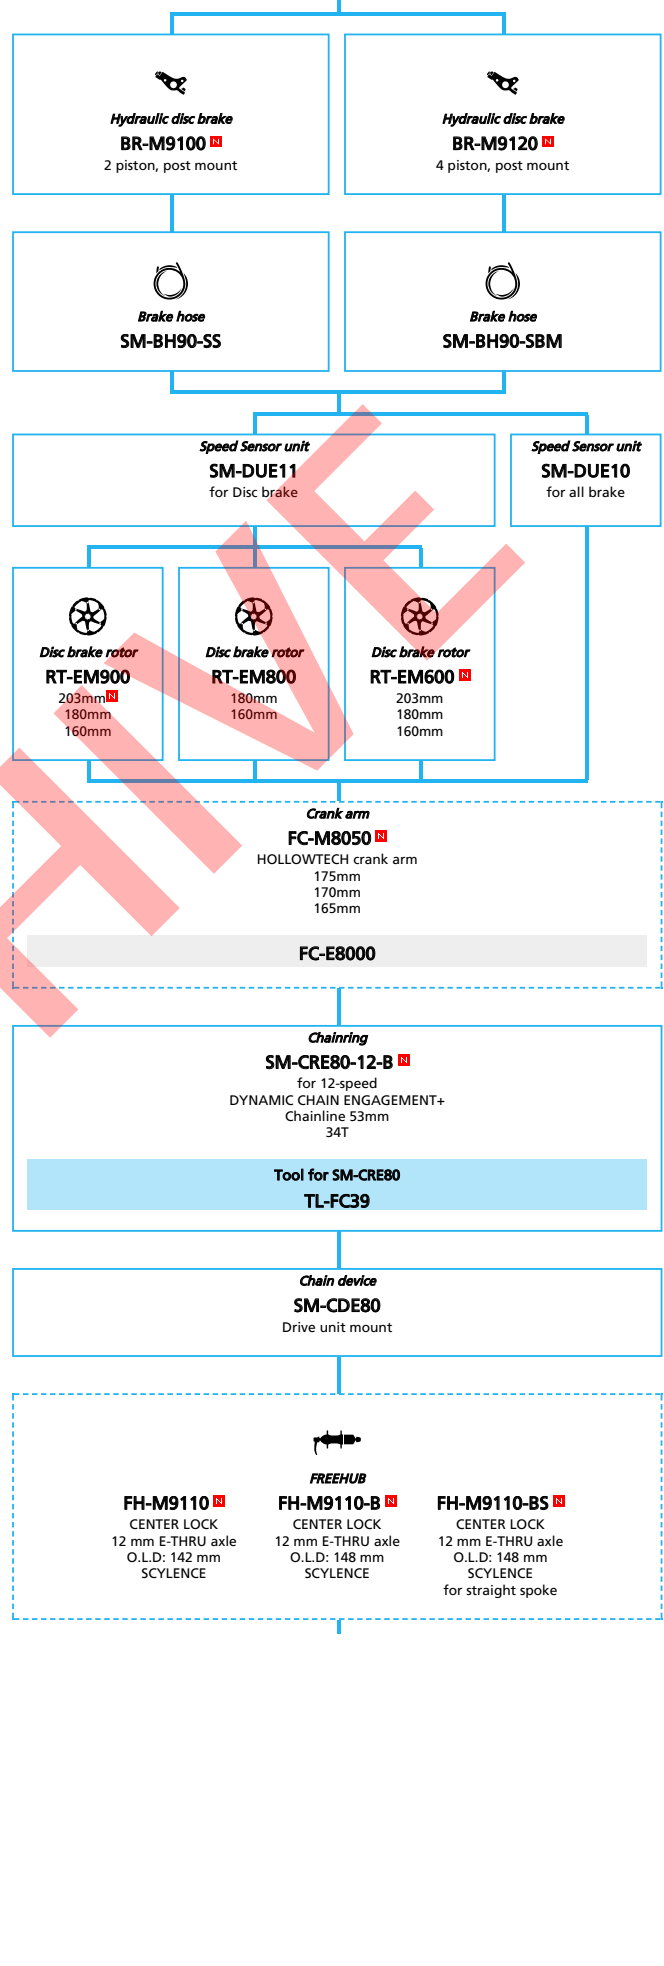

SHIMANO STEPS E8000 series (Mechanical spec. 12-speed)

■ ... New model
 ... Additional option
 ... Alternative option
 ... All select
 ... Single select

E-BIKE