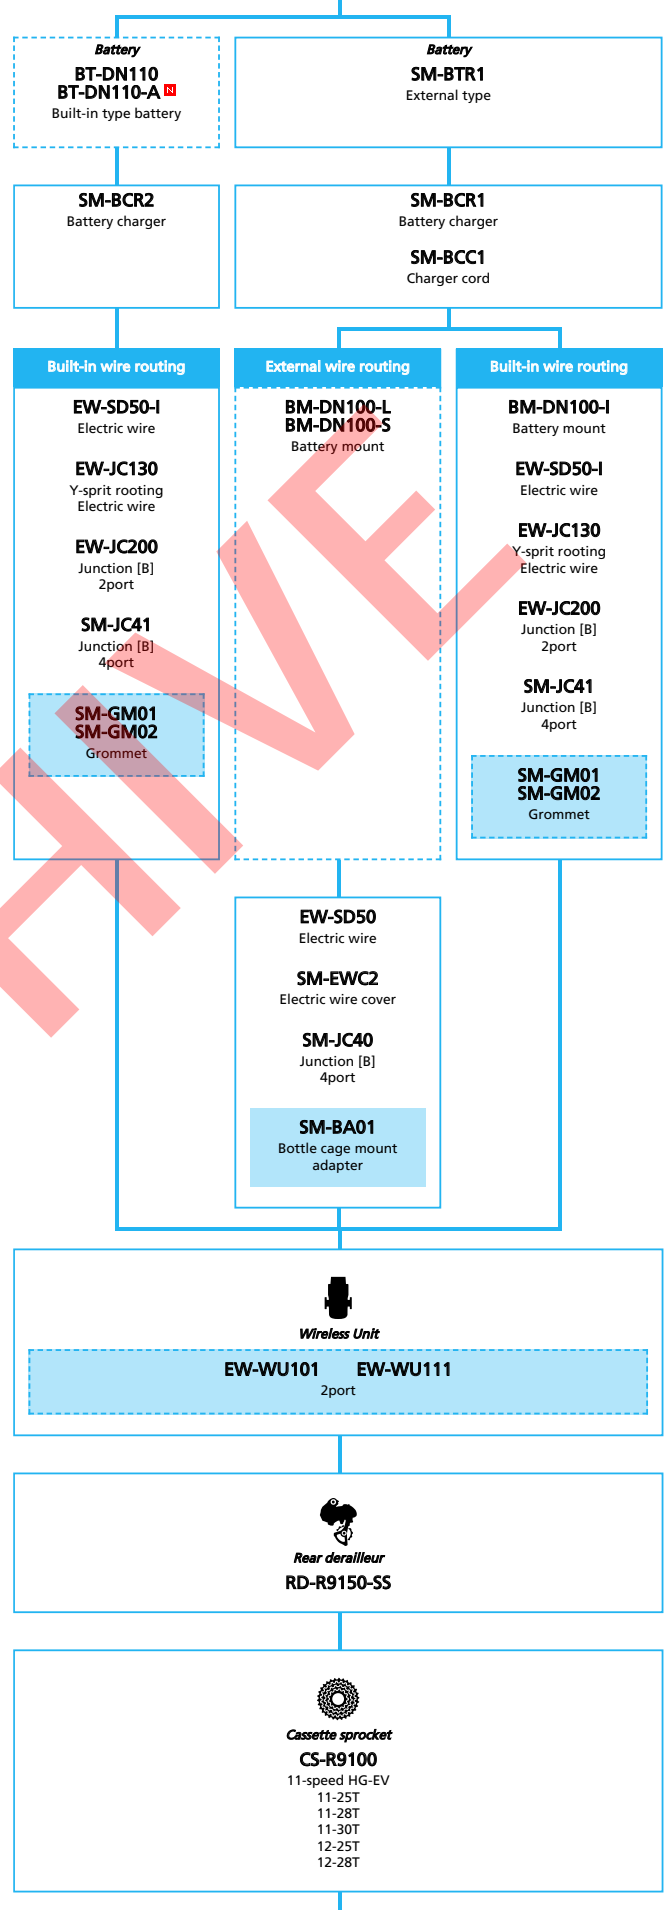

DURA-ACE R9150 series (2x11-speed TT/TRI spec)

N ... New model
 ... Additional option
 ... Alternative option
 ... All select
 ... Single select