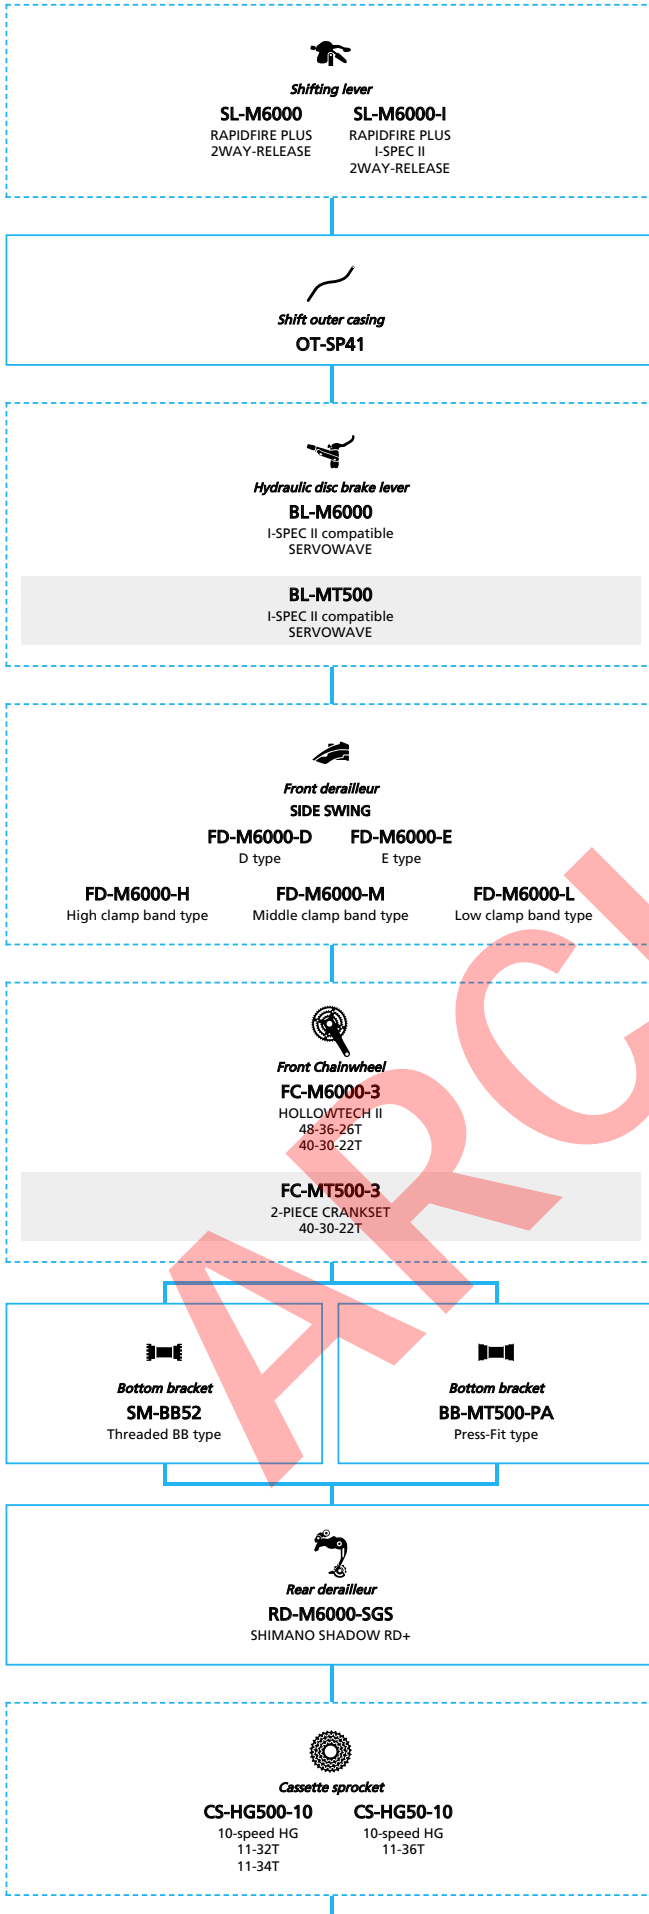

ZEE (10-speed)

■ ... New model
 ... Additional option
 ... Alternative option
 ... All select
 ... Single select

Mountain Bike

SHIMANO DEORE (3x10-speed)

N ... New model
 ... Additional option
 ... Alternative option
 ... All select
 ... Single select

SHIMANO DEORE (2x10-speed)

■ ... New model
 ... Additional option
 ... All select
 ... Alternative option
 ... Single select

Mountain Bike

- ... New model
- ... Additional option
- ... Alternative option
- ... All select
- ... Single select