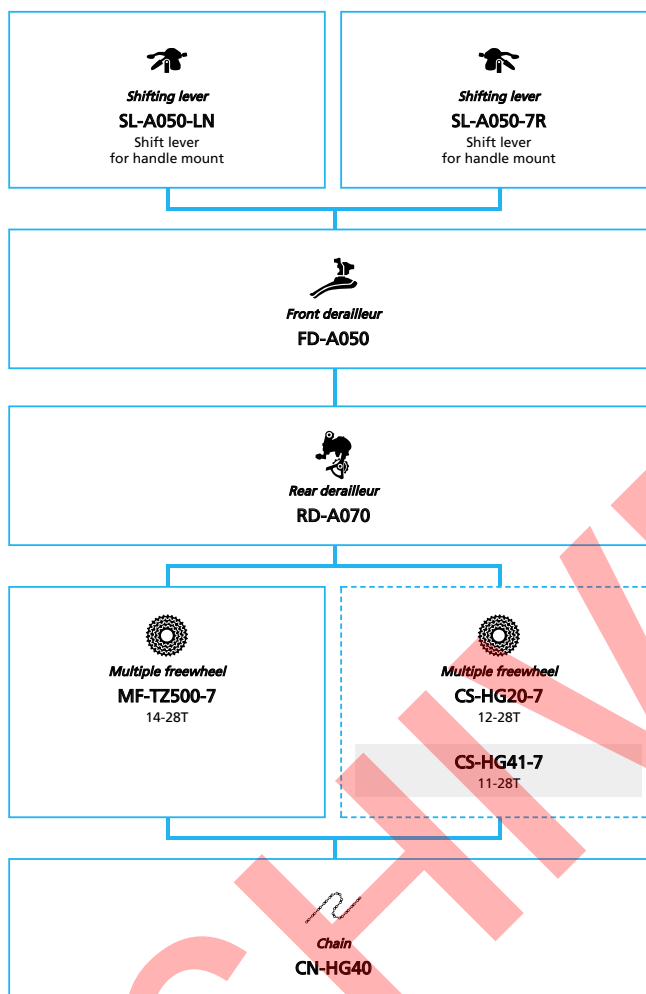

SHIMANO A050 (2x7-speed)

N ... New model

A ... Additional option

Alt ... Alternative option

S ... All select

SS ... Single select

ARCHIVE