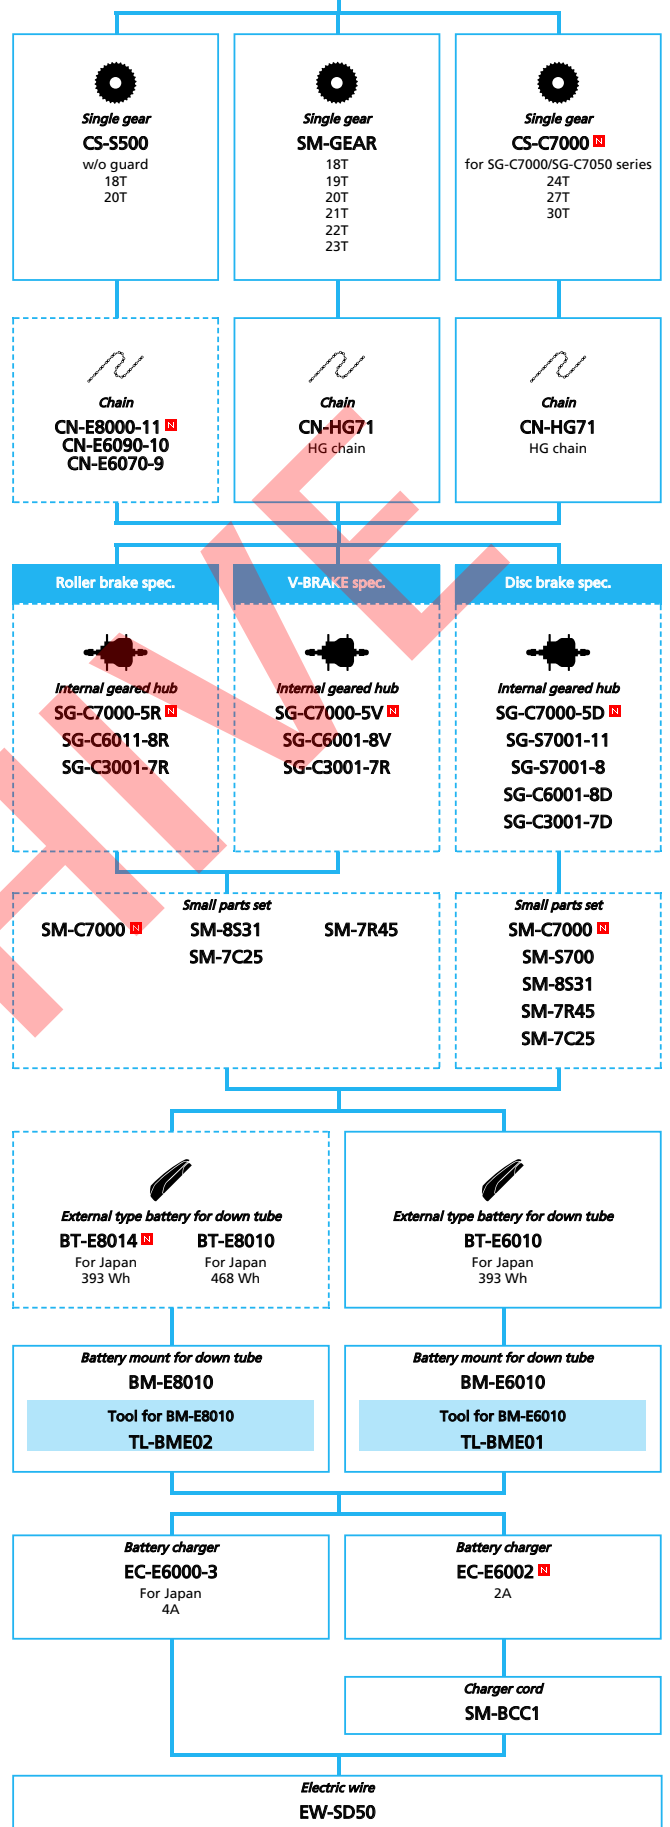

SHIMANO STOPS E6180 series for Japan market (Mechanical Internal Geared Hub spec.)

N ... New model
 ... Additional option
 ... Alternative option
 ... All select
 ... Single select

E-BIKE