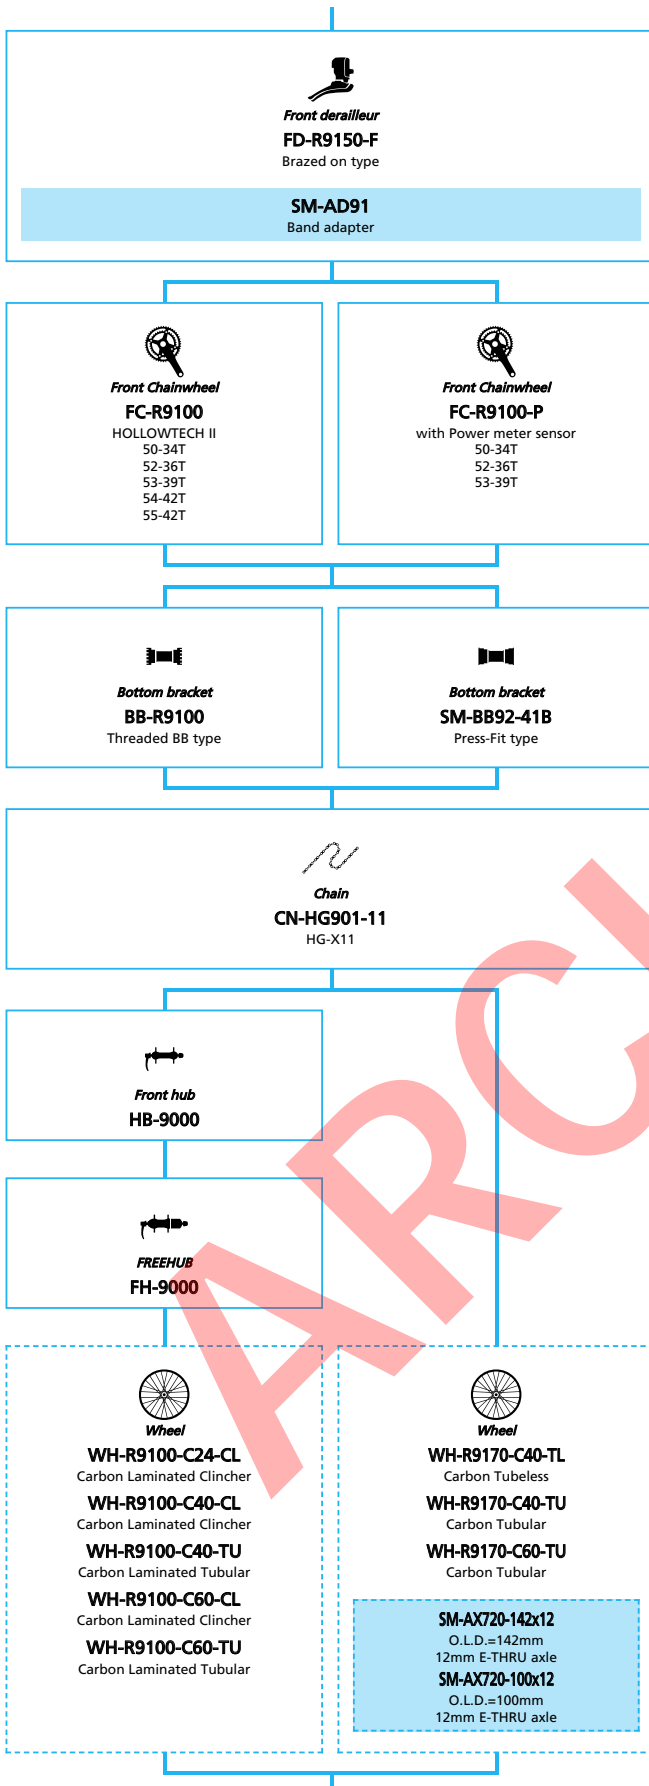

- ... New model
- ... Additional option
- ... All select
- ... Alternative option
- ... Single select