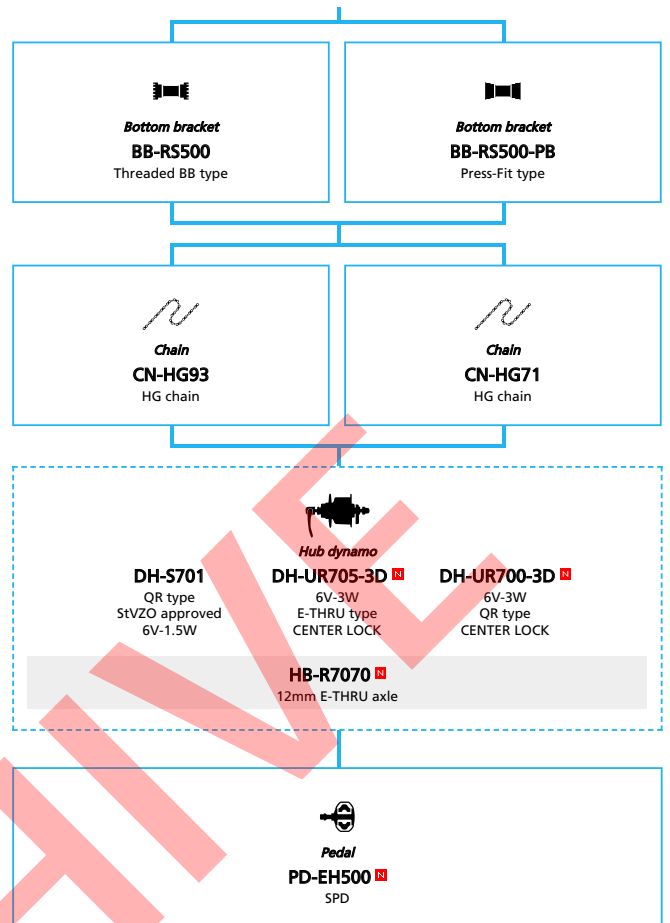

SHIMANO ALFINE (11-speed)

■ ... New model
  ... All select
  ... Additional option
  ... Alternative option
  ... Single select