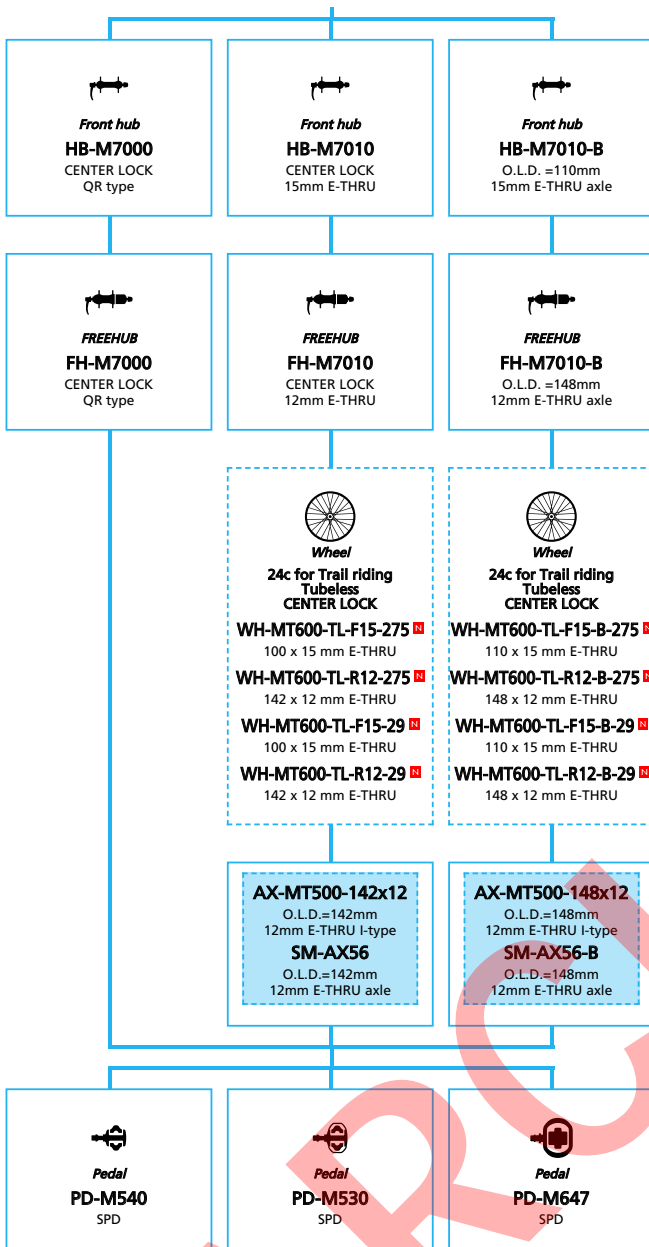

- ... New model
- ... Additional option
- ... Alternative option
- ... All select
- ... Single select