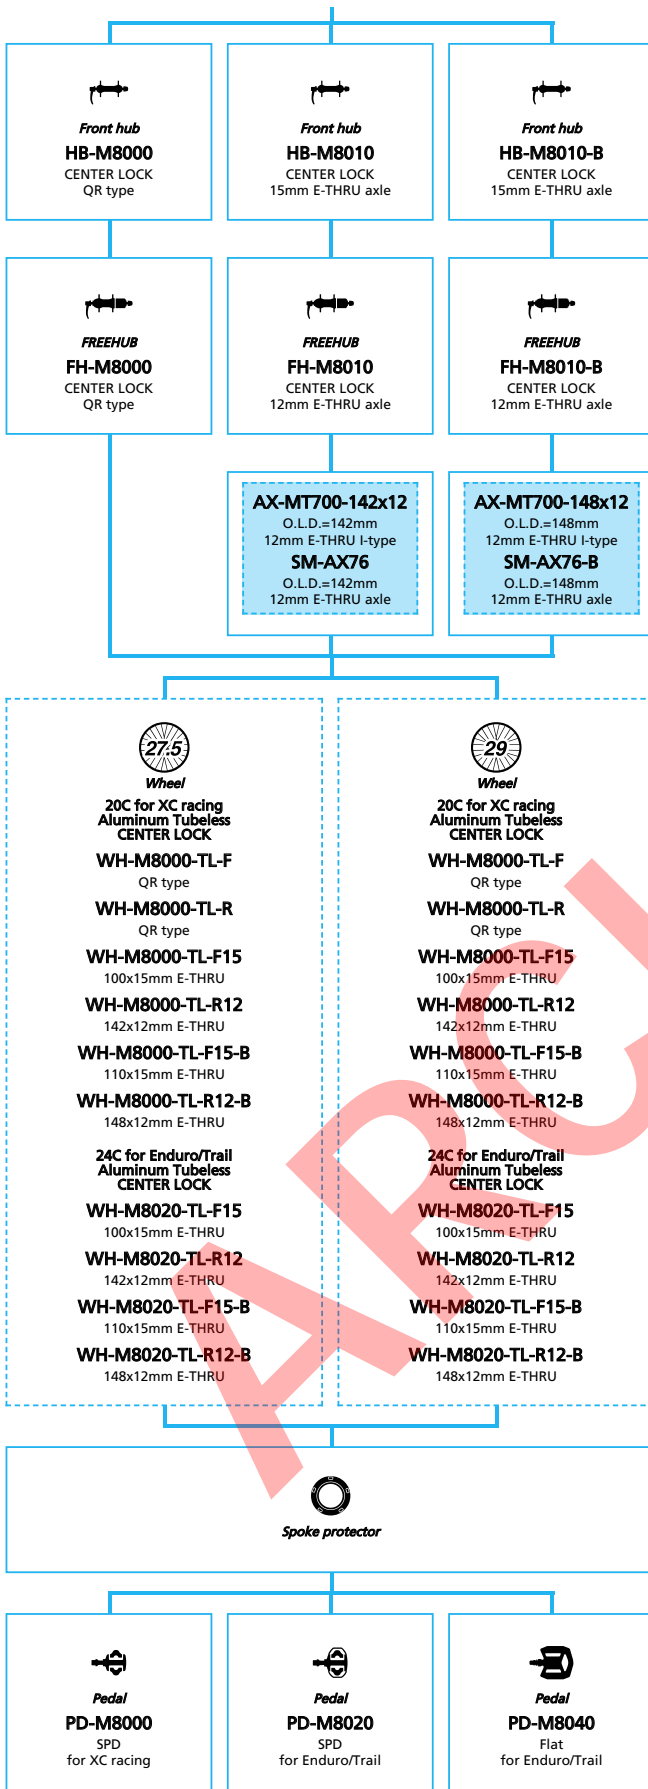

- ... New model
- ... Additional option
- ... All select
- ... Alternative option
- ... Single select