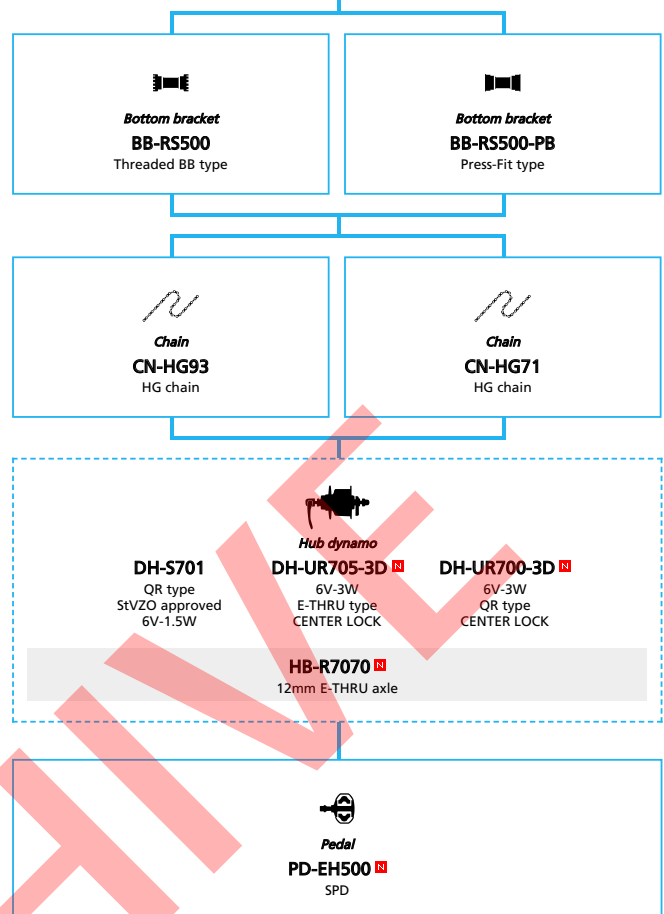

SHIMANO ALFINE (8-speed)

N ... New model
   ... Additional option
   ... Alternative option
   ... All select
   ... Single select