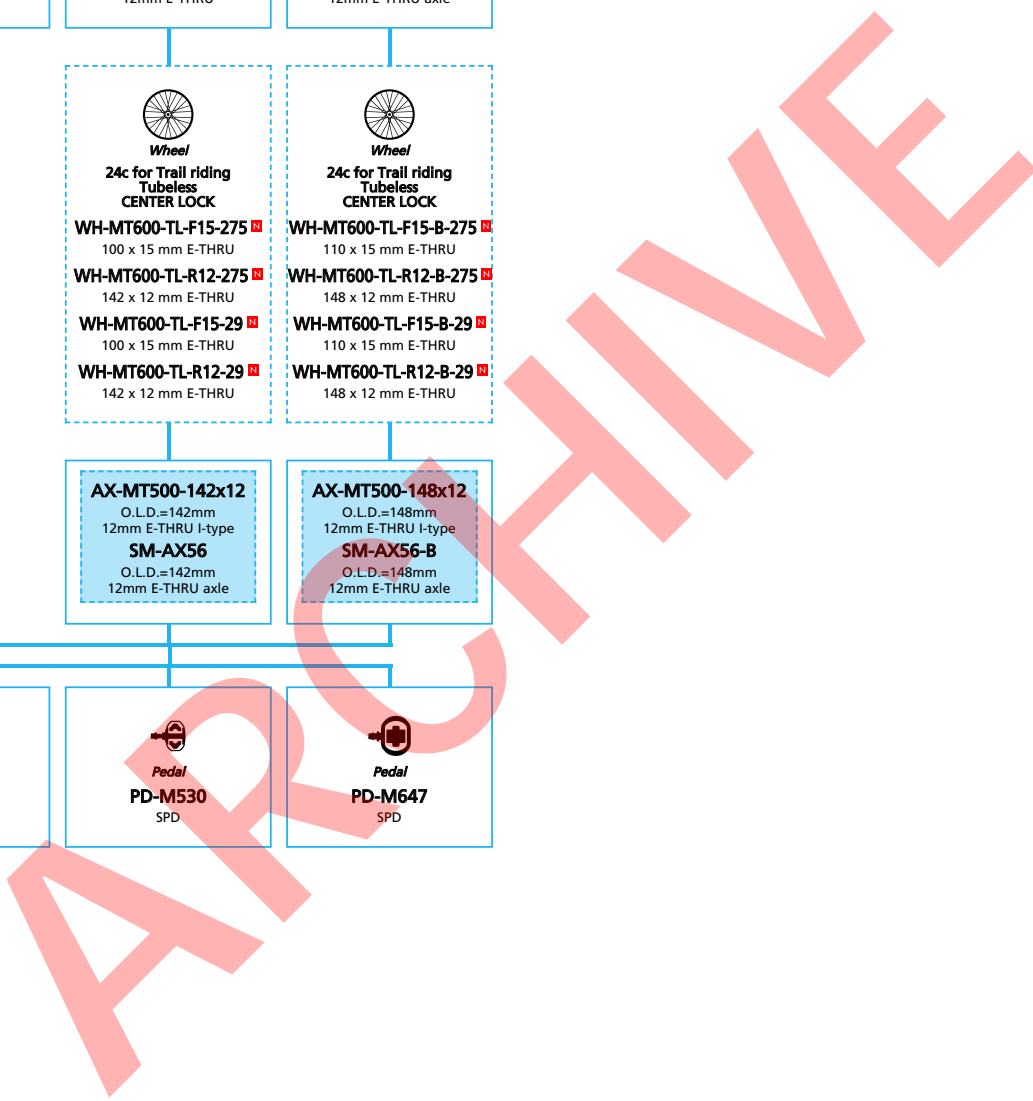

- ... New model
- ... Additional option
- ... Alternative option
- ... All select
- ... Single select