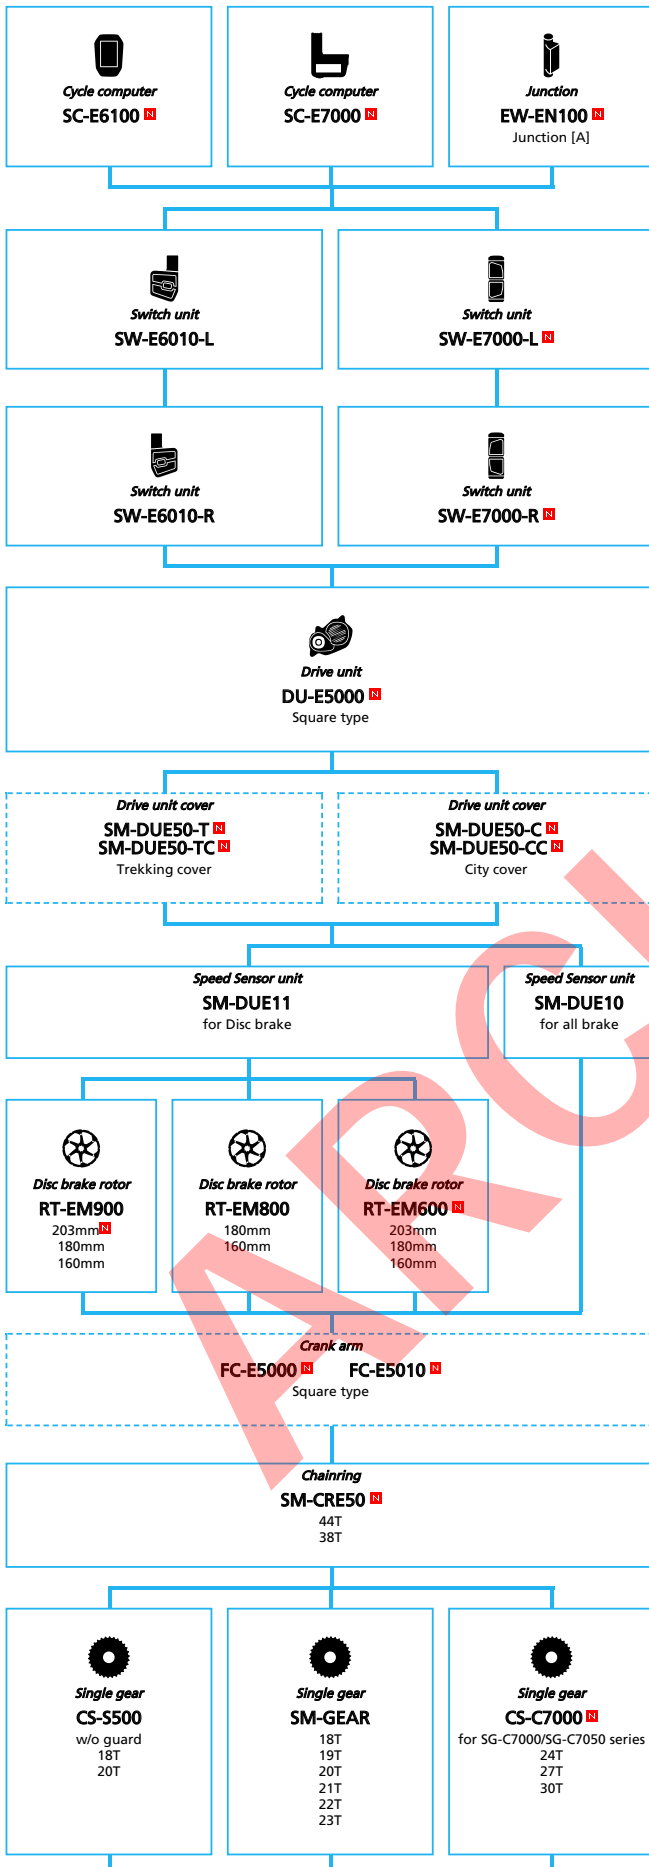

SHIMANO STEPS E5000 series (Electronic Internal Geared Hub spec.)

N ... New model
A ... Additional option
□ ... All select
□ ... Single select