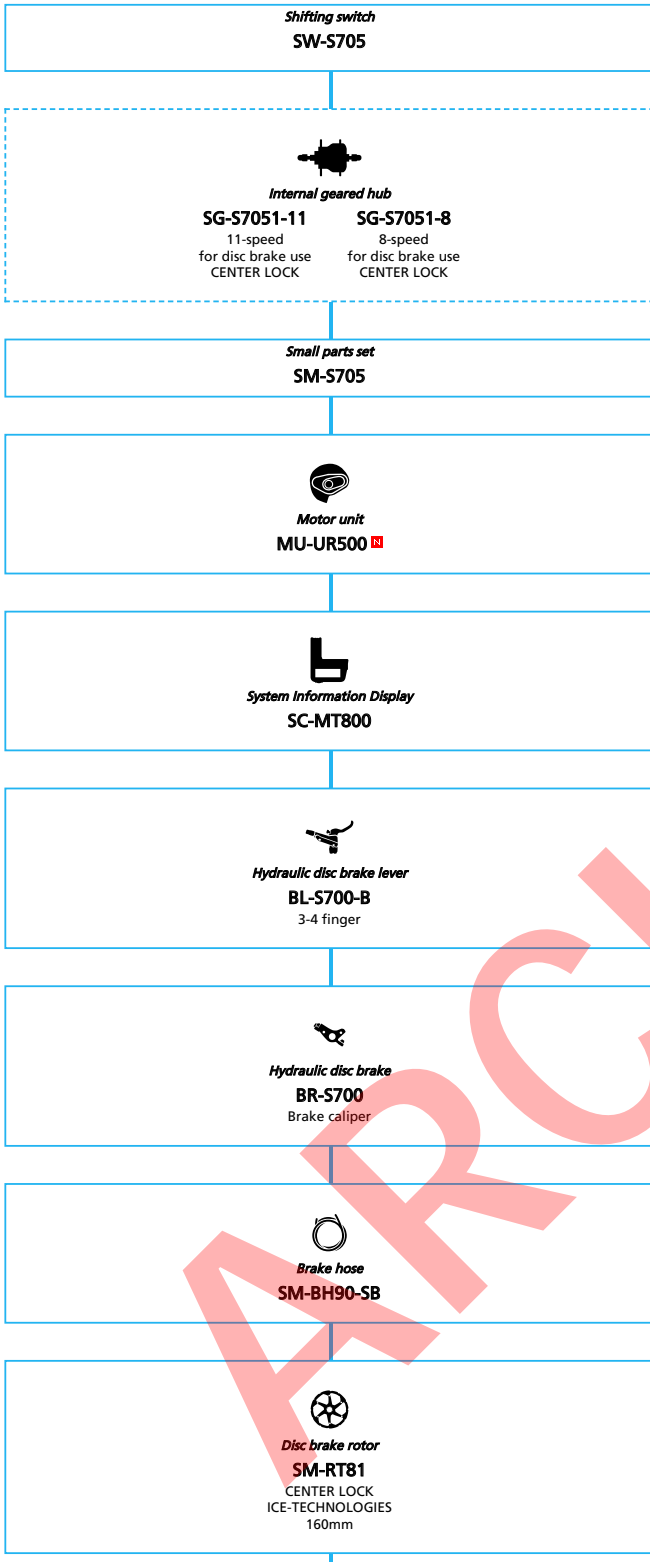

SHIMANO
ALFINE (Electronic spec Flathandle)

N ... New model
 ... Additional option
 ... Alternative option
 ... All select
 ... Single select

- ... New model
- ... Additional option
- ... Alternative option
- ... All select
- ... Single select