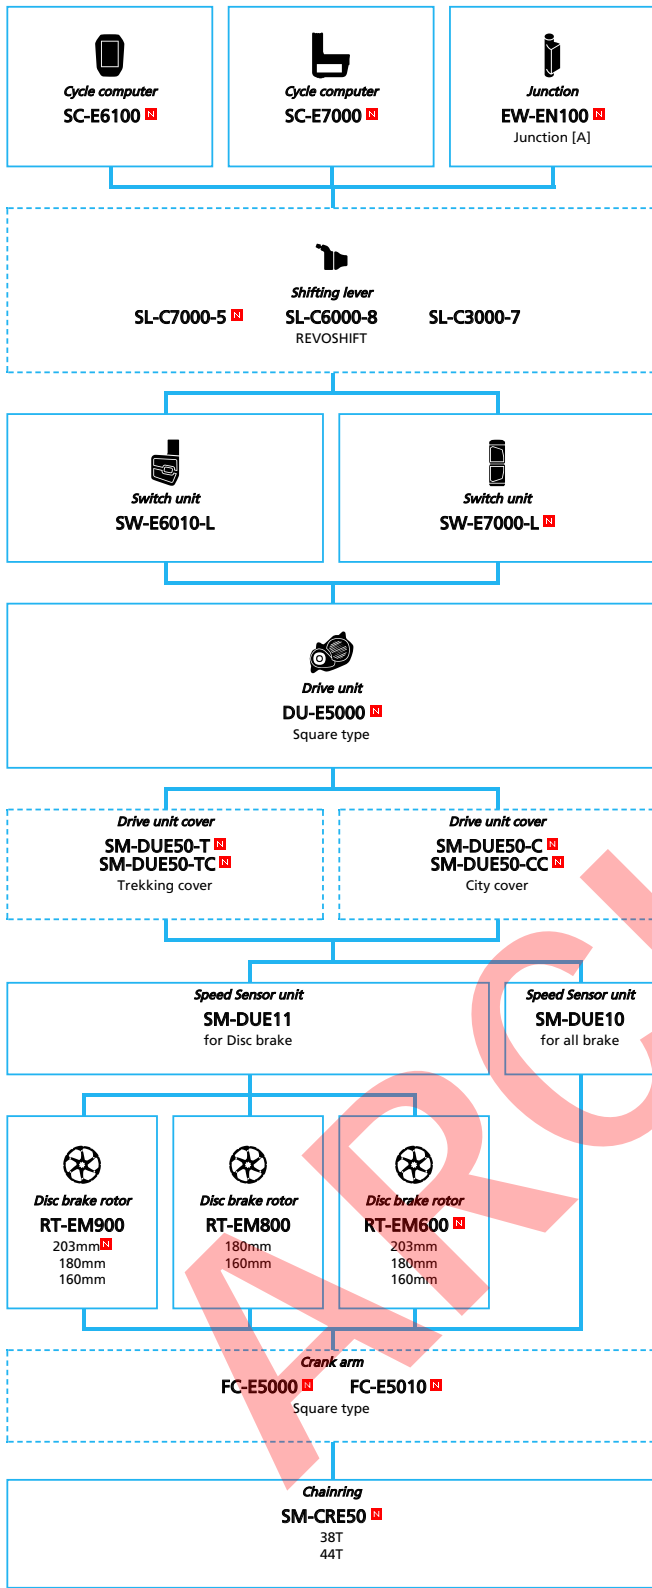

SHIMANO **STEPS** E5000 series (Mechanical Internal Geared Hub spec.)

N ... New model
■ ... Additional option
□ ... All select
▨ ... Single select

E-BIKE