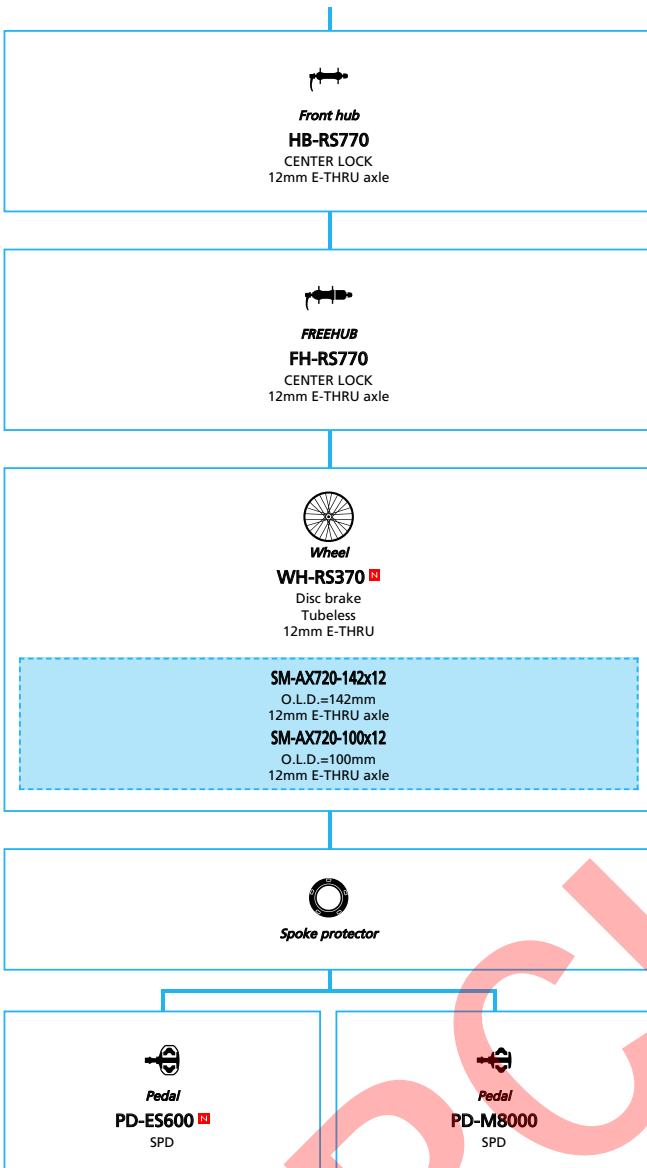

- ... New model
- ... Additional option
- ... Alternative option
- ... All select
- ... Single select

ARROWLINE