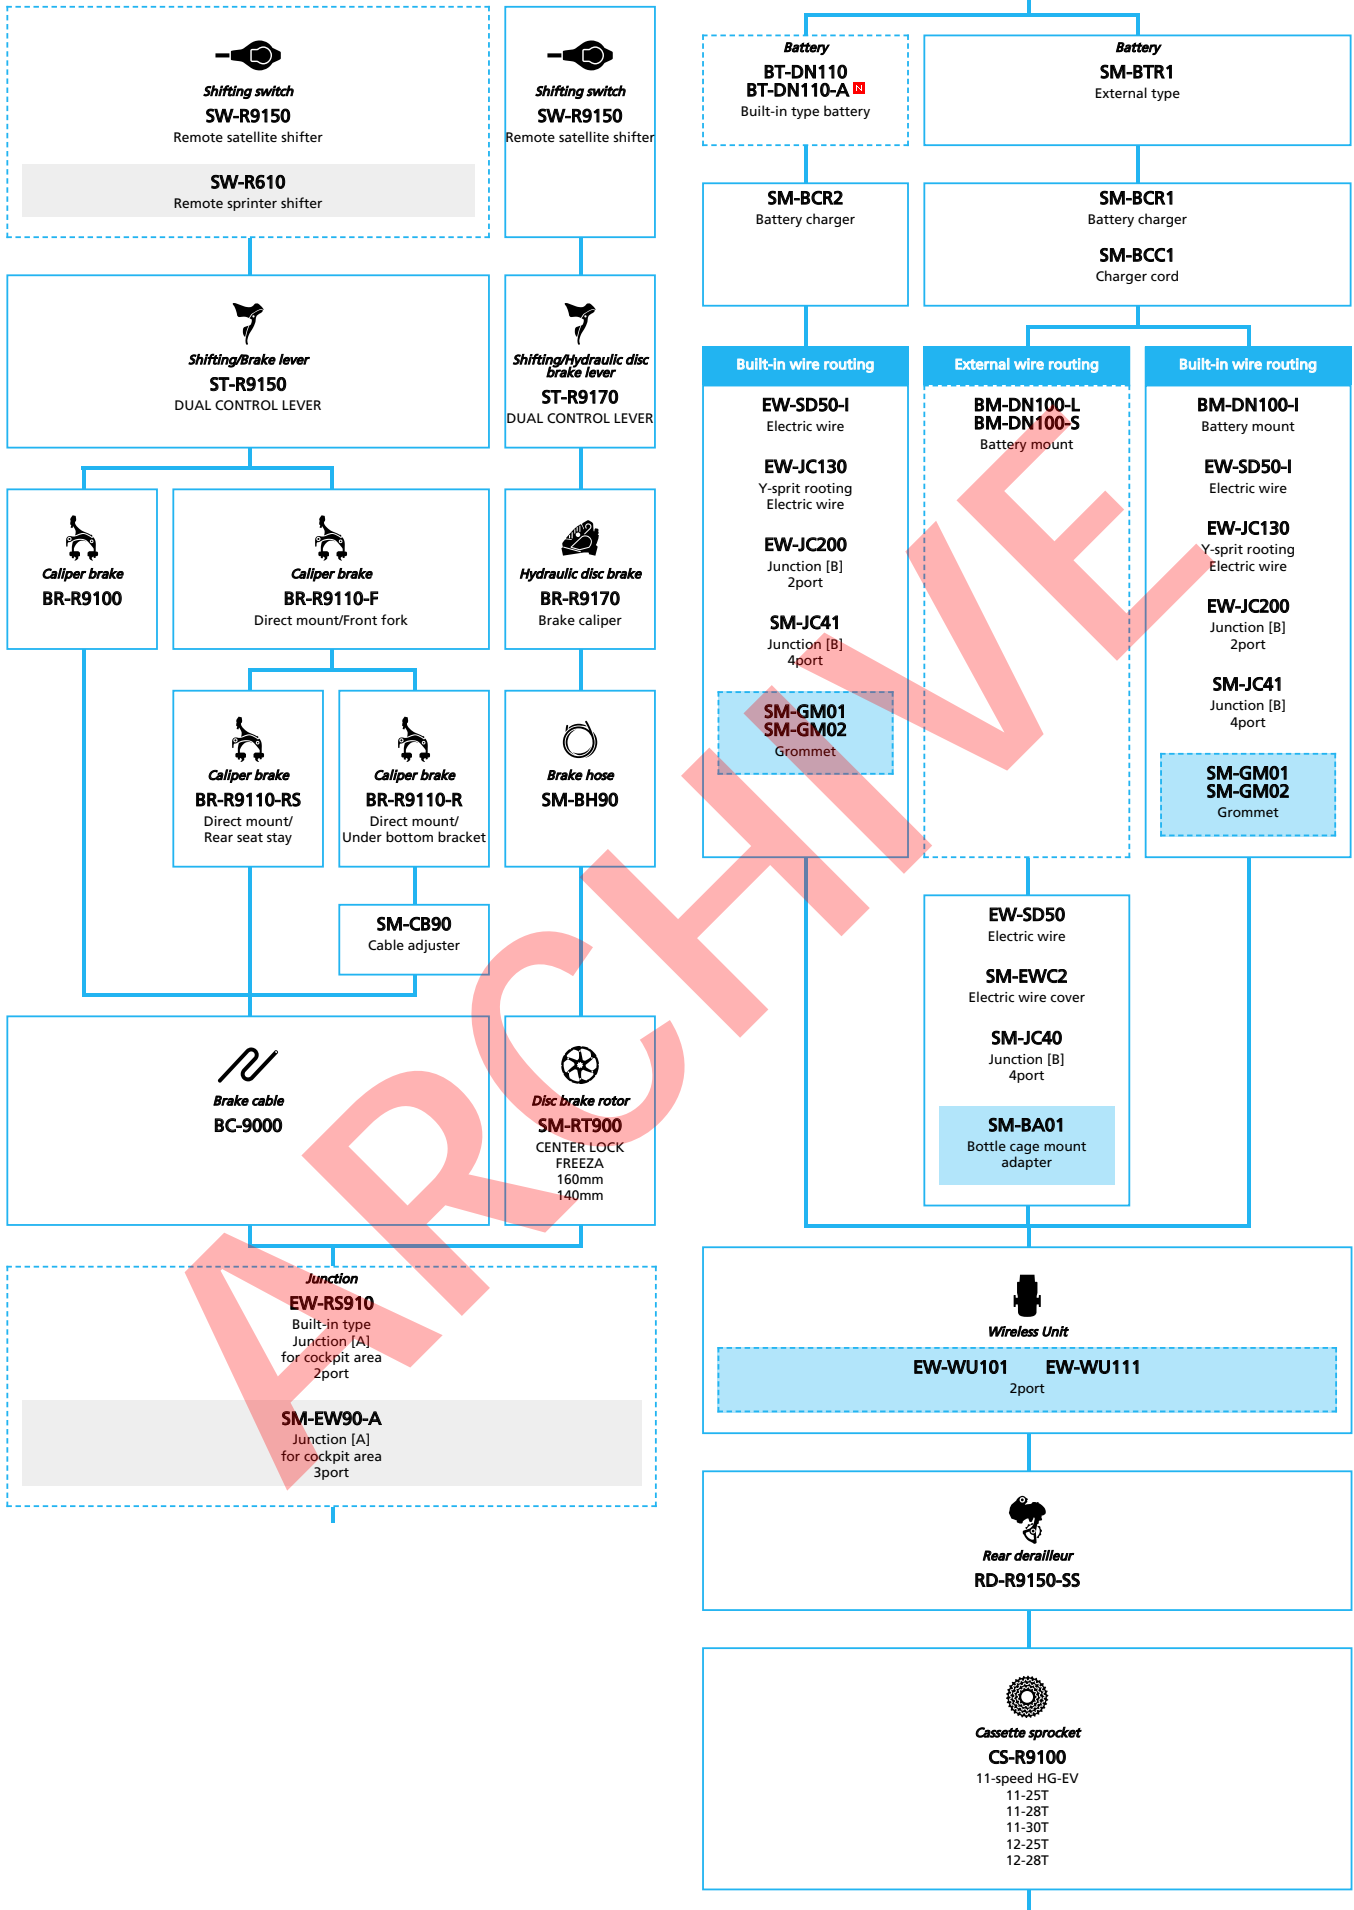

DURA-ACE R9150 series (2x11-speed)

N ... New model
 ... Additional option
 ... Alternative option
 ... All select
 ... Single select