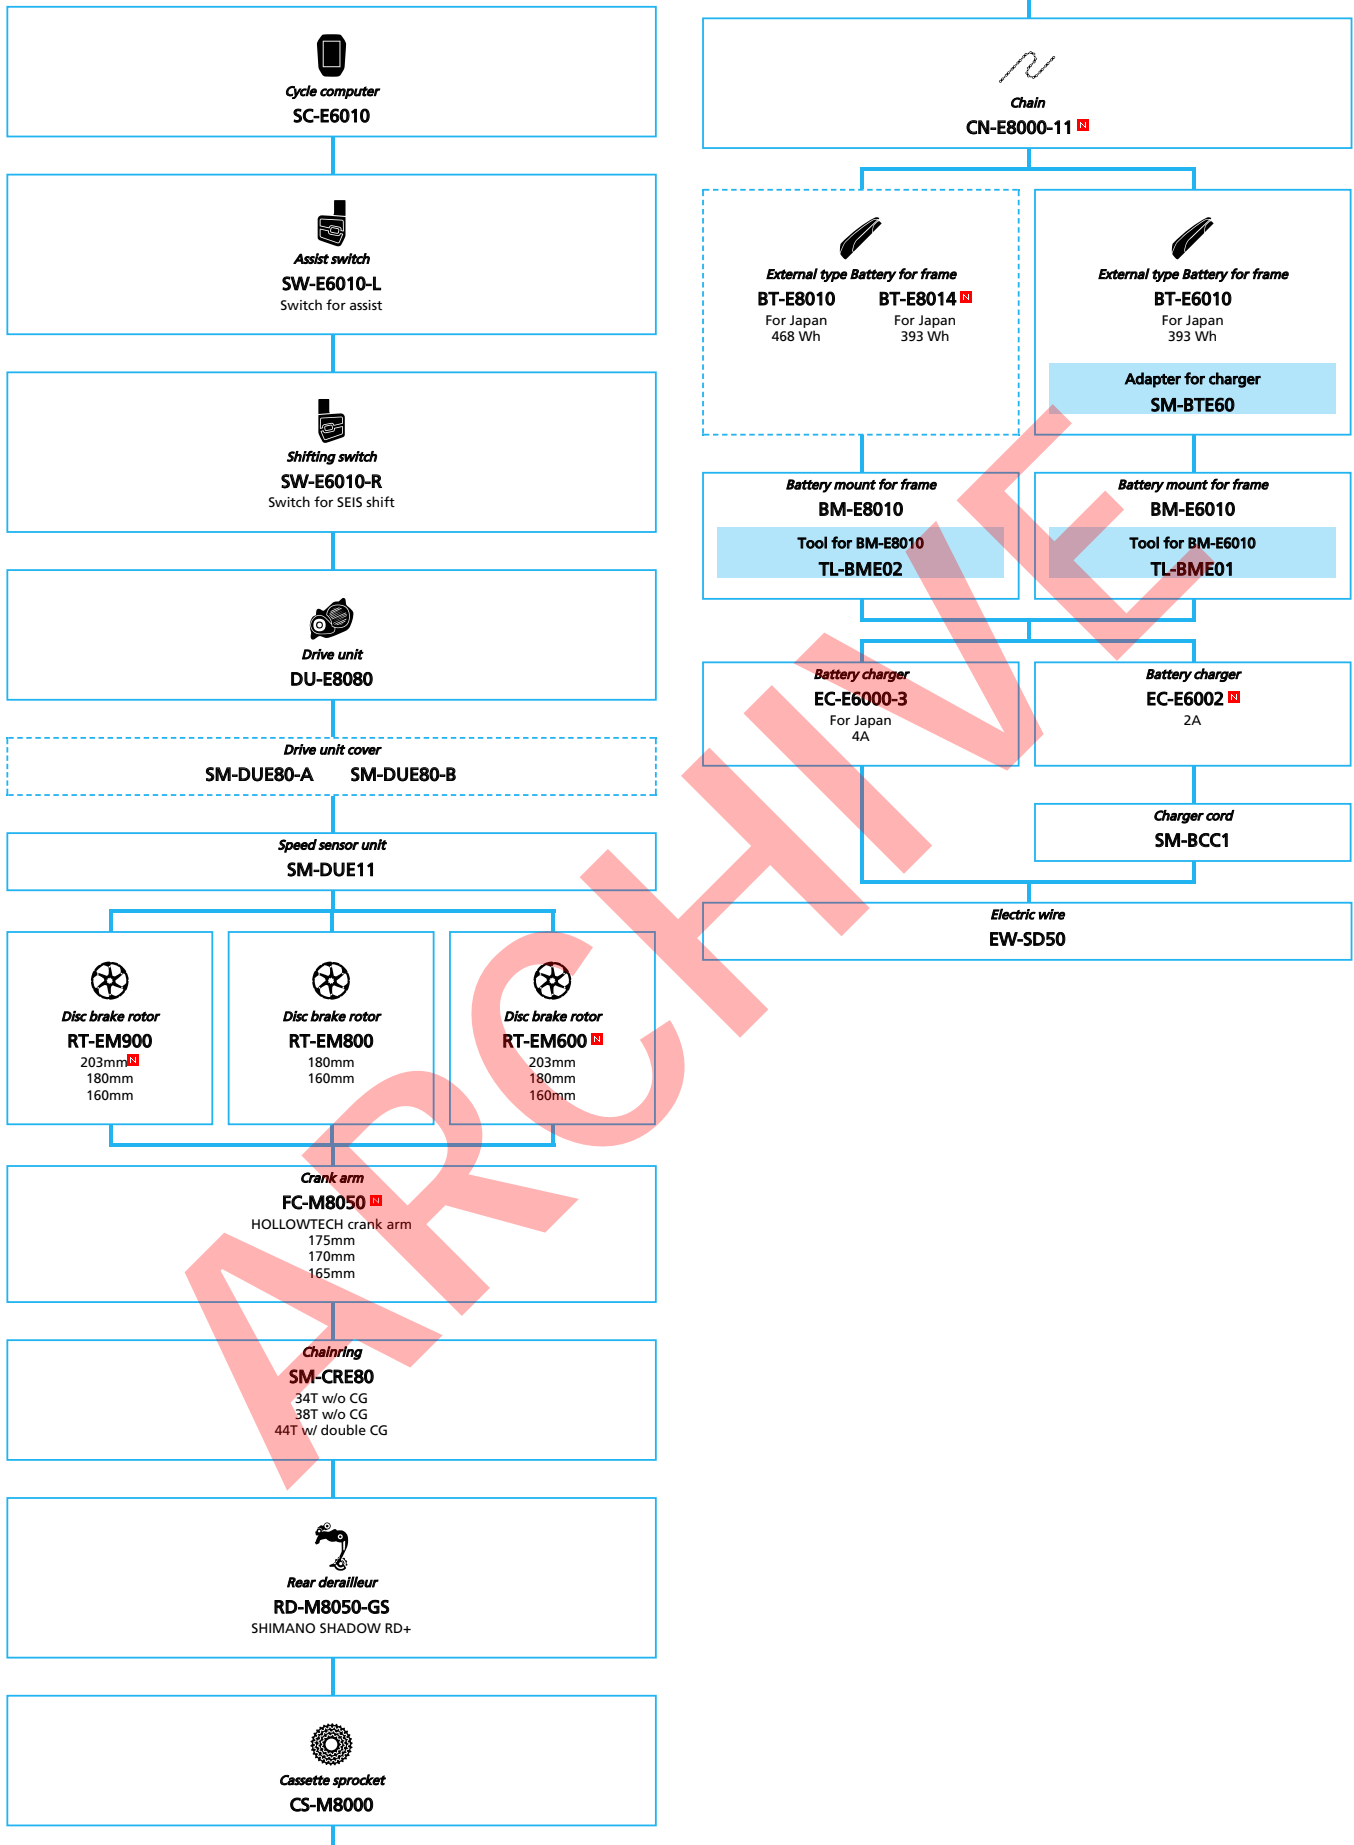

SHIMANO STOPS E8080 series for Japan market (Electronic Derailleur spec.)

N ... New model
 ... Additional option
 ... Alternative option
 ... All select
 ... Single select