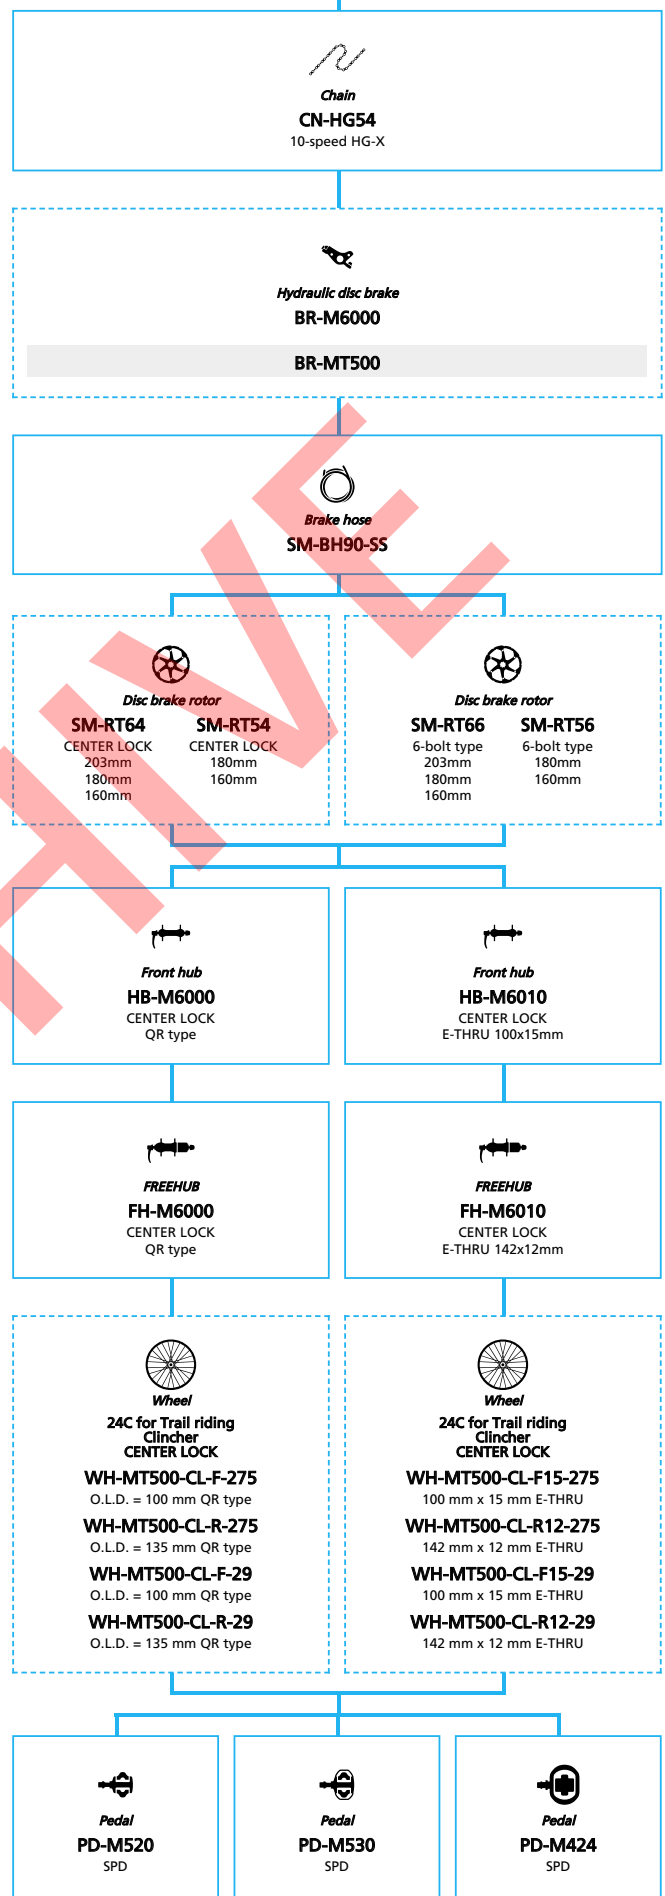

ZEE (10-speed)

■ ... New model
 ... Additional option
 ... Alternative option
 ... All select
 ... Single select

Mountain Bike

SHIMANO DEORE (3x10-speed)

N ... New model
 ... Additional option
 ... Alternative option
 ... All select
 ... Single select

SHIMANO DEORE (2x10-speed)

■ ... New model
 ... Additional option
 ... All select
 ... Alternative option
 ... Single select

Mountain Bike

- ... New model
- ... Additional option
- ... Alternative option
- ... All select
- ... Single select