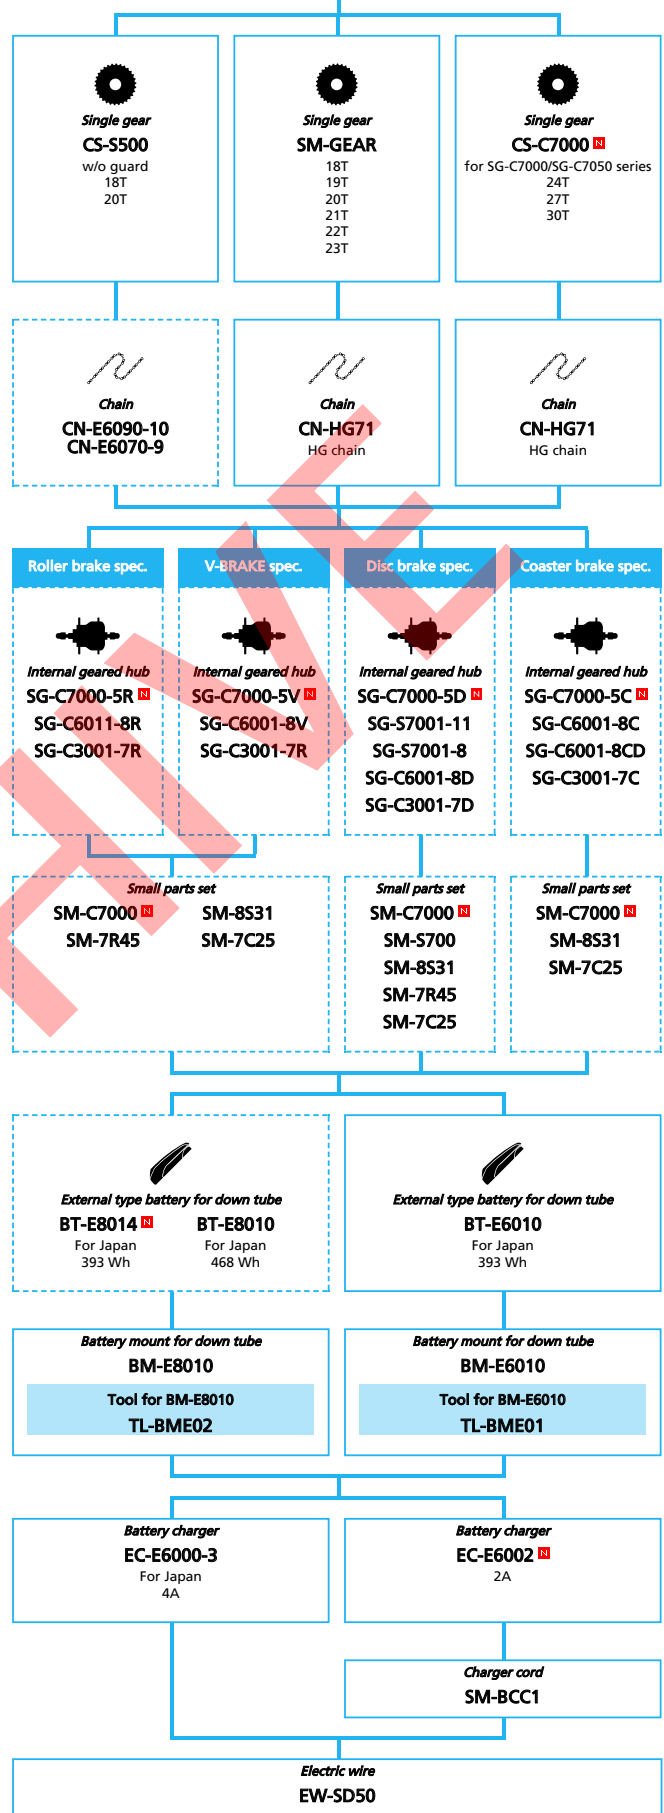

SHIMANO STEPS E5000 series for Japan market (Mechanical Internal Geared Hub spec.)

N ... New model
 ... Additional option
 ... Alternative option
 ... All select
 ... Single select