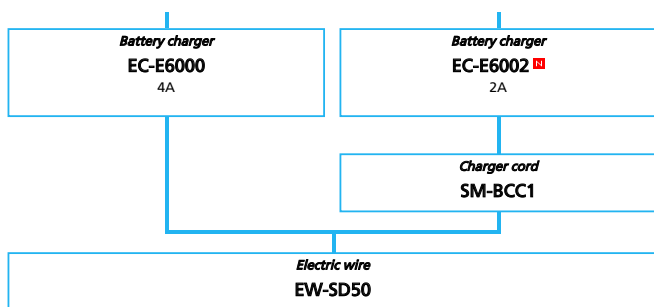

- ... New model
- ... Additional option
- ... Alternative option
- ... All select
- ... Single select

ARCHIVE