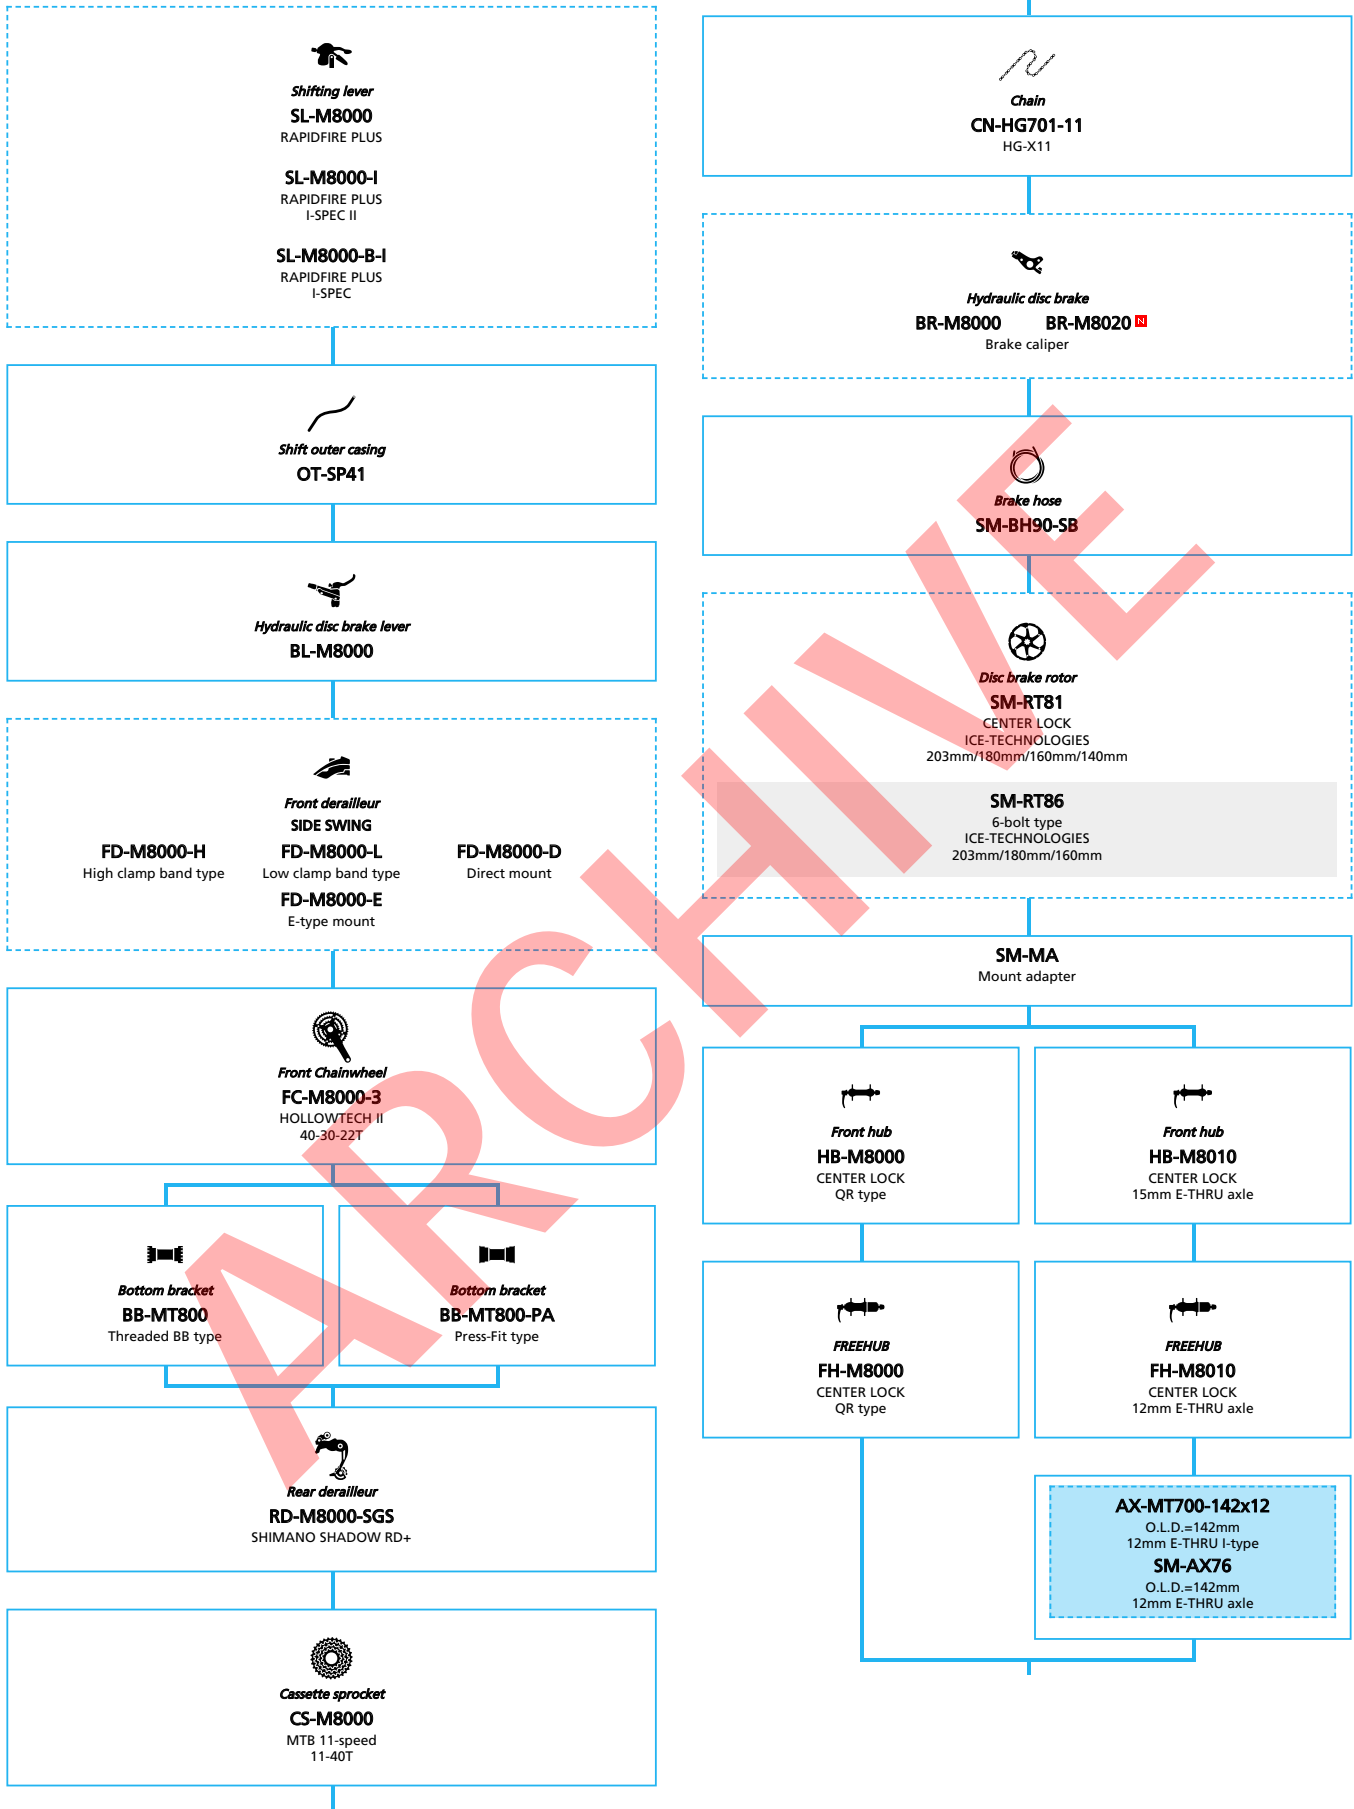

SHIMANO **DEORE XT** (3x11-speed)

- ... New model
- ... Additional option
- ... All select
- ... Alternative option
- ... Single select