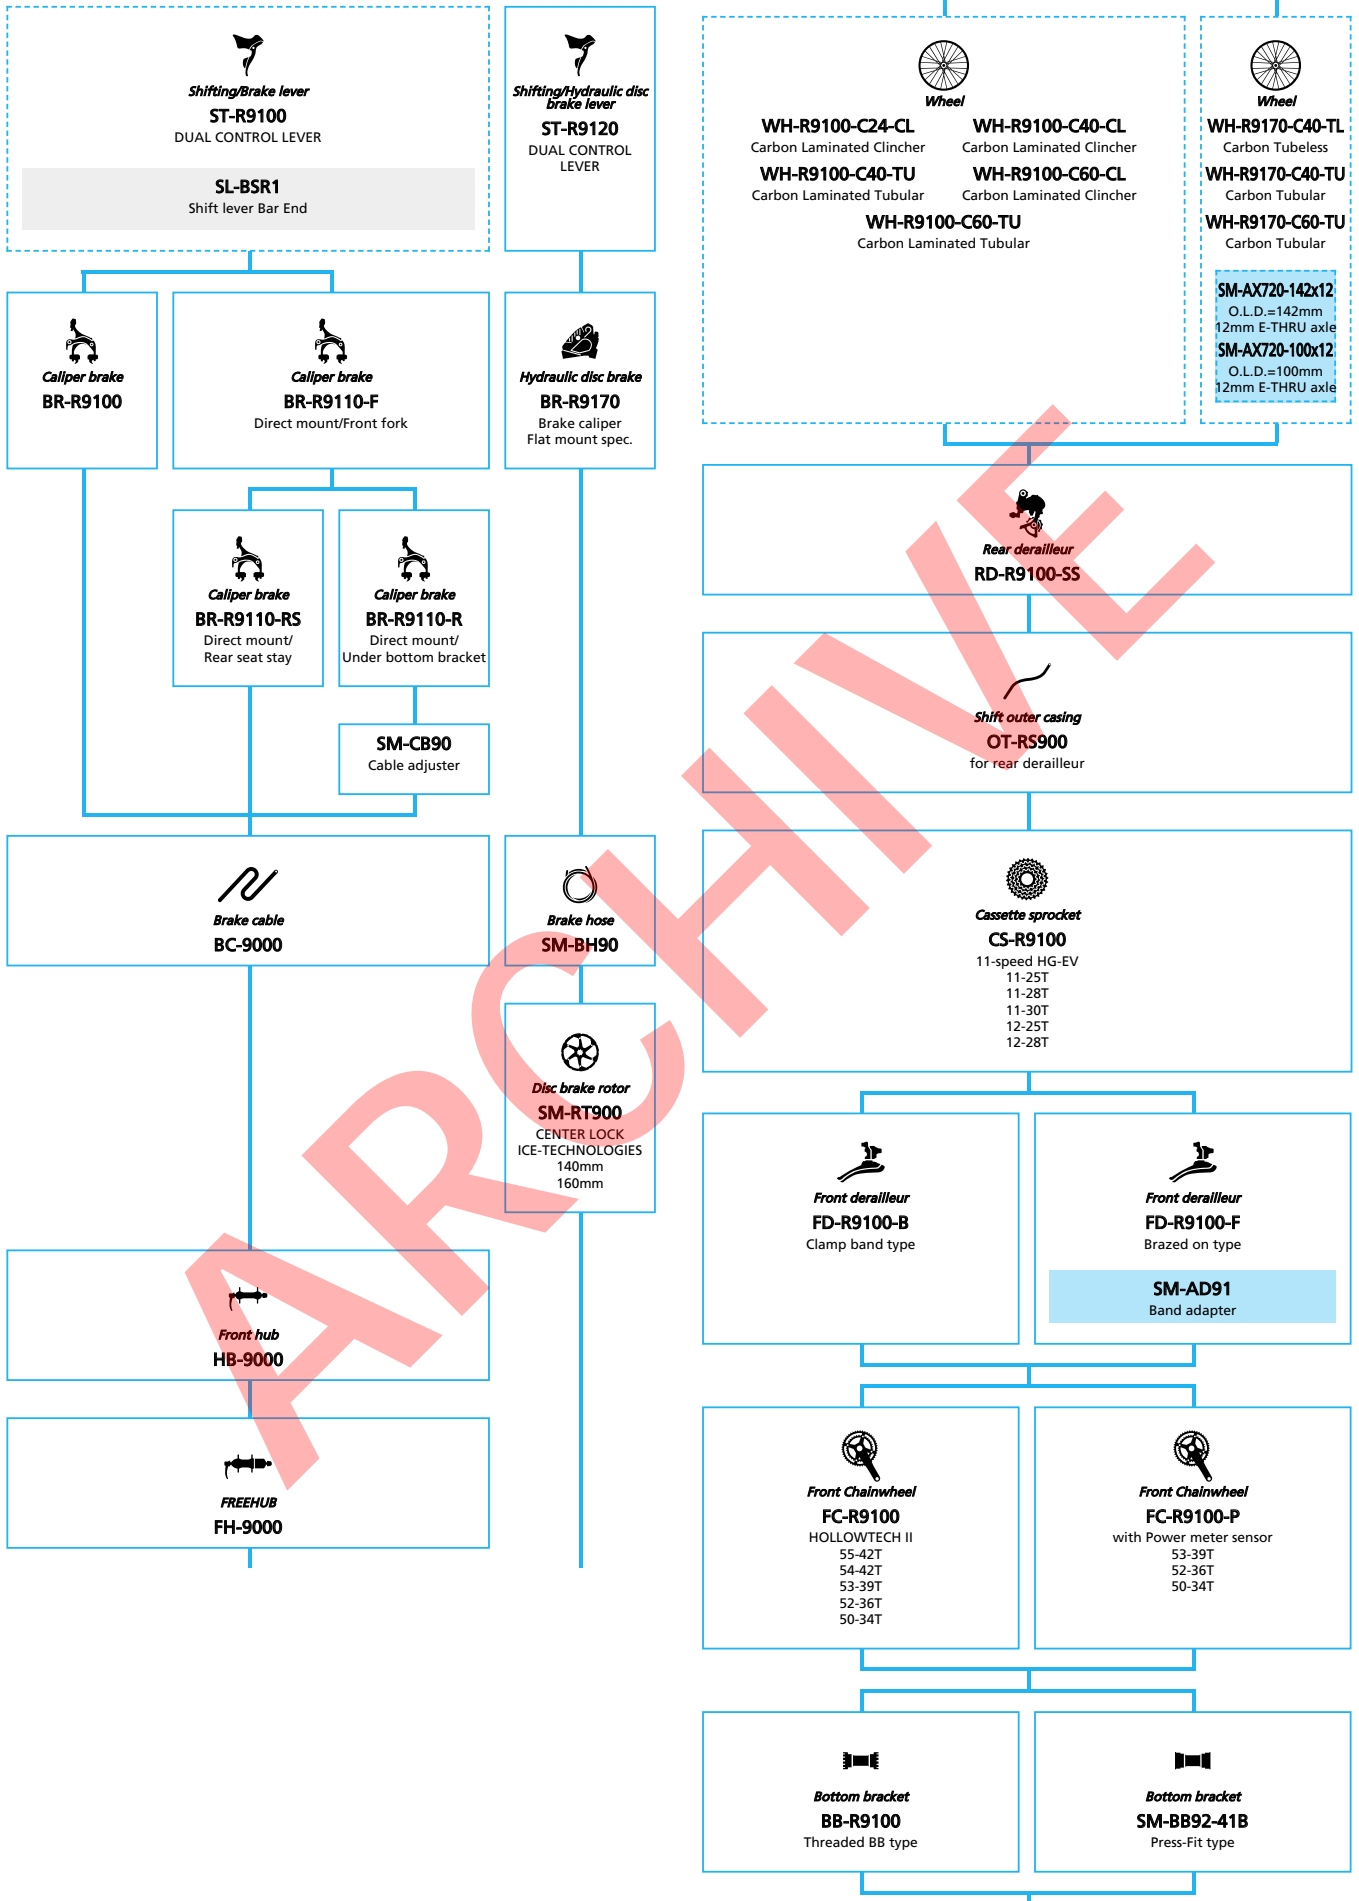

DURA-ACE (2x11-speed)

- ... New model
- ... Additional option
- ... Alternative option
- ... All select
- ... Single select

-  ... New model
-  ... Additional option
-  ... Alternative option
-  ... All select
-  ... Single select