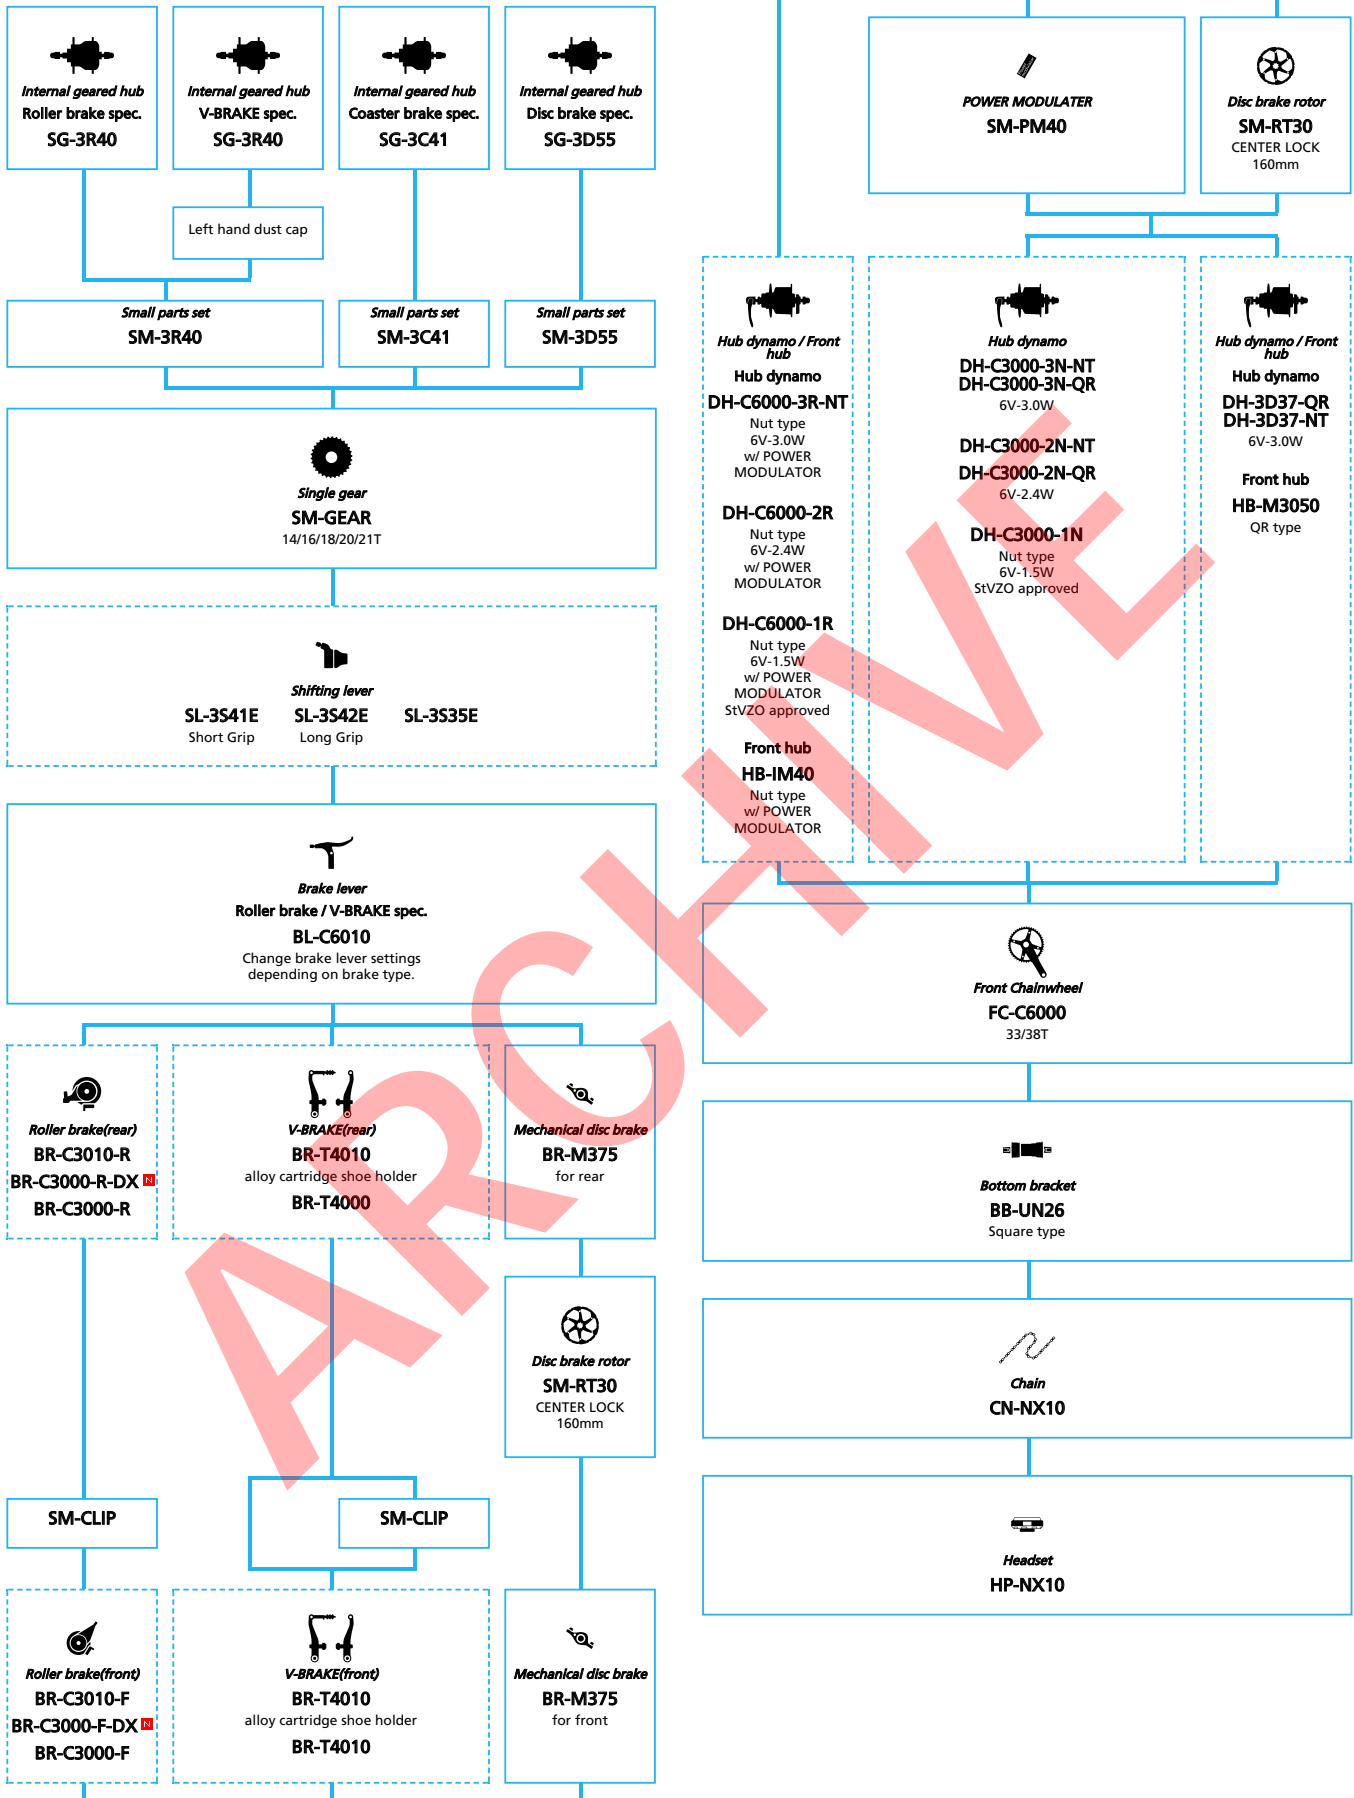

SHIMANO *Nexus* (INTER-5) Japan market only

- ... New model
- ... Additional option
- ... Alternative option
- ... All select
- ... Single select

City Touring / Comfort Bike

SHIMANO Nexus (INTER-3)

■ ... New model
 ... Additional option
 ... All select
 ... Alternative option
 ... Single select