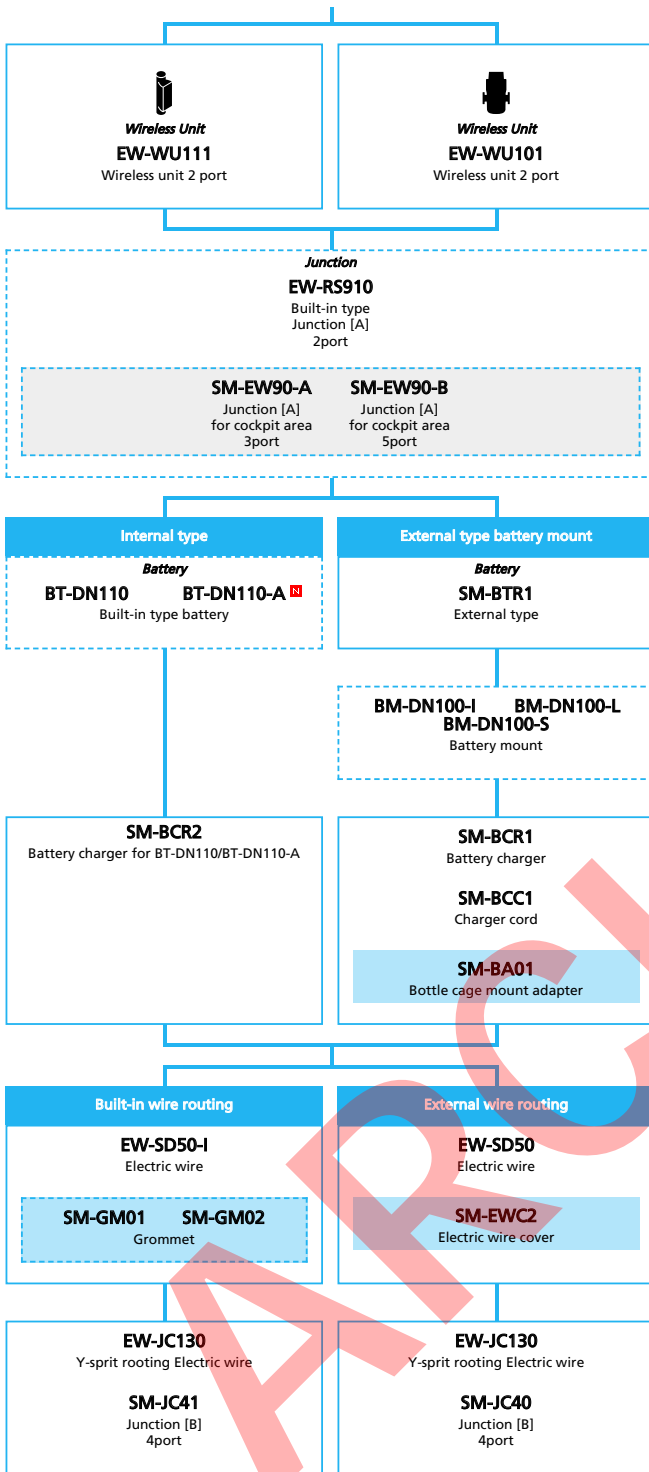

ARCHIVE

SHIMANO ULTEGRA R8050 series (2x11-speed)

■ ... New model
 ... Additional option
 ... Alternative option
 ... All select
 ... Single select

Road Bike

- ... New model
- ... Additional option
- ... All select
- ... Alternative option
- ... Single select