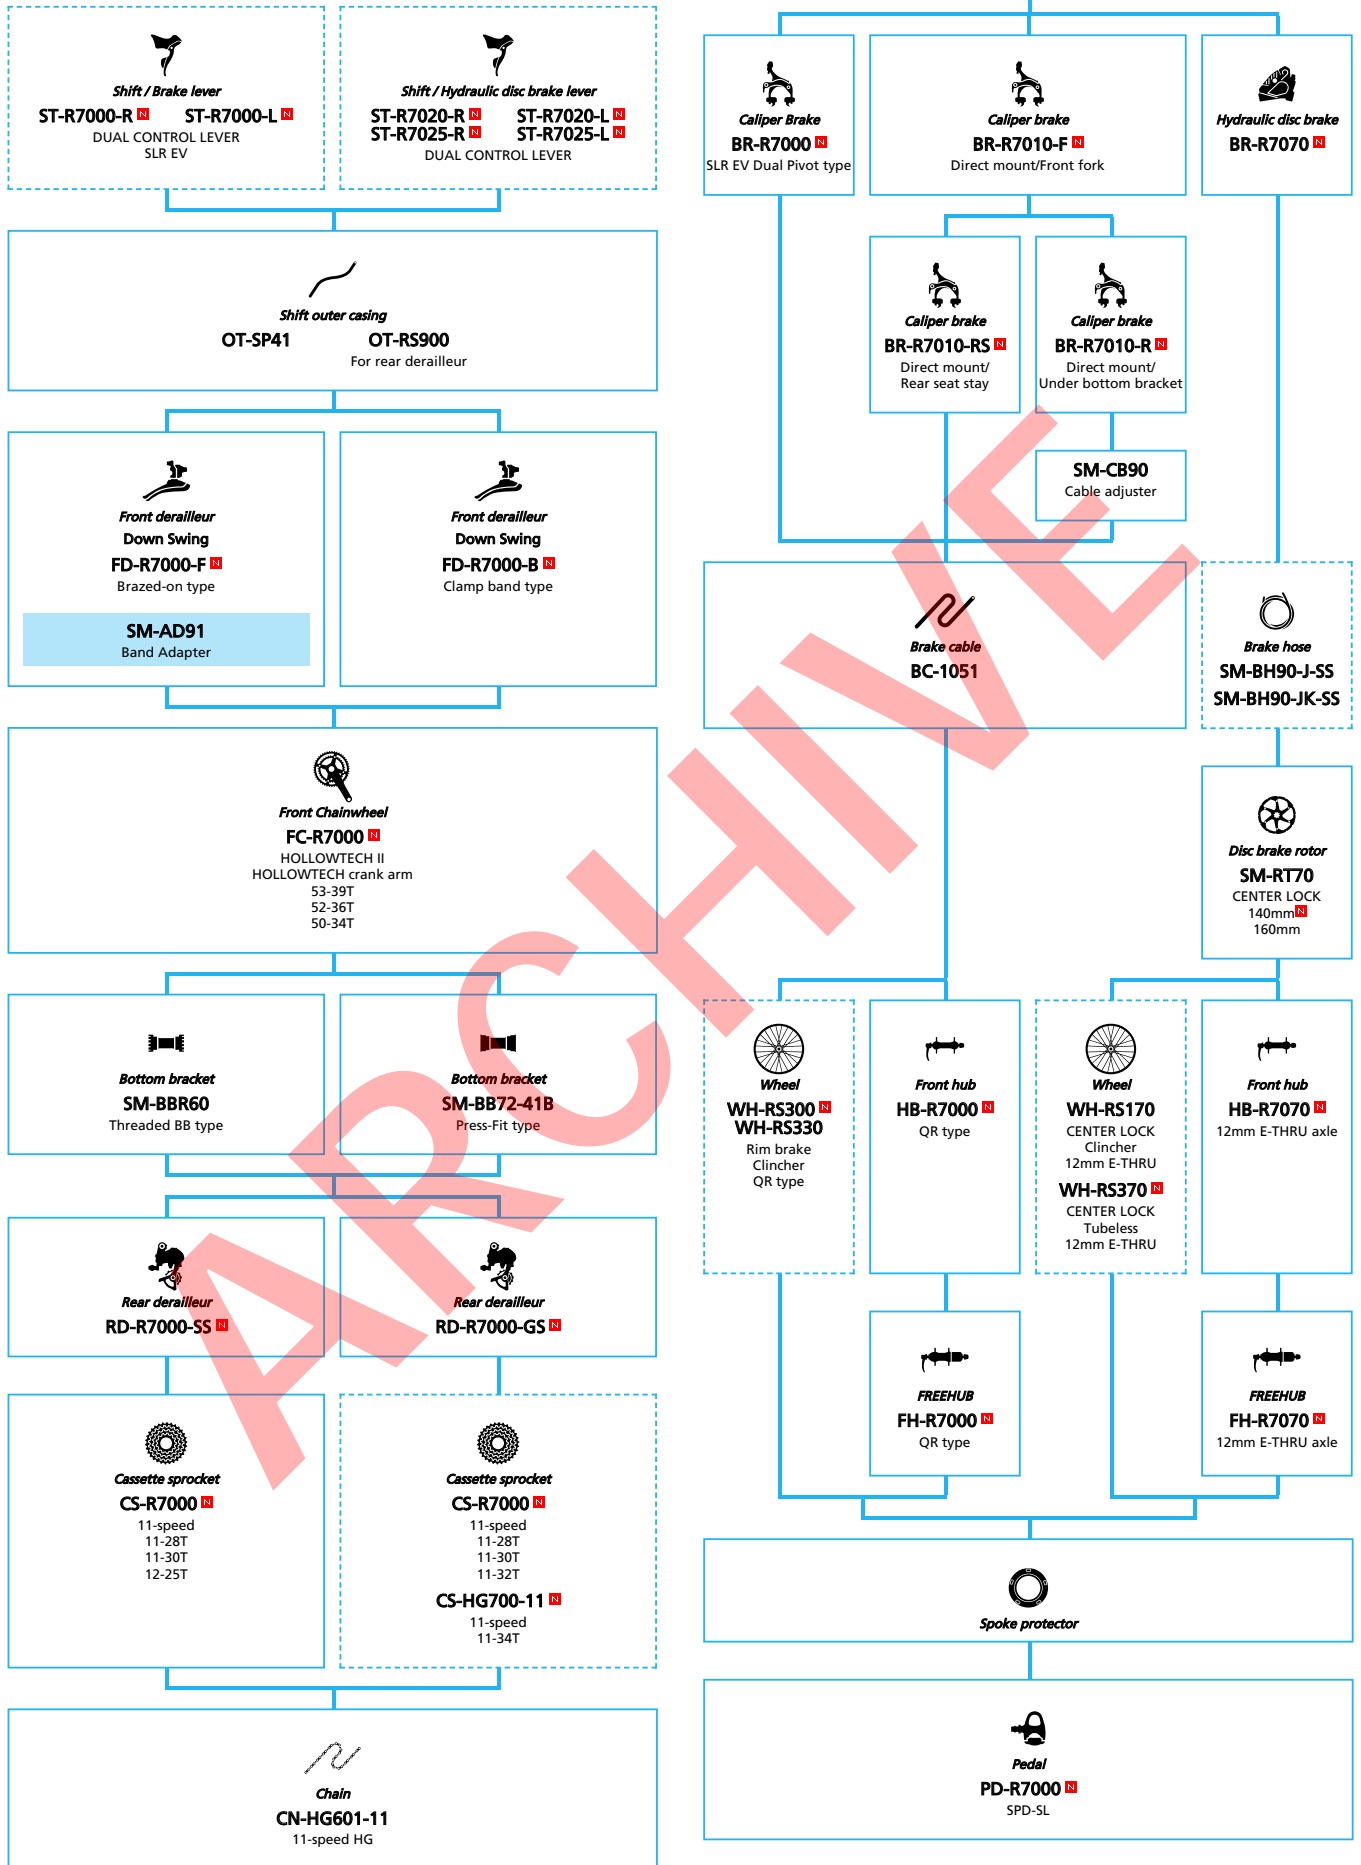

- ... New model
- ... Additional option
- ... All select
- ... Alternative option
- ... Single select

SHIMANO Tiagra (3x10-speed)

N ... New model
 ... Additional option
 ... Alternative option
 ... All select
 ... Single select