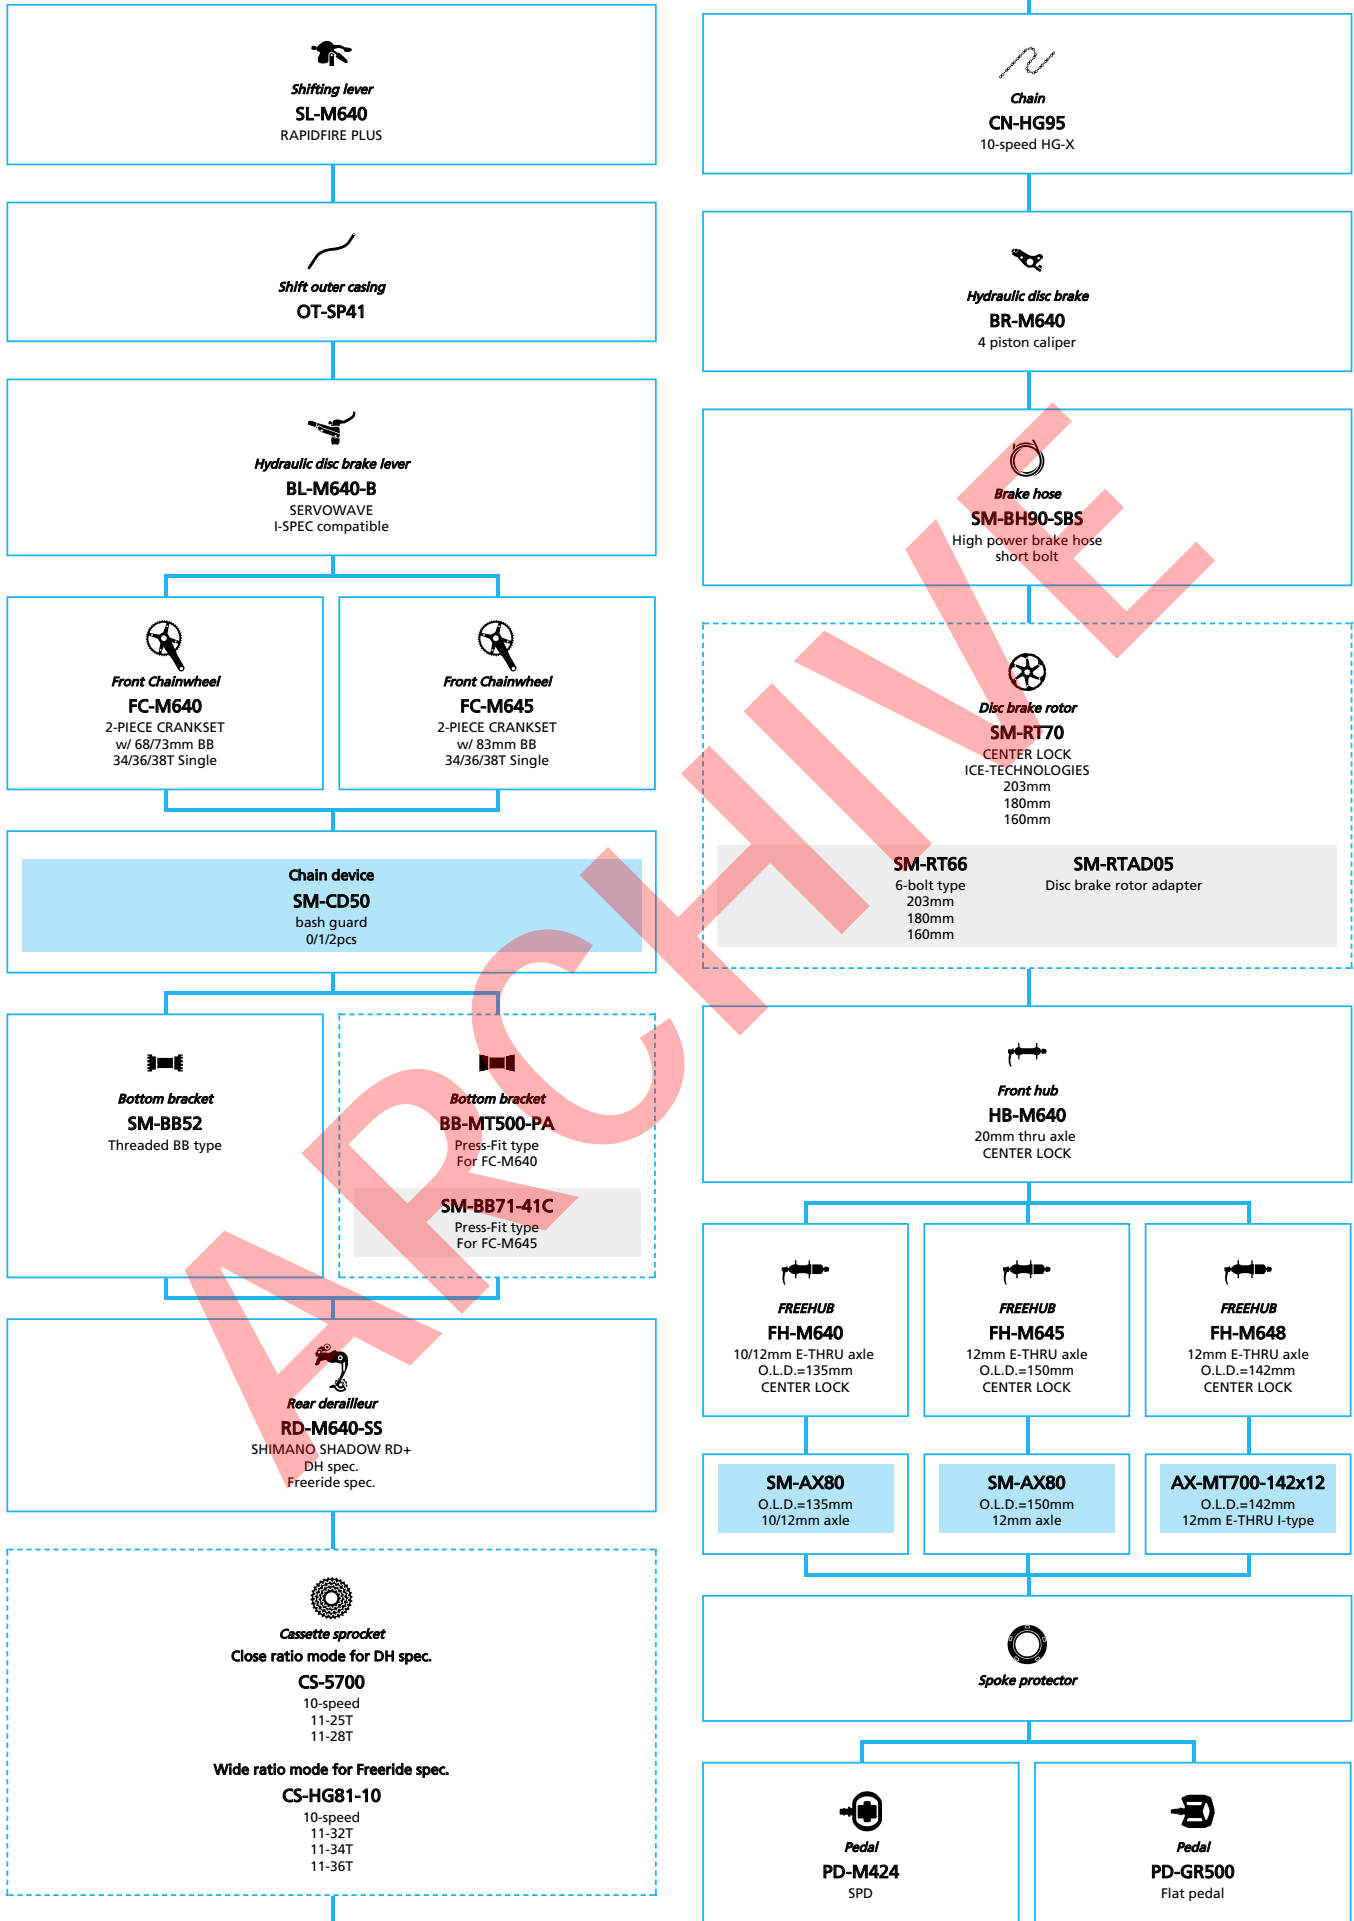

ZEE (10-speed)

■ ... New model
 ... Additional option
 ... Alternative option
 ... All select
 ... Single select

Mountain Bike