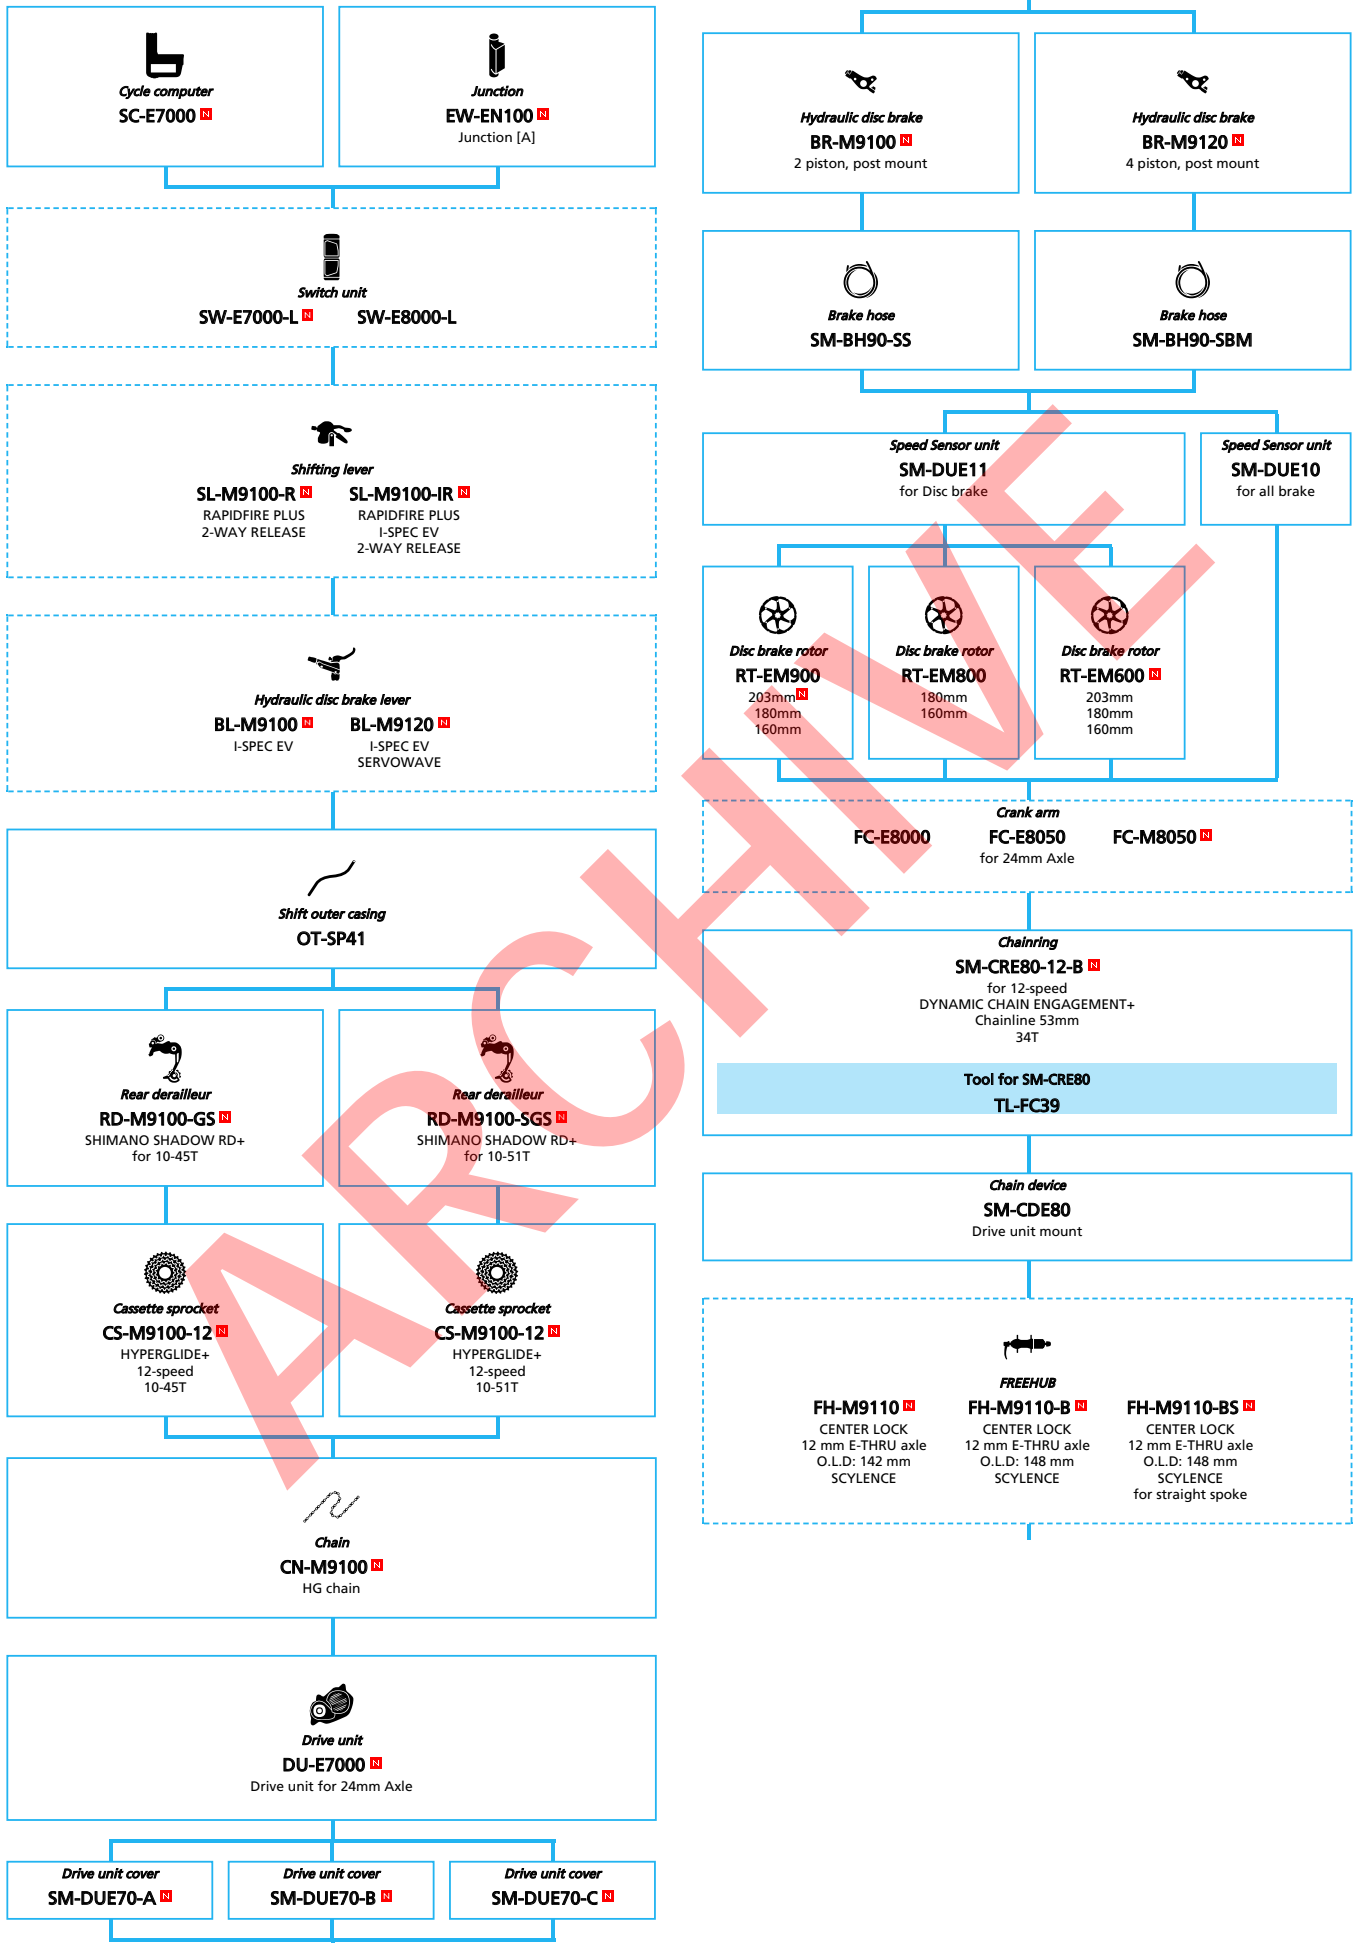

SHIMANO STOPS E7000 series (Mechanical spec. 12-speed)

N ... New model
■ ... Additional option
□ ... All select
□ ... Single select

E-BIKE