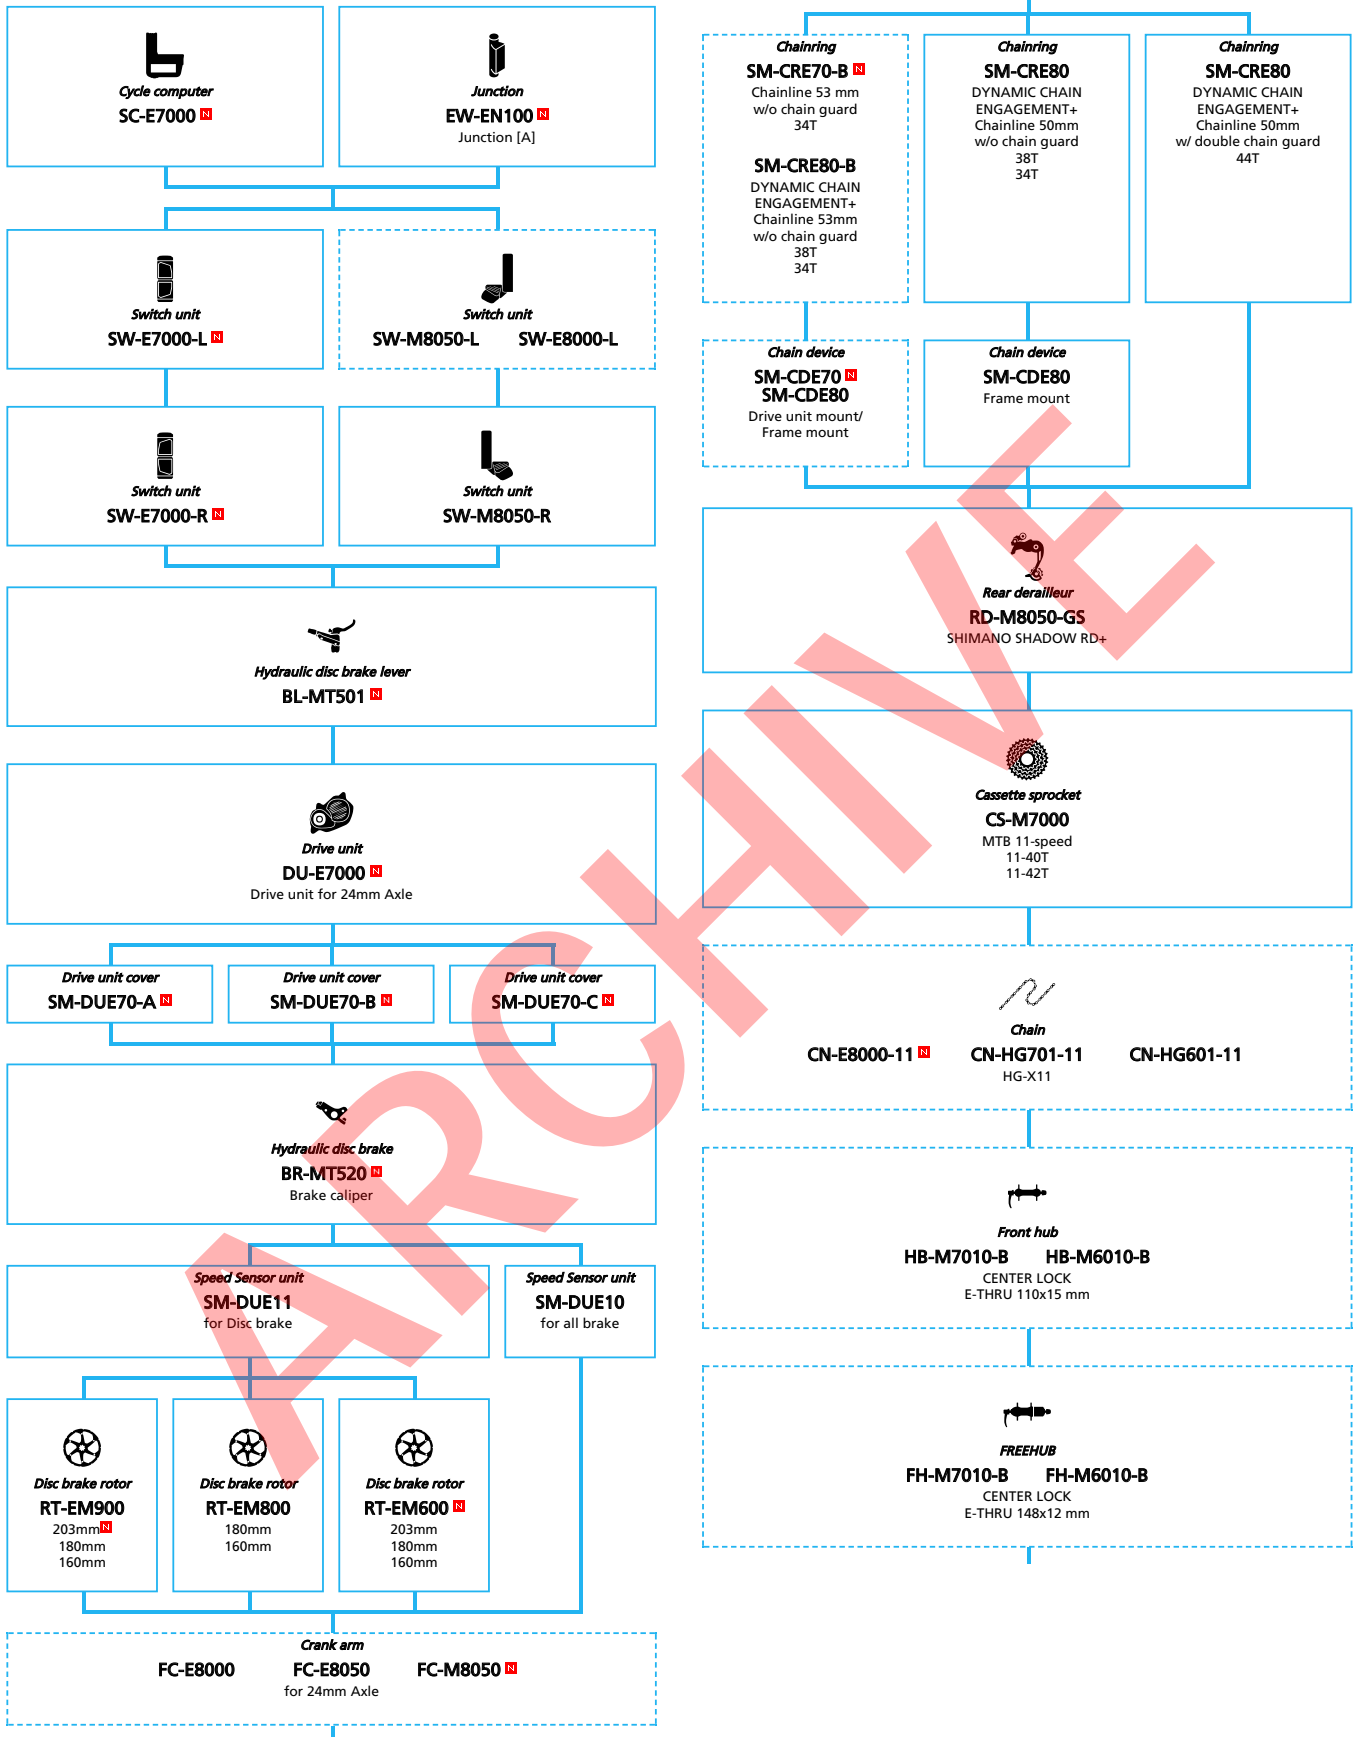

- ... New model
- ... Additional option
- ... All select
- ... Alternative option
- ... Single select

ARCHIVE

SHIMANO STOPS E7000 series (Electronic Derailleur spec.)

N ... New model
 ... Additional option
 ... Alternative option
 ... All select
 ... Single select