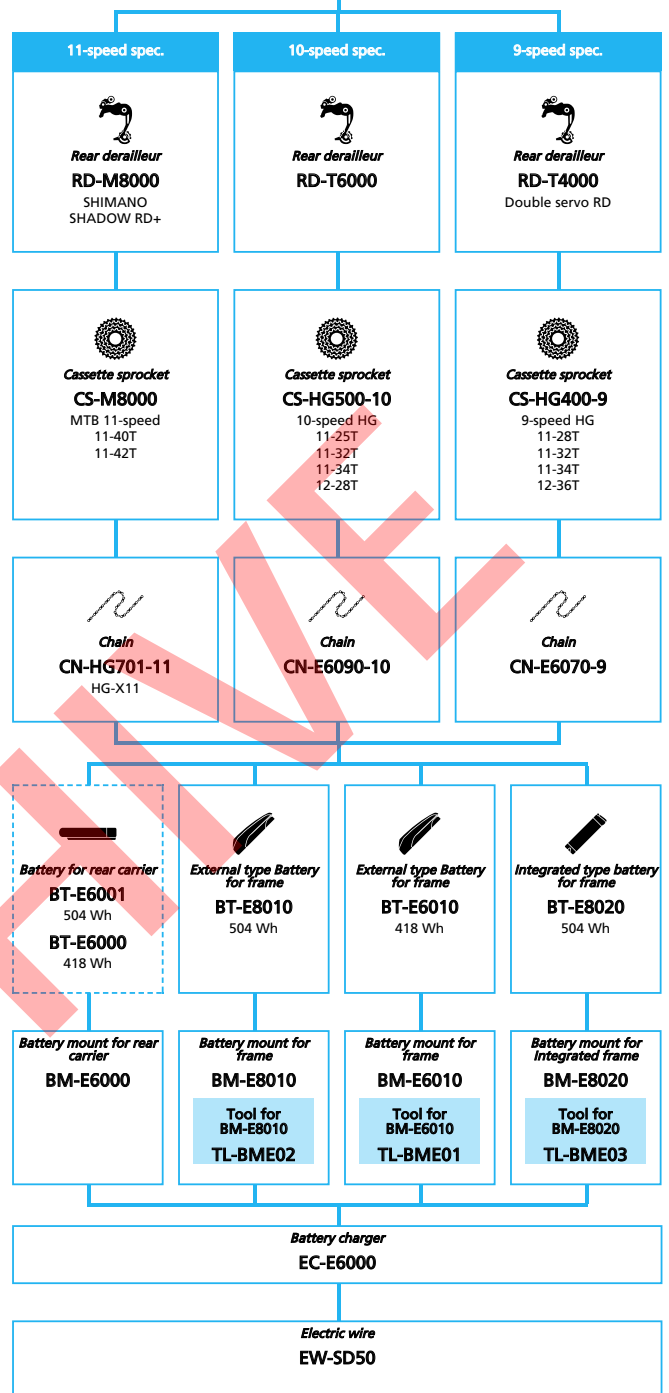

SHIMANO STOPS E6000 series (Mechanical Derailleur spec.)

N ... New model
■ ... Additional option
■ ... Alternative option
□ ... All select
□ ... Single select