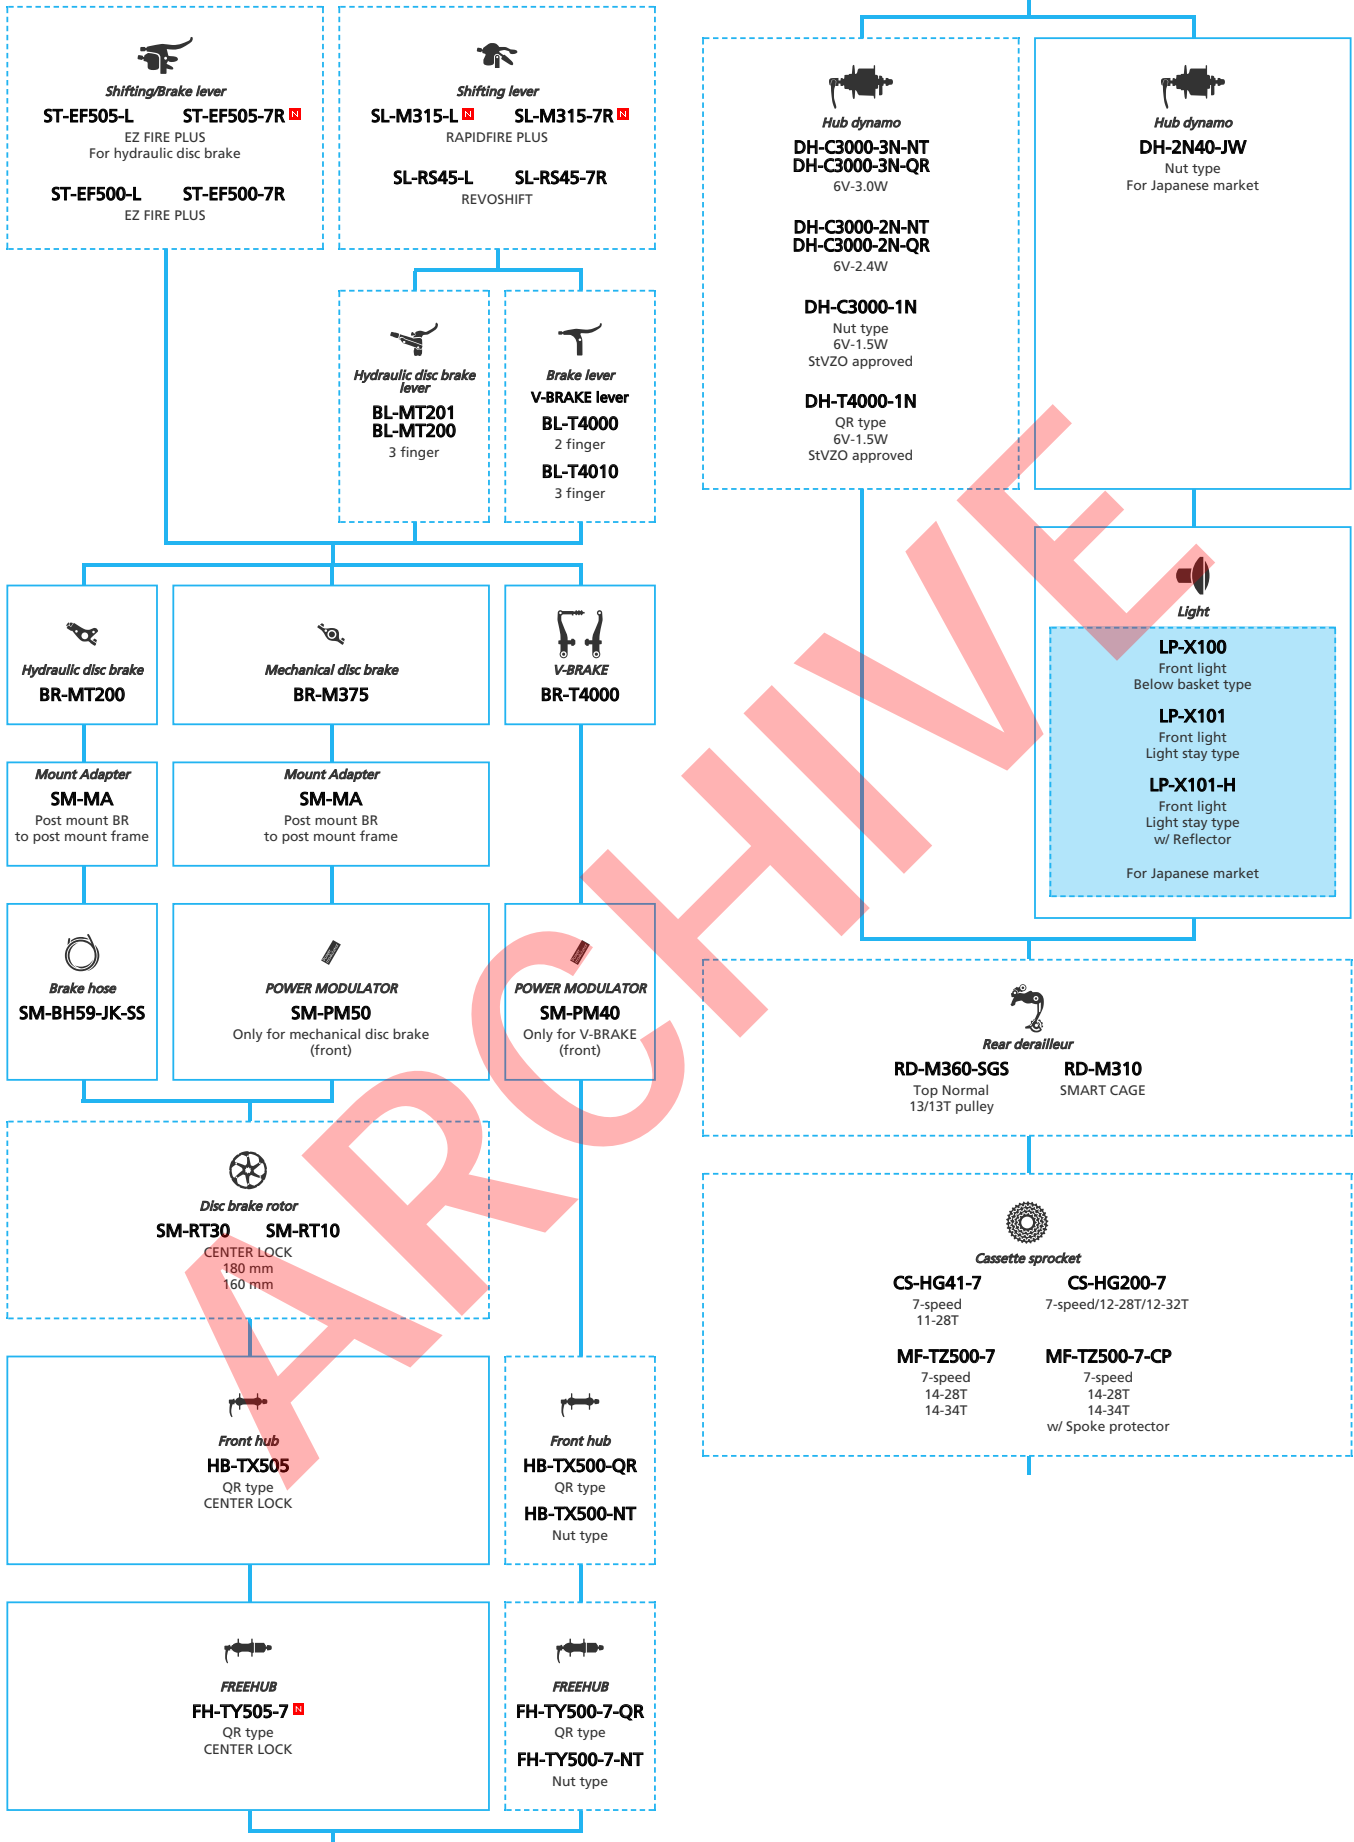

SHIMANO *Acera* *ALTUS* (3x7-speed)

N ... New model
■ ... Additional option
□ ... All select
▨ ... Alternative option
▩ ... Single select

Mountain Bike