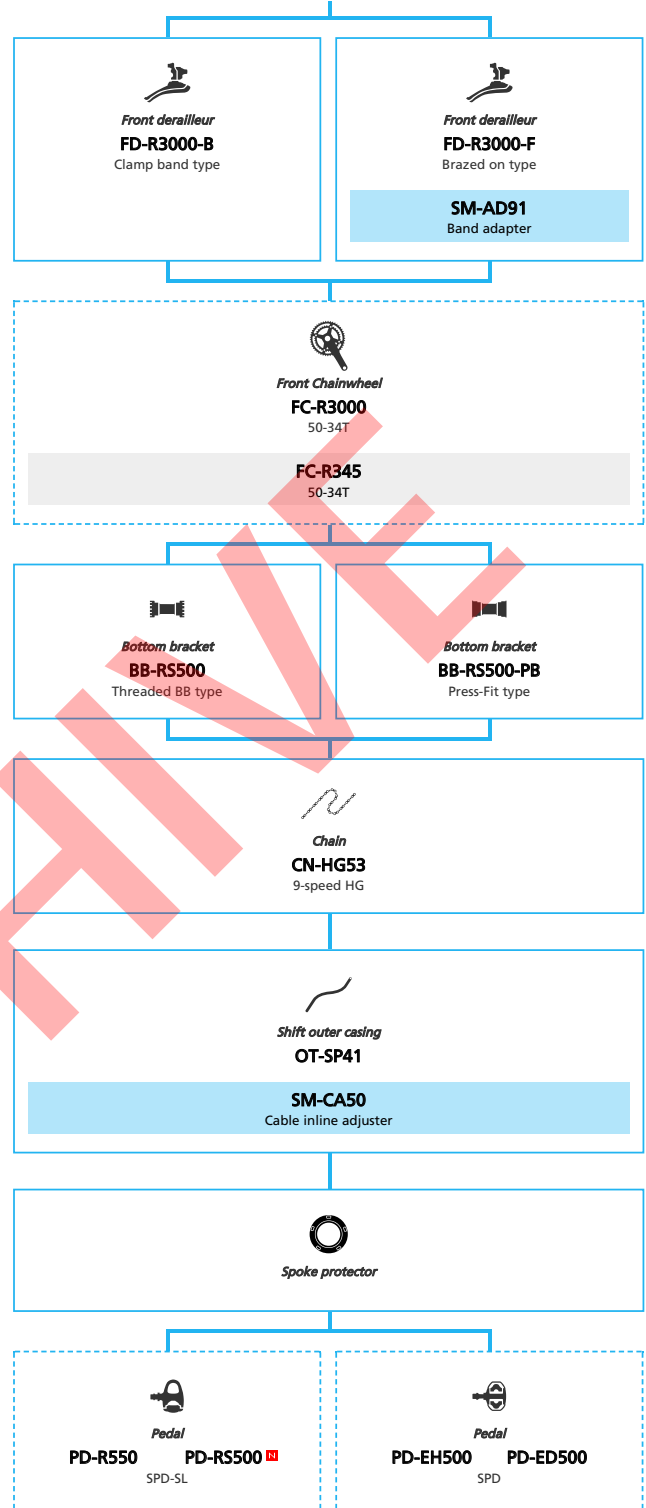

SHIMANO *SORA* (2x9-speed)

- ... New model
- ... Additional option
- ... All select
- ... Alternative option
- ... Single select

- ... New model
- ... Additional option
- ... All select
- ... Single select