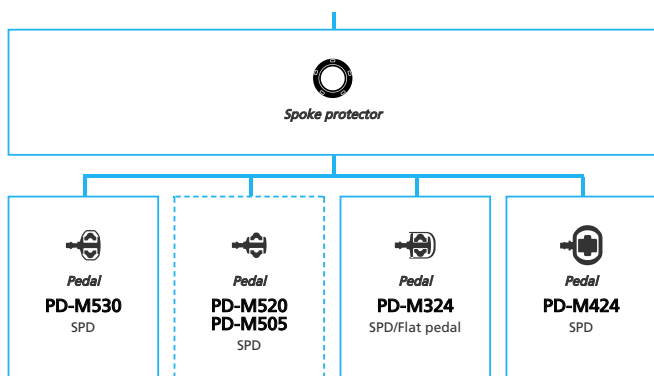

ARCHIVE

SHIMANO ALTUS (3x9-speed)

N ... New model
 ... Additional option
 ... Alternative option
 ... All select
 ... Single select

Mountain Bike

- ... New model
- ... Additional option
- ... All select
- ... Alternative option
- ... Single select