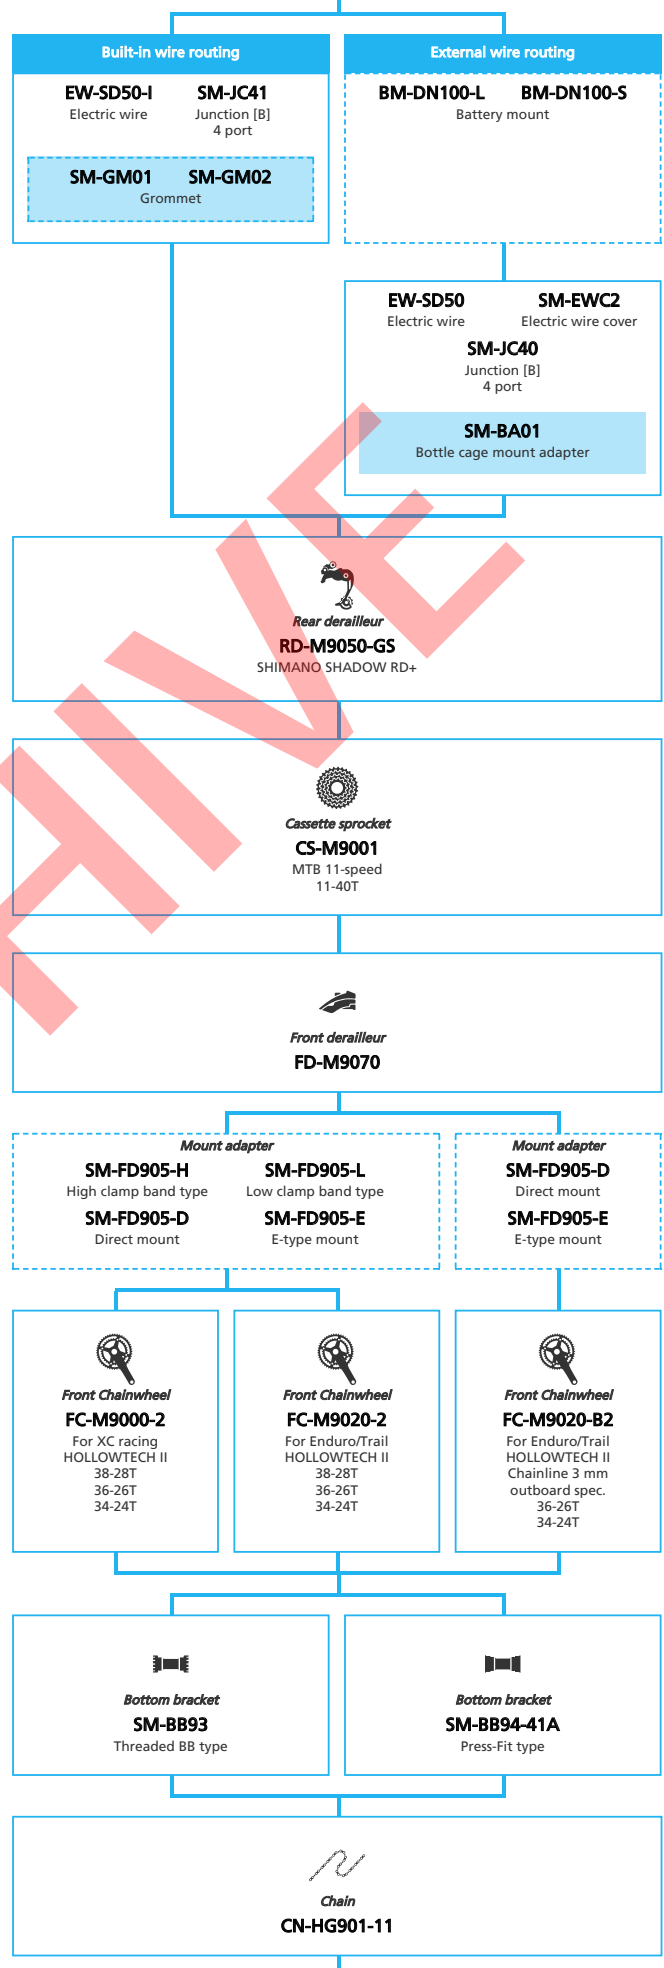

SHIMANO XTR M9050 series (2x11-speed)

N ... New model
  ... Additional option
  ... Alternative option
  ... All select
  ... Single select

Mountain Bike