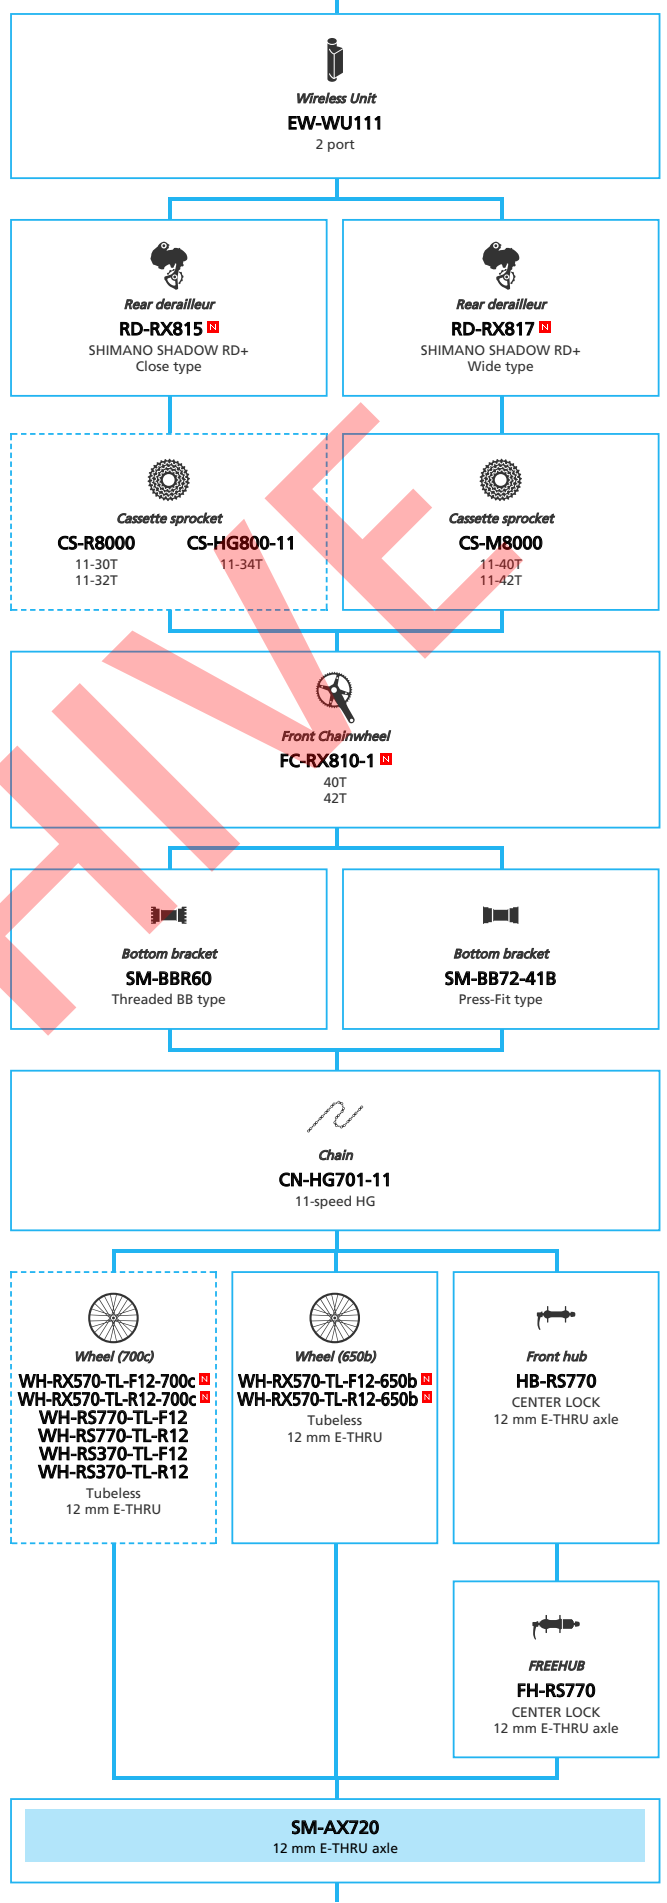

SHIMANO **GRX** RX810 series (Electronic spec. 1x11-speed)

N ... New model
■ ... Additional option
□ ... All select
▨ ... Alternative option
▭ ... Single select

Gravel/Adventure Bike