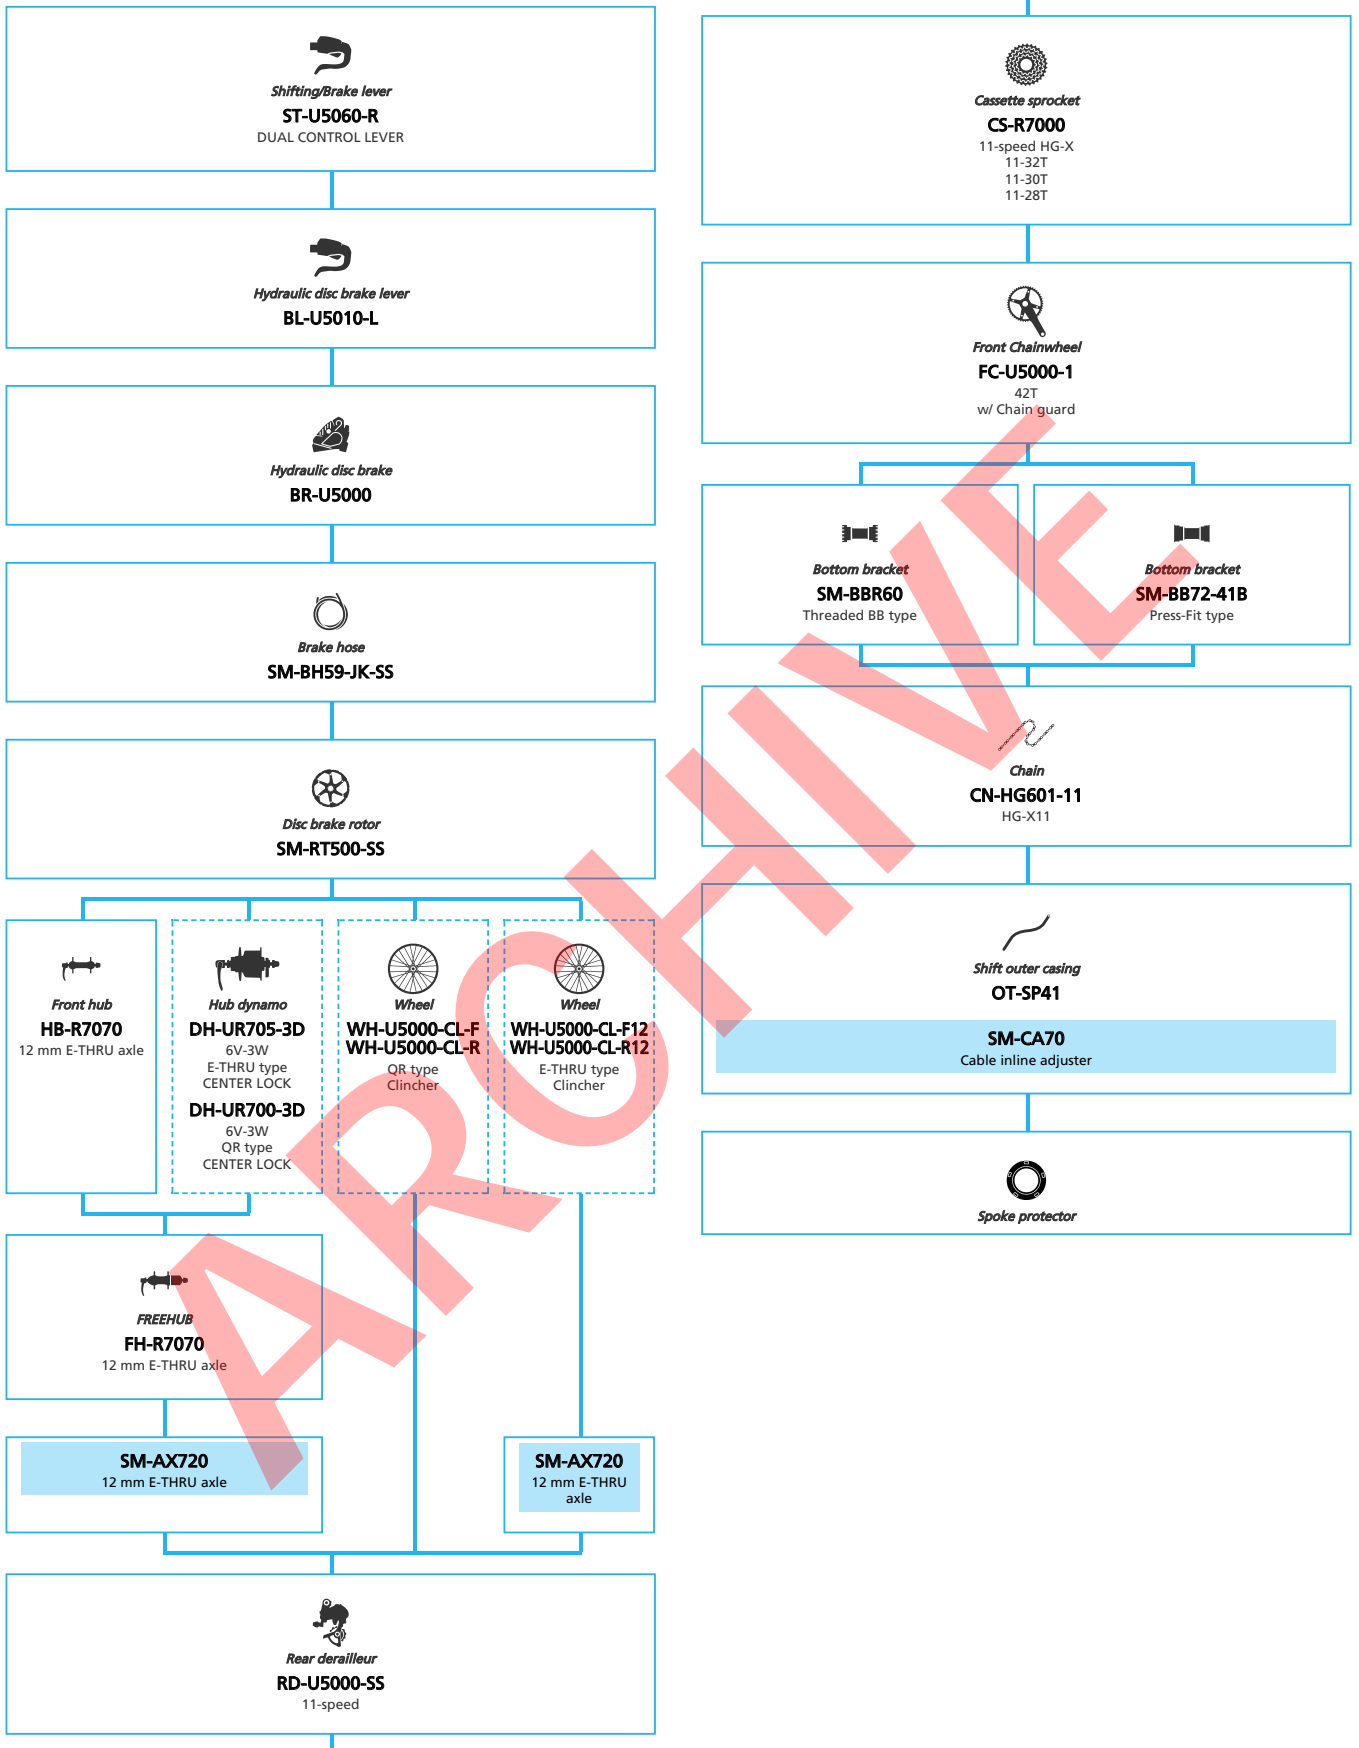

METREA (H type handlebar 1x11-speed)

■ ... New model
■ ... Additional option
■ ... Alternative option
  ... All select
  ... Single select