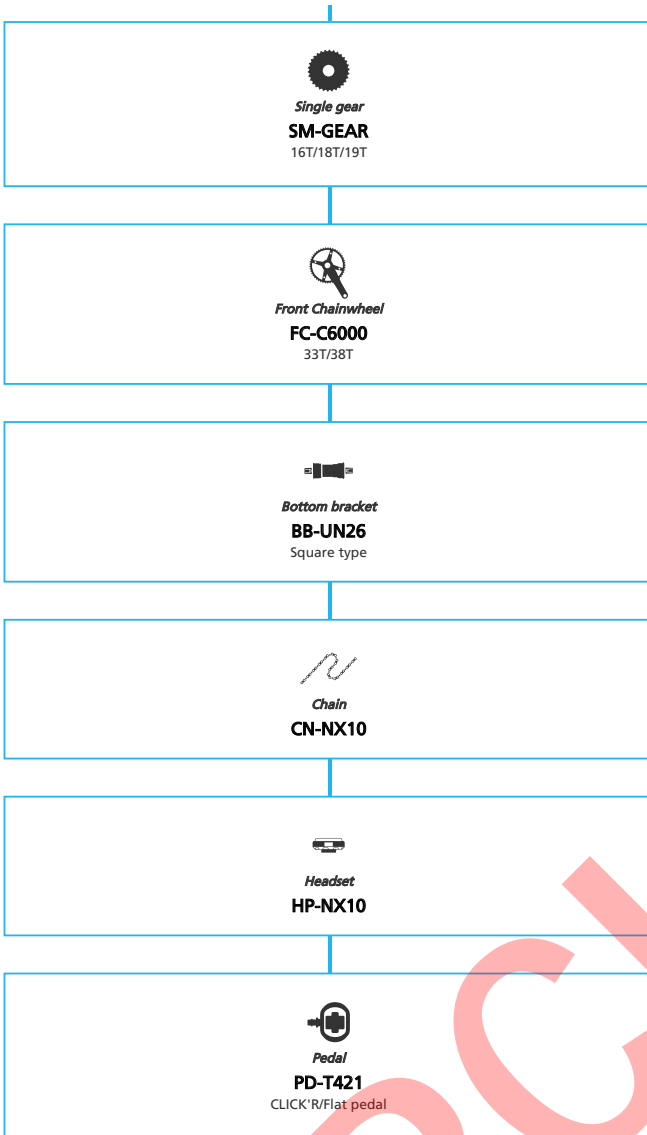

ARCHIVE

SHIMANO Nexus (INTER-8)

N ... New model
 ■ ... Additional option
 ■ ... Alternative option
 □ ... All select
 □ ... Single select

URBAN Bike

- N ... New model
- ... Additional option
- ... All select
- ... Alternative option
- ... Single select