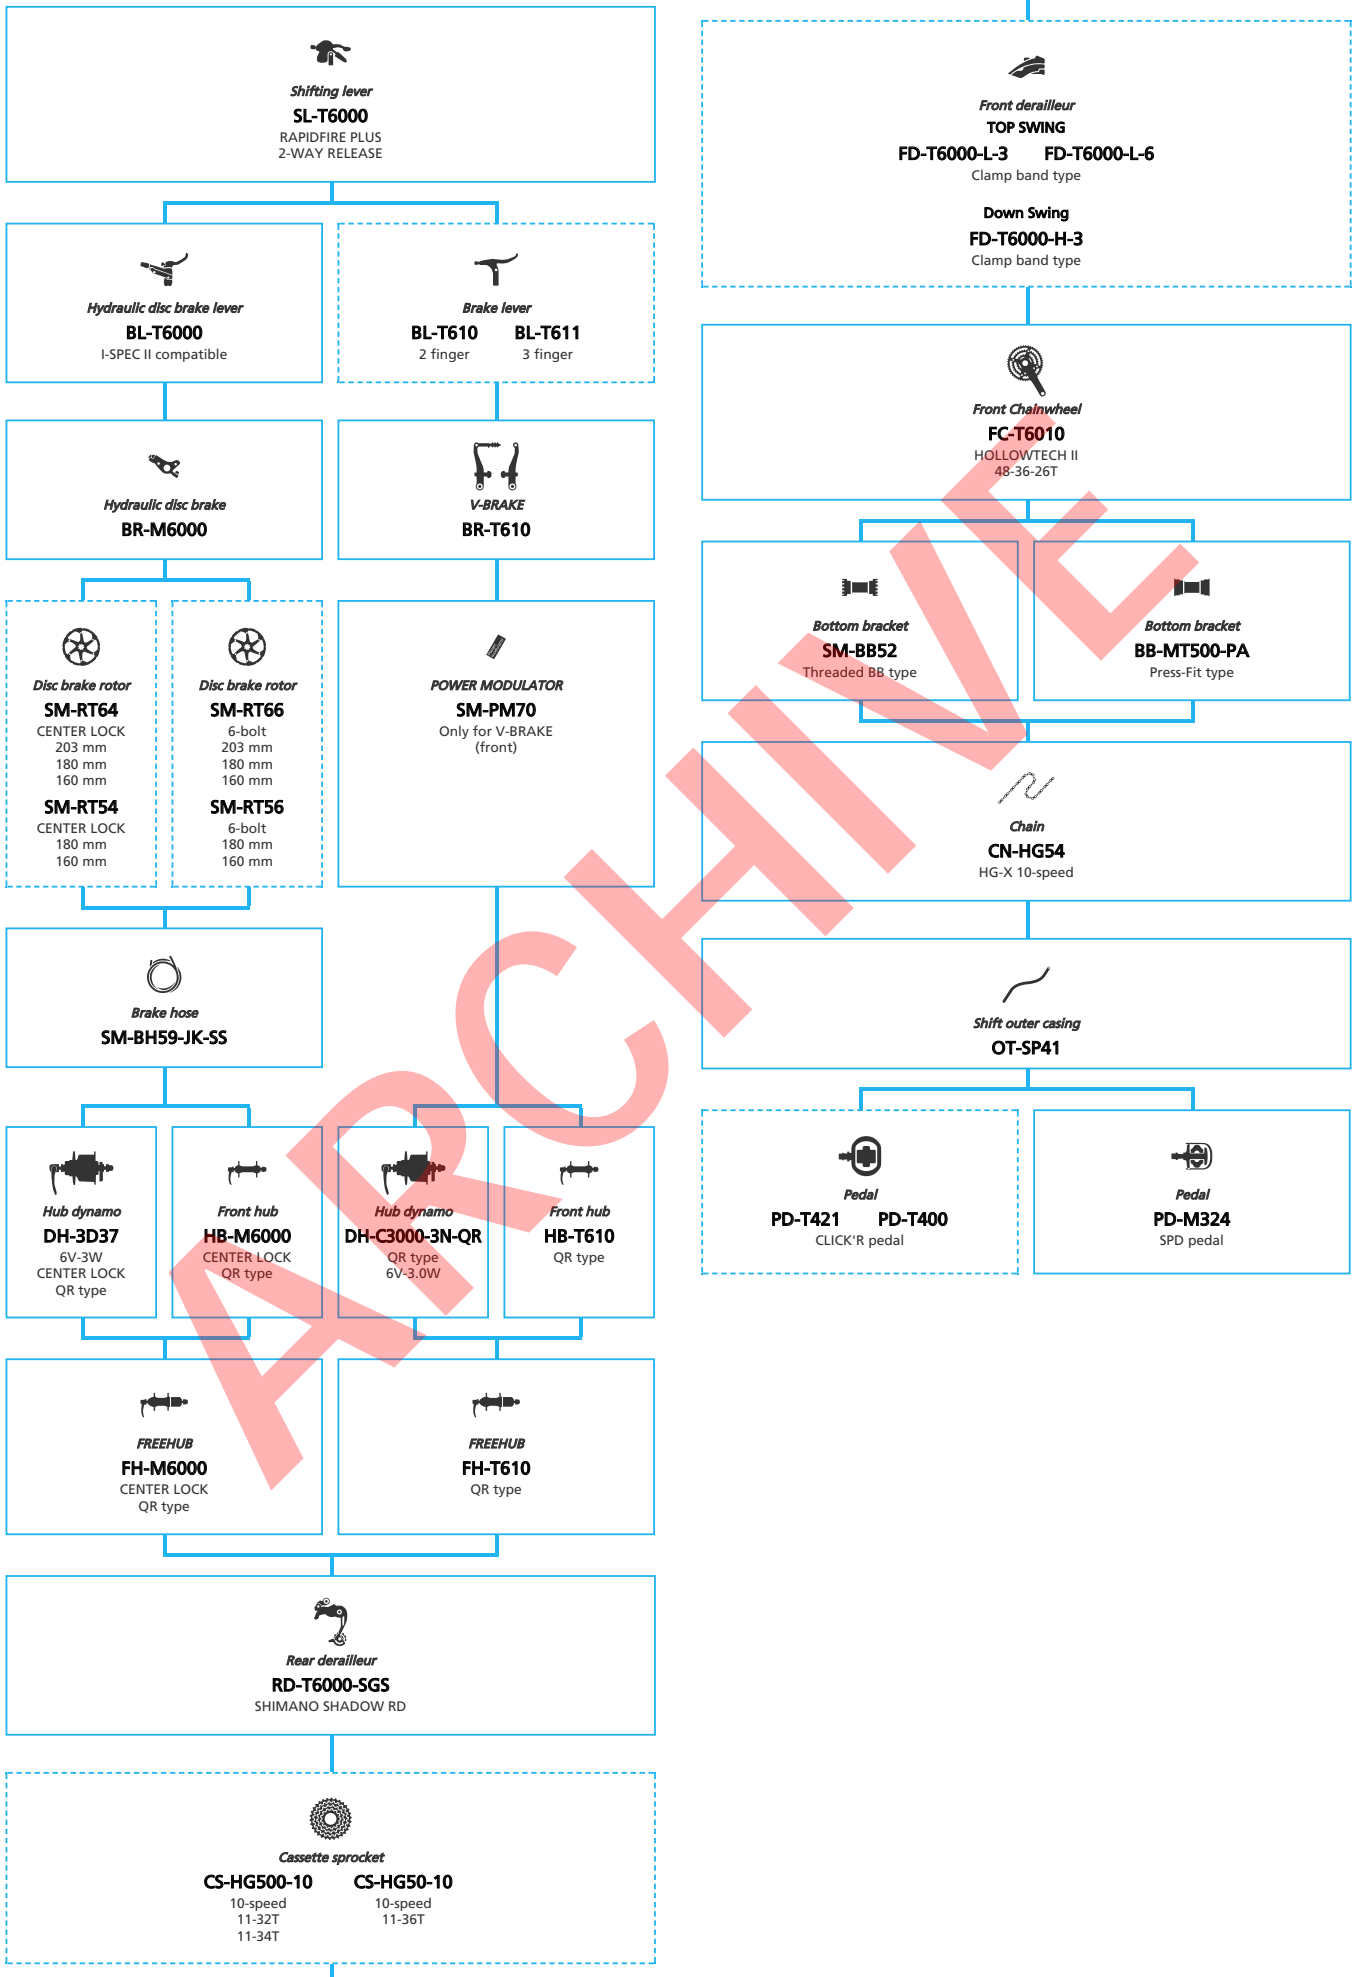

ARCHIVE

SHIMANO **DEORE XT** (3x10-speed)

- ... New model
- ... Additional option
- ... All select
- ... Alternative option
- ... Single select

Trekking Bike

SHIMANO
DEORE (3x10-speed)

N ... New model
 ... Additional option
 ... All select
 ... Alternative option
 ... Single select