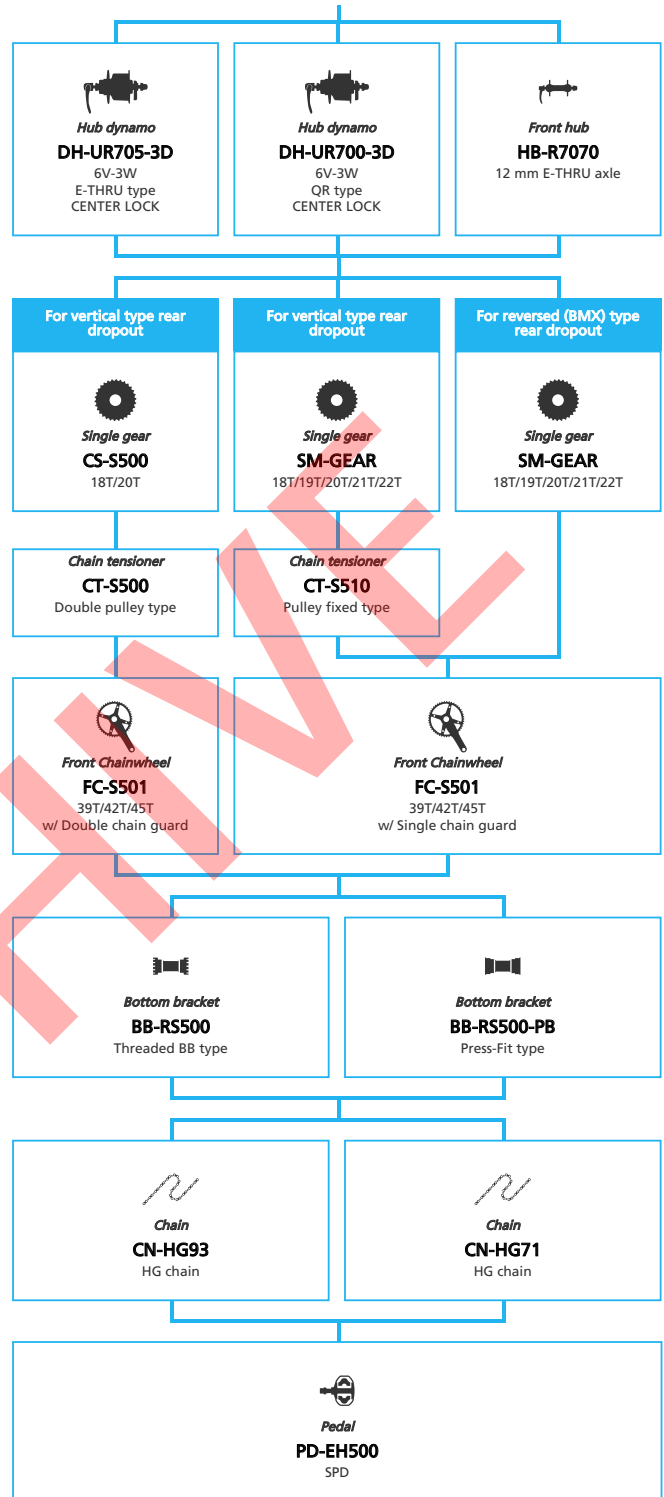

SHIMANO ALFINE (8-speed)

N ... New model
  ... Additional option
  ... Alternative option
  ... All select
  ... Single select

URBAN Bike