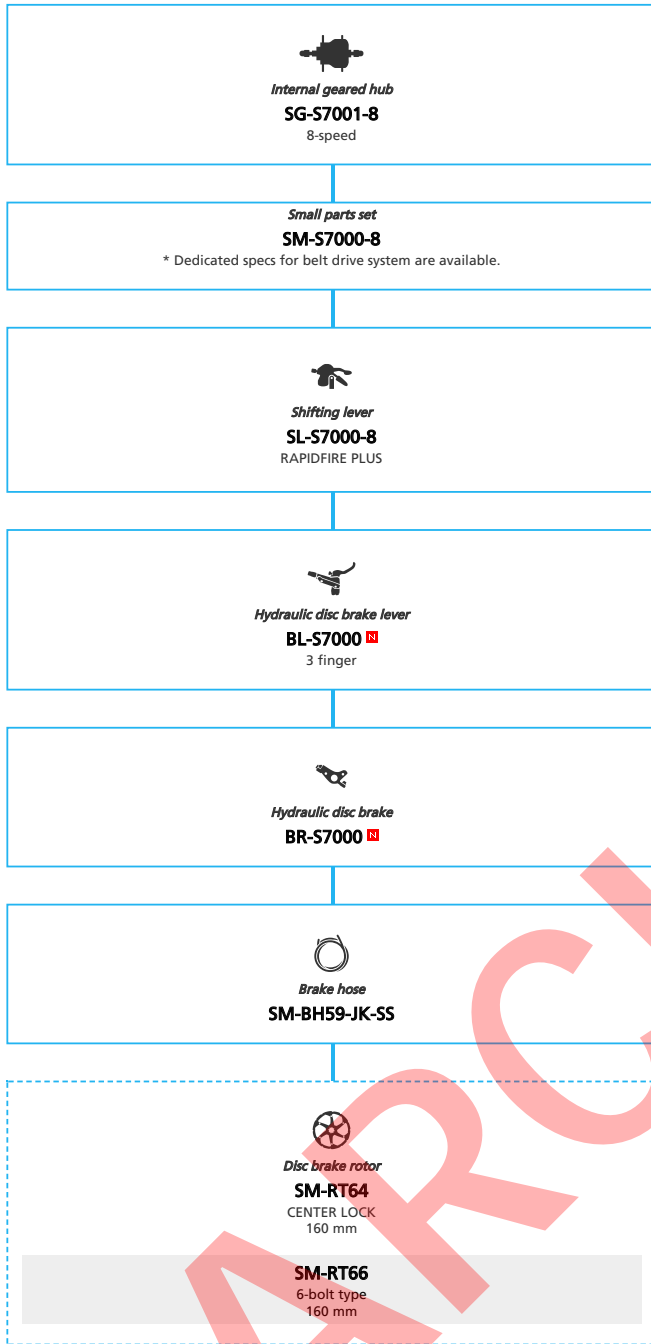

SHIMANO ALFINE (8-speed)

N ... New model
  ... Additional option
  ... Alternative option
  ... All select
  ... Single select

URBAN Bike