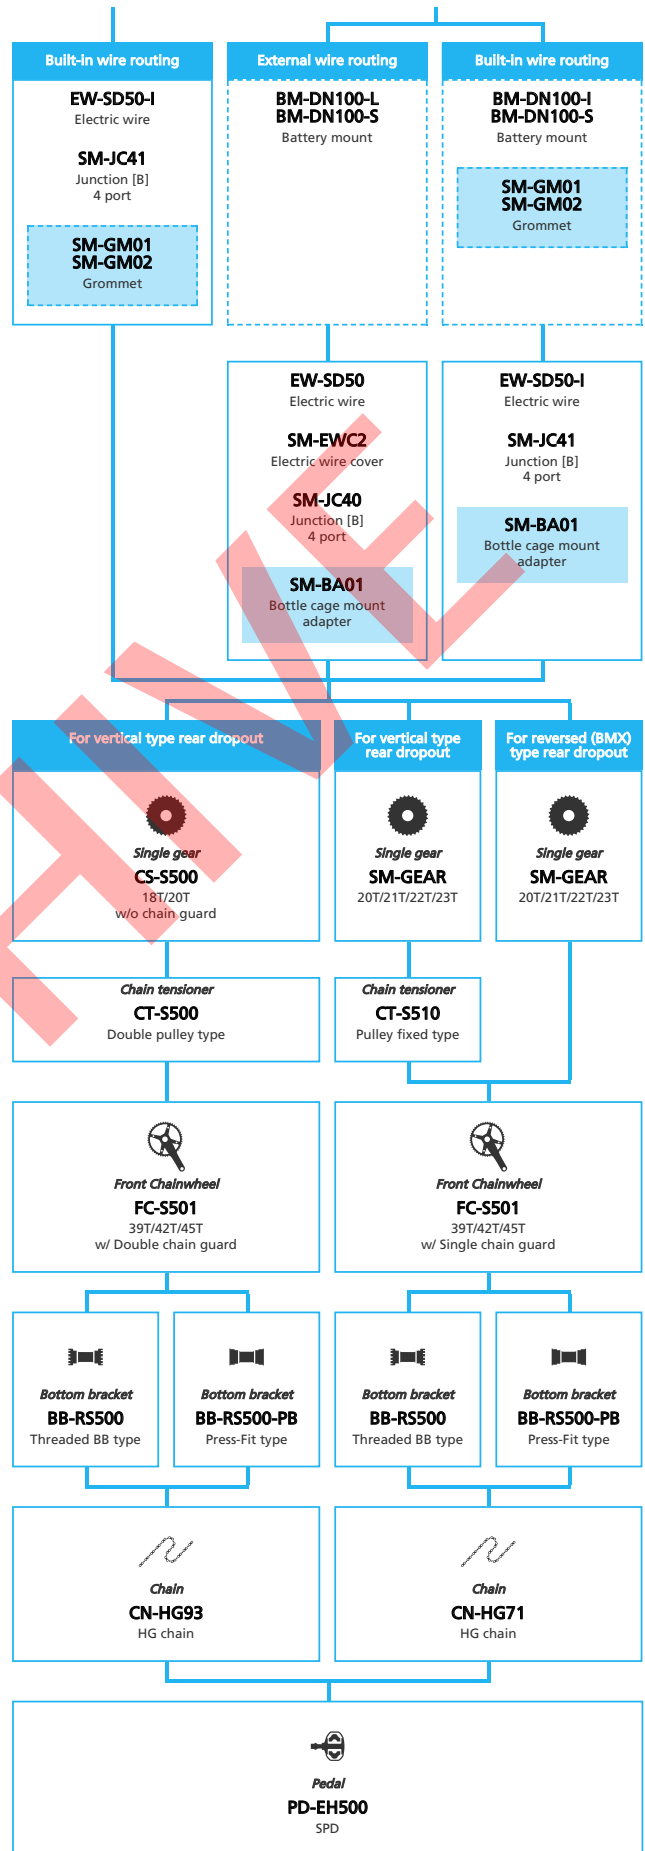

SHIMANO ALFINE (Electronic spec Drophandle)

N ... New model
 ... Additional option
 ... Alternative option
 ... All select
 ... Single select

URBAN Bike