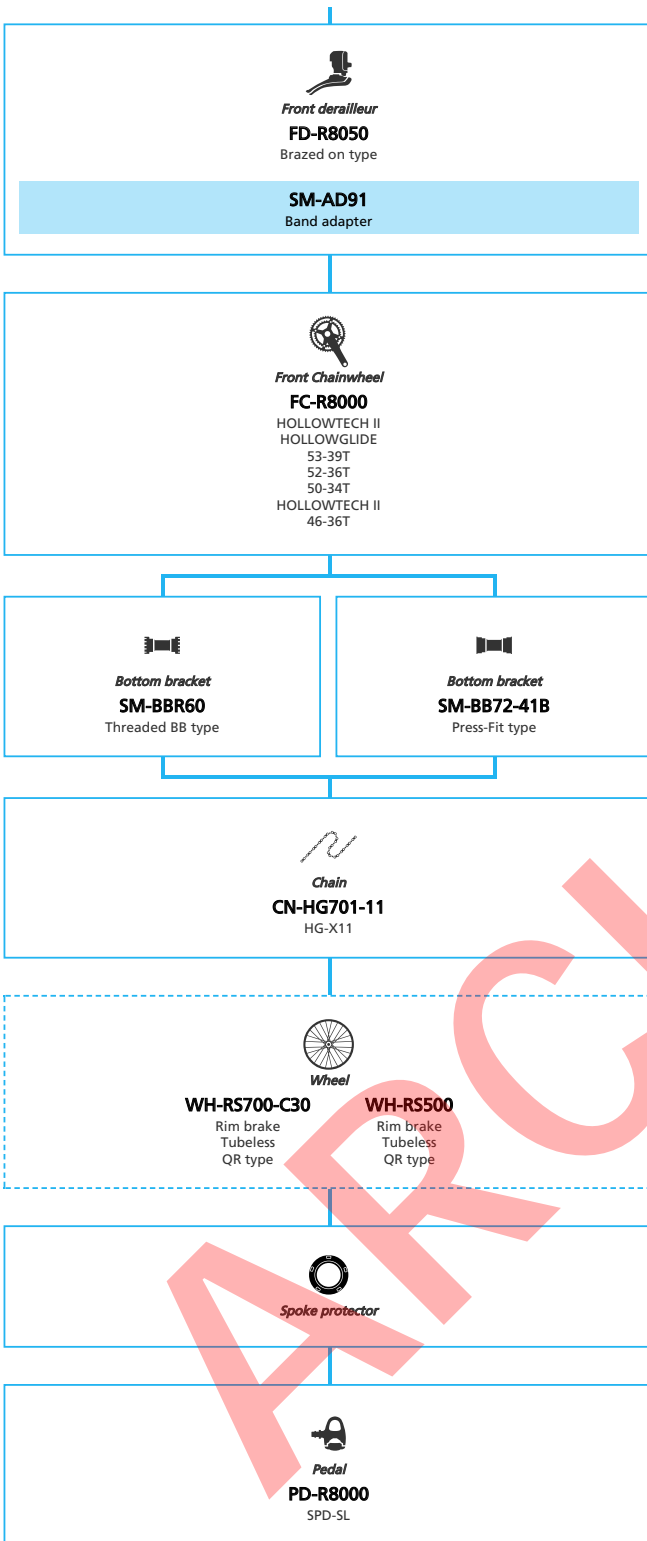

- ... New model
- ... Additional option
- ... Alternative option
- ... All select
- ... Single select