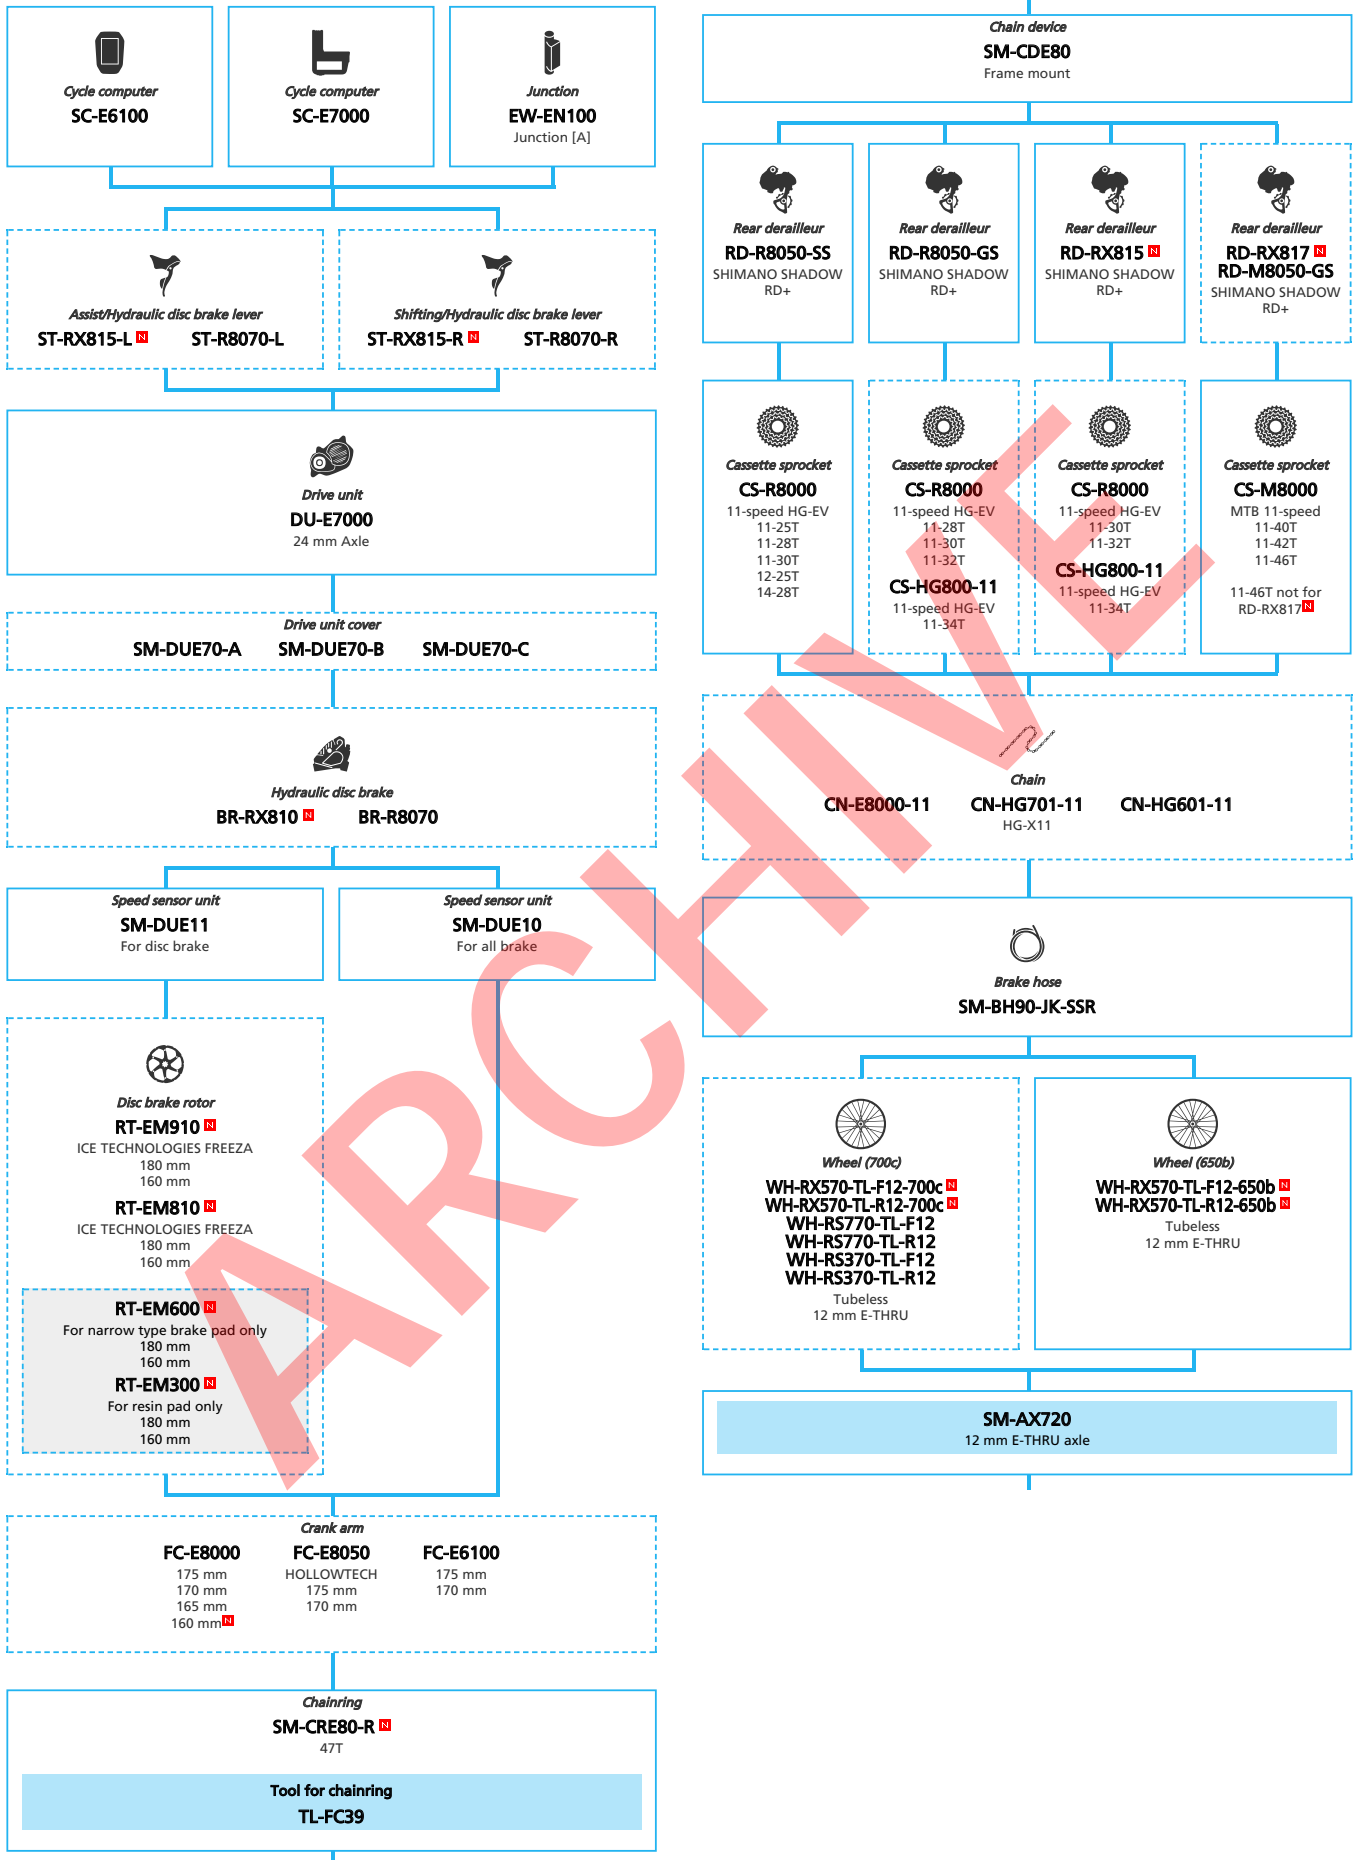

SHIMANO STEPS E7000 series (For Drop Handlebar Electronic spec.)

N ... New model
 ... Additional option
 ... Alternative option
 ... All select
 ... Single select

E-BIKE