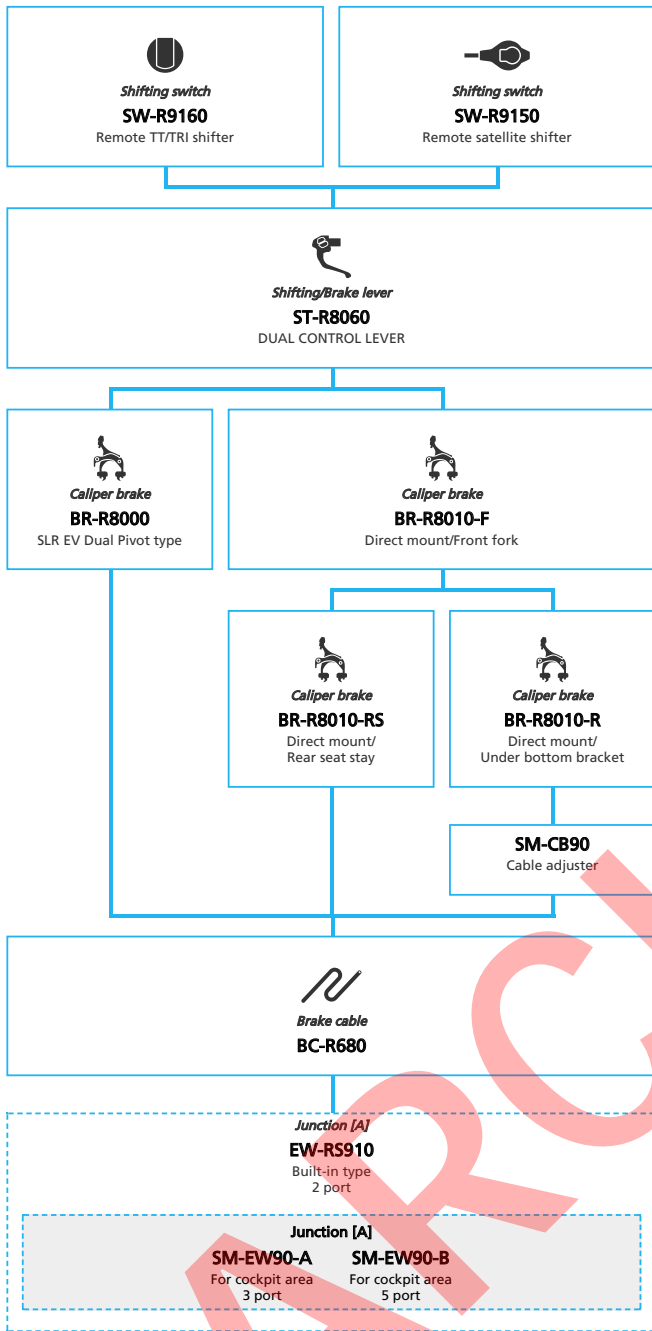

SHIMANO ULTEGRA R8050 series (2x11-speed TT/TRI spec.)

N ... New model
  ... Additional option
  ... Alternative option
  ... All select
  ... Single select