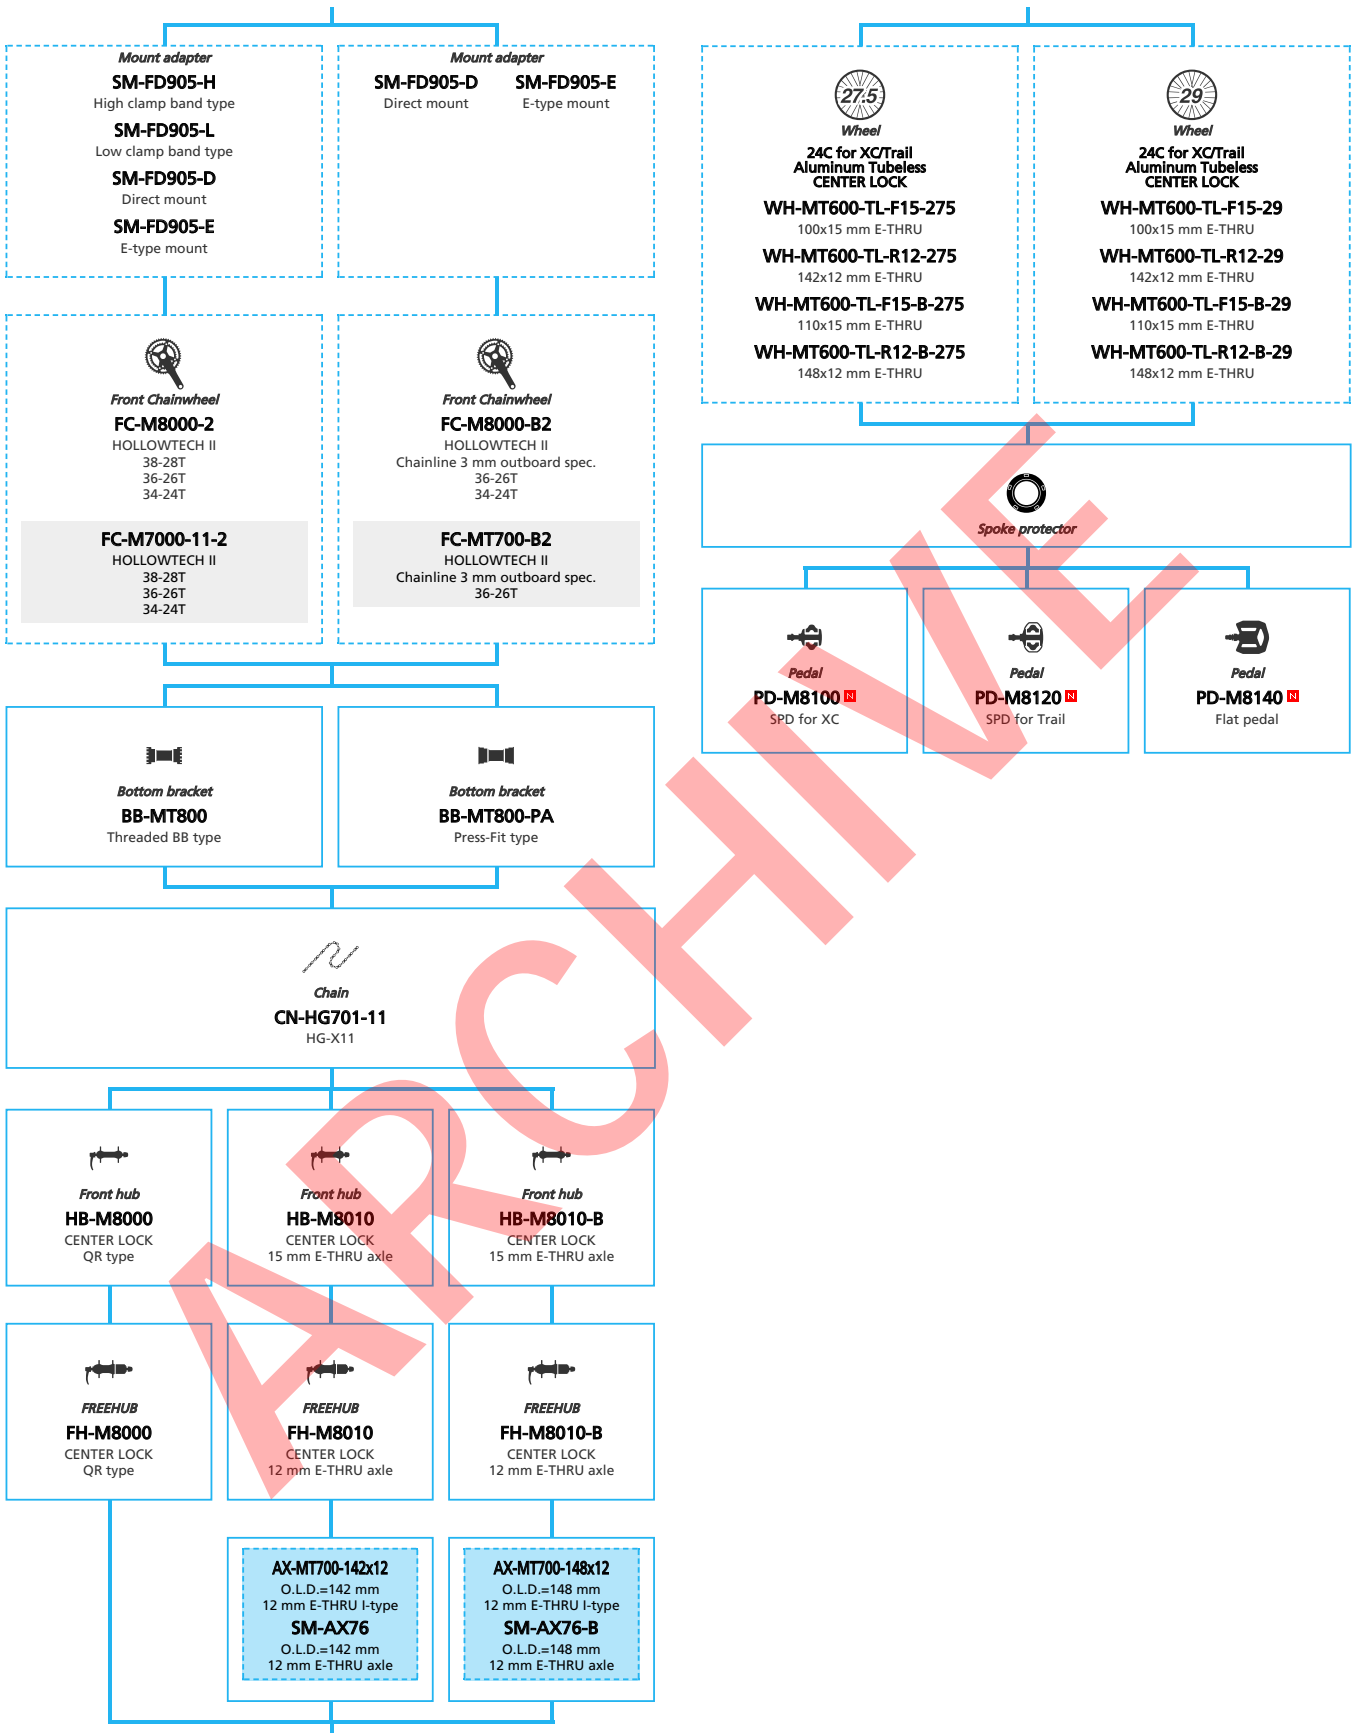

ARCHIVE

SHIMANO **DEORE XT** M8050 series (2x11-speed)

N ... New model
 ■ ... Additional option
 □ ... Alternative option
 □ ... All select
 □ ... Single select

Mountain Bike

- ... New model
- ... Additional option
- ... Alternative option
- ... All select
- ... Single select