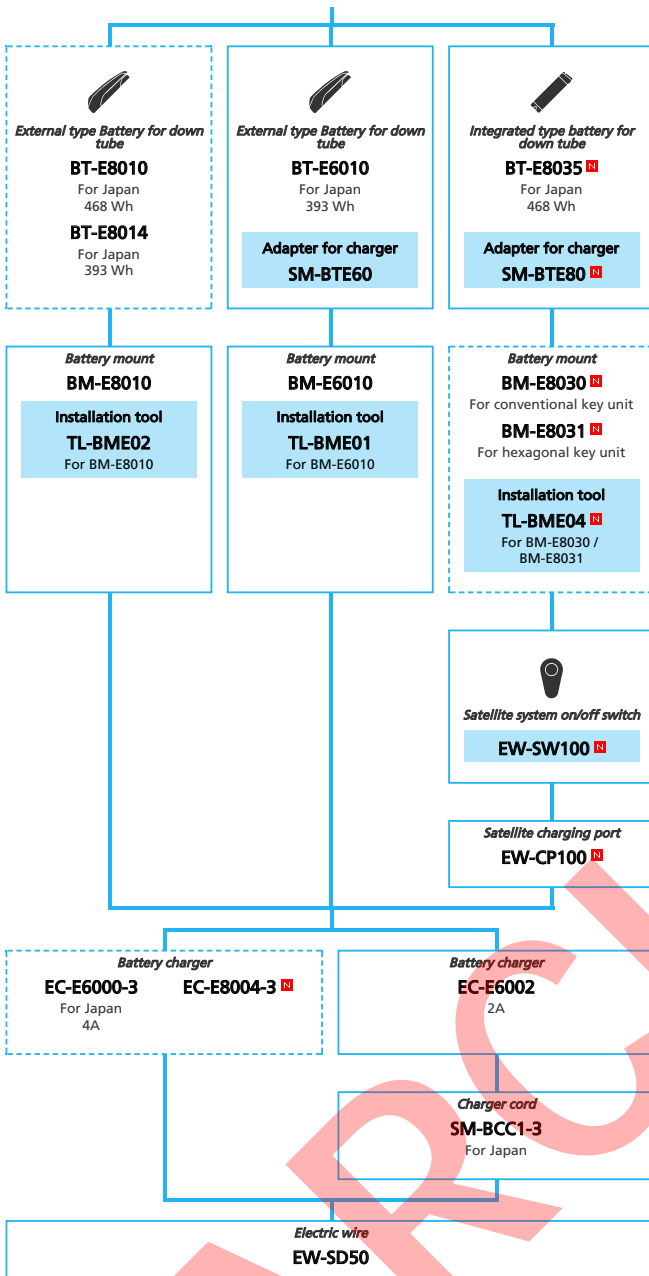

- N ... New model
- ... Additional option
- ... Alternative option
- ... All select
- ... Single select