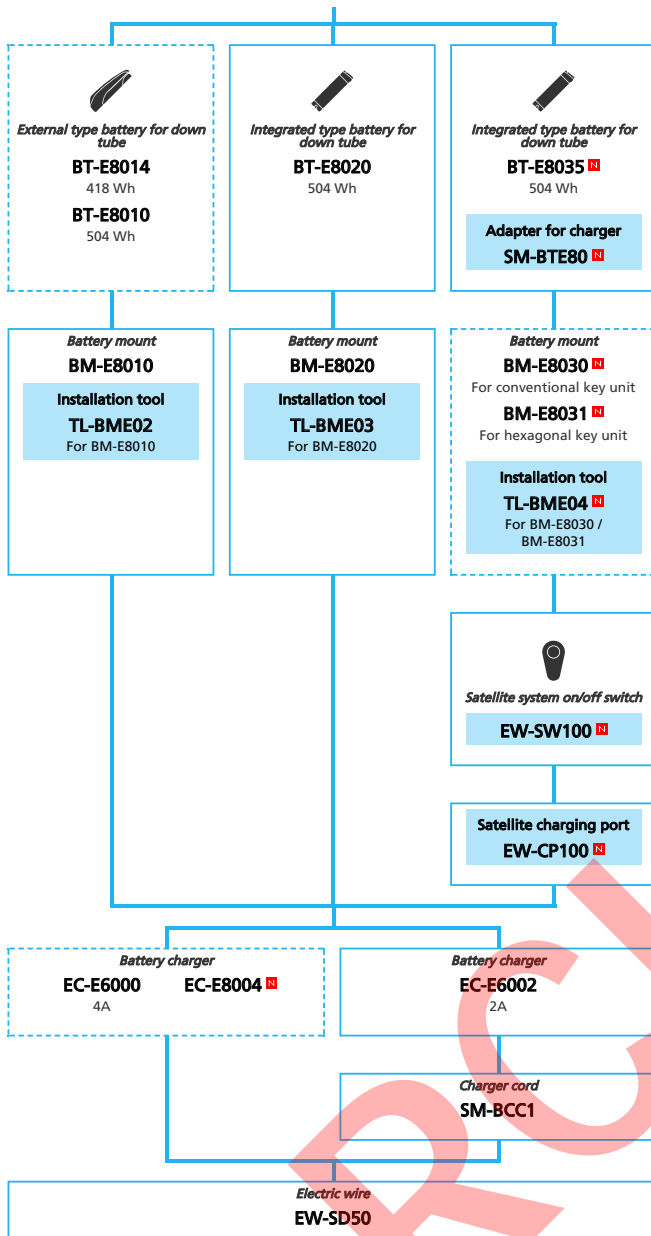

SAMPLE

SHIMANO STOPS E6100 series with Rear Derailleur

(For Drop Handlebar Mechanical spec.)

N ... New model
 ... Additional option
 ... Alternative option
 ... All select
 ... Single select

E-BIKE

- ... New model
- ... Additional option
- ... All select
- ... Alternative option
- ... Single select