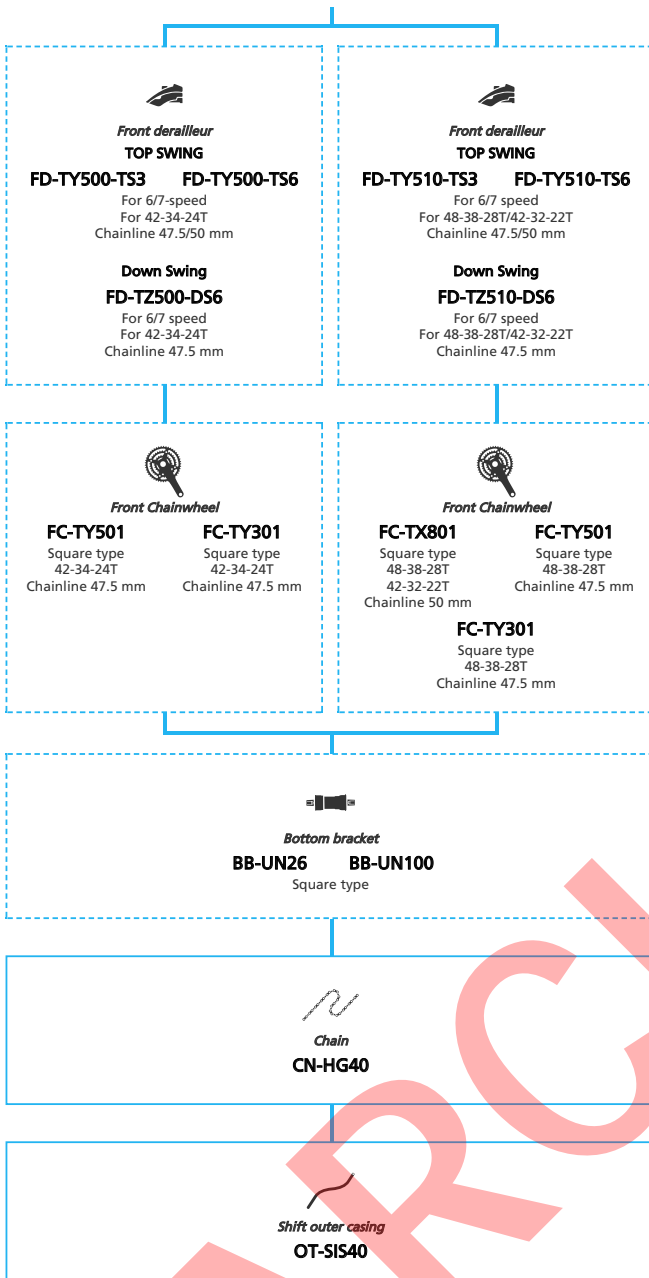

- ... New model
- ... Additional option
- ... Alternative option
- ... All select
- ... Single select

ARCHIVE