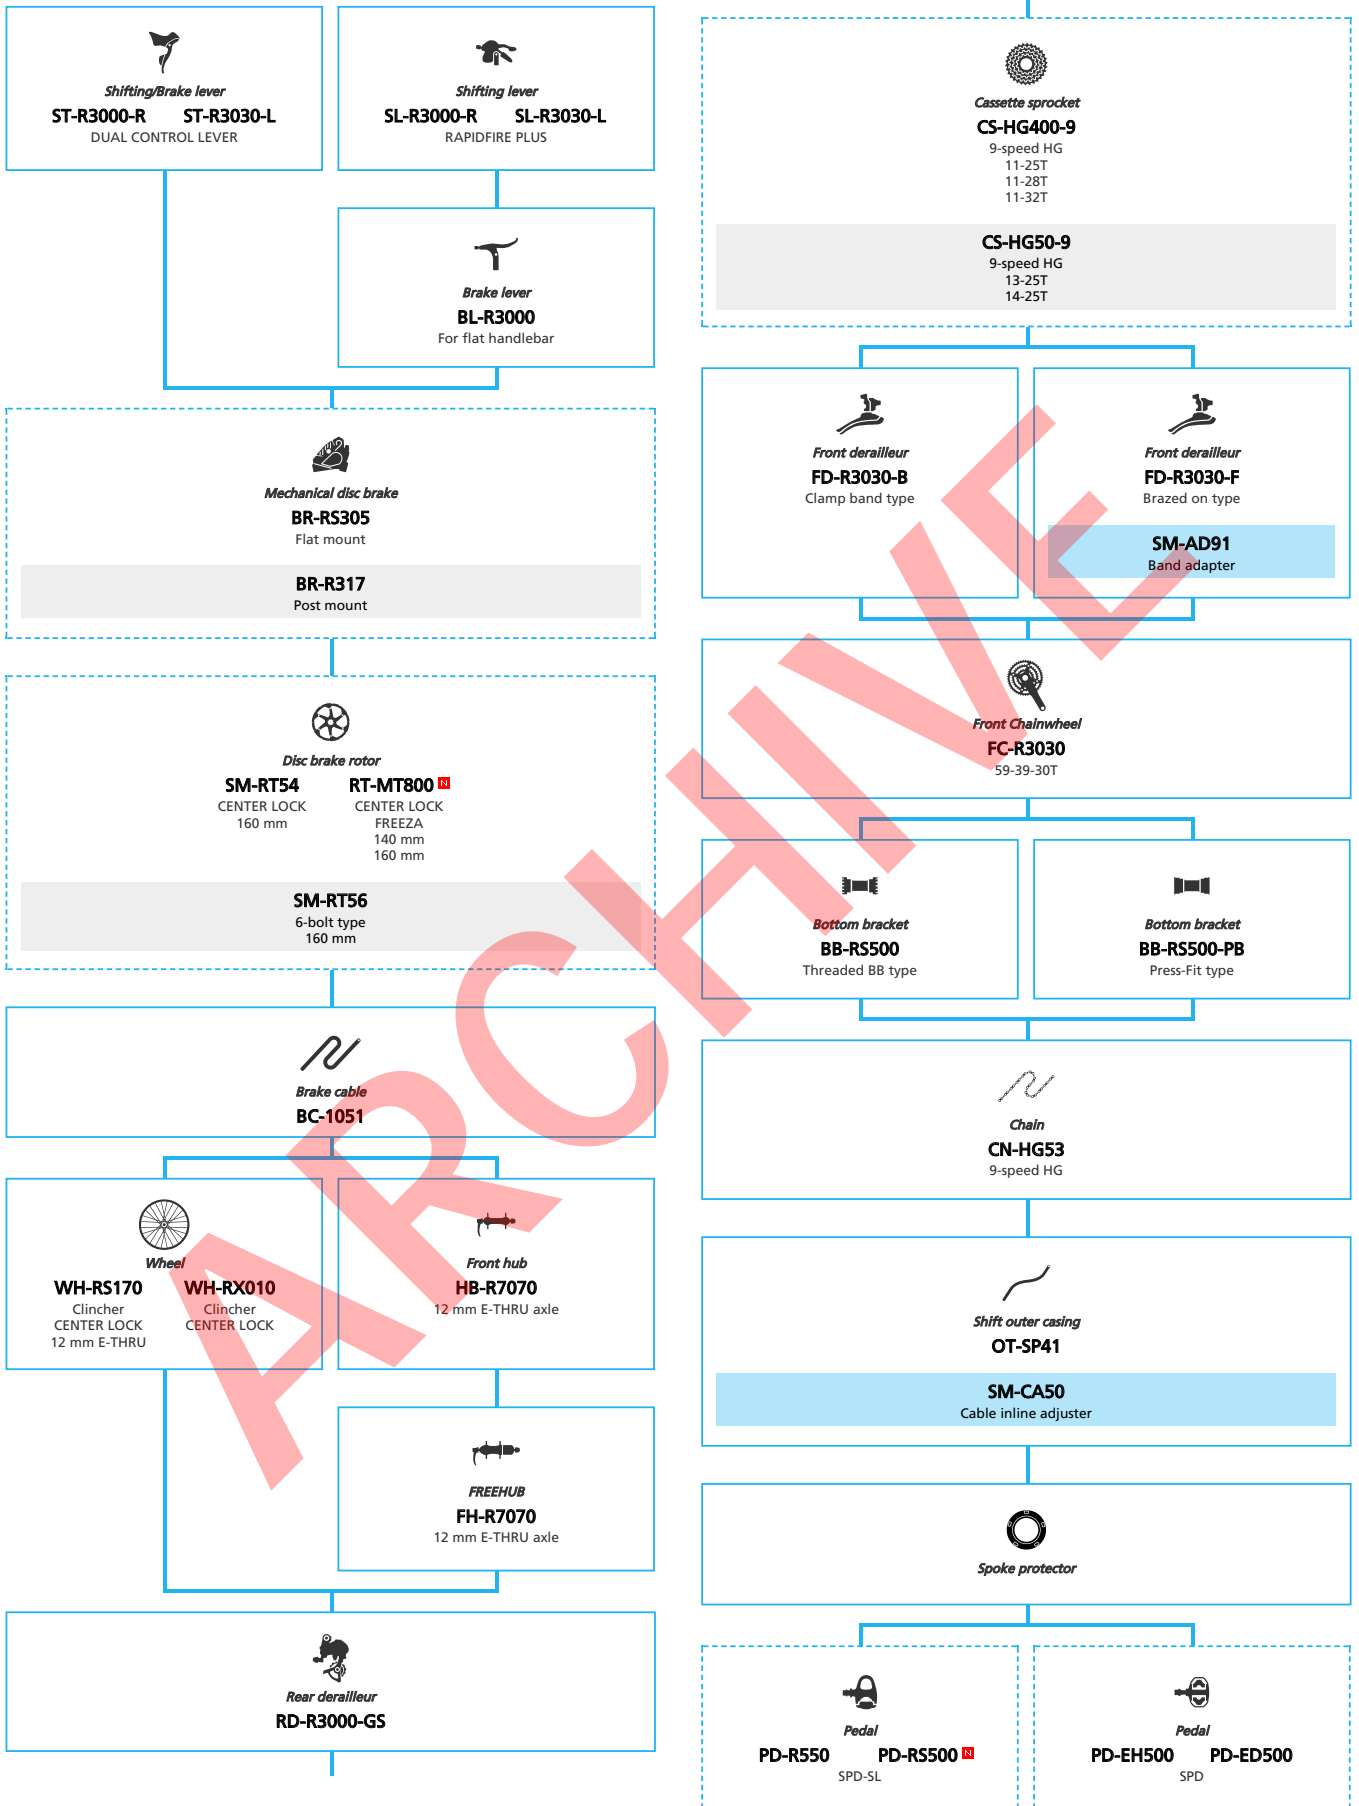

SHIMANO *SORA* (2x9-speed)

- ... New model
- ... Additional option
- ... All select
- ... Alternative option
- ... Single select

- ... New model
- ... Additional option
- ... All select
- ... Single select