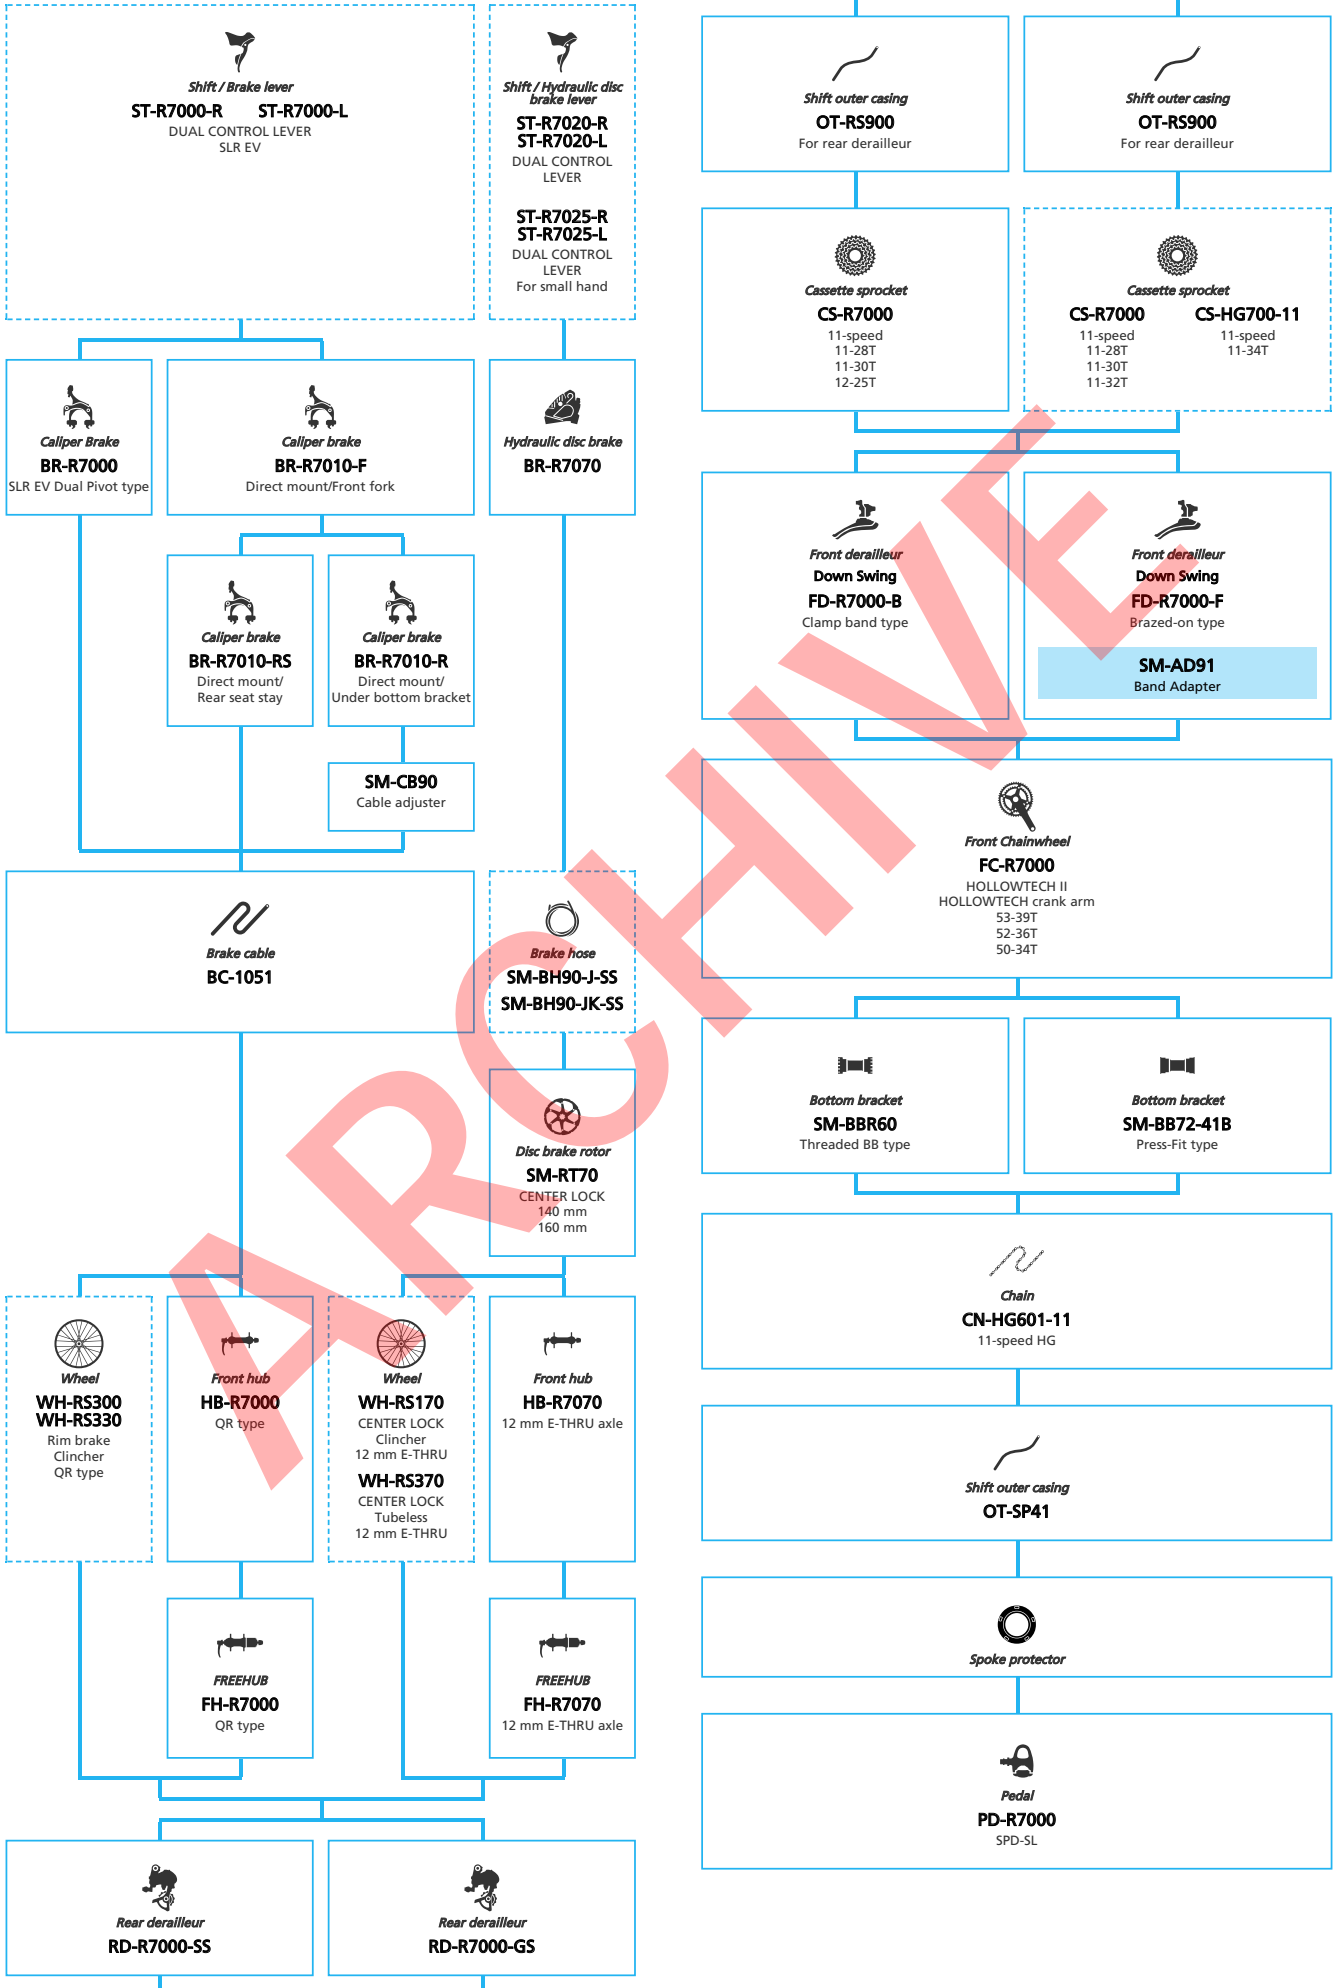

- ... New model
- ... Additional option
- ... All select
- ... Alternative option
- ... Single select

SHIMANO Tiagra (3x10-speed)

- ... New model
- ... Additional option
- ... Alternative option
- ... All select
- ... Single select