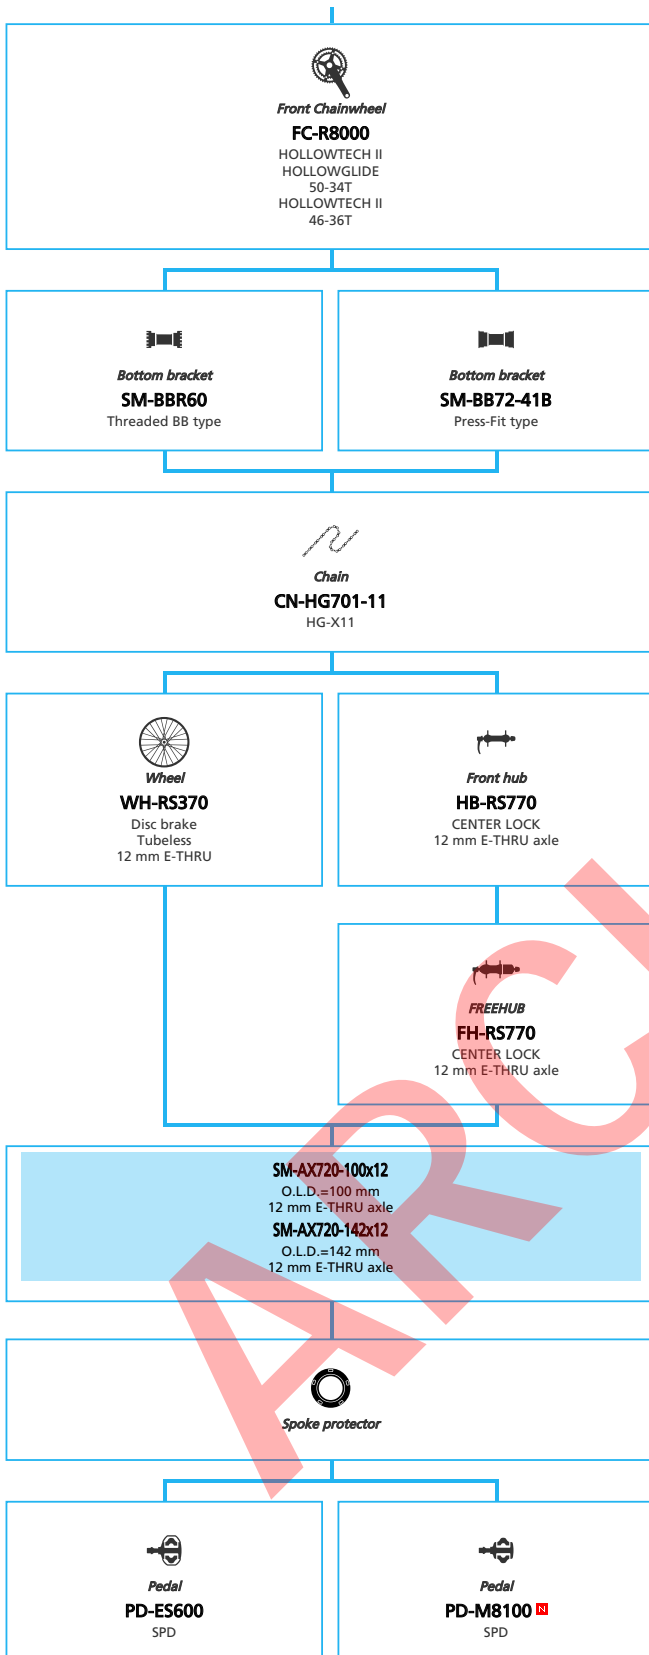

- ... New model
- ... Additional option
- ... Alternative option
- ... All select
- ... Single select