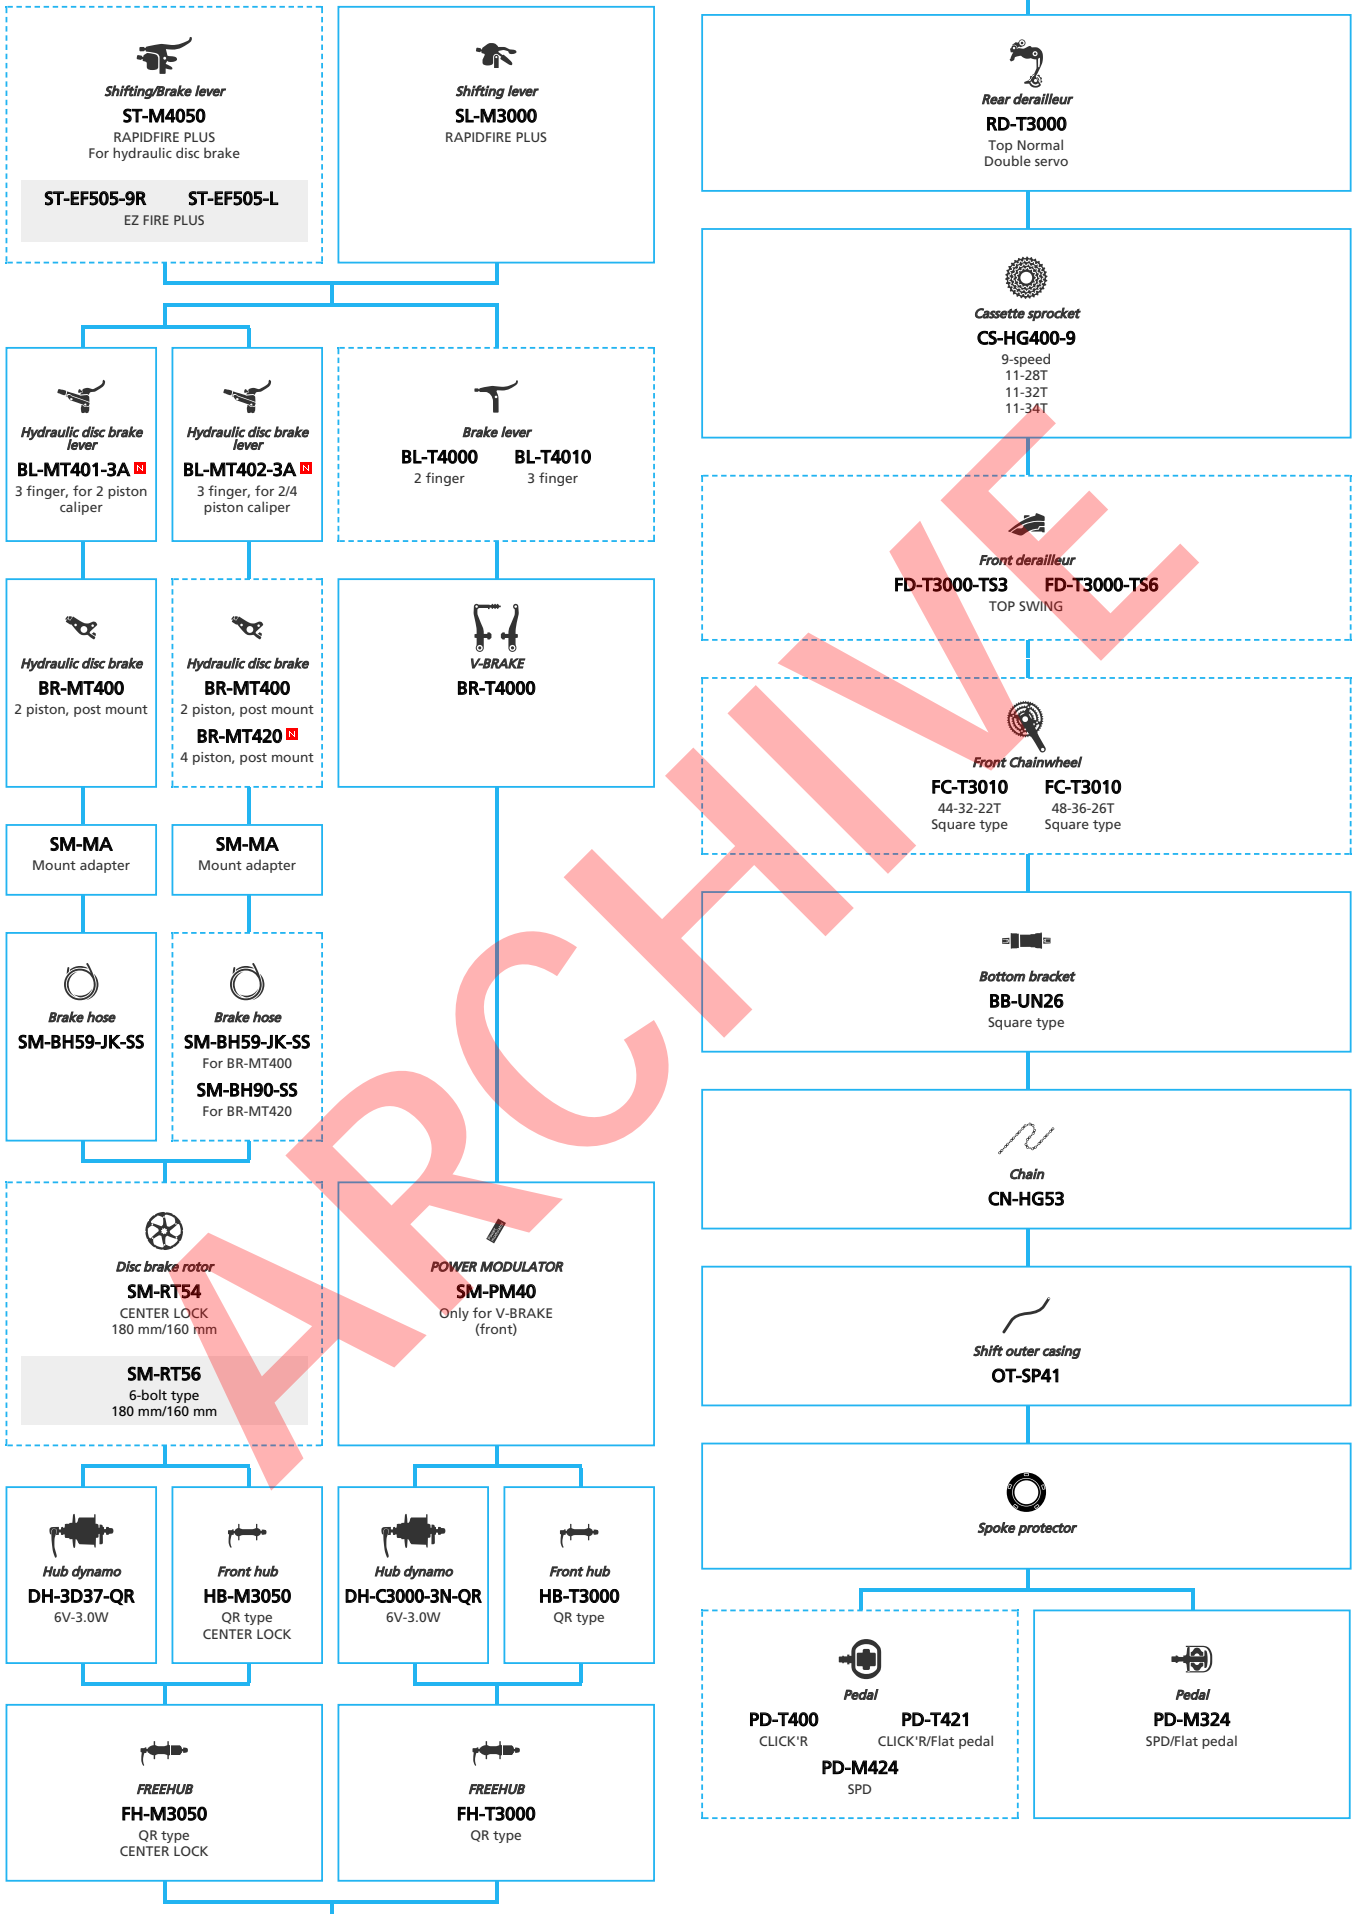

Trekking Bike

SHIMANO ALIVIO (3x9-speed)

■ ... New model
 ... Additional option
 ... All select
 ... Alternative option
 ... Single select

Trekking Bike

SHIMANO ALICERNA (3x9-speed)

- ... New model
- ... Additional option
- ... All select
- ... Alternative option
- ... Single select