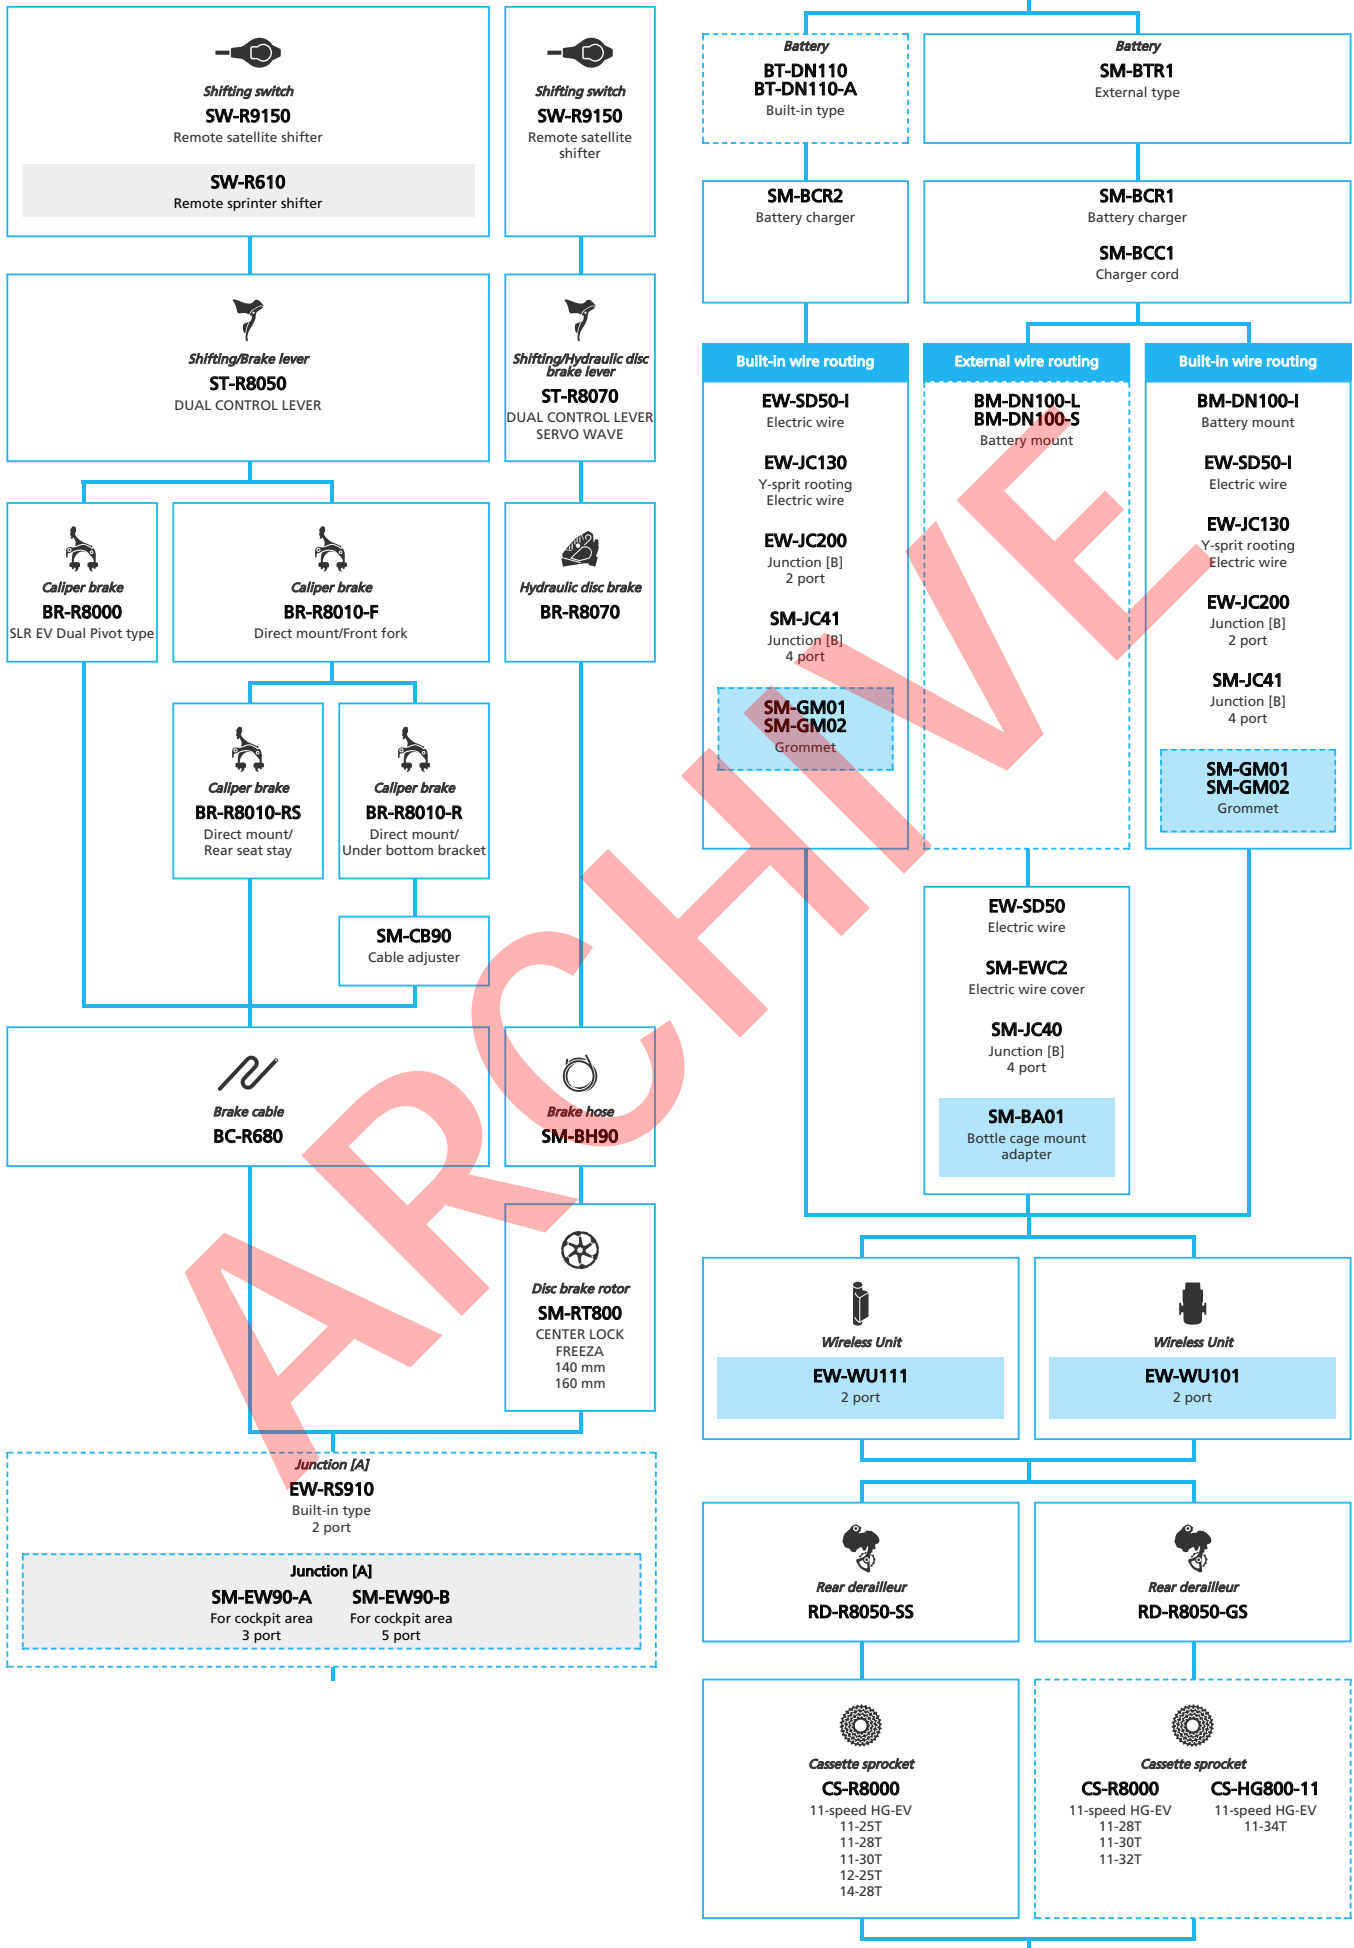

SHIMANO ULTEGRA R8050 series (2x11-speed)

N ... New model
   ... Additional option
   ... All select
   ... Alternative option
   ... Single select

Road Bike