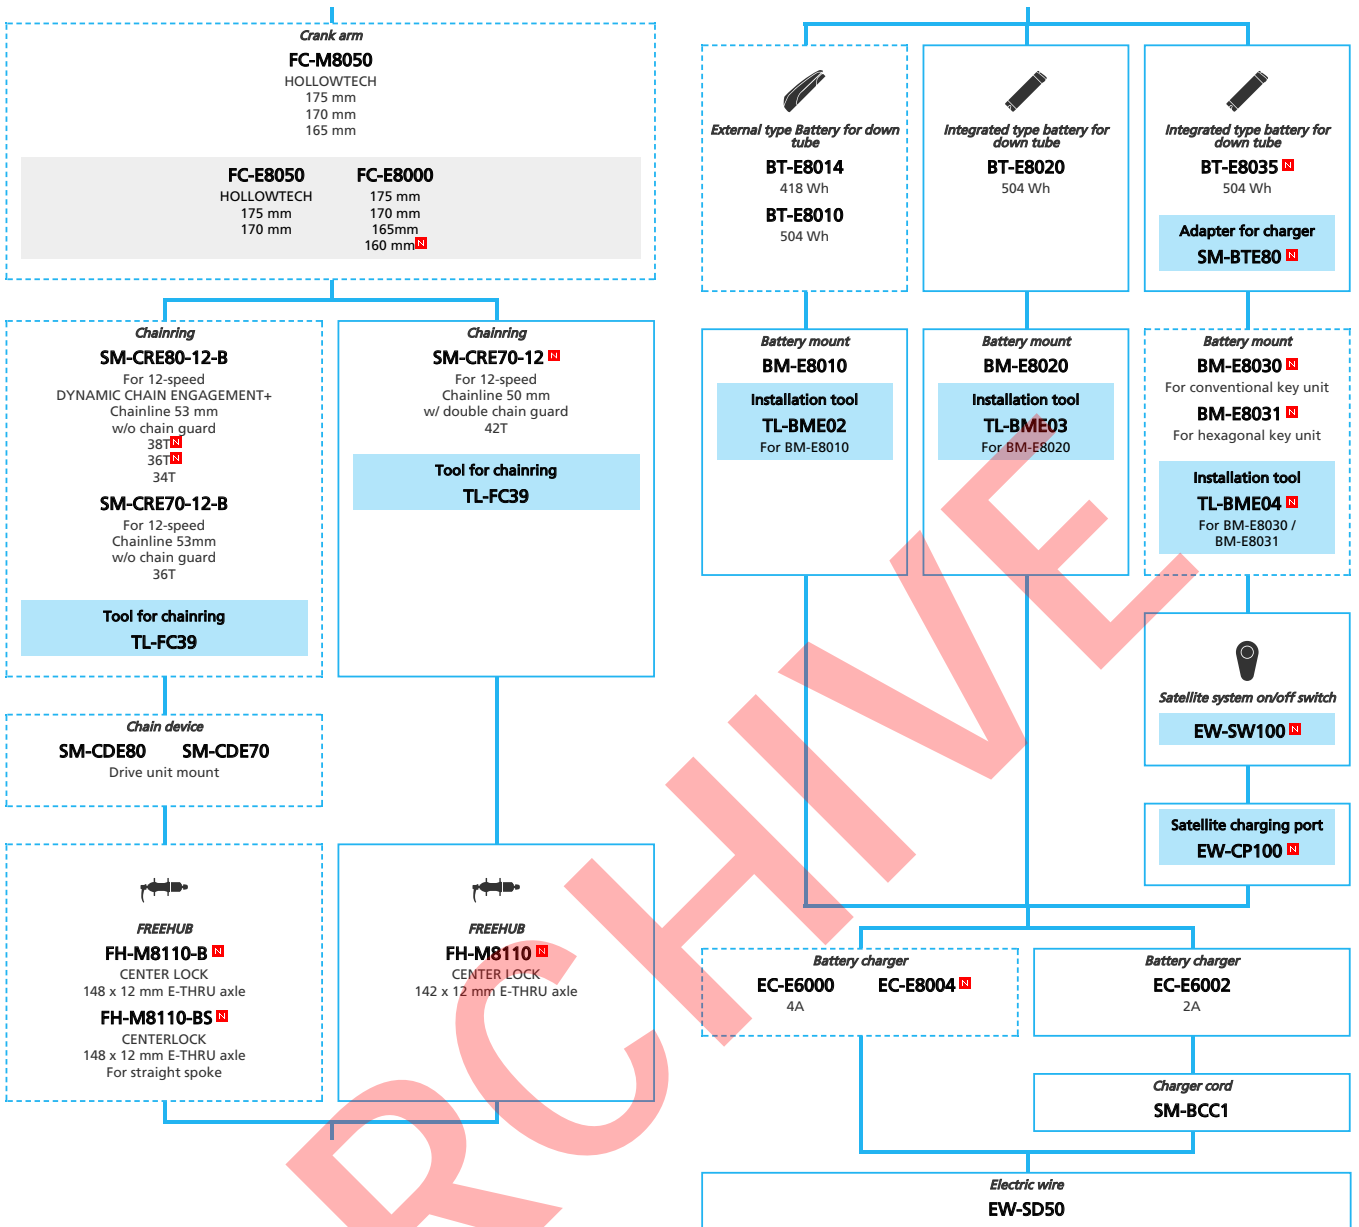

- ... New model
- ... Additional option
- ... All select
- ... Single select

ARCHIVE