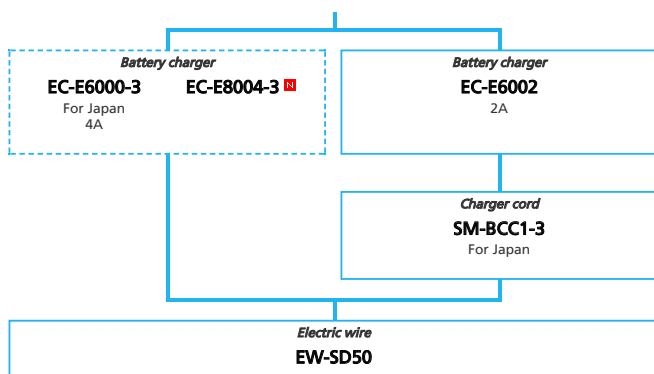

ARCHIVE

SHIMANO STOPS E8080 series for Japan market (Mechanical Derailleur spec.)

N ... New model
 ... Additional option
 ... Alternative option
 ... All select
 ... Single select

E-BIKE

- ... New model
- ... Additional option
- ... All select
- ... Alternative option
- ... Single select