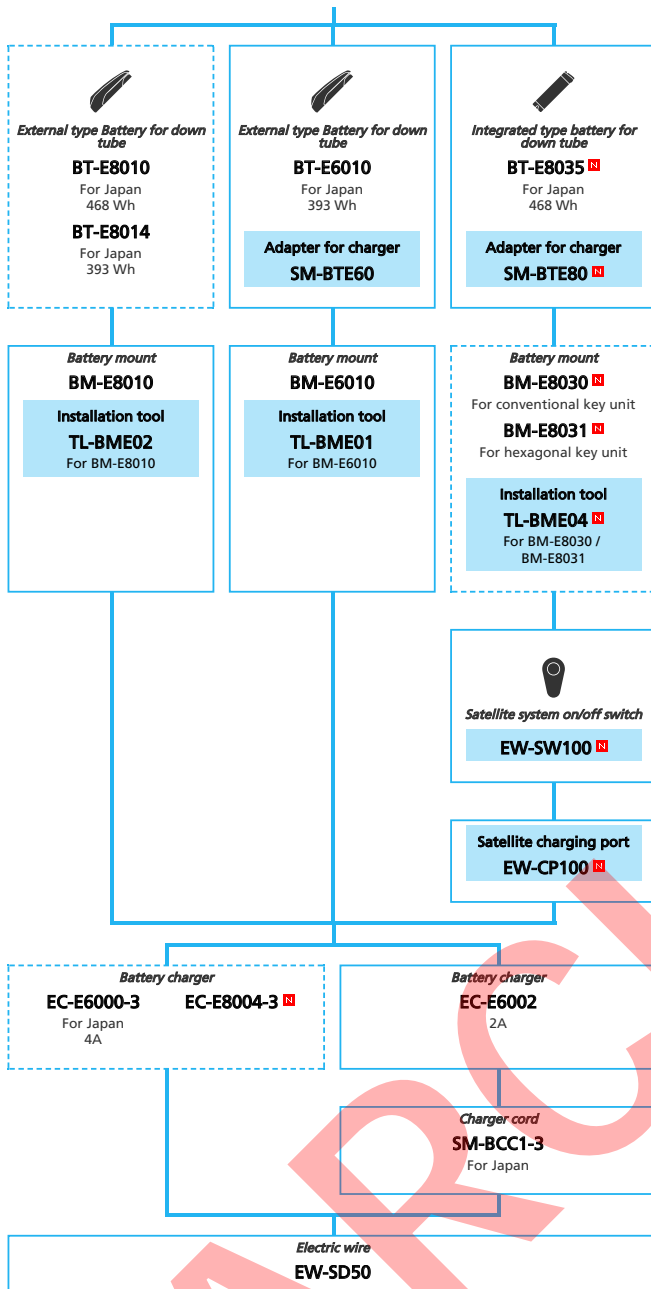

SAMPLE

SHIMANO STOPS E5080 series for Japan market with Internal Geared Hub (Mechanical spec.)

N ... New model
 ... Additional option
 ... Alternative option
 ... All select
 ... Single select

E-BIKE

- ... New model
- ... Additional option
- ... All select
- ... Alternative option
- ... Single select