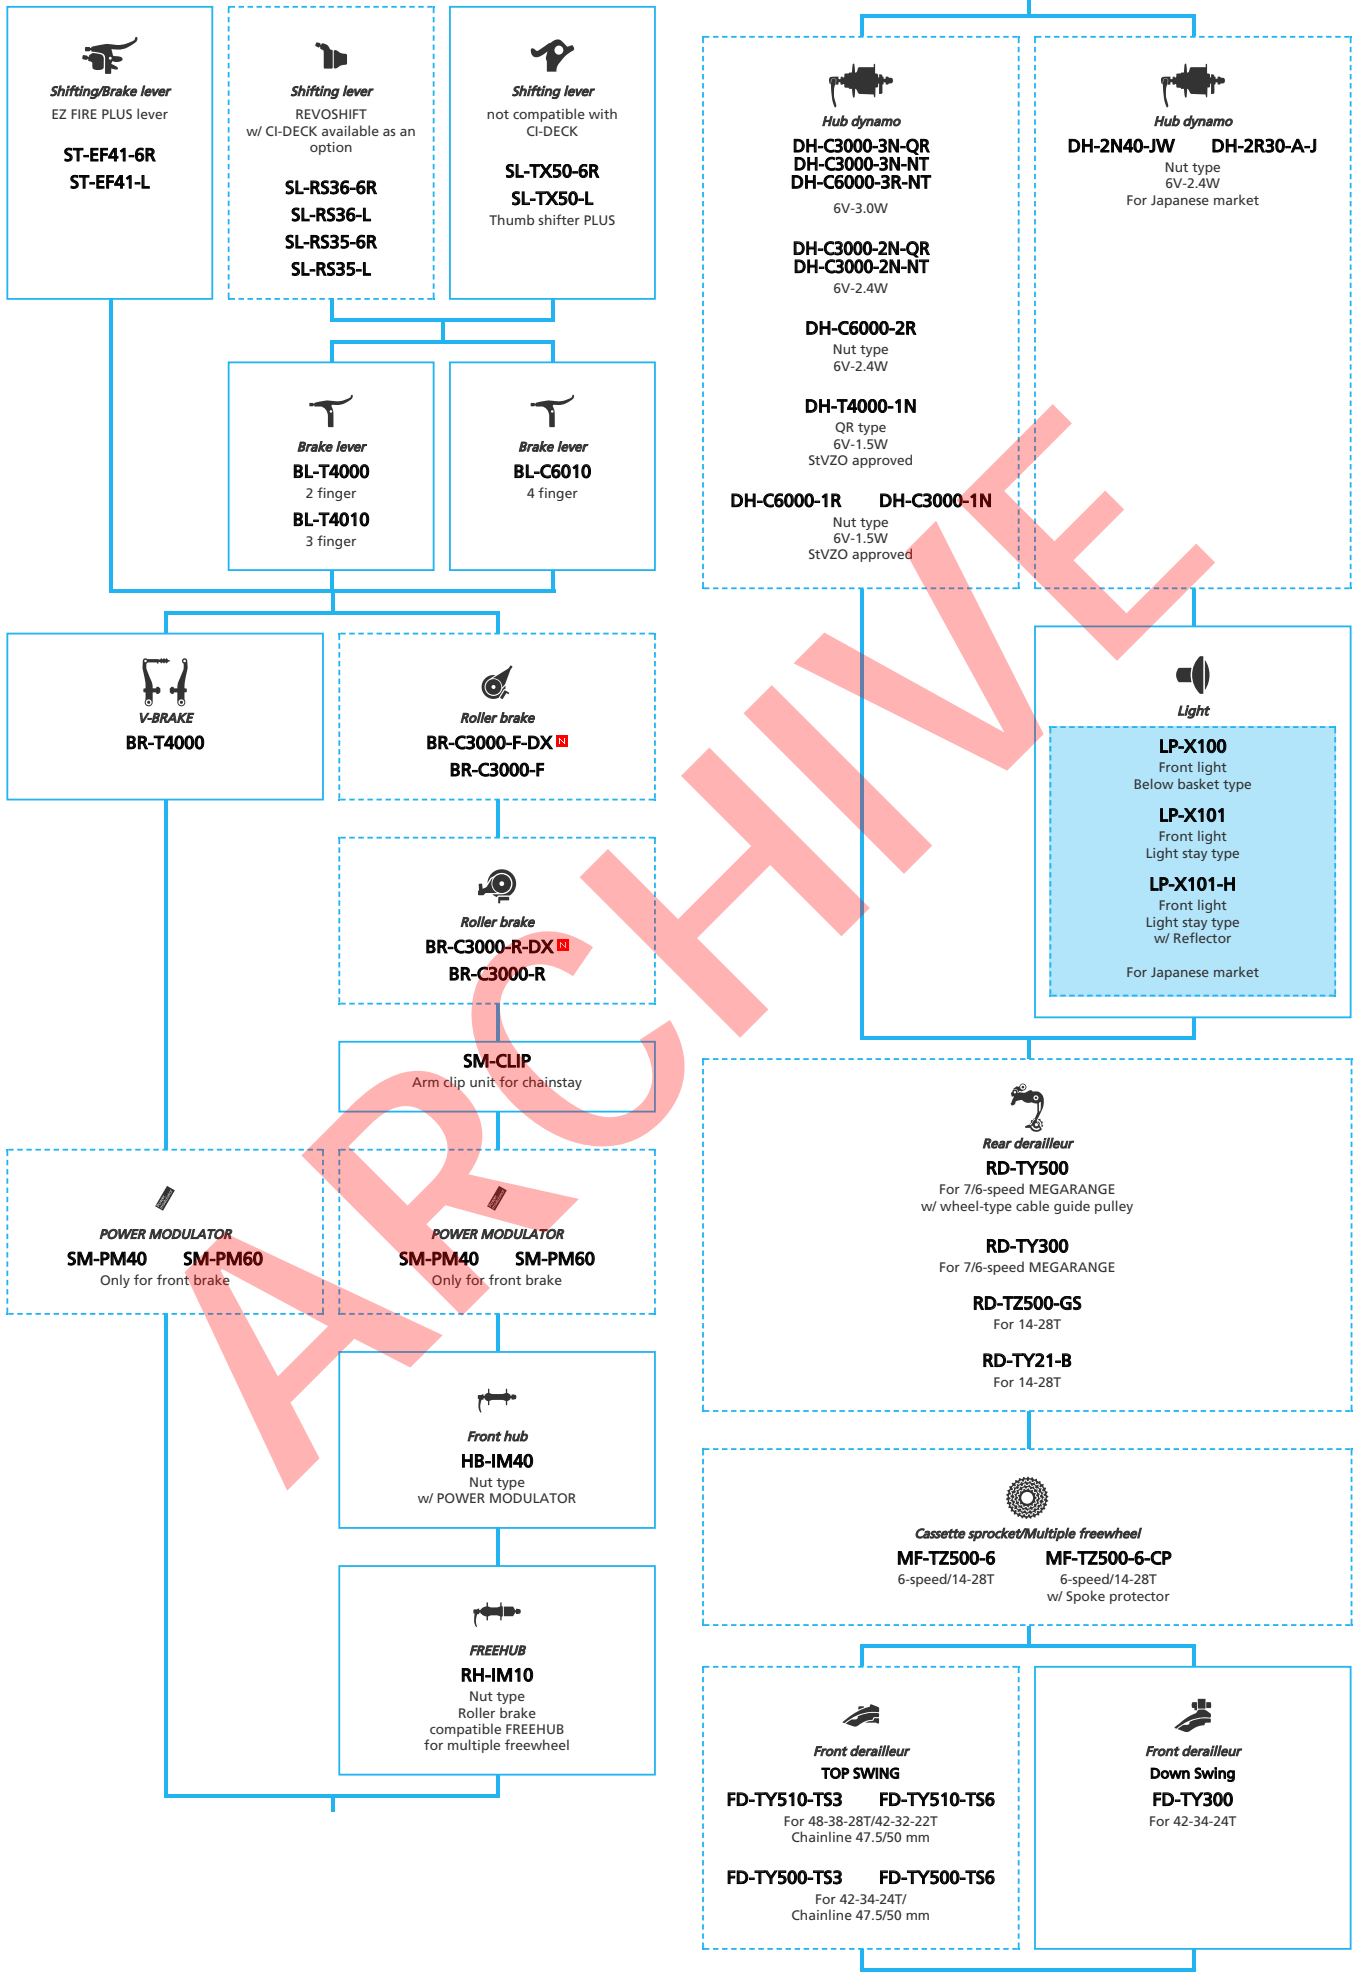

SHIMANO Tourney (3x6-speed)

N ... New model
■ ... Additional option
□ ... All select
□ ... Single select

Mountain Bike