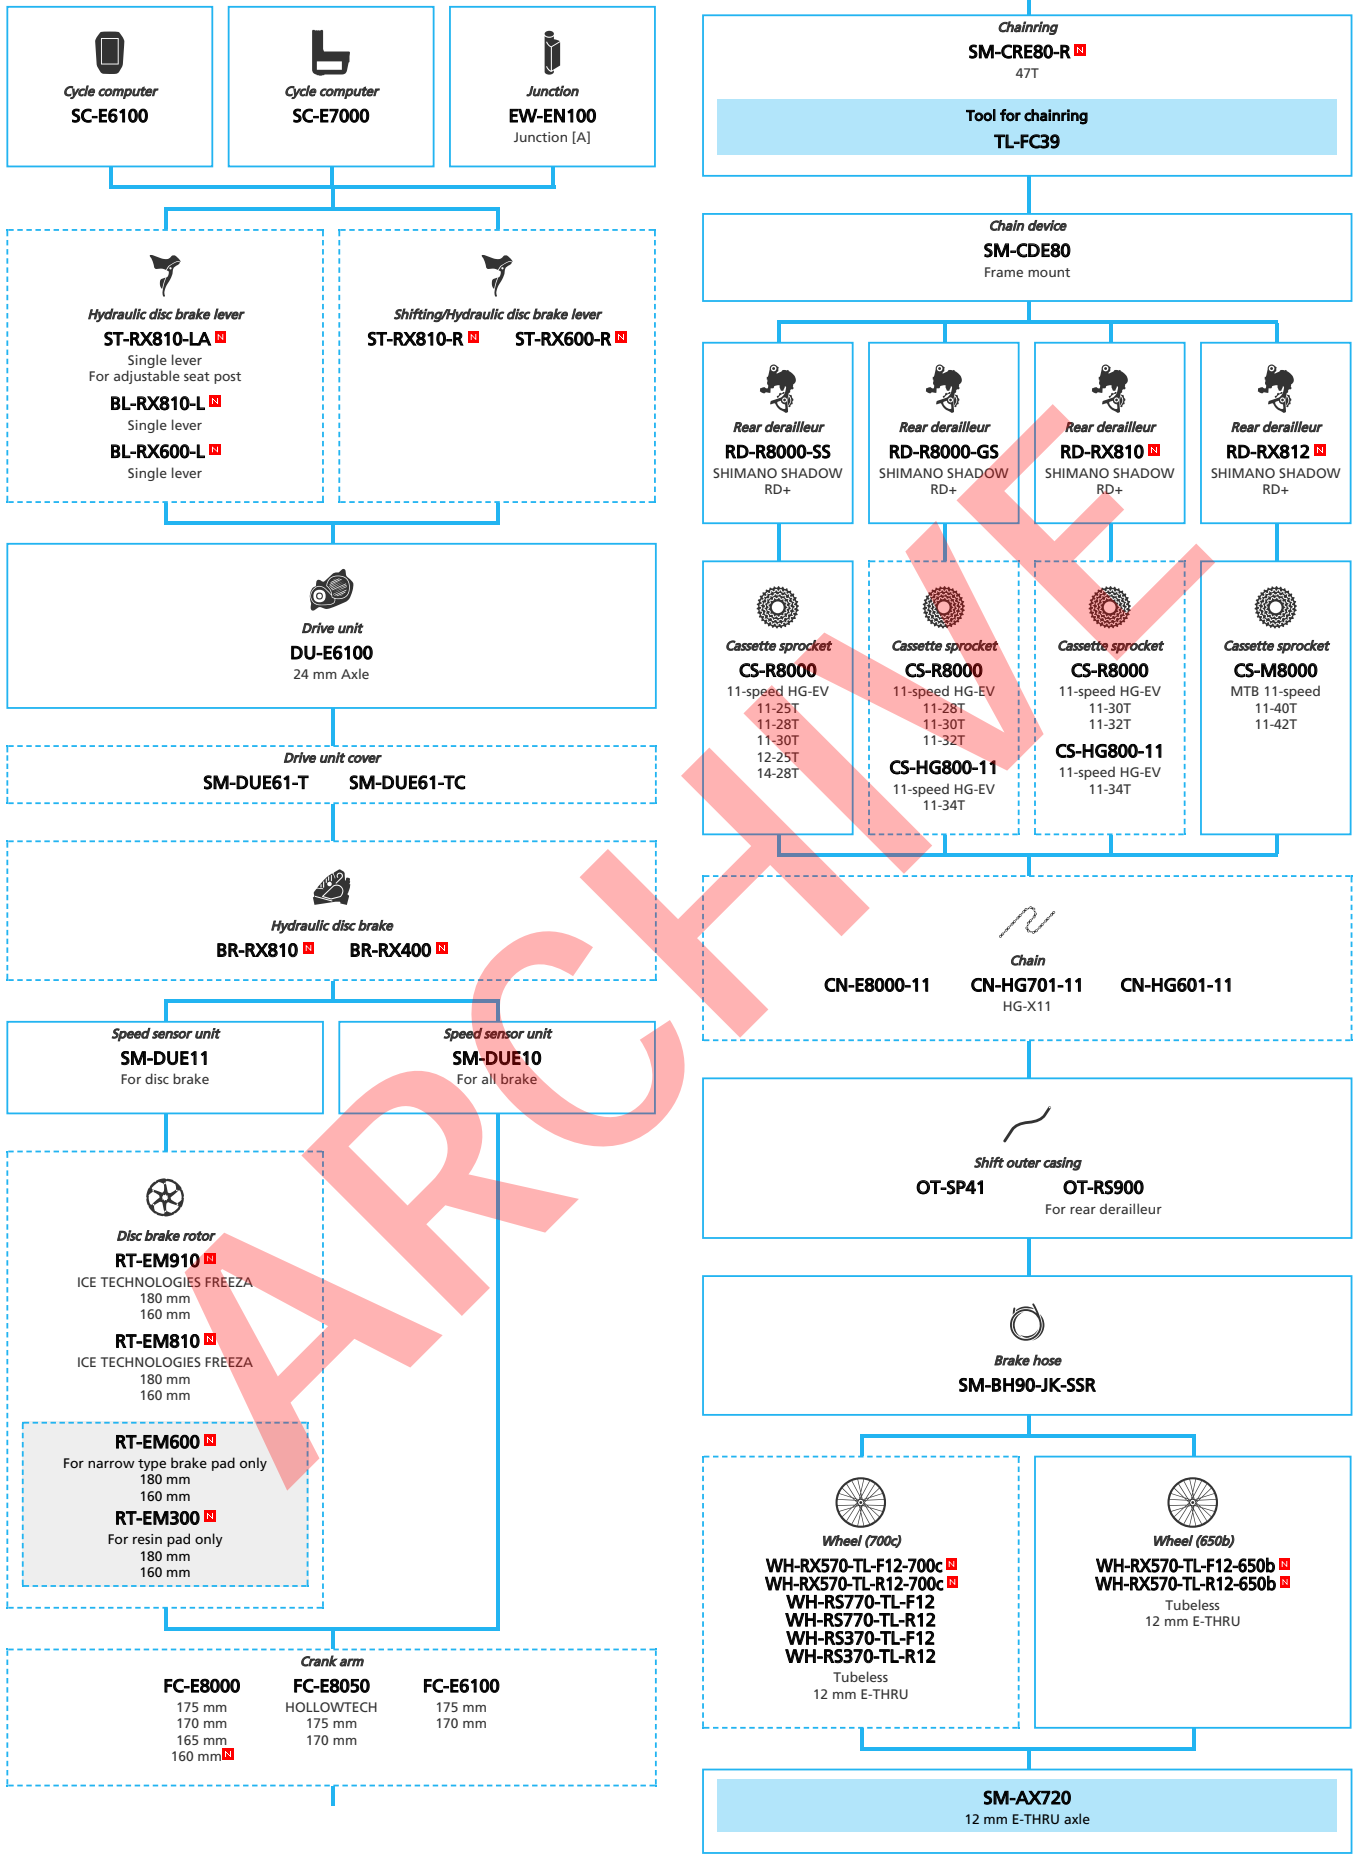

SHIMANO STOPS E6100 series with Rear Derailleur

(For Drop Handlebar Mechanical spec.)

N ... New model
... Additional option
... Alternative option
... All select
... Single select

E-BIKE