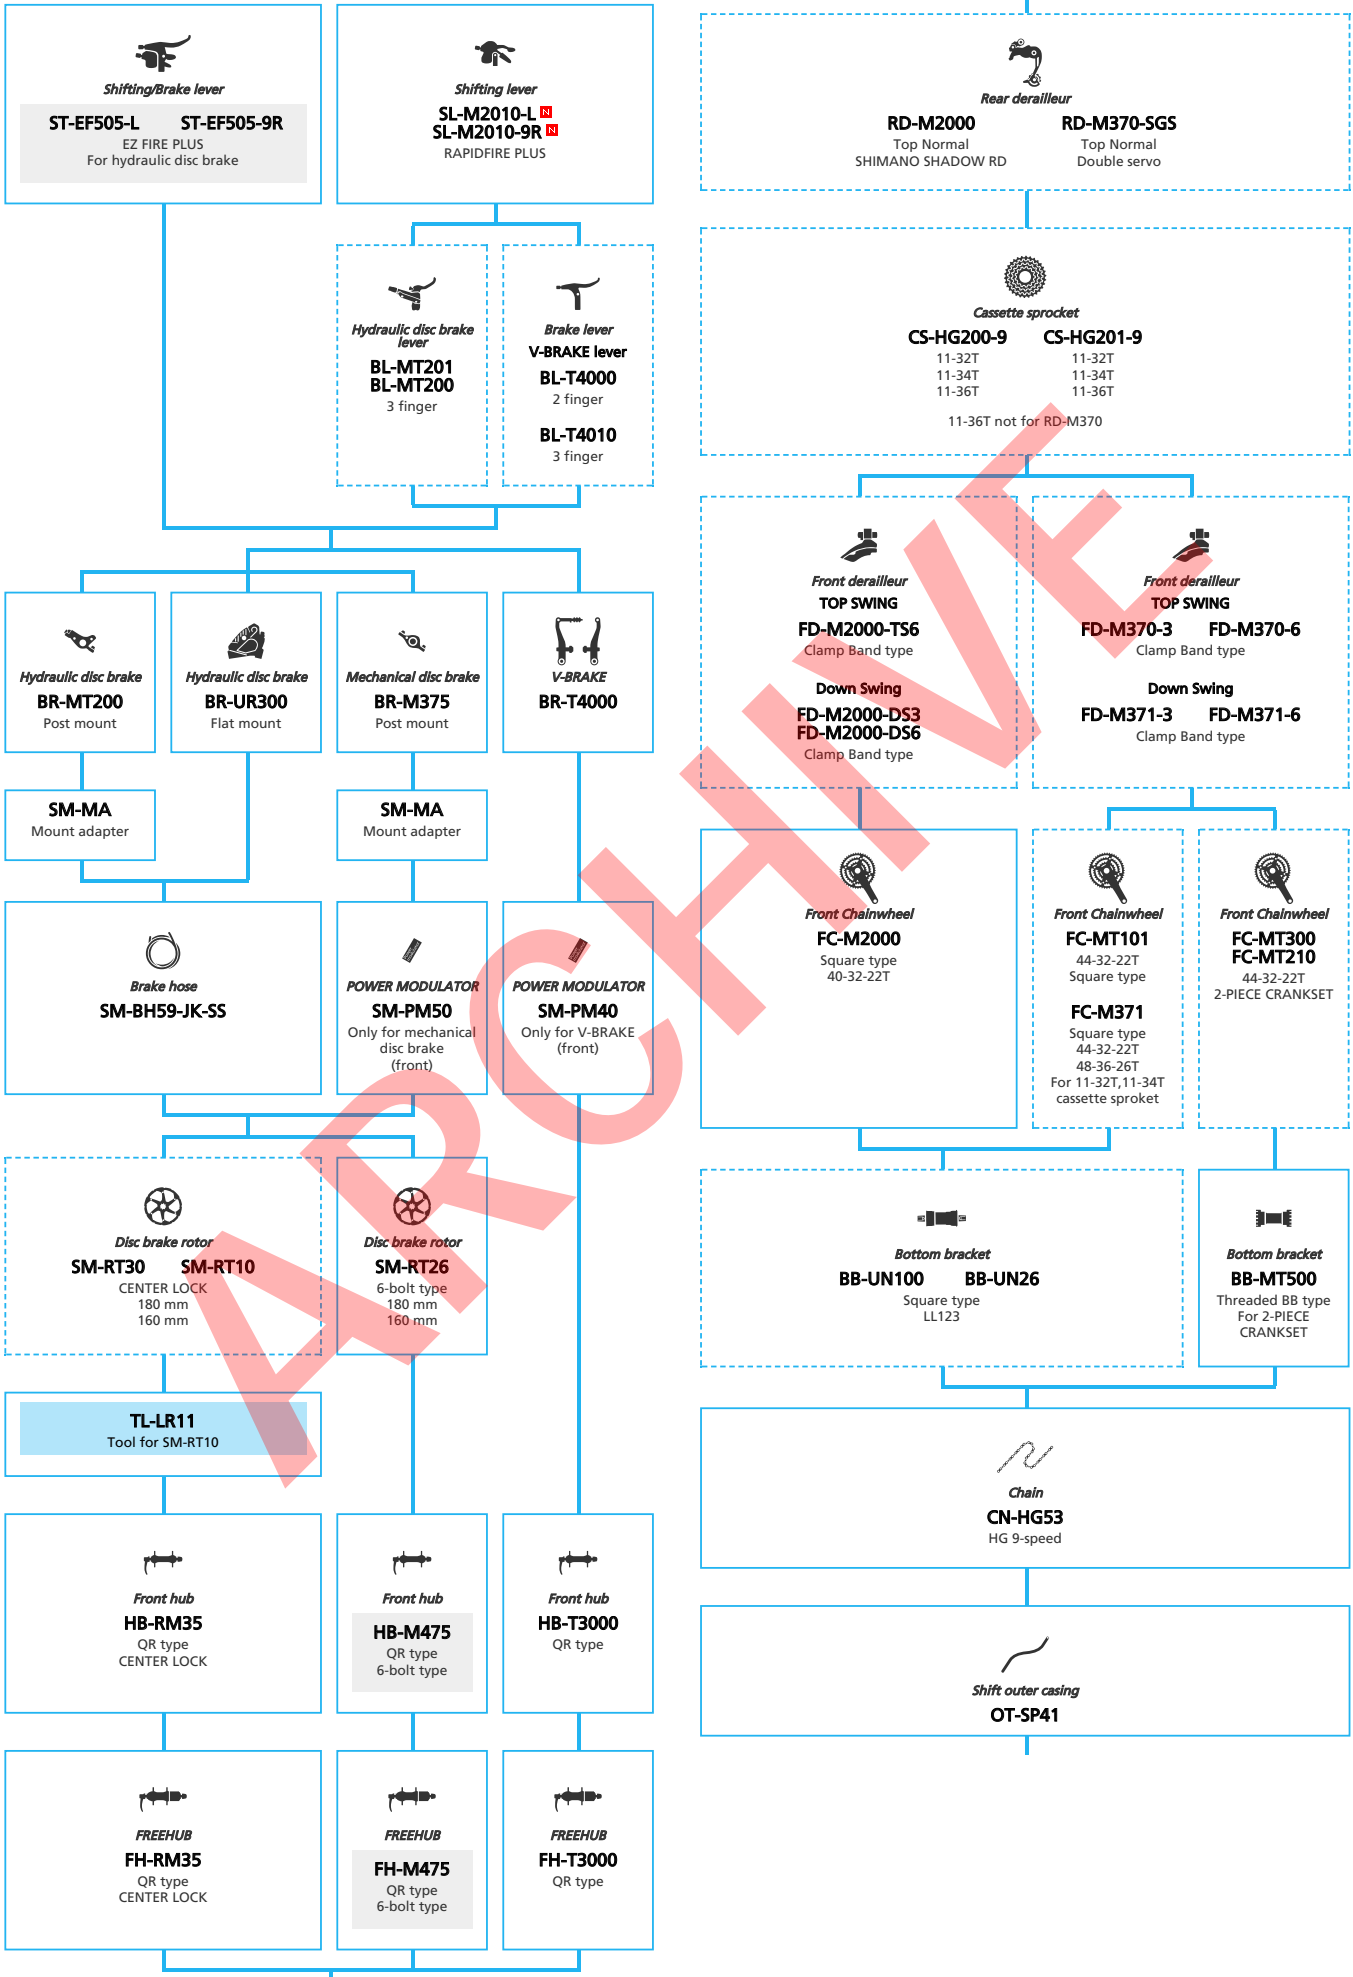

SHIMANO ALTUS (3x9-speed)

N ... New model
 ... Additional option
 ... Alternative option
 ... All select
 ... Single select

Mountain Bike