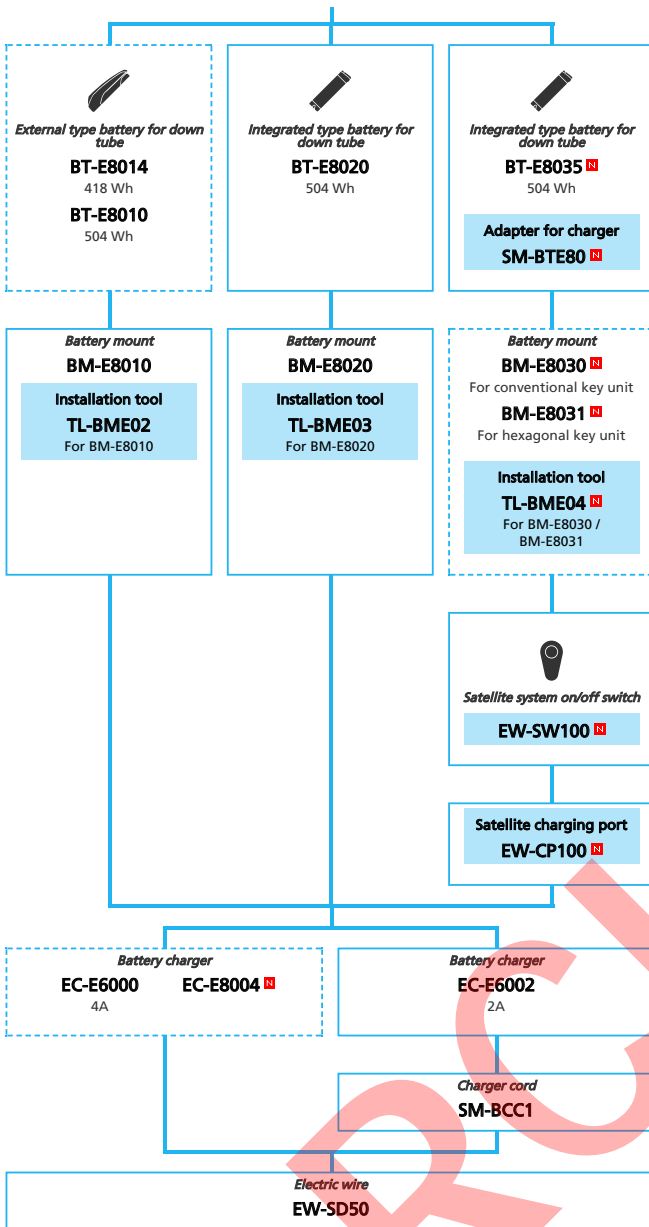

- ... New model
- ... Additional option
- ... All select
- ... Alternative option
- ... Single select

SAMPLE