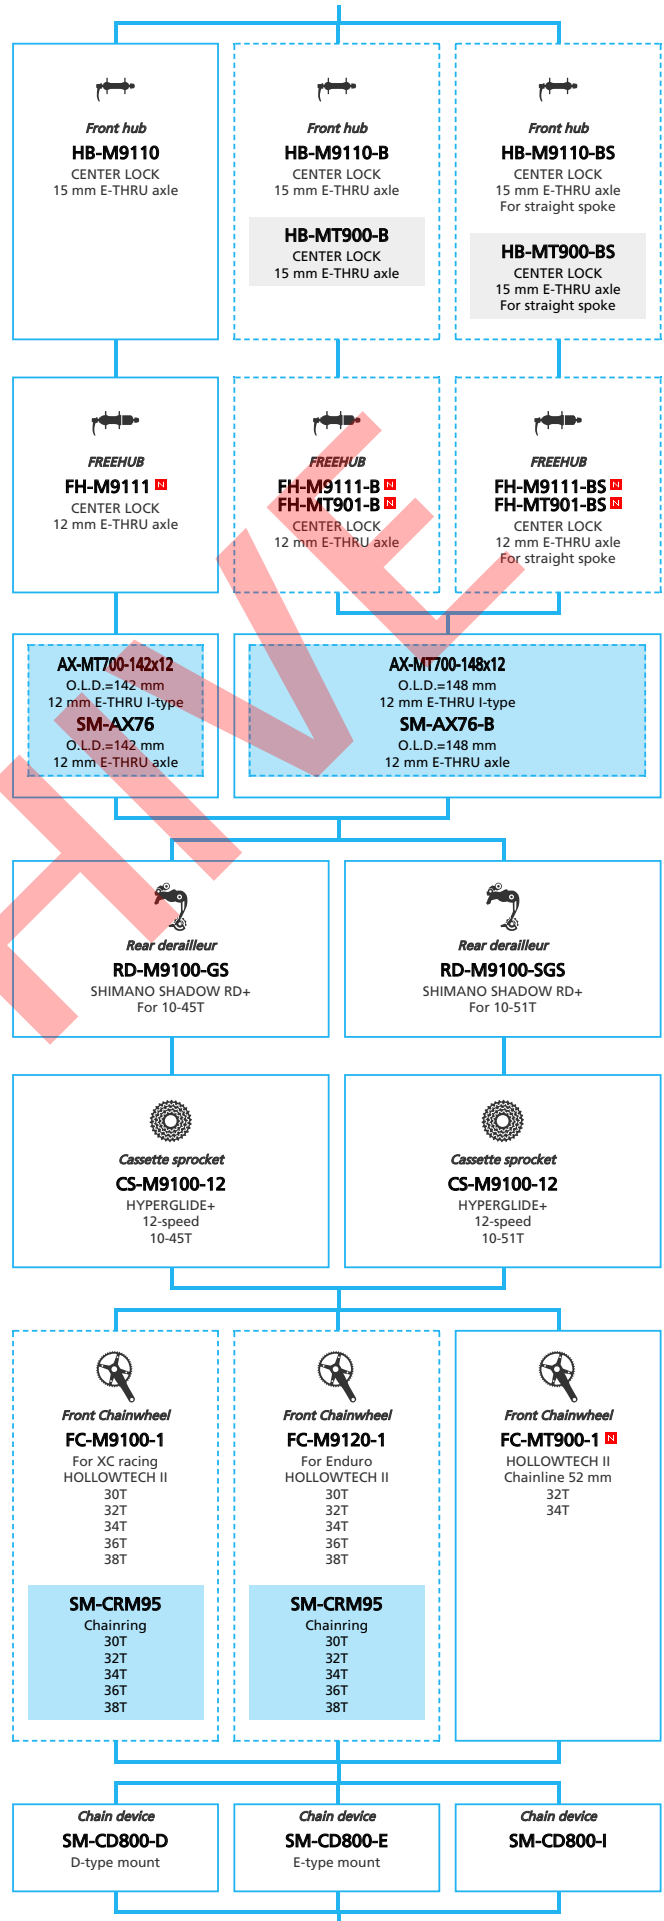

XTR (1x12-speed)

N ... New model
 ■ ... Additional option
 ■ ... Alternative option
 □ ... All select
 □ ... Single select

Mountain Bike

- ... New model
- ... Additional option
- ... All select
- ... Alternative option
- ... Single select