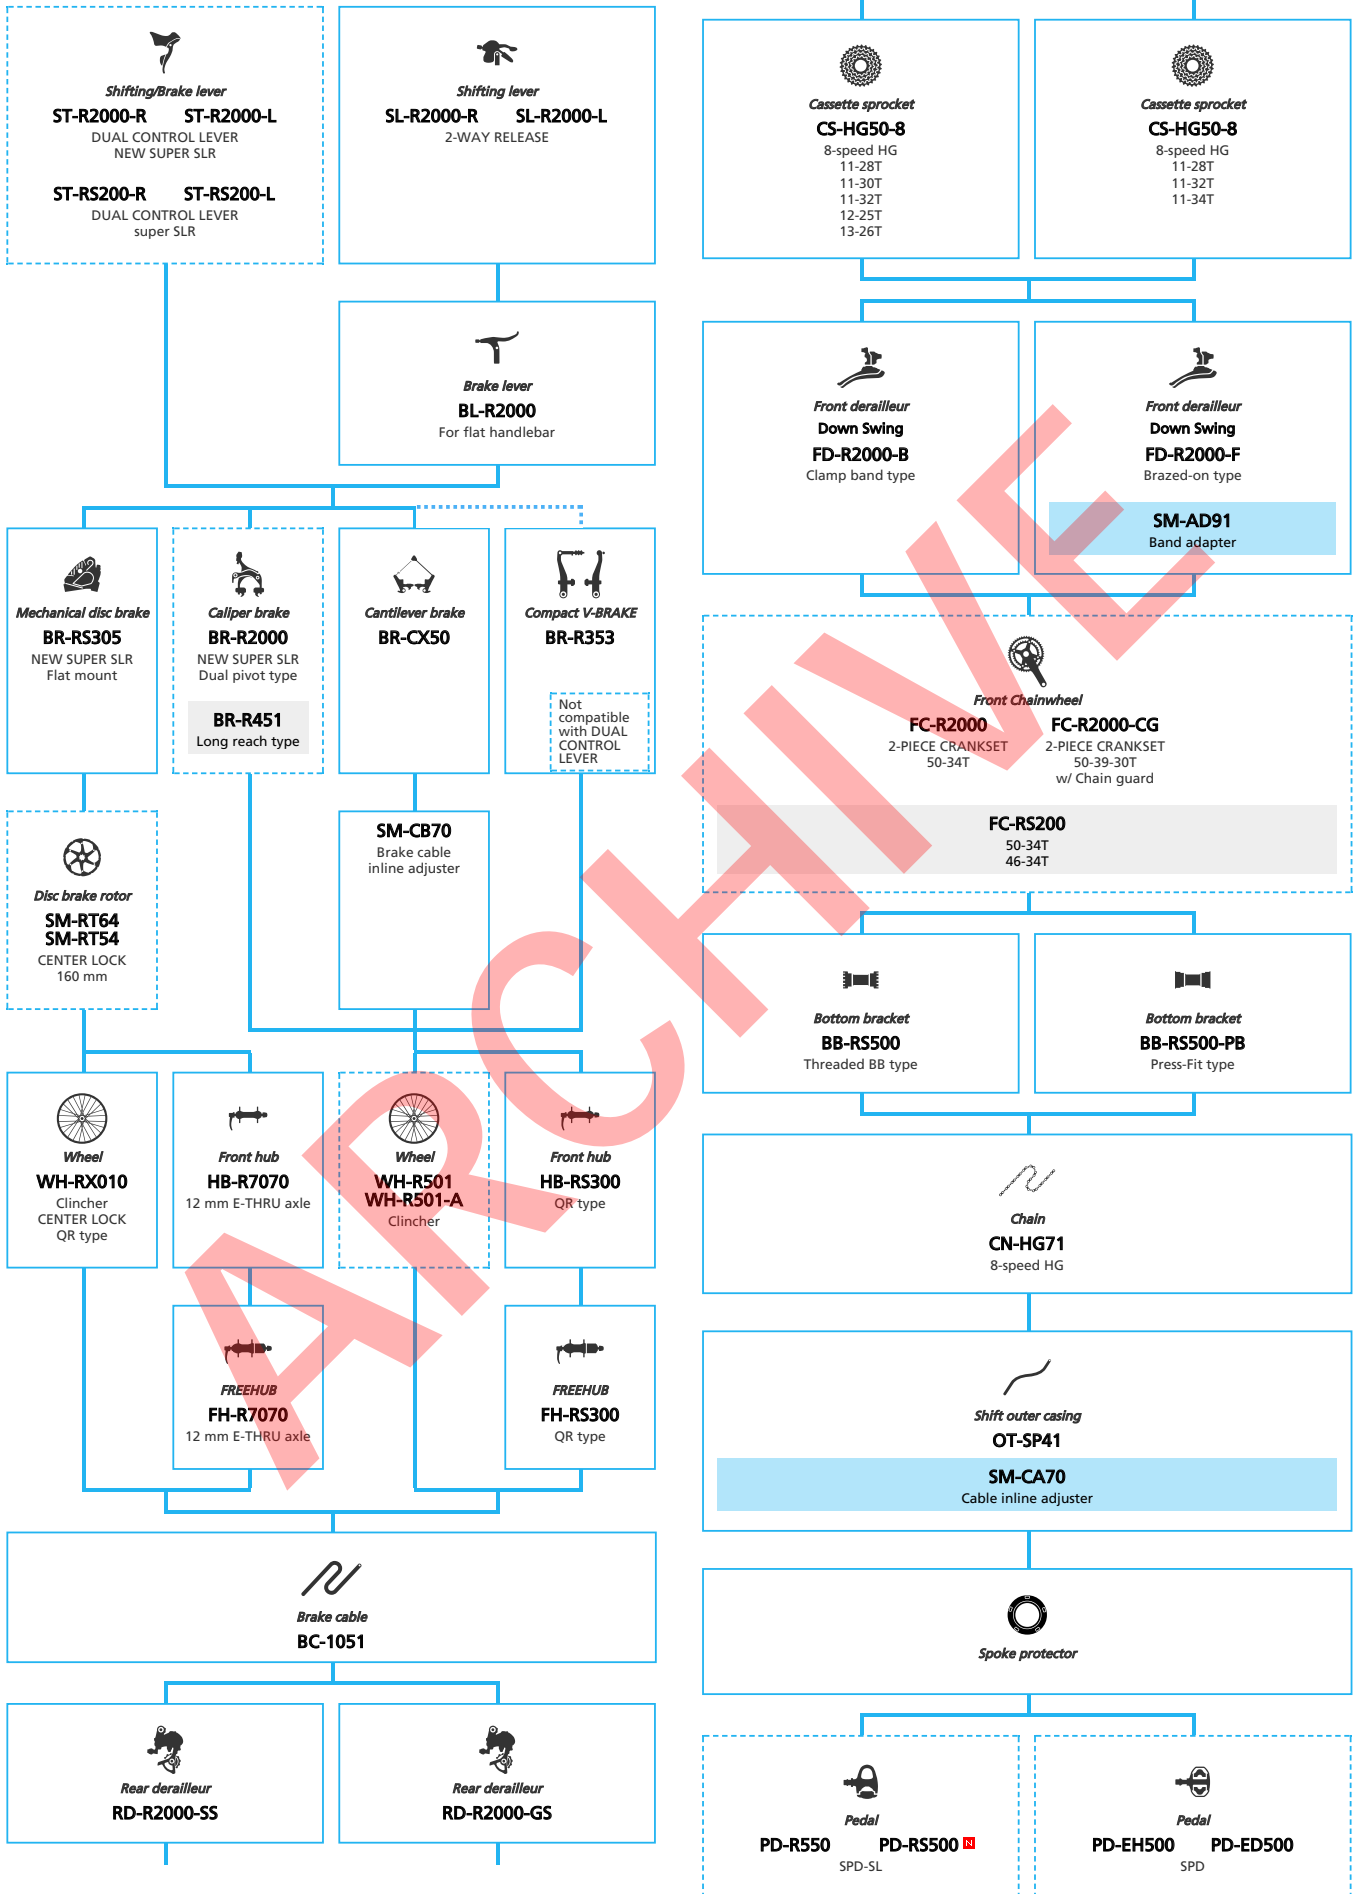

SHIMANO Claris (2x8-speed)

N ... New model
... Additional option
... Alternative option
... All select
... Single select

Road Bike