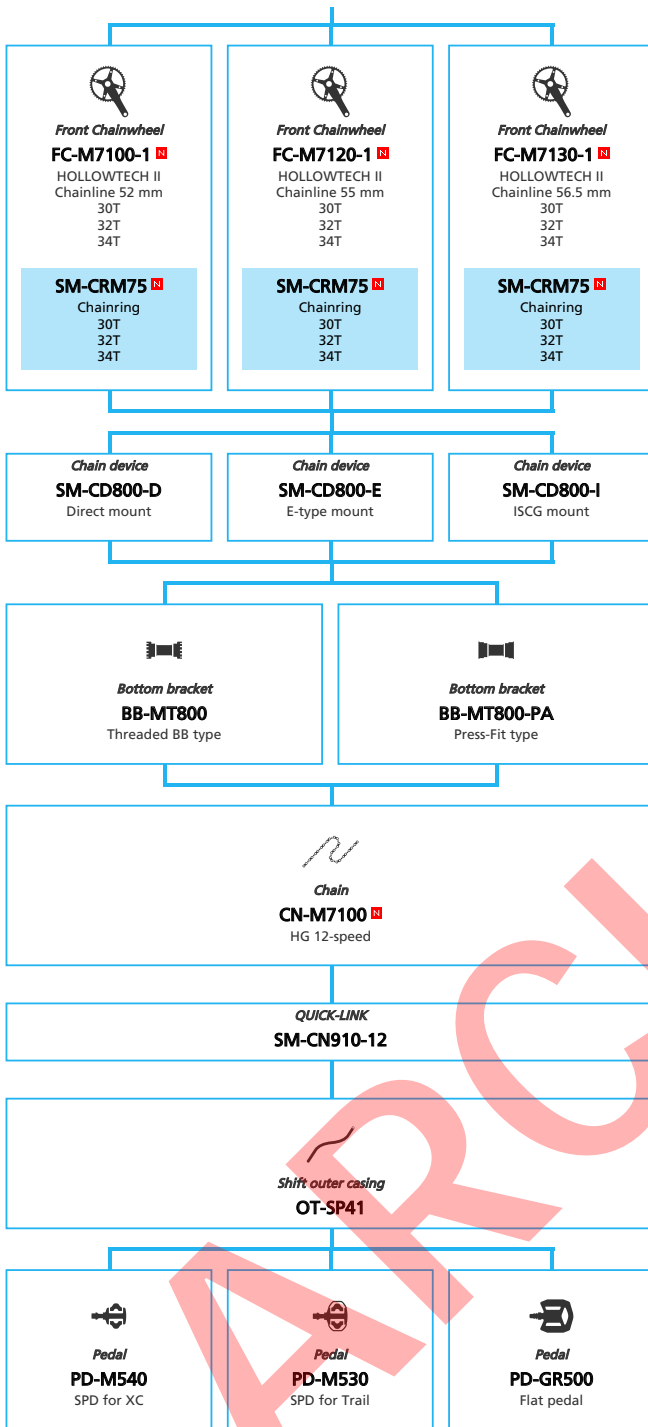

- ... New model
- ... Additional option
- ... All select
- ... Alternative option
- ... Single select