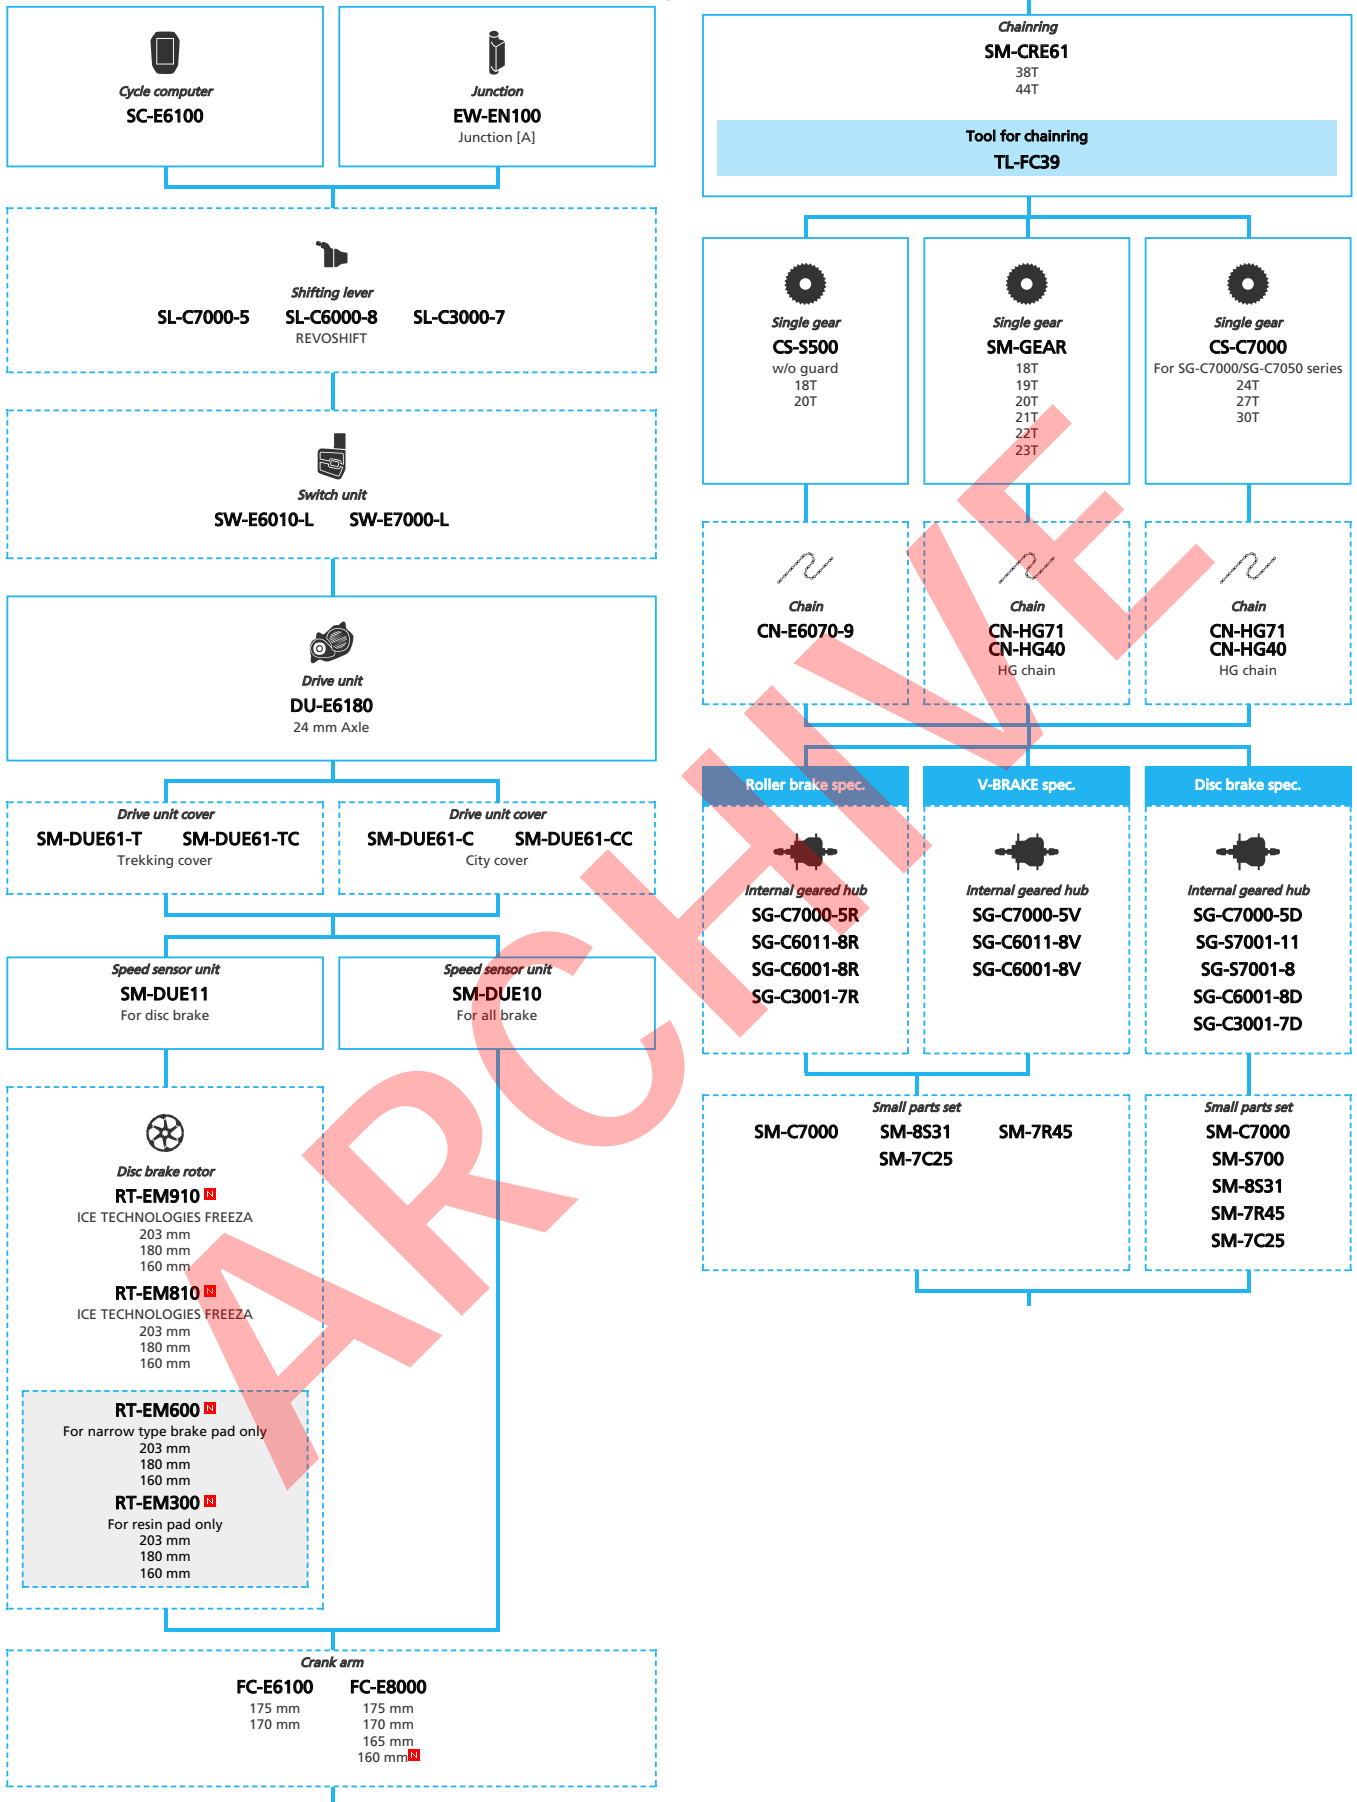

SHIMANO STOPS E6180 series for Japan market with Internal Geared Hub (Mechanical spec.)

■ ... New model
 ... Additional option
 ... Alternative option
 ... All select
 ... Single select

E-BIKE