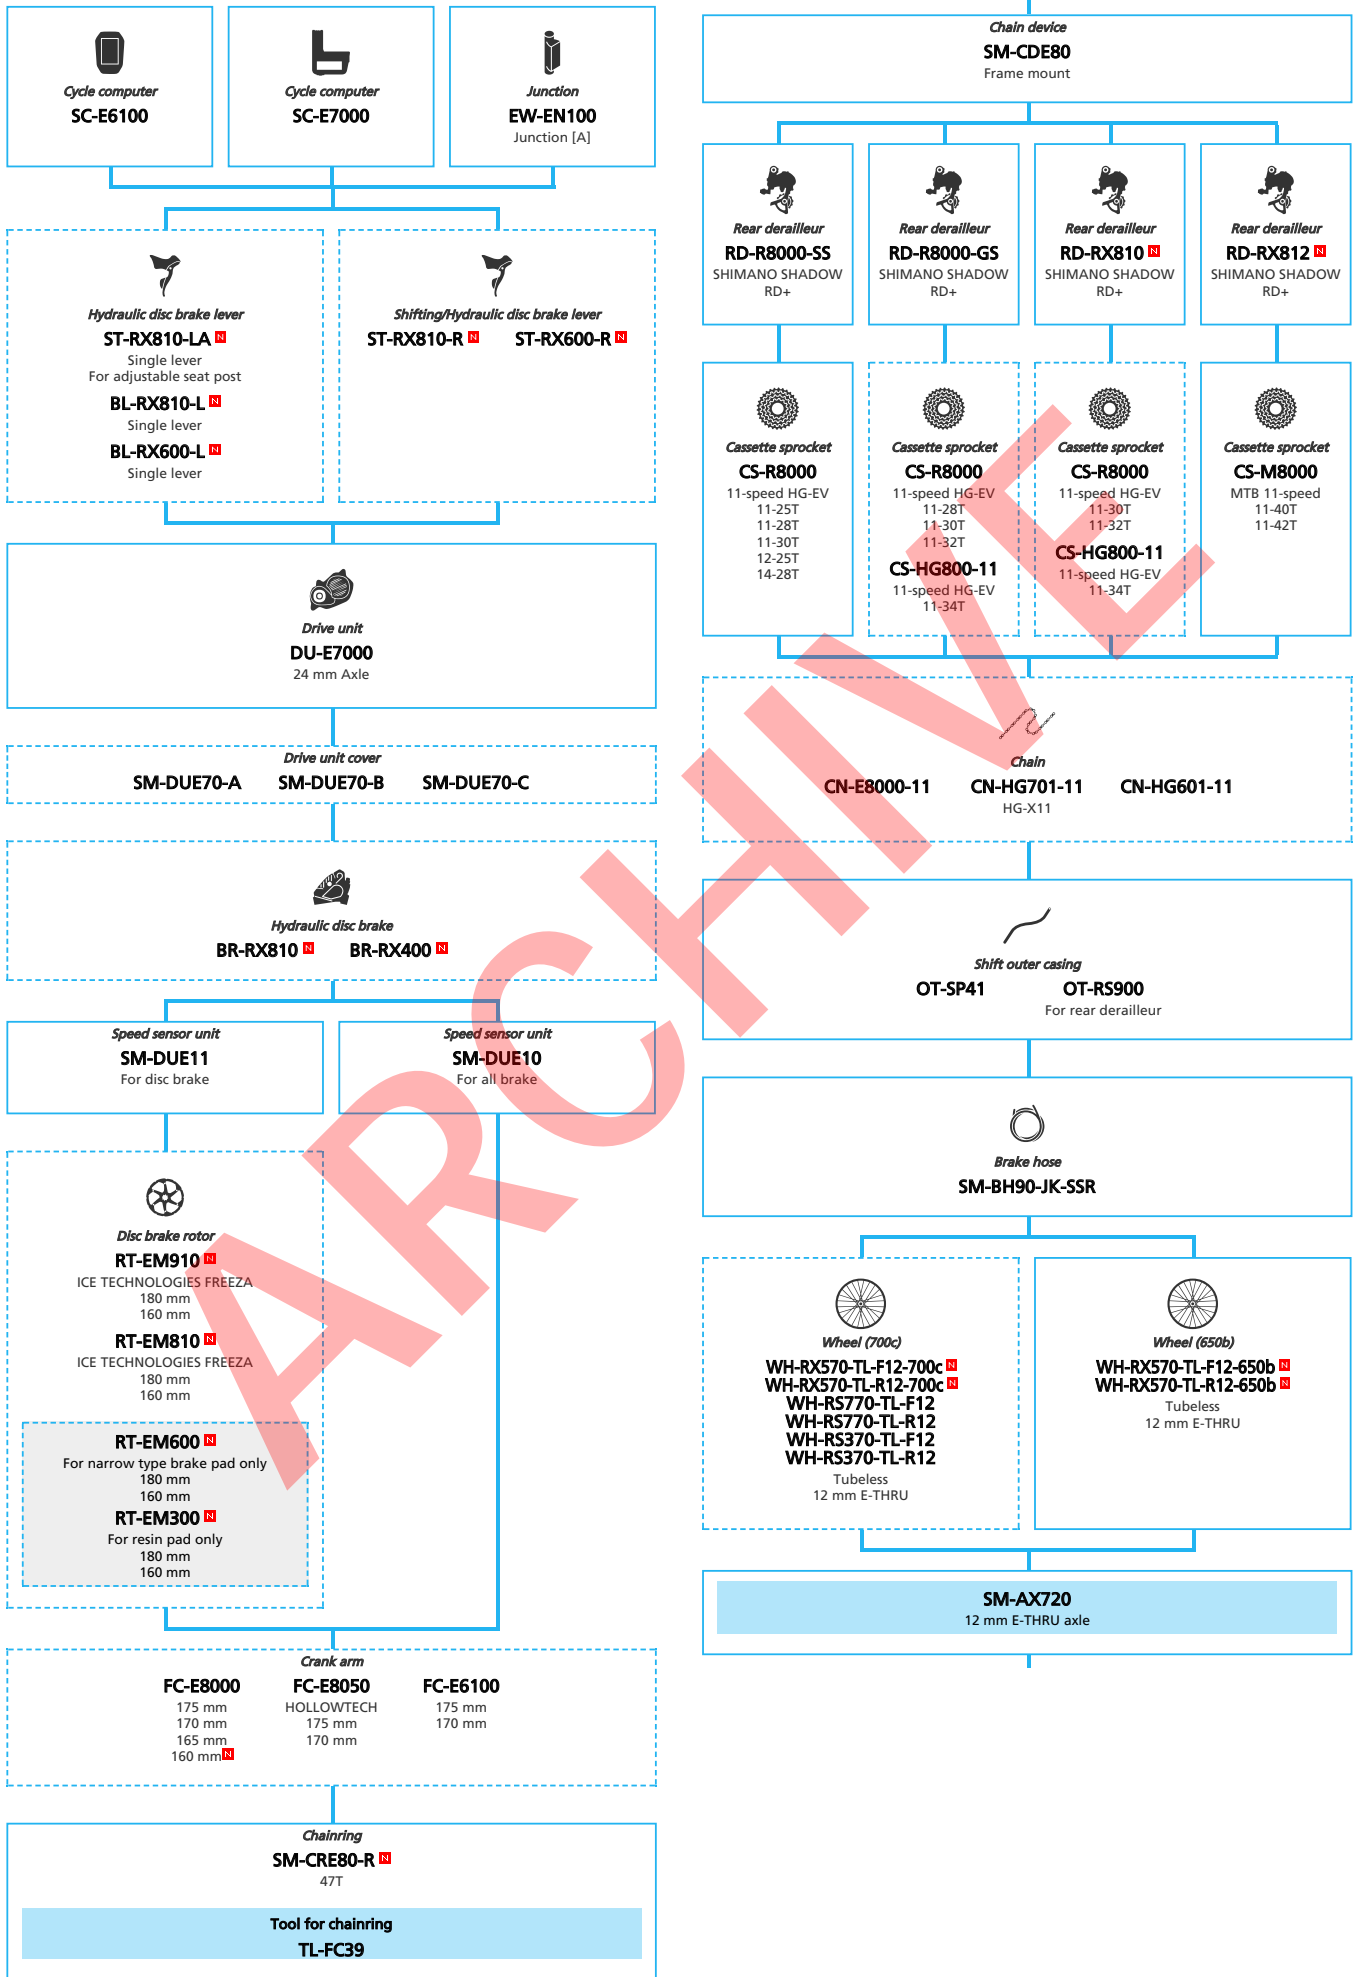

SHIMANO STOPS E7000 series (For Drop Handlebar Mechanical spec.)

N ... New model
 ... Additional option
 ... Alternative option
 ... All select
 ... Single select

E-BIKE