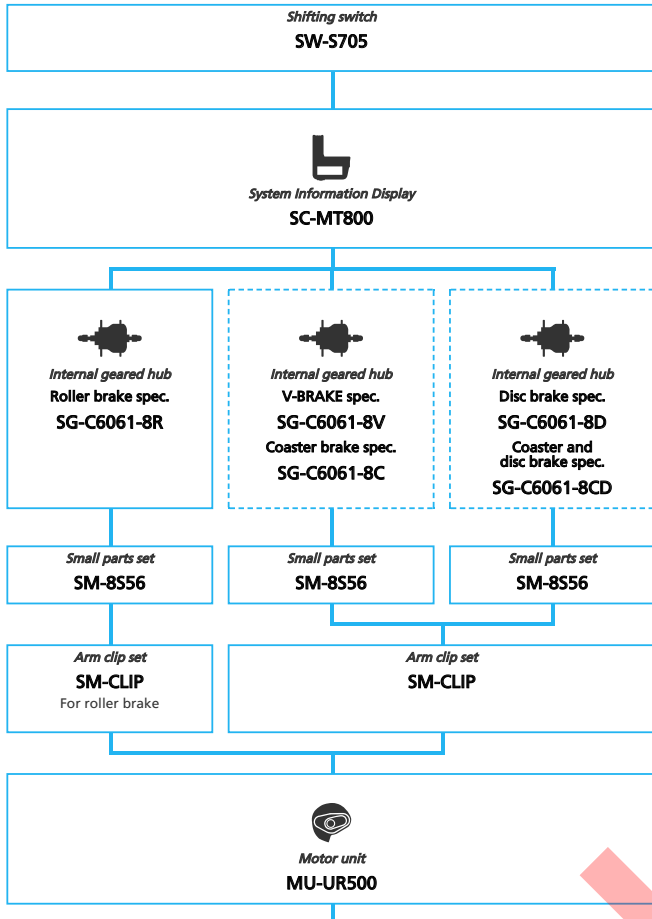

ARCHIVE

SHIMANO Nexus (INTER-8)

N ... New model
 ■ ... Additional option
 ■ ... Alternative option
 □ ... All select
 □ ... Single select

URBAN Bike

- N ... New model
- ... Additional option
- ... All select
- ... Alternative option
- ... Single select

SHIMANO Nexus (INTER-8 Electronic spec)

N ... New model
 ... Additional option
 ... Alternative option
 ... All select
 ... Single select

ARCHIVE

- ... New model
- ... Additional option
- ... All select
- ... Alternative option
- ... Single select