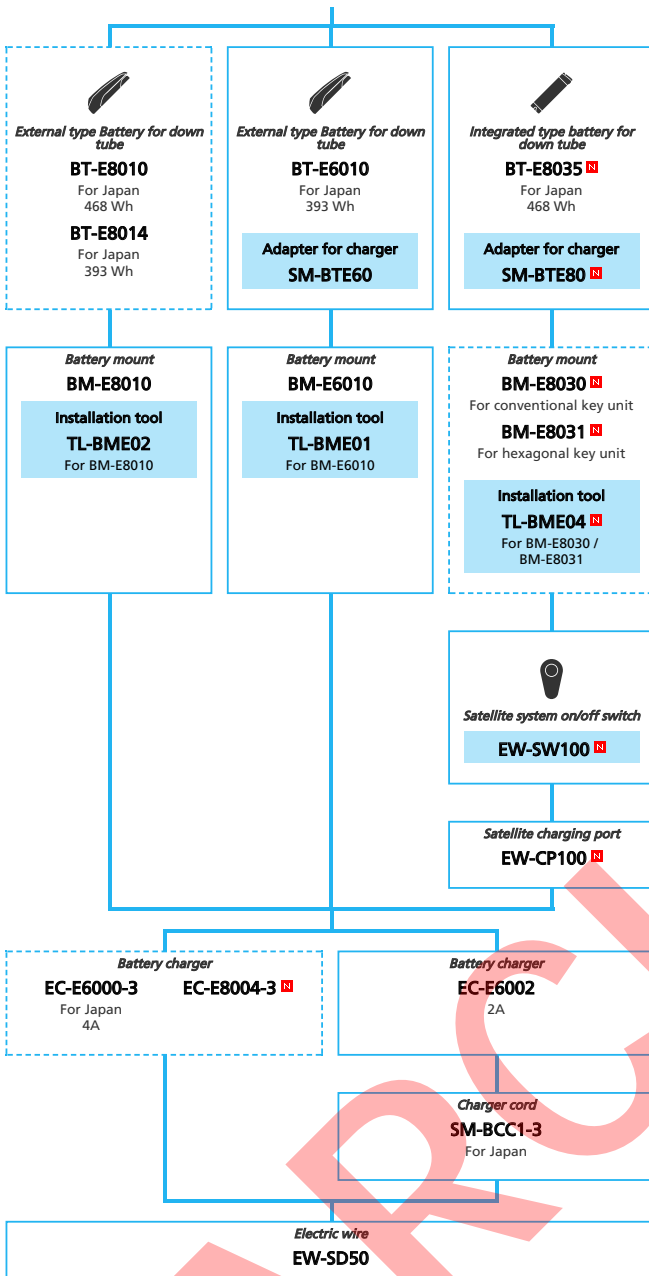

E-BIKE

- ... New model
- ... Additional option
- ... All select
- ... Alternative option
- ... Single select

ARCHIVE

SHIMANO