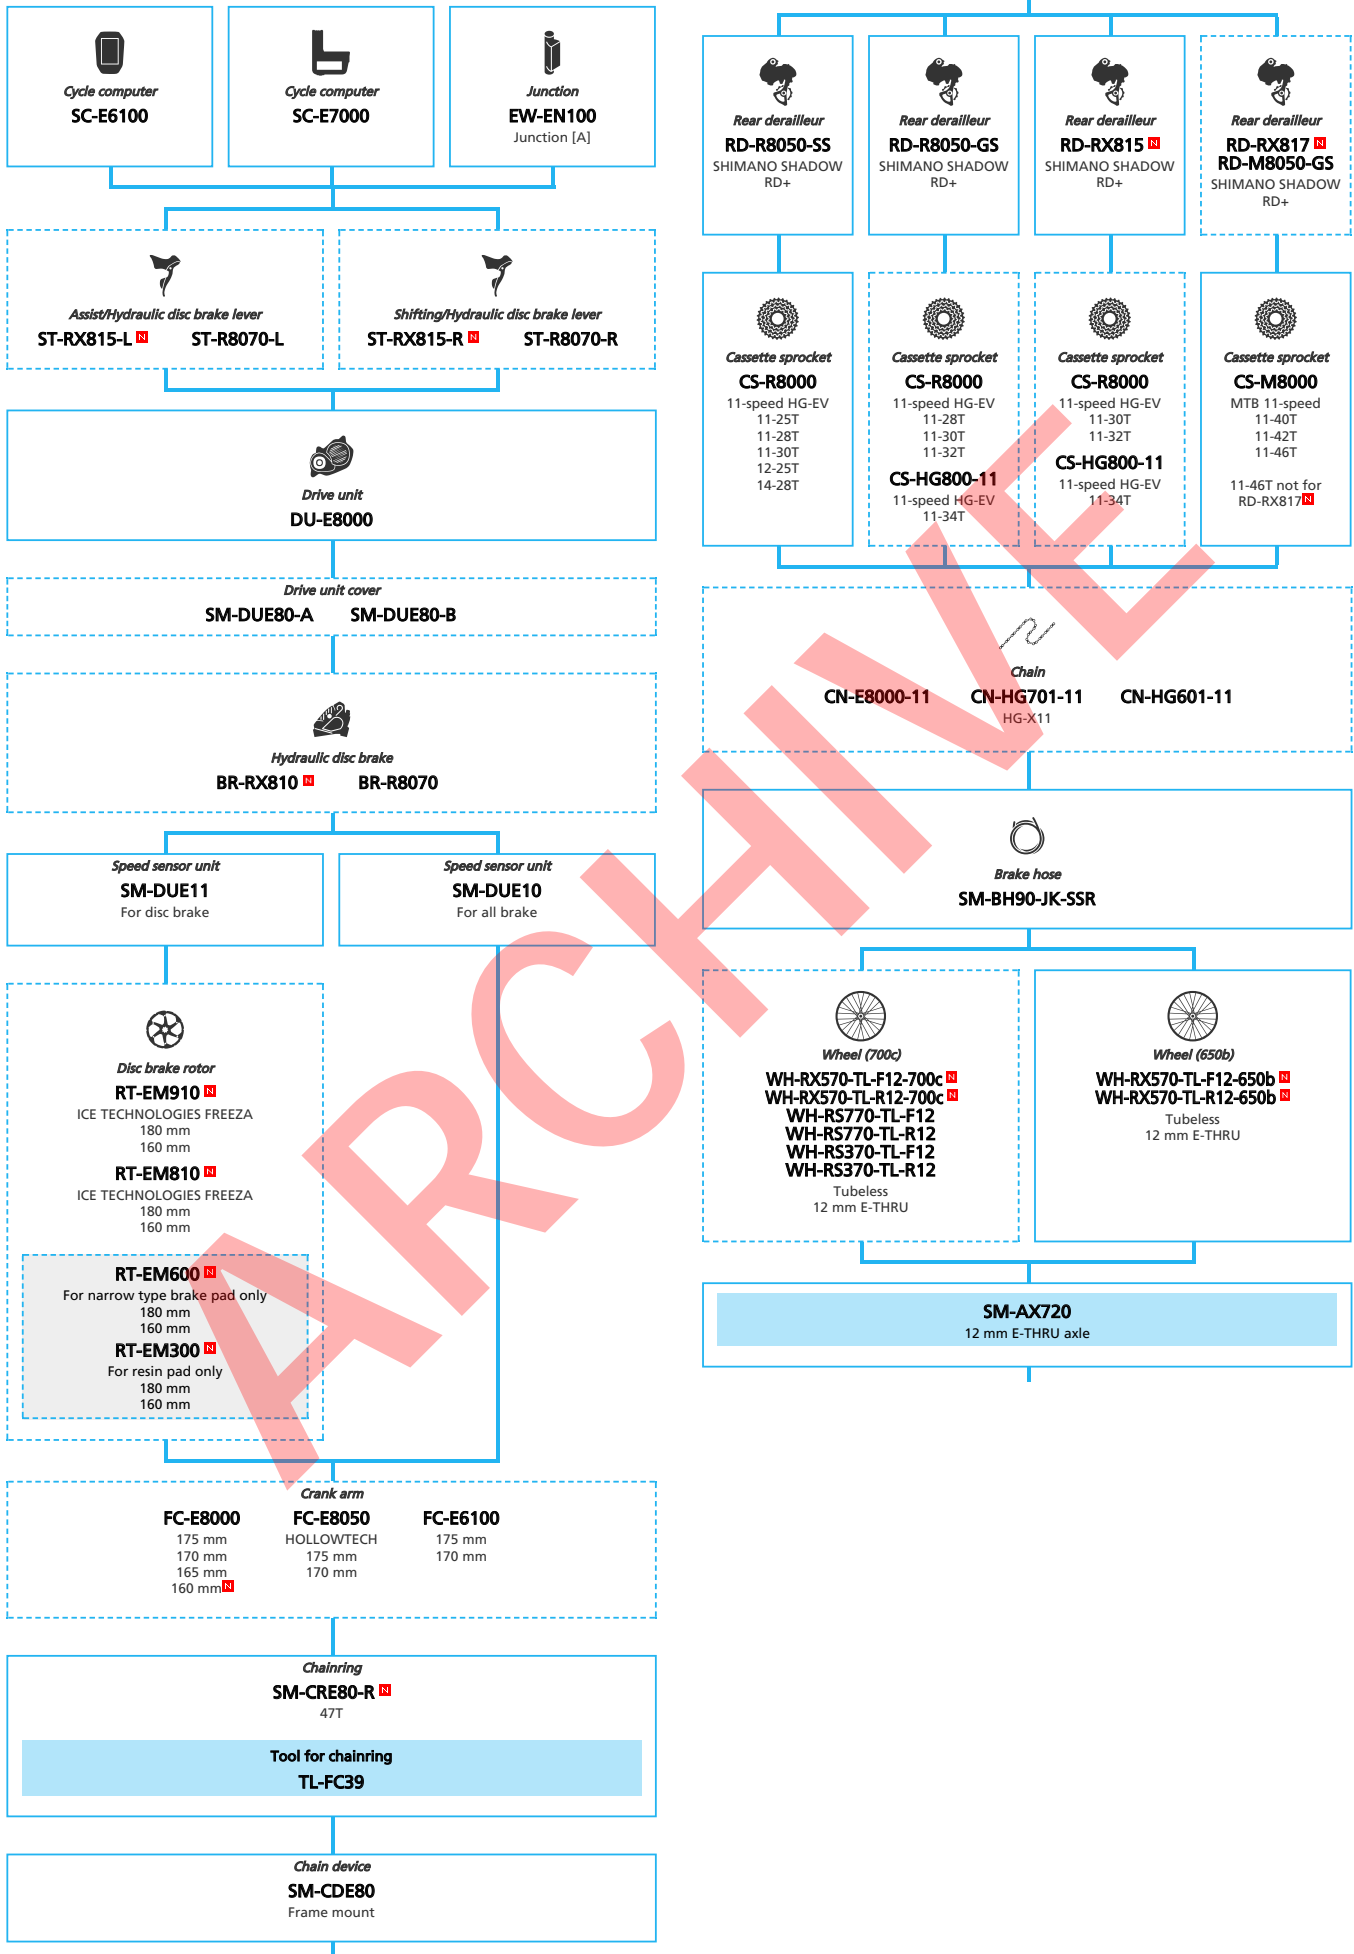

SHIMANO STEPS E8000 series (For Drop Handlebar Electronic spec.)

■ ... New model
  ... Additional option
  ... Alternative option
  ... All select
  ... Single select

E-BIKE