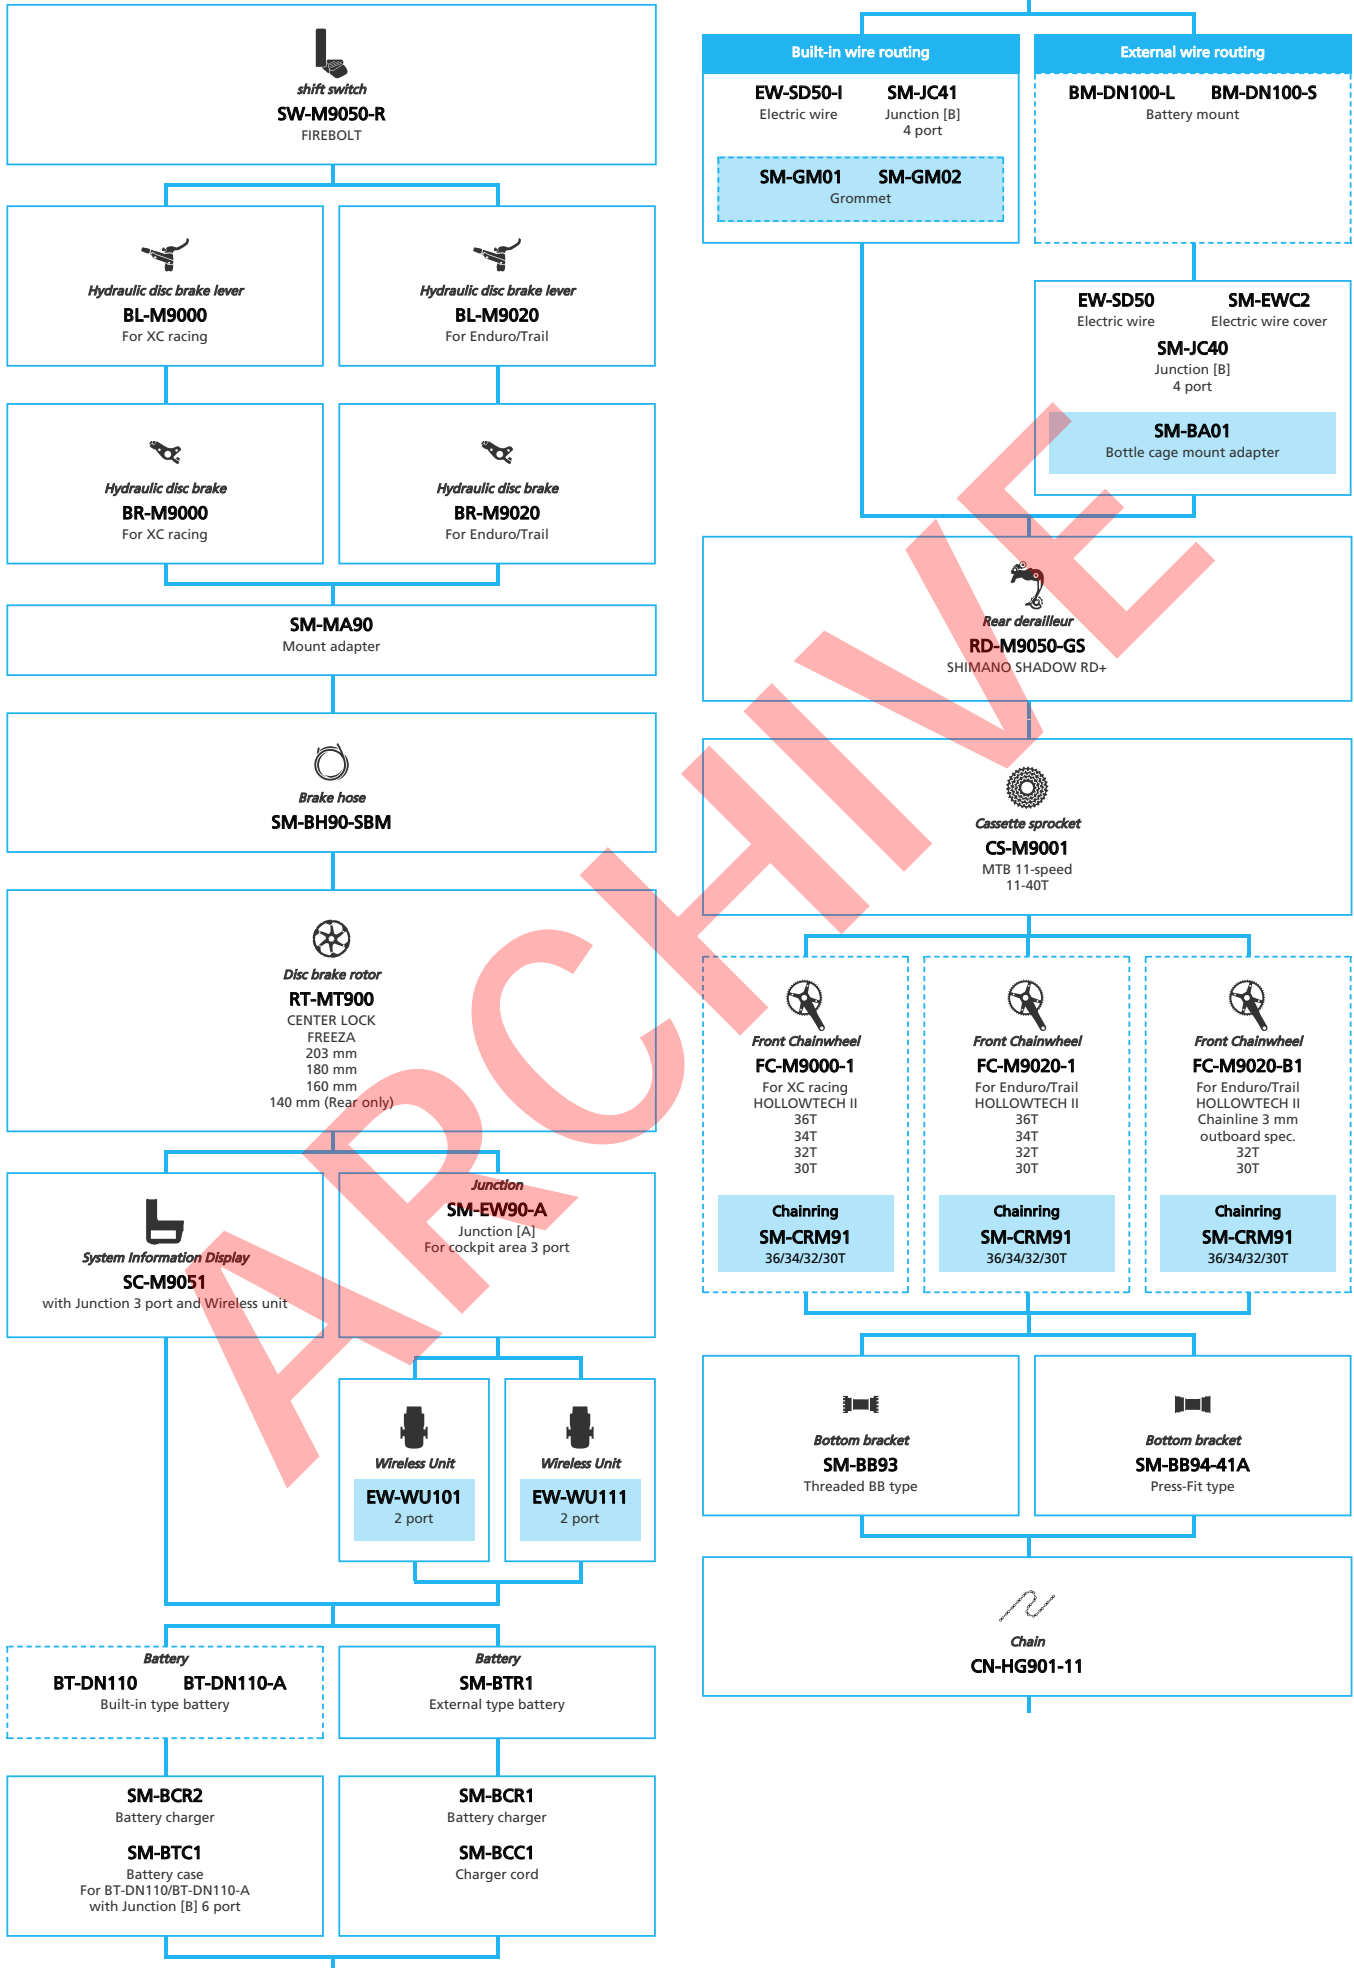

ARCHIVE

SHIMANO XTR M9050 series (2x11-speed)

N ... New model
 ... Additional option
 ... Alternative option
 ... All select
 ... Single select

Mountain Bike

- ... New model
- ... Additional option
- ... Alternative option
- ... All select
- ... Single select

ARCHIVE

SHIMANO XTR M9050 series (1x11-speed)

■ ... New model
 ... Additional option
 ... All select
 ... Alternative option
 ... Single select

Mountain Bike

- ... New model
- ... Additional option
- ... Alternative option
- ... All select
- ... Single select