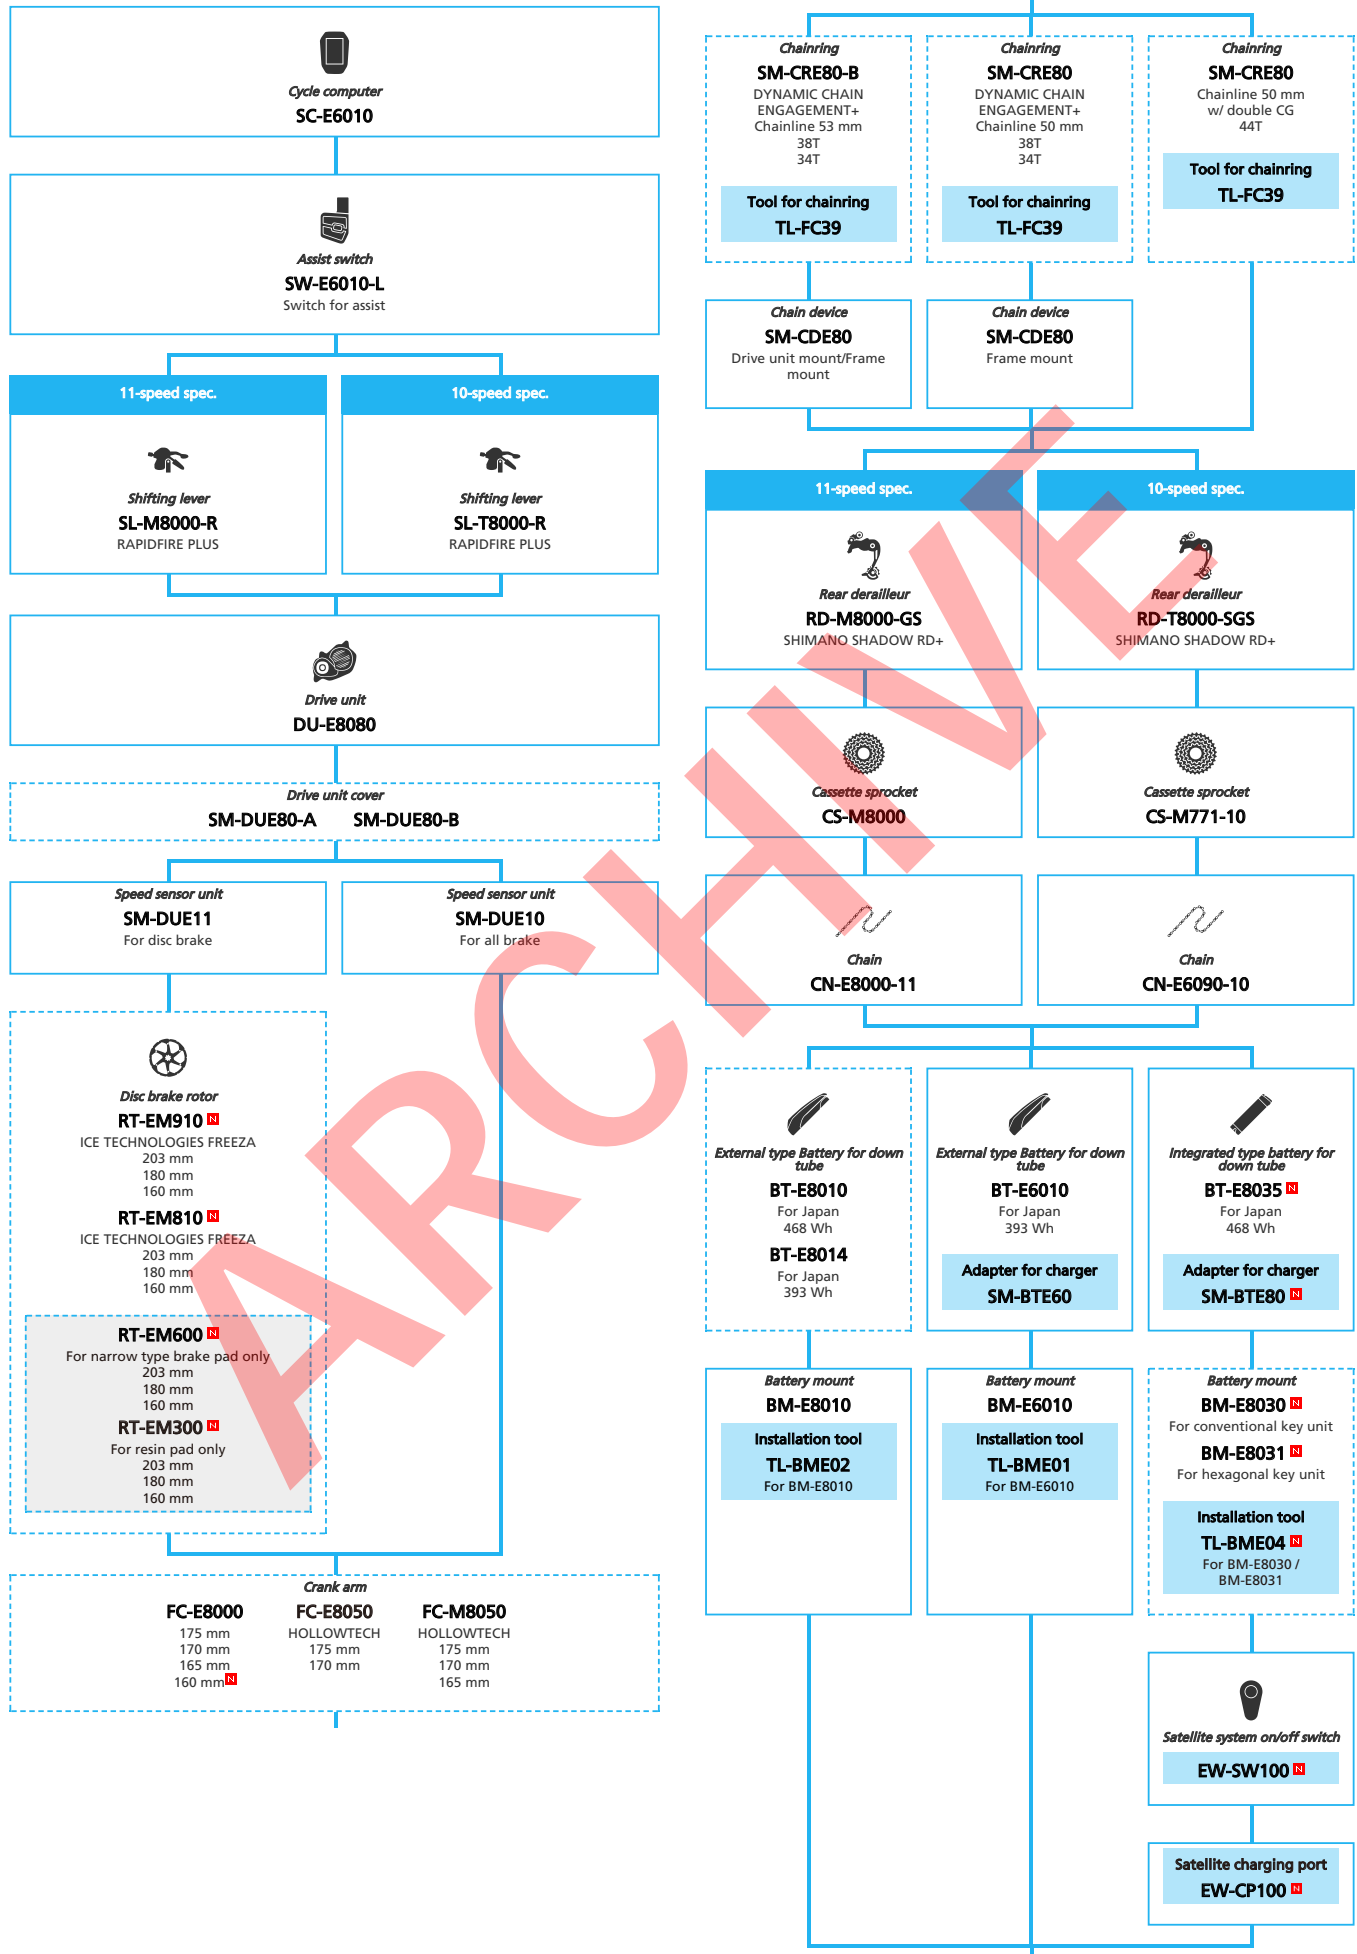

SHIMANO STOPS E8080 series for Japan market (Mechanical Derailleur spec.)

N ... New model
... Additional option
... Alternative option
... All select
... Single select

E-BIKE