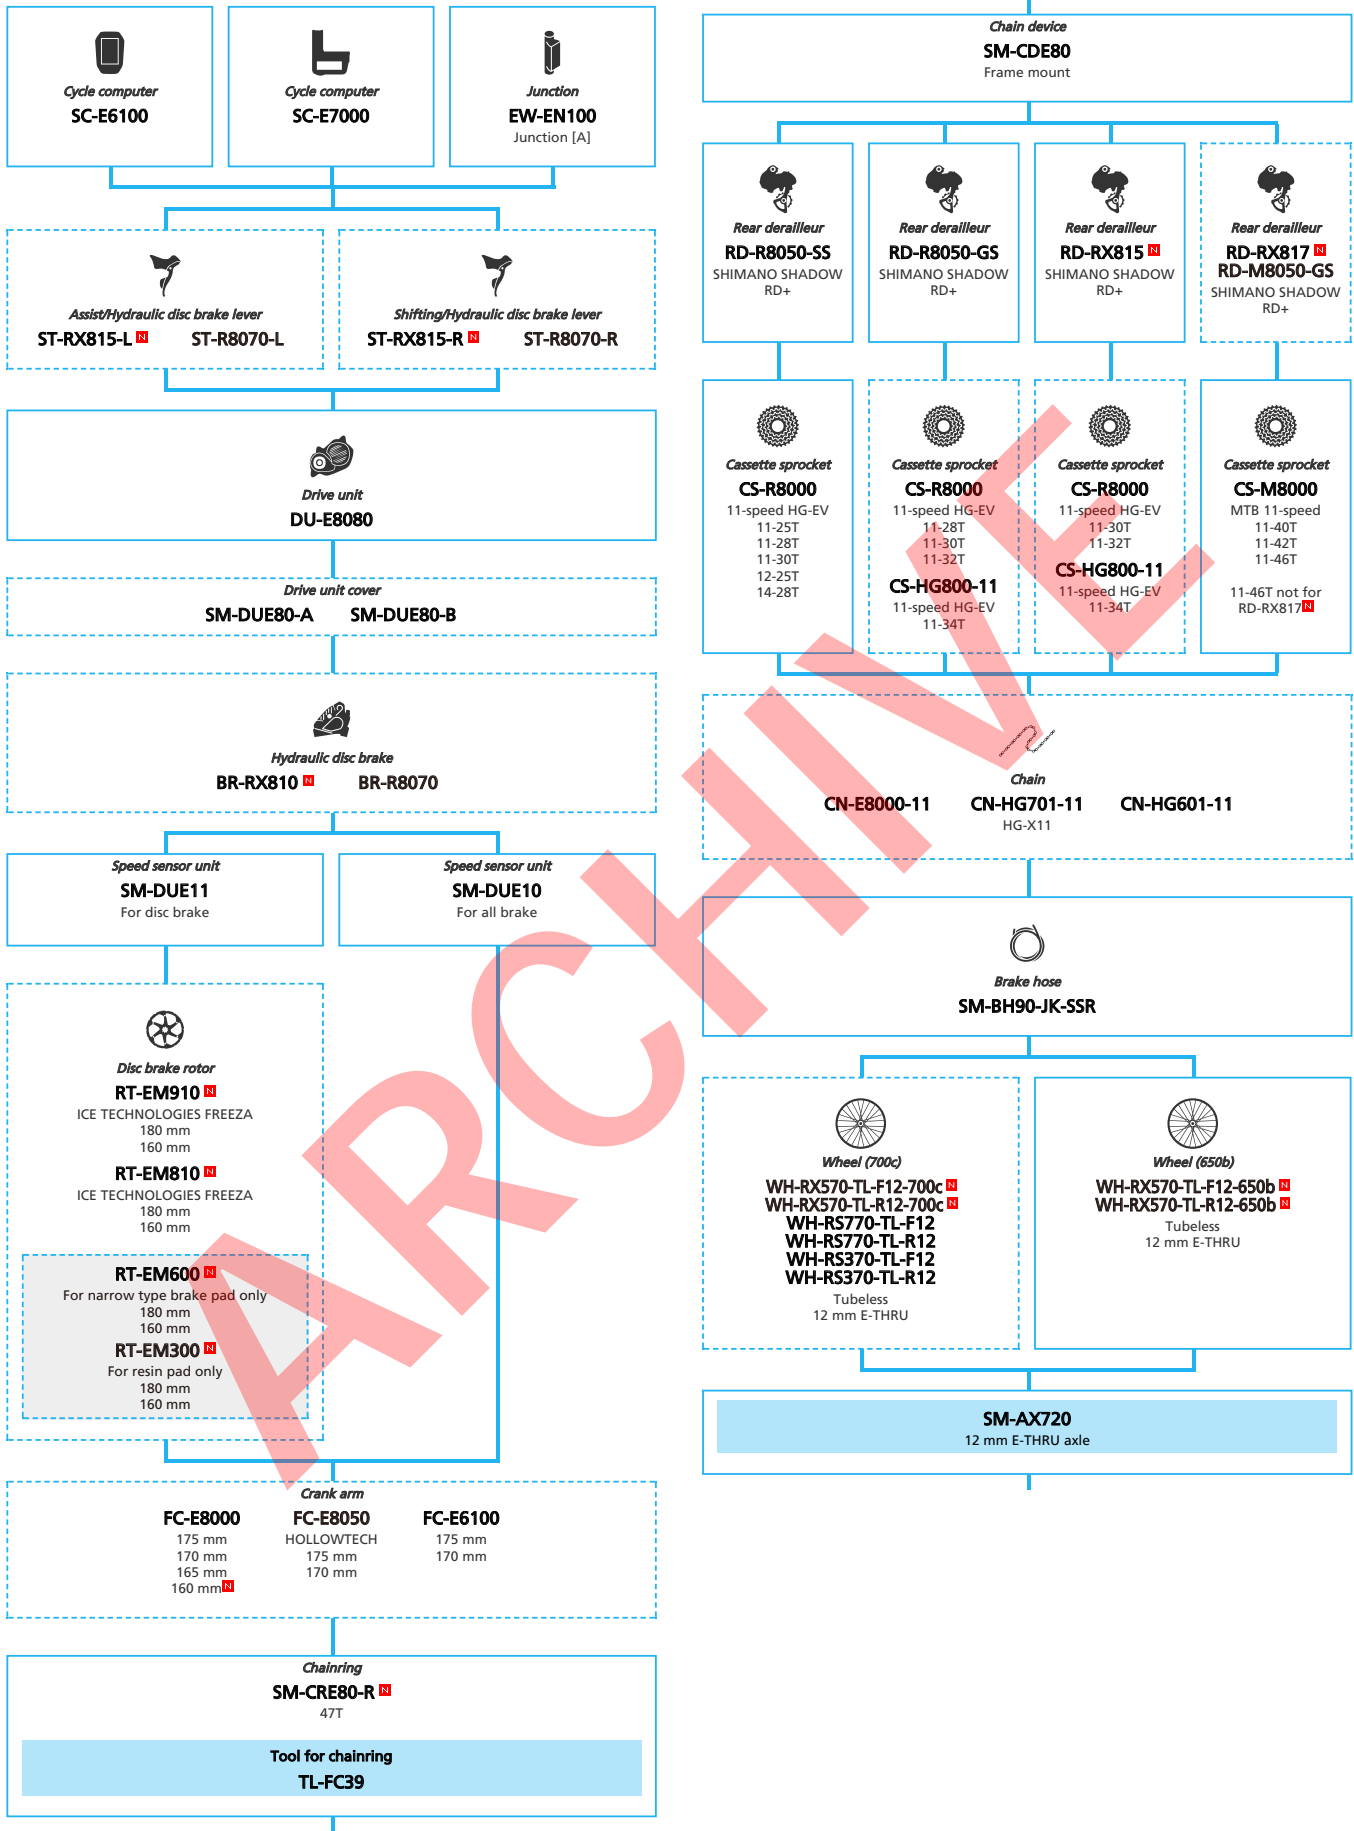

SHIMANO STOPS E8080 series for Japan market (For Drop Handlebar Electronic spec.)

N ... New model
 ... Additional option
 ... Alternative option
 ... All select
 ... Single select

E-BIKE