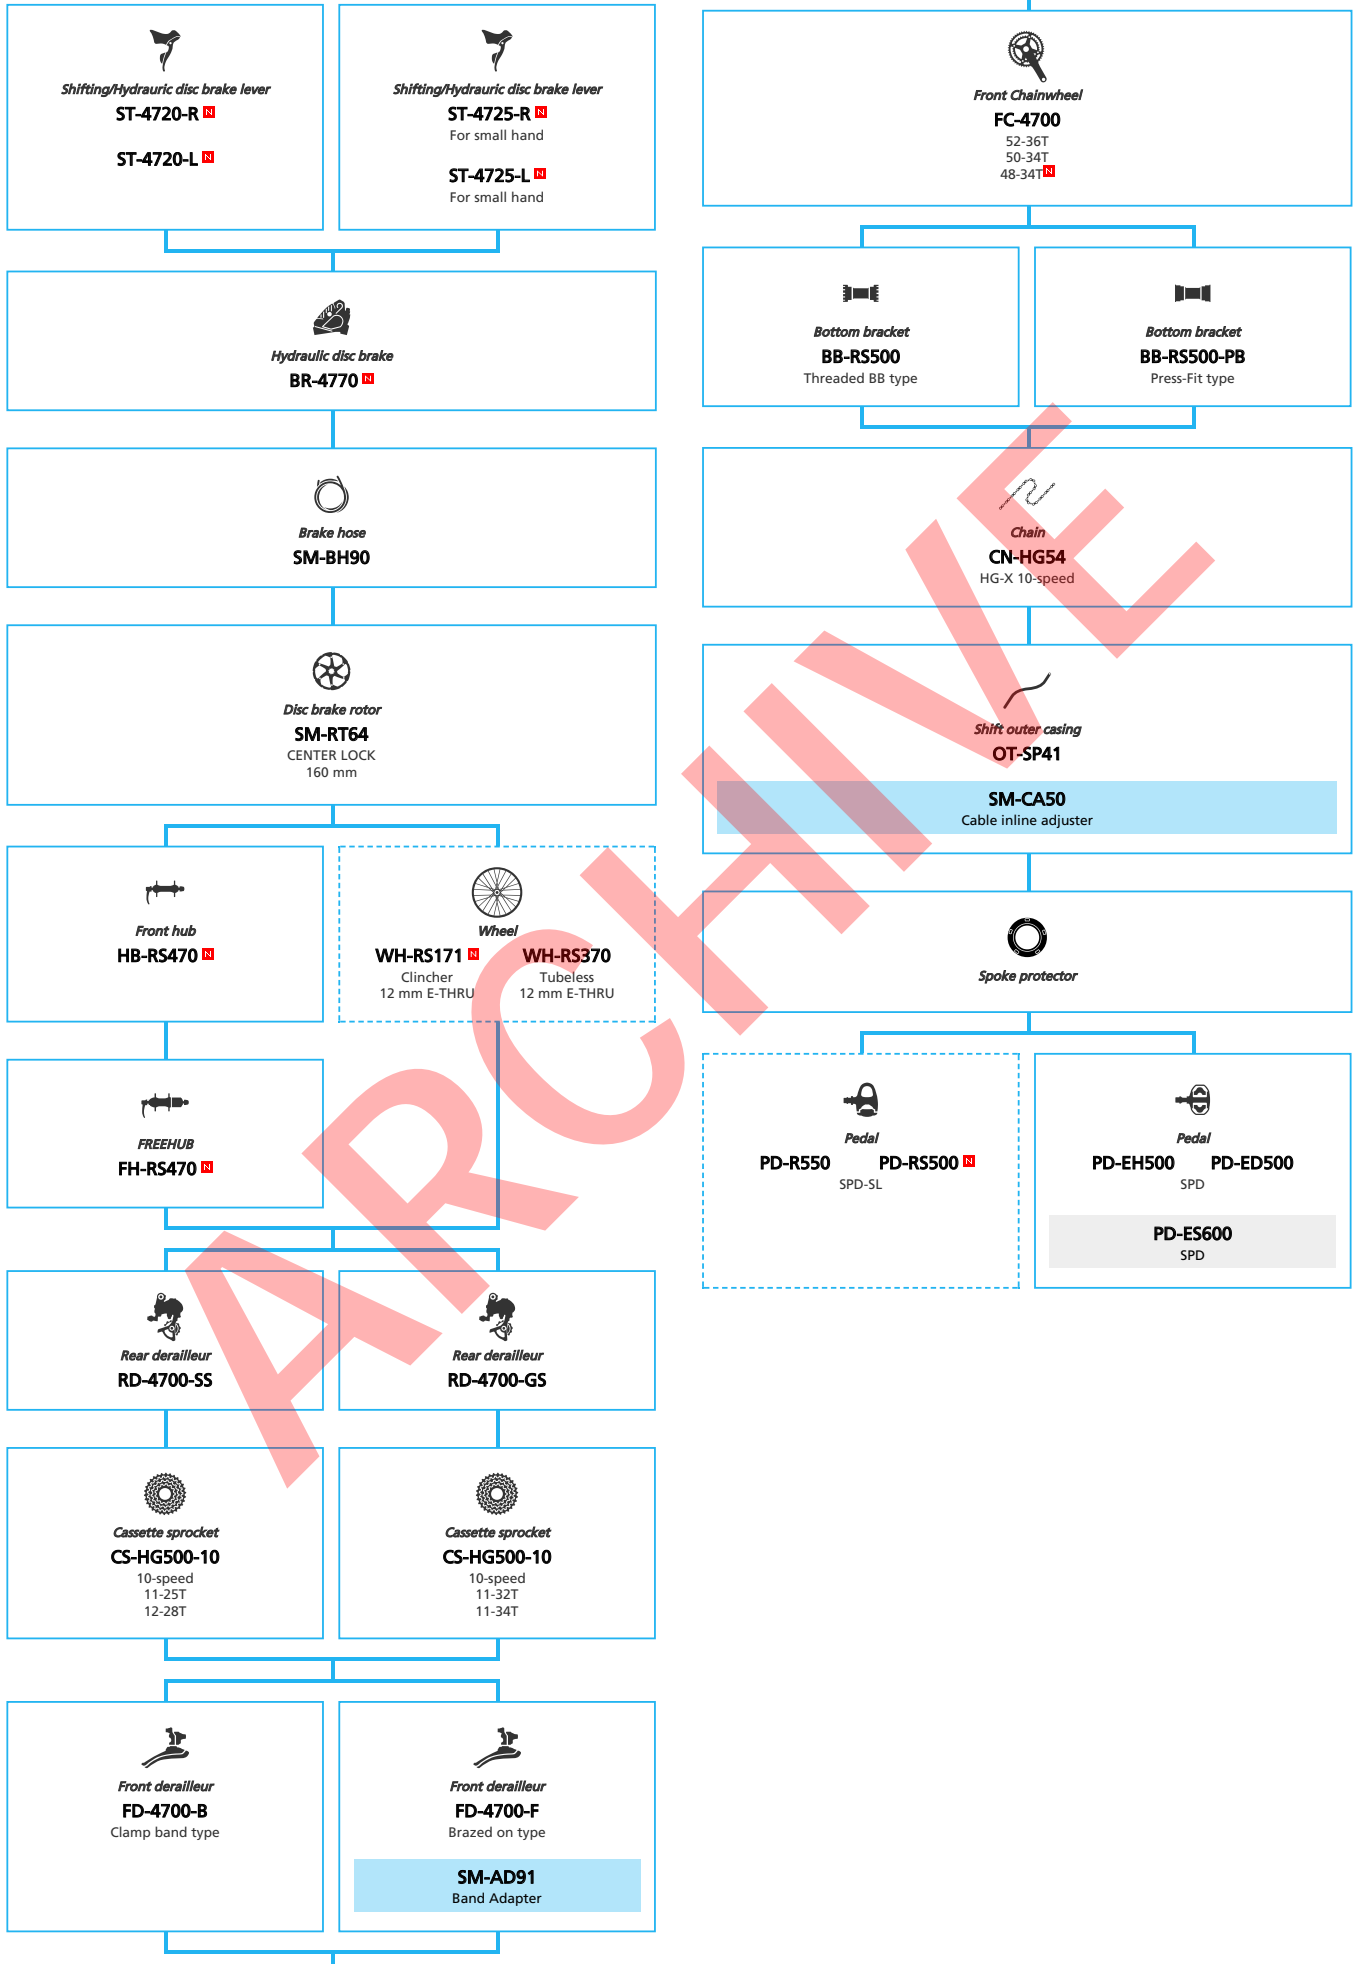

SHIMANO Tiagra (Hydraulic disc Brake for Drop Handle Bar 2x10-speed)

■ ... New model
■ ... Additional option
■ ... Alternative option
 ... All select
 ... Single select

Road Bike