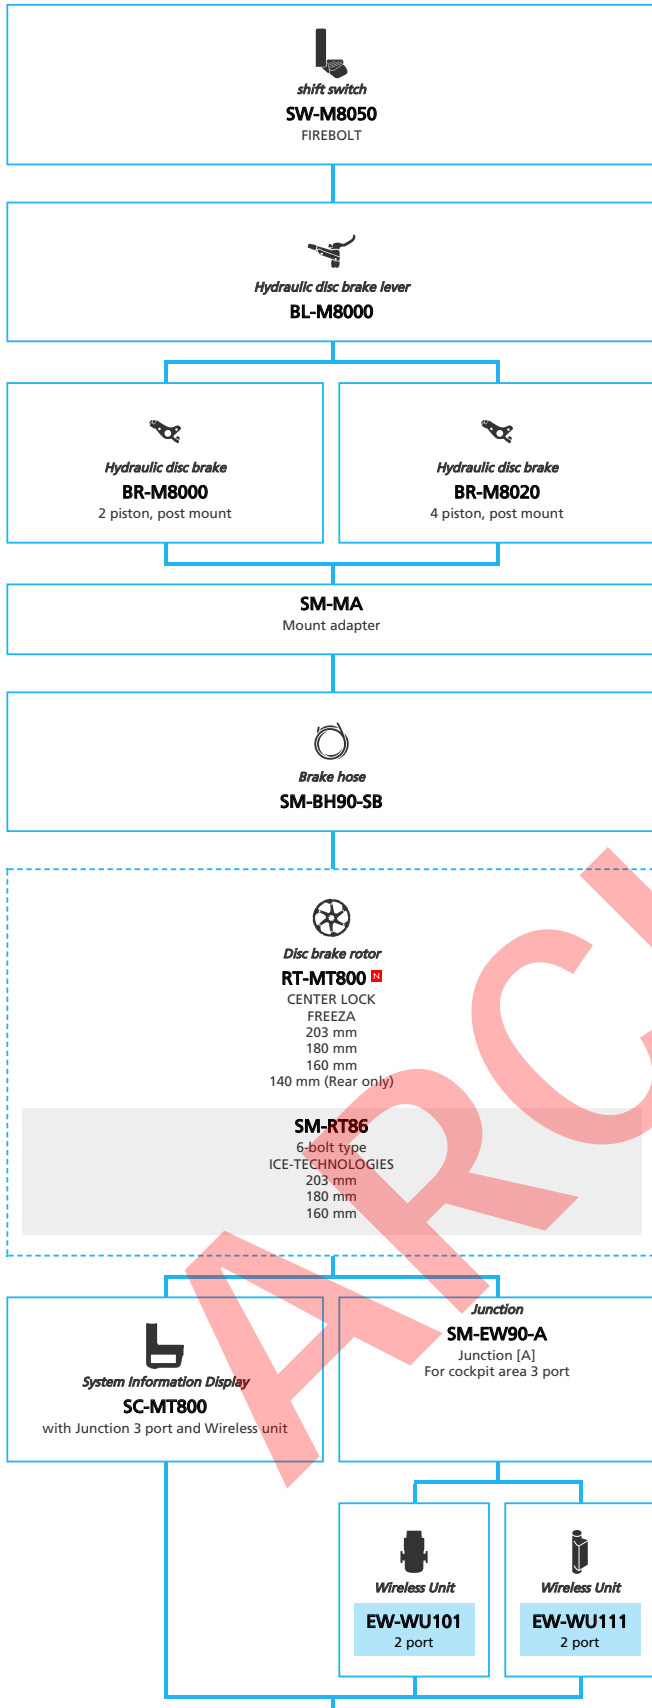

SHIMANO **DEORE XT** M8050 series (2x11-speed)

N ... New model
■ ... Additional option
□ ... Alternative option
□ ... All select
□ ... Single select

Mountain Bike