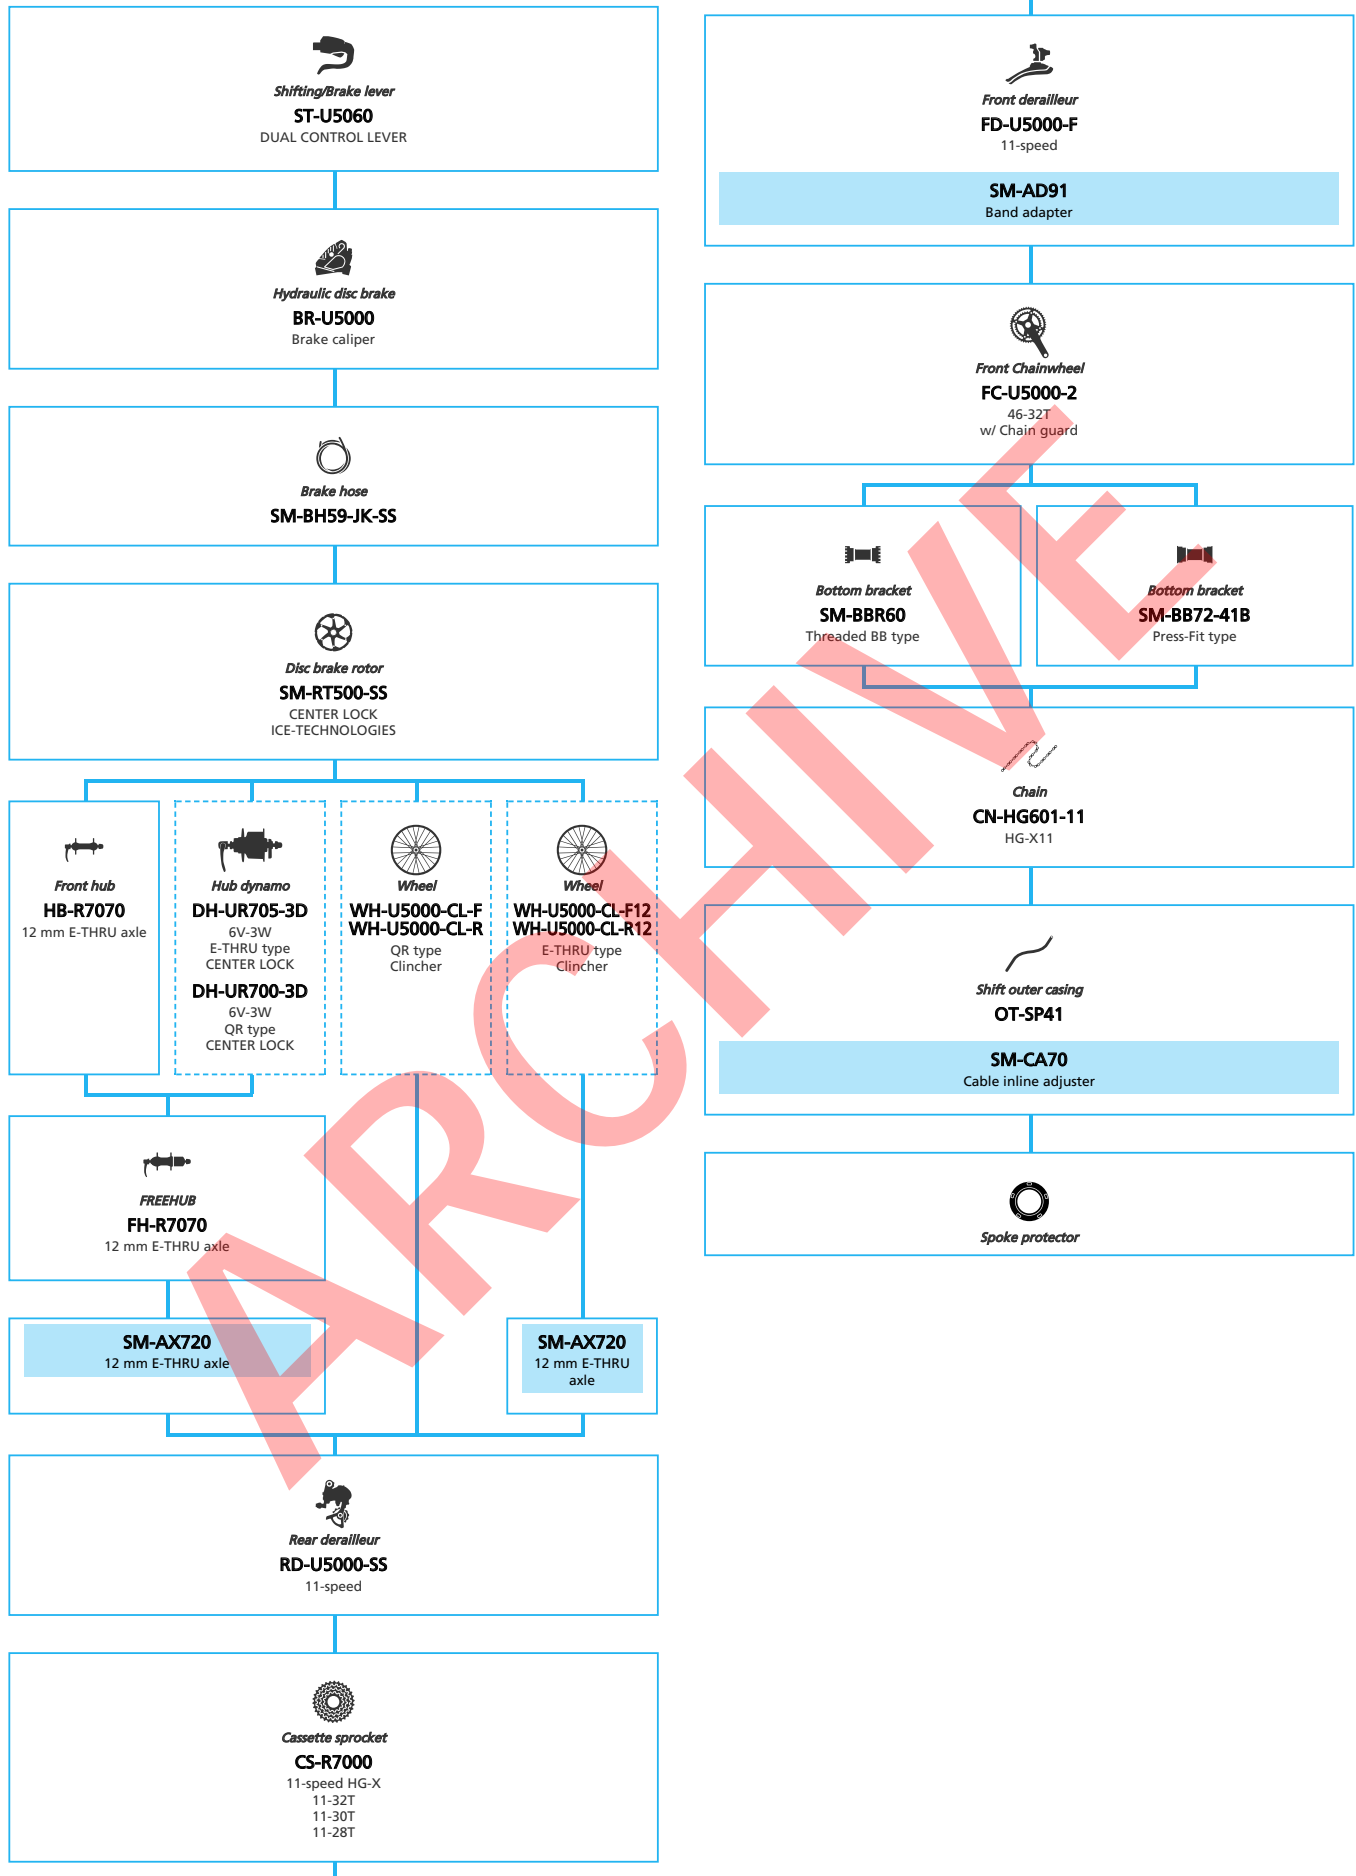

METREA (H type handlebar 2x11-speed)

- ... New model
- ... Additional option
- ... All select
- ... Alternative option
- ... Single select

Road Bike