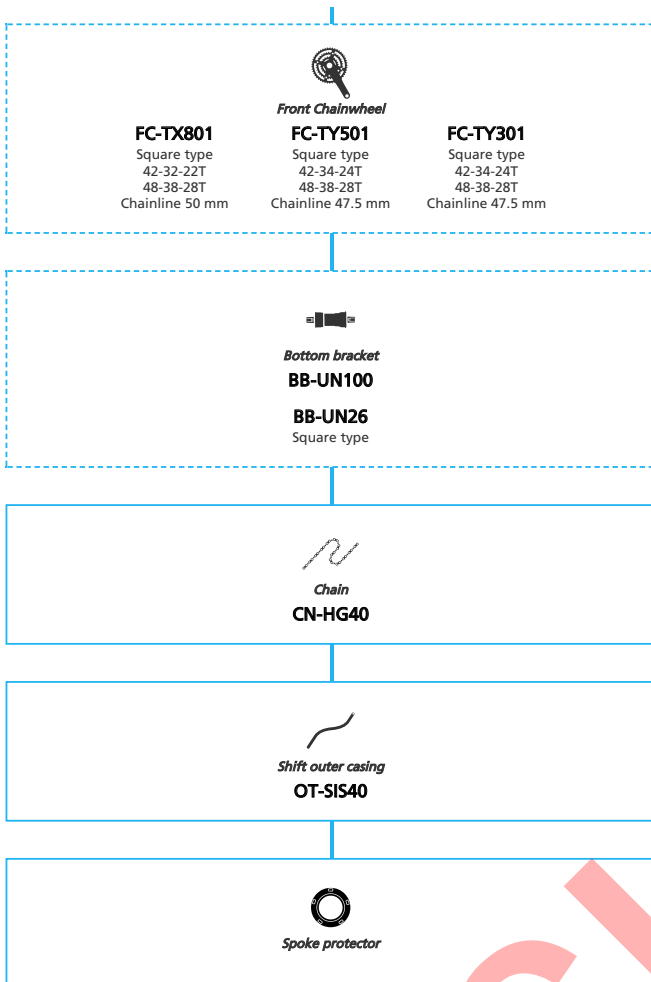

ARCHIVE

SHIMANO Tourney (3x6-speed)

N ... New model
 ■ ... Additional option
 □ ... All select
 □ ... Single select

Mountain Bike

- ... New model
- ... Additional option
- ... All select
- ... Alternative option
- ... Single select