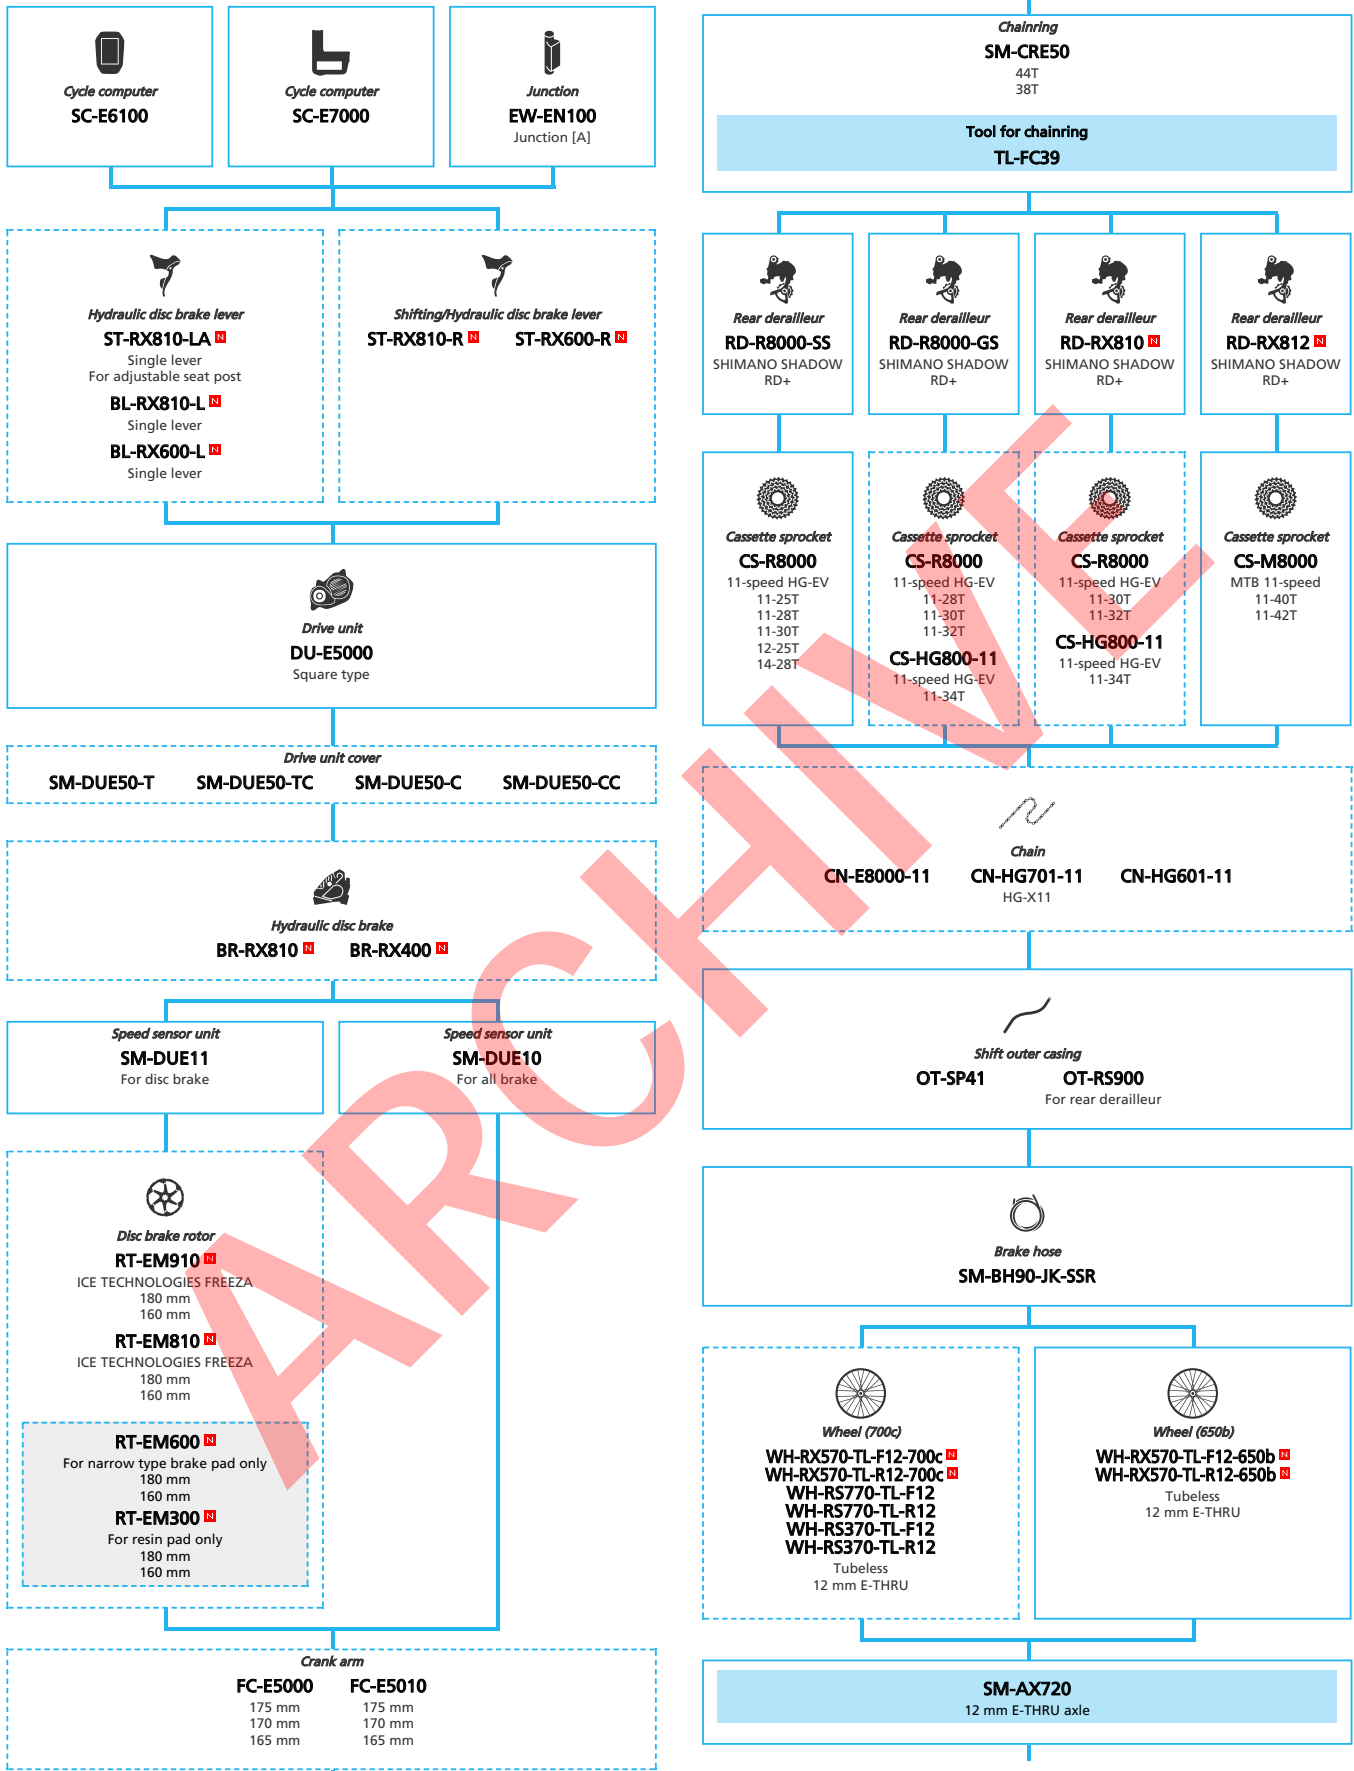

E-BIKE

- ... New model
- ... Additional option
- ... All select
- ... Alternative option
- ... Single select

SAMPLE

SHIMANO STOPS E5000 series with Rear Derailleur (For Drop Handlebar Mechanical spec.)

N ... New model
 ... Additional option
 ... Alternative option
 ... All select
 ... Single select