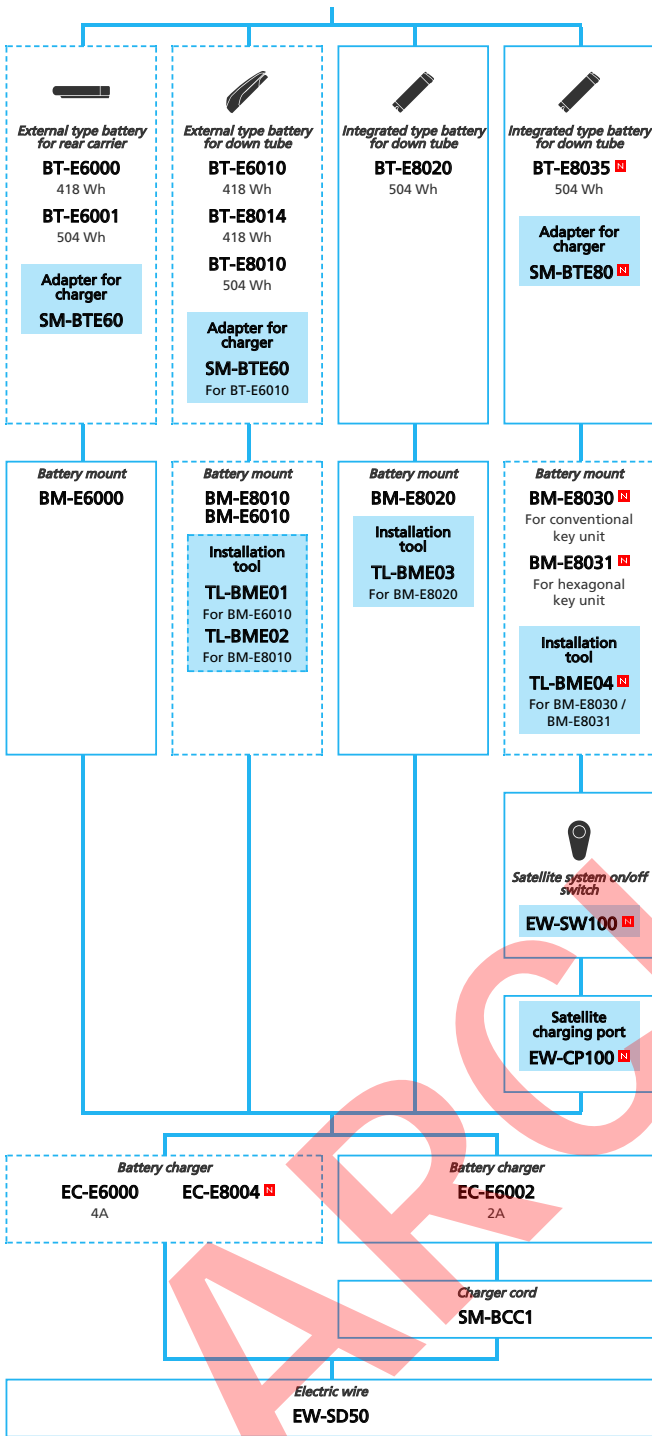

- ... New model
- ... Additional option
- ... All select
- ... Alternative option
- ... Single select