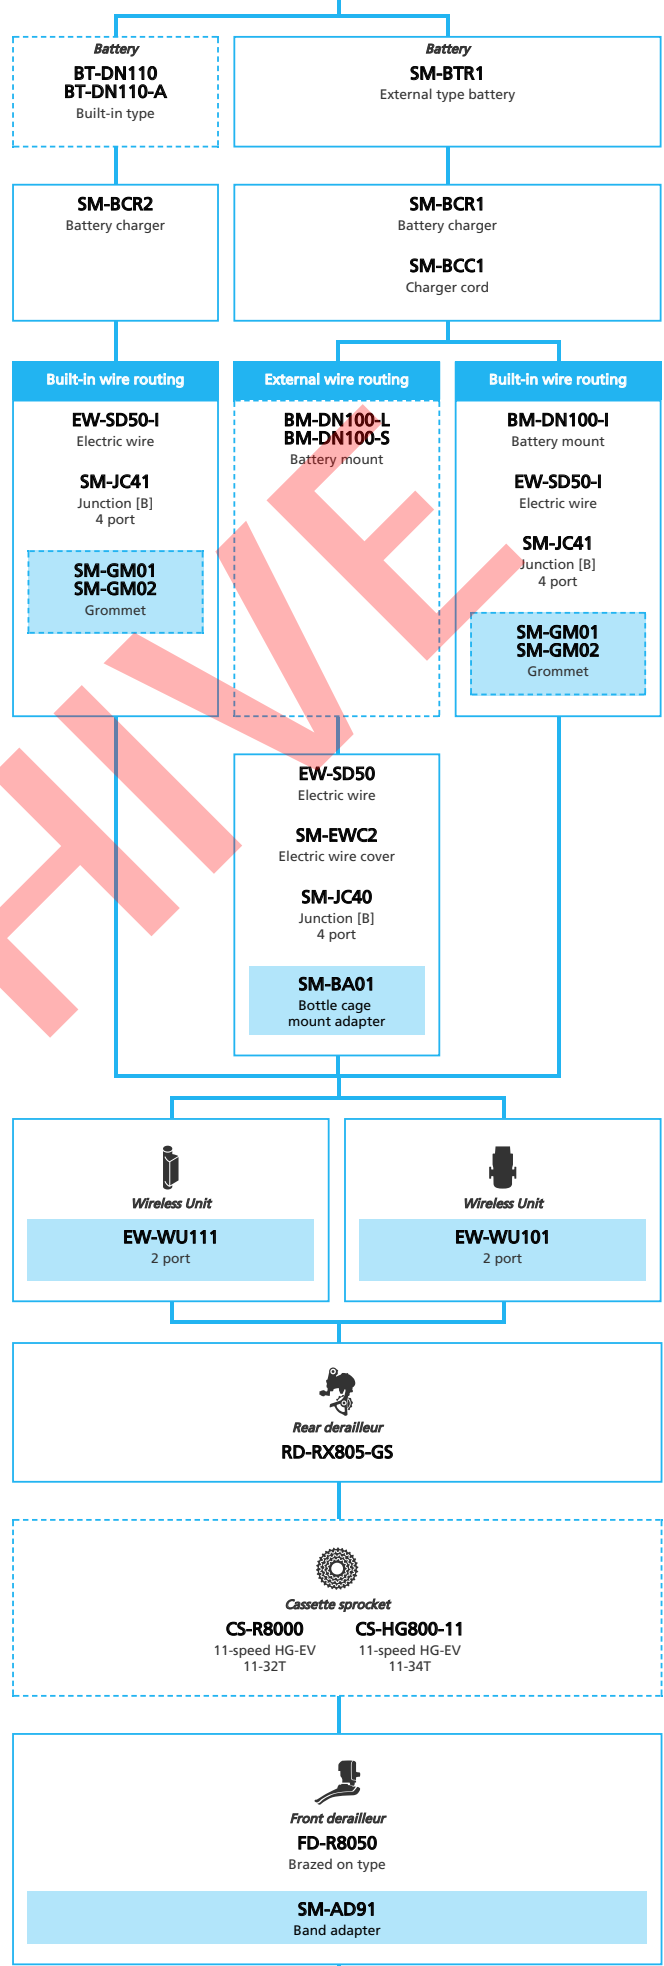

Hydraulic Disc Brake for Drop Handlebar (Electronic spec. 2x11-speed ULTEGRA grade)

N ... New model
 ... Additional option
 ... Alternative option
 ... All select
 ... Single select

ARCHIVE