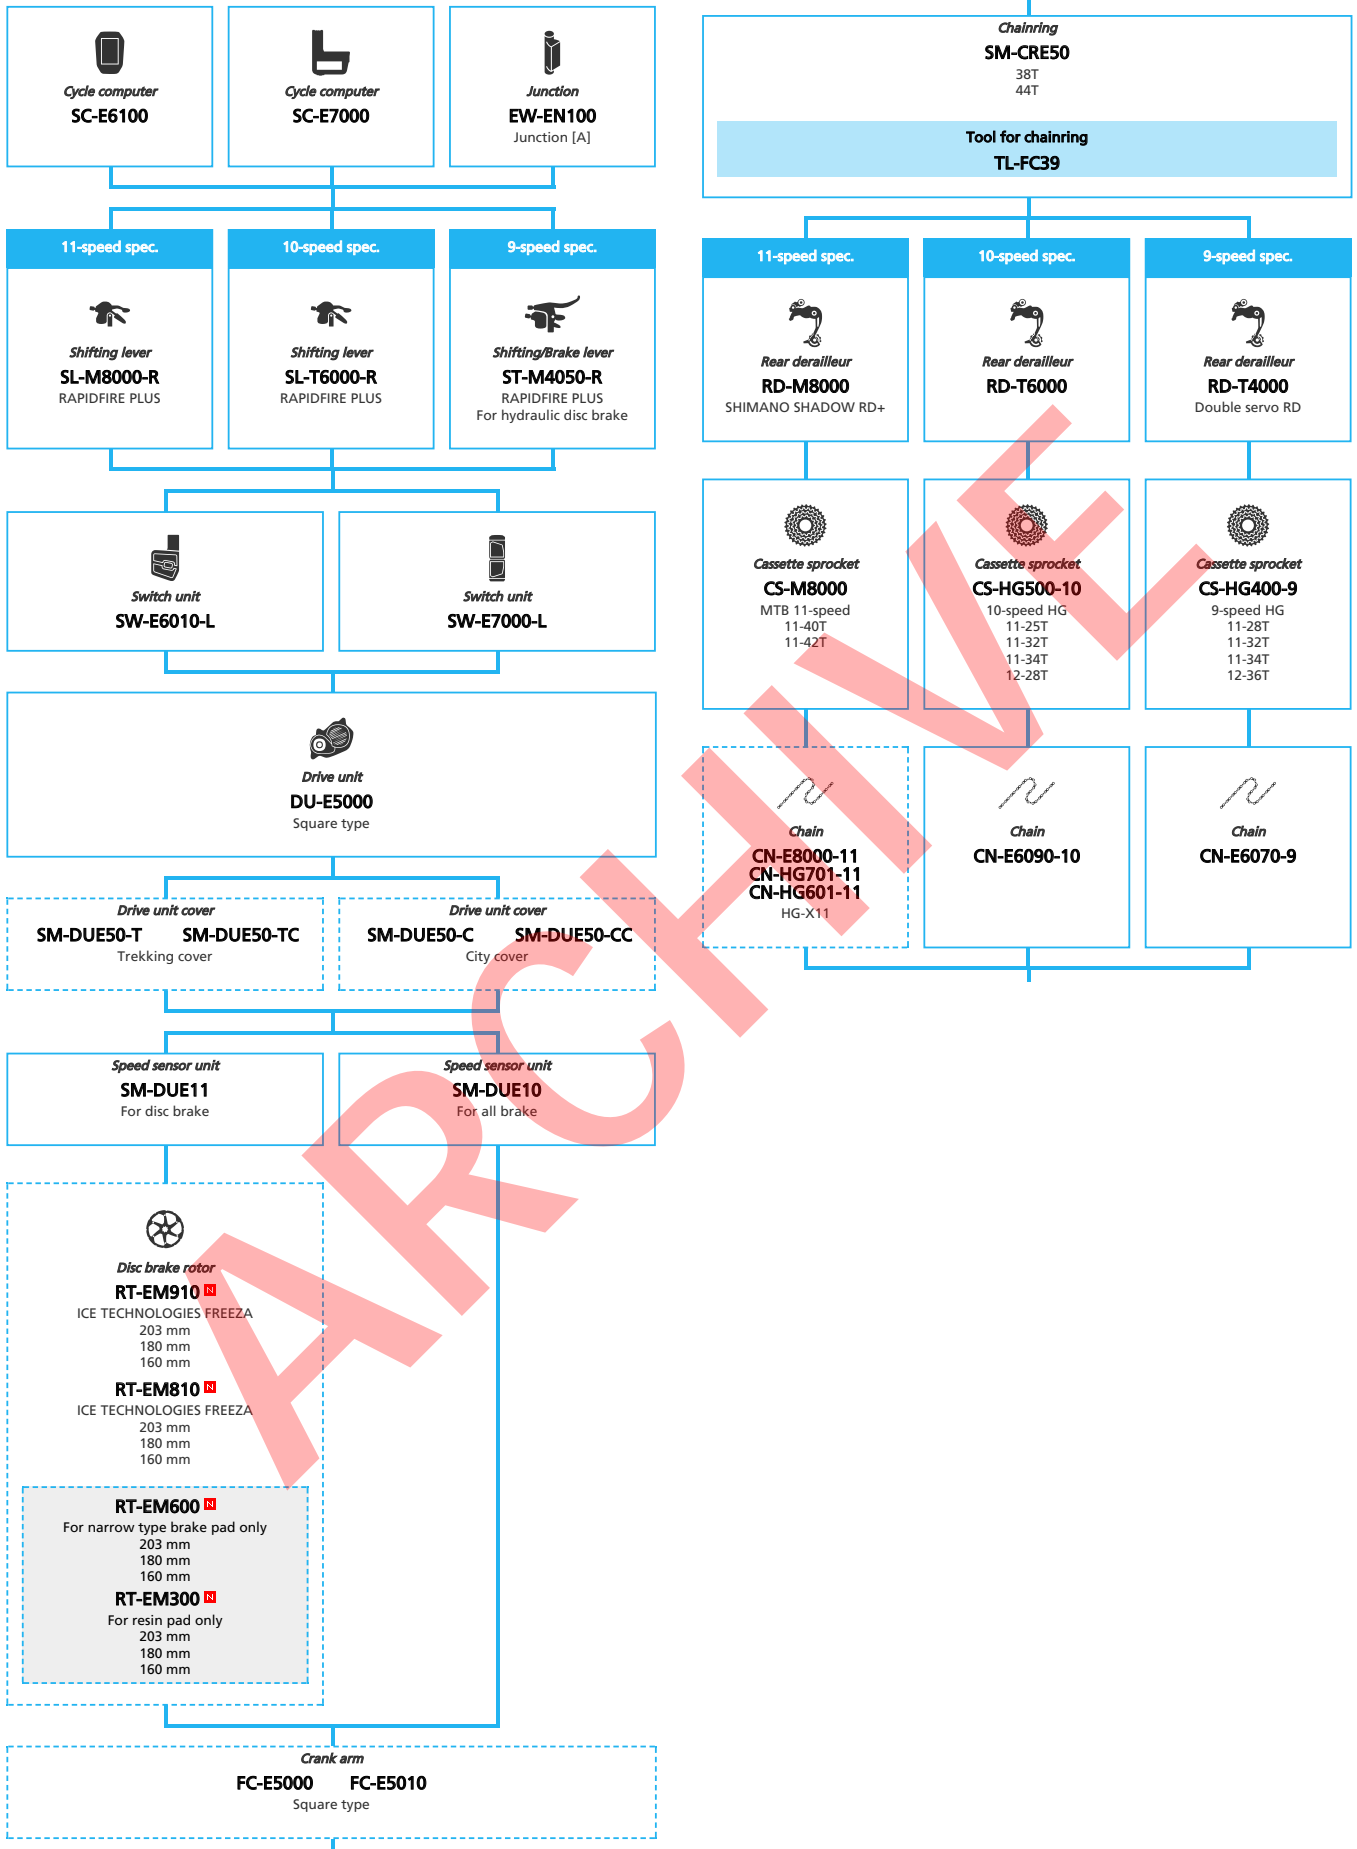

SHIMANO **STEPS** E5000 series with Rear Derailleur (Mechanical spec.)

N ... New model
... Additional option
... Alternative option
... All select
... Single select

E-BIKE