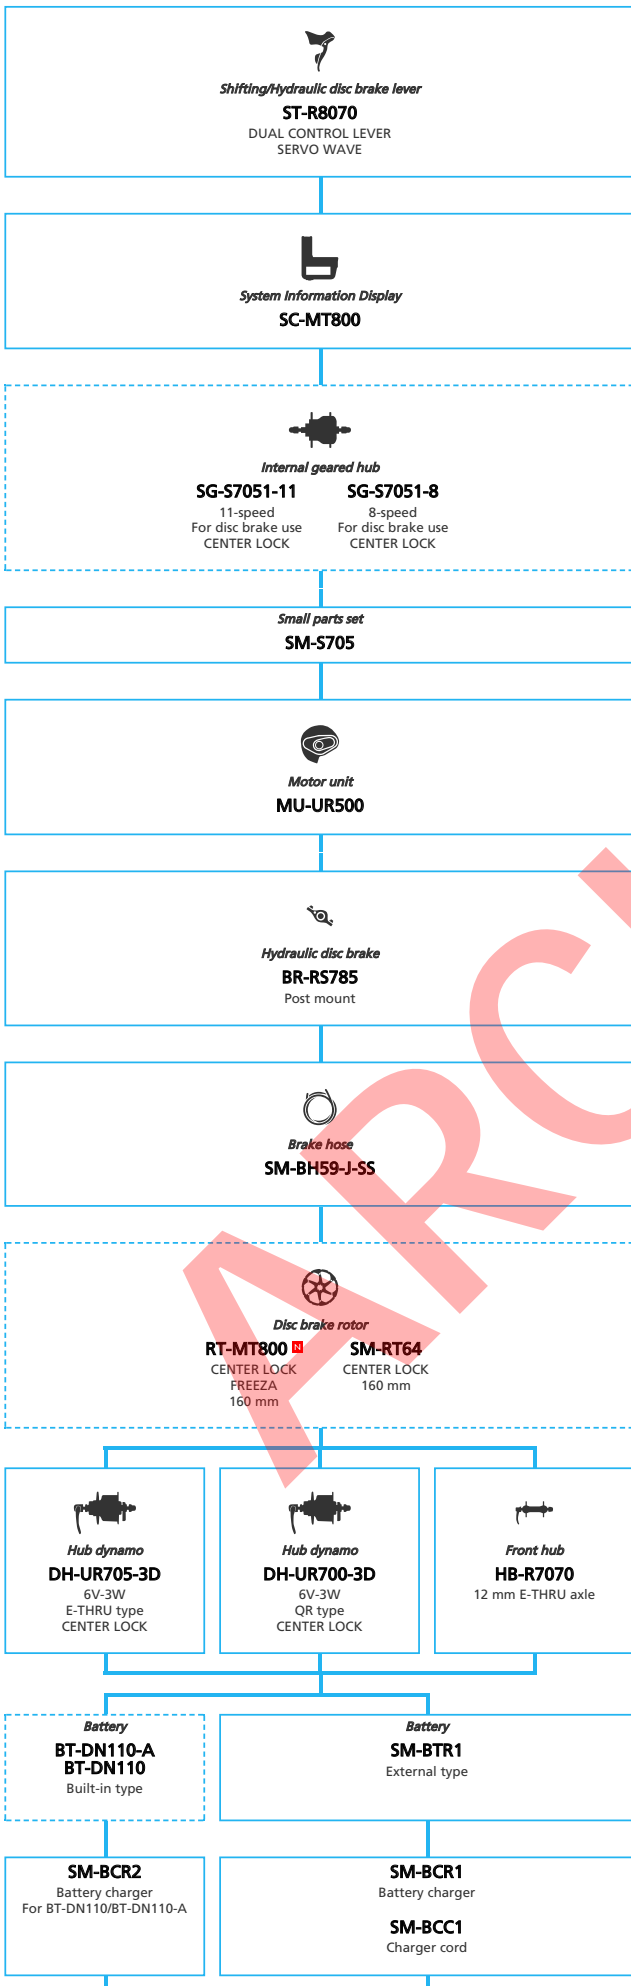

SHIMANO ALFINE (Electronic spec Drophandle)

N ... New model
 ... Additional option
 ... Alternative option
 ... All select
 ... Single select

URBAN Bike