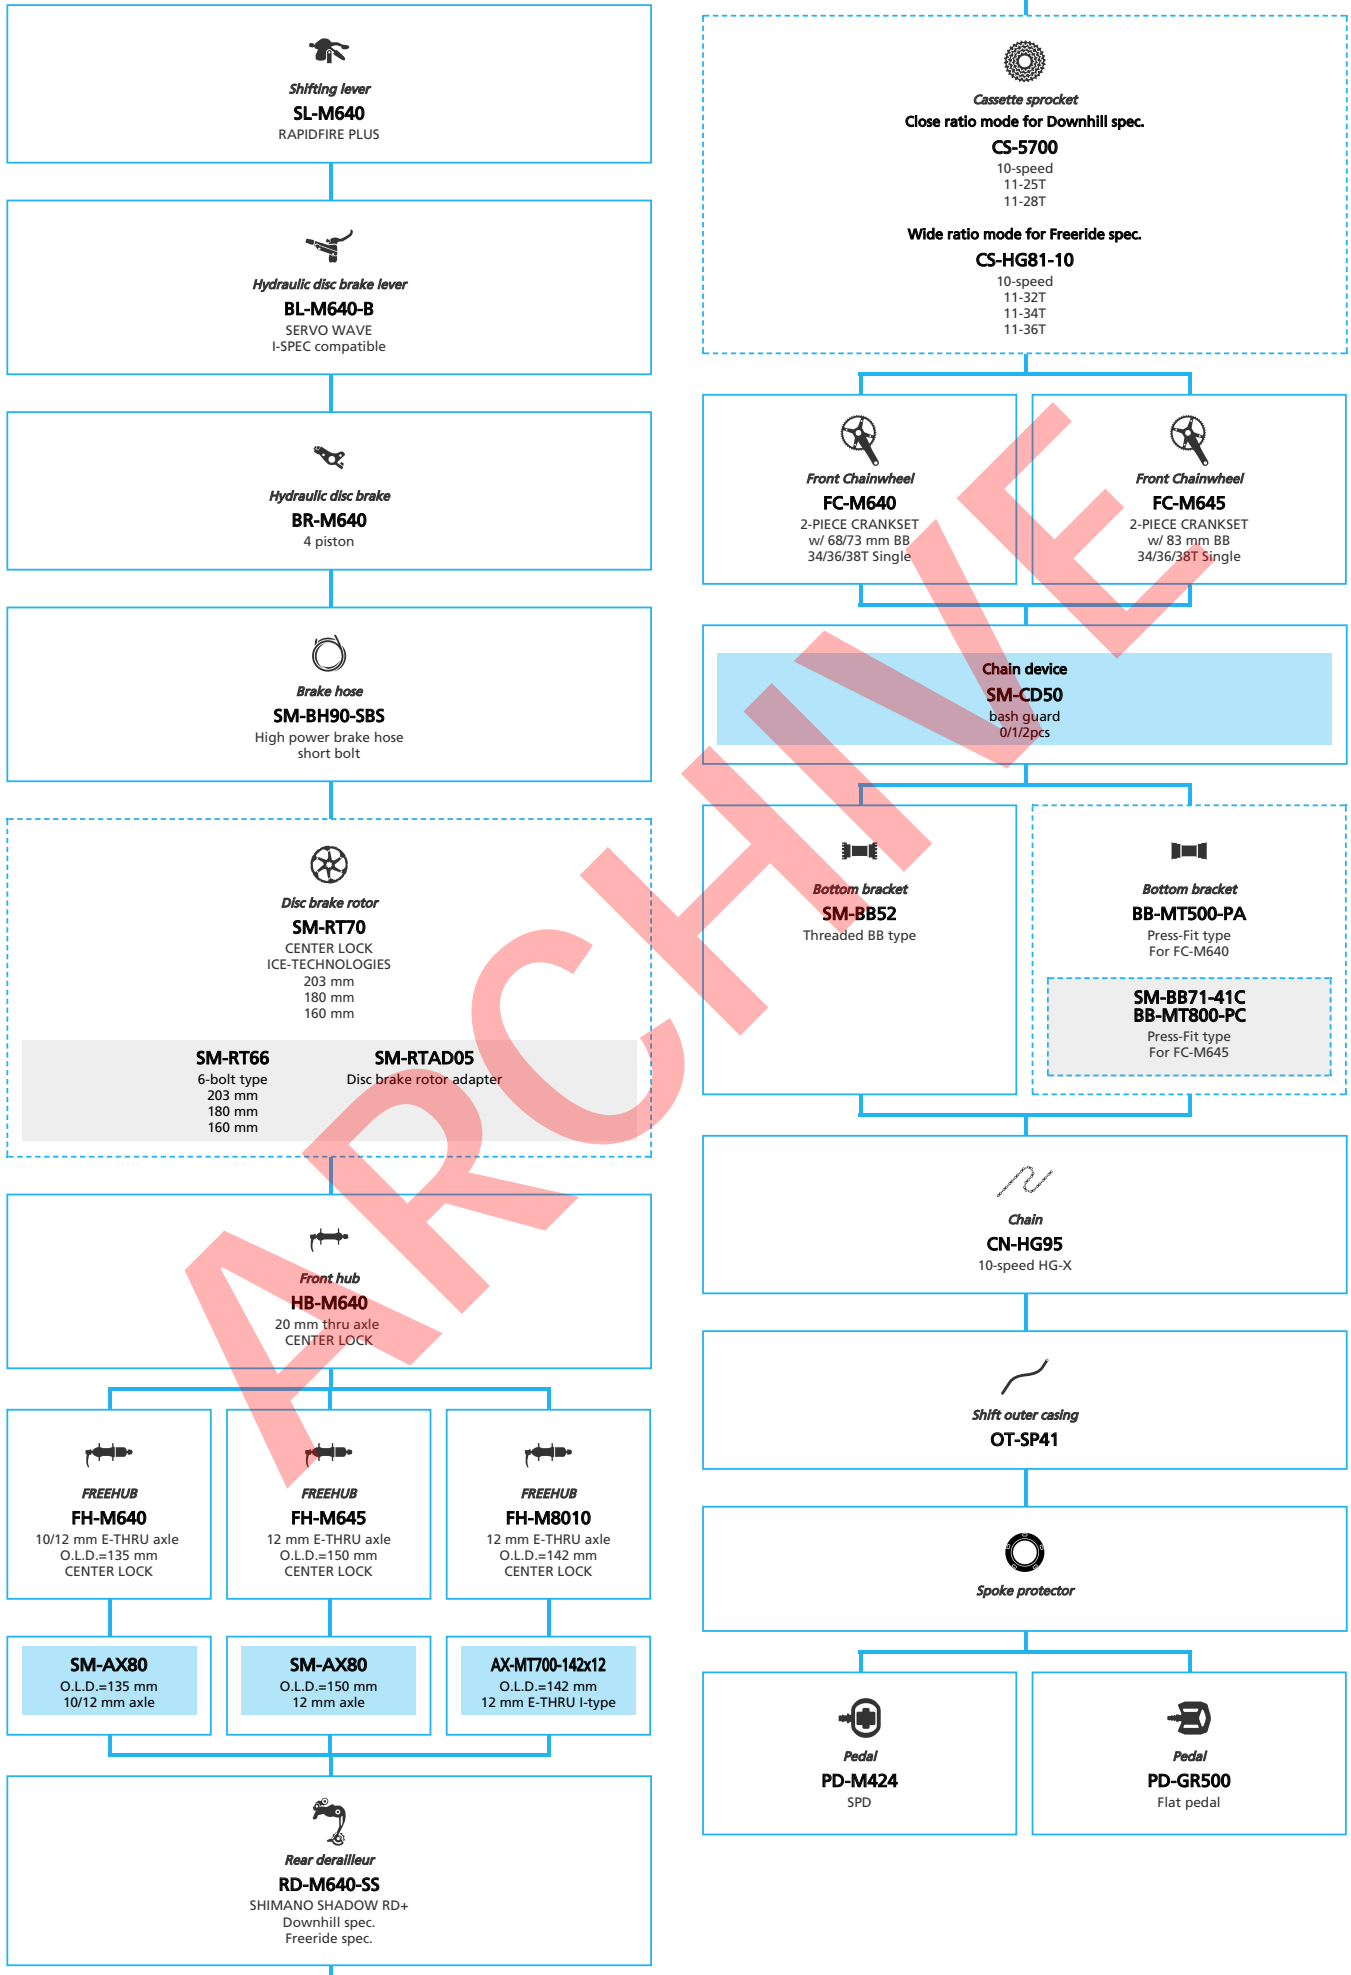

ZEE (10-speed)

N ... New model
  ... Additional option
  ... Alternative option
  ... All select
  ... Single select

Mountain Bike