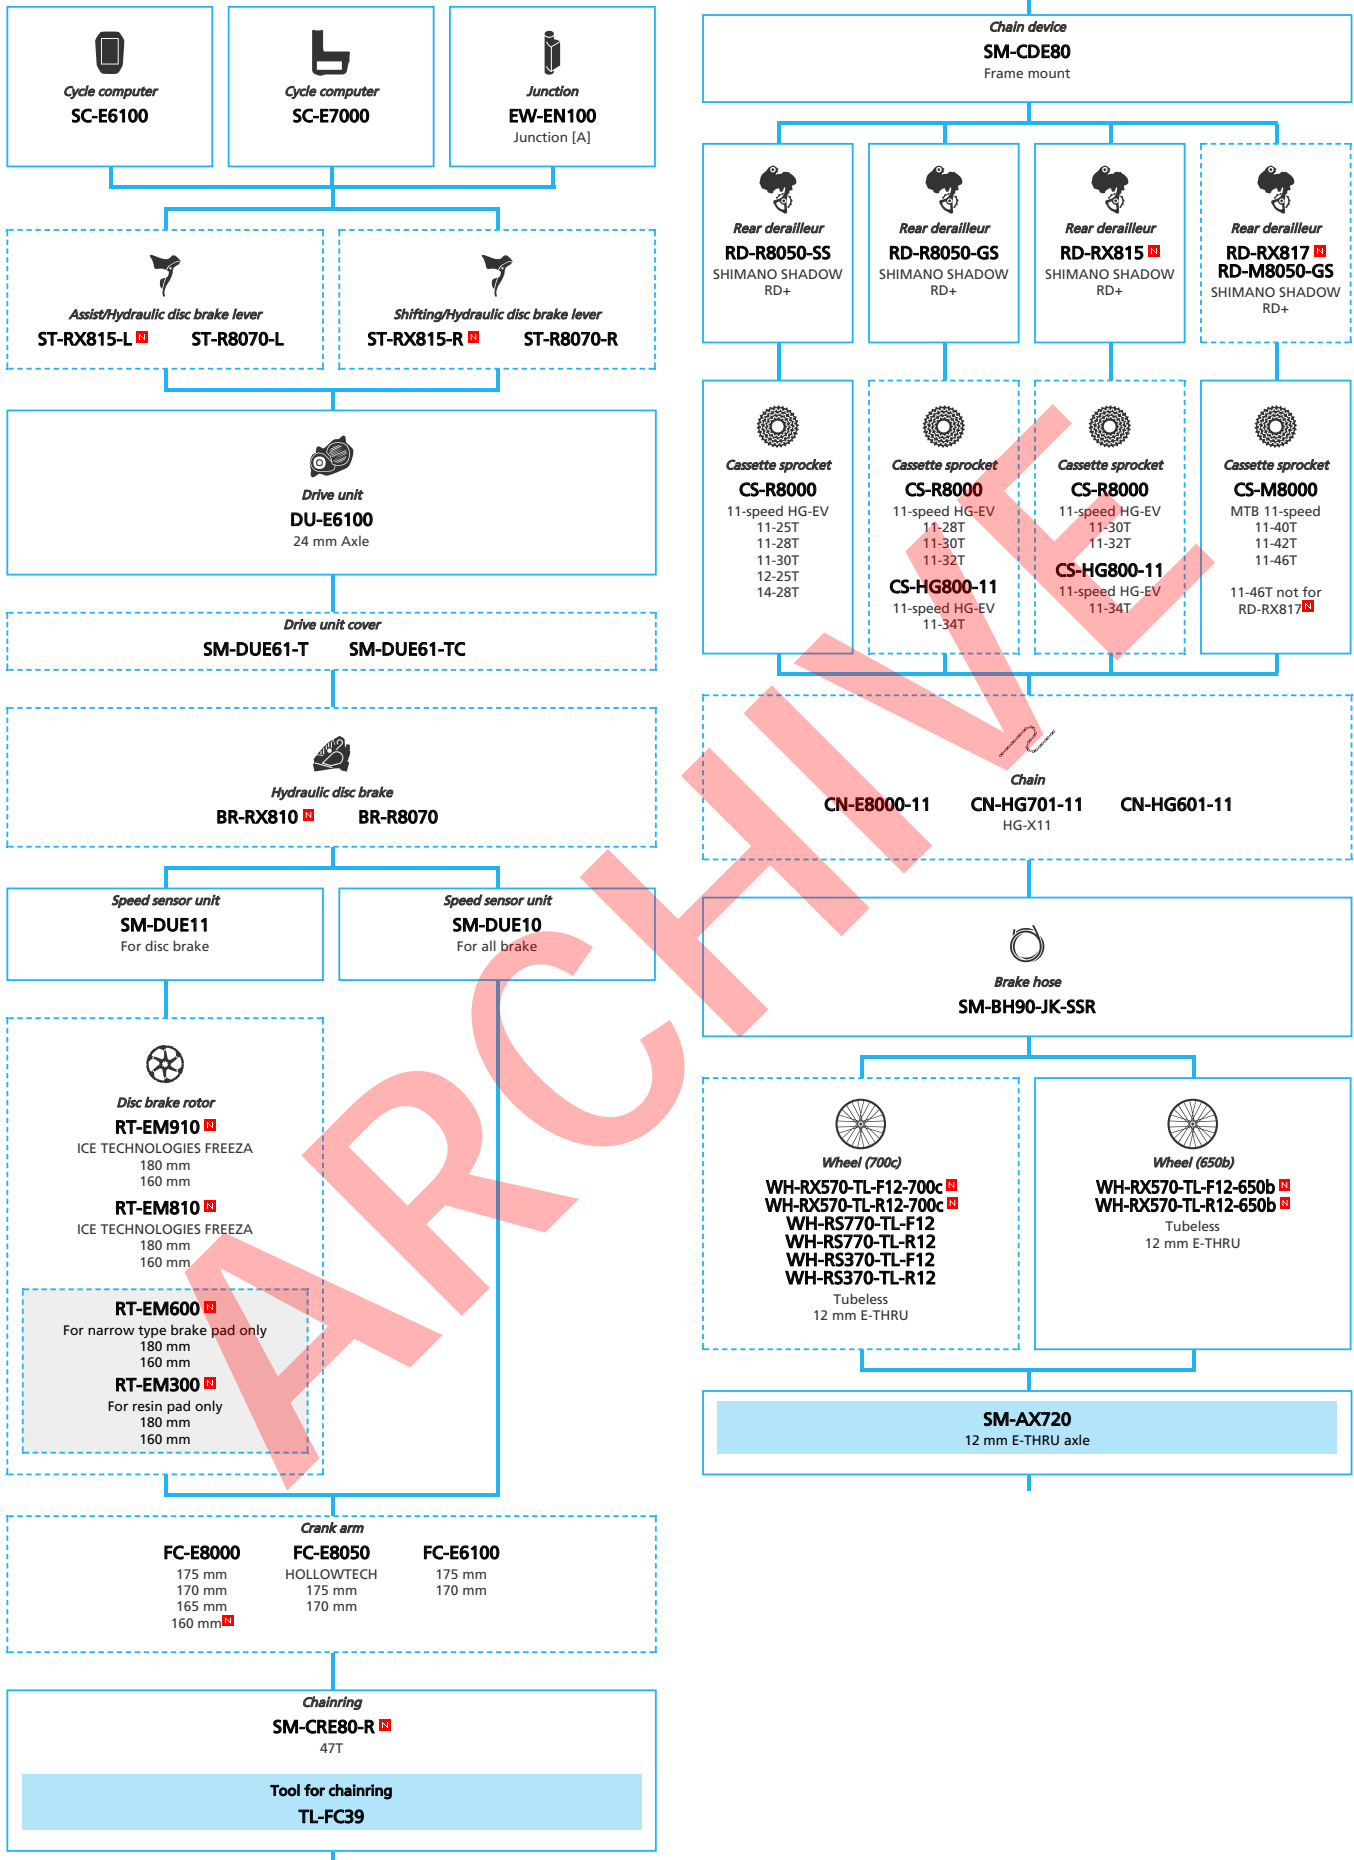

SHIMANO STOPS E6100 series with Rear Derailleur

(For Drop Handlebar Electronic spec.)

N ... New model
 ... Additional option
 ... Alternative option
 ... All select
 ... Single select

E-BIKE