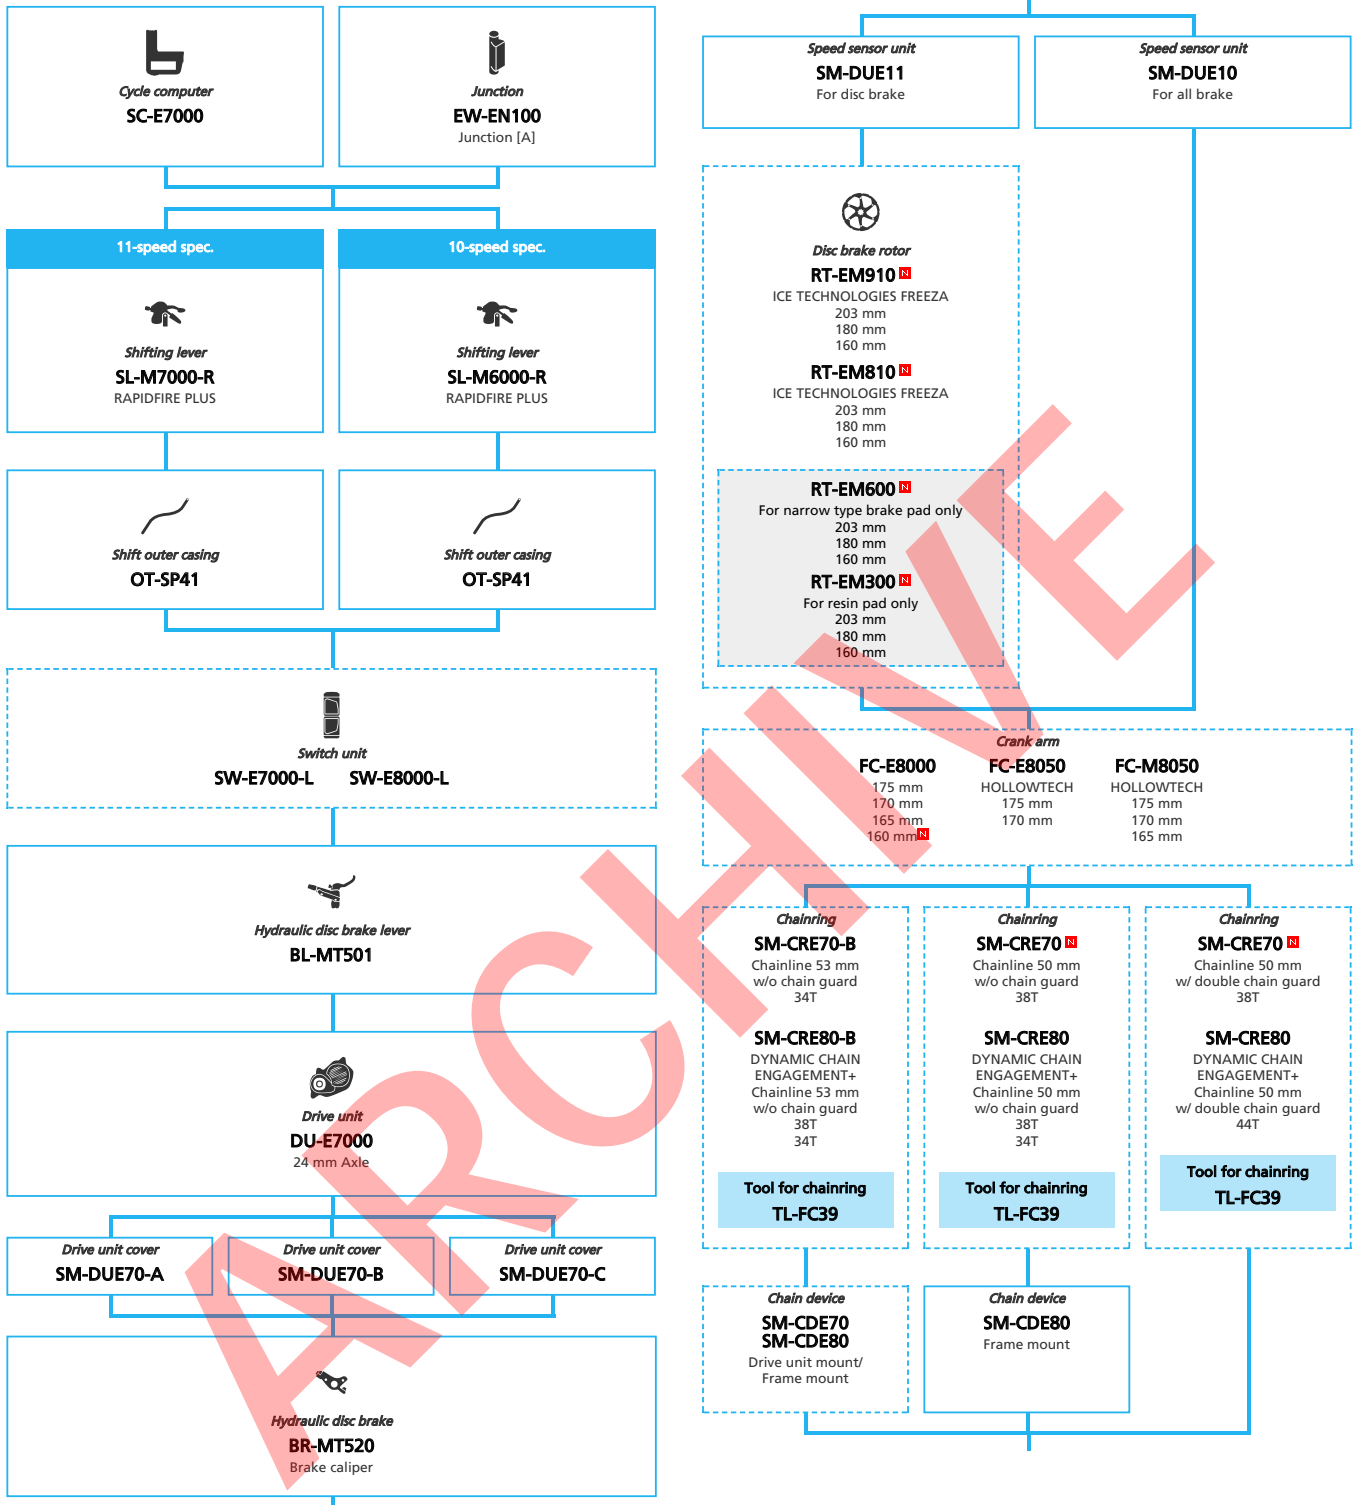

SHIMANO STOPS E7000 series (Mechanical Derailleur spec.)

N ... New model
 ... Additional option
 ... Alternative option
 ... All select
 ... Single select

E-BIKE