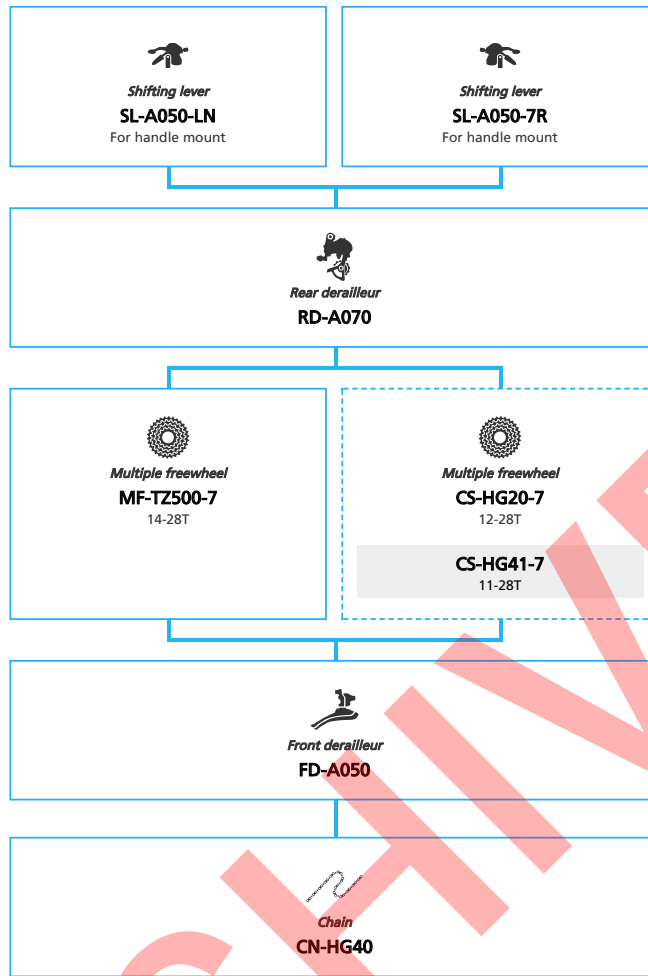

ROAD BIKE

SHIMANO A050 (2x7-speed)

N ... New model

A ... Additional option

AL ... Alternative option

S ... All select

SS ... Single select

METREA (H type handlebar 2x11-speed)