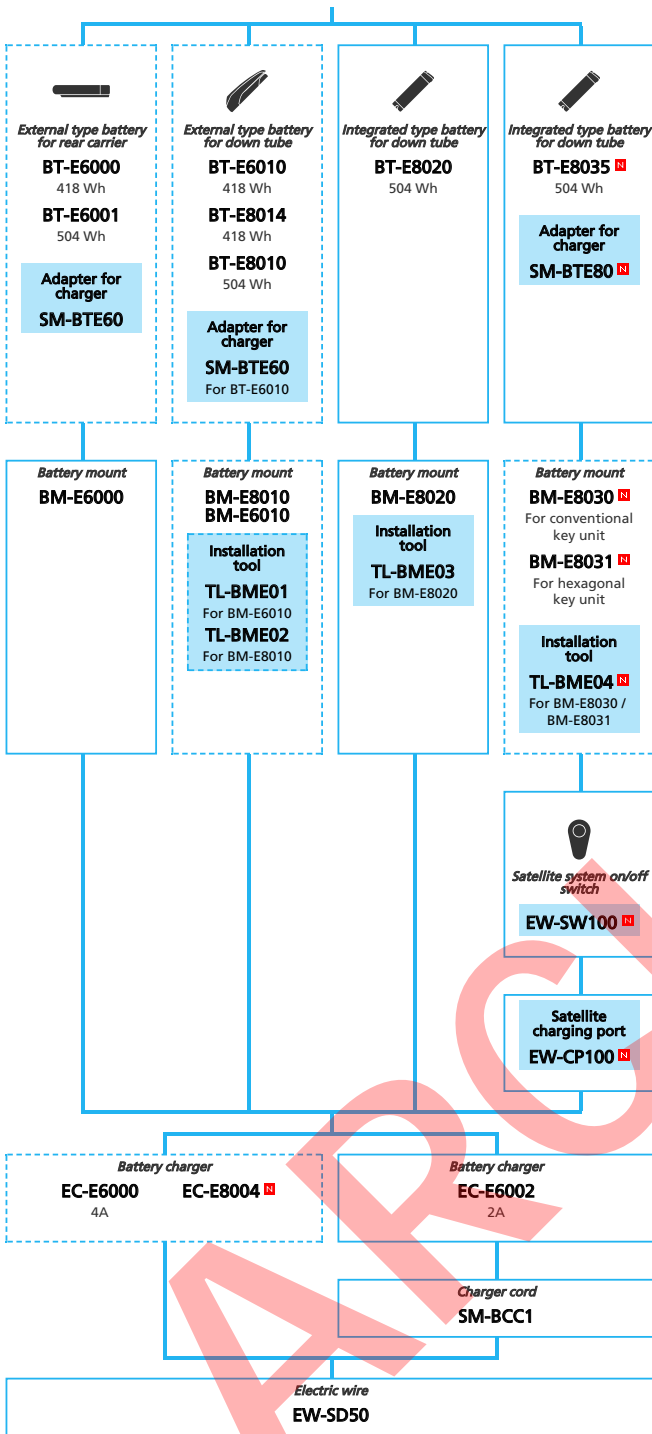

- ... New model
- ... Additional option
- ... All select
- ... Alternative option
- ... Single select