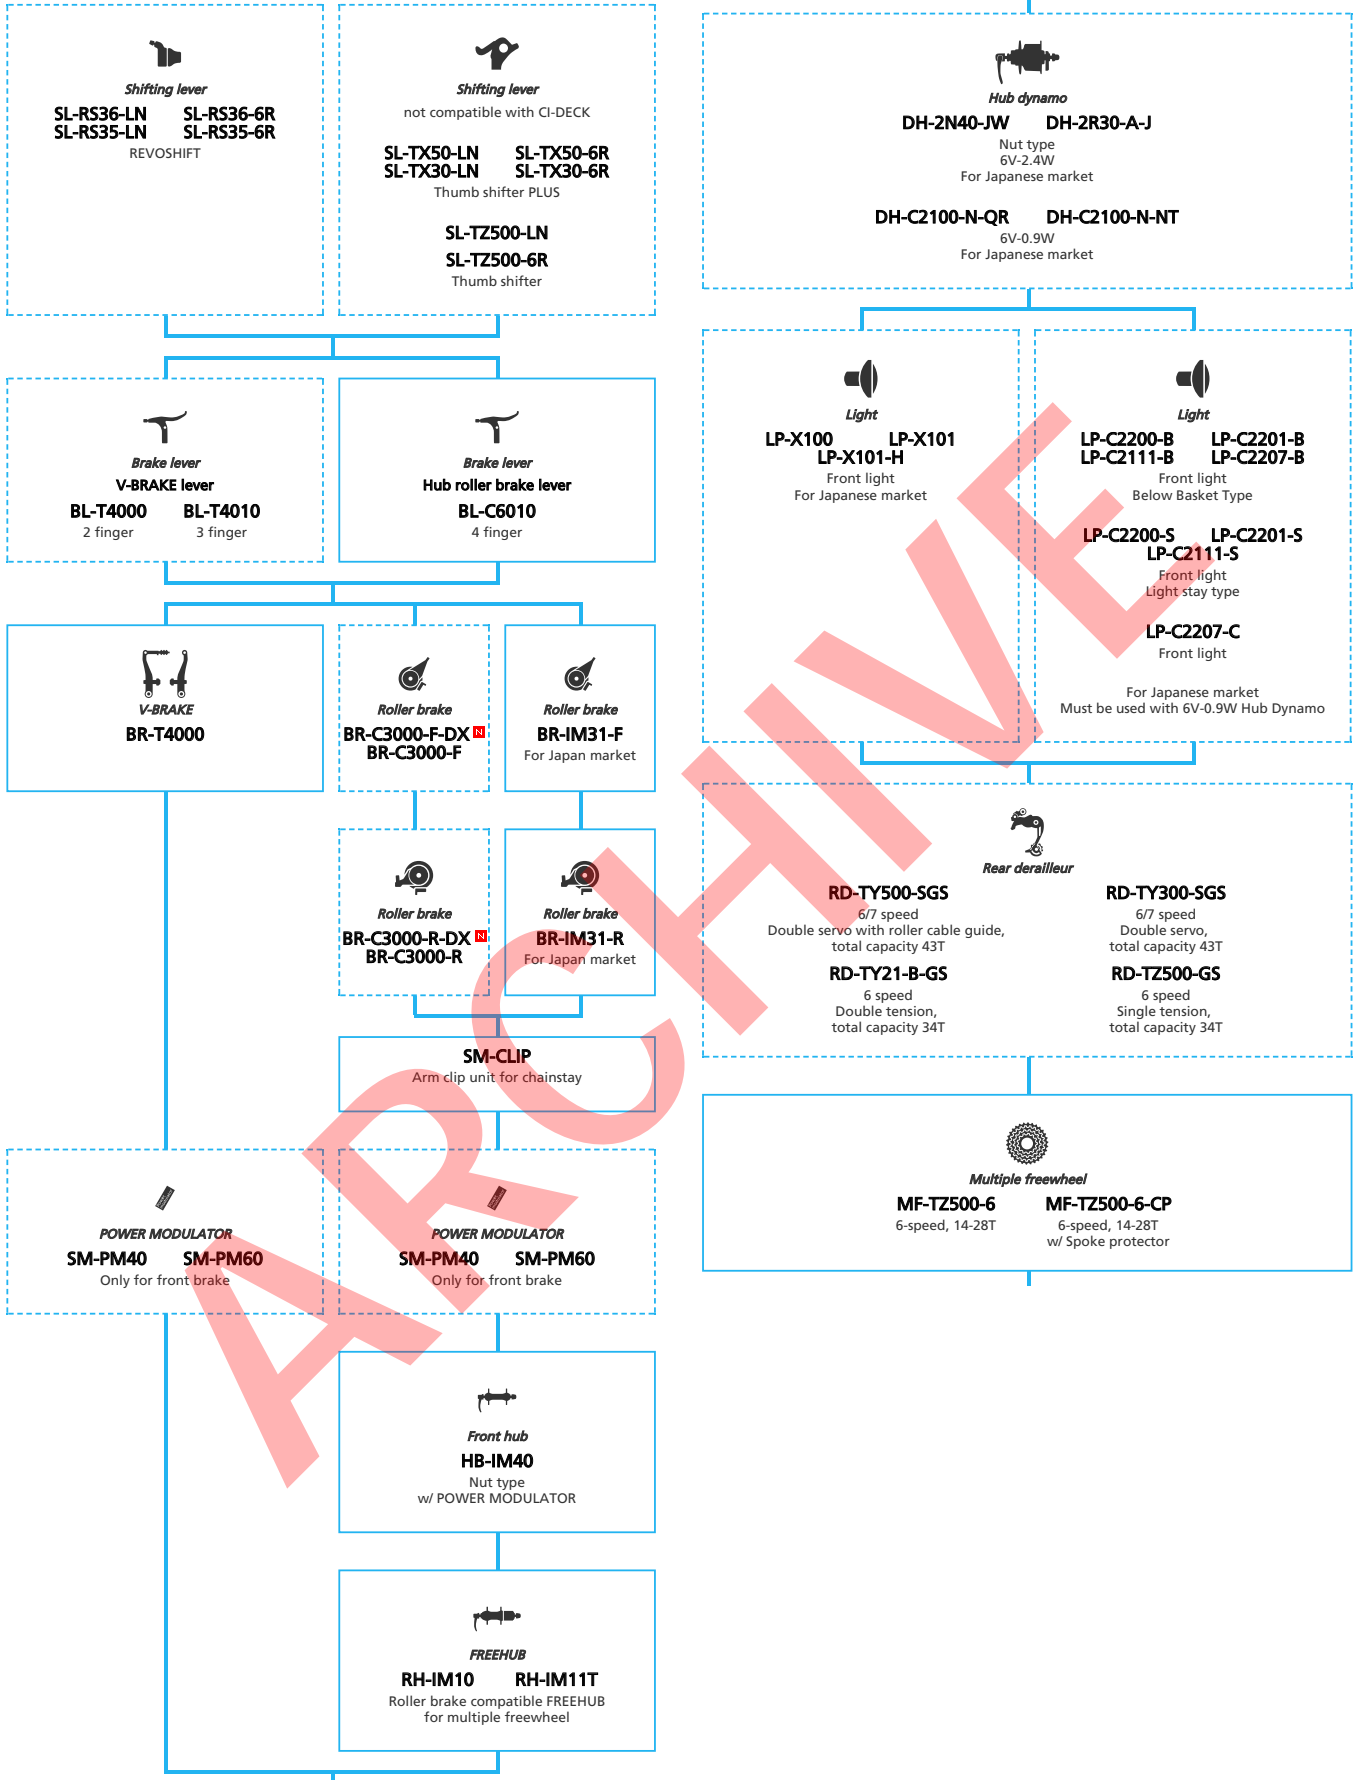

SHIMANO *Tourney* TZ (3x6 Friction)

- ... New model
- ... Additional option
- ... Alternative option
- ... All select
- ... Single select

Mountain Bike