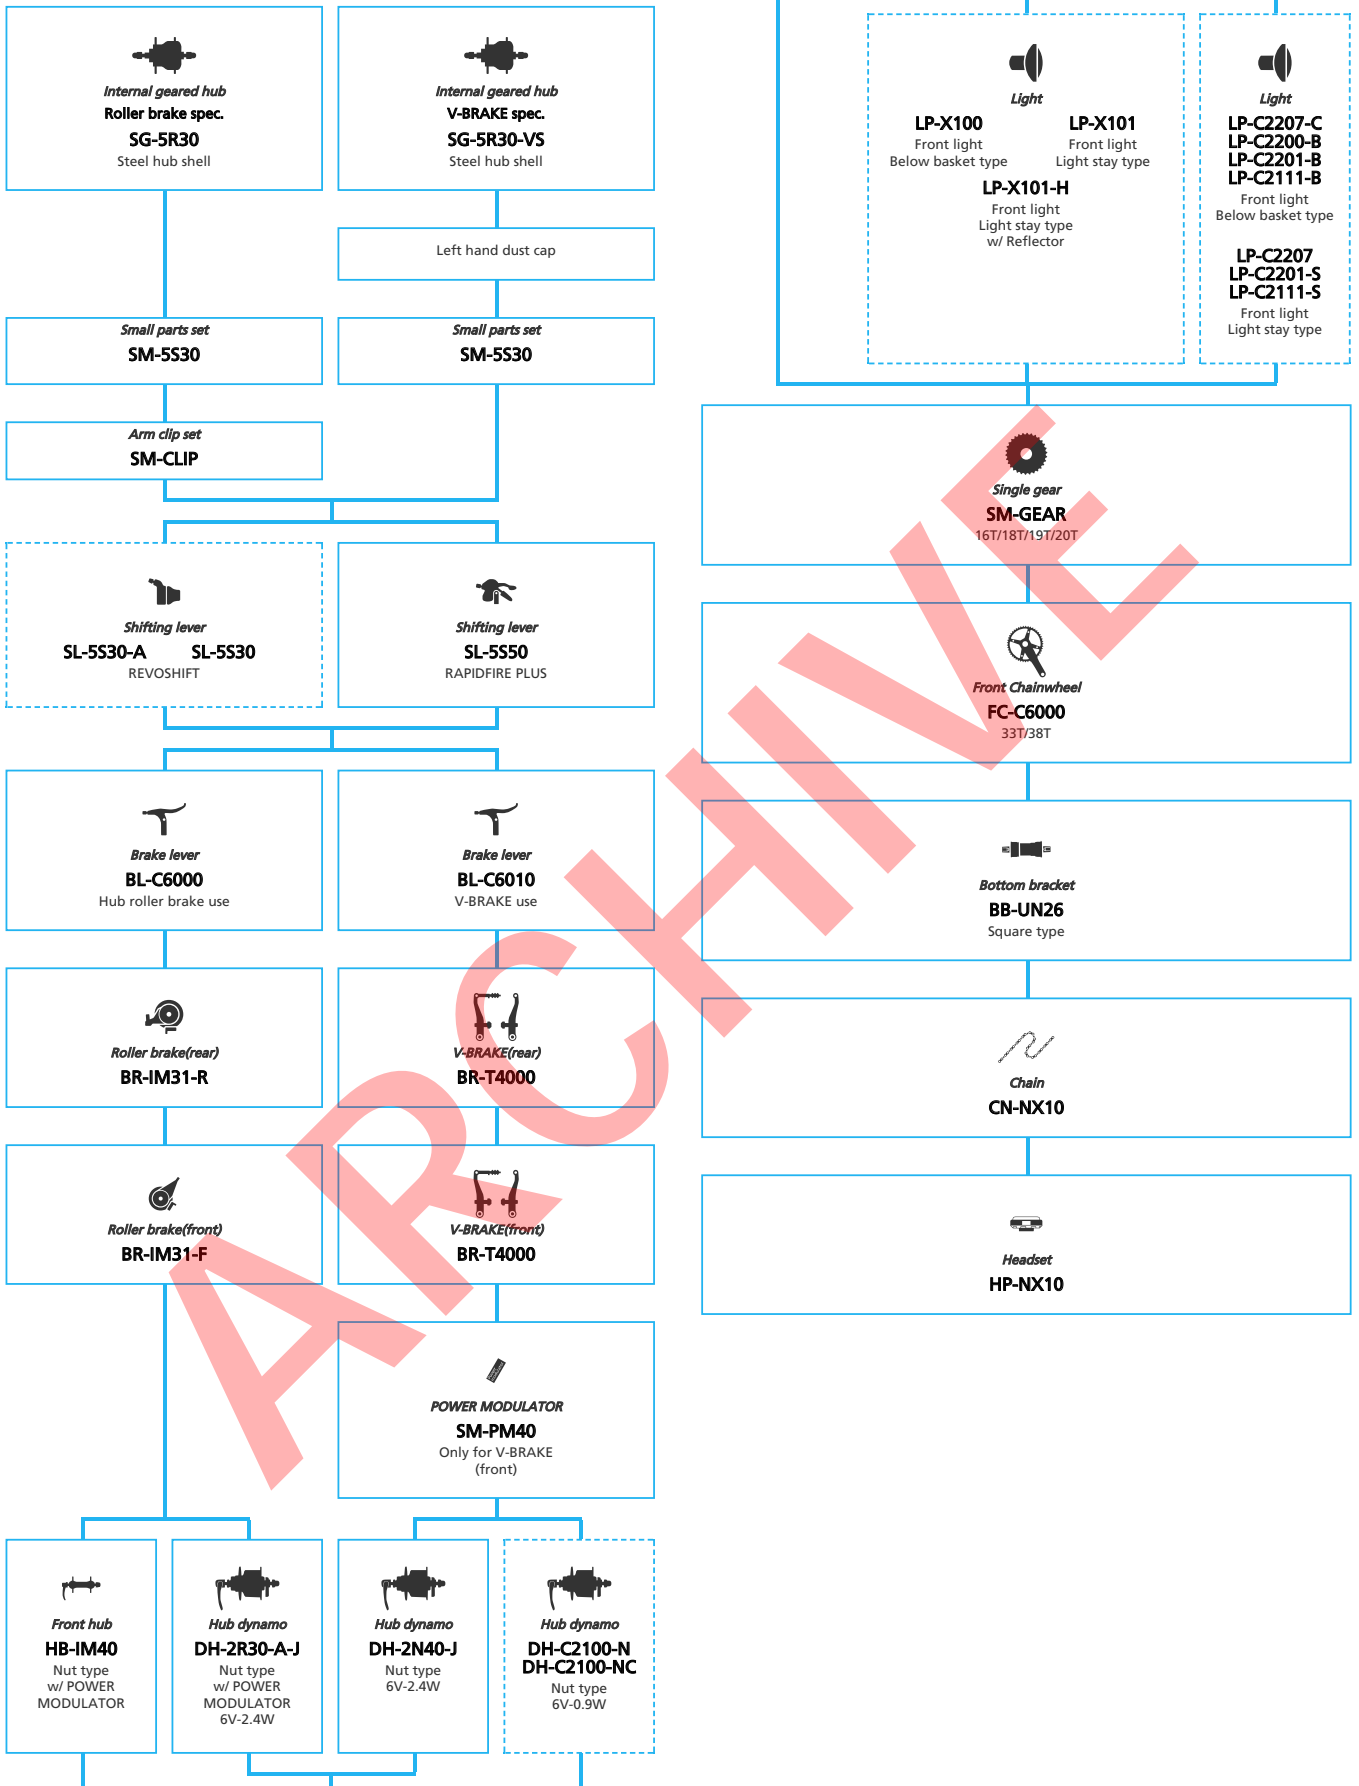

SHIMANO *Nexus* (INTER-5) Japan market only

- ... New model
- ... Additional option
- ... Alternative option
- ... All select
- ... Single select

URBAN Bike