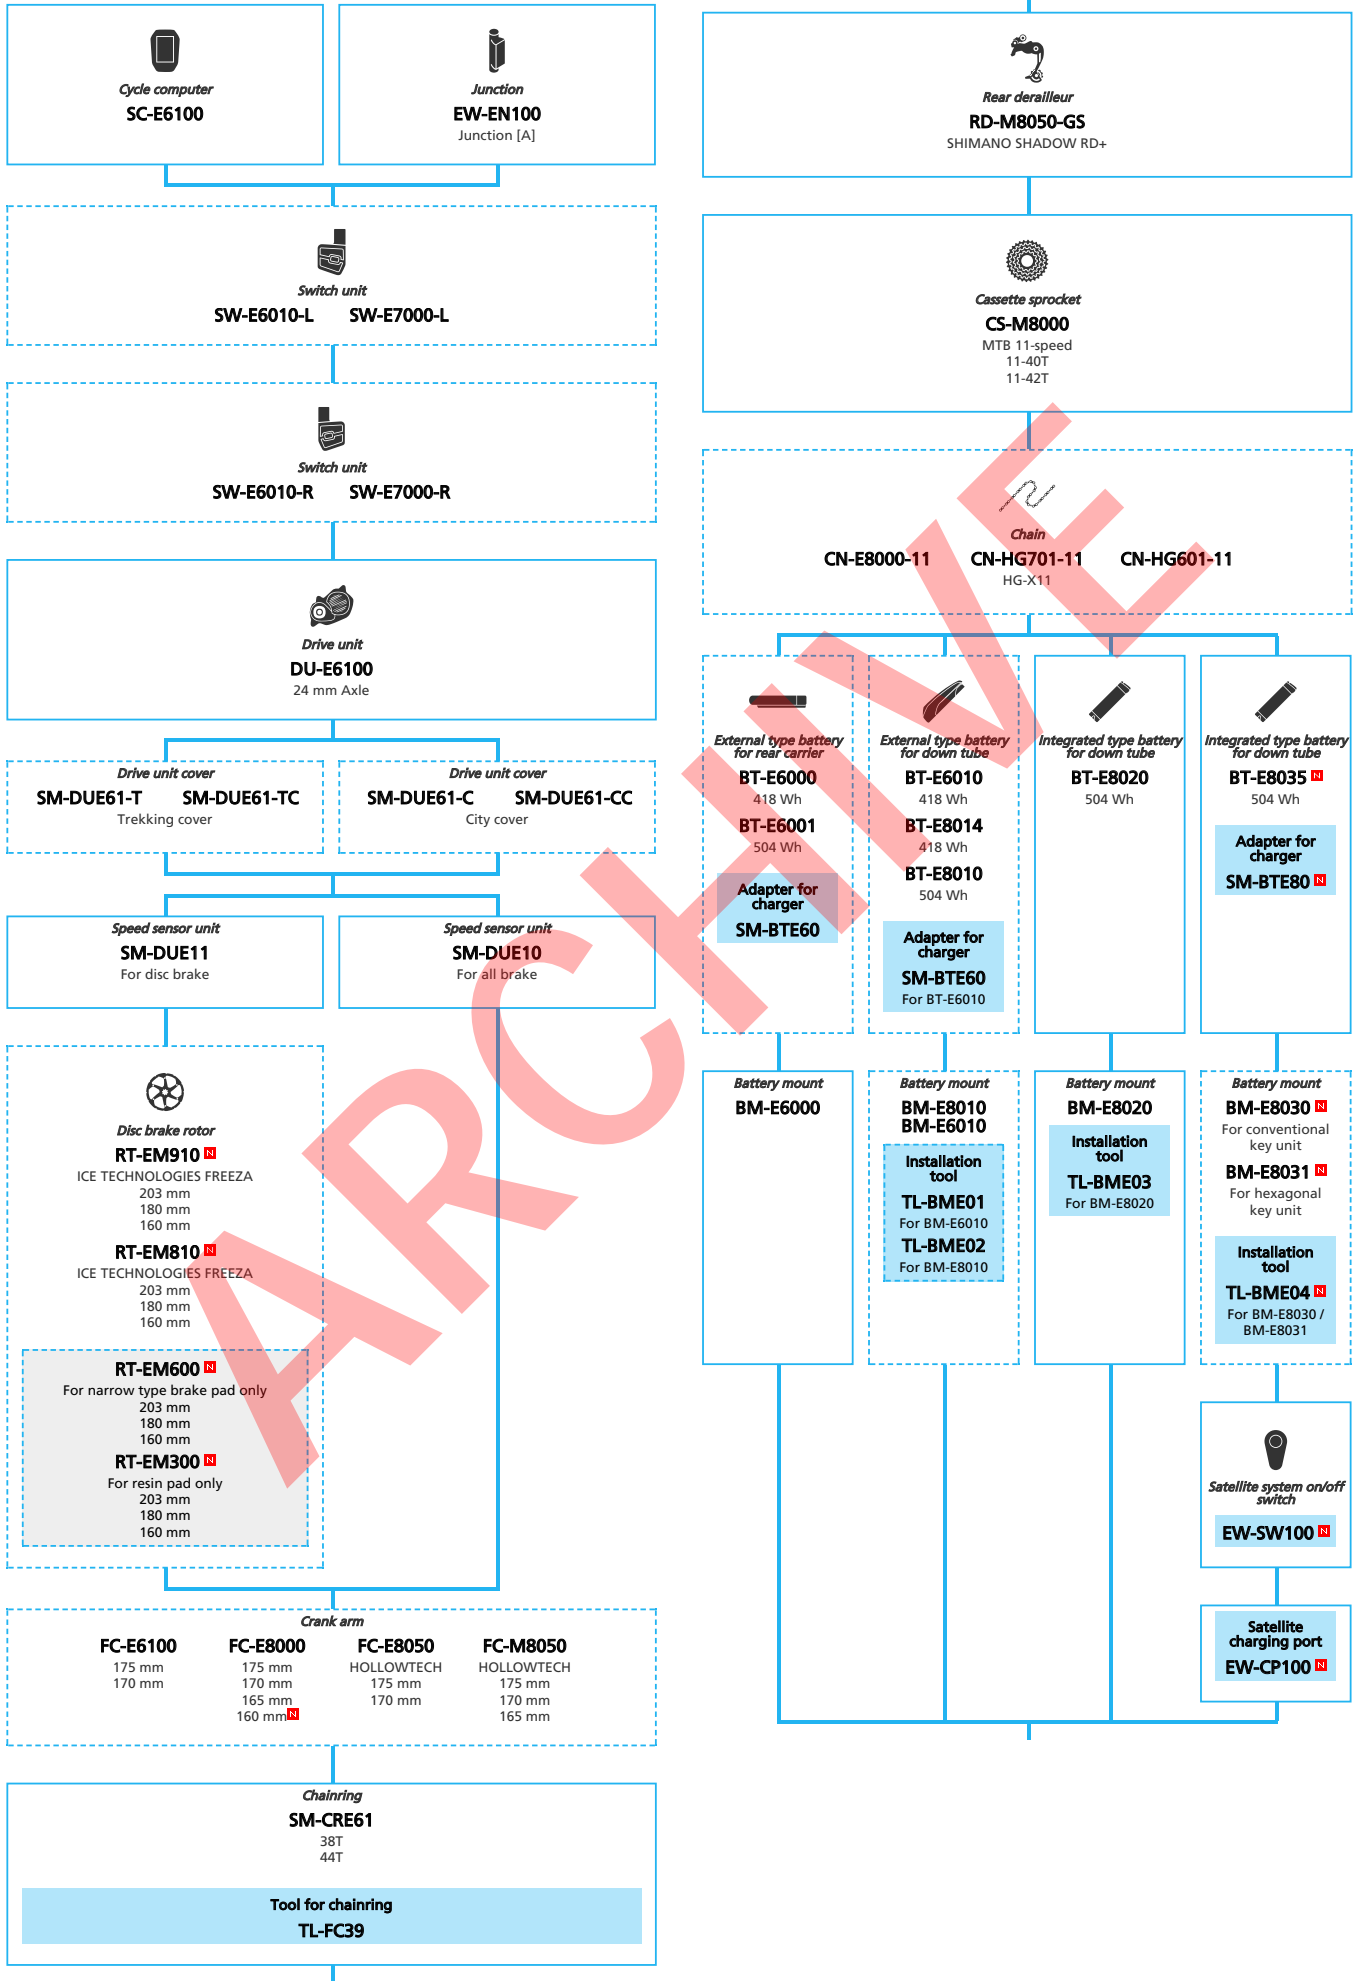

SHIMANO STOPS E6100 series with Rear Derailleur (Electronic spec.)

■ ... New model
  ... Additional option
  ... All select
  ... Single select

E-BIKE