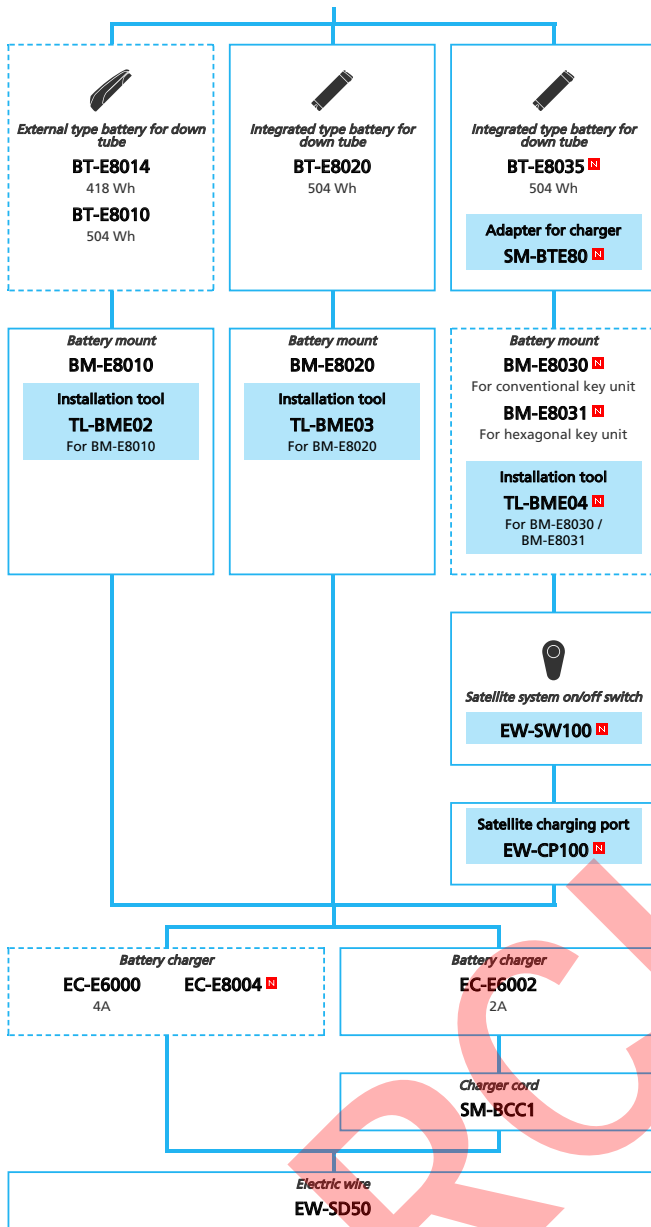

DRAFT

SHIMANO STOPS E8000 series (For Drop Handlebar Mechanical spec.)

N ... New model
 ... Additional option
 ... Alternative option
 ... All select
 ... Single select

E-BIKE

- N ... New model
- ... Additional option
- ... All select
- ... Alternative option
- ... Single select