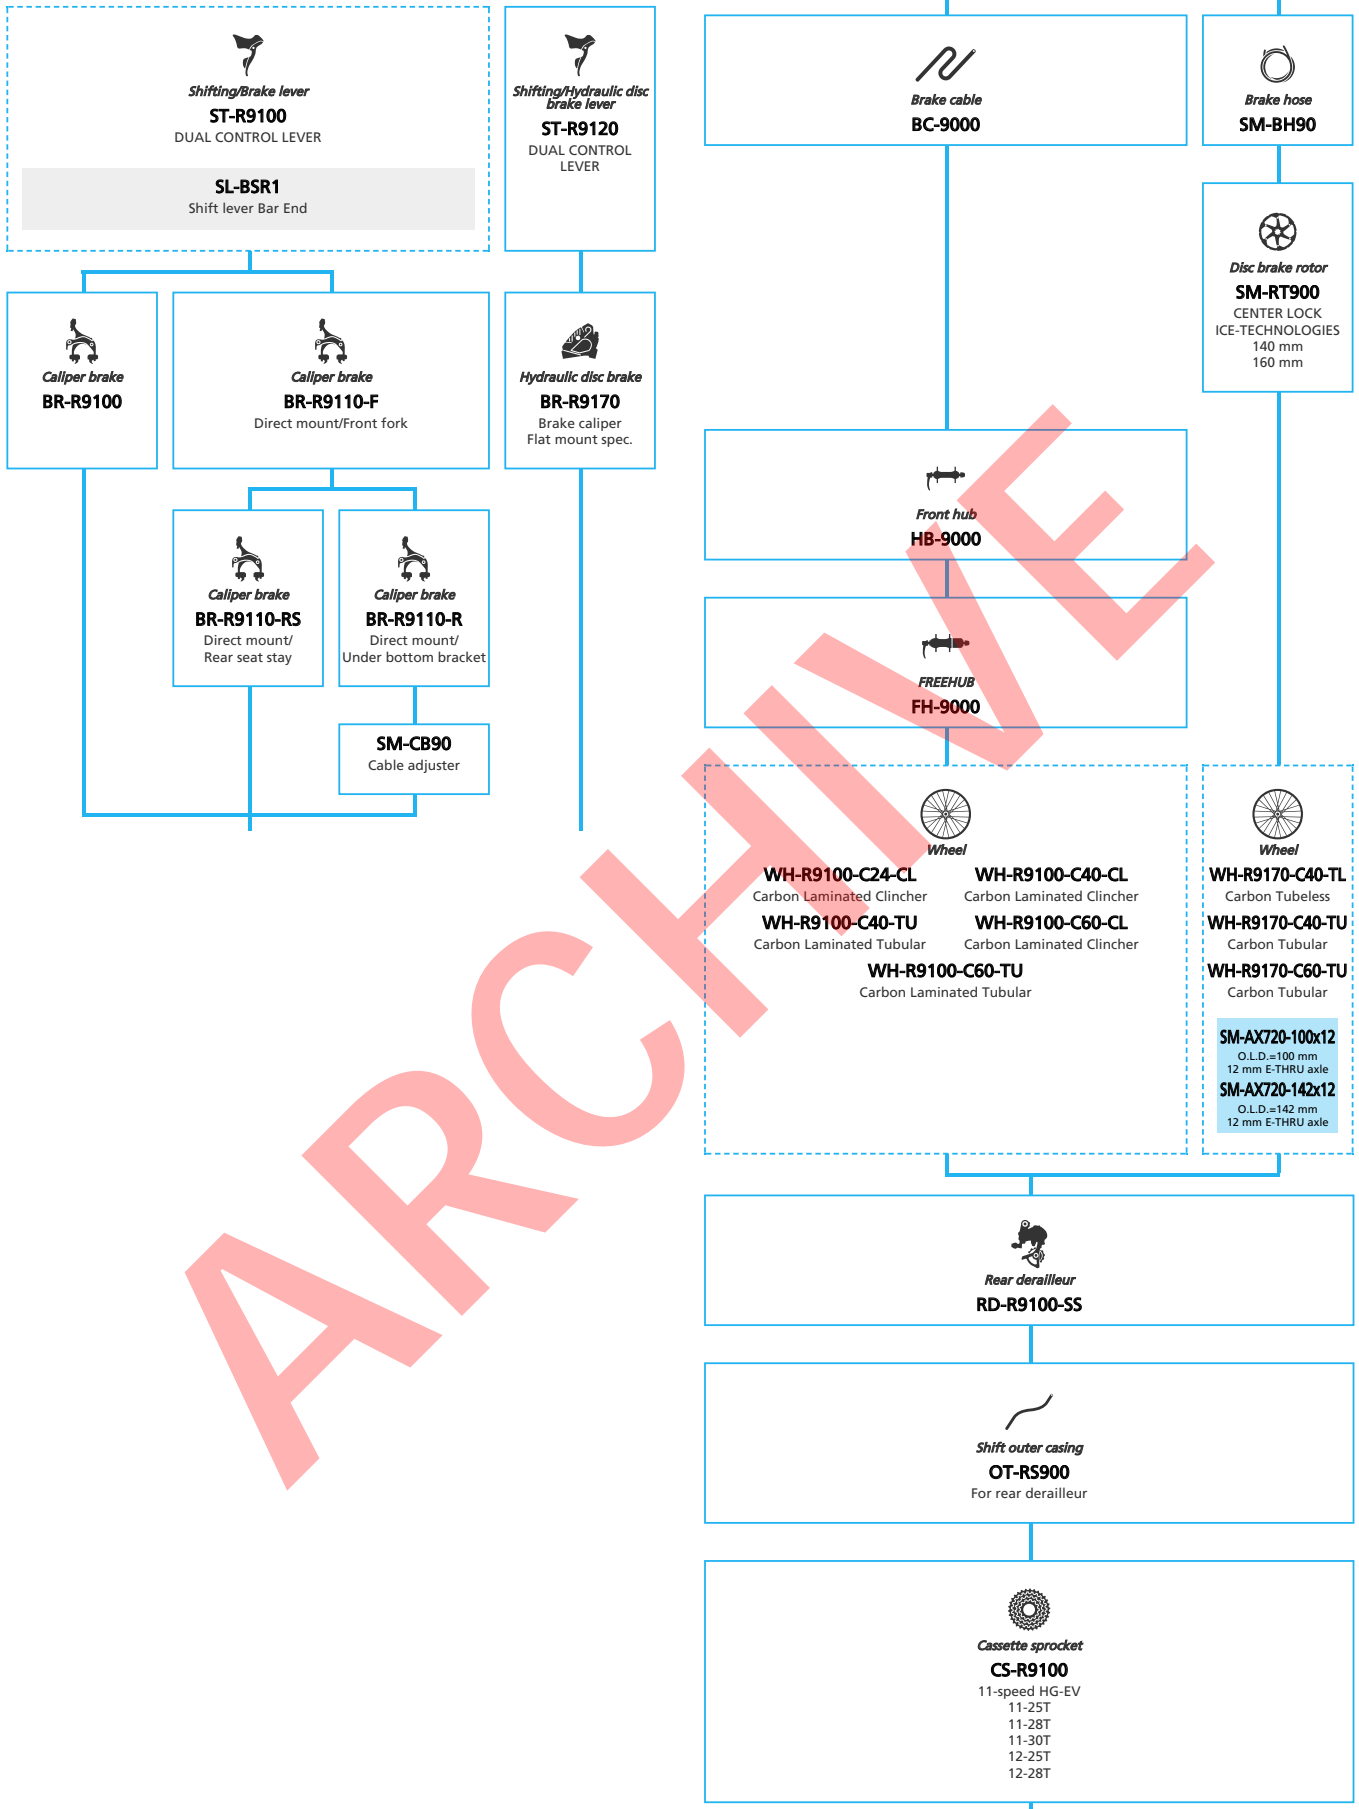

DURA-ACE (2x11-speed)

■ ... New model
  ... Additional option
  ... All select
  ... Alternative option
  ... Single select

ARCHIVE