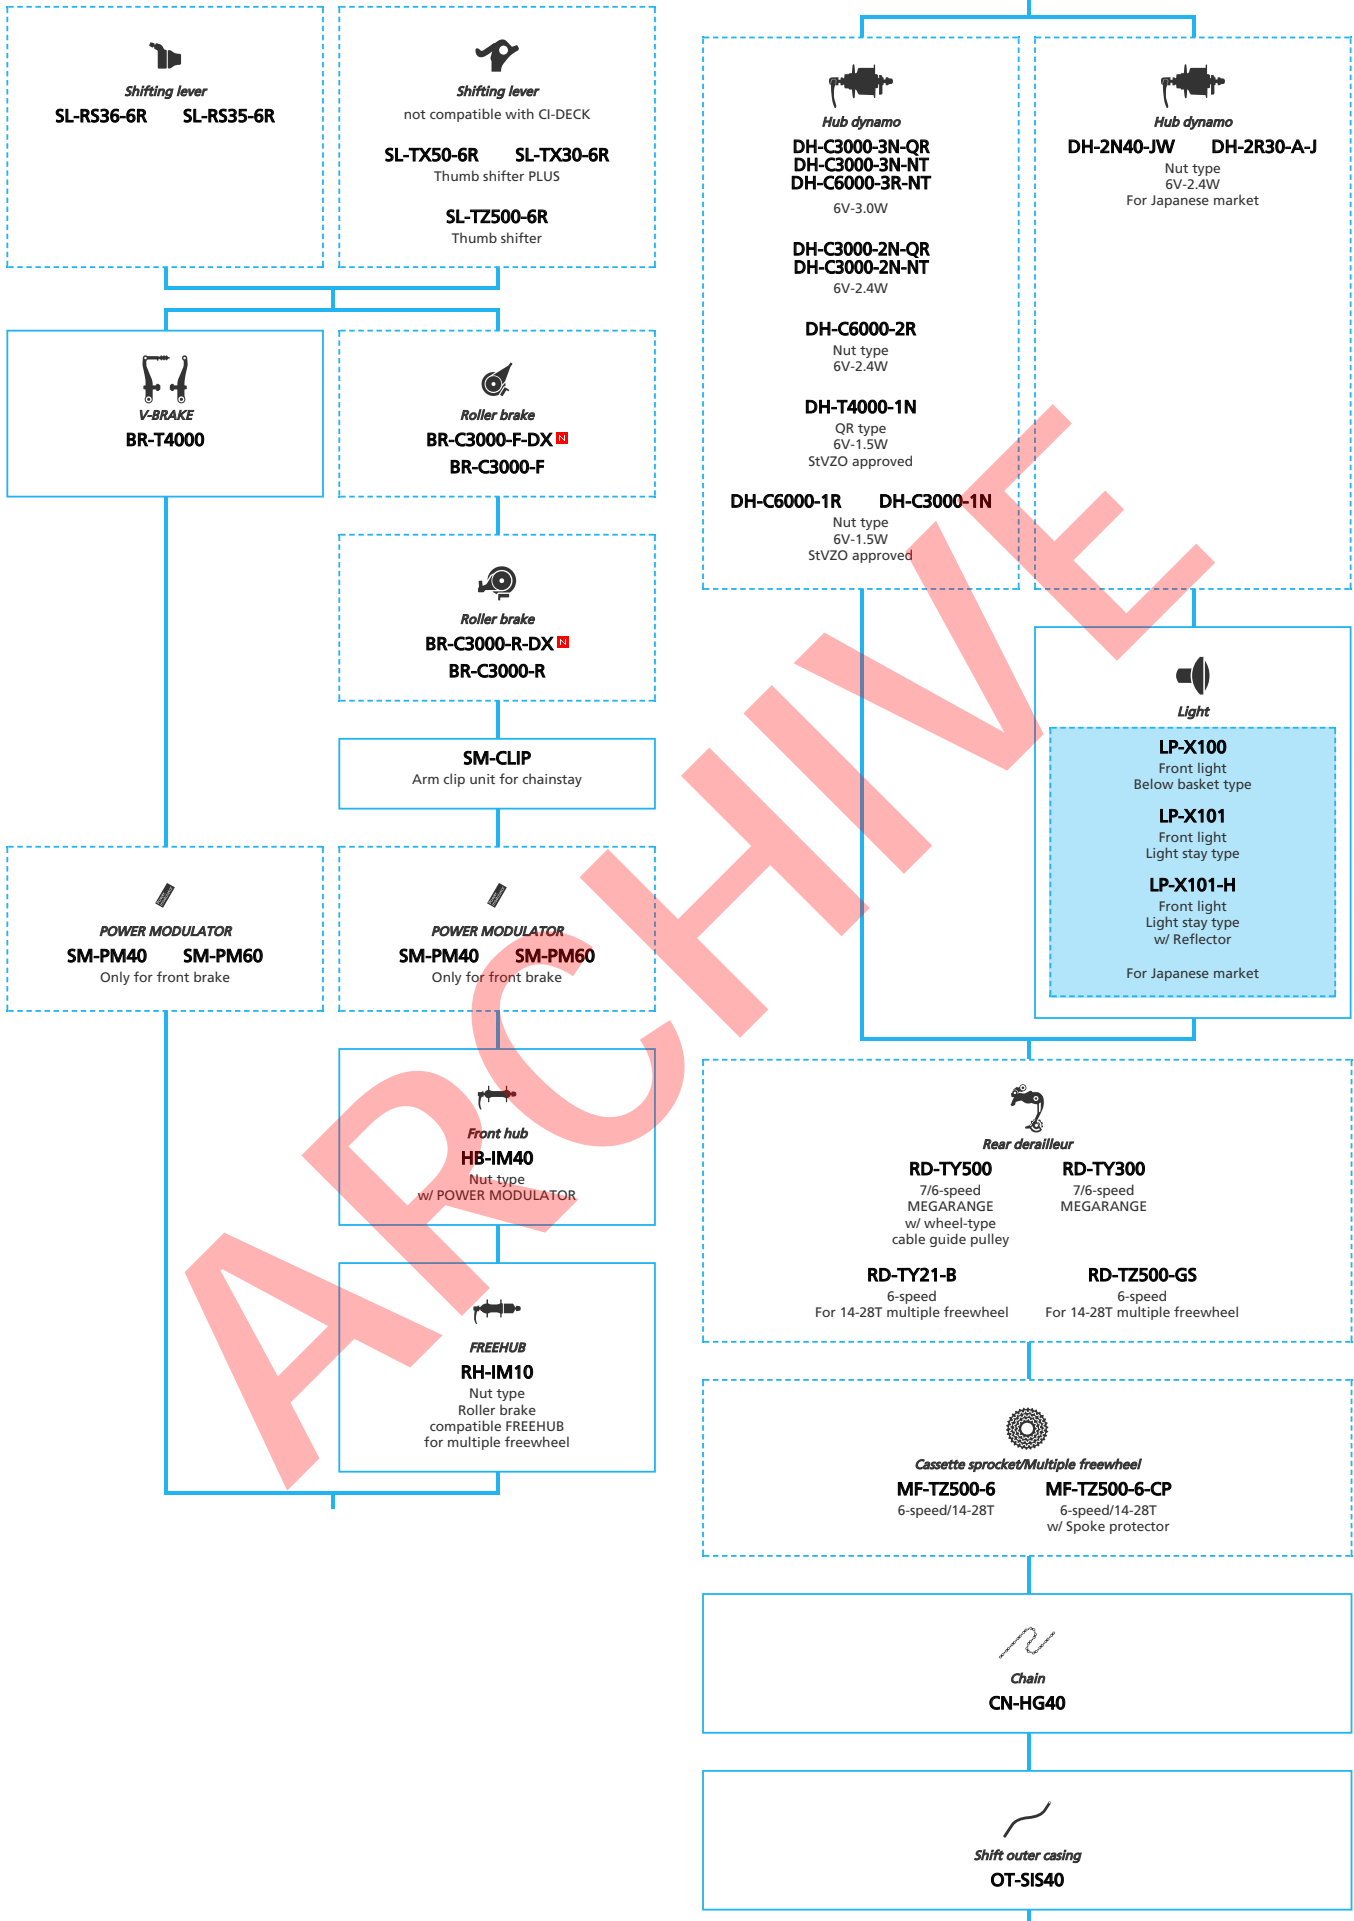

SHIMANO Tourney (1x6-speed)

N ... New model
■ ... Additional option
□ ... All select
■ ... Alternative option
□ ... Single select

Mountain Bike