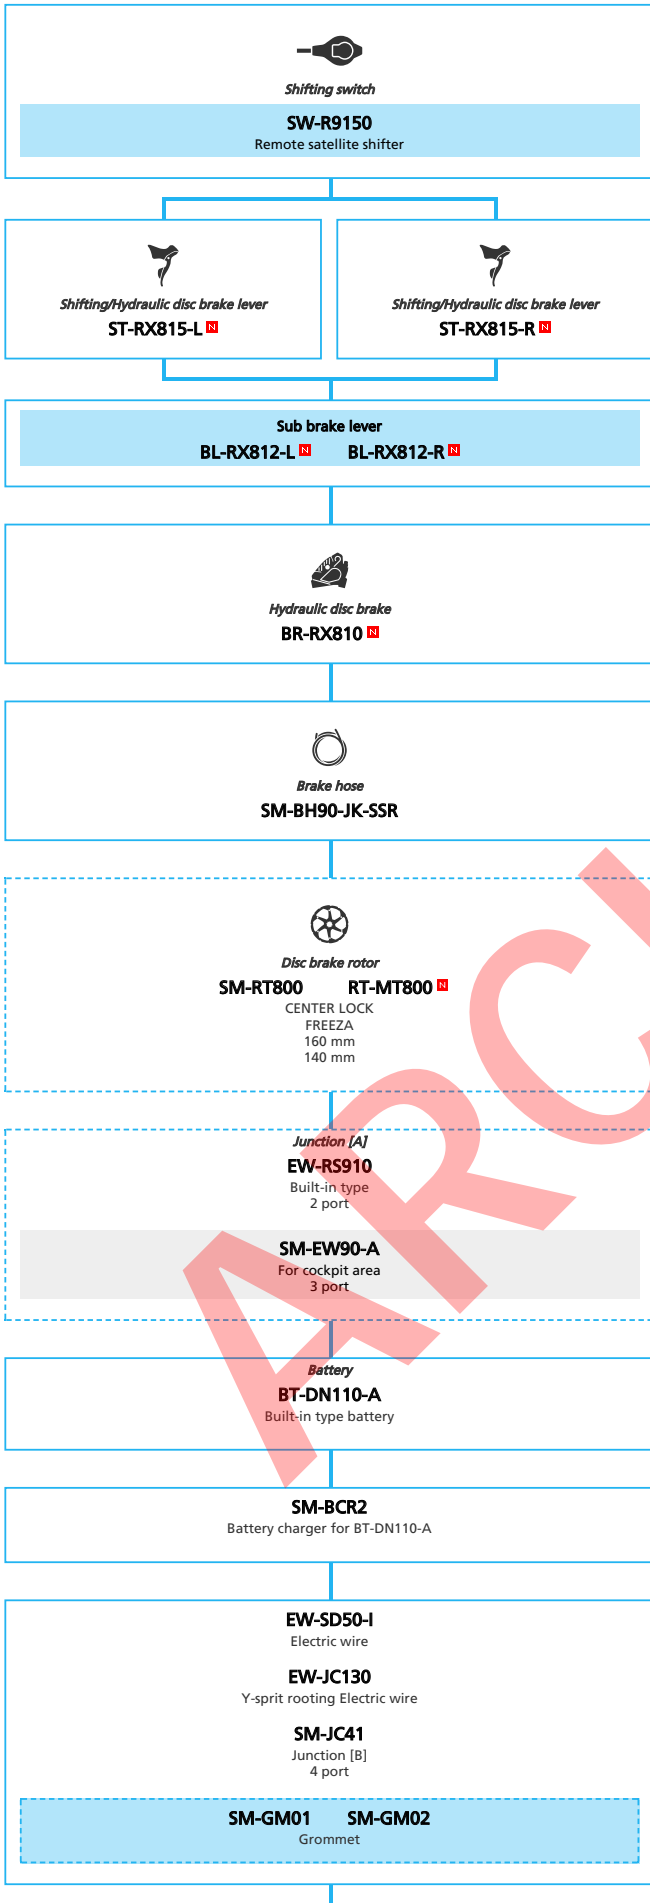

SHIMANO **GRX** RX810 series (Electronic spec. 1x11-speed)

N ... New model
■ ... Additional option
□ ... All select
▨ ... Alternative option
▭ ... Single select

Gravel/Adventure Bike