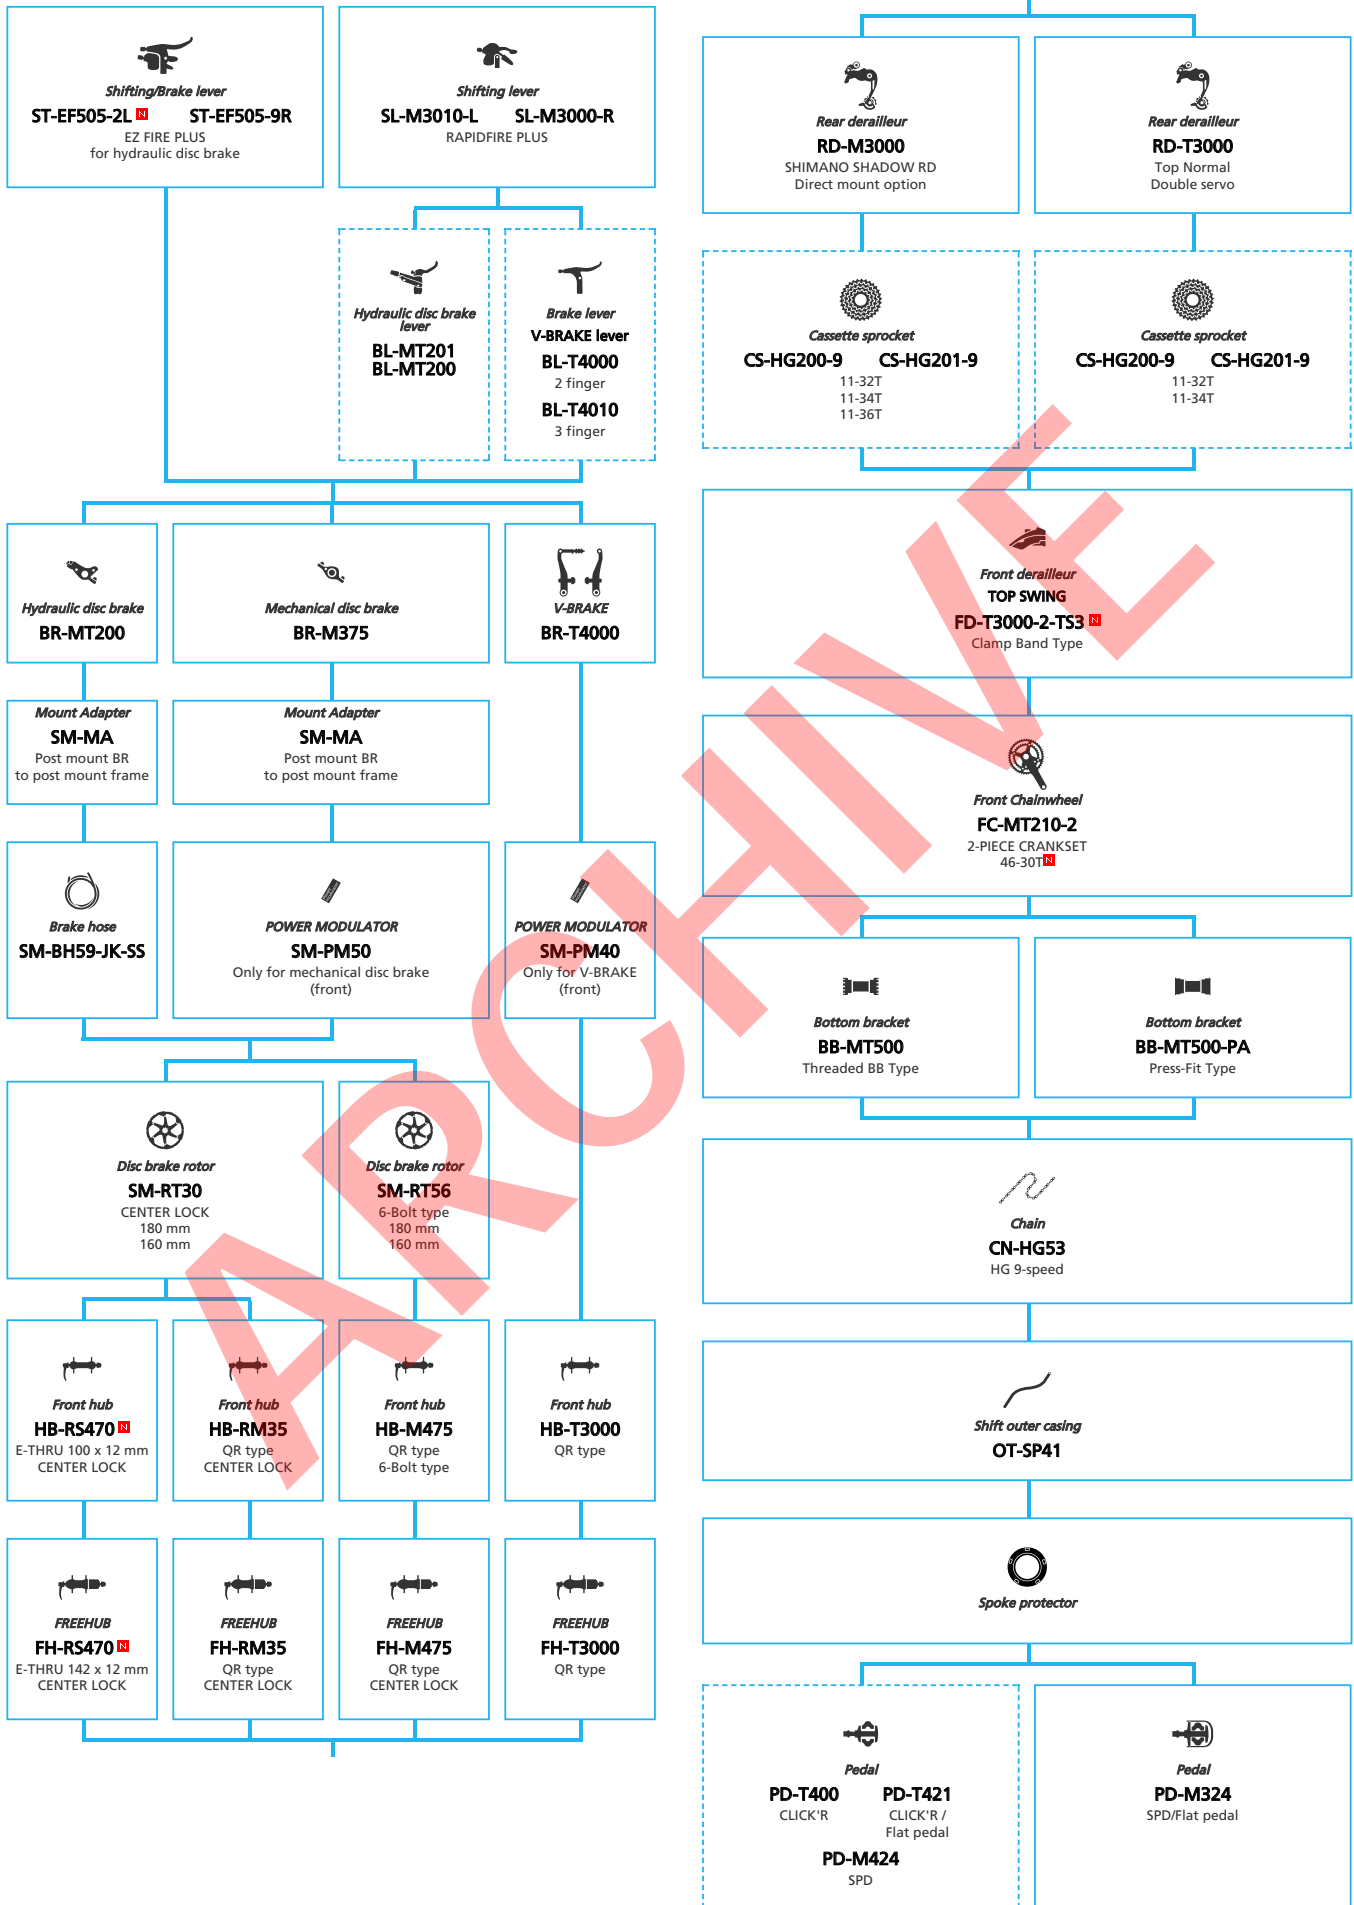

Trekking Bike

SHIMANO ALIVIO (3x9-speed)

■ ... New model
 ... Additional option
 ... All select
 ... Alternative option
 ... Single select

Trekking Bike

SHIMANO ALICERNA (3x9-speed)

- ... New model
- ... Additional option
- ... All select
- ... Alternative option
- ... Single select

SHIMANO **ALCERA** (2x9-speed)

N ... New model
 ... Additional option
 ... Alternative option
 ... All select
 ... Single select

N ... New model

 ... Additional option

 ... Alternative option

 ... All select