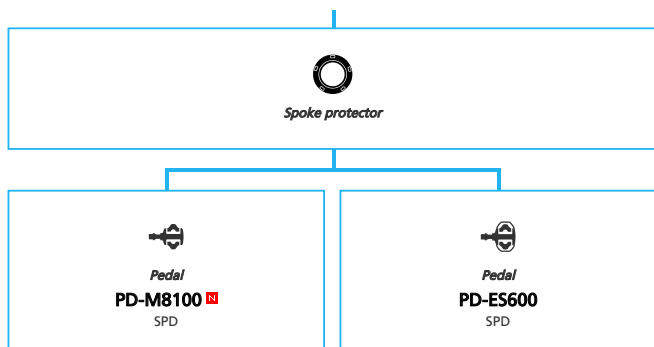

ARCHIVE

SHIMANO **GRX** RX810 series (Electronic spec. 1x11-speed)

N ... New model
 ■ ... Additional option
 □ ... All select
 ▨ ... Alternative option
 ▭ ... Single select

Gravel/Adventure Bike

-  ... New model
-  ... Additional option
-  ... Alternative option
-  ... All select
-  ... Single select