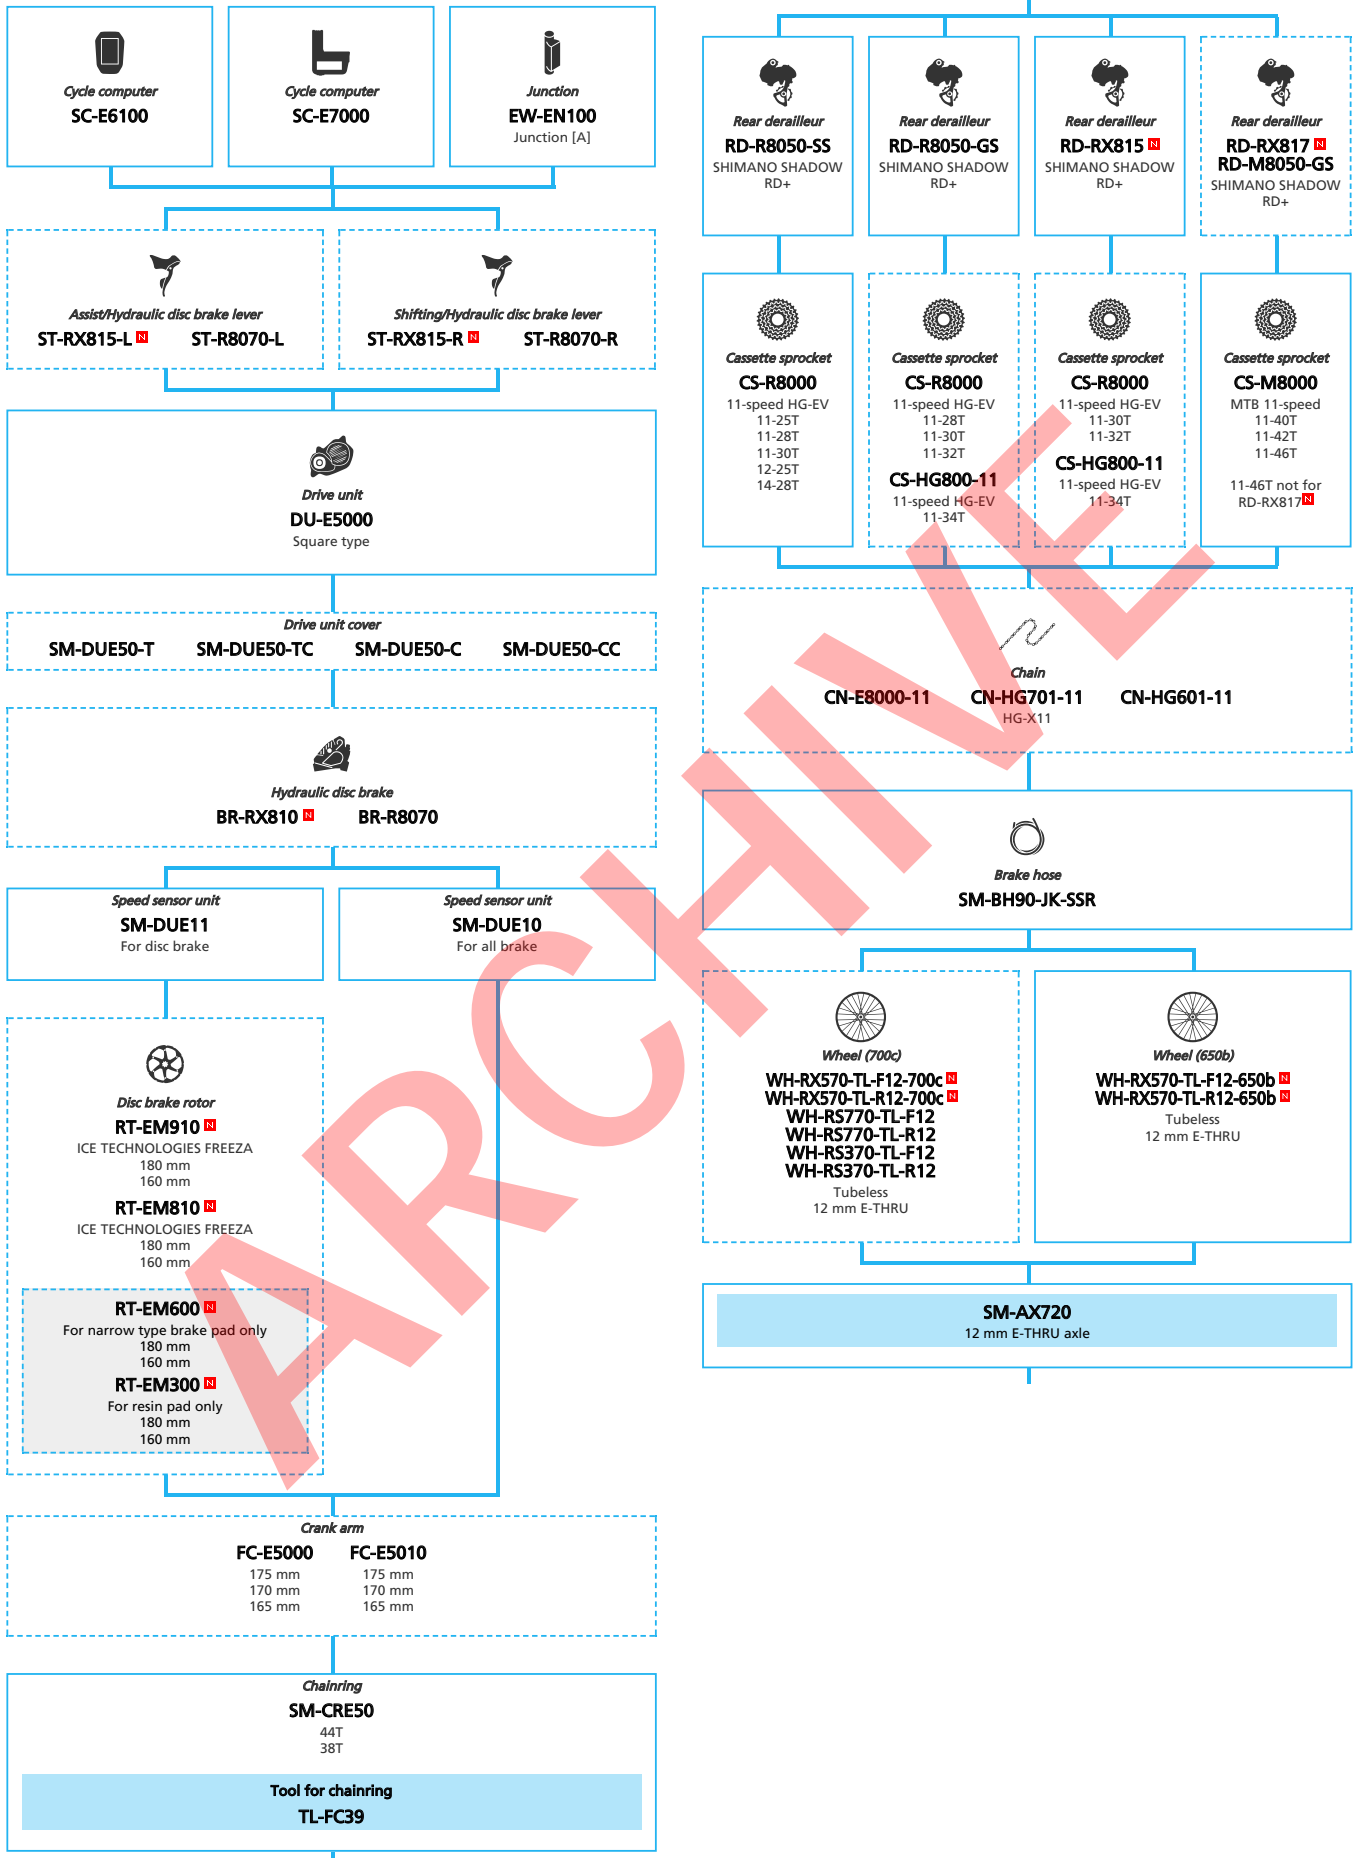

SHIMANO **STEPS** E5000 series with Rear Derailleur (For Drop Handlebar Electronic spec.)

N ... New model
... Additional option
... Alternative option
... All select
... Single select

E-BIKE