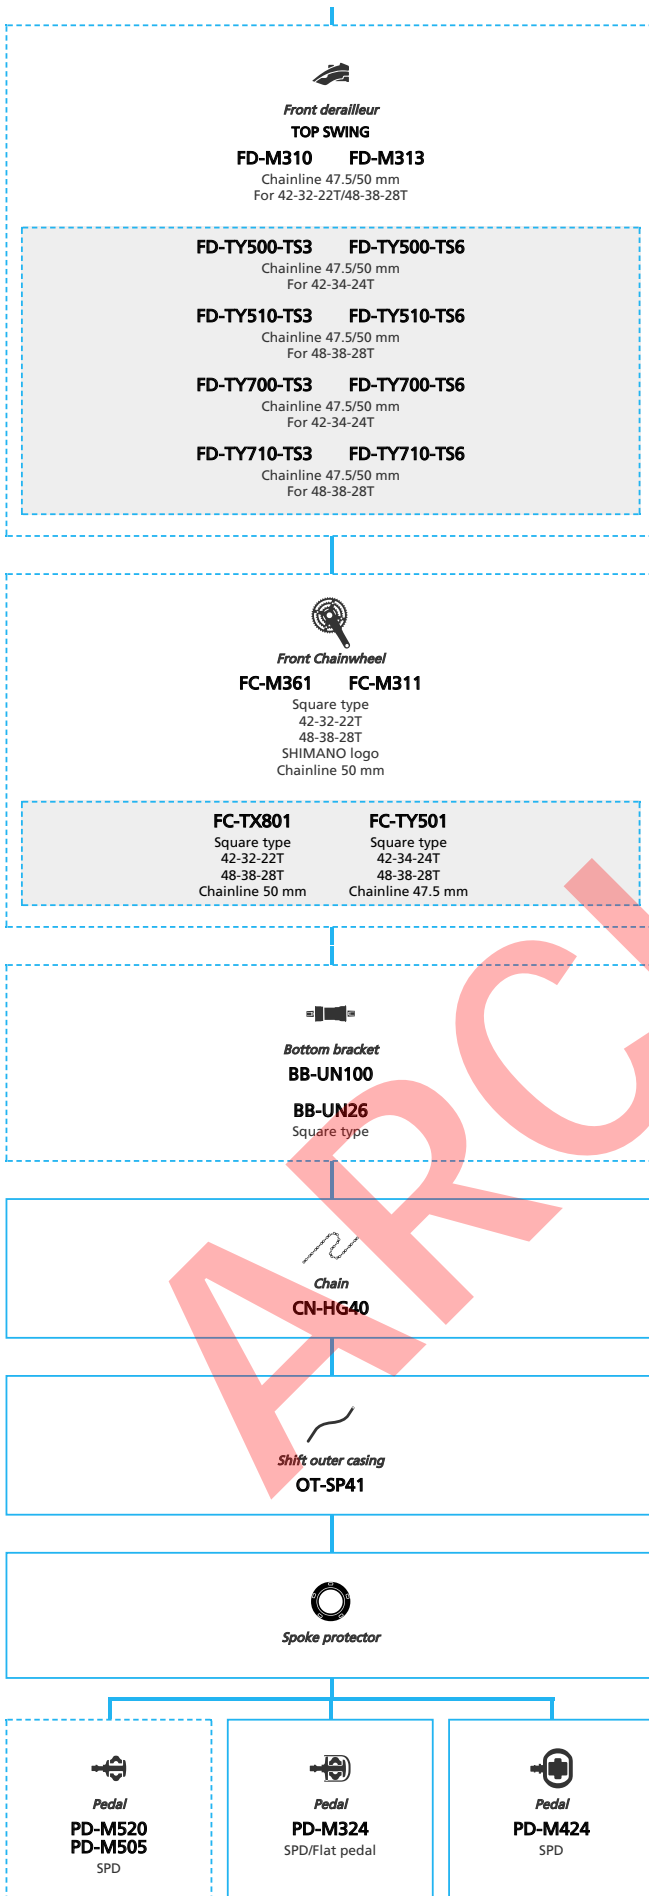

ARCHIVE

SHIMANO *Acera* *ALTUS* (3x7-speed)

N ... New model
 ■ ... Additional option
 □ ... All select
 ▨ ... Alternative option
 ▩ ... Single select

Mountain Bike

- ... New model
- ... Additional option
- ... Alternative option
- ... All select
- ... Single select