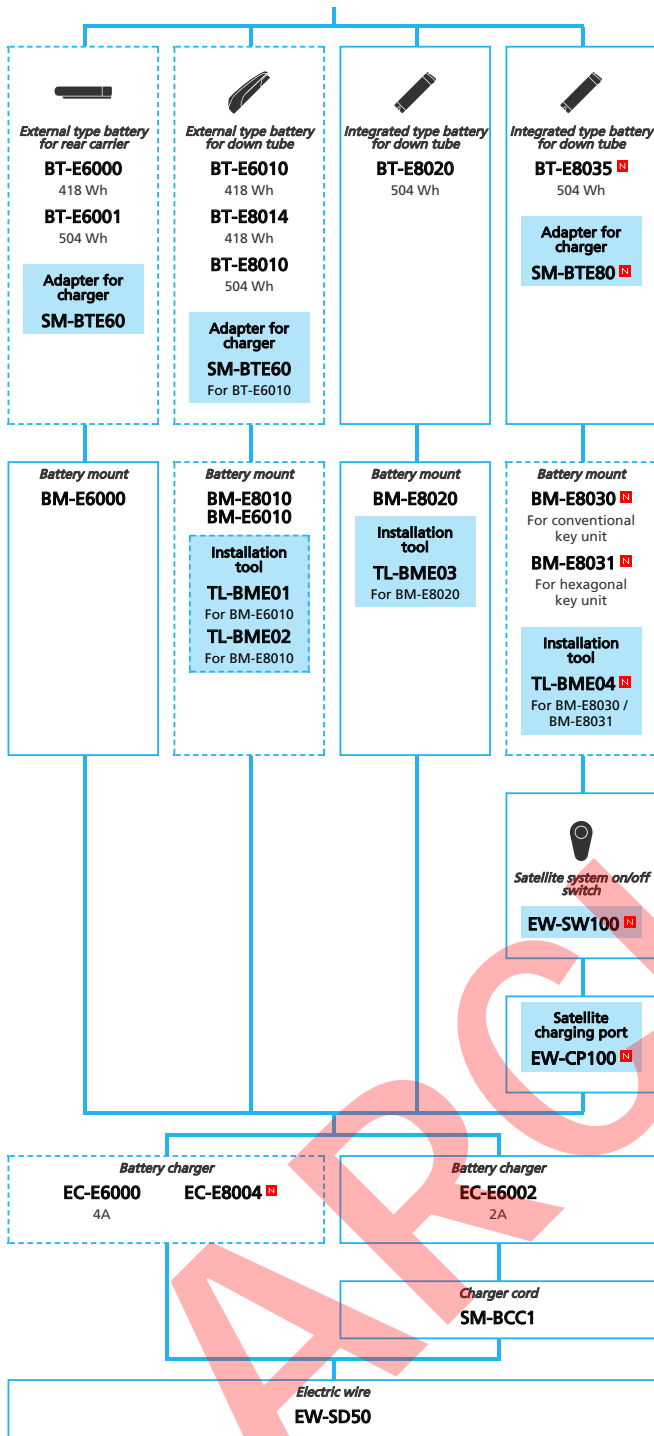

- ... New model
- ... Additional option
- ... All select
- ... Alternative option
- ... Single select