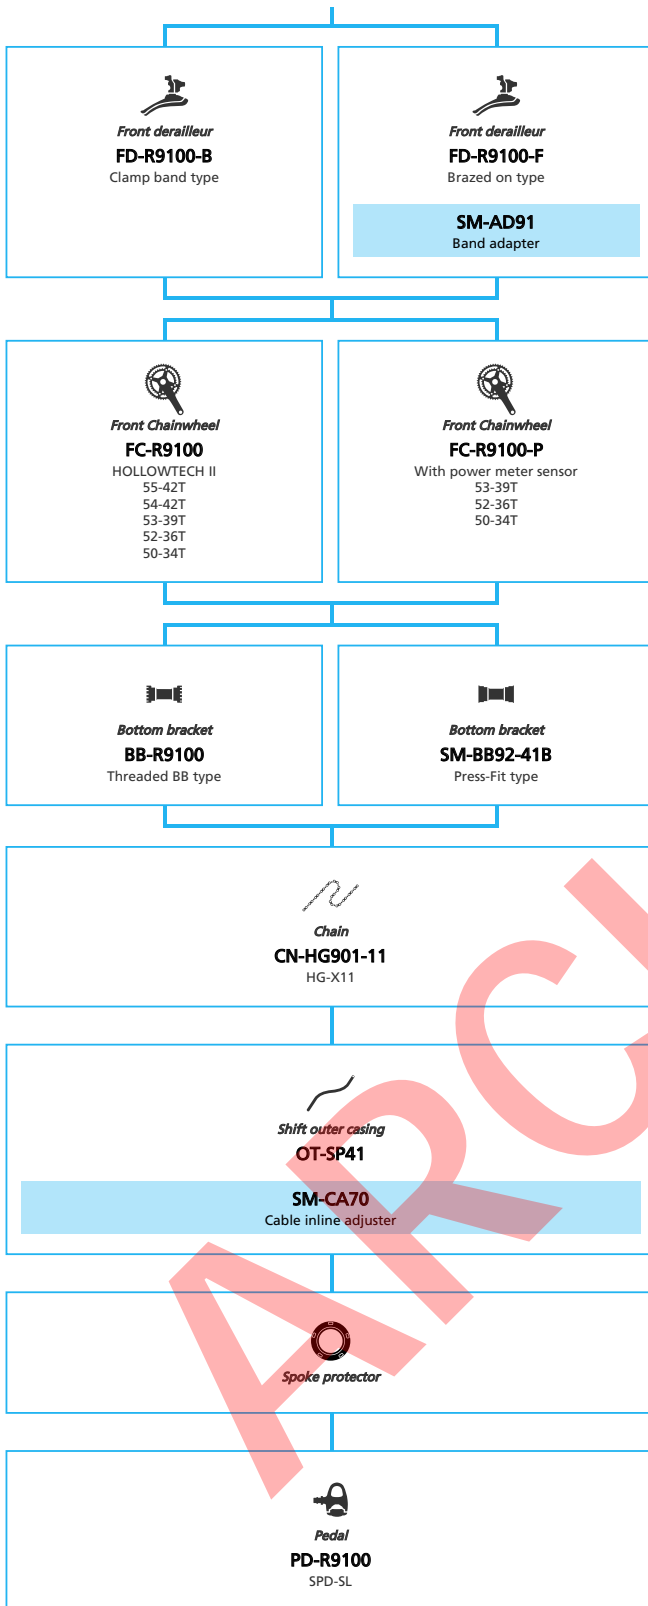

ARCHIVE

DURA-ACE (2x11-speed)

■ ... New model
 ... Additional option
 ... All select
 ... Alternative option
 ... Single select

ARCHIVE

-  ... New model
-  ... Additional option
-  ... Alternative option
-  ... All select
-  ... Single select