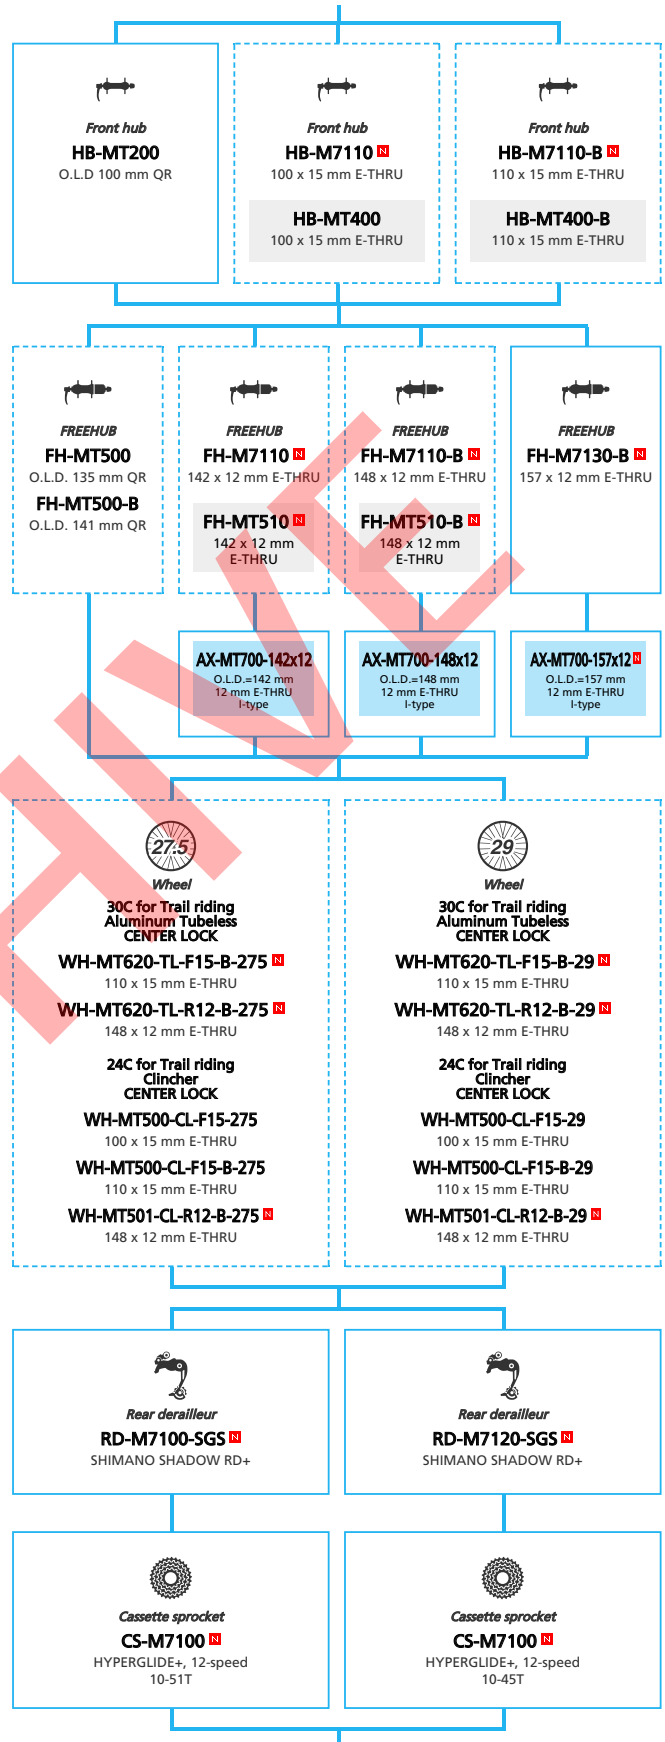

ARCHIVE

SHIMANO **DEORE XT** M8050 series (2x11-speed)

N ... New model
 ■ ... Additional option
 □ ... Alternative option
 □ ... All select
 □ ... Single select

Mountain Bike

- ... New model
- ... Additional option
- ... Alternative option
- ... All select
- ... Single select

SHIMANO **DEORE XT** M8050 series (1x11-speed)

N ... New model
 ■ ... Additional option
 ■ ... Alternative option
 □ ... All select
 □ ... Single select

Mountain Bike

- ... New model
- ... Additional option
- ... Alternative option
- ... All select
- ... Single select

SLX (1x12-speed)

N ... New model
 ■ ... Additional option
 □ ... All select
 ■ ... Alternative option
 □ ... Single select

Mountain Bike

- ... New model
- ... Additional option
- ... All select
- ... Alternative option
- ... Single select