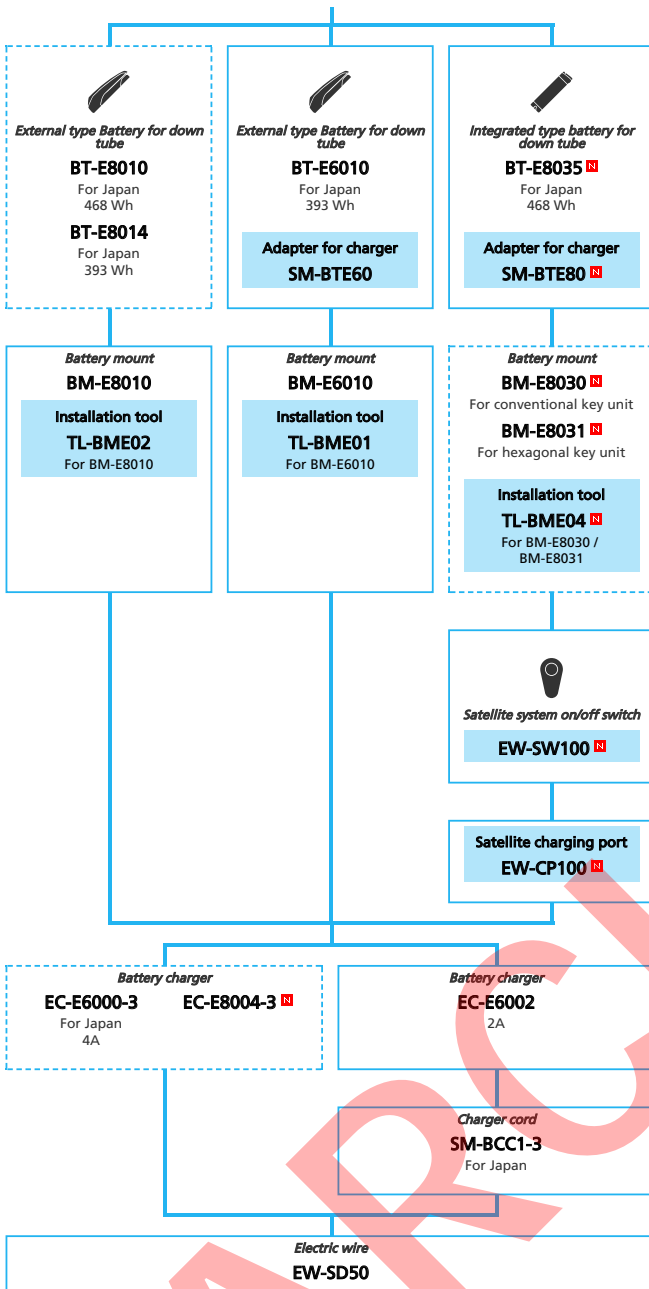

- ... New model
- ... Additional option
- ... All select
- ... Alternative option
- ... Single select