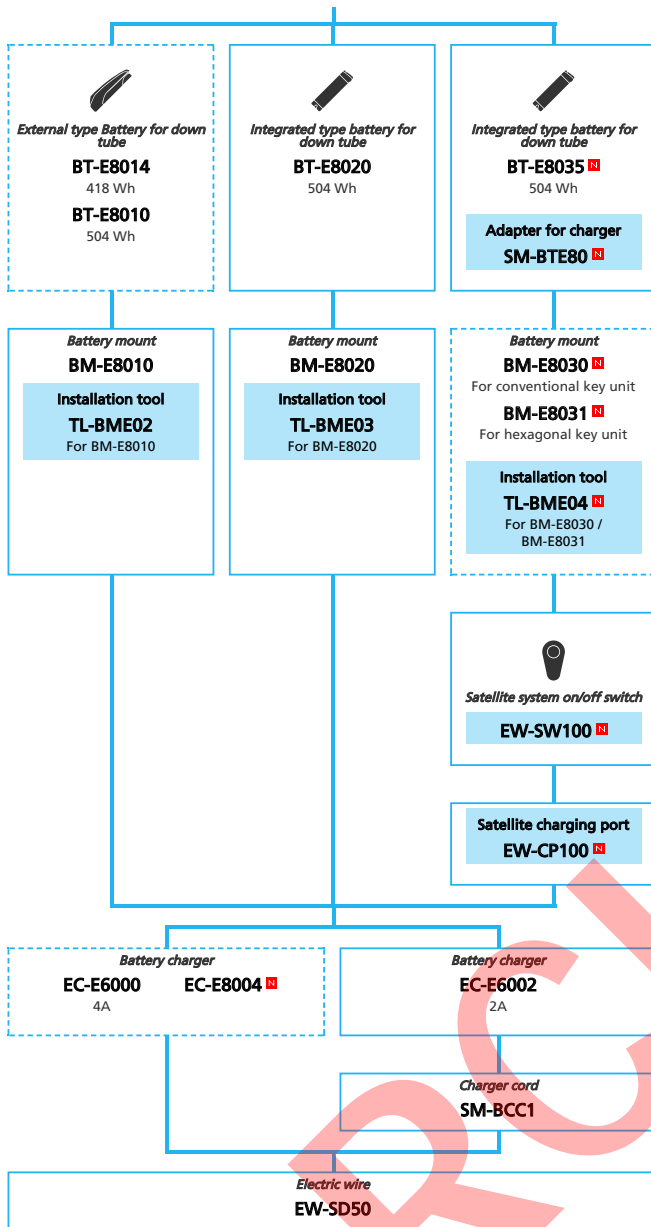

- ... New model
- ... Additional option
- ... All select
- ... Alternative option
- ... Single select

DRAFT