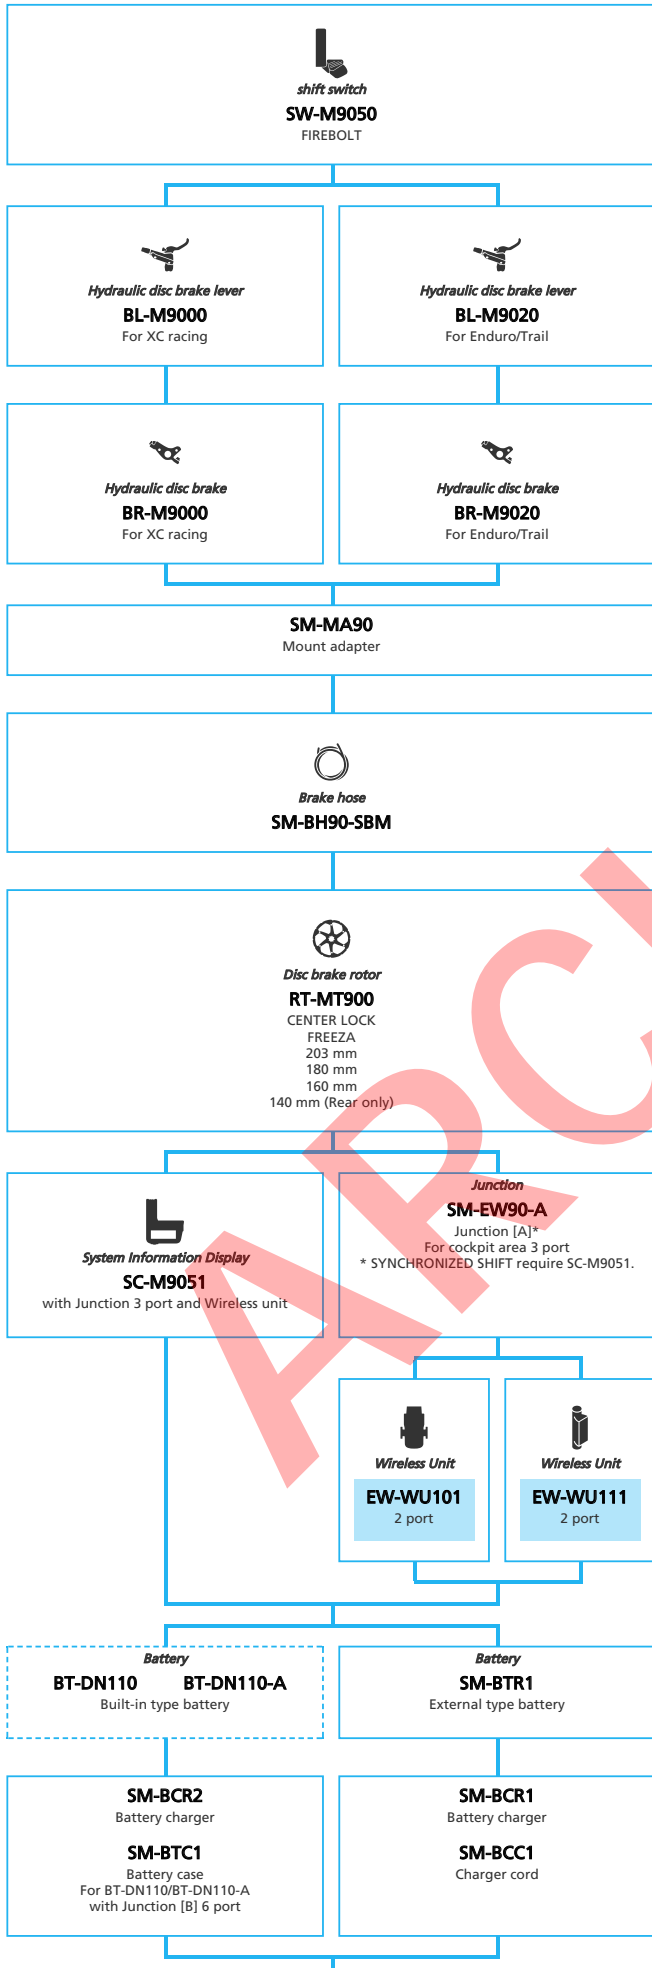

SHIMANO XTR M9050 series (2x11-speed)

N ... New model
  ... Additional option
  ... Alternative option
  ... All select
  ... Single select

Mountain Bike