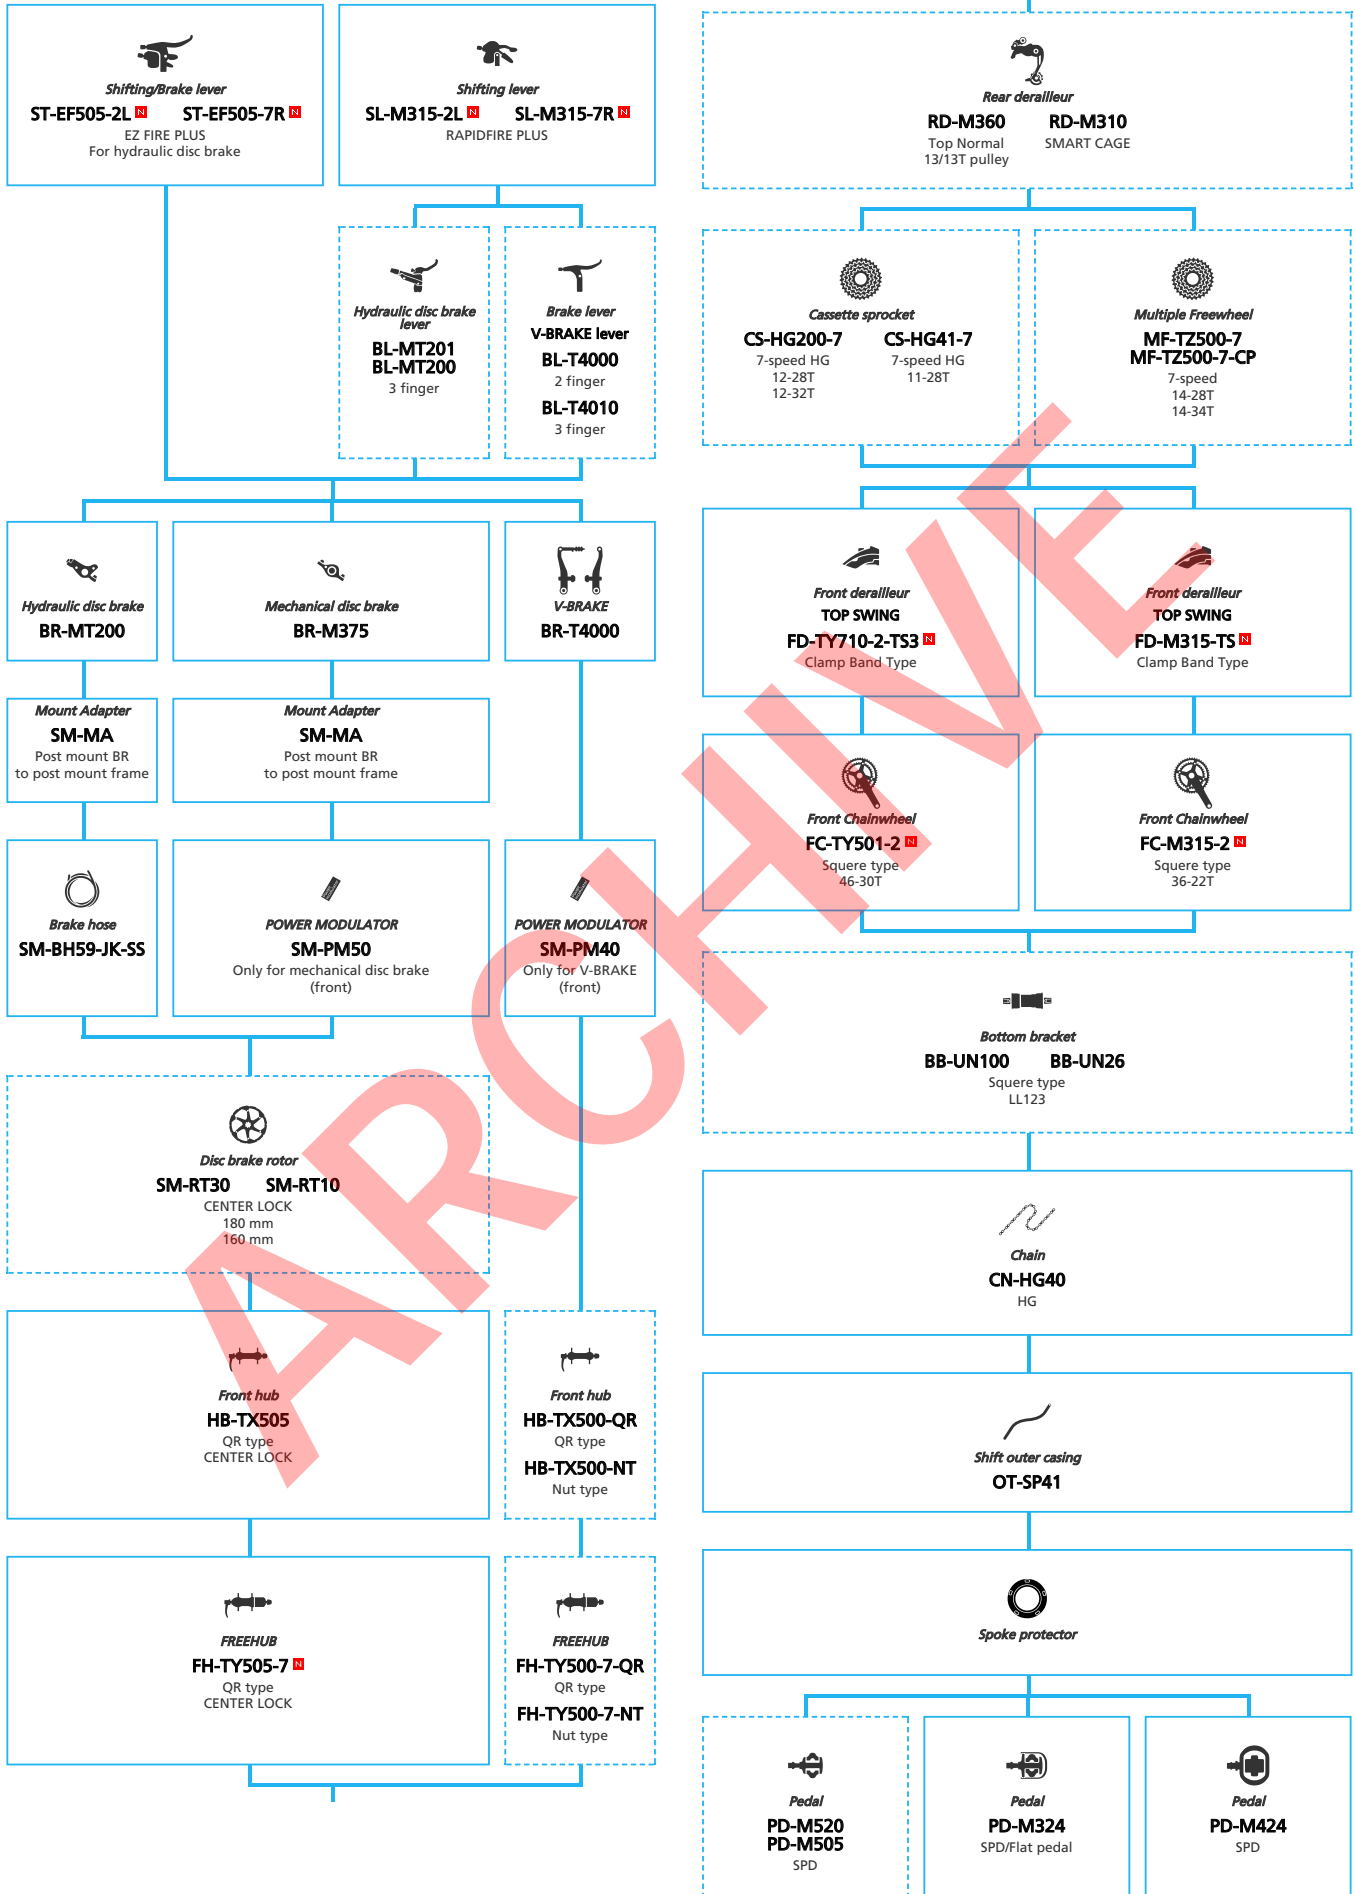

SHIMANO *Acera* *ALTUS* (2x7-speed)

N ... New model
■ ... Additional option
■ ... Alternative option
□ ... All select
□ ... Single select

Mountain Bike