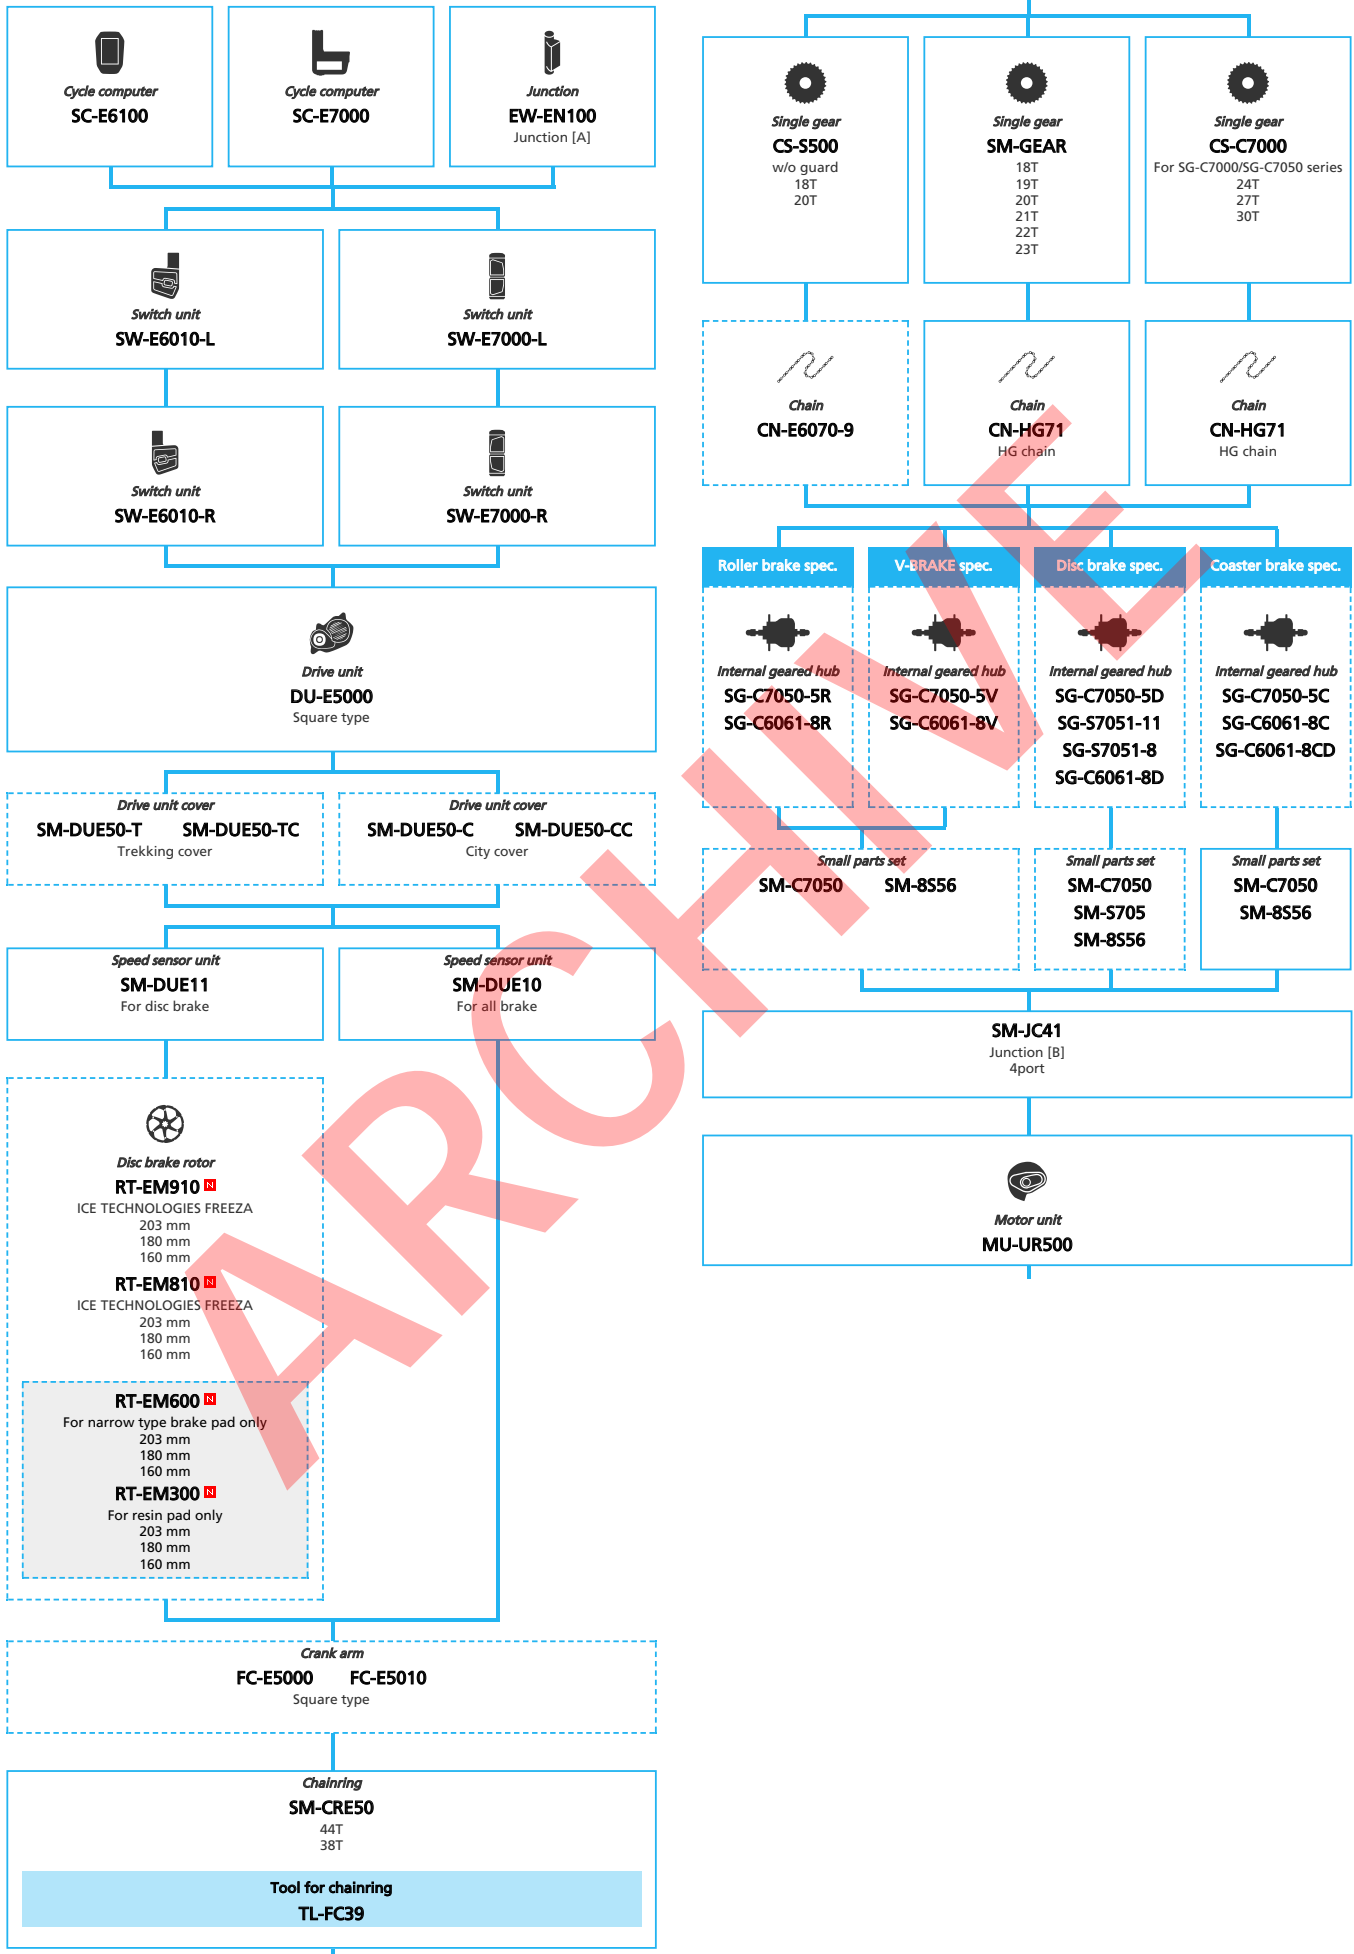

- ... New model
- ... Additional option
- ... All select
- ... Alternative option
- ... Single select

SHIMANO **STEPS** E5000 series with Internal Geared Hub (Electronic spec.)

■ ... New model
 ... Additional option
 ... Alternative option
 ... All select
 ... Single select