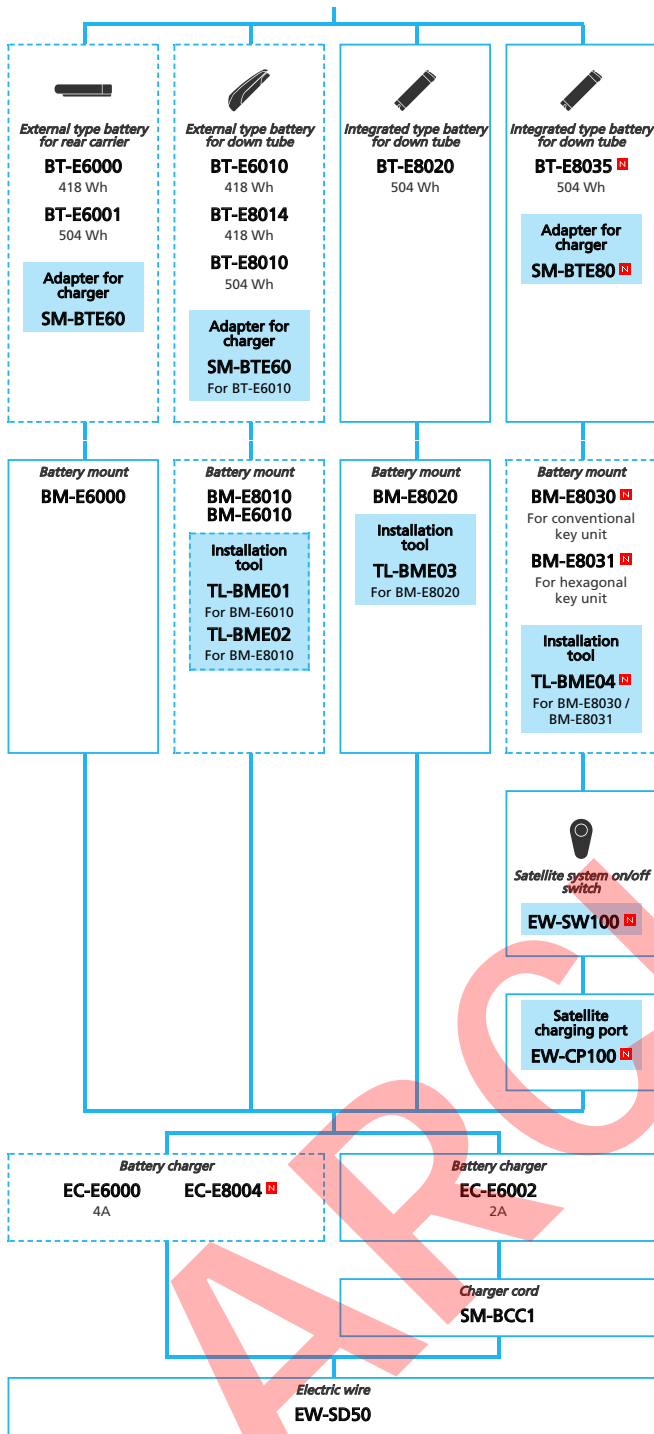

ARCHIVE

SHIMANO STOPS E6100 series with Rear Derailleur (Mechanical spec.)

■ ... New model
 ... Additional option
 ... Alternative option
 ... All select
 ... Single select

E-BIKE

- ... New model
- ... Additional option
- ... All select
- ... Alternative option
- ... Single select