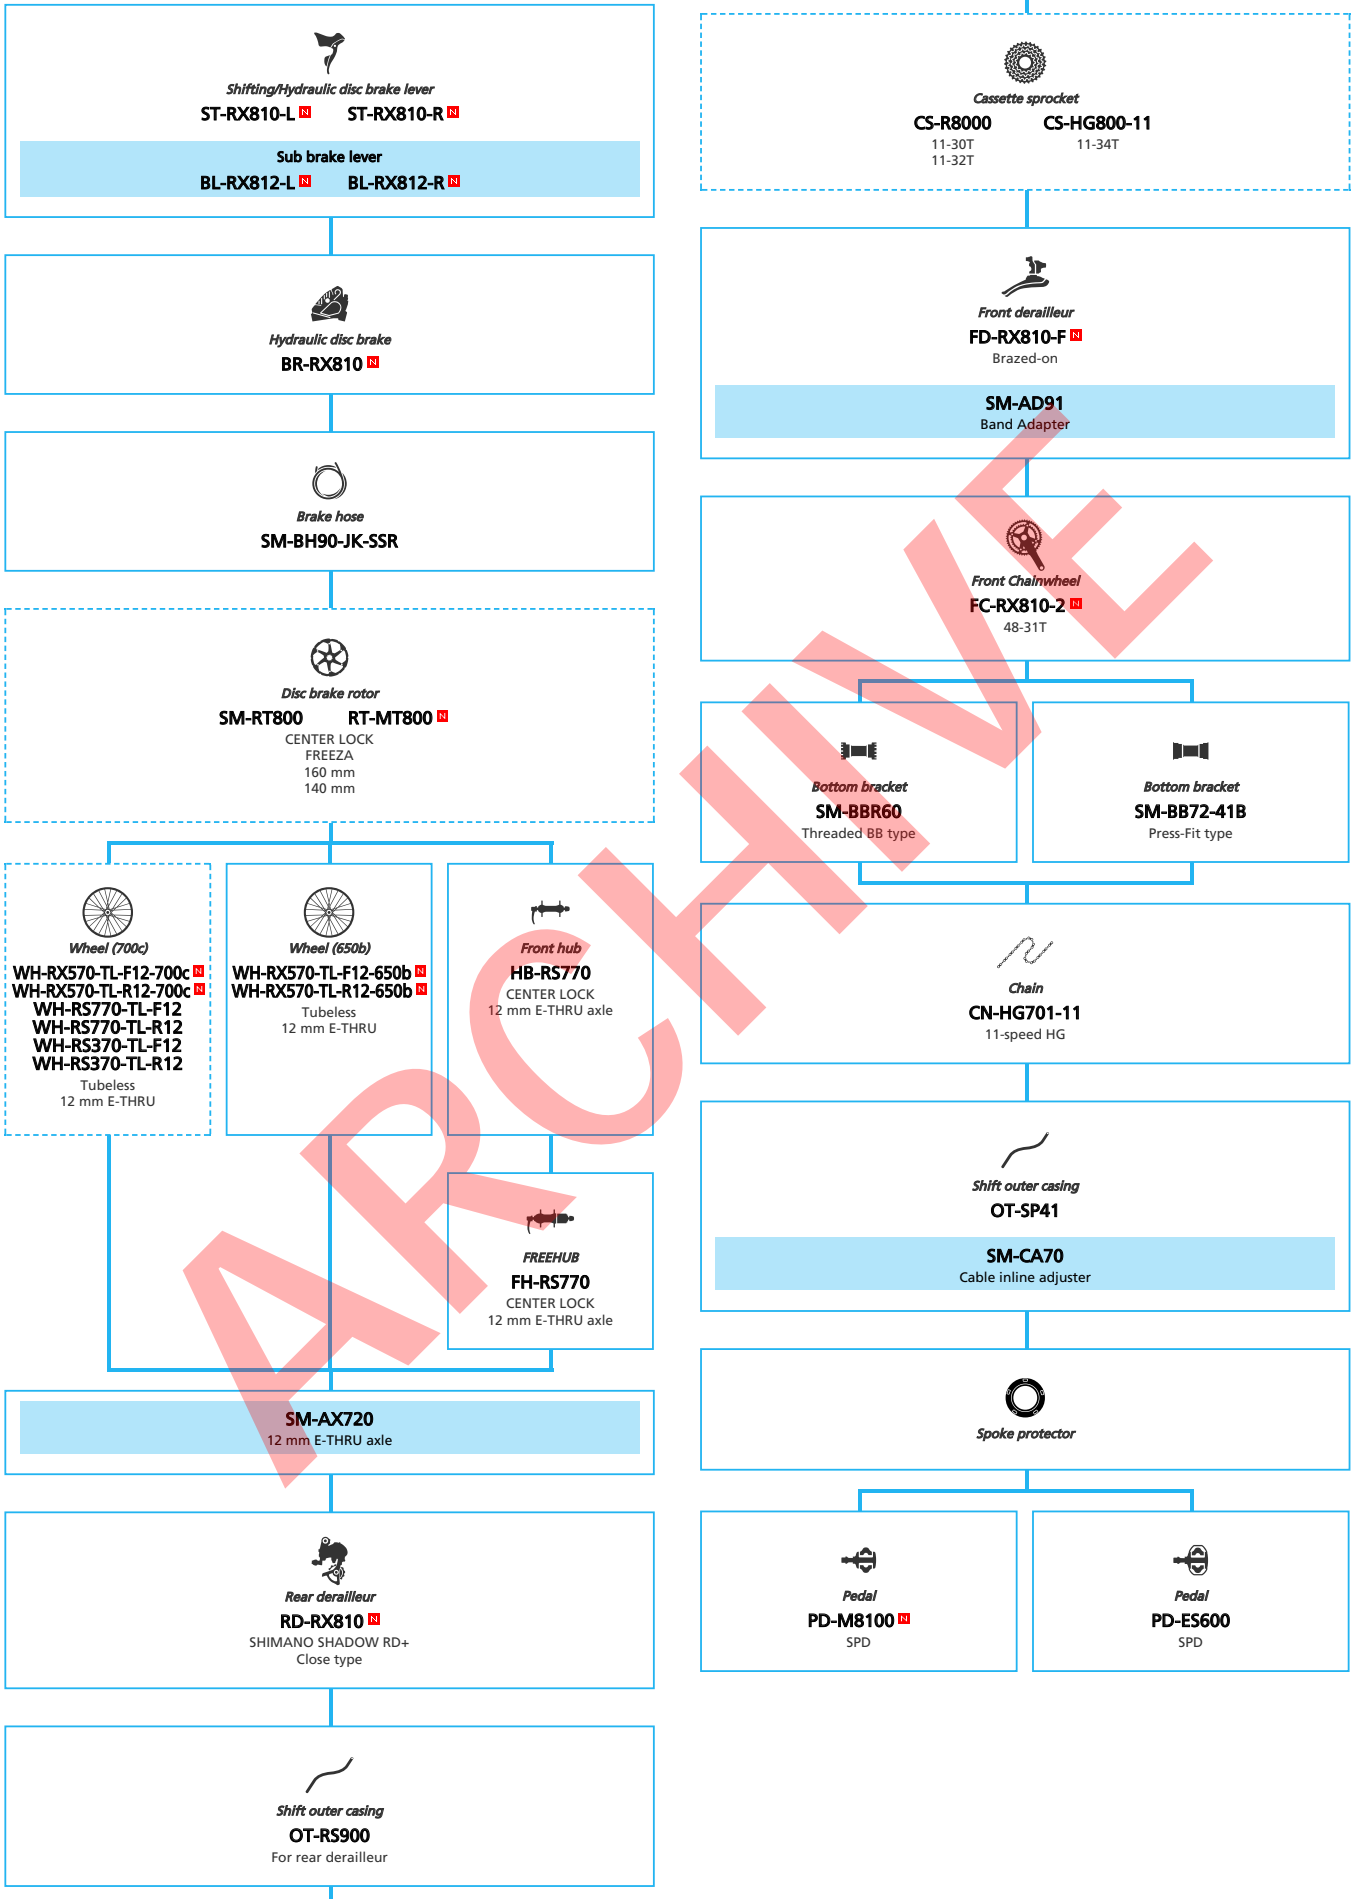

SHIMANO **GRX** RX810 series (Mechanical spec. 2x11-speed)

N ... New model
■ ... Additional option
□ ... All select
▭ ... Alternative option
▭ ... Single select