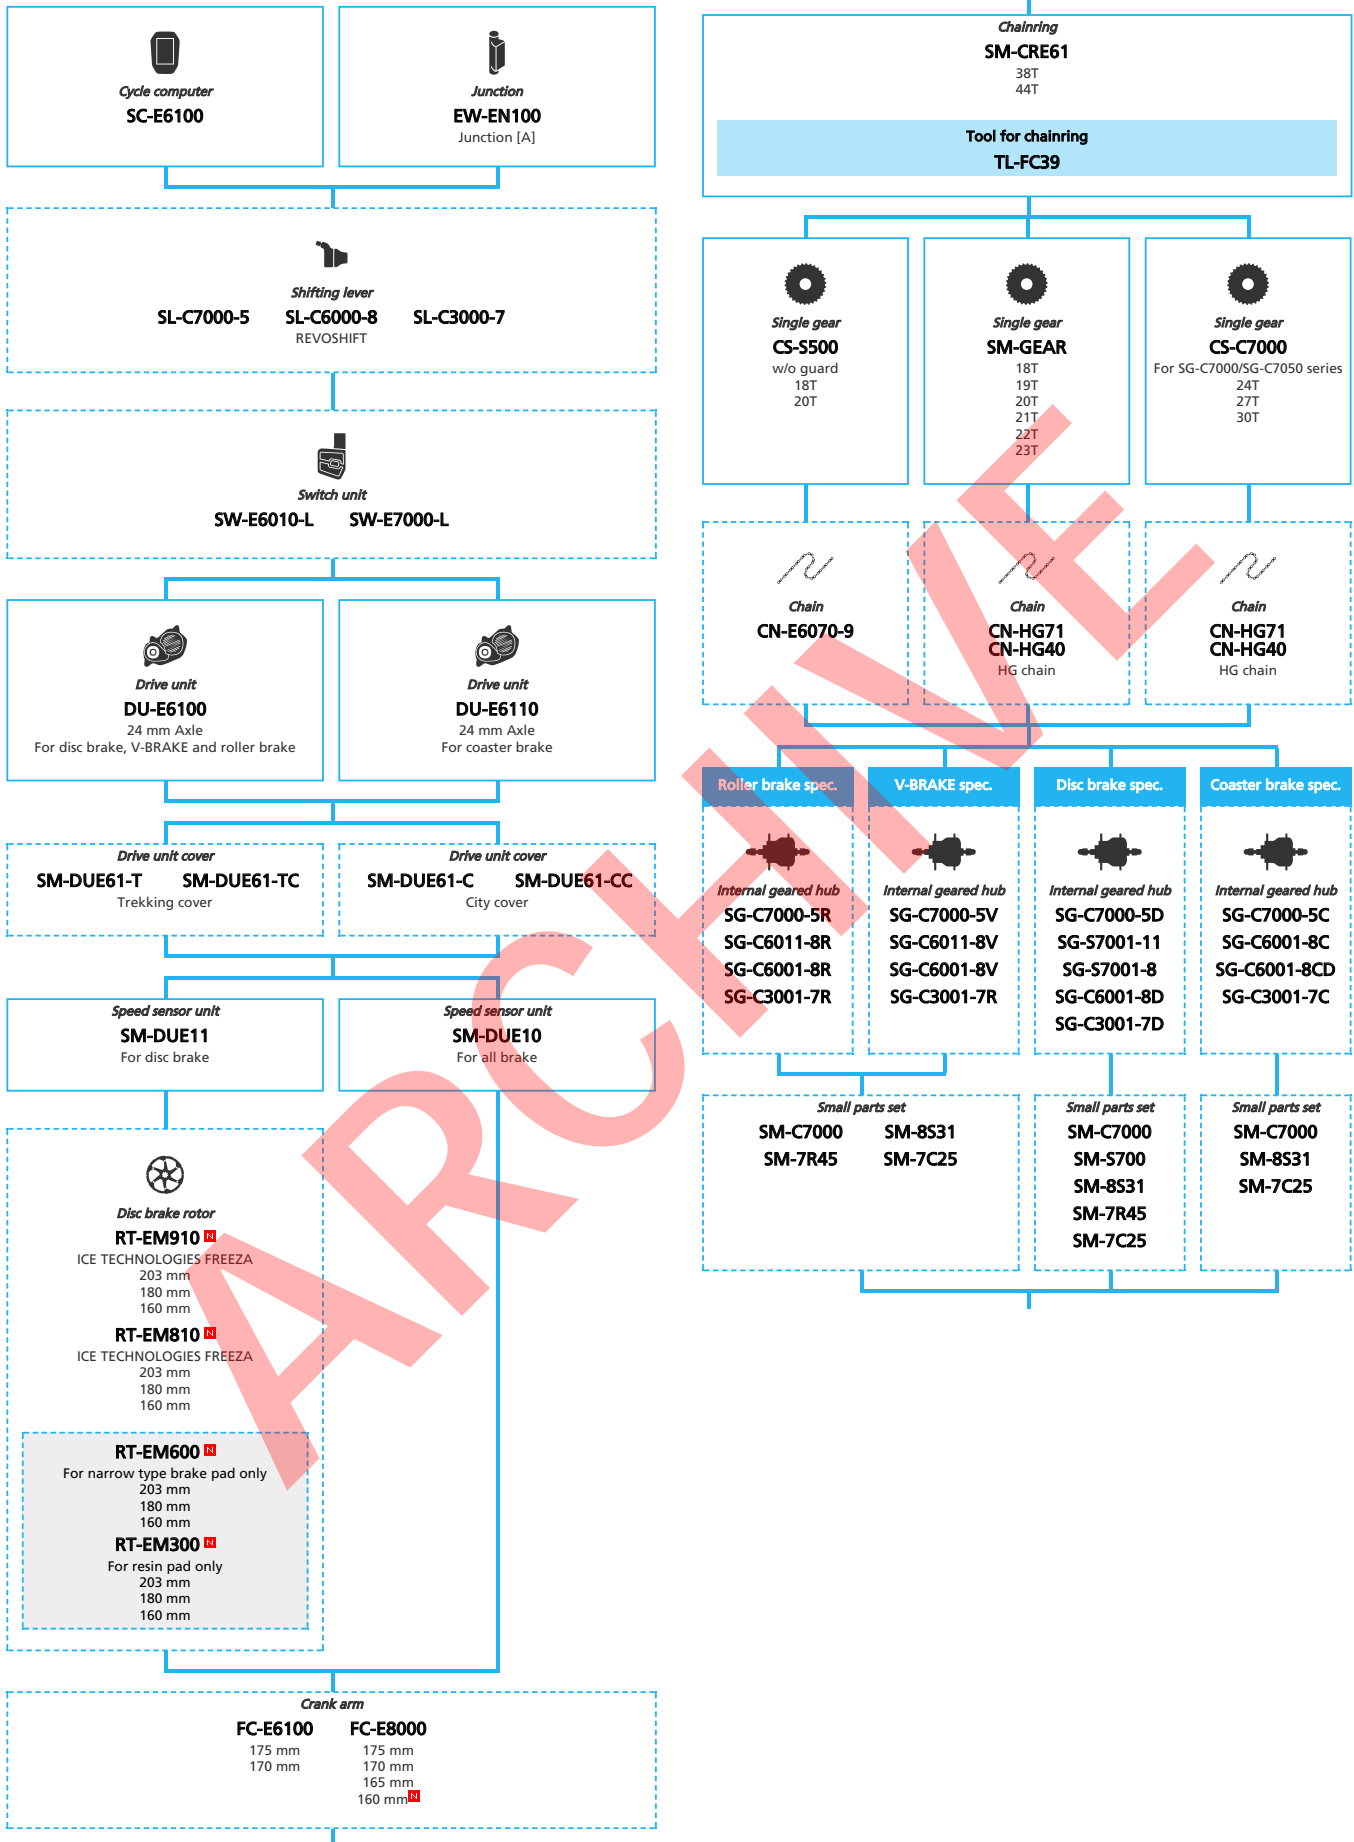

SHIMANO STOPS E6100 series with Internal Geared Hub (Mechanical spec.)

N ... New model
■ ... Additional option
□ ... All select
■ ... Alternative option
□ ... Single select

E-BIKE