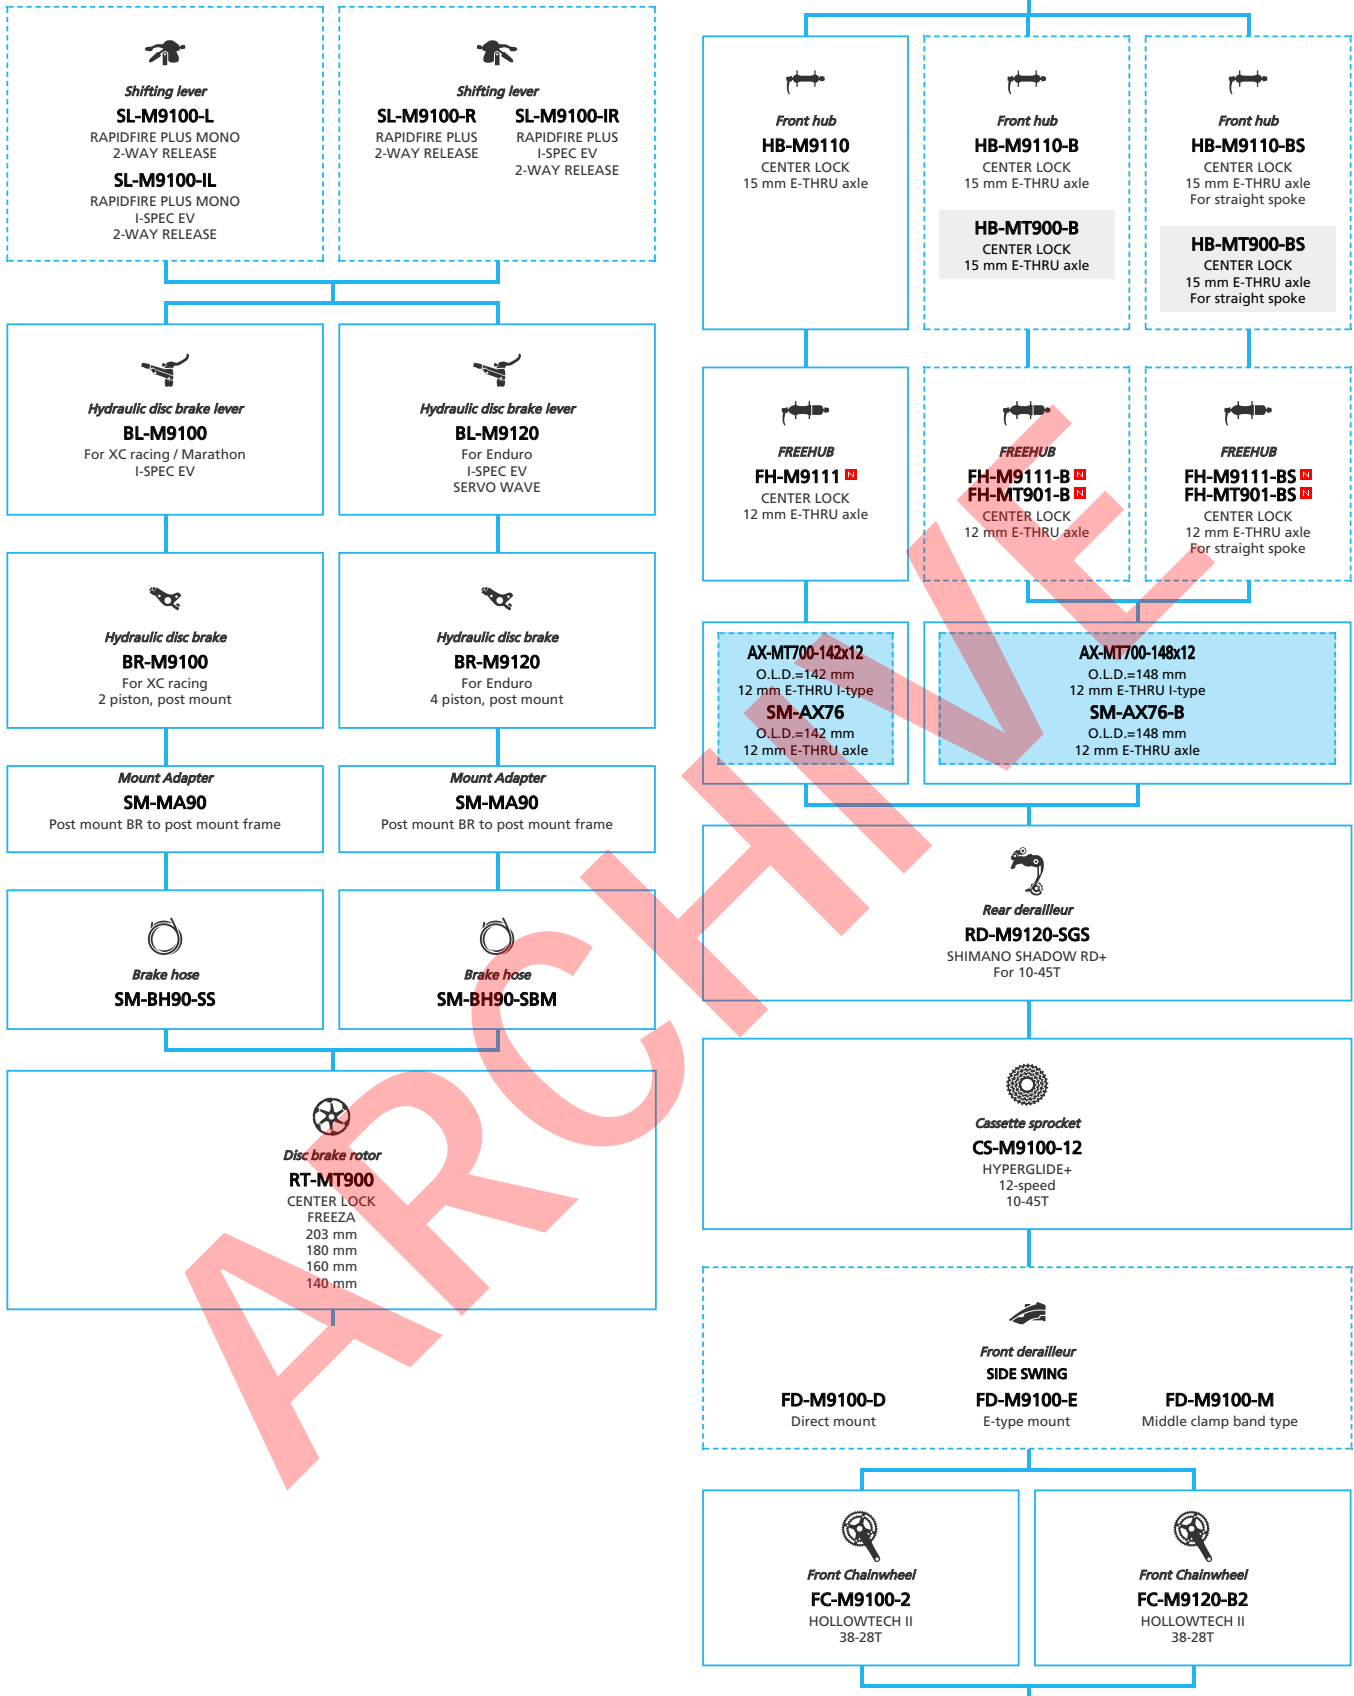

XTR (2x12-speed)

N ... New model
   ... Additional option
   ... Alternative option
   ... All select
   ... Single select

Mountain Bike