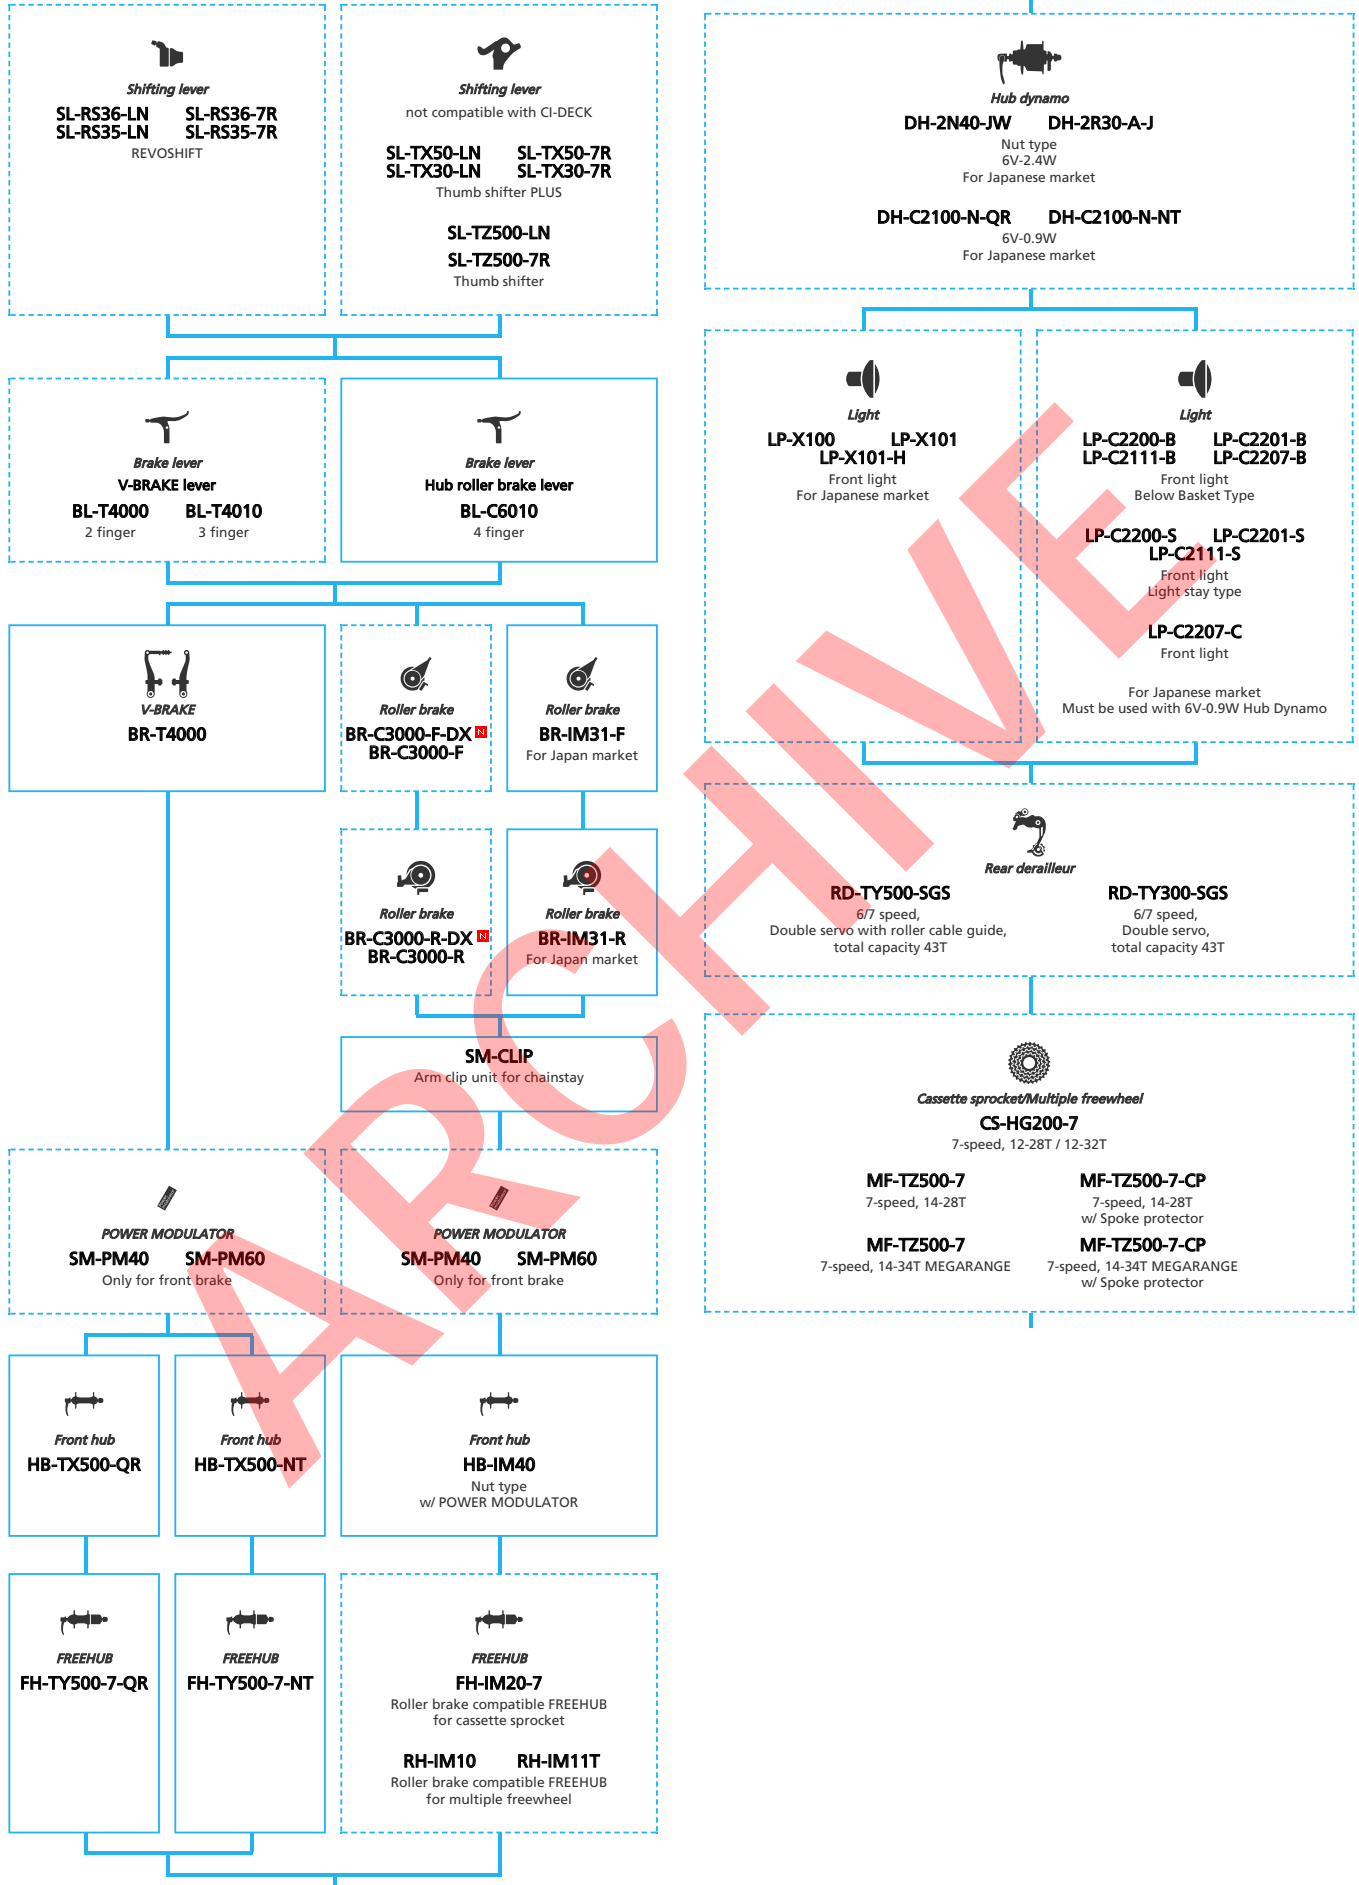

SHIMANO *Tourney* TZ (3x7 Friction)

- ... New model
- ... Additional option
- ... Alternative option
- ... All select
- ... Single select

Mountain Bike