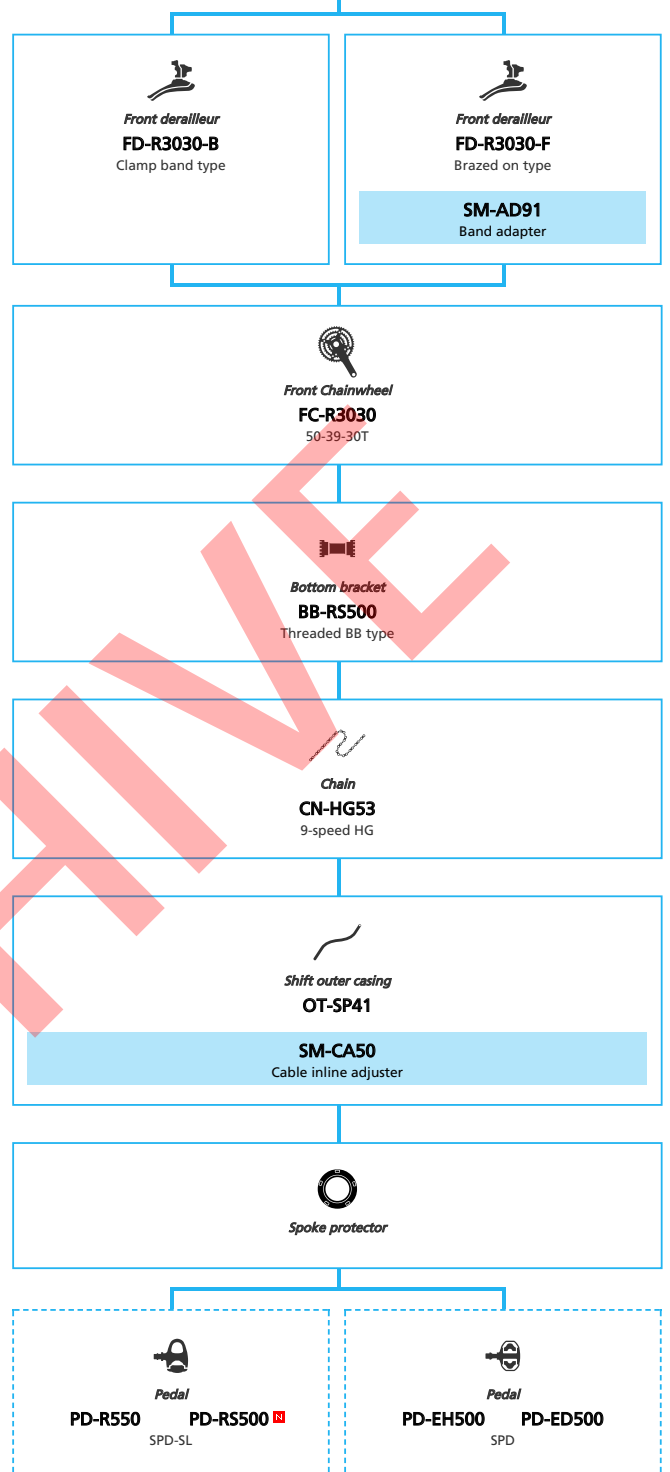

SHIMANO *SORA* (3x9-speed)

- ... New model
- ... Additional option
- ... All select
- ... Alternative option
- ... Single select