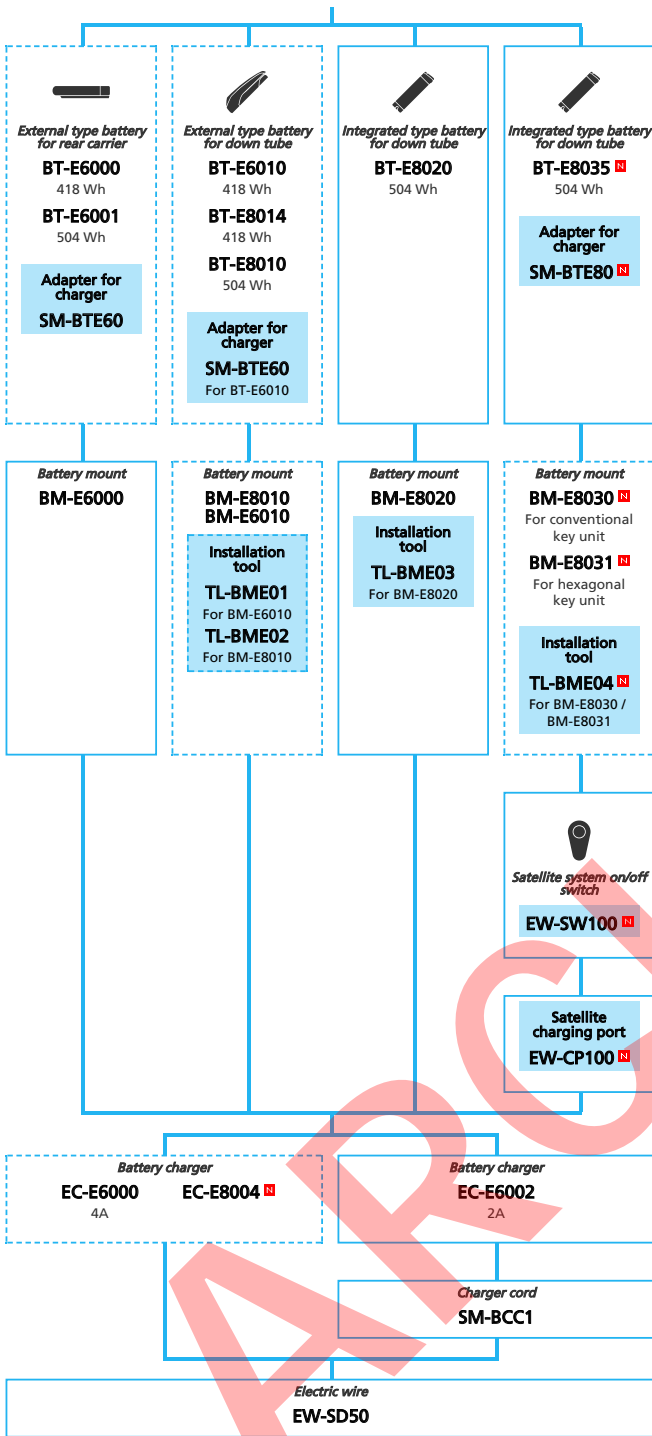

- ... New model
- ... Additional option
- ... All select
- ... Alternative option
- ... Single select