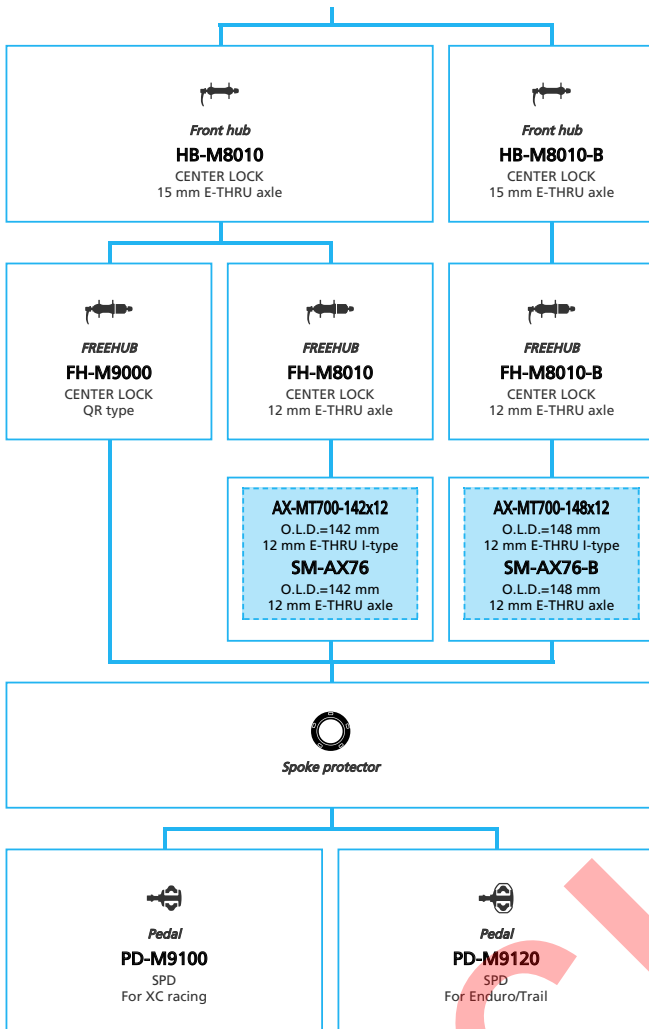

ARCHIVE

SHIMANO XTR M9050 series (1x11-speed)

■ ... New model
 ... Additional option
 ... All select
 ... Alternative option
 ... Single select

Mountain Bike

- ... New model
- ... Additional option
- ... Alternative option
- ... All select
- ... Single select