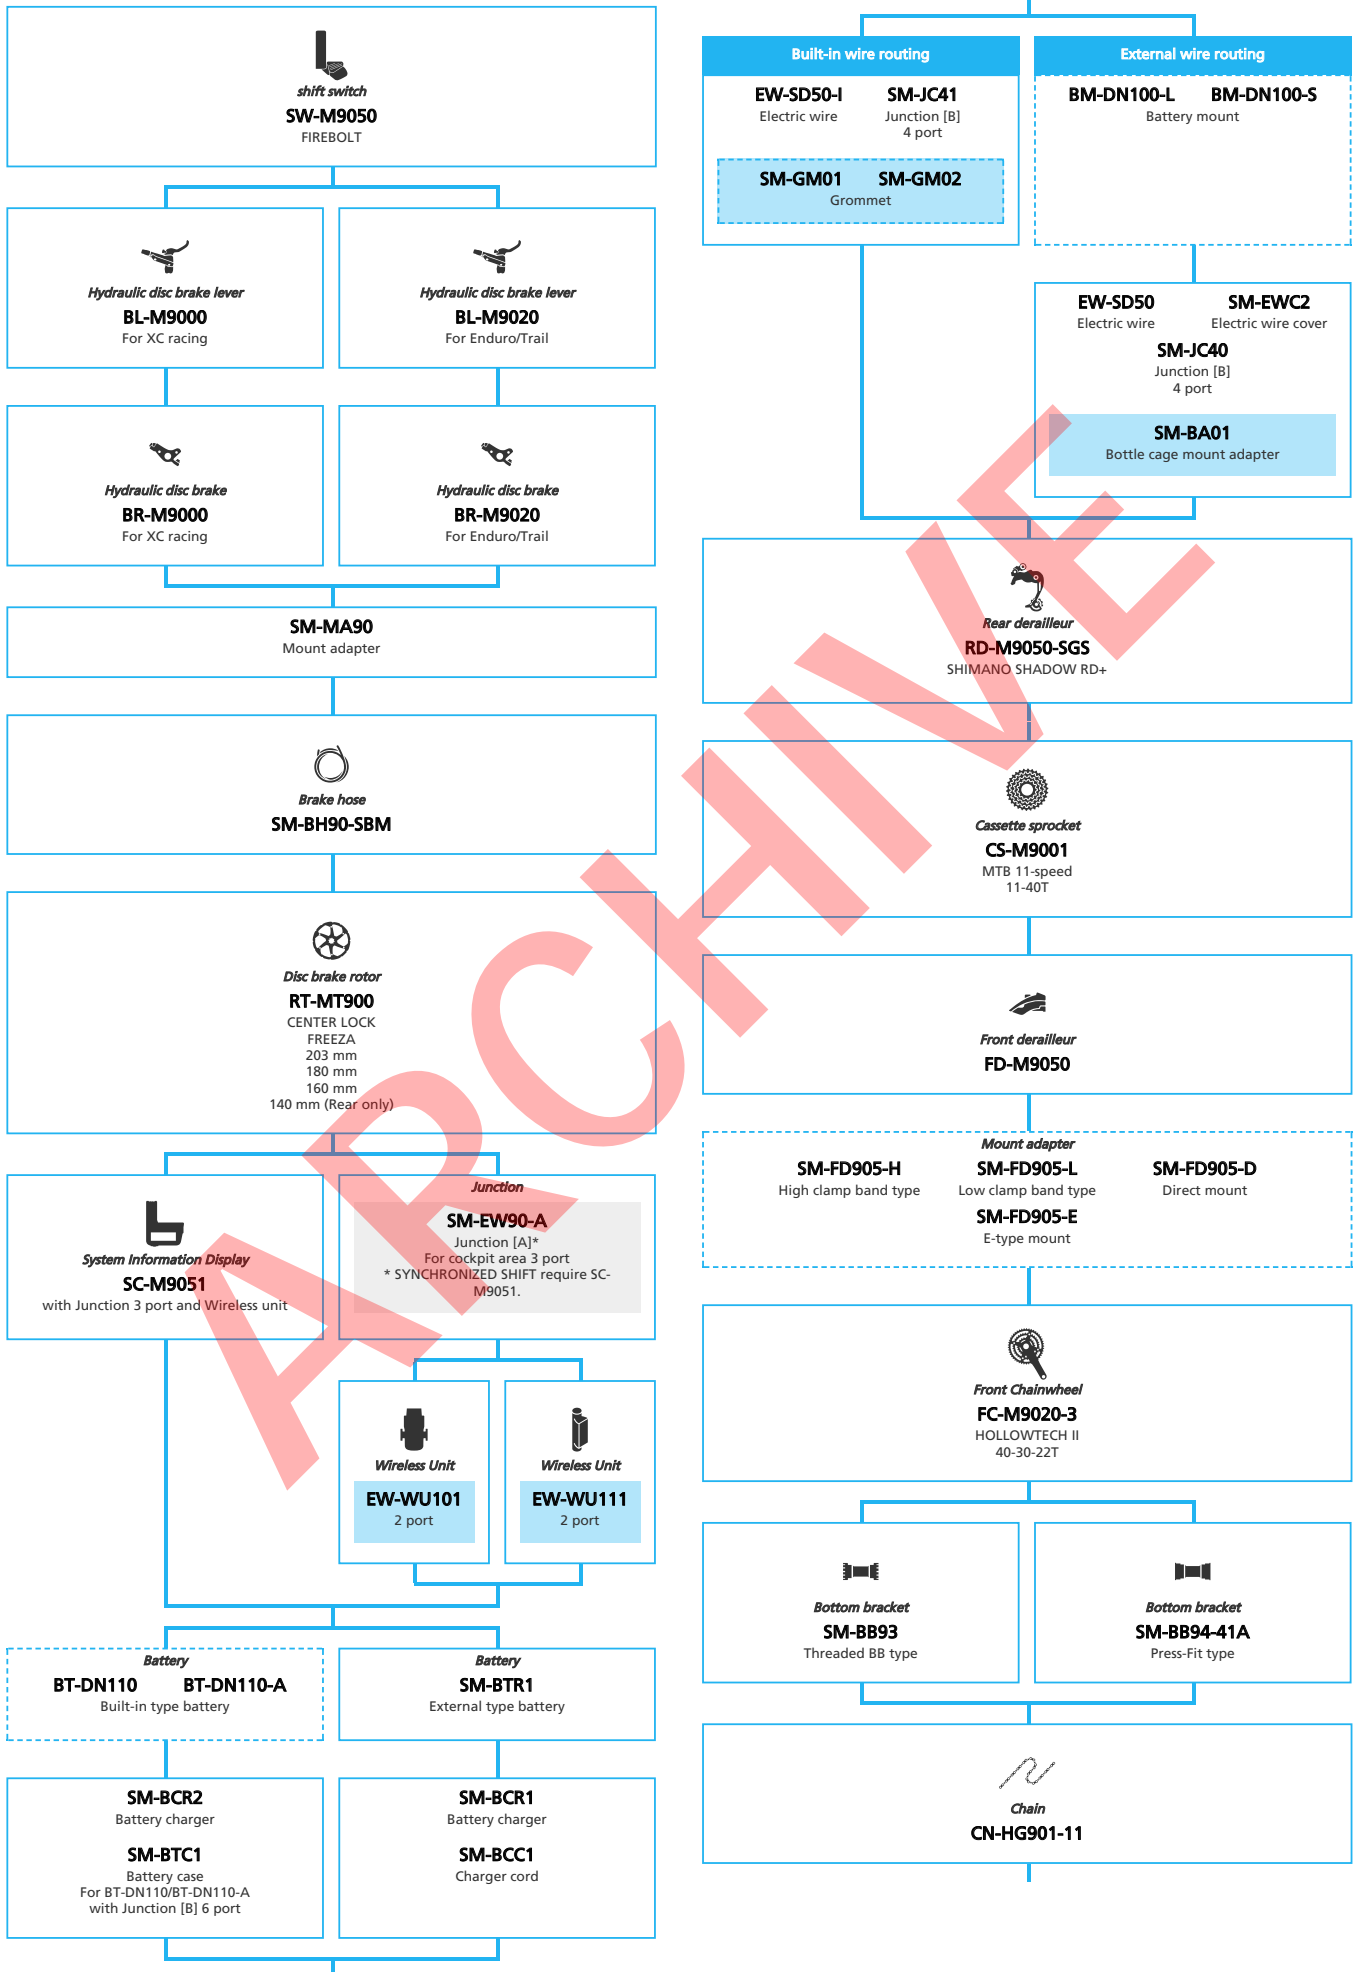

SHIMANO
XTR M9050 series (3x11-speed)

N ... New model
   ... Additional option
   ... All select
   ... Alternative option
   ... Single select

Mountain Bike