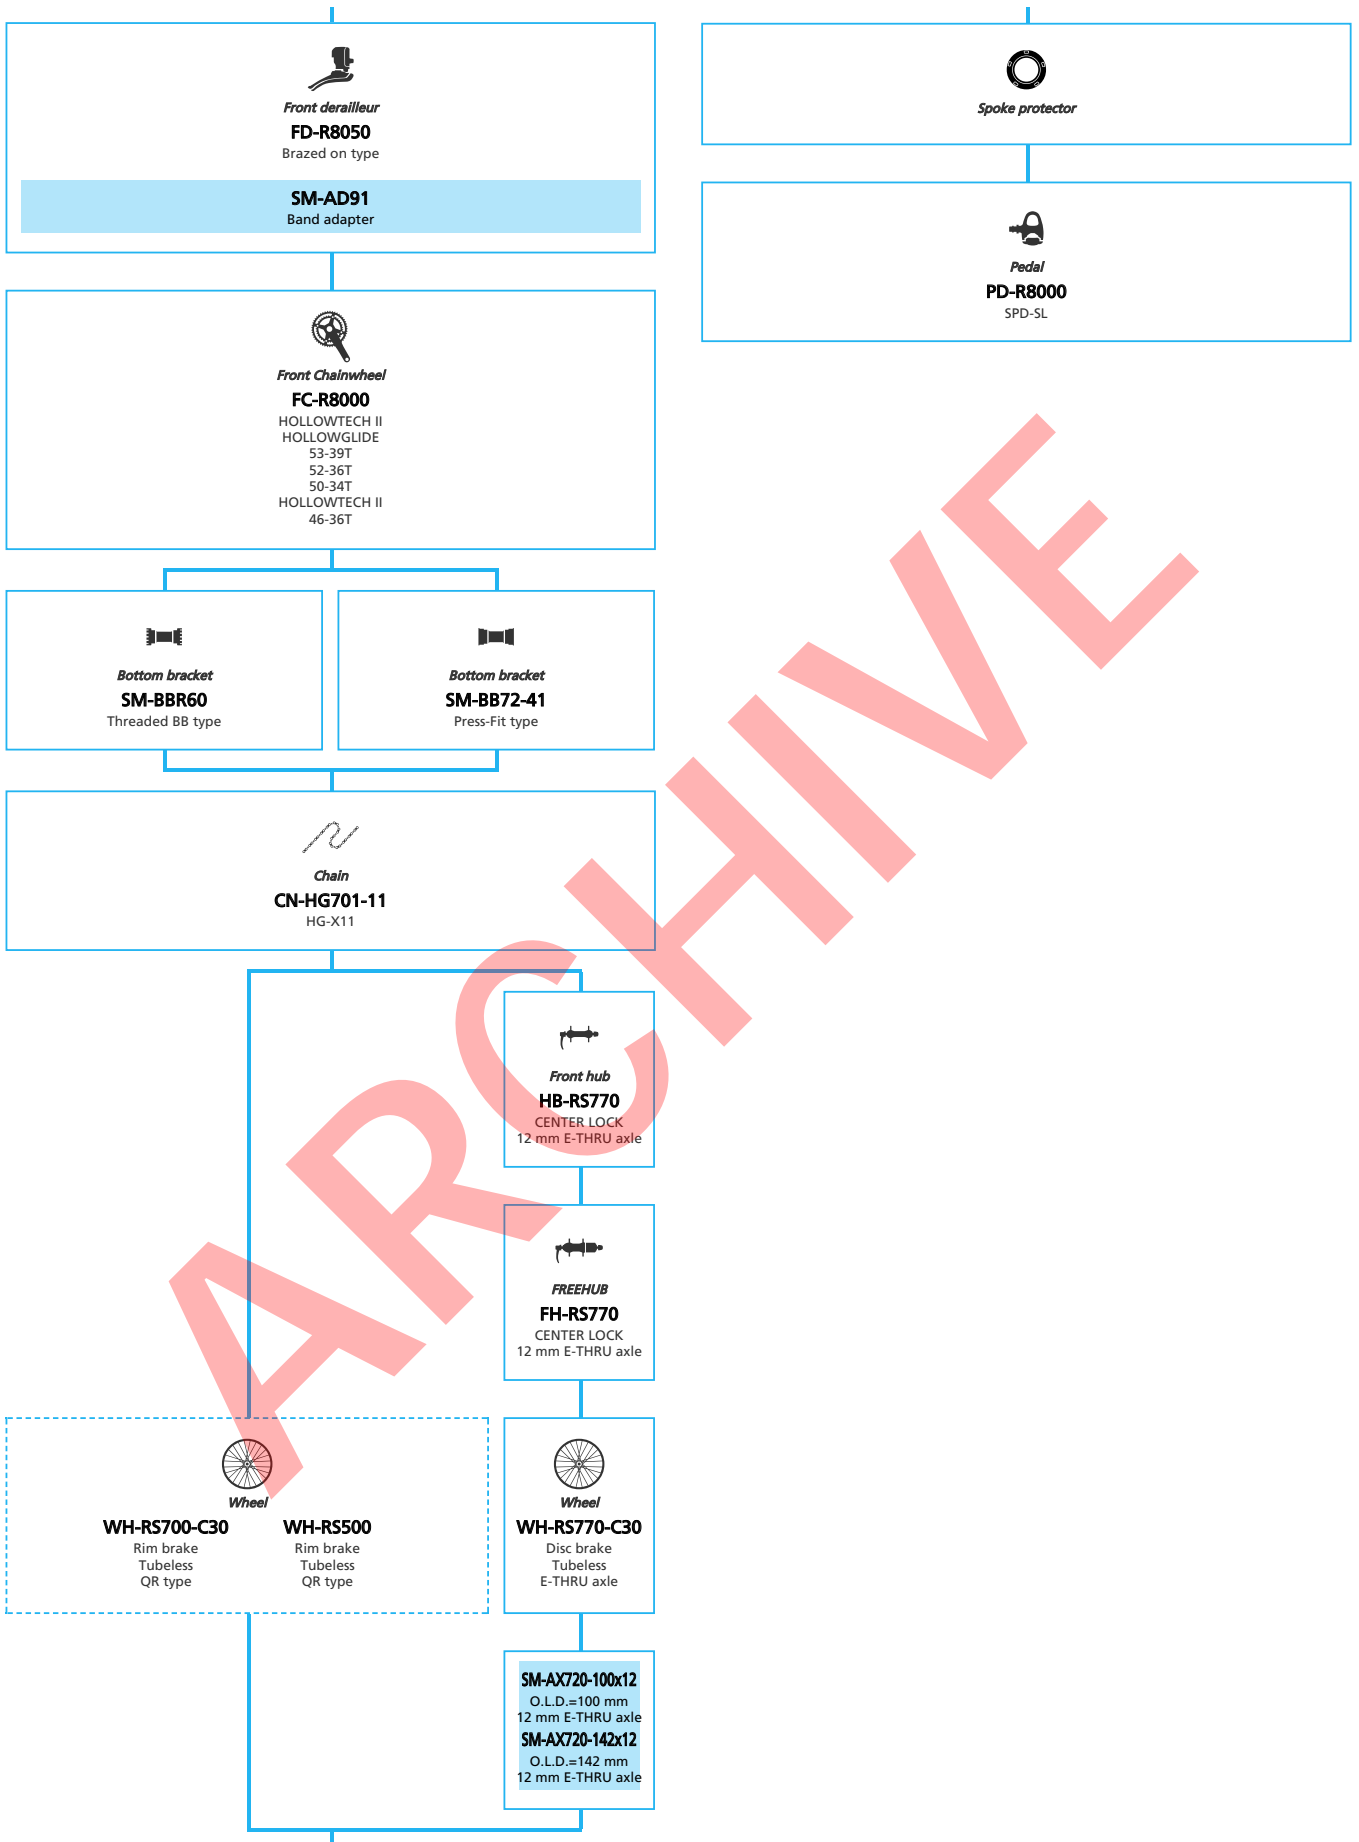

- ... New model
- ... Additional option
- ... All select
- ... Alternative option
- ... Single select