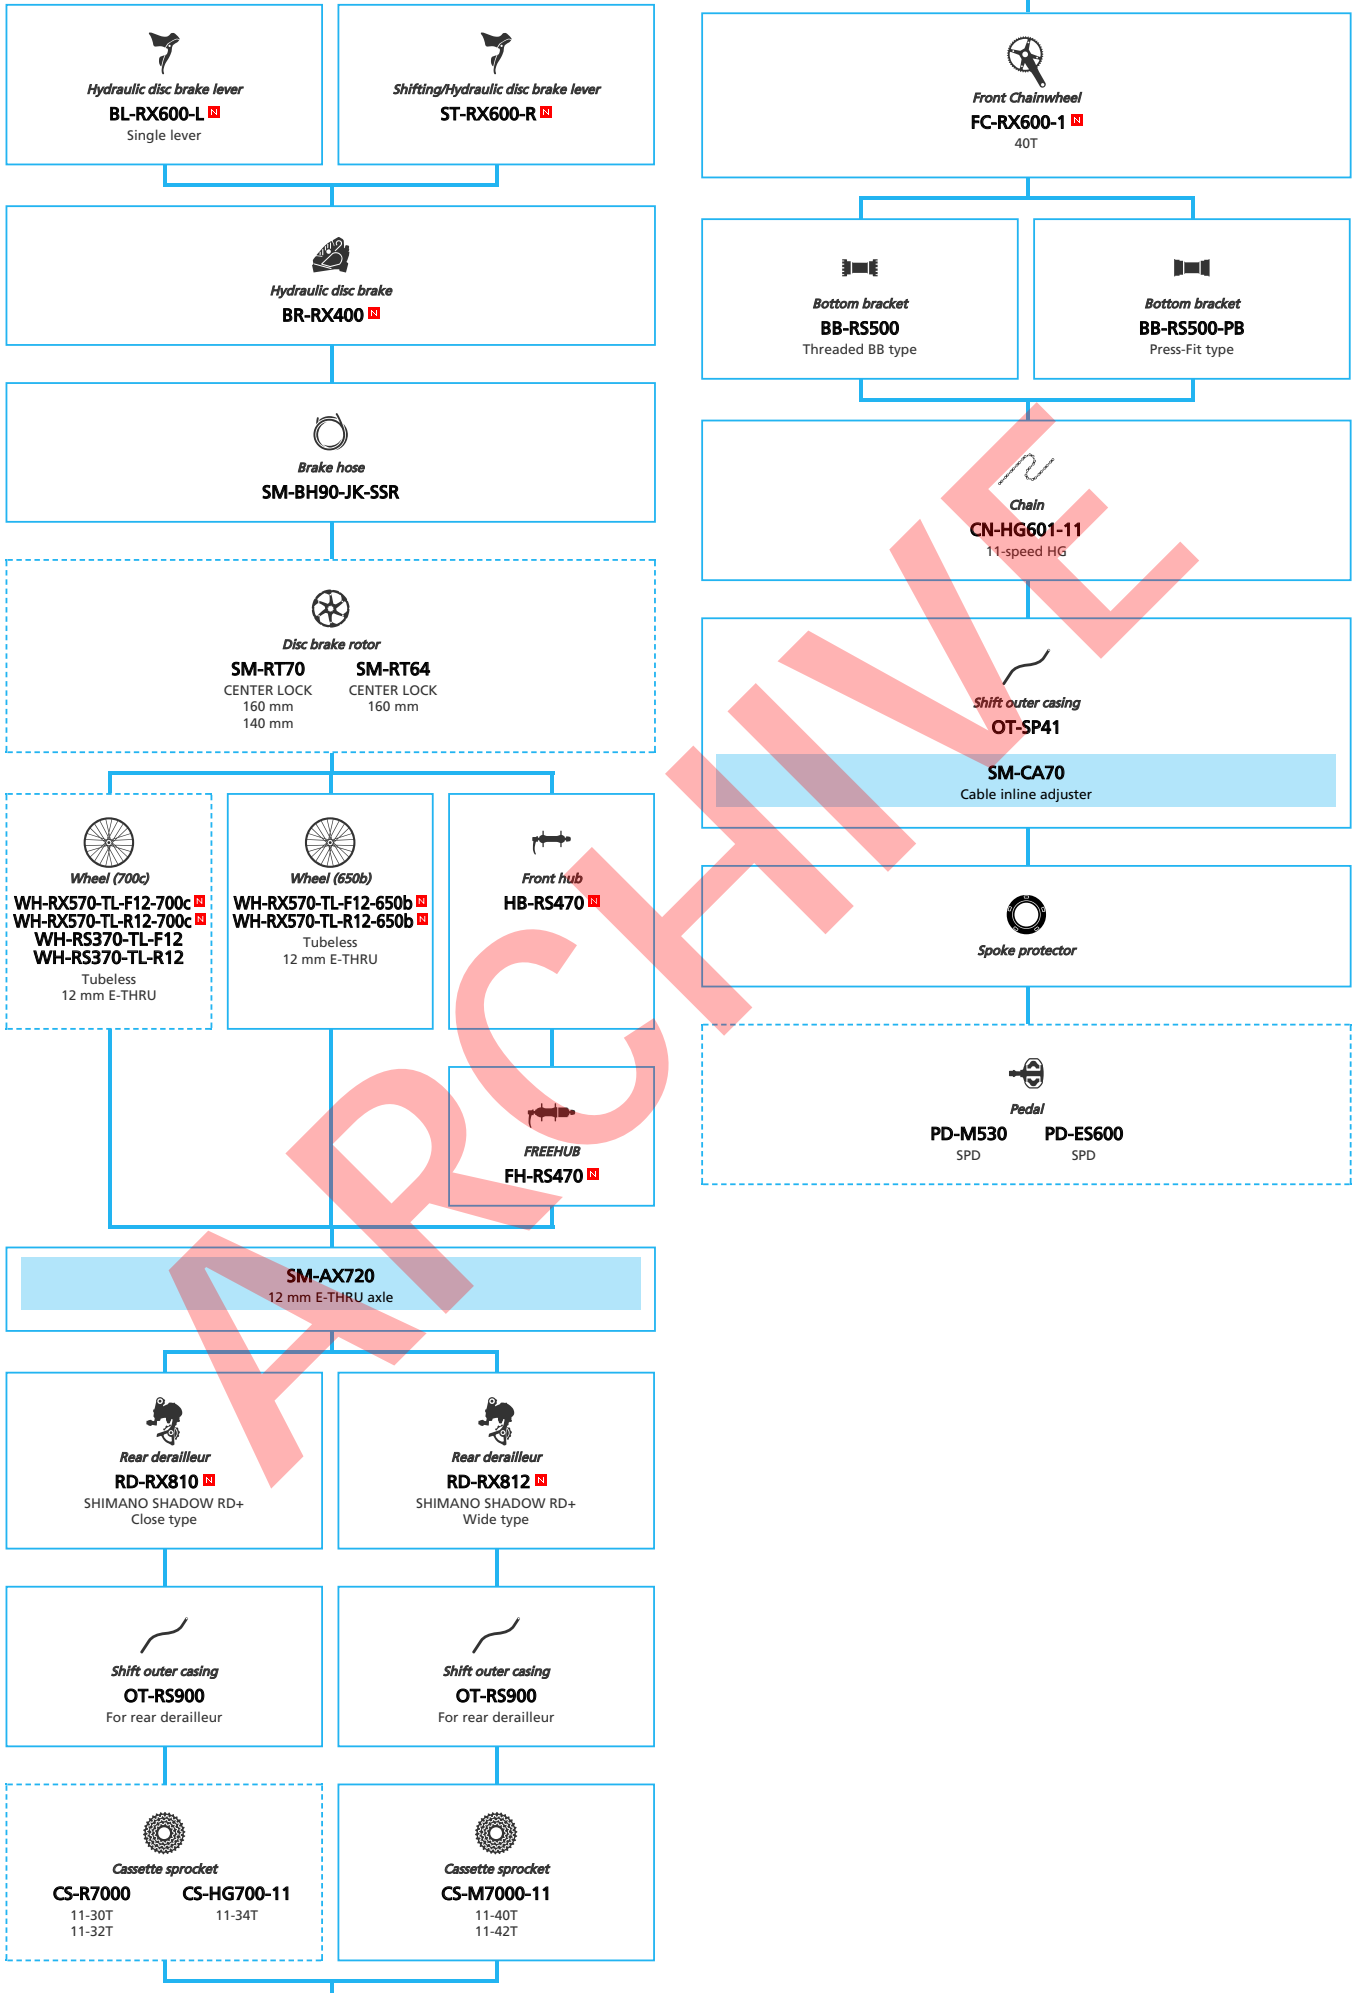

SHIMANO
GRX RX600 series (1x11-speed)

... New model
... Additional option
... Alternative option
... All select
... Single select