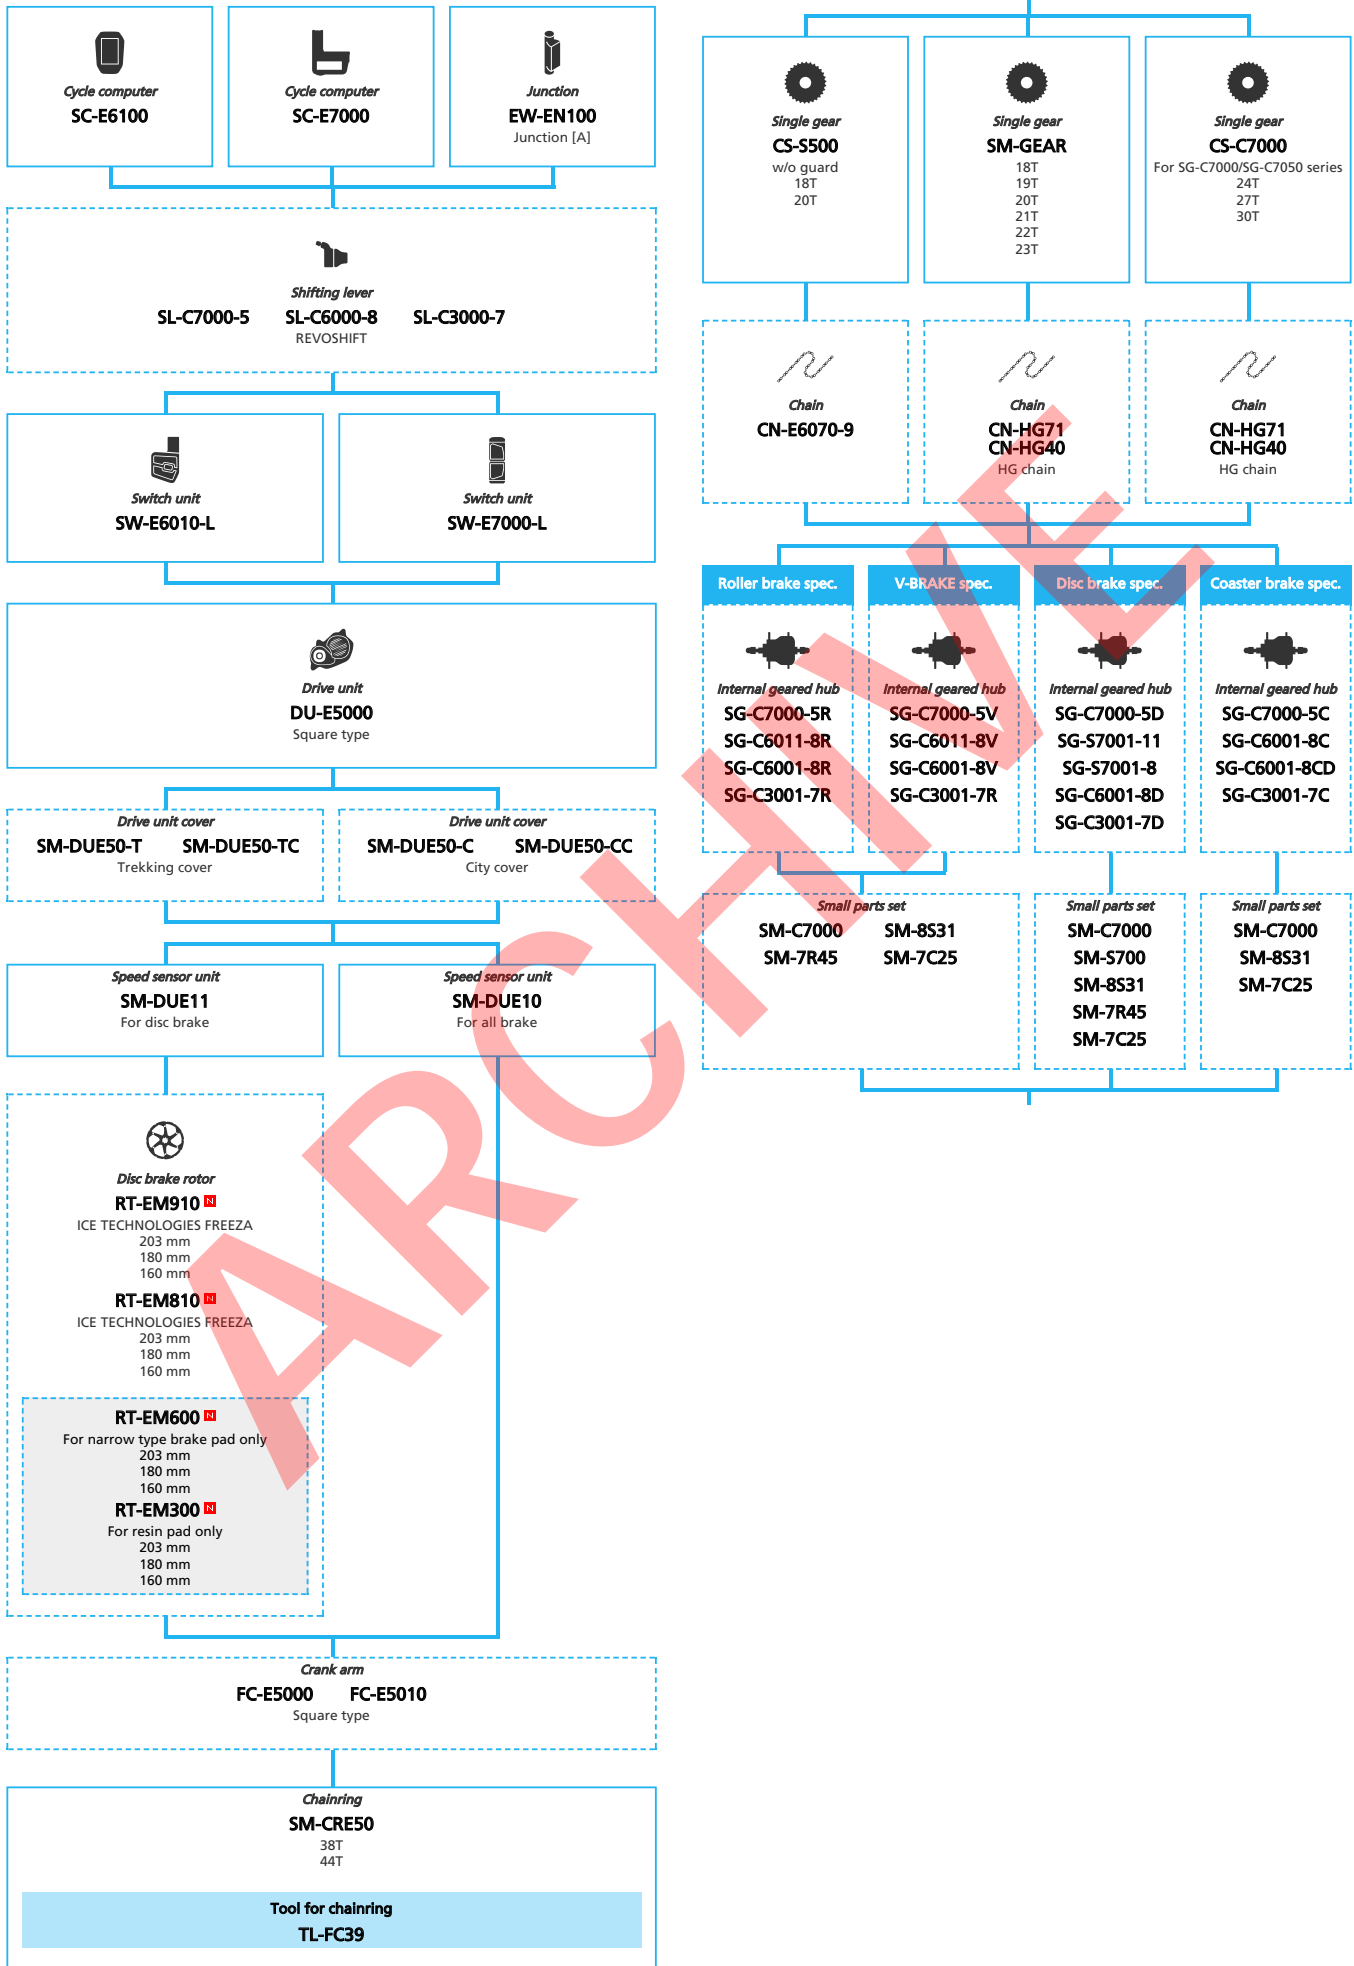

SHIMANO STOPS E5000 series with Internal Geared Hub (Mechanical spec.)

N ... New model
 ... Additional option
 ... Alternative option
 ... All select
 ... Single select

E-BIKE