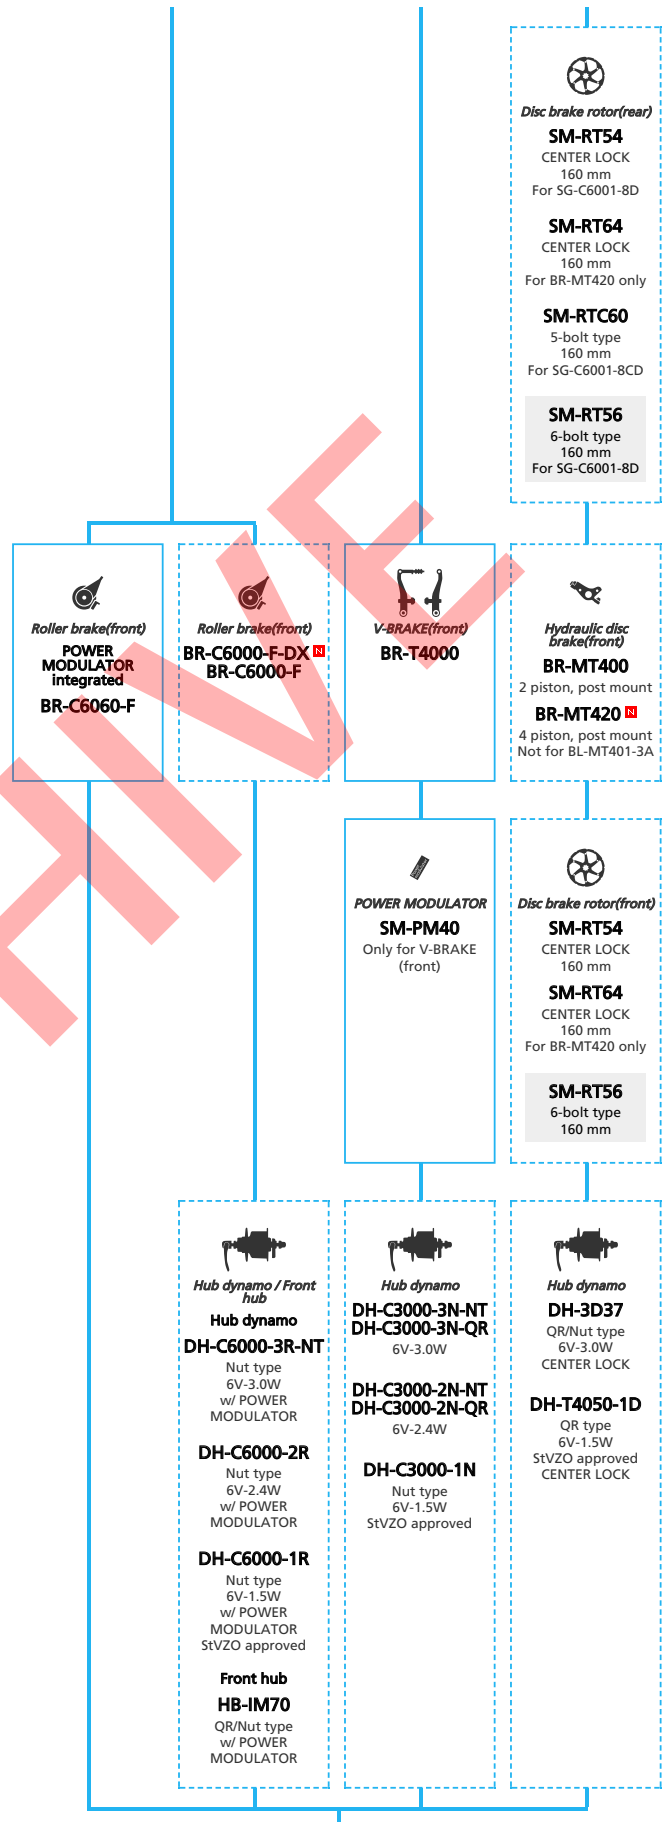

SHIMANO Nexus (INTER-8)

N ... New model
■ ... Additional option
■ ... Alternative option
□ ... All select
□ ... Single select

URBAN Bike