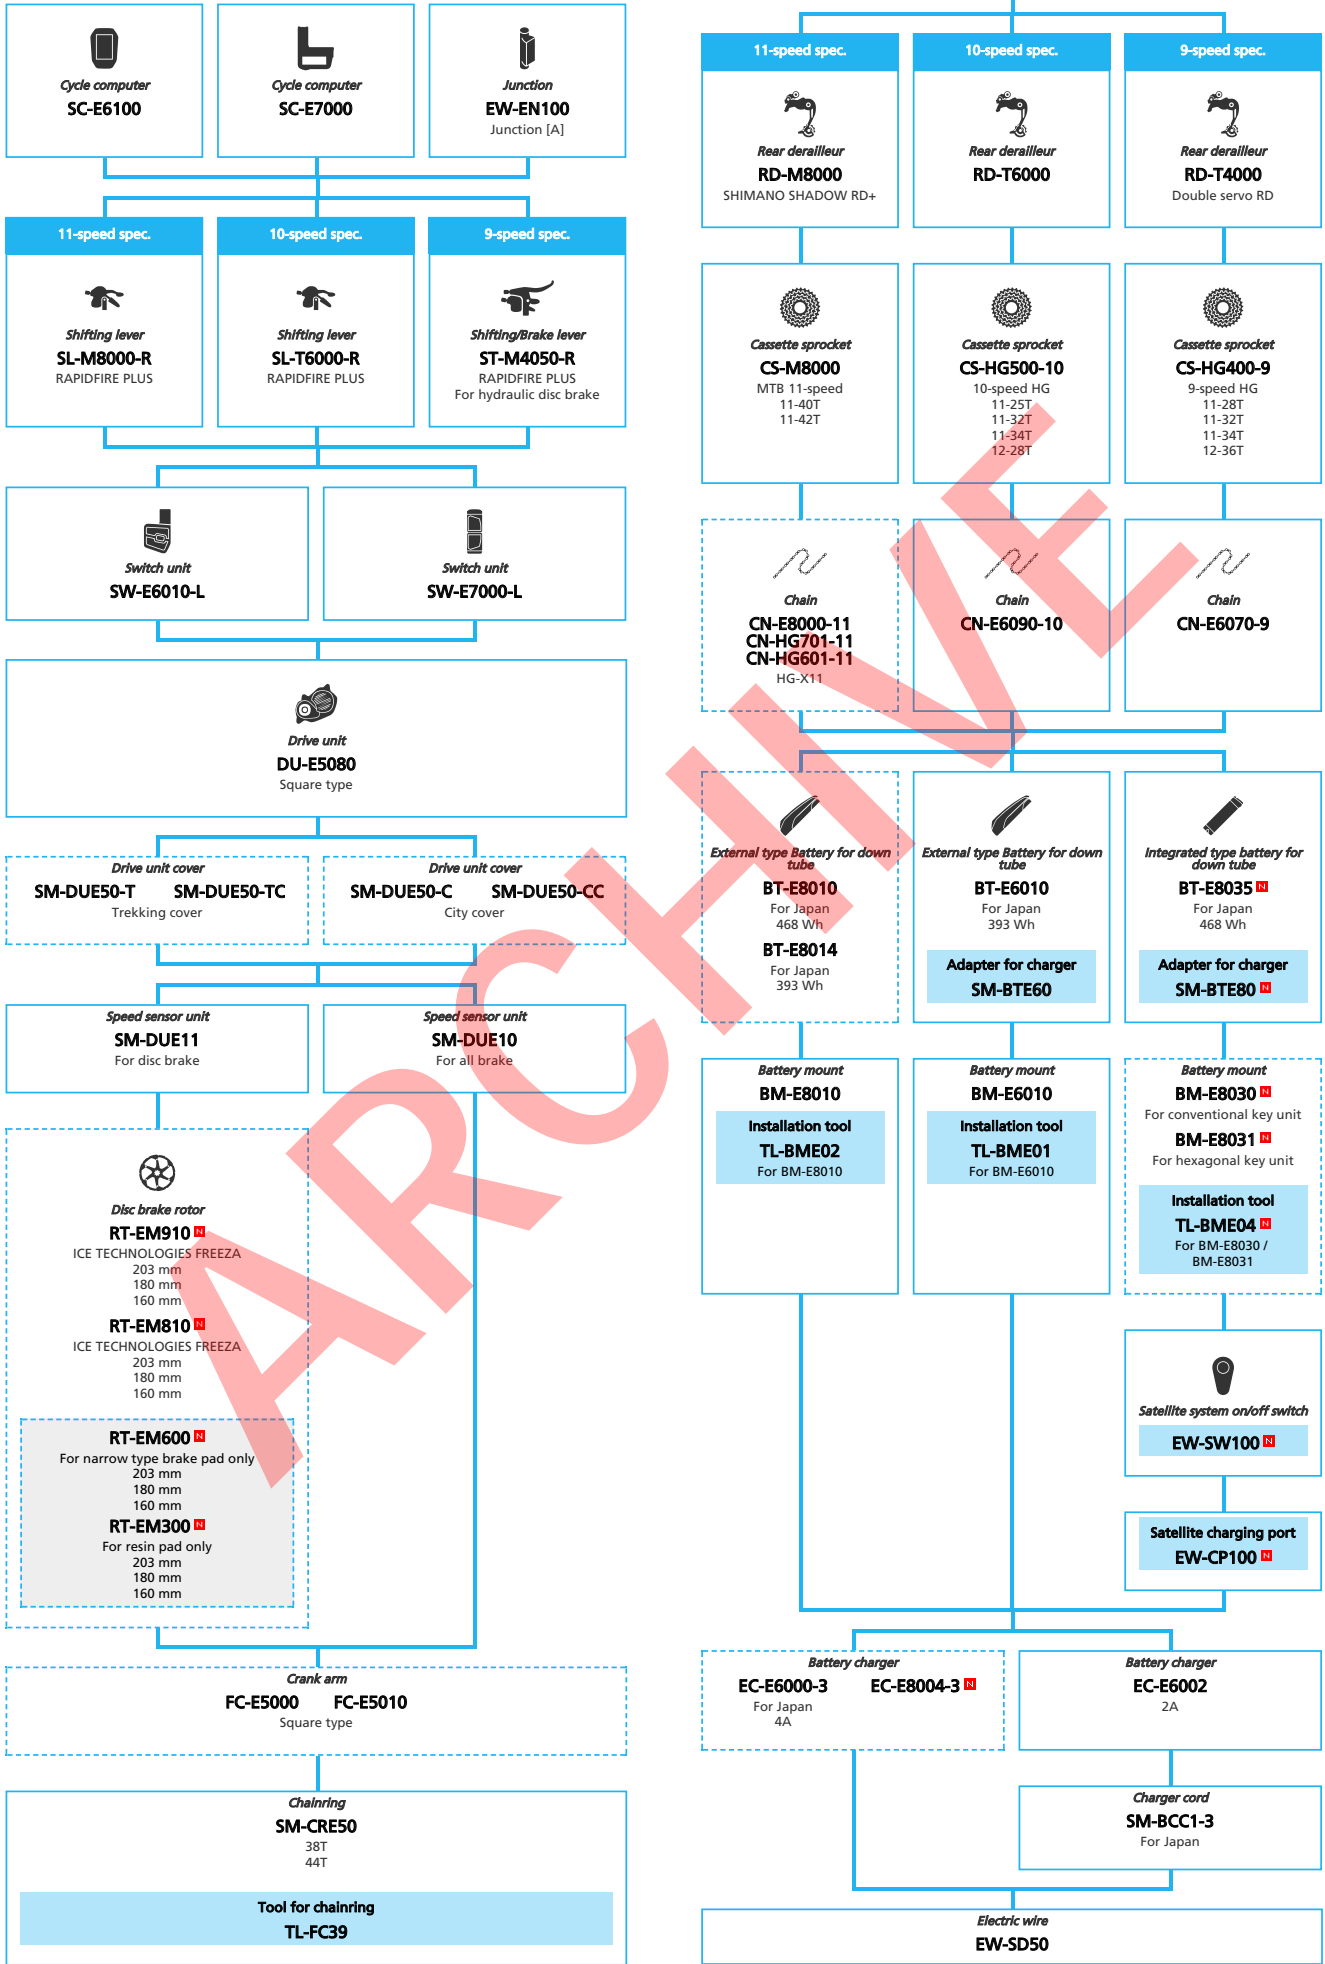

SHIMANO STEPS E5080 series for Japan market with Rear Derailleur (Mechanical spec.)

N ... New model
■ ... Additional option
■ ... Alternative option
□ ... All select
□ ... Single select

E-BIKE