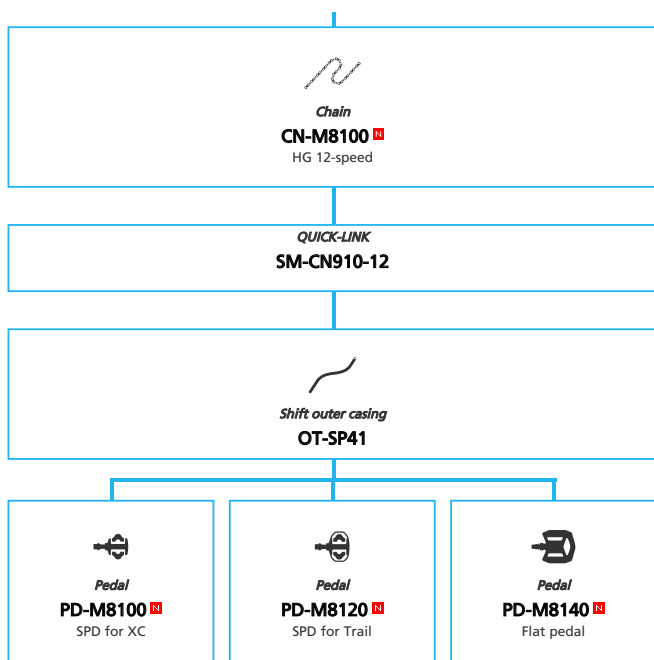

- ... New model
- ... Additional option
- ... Alternative option
- ... All select
- ... Single select

ARCHIVE