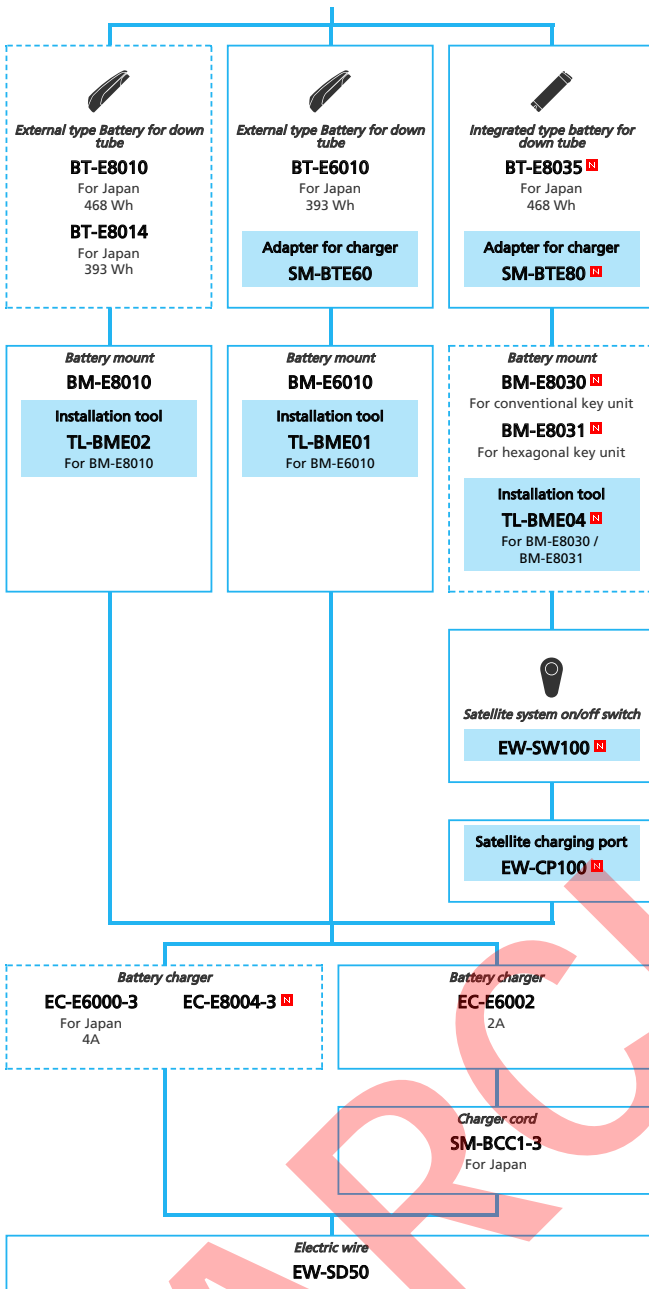

- ... New model
- ... Additional option
- ... All select
- ... Alternative option
- ... Single select

SAMPLE