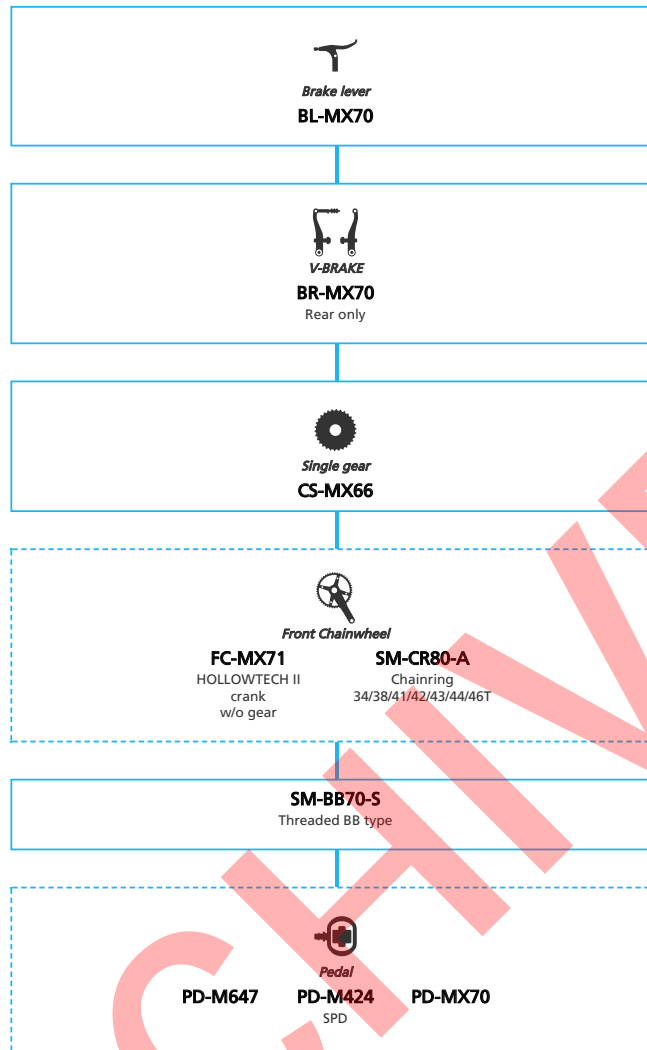

N ... New model

... Additional option

... Alternative option

... All select

... Single select

ARCHIVE