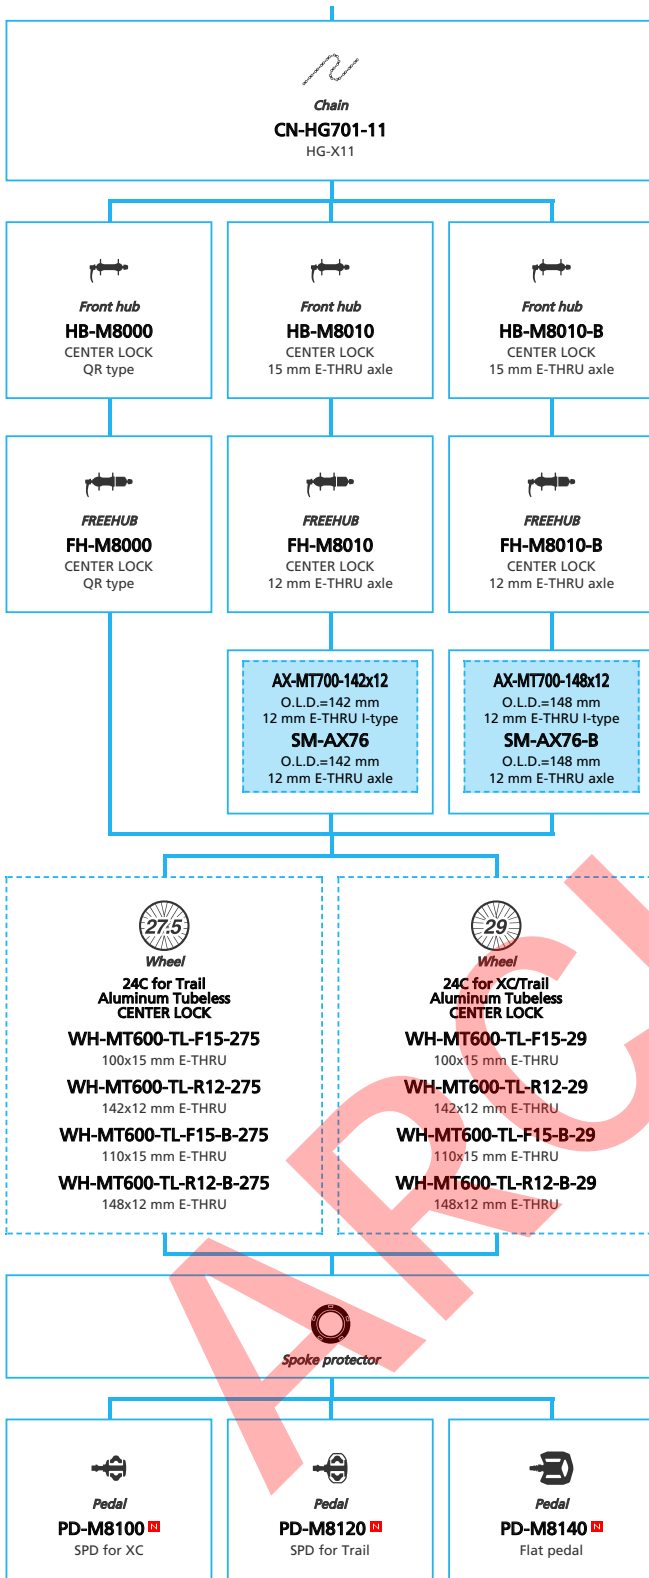

- ... New model
- ... Additional option
- ... Alternative option
- ... All select
- ... Single select