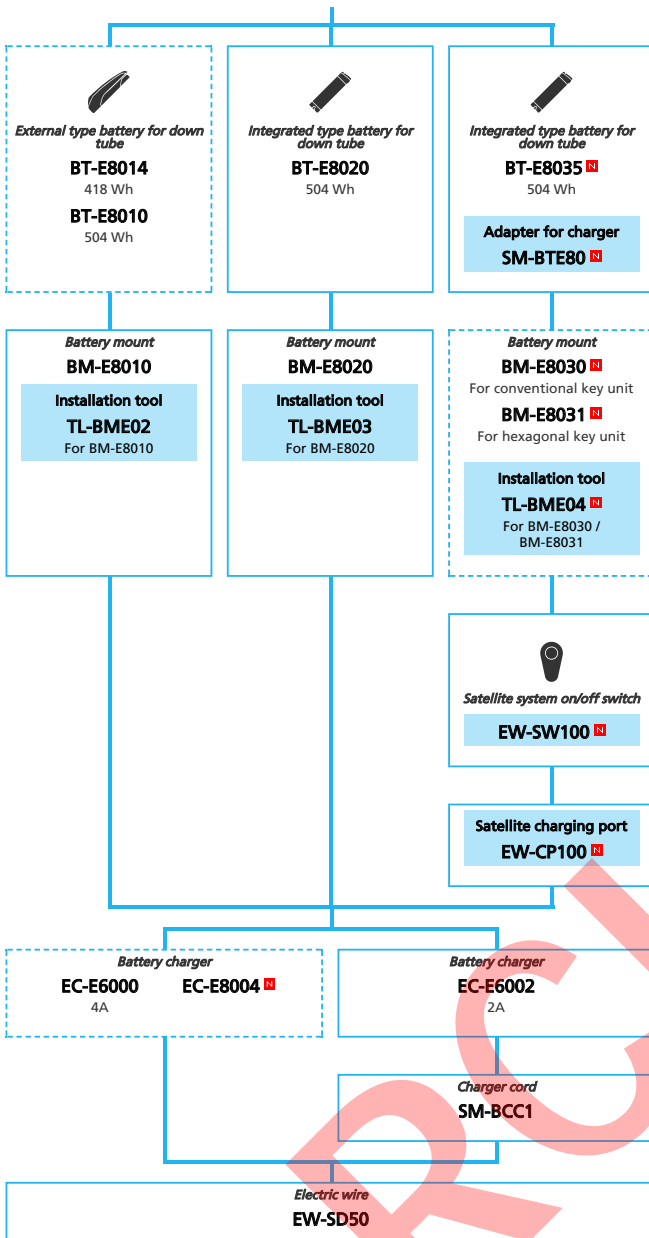

- ... New model
- ... Additional option
- ... All select
- ... Alternative option
- ... Single select

SAMPLE