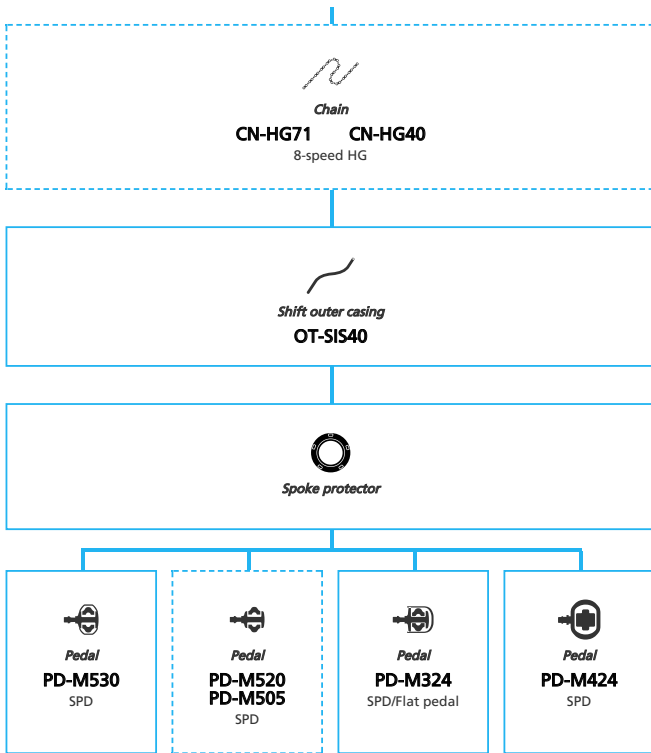

ARCHIVE

SHIMANO **TourneyTX** (3x8-speed)

N ... New model
 ■ ... Additional option
 ■ ... Alternative option
 □ ... All select
 □ ... Single select

Mountain Bike

- ... New model
- ... Additional option
- ... All select
- ... Alternative option
- ... Single select