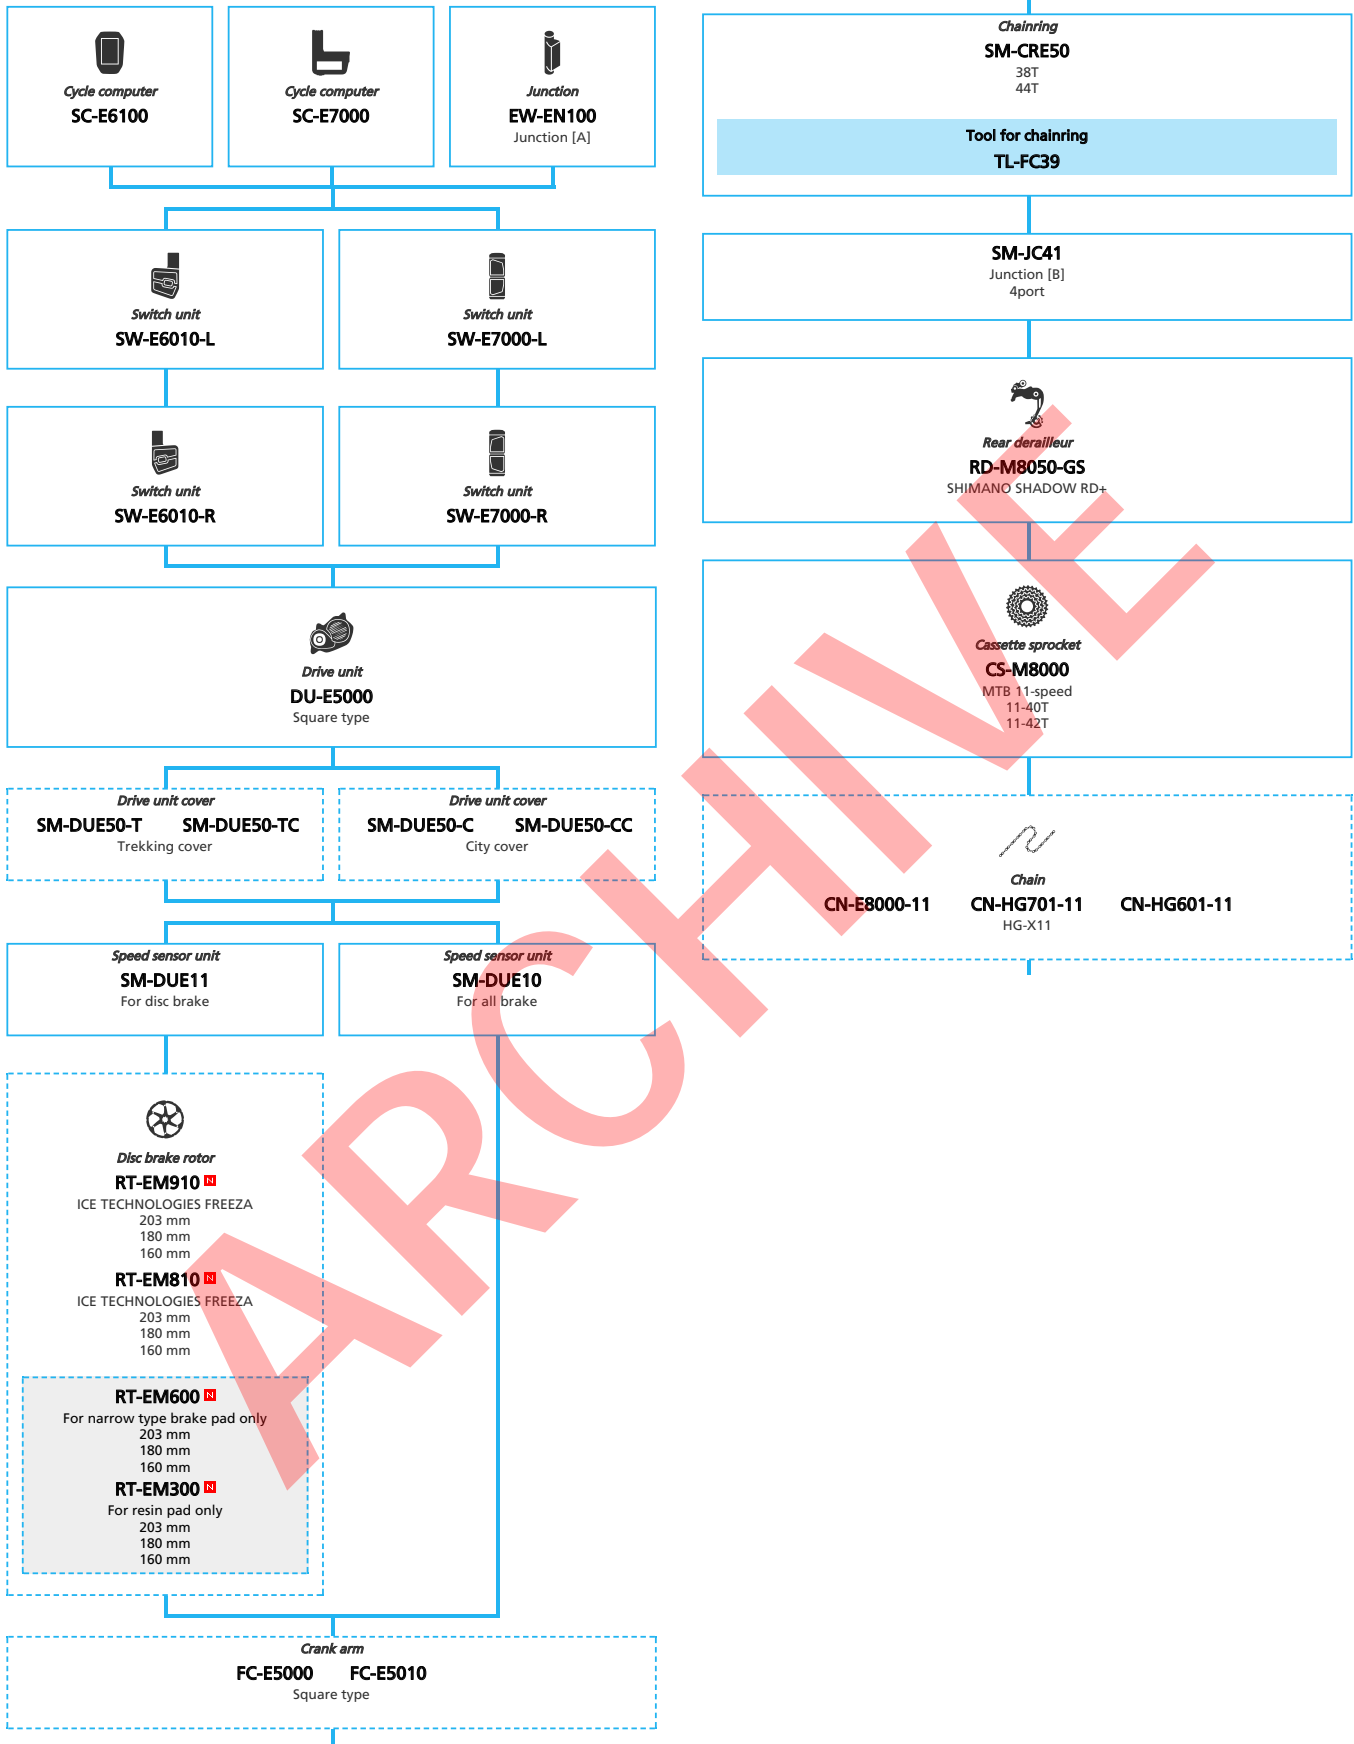

SHIMANO **STEPS** E5000 series with Rear Derailleur (Electronic spec.)

N ... New model
■ ... Additional option
□ ... All select
■ ... Alternative option
□ ... Single select

E-BIKE