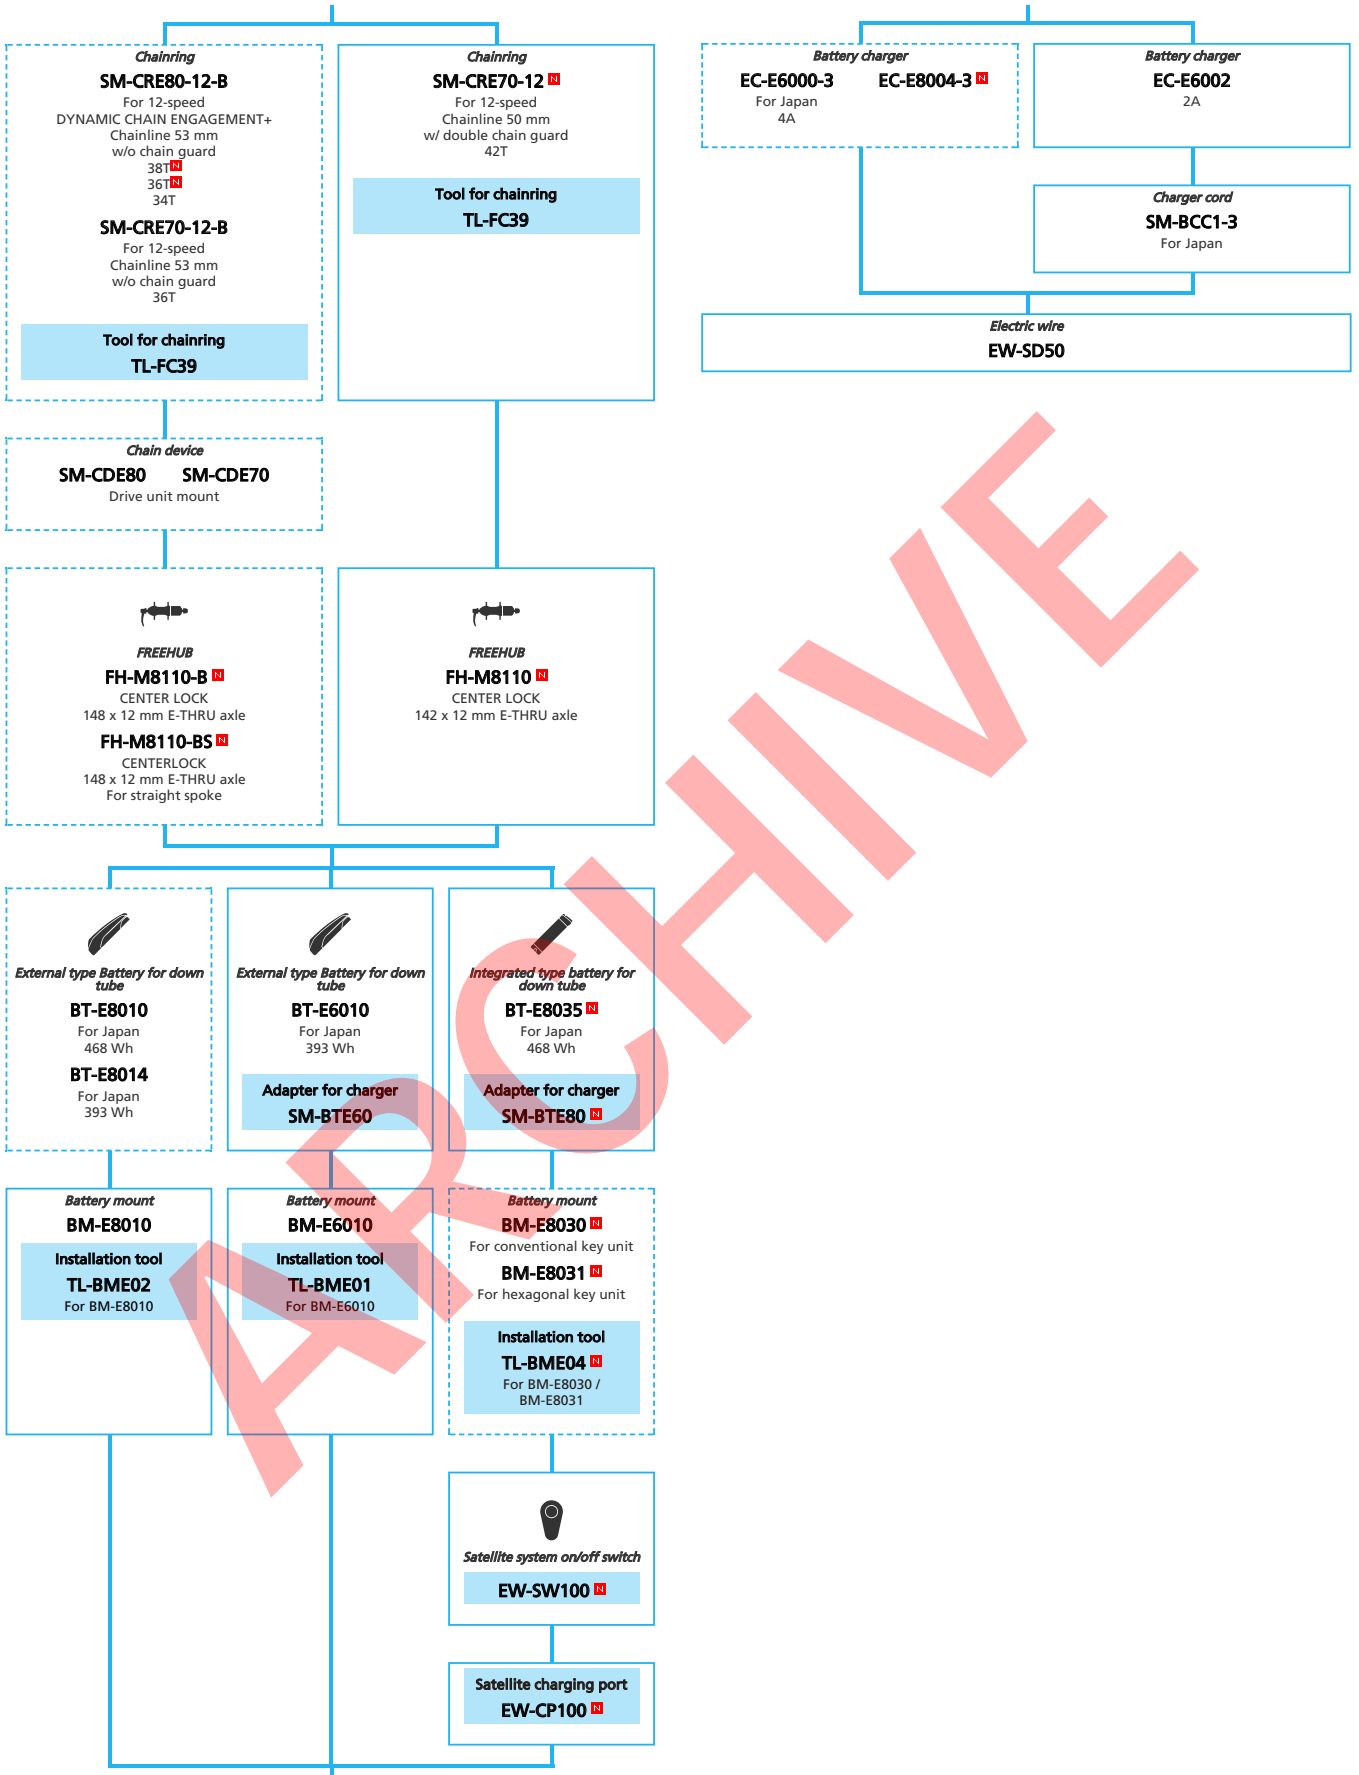

ARCHIVE

SHIMANO STOPS E8080 series for Japan market (Mechanical spec. 12-speed)

N ... New model
 ... Additional option
 ... Alternative option
 ... All select
 ... Single select

E-BIKE

- ... New model
- ... Additional option
- ... All select
- ... Alternative option
- ... Single select