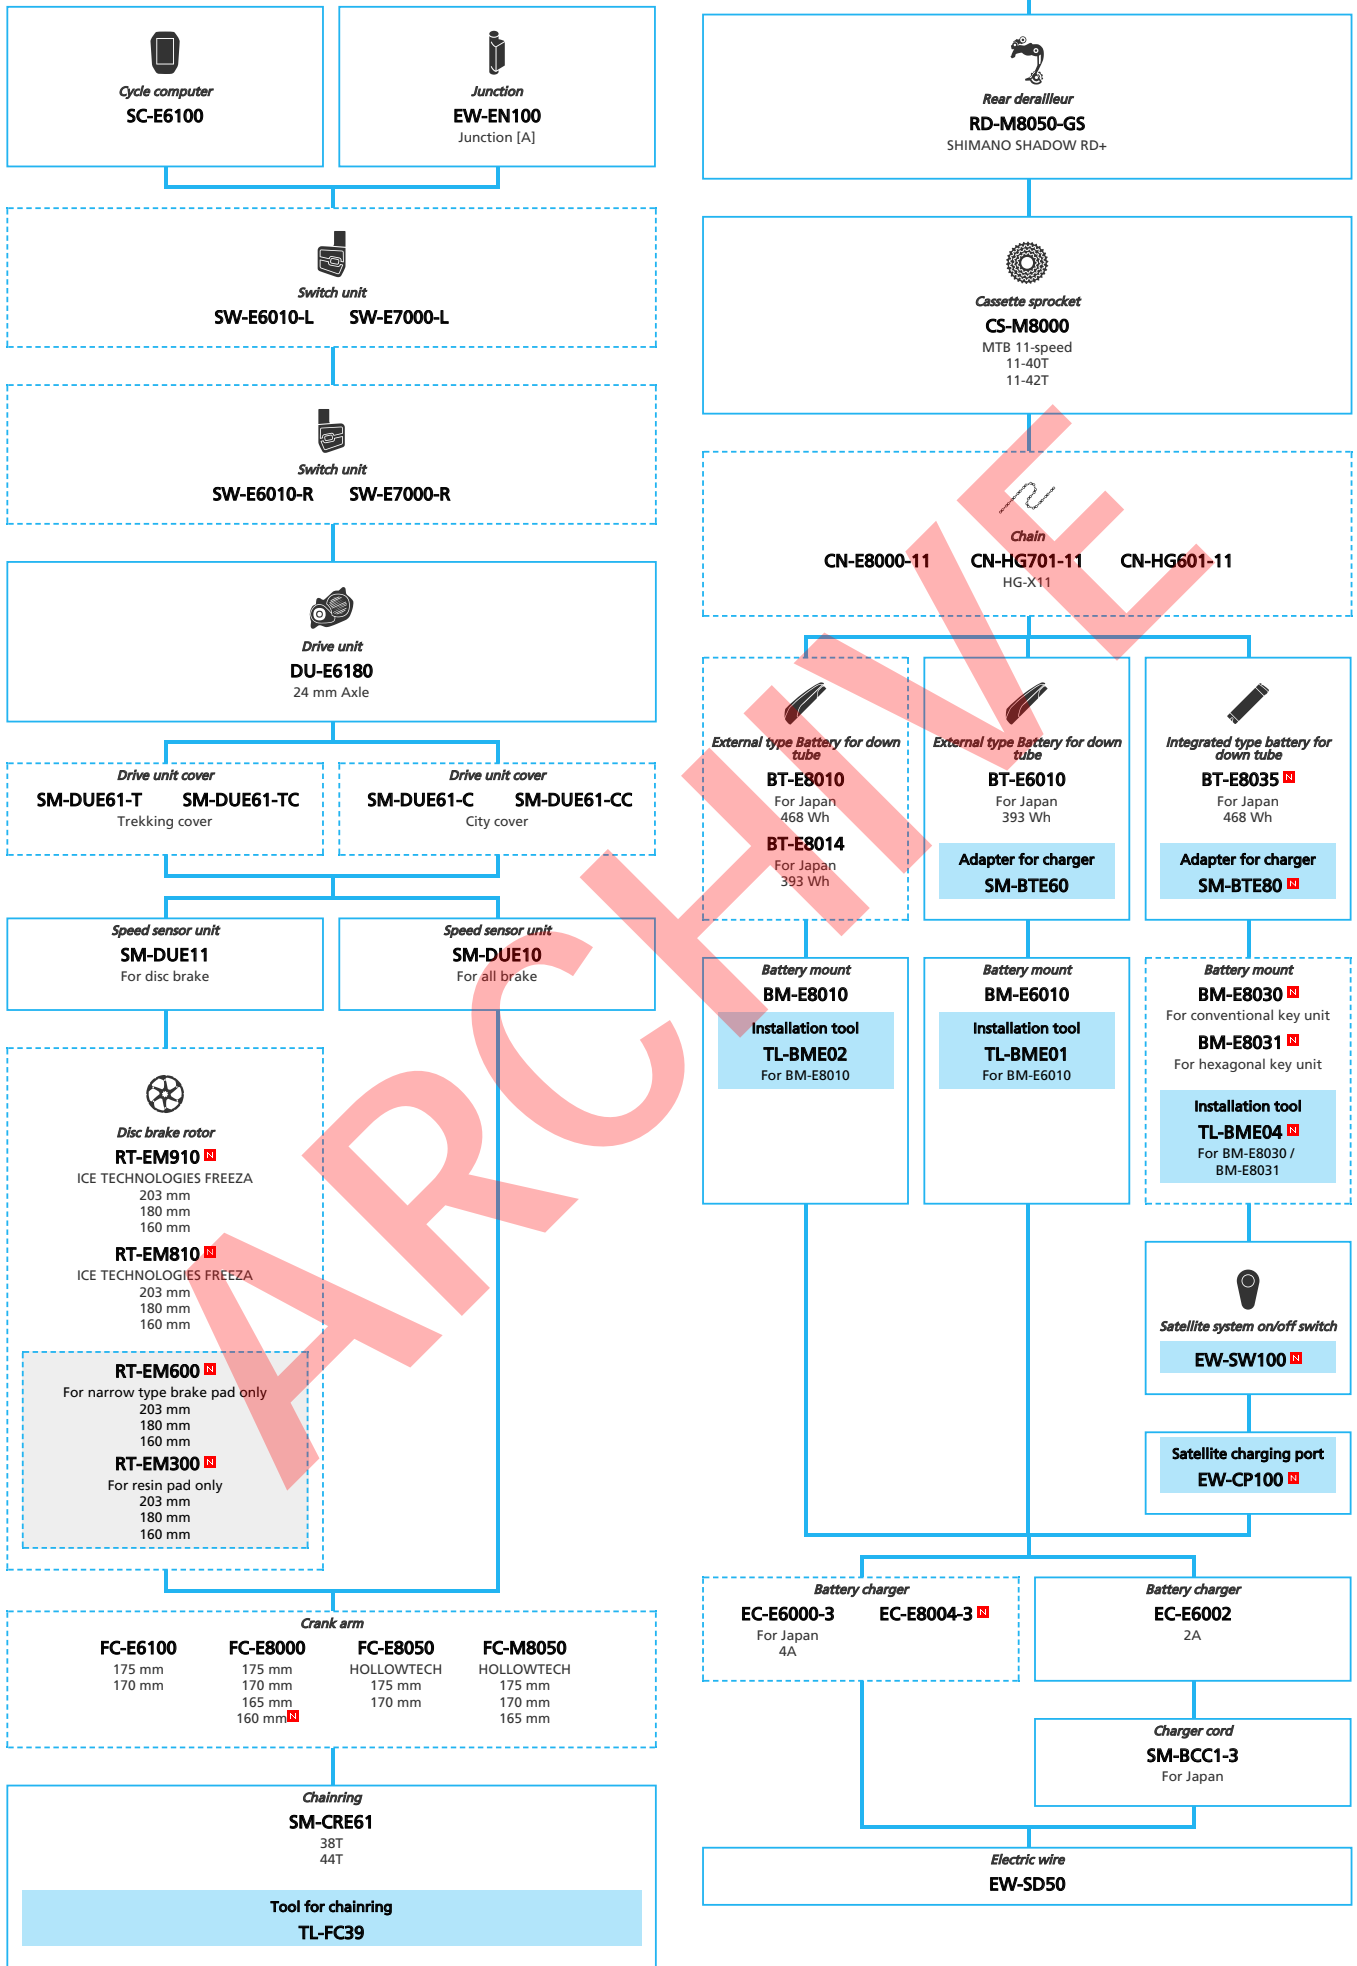

SHIMANO STOPS E6180 series for Japan market with Rear Derailleur (Electronic spec.)

N ... New model
 ... Additional option
 ... Alternative option
 ... All select
 ... Single select

E-BIKE