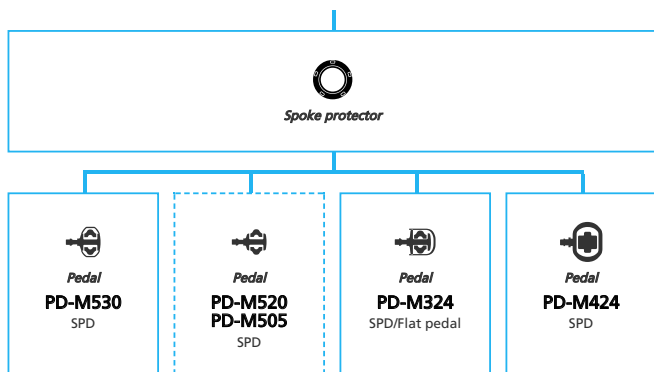

ARCHIVE

SHIMANO ALIVIO (3x9-speed)

N ... New model
 ... Additional option
 ... Alternative option
 ... All select
 ... Single select

Mountain Bike

- ... New model
- ... Additional option
- ... All select
- ... Alternative option
- ... Single select

ARCHIVE

SHIMANO ALIVIO (2x9-speed)

■ ... New model
 ... Additional option
 ... Alternative option
 ... All select
 ... Single select

Mountain Bike

-  ... New model
-  ... Additional option
-  ... Alternative option
-  ... All select
-  ... Single select