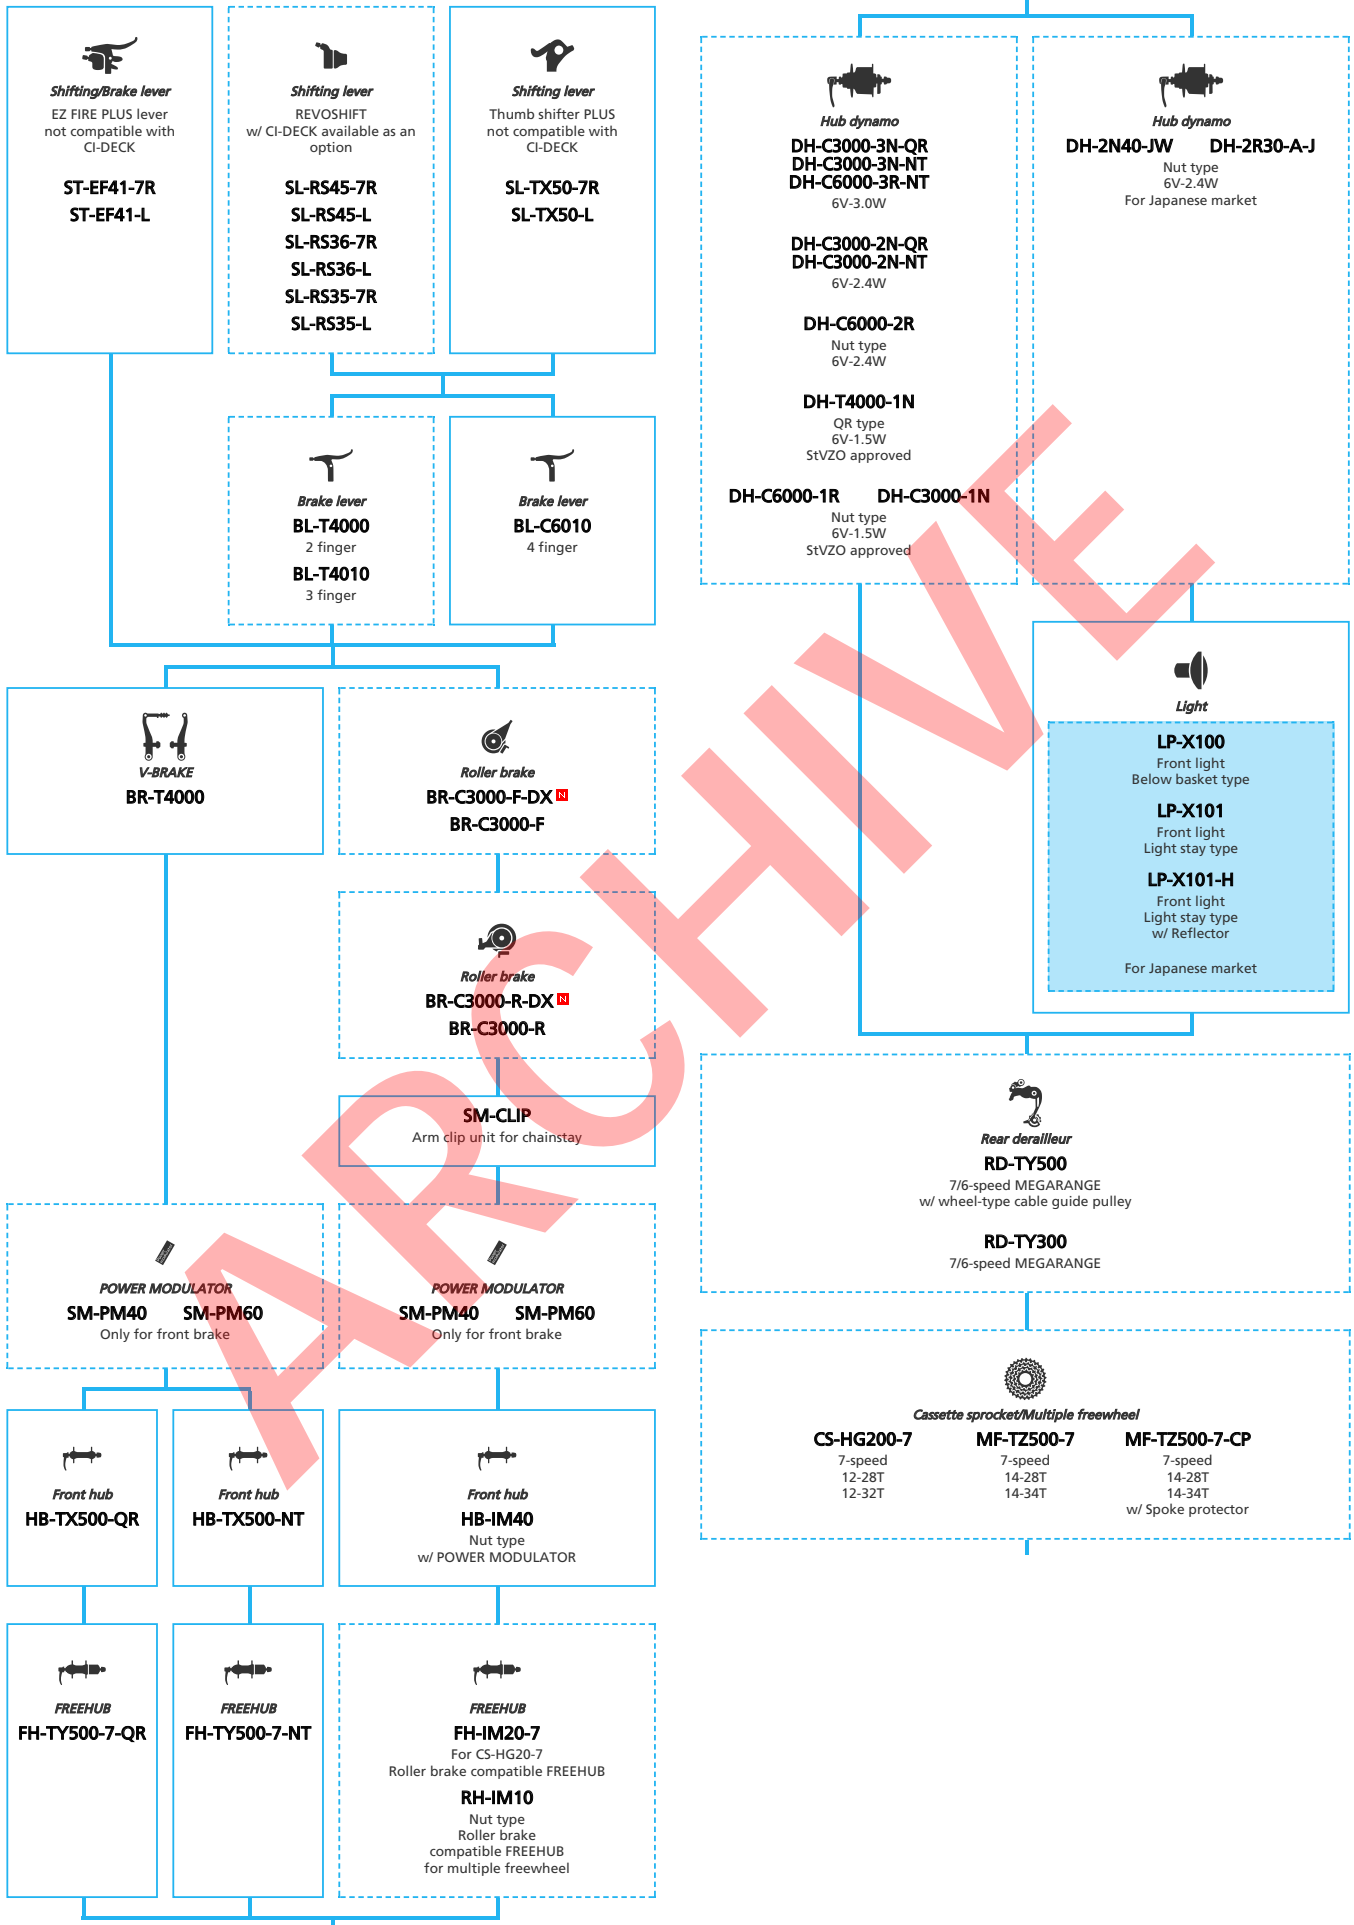

SHIMANO Tourney (3x7-speed)

N ... New model
■ ... Additional option
□ ... All select
■ ... Alternative option
□ ... Single select

Mountain Bike