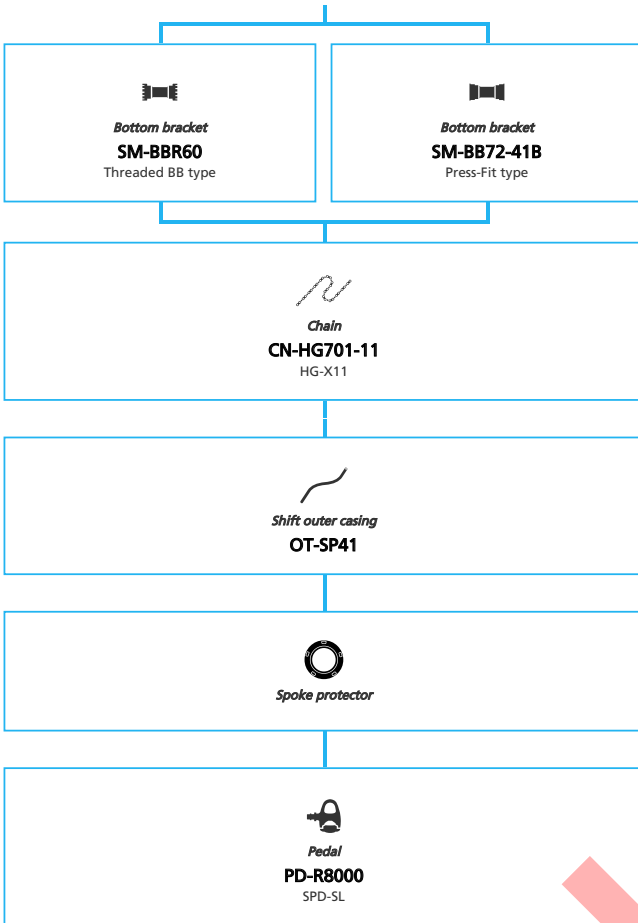

SHIMANO ULTEGRA (2x11-speed)

- ... New model
- ... Additional option
- ... Alternative option
- ... All select
- ... Single select

Road Bike

- ... New model
- ... Additional option
- ... Alternative option
- ... All select
- ... Single select