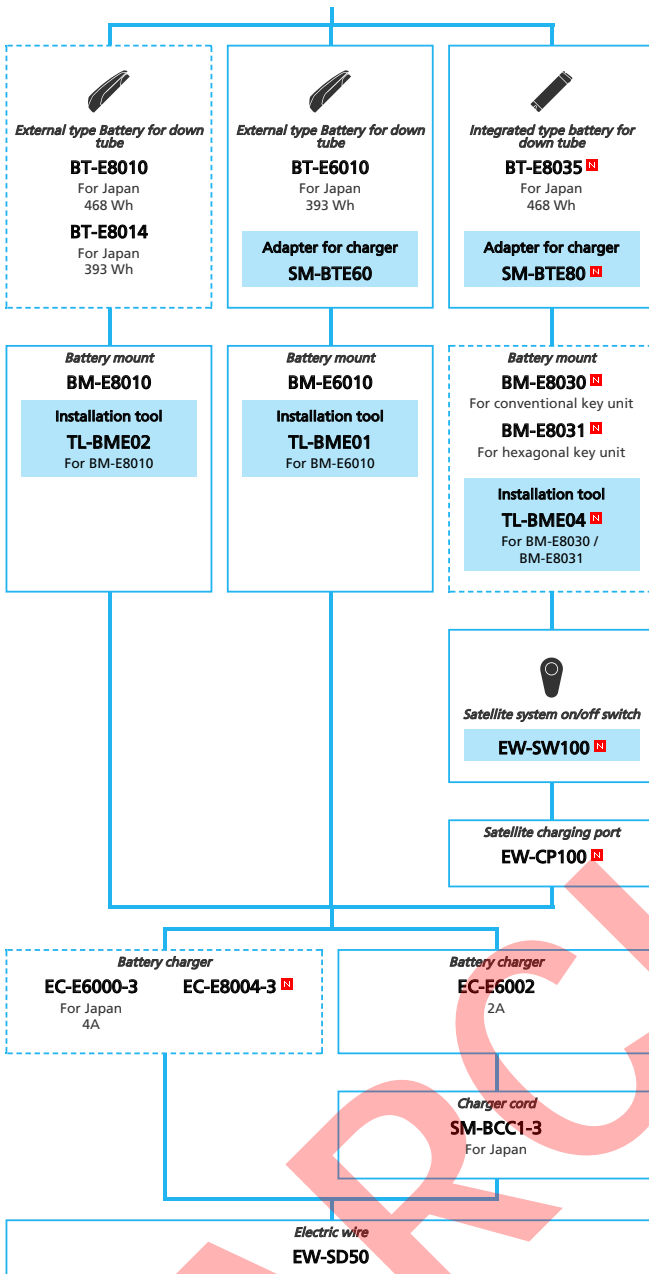

- ... New model
- ... Additional option
- ... All select
- ... Alternative option
- ... Single select

SAMPLE