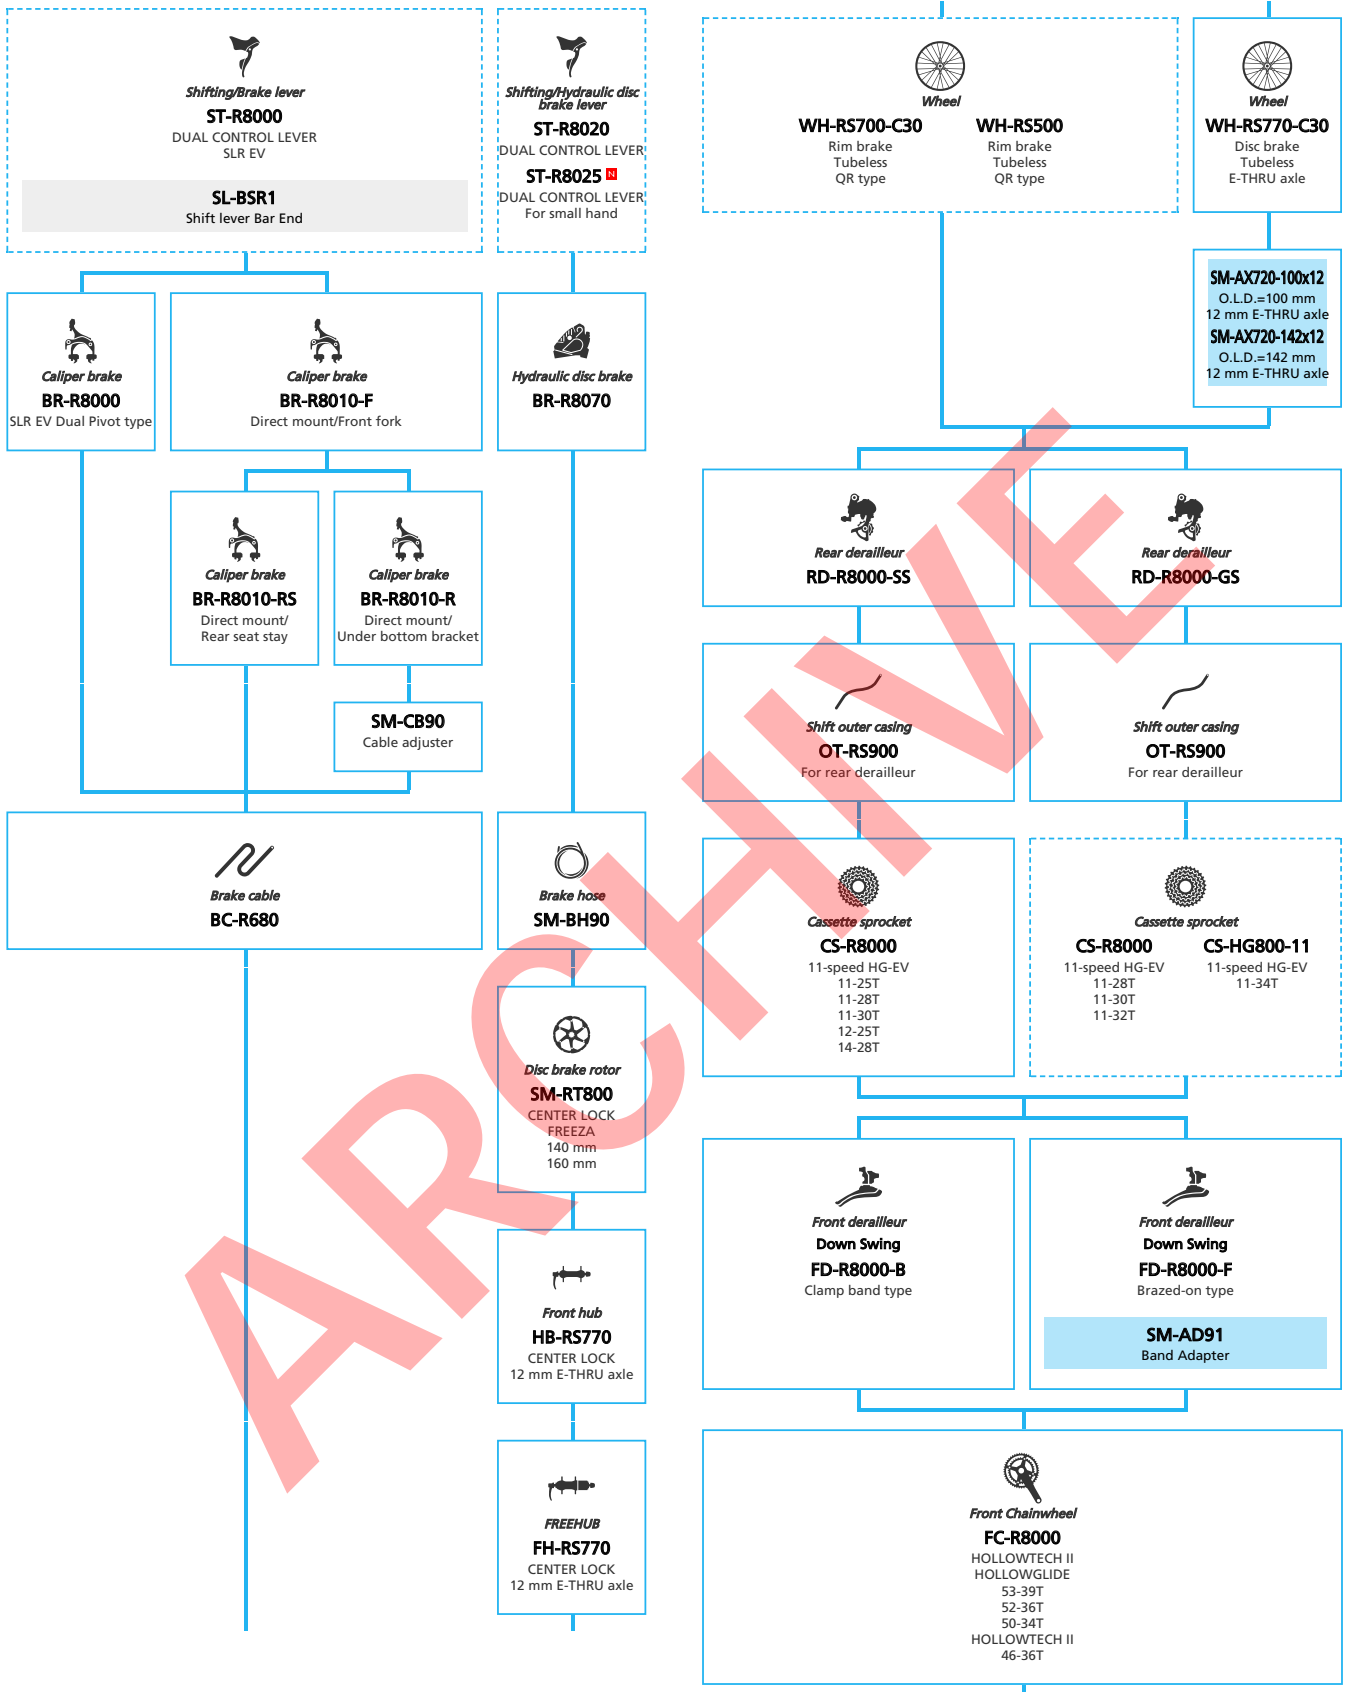

SHIMANO ULTEGRA (2x11-speed)

- ... New model
- ... Additional option
- ... Alternative option
- ... All select
- ... Single select

Road Bike

- ... New model
- ... Additional option
- ... Alternative option
- ... All select
- ... Single select