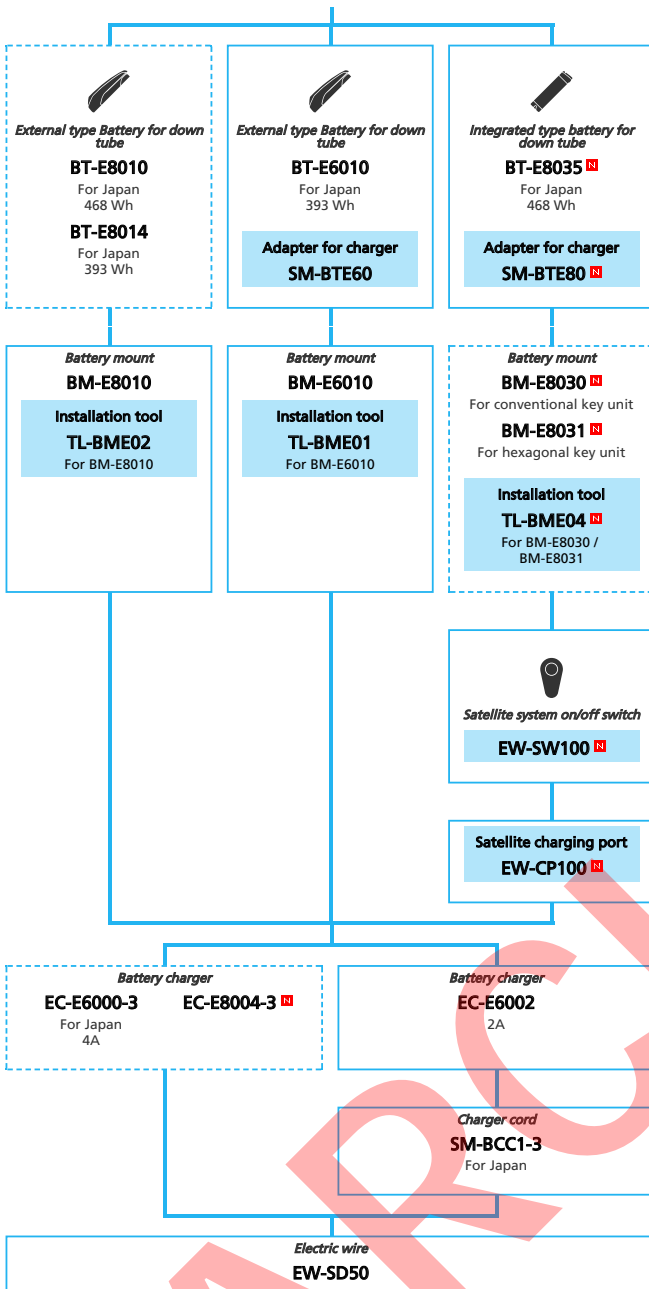

- ... New model
- ... Additional option
- ... All select
- ... Alternative option
- ... Single select

SAMPLE