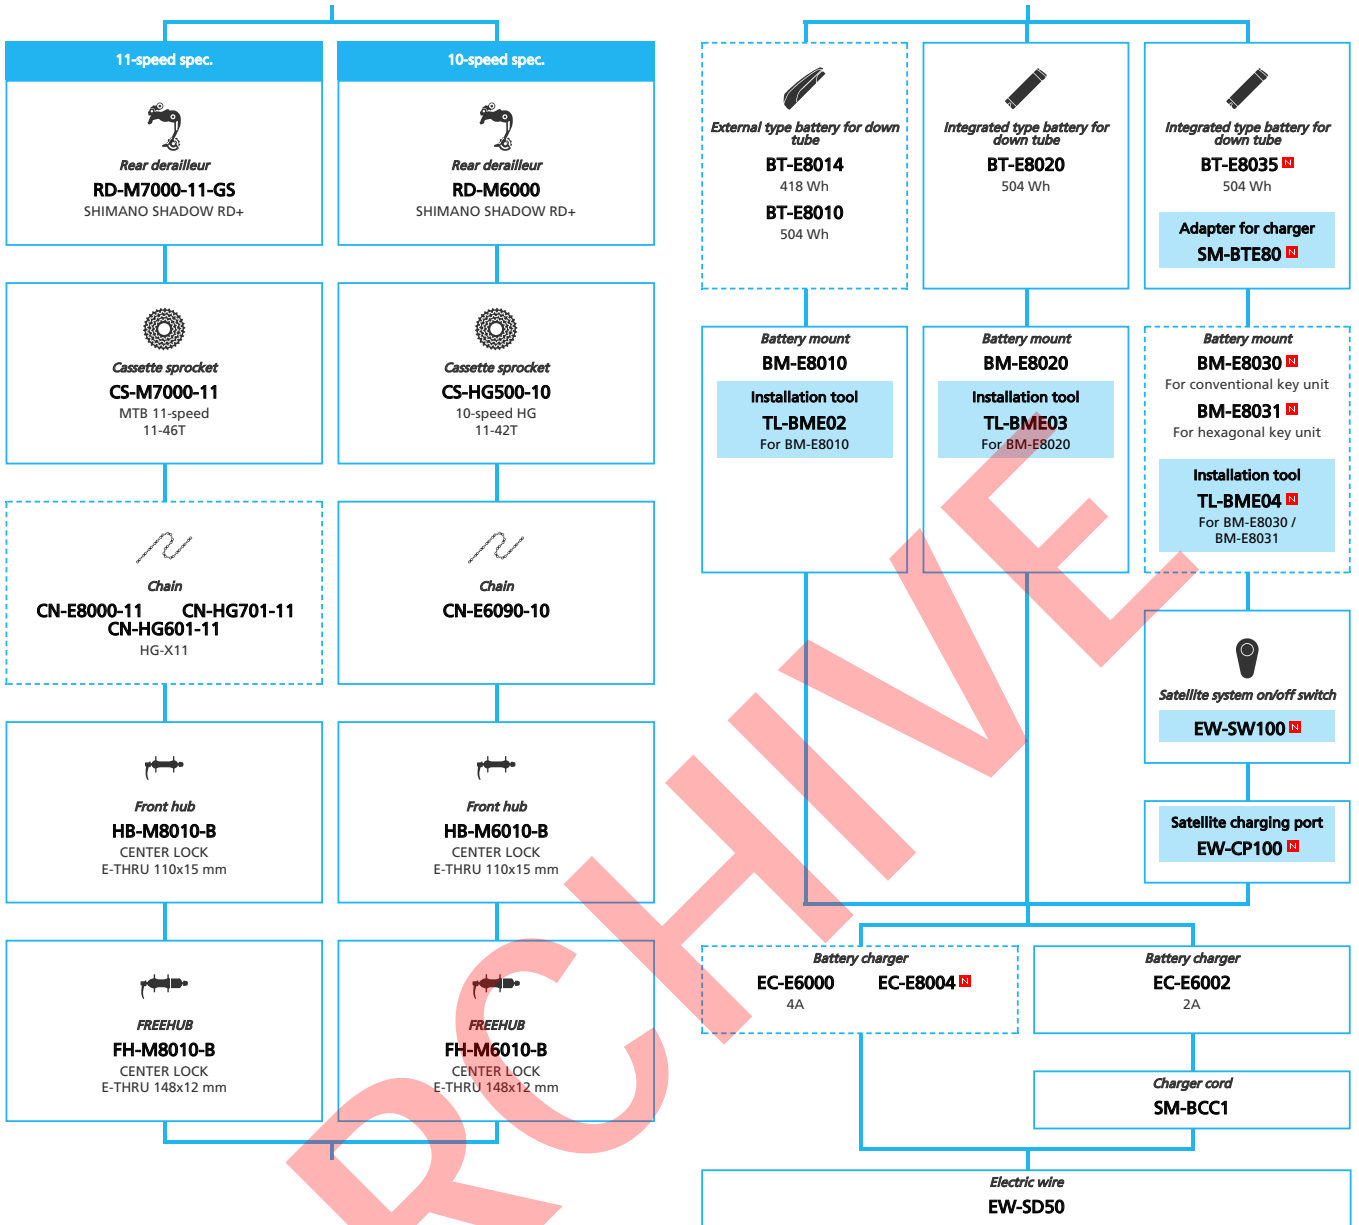

SAMPLE

SHIMANO STOPS E7000 series (Electronic Derailleur spec.)

N ... New model
 ... Additional option
 ... Alternative option
 ... All select
 ... Single select

E-BIKE

- ... New model
- ... Additional option
- ... All select
- ... Alternative option
- ... Single select

SAMPLE

SHIMANO STOPS E7000 series (Mechanical Derailleur spec.)

N ... New model
 ... Additional option
 ... Alternative option
 ... All select
 ... Single select

E-BIKE

- ... New model
- ... Additional option
- ... All select
- ... Single select

SHIMANO STOPS E7000 series (Mechanical spec. 12-speed)

■ ... New model
 ... Additional option
 ... All select
 ... Single select

E-BIKE

- ... New model
- ... Additional option
- ... All select
- ... Alternative option
- ... Single select