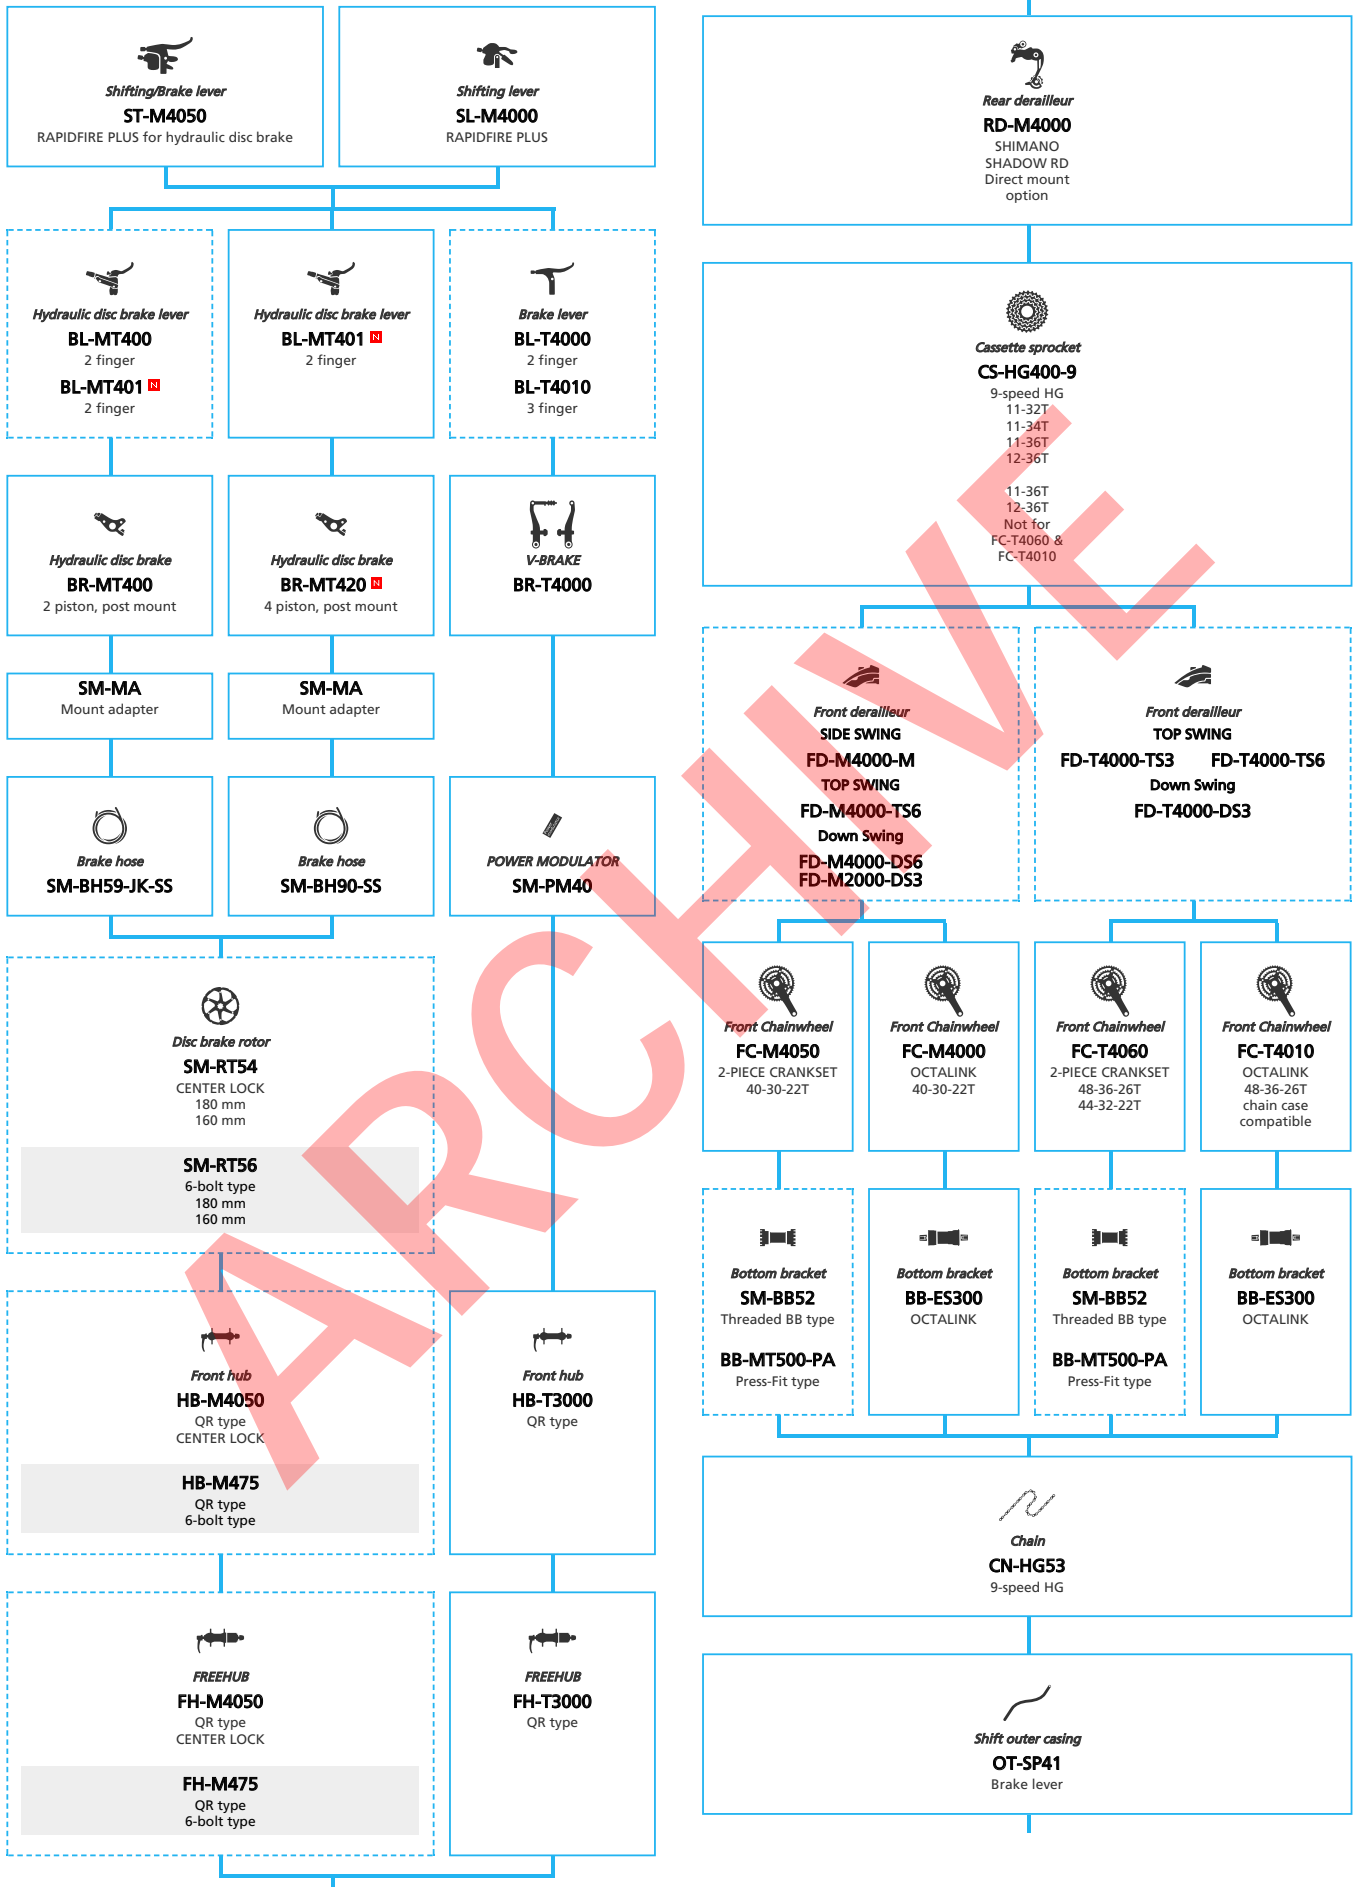

SHIMANO ALIVIO (3x9-speed)

N ... New model
 ... Additional option
 ... Alternative option
 ... All select
 ... Single select

Mountain Bike