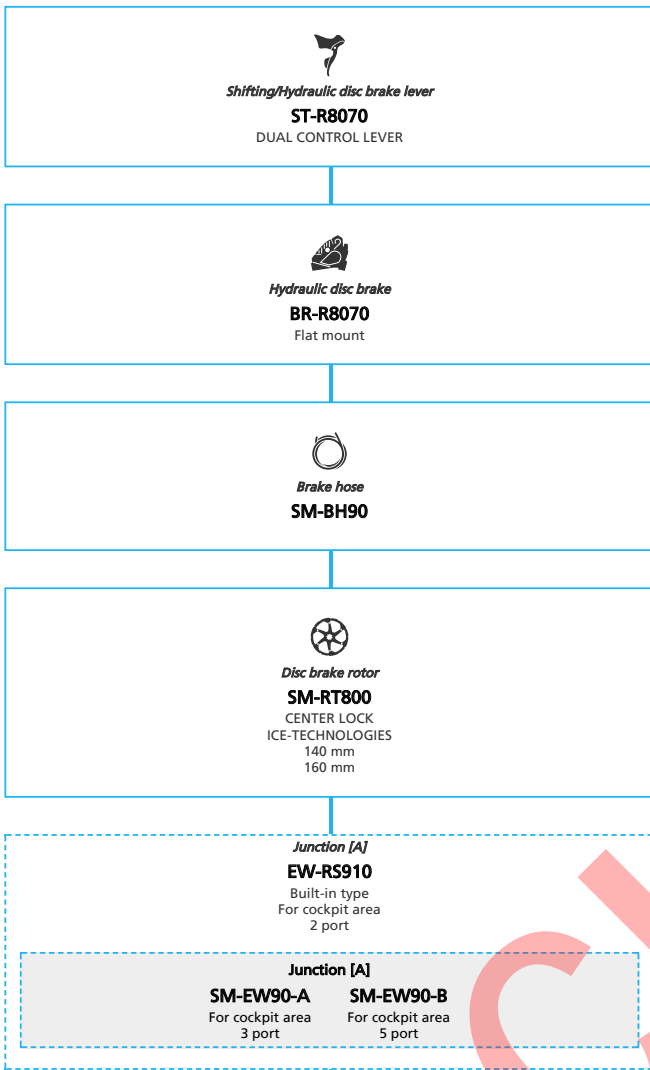

Hydraulic Disc Brake for Drop Handlebar (Electronic spec. 2x11-speed ULTEGRA grade)

N ... New model
 ... Additional option
 ... Alternative option
 ... All select
 ... Single select

ARCHIVE