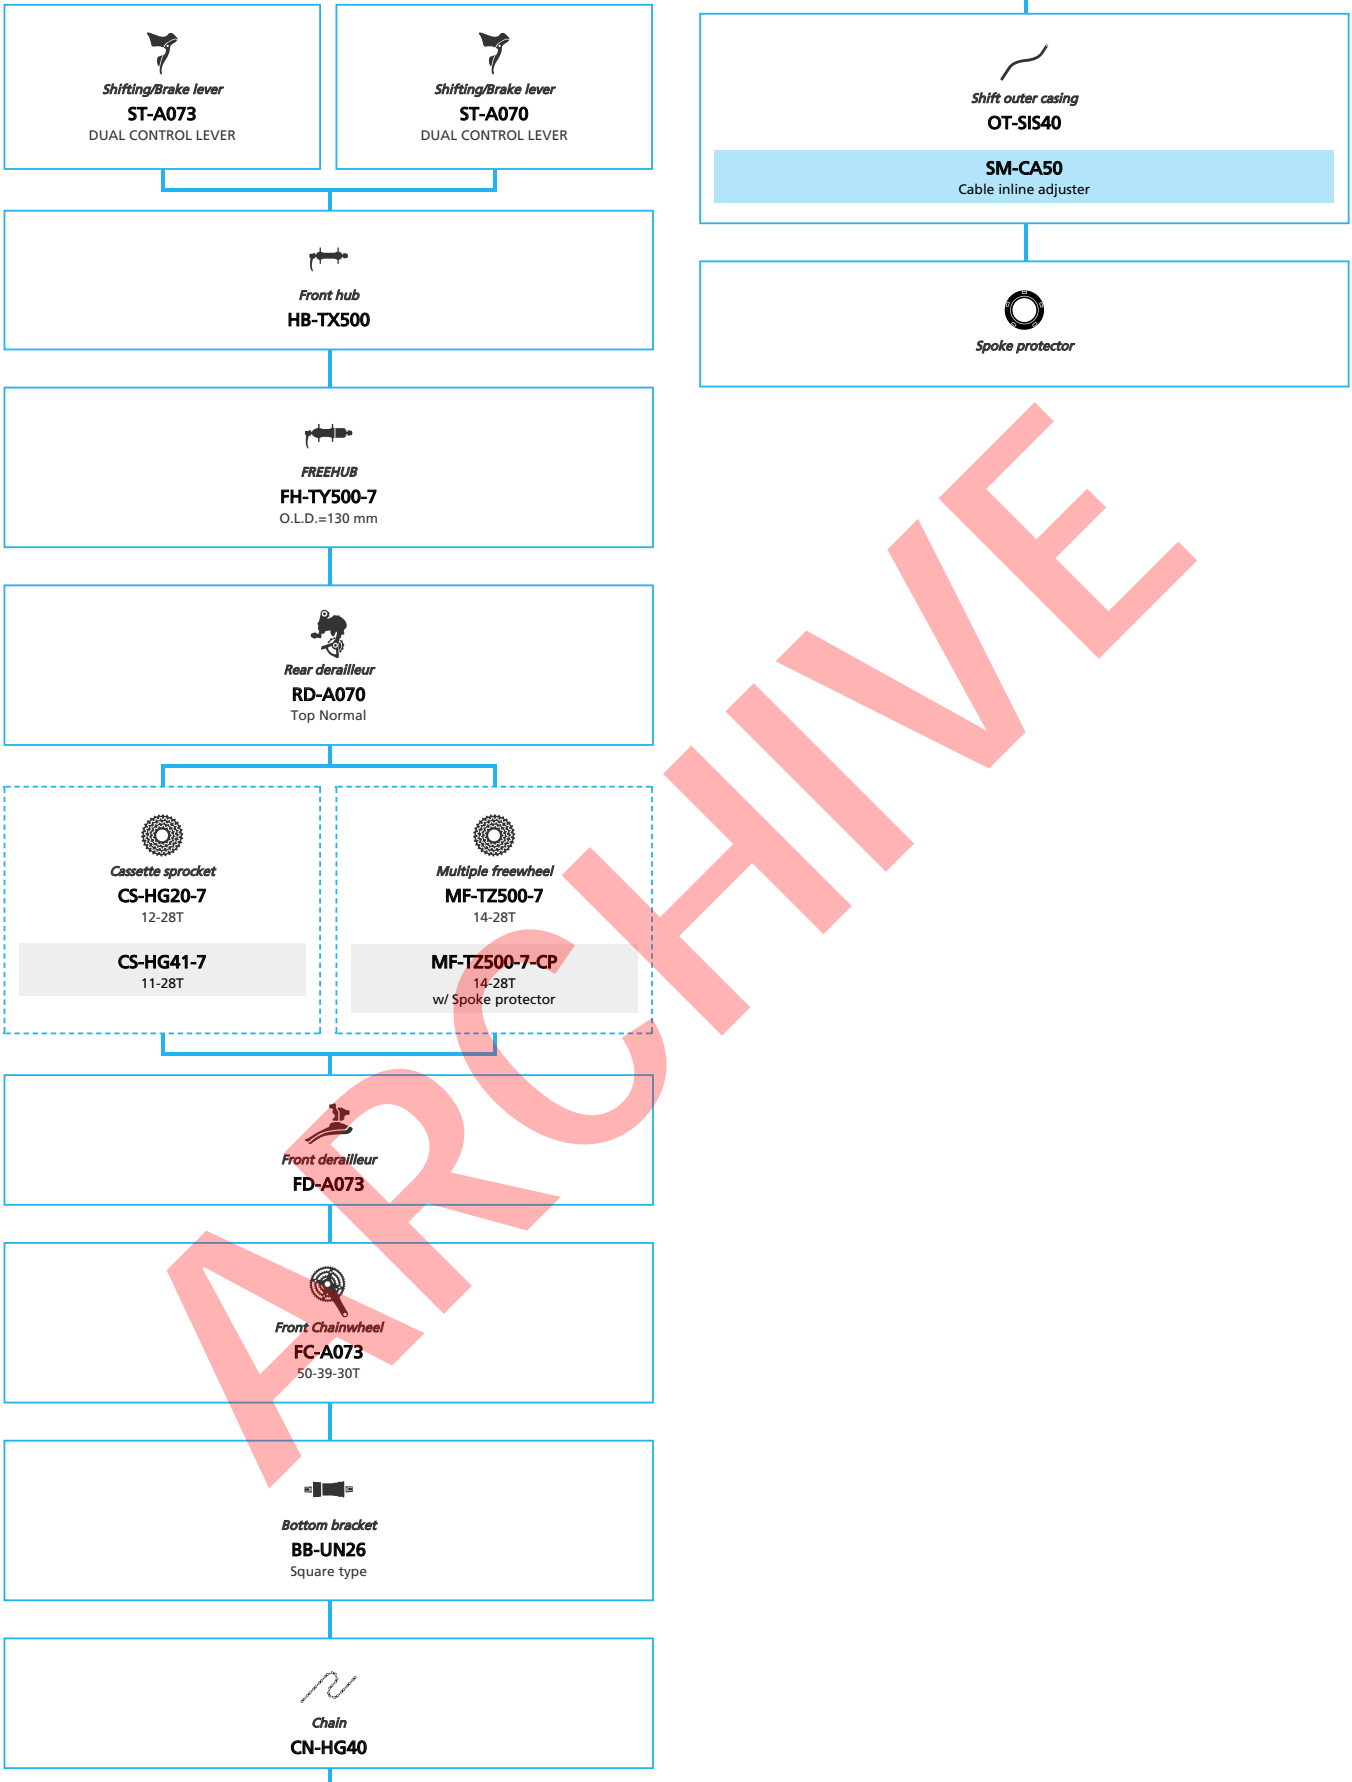

Road Bike

SHIMANO *Tourney* (3x7-speed)

- ... New model
- ... Additional option
- ... All select
- ... Alternative option
- ... Single select

SHIMANO Tourney (2x7-speed)

- ... New model
- ... Additional option
- ... All select
- ... Alternative option
- ... Single select