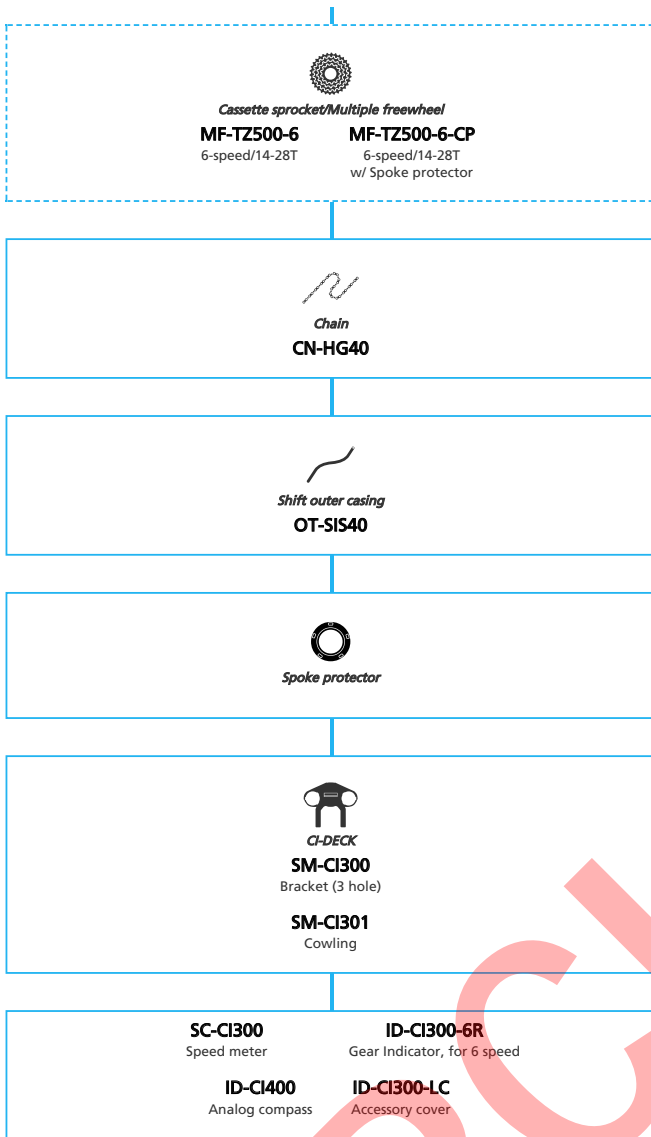

- ... New model
- ... Additional option
- ... All select
- ... Alternative option
- ... Single select

ARCHIVE