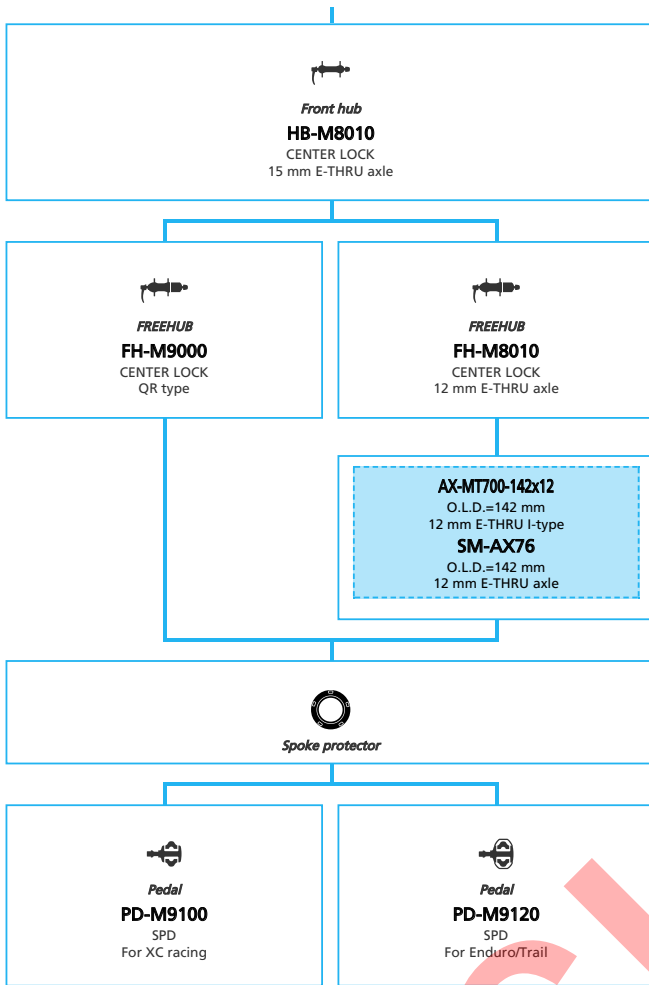

ARCHIVE

SHIMANO
XTR M9050 series (3x11-speed)

N ... New model
 ... Additional option
 ... All select
 ... Alternative option
 ... Single select

Mountain Bike

-  ... New model
-  ... Additional option
-  ... Alternative option
-  ... All select
-  ... Single select