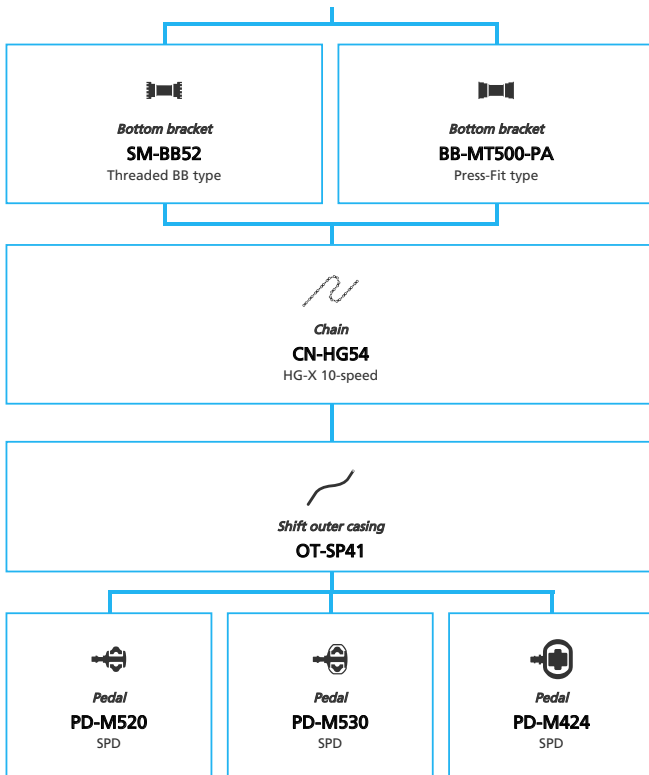

ARCHIVE

SHIMANO DEORE (2x10-speed)

N ... New model
 ■ ... Additional option
 □ ... All select
 ■ ... Alternative option
 □ ... Single select

Mountain Bike

- ... New model
- ... Additional option
- ... All select
- ... Alternative option
- ... Single select