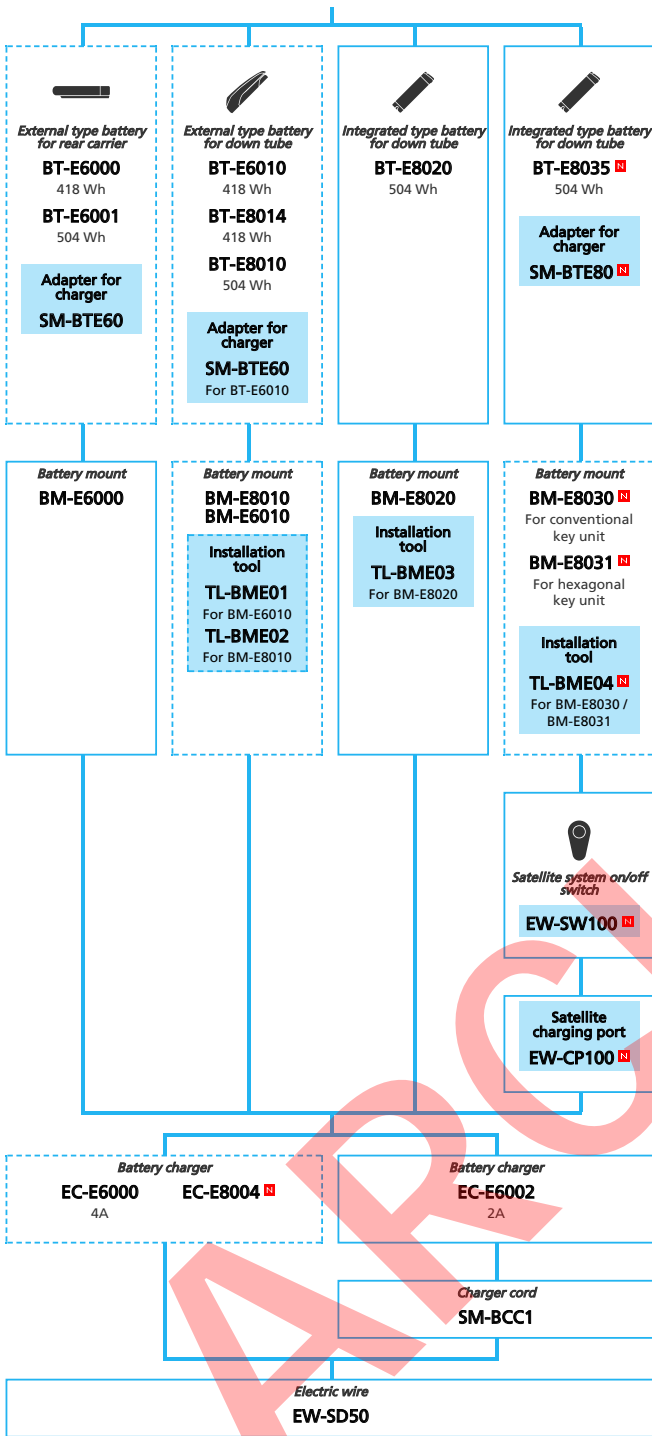

SAMPLE

SHIMANO STOPS E6100 series with Internal Geared Hub (Electronic spec.)

■ ... New model
 ... Additional option
 ... All select
 ... Alternative option
 ... Single select

E-BIKE

- ... New model
- ... Additional option
- ... All select
- ... Alternative option
- ... Single select