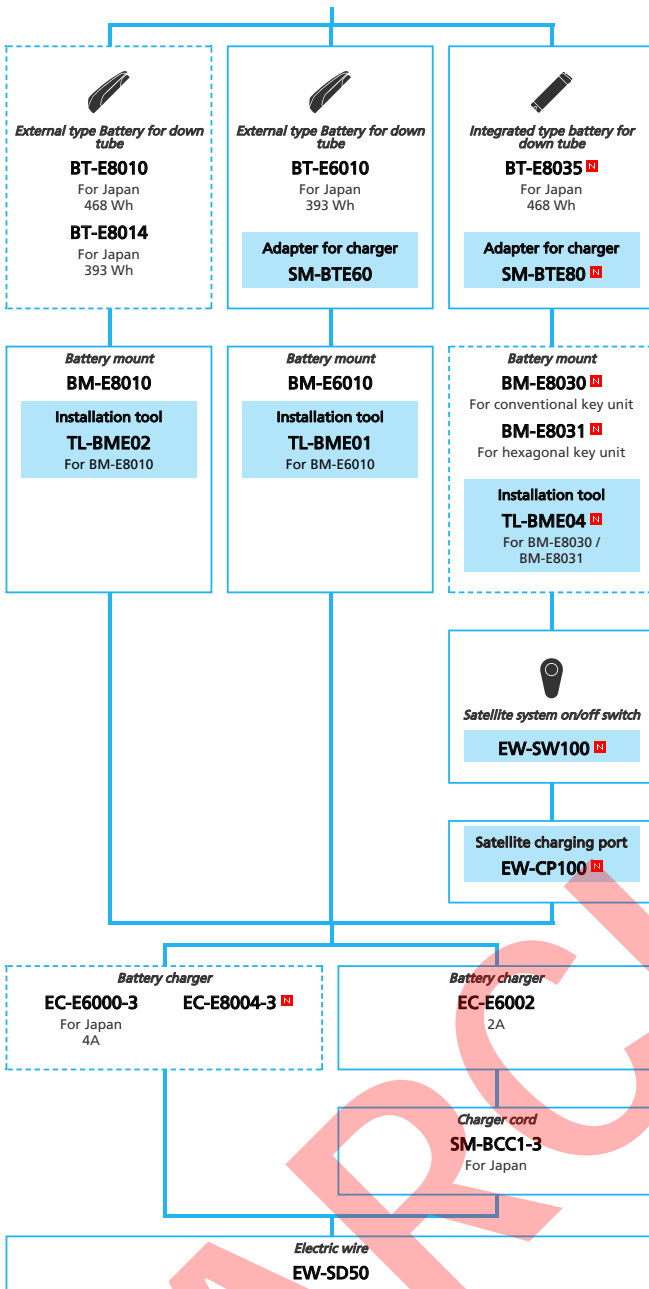

- ... New model
- ... Additional option
- ... All select
- ... Alternative option
- ... Single select