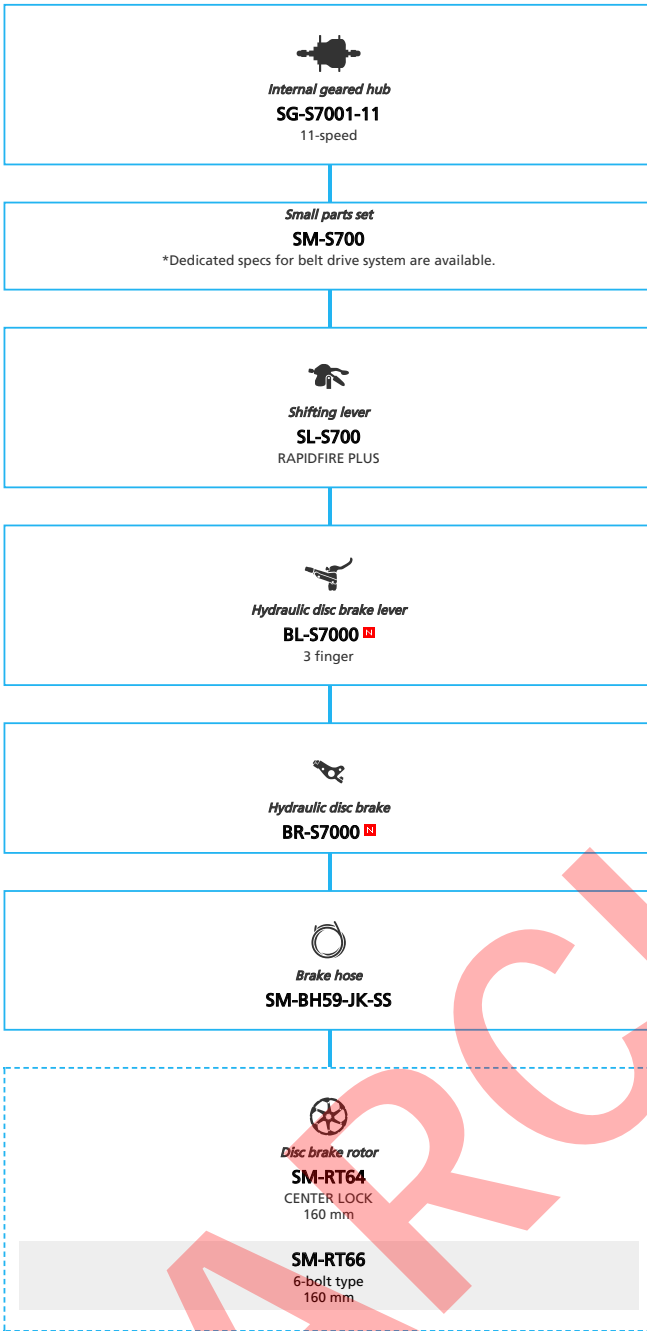

SHIMANO ALFINE (Electronic spec Flathandle)

- ... New model
- ... Additional option
- ... All select
- ... Alternative option
- ... Single select

- ... New model
- ... Additional option
- ... All select
- ... Alternative option
- ... Single select

ORIGINAL

SHIMANO ALFINE (Electronic spec Drophandle)

N ... New model
 ... Additional option
 ... Alternative option
 ... All select
 ... Single select

URBAN Bike

SHIMANO ALFINE (11-speed)

■ ... New model
 ... Additional option
 ... Alternative option
 ... All select
 ... Single select