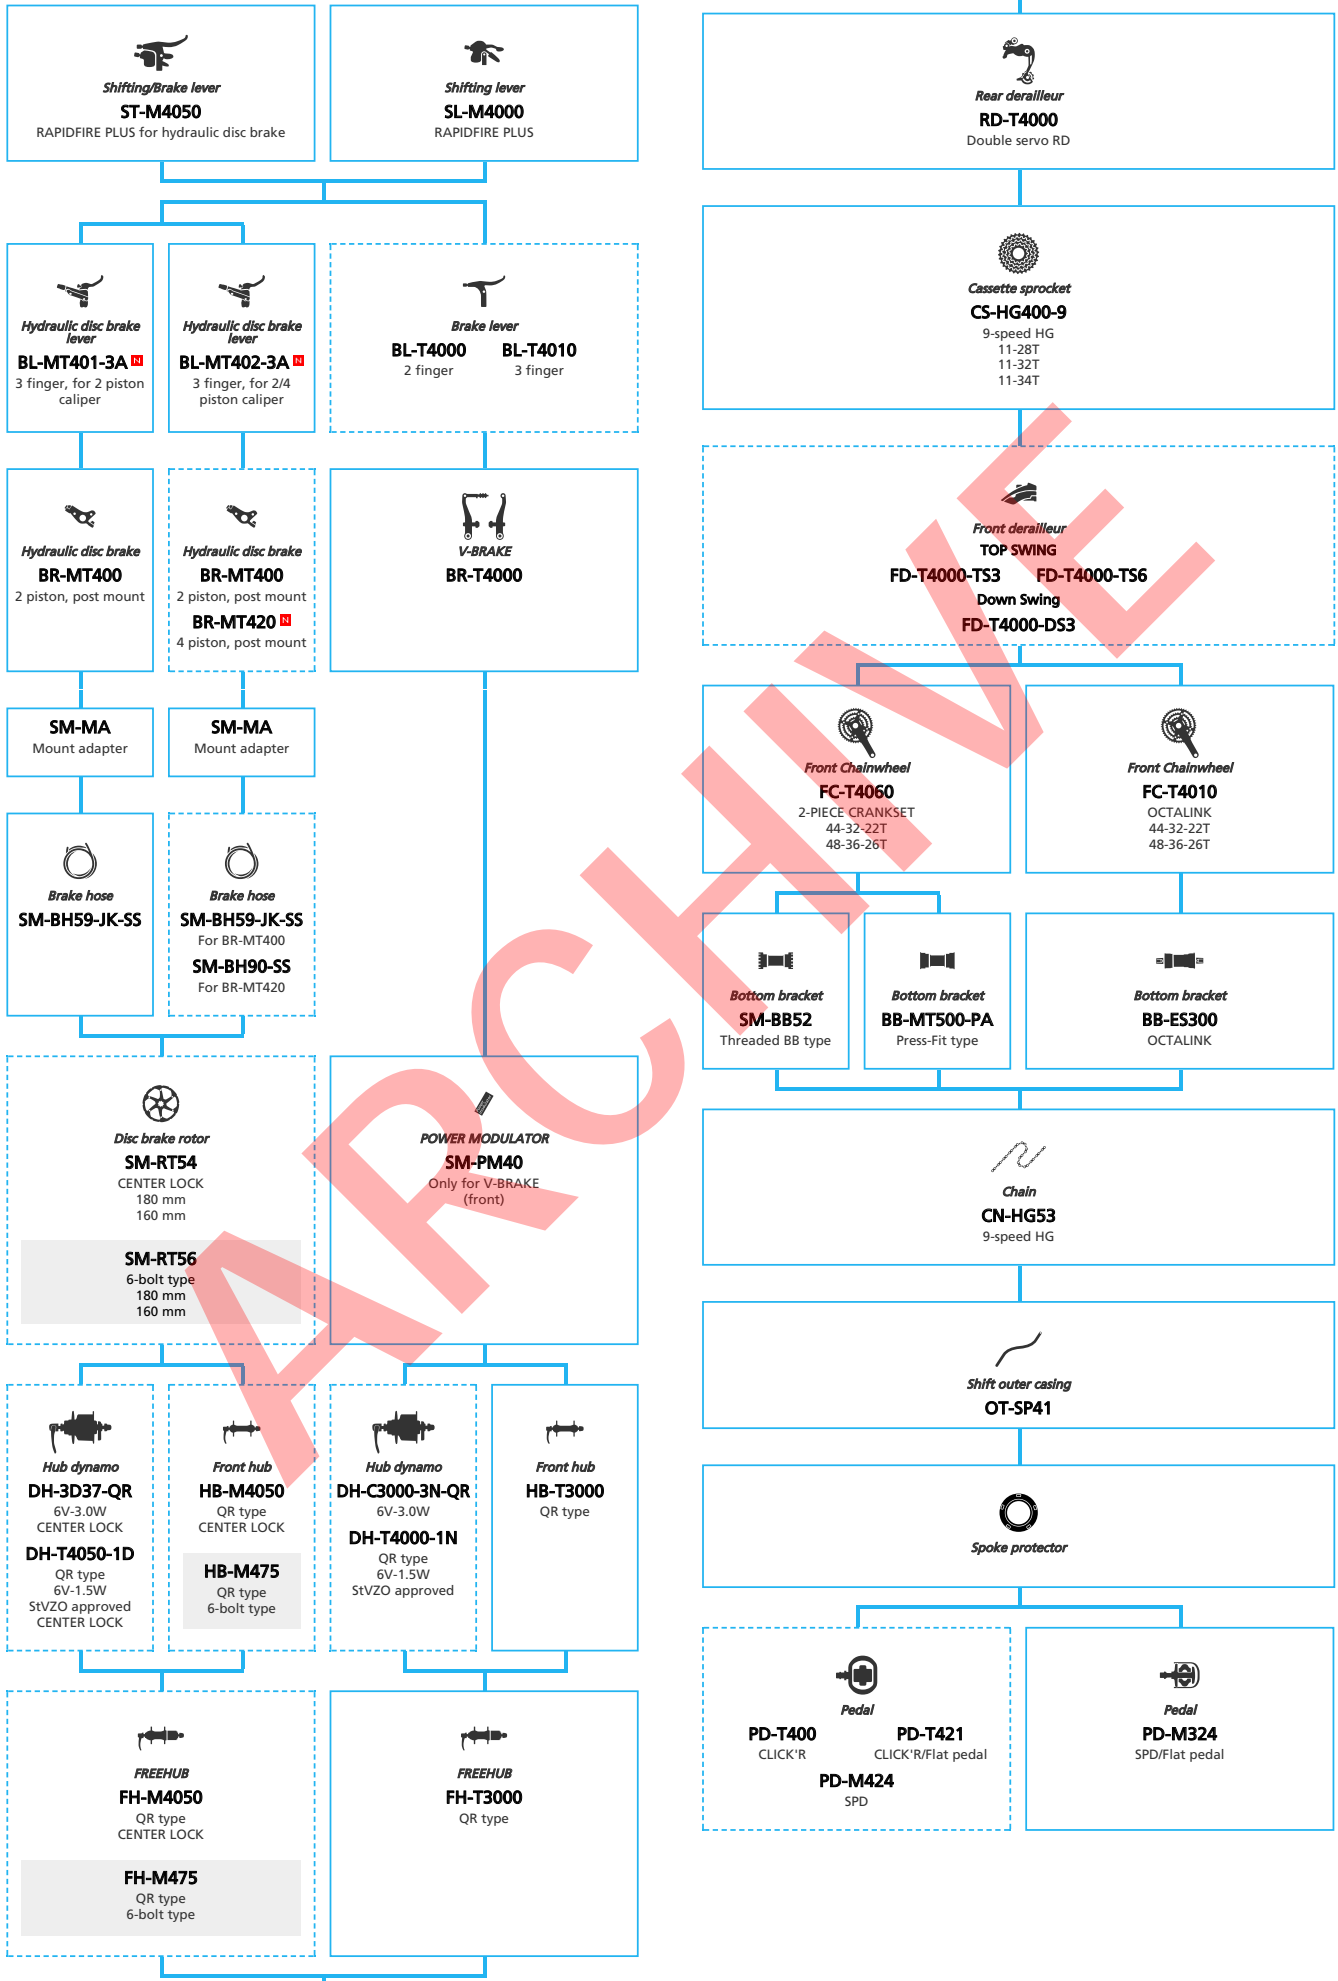

SHIMANO ALIVIO (3x9-speed)

■ ... New model
  ... Additional option
  ... All select
  ... Alternative option
  ... Single select

Trekking Bike