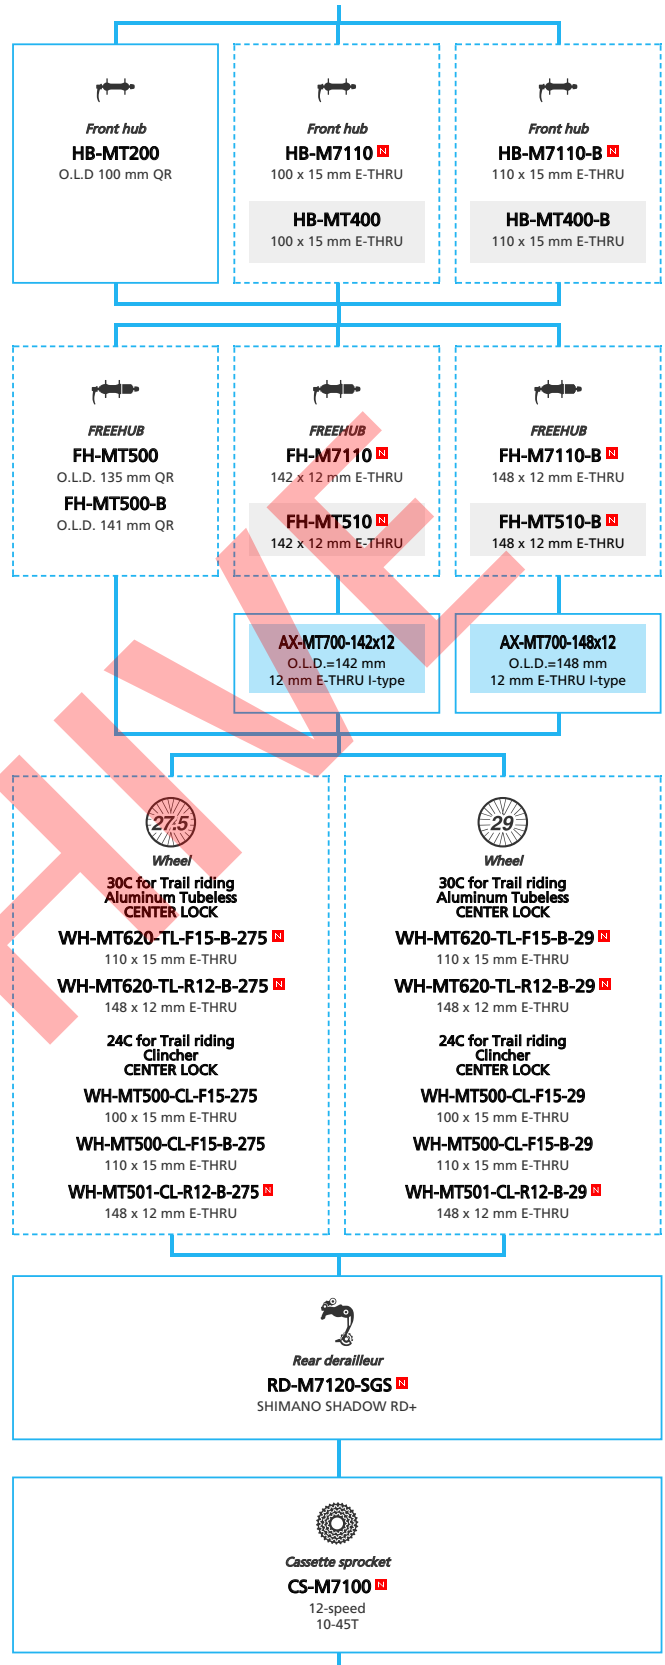

SHIMANO **DEORE XT** M8050 series (1x11-speed)

N ... New model
 ■ ... Additional option
 ■ ... Alternative option
 □ ... All select
 □ ... Single select

Mountain Bike

- ... New model
- ... Additional option
- ... Alternative option
- ... All select
- ... Single select

SLX (1x12-speed)

N ... New model
 ■ ... Additional option
 □ ... All select
 ■ ... Alternative option
 □ ... Single select

Mountain Bike

- ... New model
- ... Additional option
- ... All select
- ... Alternative option
- ... Single select

SLX (2x12-speed)

N ... New model
 ... Additional option
 ... Alternative option
 ... All select
 ... Single select

Mountain Bike

- ... New model
- ... Additional option
- ... Alternative option
- ... All select
- ... Single select