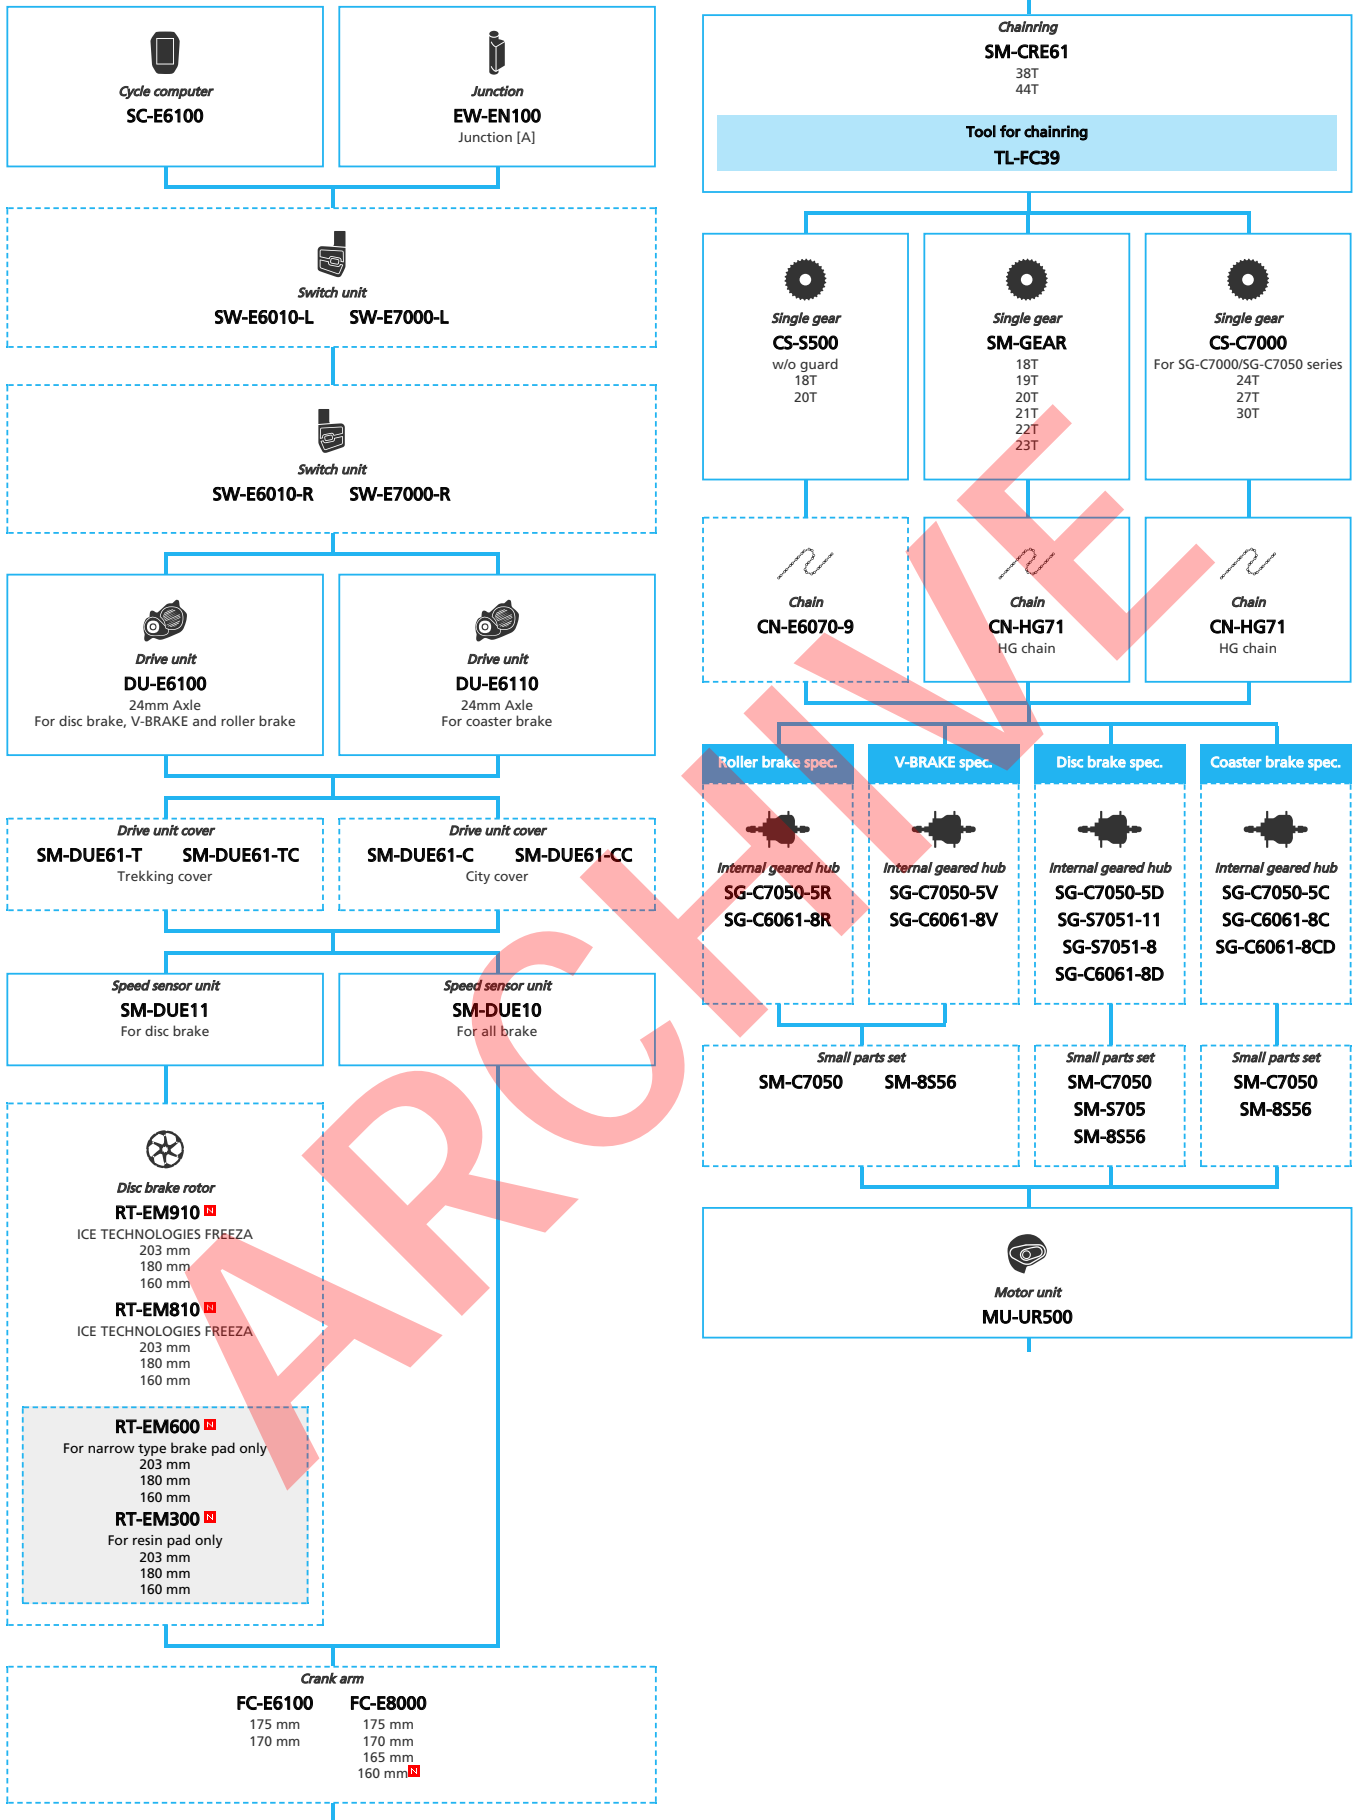

SHIMANO STOPS E6100 series with Internal Geared Hub (Electronic spec.)

■ ... New model
  ... Additional option
  ... All select
  ... Alternative option
  ... Single select

E-BIKE