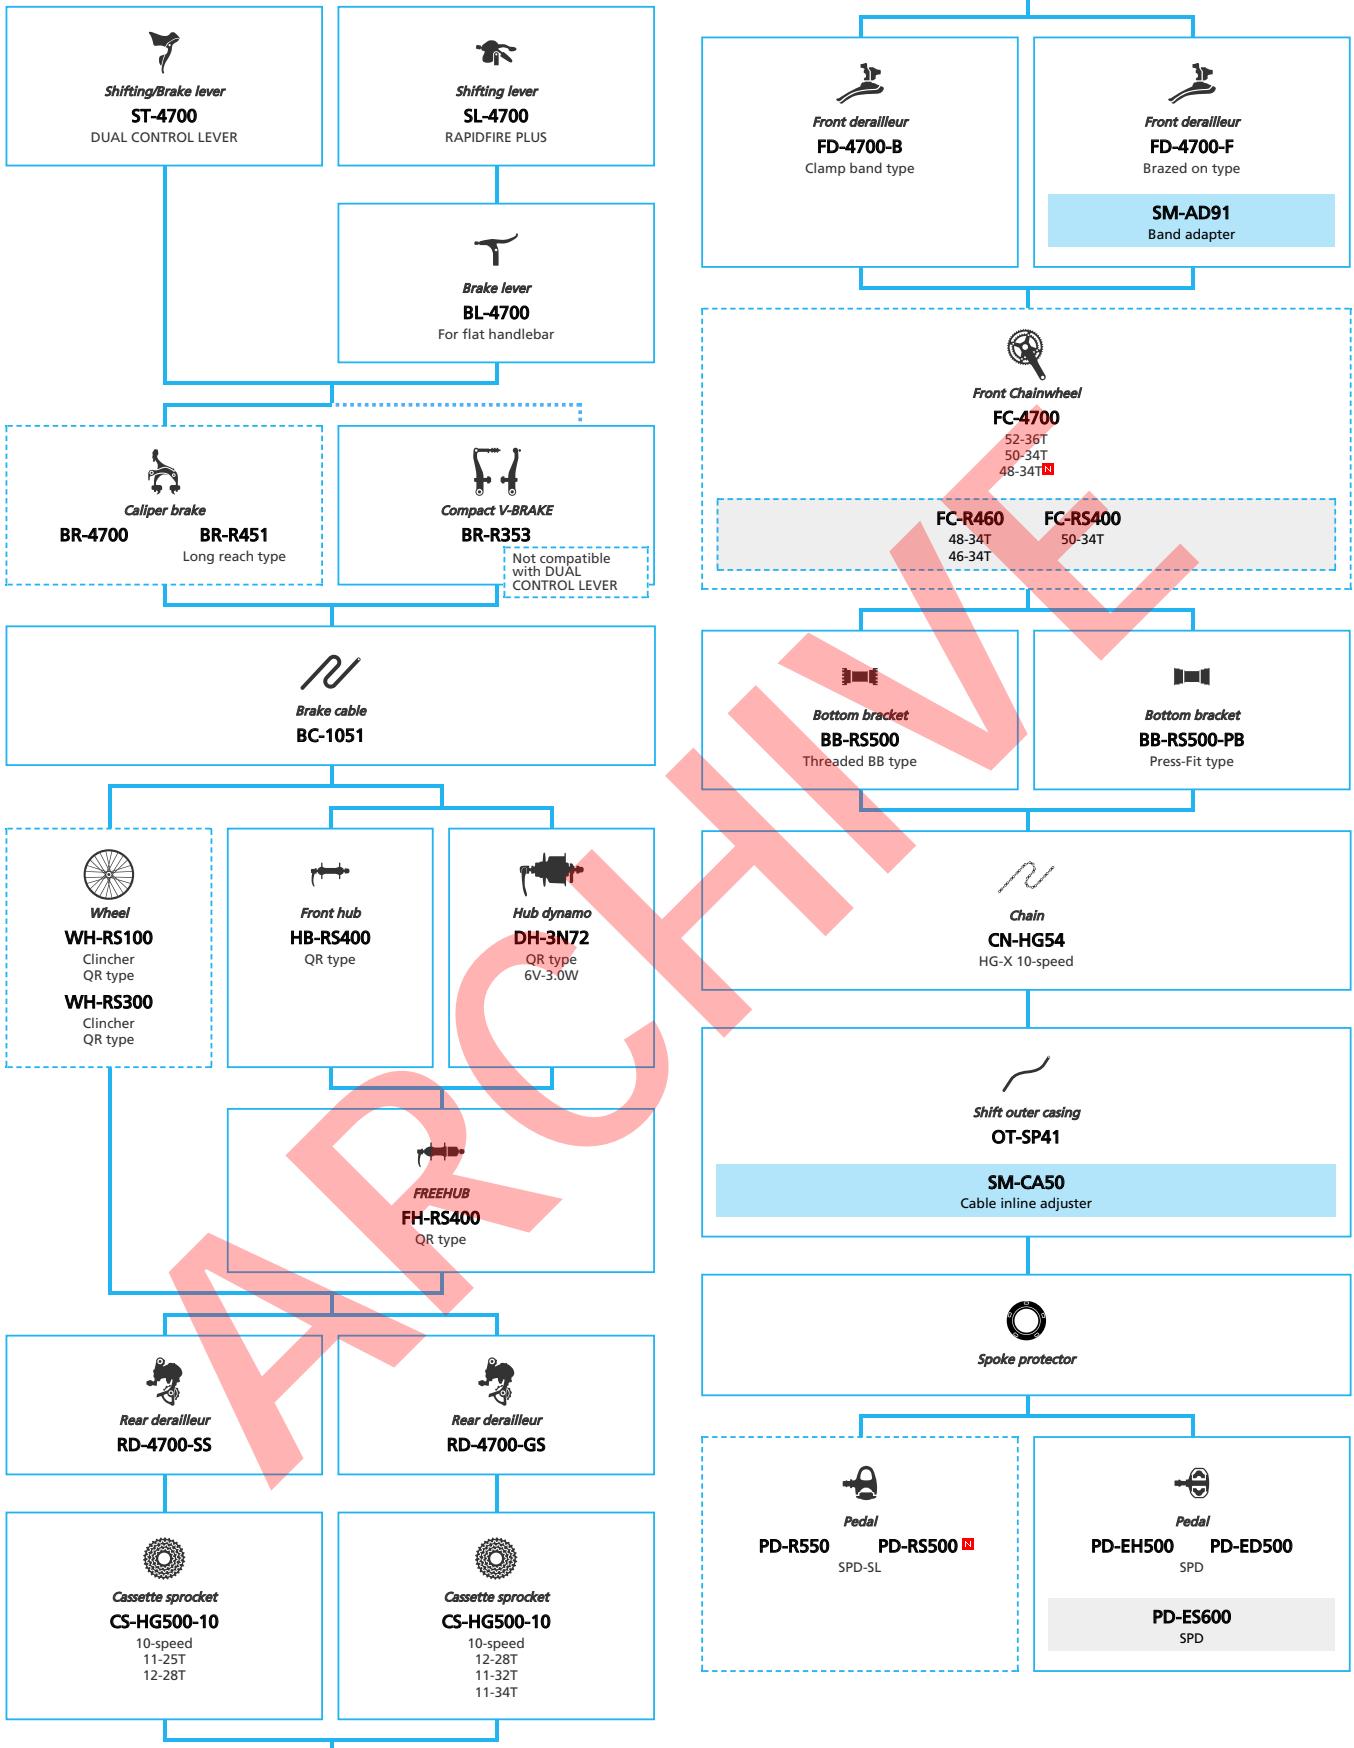

- ... New model
- ... Additional option
- ... All select
- ... Alternative option
- ... Single select

SHIMANO Tiagra (3x10-speed)

- ... New model
- ... Additional option
- ... Alternative option
- ... All select
- ... Single select

Road Bike

SHIMANO *Tiagra* (2x10-speed)

- ... New model
- ... Additional option
- ... All select
- ... Alternative option
- ... Single select

Road Bike

SHIMANO Tiagra (Hydraulic disc Brake for Drop Handle Bar 2x10-speed)