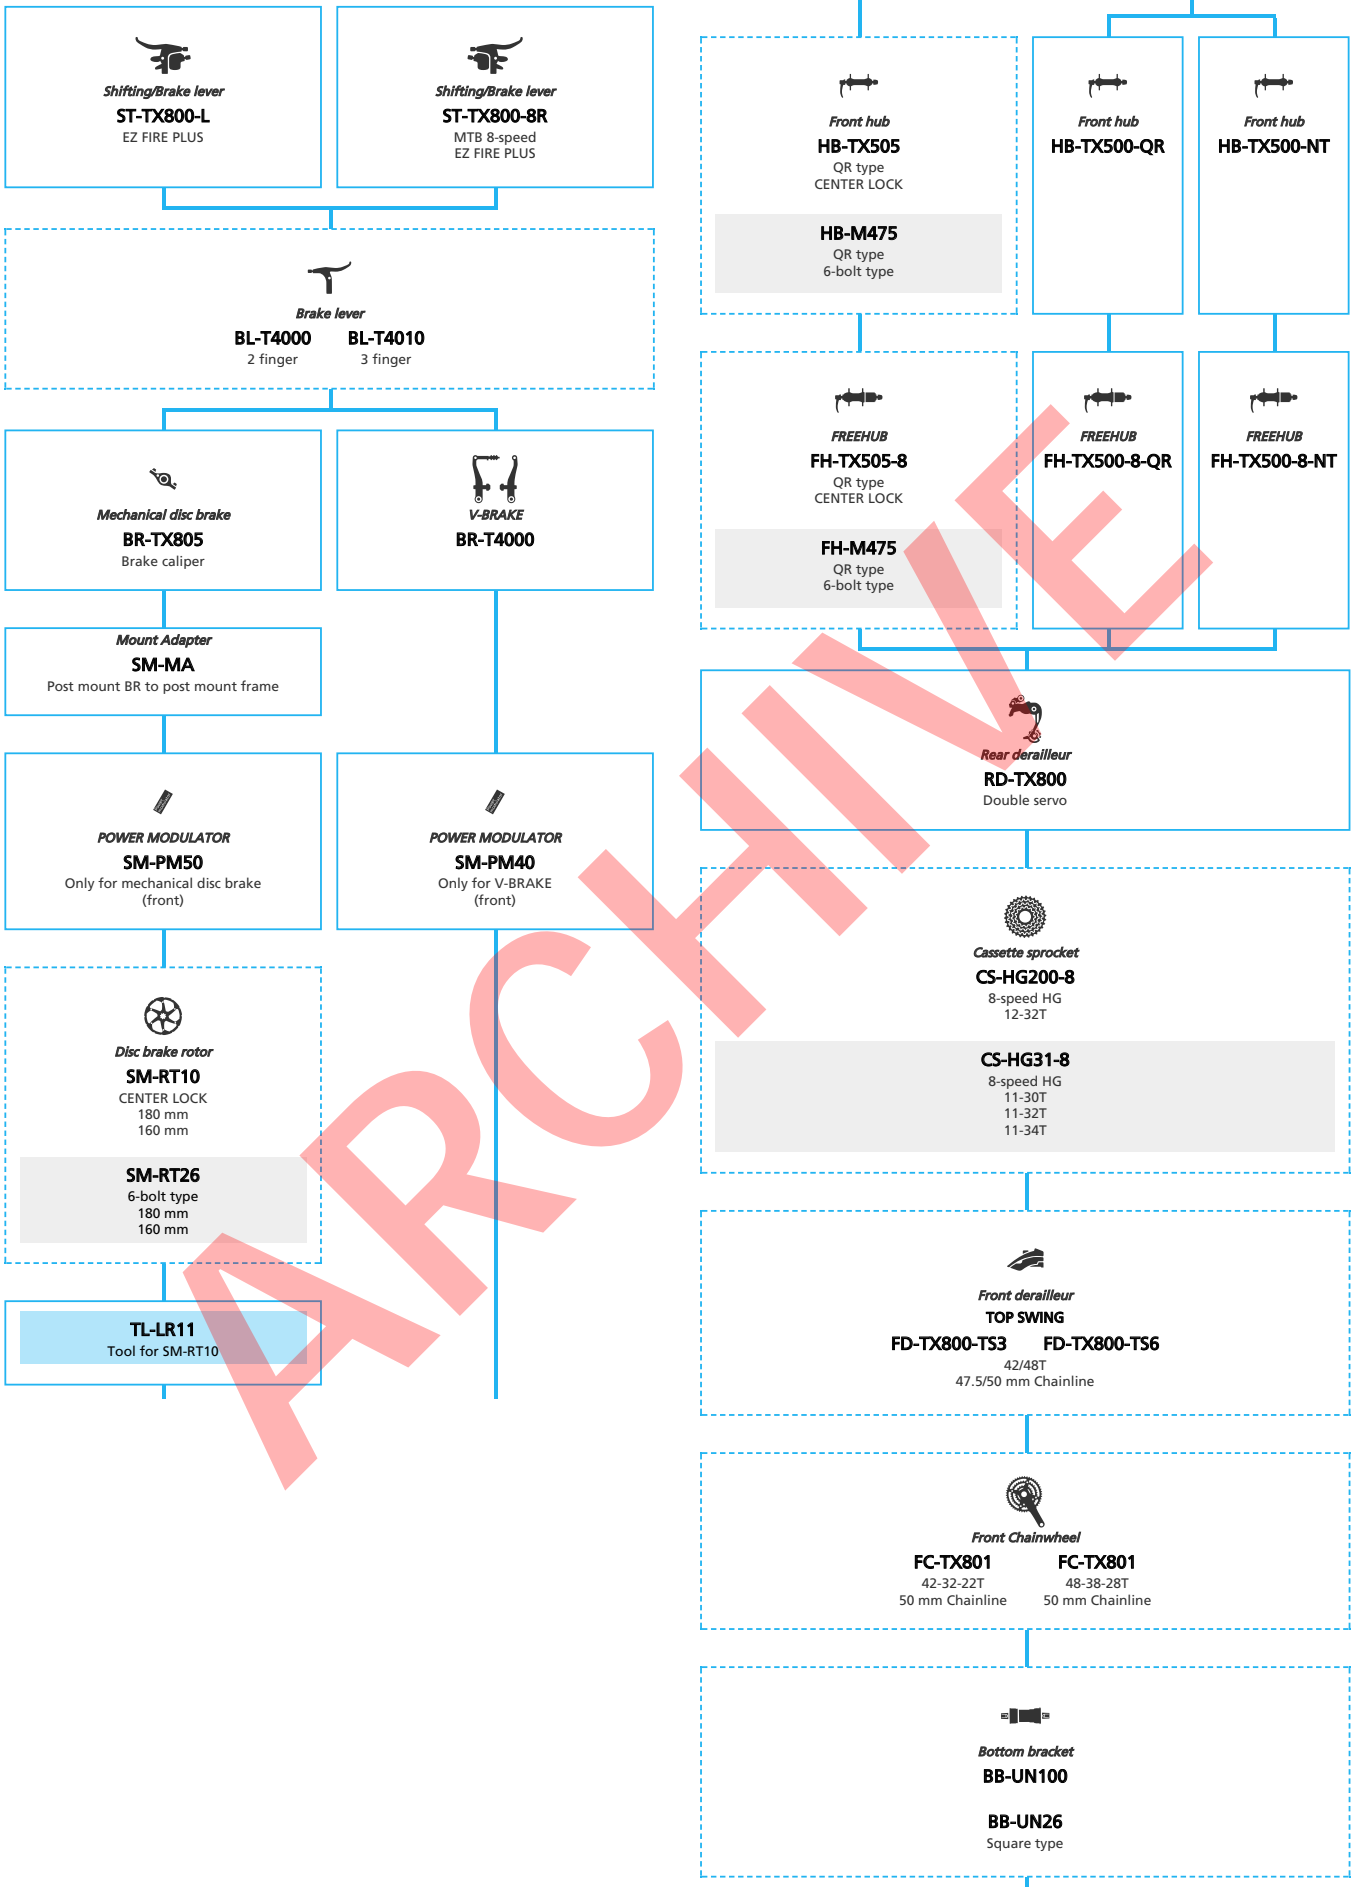

SHIMANO **TourneyTX** (3x8-speed)

N ... New model
■ ... Additional option
■ ... Alternative option
□ ... All select
□ ... Single select

Mountain Bike