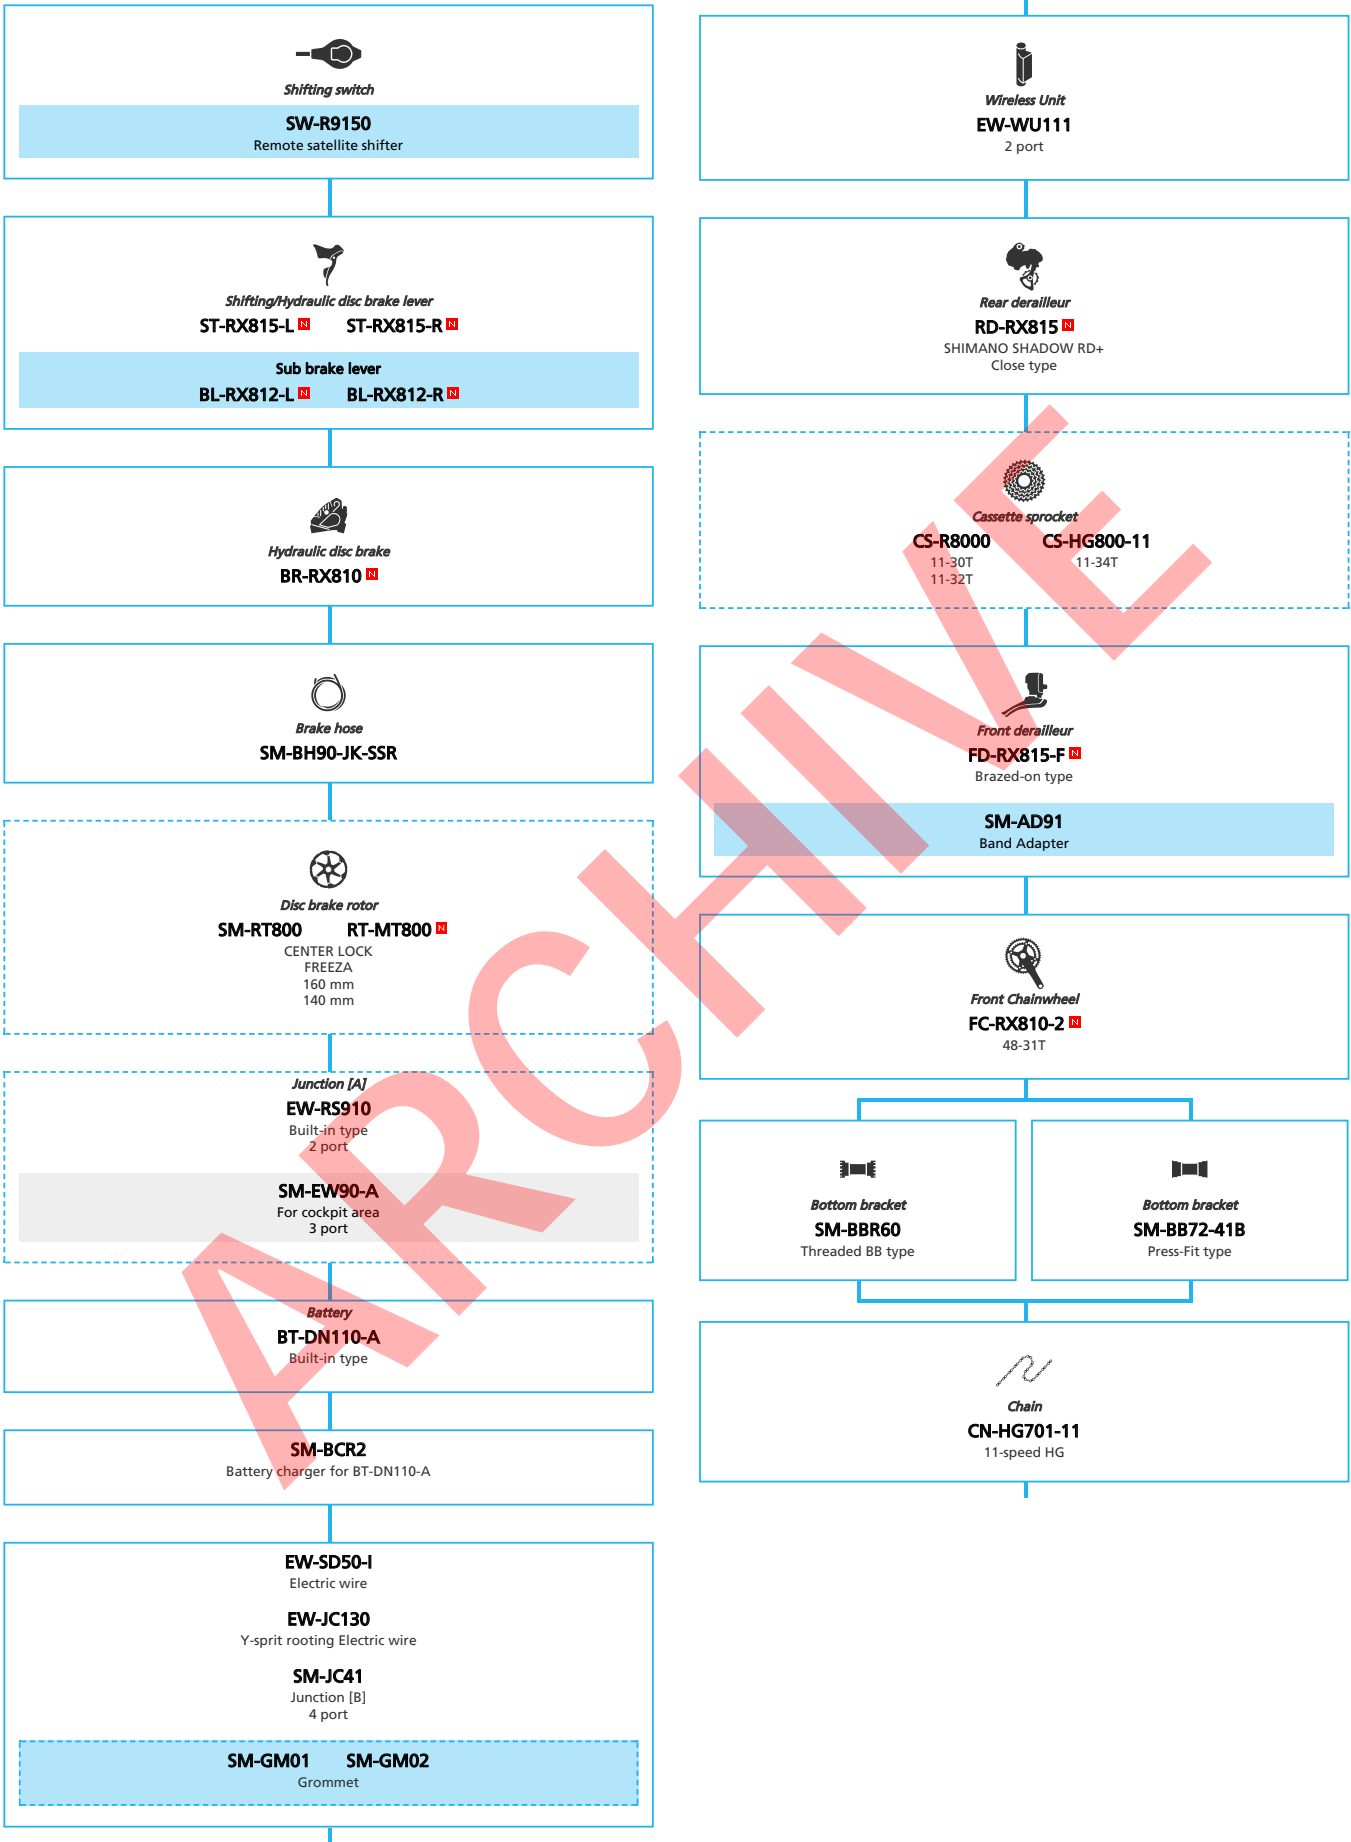

SHIMANO
GRX RX810 series (Electronic spec. 2x11-speed)

N ... New model
  ... Additional option
  ... Alternative option
  ... All select
  ... Single select

Gravel/Adventure Bike