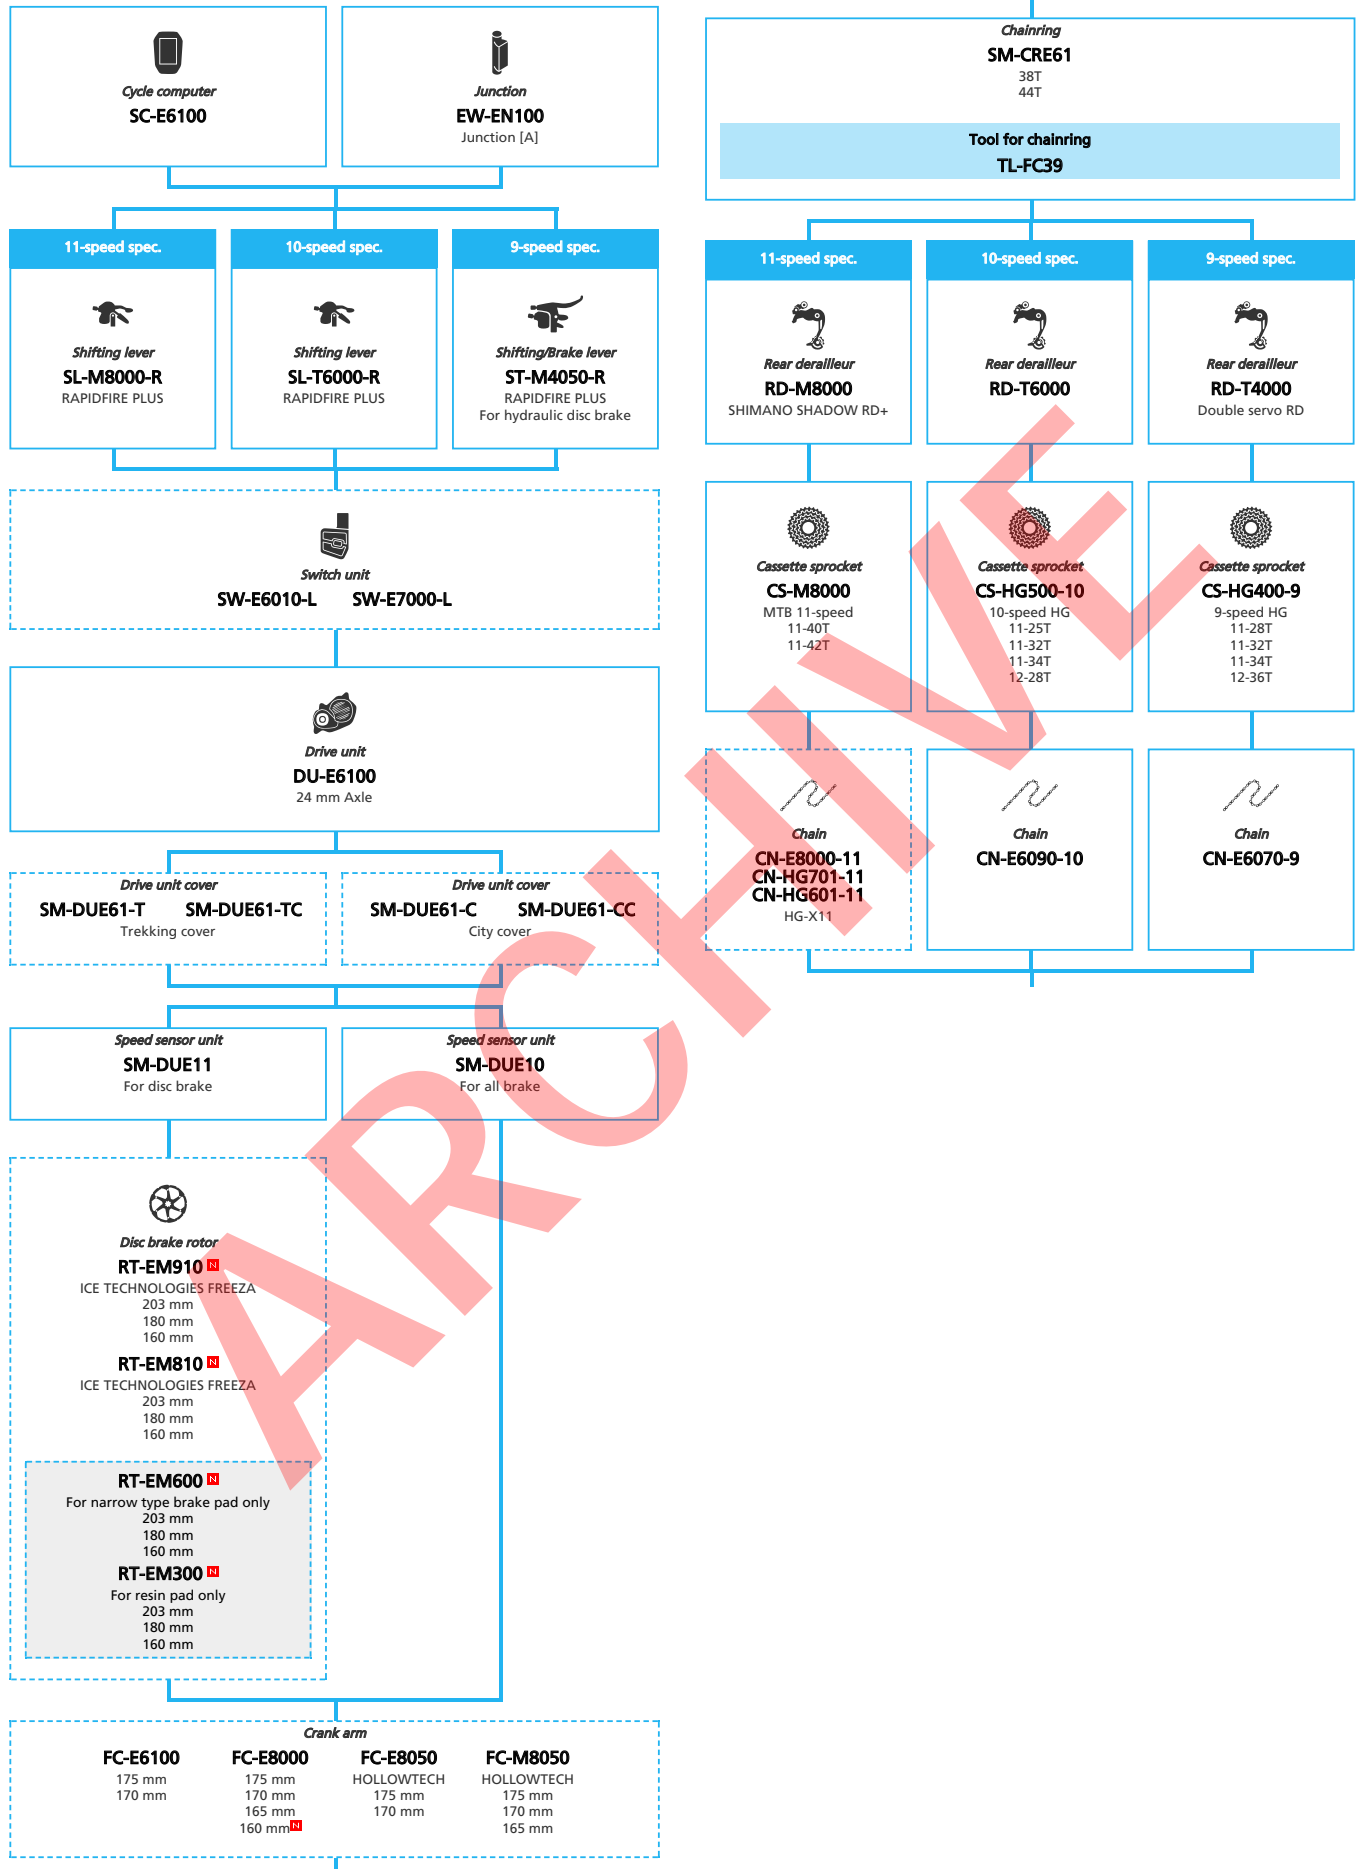

SHIMANO STOPS E6100 series with Rear Derailleur (Mechanical spec.)

■ ... New model
 ... Additional option
 ... Alternative option
 ... All select
 ... Single select

E-BIKE