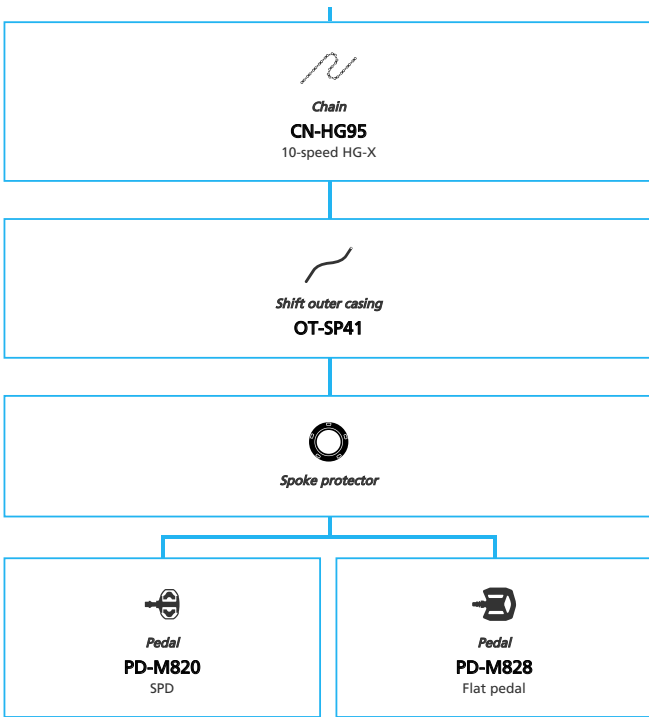

- ... New model
- ... Additional option
- ... Alternative option
- ... All select
- ... Single select

ARCHIVE