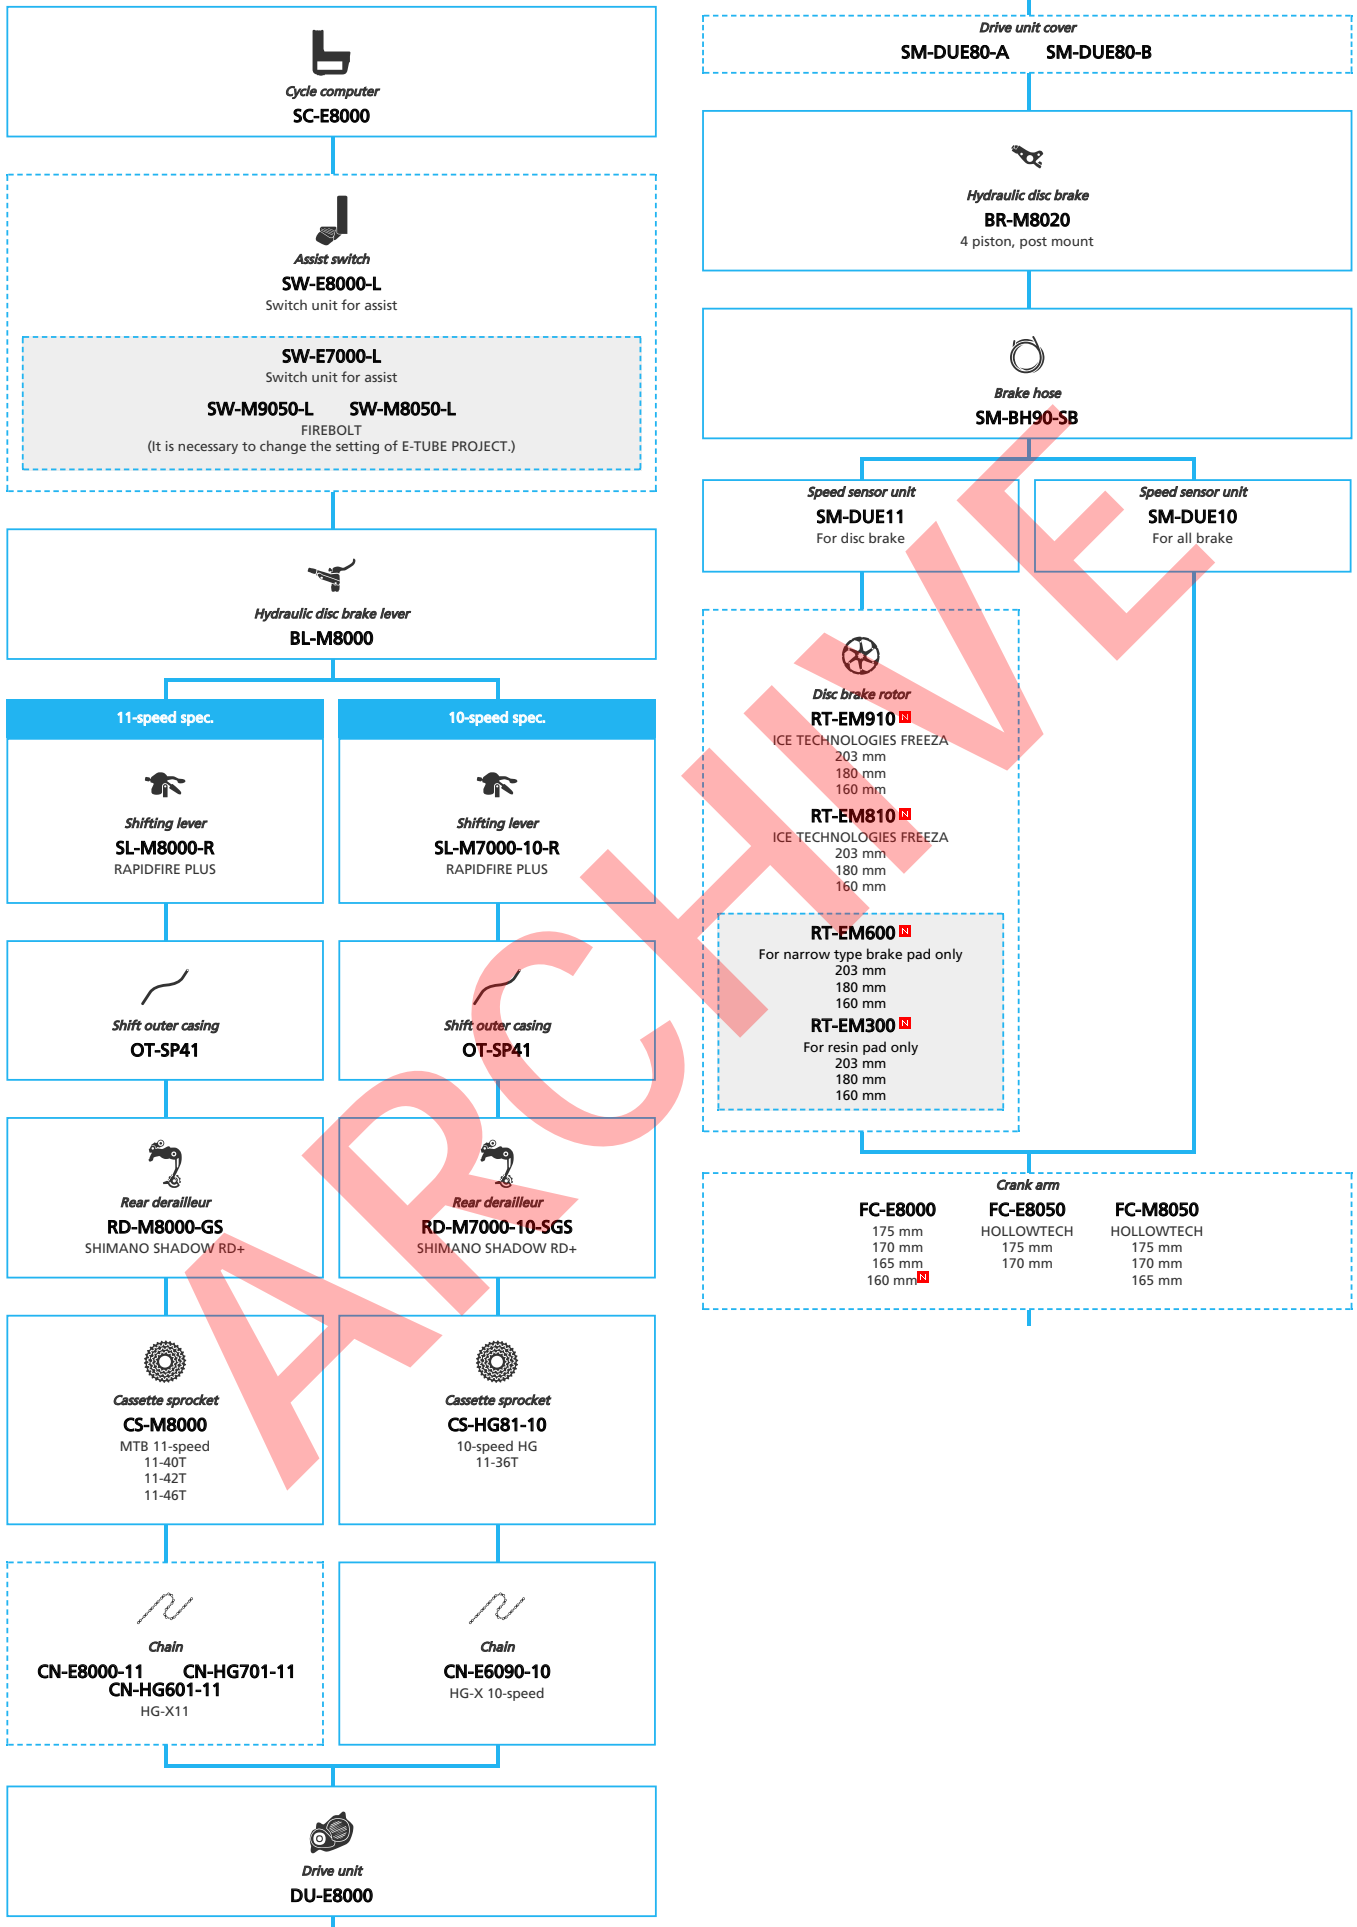

SHIMANO STOPS E8000 series (Mechanical Derailleur spec.)

■ ... New model
  ... Additional option
  ... Alternative option
  ... All select
  ... Single select

E-BIKE