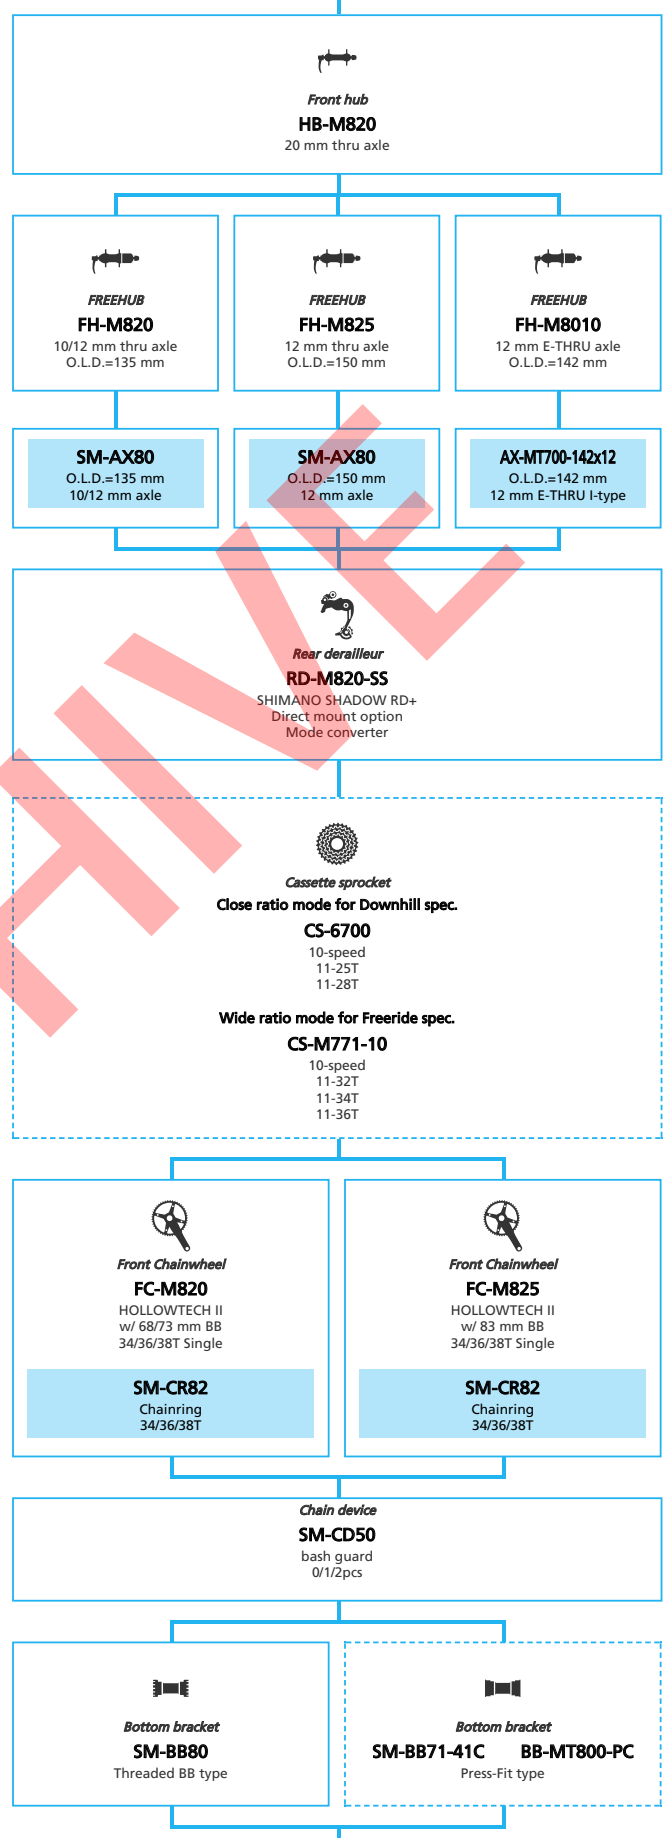

SHIMANO (10-speed)

N ... New model
■ ... Additional option
■ ... Alternative option
□ ... All select
□ ... Single select

Mountain Bike