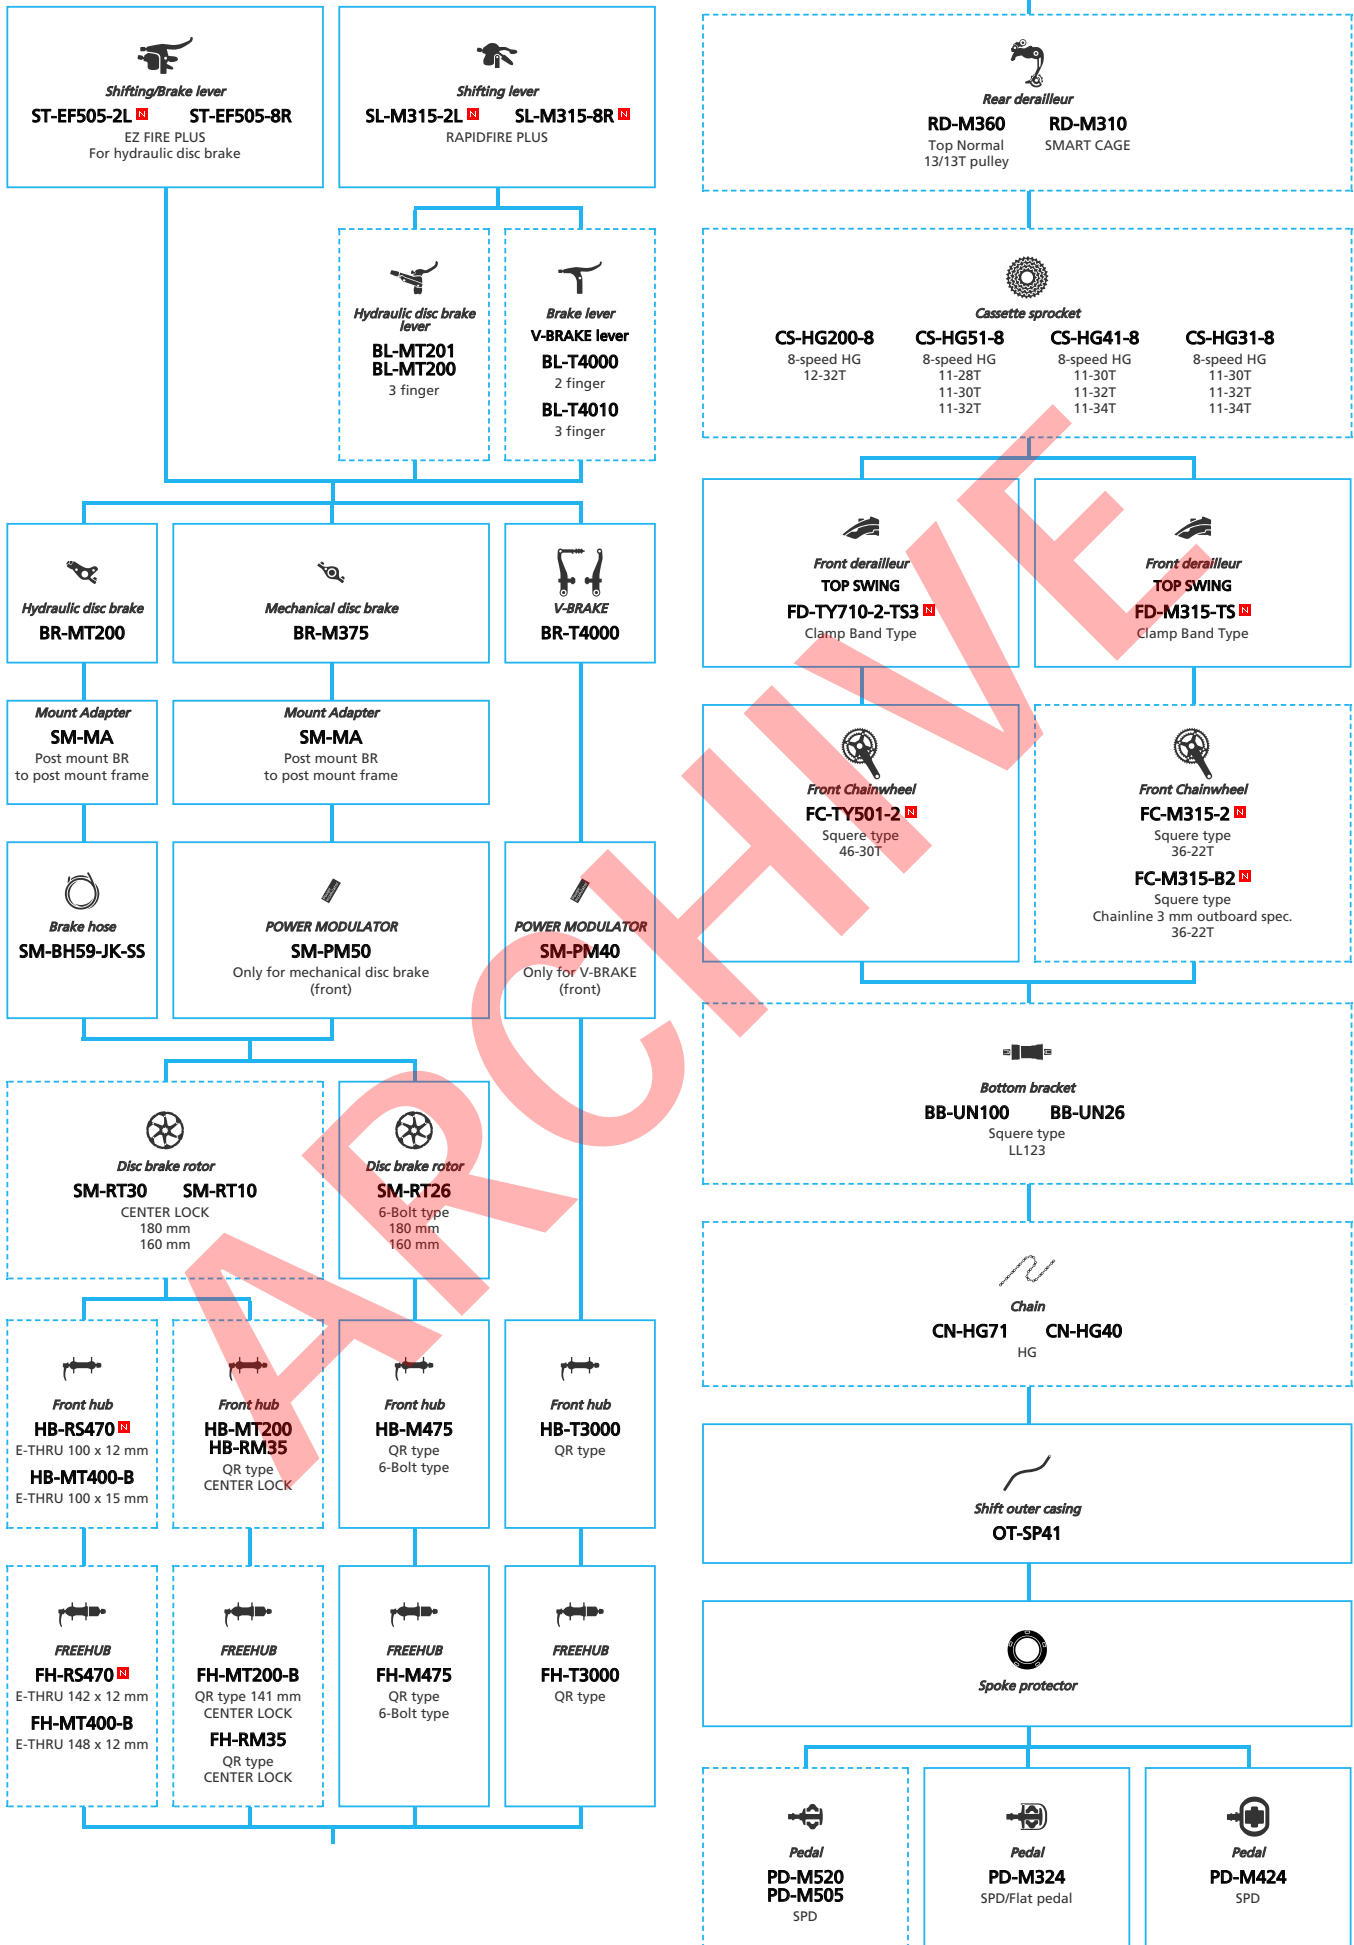

SHIMANO *Acera* *ALTUS* (2x8-speed)

N ... New model
■ ... Additional option
□ ... Alternative option
□ ... All select
□ ... Single select

Mountain Bike