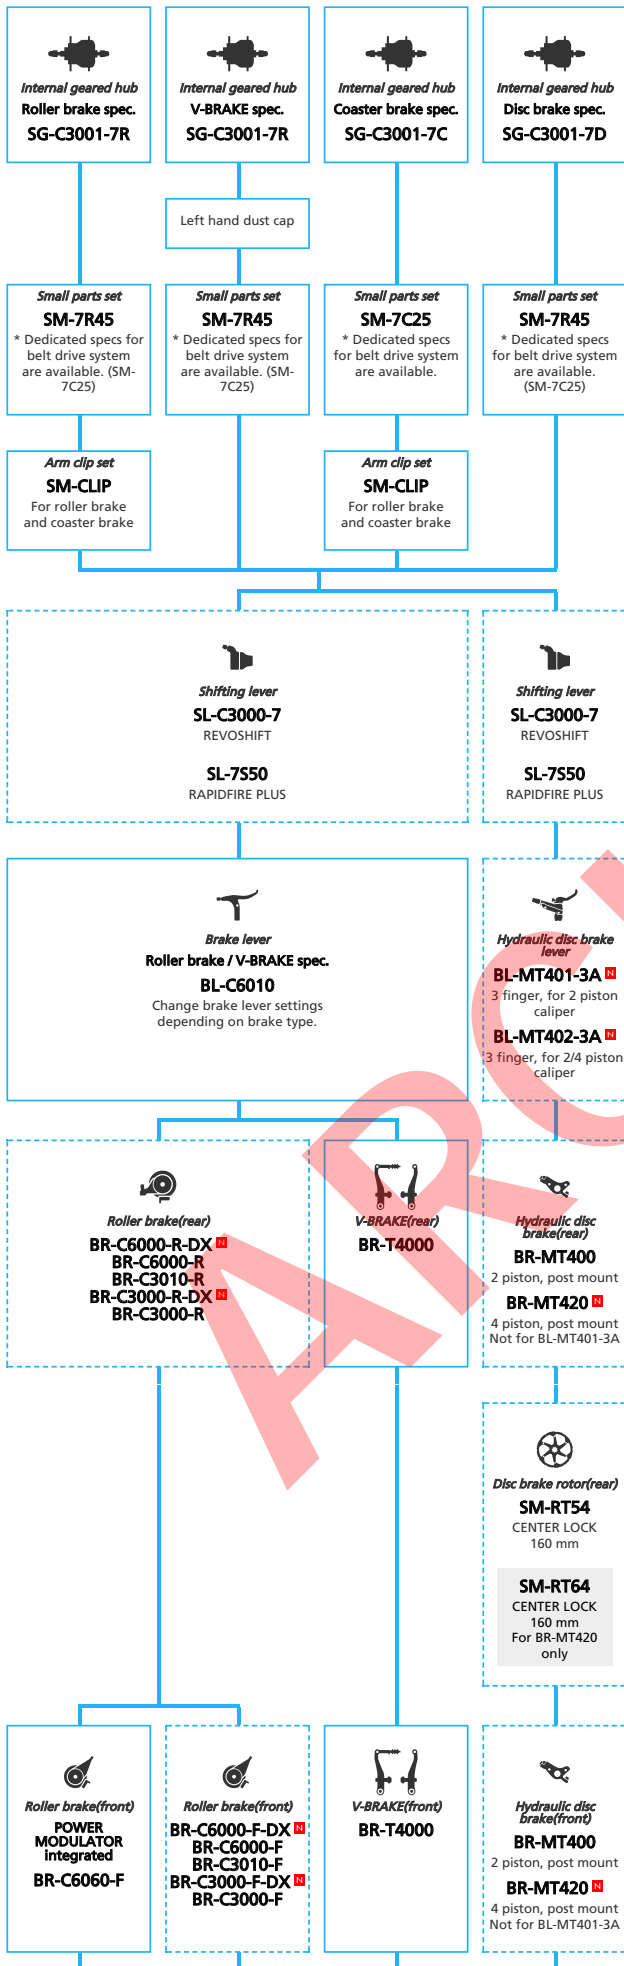

SHIMANO Nexus (INTER-7)

N ... New model
■ ... Additional option
□ ... Alternative option
□ ... All select
□ ... Single select