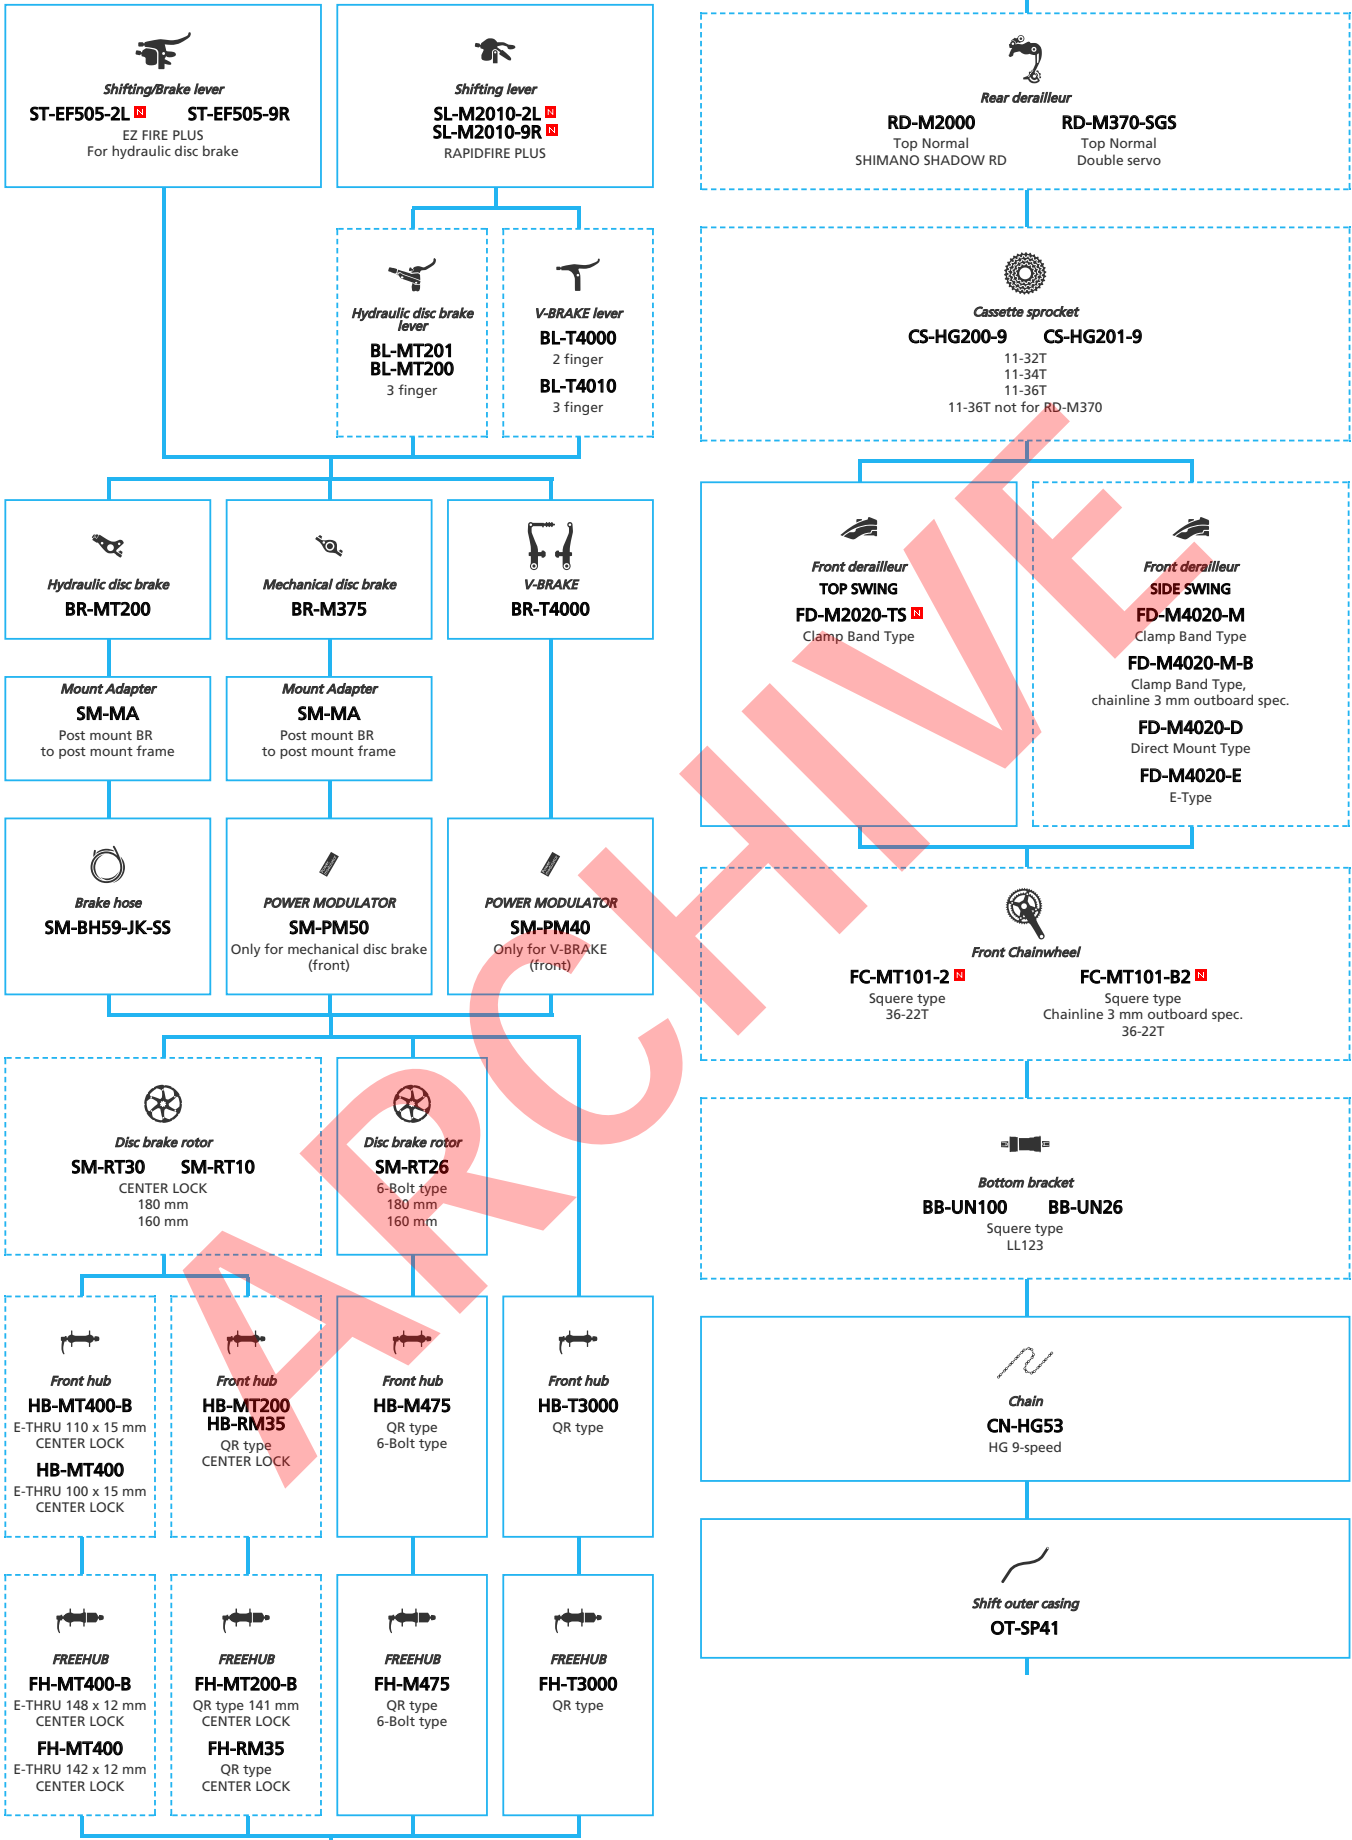

SHIMANO ALTUS (2x9-speed)

N ... New model
 ... Additional option
 ... Alternative option
 ... All select
 ... Single select

Mountain Bike