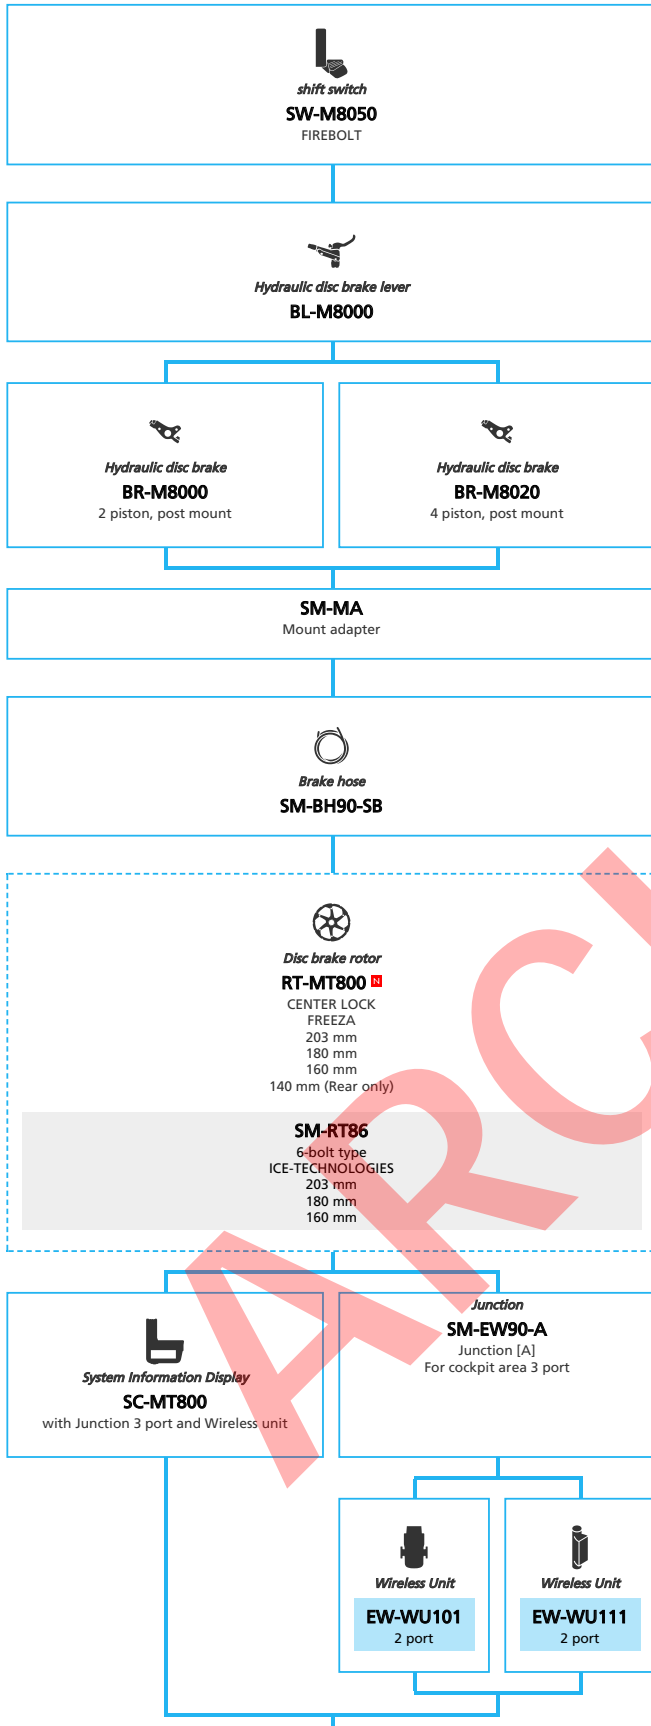

SHIMANO **DEORE XT** M8050 series (1x11-speed)

N ... New model
■ ... Additional option
■ ... Alternative option
□ ... All select
□ ... Single select

Mountain Bike