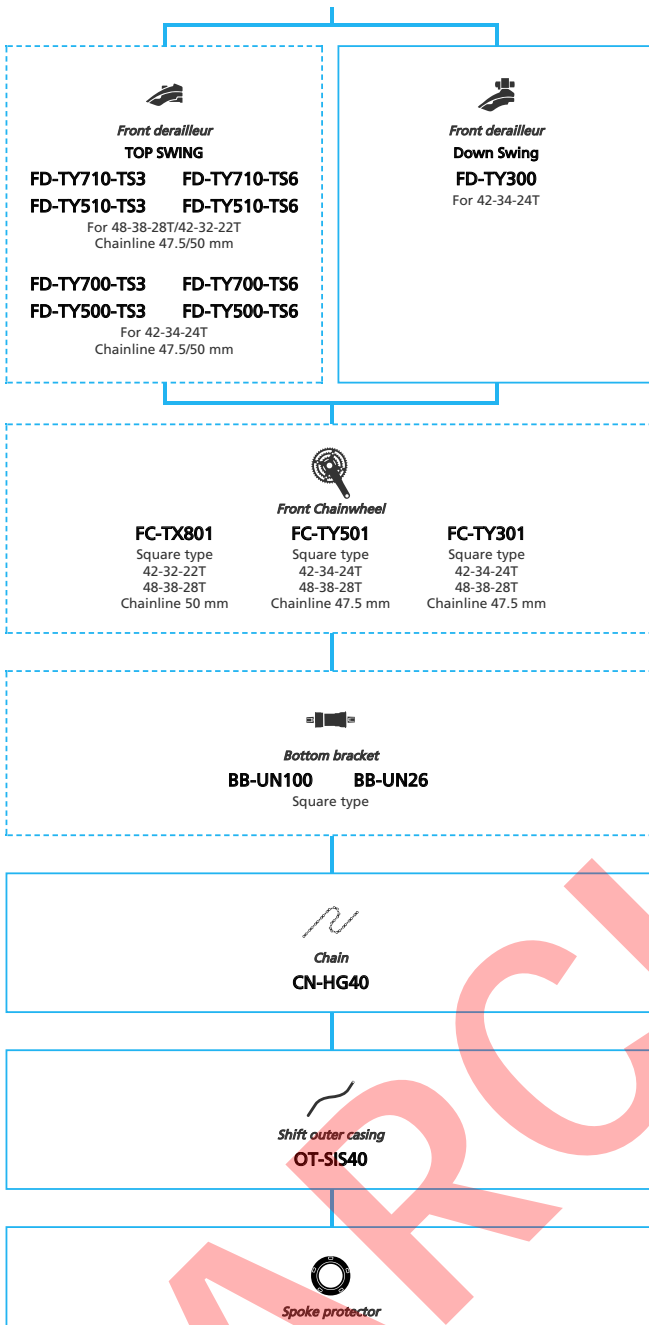

ARCHIVE

SHIMANO Tourney (3x7-speed)

N ... New model
 ■ ... Additional option
 □ ... All select
 ■ ... Alternative option
 □ ... Single select

Mountain Bike

- ... New model
- ... Additional option
- ... Alternative option
- ... All select
- ... Single select