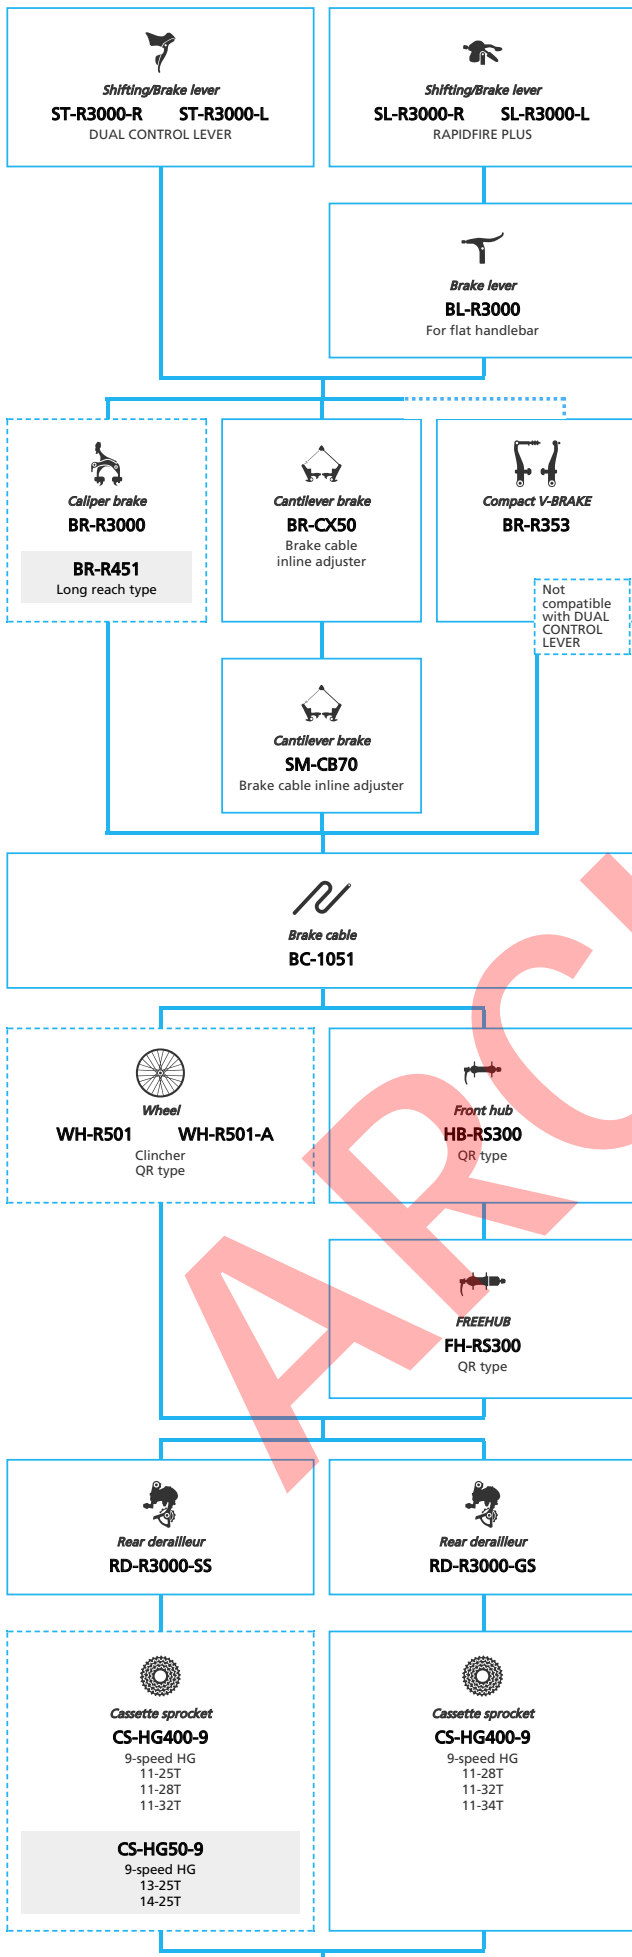

■ ... New model
■ ... Additional option
■ ... Alternative option
 ... All select
 ... Single select

Road Bike

SHIMANO *SORA* (3x9-speed)

- ... New model
- ... Additional option
- ... All select
- ... Alternative option
- ... Single select

SHIMANO *SORA* (2x9-speed)

- ... New model
- ... Additional option
- ... All select
- ... Alternative option
- ... Single select

- ... New model
- ... Additional option
- ... All select
- ... Single select