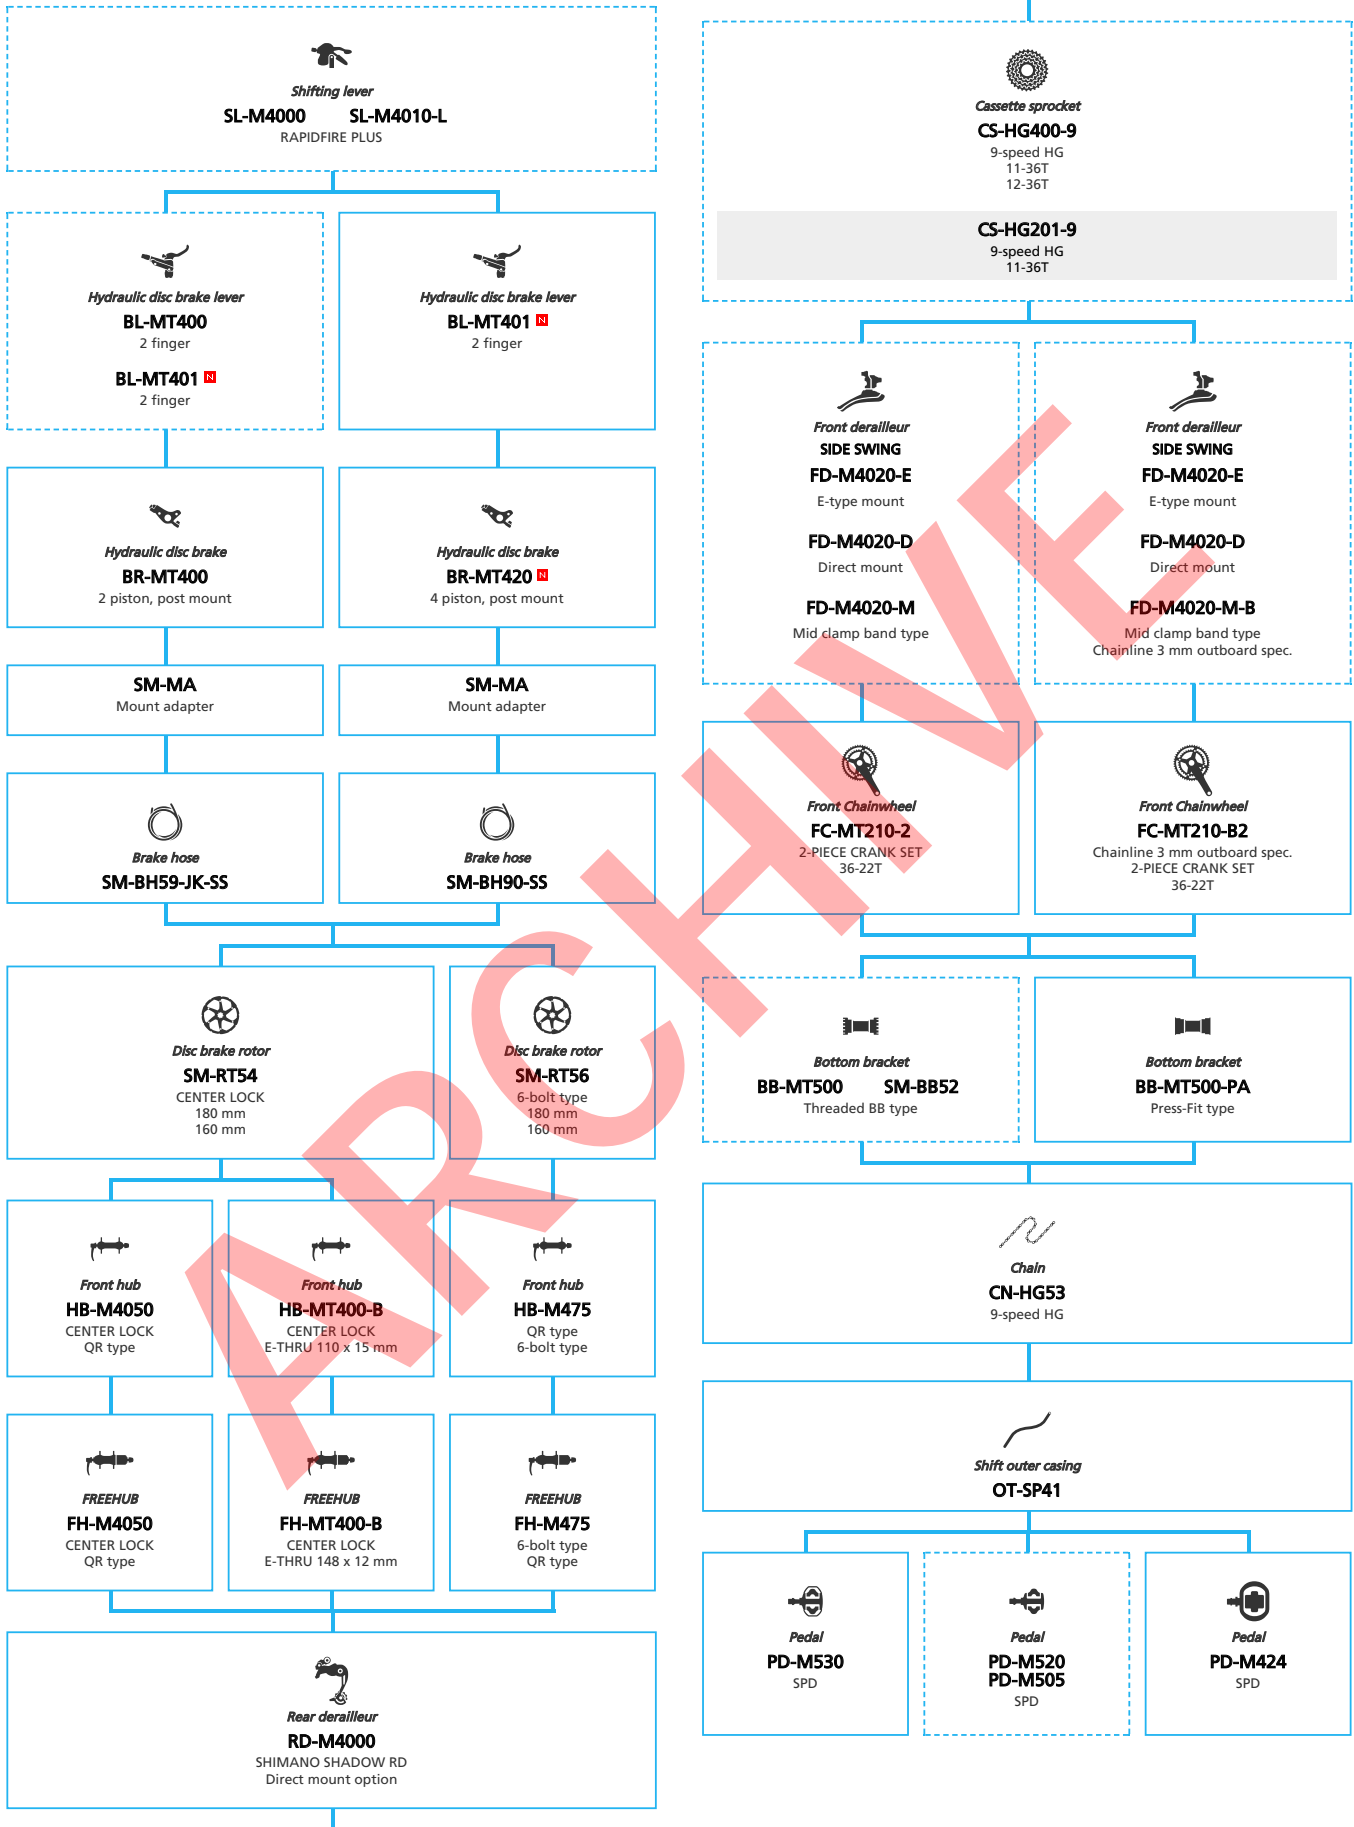

SHIMANO ALIVIO (2x9-speed)

■ ... New model
  ... Additional option
  ... Alternative option
  ... All select
  ... Single select

Mountain Bike