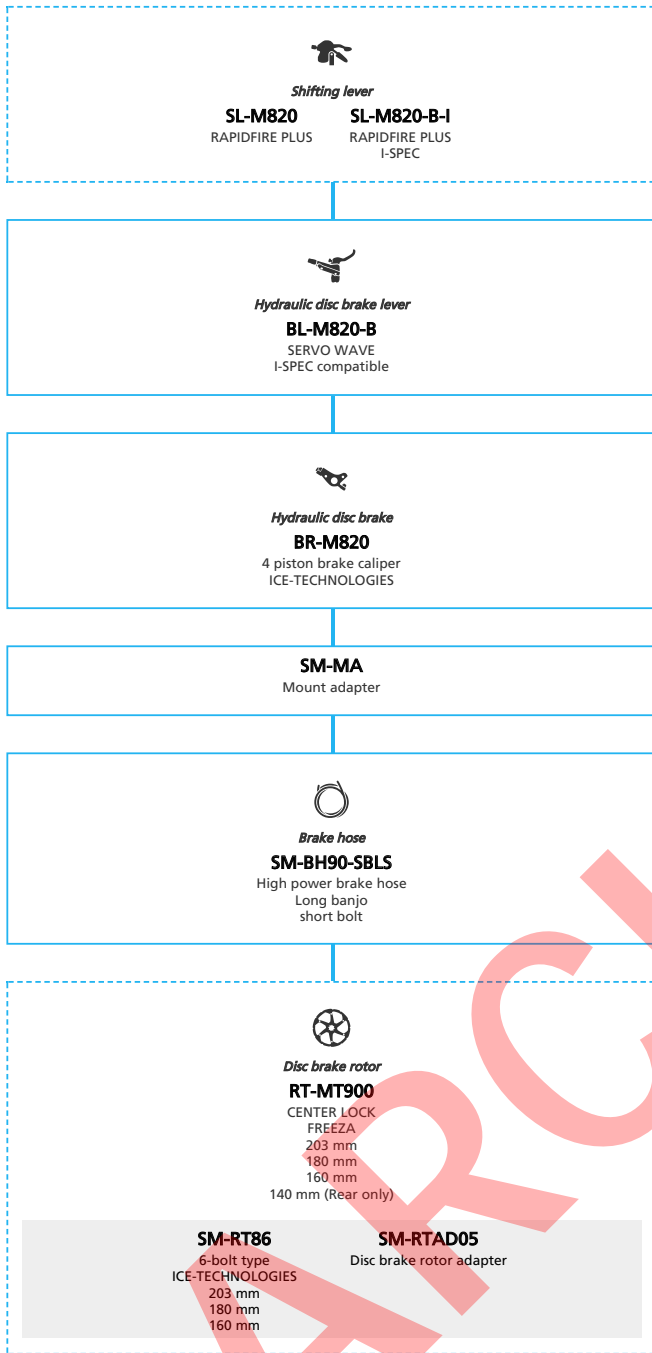

SHIMANO (10-speed)

N ... New model
■ ... Additional option
■ ... Alternative option
□ ... All select
□ ... Single select

Mountain Bike