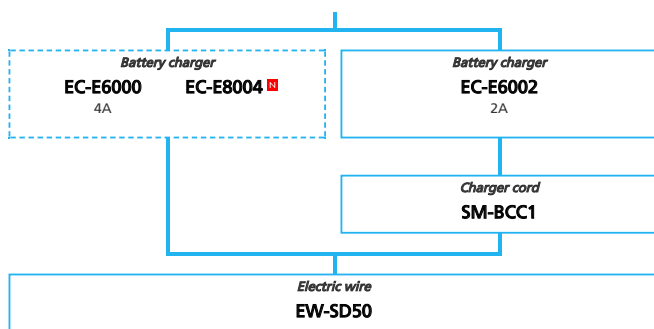

- N ... New model
- ... Additional option
- ... All select
- ... Alternative option
- ... Single select

ARCHIVE