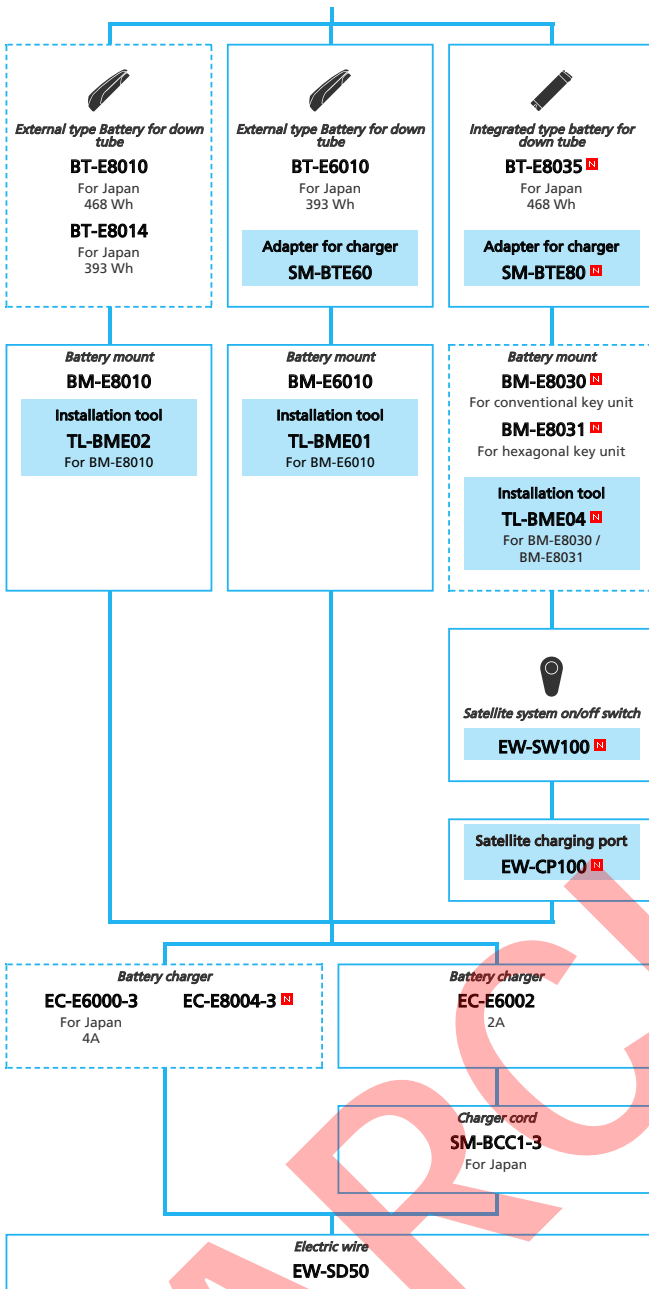

SAMPLE

SHIMANO STOPS E7000 series (Electronic Derailleur spec.)

N ... New model
 ... Additional option
 ... Alternative option
 ... All select
 ... Single select

E-BIKE

- ... New model
- ... Additional option
- ... All select
- ... Alternative option
- ... Single select