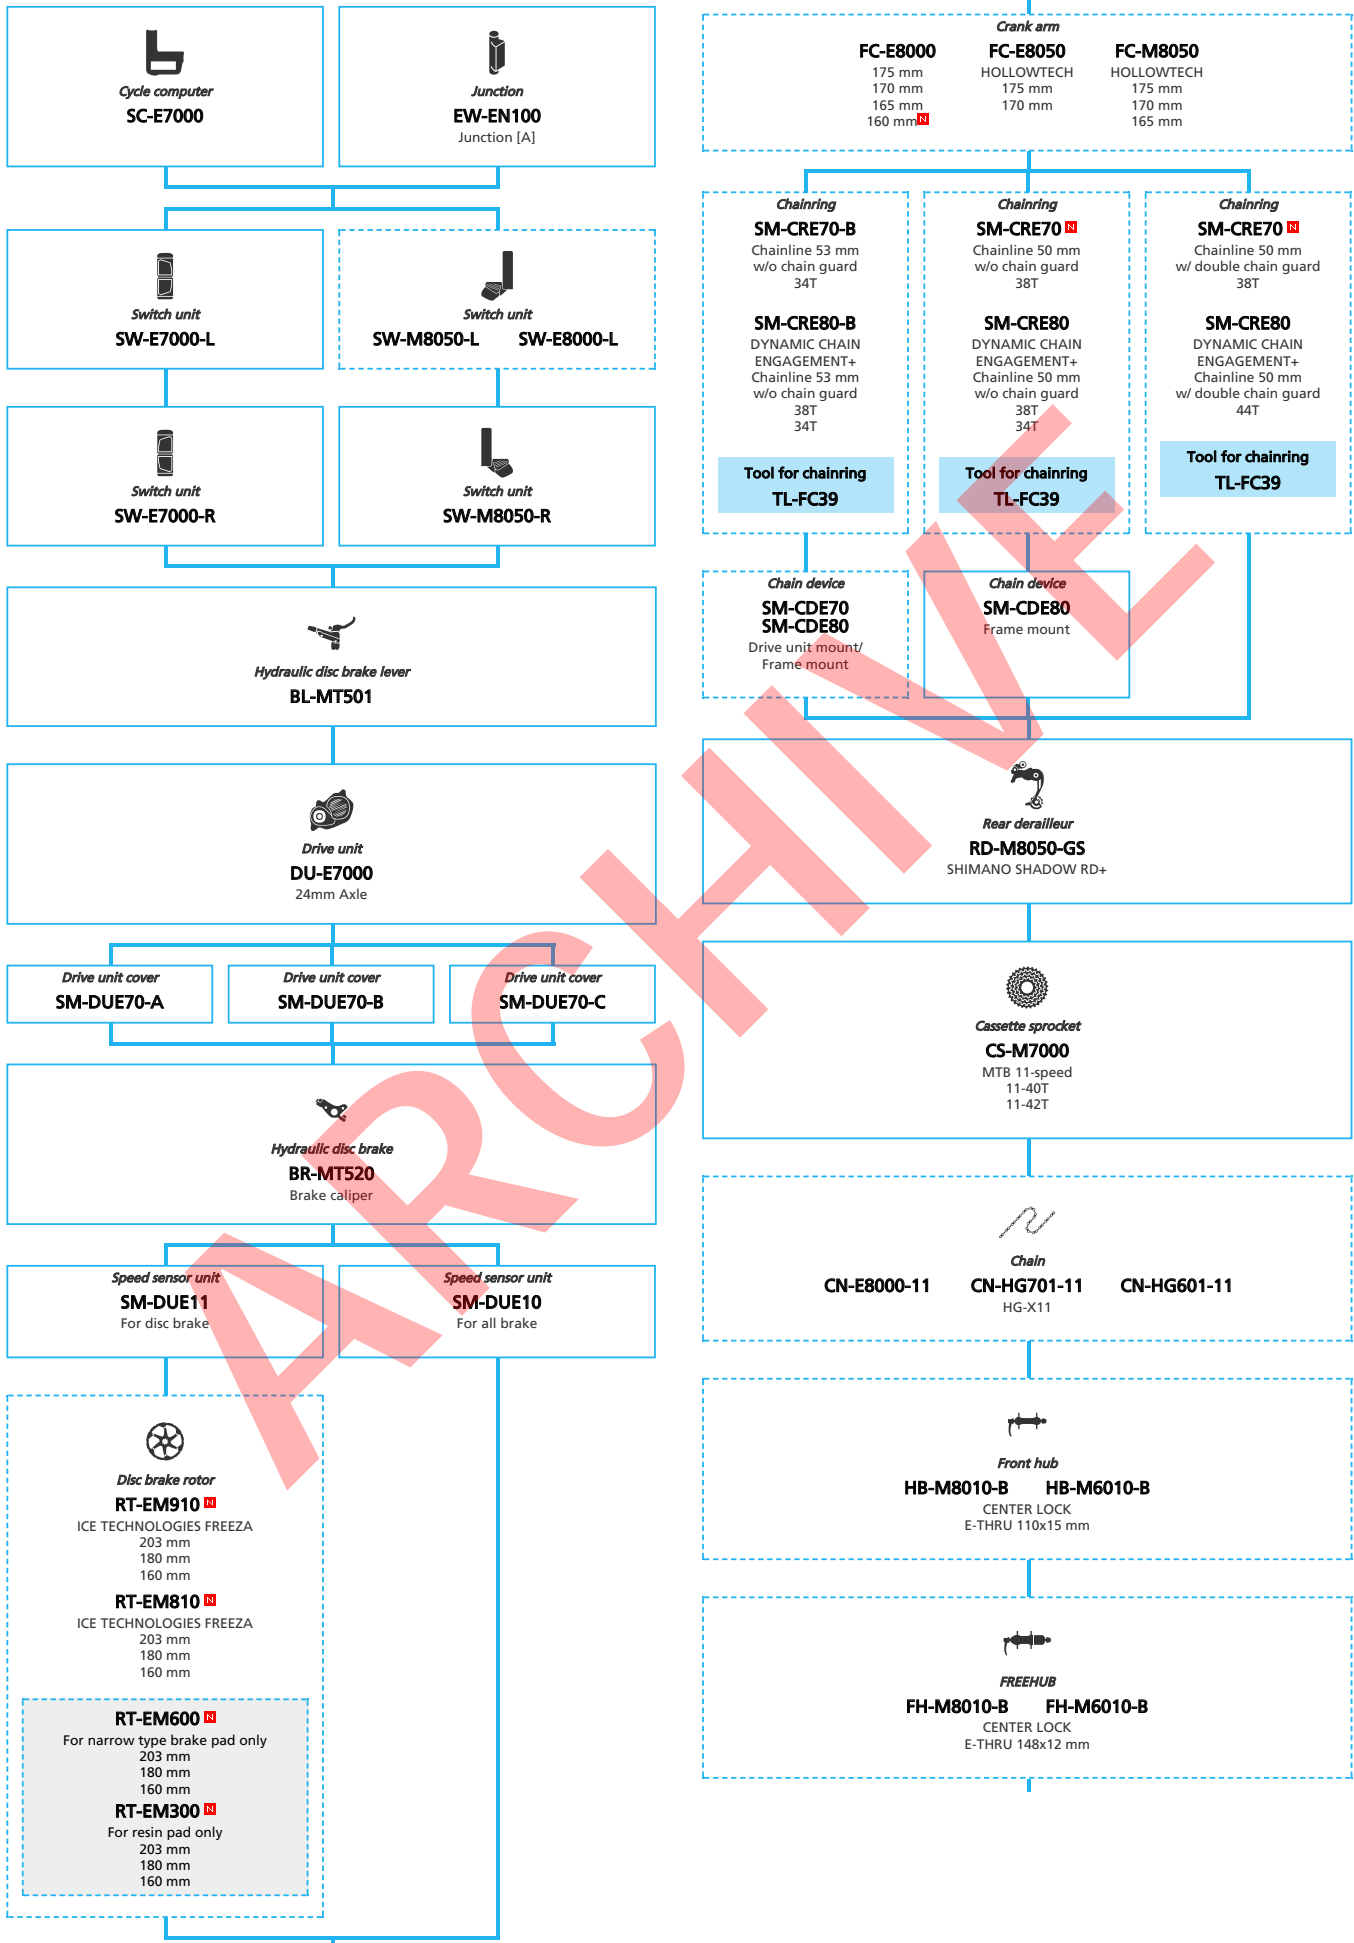

SAMPLE

SHIMANO STOPS E7000 series (Electronic Derailleur spec.)

N ... New model
 ... Additional option
 ... Alternative option
 ... All select
 ... Single select

E-BIKE

- ... New model
- ... Additional option
- ... All select
- ... Alternative option
- ... Single select