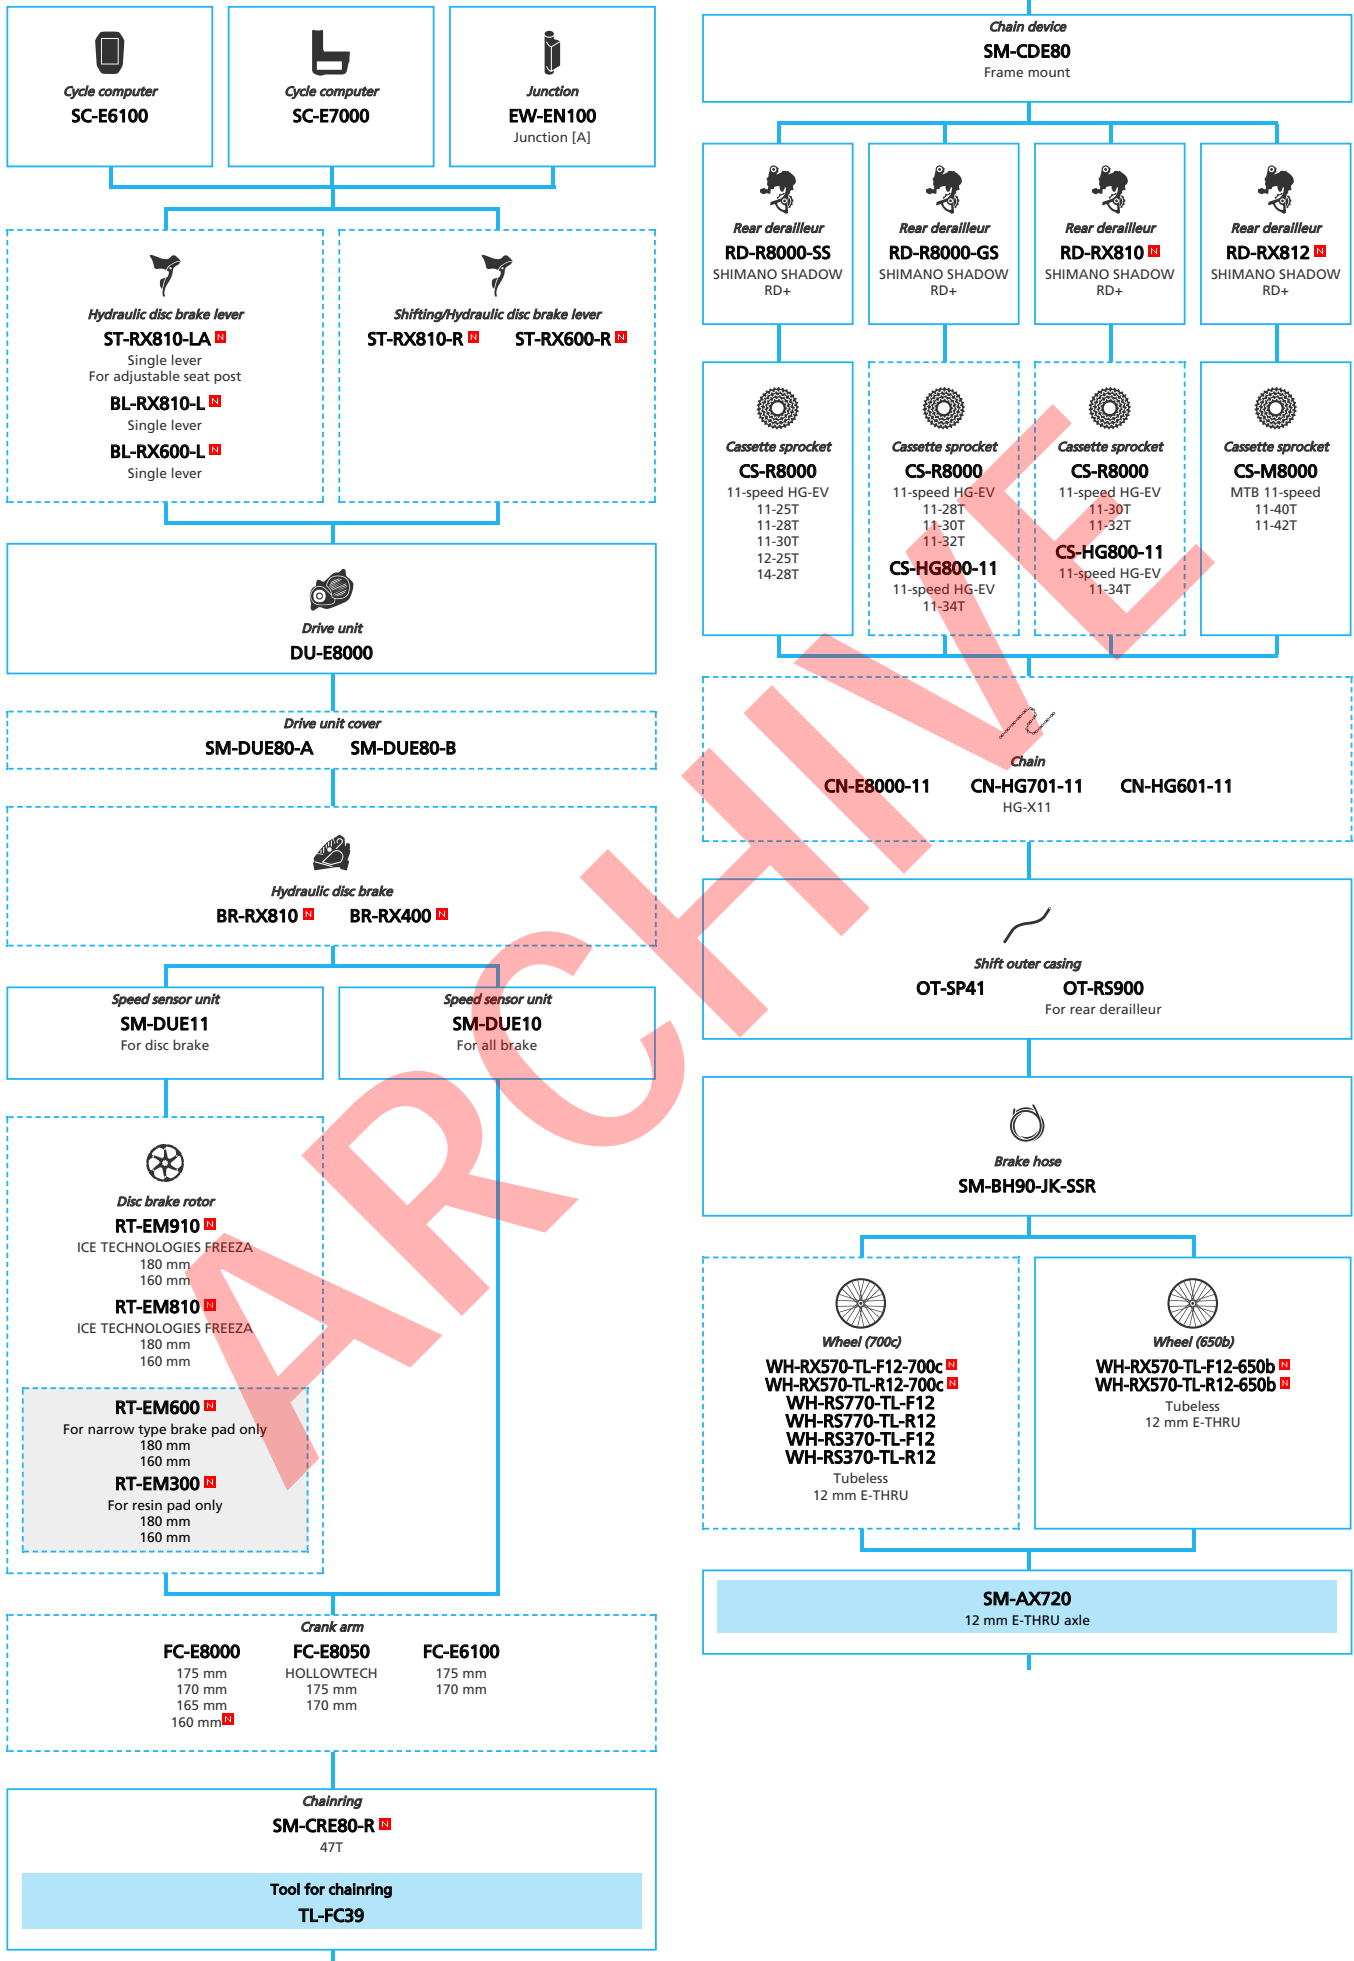

SHIMANO STOPS E8000 series (For Drop Handlebar Mechanical spec.)

N ... New model
 ... Additional option
 ... Alternative option
 ... All select
 ... Single select

E-BIKE