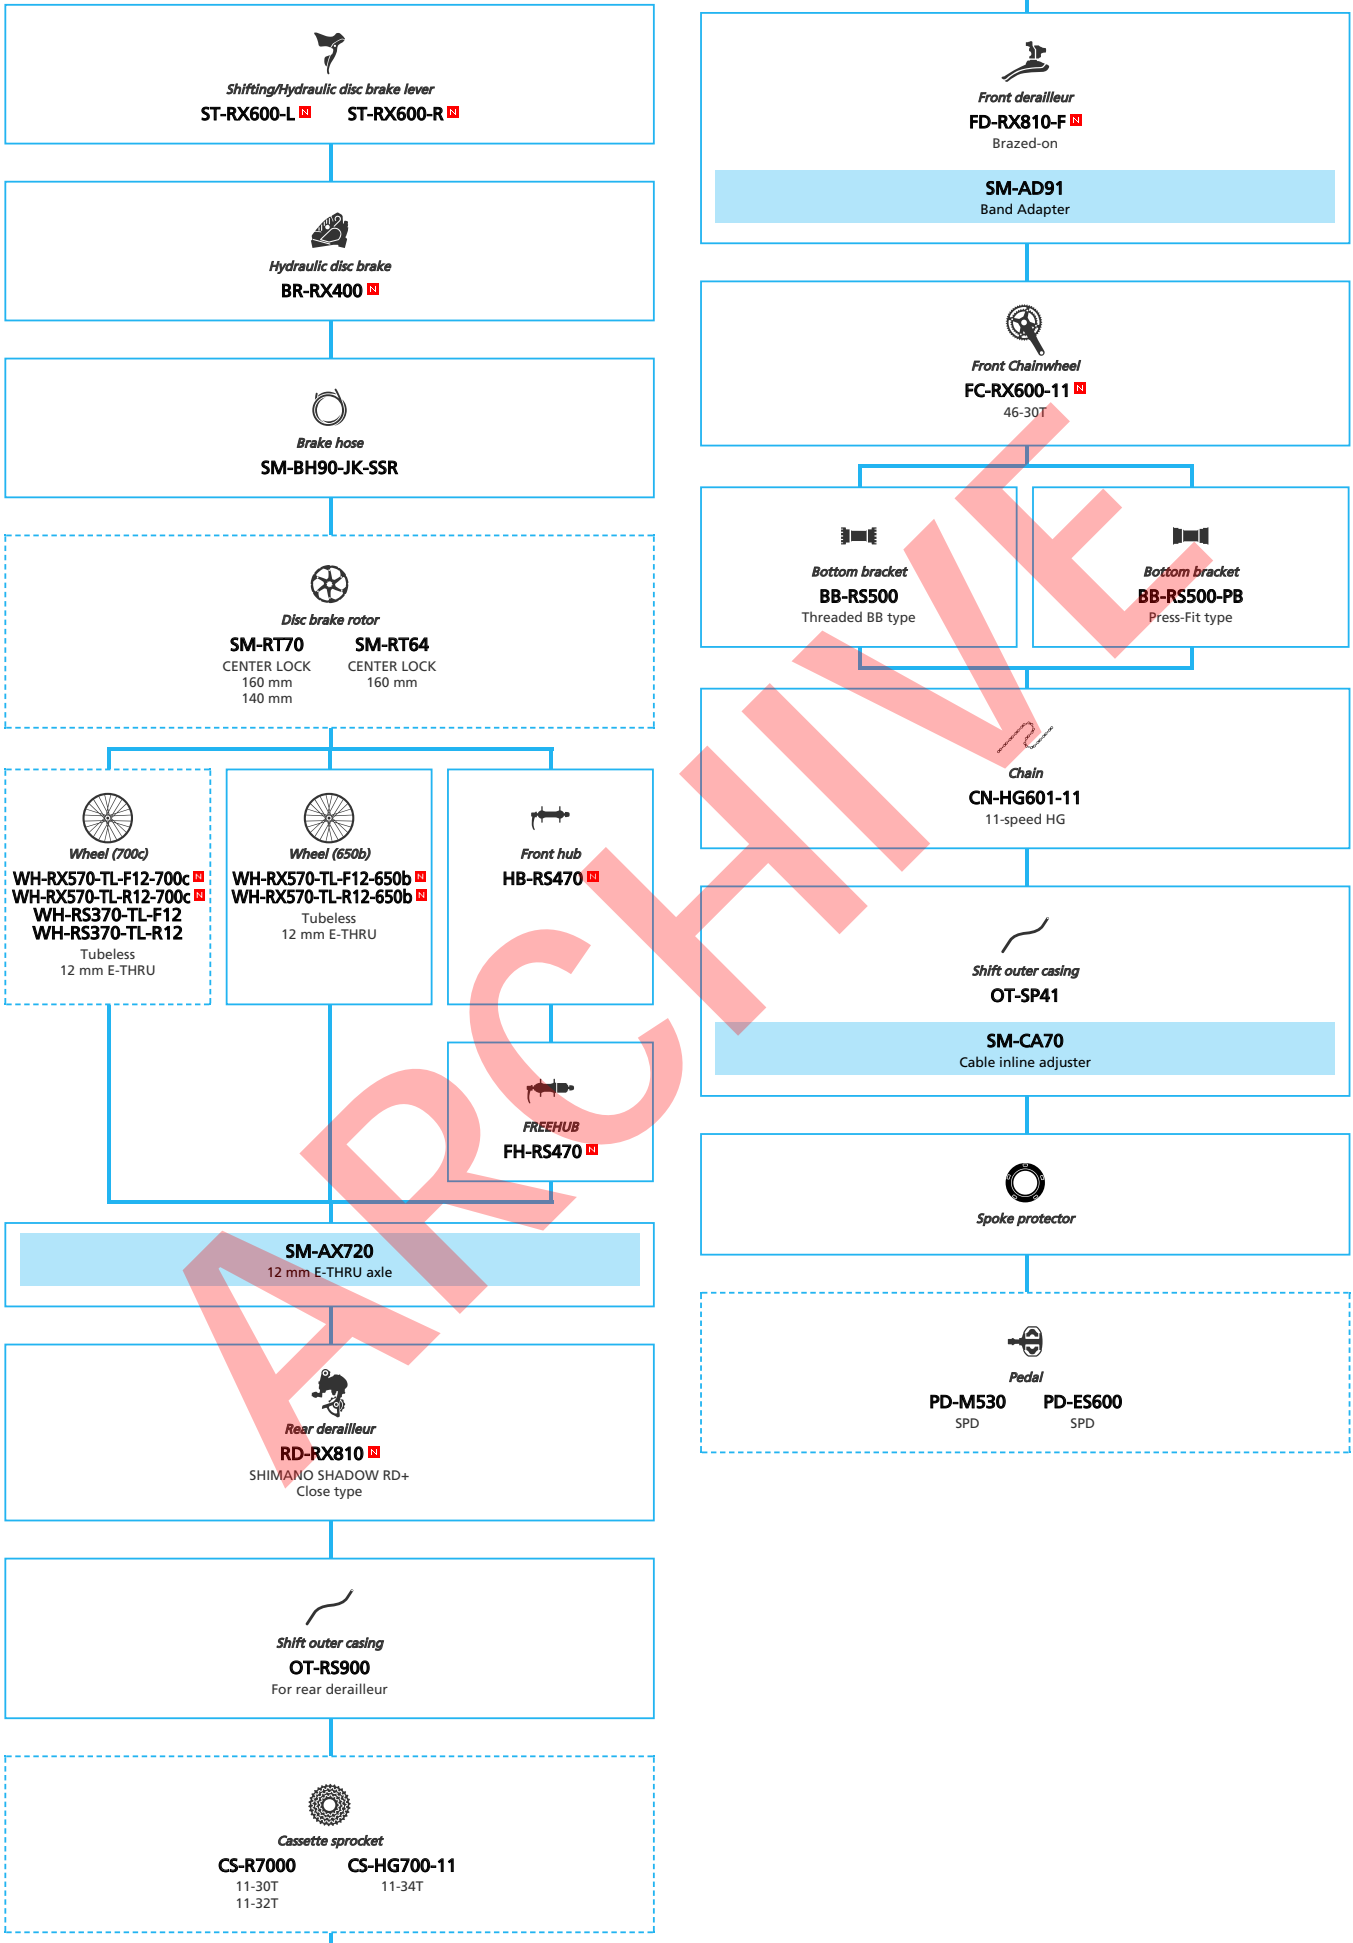

SHIMANO
GRX RX600 series (2x11-speed)

N ... New model
  ... Additional option
  ... Alternative option
  ... All select
  ... Single select