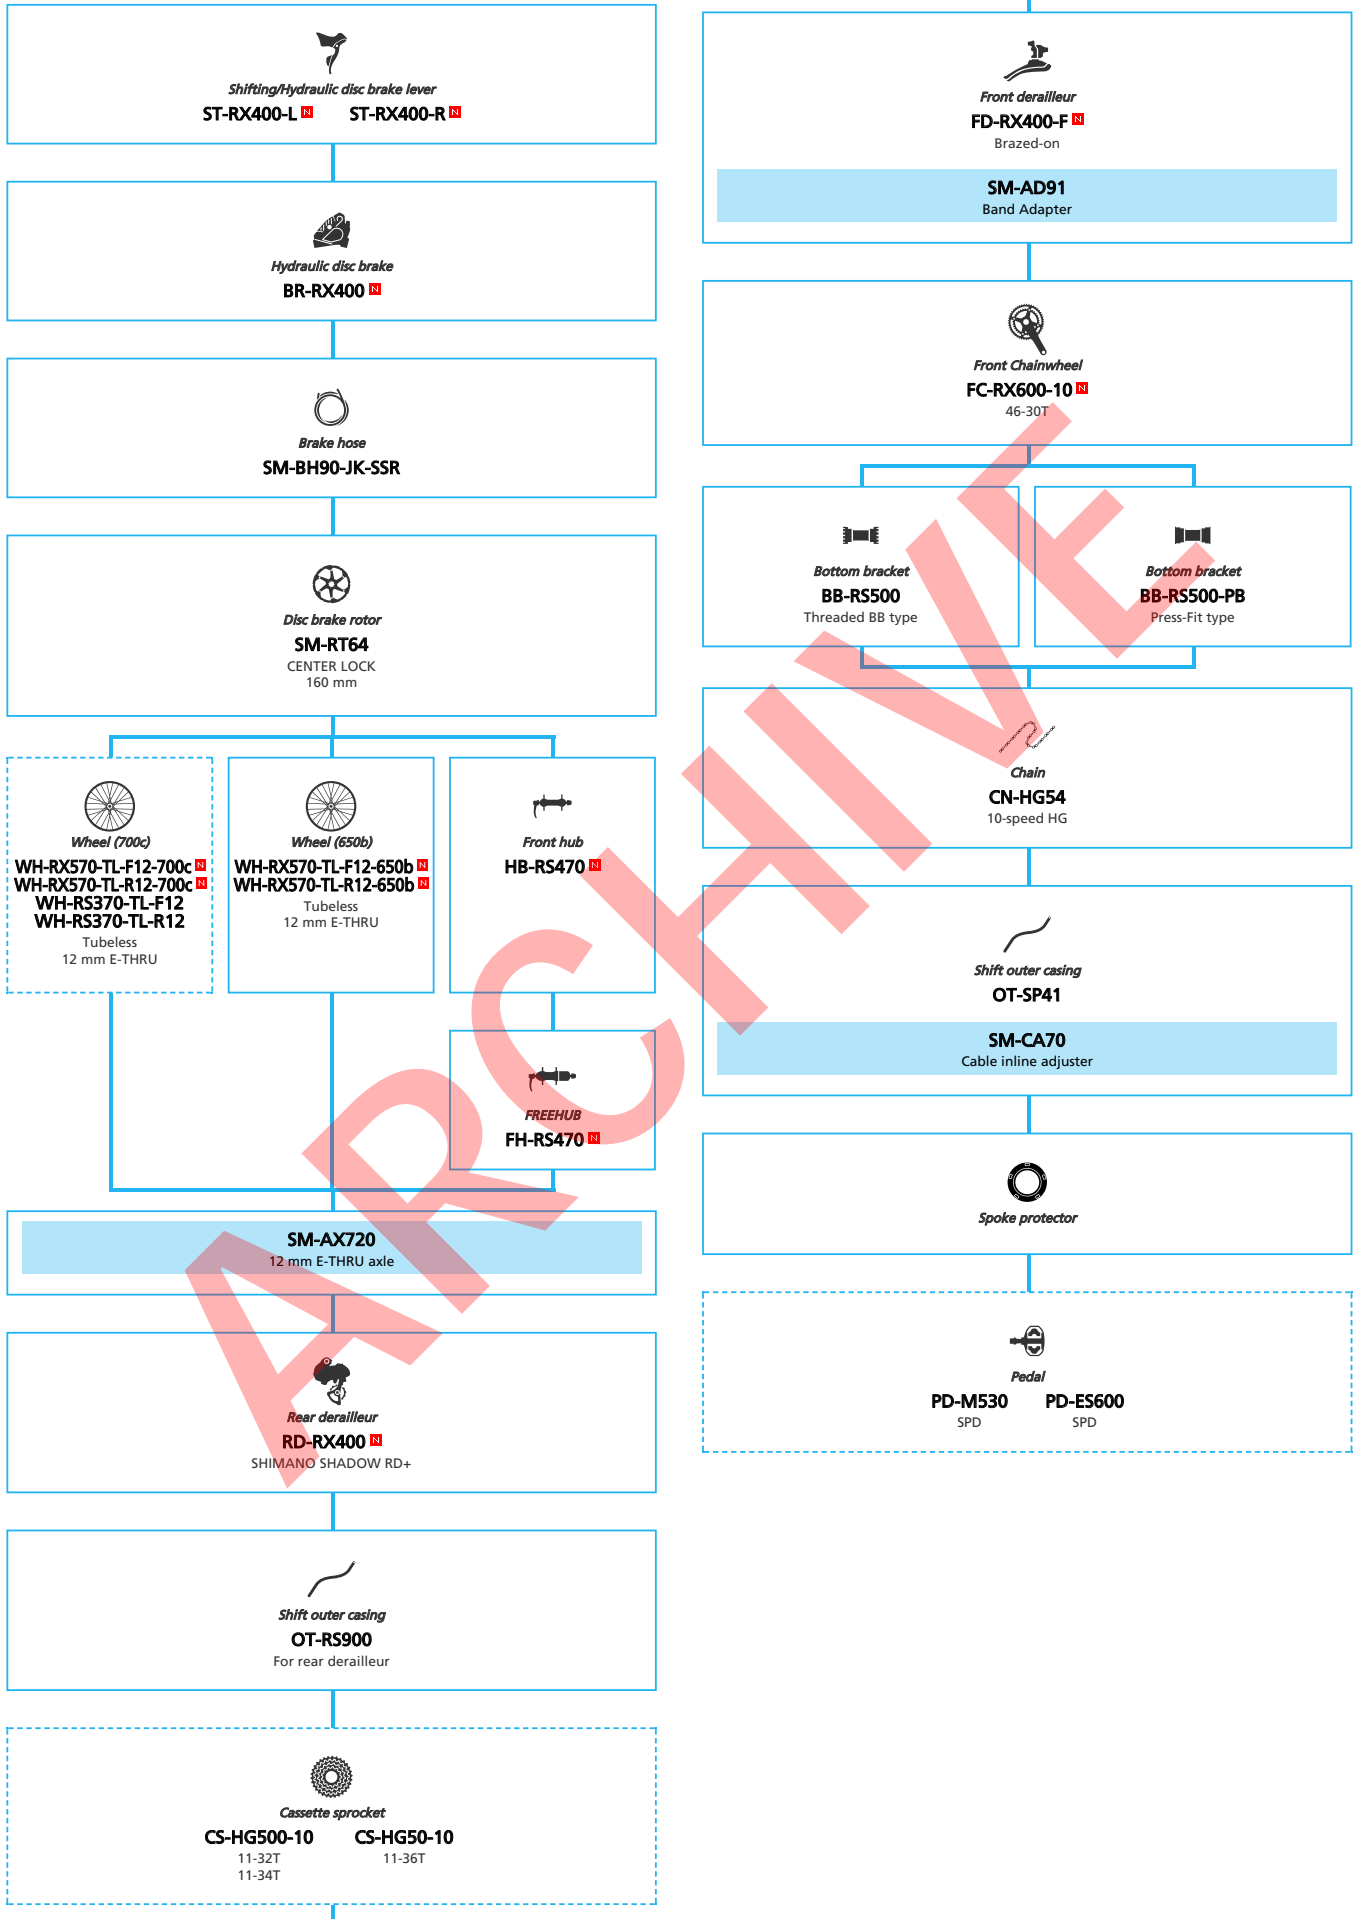

SHIMANO
GRX RX400 series (2x10-speed)

- ... New model
- ... Additional option
- ... All select
- ... Alternative option
- ... Single select

Gravel/Adventure Bike