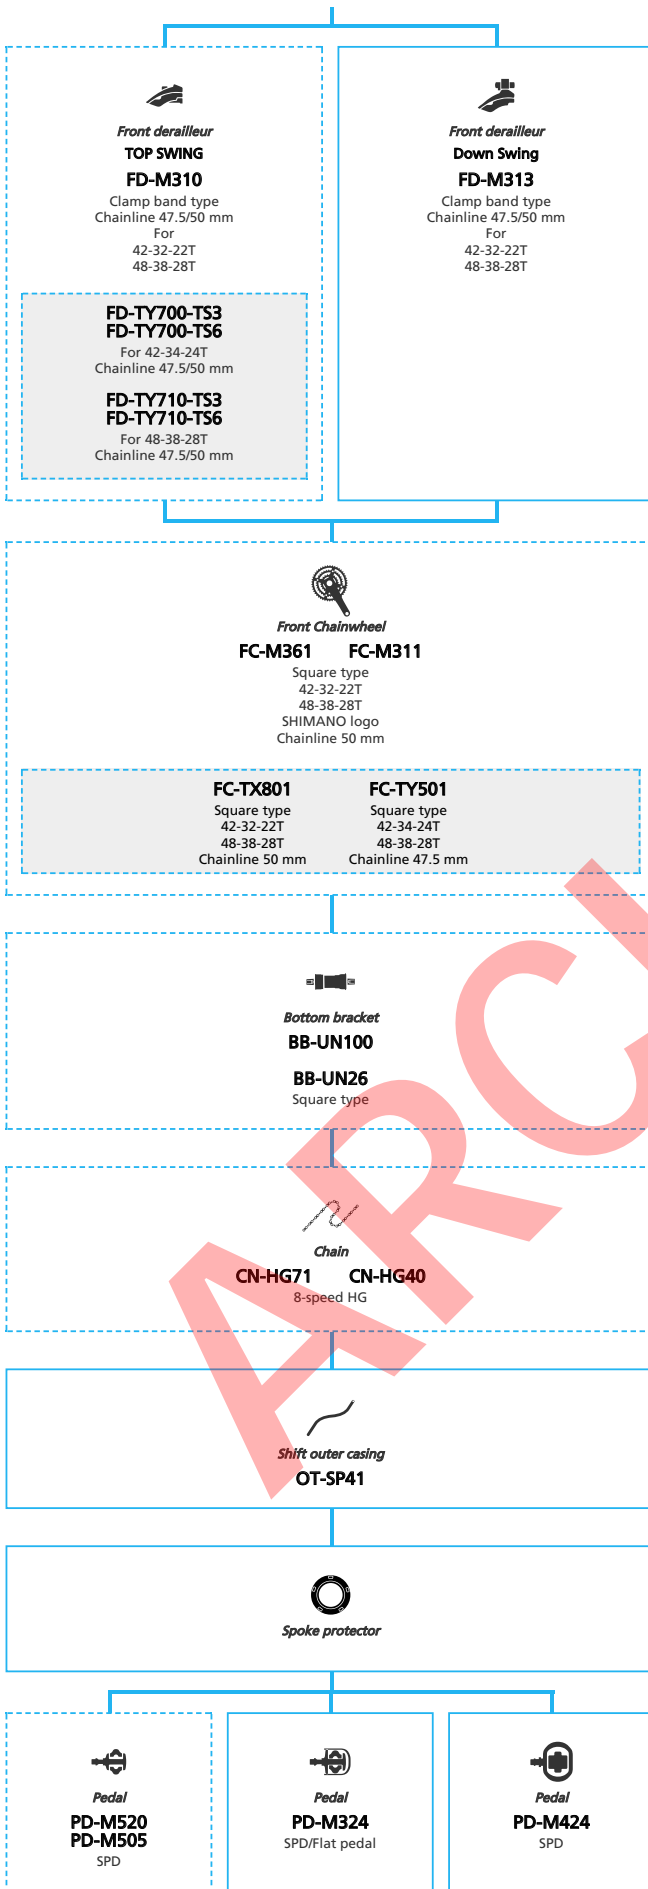

- ... New model
- ... Additional option
- ... Alternative option
- ... All select
- ... Single select