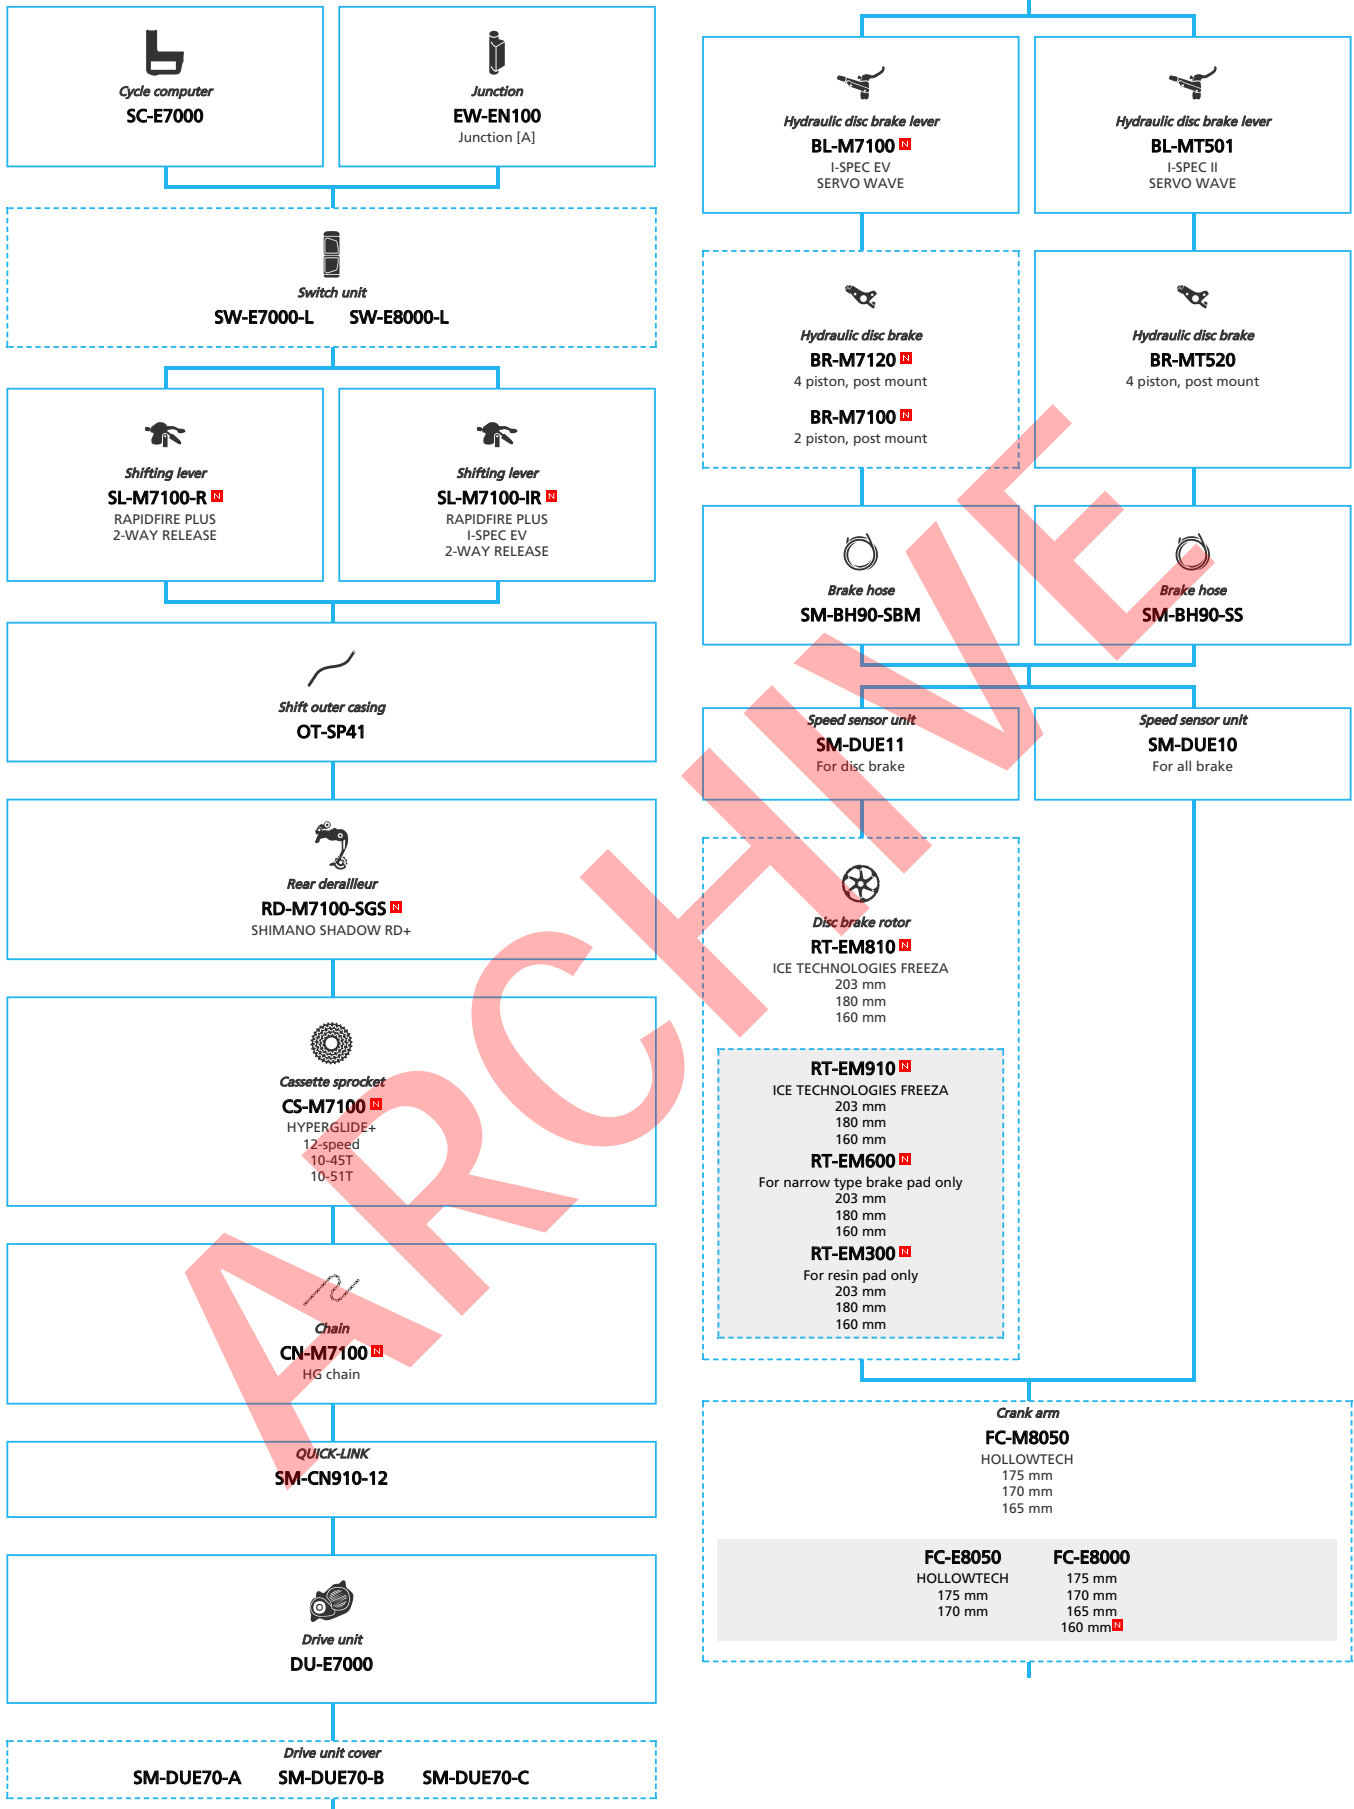

SHIMANO STOPS E7000 series (Mechanical spec. 12-speed)

■ ... New model
  ... Additional option
  ... All select
  ... Single select

E-BIKE