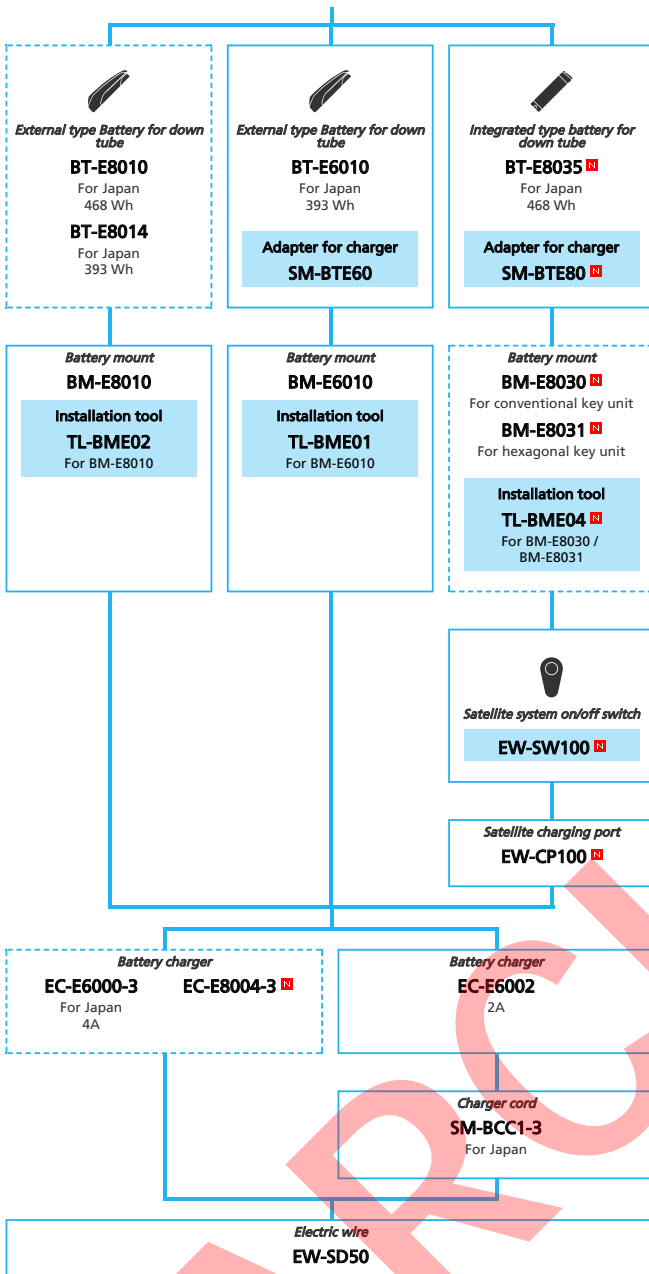

- ... New model
- ... Additional option
- ... All select
- ... Alternative option
- ... Single select

SHIMANO **STEPS** E5000 series with Internal Geared Hub (Electronic spec.)

■ ... New model
 ... Additional option
 ... Alternative option
 ... All select
 ... Single select