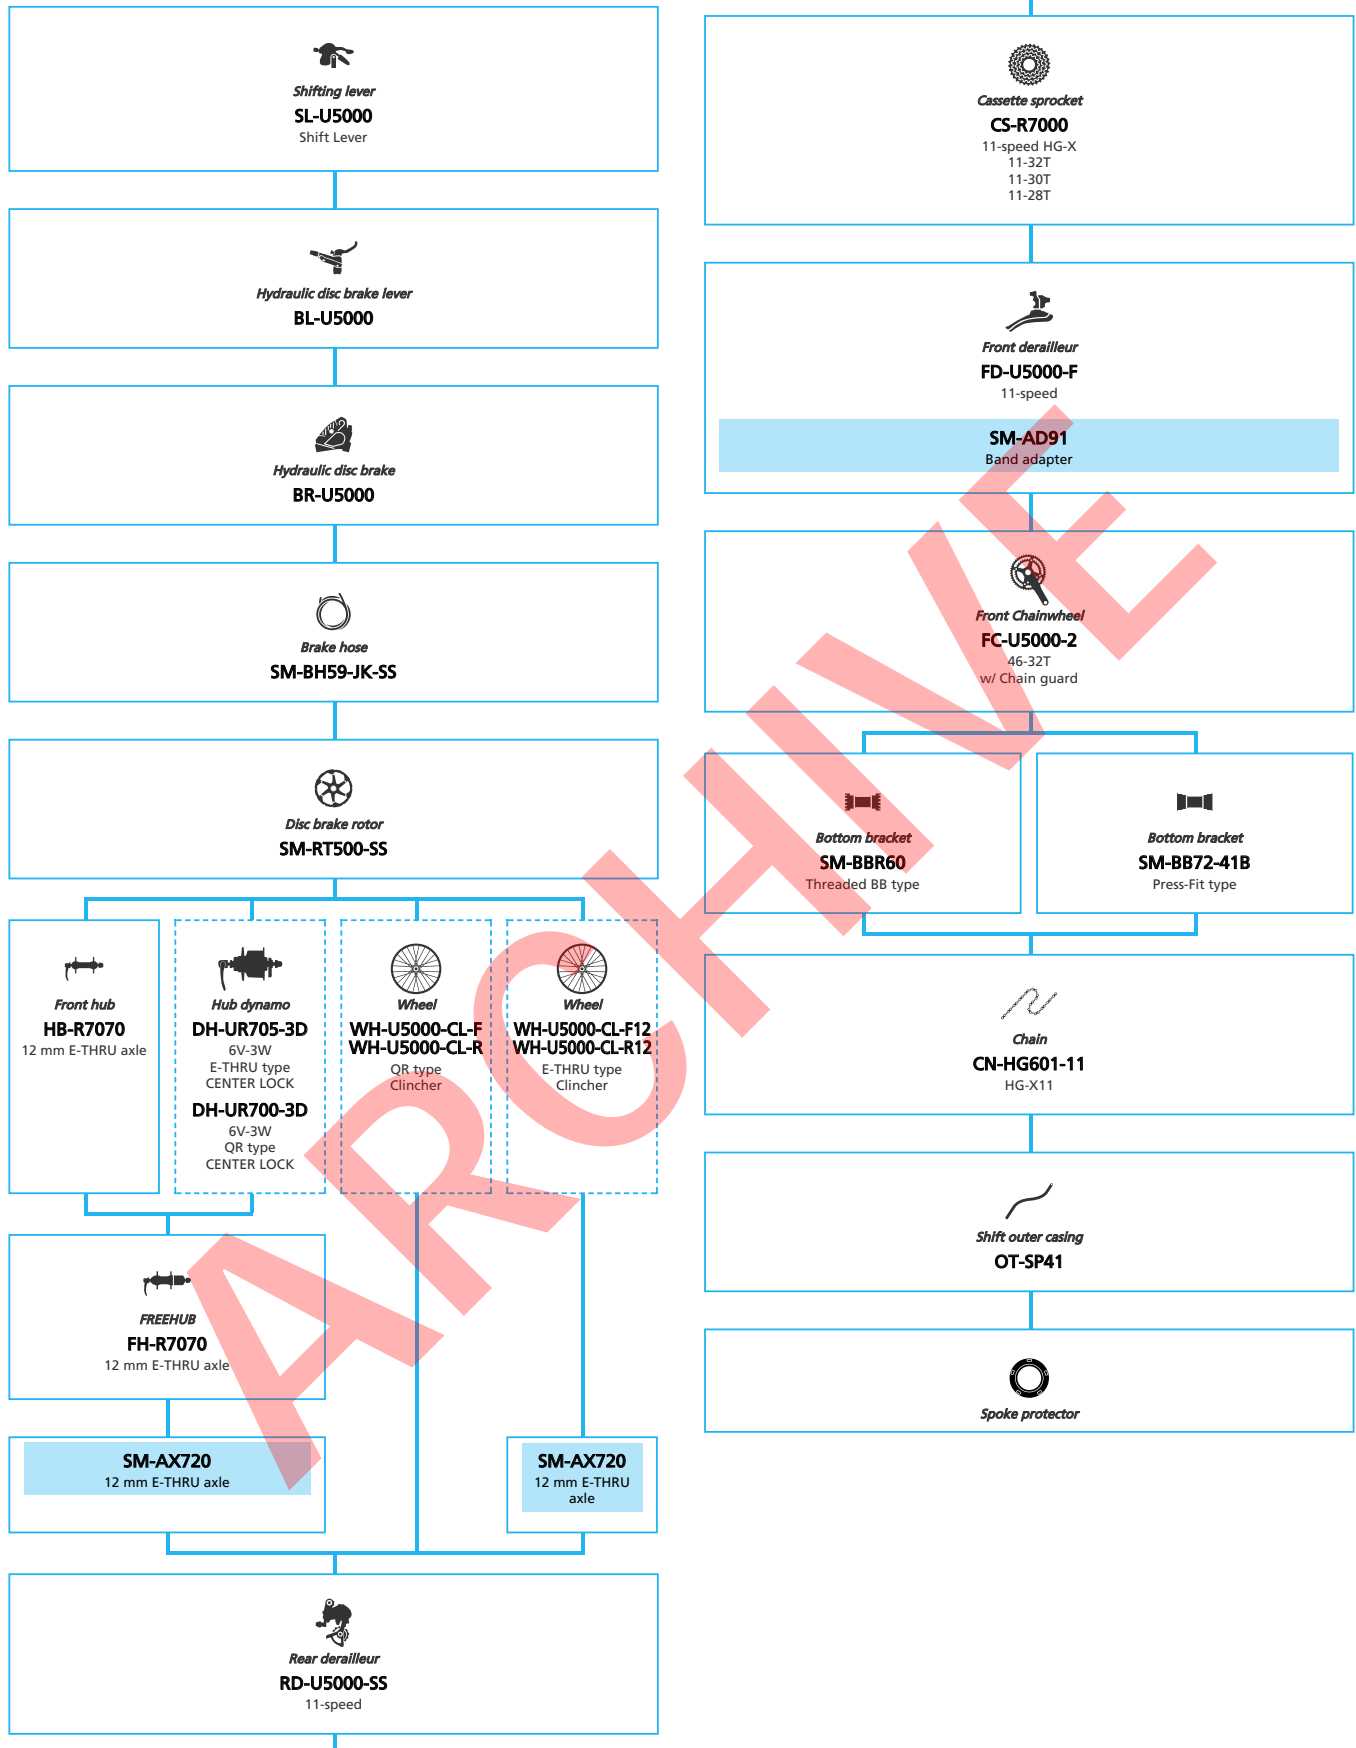

METREA (Flat handlebar type 2x11-speed)

- ... New model
- ... Additional option
- ... All select
- ... Alternative option
- ... Single select

URBAN Bike