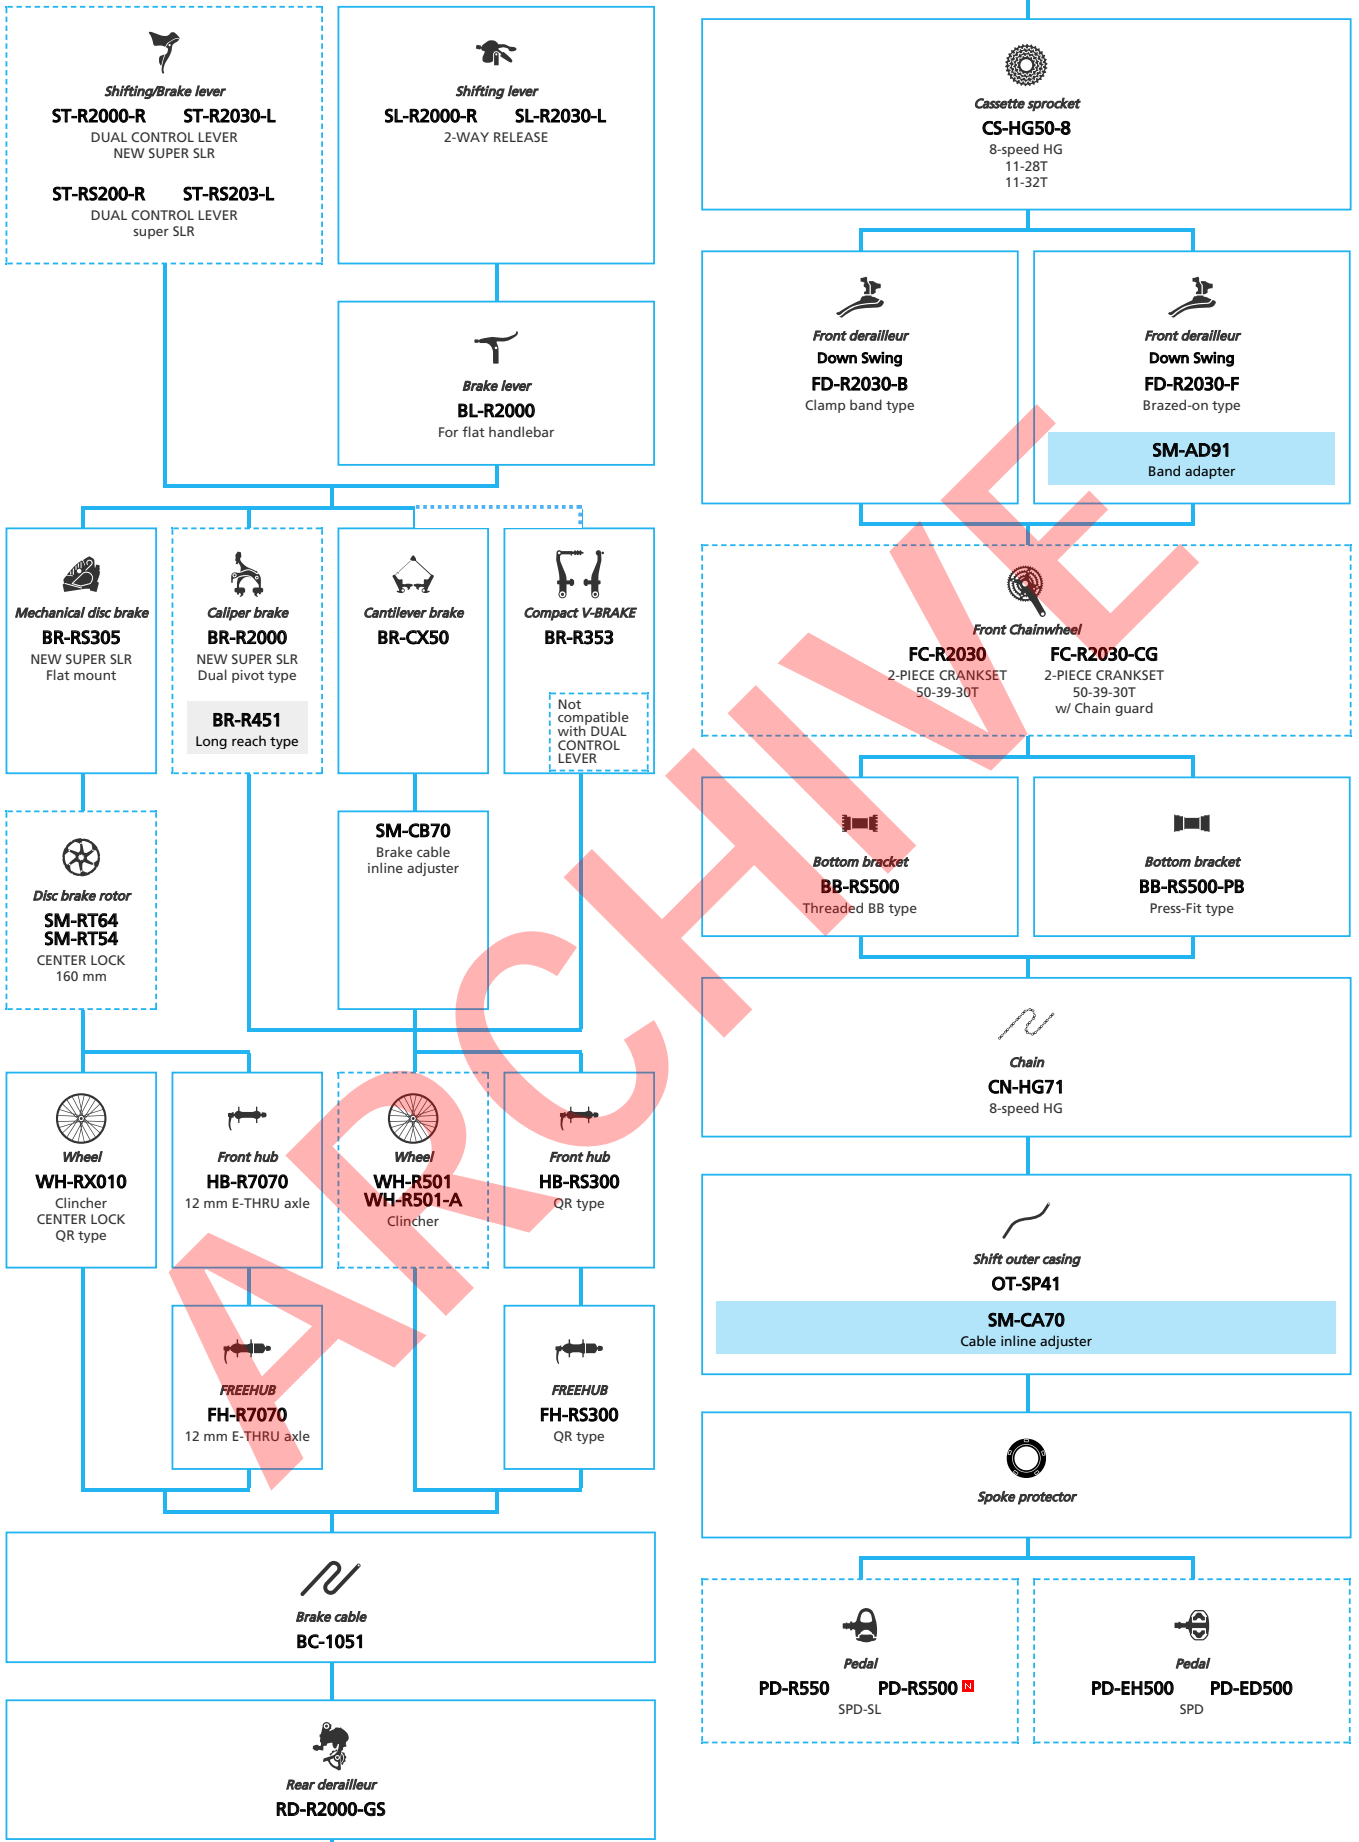

SHIMANO *Claris* (3x8-speed)

■ ... New model
 ... Additional option
 ... Alternative option
 ... All select
 ... Single select

Road Bike