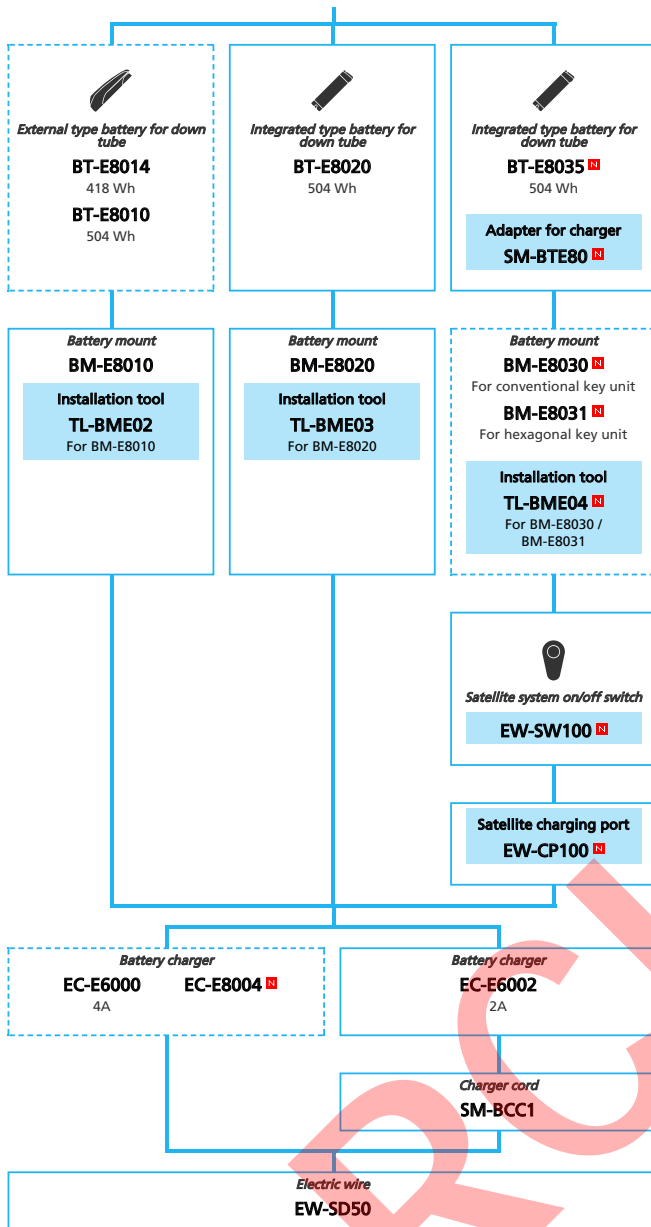

ARCHIVE

SHIMANO STEPS E8000 series (For Drop Handlebar Electronic spec.)

■ ... New model
 ... Additional option
 ... Alternative option
 ... All select
 ... Single select

E-BIKE

- ... New model
- ... Additional option
- ... All select
- ... Alternative option
- ... Single select