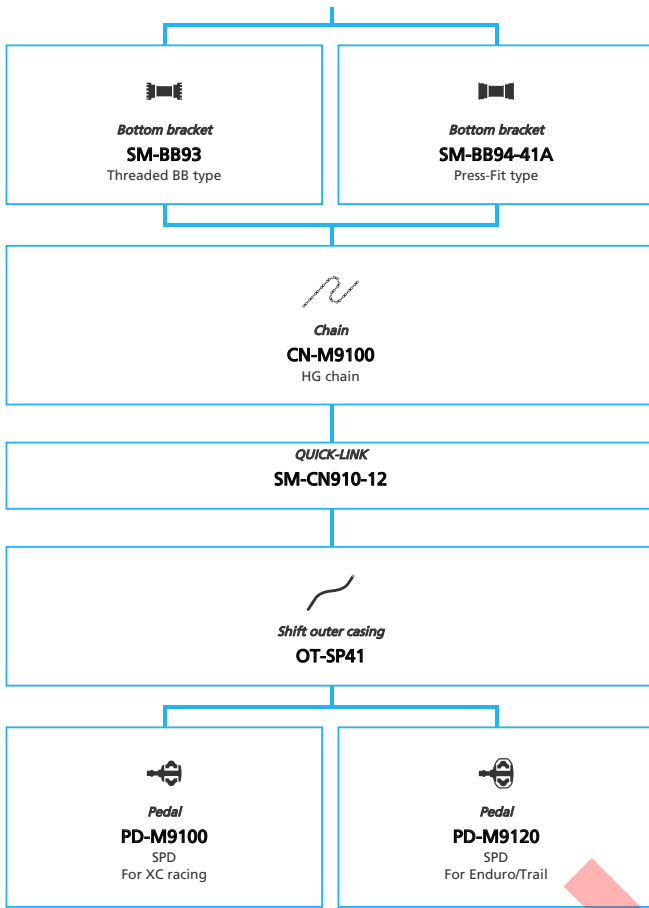

ARCHIVE

SHIMANO
XTR M9050 series (3x11-speed)

N ... New model
 ... Additional option
 ... All select
 ... Alternative option
 ... Single select

Mountain Bike

-  ... New model
-  ... Additional option
-  ... Alternative option
-  ... All select
-  ... Single select