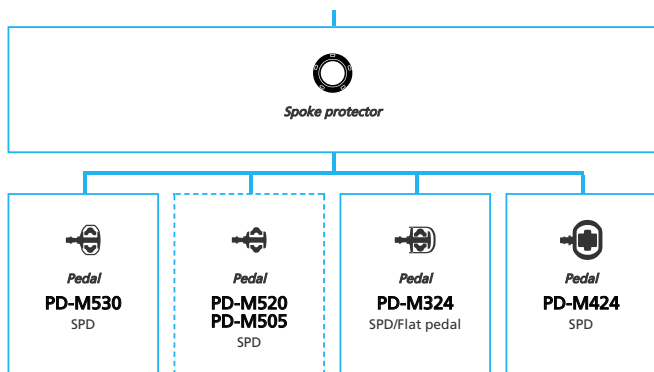

ARCHIVE

SHIMANO ALTUS (2x9-speed)

N ... New model
 ... Additional option
 ... Alternative option
 ... All select
 ... Single select

Mountain Bike

- ... New model
- ... Additional option
- ... All select
- ... Alternative option
- ... Single select