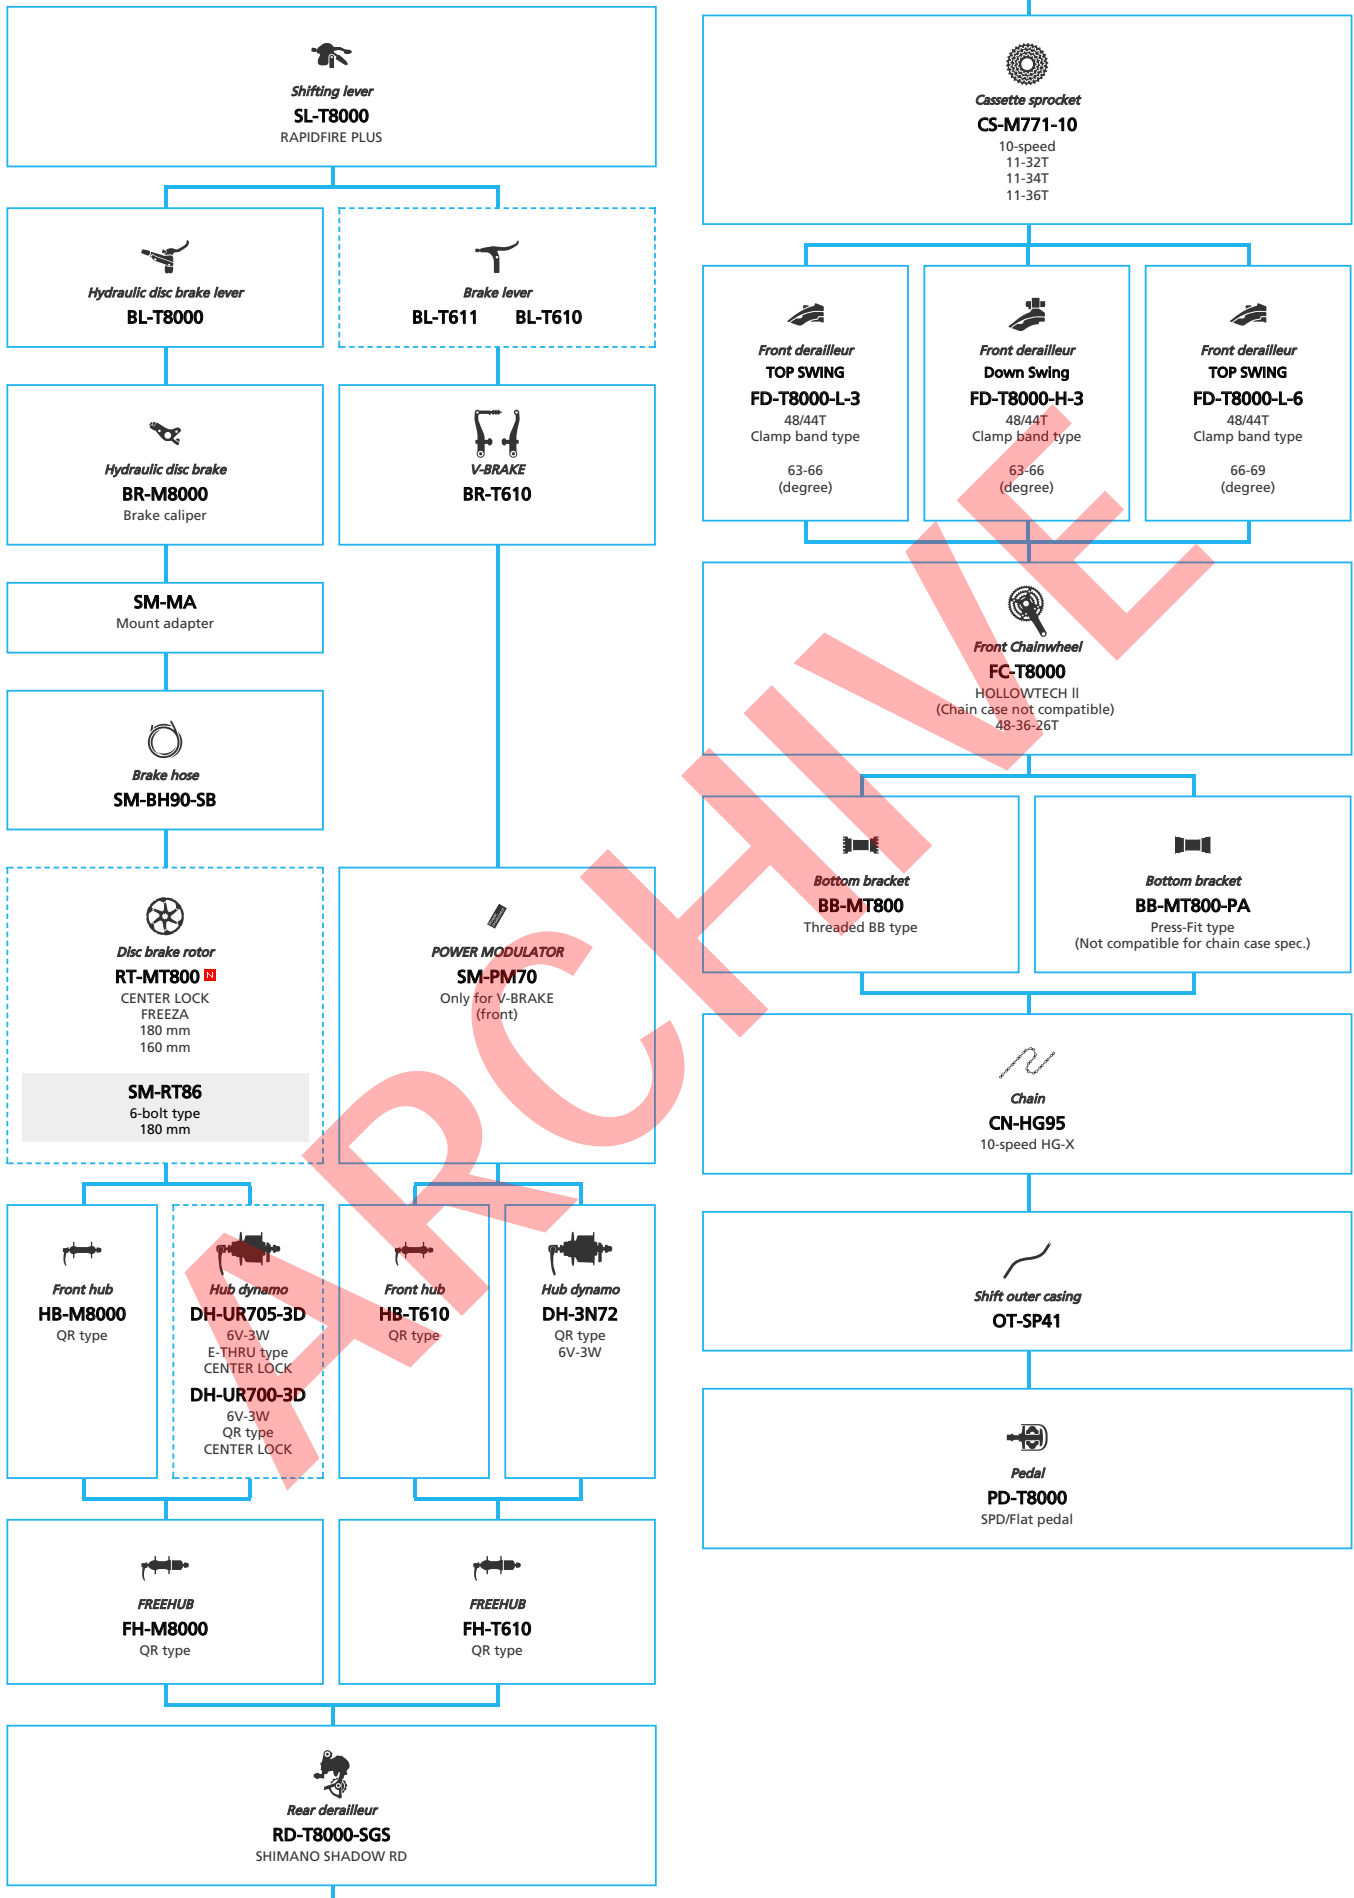

SHIMANO **DEORE XT** (3x10-speed)

- ... New model
- ... Additional option
- ... All select
- ... Alternative option
- ... Single select

Trekking Bike