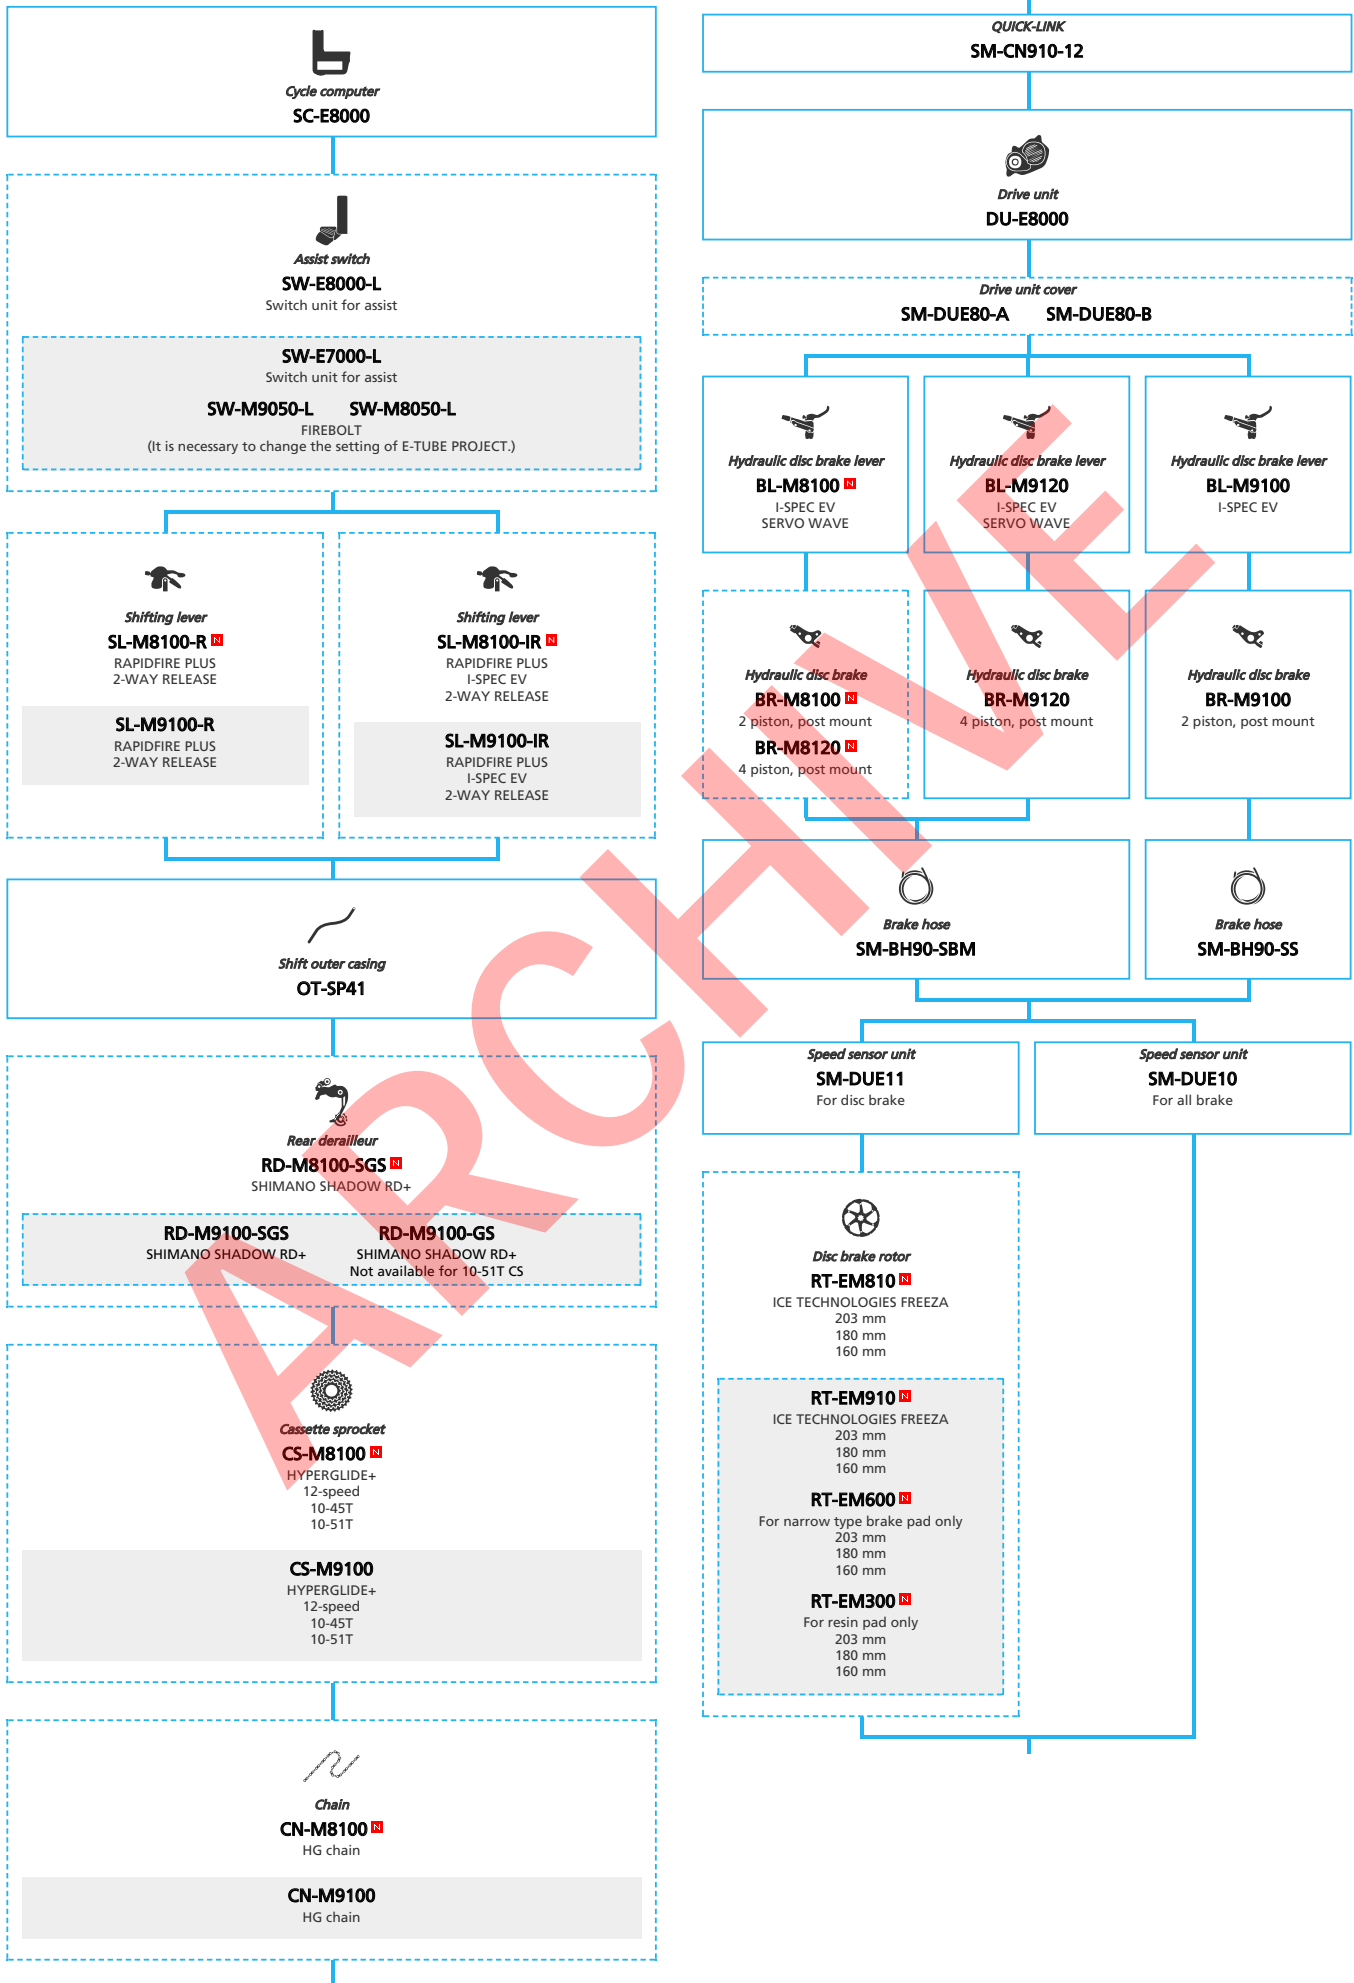

SHIMANO STOPS E8000 series (Mechanical spec. 12-speed)

■ ... New model
  ... Additional option
  ... All select
  ... Alternative option
  ... Single select

E-BIKE