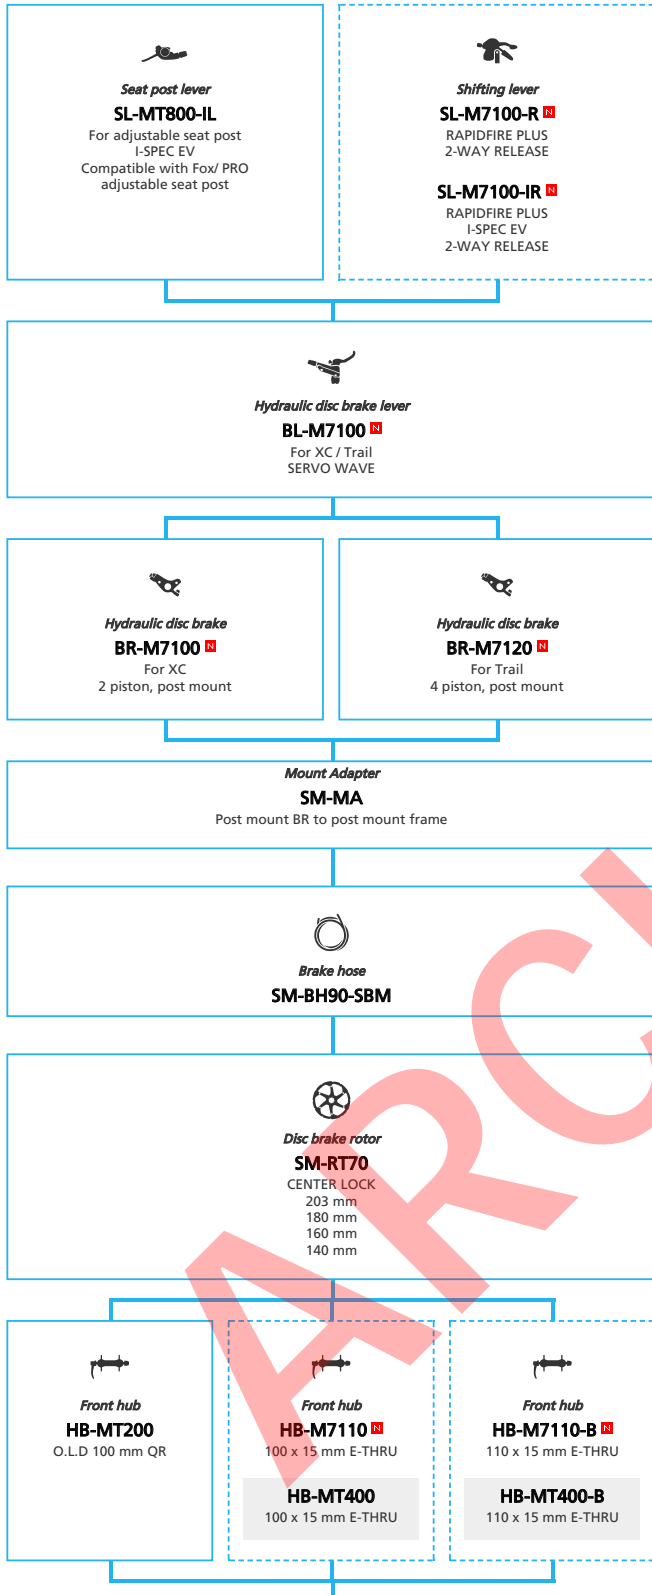

SLX (1x12-speed)

N ... New model
■ ... Additional option
□ ... All select
■ ... Alternative option
□ ... Single select

Mountain Bike