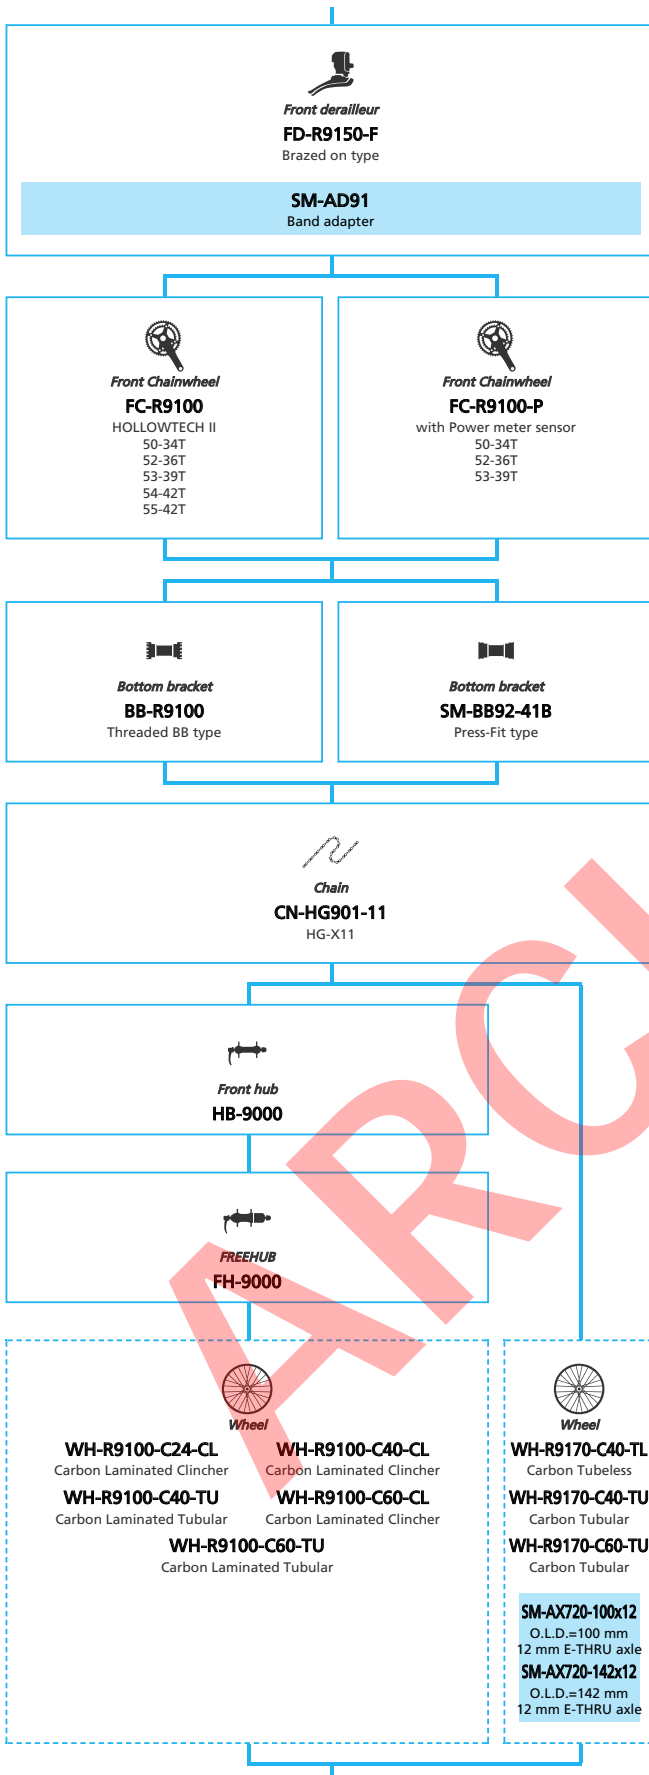

- ... New model
- ... Additional option
- ... All select
- ... Alternative option
- ... Single select