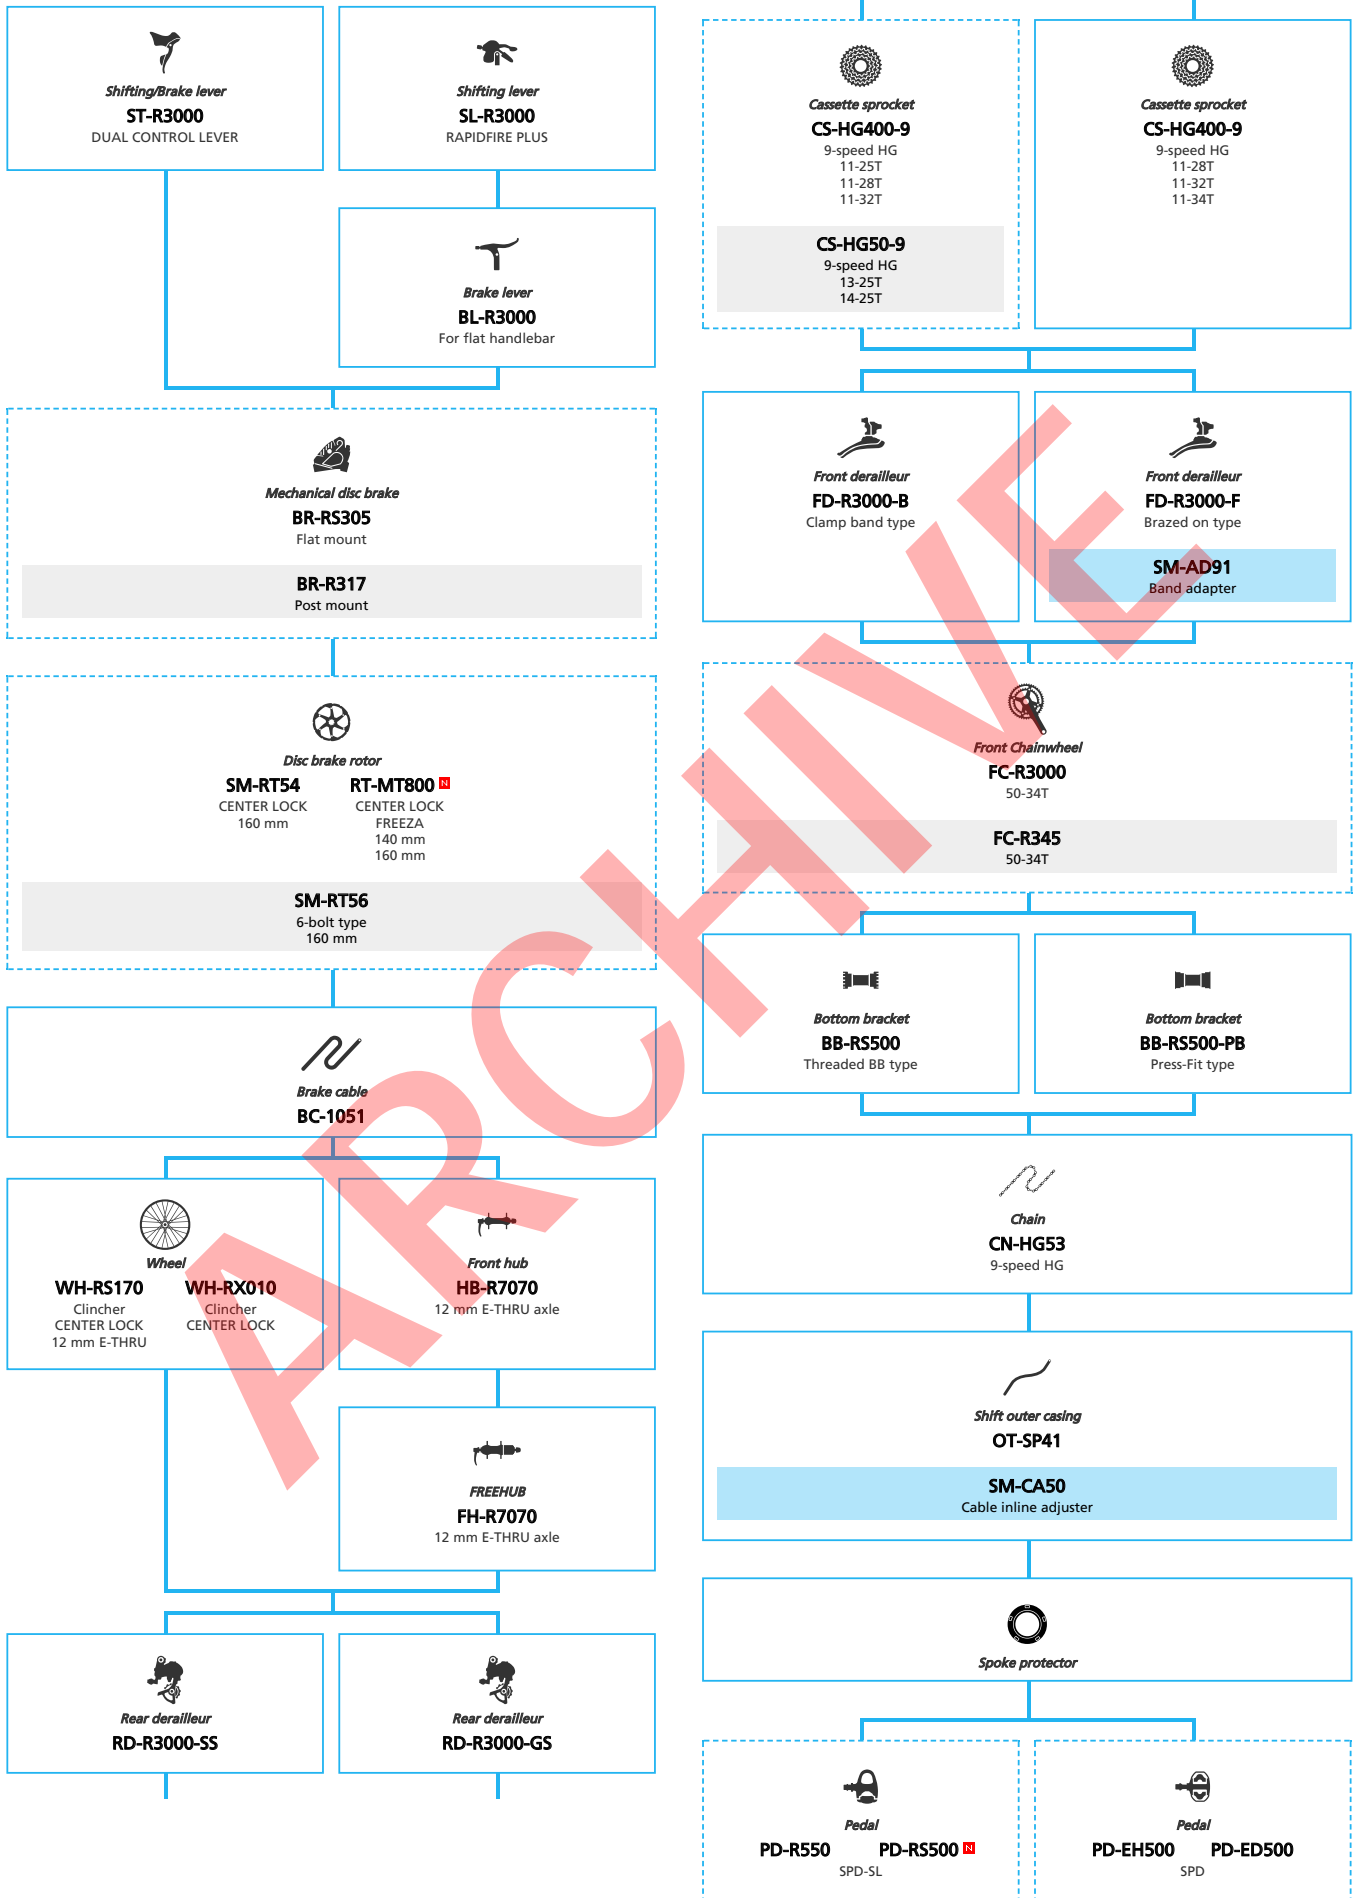

SHIMANO *SORA* (2x9-speed)

- ... New model
- ... Additional option
- ... All select
- ... Alternative option
- ... Single select

- ... New model
- ... Additional option
- ... All select
- ... Single select