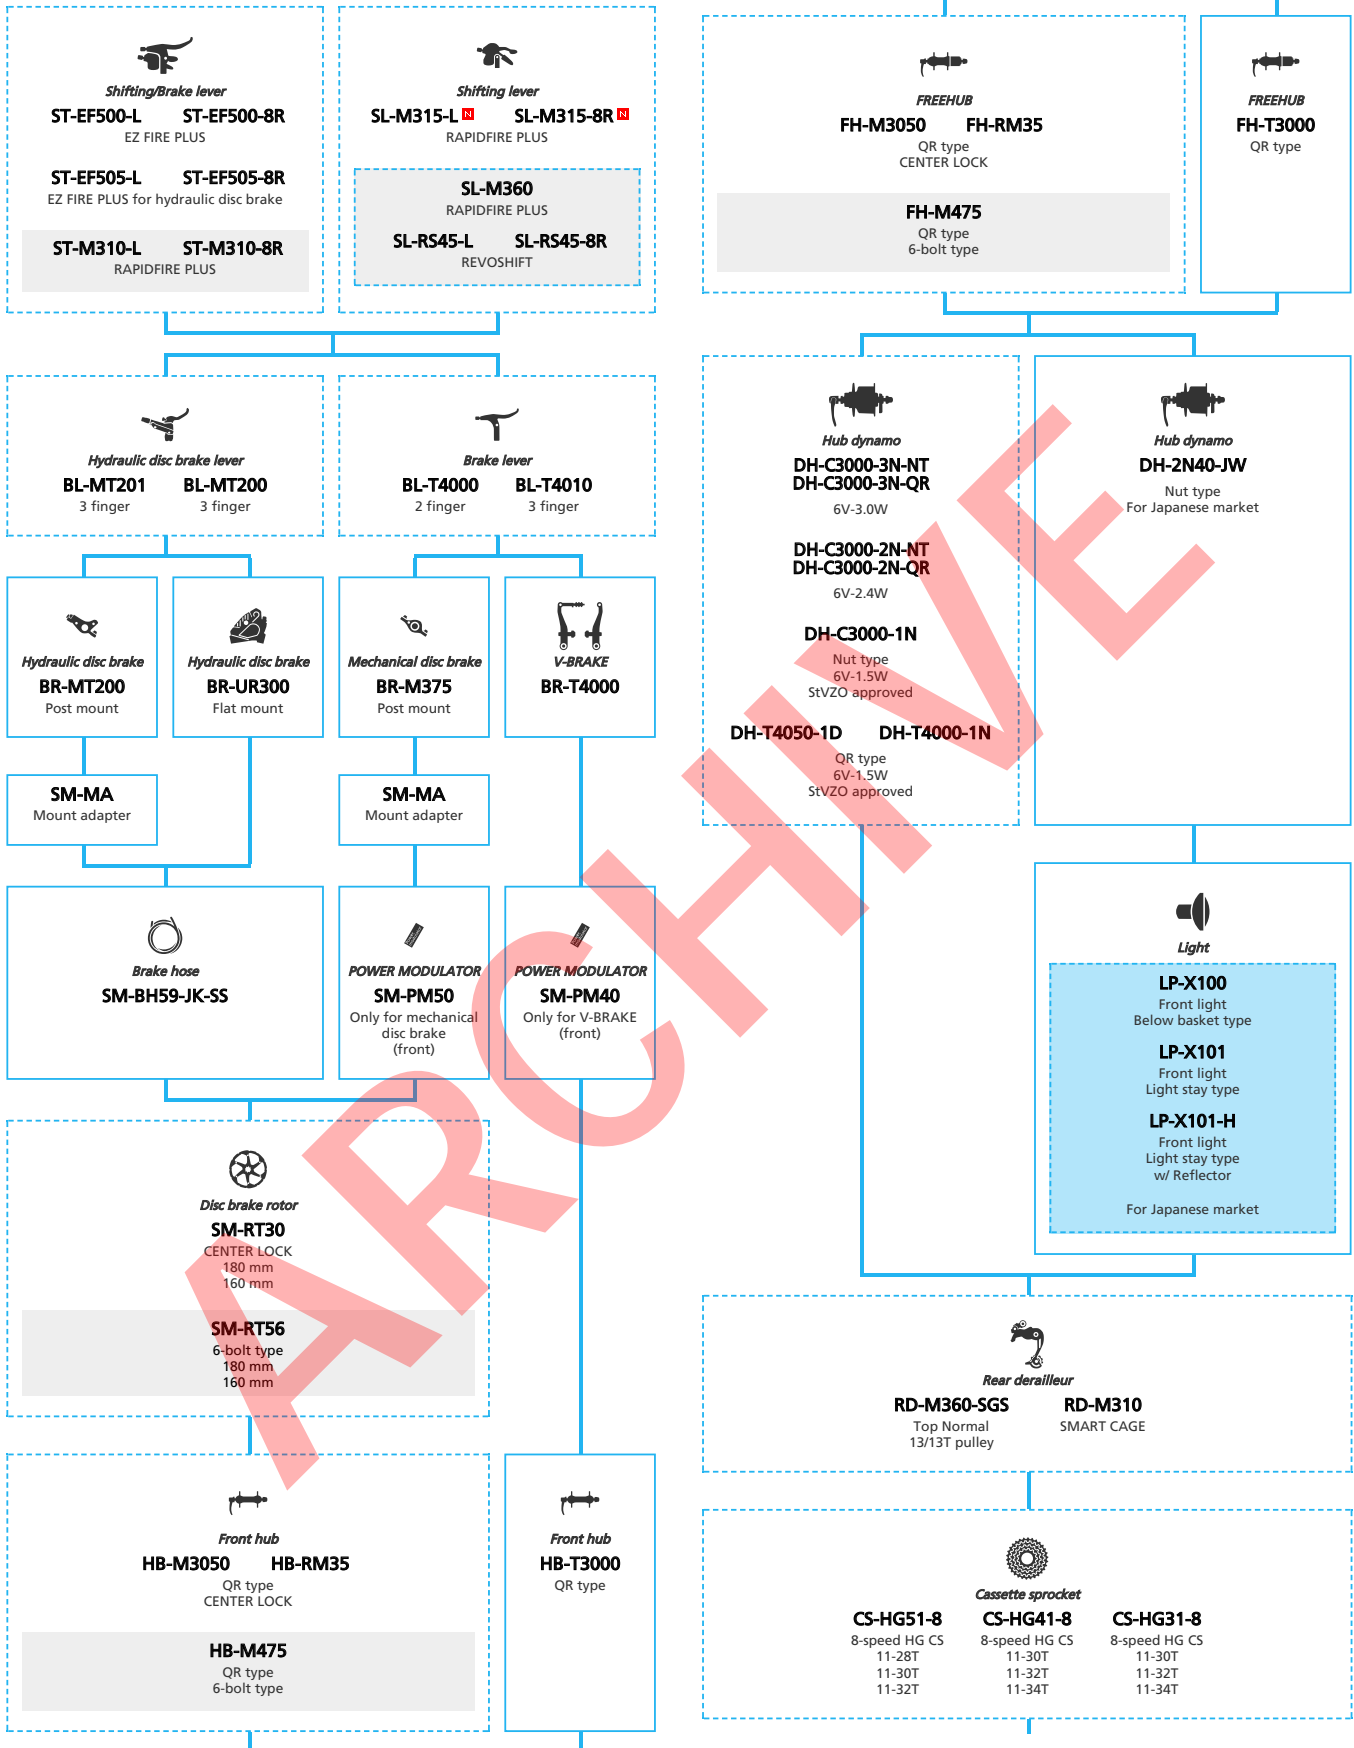

SHIMANO *Acera* *ALTUS* (3x8-speed)

N ... New model
■ ... Additional option
□ ... Alternative option
□ ... All select
□ ... Single select

Mountain Bike