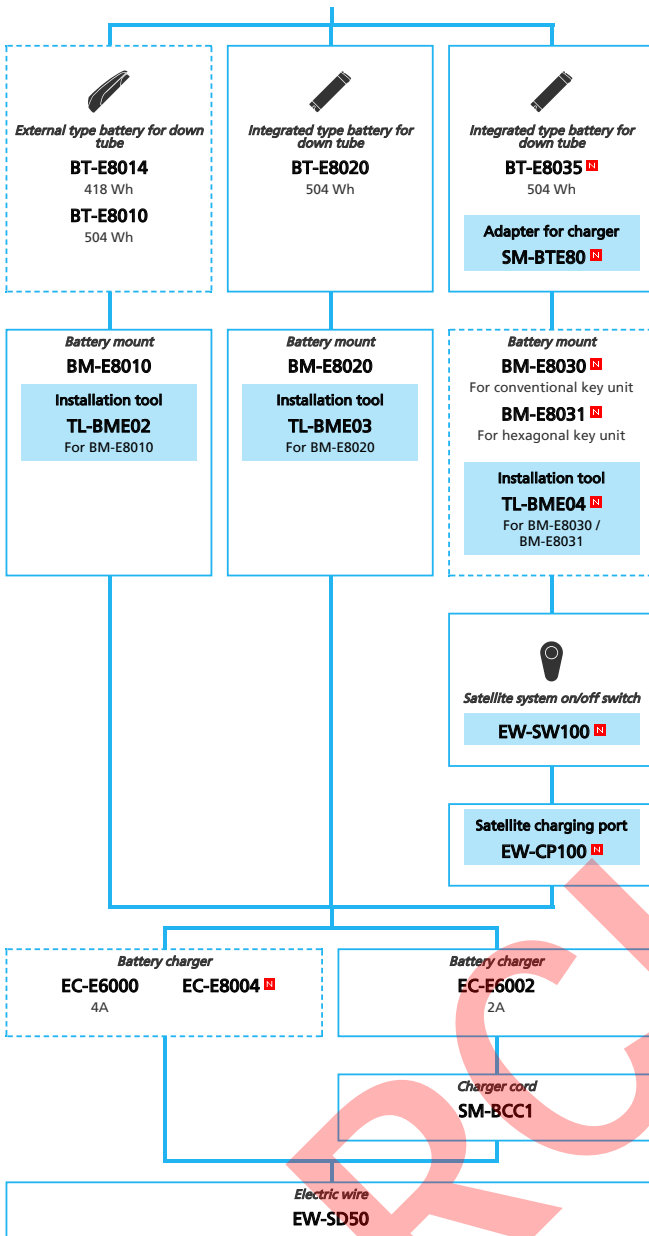

SHIMANO STOPS E6100 series with Rear Derailleur

(For Drop Handlebar Electronic spec.)

N ... New model
 ... Additional option
 ... Alternative option
 ... All select
 ... Single select

E-BIKE

- ... New model
- ... Additional option
- ... All select
- ... Alternative option
- ... Single select