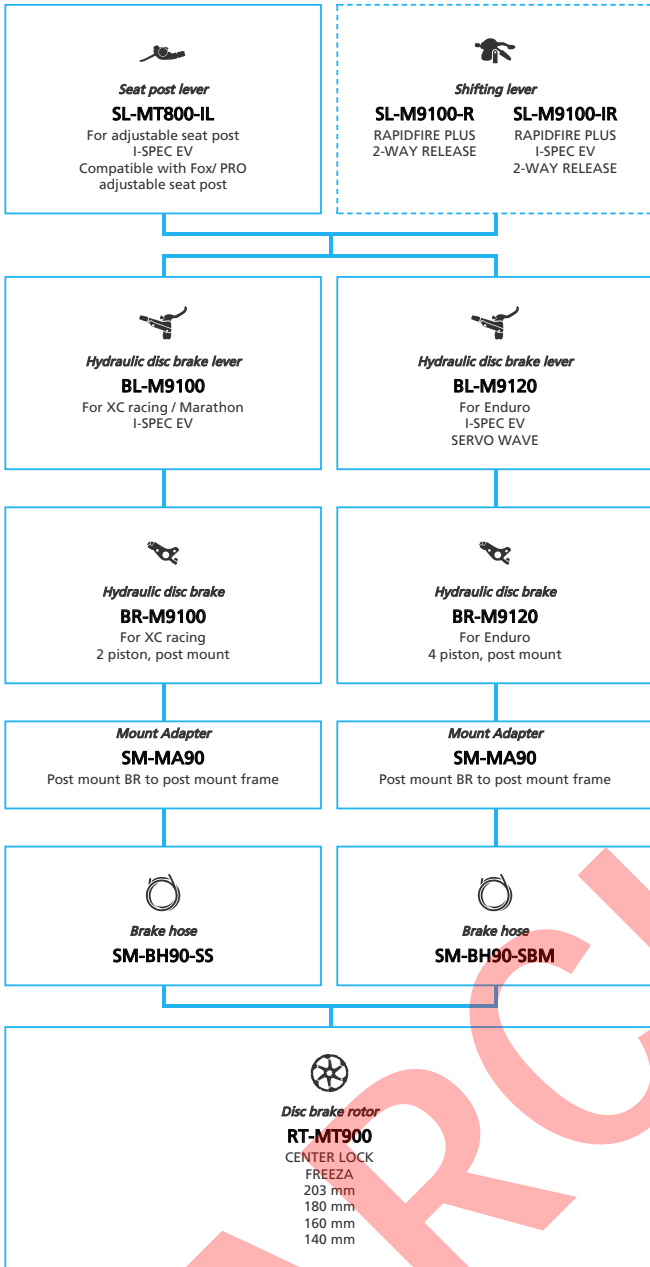

E-BIKE

SHIMANO STEPS E8000 series	129
SHIMANO STEPS E8080 series for Japan market ...	139
SHIMANO STEPS E7000 series	149
SHIMANO STEPS E6100 series with Internal Geared Hub ...	159
SHIMANO STEPS E6100 series with Rear Derailleur	163
SHIMANO STEPS E6180 series for Japan market with Internal Geared Hub ...	171
SHIMANO STEPS E6180 series for Japan market with Rear Derailleur	175
SHIMANO STEPS E5000 series with Internal Geared Hub ...	181
SHIMANO STEPS E5000 series with Rear Derailleur	185
SHIMANO STEPS E5080 series for Japan market with Internal Geared Hub ...	193
SHIMANO STEPS E5080 series for Japan market with Rear Derailleur	197

XTR (1x12-speed)

N ... New model
■ ... Additional option
■ ... Alternative option
□ ... All select
□ ... Single select

Mountain Bike