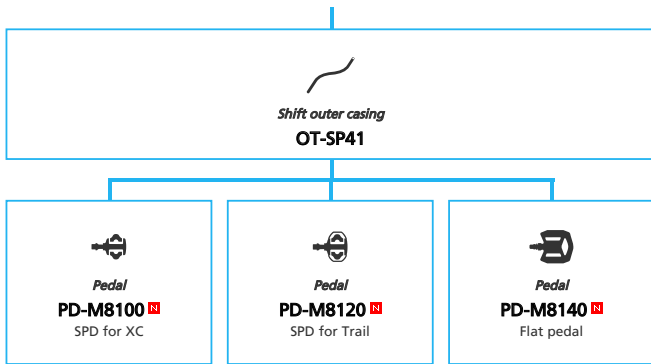

ARCHIVE

SHIMANO **DEORE XT** M8050 series (2x11-speed)

N ... New model
 ■ ... Additional option
 □ ... Alternative option
 □ ... All select
 □ ... Single select

Mountain Bike

- ... New model
- ... Additional option
- ... Alternative option
- ... All select
- ... Single select