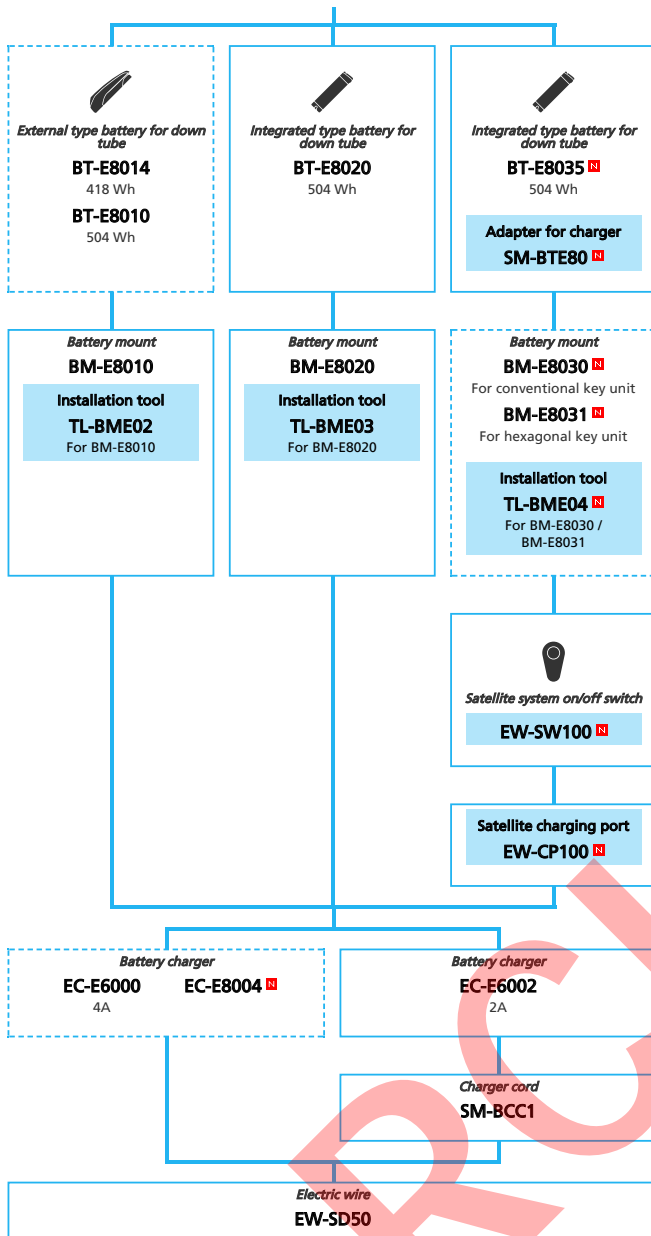

- ... New model
- ... Additional option
- ... All select
- ... Alternative option
- ... Single select

SAMPLE