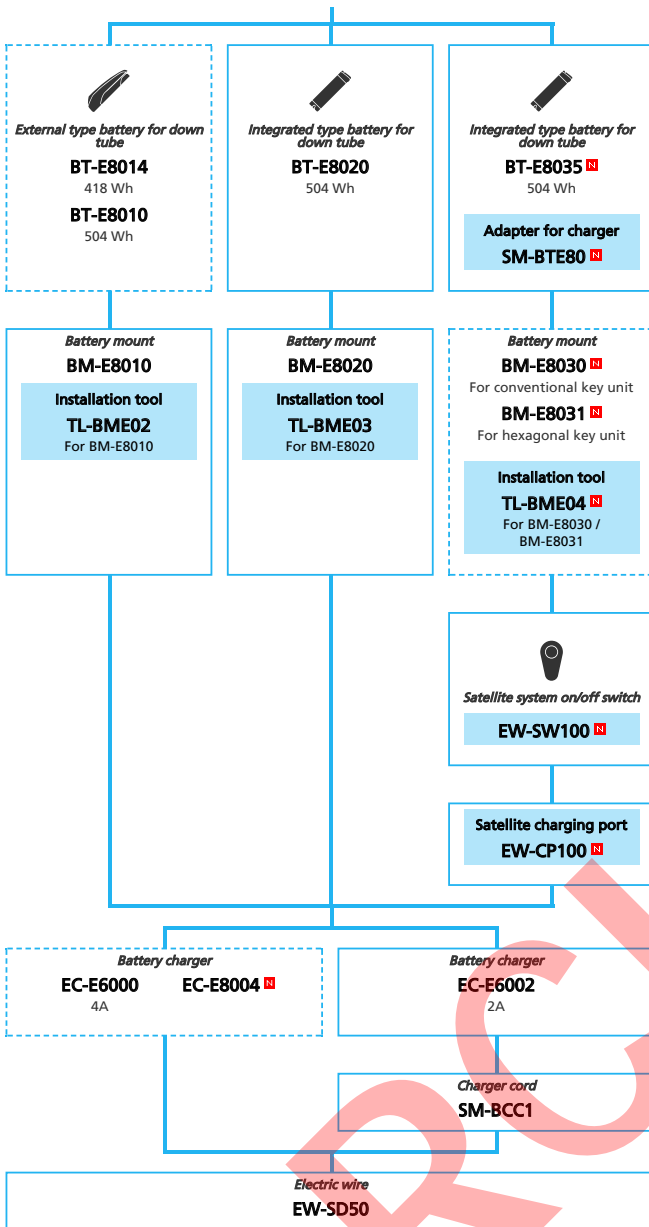

SAMPLE

SHIMANO STOPS E7000 series (For Drop Handlebar Mechanical spec.)

N ... New model
 ... Additional option
 ... Alternative option
 ... All select
 ... Single select

E-BIKE

- ... New model
- ... Additional option
- ... All select
- ... Alternative option
- ... Single select