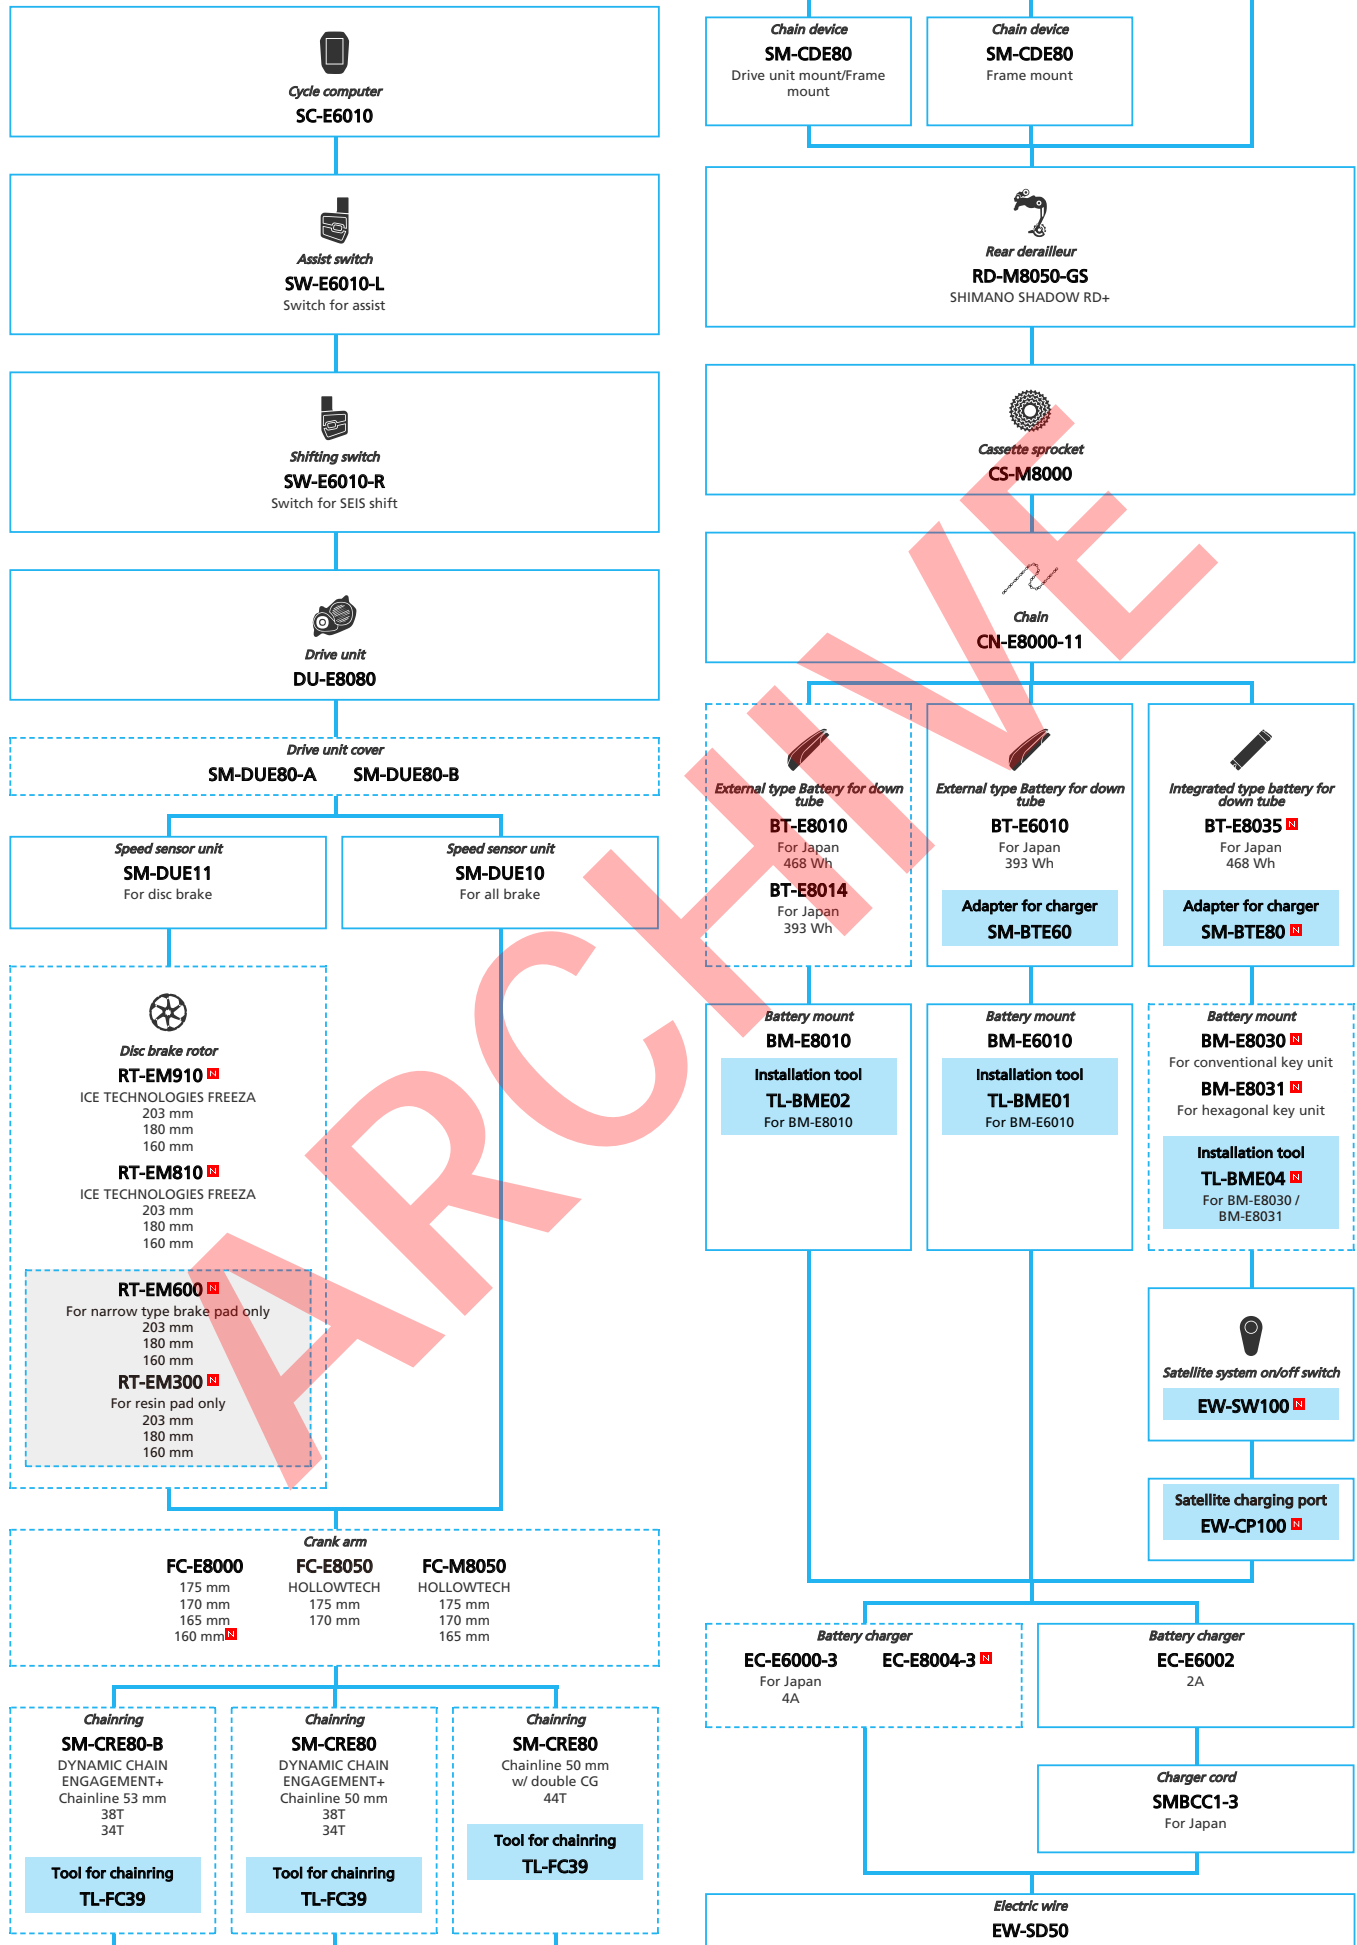

SHIMANO STOPS E8080 series for Japan market (Electronic Derailleur spec.)

N ... New model
... Additional option
... Alternative option
... All select
... Single select

E-BIKE