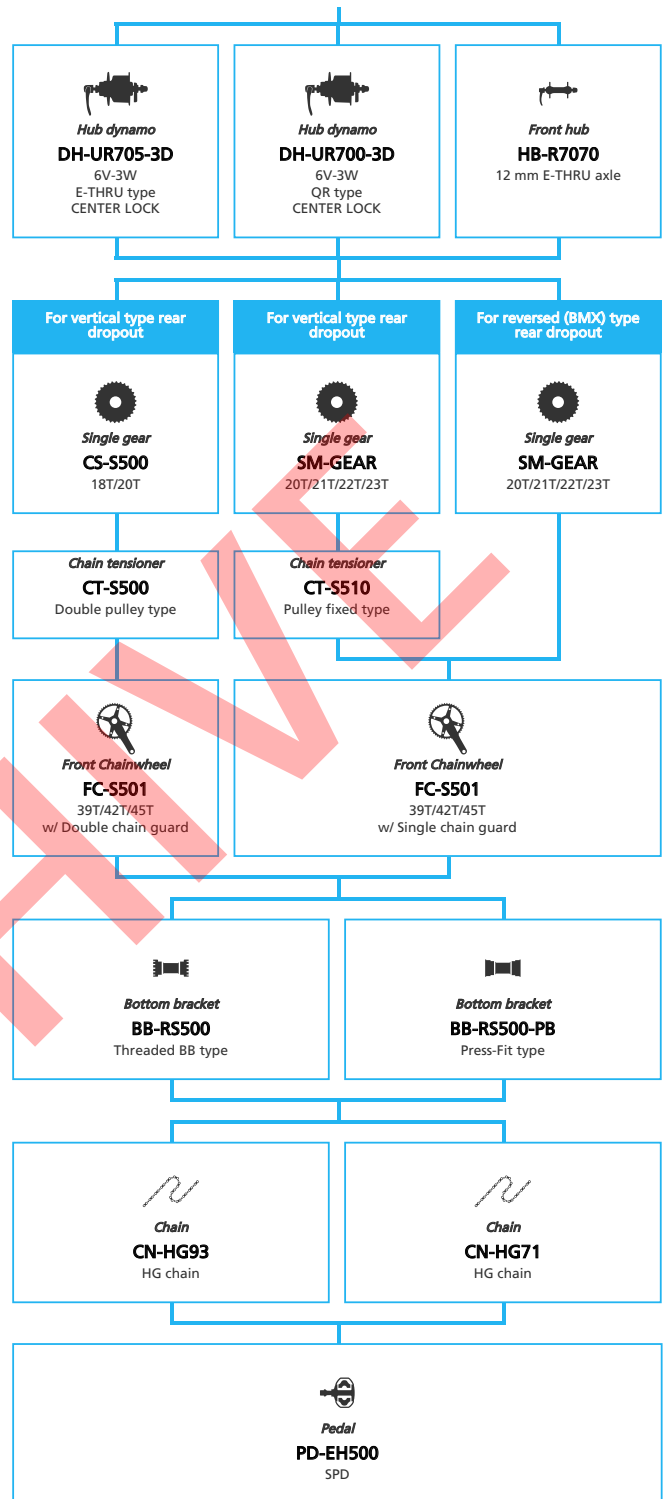

SHIMANO ALFINE (Electronic spec Flathandle)

- ... New model
- ... Additional option
- ... All select
- ... Alternative option
- ... Single select

- ... New model
- ... Additional option
- ... All select
- ... Alternative option
- ... Single select

ORIGINAL

SHIMANO ALFINE (Electronic spec Drophandle)

N ... New model
 ... Additional option
 ... Alternative option
 ... All select
 ... Single select

URBAN Bike

SHIMANO ALFINE (11-speed)

■ ... New model
 ... Additional option
 ... Alternative option
 ... All select
 ... Single select