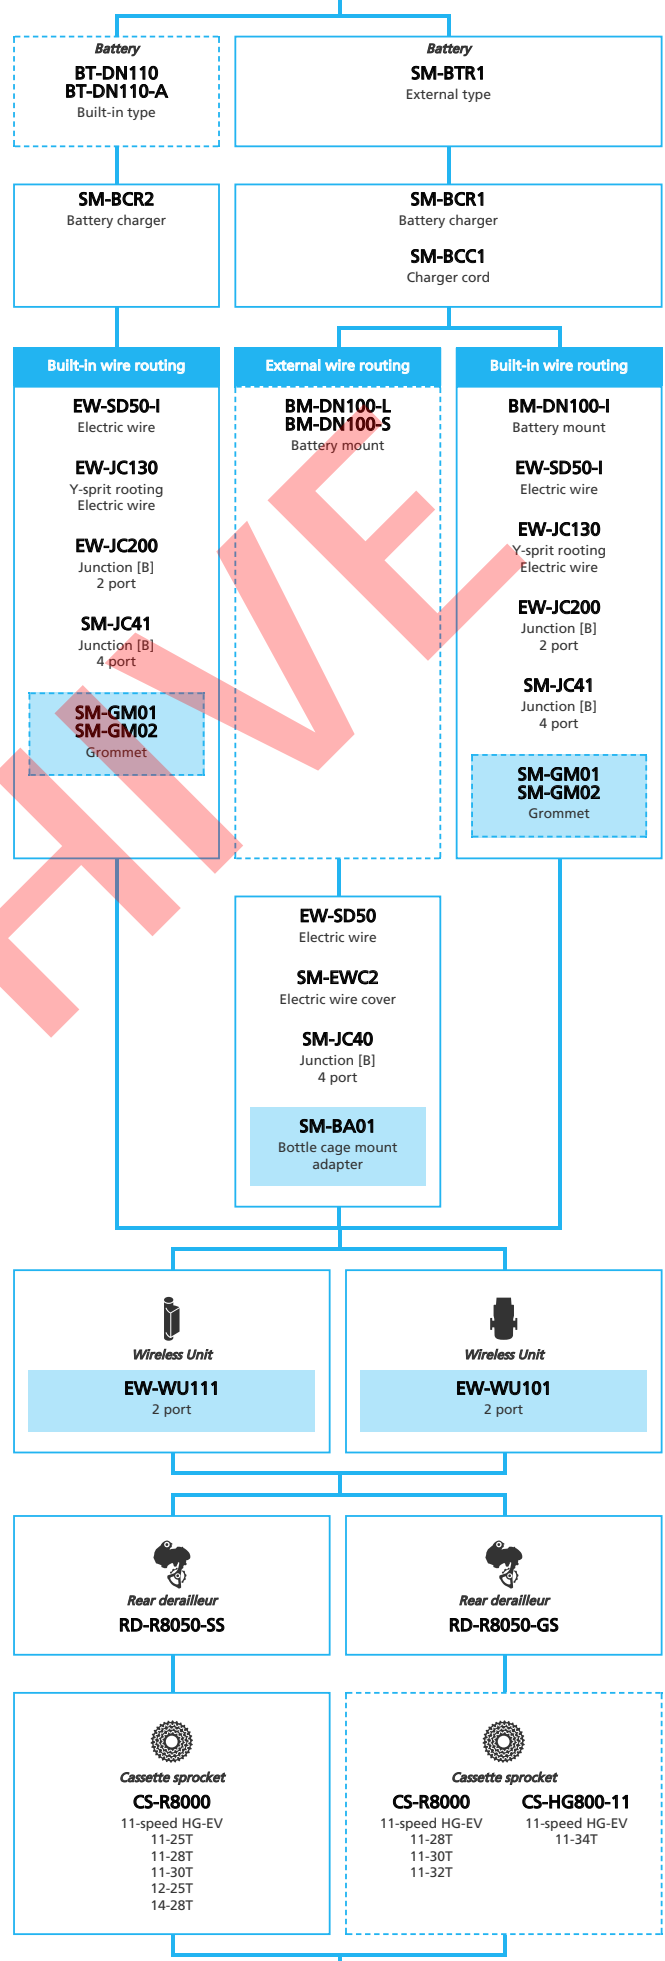

SHIMANO ULTEGRA R8050 series (2x11-speed TT/TRI spec.)

N ... New model
  ... Additional option
  ... Alternative option
  ... All select
  ... Single select