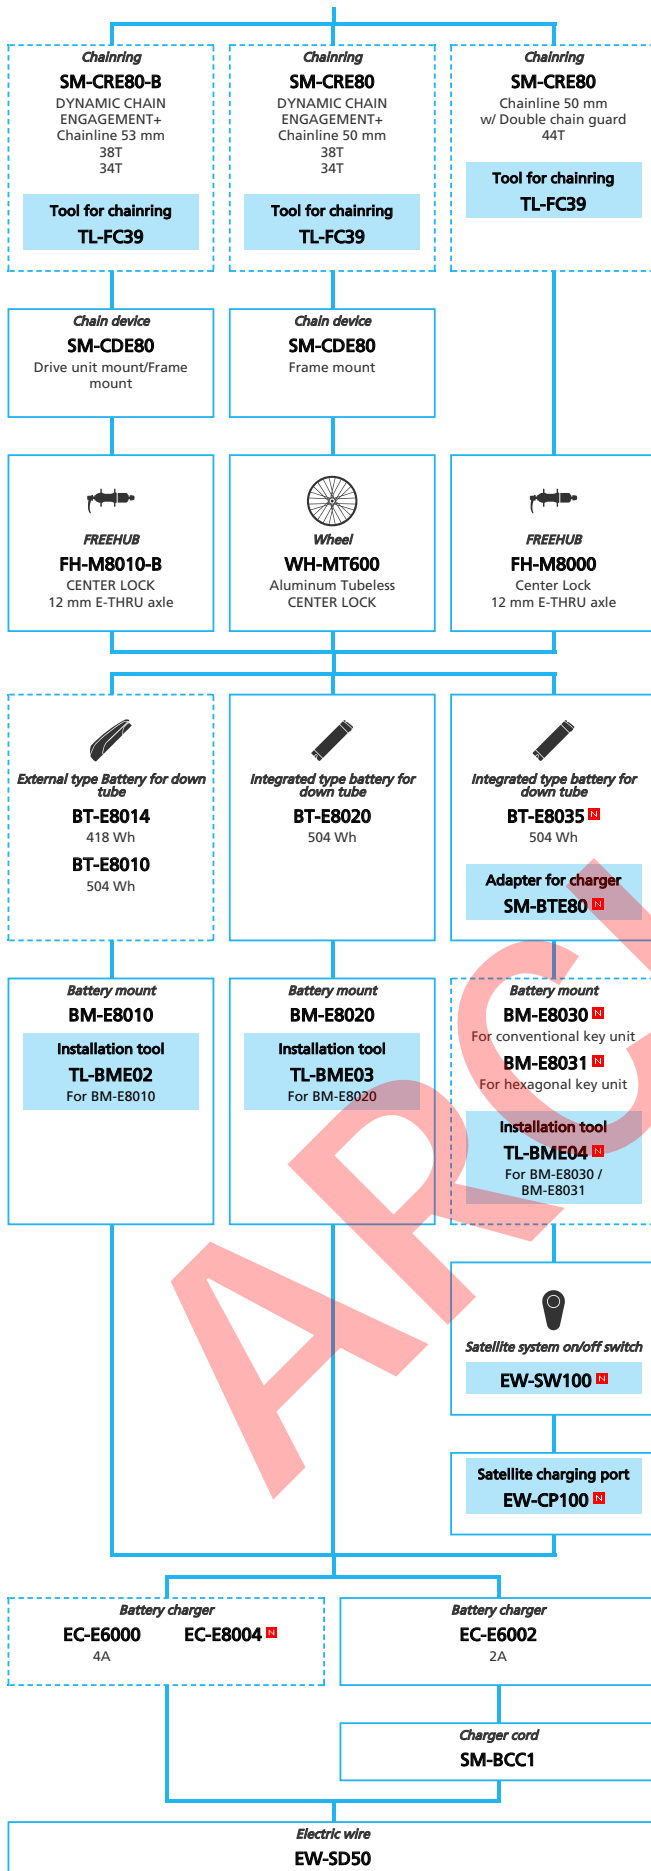

DRAFT

SHIMANO STOPS E8000 series (Mechanical Derailleur spec.)

■ ... New model
 ... Additional option
 ... Alternative option
 ... All select
 ... Single select

E-BIKE

- ... New model
- ... Additional option
- ... All select
- ... Alternative option
- ... Single select