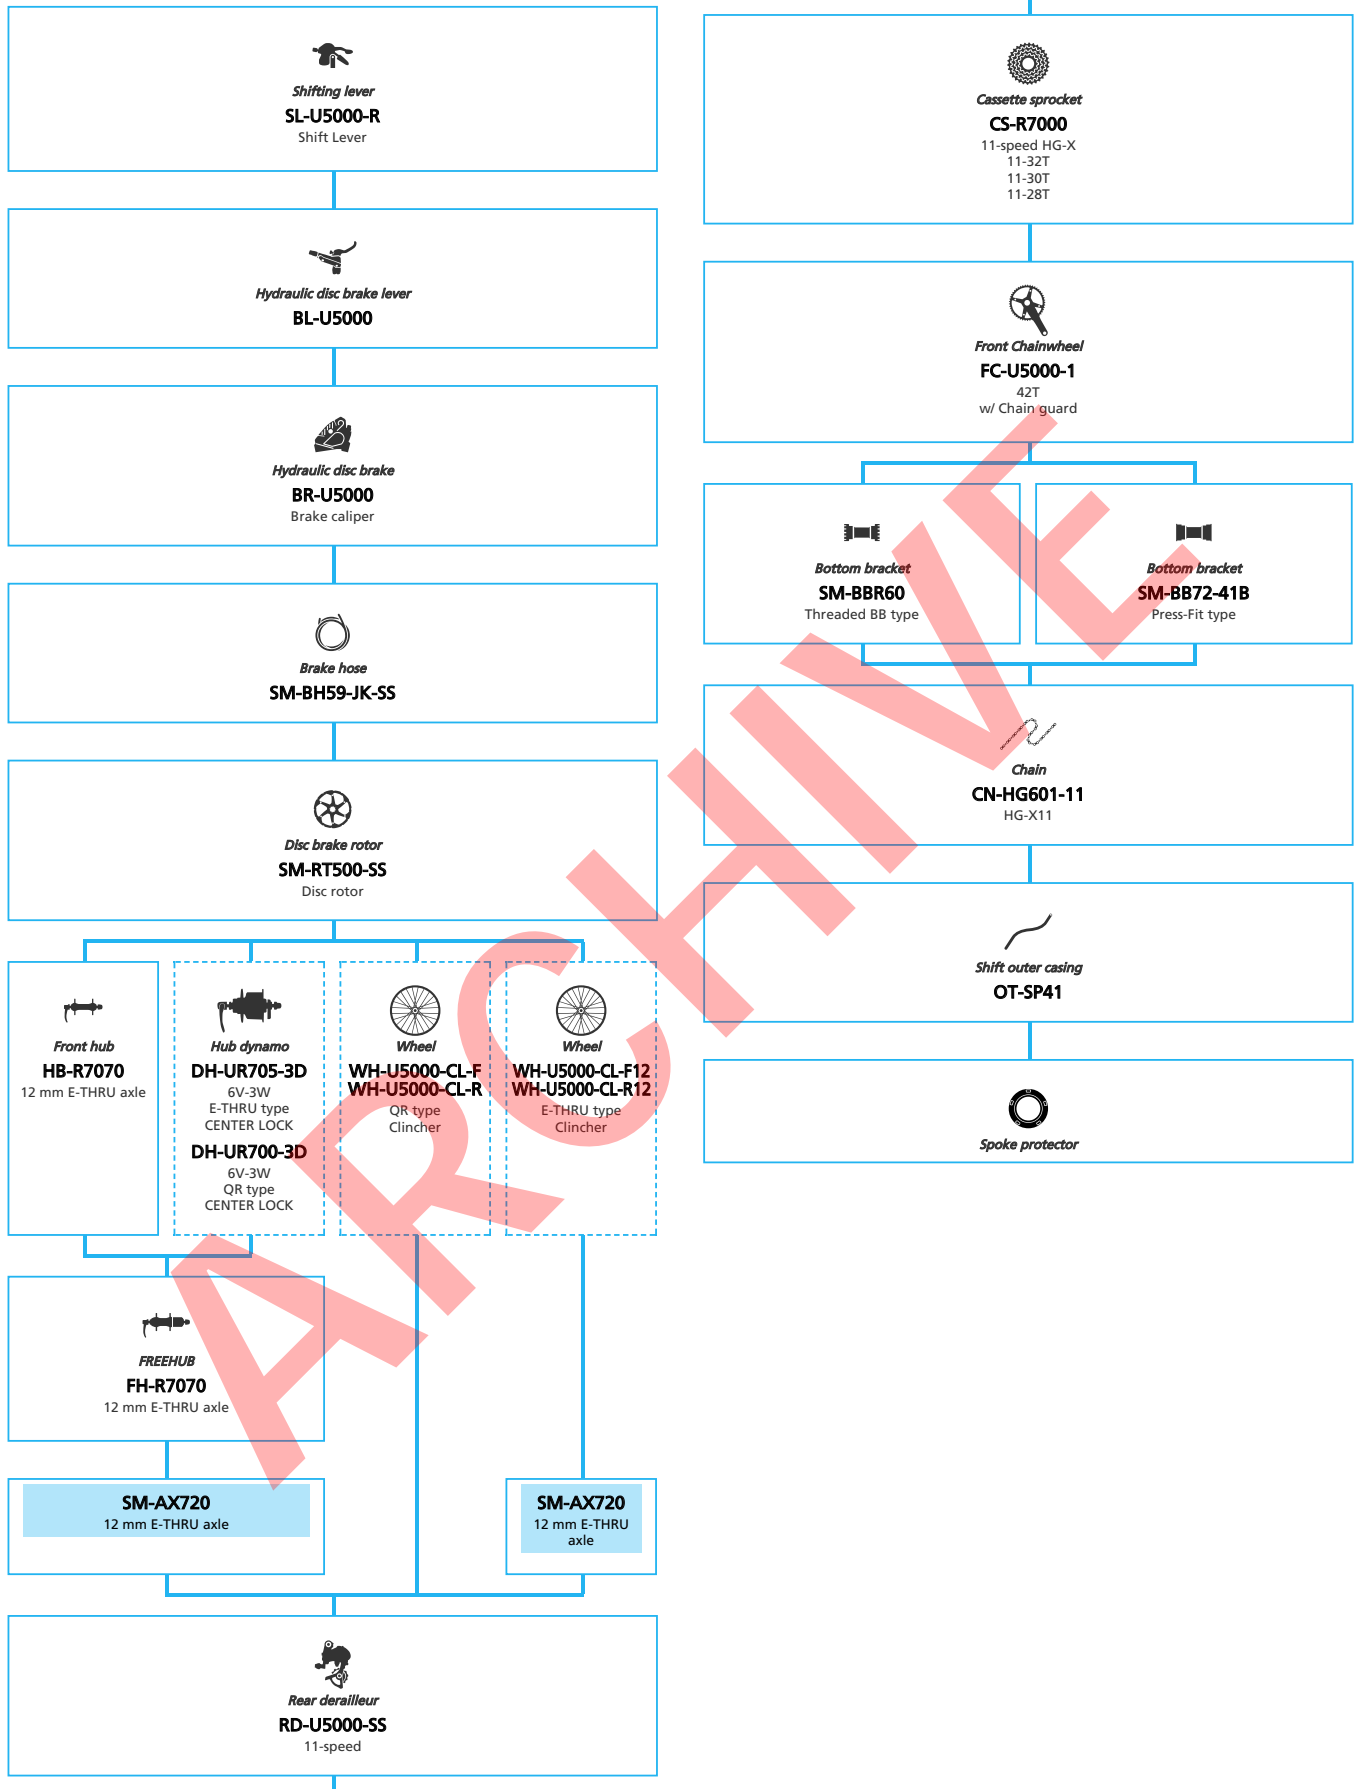

METREA (Flat handlebar type 2x11-speed)

- ... New model
- ... Additional option
- ... All select
- ... Alternative option
- ... Single select

URBAN Bike

METREA (Flat handlebar type 1x11-speed)

- ... New model
- ... Additional option
- ... All select
- ... Alternative option
- ... Single select

SHIMANO ALFINE (Electronic spec Flathandle)

- ... New model
- ... Additional option
- ... All select
- ... Alternative option
- ... Single select

- ... New model
- ... Additional option
- ... All select
- ... Alternative option
- ... Single select