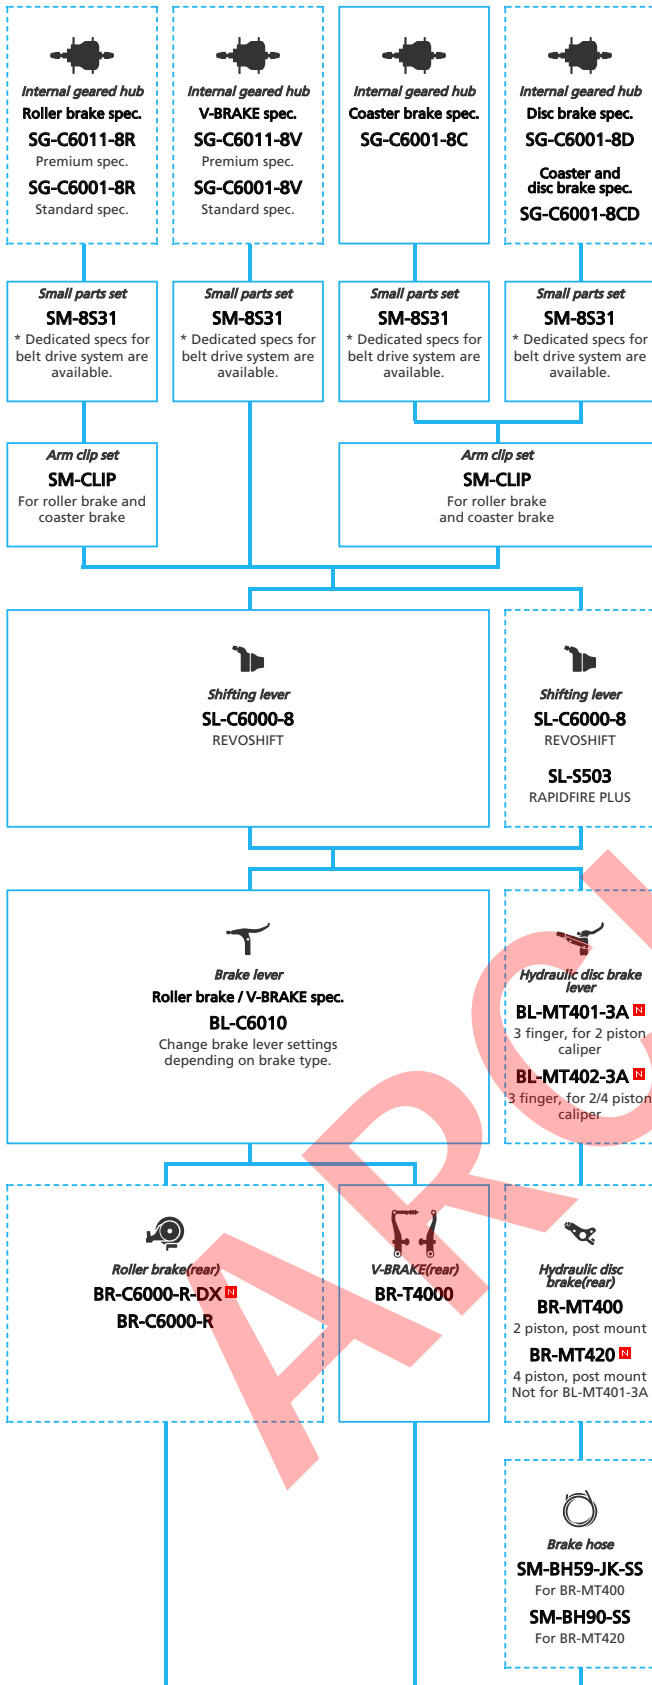

SHIMANO Nexus (INTER-8)

N ... New model
■ ... Additional option
■ ... Alternative option
□ ... All select
□ ... Single select

URBAN Bike