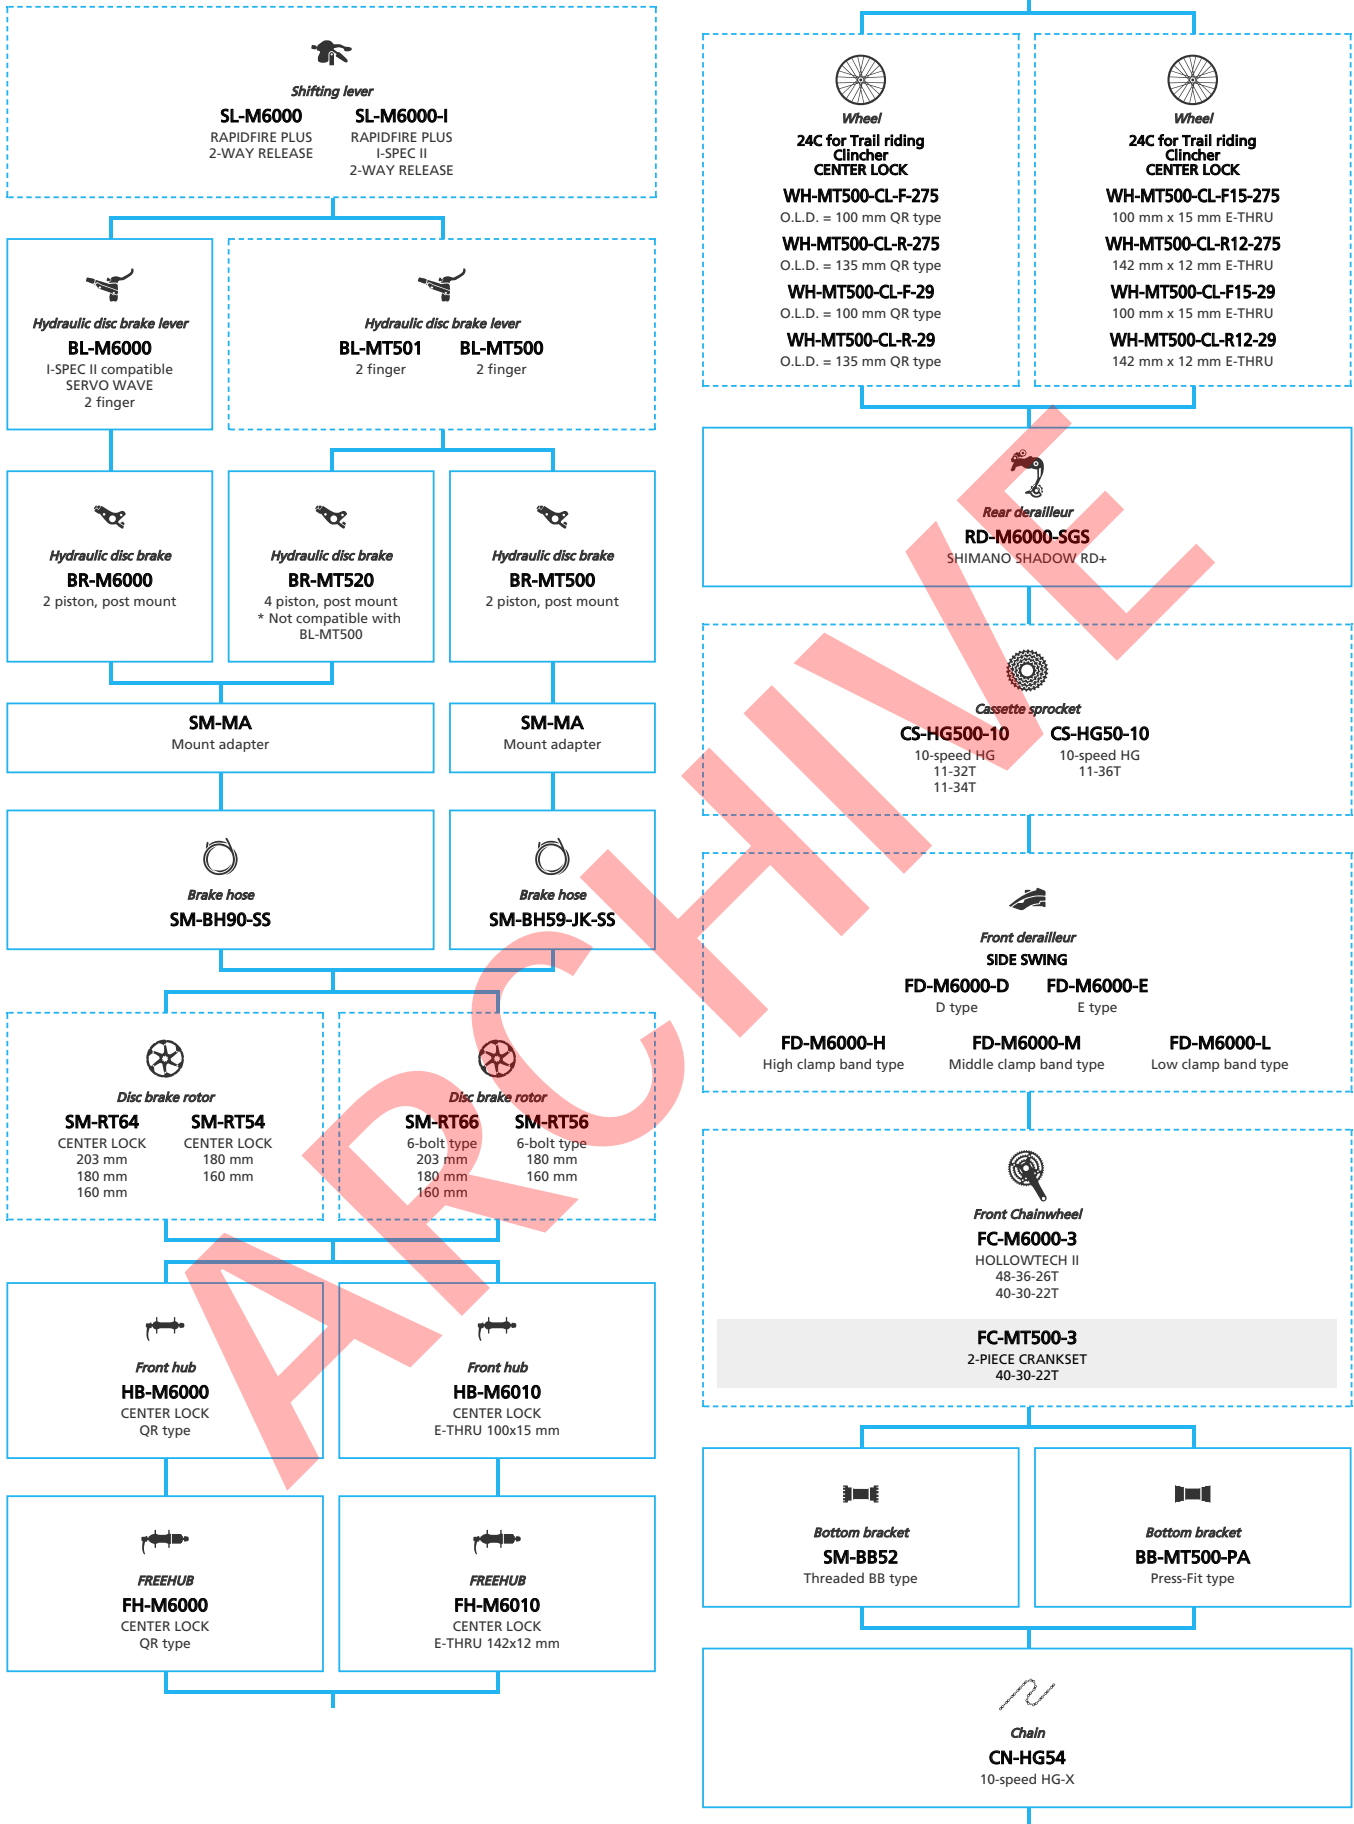

SHIMANO DEORE (3x10-speed)

■ ... New model
  ... Additional option
  ... Alternative option
  ... All select
  ... Single select