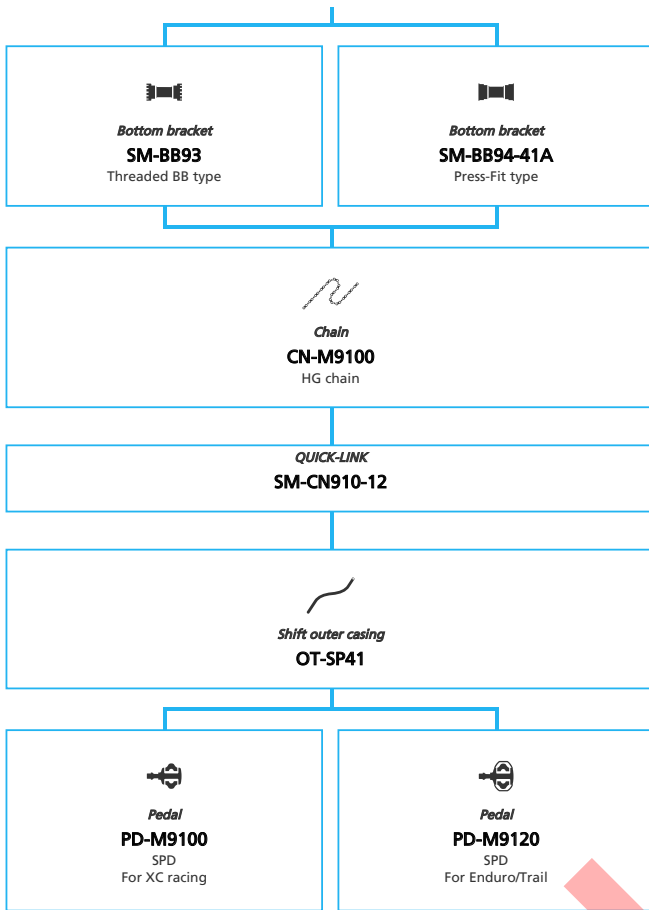

- ... New model
- ... Additional option
- ... All select
- ... Alternative option
- ... Single select

ARCHIVE