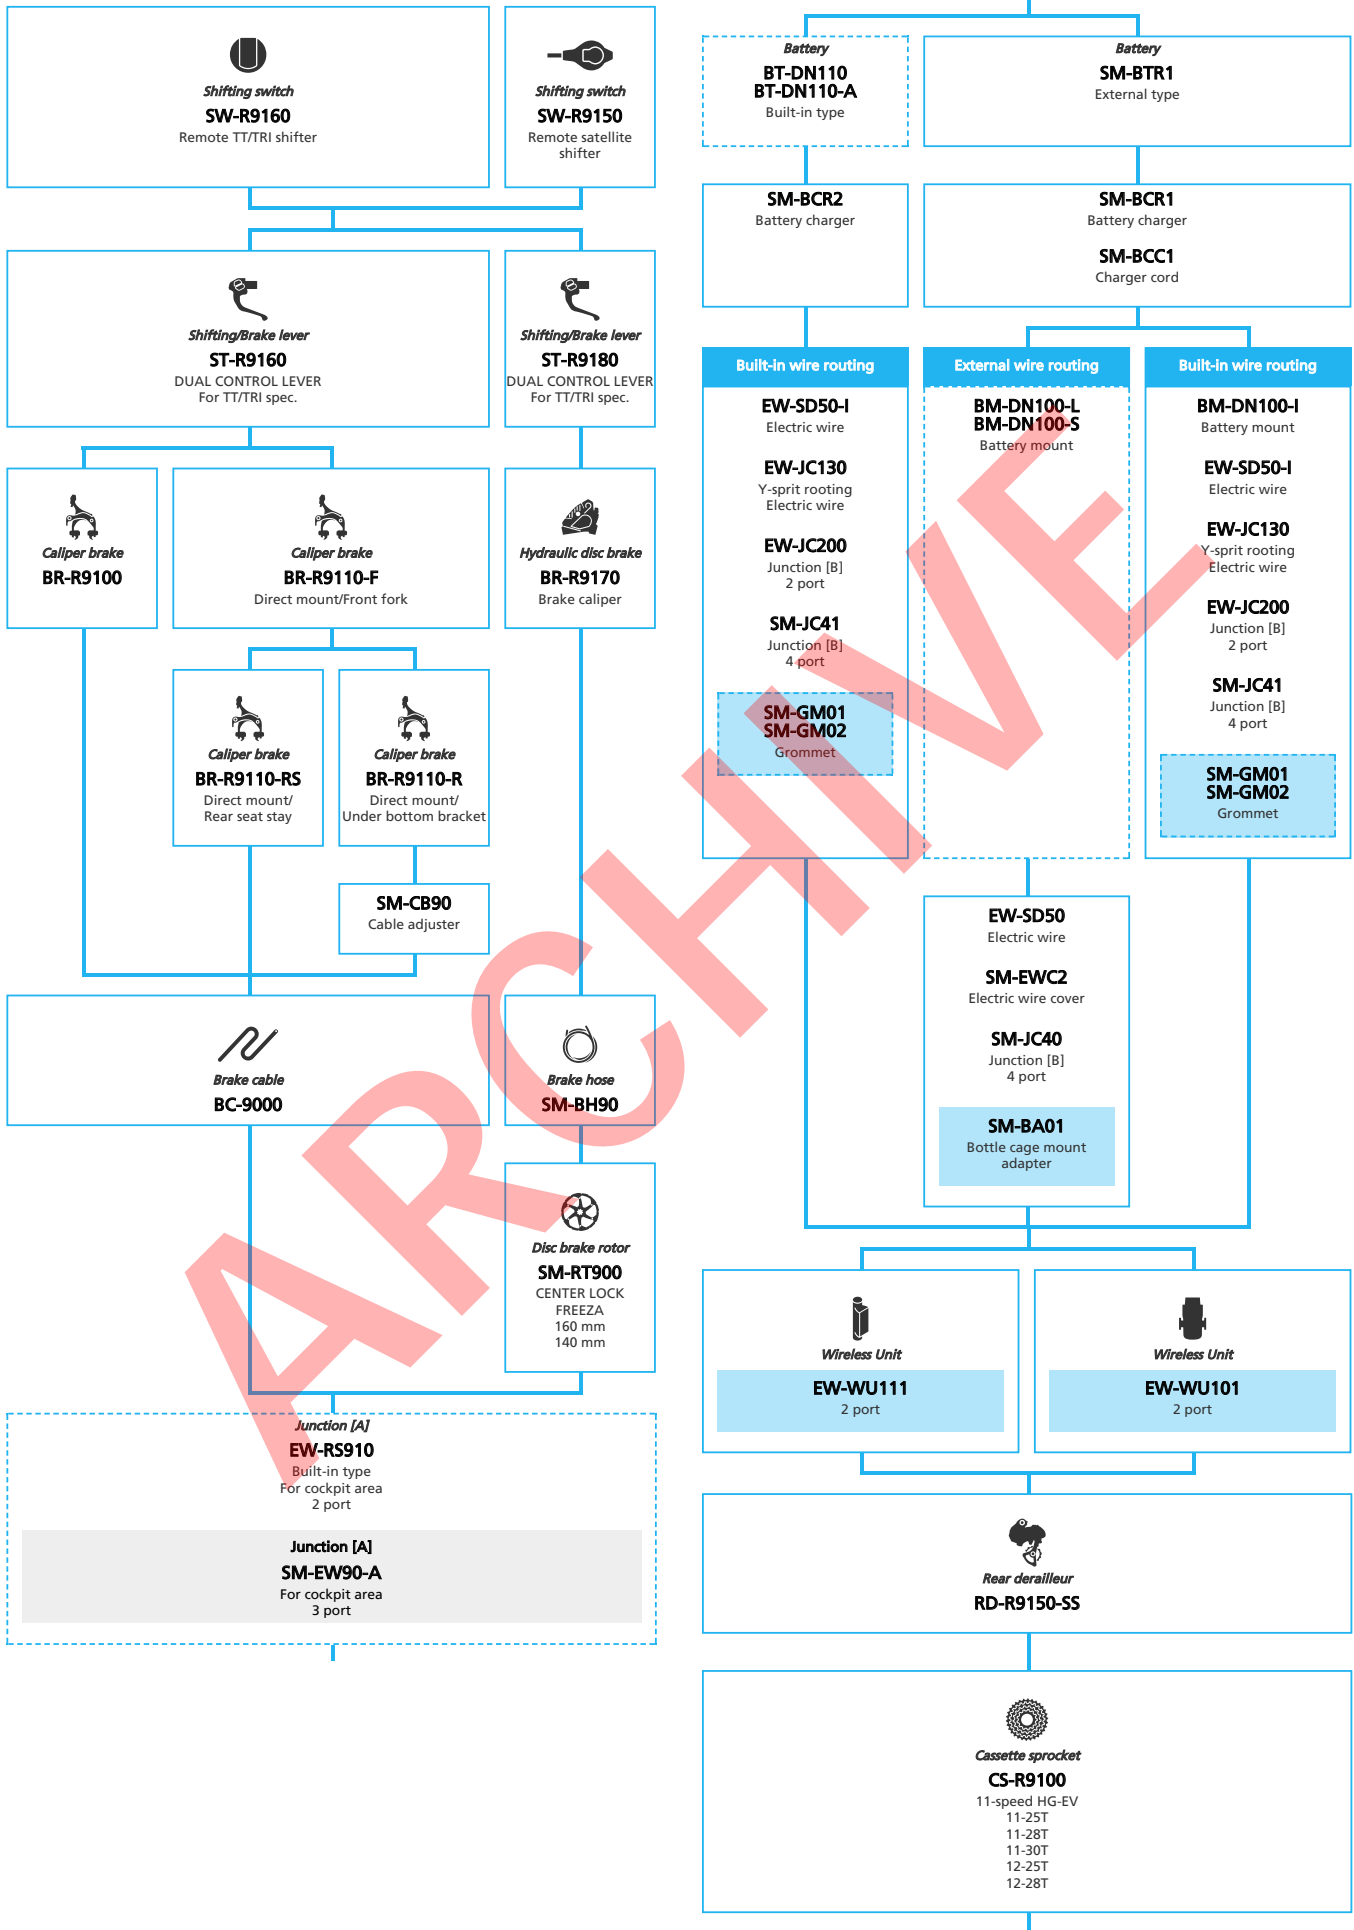

DURA-ACE R9150 series (2x11-speed TT/TRI spec)

■ ... New model
  ... Additional option
  ... Alternative option
  ... All select
  ... Single select

Road Bike