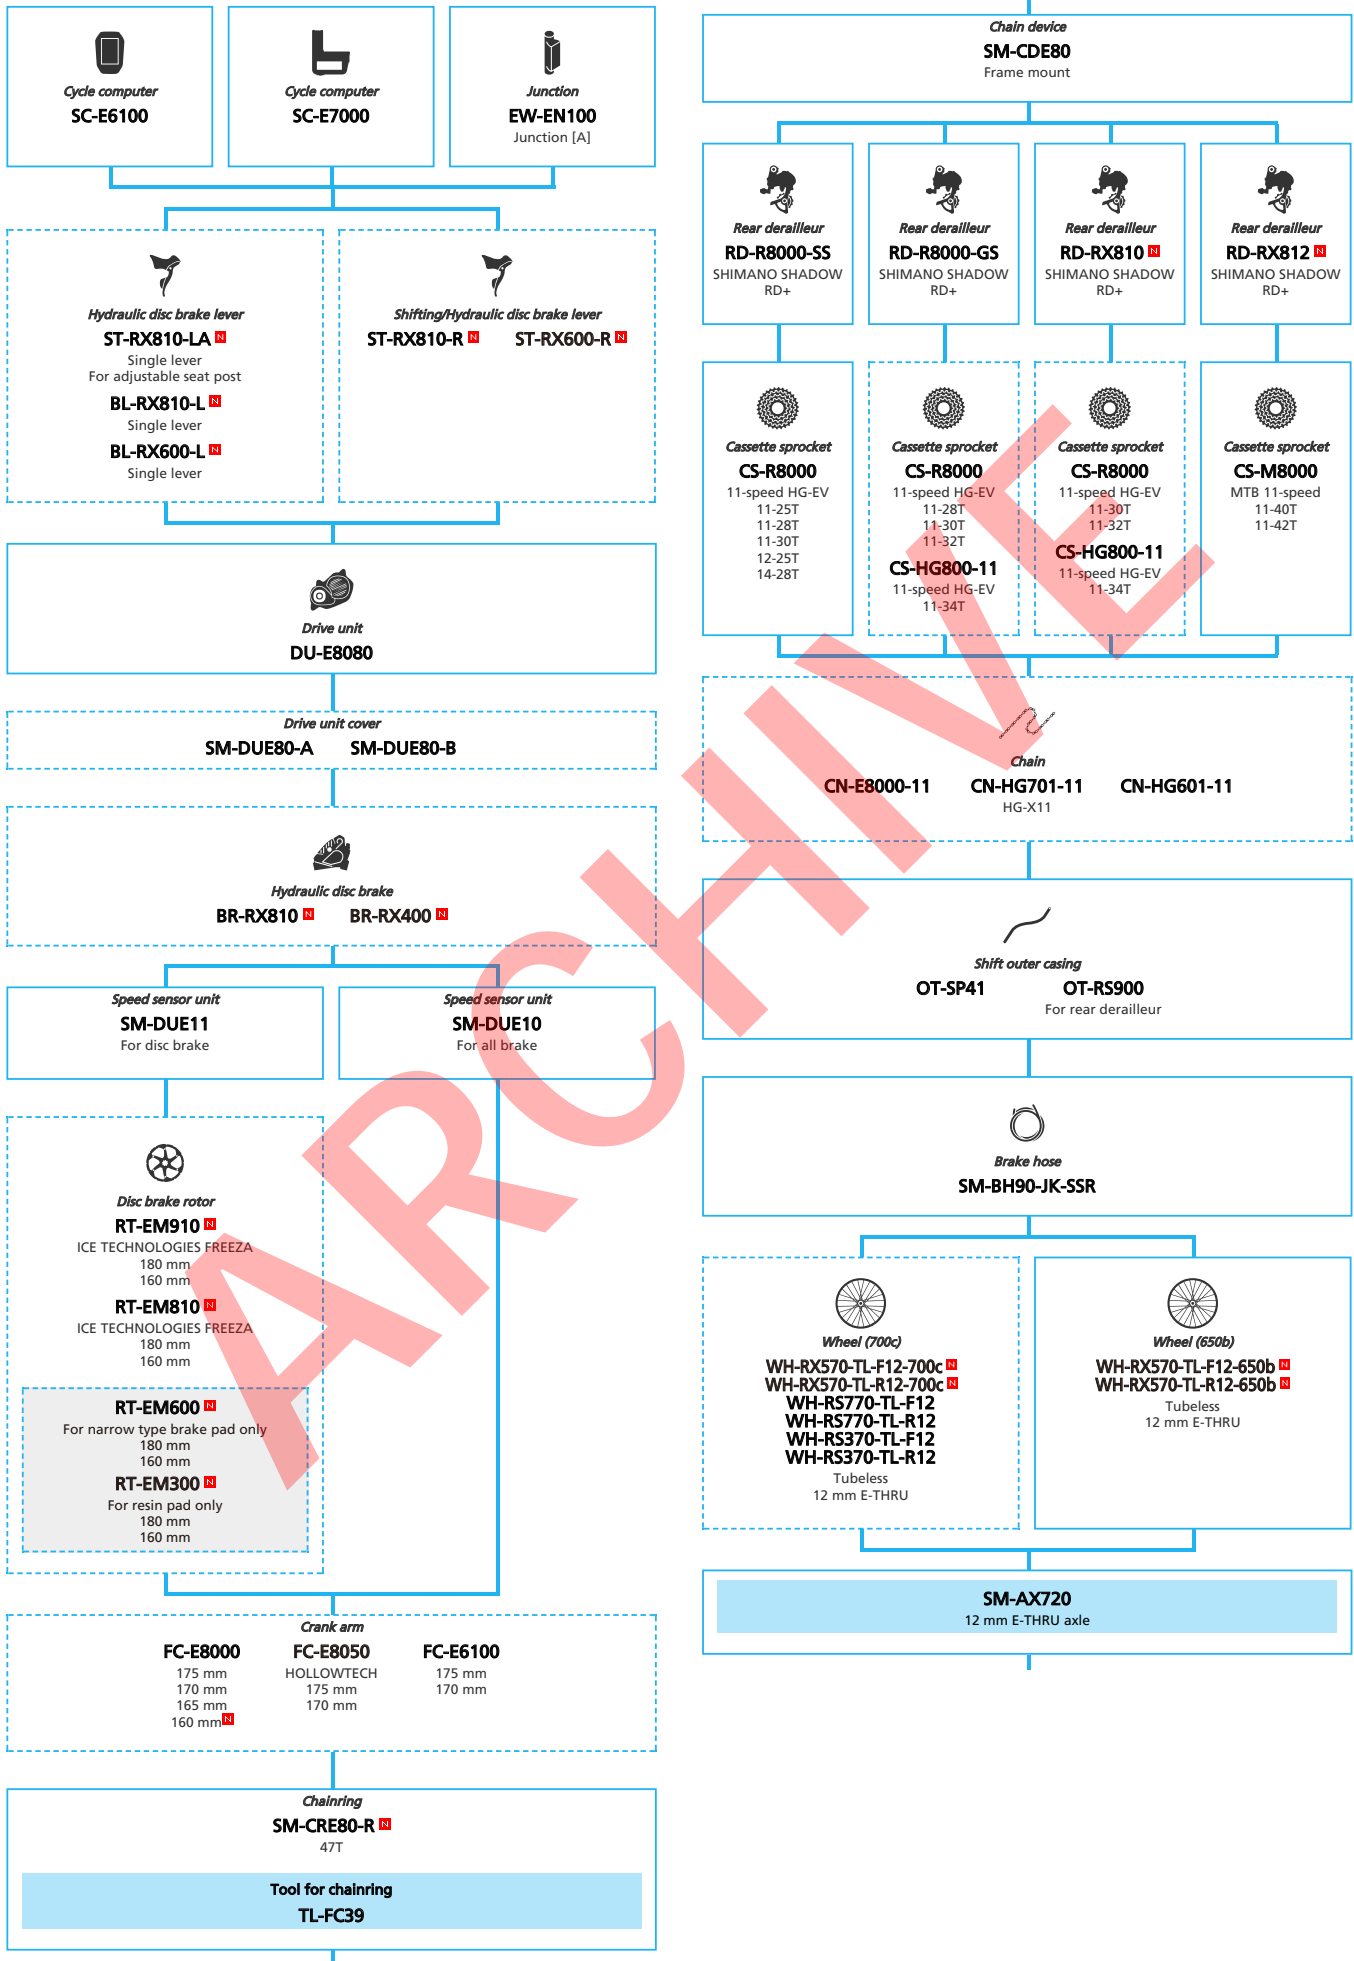

SHIMANO STOPS E8080 series for Japan market

(For Drop Handlebar Mechanical spec.)

N ... New model
■ ... Additional option
□ ... All select
▭ ... Alternative option
▭ ... Single select

E-BIKE