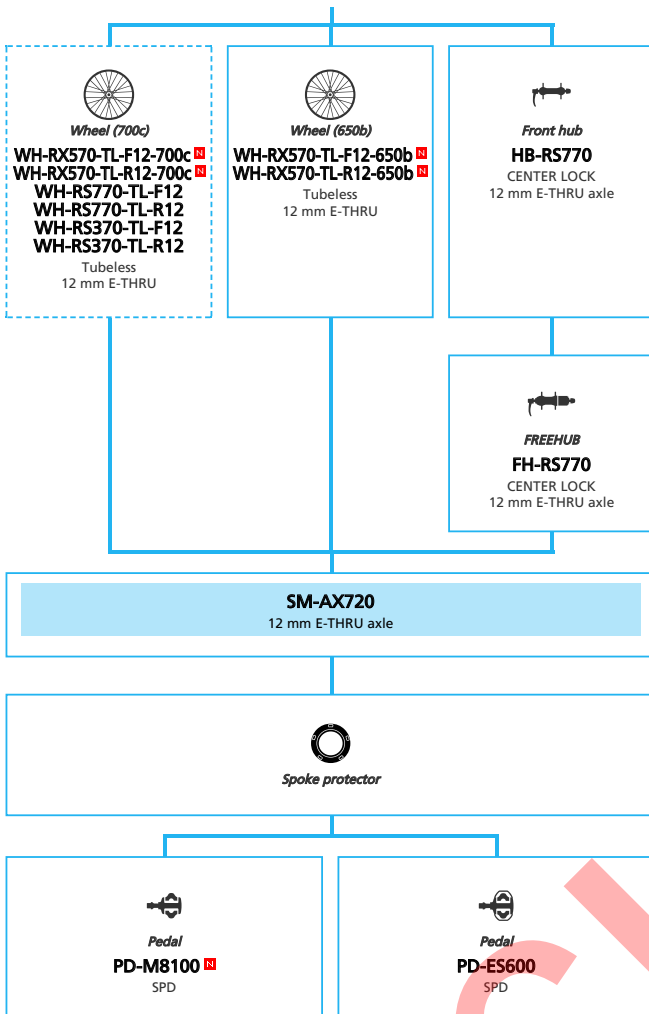

 ... Single select

ARCHIVE

SHIMANO
GRX RX810 series (Electronic spec. 2x11-speed)

N ... New model
 ... Additional option
 ... Alternative option
 ... All select
 ... Single select

Gravel/Adventure Bike

- ... New model
- ... Additional option
- ... All select
- ... Alternative option
- ... Single select