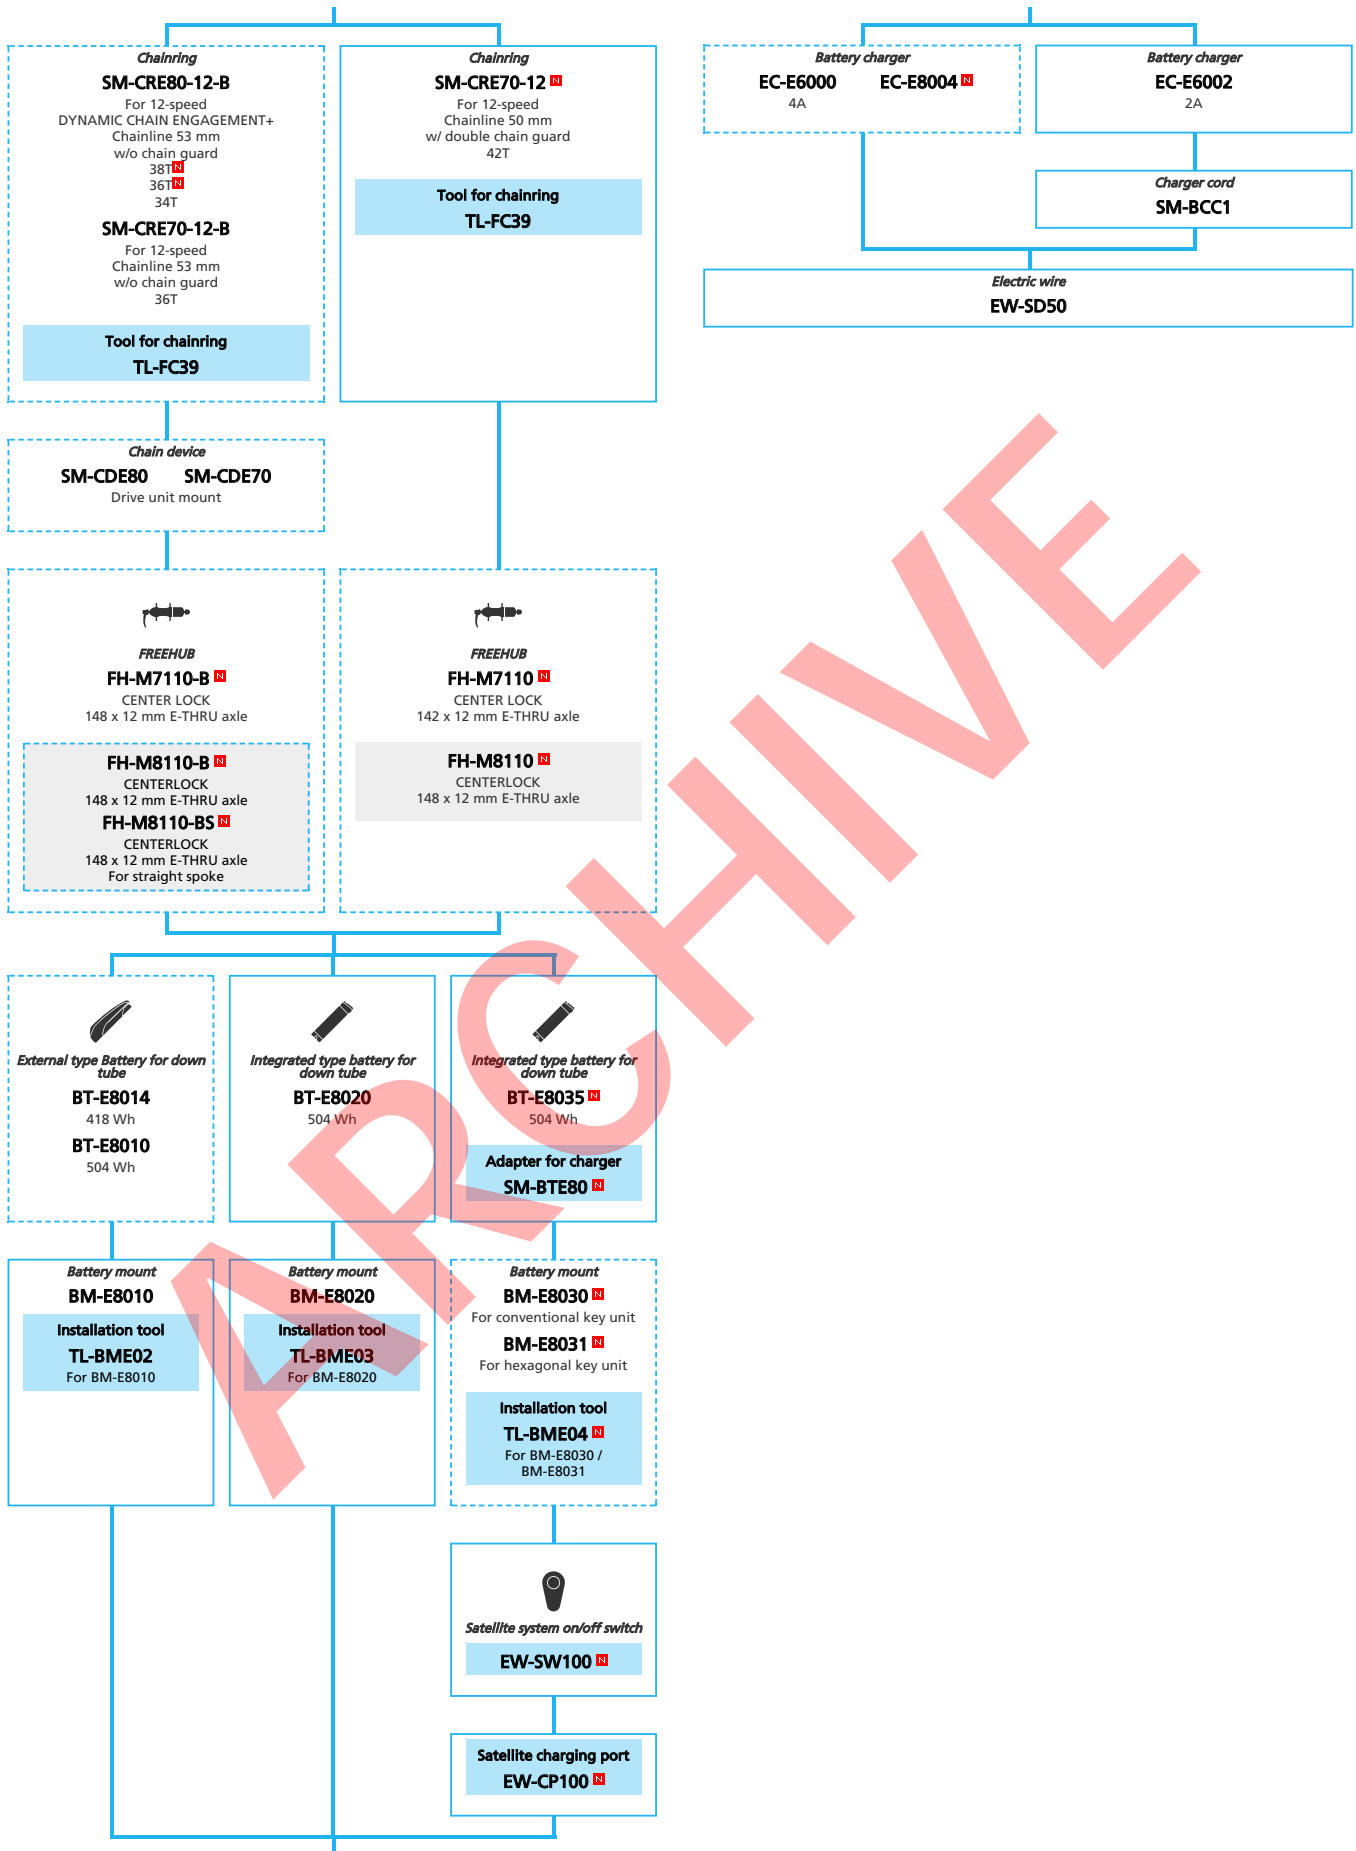

- ... New model
- ... Additional option
- ... All select
- ... Alternative option
- ... Single select