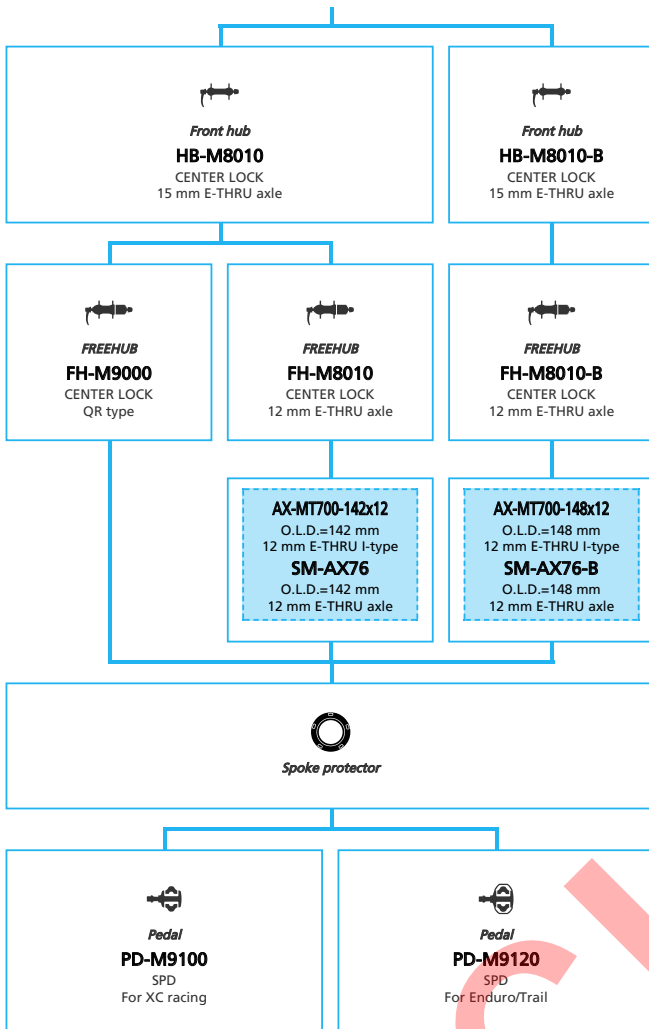

ARCHIVE

SHIMANO XTR M9050 series (2x11-speed)

N ... New model
 ... Additional option
 ... Alternative option
 ... All select
 ... Single select

Mountain Bike

- ... New model
- ... Additional option
- ... Alternative option
- ... All select
- ... Single select

ARCHIVE

SHIMANO XTR M9050 series (1x11-speed)

■ ... New model
 ... Additional option
 ... All select
 ... Alternative option
 ... Single select

Mountain Bike

- ... New model
- ... Additional option
- ... Alternative option
- ... All select
- ... Single select