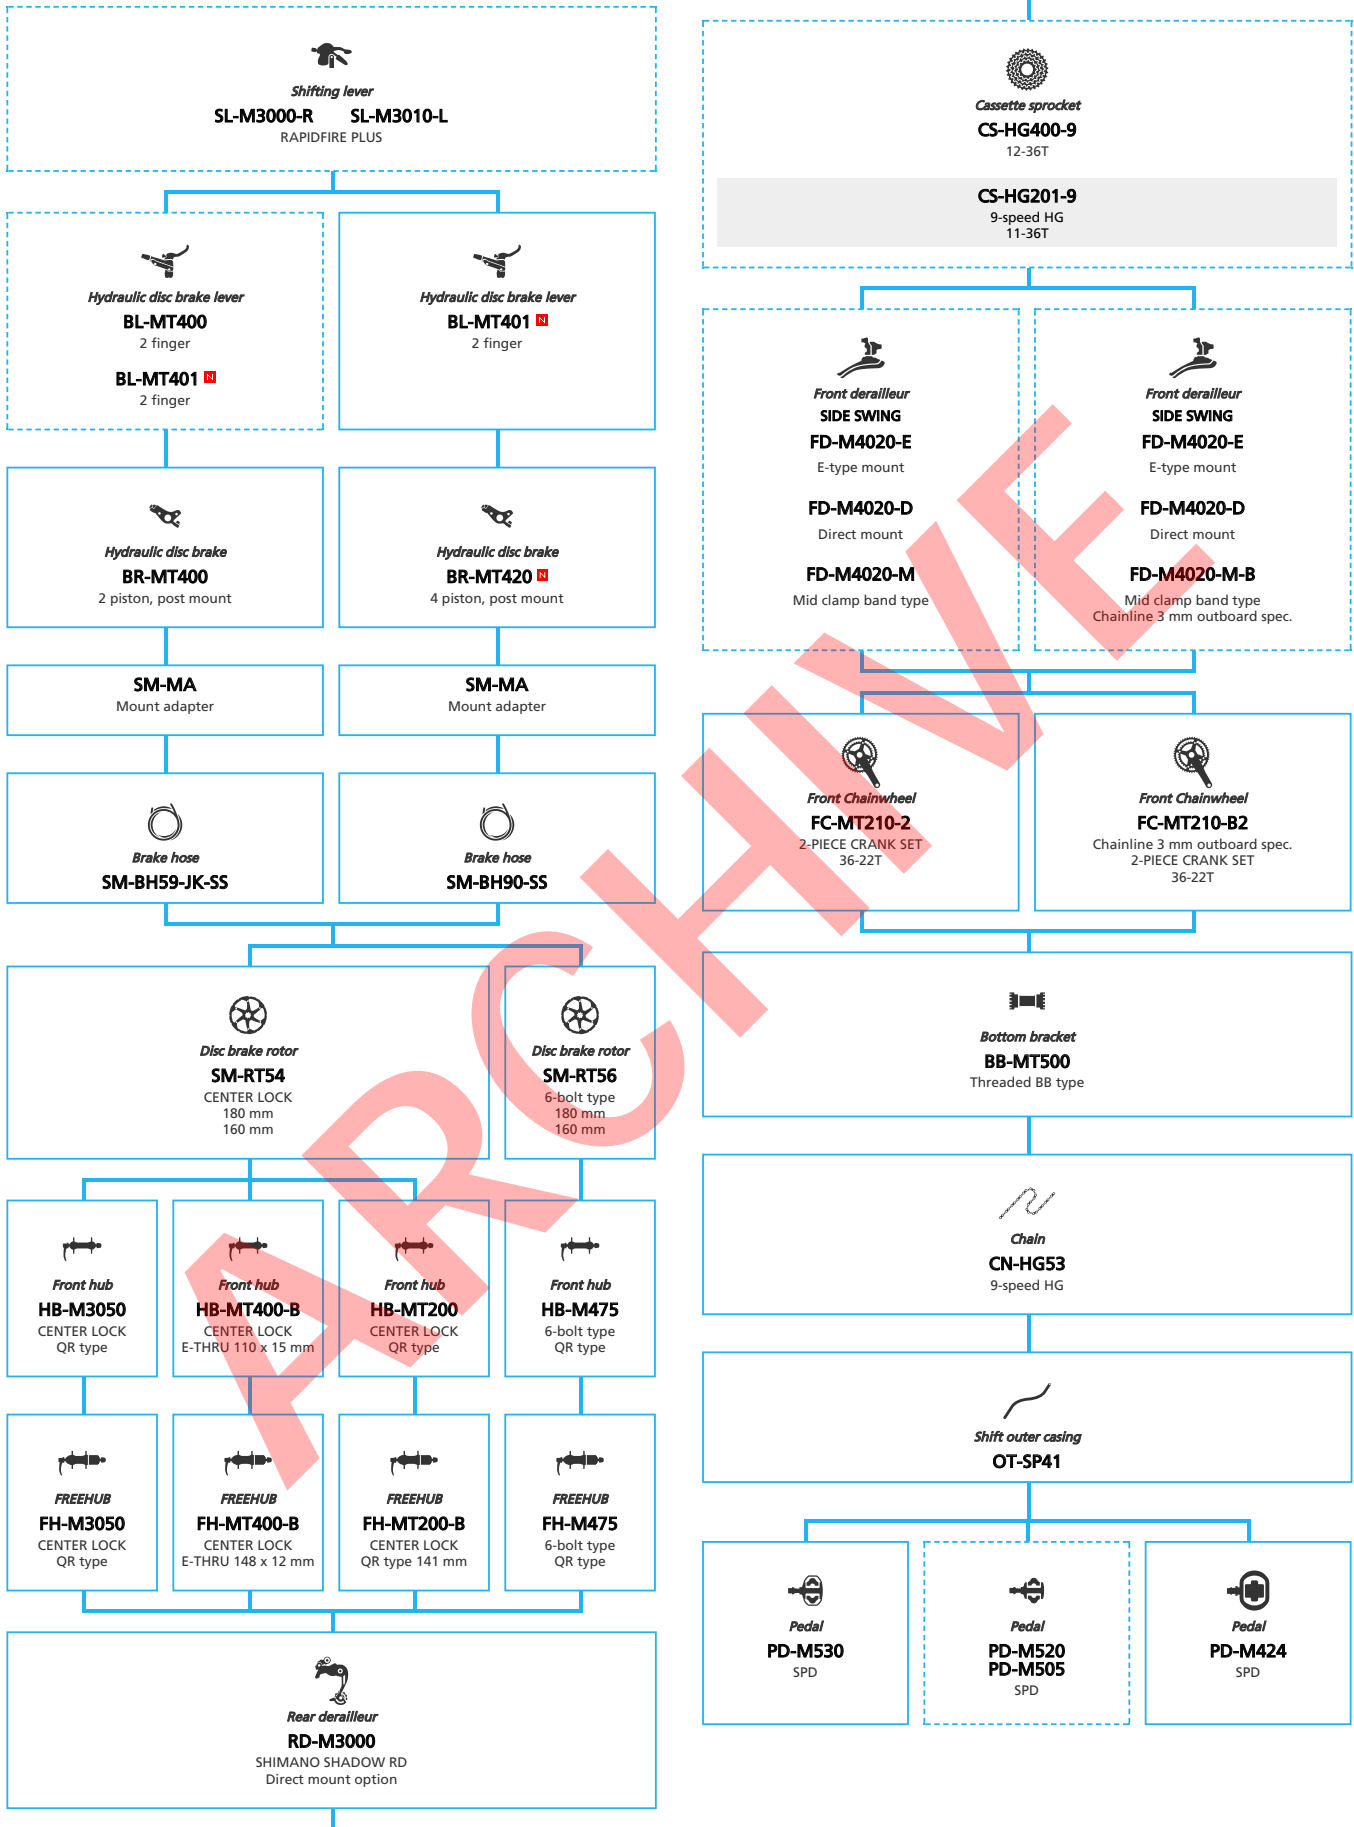

SHIMANO
ALCERA (2x9-speed)

- ... New model
- ... Additional option
- ... All select
- ... Alternative option
- ... Single select

Mountain Bike