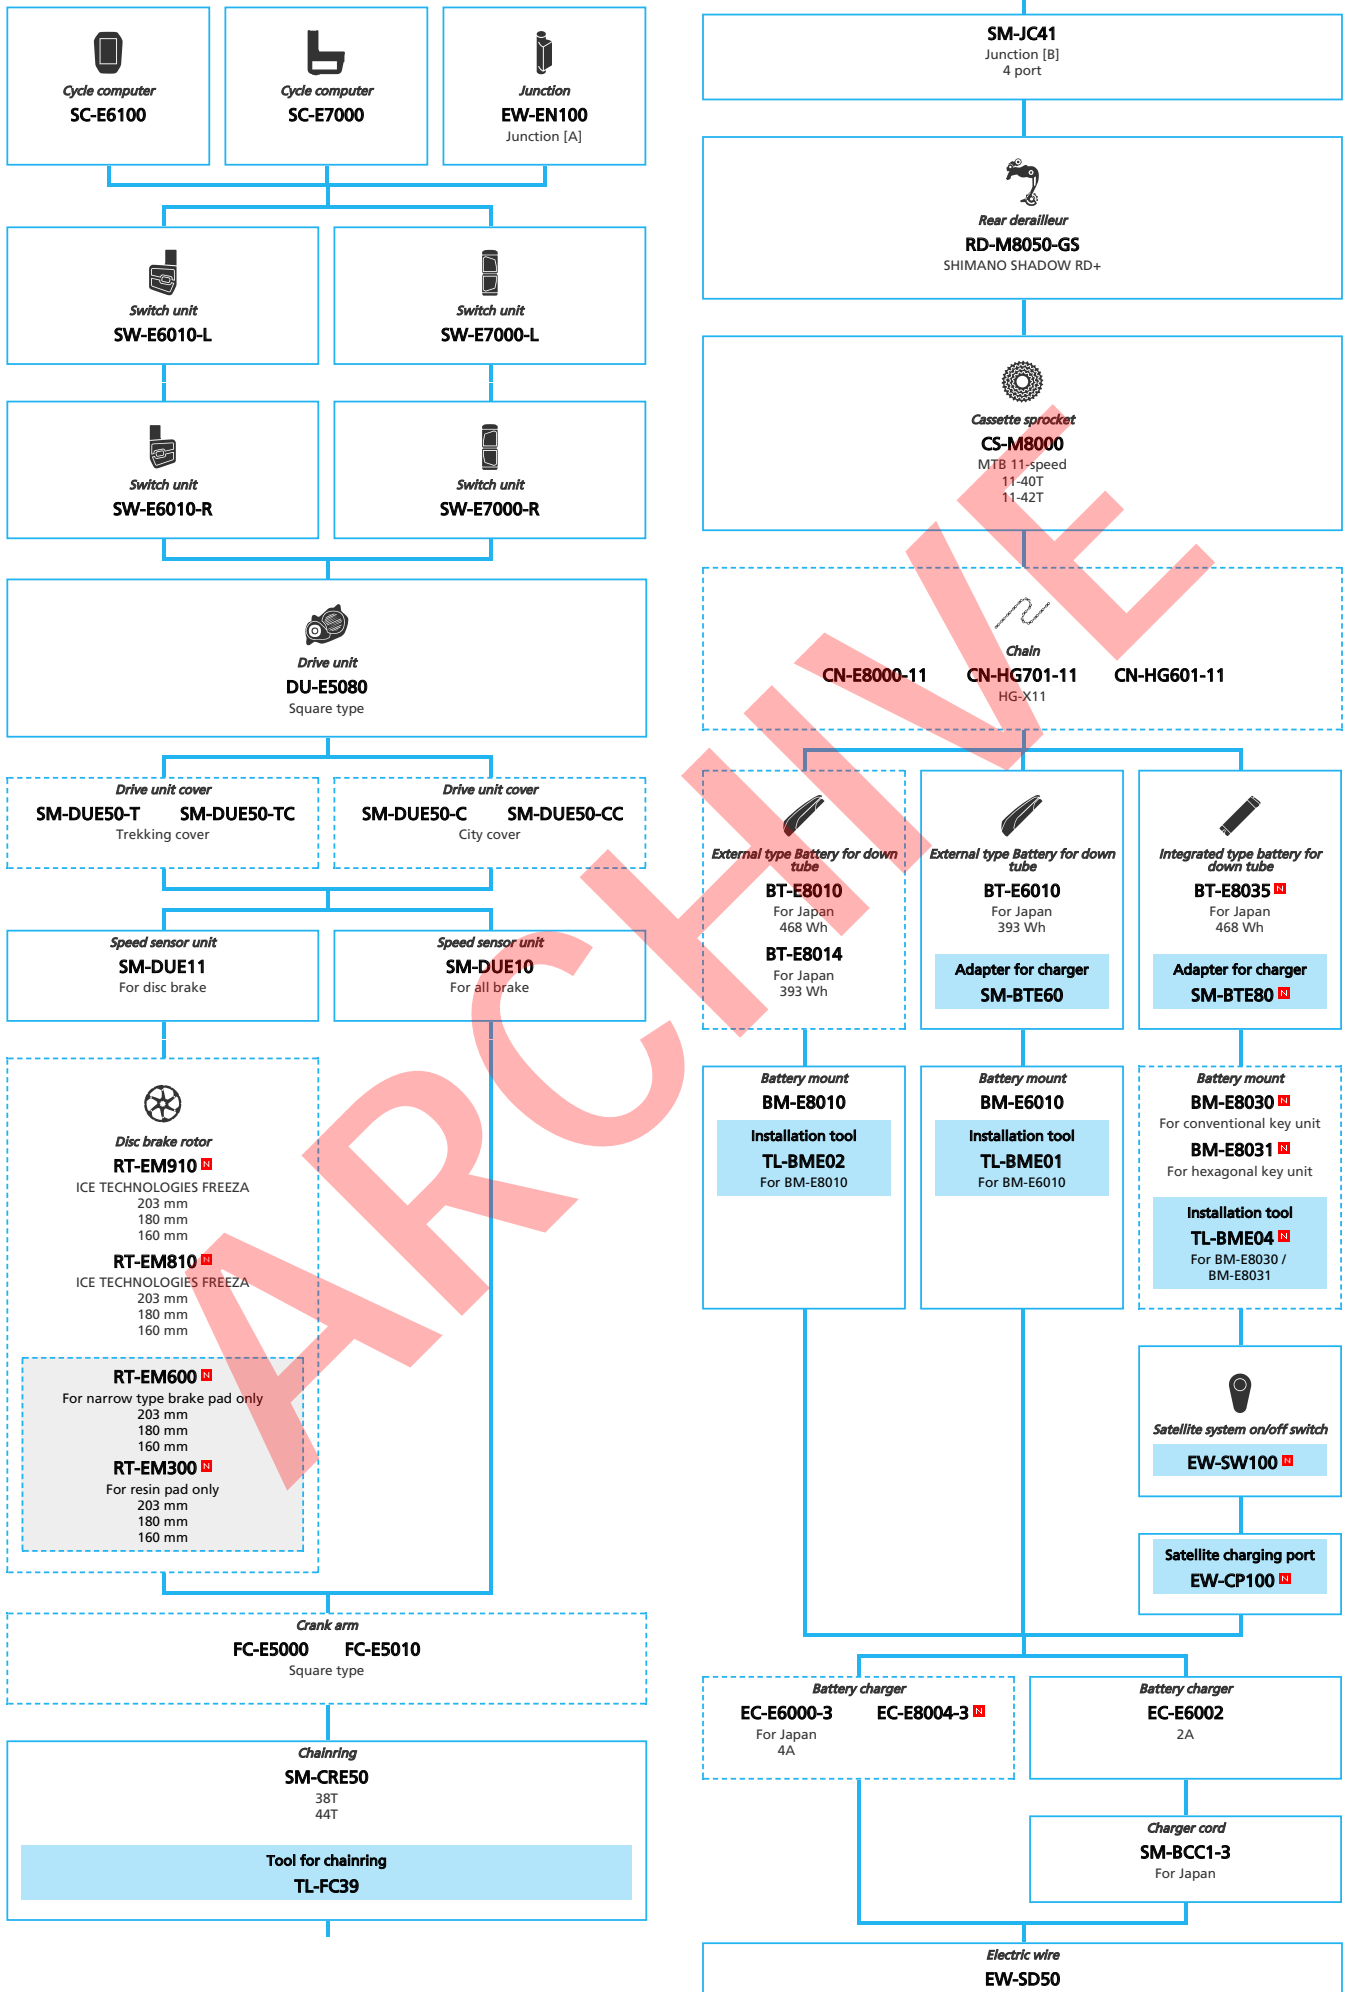

SHIMANO STOPS E5080 series for Japan market with Rear Derailleur (Electronic spec.)

N ... New model
■ ... Additional option
□ ... Alternative option
□ ... All select
□ ... Single select

E-BIKE