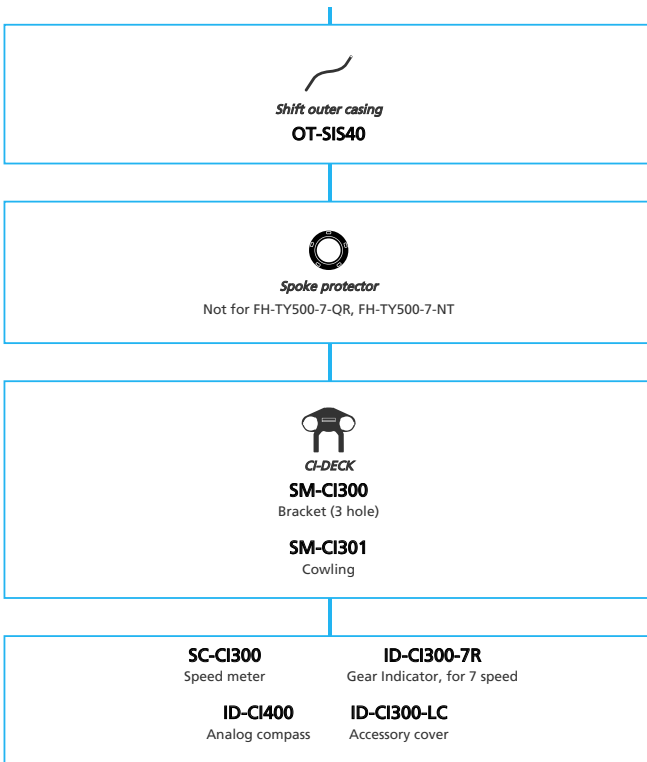

- ... New model
- ... Additional option
- ... Alternative option
- ... All select
- ... Single select

ARCHIVE