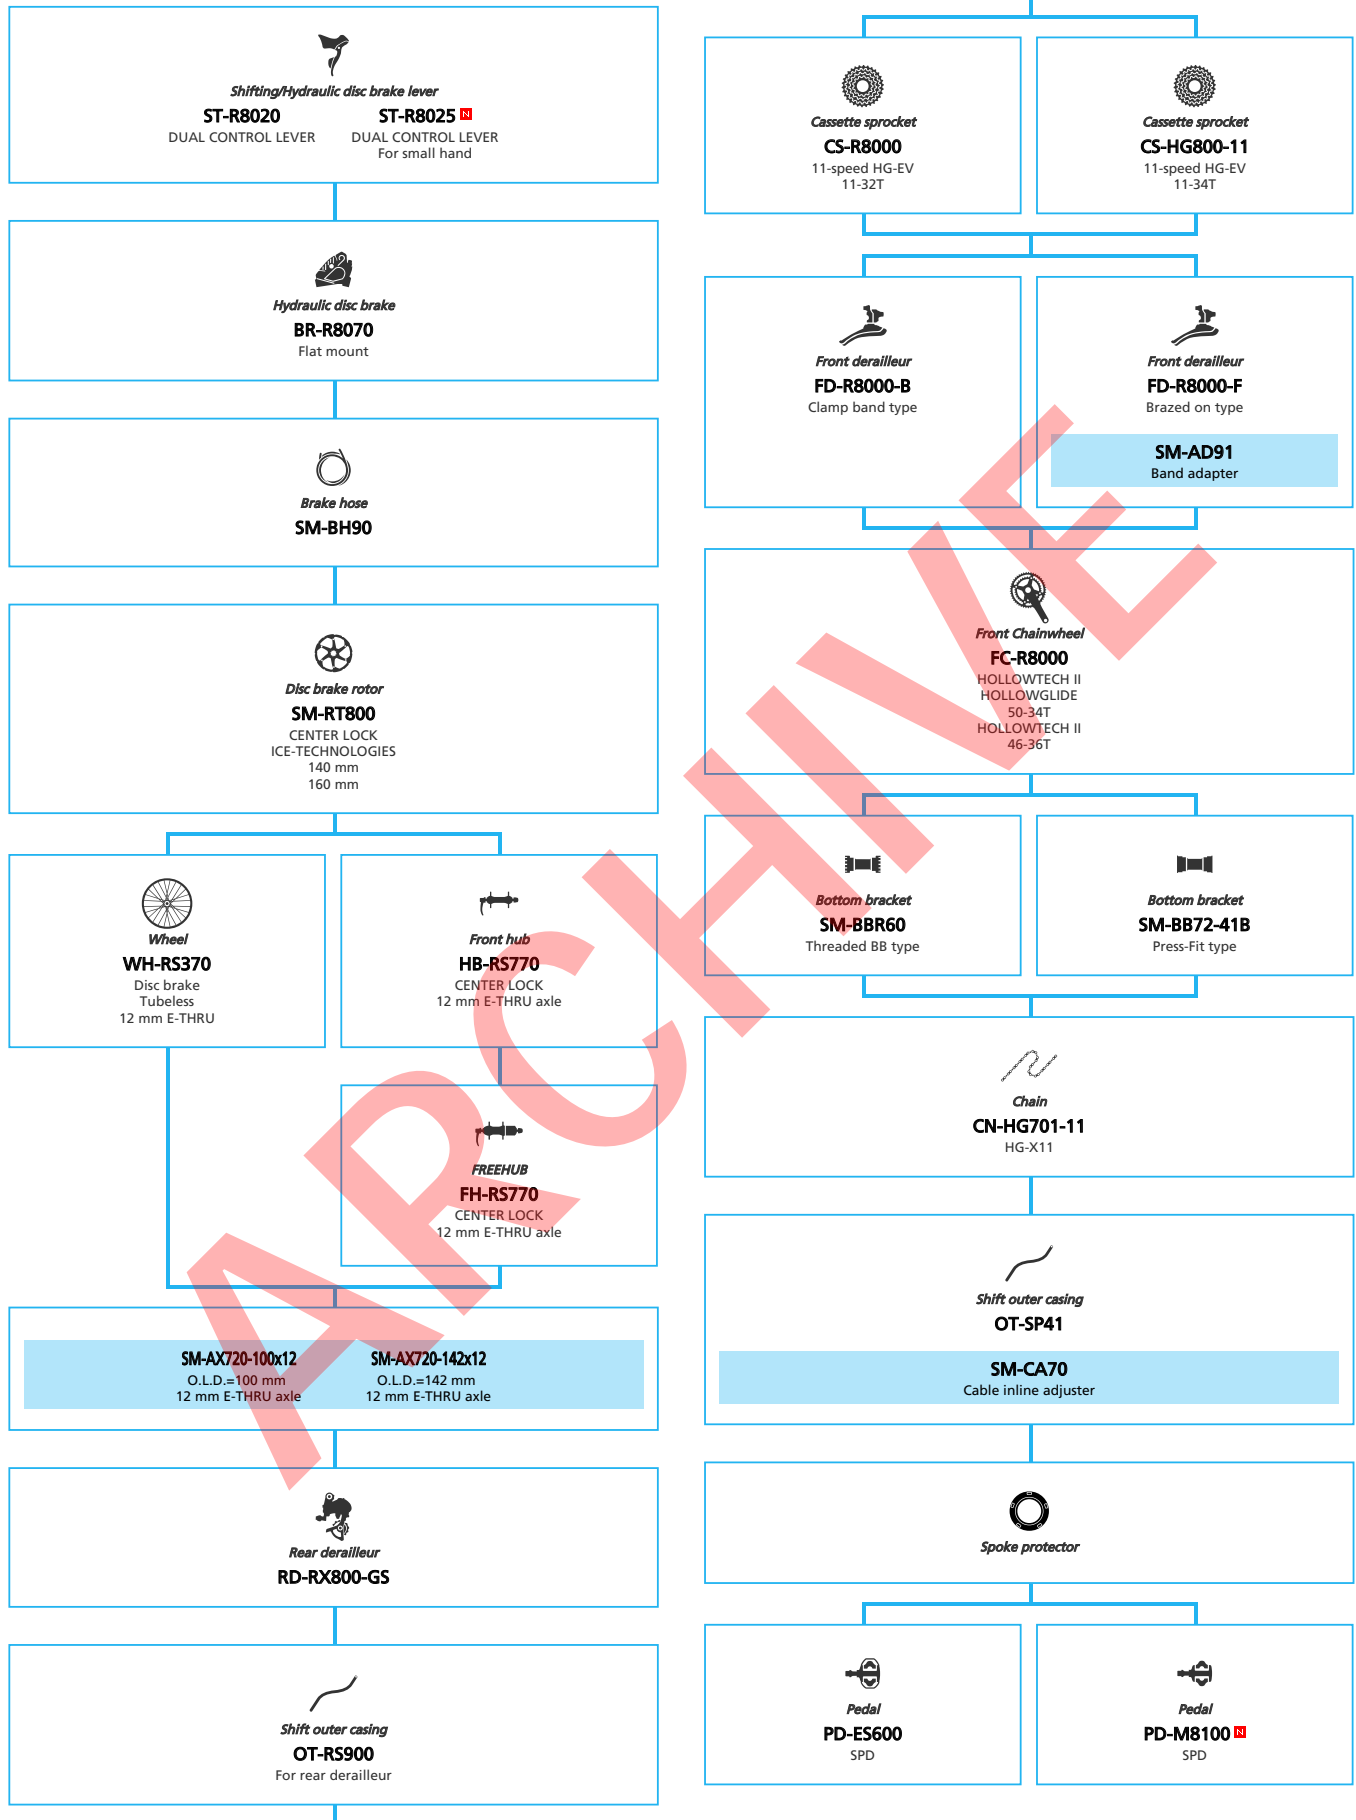

Hydraulic Disc Brake for Drop Handlebar (Mechanical spec. 2x11-speed ULTEGRA grade)

■ ... New model
 ... Additional option
 ... Alternative option
 ... All select
 ... Single select

Road Bike