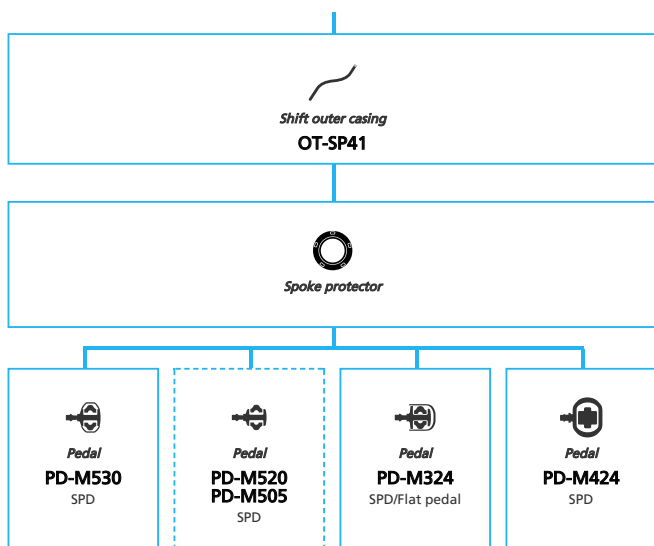

ARCHIVE

SHIMANO
ALCERA (3x9-speed)

N ... New model
 ... Additional option
 ... Alternative option
 ... All select
 ... Single select

Mountain Bike

- N** ... New model
- ... Additional option
- ... Alternative option
- ... All select
- ... Single select