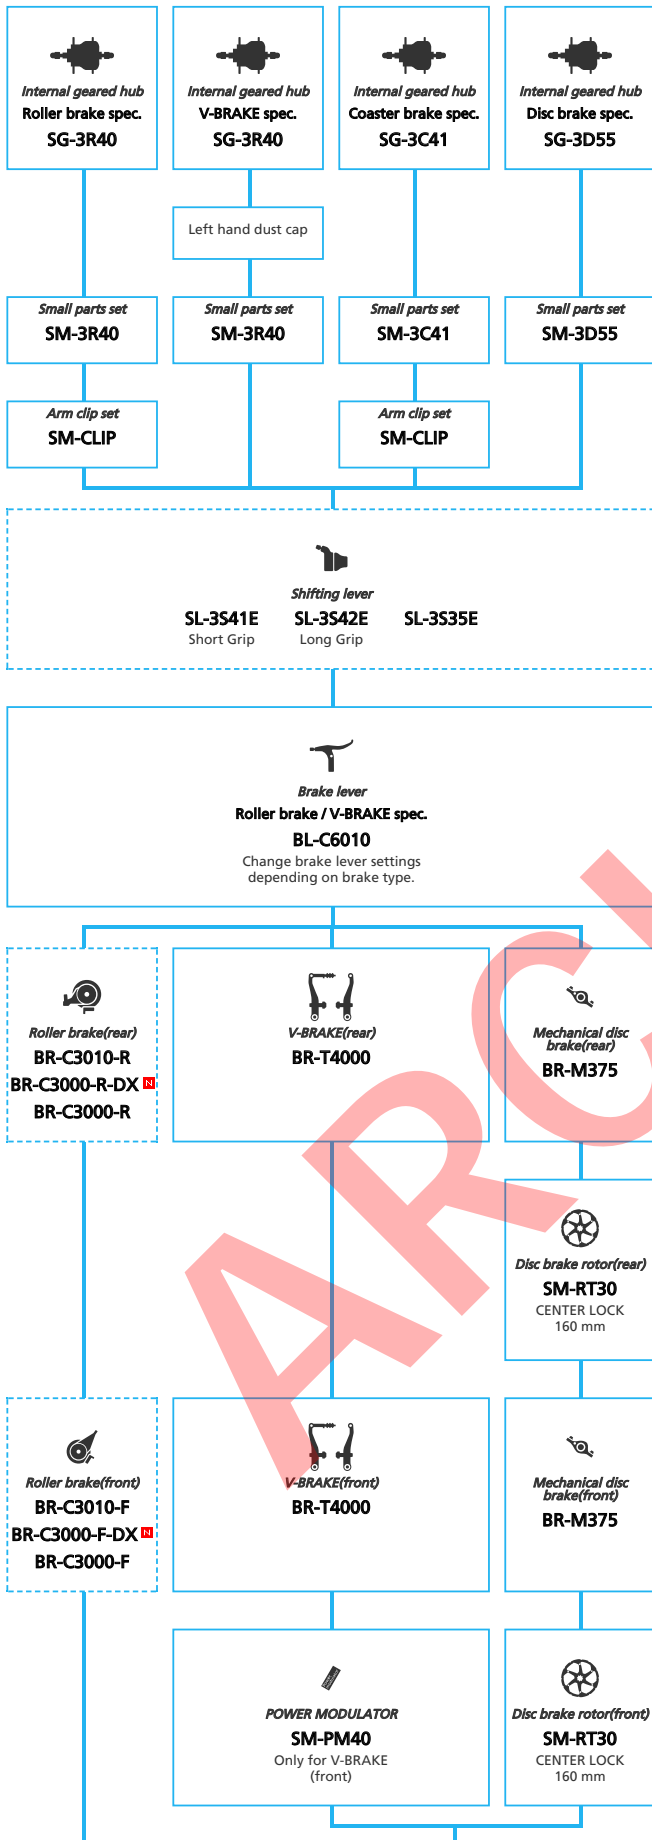

SHIMANO Nexus (INTER-3)

N ... New model
  ... Additional option
  ... All select
  ... Alternative option
  ... Single select