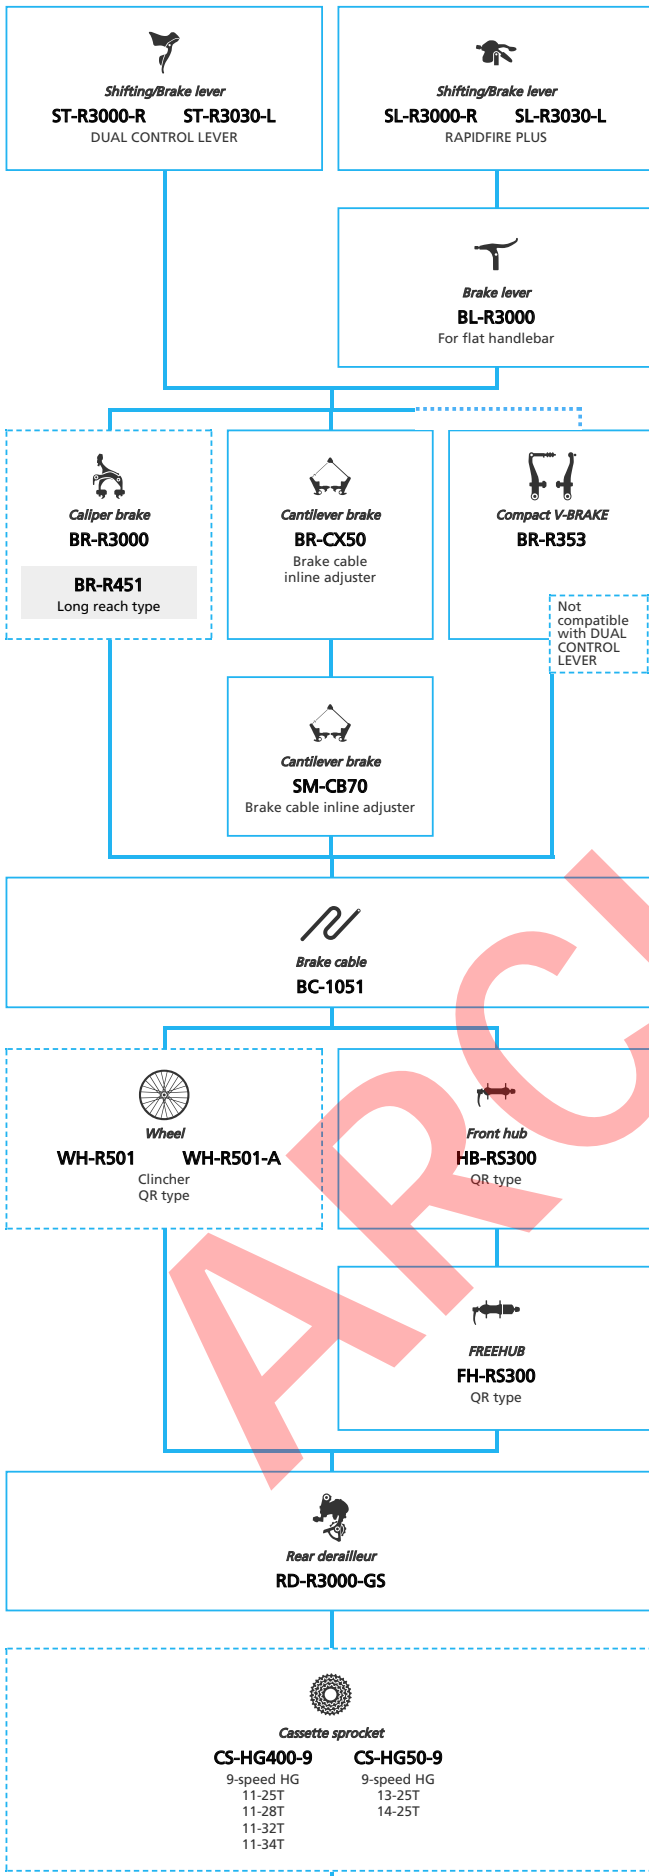

SHIMANO *SORA* (3x9-speed)

- ... New model
- ... Additional option
- ... All select
- ... Alternative option
- ... Single select