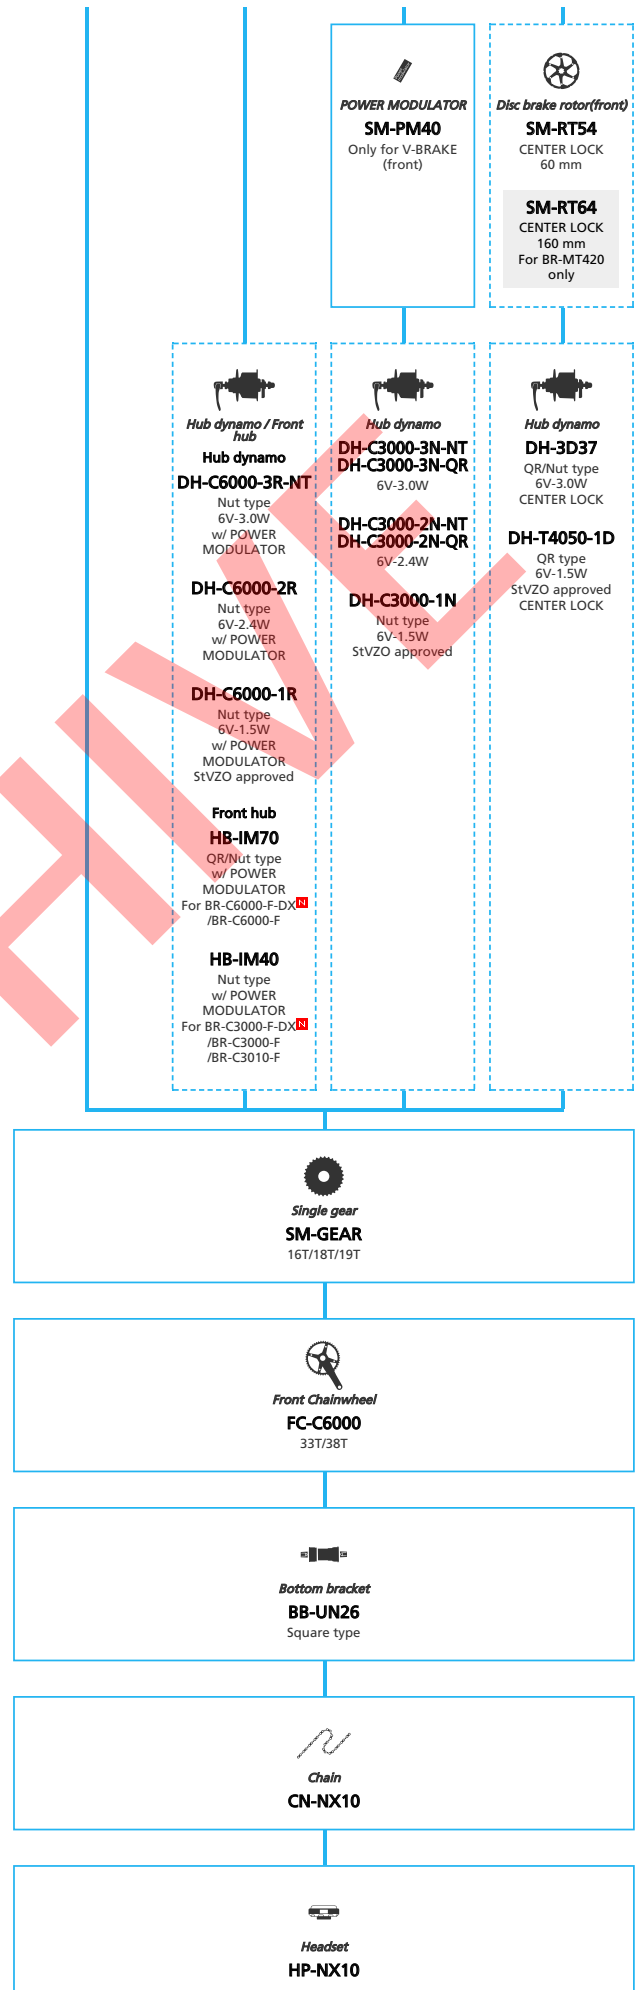

SHIMANO Nexus (INTER-7)

N ... New model
■ ... Additional option
□ ... Alternative option
□ ... All select
□ ... Single select