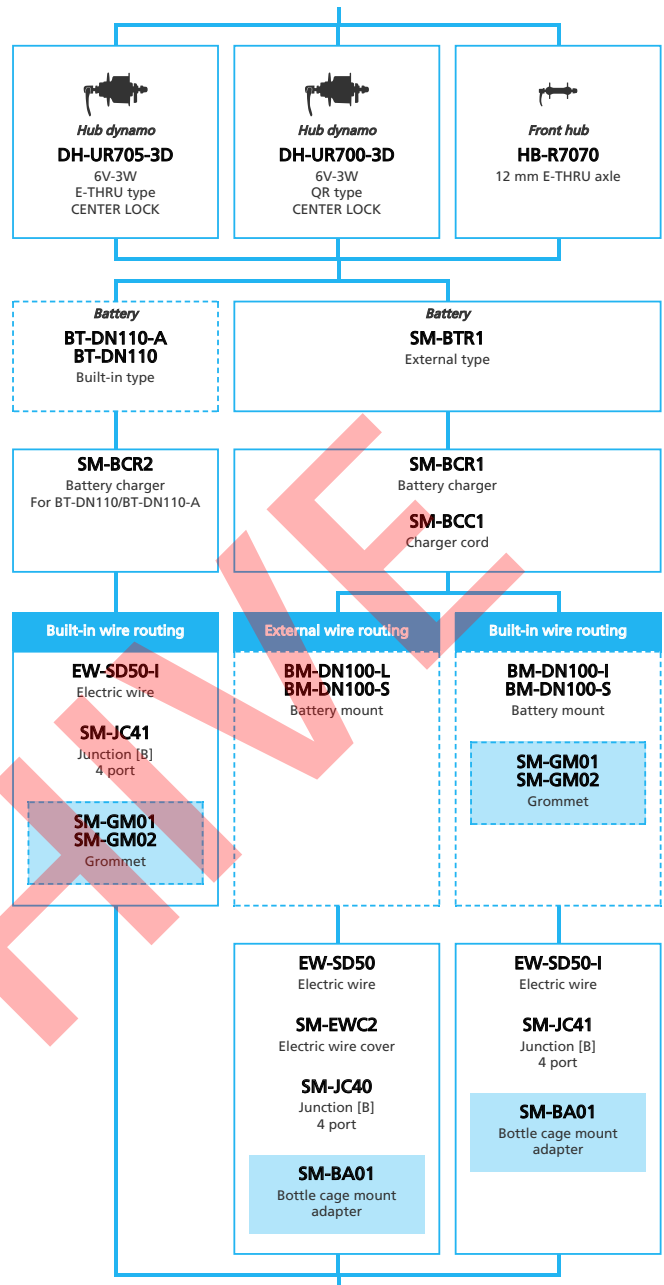

METREA (Flat handlebar type 2x11-speed)

- ... New model
- ... Additional option
- ... All select
- ... Alternative option
- ... Single select

URBAN Bike

METREA (Flat handlebar type 1x11-speed)

- ... New model
- ... Additional option
- ... All select
- ... Alternative option
- ... Single select

SHIMANO ALFINE (Electronic spec Flathandle)

- ... New model
- ... Additional option
- ... All select
- ... Alternative option
- ... Single select

- ... New model
- ... Additional option
- ... All select
- ... Alternative option
- ... Single select