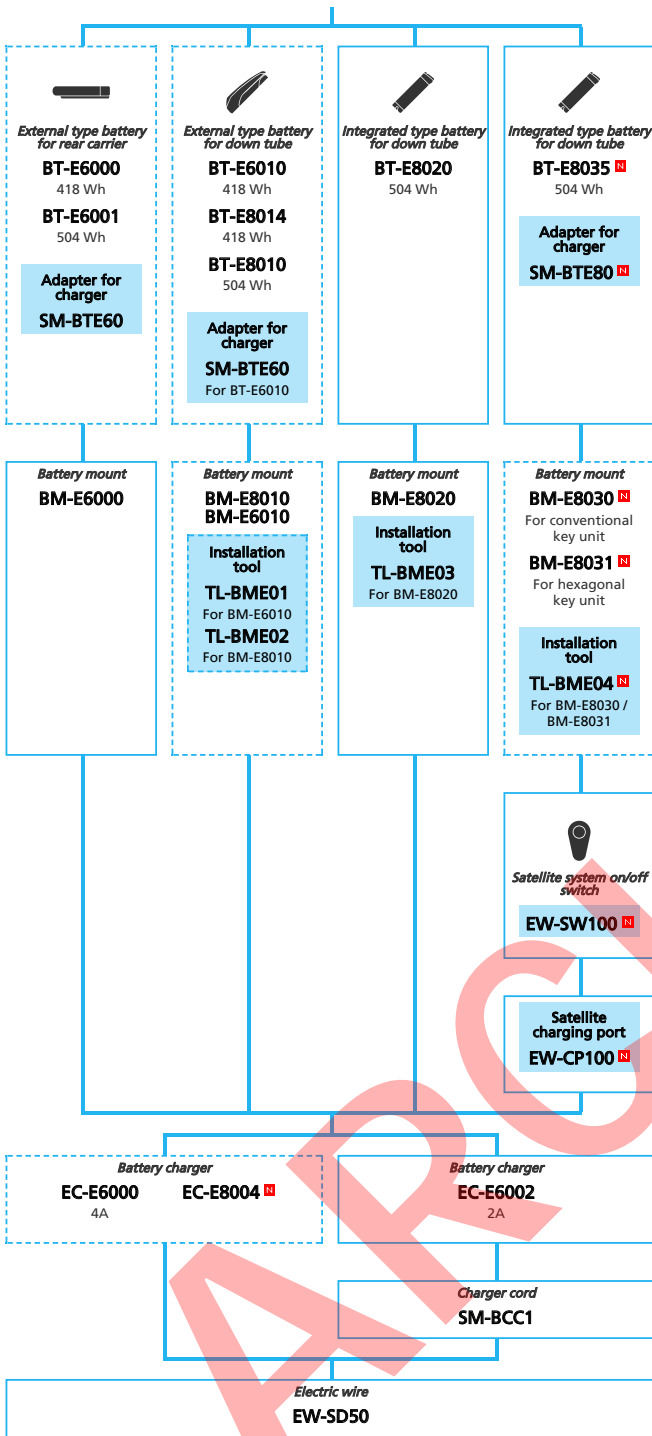

- ... New model
- ... Additional option
- ... All select
- ... Alternative option
- ... Single select