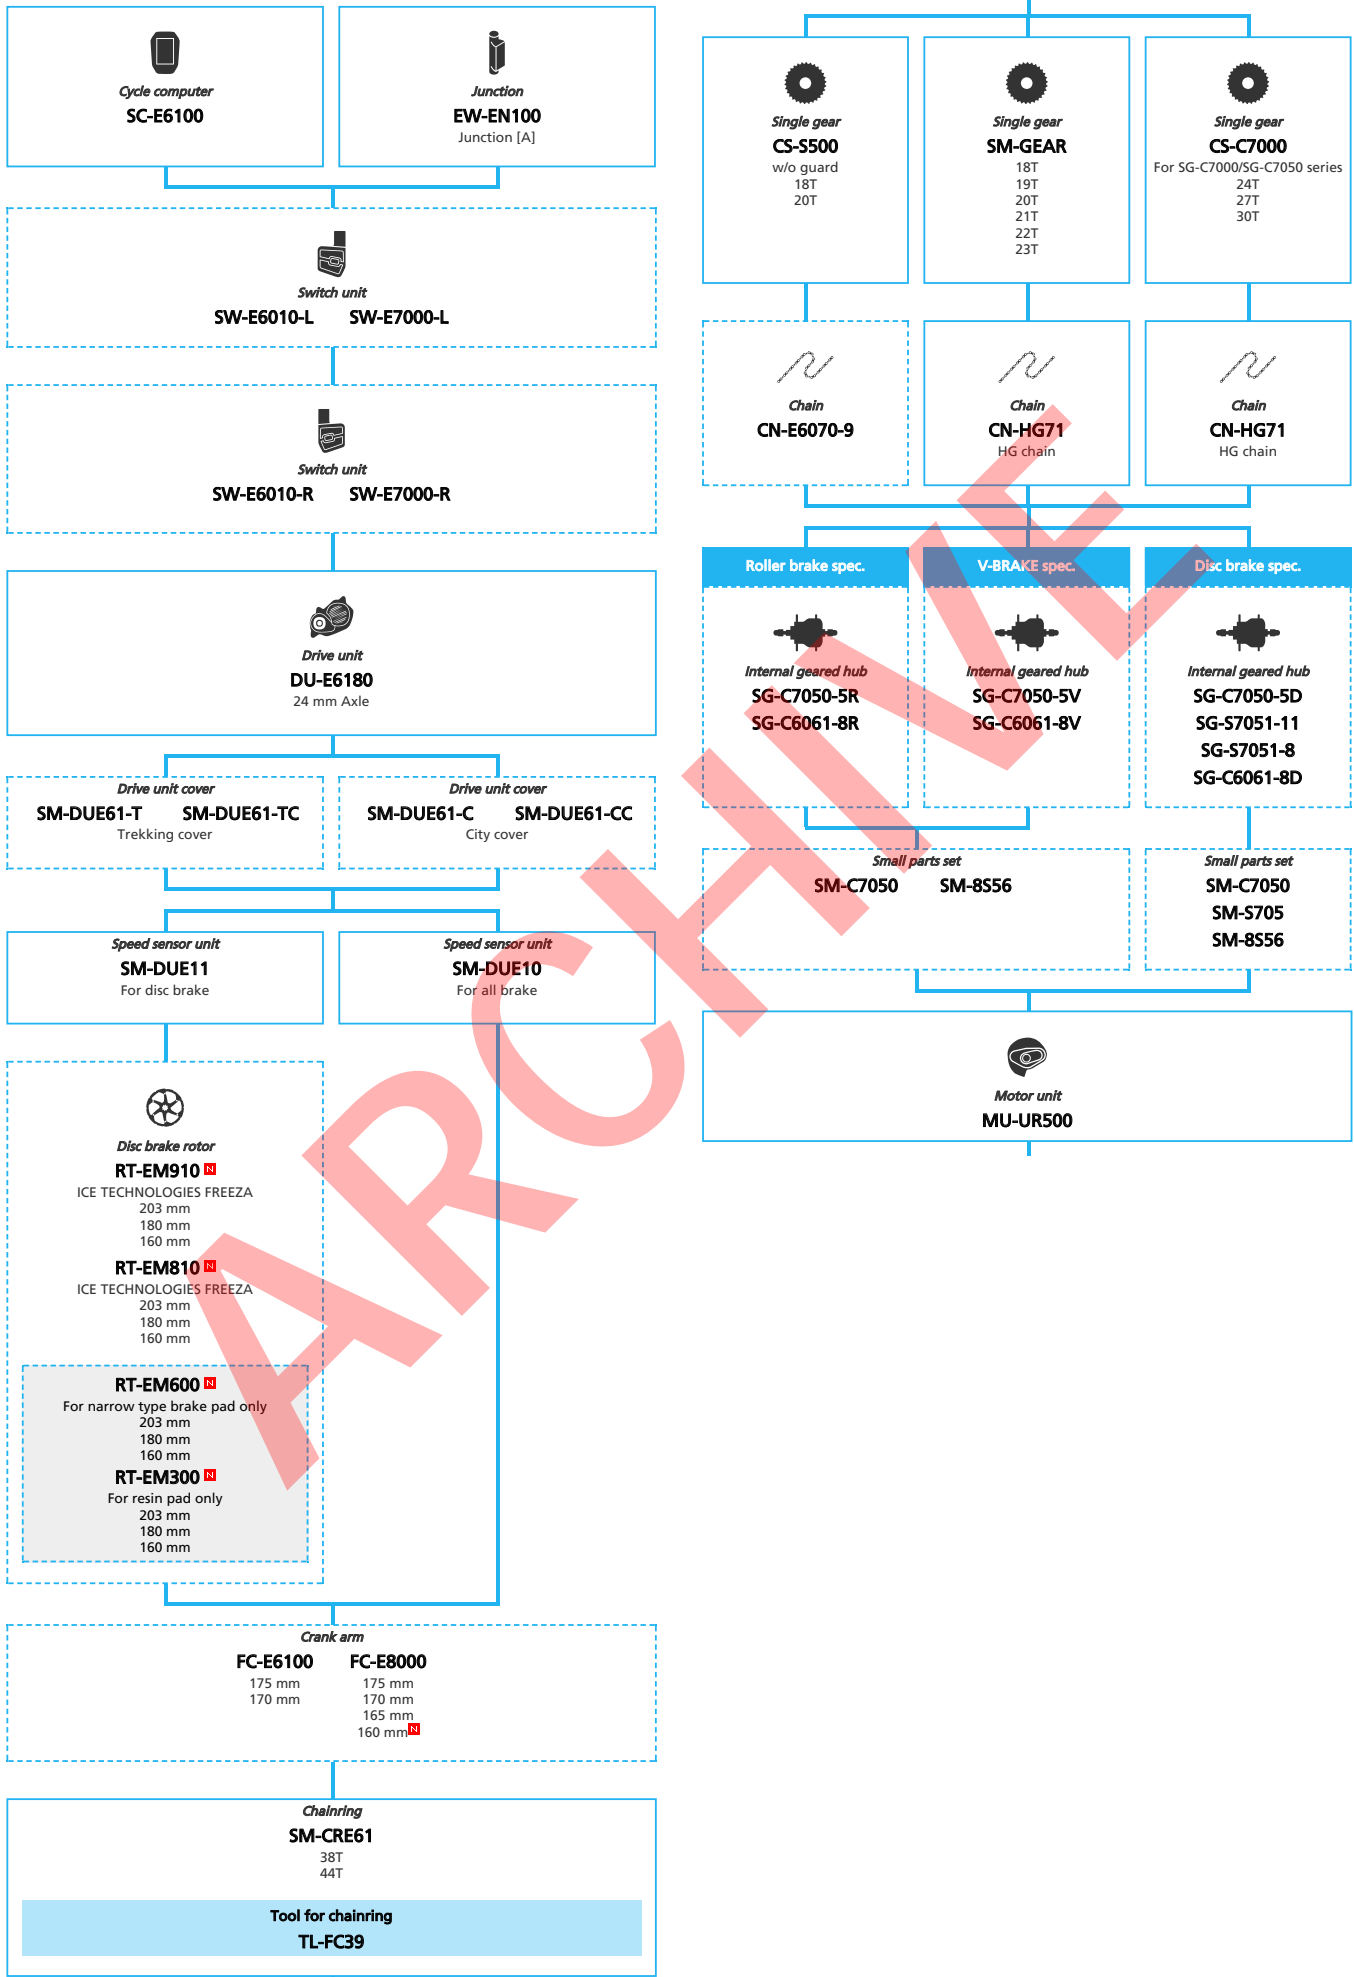

SHIMANO STePS E6180 series for Japan market with Internal Geared Hub (Electronic spec.)

N ... New model
 ... Additional option
 ... Alternative option
 ... All select
 ... Single select