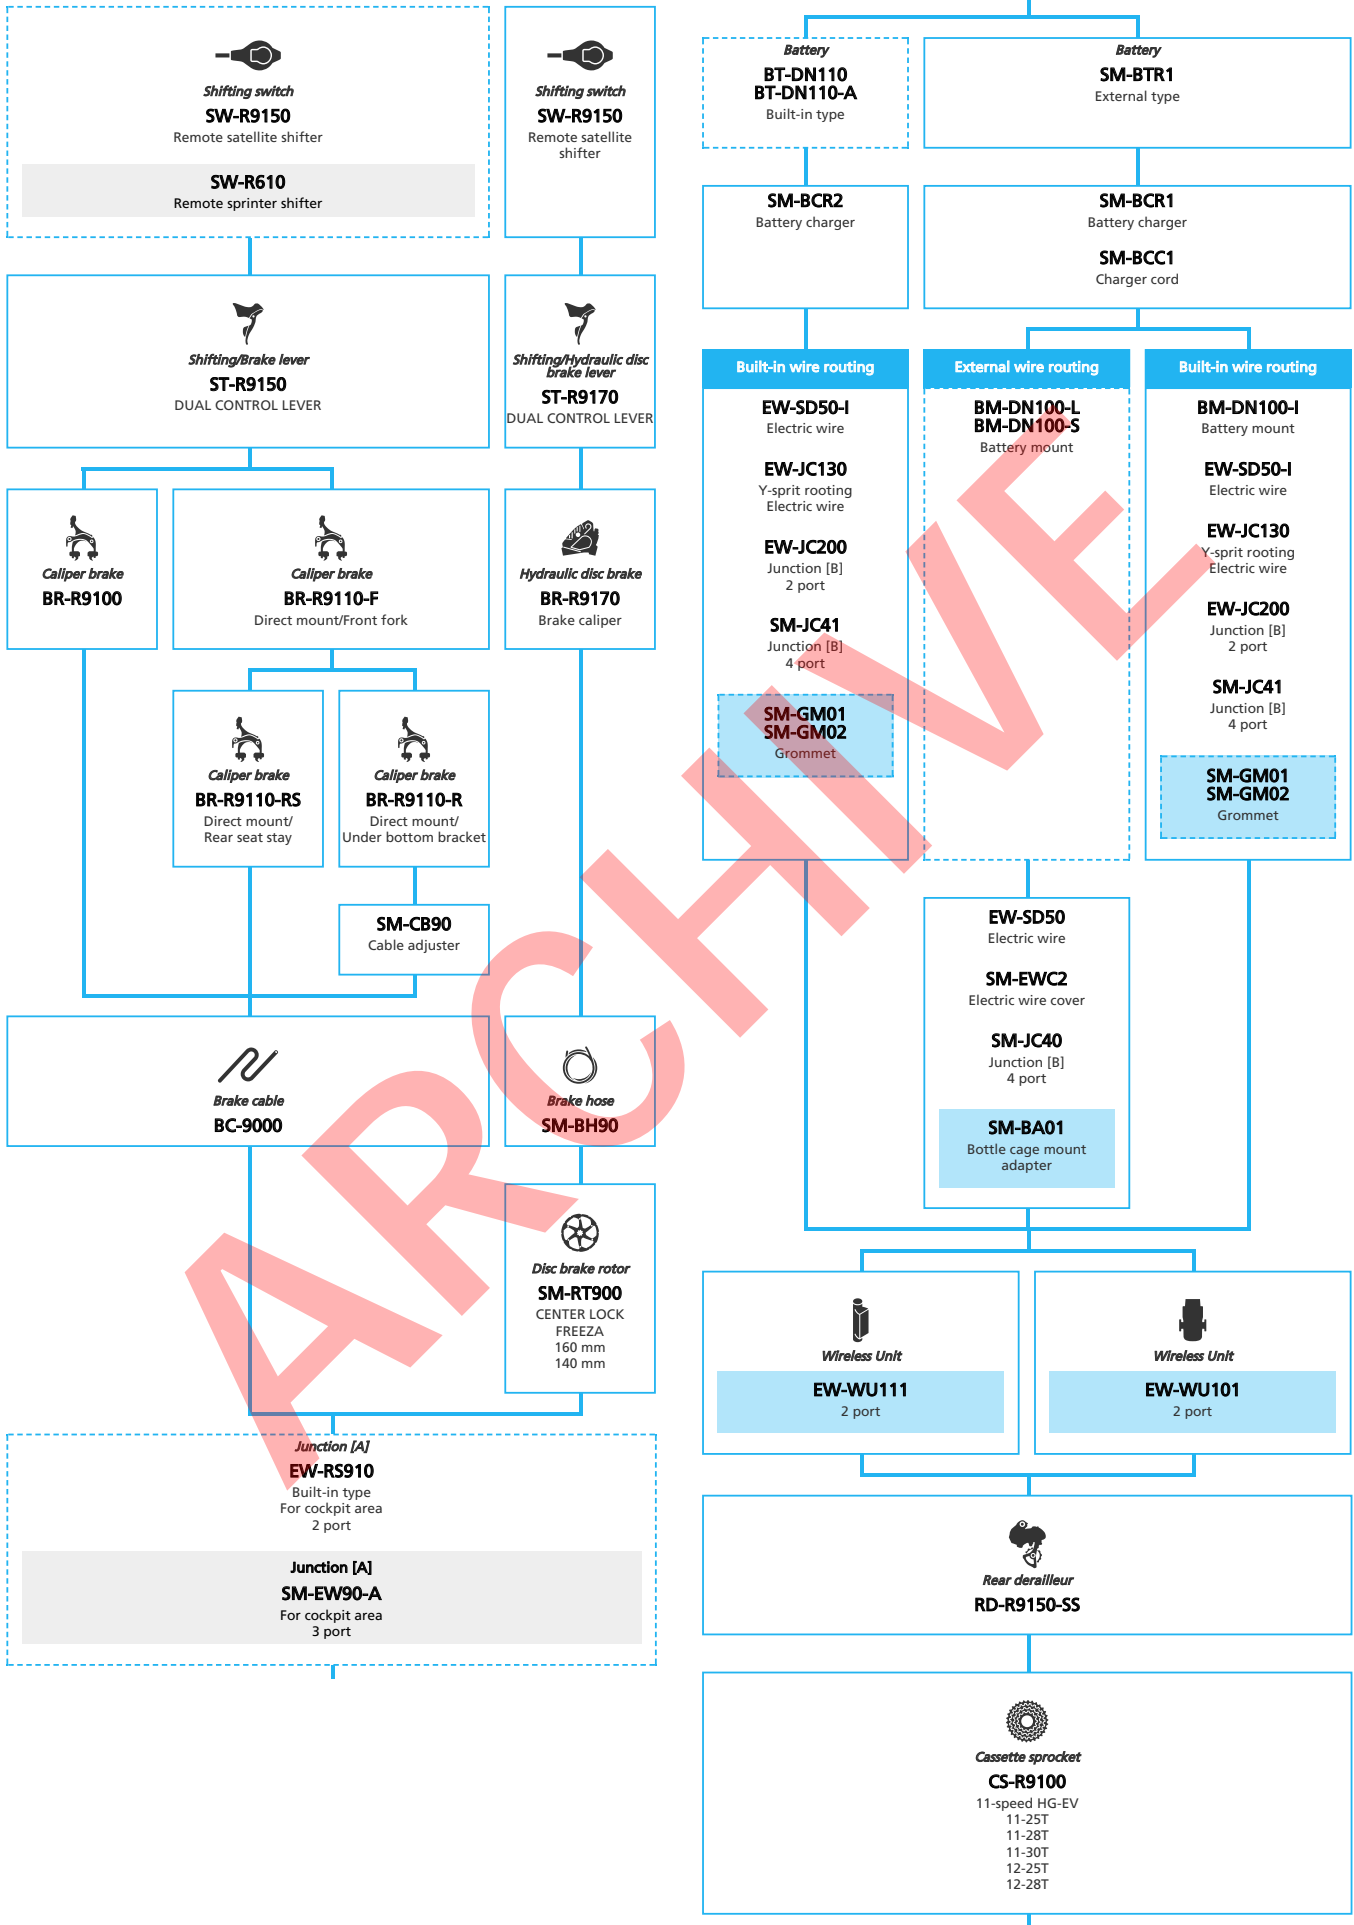

DURA-ACE R9150 series (2x11-speed)

■ ... New model
 ... Additional option
 ... Alternative option
 ... All select
 ... Single select

Road Bike