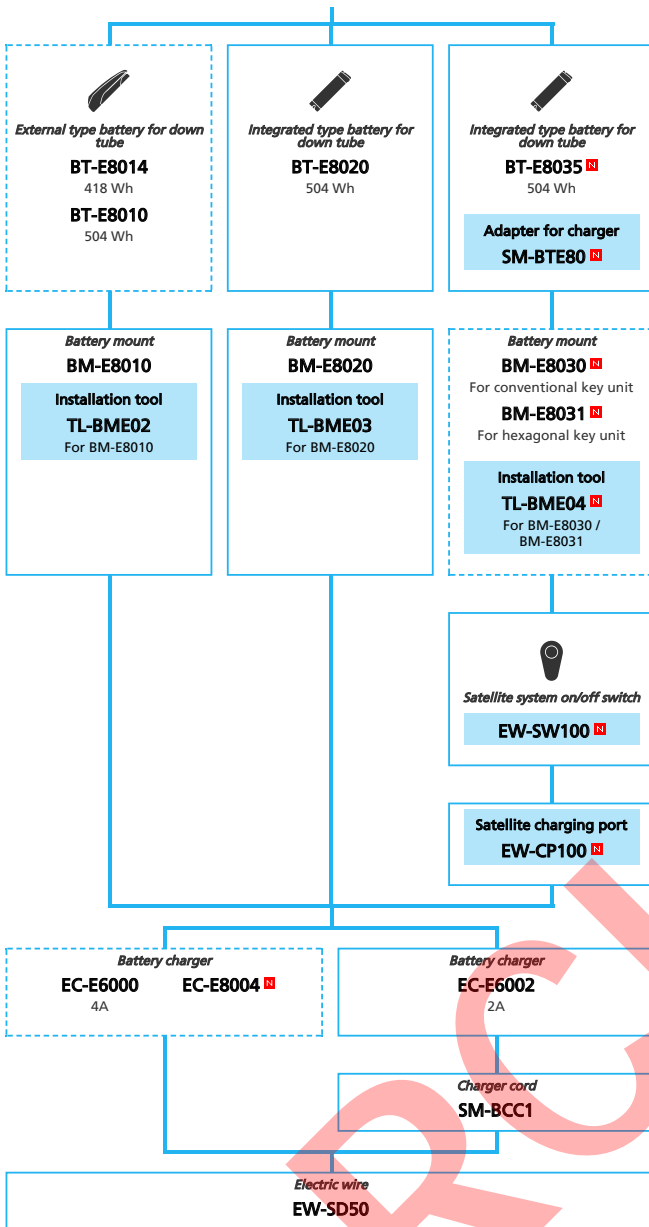

SAMPLE

SHIMANO STOPS E7000 series (Electronic Derailleur spec.)

N ... New model
 ... Additional option
 ... Alternative option
 ... All select
 ... Single select

E-BIKE

- ... New model
- ... Additional option
- ... All select
- ... Alternative option
- ... Single select