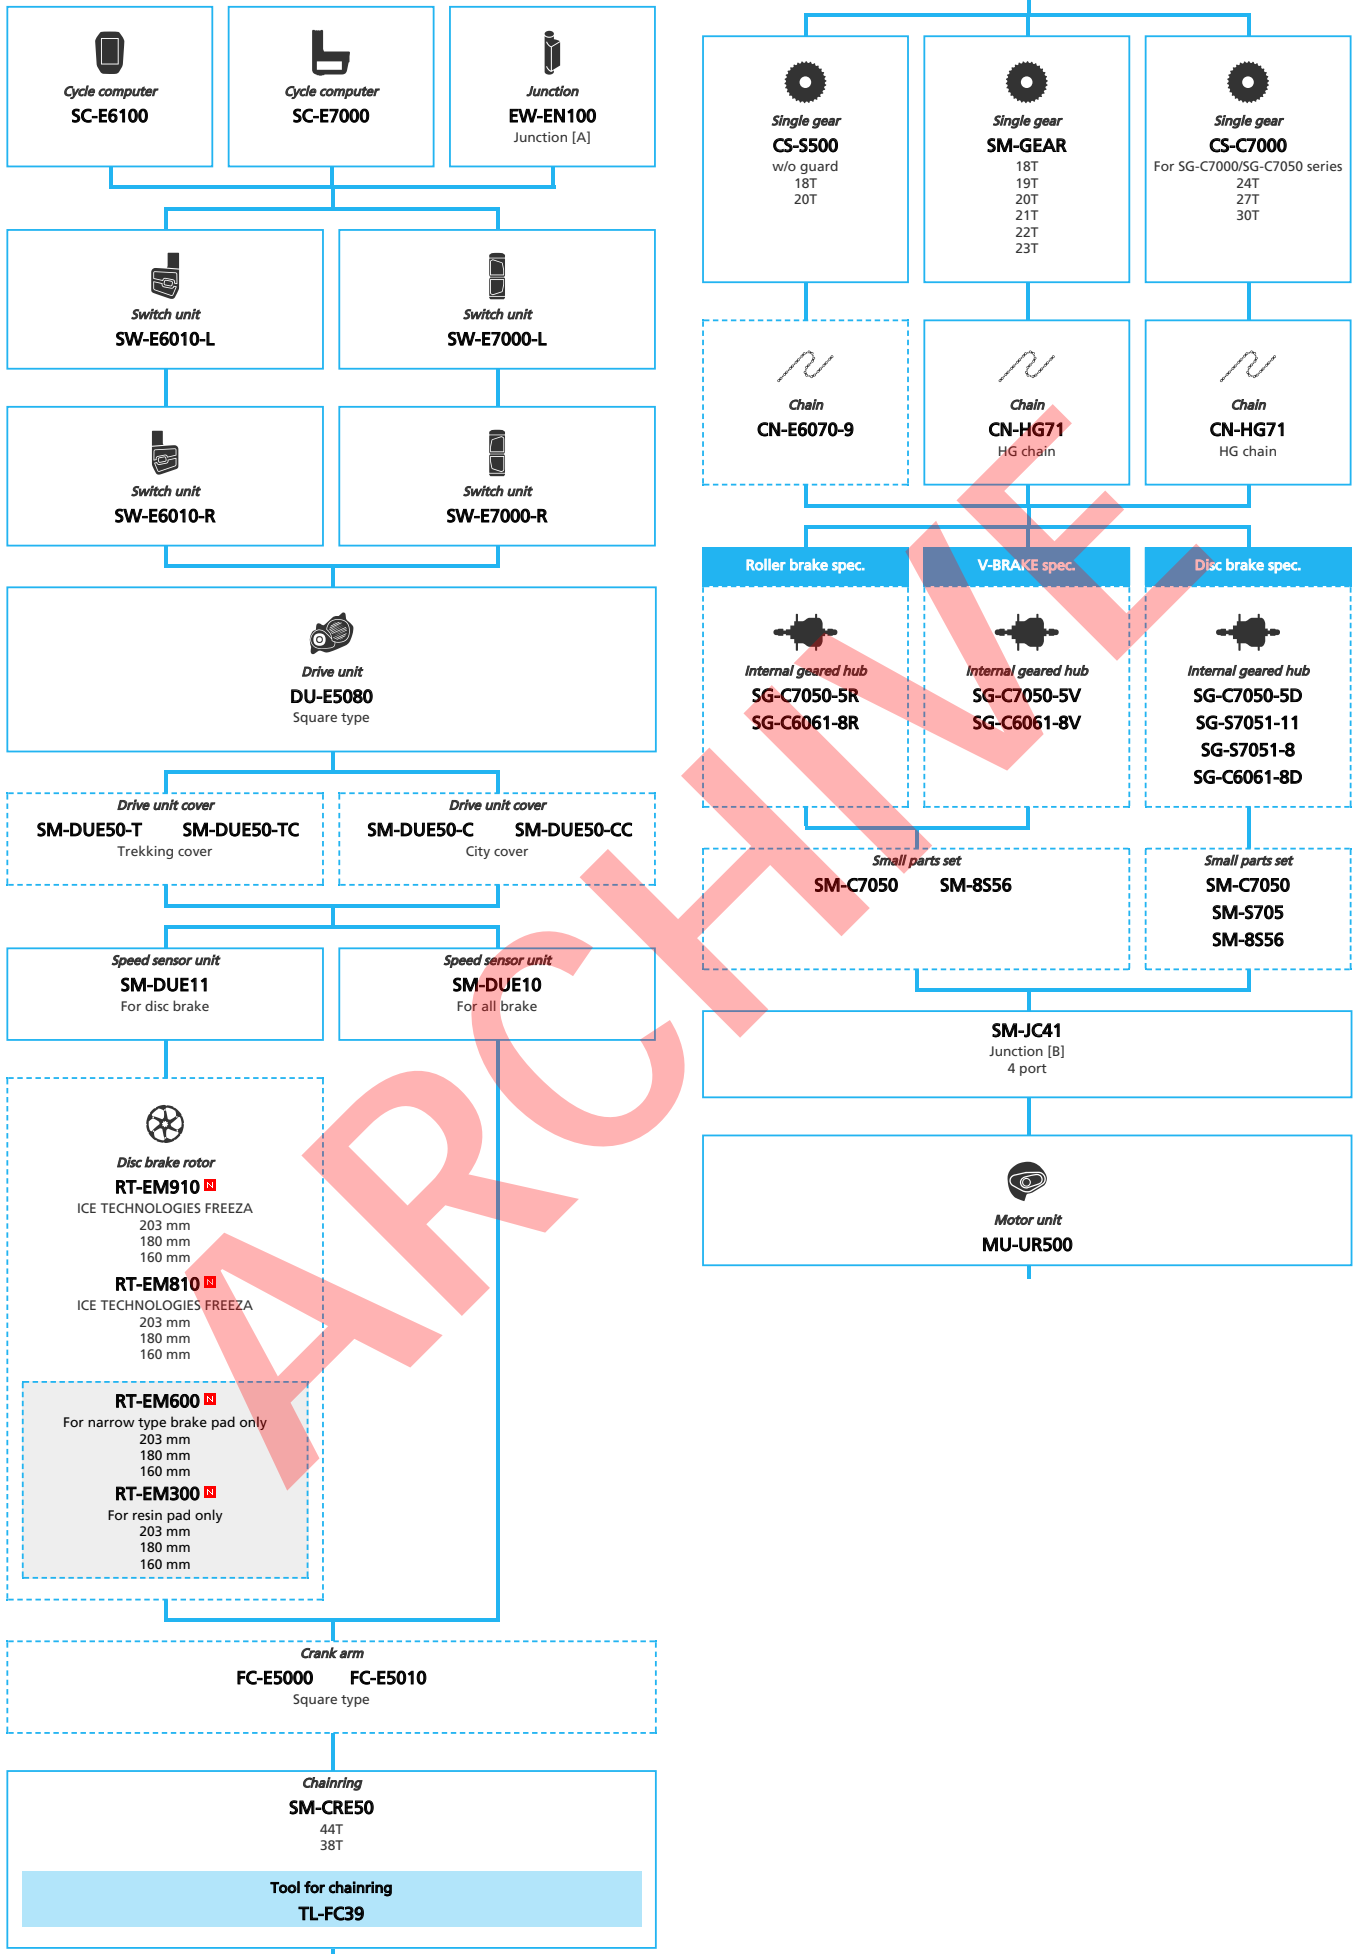

SHIMANO STePS E5080 series for Japan market with Internal Geared Hub (Electronic spec.)

■ ... New model
  ... Additional option
  ... Alternative option
  ... All select
  ... Single select

E-BIKE