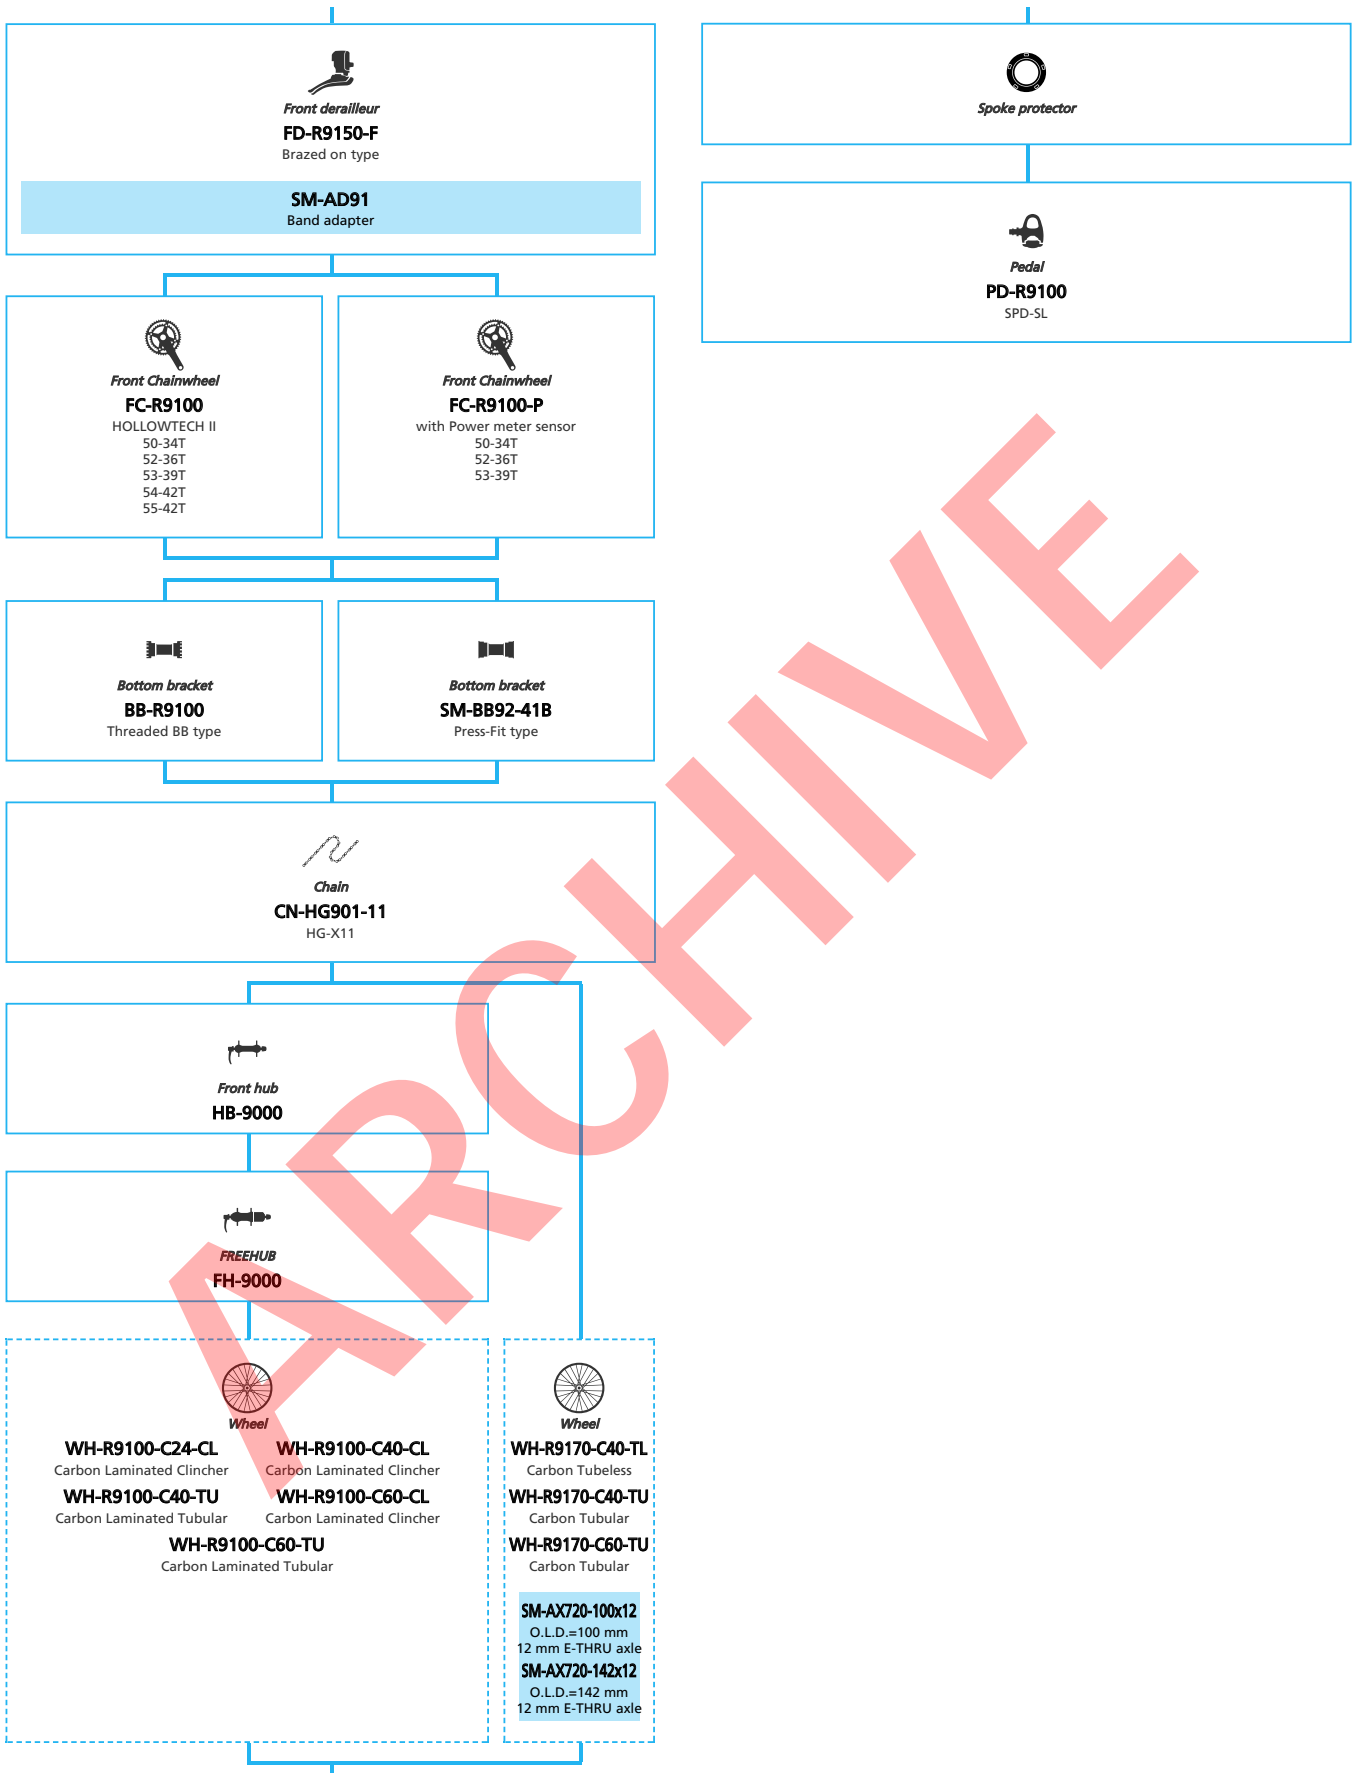

- ... New model
- ... Additional option
- ... All select
- ... Alternative option
- ... Single select