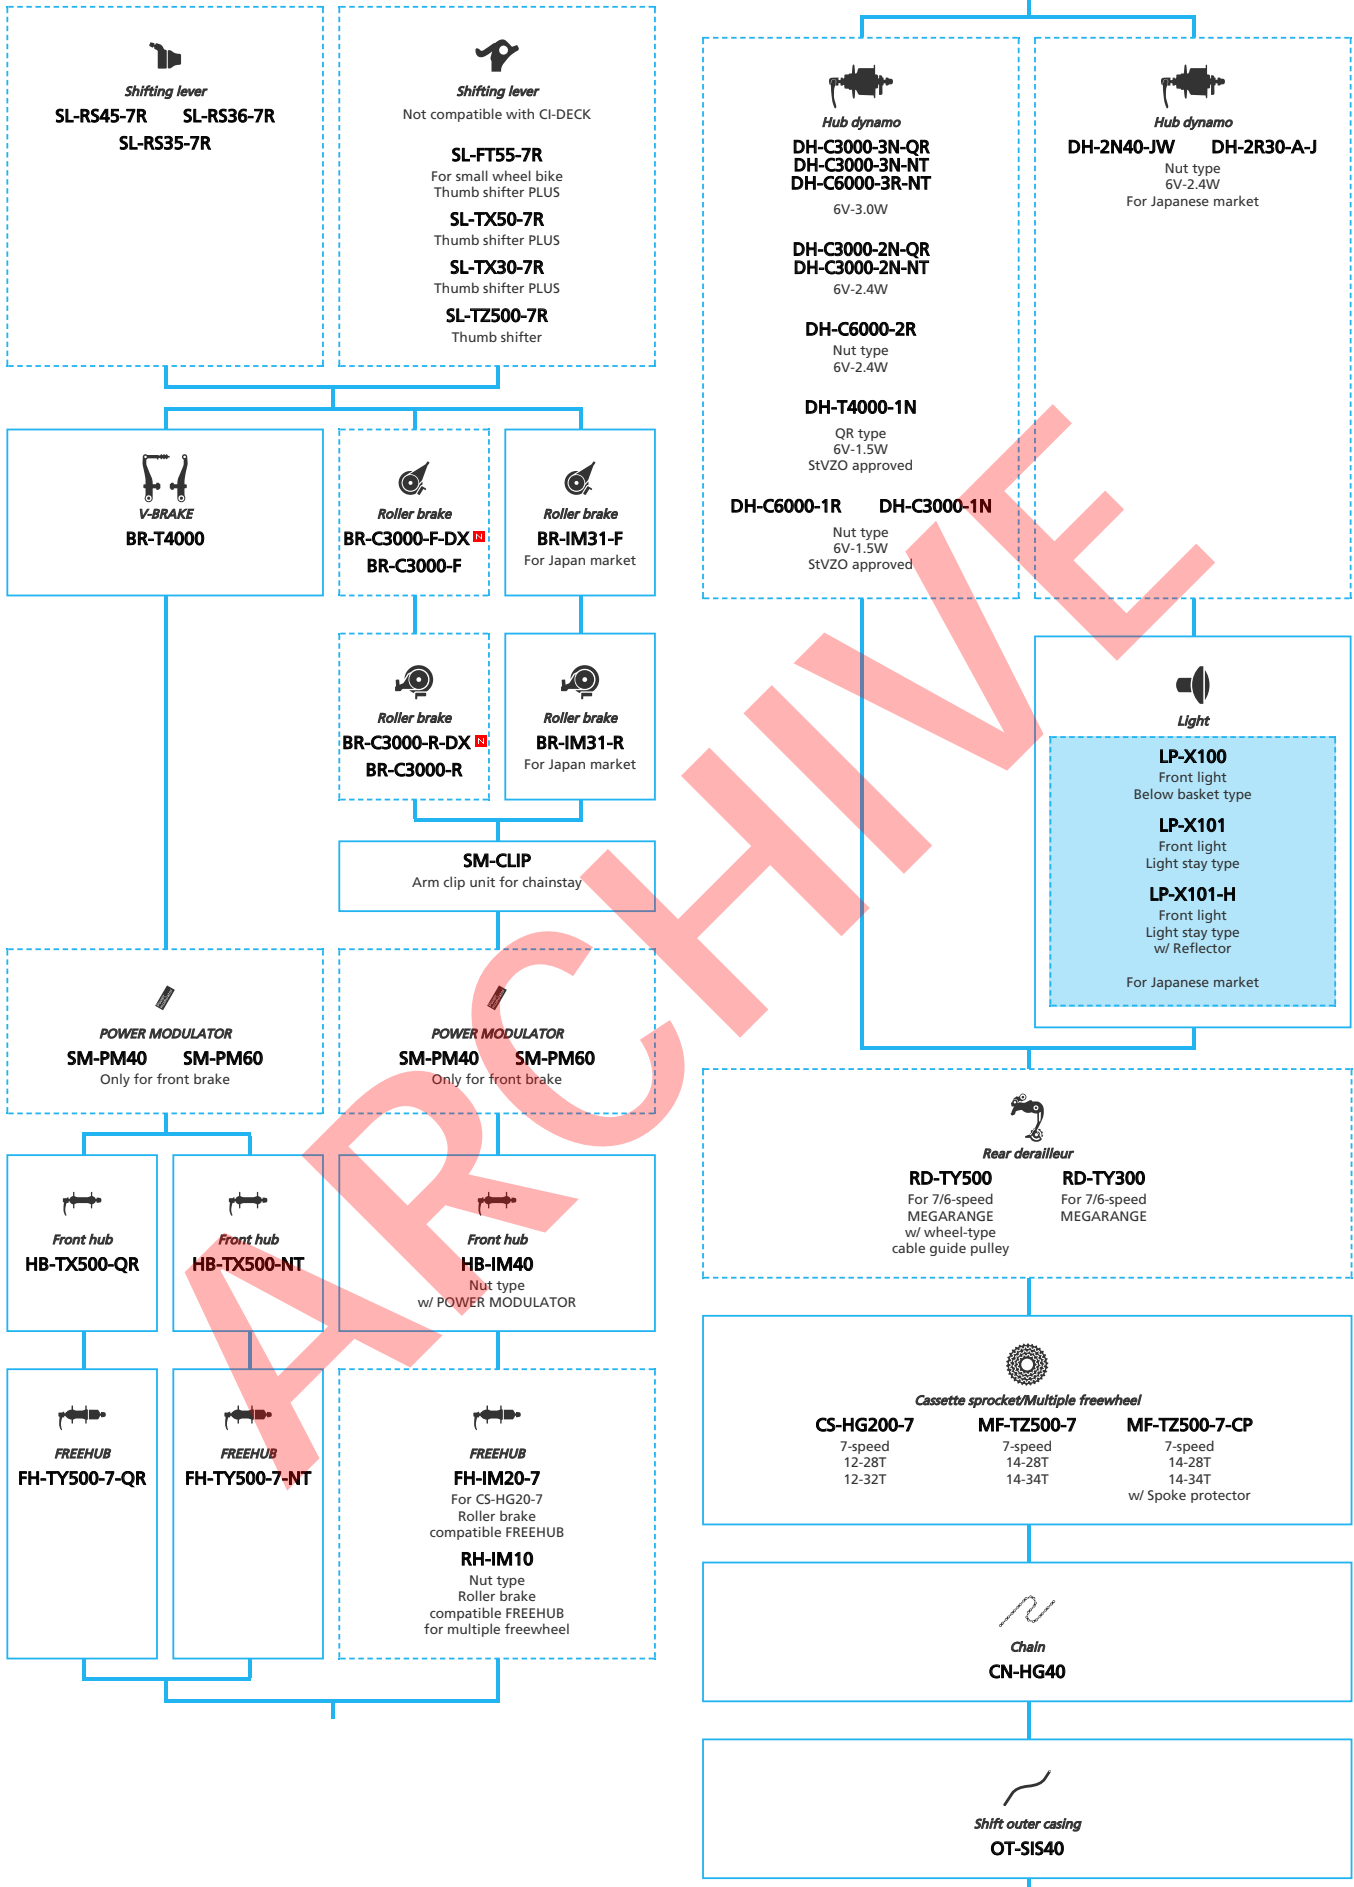

SHIMANO Tourney (1x7-speed)

... New model
... Additional option
... Alternative option
... All select
... Single select

Mountain Bike