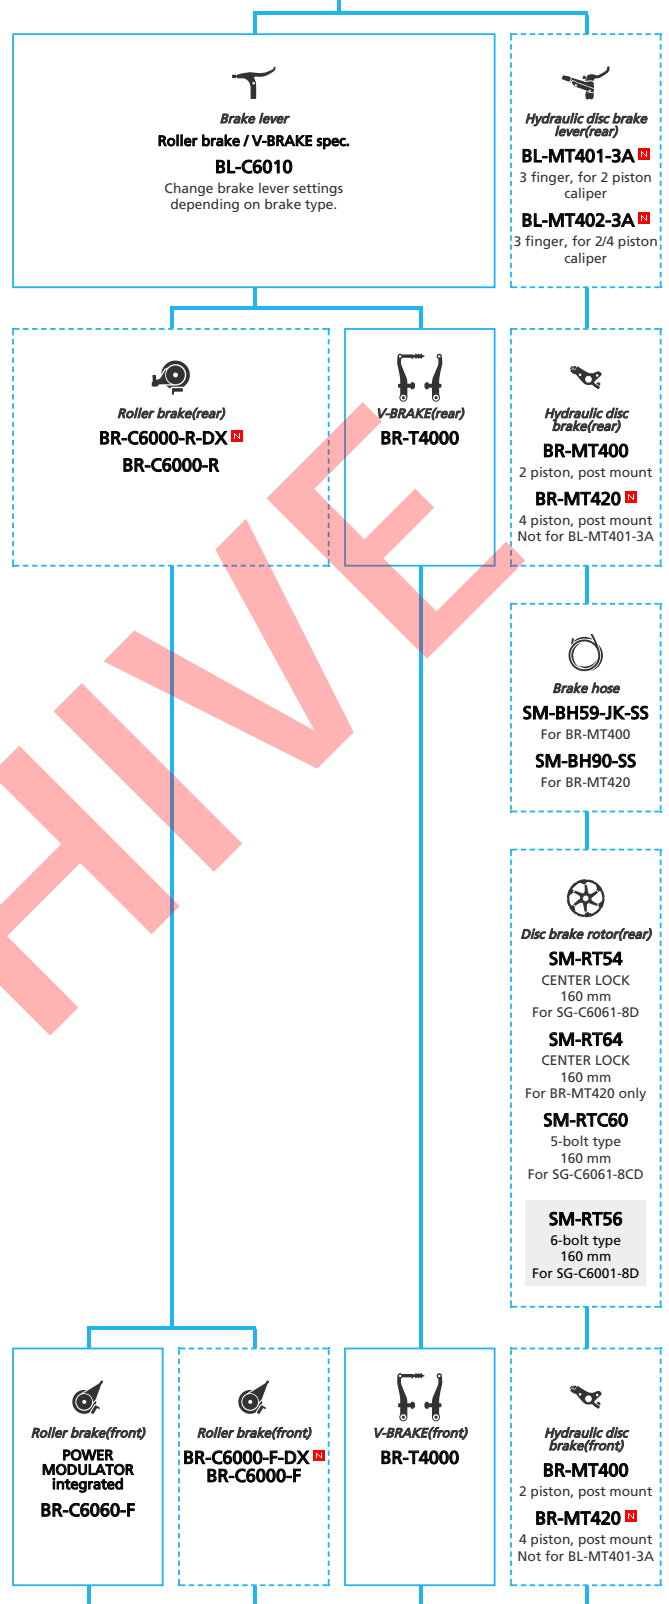

ARCHIVE

SHIMANO Nexus (INTER-8)

N ... New model
 ■ ... Additional option
 ■ ... Alternative option
 □ ... All select
 □ ... Single select

URBAN Bike

- N ... New model
- ... Additional option
- ... All select
- ... Alternative option
- ... Single select

SHIMANO Nexus (INTER-8 Electronic spec)

N ... New model
 ... Additional option
 ... Alternative option
 ... All select
 ... Single select

ARCHIVE

- ... New model
- ... Additional option
- ... All select
- ... Alternative option
- ... Single select