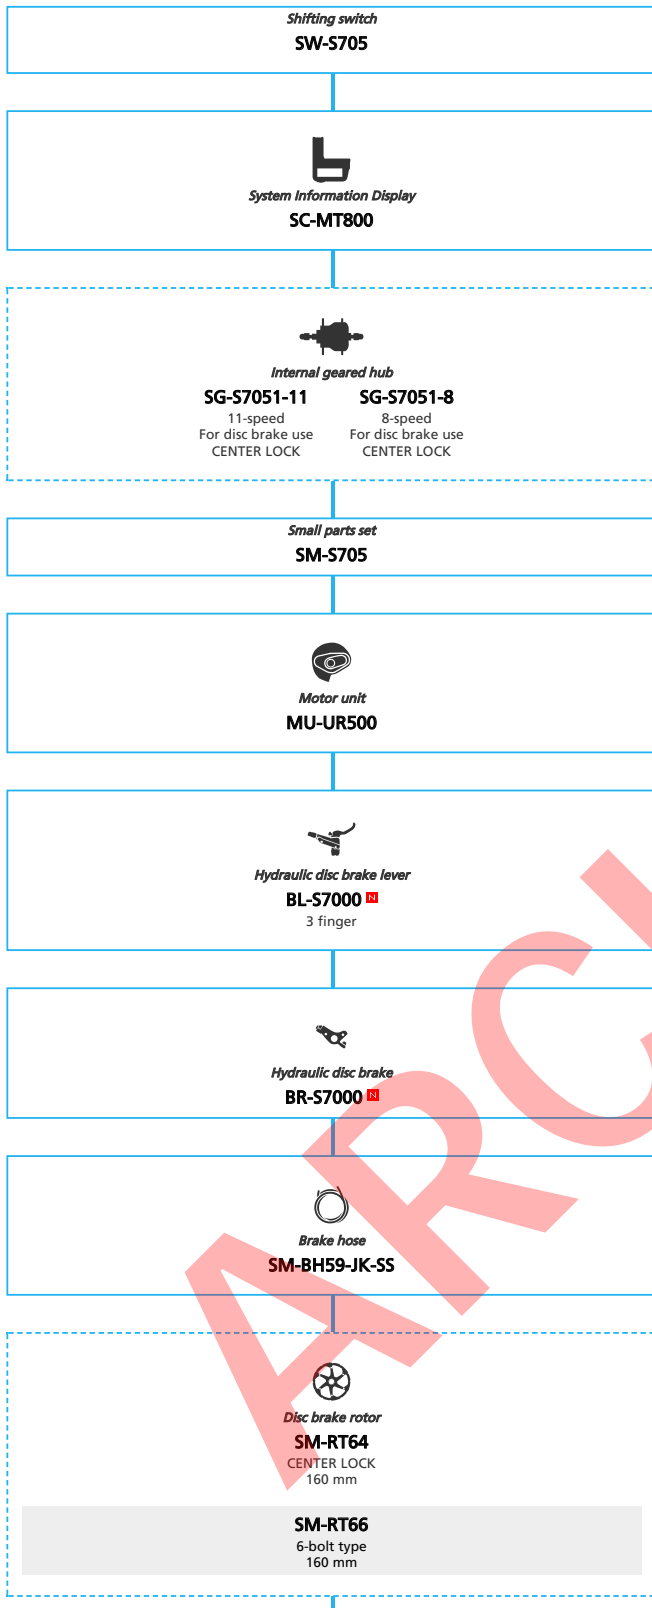

METREA (Flat handlebar type 2x11-speed)

- ... New model
- ... Additional option
- ... All select
- ... Alternative option
- ... Single select

URBAN Bike

METREA (Flat handlebar type 1x11-speed)

- ... New model
- ... Additional option
- ... All select
- ... Alternative option
- ... Single select

SHIMANO ALFINE (Electronic spec Flathandle)

- ... New model
- ... Additional option
- ... All select
- ... Alternative option
- ... Single select

- ... New model
- ... Additional option
- ... All select
- ... Alternative option
- ... Single select