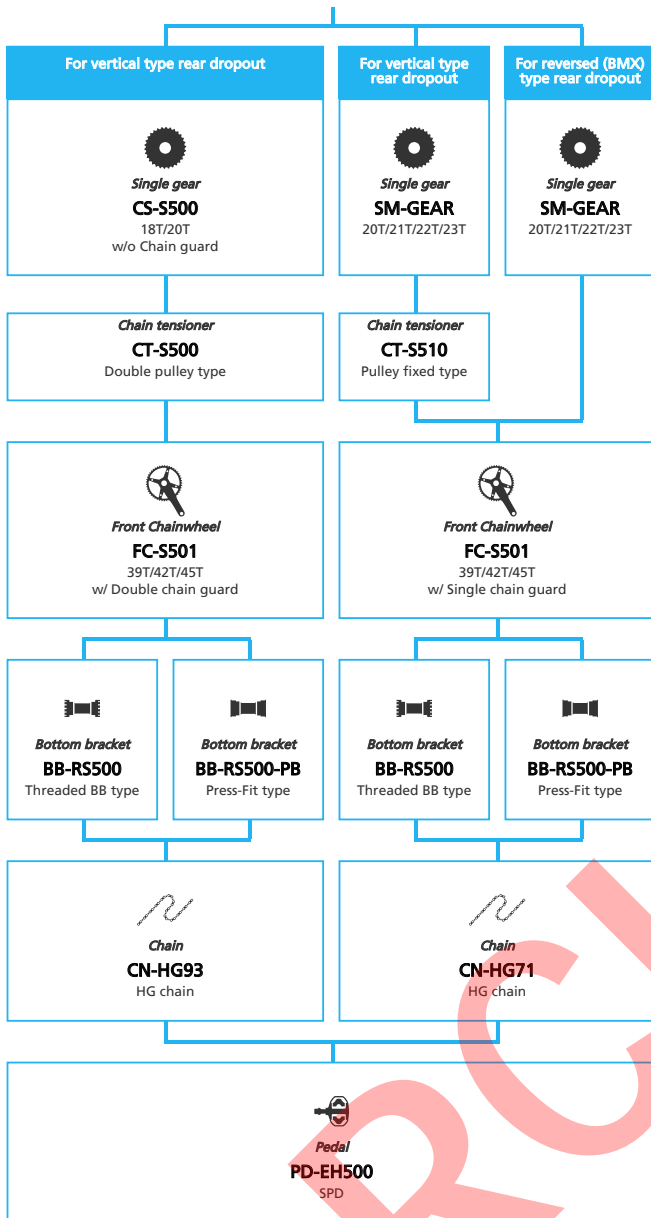

METREA (Flat handlebar type 2x11-speed)

- ... New model
- ... Additional option
- ... All select
- ... Alternative option
- ... Single select

URBAN Bike

METREA (Flat handlebar type 1x11-speed)

- ... New model
- ... Additional option
- ... All select
- ... Alternative option
- ... Single select

SHIMANO ALFINE (Electronic spec Flathandle)

- ... New model
- ... Additional option
- ... All select
- ... Alternative option
- ... Single select

- ... New model
- ... Additional option
- ... All select
- ... Alternative option
- ... Single select