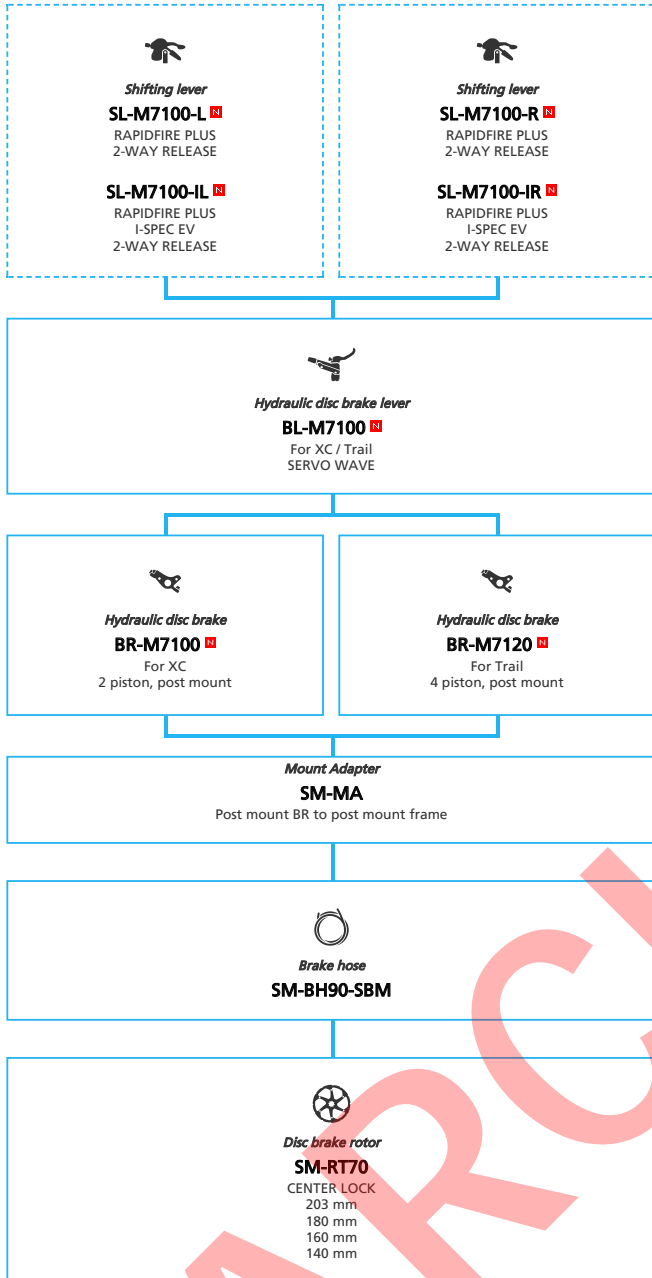

SLX (2x12-speed)

N ... New model
 ... Additional option
 ... Alternative option
 ... All select
 ... Single select

Mountain Bike