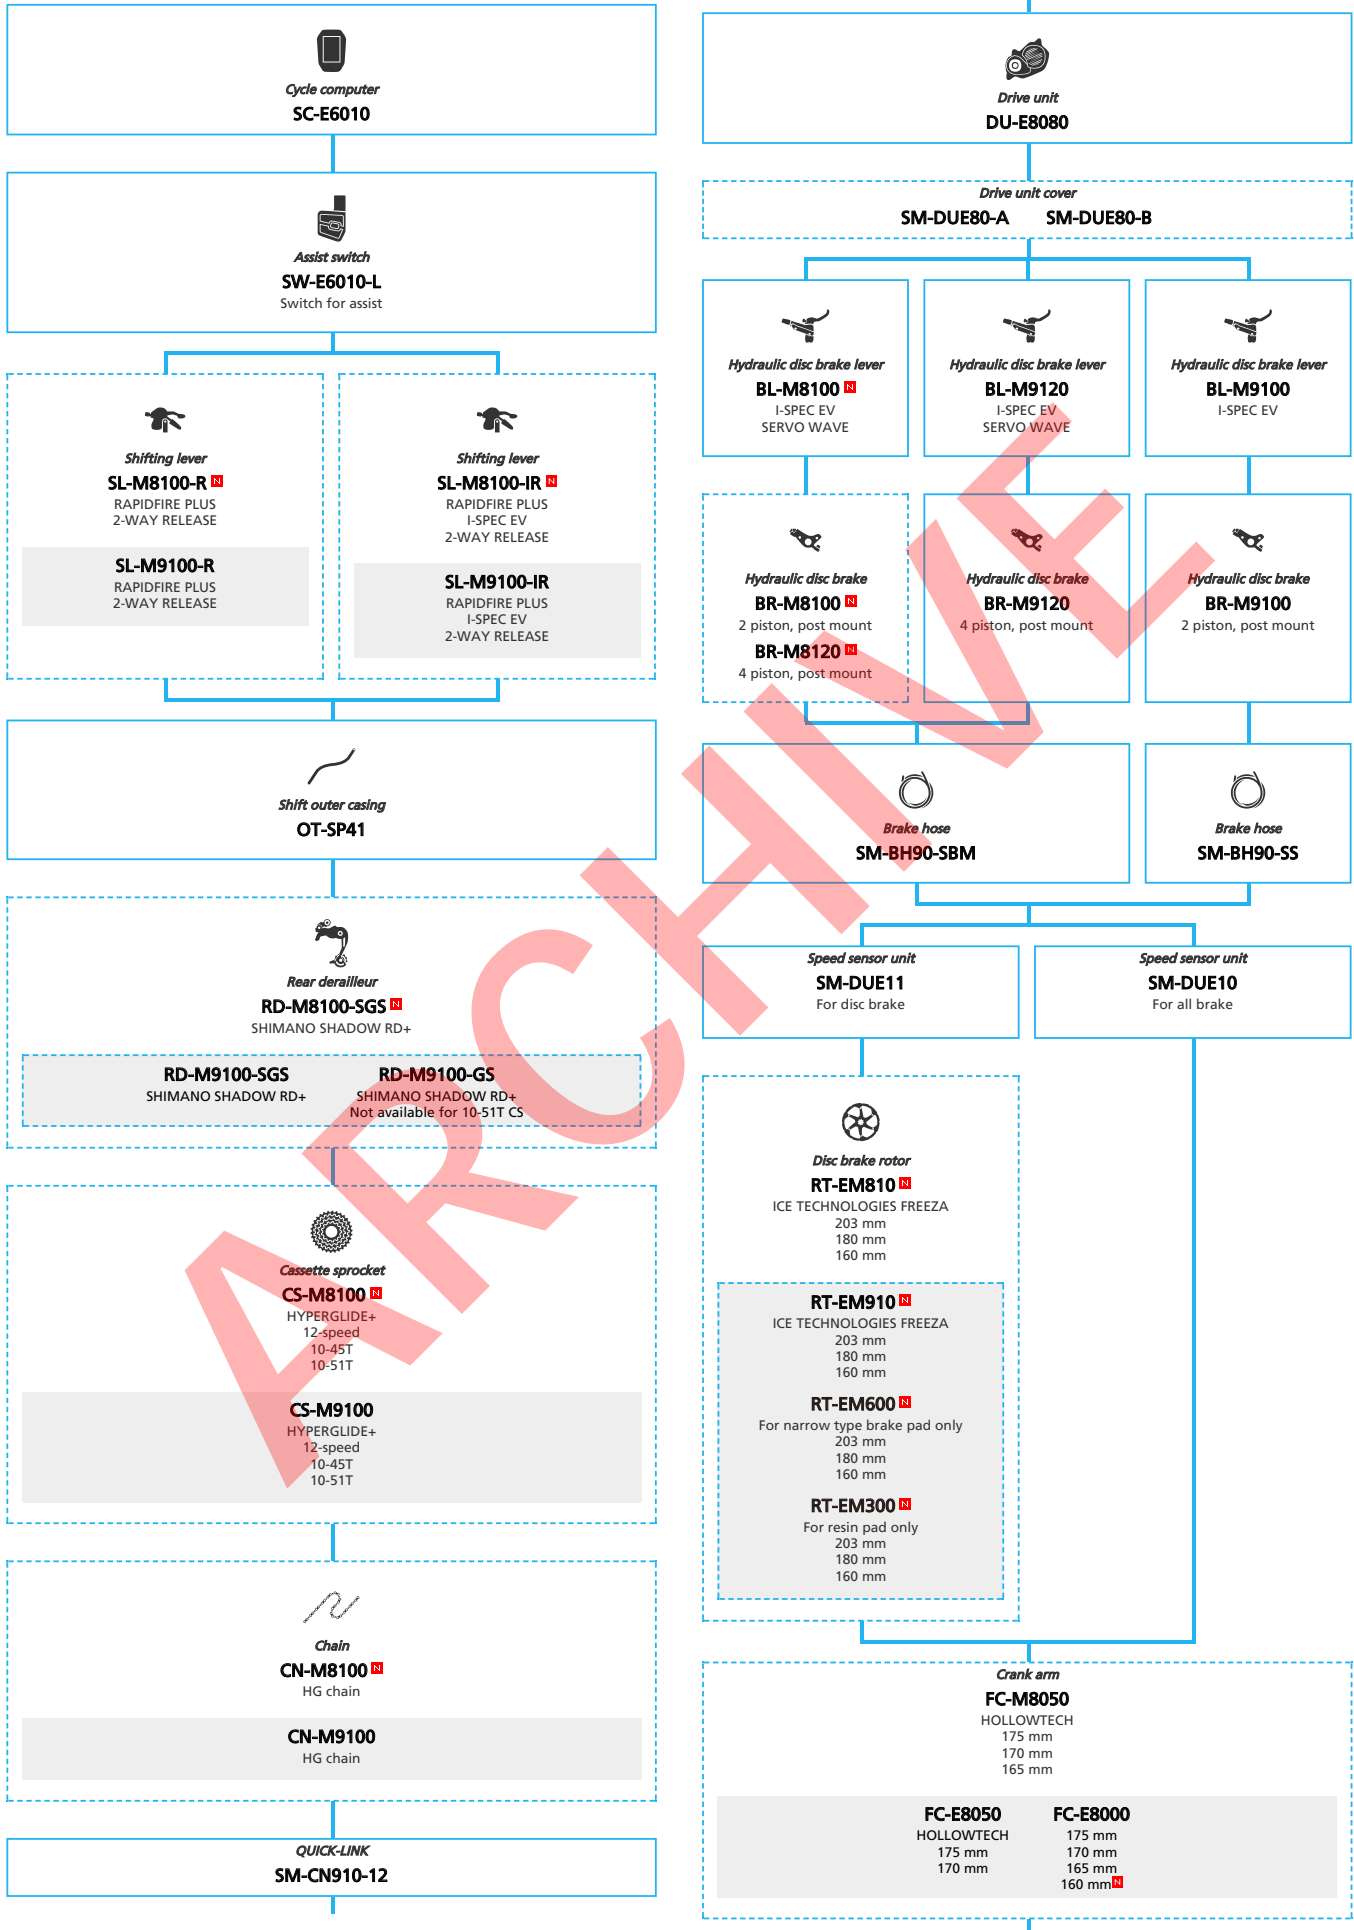

SHIMANO STOPS E8080 series for Japan market (Mechanical spec. 12-speed)

N ... New model
 ... Additional option
 ... Alternative option
 ... All select
 ... Single select

E-BIKE