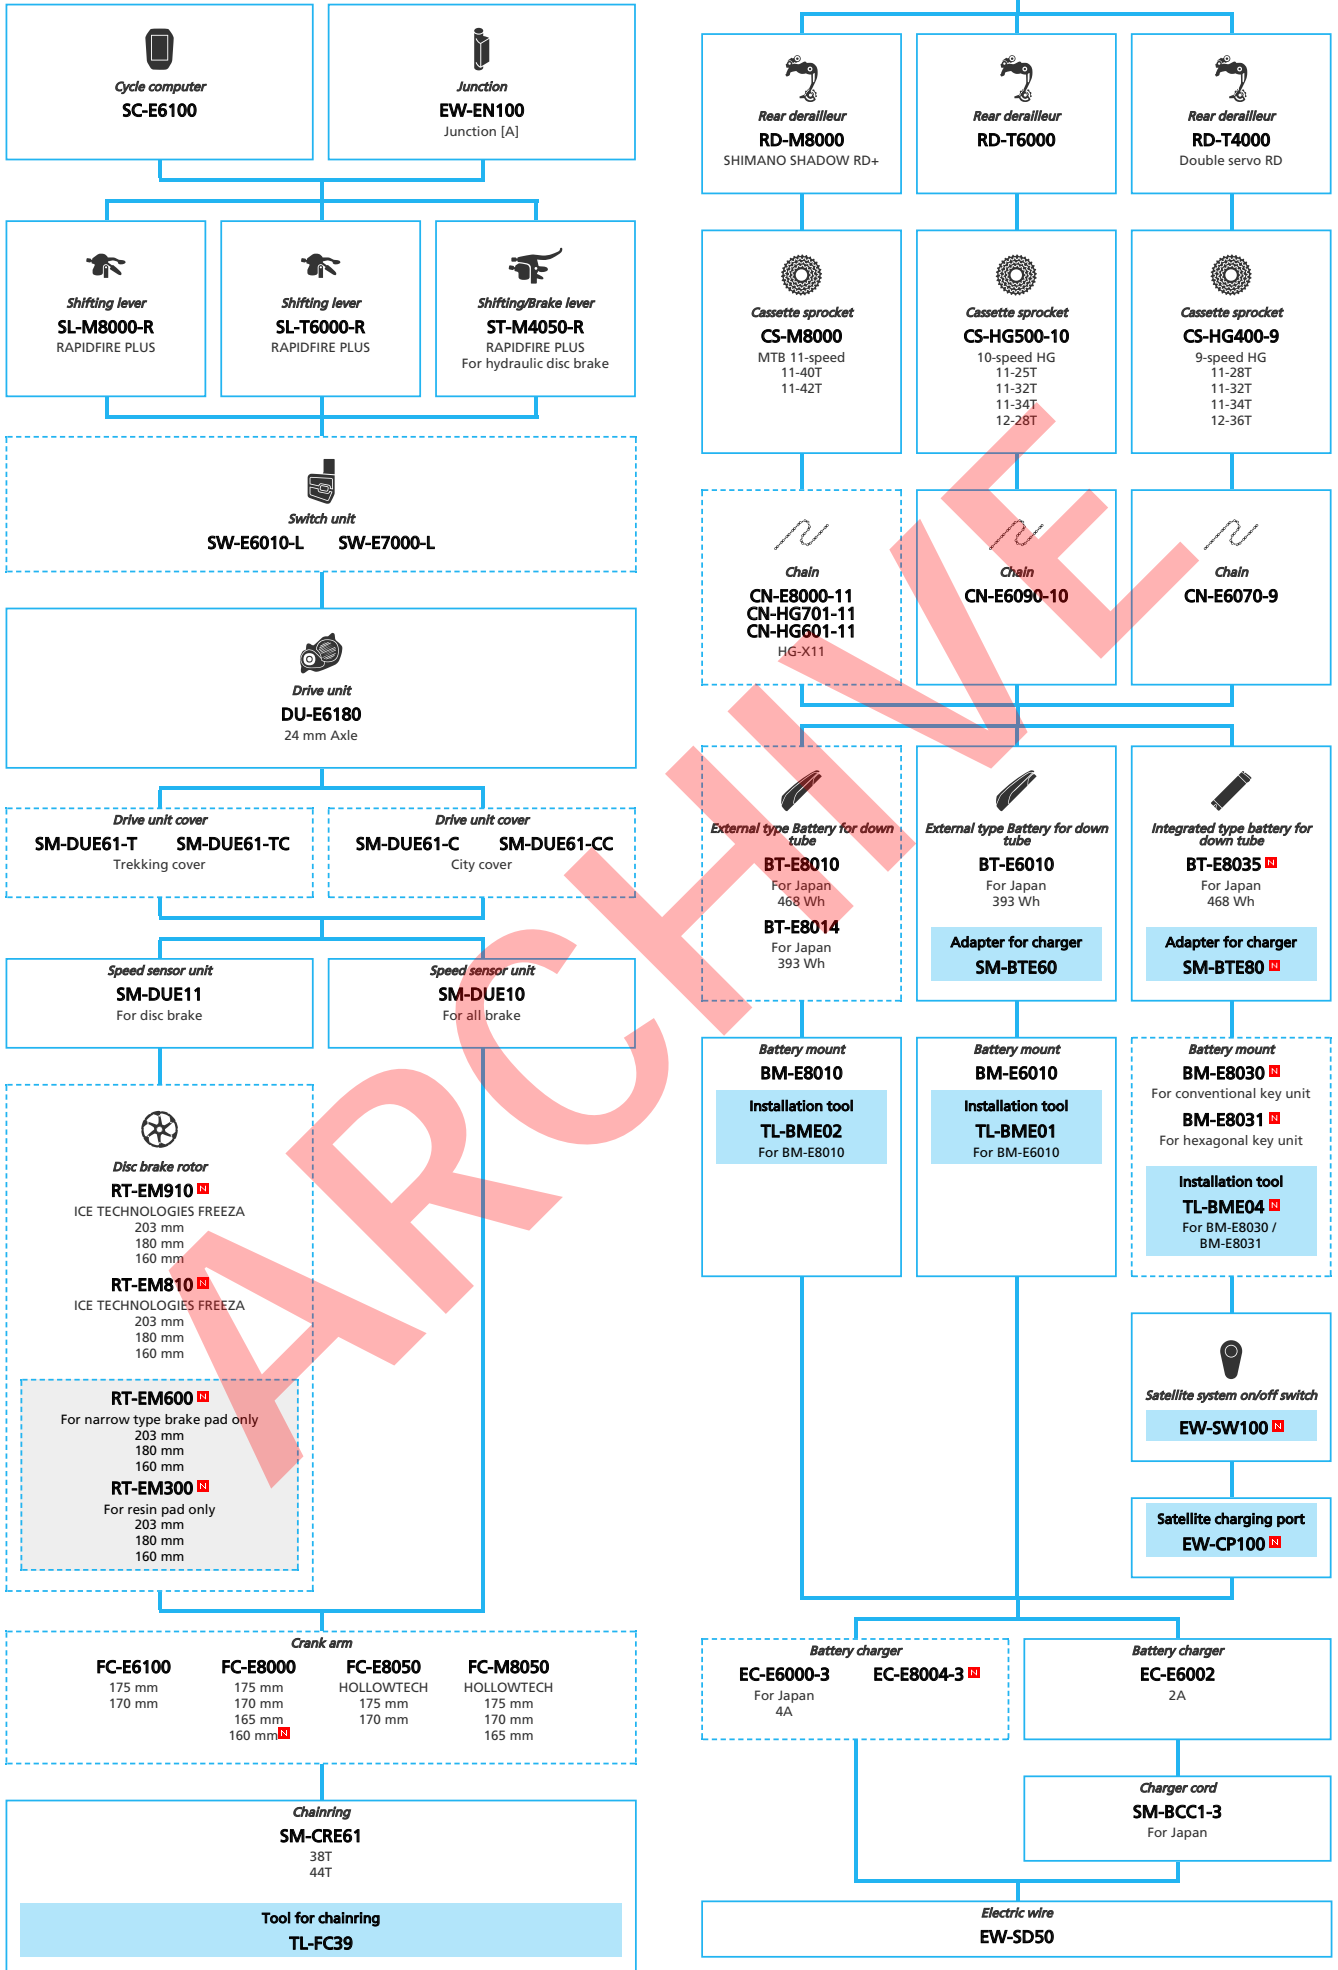

SHIMANO STEPS E6180 series for Japan market with Rear Derailleur (Mechanical spec.)

N ... New model
 ... Additional option
 ... Alternative option
 ... All select
 ... Single select

E-BIKE