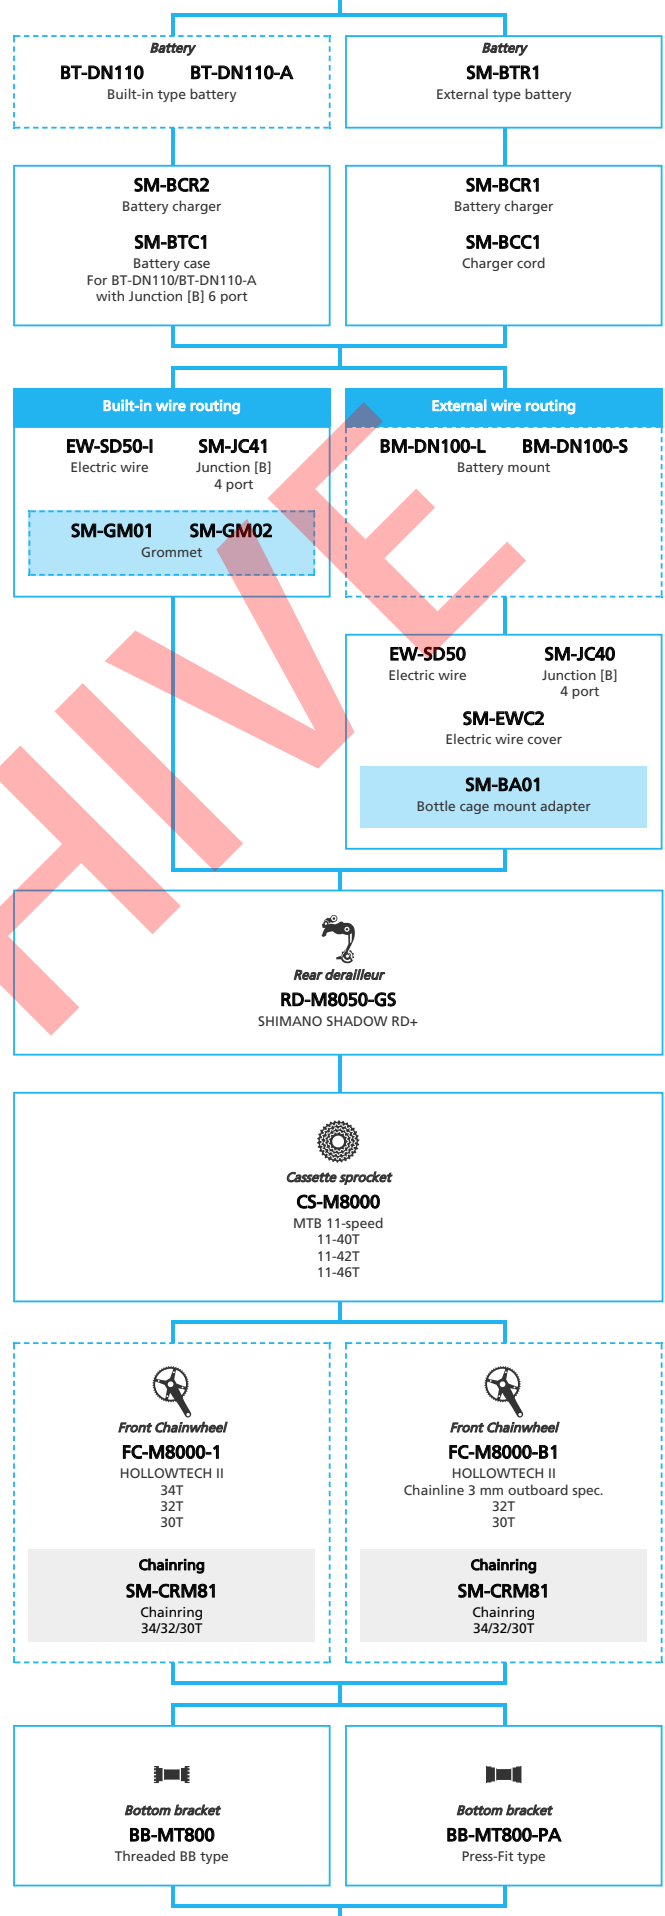

SHIMANO **DEORE XT** M8050 series (1x11-speed)

N ... New model
■ ... Additional option
■ ... Alternative option
□ ... All select
□ ... Single select

Mountain Bike