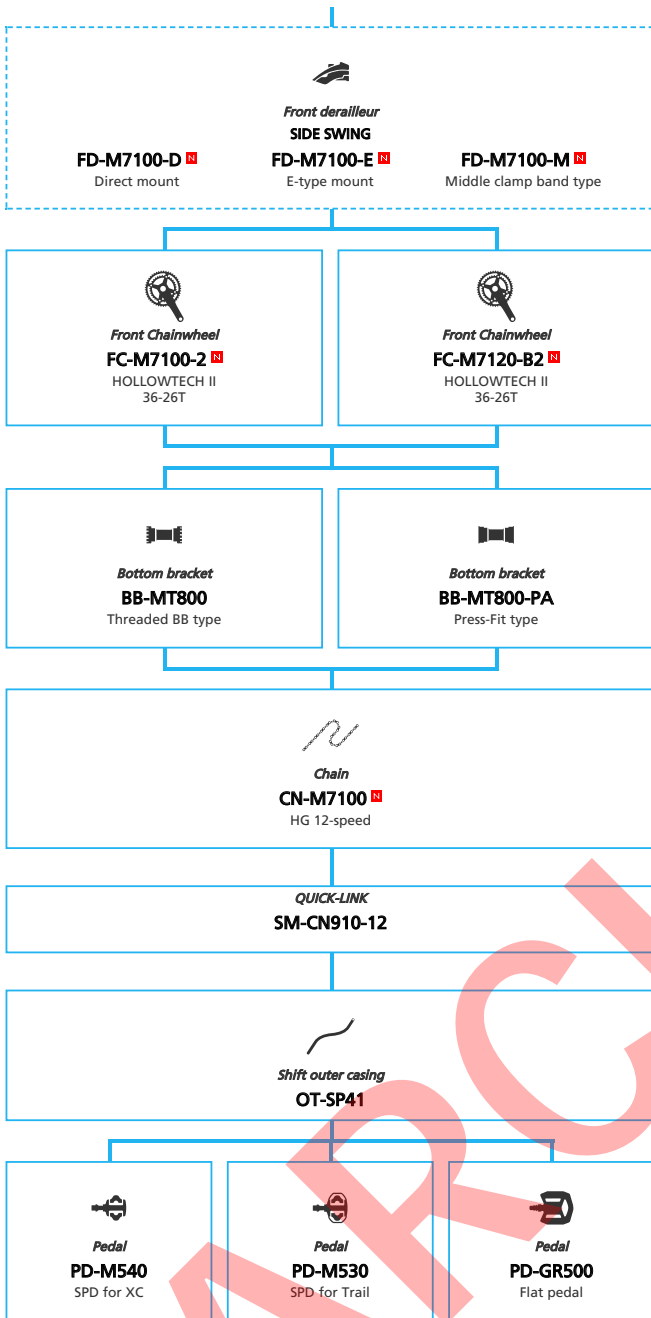

- ... New model
- ... Additional option
- ... Alternative option
- ... All select
- ... Single select