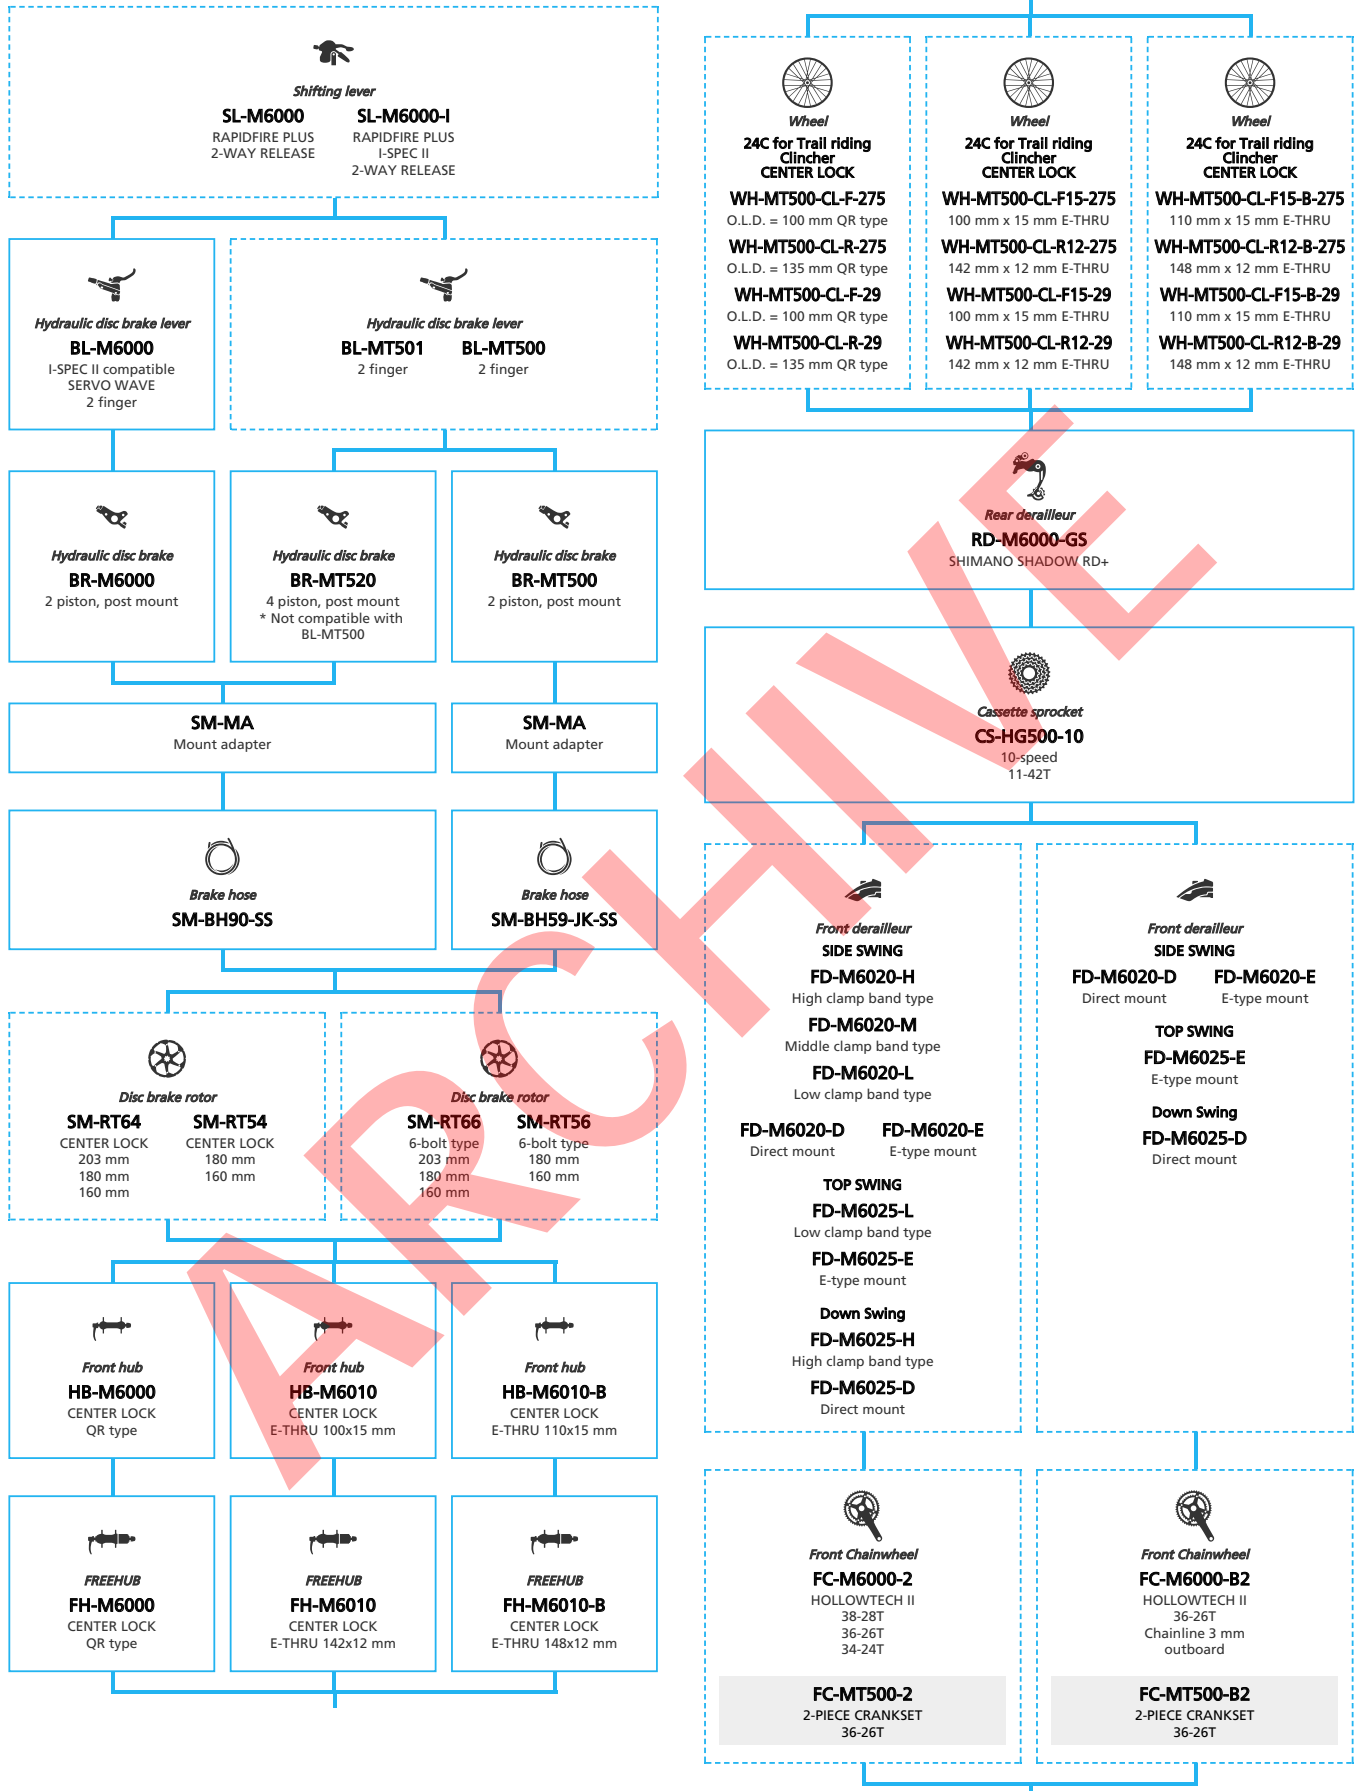

SHIMANO DEORE (2x10-speed)

N ... New model
■ ... Additional option
□ ... All select
■ ... Alternative option
□ ... Single select

Mountain Bike