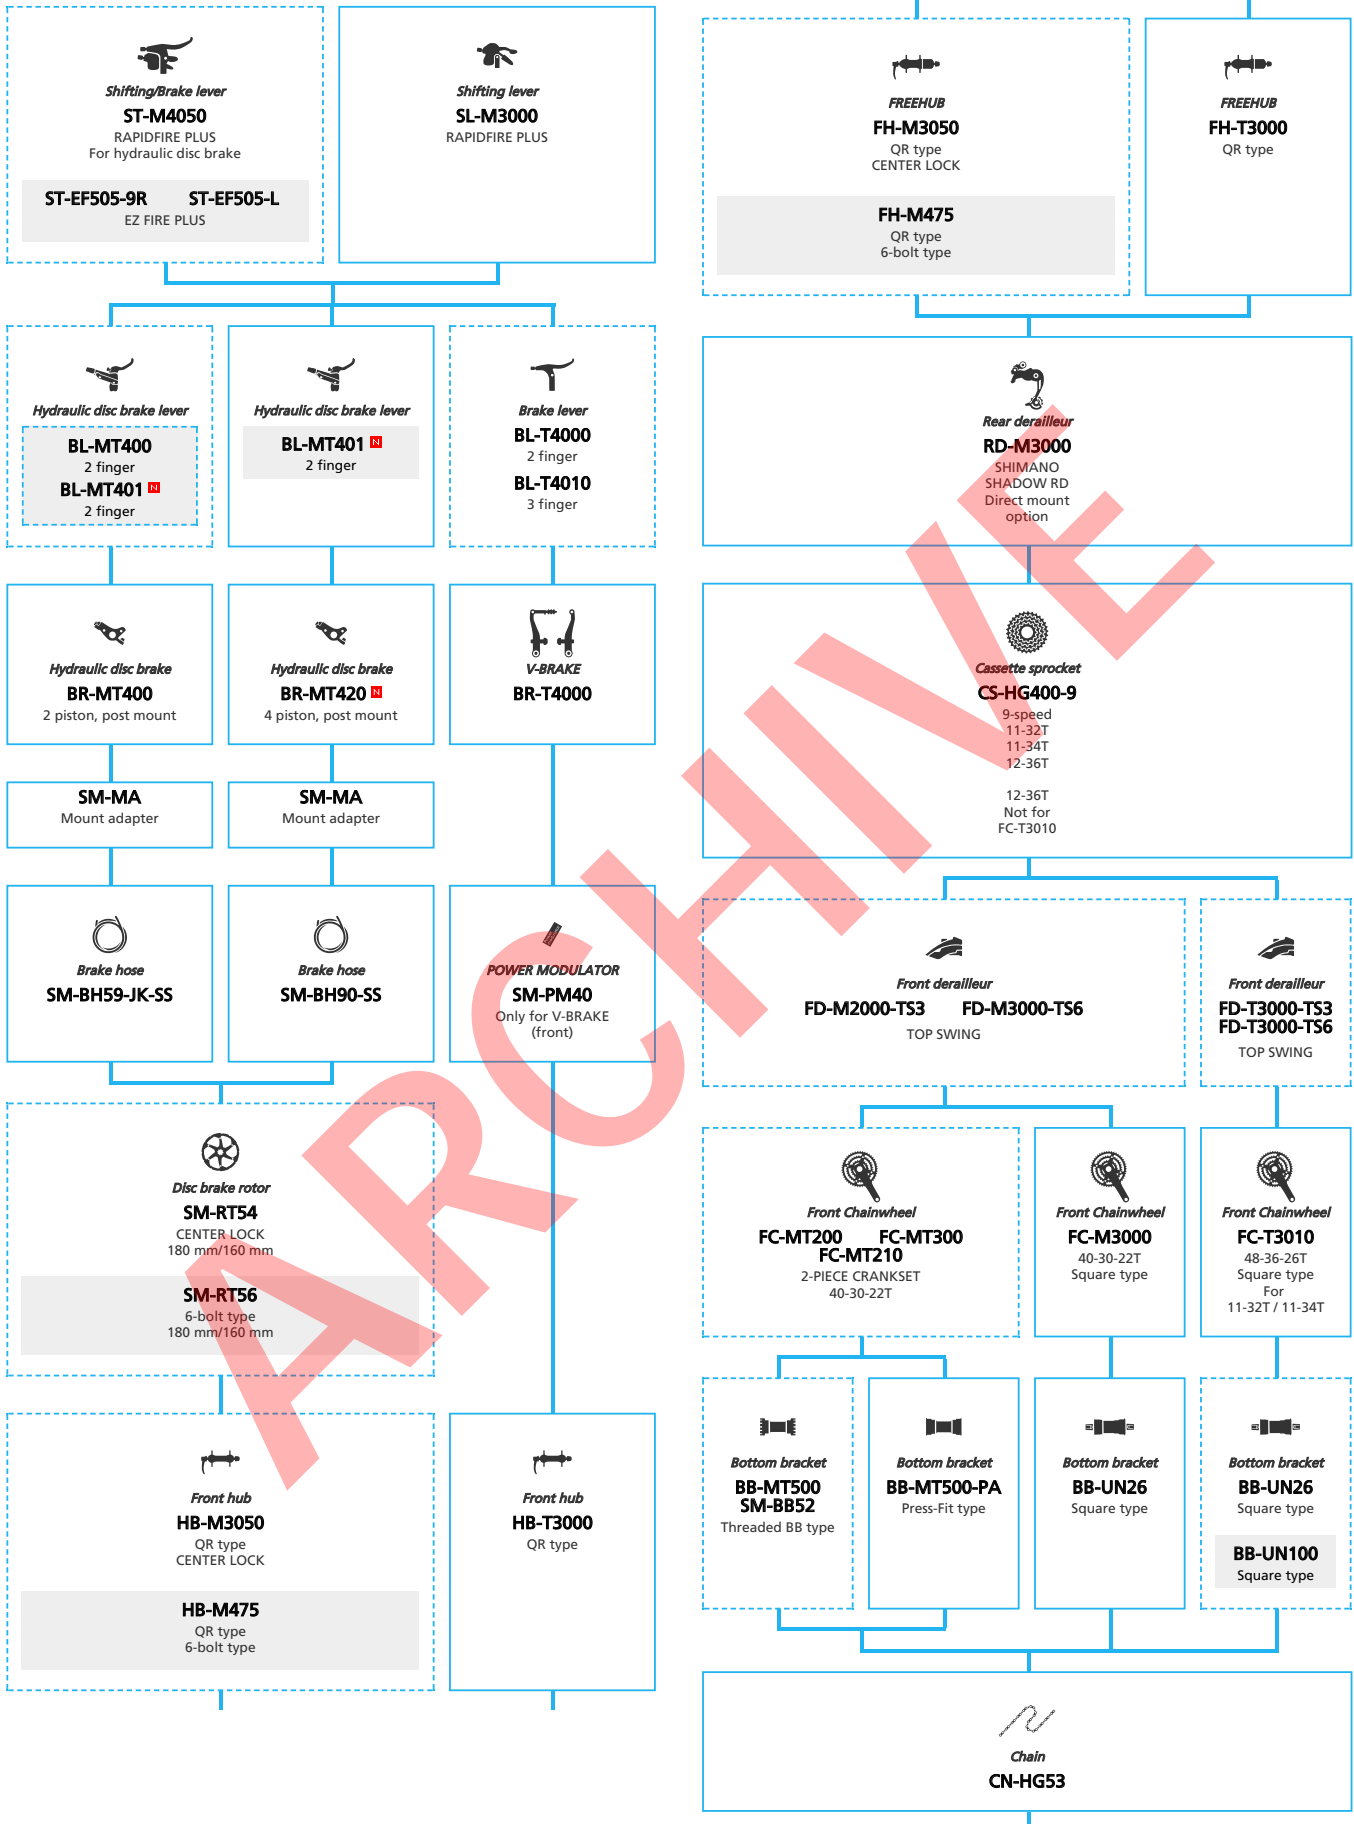

SHIMANO
ALCERA (3x9-speed)

N ... New model
   ... Additional option
   ... Alternative option
   ... All select
   ... Single select

Mountain Bike