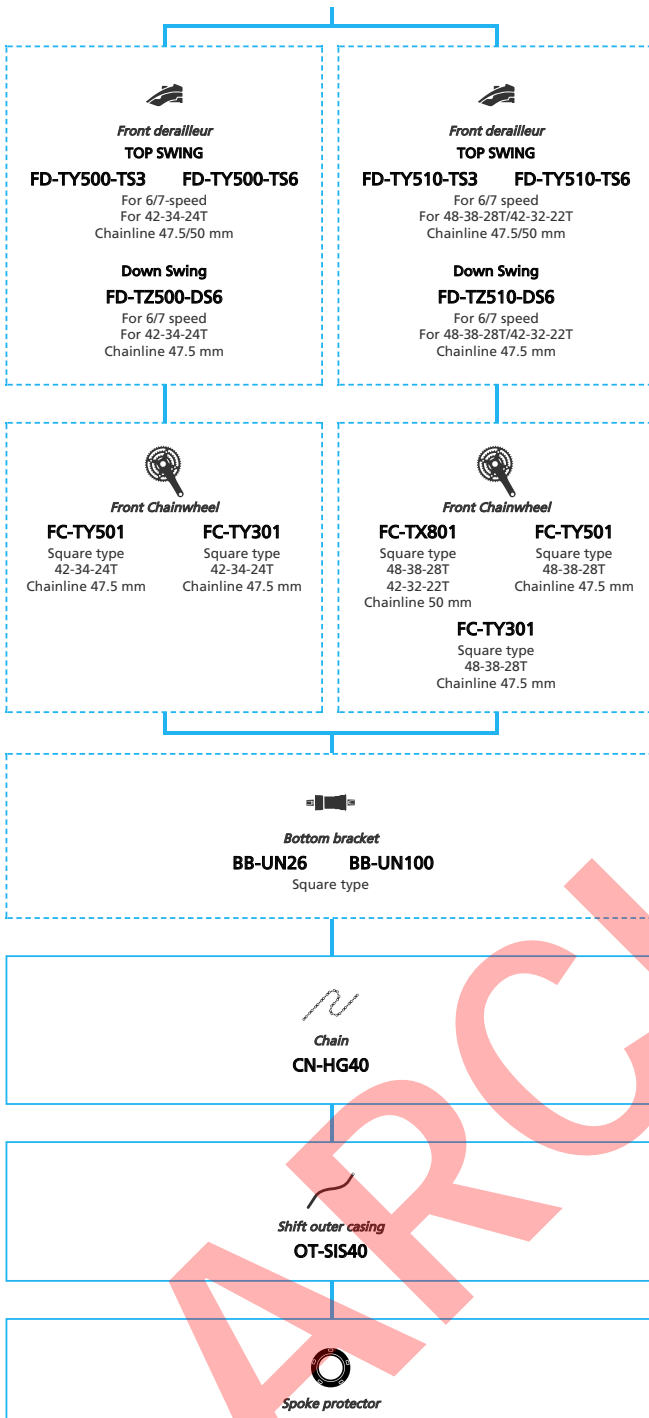

ARCHIVE

SHIMANO *Tourney* TZ (3x7 Friction)

- ... New model
- ... Additional option
- ... Alternative option
- ... All select
- ... Single select

Mountain Bike

- ... New model
- ... Additional option
- ... Alternative option
- ... All select
- ... Single select