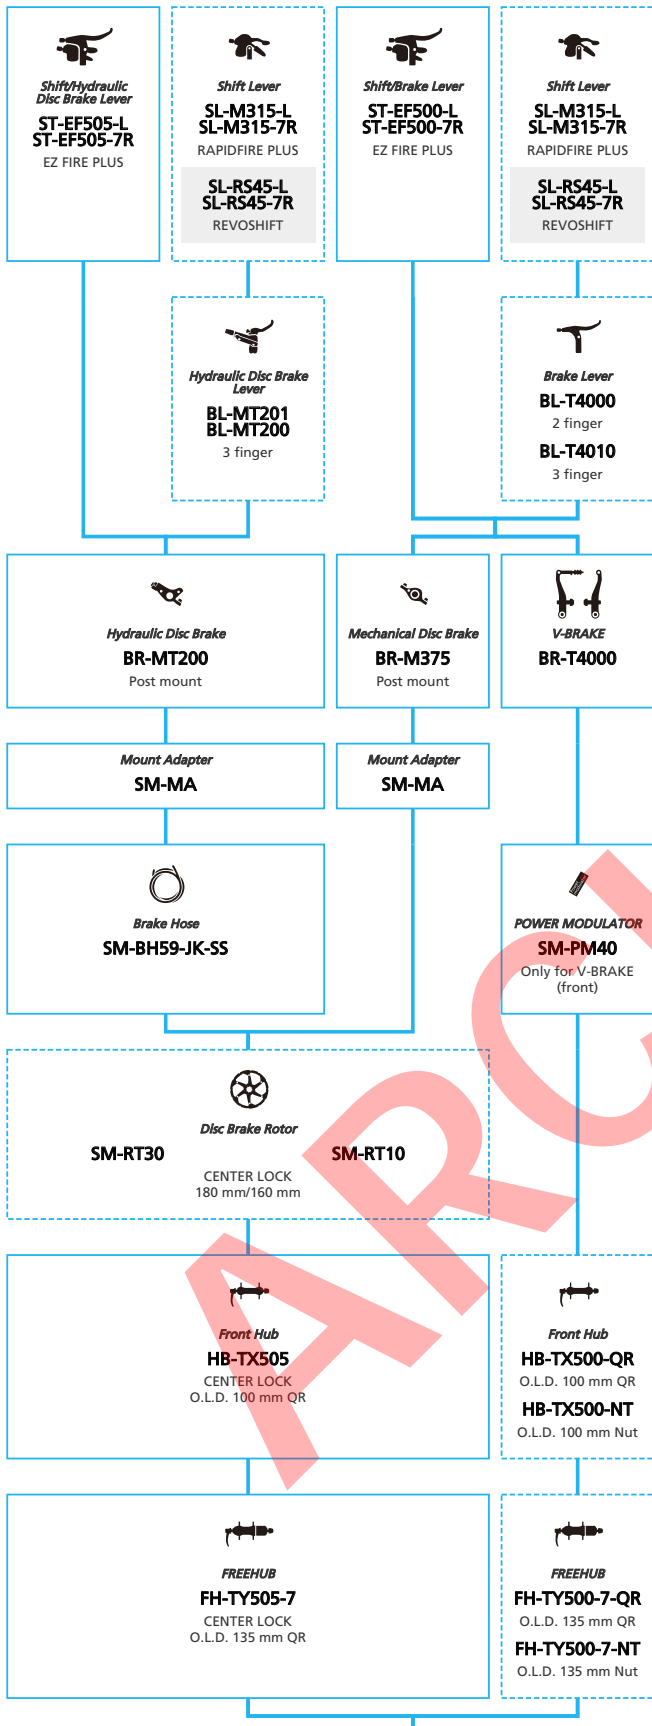

ARCHIVE

SHIMANO ACERA

SHIMANO ALTUS

(3x7-speed)

- ... New model
- ... Additional option
- ... All select
- ... Alternative option
- ... Single select

Mountain Bike

- ... New model
- ... Additional option
- ... All select
- ... Alternative option
- ... Single select