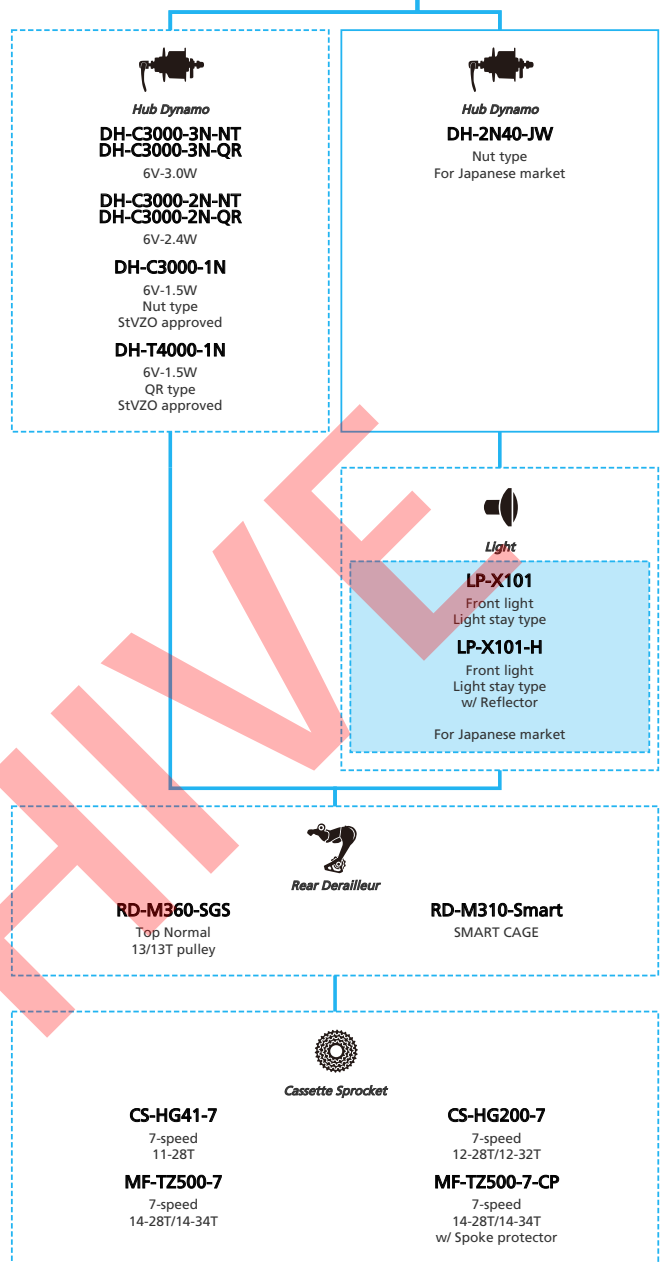

ARCHIVE

SHIMANO ACERA

SHIMANO ALTUS

(3x7-speed)

- ... New model
- ... Additional option
- ... All select
- ... Alternative option
- ... Single select

Mountain Bike

- ... New model
- ... Additional option
- ... All select
- ... Alternative option
- ... Single select