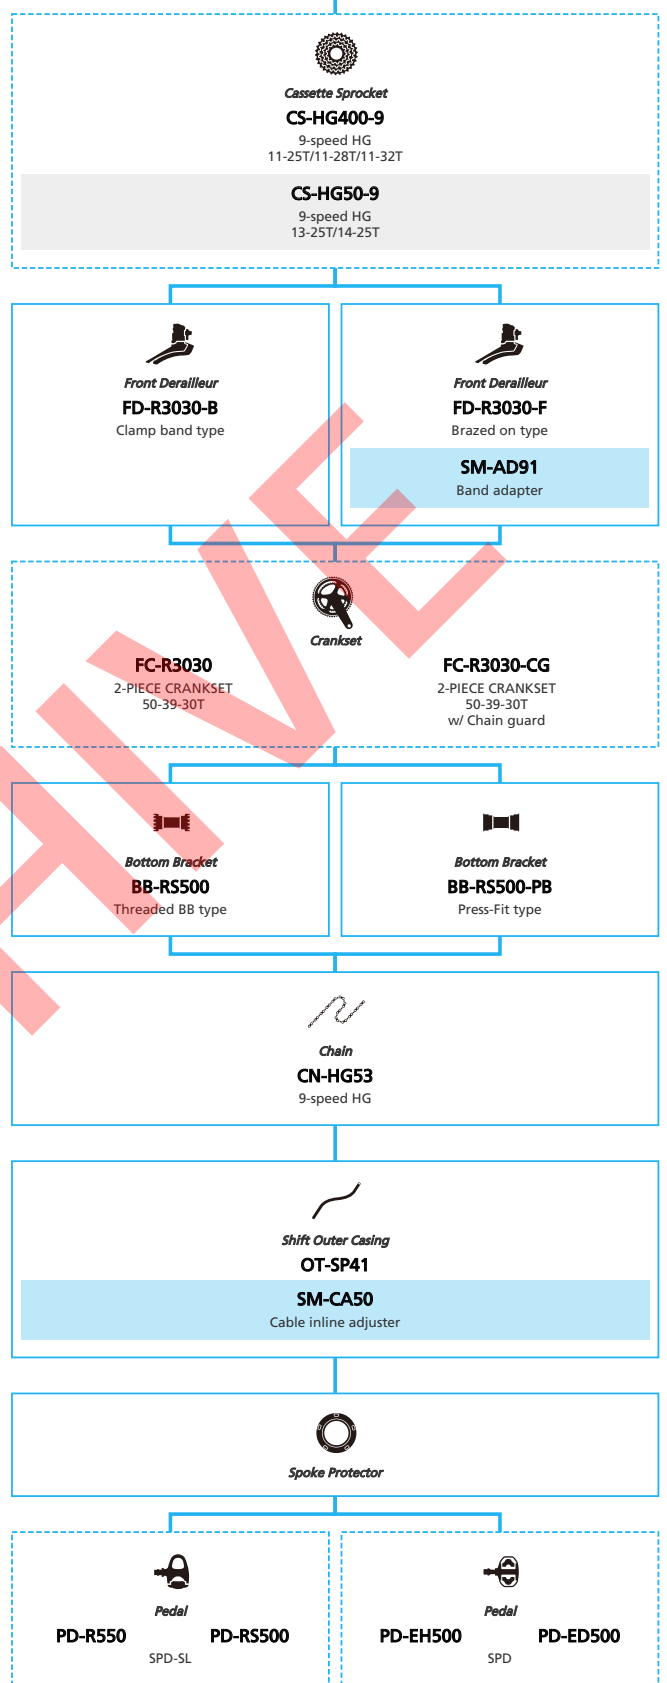

(Mechanical disc Brake for On road 3x9-speed)

- ... New model
- ... Additional option
- ... All select
- ... Alternative option
- ... Single select