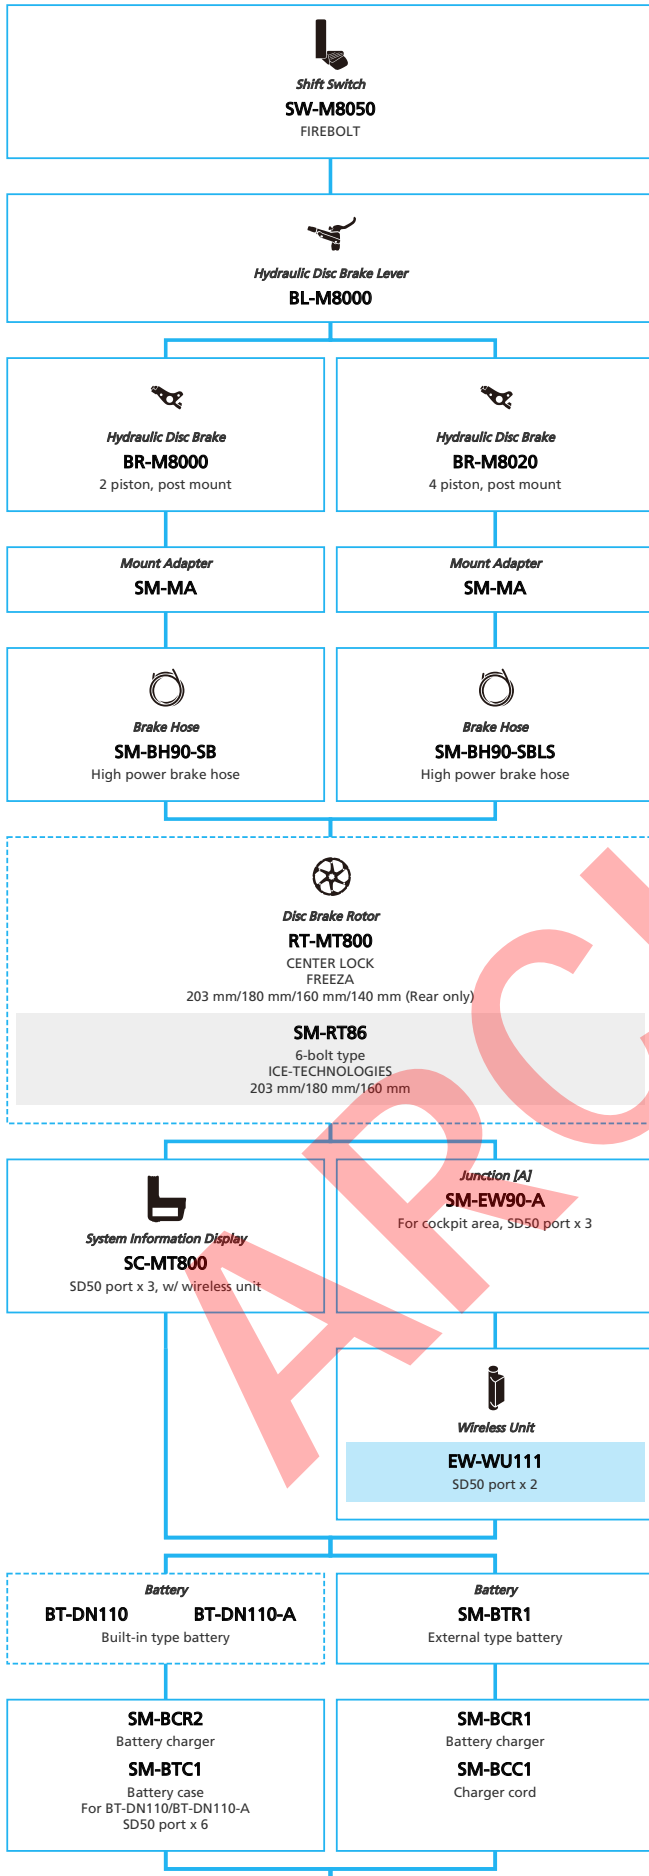

SHIMANO **DEORE XT** M8050 series (2x11-speed)

N ... New model
 ■ ... Additional option
 ■ ... Alternative option
 □ ... All select
 □ ... Single select

Mountain Bike

- ... New model
- ... Additional option
- ... All select
- ... Alternative option
- ... Single select

SHIMANO **DEORE XT** M8050 series (1x11-speed)

N ... New model
 ■ ... Additional option
 ■ ... Alternative option
 □ ... All select
 □ ... Single select

Mountain Bike

- ... New model
- ... Additional option
- ... All select
- ... Alternative option
- ... Single select