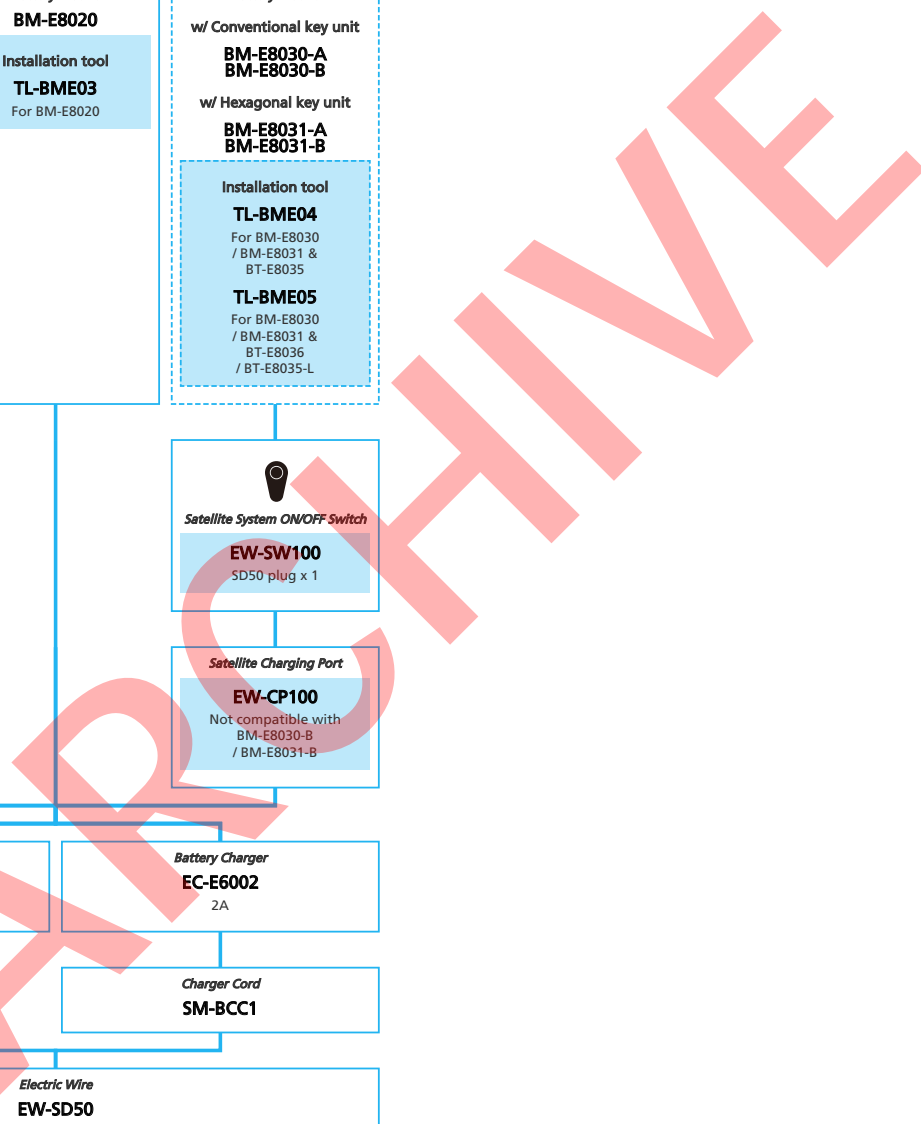

- ... New model
- ... Additional option
- ... All select
- ... Alternative option
- ... Single select