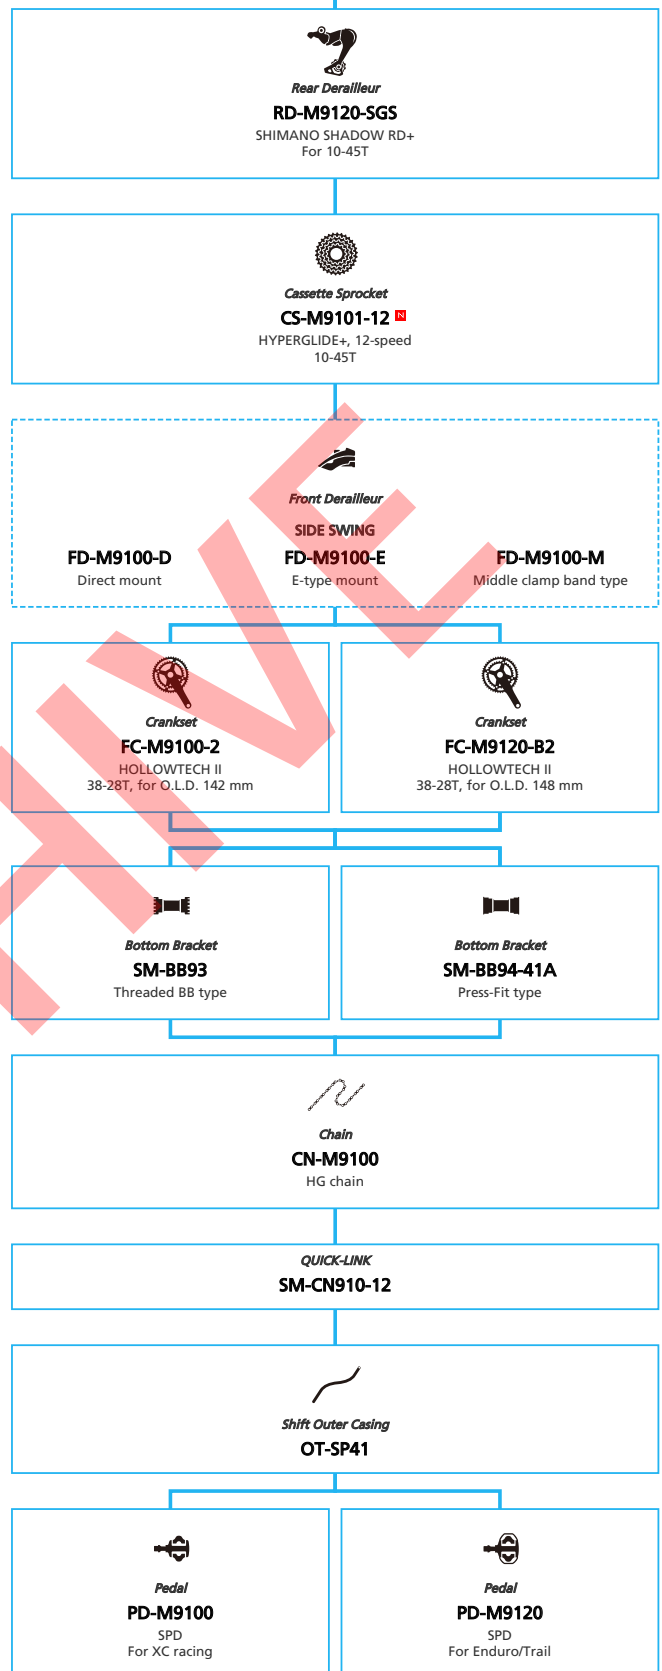

ARCHIVE

XTR (1x12-speed)

- ... New model
- ... Additional option
- ... All select
- ... Alternative option
- ... Single select

Mountain Bike

XTR (2x12-speed)

■ ... New model
 ... Additional option
 ... All select
 ... Alternative option
 ... Single select