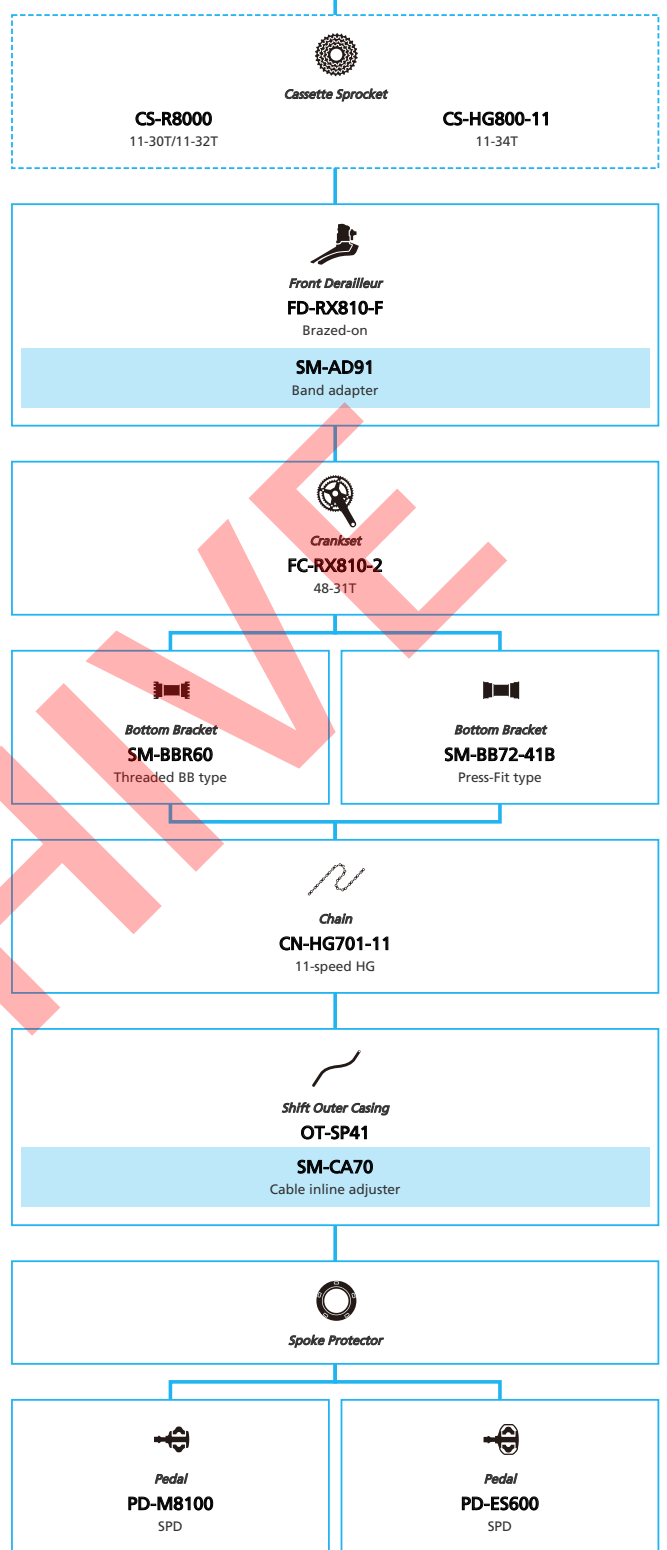

SHIMANO
GRX RX810 series (Mechanical spec. 2x11-speed)

- ... New model
- ... Additional option
- ... All select
- ... Alternative option
- ... Single select