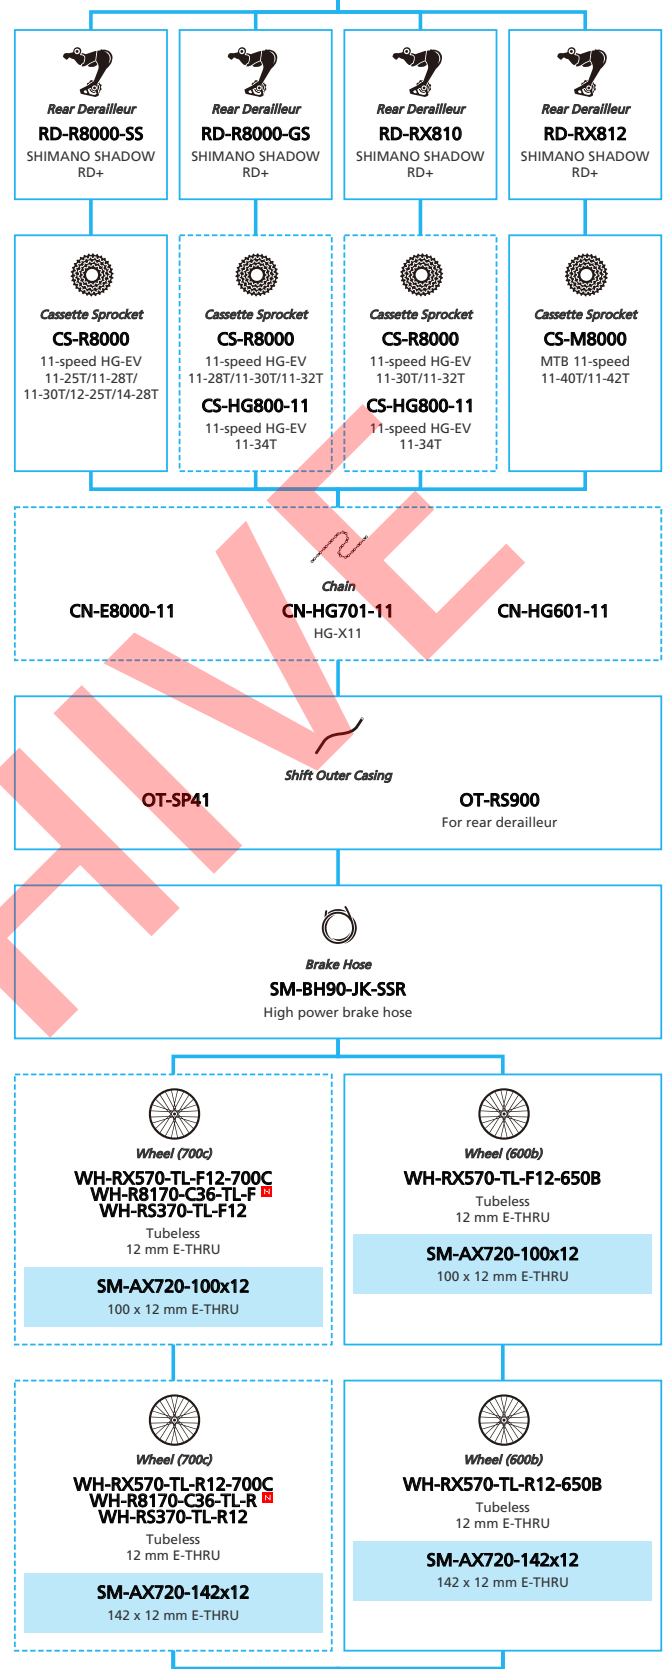

E-BIKE

- ... New model
- ... Additional option
- ... All select
- ... Alternative option
- ... Single select

SHIMANO STOPS E6180 series for Japan market

(For Drop Handlebar Mechanical Derailleur spec.)

N ... New model
 ■ ... Additional option
 □ ... All select
 ▨ ... Alternative option
 ▨ ... Single select