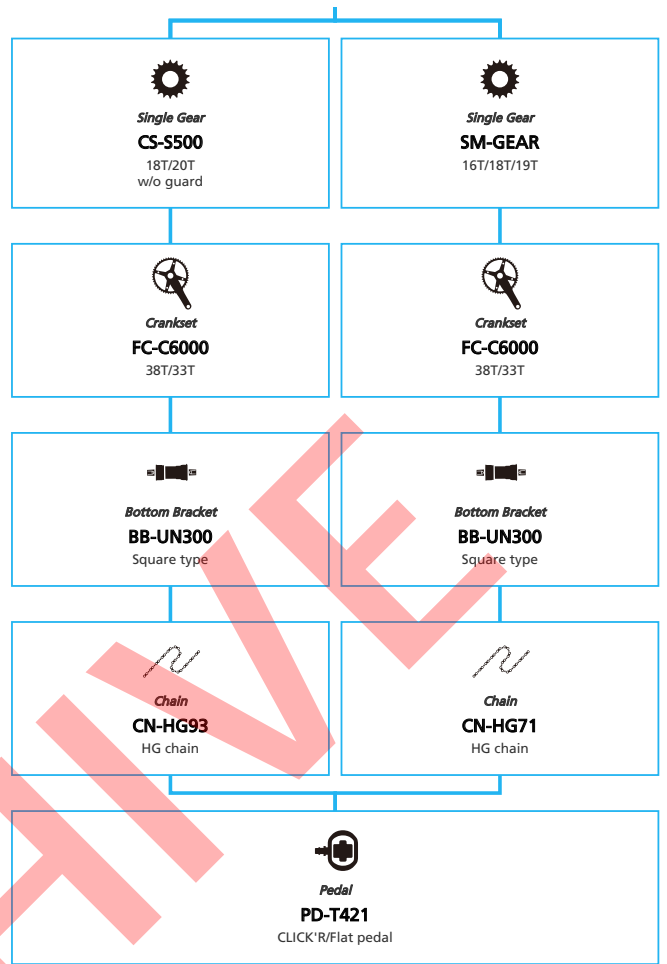

- ... New model
- ... Additional option
- ... All select
- ... Alternative option
- ... Single select