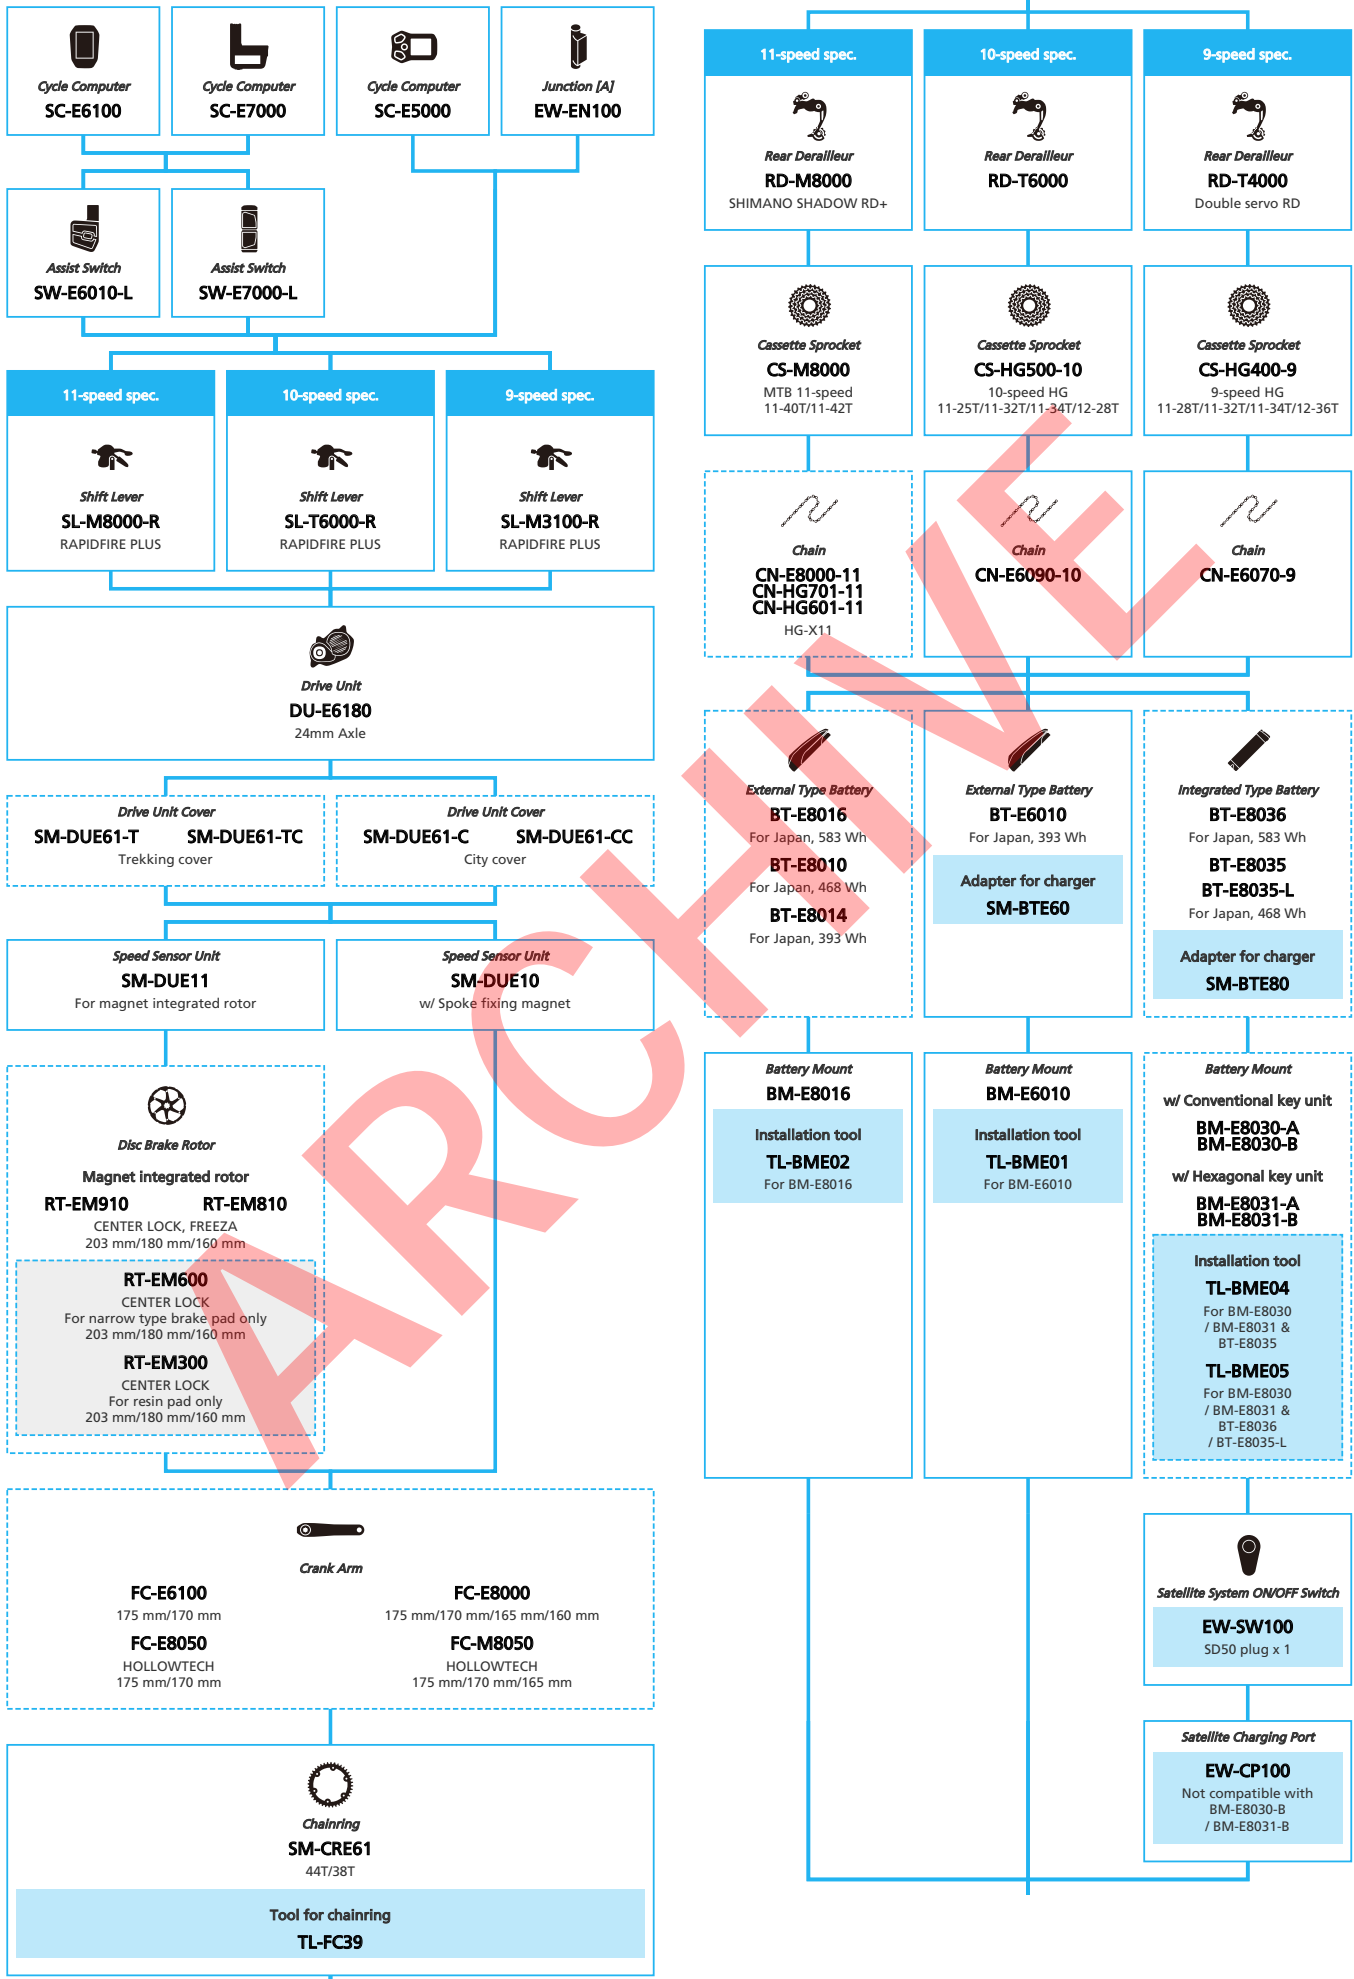

SHIMANO STOPS E6180 series for Japan market

(Mechanical Derailleur spec. 9-11-speed)

N ... New model
... Additional option
... Alternative option
... All select
... Single select

E-BIKE