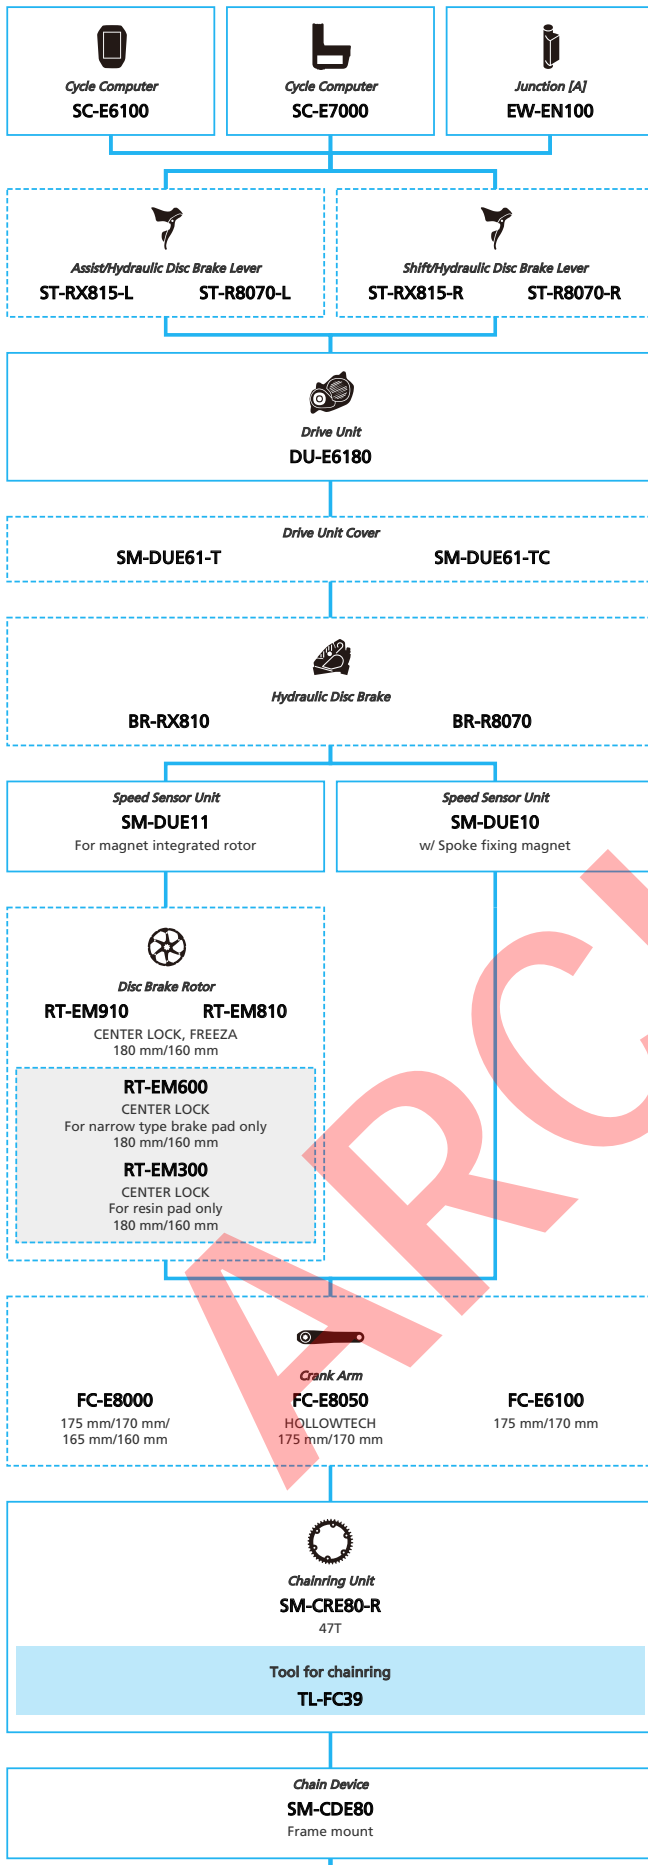

SHIMANO STOPS E6180 series for Japan market

(For Drop Handlebar Electronic Derailleur spec.)

N ... New model
■ ... Additional option
□ ... All select
▨ ... Alternative option
▨ ... Single select

E-BIKE