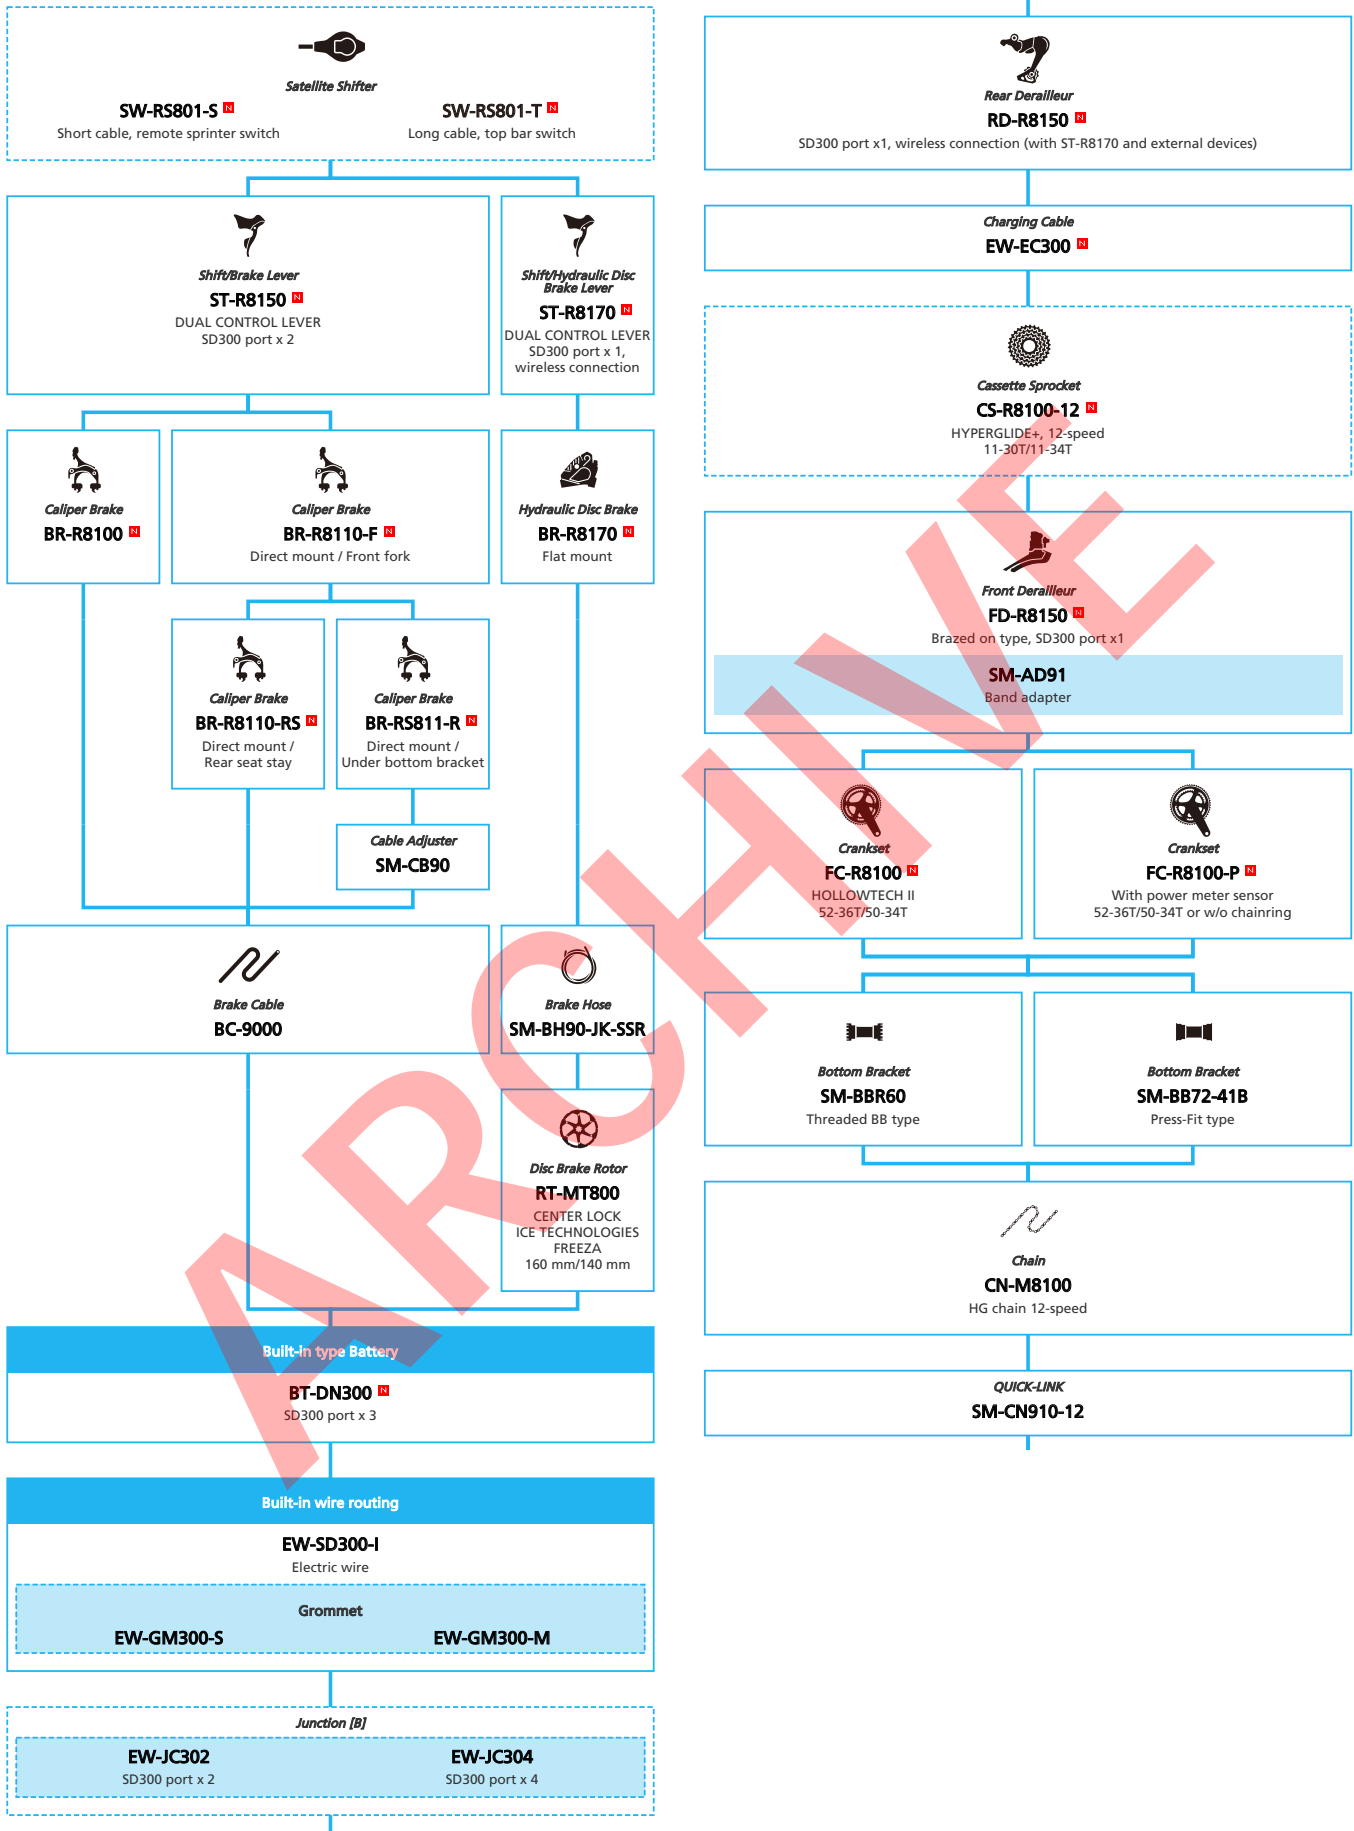

ROAD CHAINLINE

SHIMANO ULTEGRA R8150 Series (2x12-speed)

- ... New model
- ... Additional option
- ... All select
- ... Alternative option
- ... Single select

Road Bike

- ... New model
- ... Additional option
- ... All select
- ... Alternative option
- ... Single select