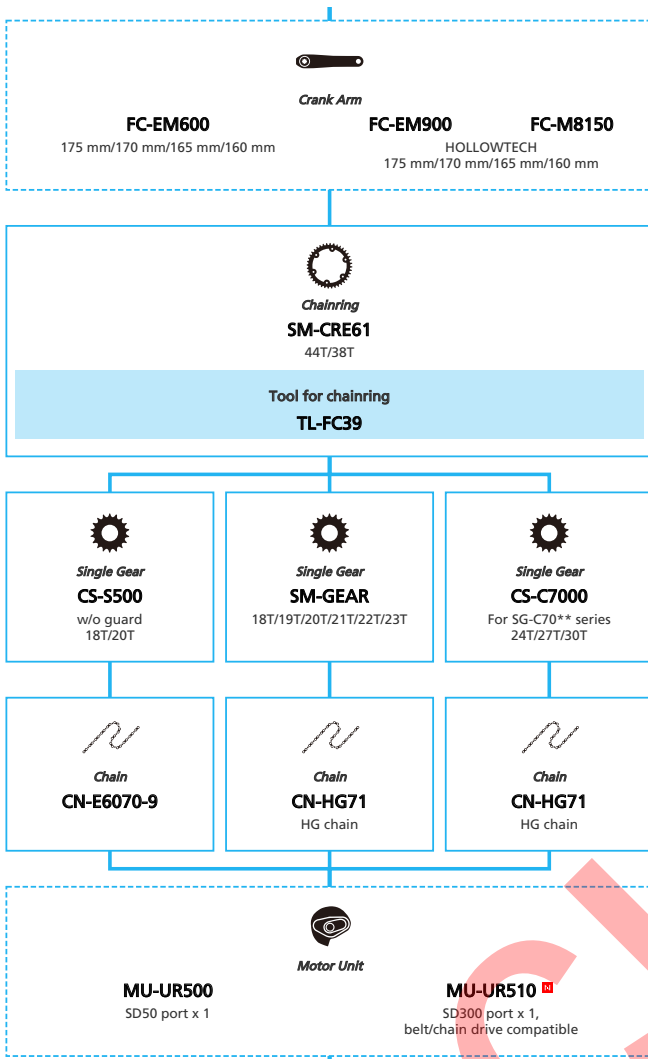

- ... New model
- ... Additional option
- ... All select
- ... Single select

ARCHIVED

E-BIKE