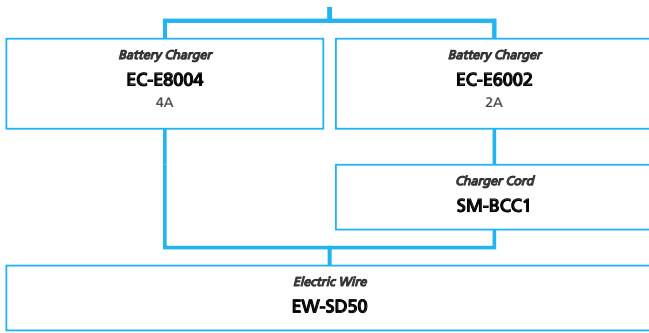

- ... New model
- ... Additional option
- ... Alternative option
- ... All select
- ... Single select

ARCHIVE