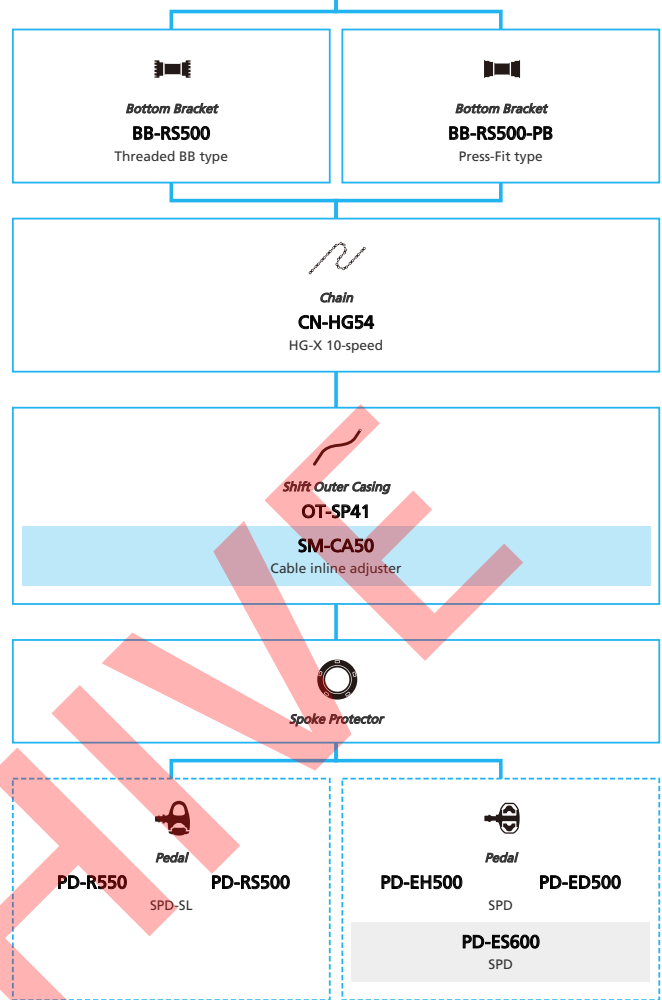

ARCHIVE

SHIMANO **105** (2x11-speed)

- ... New model
- ... Additional option
- ... All select
- ... Alternative option
- ... Single select

Road Bike

- N ... New model
- ... Additional option
- ... Alternative option
- ... All select
- ... Single select

ARCHIVE

SHIMANO Tiagra (3x10-speed)

■ ... New model
 ... Additional option
 ... Alternative option
 ... All select
 ... Single select

Road Bike

SHIMANO *Tiagra* (2x10-speed)

- ... New model
- ... Additional option
- ... All select
- ... Alternative option
- ... Single select