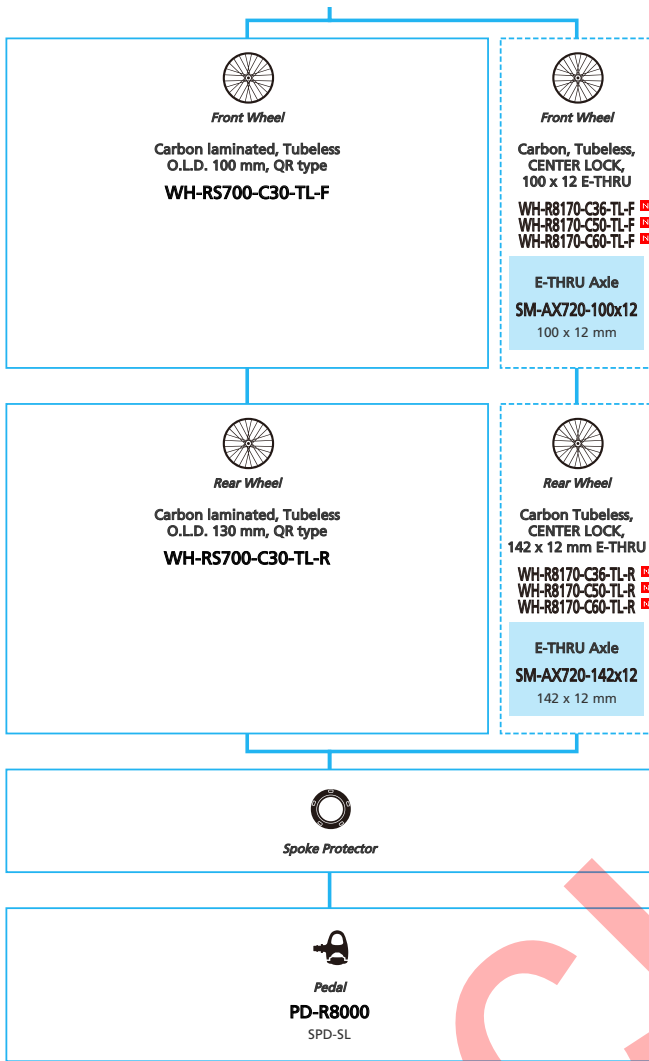

ROAD CHAINLINE

SHIMANO ULTEGRA R8150 Series (2x12-speed)

- ... New model
- ... Additional option
- ... All select
- ... Alternative option
- ... Single select

Road Bike

- ... New model
- ... Additional option
- ... All select
- ... Alternative option
- ... Single select