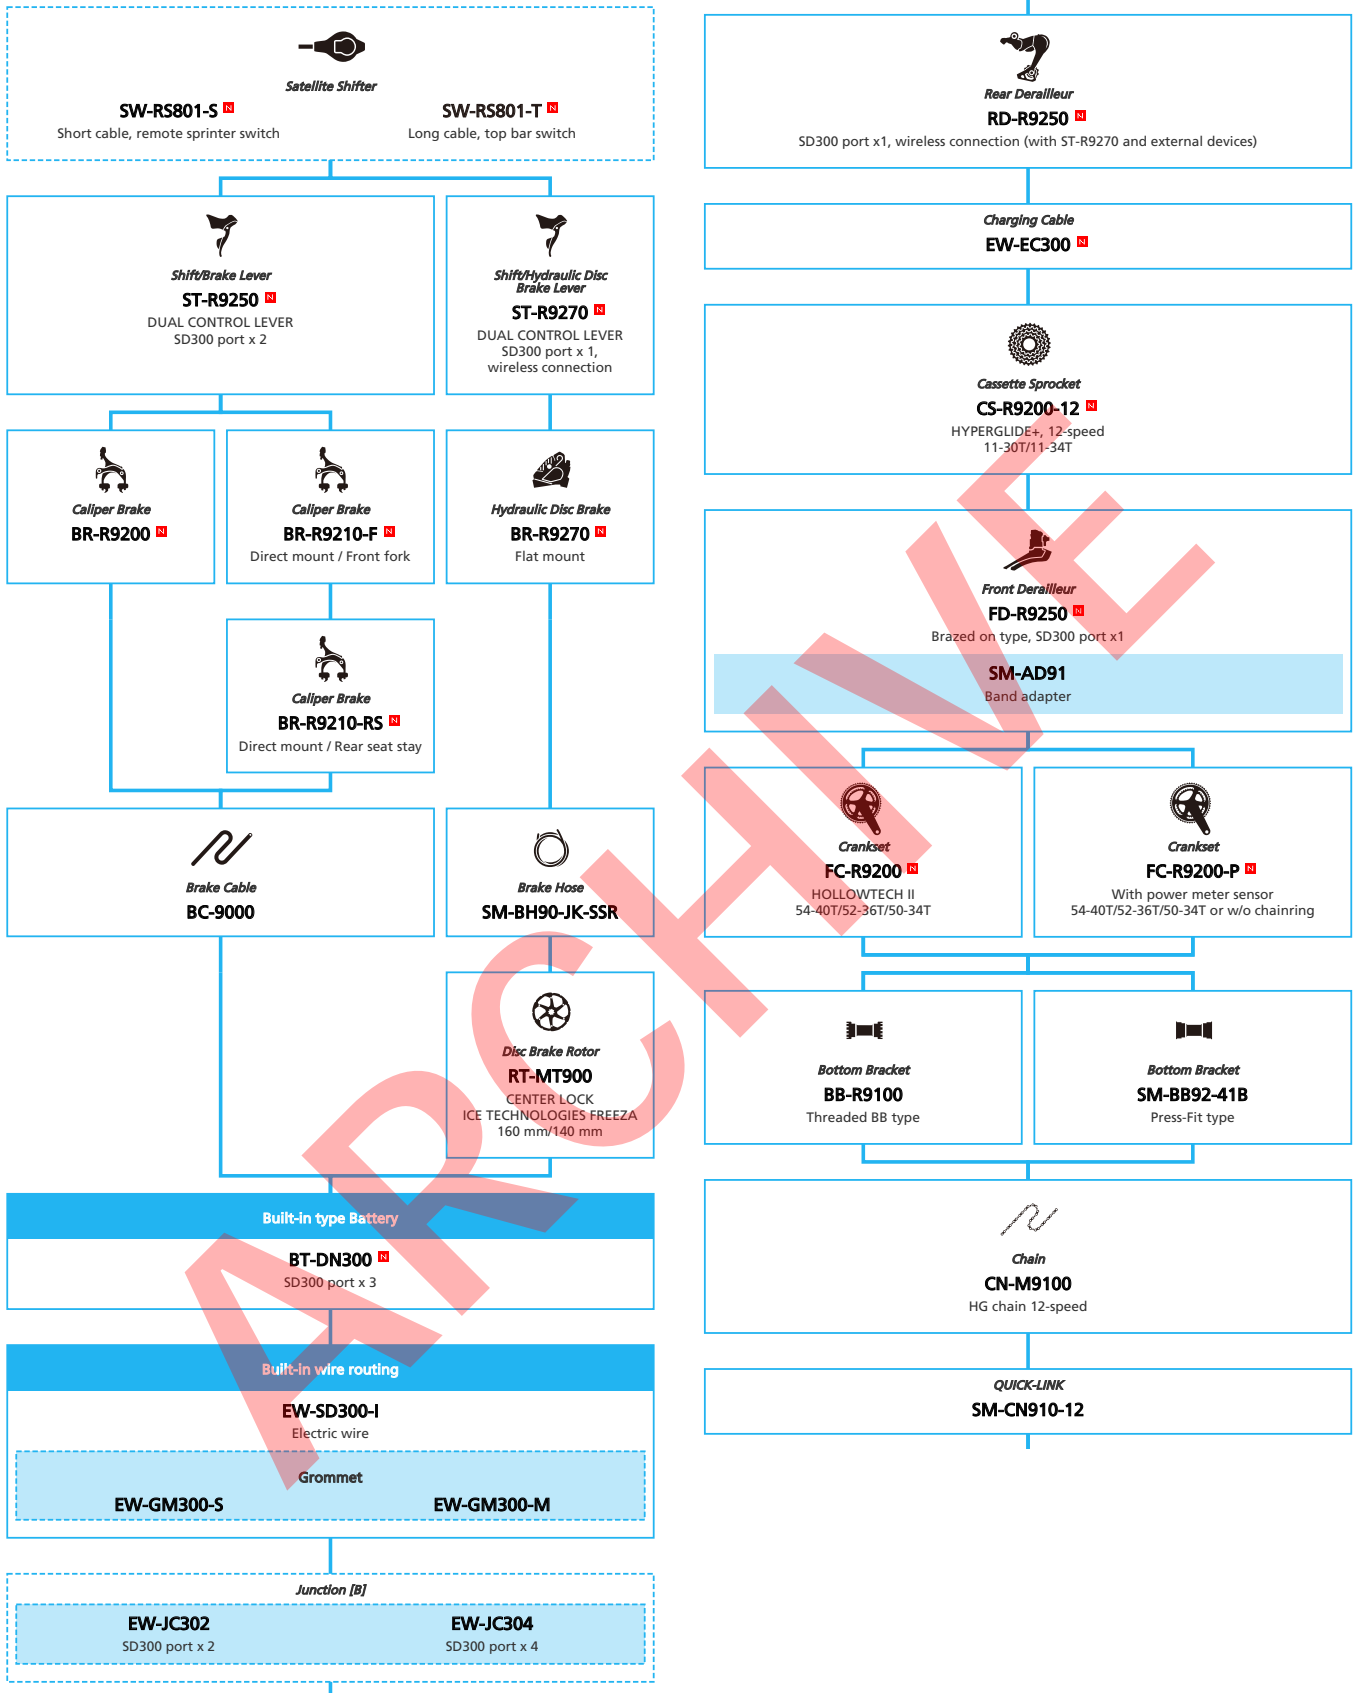

DURA-ACE R9250 Series (2x12-speed)

- ... New model
- ... Additional option
- ... All select
- ... Alternative option
- ... Single select

Road Bike