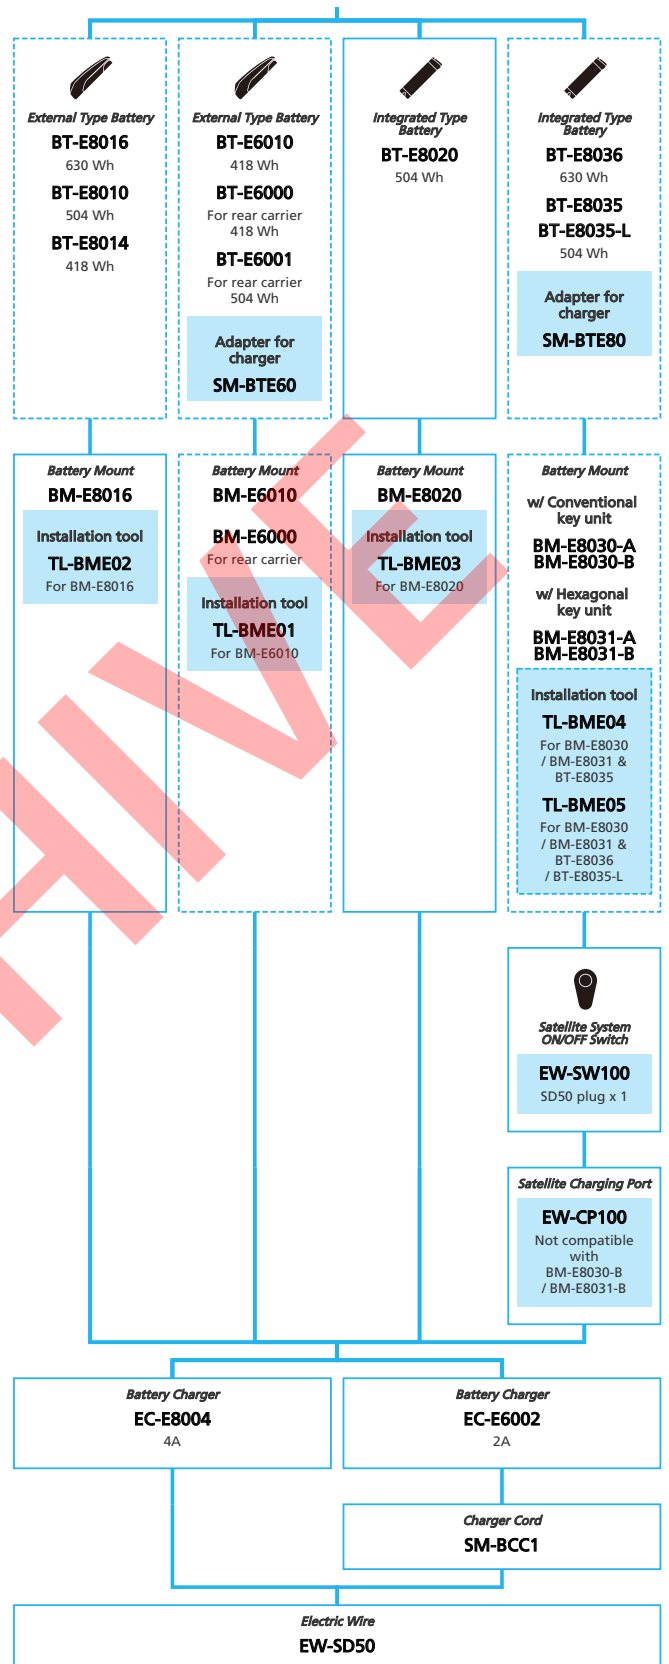

N ... New model
■ ... Additional option
■ ... Alternative option
□ ... All select
□ ... Single select

ARCHIVE