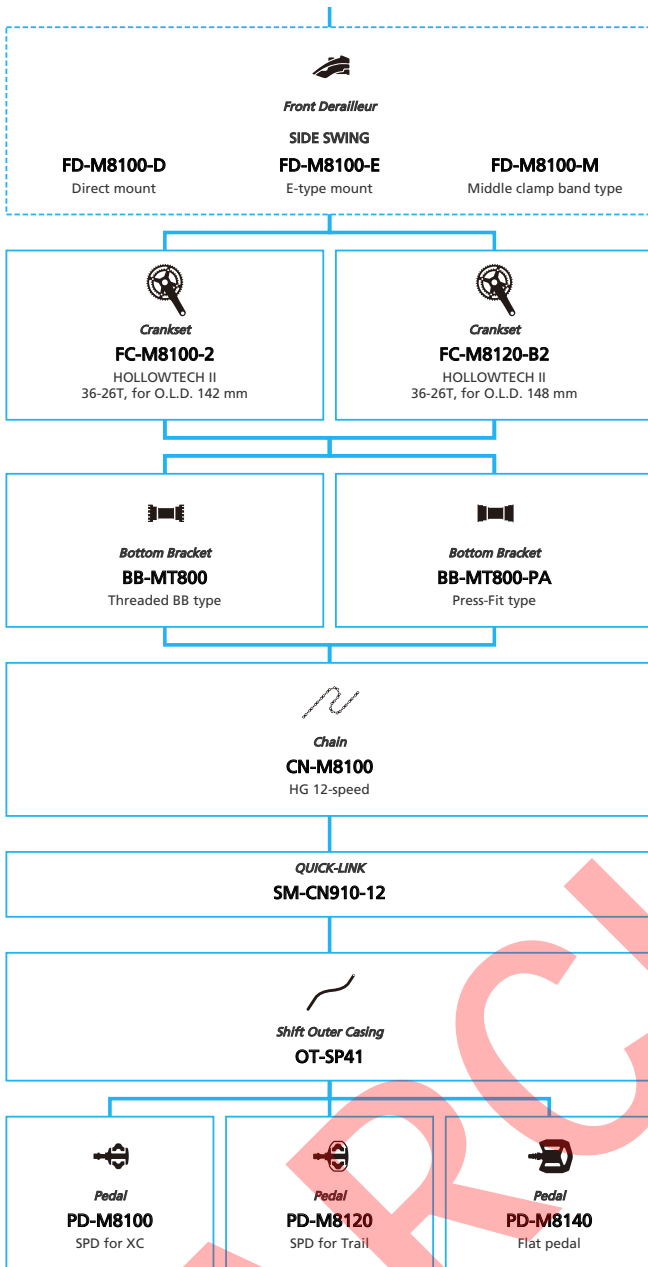

- ... New model
- ... Additional option
- ... Alternative option
- ... All select
- ... Single select