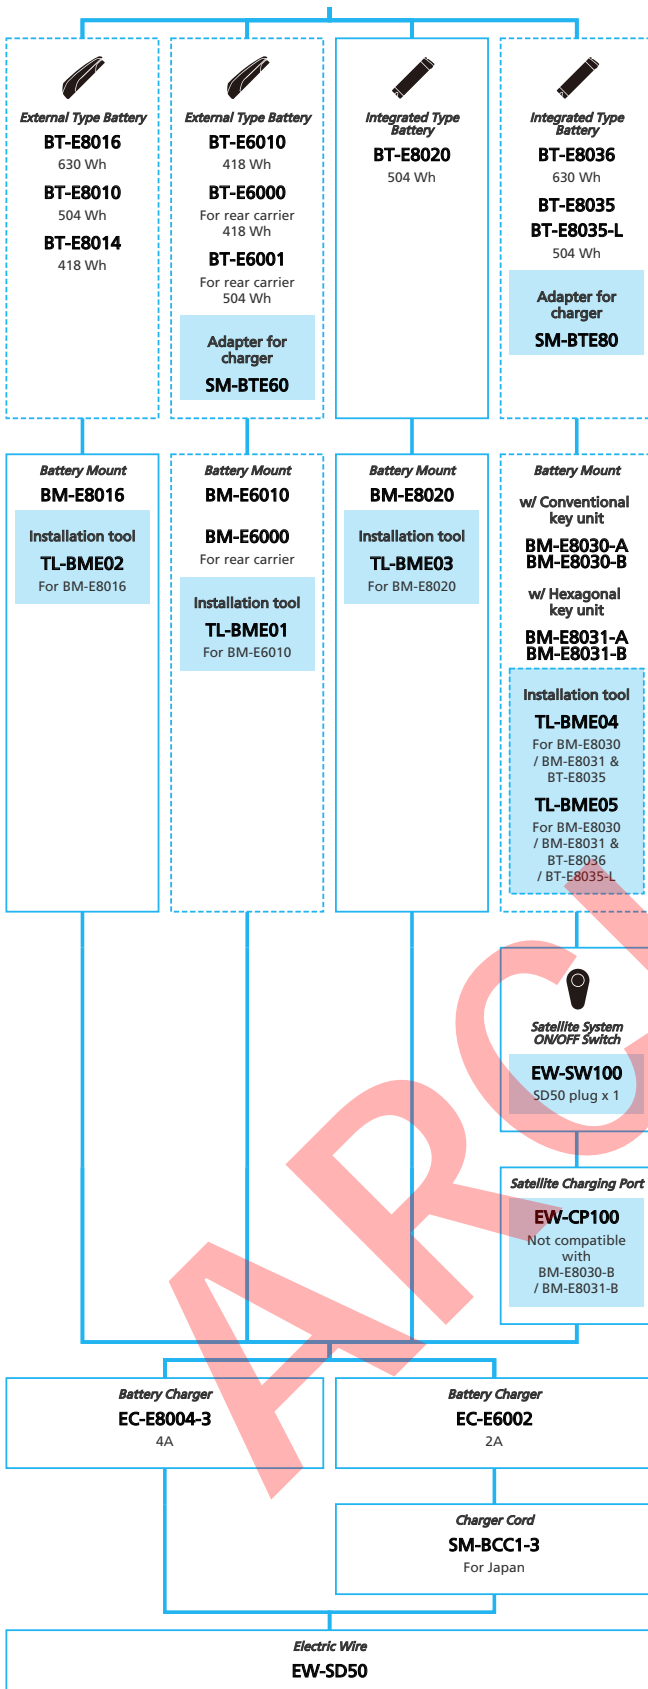

- ... New model
- ... Additional option
- ... Alternative option
- ... All select
- ... Single select