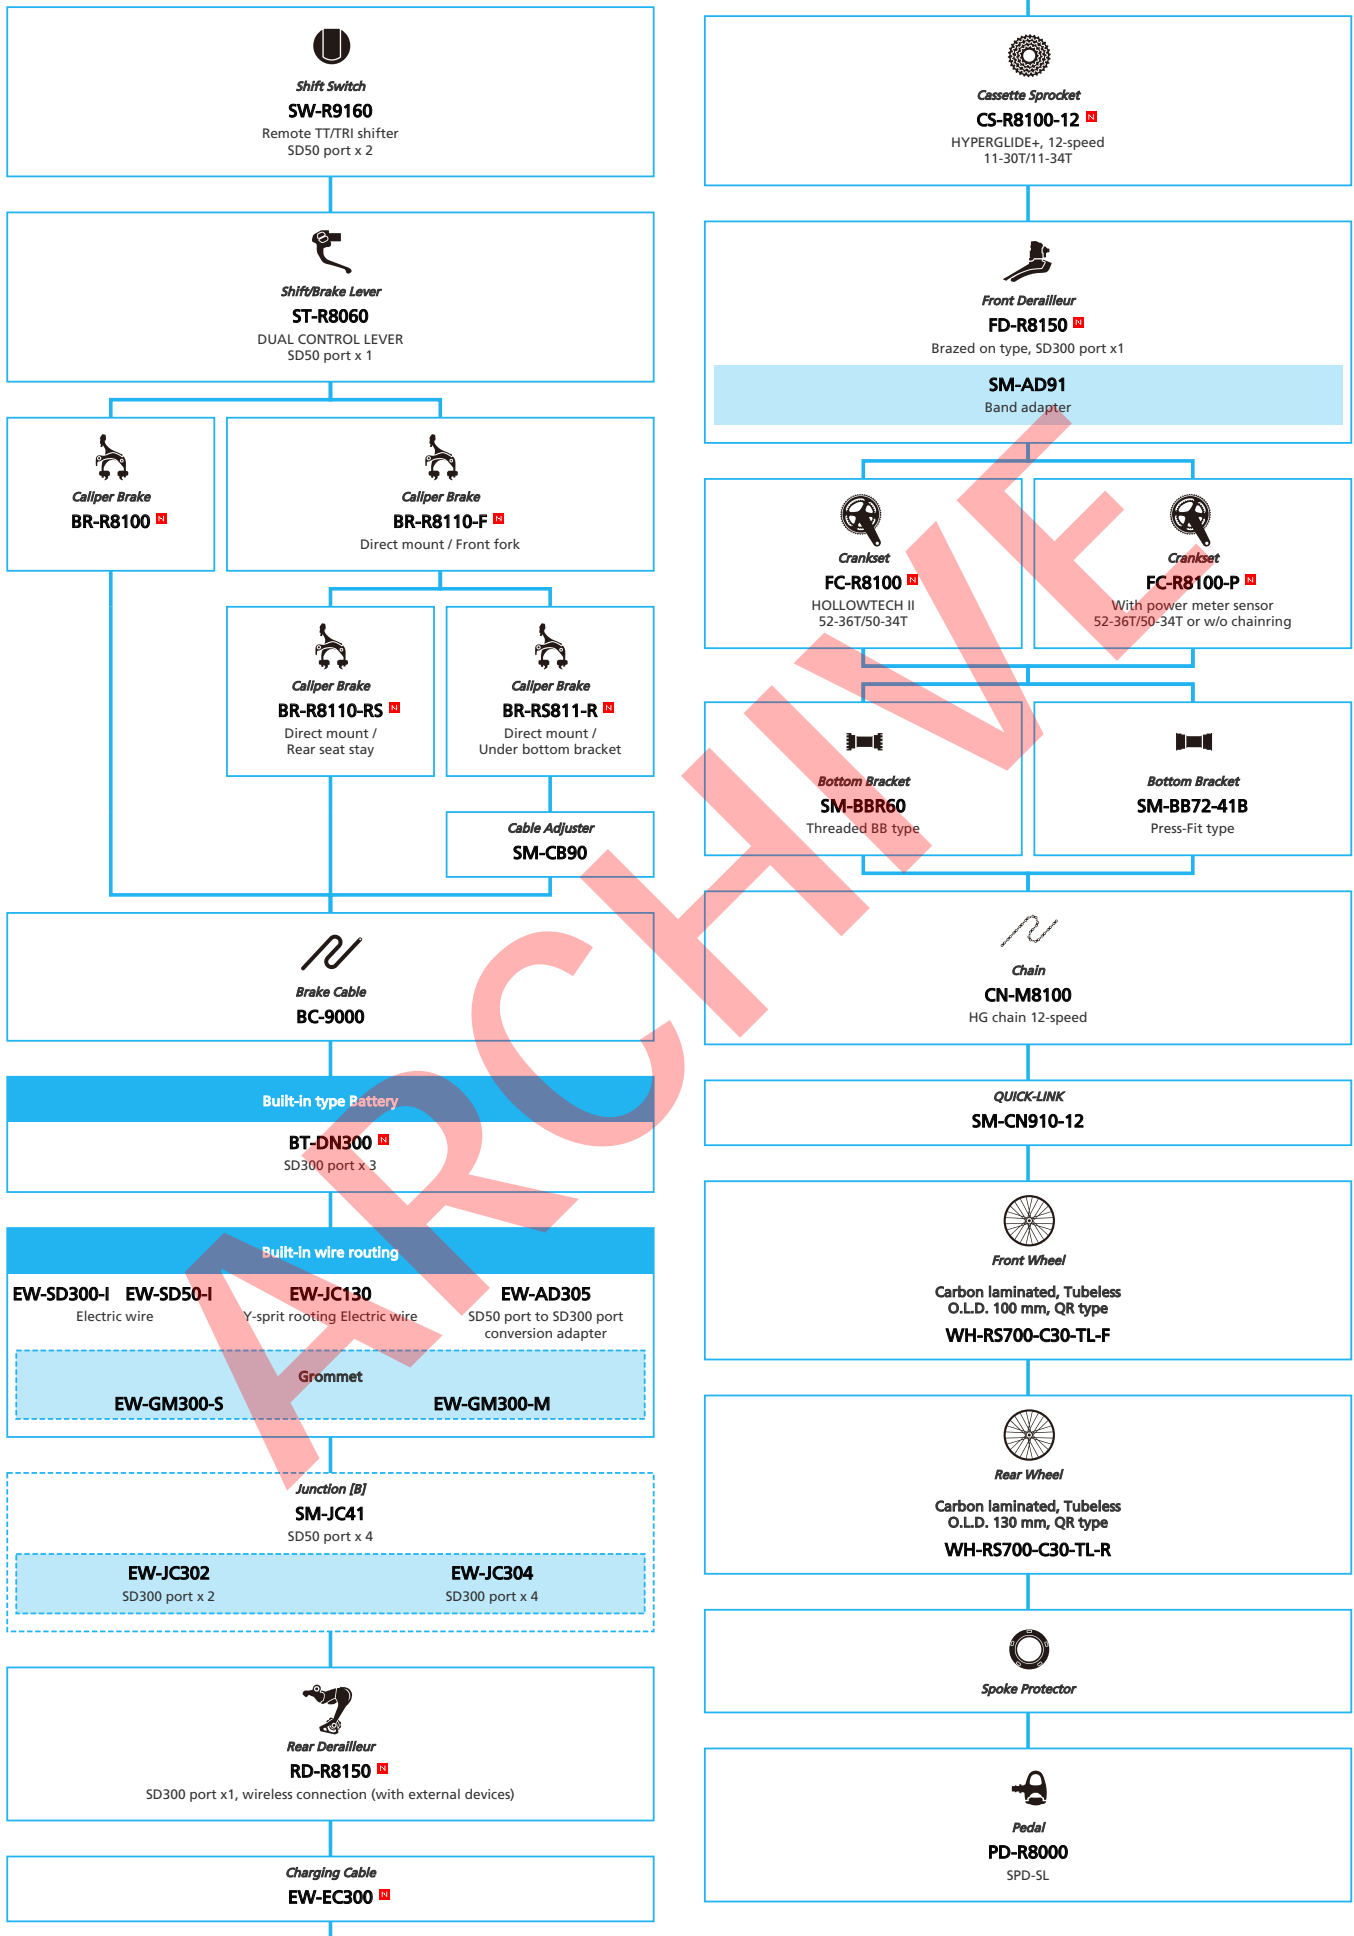

SHIMANO ULTEGRA R8150 Series (2x12-speed TT/TRI spec.)

■ ... New model
■ ... Additional option
■ ... Alternative option
□ ... All select
□ ... Single select

Road Bike