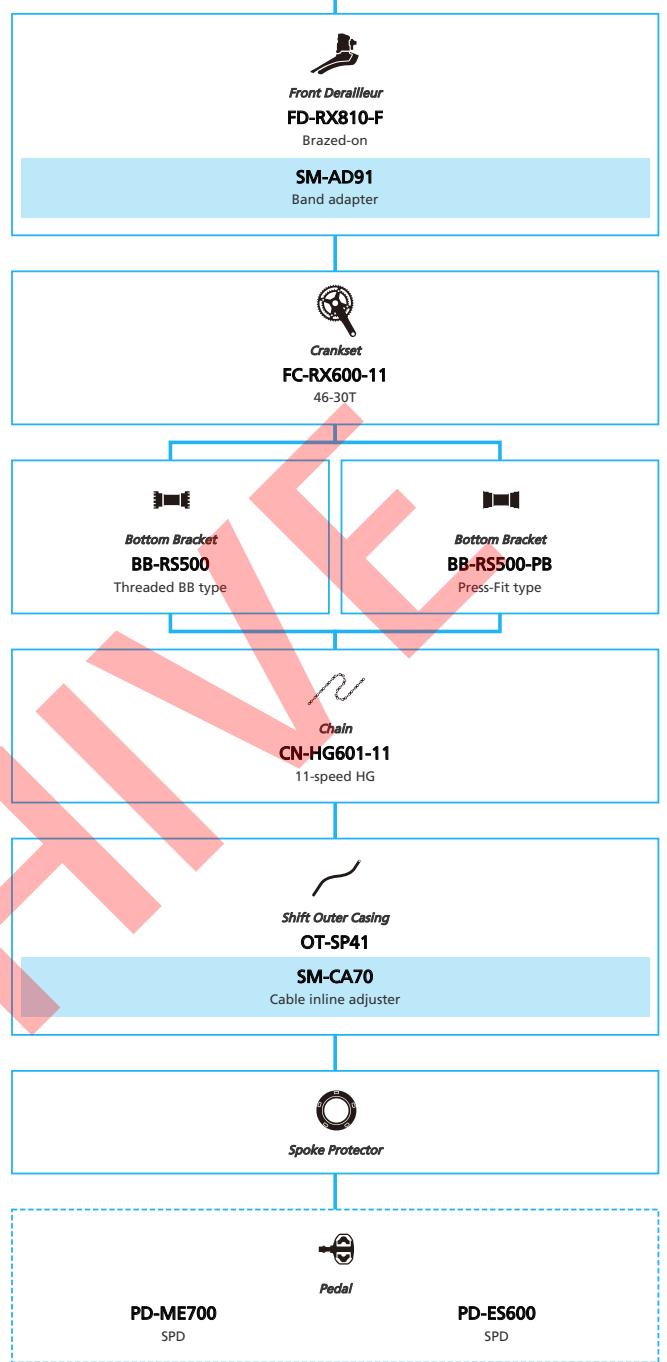

SHIMANO **GRX** RX600 series (2x11-speed)

- ... New model
- ... Additional option
- ... All select
- ... Alternative option
- ... Single select