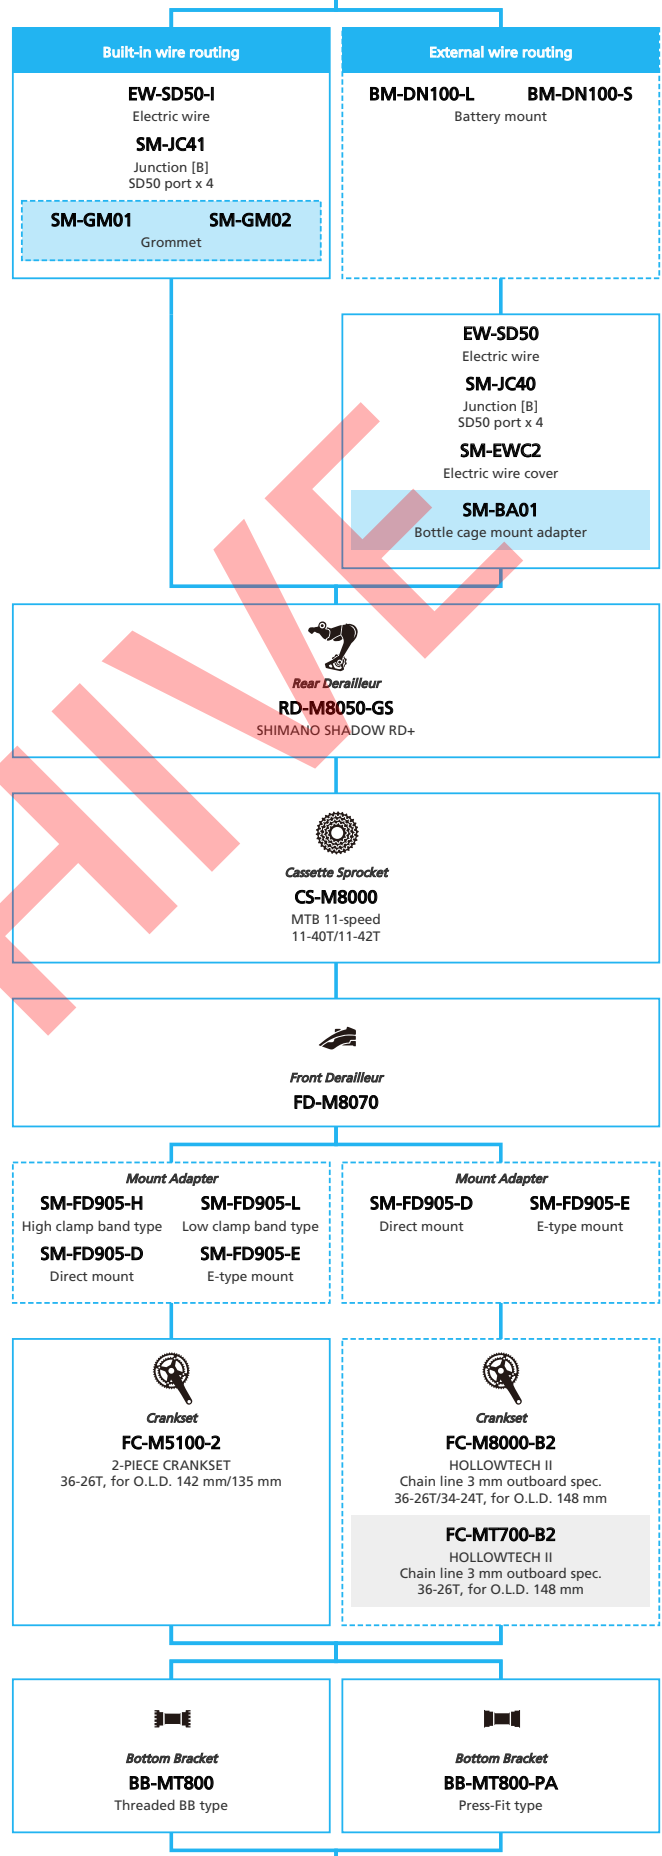

SHIMANO **DEORE XT** M8050 series (2x11-speed)

N ... New model
 ■ ... Additional option
 ■ ... Alternative option
 □ ... All select
 □ ... Single select

Mountain Bike

- ... New model
- ... Additional option
- ... All select
- ... Alternative option
- ... Single select