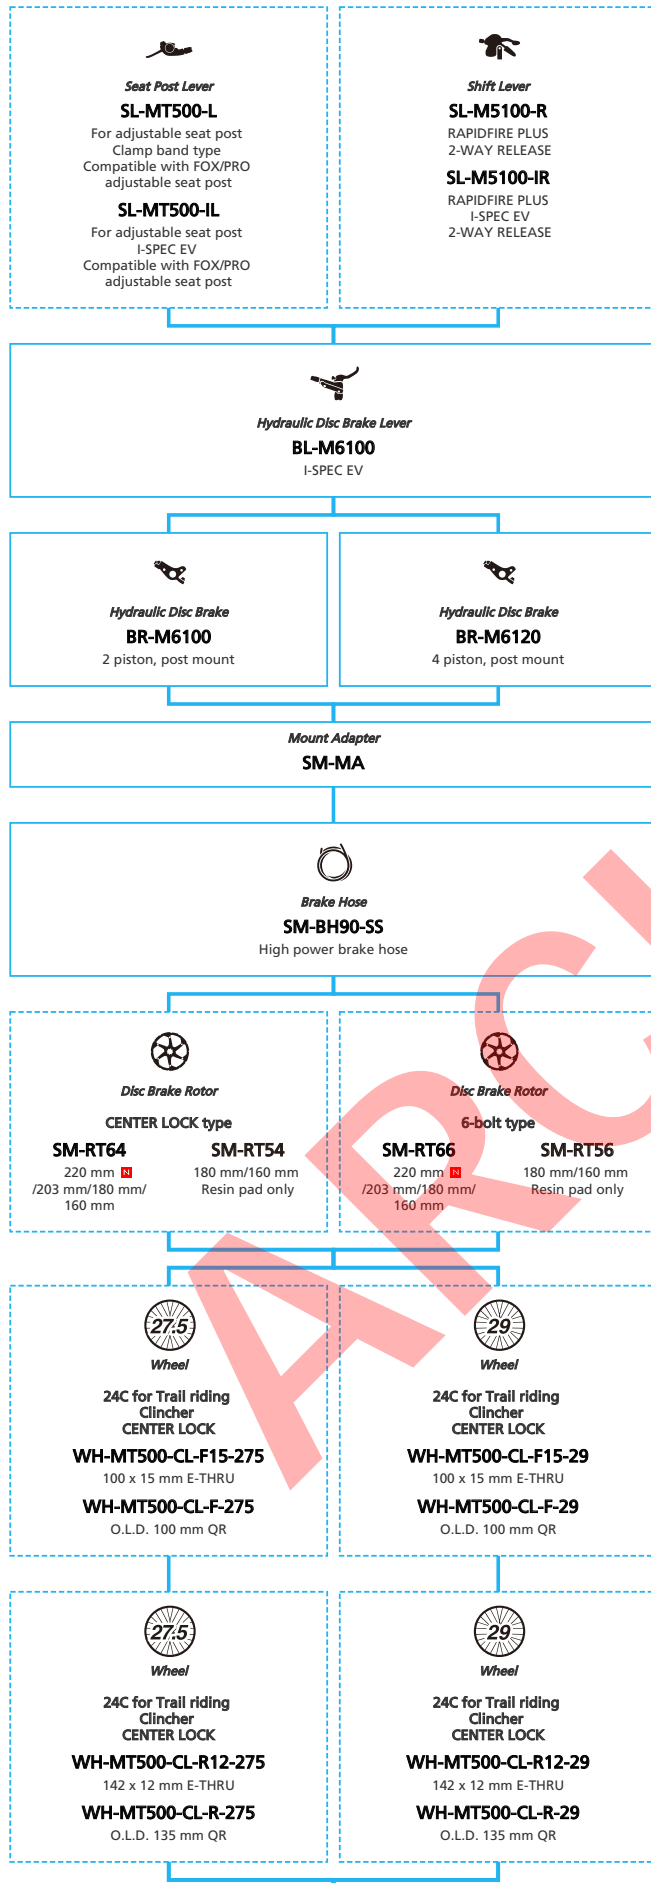

SHIMANO DEORE (1x12-speed)

N ... New model
 ... Additional option
 ... Alternative option
 ... All select
 ... Single select

Mountain Bike

-  ... New model
-  ... Additional option
-  ... Alternative option
-  ... All select
-  ... Single select

ARCHIVE

SHIMANO DEORE (1x11-speed)

N ... New model
 ■ ... Additional option
 □ ... All select
 ■ ... Alternative option
 □ ... Single select

Mountain Bike

-  ... New model
-  ... Additional option
-  ... Alternative option
-  ... All select
-  ... Single select