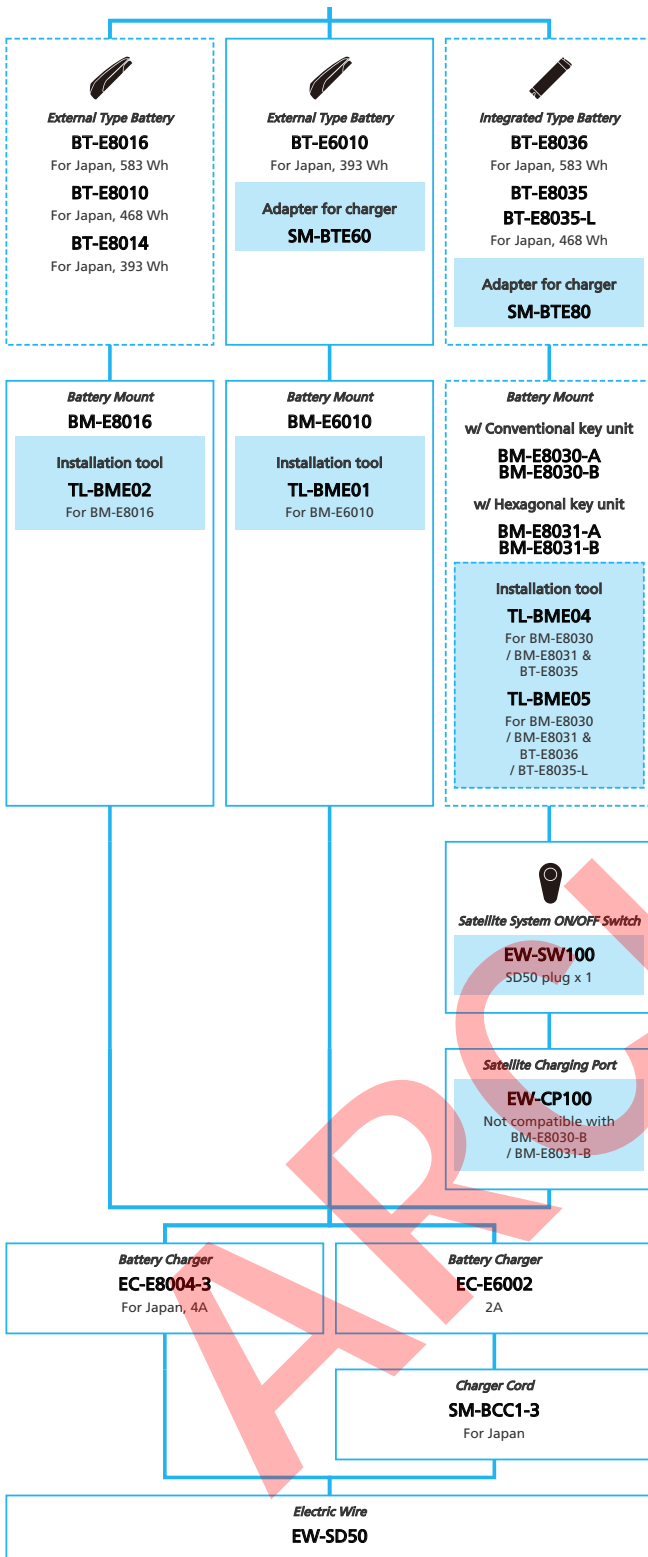

- ... New model
- ... Additional option
- ... All select
- ... Alternative option
- ... Single select