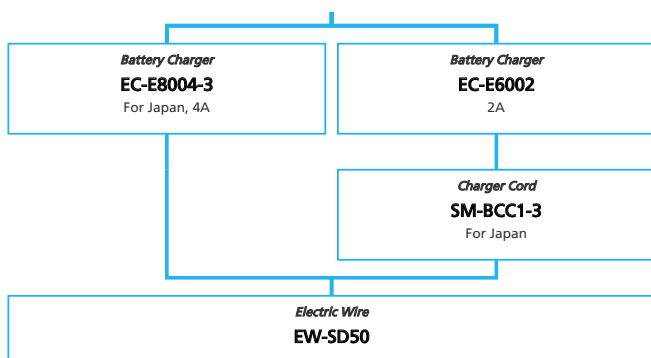

ARCHIVE

SHIMANO STOPS E6180 series for Japan market (Electronic Derailleur spec. 11-speed)

N ... New model
 ... Additional option
 ... Alternative option
 ... All select
 ... Single select

E-BIKE

- ... New model
- ... Additional option
- ... Alternative option
- ... All select
- ... Single select