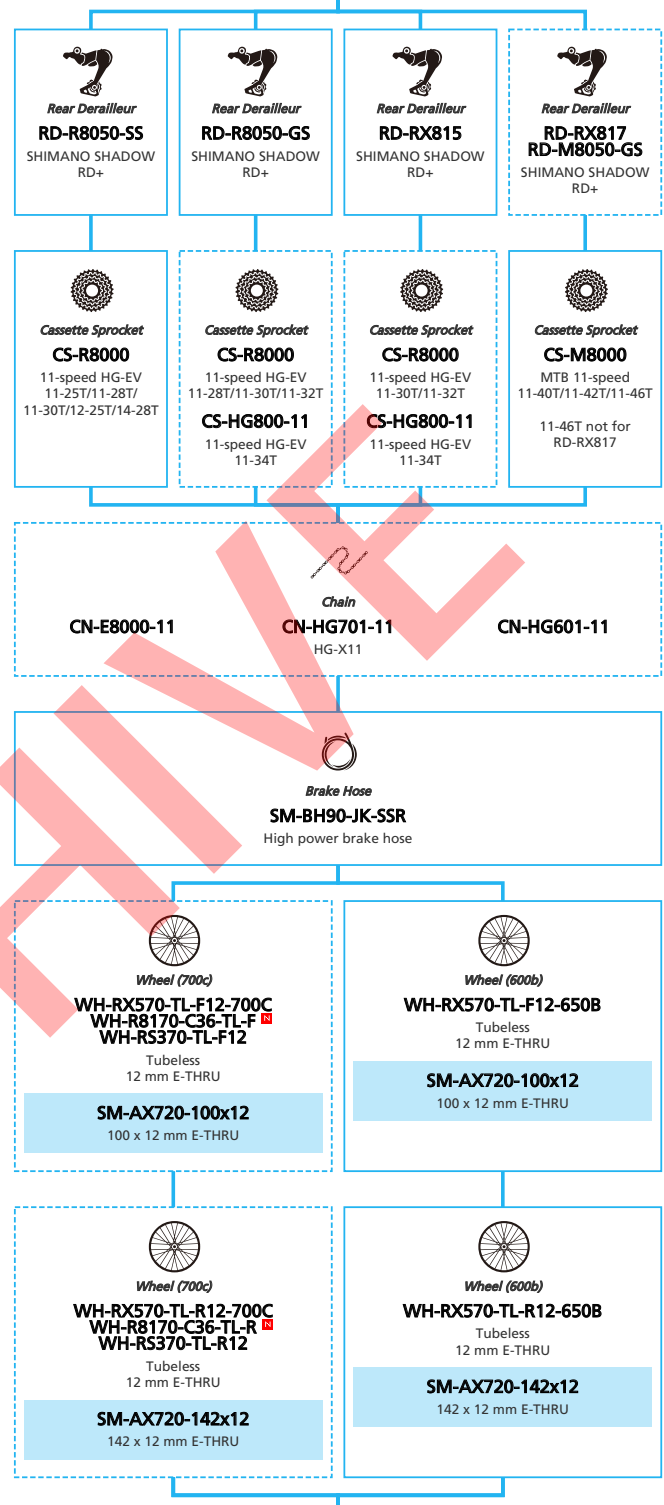

SHIMANO STOPS E6180 series for Japan market

(For Drop Handlebar Electronic Derailleur spec.)

N ... New model
■ ... Additional option
□ ... All select
▨ ... Alternative option
▨ ... Single select

E-BIKE