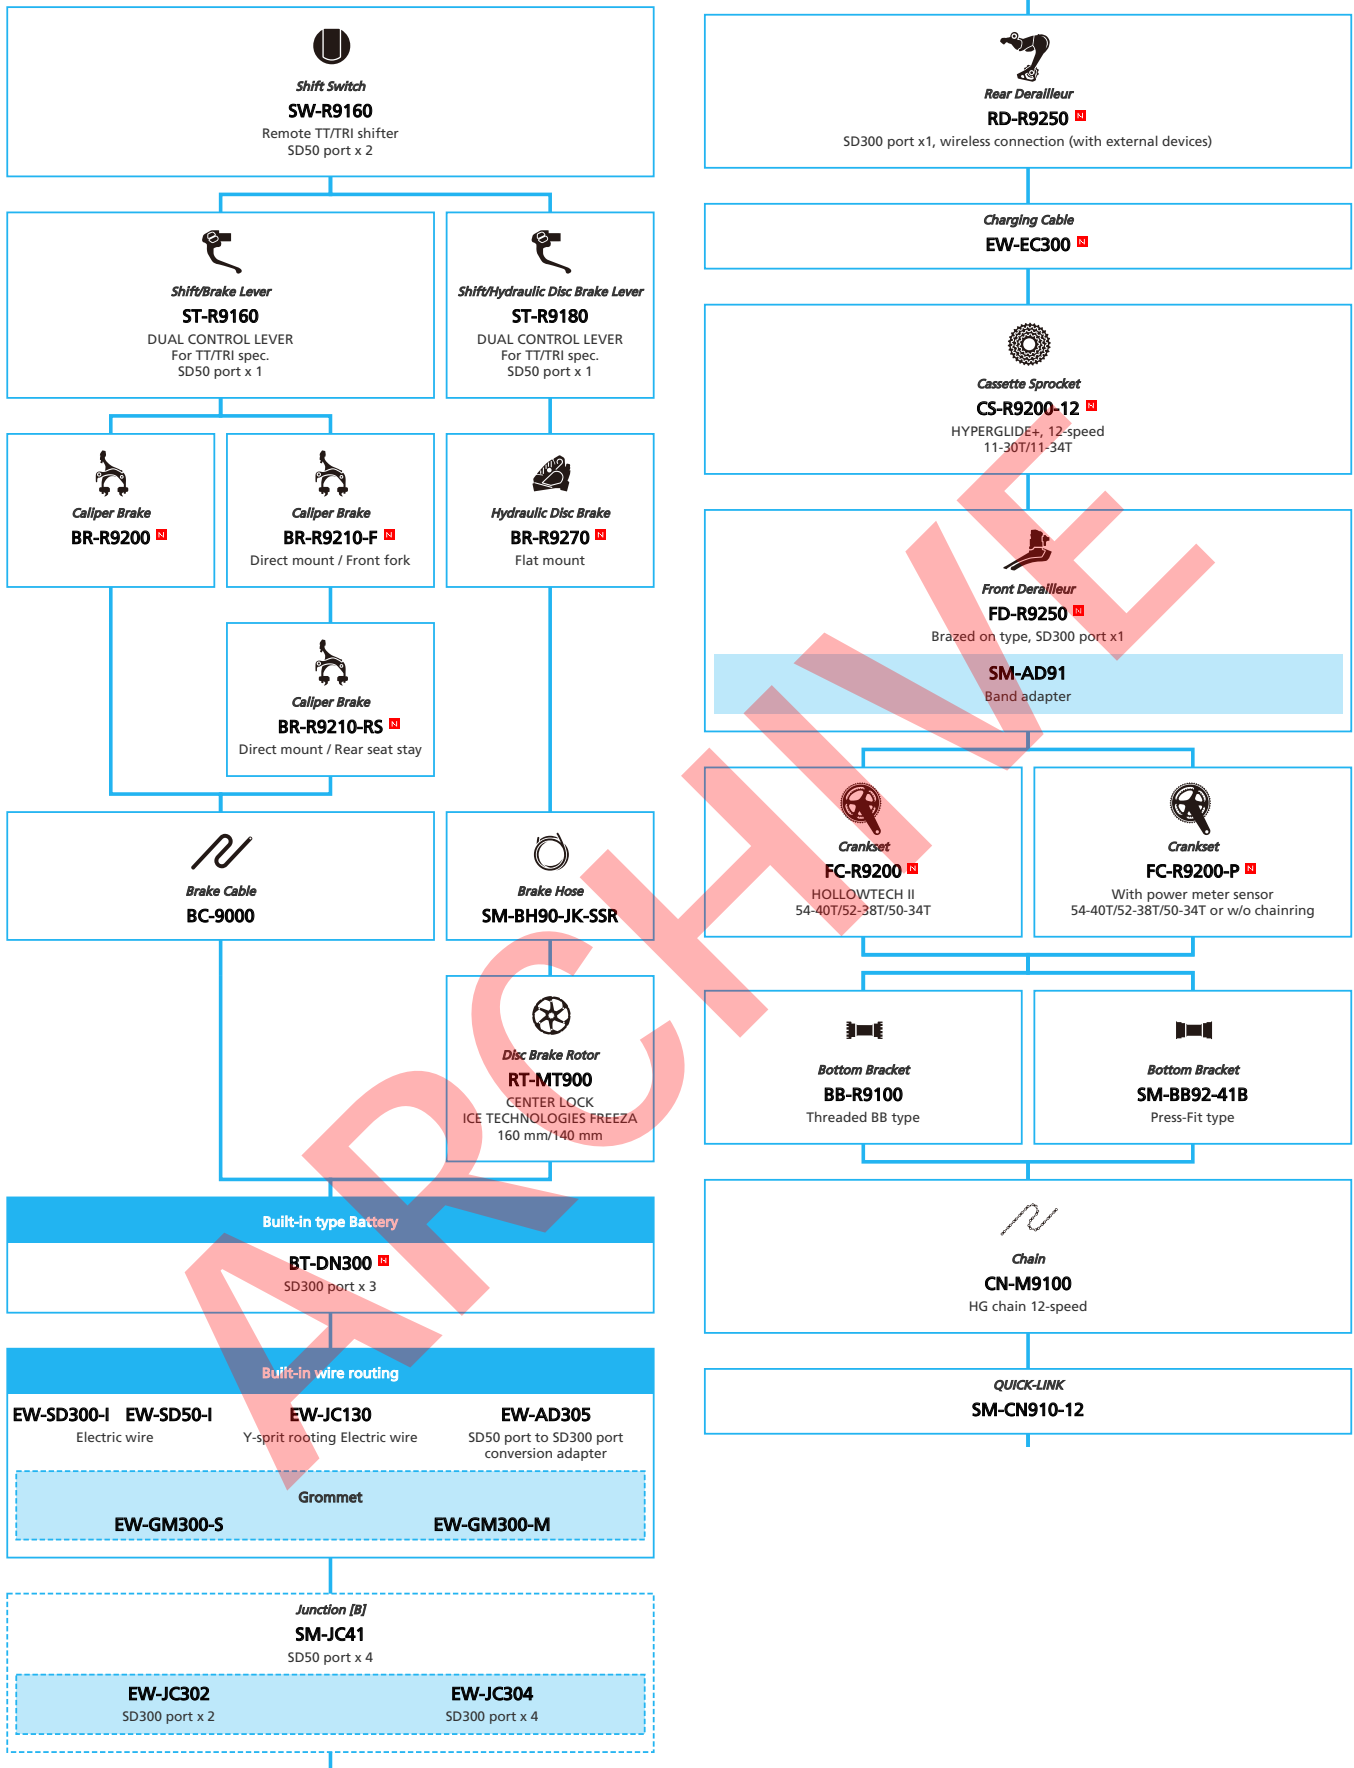

DURA-ACE R9250 Series (2x12-speed TT/TRI spec.)

- ... New model
- ... Additional option
- ... All select
- ... Alternative option
- ... Single select

Road Bike