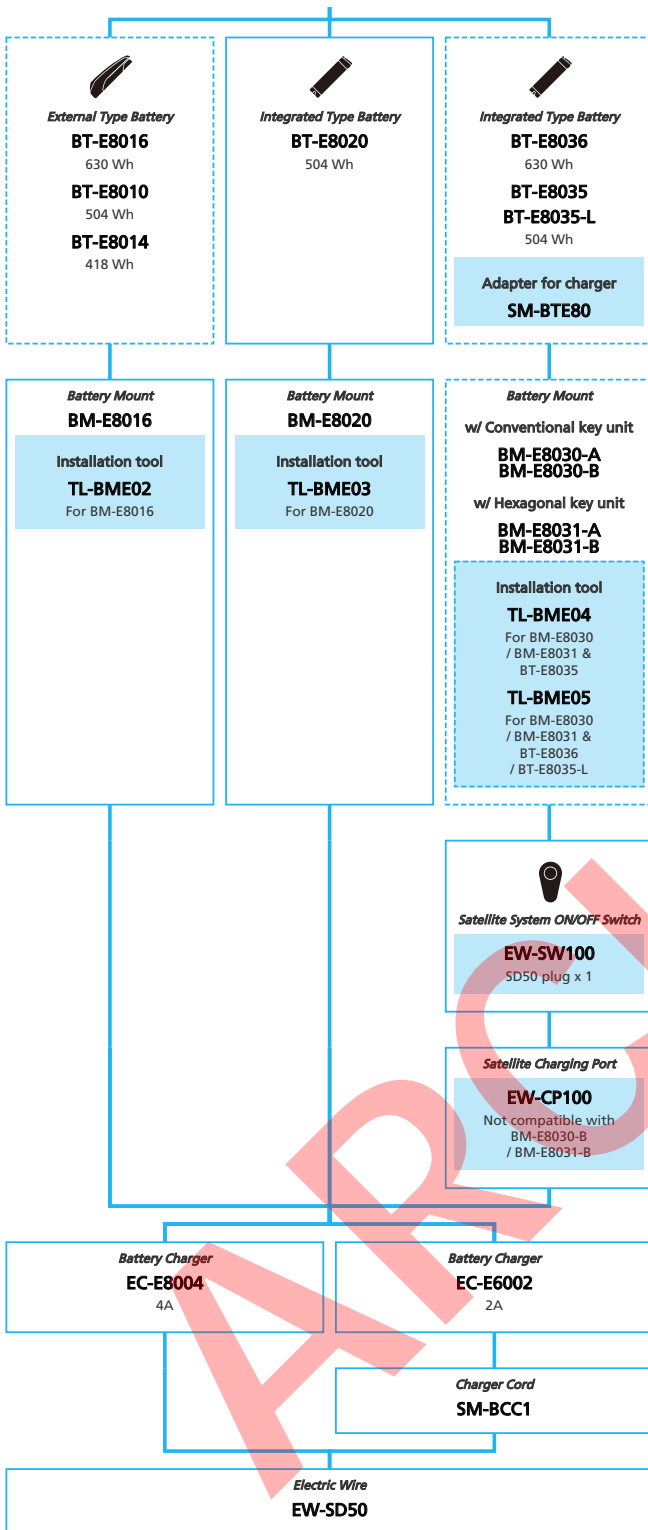

- ... New model
- ... Additional option
- ... All select
- ... Alternative option
- ... Single select