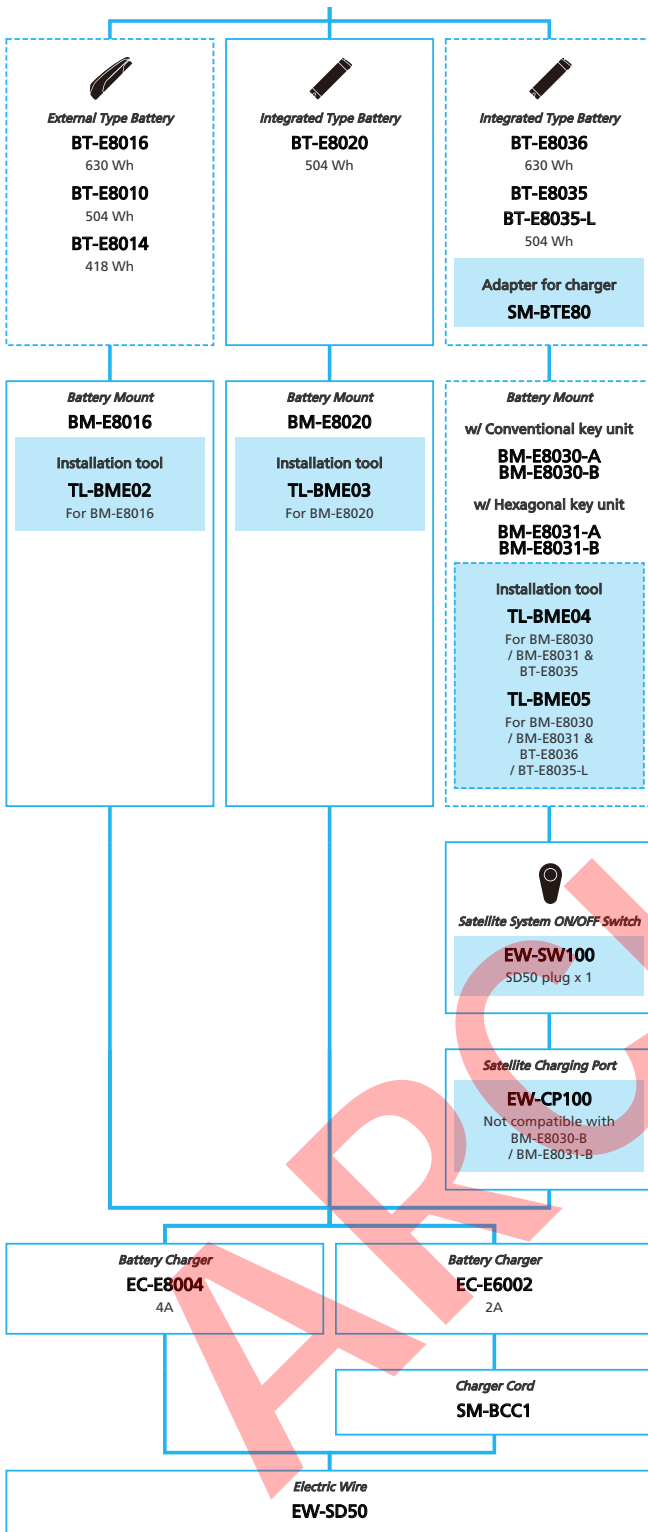

- ... New model
- ... Additional option
- ... All select
- ... Alternative option
- ... Single select