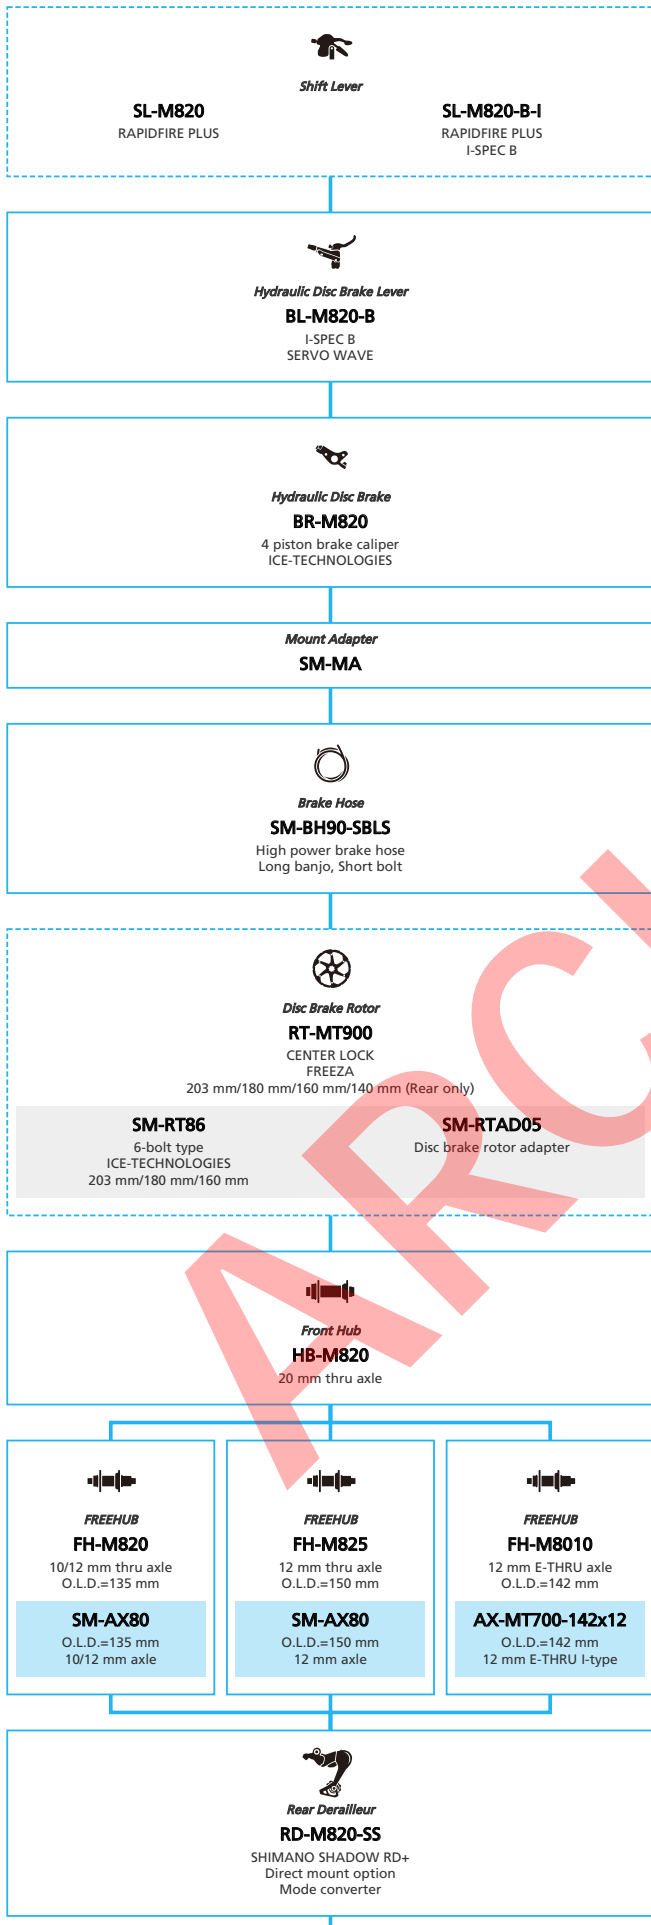

ARCHIVE

SHIMANO DEORE (1x10-speed)

N ... New model
 ... Additional option
 ... Alternative option
 ... All select
 ... Single select

Mountain Bike

-  ... New model
-  ... Additional option
-  ... Alternative option
-  ... All select
-  ... Single select

ARCHIVE

SHIMANO DEORE (2x10-speed)

N ... New model
 ■ ... Additional option
 ■ ... Alternative option
 □ ... All select
 □ ... Single select

Mountain Bike

-  ... New model
-  ... Additional option
-  ... Alternative option
-  ... All select
-  ... Single select

ARCHIVE

SHIMANO (10-speed)

- ... New model
- ... Additional option
- ... Alternative option
- ... All select
- ... Single select

Mountain Bike

-  ... New model
-  ... Additional option
-  ... Alternative option
-  ... All select
-  ... Single select