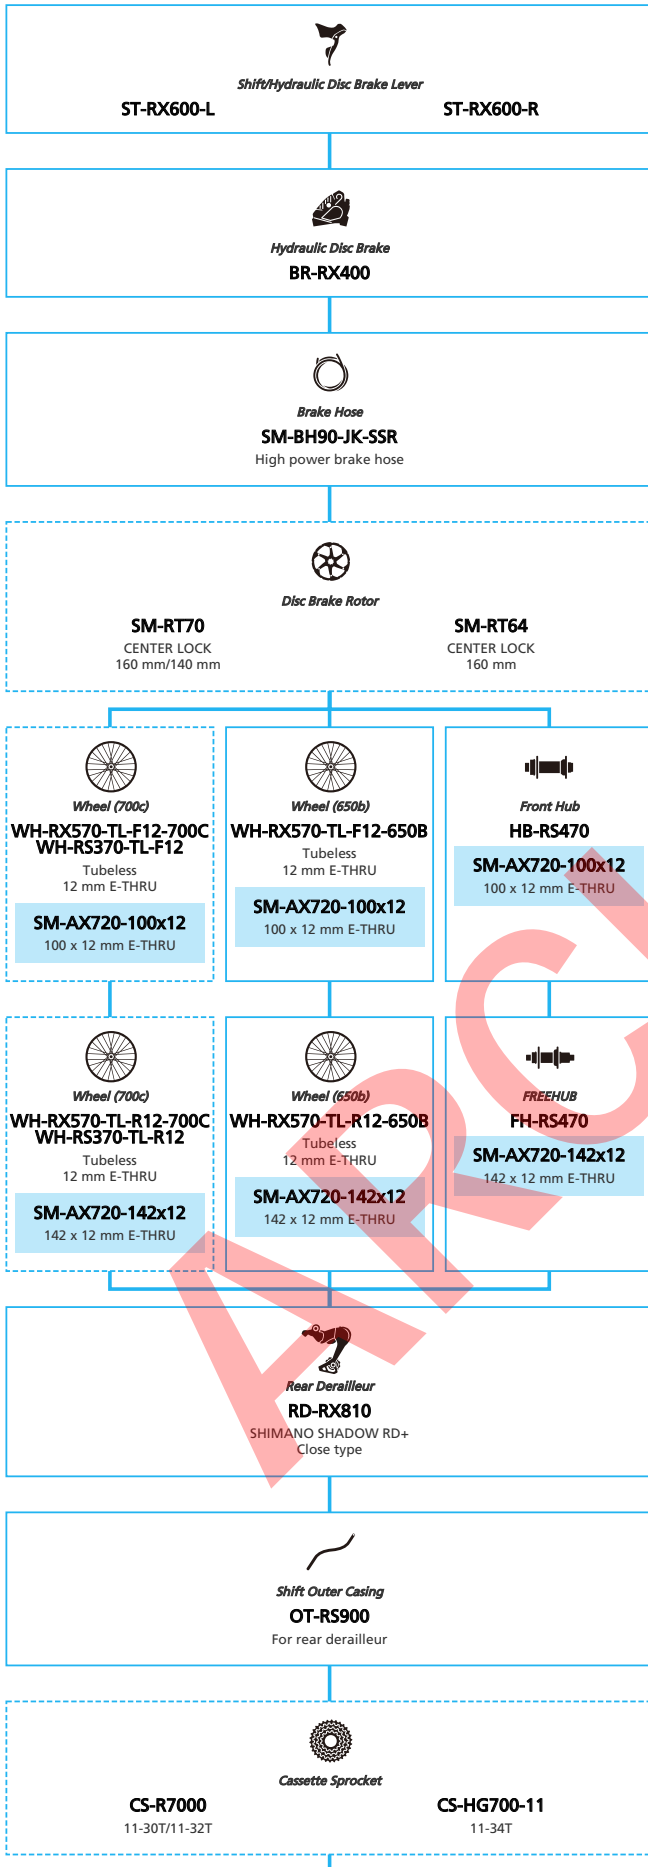

SHIMANO **GRX** RX600 series (2x11-speed)

- ... New model
- ... Additional option
- ... All select
- ... Alternative option
- ... Single select