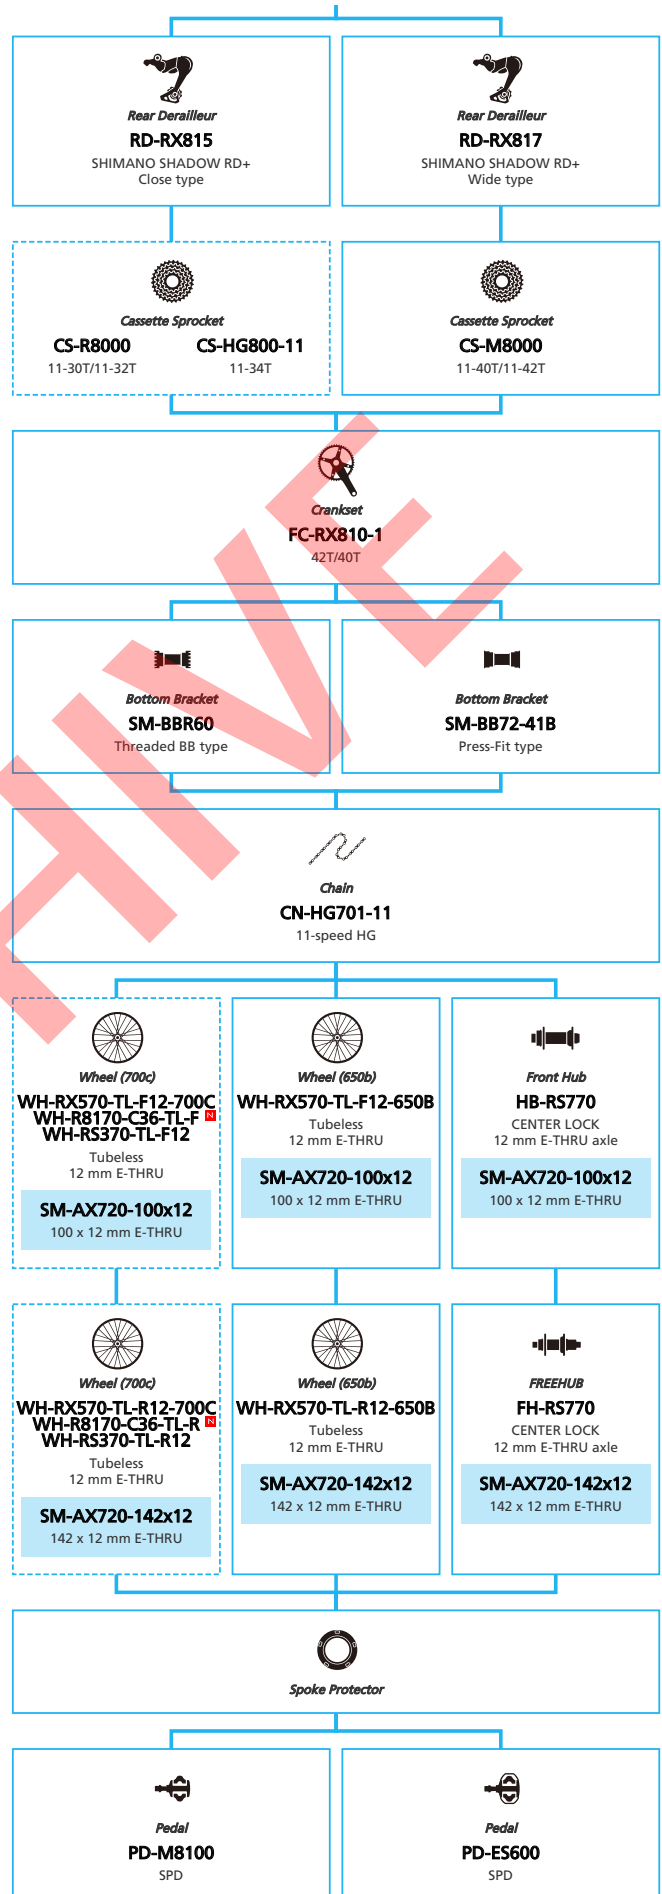

SHIMANO
GRX RX810 series (Electronic spec. 1x11-speed)

N ... New model
  ... Additional option
  ... Alternative option
  ... All select
  ... Single select

Gravel/Adventure Bike