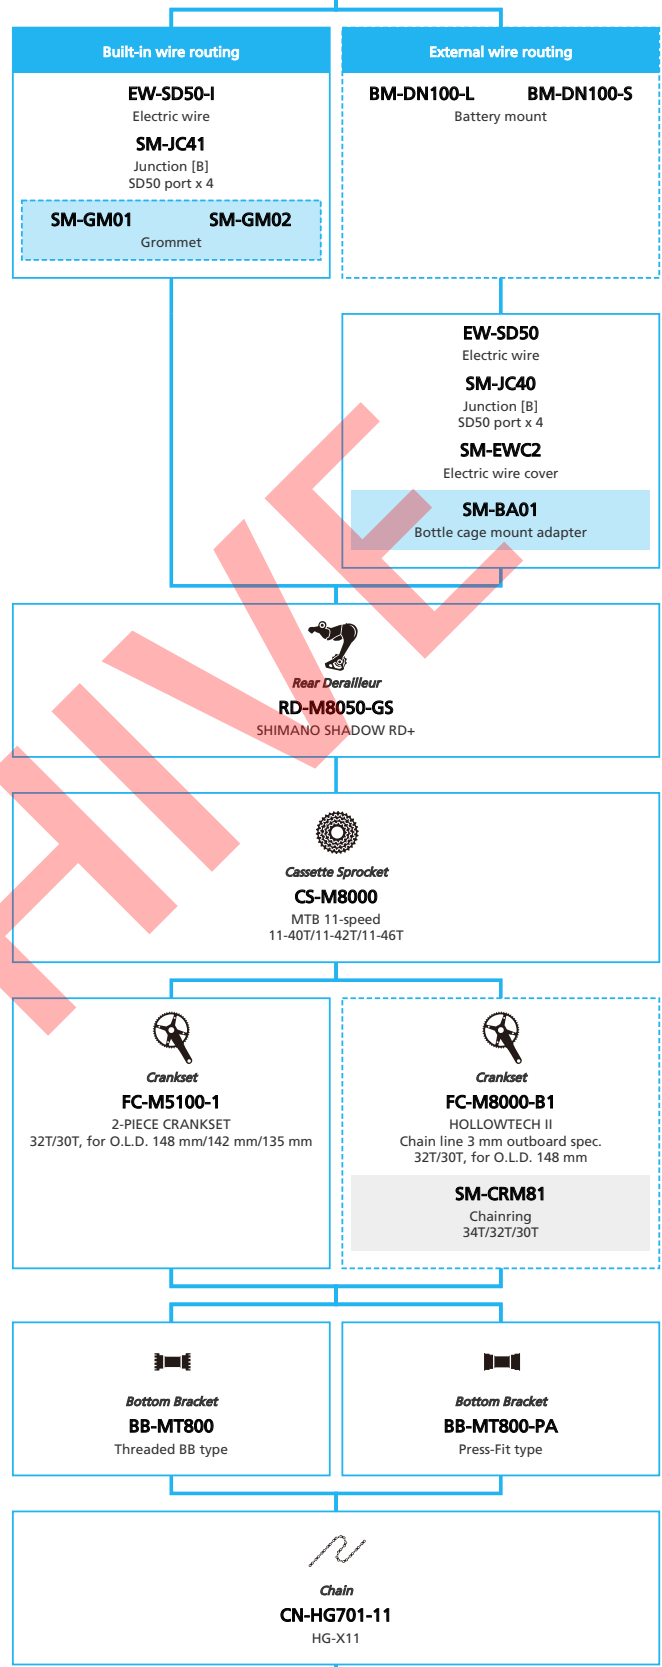

SHIMANO **DEORE XT** M8050 series (1x11-speed)

N ... New model
■ ... Additional option
■ ... Alternative option
□ ... All select
□ ... Single select

Mountain Bike