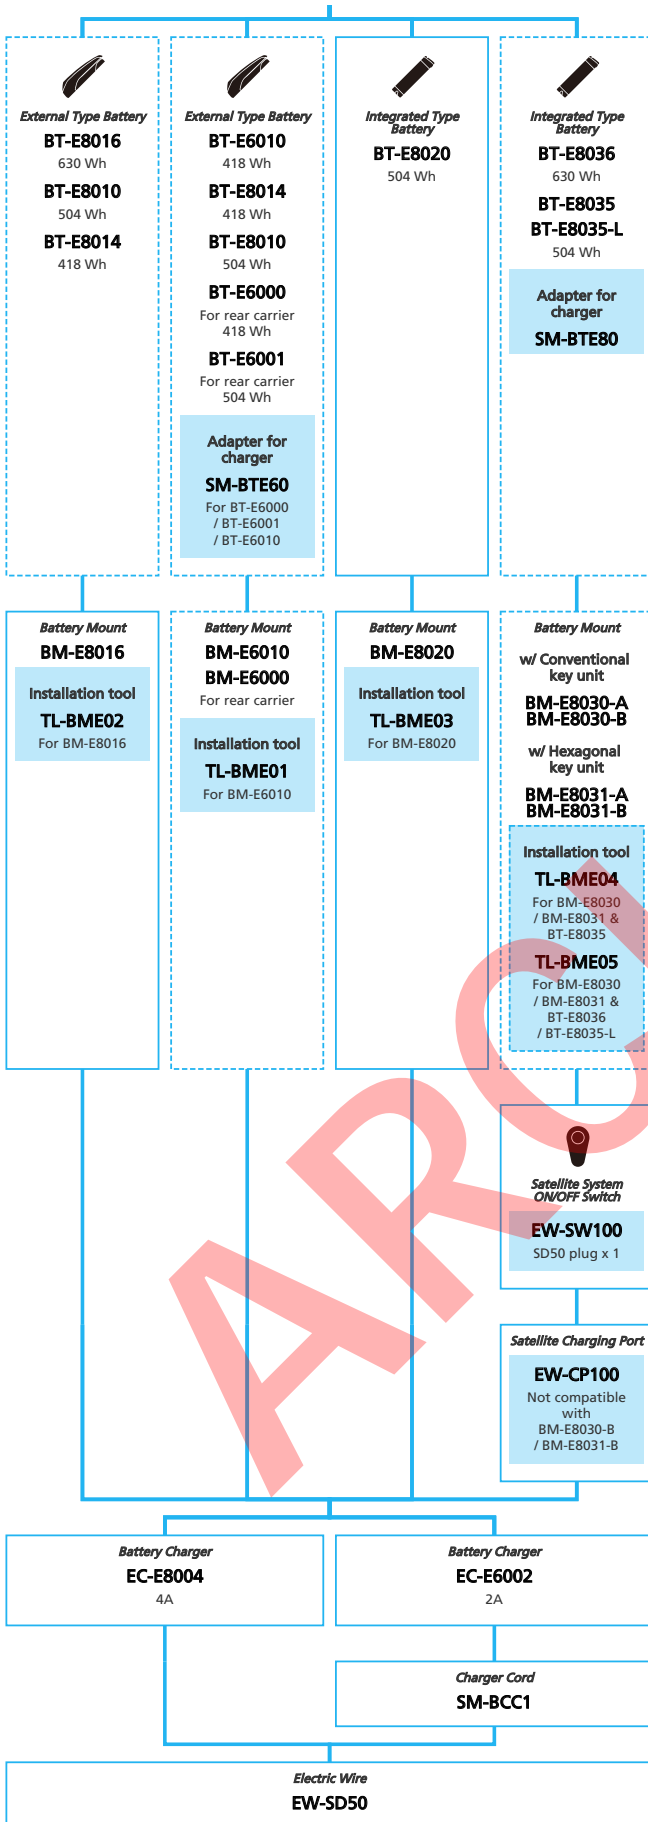

- ... New model
- ... Additional option
- ... All select
- ... Alternative option
- ... Single select

DRAFT