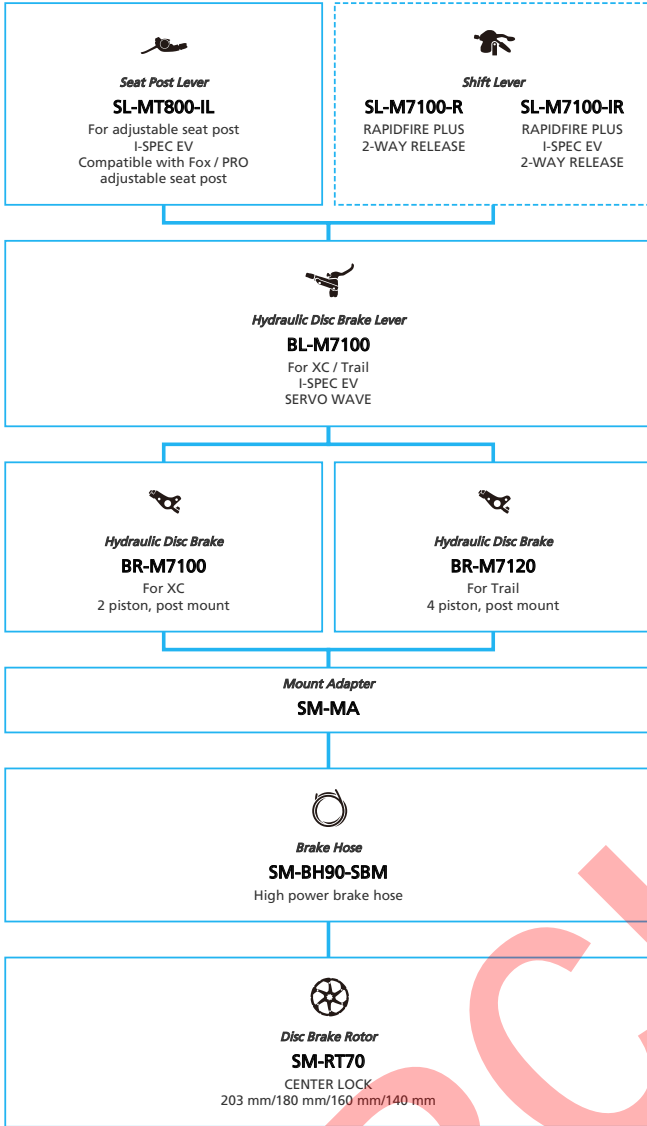

SHIMANO **DEORE XT** M8050 series (2x11-speed)

N ... New model
 ■ ... Additional option
 ■ ... Alternative option
 □ ... All select
 □ ... Single select

Mountain Bike

- ... New model
- ... Additional option
- ... All select
- ... Alternative option
- ... Single select

SHIMANO **DEORE XT** M8050 series (1x11-speed)

N ... New model
 ■ ... Additional option
 ■ ... Alternative option
 □ ... All select
 □ ... Single select

Mountain Bike

- ... New model
- ... Additional option
- ... All select
- ... Alternative option
- ... Single select

SLX (1x12-speed)

... New model
 ... Additional option
 ... Alternative option
 ... All select
 ... Single select

- ... New model
- ... Additional option
- ... All select
- ... Alternative option
- ... Single select