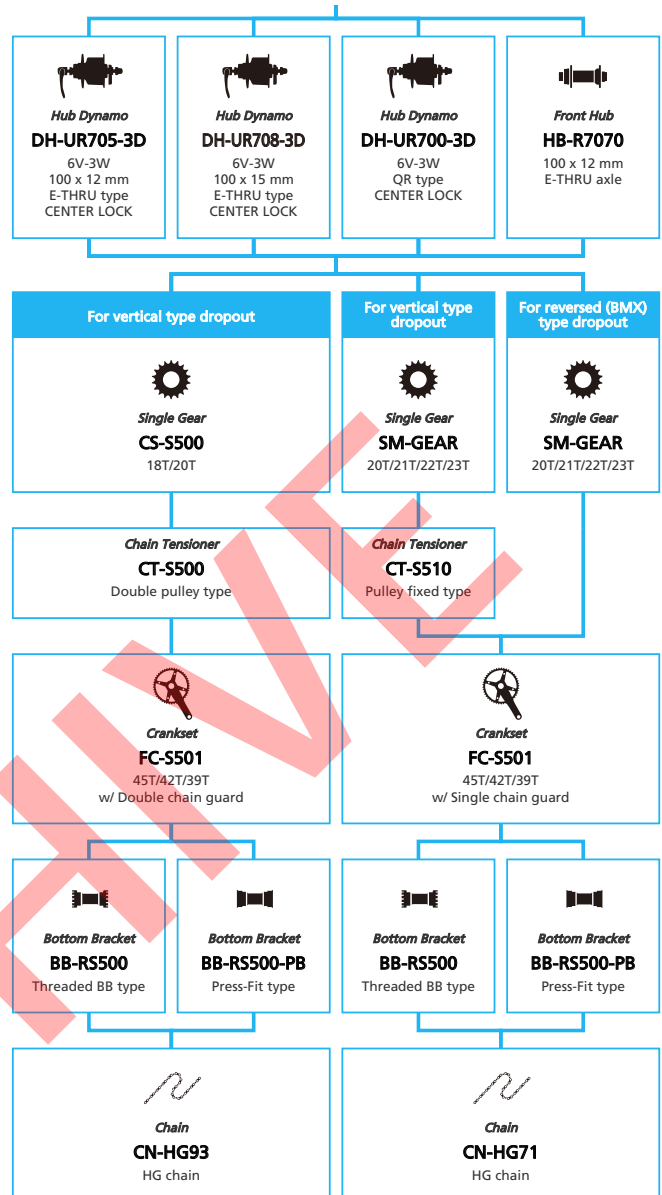

URBAN Bike

- ... New model
- ... Additional option
- ... All select
- ... Alternative option
- ... Single select

ARCHIVE

SHIMANO ALFINE (11-speed)

N ... New model
 ■ ... Additional option
 □ ... All select
 ■ ... Alternative option
 □ ... Single select