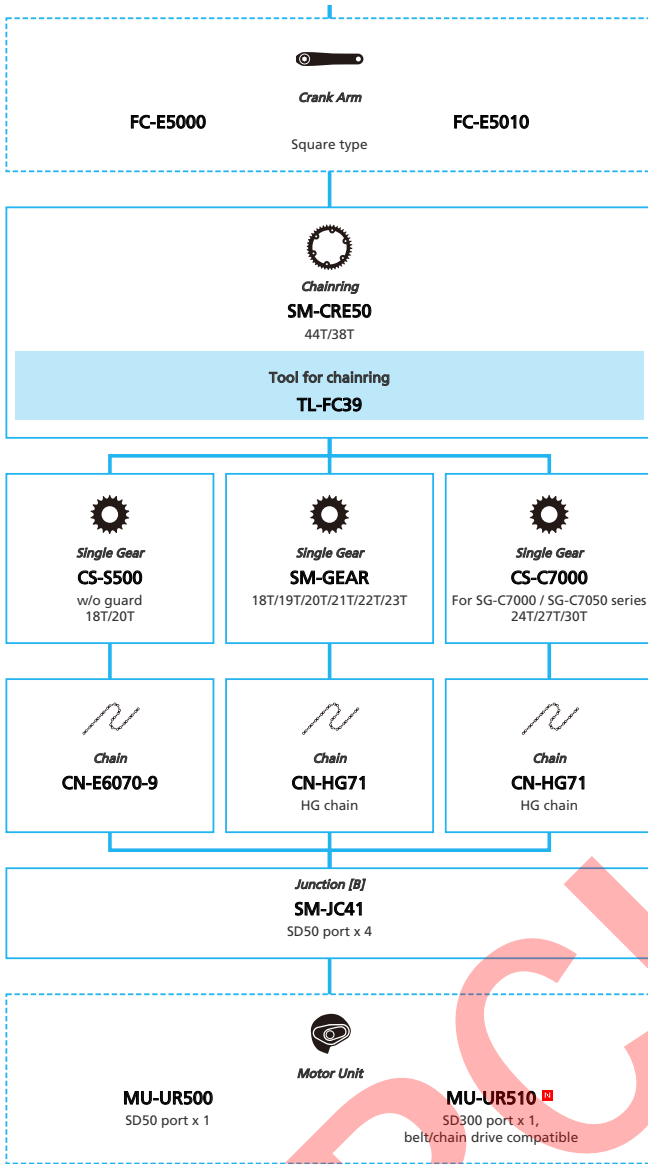

- ... New model
- ... Additional option
- ... All select
- ... Alternative option
- ... Single select