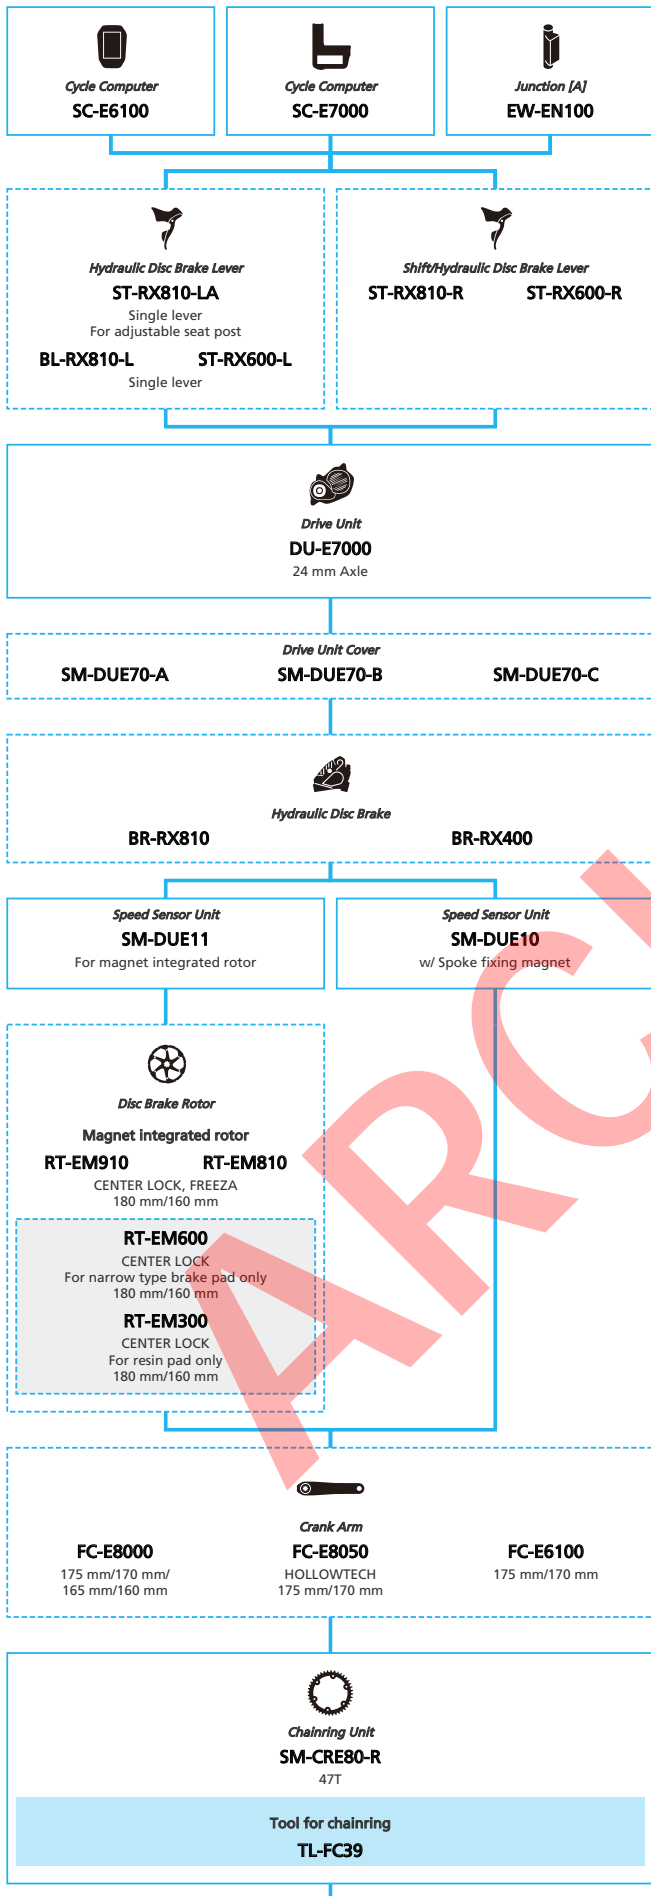

SHIMANO STOPS E7000 series (For Drop Handlebar Mechanical Derailleur spec.)

N ... New model
 ... Additional option
 ... Alternative option
 ... All select
 ... Single select

E-BIKE