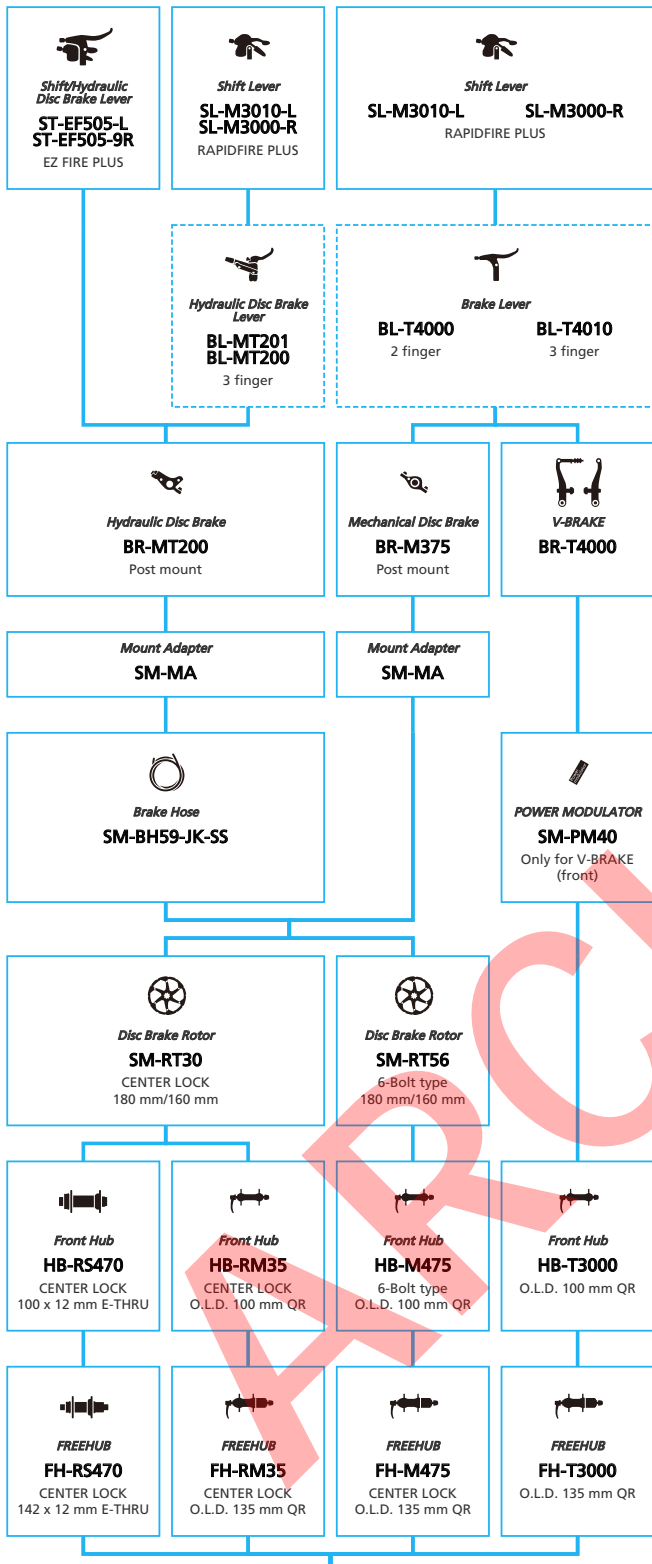

SHIMANO ALIVIO (3x9-speed)

■ ... New model
 ... Additional option
 ... Alternative option
 ... All select
 ... Single select

Trekking Bike

SHIMANO **ALCERA** (3x9-speed)

■ ... New model
 ... Additional option
 ... All select
 ... Alternative option
 ... Single select

SHIMANO **ALCERA** (2x9-speed)

N ... New model
 ■ ... Additional option
 ■ ... Alternative option
 □ ... All select
 □ ... Single select

Trekking Bike

- ... New model
- ... Additional option
- ... Alternative option
- ... All select
- ... Single select