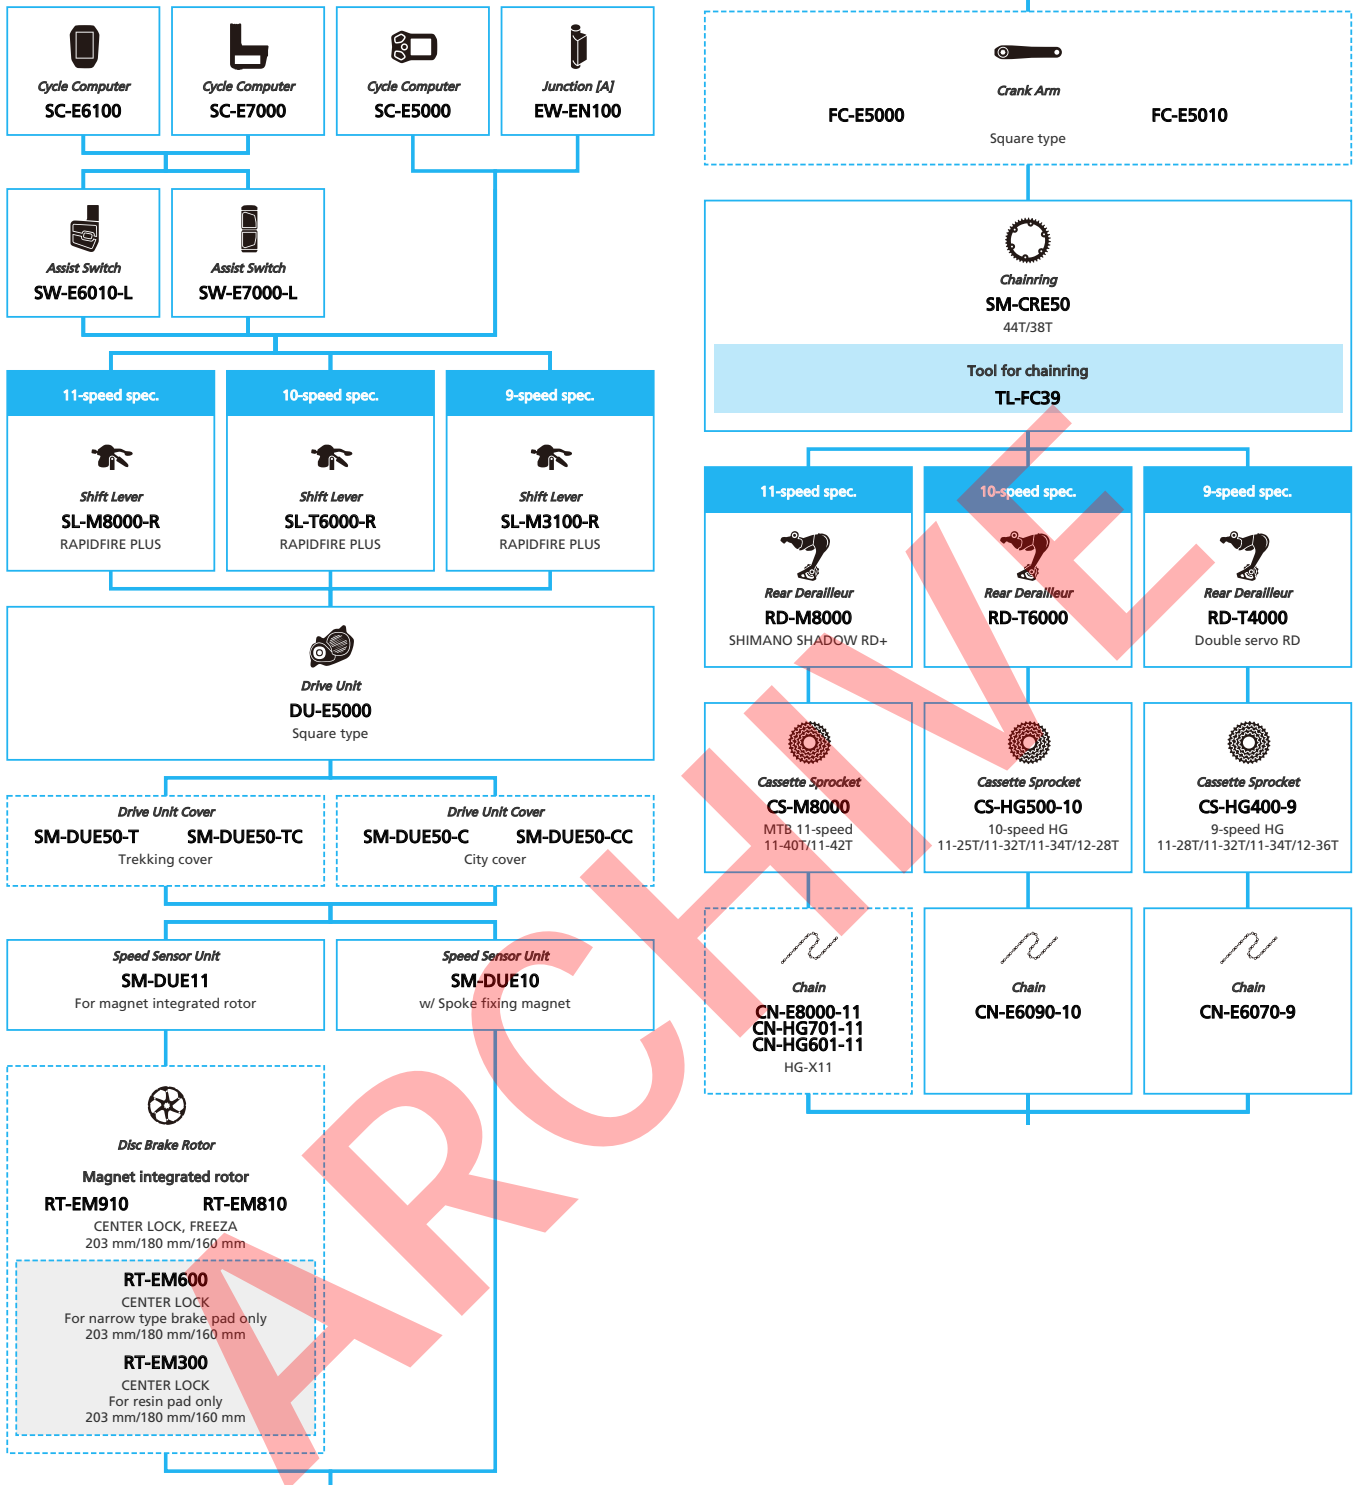

E-BIKE

- ... New model
- ... Additional option
- ... Alternative option
- ... All select
- ... Single select

ARCHIVE

SHIMANO STePS E5000 series (Mechanical Derailleur spec. 9-11-speed)

■ ... New model
 ... Additional option
 ... Alternative option
 ... All select
 ... Single select