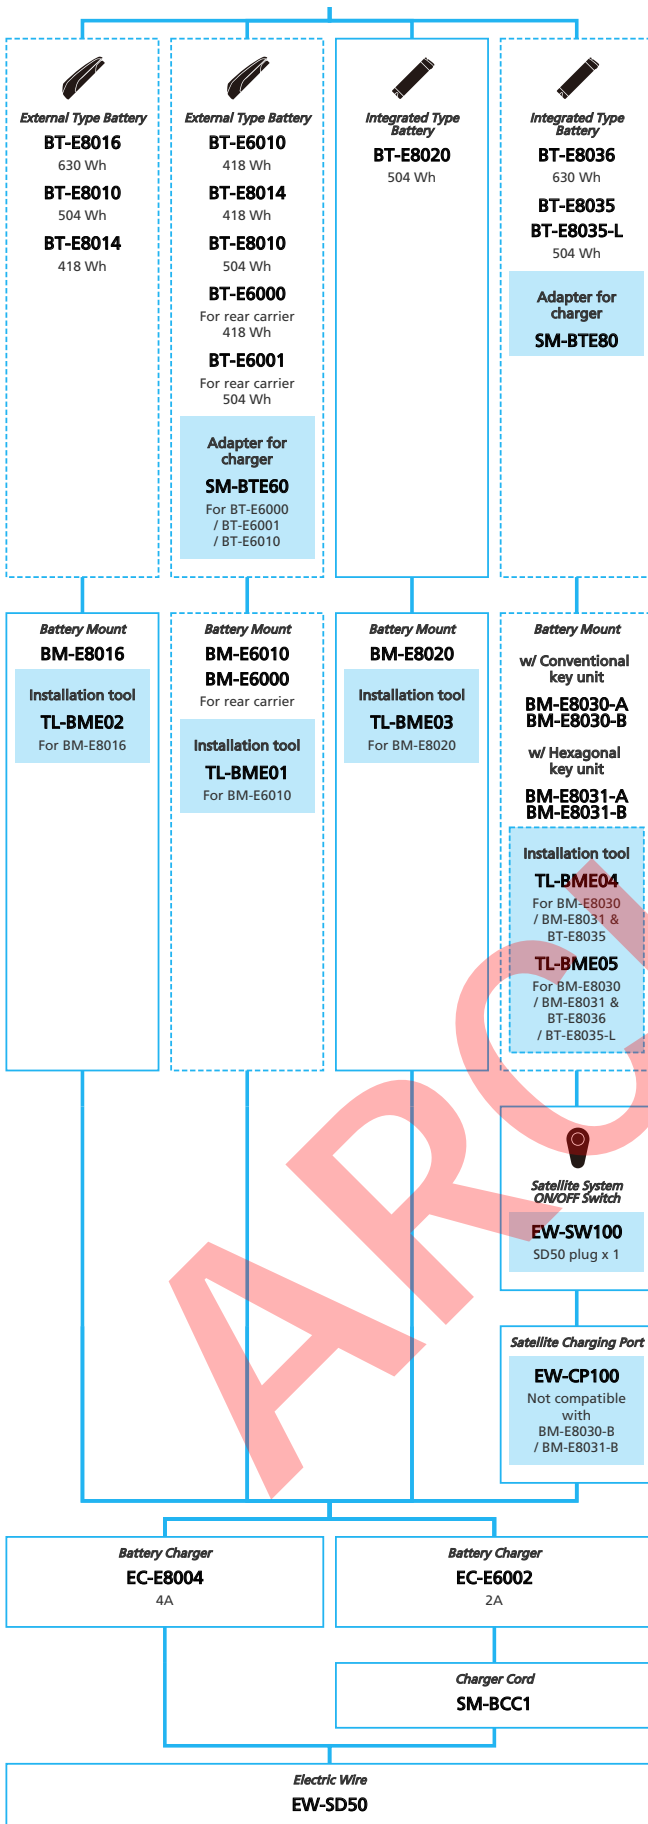

- ... New model
- ... Additional option
- ... All select
- ... Alternative option
- ... Single select

DRAFT