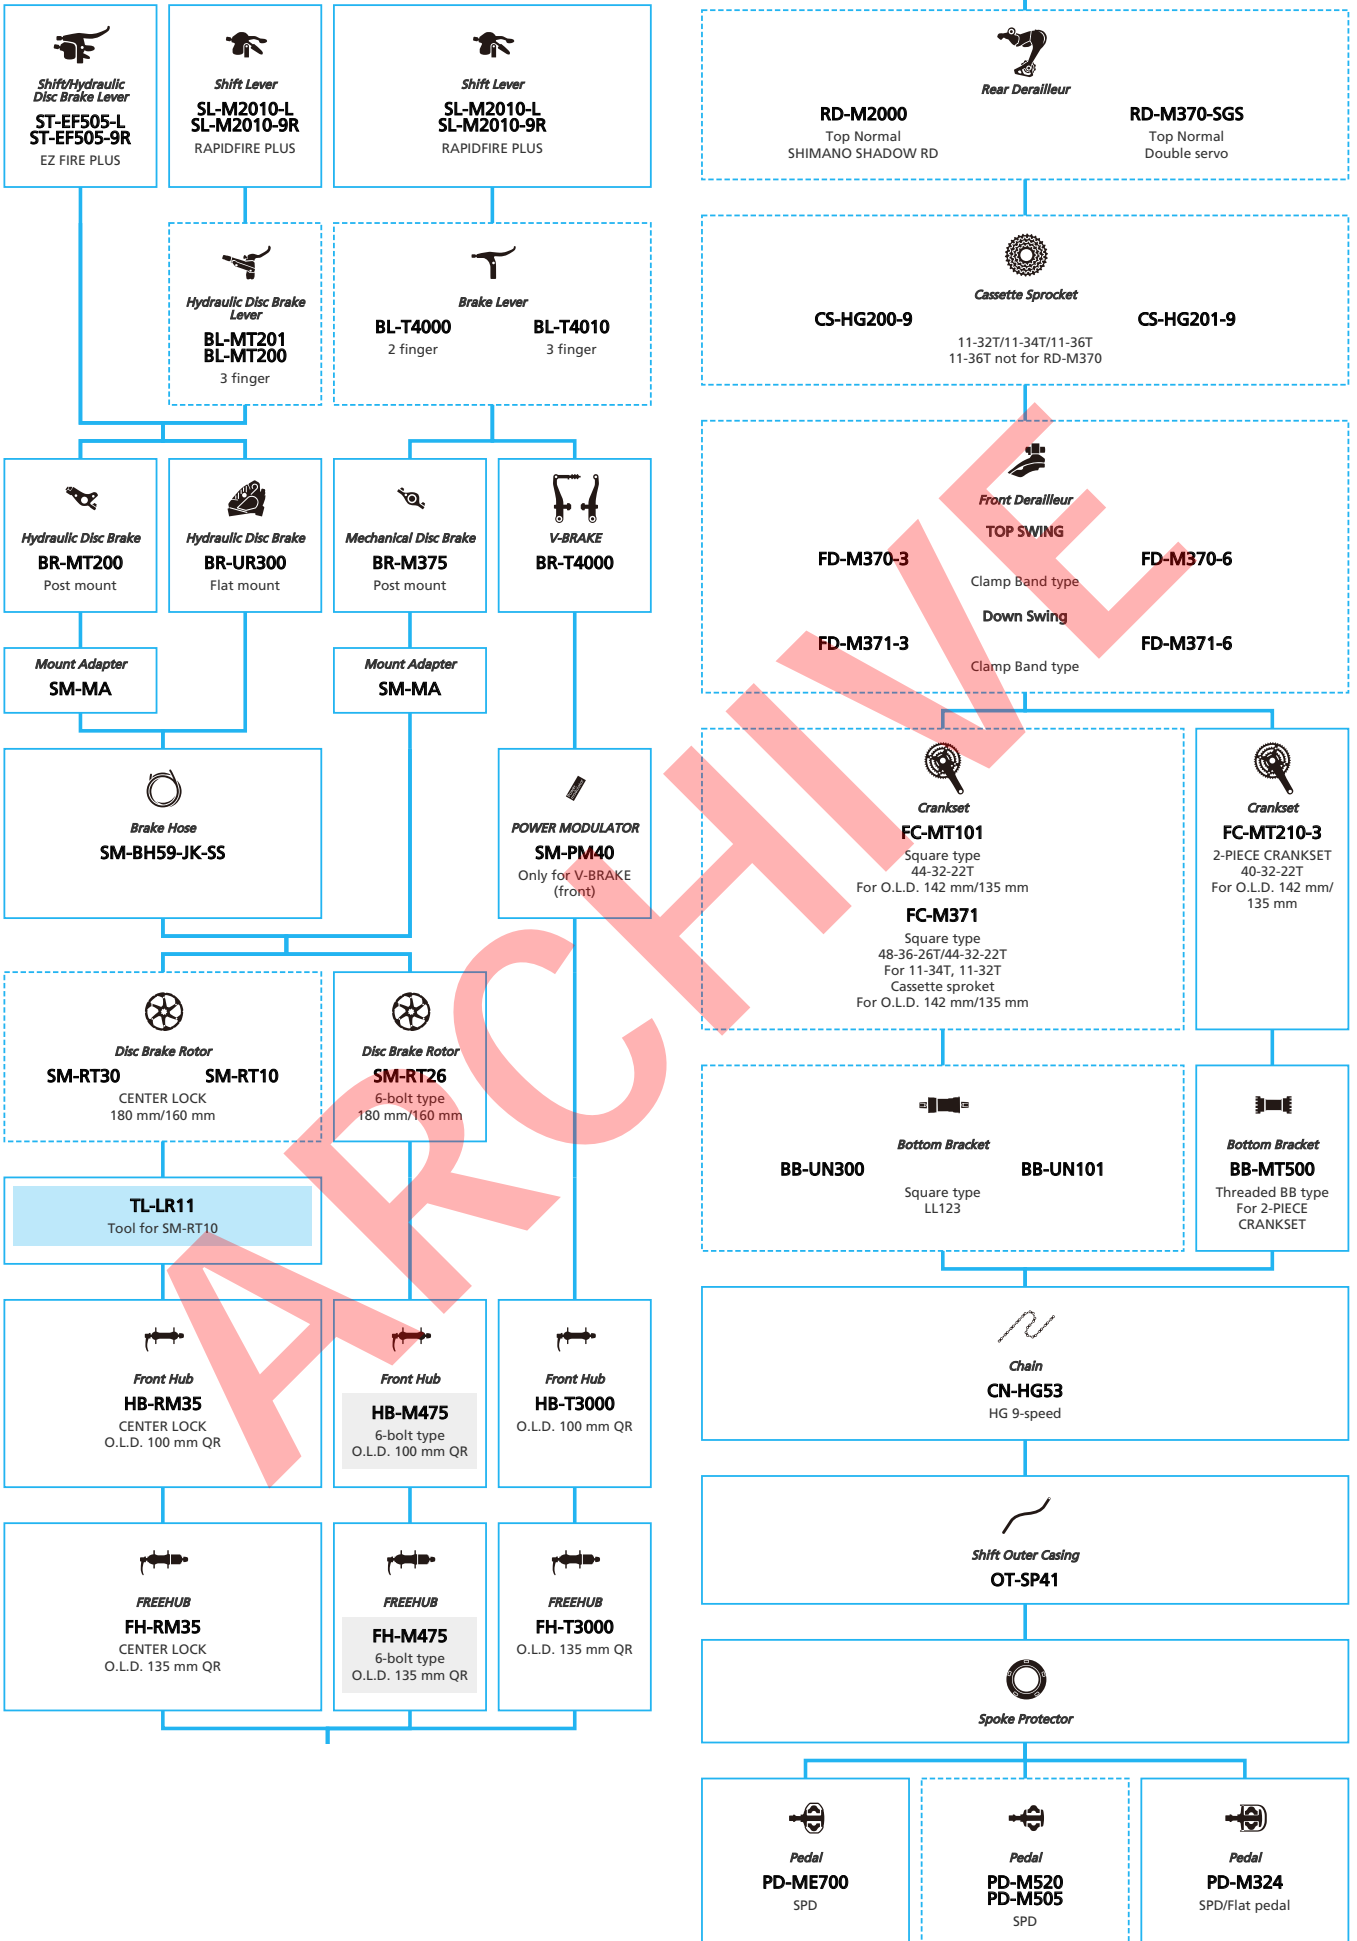

DRAFT

SHIMANO
ACERA

SHIMANO
ALTUS

(2x7-speed)

- ... New model
- ... Additional option
- ... All select
- ... Alternative option
- ... Single select

Mountain Bike

SHIMANO ALTUS (3x9-speed)

- ... New model
- ... Additional option
- ... All select
- ... Alternative option
- ... Single select