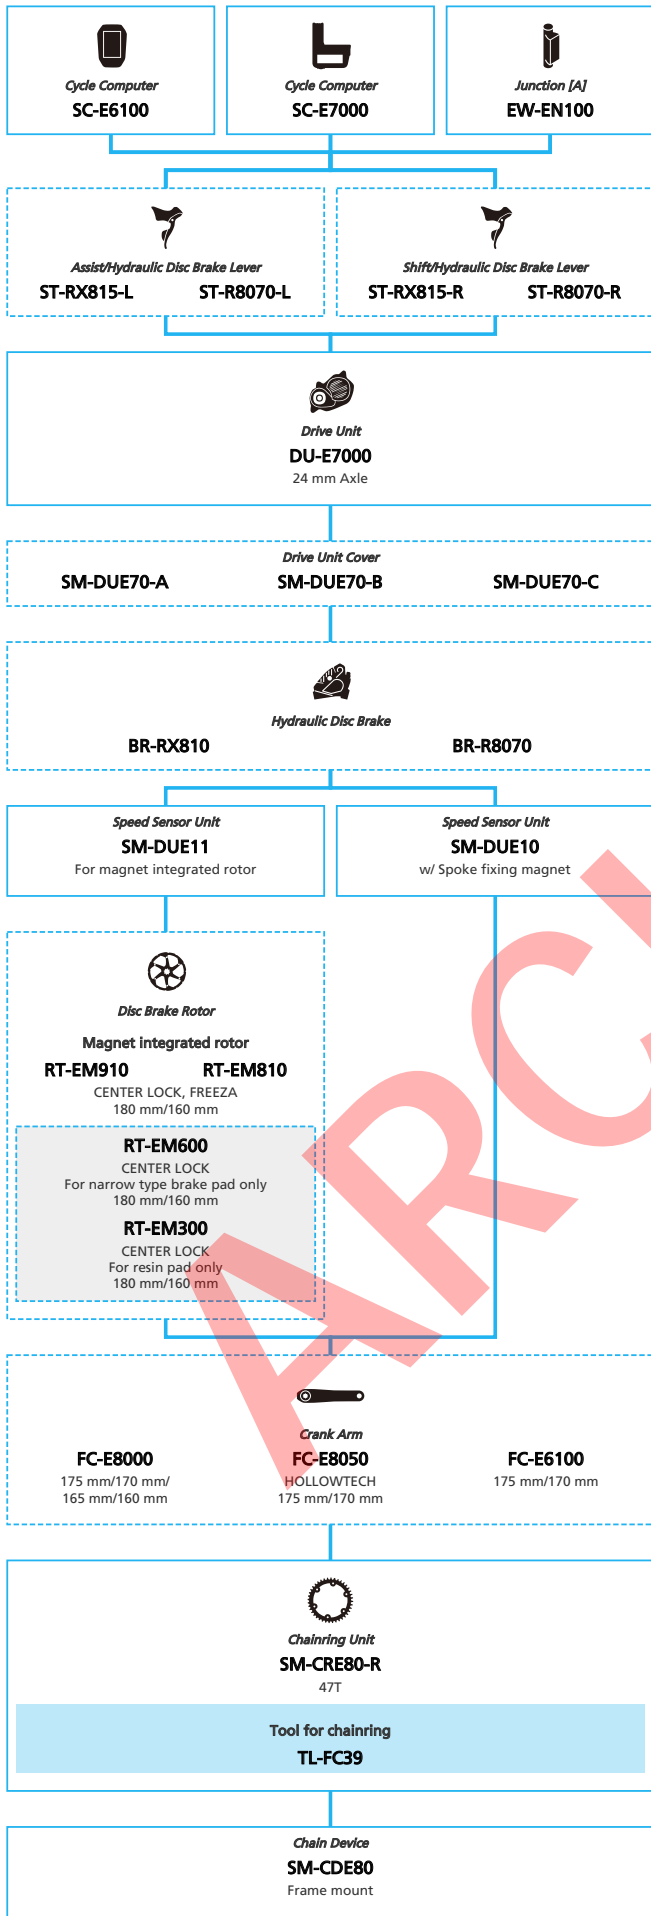

SHIMANO STOPS E7000 series (For Drop Handlebar Electronic Derailleur spec.)

■ ... New model
  ... Additional option
  ... Alternative option
  ... All select
  ... Single select

E-BIKE