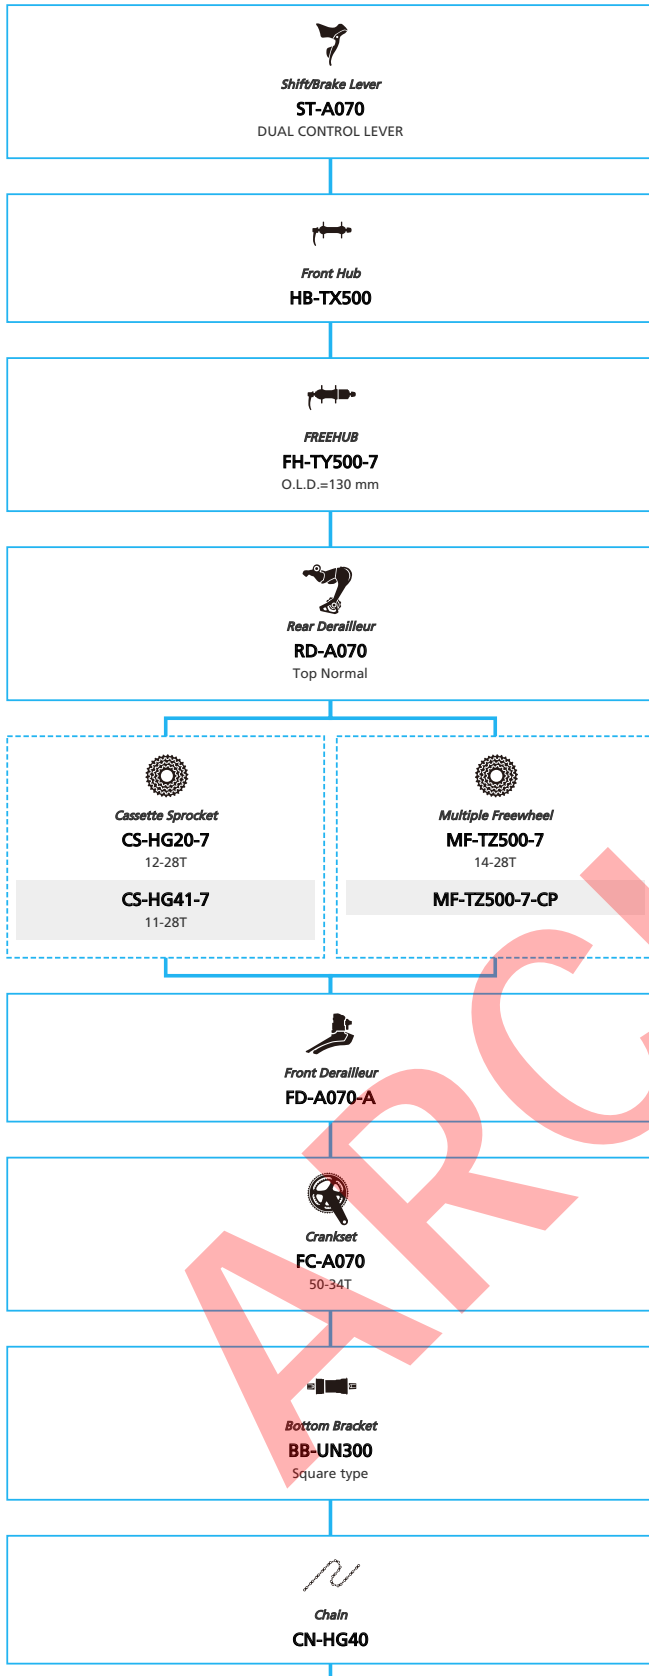

SHIMANO *Tourney* (2x7-speed)

- ... New model
- ... Additional option
- ... Alternative option
- ... All select
- ... Single select

Road Bike

ARCHIVE