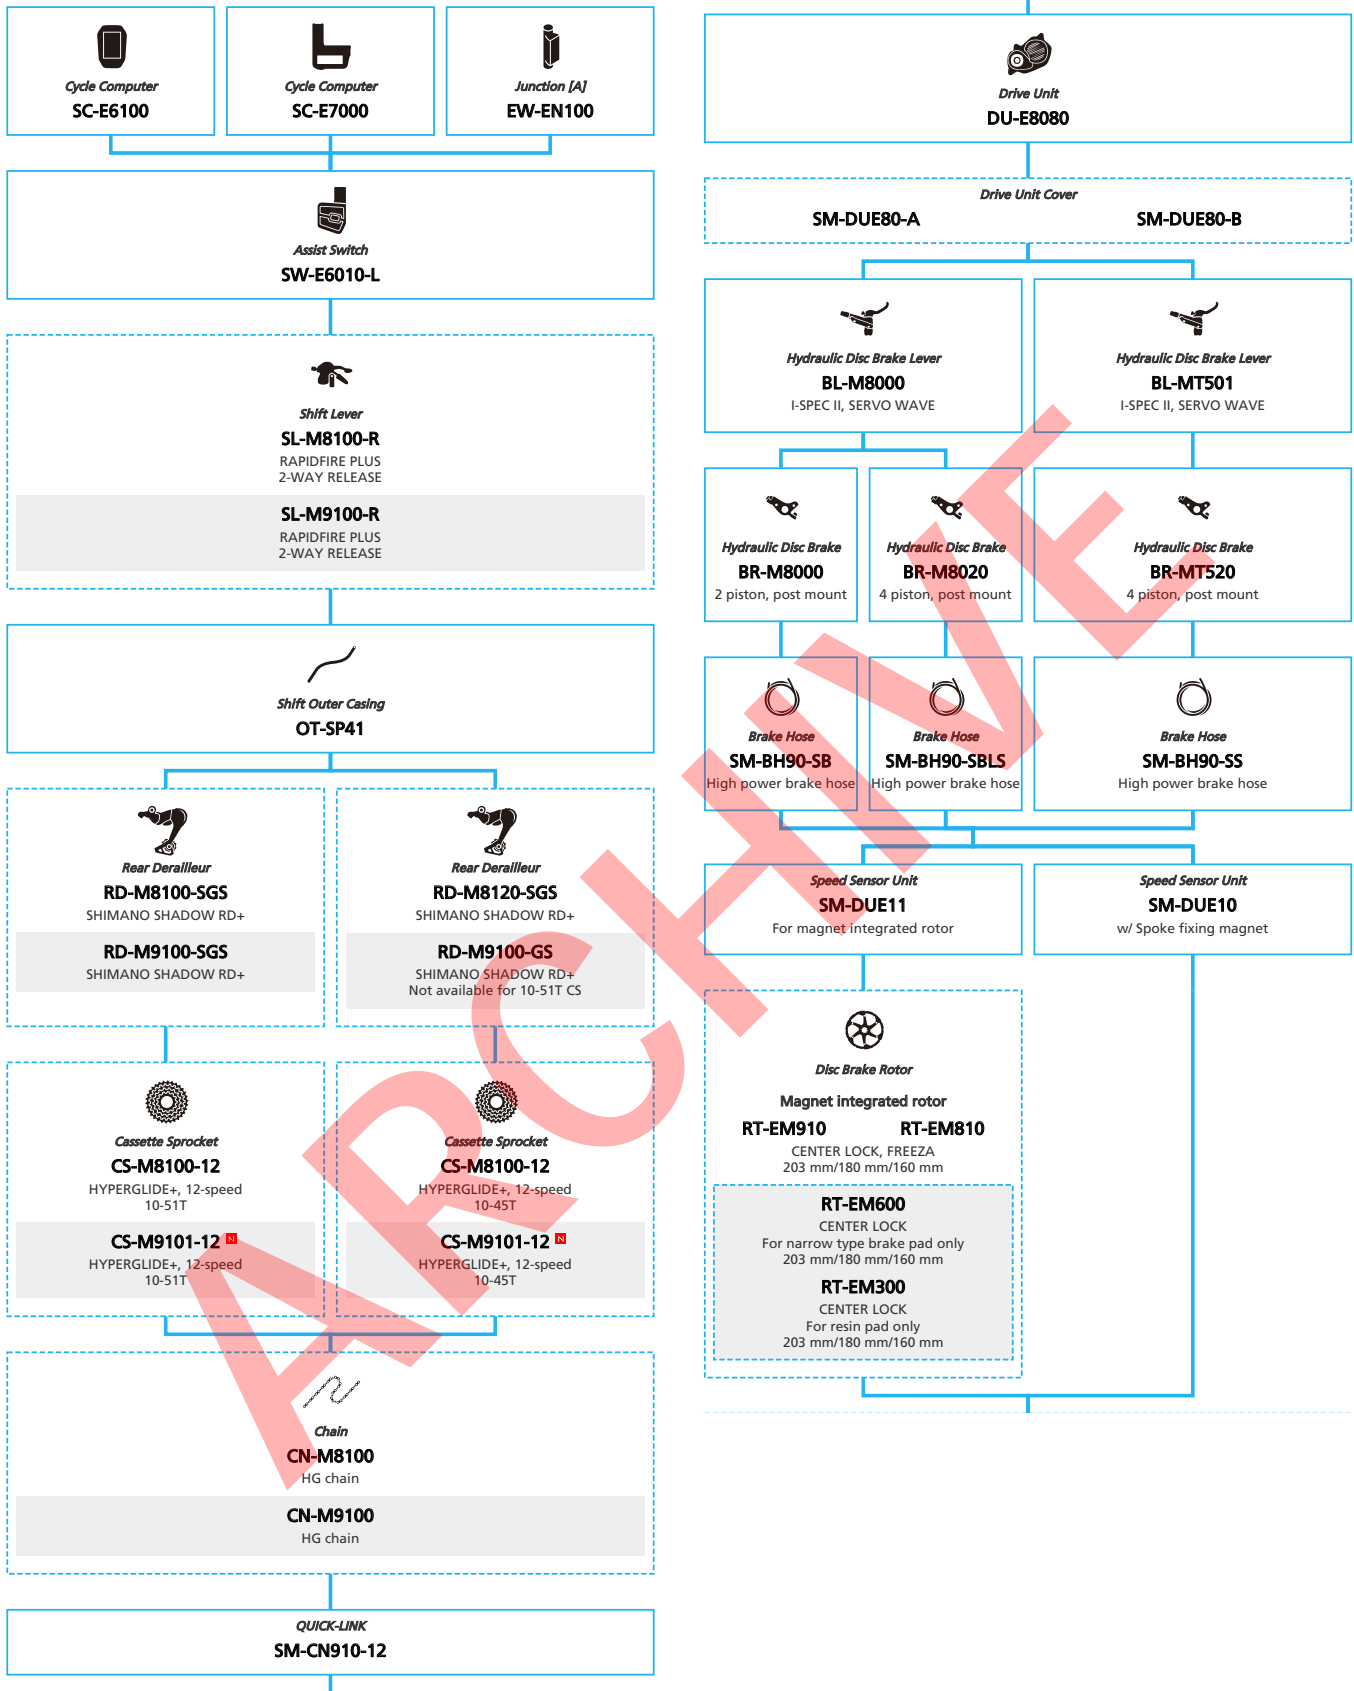

SHIMANO STOPS E8080 series for Japan market (Mechanical Derailleur spec. 12-speed)

N ... New model
 ... Additional option
 ... Alternative option
 ... All select
 ... Single select

E-BIKE