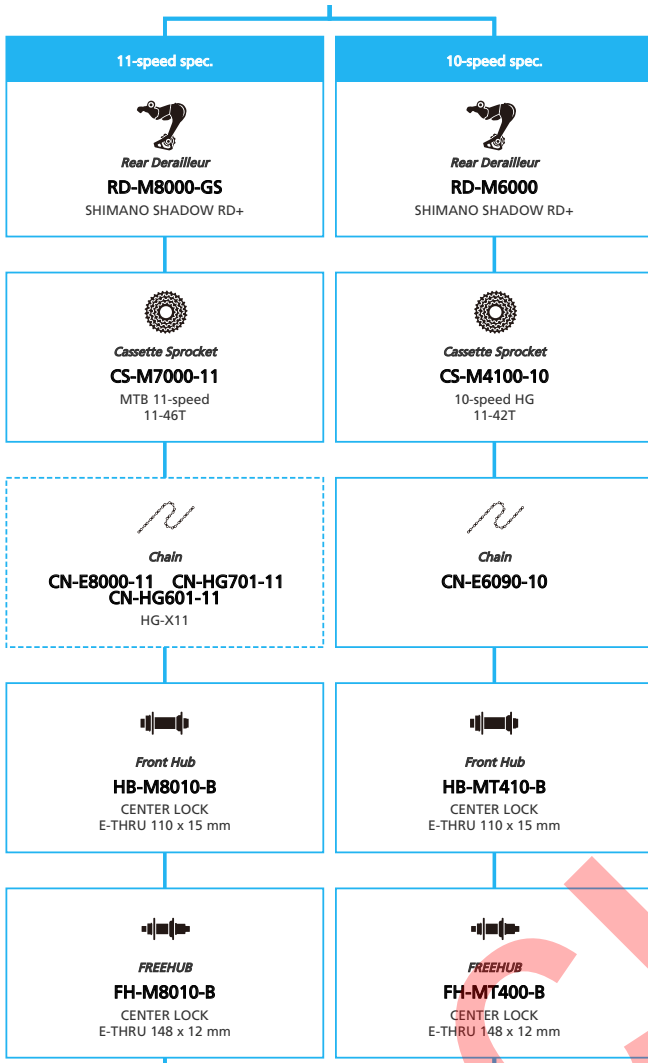

- ... New model
- ... Additional option
- ... All select
- ... Alternative option
- ... Single select

ARCHIVE