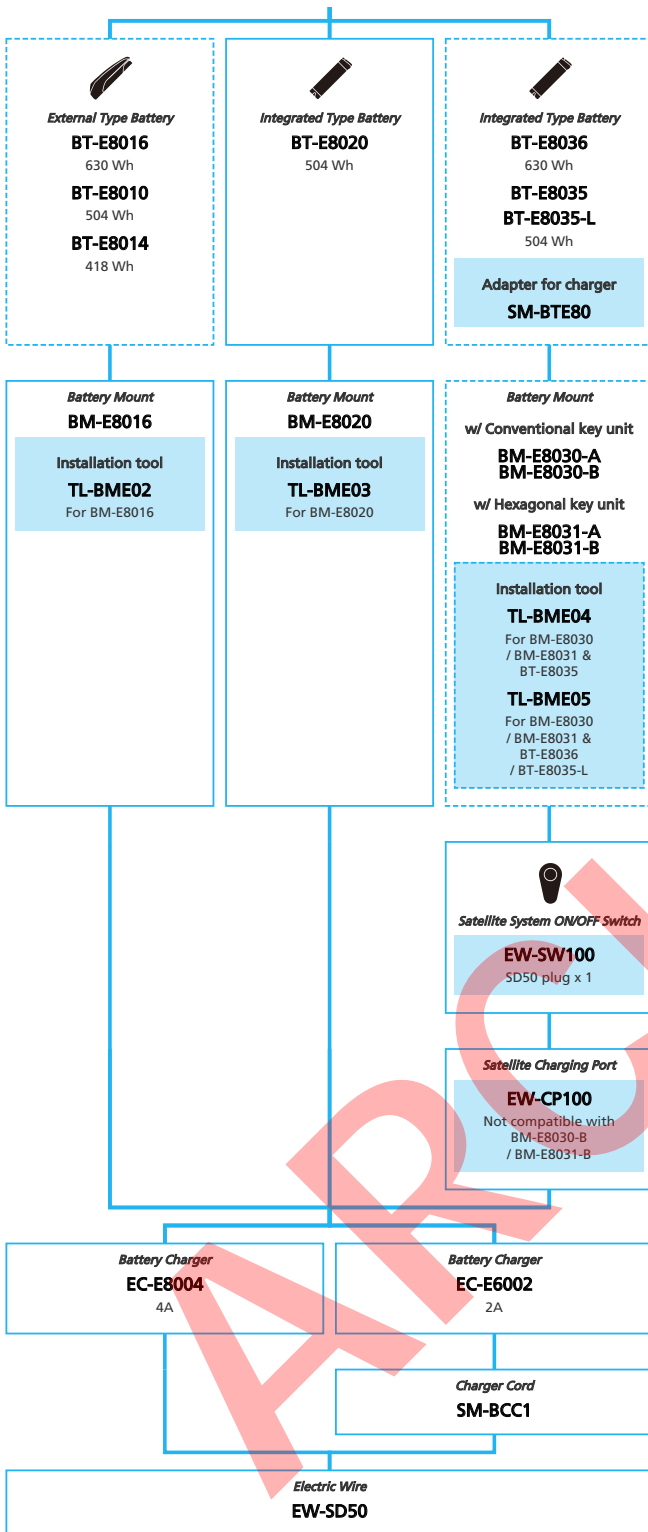

- ... New model
- ... Additional option
- ... All select
- ... Alternative option
- ... Single select