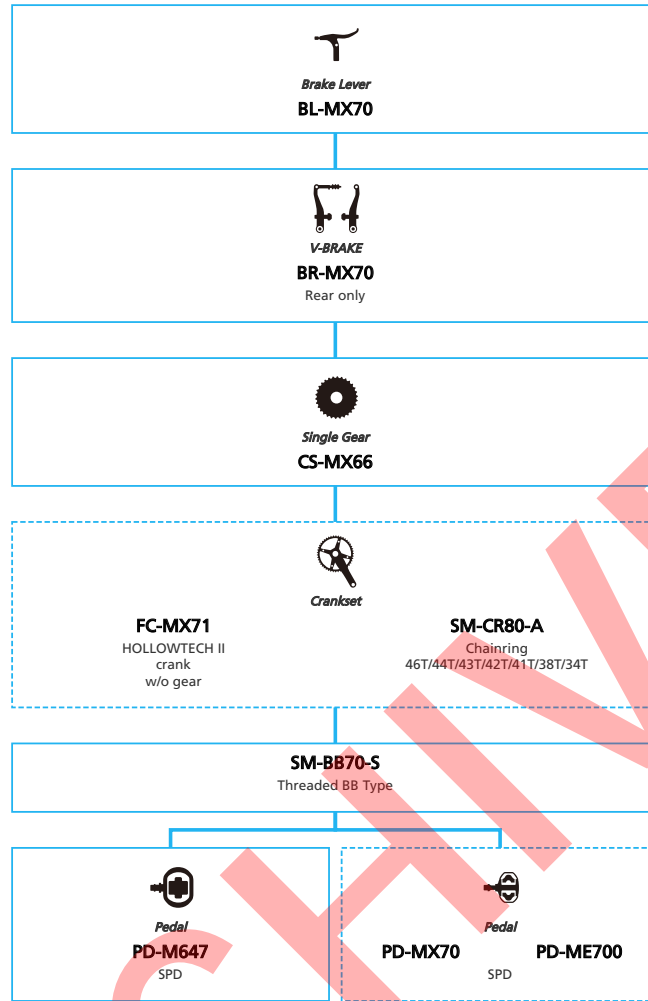

SHIMANO ALIVIO (3x9-speed)

■ ... New model
 ... Additional option
 ... Alternative option
 ... All select
 ... Single select

Trekking Bike

SHIMANO **ALCERA** (3x9-speed)

■ ... New model
 ... Additional option
 ... All select
 ... Alternative option
 ... Single select

SHIMANO **ALCERA** (2x9-speed)

N ... New model
 ■ ... Additional option
 ■ ... Alternative option
 □ ... All select
 □ ... Single select

Trekking Bike

- ... New model
- ... Additional option
- ... Alternative option
- ... All select
- ... Single select