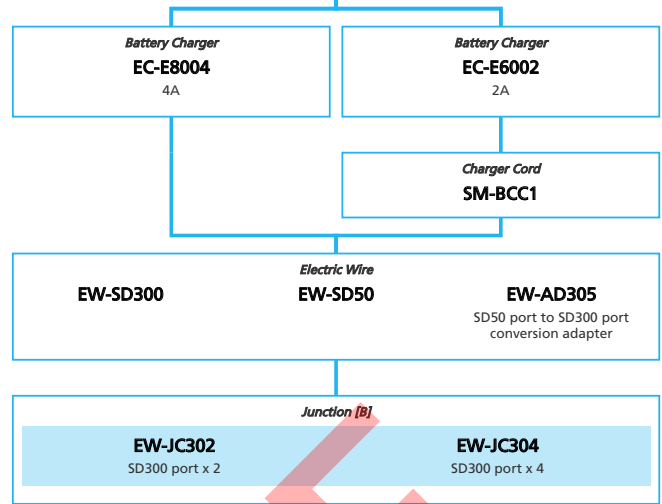

EP8 for CARGO BIKE

■ ... New model
  ... Additional option
  ... All select
  ... Alternative option
  ... Single select

E-BIKE