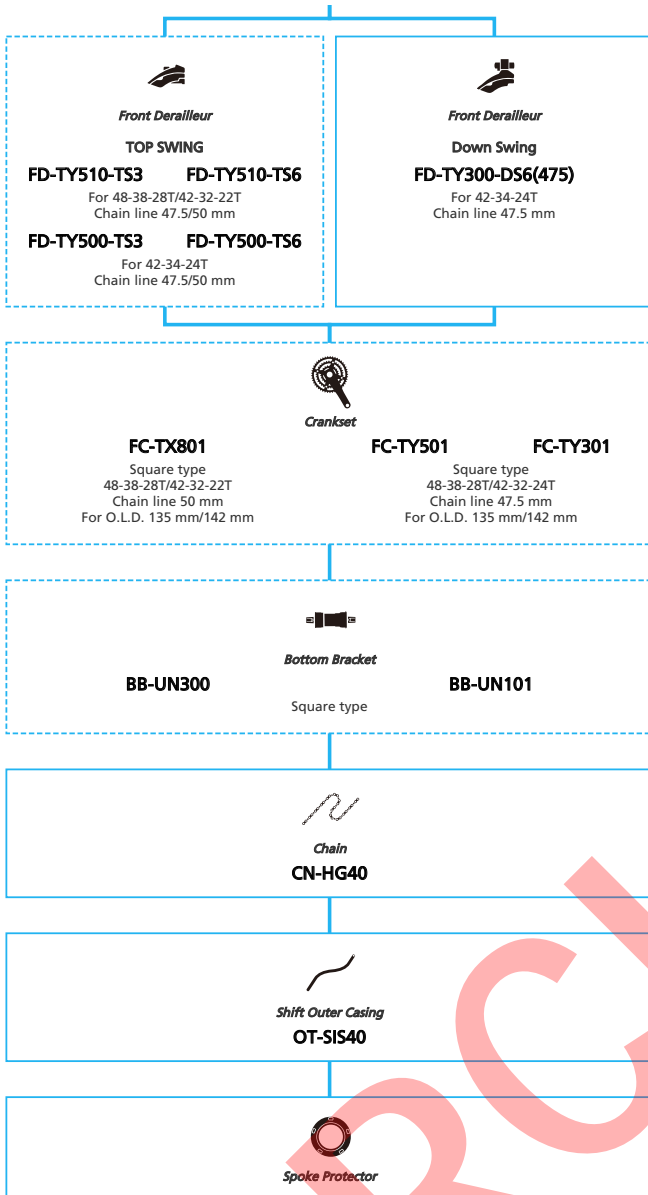

ARCHIVE

SHIMANO Tourney (3x6-speed)

N ... New model
 ... Additional option
 ... Alternative option
 ... All select
 ... Single select

Mountain Bike

- ... New model
- ... Additional option
- ... Alternative option
- ... All select
- ... Single select