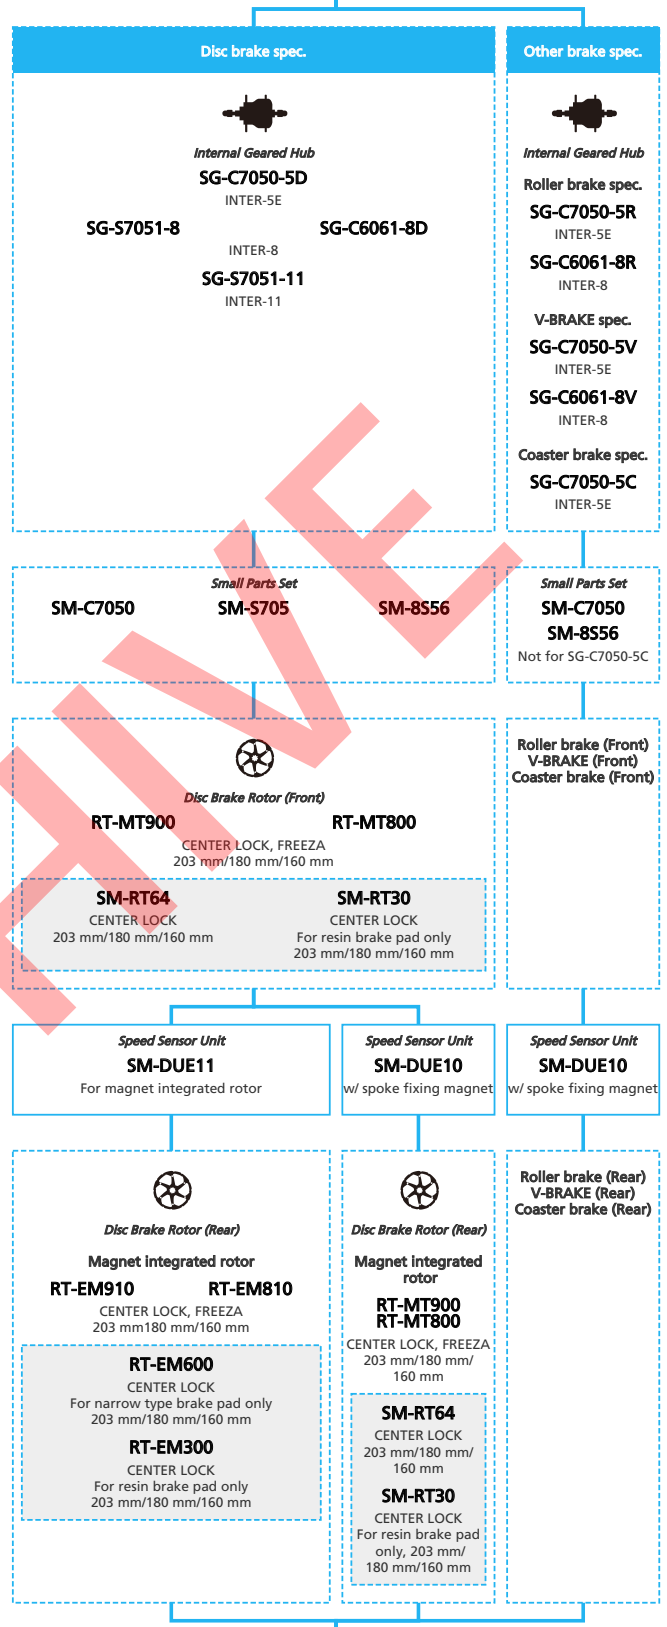

SHIMANO STEPS E6100 series (Electronic Internal Geared Hub spec.)

N ... New model
  ... Additional option
  ... Alternative option
  ... All select
  ... Single select

ARCHIVED