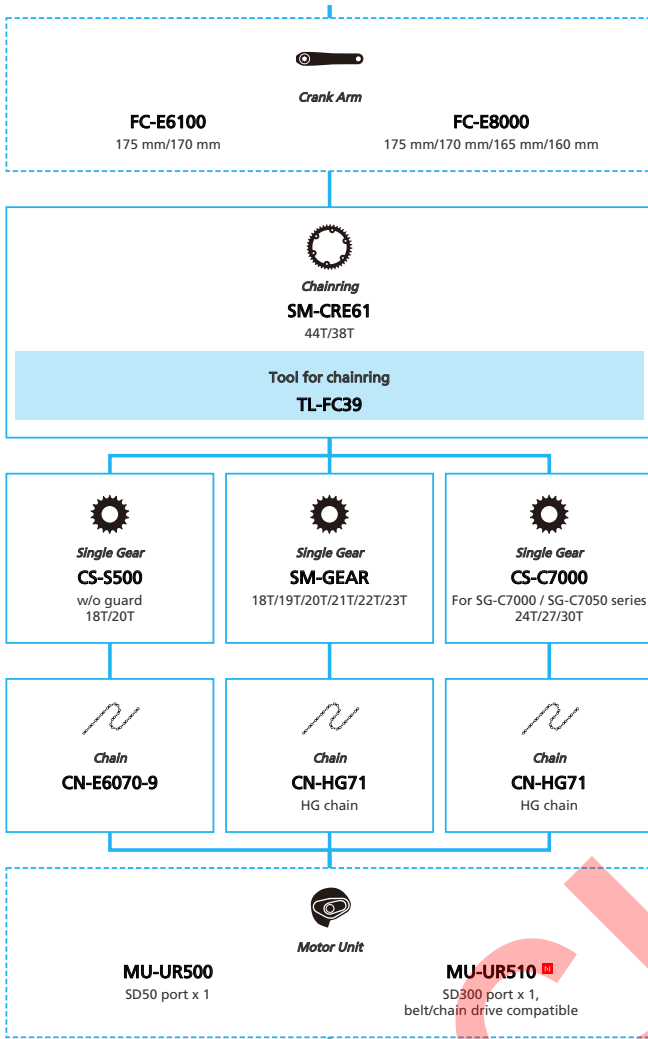

- ... New model
- ... Additional option
- ... All select
- ... Alternative option
- ... Single select

ARCHIVE