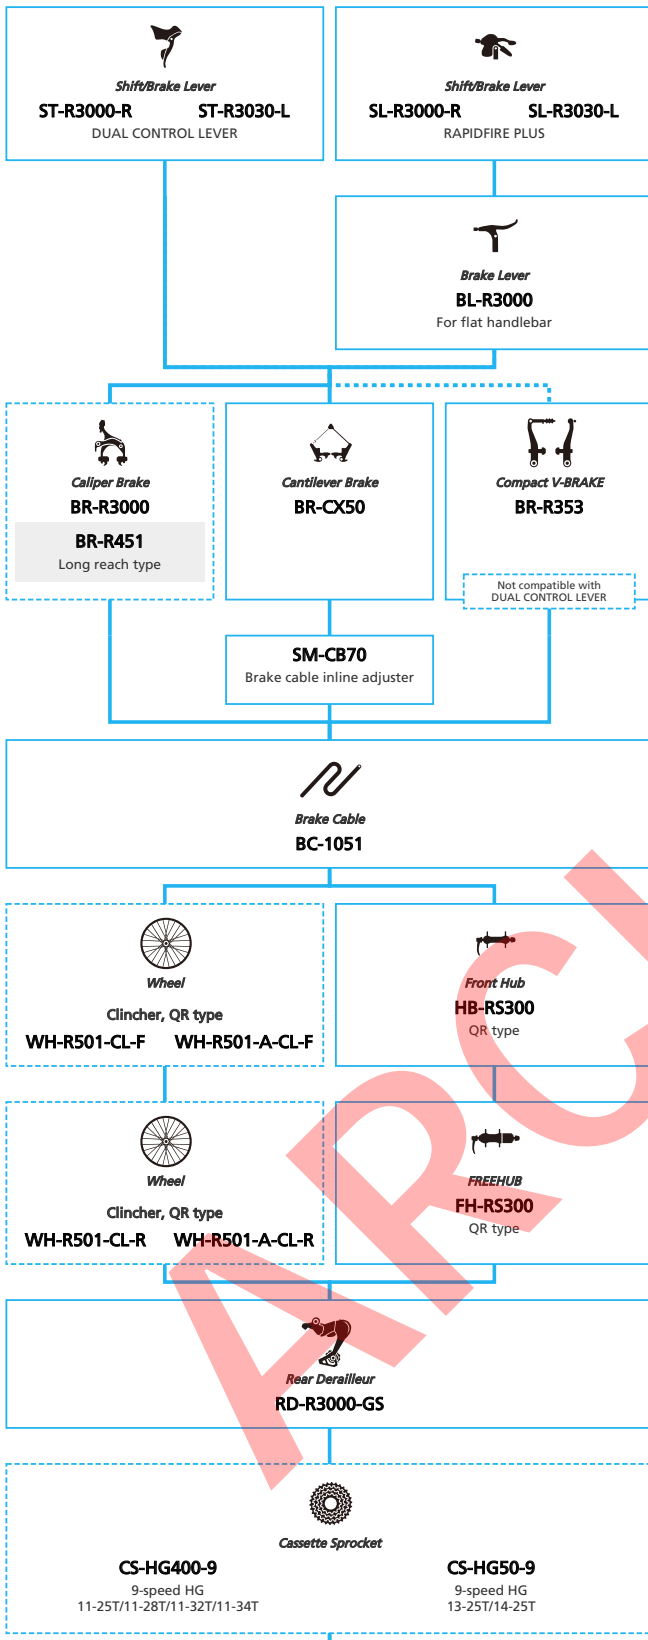

■ ... New model
 ... Additional option
 ... Alternative option
 ... All select
 ... Single select

SHIMANO *SORA* (2x9-speed)

- ... New model
- ... Additional option
- ... Alternative option
- ... All select
- ... Single select