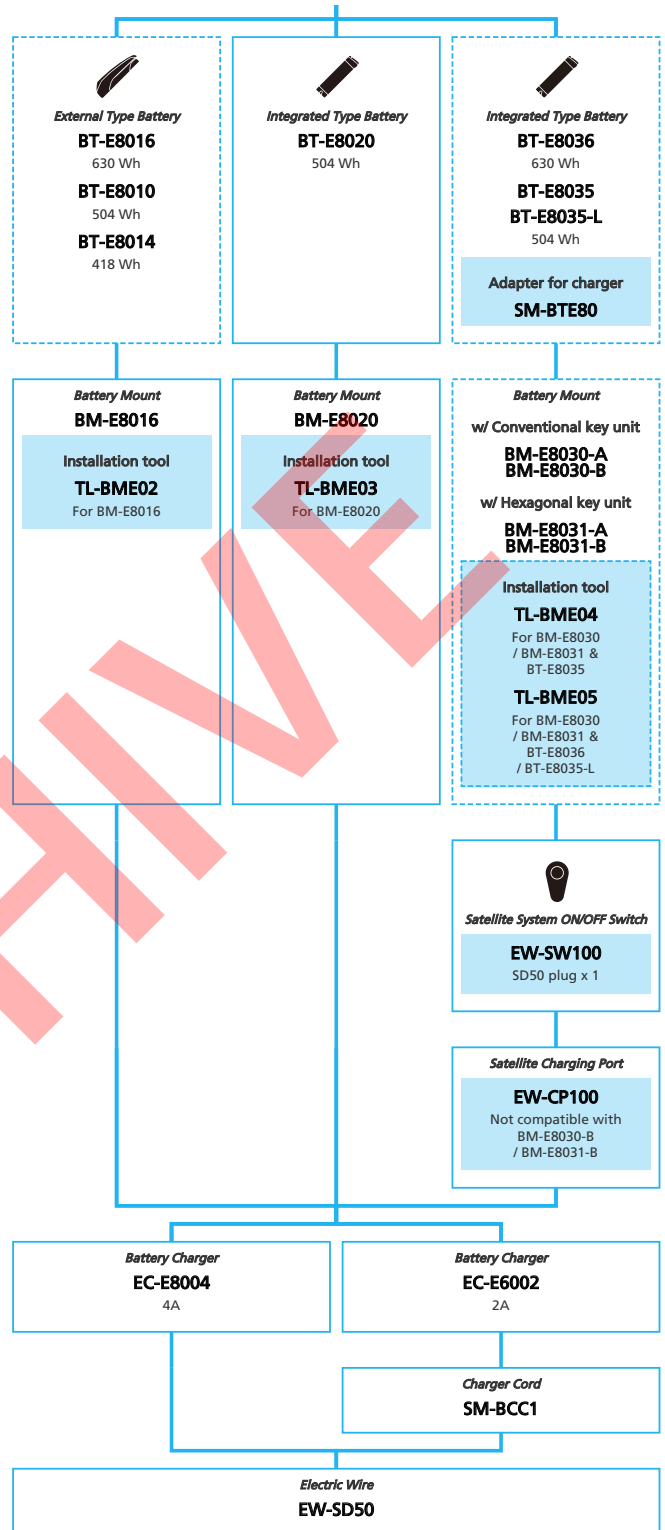

- ... New model
- ... Additional option
- ... All select
- ... Alternative option
- ... Single select

ARCHIVE