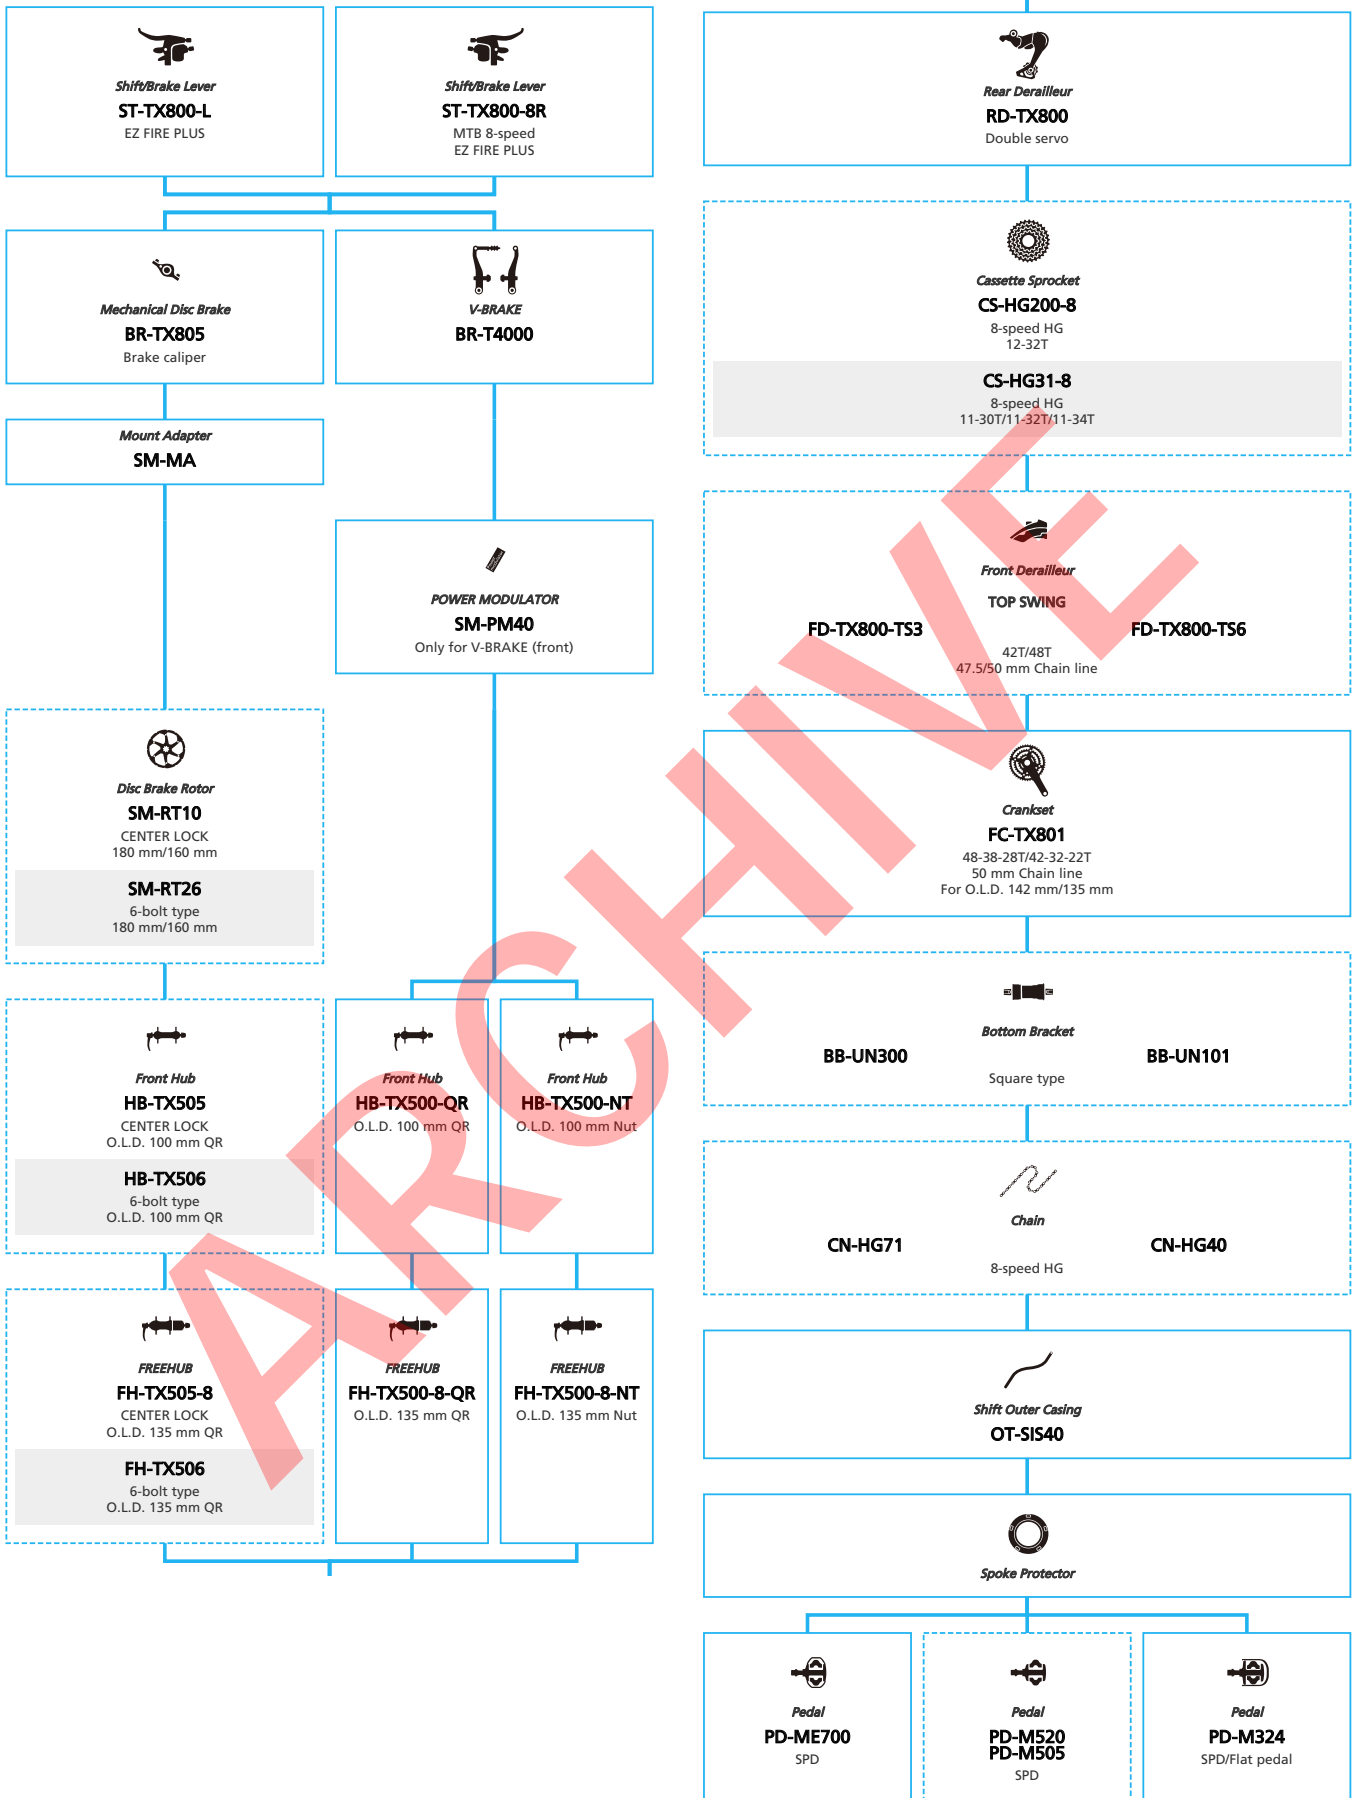

SHIMANO ALTUS (2x9-speed)

■ ... New model
 ... Additional option
 ... All select
 ... Alternative option
 ... Single select

Mountain Bike

SHIMANO *TourneyTX* (3x8-speed)

■ ... New model
 ... Additional option
 ... Alternative option
 ... All select
 ... Single select