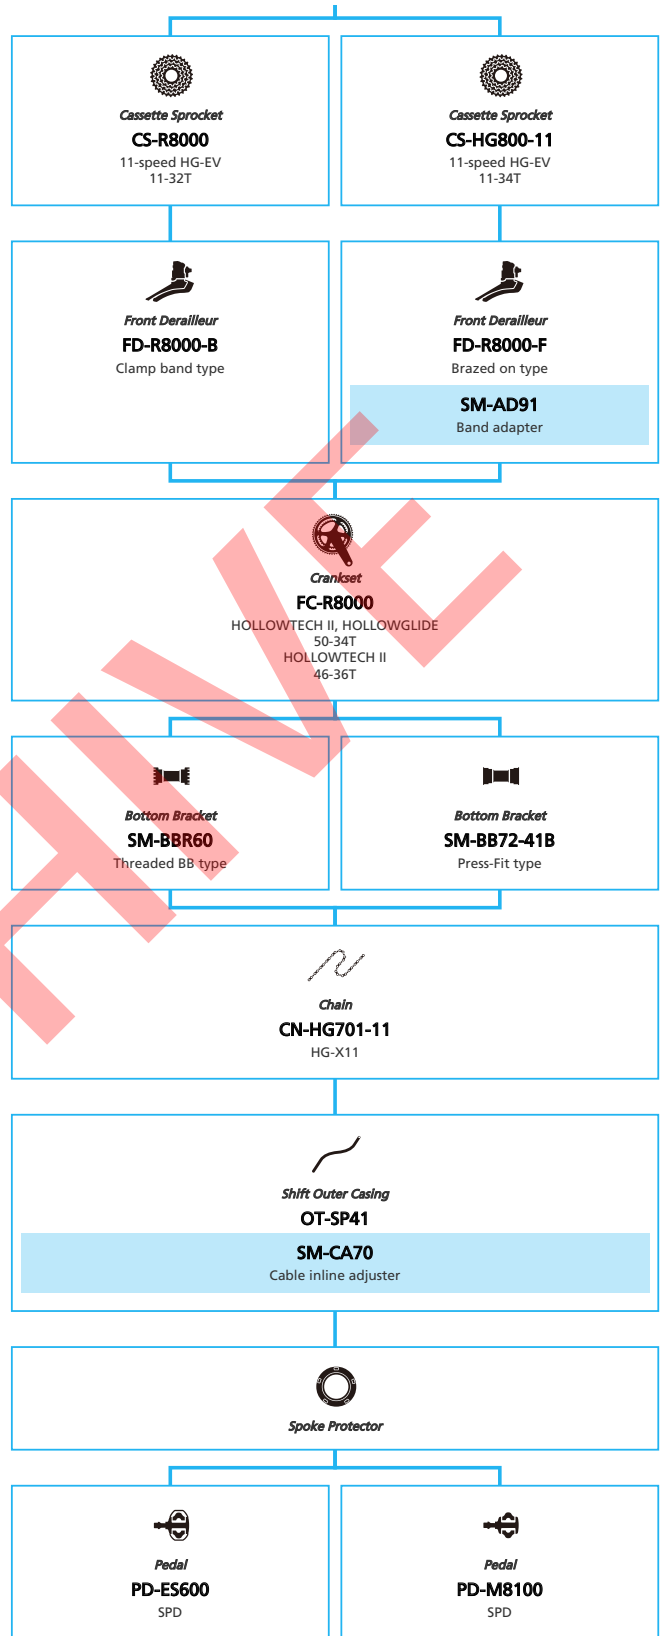

Hydraulic Disc Brake for Drop Handlebar (Mechanical spec. 2x11-speed ULTEGRA grade)

■ ... New model
 ... Additional option
 ... Alternative option
 ... All select
 ... Single select

Road Bike