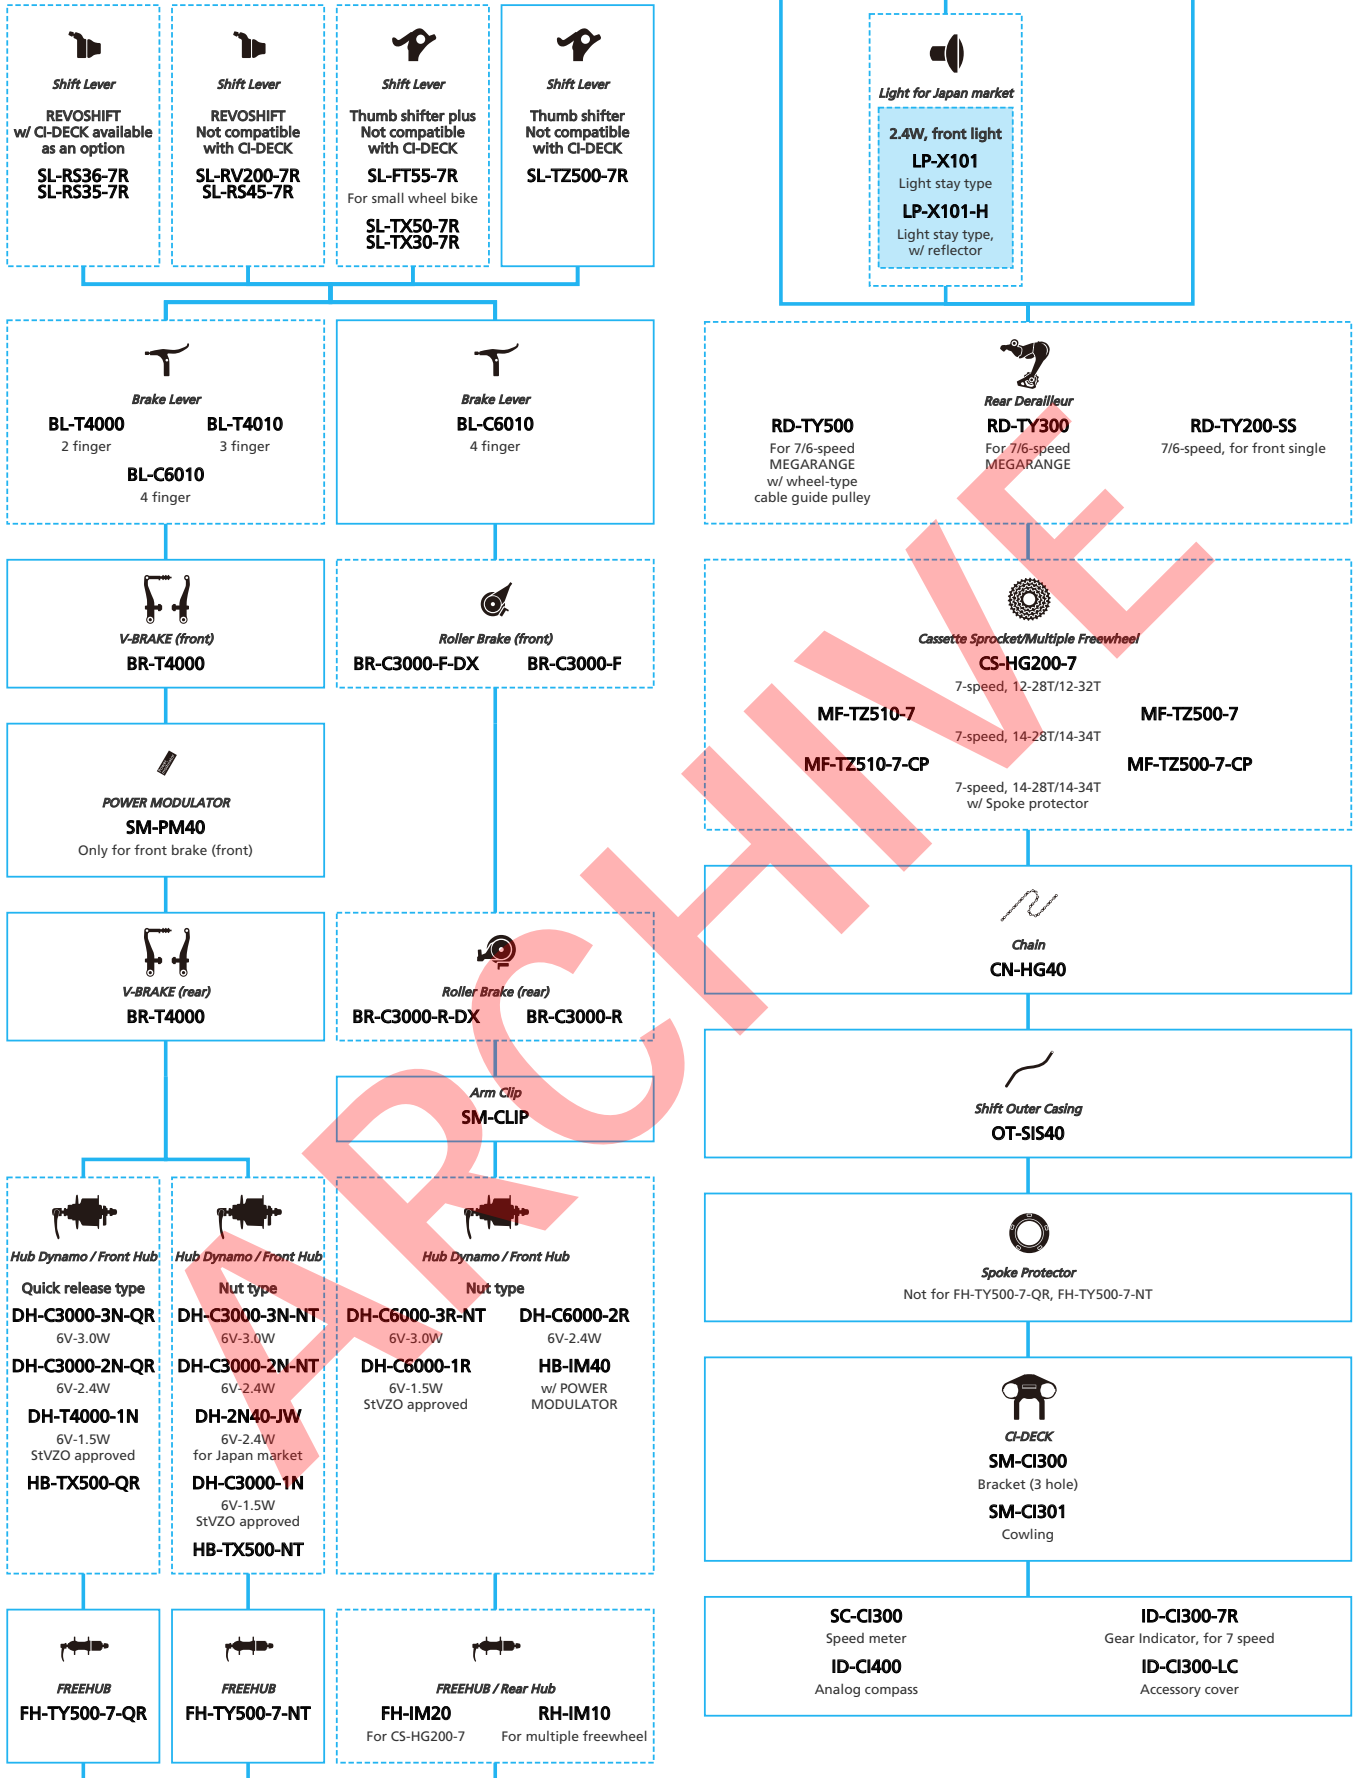

SHIMANO Tourney (1x7-speed)

N ... New model
  ... Additional option
  ... Alternative option
  ... All select
  ... Single select

Mountain Bike