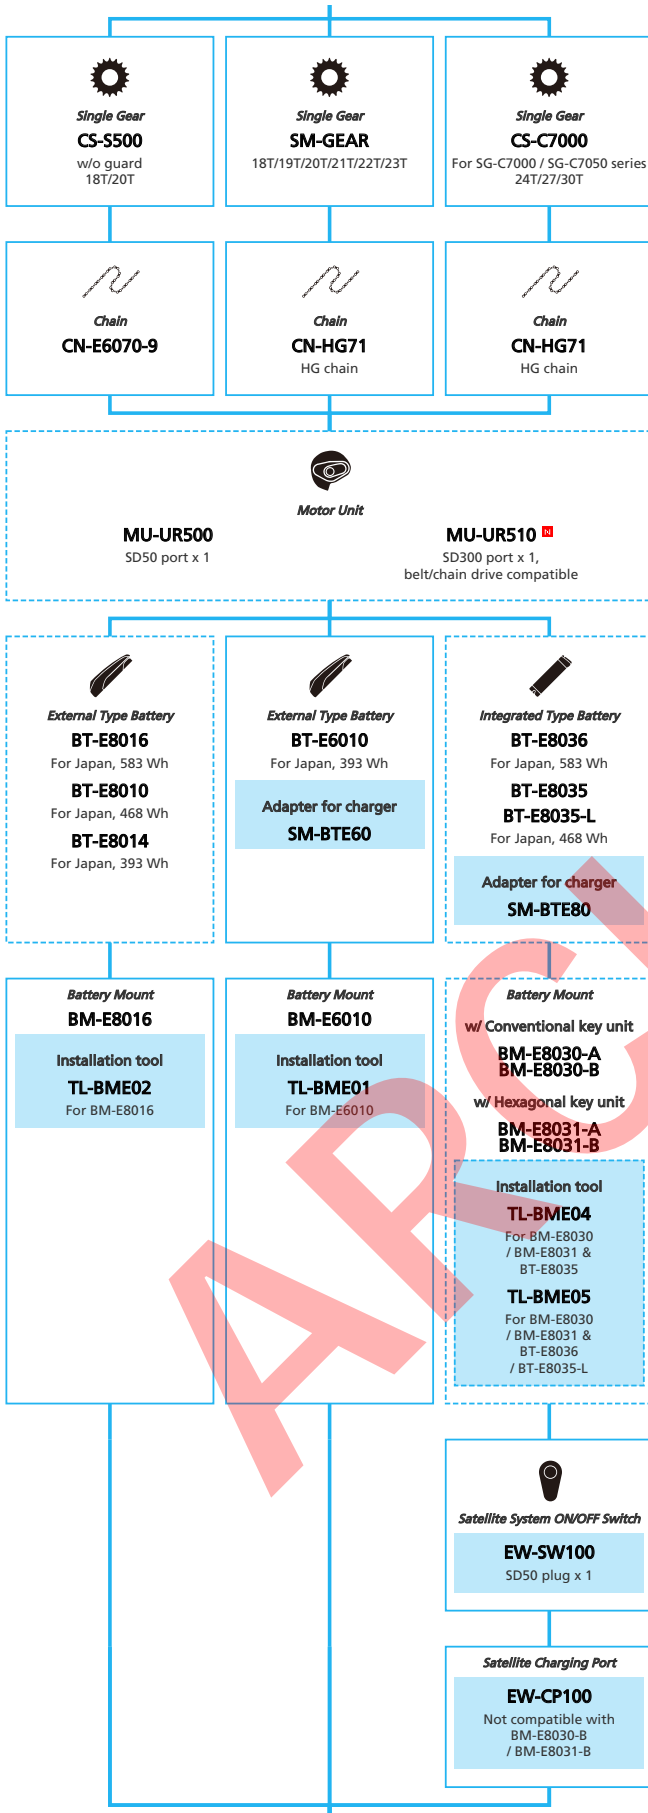

N ... New model
■ ... Additional option
□ ... All select
■ ... Alternative option
□ ... Single select