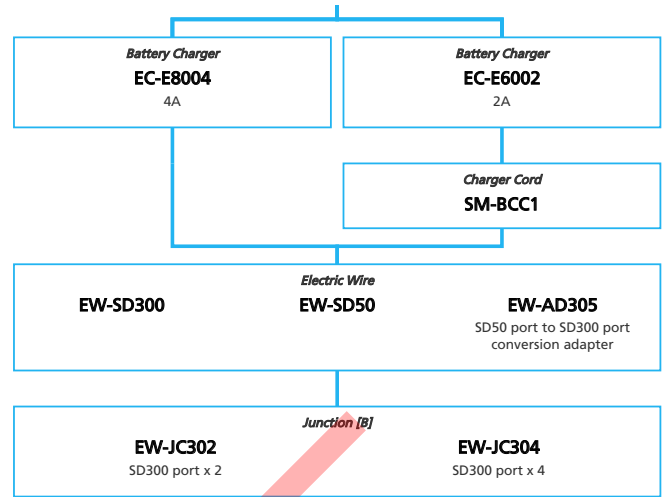

N ... New model
■ ... Additional option
■ ... Alternative option
□ ... All select
□ ... Single select