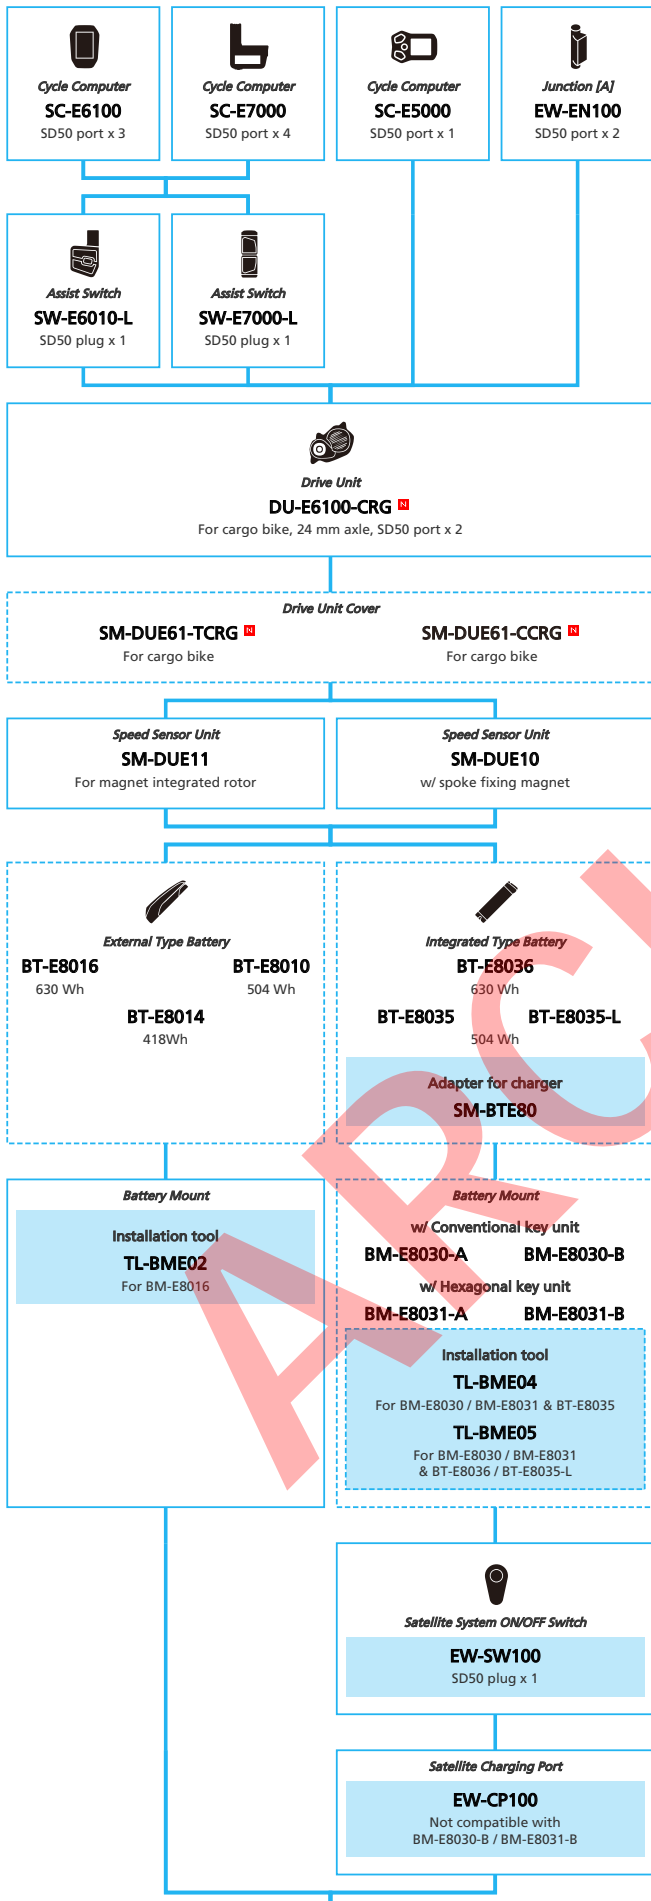

SHIMANO STEPS E6100 series for CARGO BIKE

■ ... New model
  ... Additional option
  ... All select
  ... Alternative option
  ... Single select

E-BIKE