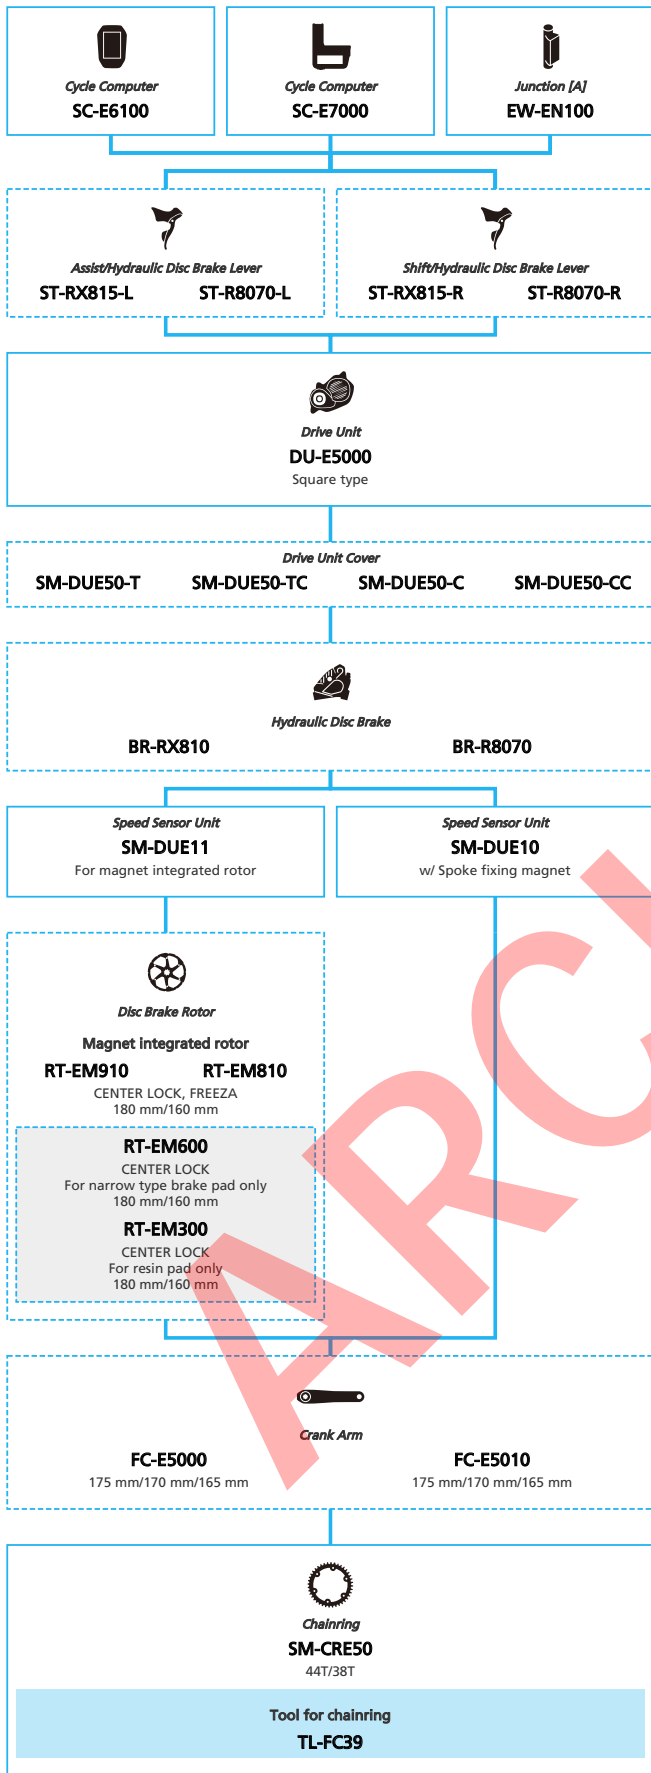

SHIMANO STOPS E5000 series (For Drop Handlebar Electronic Derailleur spec.)

■ ... New model
  ... Additional option
  ... Alternative option
  ... All select
  ... Single select

E-BIKE