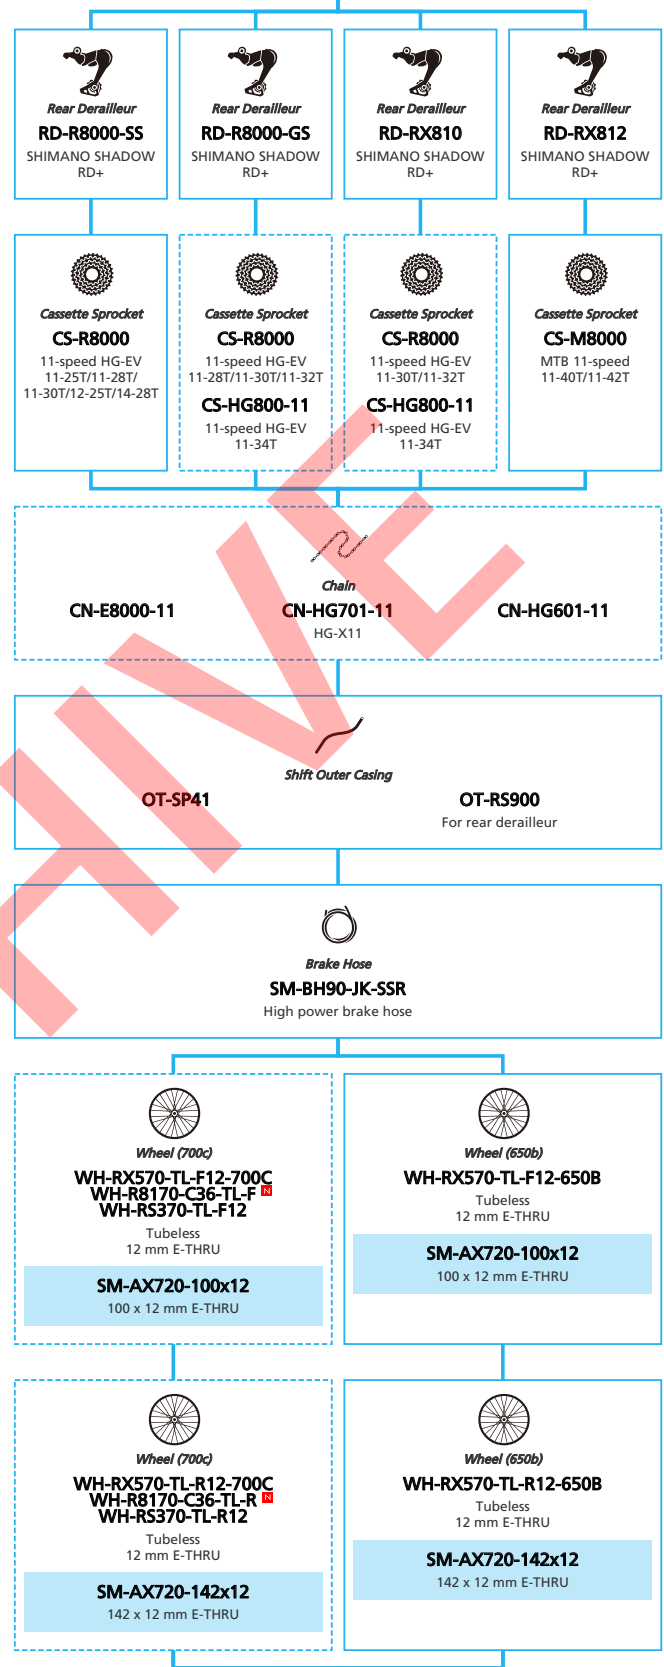

E-BIKE

- ... New model
- ... Additional option
- ... All select
- ... Alternative option
- ... Single select

SHIMANO STOPS E8080 series for Japan market

(For Drop Handlebar Mechanical Derailleur spec.)

N ... New model
 ... Additional option
 ... Alternative option
 ... All select
 ... Single select