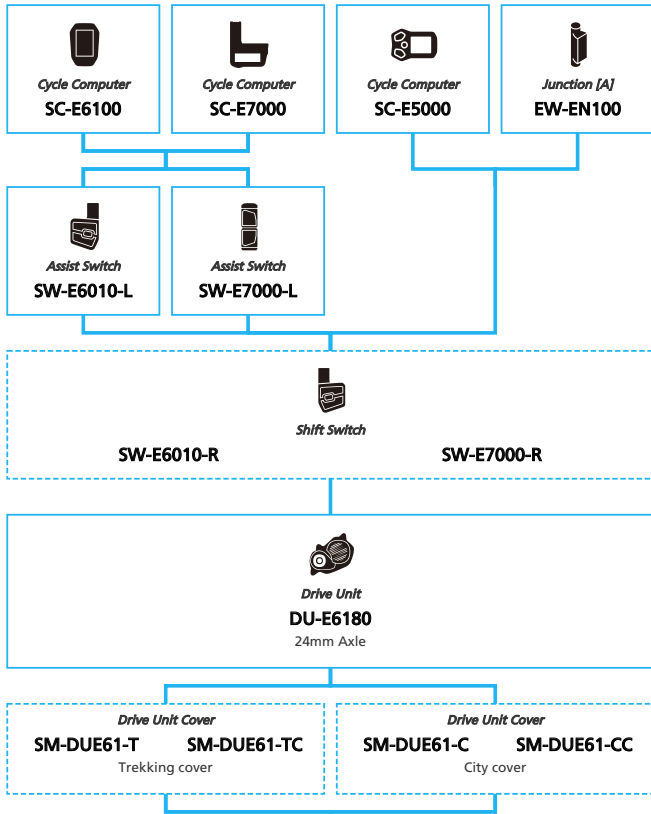

SHIMANO STEPS E6180 series for Japan market (Electronic Internal Geared Hub spec.)

■ ... New model
  ... Additional option
  ... Alternative option
  ... All select
  ... Single select

ARCHIVE