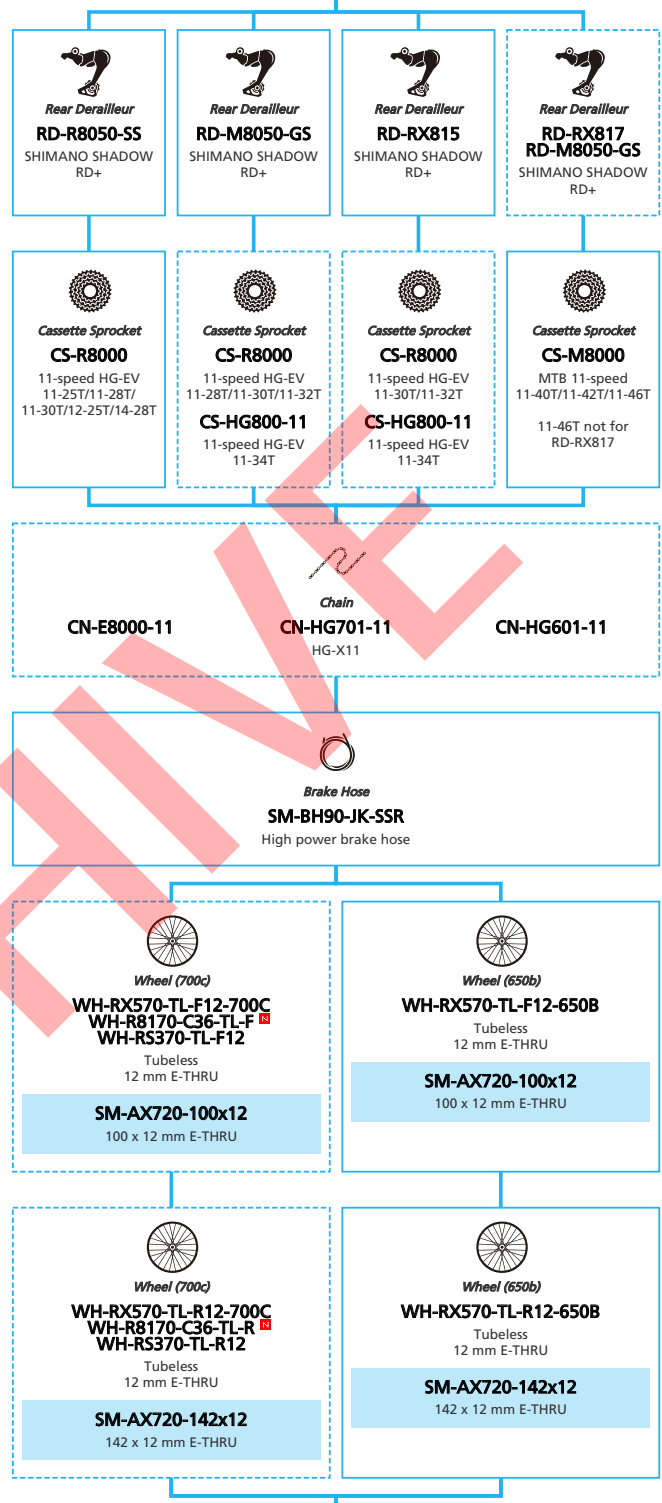

SHIMANO STOPS E5080 series for Japan market

(For Drop Handlebar Electronic Derailleur spec.)

N ... New model
■ ... Additional option
□ ... All select
■ ... Alternative option
□ ... Single select

E-BIKE