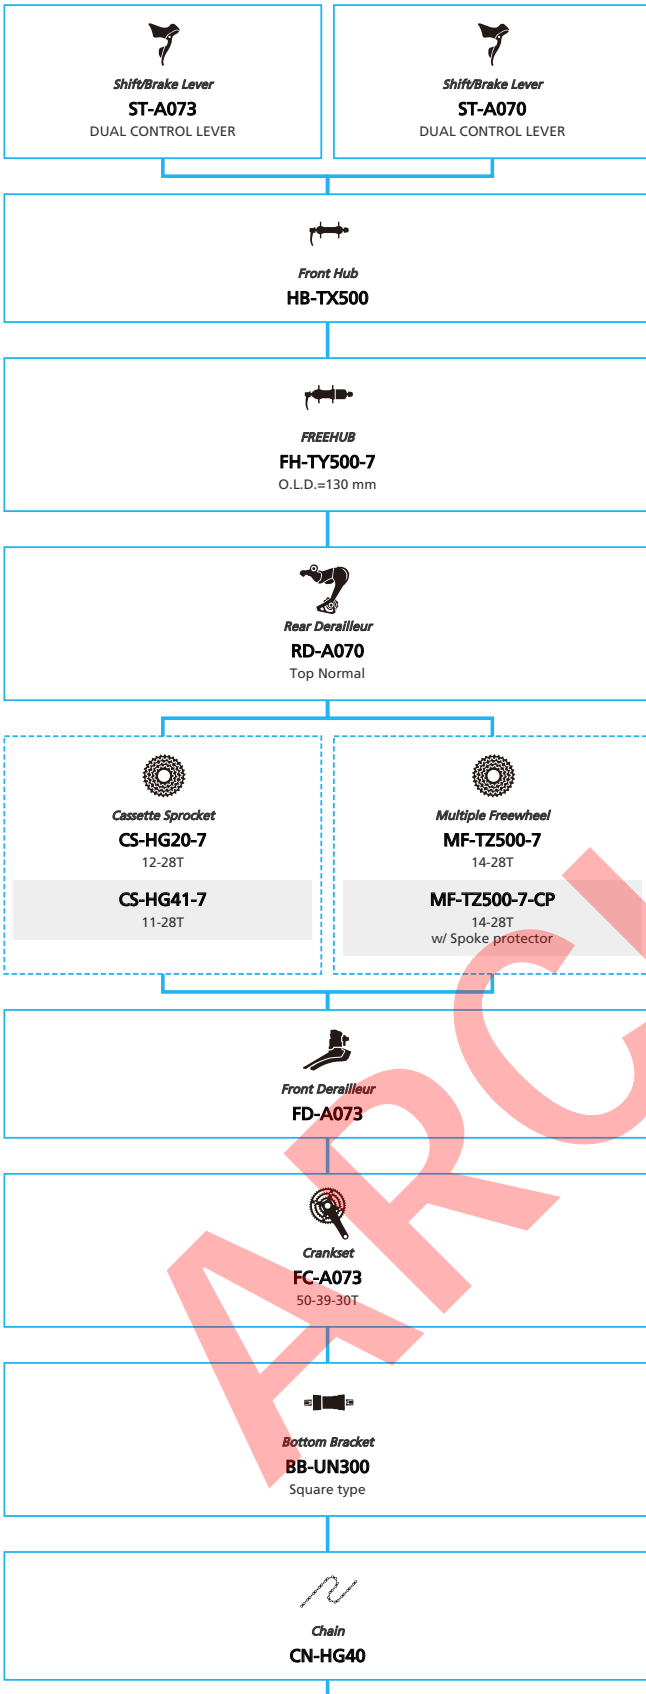

SHIMANO Claris (2x8-speed)

N ... New model
 ■ ... Additional option
 ■ ... Alternative option
 □ ... All select
 □ ... Single select

Road Bike

SHIMANO
Tourney (3x7-speed)

[▶ Back to CONTENTS](#)

- ... New model
- ... Additional option
- ... All select
- ... Alternative option
- ... Single select