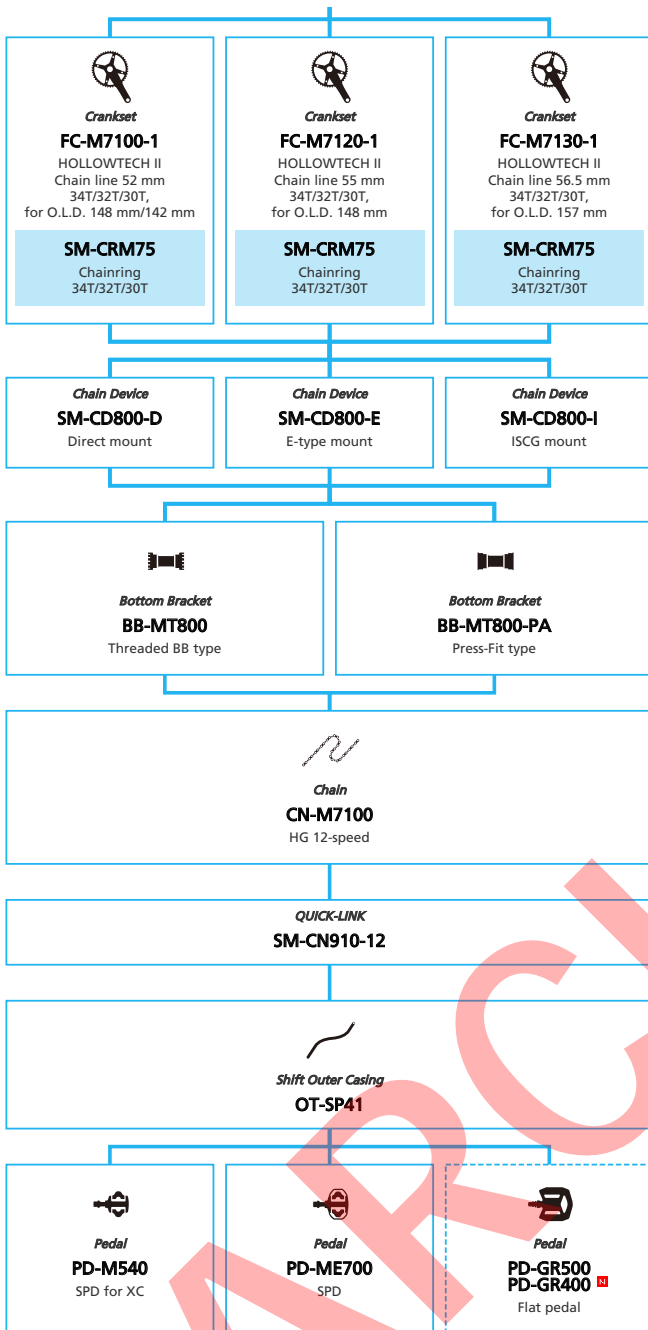

- ... New model
- ... Additional option
- ... All select
- ... Alternative option
- ... Single select