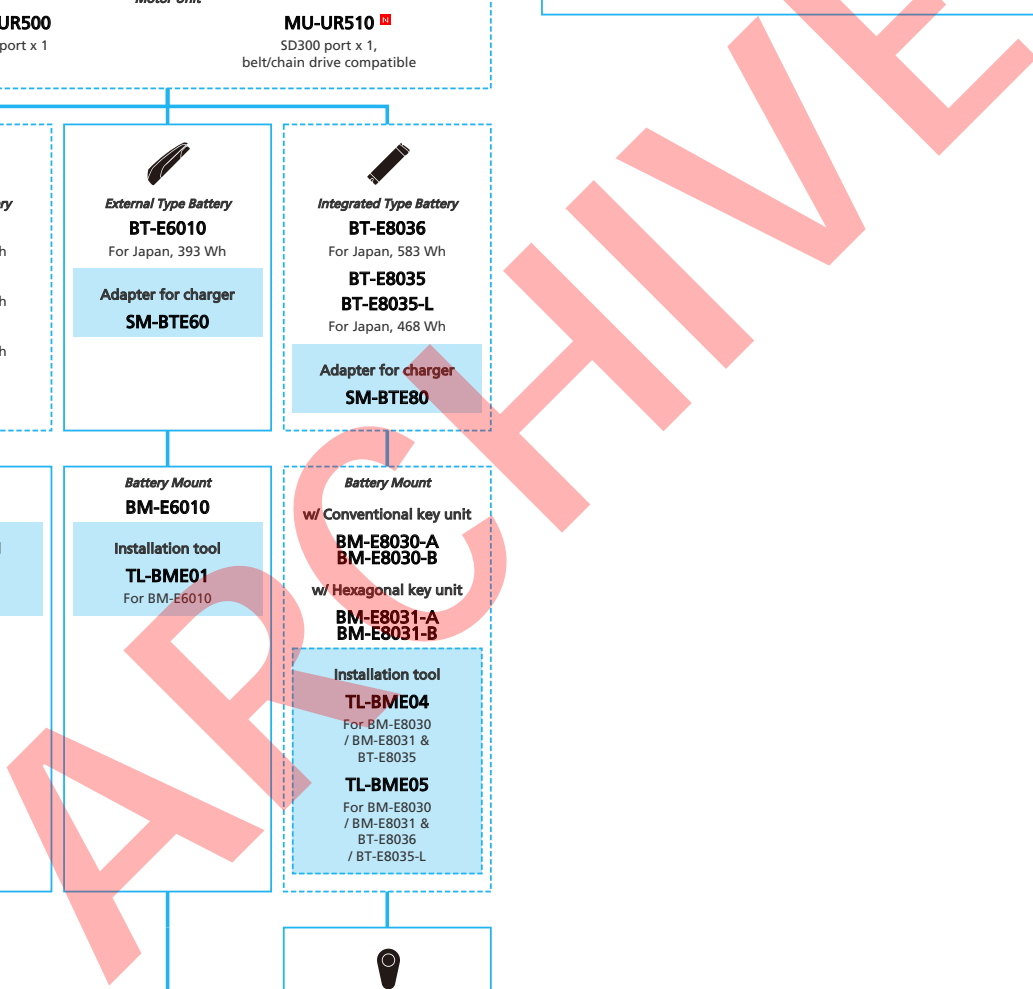

N ... New model
■ ... Additional option
□ ... All select
■ ... Alternative option
□ ... Single select