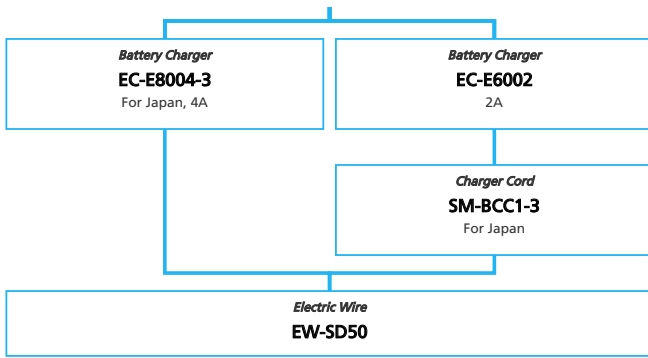

- N ... New model
- ... Additional option
- ... Alternative option
- ... All select
- ... Single select

ARCHIVE