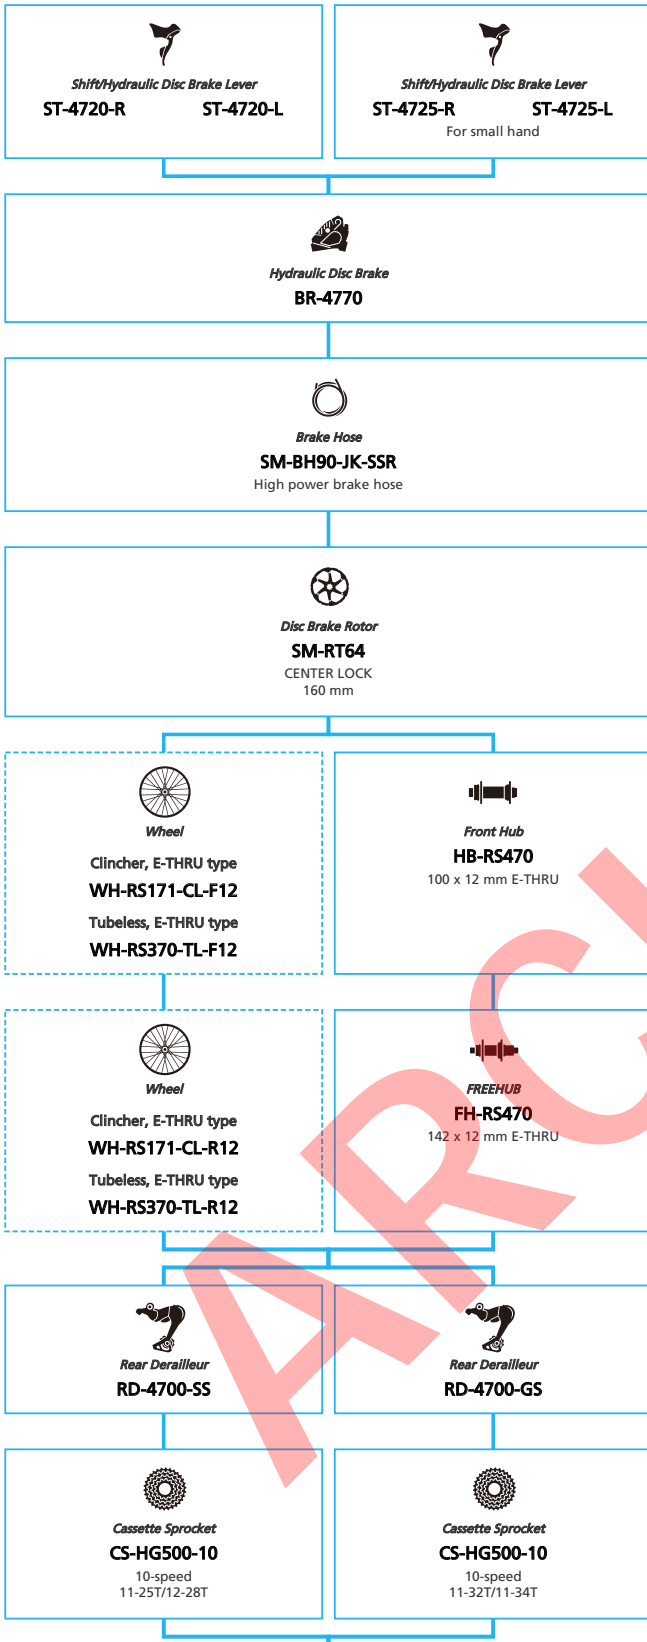

ARCHIVE

SHIMANO **105** (2x11-speed)

- ... New model
- ... Additional option
- ... All select
- ... Alternative option
- ... Single select

Road Bike

- N ... New model
- ... Additional option
- ... Alternative option
- ... All select
- ... Single select

ARCHIVE

SHIMANO Tiagra (3x10-speed)

■ ... New model
 ... Additional option
 ... Alternative option
 ... All select
 ... Single select

Road Bike

SHIMANO *Tiagra* (2x10-speed)

- ... New model
- ... Additional option
- ... All select
- ... Alternative option
- ... Single select

Road Bike

SHIMANO *Tiagra* (Hydraulic Disc Brake for Drop Handlebar 2x10-speed)

■ ... New model
 ... Additional option
 ... Alternative option
 ... All select
 ... Single select

Road Bike

SHIMANO *SORA* (3x9-speed)

■ ... New model
 ... Additional option
 ... Alternative option
 ... All select
 ... Single select

SHIMANO *SORA* (2x9-speed)

- ... New model
- ... Additional option
- ... Alternative option
- ... All select
- ... Single select