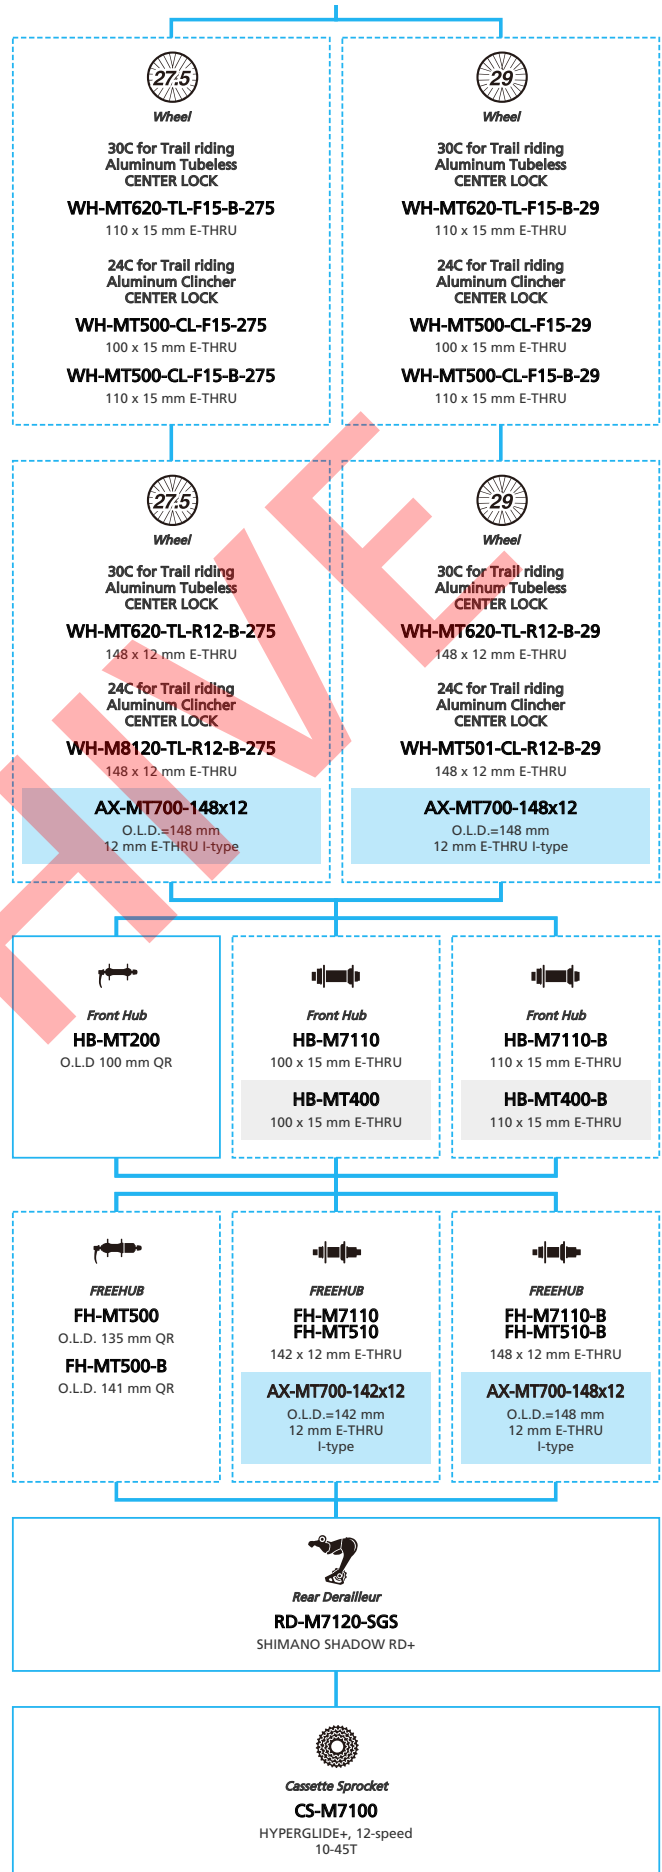

SLX (2x12-speed)

... New model
... Additional option
... Alternative option
... All select
... Single select

Mountain Bike