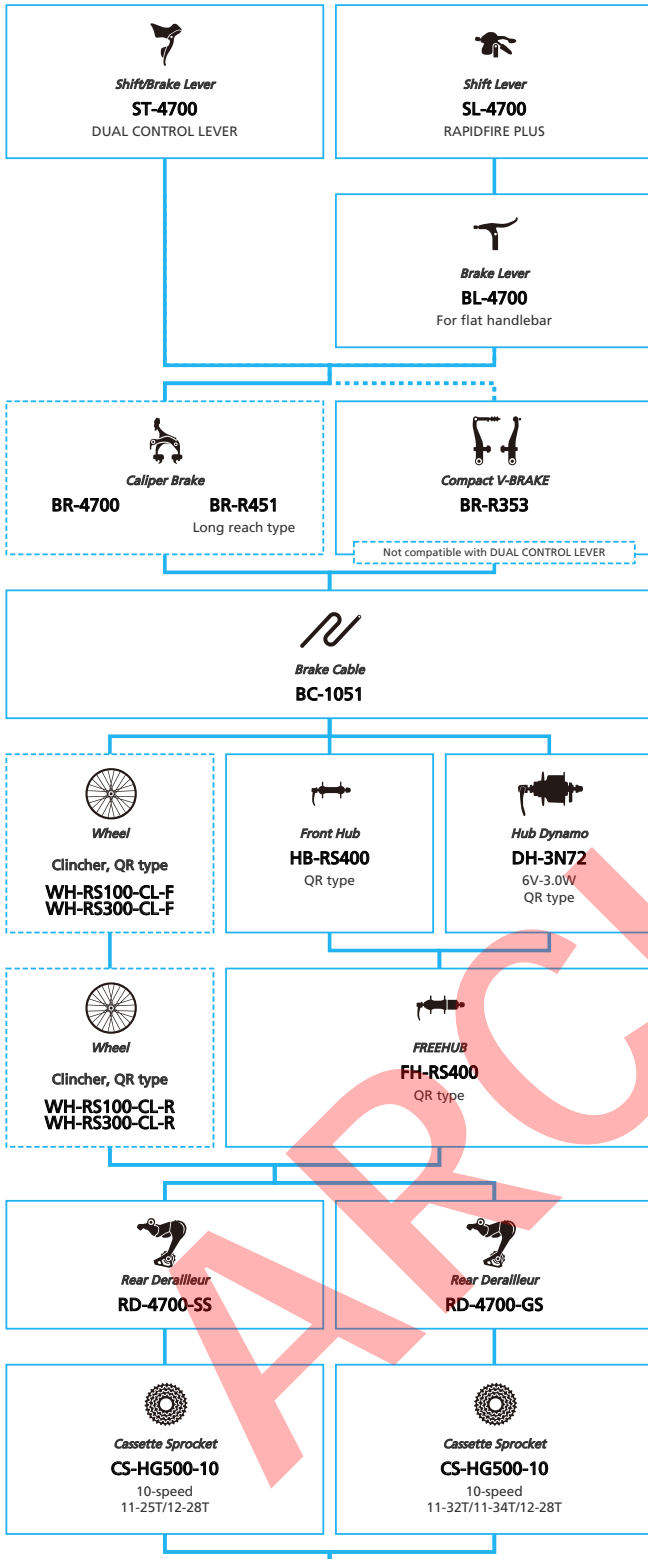

ARCHIVE

SHIMANO **105** (2x11-speed)

- ... New model
- ... Additional option
- ... All select
- ... Alternative option
- ... Single select

Road Bike

- N ... New model
- ... Additional option
- ... Alternative option
- ... All select
- ... Single select

ARCHIVE

SHIMANO Tiagra (3x10-speed)

■ ... New model
 ... Additional option
 ... Alternative option
 ... All select
 ... Single select

Road Bike

SHIMANO *Tiagra* (2x10-speed)

- ... New model
- ... Additional option
- ... All select
- ... Alternative option
- ... Single select