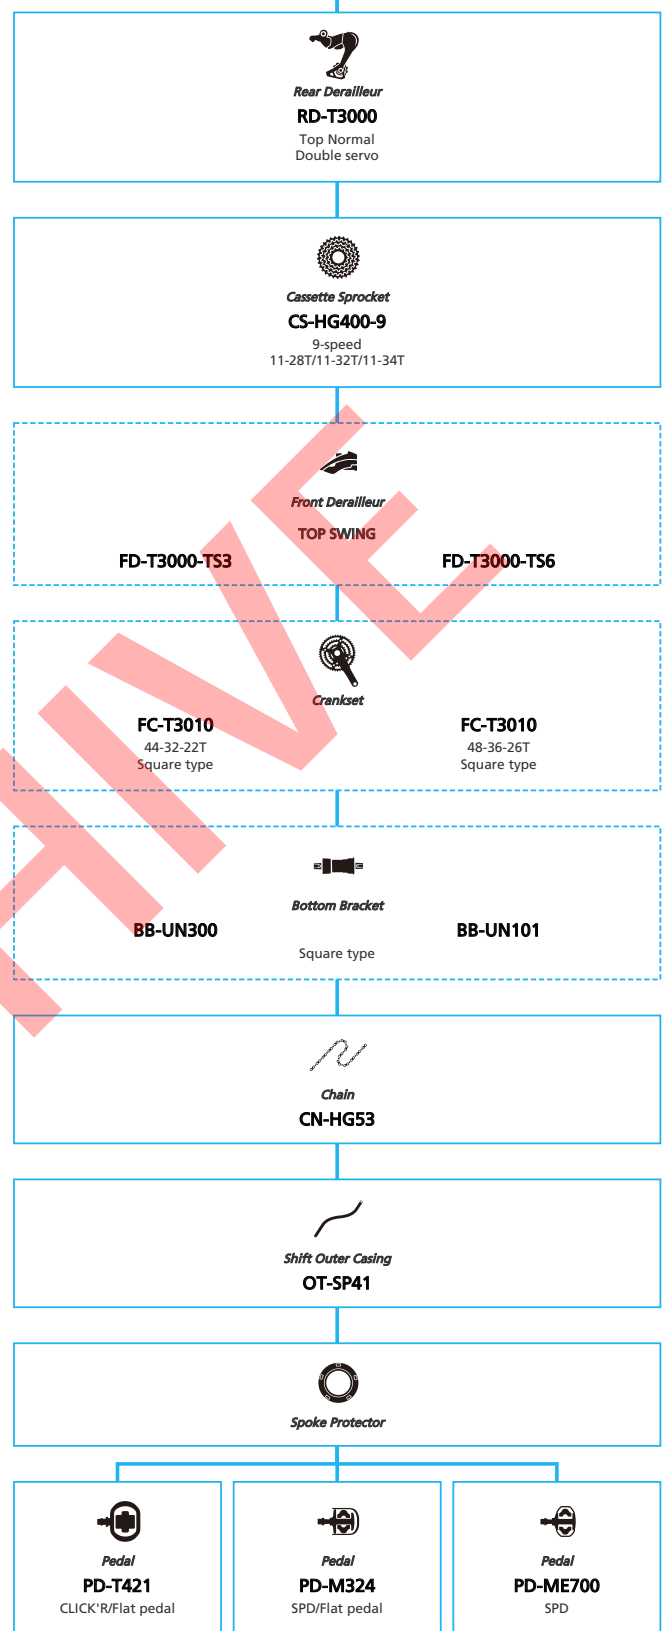

SHIMANO ALIVIO (3x9-speed)

■ ... New model
 ... Additional option
 ... Alternative option
 ... All select
 ... Single select

Trekking Bike

SHIMANO **ALCERA** (3x9-speed)

■ ... New model
 ... Additional option
 ... All select
 ... Alternative option
 ... Single select