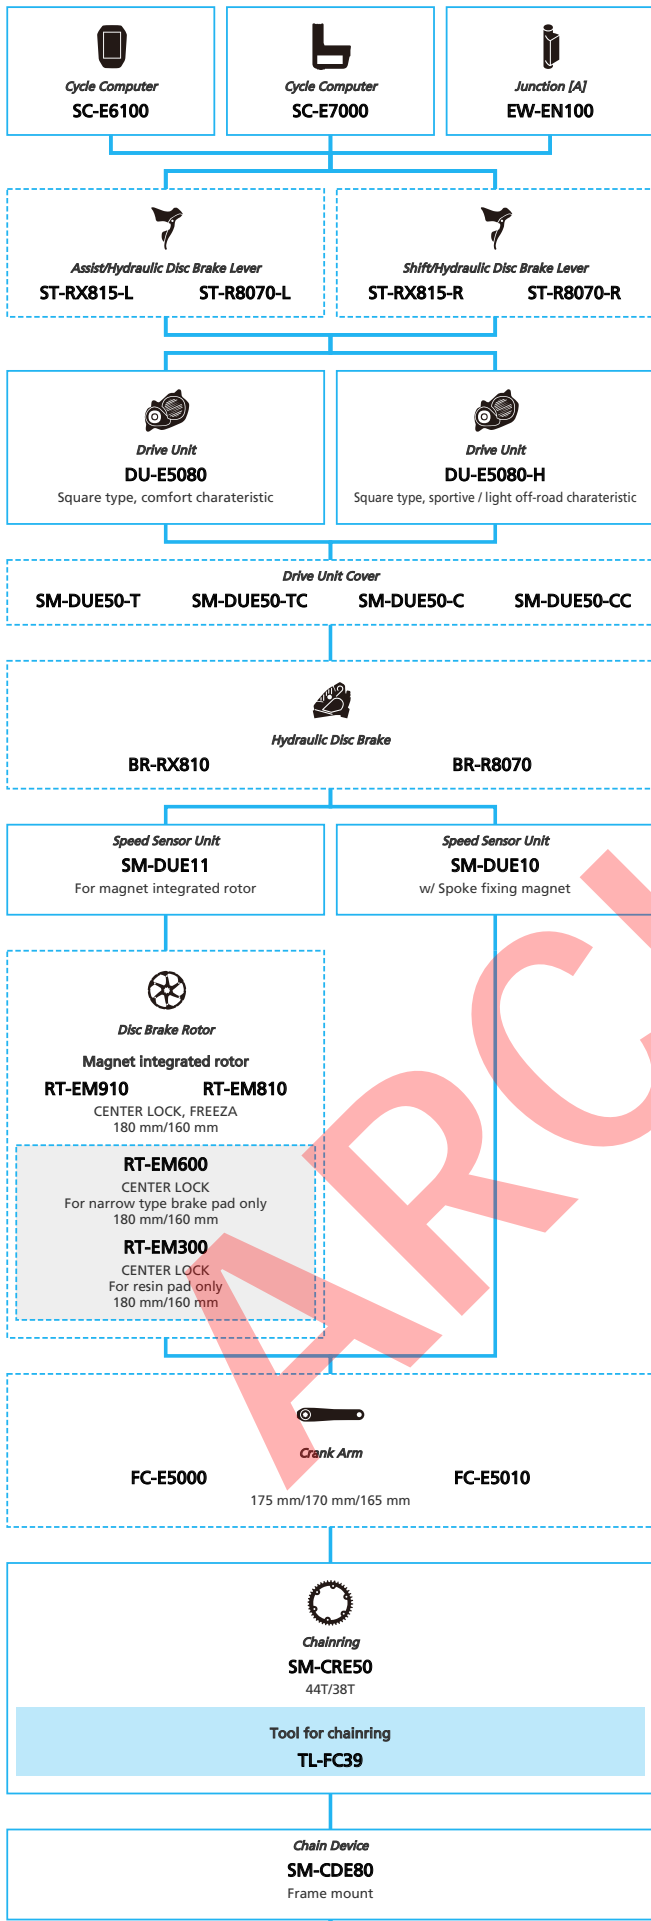

SHIMANO STOPS E5080 series for Japan market

(For Drop Handlebar Electronic Derailleur spec.)

N ... New model
■ ... Additional option
□ ... All select
■ ... Alternative option
□ ... Single select

E-BIKE