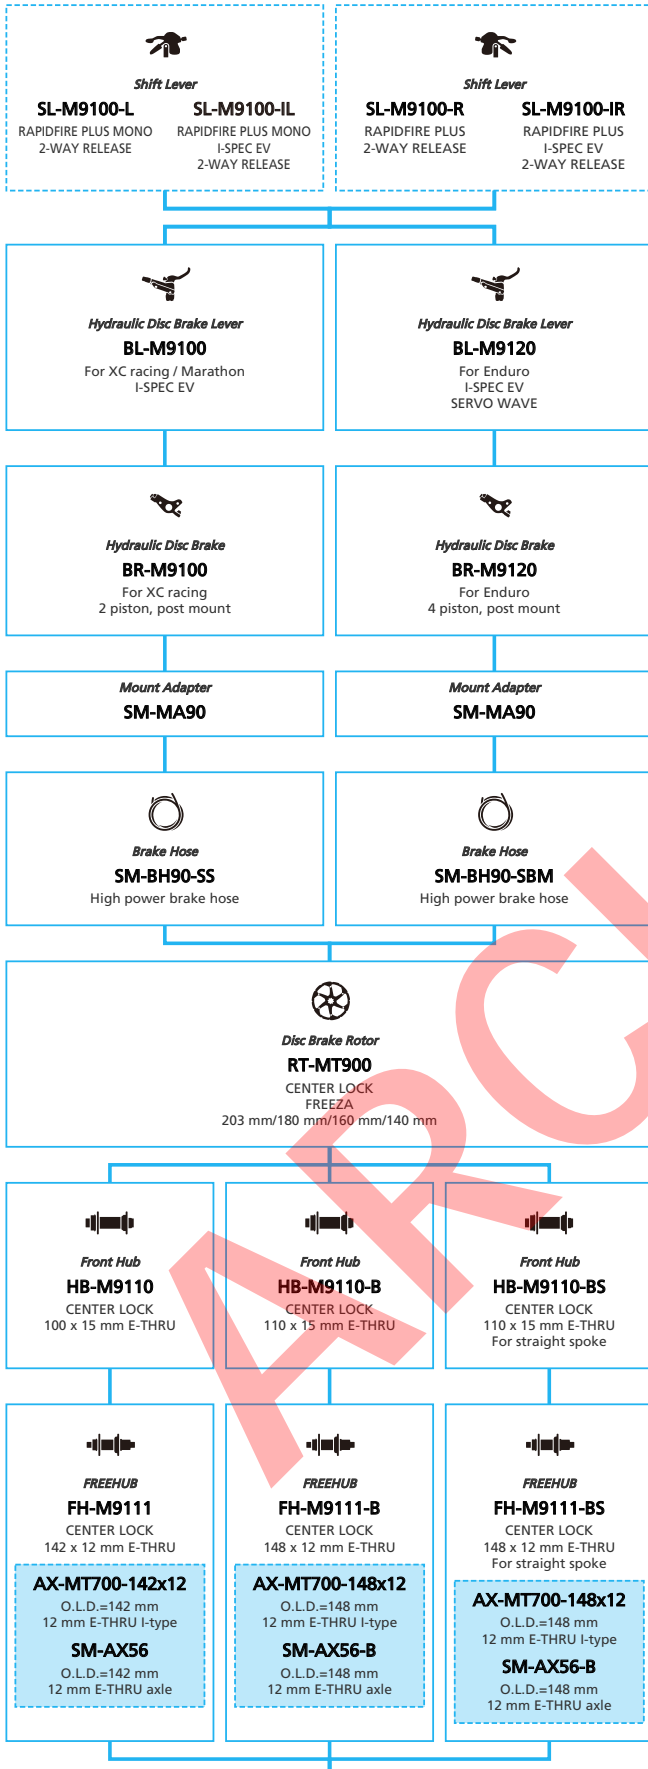

ARCHIVE

XTR (1x12-speed)

- ... New model
- ... Additional option
- ... All select
- ... Alternative option
- ... Single select

Mountain Bike

XTR (2x12-speed)

■ ... New model
 ... Additional option
 ... All select
 ... Alternative option
 ... Single select