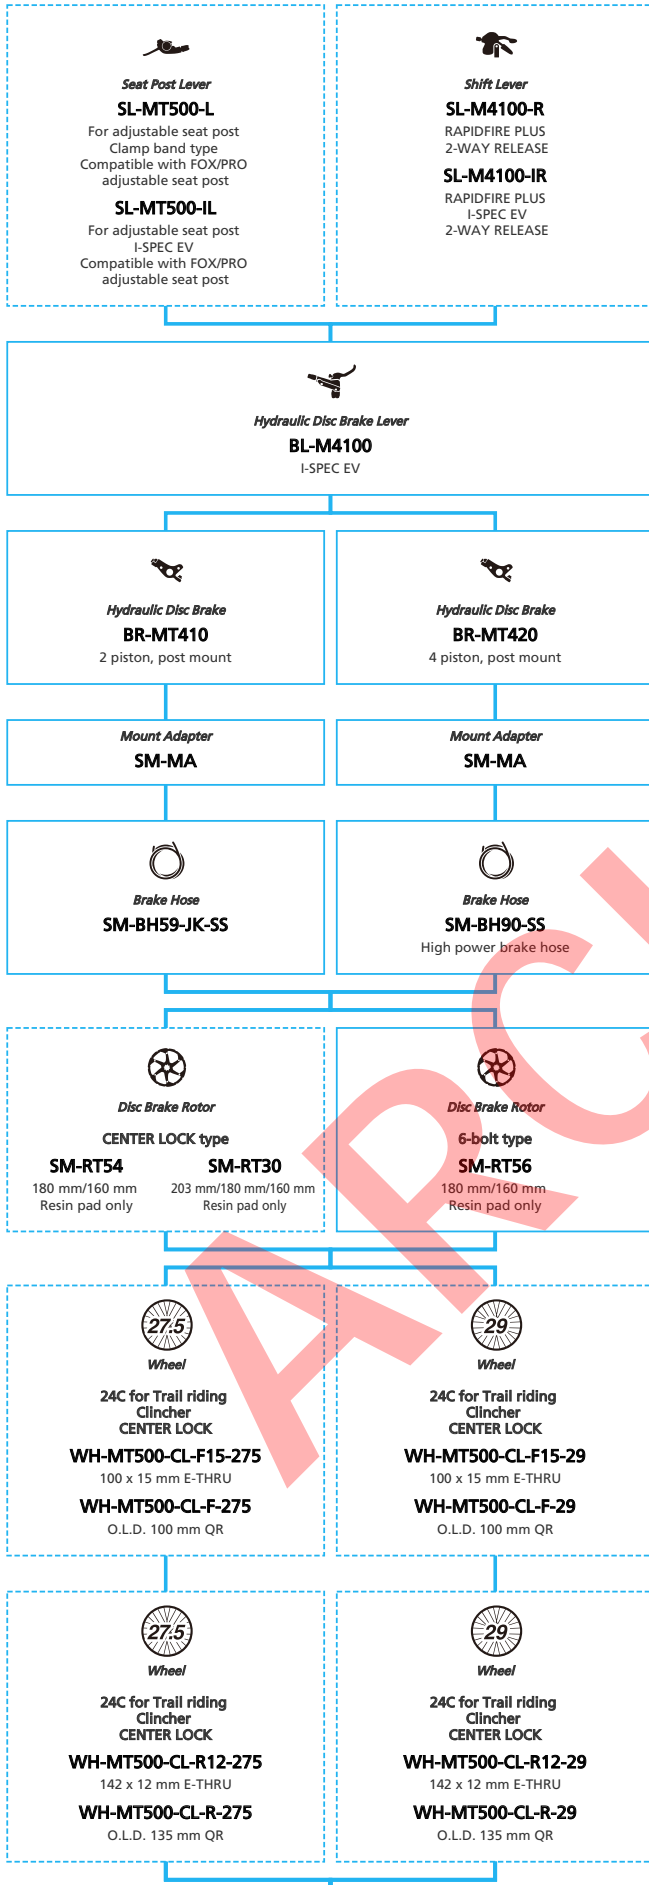

ARCHIVE

SHIMANO DEORE (1x11-speed)

N ... New model
 ■ ... Additional option
 □ ... All select
 ■ ... Alternative option
 □ ... Single select

Mountain Bike

-  ... New model
-  ... Additional option
-  ... Alternative option
-  ... All select
-  ... Single select

ARCHIVE

SHIMANO DEORE (2x11-speed)

N ... New model
 ... Additional option
 ... Alternative option
 ... All select
 ... Single select

Mountain Bike

-  ... New model
-  ... Additional option
-  ... Alternative option
-  ... All select
-  ... Single select

ARCHIVE

SHIMANO DEORE (1x10-speed)

N ... New model
 ... Additional option
 ... Alternative option
 ... All select
 ... Single select

Mountain Bike

-  ... New model
-  ... Additional option
-  ... Alternative option
-  ... All select
-  ... Single select

ARCHIVE

SHIMANO DEORE (2x10-speed)

N ... New model
 ■ ... Additional option
 ■ ... Alternative option
 □ ... All select
 □ ... Single select

Mountain Bike

-  ... New model
-  ... Additional option
-  ... Alternative option
-  ... All select
-  ... Single select