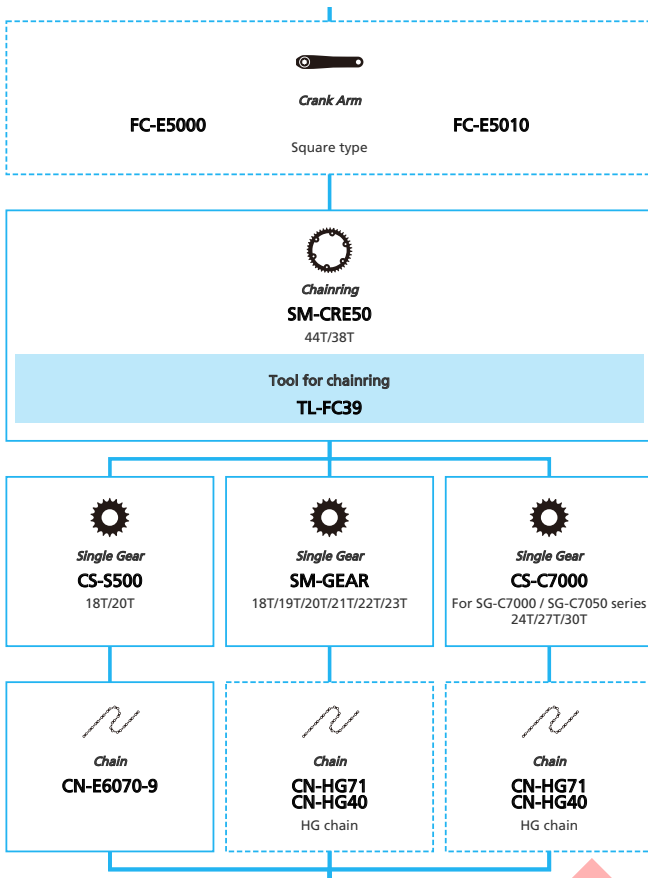

- ... New model
- ... Additional option
- ... All select
- ... Alternative option
- ... Single select

ARCHIVE