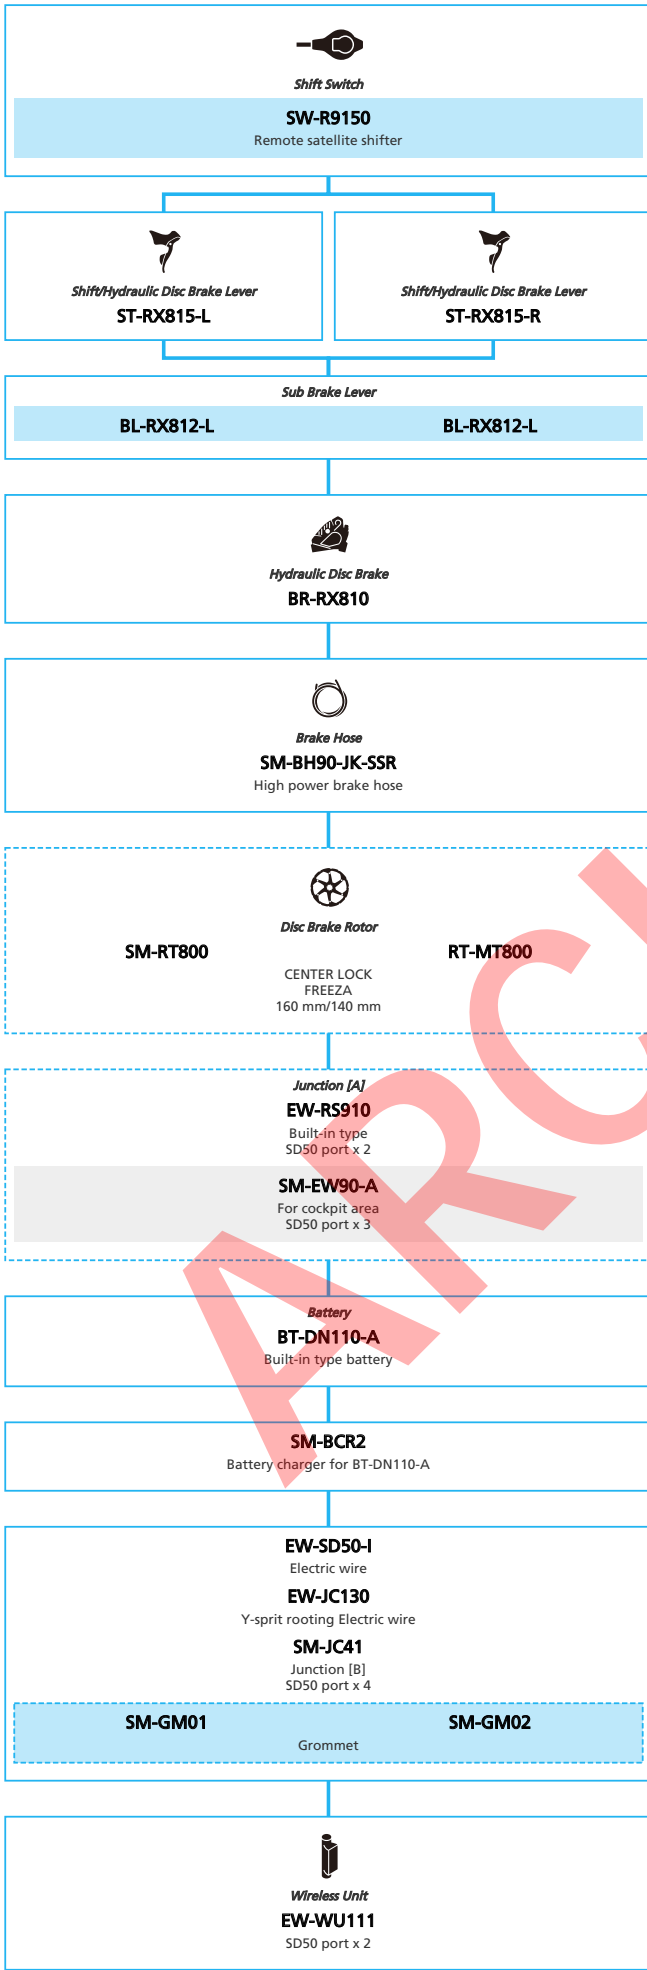

SHIMANO
GRX RX810 series (Electronic spec. 1x11-speed)

N ... New model
  ... Additional option
  ... Alternative option
  ... All select
  ... Single select

Gravel/Adventure Bike