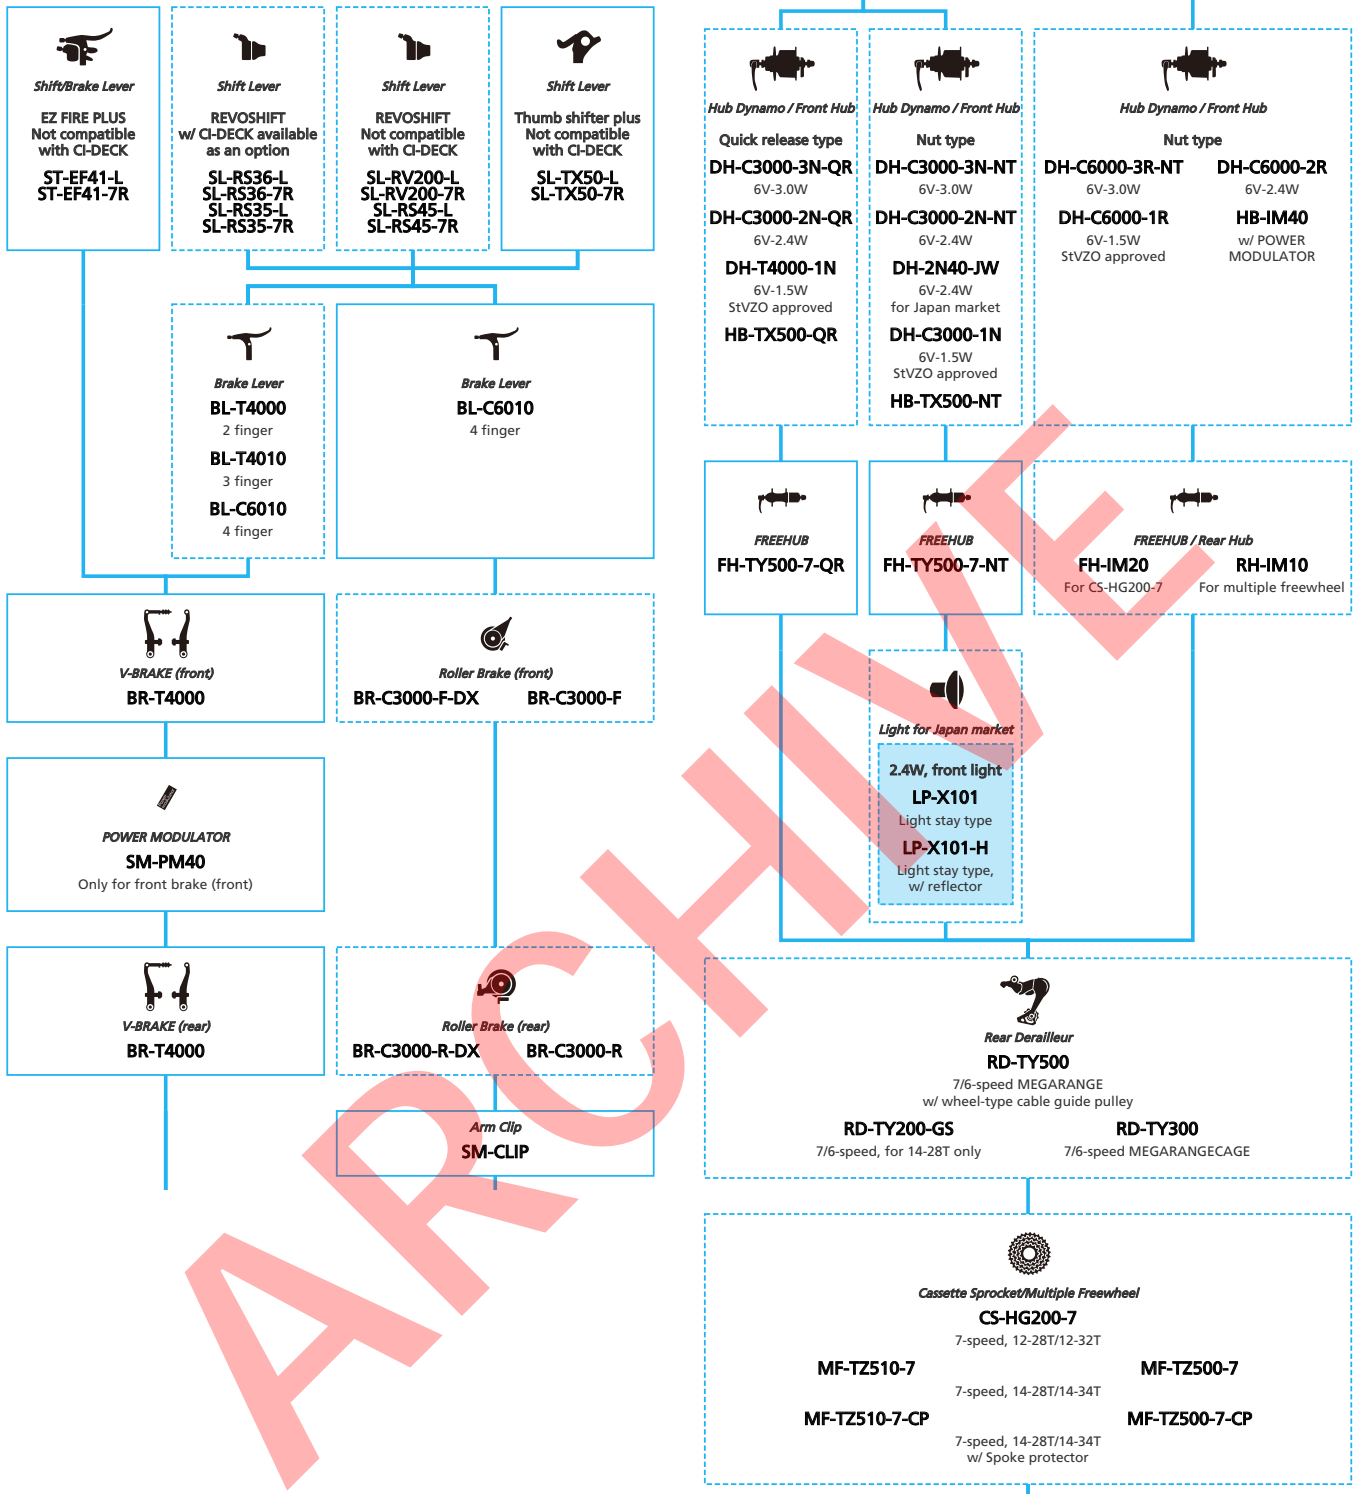

SHIMANO Tourney (3x7-speed)

N ... New model
  ... Additional option
  ... Alternative option
  ... All select
  ... Single select

Mountain Bike