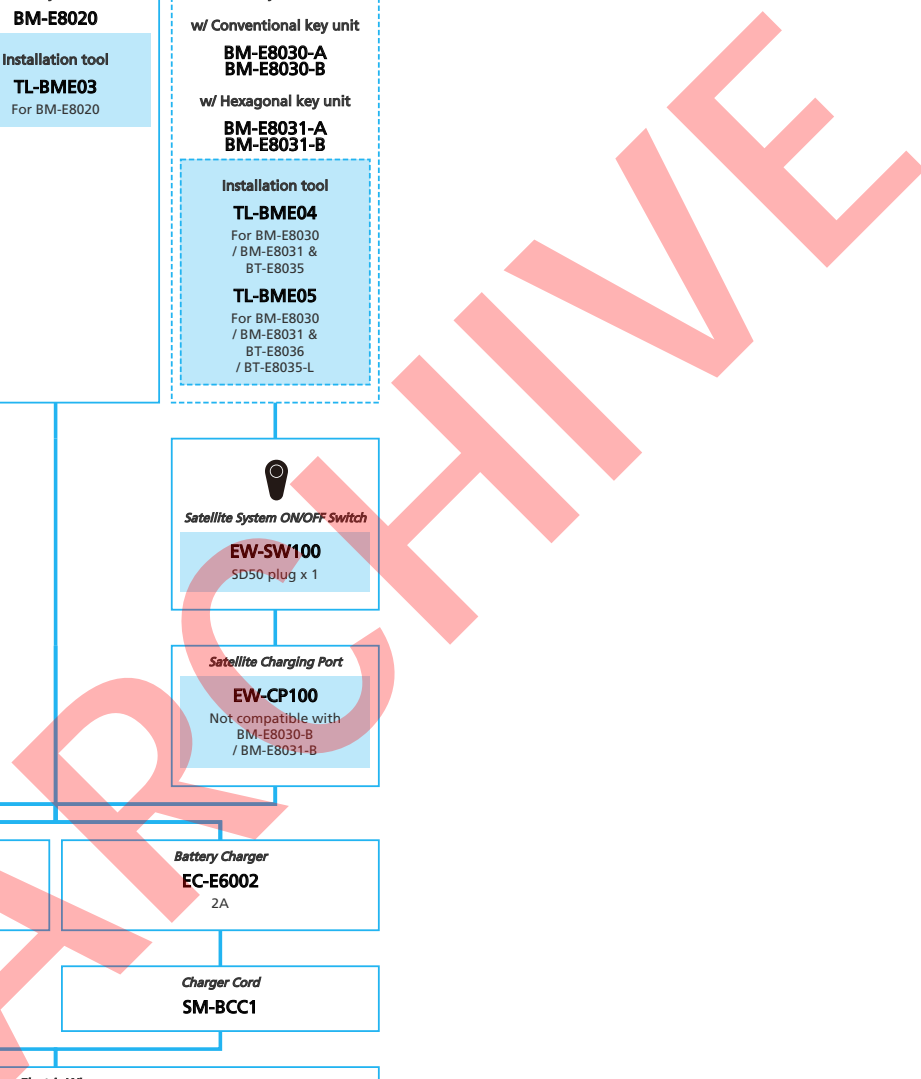

- ... New model
- ... Additional option
- ... All select
- ... Alternative option
- ... Single select