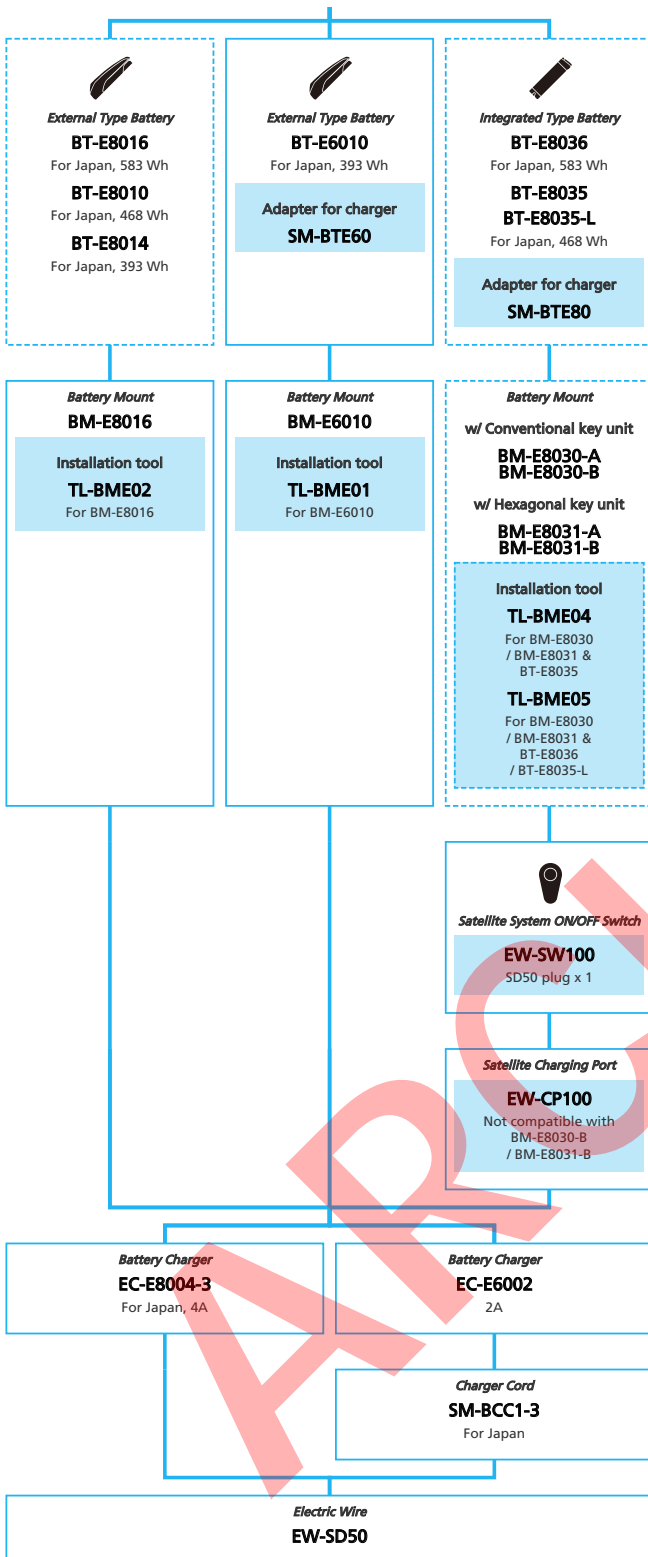

- ... New model
- ... Additional option
- ... All select
- ... Alternative option
- ... Single select