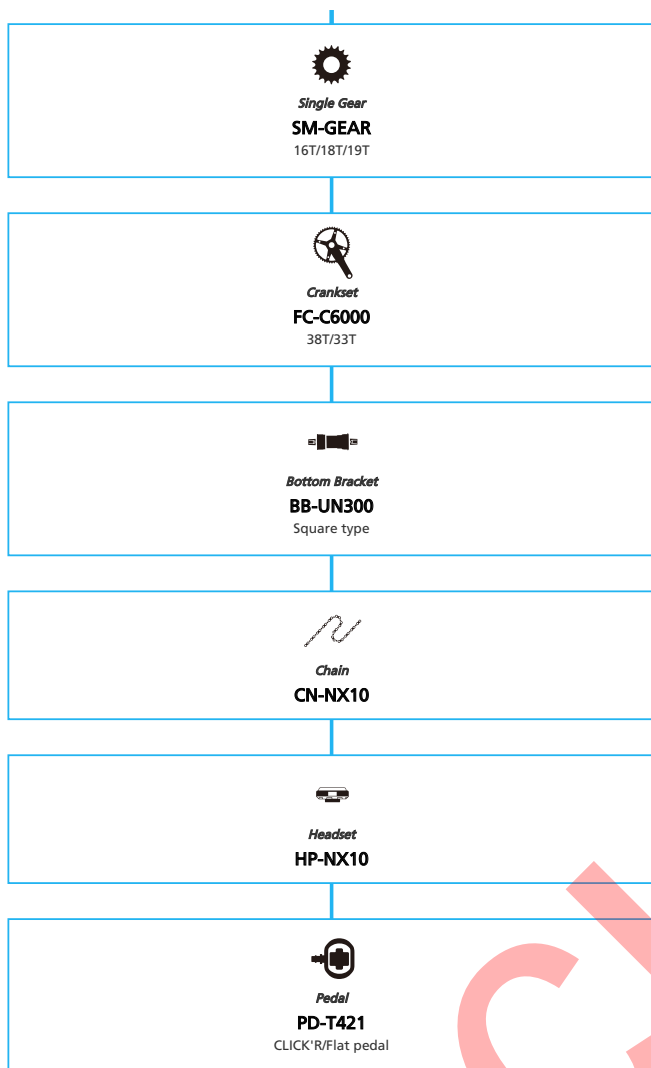

- ... New model
- ... Additional option
- ... Alternative option
- ... All select
- ... Single select

ARCHIVE