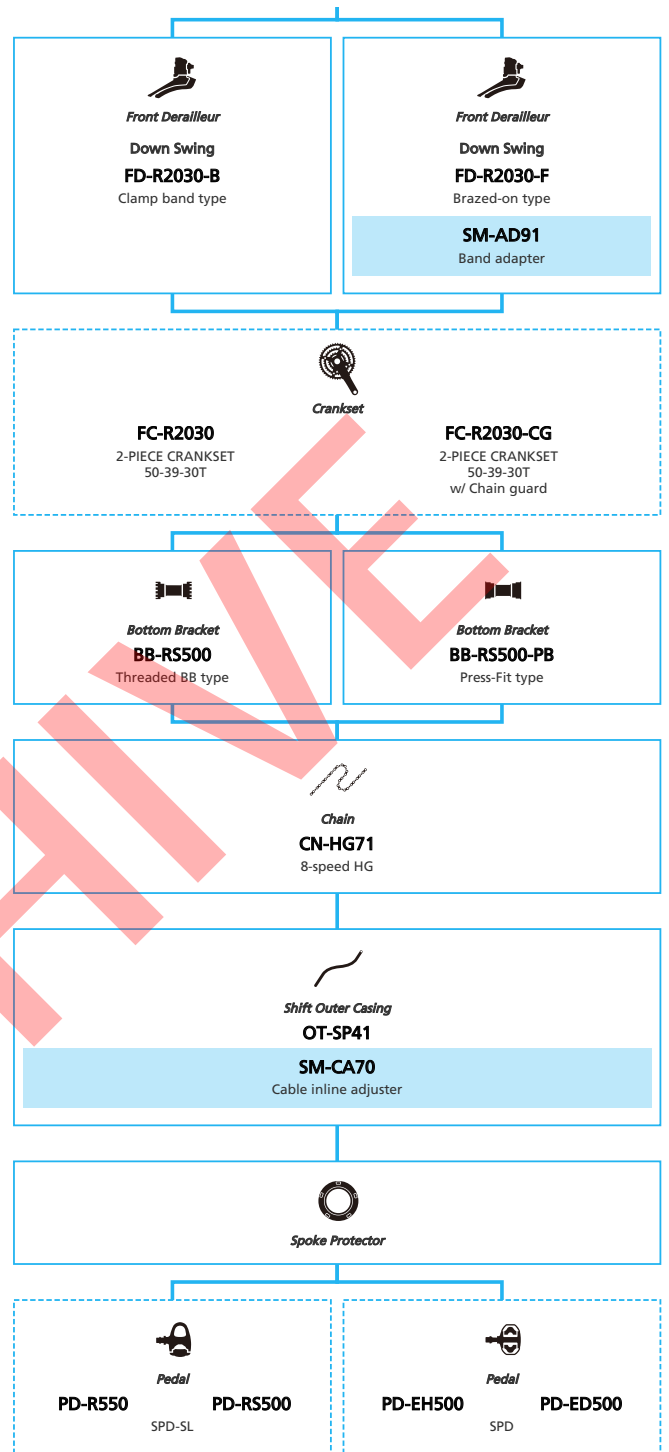

SHIMANO *Claris* (3x8-speed)

N ... New model
■ ... Additional option
■ ... Alternative option
□ ... All select
□ ... Single select