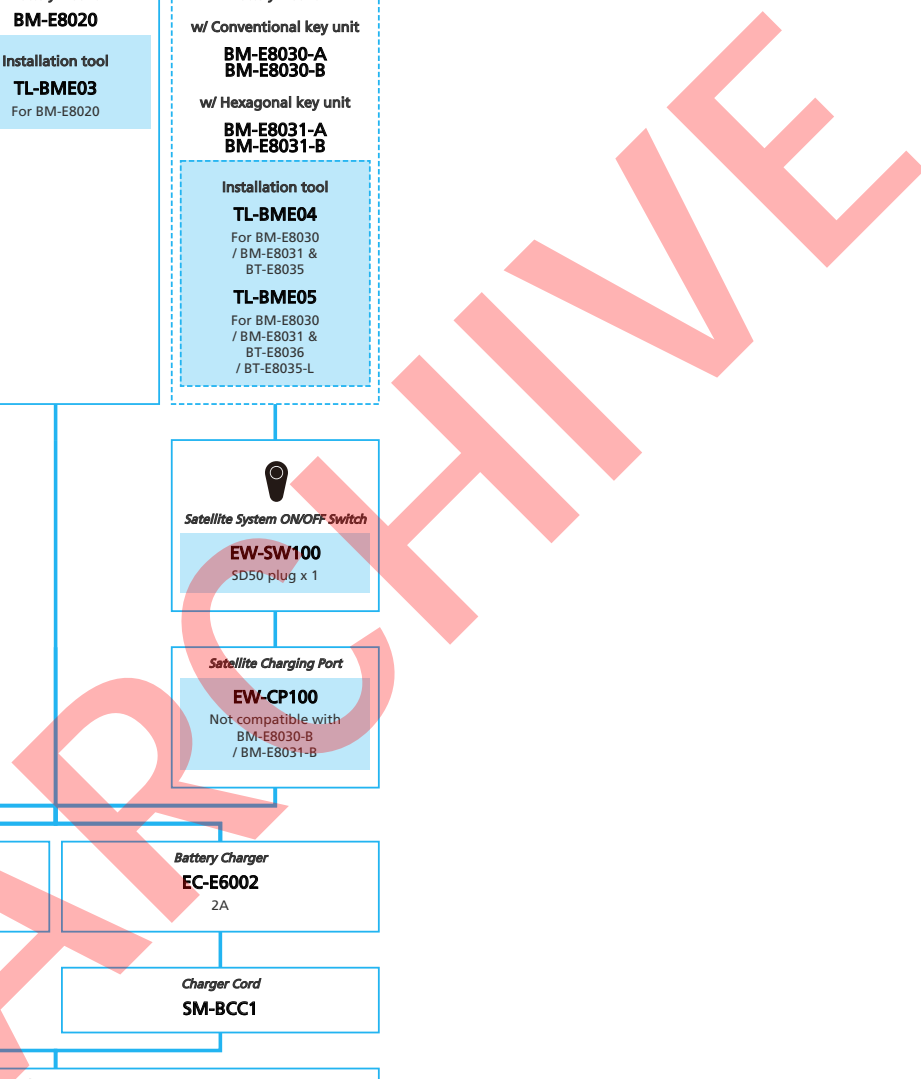

- ... New model
- ... Additional option
- ... All select
- ... Alternative option
- ... Single select