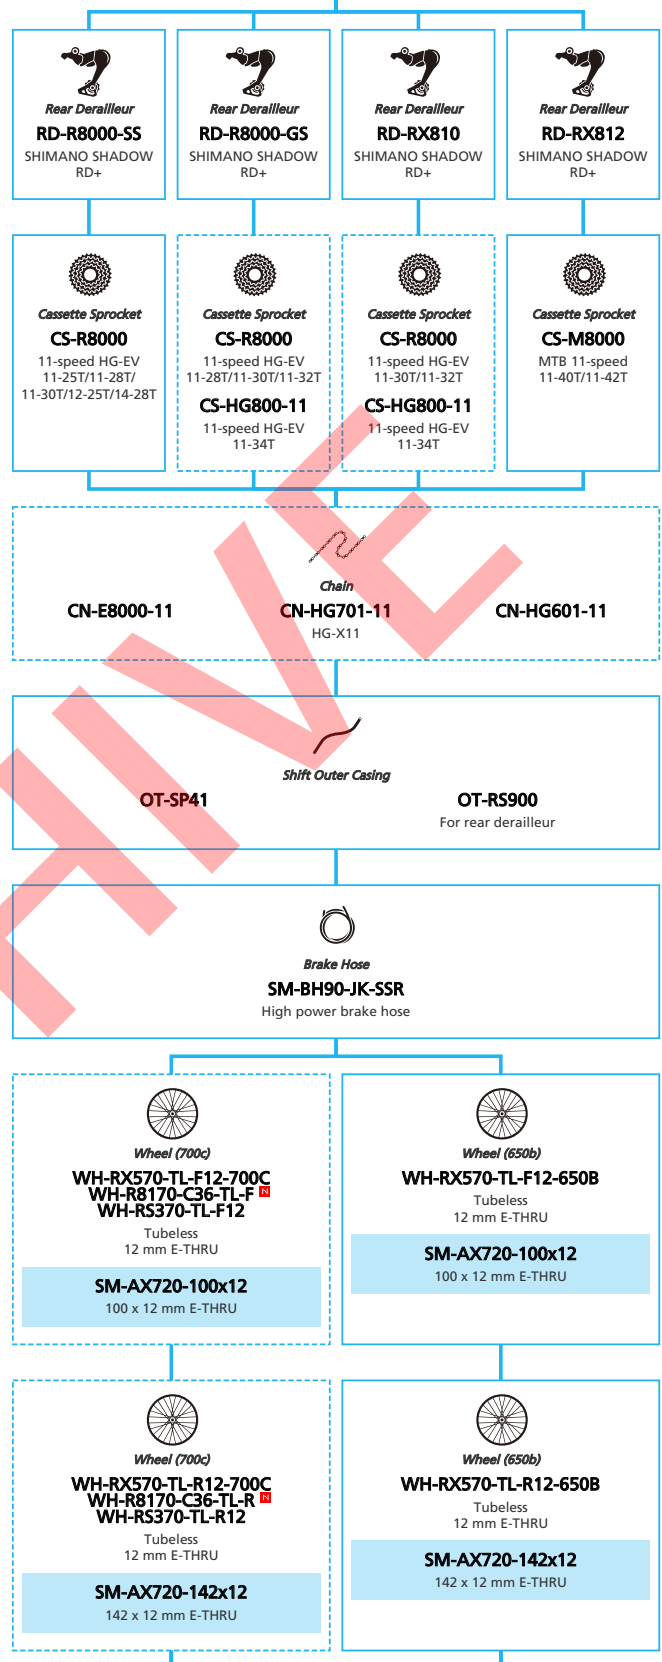

SHIMANO STOPS E5000 series (For Drop Handlebar Mechanical Derailleur spec.)

N ... New model
  ... Additional option
  ... Alternative option
  ... All select
  ... Single select

E-BIKE