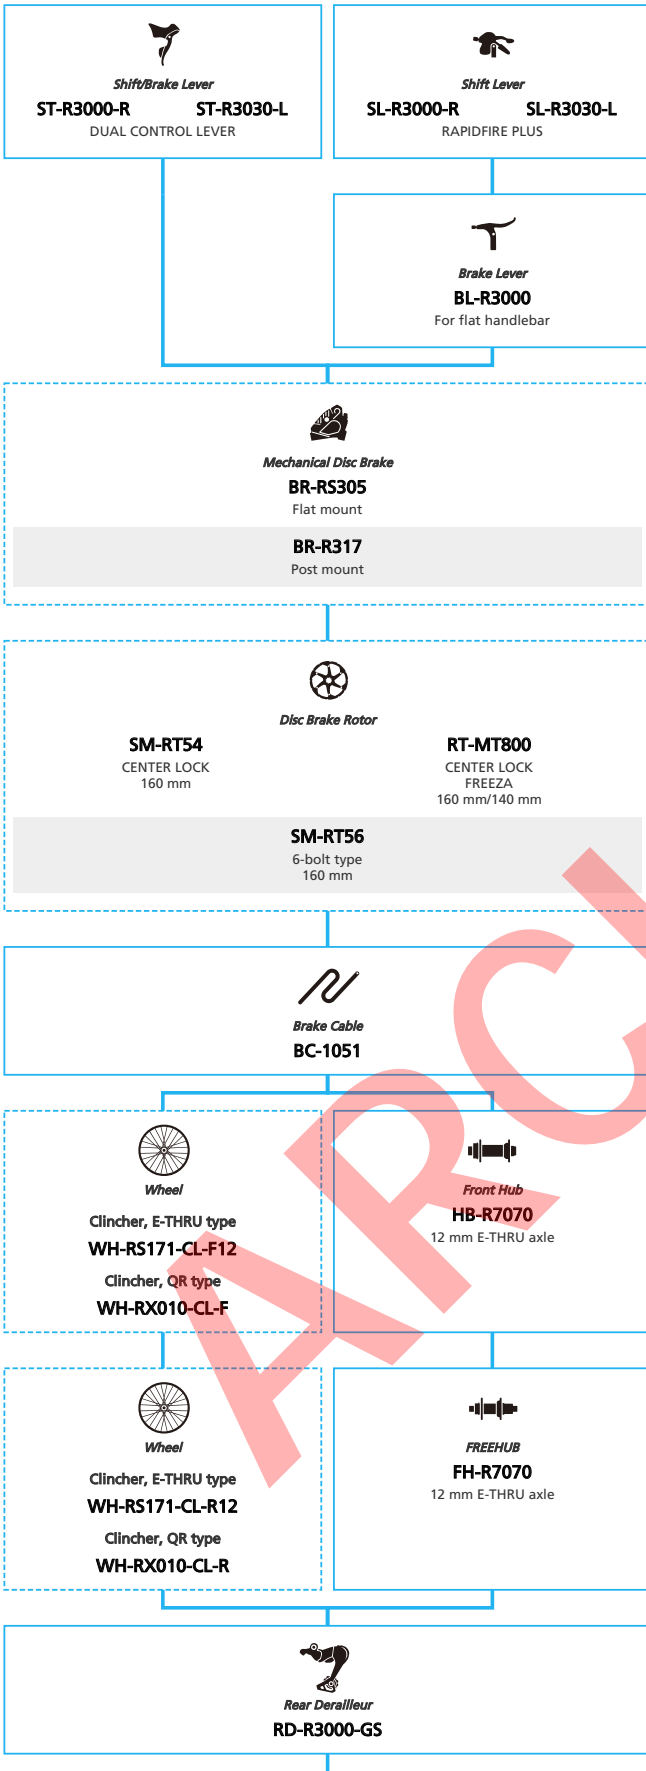

(Mechanical disc Brake for On road 3x9-speed)

- ... New model
- ... Additional option
- ... All select
- ... Alternative option
- ... Single select