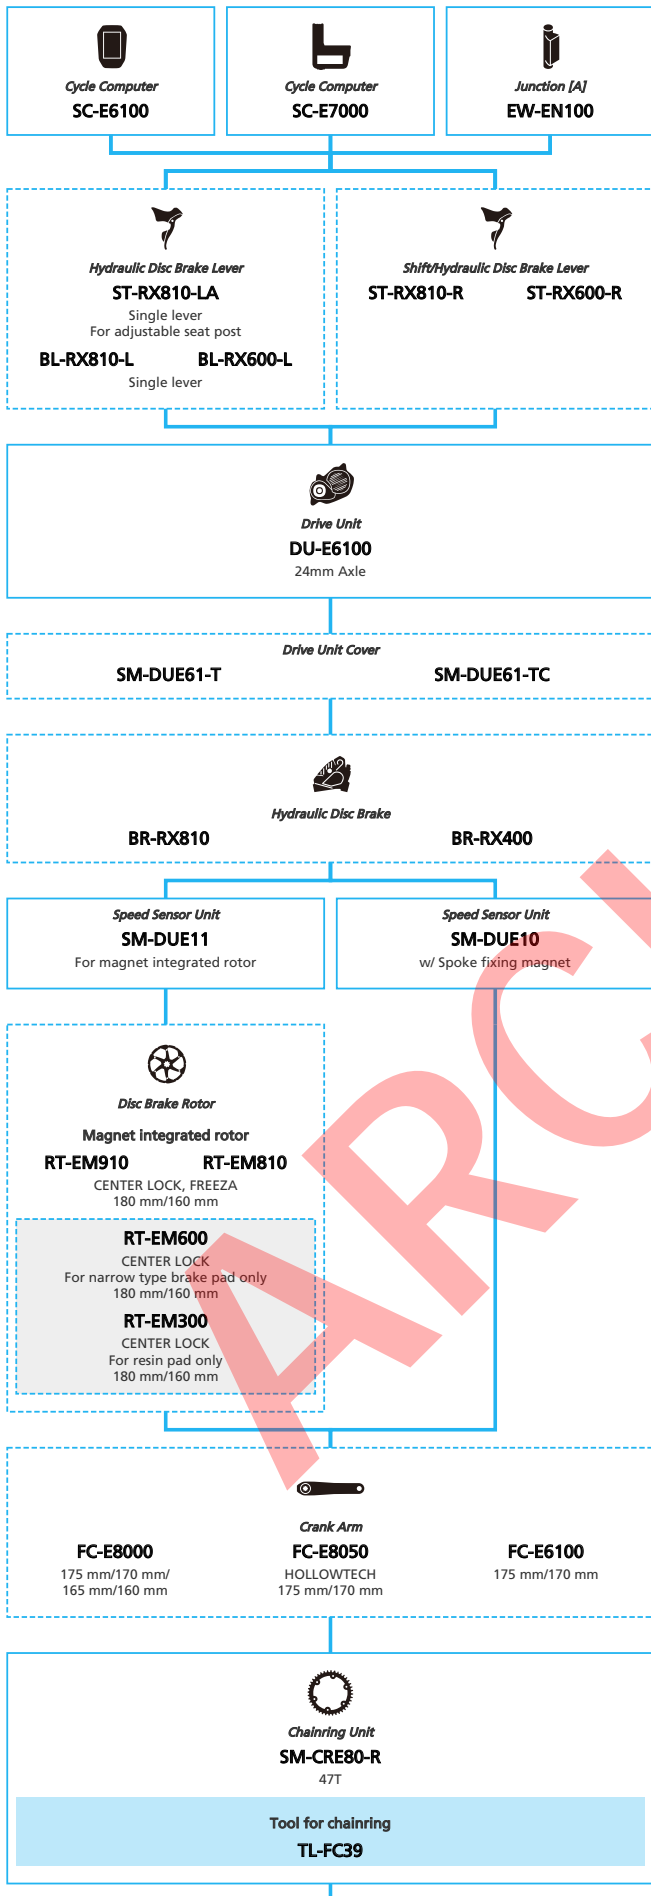

SHIMANO STOPS E6100 series (For Drop Handlebar Mechanical Derailleur spec.)

N ... New model
■ ... Additional option
■ ... Alternative option
□ ... All select
□ ... Single select

E-BIKE