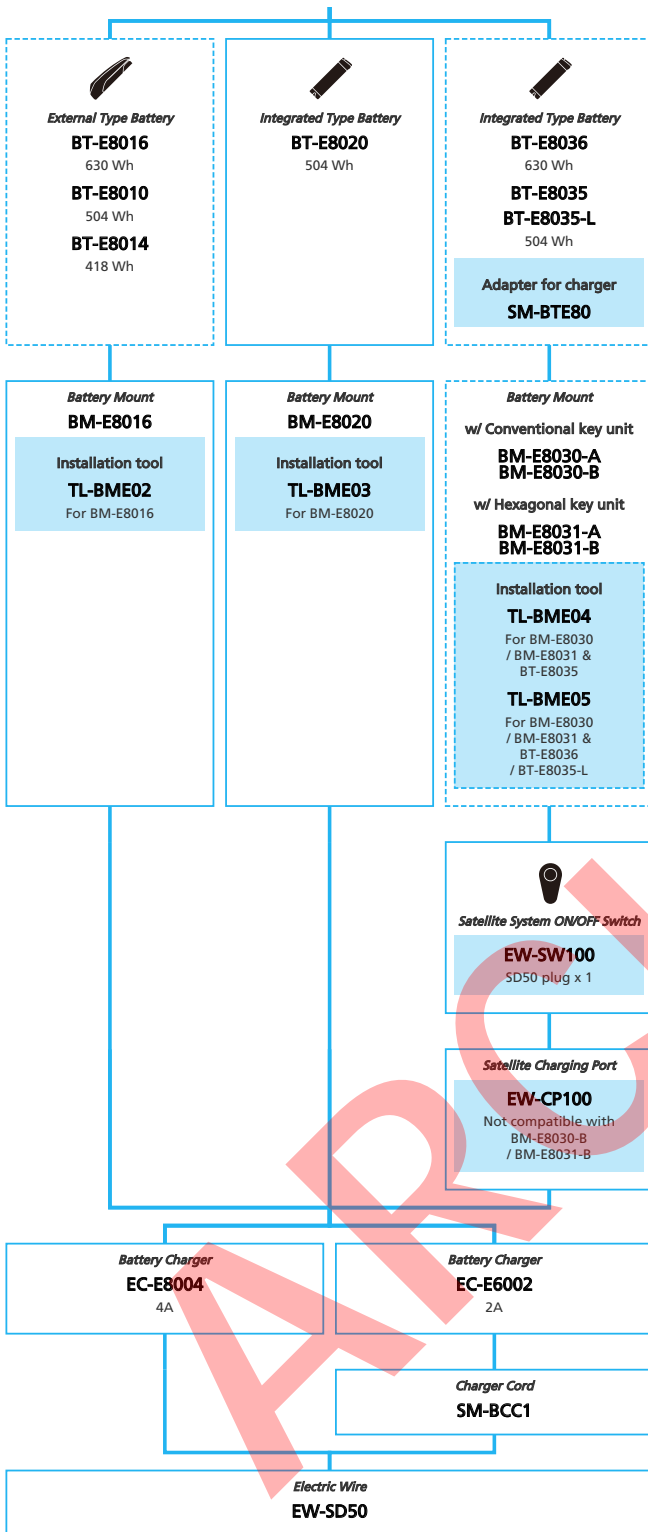

- ... New model
- ... Additional option
- ... All select
- ... Alternative option
- ... Single select