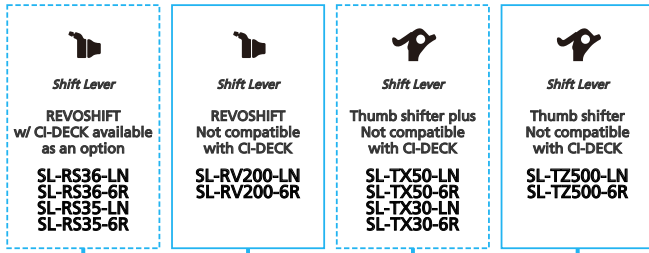

SHIMANO Tourney TZ (3x6 Friction)

N ... New model
■ ... Additional option
■ ... Alternative option
□ ... All select
□ ... Single select

Mountain Bike

ARCHIVED