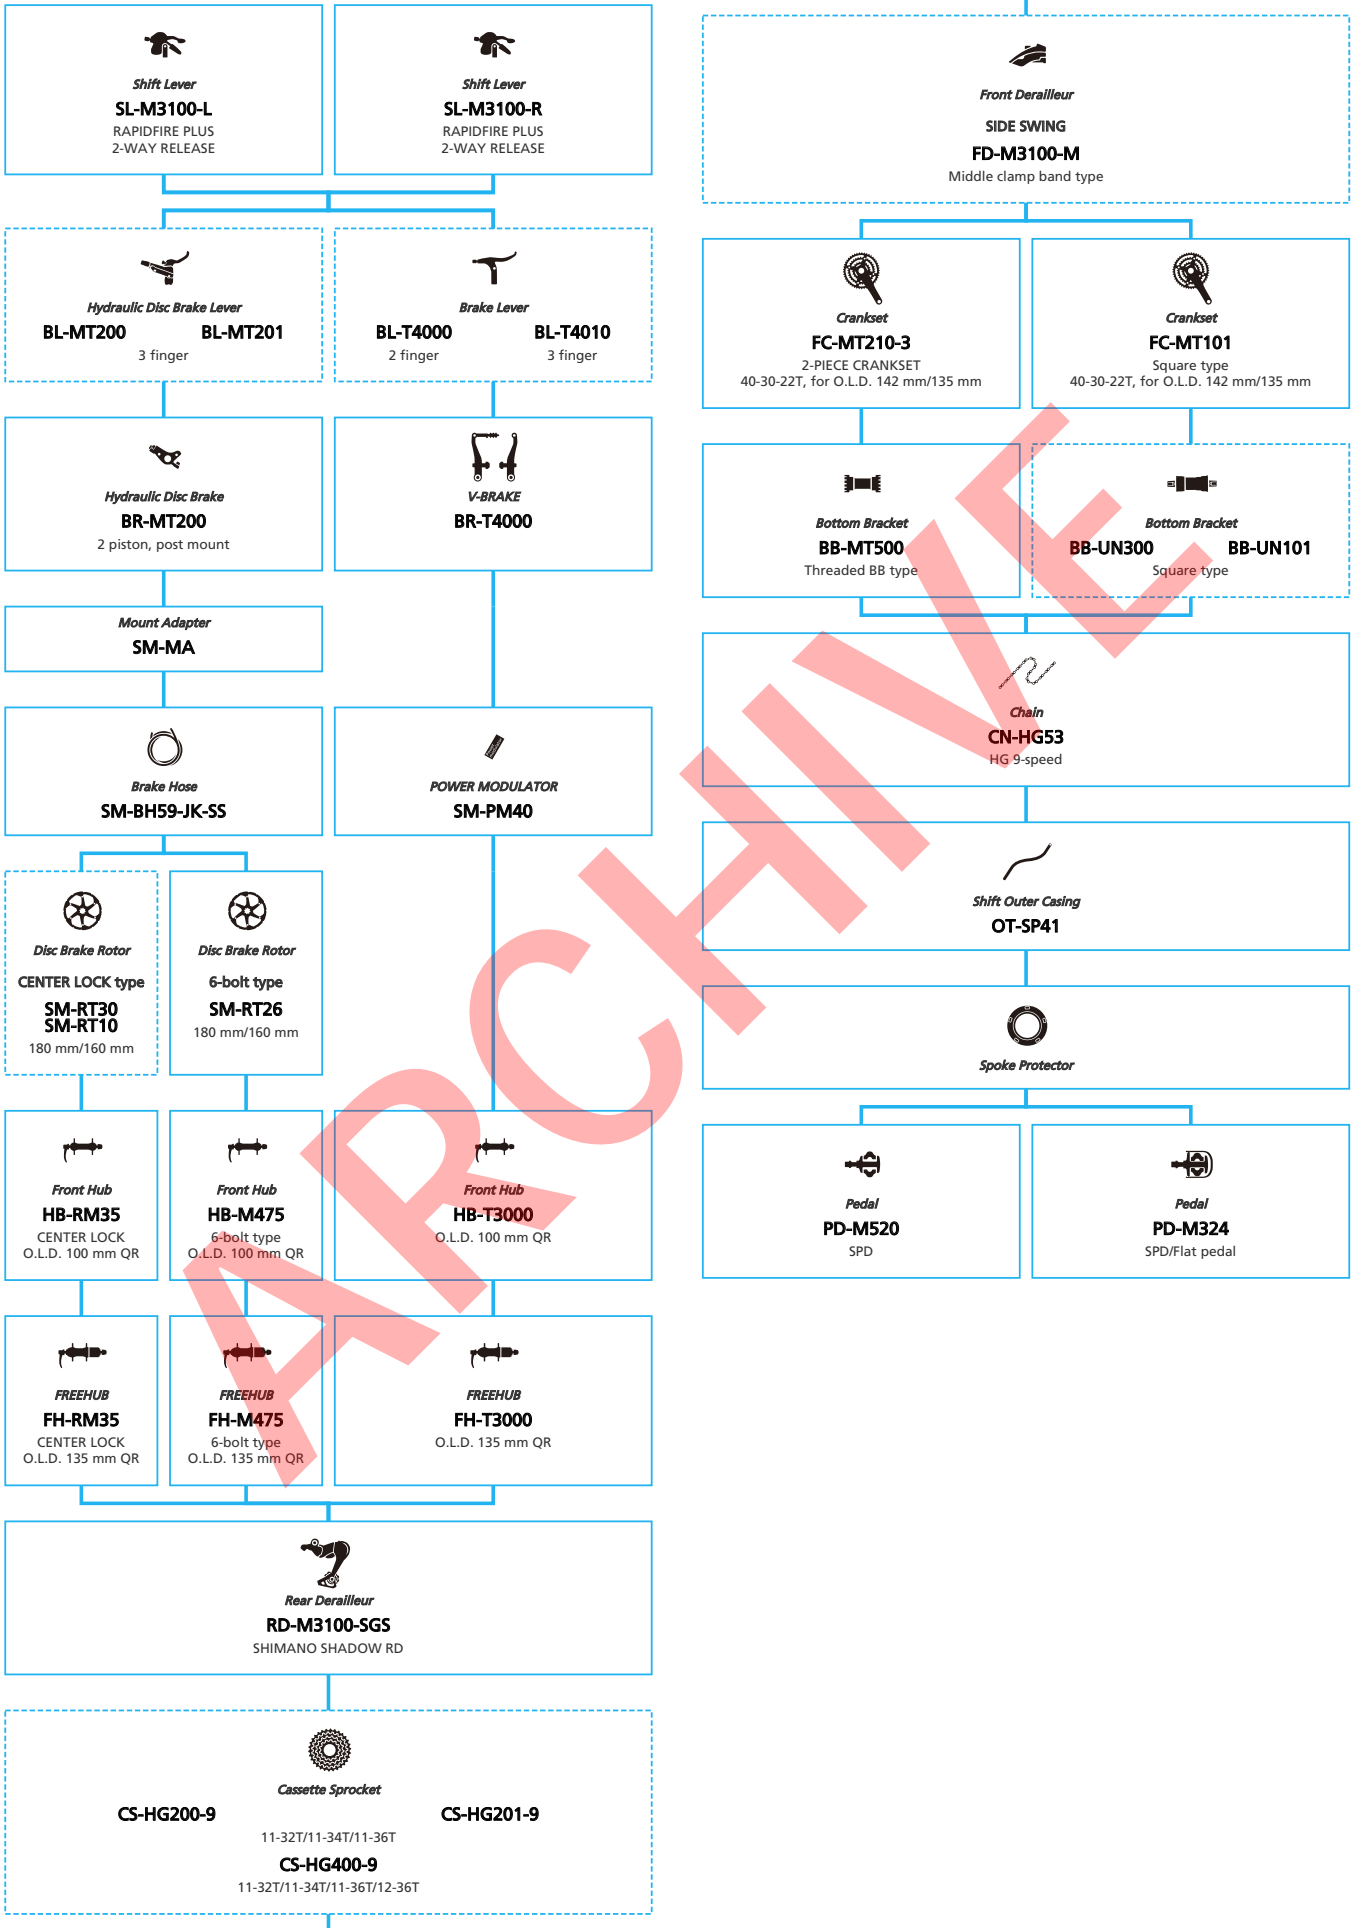

SHIMANO ALIVIO (3x9-speed)

- ... New model
- ... Additional option
- ... All select
- ... Alternative option
- ... Single select

Mountain Bike