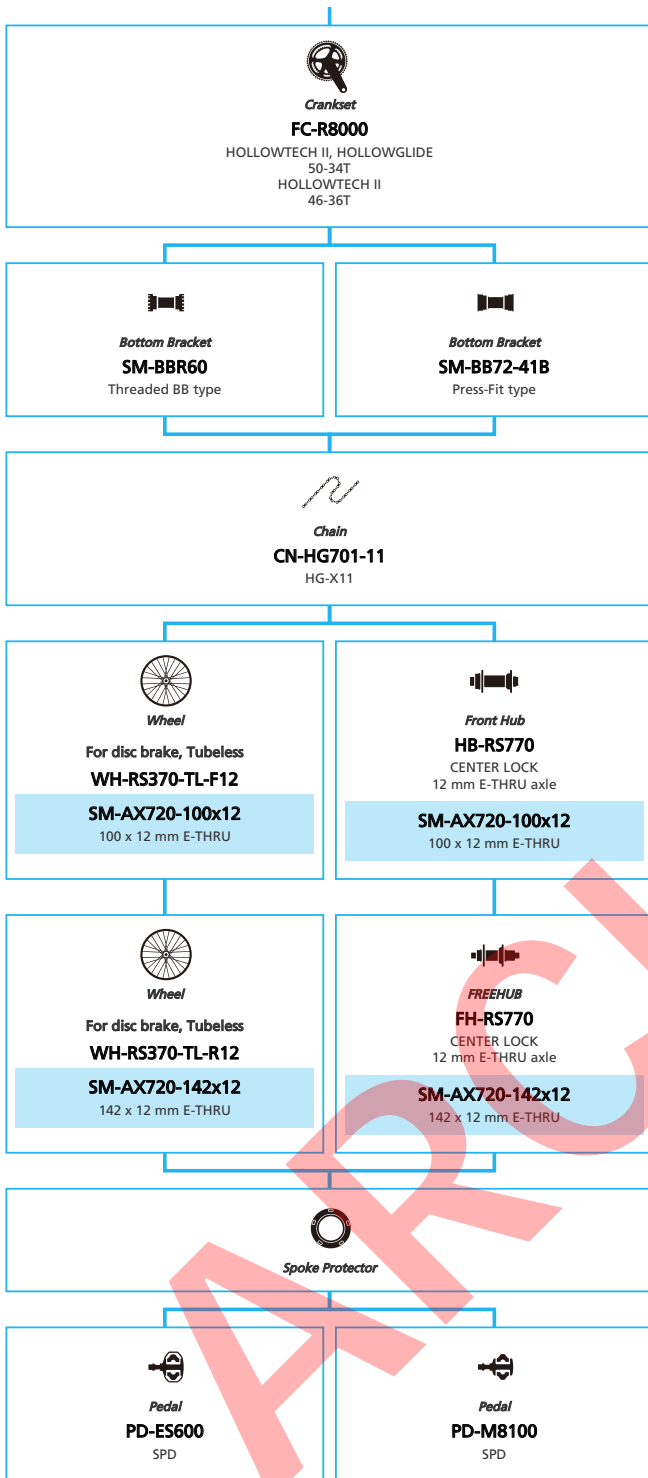

ARCHIVE

Hydraulic Disc Brake for Drop Handlebar (Electronic spec. 2x11-speed ULTEGRA grade)

N ... New model
 ... Additional option
 ... Alternative option
 ... All select
 ... Single select

ARCHIVED

- ... New model
- ... Additional option
- ... All select
- ... Alternative option
- ... Single select