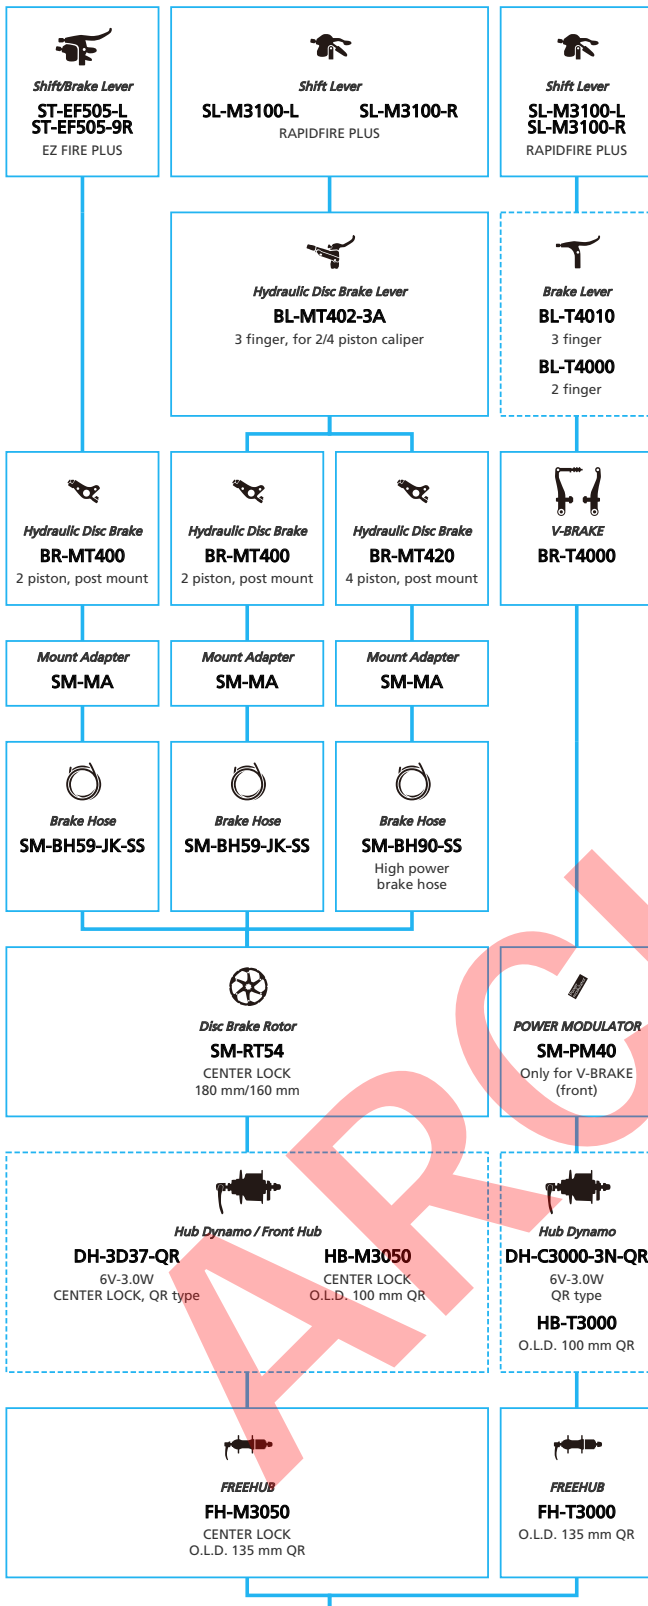

SHIMANO **DEORE XT** (3x10-speed)

N ... New model
 ... Additional option
 ... Alternative option
 ... All select
 ... Single select

Trekking Bike

SHIMANO DEORE (3x10-speed)

■ ... New model
 ... All select
 ... Additional option
 ... Alternative option
 ... Single select

SHIMANO ALIVIO (3x9-speed)

■ ... New model
 ... Additional option
 ... Alternative option
 ... All select
 ... Single select

Trekking Bike

SHIMANO **ALCERA** (3x9-speed)

■ ... New model
 ... Additional option
 ... All select
 ... Alternative option
 ... Single select

SHIMANO **ALCERA** (2x9-speed)

N ... New model
 ■ ... Additional option
 ■ ... Alternative option
 □ ... All select
 □ ... Single select

Trekking Bike

- ... New model
- ... Additional option
- ... Alternative option
- ... All select
- ... Single select