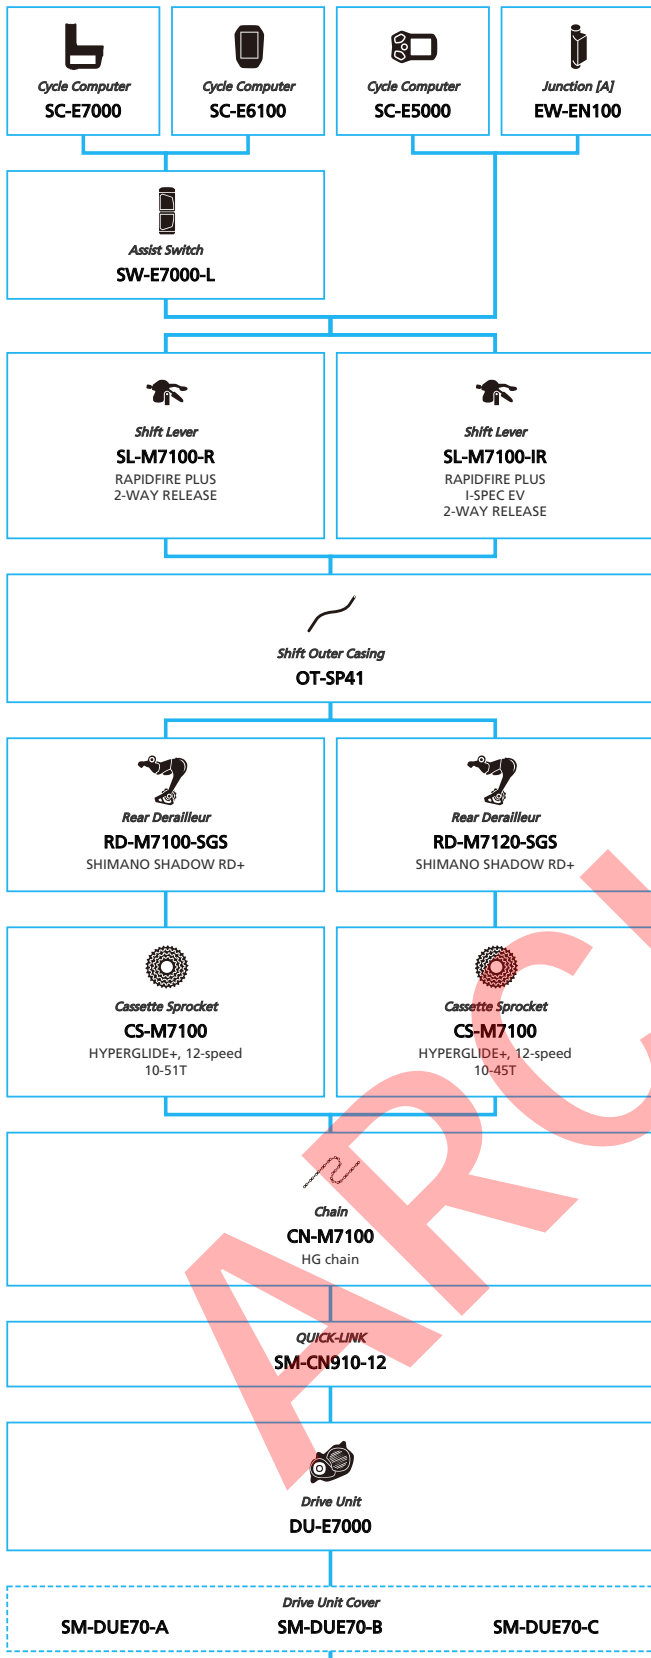

SHIMANO STOPS E7000 series (Mechanical Derailleur spec. 12-speed)

N ... New model
  ... Additional option
  ... Alternative option
  ... All select
  ... Single select

E-BIKE