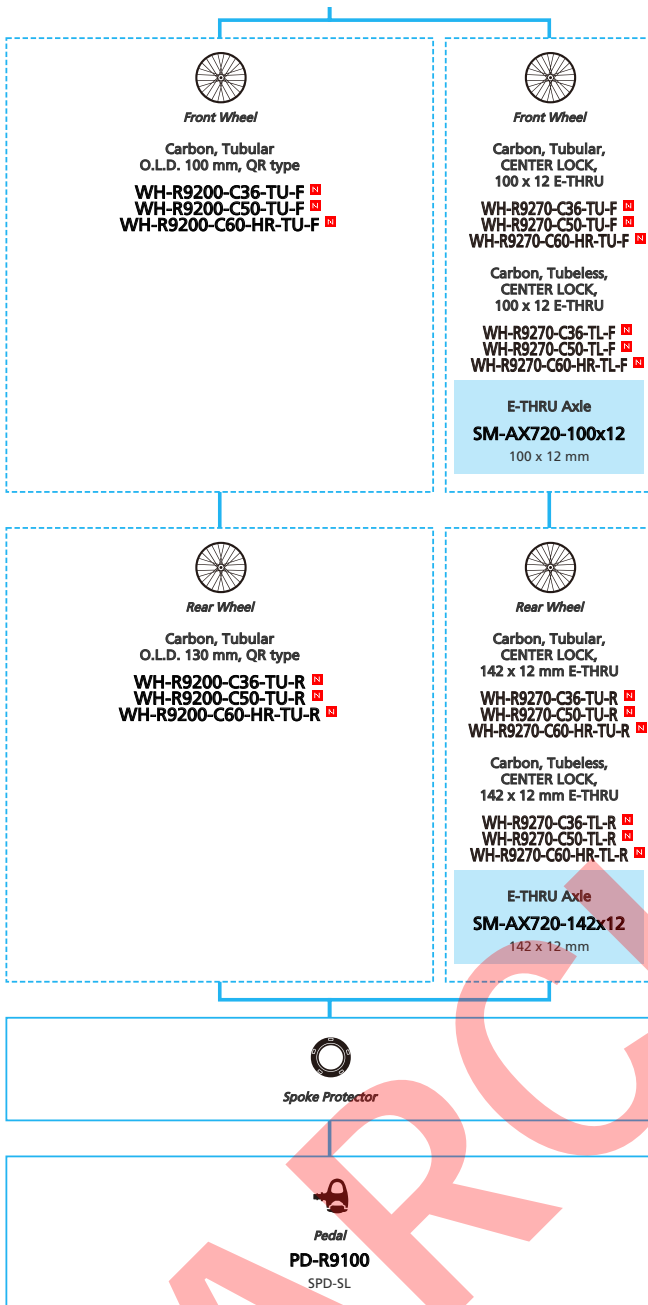

- ... New model
- ... Additional option
- ... All select
- ... Alternative option
- ... Single select

DRAFT