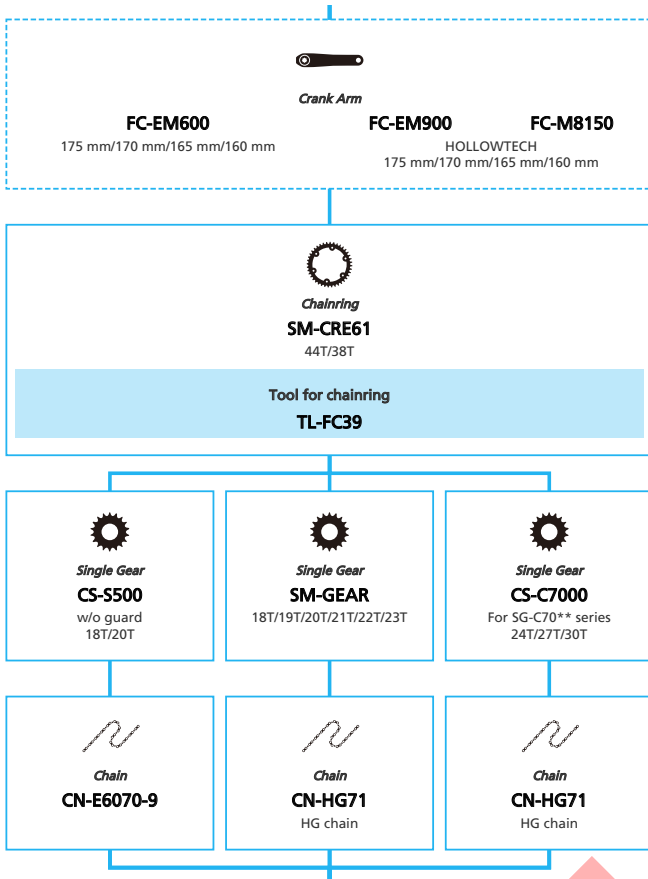

ARCHIVED

E-BIKE

EP8 for URBAN/Trekking (Mechanical Internal Geared Hub spec.)

N ... New model
 ... Additional option
 ... Alternative option
 ... All select
 ... Single select

ARCHIVE

E-BIKE

- ... New model
- ... Additional option
- ... All select
- ... Single select