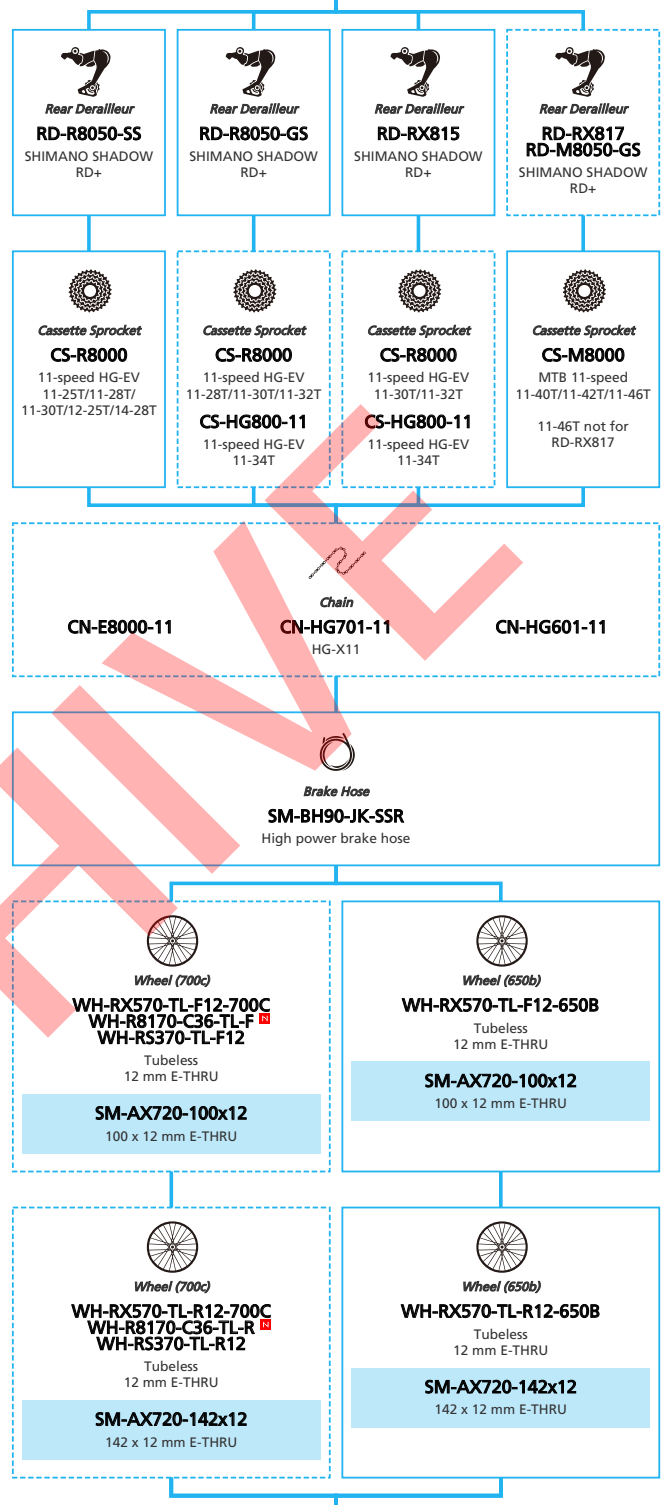

SHIMANO STOPS E5000 series (For Drop Handlebar Electronic Derailleur spec.)

■ ... New model
  ... Additional option
  ... Alternative option
  ... All select
  ... Single select

E-BIKE