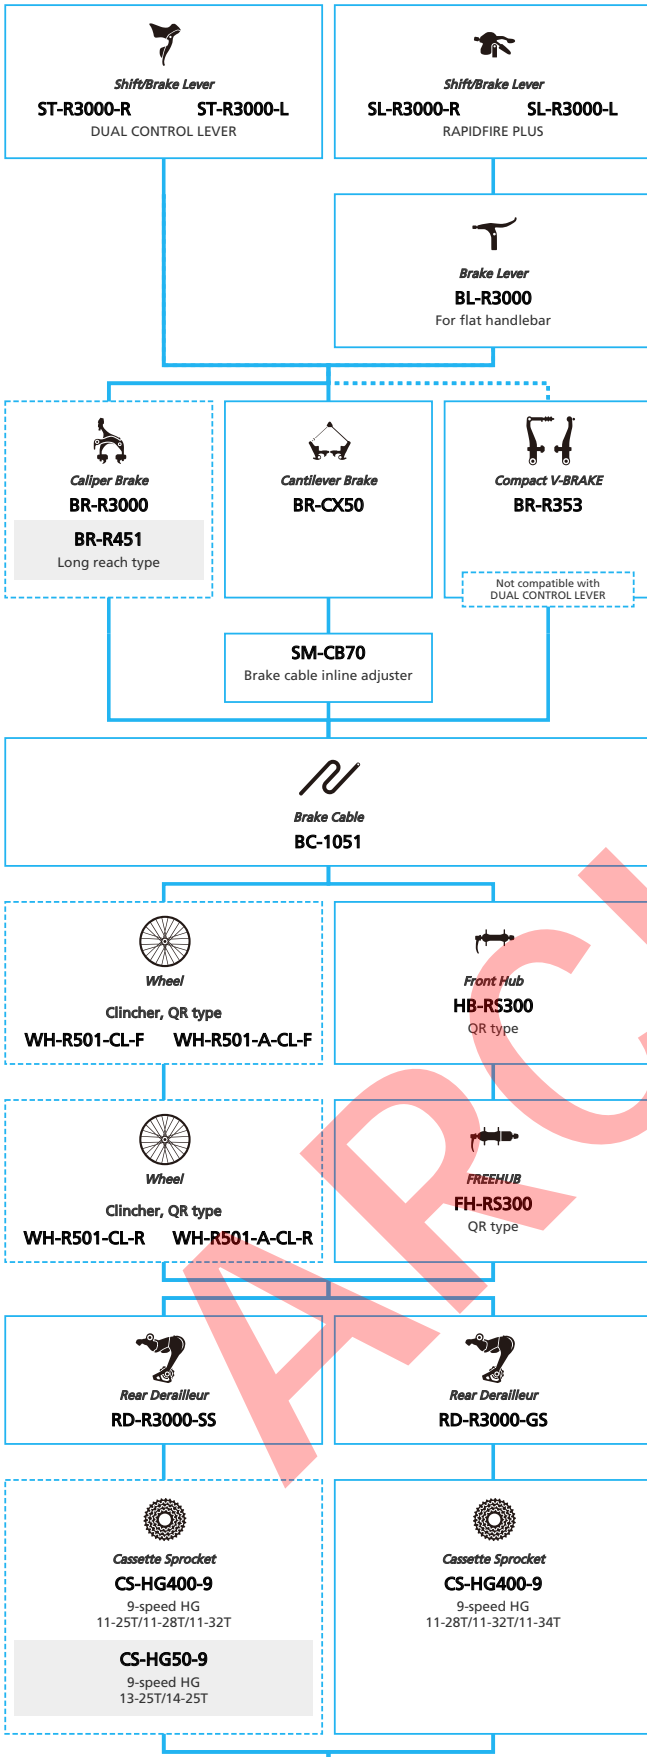

Road Bike

SHIMANO *Tiagra* (Hydraulic Disc Brake for Drop Handlebar 2x10-speed)

■ ... New model
 ... Additional option
 ... Alternative option
 ... All select
 ... Single select

Road Bike

SHIMANO *SORA* (3x9-speed)

■ ... New model
 ... Additional option
 ... Alternative option
 ... All select
 ... Single select

SHIMANO *SORA* (2x9-speed)

- ... New model
- ... Additional option
- ... Alternative option
- ... All select
- ... Single select