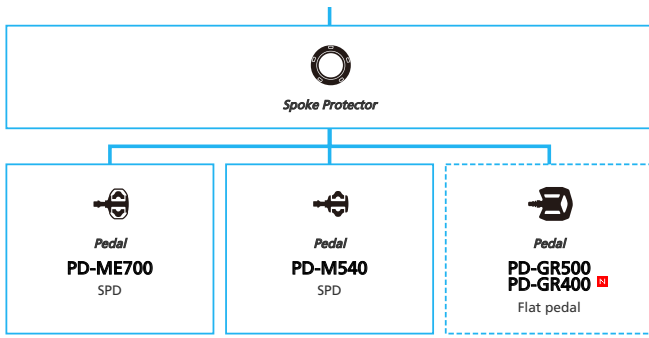

ARCHIVE

SHIMANO DEORE (2x10-speed)

N ... New model
 ■ ... Additional option
 ■ ... Alternative option
 □ ... All select
 □ ... Single select

Mountain Bike

-  ... New model
-  ... Additional option
-  ... Alternative option
-  ... All select
-  ... Single select