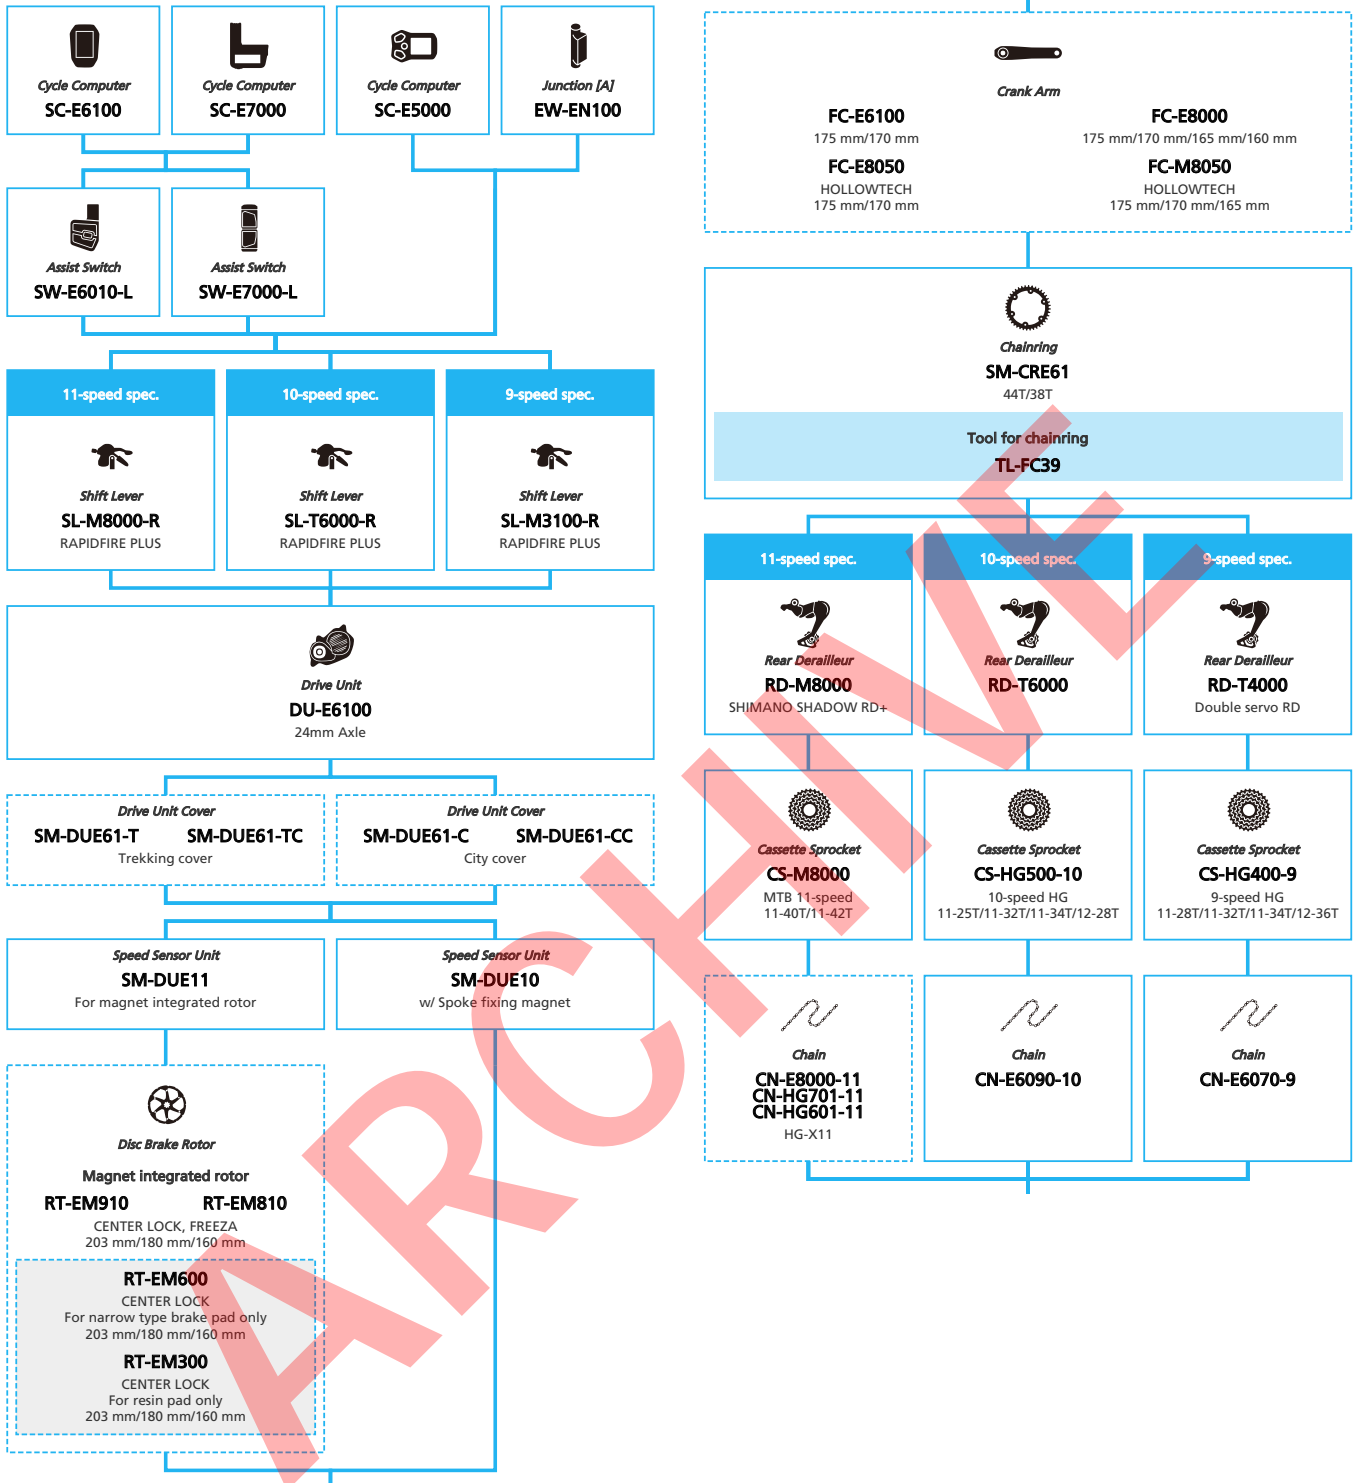

SHIMANO STOPS E6100 series (Mechanical Derailleur spec. 9-11-speed)

■ ... New model
 ... Additional option
 ... Alternative option
 ... All select
 ... Single select

E-BIKE