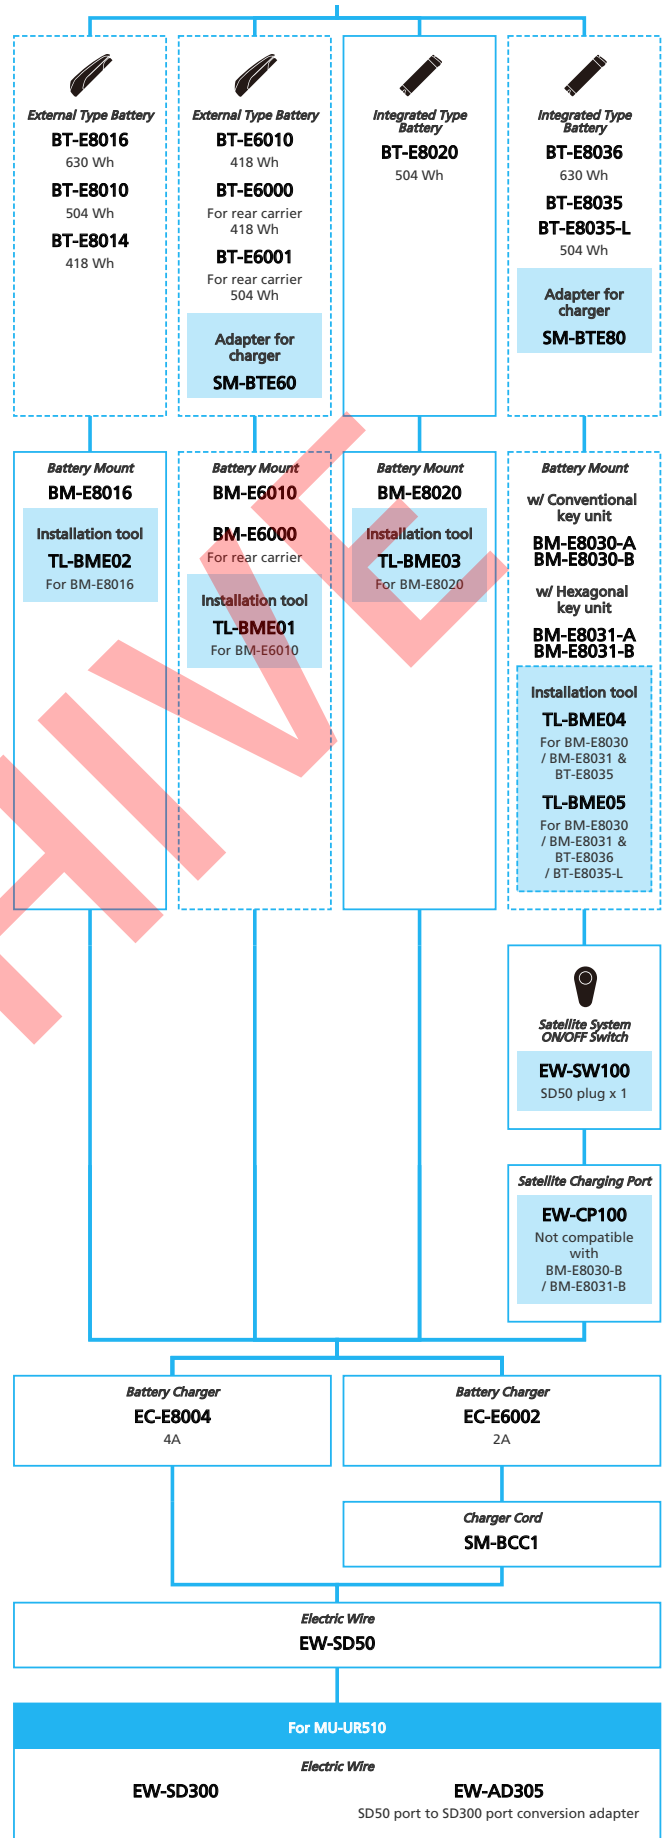

- ... New model
- ... Additional option
- ... All select
- ... Alternative option
- ... Single select