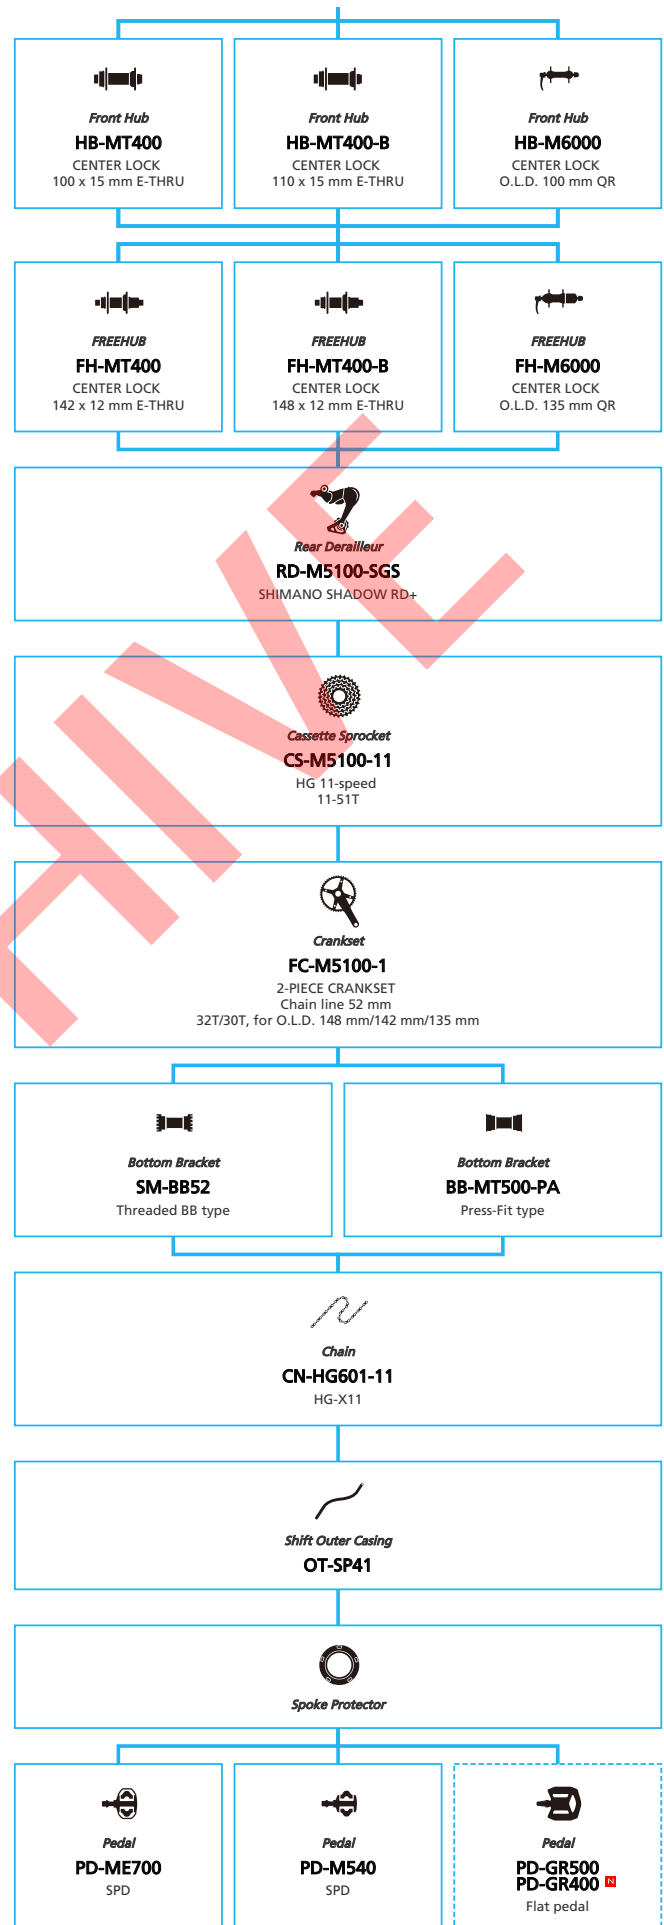

SHIMANO DEORE (1x12-speed)

N ... New model
 ... Additional option
 ... Alternative option
 ... All select
 ... Single select

Mountain Bike

-  ... New model
-  ... Additional option
-  ... Alternative option
-  ... All select
-  ... Single select

ARCHIVE

SHIMANO DEORE (1x11-speed)

N ... New model
 ■ ... Additional option
 □ ... All select
 ■ ... Alternative option
 □ ... Single select

Mountain Bike

-  ... New model
-  ... Additional option
-  ... Alternative option
-  ... All select
-  ... Single select