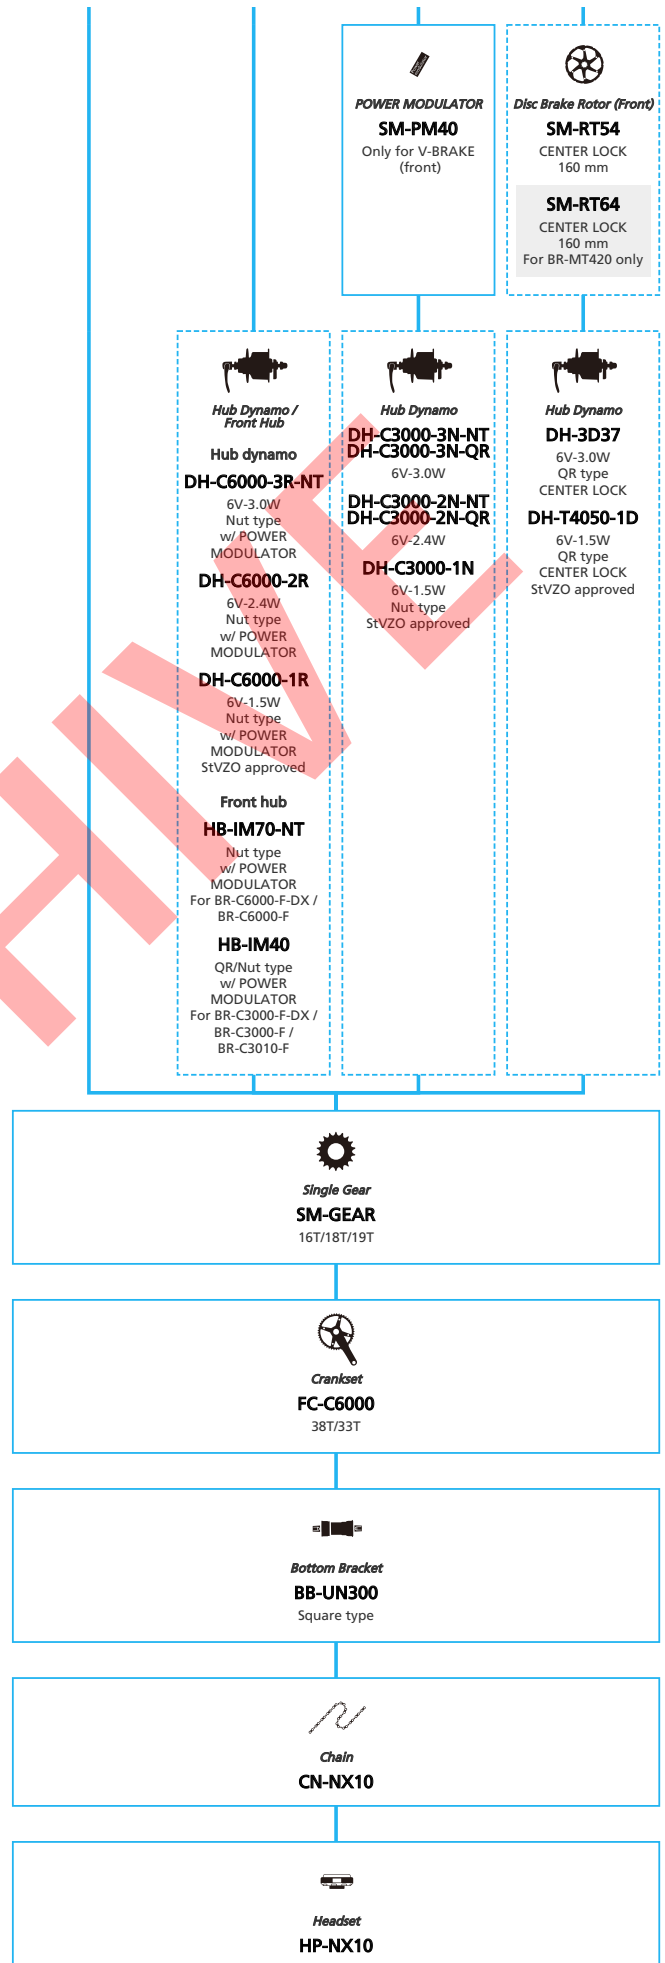

SHIMANO Nexus (INTER-7)

N ... New model
■ ... Additional option
□ ... Alternative option
□ ... All select
□ ... Single select

URBAN Bike