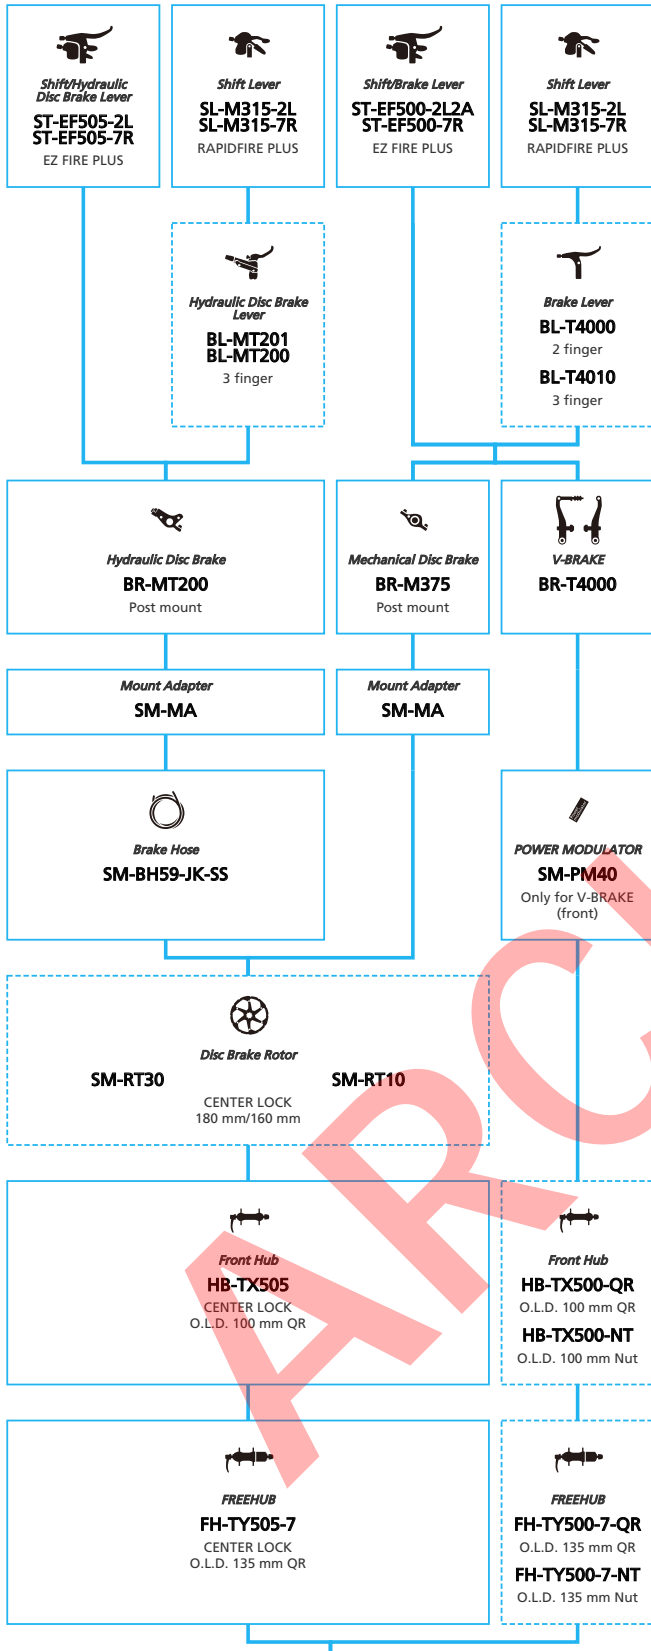

DRAFT

SHIMANO
ACERA

SHIMANO
ALTUS

(2x7-speed)

- ... New model
- ... Additional option
- ... All select
- ... Alternative option
- ... Single select

Mountain Bike

SHIMANO ALTUS (3x9-speed)

- ... New model
- ... Additional option
- ... All select
- ... Alternative option
- ... Single select