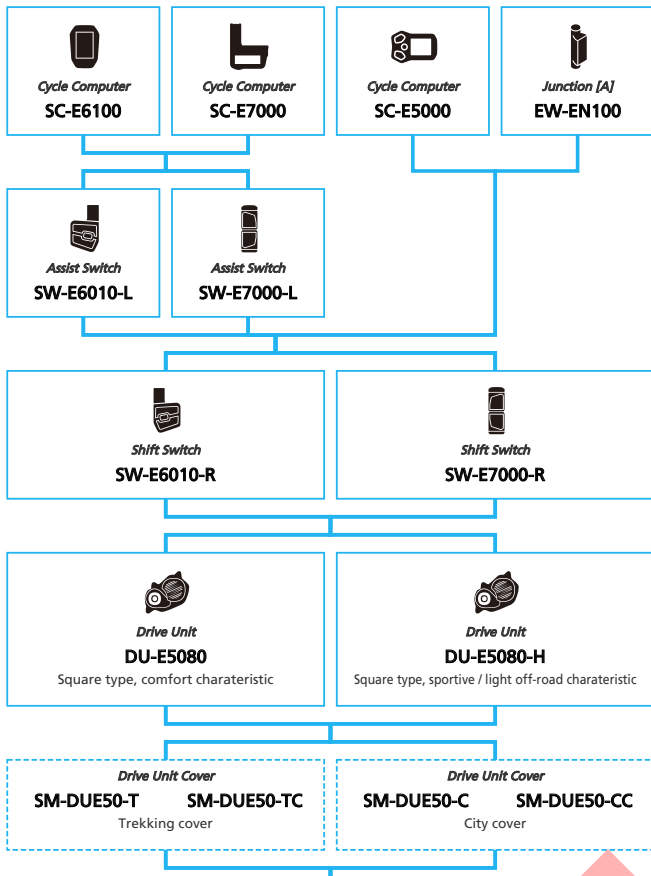

SHIMANO STePS E5080 series for Japan market (Electronic Internal Geared Hub spec.)

N ... New model
  ... Additional option
  ... Alternative option
  ... All select
  ... Single select

ARCHIVE

E-BIKE