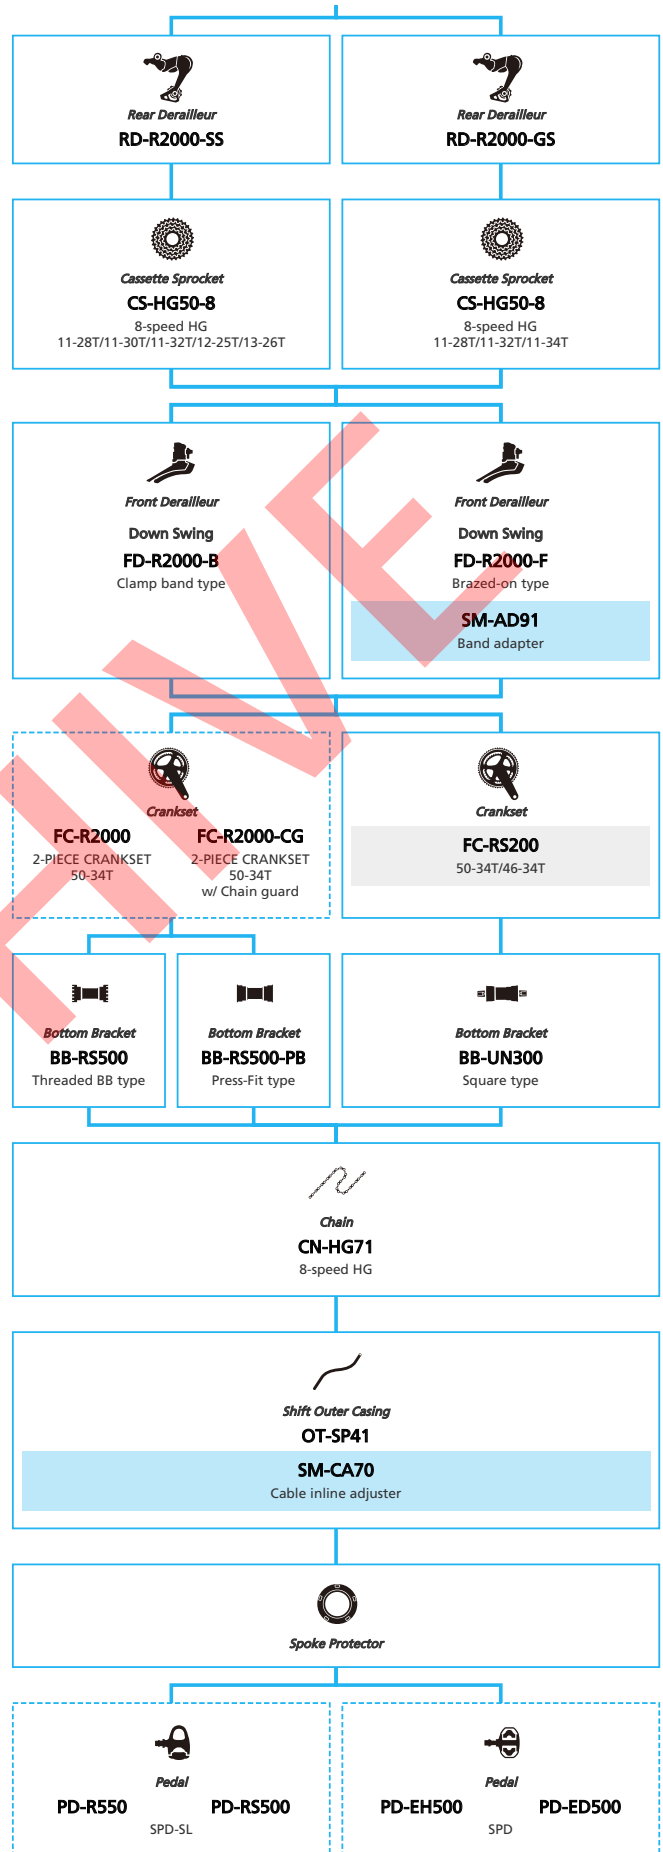

SHIMANO Claris (2x8-speed)

N ... New model
■ ... Additional option
■ ... Alternative option
□ ... All select
□ ... Single select

Road Bike