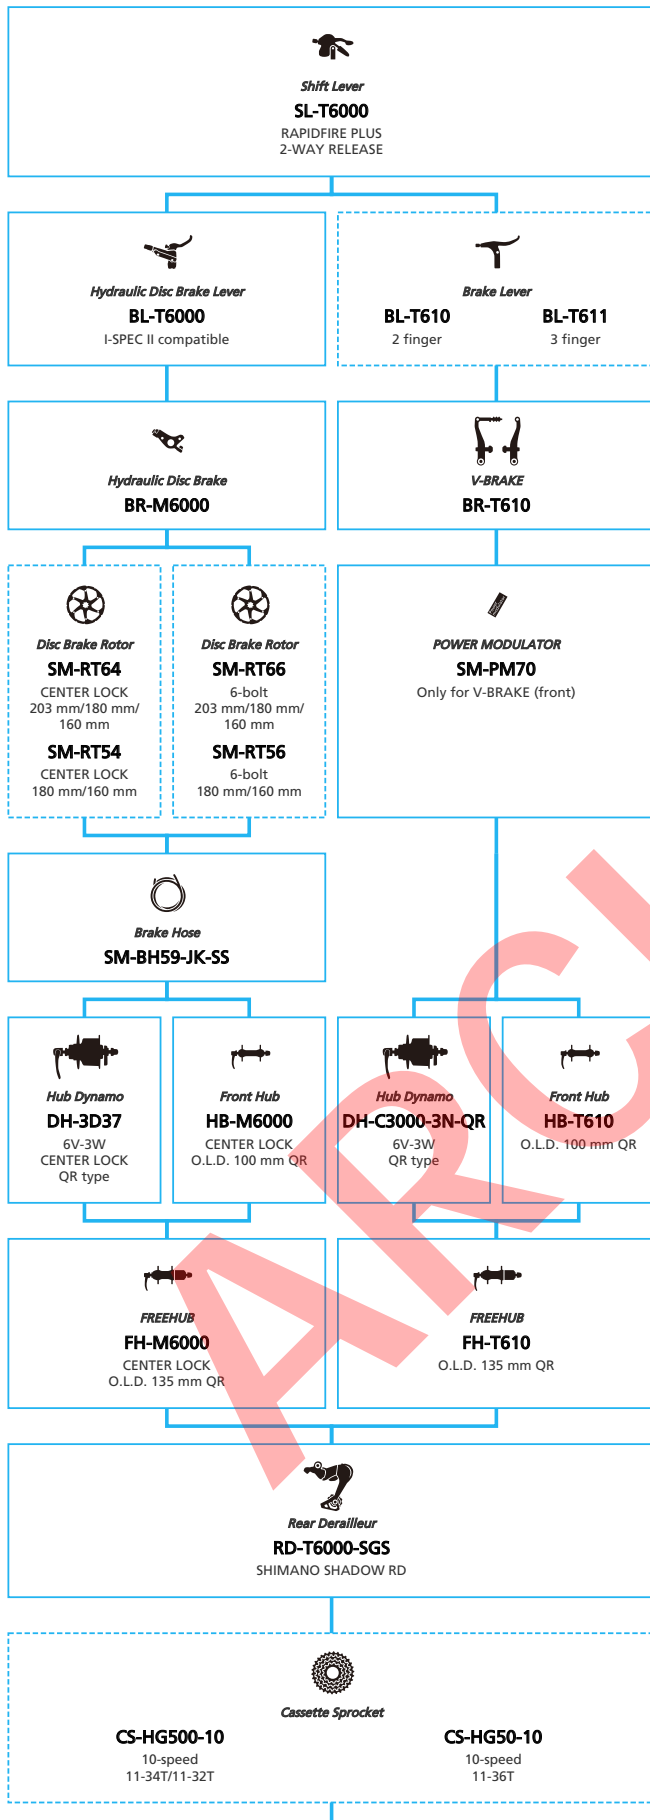

SHIMANO **DEORE XT** (3x10-speed)

N ... New model
 ... Additional option
 ... Alternative option
 ... All select
 ... Single select

Trekking Bike

SHIMANO DEORE (3x10-speed)

■ ... New model
 ... All select
 ... Additional option
 ... Alternative option
 ... Single select