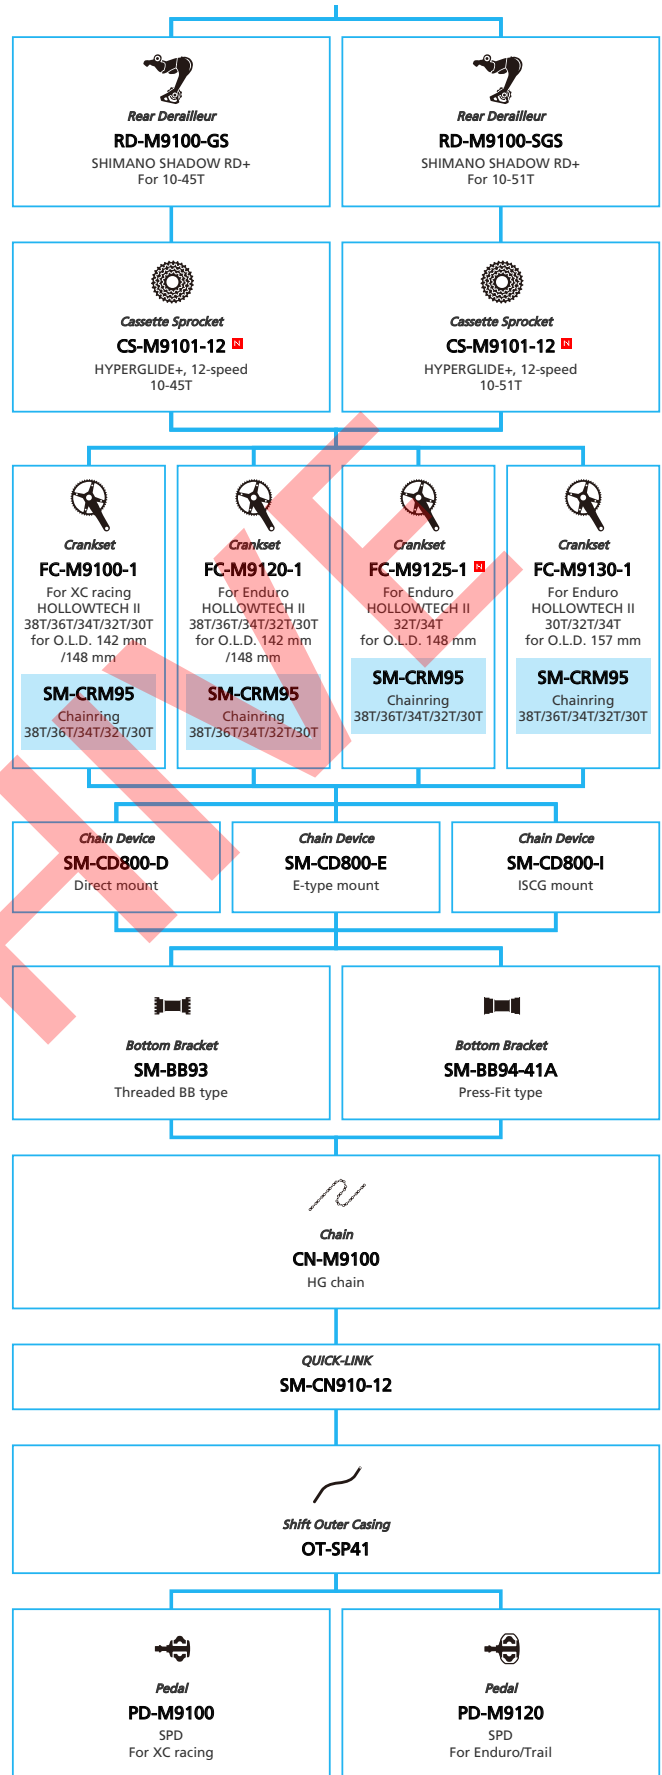

ARCHIVE

XTR (1x12-speed)

- ... New model
- ... Additional option
- ... All select
- ... Alternative option
- ... Single select

Mountain Bike

XTR (2x12-speed)

■ ... New model
 ... Additional option
 ... All select
 ... Alternative option
 ... Single select