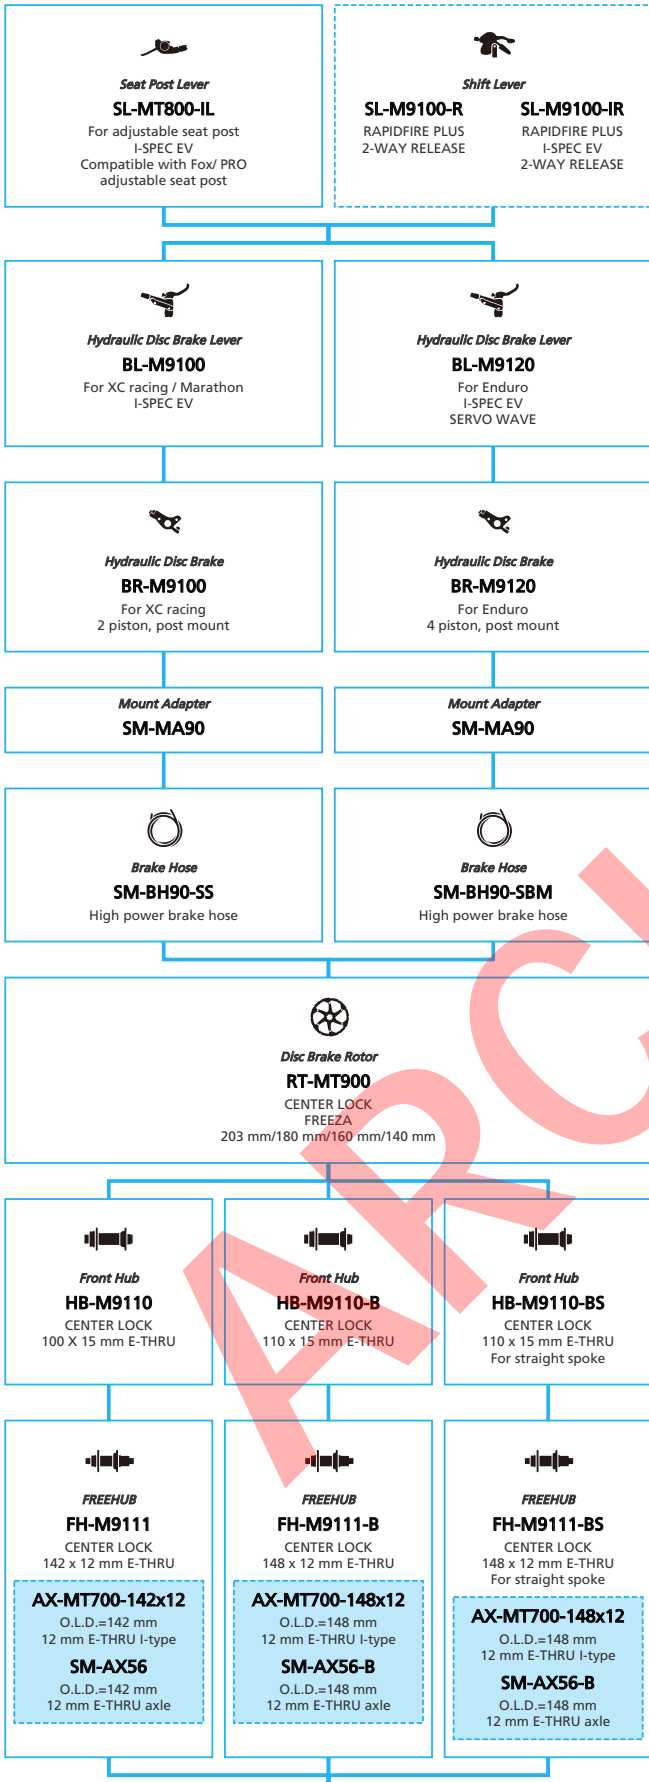

ARCHIVE

XTR (1x12-speed)

- ... New model
- ... Additional option
- ... All select
- ... Alternative option
- ... Single select

Mountain Bike

XTR (2x12-speed)

■ ... New model
 ... Additional option
 ... All select
 ... Alternative option
 ... Single select