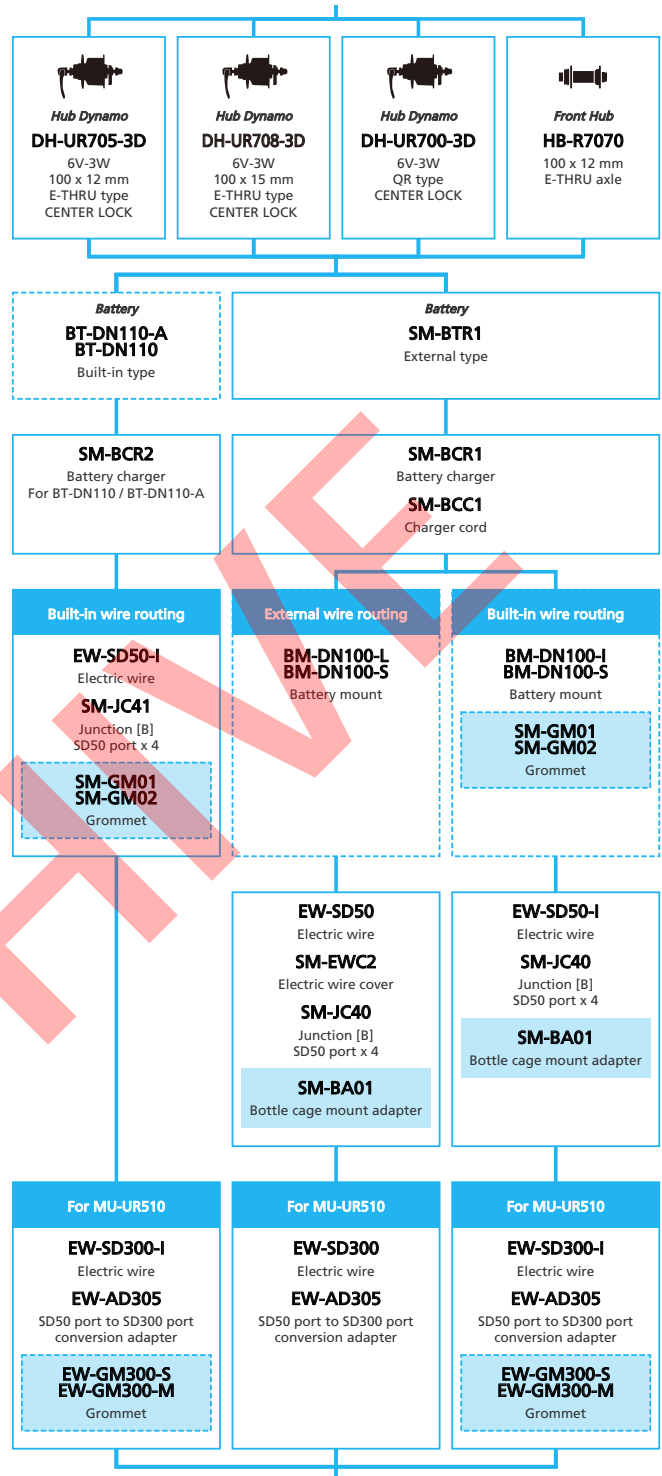

A ... Additional option

AL ... Alternative option

S ... All select

SS ... Single select

SHIMANO ALFINE (Electronic spec Flat handlebar)

■ ... New model
 ... Additional option
 ... All select
 ... Alternative option
 ... Single select