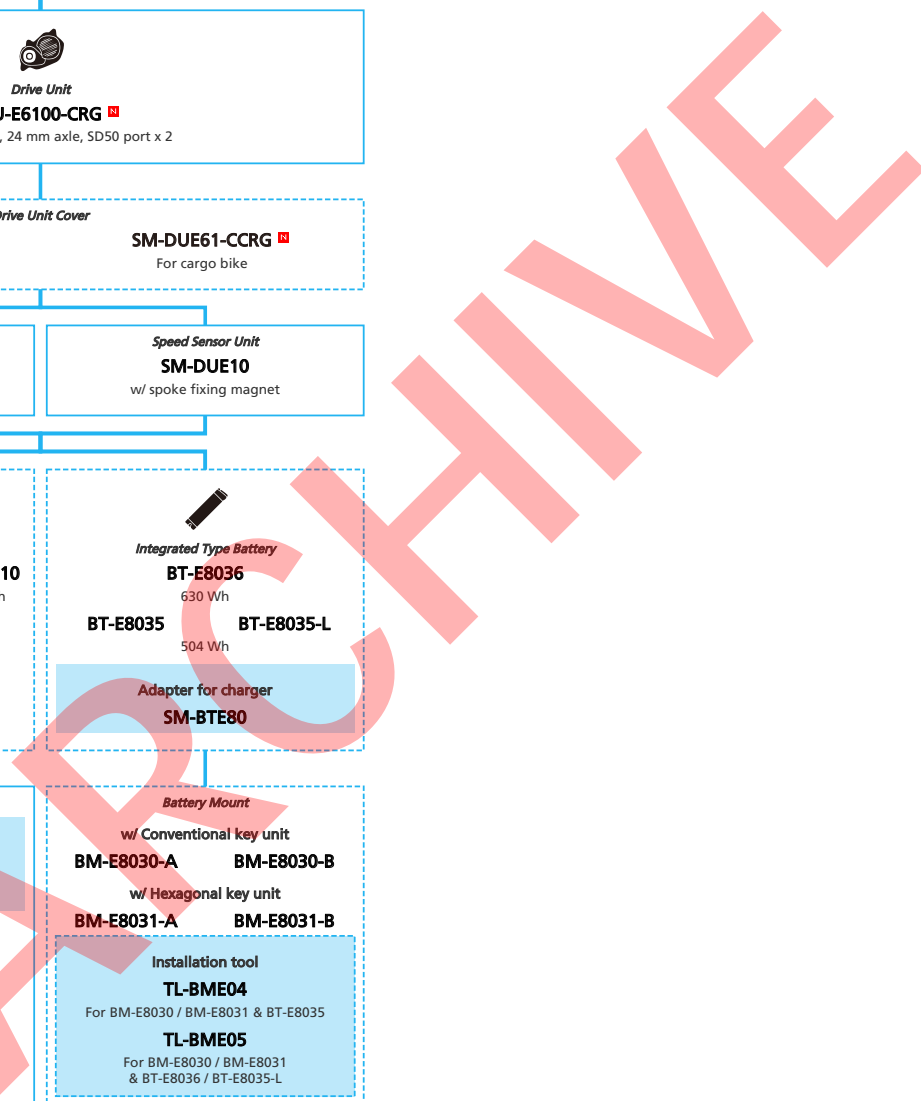

SHIMANO STEPS E6100 series for CARGO BIKE

■ ... New model
  ... Additional option
  ... All select
  ... Alternative option
  ... Single select

E-BIKE