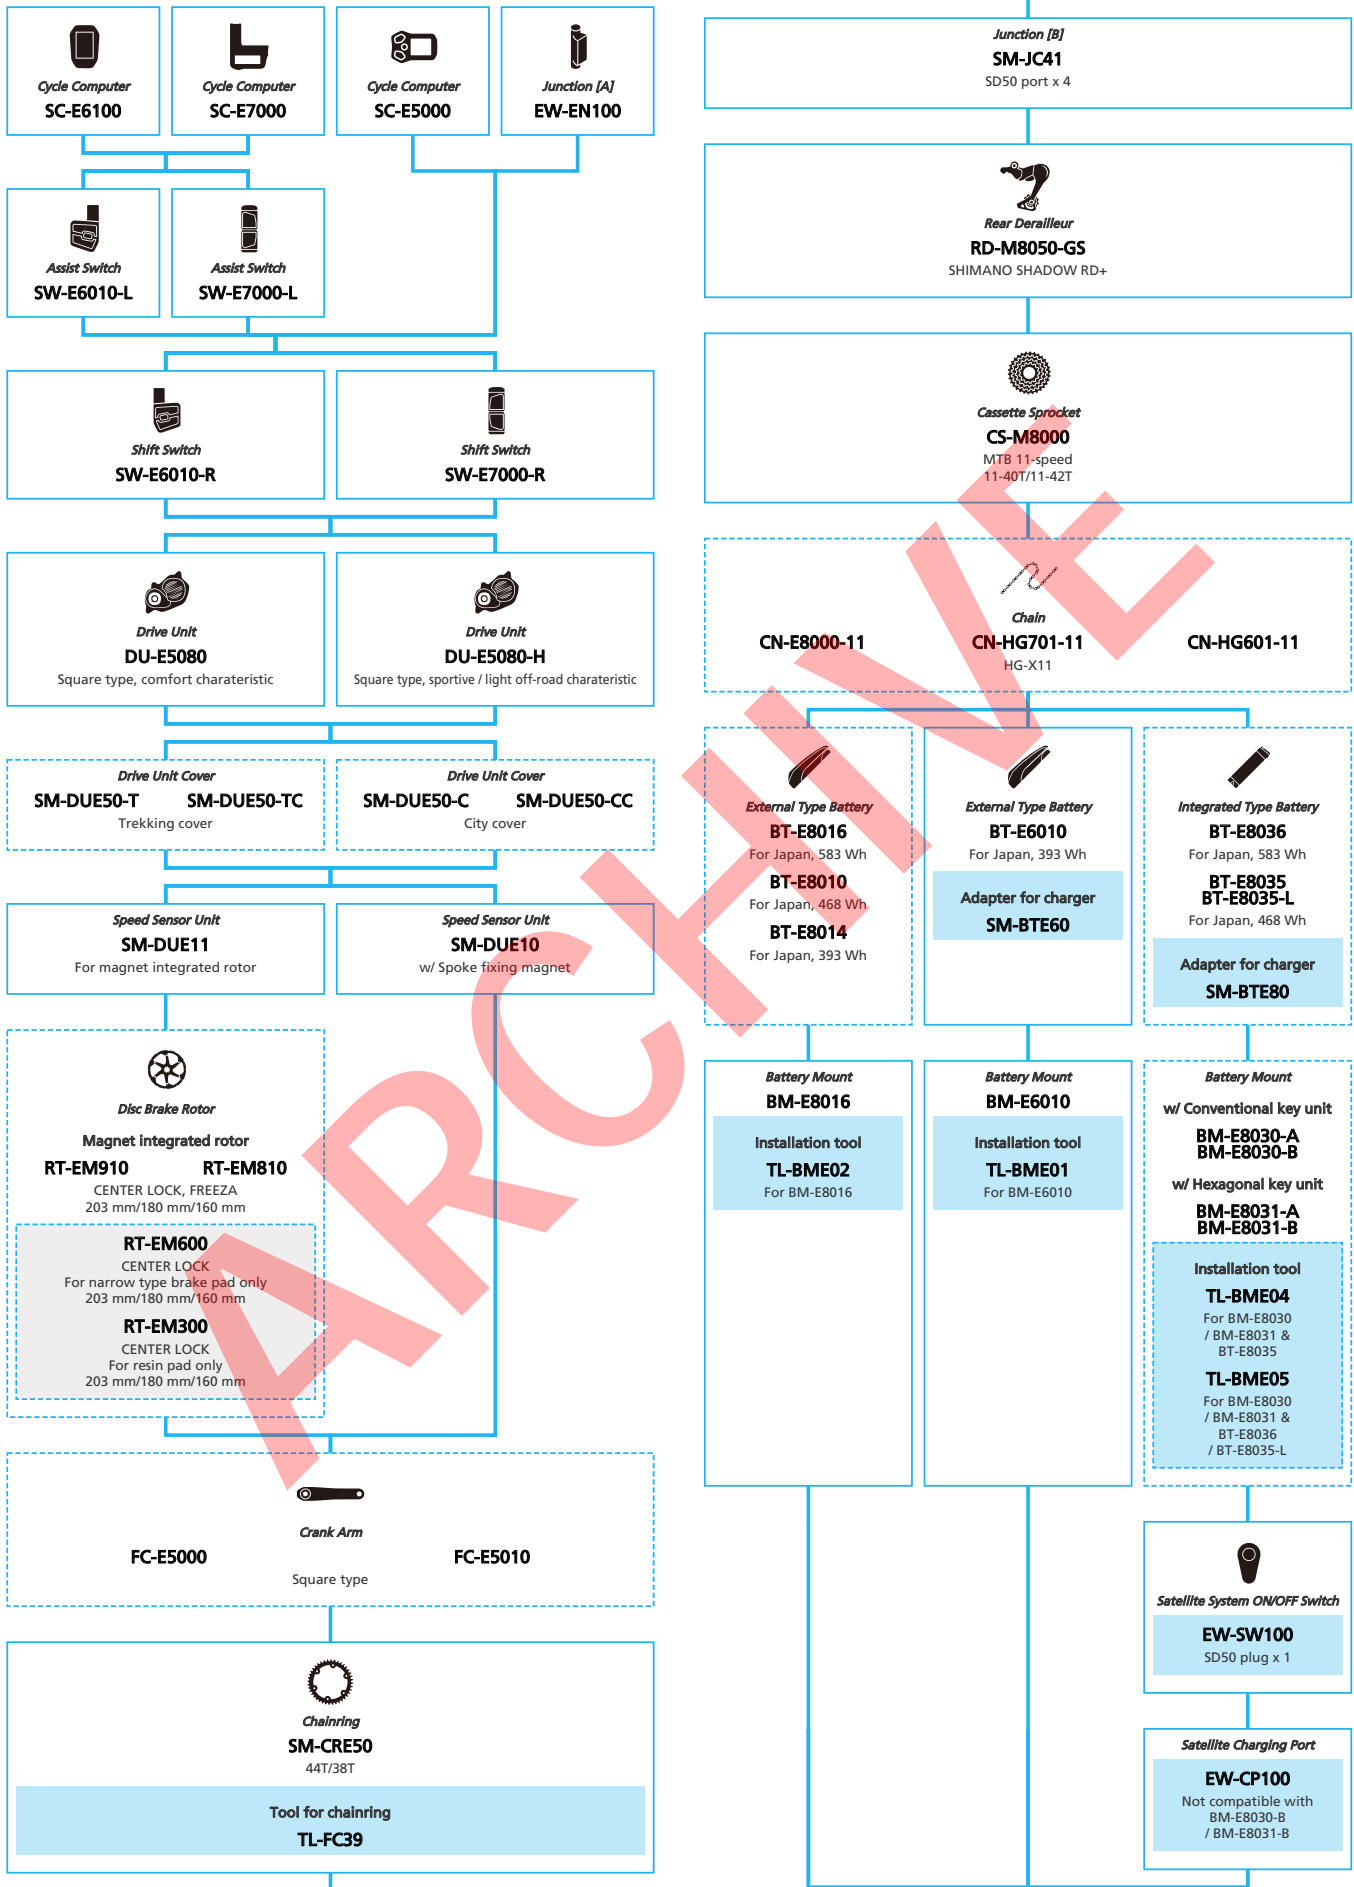

ARCHIVE

- ... New model
- ... Additional option
- ... All select
- ... Alternative option
- ... Single select

ARCHIVE

SHIMANO STOPS E5080 series for Japan market (Electronic Derailleur spec. 11-speed)

N ... New model
 ... Additional option
 ... All select
 ... Alternative option
 ... Single select