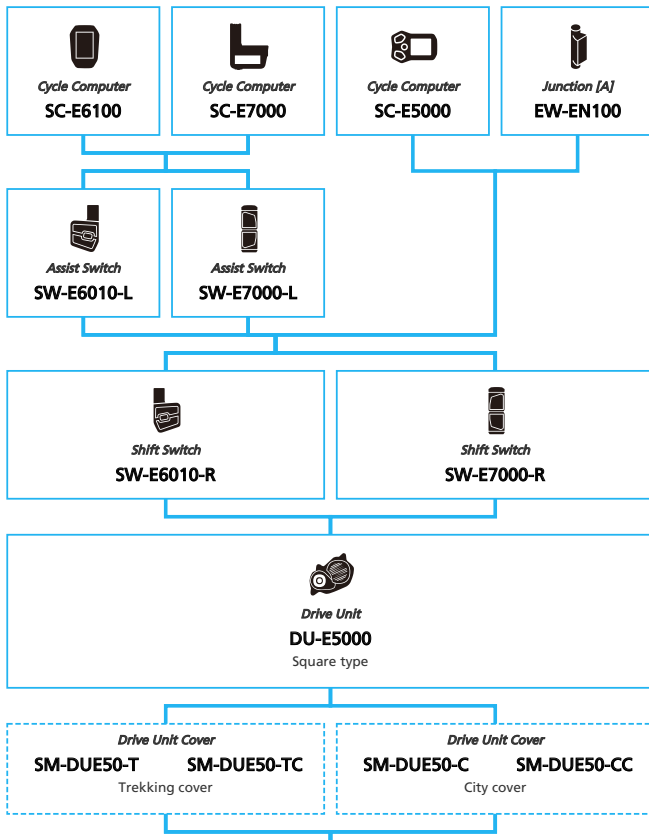

SHIMANO STEPS E5000 series (Electronic Internal Geared Hub spec.)

N ... New model
  ... Additional option
  ... Alternative option
  ... All select
  ... Single select

ARCHIVE