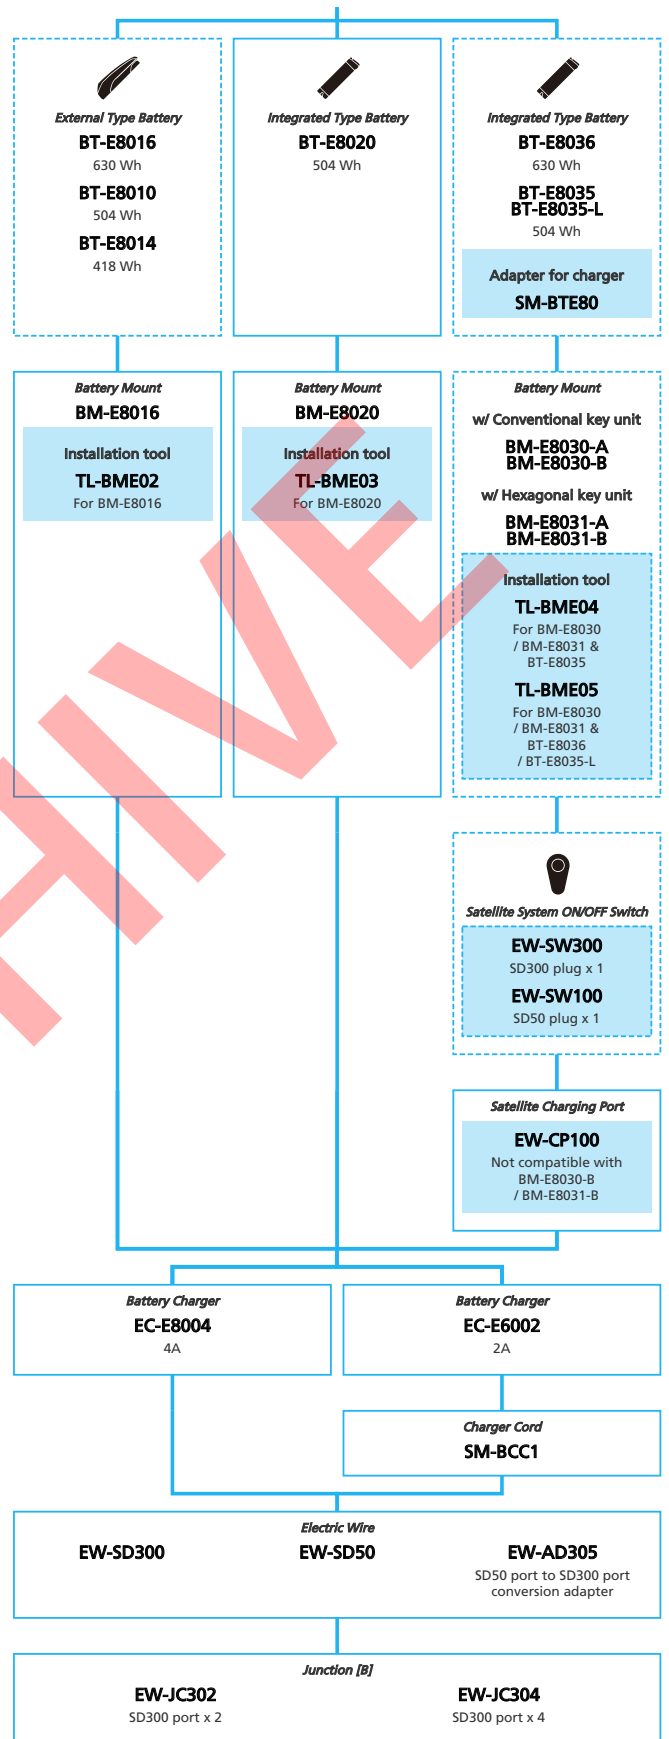

- ... New model
- ... Additional option
- ... All select
- ... Single select

ARCHIVED

E-BIKE