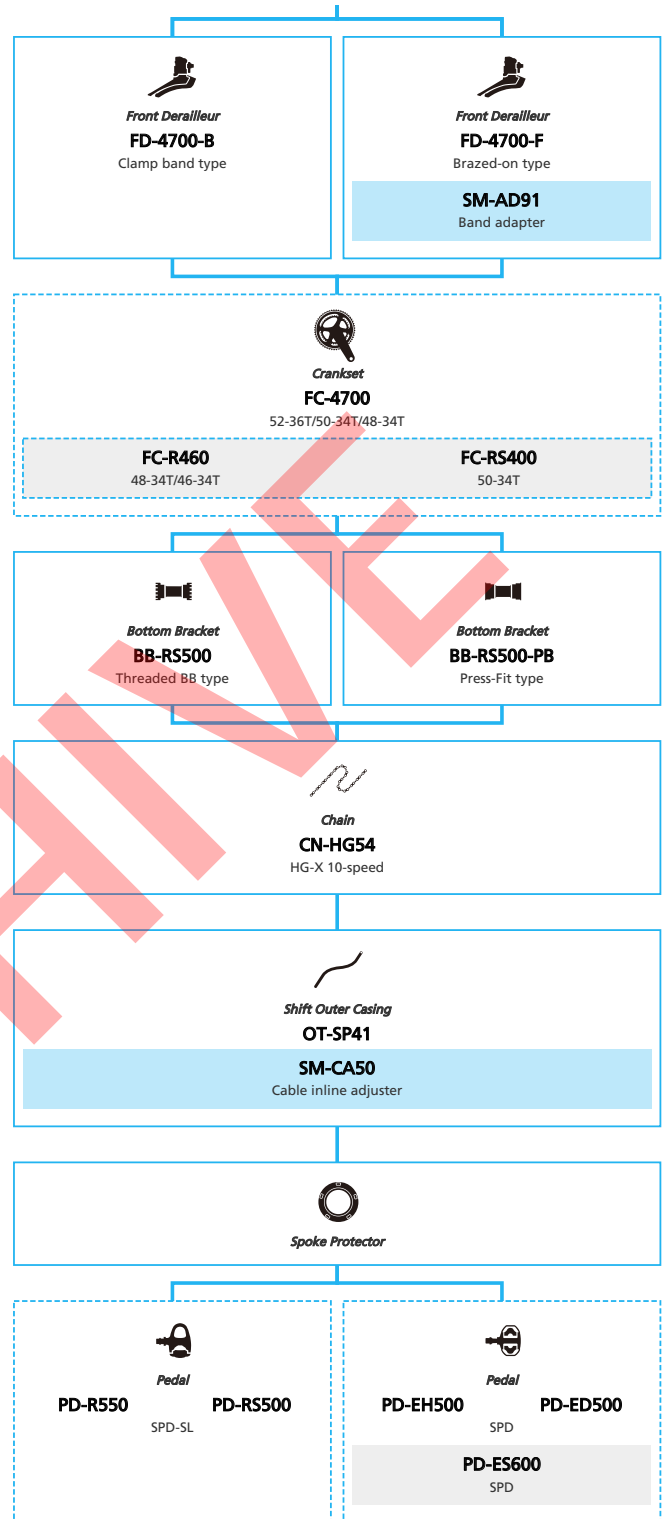

ARCHIVE

SHIMANO Tiagra (3x10-speed)

■ ... New model
 ... Additional option
 ... Alternative option
 ... All select
 ... Single select

Road Bike

SHIMANO *Tiagra* (2x10-speed)

- ... New model
- ... Additional option
- ... All select
- ... Alternative option
- ... Single select