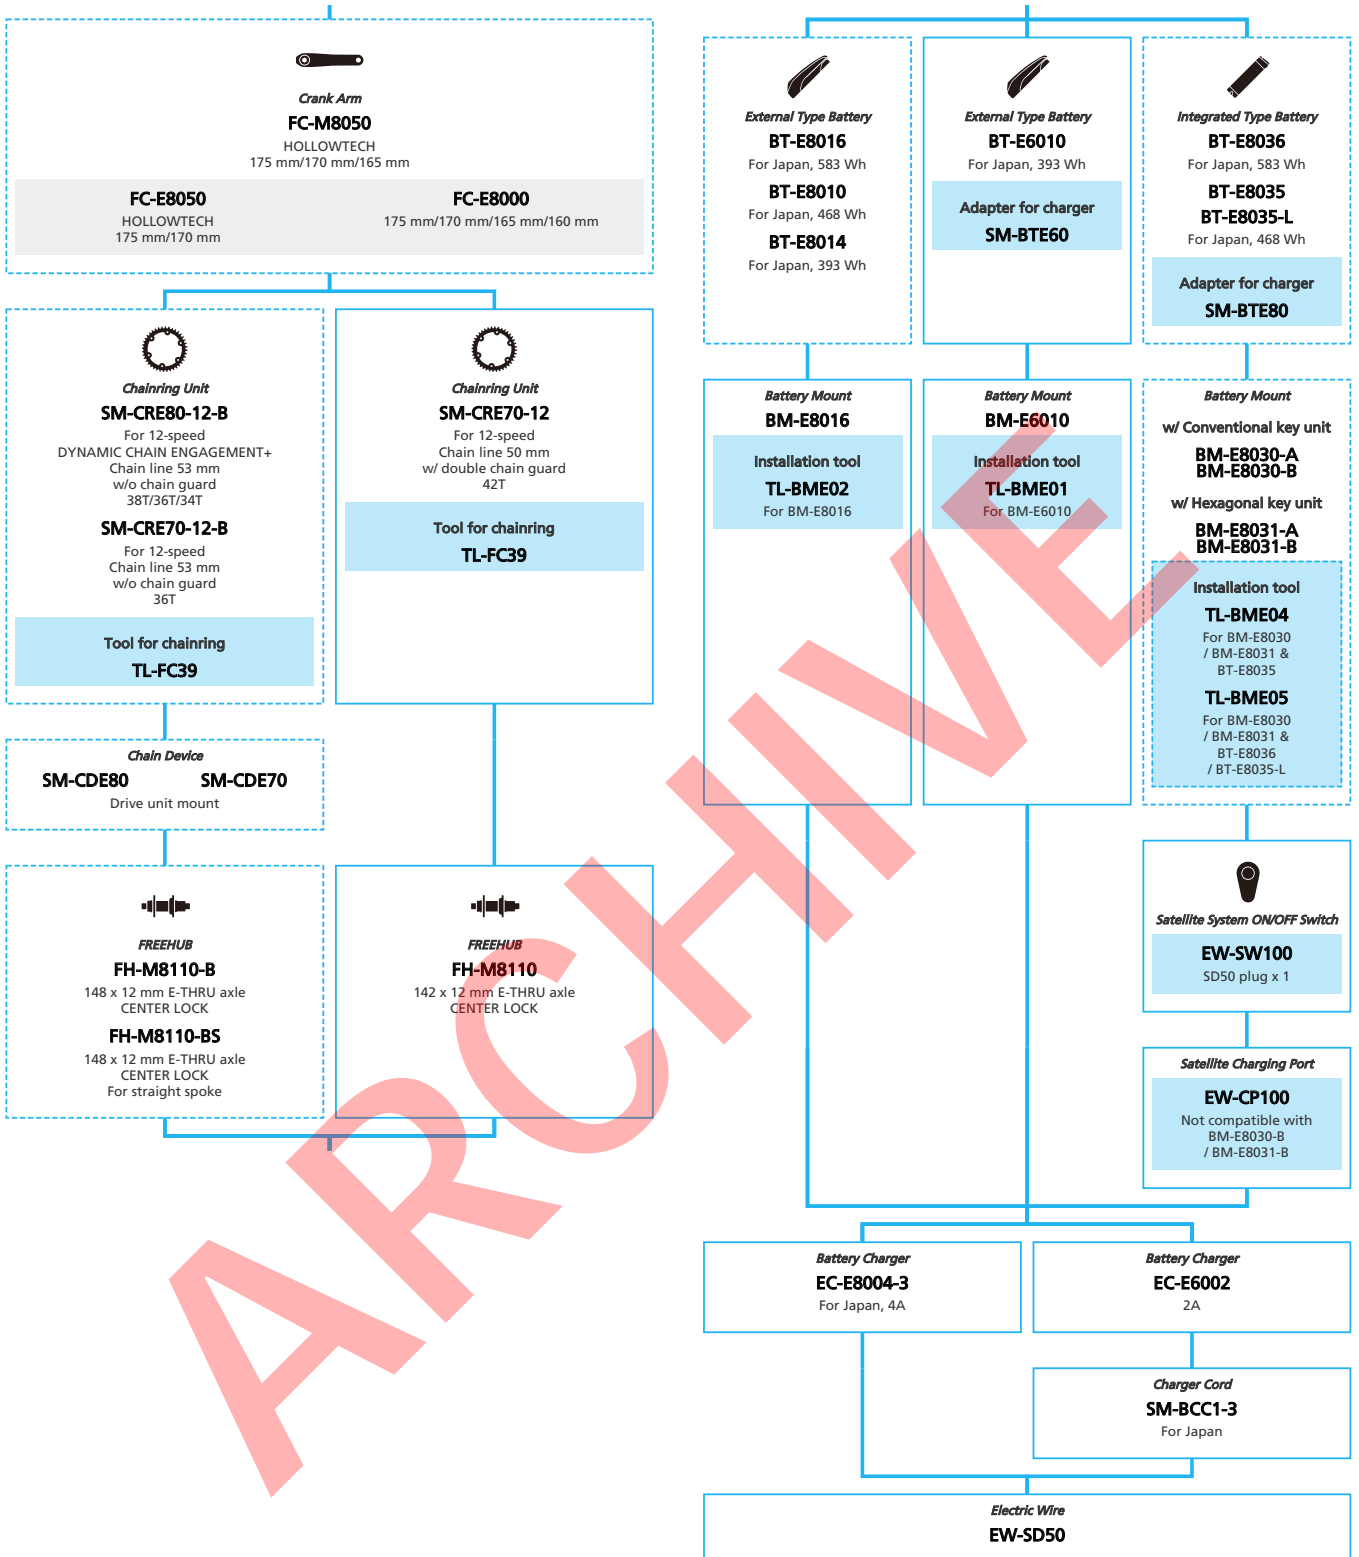

ARCHIVE

SHIMANO STOPS E8080 series for Japan market (Mechanical Derailleur spec. 12-speed)

N ... New model
 ... Additional option
 ... Alternative option
 ... All select
 ... Single select

E-BIKE

- ... New model
- ... Additional option
- ... All select
- ... Alternative option
- ... Single select