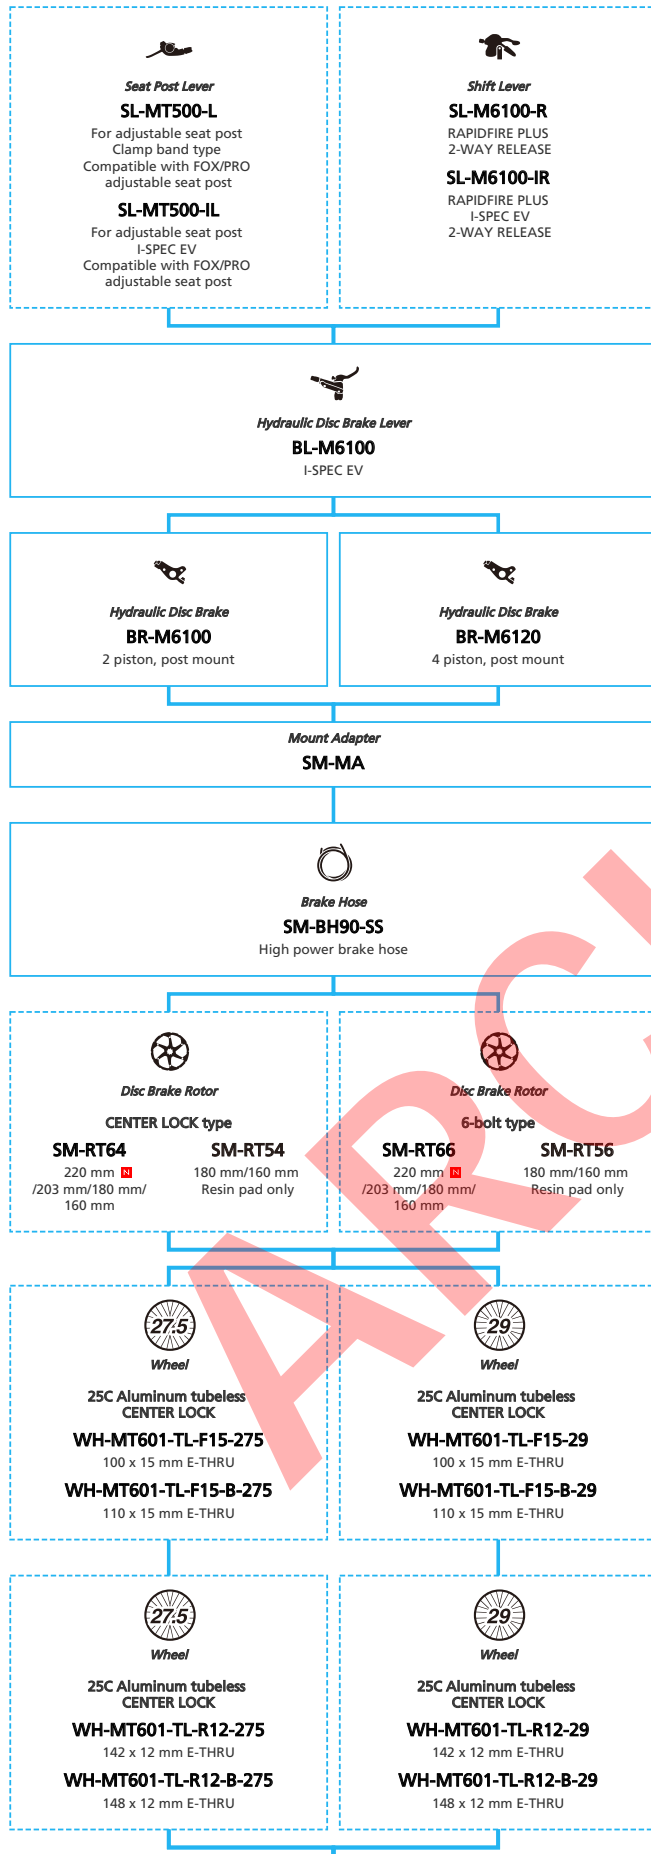

SLX (1x12-speed)

... New model
 ... Additional option
 ... Alternative option
 ... All select
 ... Single select

- ... New model
- ... Additional option
- ... All select
- ... Alternative option
- ... Single select

SLX (2x12-speed)

 ... New model
 ... Additional option
 ... Alternative option
 ... All select
 ... Single select

Mountain Bike

- ... New model
- ... Additional option
- ... Alternative option
- ... All select
- ... Single select

SHIMANO DEORE (1x12-speed)

N ... New model
 ... Additional option
 ... Alternative option
 ... All select
 ... Single select

Mountain Bike

-  ... New model
-  ... Additional option
-  ... Alternative option
-  ... All select
-  ... Single select