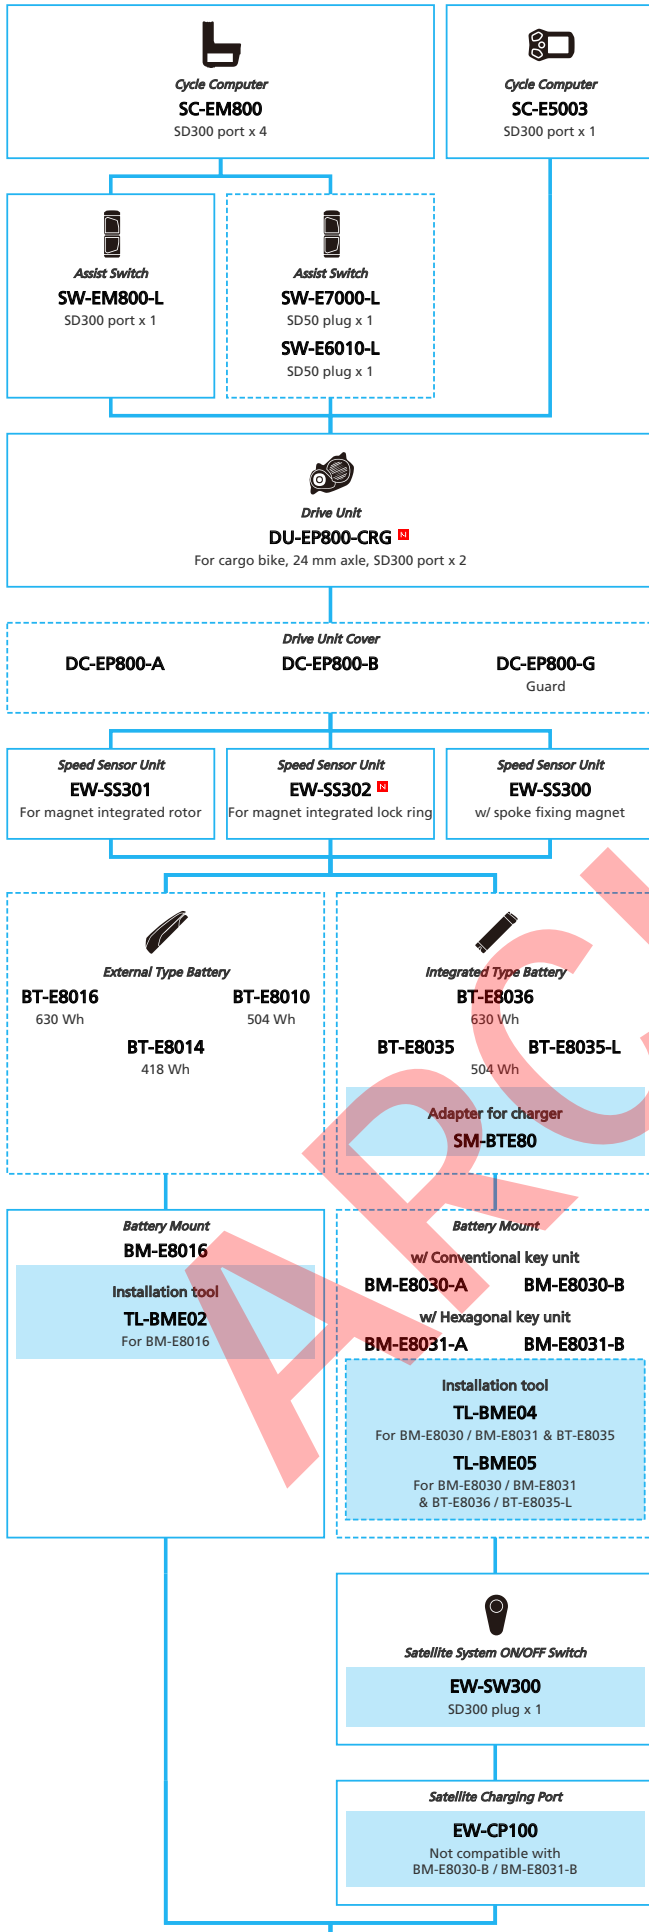

EP8 for CARGO BIKE

■ ... New model
  ... Additional option
  ... All select
  ... Alternative option
  ... Single select

E-BIKE