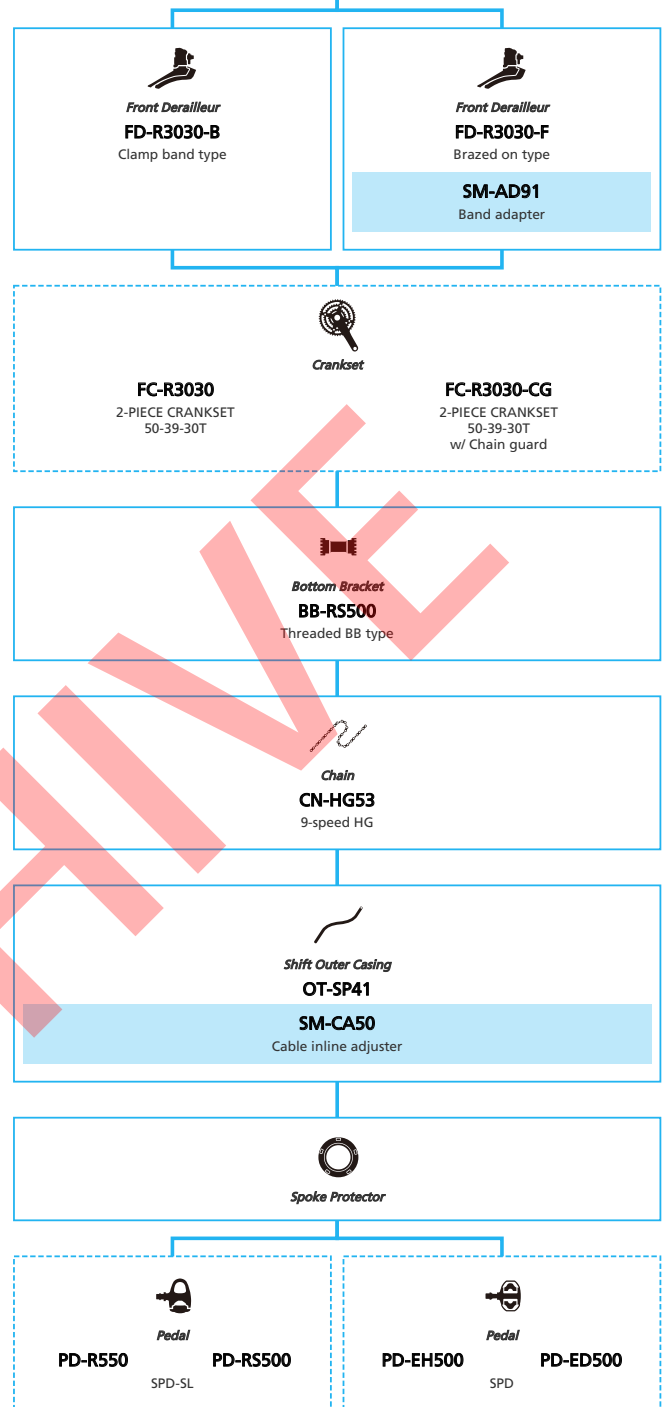

SHIMANO *SORA* (3x9-speed)

■ ... New model
 ... Additional option
 ... Alternative option
 ... All select
 ... Single select