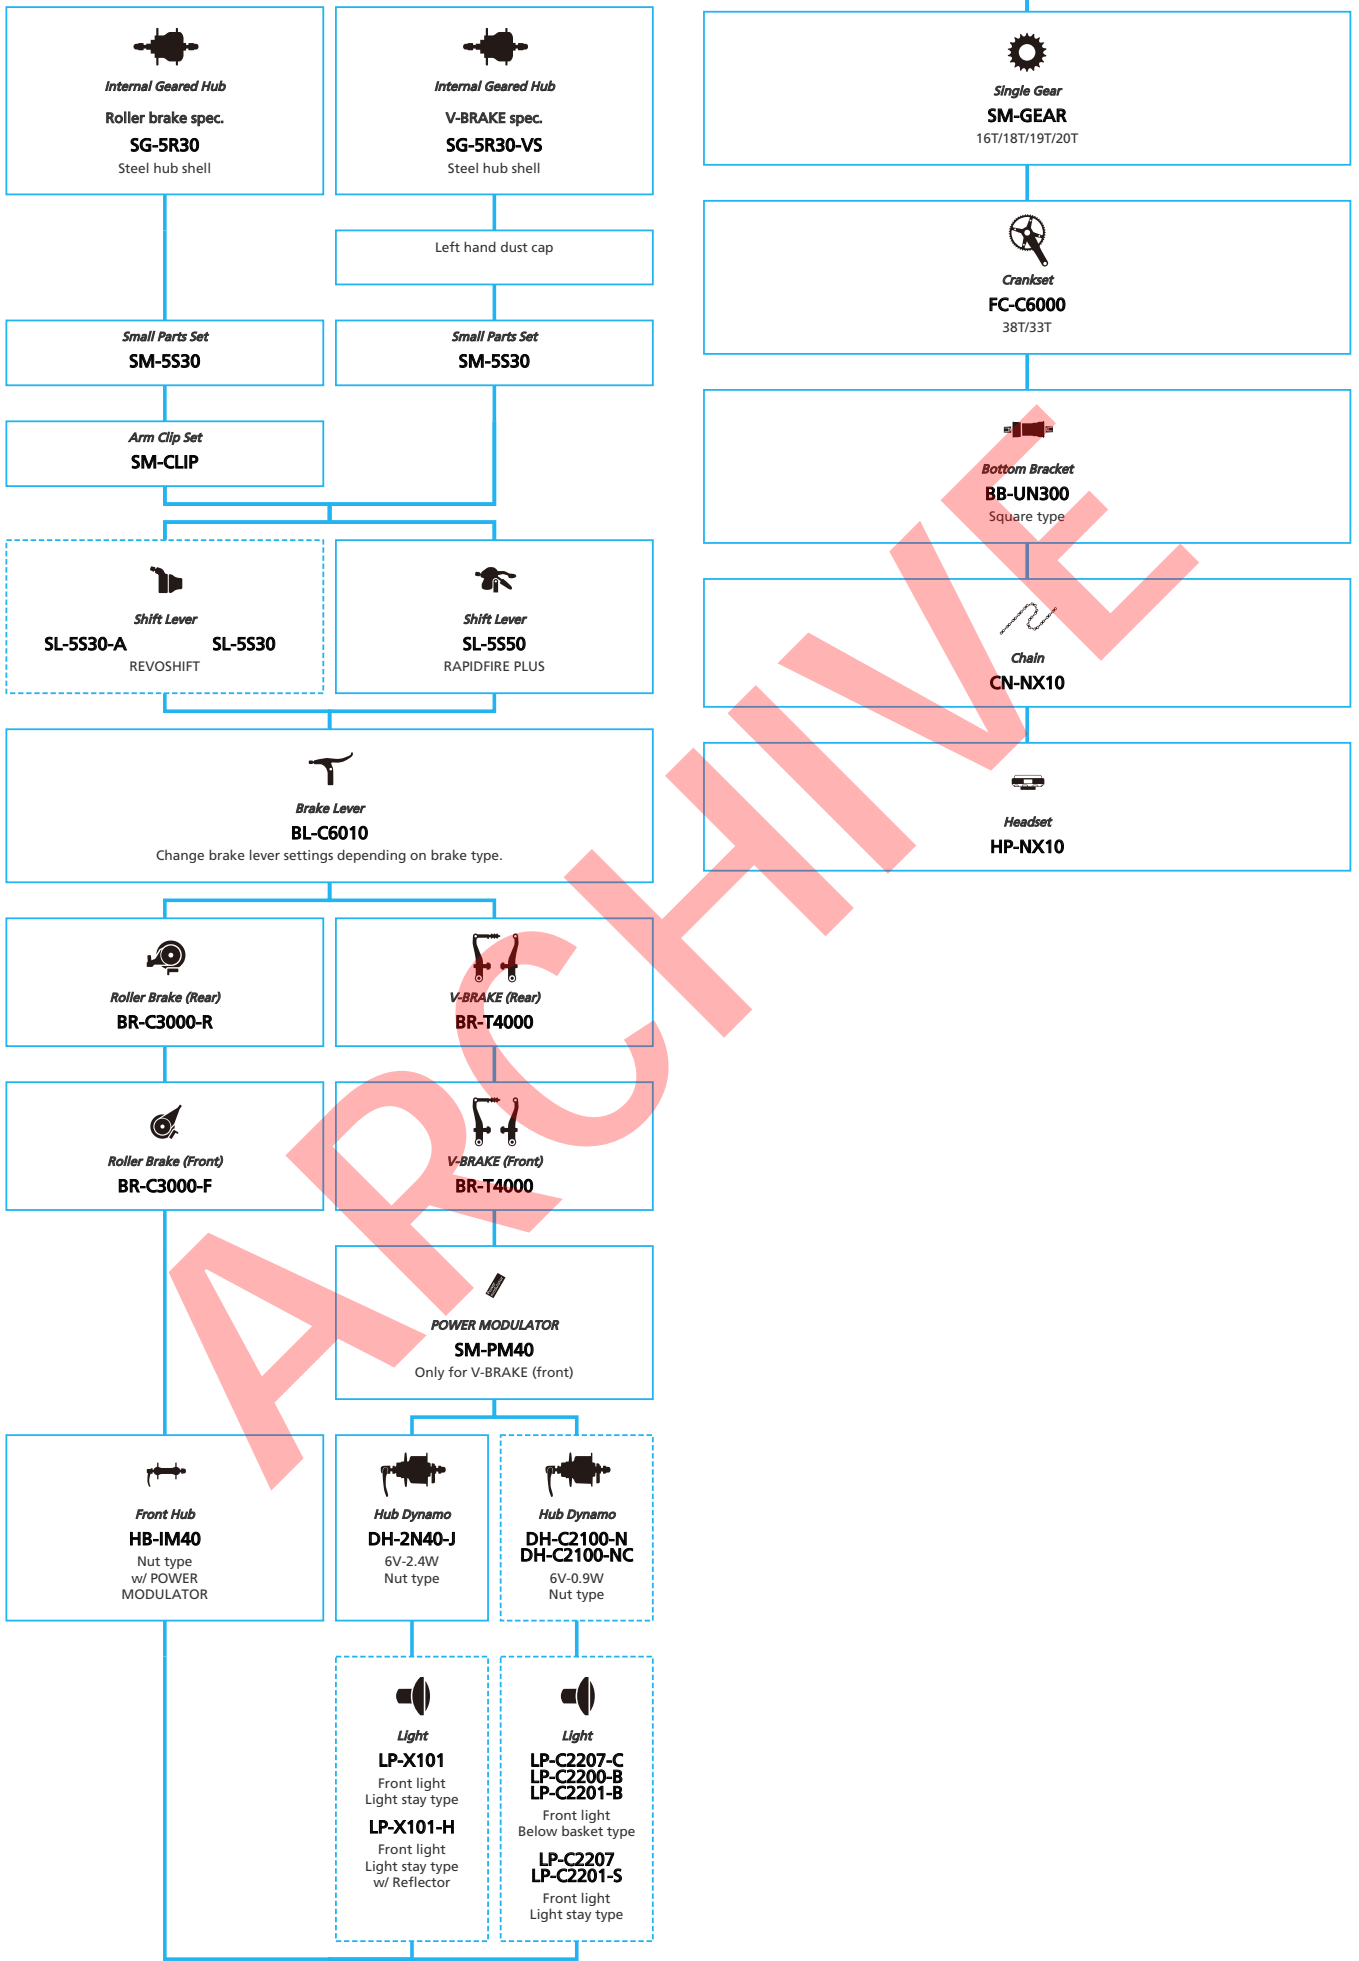

SHIMANO *Nexus* (INTER-5) for Japan market

- ... New model
- ... Additional option
- ... All select
- ... Alternative option
- ... Single select