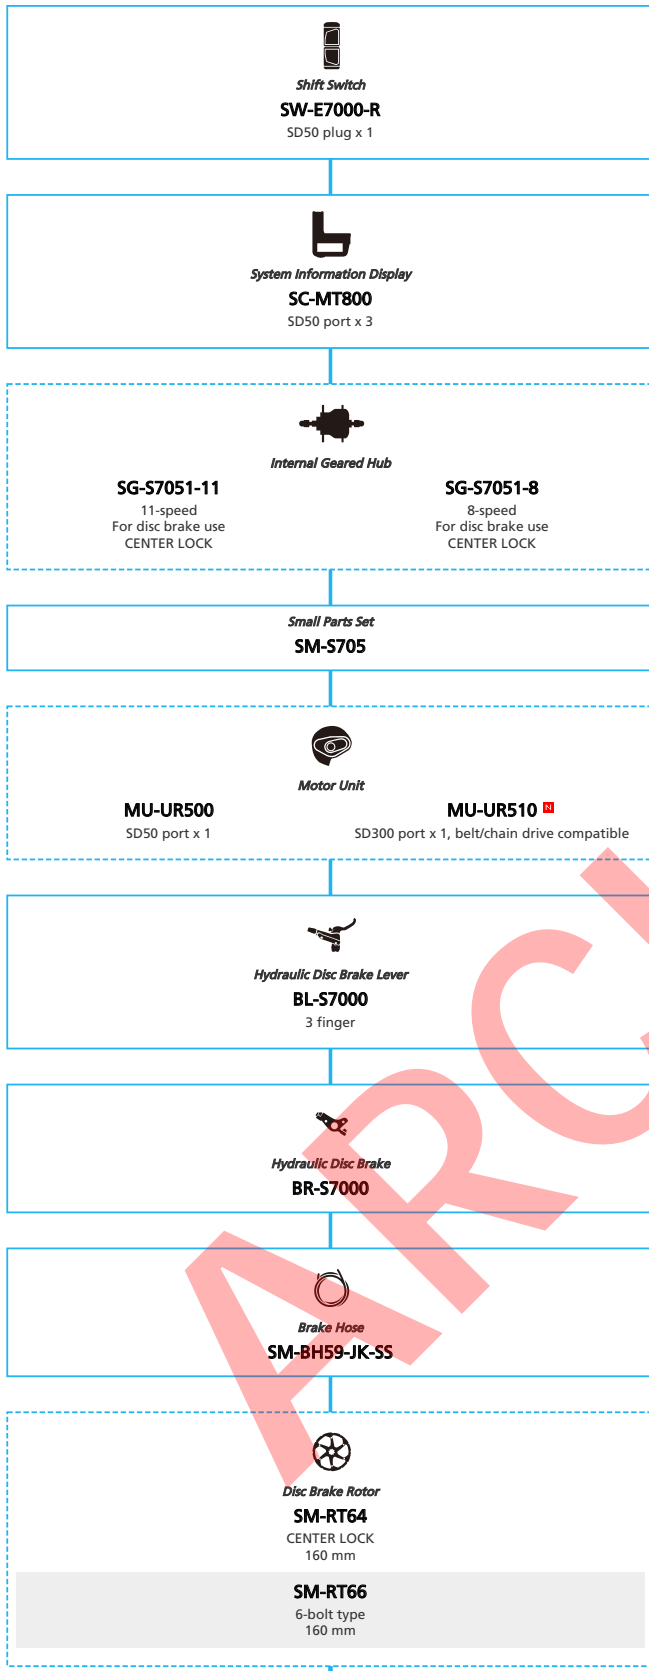

A ... Additional option

AL ... Alternative option

S ... All select

SS ... Single select

SHIMANO ALFINE (Electronic spec Flat handlebar)

■ ... New model
 ... Additional option
 ... All select
 ... Alternative option
 ... Single select