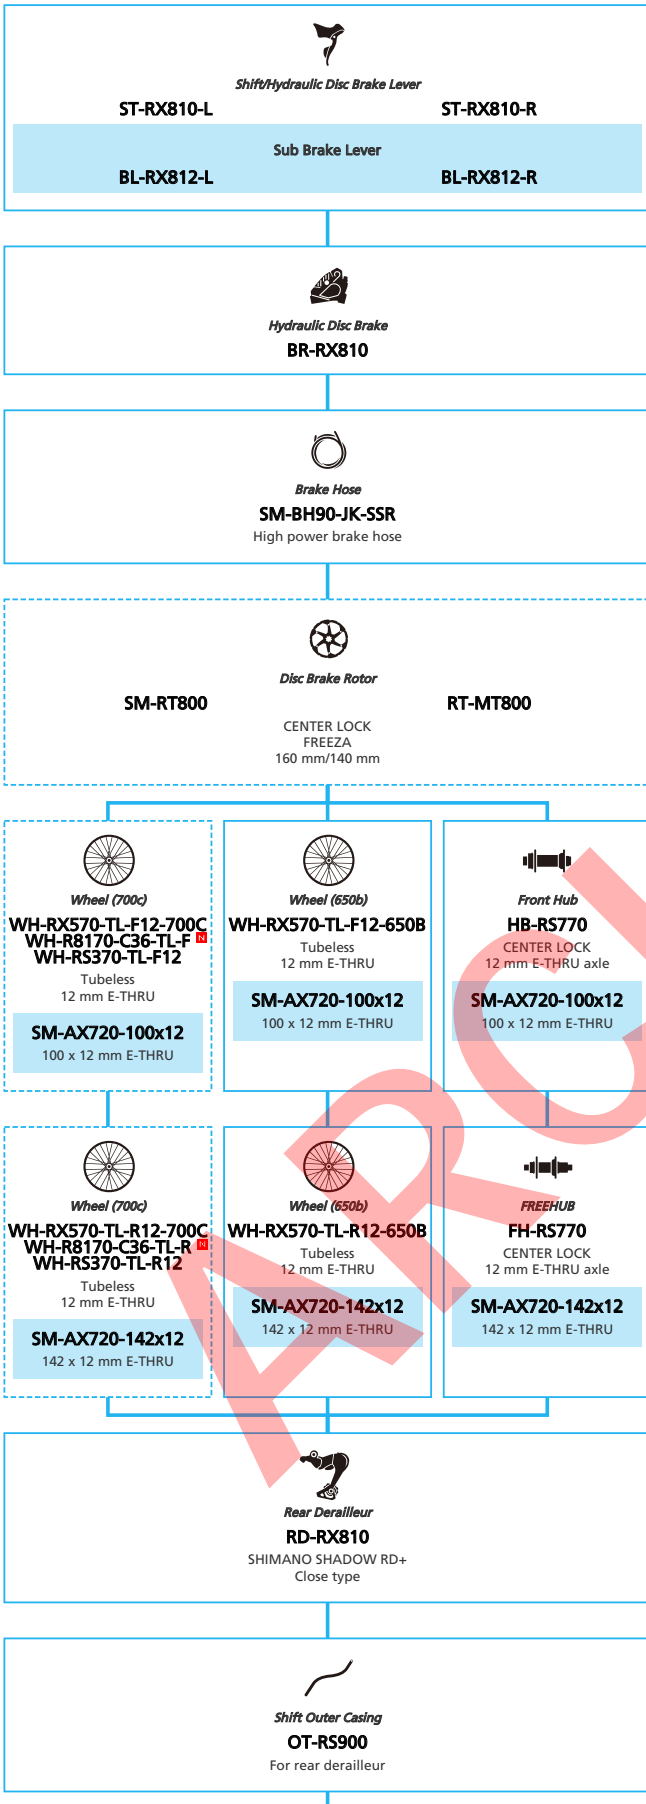

SHIMANO
GRX RX810 series (Mechanical spec. 2x11-speed)

- ... New model
- ... Additional option
- ... All select
- ... Alternative option
- ... Single select