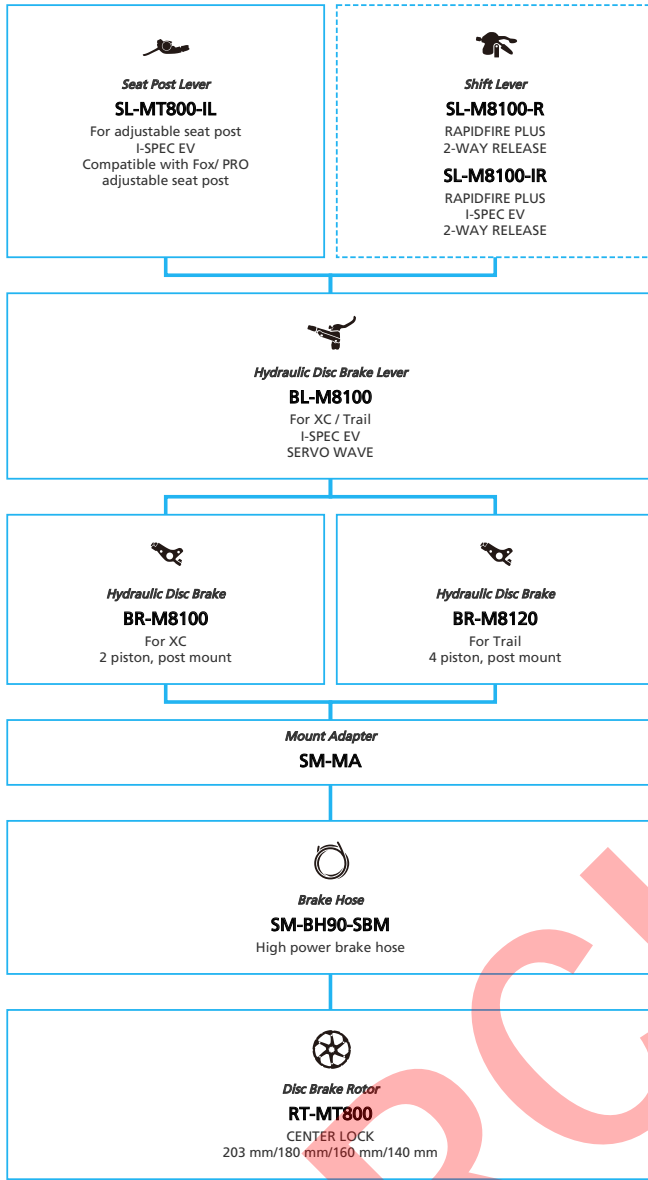

ARCHIVE

XTR (1x12-speed)

- ... New model
- ... Additional option
- ... All select
- ... Alternative option
- ... Single select

Mountain Bike

XTR (2x12-speed)

■ ... New model
 ... Additional option
 ... All select
 ... Alternative option
 ... Single select