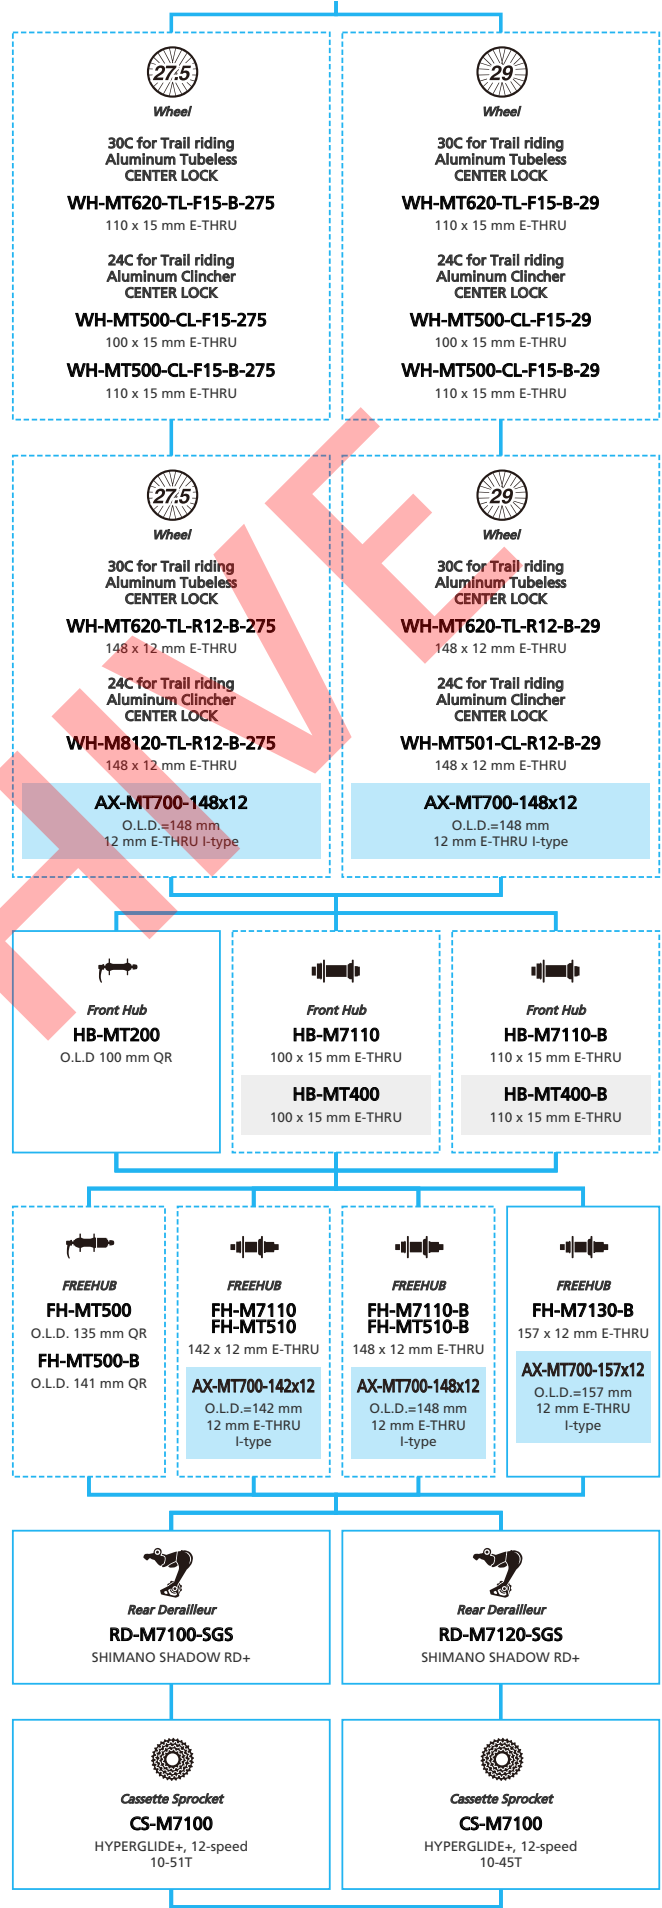

SHIMANO **DEORE XT** M8050 series (2x11-speed)

N ... New model
 ■ ... Additional option
 ■ ... Alternative option
 □ ... All select
 □ ... Single select

Mountain Bike

- ... New model
- ... Additional option
- ... All select
- ... Alternative option
- ... Single select

SHIMANO **DEORE XT** M8050 series (1x11-speed)

N ... New model
 ■ ... Additional option
 ■ ... Alternative option
 □ ... All select
 □ ... Single select

Mountain Bike

- ... New model
- ... Additional option
- ... All select
- ... Alternative option
- ... Single select

SLX (1x12-speed)

... New model
 ... Additional option
 ... Alternative option
 ... All select
 ... Single select

- ... New model
- ... Additional option
- ... All select
- ... Alternative option
- ... Single select