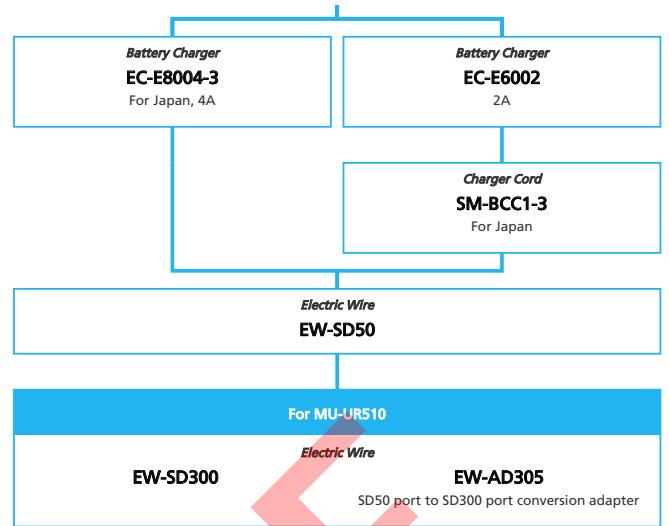

N ... New model
■ ... Additional option
□ ... All select
■ ... Alternative option
□ ... Single select