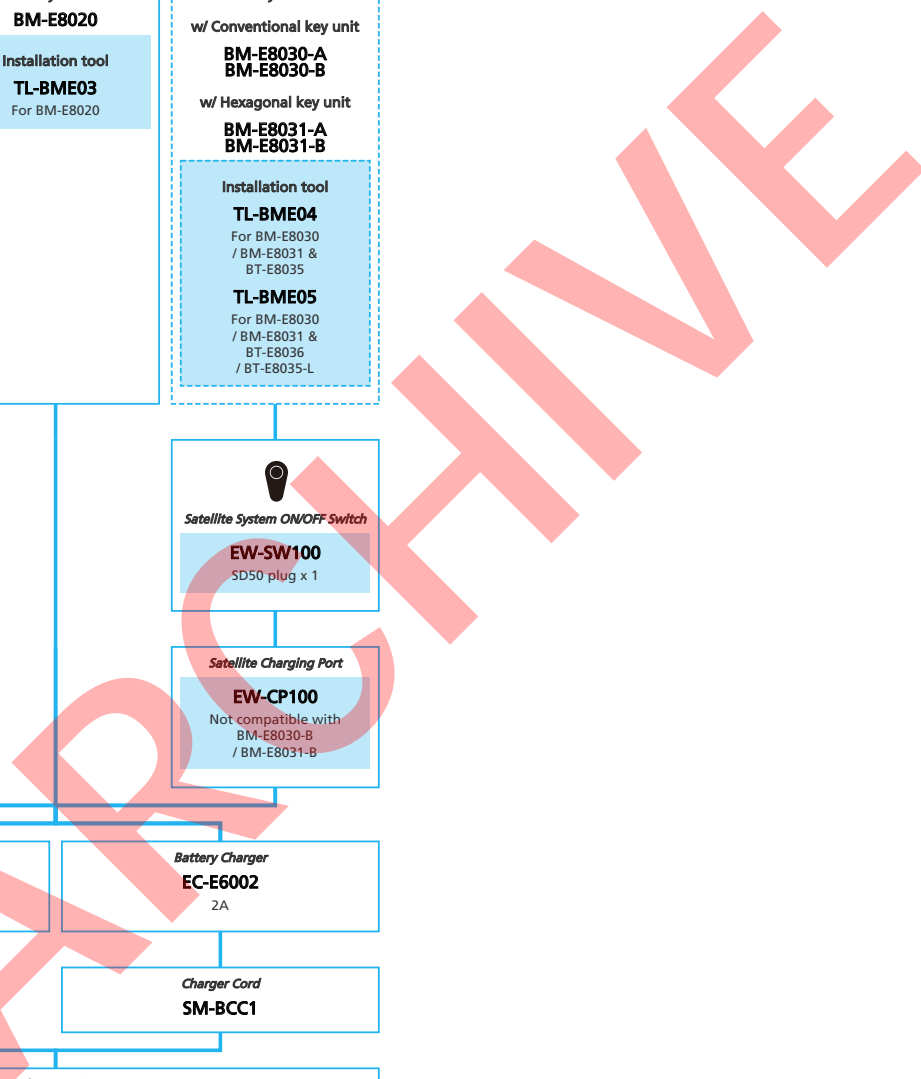

- ... New model
- ... Additional option
- ... All select
- ... Alternative option
- ... Single select