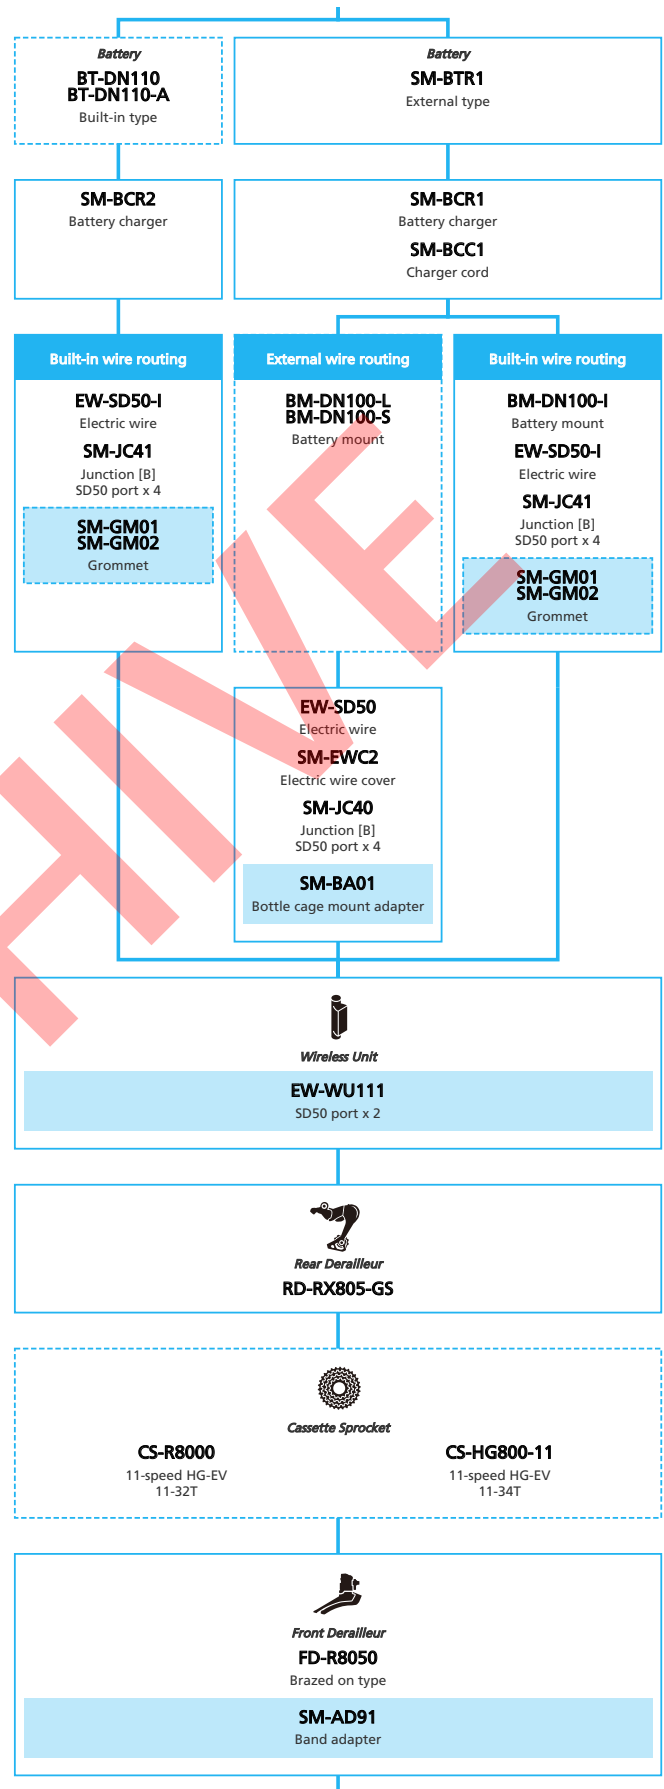

Hydraulic Disc Brake for Drop Handlebar (Electronic spec. 2x11-speed ULTEGRA grade)

N ... New model
 ... Additional option
 ... Alternative option
 ... All select
 ... Single select

ARCHIVED