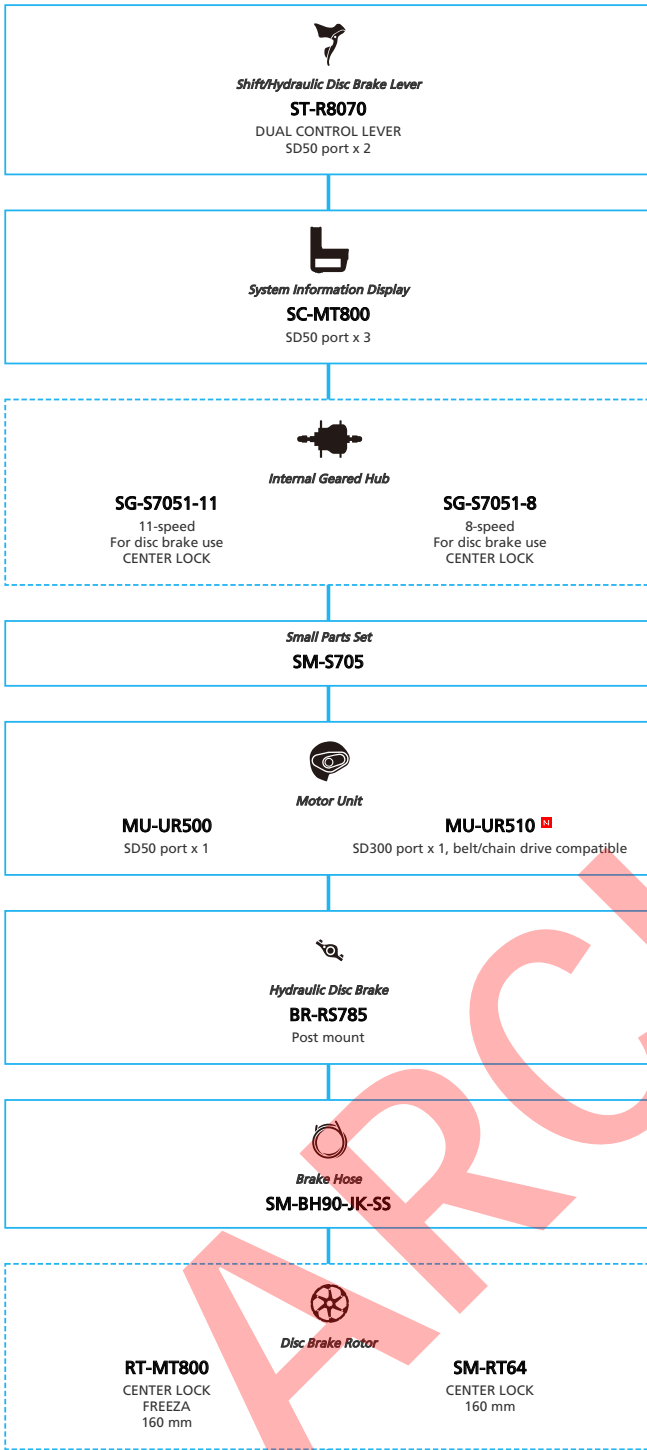

A ... Additional option

AL ... Alternative option

S ... All select

SS ... Single select

SHIMANO ALFINE (Electronic spec Flat handlebar)

■ ... New model
 ... Additional option
 ... All select
 ... Alternative option
 ... Single select

URBAN Bike

- ... New model
- ... Additional option
- ... All select
- ... Alternative option
- ... Single select

ARCHIVE

SHIMANO ALFINE (Electronic spec Drop handlebar)

■ ... New model
 ... Additional option
 ... All select
 ... Alternative option