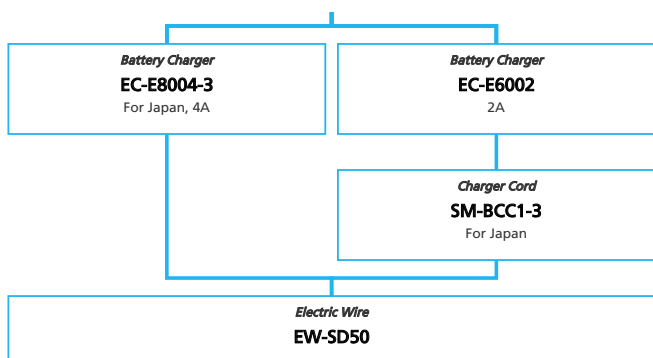

- ... New model
- ... Additional option
- ... Alternative option
- ... All select
- ... Single select

ARCHIVE