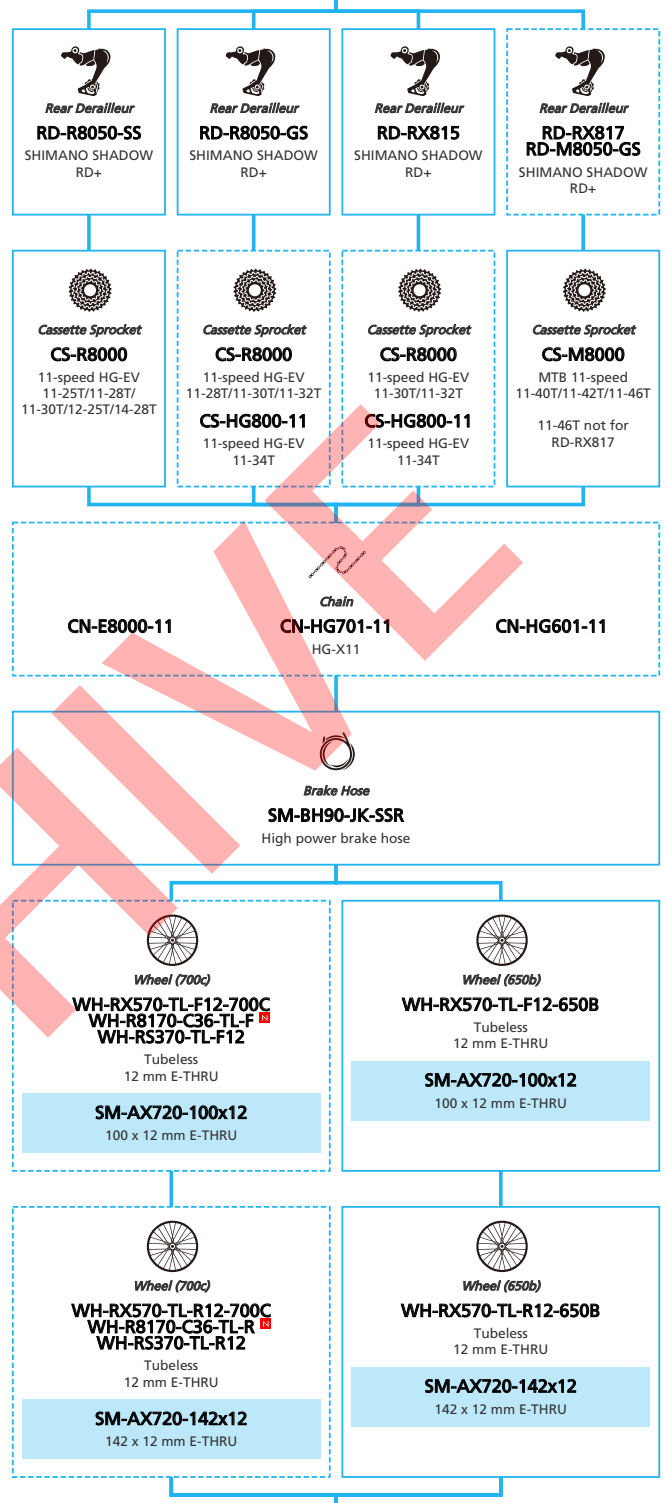

E-BIKE

- ... New model
- ... Additional option
- ... All select
- ... Alternative option
- ... Single select

DRAFT

SHIMANO STOPS E6100 series (For Drop Handlebar Electronic Derailleur spec.)

■ ... New model
 ... Additional option
 ... Alternative option
 ... All select
 ... Single select