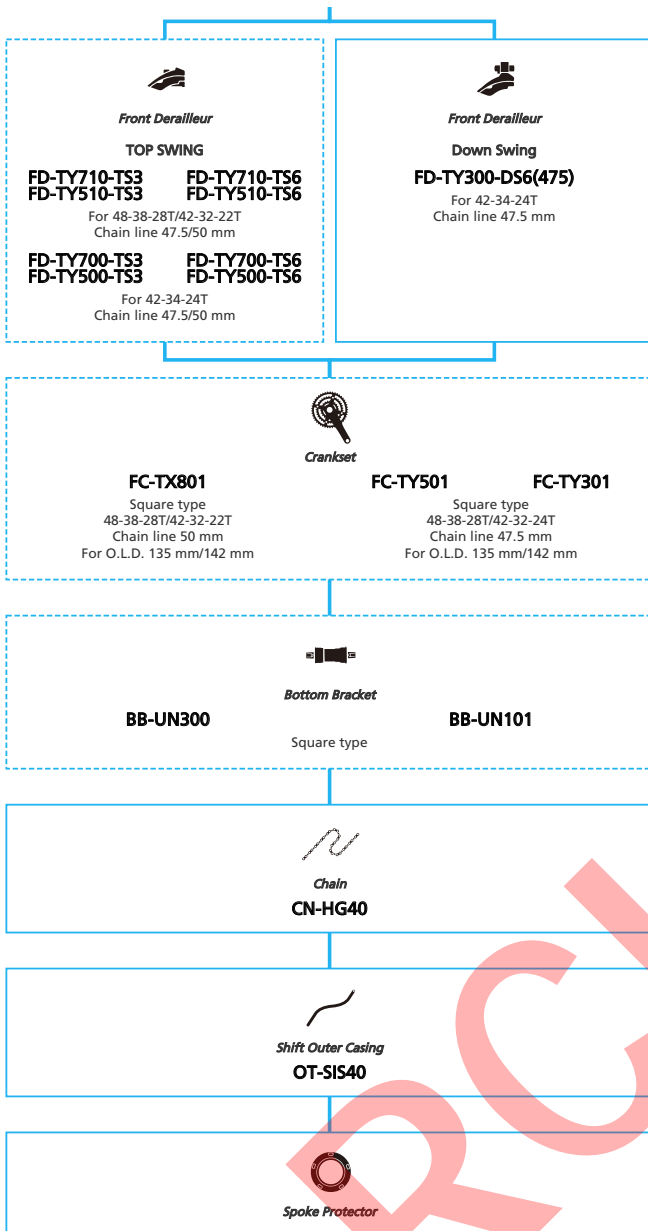

- ... New model
- ... Additional option
- ... All select
- ... Alternative option
- ... Single select