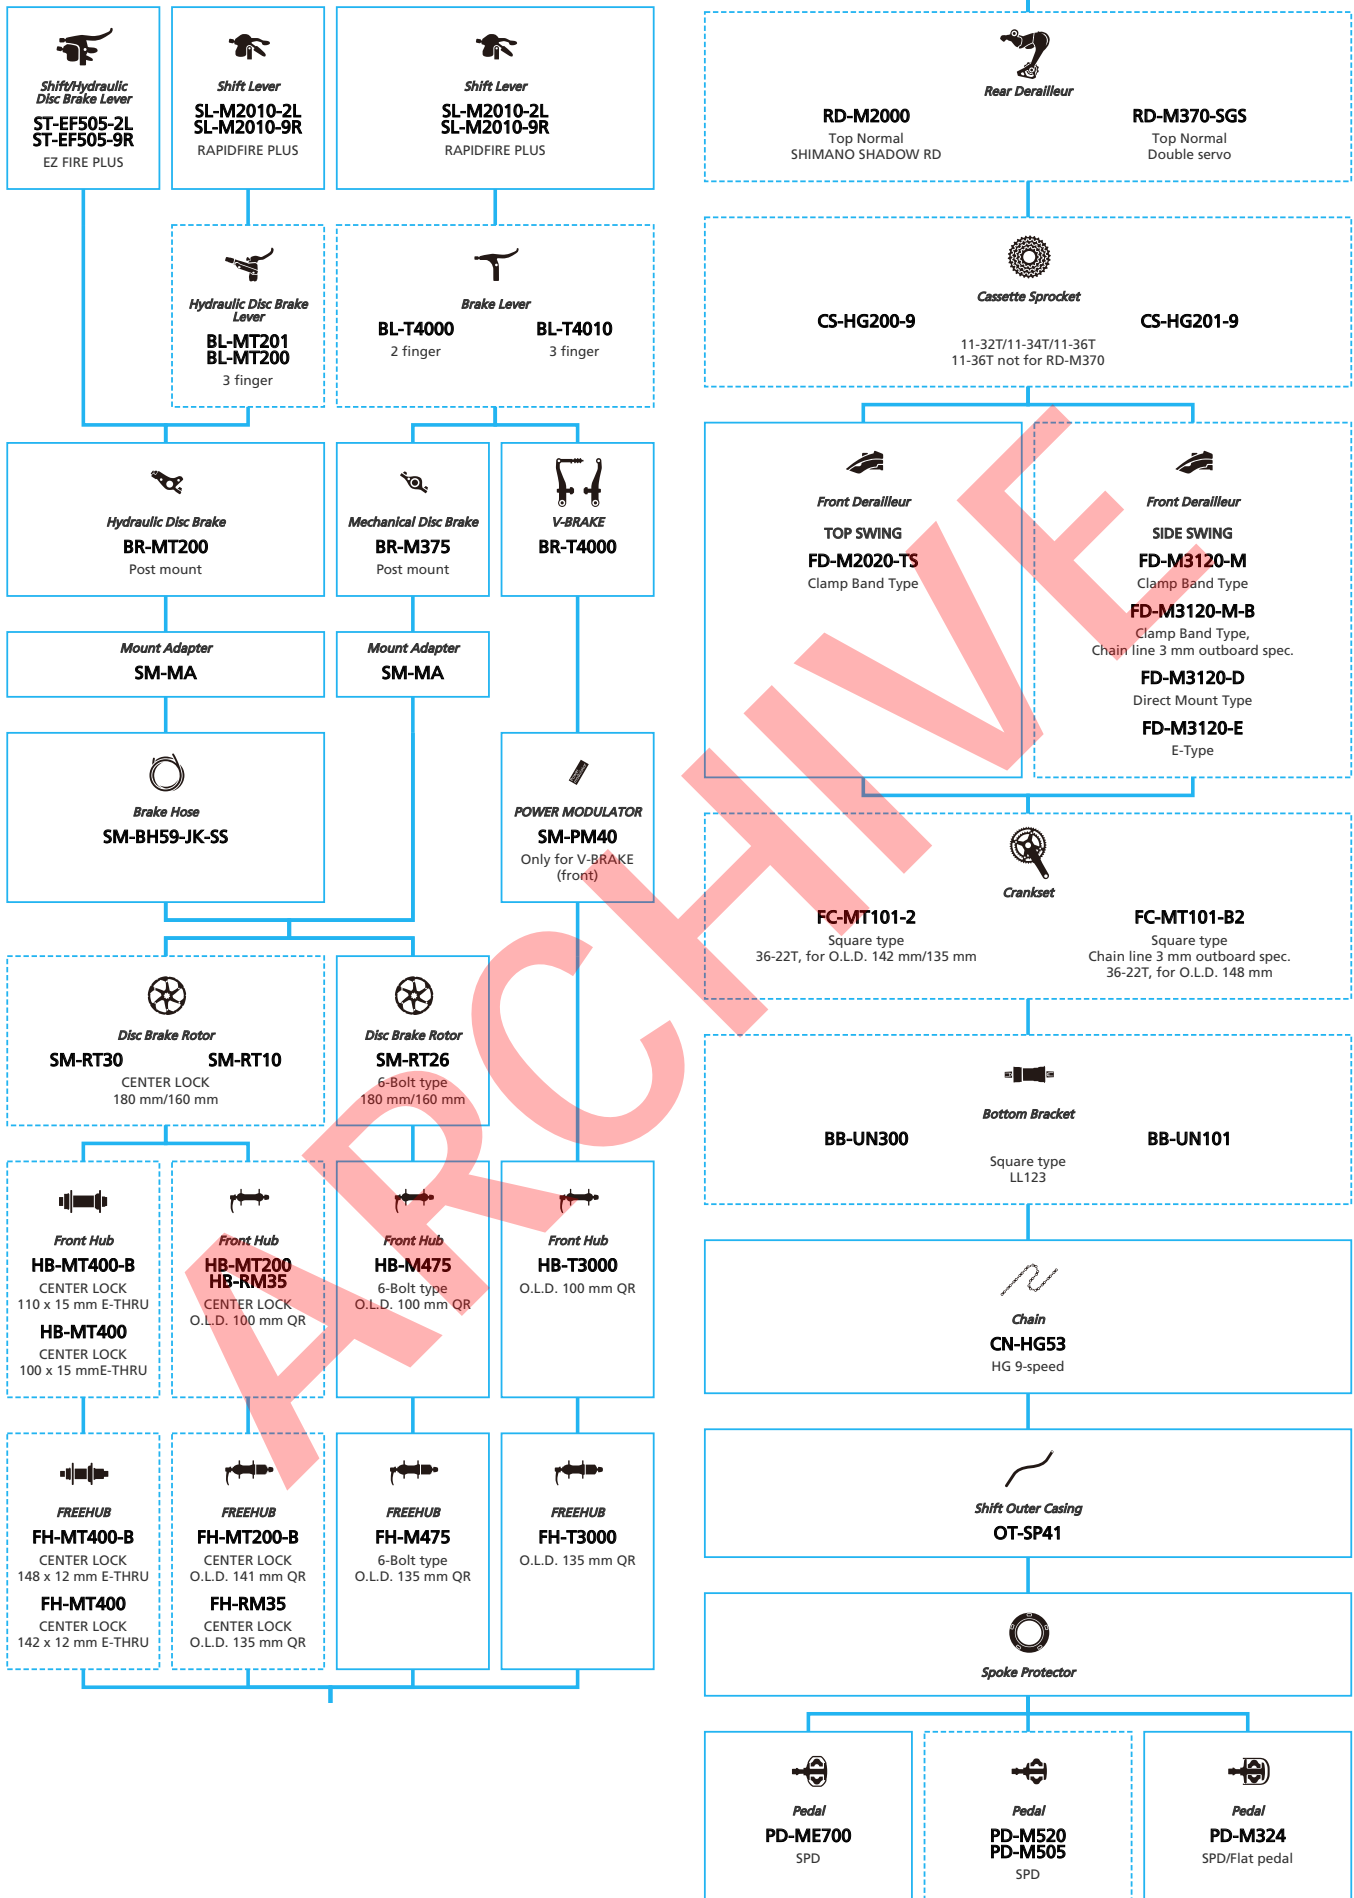

SHIMANO ALTUS (2x9-speed)

■ ... New model
  ... Additional option
  ... All select
  ... Alternative option
  ... Single select

Mountain Bike