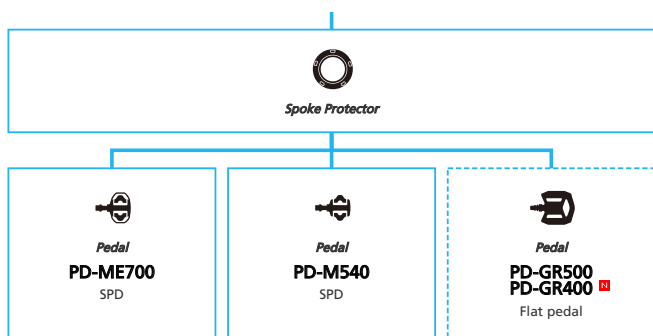

ARCHIVE

SHIMANO DEORE (2x11-speed)

N ... New model
 ... Additional option
 ... Alternative option
 ... All select
 ... Single select

Mountain Bike

-  ... New model
-  ... Additional option
-  ... Alternative option
-  ... All select
-  ... Single select

ARCHIVE

SHIMANO DEORE (1x10-speed)

N ... New model
 ... Additional option
 ... Alternative option
 ... All select
 ... Single select

Mountain Bike

-  ... New model
-  ... Additional option
-  ... Alternative option
-  ... All select
-  ... Single select