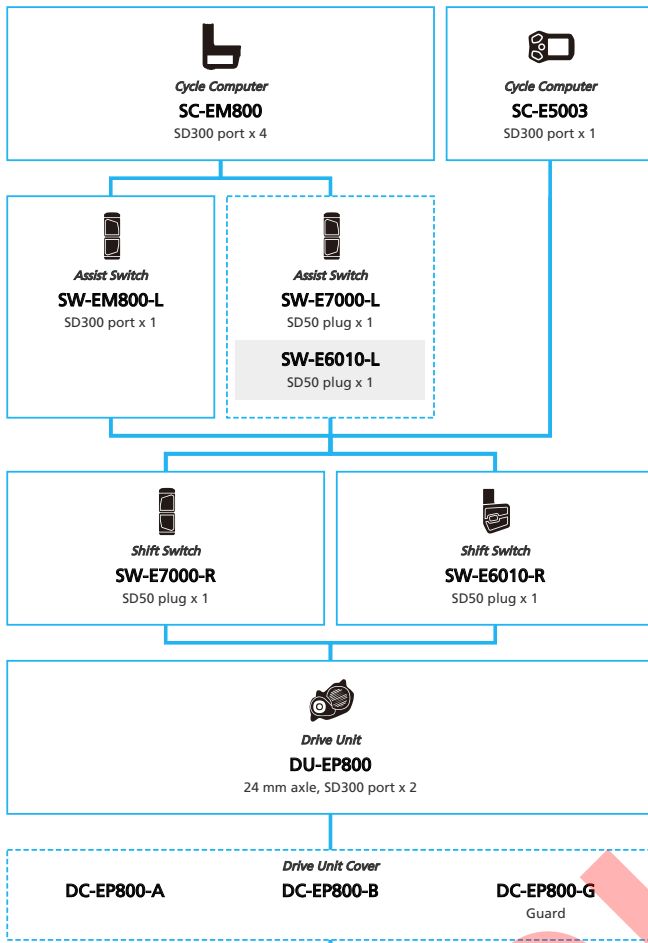

EP8 for URBAN/Trekking (Electronic Internal Geared Hub spec.)

N ... New model
  ... Additional option
  ... Alternative option
  ... All select
  ... Single select

ARCHIVE