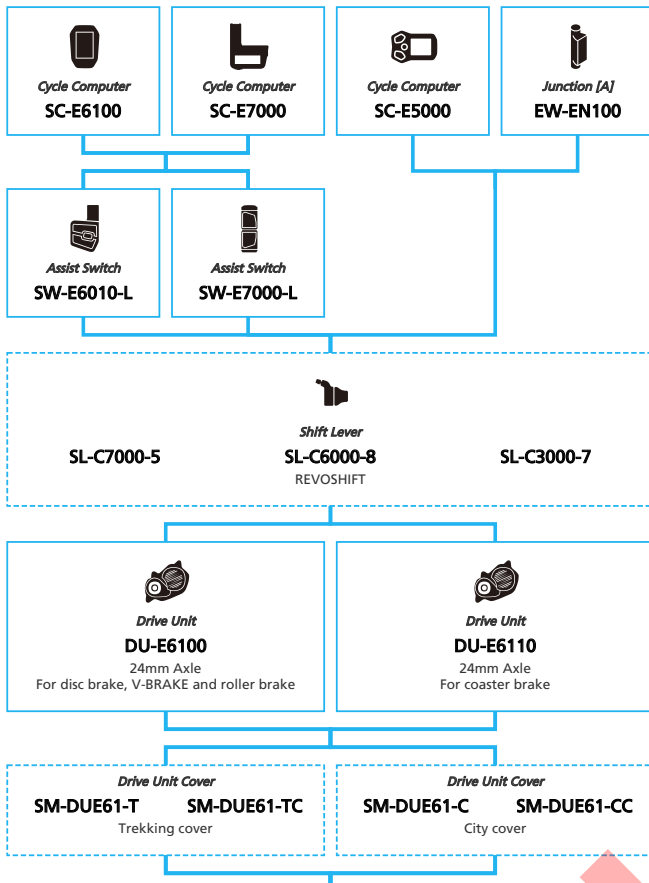

E-BIKE

- ... New model
- ... Additional option
- ... All select
- ... Alternative option
- ... Single select

SHIMANO STEPS E6100 series (Electronic Internal Geared Hub spec.)

N ... New model
 ... Additional option
 ... Alternative option
 ... All select
 ... Single select

ARCHIVED

- ... New model
- ... Additional option
- ... All select
- ... Alternative option
- ... Single select

ARCHIVE

SHIMANO STEPS E6100 series (Mechanical Internal Geared Hub spec.)

■ ... New model
 ... Additional option
 ... Alternative option
 ... All select
 ... Single select