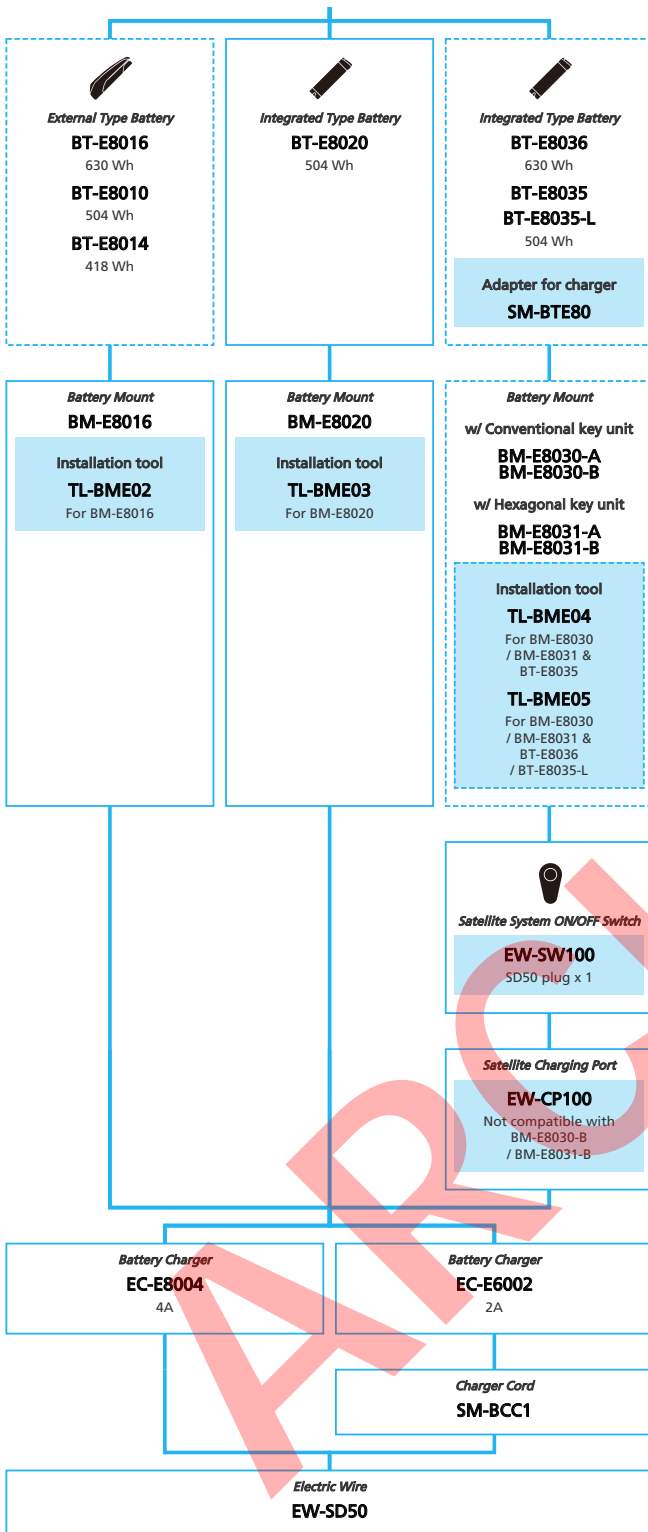

- ... New model
- ... Additional option
- ... All select
- ... Alternative option
- ... Single select