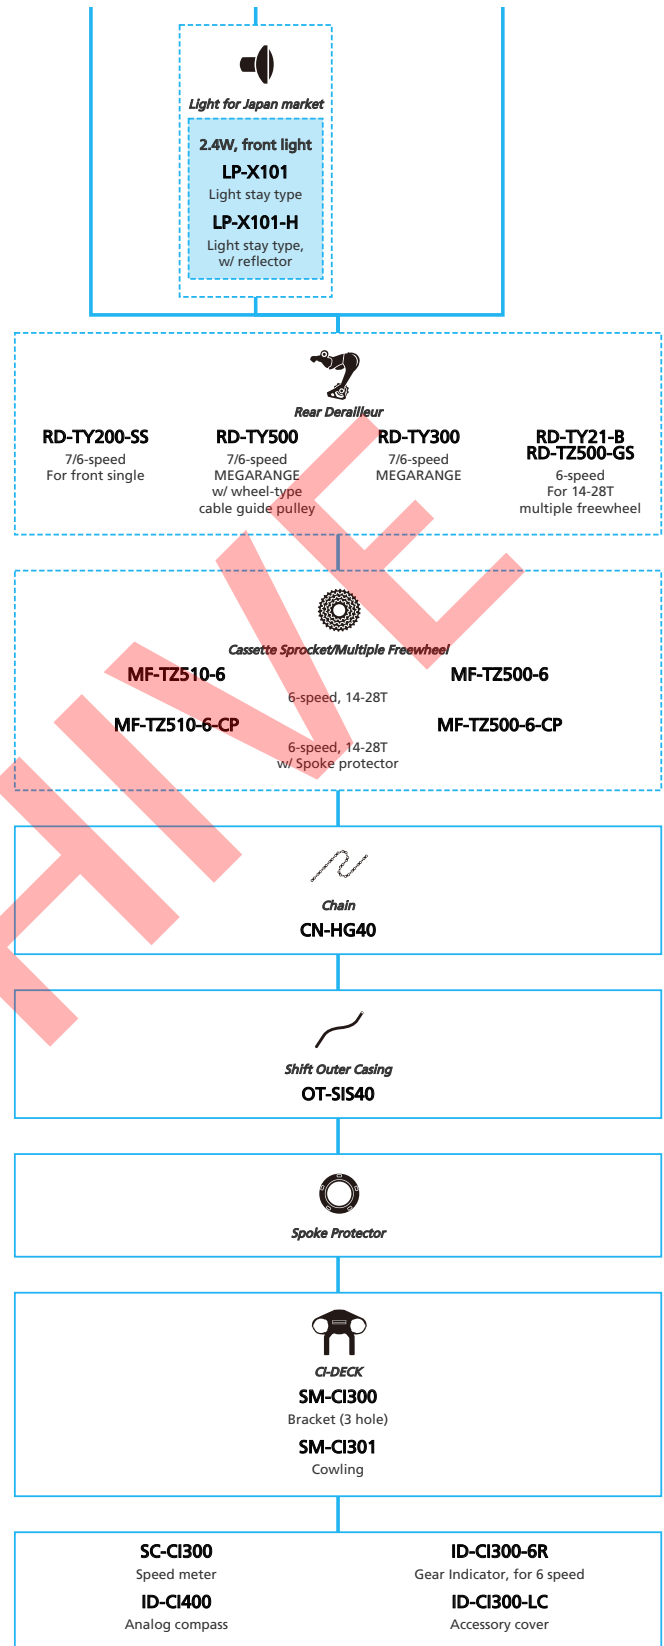

SHIMANO Tourney (1x6-speed)

N ... New model
... Additional option
... Alternative option
... All select
... Single select

Mountain Bike