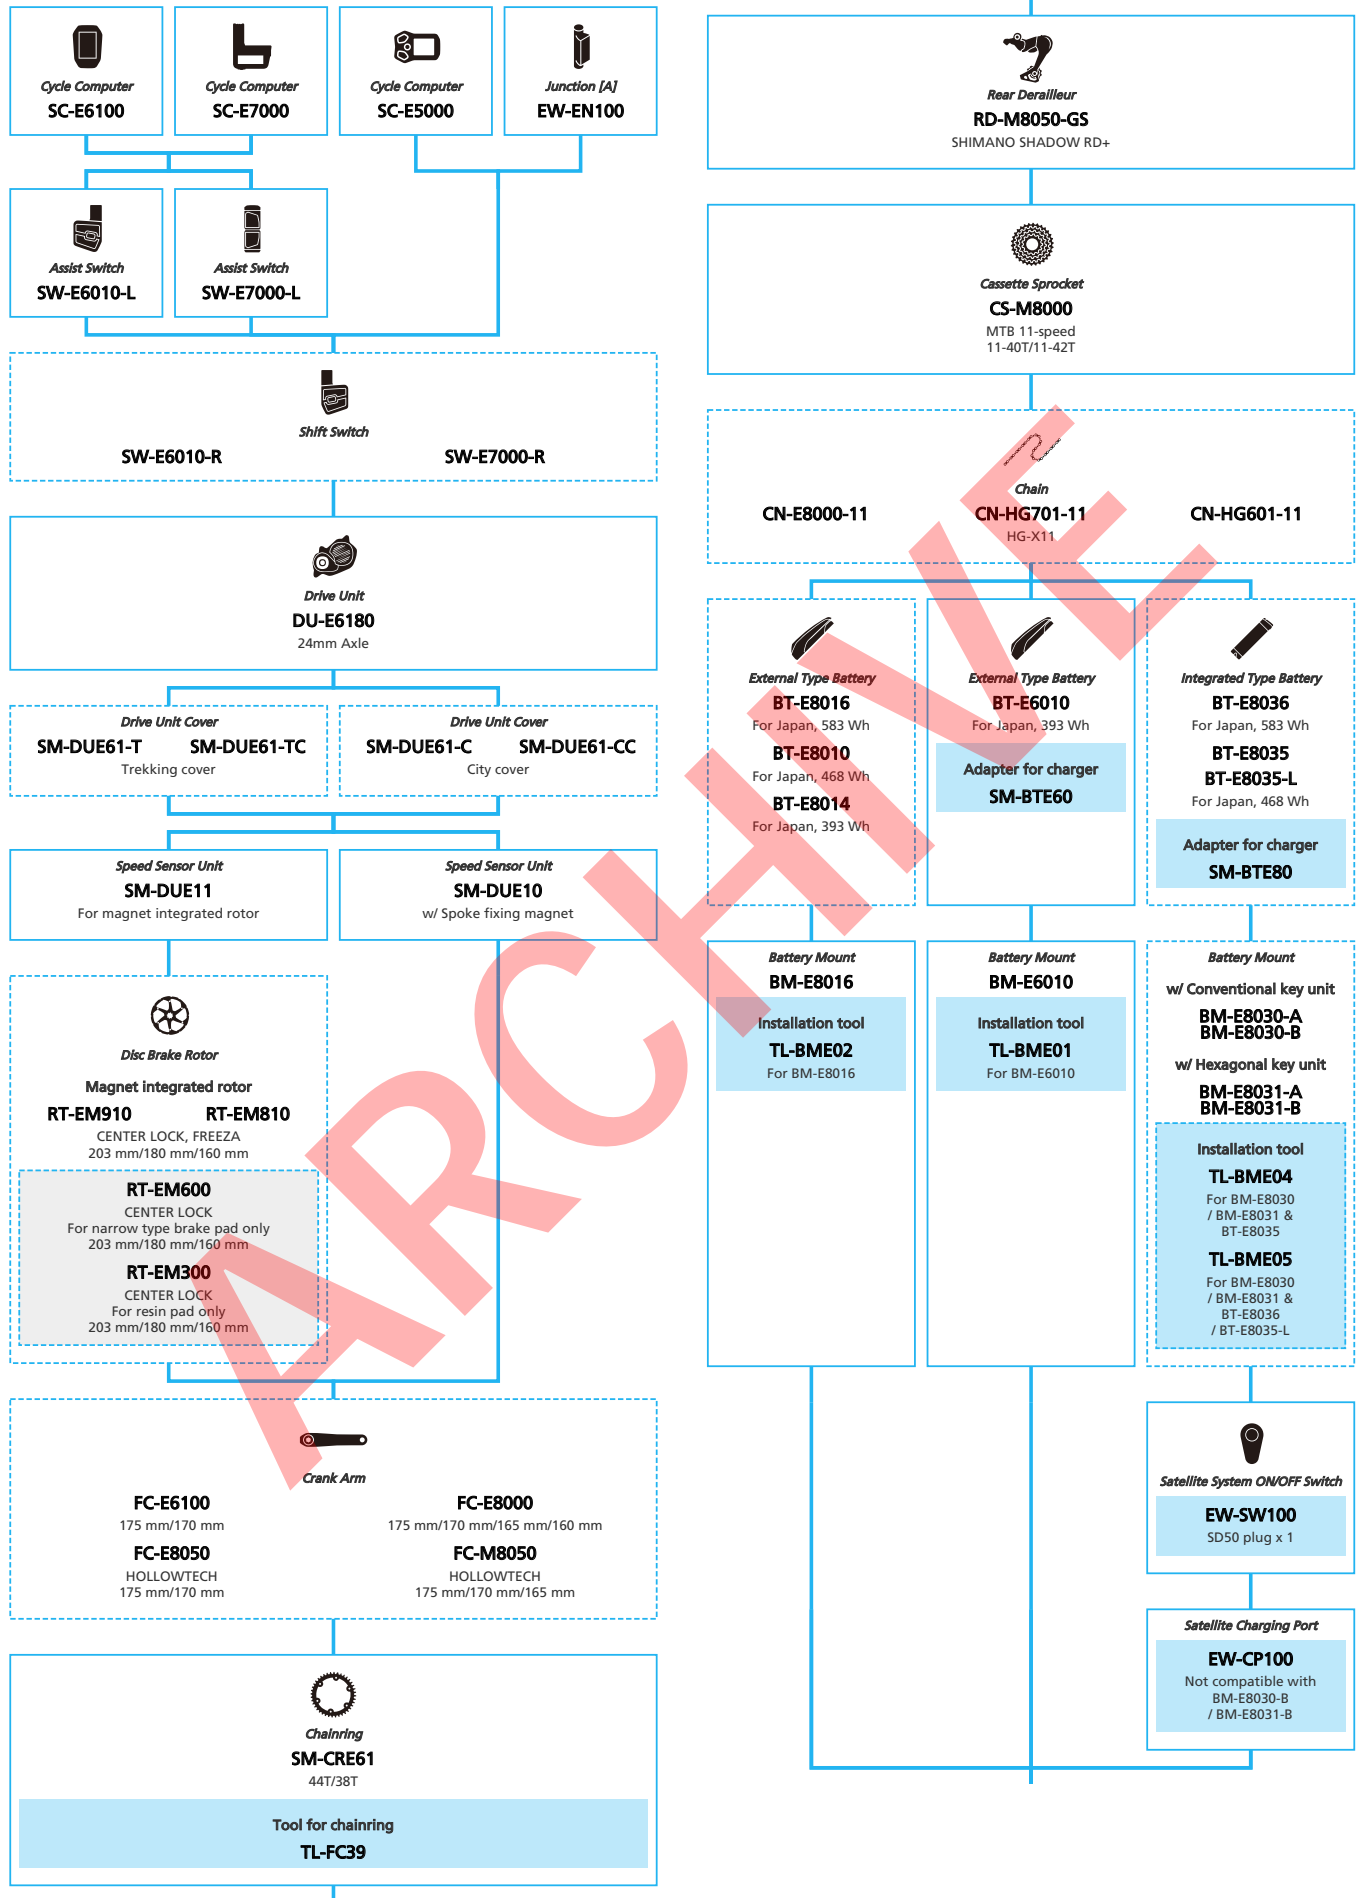

SHIMANO STOPS E6180 series for Japan market (Electronic Derailleur spec. 11-speed)

N ... New model
  ... Additional option
  ... Alternative option
  ... All select
  ... Single select

E-BIKE