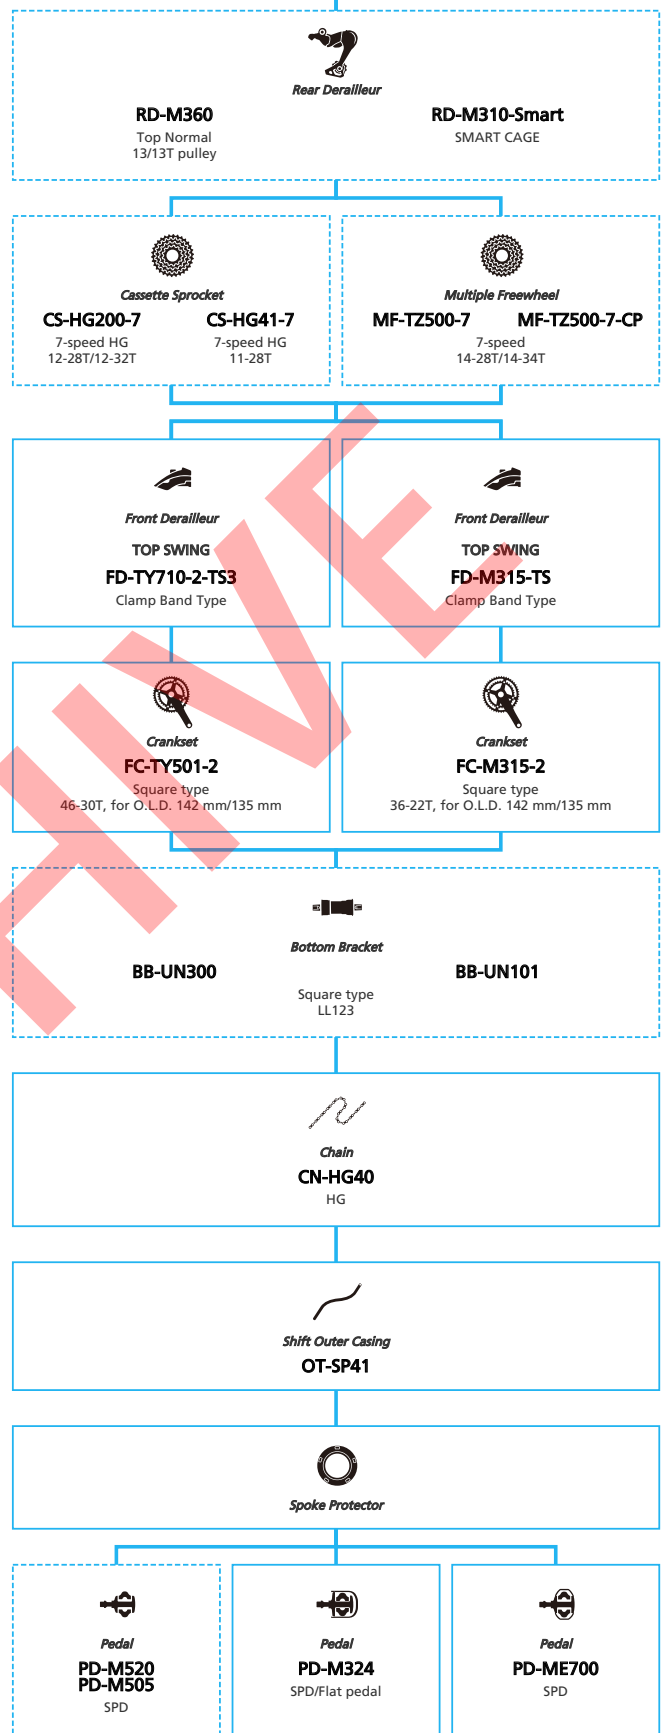

DRAFT

SHIMANO
ACERA

SHIMANO
ALTUS

(2x7-speed)

- ... New model
- ... Additional option
- ... All select
- ... Alternative option
- ... Single select

Mountain Bike

SHIMANO ALTUS (3x9-speed)

- ... New model
- ... Additional option
- ... All select
- ... Alternative option
- ... Single select