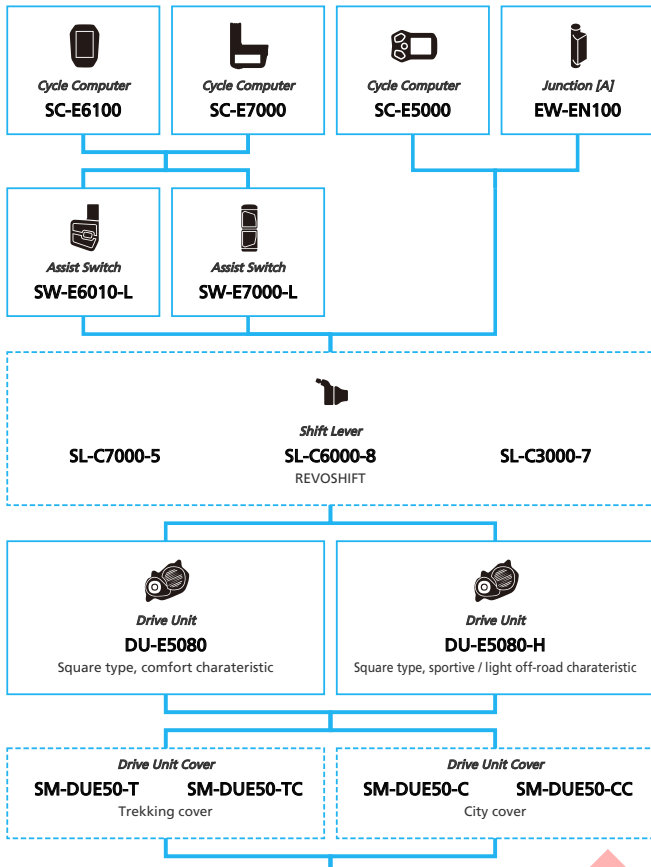

ARCHIVE

E-BIKE

- ... New model
- ... Additional option
- ... All select
- ... Alternative option
- ... Single select

SHIMANO STEPS E5080 series for Japan market (Mechanical Internal Geared Hub spec.)

N ... New model
 ... Additional option
 ... Alternative option
 ... All select
 ... Single select