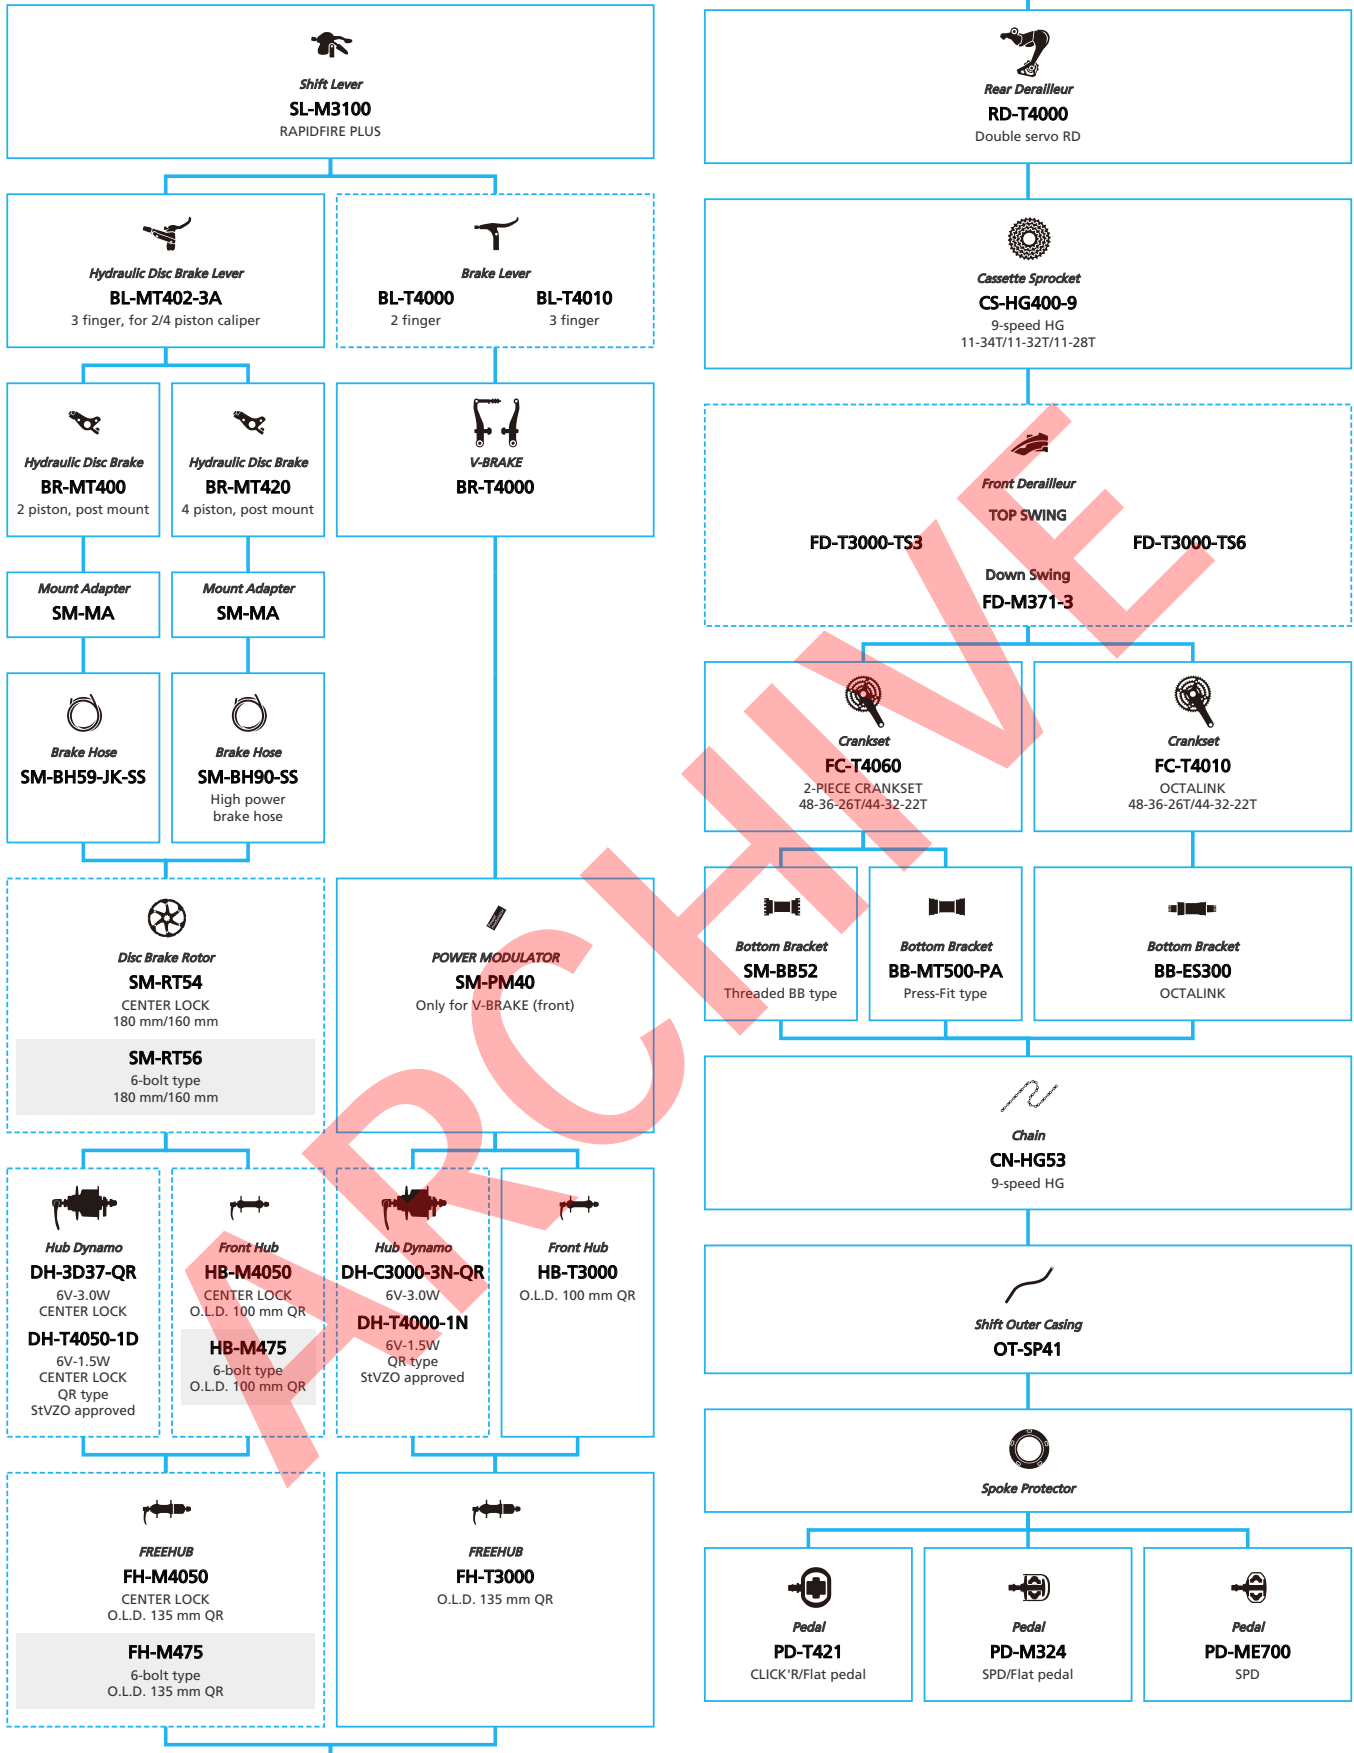

SHIMANO ALIVIO (3x9-speed)

■ ... New model
  ... Additional option
  ... Alternative option
  ... All select
  ... Single select

Trekking Bike