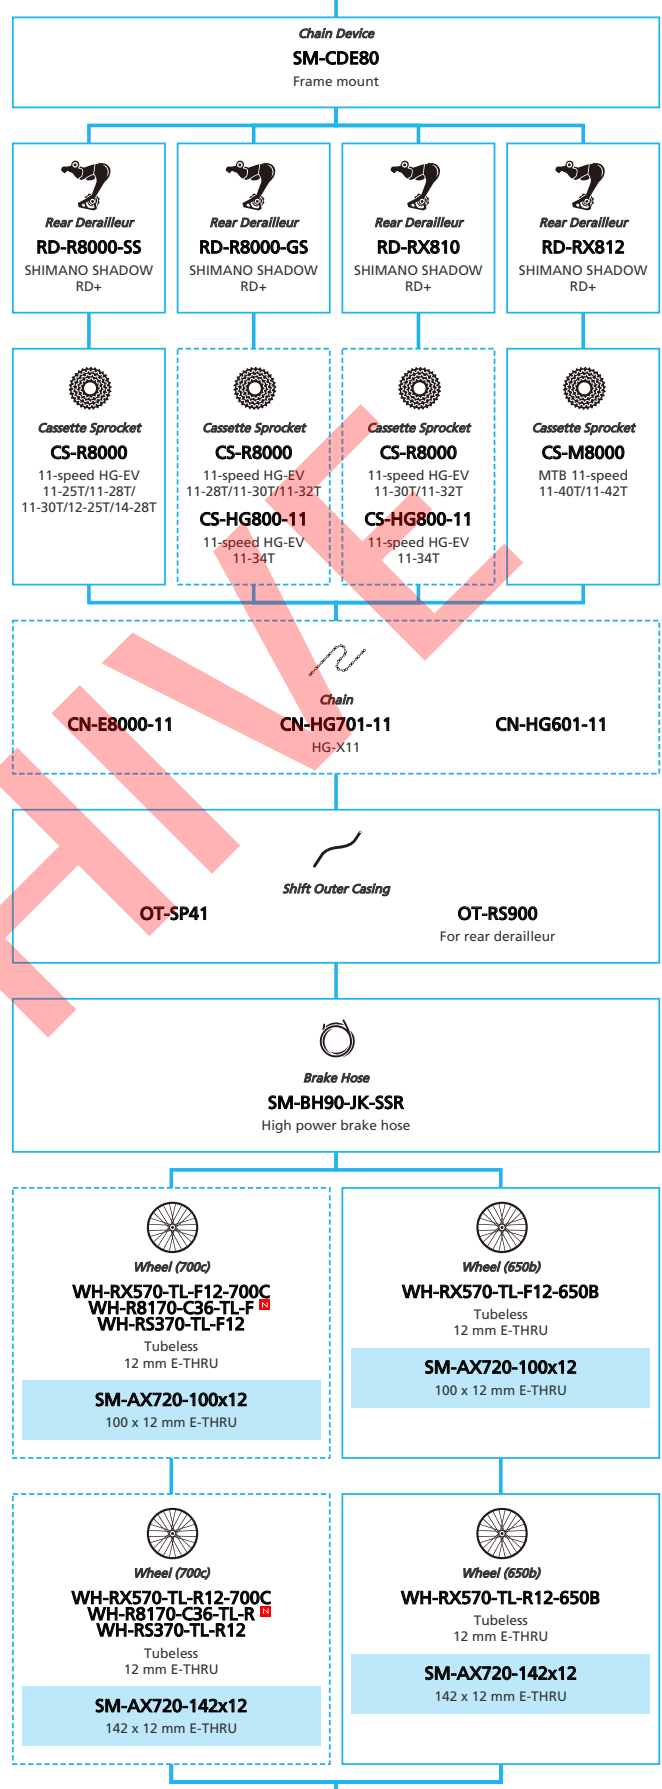

SHIMANO STOPS E6100 series (For Drop Handlebar Mechanical Derailleur spec.)

N ... New model
■ ... Additional option
■ ... Alternative option
□ ... All select
□ ... Single select

E-BIKE