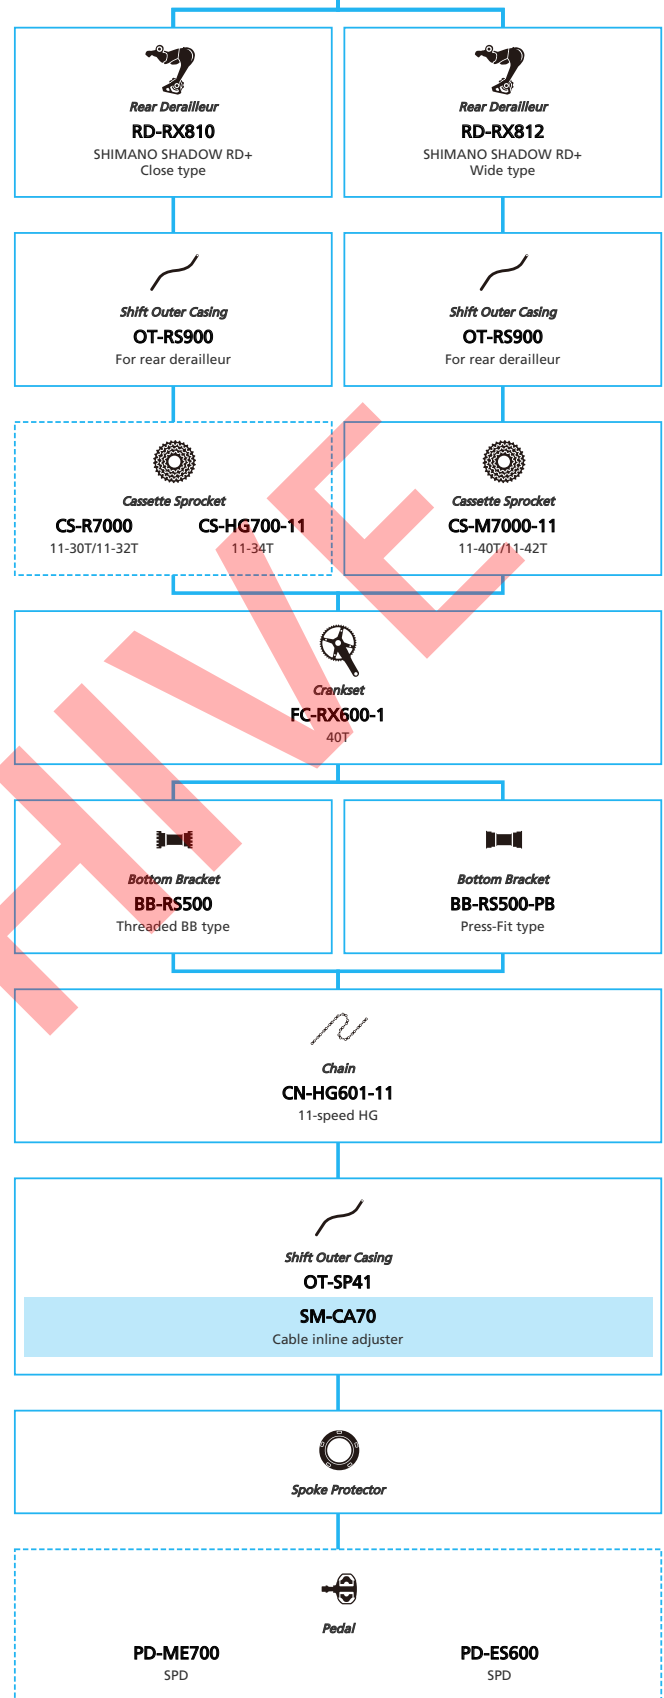

SHIMANO
GRX RX600 series (1x11-speed)

N ... New model
   ... Additional option
   ... Alternative option
   ... All select
   ... Single select

Gravel/Adventure Bike