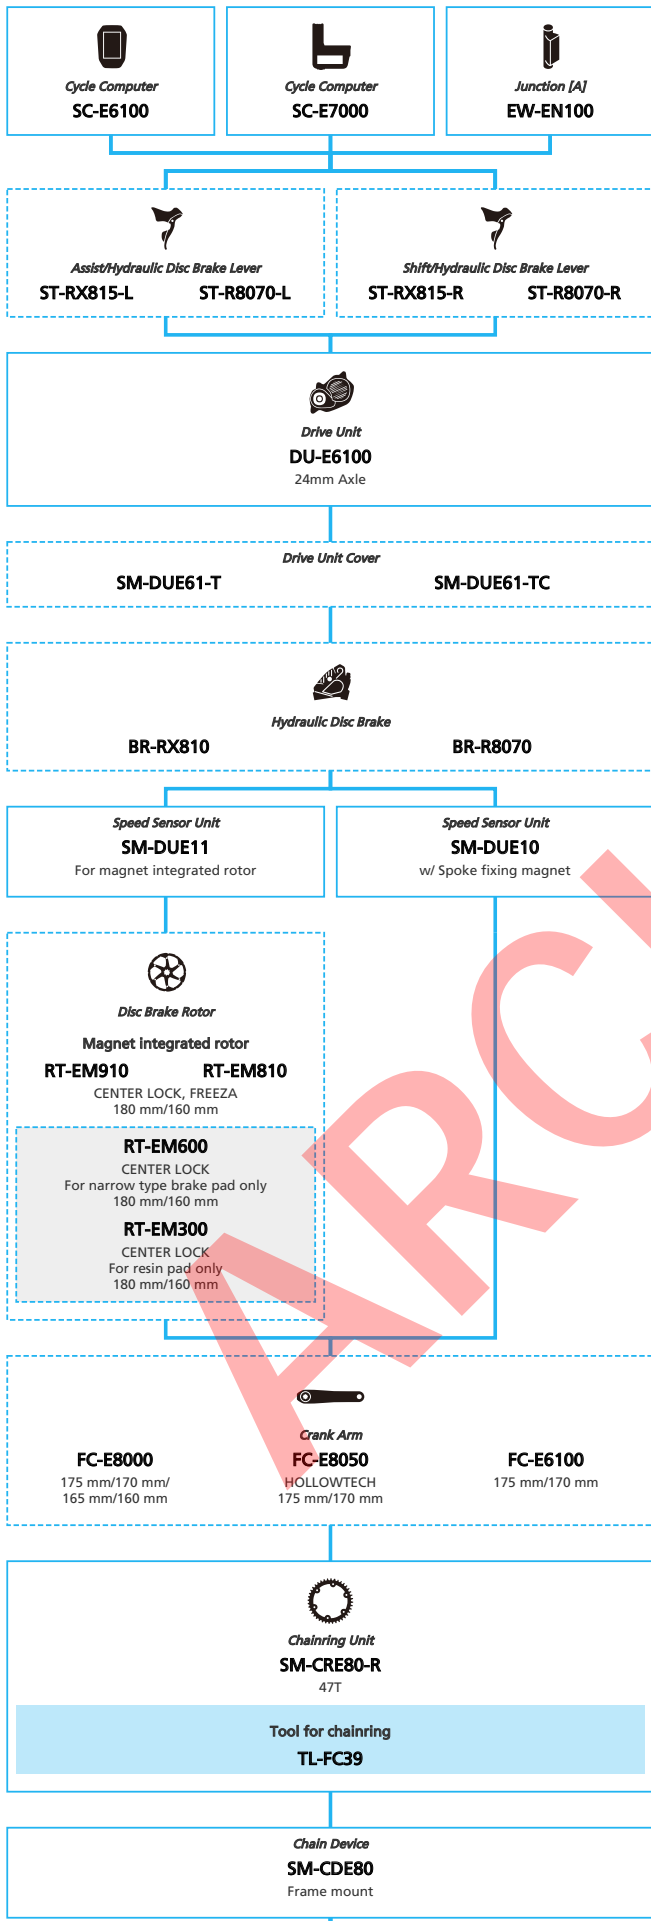

E-BIKE

- ... New model
- ... Additional option
- ... All select
- ... Alternative option
- ... Single select

DRAFT

SHIMANO STOPS E6100 series (For Drop Handlebar Electronic Derailleur spec.)

■ ... New model
 ... Additional option
 ... Alternative option
 ... All select
 ... Single select