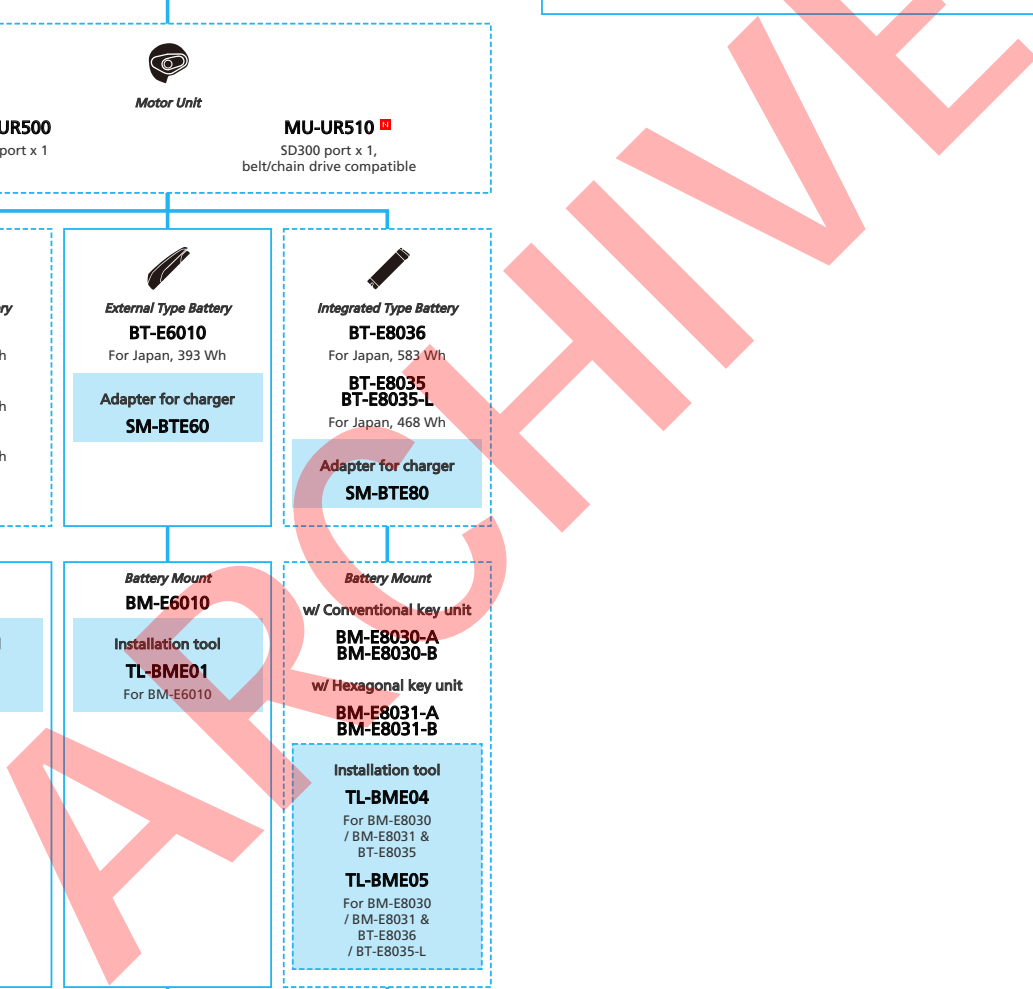

- ... New model
- ... Additional option
- ... All select
- ... Alternative option
- ... Single select