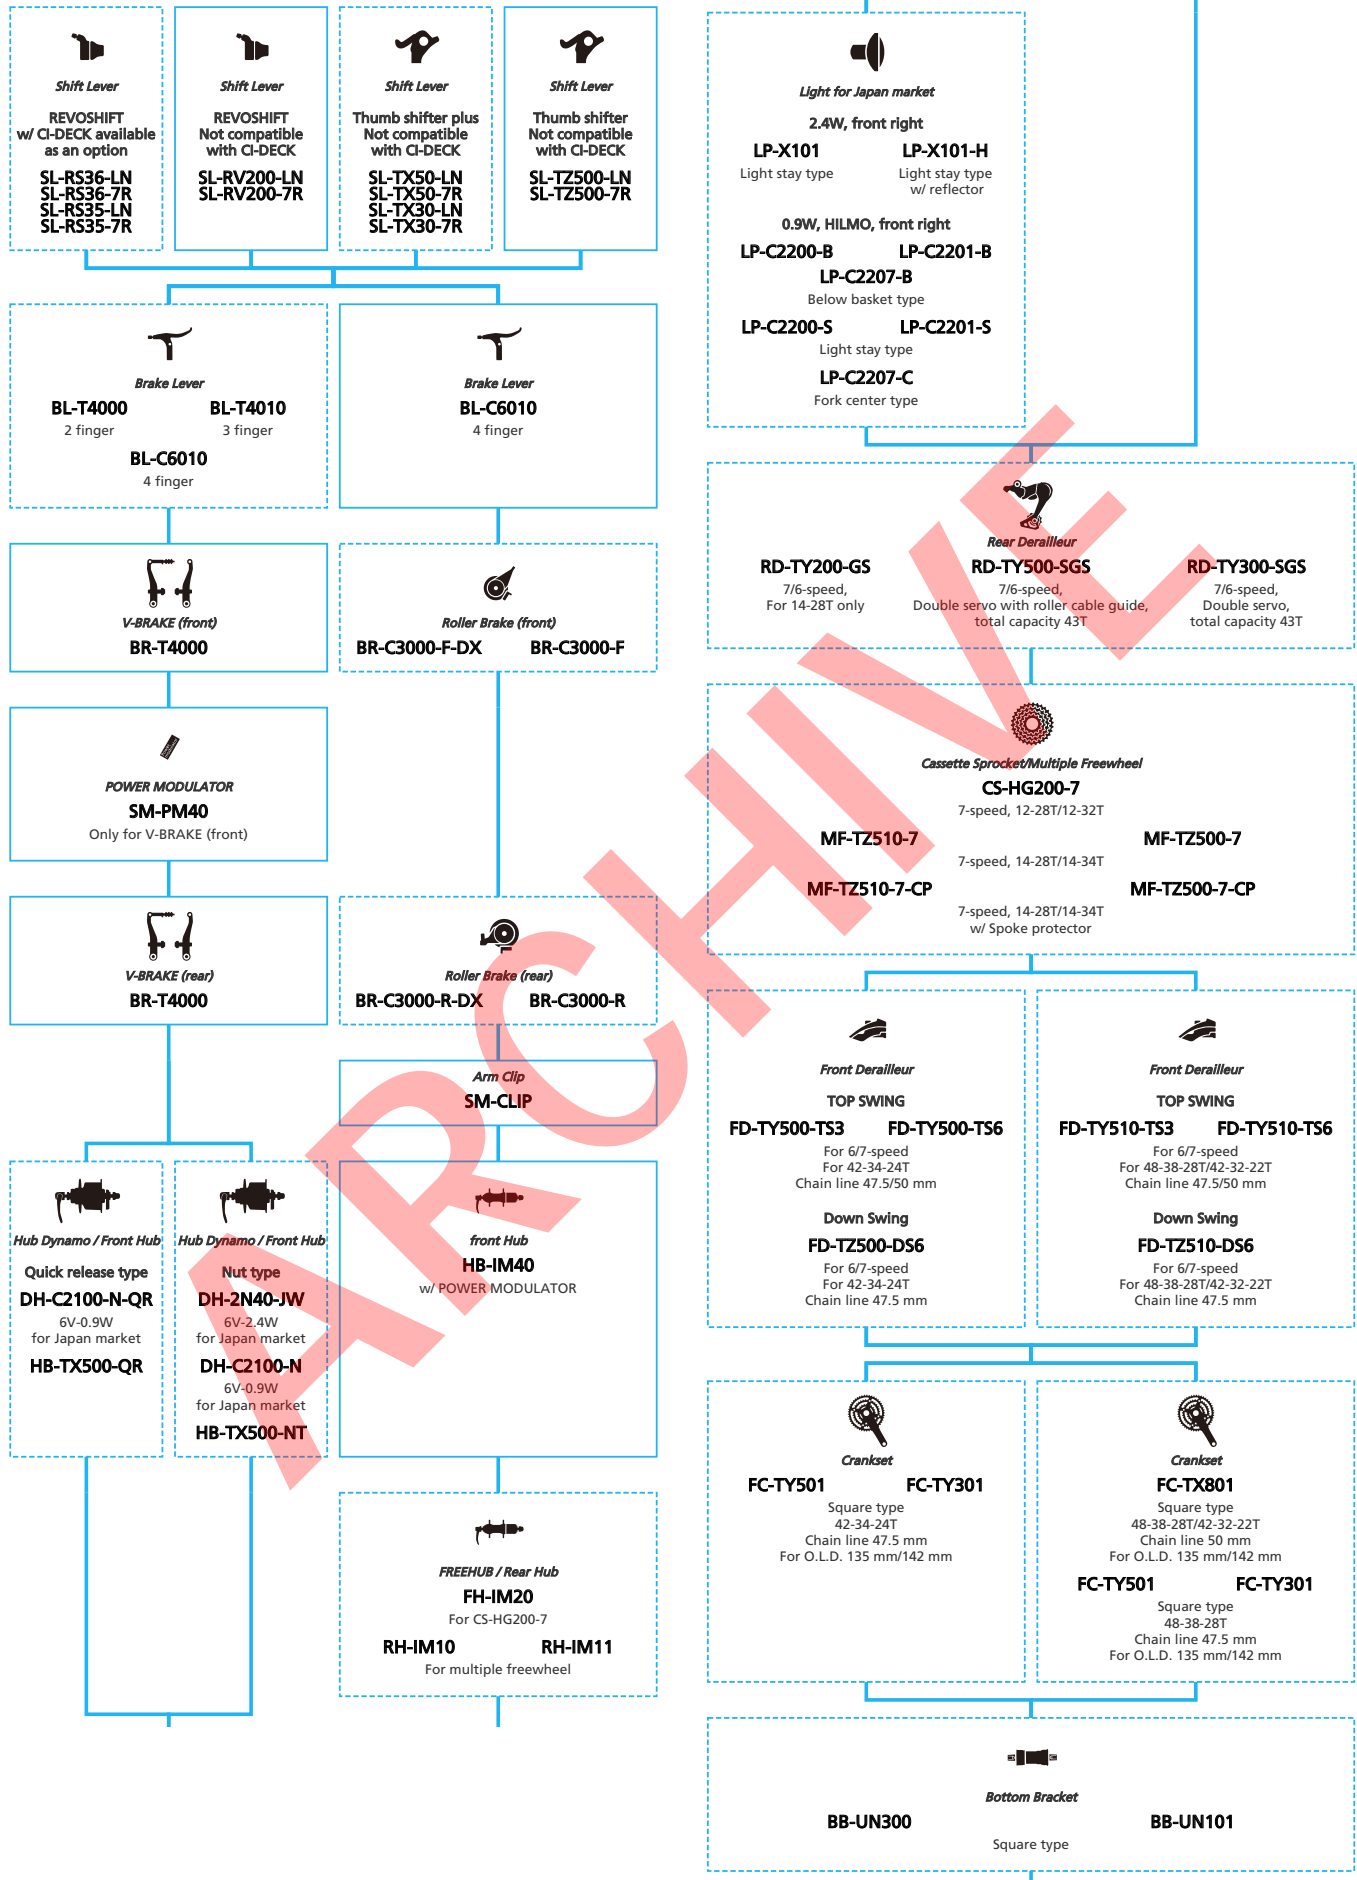

SHIMANO *Tourney* TZ (3x7 Friction)

N ... New model
■ ... Additional option
■ ... Alternative option
□ ... All select
□ ... Single select

Mountain Bike