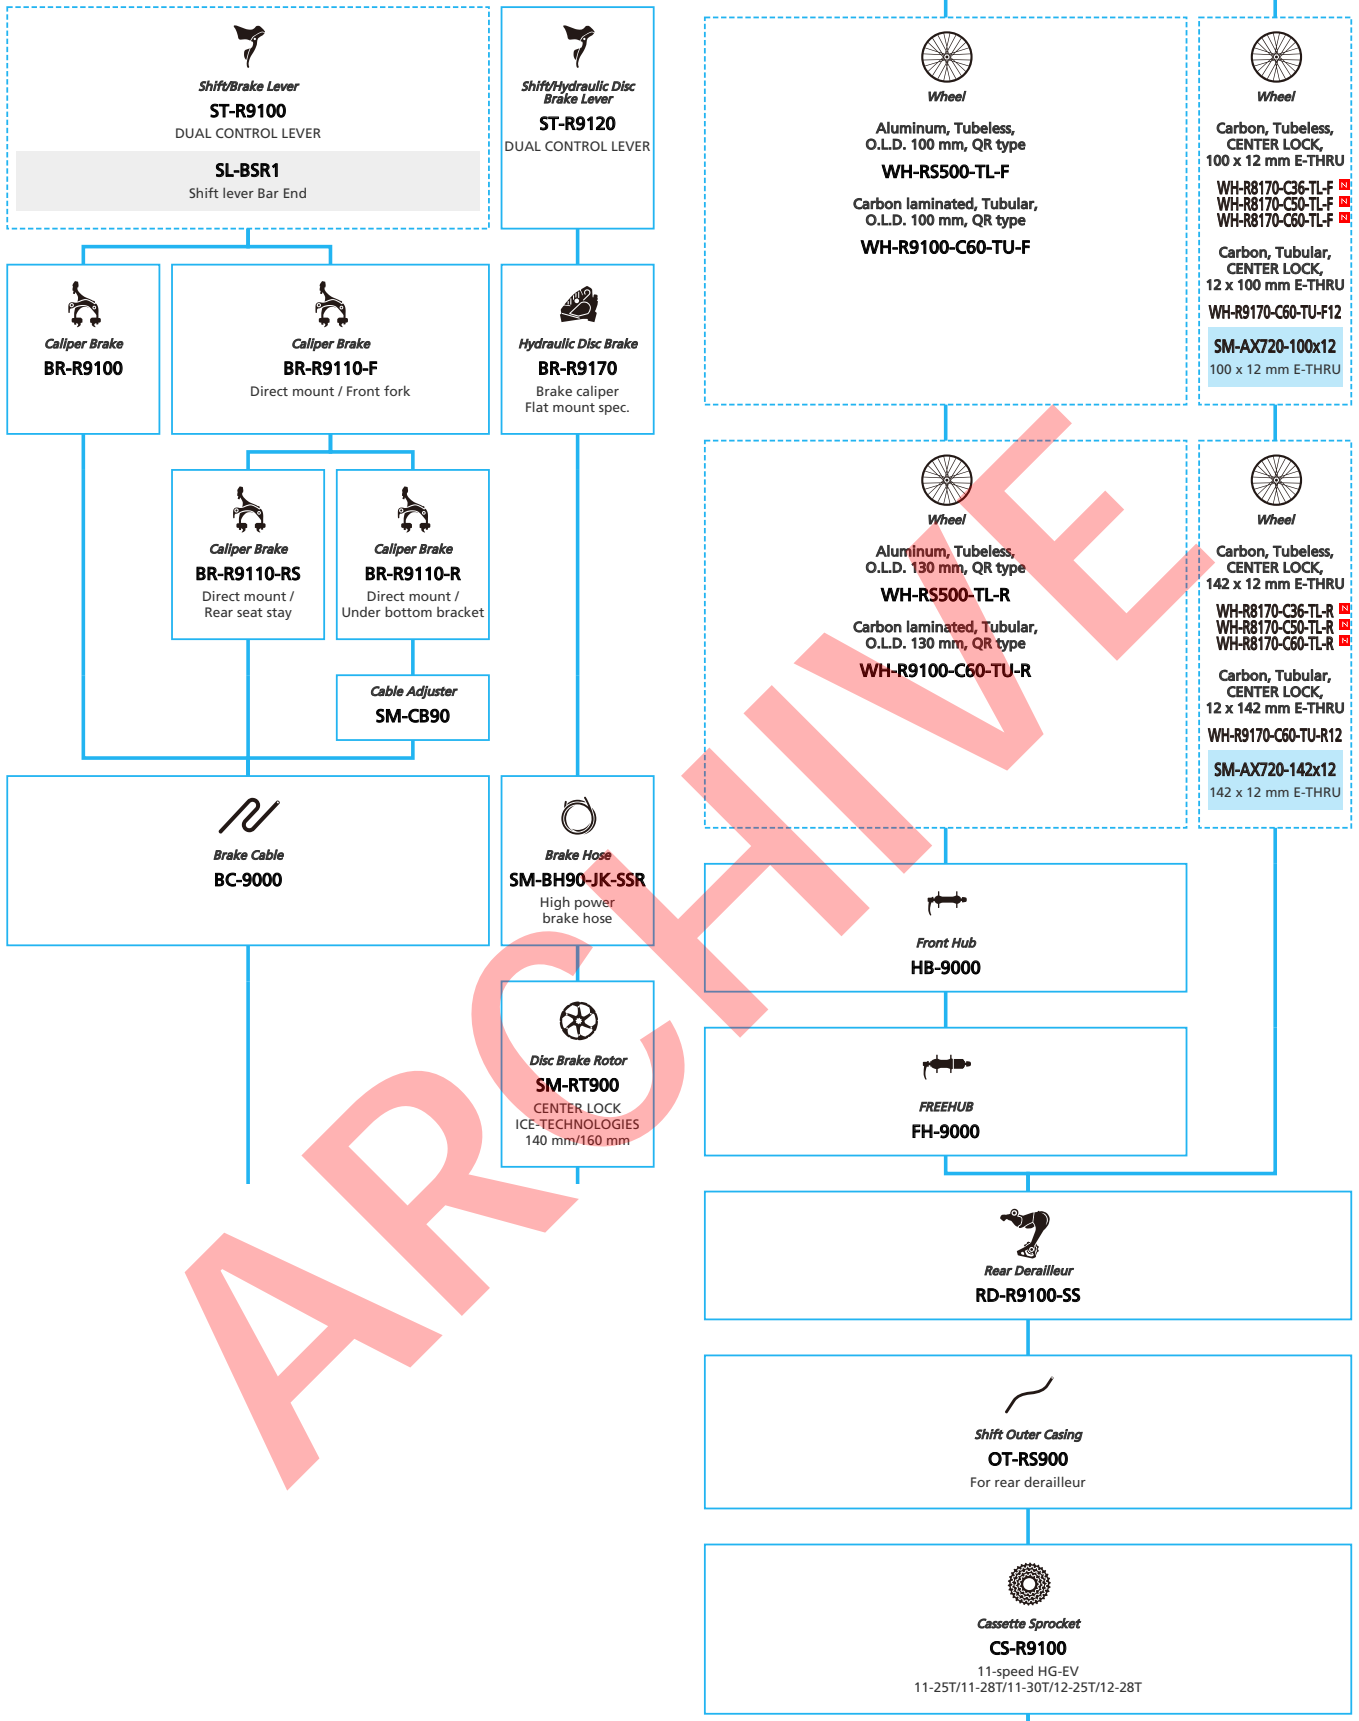

DURA-ACE (2x11-speed)

- ... New model
- ... Additional option
- ... All select
- ... Alternative option
- ... Single select

ROAD BIKE