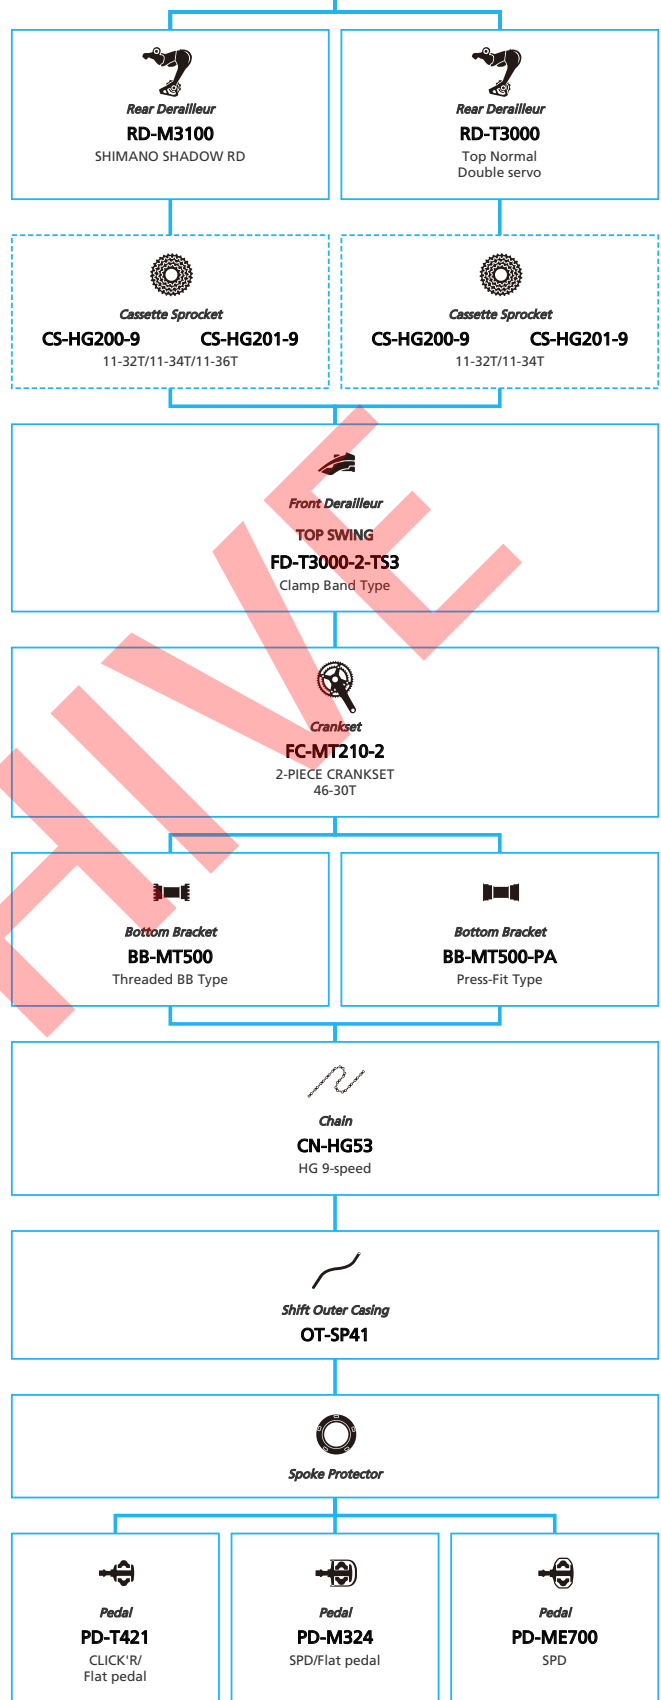

SHIMANO **ALCERA** (2x9-speed)

N ... New model
■ ... Additional option
■ ... Alternative option
□ ... All select
□ ... Single select

Trekking Bike