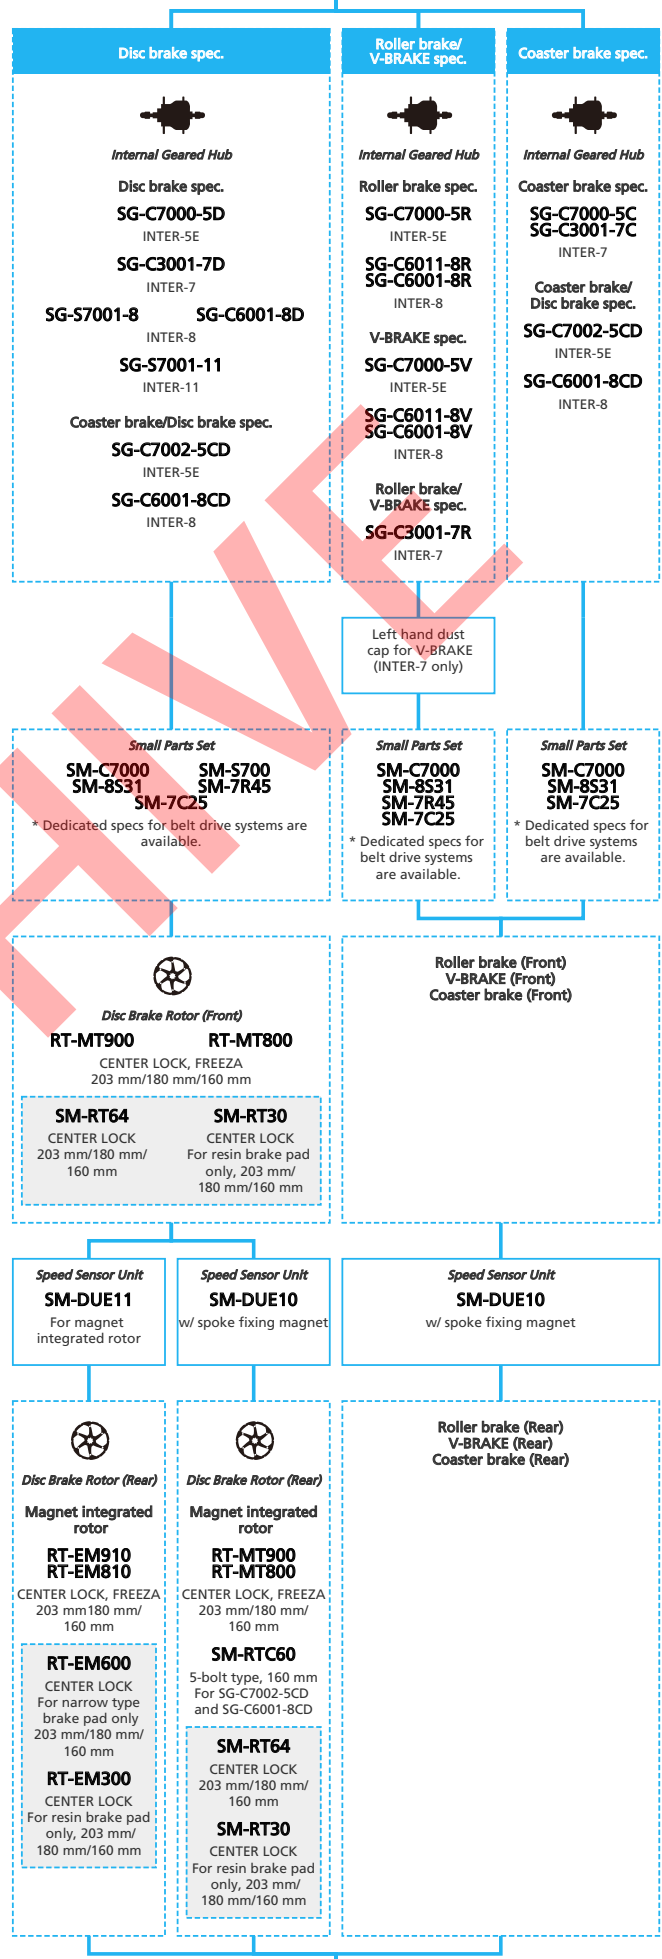

SHIMANO STEPS E5000 series (Mechanical Internal Geared Hub spec.)

■ ... New model
  ... Additional option
  ... Alternative option
  ... All select
  ... Single select

ARCHIVE

E-BIKE