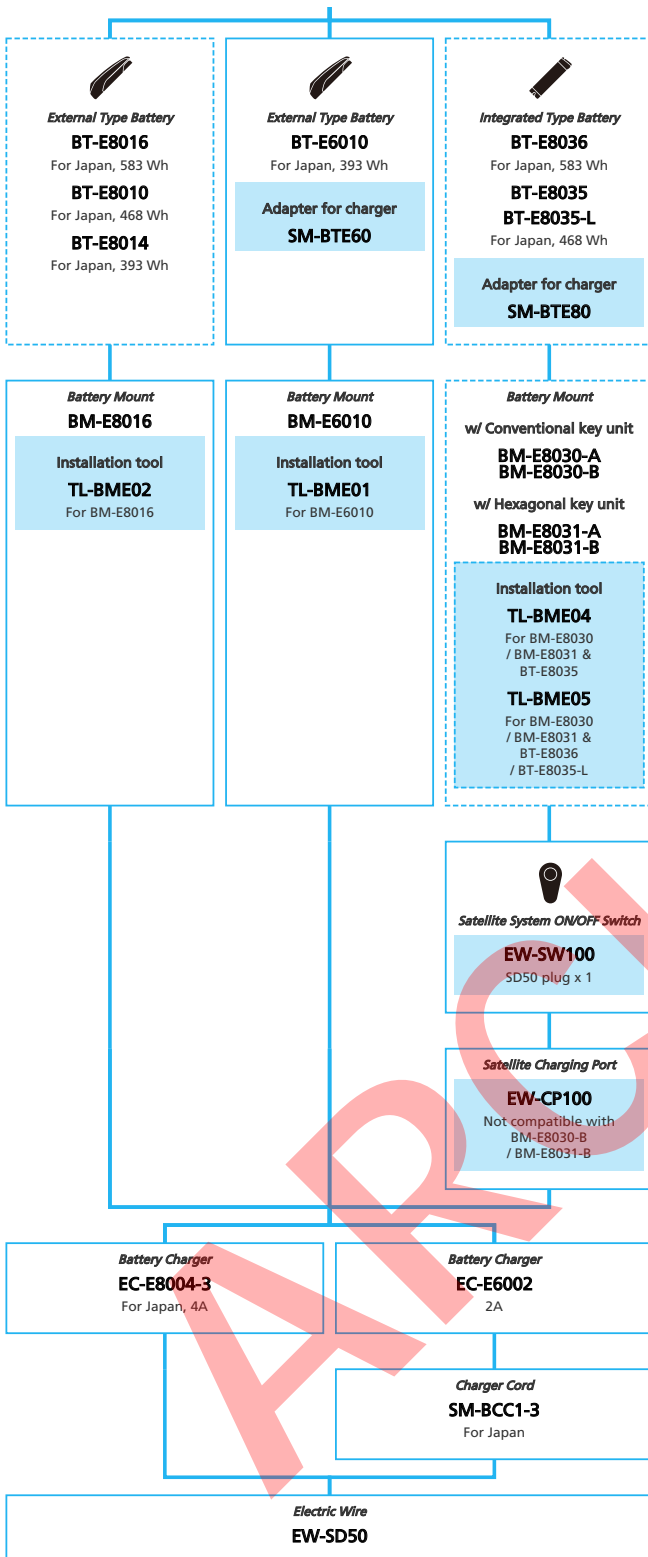

- ... New model
- ... Additional option
- ... All select
- ... Alternative option
- ... Single select