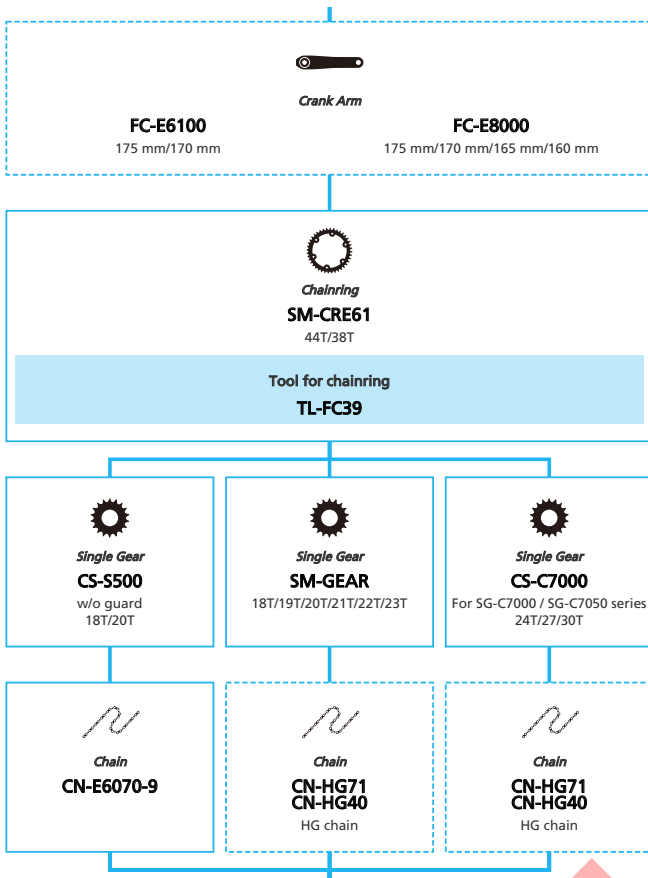

E-BIKE

- ... New model
- ... Additional option
- ... All select
- ... Alternative option
- ... Single select

SHIMANO STEPS E6100 series (Electronic Internal Geared Hub spec.)

N ... New model
 ... Additional option
 ... Alternative option
 ... All select
 ... Single select

ARCHIVED

- ... New model
- ... Additional option
- ... All select
- ... Alternative option
- ... Single select

ARCHIVE

SHIMANO STEPS E6100 series (Mechanical Internal Geared Hub spec.)

■ ... New model
 ... Additional option
 ... Alternative option
 ... All select
 ... Single select

ARCHIVE

E-BIKE

N ... New model
 ■ ... Additional option
 ■ ... Alternative option
 □ ... All select
 □ ... Single select

ARCHIVE

SHIMANO STePS E6100 series (Electronic Derailleur spec. 11-speed)

N ... New model
 ... Additional option
 ... Alternative option
 ... All select
 ... Single select