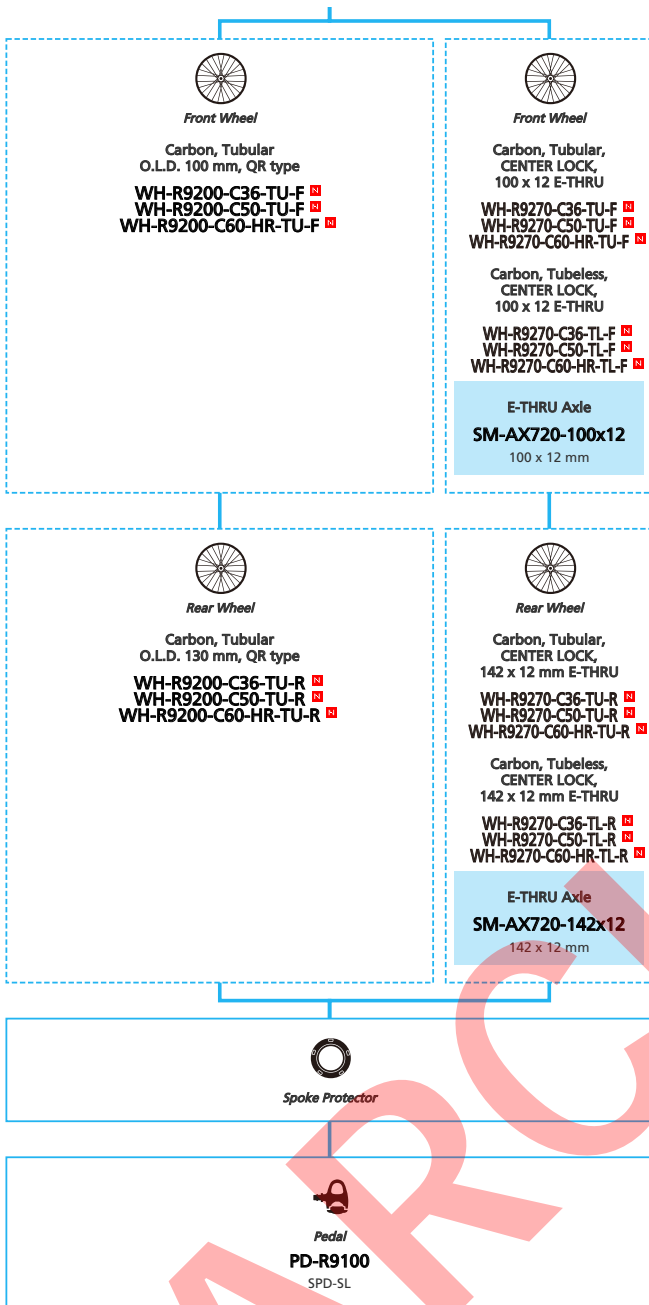

Gravel/Adventure Bike

DURA-ACE R9250 Series (2x12-speed)

- ... New model
- ... Additional option
- ... All select
- ... Alternative option
- ... Single select

Road Bike

- ... New model
- ... Additional option
- ... All select
- ... Alternative option
- ... Single select