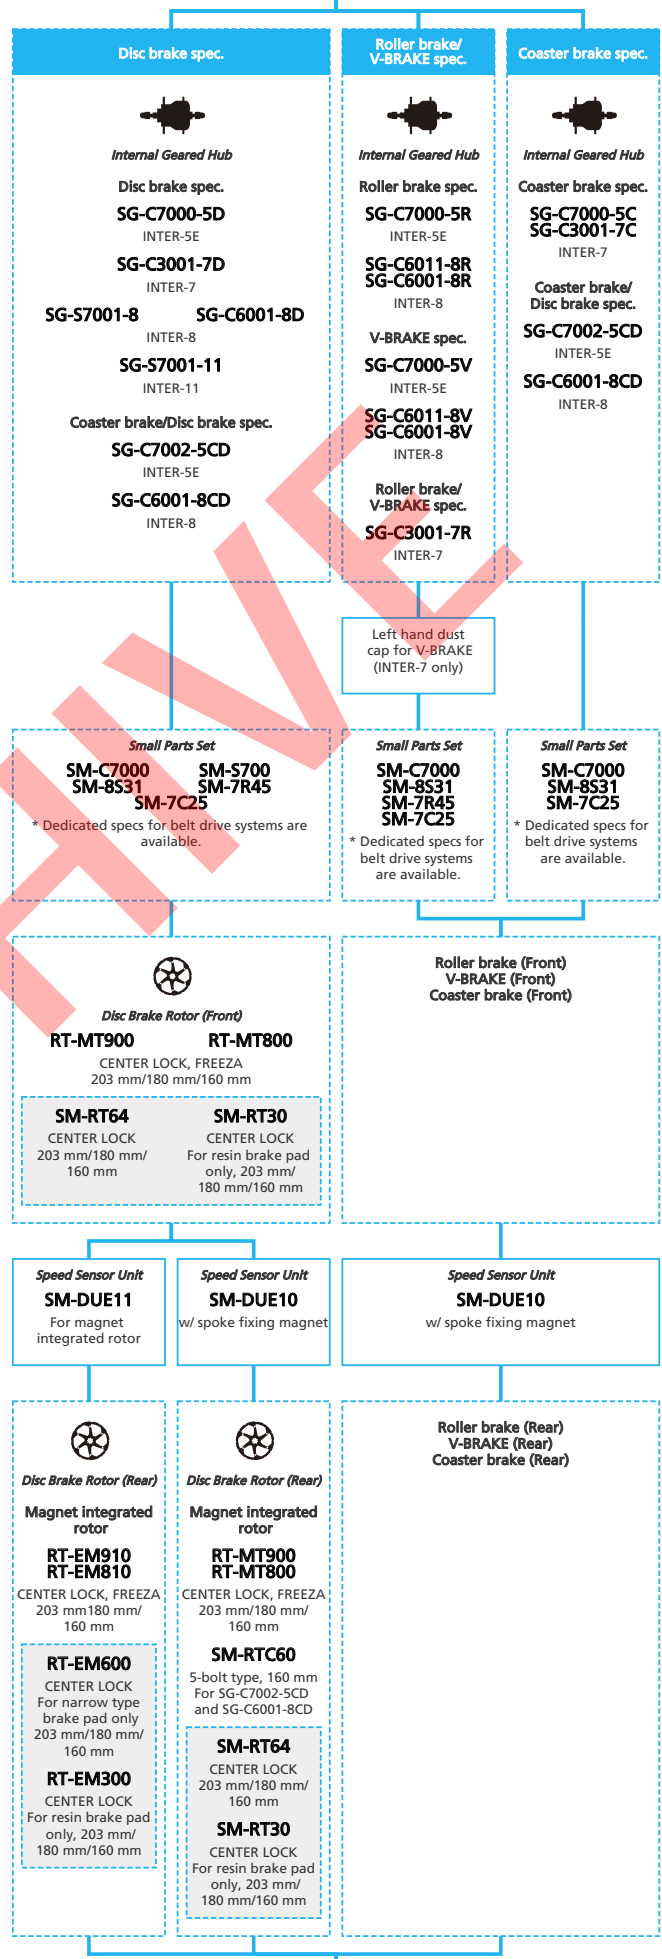

ARCHIVED

- ... New model
- ... Additional option
- ... All select
- ... Alternative option
- ... Single select

ARCHIVE

SHIMANO STEPS E6100 series (Mechanical Internal Geared Hub spec.)

■ ... New model
 ... Additional option
 ... Alternative option
 ... All select
 ... Single select