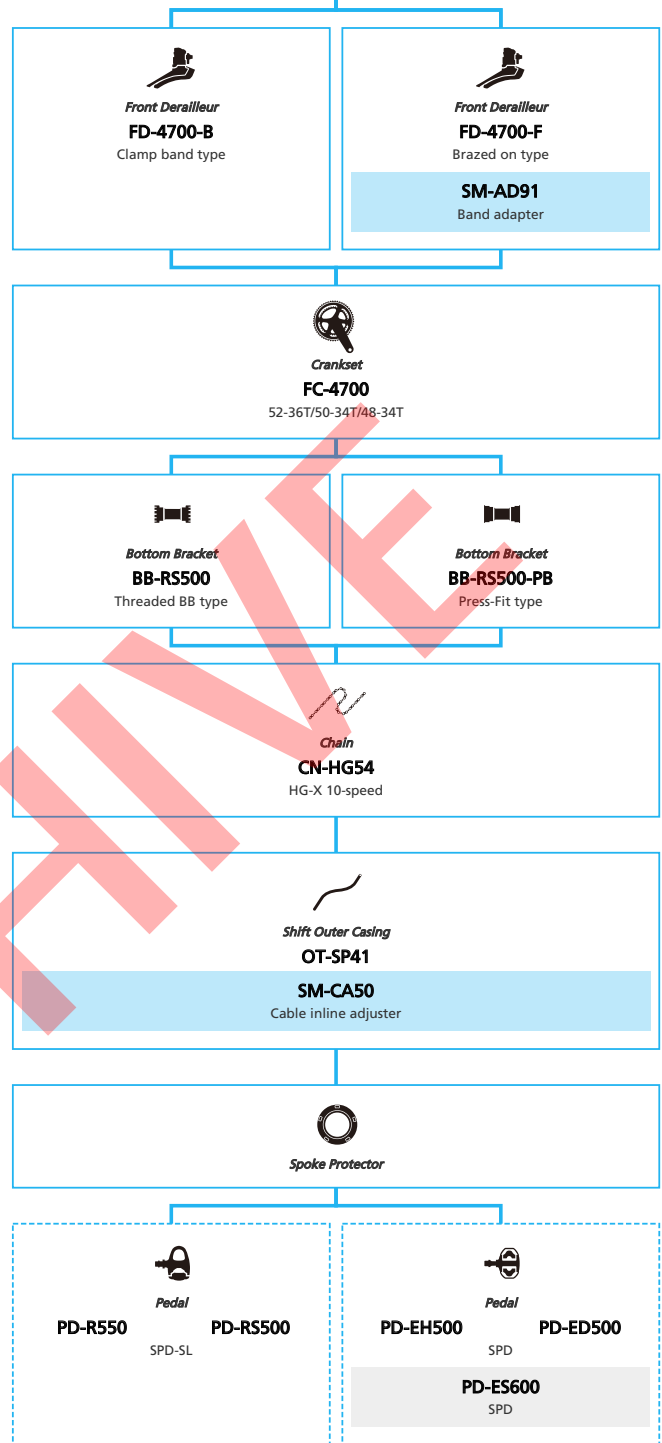

SHIMANO *Tiagra* (Hydraulic Disc Brake for Drop Handlebar 2x10-speed)

■ ... New model
 ... Additional option
 ... Alternative option
 ... All select
 ... Single select

Road Bike