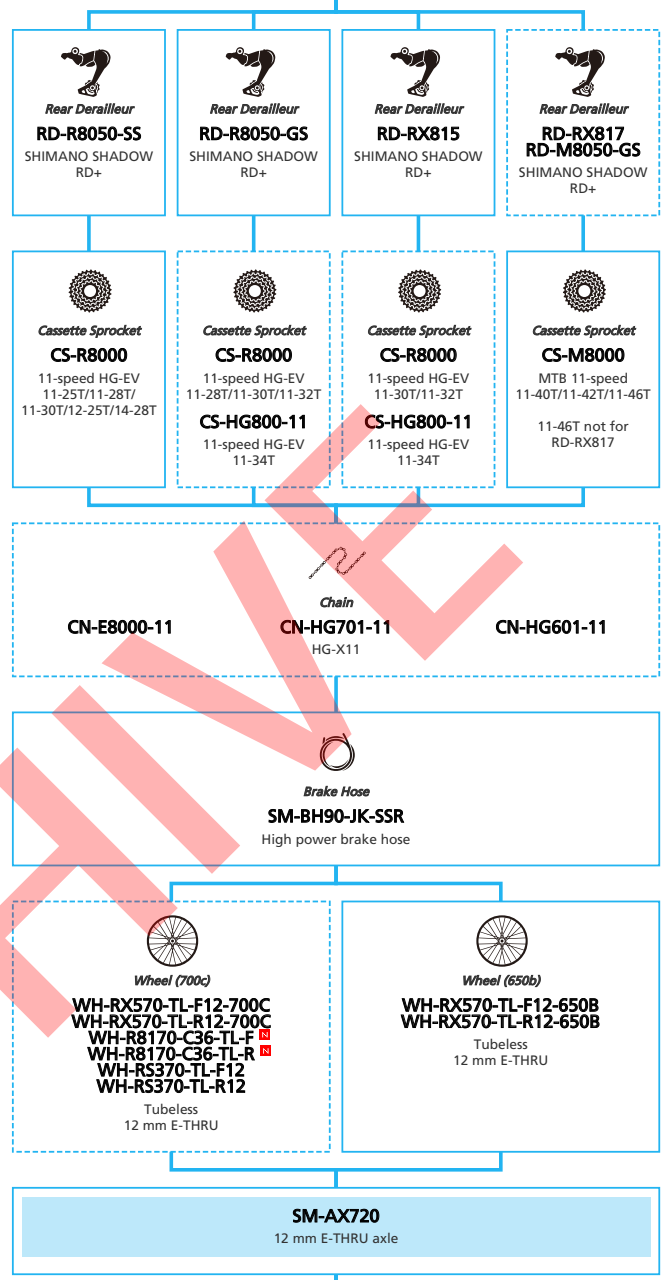

SHIMANO STOPS E7000 series (For Drop Handlebar Electronic Derailleur spec.)

■ ... New model
  ... Additional option
  ... Alternative option
  ... All select
  ... Single select

E-BIKE