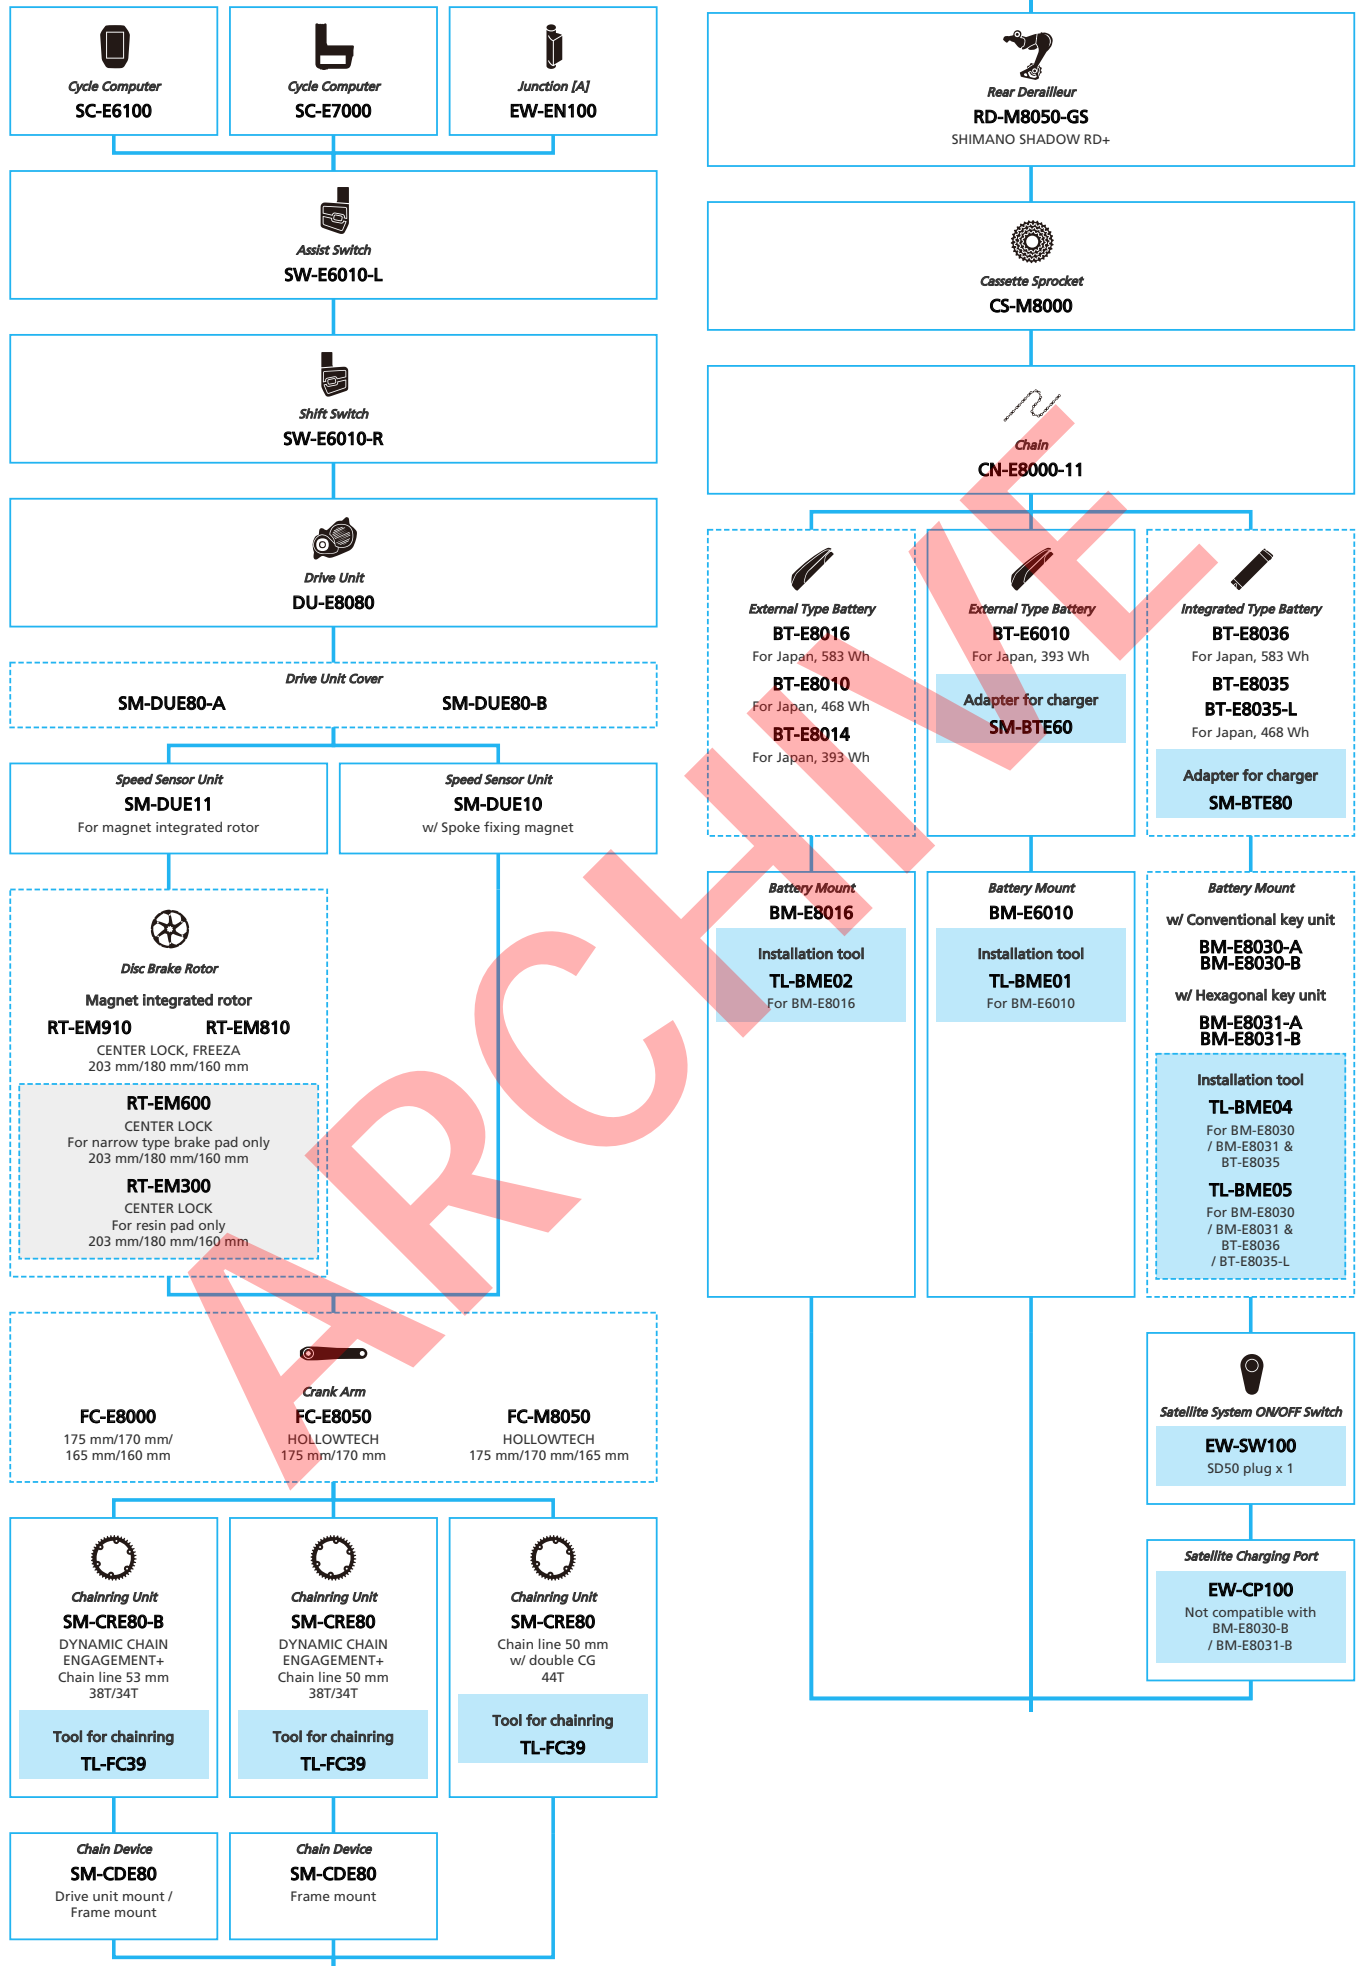

SHIMANO STOPS E8080 series for Japan market (Electronic Derailleur spec. 11-speed)

N ... New model
   ... Additional option
   ... All select
   ... Alternative option

E-BIKE