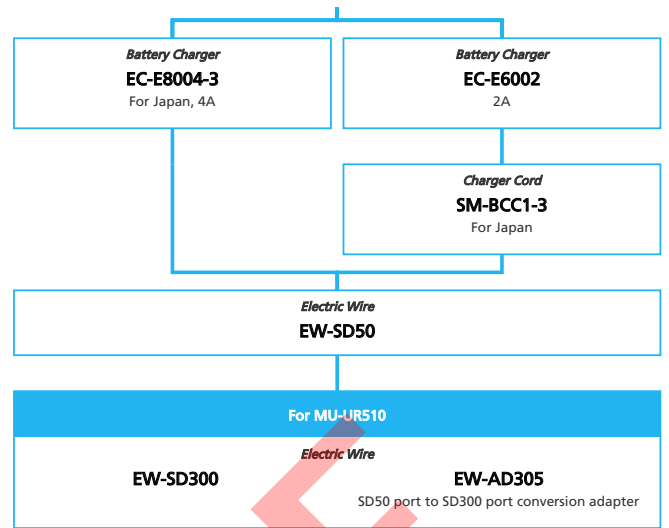

- ... New model
- ... Additional option
- ... All select
- ... Alternative option
- ... Single select