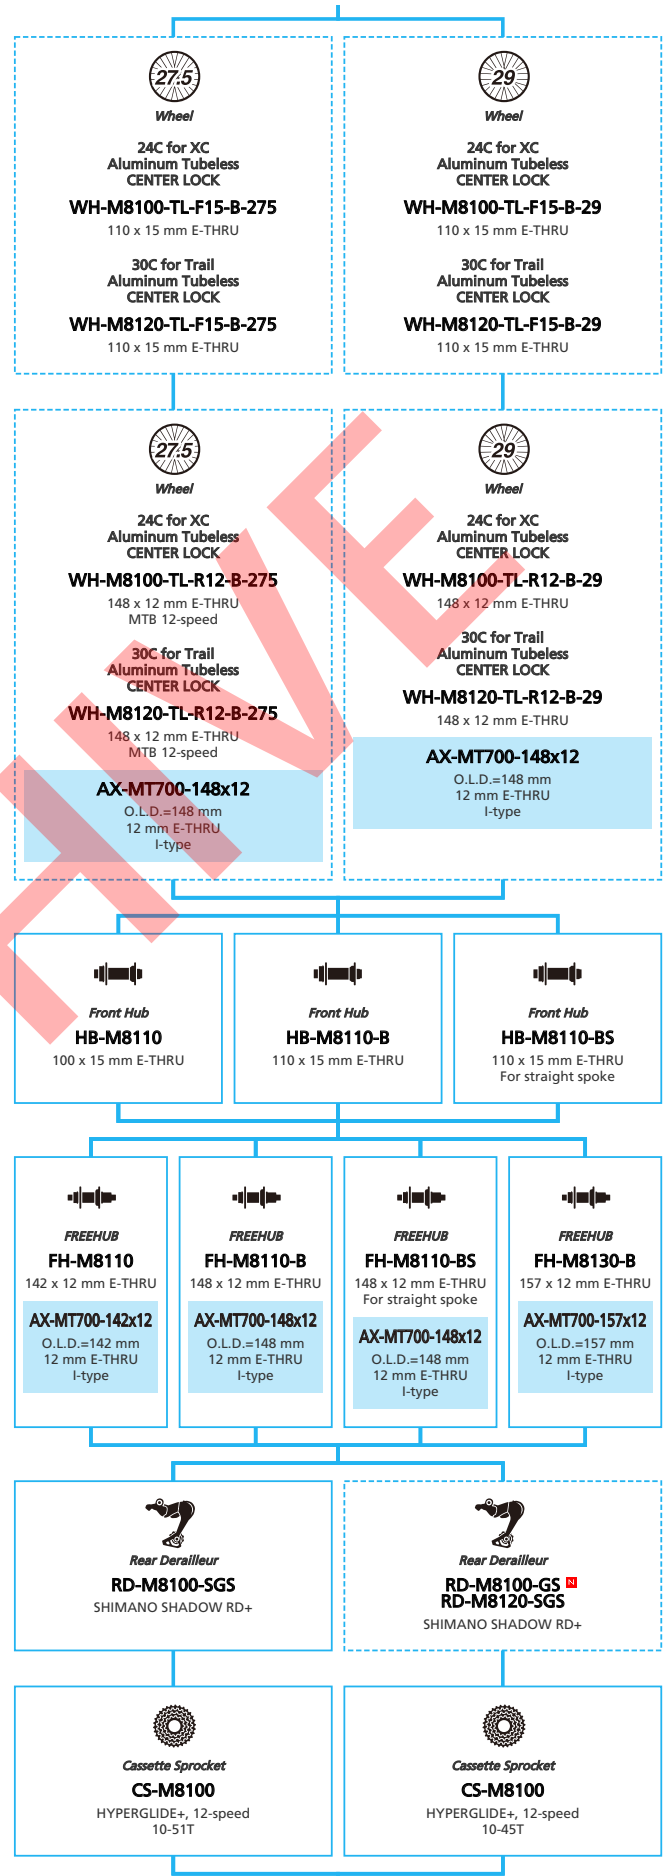

ARCHIVE

XTR (1x12-speed)

- ... New model
- ... Additional option
- ... All select
- ... Alternative option
- ... Single select

Mountain Bike

XTR (2x12-speed)

■ ... New model
 ... Additional option
 ... All select
 ... Alternative option
 ... Single select