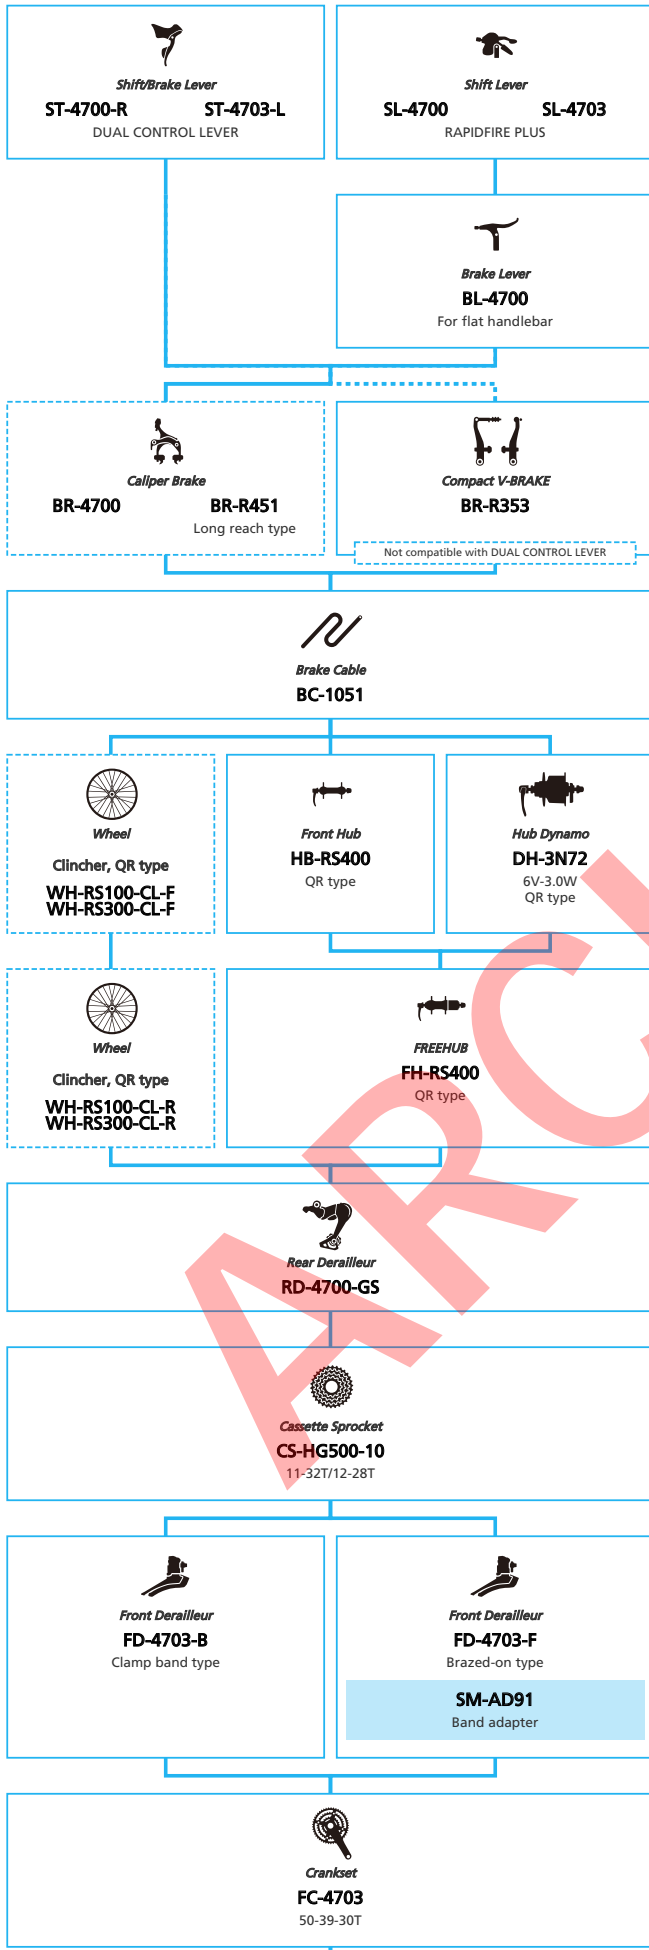

SHIMANO Tiagra (3x10-speed)

■ ... New model
 ... Additional option
 ... Alternative option
 ... All select
 ... Single select