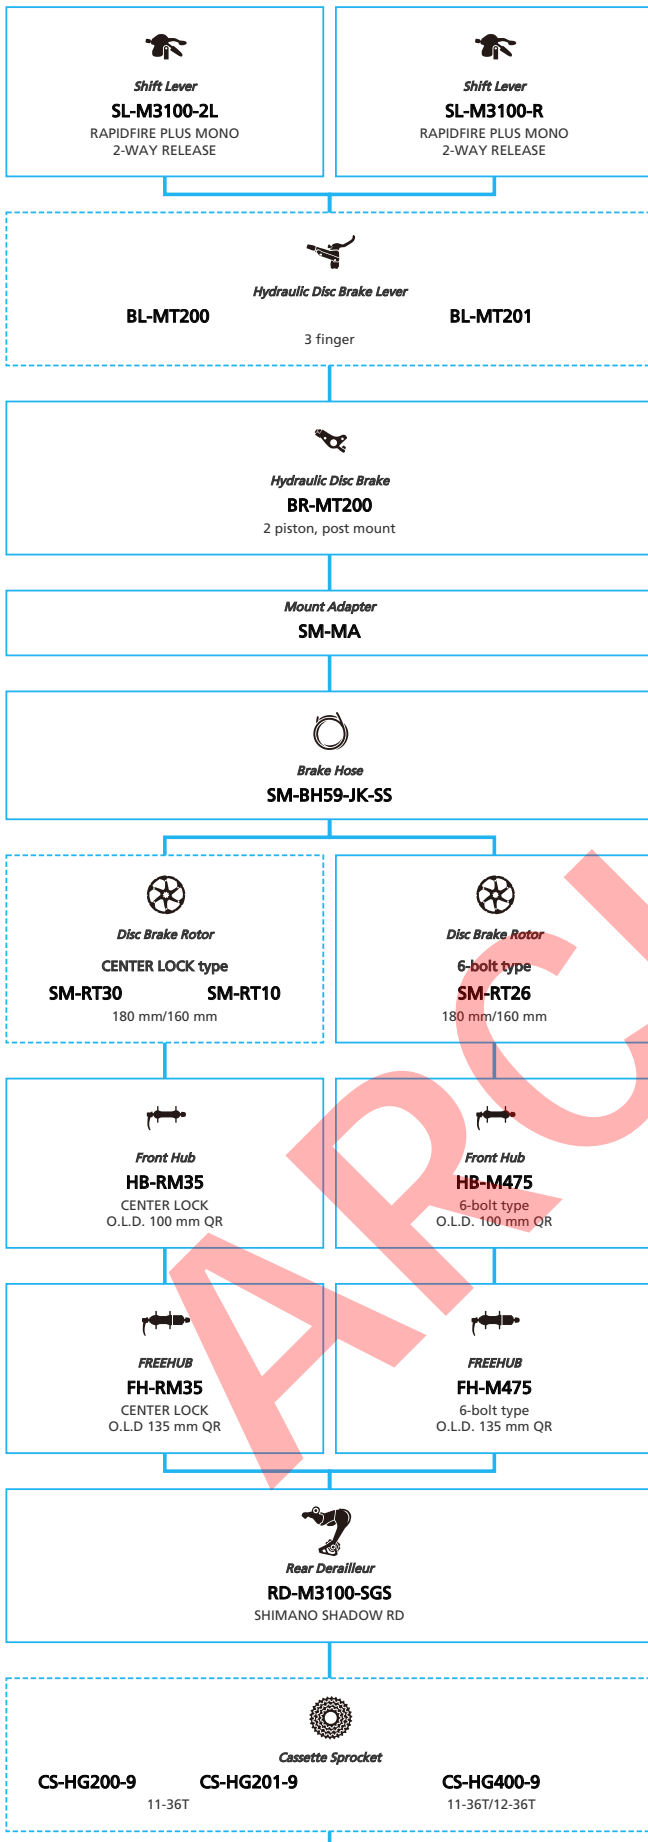

ARCHIVE

SHIMANO (10-speed)

- ... New model
- ... Additional option
- ... Alternative option
- ... All select
- ... Single select

Mountain Bike

-  ... New model
-  ... Additional option
-  ... Alternative option
-  ... All select
-  ... Single select

ARCHIVE

SHIMANO ALIVIO (3x9-speed)

- ... New model
- ... Additional option
- ... All select
- ... Alternative option
- ... Single select

Mountain Bike

SHIMANO ALIVIO (2x9-speed)

- ... New model
- ... Additional option
- ... All select
- ... Alternative option
- ... Single select