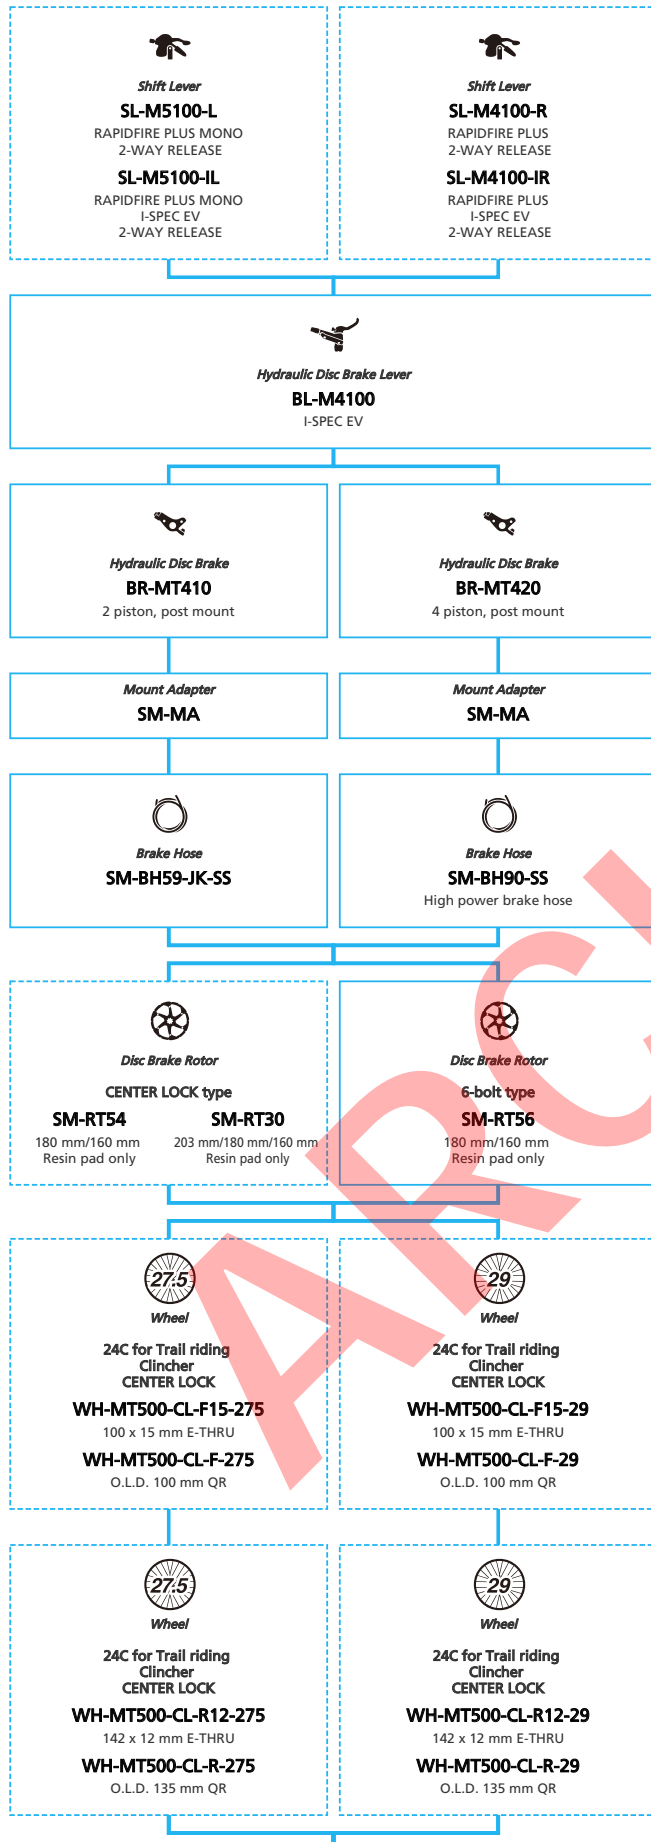

ARCHIVE

SHIMANO DEORE (2x11-speed)

N ... New model
 ... Additional option
 ... Alternative option
 ... All select
 ... Single select

Mountain Bike

-  ... New model
-  ... Additional option
-  ... Alternative option
-  ... All select
-  ... Single select

ARCHIVE

SHIMANO DEORE (1x10-speed)

N ... New model
 ... Additional option
 ... Alternative option
 ... All select
 ... Single select

Mountain Bike

-  ... New model
-  ... Additional option
-  ... Alternative option
-  ... All select
-  ... Single select

ARCHIVE

SHIMANO DEORE (2x10-speed)

N ... New model
 ■ ... Additional option
 ■ ... Alternative option
 □ ... All select
 □ ... Single select

Mountain Bike

-  ... New model
-  ... Additional option
-  ... Alternative option
-  ... All select
-  ... Single select