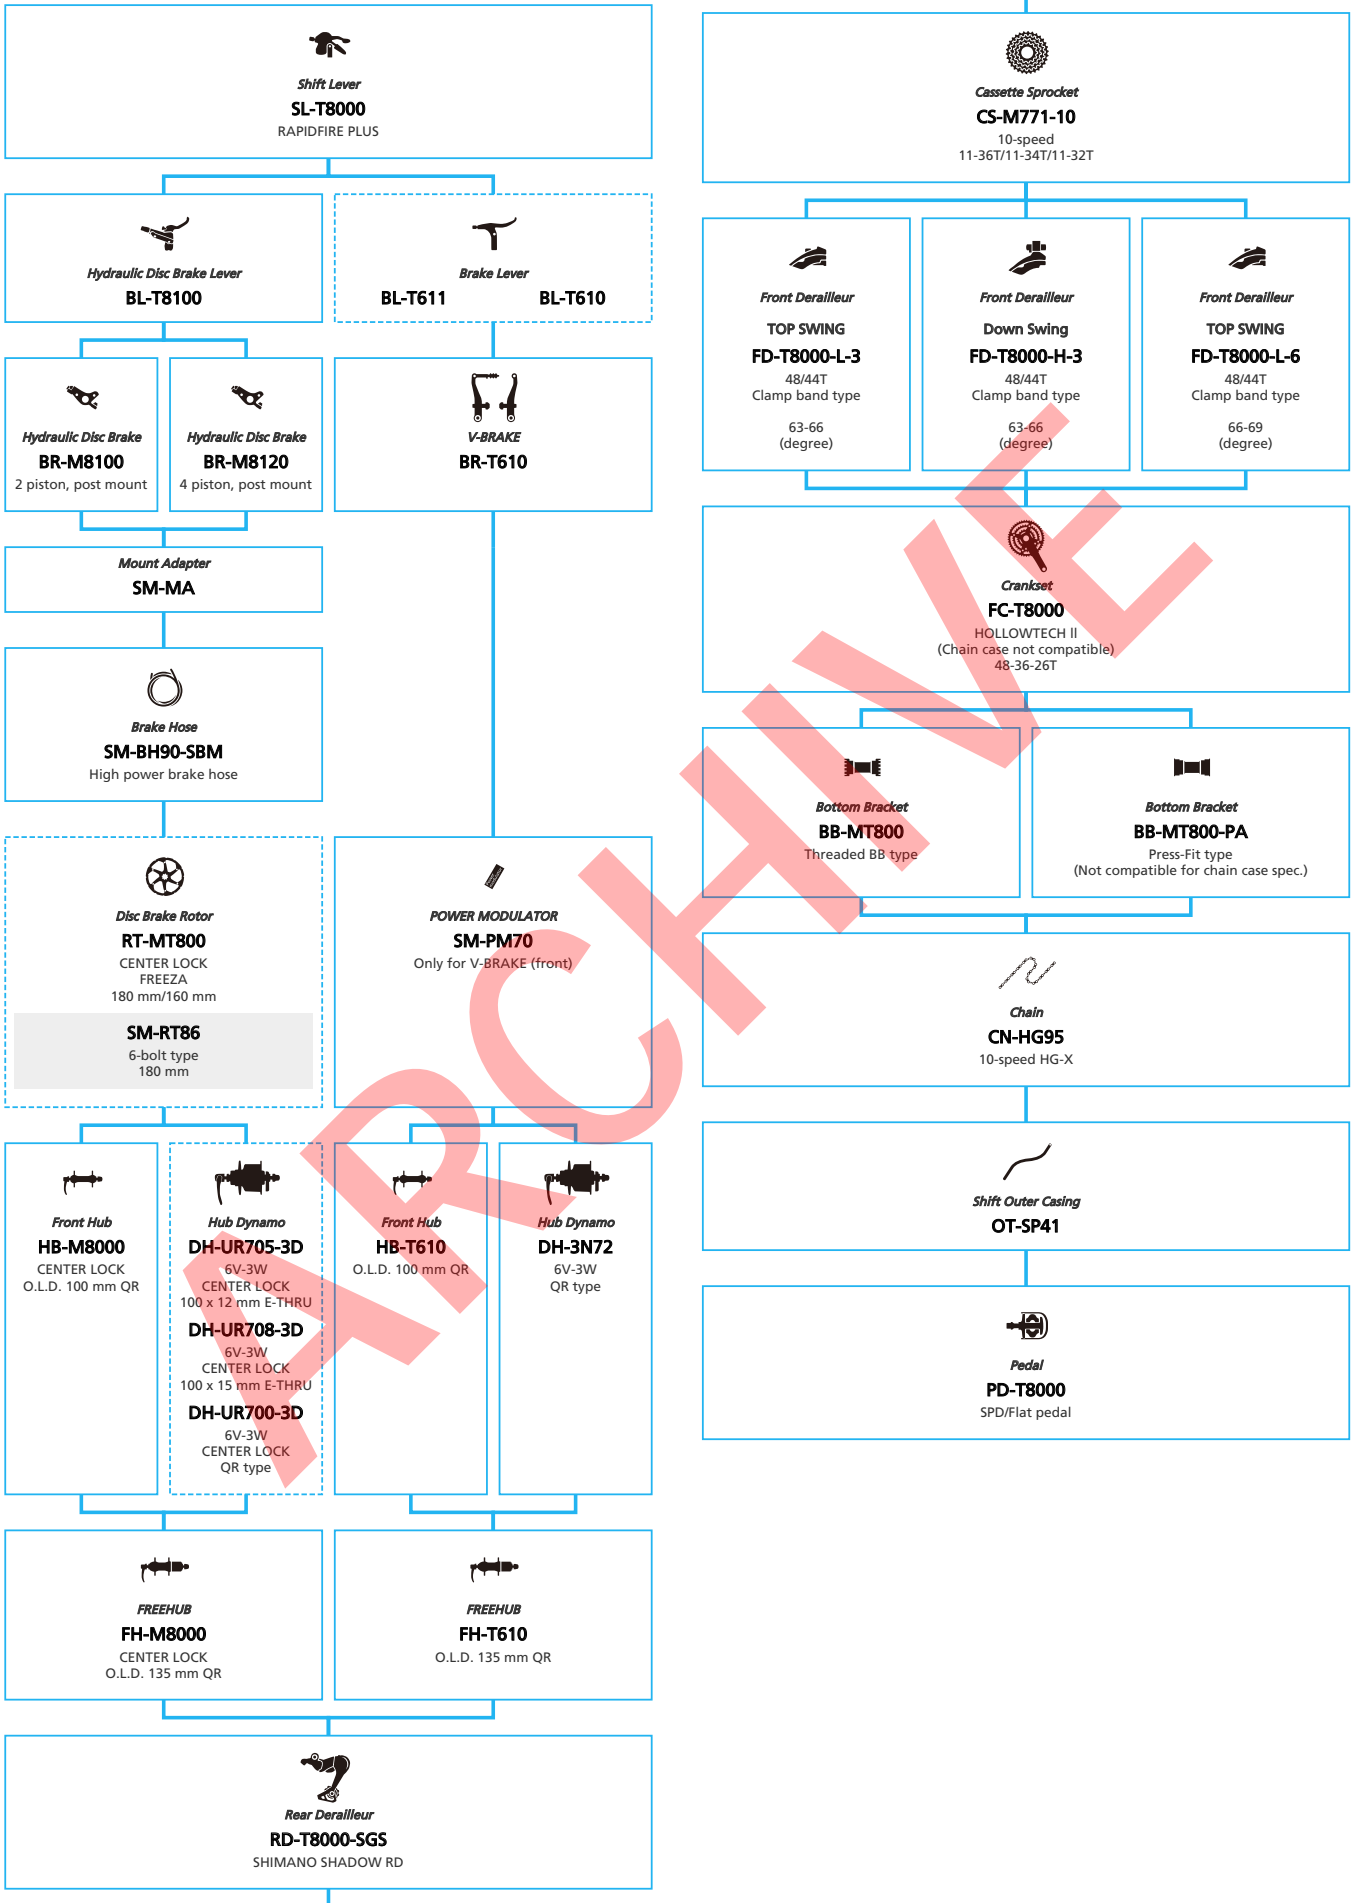

SHIMANO **DEORE XT** (3x10-speed)

N ... New model
... Additional option
... Alternative option
... All select
... Single select

Trekking Bike