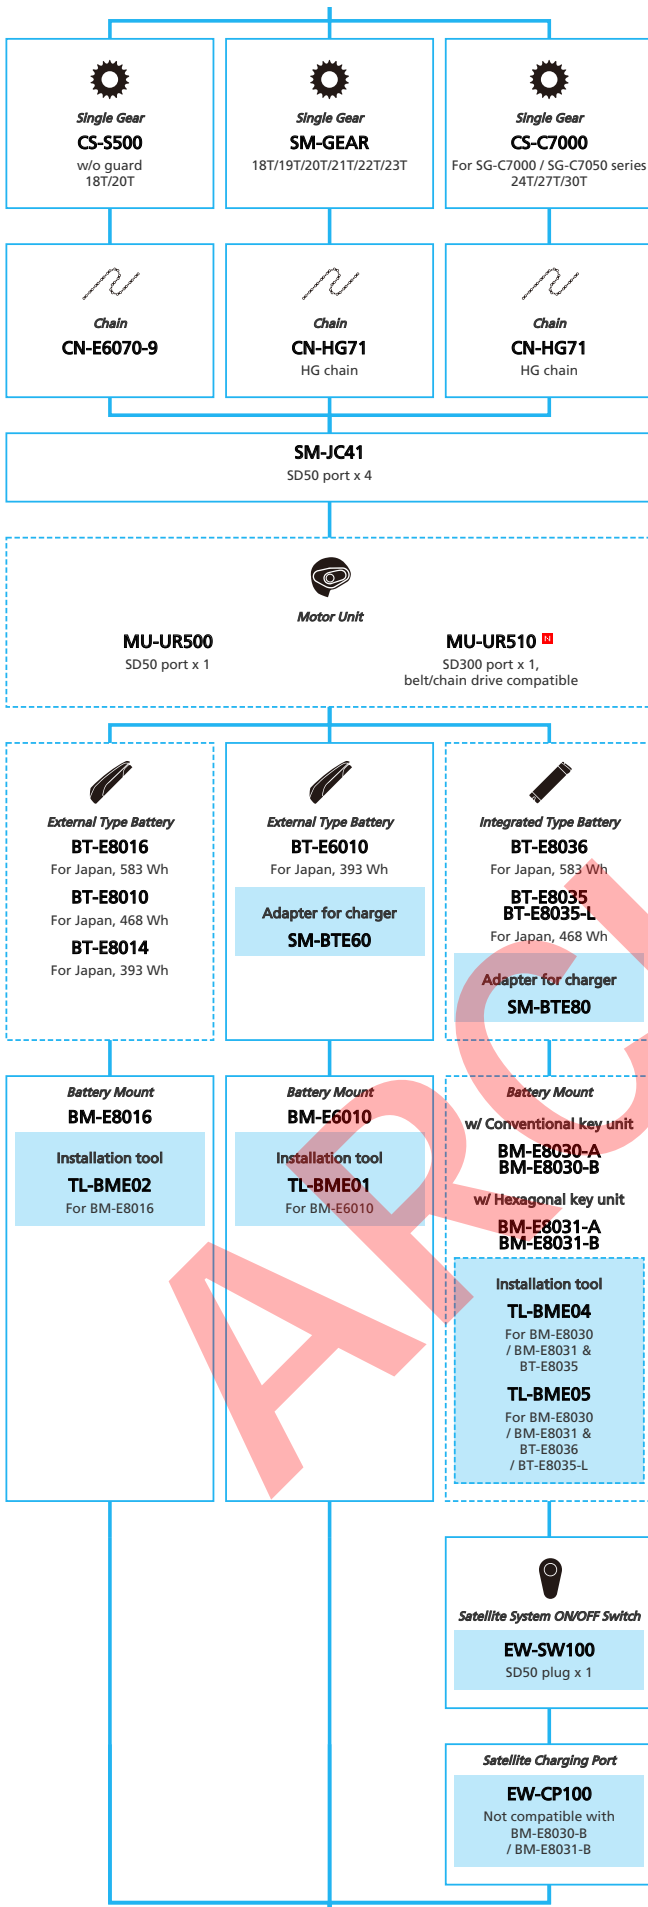

- ... New model
- ... Additional option
- ... All select
- ... Alternative option
- ... Single select