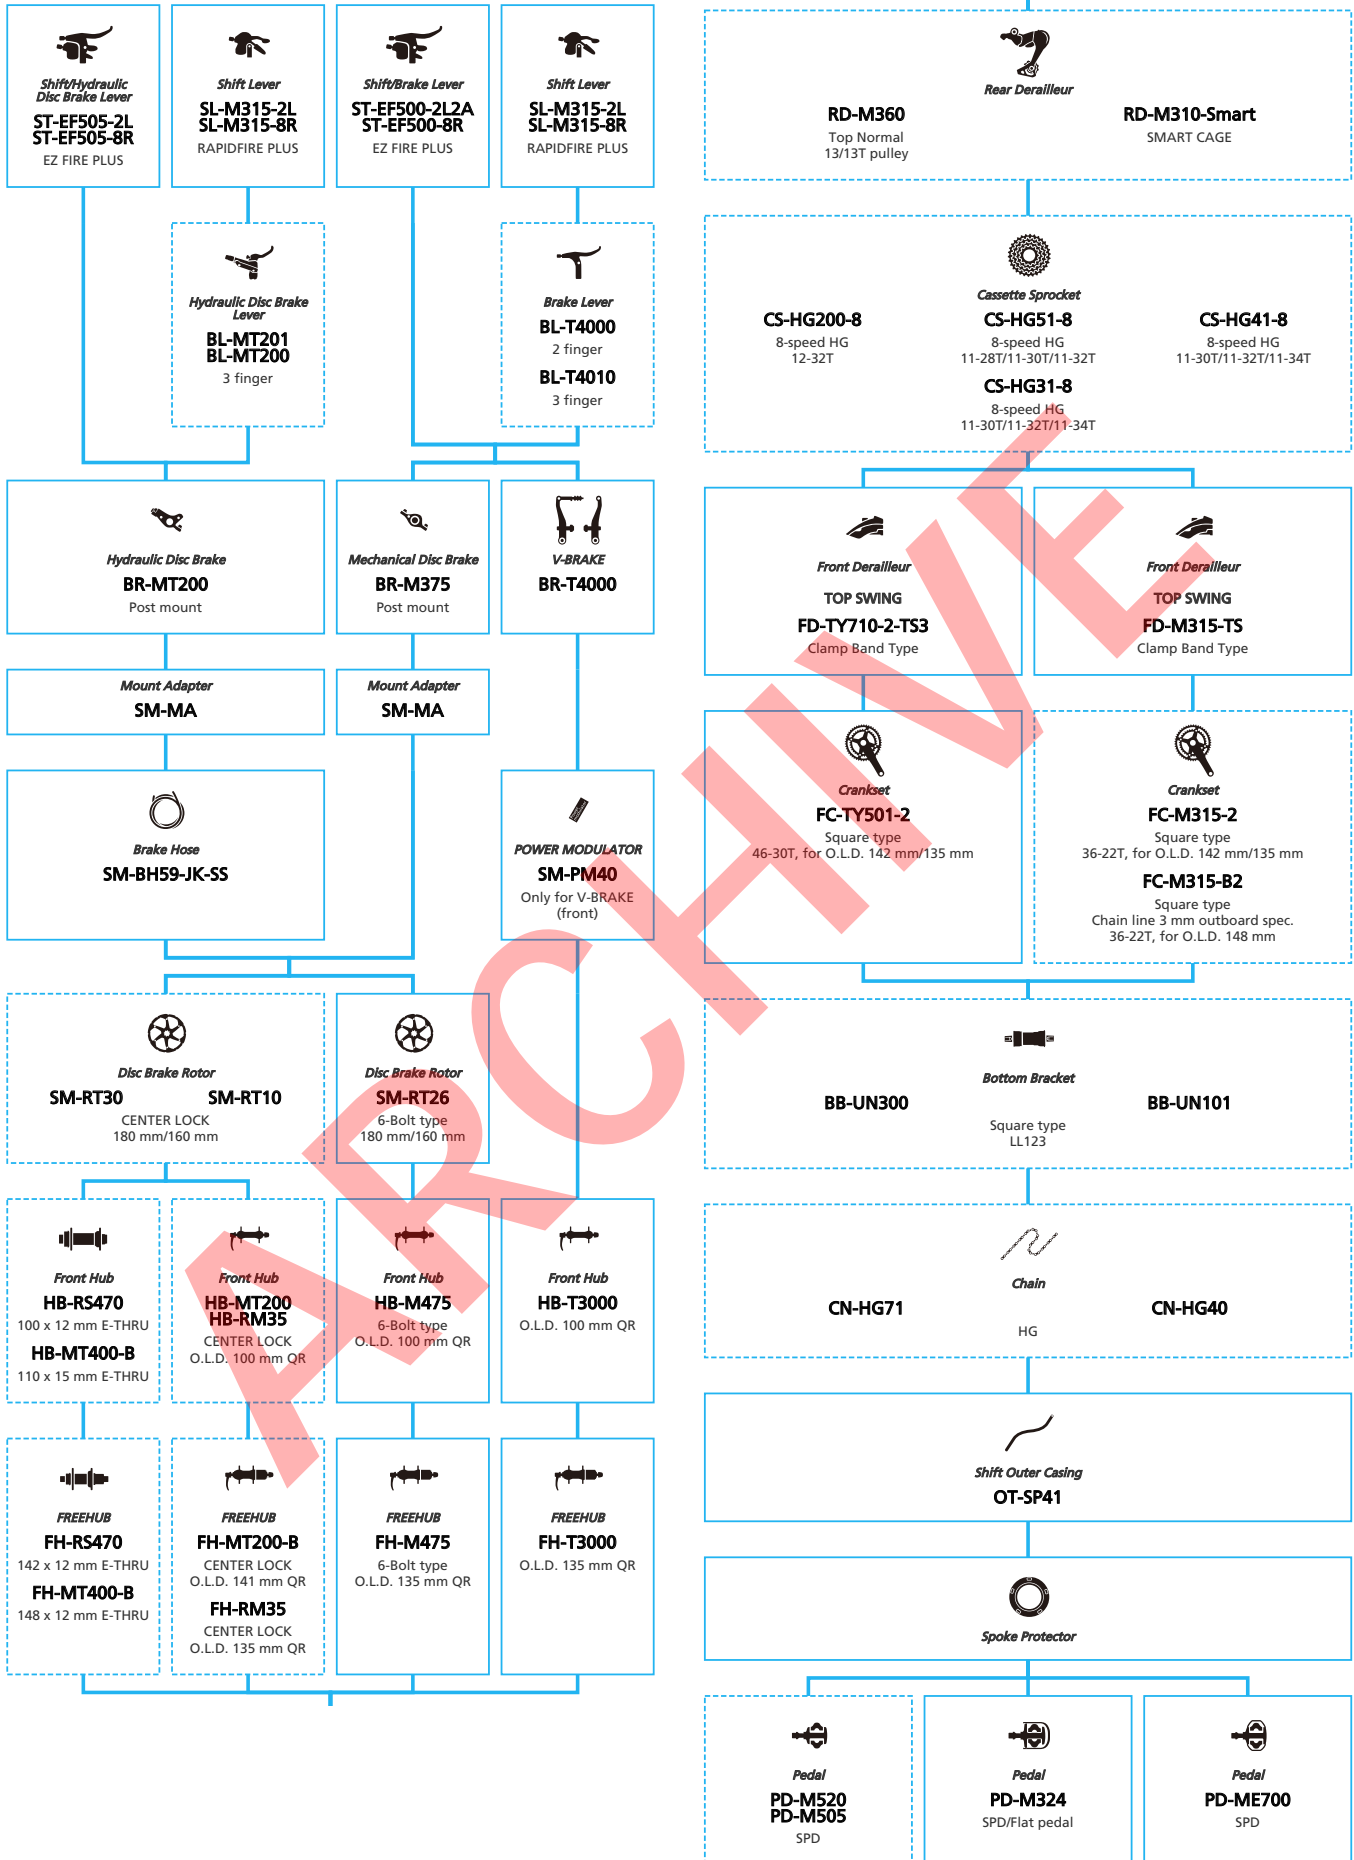

SHIMANO
ACERA

SHIMANO
ALTUS

(2x8-speed)

- ... New model
- ... Additional option
- ... All select
- ... Alternative option
- ... Single select

Mountain Bike