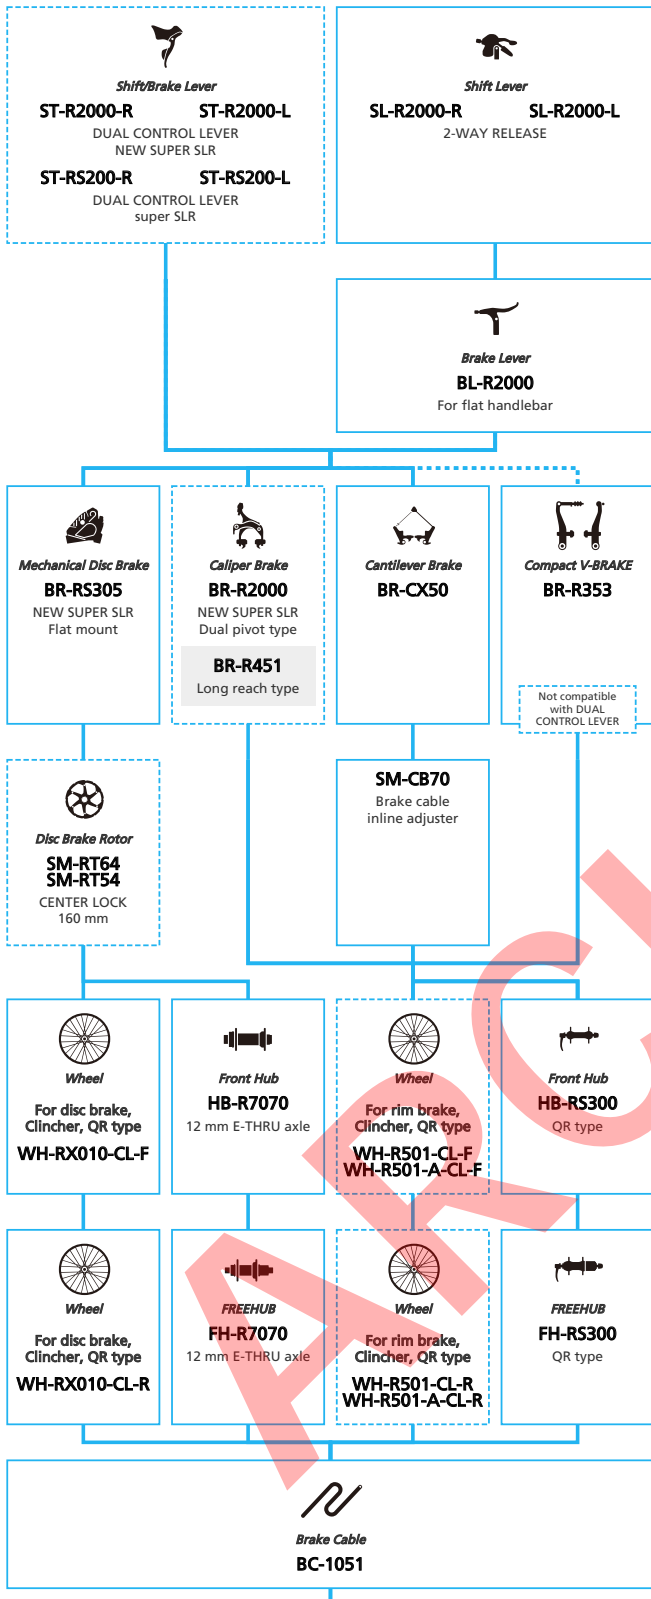

SHIMANO Claris (2x8-speed)

N ... New model
■ ... Additional option
■ ... Alternative option
□ ... All select
□ ... Single select

Road Bike