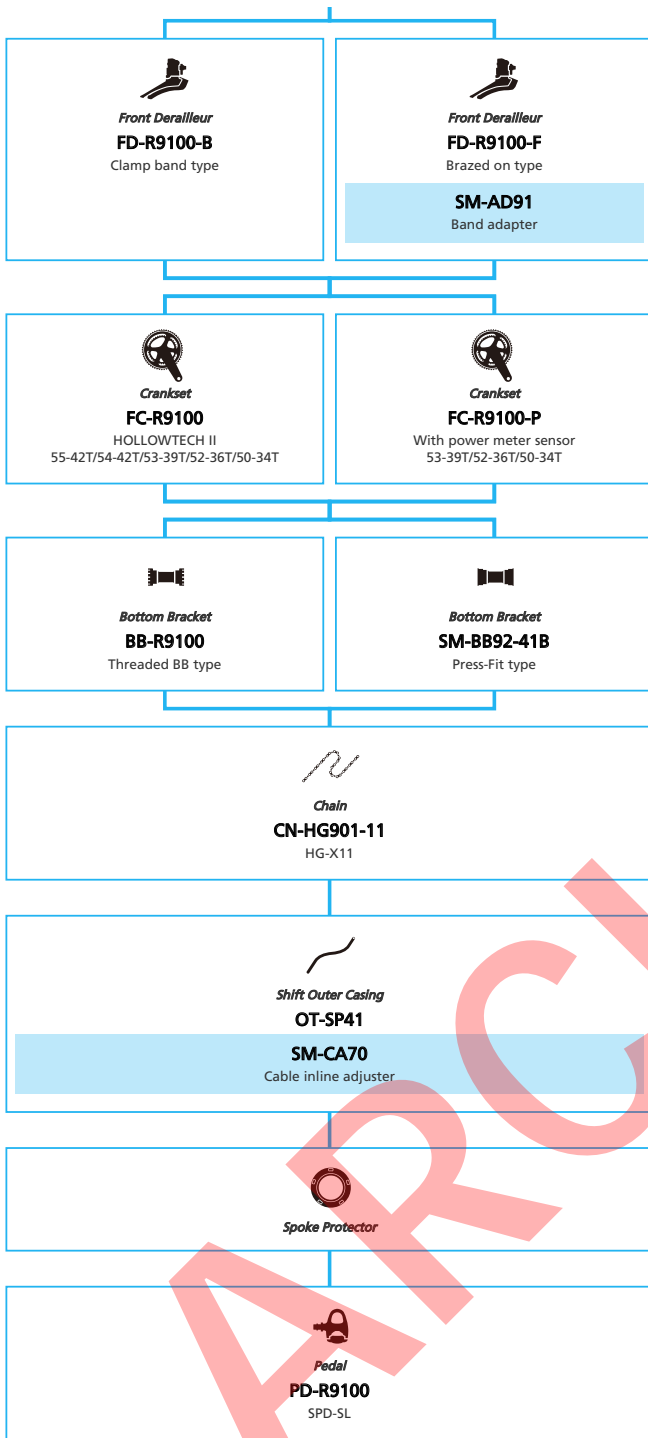

DRAFT

DURA-ACE (2x11-speed)

- ... New model
- ... Additional option
- ... All select
- ... Alternative option
- ... Single select

ROAD BIKE

-  ... New model
-  ... Additional option
-  ... Alternative option
-  ... All select
-  ... Single select