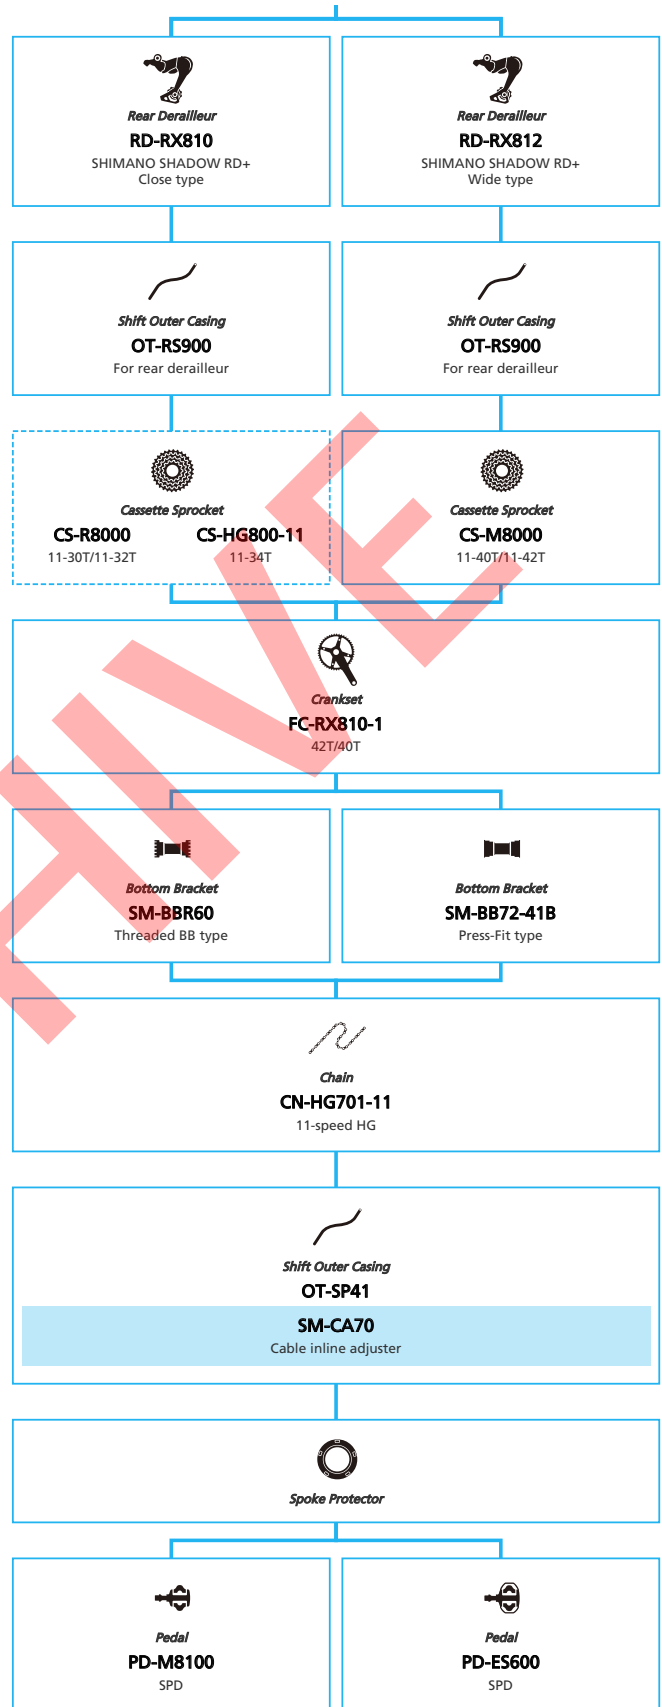

SHIMANO
GRX RX810 series (Mechanical spec. 1x11-speed)

N ... New model
  ... Additional option
  ... Alternative option
  ... All select
  ... Single select

Gravel/Adventure Bike