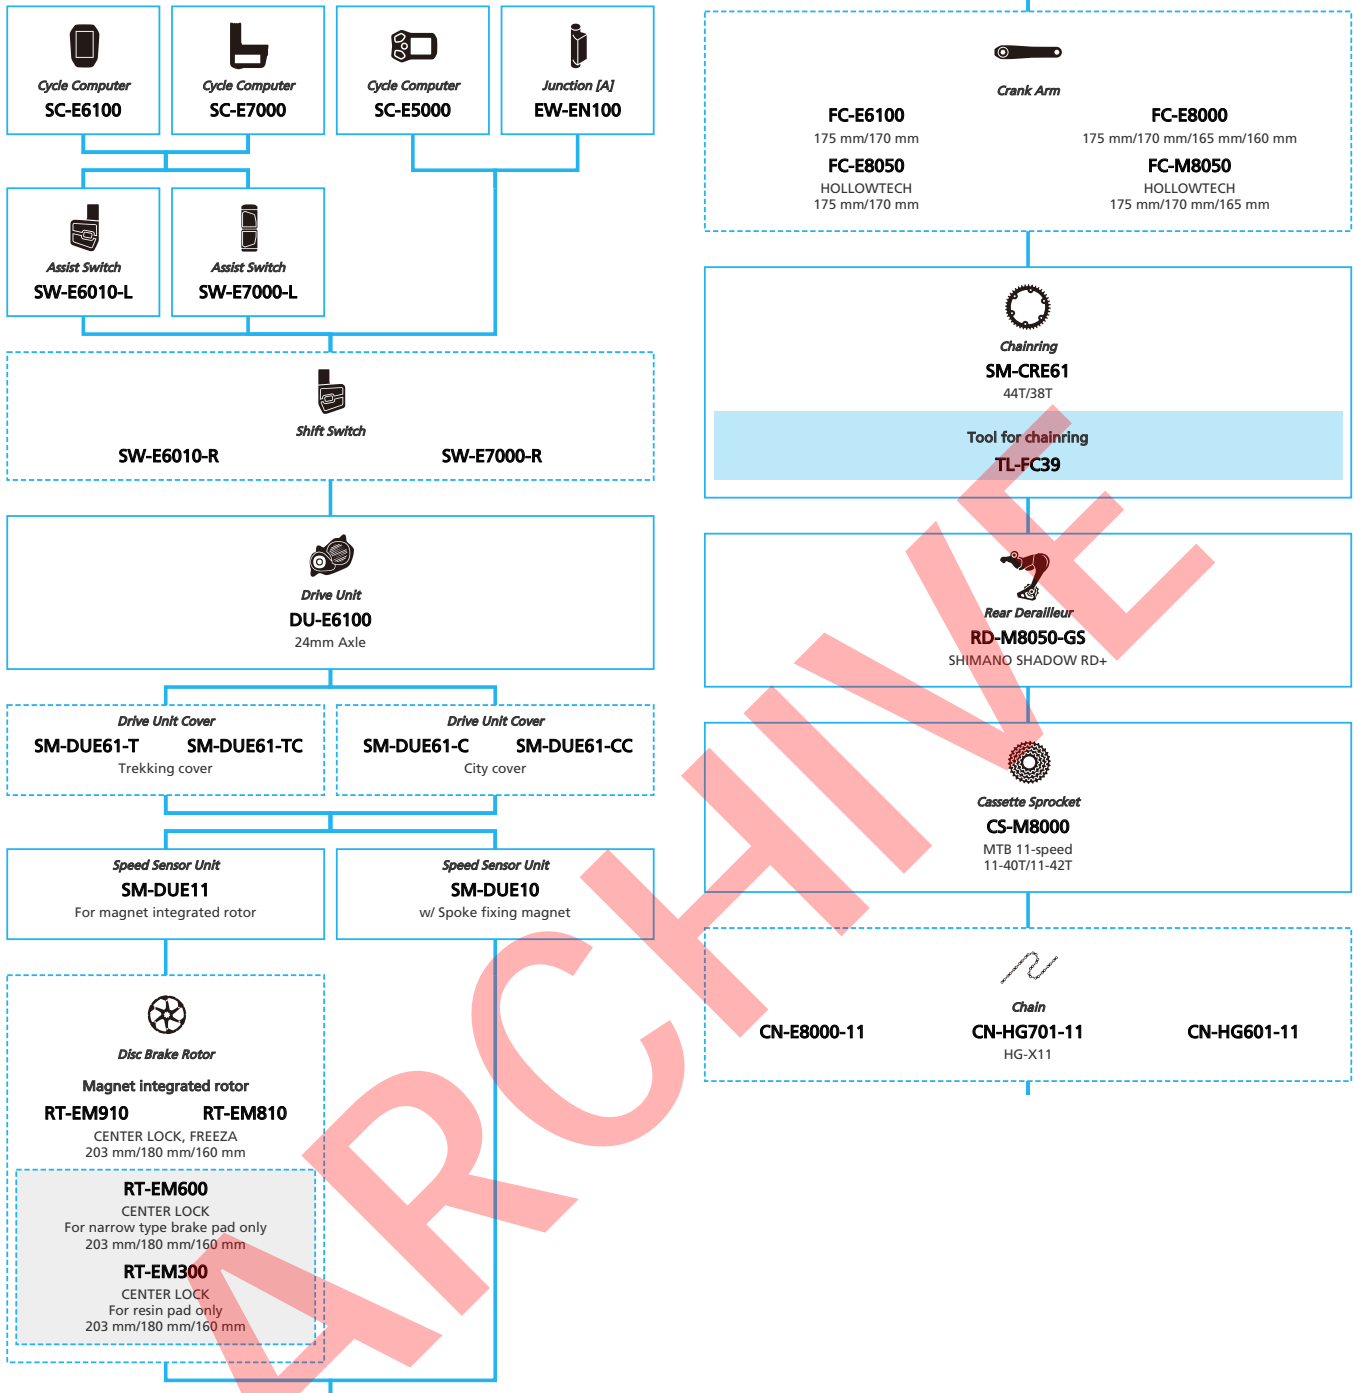

ARCHIVE

E-BIKE

N ... New model
 ■ ... Additional option
 ■ ... Alternative option
 □ ... All select
 □ ... Single select

ARCHIVE

SHIMANO STePS E6100 series (Electronic Derailleur spec. 11-speed)

N ... New model
 ... Additional option
 ... Alternative option
 ... All select
 ... Single select