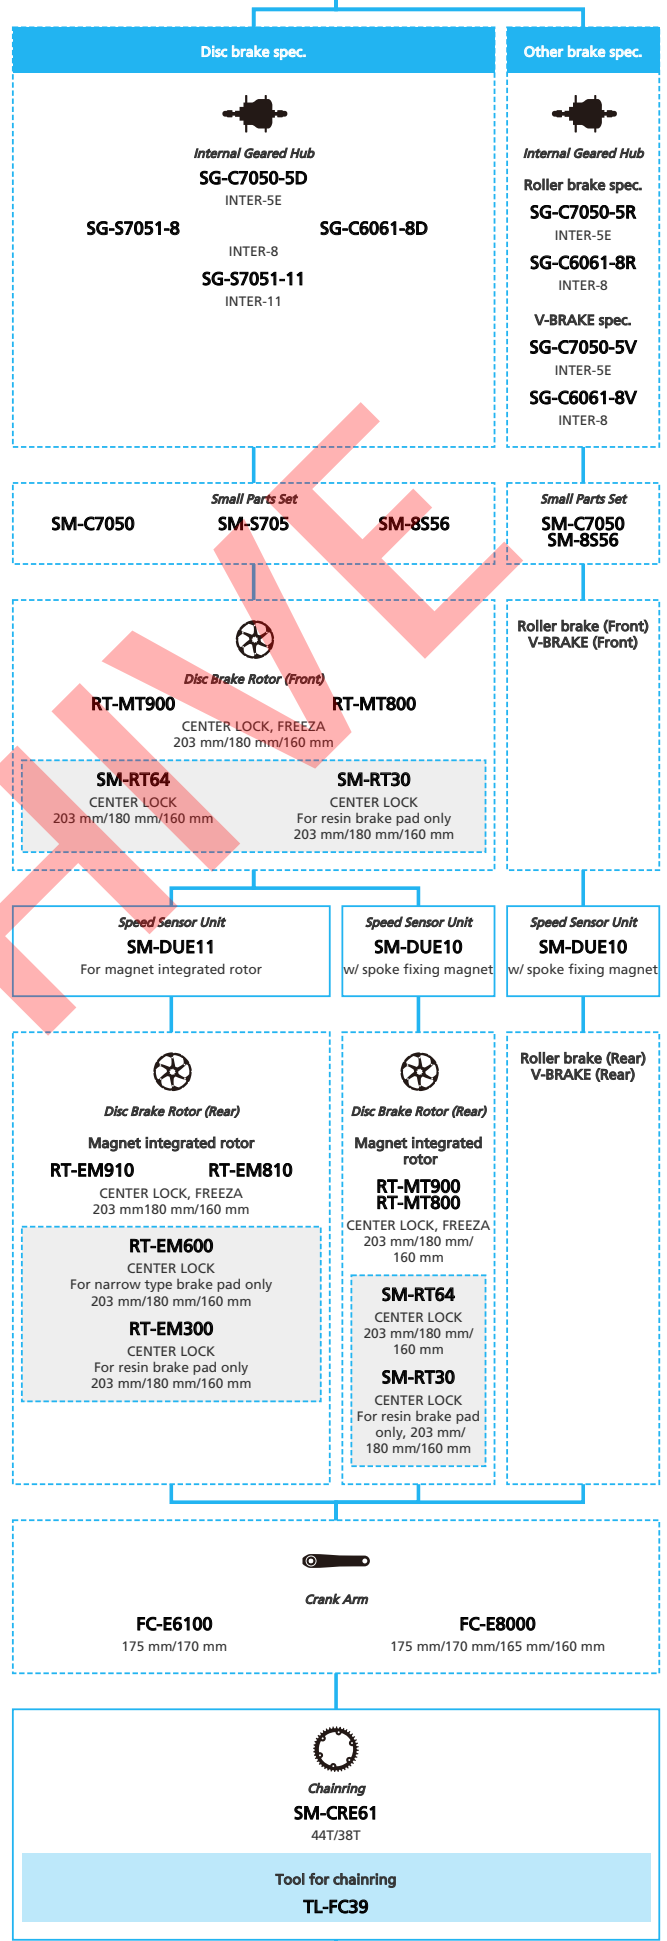

SHIMANO STEPS E6180 series for Japan market (Electronic Internal Geared Hub spec.)

■ ... New model
  ... Additional option
  ... Alternative option
  ... All select
  ... Single select

ARCHIVE