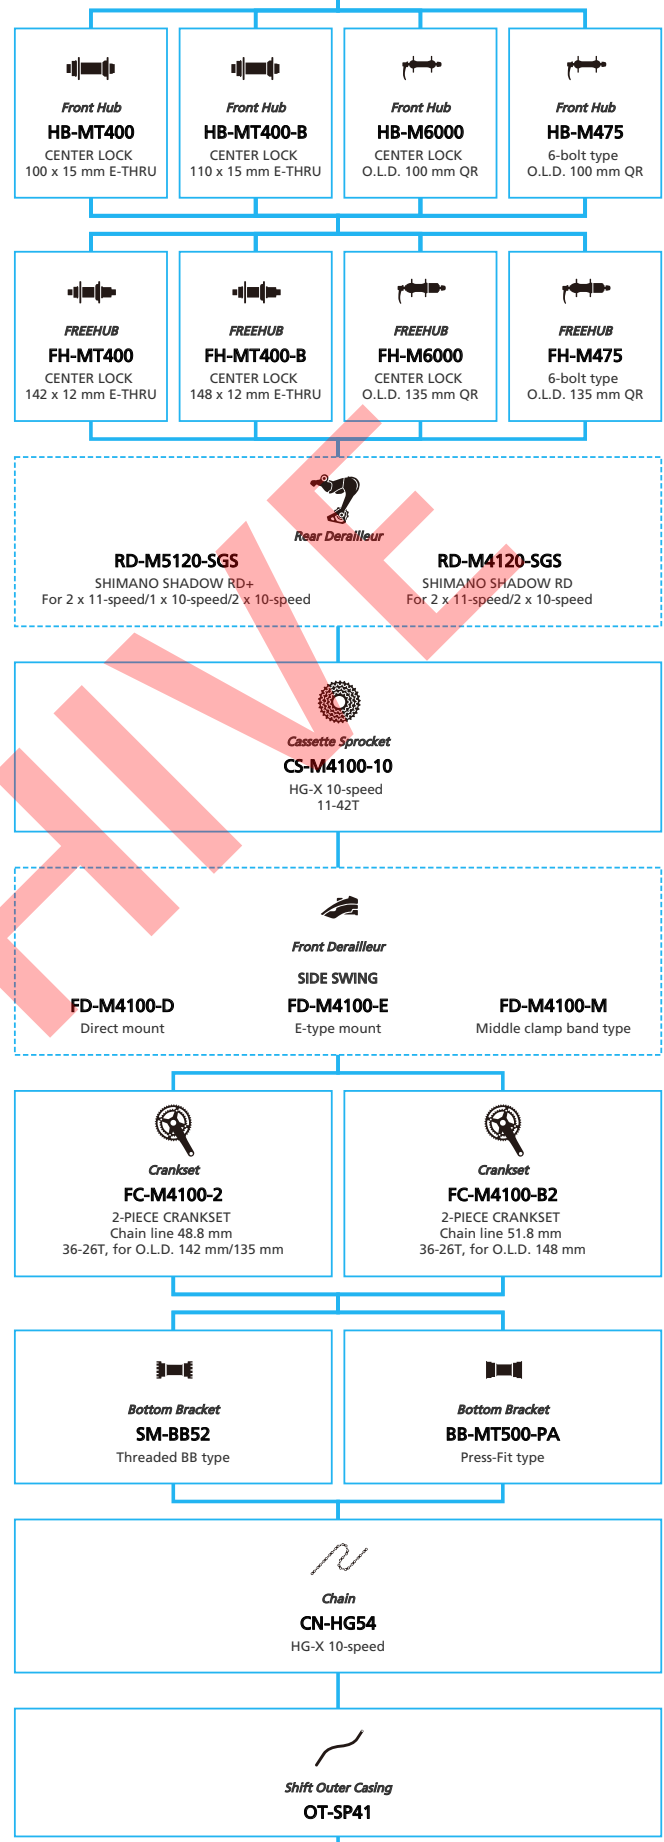

ARCHIVE

SHIMANO DEORE (1x10-speed)

N ... New model
 ... Additional option
 ... Alternative option
 ... All select
 ... Single select

Mountain Bike

-  ... New model
-  ... Additional option
-  ... Alternative option
-  ... All select
-  ... Single select

ARCHIVE

SHIMANO DEORE (2x10-speed)

N ... New model
 ■ ... Additional option
 ■ ... Alternative option
 □ ... All select
 □ ... Single select

Mountain Bike

-  ... New model
-  ... Additional option
-  ... Alternative option
-  ... All select
-  ... Single select