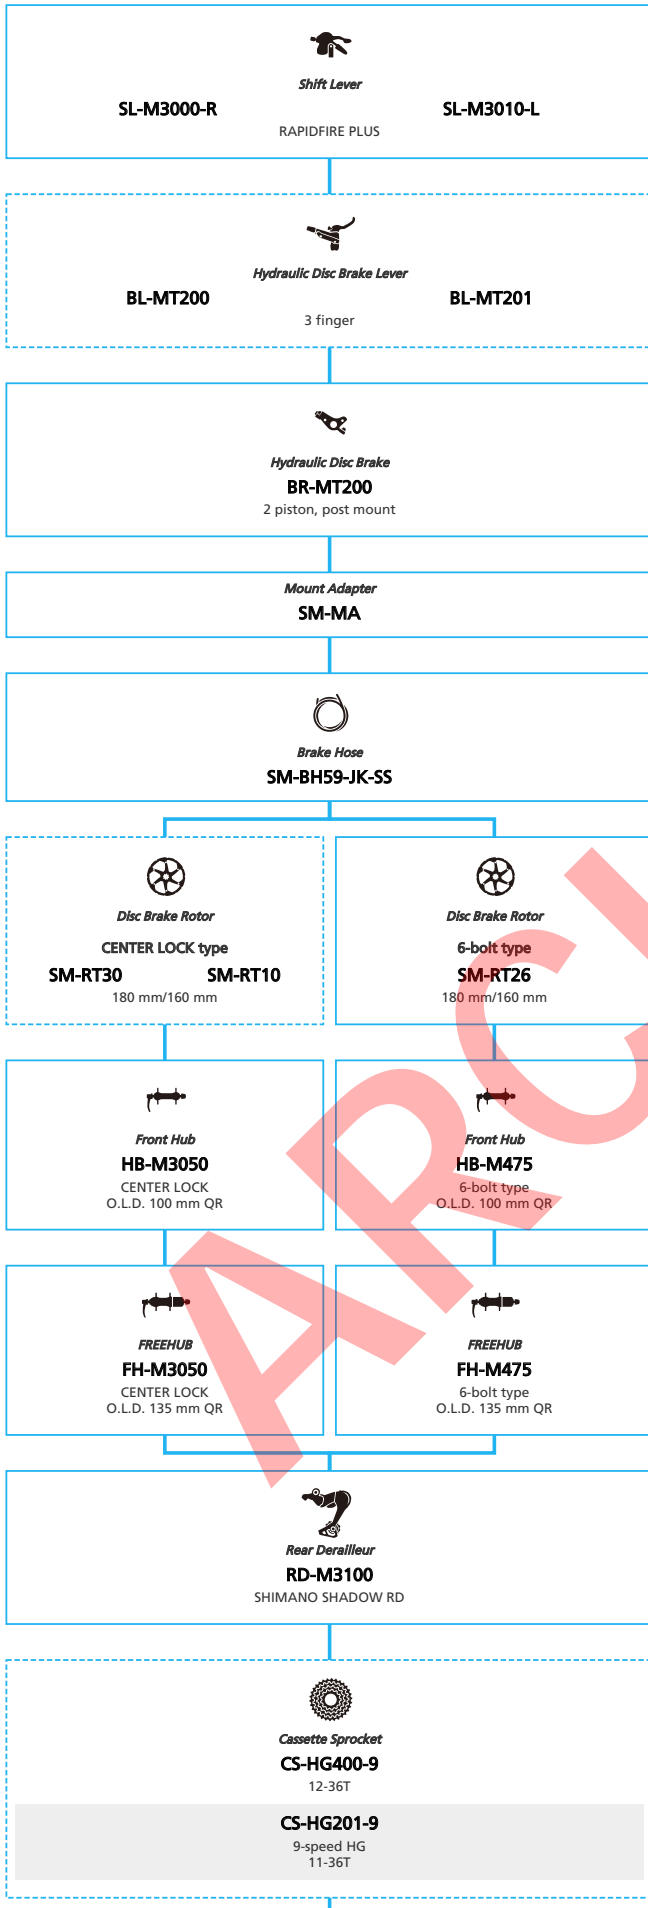

SHIMANO
ALCERA (2x9-speed)

- ... New model
- ... Additional option
- ... All select
- ... Alternative option
- ... Single select

Mountain Bike