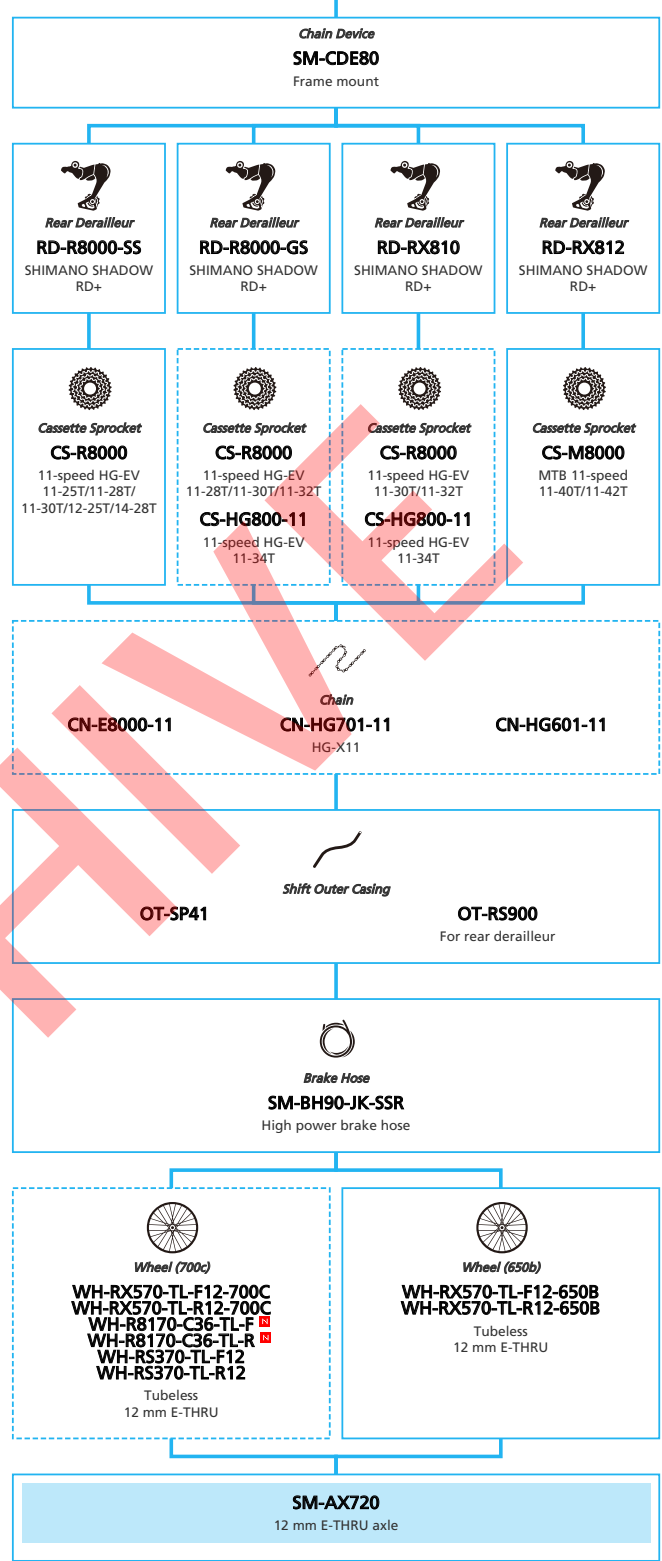

SHIMANO STOPS E7000 series (For Drop Handlebar Mechanical Derailleur spec.)

N ... New model
 ... Additional option
 ... Alternative option
 ... All select
 ... Single select

E-BIKE