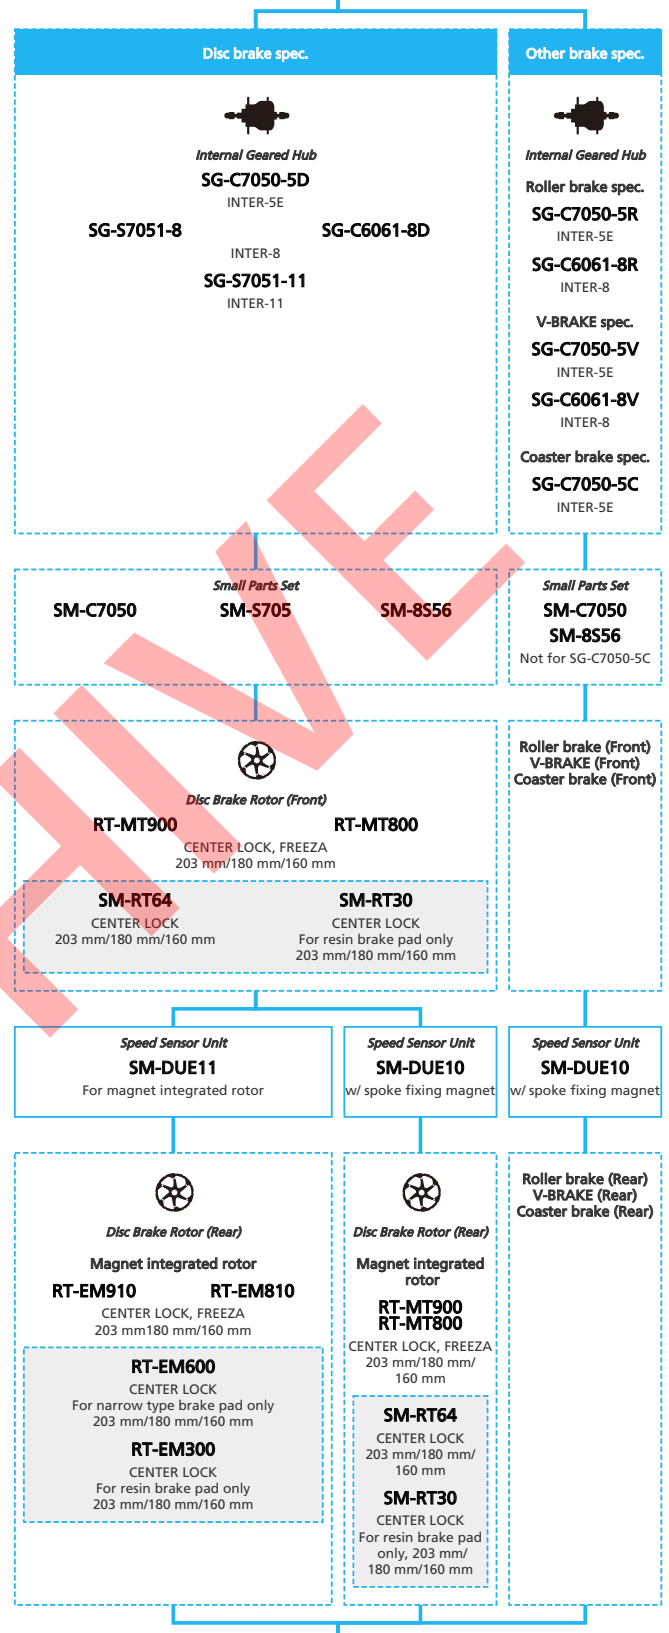

SHIMANO STEPS E5000 series (Electronic Internal Geared Hub spec.)

N ... New model
  ... Additional option
  ... Alternative option
  ... All select
  ... Single select

ARCHIVE