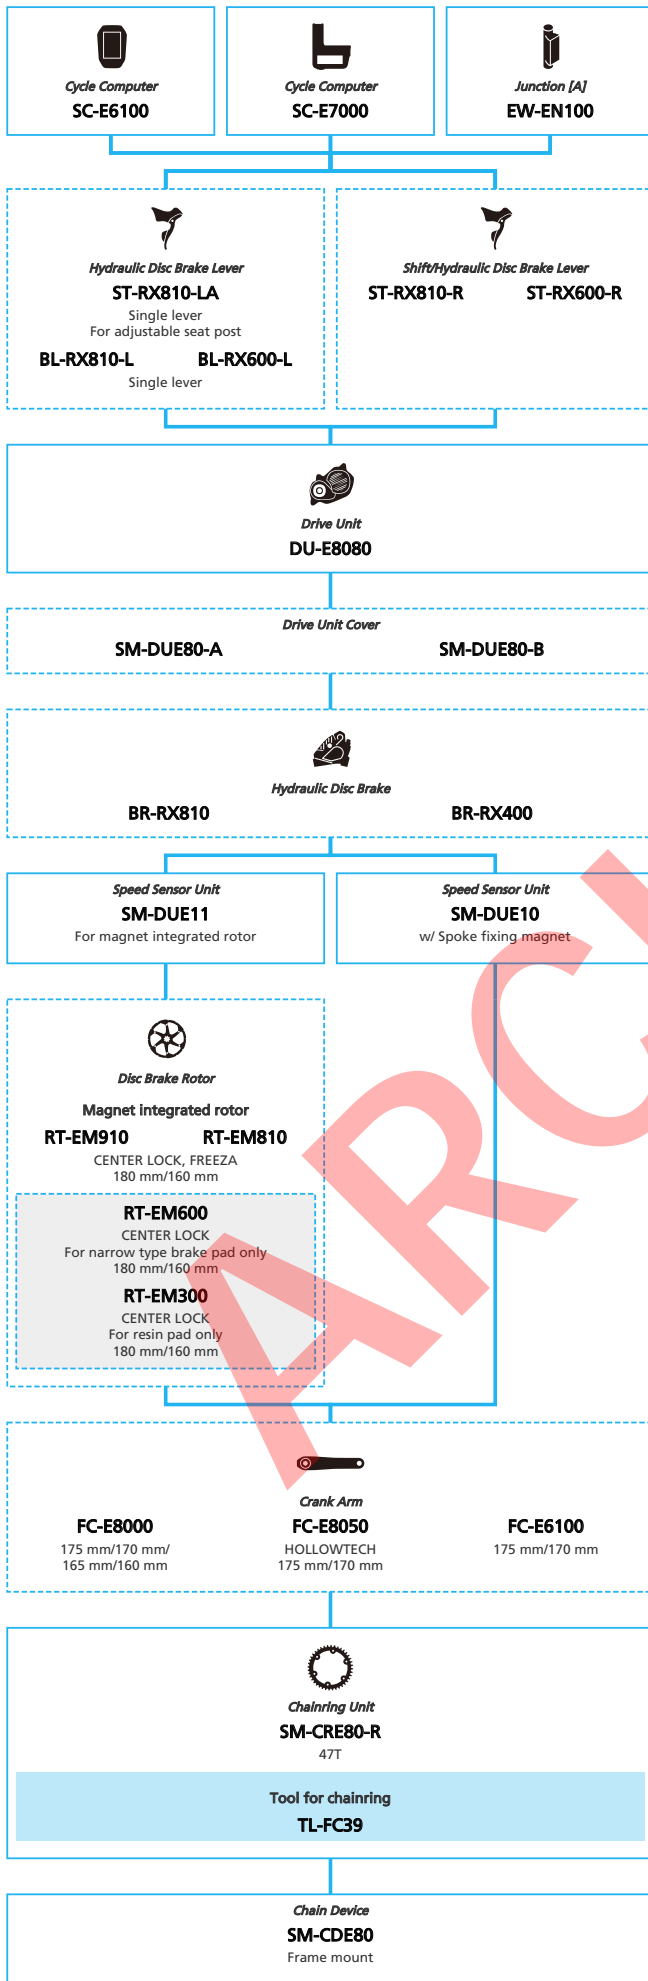

E-BIKE

- ... New model
- ... Additional option
- ... All select
- ... Alternative option
- ... Single select

SHIMANO STOPS E8080 series for Japan market

(For Drop Handlebar Mechanical Derailleur spec.)

N ... New model
 ... Additional option
 ... Alternative option
 ... All select
 ... Single select