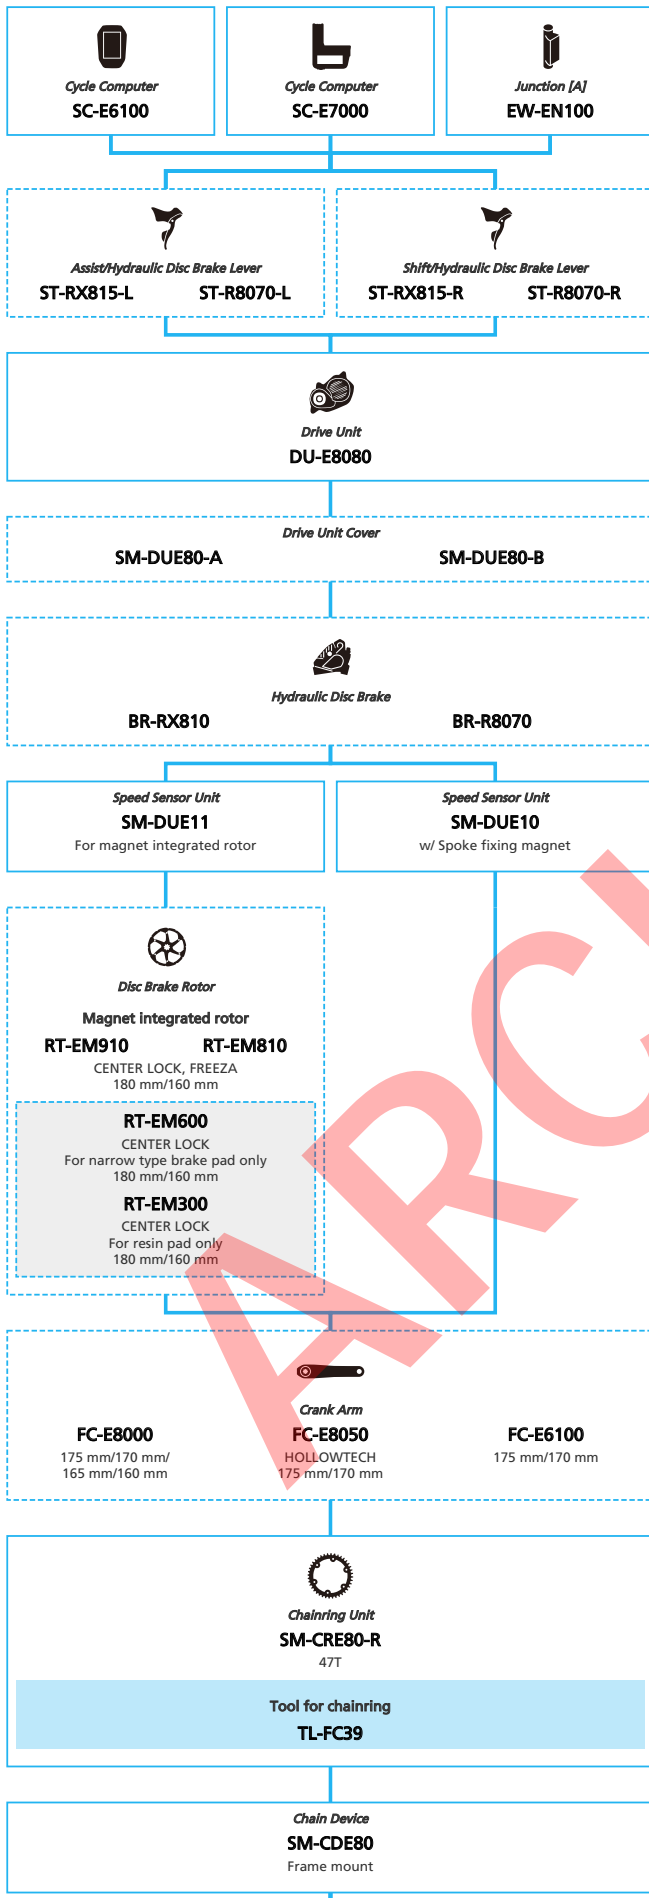

SHIMANO STOPS E8080 series for Japan market

(For Drop Handlebar Electronic Derailleur spec.)

N ... New model
■ ... Additional option
□ ... All select
▨ ... Alternative option
▨ ... Single select

E-BIKE