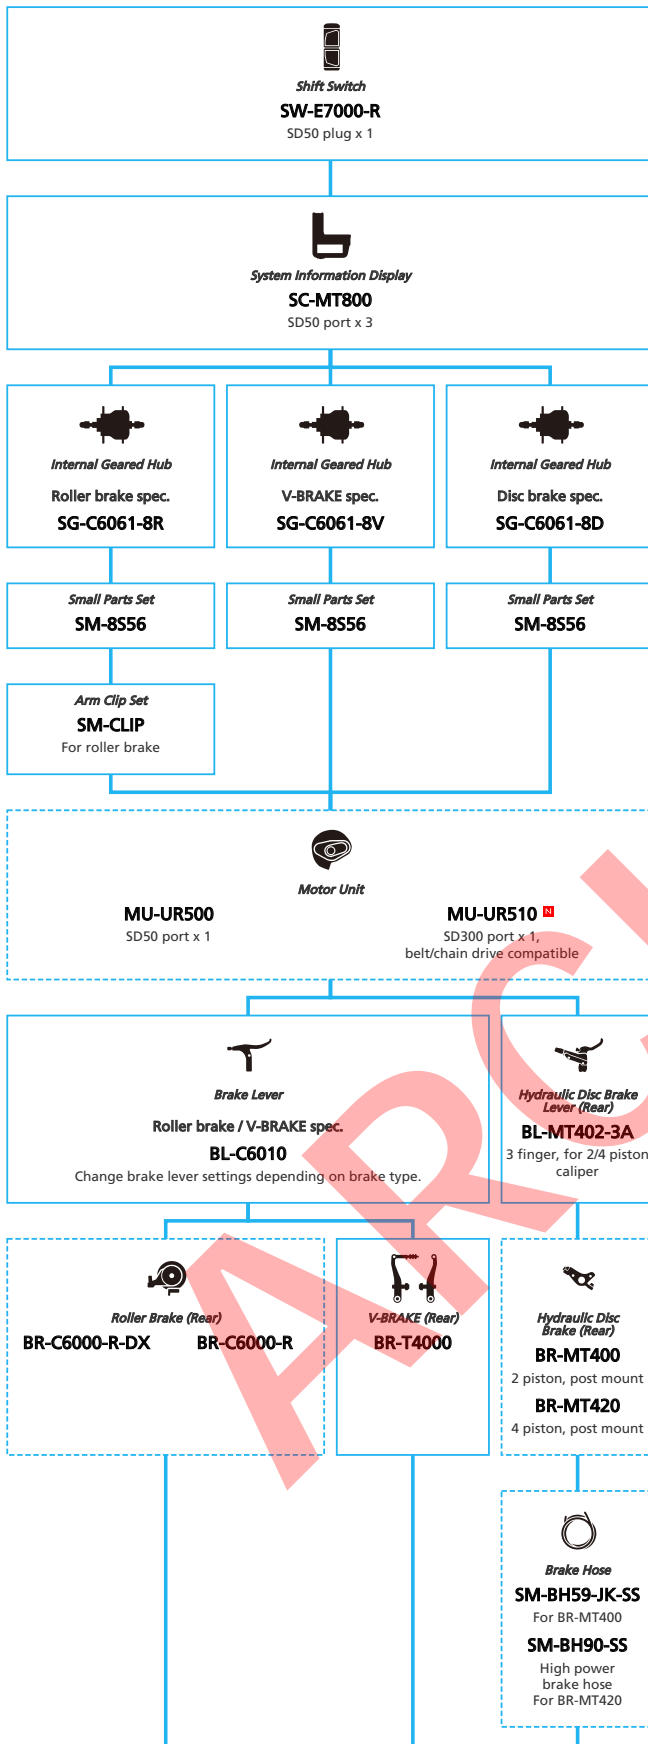

URBAN Bike

-  ... New model
-  ... Additional option
-  ... Alternative option
-  ... All select
-  ... Single select

ARCHIVE

SHIMANO Nexus (INTER-8 Electronic spec)

N ... New model
 ■ ... Additional option
 □ ... All select
 ■ ... Alternative option
 □ ... Single select