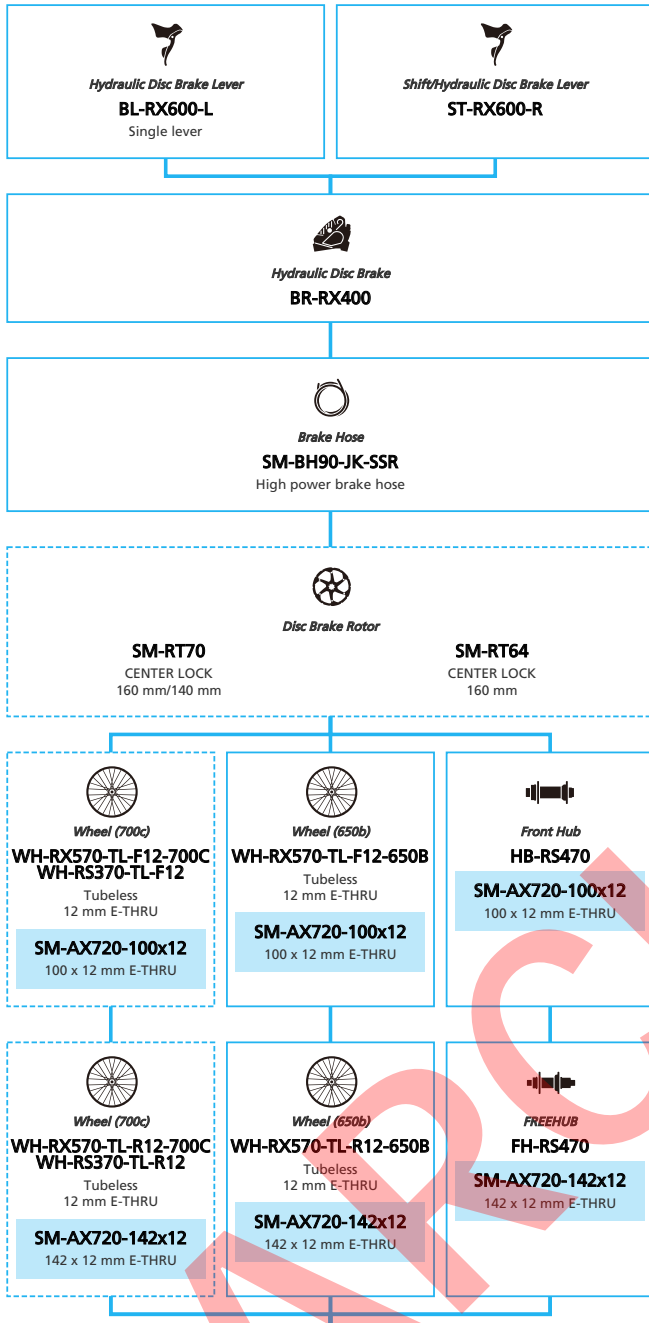

SHIMANO
GRX RX600 series (1x11-speed)

N ... New model
   ... Additional option
   ... Alternative option
   ... All select
   ... Single select

Gravel/Adventure Bike