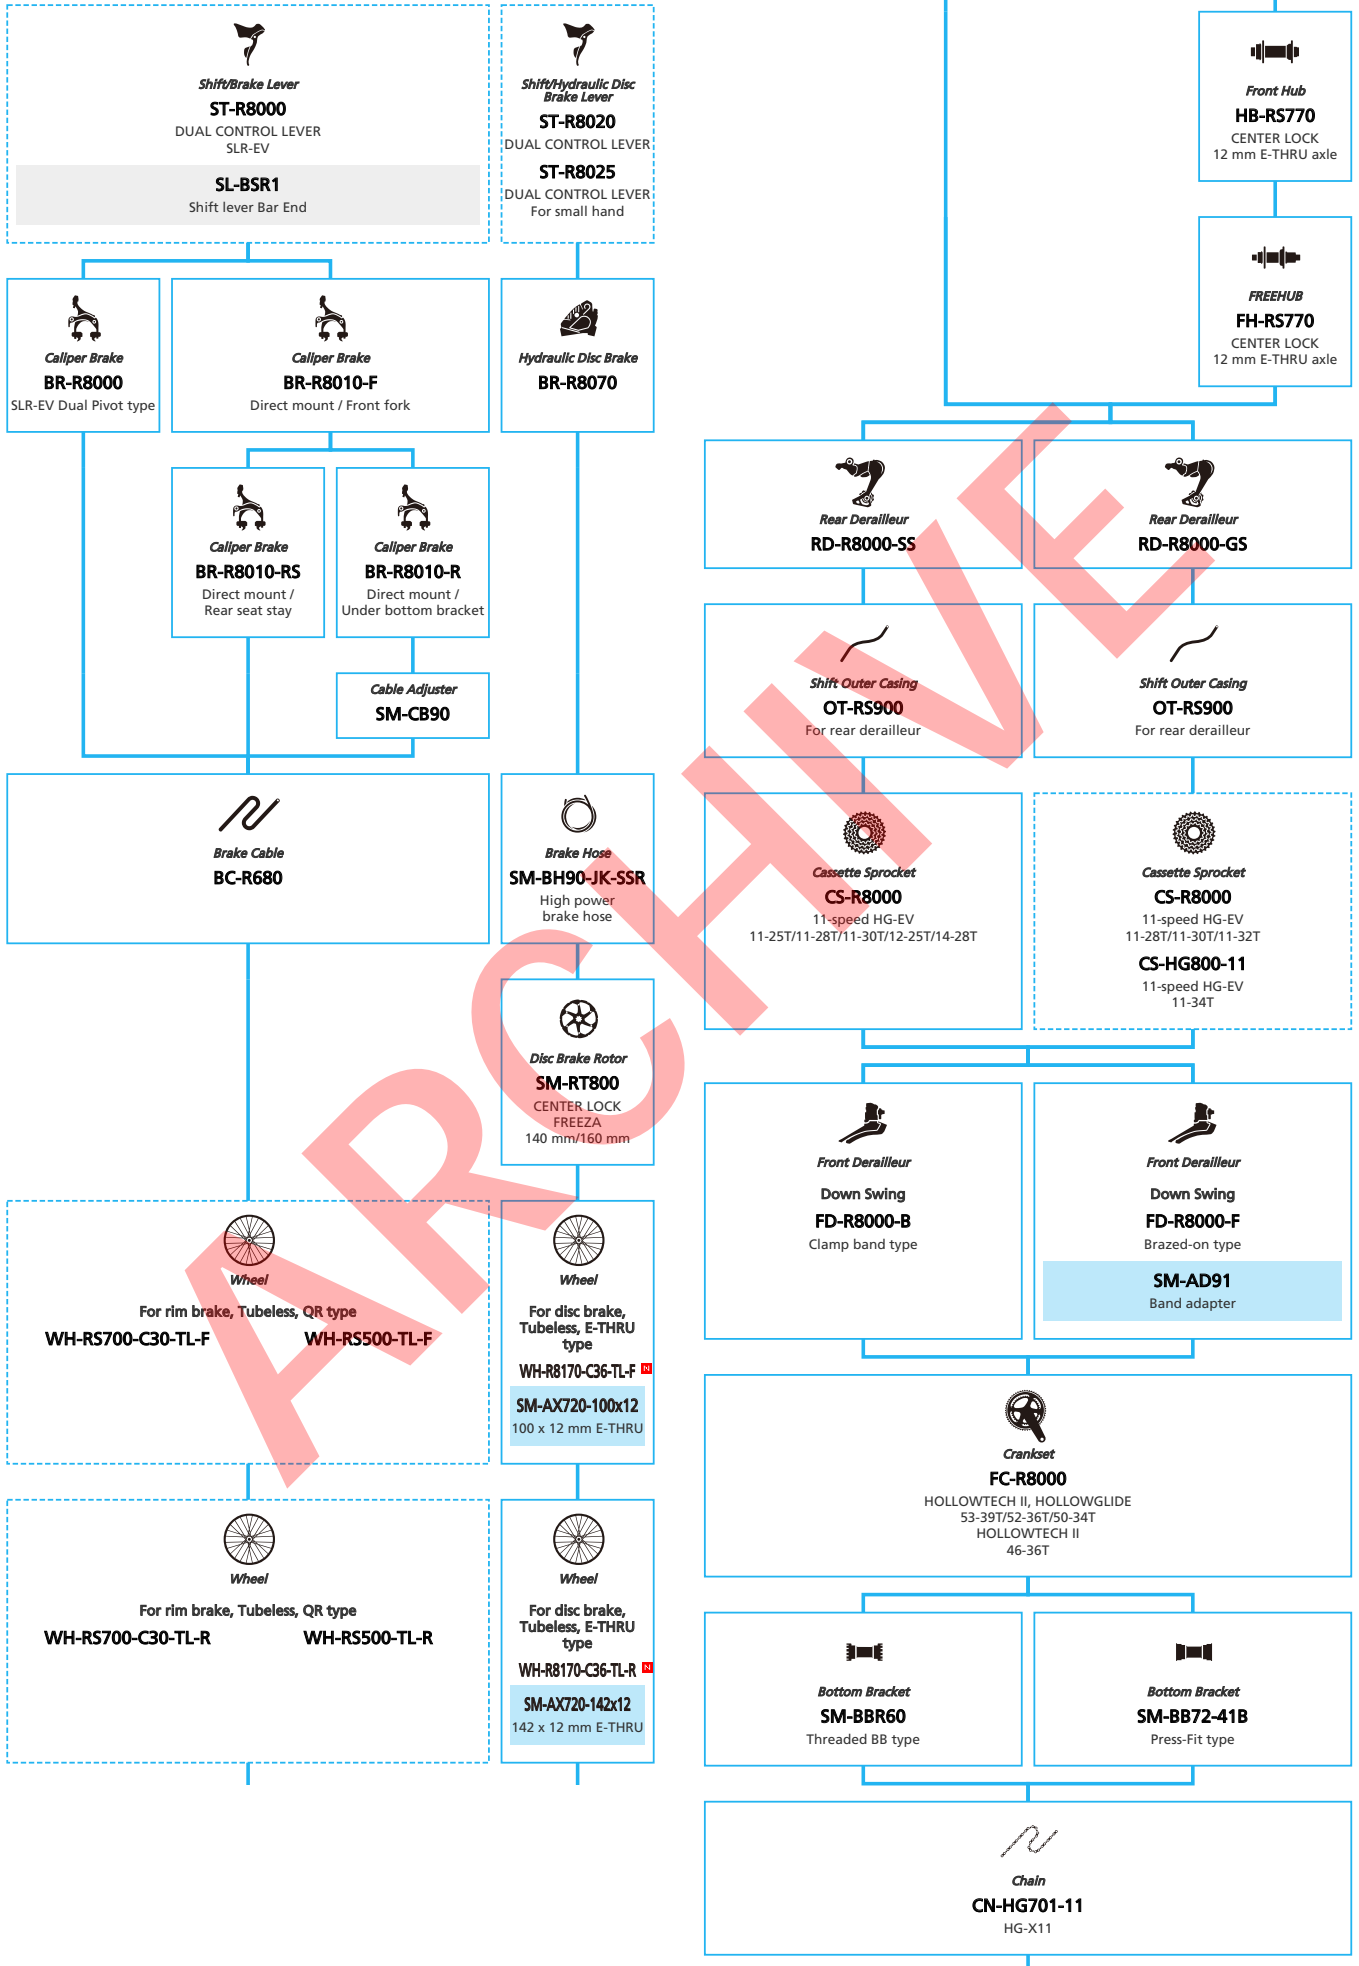

SHIMANO ULTEGRA (2x11-speed)

N ... New model
■ ... Additional option
□ ... All select
■ ... Alternative option
□ ... Single select

Road Bike