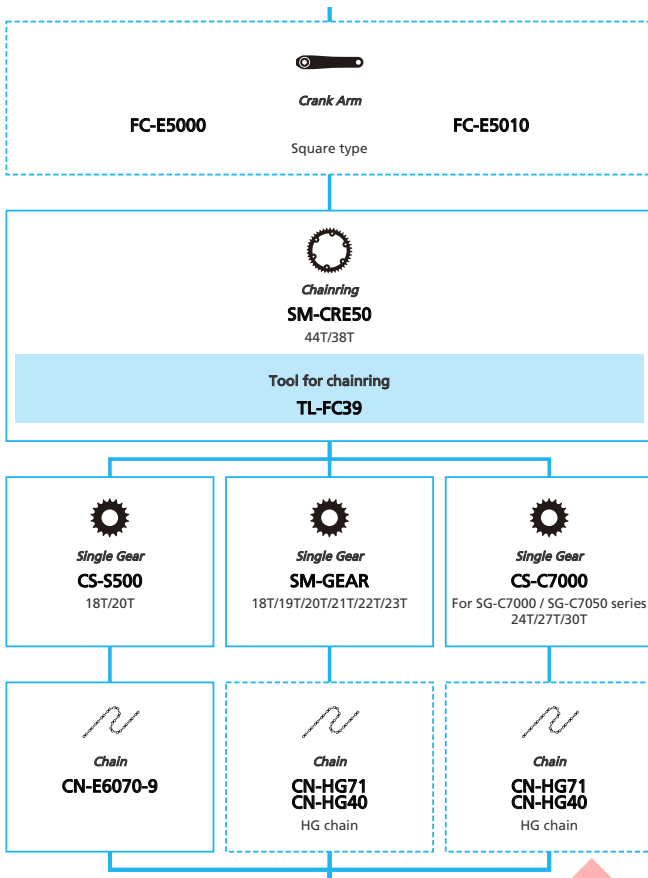

N ... New model
■ ... Additional option
■ ... Alternative option
□ ... All select
□ ... Single select

ARCHIVE