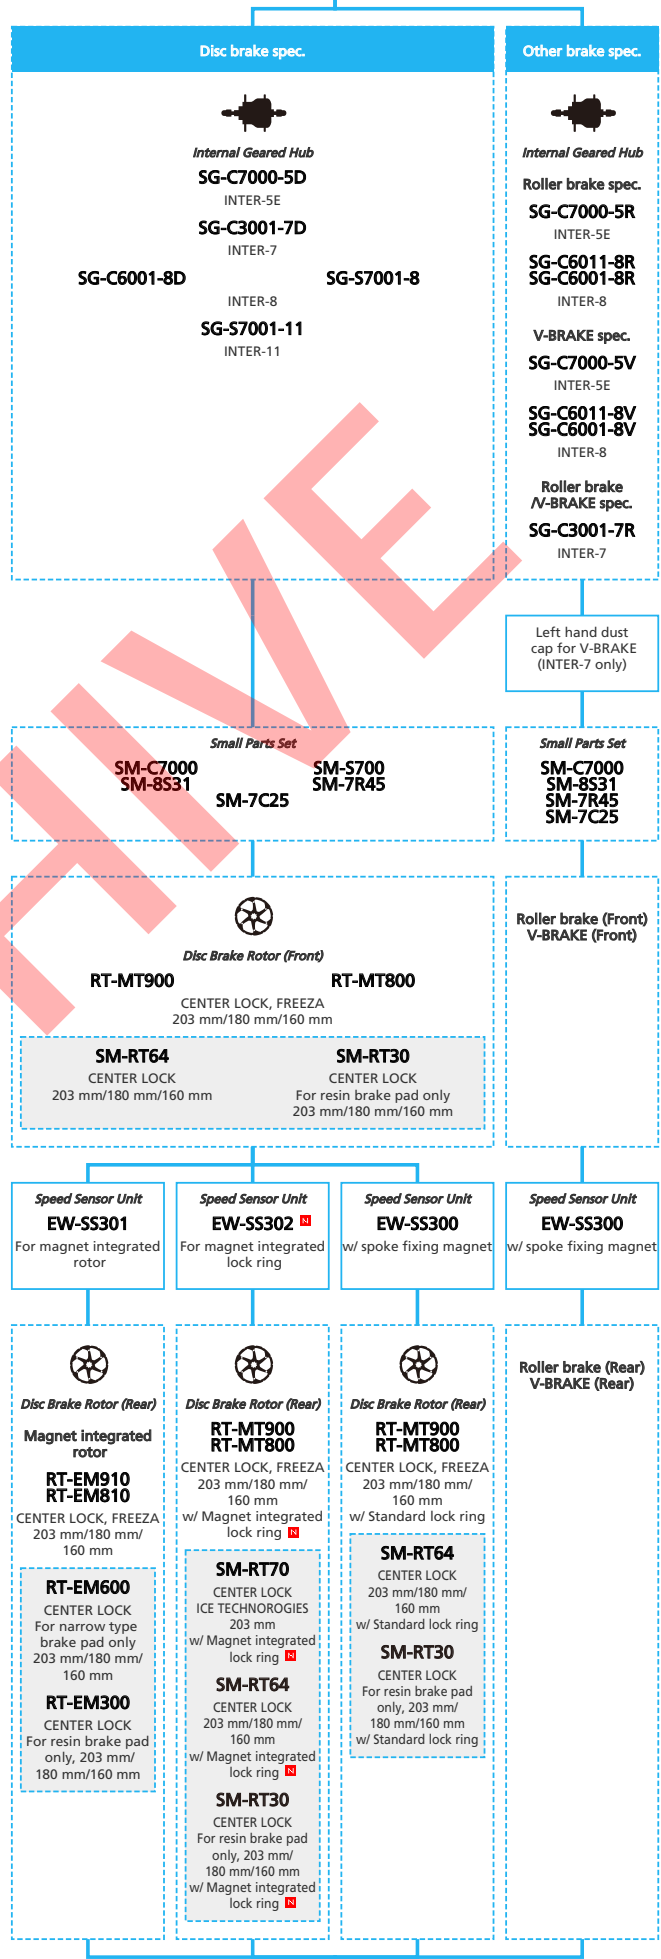

EP8 for URBAN/Trekking (Mechanical Internal Geared Hub spec.)

N ... New model
  ... Additional option
  ... Alternative option
  ... All select
  ... Single select

ARCHIVE

E-BIKE