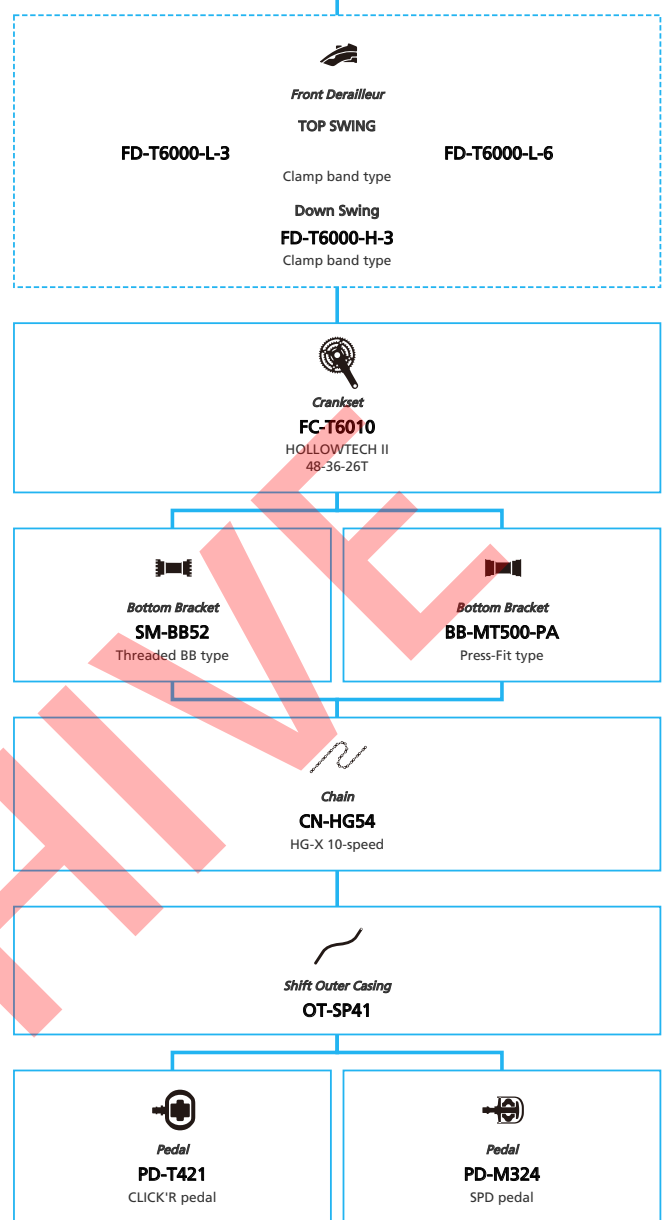

SHIMANO **DEORE XT** (3x10-speed)

N ... New model
 ... Additional option
 ... Alternative option
 ... All select
 ... Single select

Trekking Bike

SHIMANO DEORE (3x10-speed)

■ ... New model
 ... All select
 ... Additional option
 ... Alternative option
 ... Single select