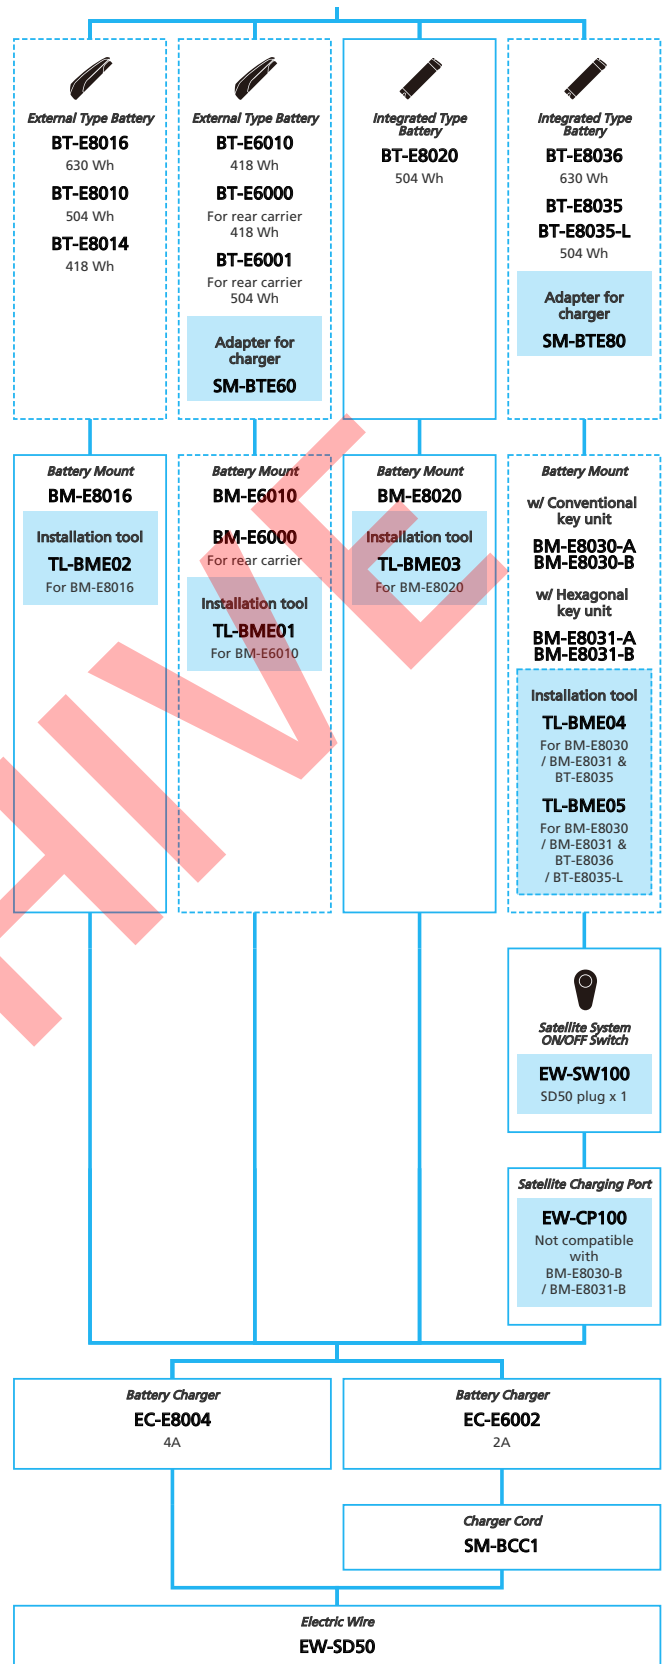

N ... New model
■ ... Additional option
■ ... Alternative option
□ ... All select
□ ... Single select

ARCHIVE