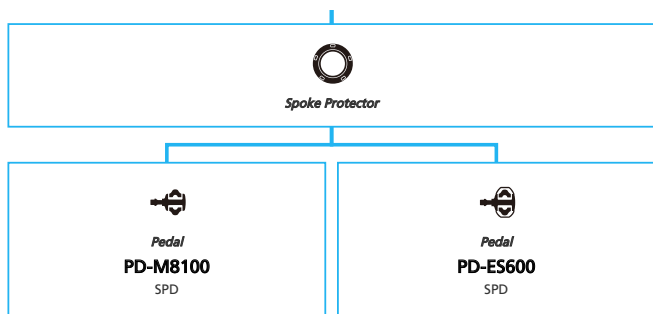

ARCHIVE

SHIMANO
GRX RX810 series (Electronic spec. 2x11-speed)

N ... New model
 ... Additional option
 ... All select
 ... Alternative option
 ... Single select

Gravel/Adventure Bike

- N ... New model
- ... Additional option
- ... Alternative option
- ... All select
- ... Single select