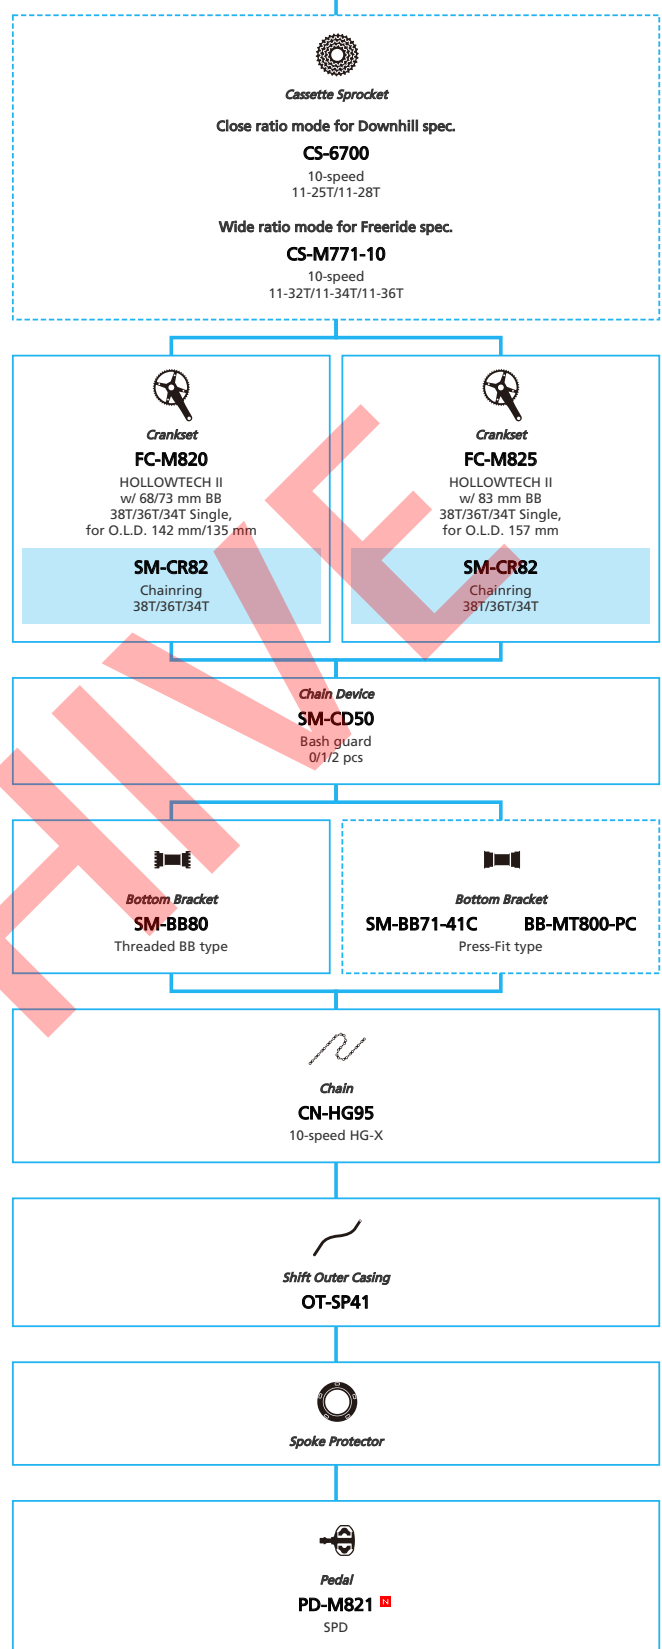

SHIMANO (10-speed)

- ... New model
- ... Additional option
- ... Alternative option
- ... All select
- ... Single select

Mountain Bike