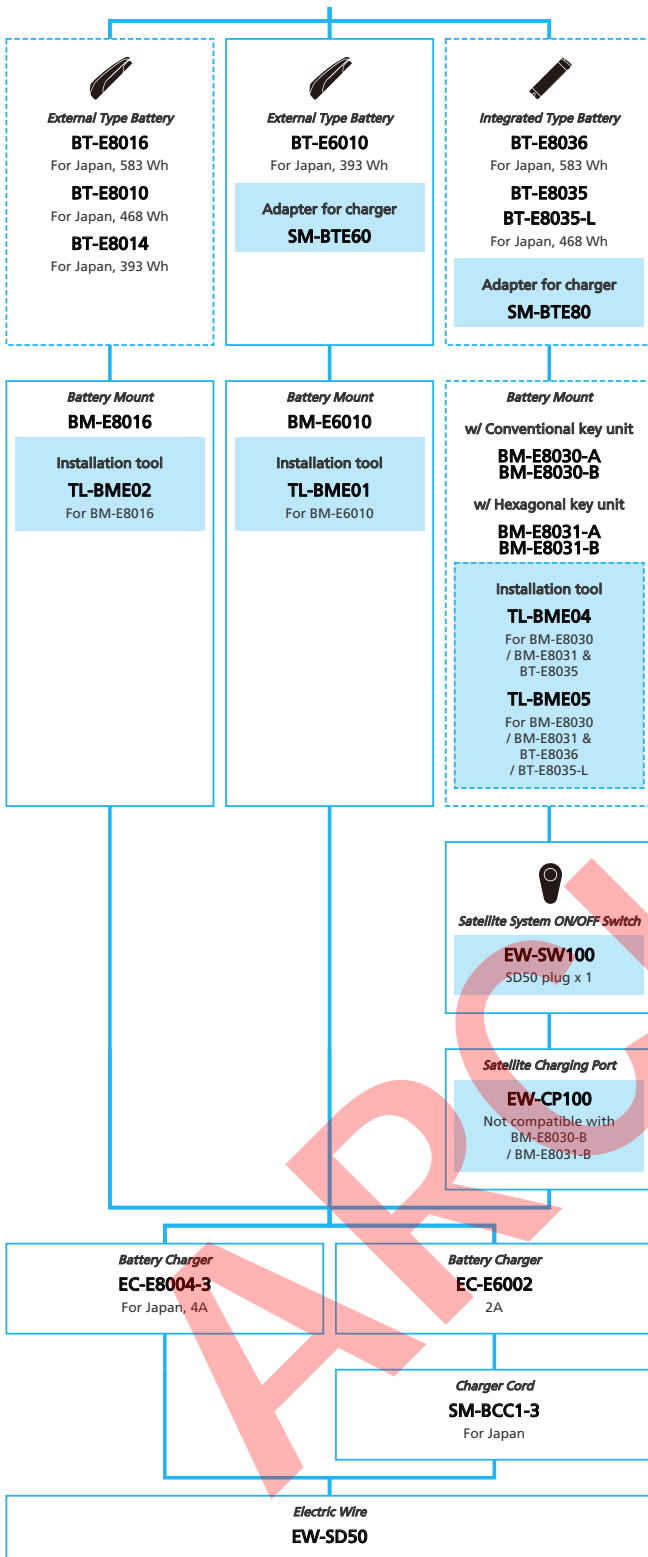

- ... New model
- ... Additional option
- ... All select
- ... Alternative option
- ... Single select