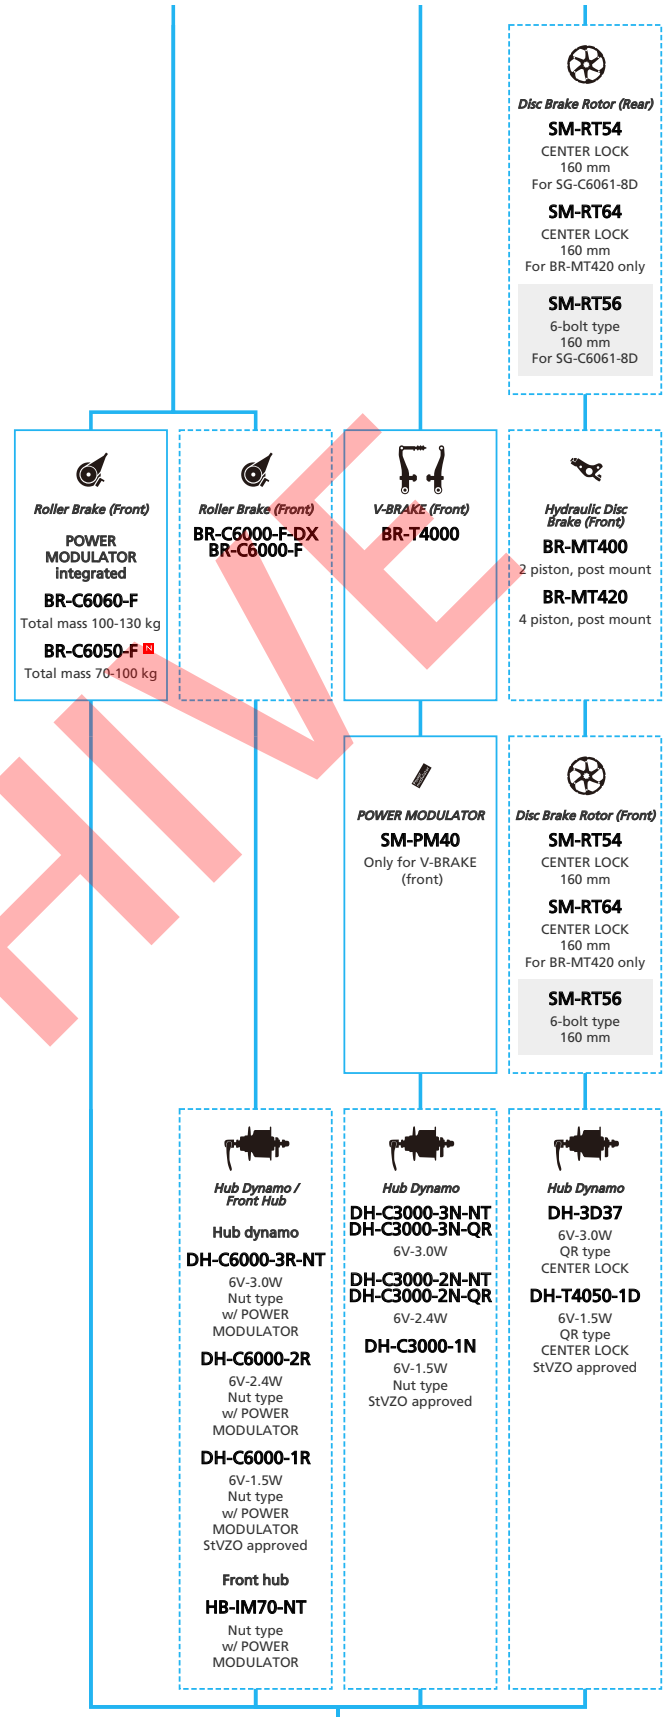

URBAN Bike

-  ... New model
-  ... Additional option
-  ... Alternative option
-  ... All select
-  ... Single select

ARCHIVE

SHIMANO Nexus (INTER-8 Electronic spec)

N ... New model
 ■ ... Additional option
 □ ... All select
 ■ ... Alternative option
 □ ... Single select