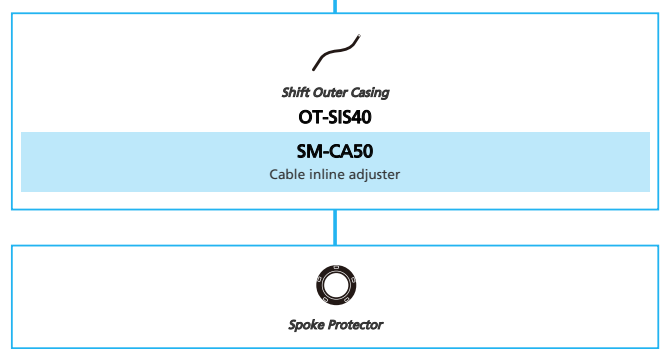

SHIMANO *Tourney* (2x7-speed)

- ... New model
- ... Additional option
- ... Alternative option
- ... All select
- ... Single select

Road Bike

ARCHIVE