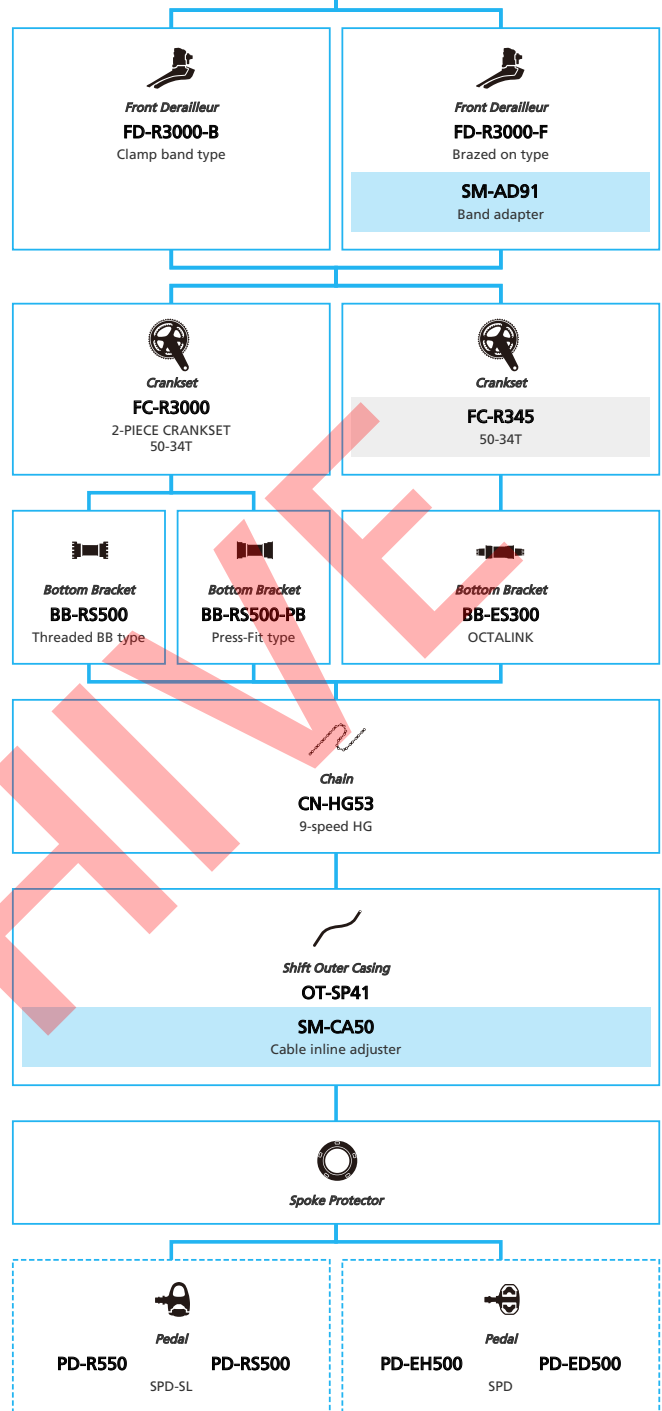

SHIMANO *SORA* (2x9-speed)

- ... New model
- ... Additional option
- ... Alternative option
- ... All select
- ... Single select

Road Bike