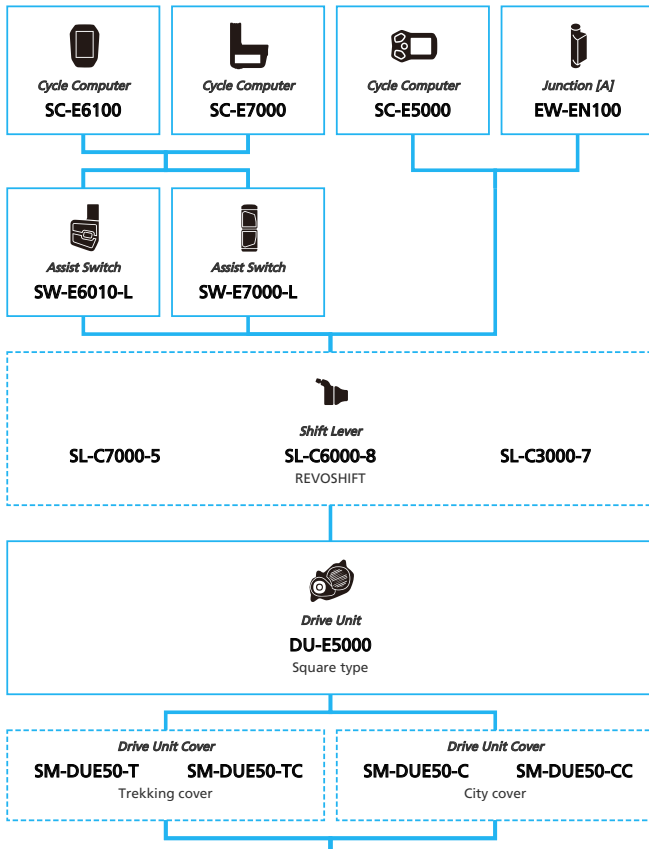

SHIMANO STEPS E5000 series (Mechanical Internal Geared Hub spec.)

■ ... New model
  ... Additional option
  ... Alternative option
  ... All select
  ... Single select

ARCHIVE

E-BIKE