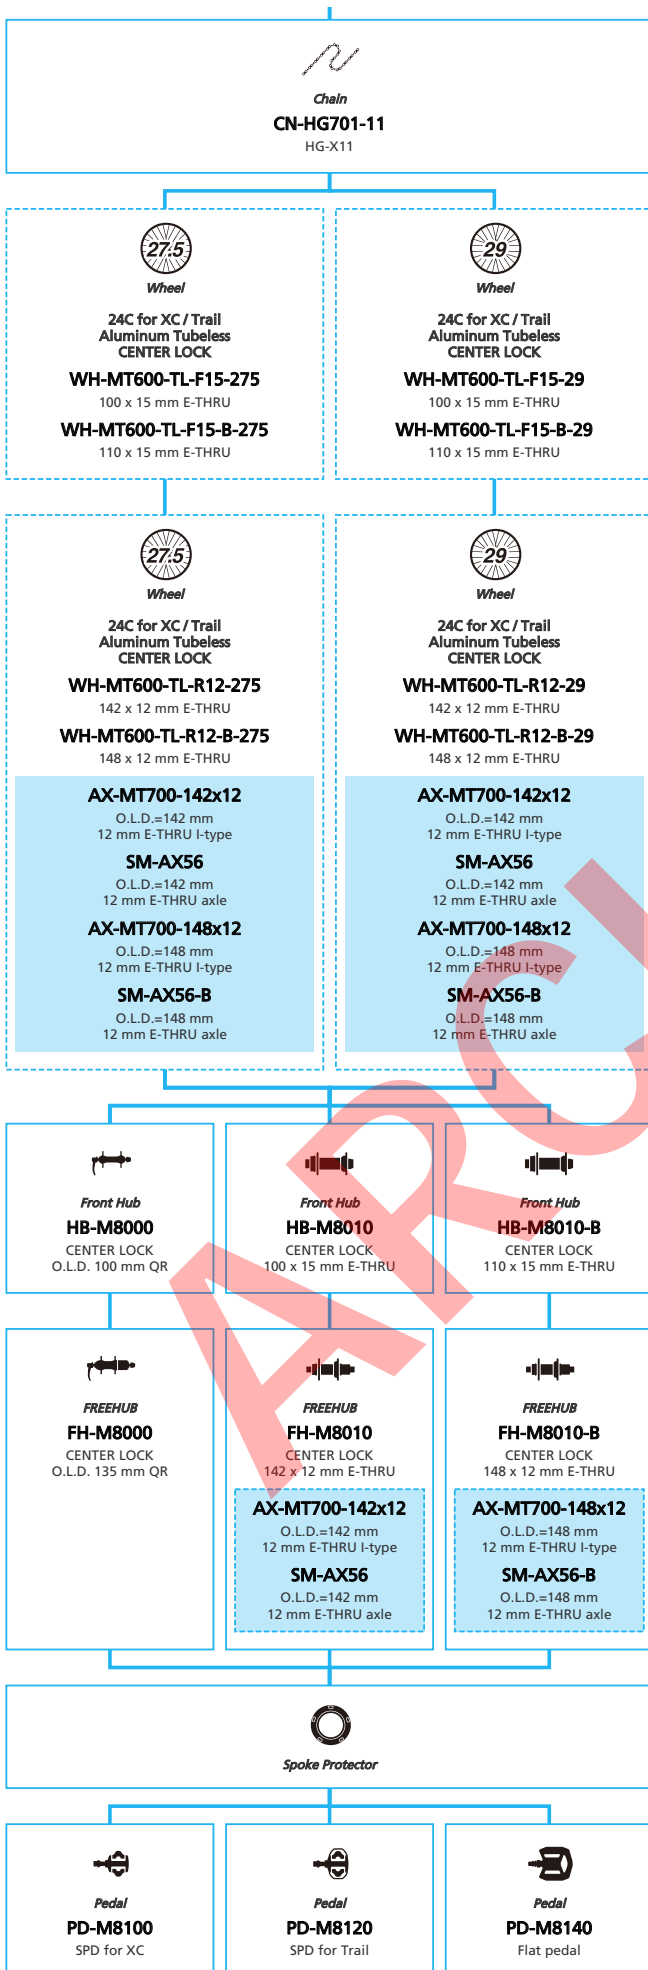

SHIMANO **DEORE XT** M8050 series (2x11-speed)

N ... New model
 ■ ... Additional option
 ■ ... Alternative option
 □ ... All select
 □ ... Single select

Mountain Bike

- ... New model
- ... Additional option
- ... All select
- ... Alternative option
- ... Single select