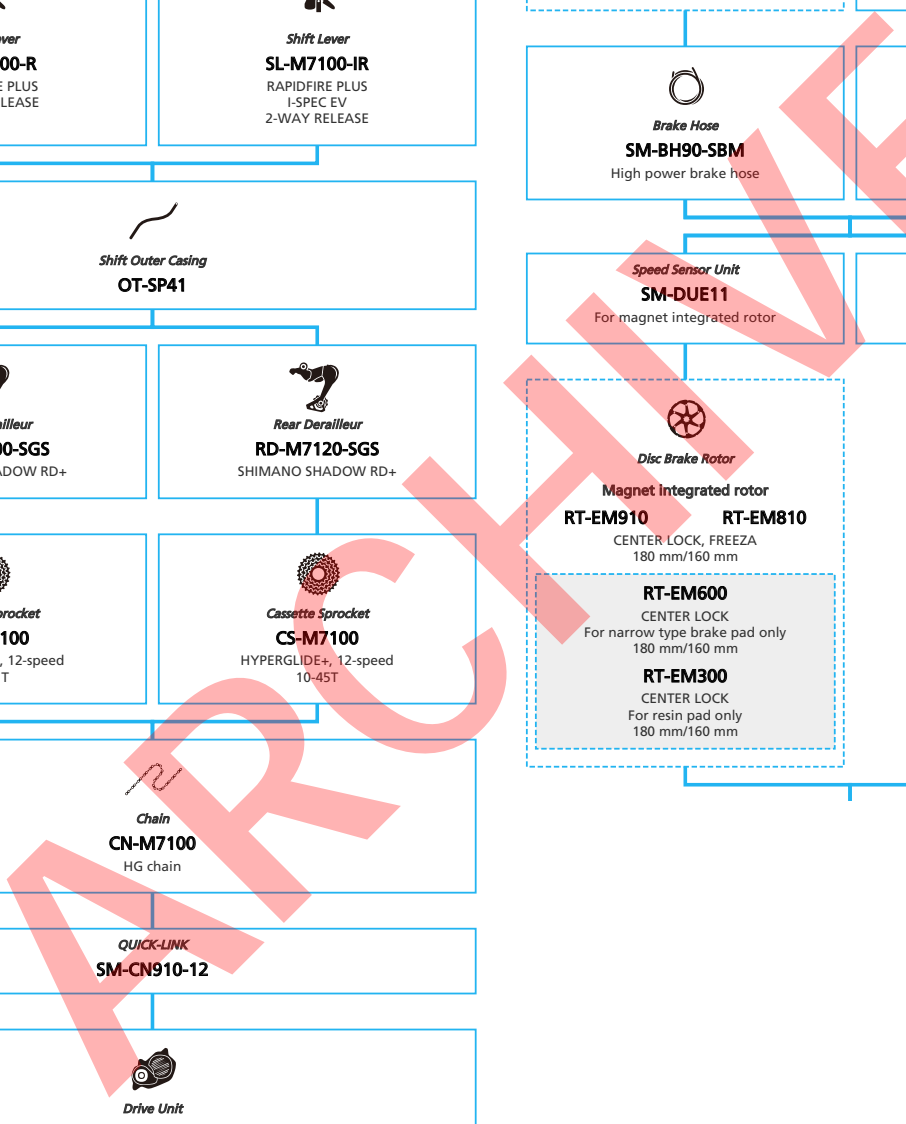

E-BIKE

- ... New model
- ... Additional option
- ... All select
- ... Alternative option
- ... Single select

SHIMANO STOPS E7000 series (Mechanical Derailleur spec. 12-speed)

N ... New model
 ... Additional option
 ... Alternative option
 ... All select
 ... Single select