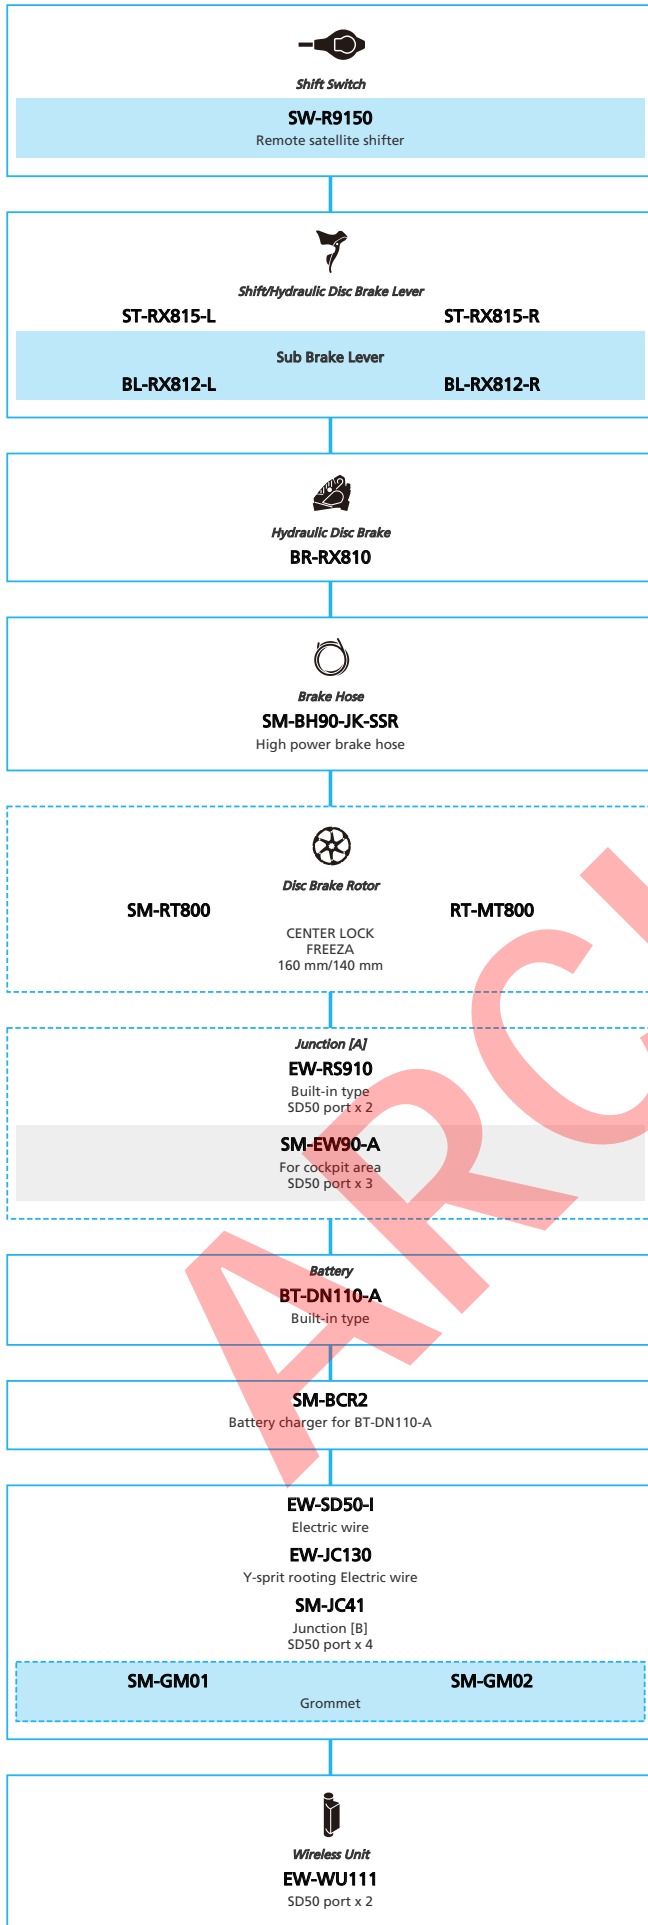

SHIMANO
GRX RX810 series (Electronic spec. 2x11-speed)

N ... New model
  ... Additional option
  ... All select
  ... Alternative option
  ... Single select

Gravel/Adventure Bike