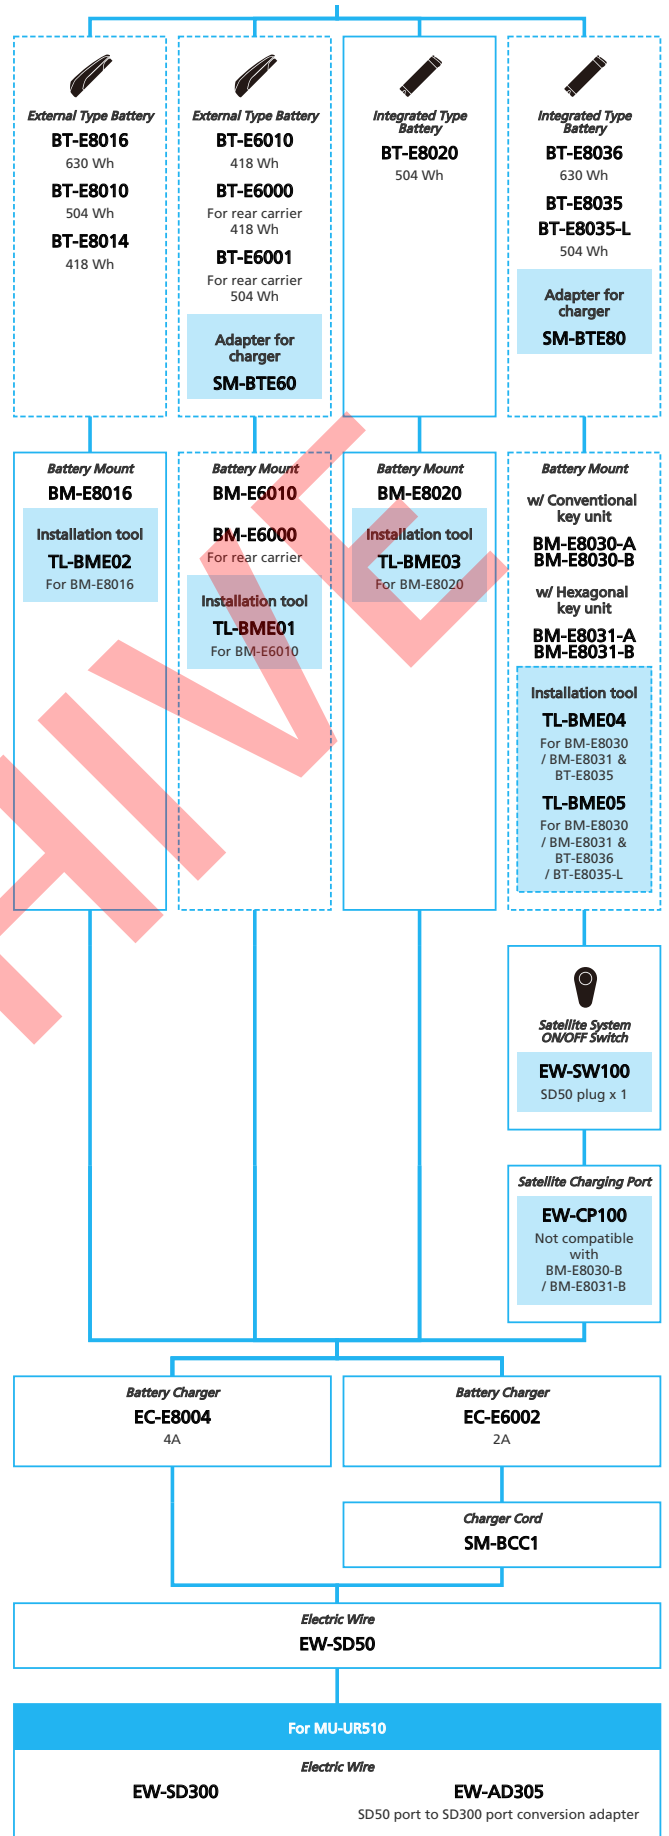

- ... New model
- ... Additional option
- ... All select
- ... Alternative option
- ... Single select

ARCHIVE