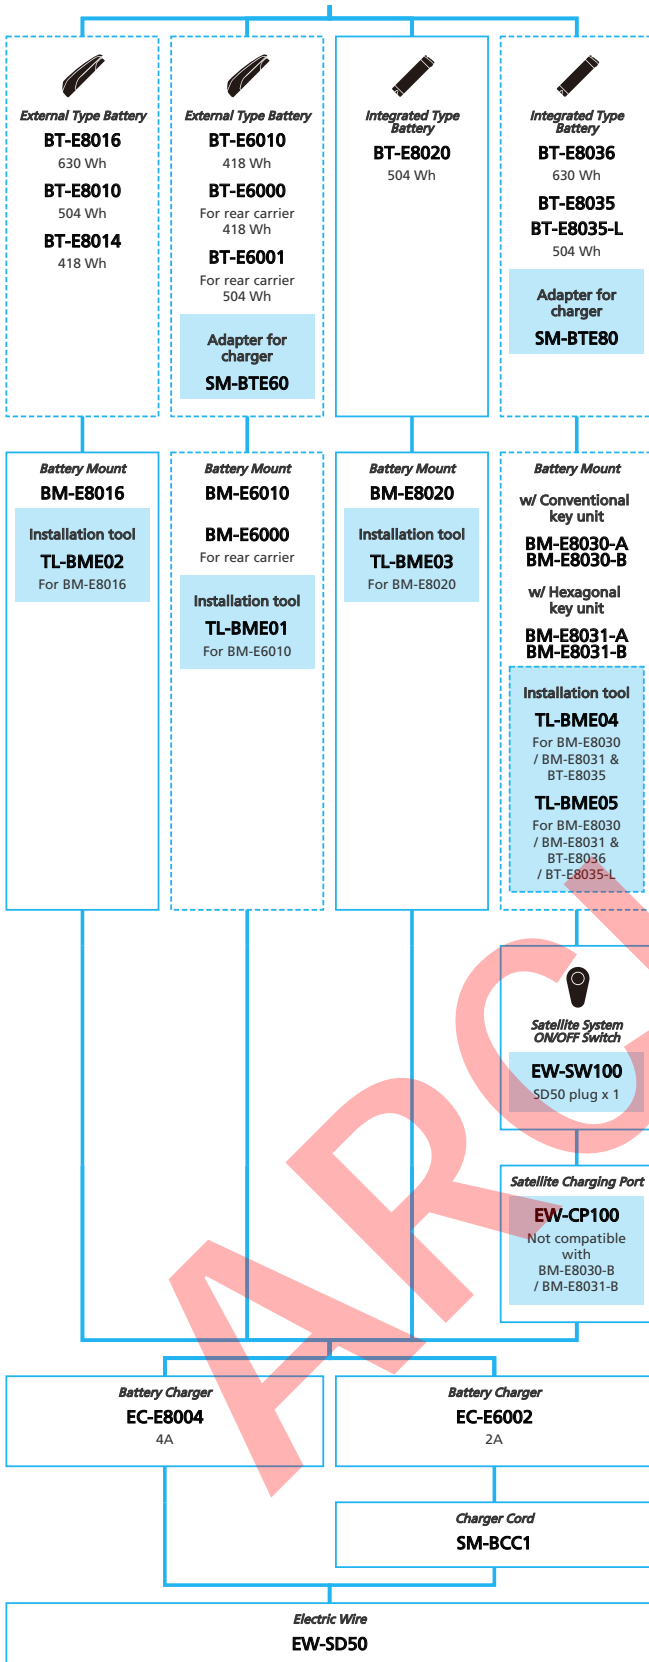

- ... New model
- ... Additional option
- ... Alternative option
- ... All select
- ... Single select