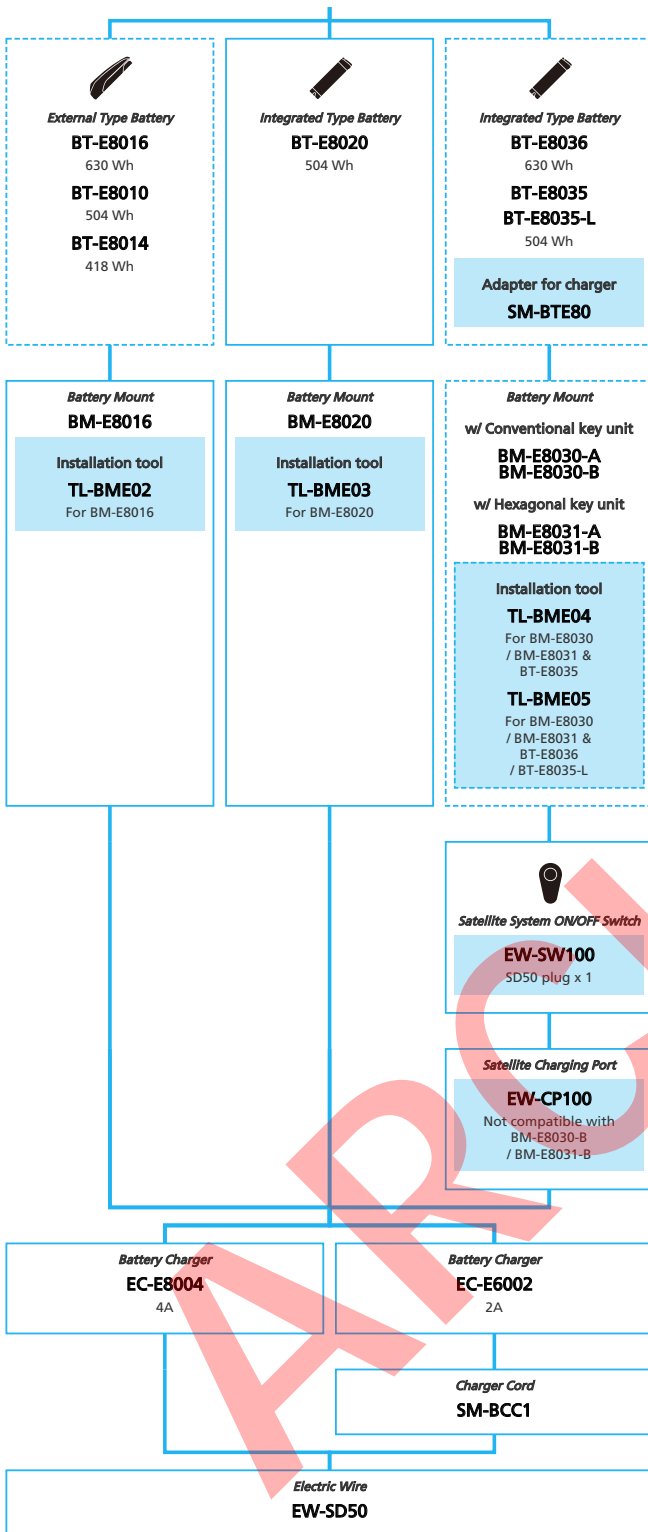

- ... New model
- ... Additional option
- ... All select
- ... Alternative option
- ... Single select