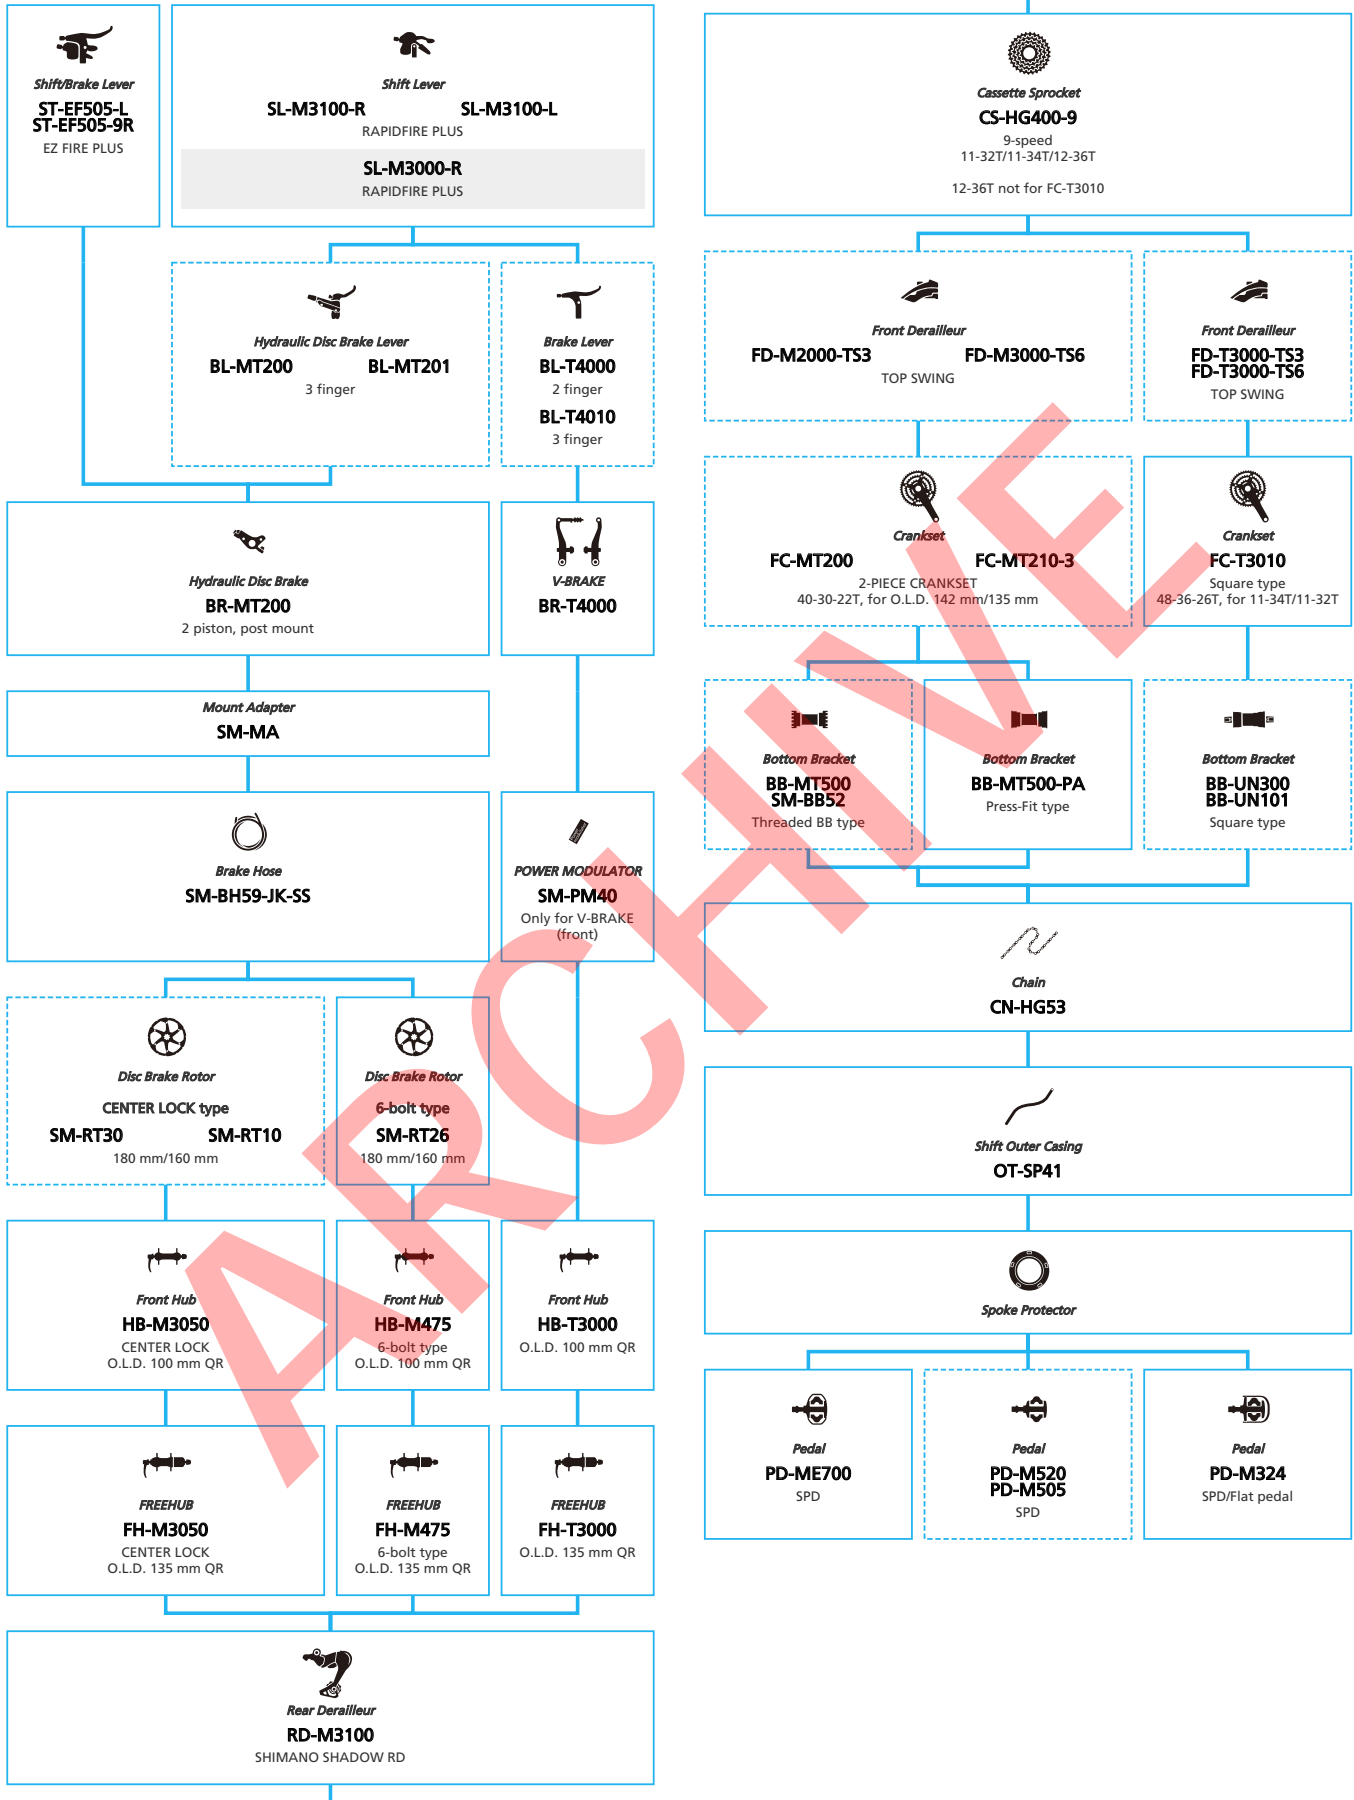

SHIMANO
ALCERA (3x9-speed)

N ... New model
   ... Additional option
   ... All select
   ... Alternative option

Mountain Bike