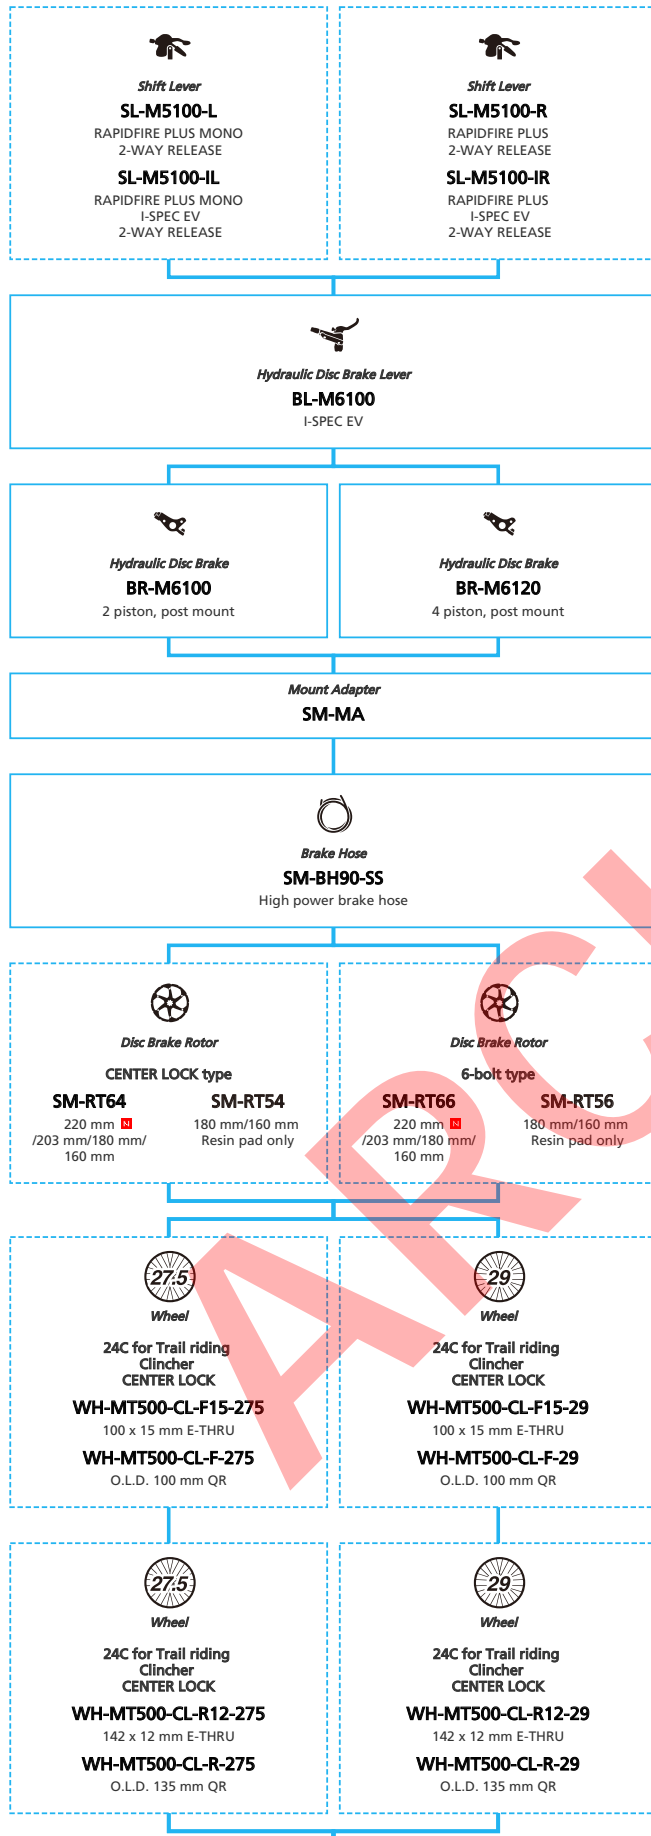

SHIMANO DEORE (1x12-speed)

N ... New model
 ... Additional option
 ... Alternative option
 ... All select
 ... Single select

Mountain Bike

-  ... New model
-  ... Additional option
-  ... Alternative option
-  ... All select
-  ... Single select

ARCHIVE

SHIMANO DEORE (1x11-speed)

N ... New model
 ■ ... Additional option
 □ ... All select
 ■ ... Alternative option
 □ ... Single select

Mountain Bike

-  ... New model
-  ... Additional option
-  ... Alternative option
-  ... All select
-  ... Single select

ARCHIVE

SHIMANO DEORE (2x11-speed)

N ... New model
 ... Additional option
 ... Alternative option
 ... All select
 ... Single select

Mountain Bike

-  ... New model
-  ... Additional option
-  ... Alternative option
-  ... All select
-  ... Single select

ARCHIVE

SHIMANO DEORE (1x10-speed)

N ... New model
 ... Additional option
 ... Alternative option
 ... All select
 ... Single select

Mountain Bike

-  ... New model
-  ... Additional option
-  ... Alternative option
-  ... All select
-  ... Single select