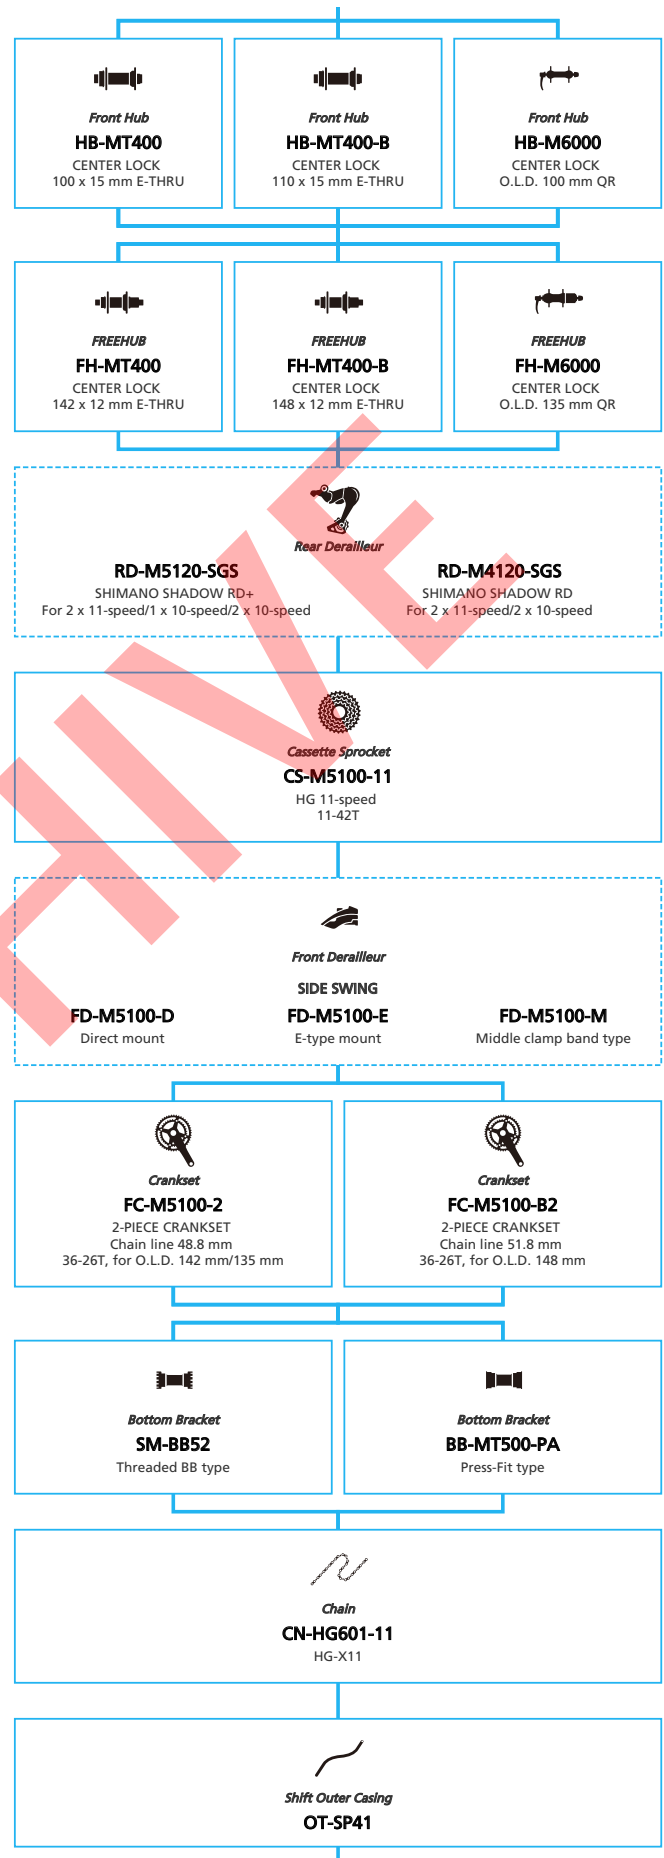

SHIMANO DEORE (1x12-speed)

N ... New model
 ... Additional option
 ... Alternative option
 ... All select
 ... Single select

Mountain Bike

-  ... New model
-  ... Additional option
-  ... Alternative option
-  ... All select
-  ... Single select

ARCHIVE

SHIMANO DEORE (1x11-speed)

N ... New model
 ■ ... Additional option
 □ ... All select
 ■ ... Alternative option
 □ ... Single select

Mountain Bike

-  ... New model
-  ... Additional option
-  ... Alternative option
-  ... All select
-  ... Single select

ARCHIVE

SHIMANO DEORE (2x11-speed)

N ... New model
 ... Additional option
 ... Alternative option
 ... All select
 ... Single select

Mountain Bike

-  ... New model
-  ... Additional option
-  ... Alternative option
-  ... All select
-  ... Single select