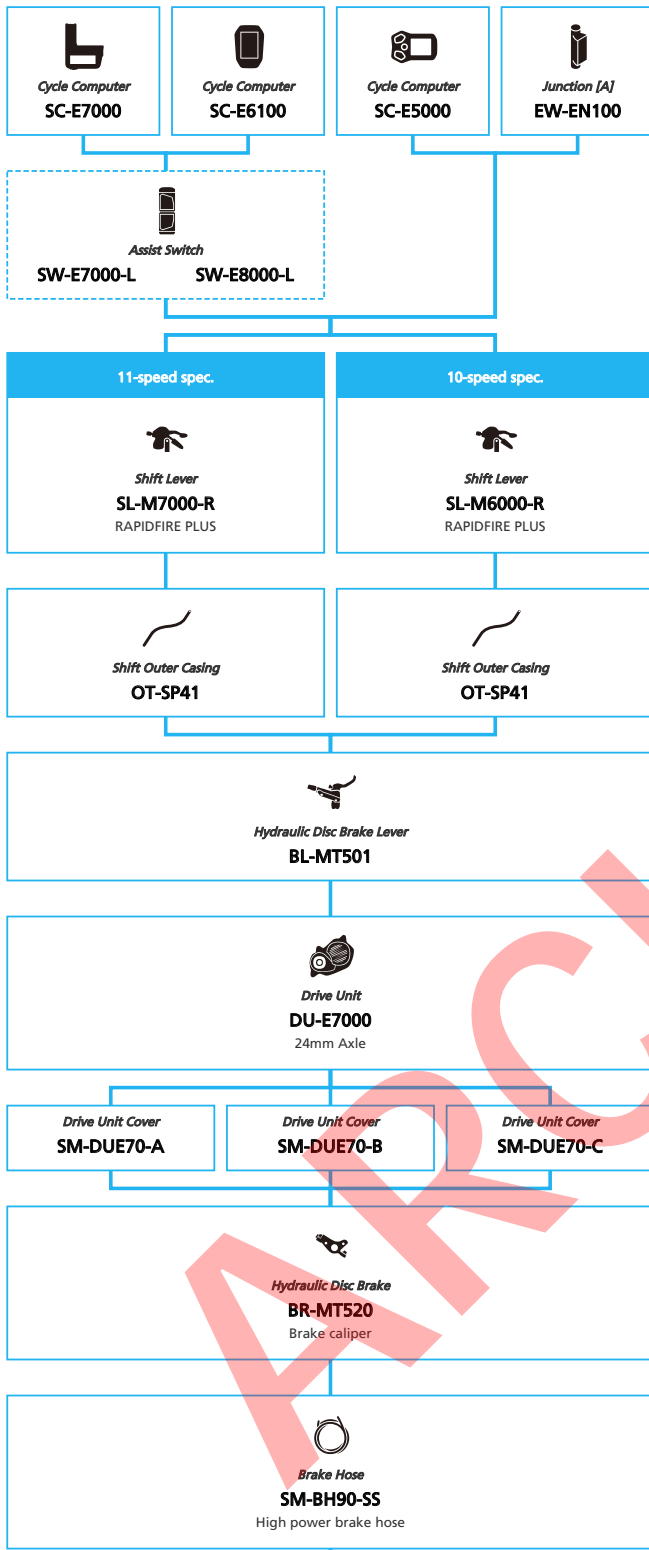

SHIMANO STePS E7000 series (Mechanical Derailleur spec. 10/11-speed)

N ... New model
   ... Additional option
   ... All select
   ... Alternative option
   ... Single select

E-BIKE