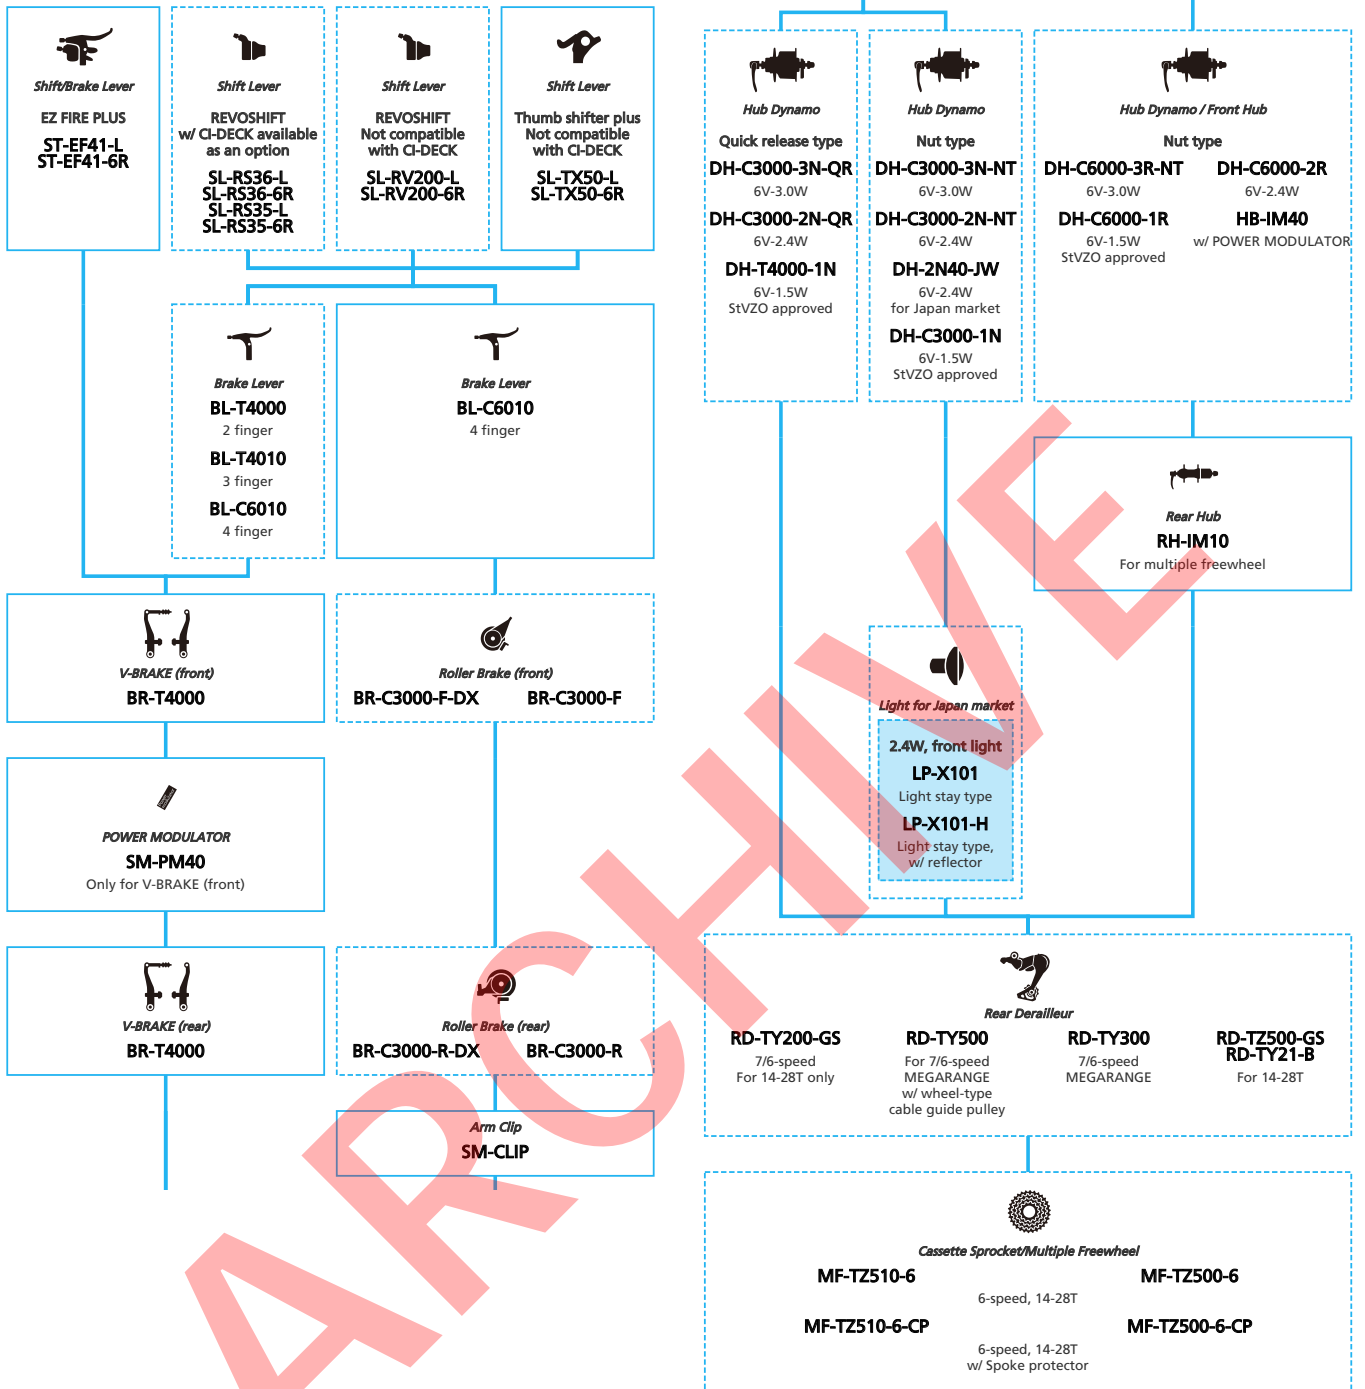

SHIMANO Tourney (3x6-speed)

N ... New model
  ... Additional option
  ... Alternative option
  ... All select
  ... Single select

Mountain Bike