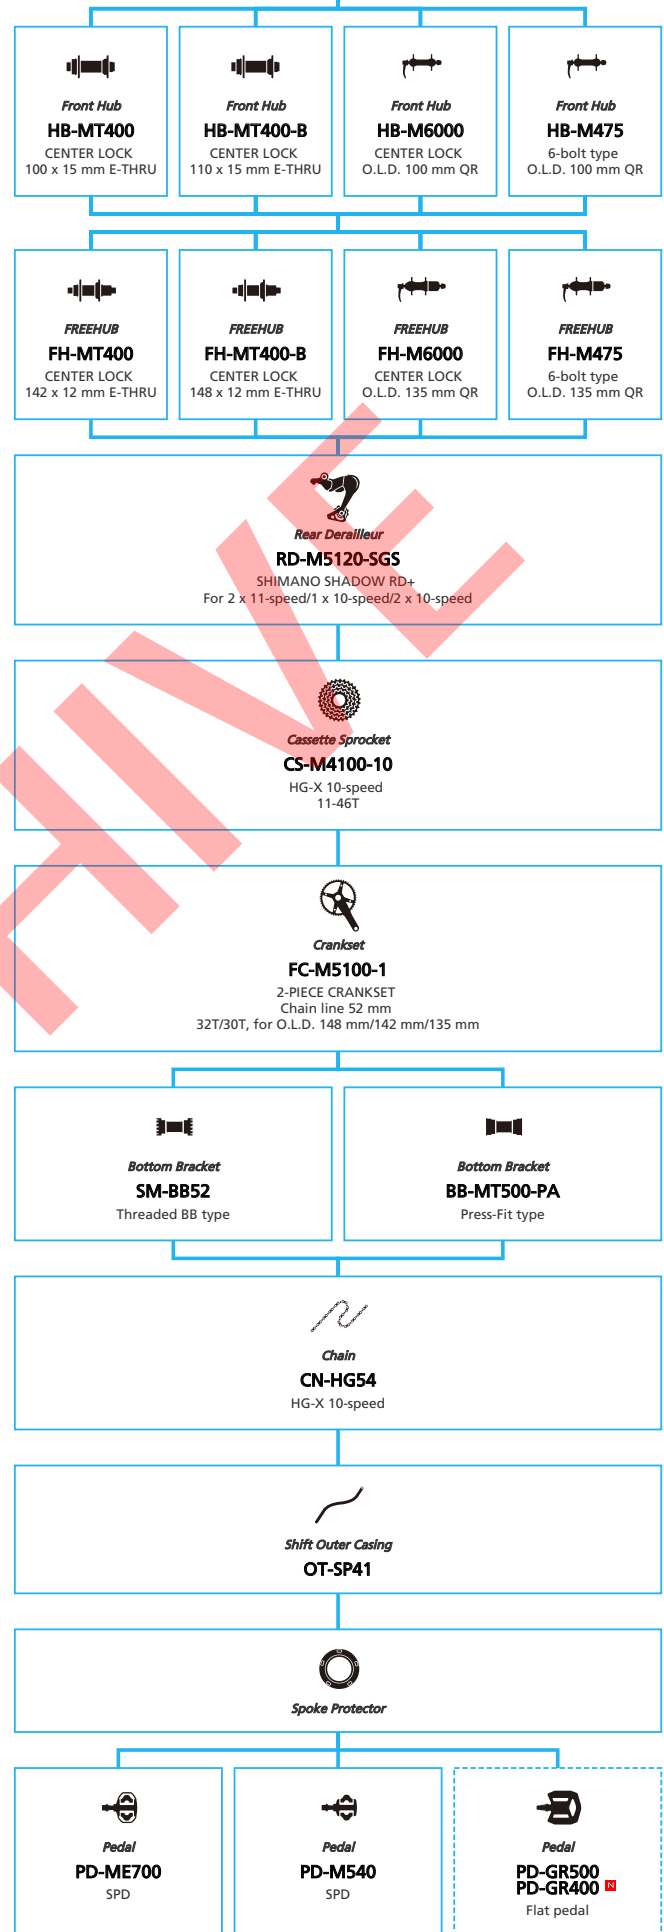

ARCHIVE

SHIMANO DEORE (2x11-speed)

N ... New model
 ... Additional option
 ... Alternative option
 ... All select
 ... Single select

Mountain Bike

-  ... New model
-  ... Additional option
-  ... Alternative option
-  ... All select
-  ... Single select

ARCHIVE

SHIMANO DEORE (1x10-speed)

N ... New model
 ... Additional option
 ... Alternative option
 ... All select
 ... Single select

Mountain Bike

-  ... New model
-  ... Additional option
-  ... Alternative option
-  ... All select
-  ... Single select