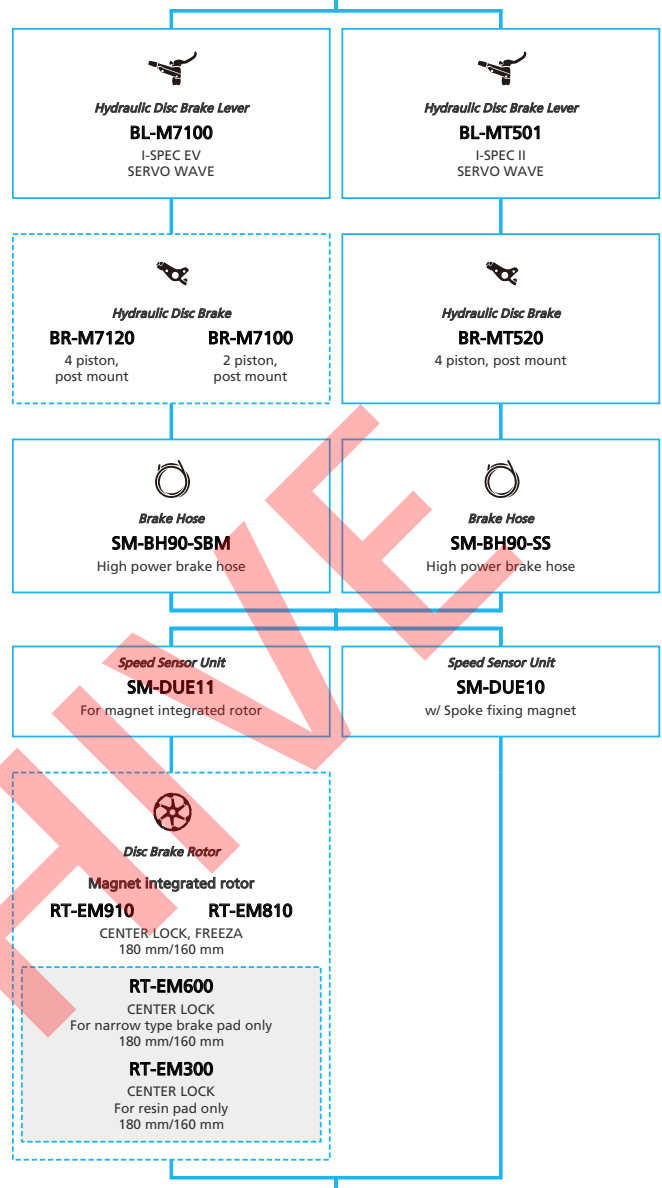

E-BIKE

- ... New model
- ... Additional option
- ... All select
- ... Alternative option
- ... Single select

SHIMANO STOPS E8080 series for Japan market

(For Drop Handlebar Mechanical Derailleur spec.)

N ... New model
 ... Additional option
 ... Alternative option
 ... All select
 ... Single select

E-BIKE

- ... New model
- ... Additional option
- ... All select
- ... Alternative option
- ... Single select

SHIMANO STOPS E7000 series (Mechanical Derailleur spec. 12-speed)

N ... New model
 ... Additional option
 ... Alternative option
 ... All select
 ... Single select