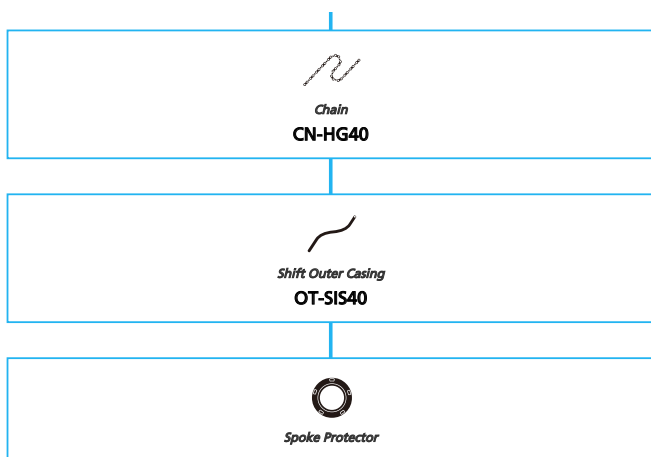

ARCHIVE

SHIMANO *Tourney* TZ (3x7 Friction)

N ... New model
 ■ ... Additional option
 ■ ... Alternative option
 □ ... All select
 □ ... Single select

Mountain Bike

- ... New model
- ... Additional option
- ... Alternative option
- ... All select
- ... Single select