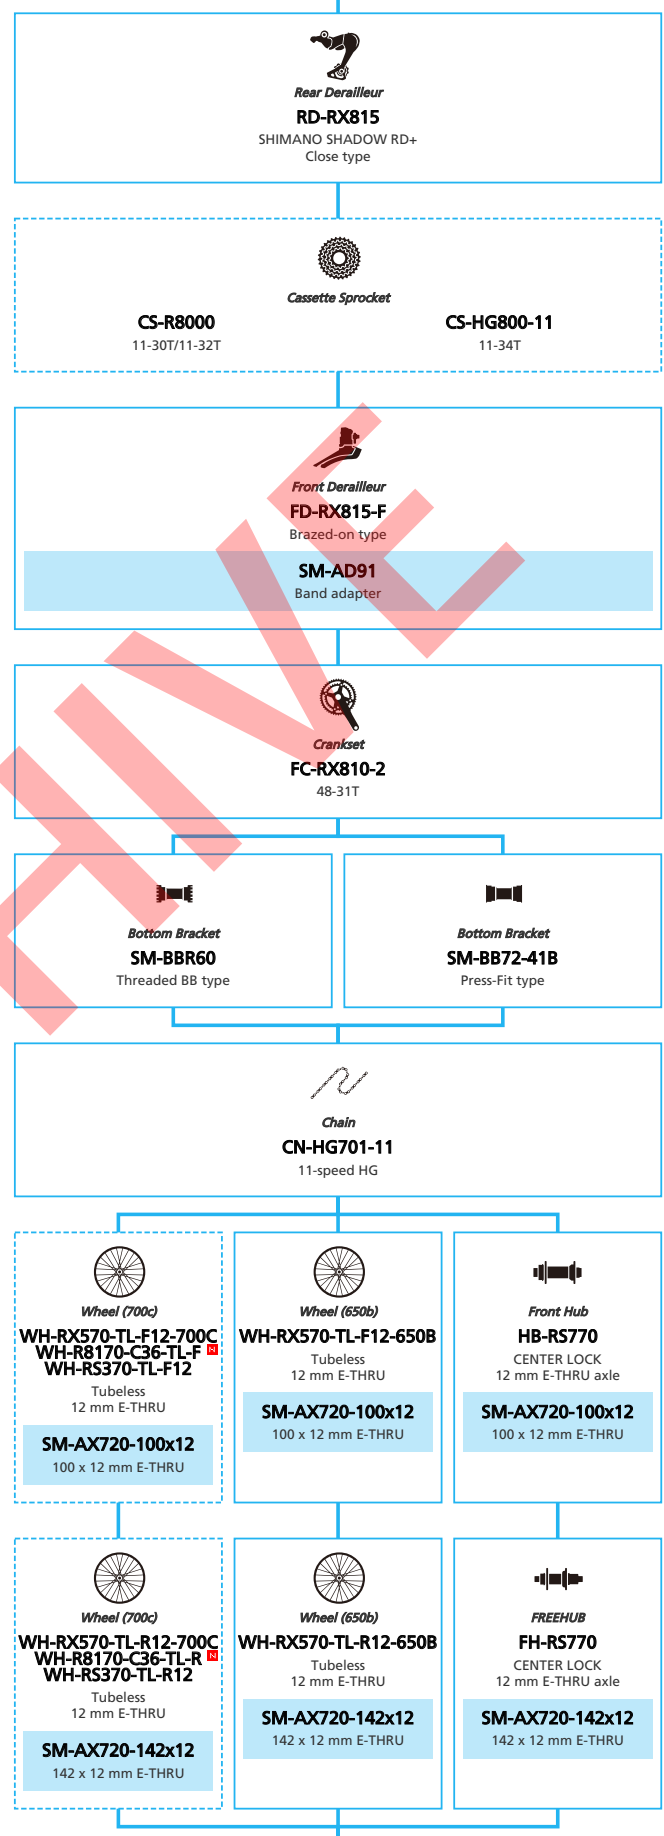

SHIMANO
GRX RX810 series (Electronic spec. 2x11-speed)

N ... New model
  ... Additional option
  ... All select
  ... Alternative option
  ... Single select

Gravel/Adventure Bike