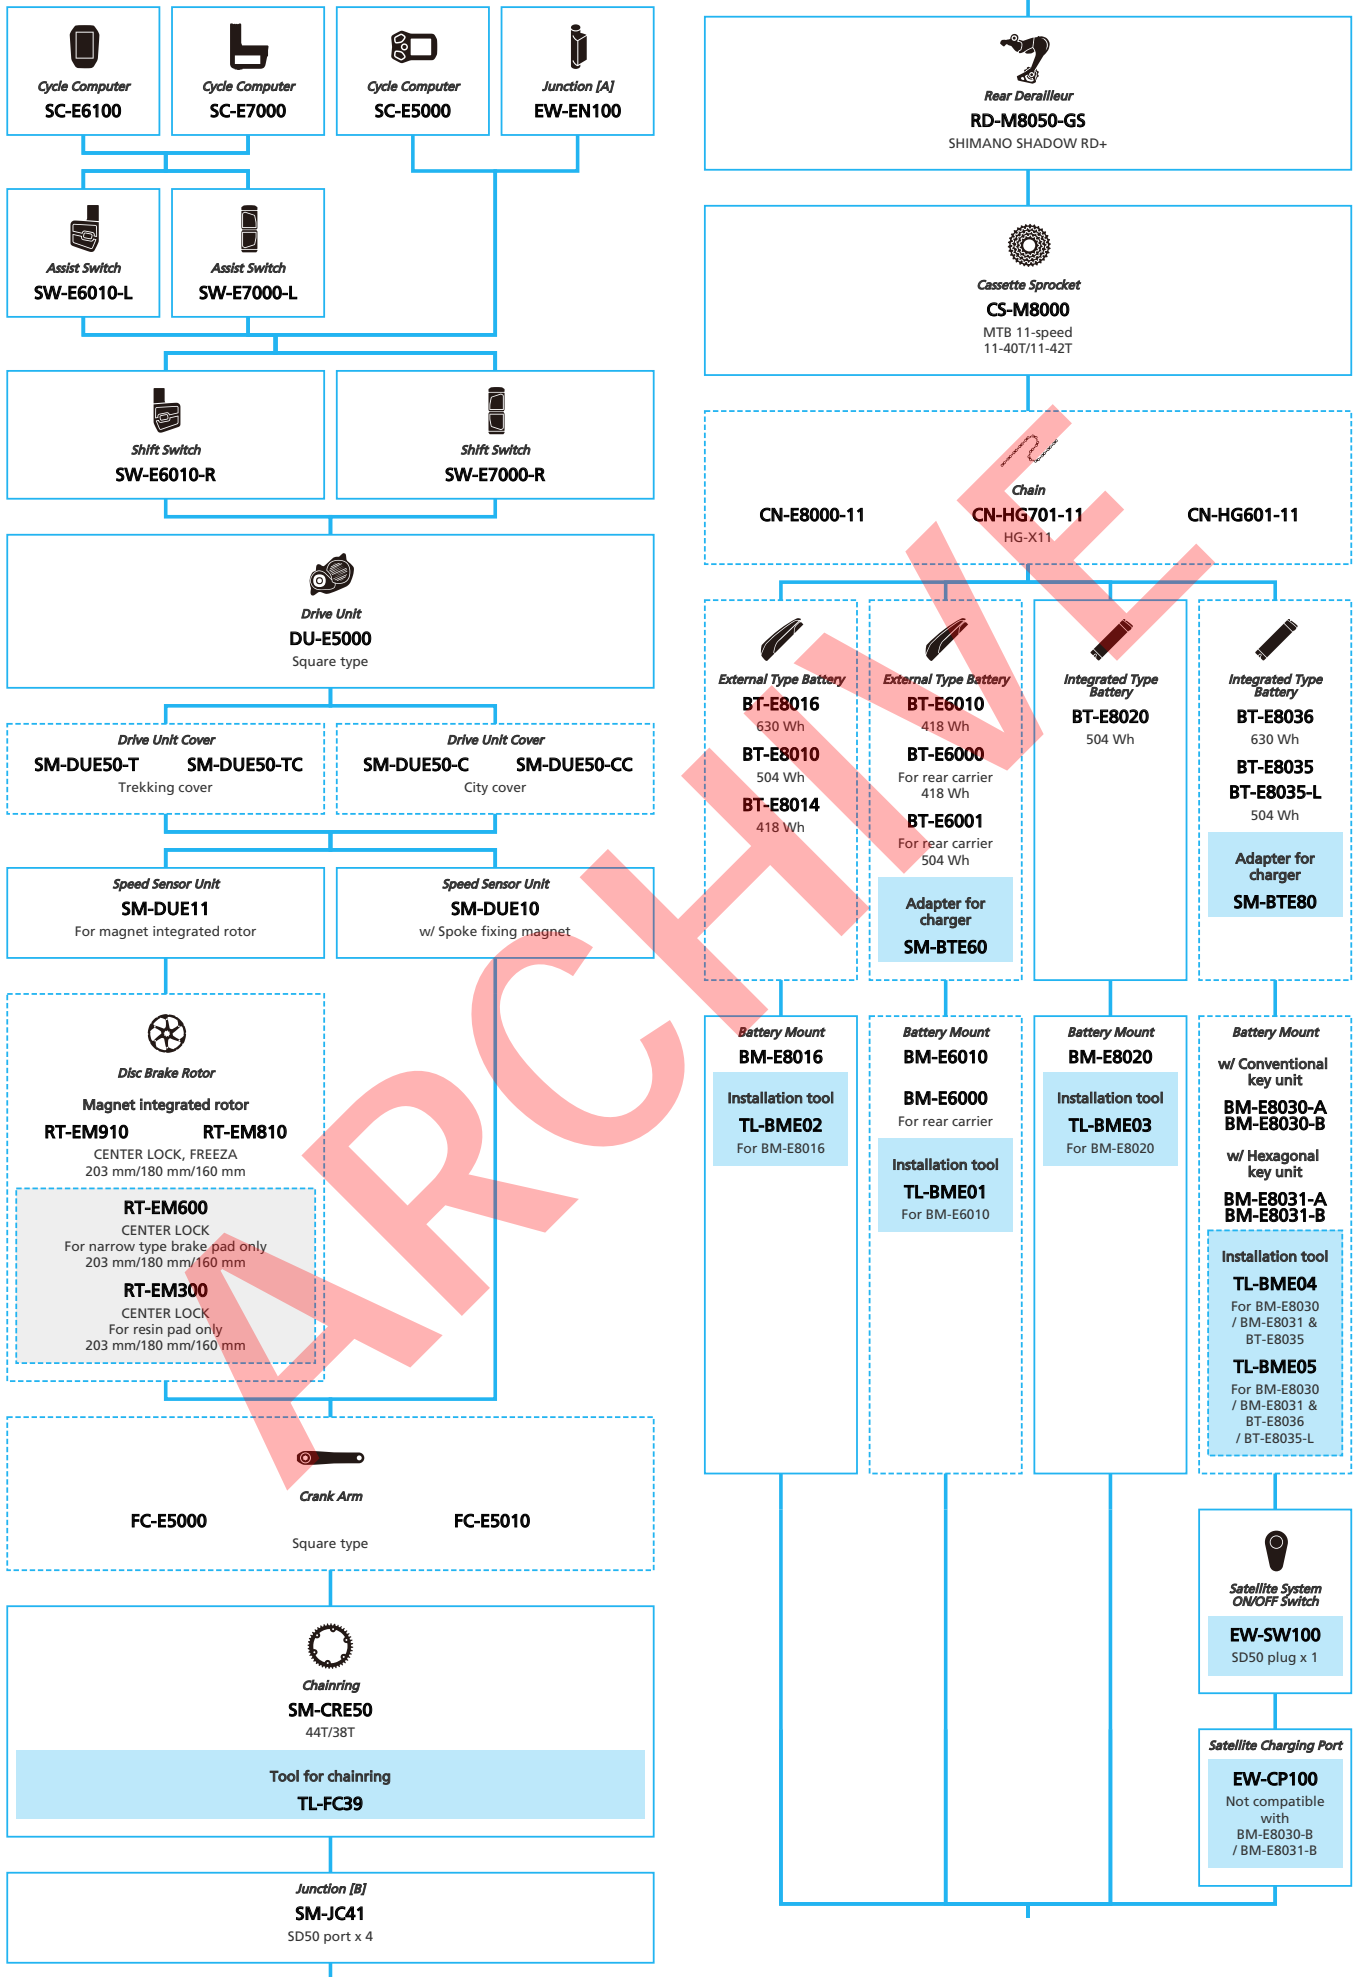

ARCHIVE

E-BIKE

N ... New model
 ■ ... Additional option
 ■ ... Alternative option
 □ ... All select
 □ ... Single select

ARCHIVE

SHIMANO STePS E5000 series (Electronic Derailleur spec. 11-speed)

■ ... New model
 ... Additional option
 ... All select
 ... Alternative option
 ... Single select