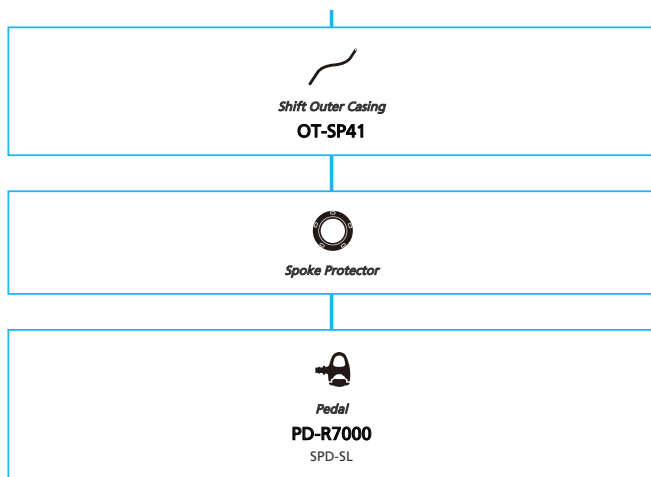

ARCHIVE

SHIMANO **105** (2x11-speed)

- ... New model
- ... Additional option
- ... All select
- ... Alternative option
- ... Single select

Road Bike

- N ... New model
- ... Additional option
- ... Alternative option
- ... All select
- ... Single select