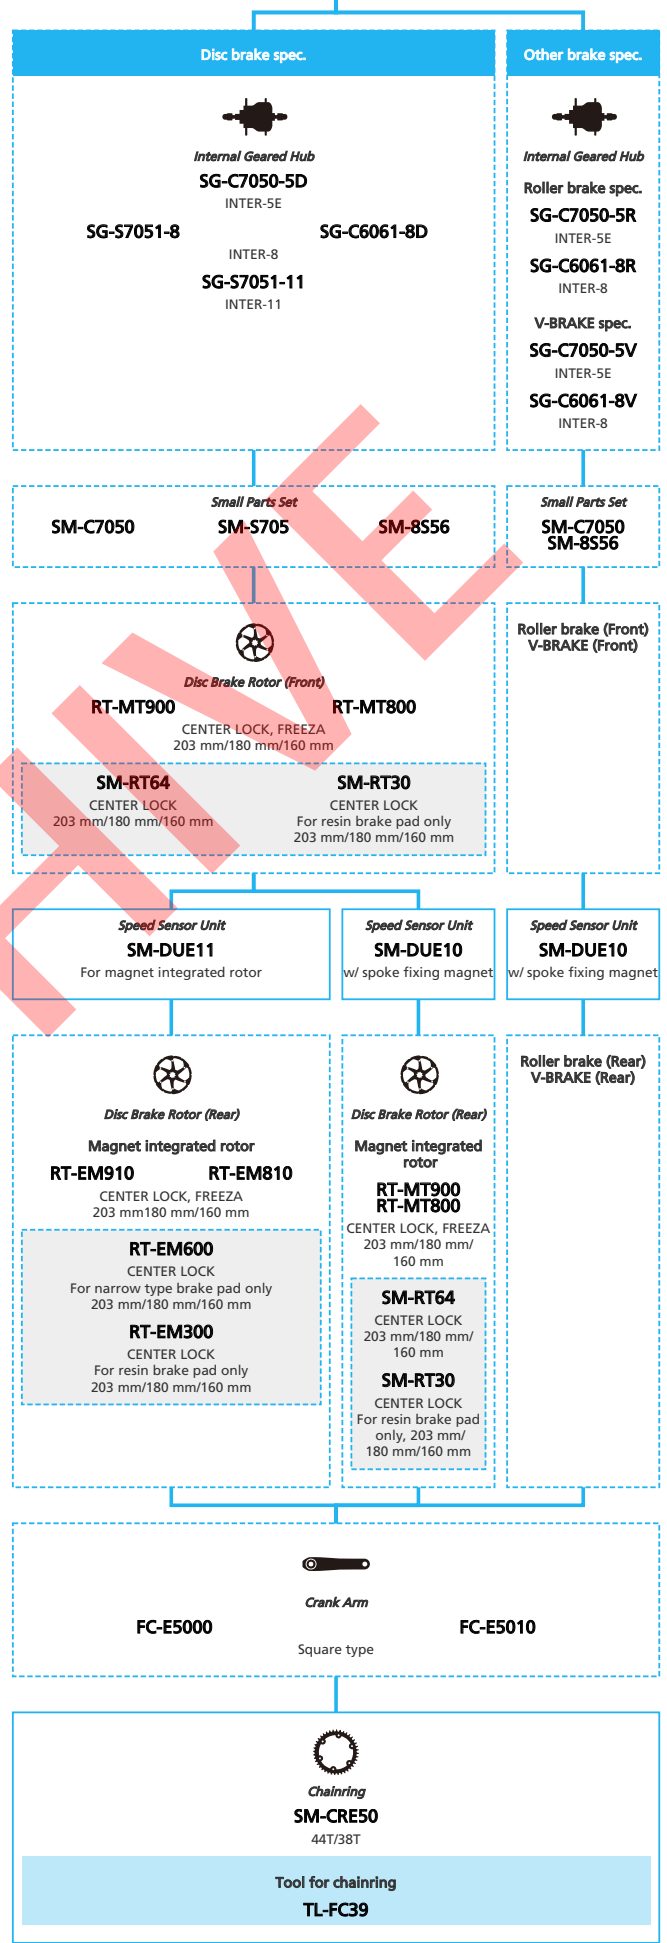

SHIMANO STePS E5080 series for Japan market (Electronic Internal Geared Hub spec.)

N ... New model
  ... Additional option
  ... Alternative option
  ... All select
  ... Single select

ARCHIVE

E-BIKE