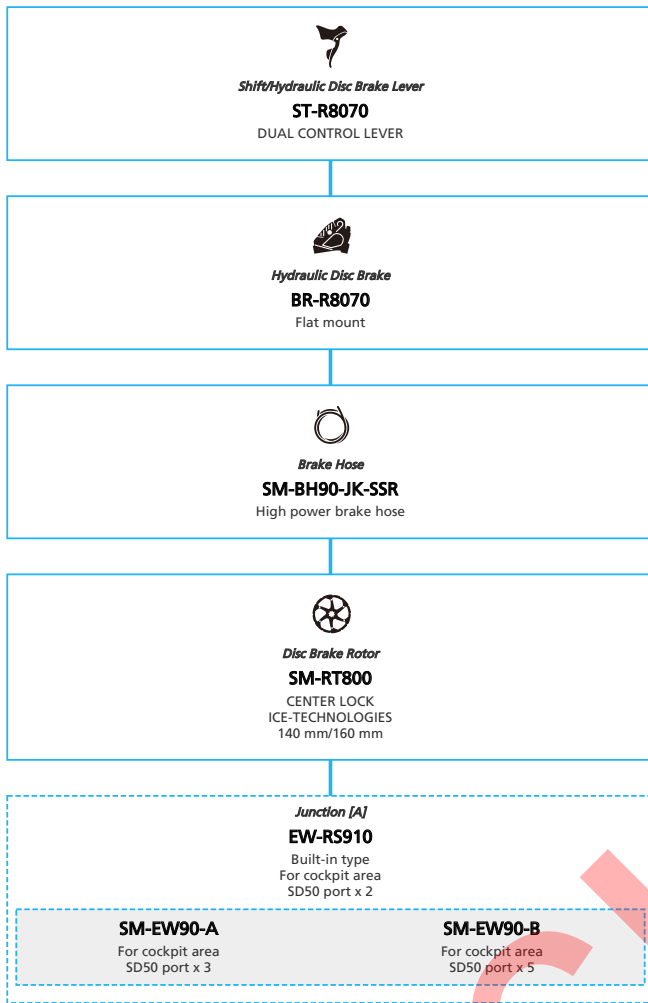

Hydraulic Disc Brake for Drop Handlebar (Electronic spec. 2x11-speed ULTEGRA grade)

N ... New model
 ... Additional option
 ... Alternative option
 ... All select
 ... Single select

ARCHIVED