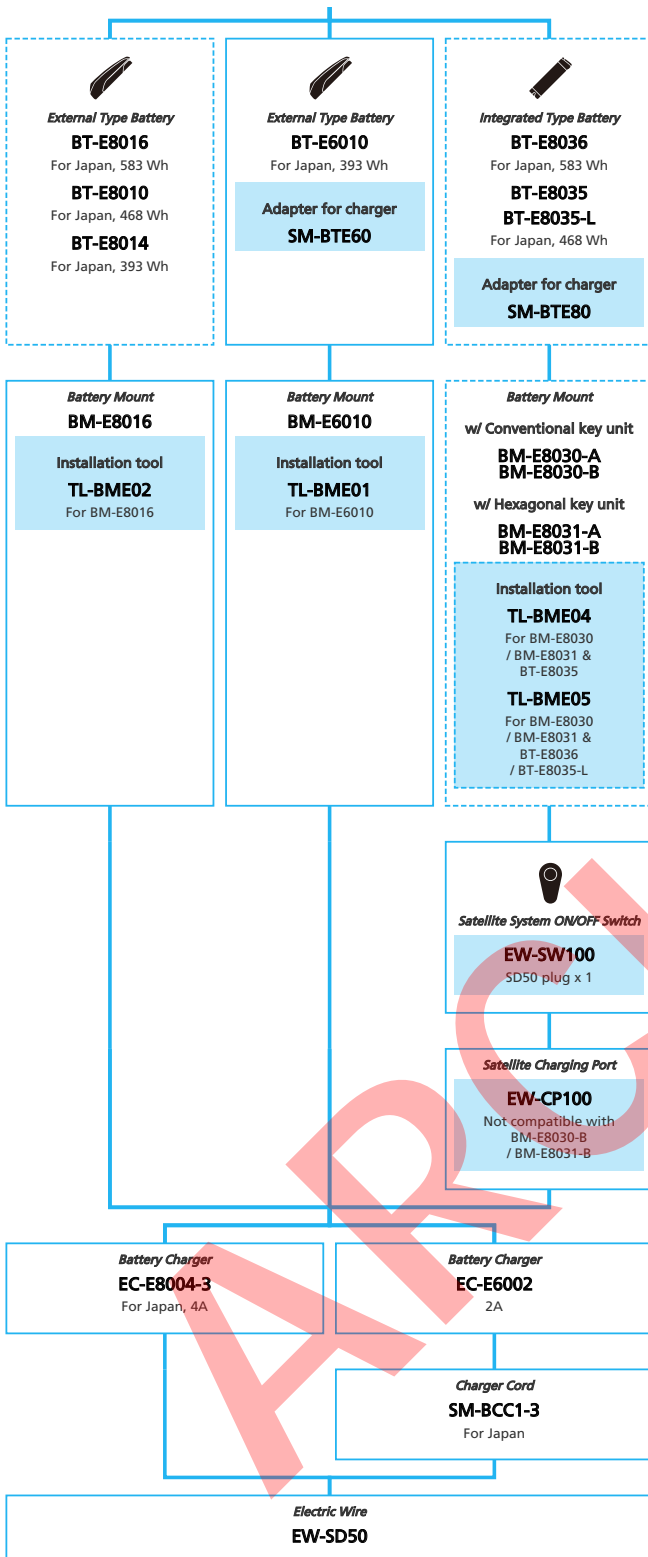

- ... New model
- ... Additional option
- ... All select
- ... Alternative option
- ... Single select