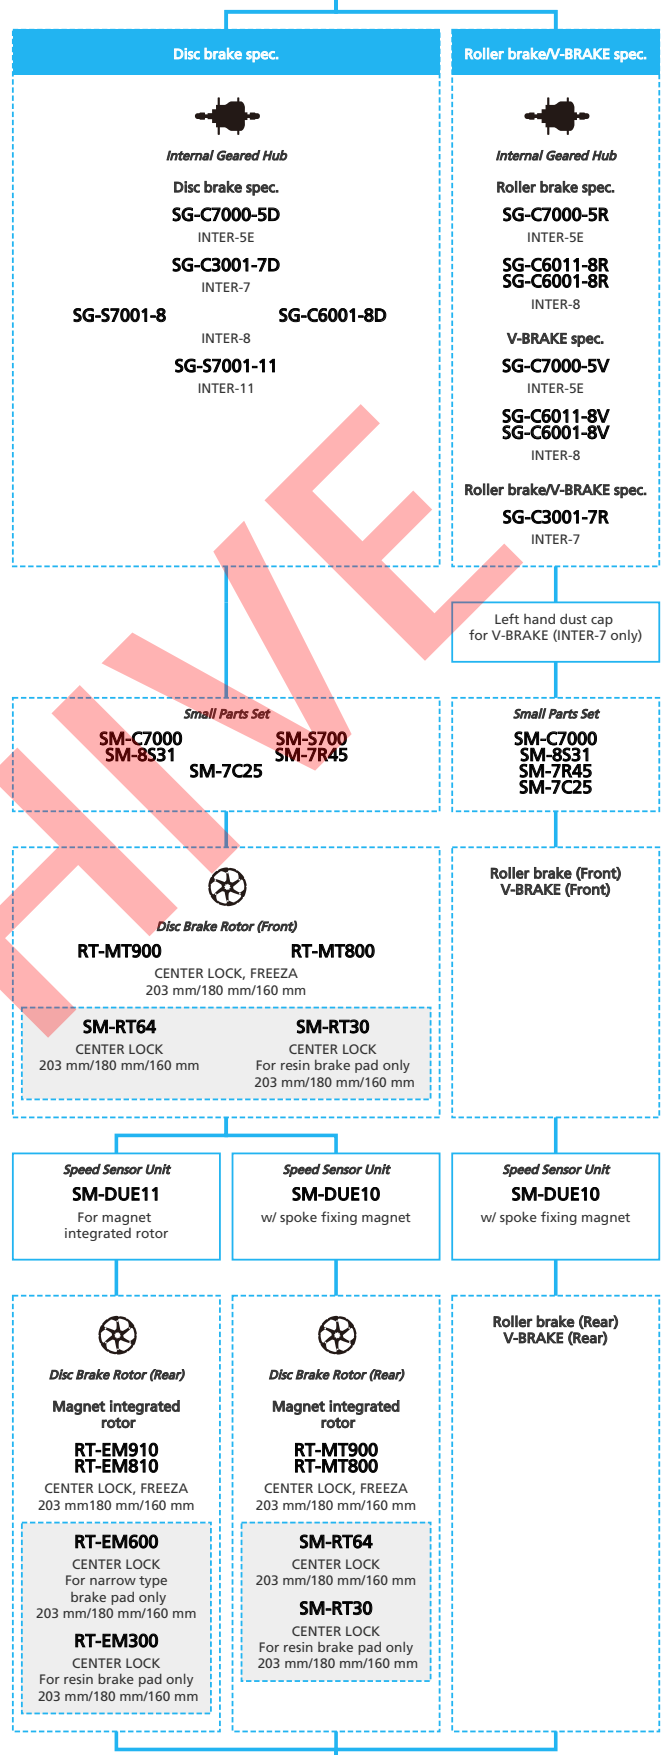

ARCHIVE

E-BIKE

- ... New model
- ... Additional option
- ... All select
- ... Alternative option
- ... Single select

SHIMANO STEPS E5080 series for Japan market (Mechanical Internal Geared Hub spec.)

N ... New model
 ... Additional option
 ... Alternative option
 ... All select
 ... Single select