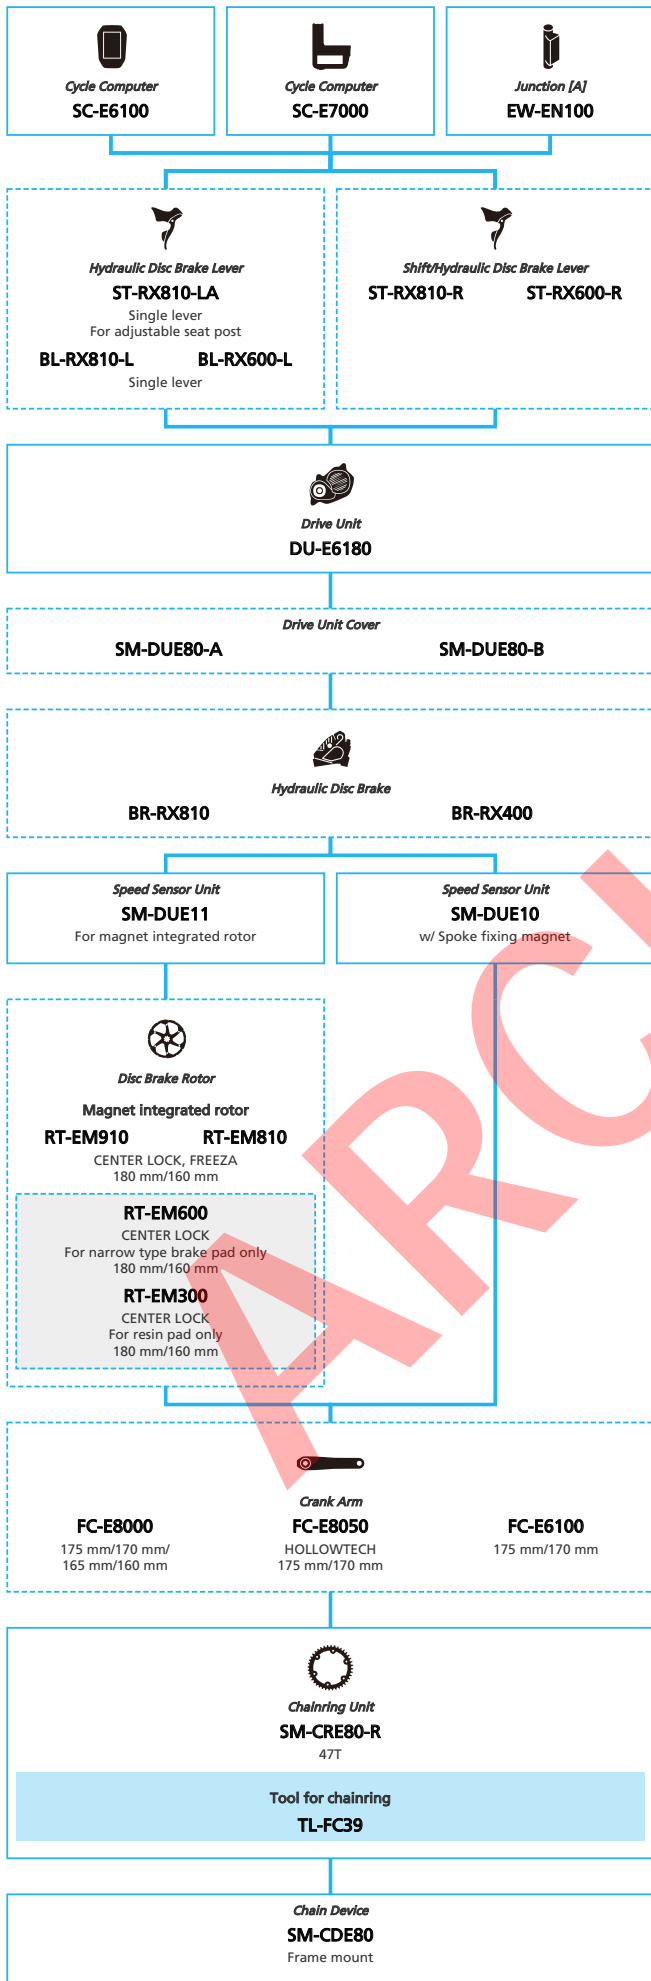

E-BIKE

- ... New model
- ... Additional option
- ... All select
- ... Alternative option
- ... Single select

SHIMANO STOPS E6180 series for Japan market

(For Drop Handlebar Mechanical Derailleur spec.)

N ... New model
 ■ ... Additional option
 □ ... All select
 ▨ ... Alternative option
 ▨ ... Single select