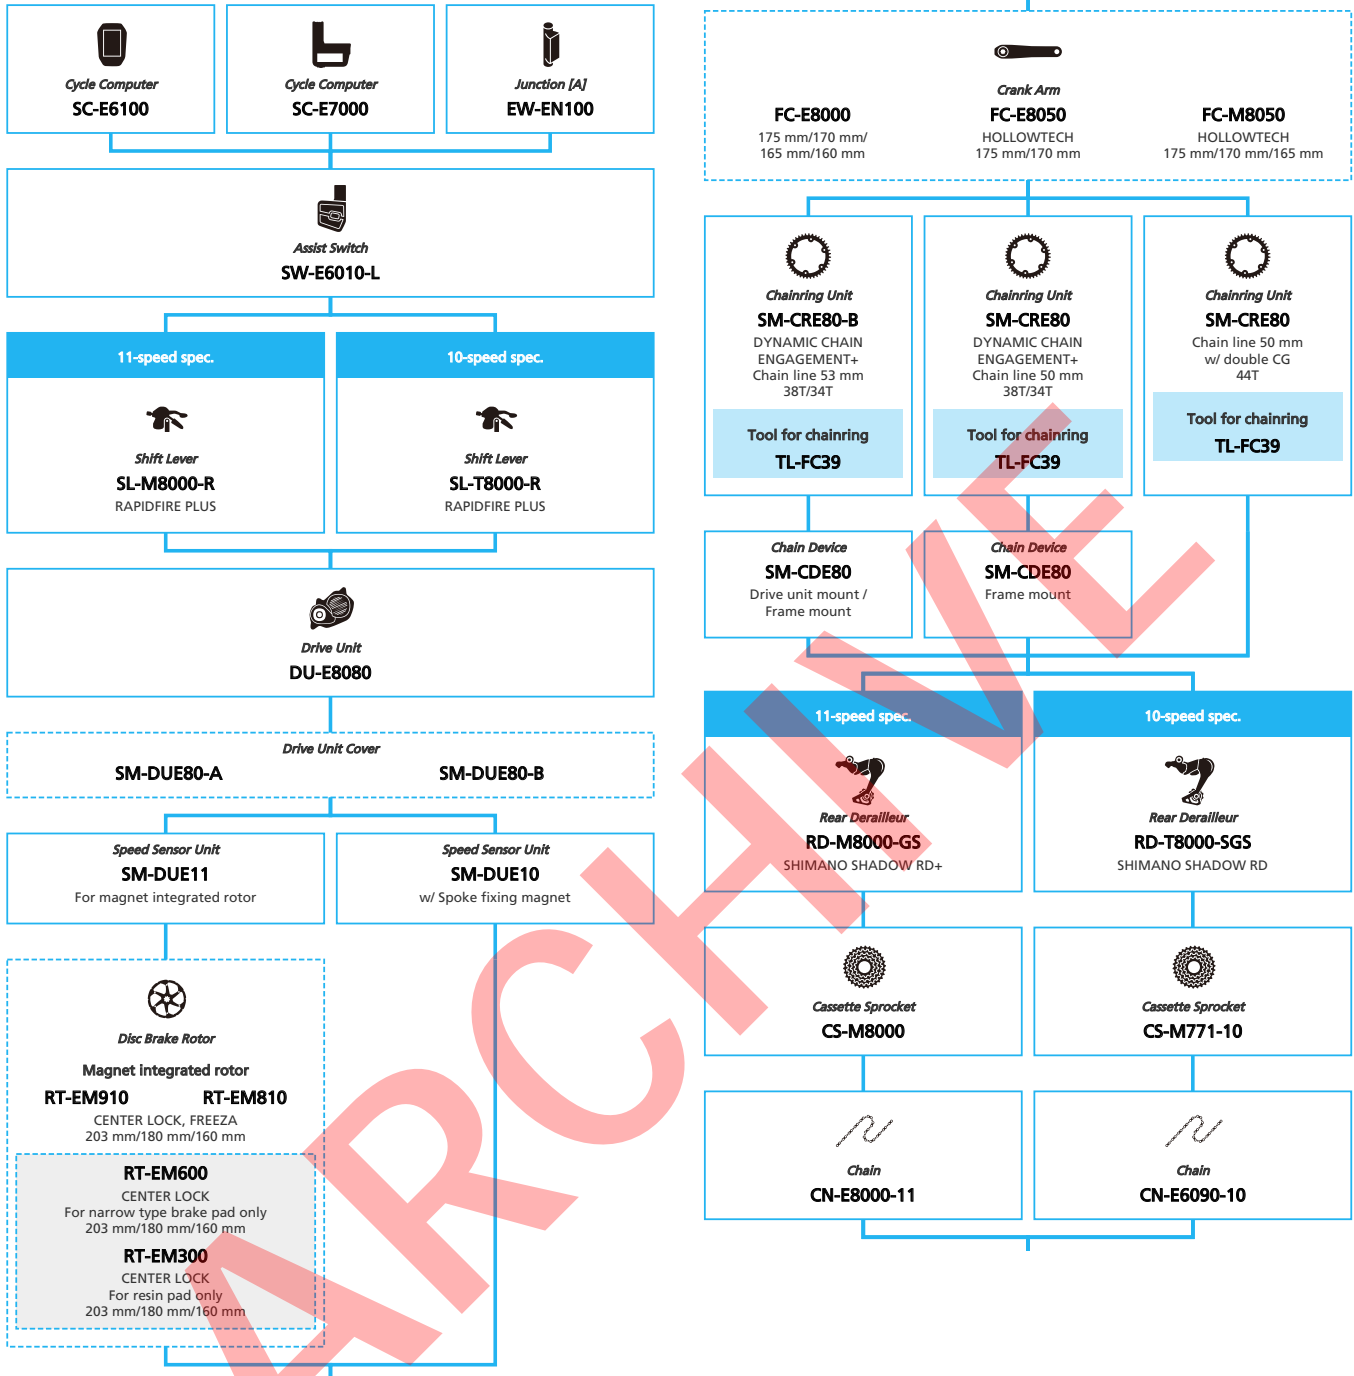

SHIMANO STEPS E8080 series for Japan market (Mechanical Derailleur spec. 10/11-speed)

N ... New model
  ... Additional option
  ... Alternative option
  ... All select
  ... Single select