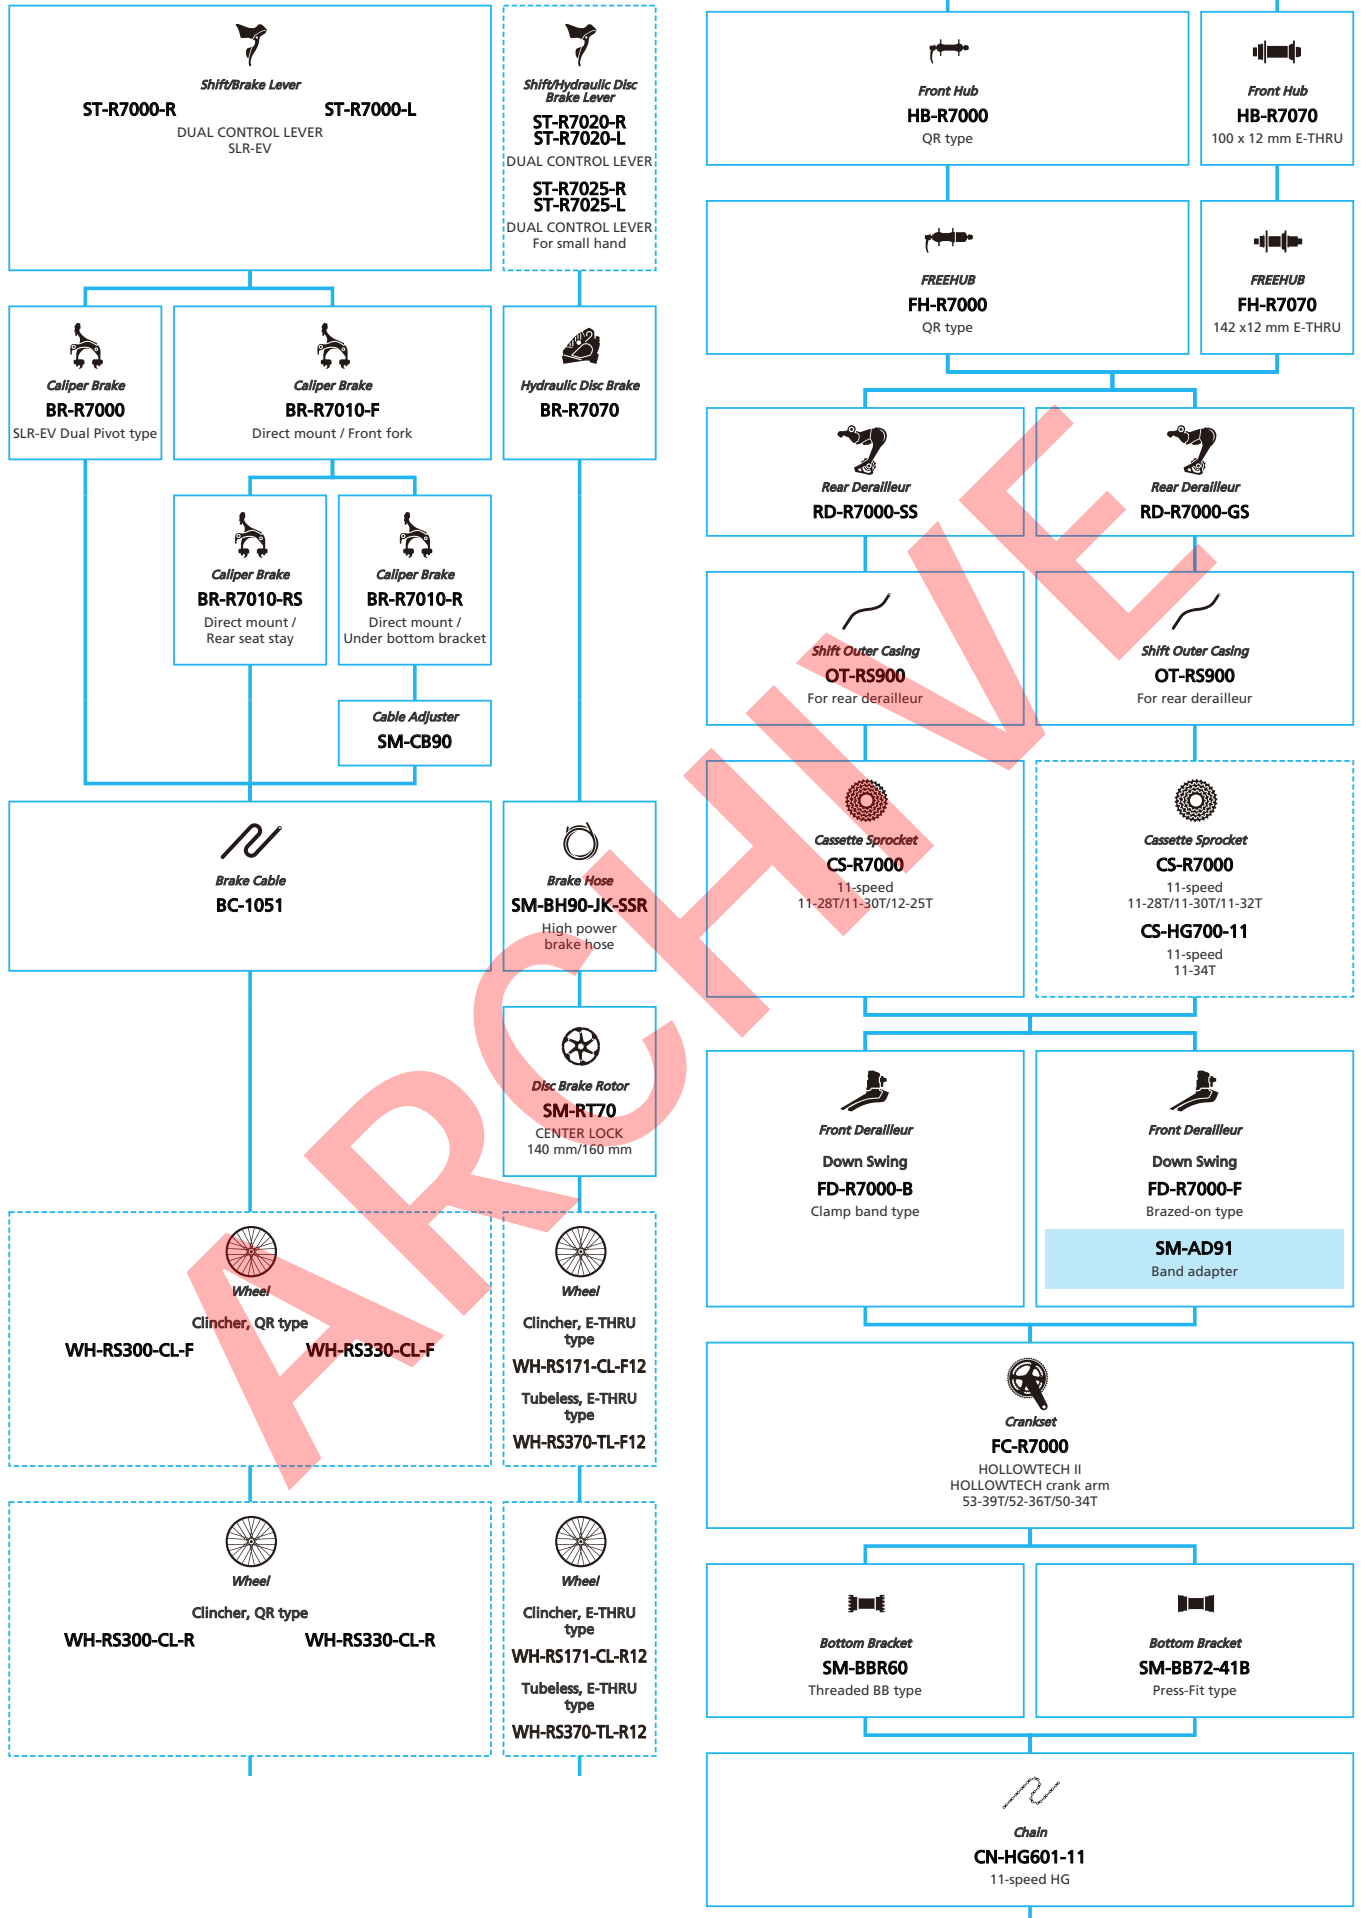

ARCHIVE

SHIMANO **105** (2x11-speed)

- ... New model
- ... Additional option
- ... All select
- ... Alternative option
- ... Single select

Road Bike

- N ... New model
- ... Additional option
- ... Alternative option
- ... All select
- ... Single select