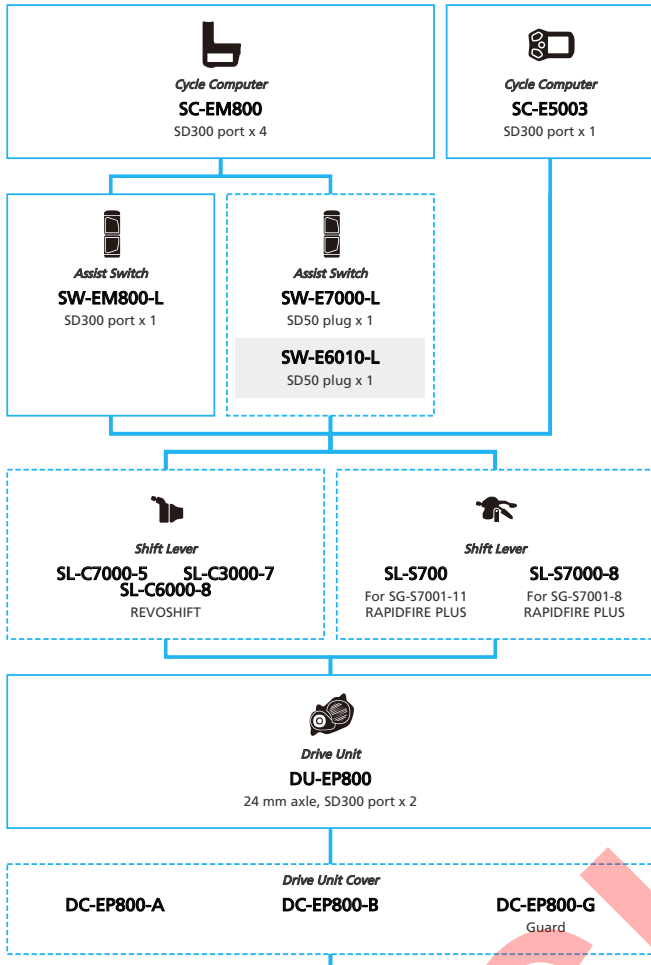

EP8 for URBAN/Trekking (Mechanical Internal Geared Hub spec.)

N ... New model
  ... Additional option
  ... Alternative option
  ... All select
  ... Single select

ARCHIVE

E-BIKE