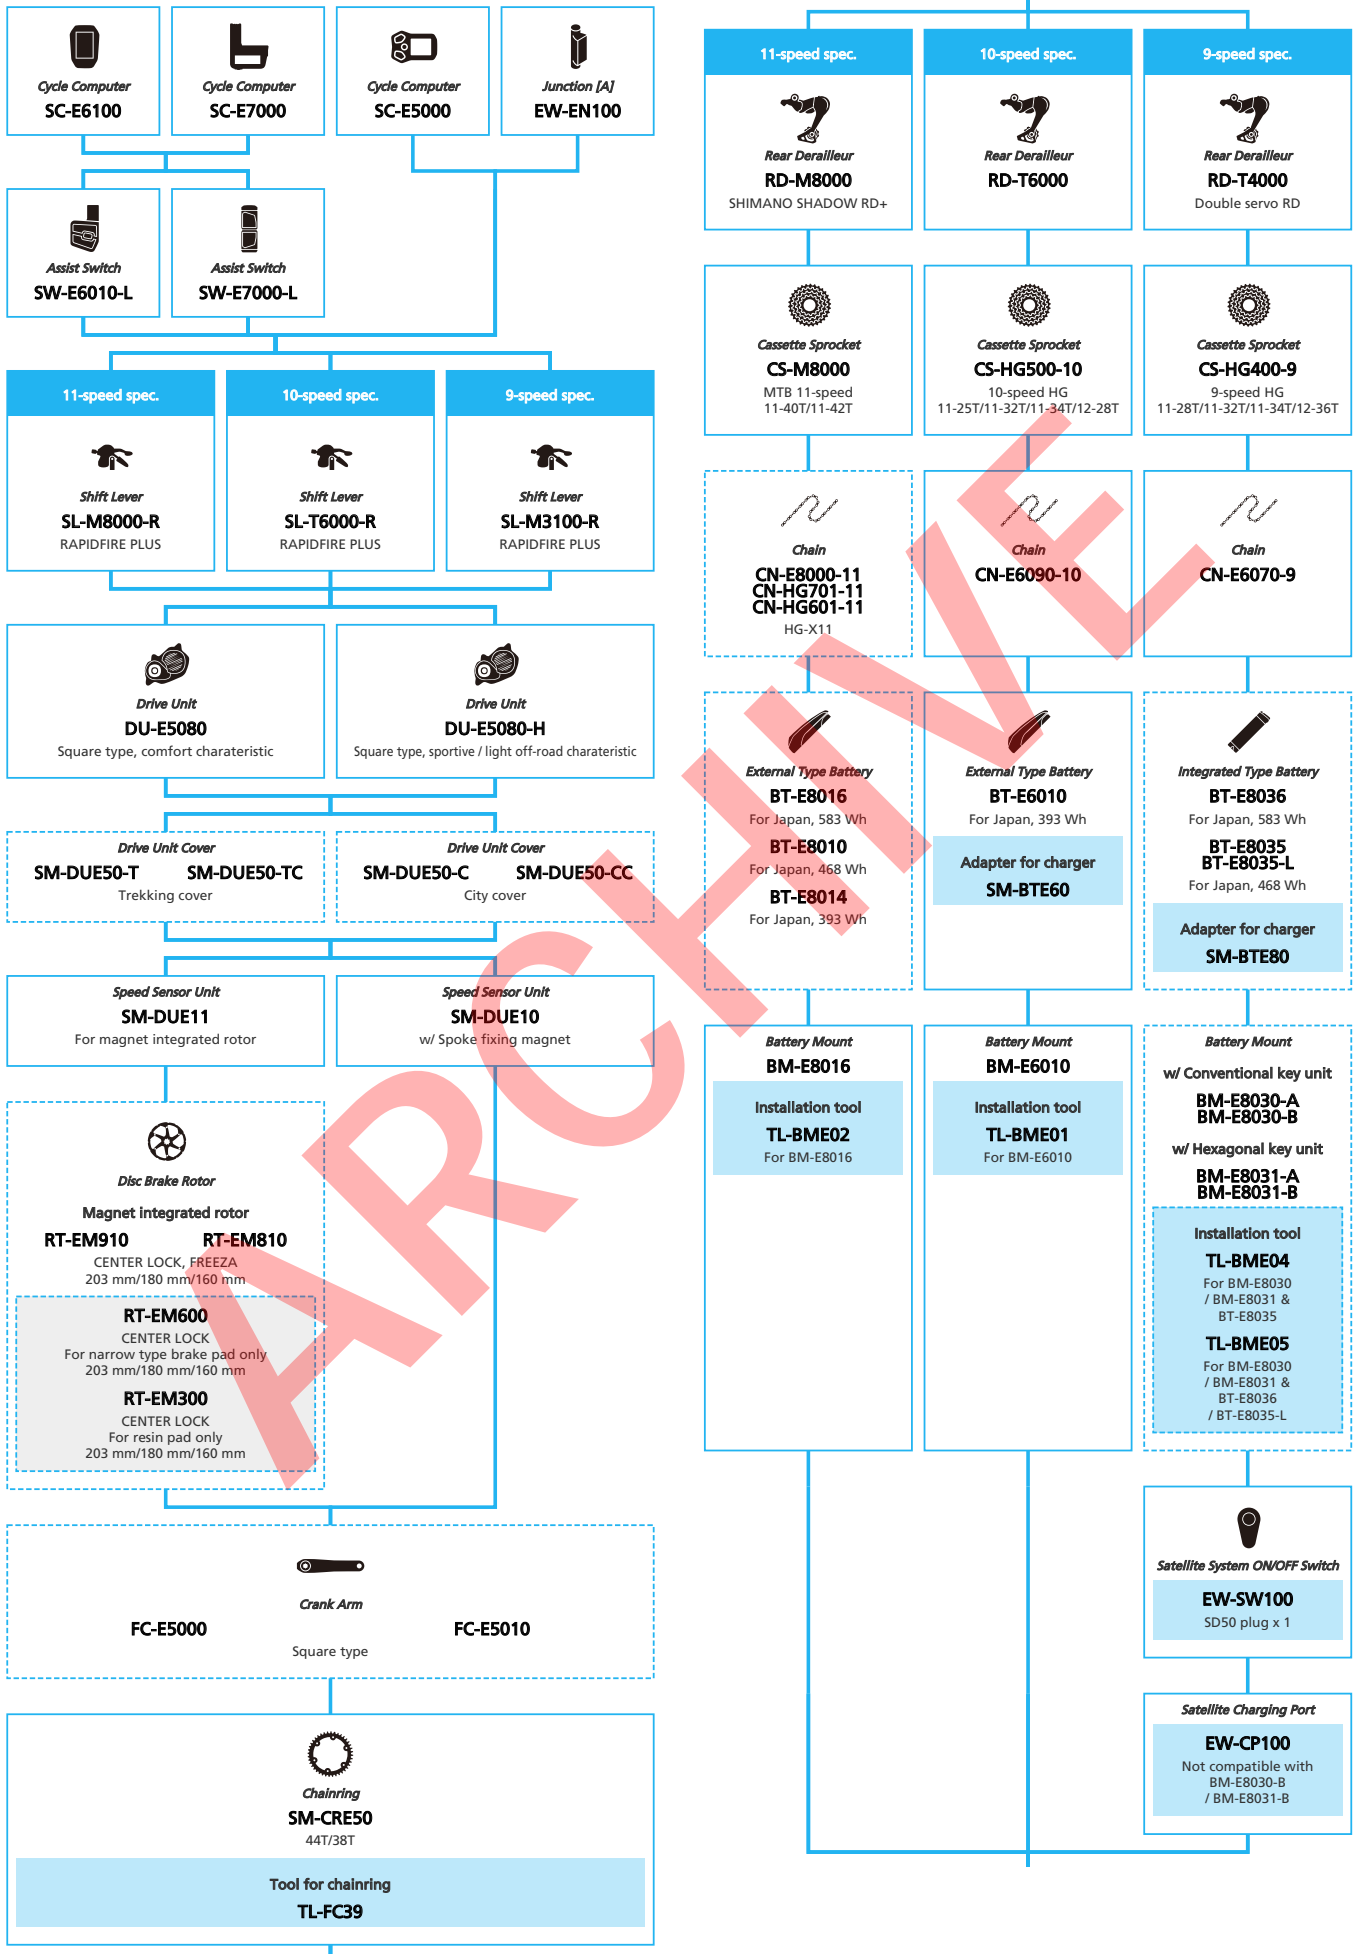

E-BIKE

- ... New model
- ... Additional option
- ... Alternative option
- ... All select
- ... Single select

ARCHIVE

SHIMANO STOPS E5080 series for Japan market

(For Drop Handlebar Electronic Derailleur spec.)