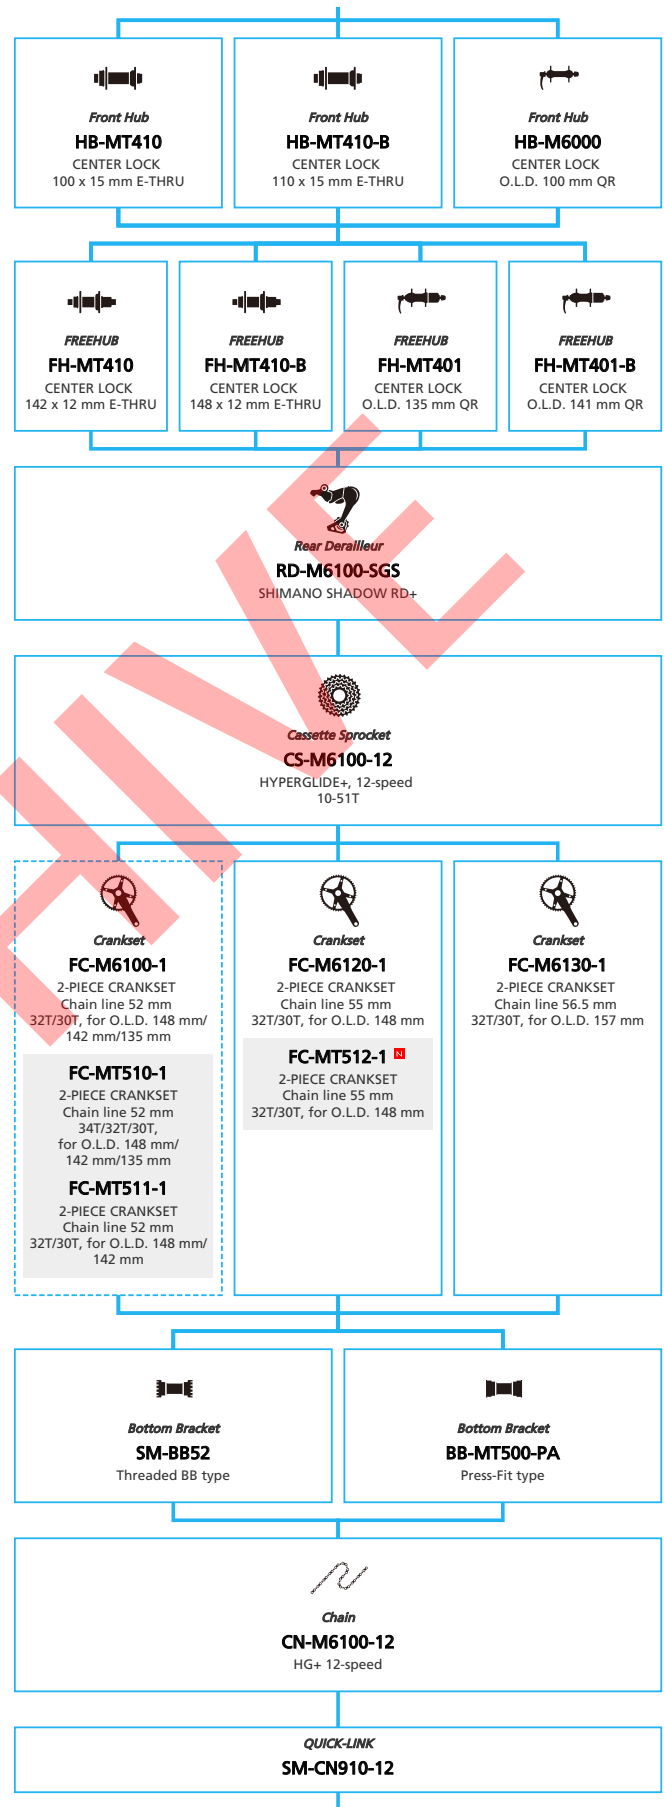

SLX (2x12-speed)

 ... New model
 ... Additional option
 ... Alternative option
 ... All select
 ... Single select

Mountain Bike

- ... New model
- ... Additional option
- ... Alternative option
- ... All select
- ... Single select

SHIMANO DEORE (1x12-speed)

N ... New model
 ... Additional option
 ... Alternative option
 ... All select
 ... Single select

Mountain Bike

-  ... New model
-  ... Additional option
-  ... Alternative option
-  ... All select
-  ... Single select