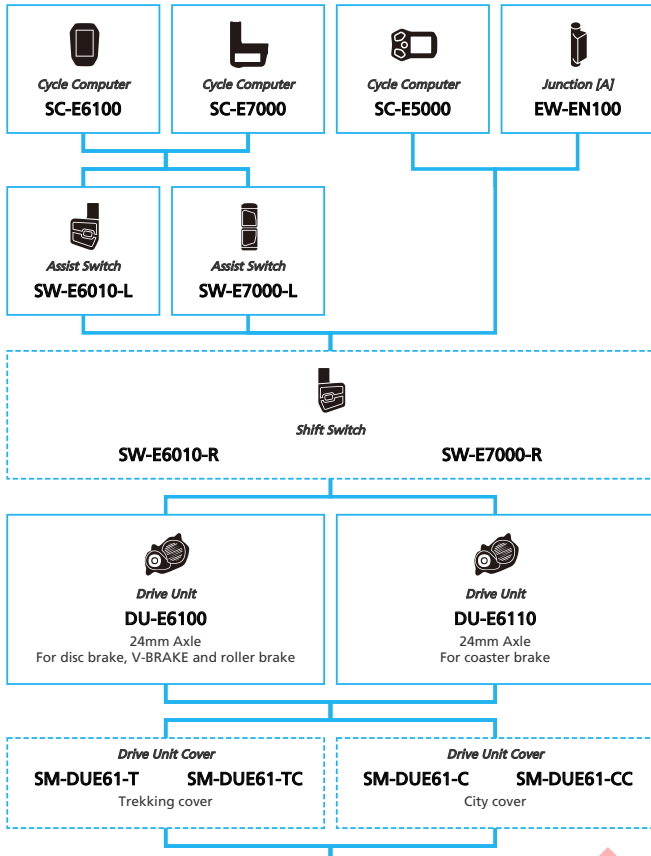

SHIMANO STEPS E6100 series (Electronic Internal Geared Hub spec.)

N ... New model
  ... Additional option
  ... Alternative option
  ... All select
  ... Single select

ARCHIVED