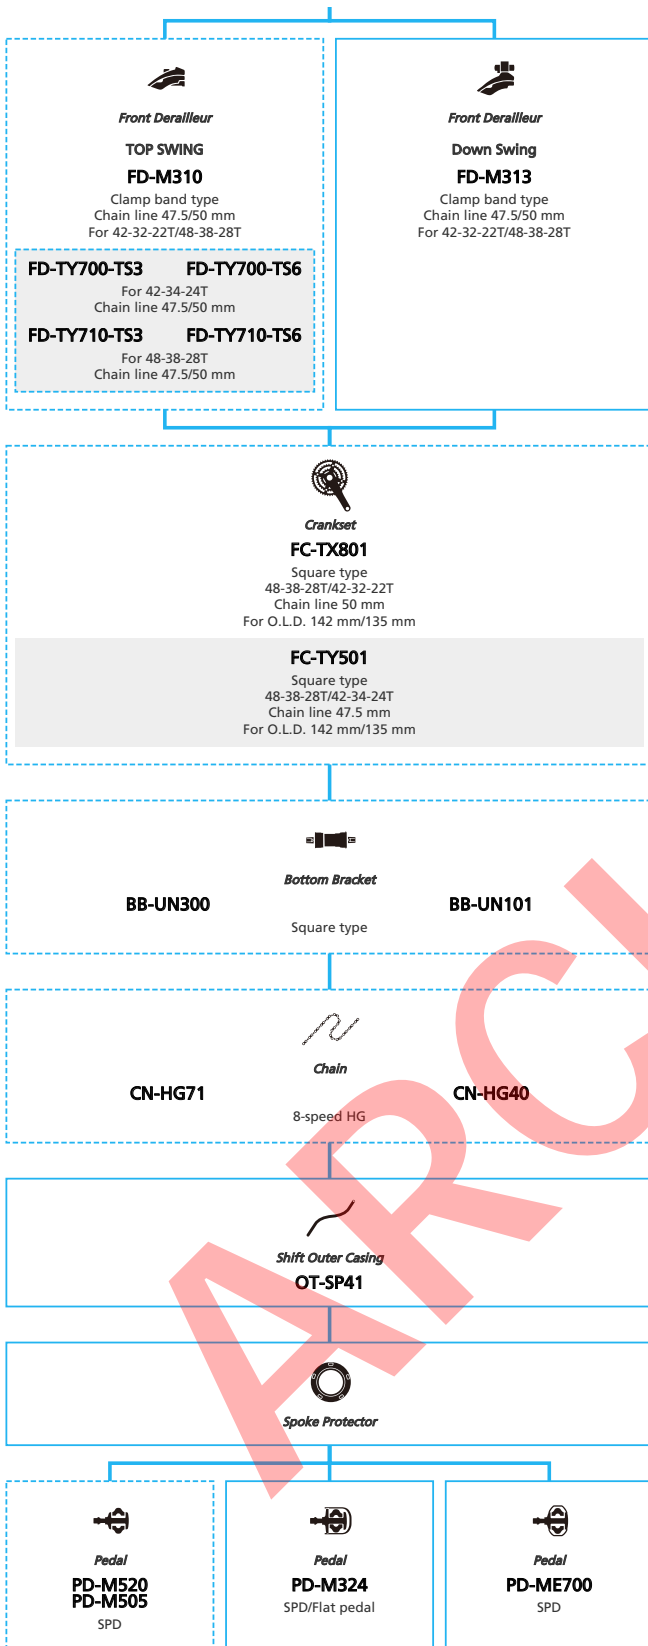

Mountain Bike

SHIMANO
ACERA

SHIMANO
ALTUS

(3x8-speed)

- ... New model
- ... Additional option
- ... Alternative option
- ... All select
- ... Single select

Mountain Bike

- ... New model
- ... Additional option
- ... Alternative option
- ... All select
- ... Single select