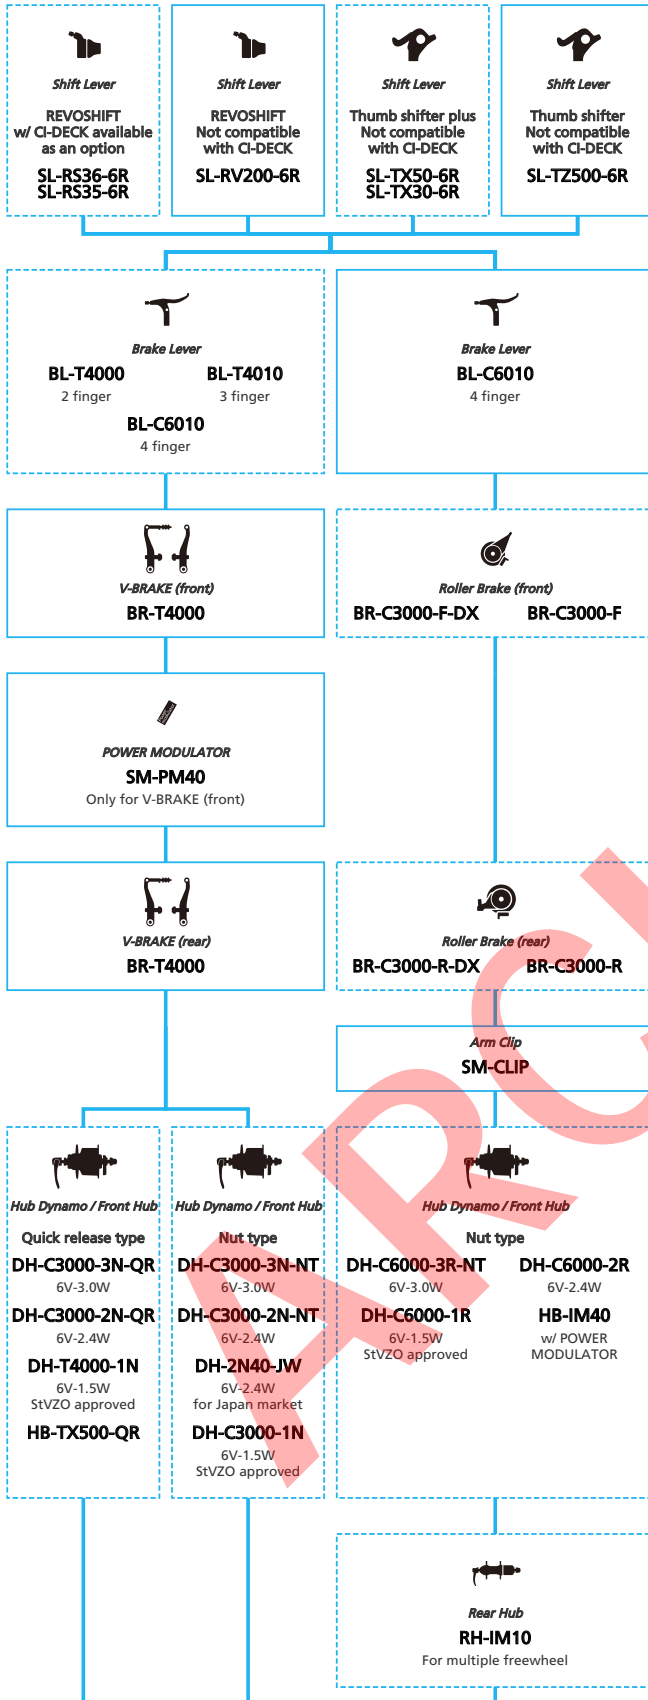

ARCHIVE

SHIMANO Tourney (3x6-speed)

N ... New model
 ... Additional option
 ... Alternative option
 ... All select
 ... Single select

Mountain Bike

- ... New model
- ... Additional option
- ... Alternative option
- ... All select
- ... Single select

SHIMANO Tourney (1x6-speed)

N ... New model
 ... Additional option
 ... Alternative option
 ... All select
 ... Single select

Mountain Bike

-  ... New model
-  ... Additional option
-  ... Alternative option
-  ... All select
-  ... Single select