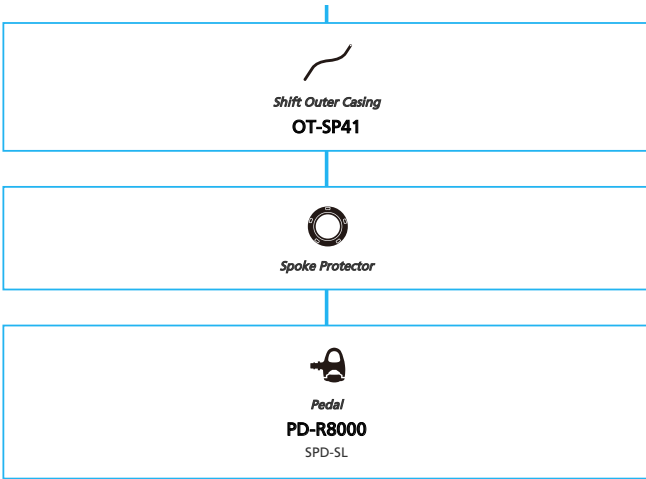

ARCHIVE

SHIMANO ULTEGRA (2x11-speed)

N ... New model
 ■ ... Additional option
 □ ... All select
 ■ ... Alternative option
 □ ... Single select

Road Bike

-  ... New model
-  ... Additional option
-  ... Alternative option
-  ... All select
-  ... Single select