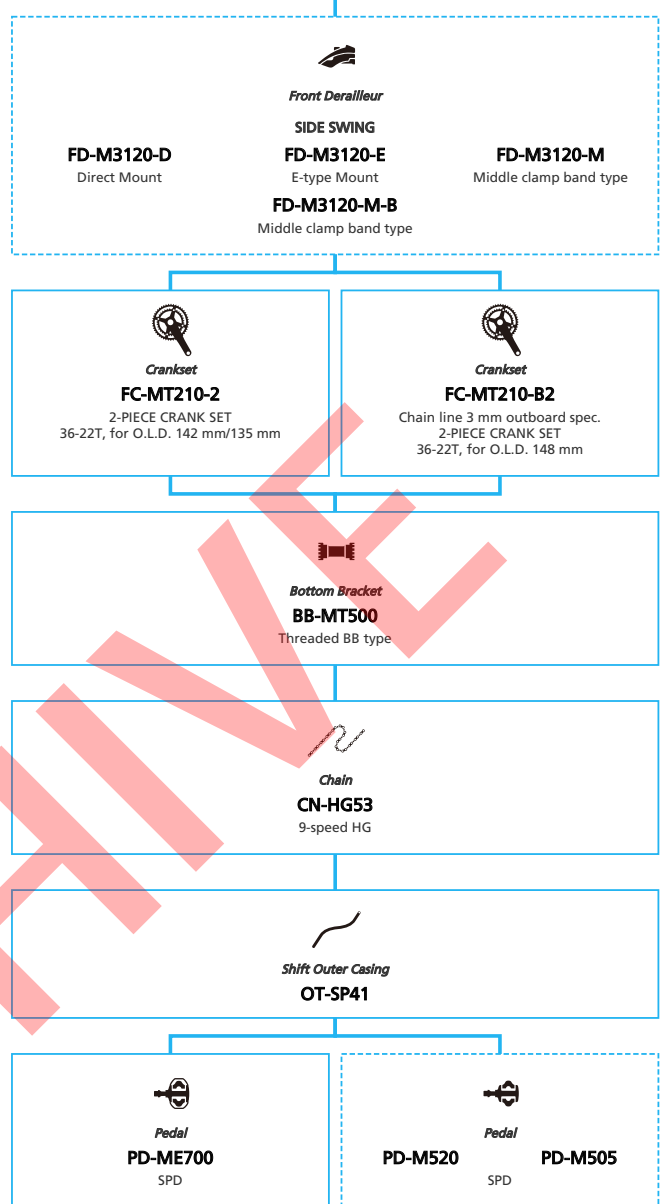

SHIMANO
ALCERA (2x9-speed)

- ... New model
- ... Additional option
- ... All select
- ... Alternative option
- ... Single select

Mountain Bike