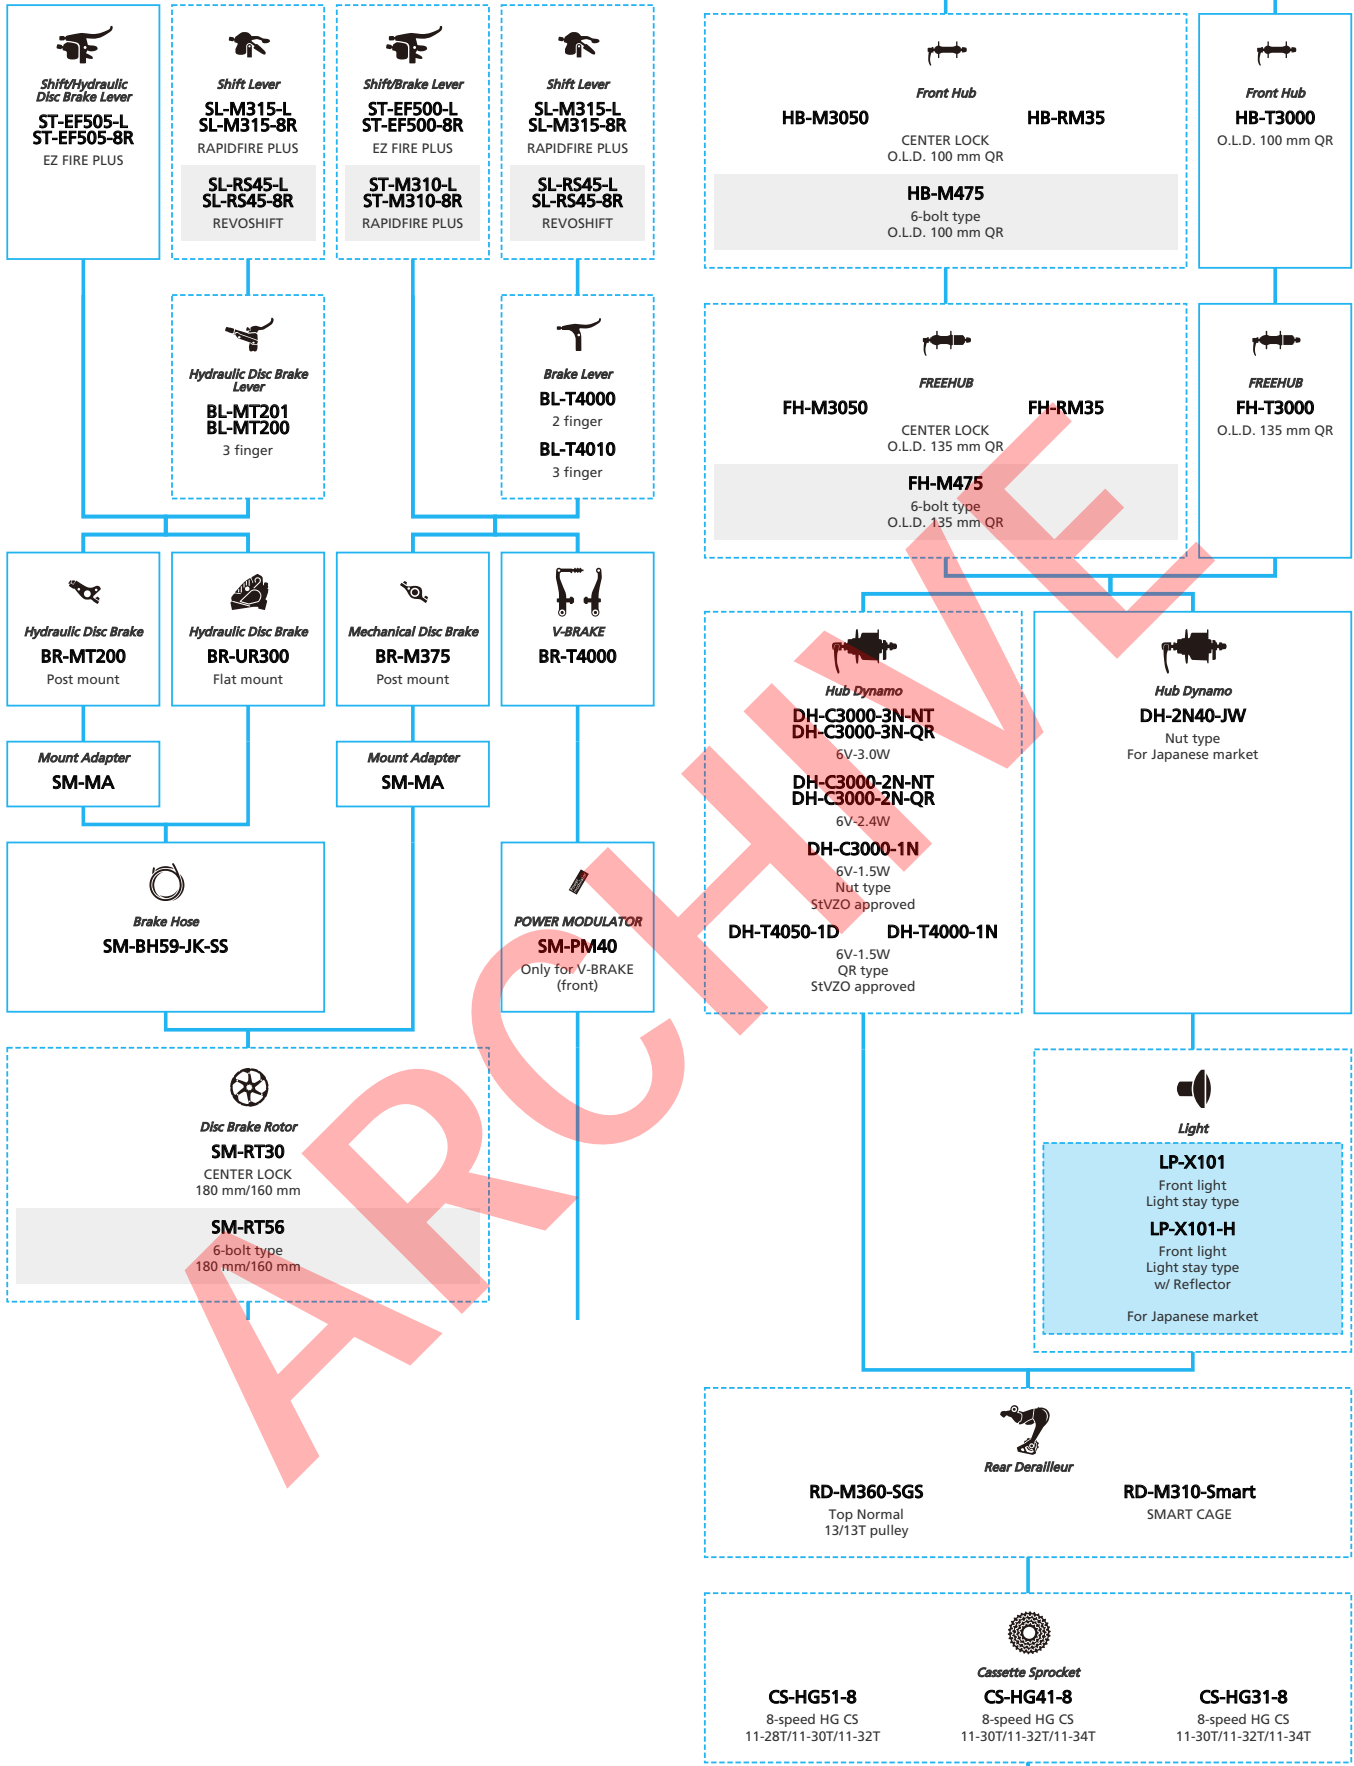

Mountain Bike

SHIMANO
ACERA

SHIMANO
ALTUS

(3x8-speed)

- ... New model
- ... Additional option
- ... Alternative option
- ... All select
- ... Single select

Mountain Bike

- ... New model
- ... Additional option
- ... Alternative option
- ... All select
- ... Single select