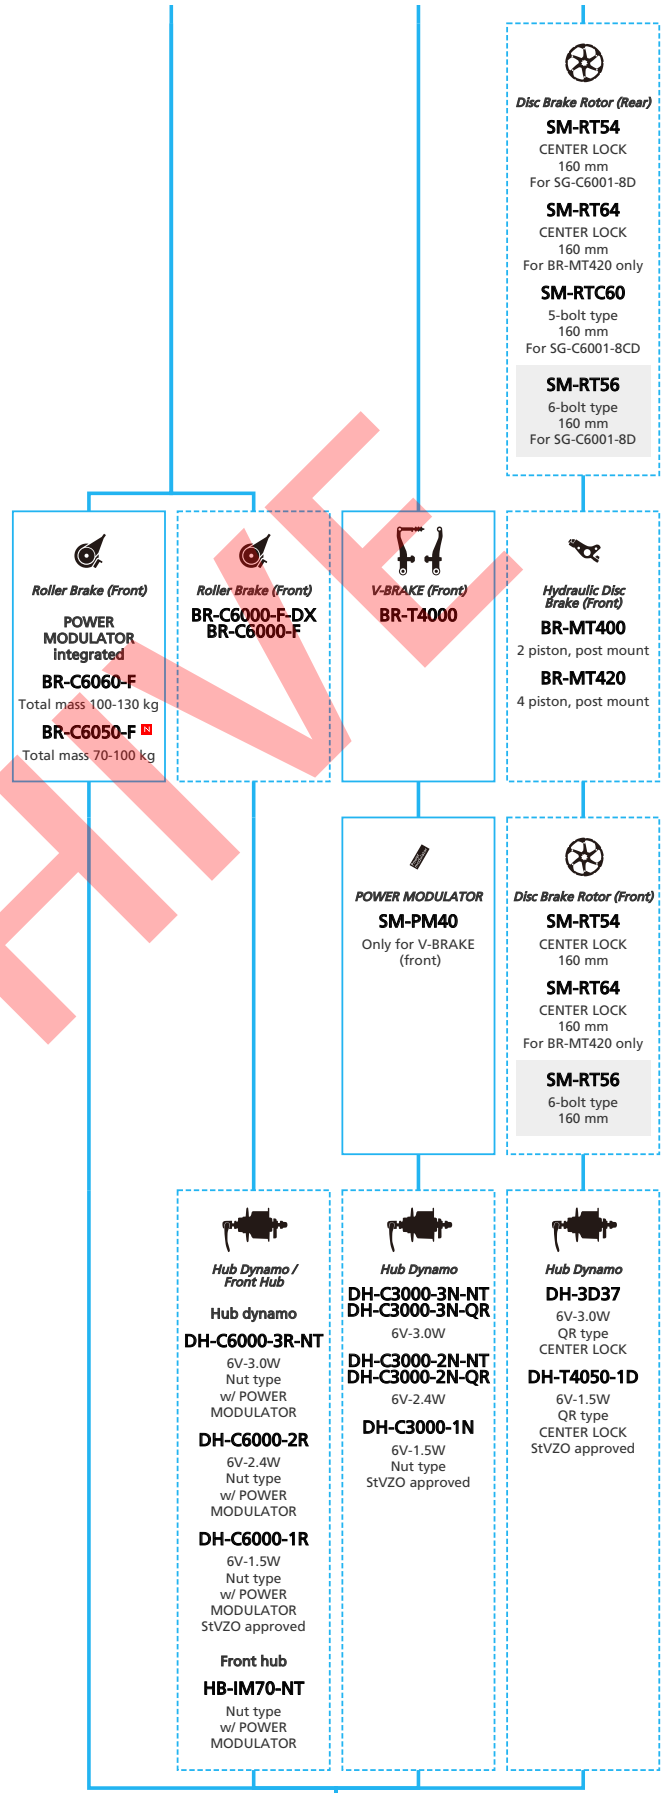

URBAN Bike

SHIMANO ALFINE (8-speed)

N ... New model
 ... Additional option
 ... Alternative option
 ... All select
 ... Single select

URBAN Bike

SHIMANO Nexus (INTER-8)

N ... New model
 ... Additional option
 ... Alternative option
 ... All select
 ... Single select