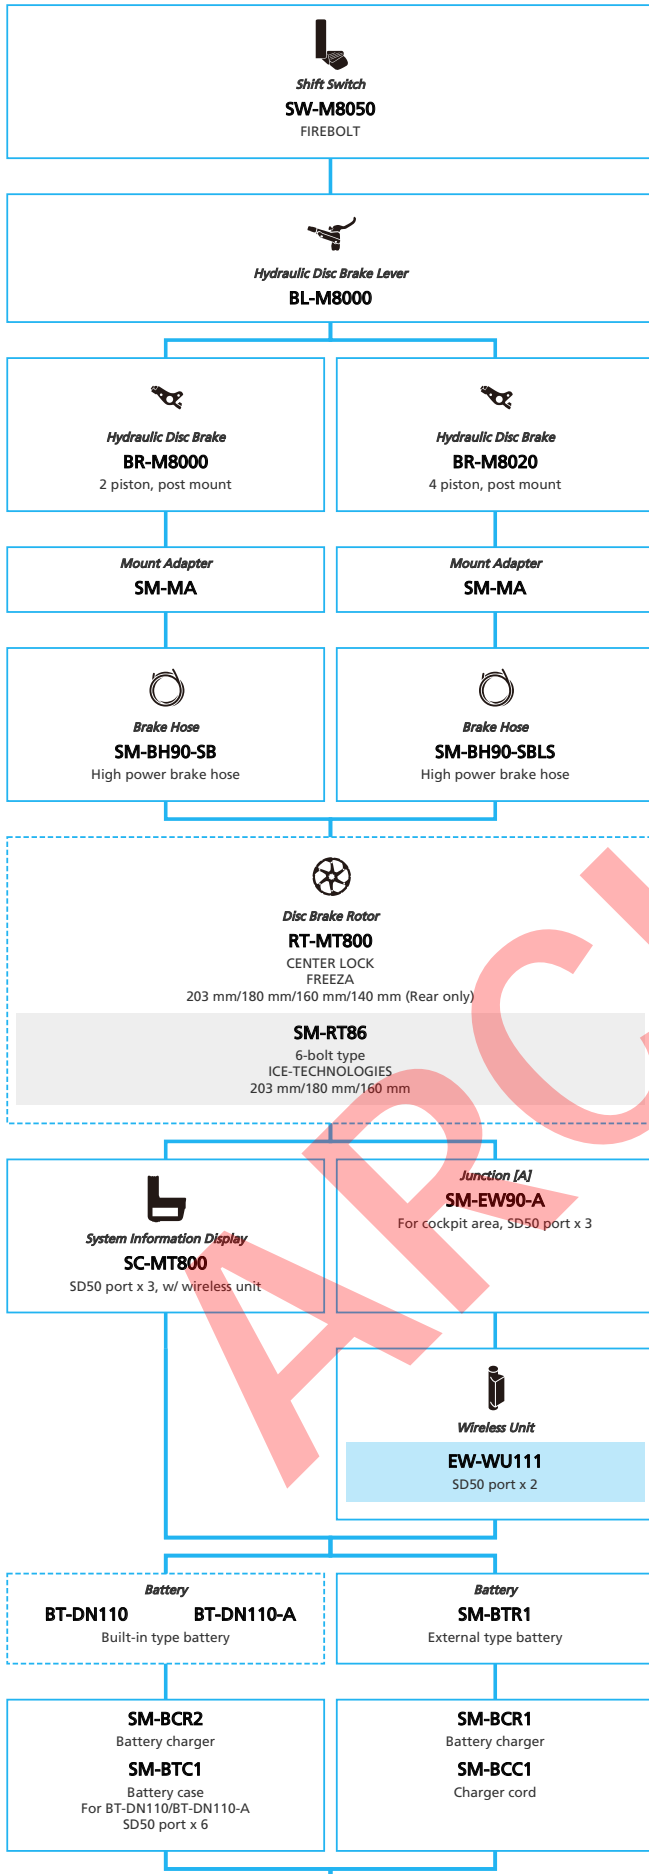

- ... New model
- ... Additional option
- ... All select
- ... Alternative option
- ... Single select

-  ... New model
-  ... Additional option
-  ... Alternative option
-  ... All select
-  ... Single select

SHIMANO **DEORE XT** M8050 series (2x11-speed)

N ... New model
 ■ ... Additional option
 ■ ... Alternative option
 □ ... All select
 □ ... Single select

Mountain Bike

- ... New model
- ... Additional option
- ... All select
- ... Alternative option
- ... Single select