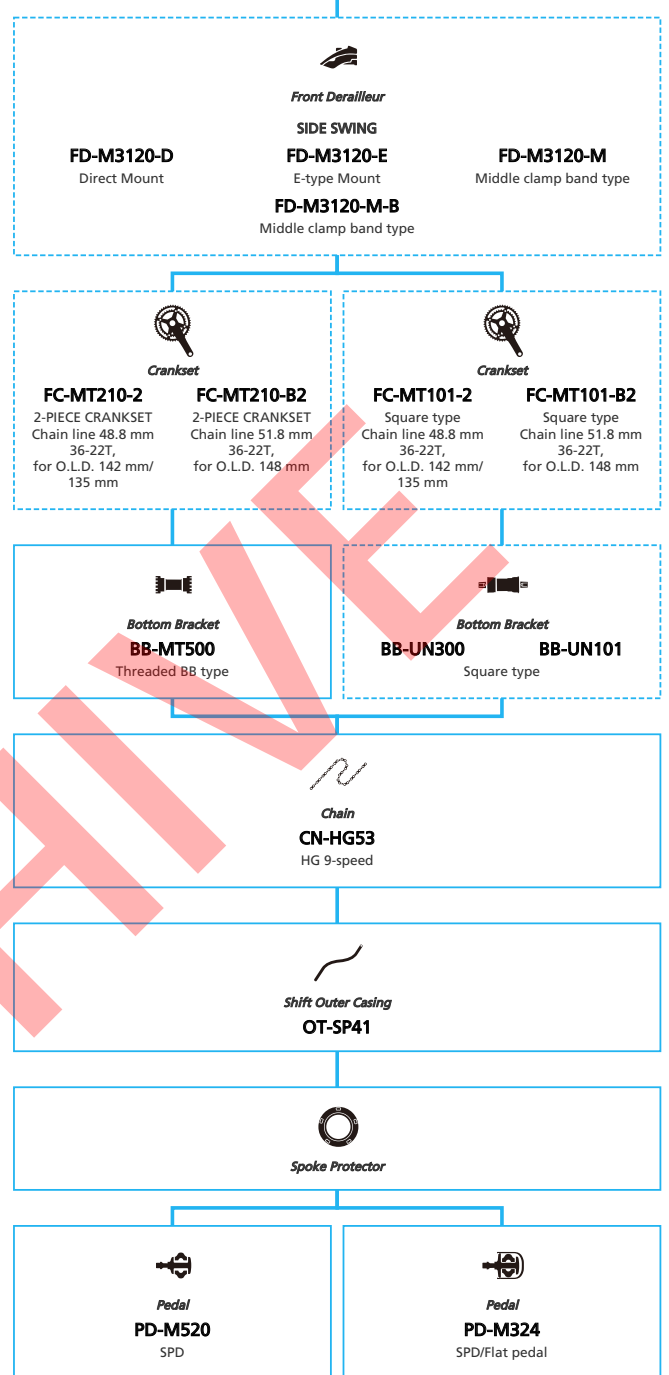

ARCHIVE

SHIMANO ALIVIO (3x9-speed)

- ... New model
- ... Additional option
- ... All select
- ... Alternative option
- ... Single select

Mountain Bike

SHIMANO ALIVIO (2x9-speed)

- ... New model
- ... Additional option
- ... All select
- ... Alternative option
- ... Single select