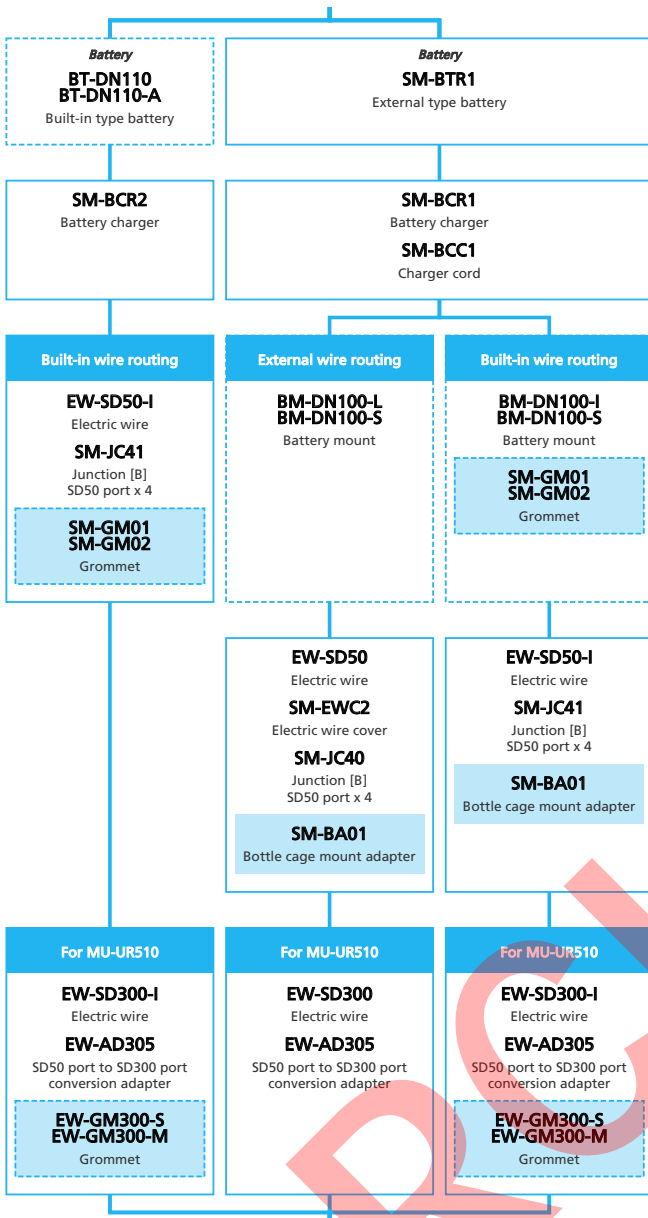

- ... New model
- ... Additional option
- ... All select
- ... Alternative option
- ... Single select