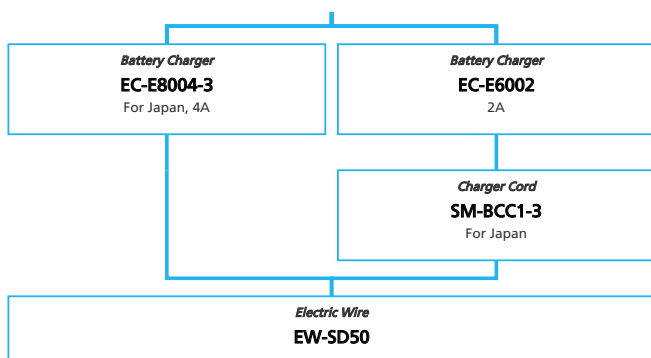

ARCHIVE

SHIMANO STOPS E6180 series for Japan market

(Mechanical Derailleur spec. 9-11-speed)

N ... New model
 ... Additional option
 ... Alternative option
 ... All select
 ... Single select

E-BIKE

- ... New model
- ... Additional option
- ... Alternative option
- ... All select
- ... Single select