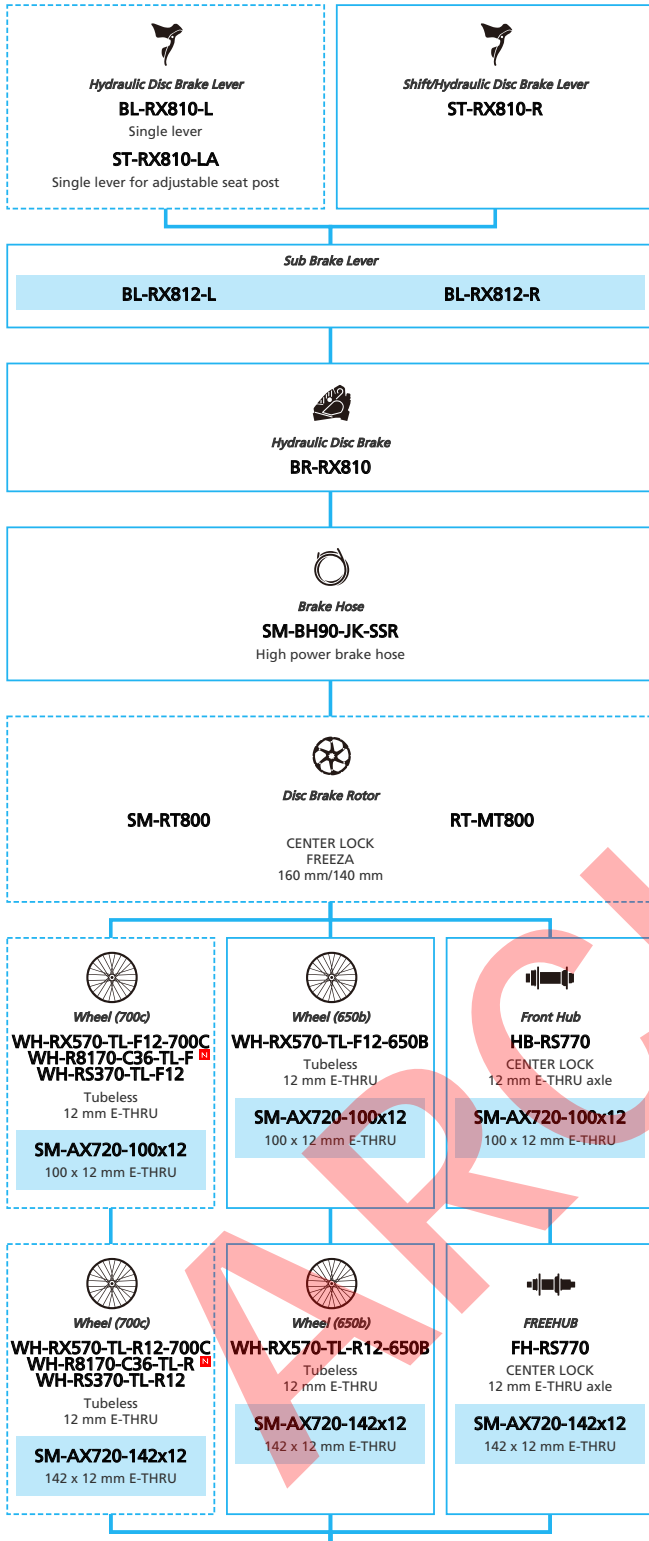

ARCHIVE

SHIMANO
GRX RX810 series (Electronic spec. 1x11-speed)

N ... New model
 ... Additional option
 ... Alternative option
 ... All select
 ... Single select

Gravel/Adventure Bike

SHIMANO
GRX RX810 series (Mechanical spec. 2x11-speed)

- ... New model
- ... Additional option
- ... All select
- ... Alternative option
- ... Single select

SHIMANO
GRX RX810 series (Mechanical spec. 1x11-speed)

N ... New model
 ... Additional option
 ... Alternative option
 ... All select
 ... Single select