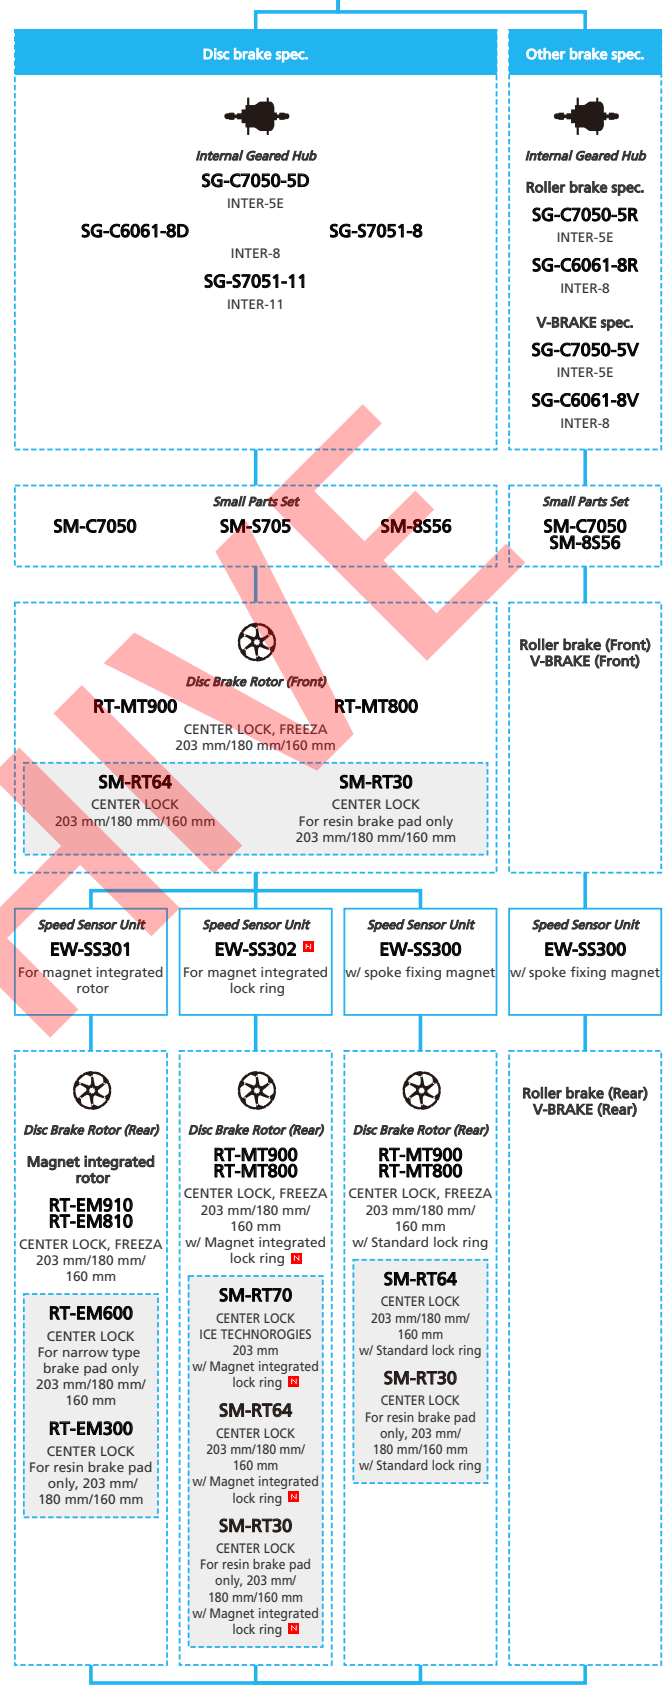

EP8 for URBAN/Trekking (Electronic Internal Geared Hub spec.)

N ... New model
  ... Additional option
  ... Alternative option
  ... All select
  ... Single select

ARCHIVE