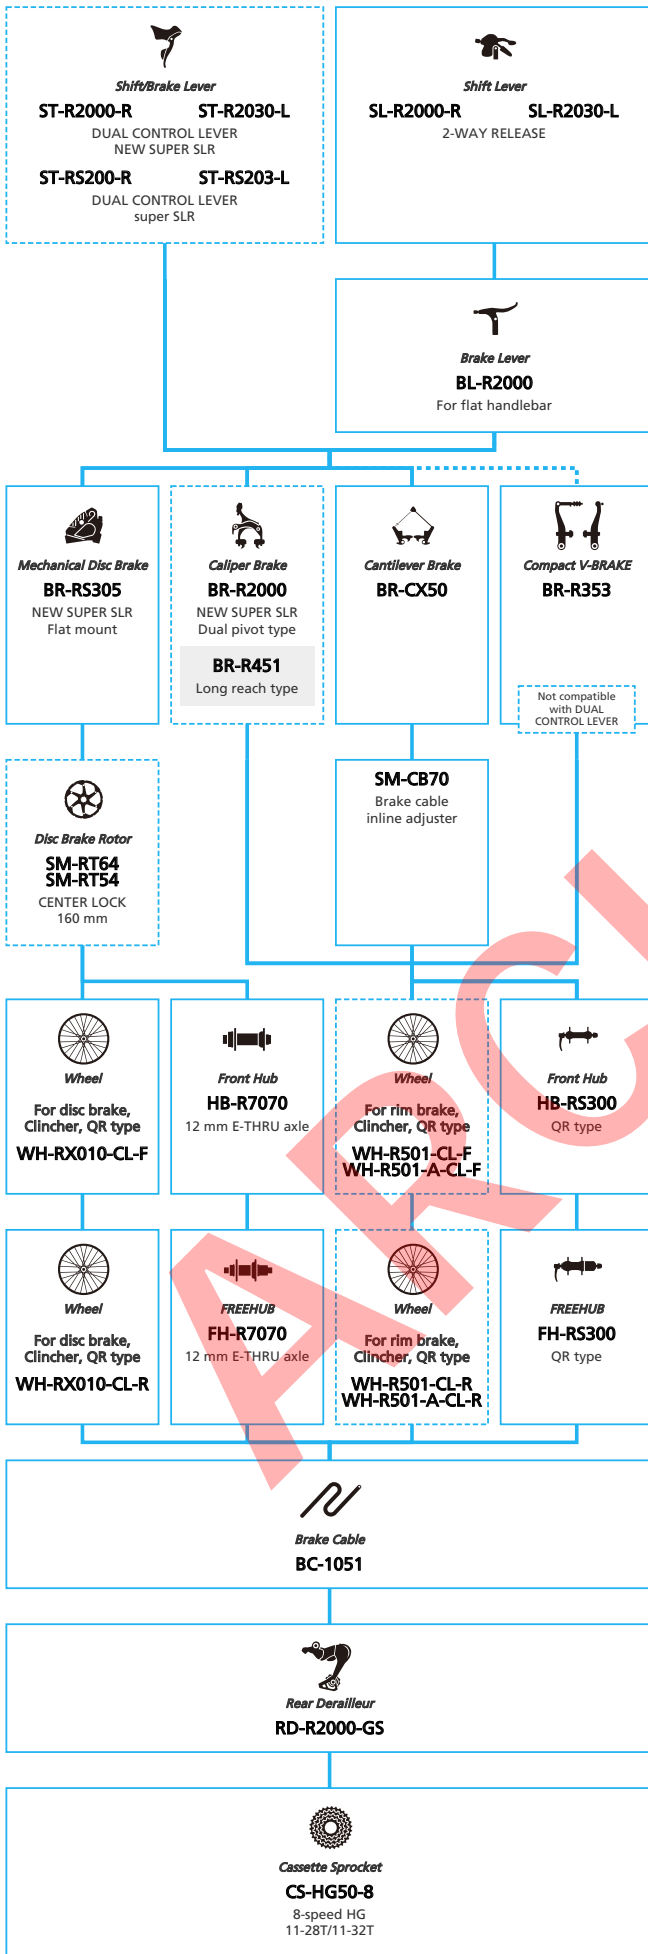

SHIMANO *Claris* (3x8-speed)

N ... New model
■ ... Additional option
■ ... Alternative option
□ ... All select
□ ... Single select