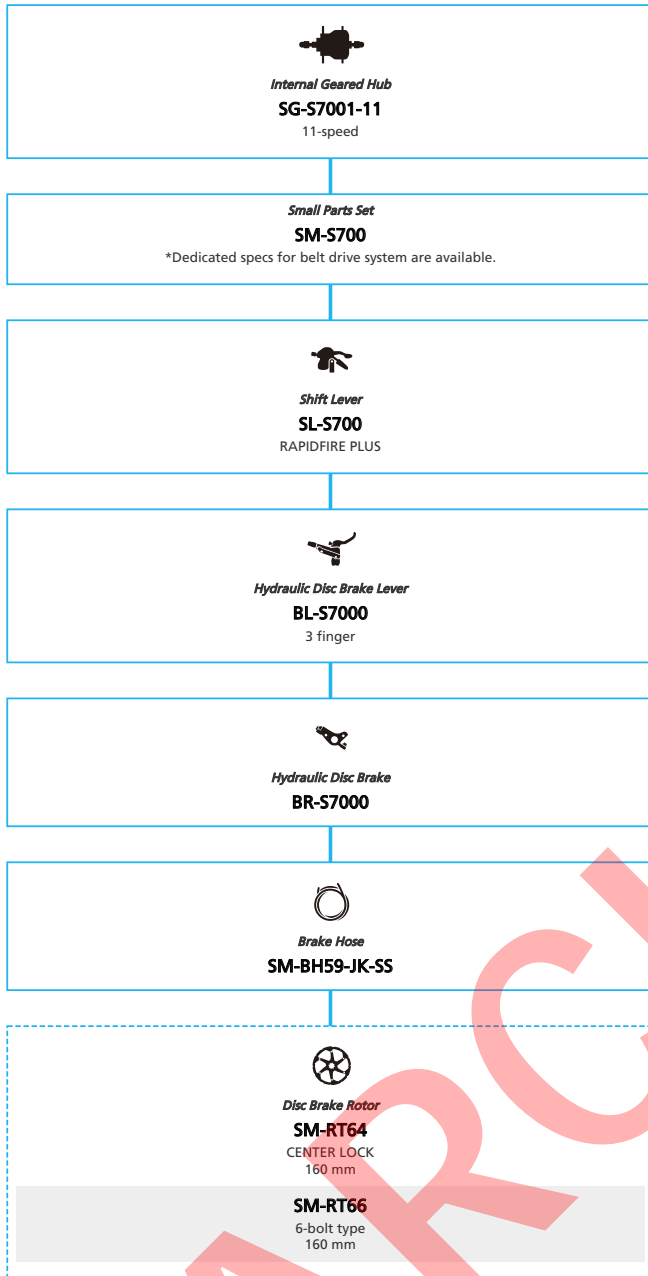

URBAN Bike

- ... New model
- ... Additional option
- ... All select
- ... Alternative option
- ... Single select

ARCHIVE

SHIMANO ALFINE (11-speed)

N ... New model
 ■ ... Additional option
 □ ... All select
 ■ ... Alternative option
 □ ... Single select