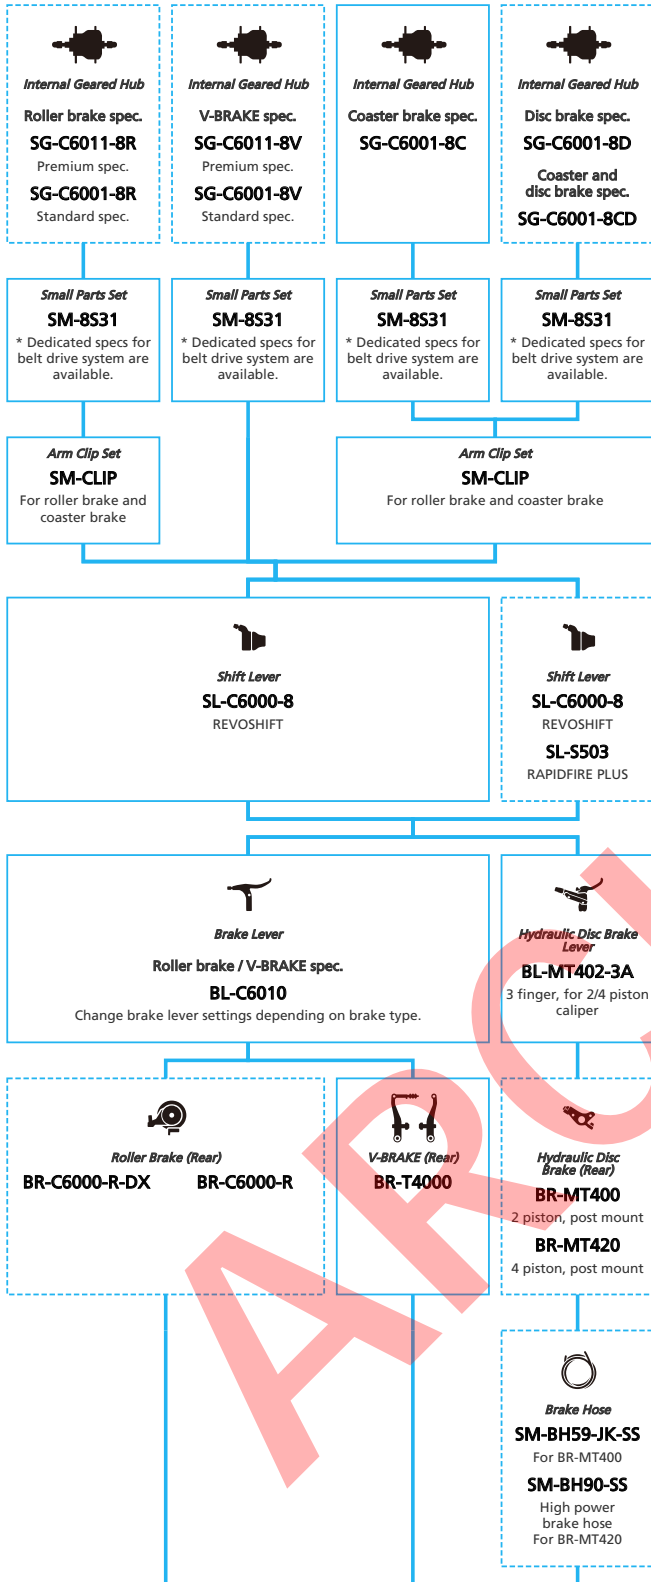

URBAN Bike

SHIMANO ALFINE (8-speed)

N ... New model
 ... Additional option
 ... Alternative option
 ... All select
 ... Single select

URBAN Bike

SHIMANO Nexus (INTER-8)

N ... New model
 ... Additional option
 ... Alternative option
 ... All select
 ... Single select