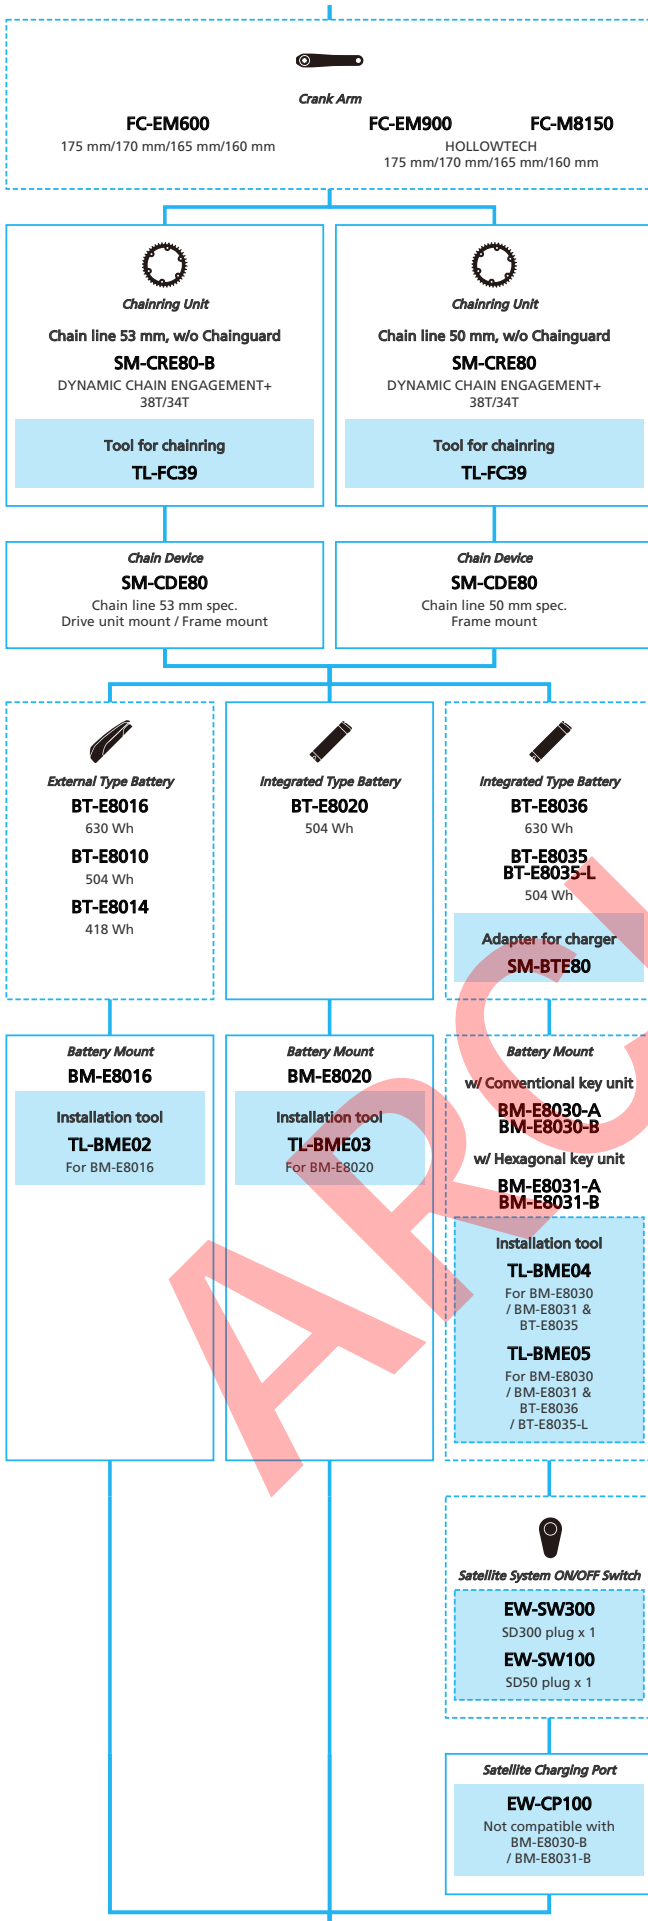

N ... New model
■ ... Additional option
■ ... Alternative option
□ ... All select
□ ... Single select