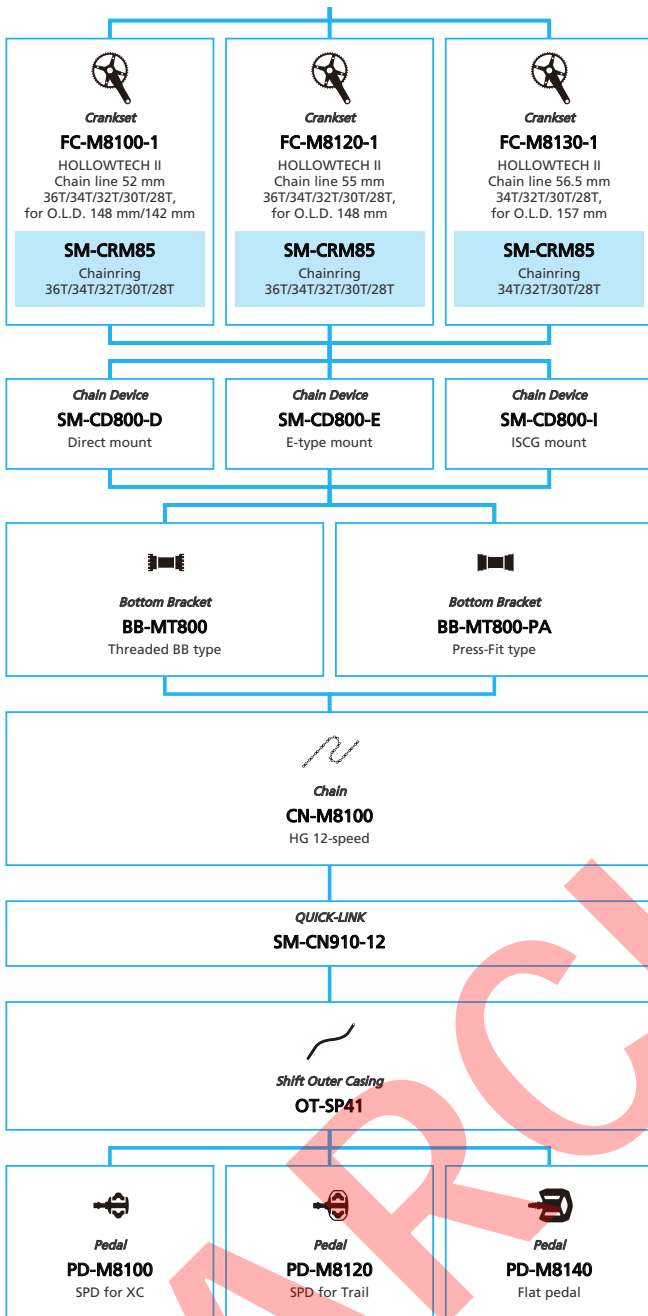

- ... New model
- ... Additional option
- ... All select
- ... Alternative option
- ... Single select