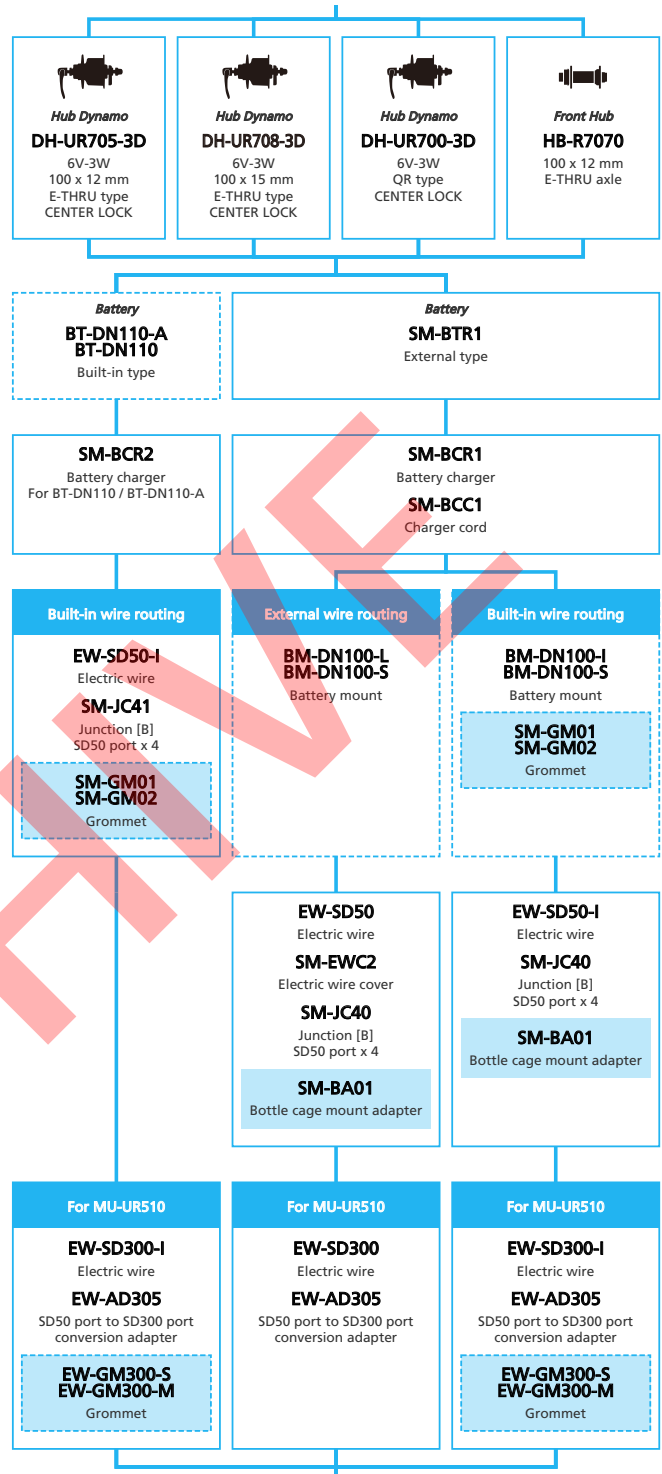

A ... Additional option

AL ... Alternative option

S ... All select

SS ... Single select

SHIMANO ALFINE (Electronic spec Flat handlebar)

■ ... New model
 ... Additional option
 ... All select
 ... Alternative option
 ... Single select

URBAN Bike

- ... New model
- ... Additional option
- ... All select
- ... Alternative option
- ... Single select

ARCHIVE

SHIMANO ALFINE (Electronic spec Drop handlebar)

■ ... New model
 ... Additional option
 ... All select
 ... Alternative option