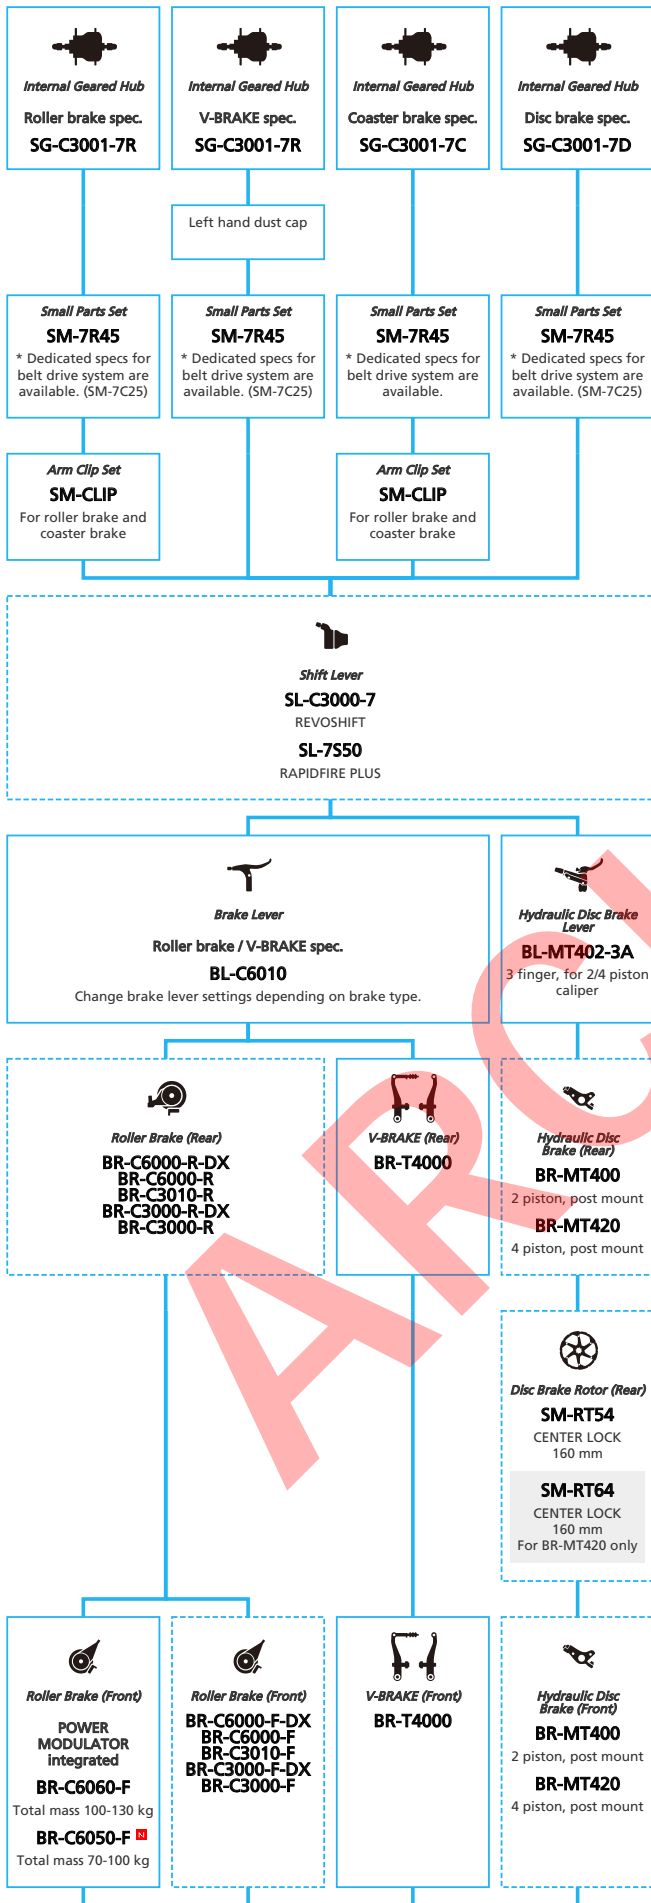

SHIMANO Nexus (INTER-7)

N ... New model
■ ... Additional option
□ ... Alternative option
□ ... All select
□ ... Single select

URBAN Bike