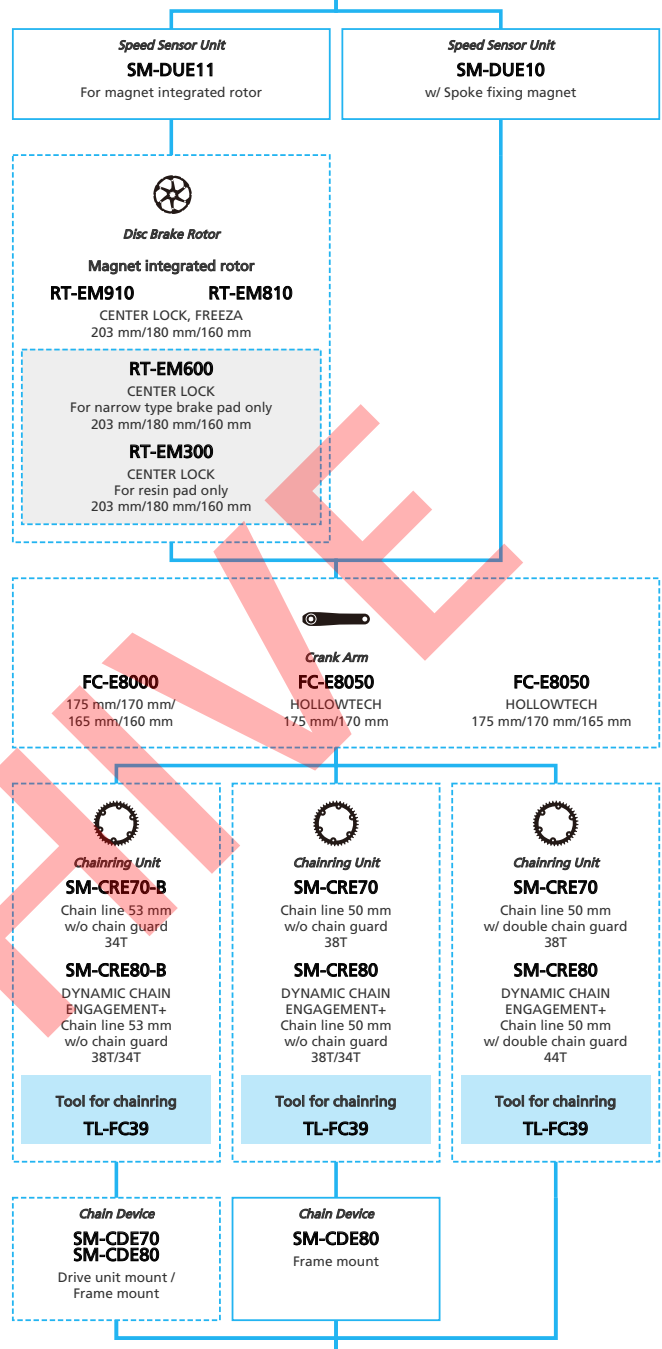

SHIMANO STePS E7000 series (Mechanical Derailleur spec. 10/11-speed)

N ... New model
   ... Additional option
   ... All select
   ... Alternative option
   ... Single select

E-BIKE