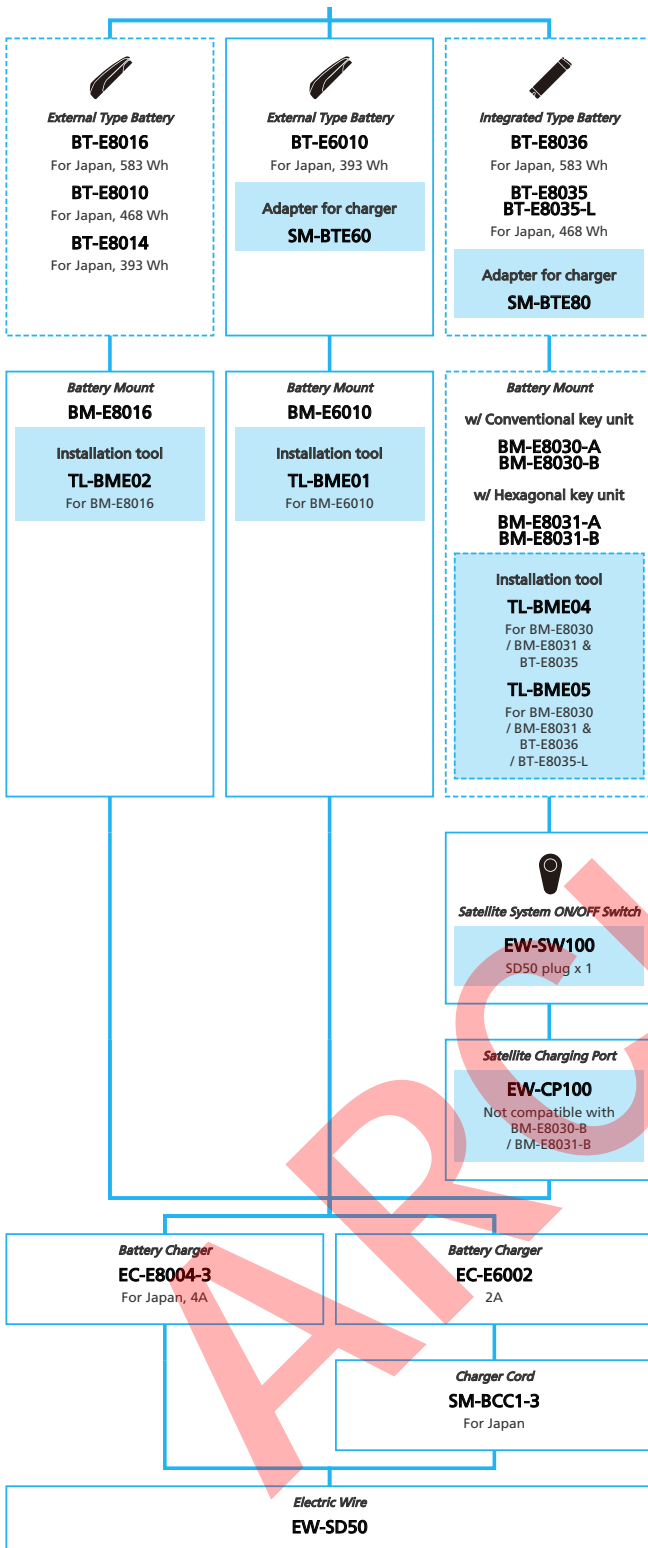

- ... New model
- ... Additional option
- ... All select
- ... Alternative option
- ... Single select