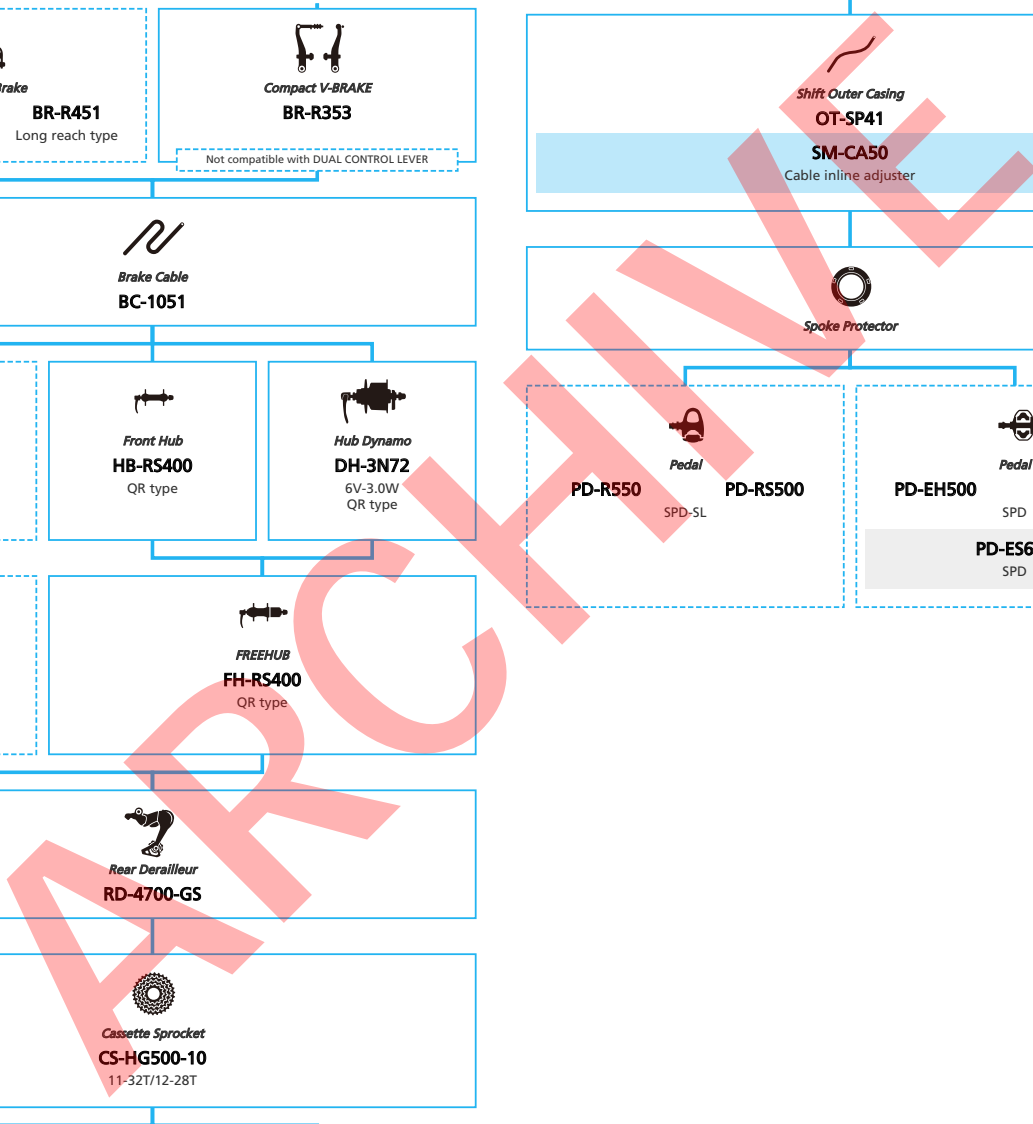

ARCHIVE

SHIMANO **105** (2x11-speed)

- ... New model
- ... Additional option
- ... All select
- ... Alternative option
- ... Single select

Road Bike

- N ... New model
- ... Additional option
- ... Alternative option
- ... All select
- ... Single select

ARCHIVE

SHIMANO Tiagra (3x10-speed)

■ ... New model
 ... Additional option
 ... Alternative option
 ... All select
 ... Single select

Road Bike

SHIMANO *Tiagra* (2x10-speed)

- ... New model
- ... Additional option
- ... All select
- ... Alternative option
- ... Single select