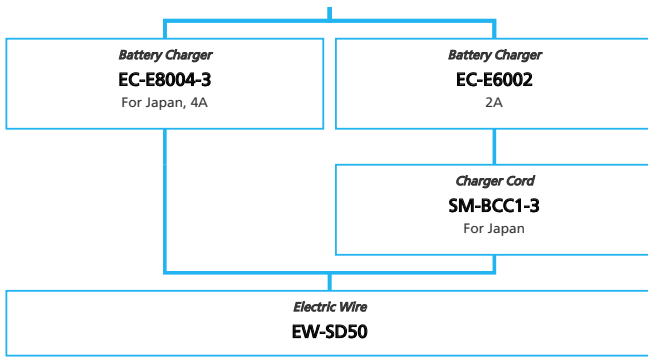

- ... New model
- ... Additional option
- ... Alternative option
- ... All select
- ... Single select

ARCHIVE