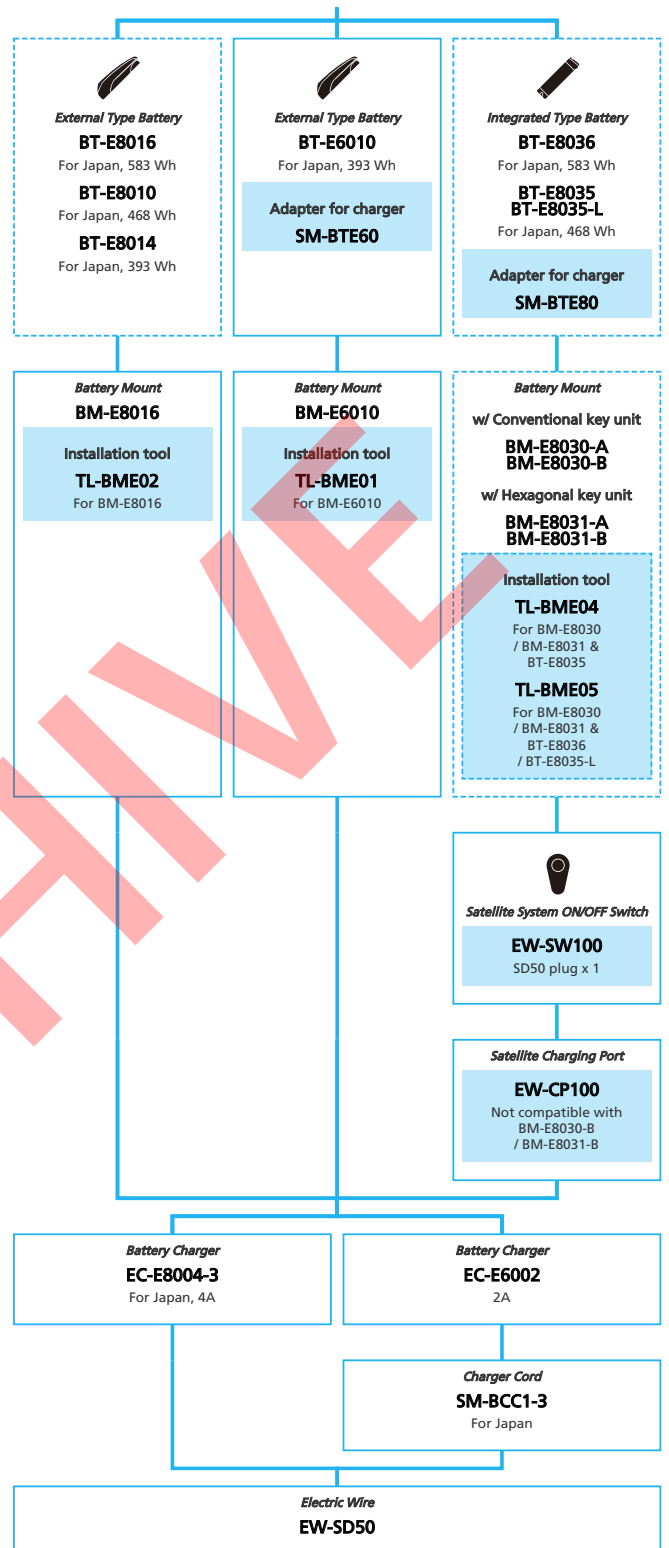

- ... New model
- ... Additional option
- ... All select
- ... Alternative option
- ... Single select

ARCHIVE