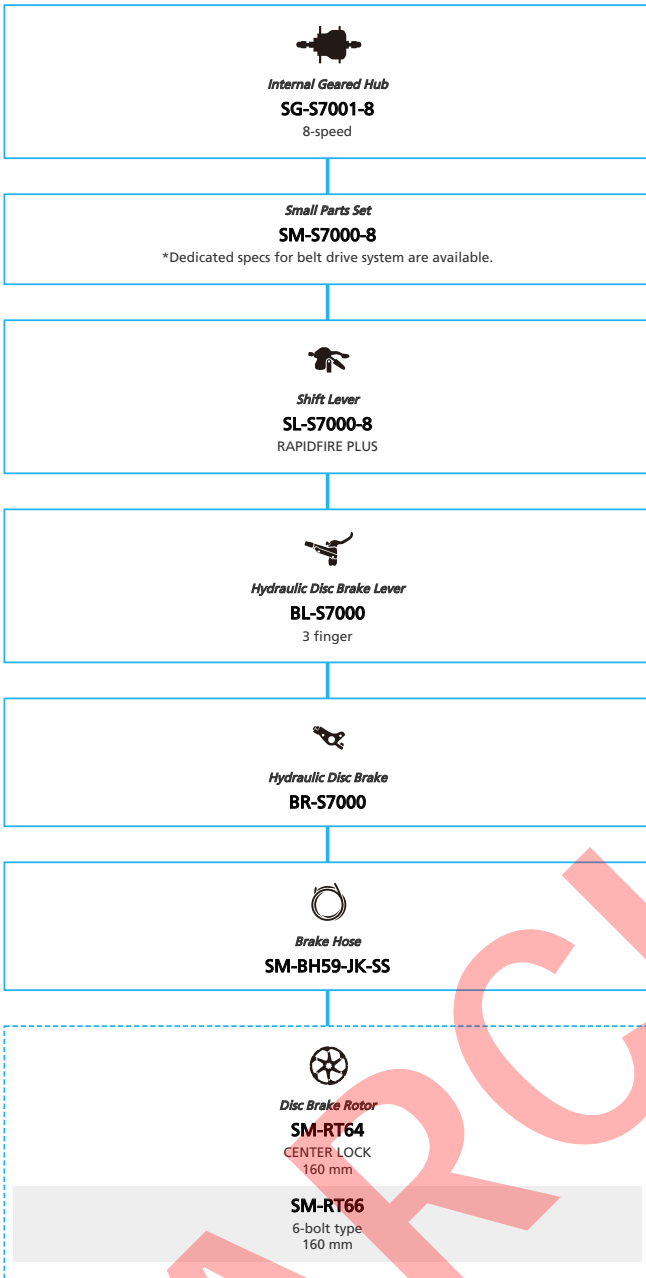

SHIMANO ALFINE (8-speed)

N ... New model
  ... Additional option
  ... Alternative option
  ... All select
  ... Single select

URBAN Bike