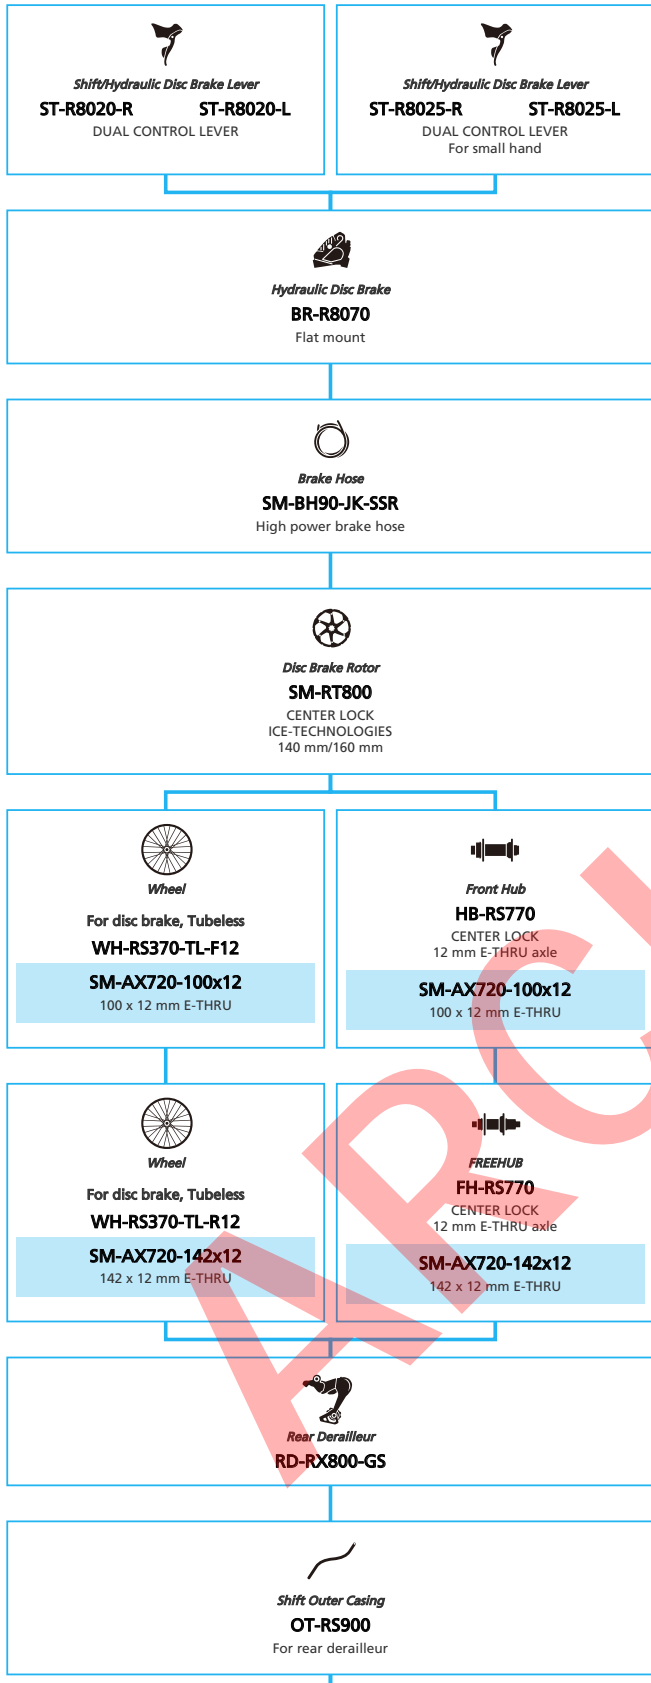

Hydraulic Disc Brake for Drop Handlebar (Mechanical spec. 2x11-speed ULTEGRA grade)

■ ... New model
 ... Additional option
 ... Alternative option
 ... All select
 ... Single select

Road Bike