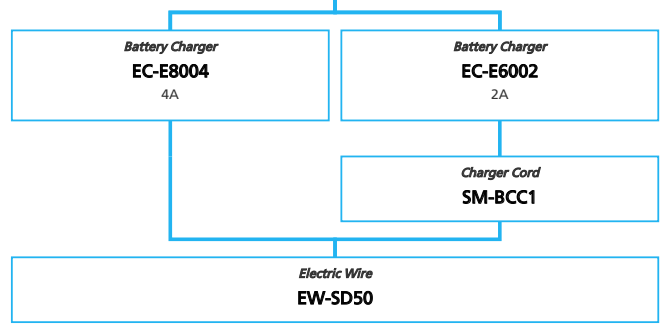

SHIMANO STEPS E6100 series for CARGO BIKE

■ ... New model
  ... Additional option
  ... All select
  ... Alternative option
  ... Single select

E-BIKE