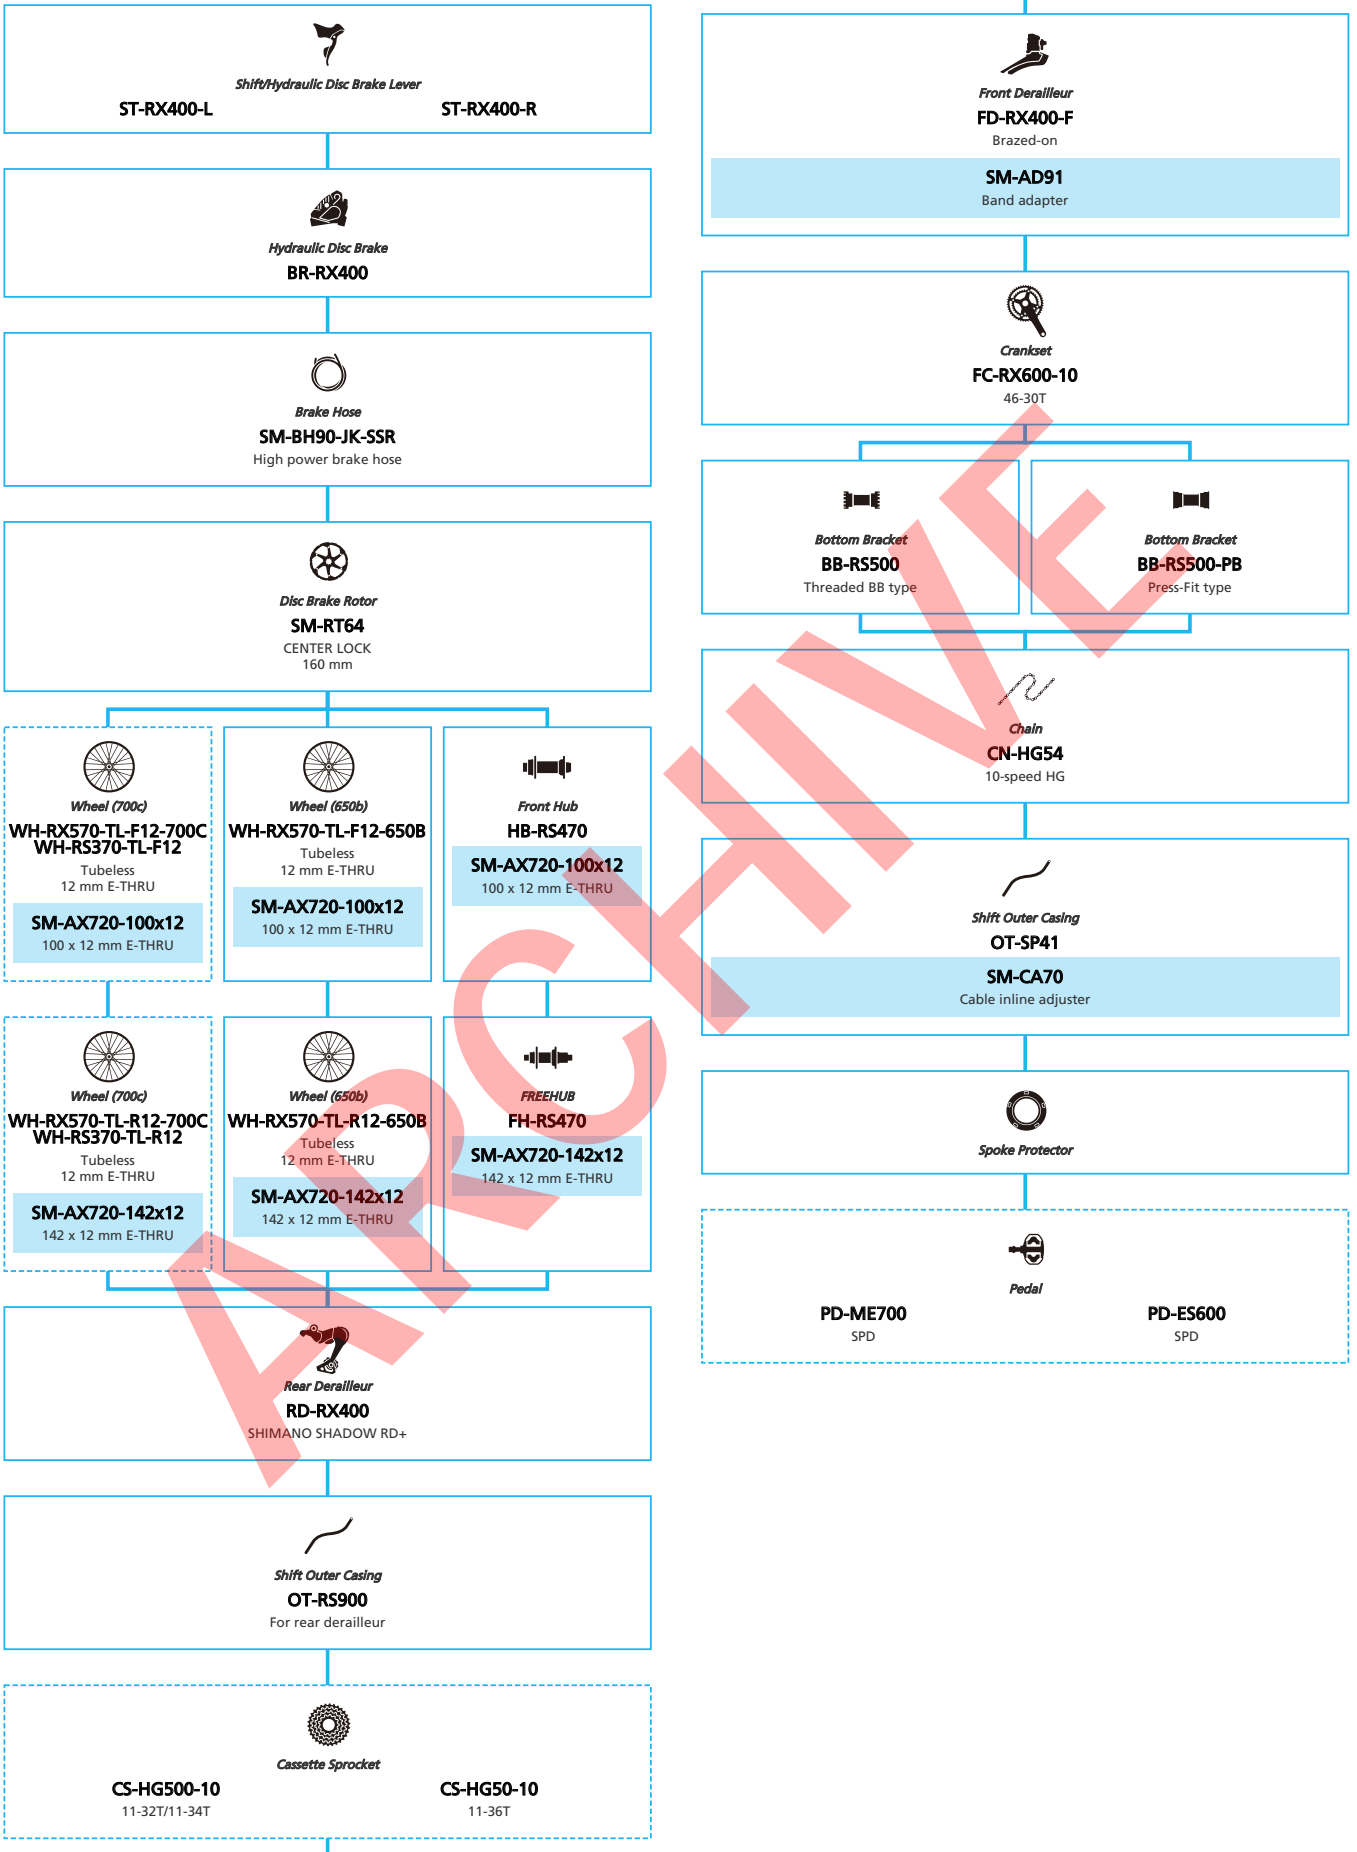

SHIMANO **GRX** RX400 series (2x10-speed)

- ... New model
- ... Additional option
- ... All select
- ... Alternative option
- ... Single select

Gravel/Adventure Bike