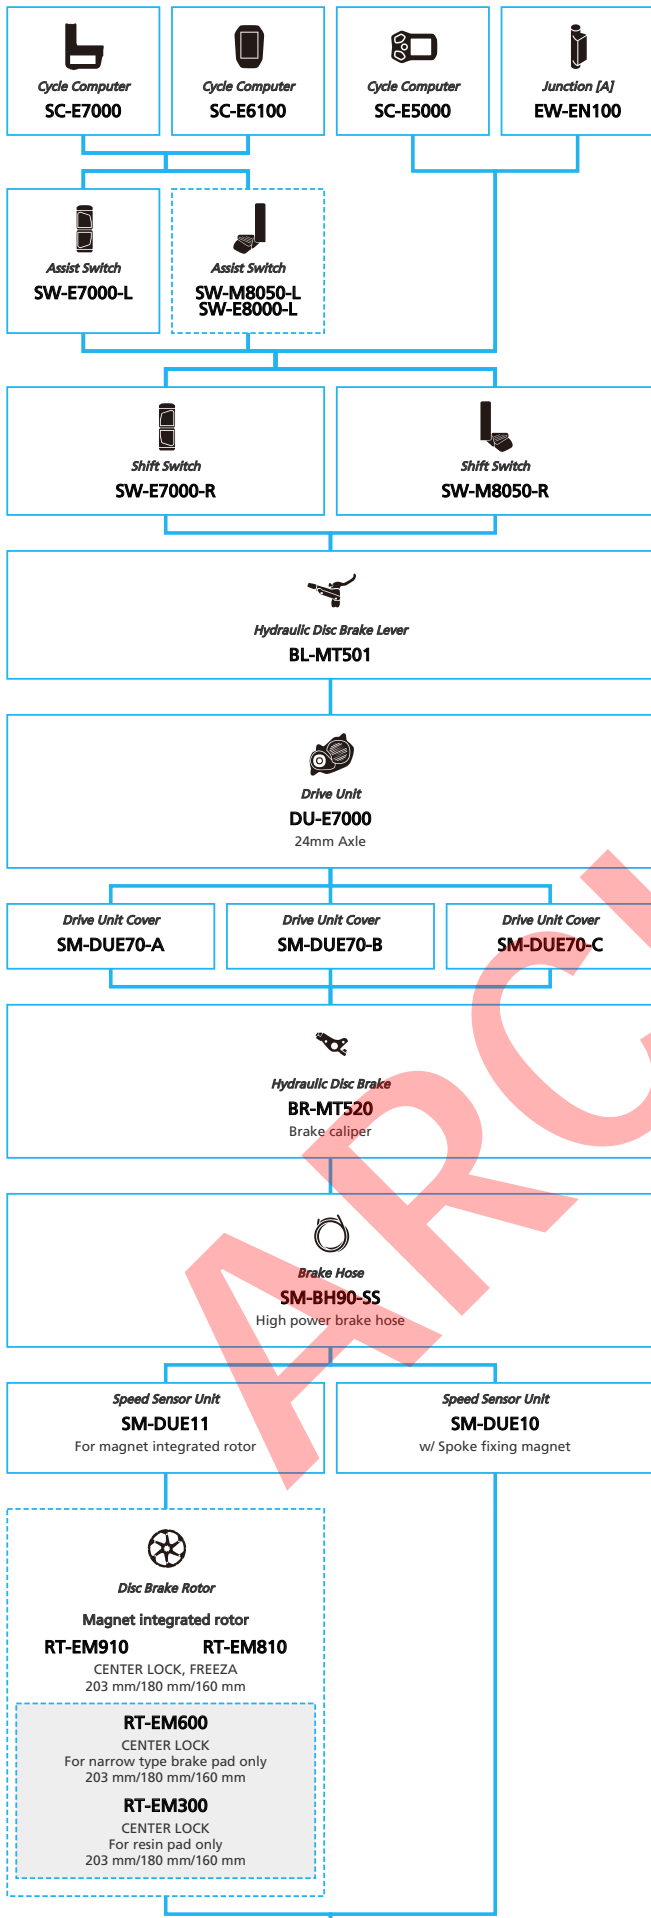

E-BIKE

- ... New model
- ... Additional option
- ... All select
- ... Alternative option
- ... Single select

ARCHIVE

SHIMANO STOPS E7000 series (Electronic Derailleur spec. 11-speed)

N ... New model
 ... Additional option
 ... Alternative option
 ... All select
 ... Single select