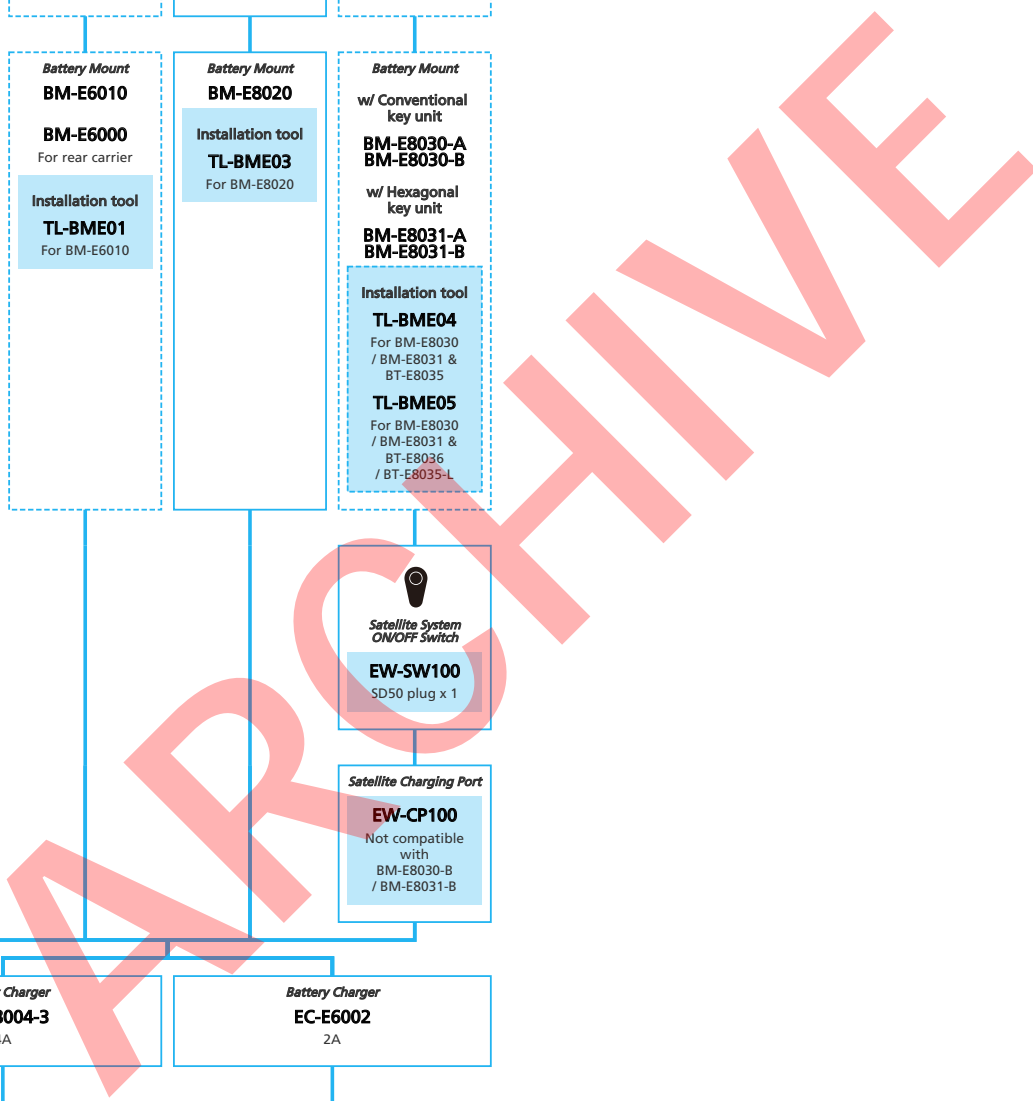

- ... New model
- ... Additional option
- ... Alternative option
- ... All select
- ... Single select