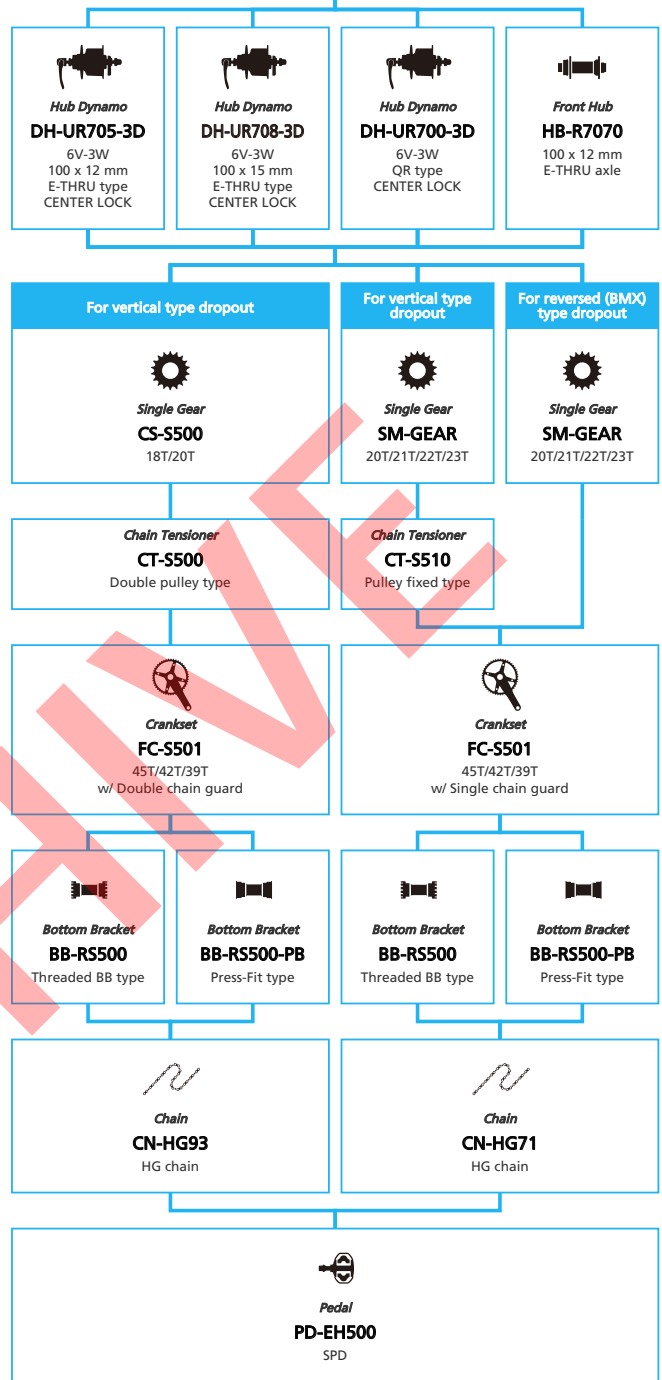

SHIMANO ALFINE (8-speed)

N ... New model
  ... Additional option
  ... Alternative option
  ... All select
  ... Single select

URBAN Bike