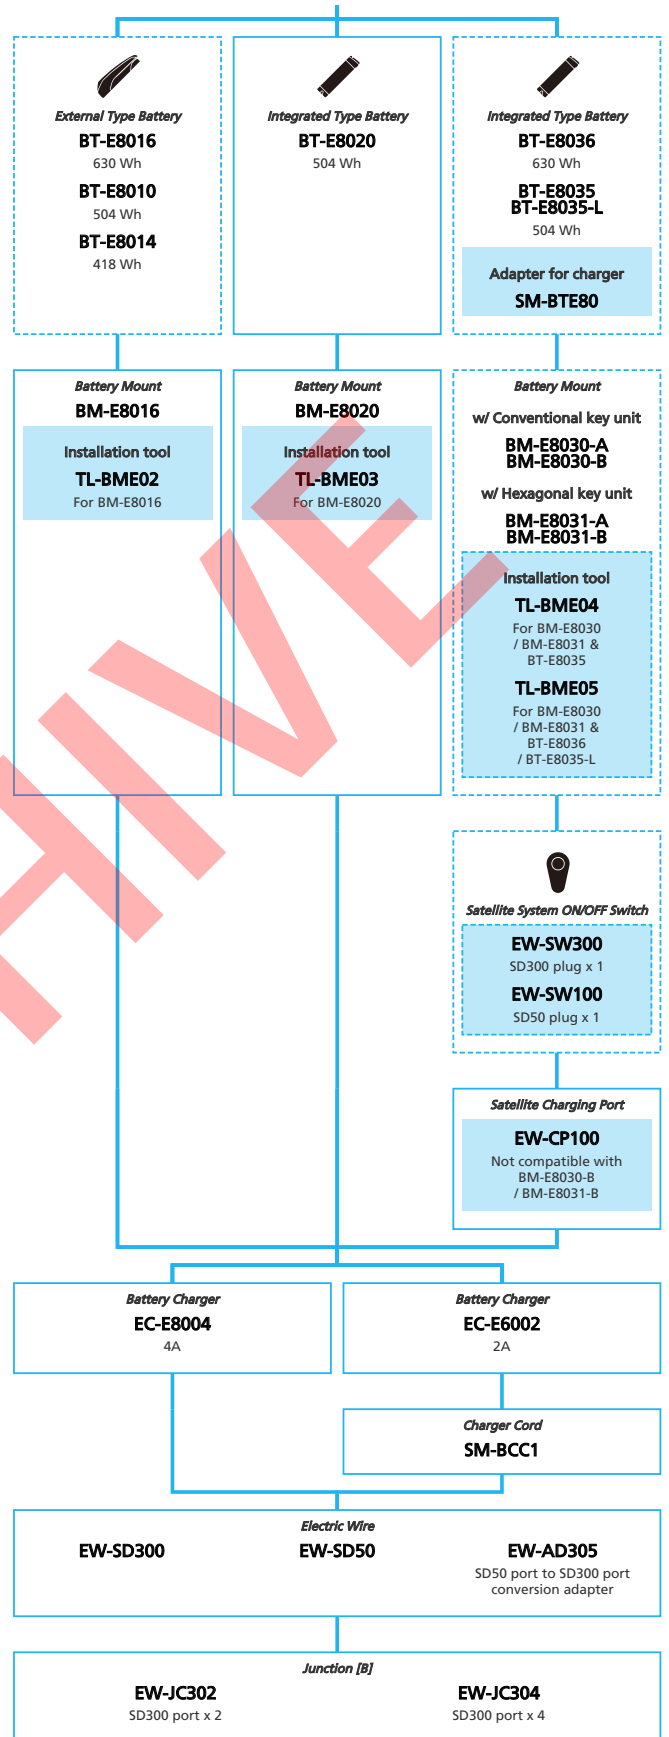

ARCHIVED

E-BIKE

EP8 for URBAN/Trekking (Mechanical Internal Geared Hub spec.)

N ... New model
 ... Additional option
 ... Alternative option
 ... All select
 ... Single select

ARCHIVE

E-BIKE

- ... New model
- ... Additional option
- ... All select
- ... Single select