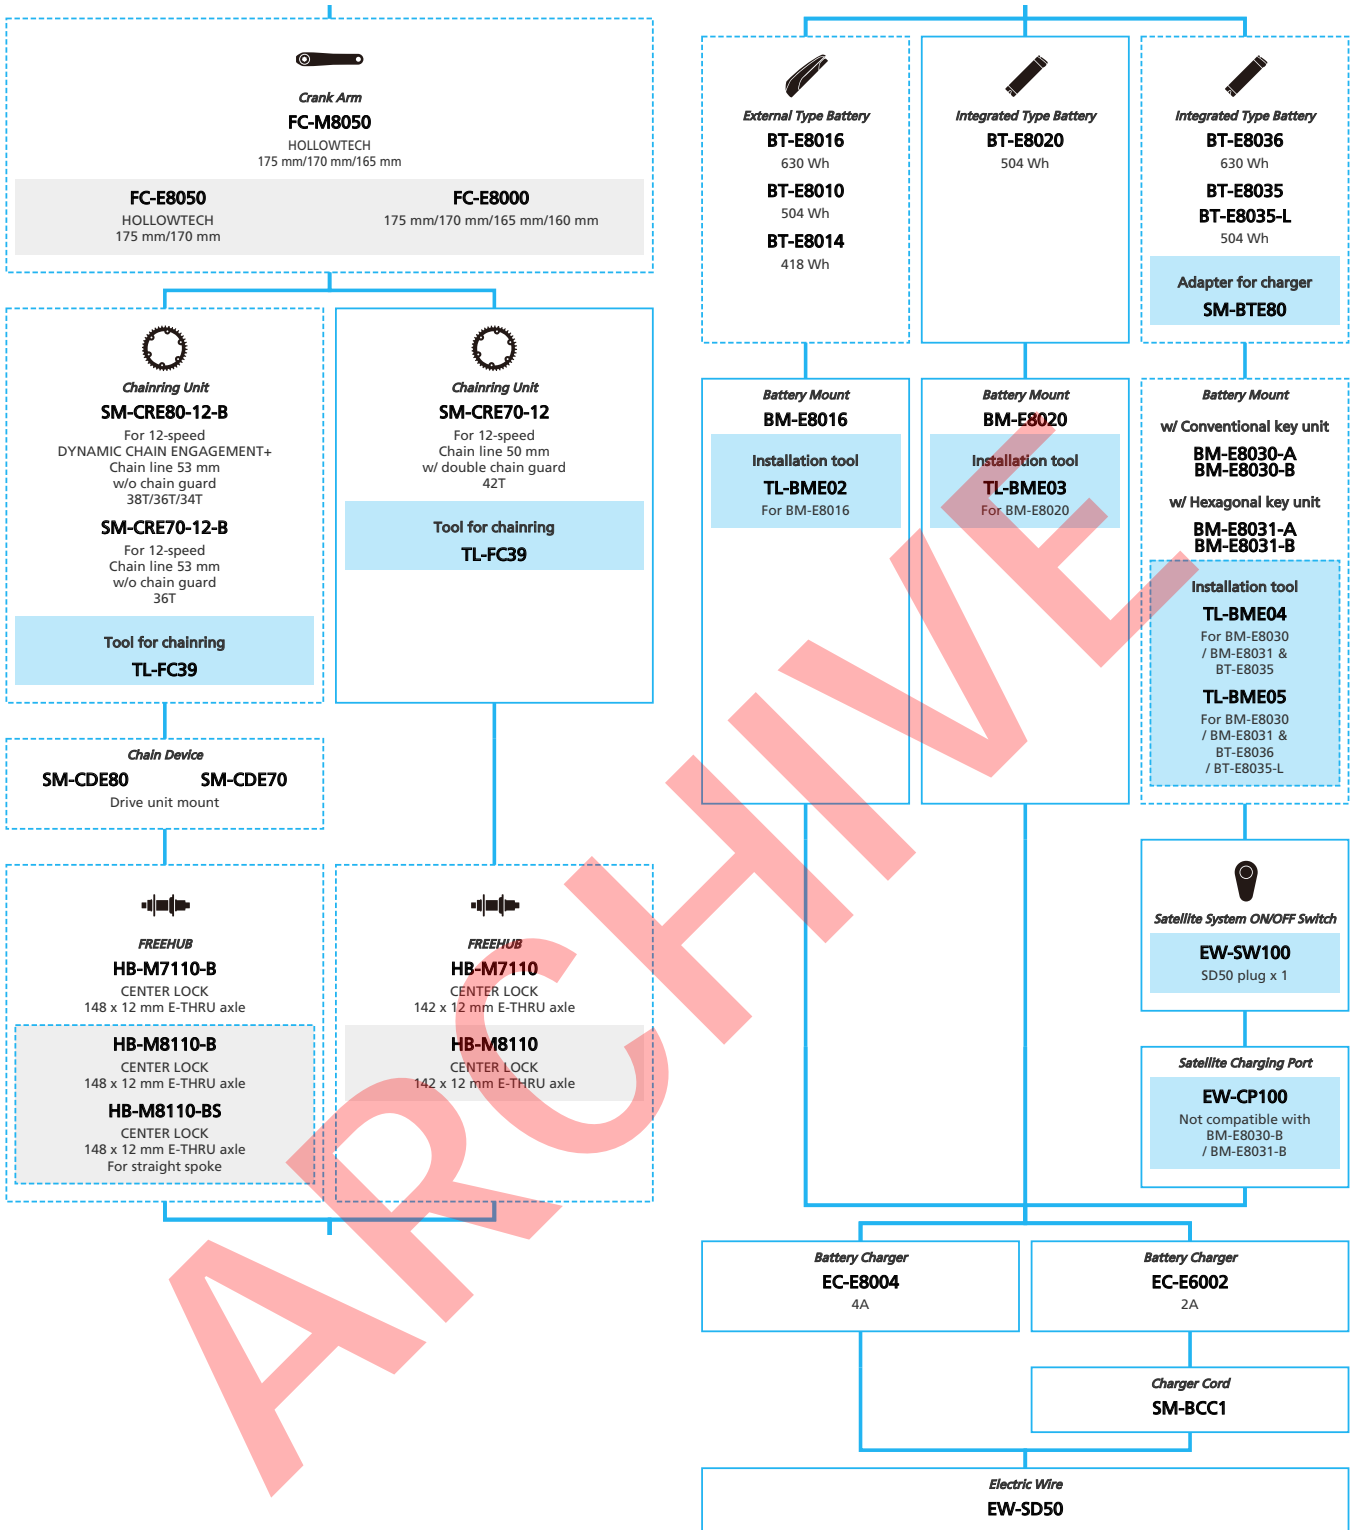

■ ... New model
 ... Additional option
 ... Alternative option
 ... All select
 ... Single select