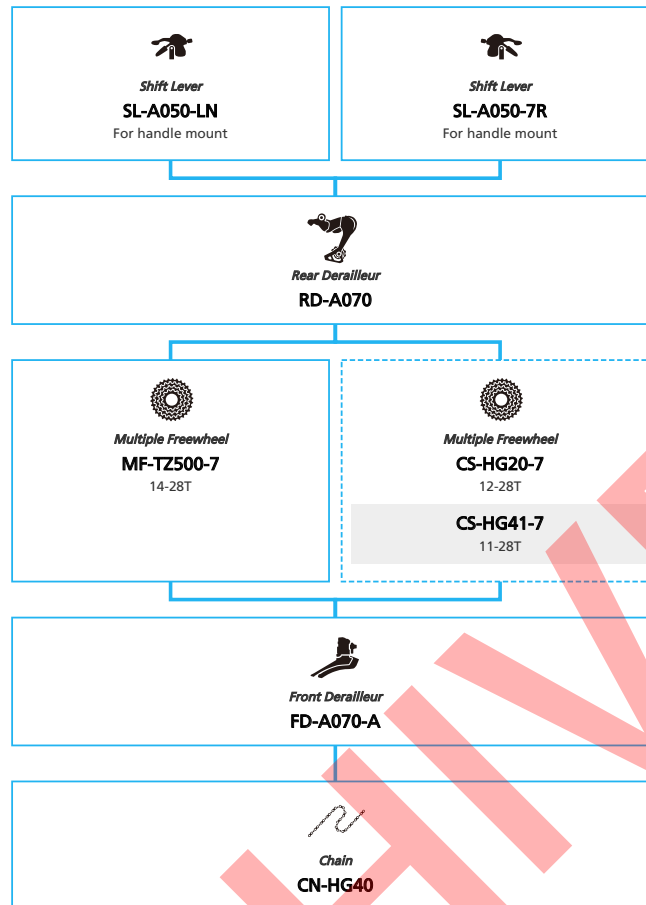

DRAFT

Road Bike

SHIMANO *Tourney* (2x7-speed)

-  ... New model
-  ... Additional option
-  ... Alternative option
-  ... All select
-  ... Single select

Road Bike

ARCHIVE

SHIMANO A050 (2x7-speed)

N ... New model

A ... Additional option

AL ... Alternative option

S ... All select

SS ... Single select

SHIMANO ALFINE (Electronic spec Flat handlebar)

■ ... New model
 ... Additional option
 ... All select
 ... Alternative option
 ... Single select