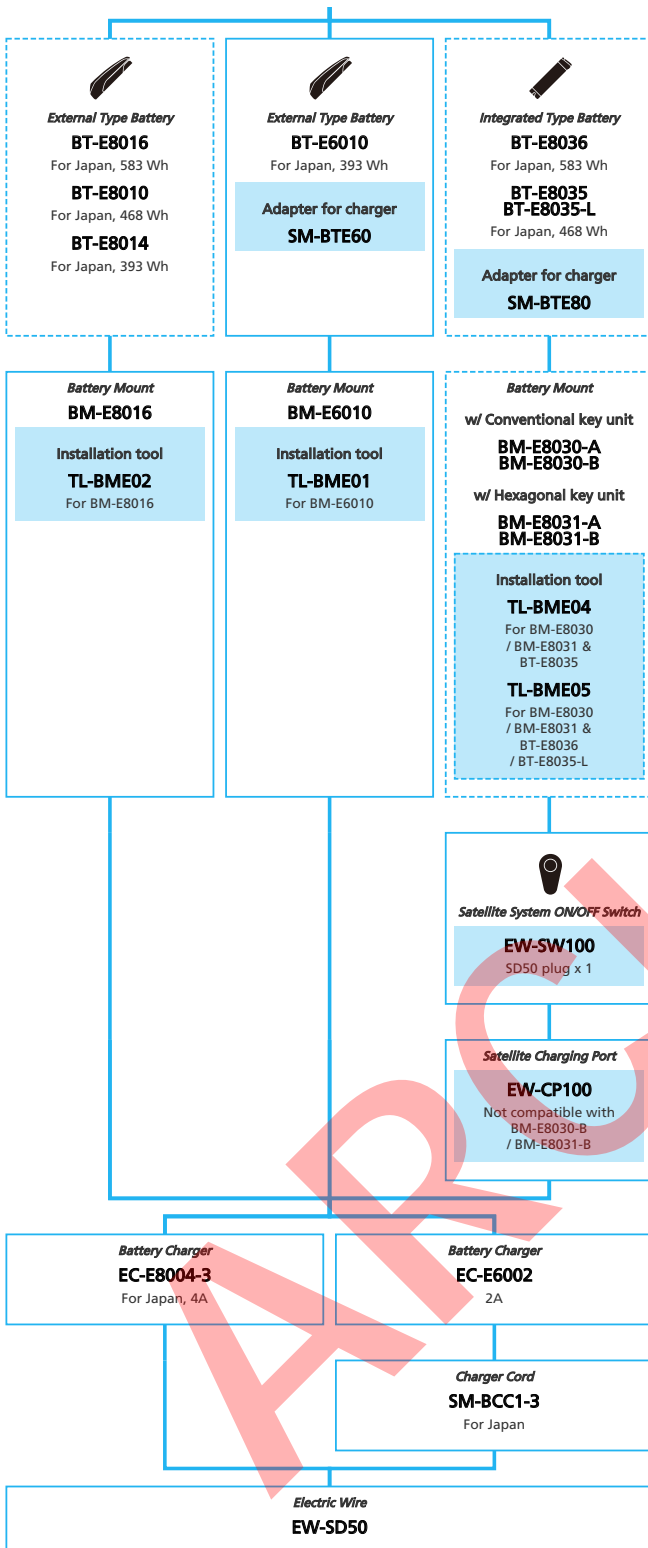

SHIMANO STOPS E5080 series for Japan market

(For Drop Handlebar Mechanical Derailleur spec.)

N ... New model
 ... Additional option
 ... Alternative option
 ... All select
 ... Single select

E-BIKE

- ... New model
- ... Additional option
- ... All select
- ... Alternative option
- ... Single select