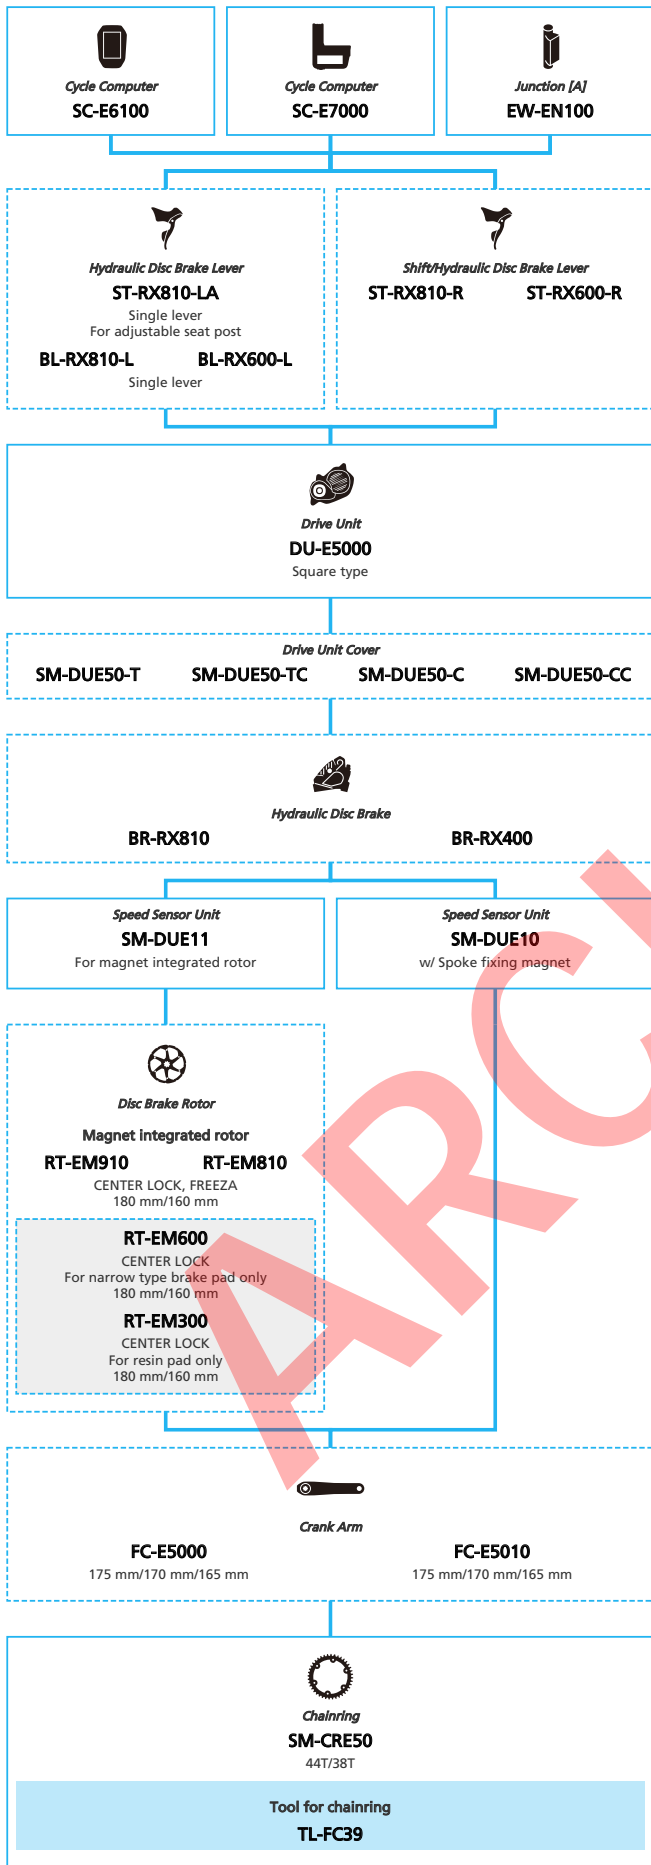

SHIMANO STOPS E5000 series (For Drop Handlebar Mechanical Derailleur spec.)

N ... New model
  ... Additional option
  ... Alternative option
  ... All select
  ... Single select

E-BIKE