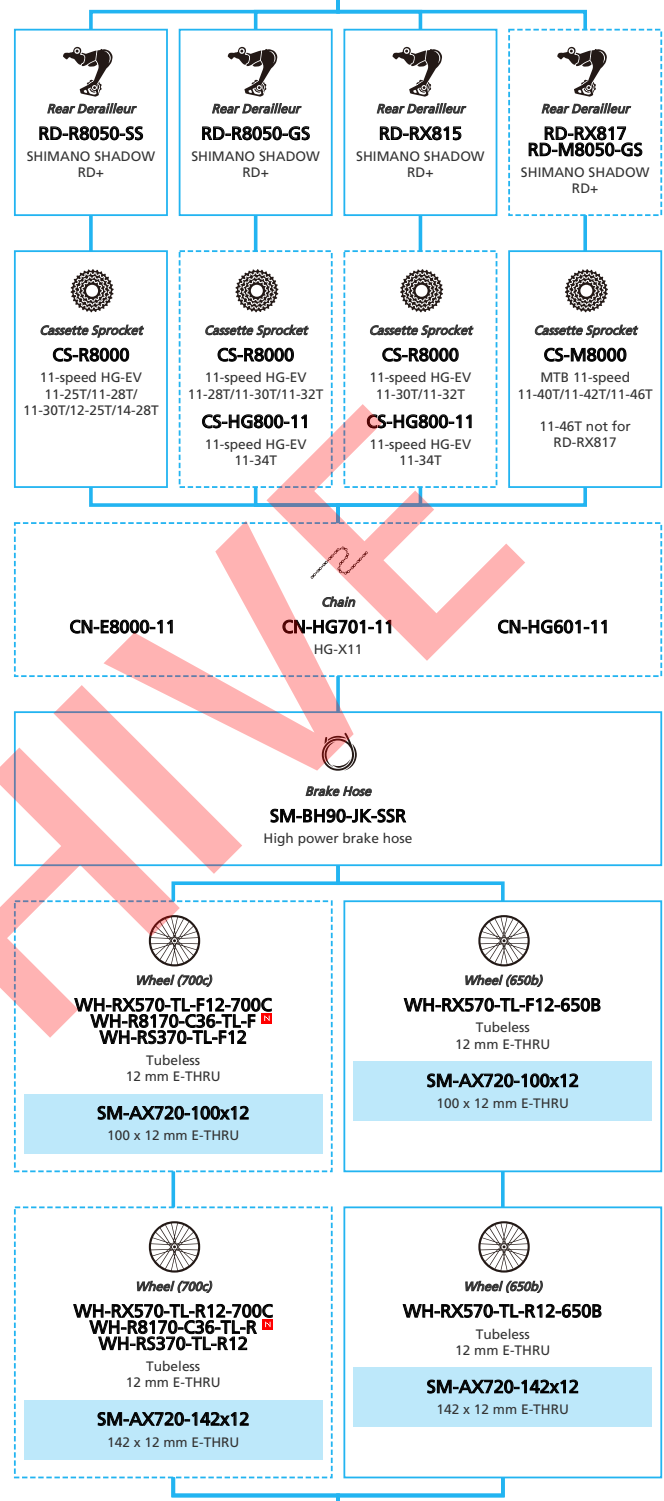

SHIMANO STOPS E8080 series for Japan market

(For Drop Handlebar Electronic Derailleur spec.)

N ... New model
■ ... Additional option
□ ... All select
▨ ... Alternative option
▨ ... Single select

E-BIKE