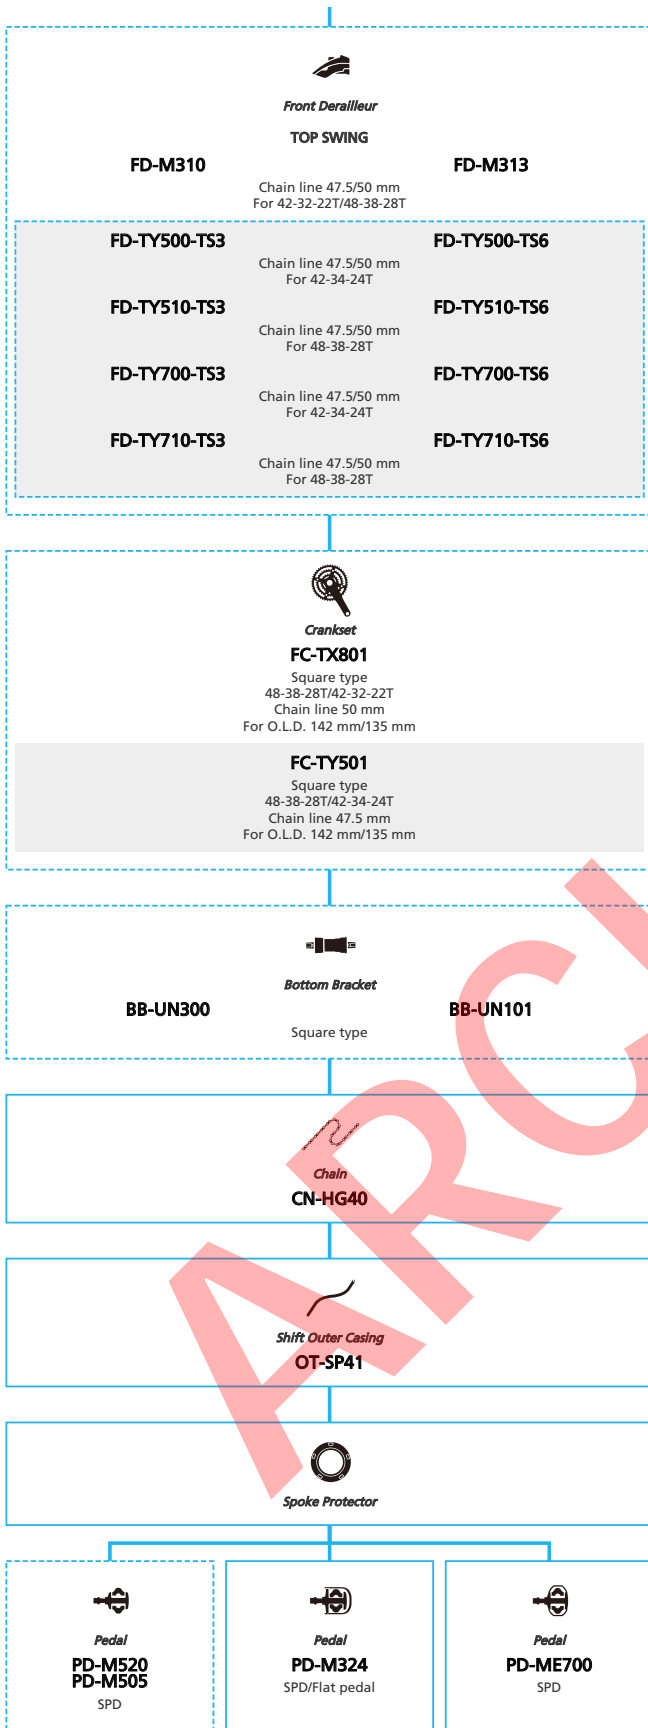

ARCHIVE

SHIMANO ACERA

SHIMANO ALTUS

(3x7-speed)

- ... New model
- ... Additional option
- ... All select
- ... Alternative option
- ... Single select

Mountain Bike

- ... New model
- ... Additional option
- ... All select
- ... Alternative option
- ... Single select