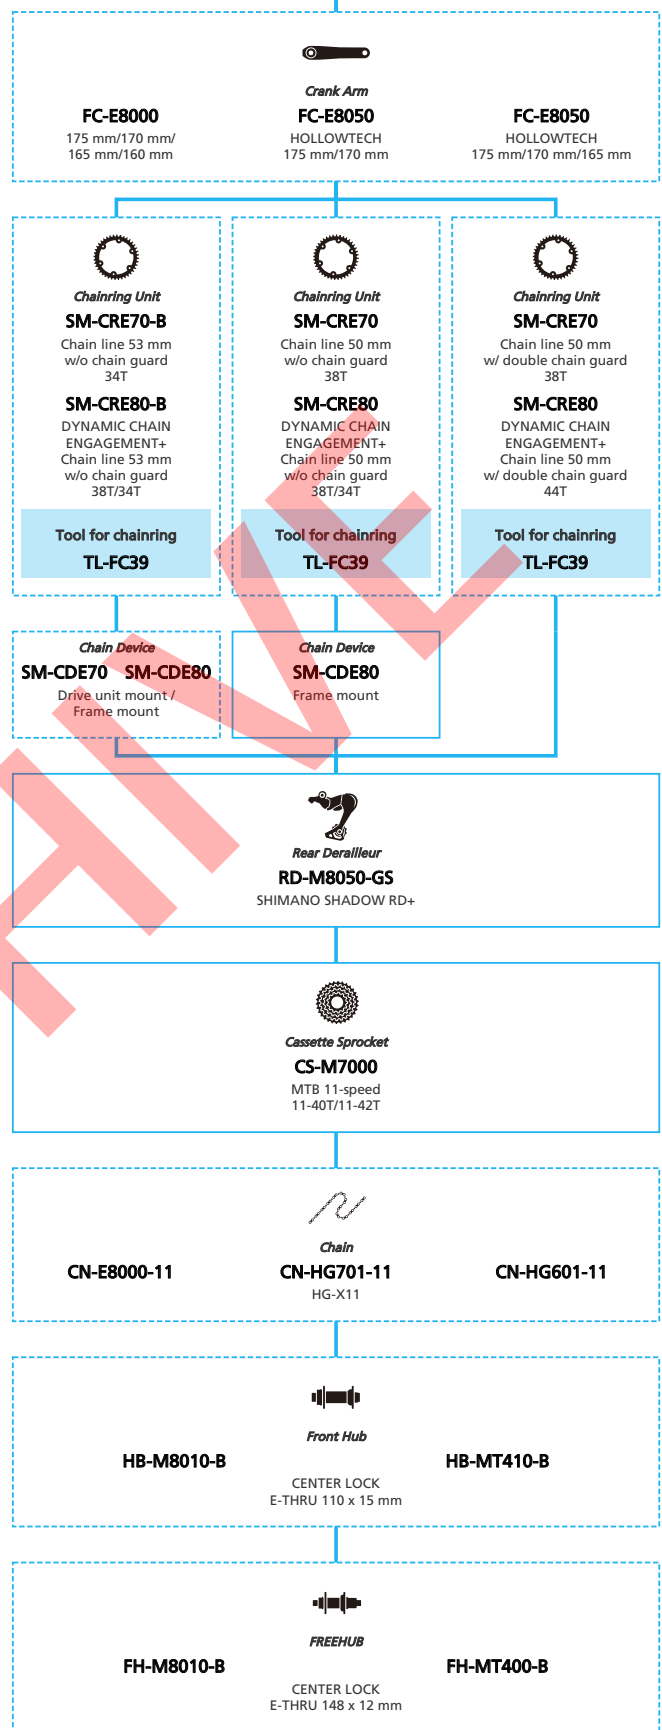

E-BIKE

- ... New model
- ... Additional option
- ... All select
- ... Alternative option
- ... Single select

ARCHIVE

SHIMANO STOPS E7000 series (Electronic Derailleur spec. 11-speed)

N ... New model
 ... Additional option
 ... Alternative option
 ... All select
 ... Single select