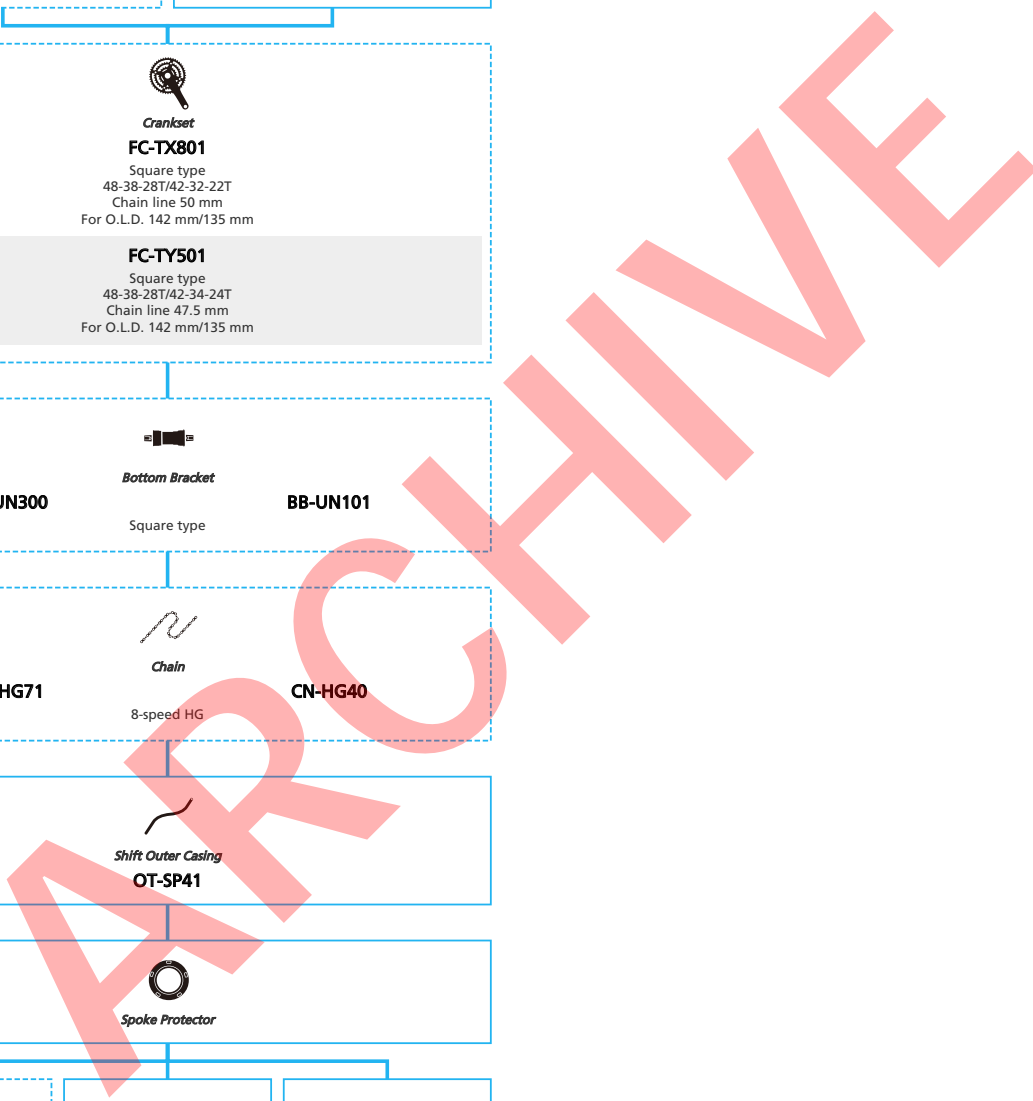

Mountain Bike

SHIMANO
ACERA

SHIMANO
ALTUS

(3x8-speed)

- ... New model
- ... Additional option
- ... Alternative option
- ... All select
- ... Single select

Mountain Bike

- ... New model
- ... Additional option
- ... Alternative option
- ... All select
- ... Single select