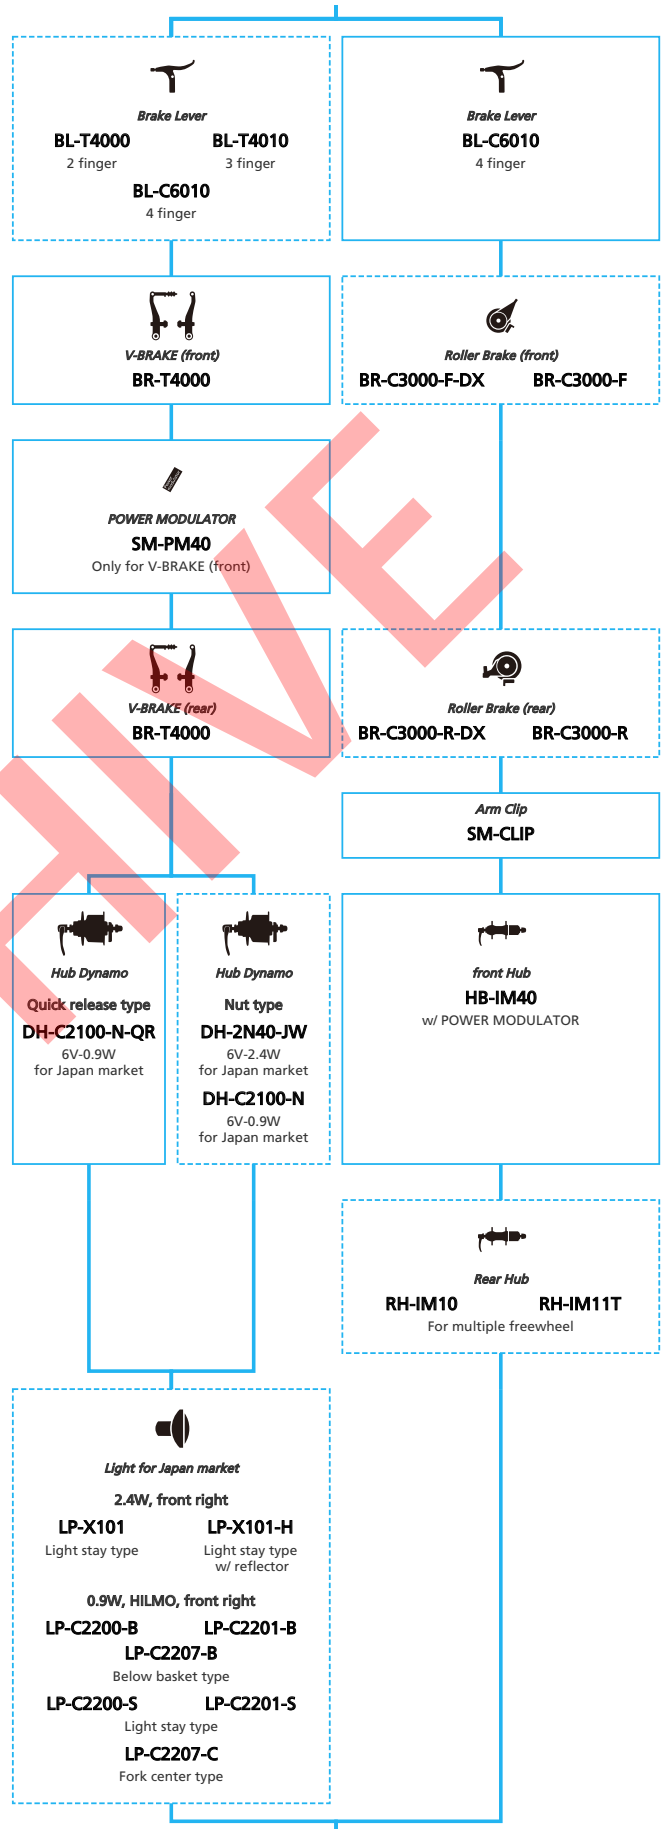

SHIMANO Tourney TZ (3x6 Friction)

N ... New model
■ ... Additional option
■ ... Alternative option
□ ... All select
□ ... Single select

Mountain Bike

ARCHIVED